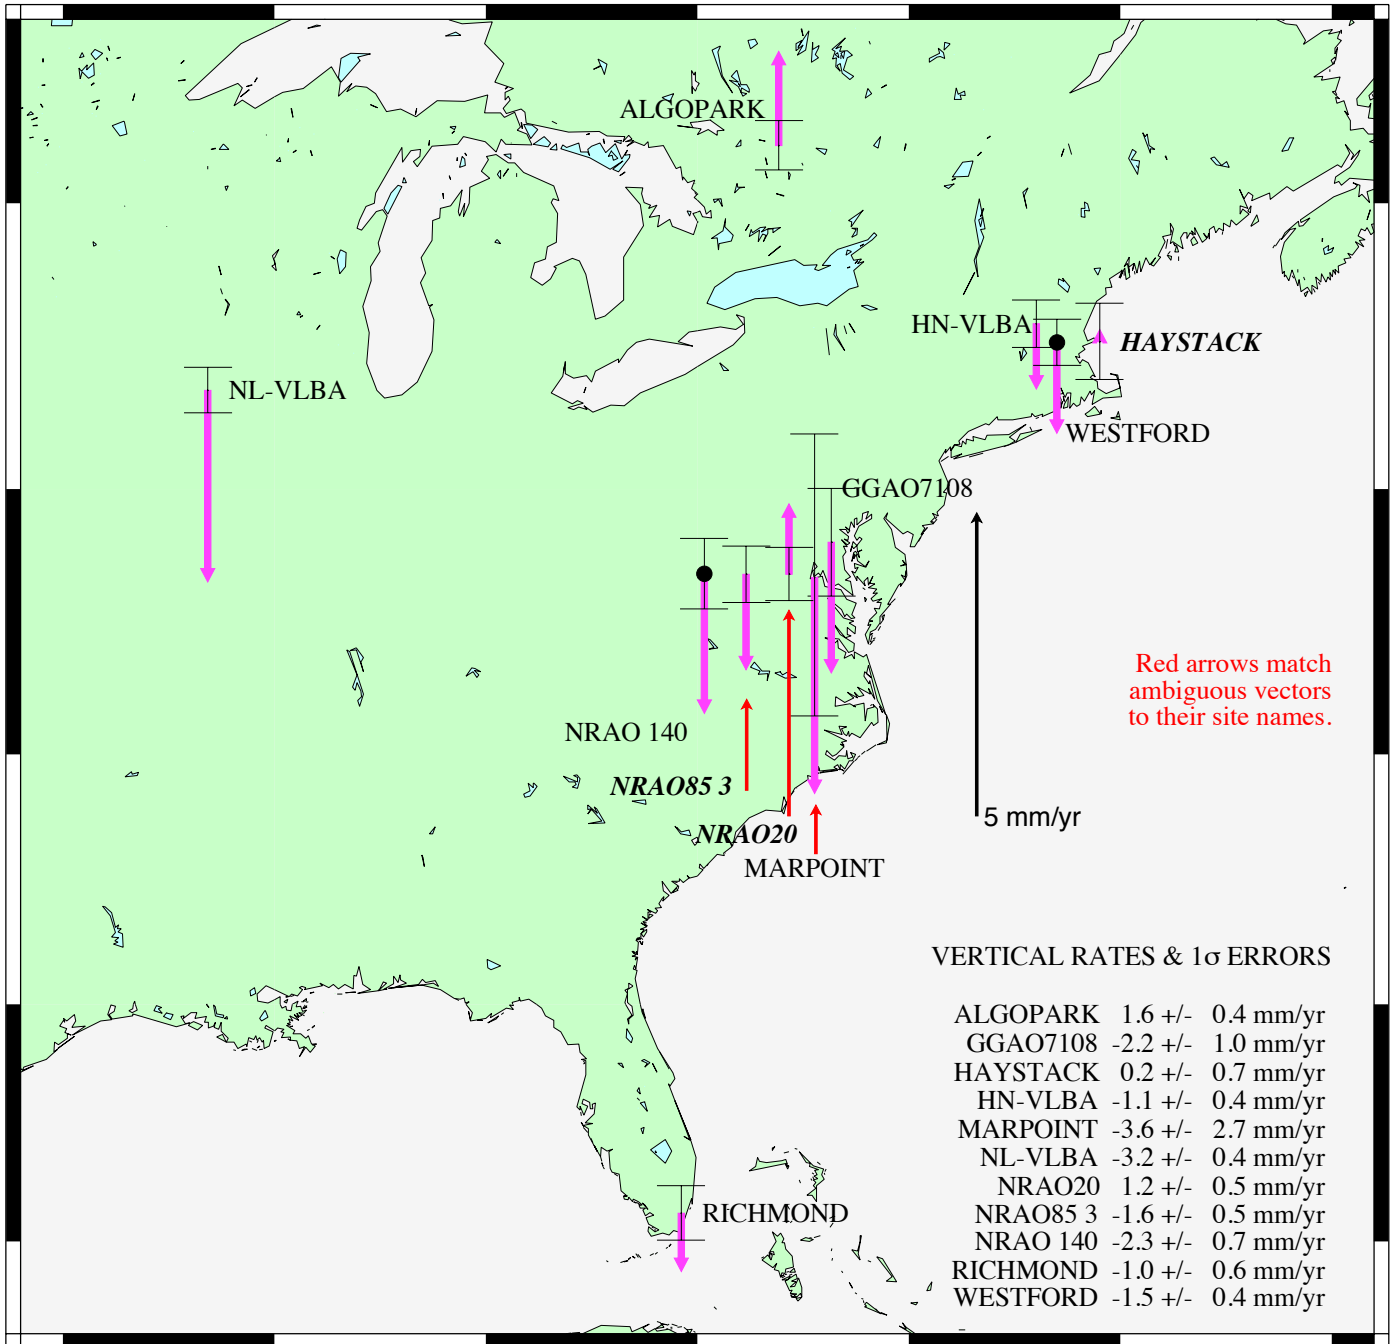

Vertical Motions in Eastern North America

Goddard Space Flight Center VLBI solution KB 2007dn version 01
 Italicized stations are collocated with dotted stations. 1σ (realistic) error bars.