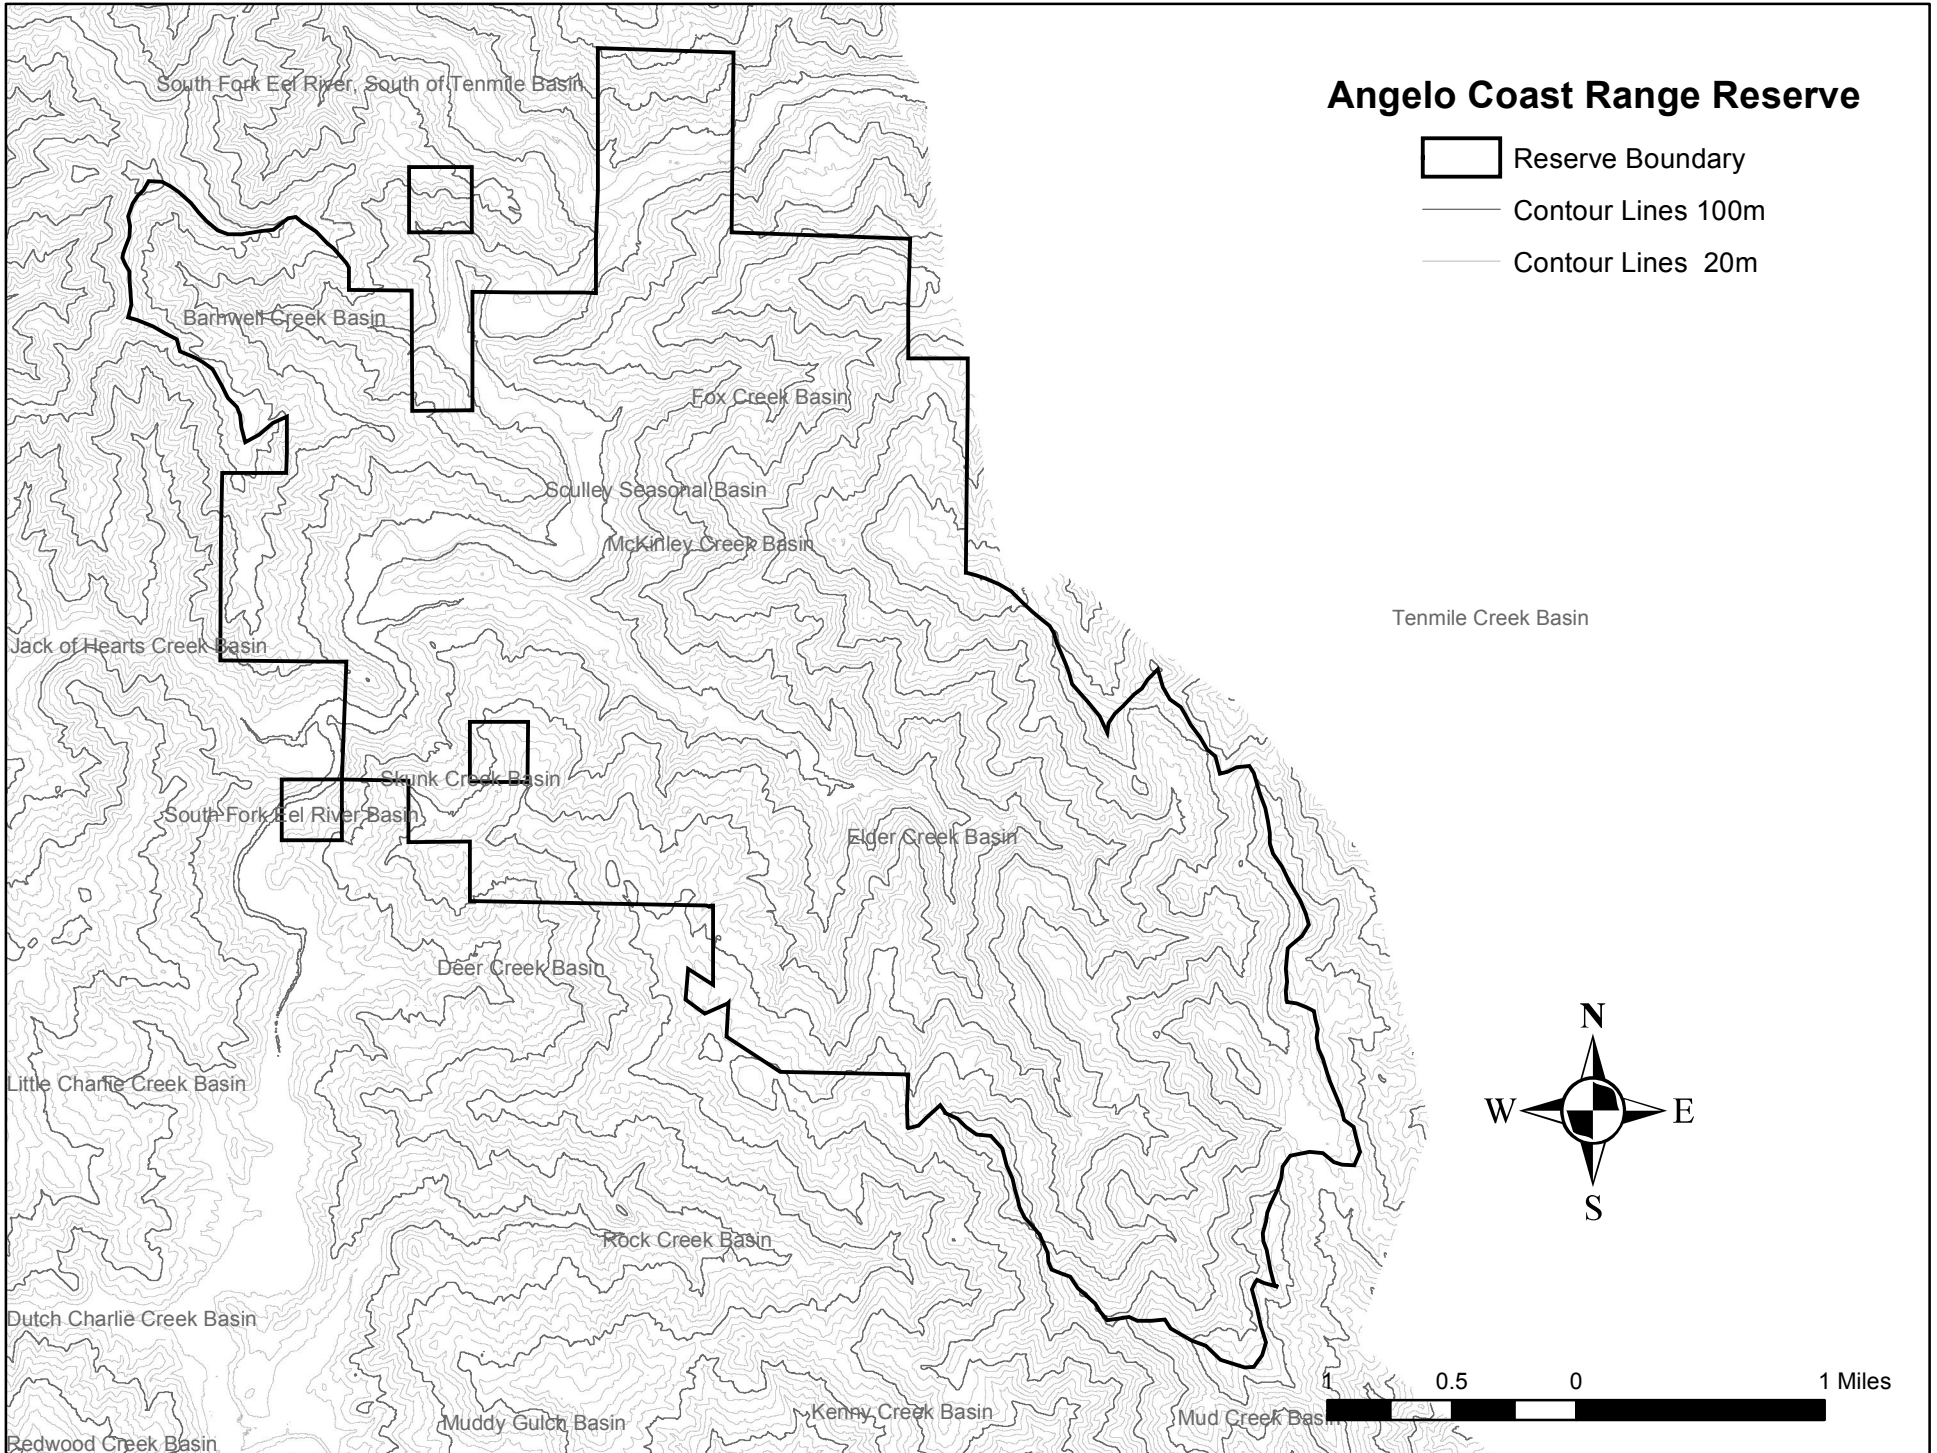

Angelo Coast Range Reserve

-  Reserve Boundary
-  Contour Lines 100m
-  Contour Lines 20m

Tenmile Creek Basin

1 0.5 0 1 Miles