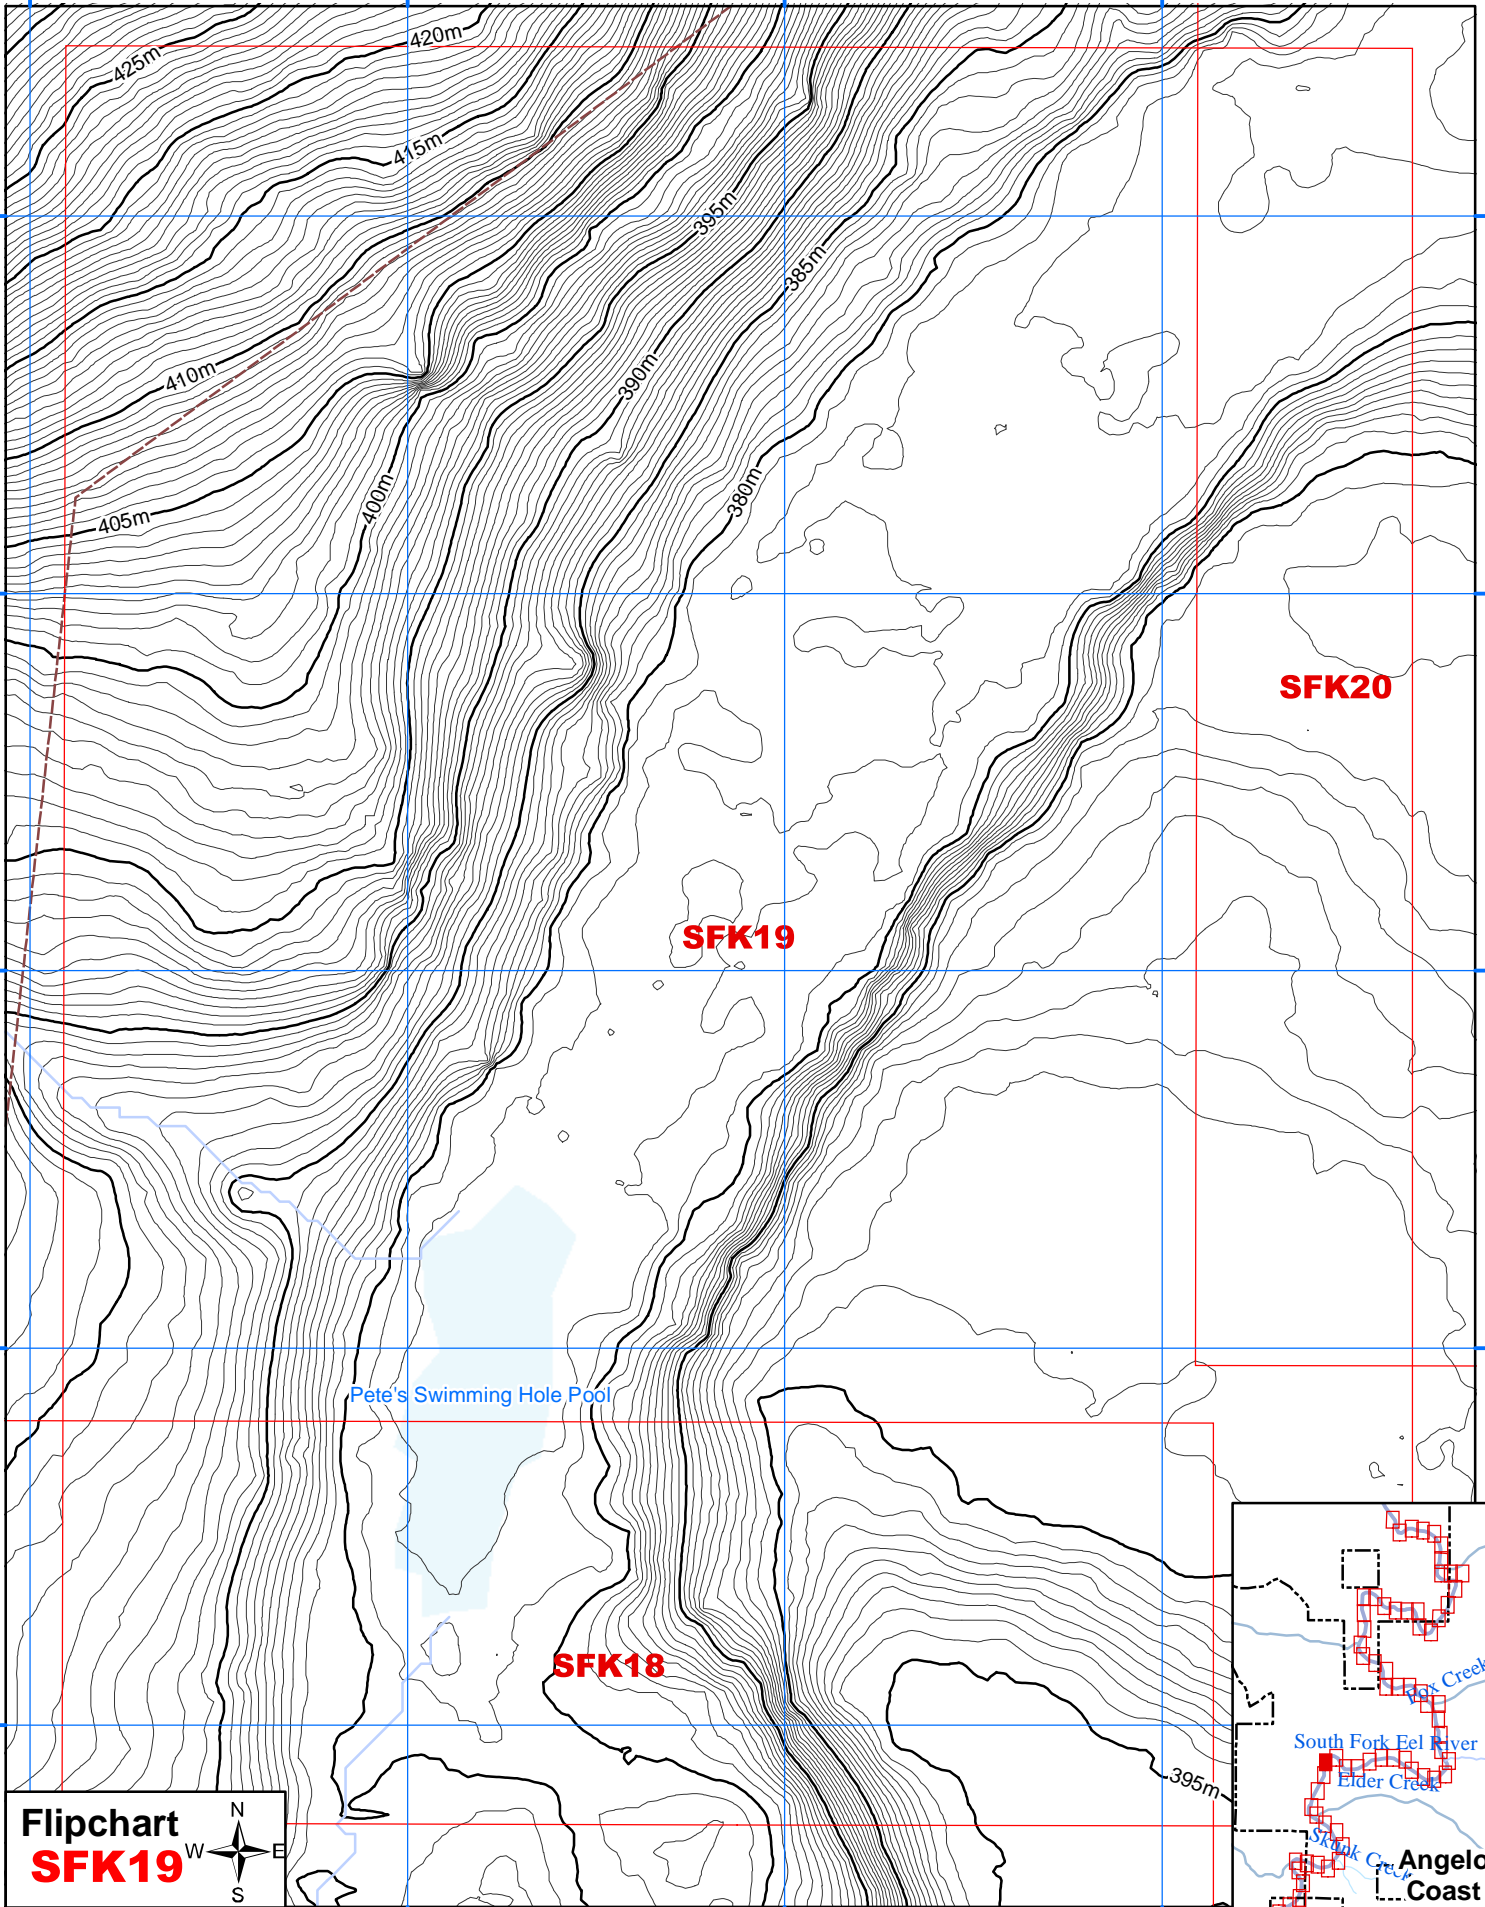

444536 400444

444576 400444

444616 400444

444656 400444

4398527 097412

4398527 097412

4398487 097412

4398487 097412

4398447 097412

4398447 097412

4398407 097412

4398407 097412

4398367 097412

4398367 097412

Flipchart
SFK19

South Fork Eel River
by Collin Bode & Joe Sapp, NCED, UCB, July, 2005