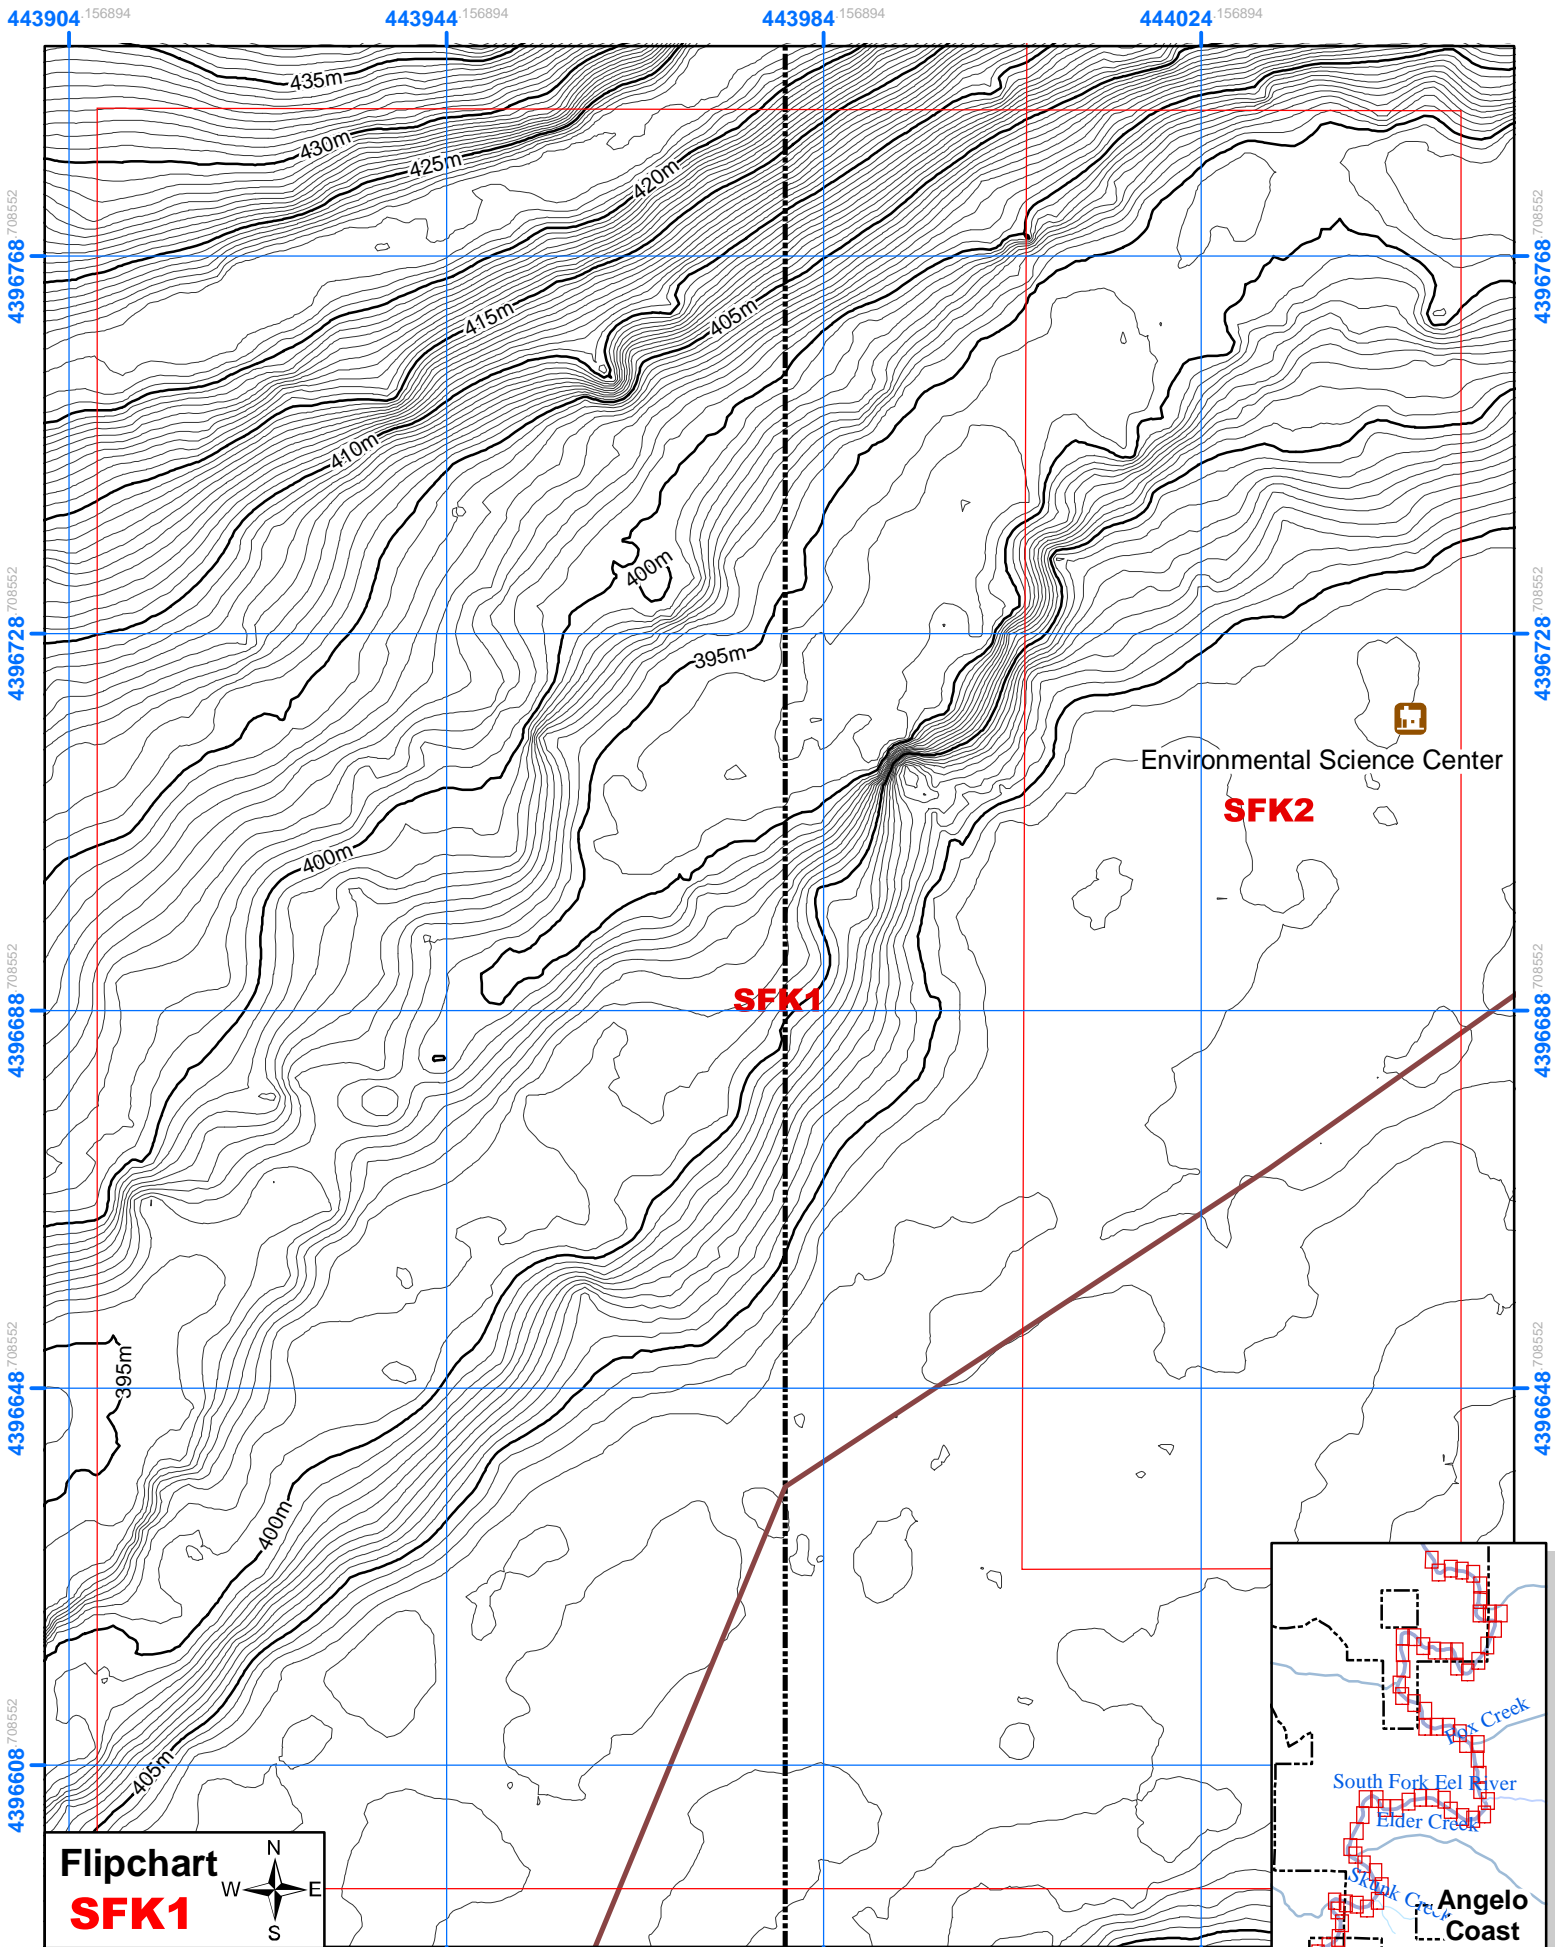

Flipchart
SFK1

Environmental Science Center

SFK2

SFK1

South Fork Eel River
by Collin Bode & Joe Sapp, NCED, UCB, July, 2005