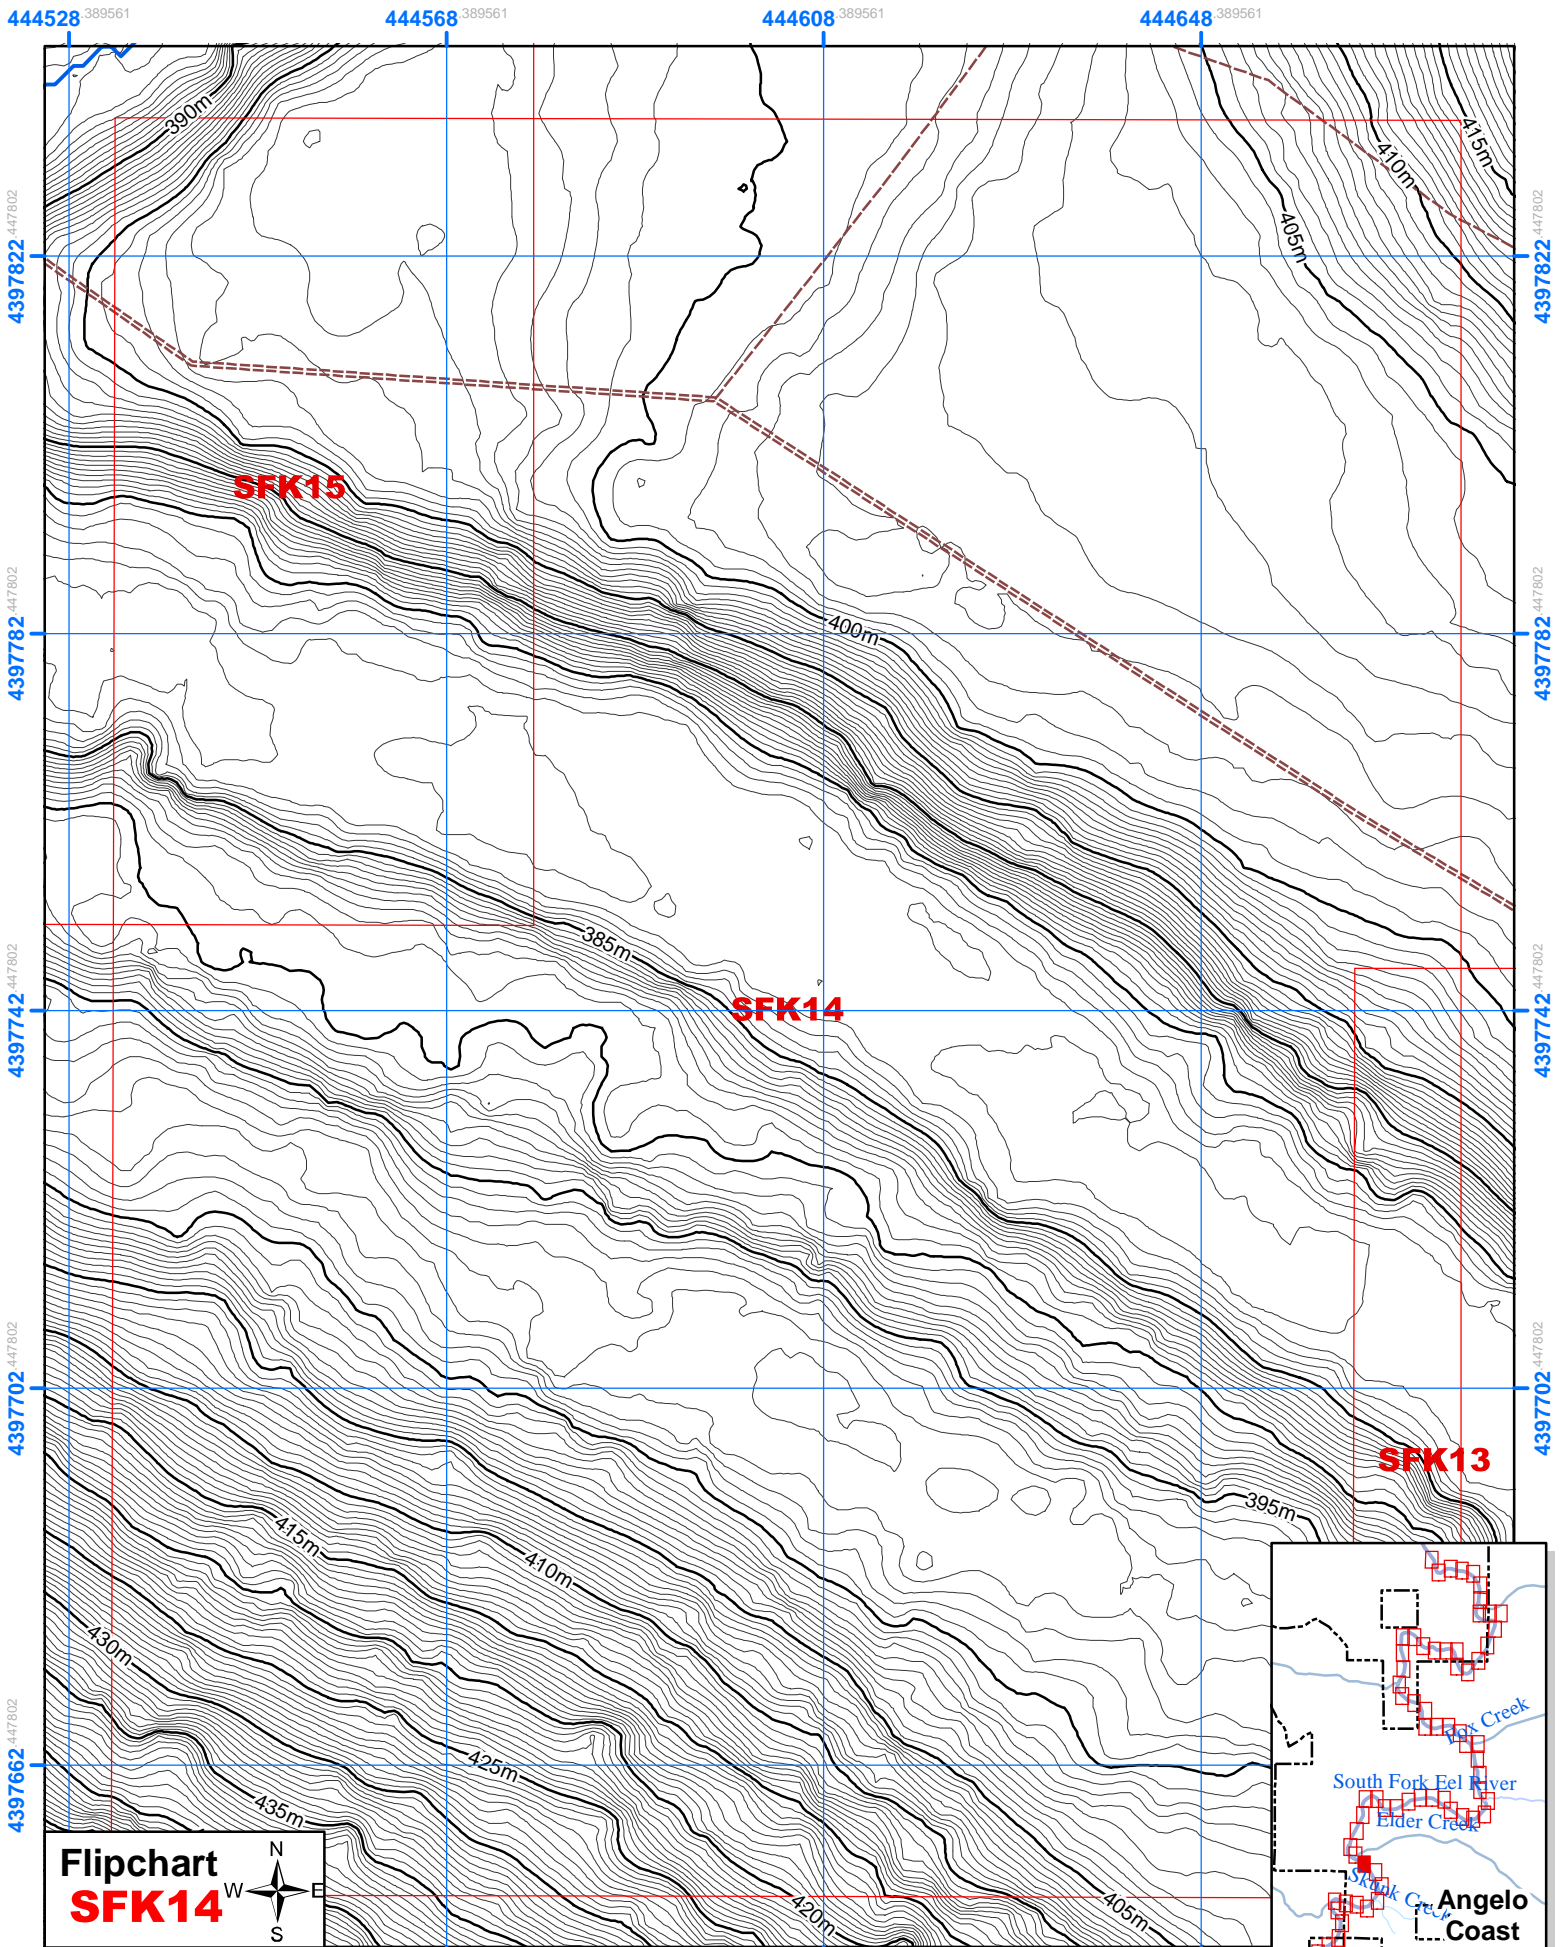

Flipchart
SFK14

South Fork Eel River
by Collin Bode & Joe Sapp, NCED, UCB, July, 2005