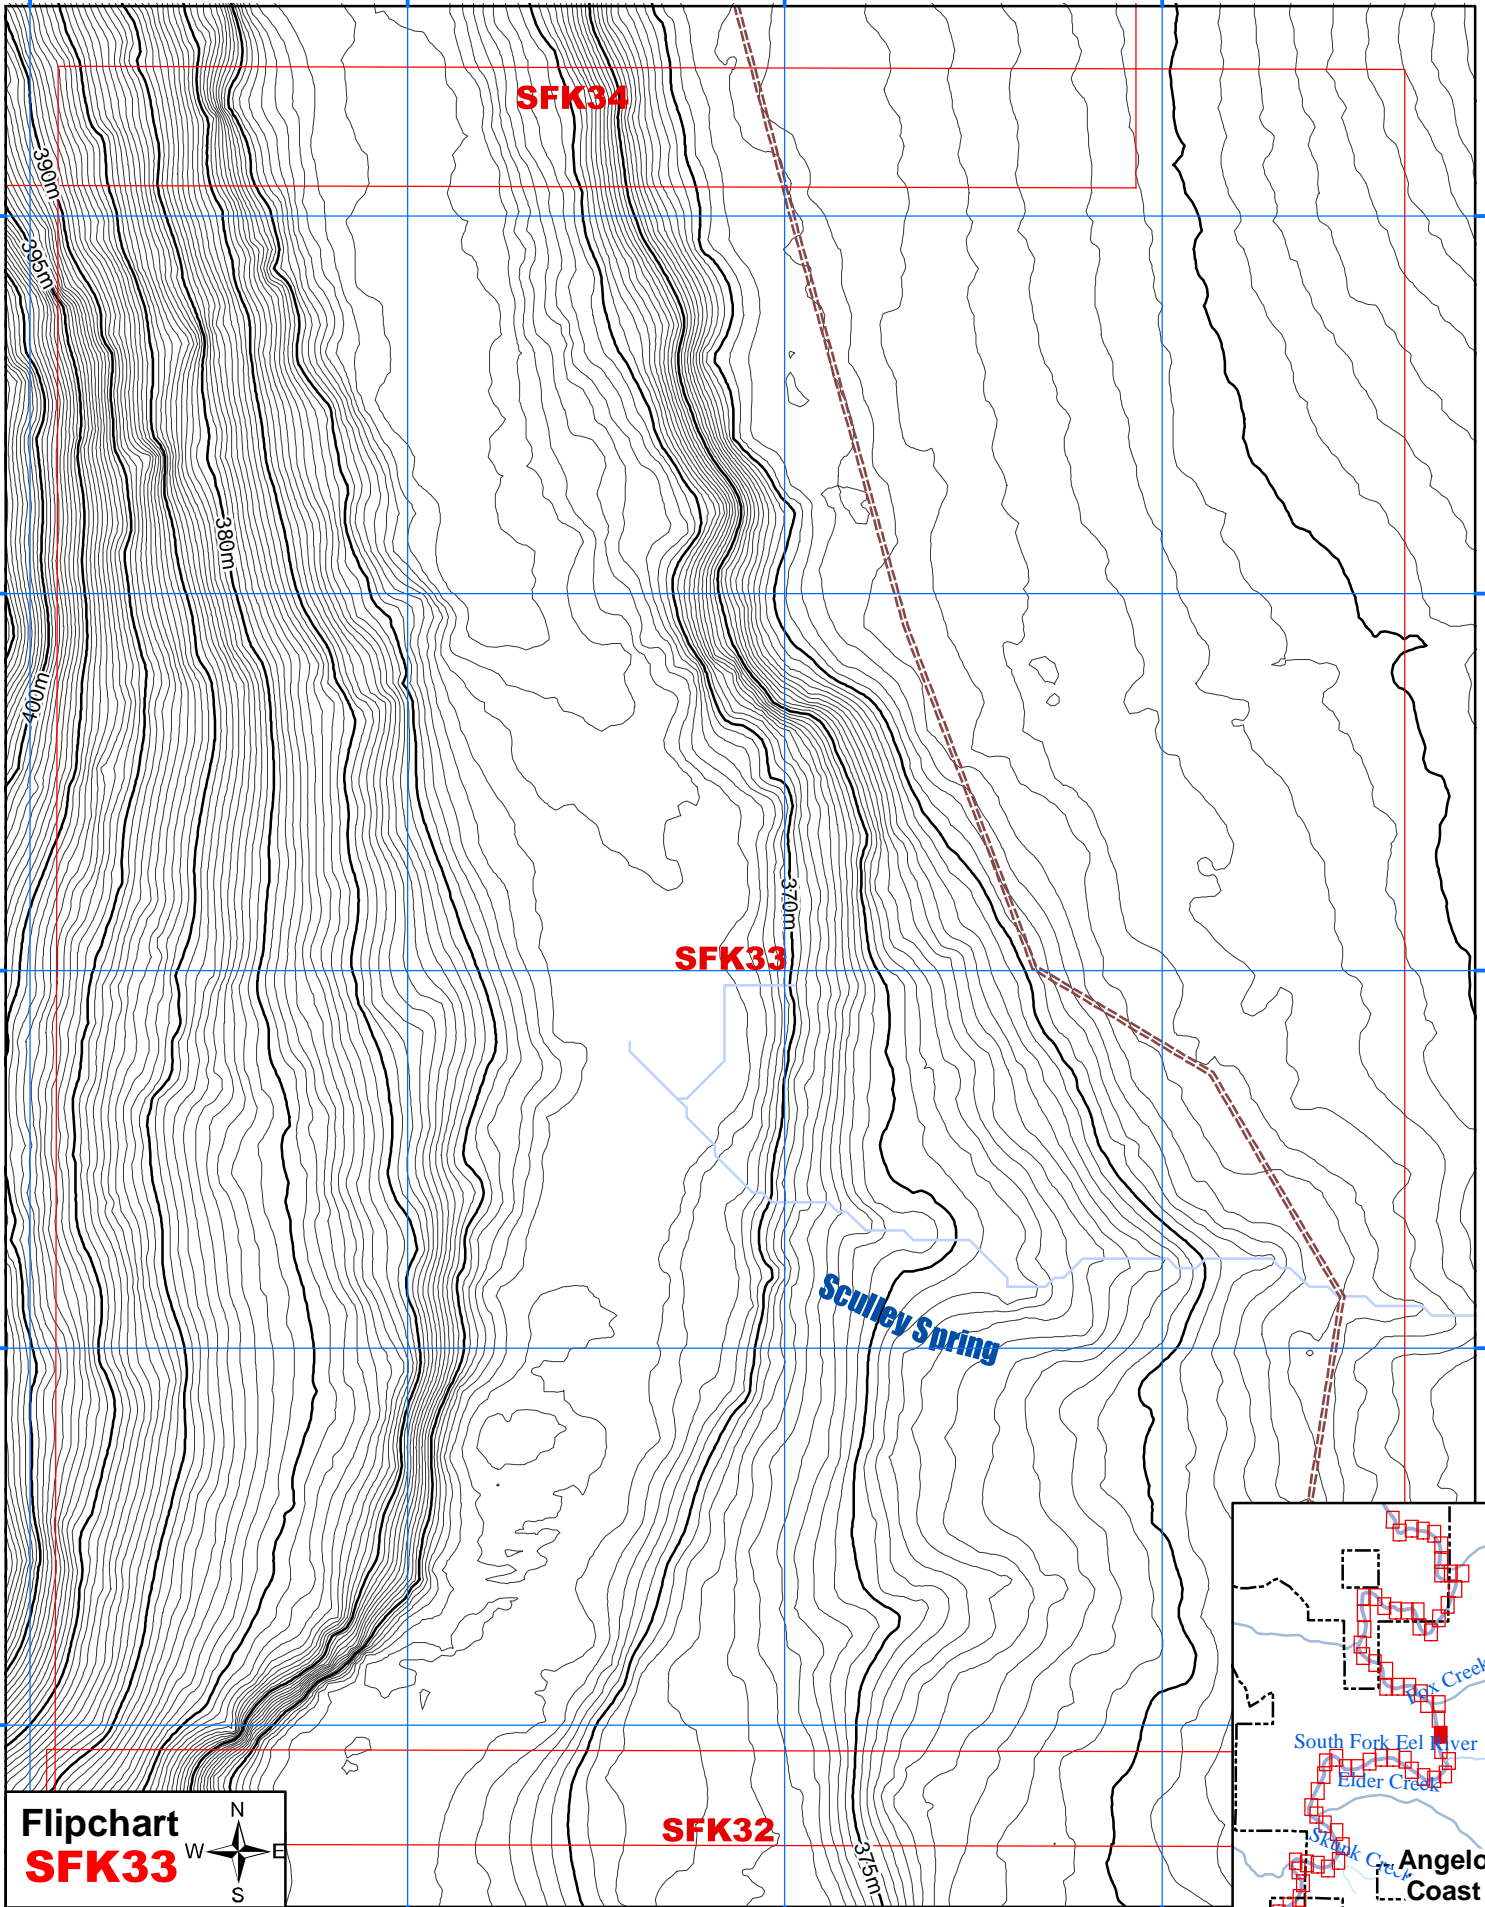

445853 266396

445893 266396

445933 266396

445973 266396

4398844 143520

4398804 143520

4398764 143520

4398724 143520

4398684 143520

4398844 143520

4398804 143520

4398764 143520

4398724 143520

Flipchart
SFK33

0 10 20 40 Meters

South Fork Eel River
by Collin Bode & Joe Sapp, NCED, UCB, July, 2005