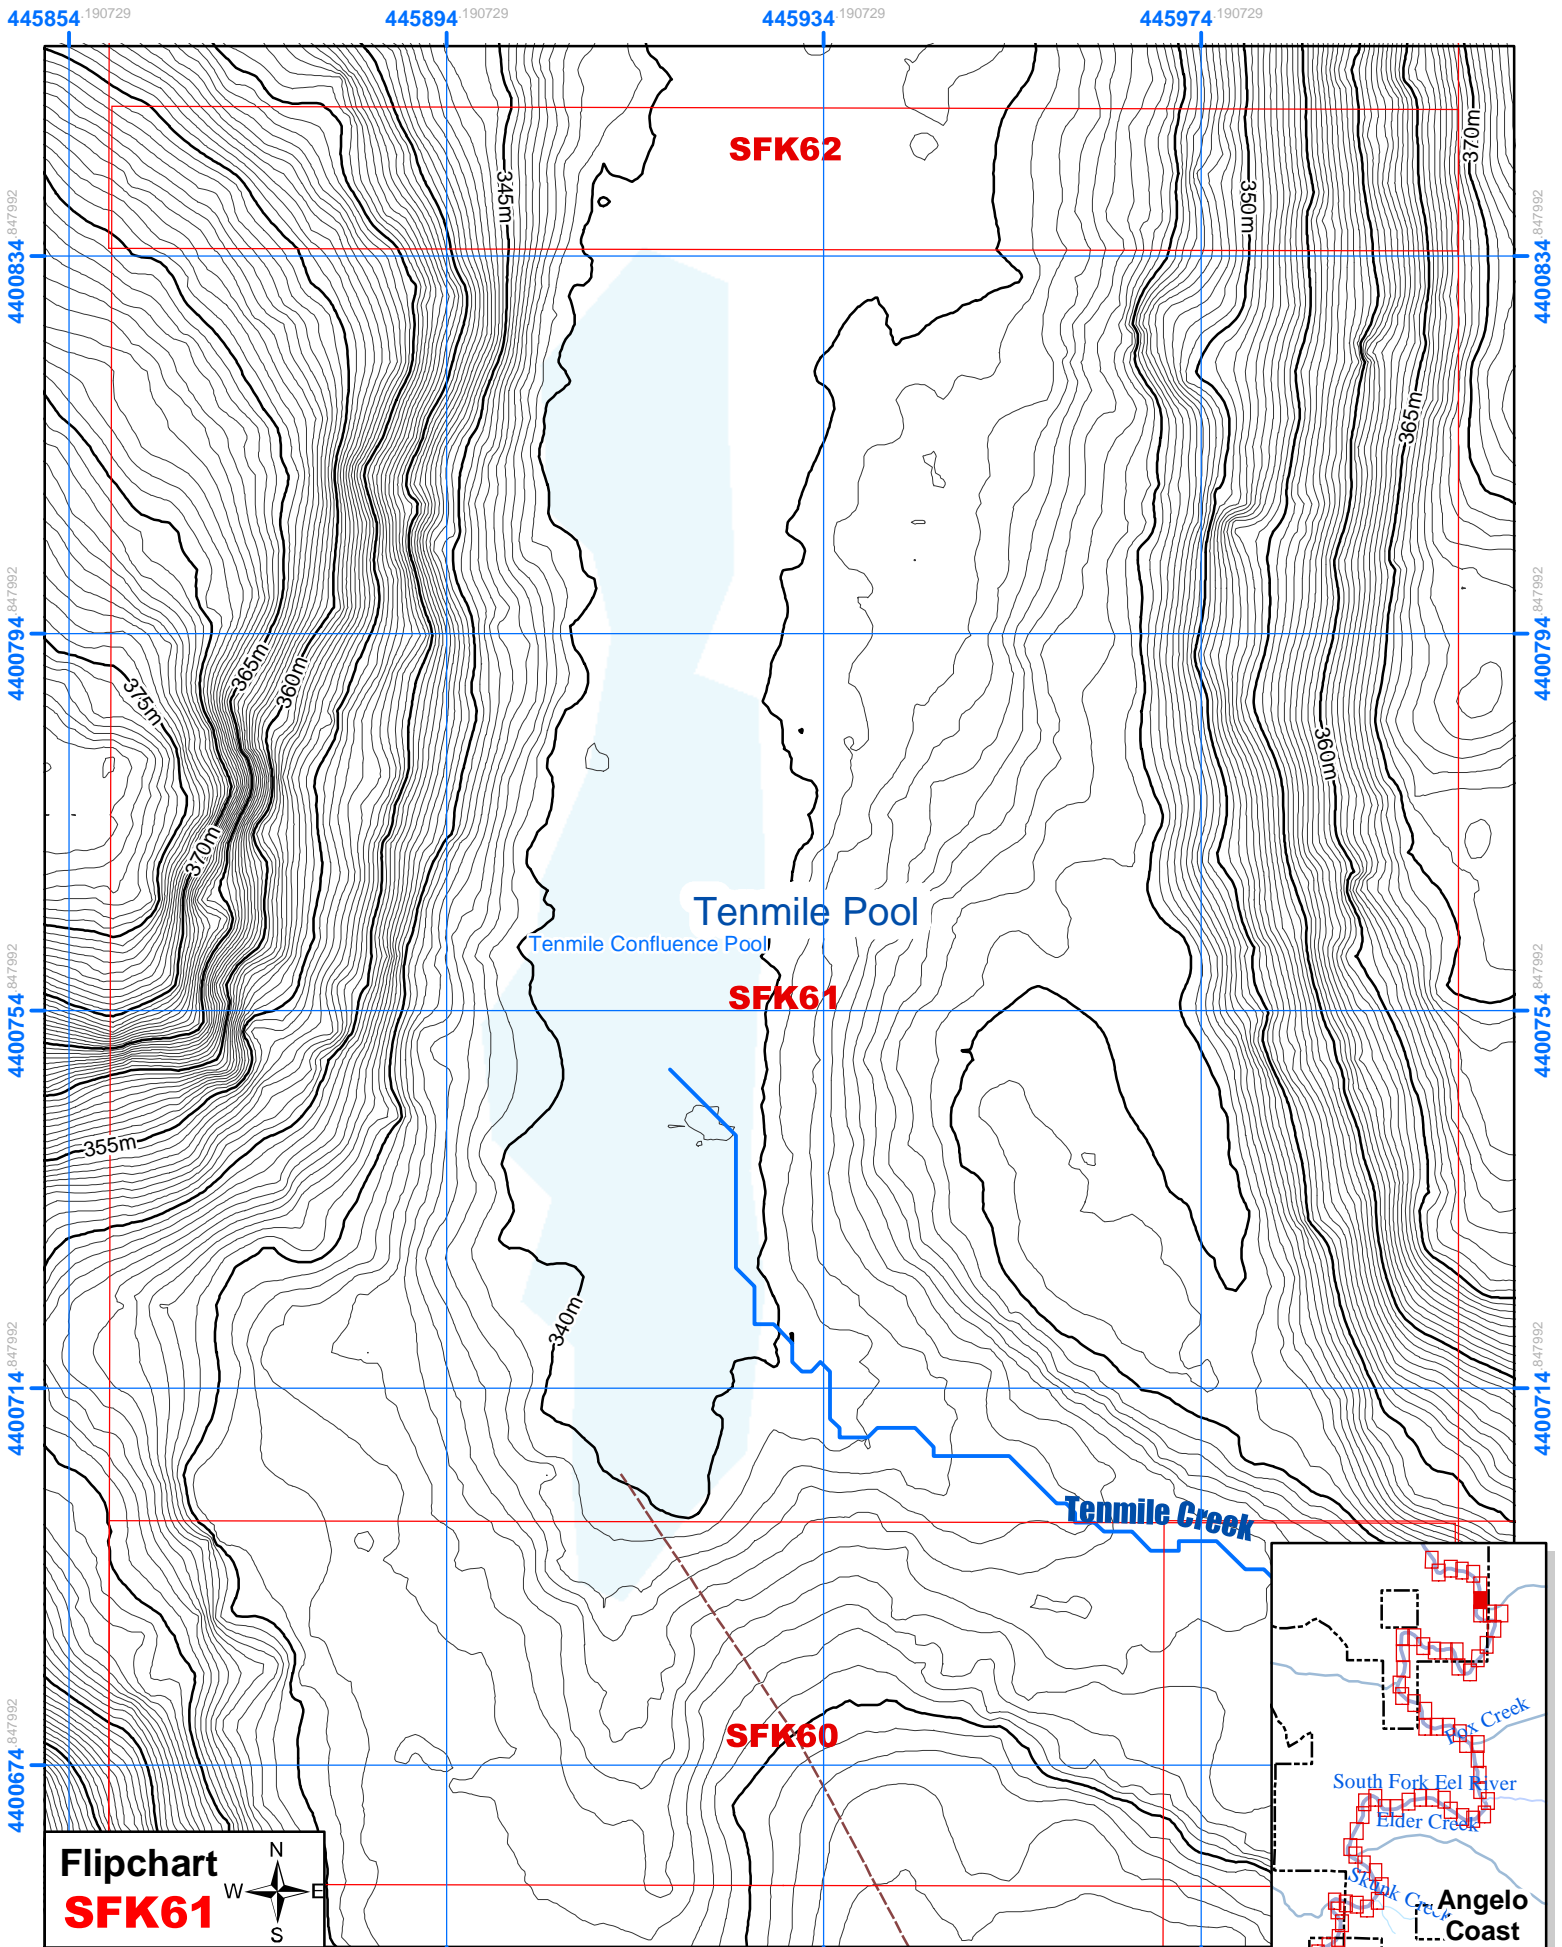

SFK62

Tenmile Pool
Tenmile Confluence Pool

SFK61

Tenmile Creek

SFK60

Flipchart
SFK61

South Fork Eel River
by Collin Bode & Joe Sapp, NCED, UCB, July, 2005