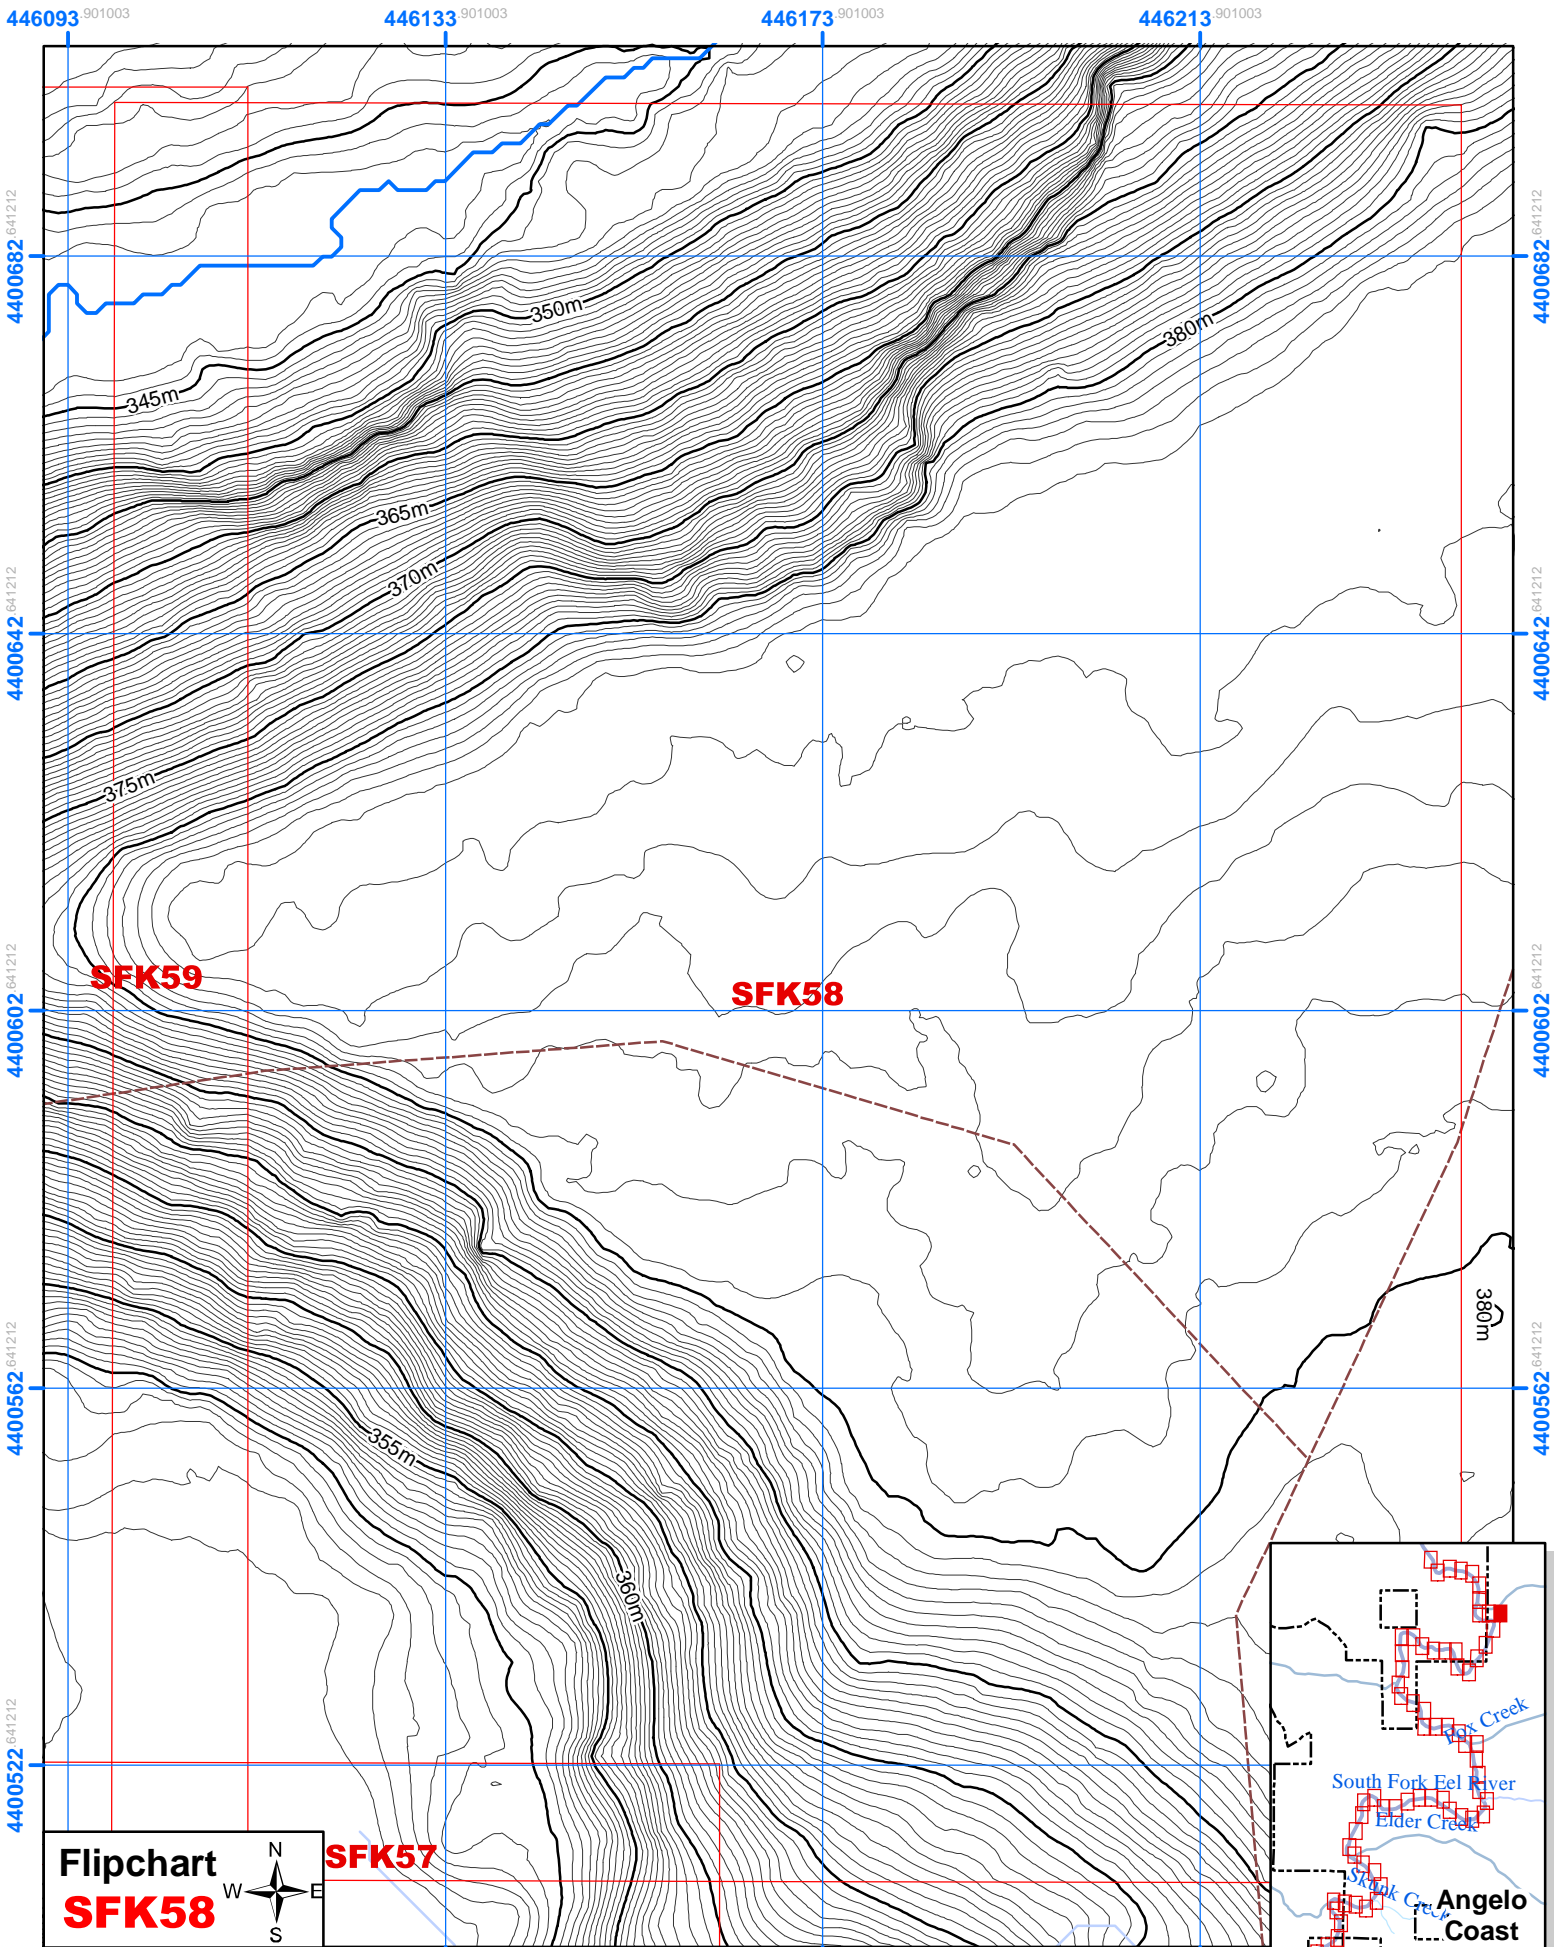

SFK59

SFK58

SFK57

K56

Flipchart
SFK57

0 10 20 40 Meters

South Fork Eel River
by Collin Bode & Joe Sapp, NCED, UCB, July, 2005

Flipchart
SFK58