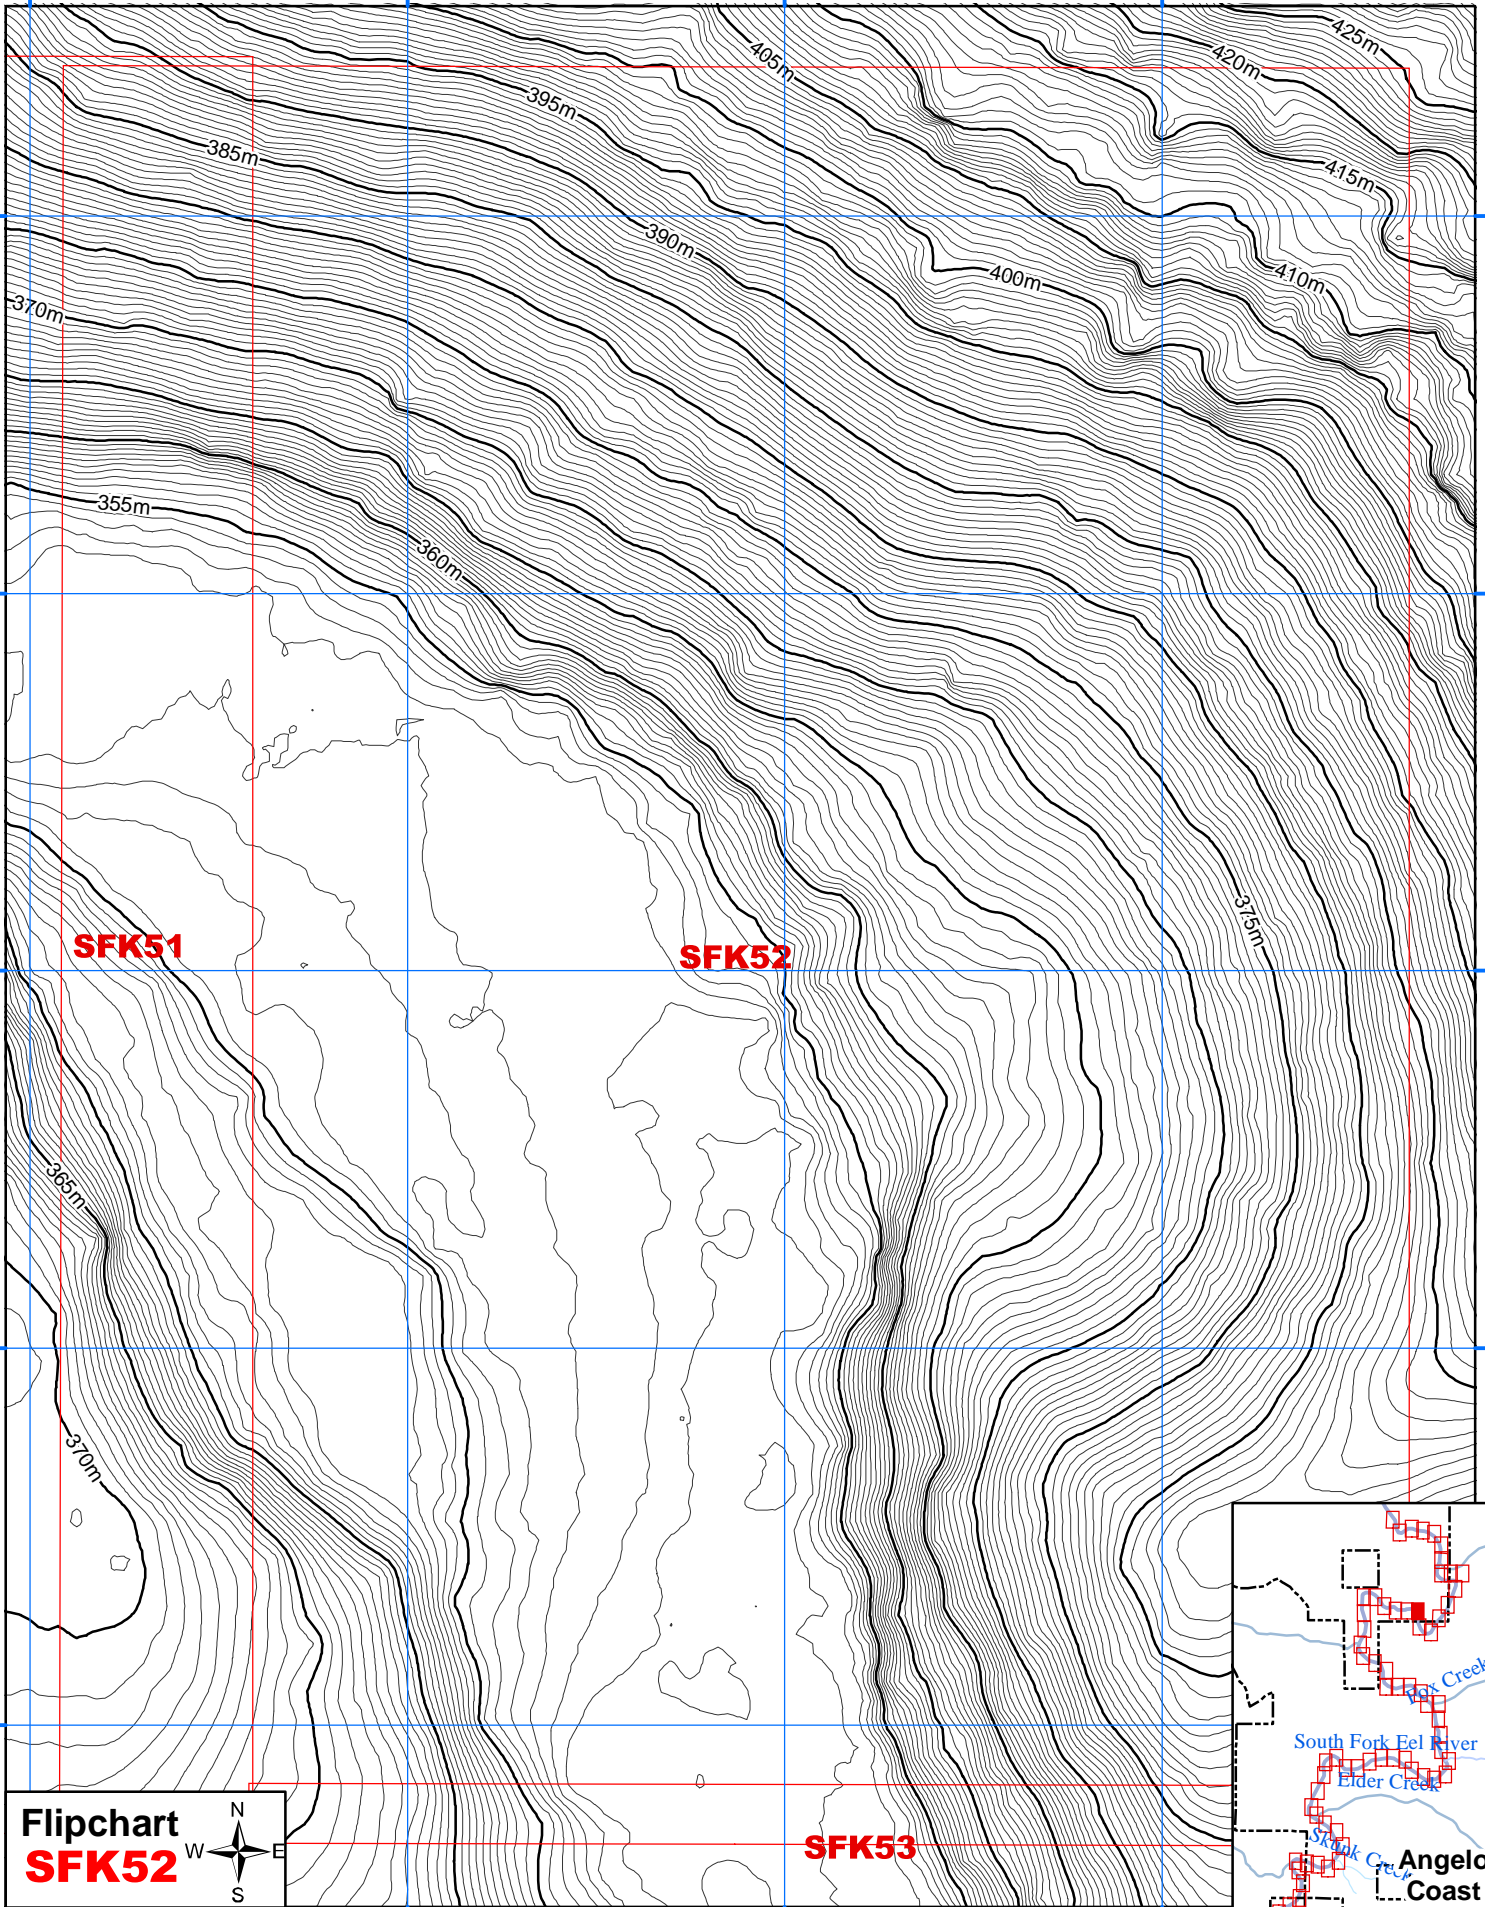

445588 907251

445628 907251

445668 907251

445708 907251

4400254 983294

4400254 983294

4400214 983294

4400214 983294

4400174 983294

4400174 983294

4400134 983294

4400134 983294

4400094 983294

SFK51

SFK52

SFK53

Flipchart
SFK52

South Fork Eel River
by Collin Bode & Joe Sapp, NCED, UCB, July, 2005