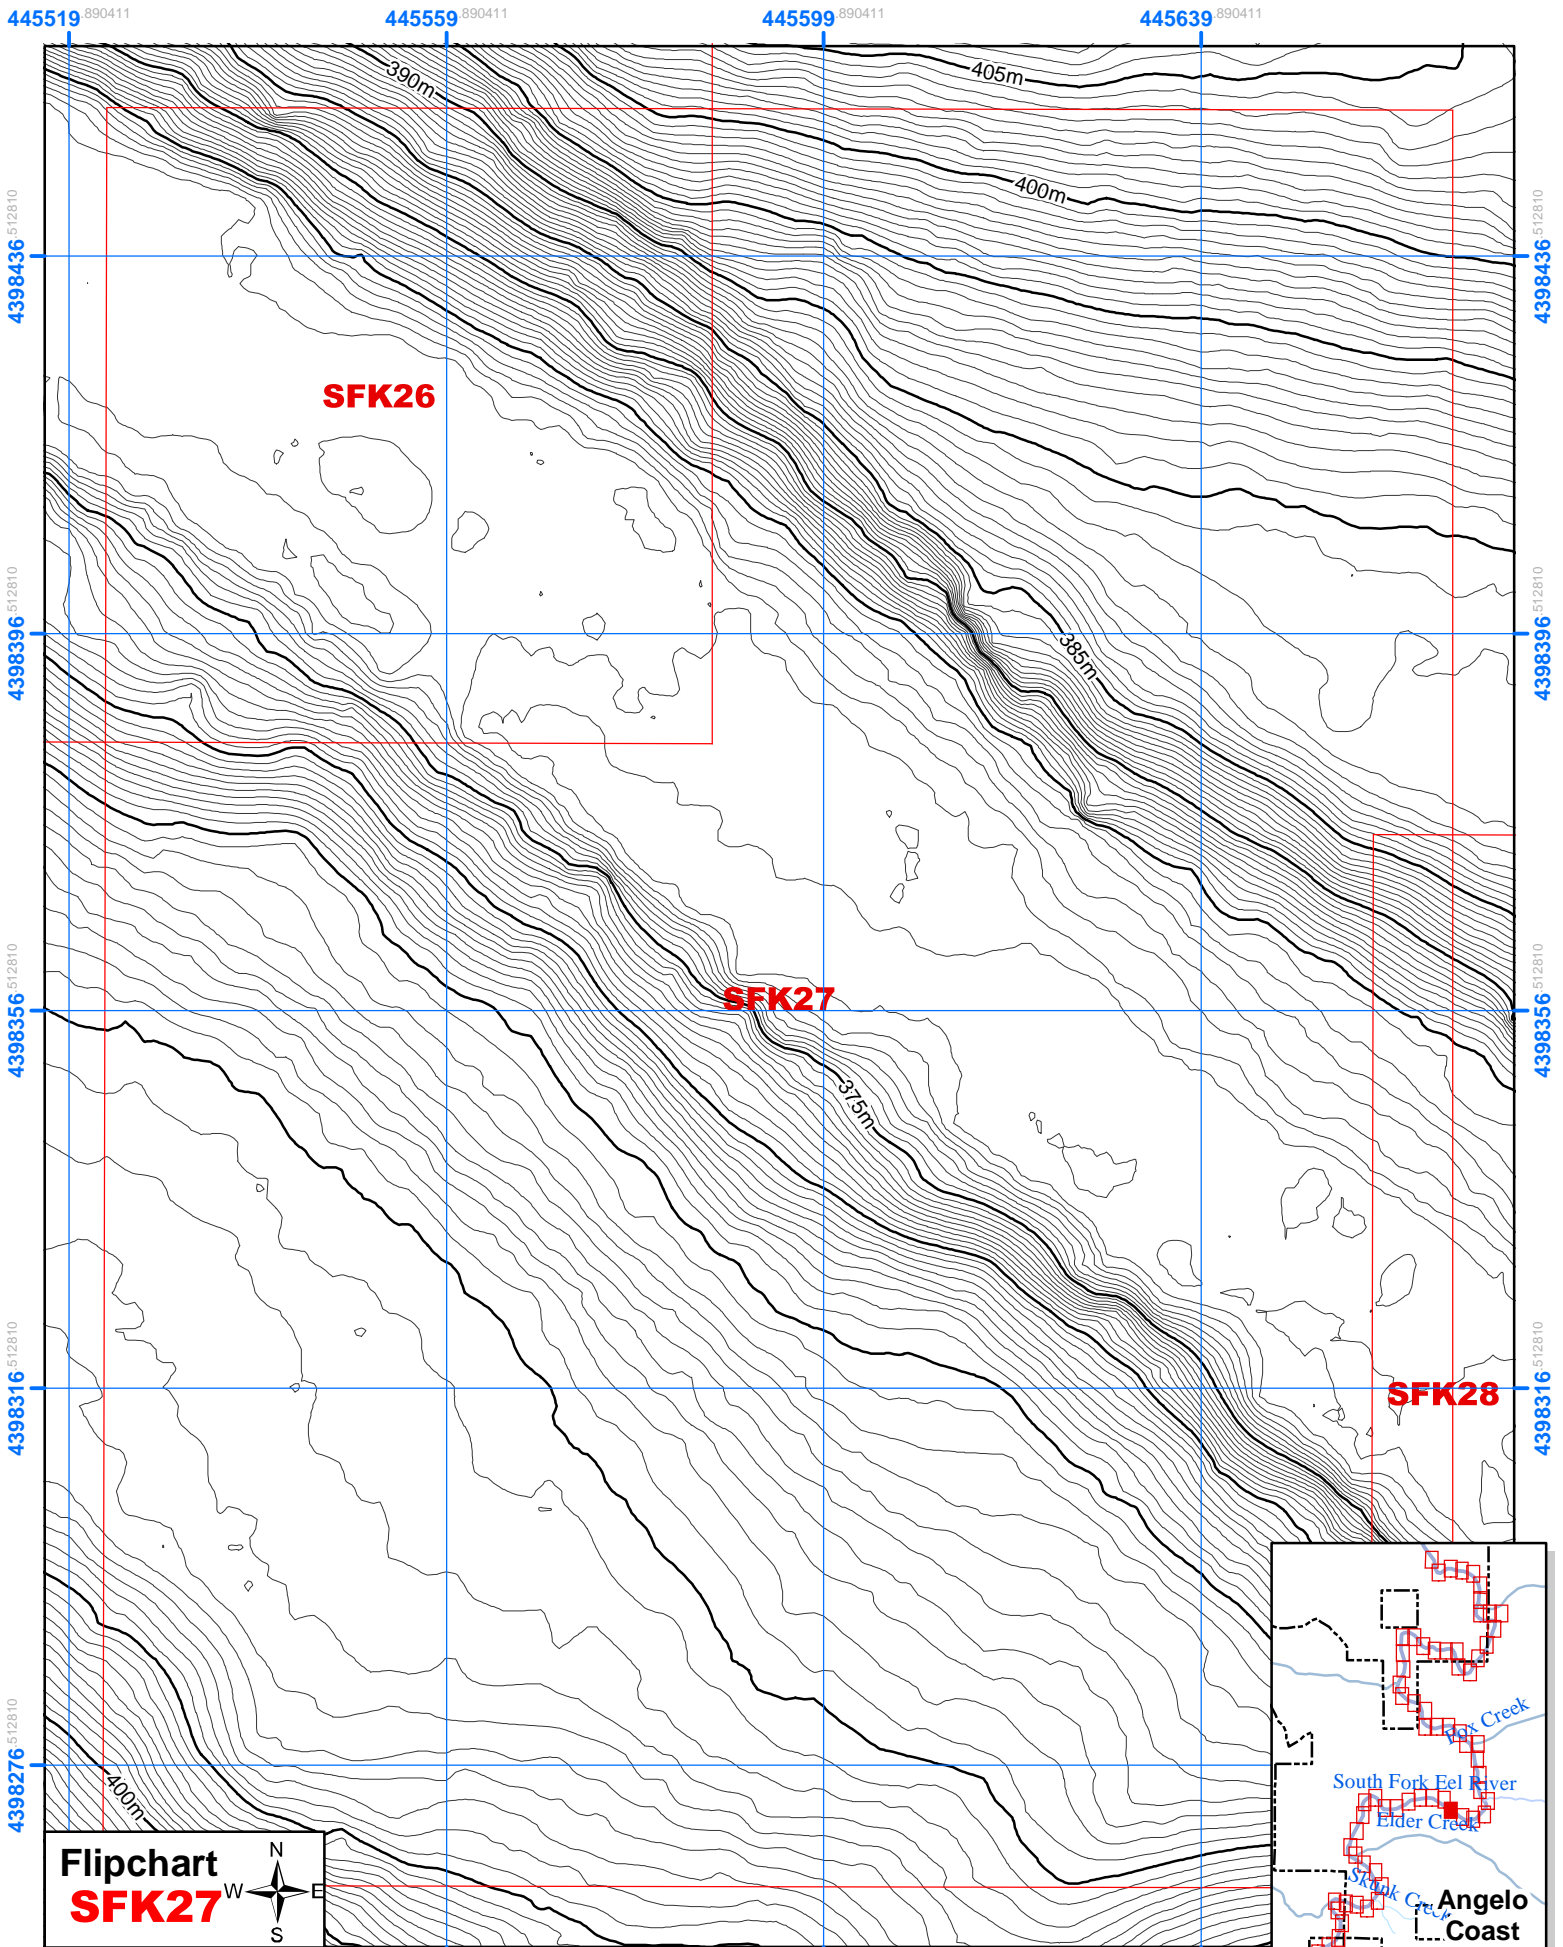

Flipchart
SFK27

South Fork Eel River
by Collin Bode & Joe Sapp, NCED, UCB, July, 2005