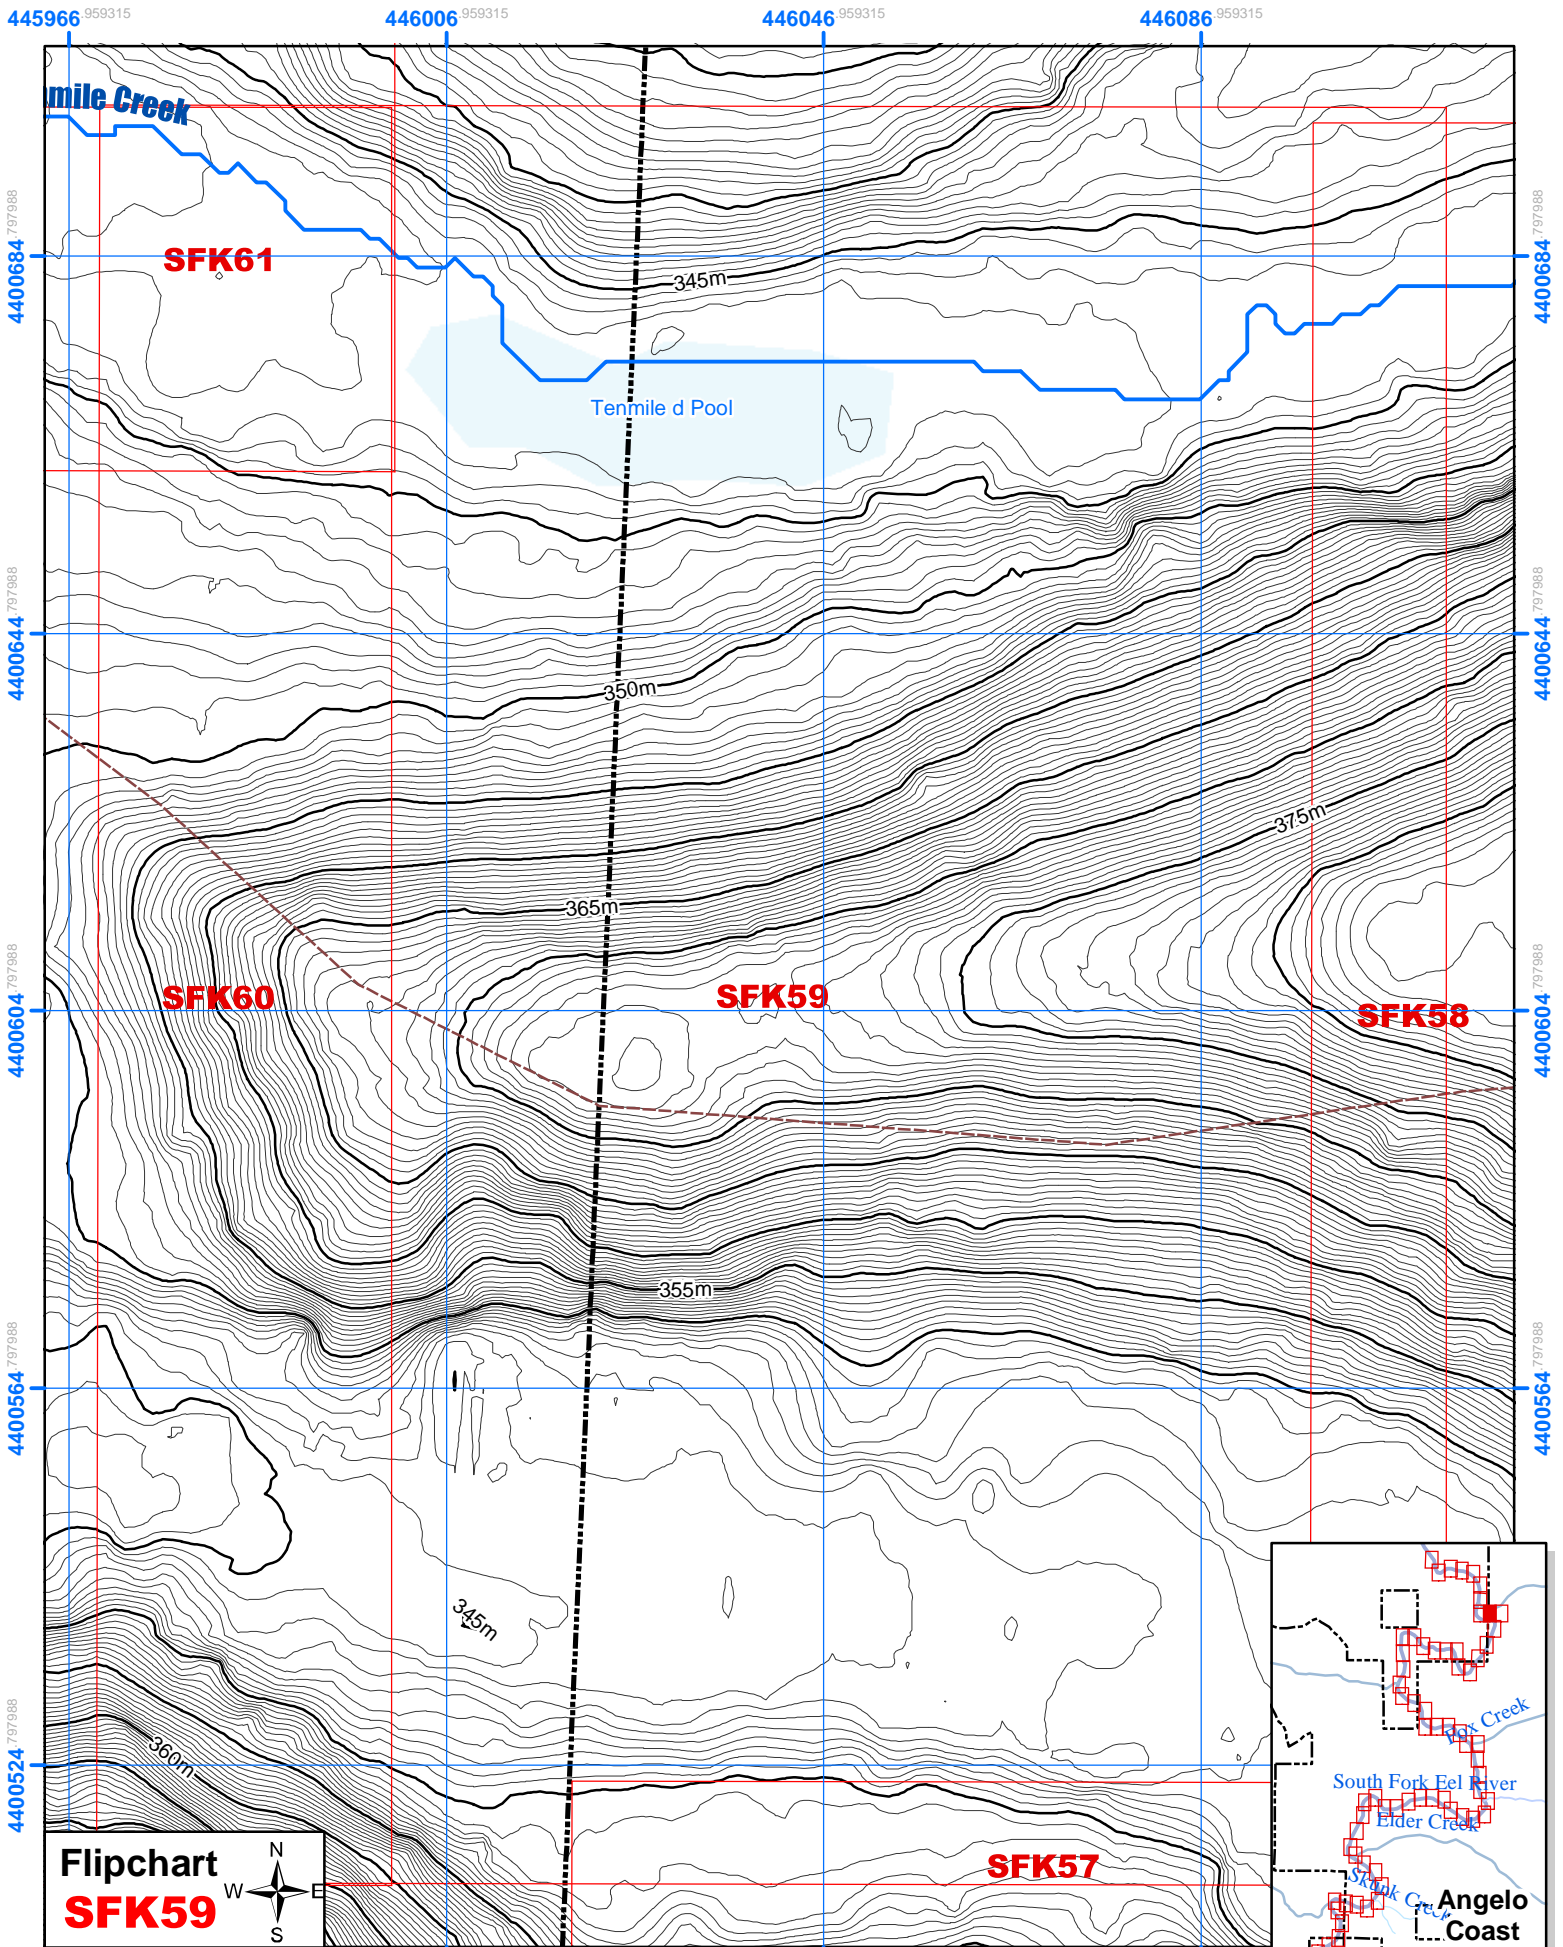

Flipchart
SFK59