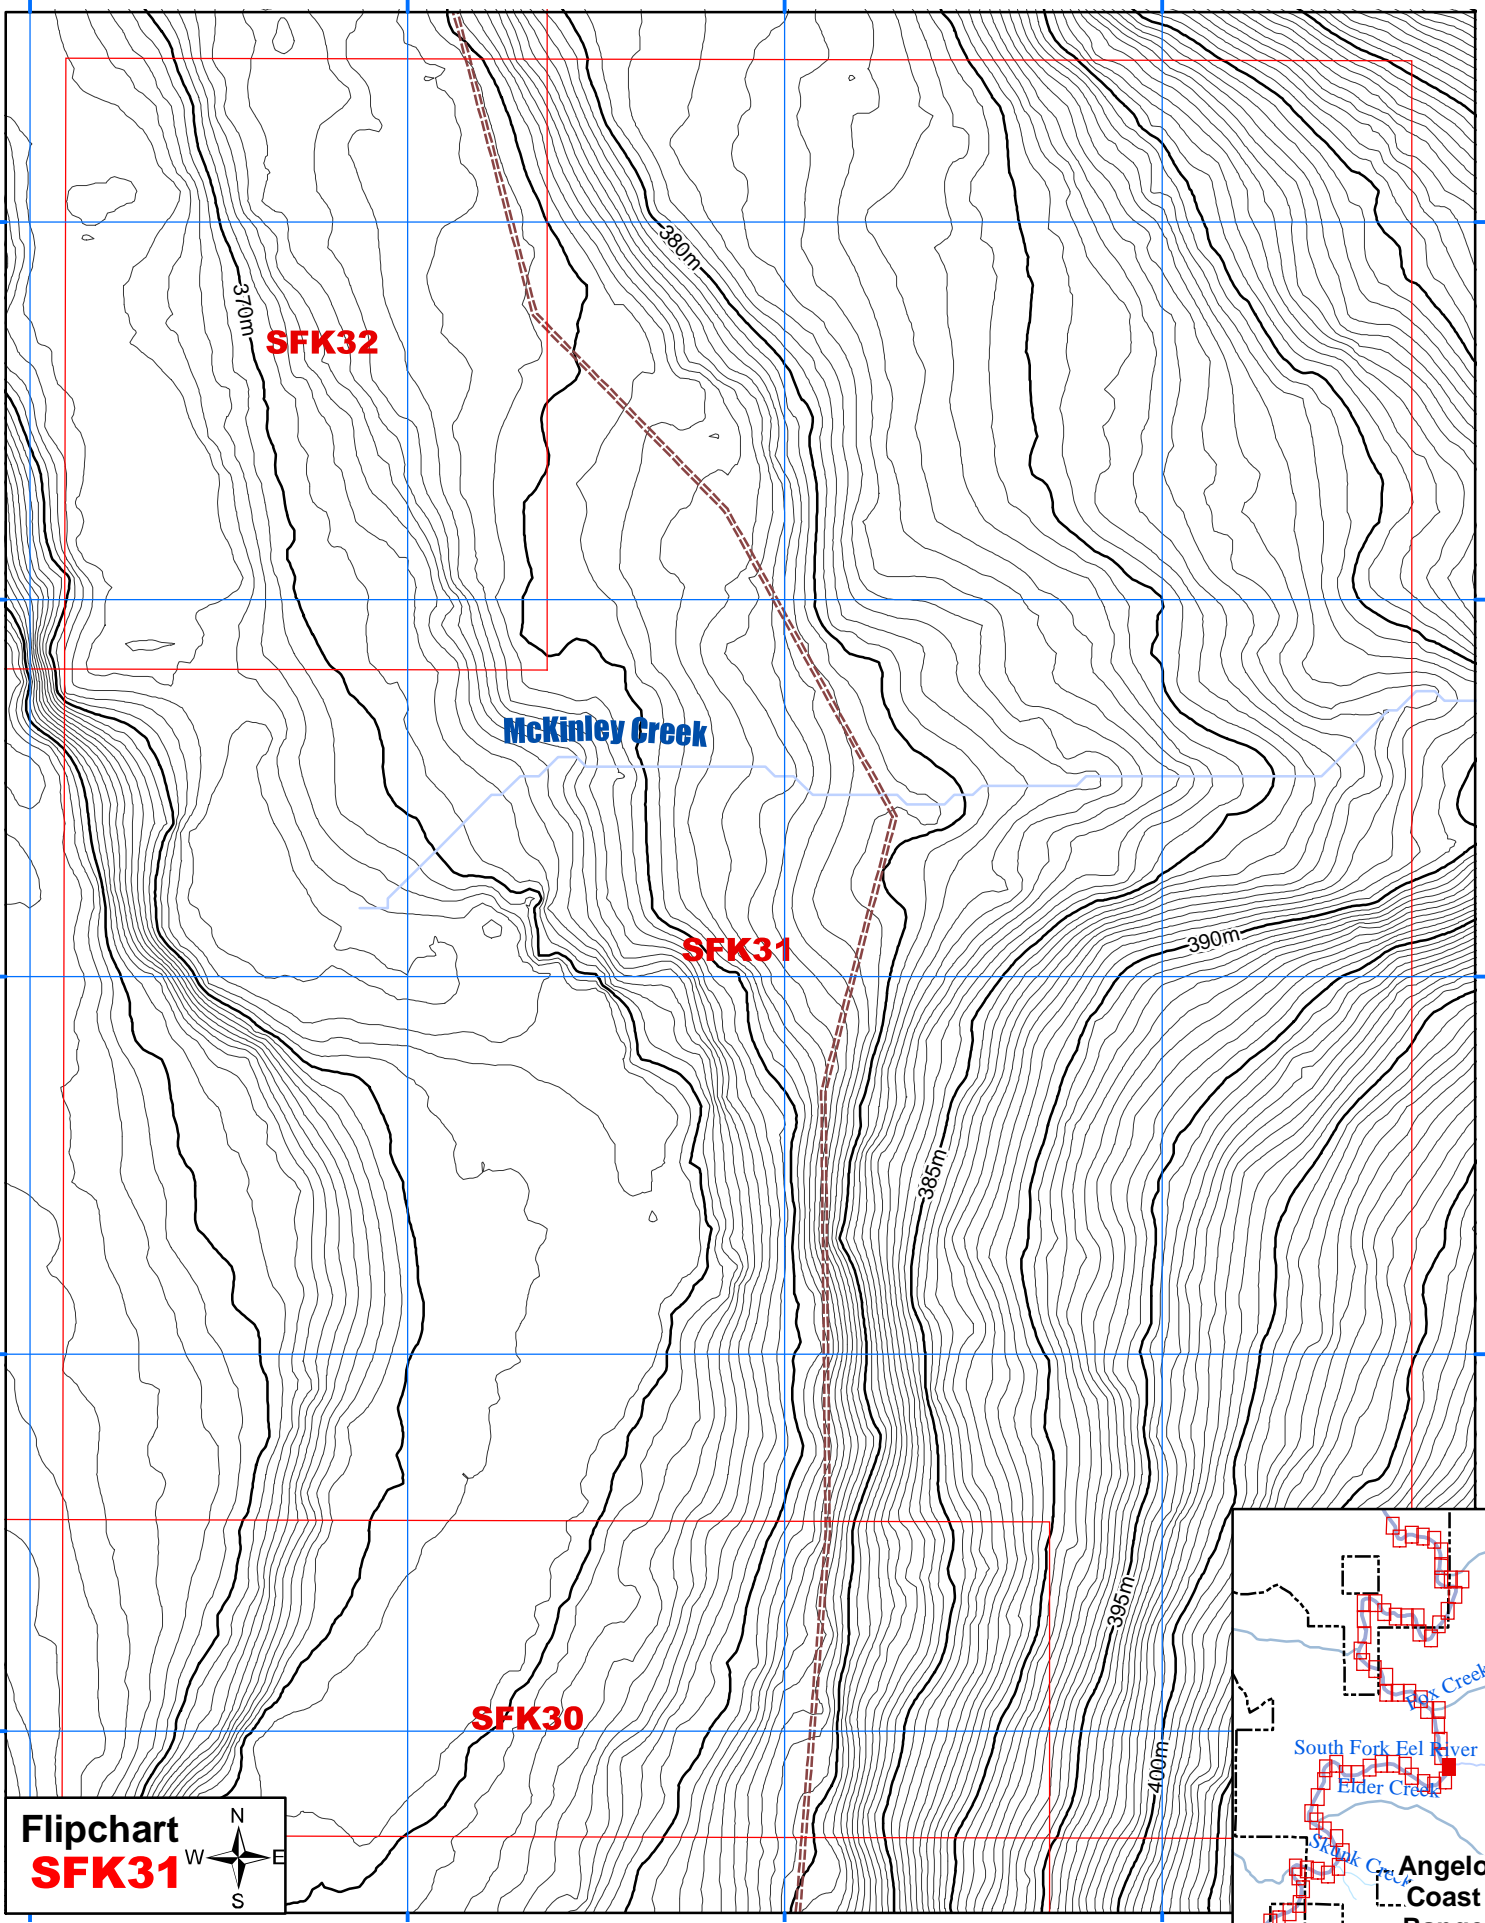

445942 926666 445982 926666 446022 926666 446062 926666

4398540

4398540

4398500

4398500

4398460

4398460

4398420

4398420

4398380

4398380

Flipchart
SFK31

South Fork Eel River
by Collin Bode & Joe Sapp, NCED, UCB, July, 2005