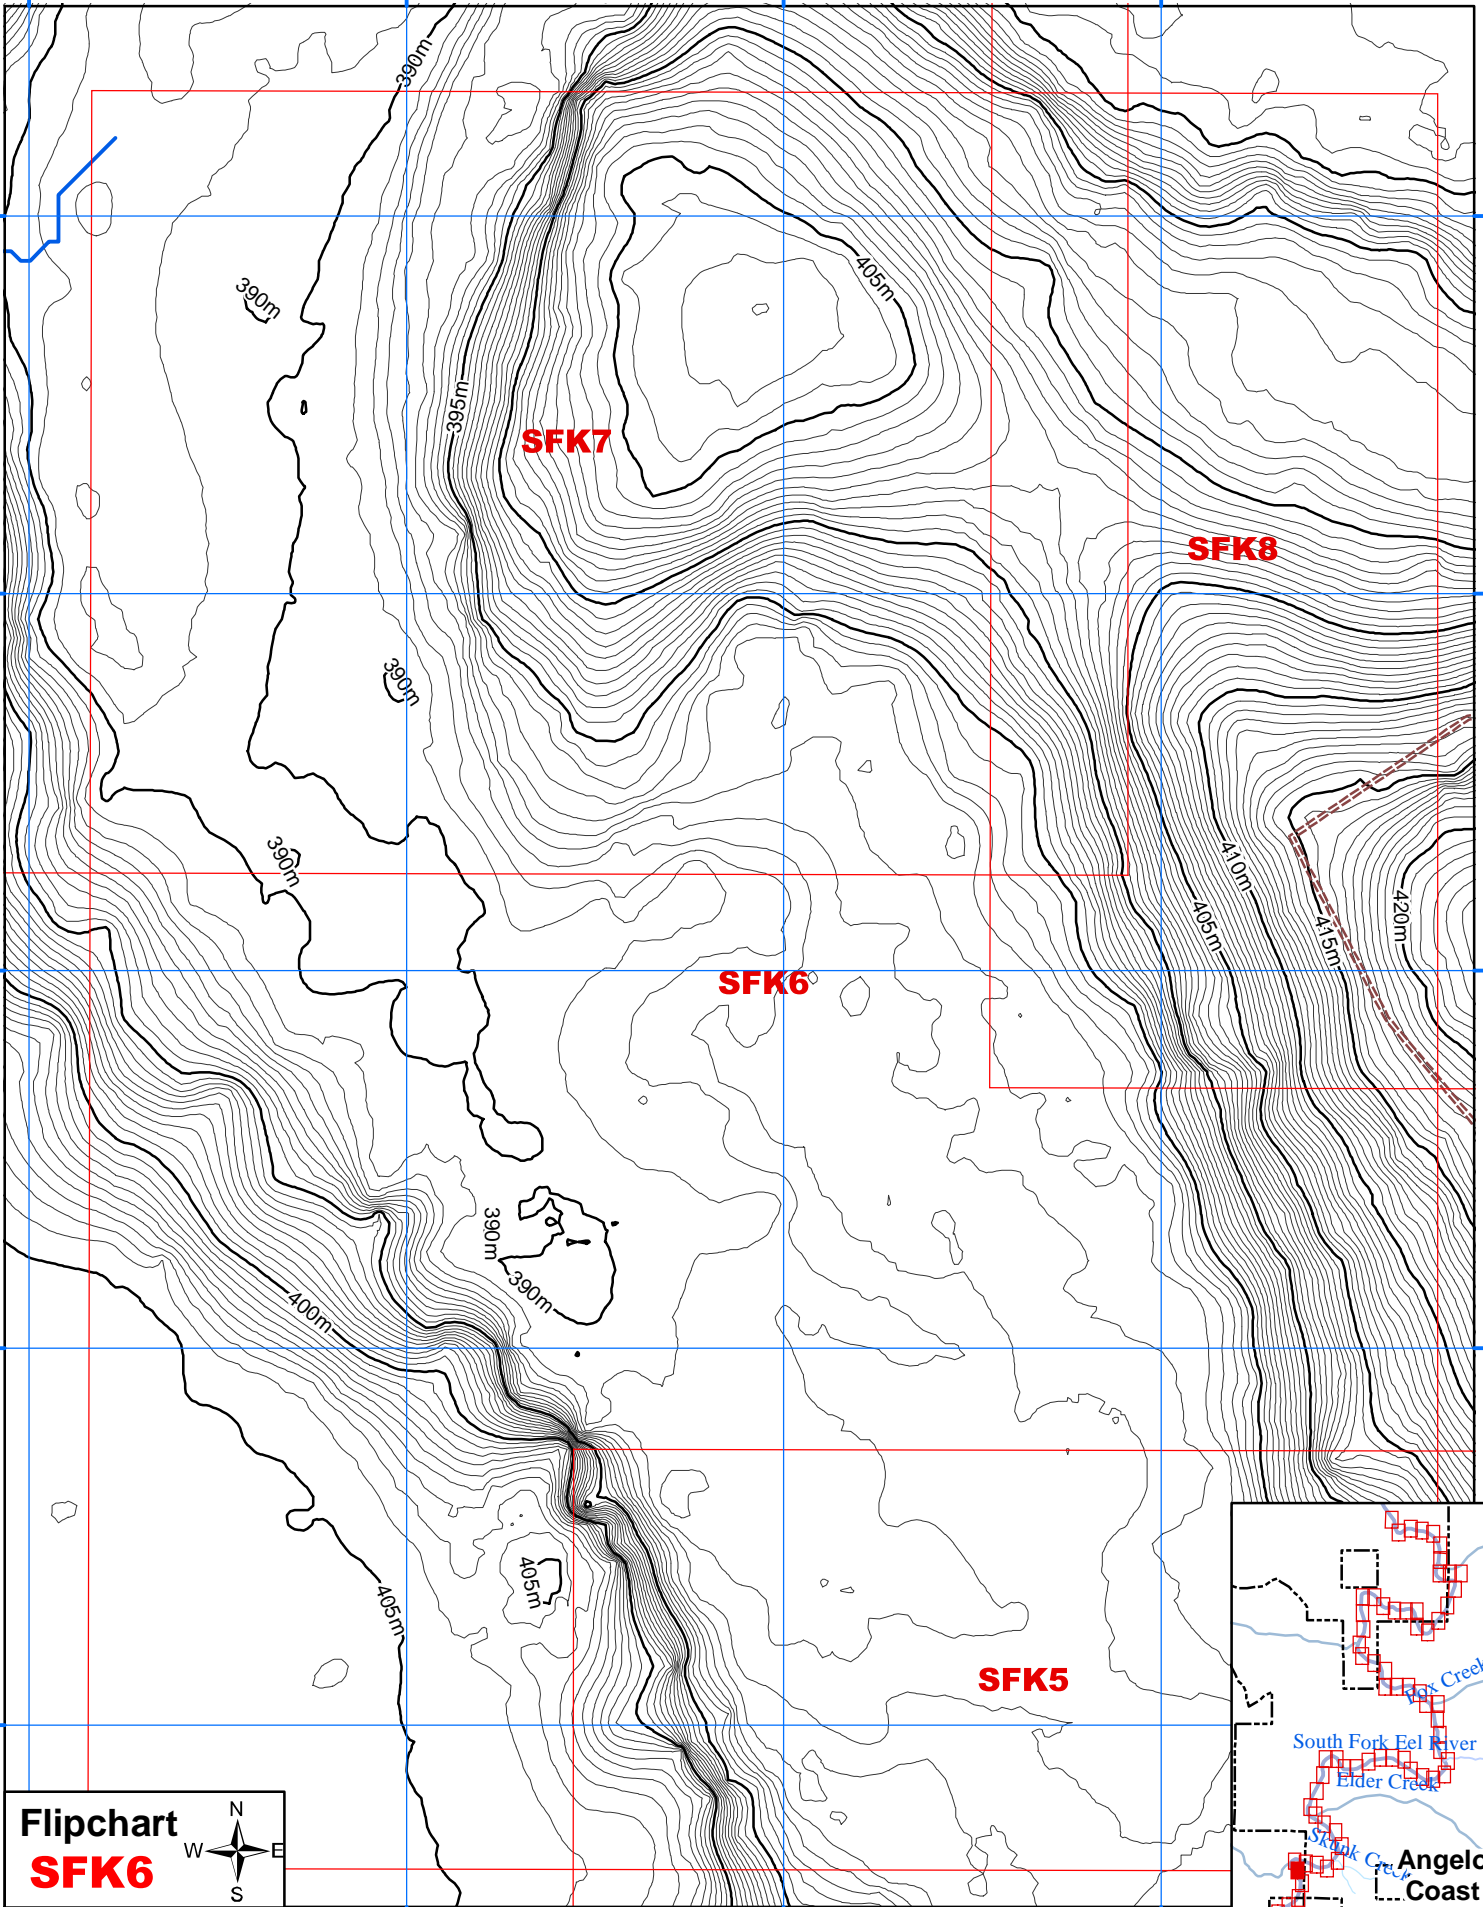

444222 743556

444262 743556

444302 743556

444342 743556

4397294 345733

4397294 345733

4397254 345733

4397254 345733

4397214 345733

4397214 345733

4397174 345733

4397174 345733

4397134 345733

4397134 345733

Flipchart
SFK6

South Fork Eel River
by Collin Bode & Joe Sapp, NCED, UCB, July, 2005