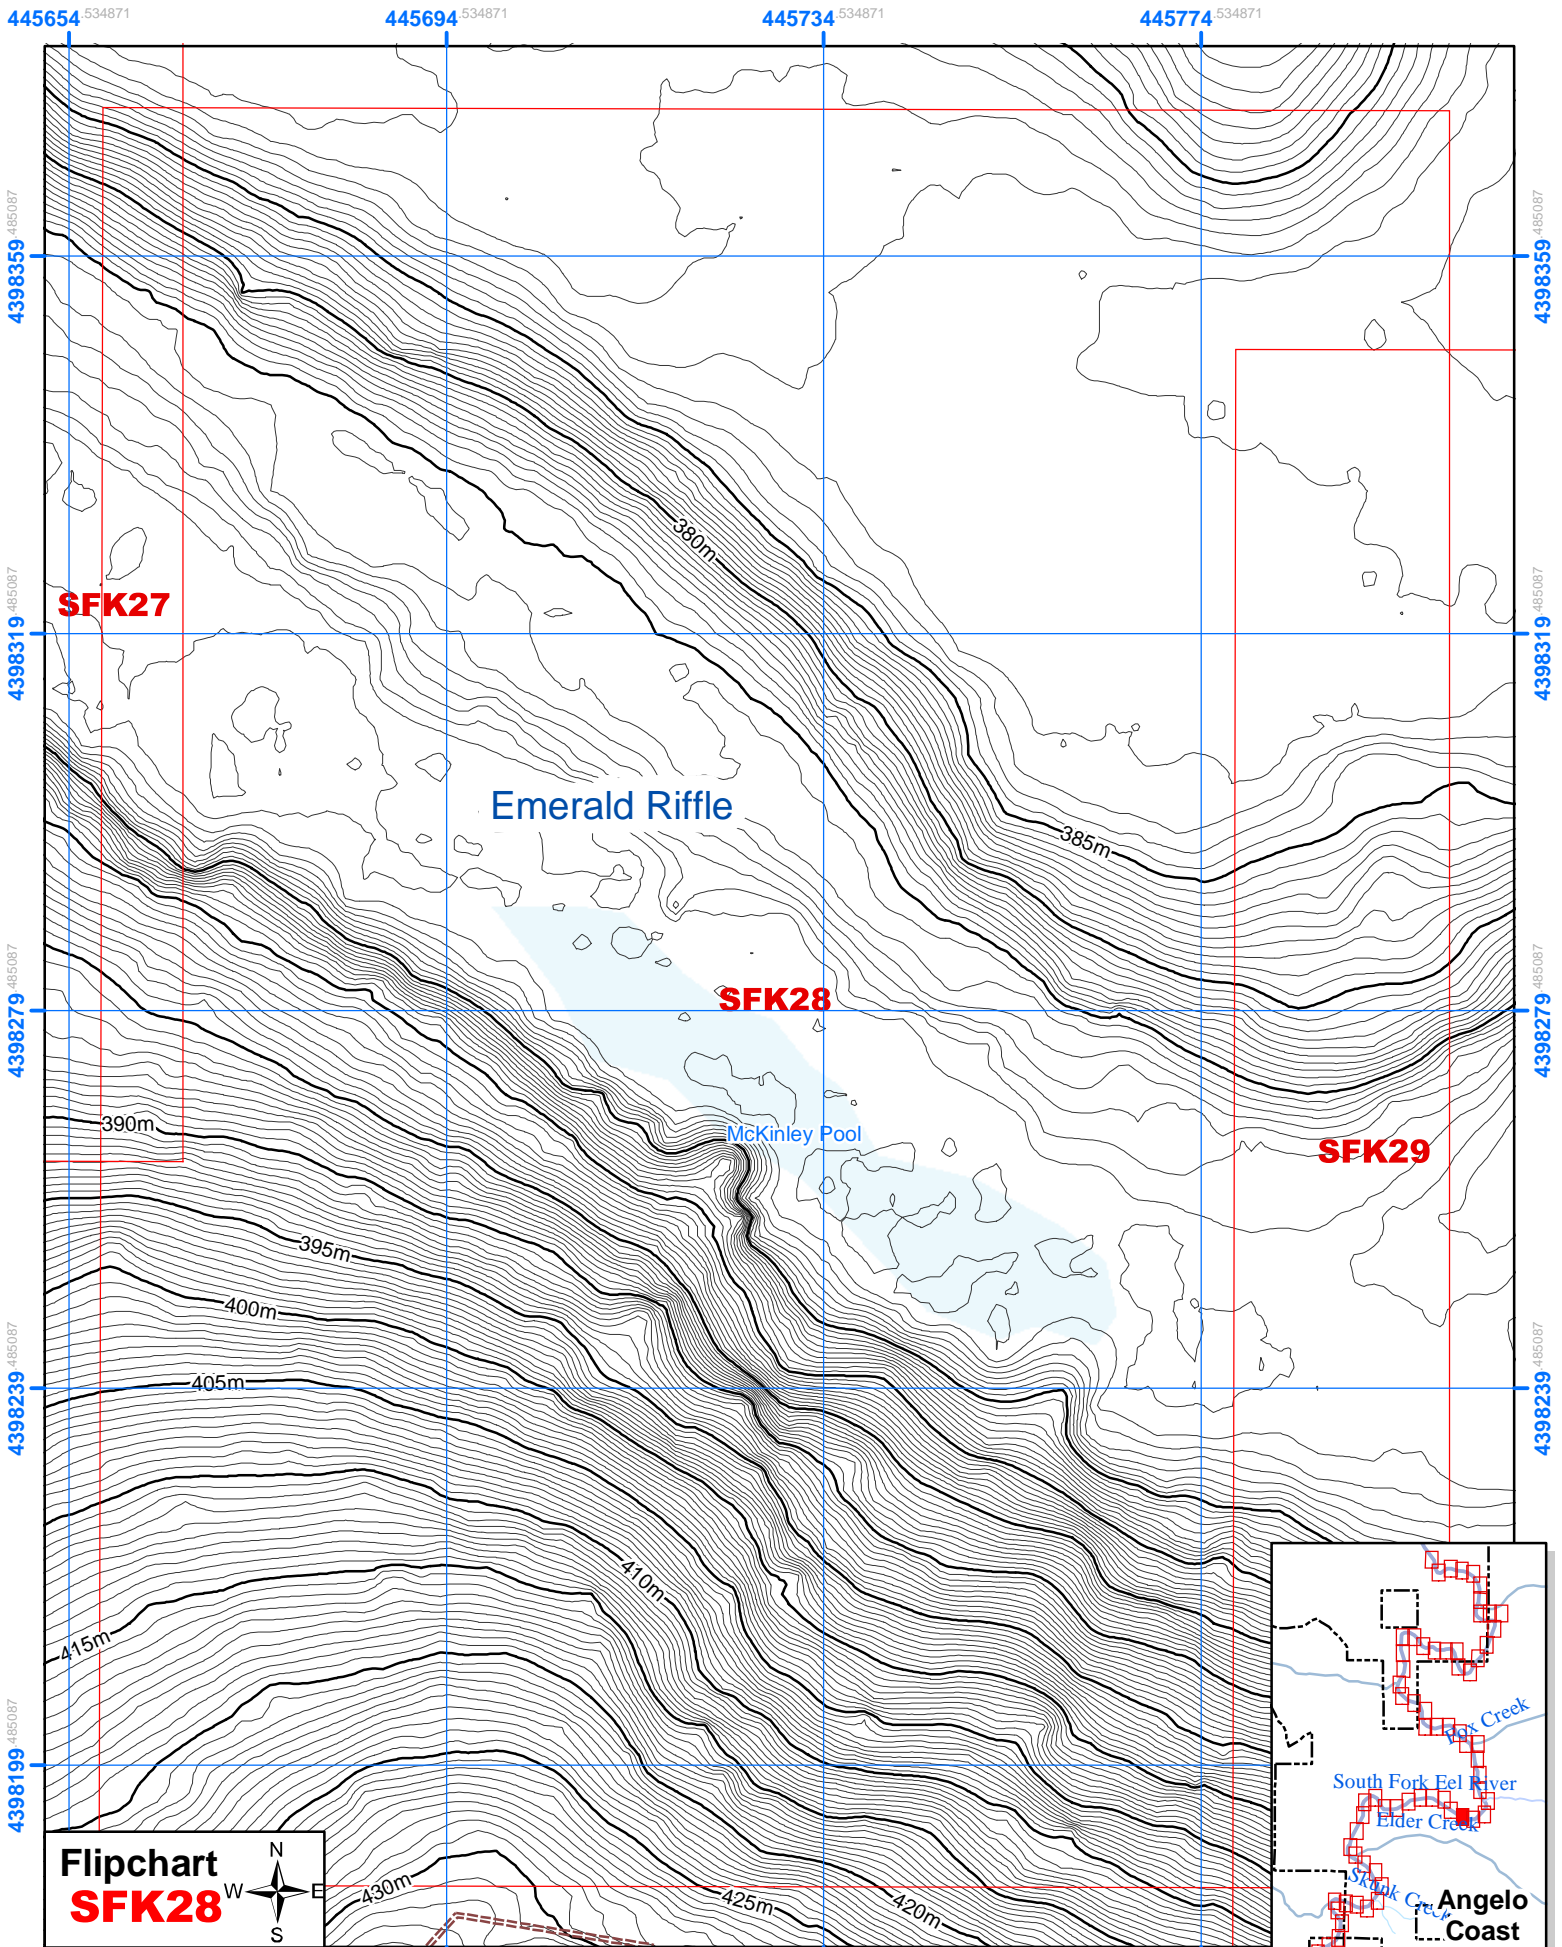

SFK27

Flipchart
SFK26

South Fork Eel River
 by Collin Bode & Joe Sapp, NCED, UCB, July, 2005

Flipchart
SFK27

South Fork Eel River
by Collin Bode & Joe Sapp, NCED, UCB, July, 2005

Flipchart
SFK28

South Fork Eel River
 by Collin Bode & Joe Sapp, NCED, UCB, July, 2005