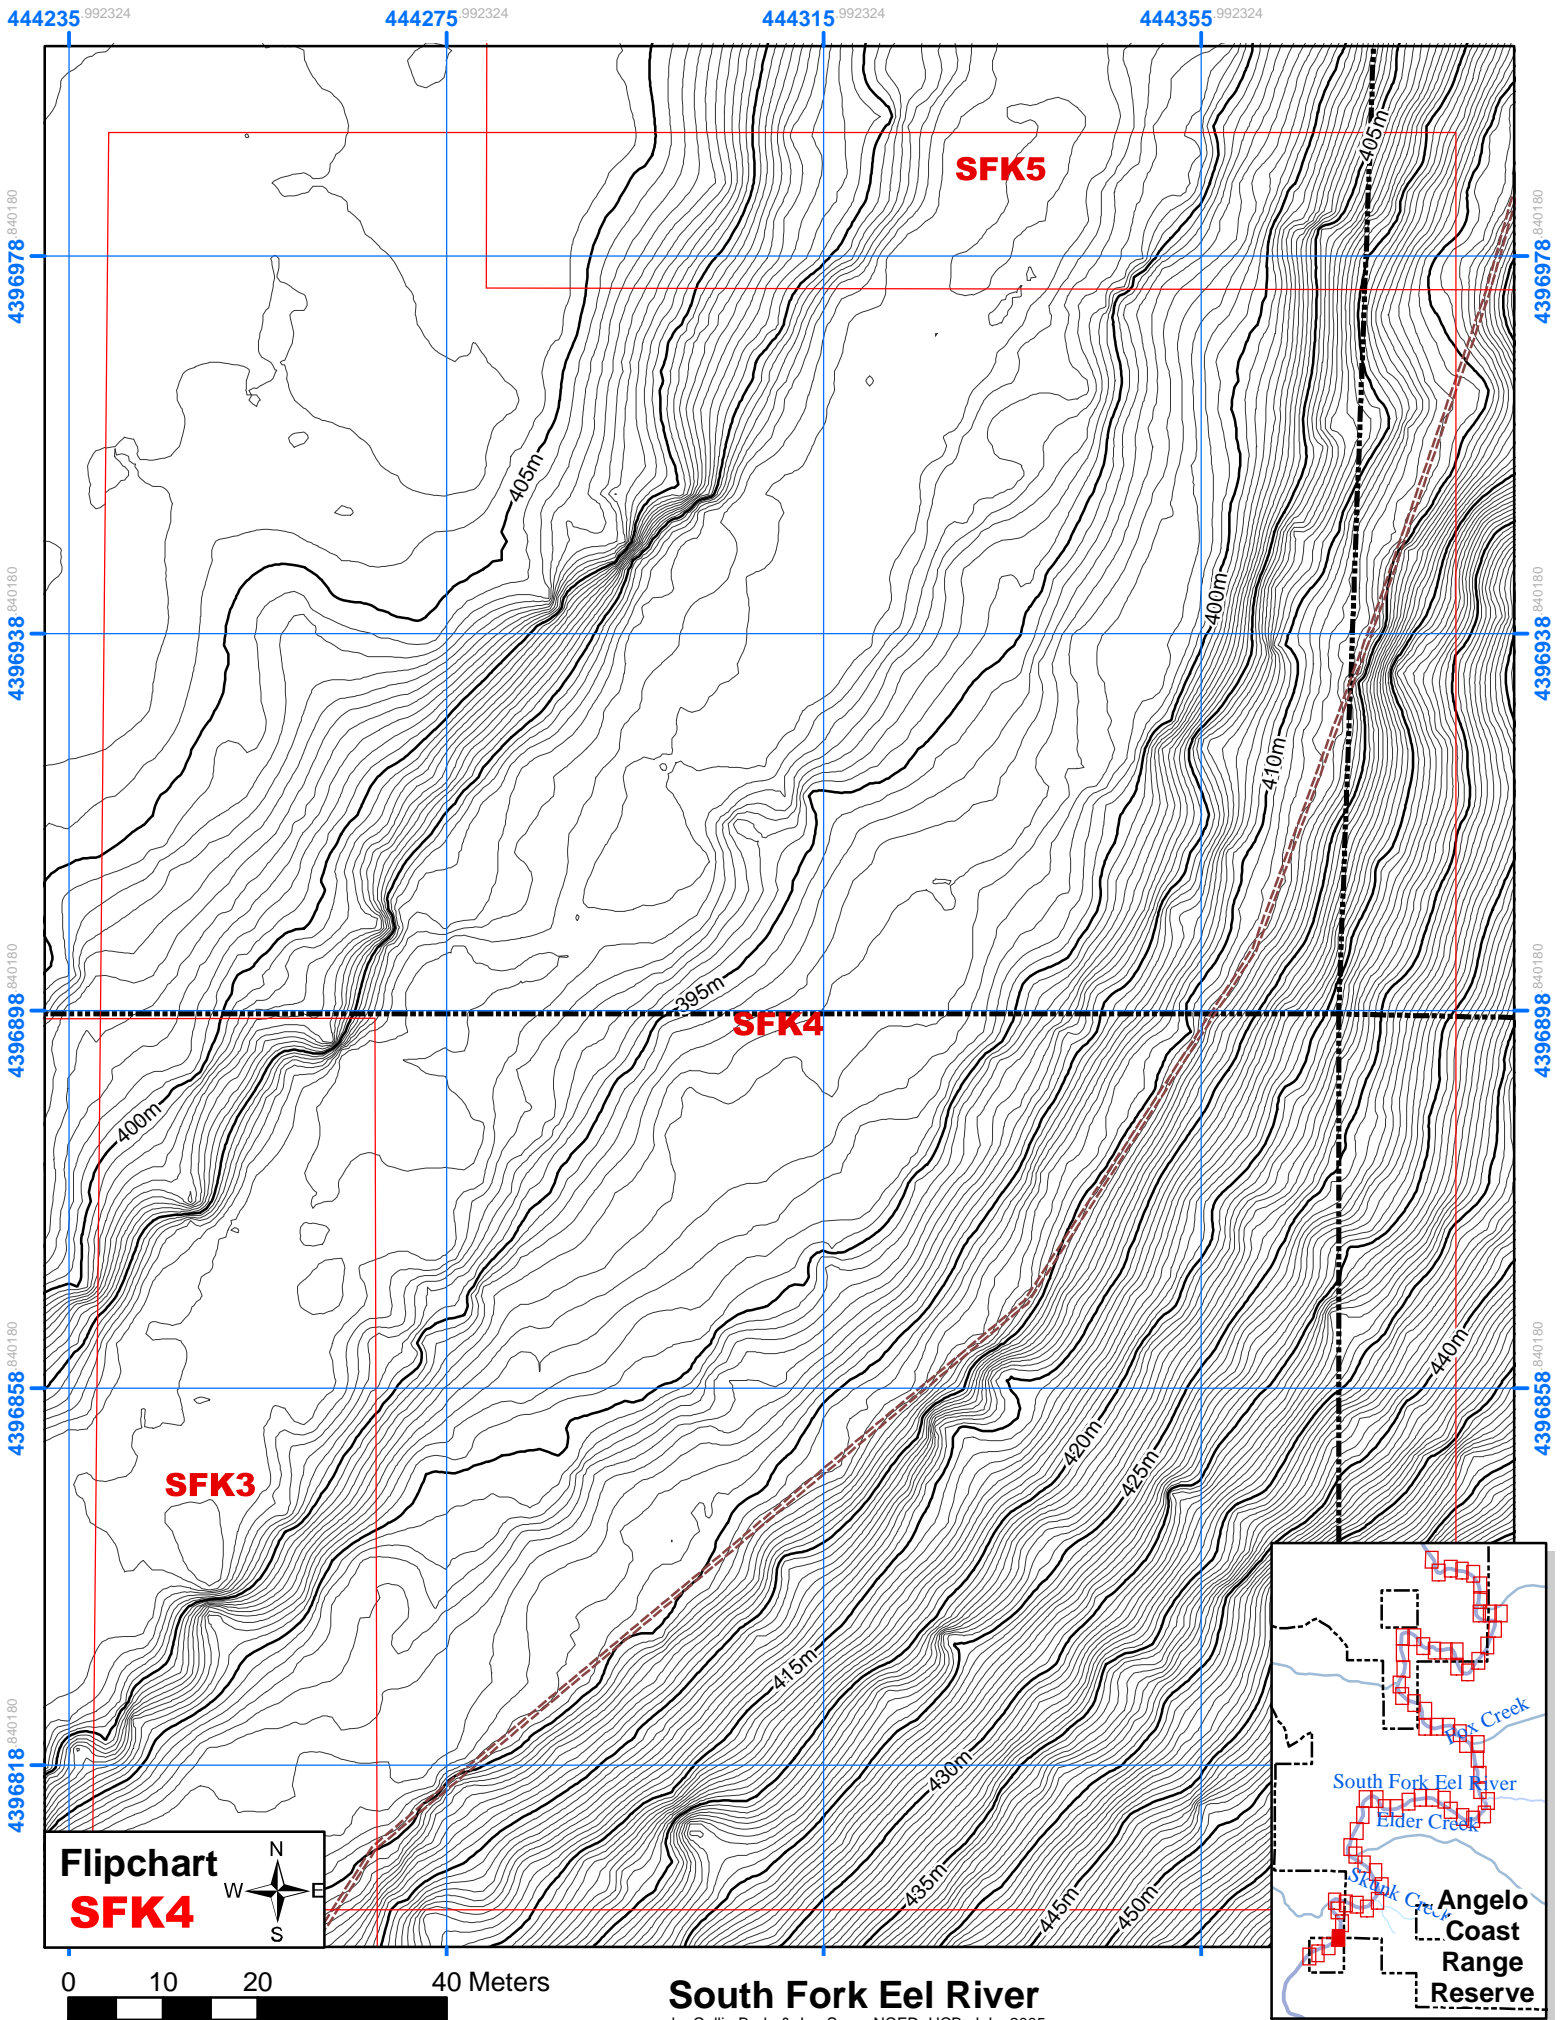

Heath and Marjorie Angelo Coast Range Reserve

Topo FlipChart of the South Fork Eel River

Legend

Flipchart Positions along river (67 charts total)

- Angelo Reserve Boundary
- FlipChart Frames
- Contour Lines 5 meter
- Contour Lines 0.5 meter

Flipchart
SFK2

South Fork Eel River
by Collin Bode & Joe Sapp, NCED, UCB, July, 2005

Flipchart
SFK3

Flipchart
SFK4

South Fork Eel River
 by Collin Bode & Joe Sapp, NCED, UCB, July, 2005

444278 819738

444318 819738