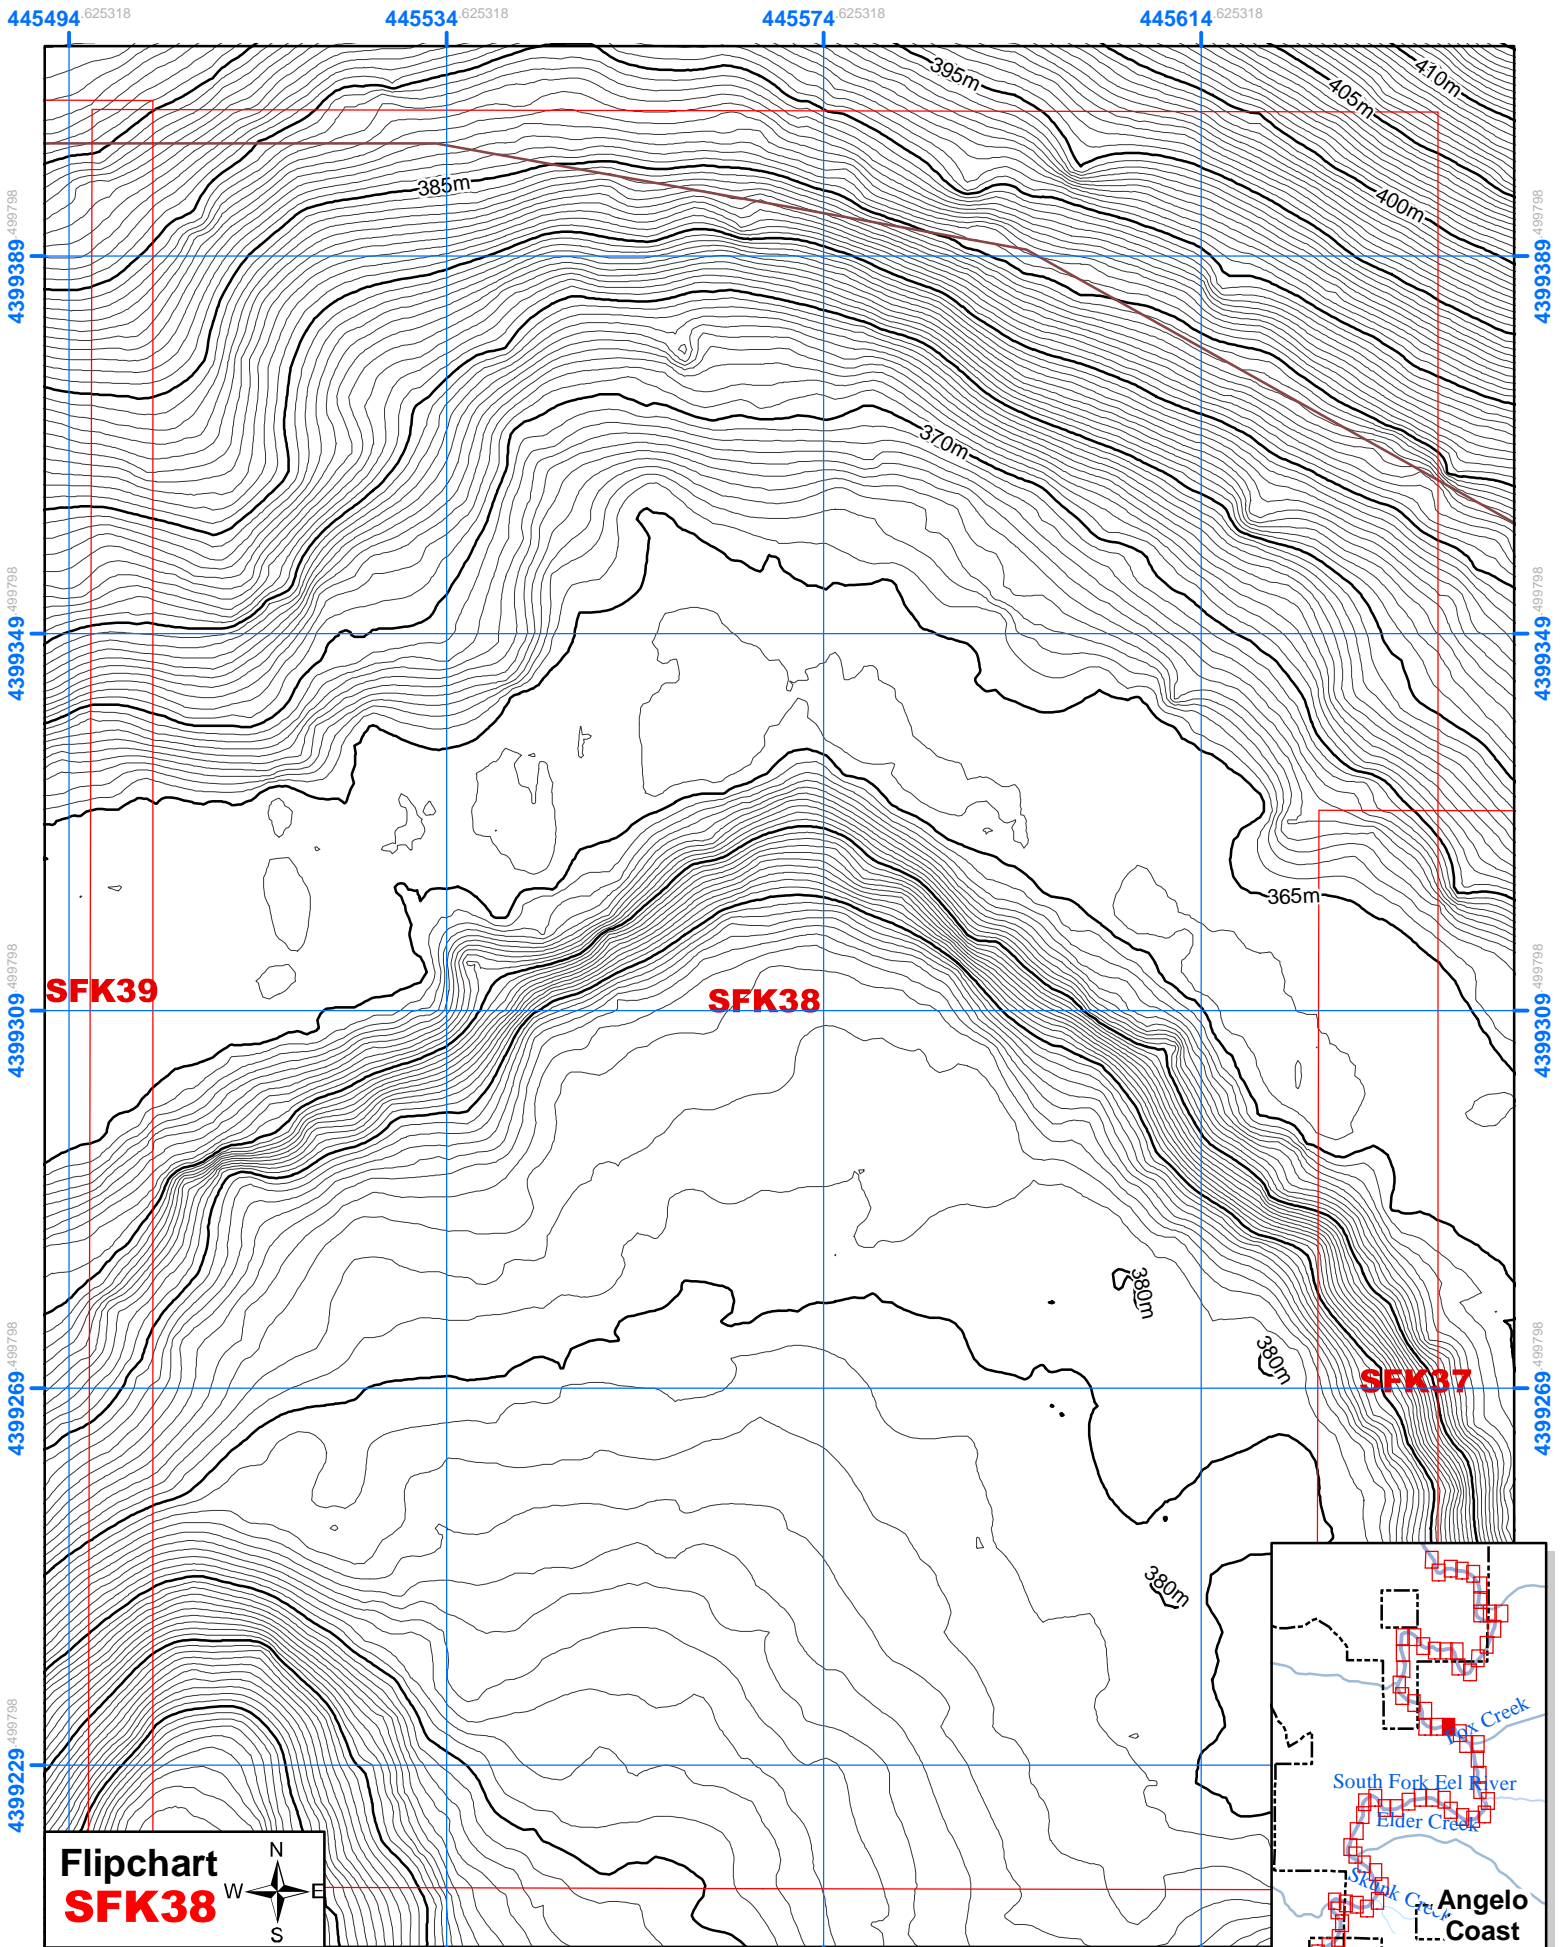

445494 625318

445534 625318

445574 625318

445614 625318

4399389 499798

4399389 499798

4399349 499798

4399349 499798

4399309 499798

4399309 499798

4399269 499798

4399269 499798

4399229 499798

4399229 499798

Flipchart
SFK38

0 10 20 40 Meters

South Fork Eel River
by Collin Bode & Joe Sapp, NCED, UCB, July, 2005