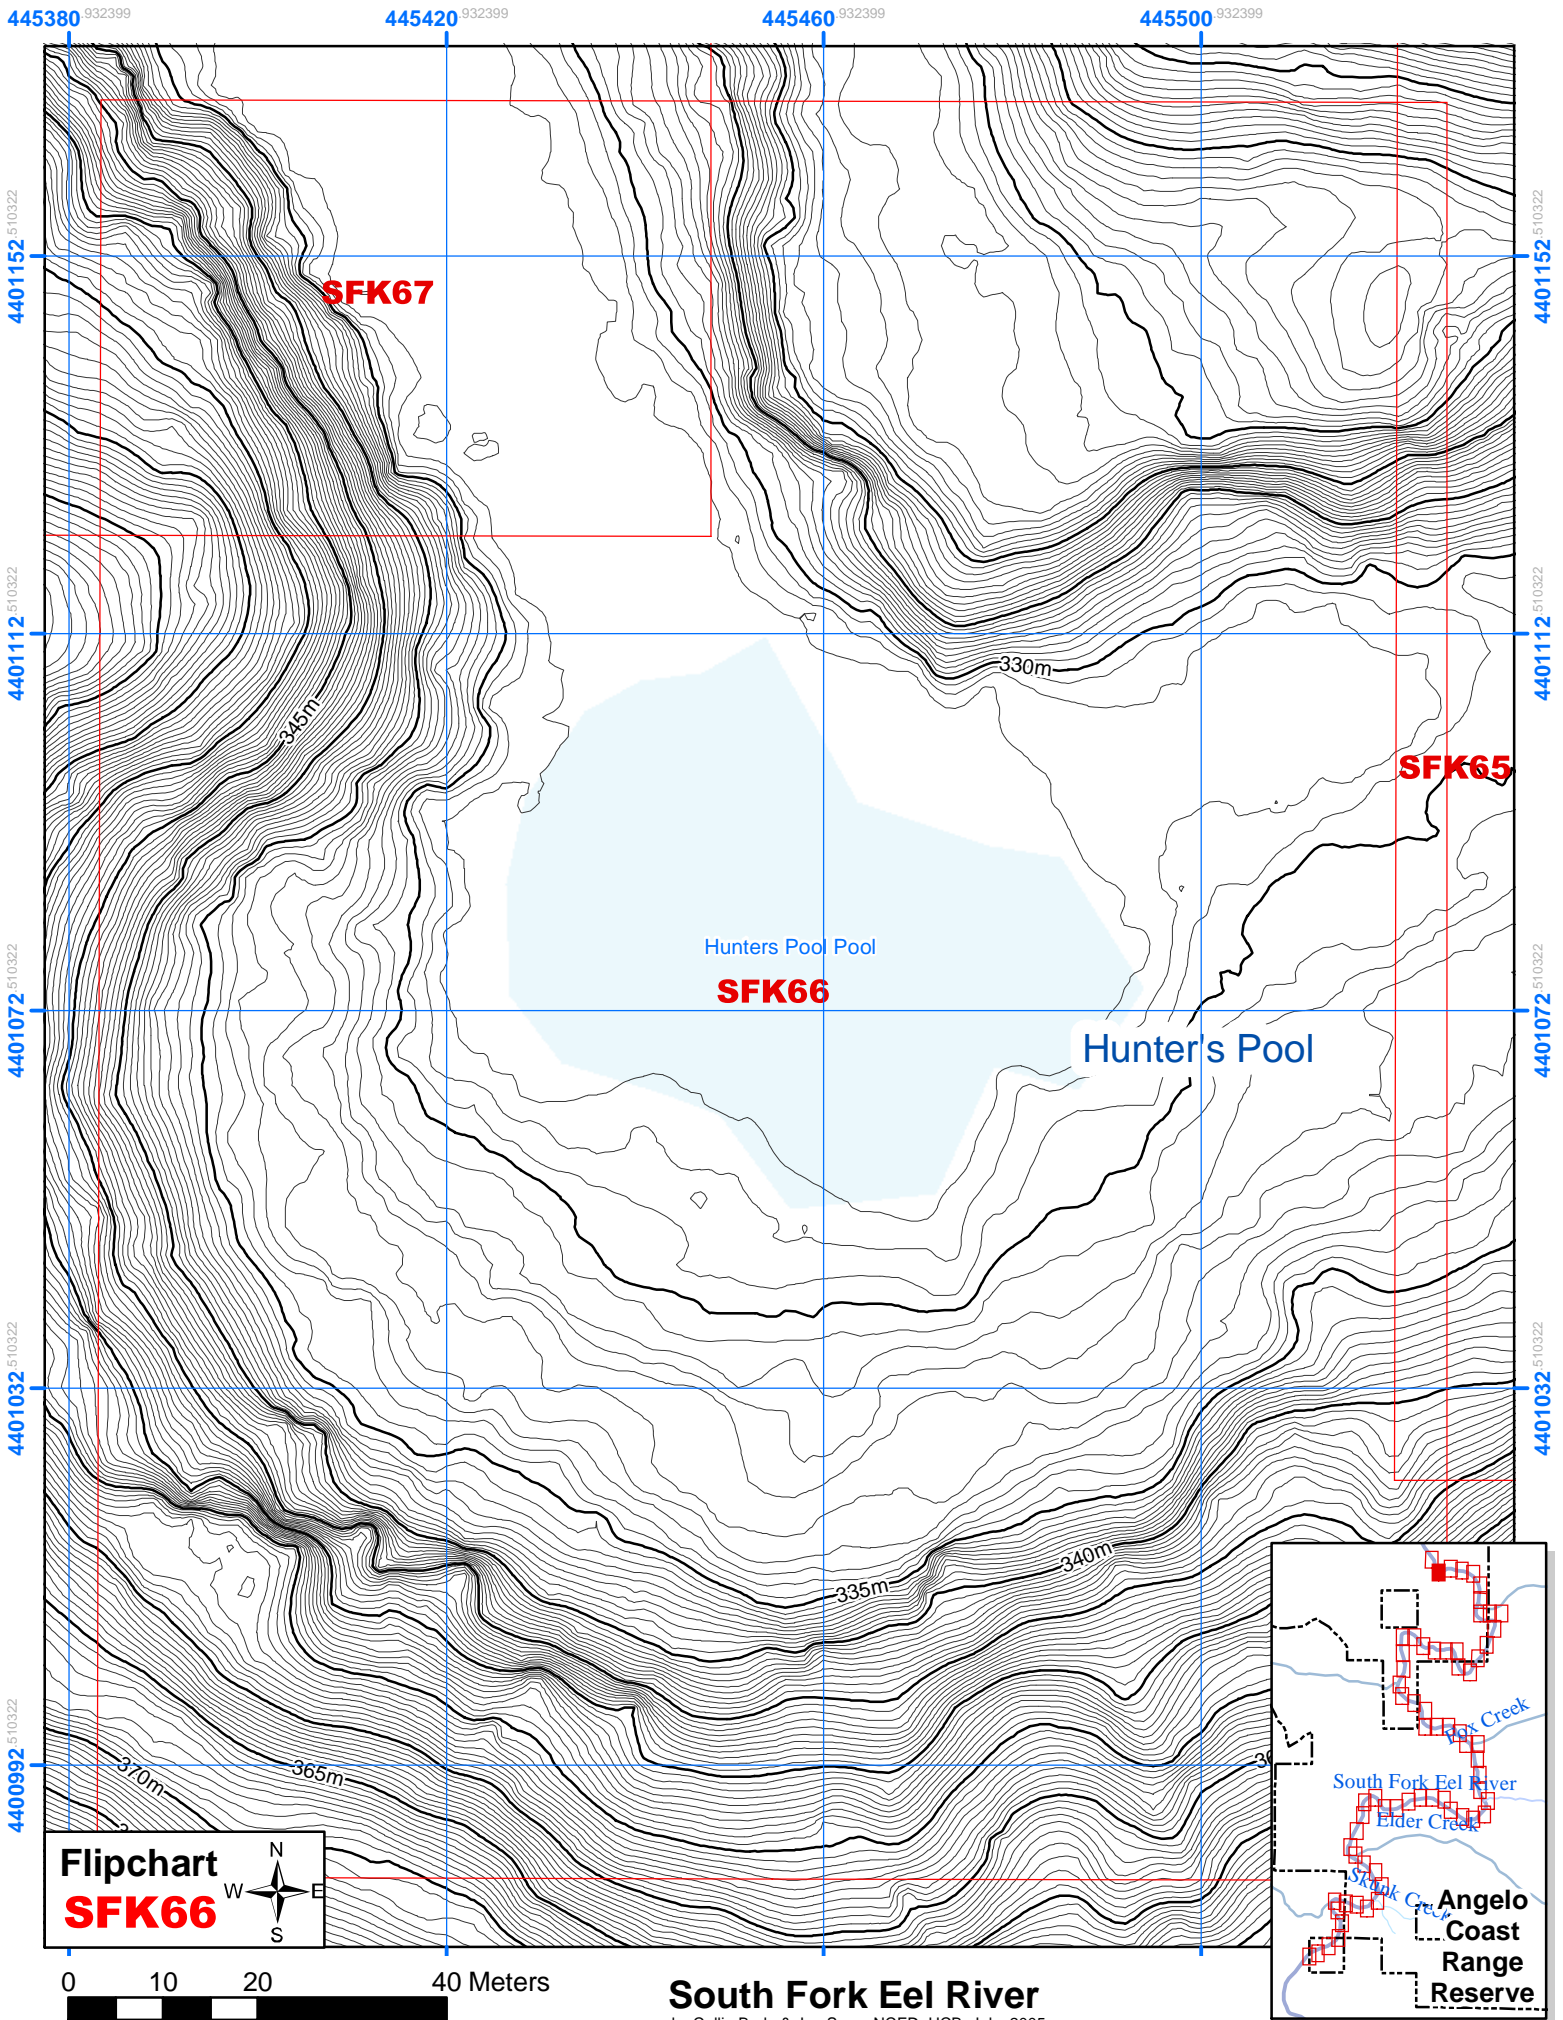

4401035

Flipchart
SFK65

South Fork Eel River
 by Collin Bode & Joe Sapp, NCED, UCB, July, 2005

Flipchart
SFK66

0 10 20 40 Meters

South Fork Eel River
by Collin Bode & Joe Sapp, NCED, UCB, July, 2005

445302 672232