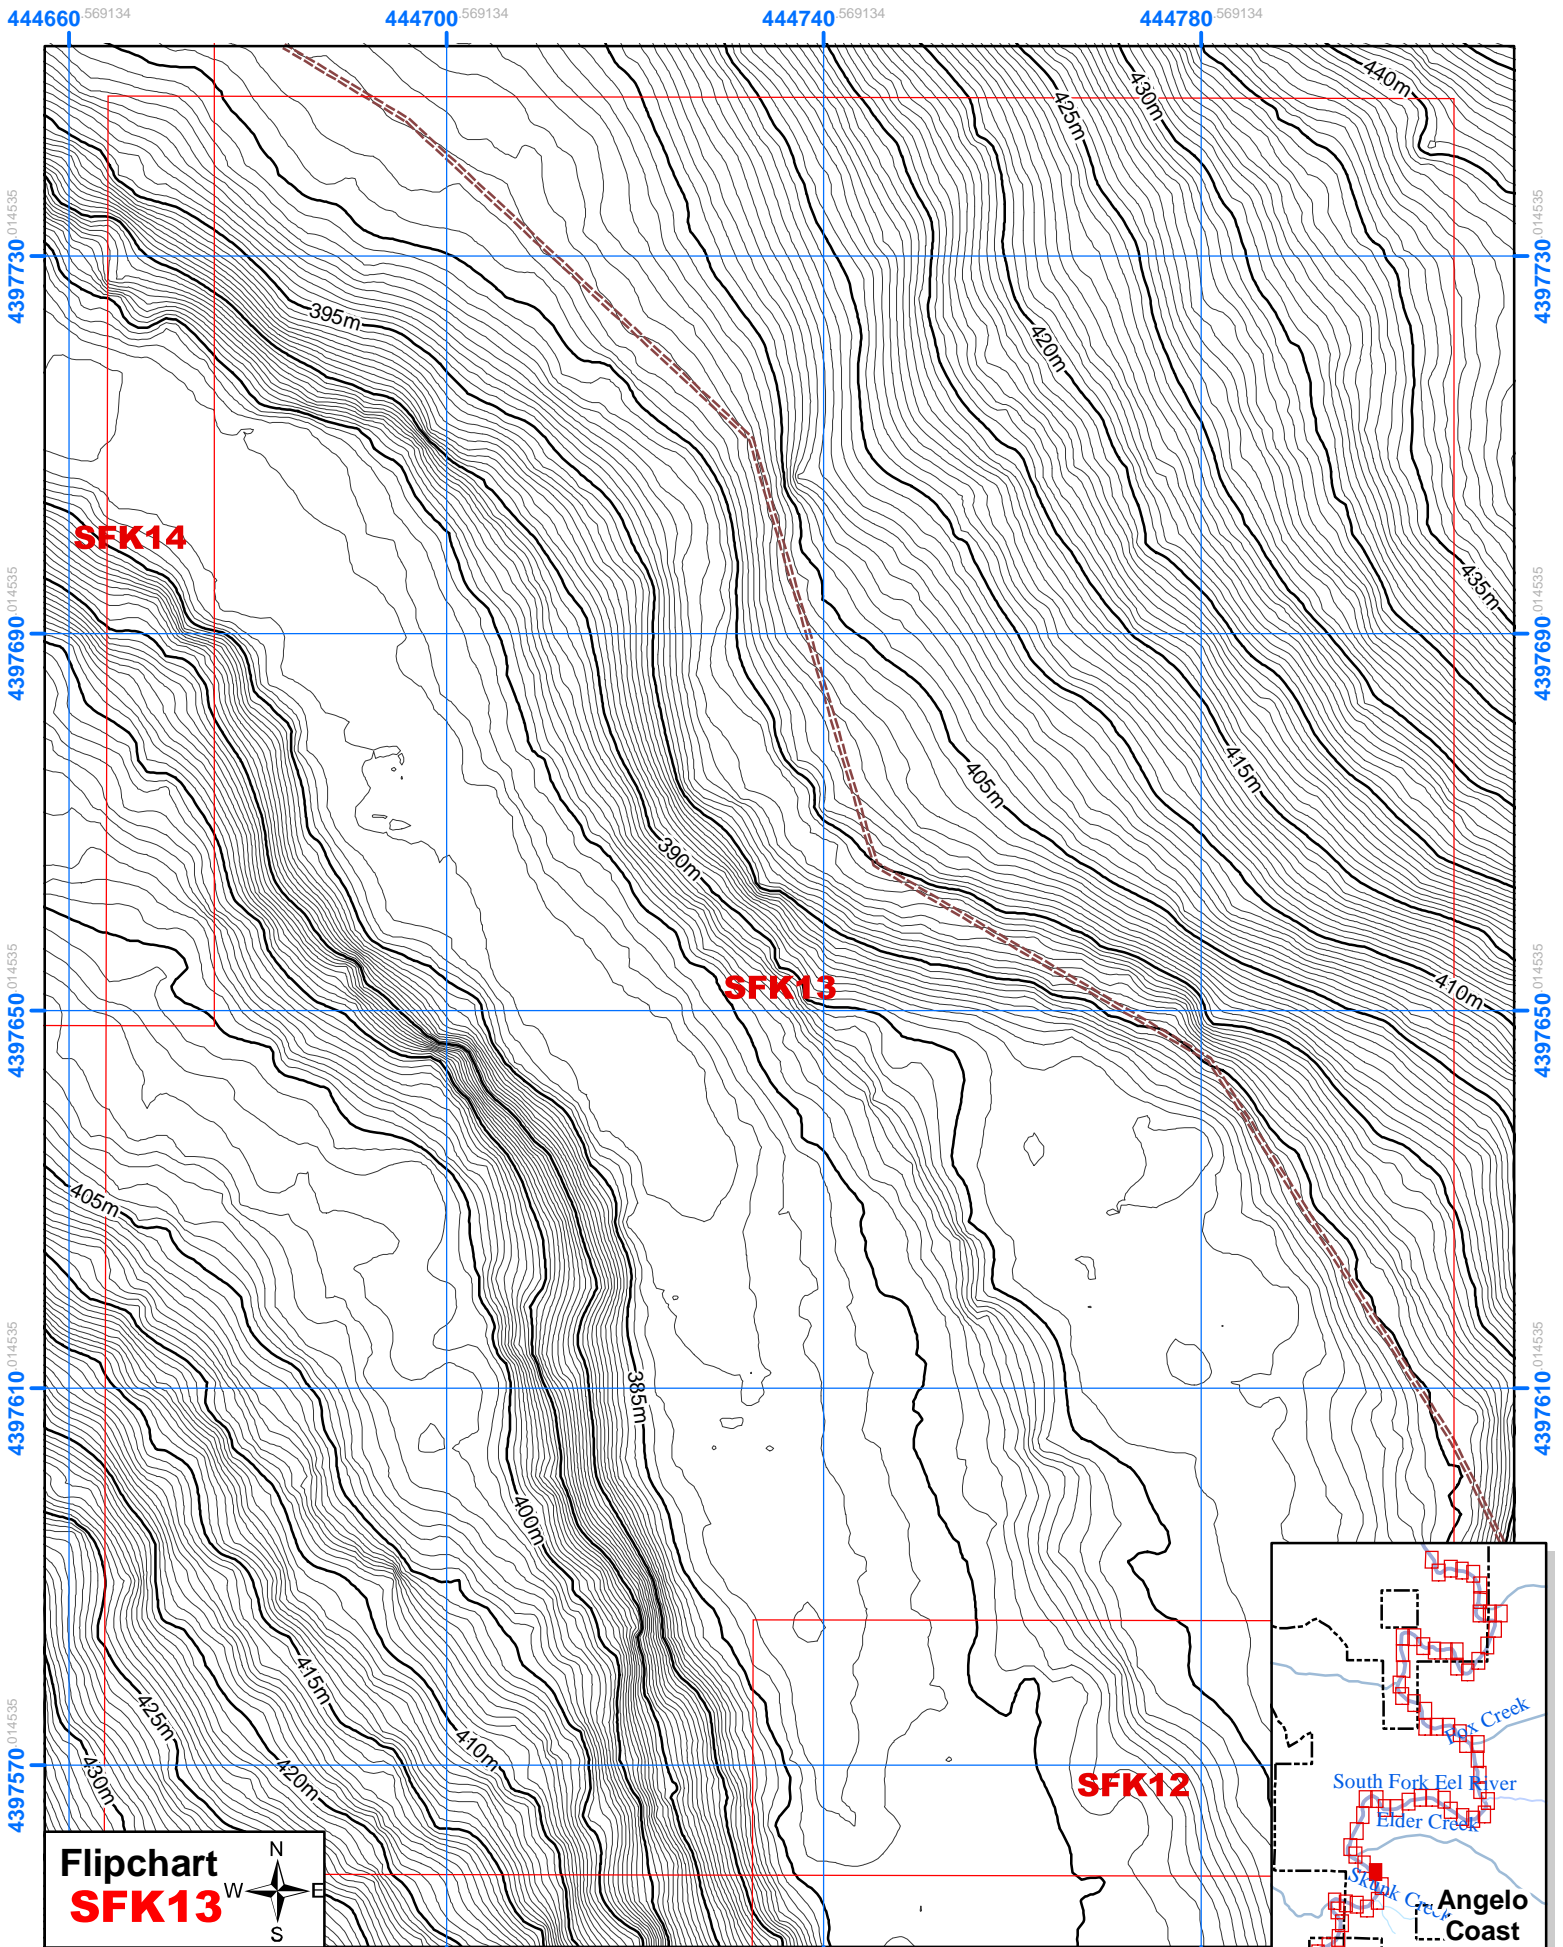

Flipchart
SFK13

South Fork Eel River
by Collin Bode & Joe Sapp, NCED, UCB, July, 2005