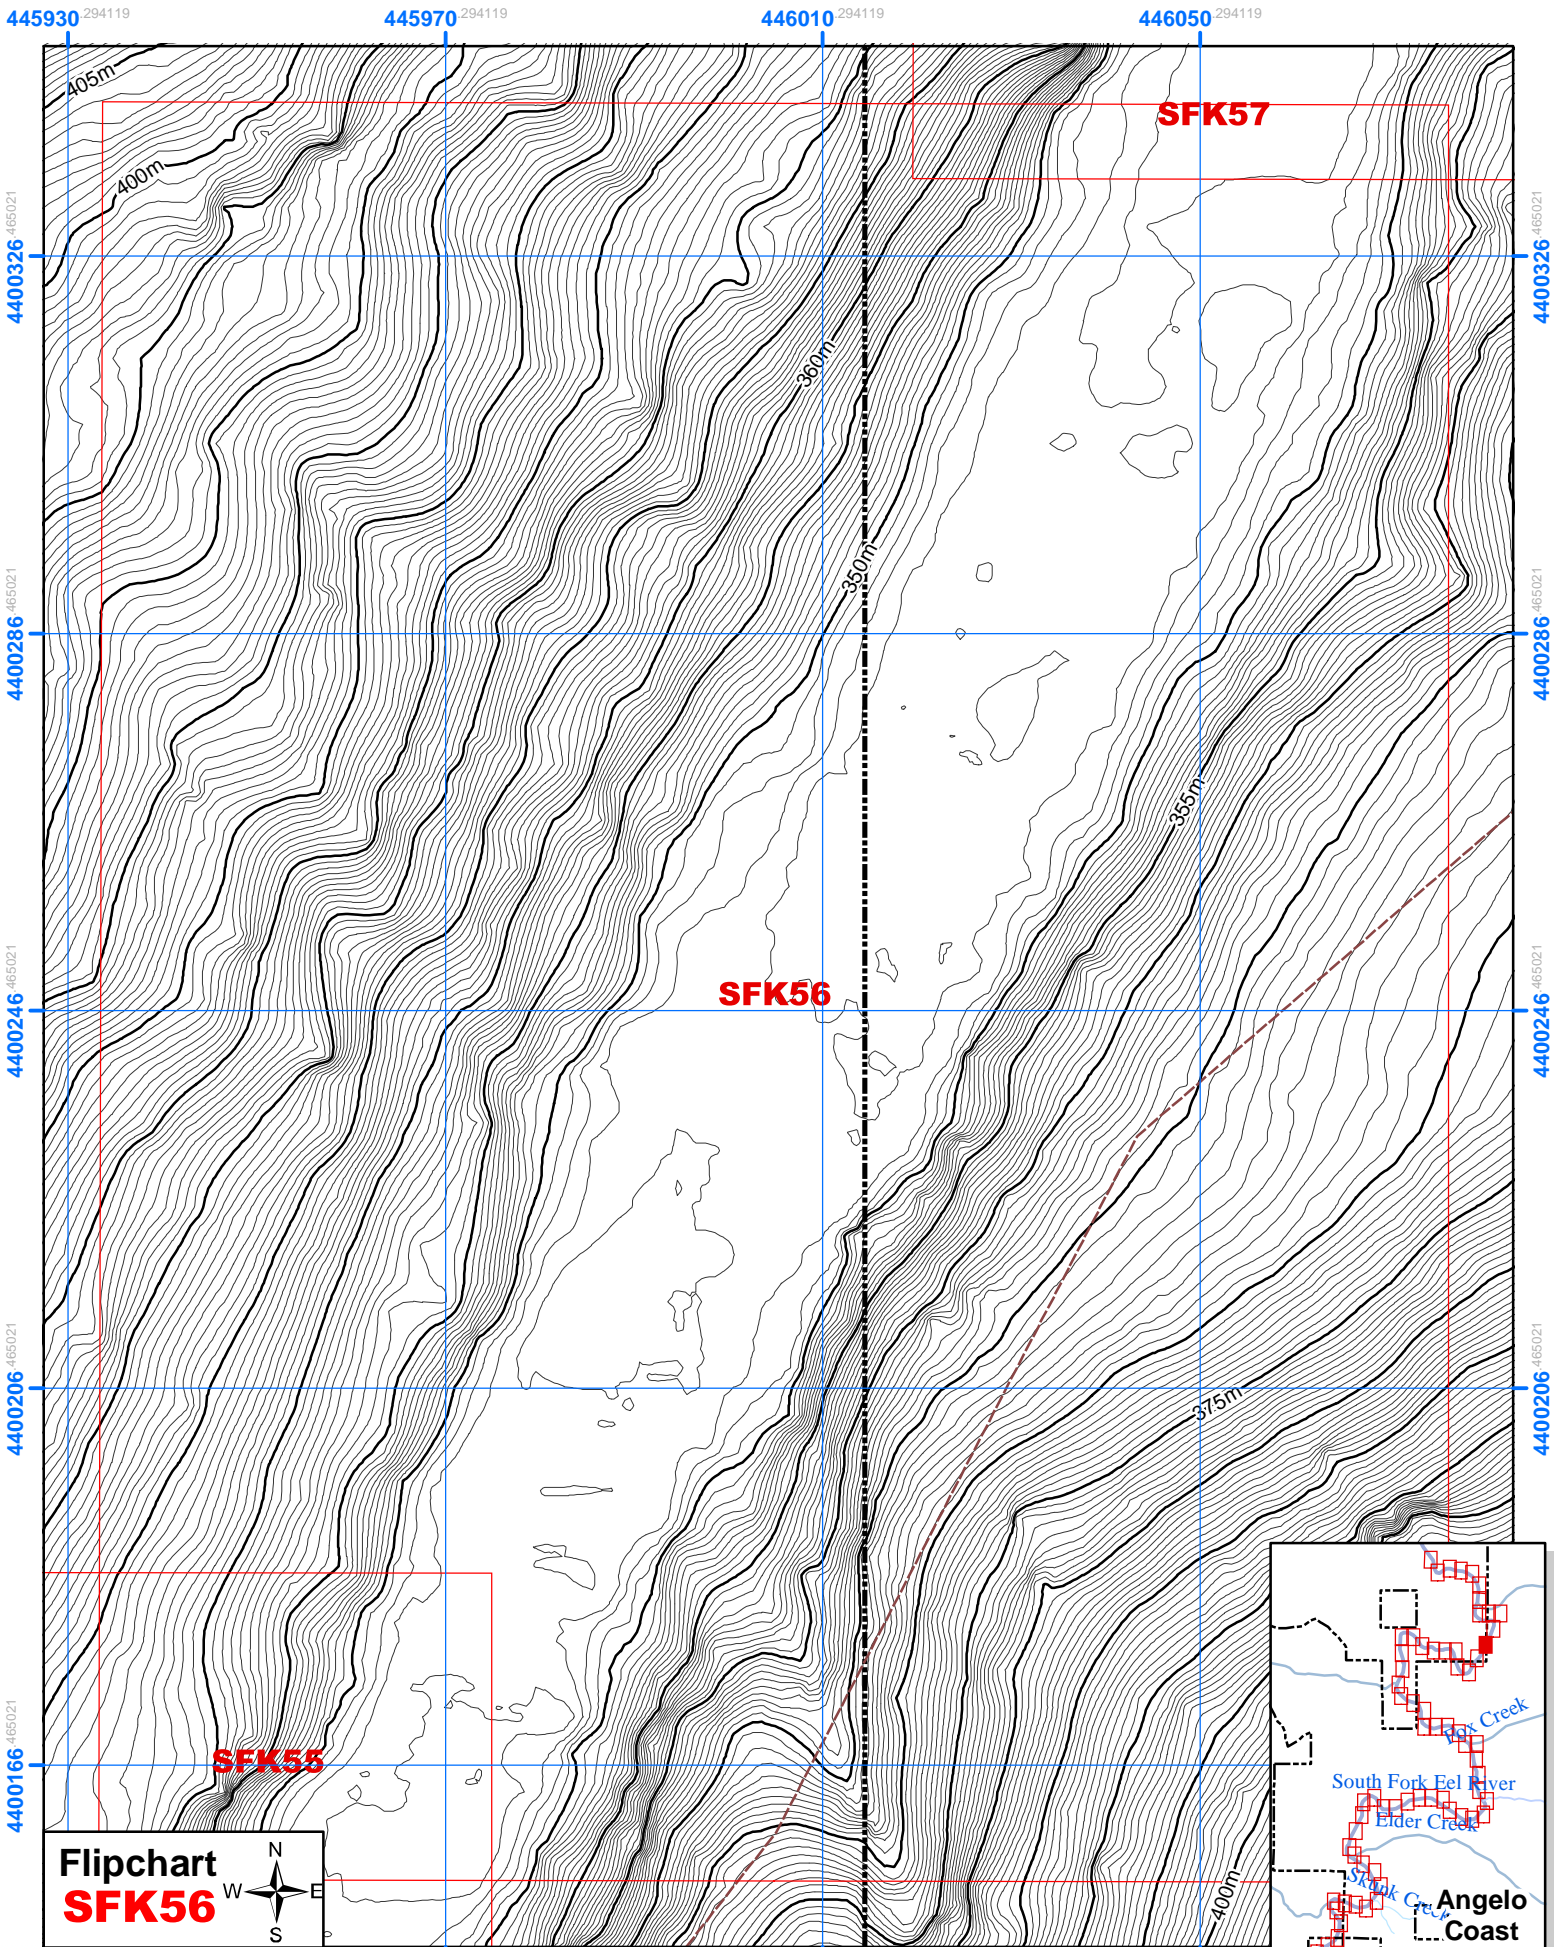

4399953 197868

4399953 197868

4399913 197868

4399913 197868

South Fork Eel River
by Collin Bode & Joe Sapp, NCED, UCB, July, 2005

Flipchart
SFK55

South Fork Eel River
 by Collin Bode & Joe Sapp, NCED, UCB, July, 2005