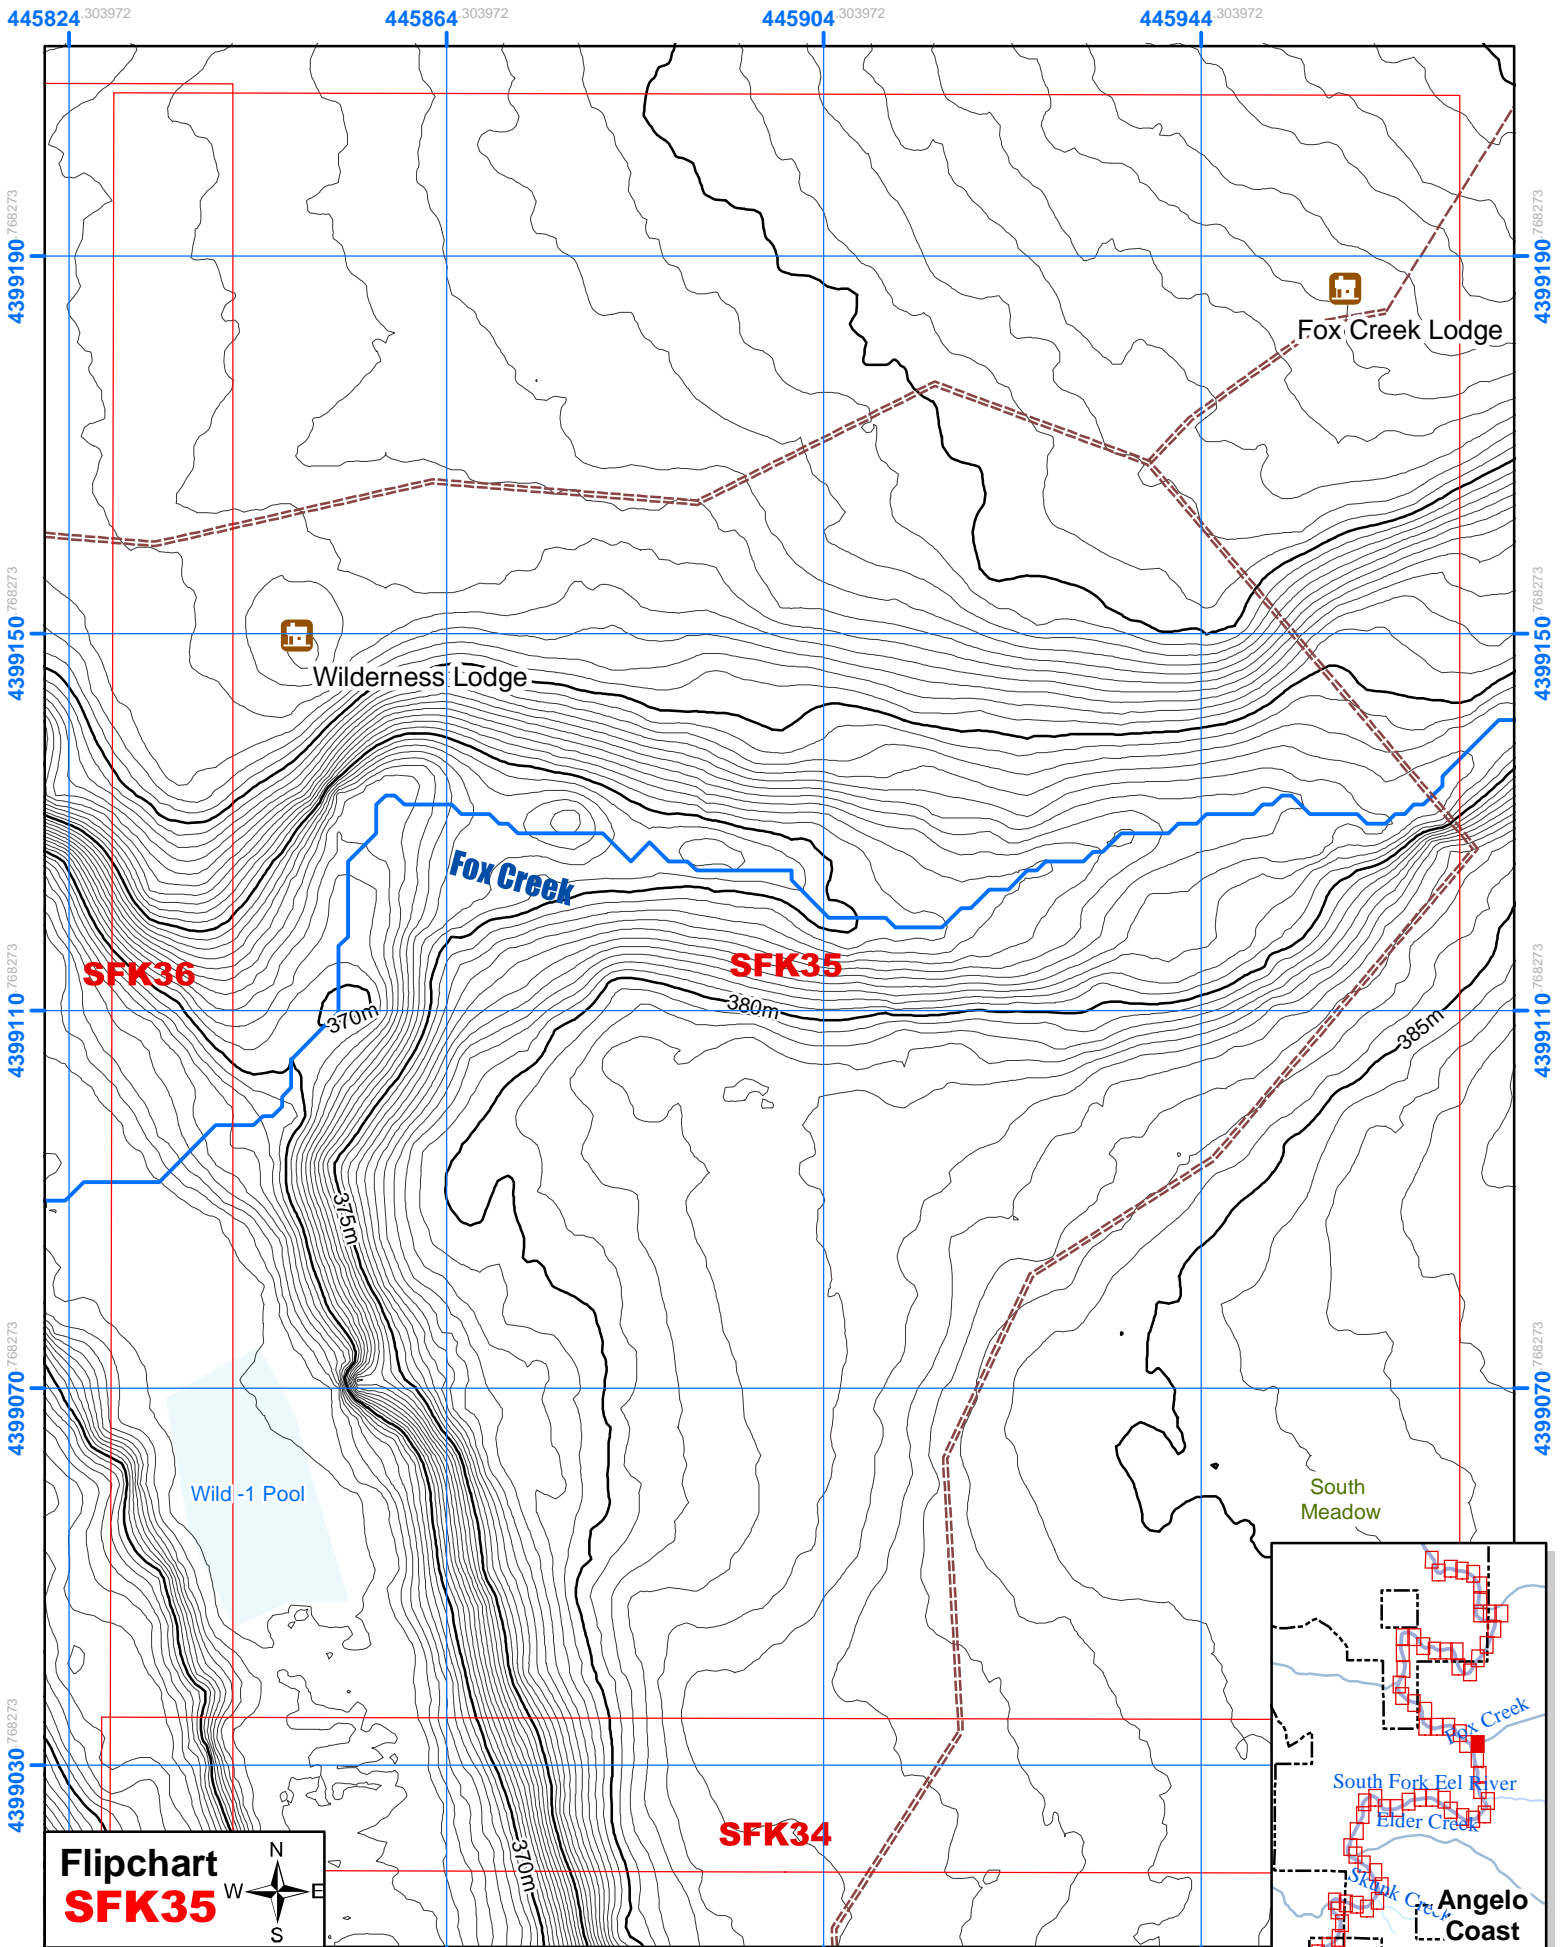

4398859 766728

Flipchart
SFK34

South Fork Eel River
 by Collin Bode & Joe Sapp, NCED, UCB, July, 2005

Flipchart
SFK35

South Fork Eel River
 by Collin Bode & Joe Sapp, NCED, UCB, July, 2005

445695 205509 445735 205509 445775 205509 445815 205509