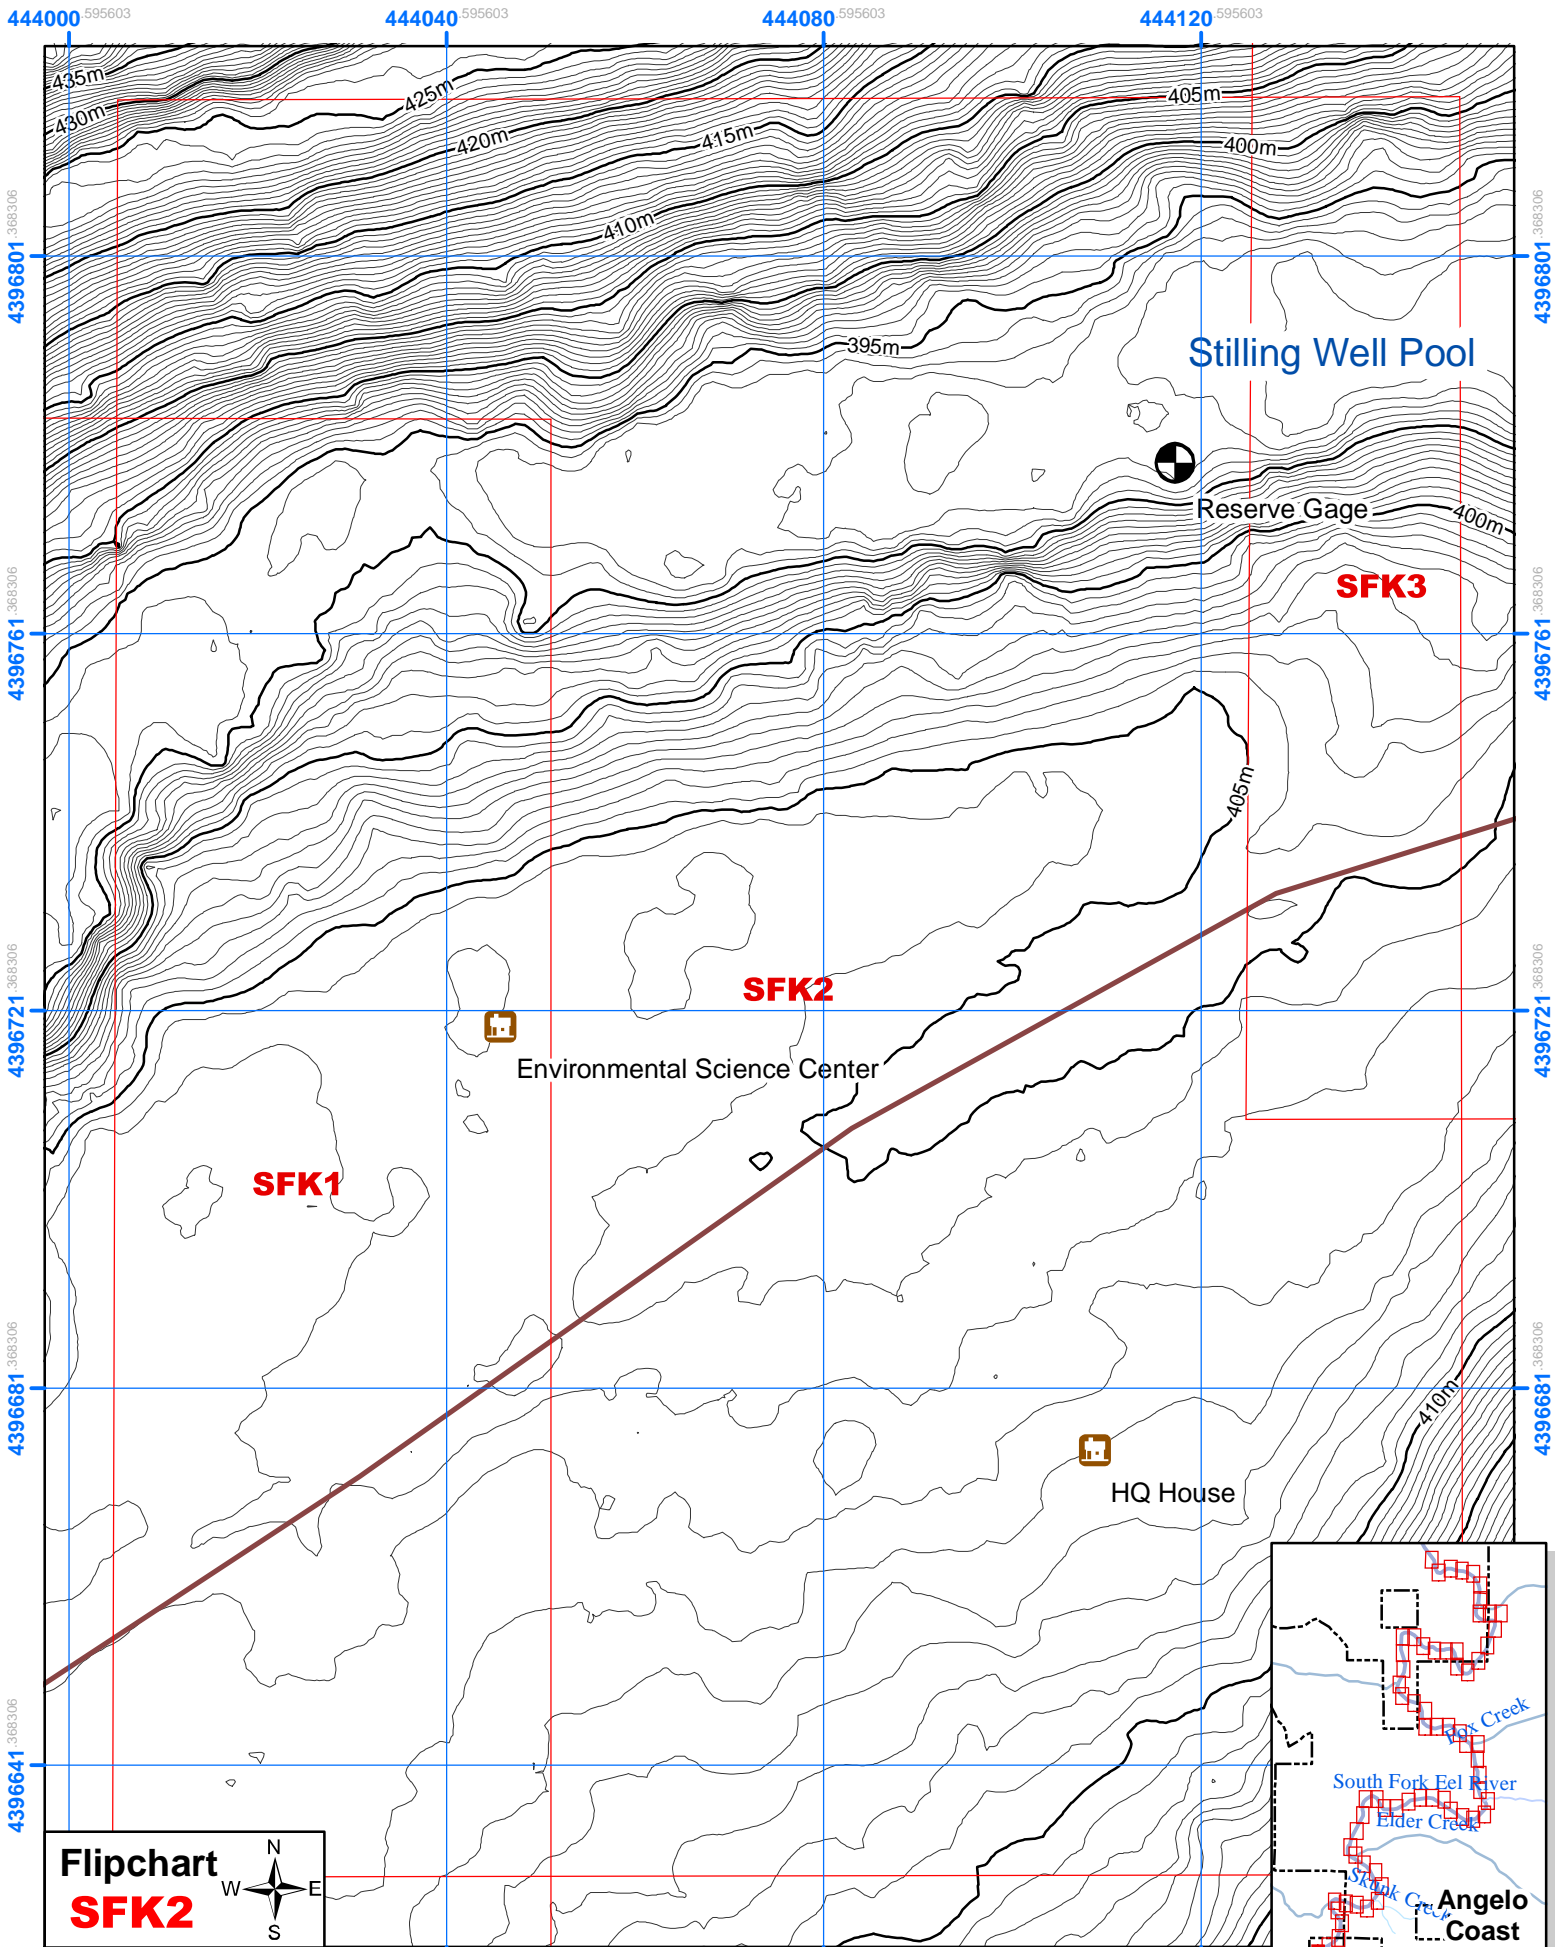

Heath and Marjorie Angelo Coast Range Reserve

Topo FlipChart of the South Fork Eel River

Legend

Flipchart Positions along river (67 charts total)

- Angelo Reserve Boundary
- FlipChart Frames
- Contour Lines 5 meter
- Contour Lines 0.5 meter

Each FlipChart is labelled by a 3 letter river code and a number going from upstream to downstream

Flipchart
SFK01

Flipchart
SFK1

Environmental Science Center

SFK2

SFK1

South Fork Eel River
by Collin Bode & Joe Sapp, NCED, UCB, July, 2005