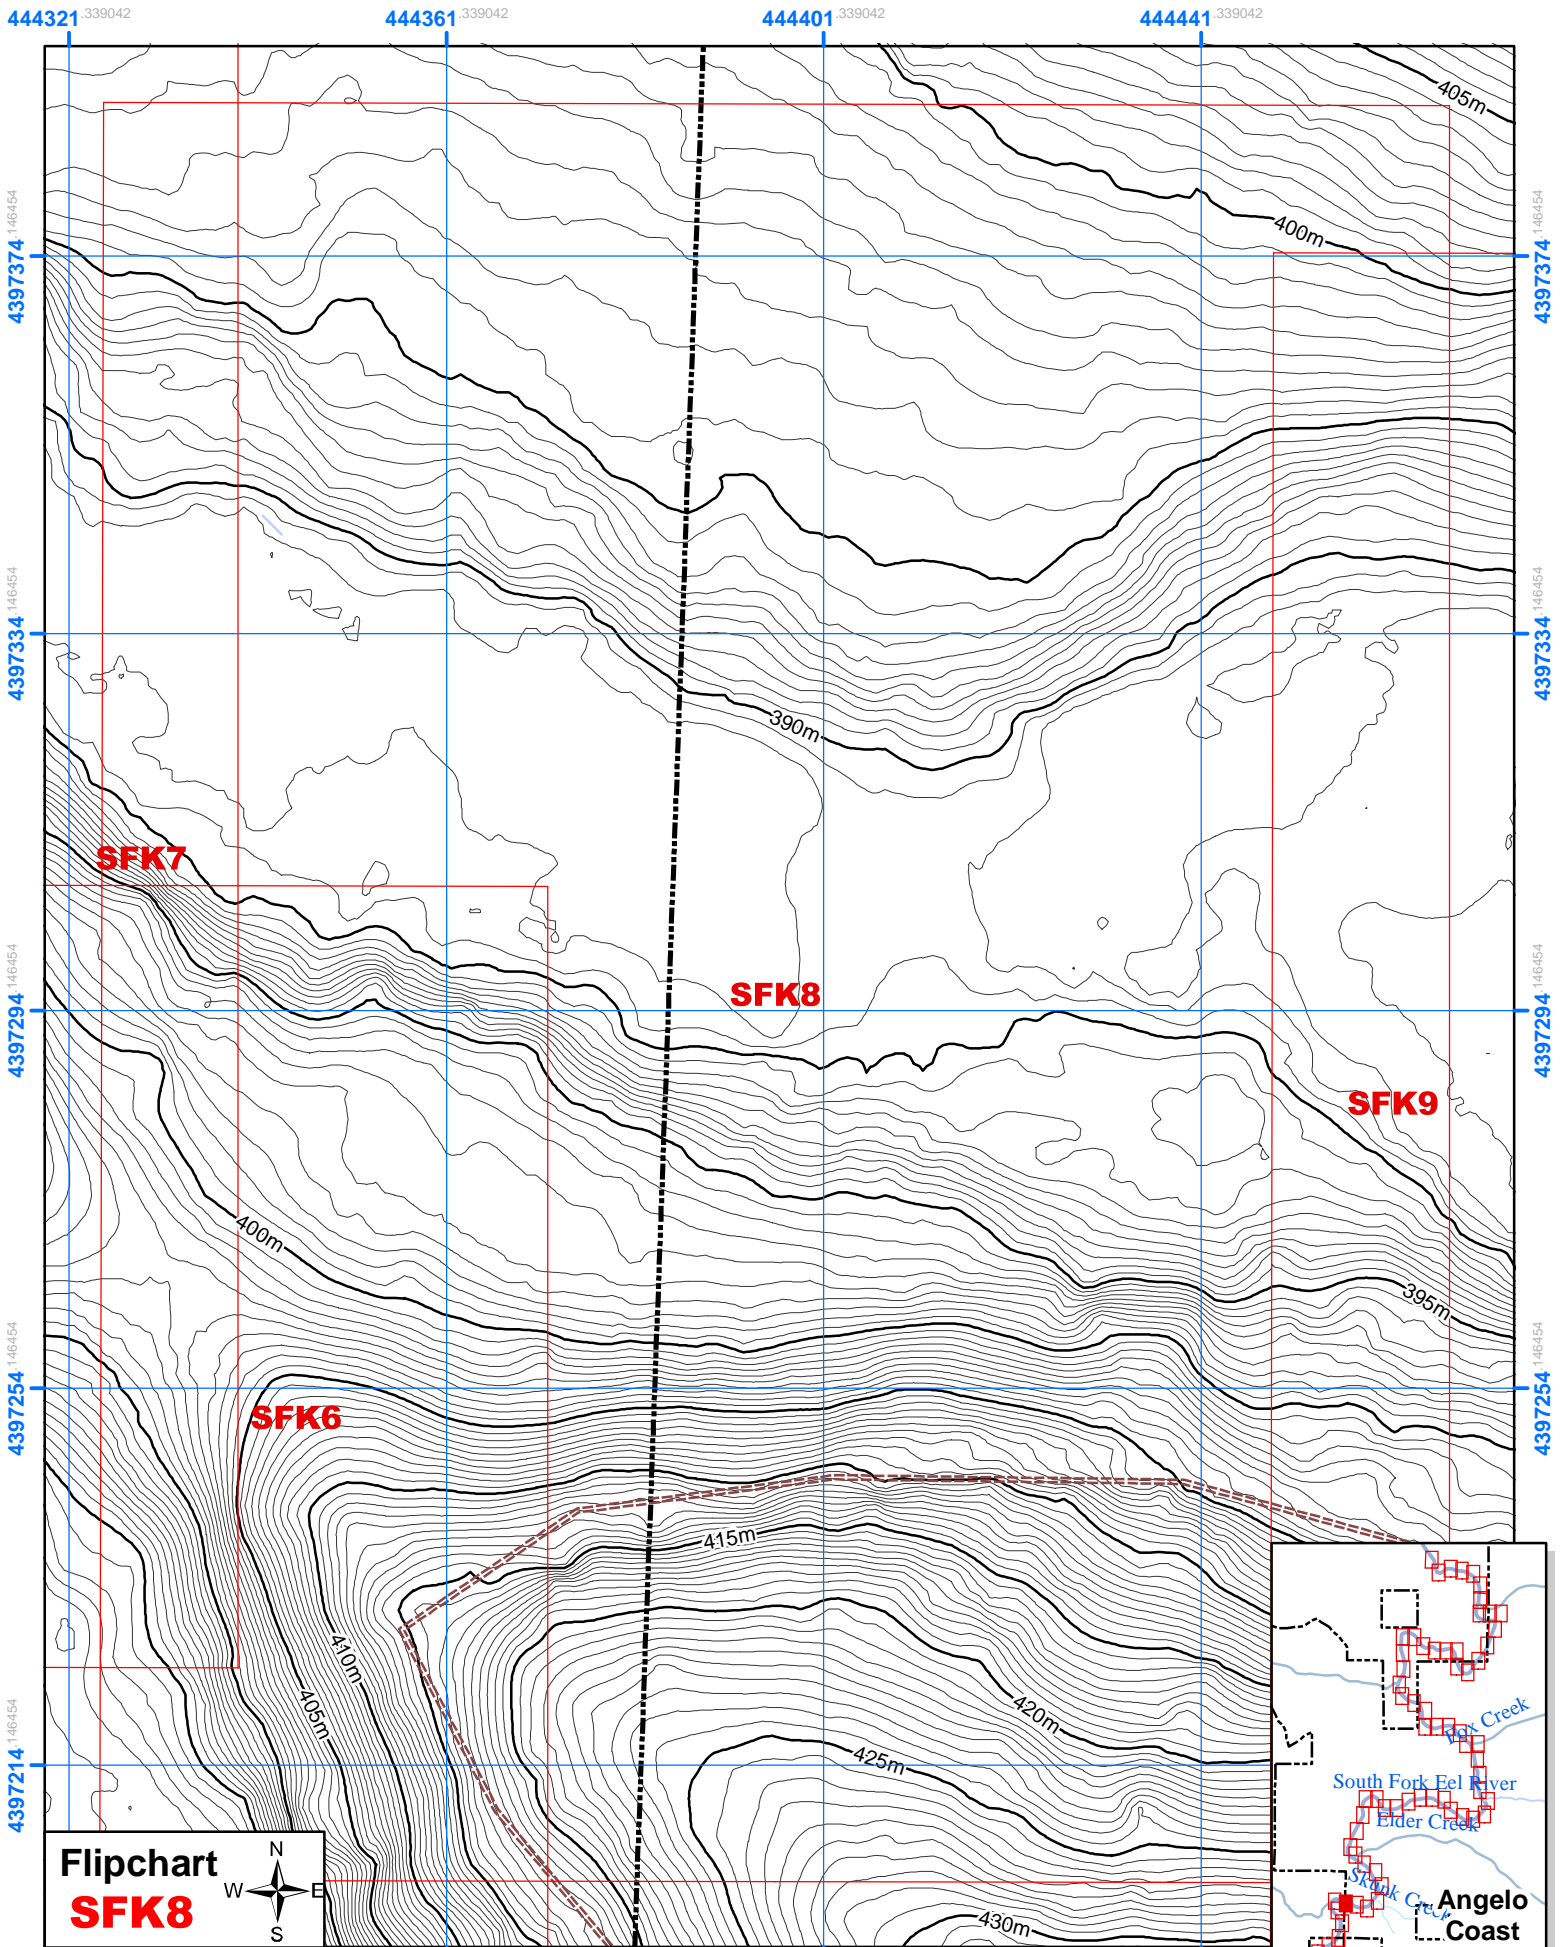

Flipchart
SFK8

South Fork Eel River
by Collin Bode & Joe Sapp, NCED, UCB, July, 2005