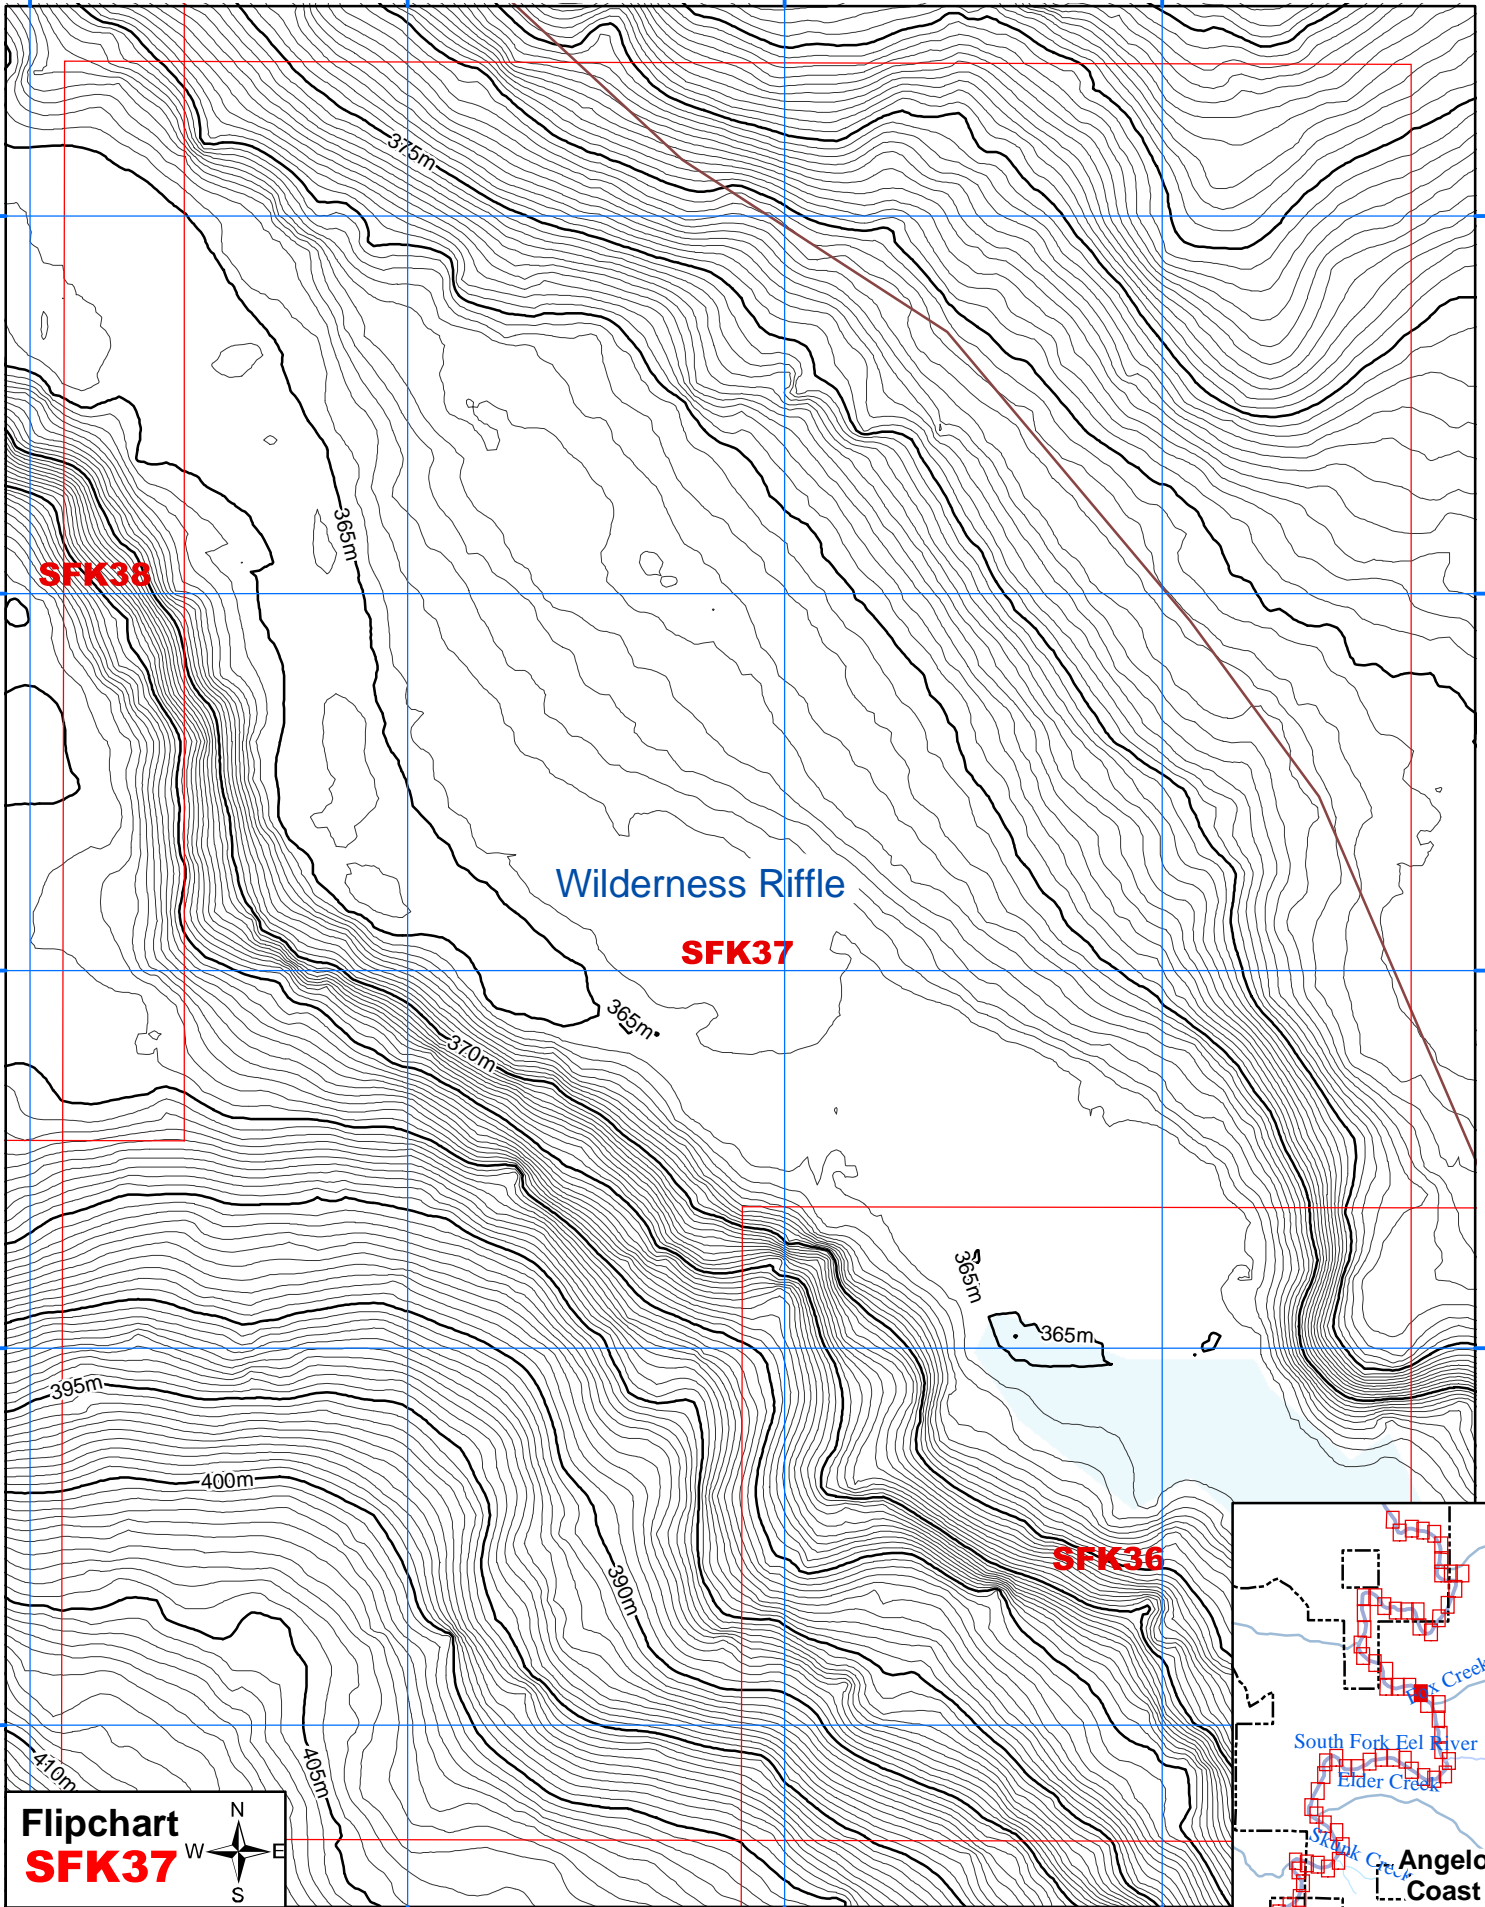

445623 415671

445663 415671

445703 415671

445743 415671

4399314 320741

4399314 320741

4399274 320741

4399274 320741

4399234 320741

4399234 320741

4399194 320741

4399194 320741

4399154 320741

Flipchart
SFK37

South Fork Eel River
by Collin Bode & Joe Sapp, NCED, UCB, July, 2005