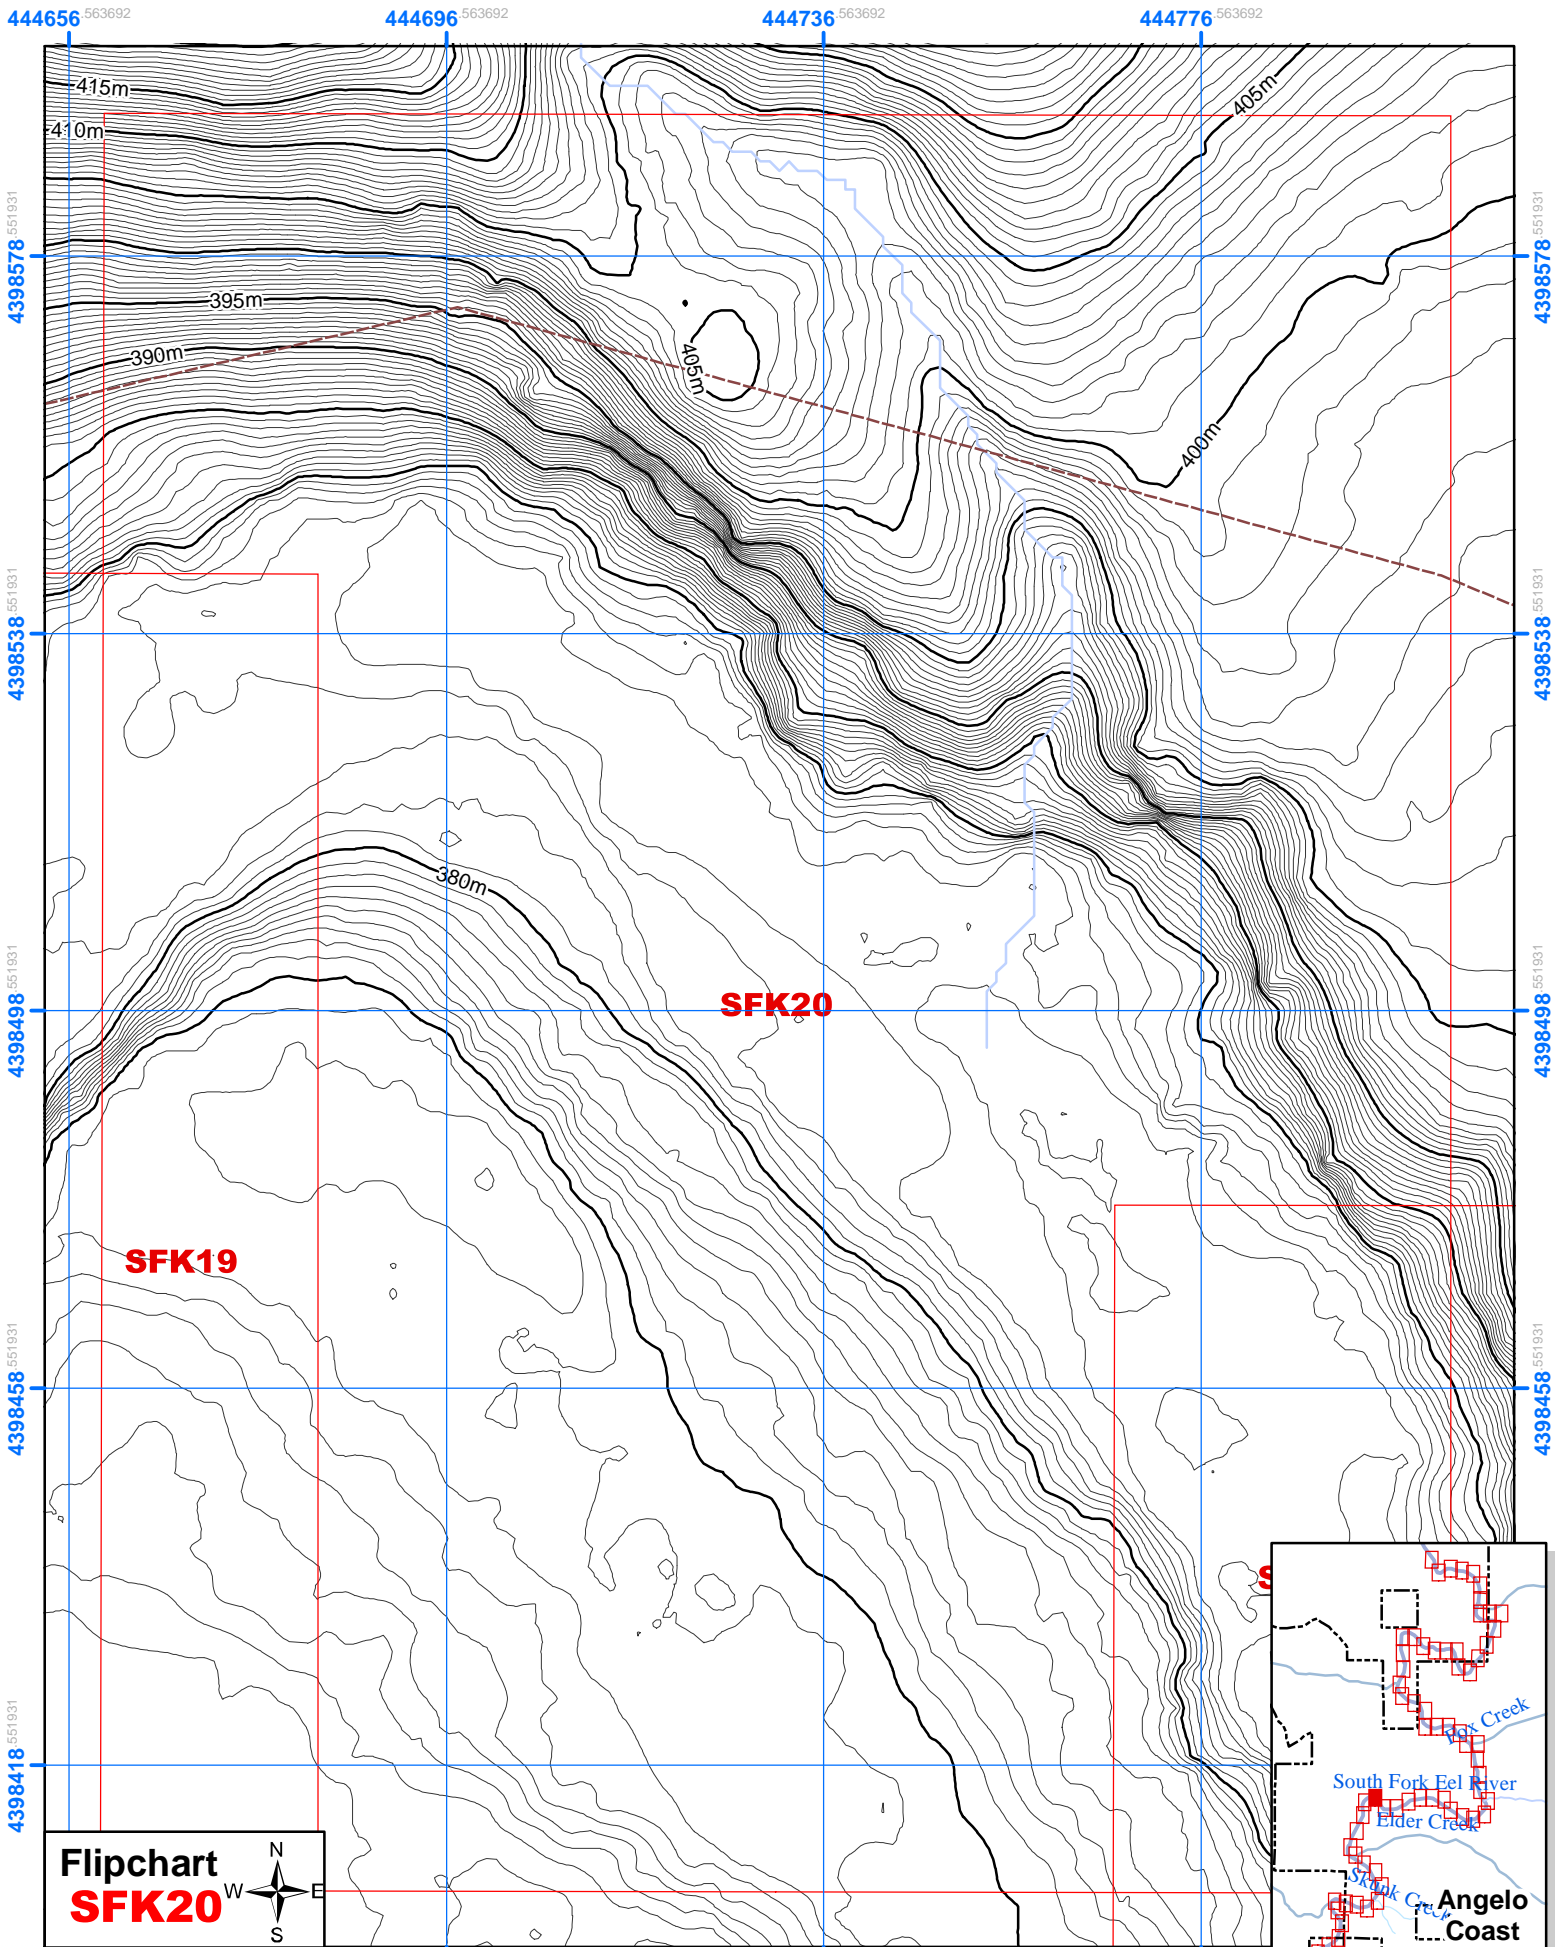

4398447 097412

4398407 097412

4398407 097412

4398367 097412

4398367 097412

Flipchart
SFK19

South Fork Eel River
 by Collin Bode & Joe Sapp, NCED, UCB, July, 2005

Flipchart
SFK20