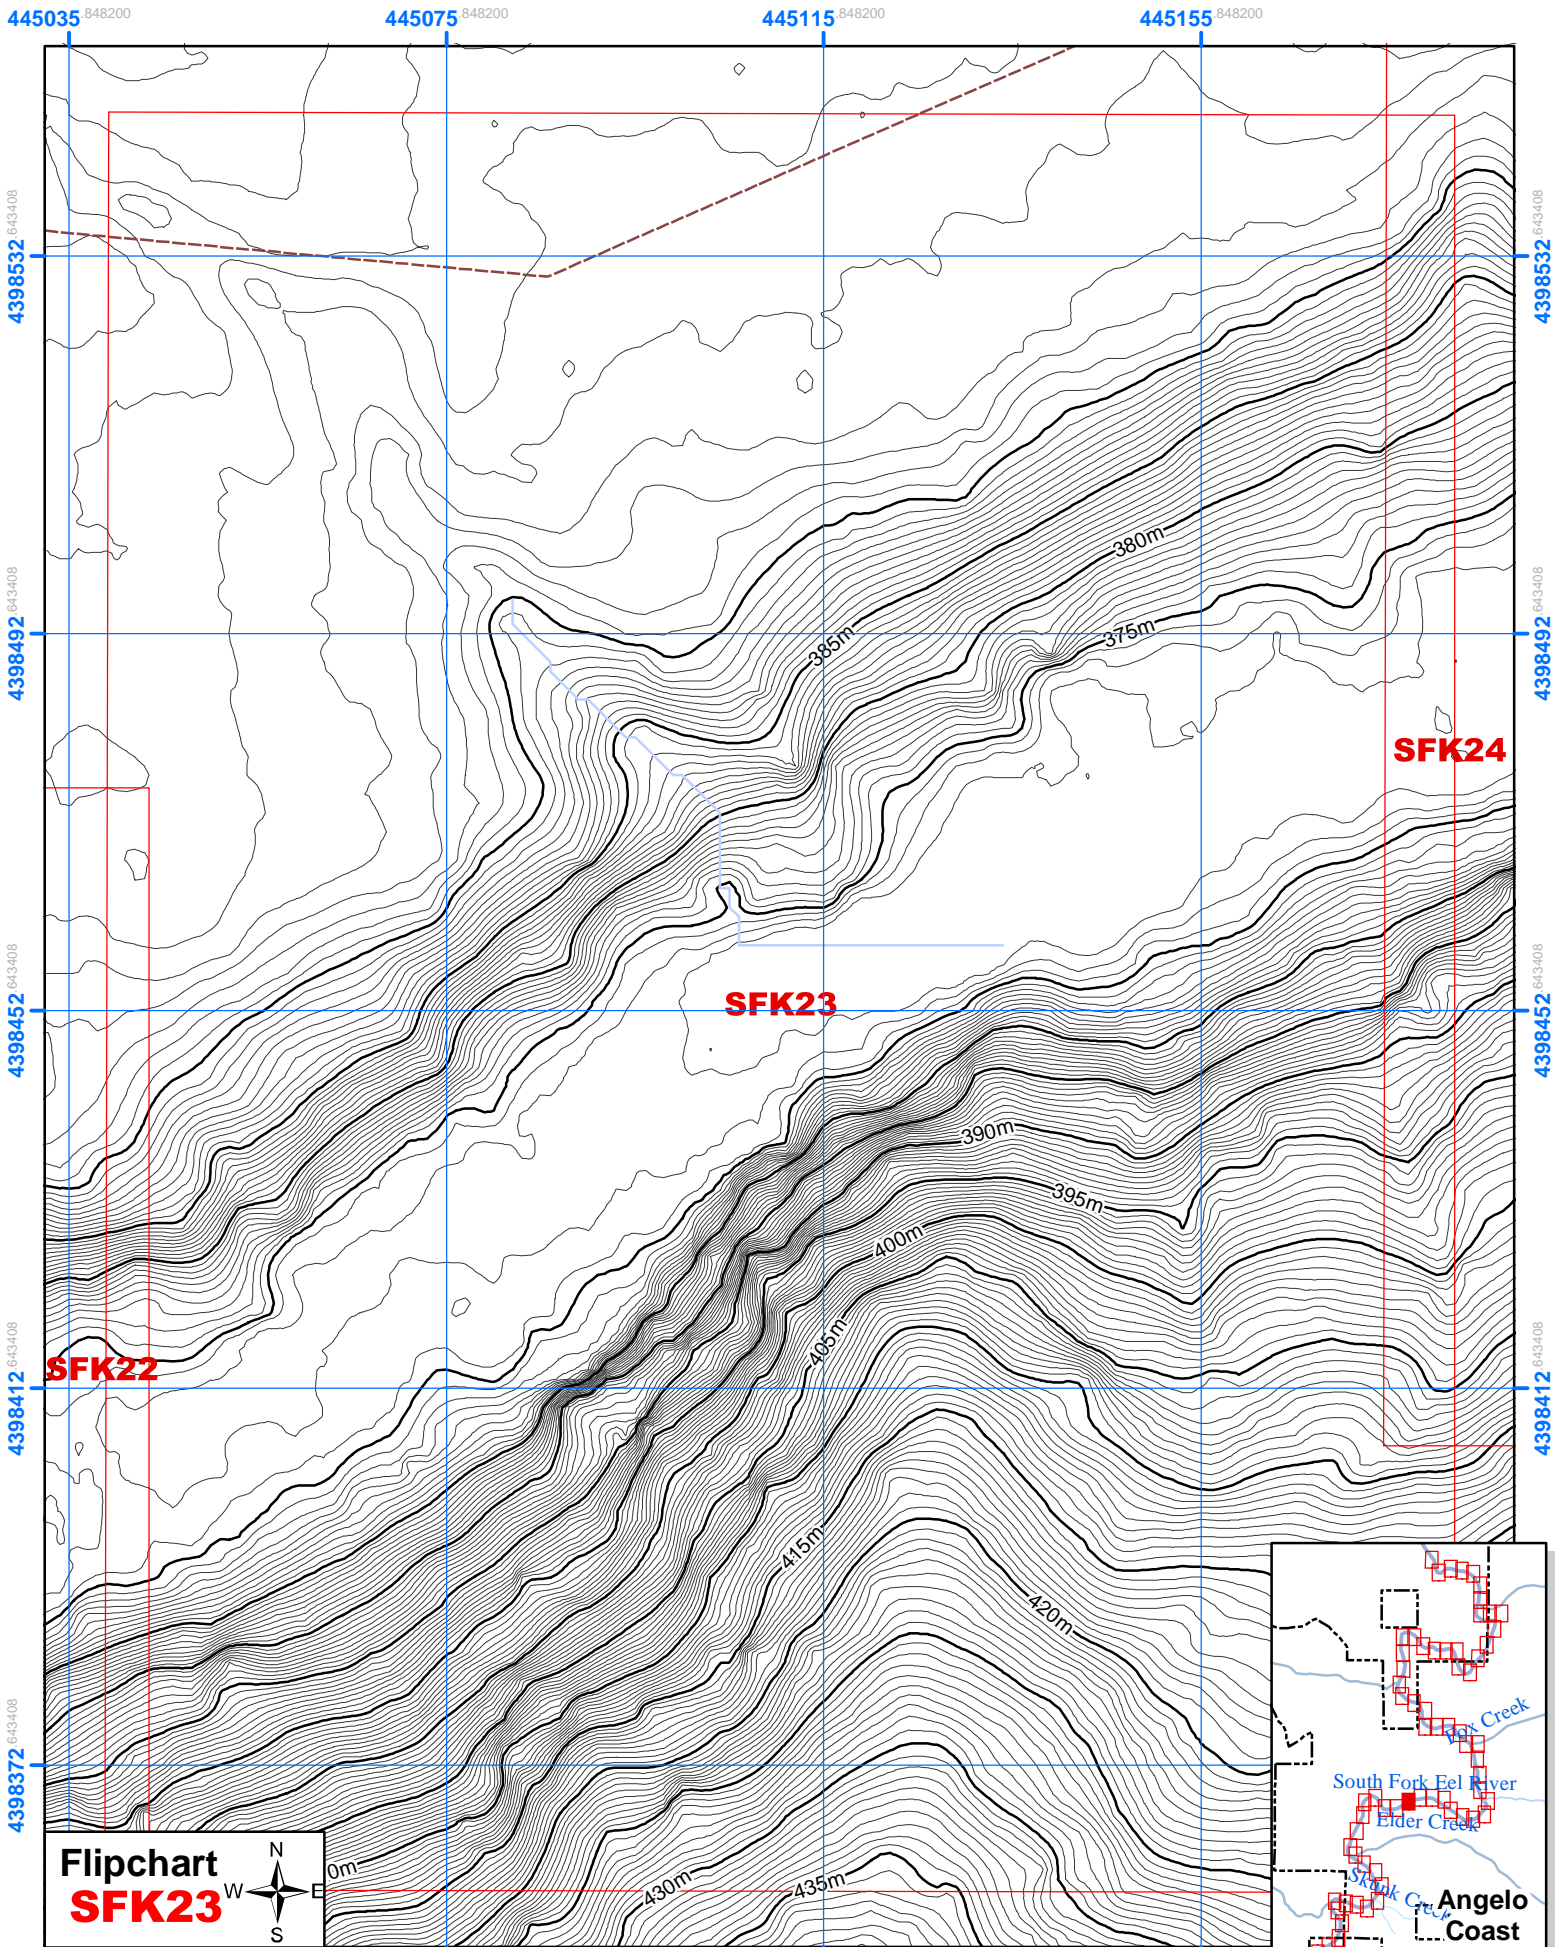

4398300 237348

4398300 237348

Flipchart
SFK22

0 10 20 40 Meters

South Fork Eel River

by Collin Bode & Joe Sapp, NCED, UCB, July, 2005

Flipchart
SFK23

0 10 20 40 Meters