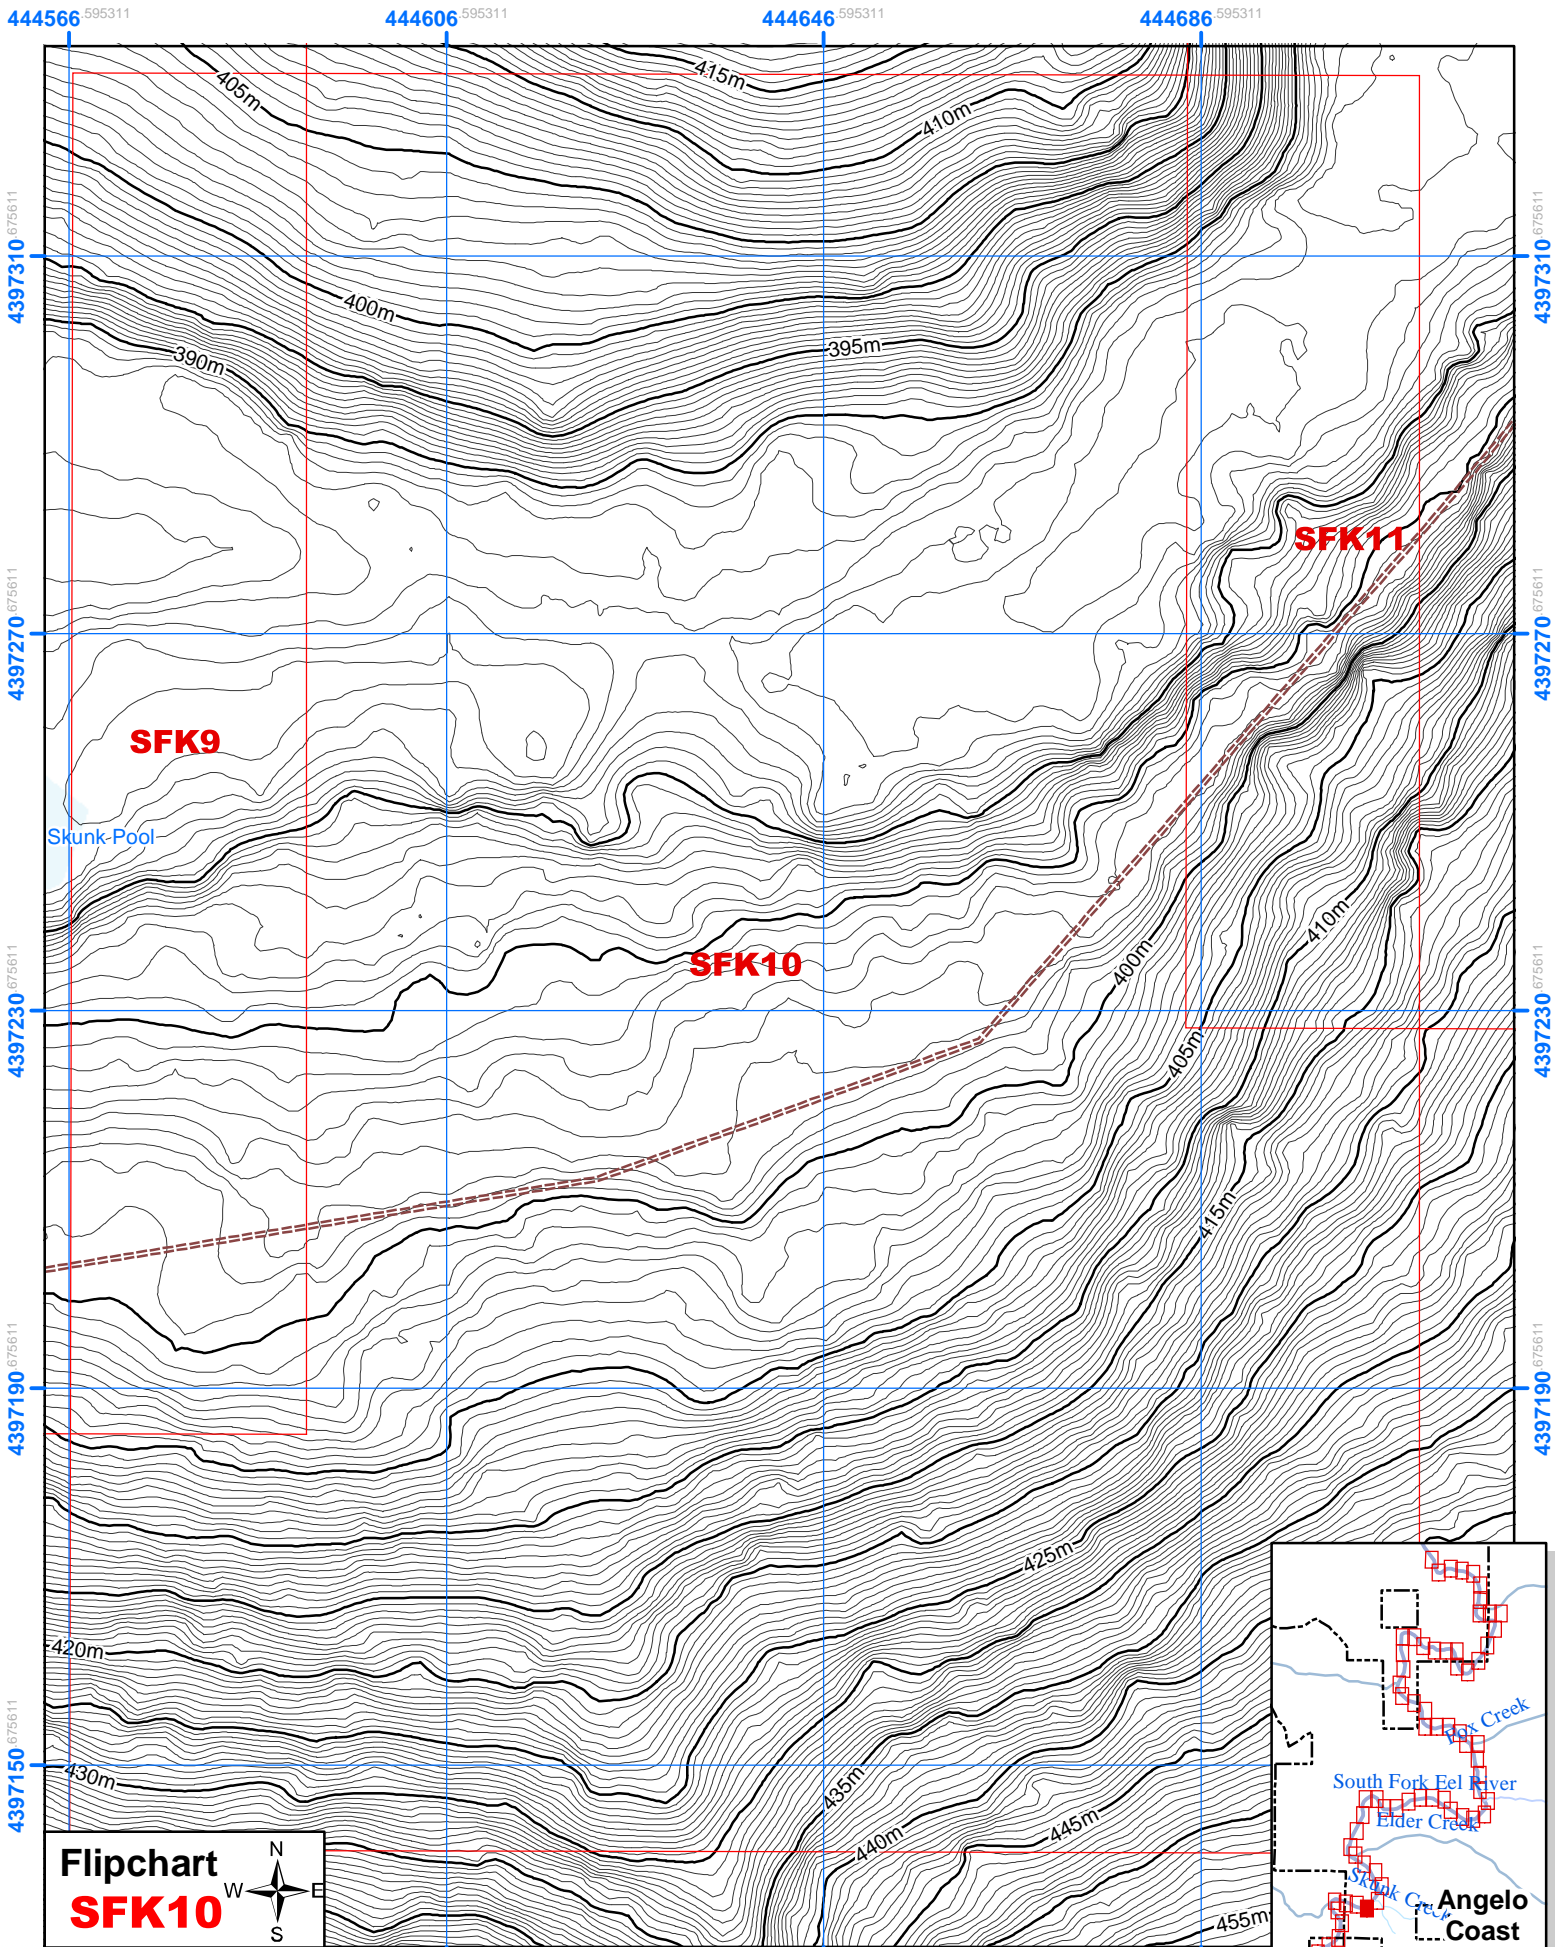

Flipchart
SFK10

South Fork Eel River
by Collin Bode & Joe Sapp, NCED, UCB, July, 2005