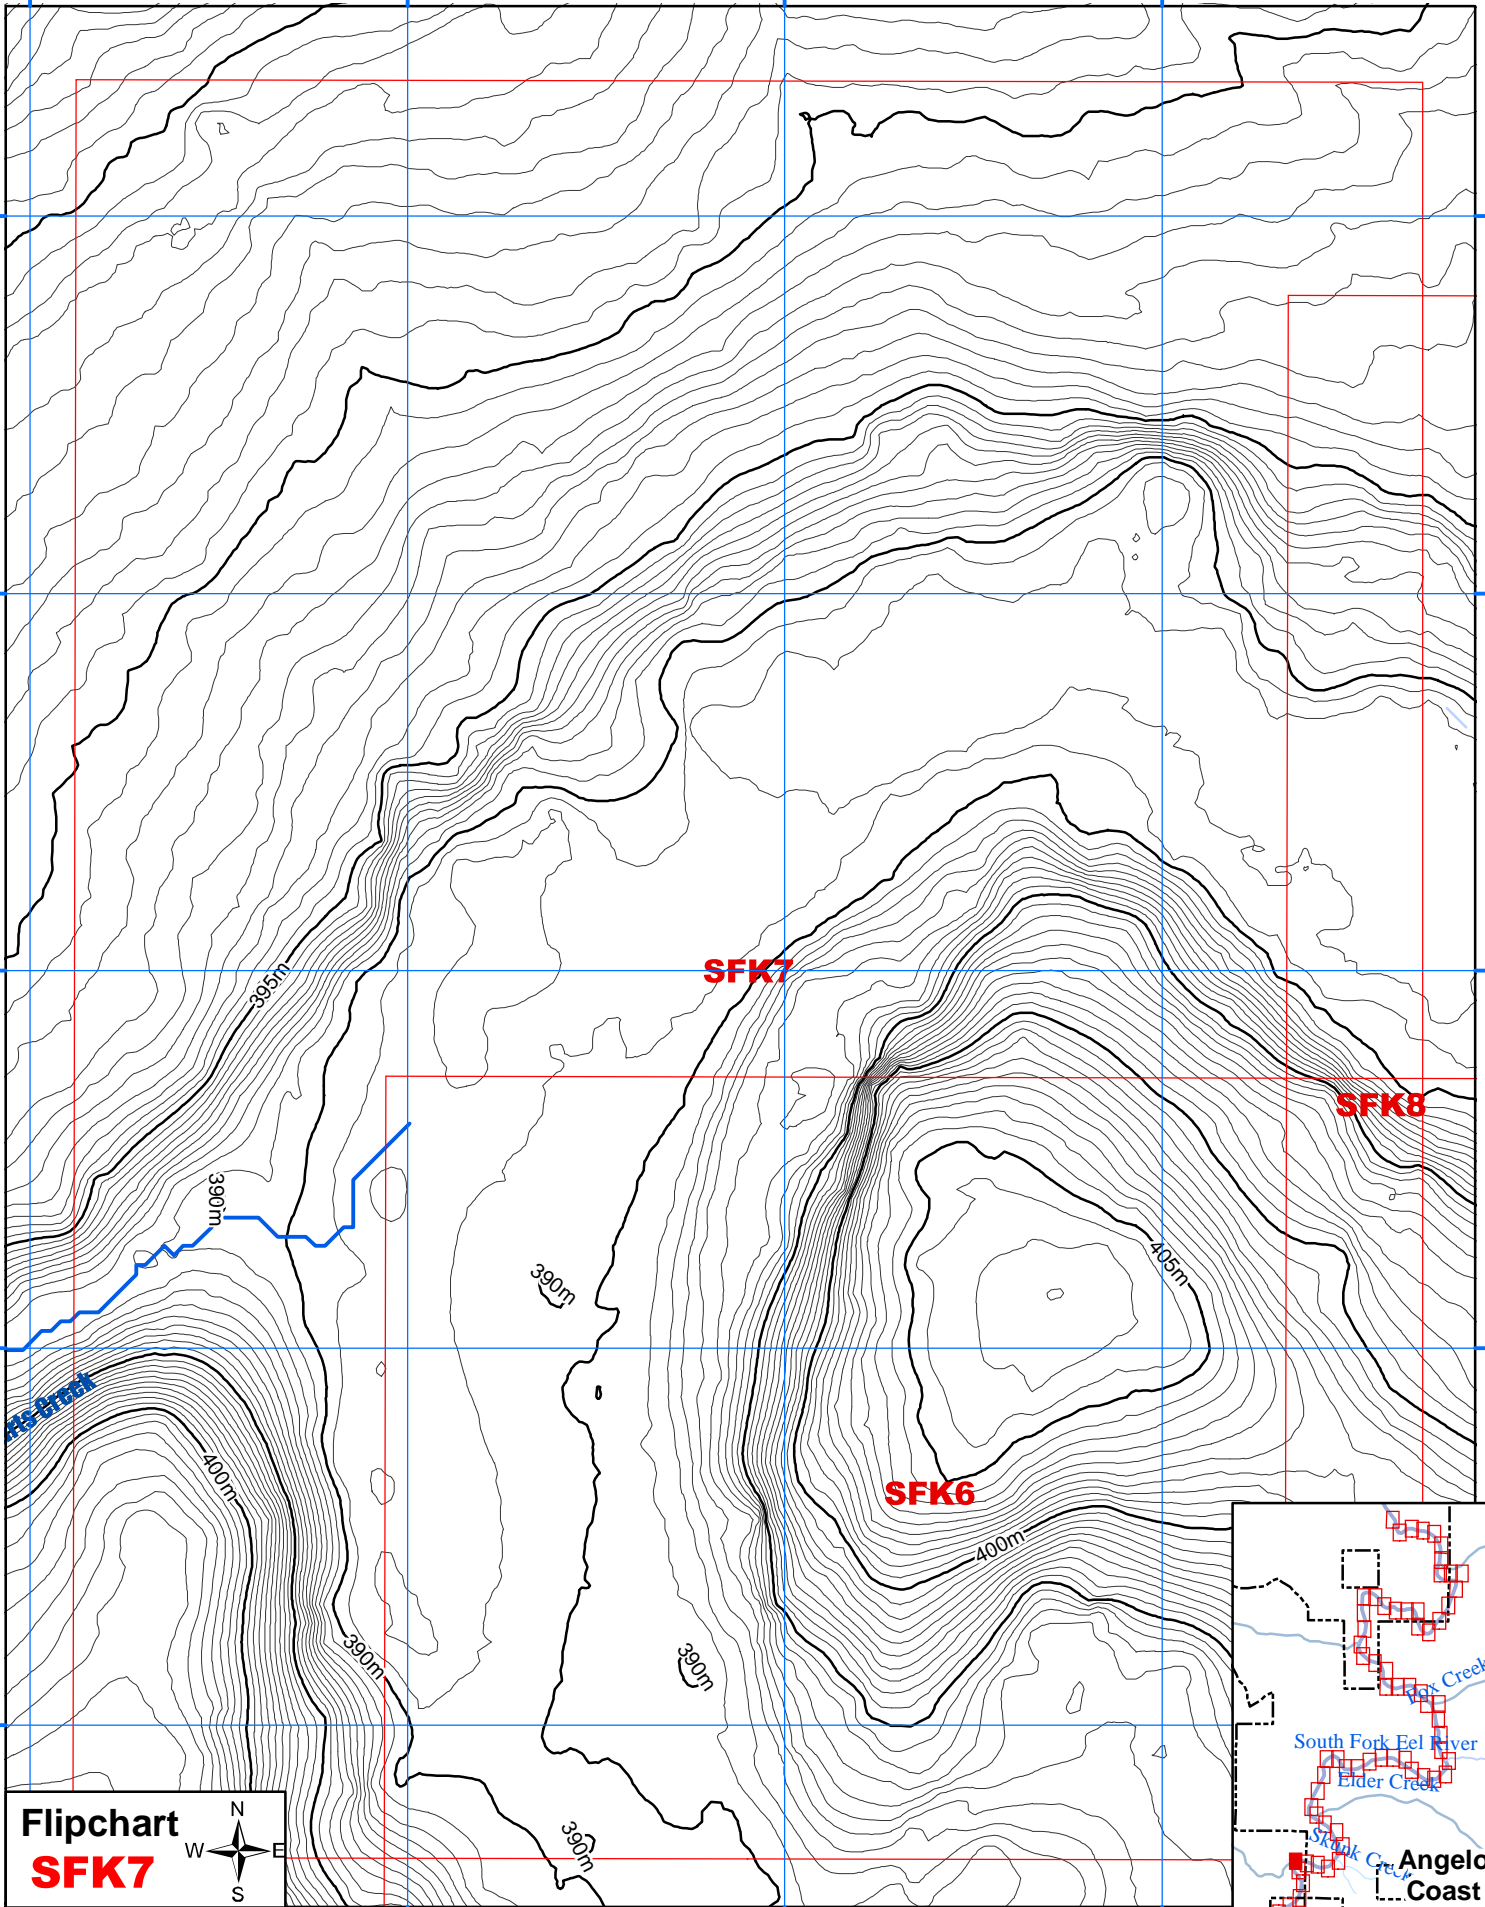

444191 624356

444231 624356

444271 624356

444311 624356

4397398

4397358

4397318

4397278

4397238

4397398

4397358

4397318

4397278

Flipchart
SFK7

South Fork Eel River
by Collin Bode & Joe Sapp, NCED, UCB, July, 2005