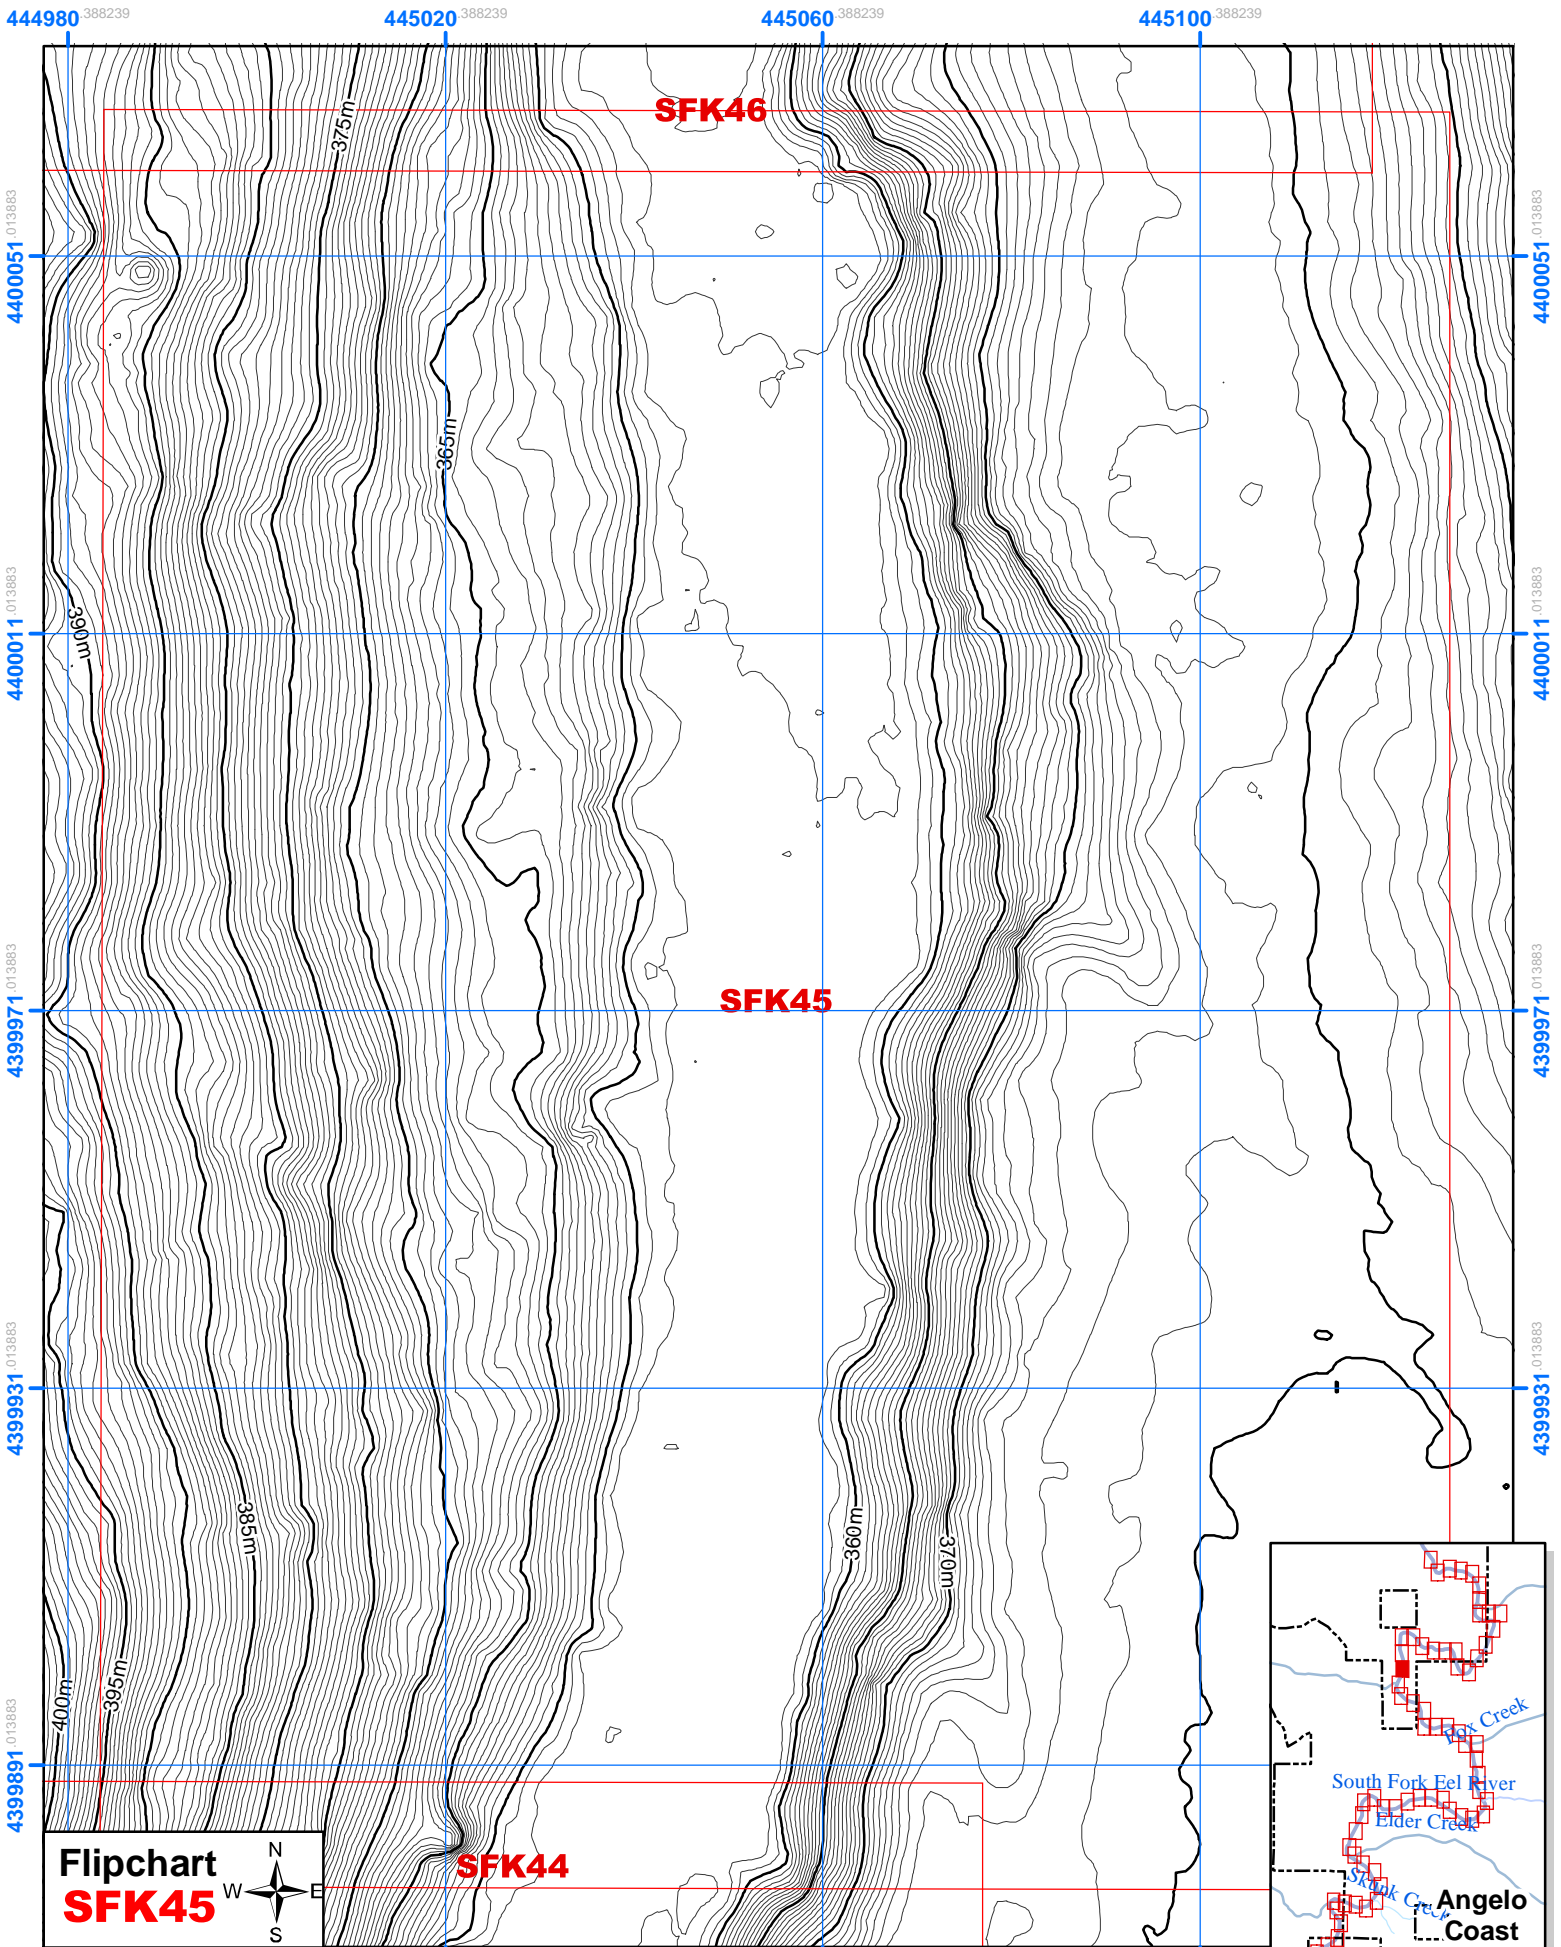

SFK42

Flipchart
SFK43

0 10 20 40 Meters

South Fork Eel River

by Collin Bode & Joe Sapp, NCED, UCB, July, 2005

Flipchart
SFK44

South Fork Eel River
 by Collin Bode & Joe Sapp, NCED, UCB, July, 2005

Flipchart
SFK45