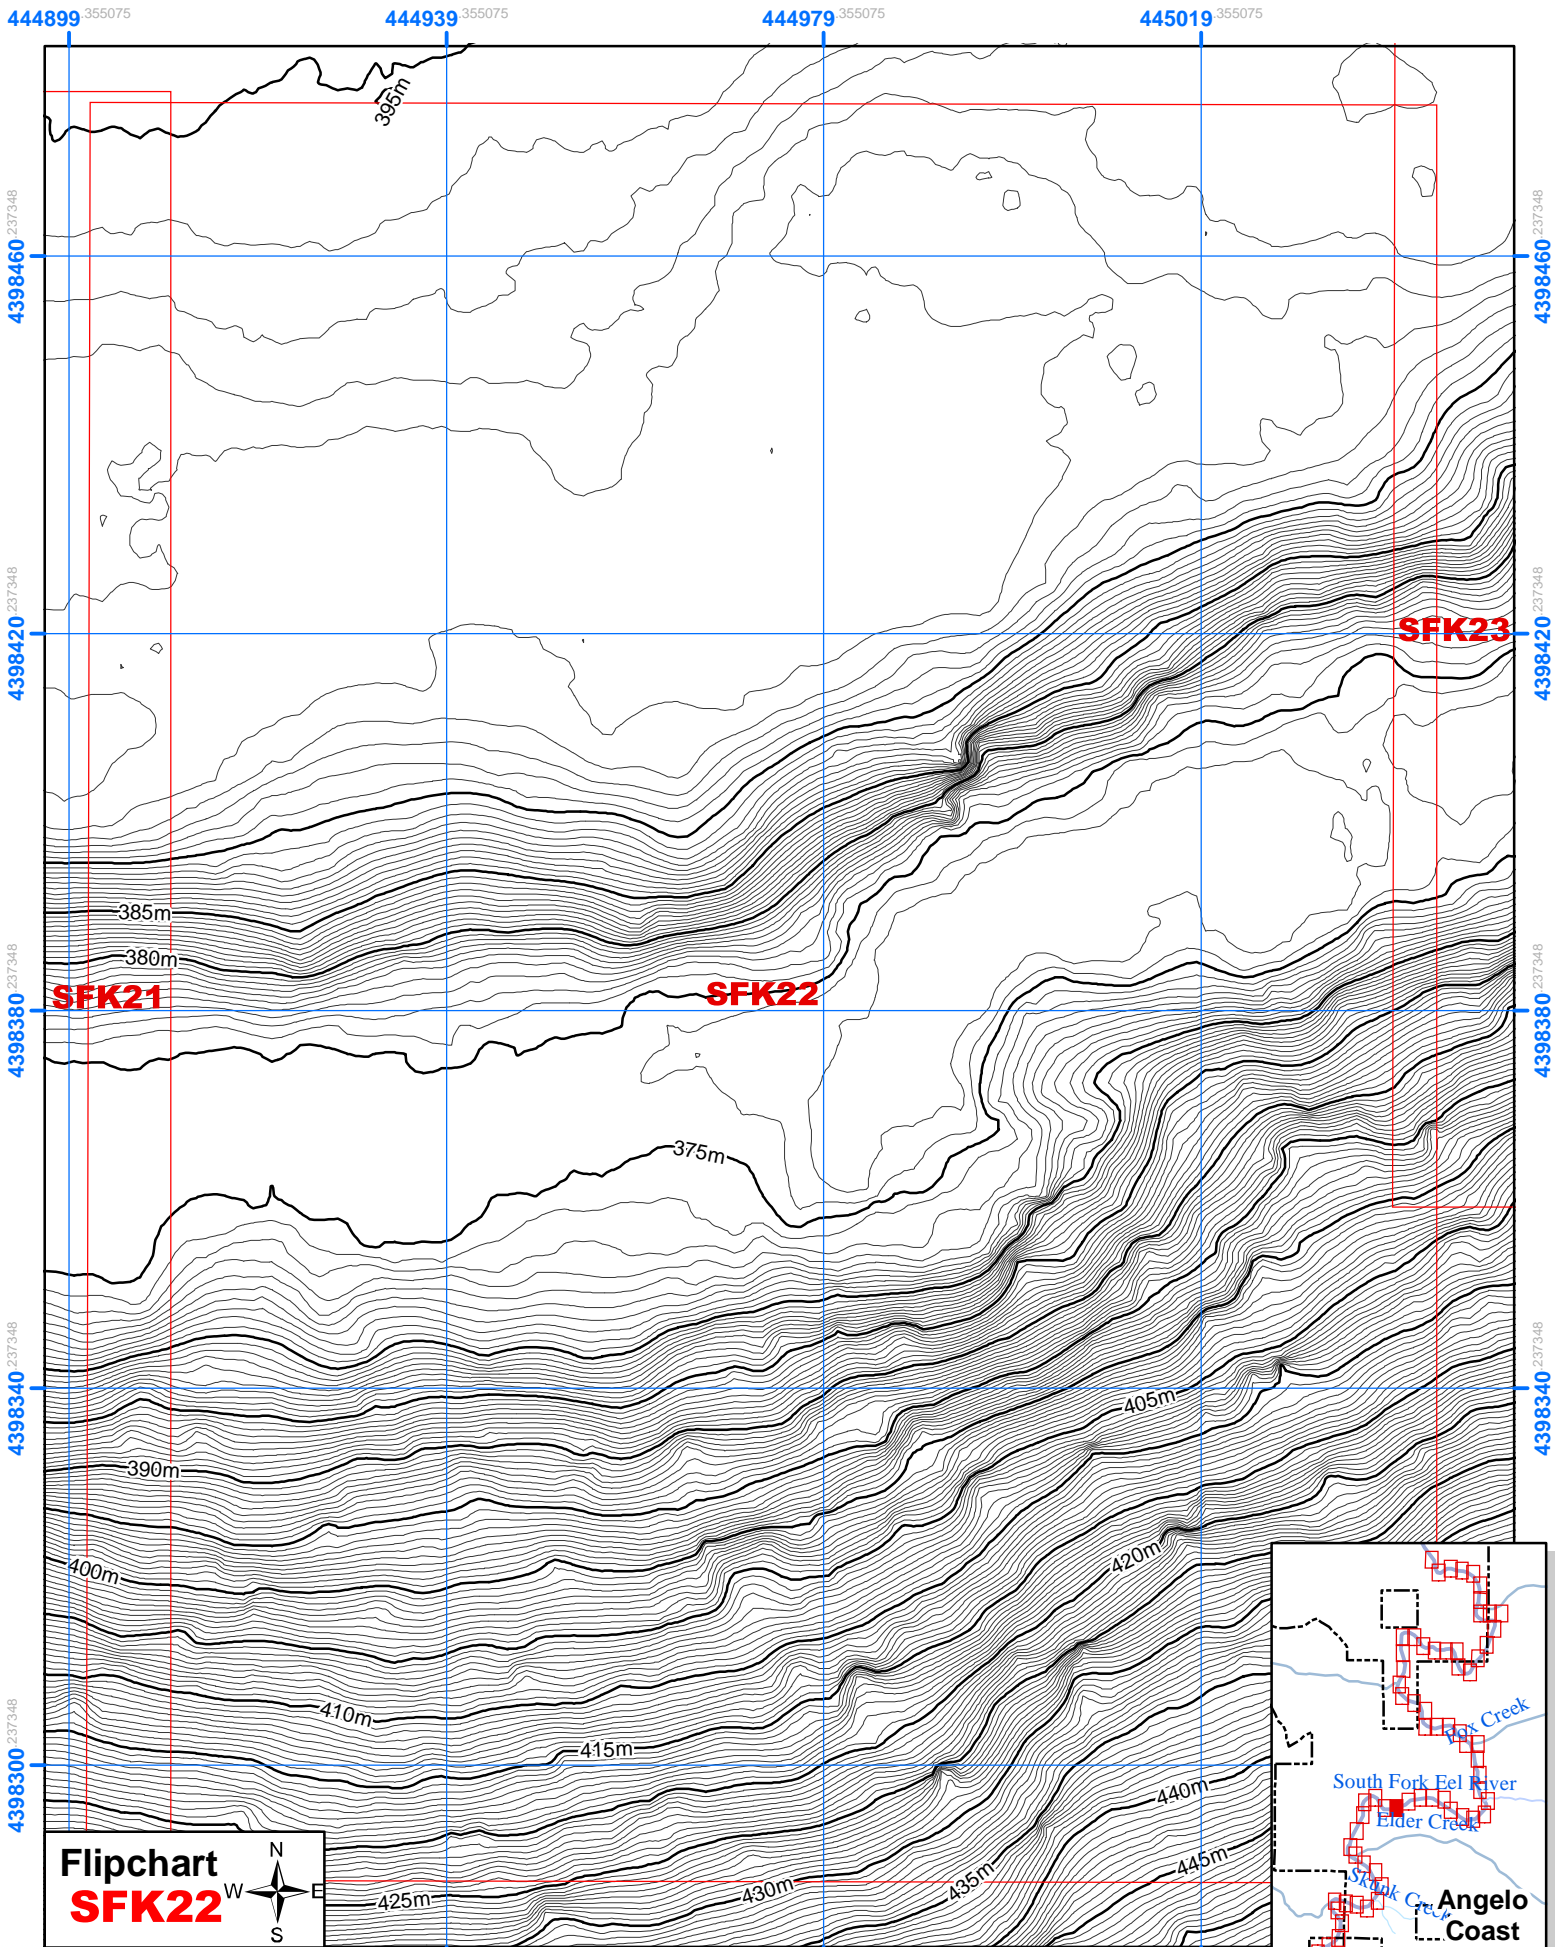

410m

415m

425m

South Fork Eel River
by Collin Bode & Joe Sapp, NCED, UCB, July, 2005

444899 355075

444939 355075

444979 355075

445019 355075