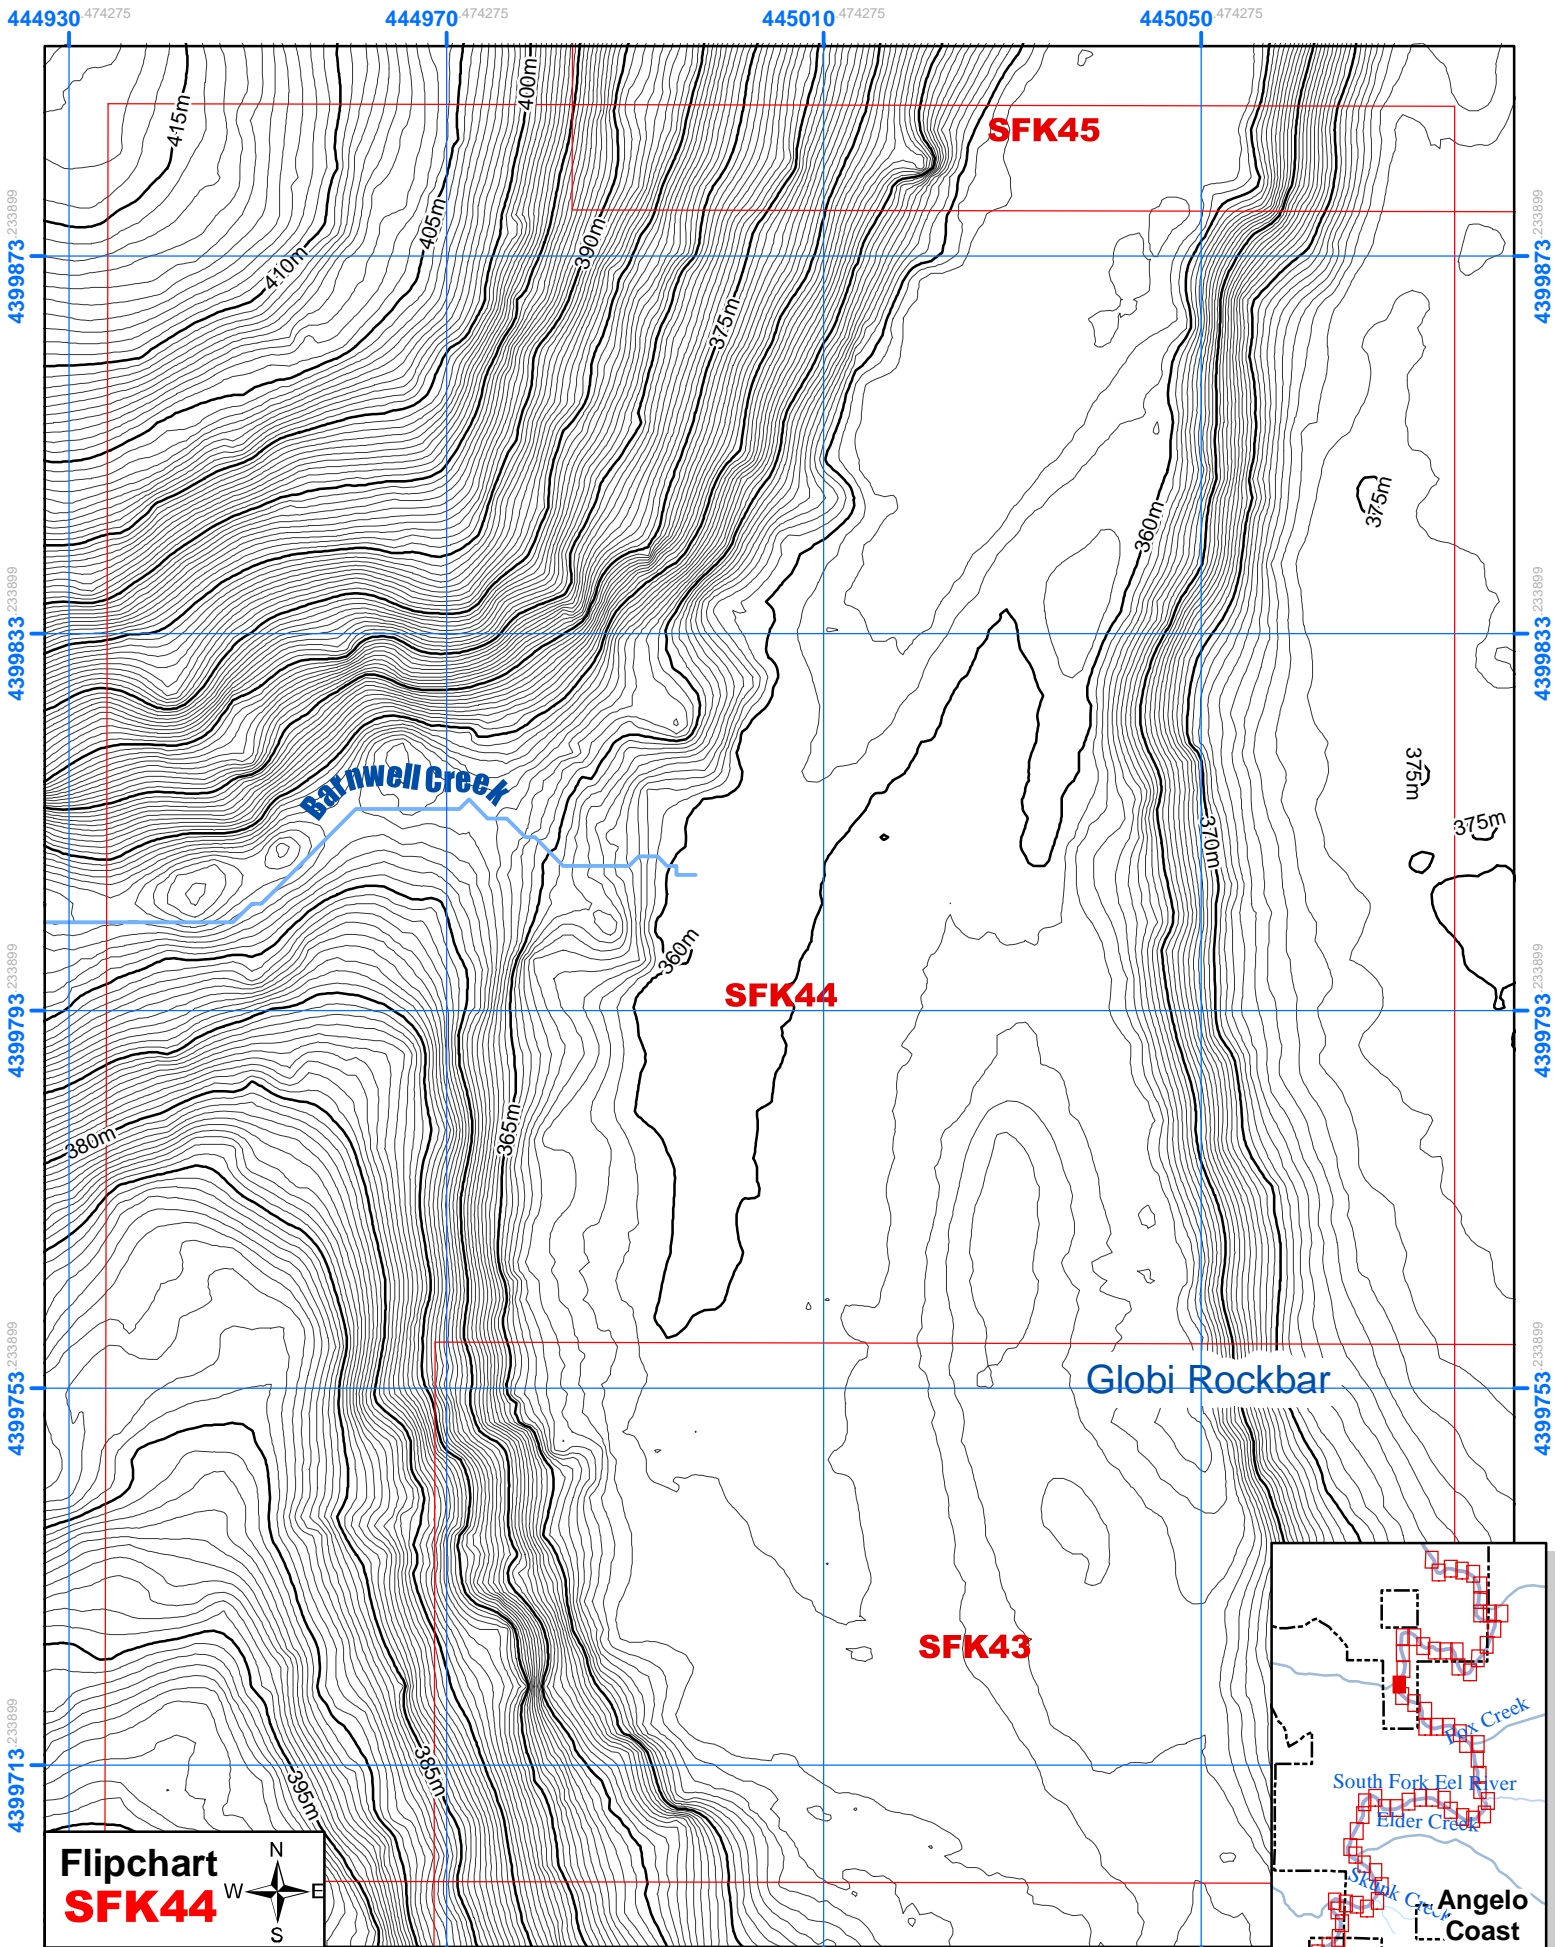

SFK42

Flipchart
SFK43

0 10 20 40 Meters

South Fork Eel River

by Collin Bode & Joe Sapp, NCED, UCB, July, 2005

Flipchart
SFK44

South Fork Eel River
 by Collin Bode & Joe Sapp, NCED, UCB, July, 2005

Flipchart
SFK45