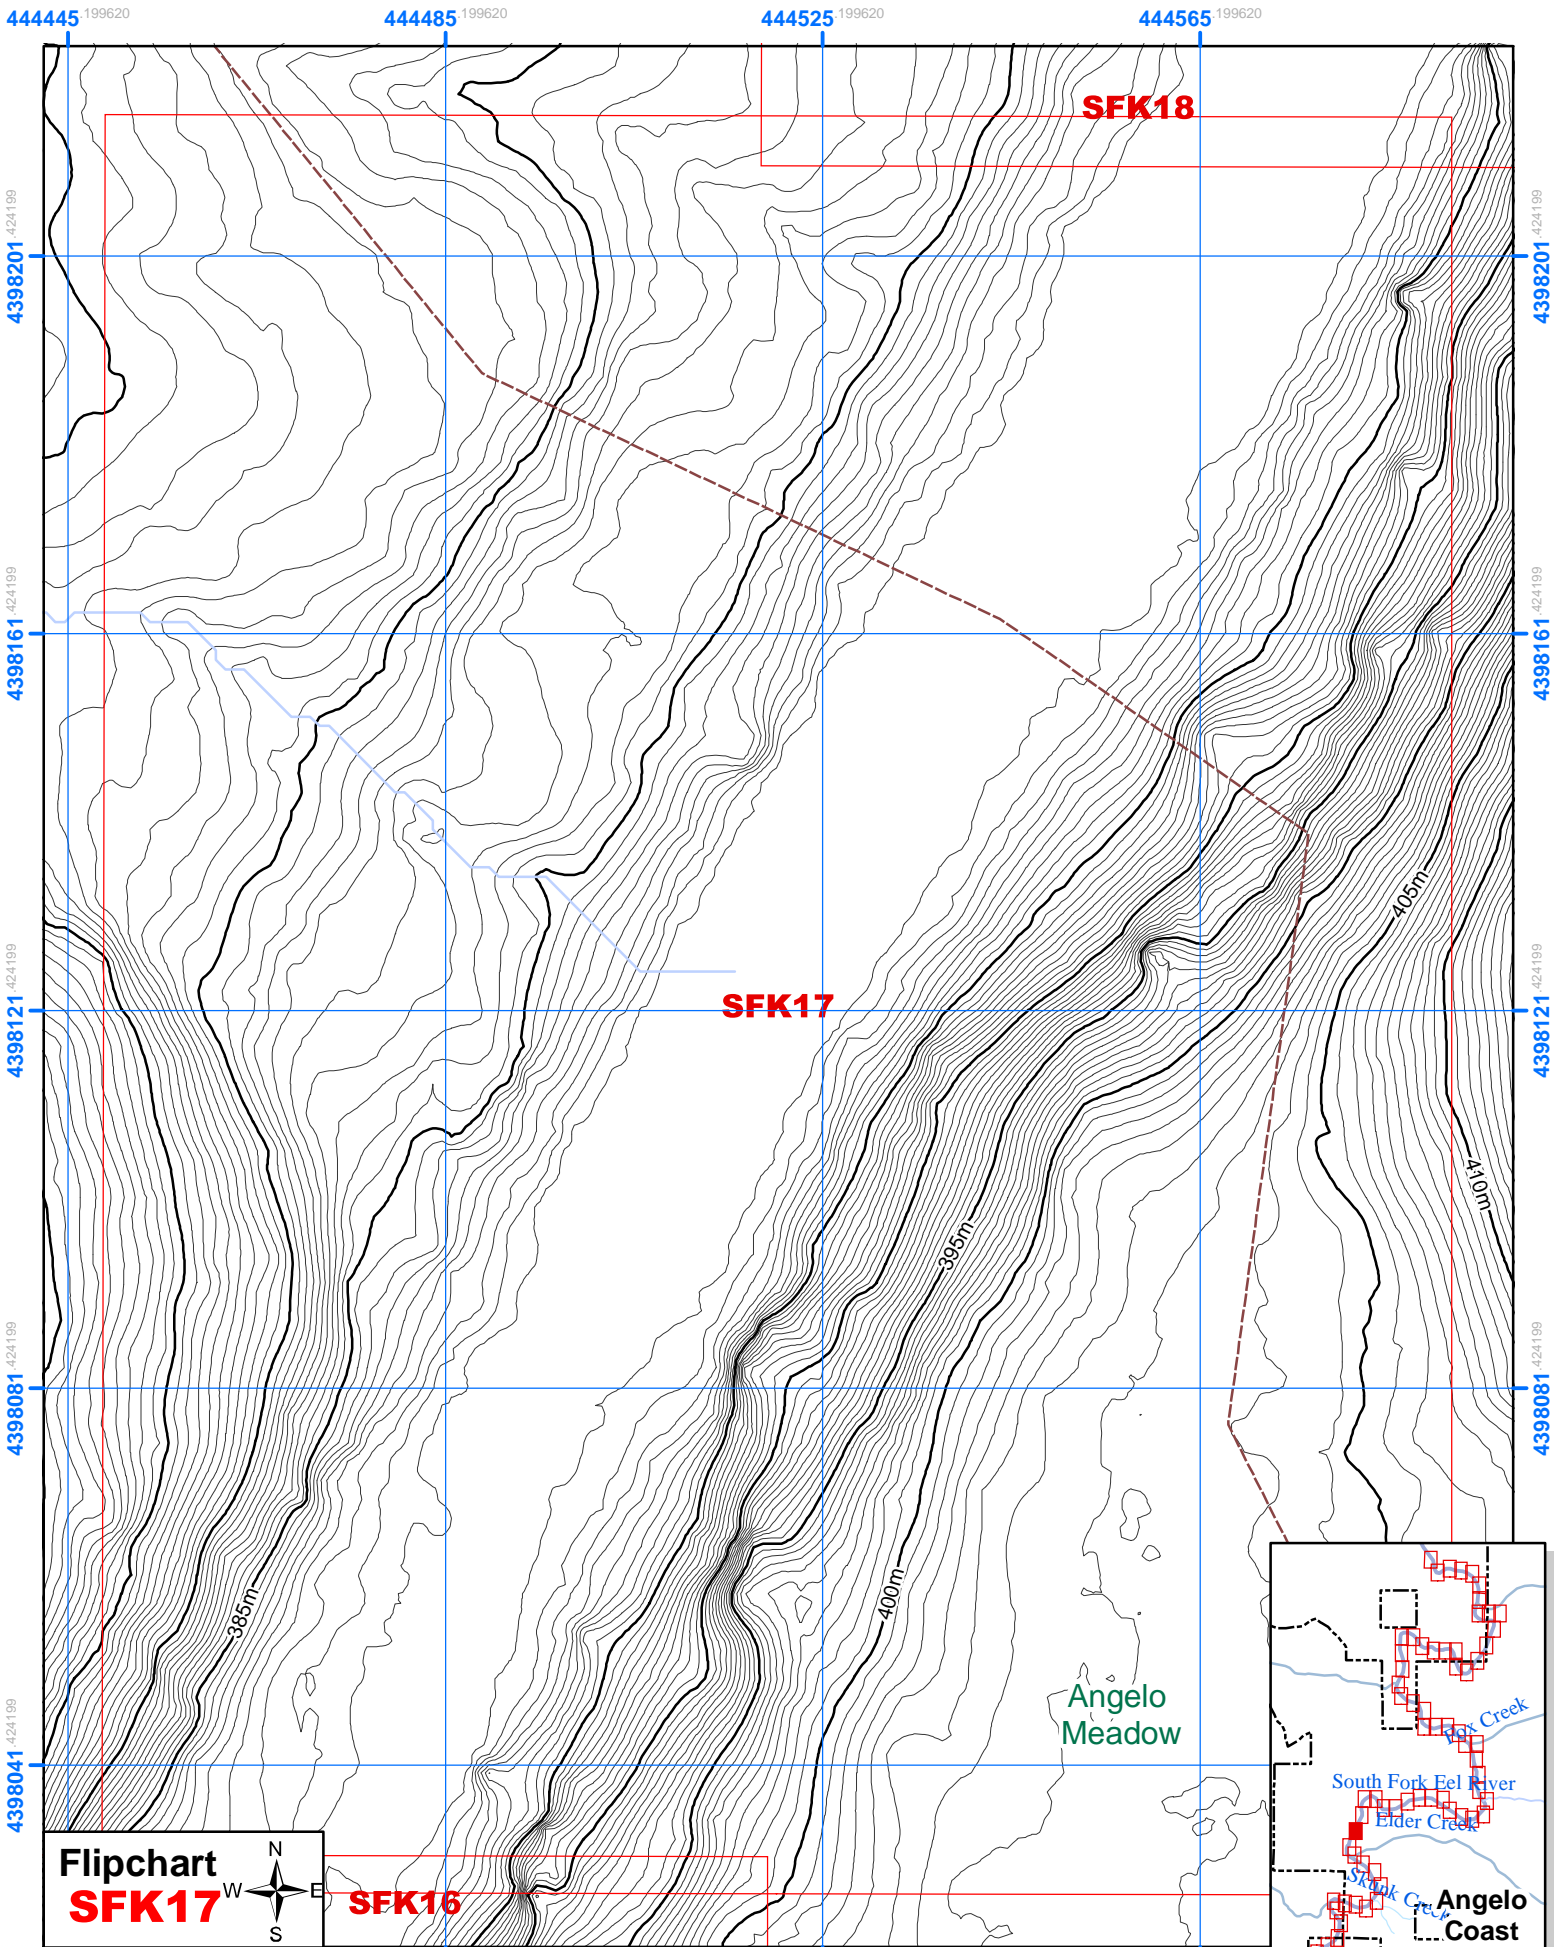

Flipchart
SFK17

SFK16

SFK18

SFK17

Angelo Meadow

South Fork Eel River
by Collin Bode & Joe Sapp, NCED, UCB, July, 2005