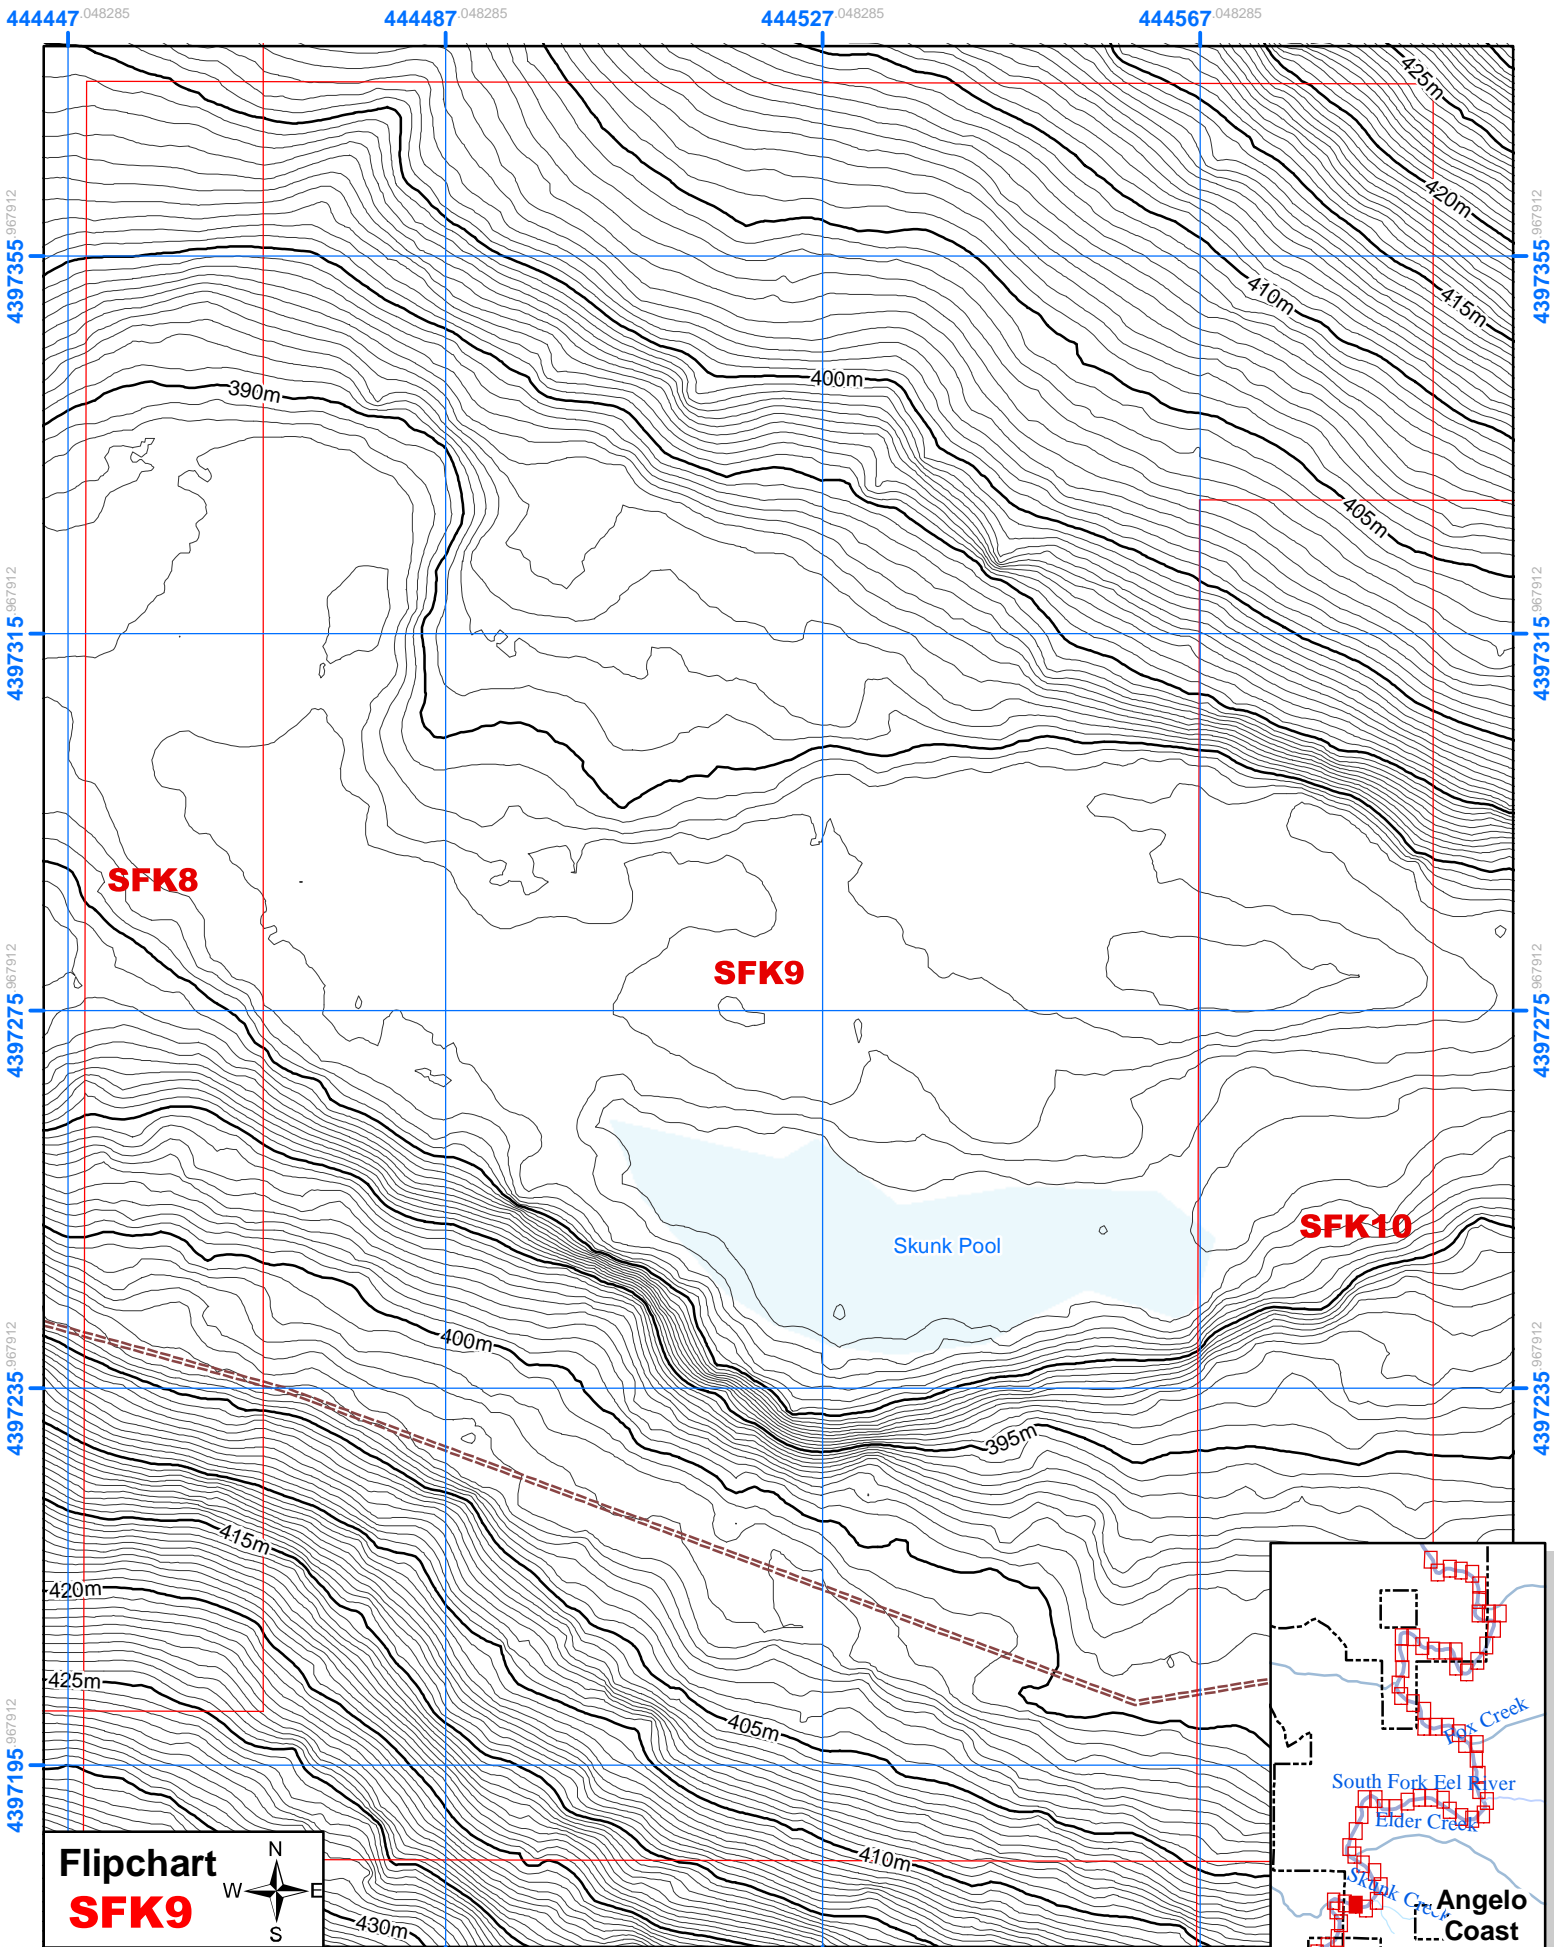

Flipchart
SFK9

South Fork Eel River
by Collin Bode & Joe Sapp, NCED, UCB, July, 2005