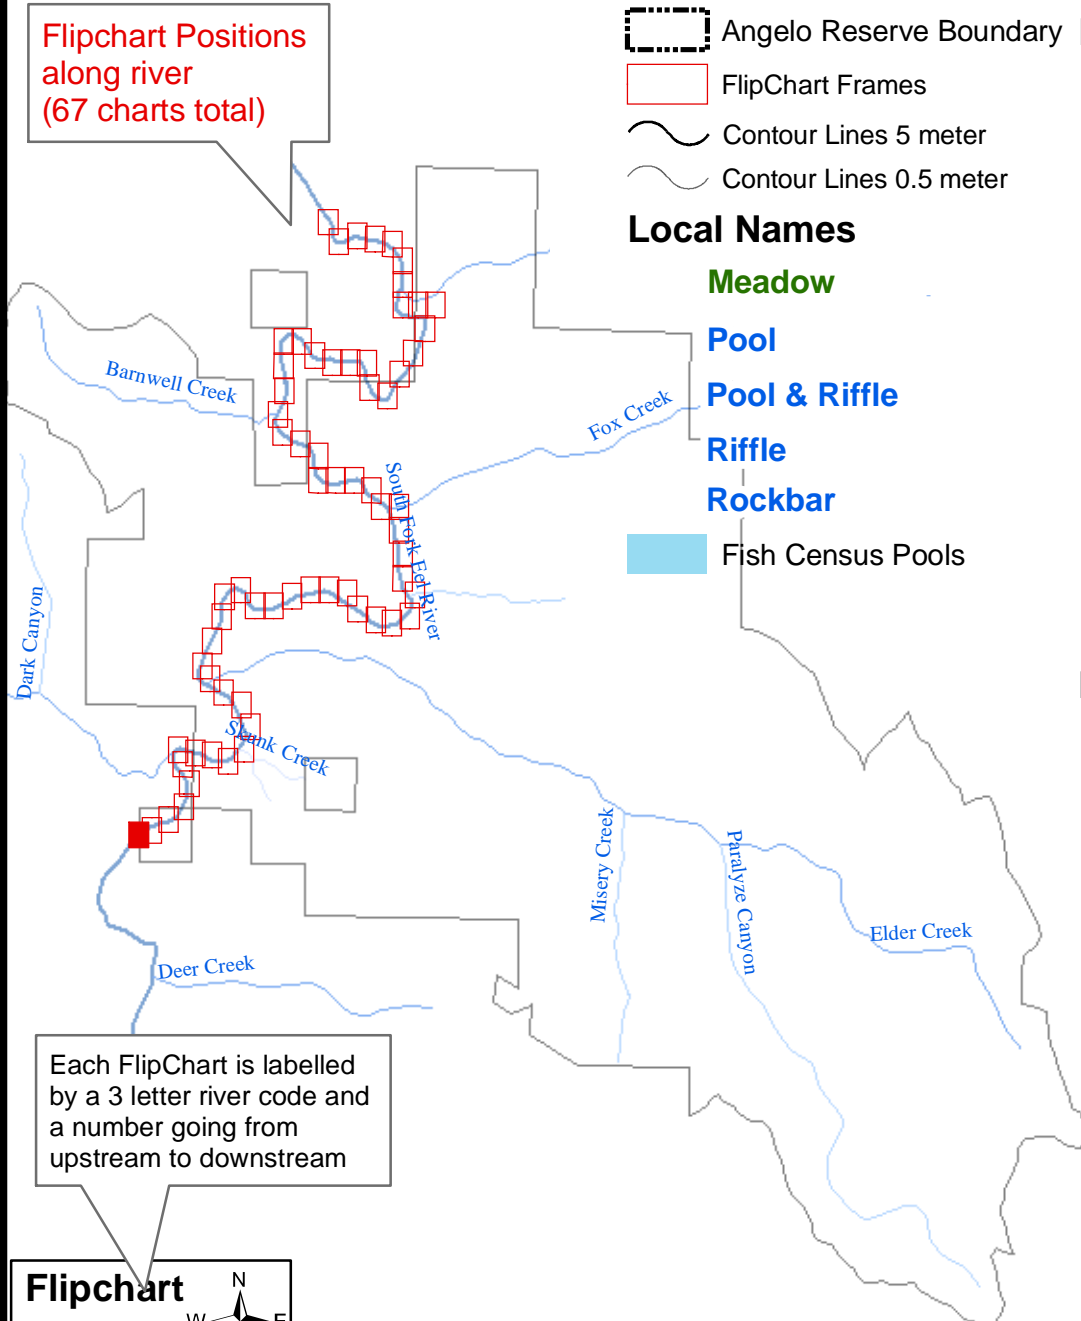

Heath and Marjorie Angelo Coast Range Reserve

Topo FlipChart of the South Fork Eel River

Legend

Flipchart Positions along river (67 charts total)

- Angelo Reserve Boundary
- FlipChart Frames
- Contour Lines 5 meter
- Contour Lines 0.5 meter

Local Names

Meadow

Pool

Pool & Riffle

Riffle

Rockbar

Fish Census Pools

Reserve Features

Each FlipChart is labelled by a 3 letter river code and a number going from upstream to downstream

Flipchart
SFK01

Flipchart
SFK1

Environmental Science Center

SFK2

SFK1

South Fork Eel River
by Collin Bode & Joe Sapp, NCED, UCB, July, 2005