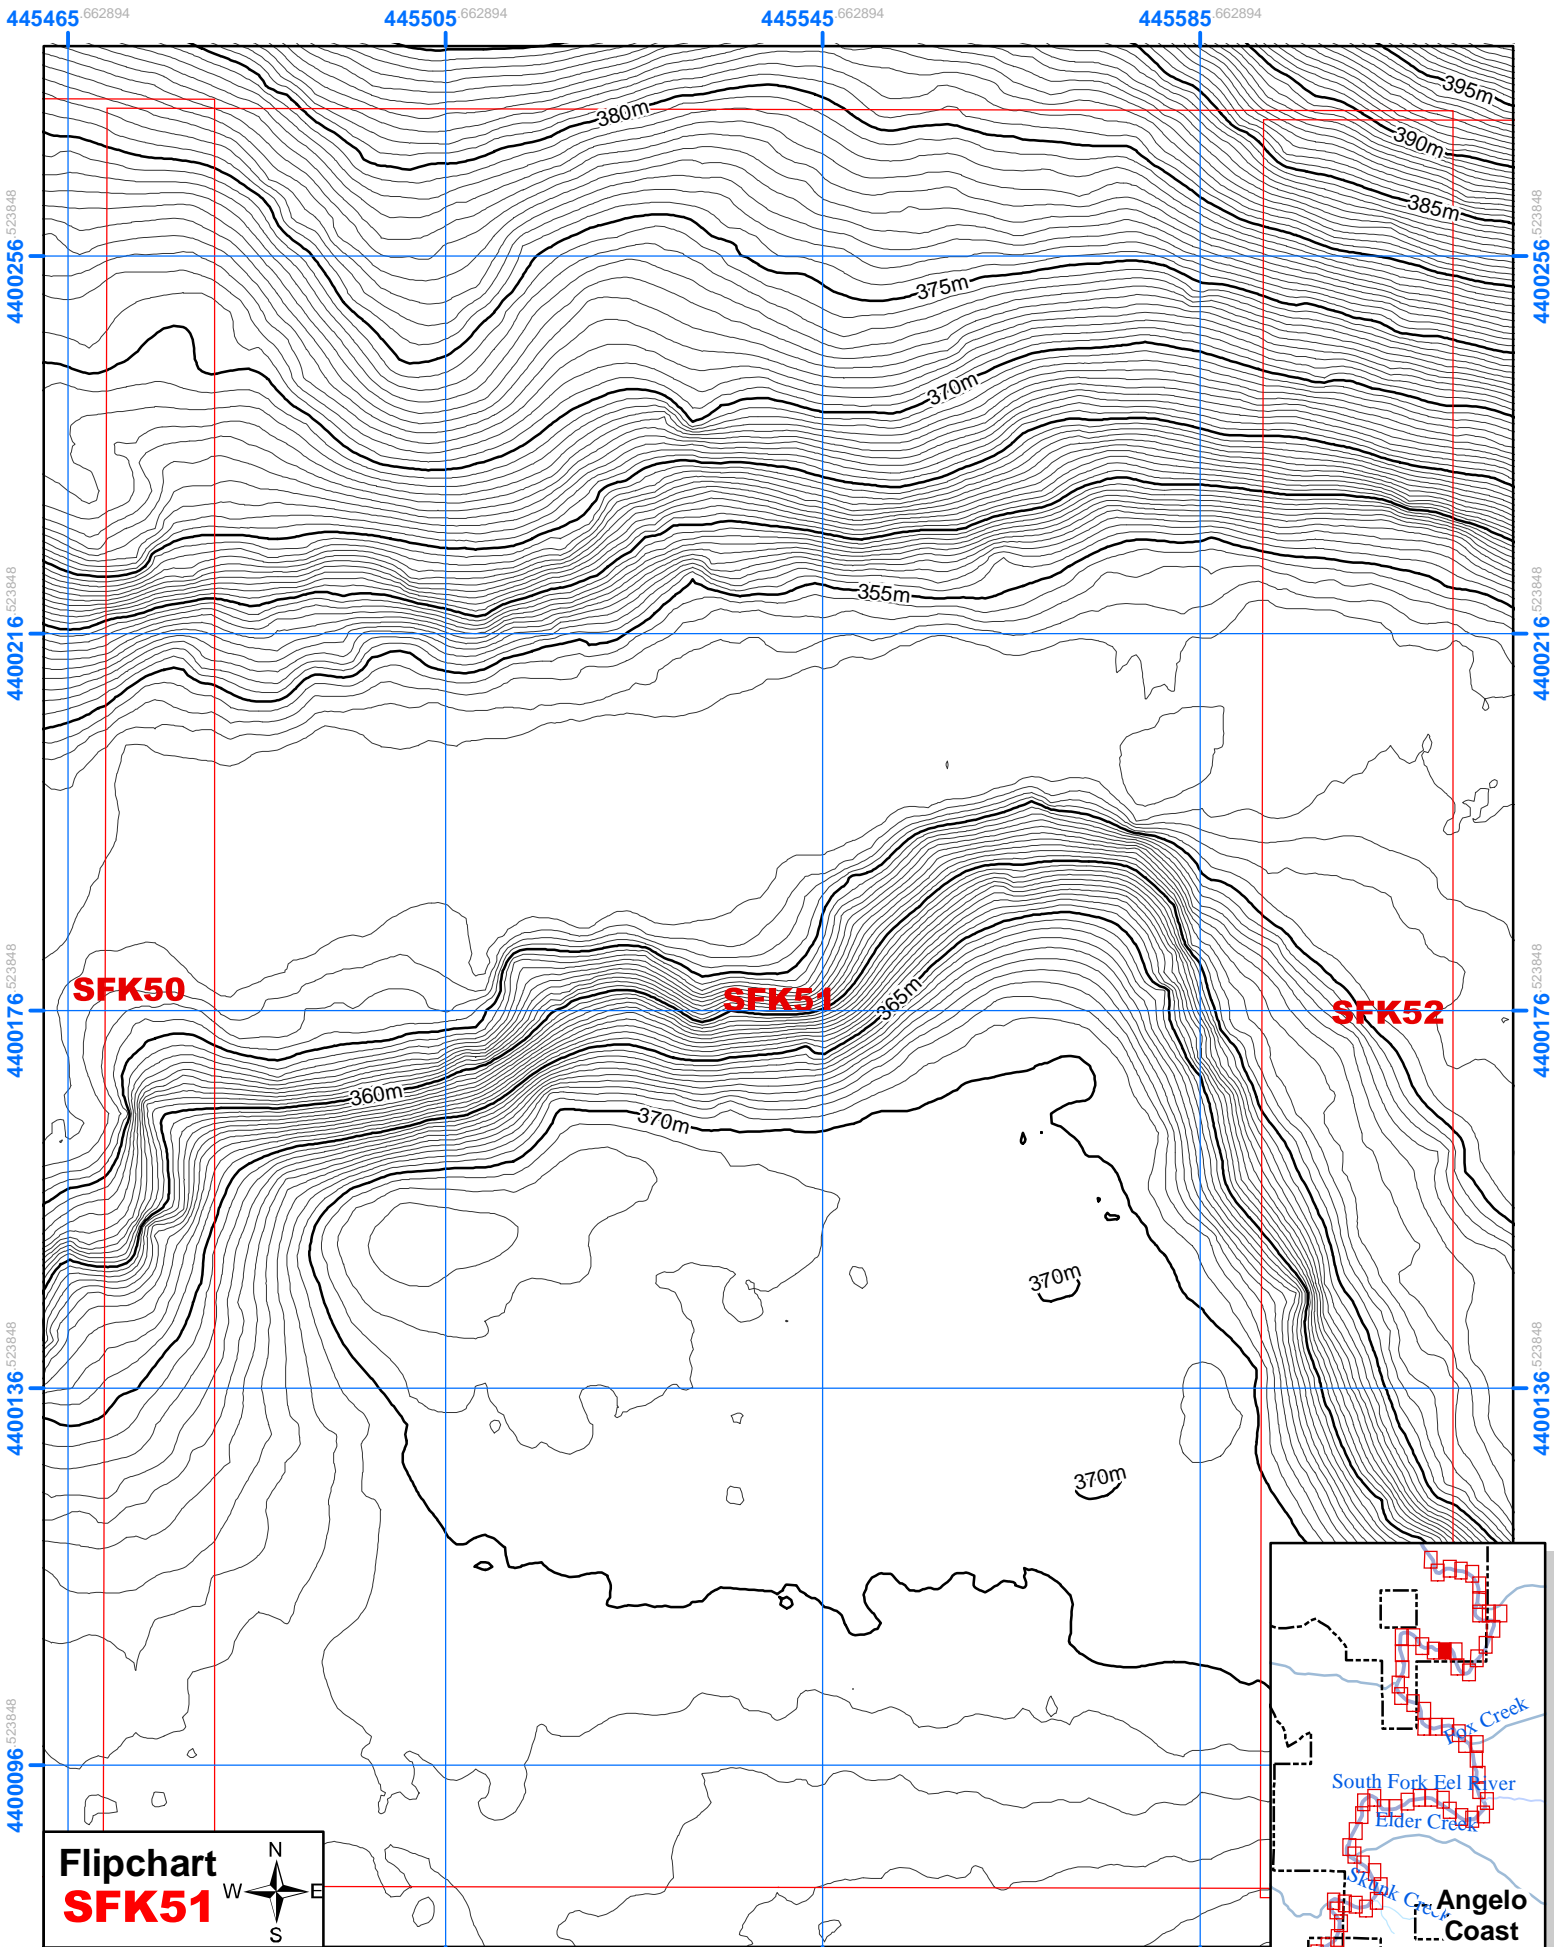

South Fork Eel River
by Collin Bode & Joe Sapp, NCED, UCB, July, 2005

Flipchart
SFK49

South Fork Eel River
 by Collin Bode & Joe Sapp, NCED, UCB, July, 2005

Flipchart
SFK50

South Fork Eel River
by Collin Bode & Joe Sapp, NCED, UCB, July, 2005