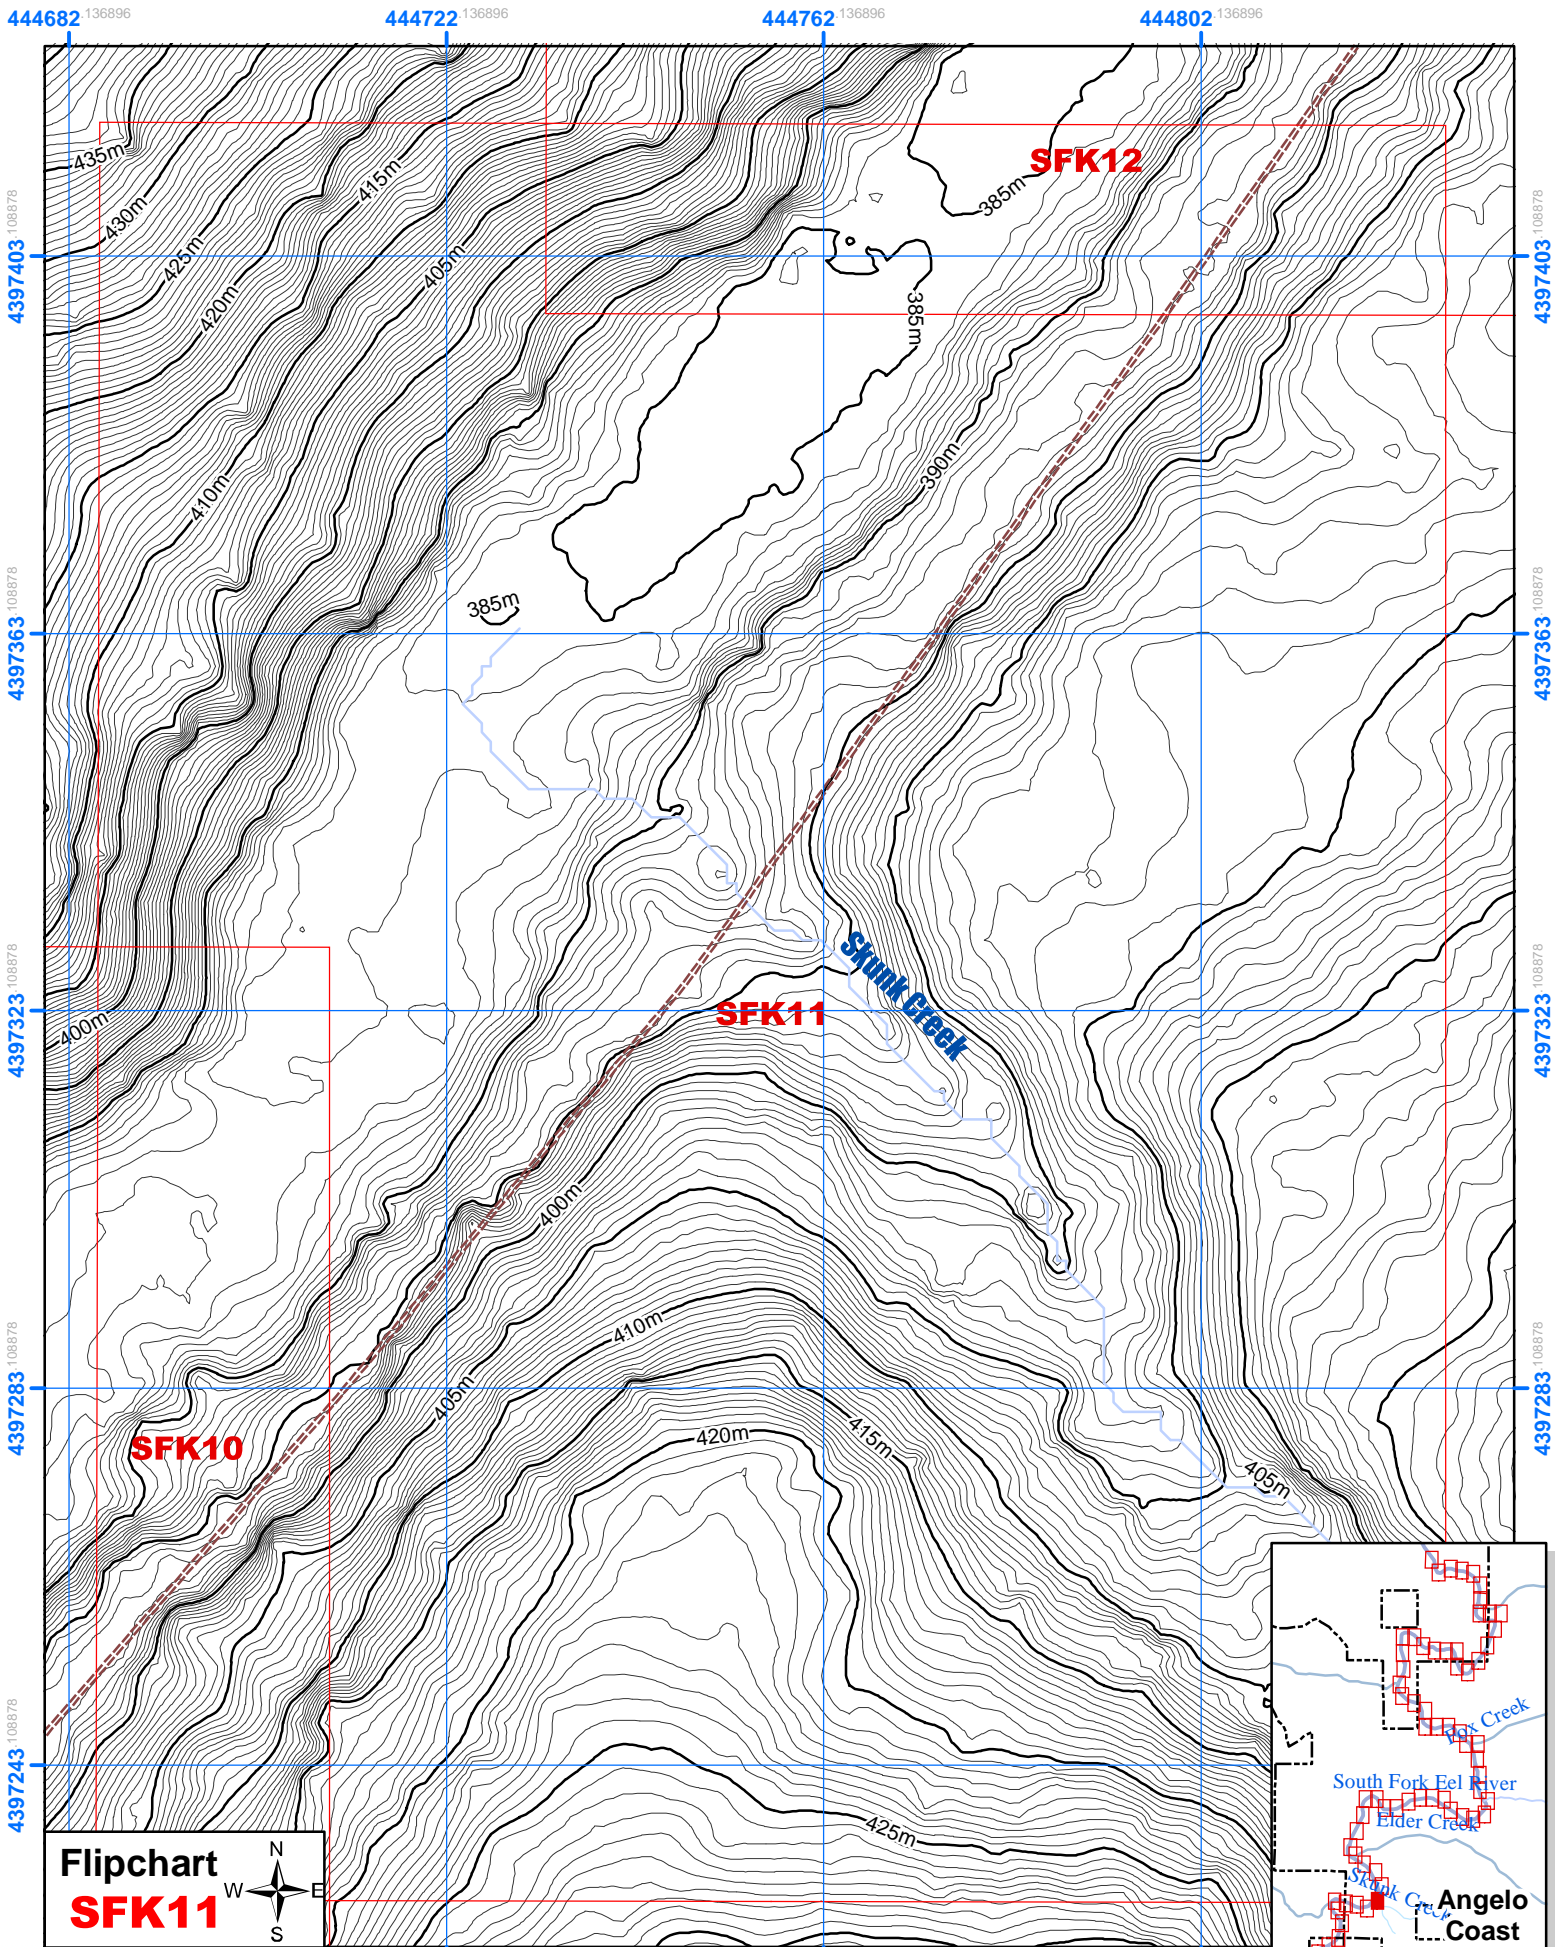

South Fork Eel River
by Collin Bode & Joe Sapp, NCED, UCB, July, 2005

Flipchart
SFK10

South Fork Eel River
 by Collin Bode & Joe Sapp, NCED, UCB, July, 2005

Flipchart
SFK11

South Fork Eel River
 by Collin Bode & Joe Sapp, NCED, UCB, July, 2005