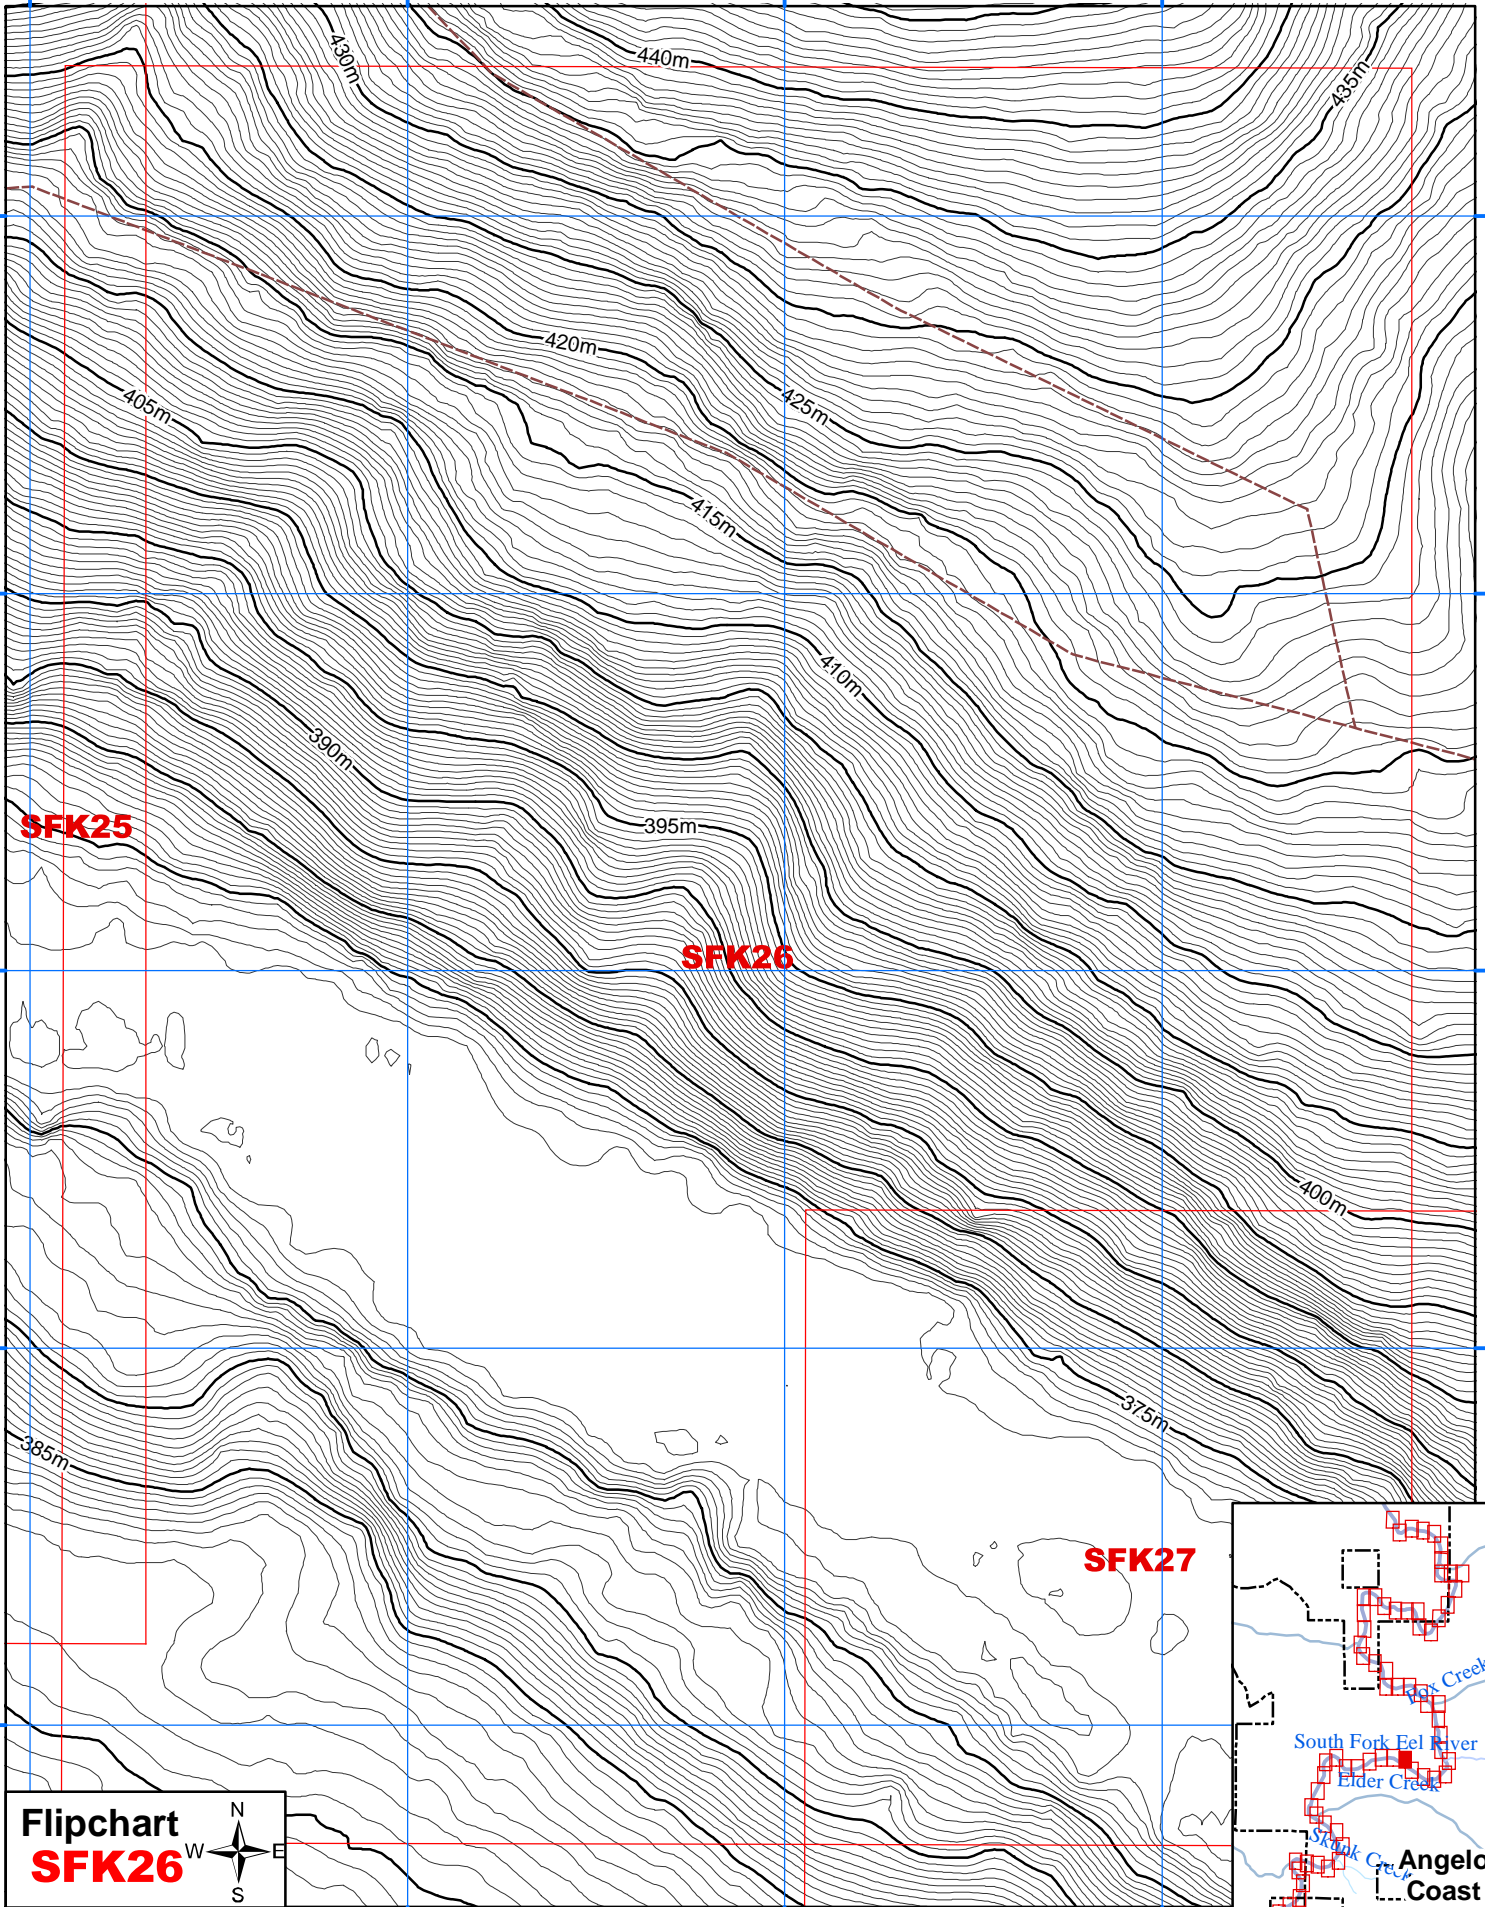

445441 630245

445481 630245

445521 630245

445561 630245

4398557 600390

4398557 600390

4398517 600390

4398517 600390

4398477 600390

4398477 600390

4398437 600390

4398437 600390

4398397 600390

SFK25

SFK26

SFK27

Flipchart
SFK26

South Fork Eel River
by Collin Bode & Joe Sapp, NCED, UCB, July, 2005