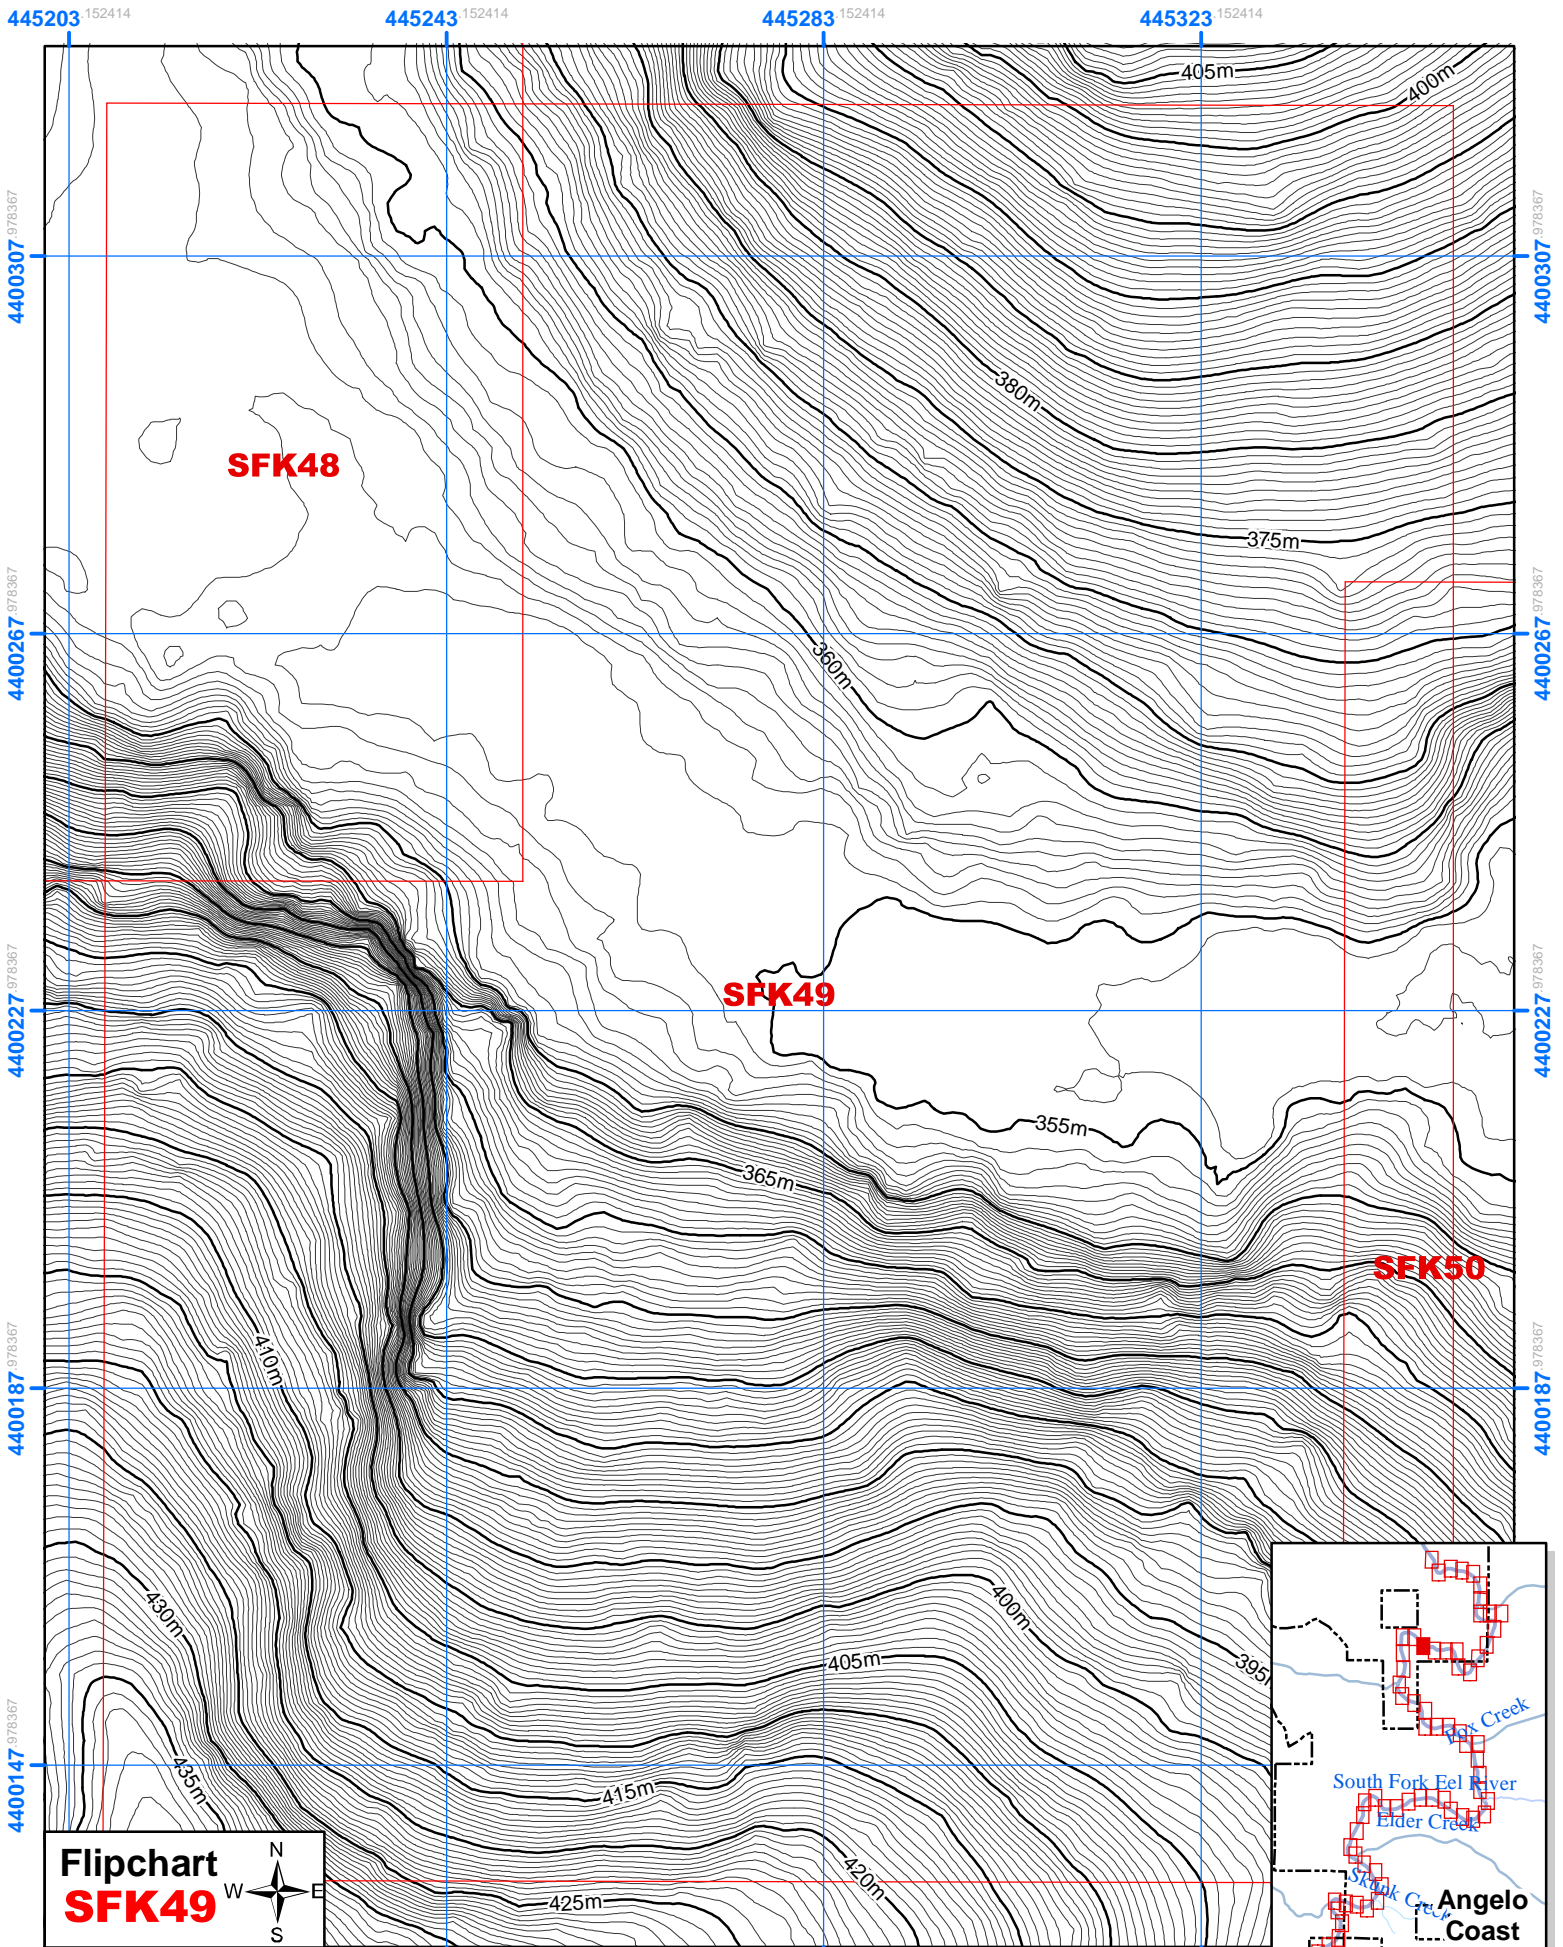

Flipchart
SFK49

South Fork Eel River
by Collin Bode & Joe Sapp, NCED, UCB, July, 2005