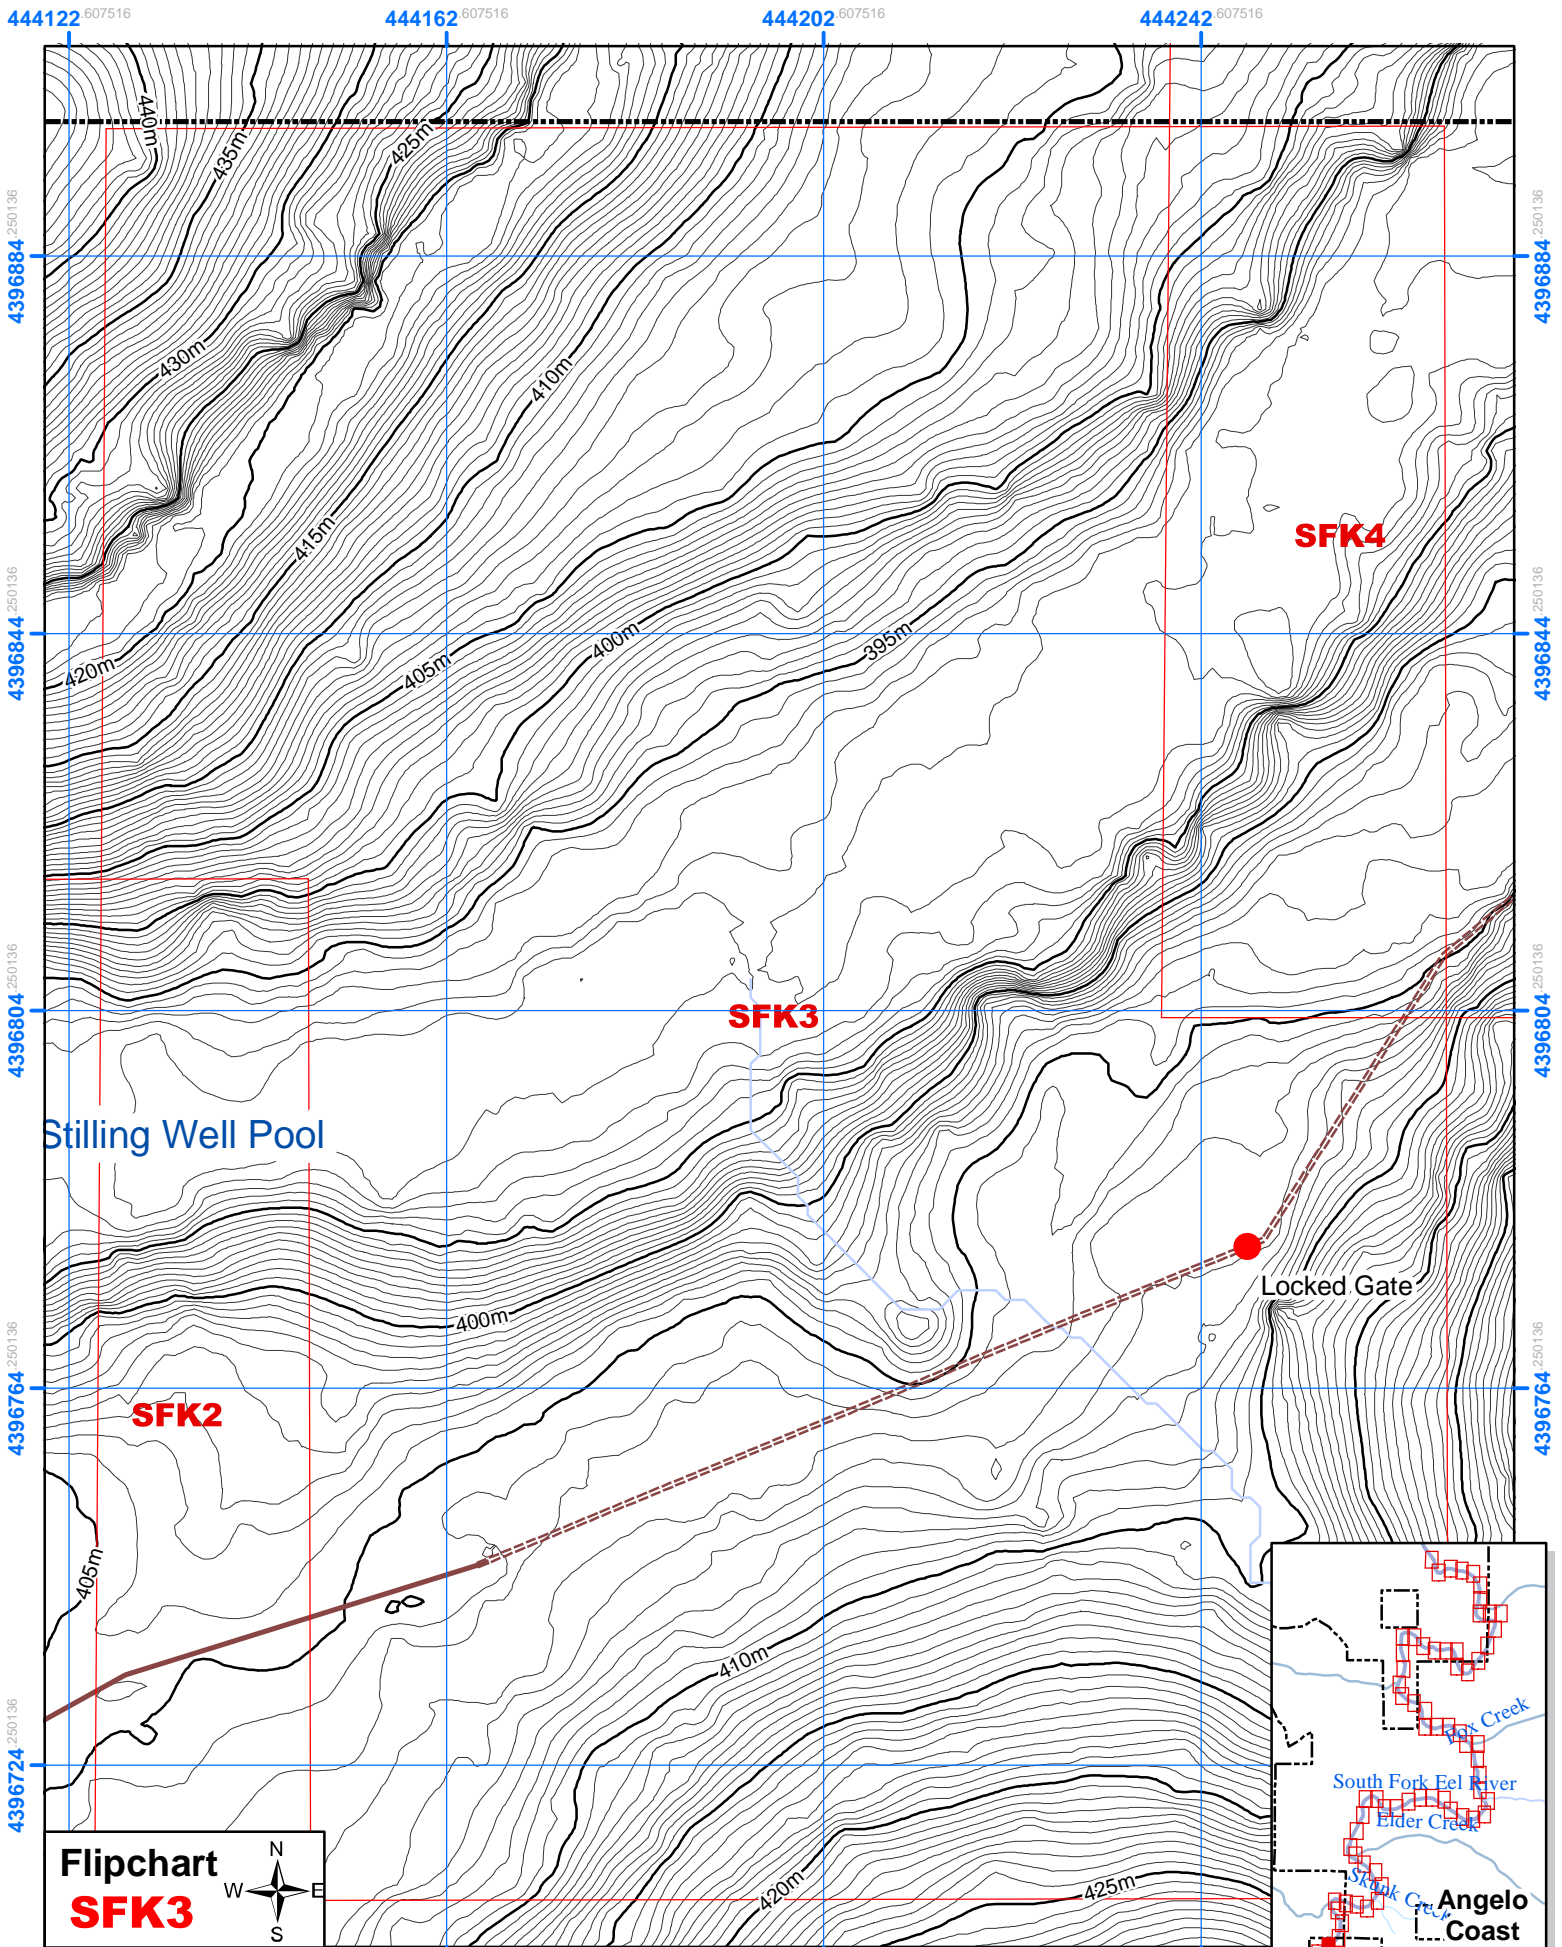

Heath and Marjorie Angelo Coast Range Reserve

Topo FlipChart of the South Fork Eel River

Legend

Flipchart Positions along river (67 charts total)

- Angelo Reserve Boundary
- FlipChart Frames
- Contour Lines 5 meter
- Contour Lines 0.5 meter

Each FlipChart is labelled by a 3 letter river code and a number going from upstream to downstream

Flipchart
SFK01

Flipchart
SFK1

Environmental Science Center

SFK2

SFK1

South Fork Eel River
by Collin Bode & Joe Sapp, NCED, UCB, July, 2005

Flipchart
SFK2

South Fork Eel River
by Collin Bode & Joe Sapp, NCED, UCB, July, 2005

Flipchart
SFK3

Flipchart
SFK4

South Fork Eel River
 by Collin Bode & Joe Sapp, NCED, UCB, July, 2005

444278 819738

444318 819738