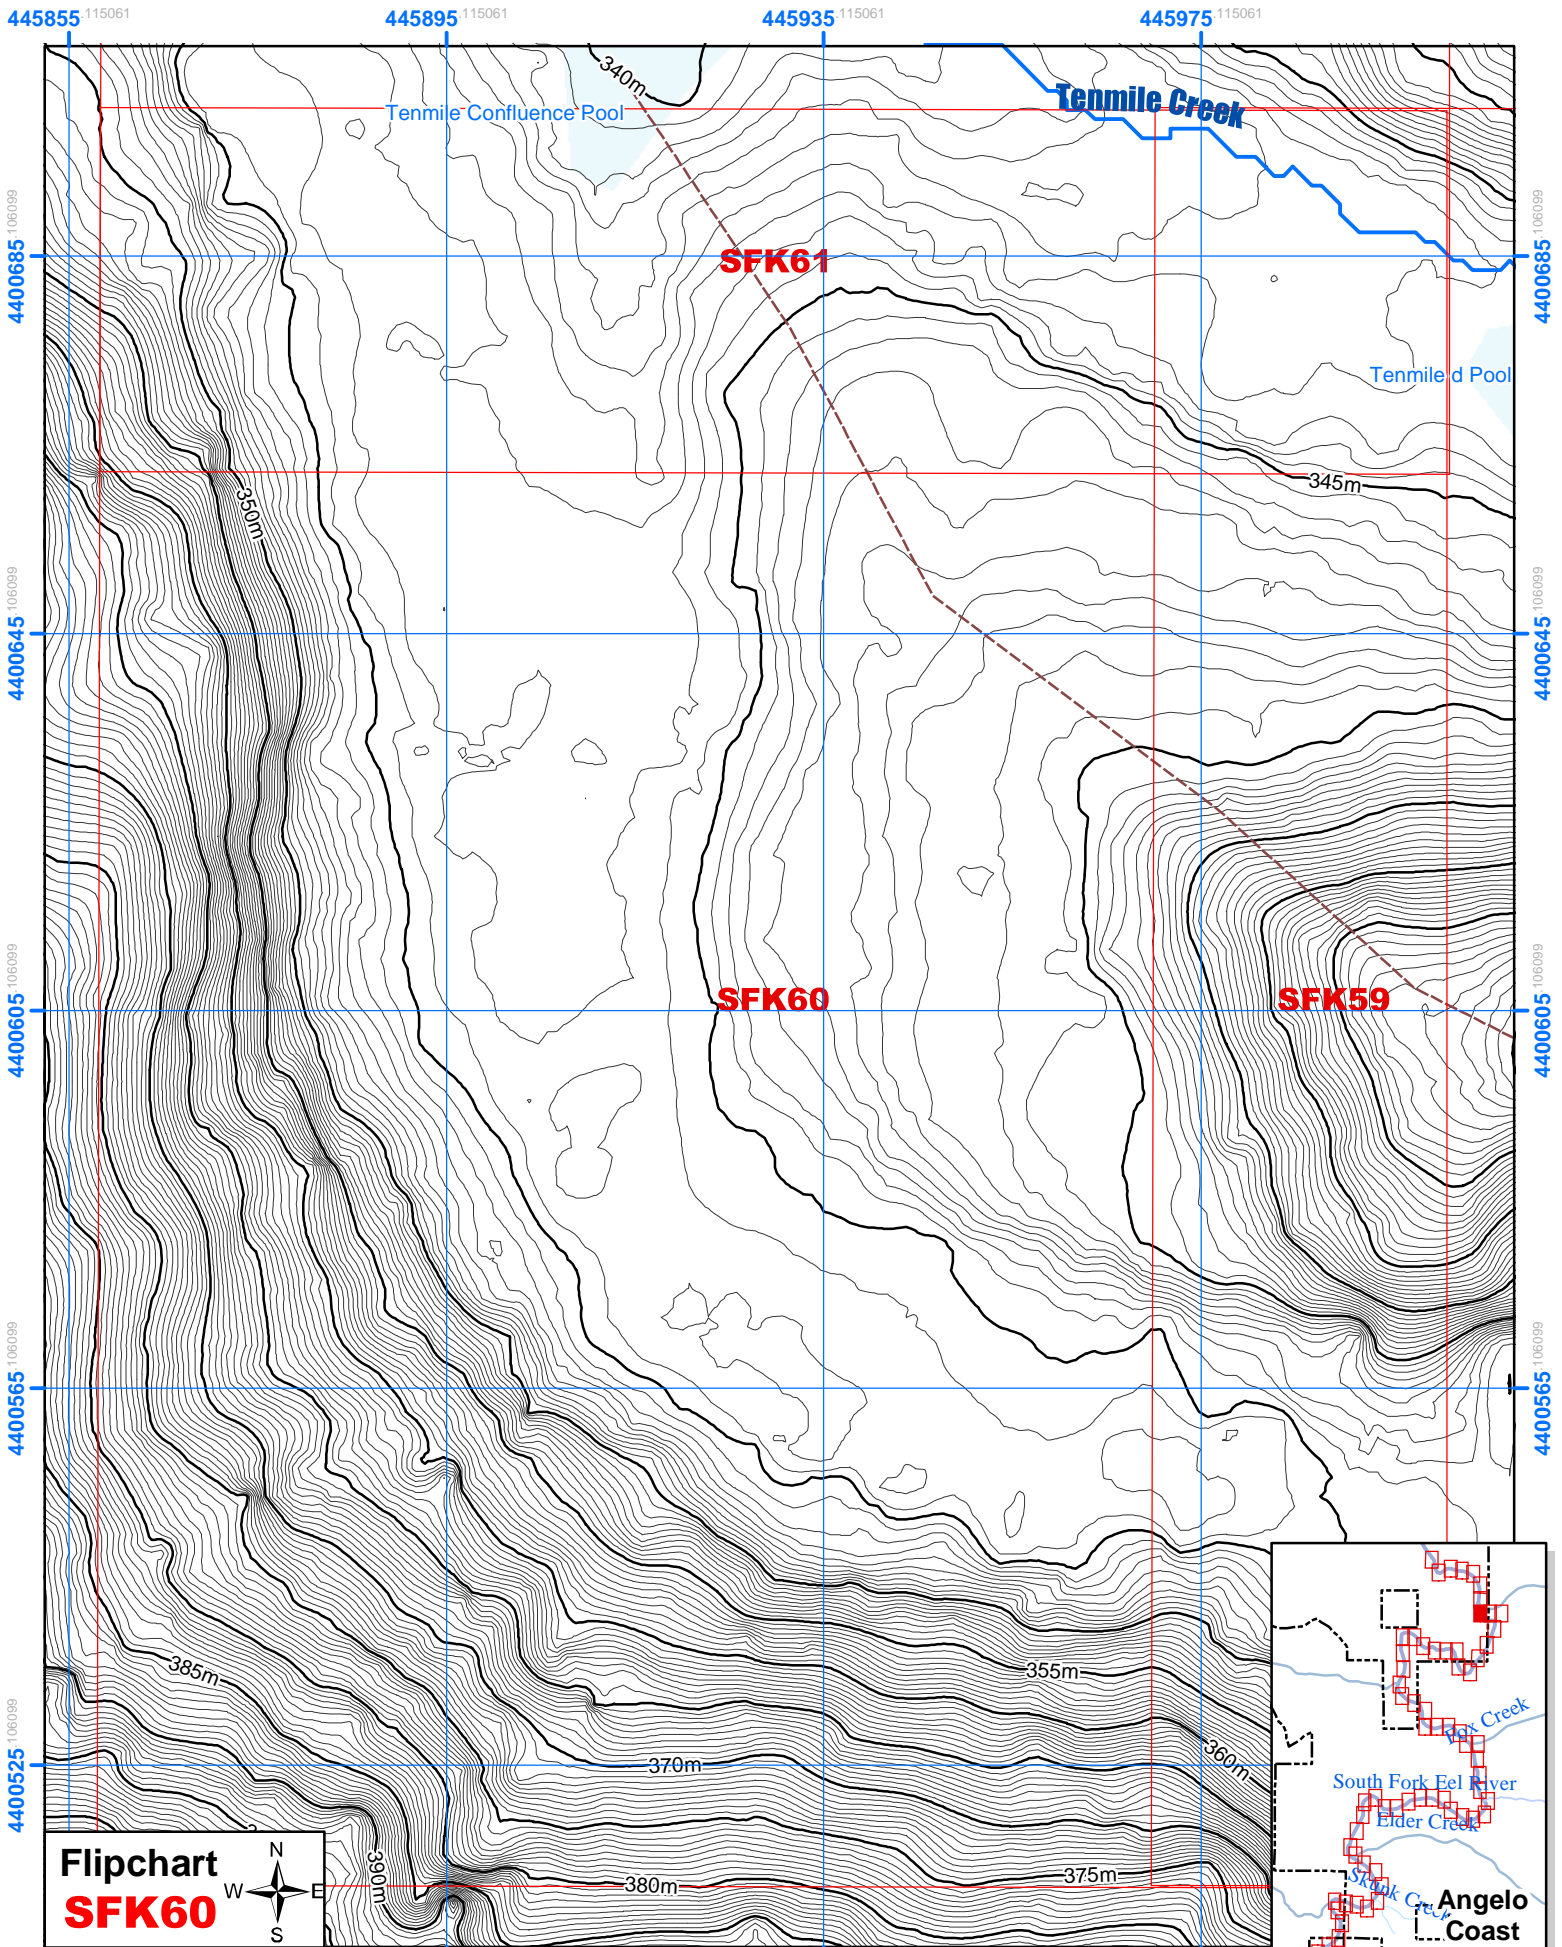

Flipchart
SFK60

South Fork Eel River
by Collin Bode & Joe Sapp, NCED, UCB, July, 2005