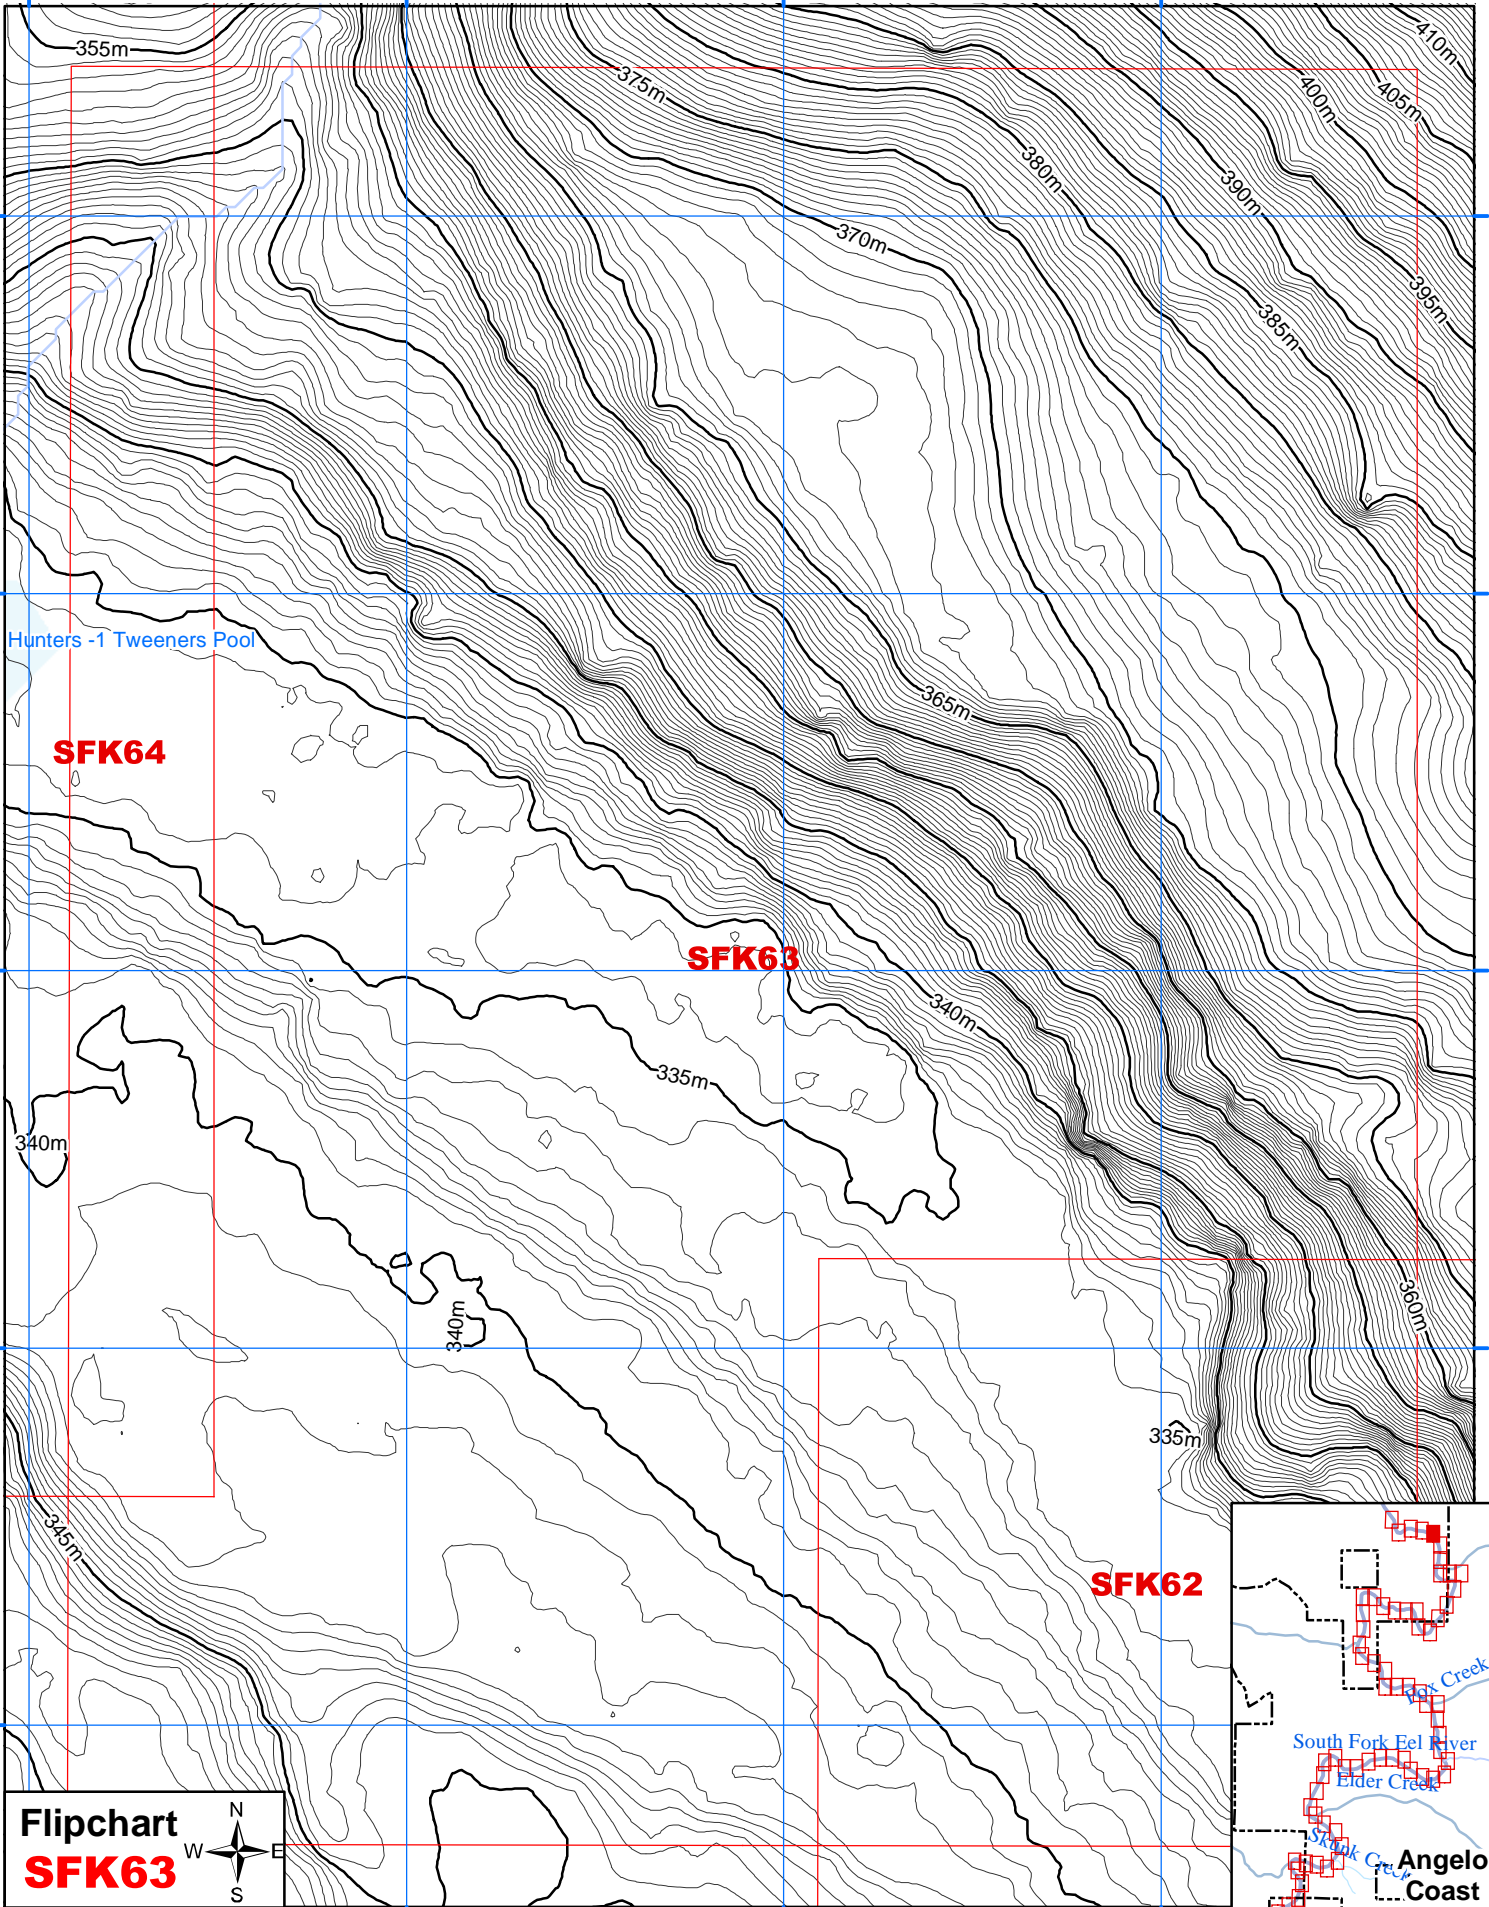

4401094 639890

4401054 639890

4401054 639890

4401014 639890

4401014 639890

4400974 639890

Flipchart
SFK63

South Fork Eel River
by Collin Bode & Joe Sapp, NCED, UCB, July, 2005