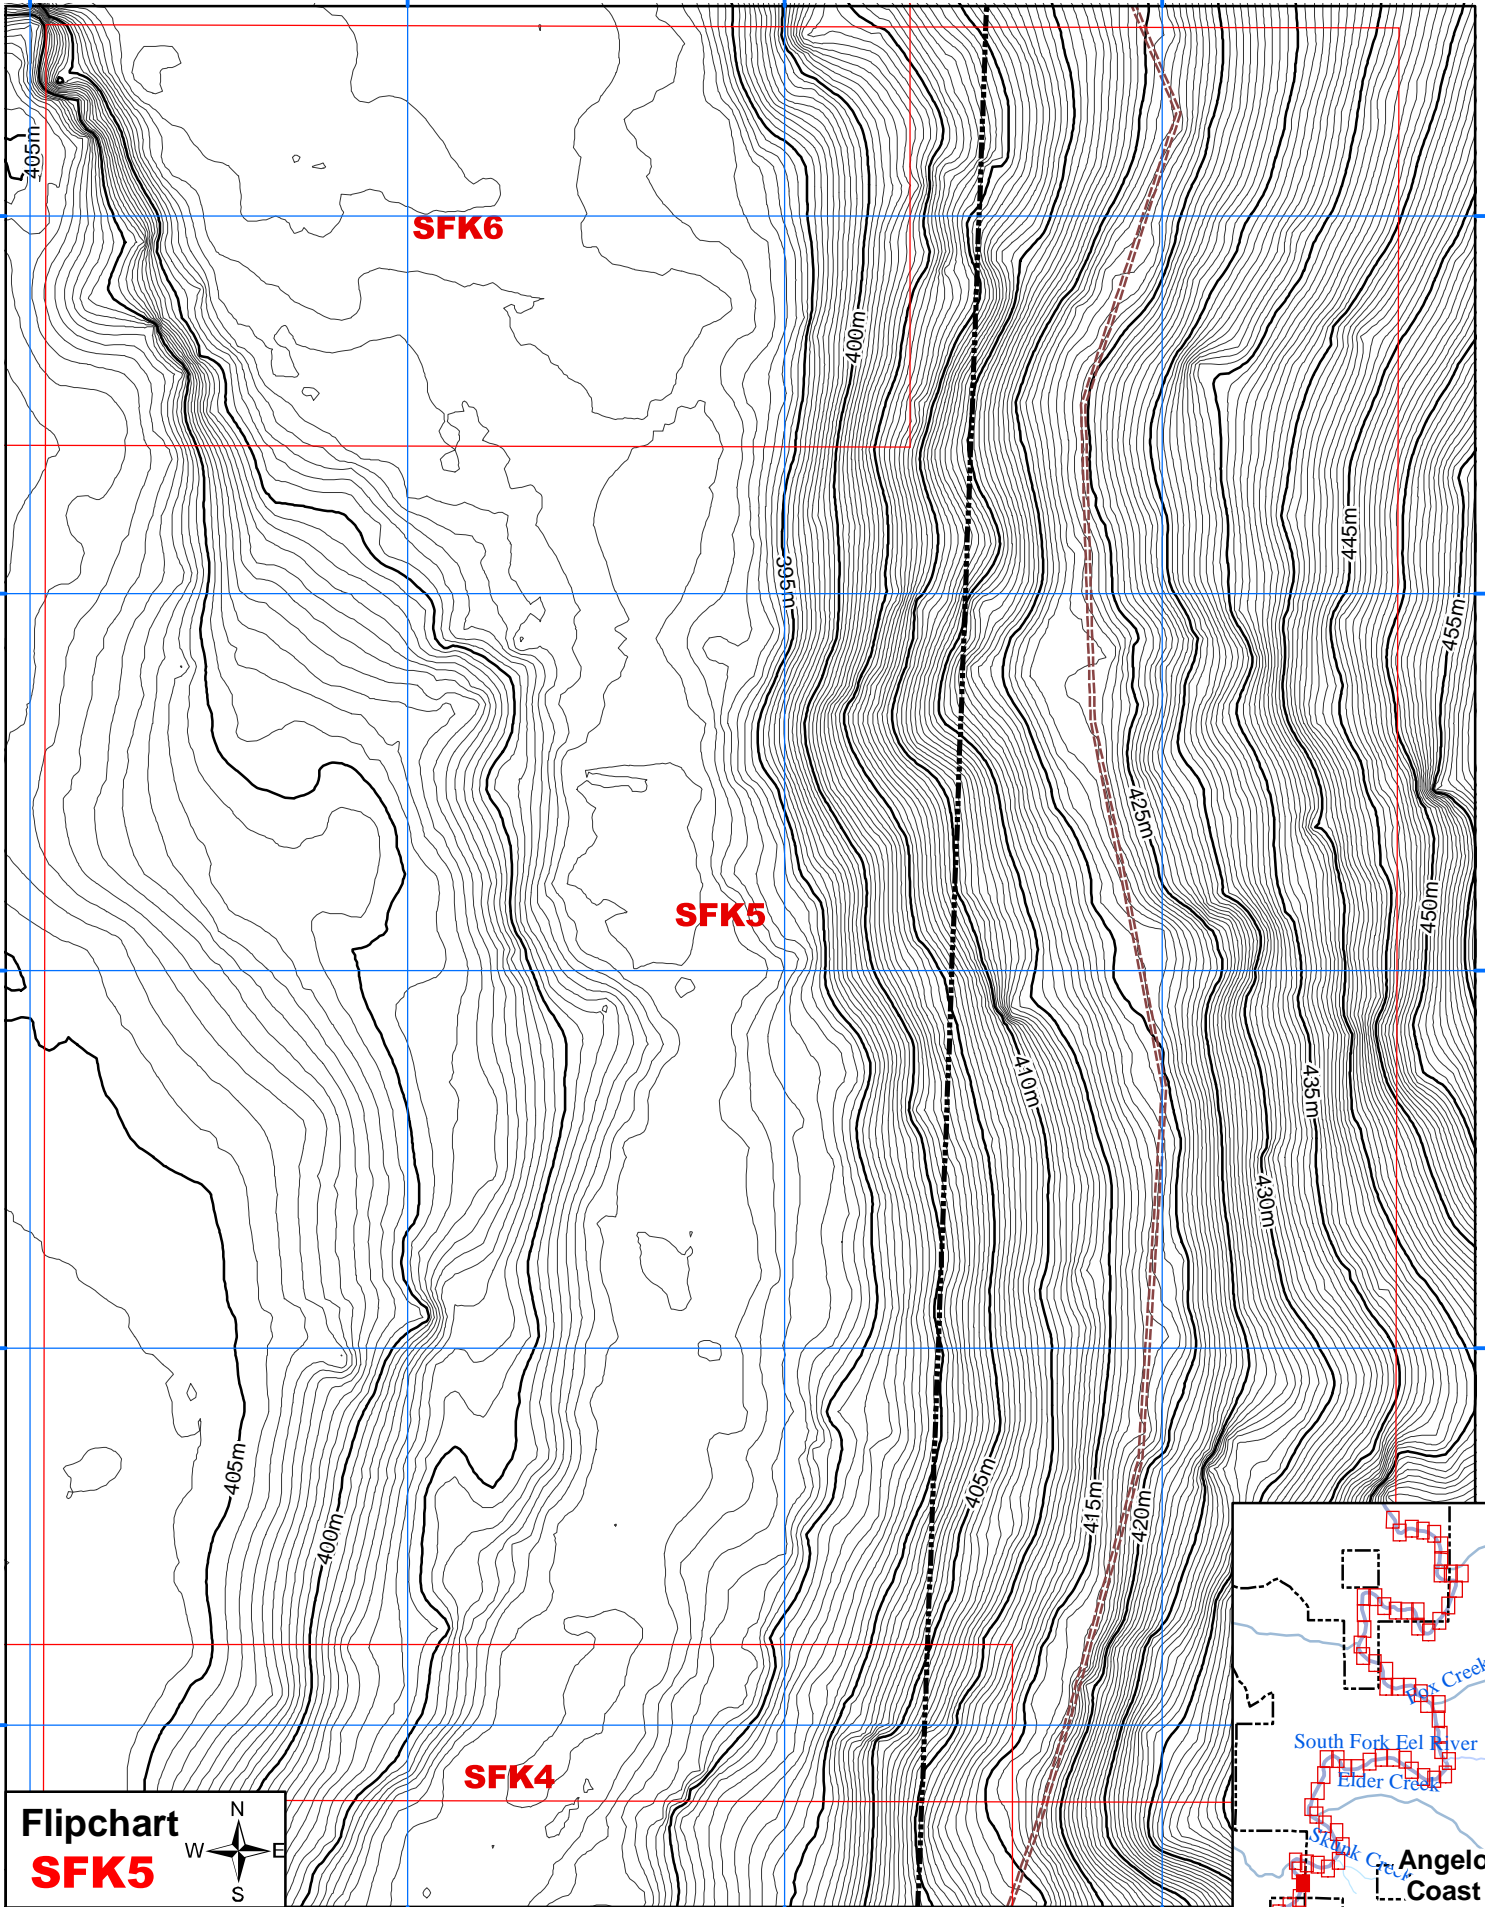

444278 819738

444318 819738

444358 819738

444398 819738

4397143 371396

4397103 371396

4397063 371396

4397023 371396

4396983 371396

4397143 371396

4397103 371396

4397063 371396

4397023 371396

Flipchart
SFK5

0 10 20 40 Meters

South Fork Eel River
by Collin Bode & Joe Sapp, NCED, UCB, July, 2005