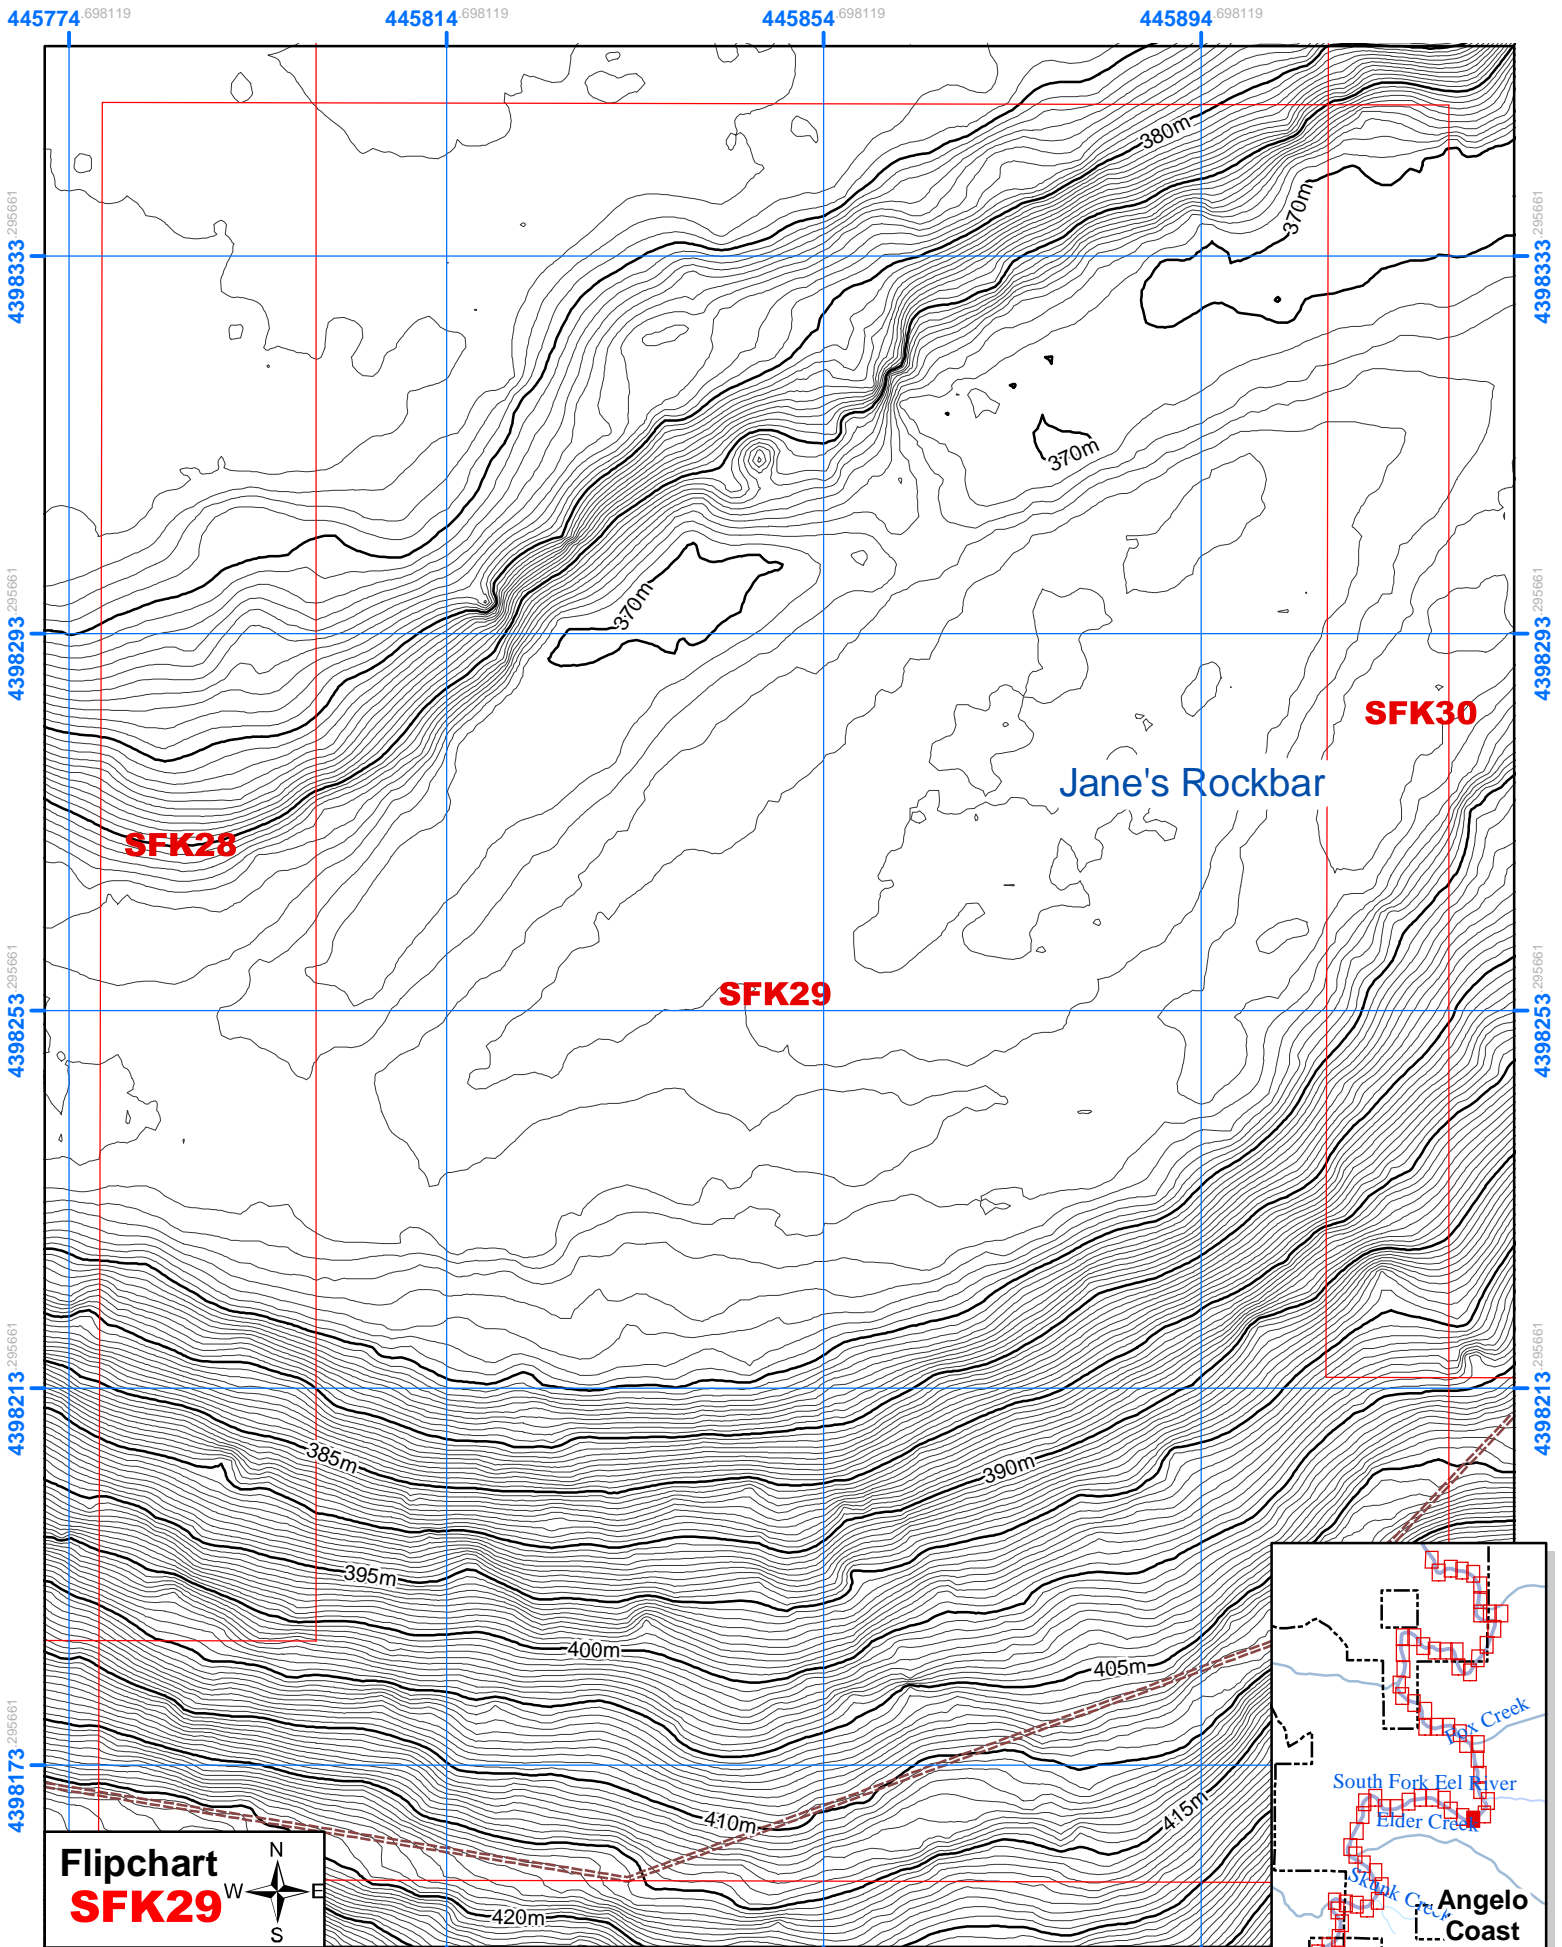

SFK27

Flipchart
SFK26

South Fork Eel River
 by Collin Bode & Joe Sapp, NCED, UCB, July, 2005

Flipchart
SFK27

South Fork Eel River
by Collin Bode & Joe Sapp, NCED, UCB, July, 2005

Flipchart
SFK28

South Fork Eel River
 by Collin Bode & Joe Sapp, NCED, UCB, July, 2005