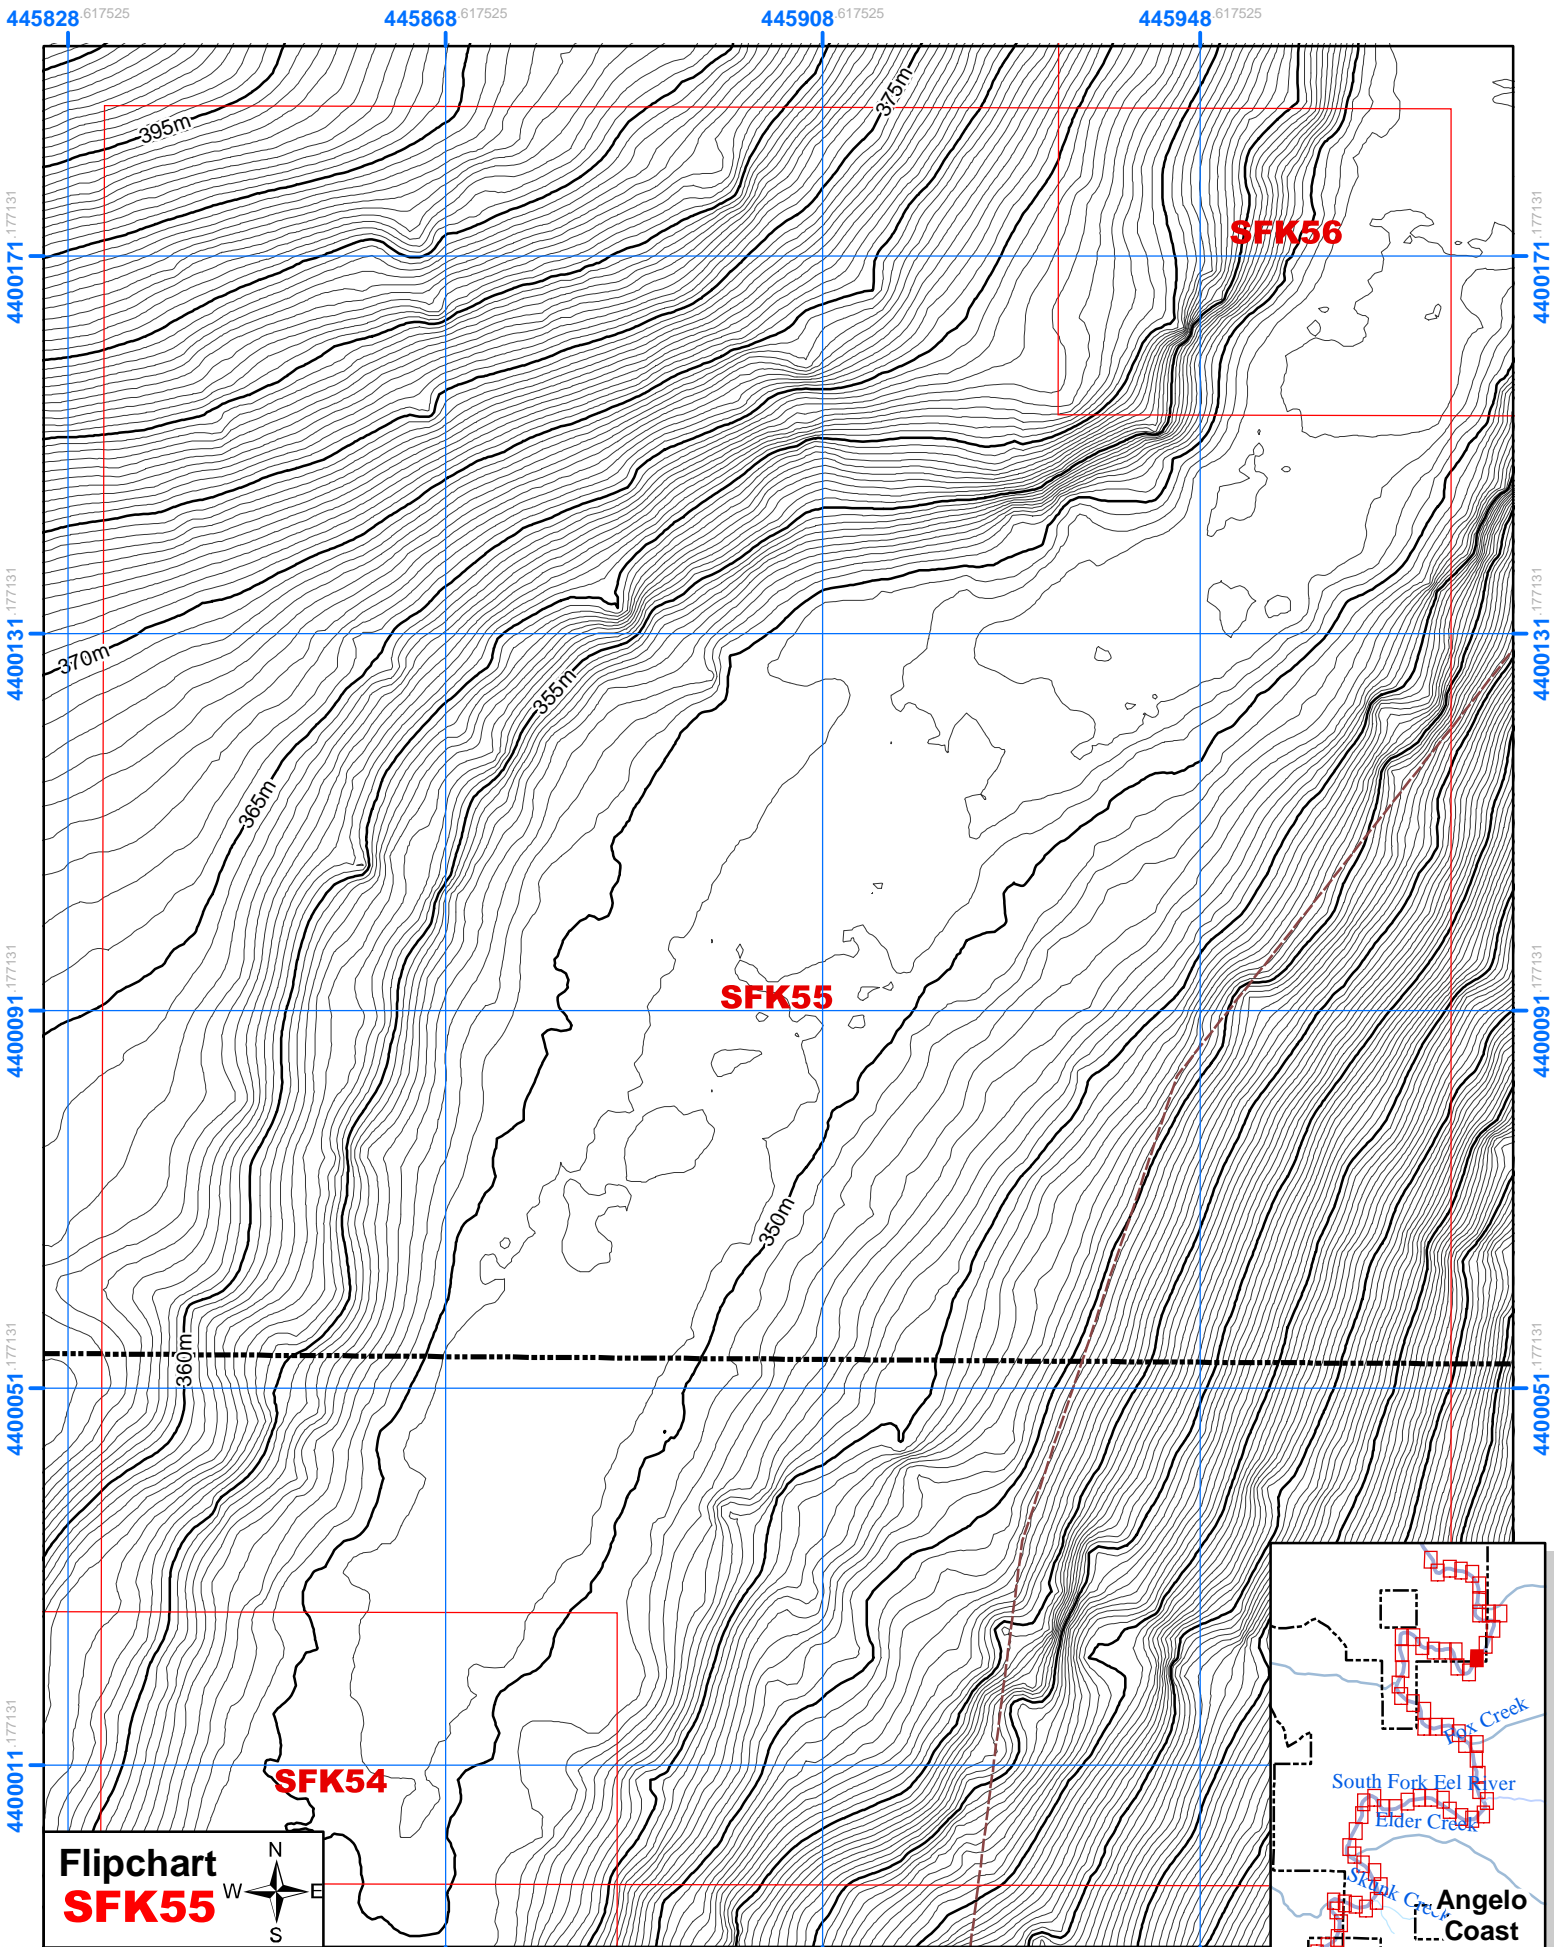

4399953 197868

4399953 197868

4399913 197868

4399913 197868

South Fork Eel River
by Collin Bode & Joe Sapp, NCED, UCB, July, 2005

Flipchart
SFK55

South Fork Eel River
 by Collin Bode & Joe Sapp, NCED, UCB, July, 2005