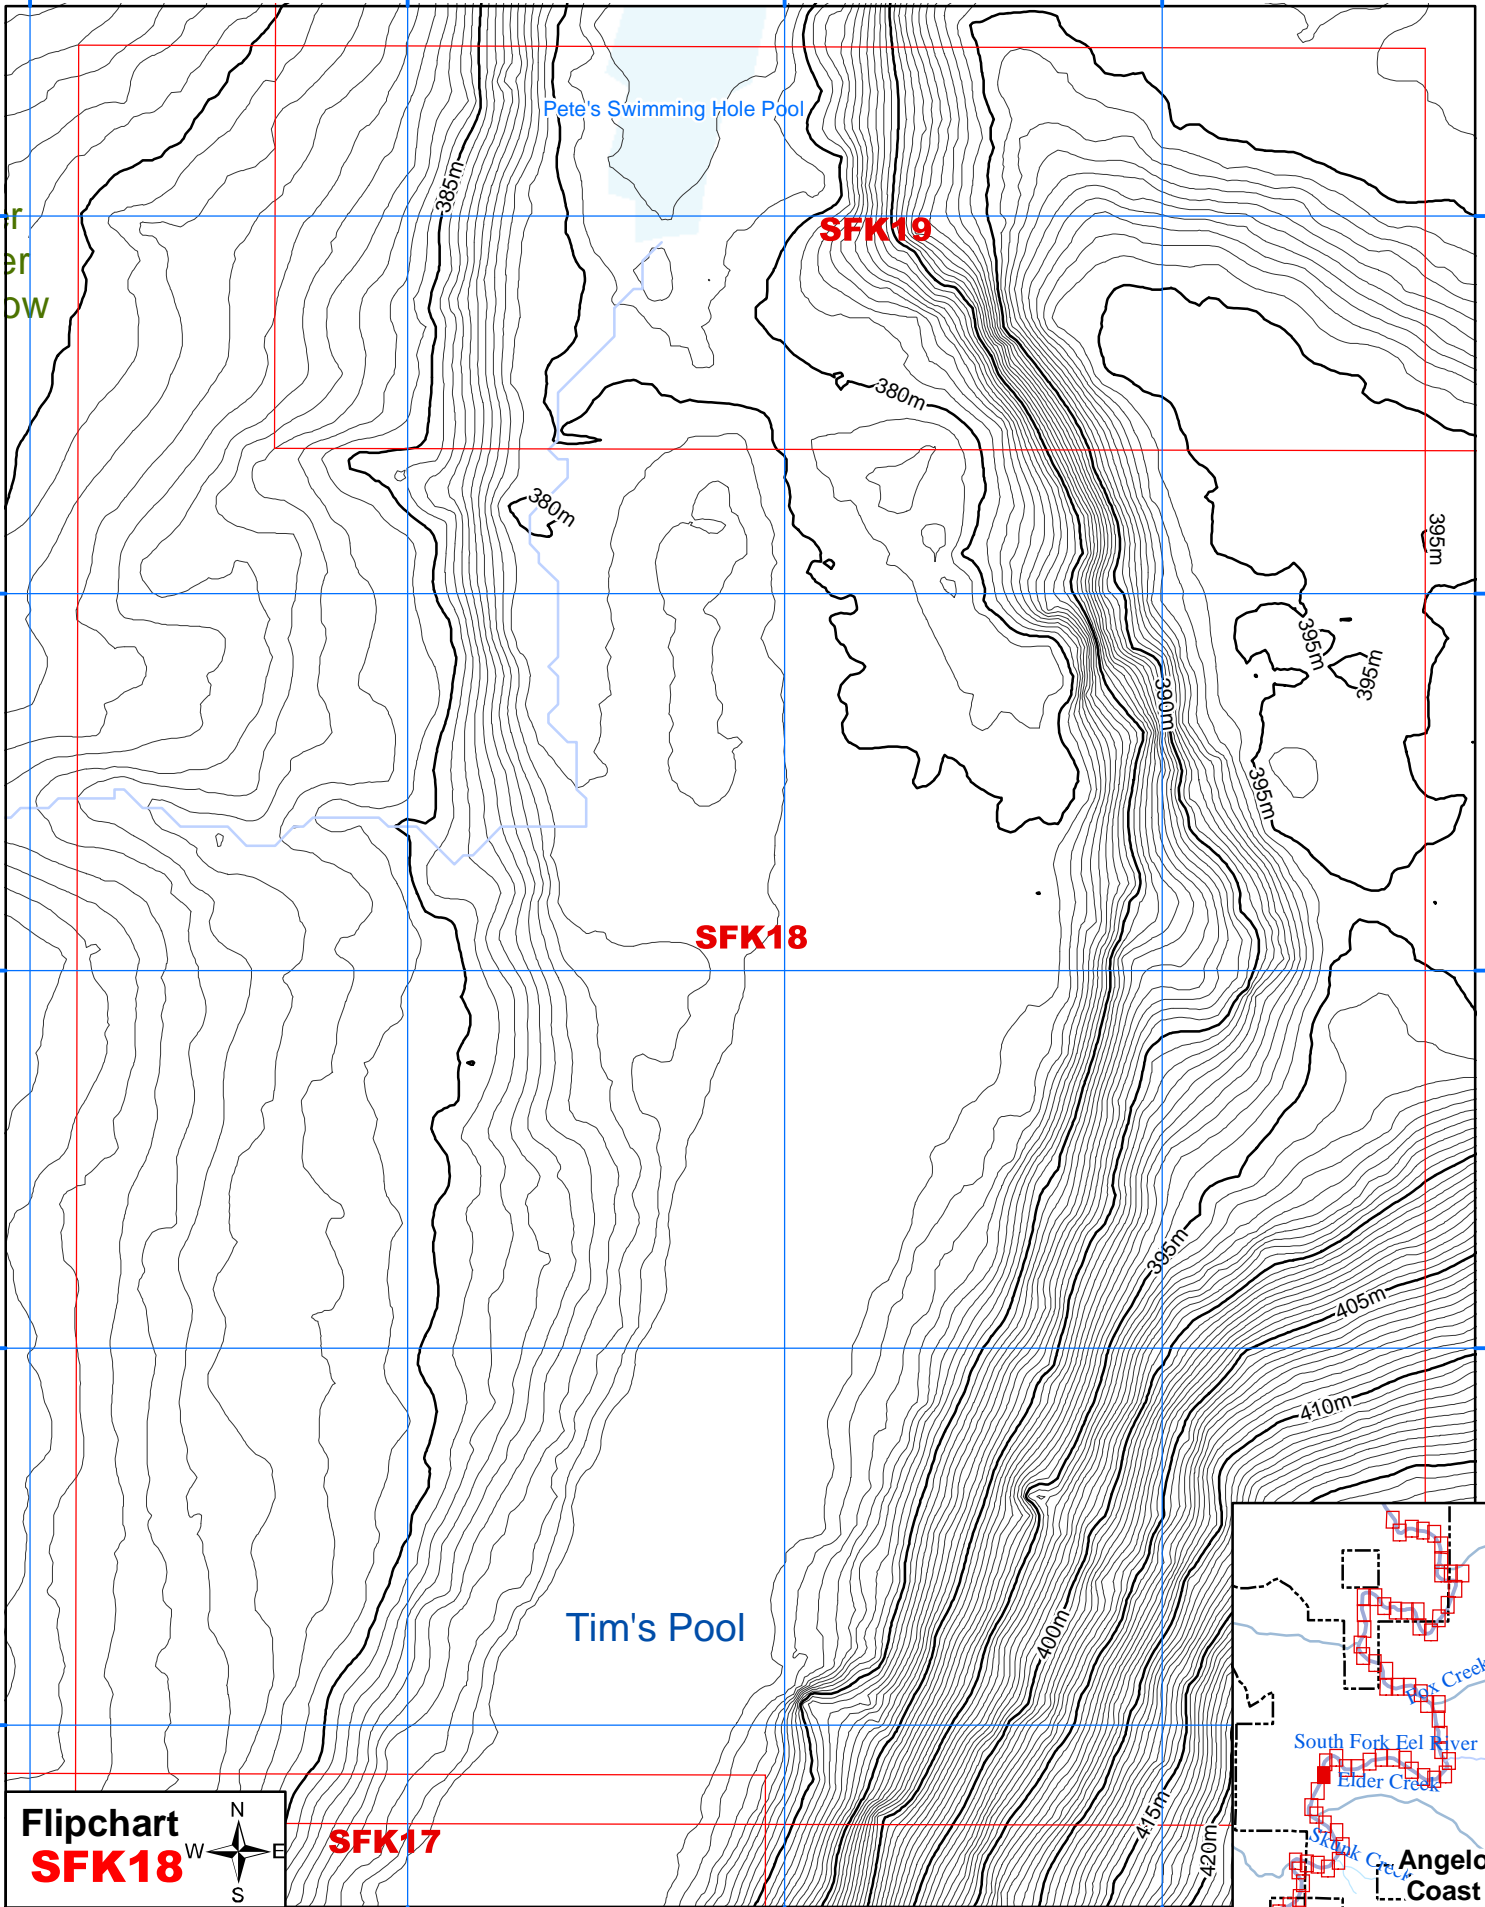

SFK18

Tim's Pool

SFK17

Flipchart
SFK18

0 10 20 40 Meters

South Fork Eel River

by Collin Bode & Joe Sapp, NCED, UCB, July, 2005

444536 400444