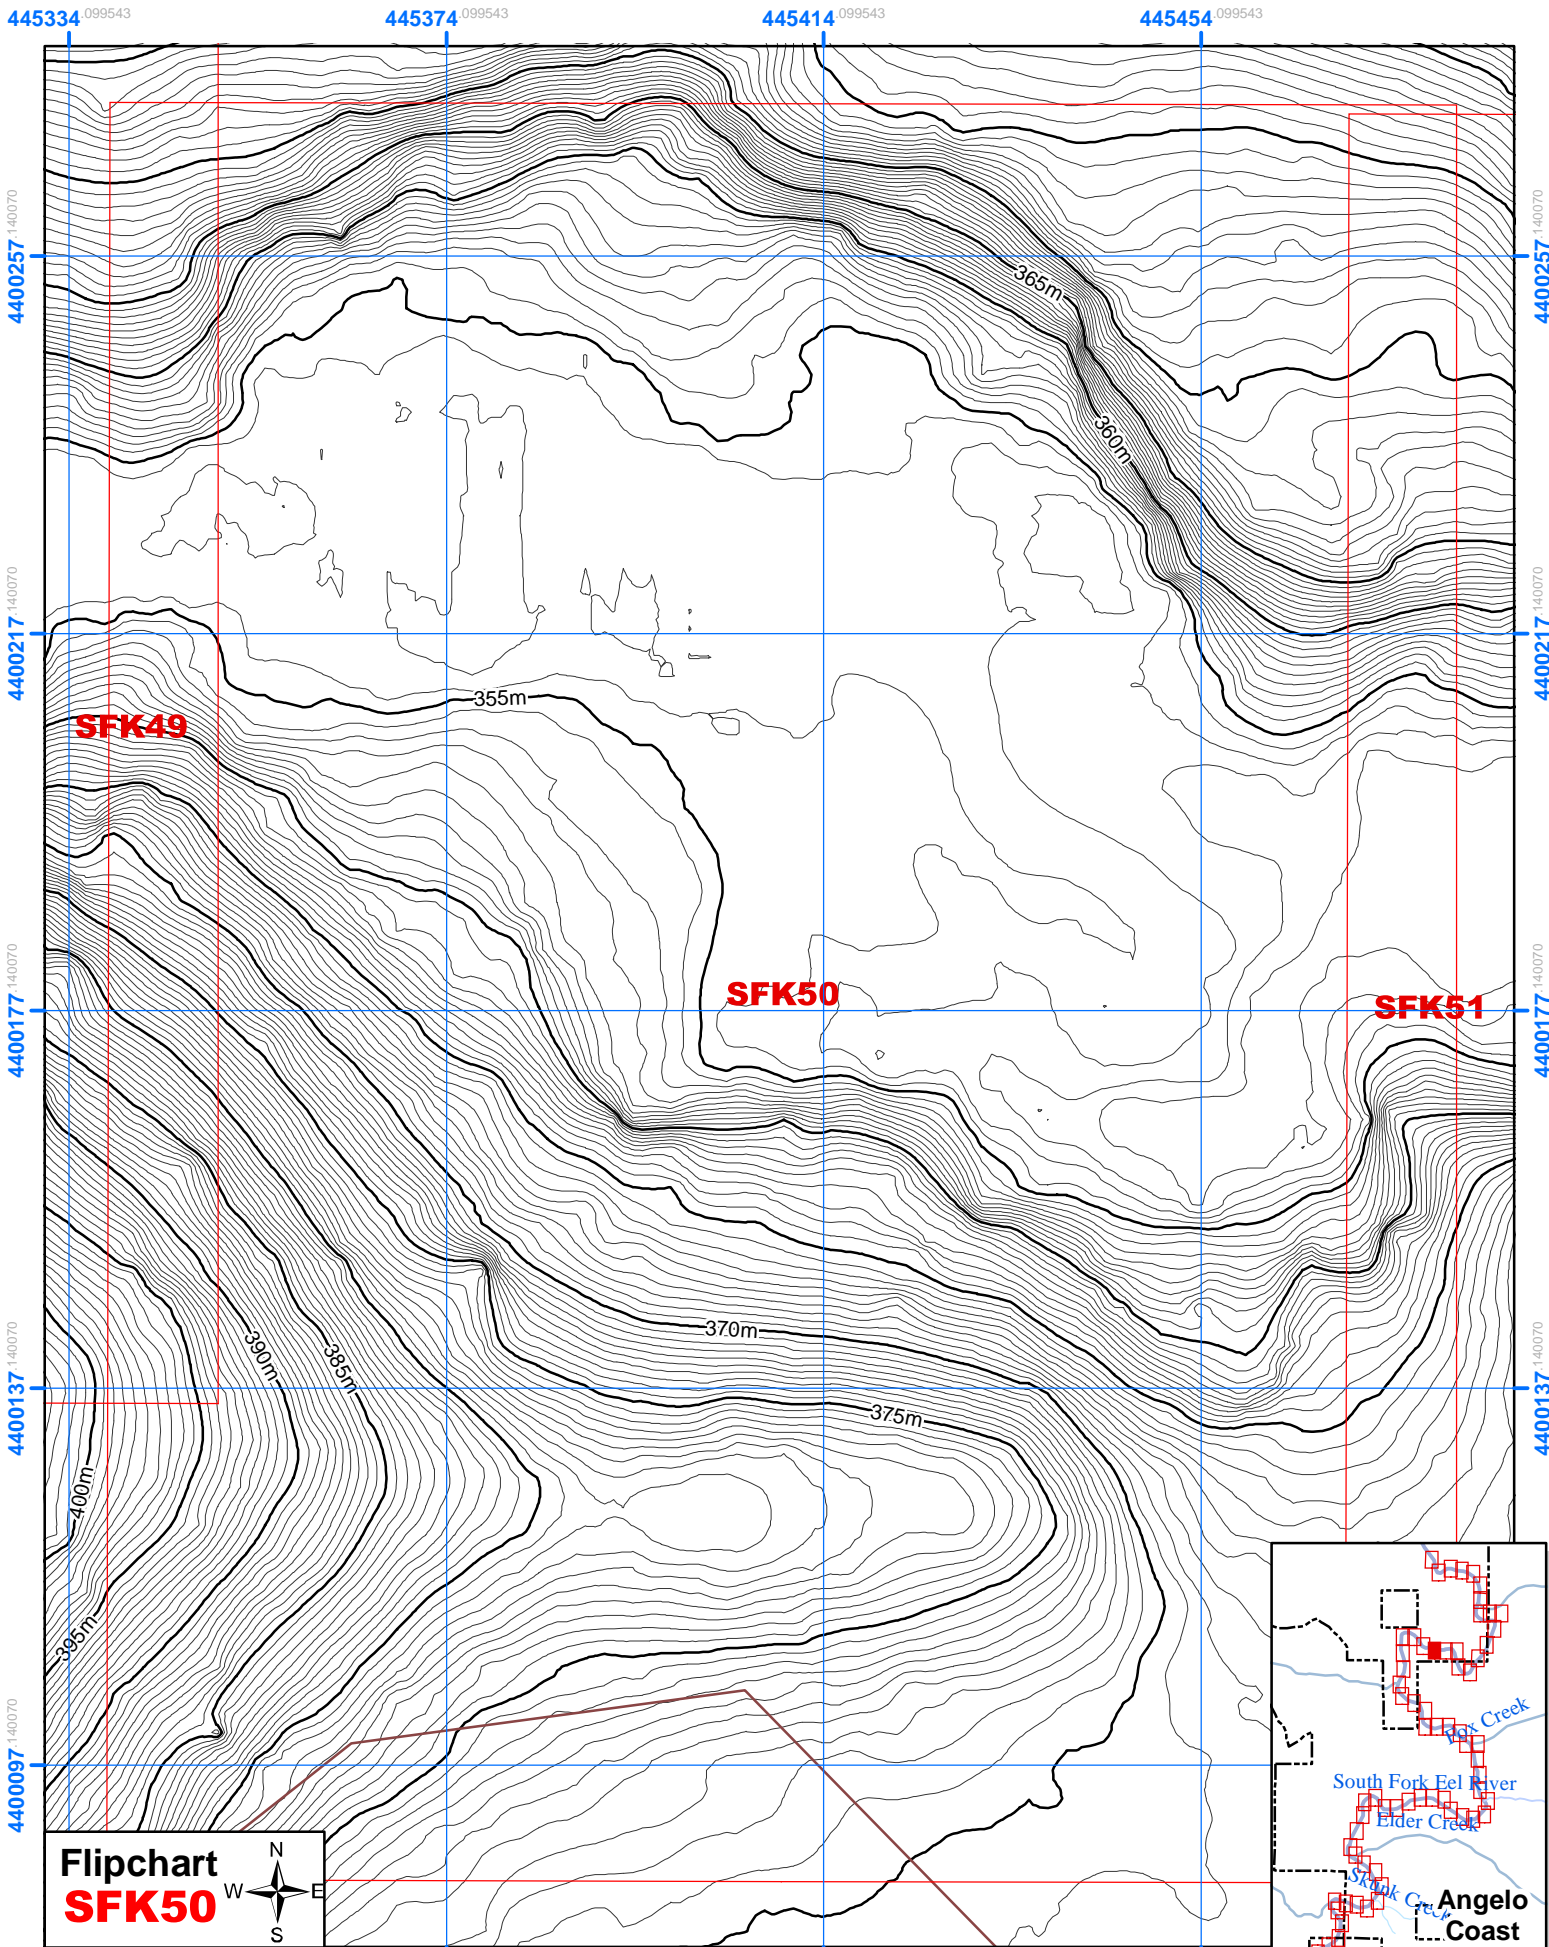

South Fork Eel River
by Collin Bode & Joe Sapp, NCED, UCB, July, 2005

Flipchart
SFK49

South Fork Eel River
 by Collin Bode & Joe Sapp, NCED, UCB, July, 2005

Flipchart
SFK50

South Fork Eel River
by Collin Bode & Joe Sapp, NCED, UCB, July, 2005