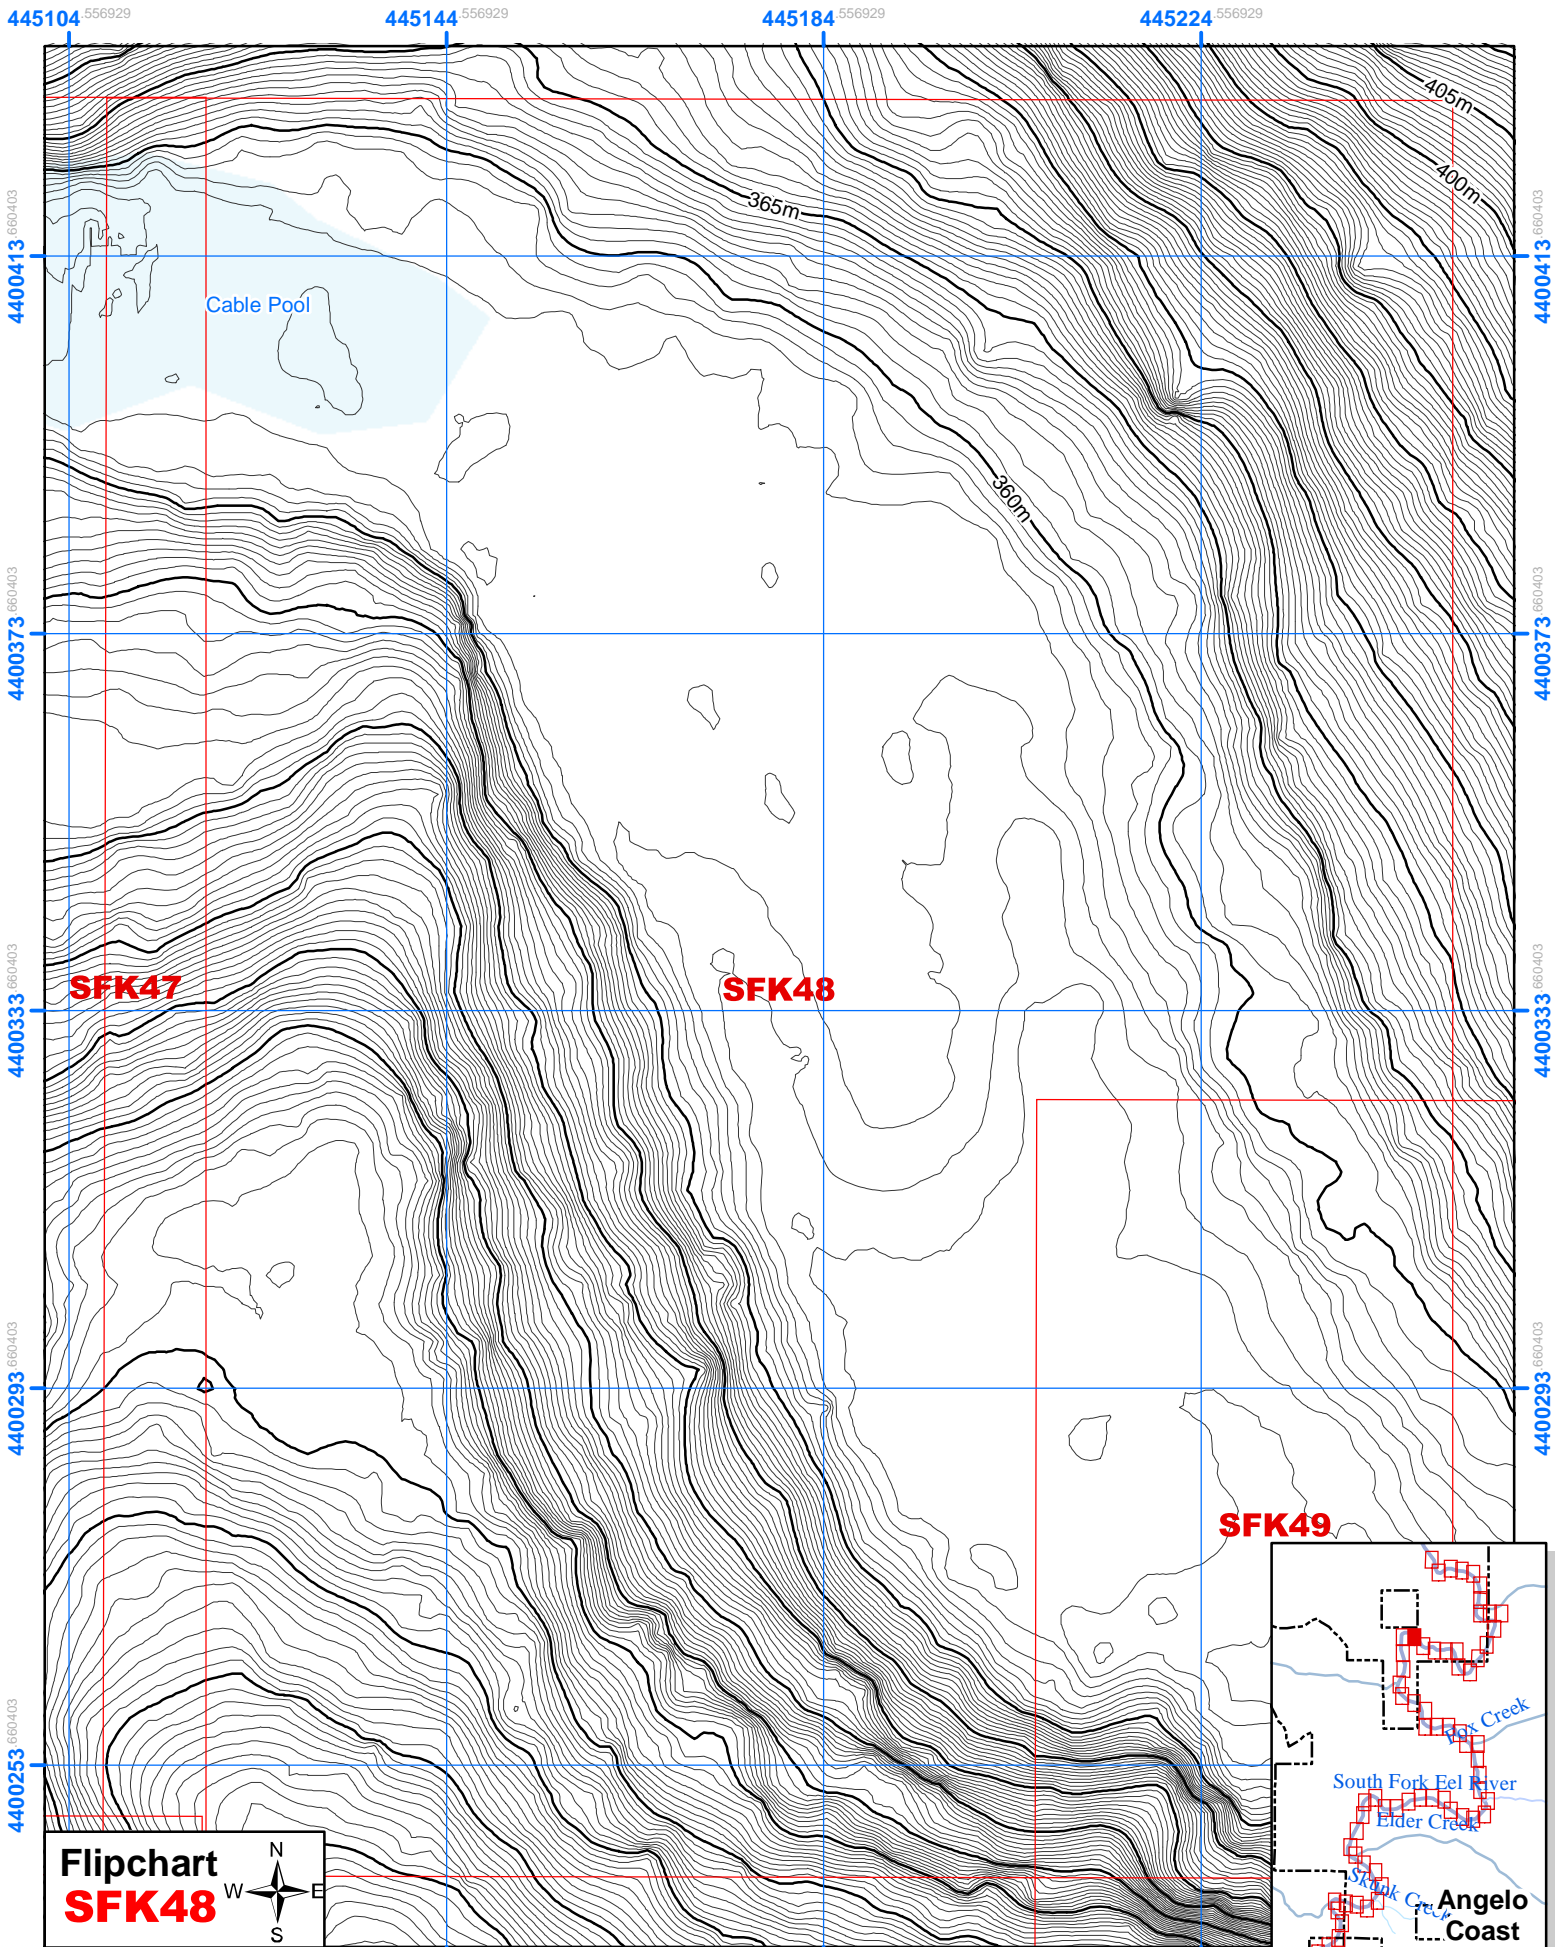

4400334

4400294

4400294

4400254

Flipchart
SFK47

0 10 20 40 Meters

South Fork Eel River
 by Collin Bode & Joe Sapp, NCED, UCB, July, 2005

Flipchart
SFK48