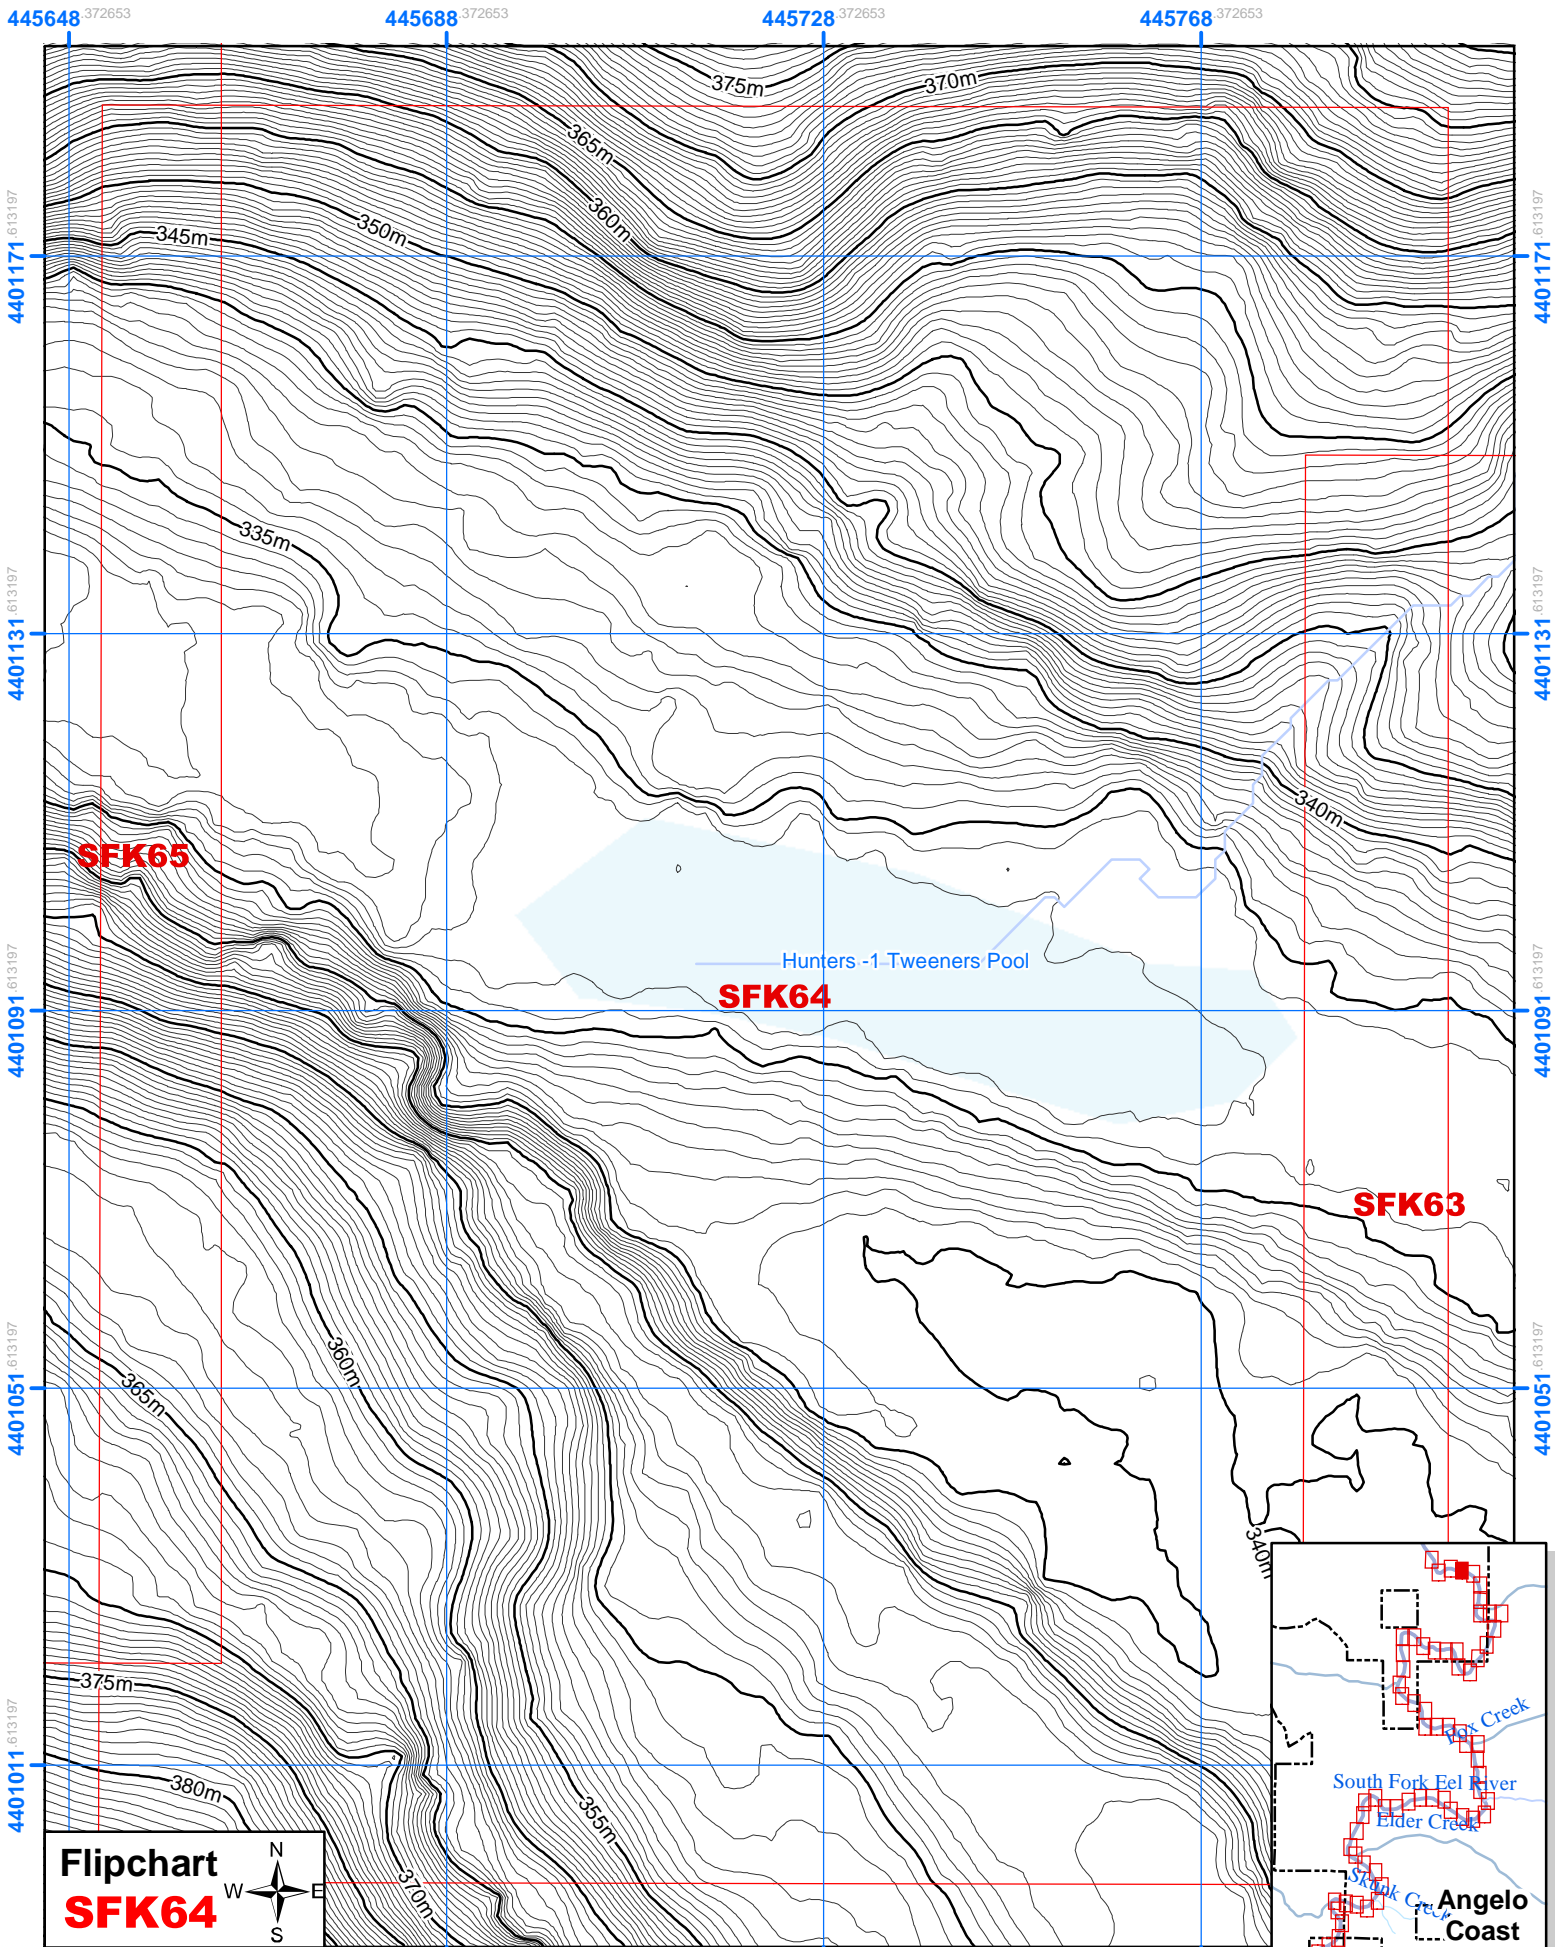

4401094 639890

4401054 639890

4401054 639890

4401014 639890

4401014 639890

4400974 639890

Flipchart
SFK63

South Fork Eel River
by Collin Bode & Joe Sapp, NCED, UCB, July, 2005