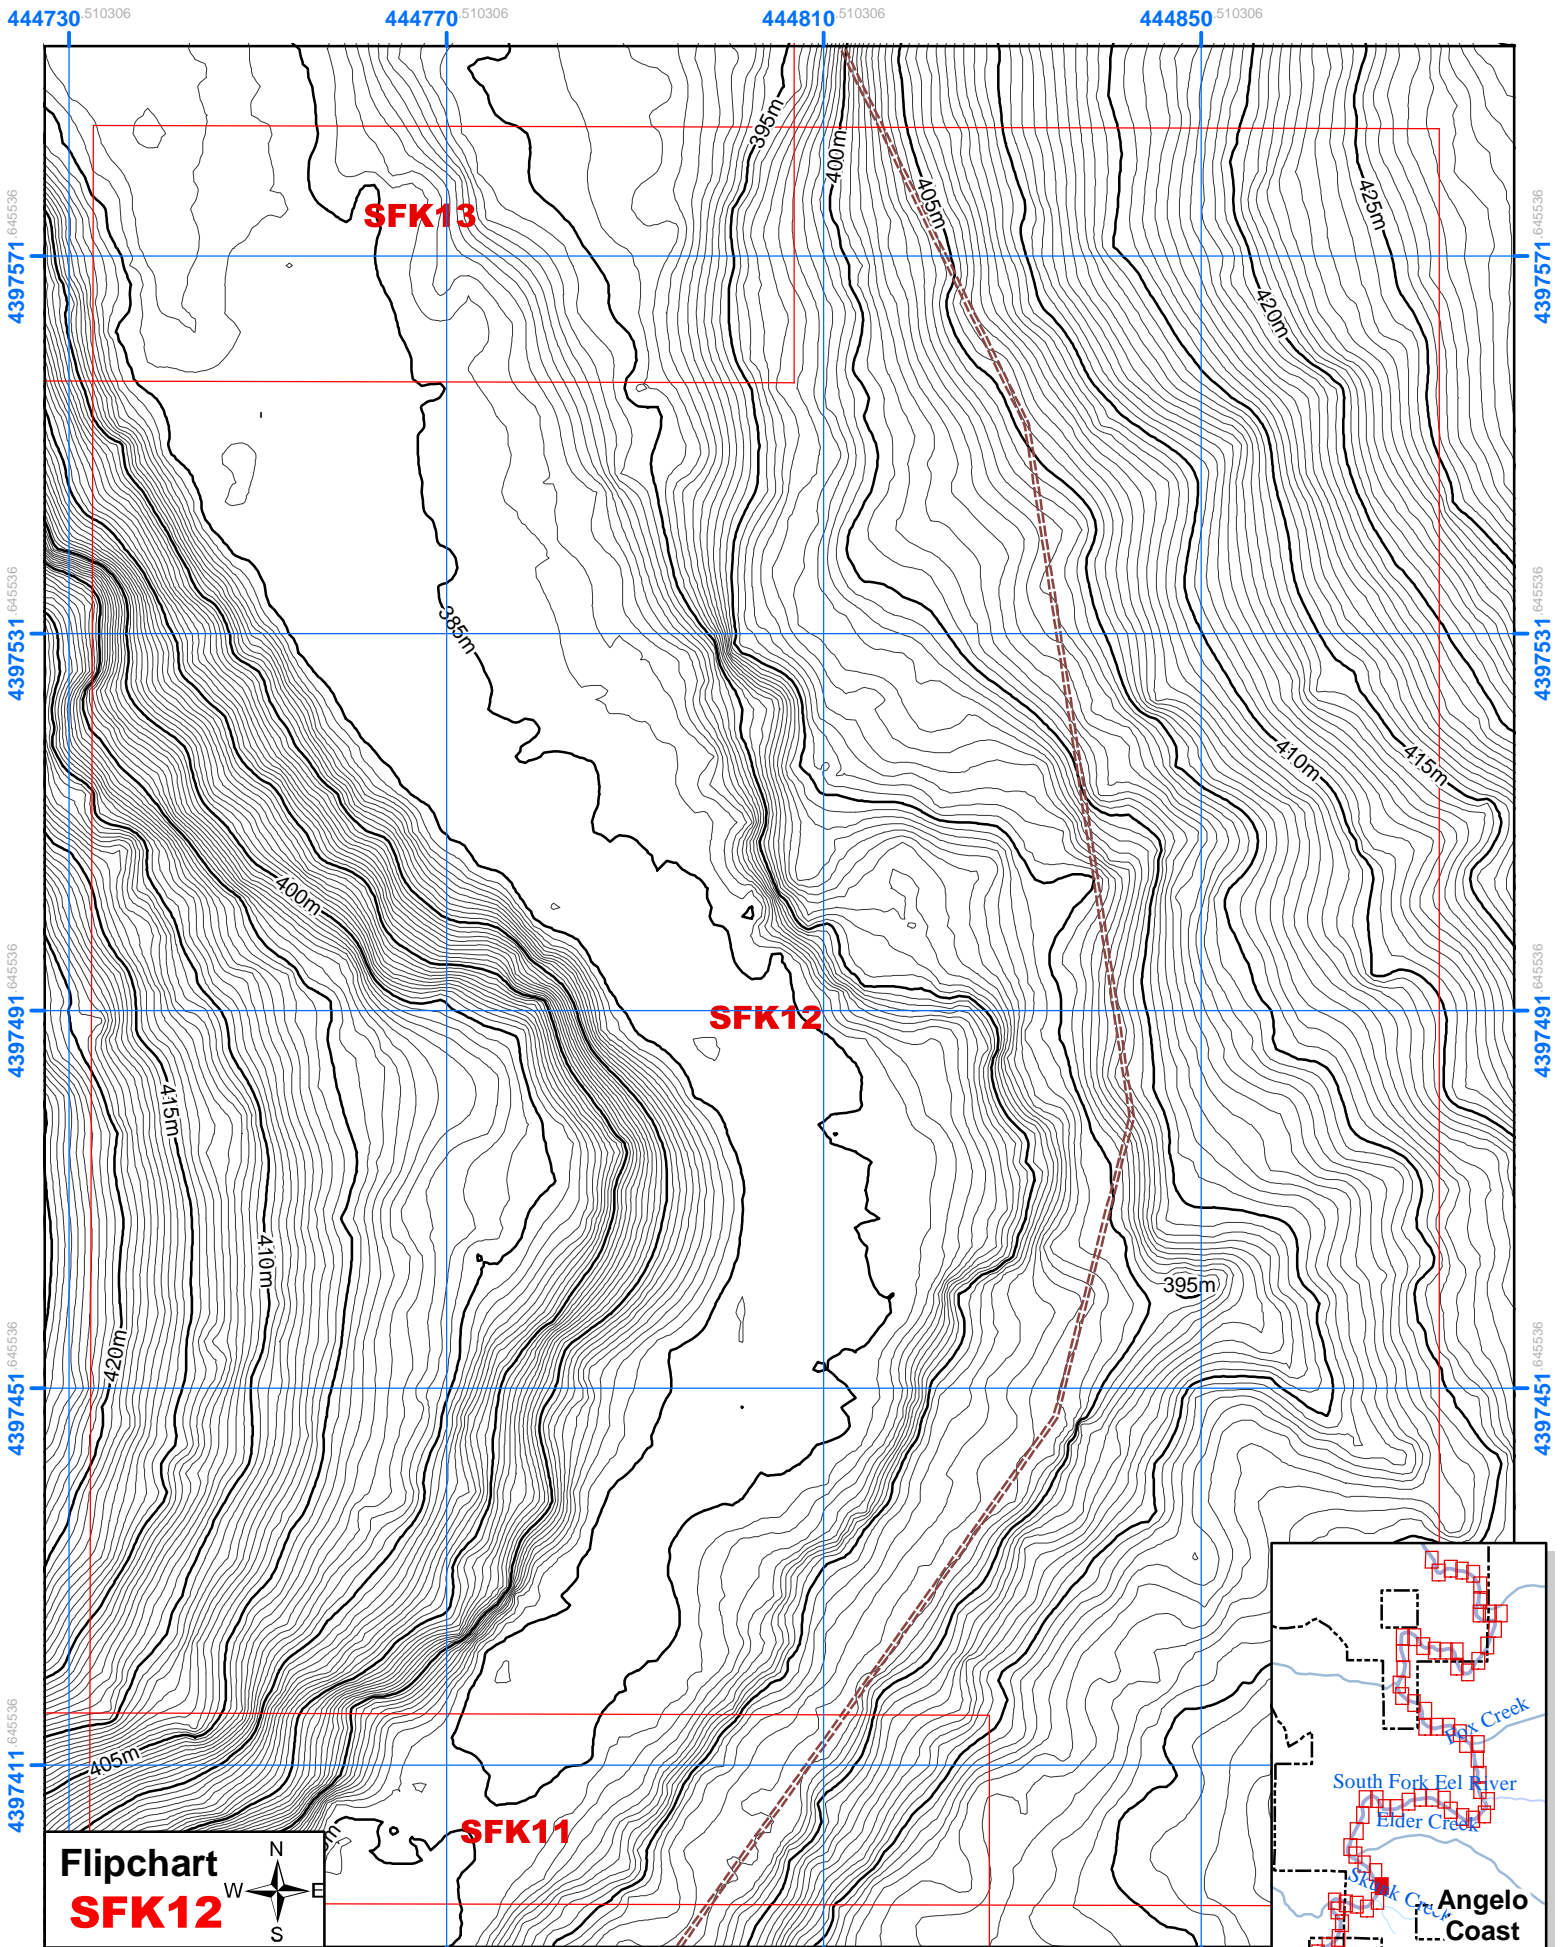

Flipchart
SFK12

South Fork Eel River
by Collin Bode & Joe Sapp, NCED, UCB, July, 2005