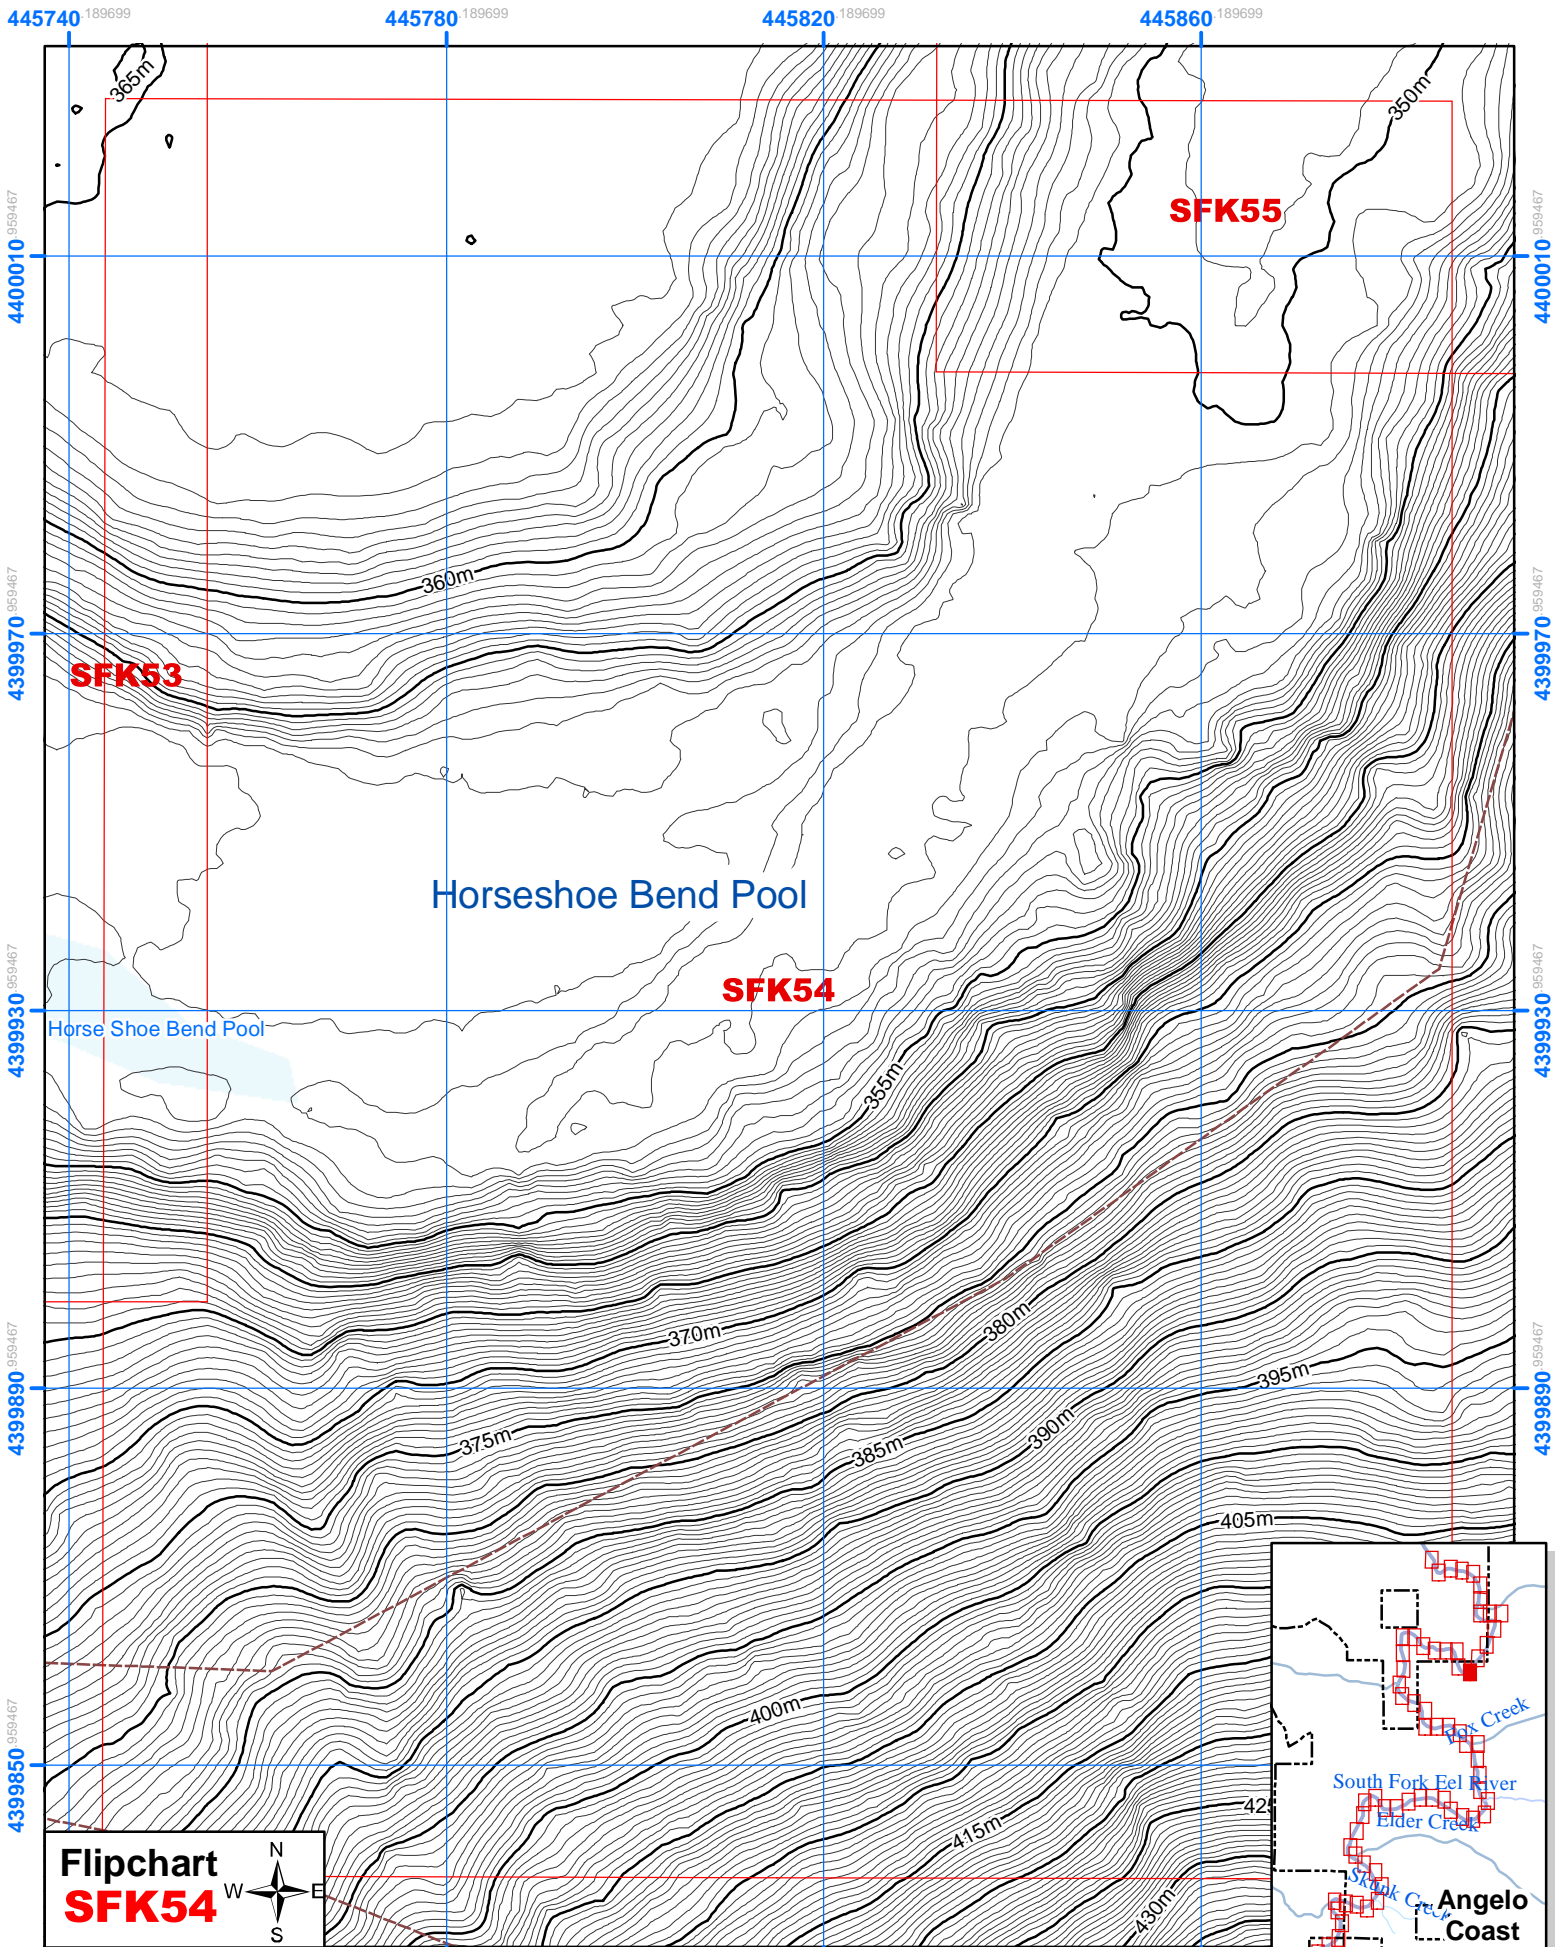

South Fork Eel River
by Collin Bode & Joe Sapp, NCED, UCB, July, 2005