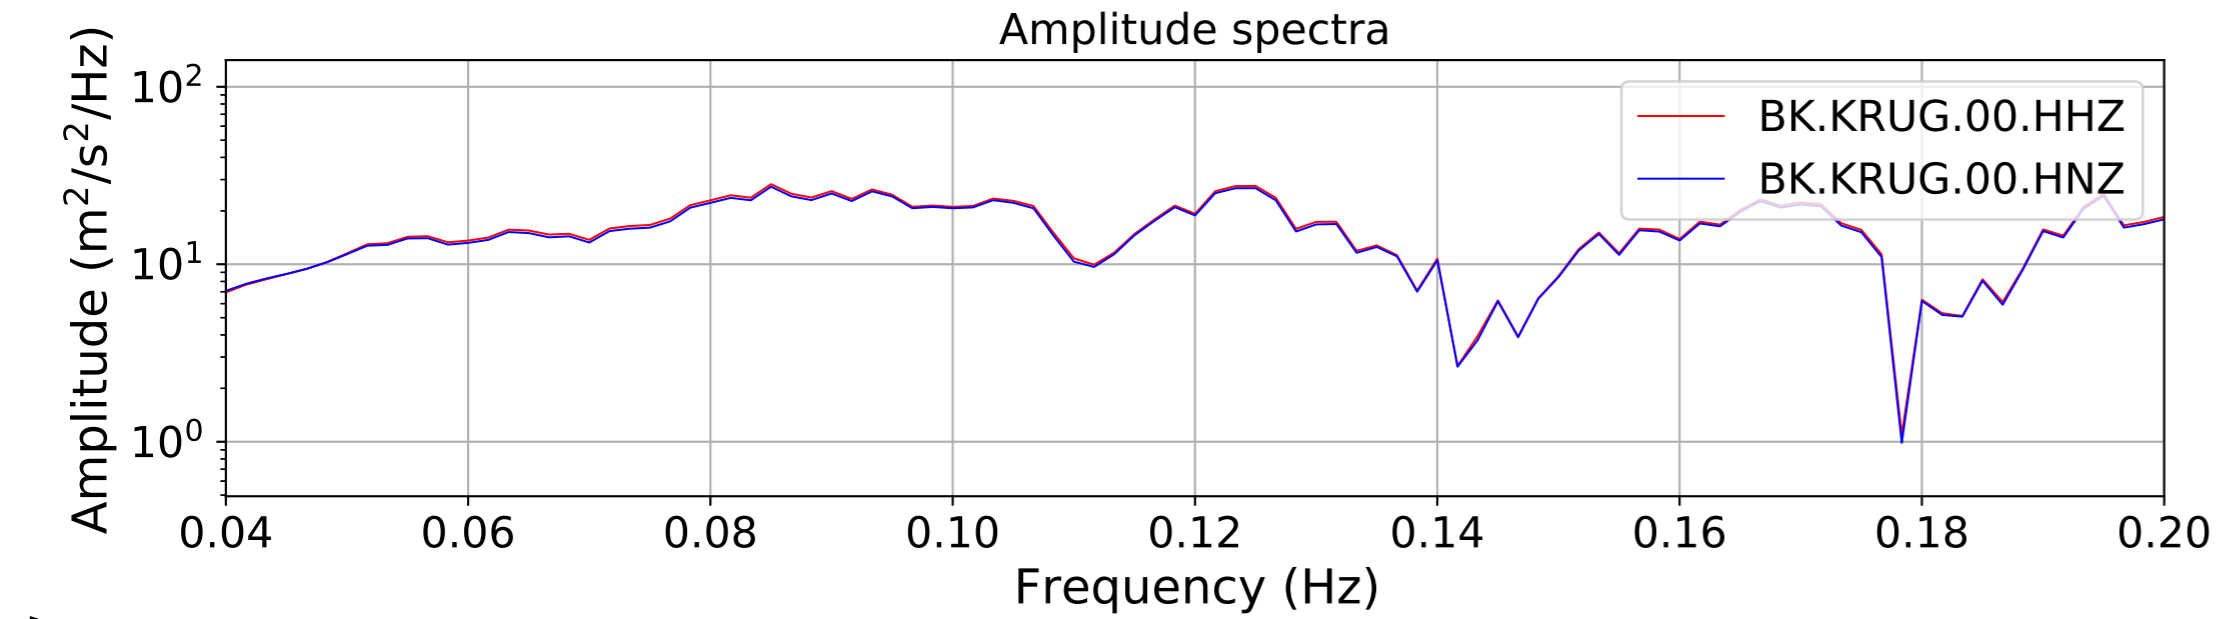

2024.340.184421.M7.0_nc75095651
Origin Time:2024-12-05T18:44:21.110000Z USGS event-id:nc75095651
M7.0 2024 Offshore Cape Mendocino, California Earthquake