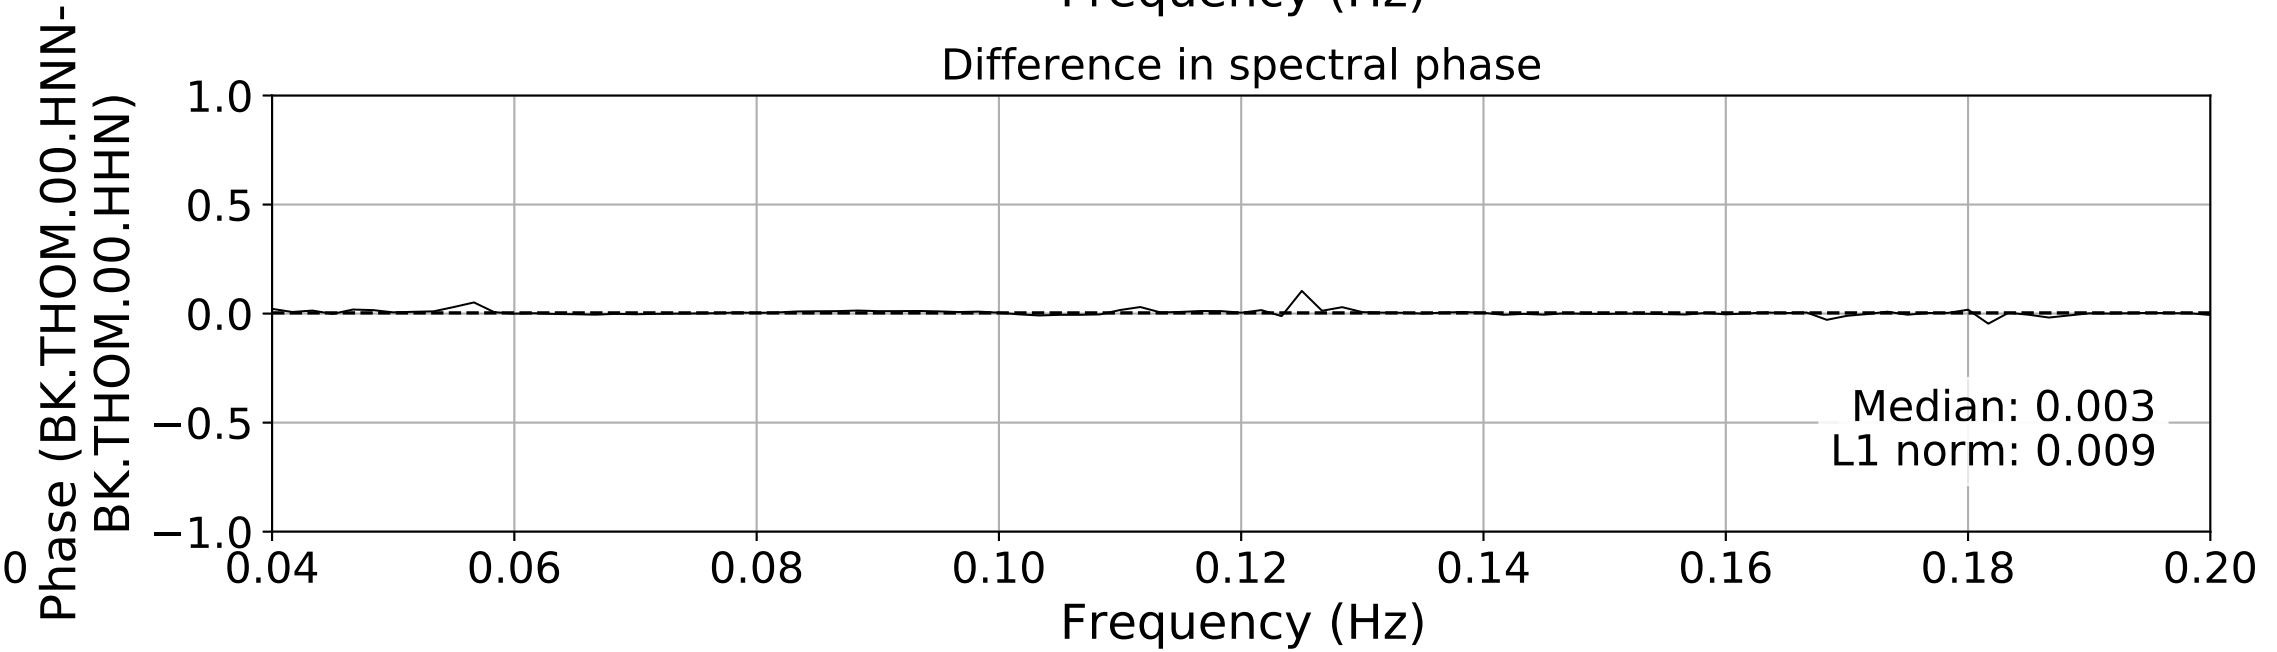

2024.340.184421_M7.0_nc75095651
Origin Time:2024-12-05T18:44:21.110000Z USGS event-id:nc75095651
M7.0 2024 Offshore Cape Mendocino, California Earthquake