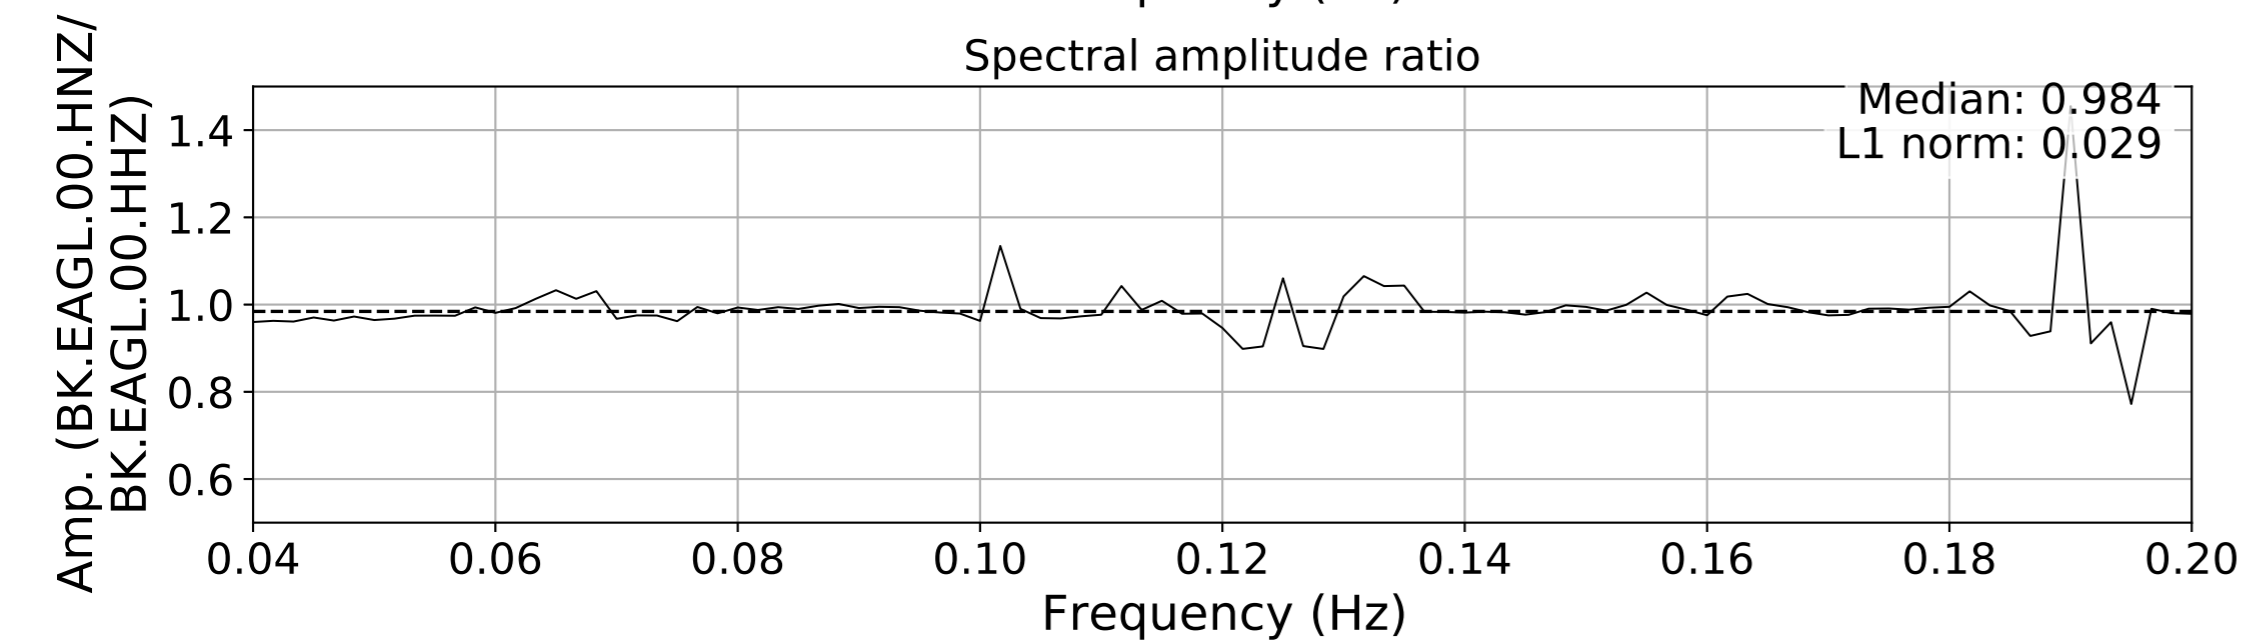

2024.340.184421_M7.0_nc75095651
Origin Time:2024-12-05T18:44:21.110000Z USGS event-id:nc75095651
M7.0 2024 Offshore Cape Mendocino, California Earthquake