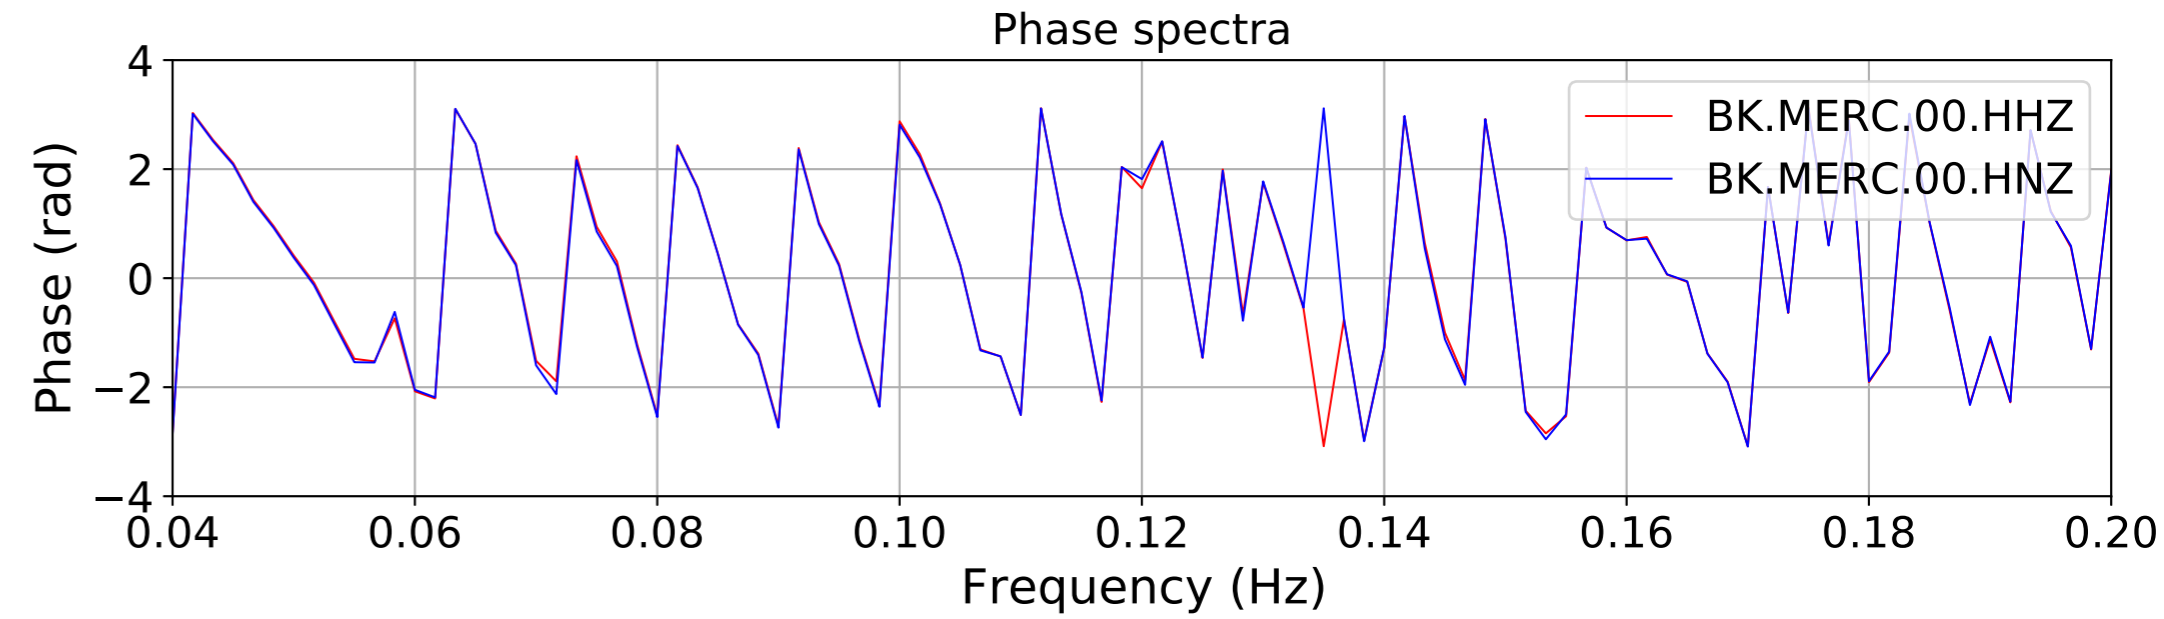

2024.340.184421_M7.0_nc75095651
Origin Time:2024-12-05T18:44:21.110000Z USGS event-id:nc75095651
M7.0 2024 Offshore Cape Mendocino, California Earthquake