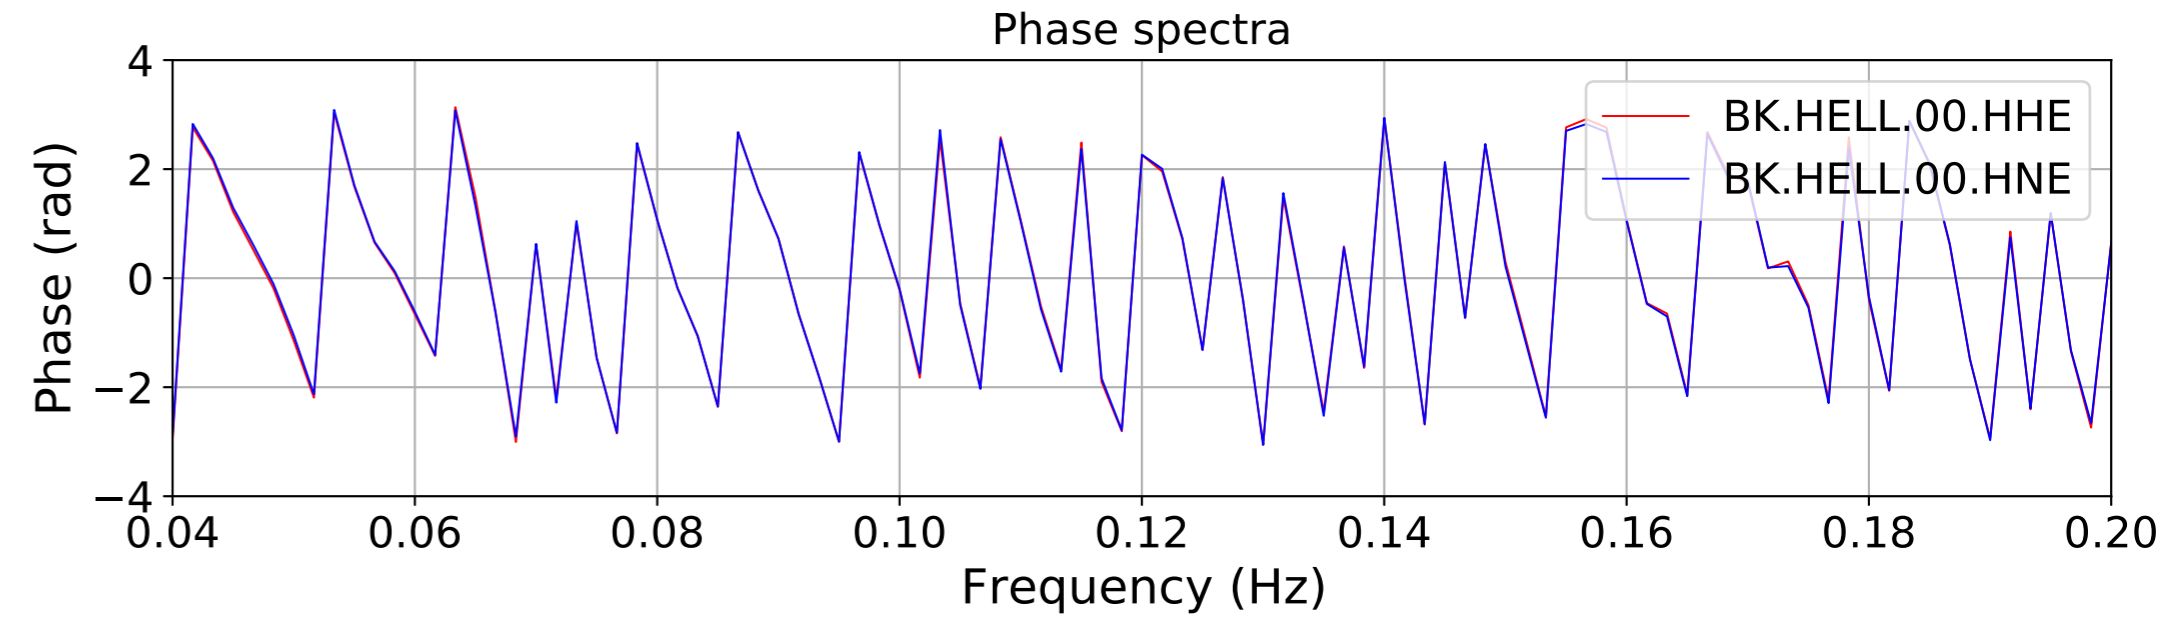

2024.340.184421_M7.0_nc75095651
Origin Time:2024-12-05T18:44:21.110000Z USGS event-id:nc75095651
M7.0 2024 Offshore Cape Mendocino, California Earthquake