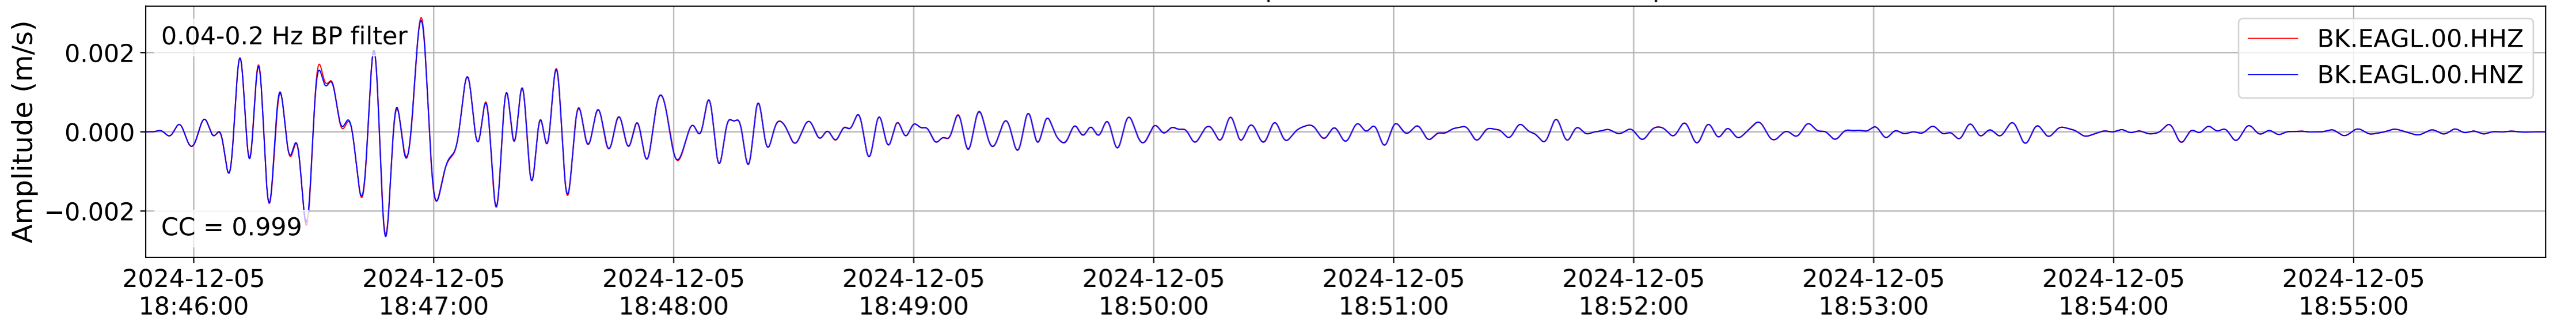

2024.340.184421_M7.0_nc75095651
Origin Time:2024-12-05T18:44:21.110000Z USGS event-id:nc75095651
M7.0 2024 Offshore Cape Mendocino, California Earthquake