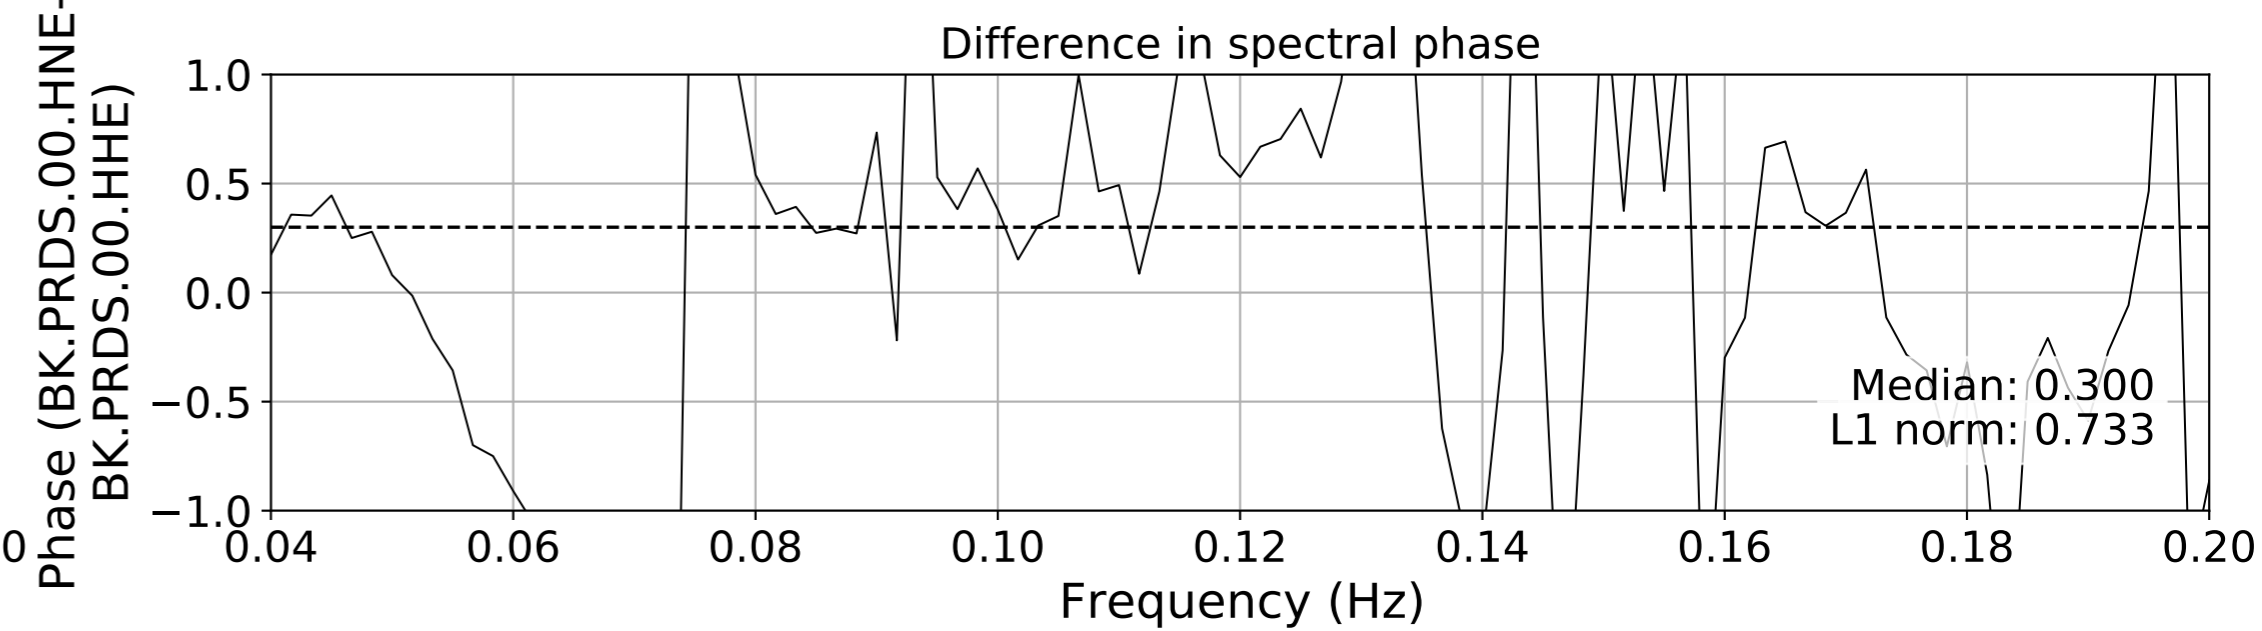

2024.340.184421.M7.0_nc75095651
Origin Time:2024-12-05T18:44:21.110000Z USGS event-id:nc75095651
M7.0 2024 Offshore Cape Mendocino, California Earthquake