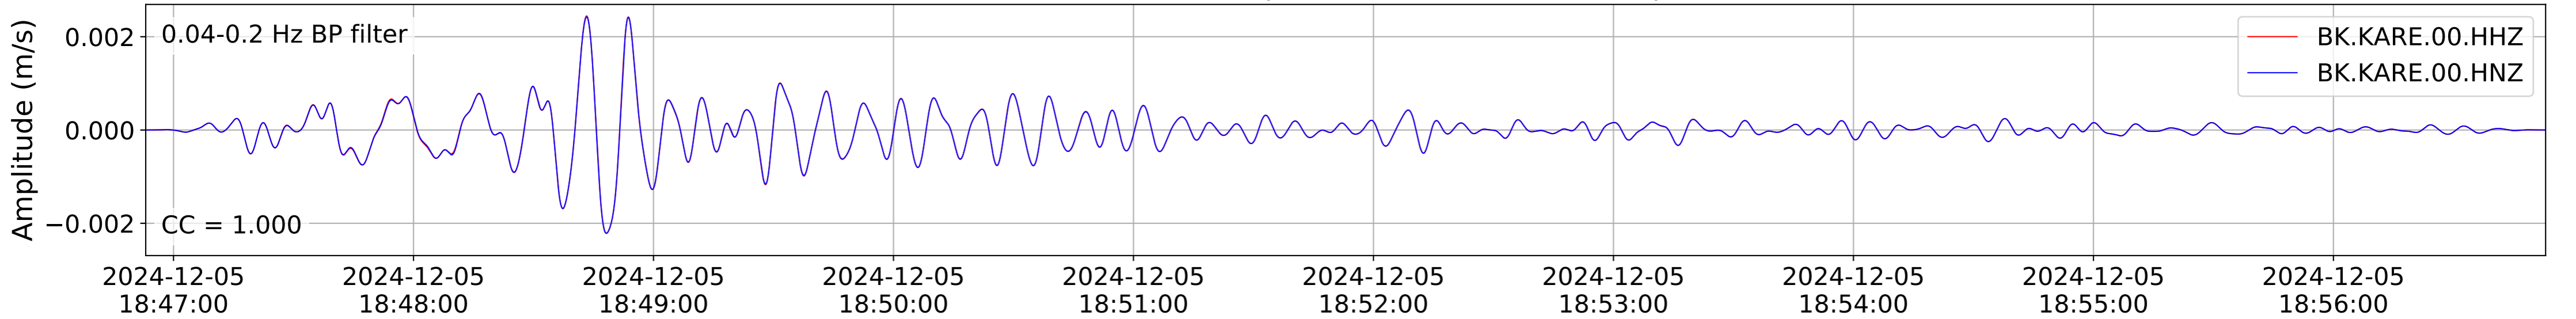

2024.340.184421_M7.0_nc75095651
Origin Time:2024-12-05T18:44:21.110000Z USGS event-id:nc75095651
M7.0 2024 Offshore Cape Mendocino, California Earthquake