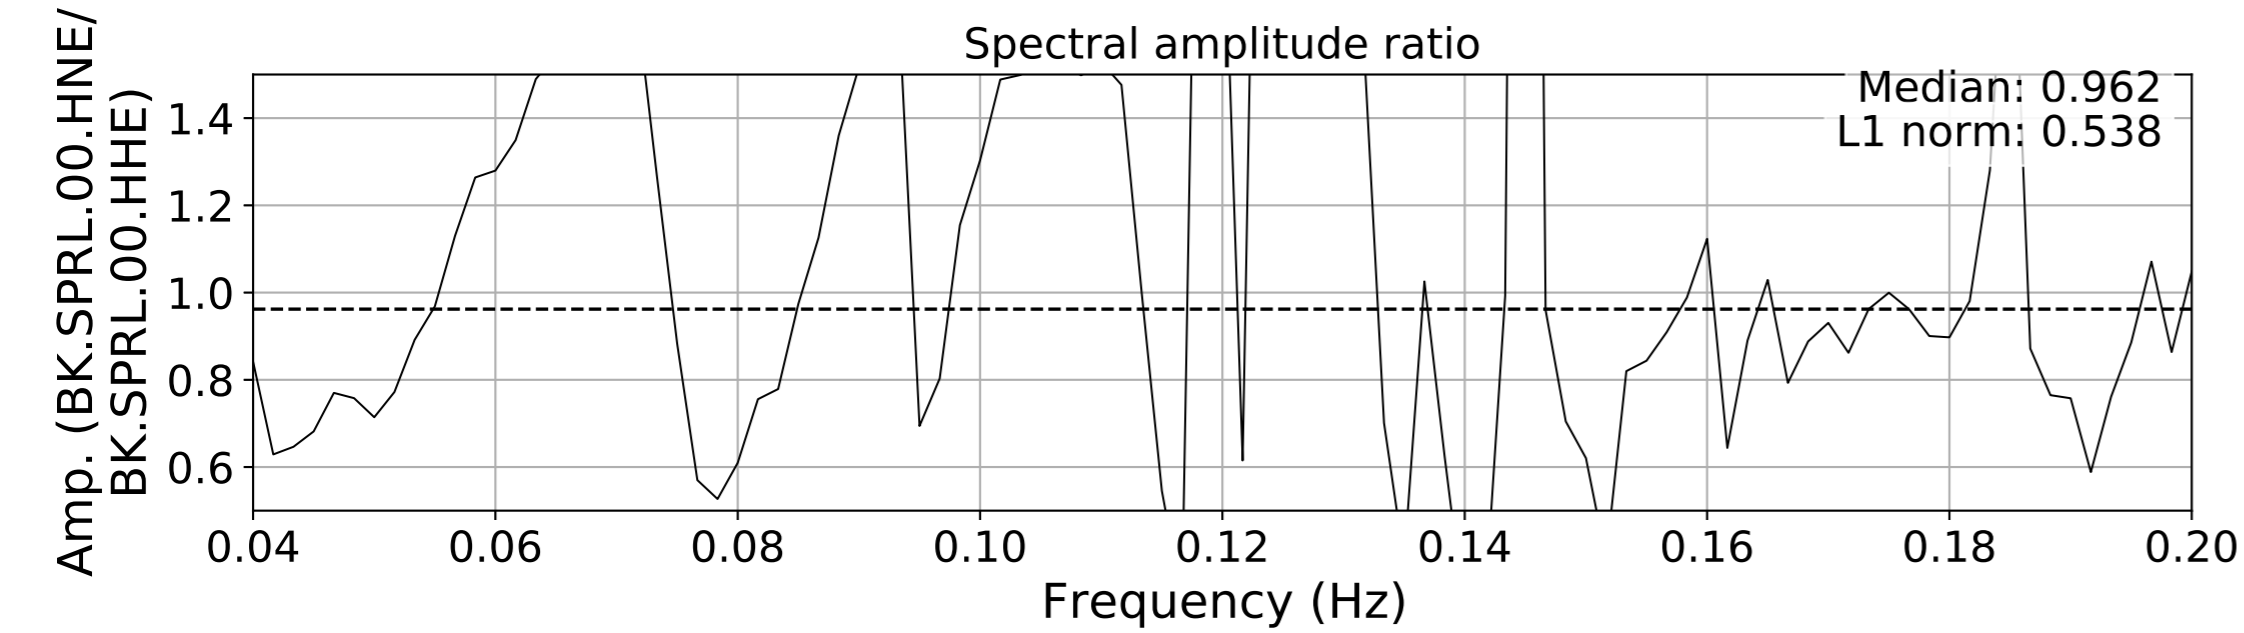

2024.340.184421_M7.0_nc75095651
Origin Time:2024-12-05T18:44:21.110000Z USGS event-id:nc75095651
M7.0 2024 Offshore Cape Mendocino, California Earthquake