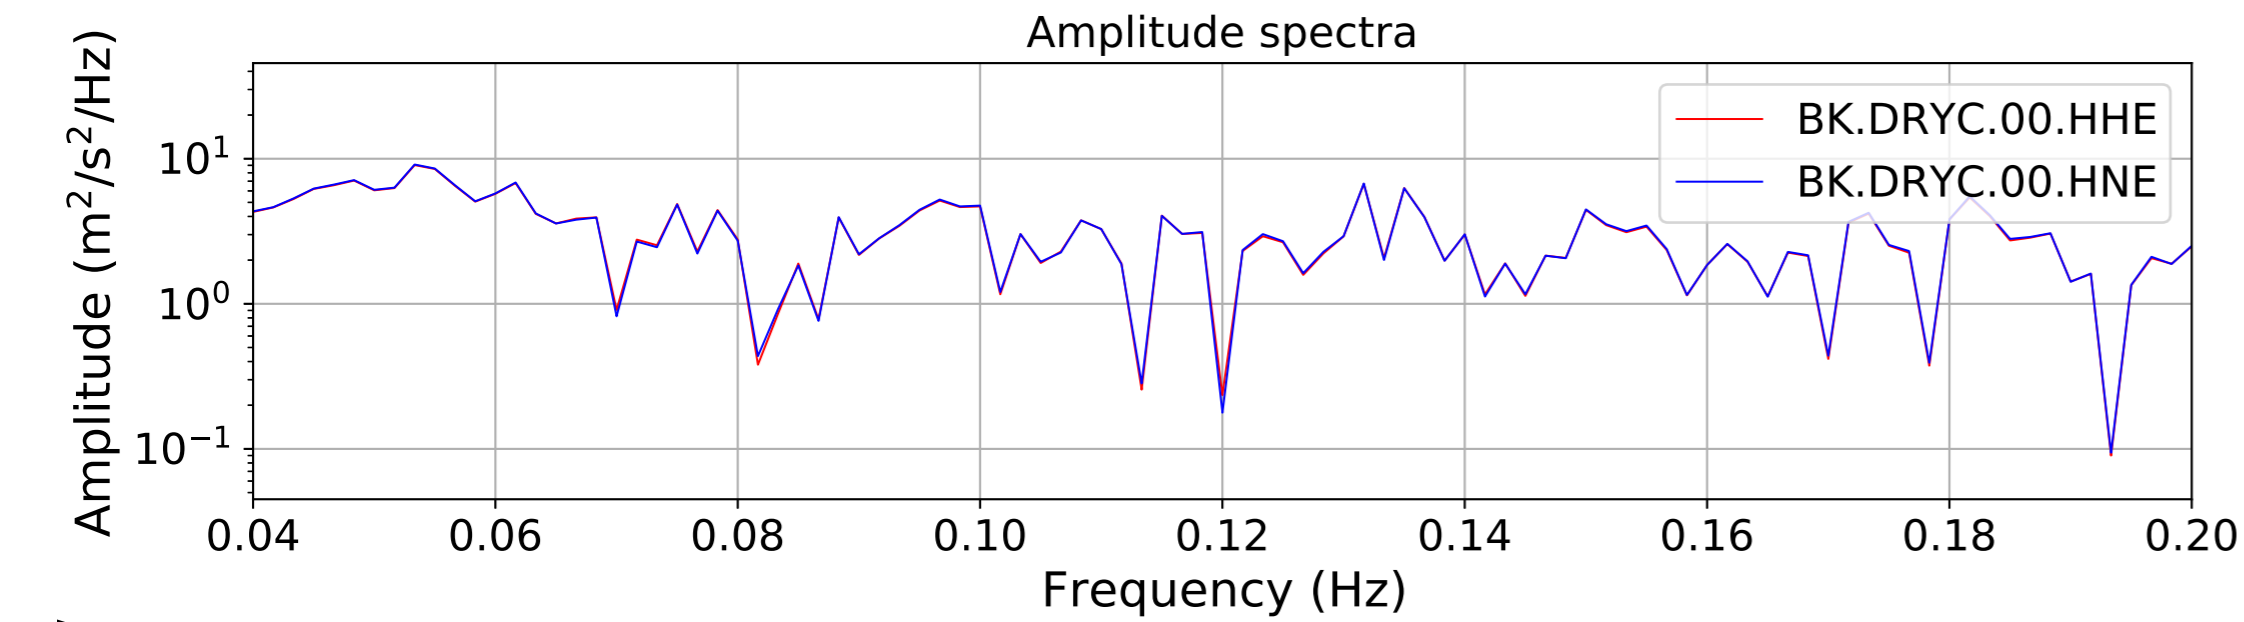

2024.340.184421_M7.0_nc75095651
Origin Time:2024-12-05T18:44:21.110000Z USGS event-id:nc75095651
M7.0 2024 Offshore Cape Mendocino, California Earthquake