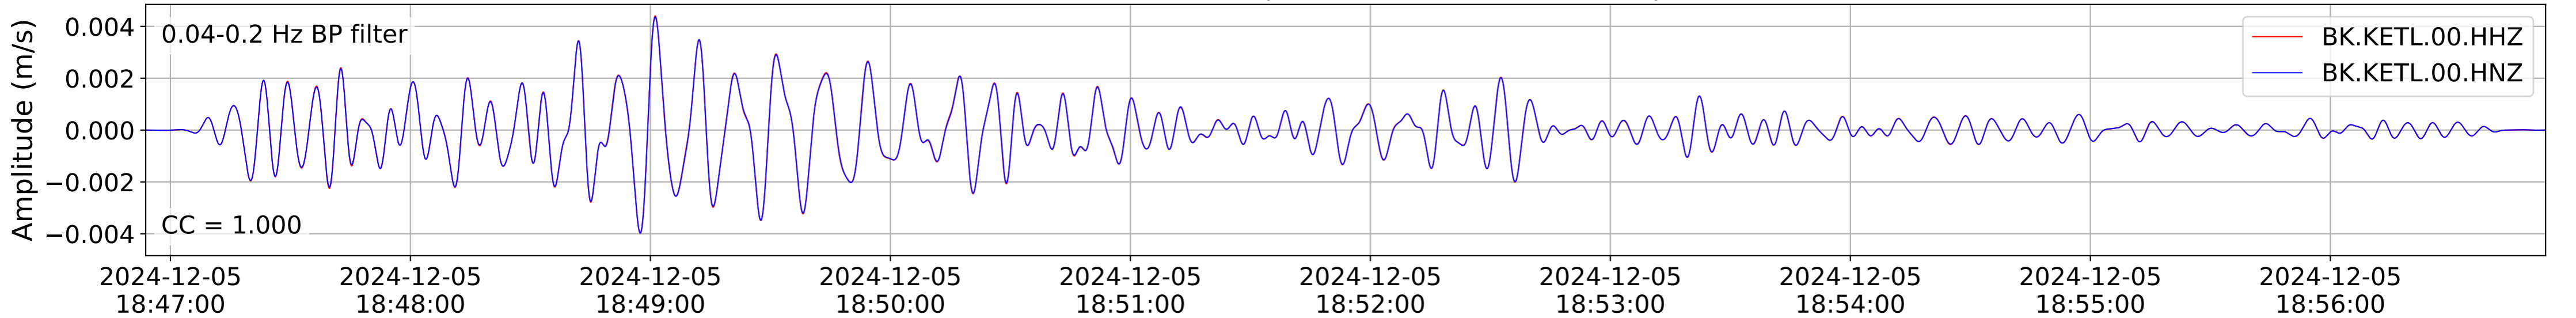

2024.340.184421_M7.0_nc75095651
Origin Time:2024-12-05T18:44:21.110000Z USGS event-id:nc75095651
M7.0 2024 Offshore Cape Mendocino, California Earthquake