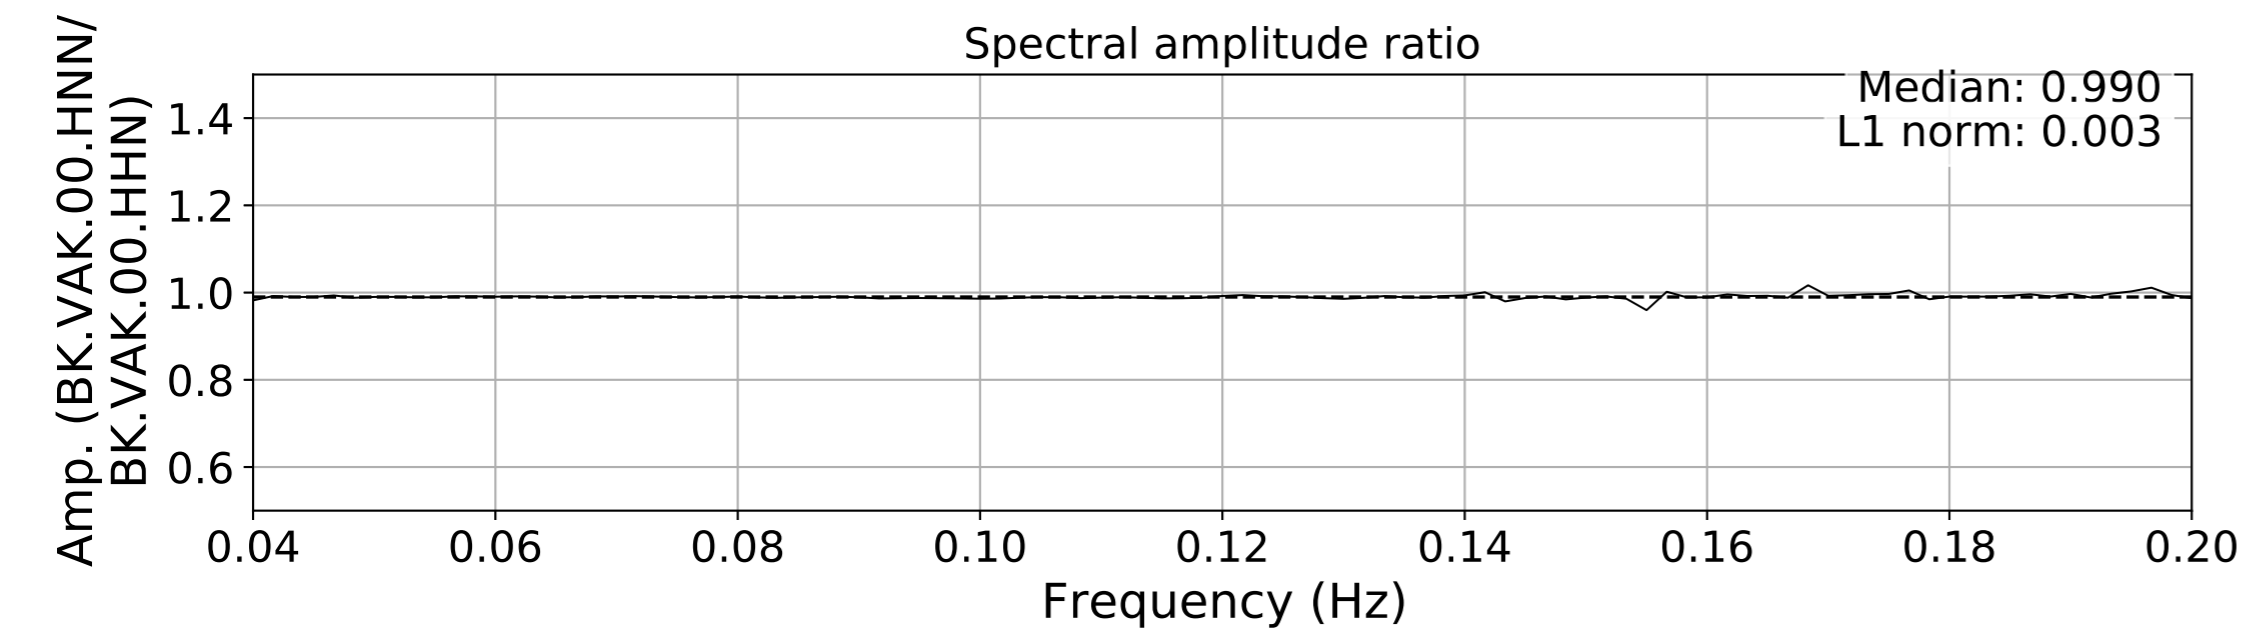

2024.340.184421_M7.0_nc75095651
Origin Time:2024-12-05T18:44:21.110000Z USGS event-id:nc75095651
M7.0 2024 Offshore Cape Mendocino, California Earthquake