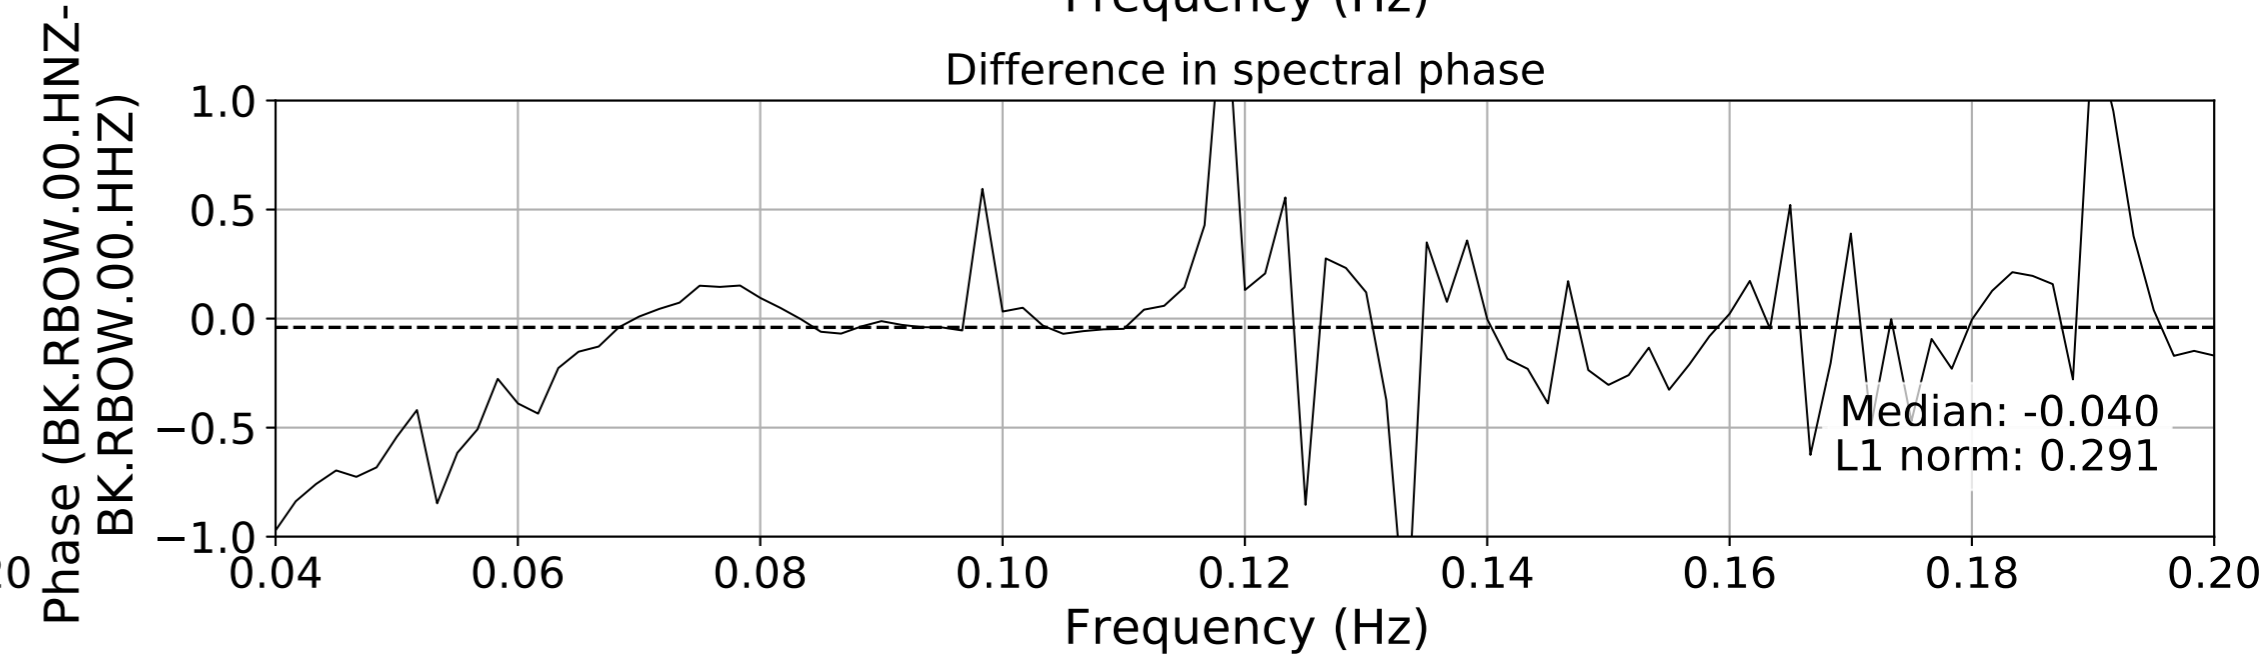

2024.340.184421_M7.0_nc75095651
Origin Time:2024-12-05T18:44:21.110000Z USGS event-id:nc75095651
M7.0 2024 Offshore Cape Mendocino, California Earthquake