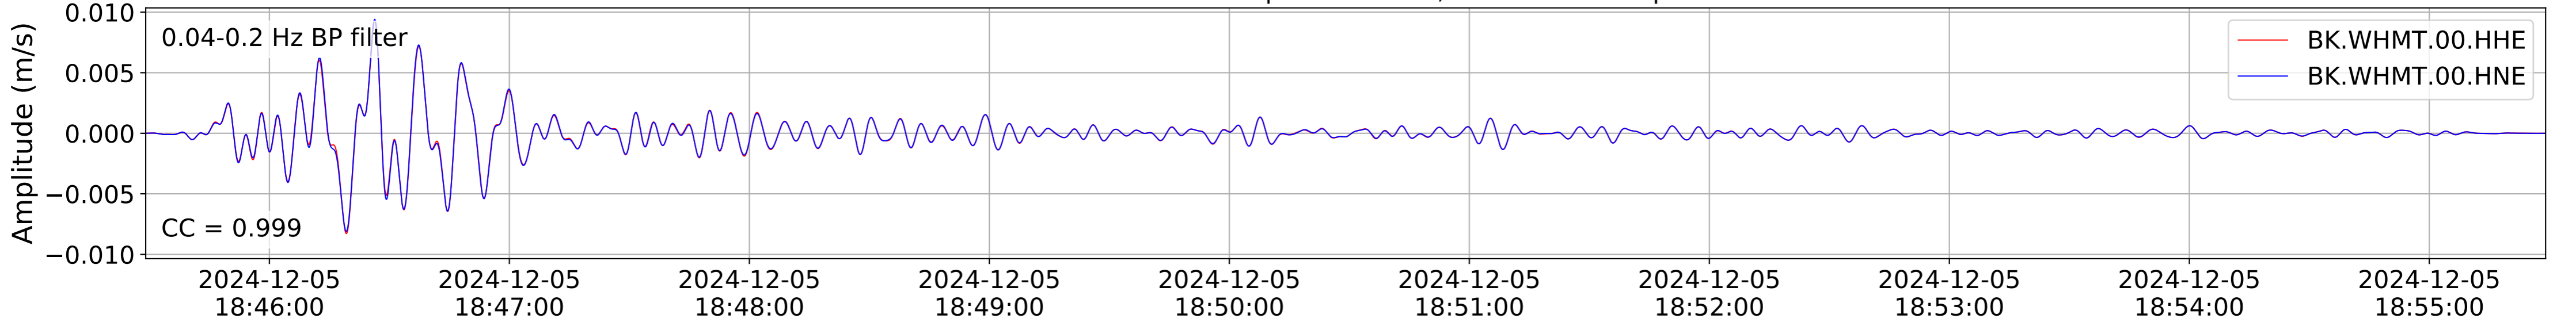

2024.340.184421_M7.0_nc75095651
Origin Time:2024-12-05T18:44:21.110000Z USGS event-id:nc75095651
M7.0 2024 Offshore Cape Mendocino, California Earthquake