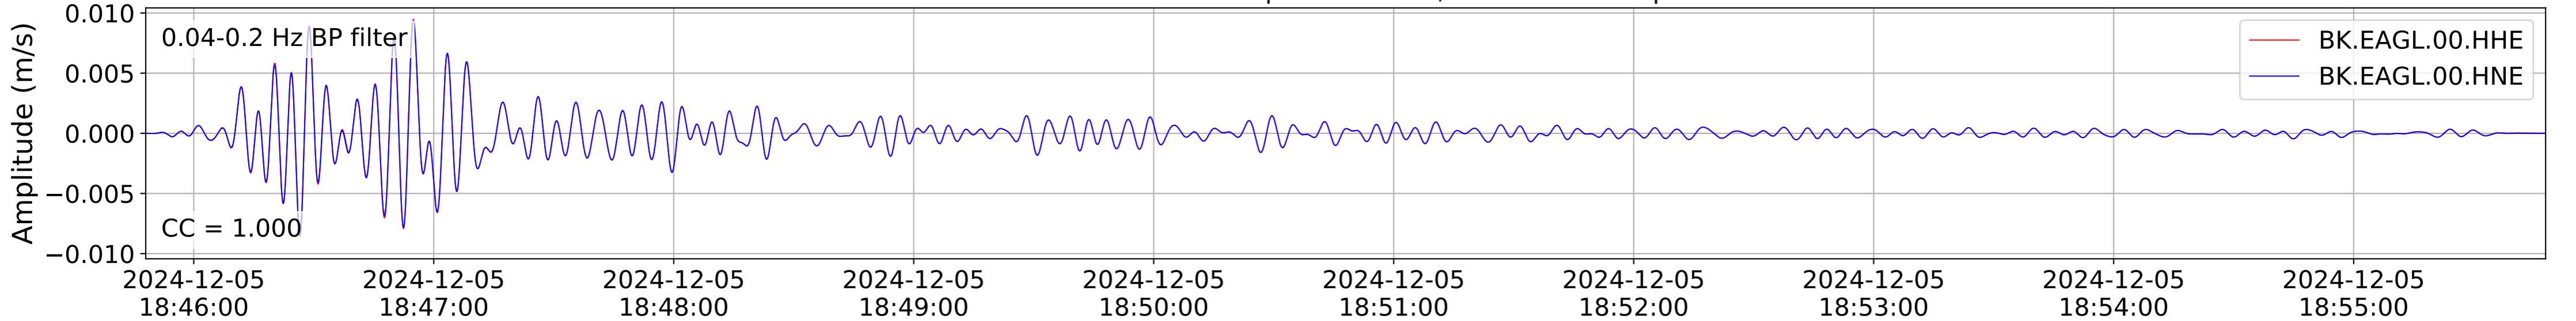

2024.340.184421_M7.0_nc75095651
Origin Time:2024-12-05T18:44:21.110000Z USGS event-id:nc75095651
M7.0 2024 Offshore Cape Mendocino, California Earthquake