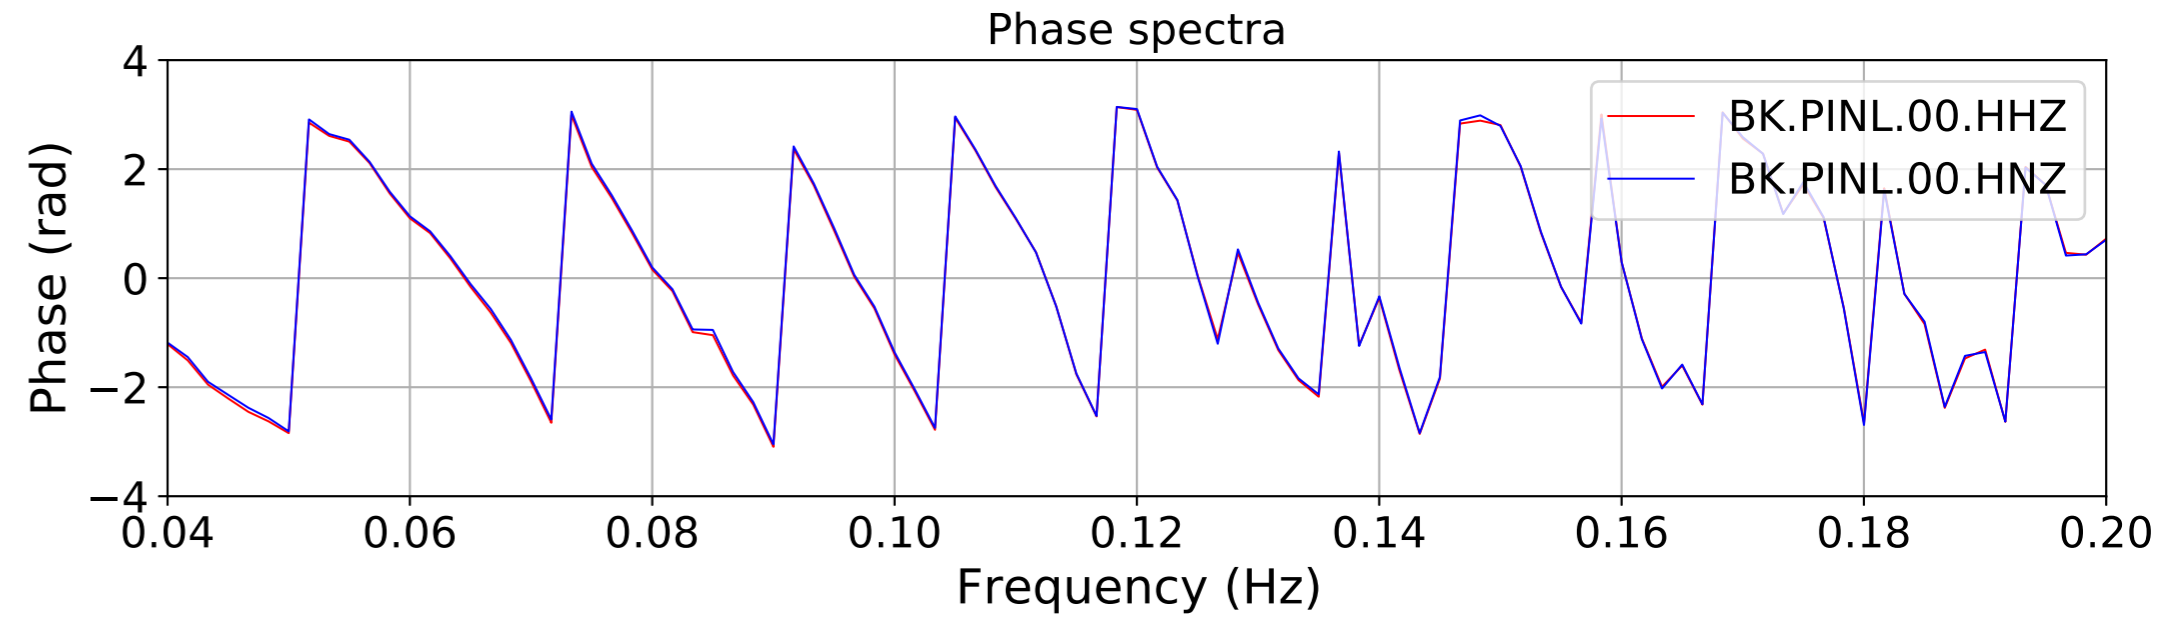

2024.340.184421_M7.0_nc75095651
Origin Time:2024-12-05T18:44:21.110000Z USGS event-id:nc75095651
M7.0 2024 Offshore Cape Mendocino, California Earthquake