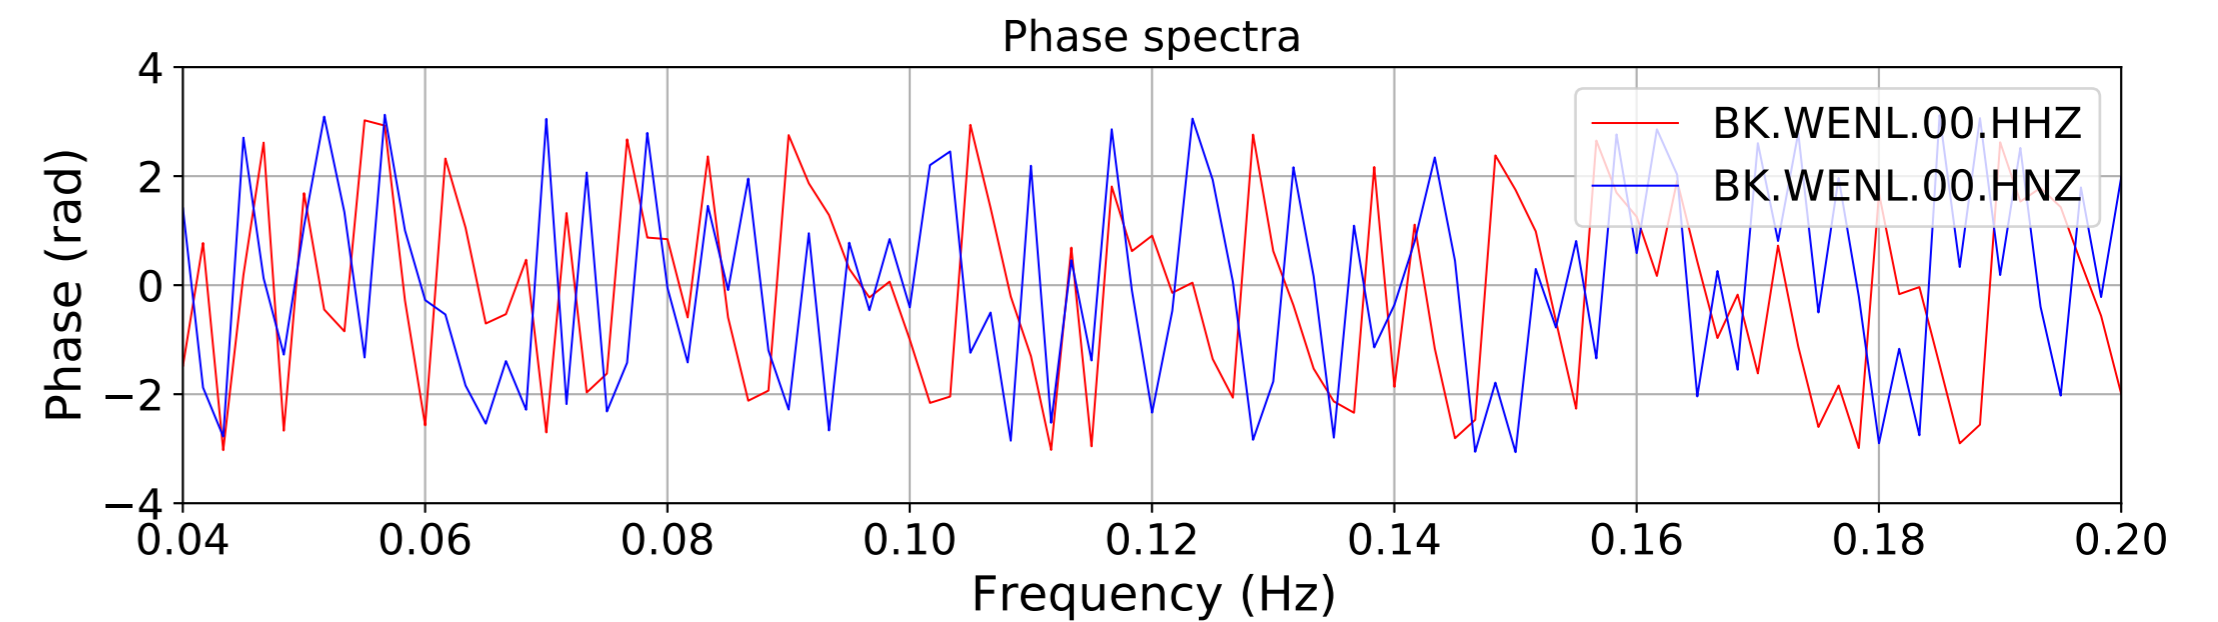

2024.340.184421_M7.0_nc75095651
Origin Time:2024-12-05T18:44:21.110000Z USGS event-id:nc75095651
M7.0 2024 Offshore Cape Mendocino, California Earthquake