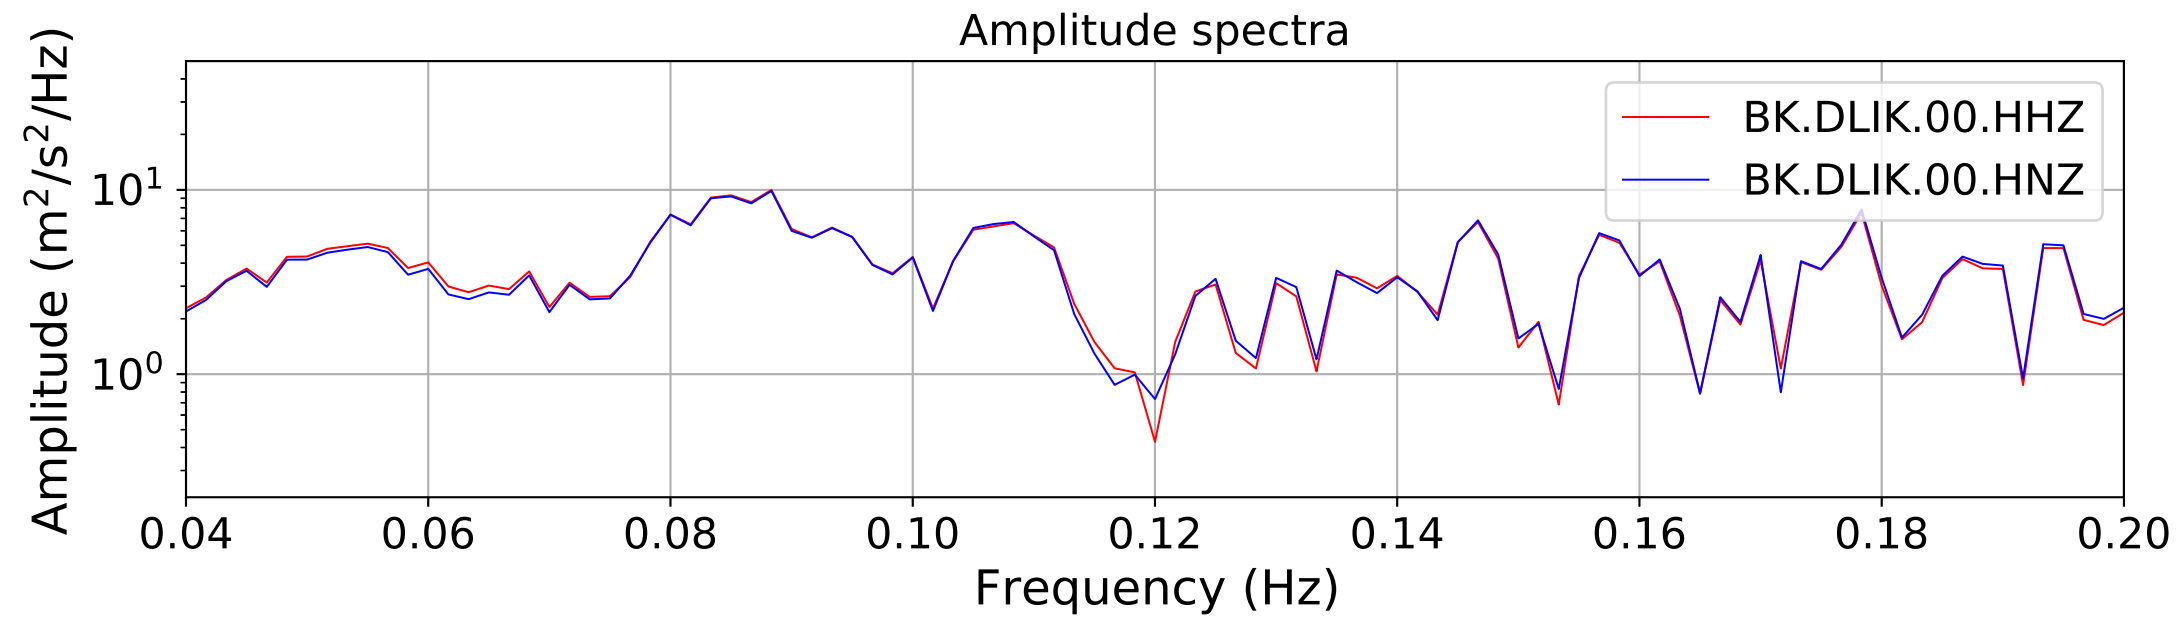

2024.340.184421_M7.0_nc75095651
Origin Time:2024-12-05T18:44:21.110000Z USGS event-id:nc75095651
M7.0 2024 Offshore Cape Mendocino, California Earthquake