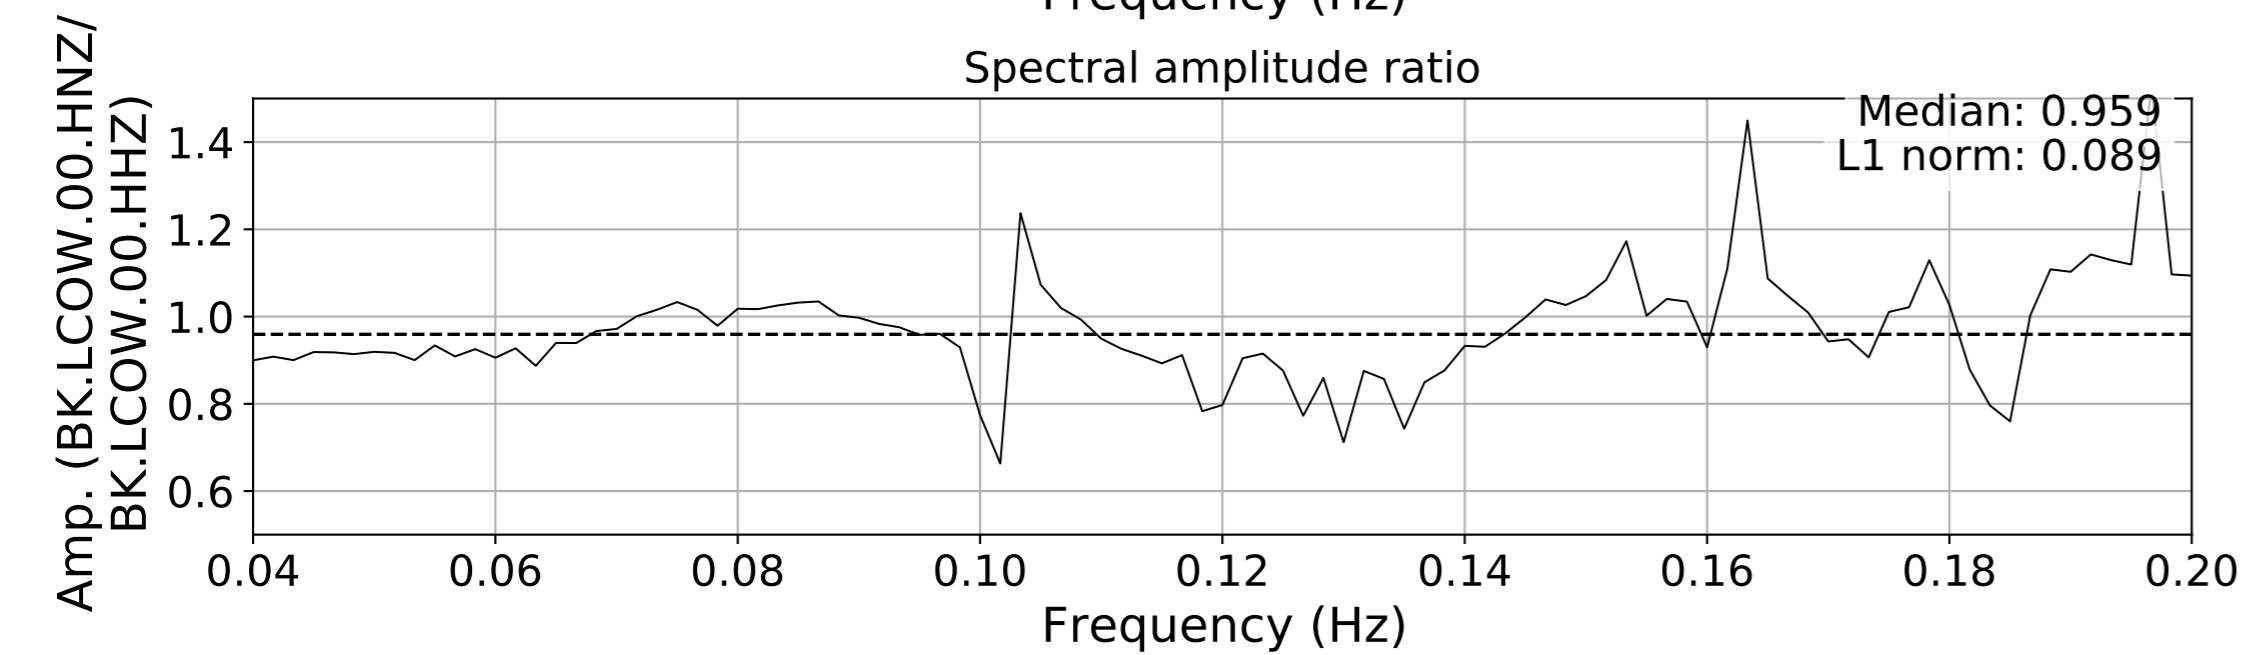

2024.340.184421_M7.0_nc75095651
Origin Time:2024-12-05T18:44:21.110000Z USGS event-id:nc75095651
M7.0 2024 Offshore Cape Mendocino, California Earthquake