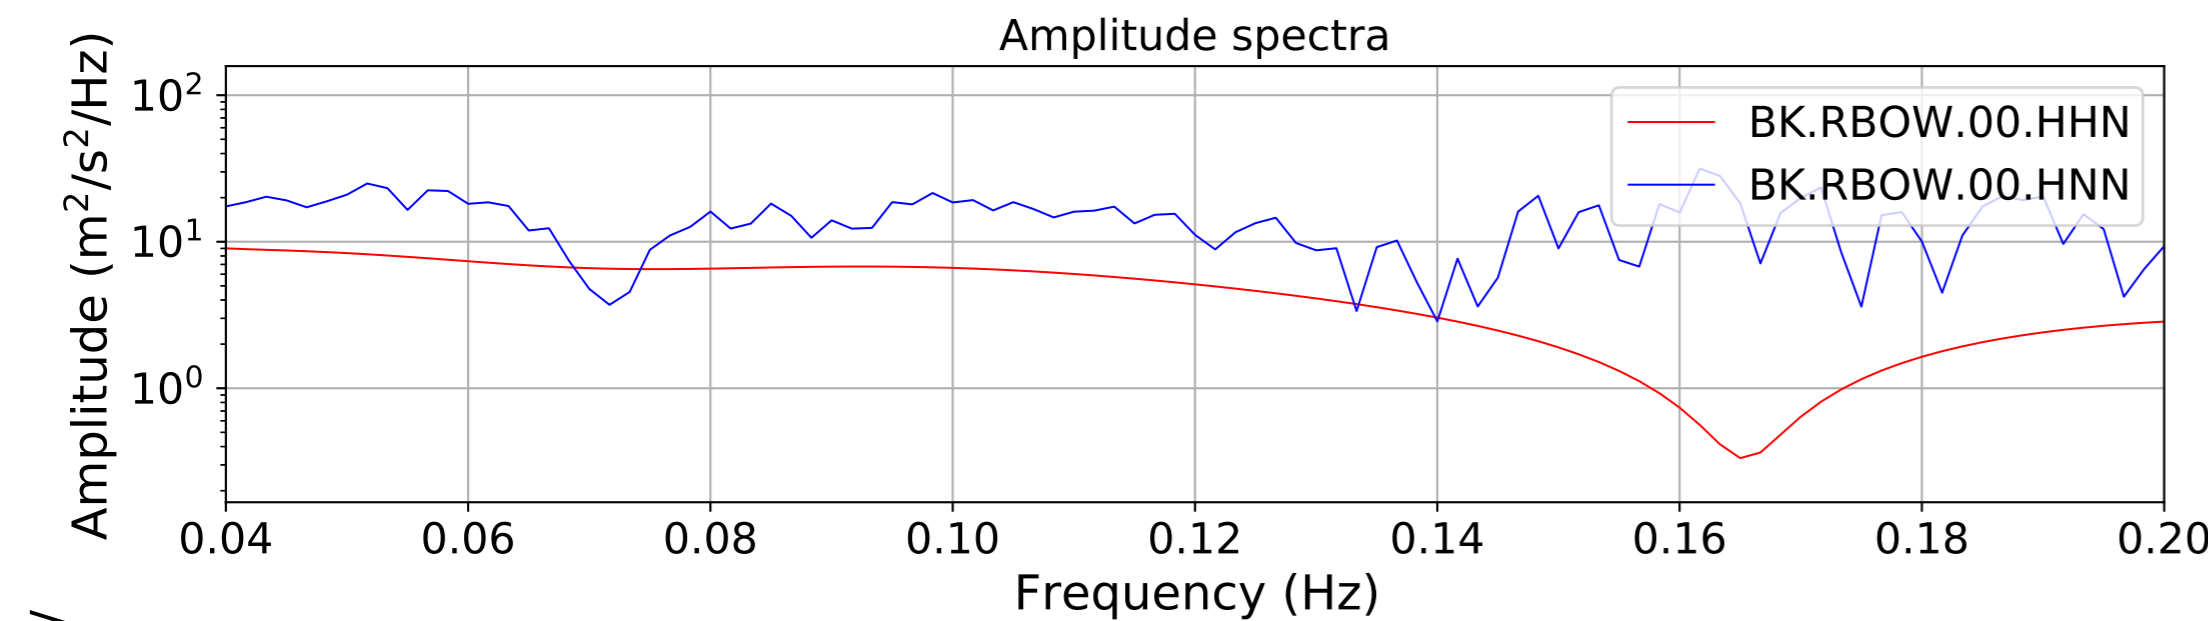

2024.340.184421_M7.0_nc75095651
Origin Time:2024-12-05T18:44:21.110000Z USGS event-id:nc75095651
M7.0 2024 Offshore Cape Mendocino, California Earthquake