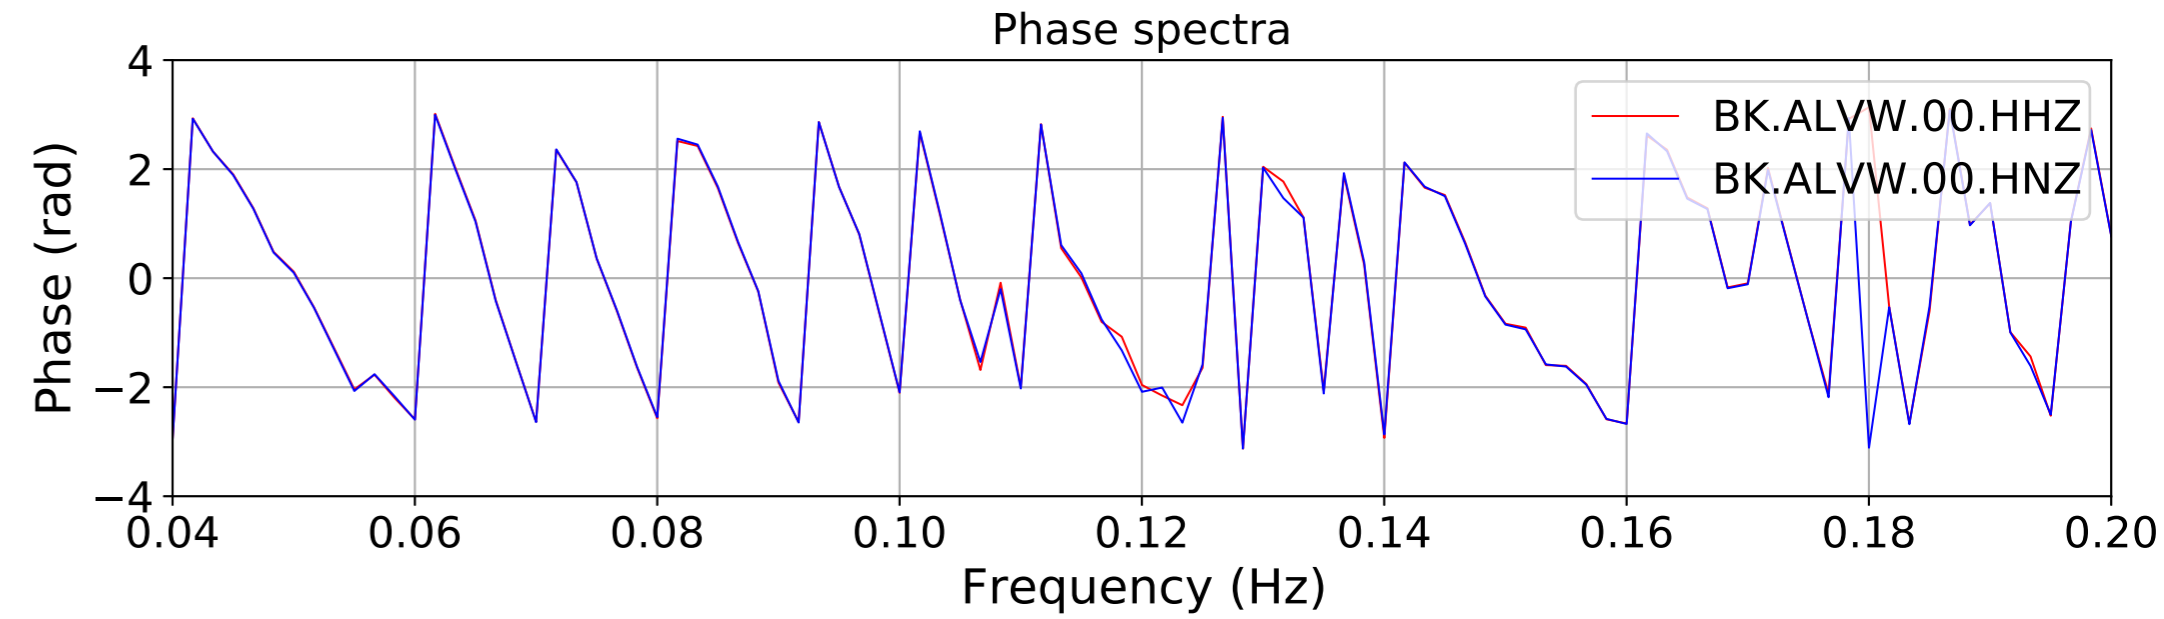

2024.340.184421_M7.0_nc75095651
Origin Time:2024-12-05T18:44:21.110000Z USGS event-id:nc75095651
M7.0 2024 Offshore Cape Mendocino, California Earthquake