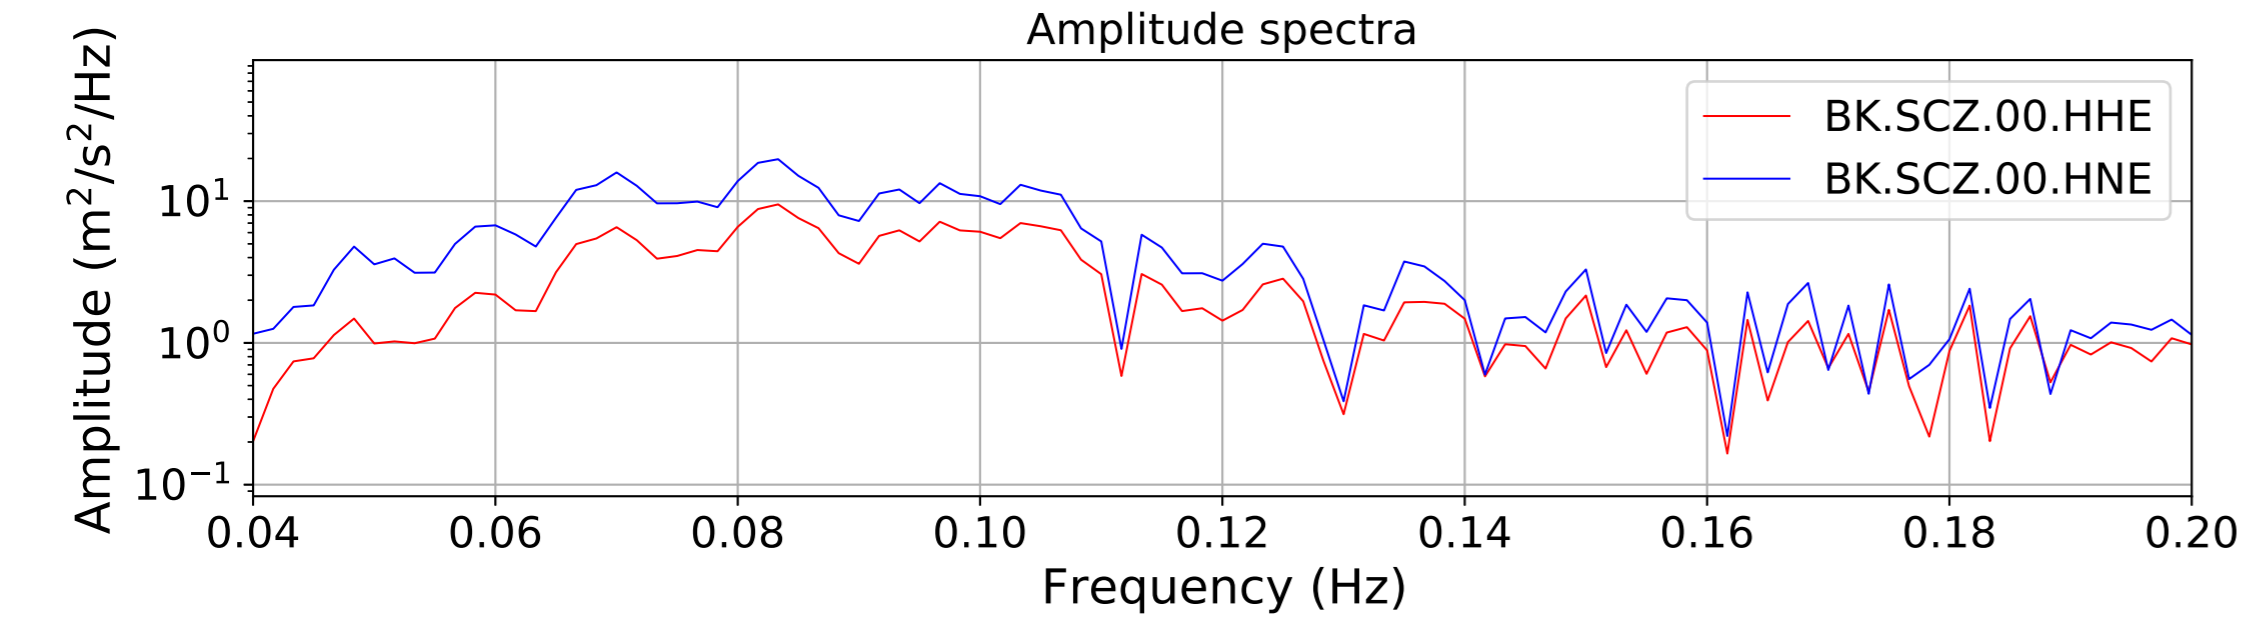

2024.340.184421_M7.0_nc75095651
Origin Time:2024-12-05T18:44:21.110000Z USGS event-id:nc75095651
M7.0 2024 Offshore Cape Mendocino, California Earthquake