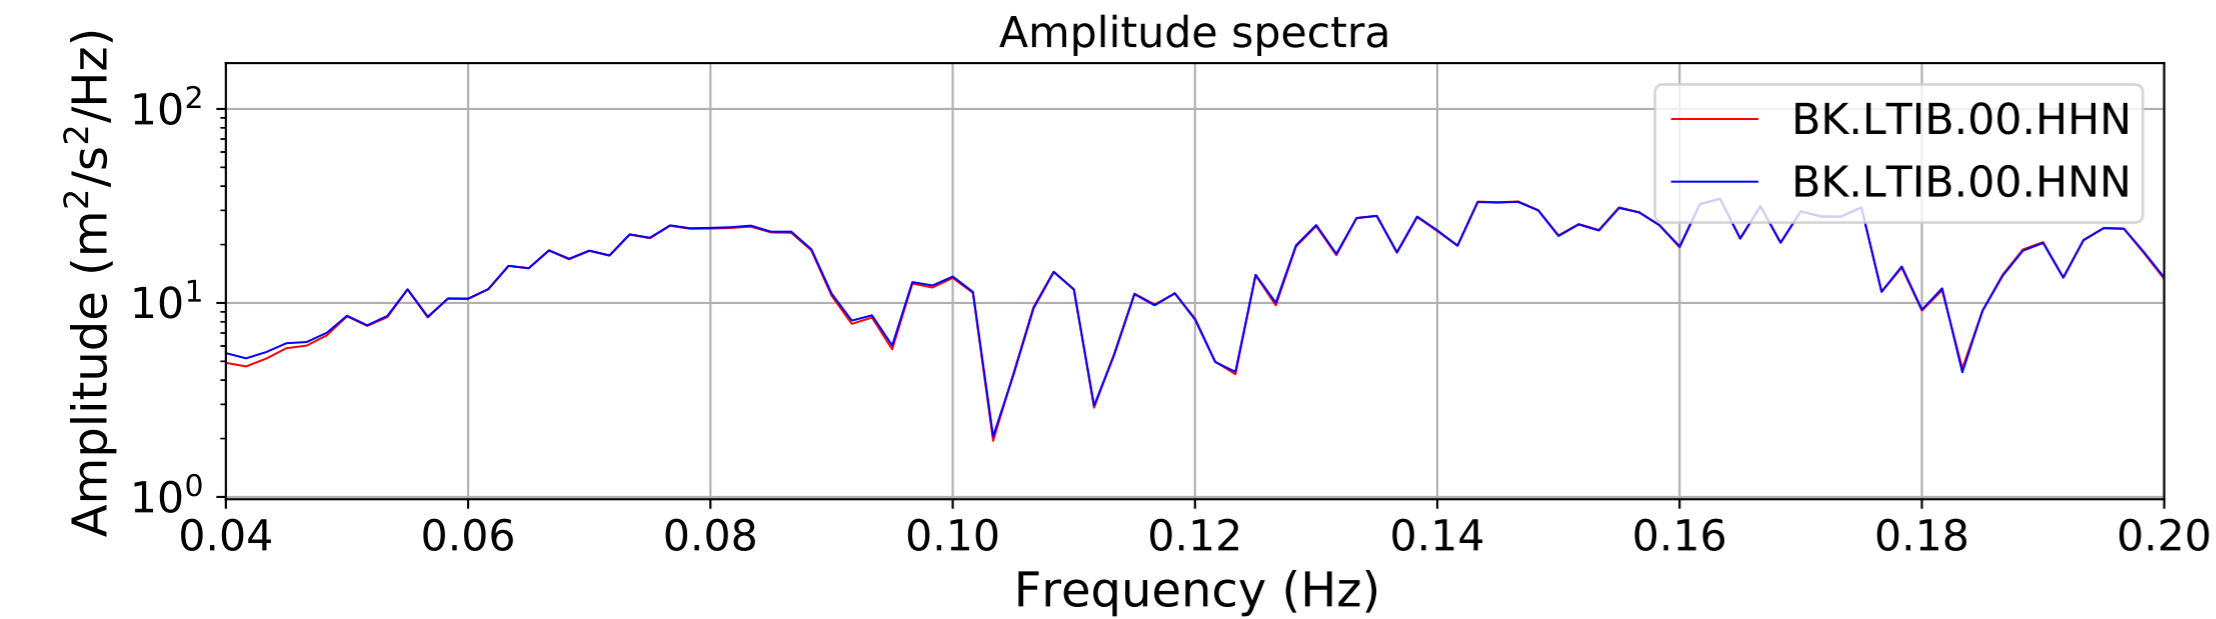

2024.340.184421.M7.0_nc75095651
Origin Time:2024-12-05T18:44:21.110000Z USGS event-id:nc75095651
M7.0 2024 Offshore Cape Mendocino, California Earthquake