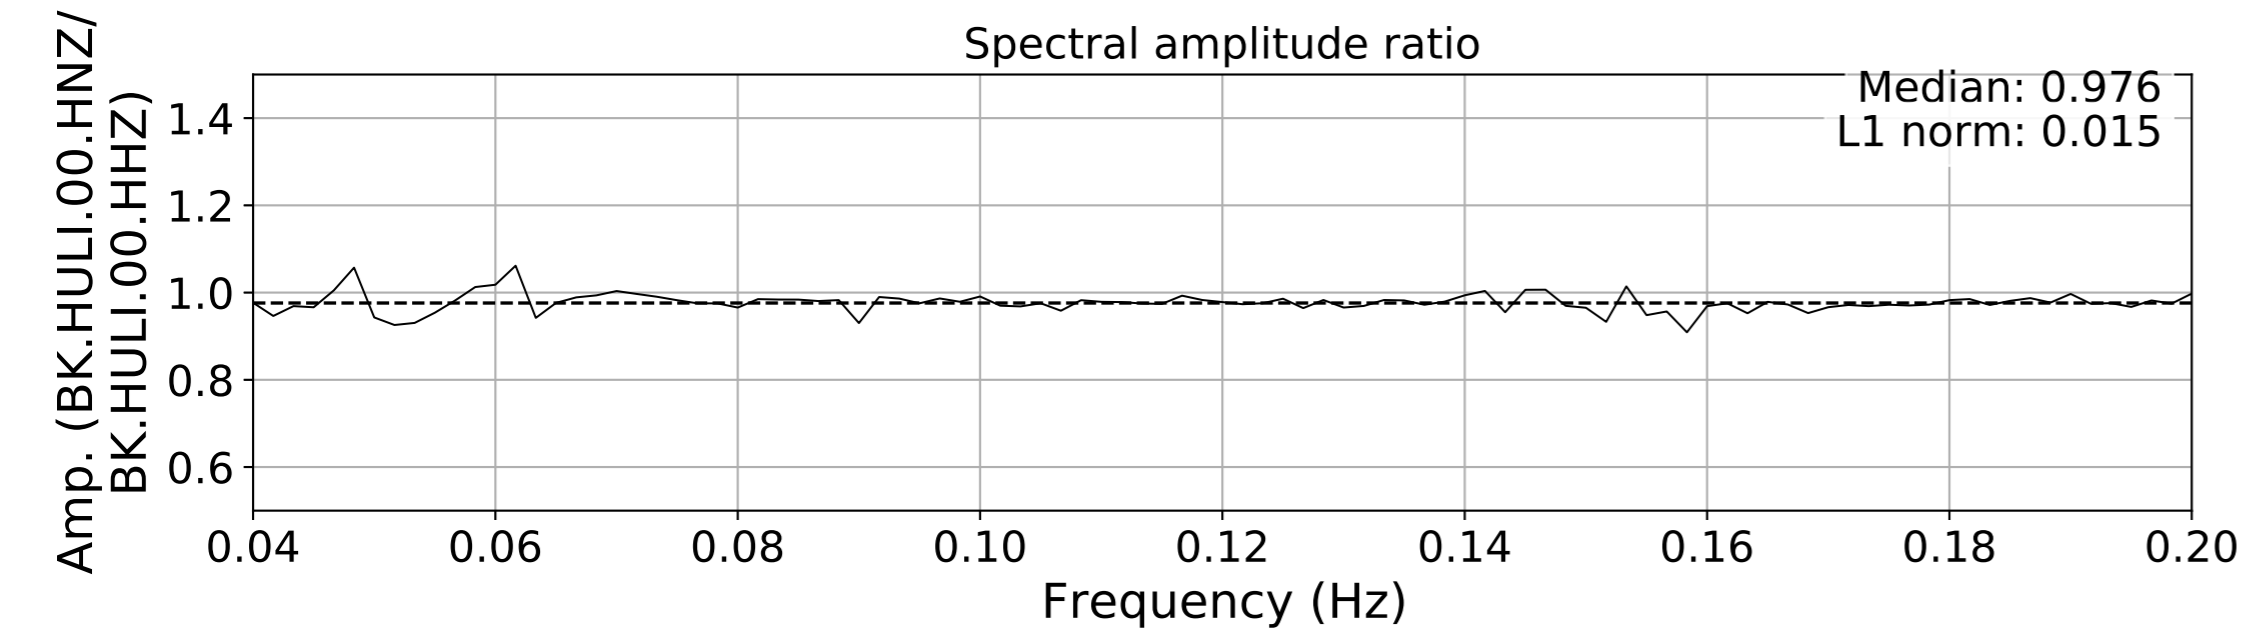

2024.340.184421_M7.0_nc75095651
Origin Time:2024-12-05T18:44:21.110000Z USGS event-id:nc75095651
M7.0 2024 Offshore Cape Mendocino, California Earthquake