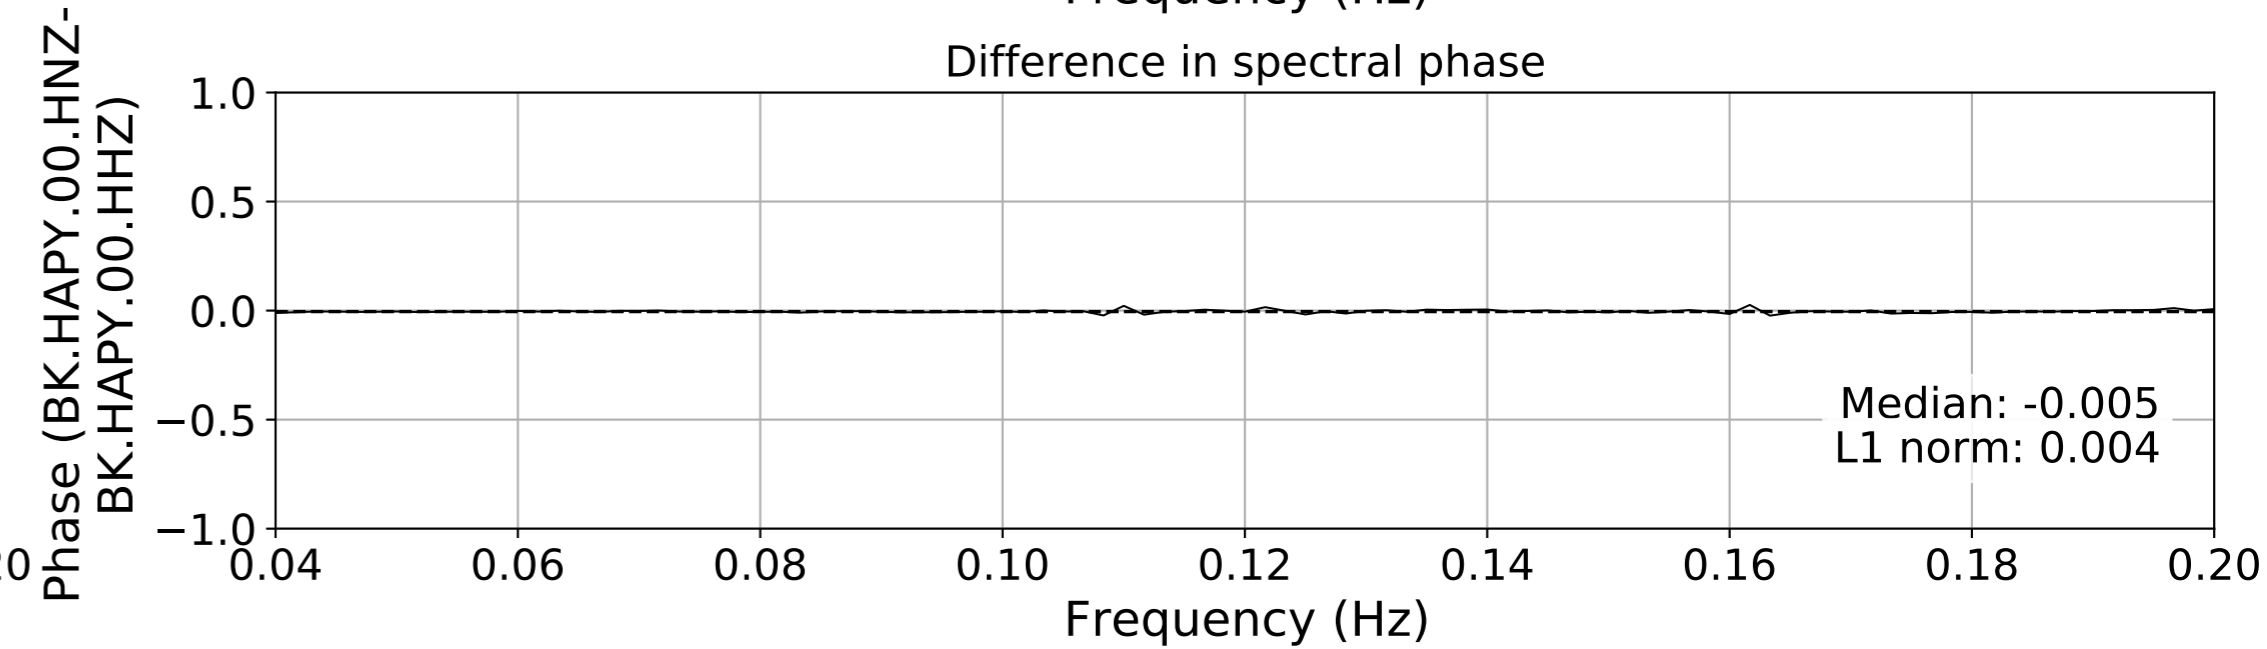

2024.340.184421_M7.0_nc75095651
Origin Time:2024-12-05T18:44:21.110000Z USGS event-id:nc75095651
M7.0 2024 Offshore Cape Mendocino, California Earthquake