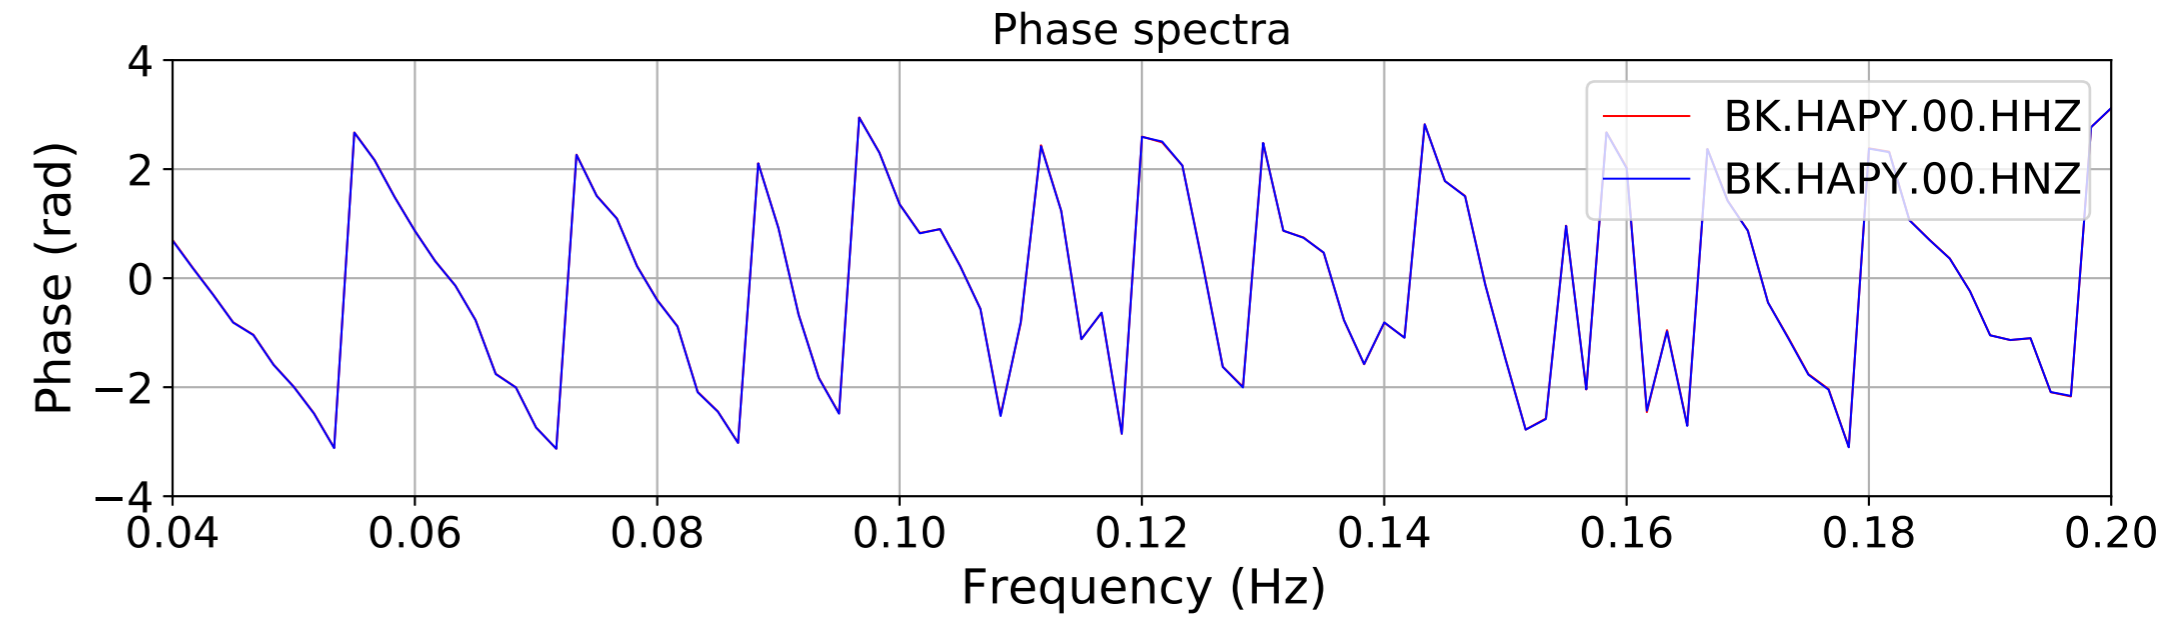

2024.340.184421_M7.0_nc75095651
Origin Time:2024-12-05T18:44:21.110000Z USGS event-id:nc75095651
M7.0 2024 Offshore Cape Mendocino, California Earthquake