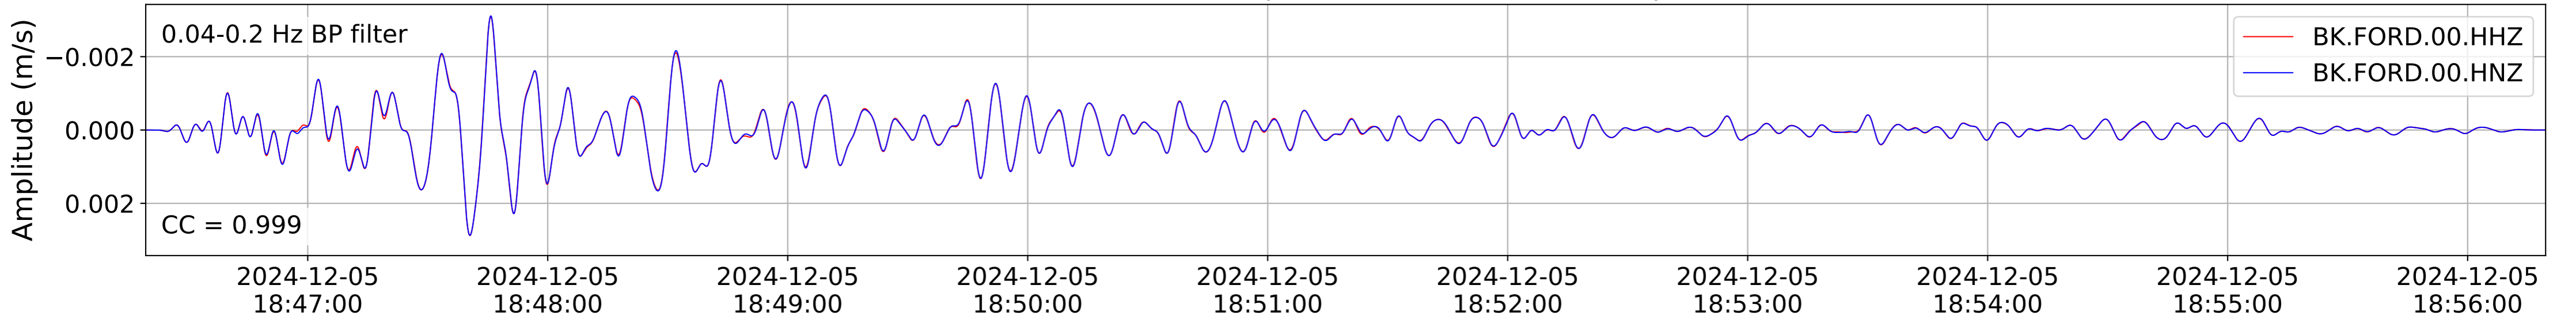

2024.340.184421_M7.0_nc75095651
Origin Time:2024-12-05T18:44:21.110000Z USGS event-id:nc75095651
M7.0 2024 Offshore Cape Mendocino, California Earthquake