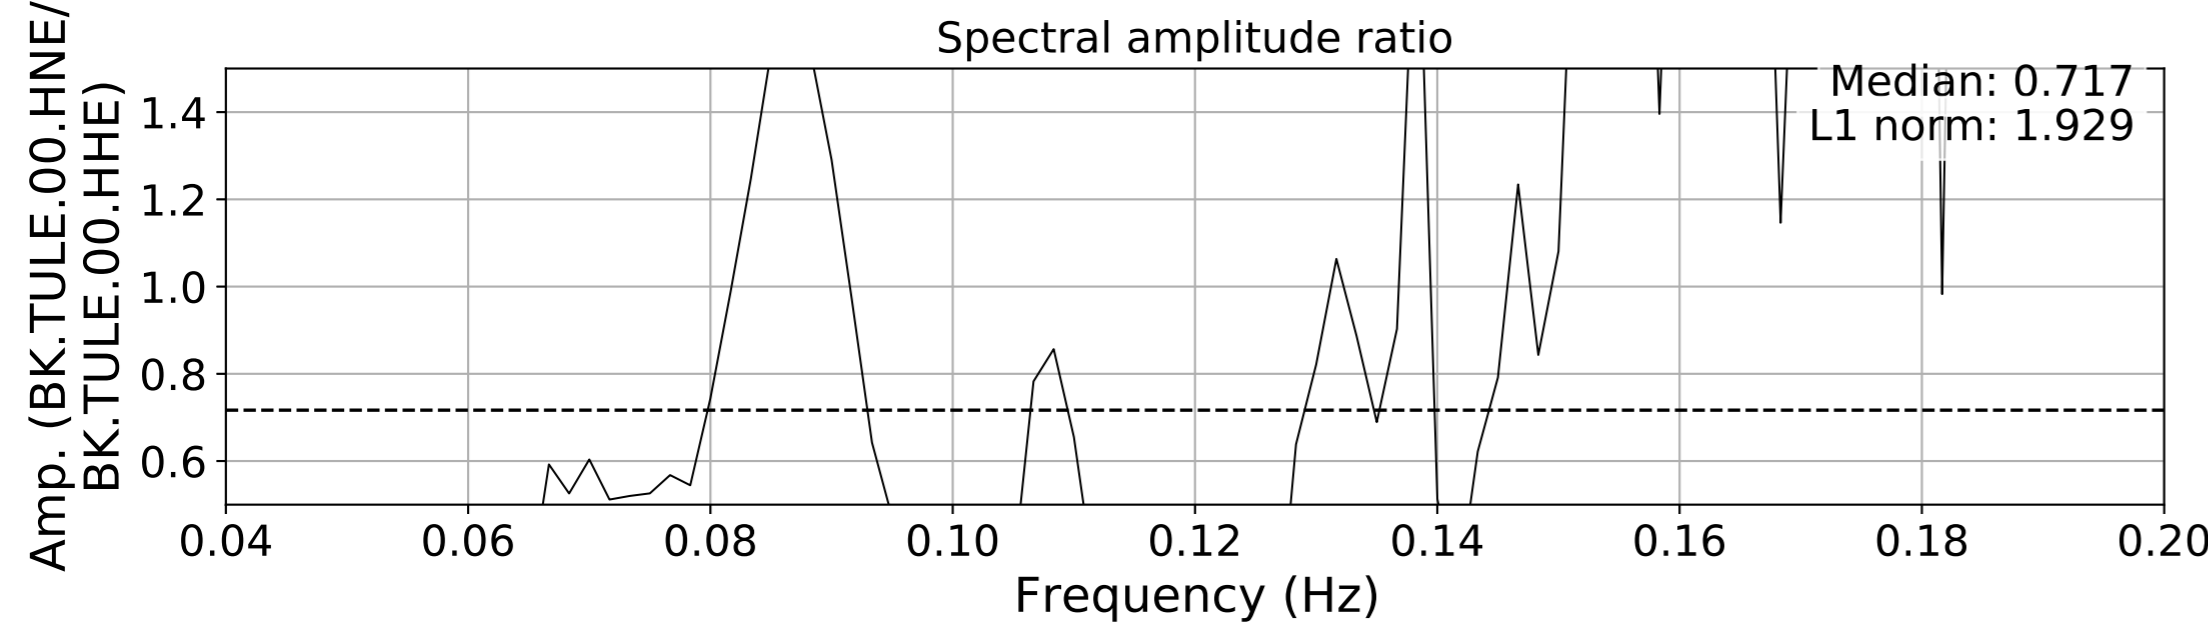

2024.340.184421_M7.0_nc75095651
Origin Time:2024-12-05T18:44:21.110000Z USGS event-id:nc75095651
M7.0 2024 Offshore Cape Mendocino, California Earthquake