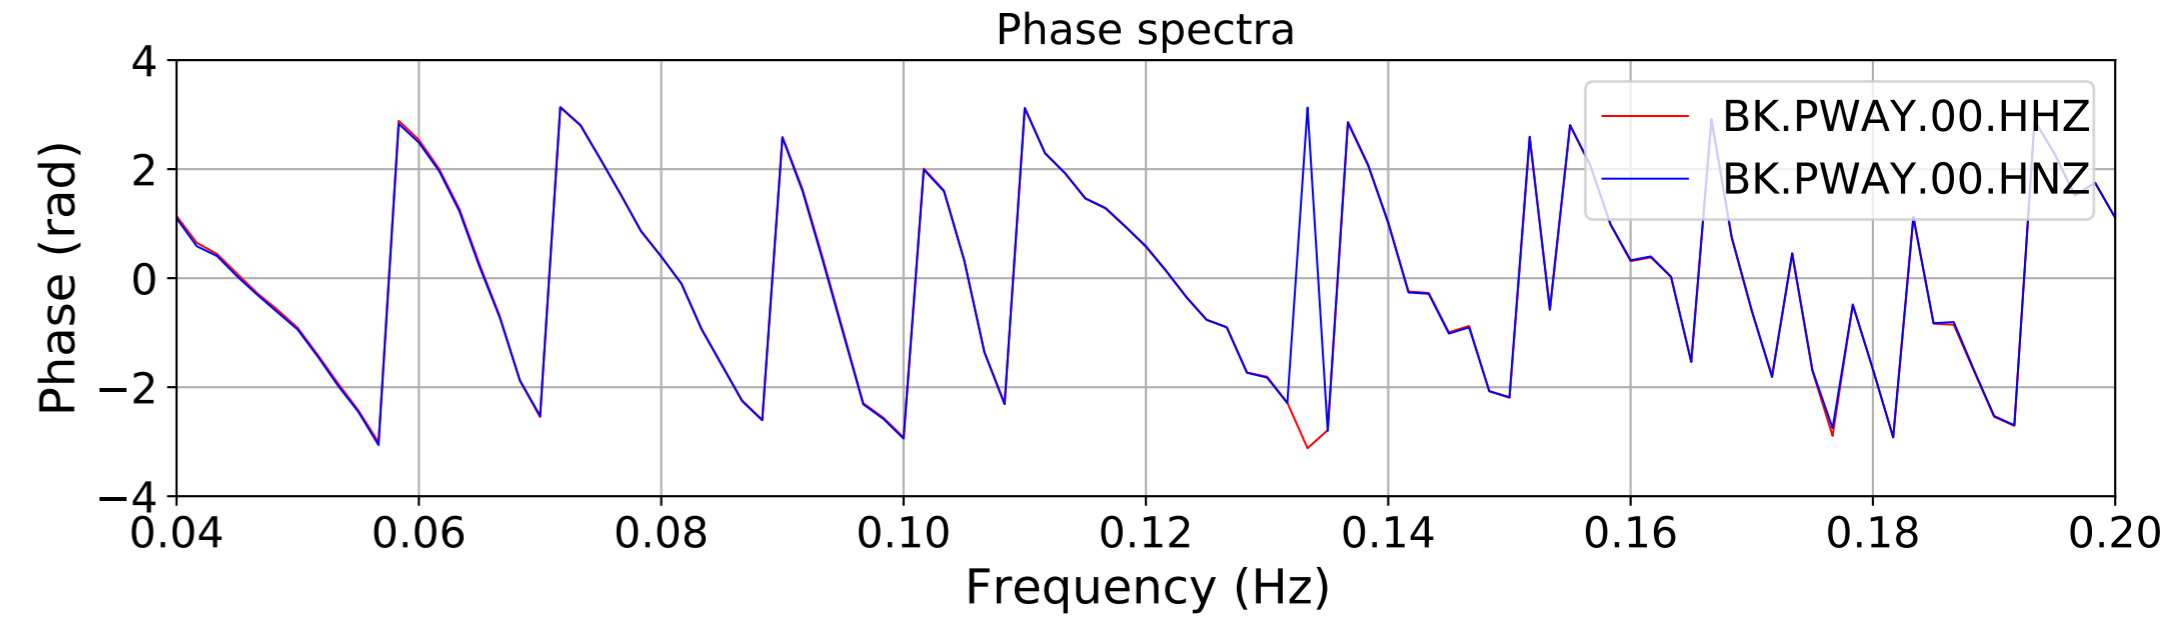

2024.340.184421_M7.0_nc75095651
Origin Time:2024-12-05T18:44:21.110000Z USGS event-id:nc75095651
M7.0 2024 Offshore Cape Mendocino, California Earthquake