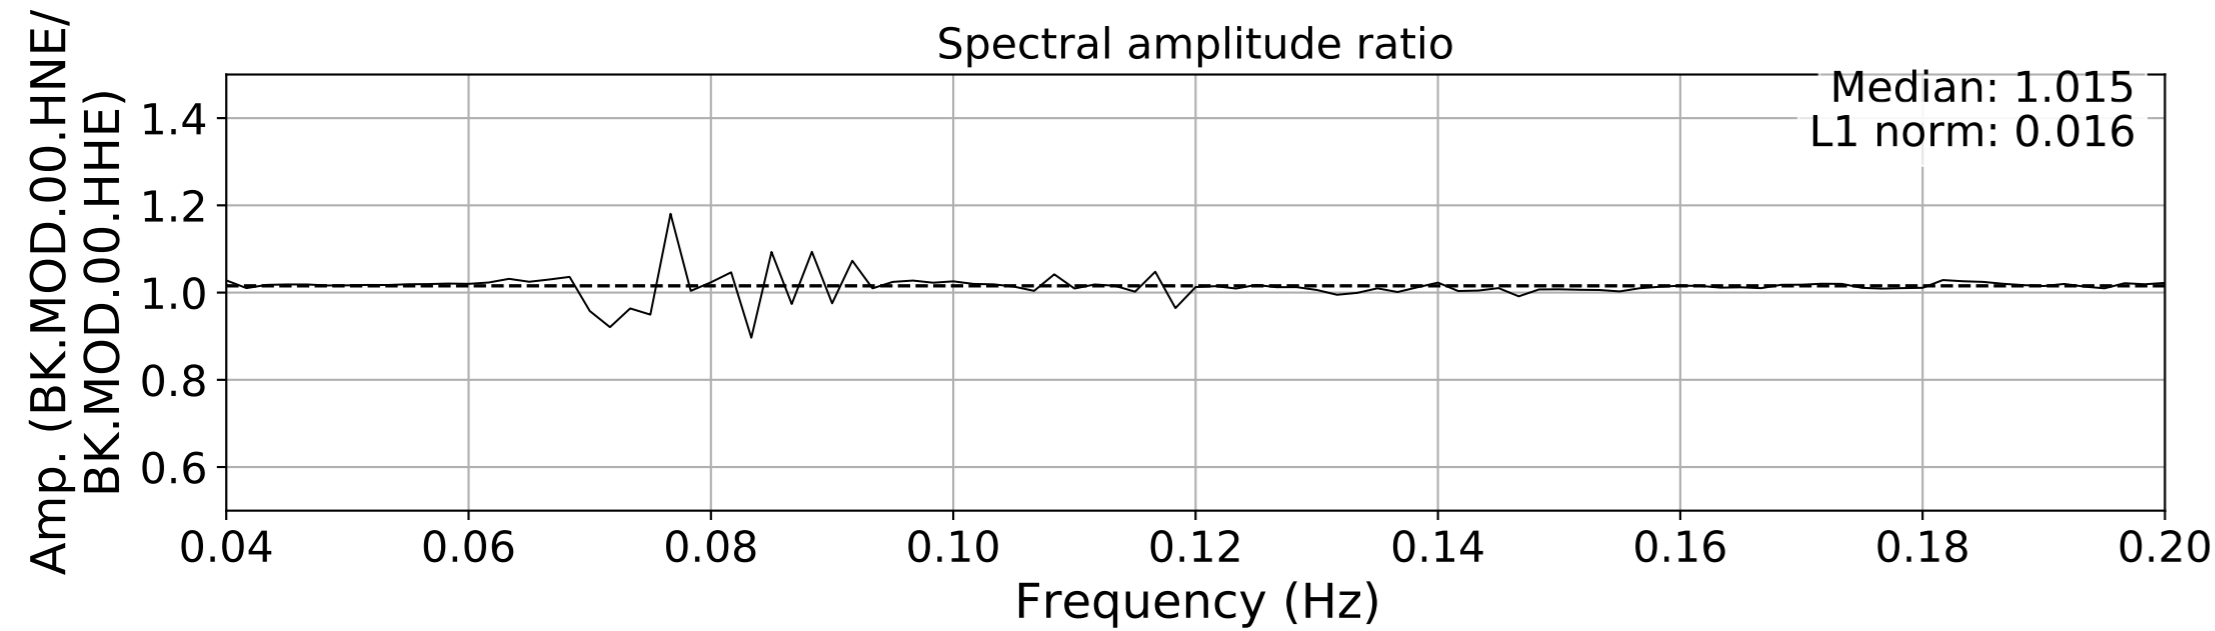

2024.340.184421.M7.0_nc75095651
Origin Time:2024-12-05T18:44:21.110000Z USGS event-id:nc75095651
M7.0 2024 Offshore Cape Mendocino, California Earthquake