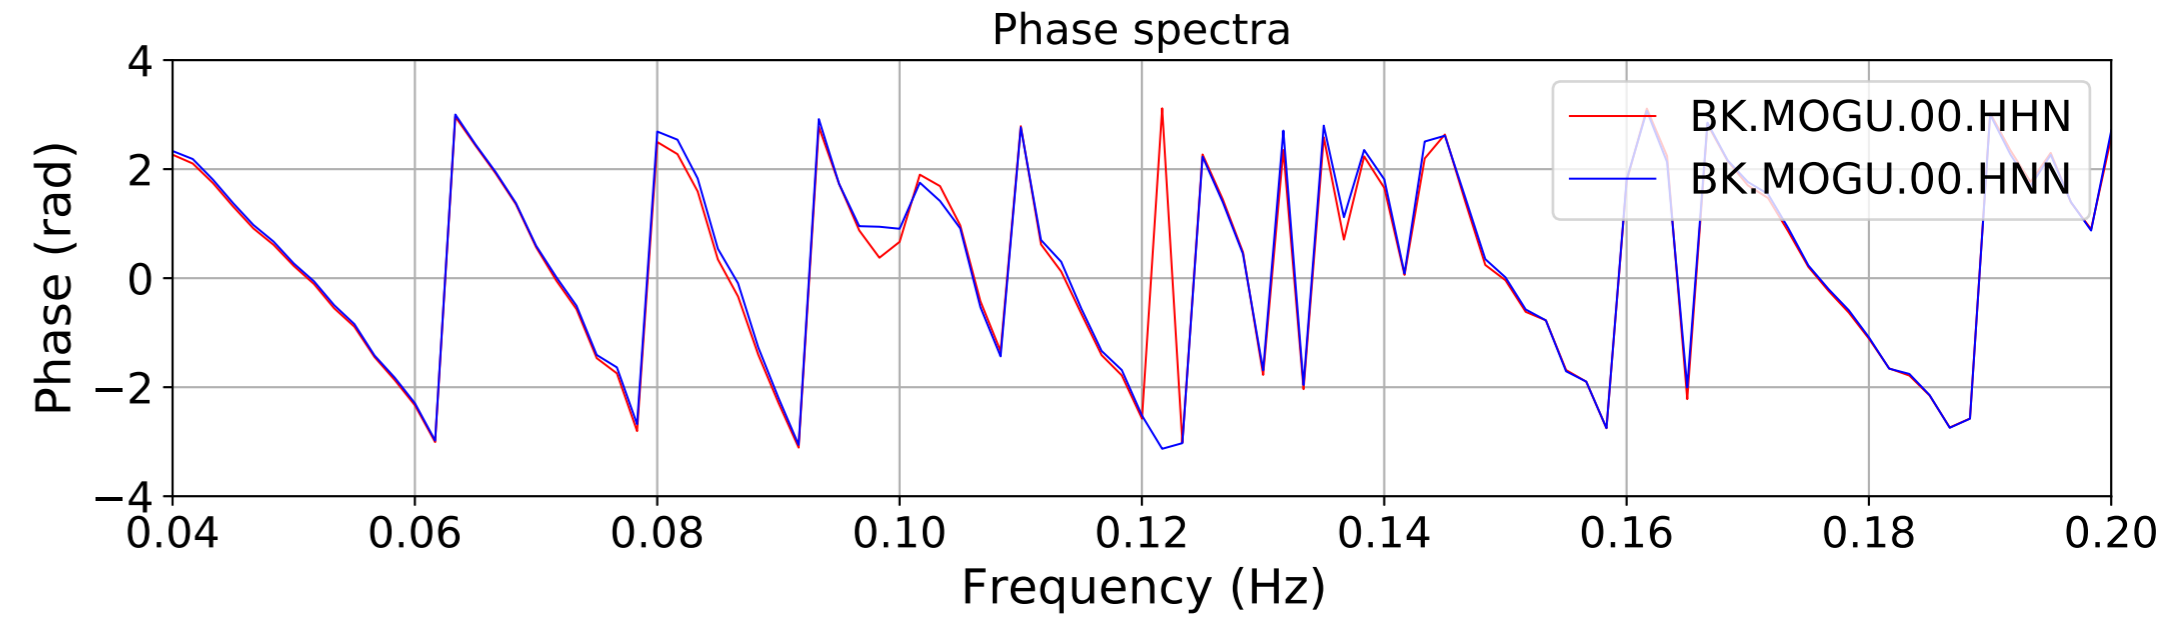

2024.340.184421_M7.0_nc75095651
Origin Time:2024-12-05T18:44:21.110000Z USGS event-id:nc75095651
M7.0 2024 Offshore Cape Mendocino, California Earthquake