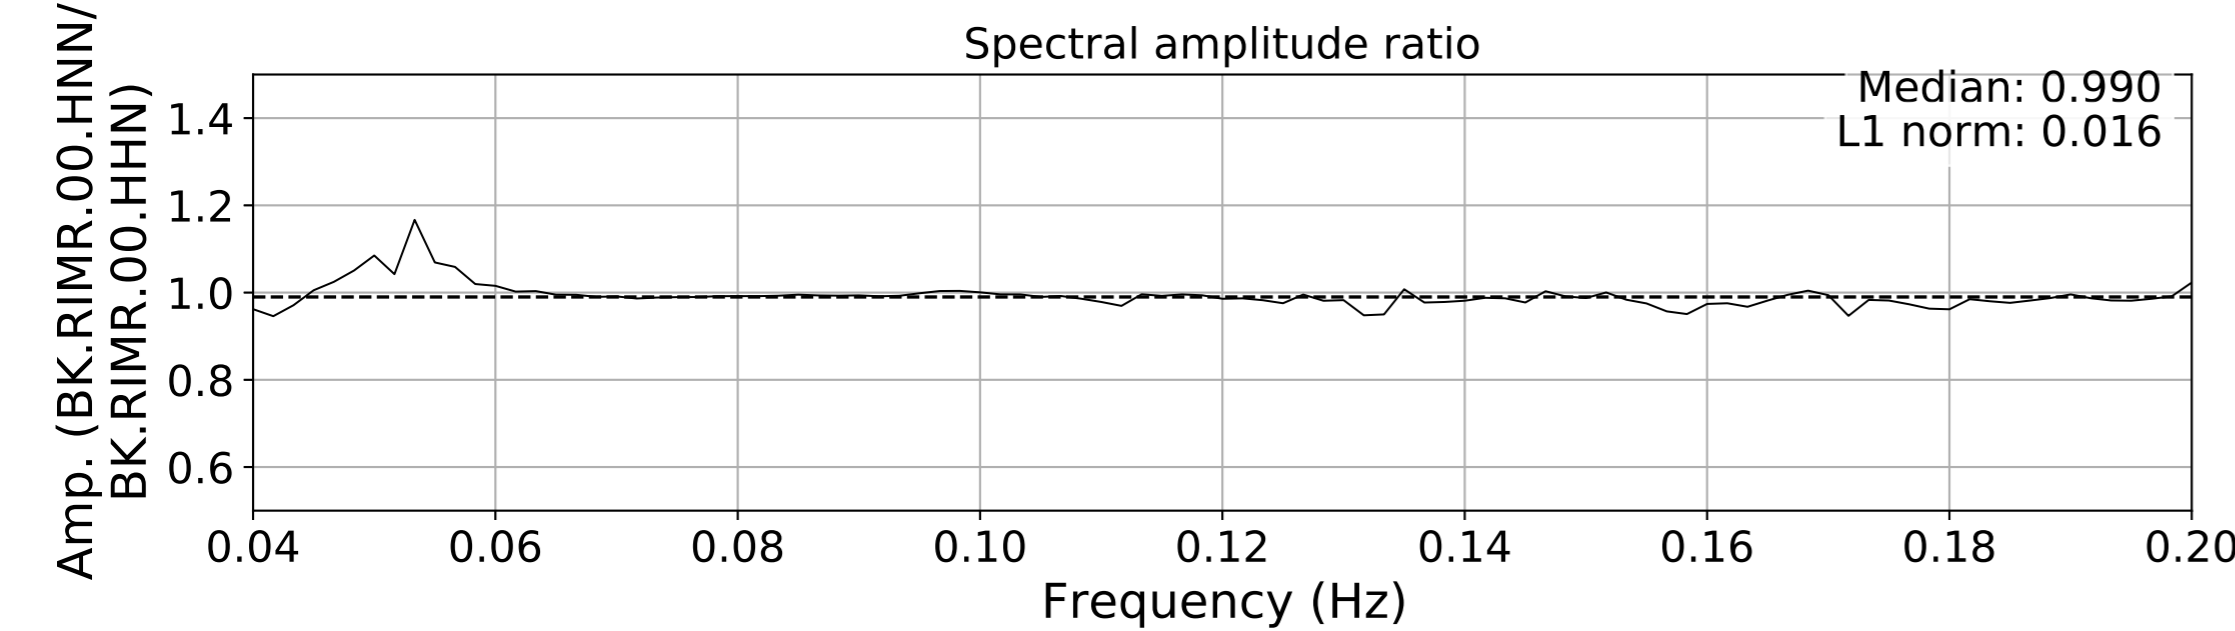

2024.340.184421_M7.0_nc75095651
Origin Time:2024-12-05T18:44:21.110000Z USGS event-id:nc75095651
M7.0 2024 Offshore Cape Mendocino, California Earthquake