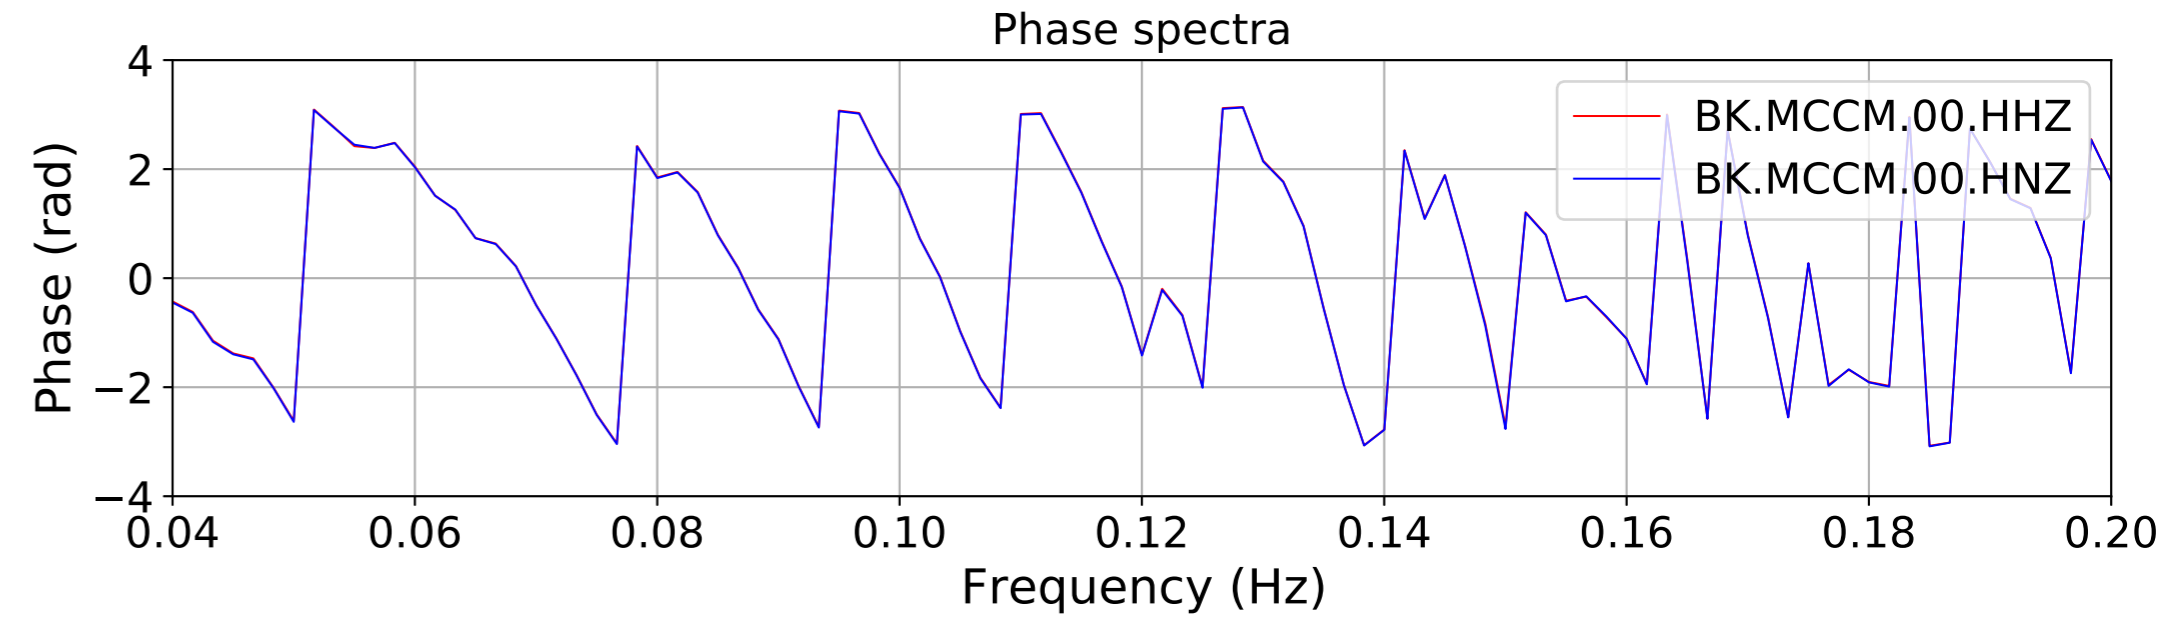

2024.340.184421_M7.0_nc75095651
Origin Time:2024-12-05T18:44:21.110000Z USGS event-id:nc75095651
M7.0 2024 Offshore Cape Mendocino, California Earthquake