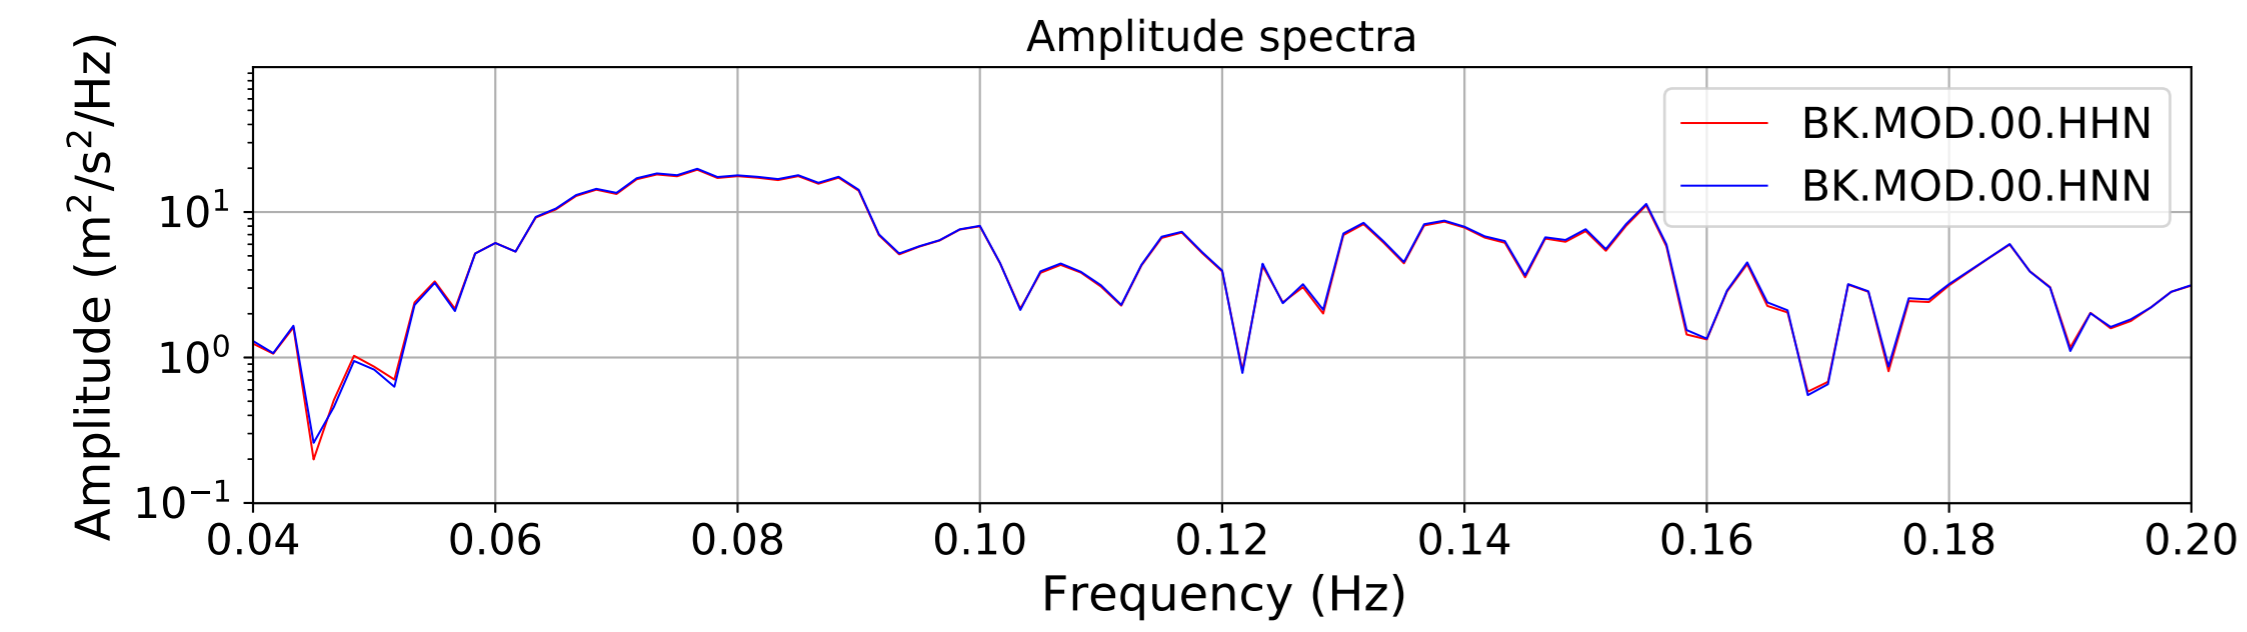

2024.340.184421_M7.0_nc75095651
Origin Time:2024-12-05T18:44:21.110000Z USGS event-id:nc75095651
M7.0 2024 Offshore Cape Mendocino, California Earthquake