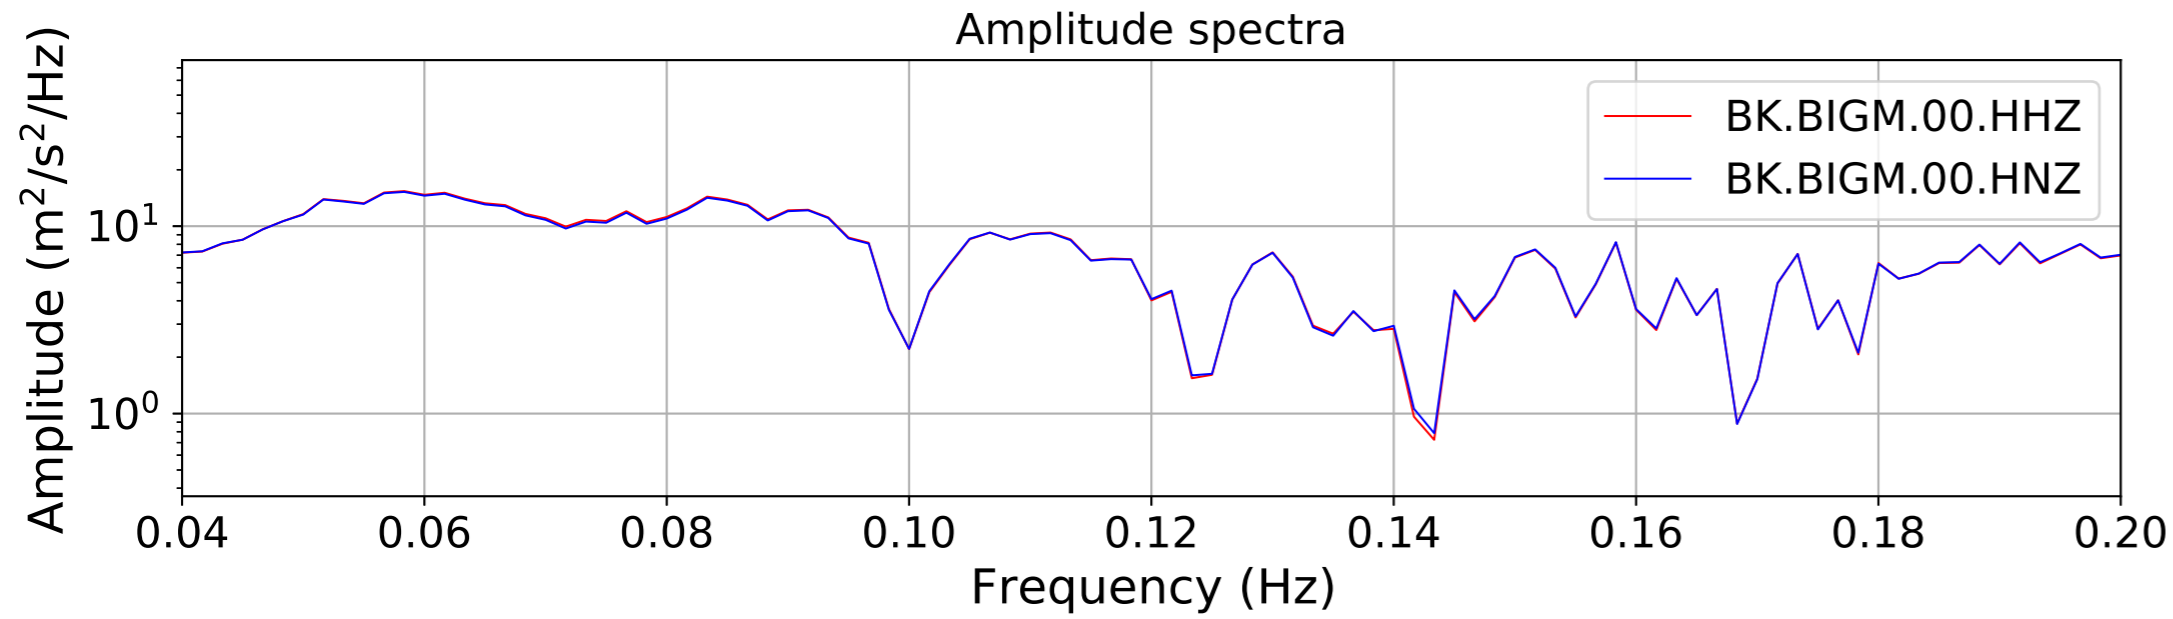

2024.340.184421_M7.0_nc75095651
Origin Time:2024-12-05T18:44:21.110000Z USGS event-id:nc75095651
M7.0 2024 Offshore Cape Mendocino, California Earthquake