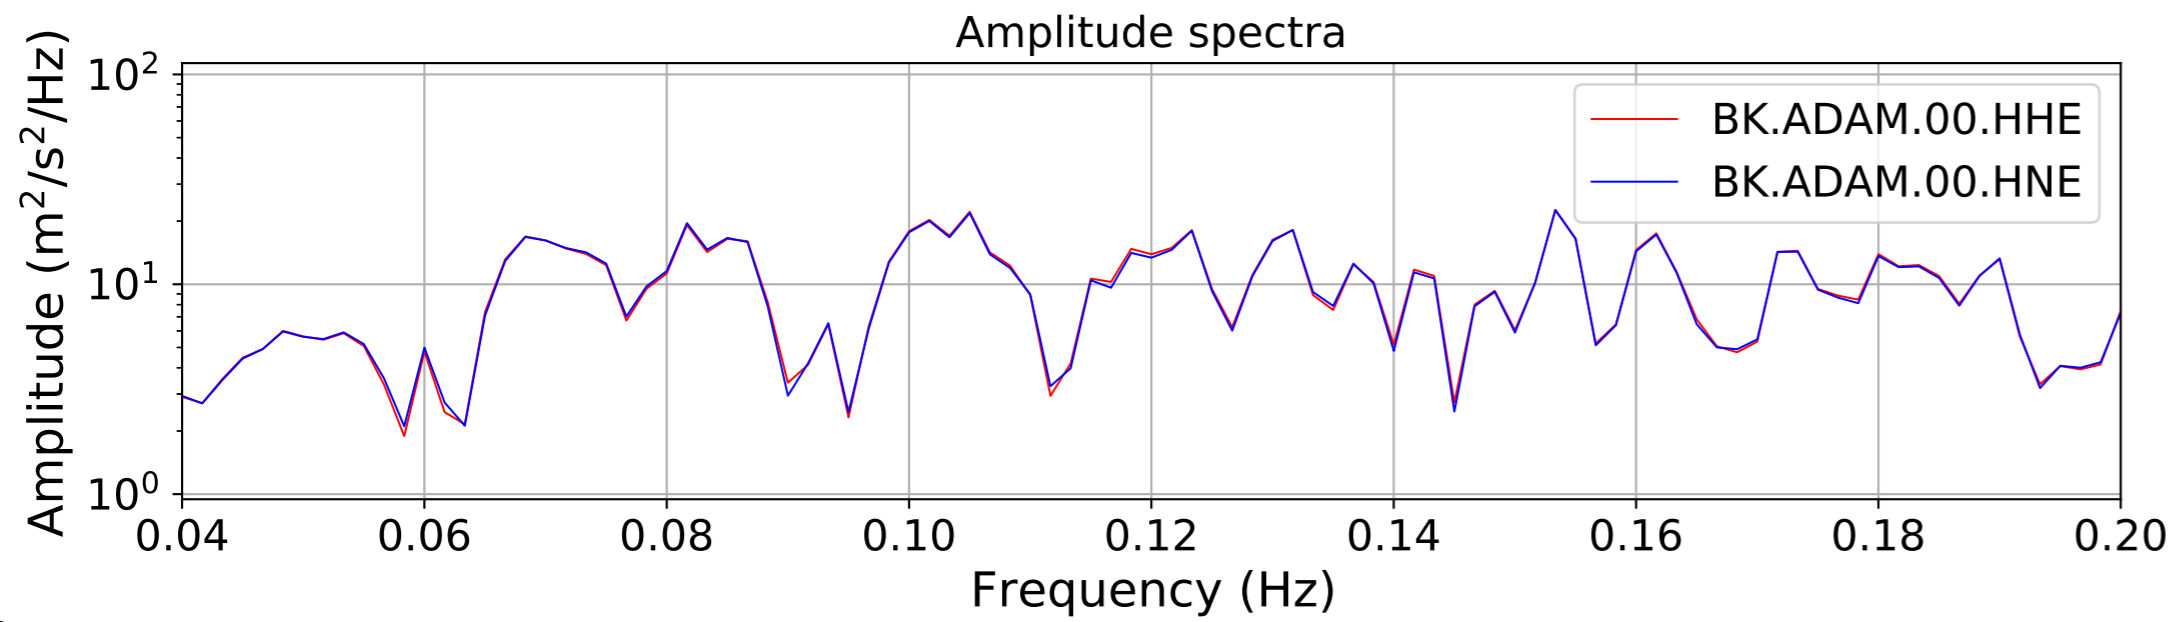

2024.340.184421_M7.0_nc75095651
Origin Time:2024-12-05T18:44:21.110000Z USGS event-id:nc75095651
M7.0 2024 Offshore Cape Mendocino, California Earthquake