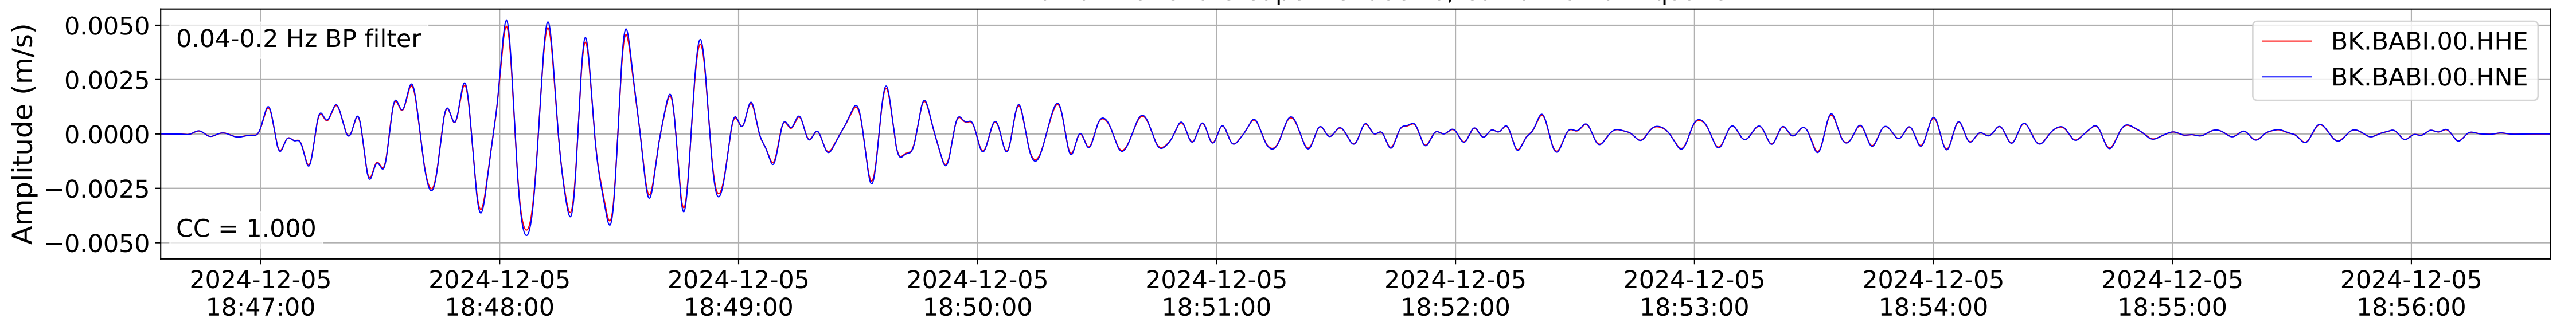

2024.340.184421_M7.0_nc75095651
Origin Time:2024-12-05T18:44:21.110000Z USGS event-id:nc75095651
M7.0 2024 Offshore Cape Mendocino, California Earthquake