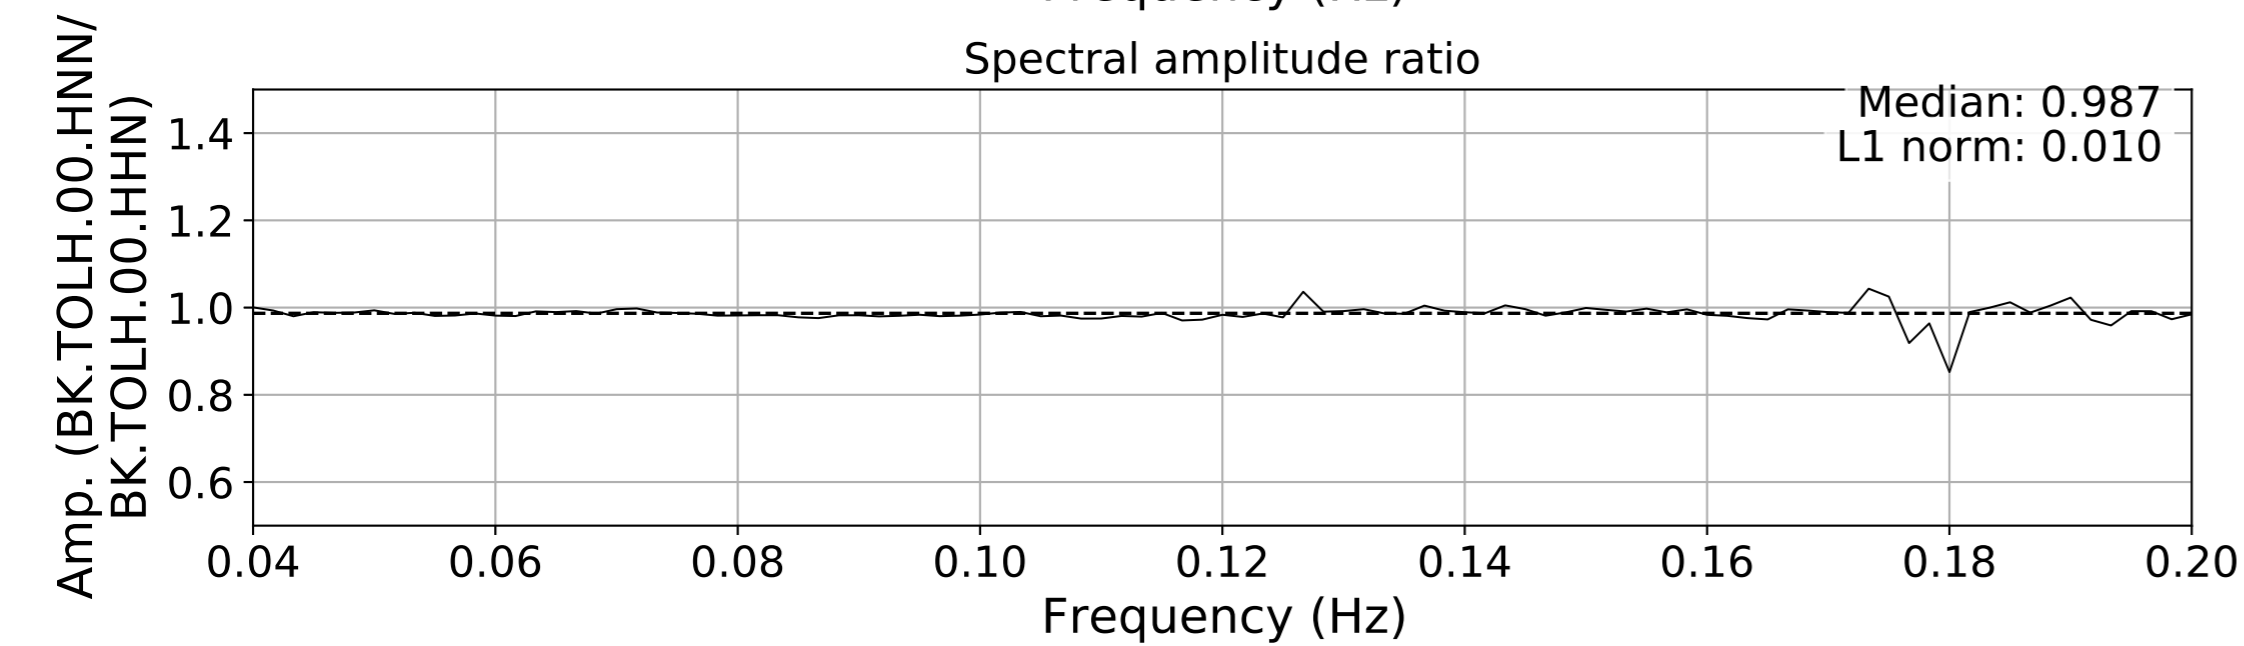

2024.340.184421_M7.0_nc75095651
Origin Time:2024-12-05T18:44:21.110000Z USGS event-id:nc75095651
M7.0 2024 Offshore Cape Mendocino, California Earthquake