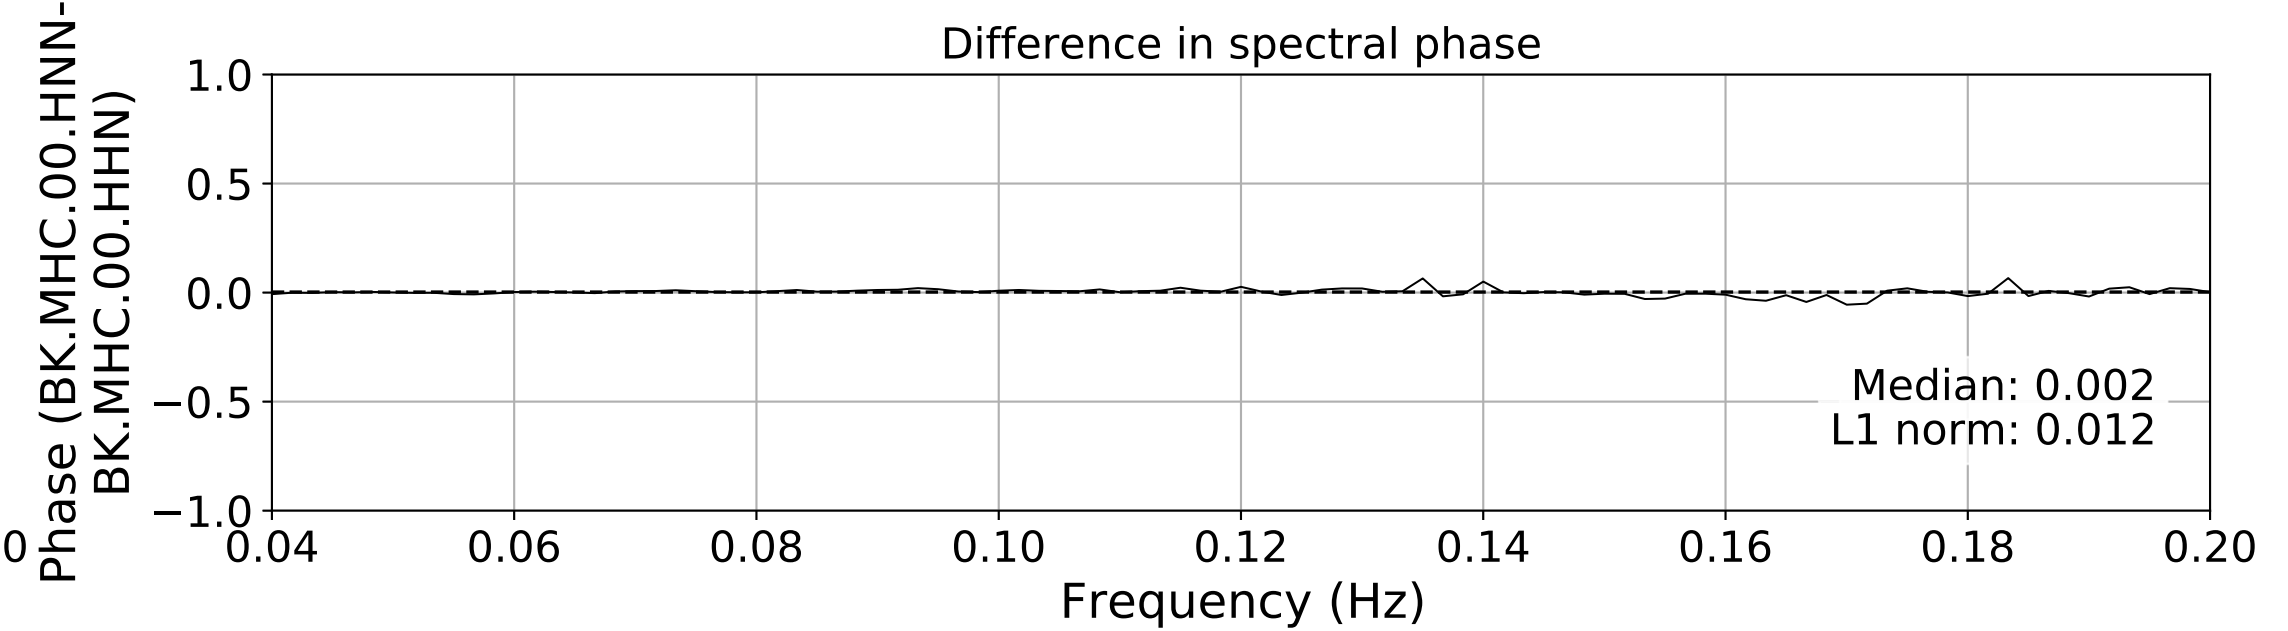

2024.340.184421_M7.0_nc75095651
Origin Time:2024-12-05T18:44:21.110000Z USGS event-id:nc75095651
M7.0 2024 Offshore Cape Mendocino, California Earthquake