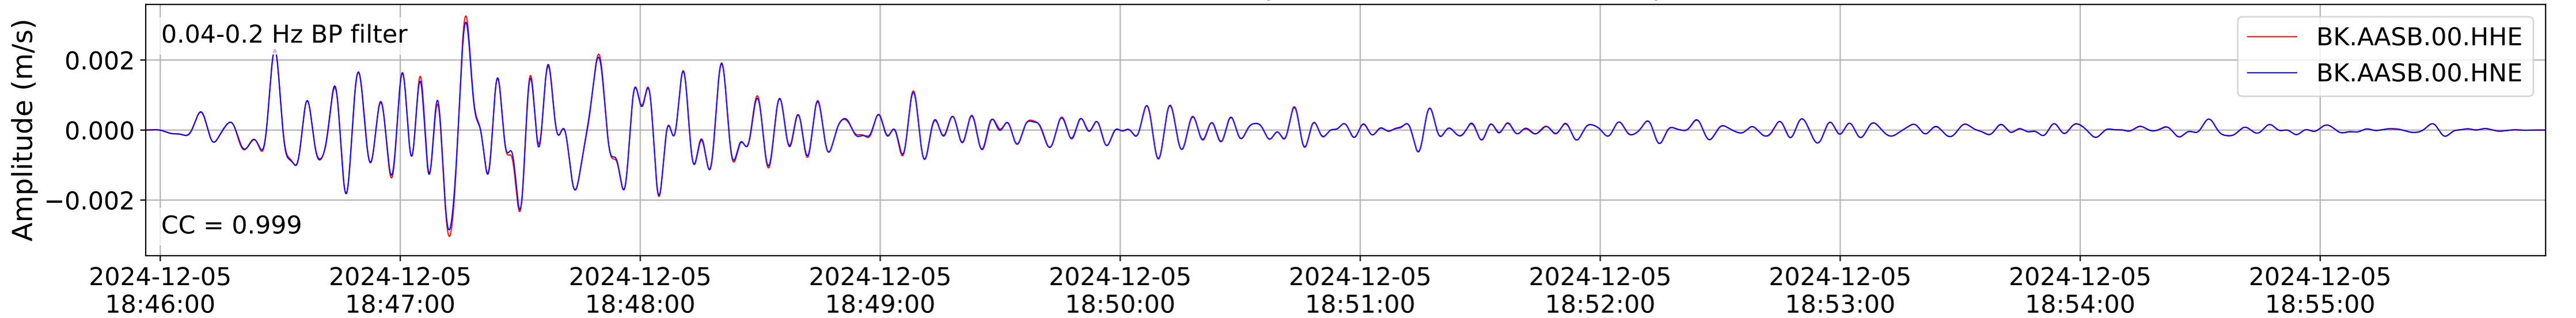

2024.340.184421_M7.0_nc75095651
Origin Time:2024-12-05T18:44:21.110000Z USGS event-id:nc75095651
M7.0 2024 Offshore Cape Mendocino, California Earthquake

2024.340.184421_M7.0_nc75095651
Origin Time:2024-12-05T18:44:21.110000Z USGS event-id:nc75095651
M7.0 2024 Offshore Cape Mendocino, California Earthquake