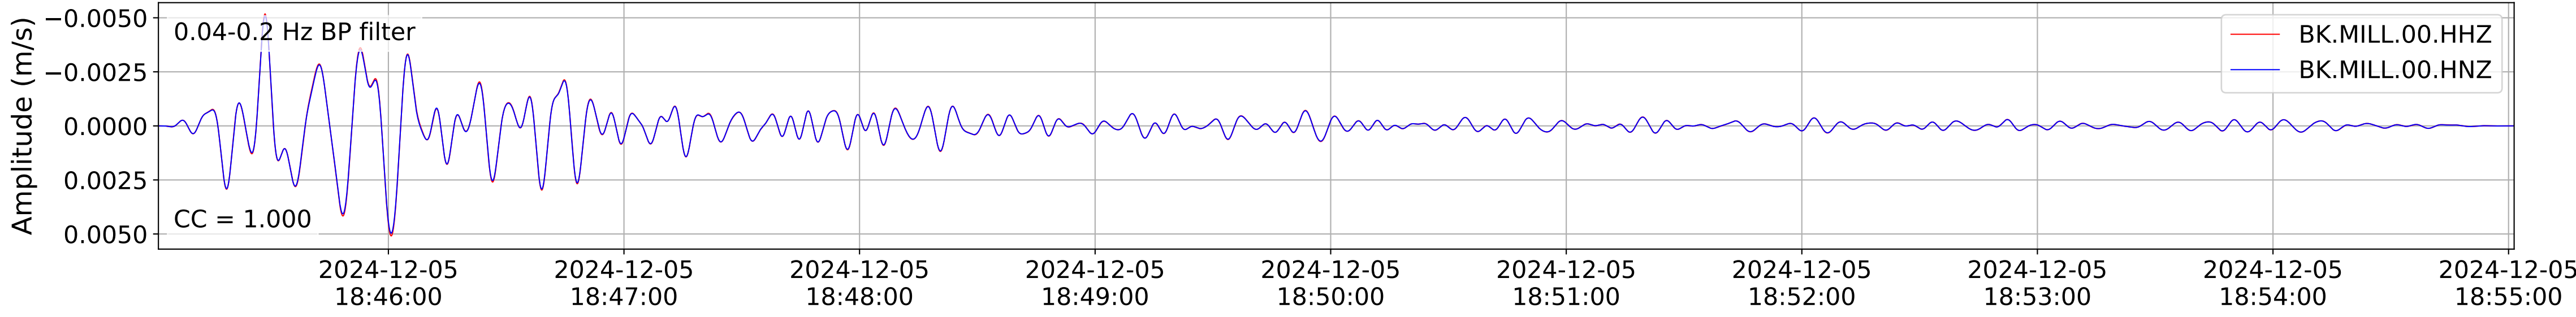

2024.340.184421_M7.0_nc75095651
Origin Time:2024-12-05T18:44:21.110000Z USGS event-id:nc75095651
M7.0 2024 Offshore Cape Mendocino, California Earthquake