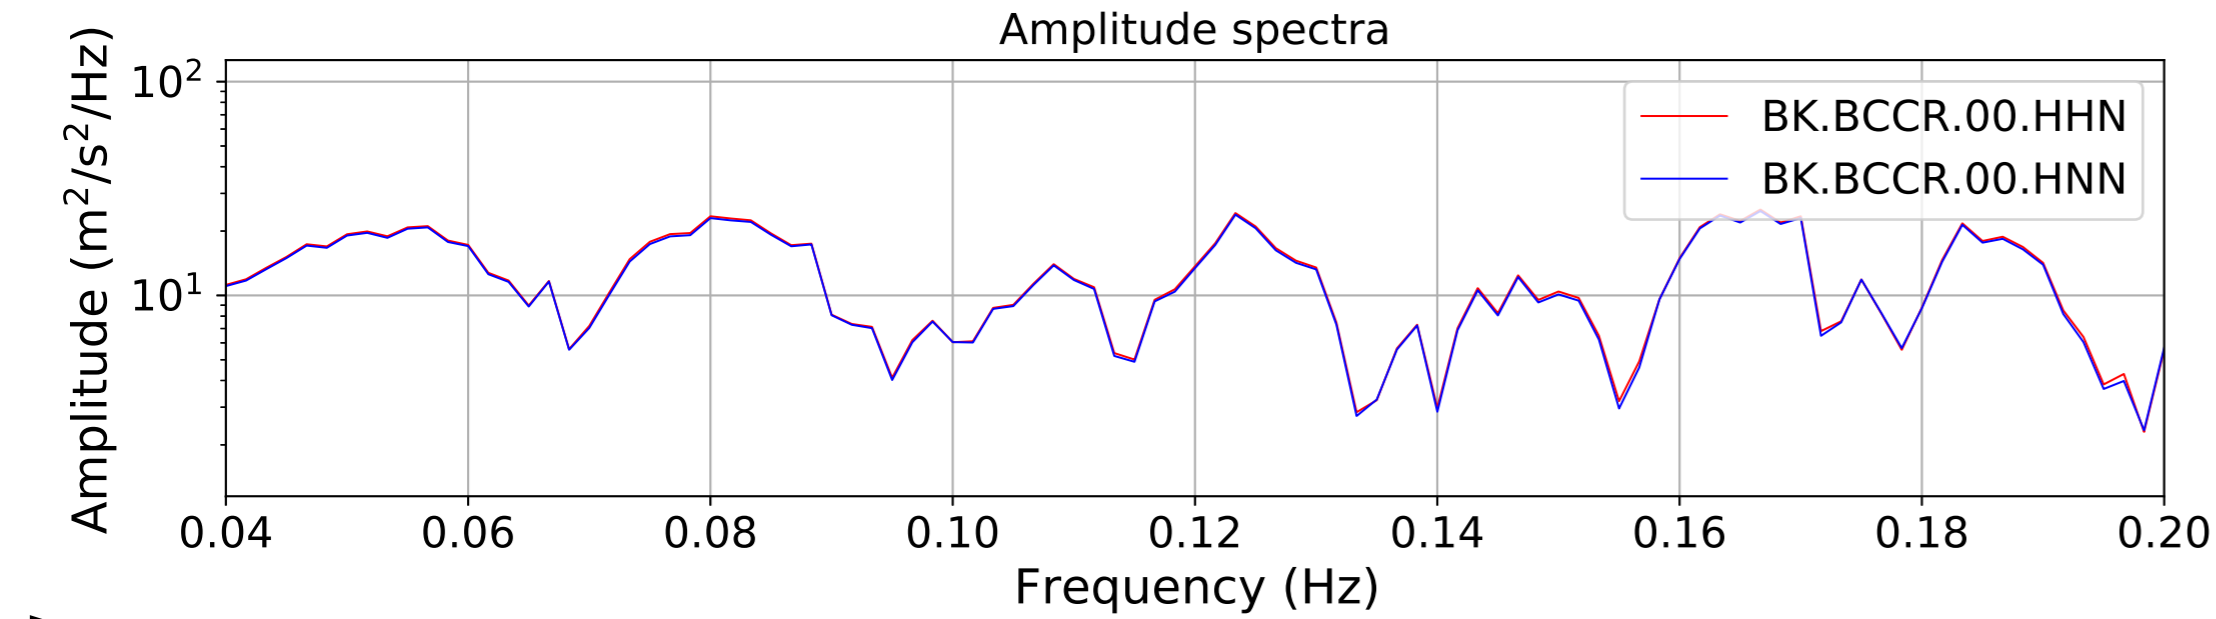

2024.340.184421_M7.0_nc75095651
Origin Time:2024-12-05T18:44:21.110000Z USGS event-id:nc75095651
M7.0 2024 Offshore Cape Mendocino, California Earthquake