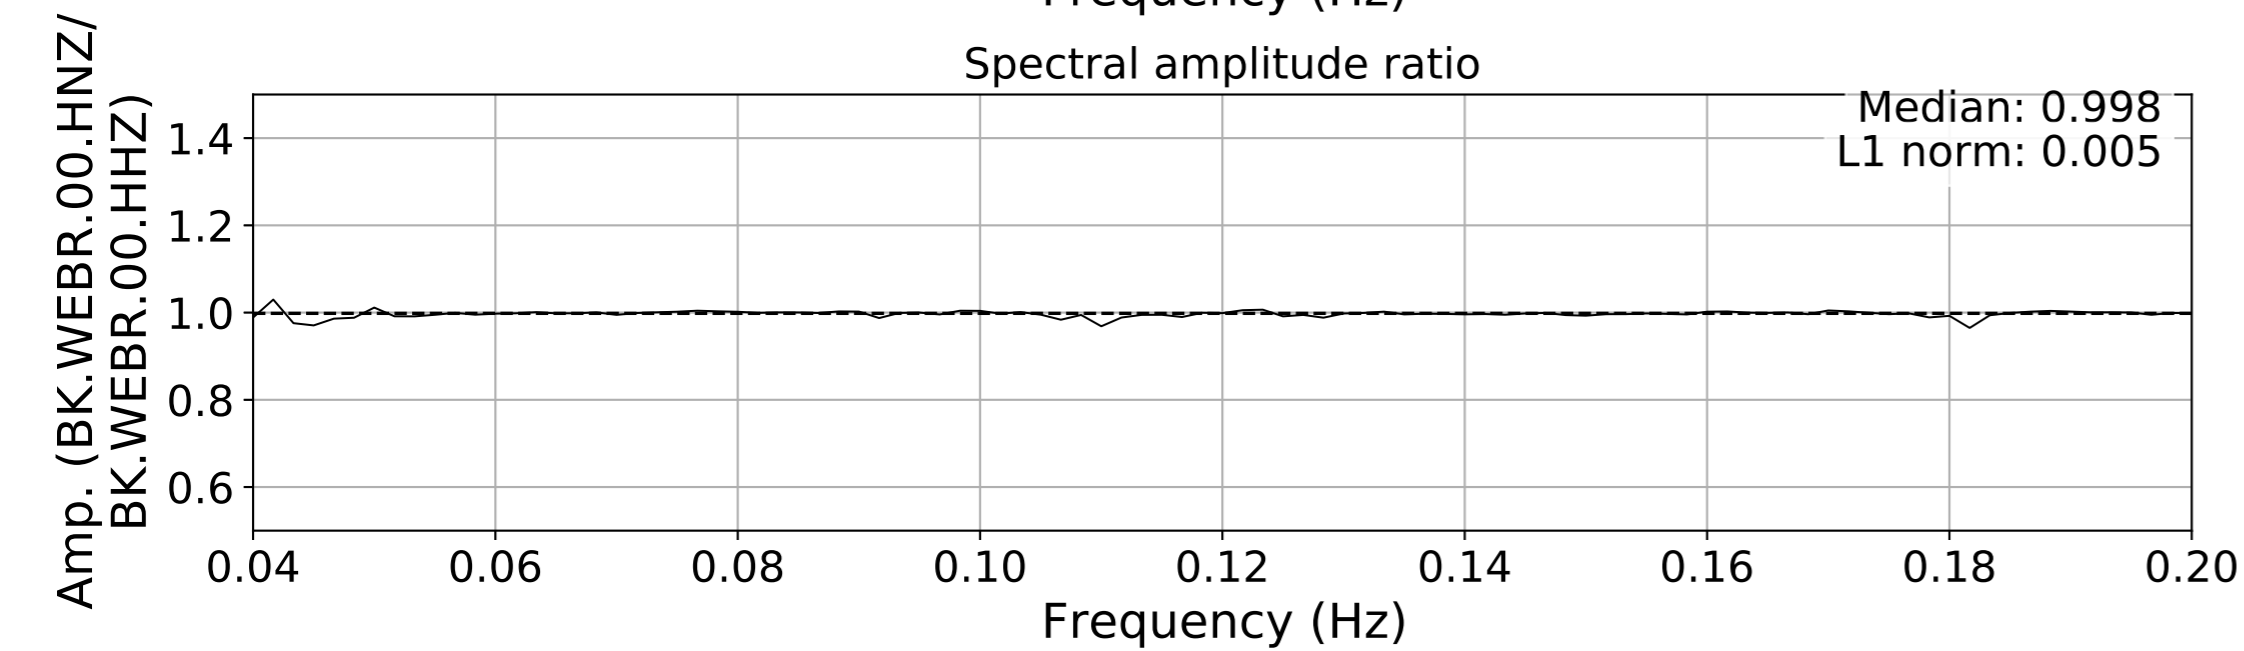

2024.340.184421_M7.0_nc75095651
Origin Time:2024-12-05T18:44:21.110000Z USGS event-id:nc75095651
M7.0 2024 Offshore Cape Mendocino, California Earthquake