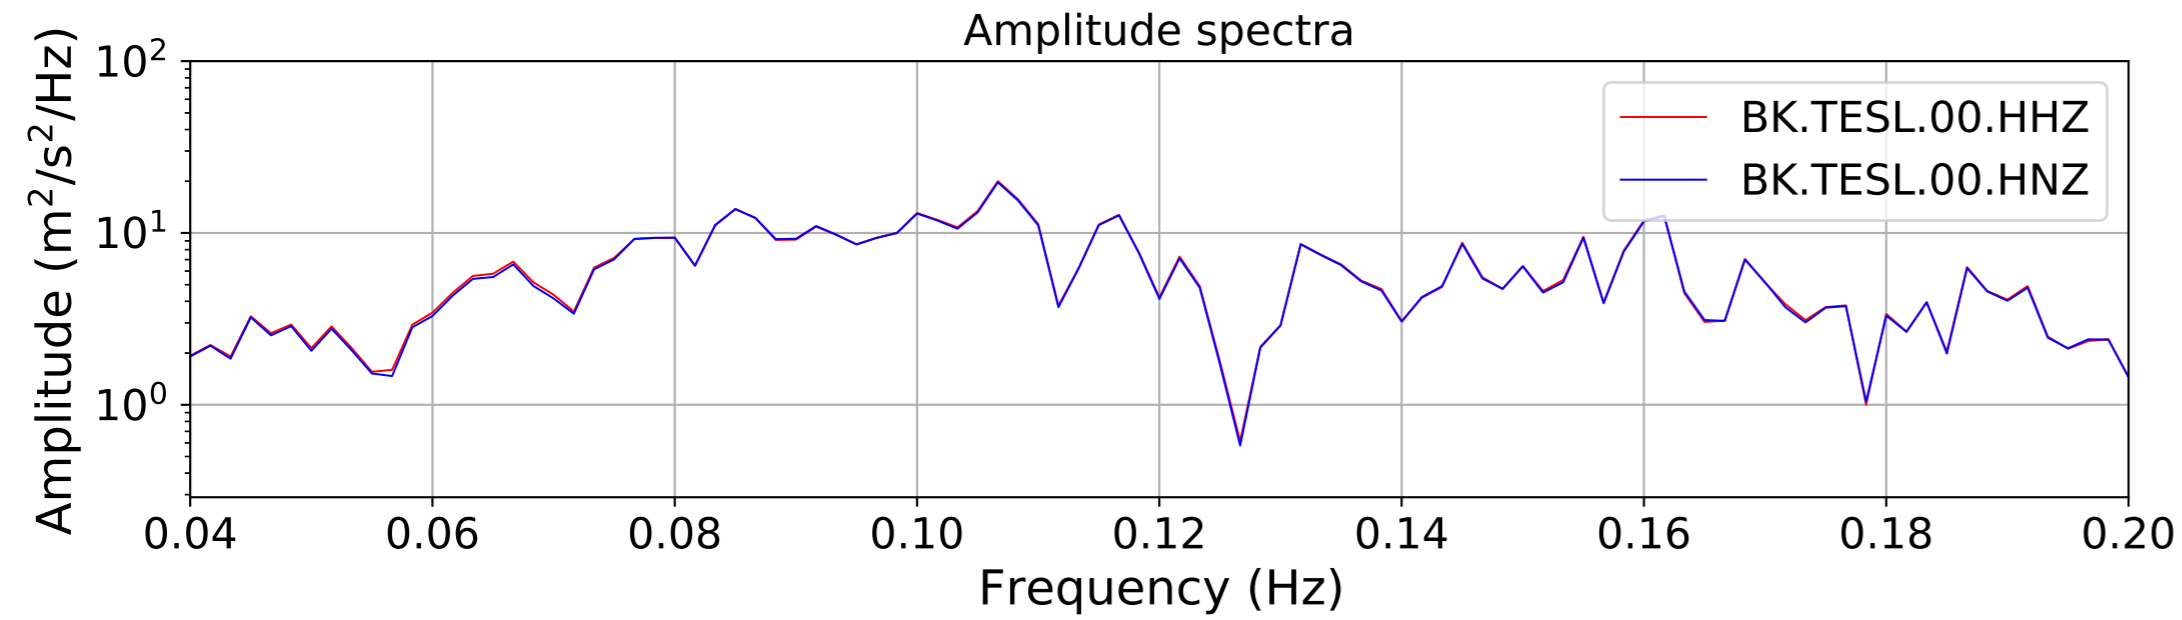

2024.340.184421_M7.0_nc75095651
Origin Time:2024-12-05T18:44:21.110000Z USGS event-id:nc75095651
M7.0 2024 Offshore Cape Mendocino, California Earthquake