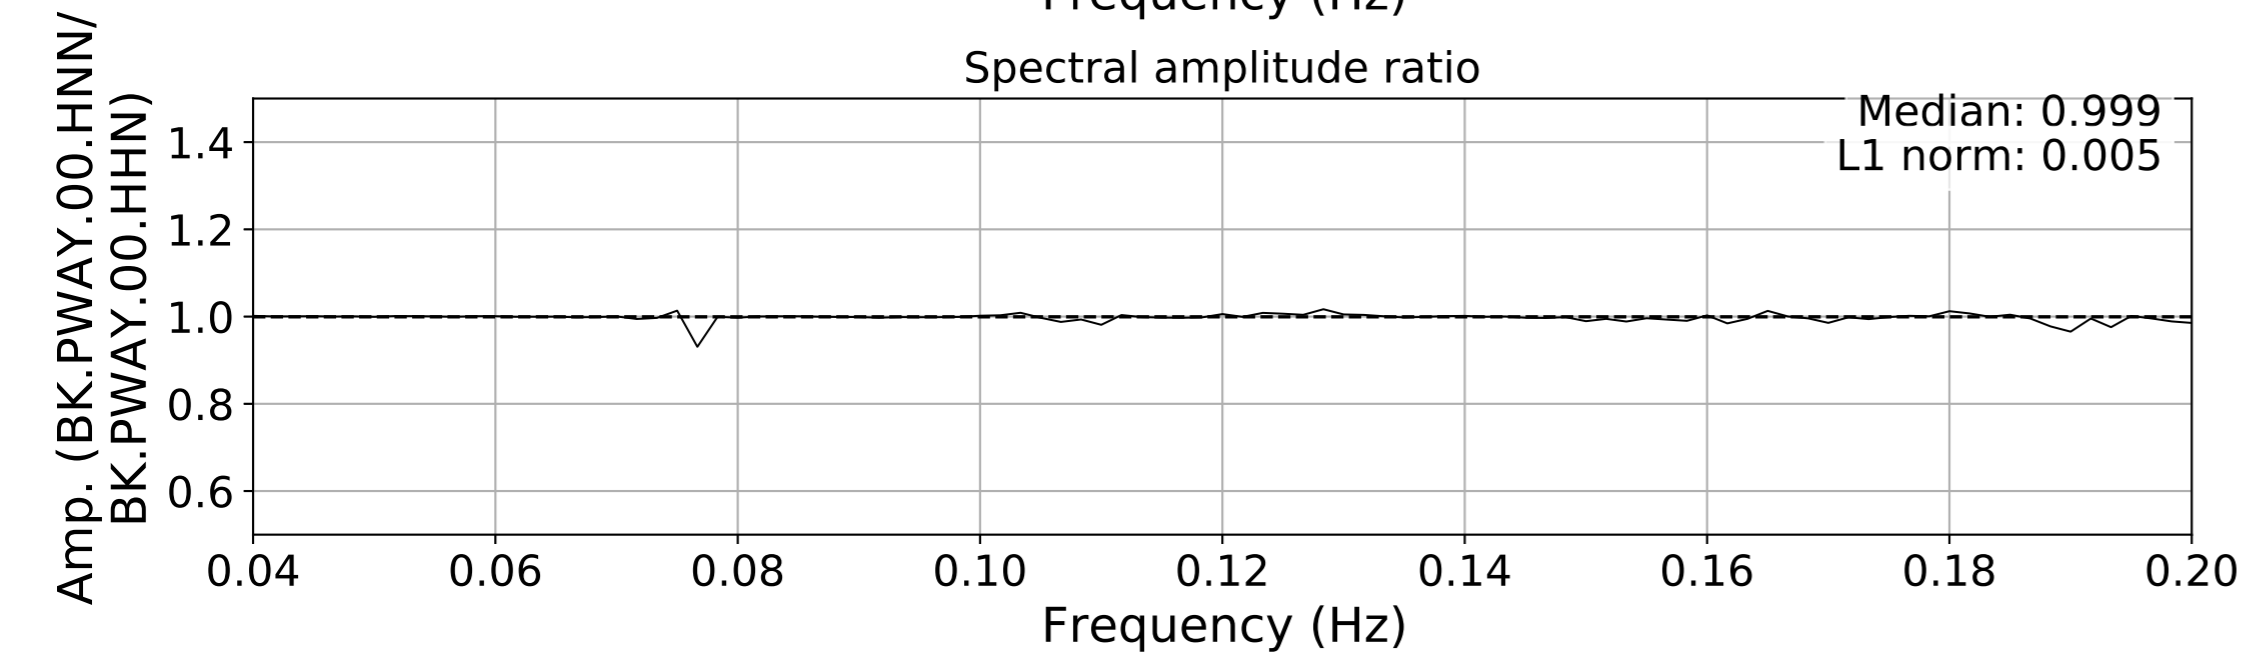

2024.340.184421_M7.0_nc75095651
Origin Time:2024-12-05T18:44:21.110000Z USGS event-id:nc75095651
M7.0 2024 Offshore Cape Mendocino, California Earthquake