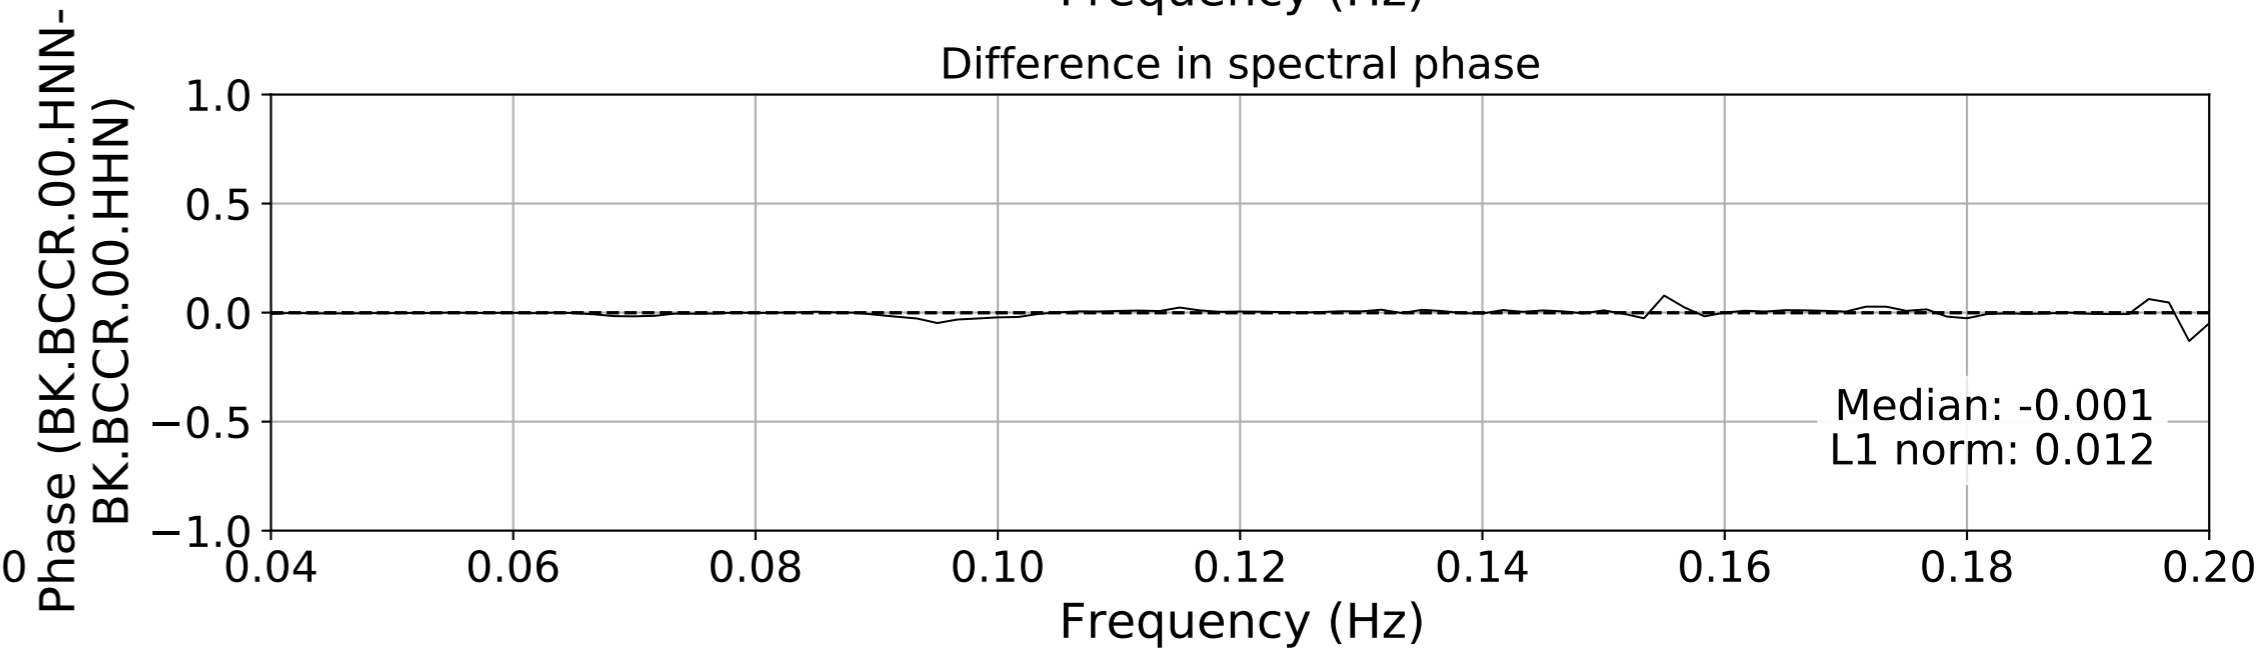

2024.340.184421_M7.0_nc75095651
Origin Time:2024-12-05T18:44:21.110000Z USGS event-id:nc75095651
M7.0 2024 Offshore Cape Mendocino, California Earthquake