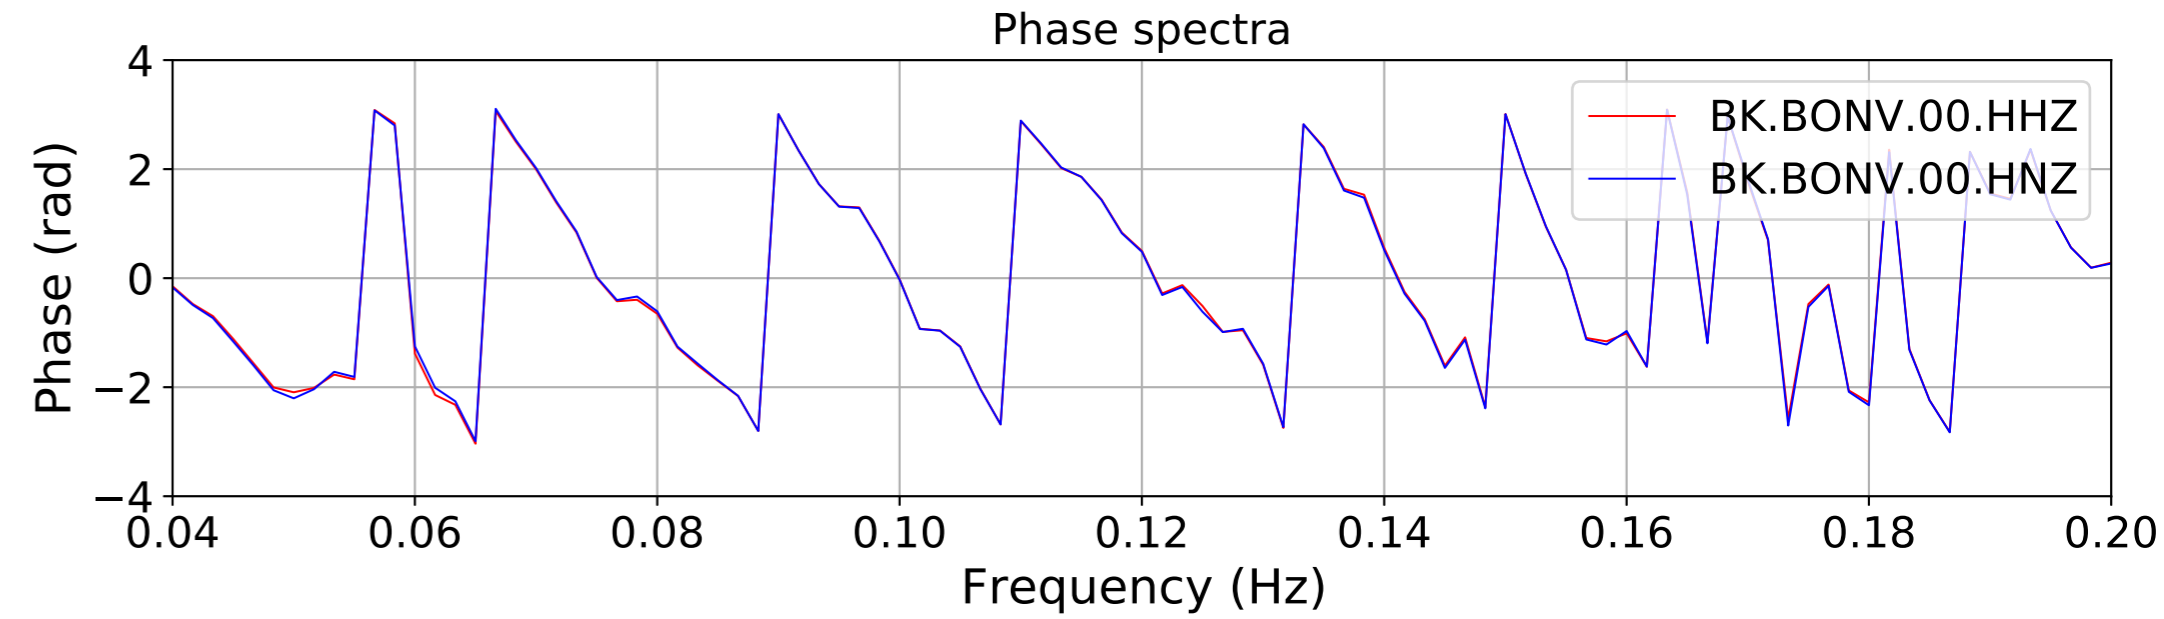

2024.340.184421_M7.0_nc75095651
Origin Time:2024-12-05T18:44:21.110000Z USGS event-id:nc75095651
M7.0 2024 Offshore Cape Mendocino, California Earthquake