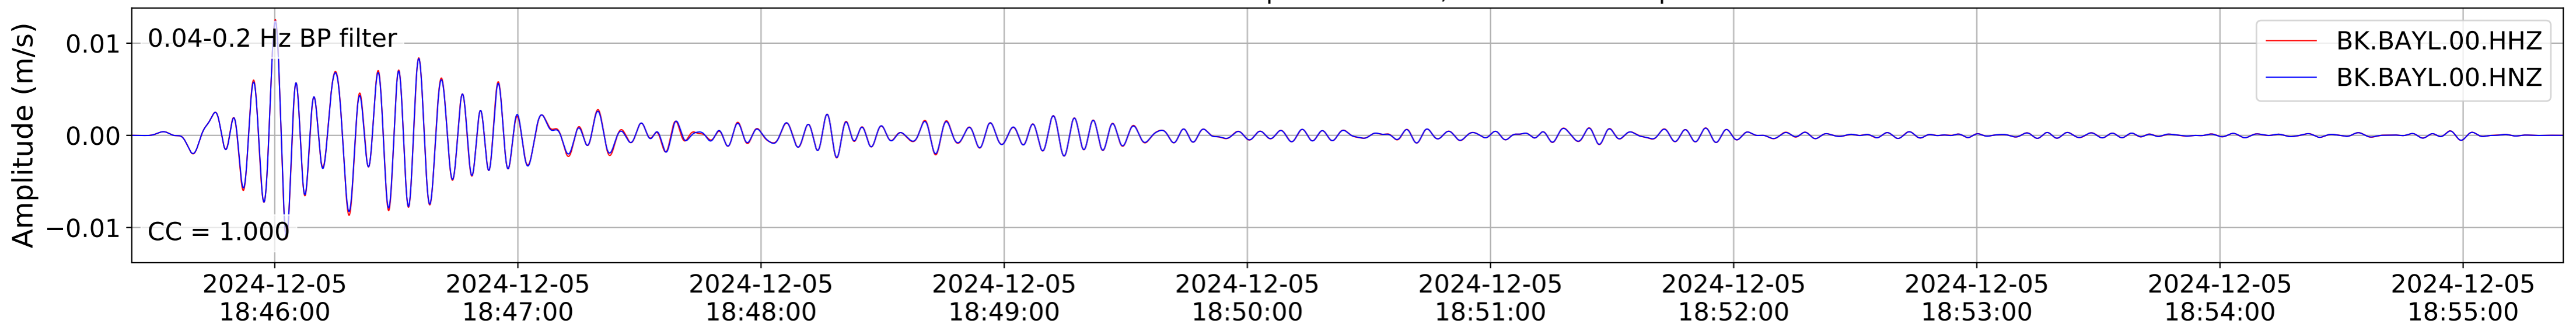

2024.340.184421_M7.0_nc75095651
Origin Time:2024-12-05T18:44:21.110000Z USGS event-id:nc75095651
M7.0 2024 Offshore Cape Mendocino, California Earthquake