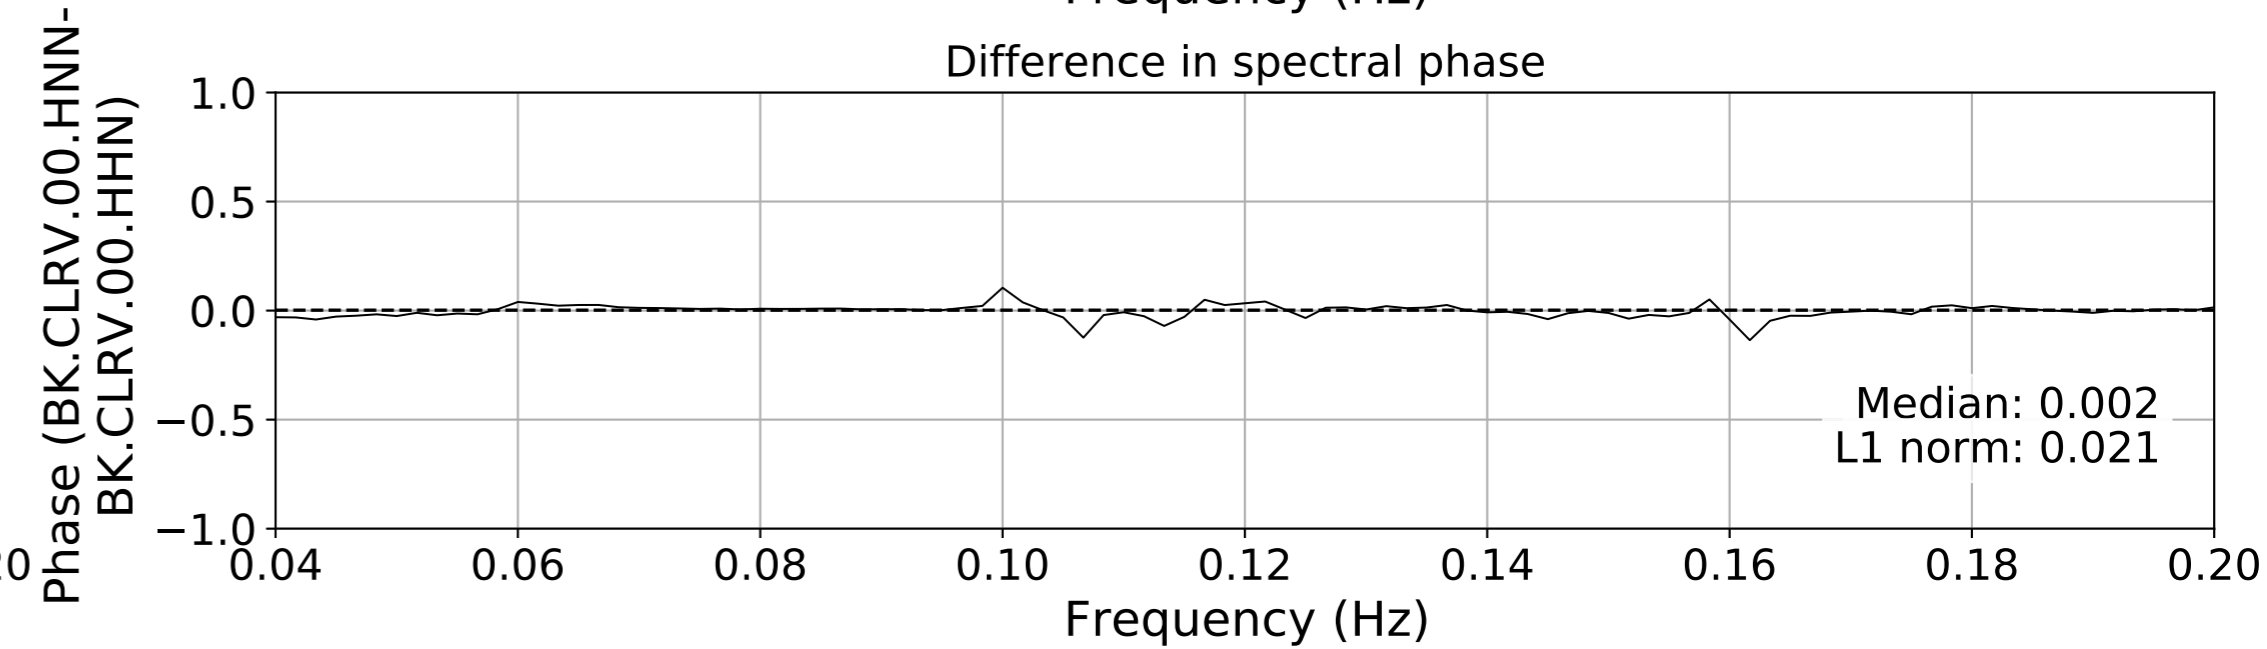

2024.340.184421_M7.0_nc75095651
Origin Time:2024-12-05T18:44:21.110000Z USGS event-id:nc75095651
M7.0 2024 Offshore Cape Mendocino, California Earthquake