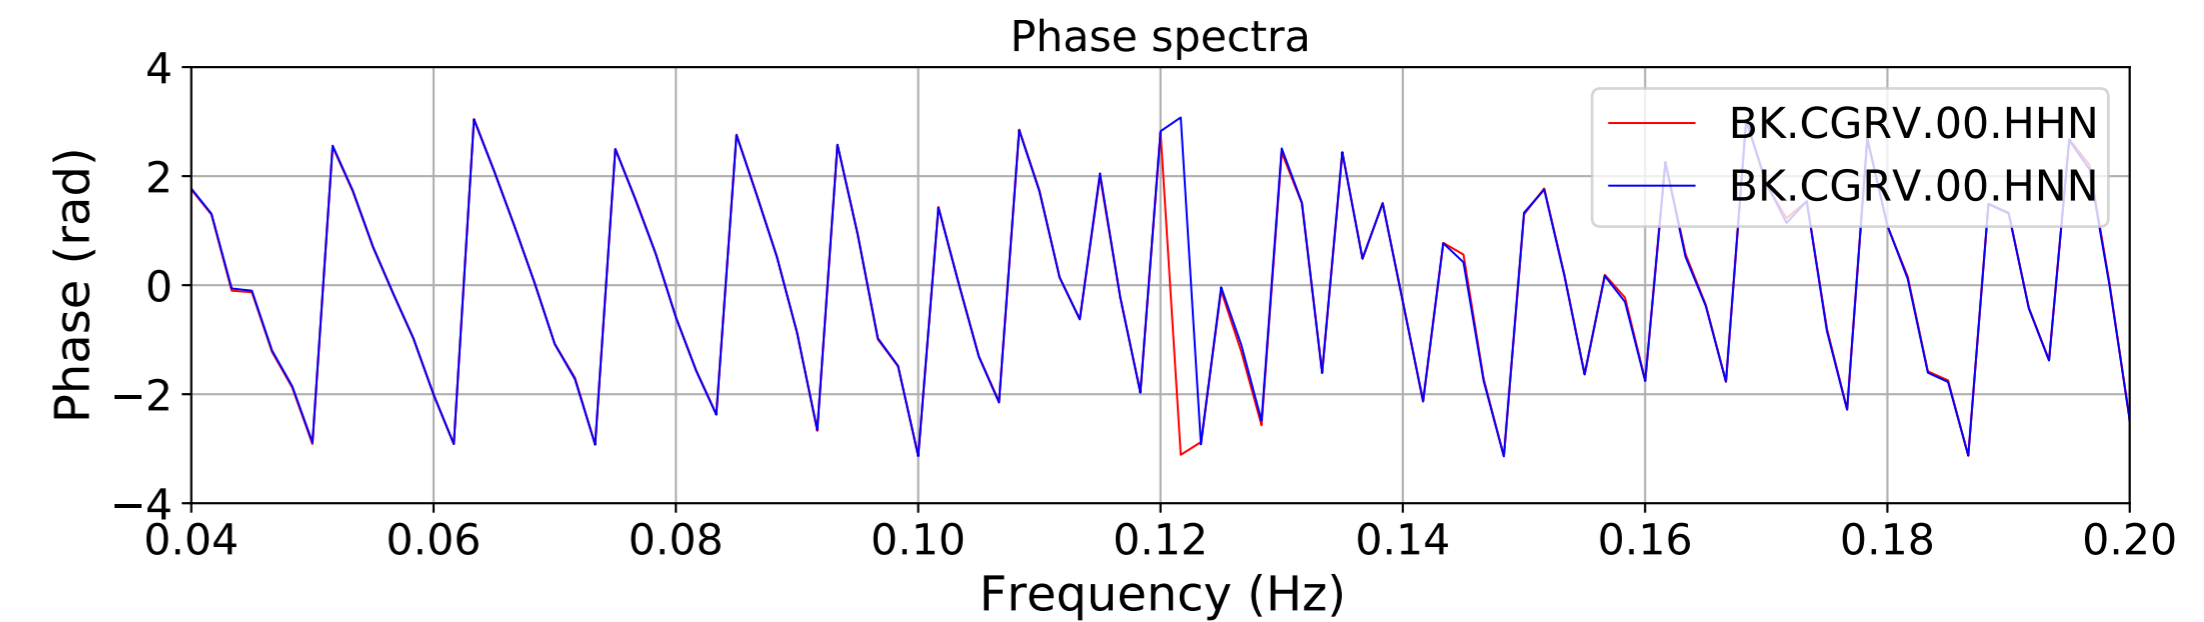

2024.340.184421M7.0_nc75095651
Origin Time:2024-12-05T18:44:21.110000Z USGS event-id:nc75095651
M7.0 2024 Offshore Cape Mendocino, California Earthquake