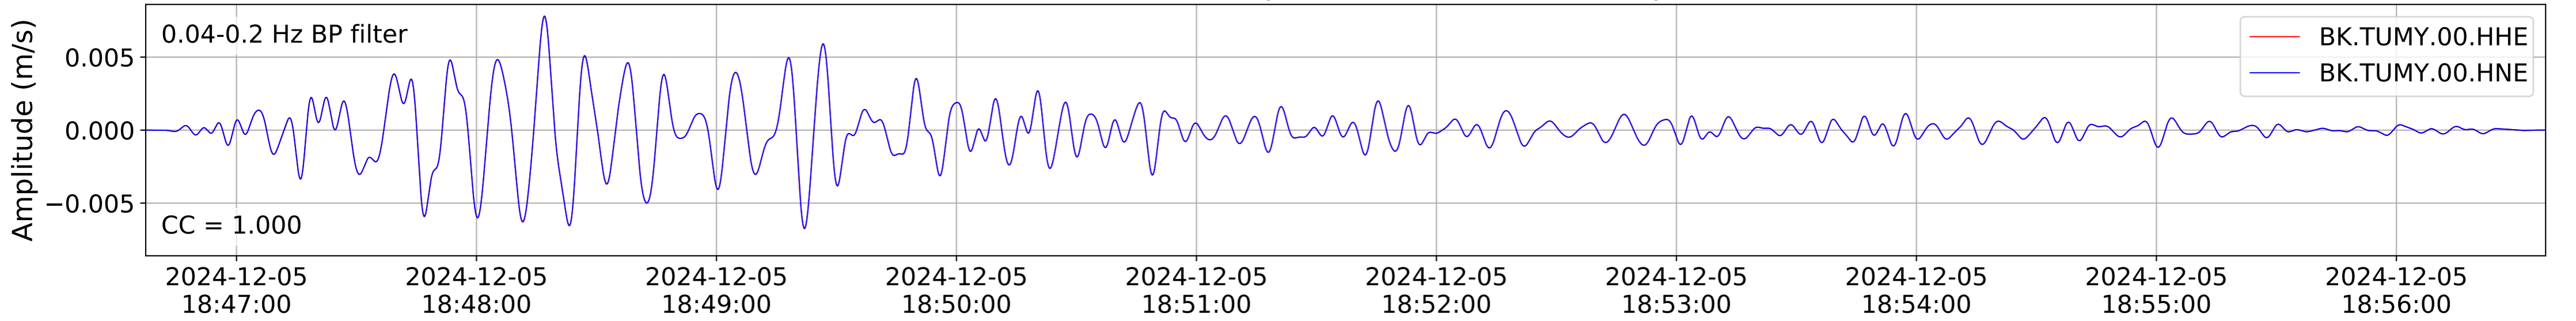

2024.340.184421_M7.0_nc75095651
Origin Time:2024-12-05T18:44:21.110000Z USGS event-id:nc75095651
M7.0 2024 Offshore Cape Mendocino, California Earthquake