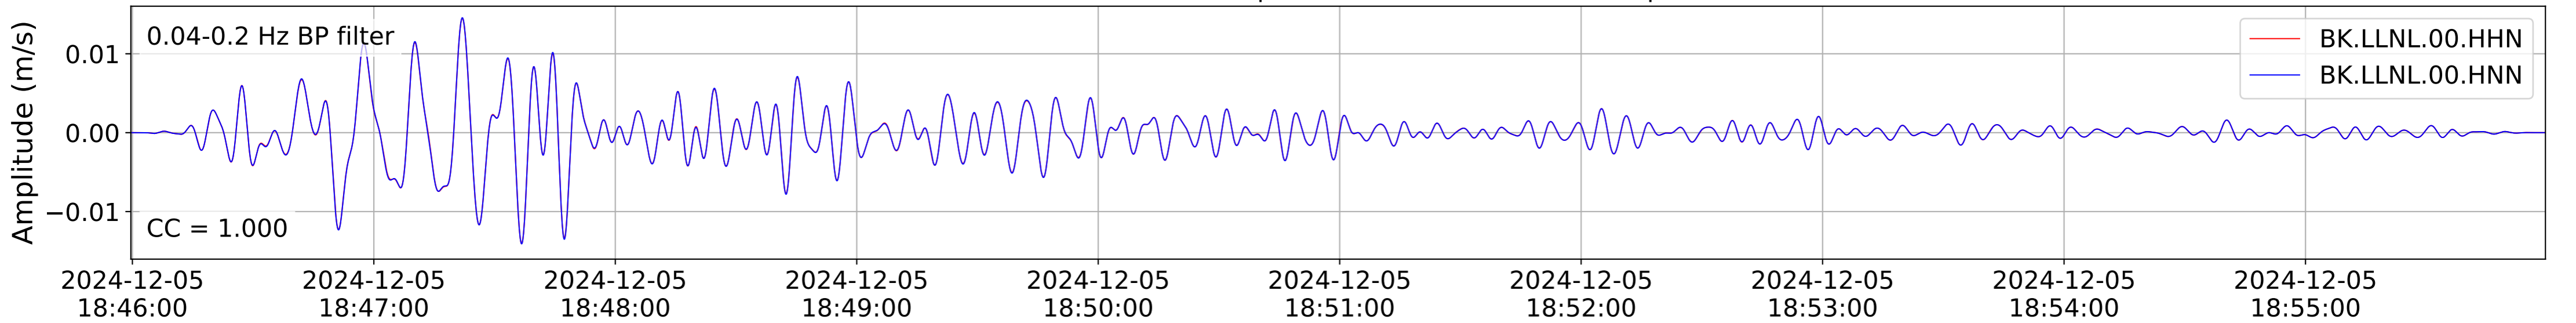

2024.340.184421_M7.0_nc75095651
Origin Time:2024-12-05T18:44:21.110000Z USGS event-id:nc75095651
M7.0 2024 Offshore Cape Mendocino, California Earthquake