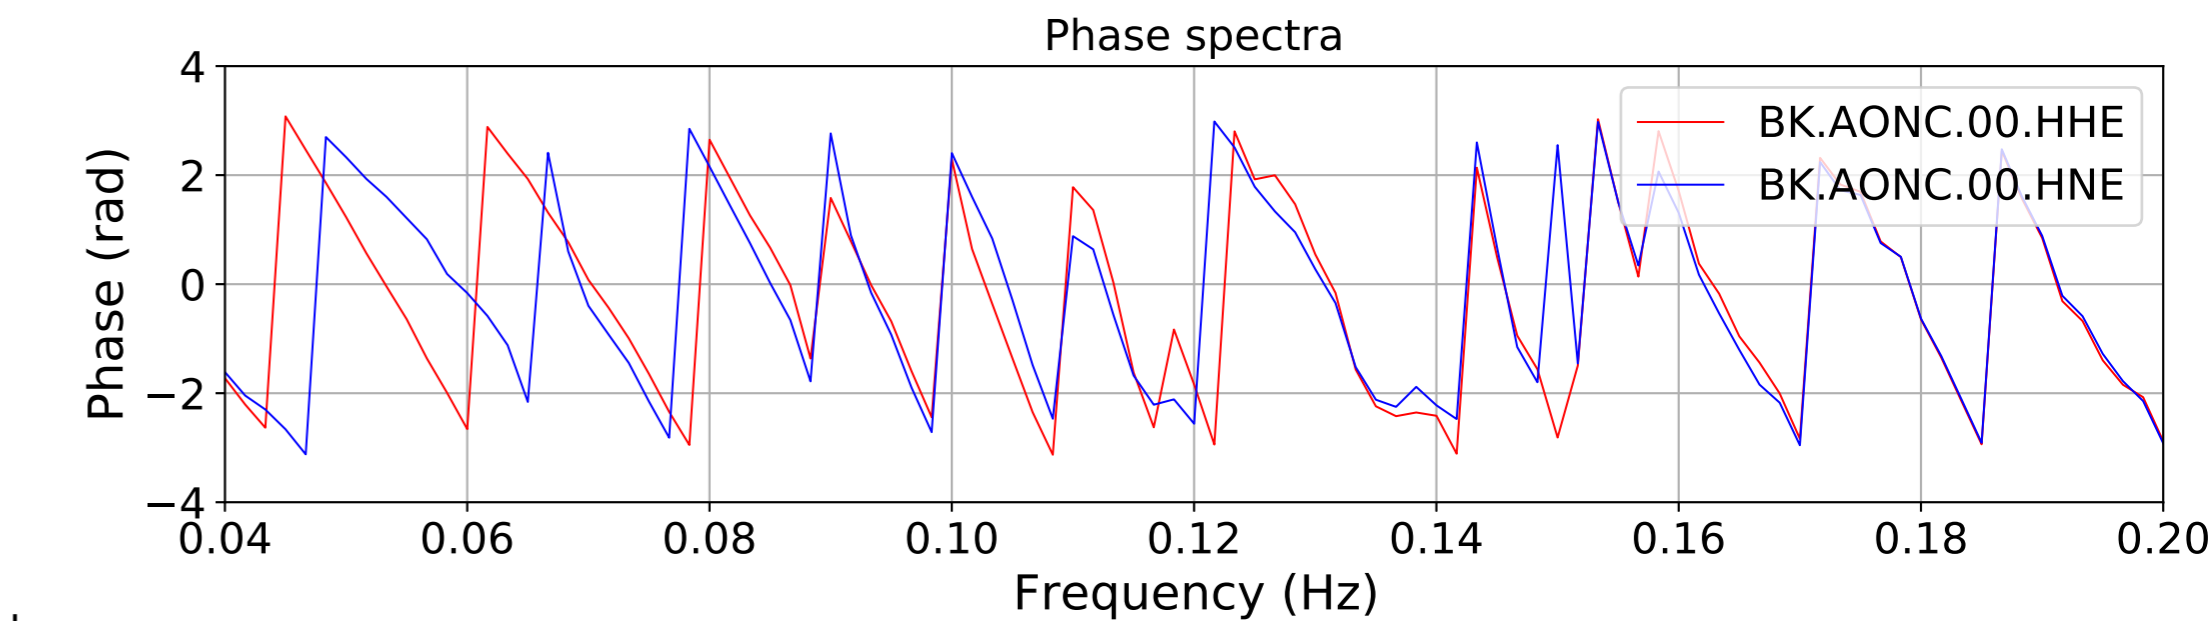

2024.340.184421_M7.0_nc75095651
Origin Time:2024-12-05T18:44:21.110000Z USGS event-id:nc75095651
M7.0 2024 Offshore Cape Mendocino, California Earthquake