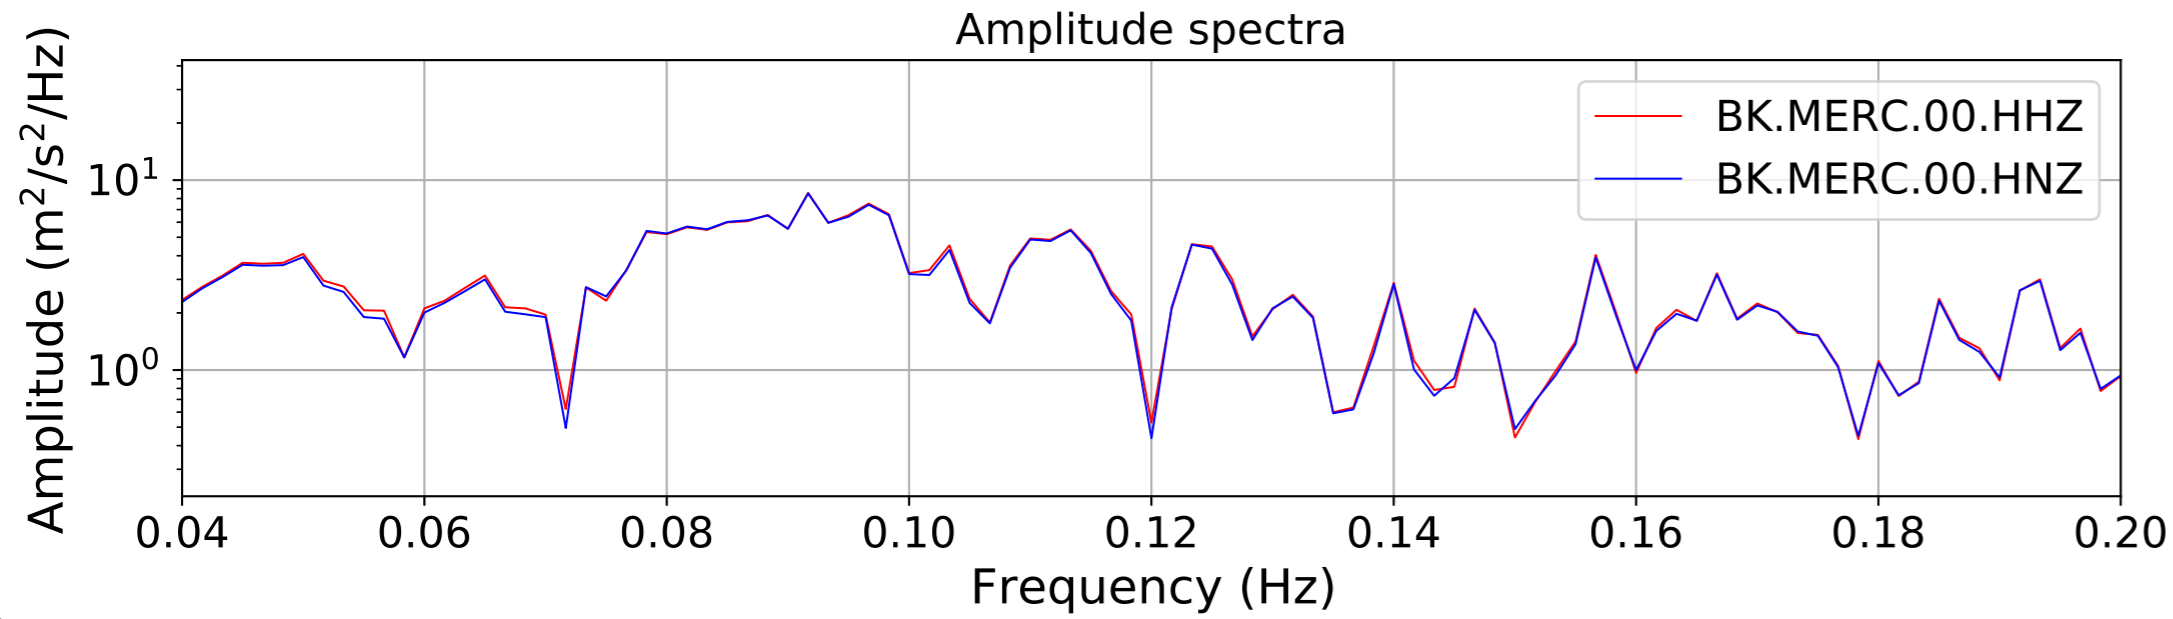

2024.340.184421_M7.0_nc75095651
Origin Time:2024-12-05T18:44:21.110000Z USGS event-id:nc75095651
M7.0 2024 Offshore Cape Mendocino, California Earthquake