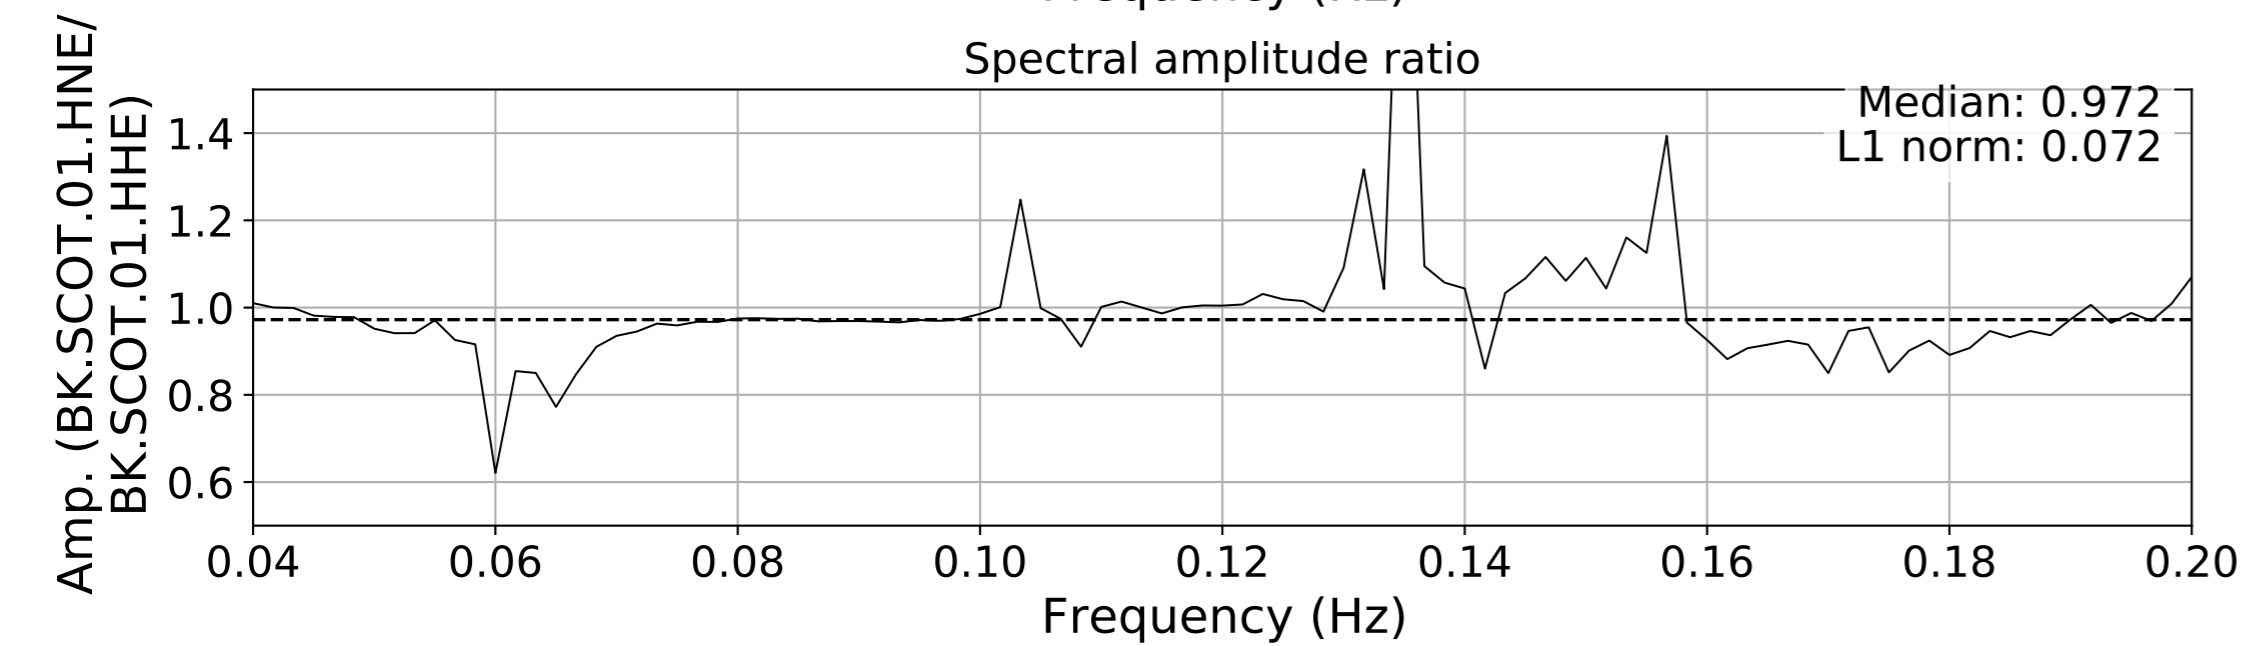

2024.340.184421_M7.0_nc75095651
Origin Time:2024-12-05T18:44:21.110000Z USGS event-id:nc75095651
M7.0 2024 Offshore Cape Mendocino, California Earthquake