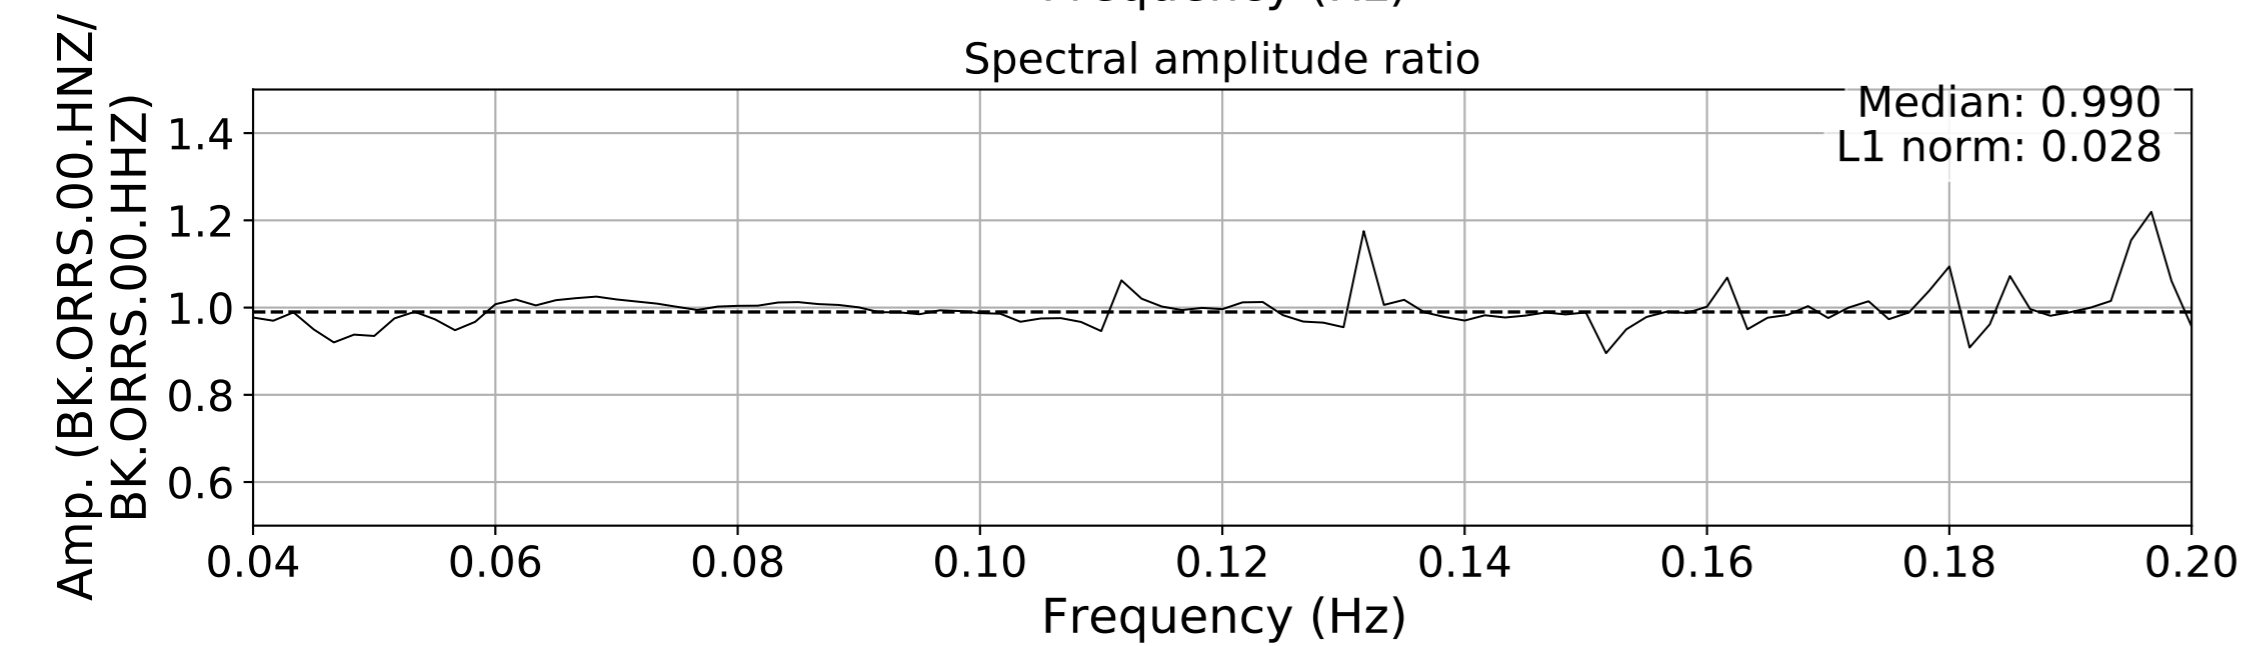

2024.340.184421_M7.0_nc75095651
Origin Time:2024-12-05T18:44:21.110000Z USGS event-id:nc75095651
M7.0 2024 Offshore Cape Mendocino, California Earthquake