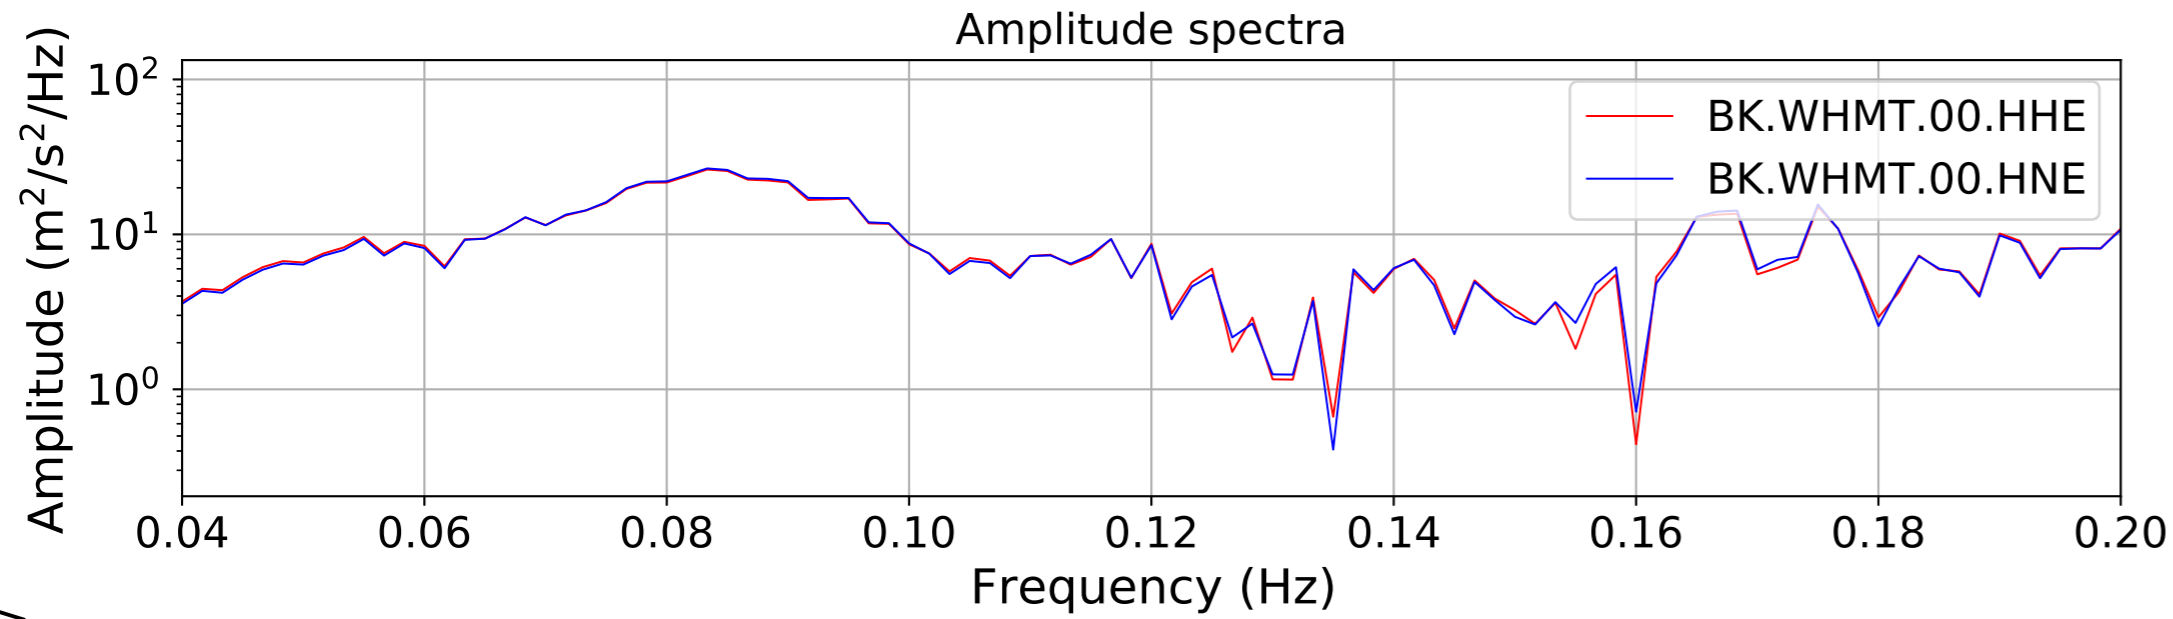

2024.340.184421_M7.0_nc75095651
Origin Time:2024-12-05T18:44:21.110000Z USGS event-id:nc75095651
M7.0 2024 Offshore Cape Mendocino, California Earthquake