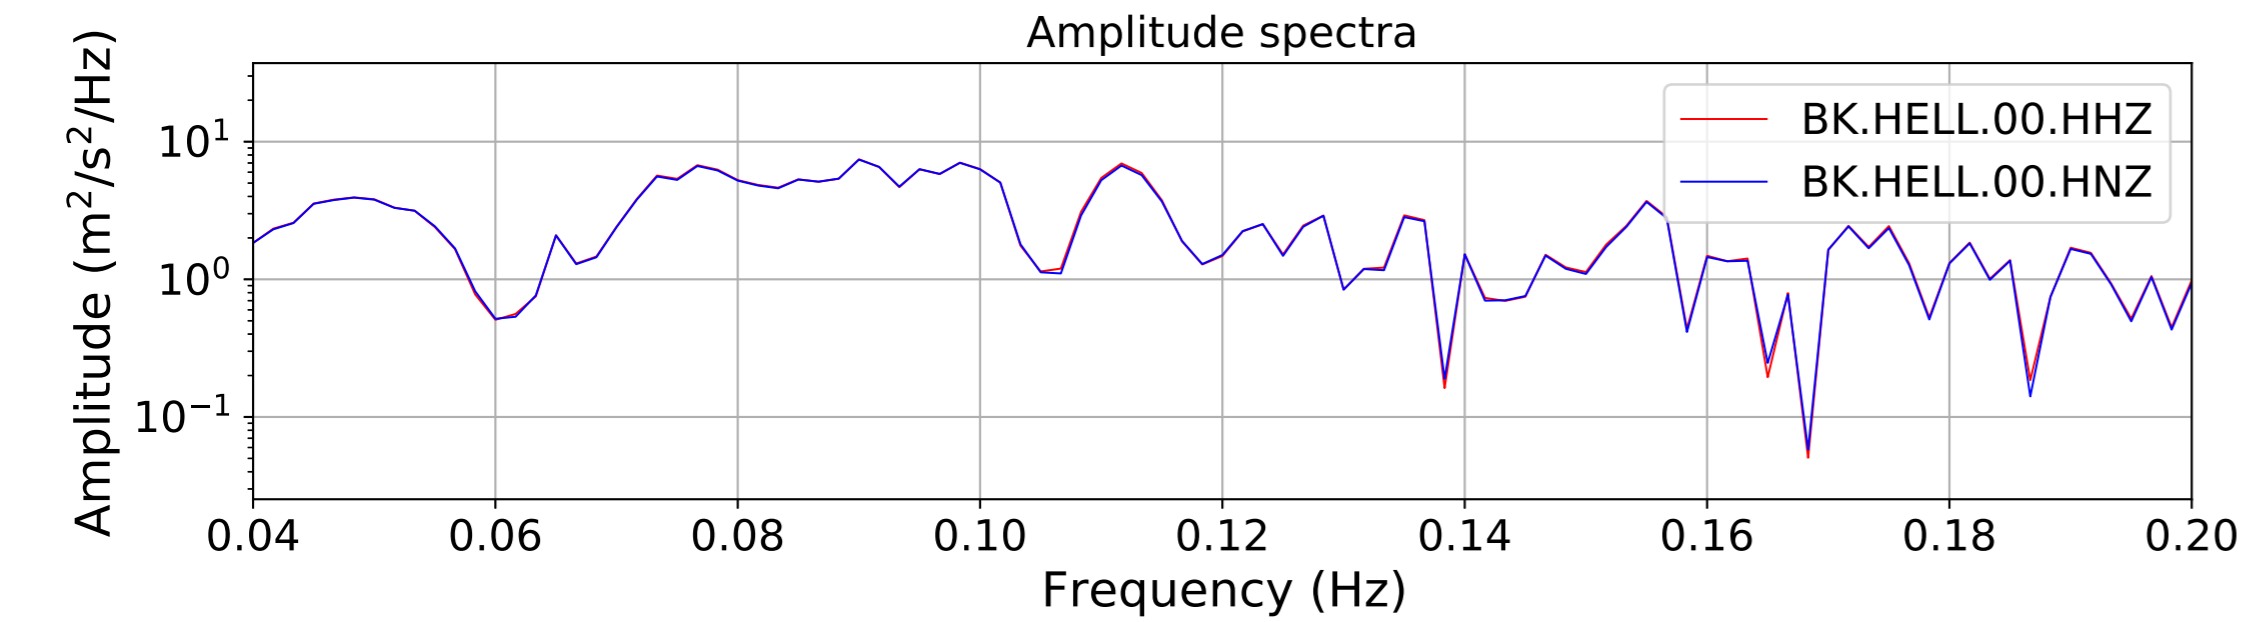

2024.340.184421_M7.0_nc75095651
Origin Time:2024-12-05T18:44:21.110000Z USGS event-id:nc75095651
M7.0 2024 Offshore Cape Mendocino, California Earthquake