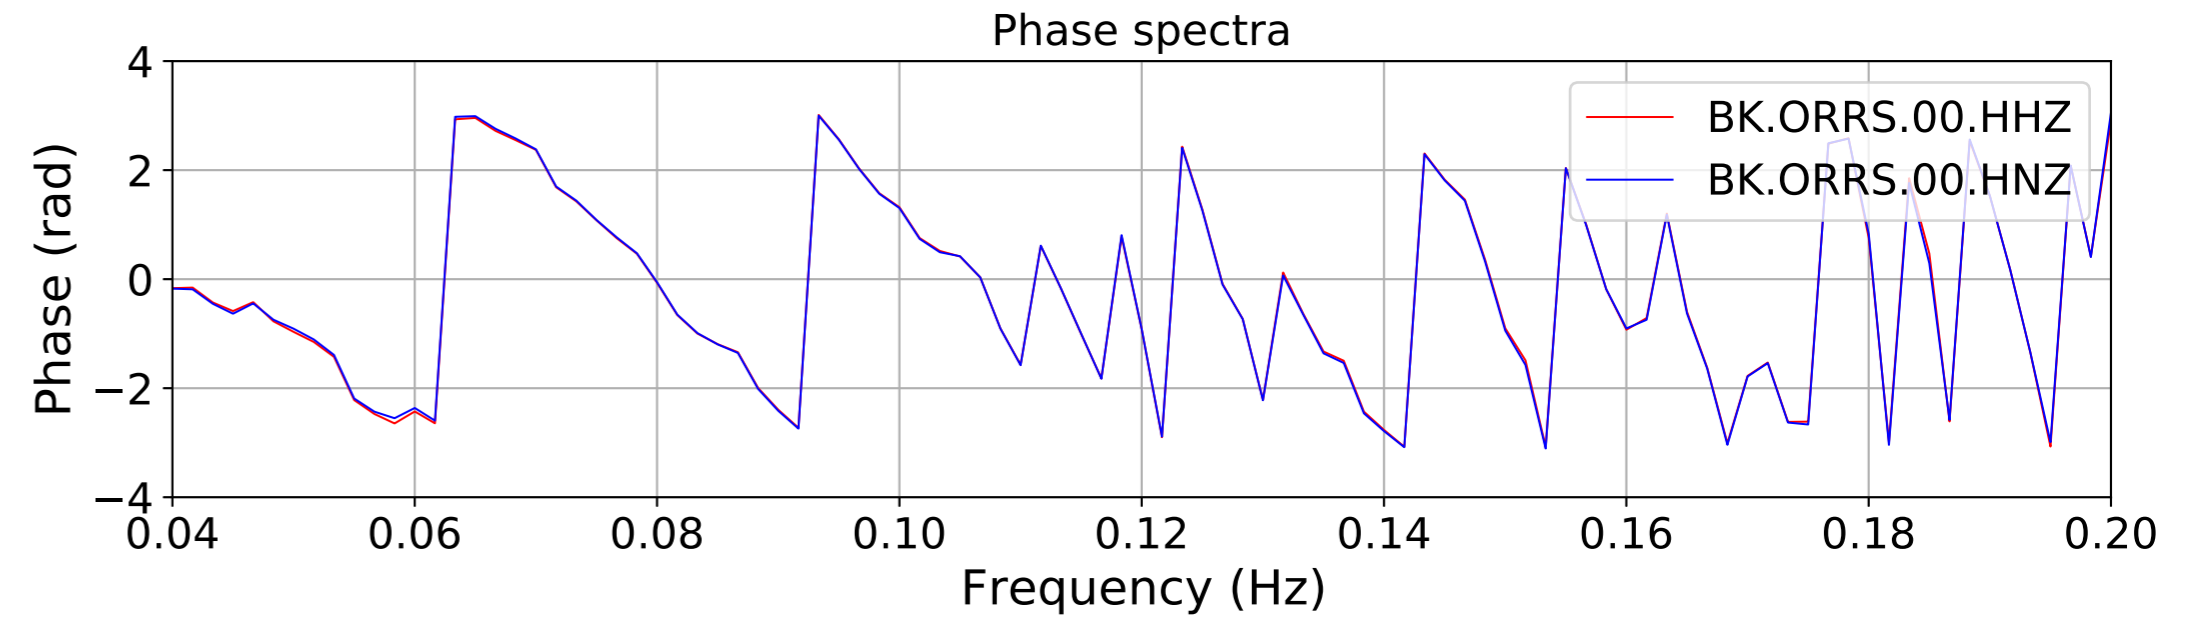

2024.340.184421_M7.0_nc75095651
Origin Time:2024-12-05T18:44:21.110000Z USGS event-id:nc75095651
M7.0 2024 Offshore Cape Mendocino, California Earthquake