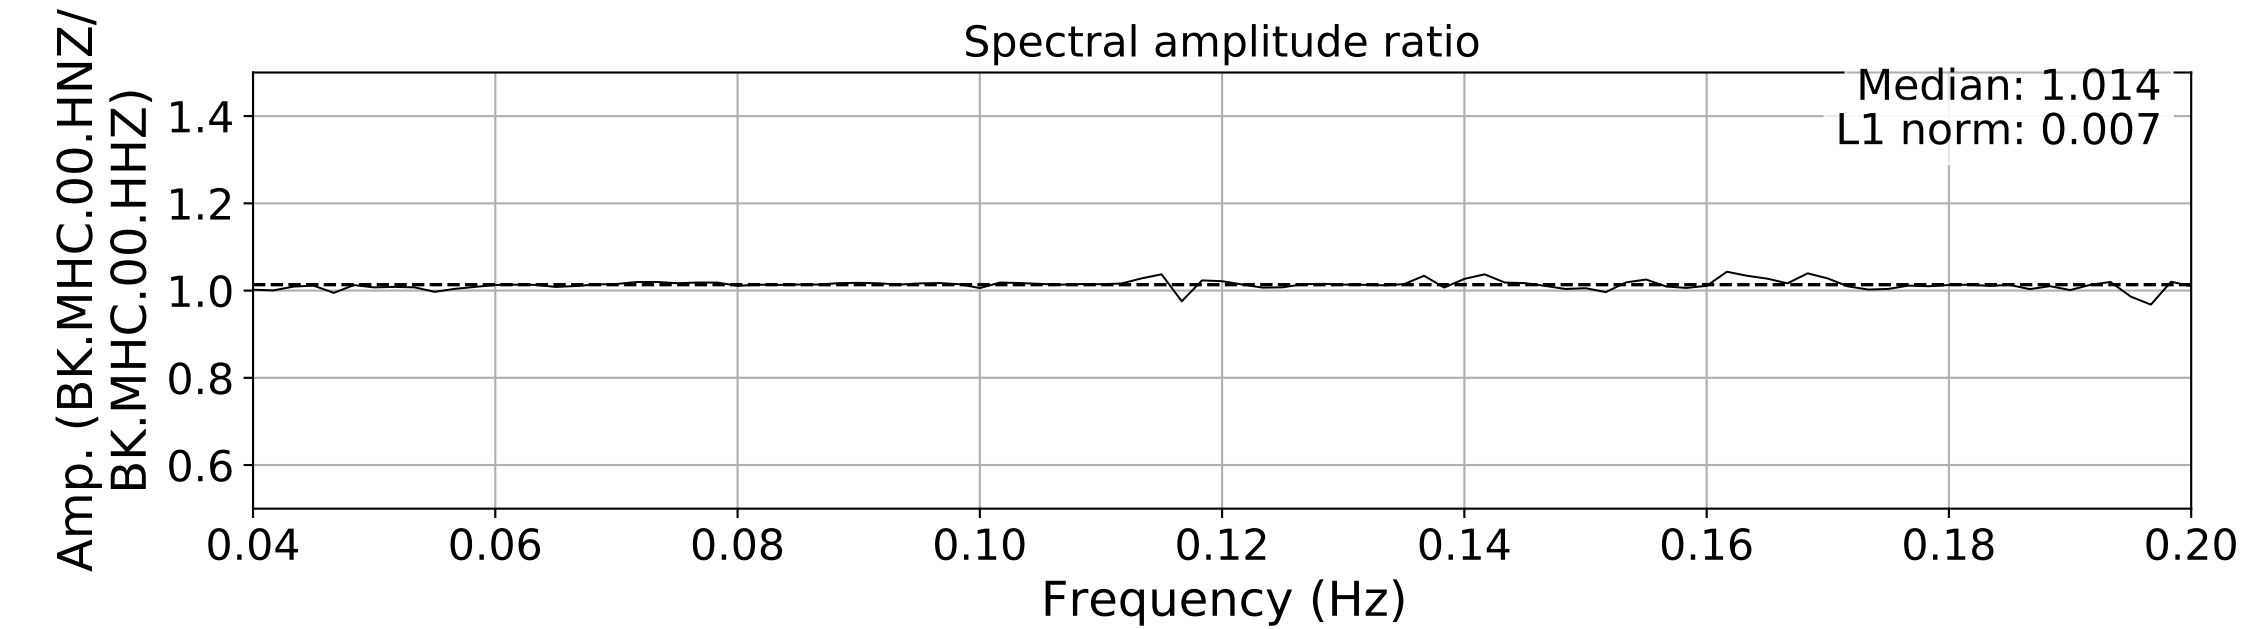

2024.340.184421_M7.0_nc75095651
Origin Time:2024-12-05T18:44:21.110000Z USGS event-id:nc75095651
M7.0 2024 Offshore Cape Mendocino, California Earthquake