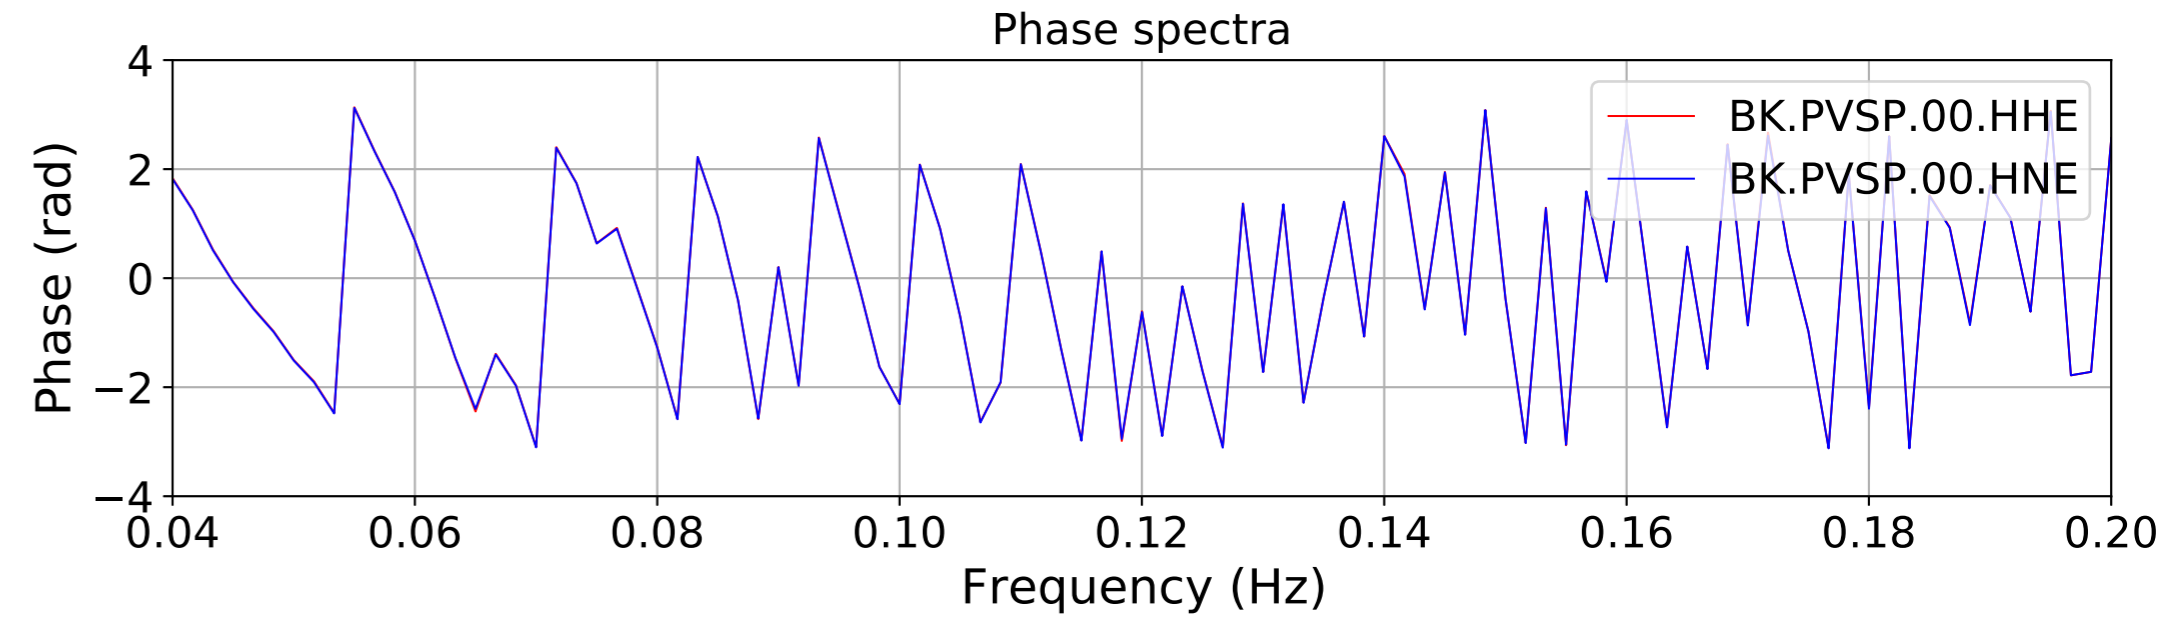

2024.340.184421_M7.0_nc75095651
Origin Time:2024-12-05T18:44:21.110000Z USGS event-id:nc75095651
M7.0 2024 Offshore Cape Mendocino, California Earthquake