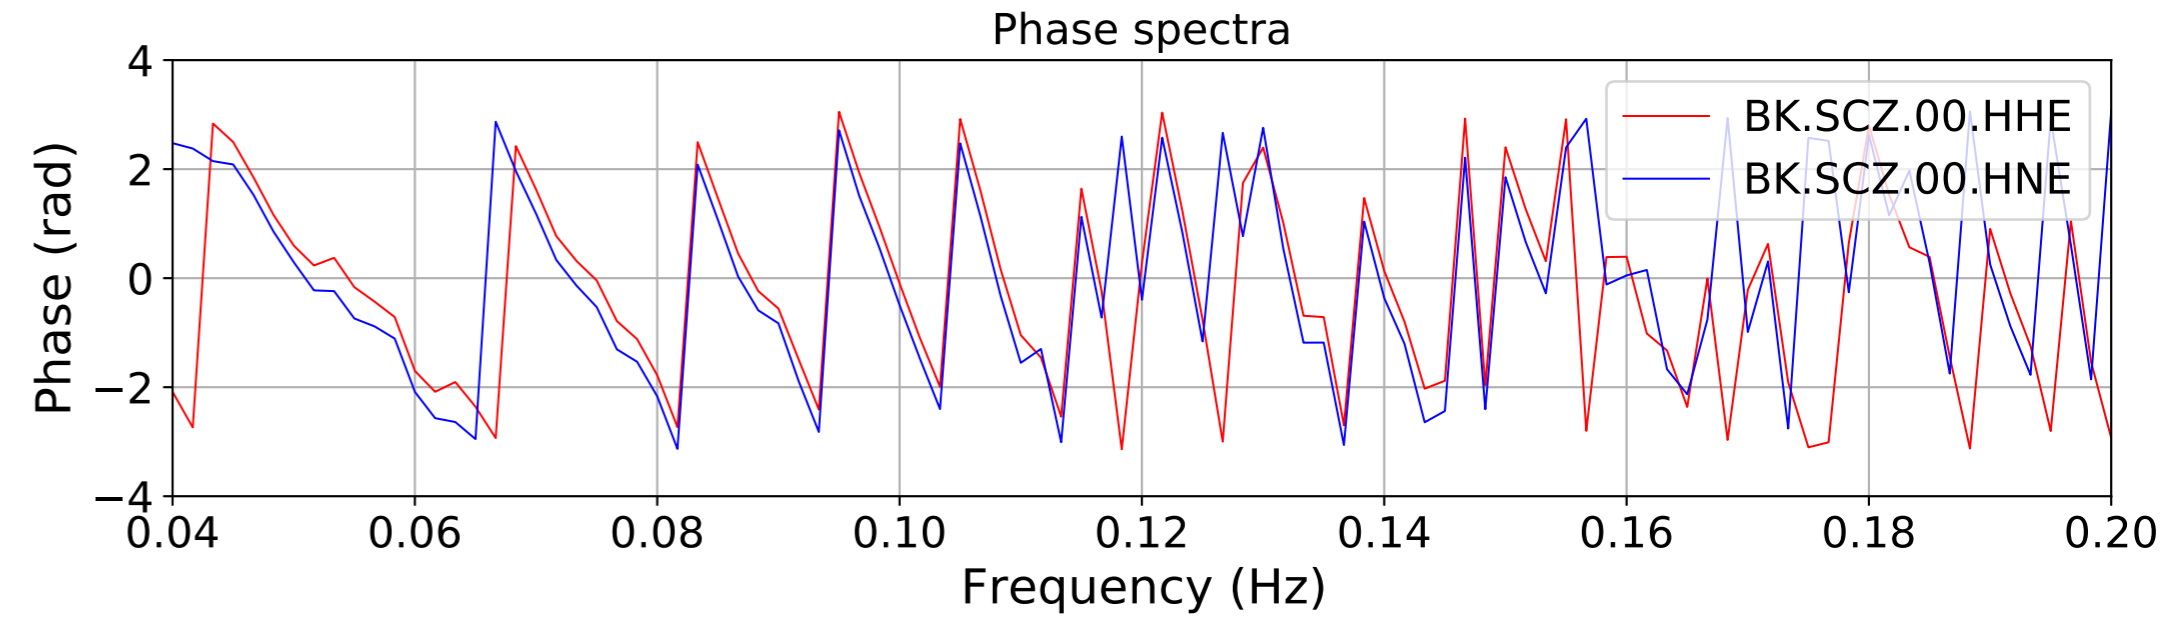

2024.340.184421_M7.0_nc75095651
Origin Time:2024-12-05T18:44:21.110000Z USGS event-id:nc75095651
M7.0 2024 Offshore Cape Mendocino, California Earthquake