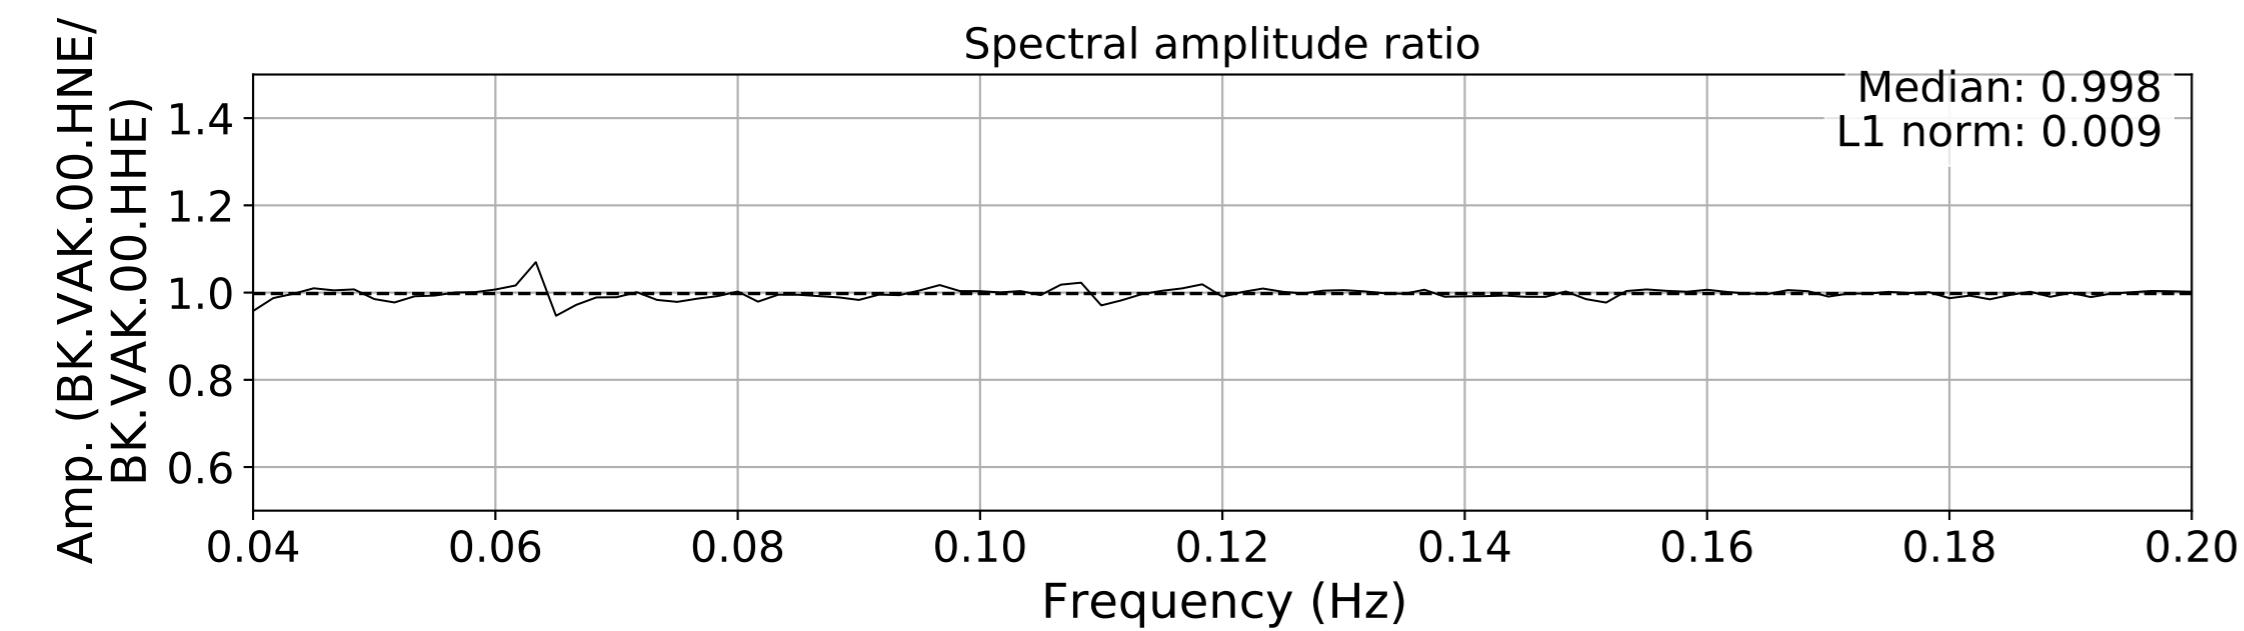

2024.340.184421_M7.0_nc75095651
Origin Time:2024-12-05T18:44:21.110000Z USGS event-id:nc75095651
M7.0 2024 Offshore Cape Mendocino, California Earthquake