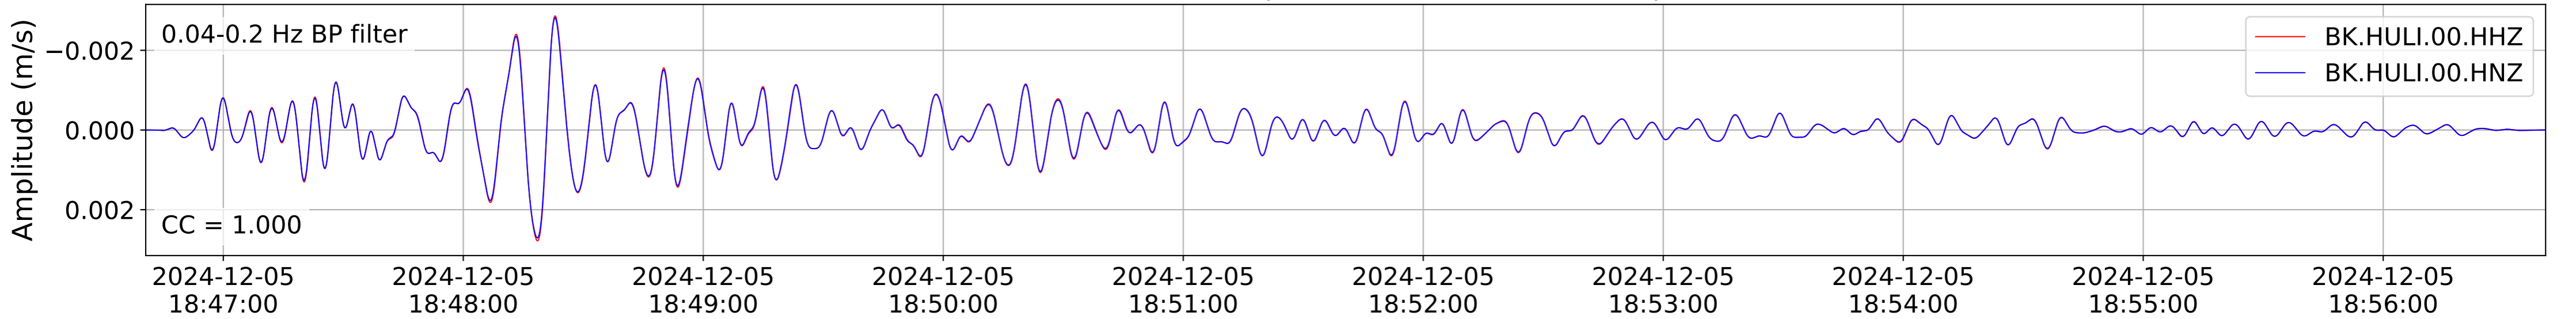

2024.340.184421_M7.0_nc75095651
Origin Time:2024-12-05T18:44:21.110000Z USGS event-id:nc75095651
M7.0 2024 Offshore Cape Mendocino, California Earthquake