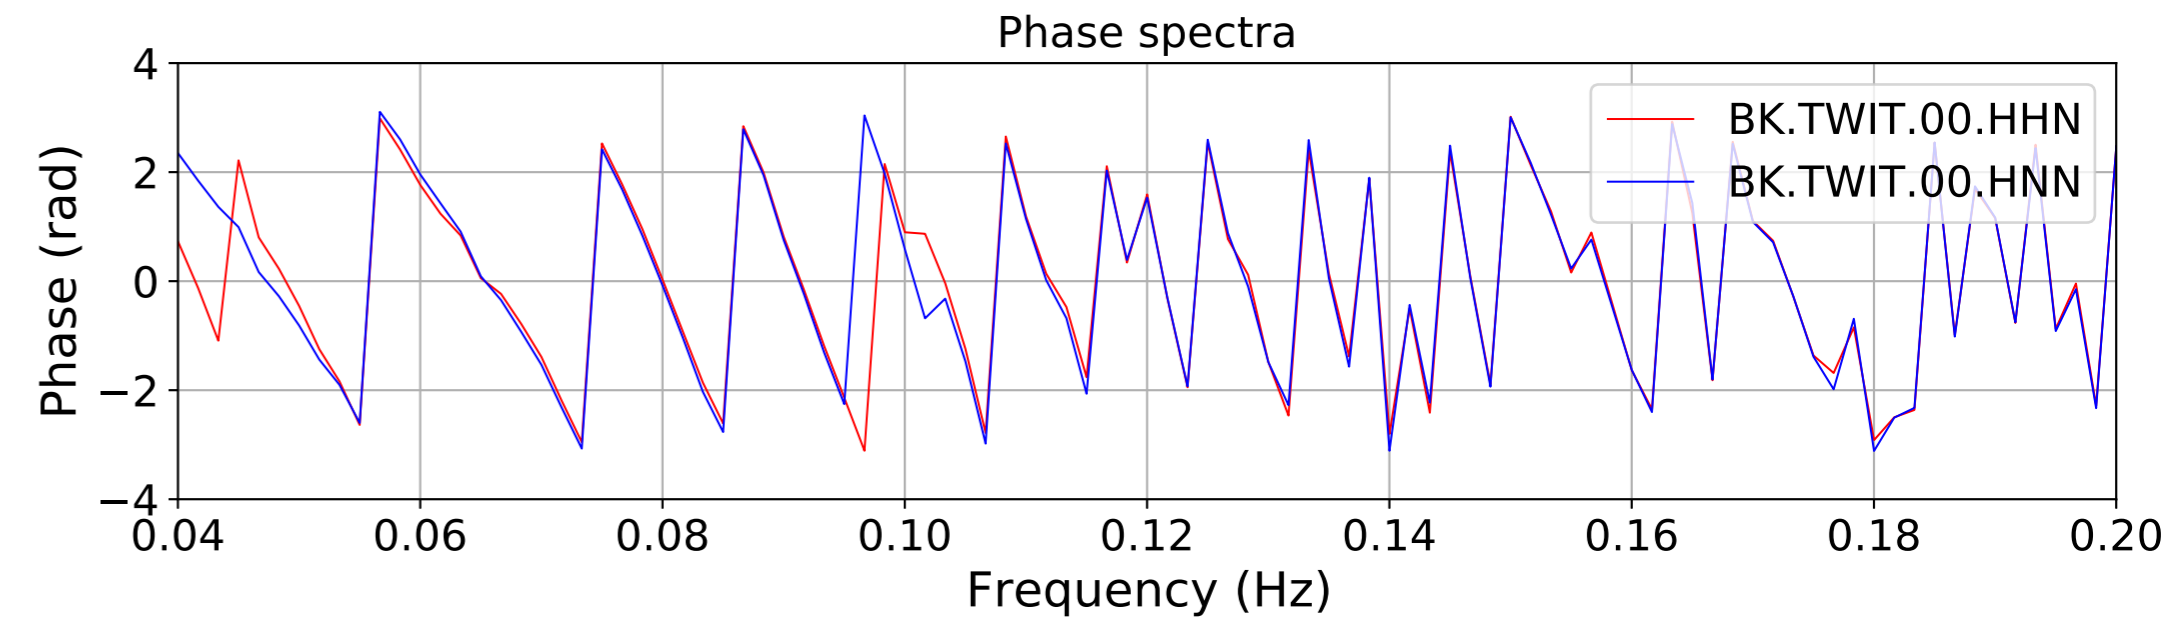

2024.340.184421_M7.0_nc75095651
Origin Time:2024-12-05T18:44:21.110000Z USGS event-id:nc75095651
M7.0 2024 Offshore Cape Mendocino, California Earthquake