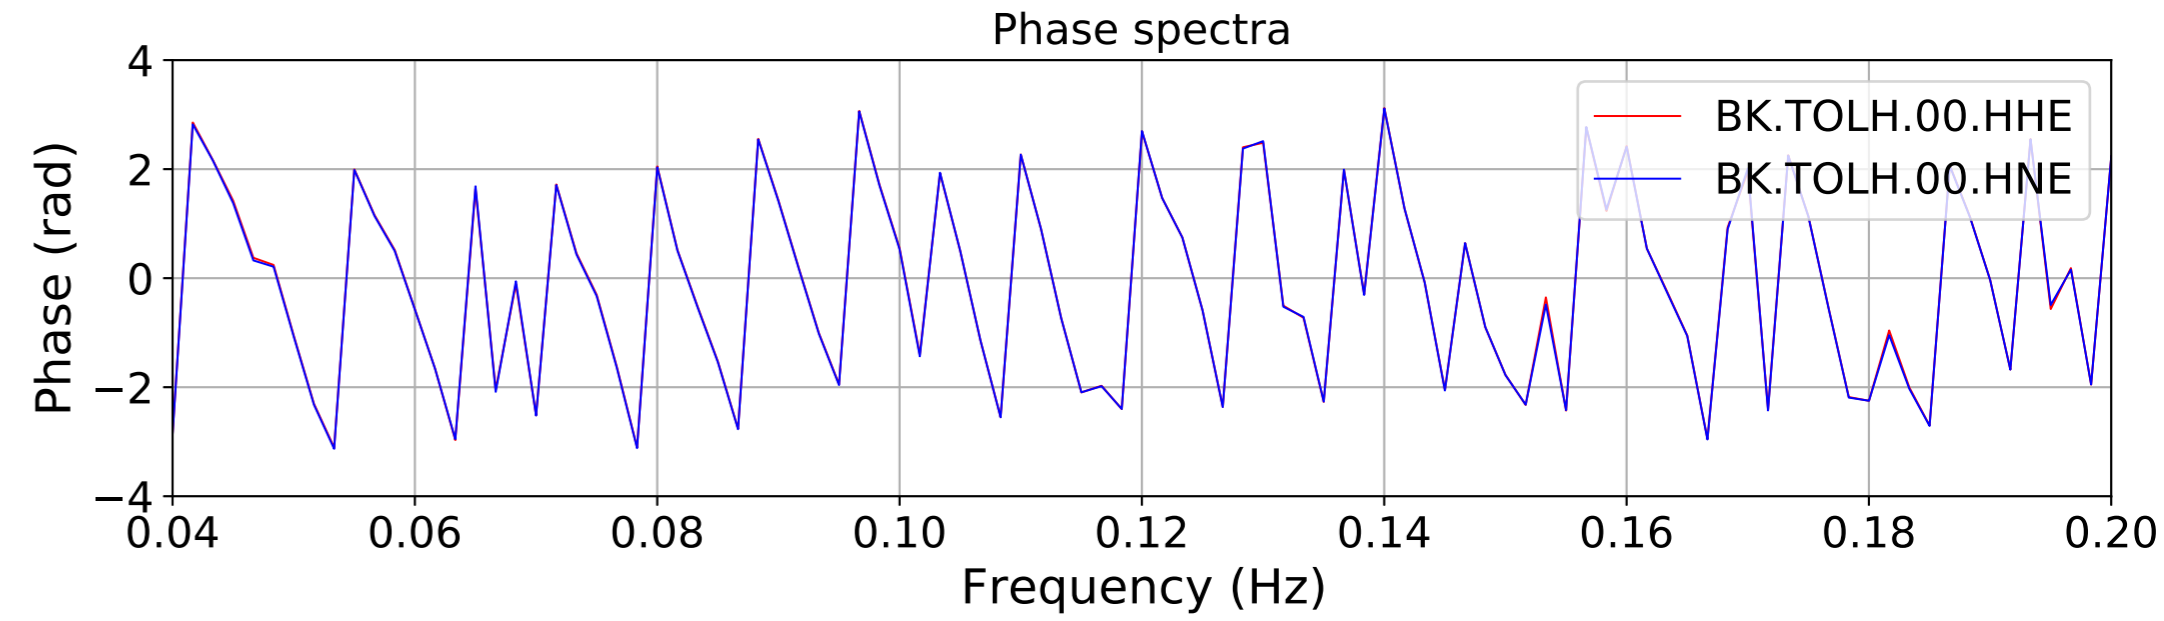

2024.340.184421_M7.0_nc75095651
Origin Time:2024-12-05T18:44:21.110000Z USGS event-id:nc75095651
M7.0 2024 Offshore Cape Mendocino, California Earthquake