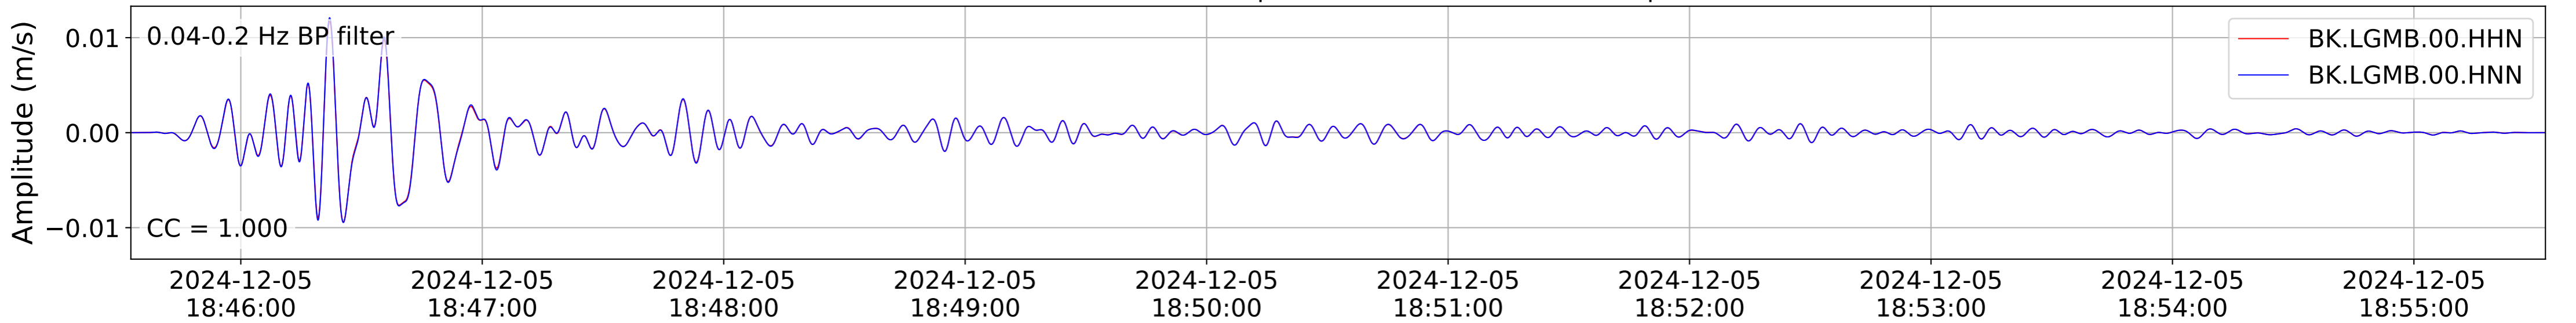

2024.340.184421_M7.0_nc75095651
Origin Time:2024-12-05T18:44:21.110000Z USGS event-id:nc75095651
M7.0 2024 Offshore Cape Mendocino, California Earthquake