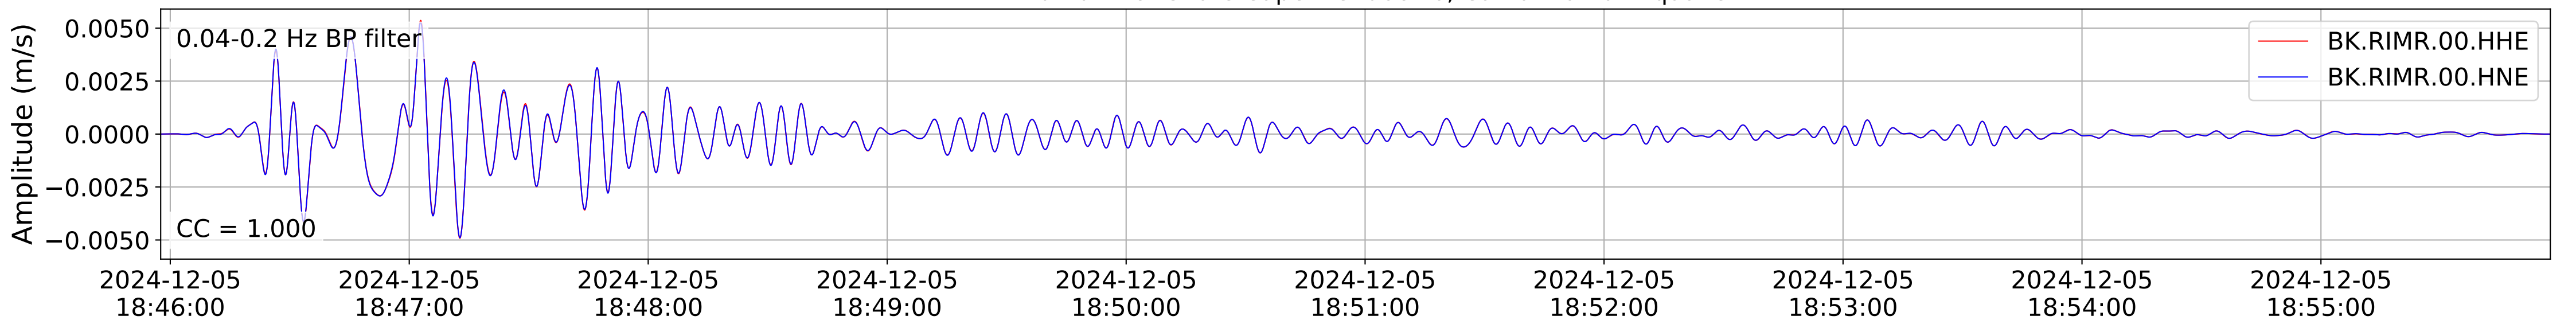

2024.340.184421_M7.0_nc75095651
Origin Time:2024-12-05T18:44:21.110000Z USGS event-id:nc75095651
M7.0 2024 Offshore Cape Mendocino, California Earthquake