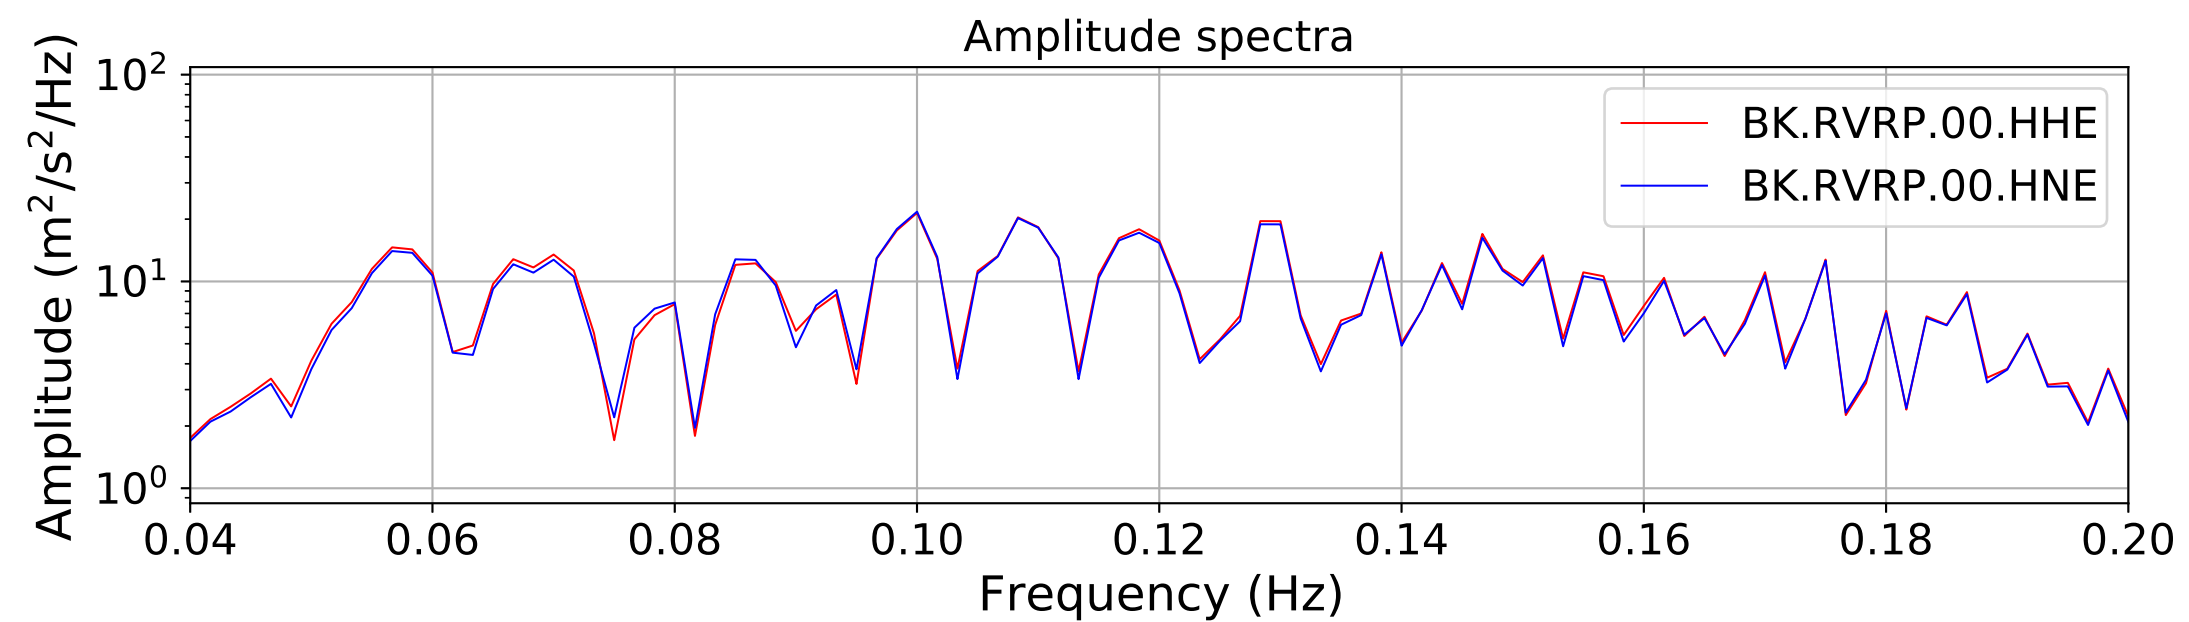

2024.340.184421_M7.0_nc75095651
Origin Time:2024-12-05T18:44:21.110000Z USGS event-id:nc75095651
M7.0 2024 Offshore Cape Mendocino, California Earthquake