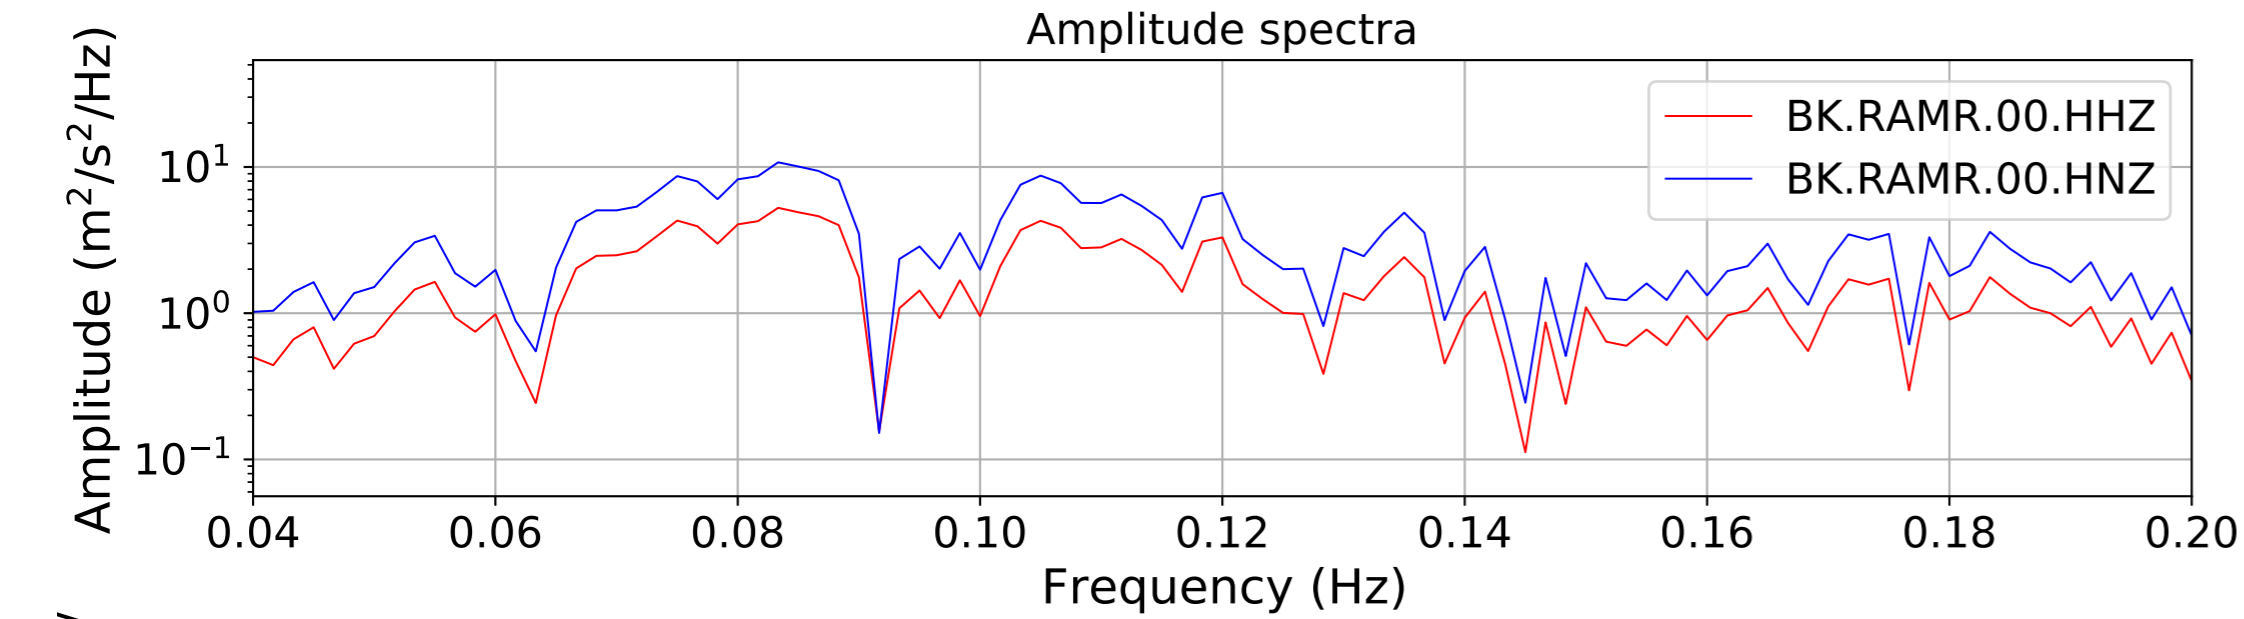

2024.340.184421_M7.0_nc75095651
Origin Time:2024-12-05T18:44:21.110000Z USGS event-id:nc75095651
M7.0 2024 Offshore Cape Mendocino, California Earthquake