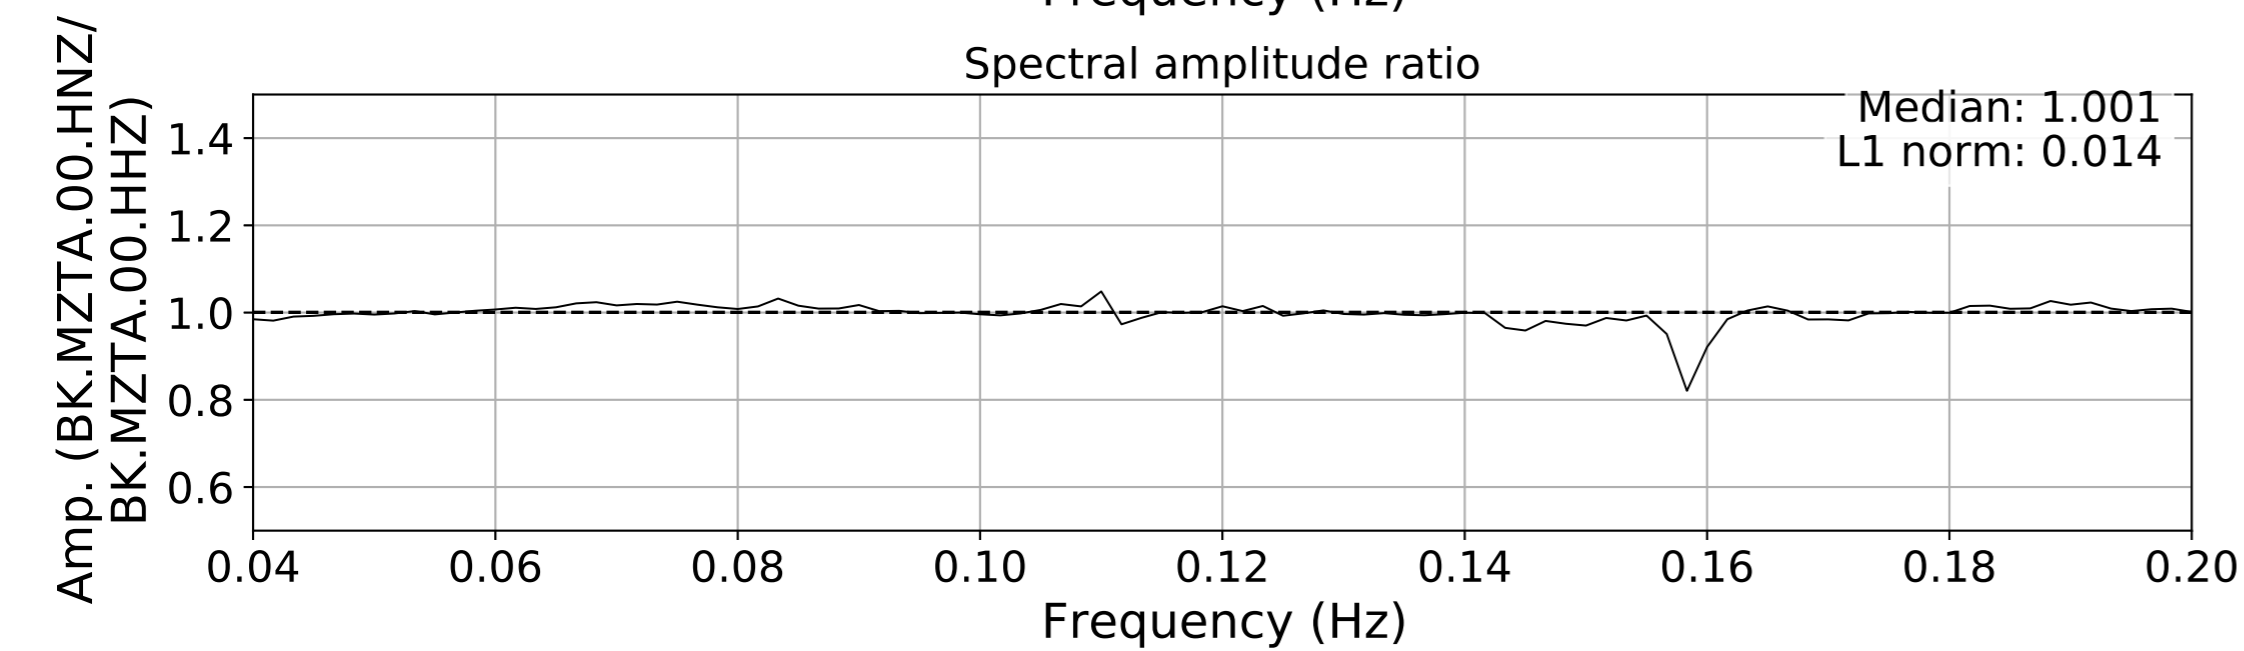

2024.340.184421_M7.0_nc75095651
Origin Time:2024-12-05T18:44:21.110000Z USGS event-id:nc75095651
M7.0 2024 Offshore Cape Mendocino, California Earthquake