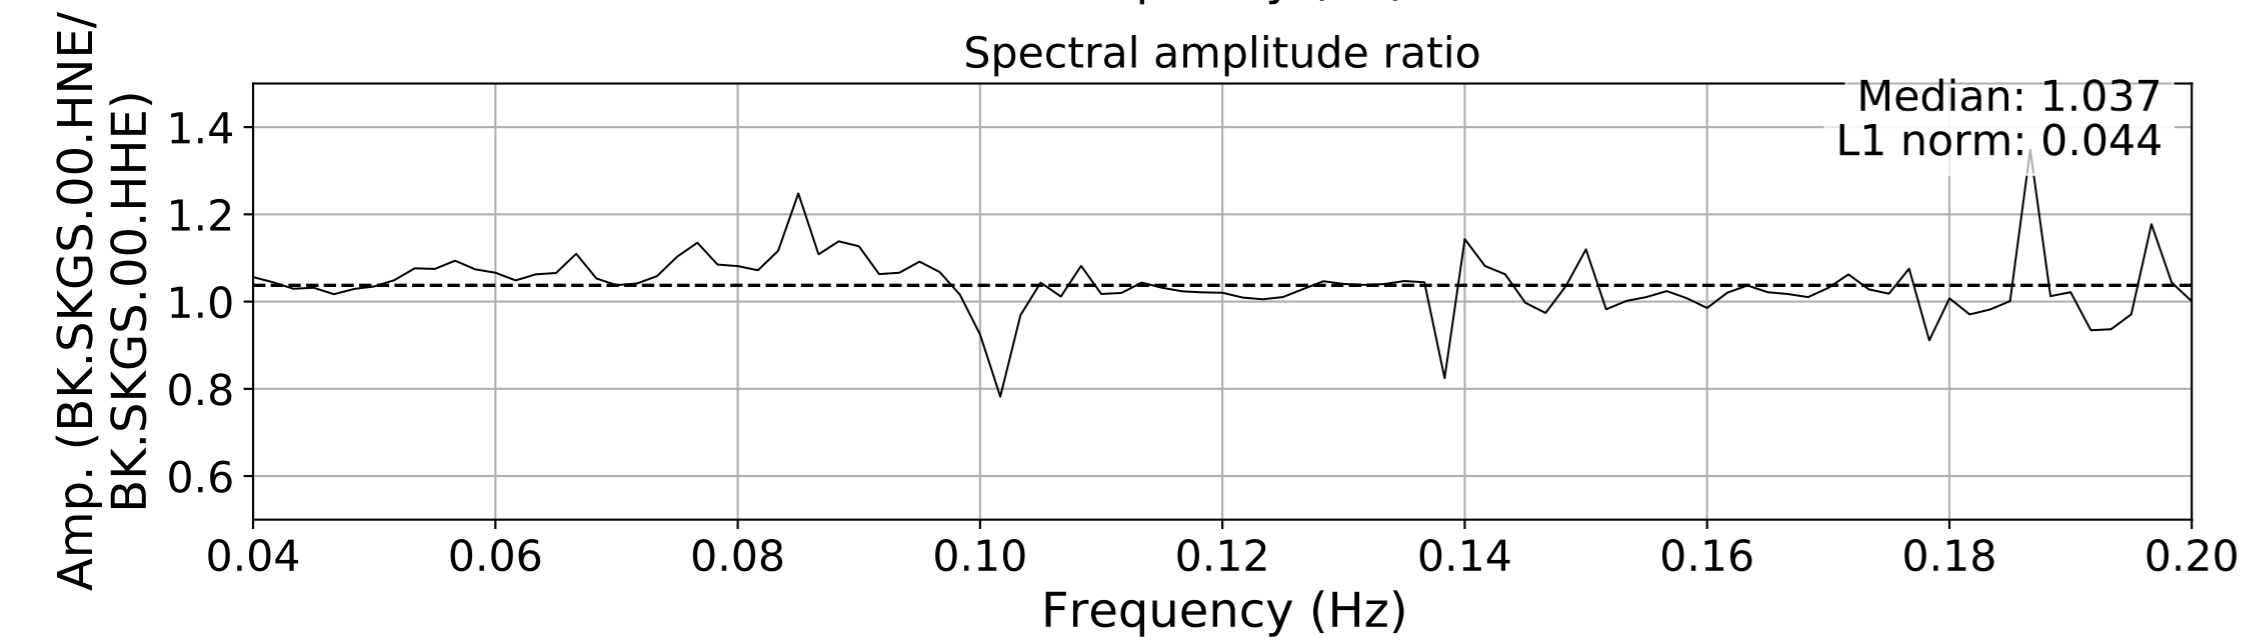

2024.340.184421_M7.0_nc75095651
Origin Time:2024-12-05T18:44:21.110000Z USGS event-id:nc75095651
M7.0 2024 Offshore Cape Mendocino, California Earthquake