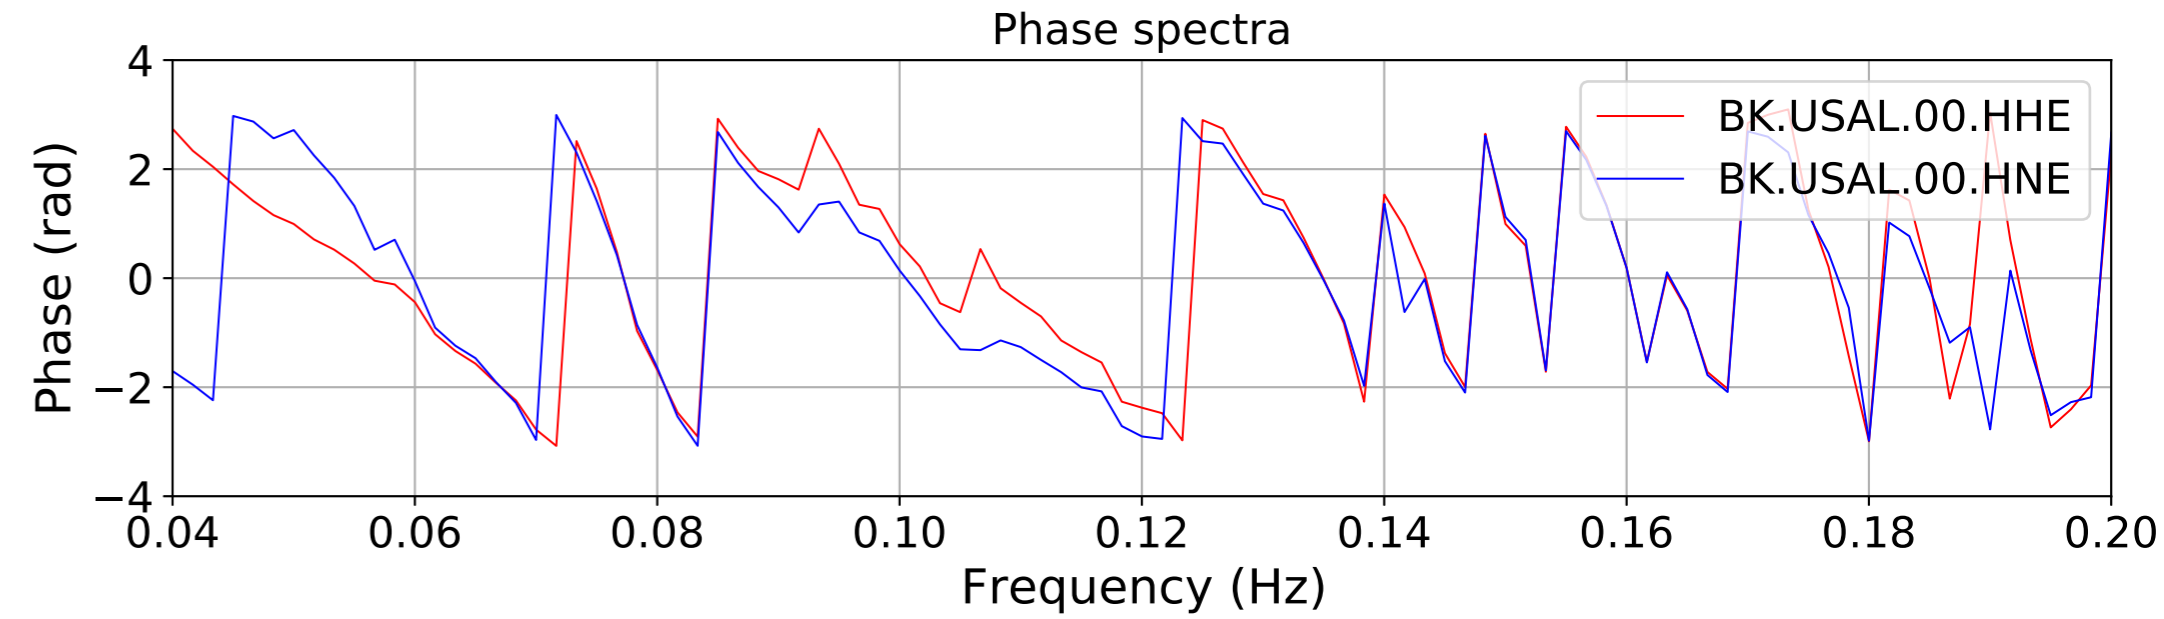

2024.340.184421_M7.0_nc75095651
Origin Time:2024-12-05T18:44:21.110000Z USGS event-id:nc75095651
M7.0 2024 Offshore Cape Mendocino, California Earthquake