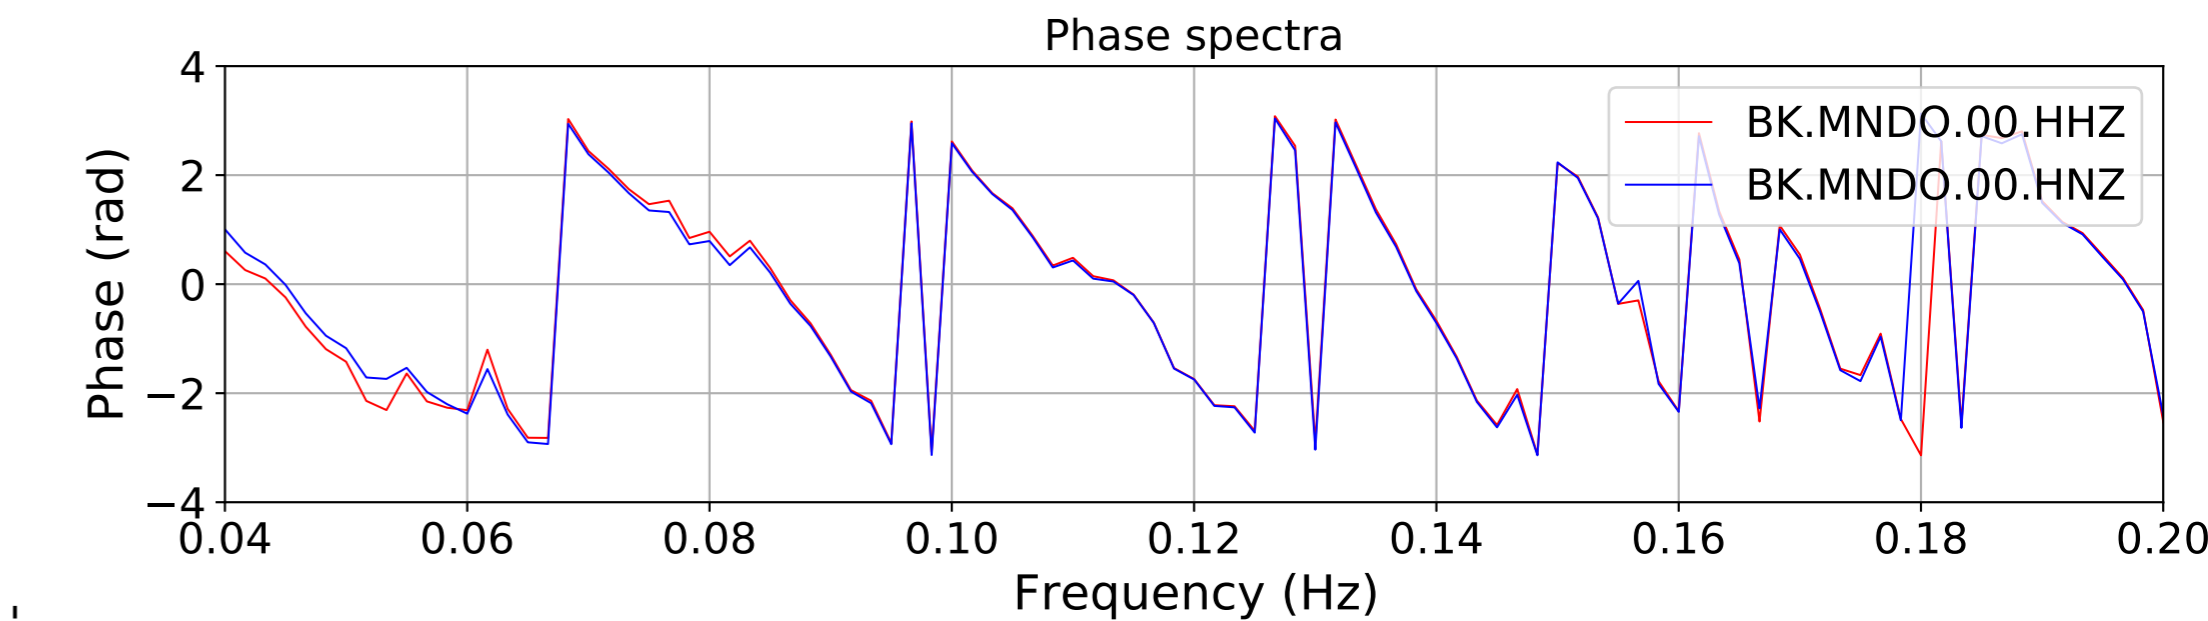

2024.340.184421.M7.0_nc75095651
Origin Time:2024-12-05T18:44:21.110000Z USGS event-id:nc75095651
M7.0 2024 Offshore Cape Mendocino, California Earthquake