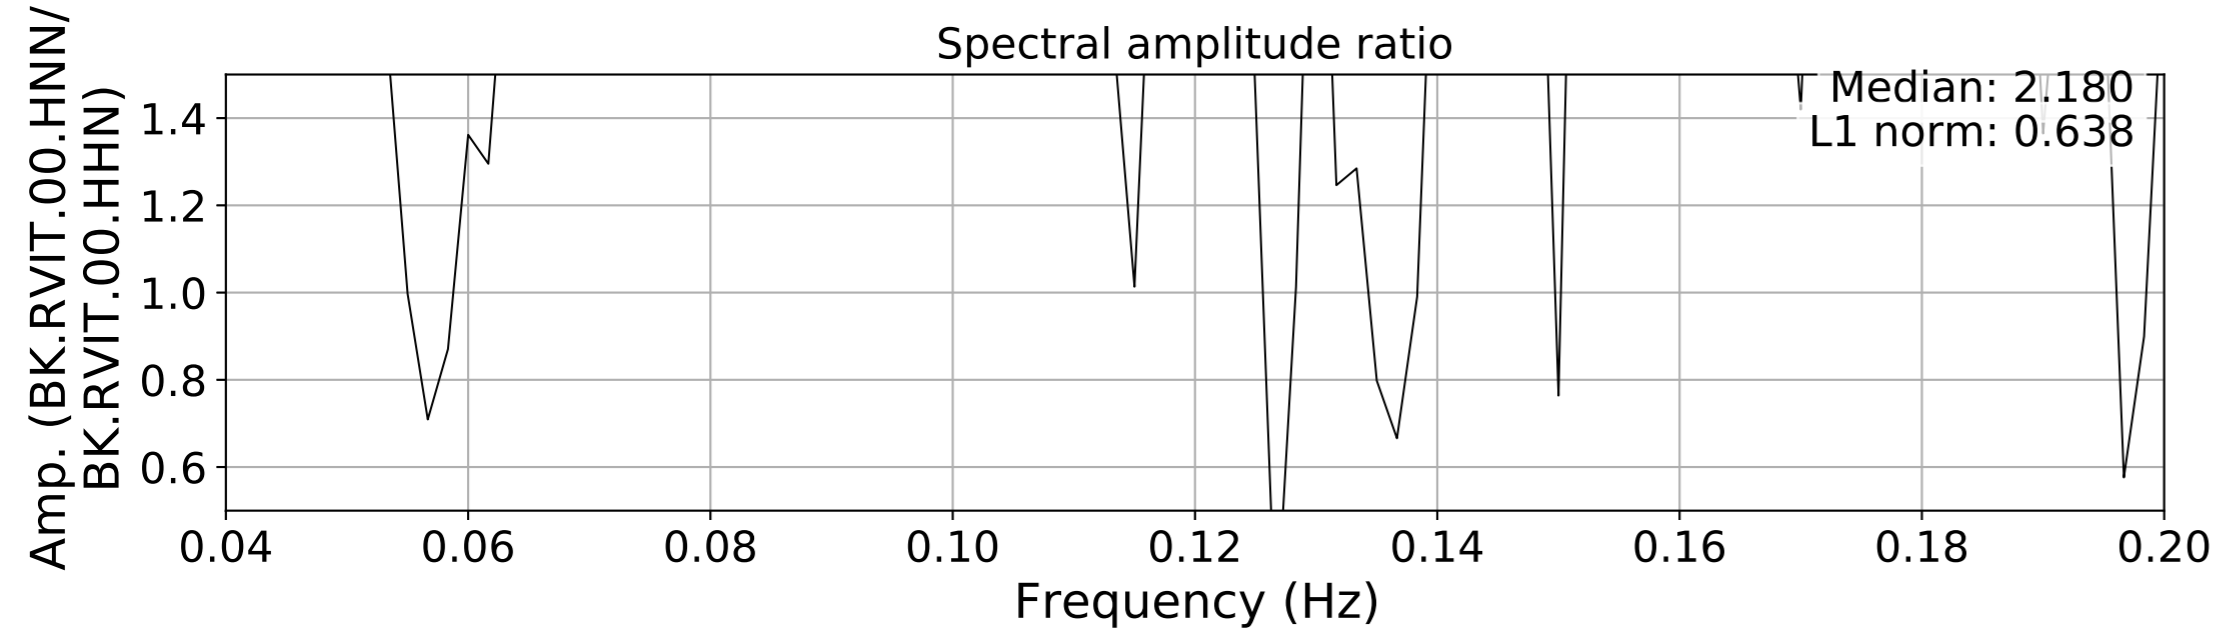

2024.340.184421_M7.0_nc75095651
Origin Time:2024-12-05T18:44:21.110000Z USGS event-id:nc75095651
M7.0 2024 Offshore Cape Mendocino, California Earthquake