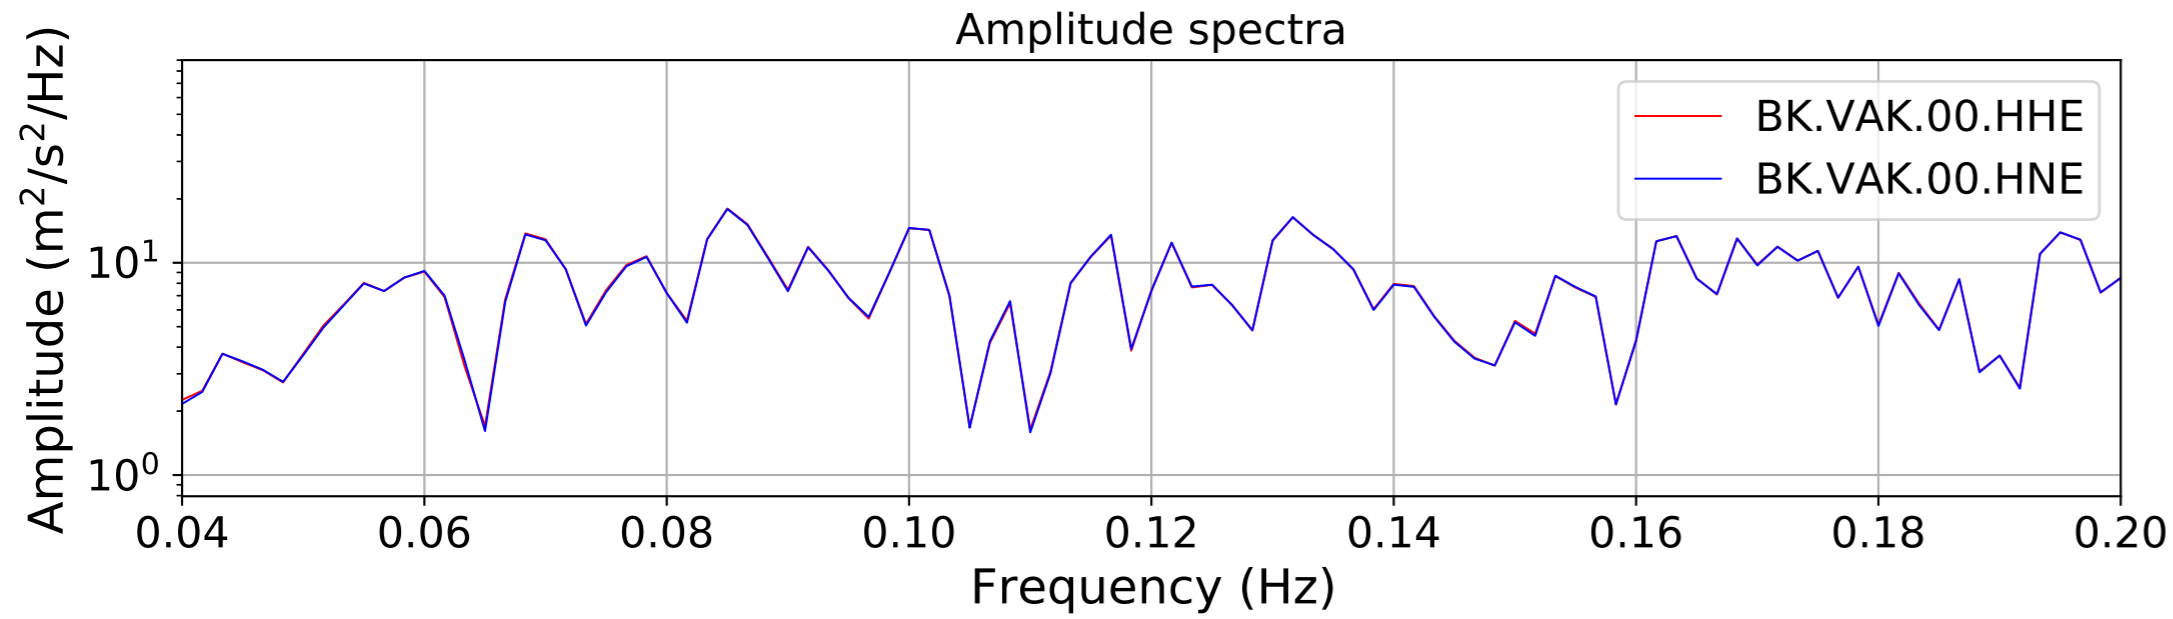

2024.340.184421_M7.0_nc75095651
Origin Time:2024-12-05T18:44:21.110000Z USGS event-id:nc75095651
M7.0 2024 Offshore Cape Mendocino, California Earthquake