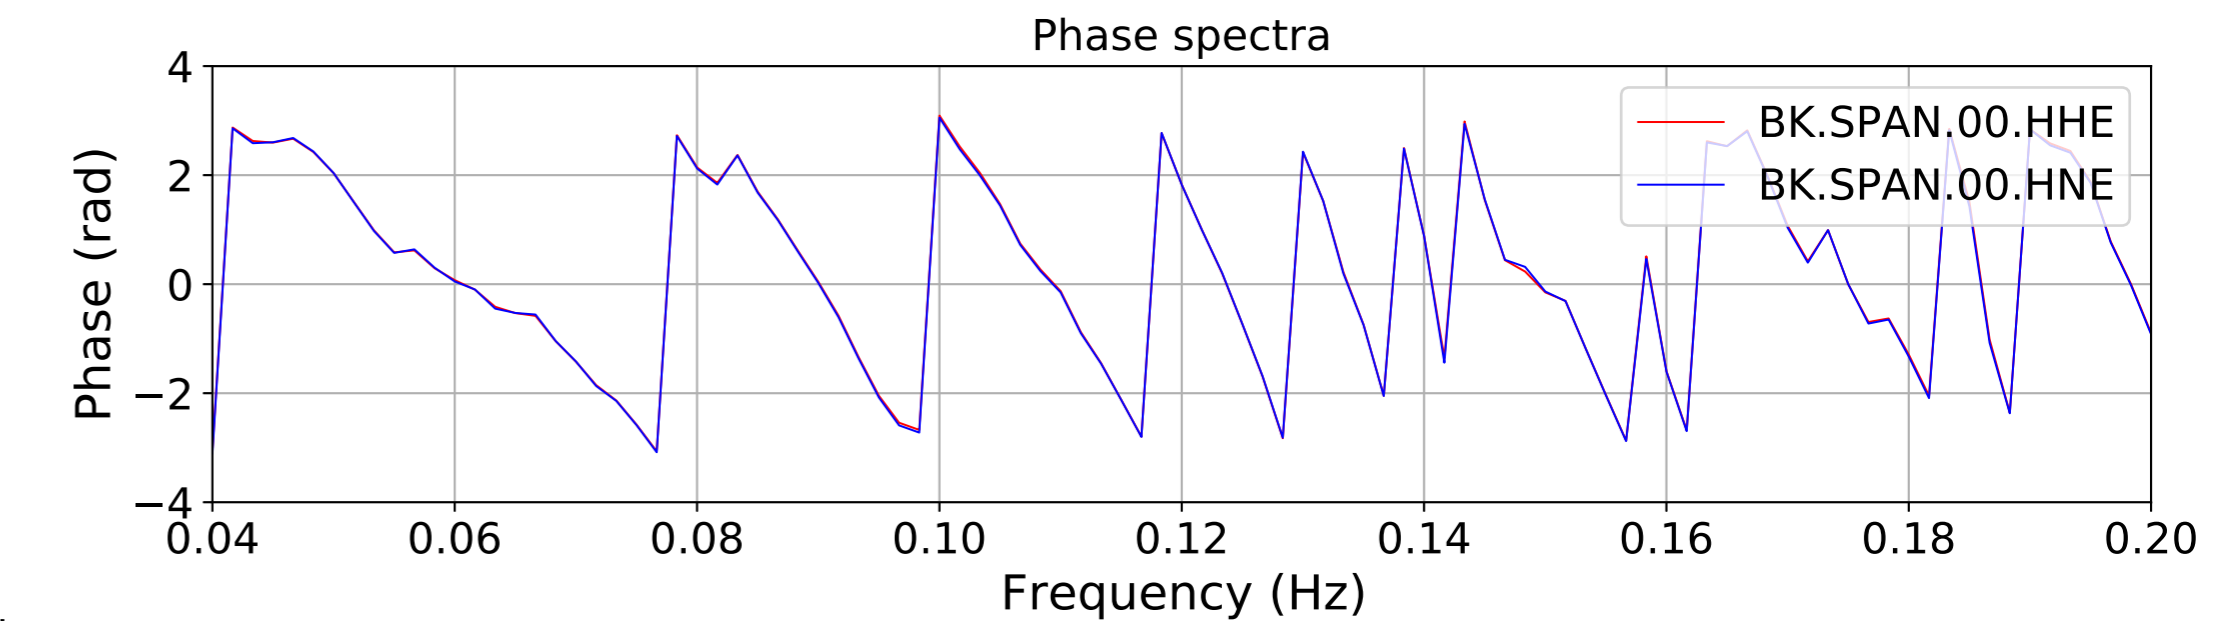

2024.340.184421M7.0_nc75095651
Origin Time:2024-12-05T18:44:21.110000Z USGS event-id:nc75095651
M7.0 2024 Offshore Cape Mendocino, California Earthquake