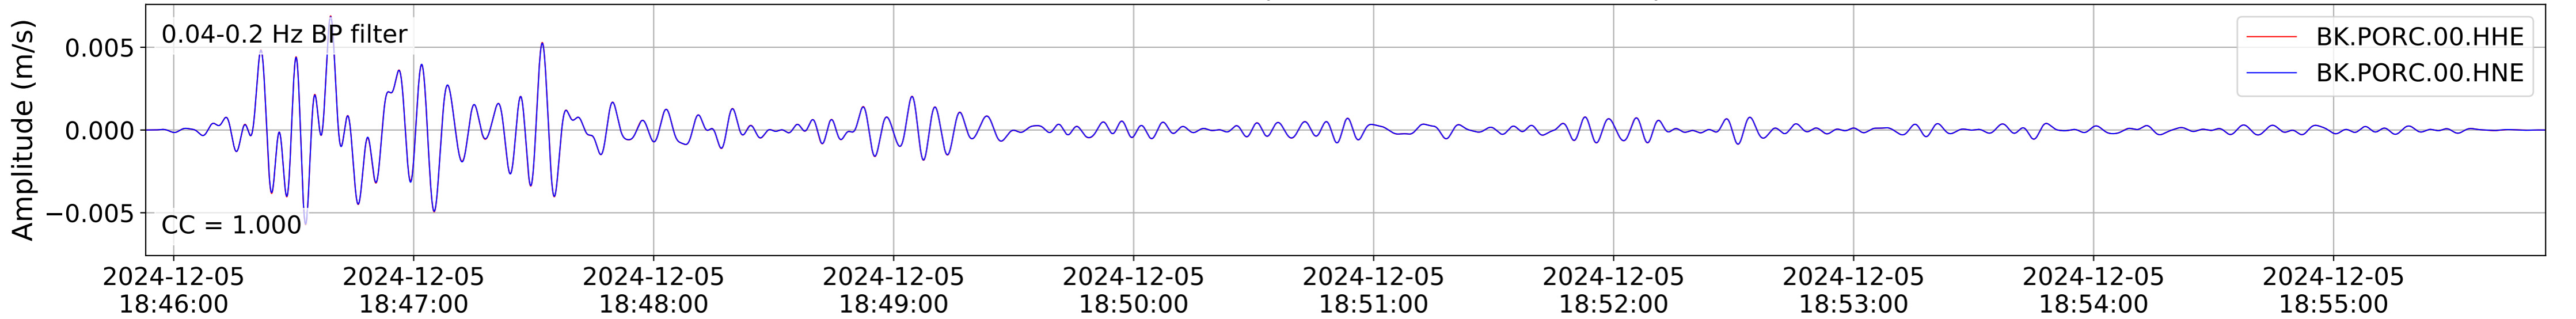

2024.340.184421_M7.0_nc75095651
Origin Time:2024-12-05T18:44:21.110000Z USGS event-id:nc75095651
M7.0 2024 Offshore Cape Mendocino, California Earthquake