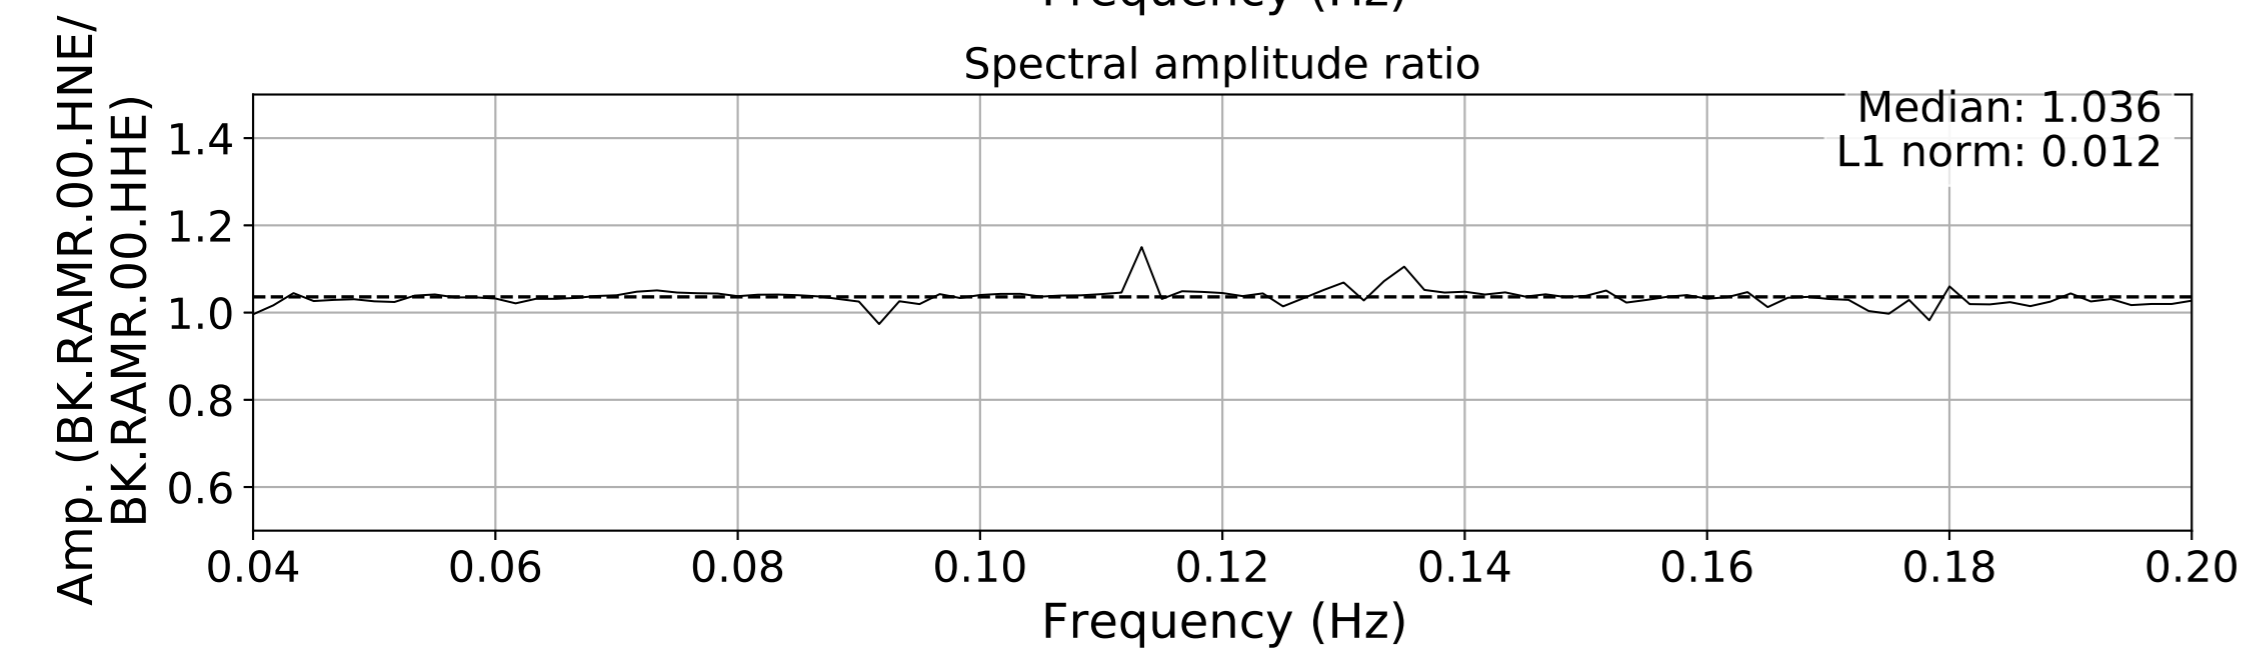

2024.340.184421_M7.0_nc75095651
Origin Time:2024-12-05T18:44:21.110000Z USGS event-id:nc75095651
M7.0 2024 Offshore Cape Mendocino, California Earthquake