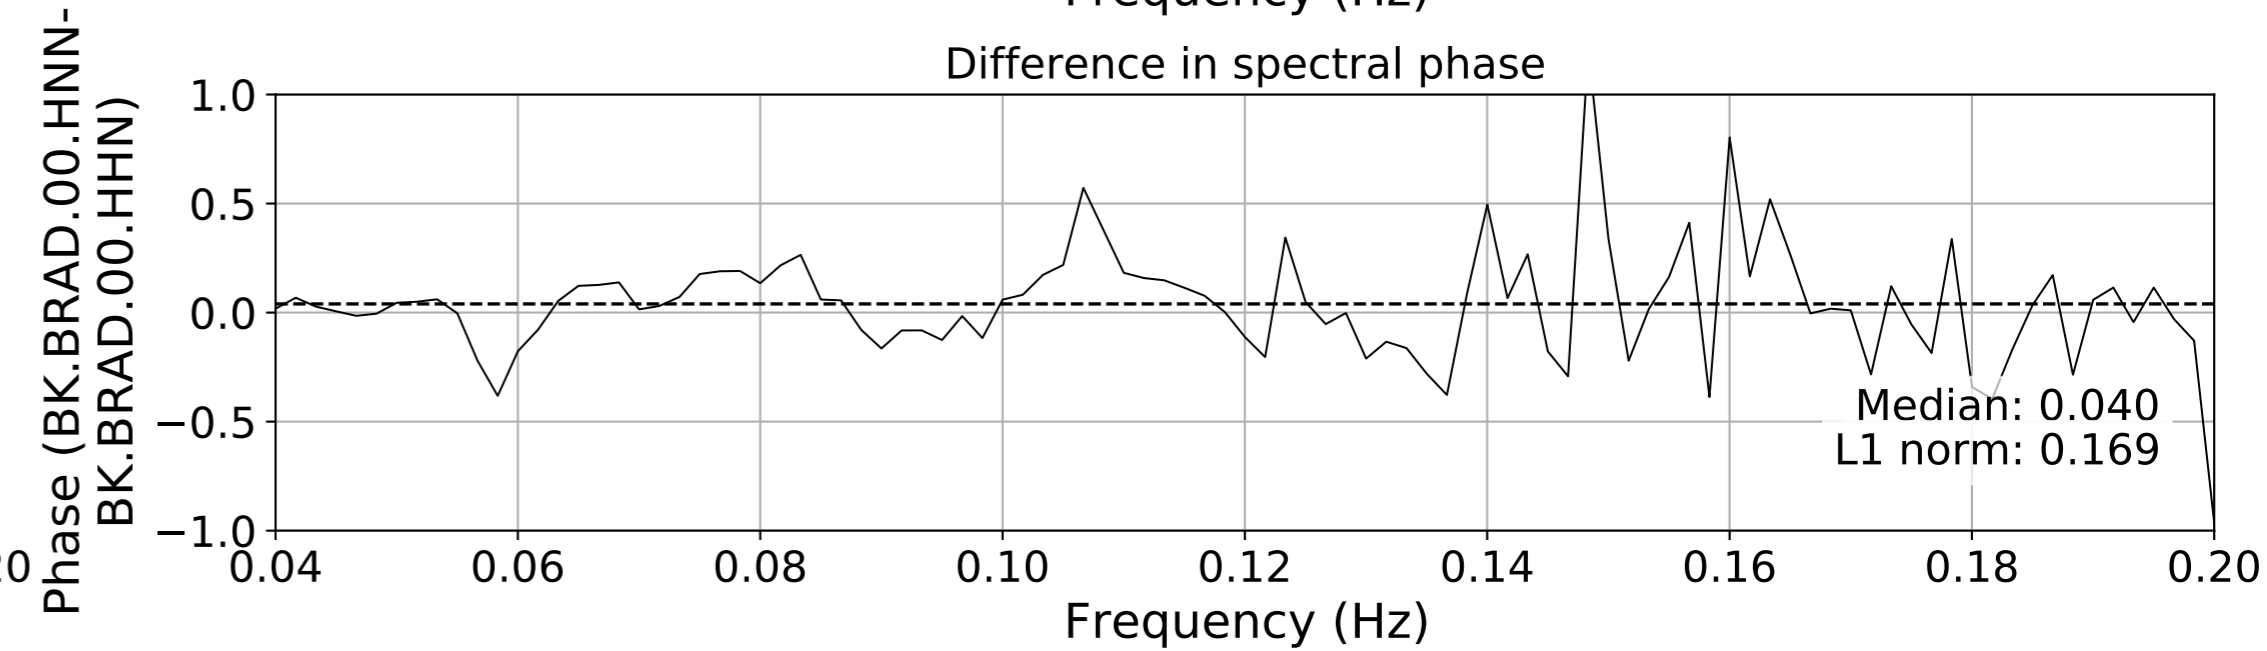

2024.340.184421_M7.0_nc75095651
Origin Time:2024-12-05T18:44:21.110000Z USGS event-id:nc75095651
M7.0 2024 Offshore Cape Mendocino, California Earthquake