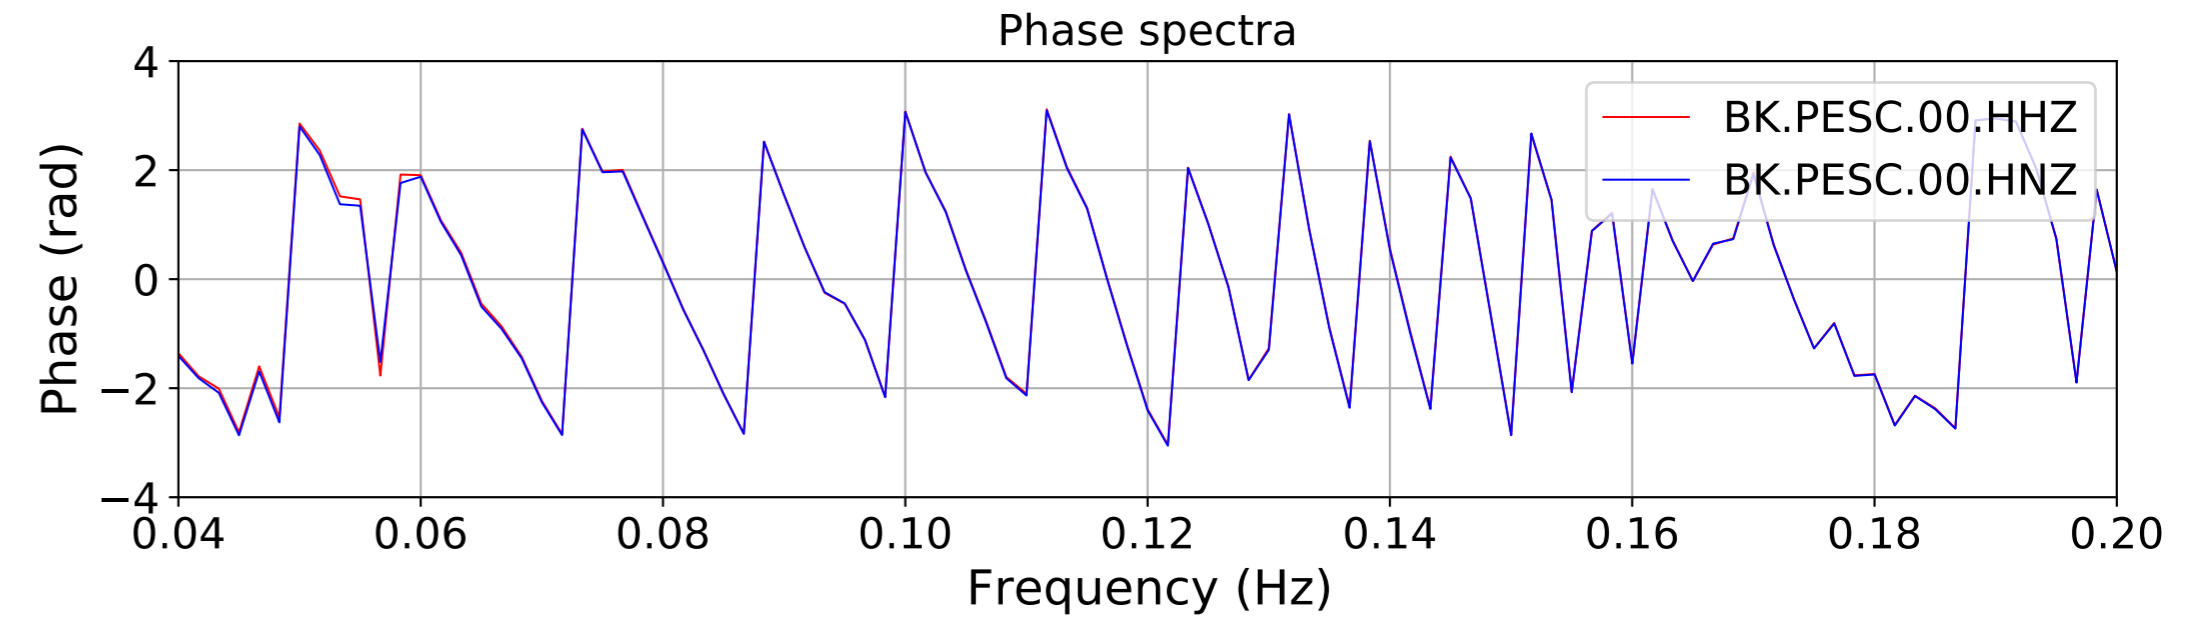

2024.340.184421_M7.0_nc75095651
Origin Time:2024-12-05T18:44:21.110000Z USGS event-id:nc75095651
M7.0 2024 Offshore Cape Mendocino, California Earthquake