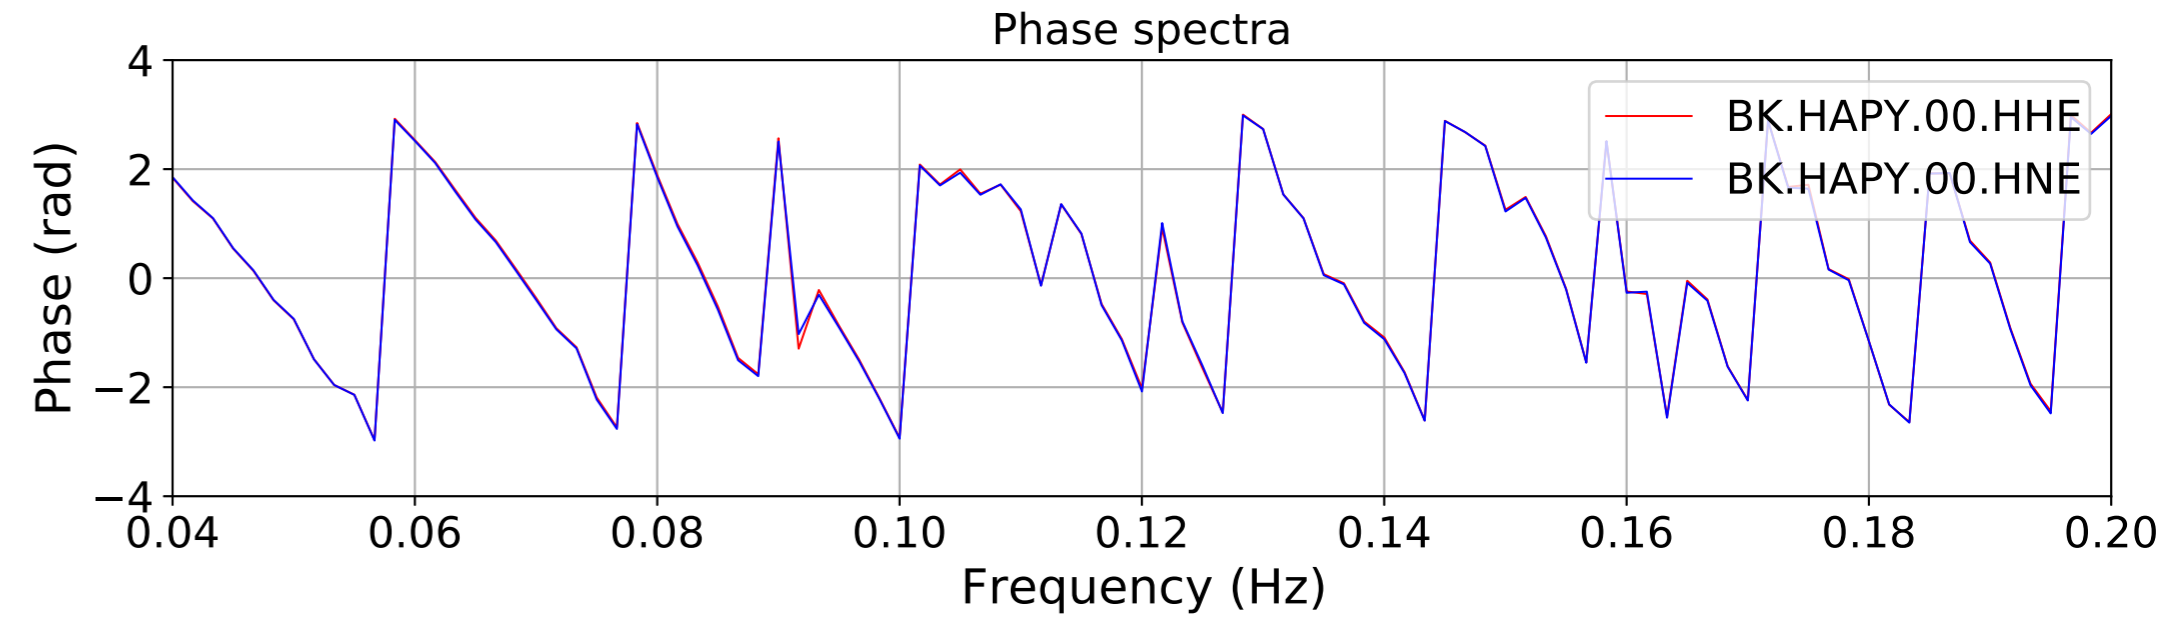

2024.340.184421_M7.0_nc75095651
Origin Time:2024-12-05T18:44:21.110000Z USGS event-id:nc75095651
M7.0 2024 Offshore Cape Mendocino, California Earthquake