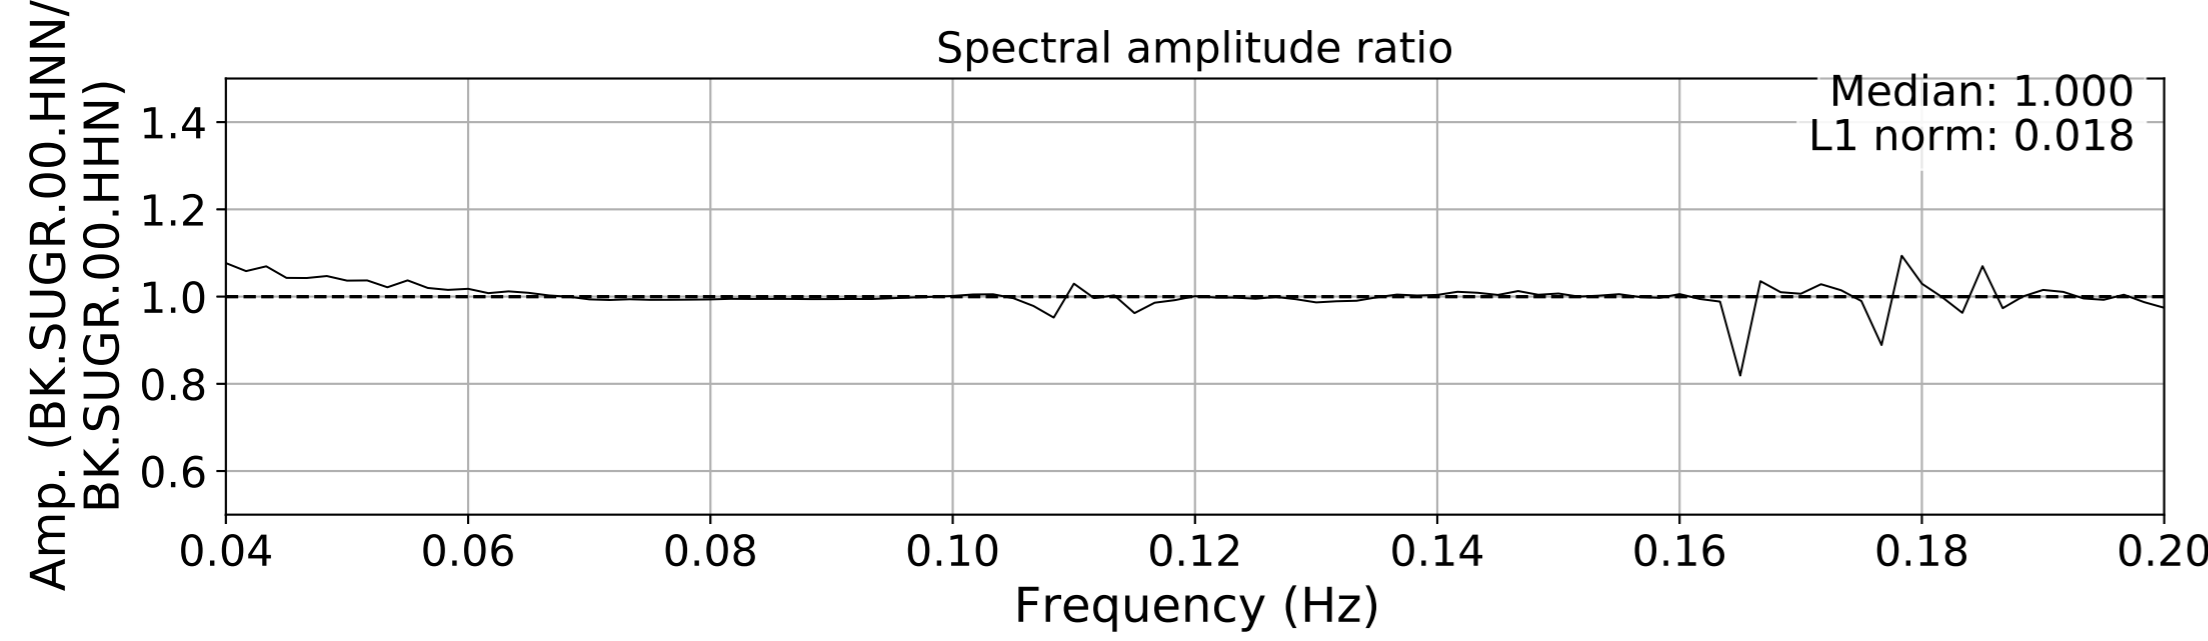

2024.340.184421_M7.0_nc75095651
Origin Time:2024-12-05T18:44:21.110000Z USGS event-id:nc75095651
M7.0 2024 Offshore Cape Mendocino, California Earthquake