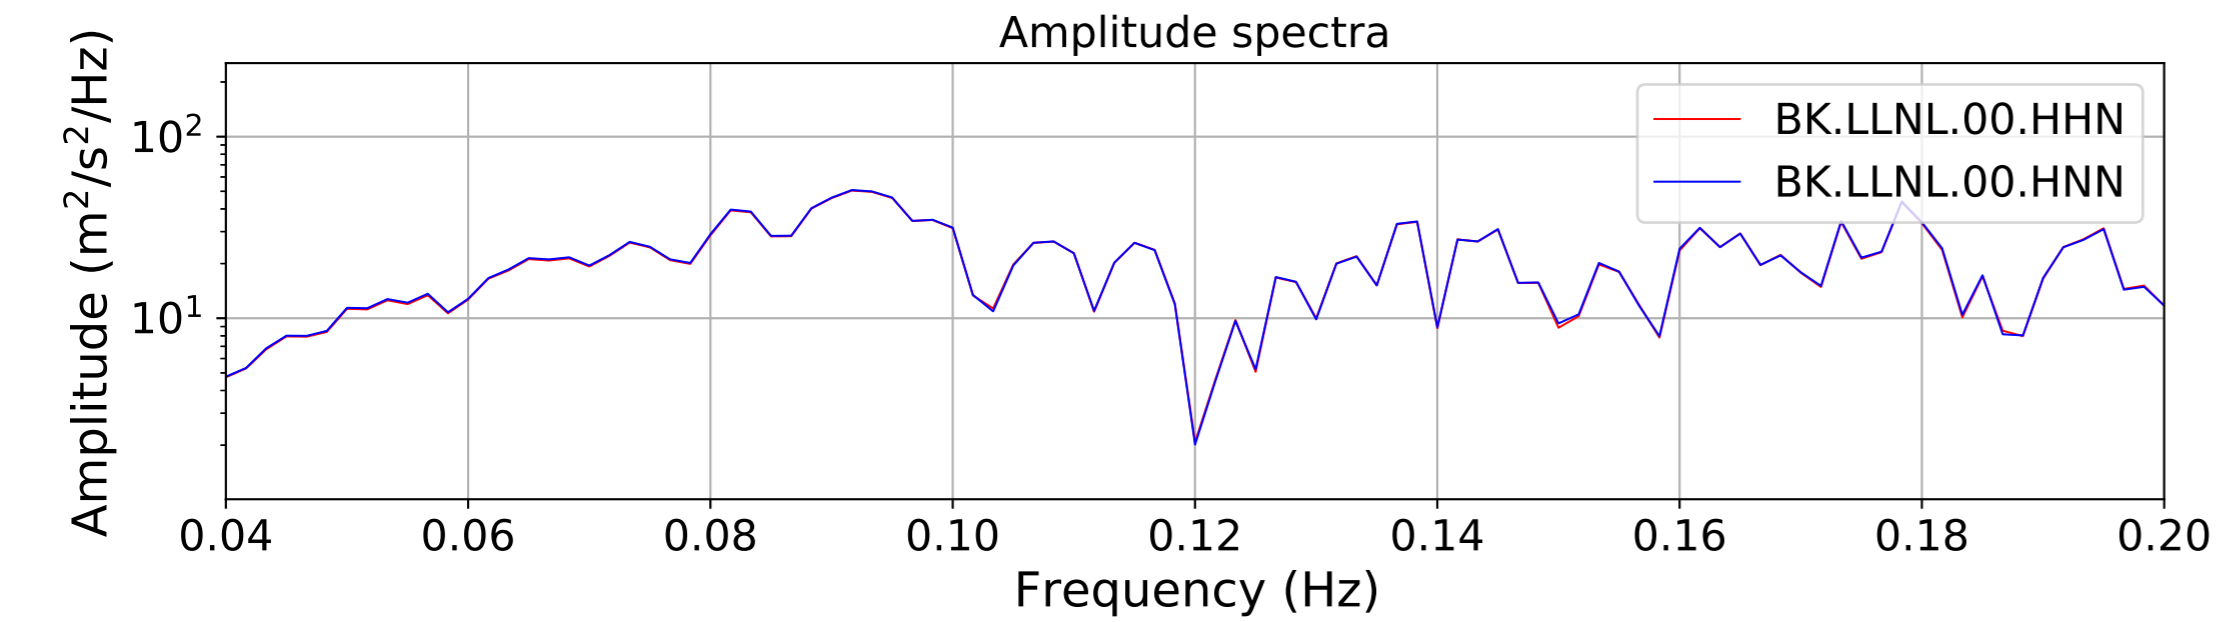

2024.340.184421_M7.0_nc75095651
Origin Time:2024-12-05T18:44:21.110000Z USGS event-id:nc75095651
M7.0 2024 Offshore Cape Mendocino, California Earthquake