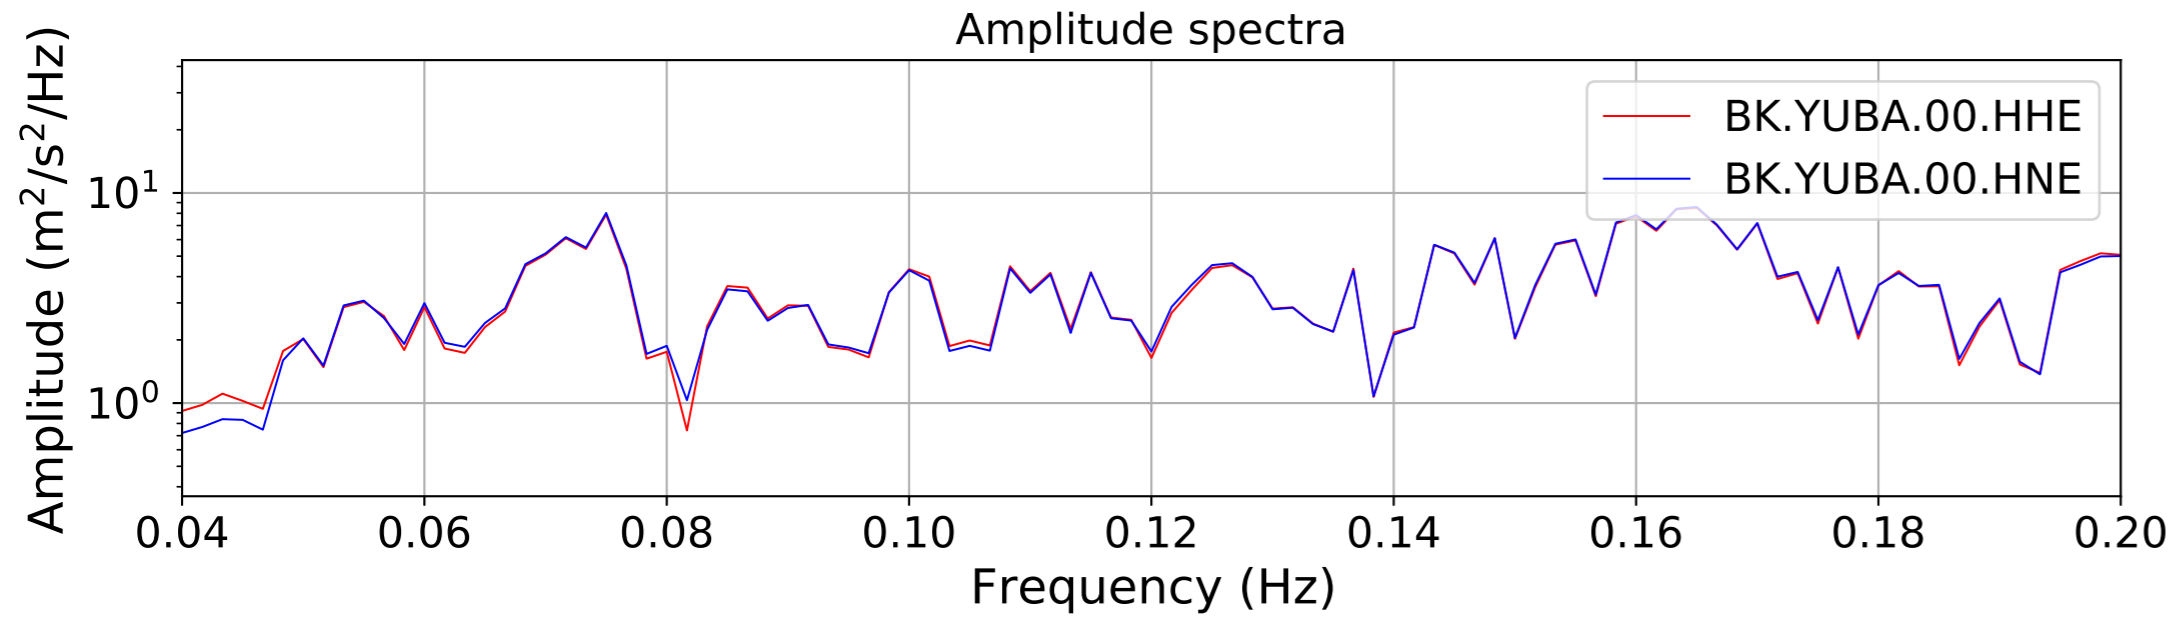

2024.340.184421_M7.0_nc75095651
Origin Time:2024-12-05T18:44:21.110000Z USGS event-id:nc75095651
M7.0 2024 Offshore Cape Mendocino, California Earthquake