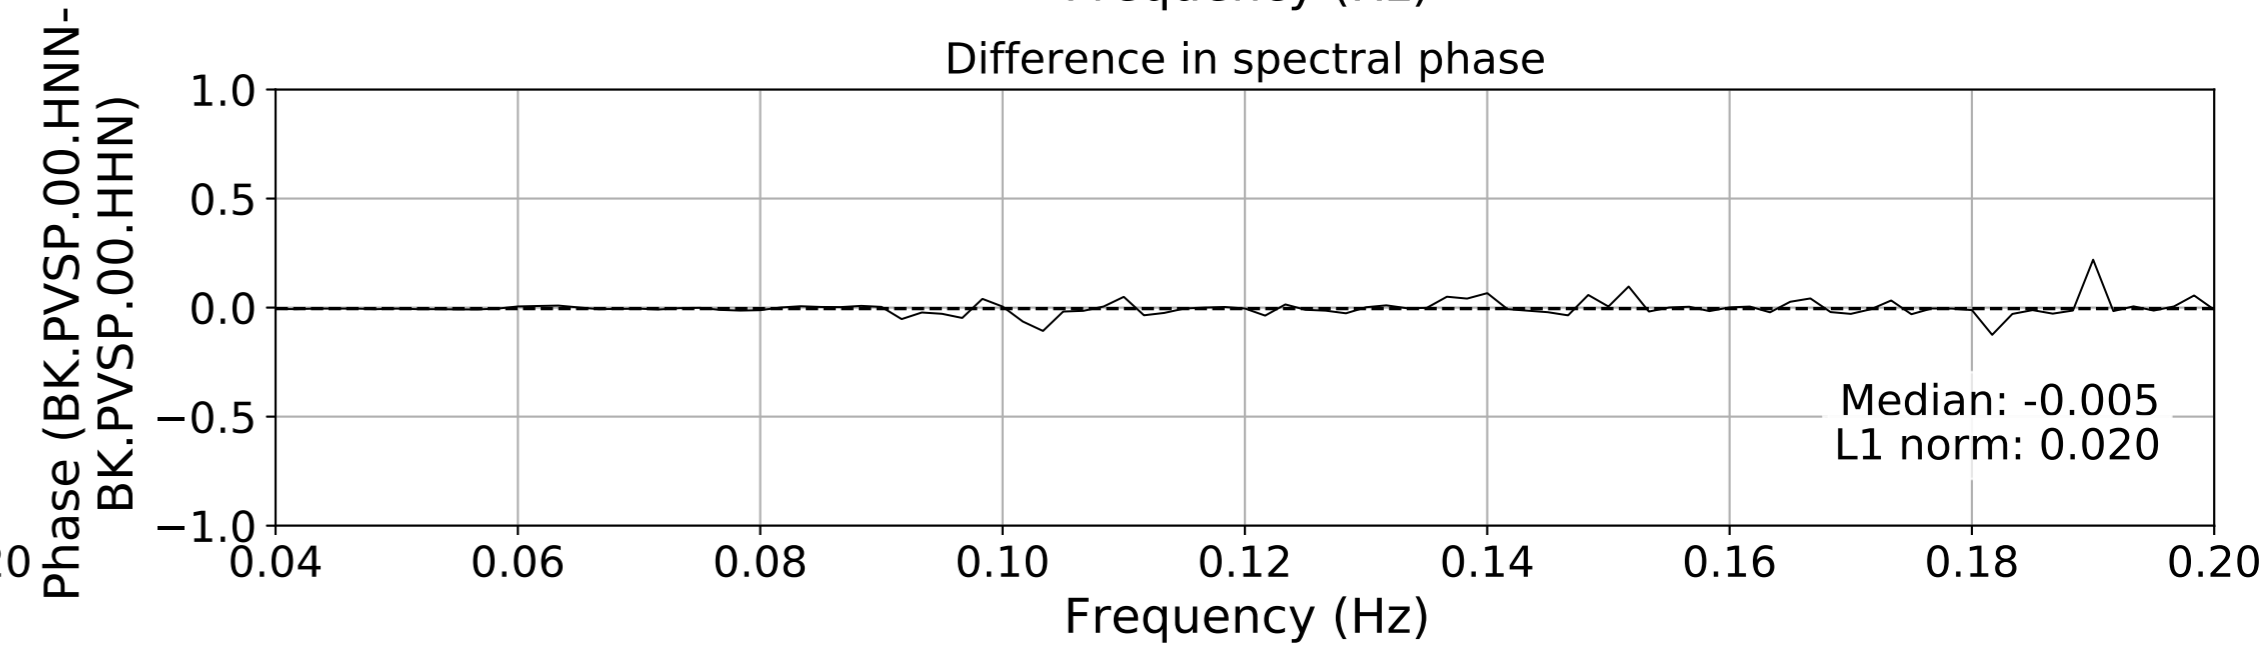

2024.340.184421_M7.0_nc75095651
Origin Time:2024-12-05T18:44:21.110000Z USGS event-id:nc75095651
M7.0 2024 Offshore Cape Mendocino, California Earthquake