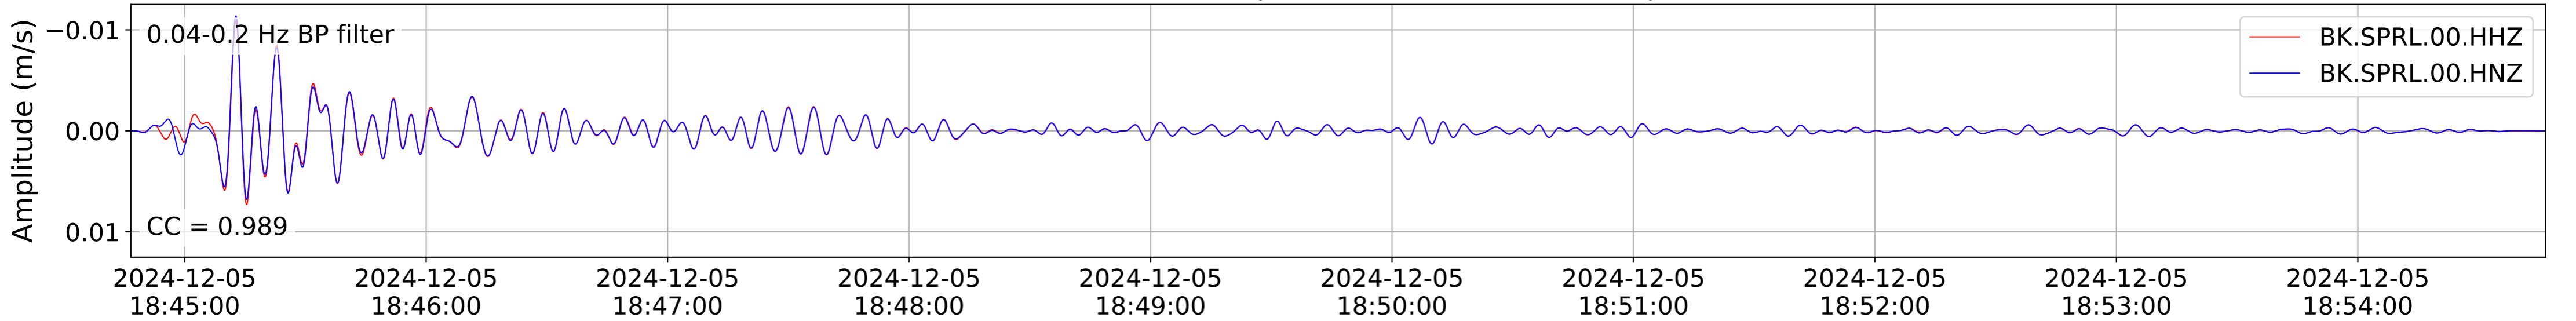

2024.340.184421.M7.0_nc75095651
Origin Time:2024-12-05T18:44:21.110000Z USGS event-id:nc75095651
M7.0 2024 Offshore Cape Mendocino, California Earthquake