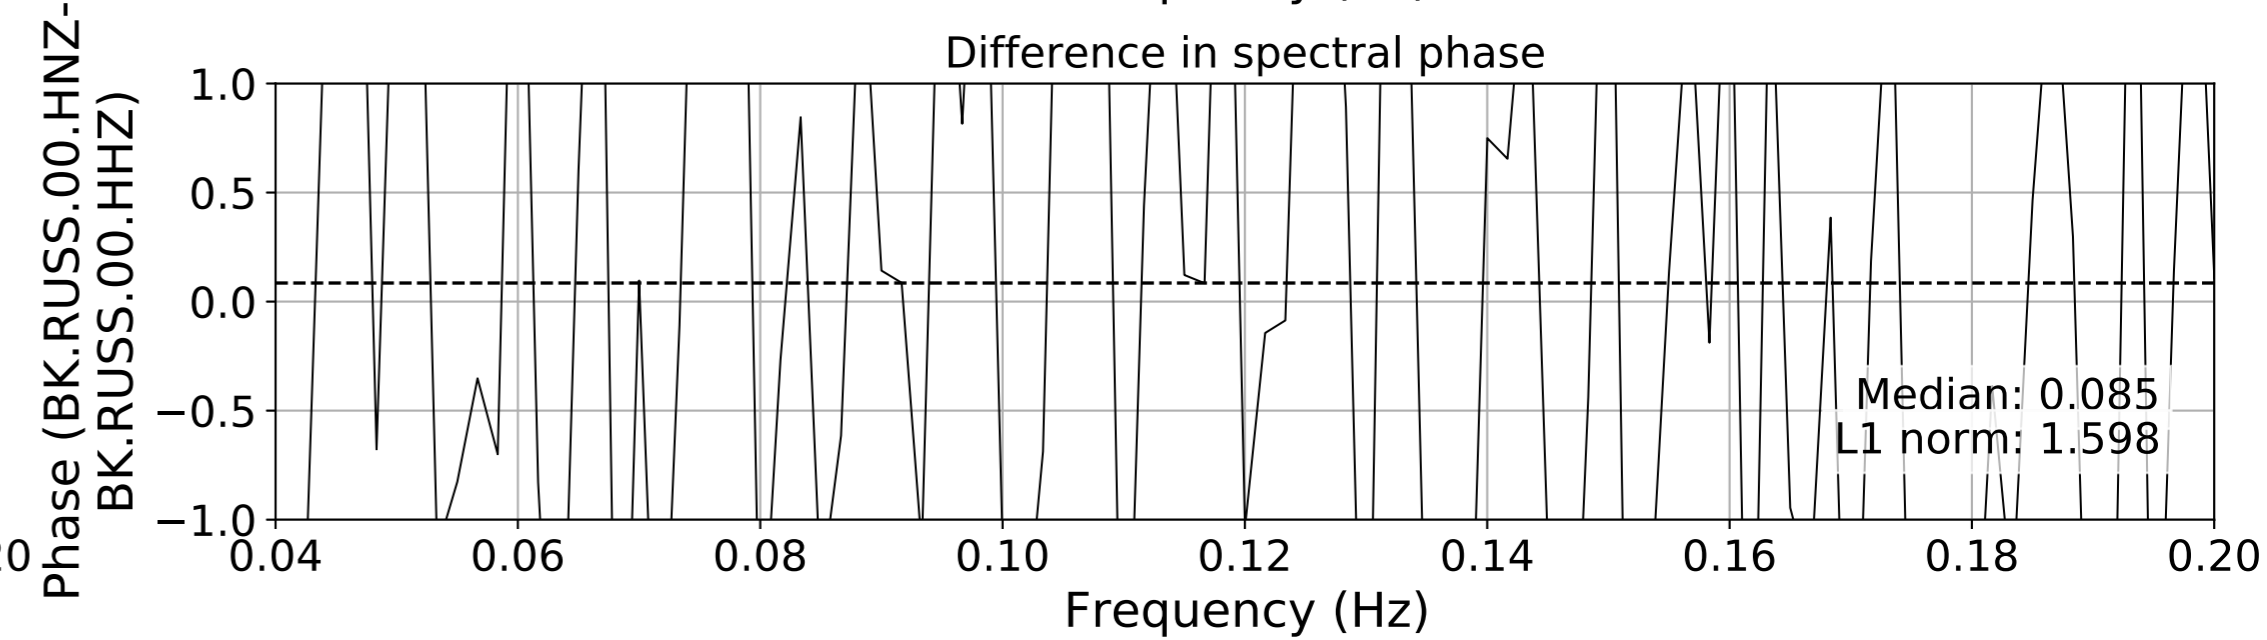

2024.340.184421_M7.0_nc75095651
Origin Time:2024-12-05T18:44:21.110000Z USGS event-id:nc75095651
M7.0 2024 Offshore Cape Mendocino, California Earthquake