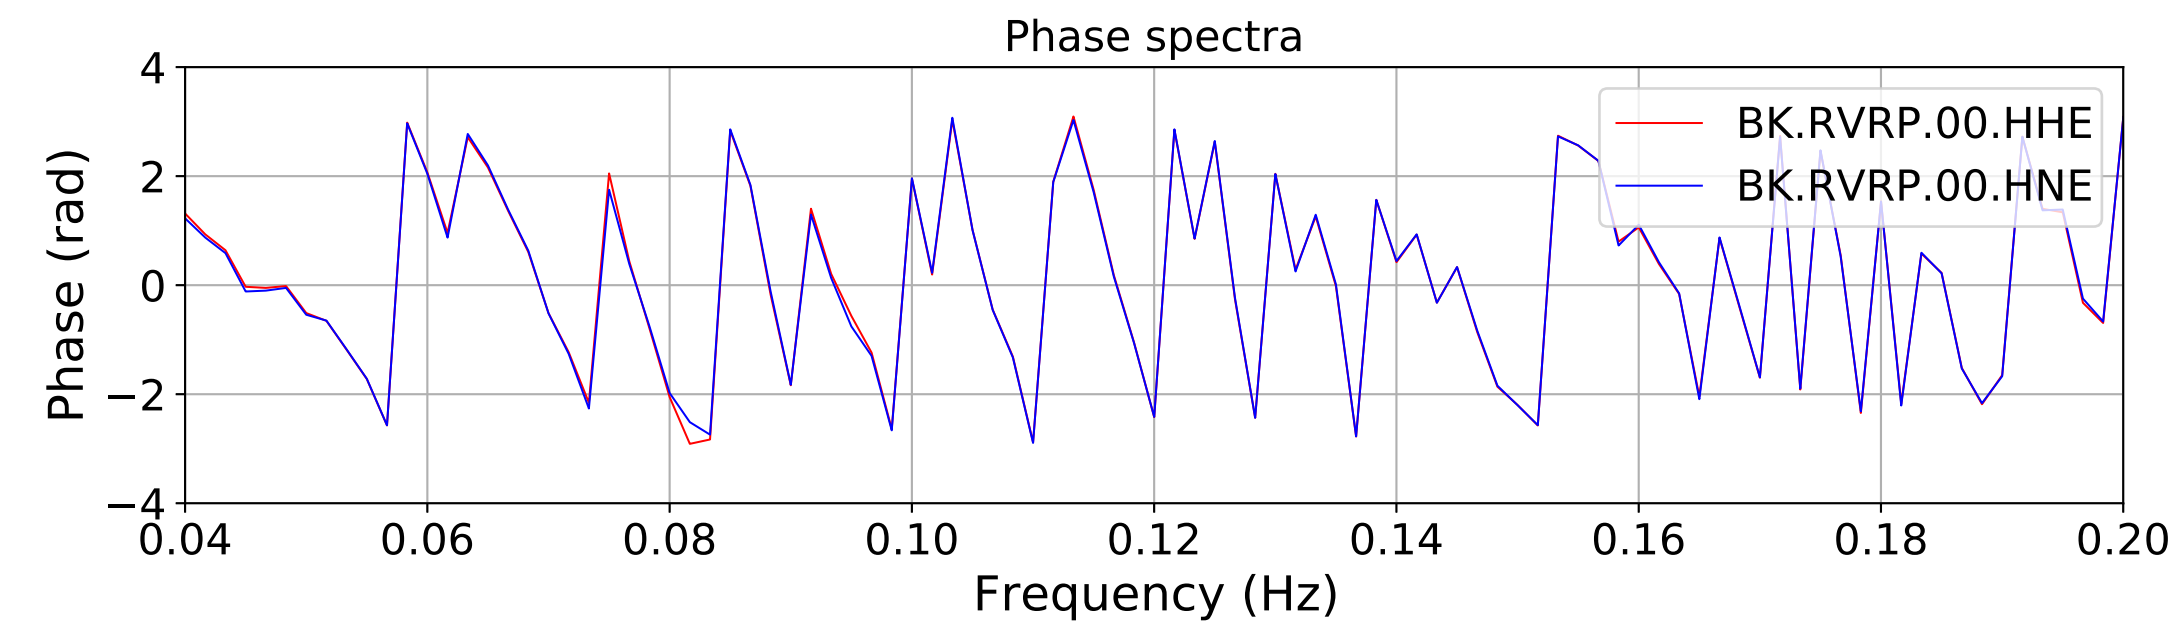

2024.340.184421_M7.0_nc75095651
Origin Time:2024-12-05T18:44:21.110000Z USGS event-id:nc75095651
M7.0 2024 Offshore Cape Mendocino, California Earthquake