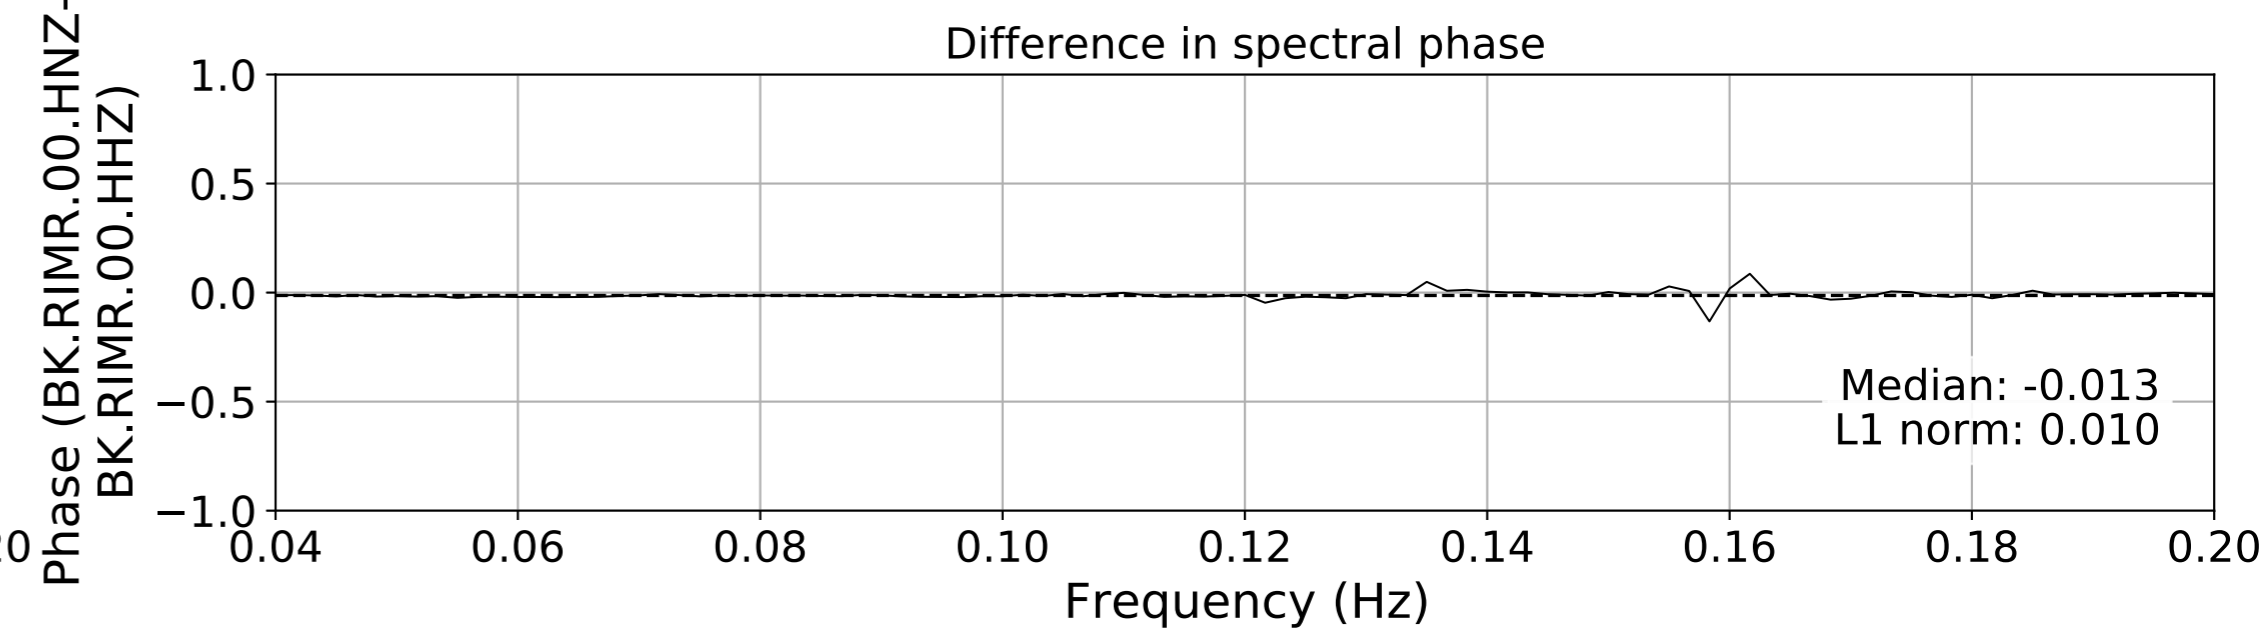

2024.340.184421_M7.0_nc75095651
Origin Time:2024-12-05T18:44:21.110000Z USGS event-id:nc75095651
M7.0 2024 Offshore Cape Mendocino, California Earthquake