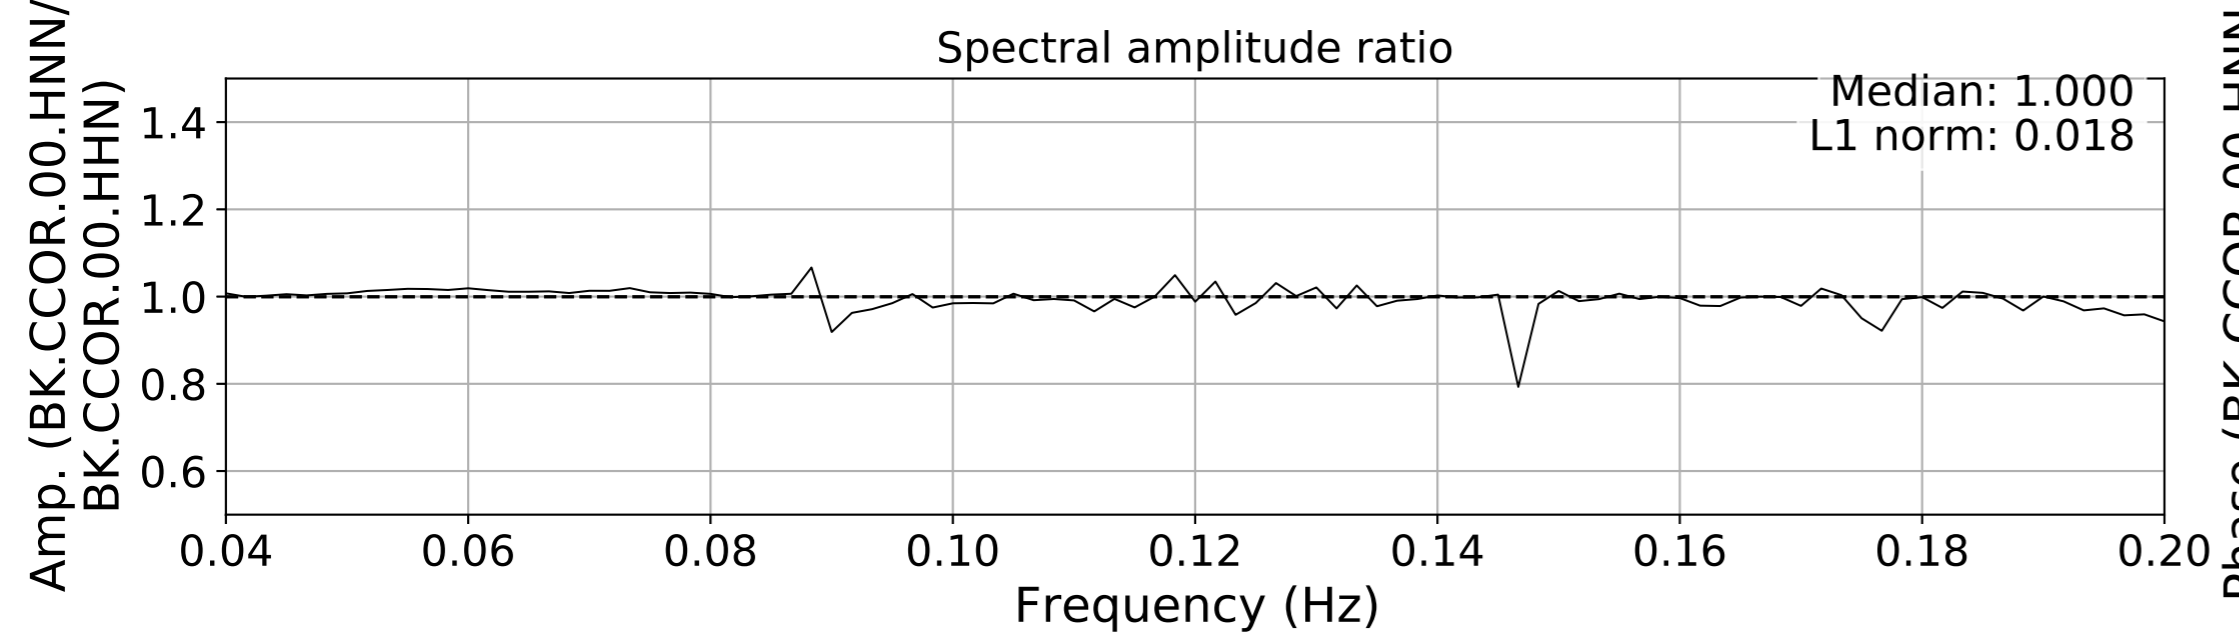

2024.340.184421_M7.0_nc75095651
Origin Time:2024-12-05T18:44:21.110000Z USGS event-id:nc75095651
M7.0 2024 Offshore Cape Mendocino, California Earthquake