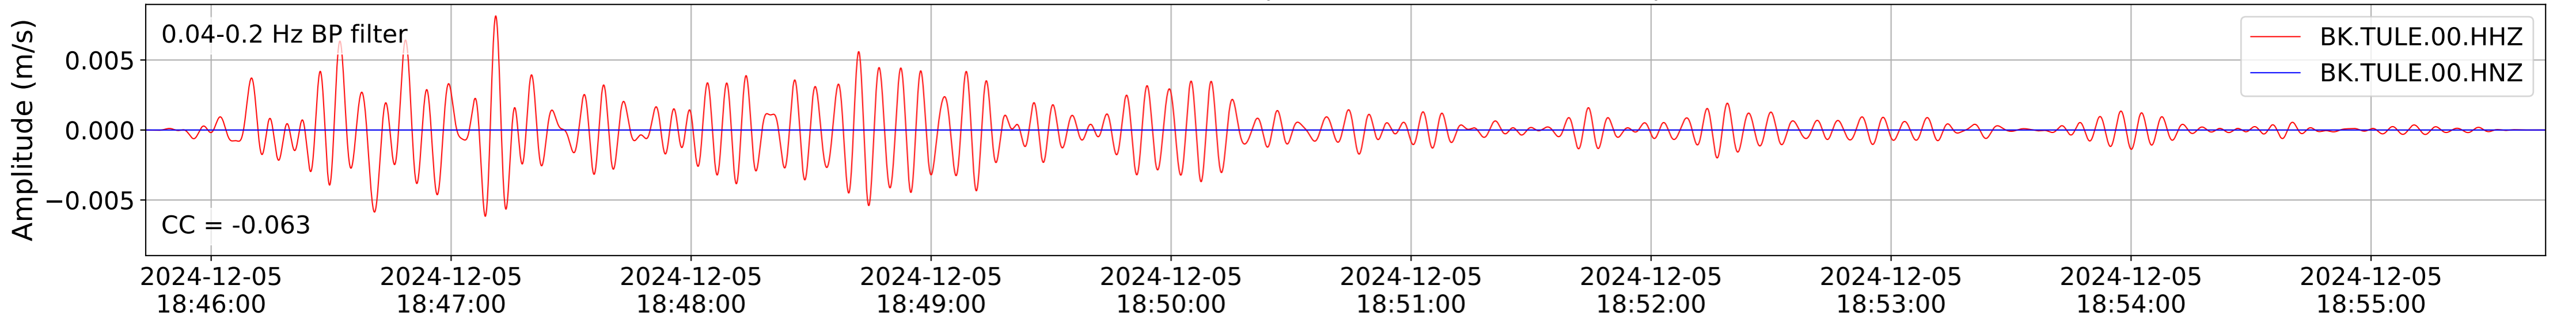

2024.340.184421_M7.0_nc75095651
Origin Time:2024-12-05T18:44:21.110000Z USGS event-id:nc75095651
M7.0 2024 Offshore Cape Mendocino, California Earthquake