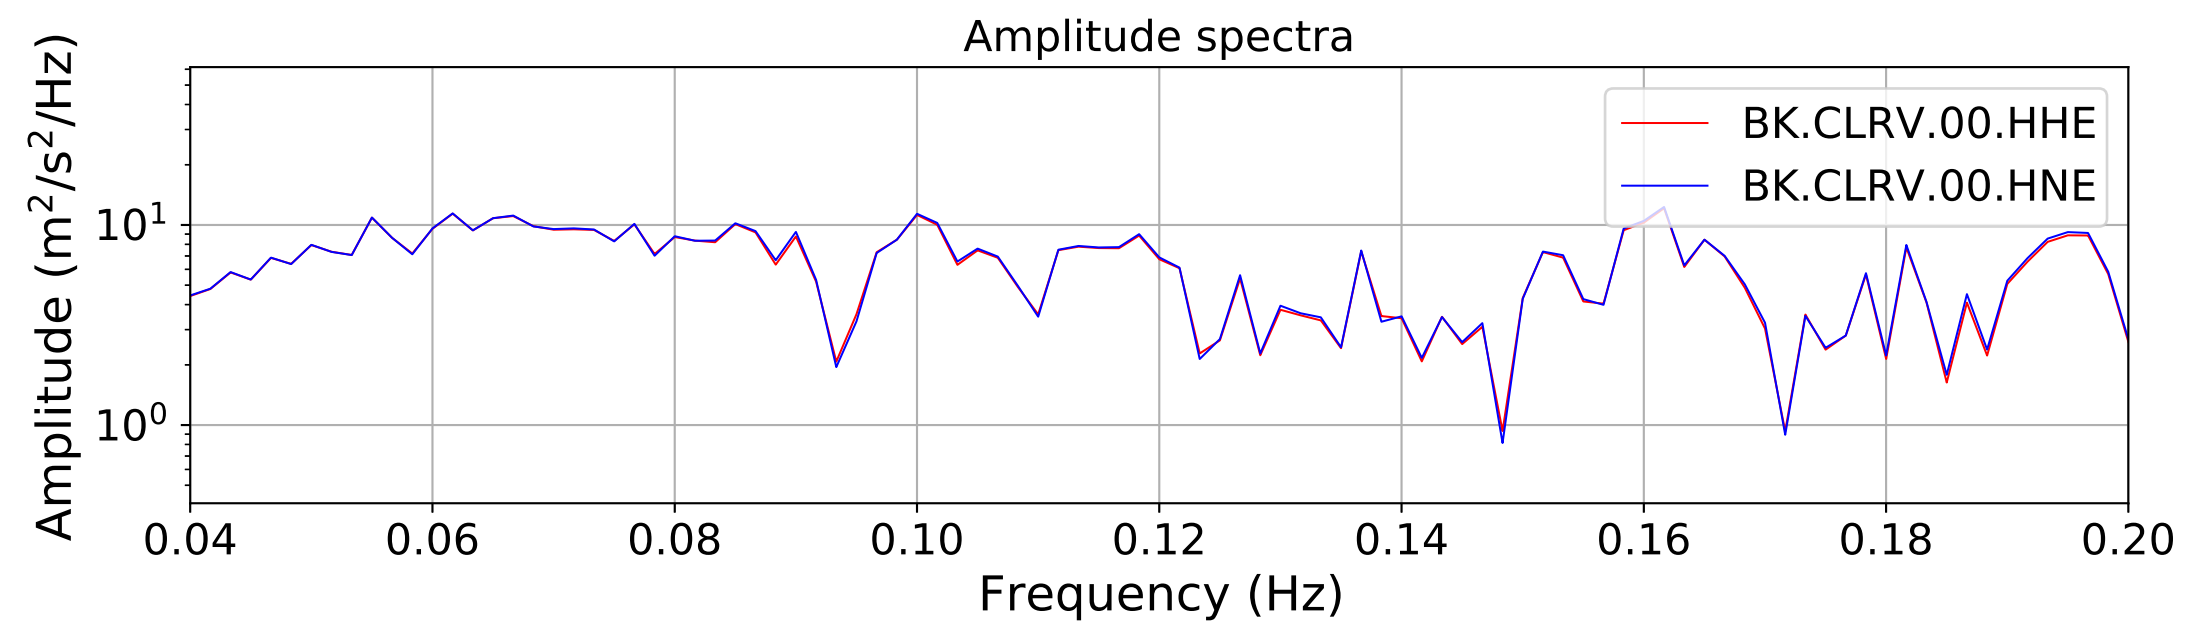

2024.340.184421_M7.0_nc75095651
Origin Time:2024-12-05T18:44:21.110000Z USGS event-id:nc75095651
M7.0 2024 Offshore Cape Mendocino, California Earthquake