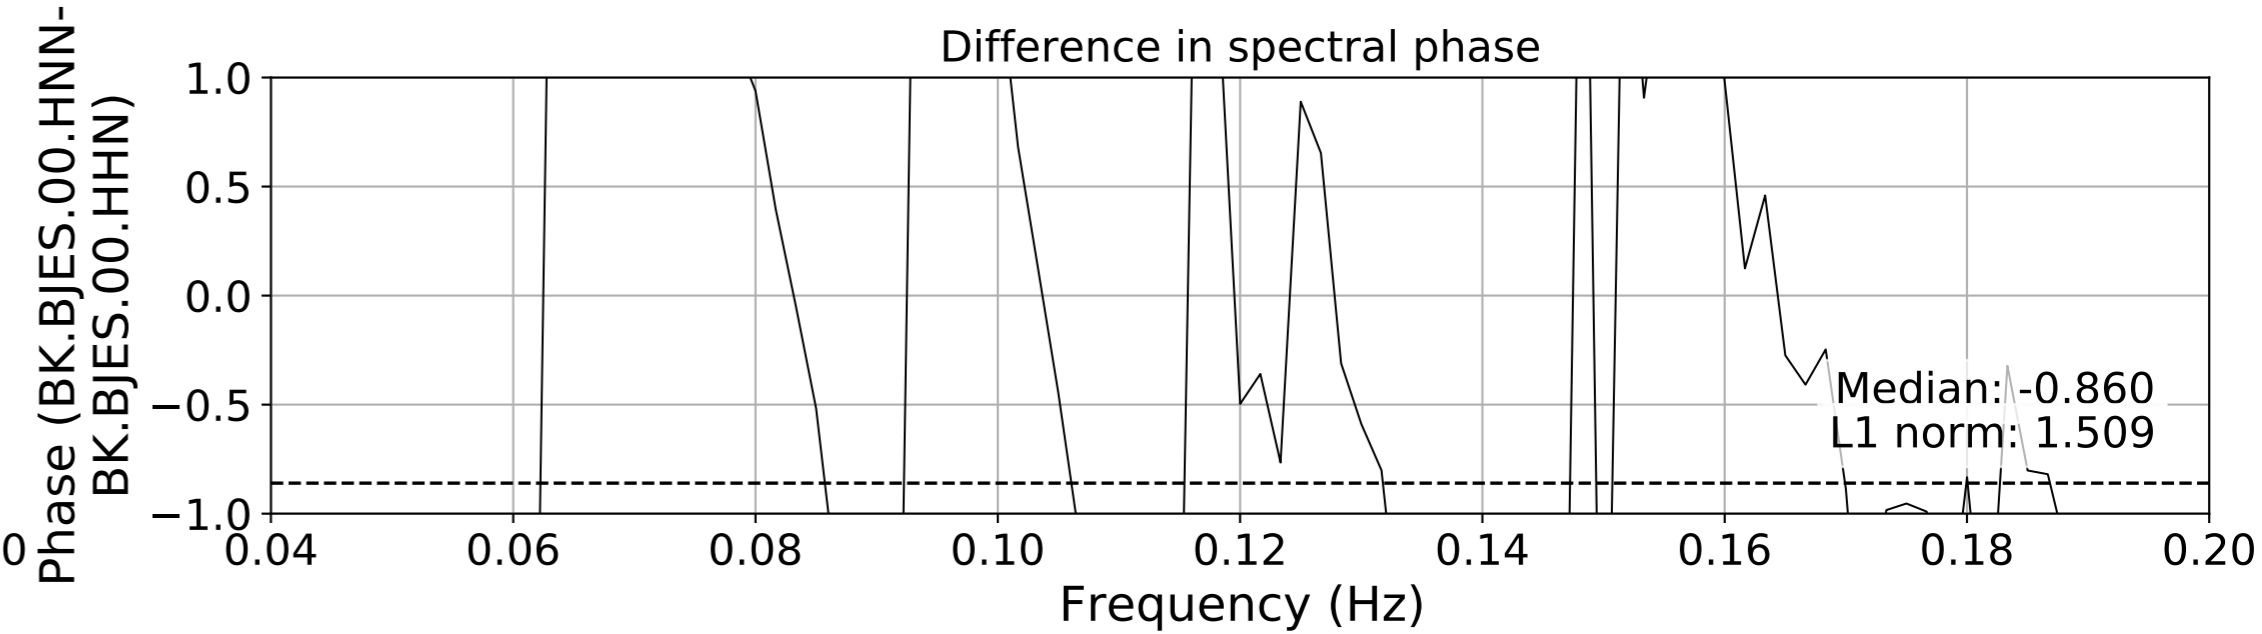

2024.340.184421_M7.0_nc75095651
Origin Time:2024-12-05T18:44:21.110000Z USGS event-id:nc75095651
M7.0 2024 Offshore Cape Mendocino, California Earthquake