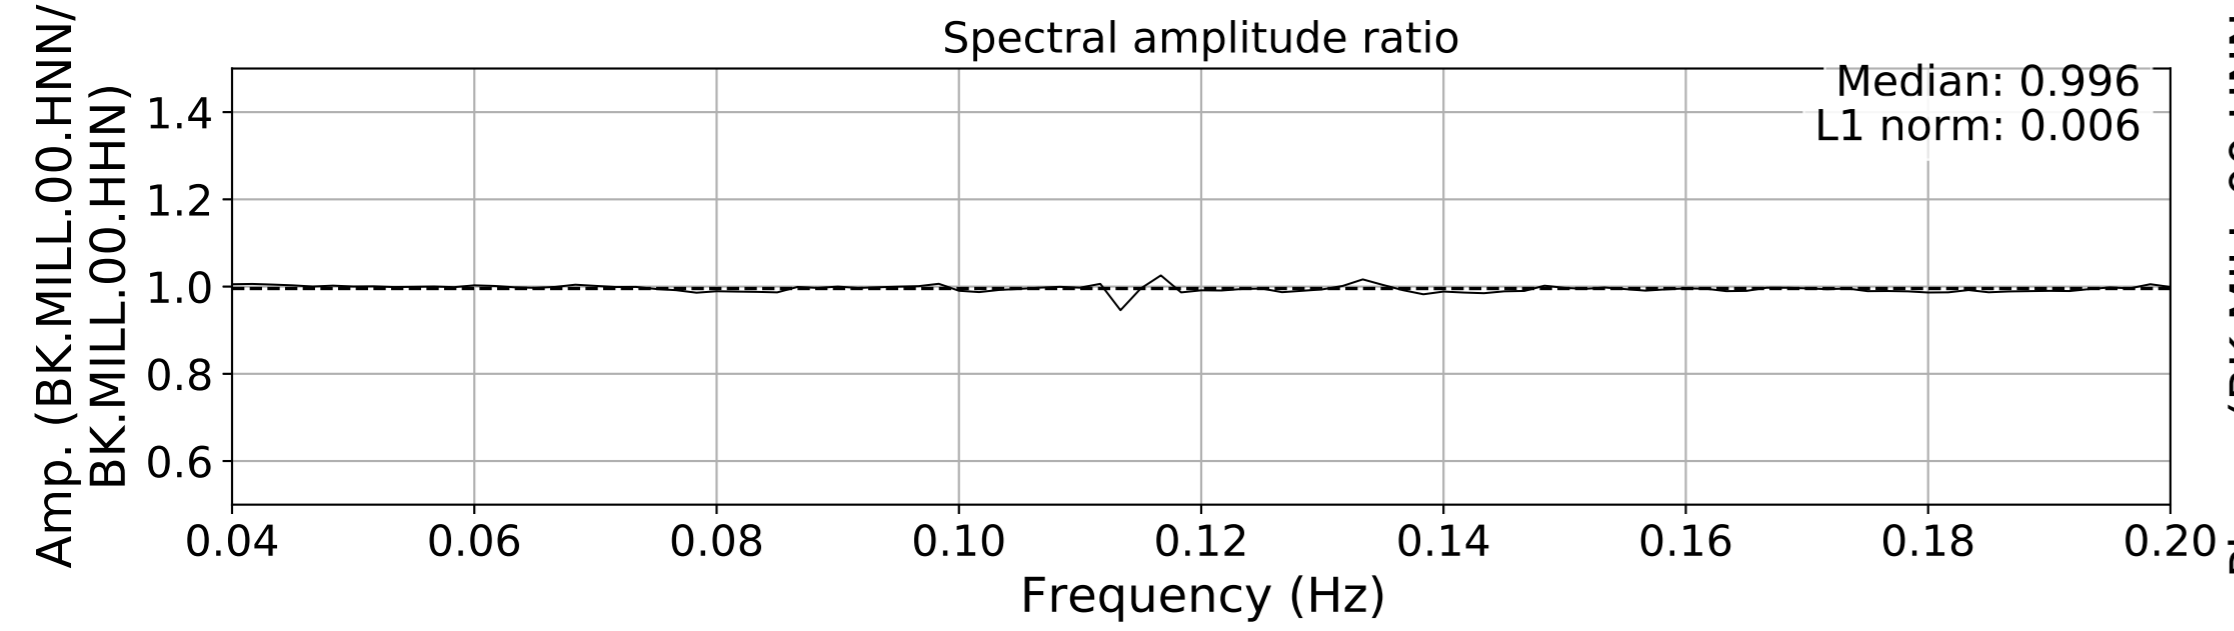

2024.340.184421_M7.0_nc75095651
Origin Time:2024-12-05T18:44:21.110000Z USGS event-id:nc75095651
M7.0 2024 Offshore Cape Mendocino, California Earthquake