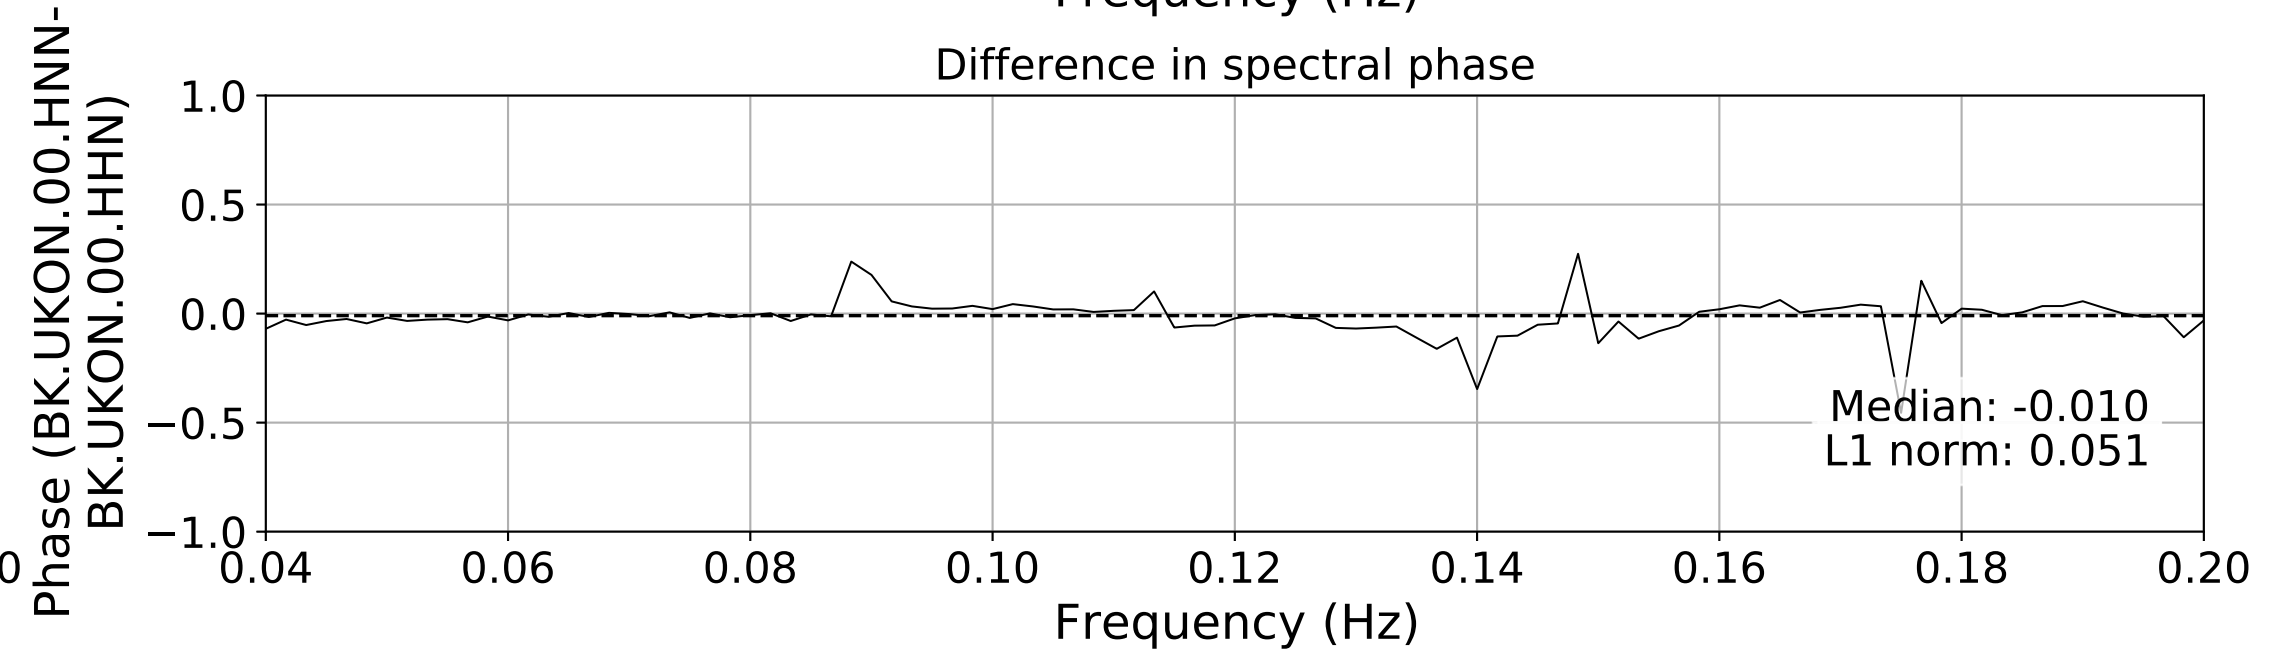

2024.340.184421_M7.0_nc75095651
Origin Time:2024-12-05T18:44:21.110000Z USGS event-id:nc75095651
M7.0 2024 Offshore Cape Mendocino, California Earthquake