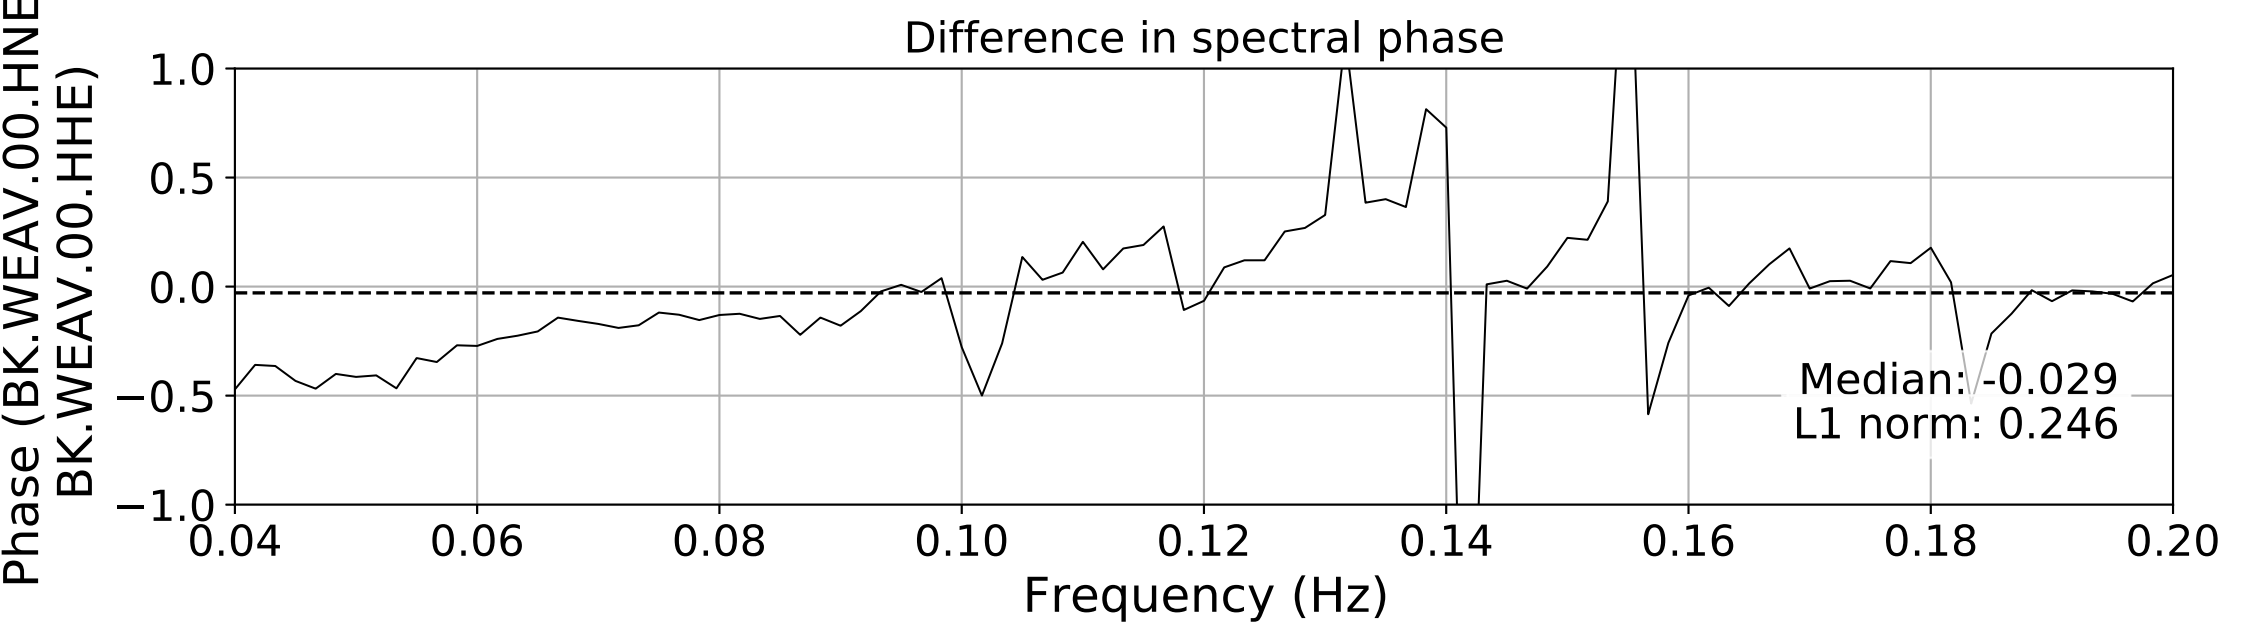

2024.340.184421M7.0_nc75095651
Origin Time:2024-12-05T18:44:21.110000Z USGS event-id:nc75095651
M7.0 2024 Offshore Cape Mendocino, California Earthquake