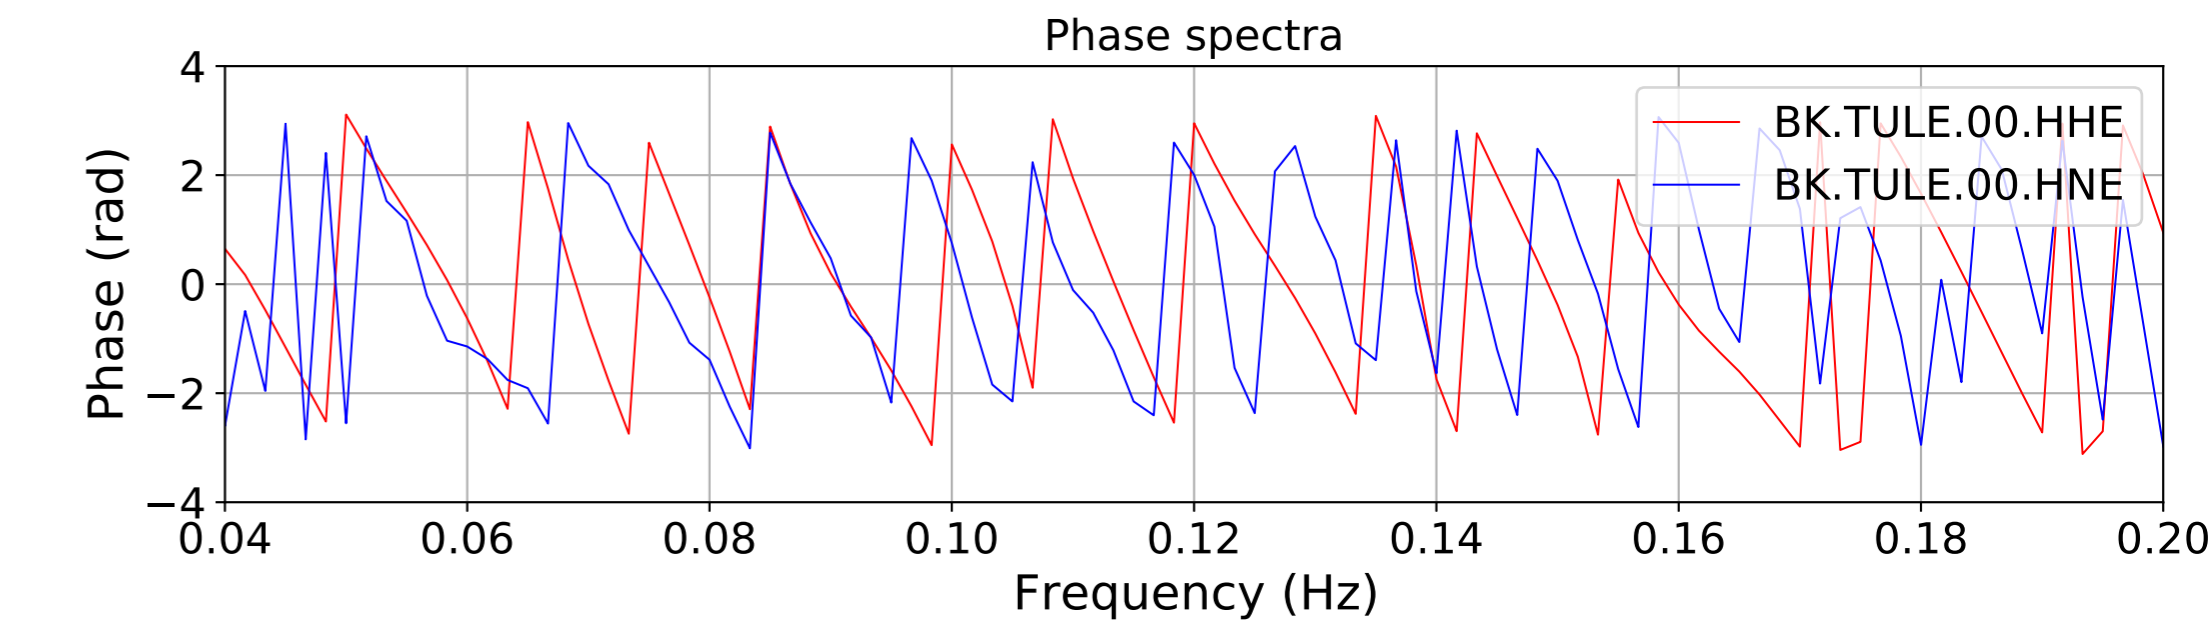

2024.340.184421_M7.0_nc75095651
Origin Time:2024-12-05T18:44:21.110000Z USGS event-id:nc75095651
M7.0 2024 Offshore Cape Mendocino, California Earthquake