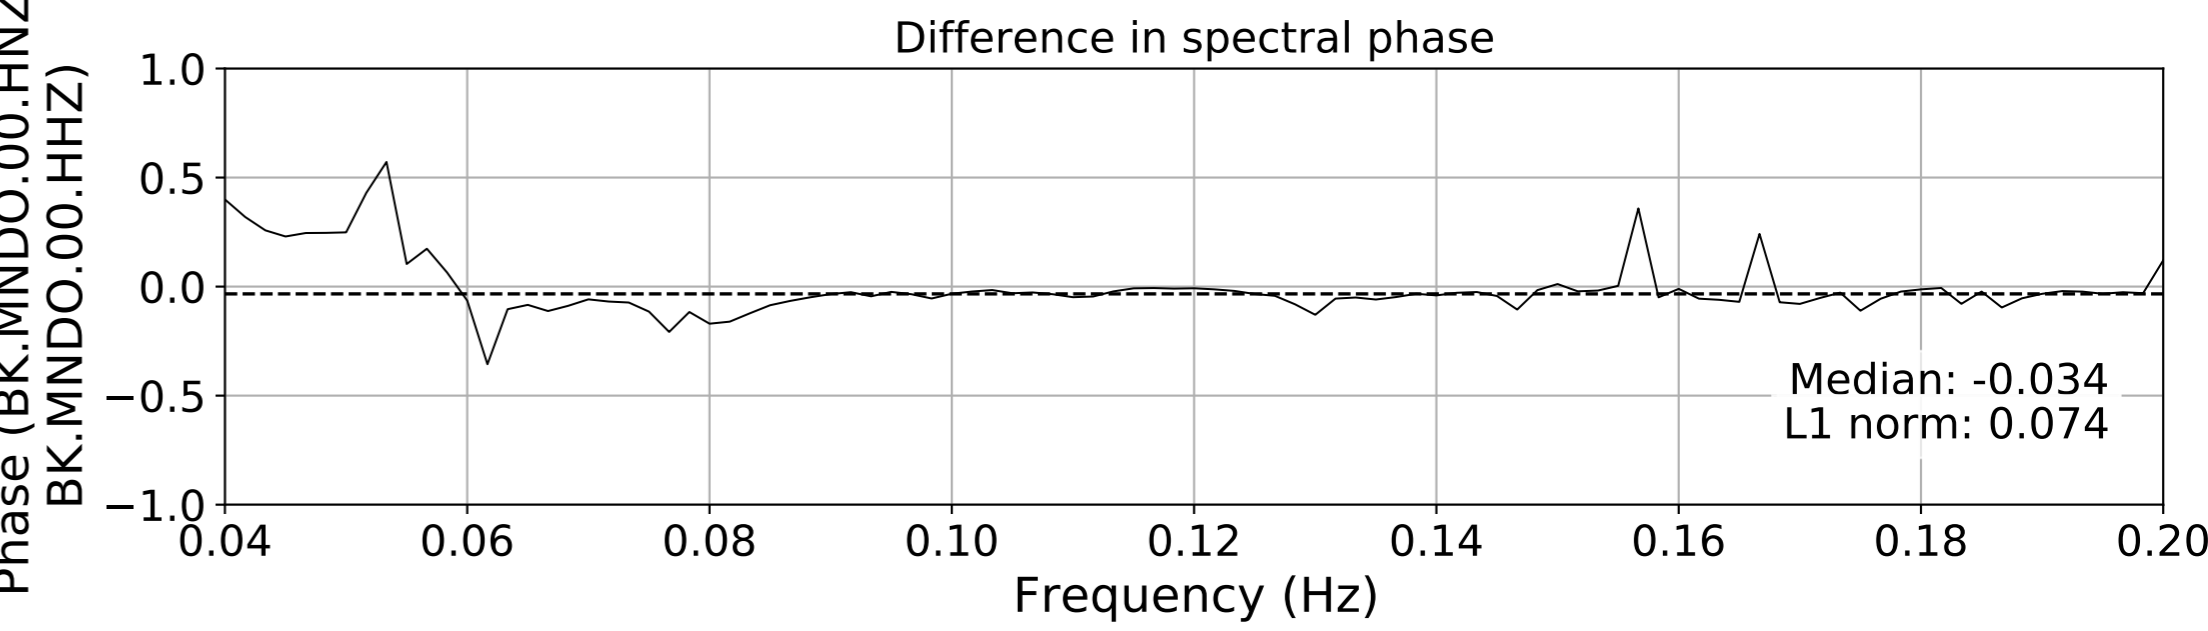

2024.340.184421.M7.0_nc75095651
Origin Time:2024-12-05T18:44:21.110000Z USGS event-id:nc75095651
M7.0 2024 Offshore Cape Mendocino, California Earthquake