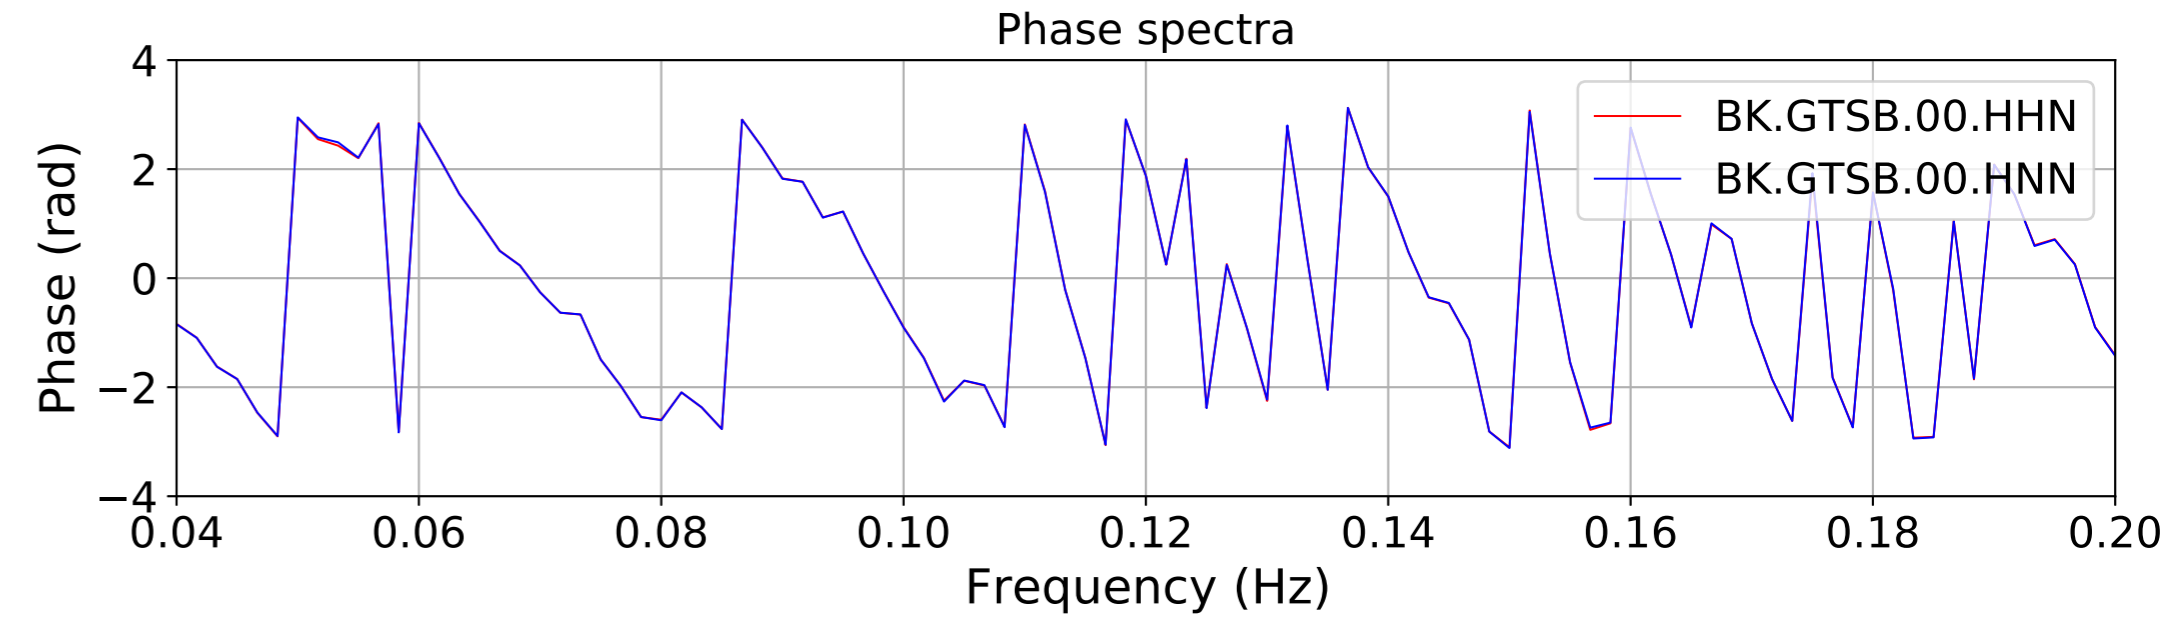

2024.340.184421_M7.0_nc75095651
Origin Time:2024-12-05T18:44:21.110000Z USGS event-id:nc75095651
M7.0 2024 Offshore Cape Mendocino, California Earthquake