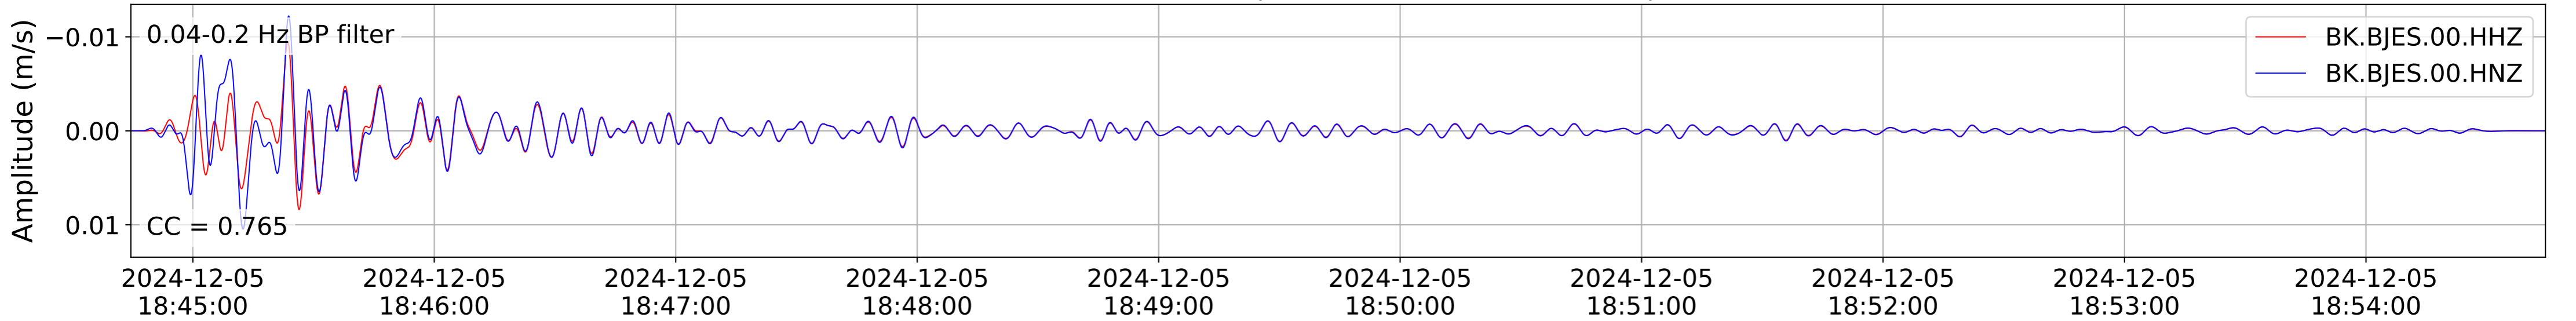

2024.340.184421.M7.0_nc75095651
Origin Time:2024-12-05T18:44:21.110000Z USGS event-id:nc75095651
M7.0 2024 Offshore Cape Mendocino, California Earthquake