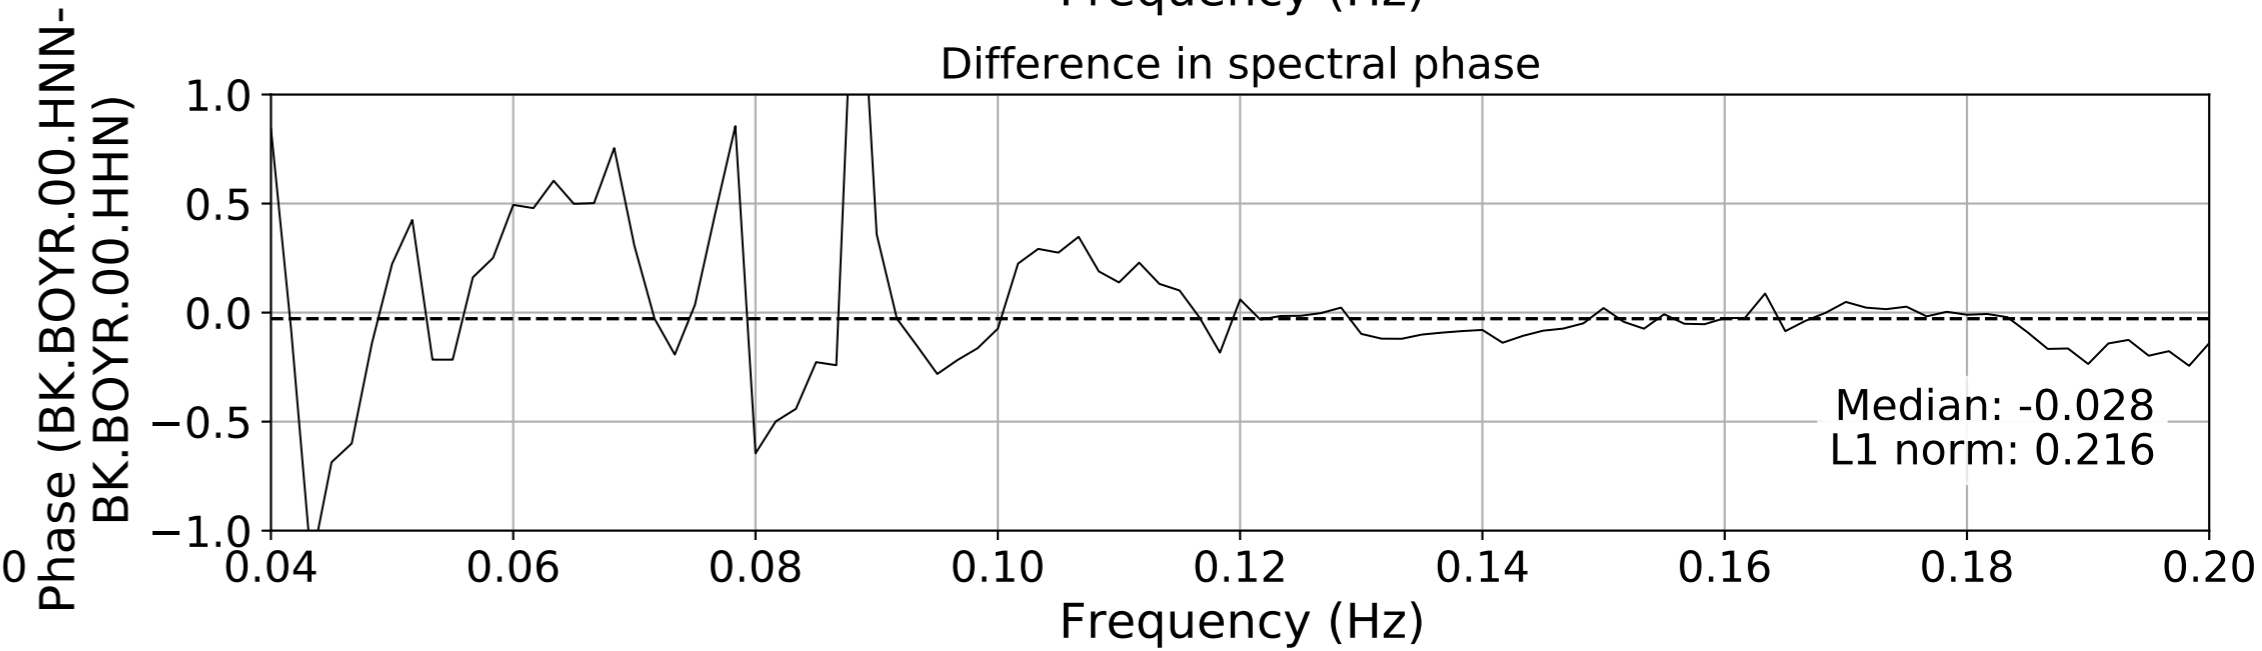

2024.340.184421_M7.0_nc75095651
Origin Time:2024-12-05T18:44:21.110000Z USGS event-id:nc75095651
M7.0 2024 Offshore Cape Mendocino, California Earthquake