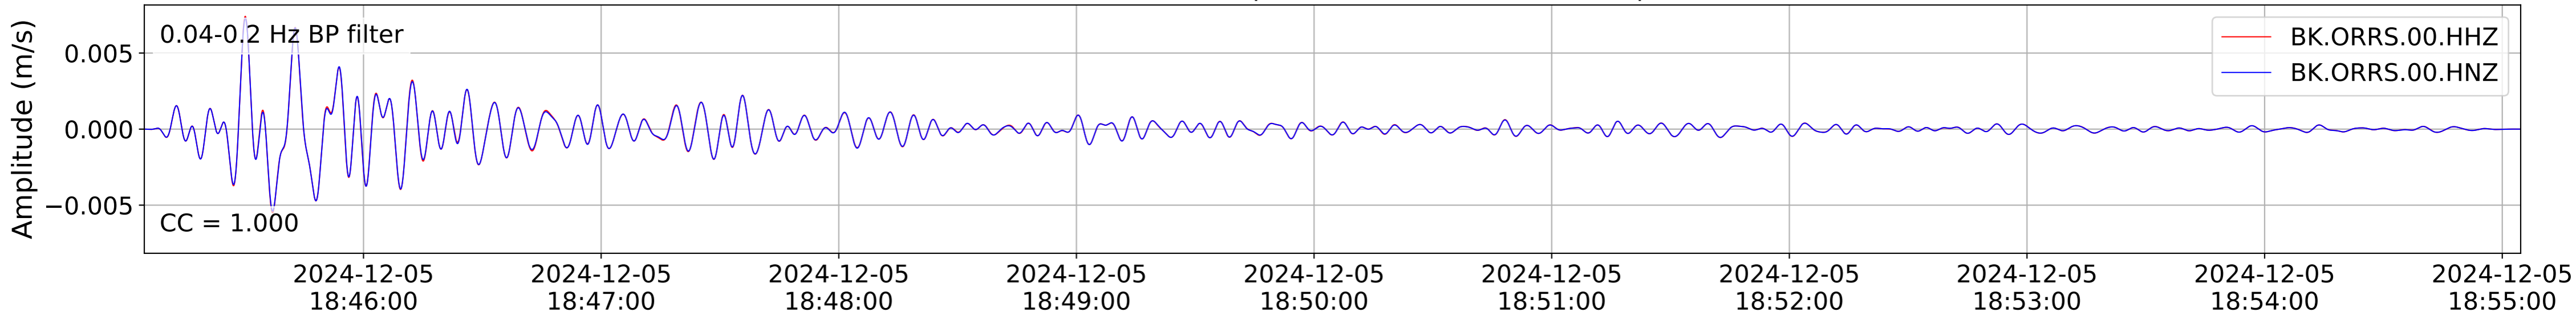

2024.340.184421_M7.0_nc75095651
Origin Time:2024-12-05T18:44:21.110000Z USGS event-id:nc75095651
M7.0 2024 Offshore Cape Mendocino, California Earthquake