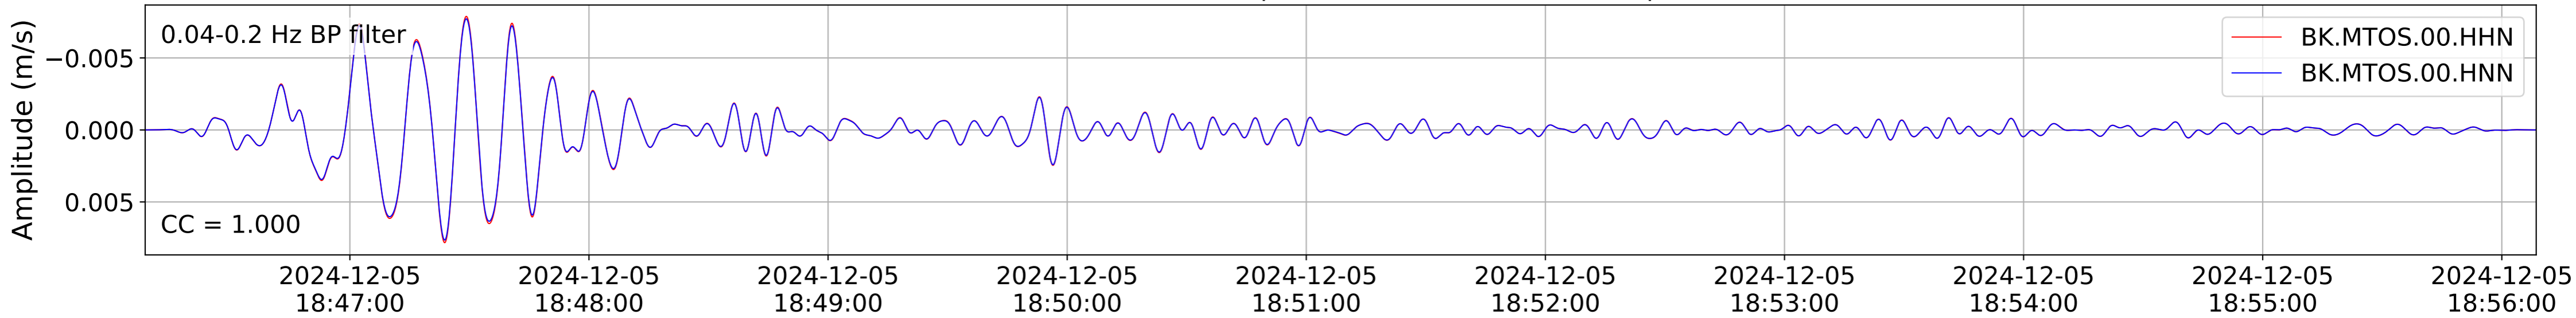

2024.340.184421_M7.0_nc75095651
Origin Time:2024-12-05T18:44:21.110000Z USGS event-id:nc75095651
M7.0 2024 Offshore Cape Mendocino, California Earthquake