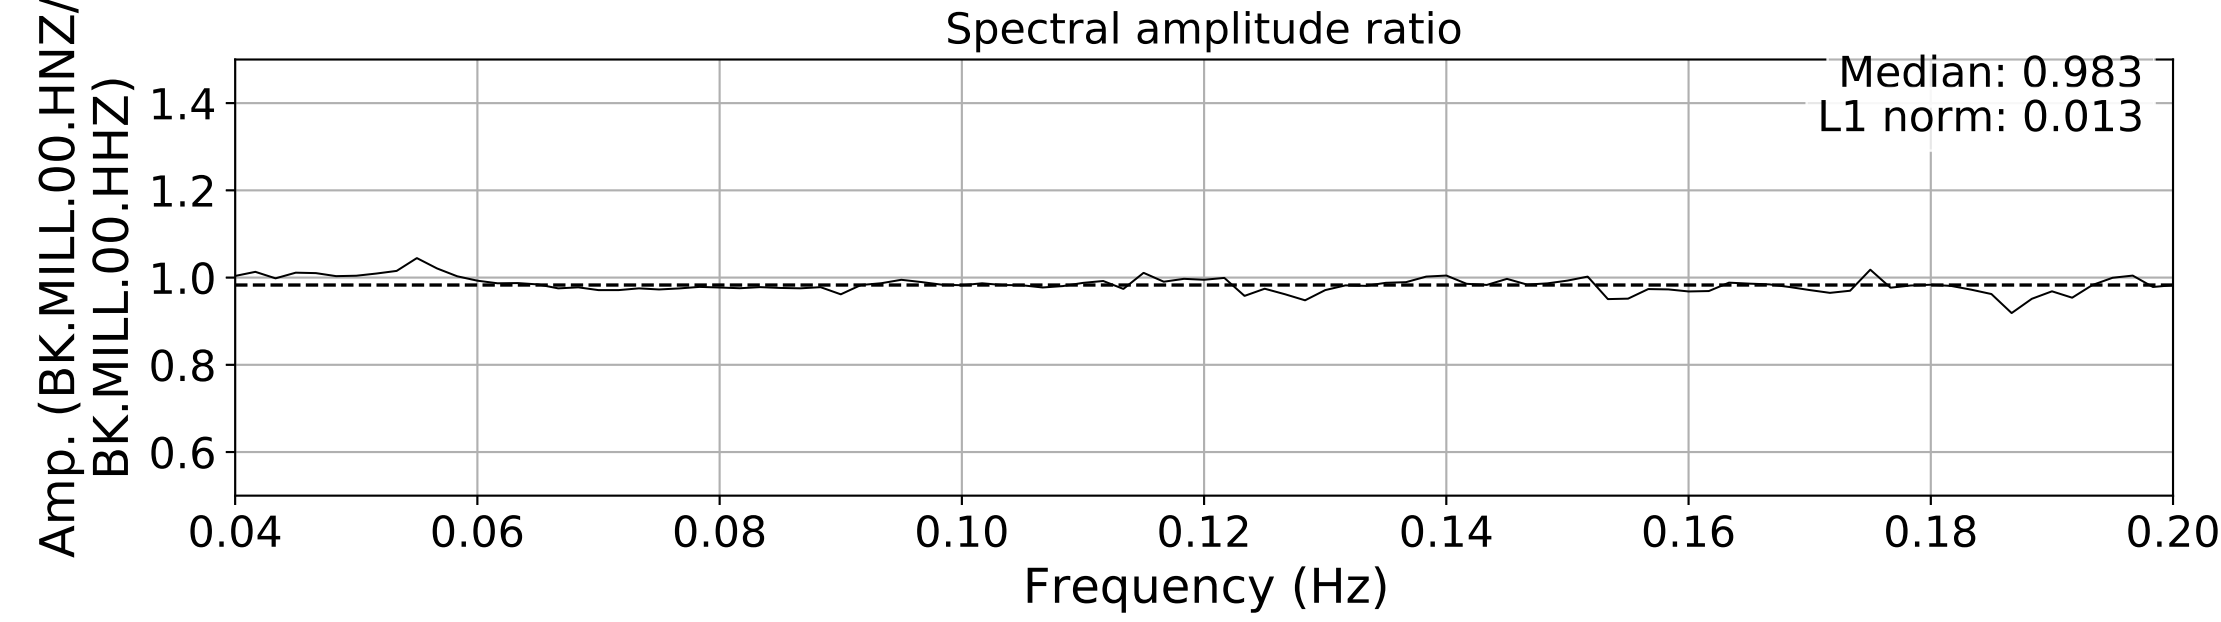

2024.340.184421_M7.0_nc75095651
Origin Time:2024-12-05T18:44:21.110000Z USGS event-id:nc75095651
M7.0 2024 Offshore Cape Mendocino, California Earthquake