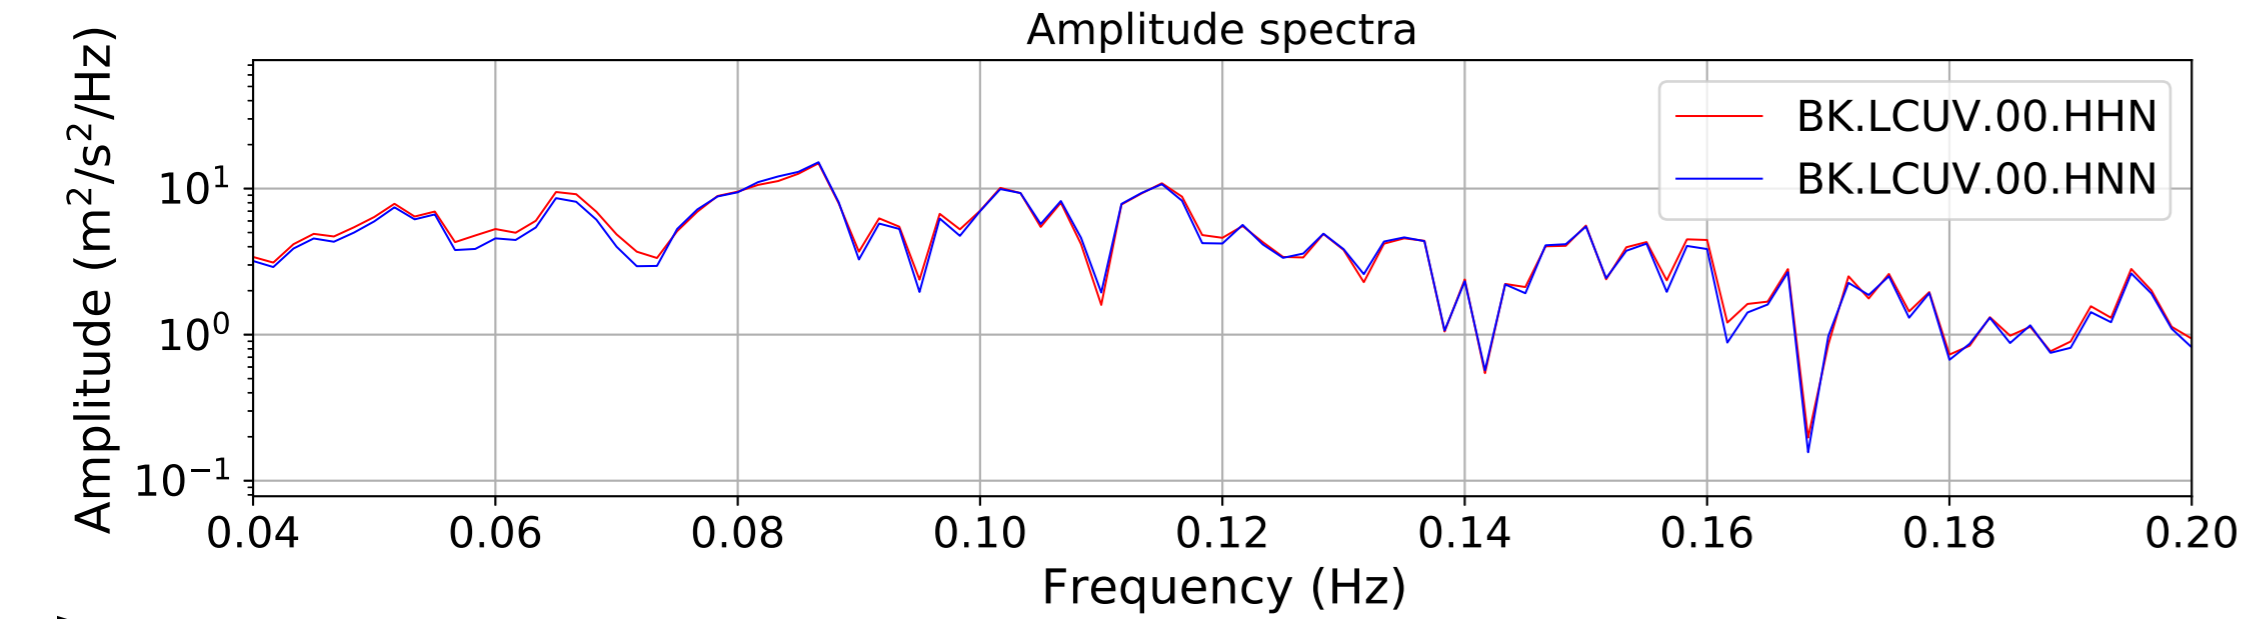

2024.340.184421_M7.0_nc75095651
Origin Time:2024-12-05T18:44:21.110000Z USGS event-id:nc75095651
M7.0 2024 Offshore Cape Mendocino, California Earthquake