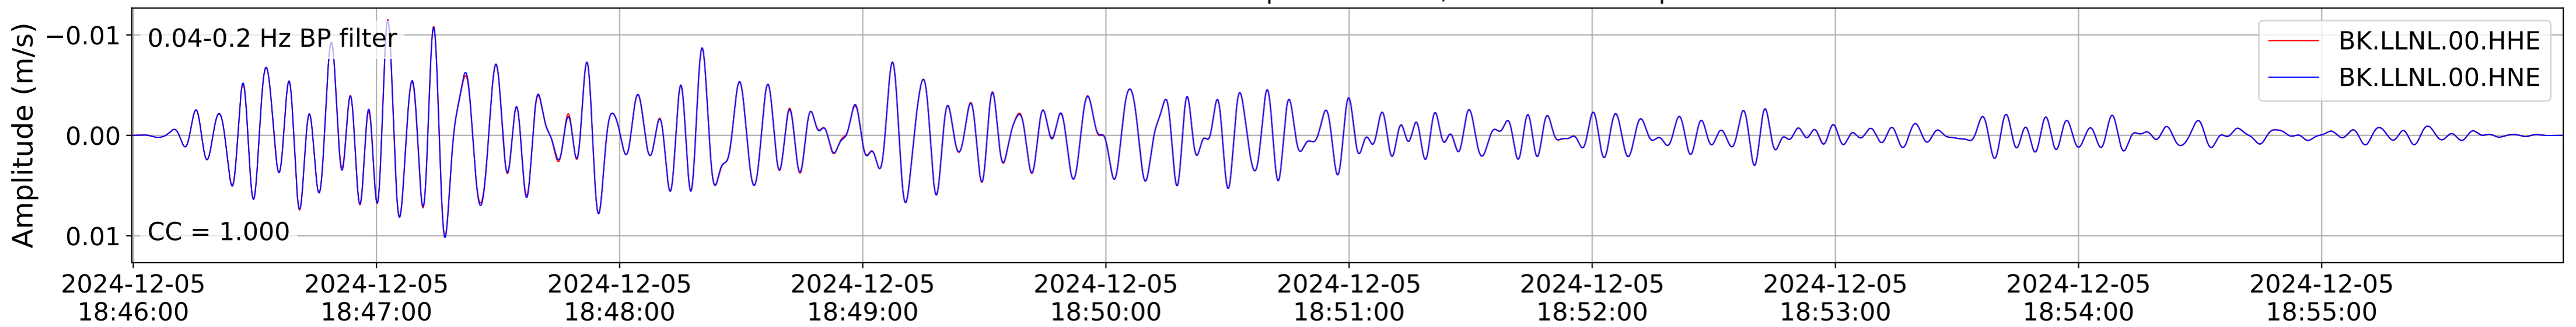

2024.340.184421.M7.0_nc75095651
Origin Time:2024-12-05T18:44:21.110000Z USGS event-id:nc75095651
M7.0 2024 Offshore Cape Mendocino, California Earthquake