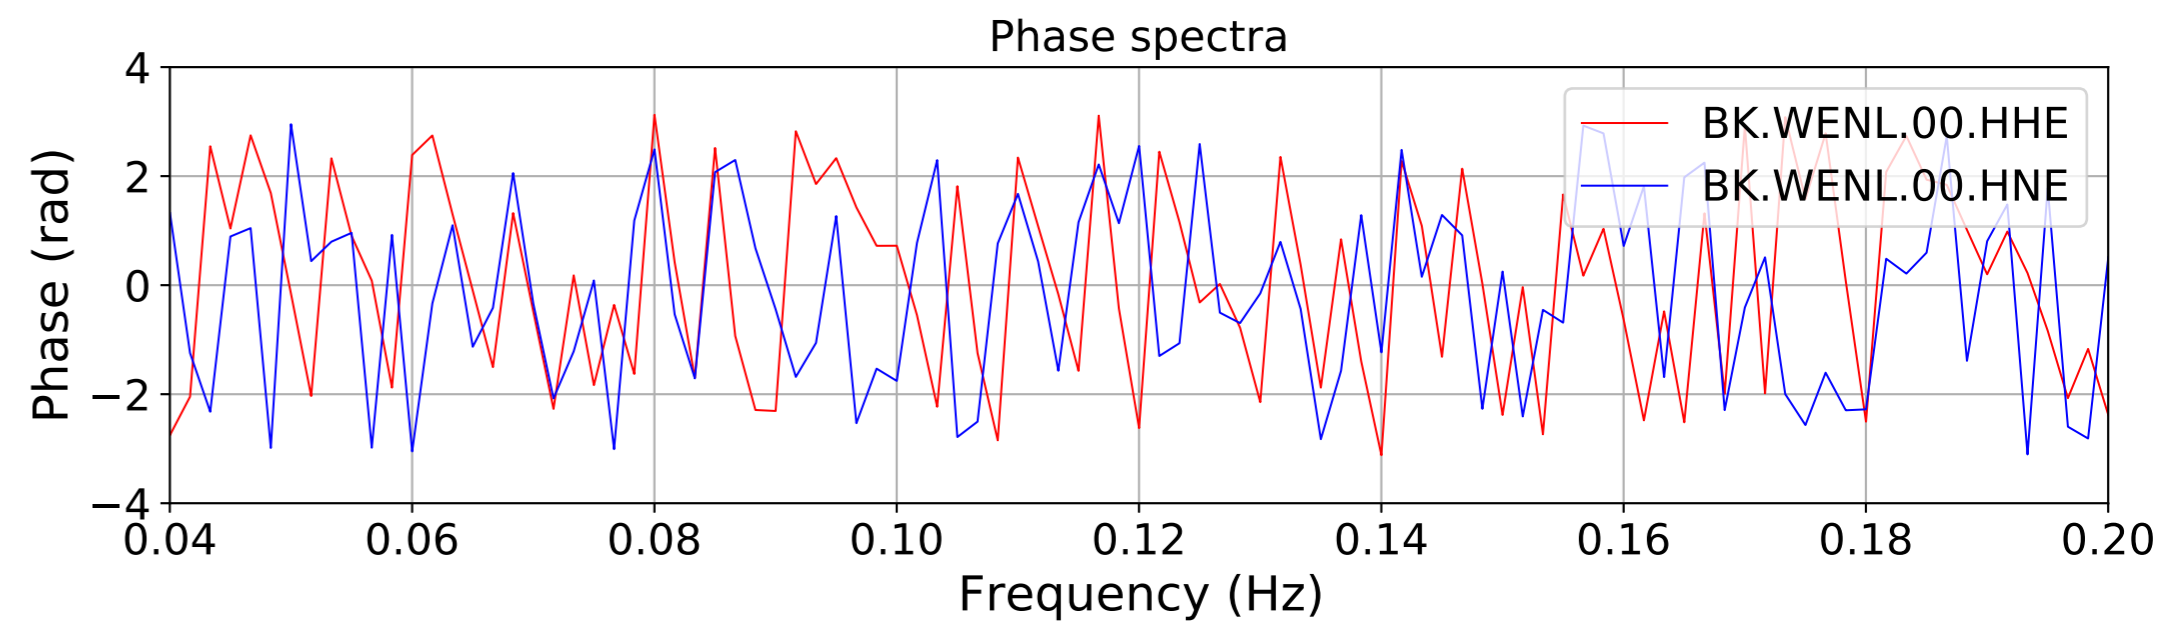

2024.340.184421_M7.0_nc75095651
Origin Time:2024-12-05T18:44:21.110000Z USGS event-id:nc75095651
M7.0 2024 Offshore Cape Mendocino, California Earthquake