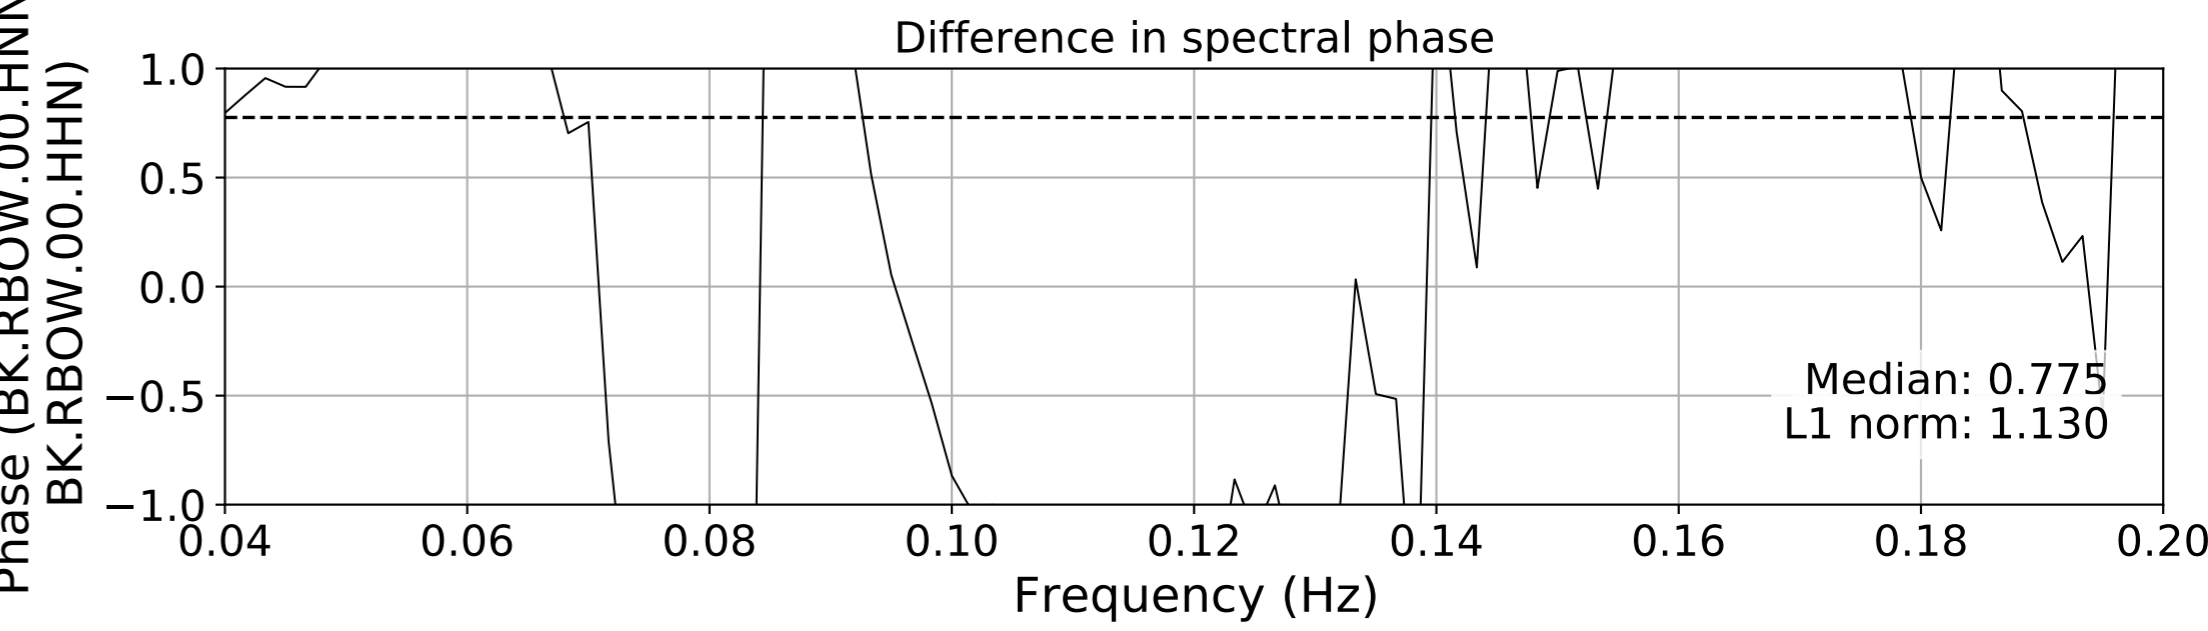

2024.340.184421_M7.0_nc75095651
Origin Time:2024-12-05T18:44:21.110000Z USGS event-id:nc75095651
M7.0 2024 Offshore Cape Mendocino, California Earthquake