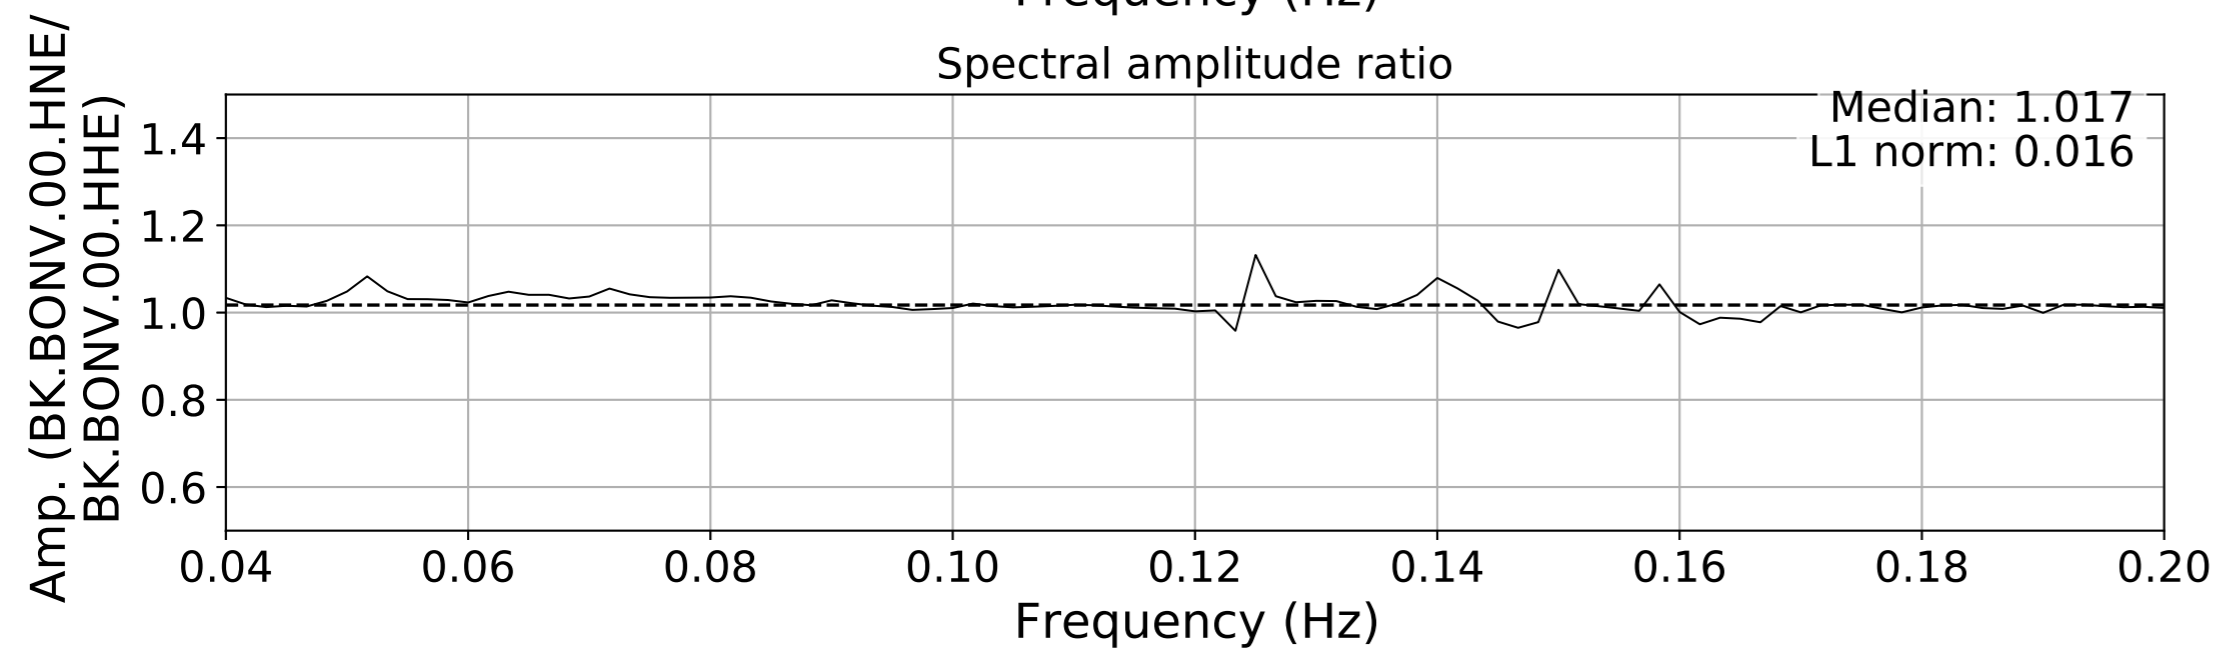

2024.340.184421.M7.0_nc75095651
Origin Time:2024-12-05T18:44:21.110000Z USGS event-id:nc75095651
M7.0 2024 Offshore Cape Mendocino, California Earthquake