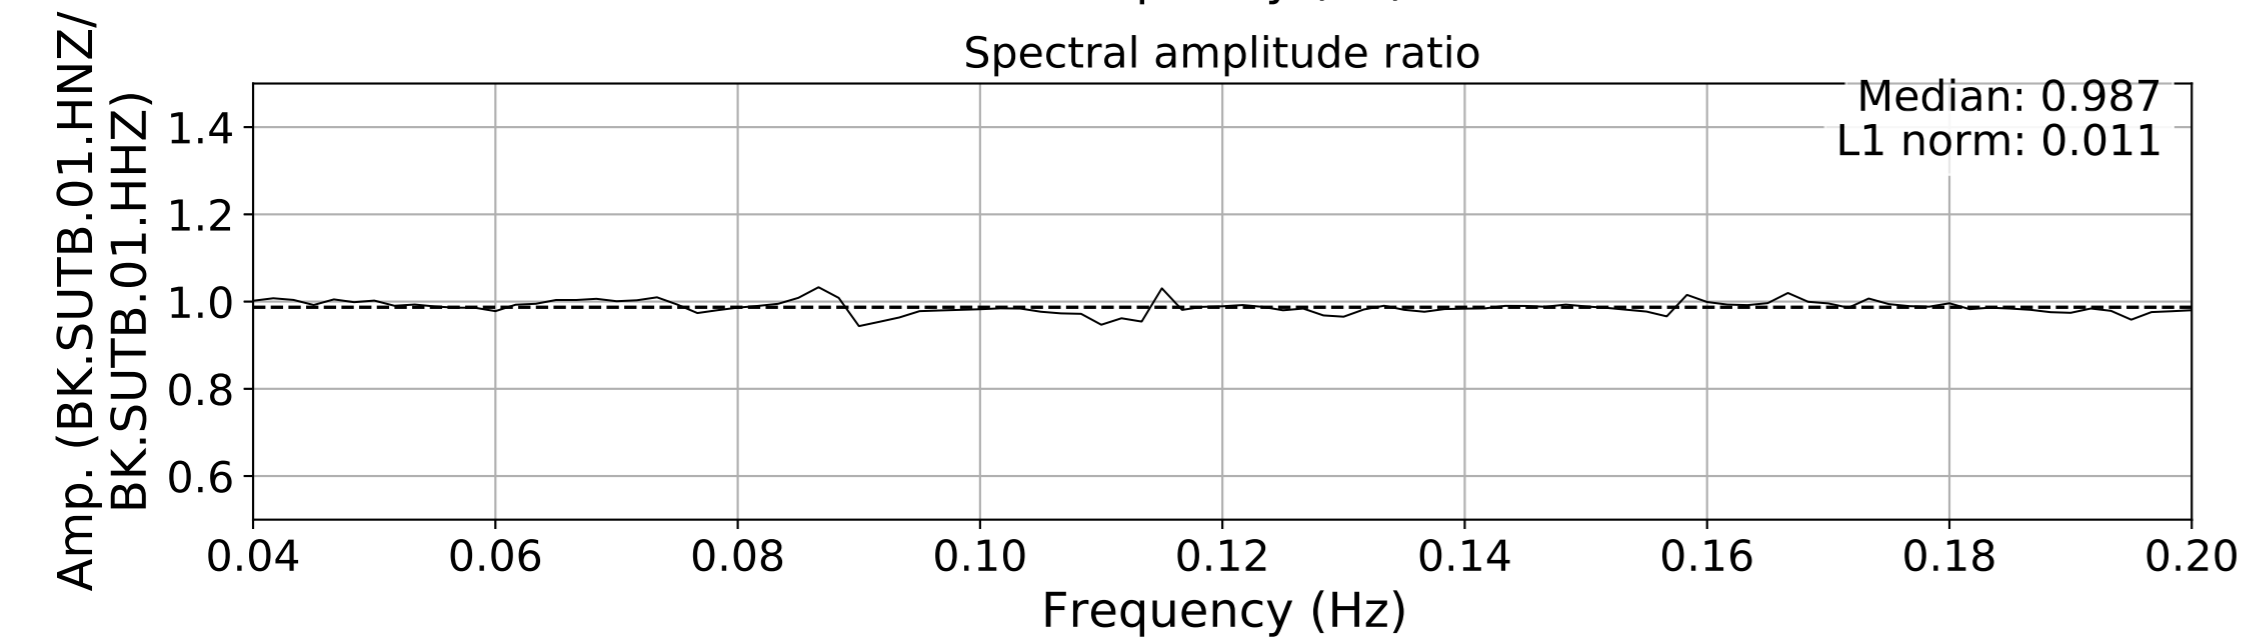

2024.340.184421_M7.0_nc75095651
Origin Time:2024-12-05T18:44:21.110000Z USGS event-id:nc75095651
M7.0 2024 Offshore Cape Mendocino, California Earthquake