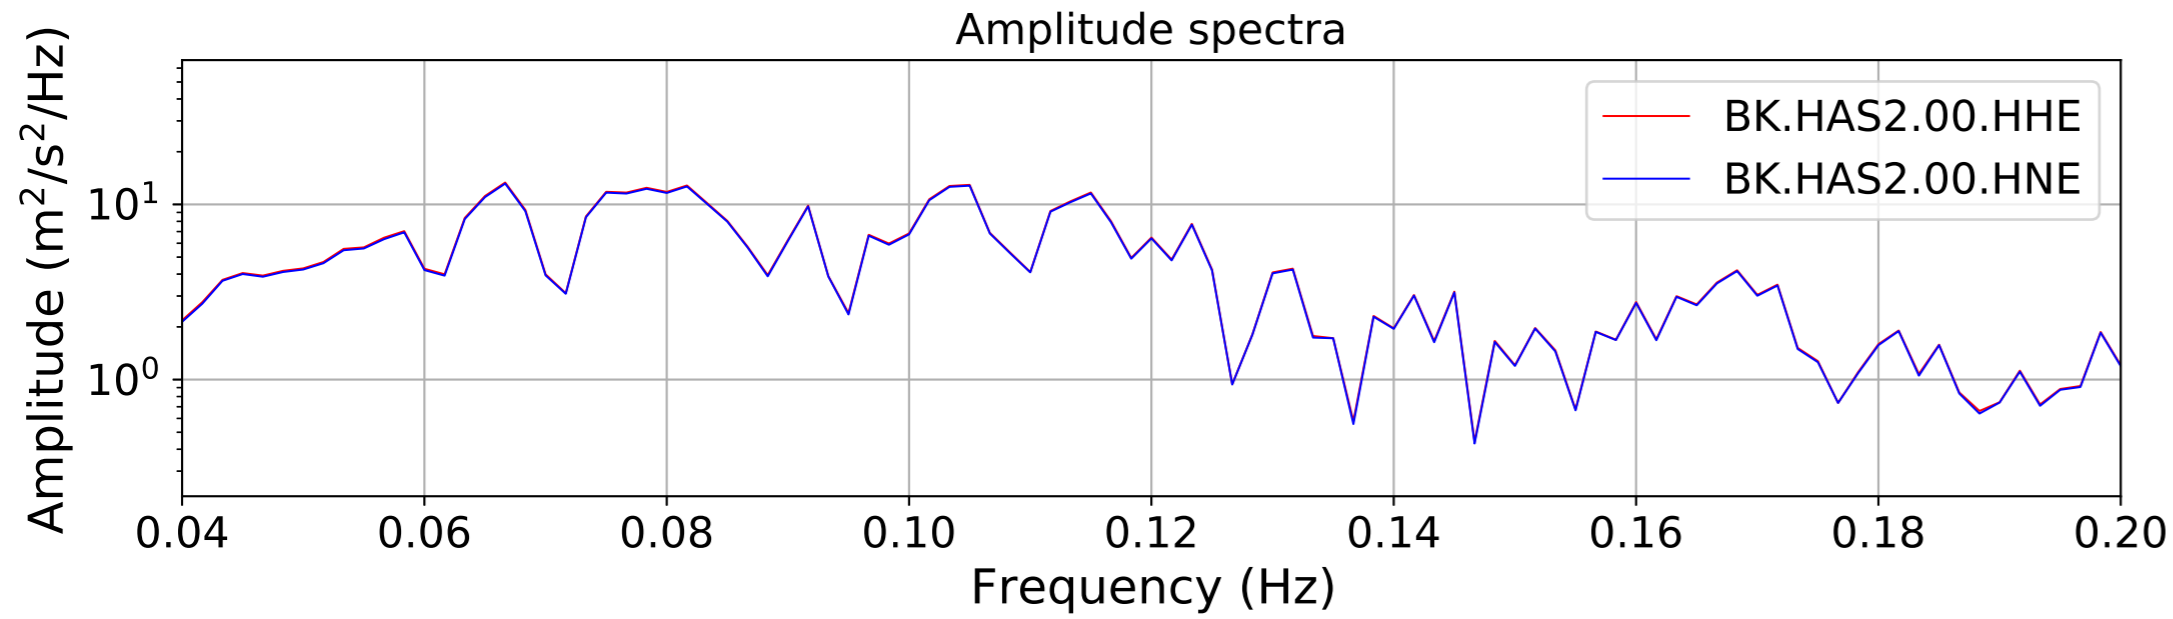

2024.340.184421_M7.0_nc75095651
Origin Time:2024-12-05T18:44:21.110000Z USGS event-id:nc75095651
M7.0 2024 Offshore Cape Mendocino, California Earthquake