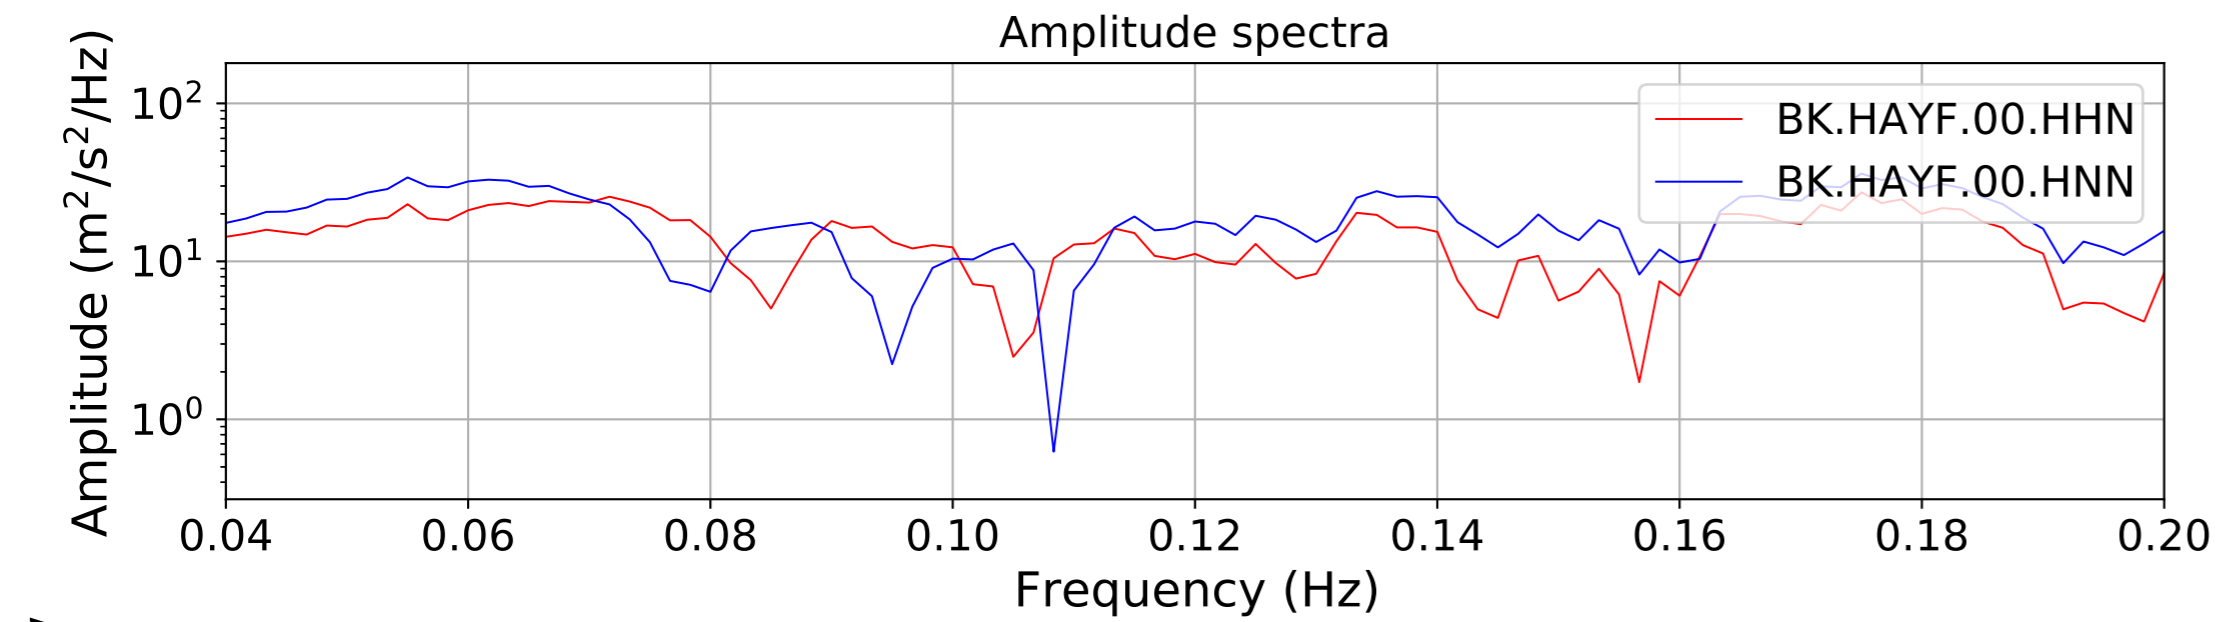

2024.340.184421.M7.0_nc75095651
Origin Time:2024-12-05T18:44:21.110000Z USGS event-id:nc75095651
M7.0 2024 Offshore Cape Mendocino, California Earthquake