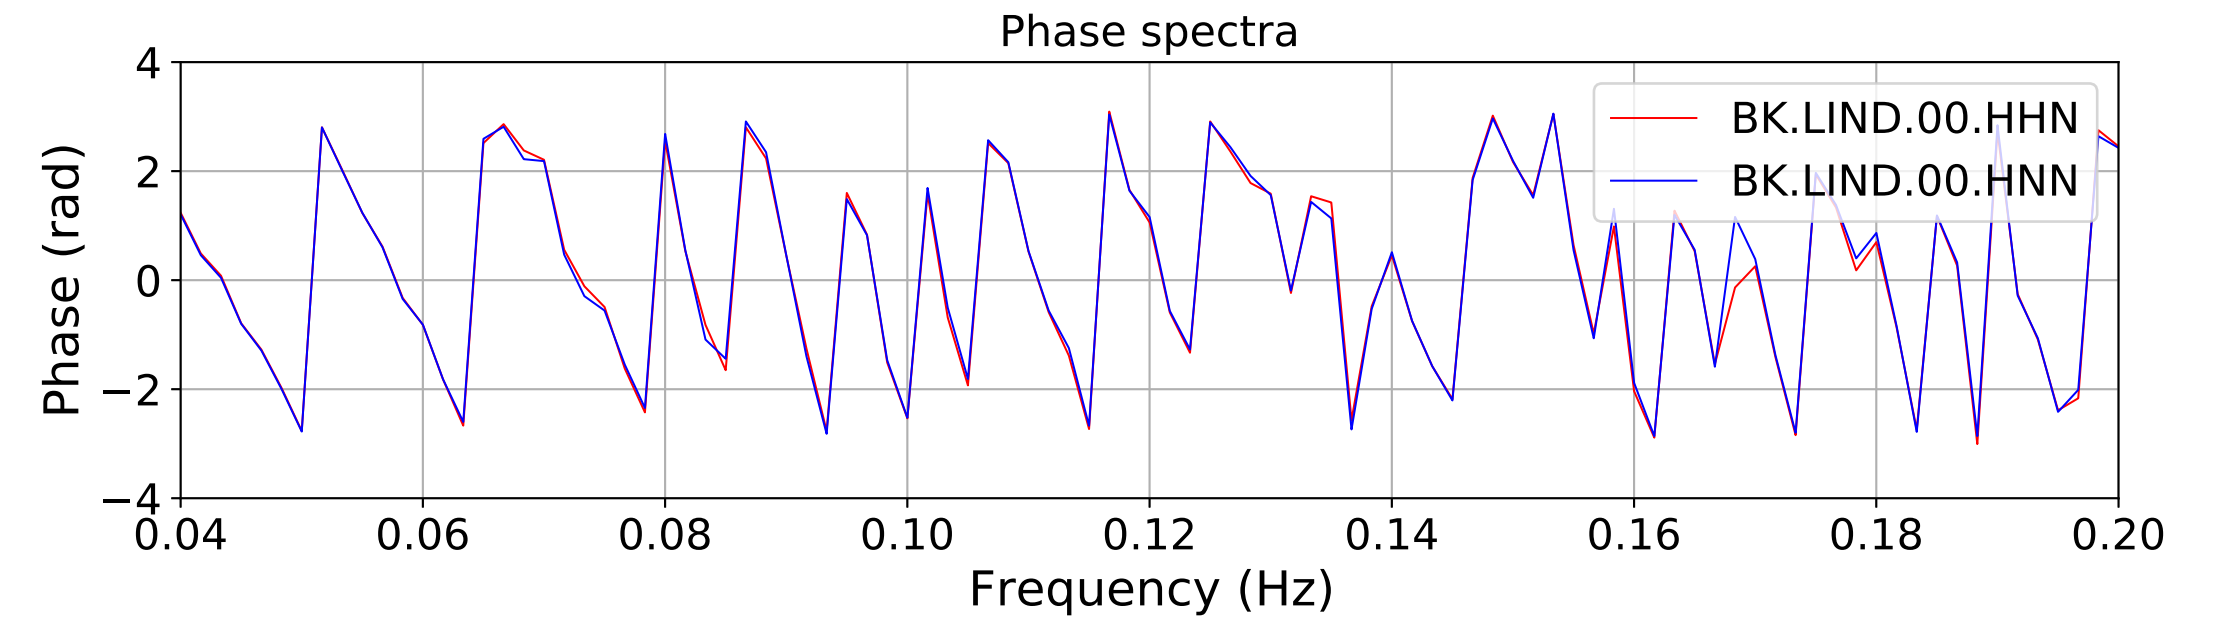

2024.340.184421_M7.0_nc75095651
Origin Time:2024-12-05T18:44:21.110000Z USGS event-id:nc75095651
M7.0 2024 Offshore Cape Mendocino, California Earthquake