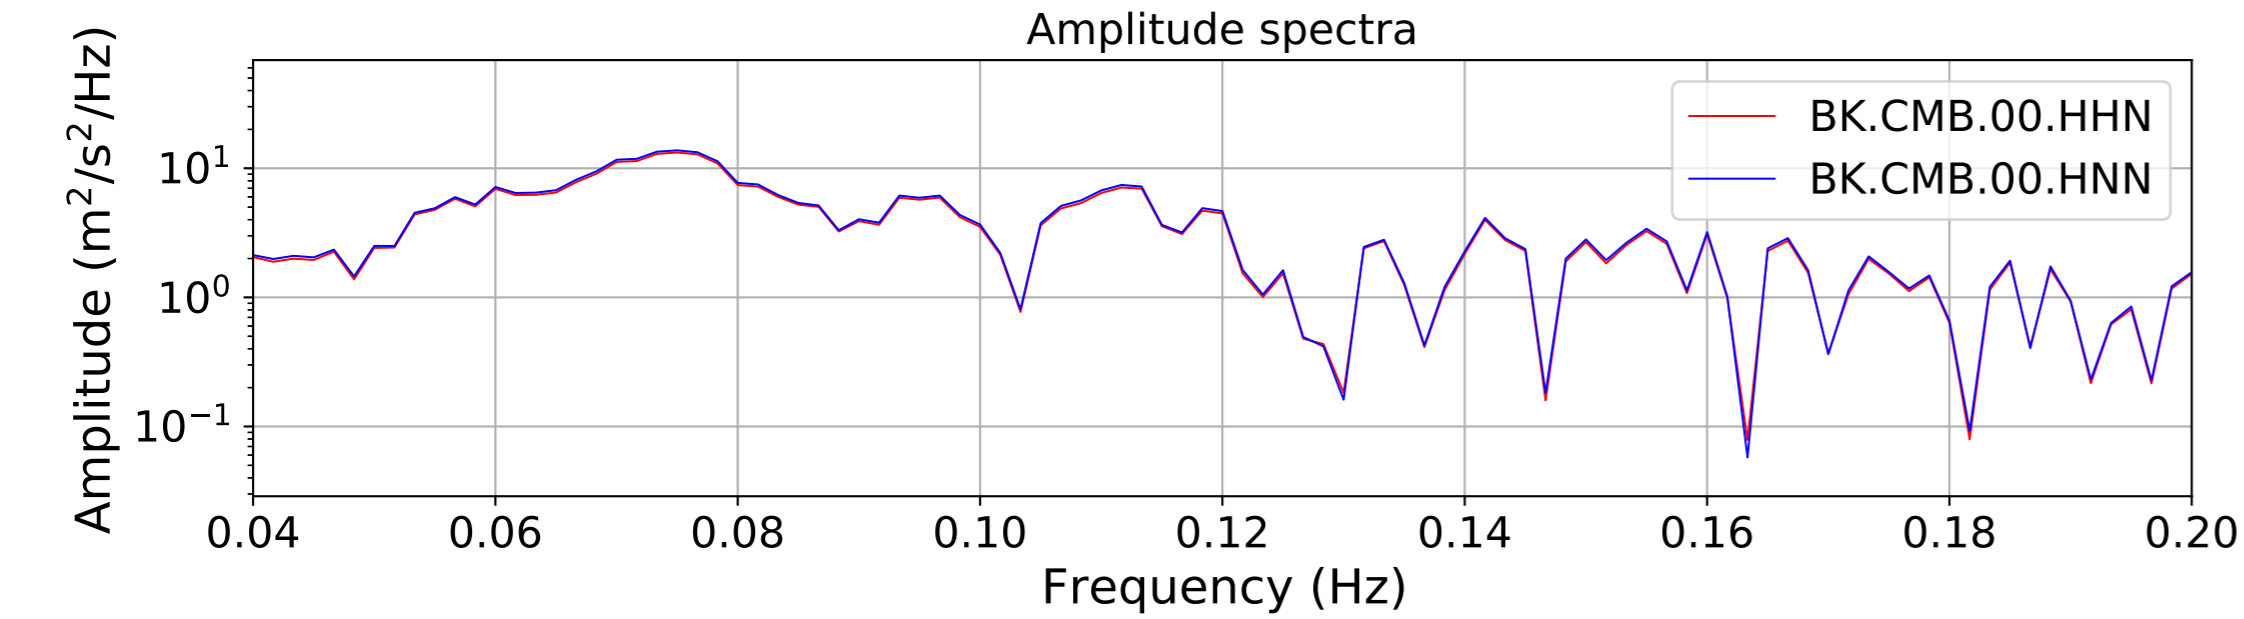

2024.340.184421_M7.0_nc75095651
Origin Time:2024-12-05T18:44:21.110000Z USGS event-id:nc75095651
M7.0 2024 Offshore Cape Mendocino, California Earthquake