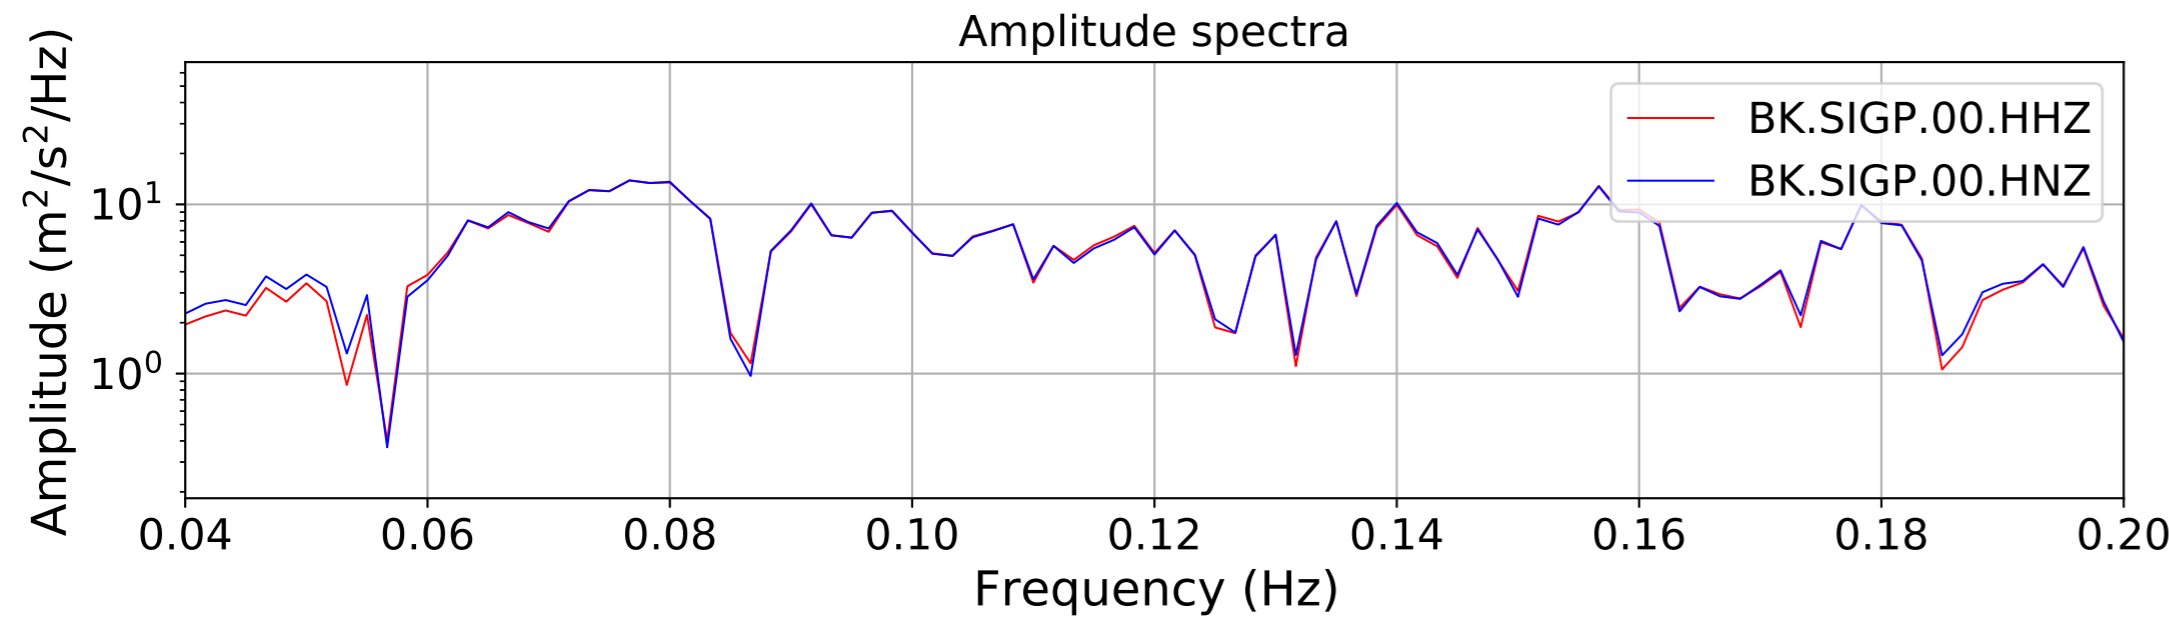

2024.340.184421.M7.0_nc75095651
Origin Time:2024-12-05T18:44:21.110000Z USGS event-id:nc75095651
M7.0 2024 Offshore Cape Mendocino, California Earthquake