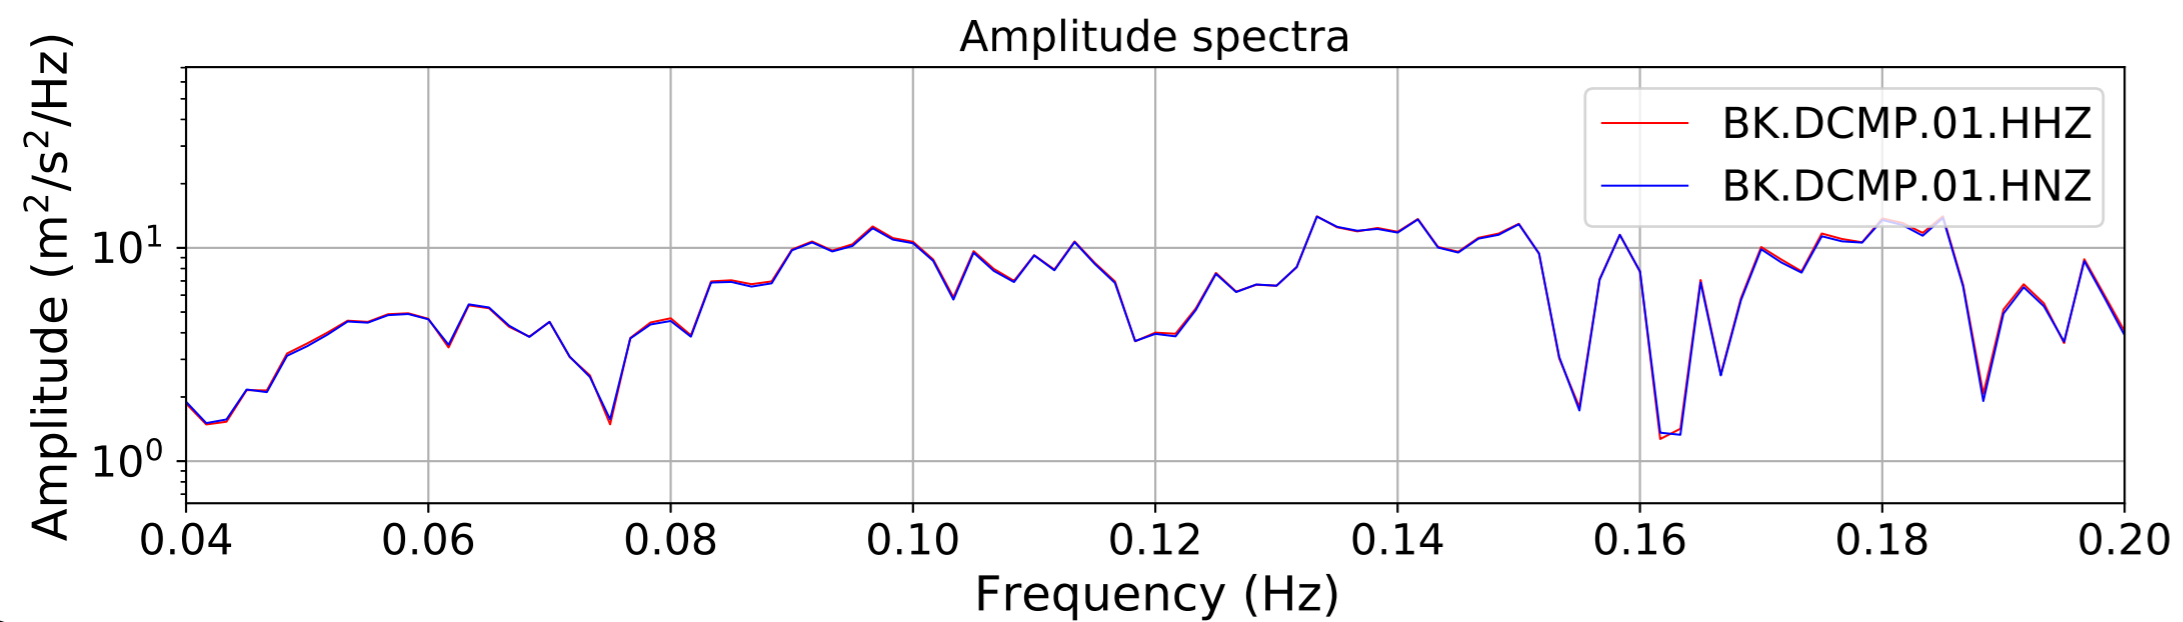

2024.340.184421_M7.0_nc75095651
Origin Time:2024-12-05T18:44:21.110000Z USGS event-id:nc75095651
M7.0 2024 Offshore Cape Mendocino, California Earthquake