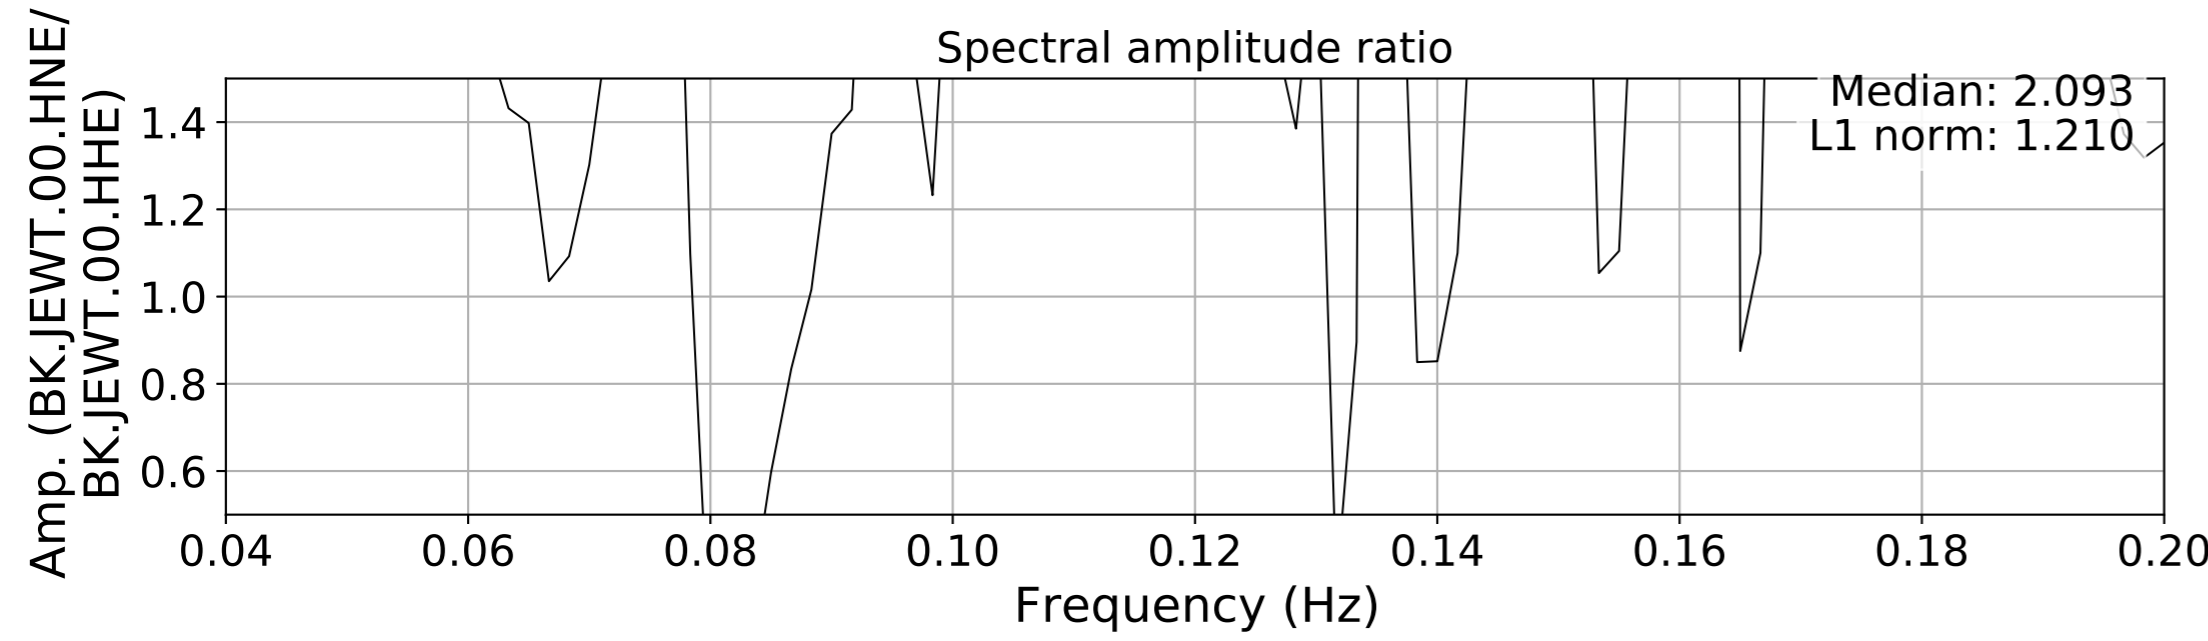

2024.340.184421.M7.0_nc75095651
Origin Time:2024-12-05T18:44:21.110000Z USGS event-id:nc75095651
M7.0 2024 Offshore Cape Mendocino, California Earthquake