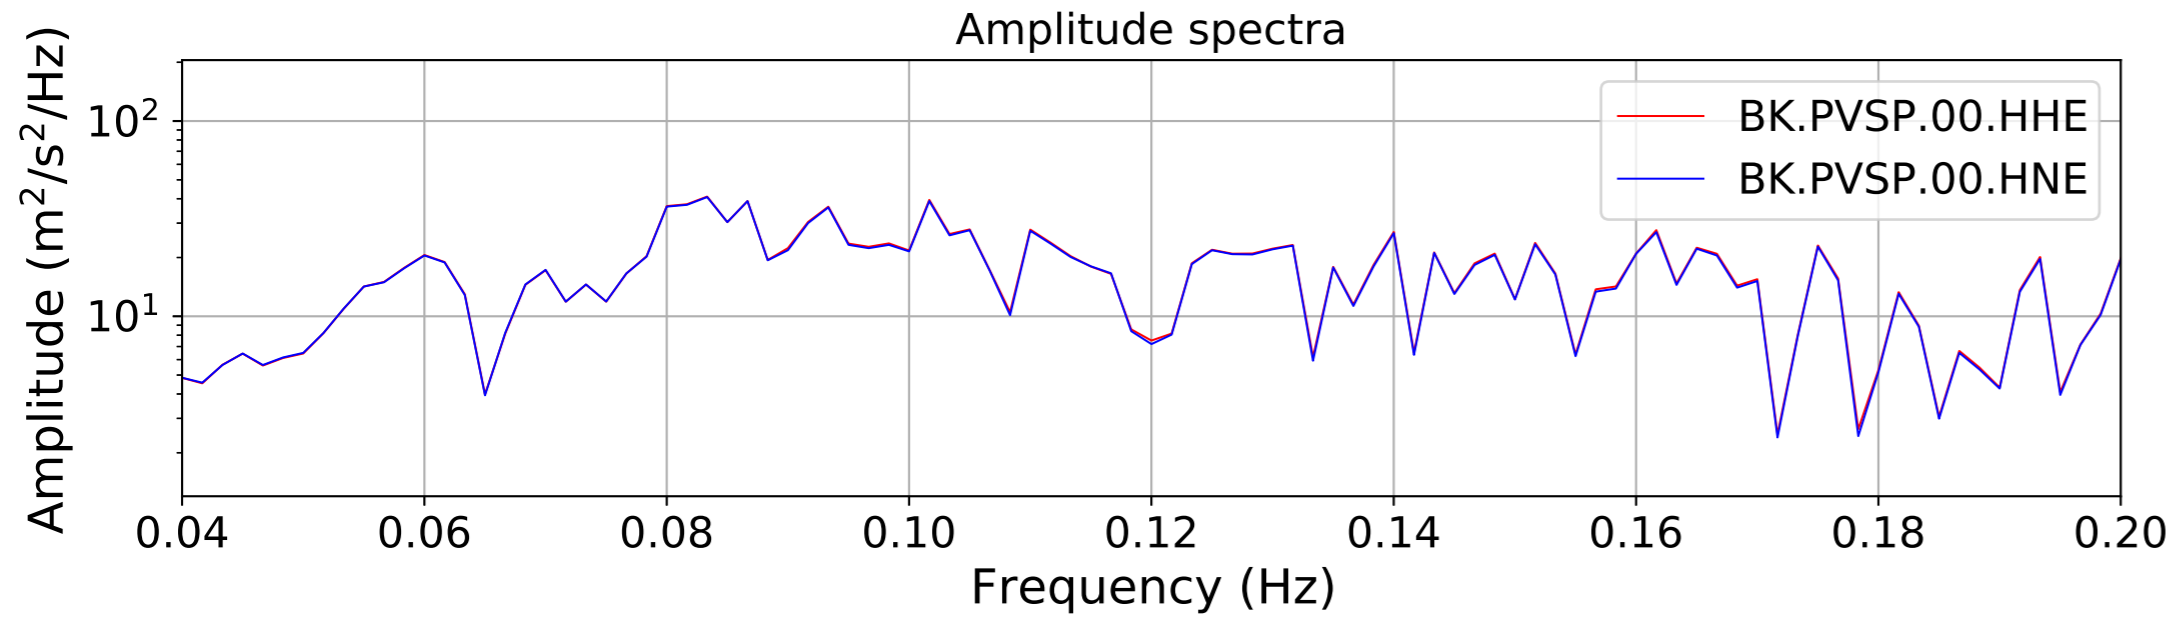

2024.340.184421_M7.0_nc75095651
Origin Time:2024-12-05T18:44:21.110000Z USGS event-id:nc75095651
M7.0 2024 Offshore Cape Mendocino, California Earthquake