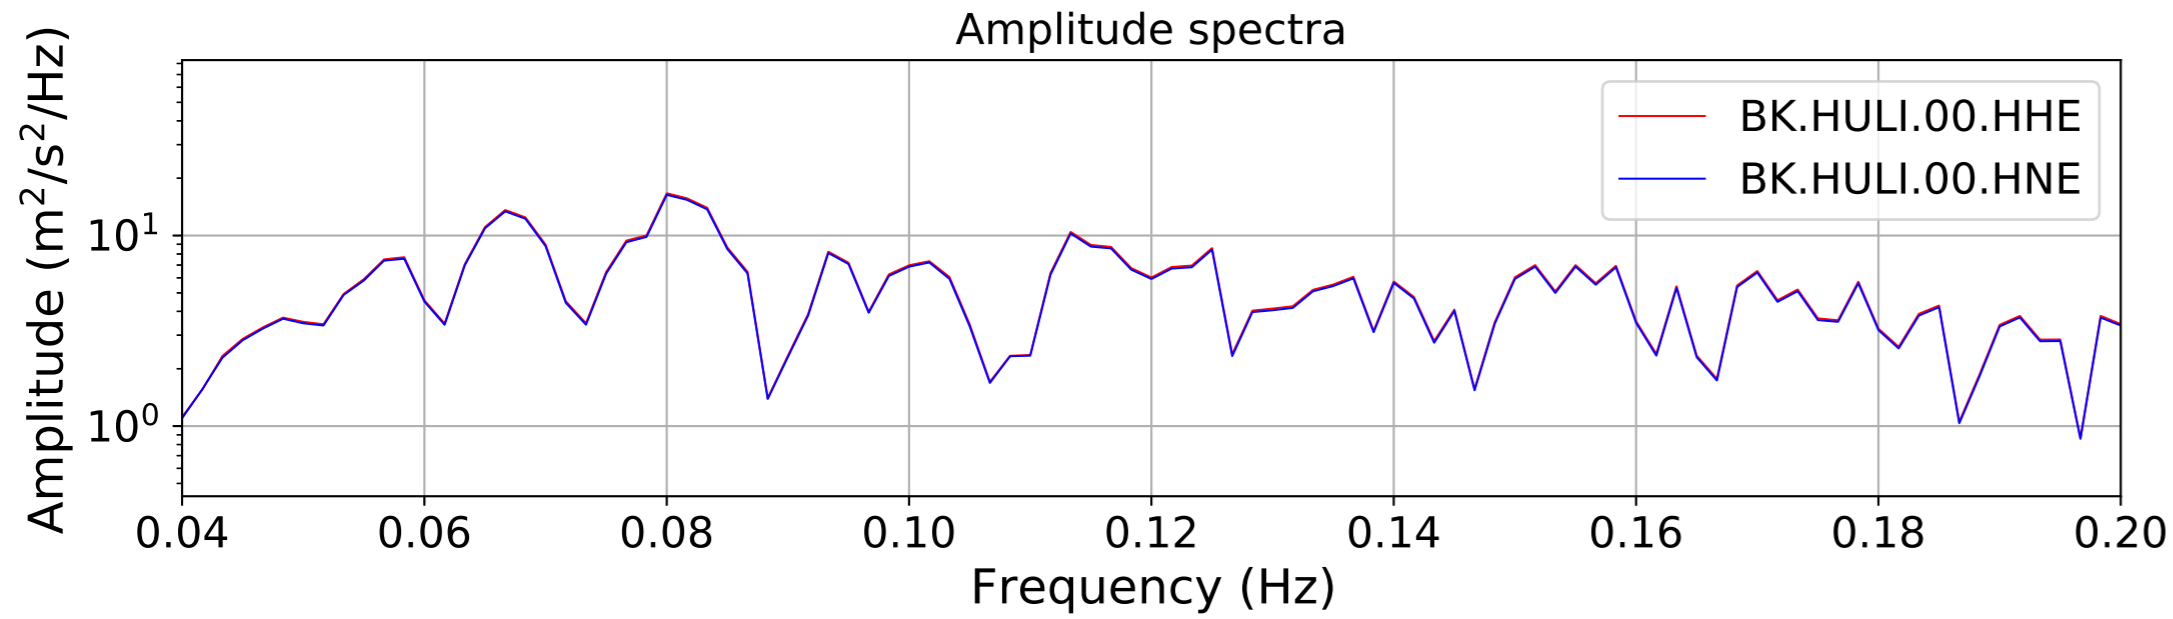

2024.340.184421_M7.0_nc75095651
Origin Time:2024-12-05T18:44:21.110000Z USGS event-id:nc75095651
M7.0 2024 Offshore Cape Mendocino, California Earthquake