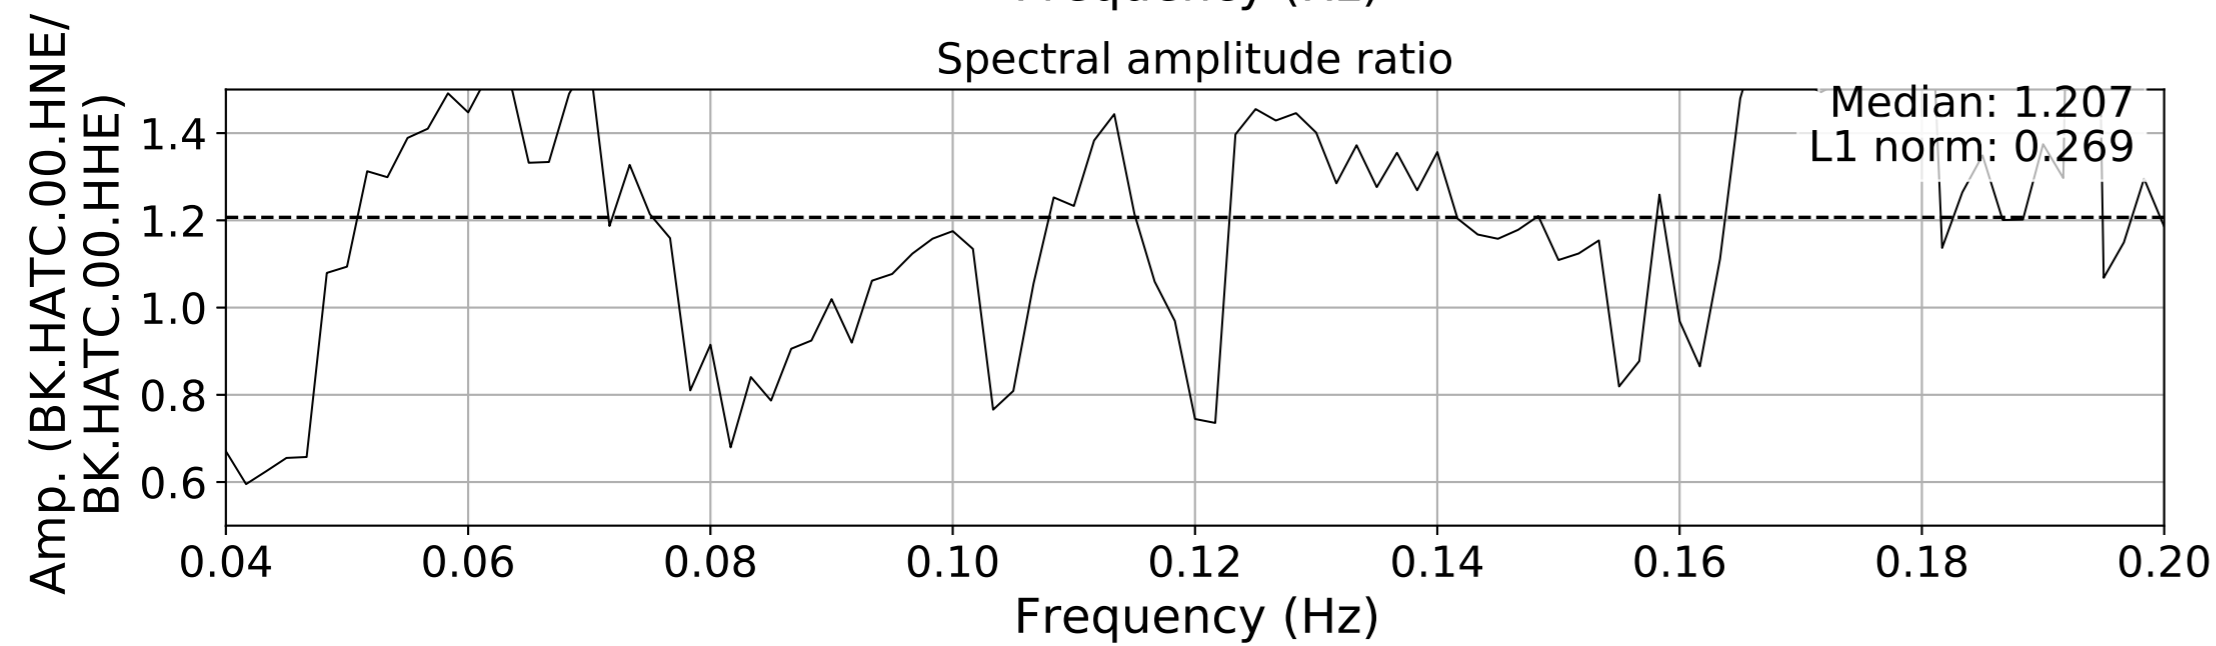

2024.340.184421_M7.0_nc75095651
Origin Time:2024-12-05T18:44:21.110000Z USGS event-id:nc75095651
M7.0 2024 Offshore Cape Mendocino, California Earthquake