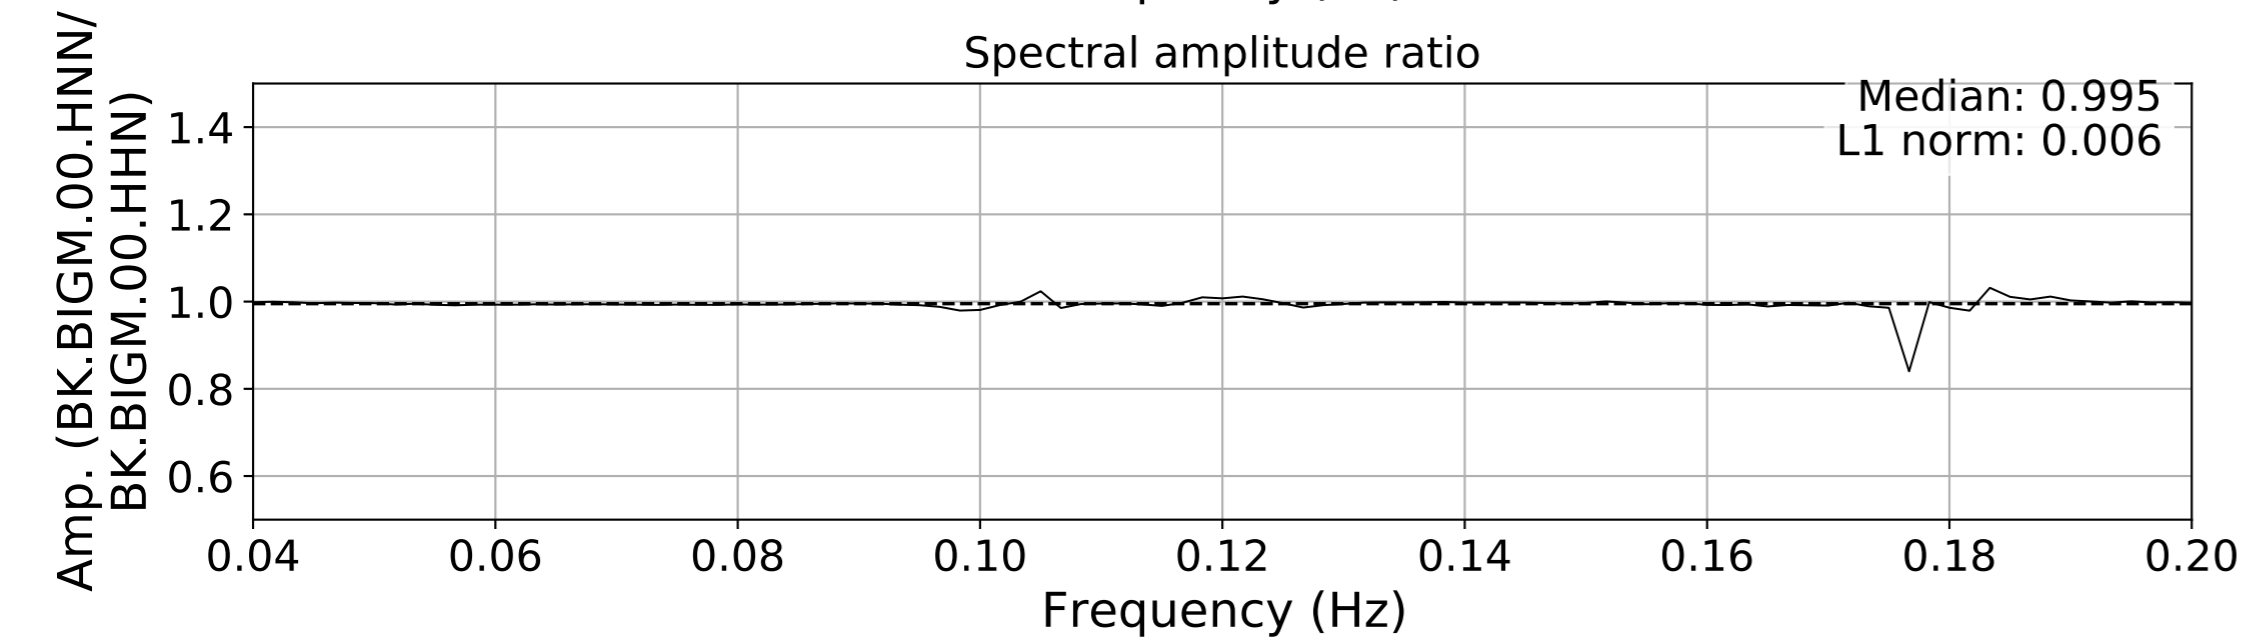

2024.340.184421_M7.0_nc75095651
Origin Time:2024-12-05T18:44:21.110000Z USGS event-id:nc75095651
M7.0 2024 Offshore Cape Mendocino, California Earthquake