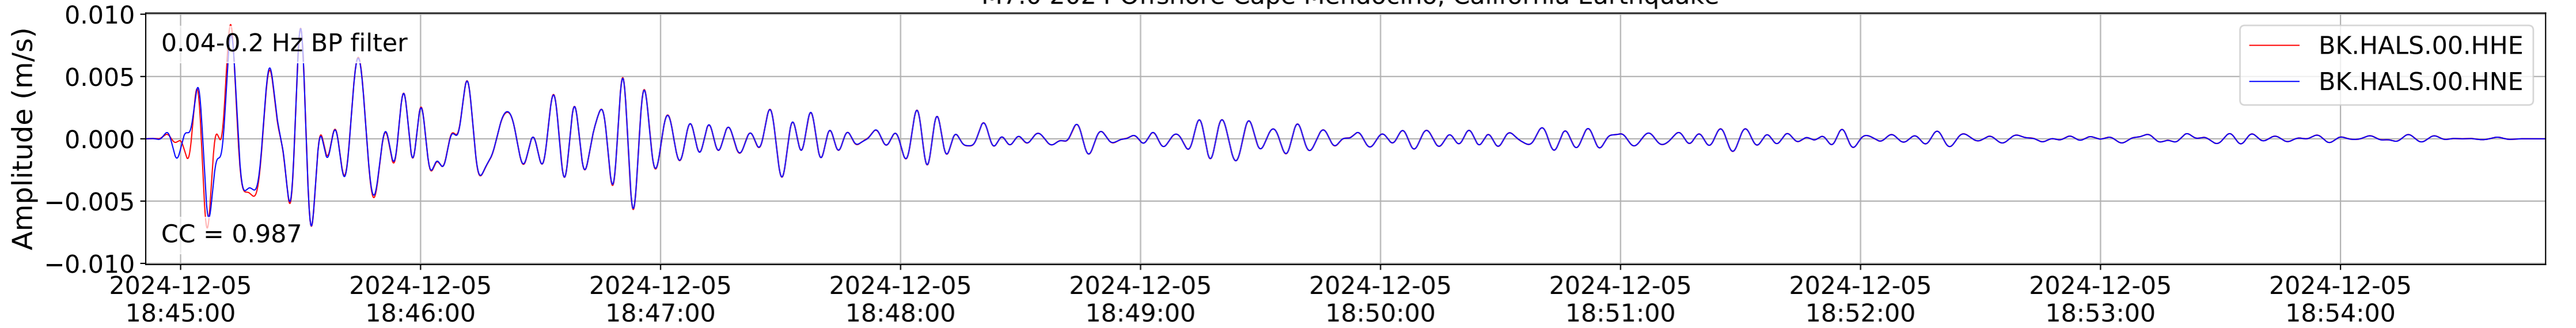

2024.340.184421_M7.0_nc75095651
Origin Time:2024-12-05T18:44:21.110000Z USGS event-id:nc75095651
M7.0 2024 Offshore Cape Mendocino, California Earthquake