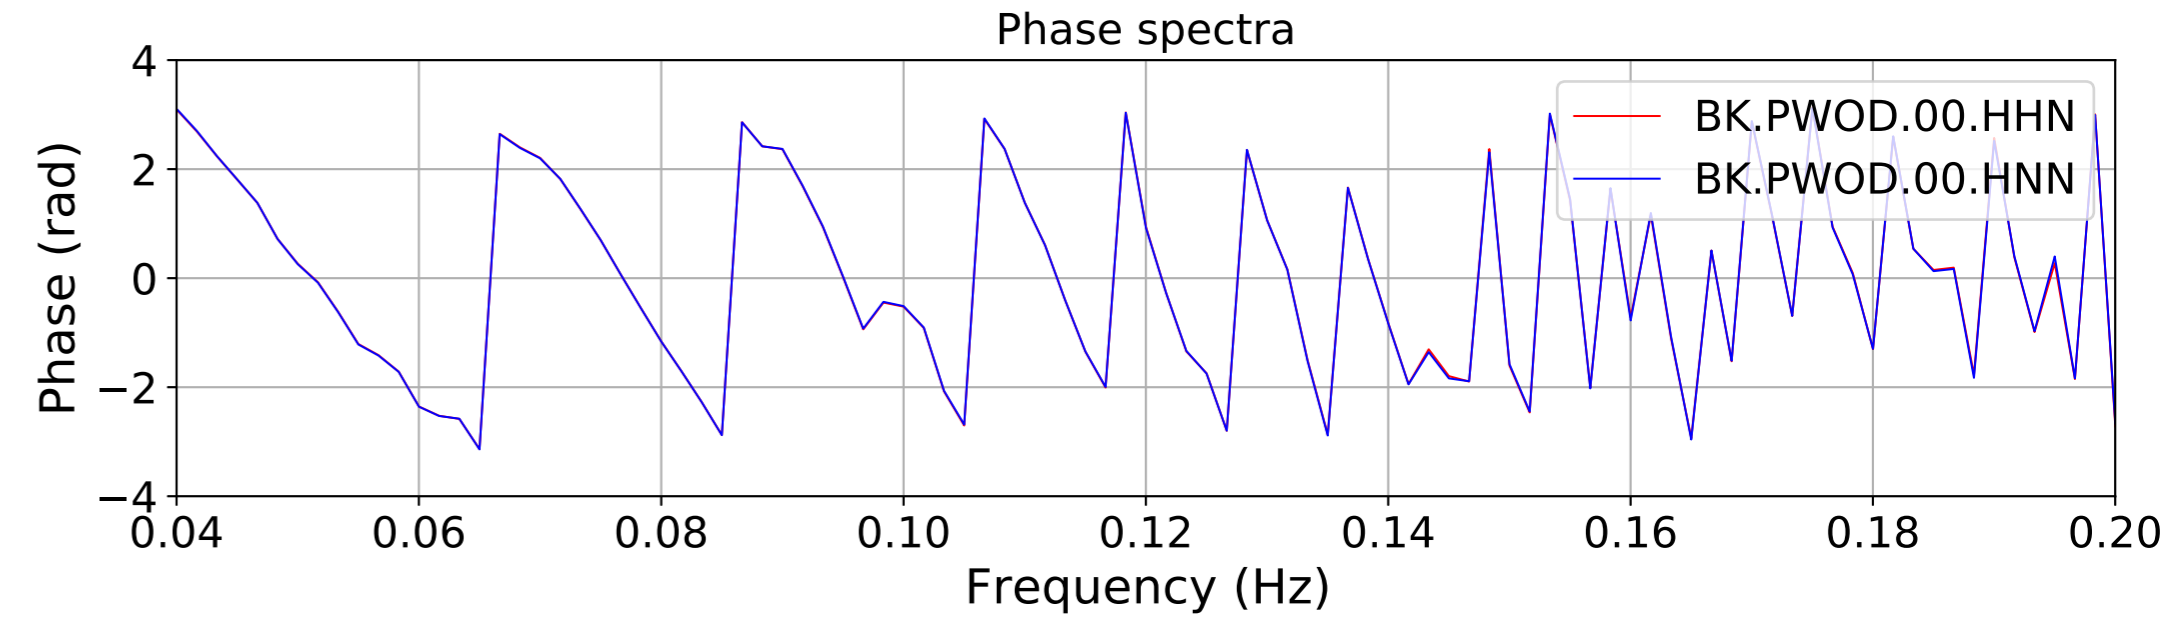

2024.340.184421_M7.0_nc75095651
Origin Time:2024-12-05T18:44:21.110000Z USGS event-id:nc75095651
M7.0 2024 Offshore Cape Mendocino, California Earthquake