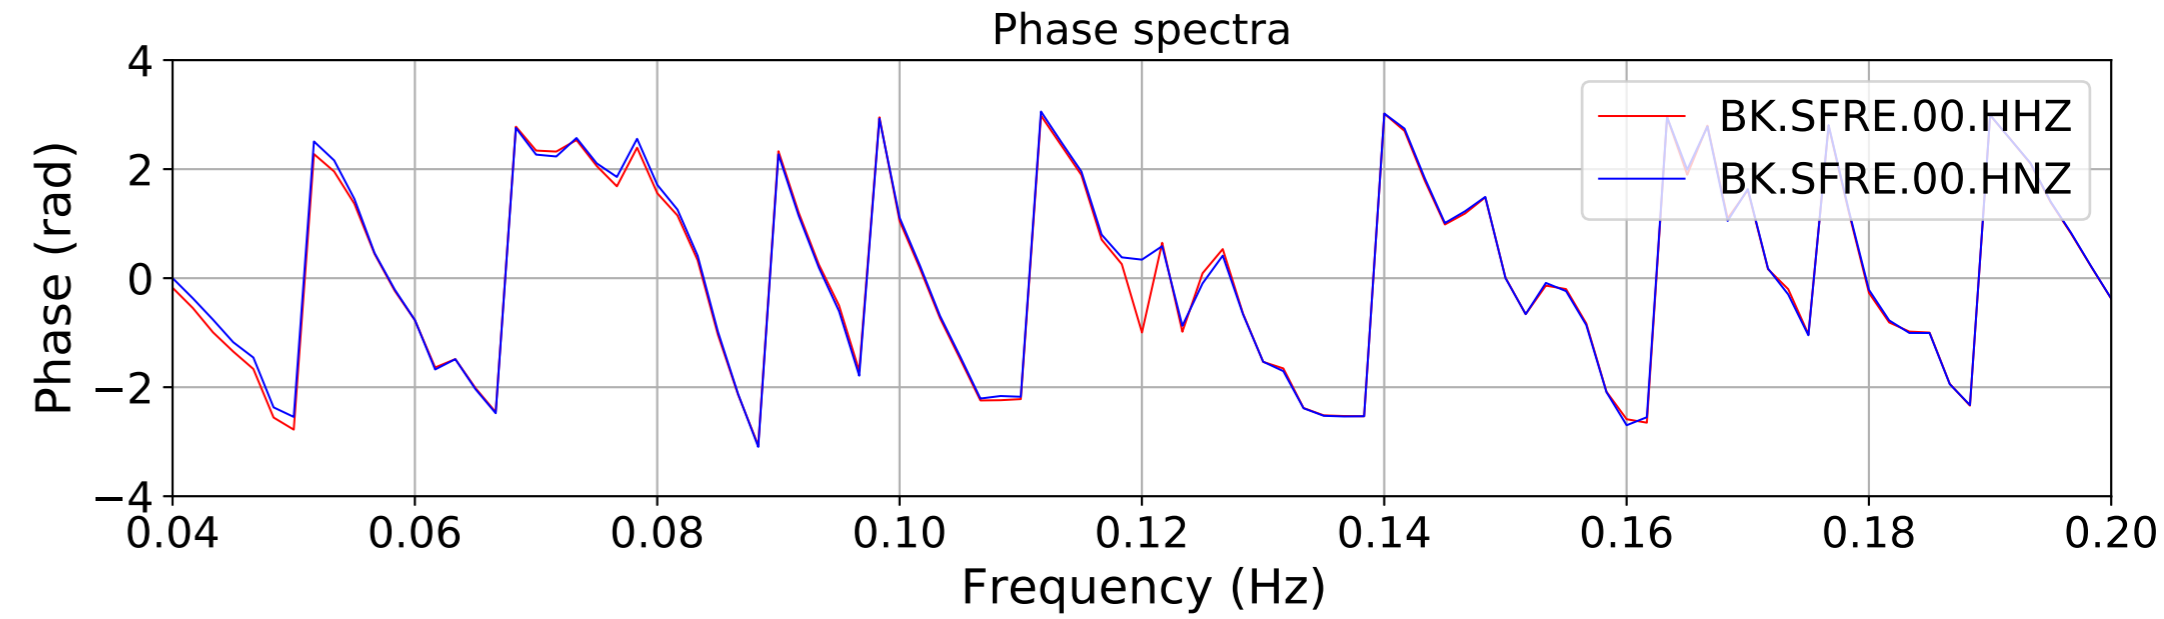

2024.340.184421_M7.0_nc75095651
Origin Time:2024-12-05T18:44:21.110000Z USGS event-id:nc75095651
M7.0 2024 Offshore Cape Mendocino, California Earthquake