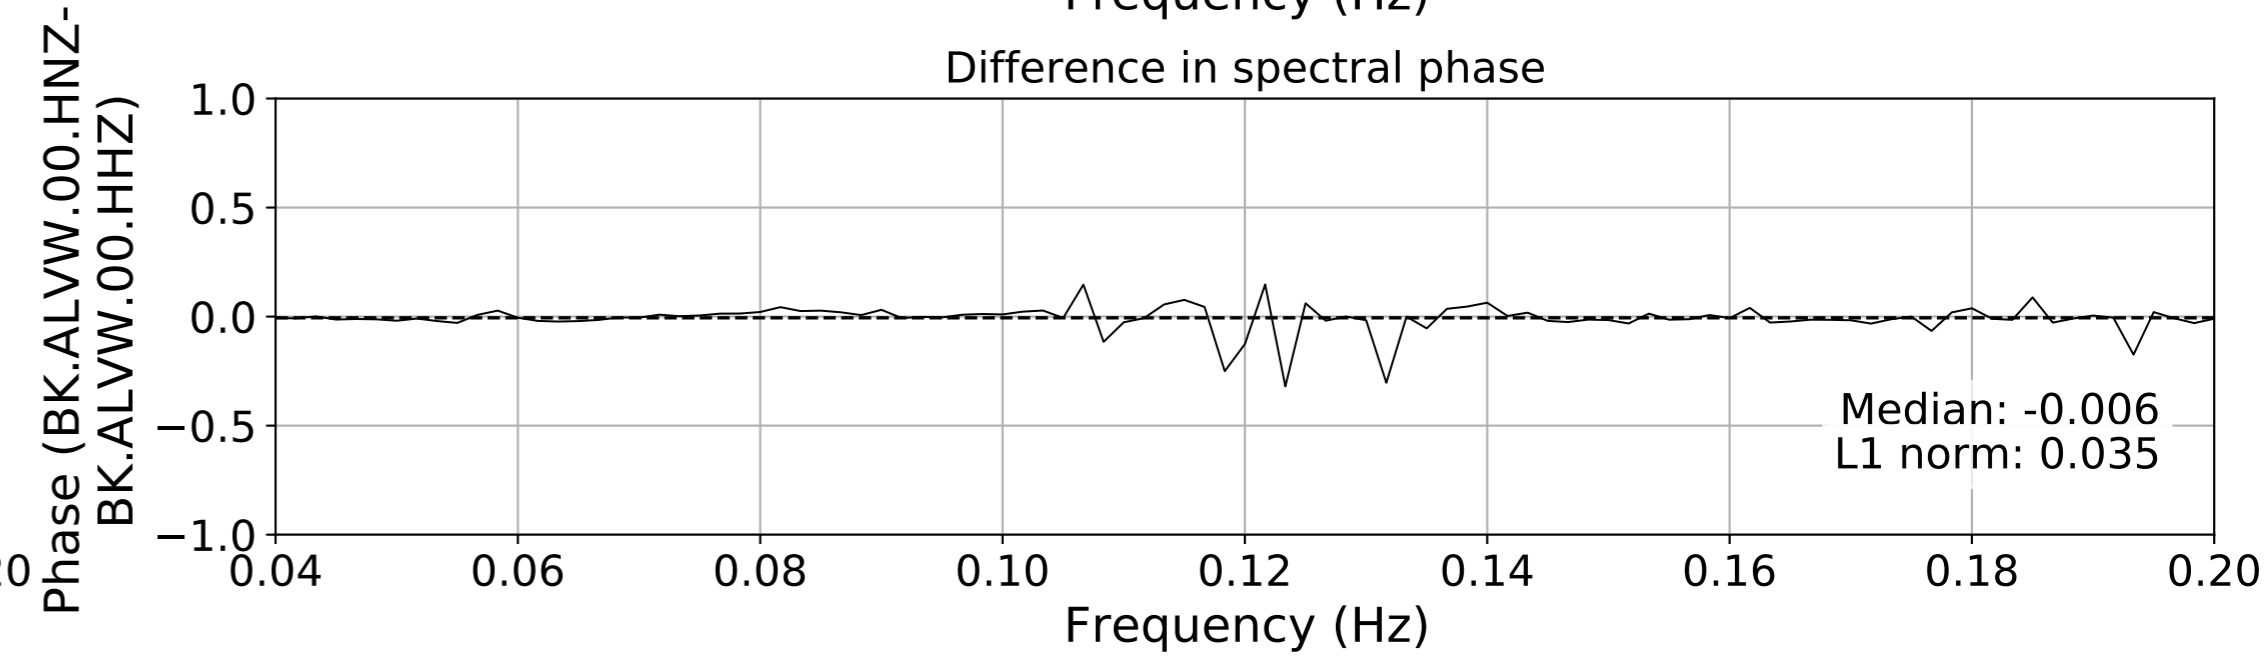

2024.340.184421_M7.0_nc75095651
Origin Time:2024-12-05T18:44:21.110000Z USGS event-id:nc75095651
M7.0 2024 Offshore Cape Mendocino, California Earthquake