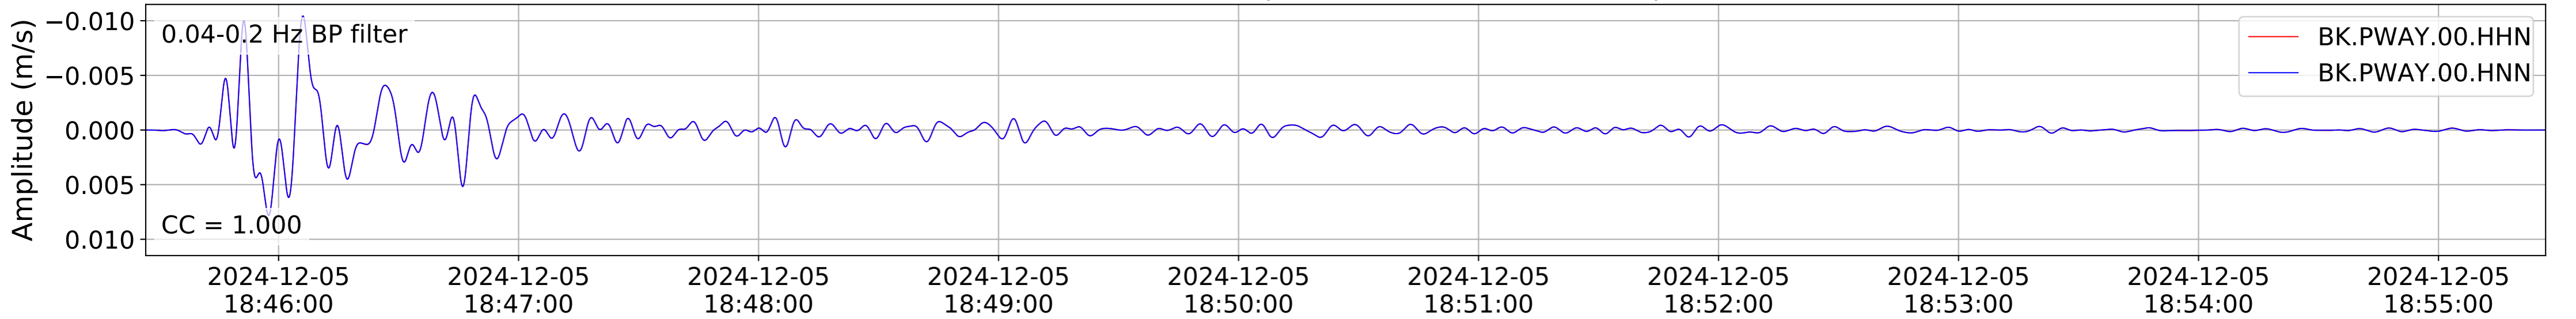

2024.340.184421_M7.0_nc75095651
Origin Time:2024-12-05T18:44:21.110000Z USGS event-id:nc75095651
M7.0 2024 Offshore Cape Mendocino, California Earthquake