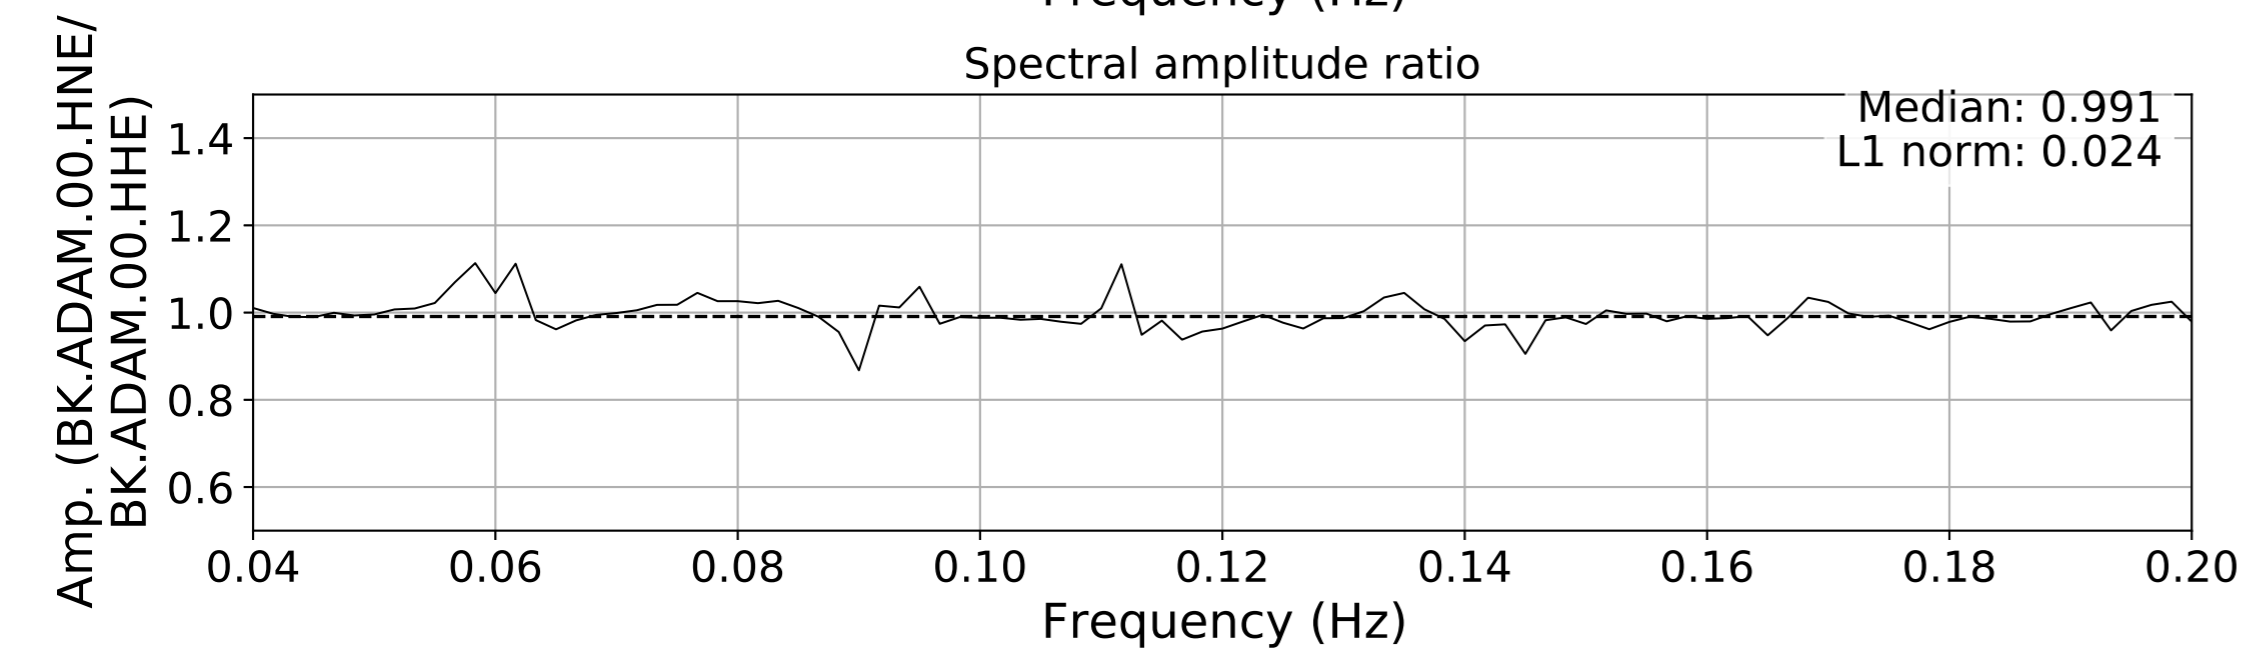

2024.340.184421_M7.0_nc75095651
Origin Time:2024-12-05T18:44:21.110000Z USGS event-id:nc75095651
M7.0 2024 Offshore Cape Mendocino, California Earthquake