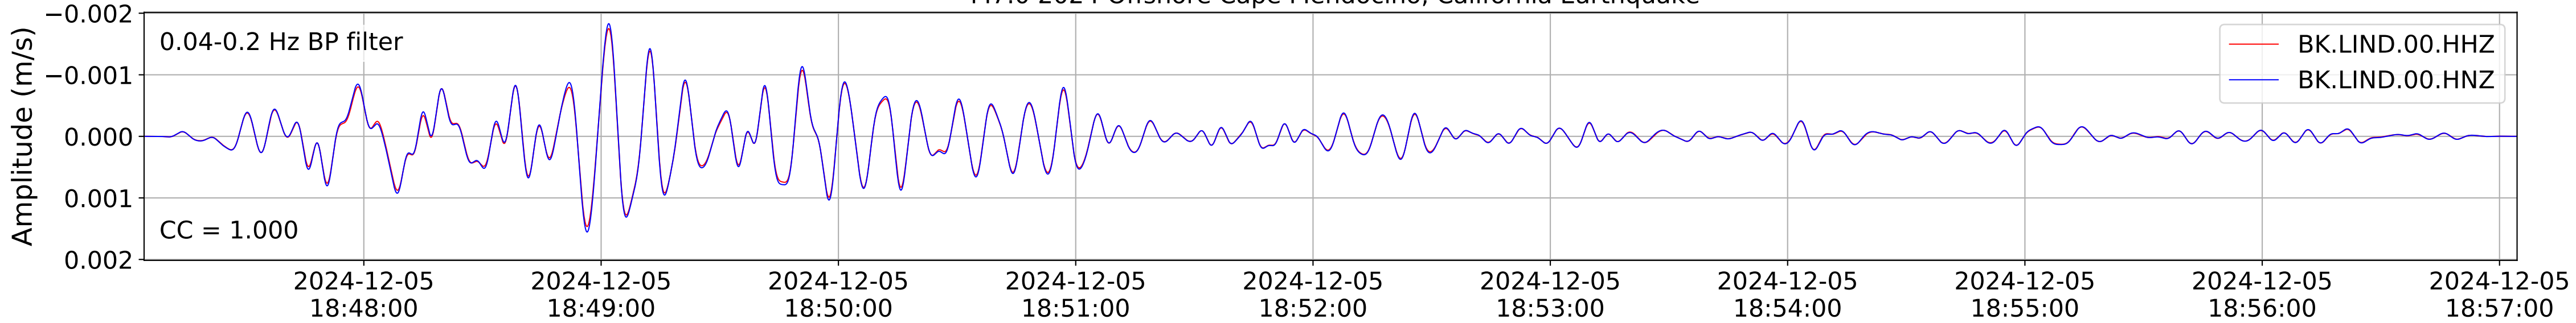

2024.340.184421_M7.0_nc75095651
Origin Time:2024-12-05T18:44:21.110000Z USGS event-id:nc75095651
M7.0 2024 Offshore Cape Mendocino, California Earthquake