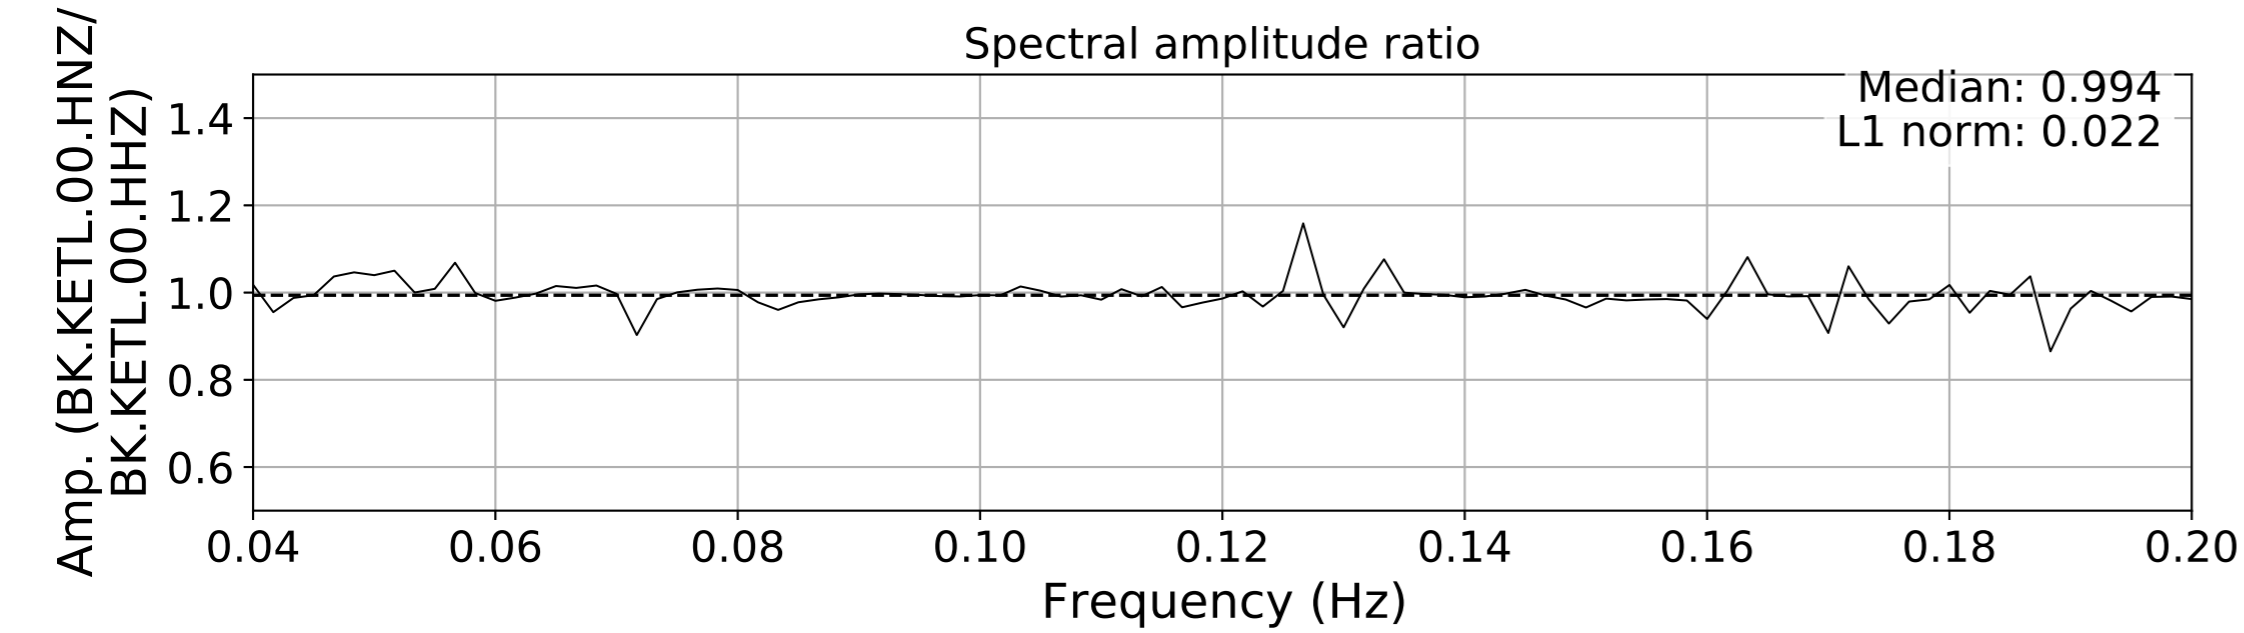

2024.340.184421_M7.0_nc75095651
Origin Time:2024-12-05T18:44:21.110000Z USGS event-id:nc75095651
M7.0 2024 Offshore Cape Mendocino, California Earthquake