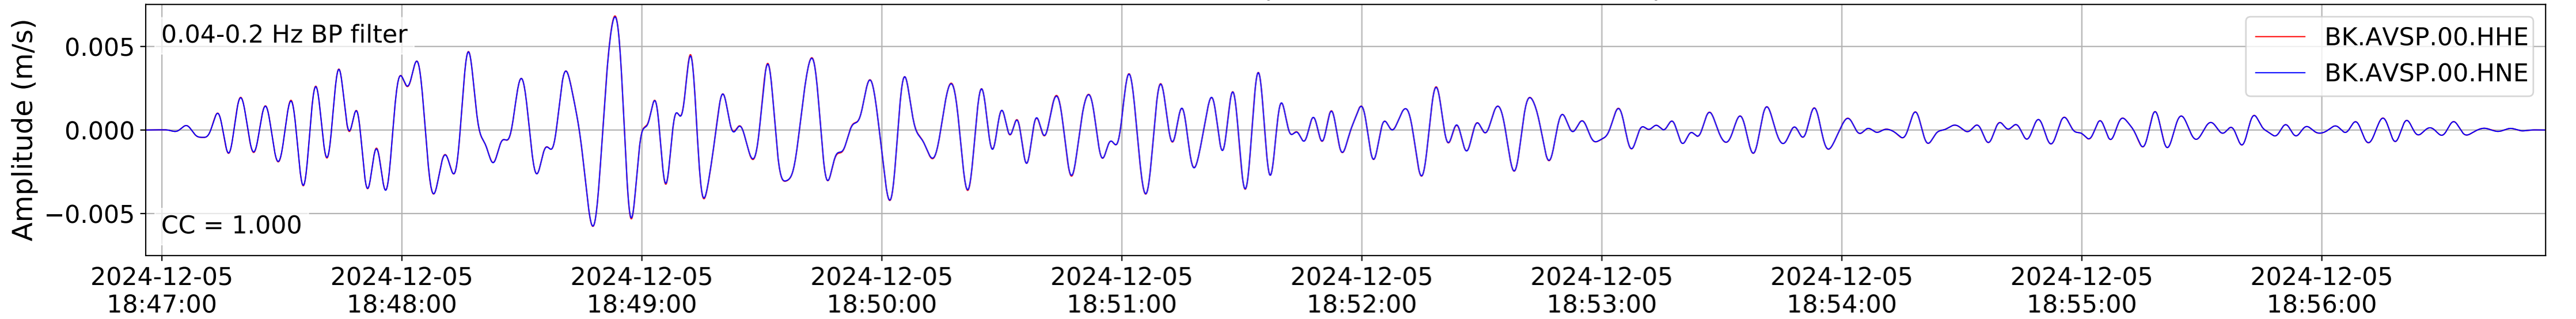

2024.340.184421_M7.0_nc75095651
Origin Time:2024-12-05T18:44:21.110000Z USGS event-id:nc75095651
M7.0 2024 Offshore Cape Mendocino, California Earthquake