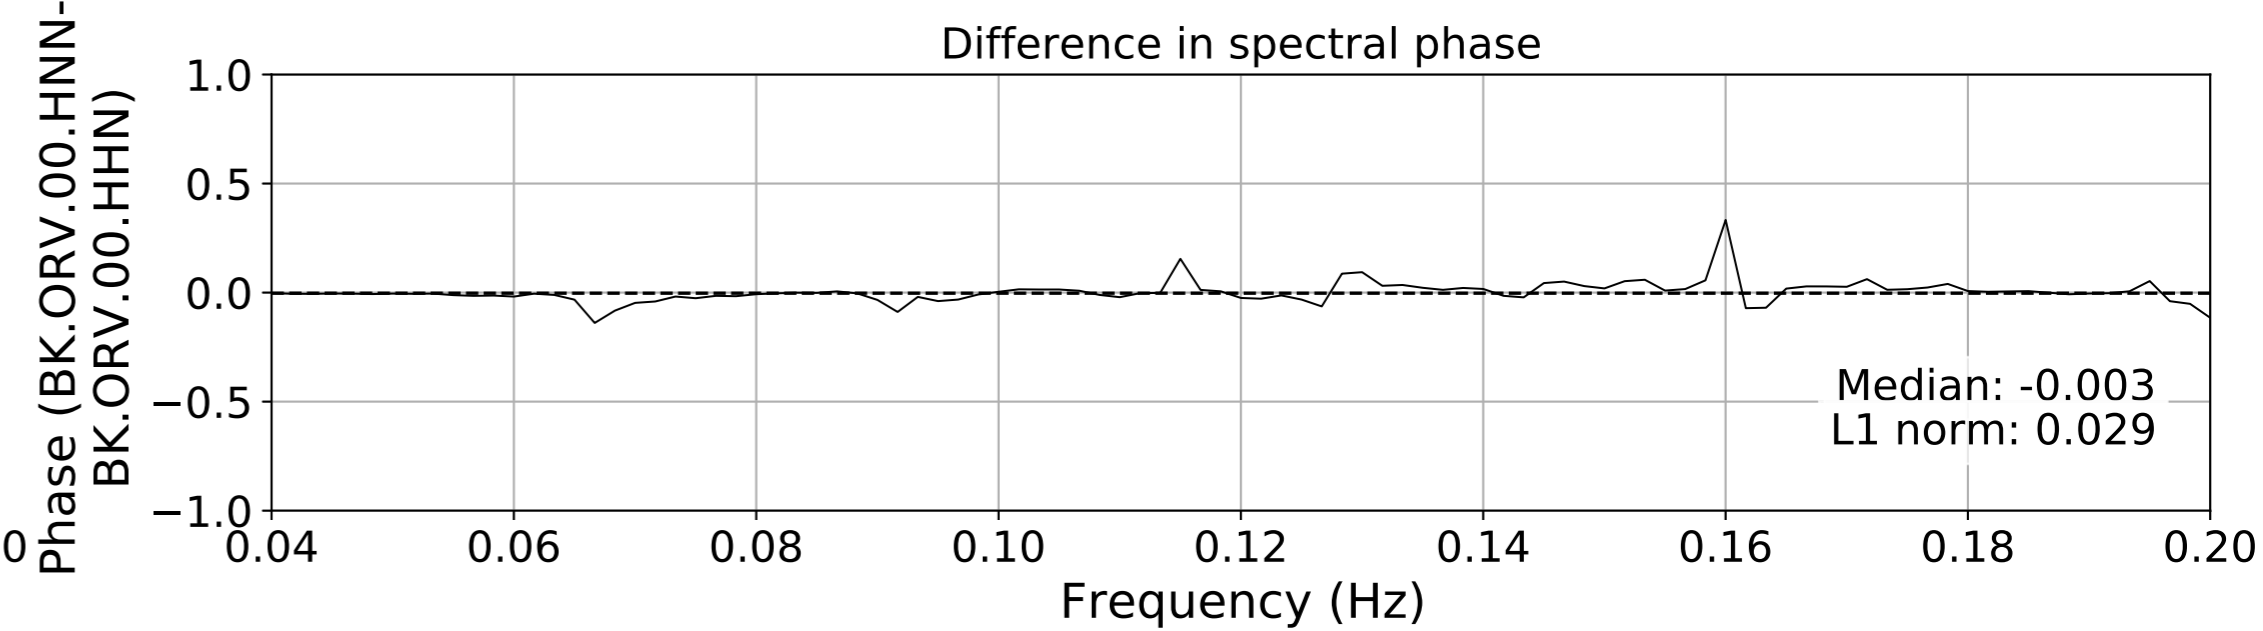

2024.340.184421_M7.0_nc75095651
Origin Time:2024-12-05T18:44:21.110000Z USGS event-id:nc75095651
M7.0 2024 Offshore Cape Mendocino, California Earthquake