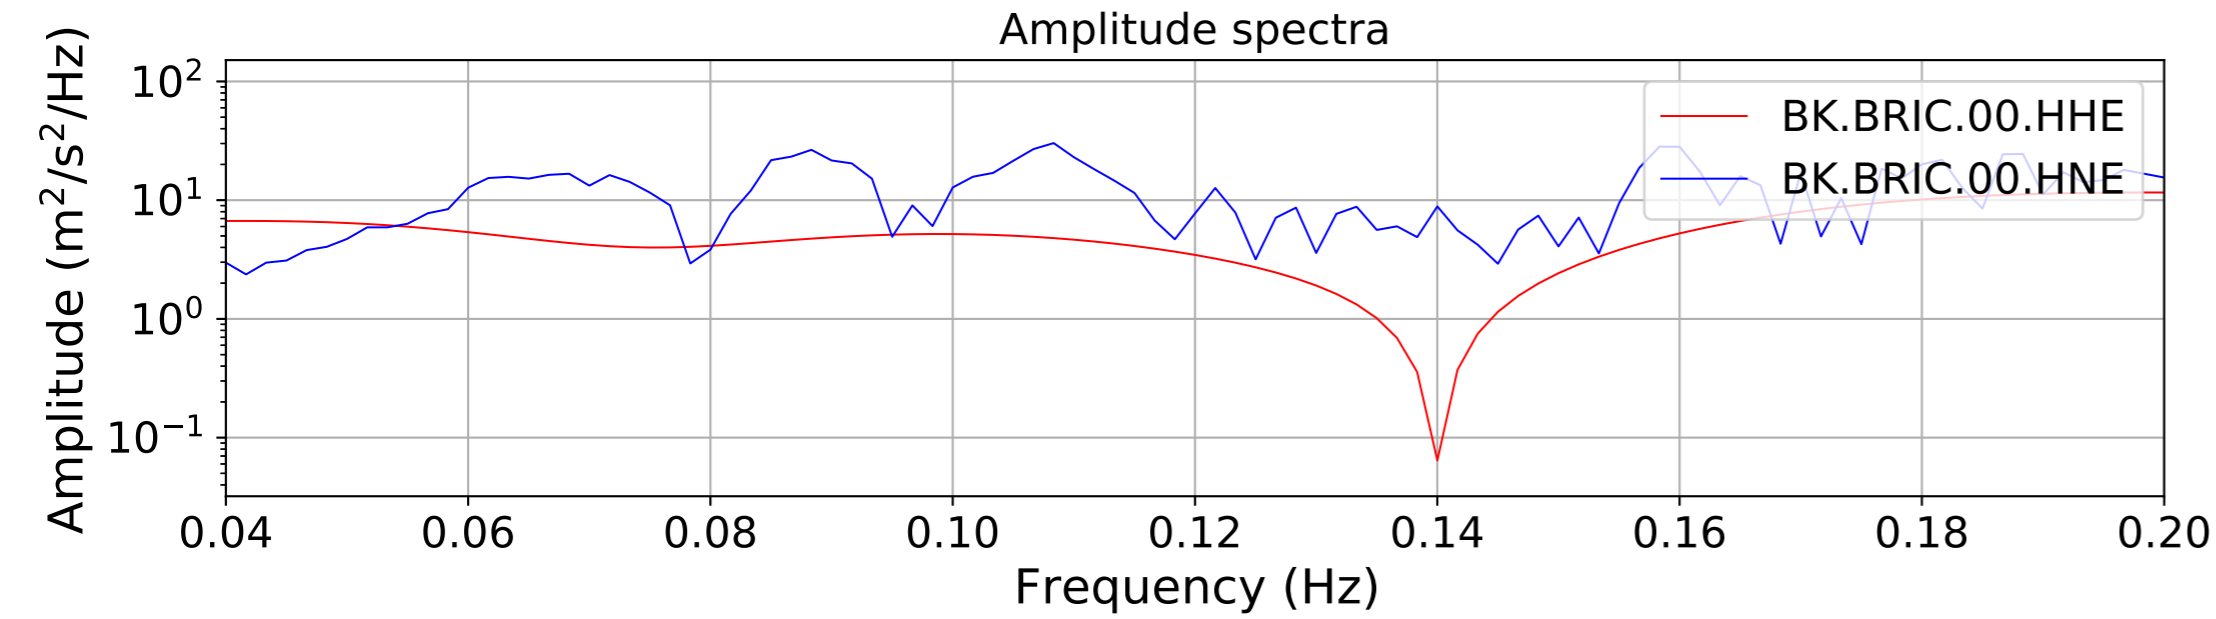

2024.340.184421_M7.0_nc75095651
Origin Time:2024-12-05T18:44:21.110000Z USGS event-id:nc75095651
M7.0 2024 Offshore Cape Mendocino, California Earthquake