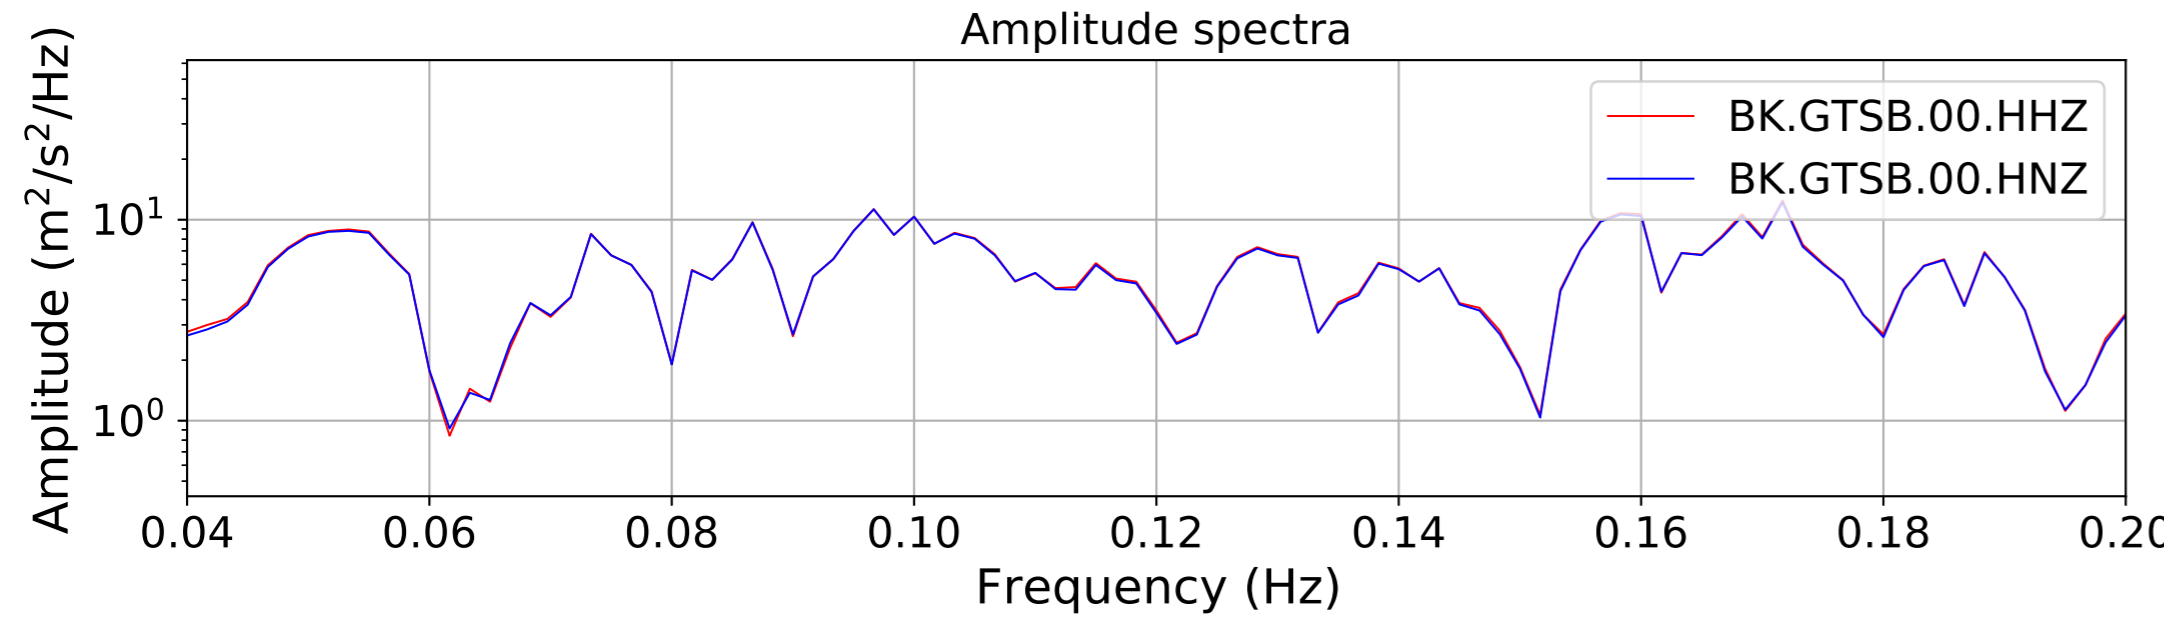

2024.340.184421_M7.0_nc75095651
Origin Time:2024-12-05T18:44:21.110000Z USGS event-id:nc75095651
M7.0 2024 Offshore Cape Mendocino, California Earthquake