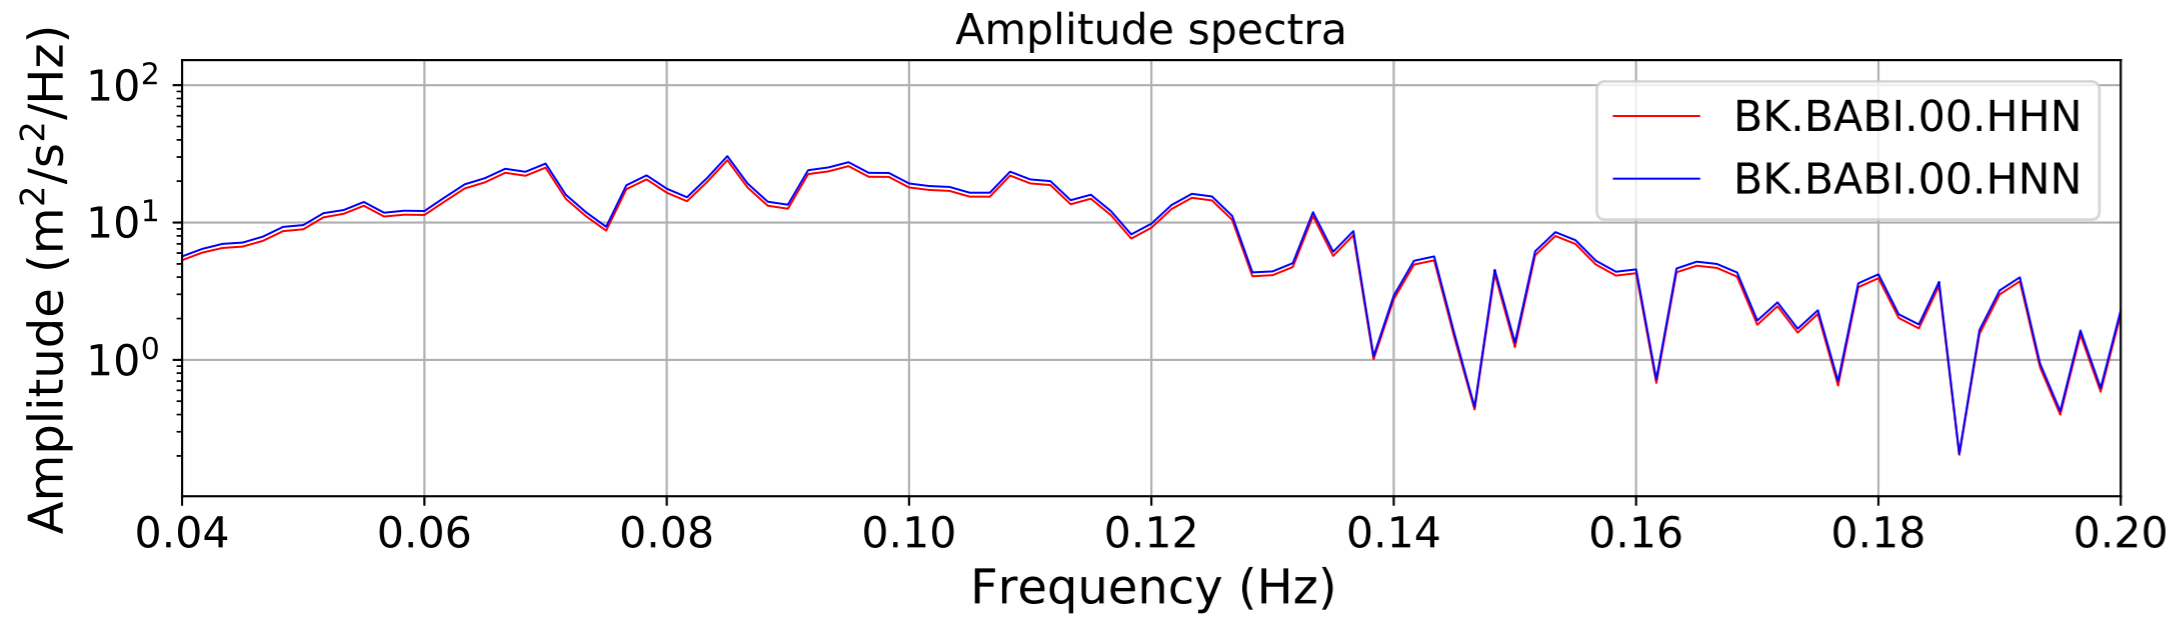

2024.340.184421_M7.0_nc75095651
Origin Time:2024-12-05T18:44:21.110000Z USGS event-id:nc75095651
M7.0 2024 Offshore Cape Mendocino, California Earthquake