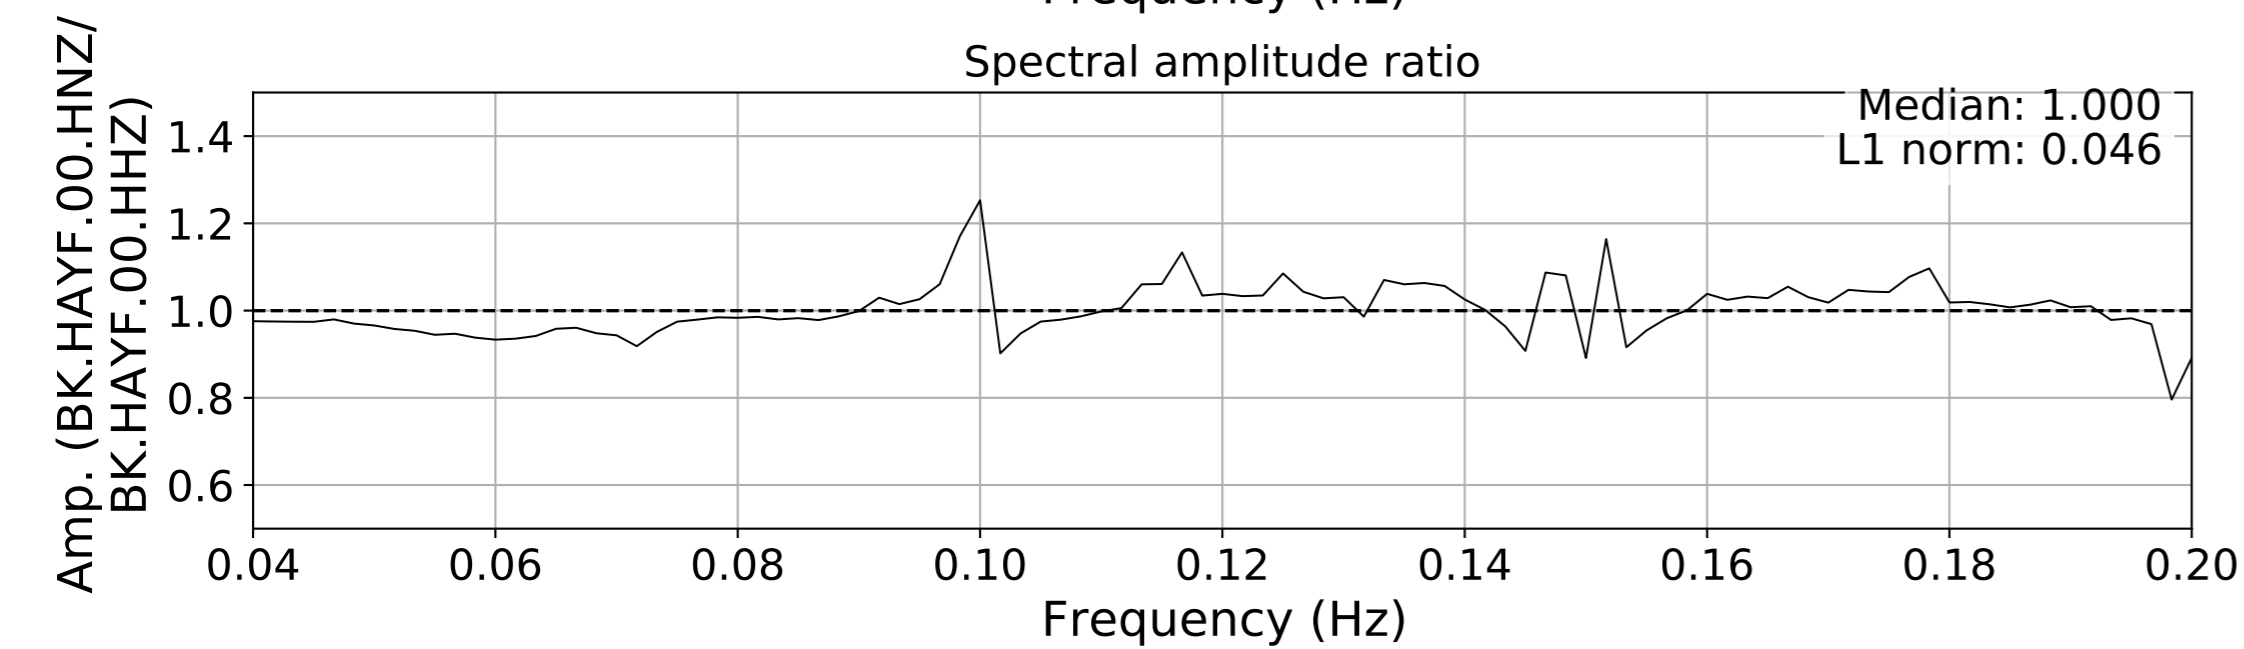

2024.340.184421_M7.0_nc75095651
Origin Time:2024-12-05T18:44:21.110000Z USGS event-id:nc75095651
M7.0 2024 Offshore Cape Mendocino, California Earthquake