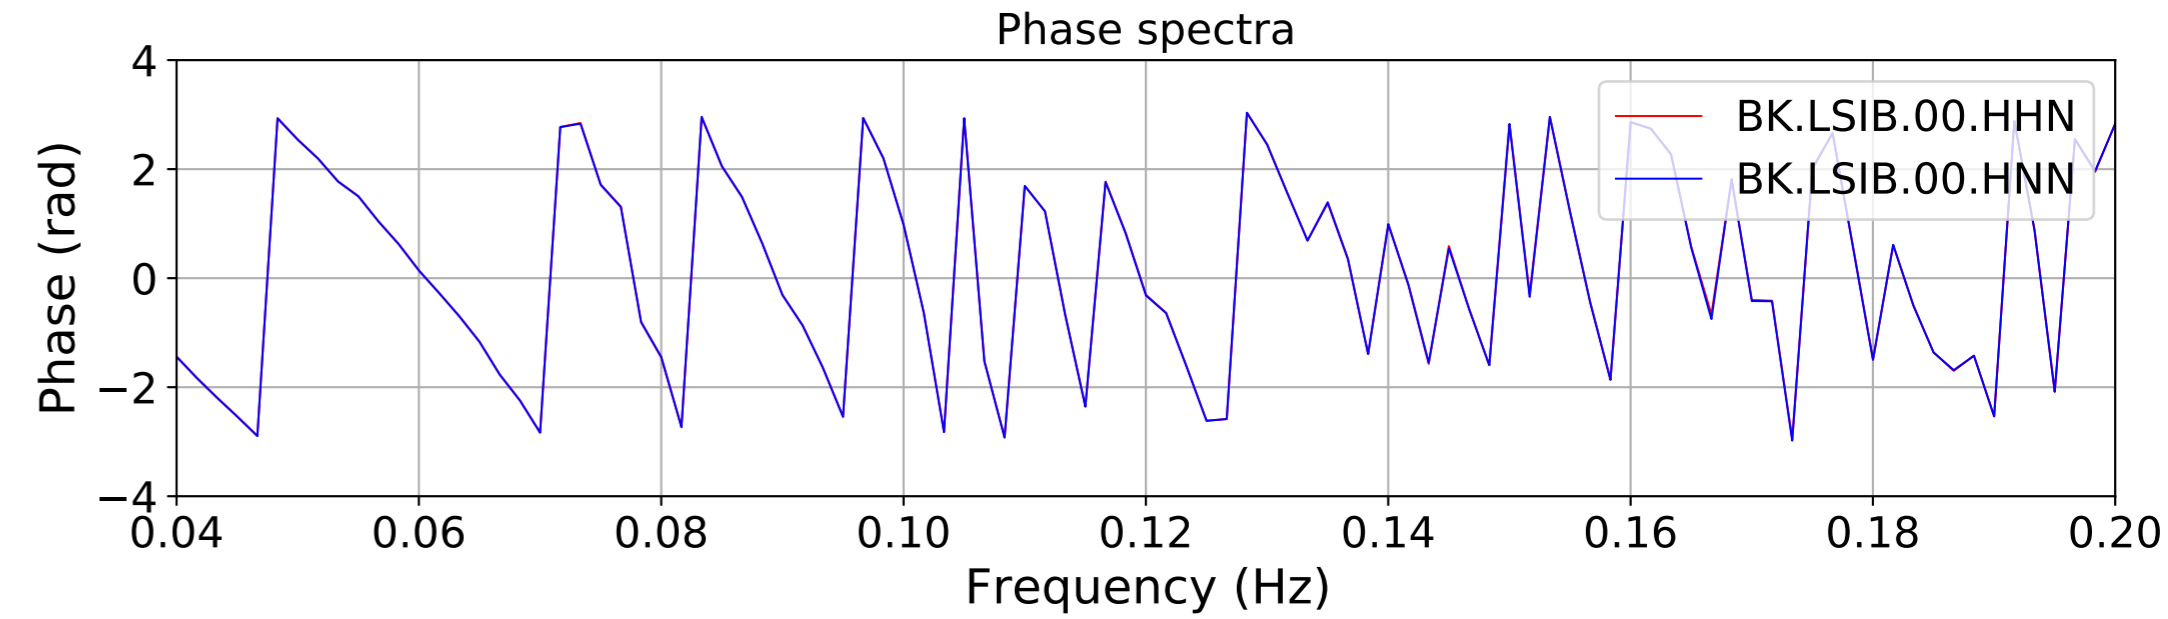

2024.340.184421_M7.0_nc75095651
Origin Time:2024-12-05T18:44:21.110000Z USGS event-id:nc75095651
M7.0 2024 Offshore Cape Mendocino, California Earthquake