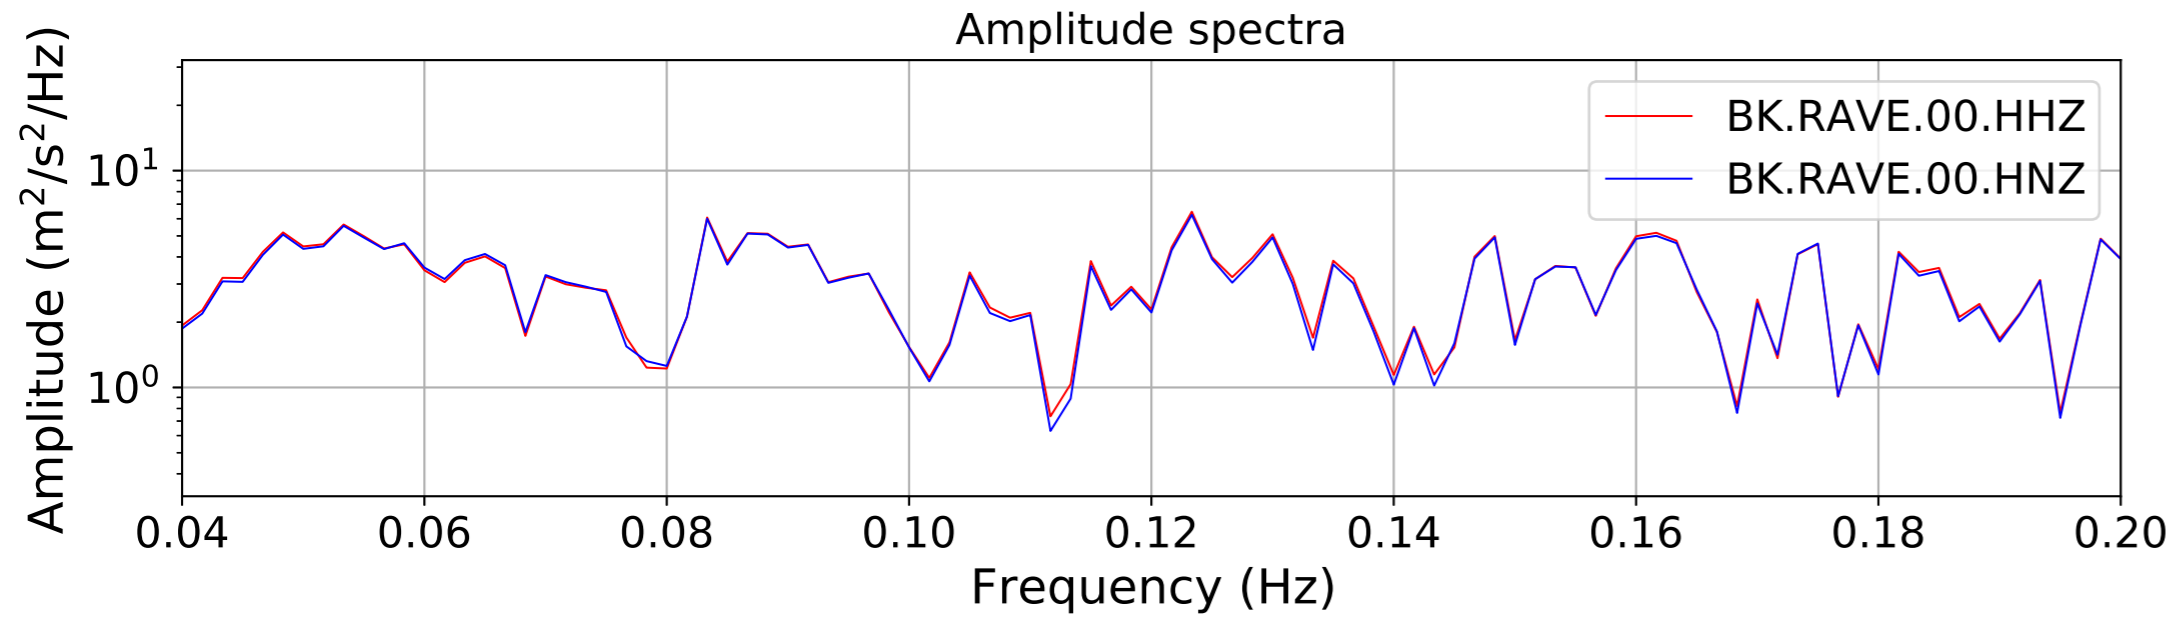

2024.340.184421_M7.0_nc75095651
Origin Time:2024-12-05T18:44:21.110000Z USGS event-id:nc75095651
M7.0 2024 Offshore Cape Mendocino, California Earthquake