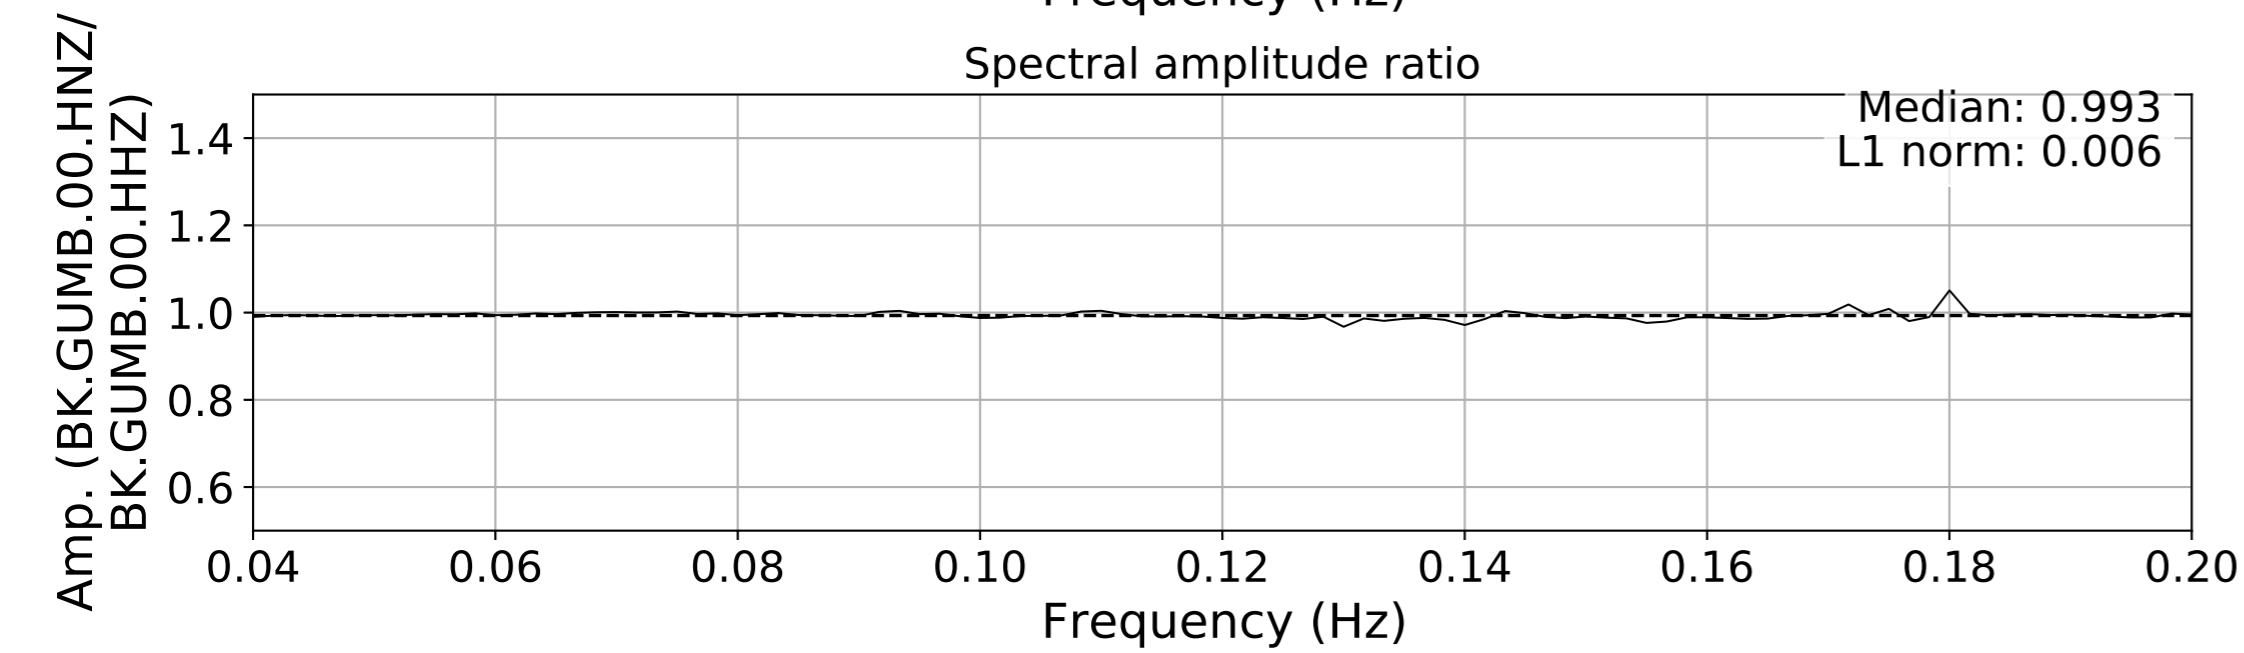

2024.340.184421_M7.0_nc75095651
Origin Time:2024-12-05T18:44:21.110000Z USGS event-id:nc75095651
M7.0 2024 Offshore Cape Mendocino, California Earthquake