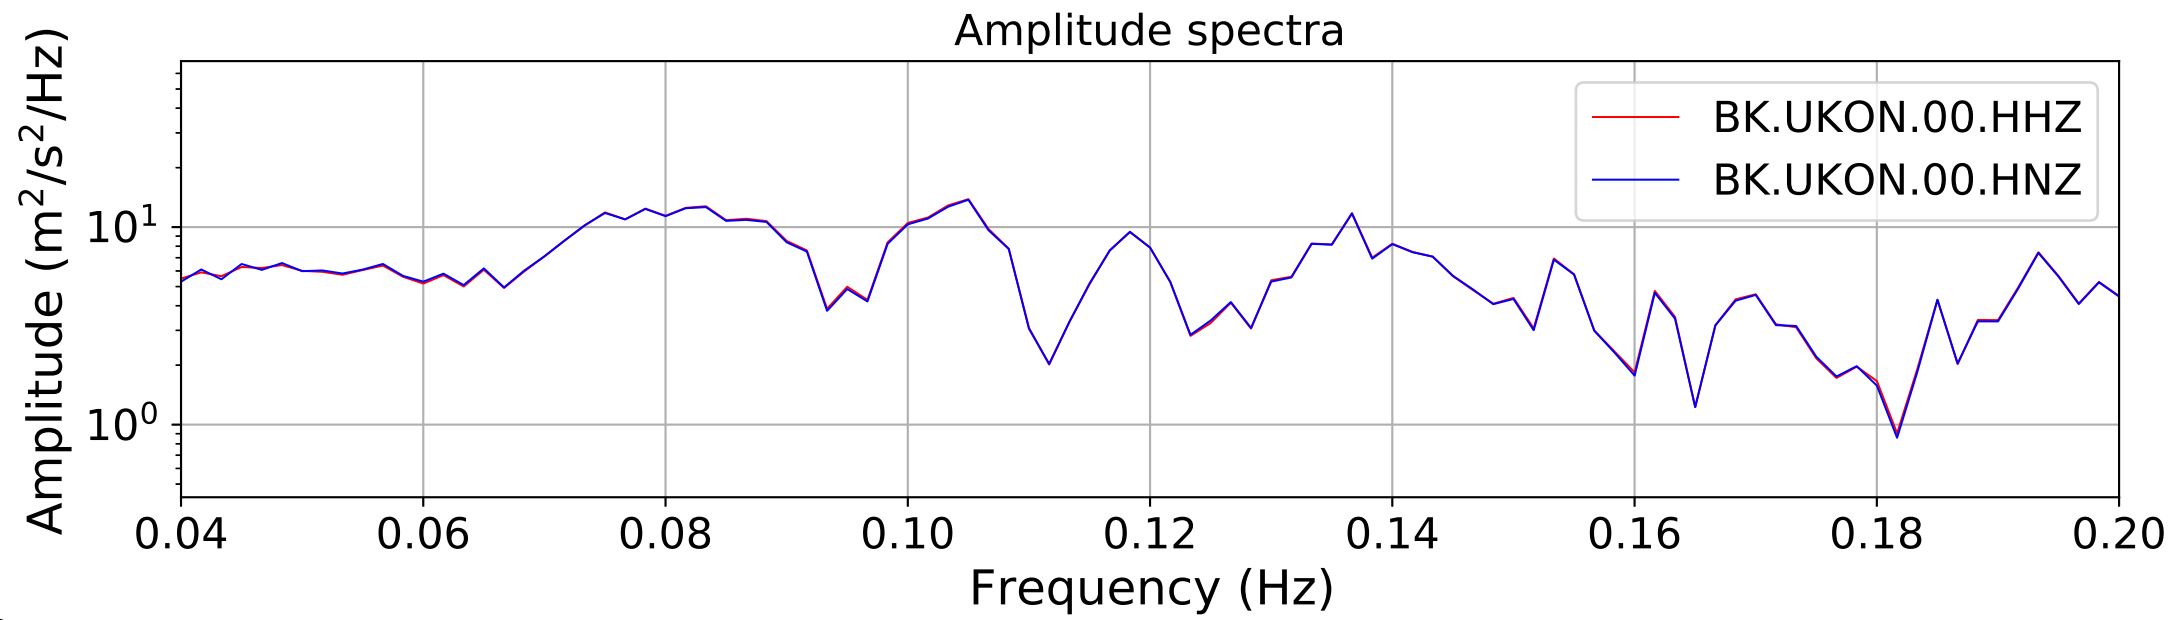

2024.340.184421_M7.0_nc75095651
Origin Time:2024-12-05T18:44:21.110000Z USGS event-id:nc75095651
M7.0 2024 Offshore Cape Mendocino, California Earthquake