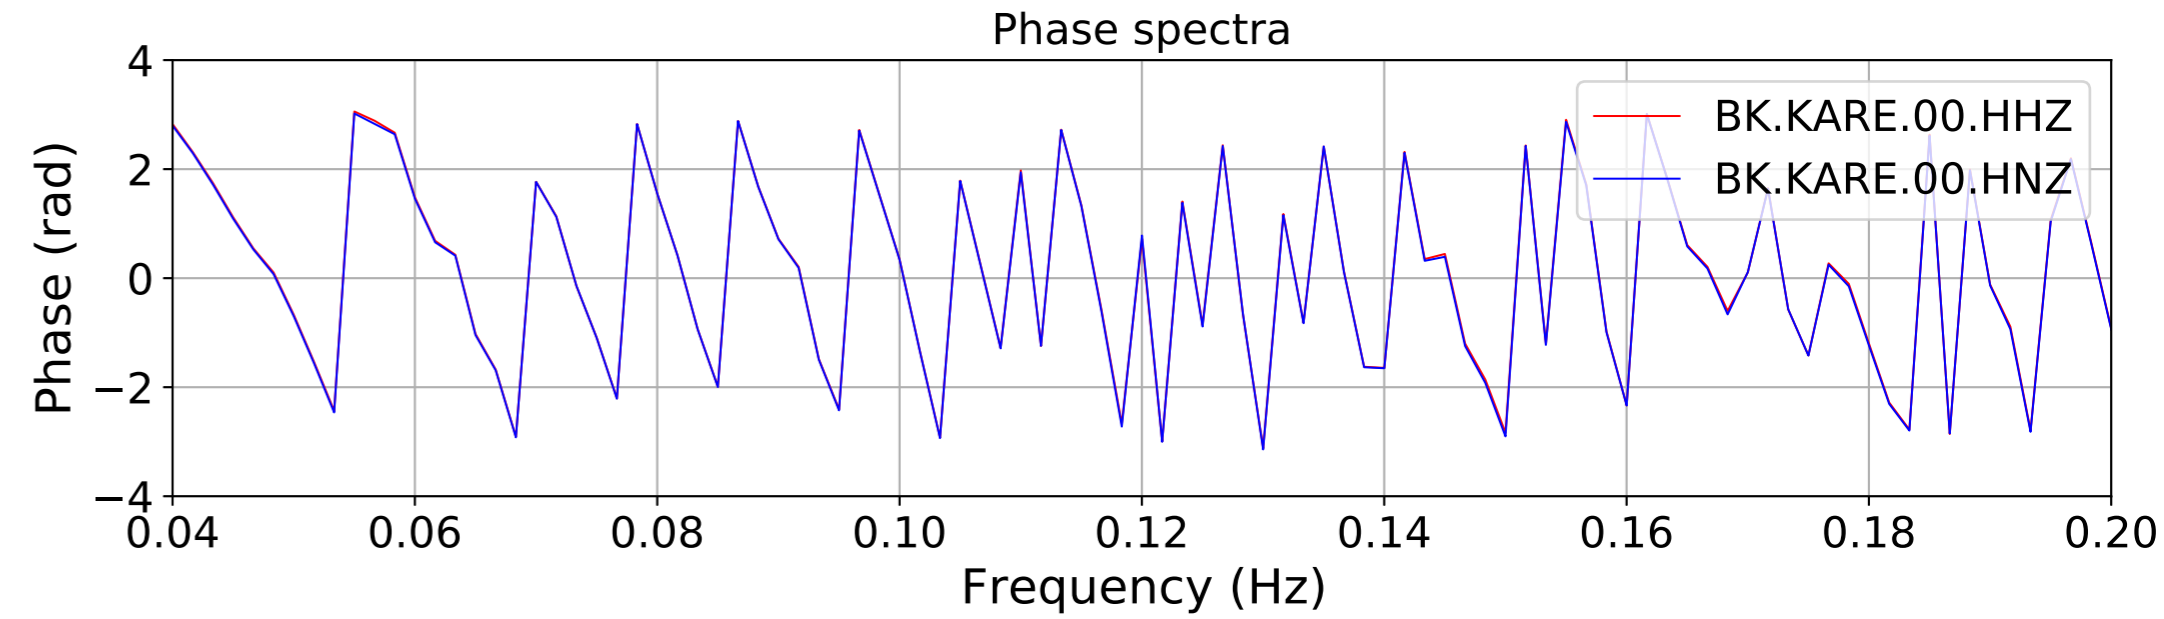

2024.340.184421_M7.0_nc75095651
Origin Time:2024-12-05T18:44:21.110000Z USGS event-id:nc75095651
M7.0 2024 Offshore Cape Mendocino, California Earthquake