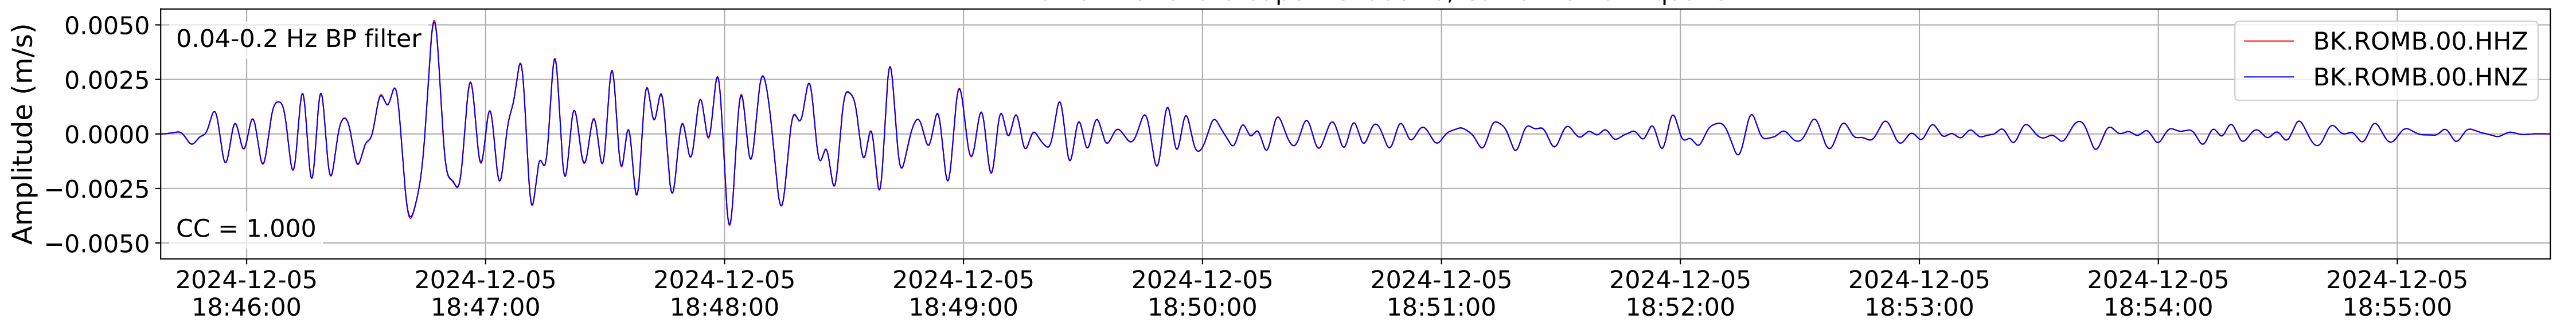

2024.340.184421_M7.0_nc75095651
Origin Time:2024-12-05T18:44:21.110000Z USGS event-id:nc75095651
M7.0 2024 Offshore Cape Mendocino, California Earthquake