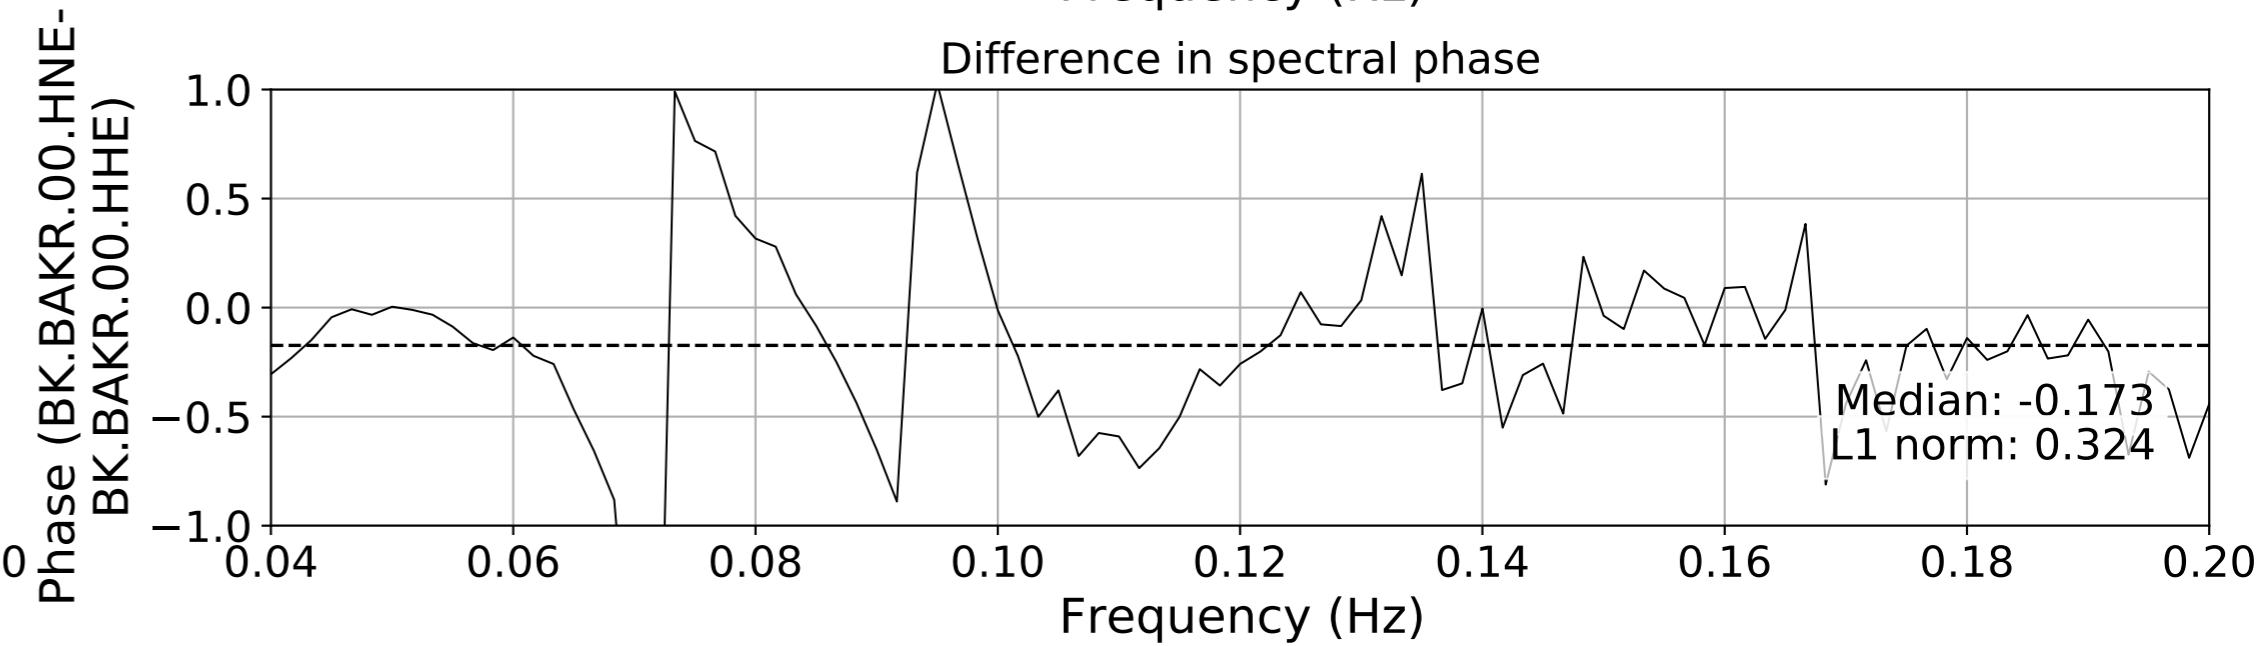

2024.340.184421.M7.0_nc75095651
Origin Time:2024-12-05T18:44:21.110000Z USGS event-id:nc75095651
M7.0 2024 Offshore Cape Mendocino, California Earthquake