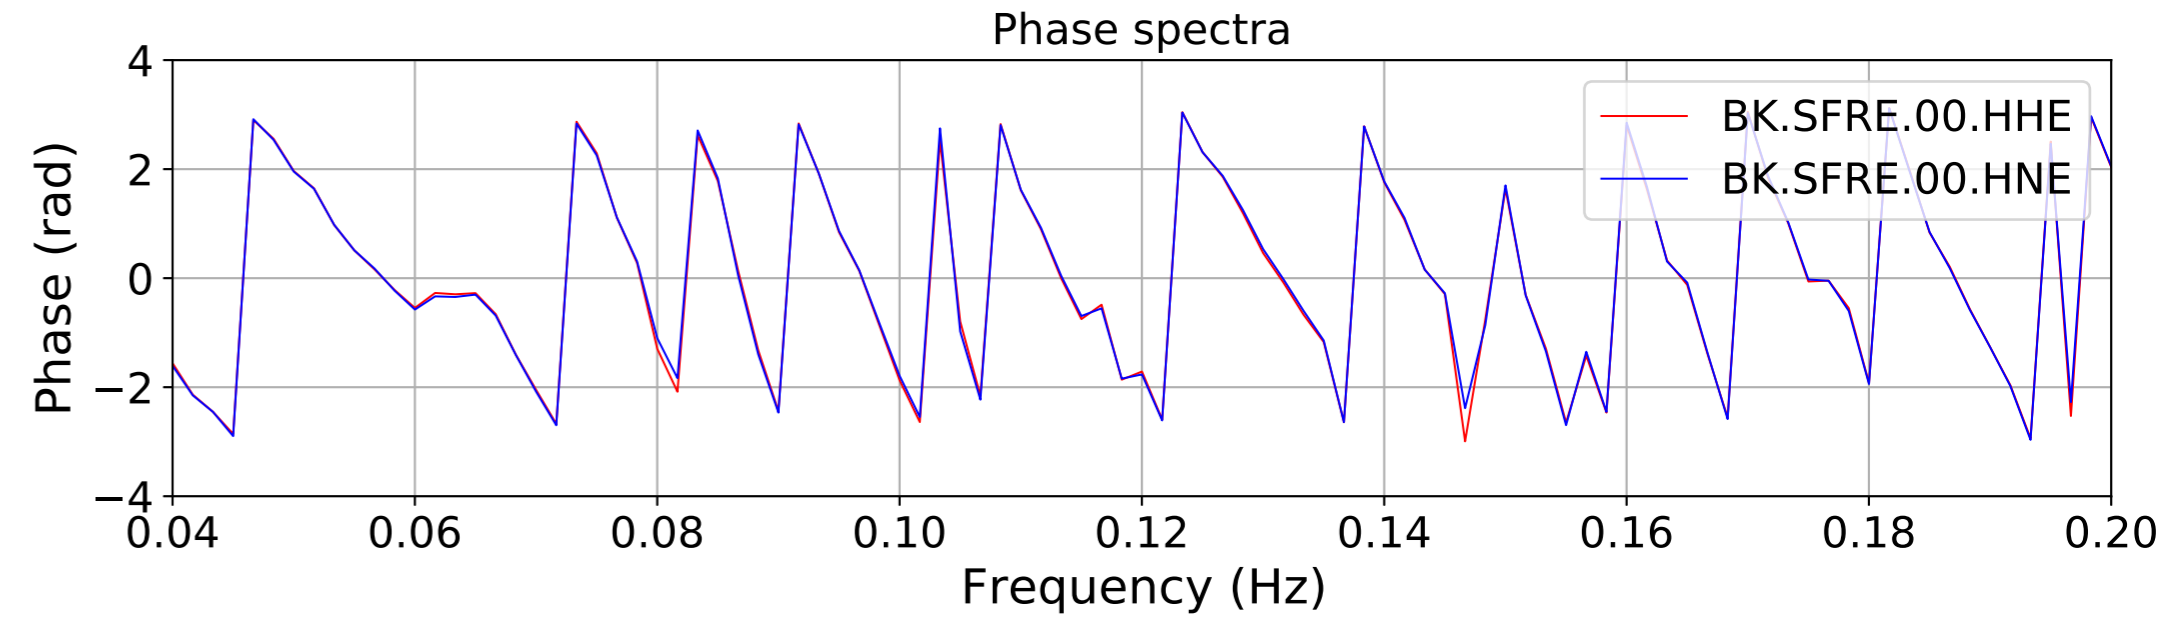

2024.340.184421_M7.0_nc75095651
Origin Time:2024-12-05T18:44:21.110000Z USGS event-id:nc75095651
M7.0 2024 Offshore Cape Mendocino, California Earthquake