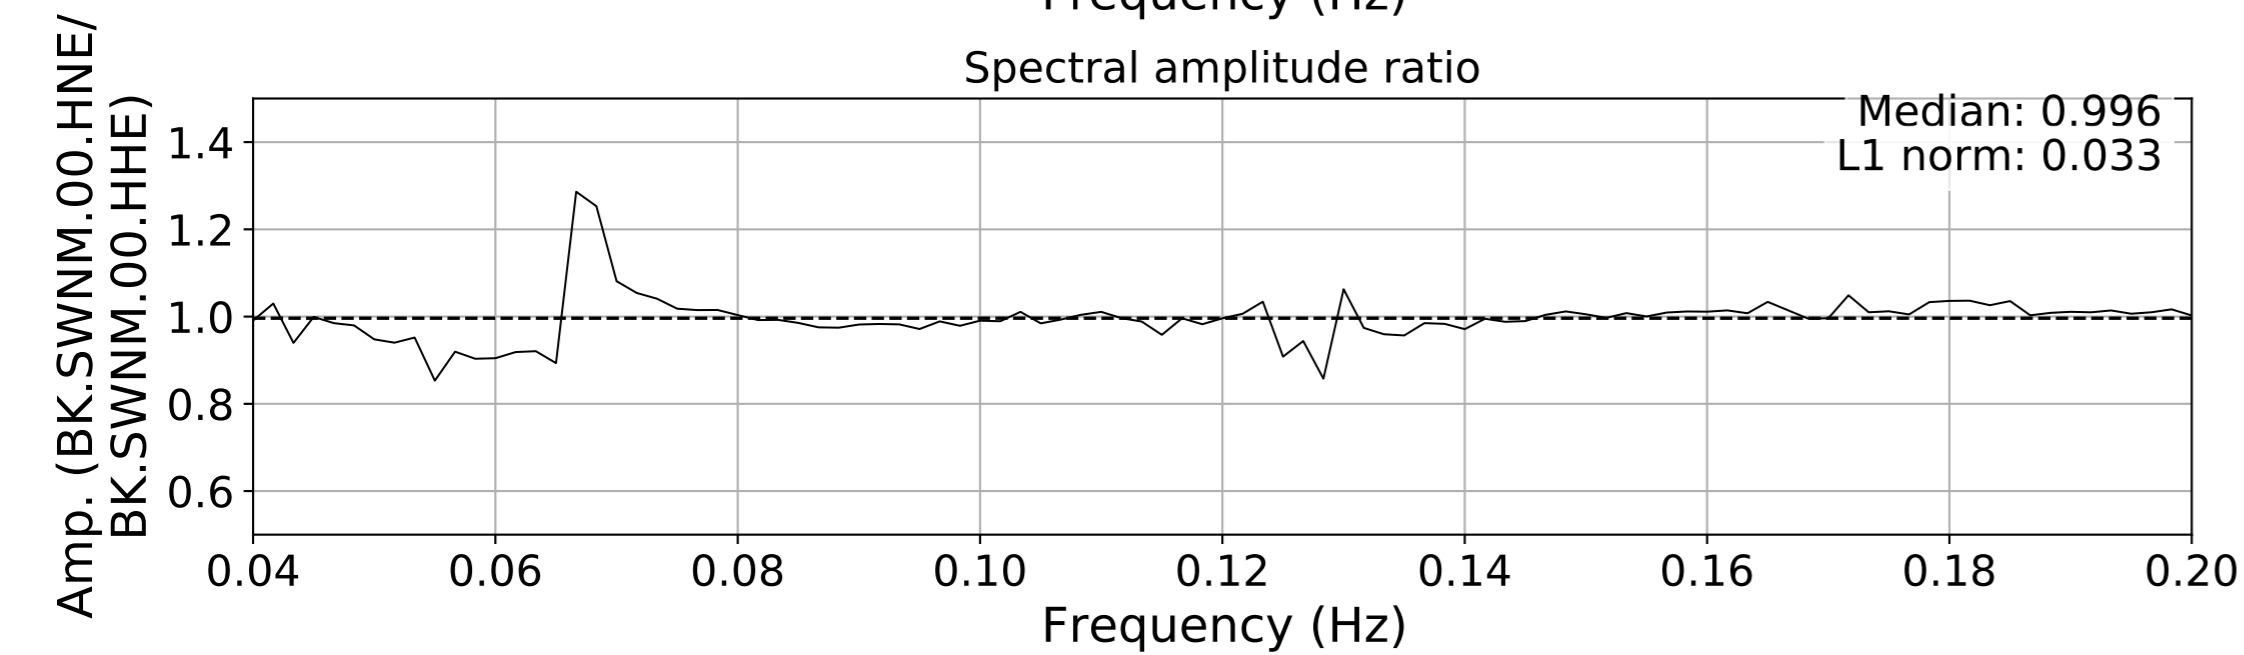

2024.340.184421_M7.0_nc75095651
Origin Time:2024-12-05T18:44:21.110000Z USGS event-id:nc75095651
M7.0 2024 Offshore Cape Mendocino, California Earthquake