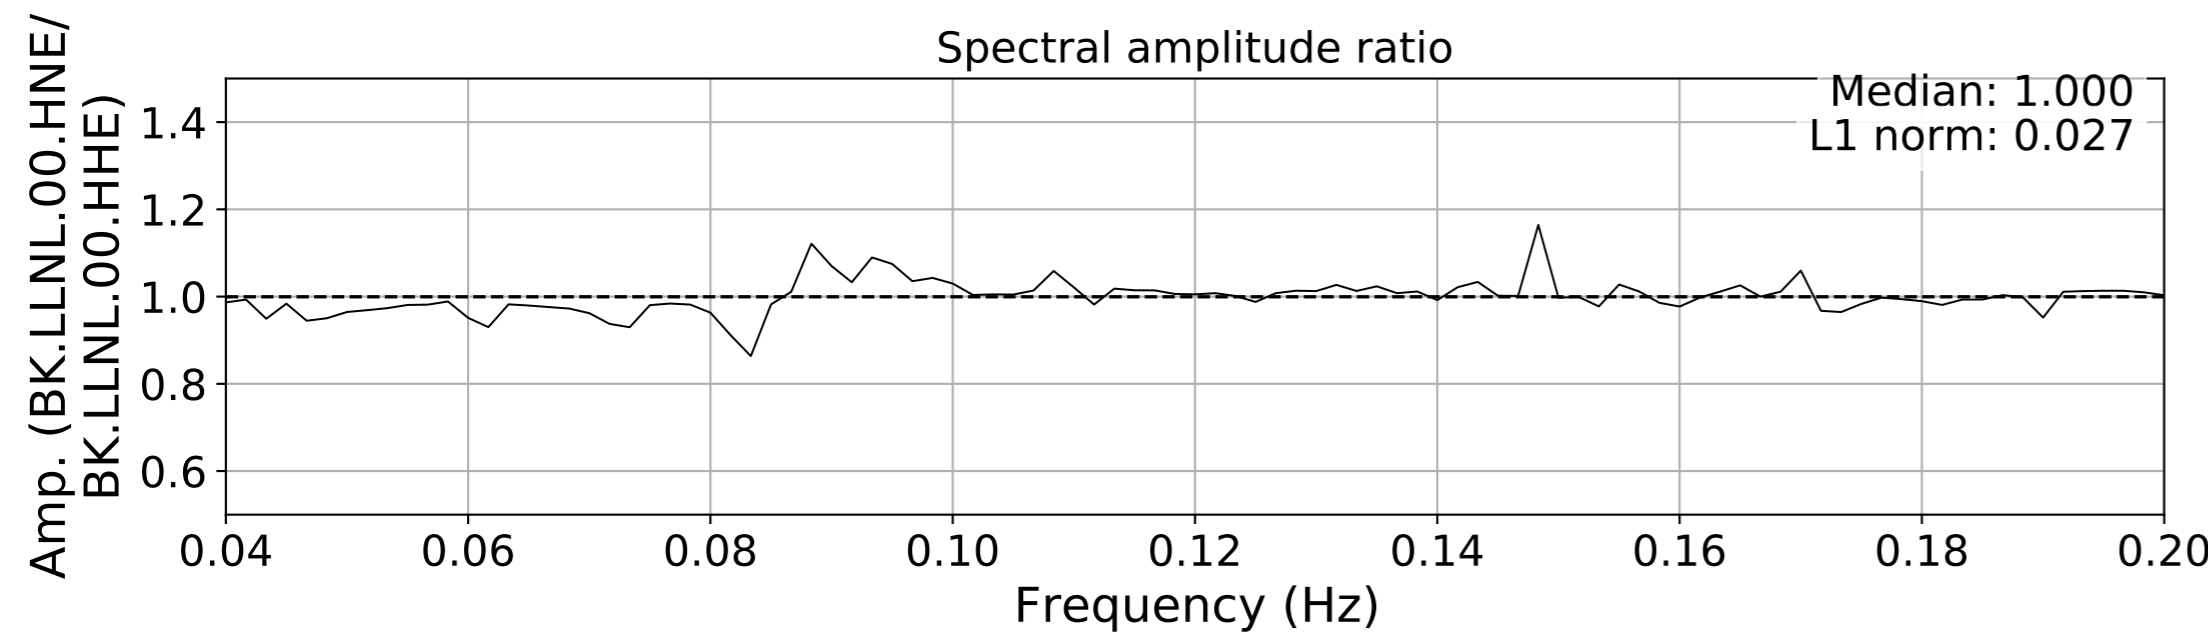

2024.340.184421.M7.0_nc75095651
Origin Time:2024-12-05T18:44:21.110000Z USGS event-id:nc75095651
M7.0 2024 Offshore Cape Mendocino, California Earthquake