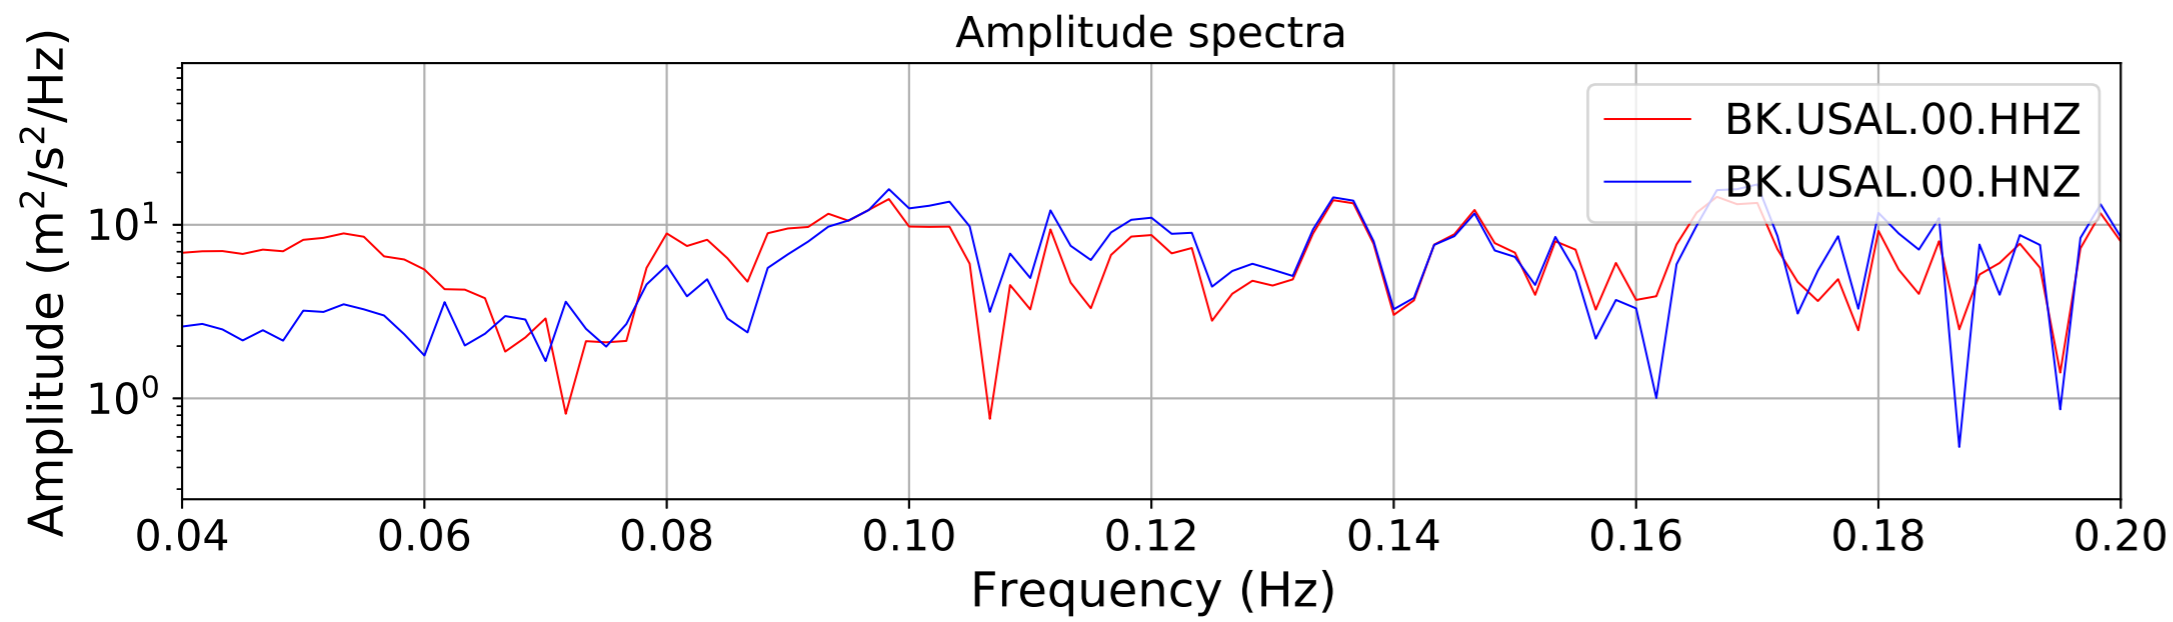

2024.340.184421_M7.0_nc75095651
Origin Time:2024-12-05T18:44:21.110000Z USGS event-id:nc75095651
M7.0 2024 Offshore Cape Mendocino, California Earthquake