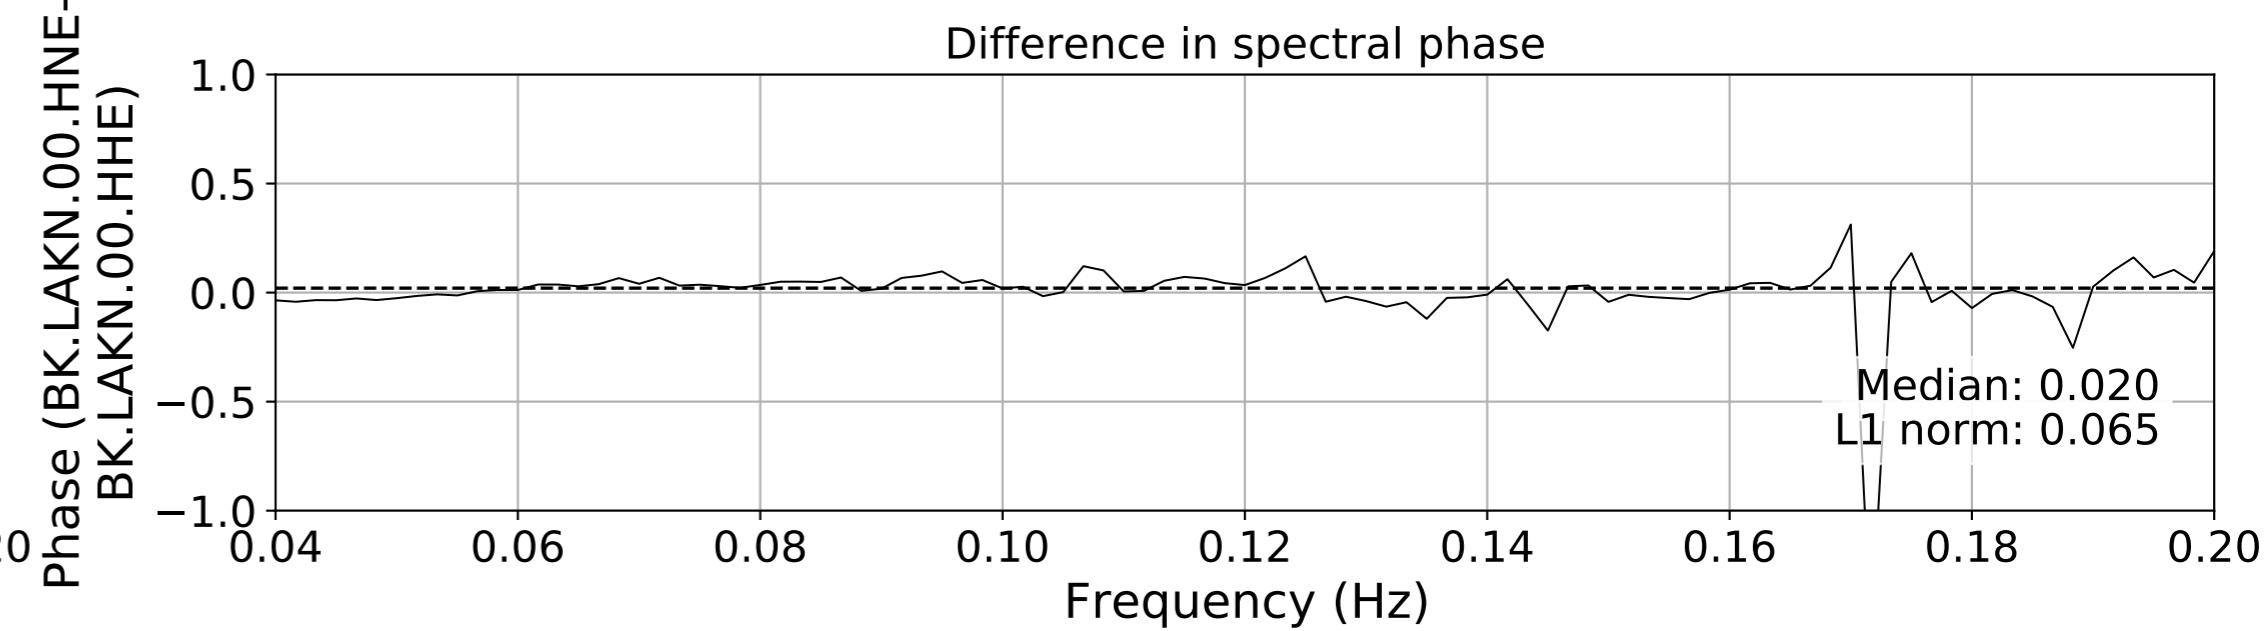

2024.340.184421_M7.0_nc75095651
Origin Time:2024-12-05T18:44:21.110000Z USGS event-id:nc75095651
M7.0 2024 Offshore Cape Mendocino, California Earthquake