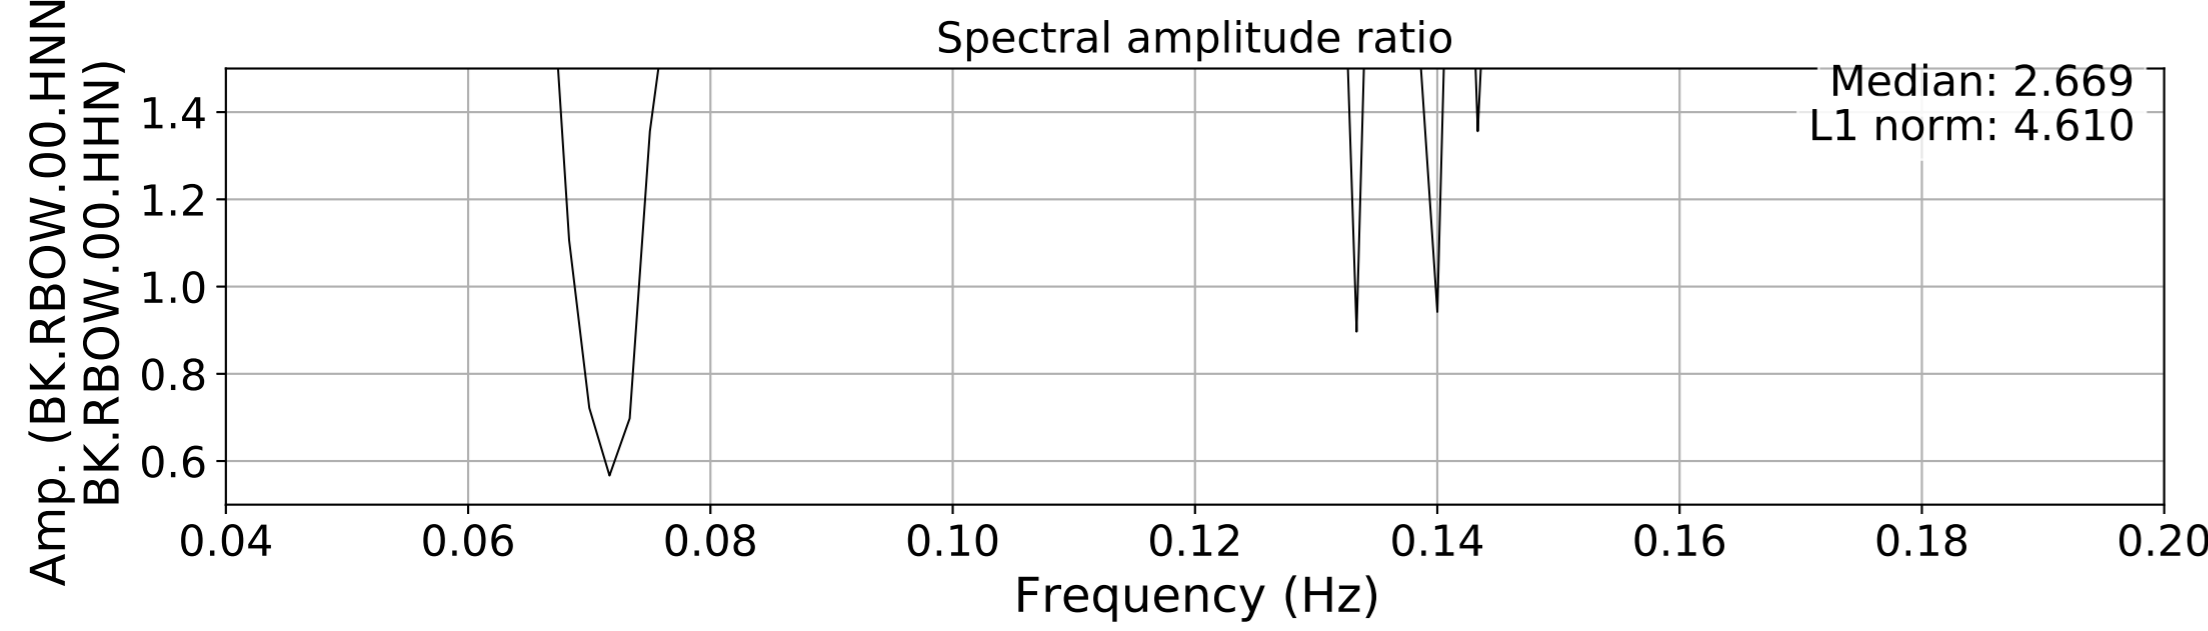

2024.340.184421_M7.0_nc75095651
Origin Time:2024-12-05T18:44:21.110000Z USGS event-id:nc75095651
M7.0 2024 Offshore Cape Mendocino, California Earthquake