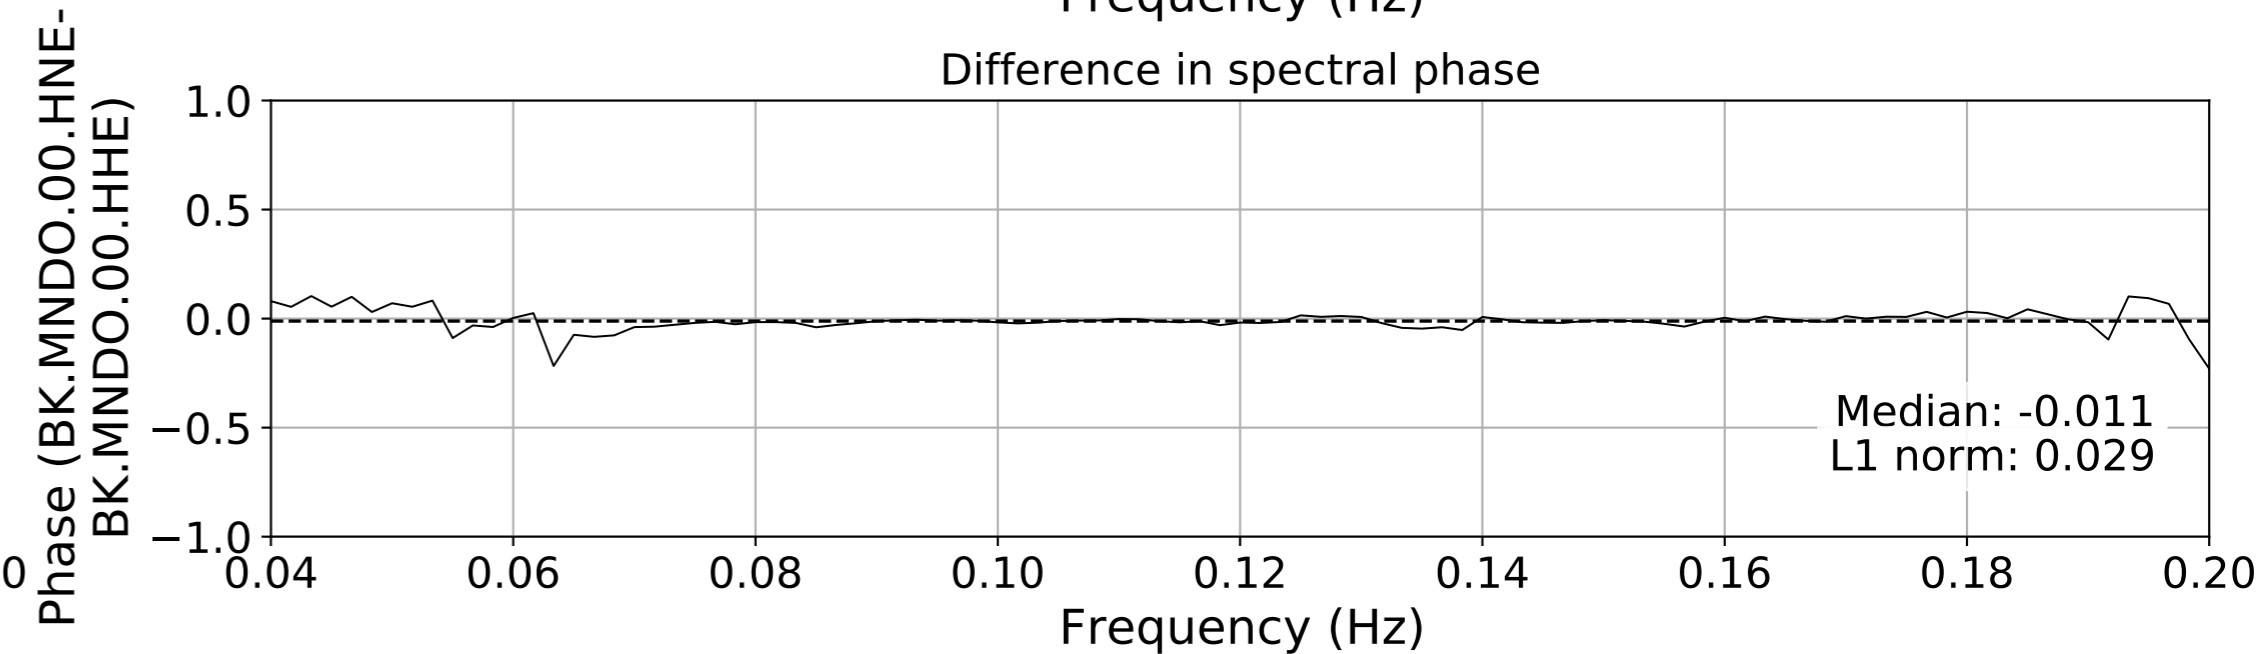

2024.340.184421.M7.0_nc75095651
Origin Time:2024-12-05T18:44:21.110000Z USGS event-id:nc75095651
M7.0 2024 Offshore Cape Mendocino, California Earthquake