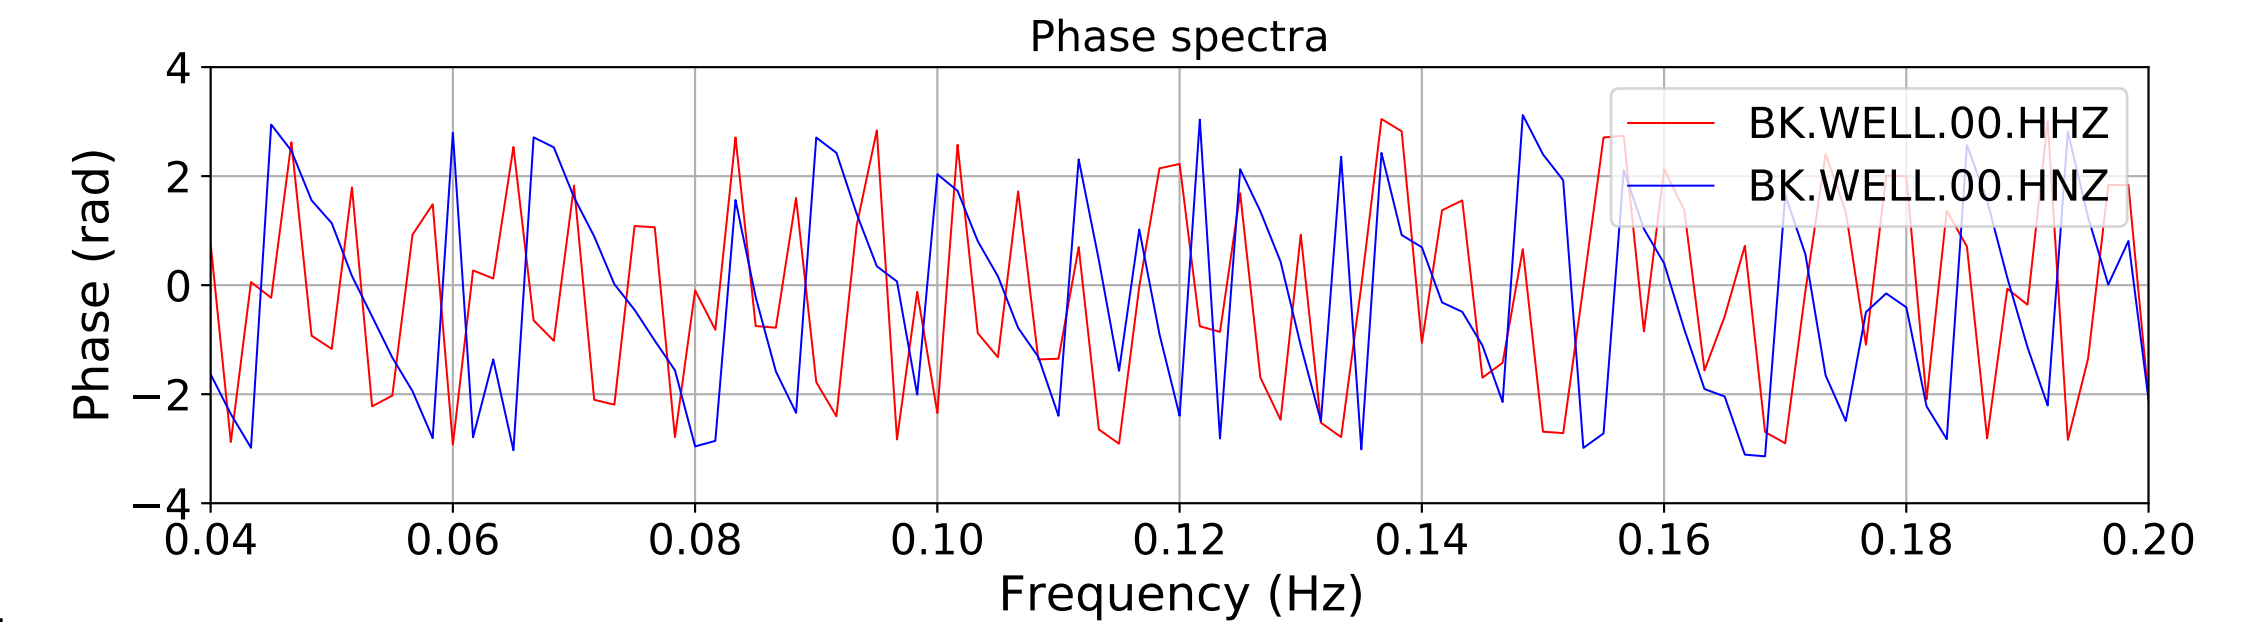

2024.340.184421_M7.0_nc75095651
Origin Time:2024-12-05T18:44:21.110000Z USGS event-id:nc75095651
M7.0 2024 Offshore Cape Mendocino, California Earthquake