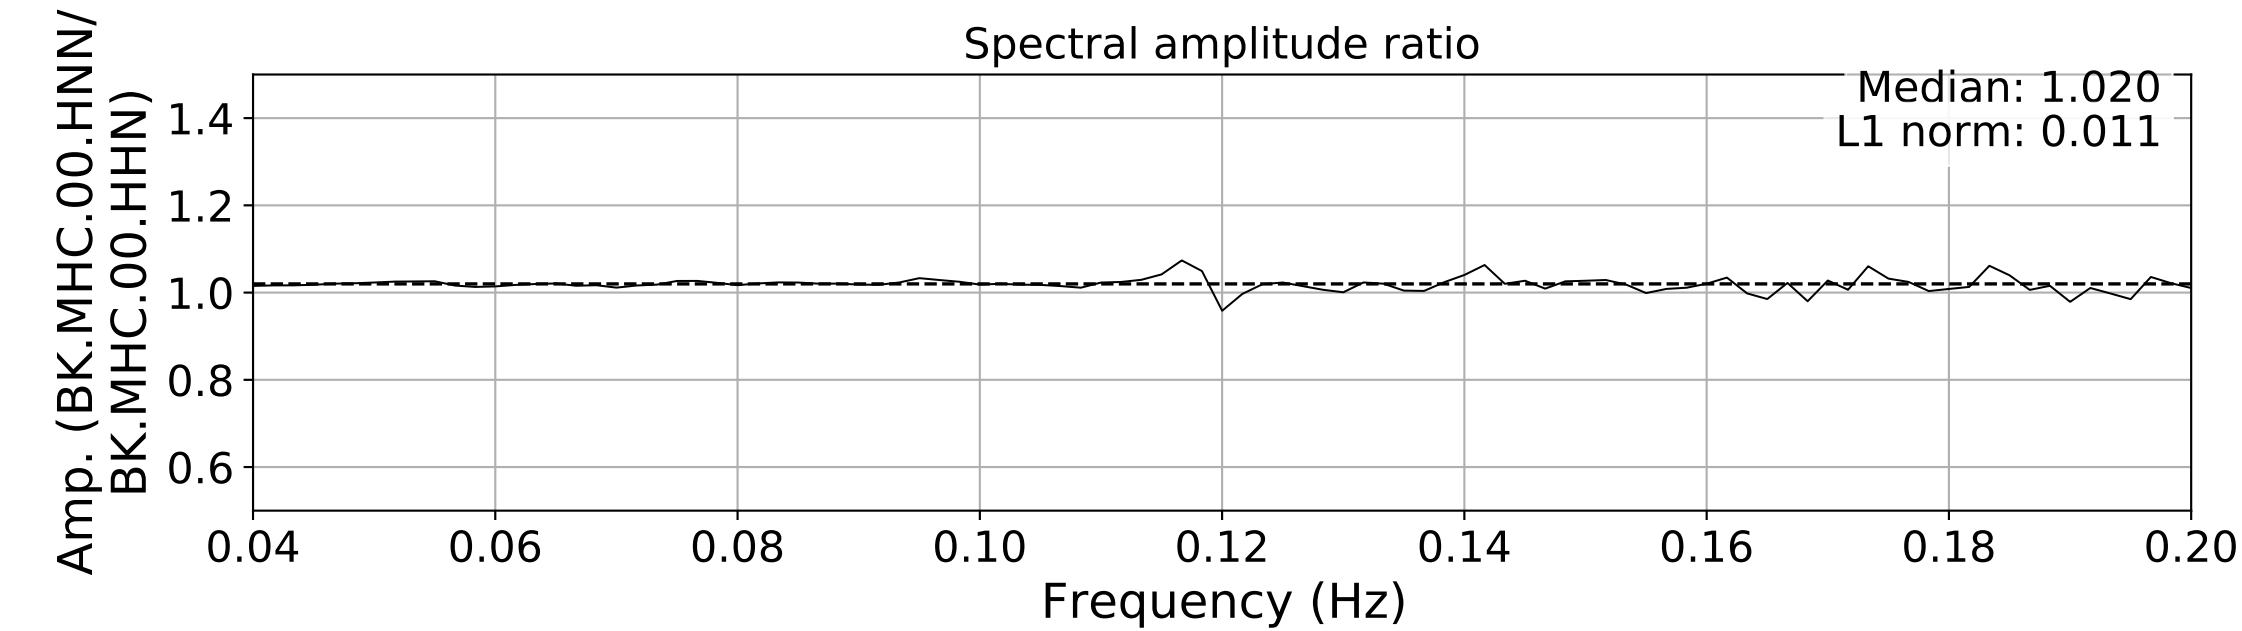

2024.340.184421_M7.0_nc75095651
Origin Time:2024-12-05T18:44:21.110000Z USGS event-id:nc75095651
M7.0 2024 Offshore Cape Mendocino, California Earthquake