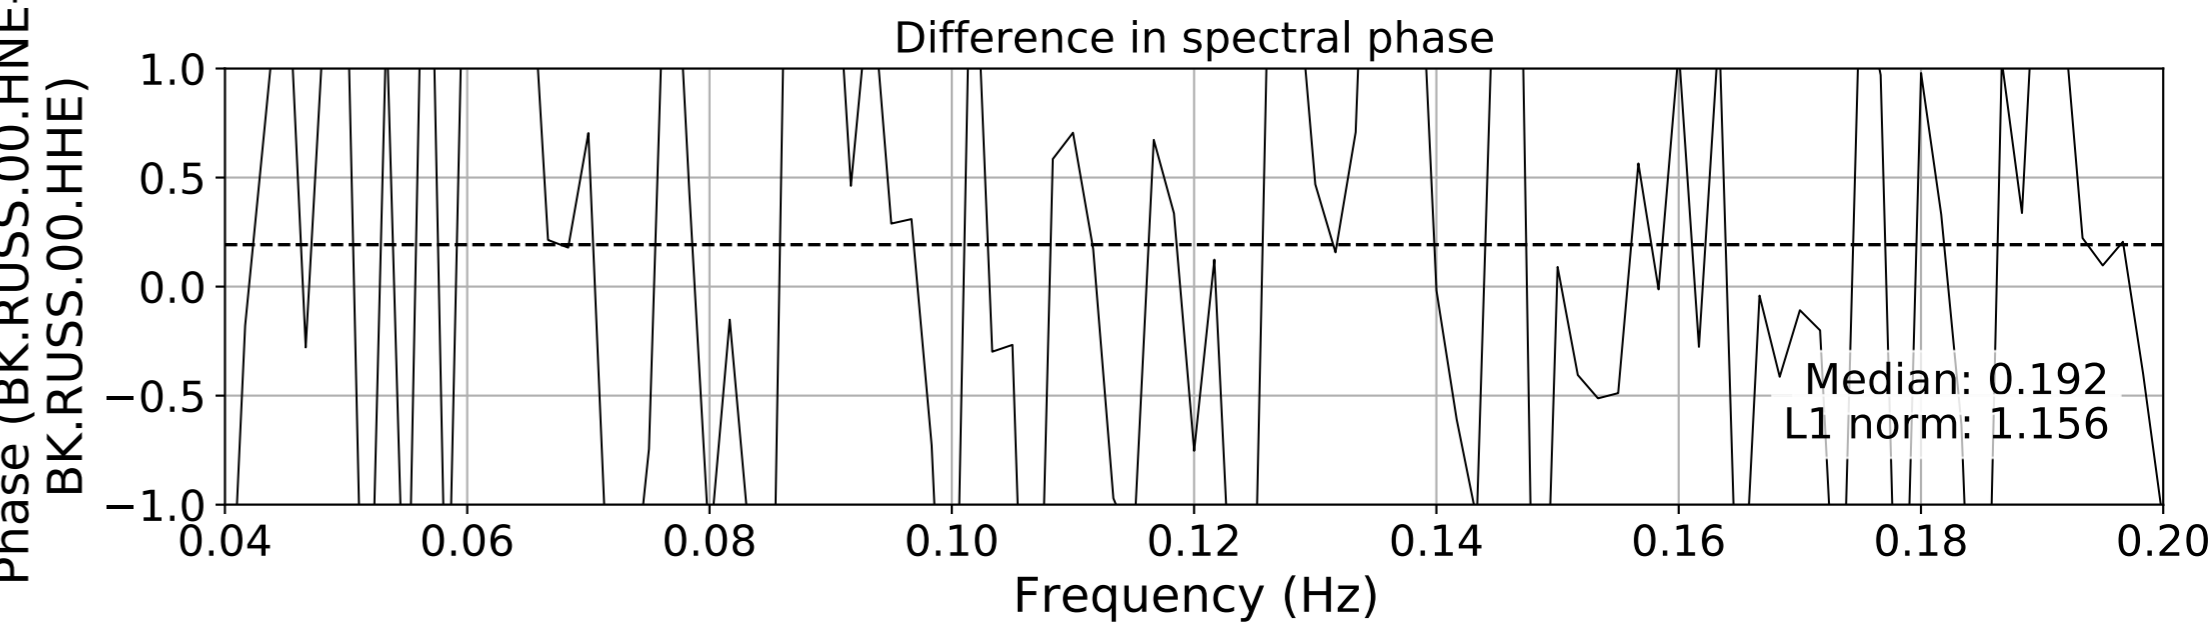

2024.340.184421_M7.0_nc75095651
Origin Time:2024-12-05T18:44:21.110000Z USGS event-id:nc75095651
M7.0 2024 Offshore Cape Mendocino, California Earthquake