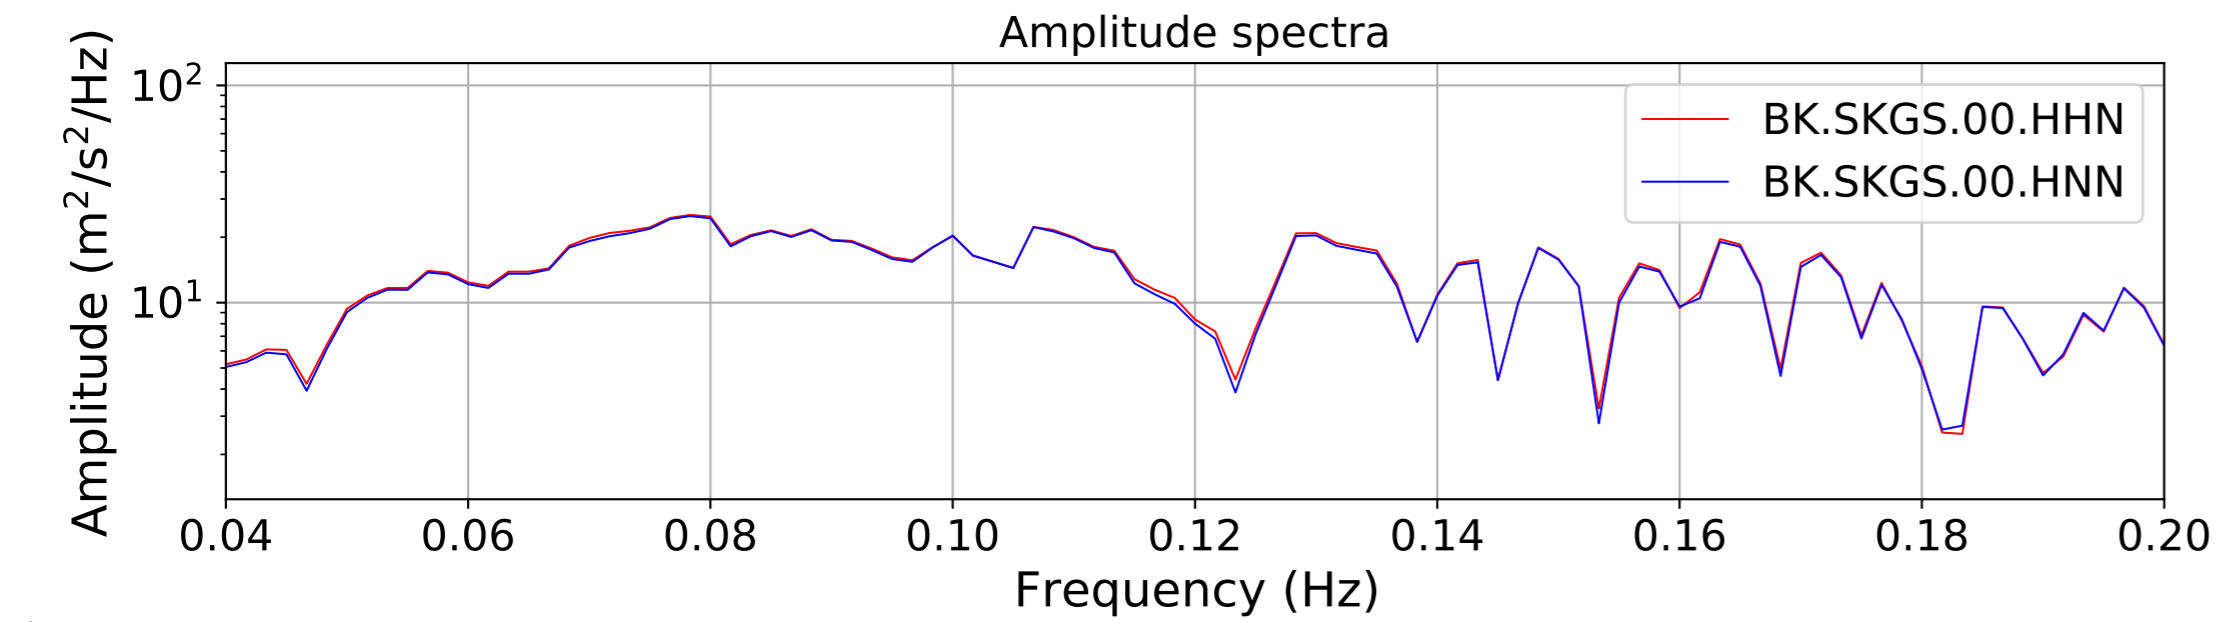

2024.340.184421_M7.0_nc75095651
Origin Time:2024-12-05T18:44:21.110000Z USGS event-id:nc75095651
M7.0 2024 Offshore Cape Mendocino, California Earthquake