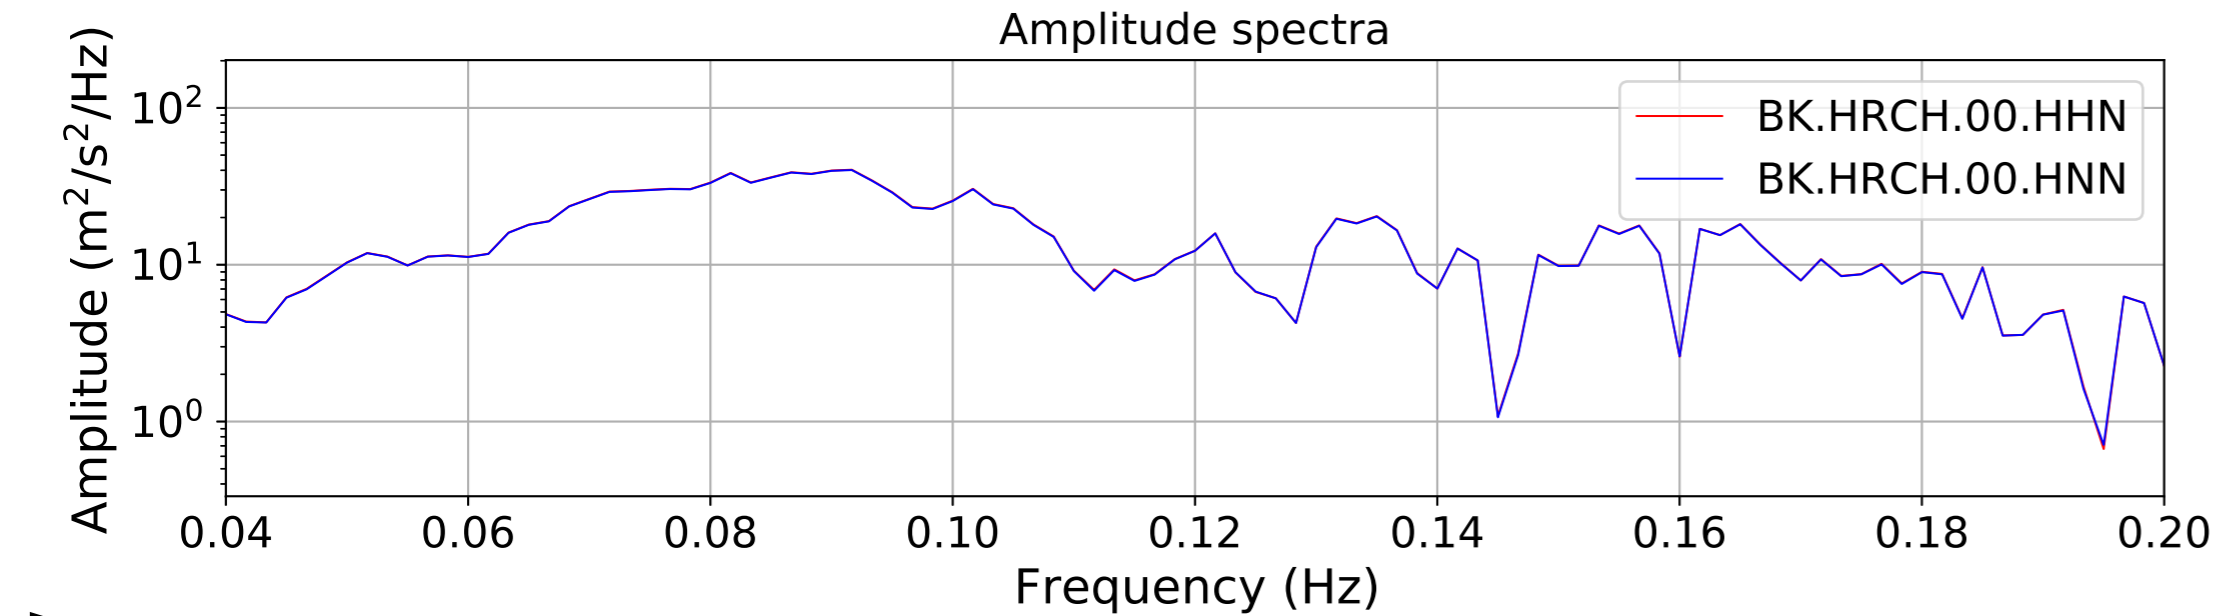

2024.340.184421_M7.0_nc75095651
Origin Time:2024-12-05T18:44:21.110000Z USGS event-id:nc75095651
M7.0 2024 Offshore Cape Mendocino, California Earthquake