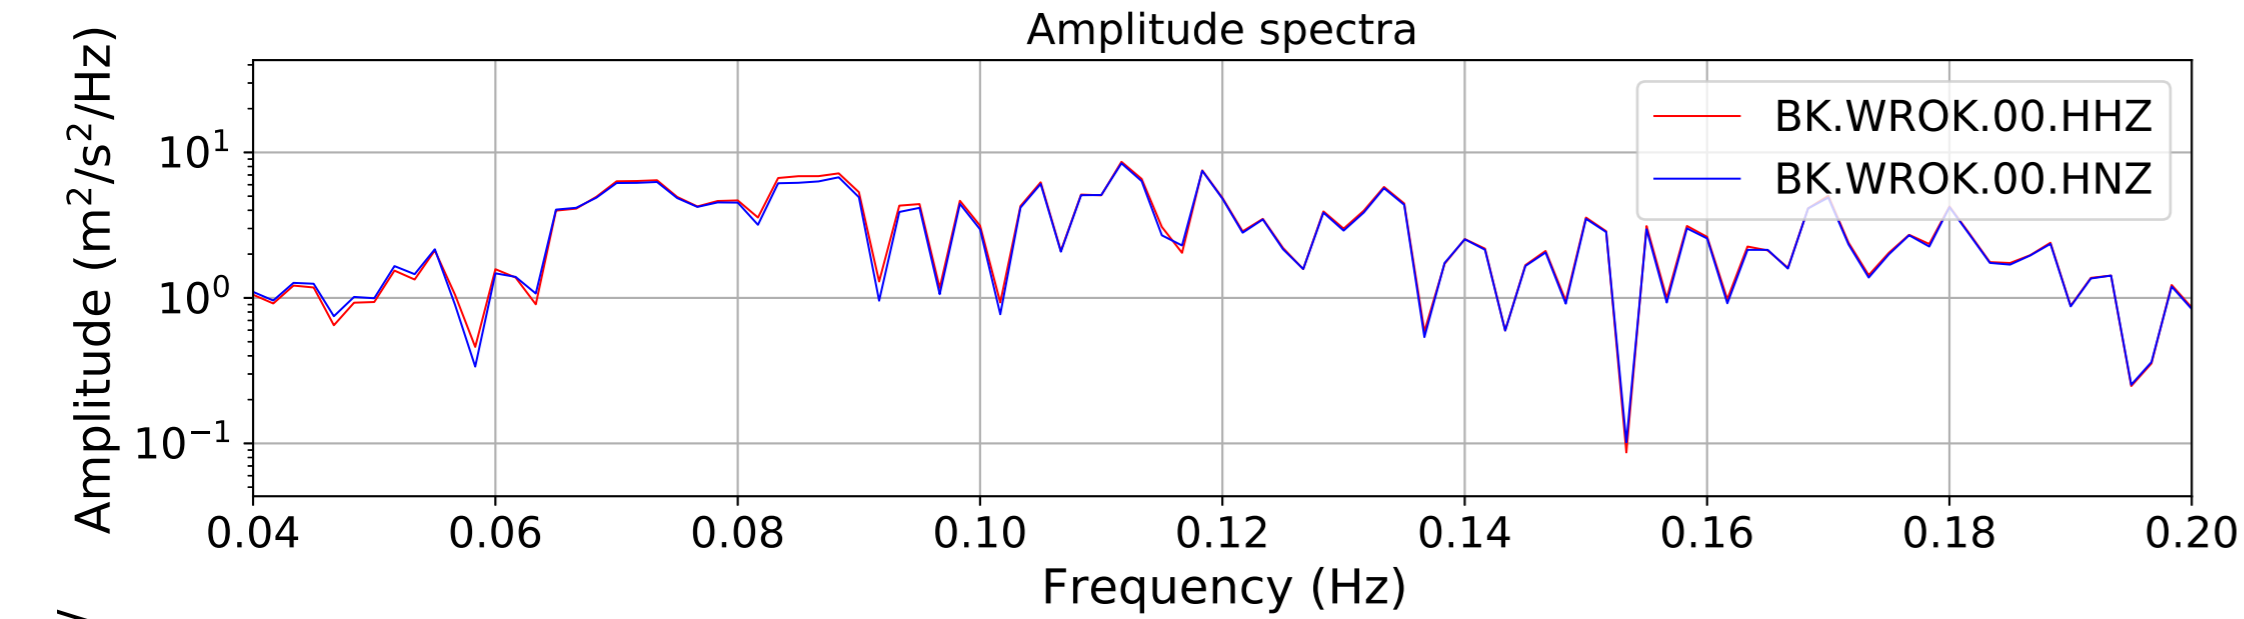

2024.340.184421_M7.0_nc75095651
Origin Time:2024-12-05T18:44:21.110000Z USGS event-id:nc75095651
M7.0 2024 Offshore Cape Mendocino, California Earthquake