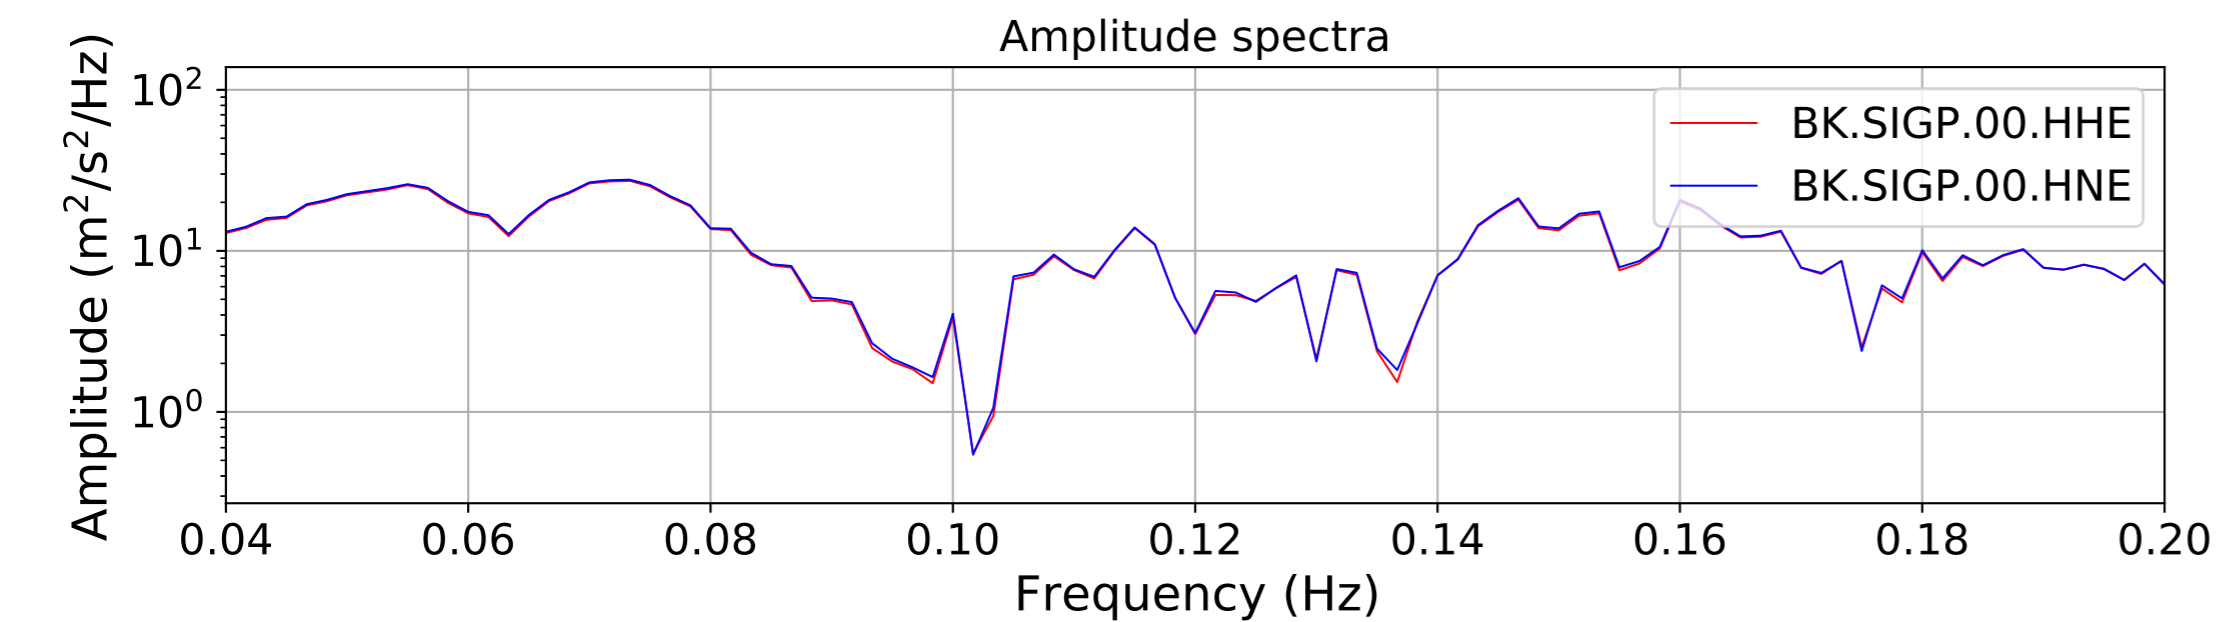

2024.340.184421_M7.0_nc75095651
Origin Time:2024-12-05T18:44:21.110000Z USGS event-id:nc75095651
M7.0 2024 Offshore Cape Mendocino, California Earthquake