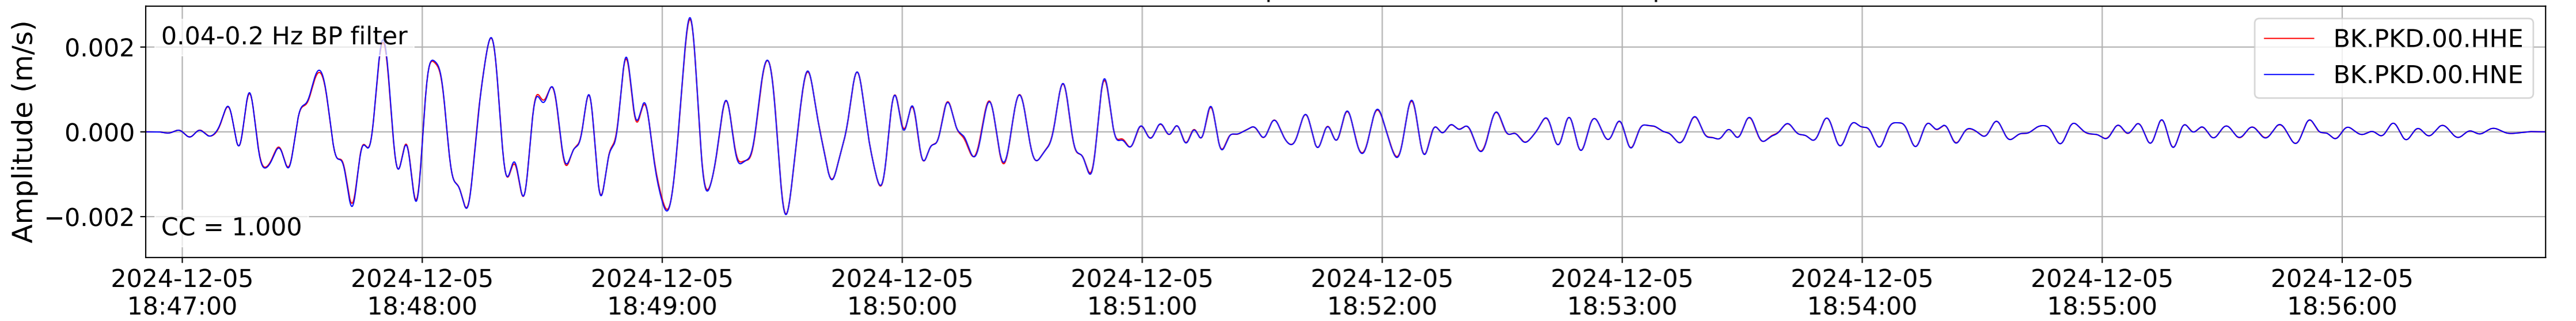

2024.340.184421_M7.0_nc75095651
Origin Time:2024-12-05T18:44:21.110000Z USGS event-id:nc75095651
M7.0 2024 Offshore Cape Mendocino, California Earthquake