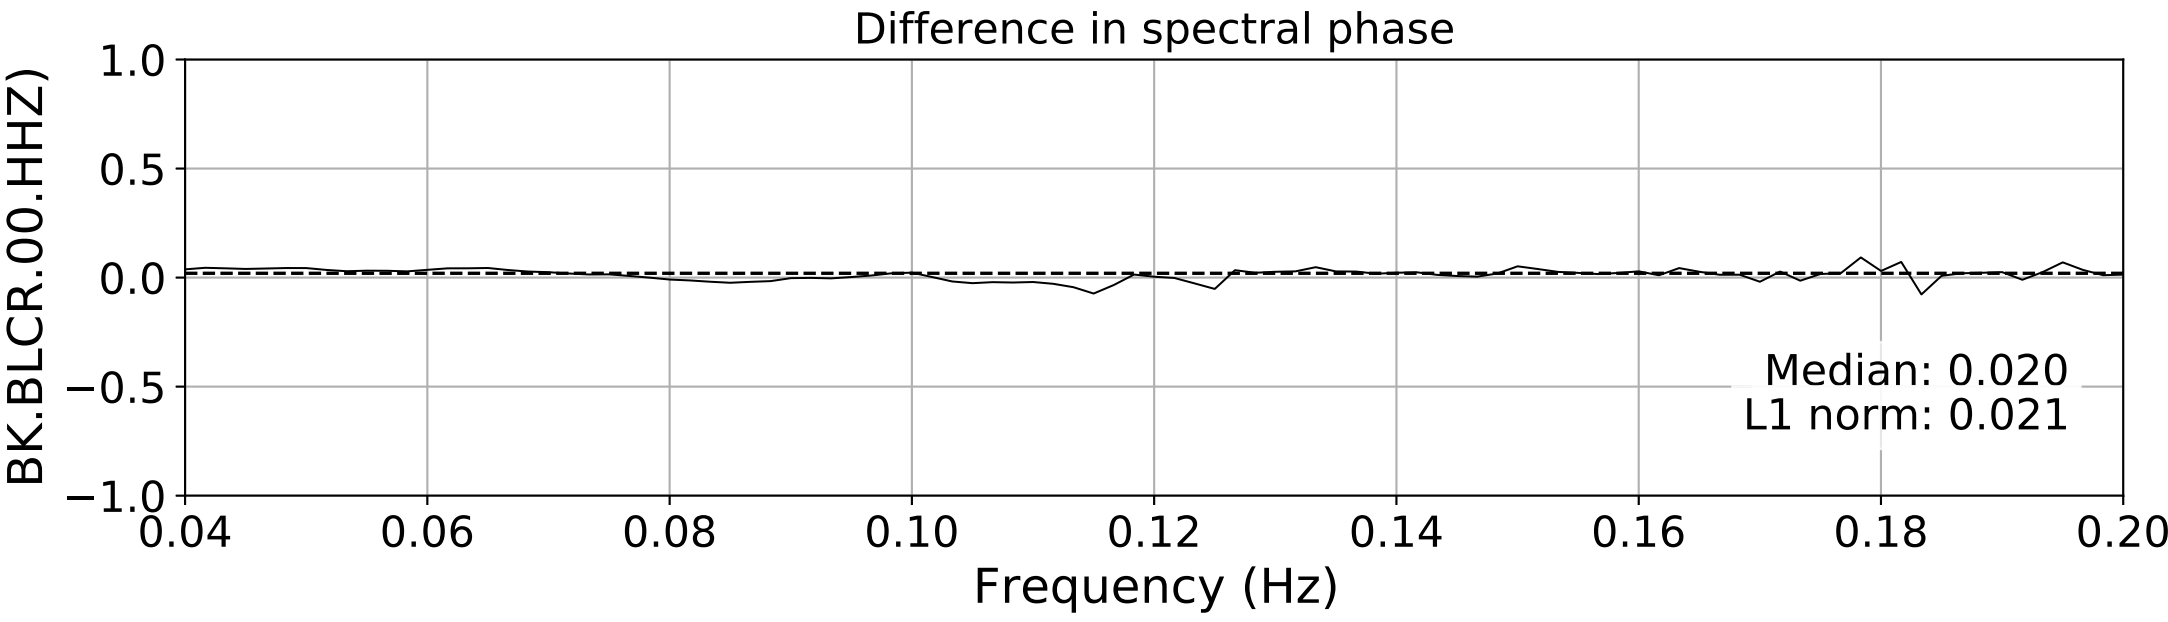

2024.340.184421_M7.0_nc75095651
Origin Time:2024-12-05T18:44:21.110000Z USGS event-id:nc75095651
M7.0 2024 Offshore Cape Mendocino, California Earthquake