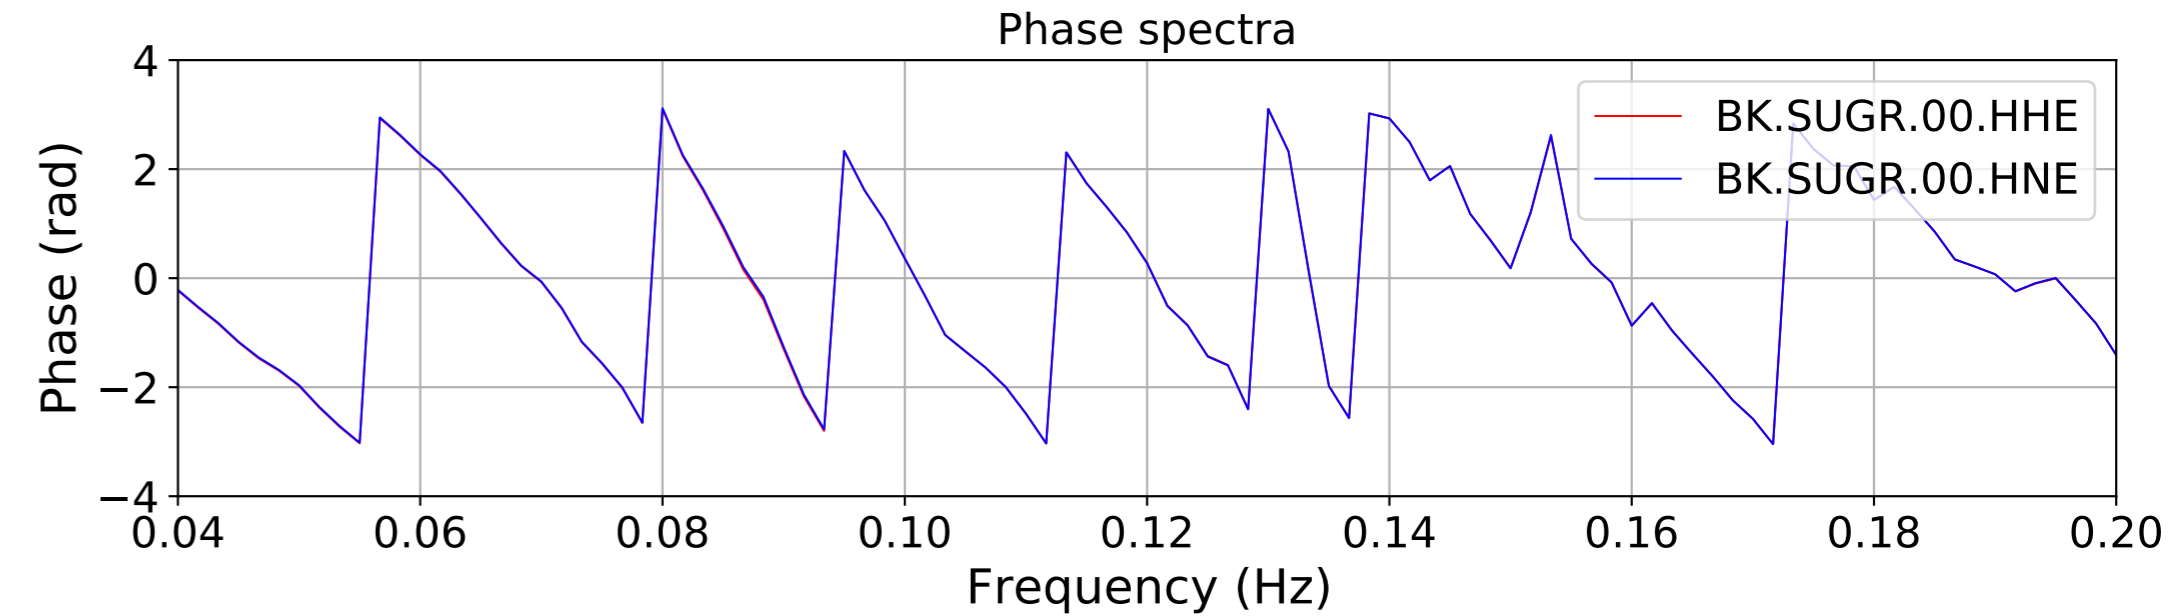

2024.340.184421.M7.0_nc75095651
Origin Time:2024-12-05T18:44:21.110000Z USGS event-id:nc75095651
M7.0 2024 Offshore Cape Mendocino, California Earthquake