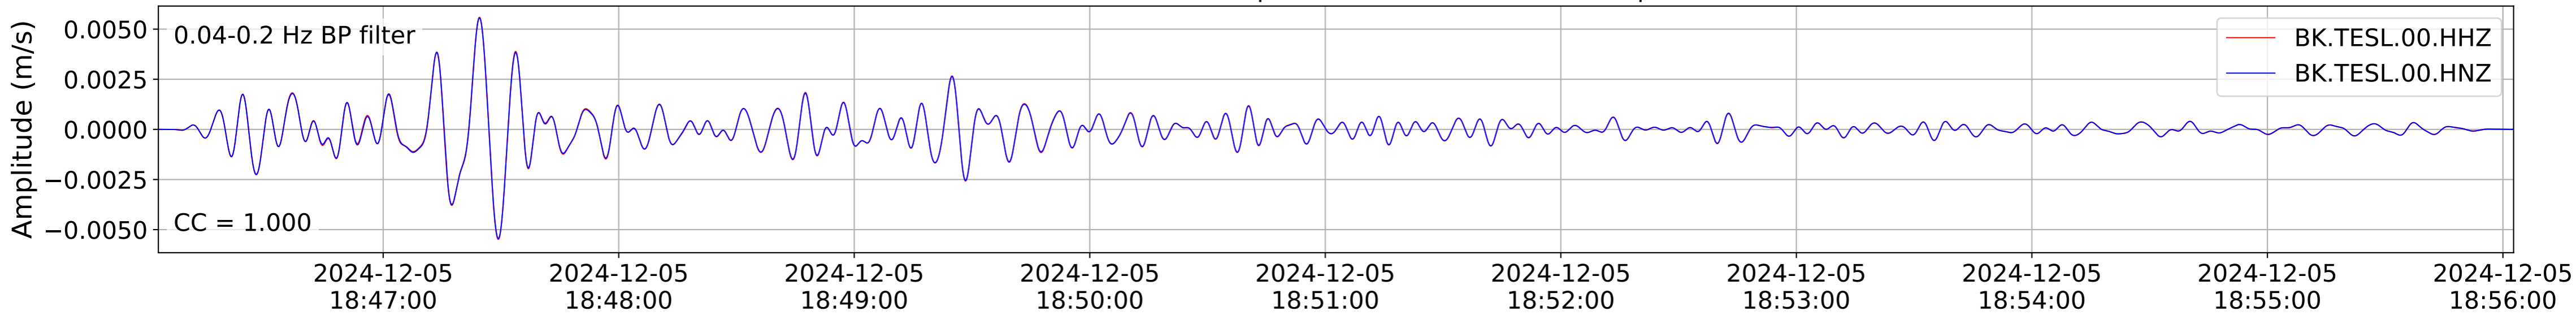

2024.340.184421_M7.0_nc75095651
Origin Time:2024-12-05T18:44:21.110000Z USGS event-id:nc75095651
M7.0 2024 Offshore Cape Mendocino, California Earthquake