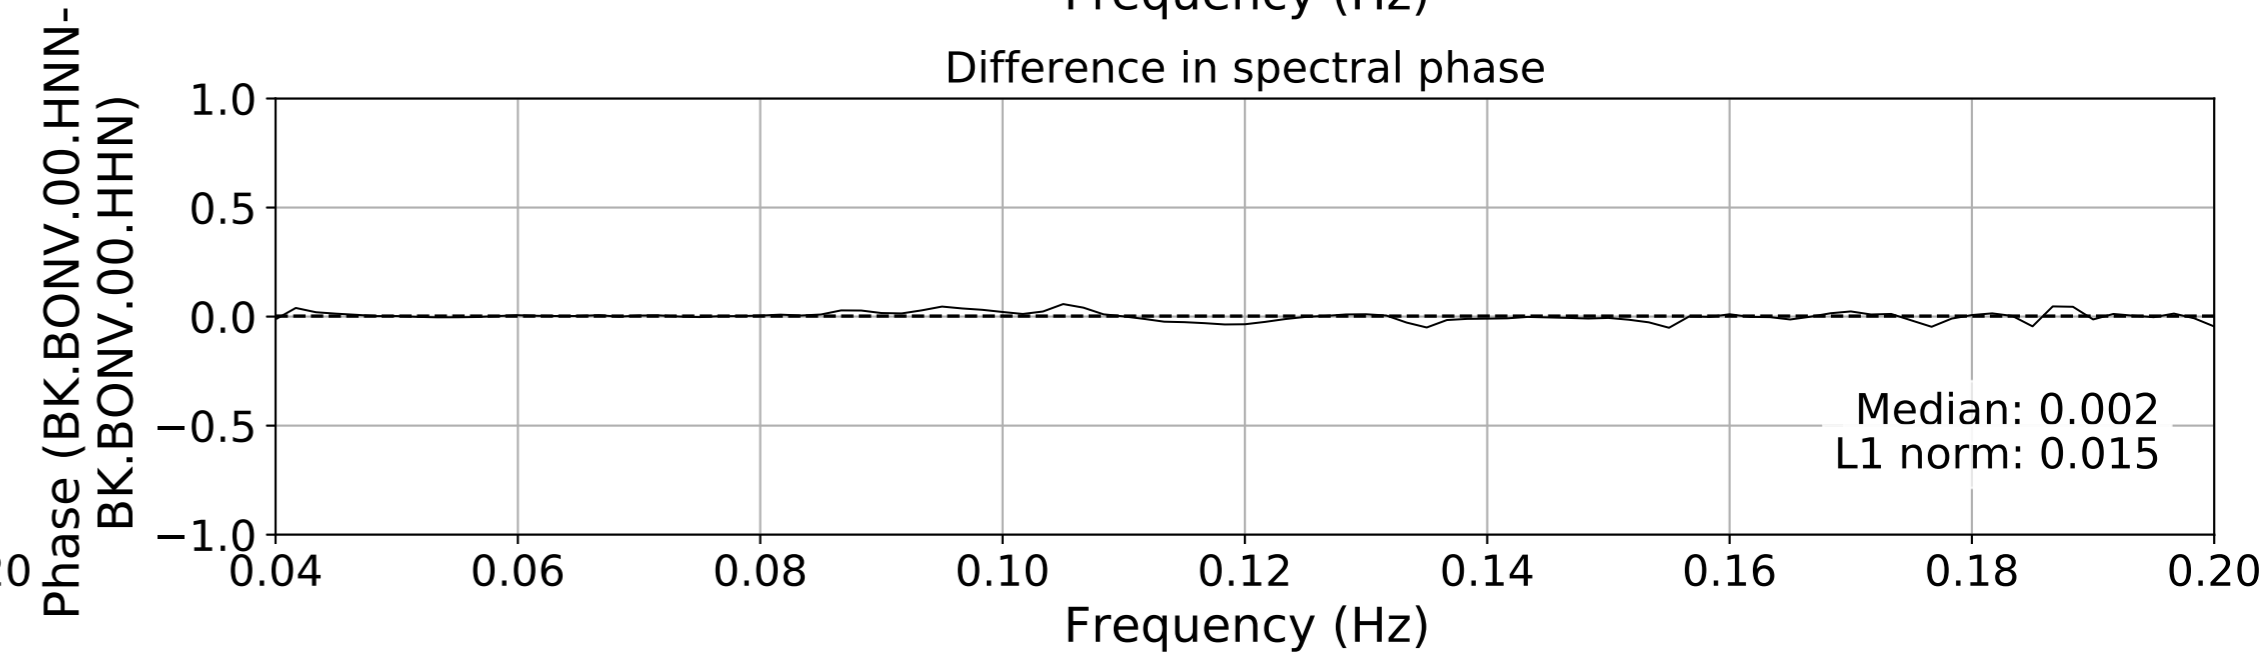

2024.340.184421_M7.0_nc75095651
Origin Time:2024-12-05T18:44:21.110000Z USGS event-id:nc75095651
M7.0 2024 Offshore Cape Mendocino, California Earthquake