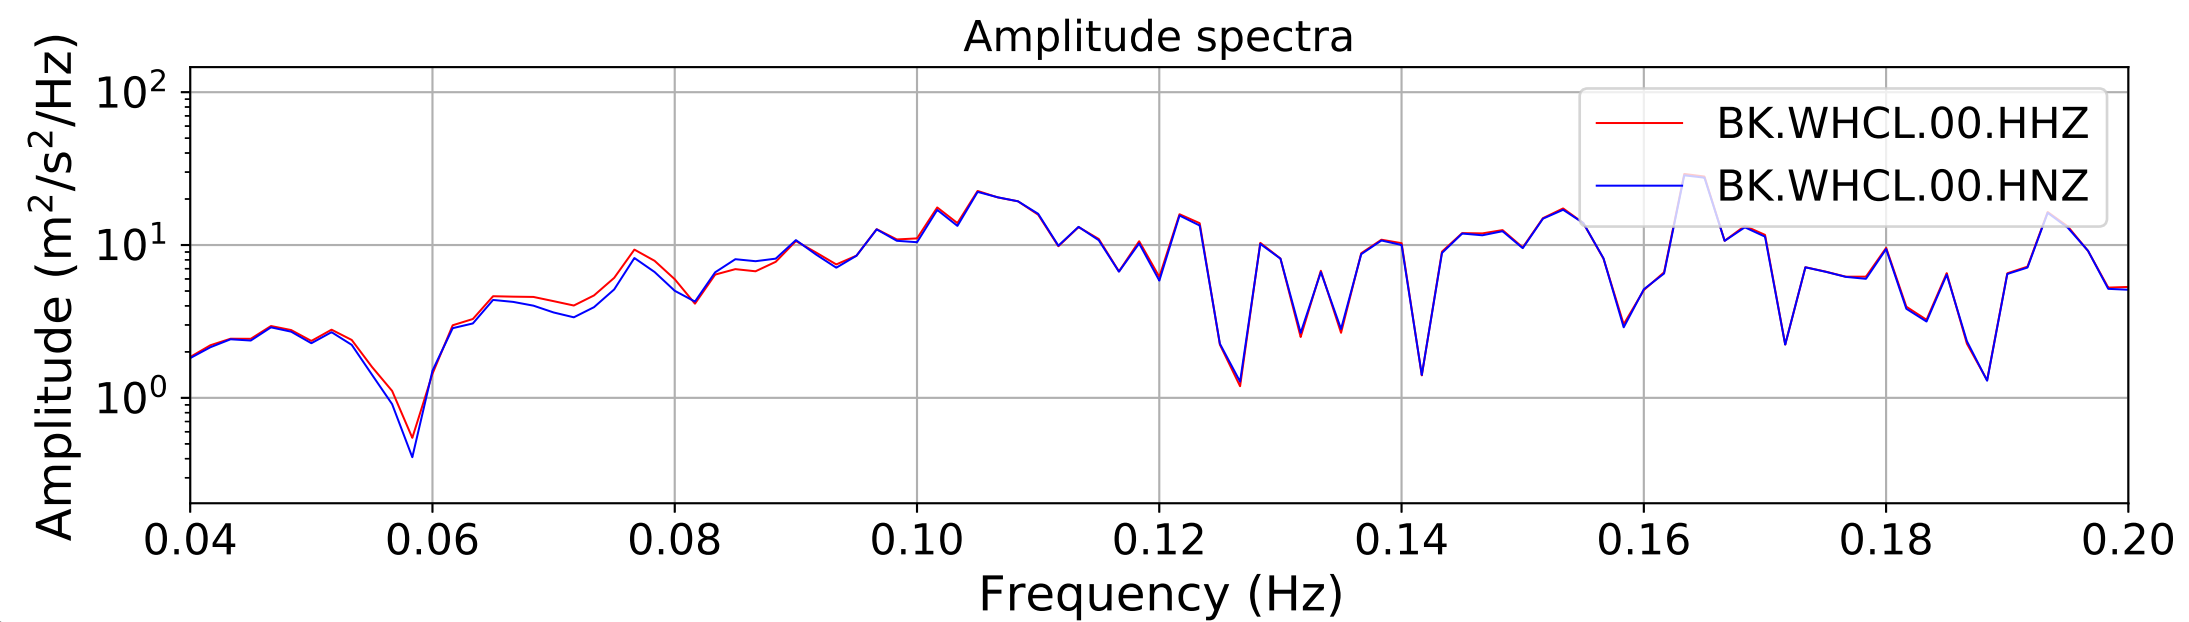

2024.340.184421_M7.0_nc75095651
Origin Time:2024-12-05T18:44:21.110000Z USGS event-id:nc75095651
M7.0 2024 Offshore Cape Mendocino, California Earthquake