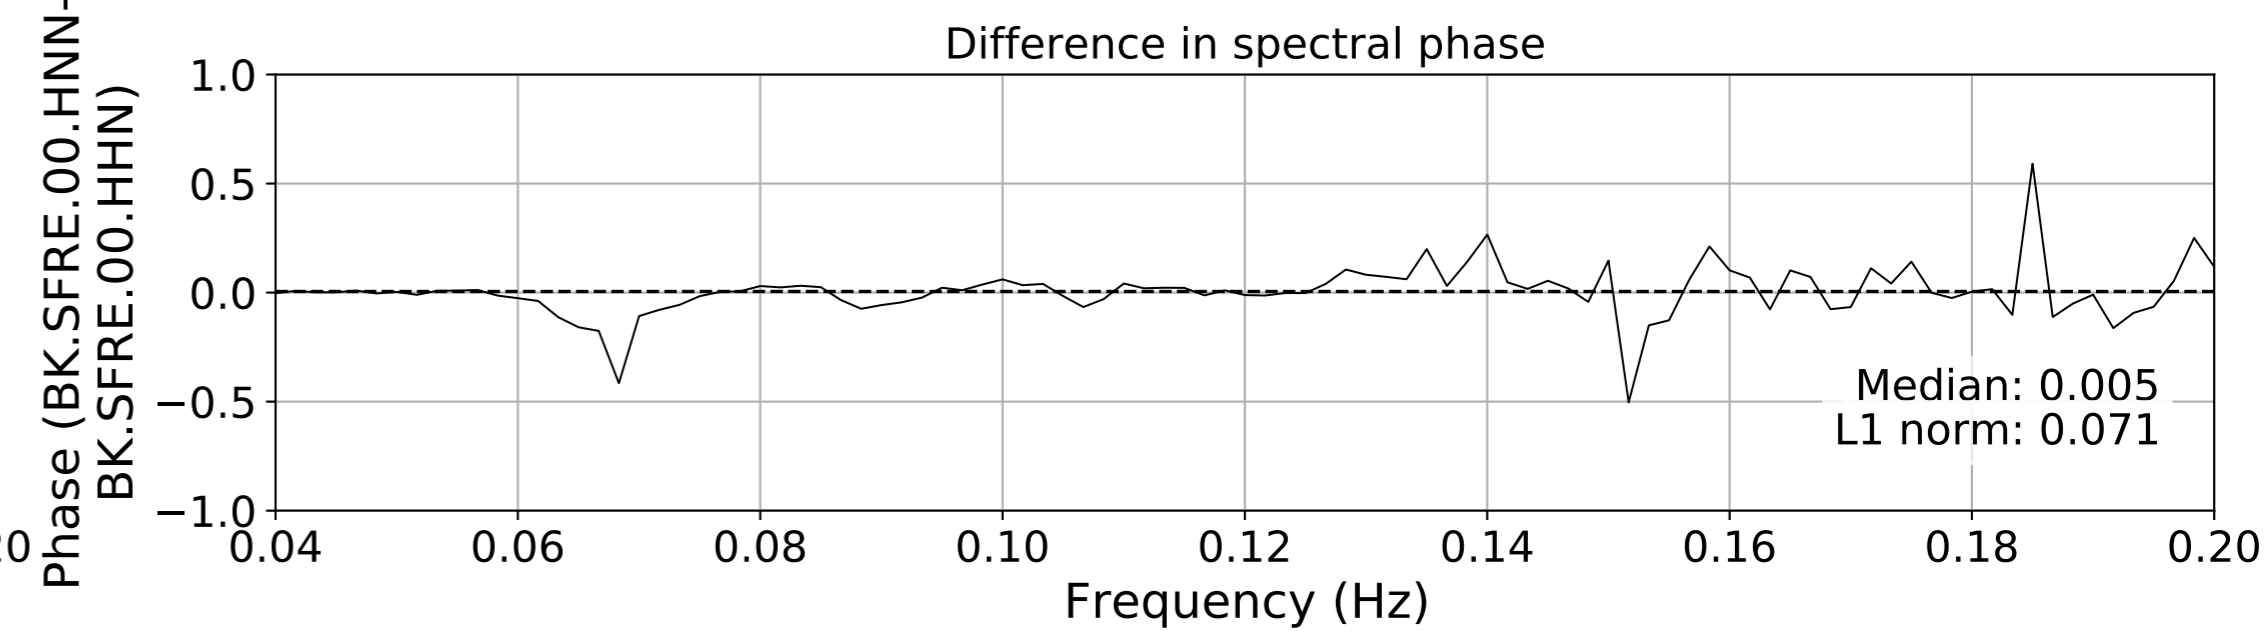

2024.340.184421_M7.0_nc75095651
Origin Time:2024-12-05T18:44:21.110000Z USGS event-id:nc75095651
M7.0 2024 Offshore Cape Mendocino, California Earthquake