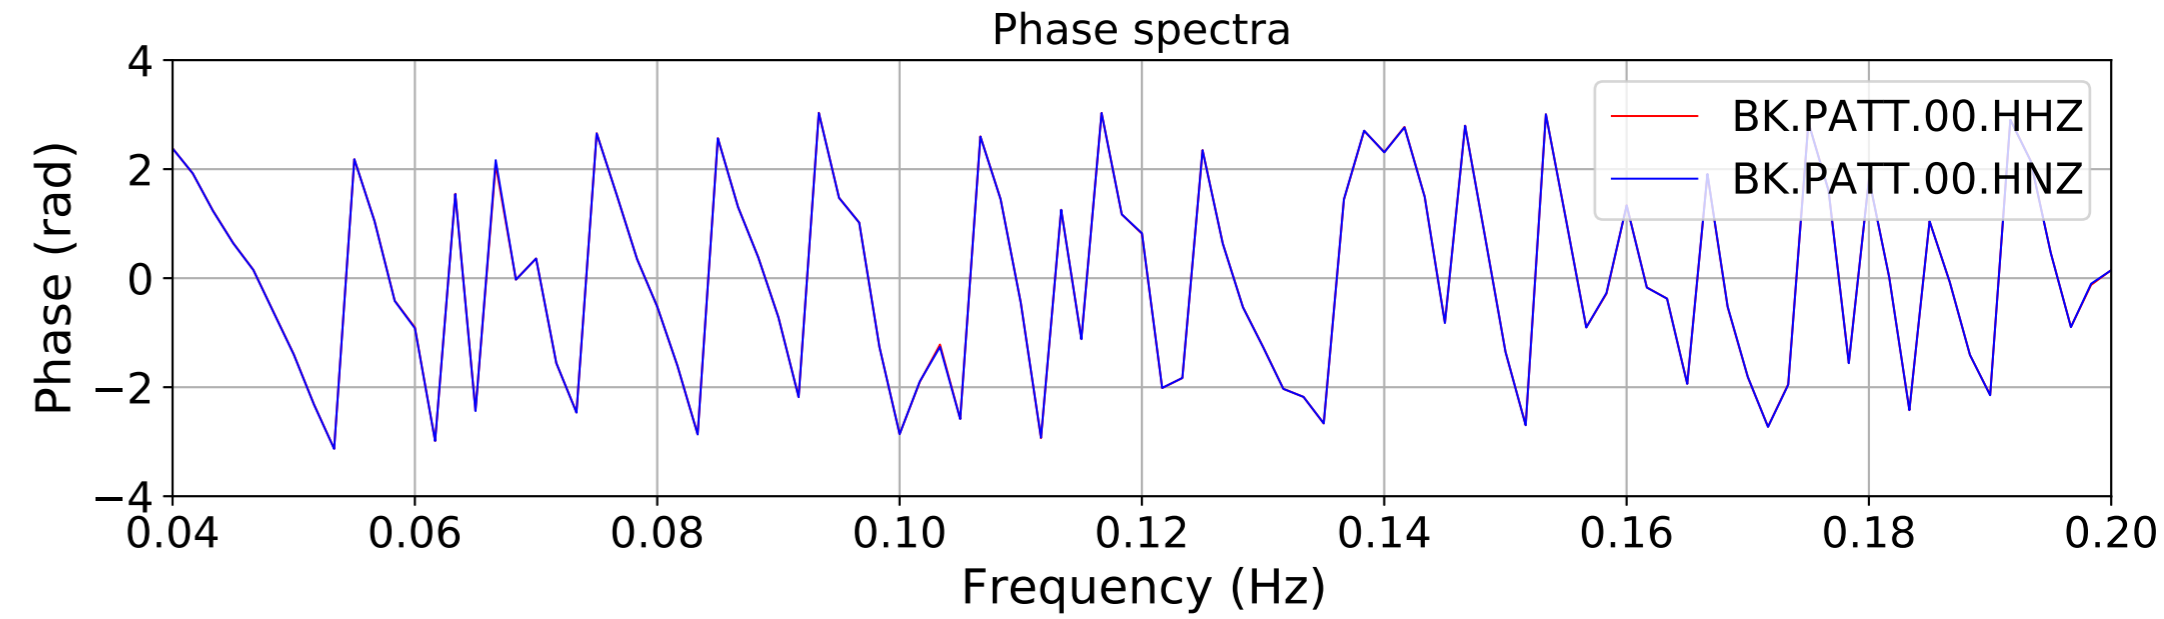

2024.340.184421_M7.0_nc75095651
Origin Time:2024-12-05T18:44:21.110000Z USGS event-id:nc75095651
M7.0 2024 Offshore Cape Mendocino, California Earthquake