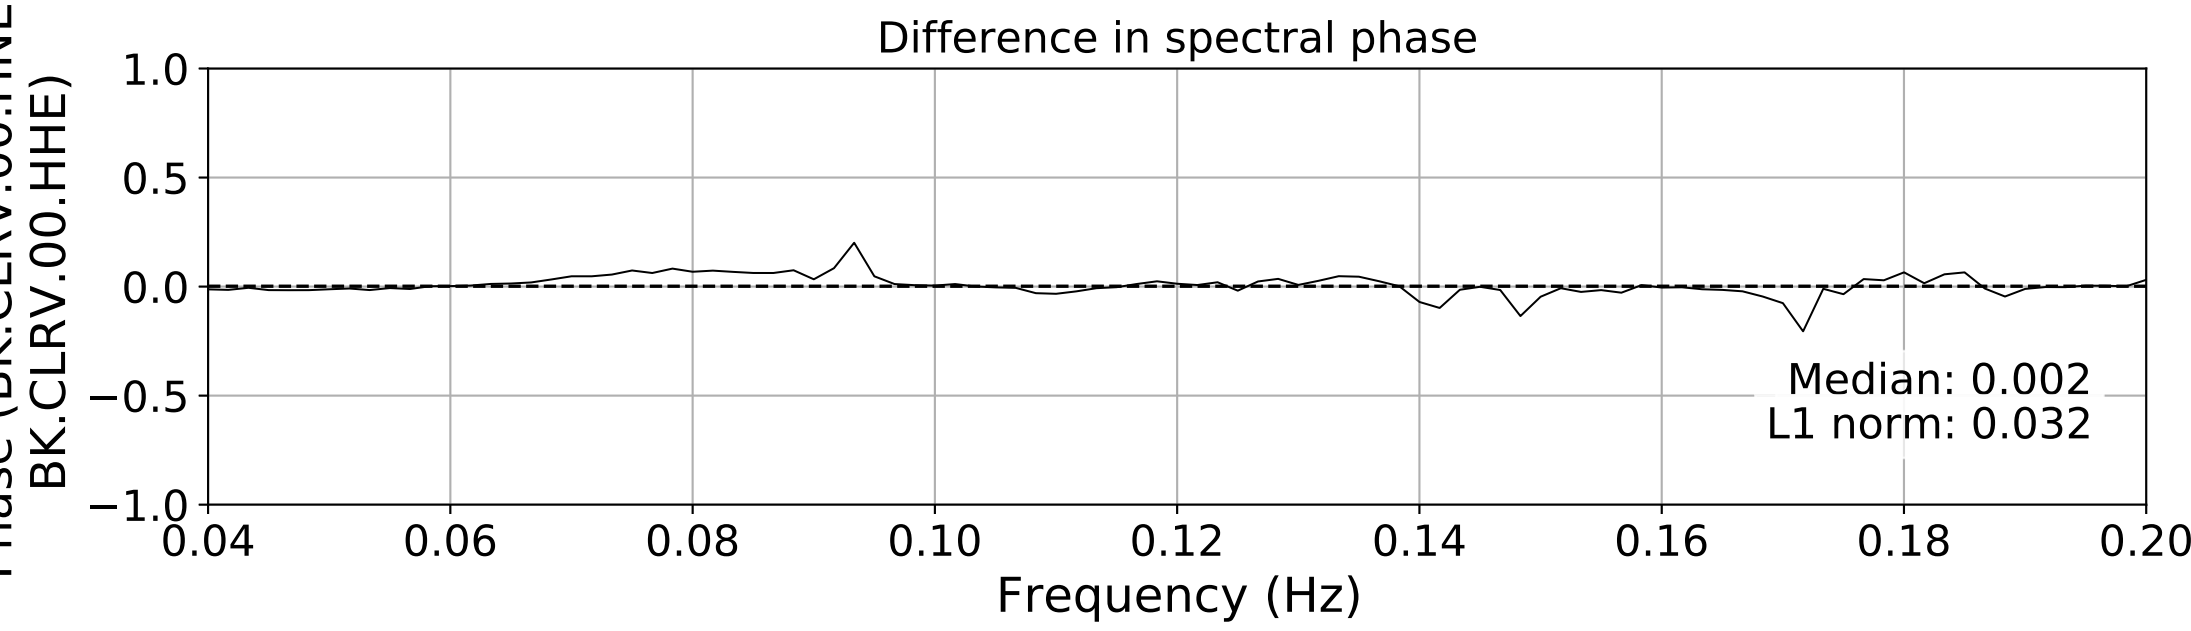

2024.340.184421_M7.0_nc75095651
Origin Time:2024-12-05T18:44:21.110000Z USGS event-id:nc75095651
M7.0 2024 Offshore Cape Mendocino, California Earthquake