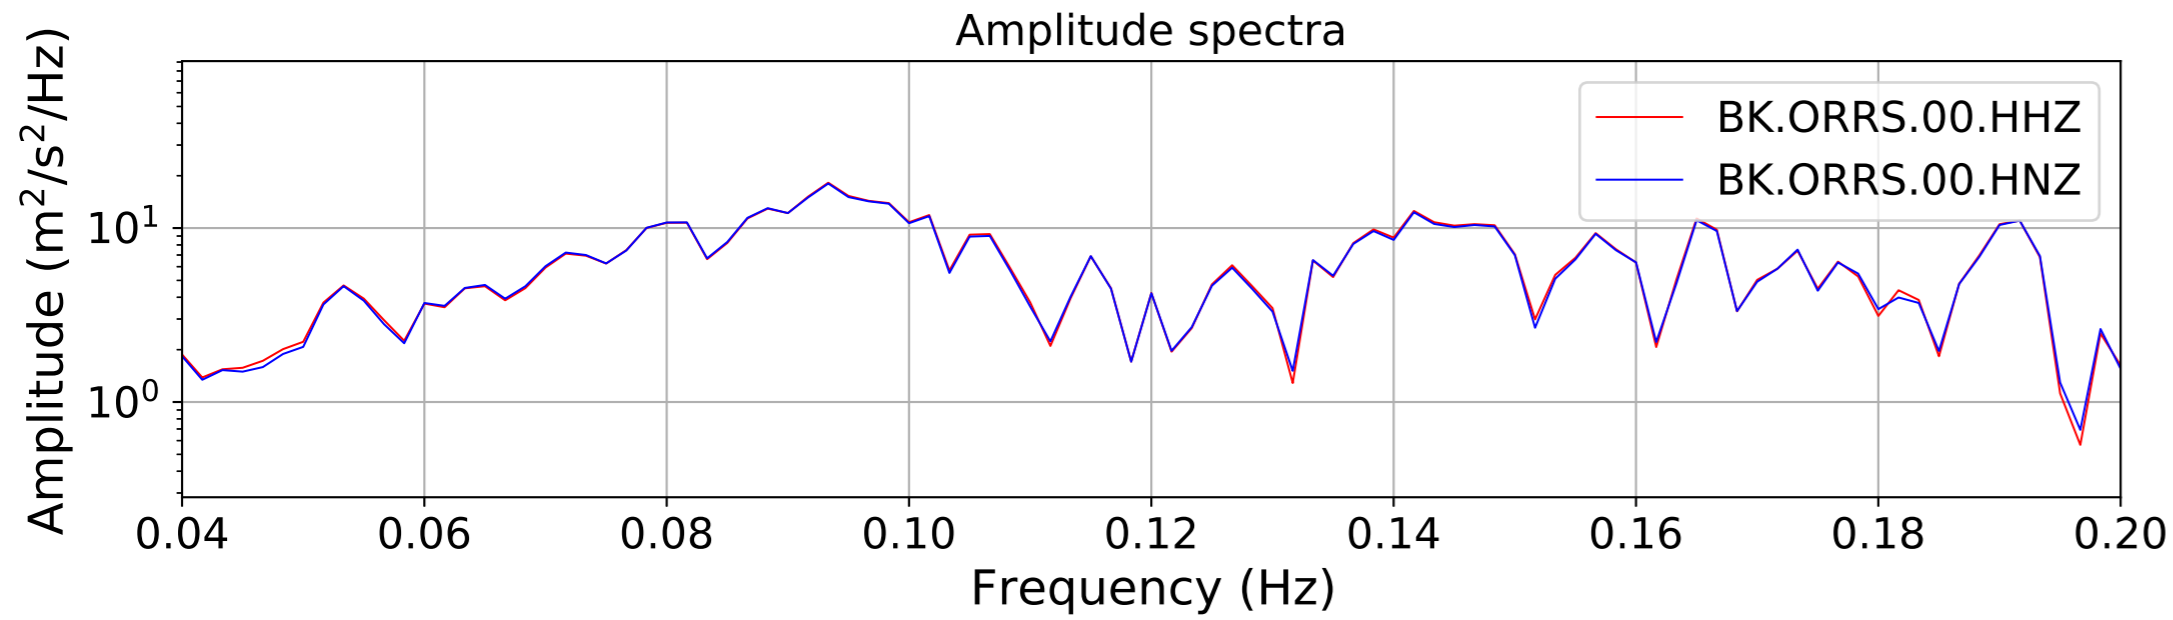

2024.340.184421_M7.0_nc75095651
Origin Time:2024-12-05T18:44:21.110000Z USGS event-id:nc75095651
M7.0 2024 Offshore Cape Mendocino, California Earthquake