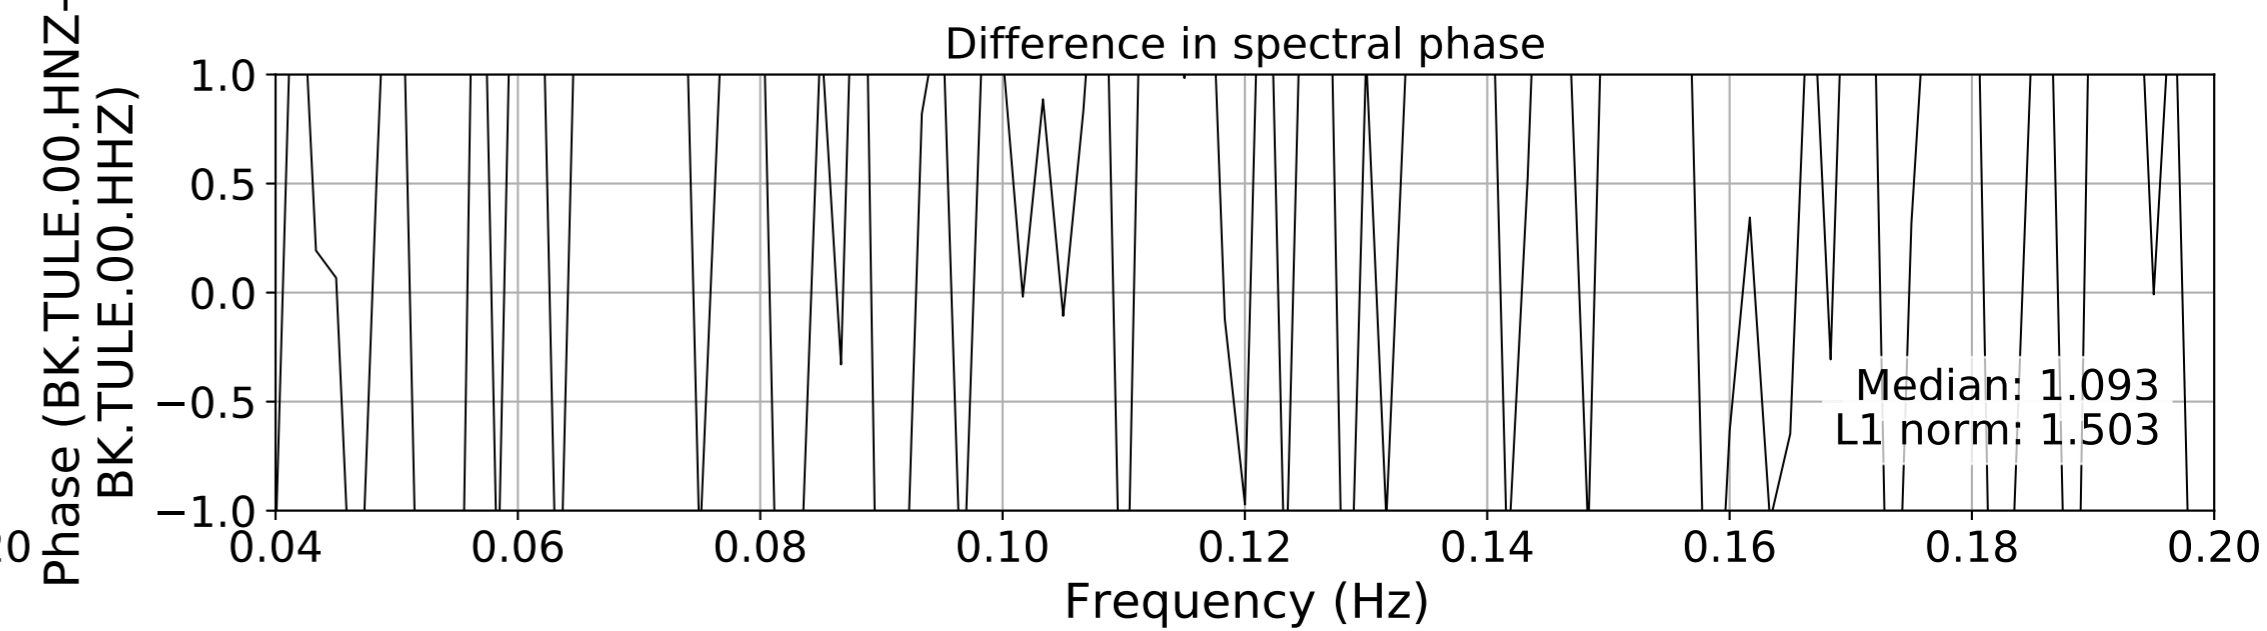

2024.340.184421_M7.0_nc75095651
Origin Time:2024-12-05T18:44:21.110000Z USGS event-id:nc75095651
M7.0 2024 Offshore Cape Mendocino, California Earthquake