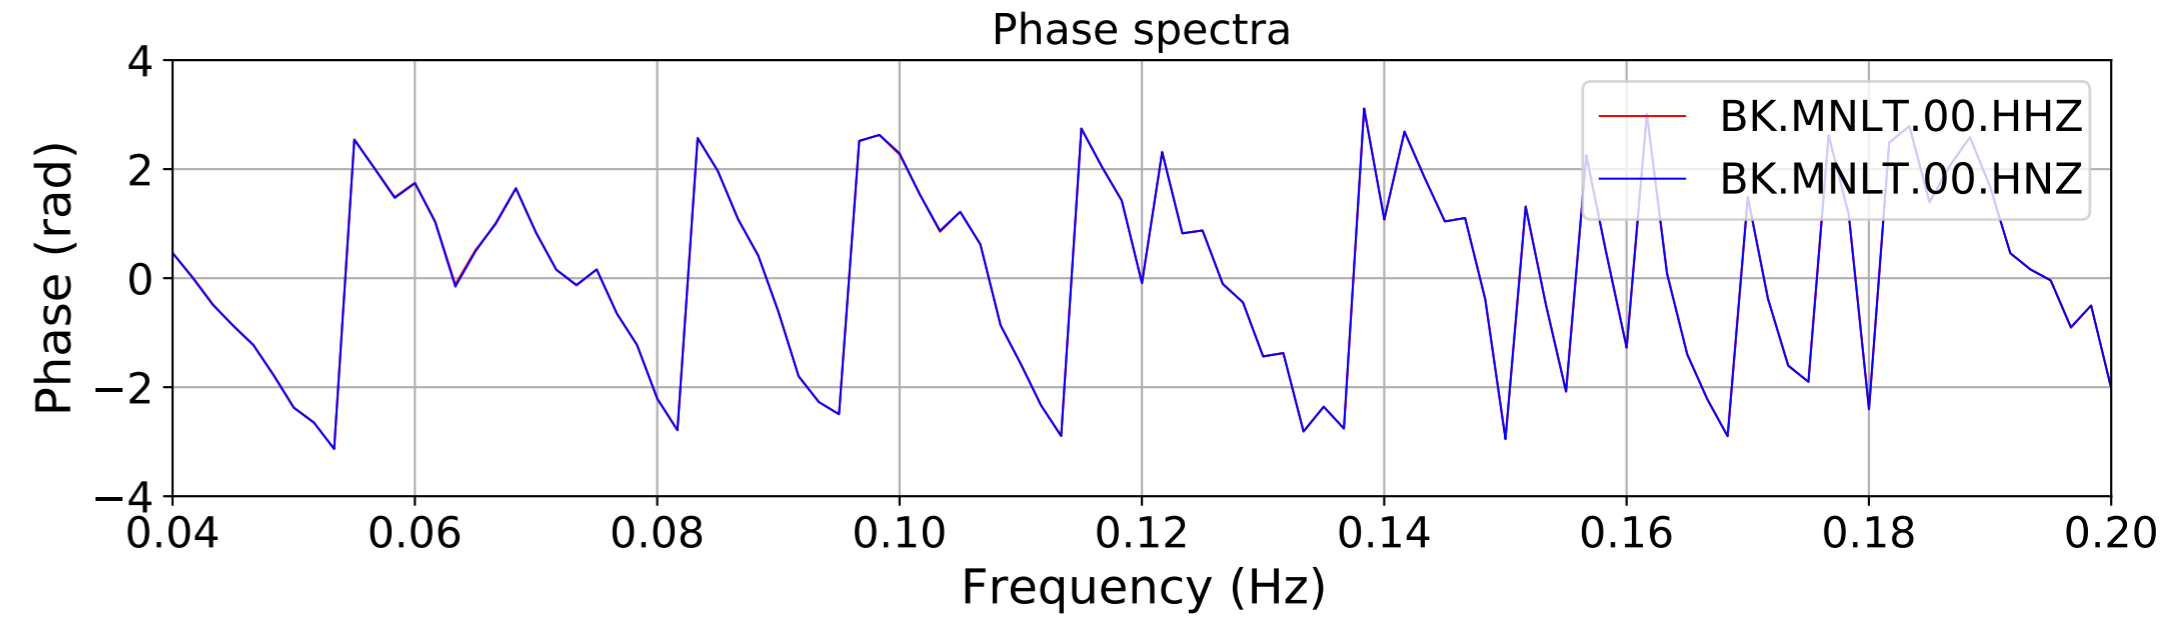

2024.340.184421_M7.0_nc75095651
Origin Time:2024-12-05T18:44:21.110000Z USGS event-id:nc75095651
M7.0 2024 Offshore Cape Mendocino, California Earthquake