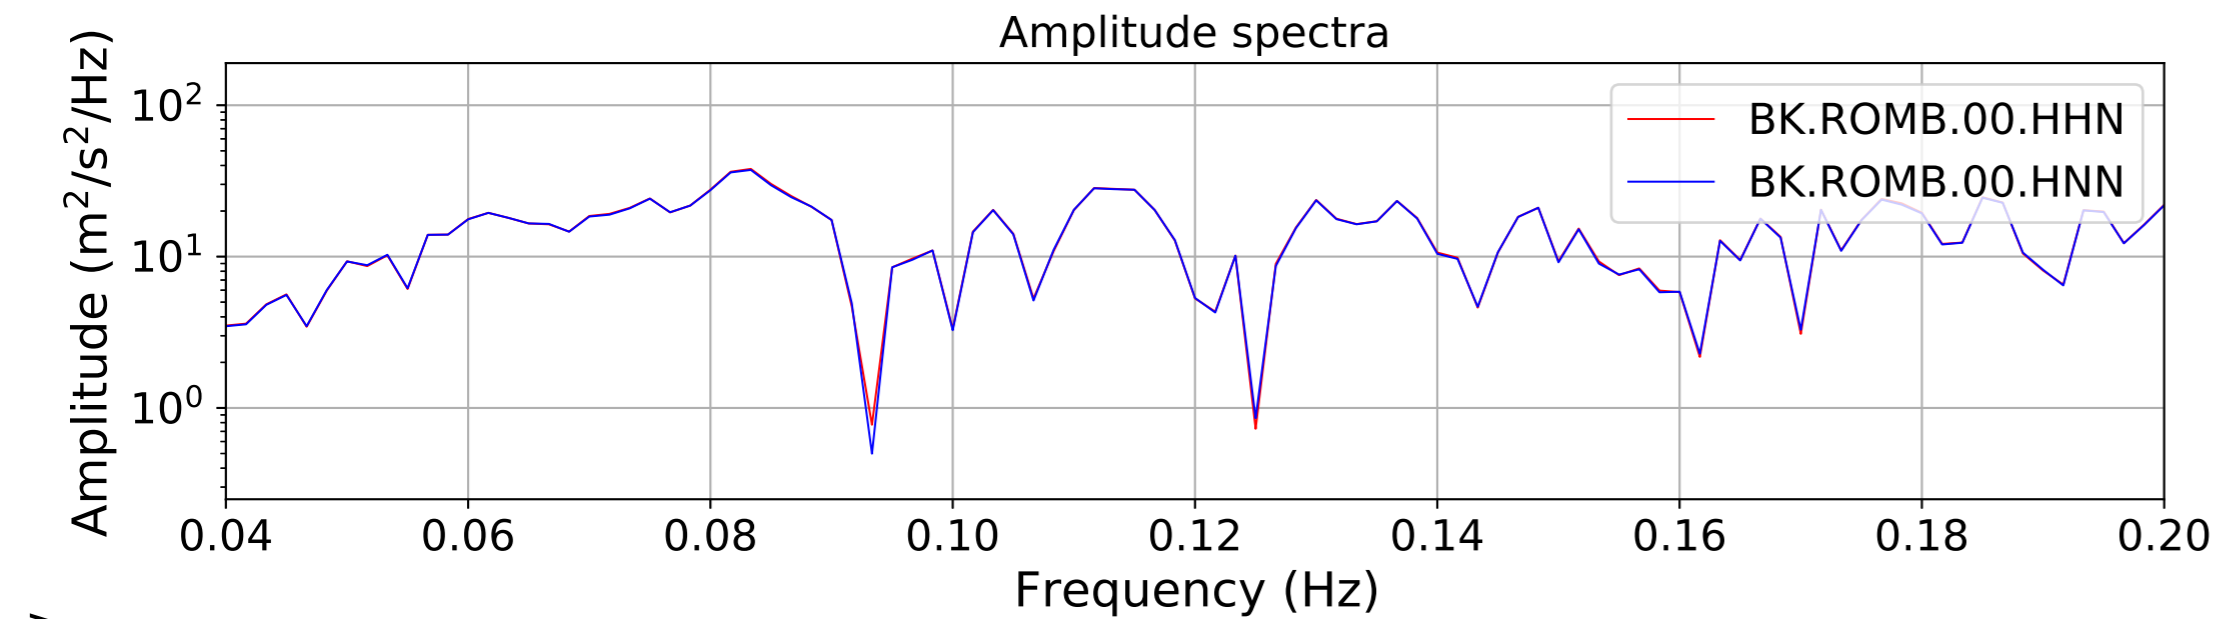

2024.340.184421.M7.0_nc75095651
Origin Time:2024-12-05T18:44:21.110000Z USGS event-id:nc75095651
M7.0 2024 Offshore Cape Mendocino, California Earthquake