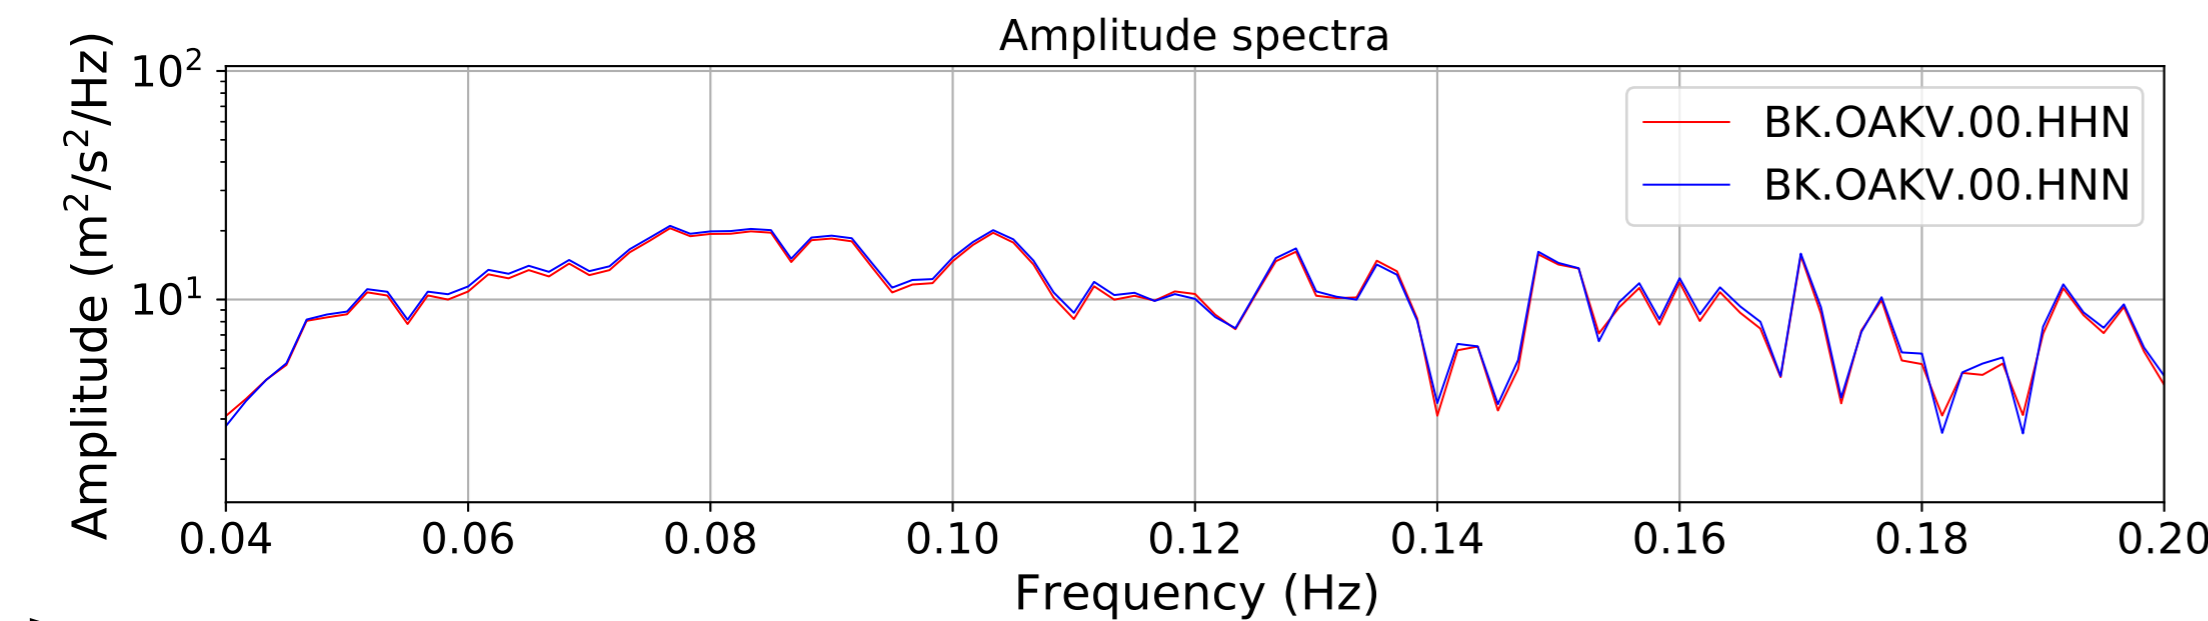

2024.340.184421_M7.0_nc75095651
Origin Time:2024-12-05T18:44:21.110000Z USGS event-id:nc75095651
M7.0 2024 Offshore Cape Mendocino, California Earthquake