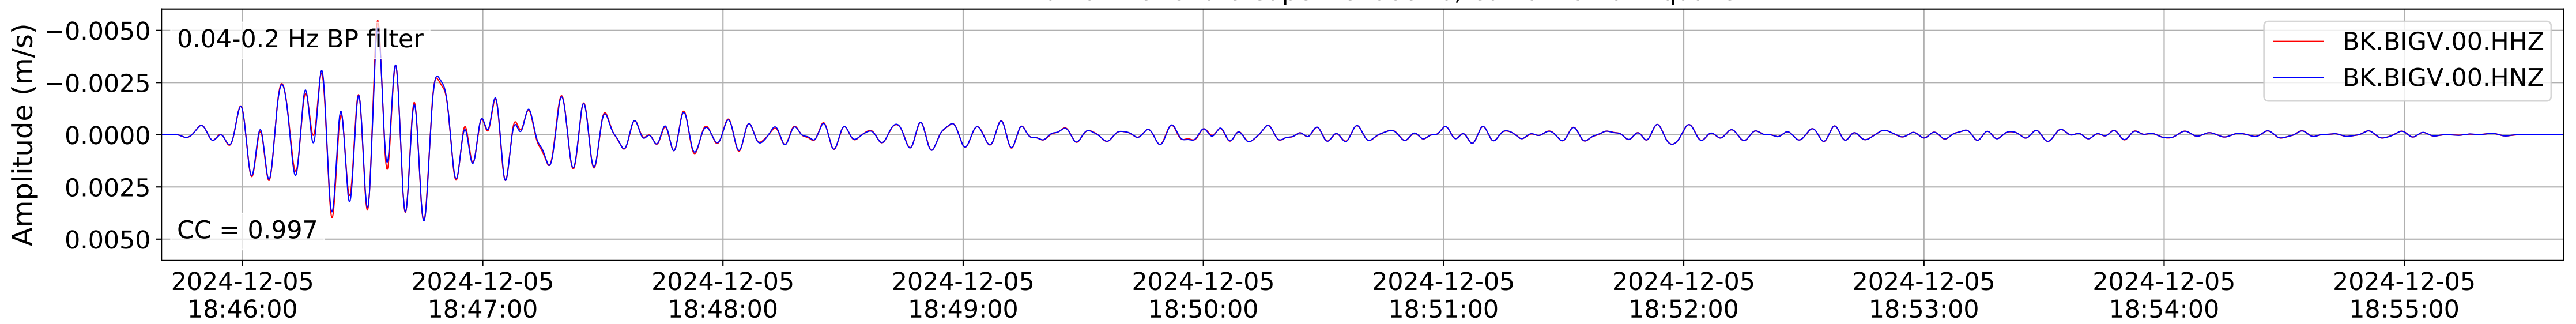

2024.340.184421_M7.0_nc75095651
Origin Time:2024-12-05T18:44:21.110000Z USGS event-id:nc75095651
M7.0 2024 Offshore Cape Mendocino, California Earthquake