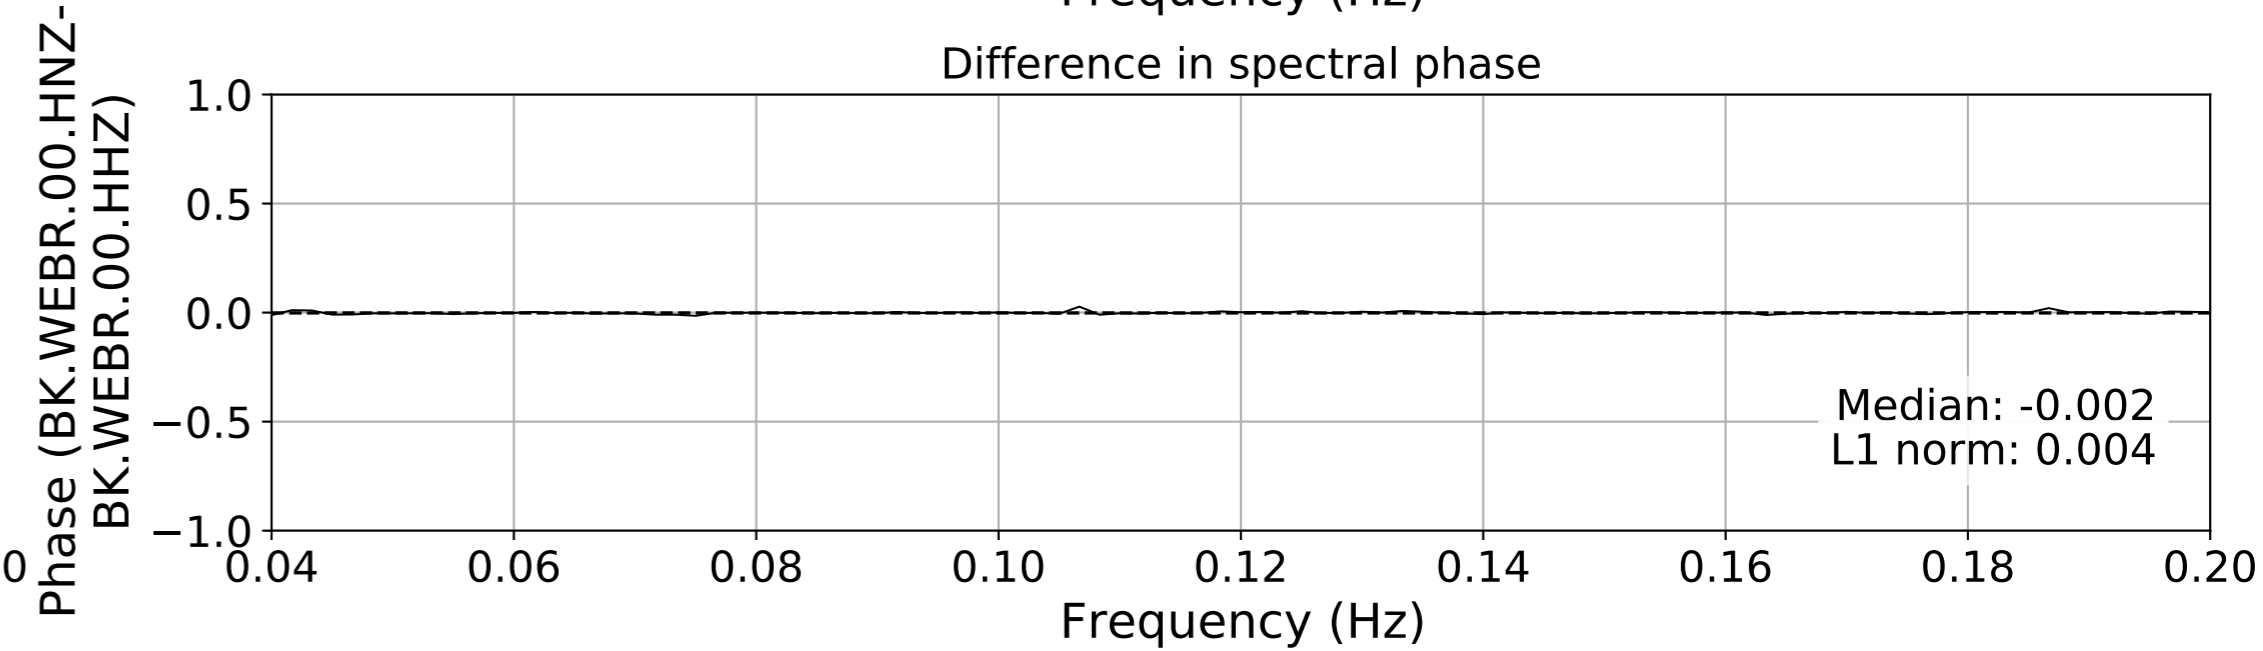

2024.340.184421_M7.0_nc75095651
Origin Time:2024-12-05T18:44:21.110000Z USGS event-id:nc75095651
M7.0 2024 Offshore Cape Mendocino, California Earthquake