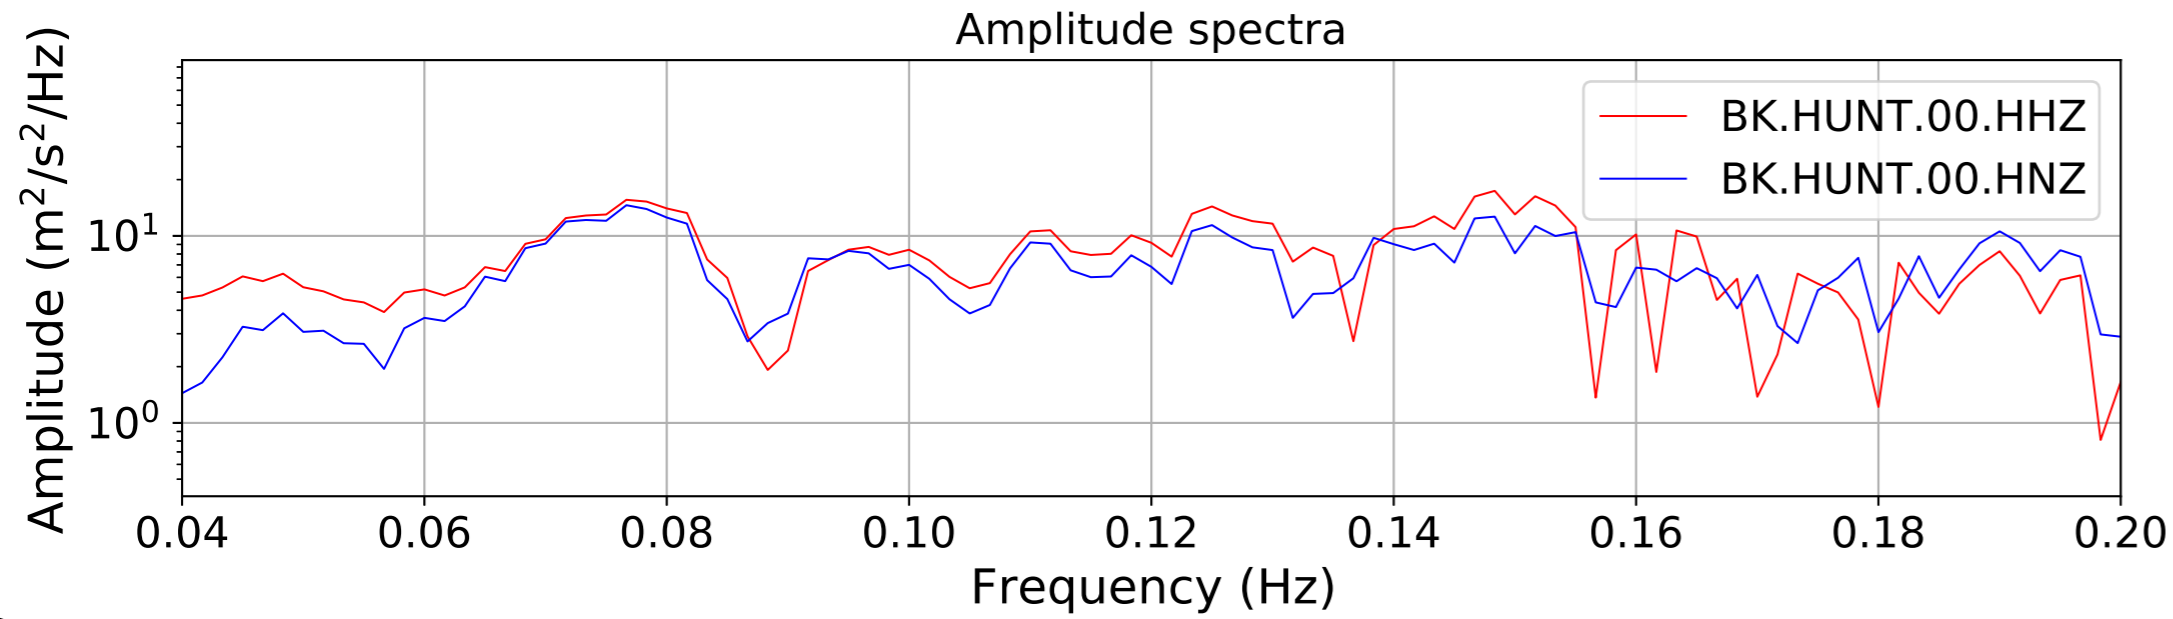

2024.340.184421_M7.0_nc75095651
Origin Time:2024-12-05T18:44:21.110000Z USGS event-id:nc75095651
M7.0 2024 Offshore Cape Mendocino, California Earthquake