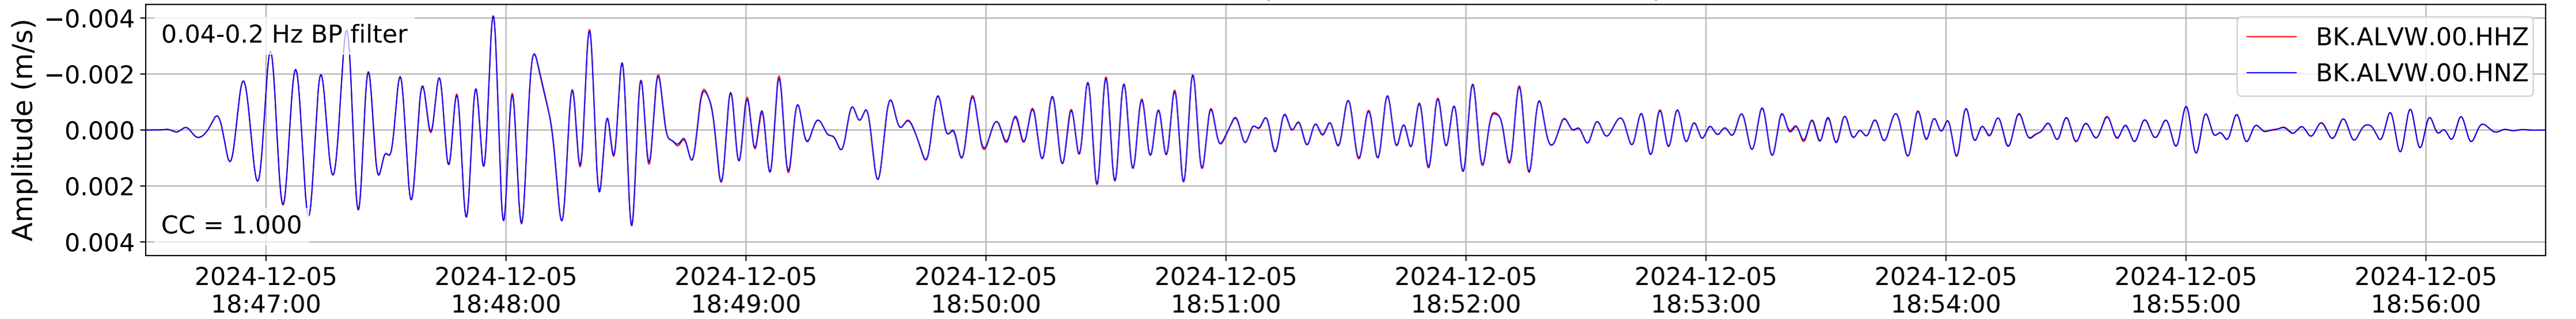

2024.340.184421_M7.0_nc75095651
Origin Time:2024-12-05T18:44:21.110000Z USGS event-id:nc75095651
M7.0 2024 Offshore Cape Mendocino, California Earthquake