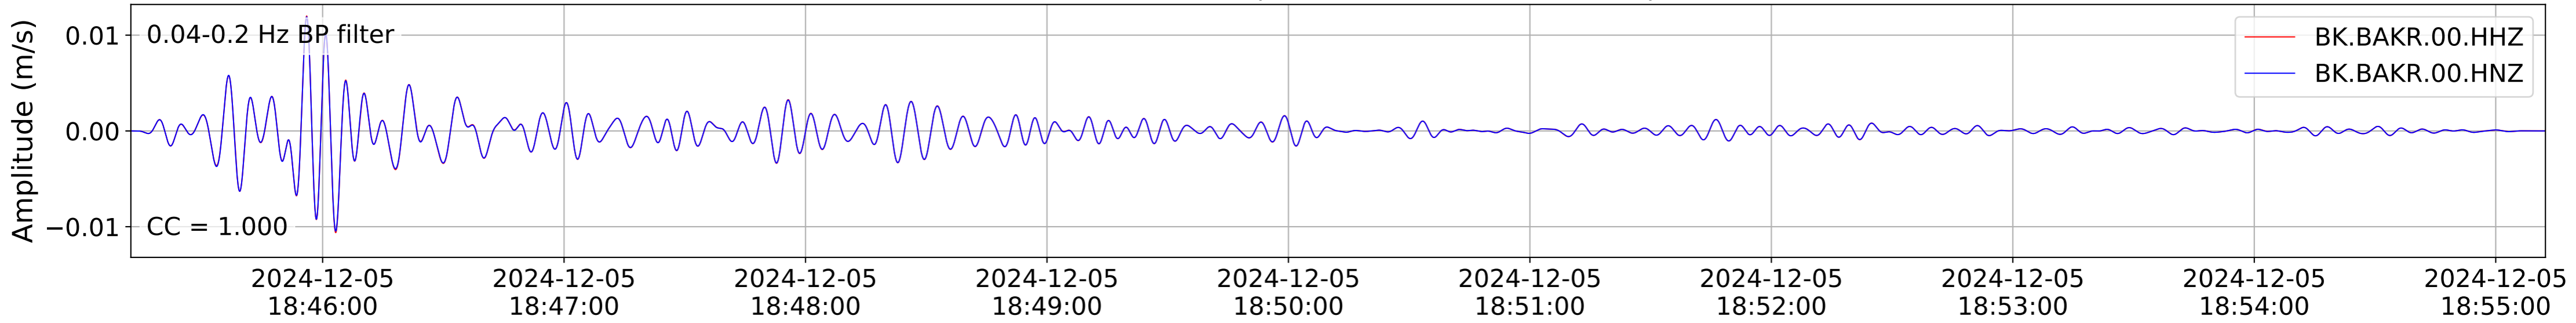

2024.340.184421.M7.0_nc75095651
Origin Time:2024-12-05T18:44:21.110000Z USGS event-id:nc75095651
M7.0 2024 Offshore Cape Mendocino, California Earthquake