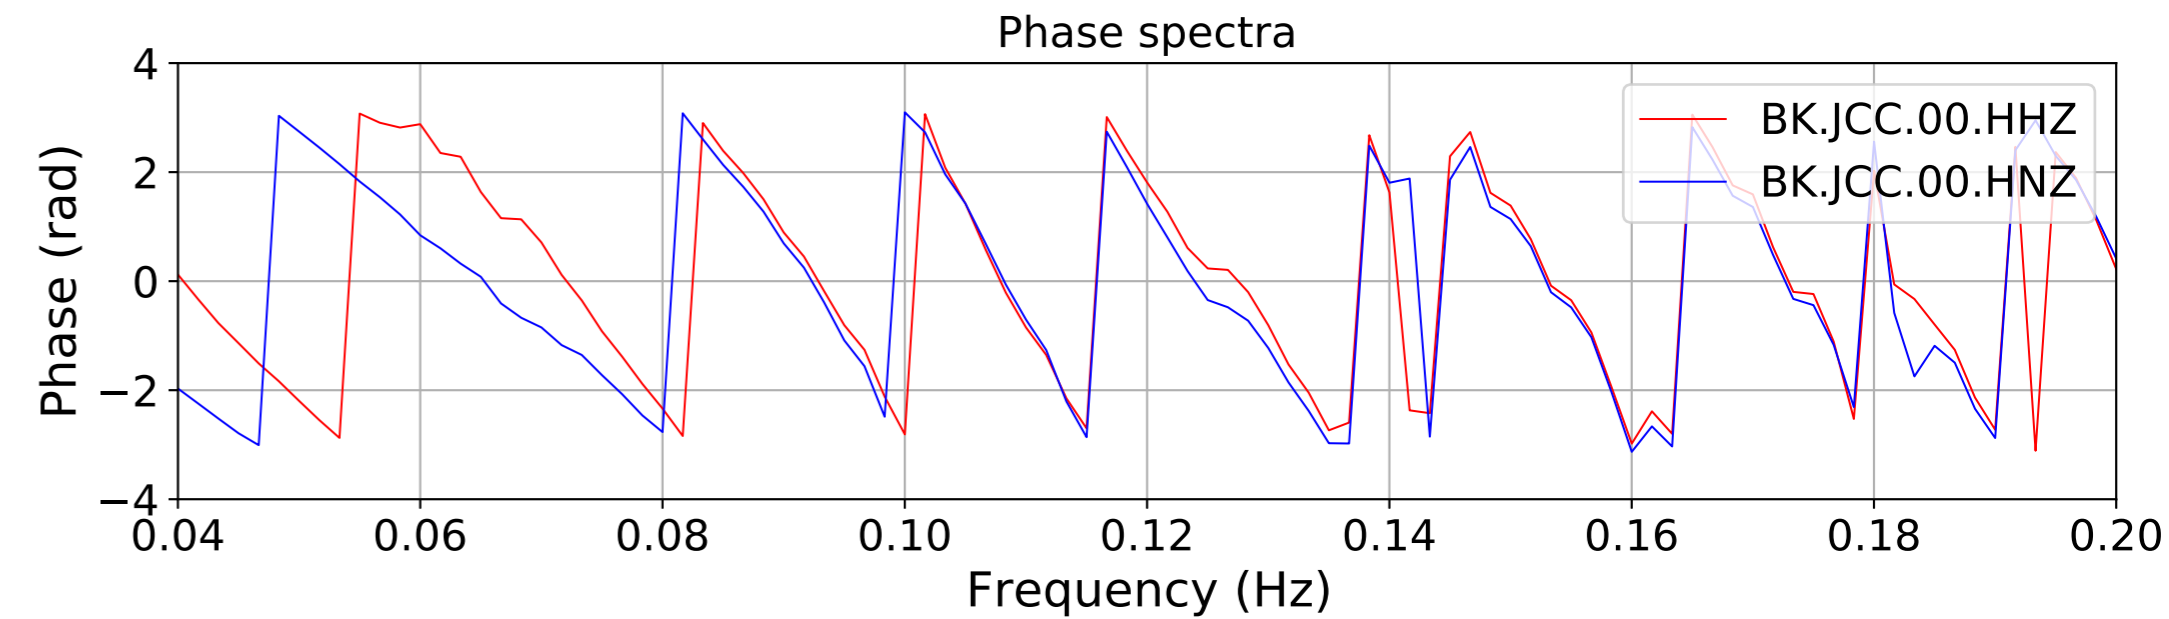

2024.340.184421.M7.0_nc75095651
Origin Time:2024-12-05T18:44:21.110000Z USGS event-id:nc75095651
M7.0 2024 Offshore Cape Mendocino, California Earthquake