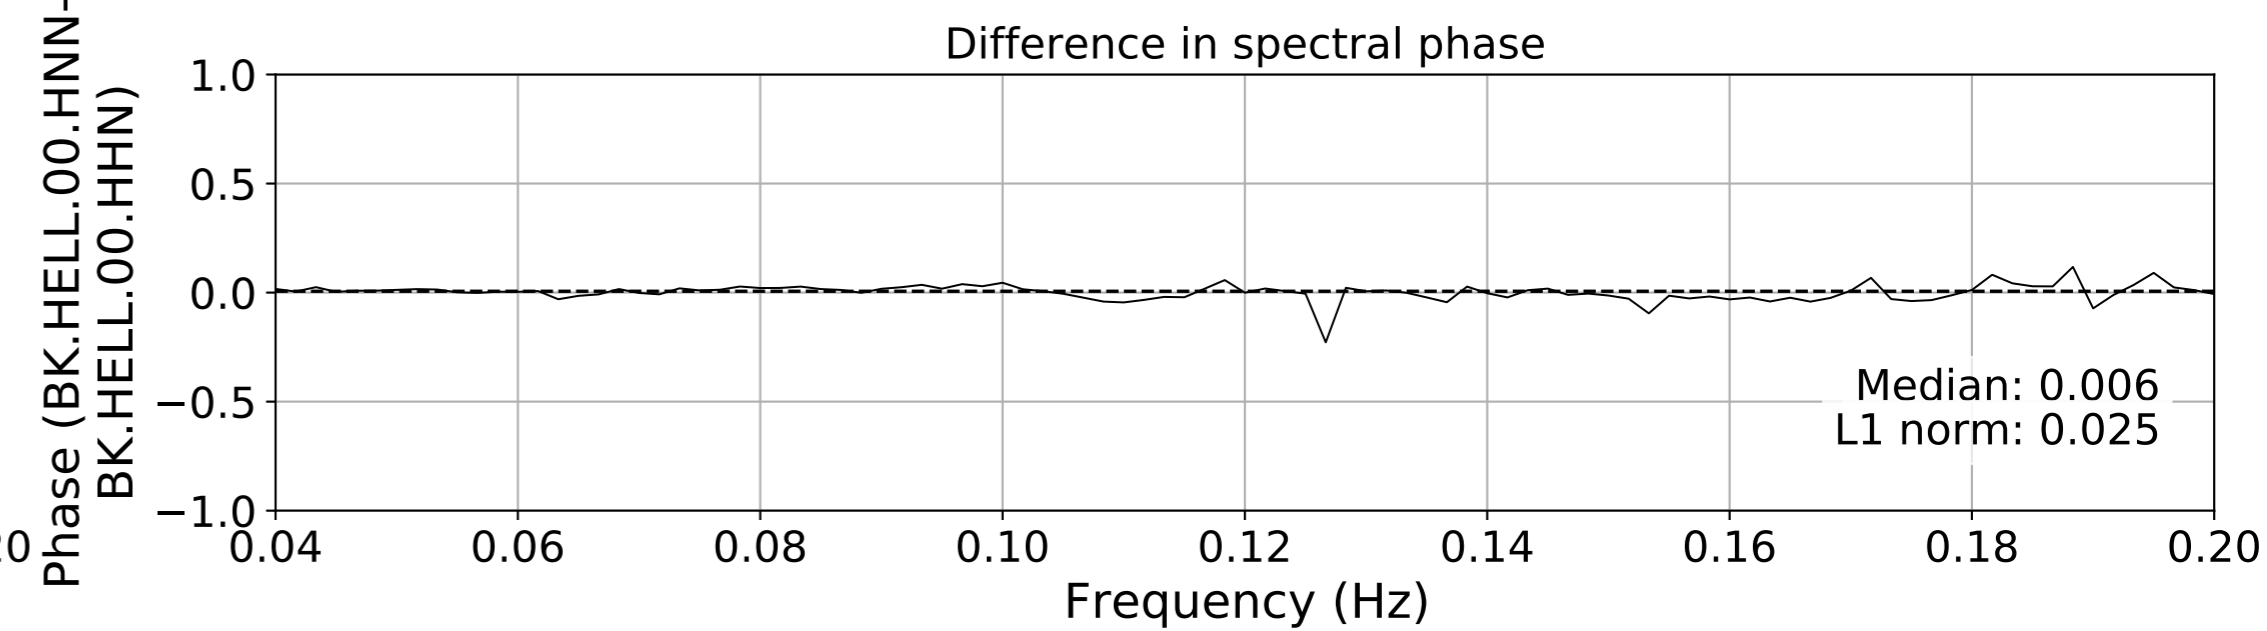

2024.340.184421_M7.0_nc75095651
Origin Time:2024-12-05T18:44:21.110000Z USGS event-id:nc75095651
M7.0 2024 Offshore Cape Mendocino, California Earthquake