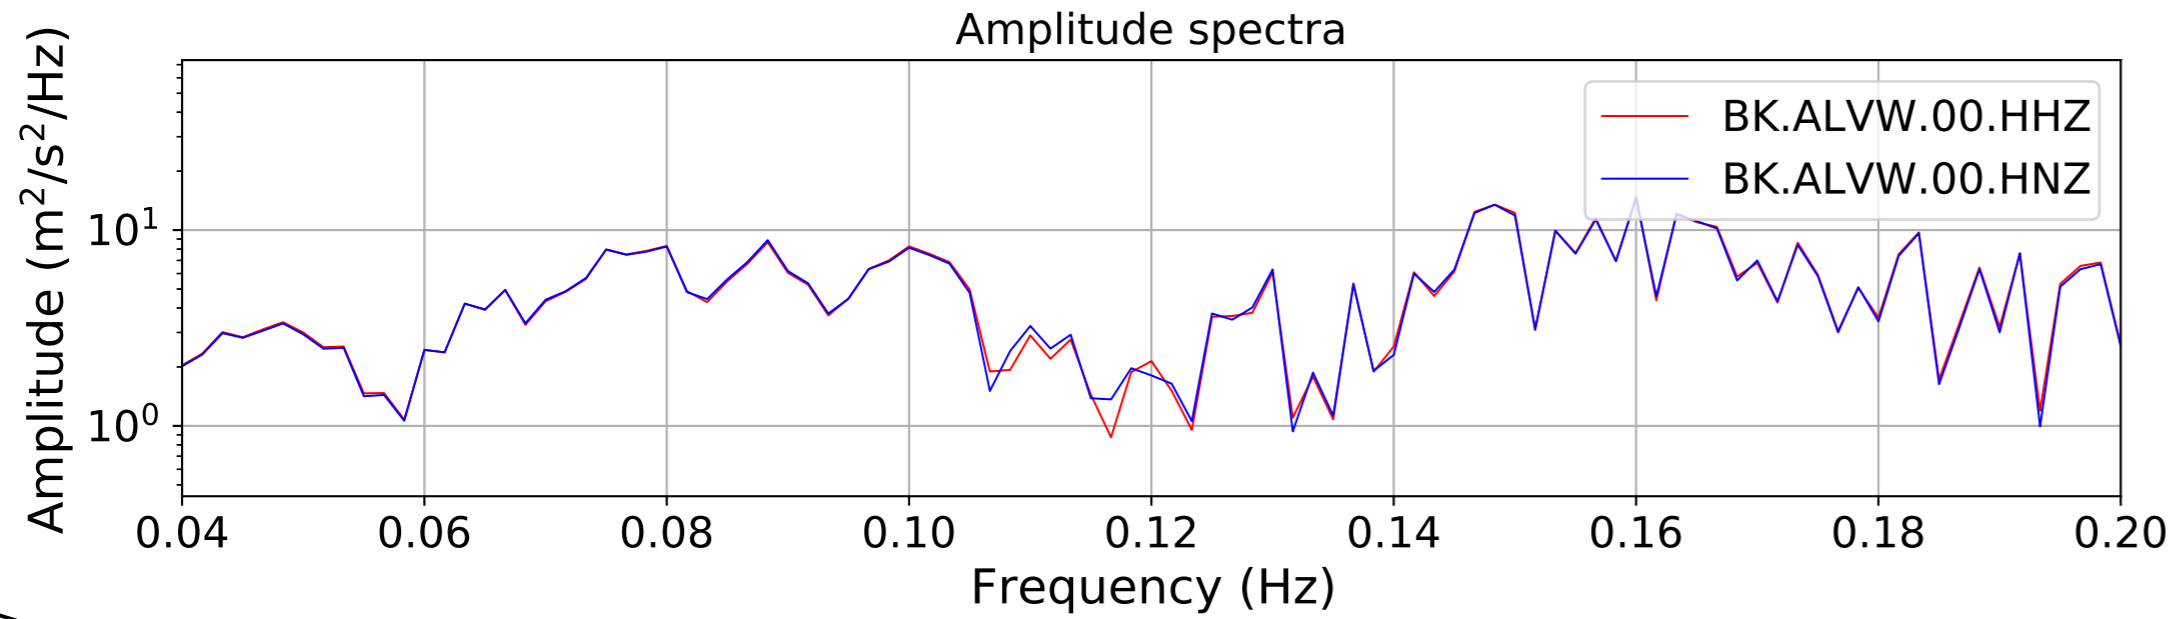

2024.340.184421_M7.0_nc75095651
Origin Time:2024-12-05T18:44:21.110000Z USGS event-id:nc75095651
M7.0 2024 Offshore Cape Mendocino, California Earthquake