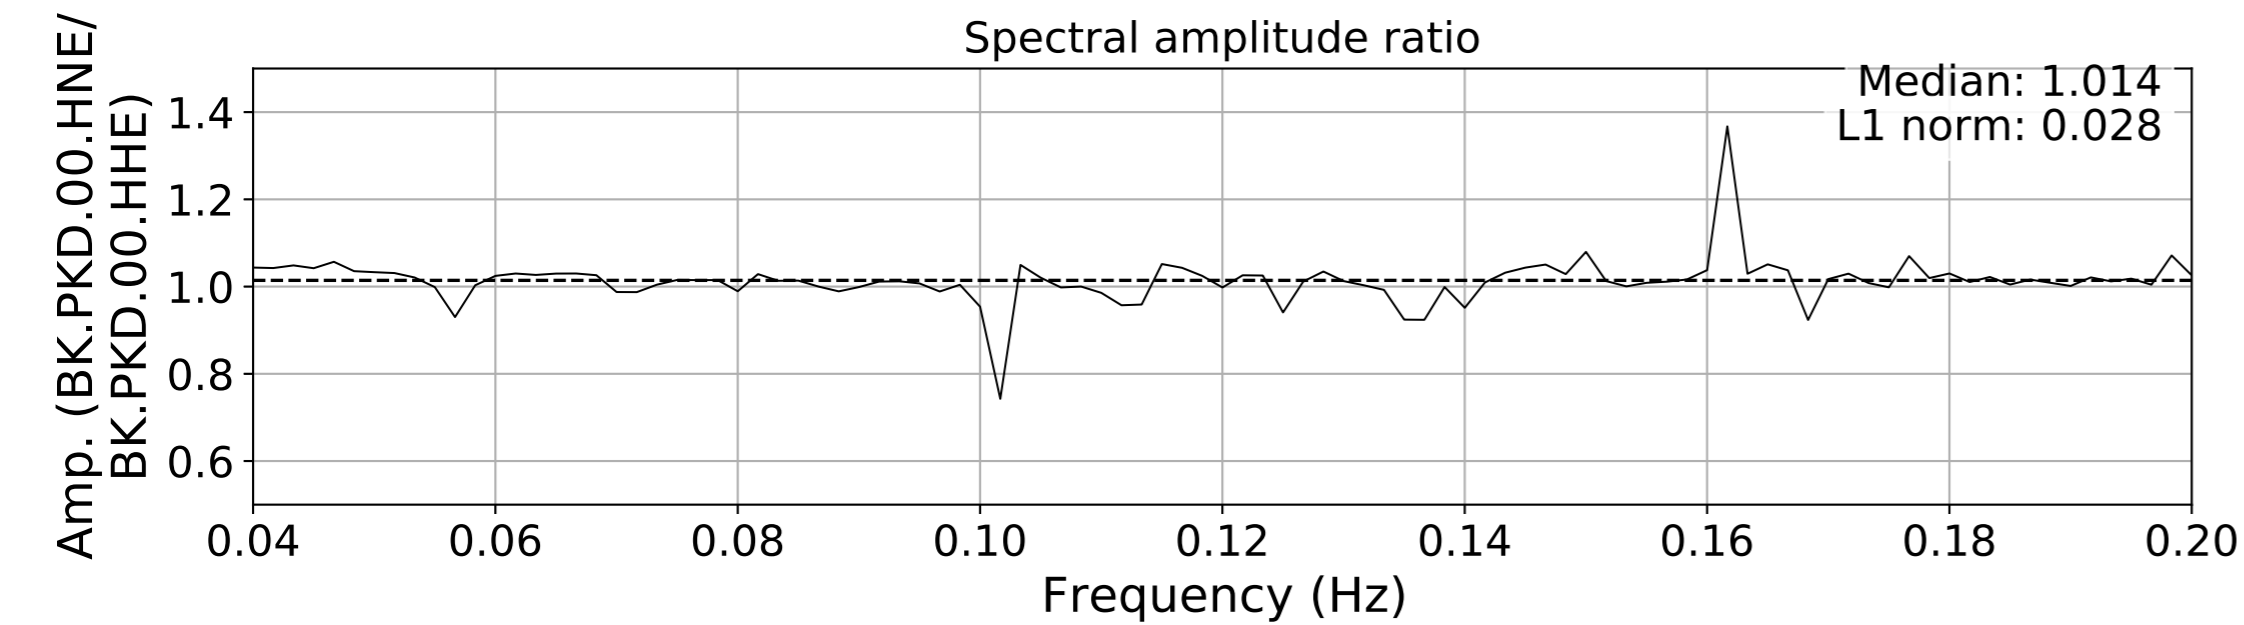

2024.340.184421_M7.0_nc75095651
Origin Time:2024-12-05T18:44:21.110000Z USGS event-id:nc75095651
M7.0 2024 Offshore Cape Mendocino, California Earthquake