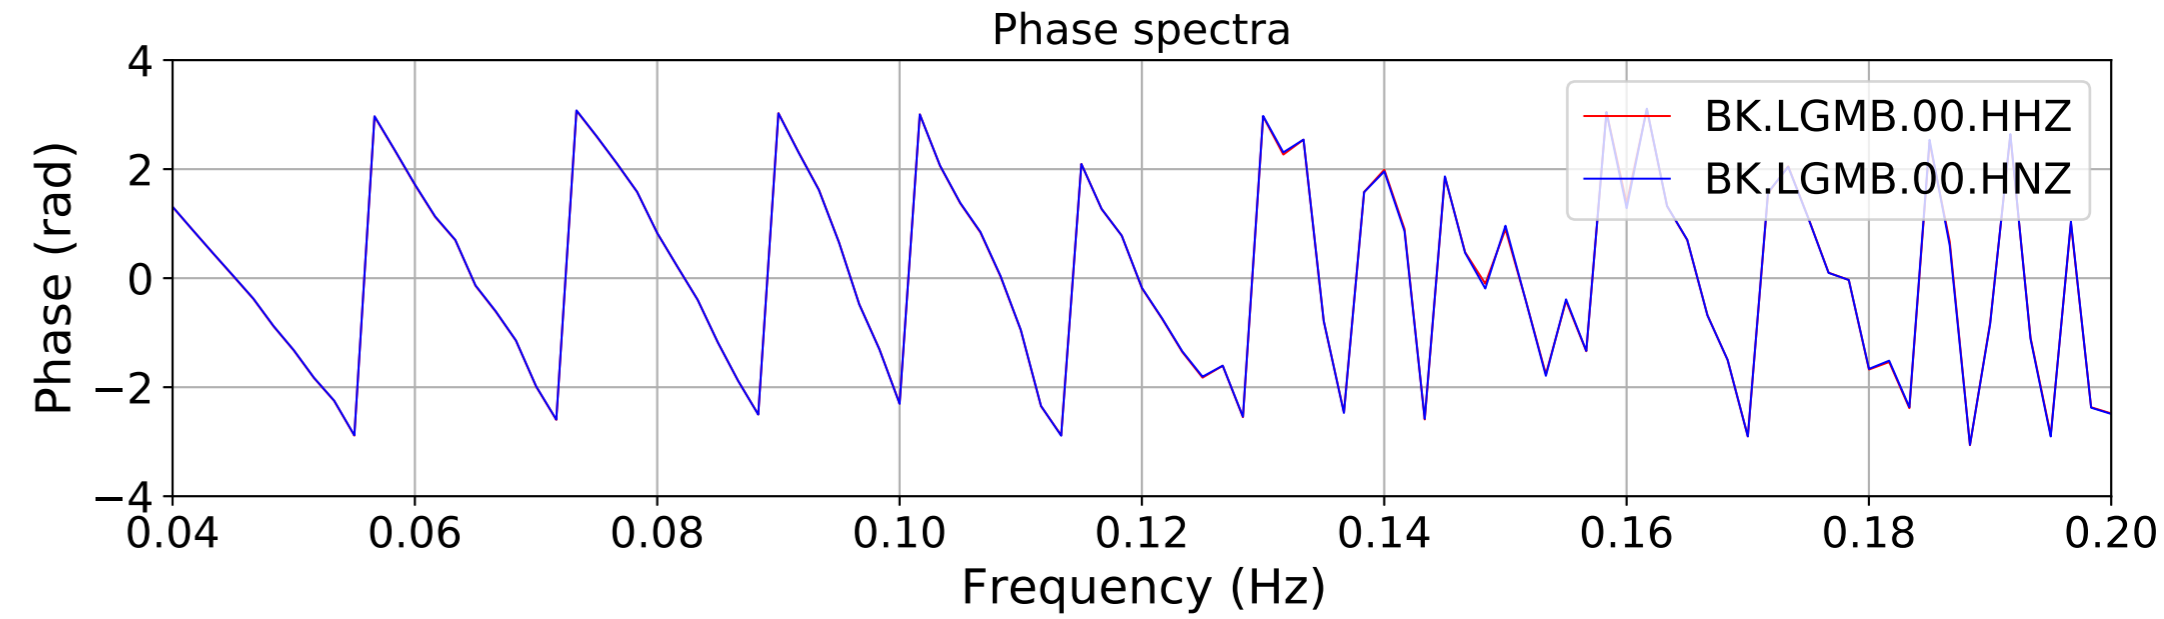

2024.340.184421_M7.0_nc75095651
Origin Time:2024-12-05T18:44:21.110000Z USGS event-id:nc75095651
M7.0 2024 Offshore Cape Mendocino, California Earthquake