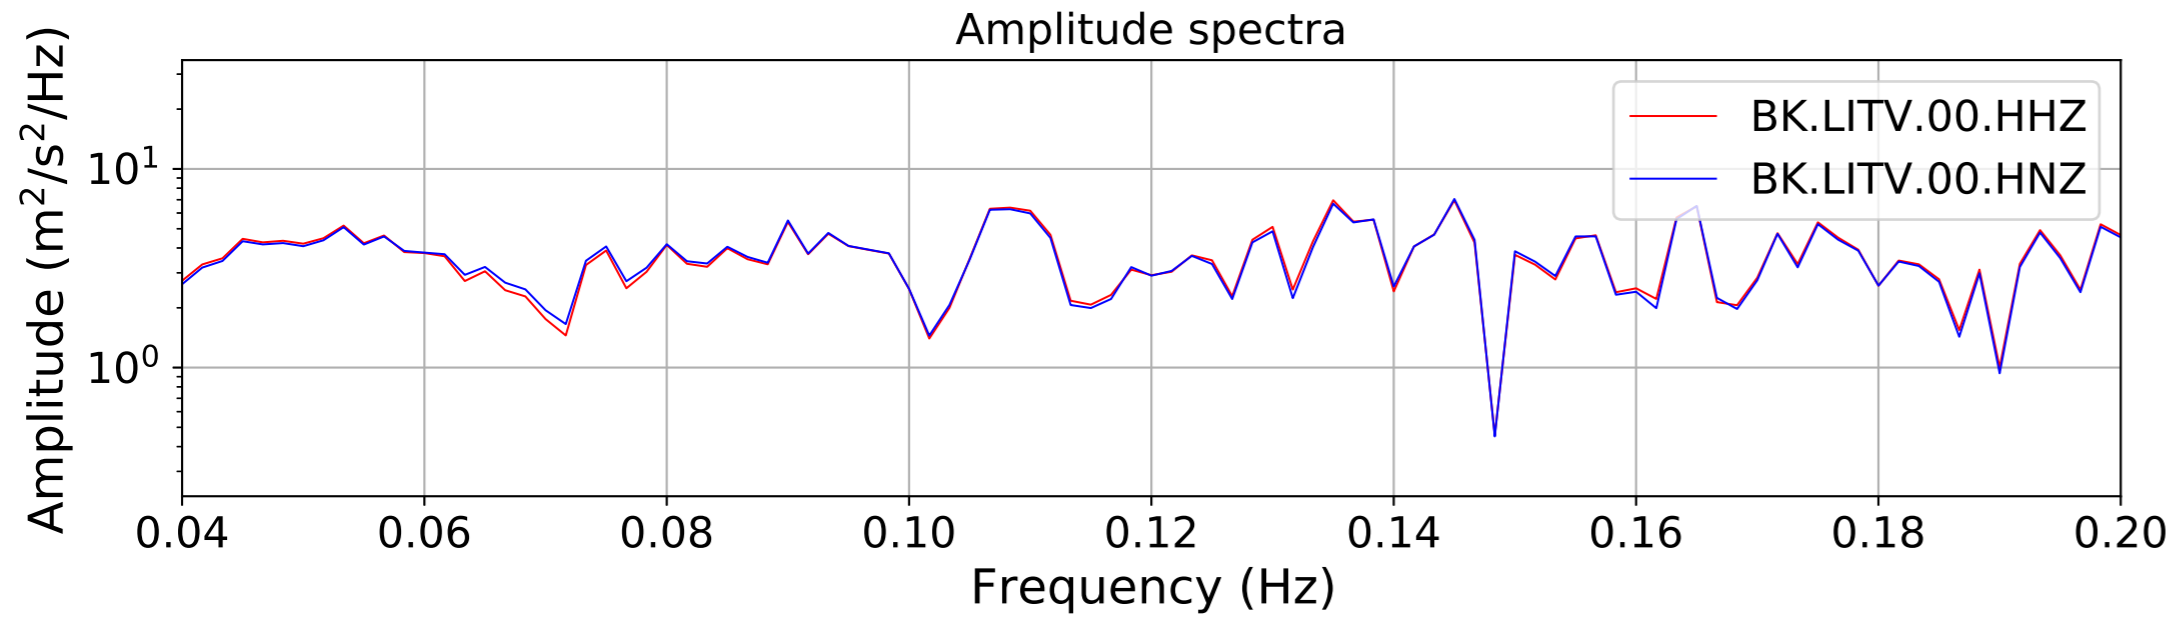

2024.340.184421_M7.0_nc75095651
Origin Time:2024-12-05T18:44:21.110000Z USGS event-id:nc75095651
M7.0 2024 Offshore Cape Mendocino, California Earthquake