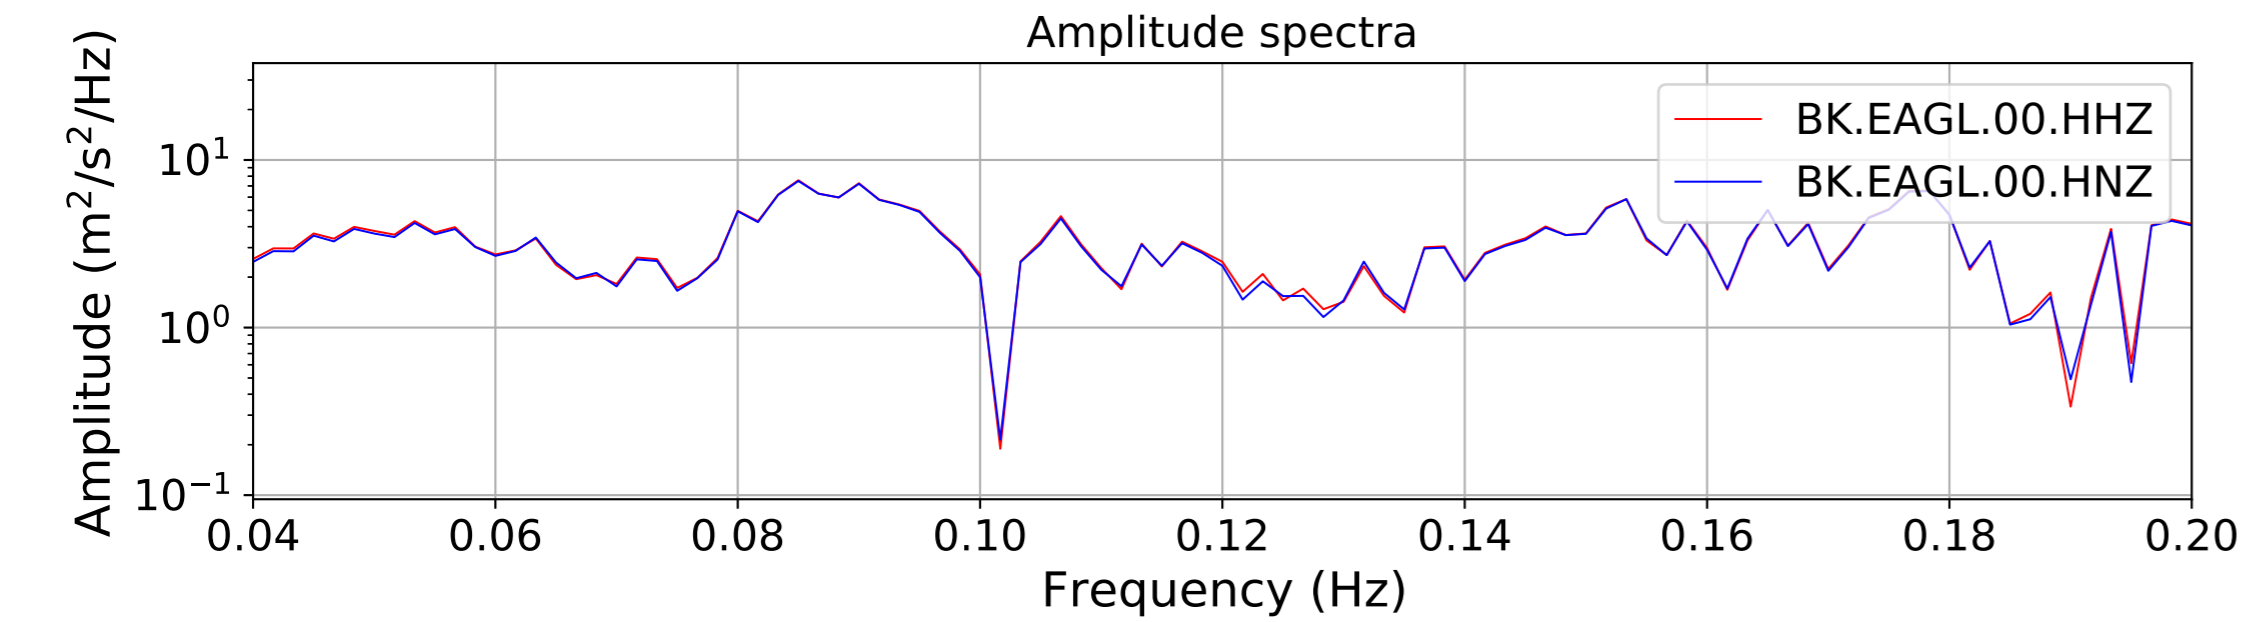

2024.340.184421_M7.0_nc75095651
Origin Time:2024-12-05T18:44:21.110000Z USGS event-id:nc75095651
M7.0 2024 Offshore Cape Mendocino, California Earthquake