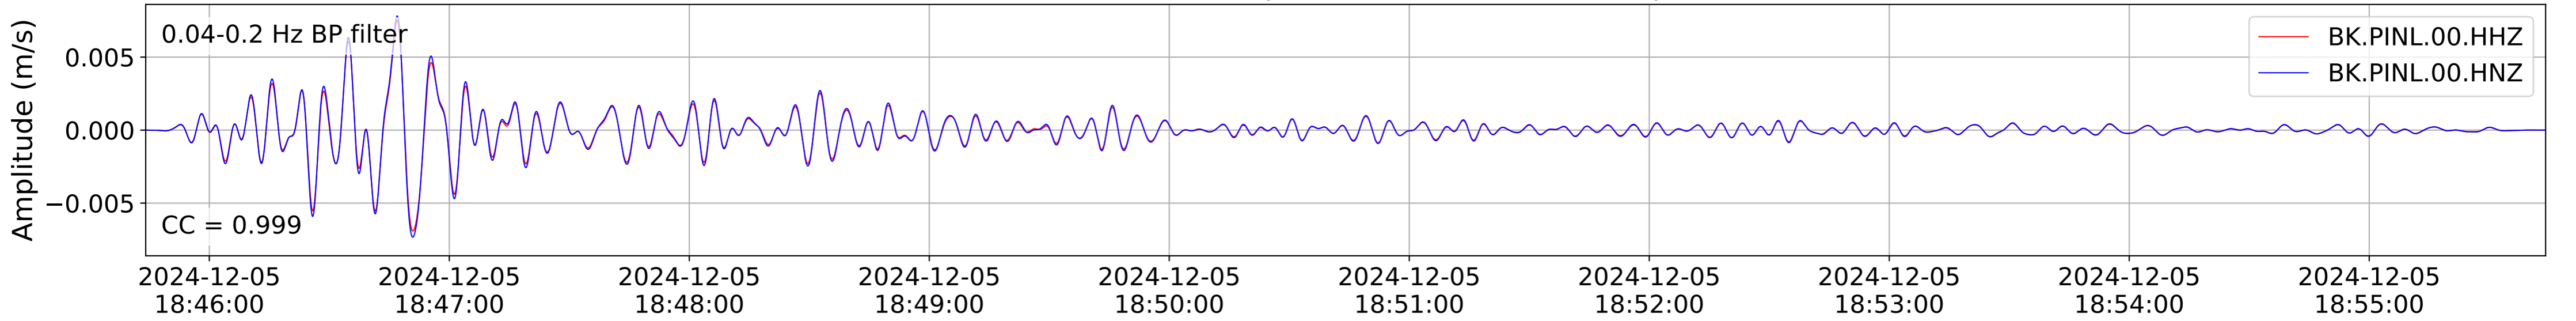

2024.340.184421_M7.0_nc75095651
Origin Time:2024-12-05T18:44:21.110000Z USGS event-id:nc75095651
M7.0 2024 Offshore Cape Mendocino, California Earthquake