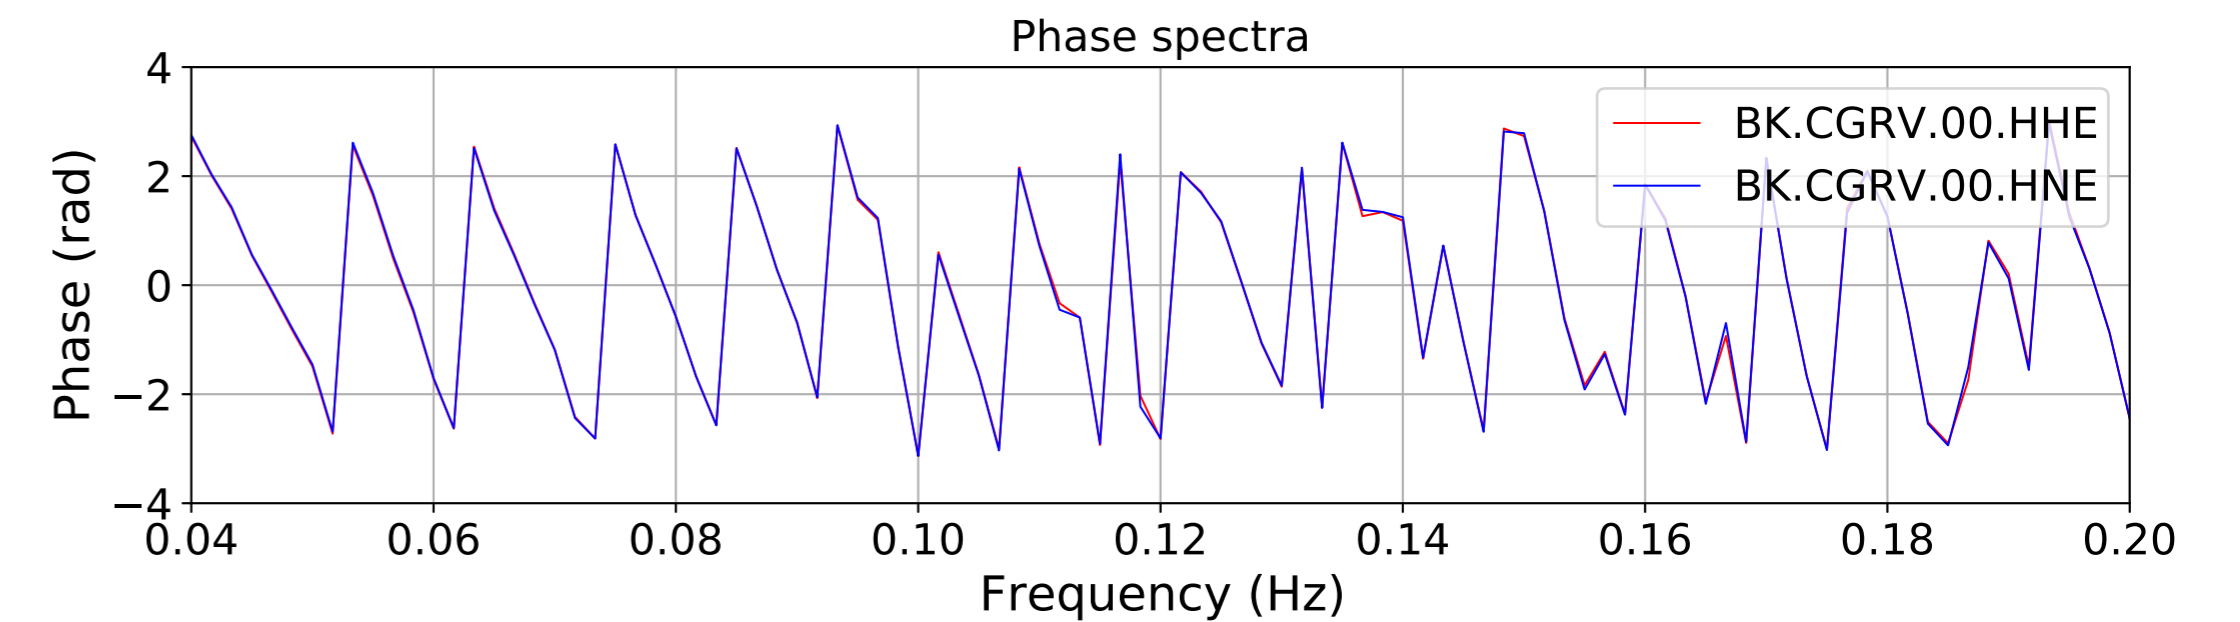

2024.340.184421M7.0_nc75095651
Origin Time:2024-12-05T18:44:21.110000Z USGS event-id:nc75095651
M7.0 2024 Offshore Cape Mendocino, California Earthquake