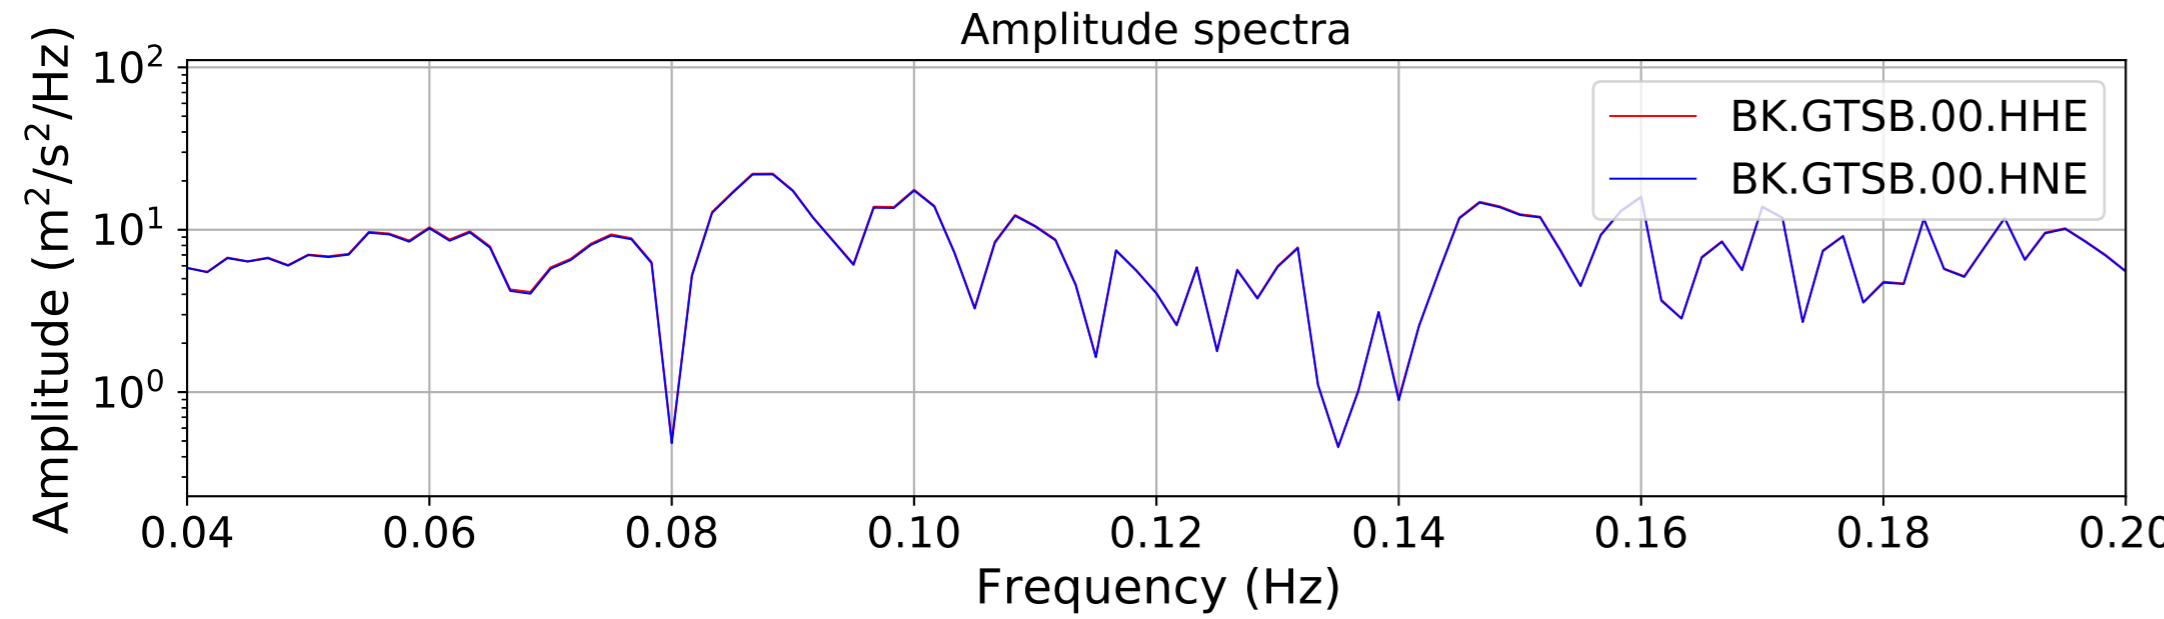

2024.340.184421_M7.0_nc75095651
Origin Time:2024-12-05T18:44:21.110000Z USGS event-id:nc75095651
M7.0 2024 Offshore Cape Mendocino, California Earthquake