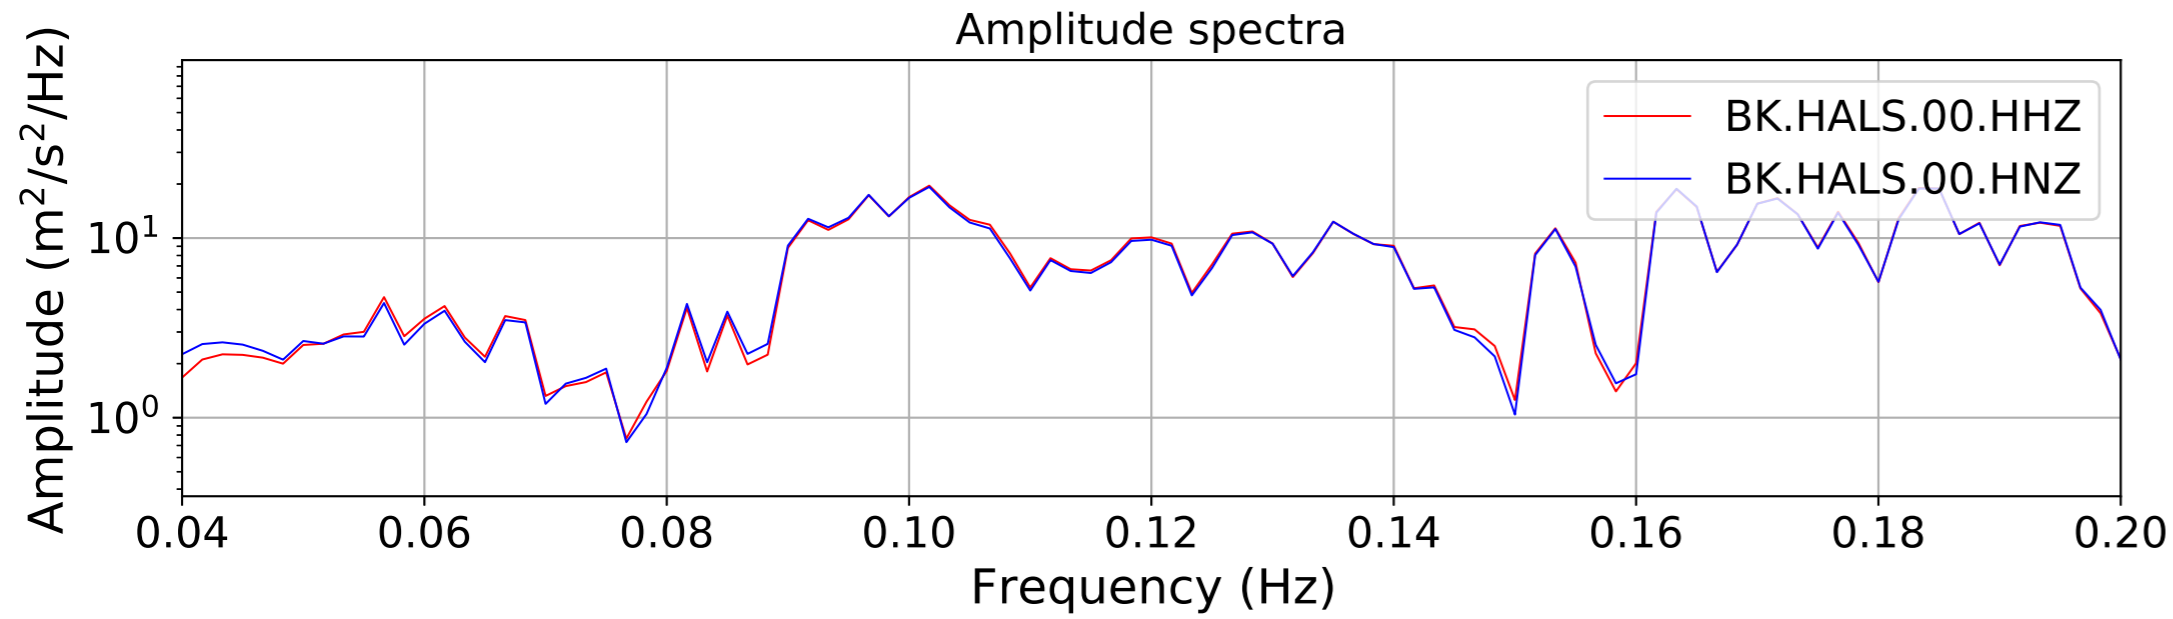

2024.340.184421_M7.0_nc75095651
Origin Time:2024-12-05T18:44:21.110000Z USGS event-id:nc75095651
M7.0 2024 Offshore Cape Mendocino, California Earthquake