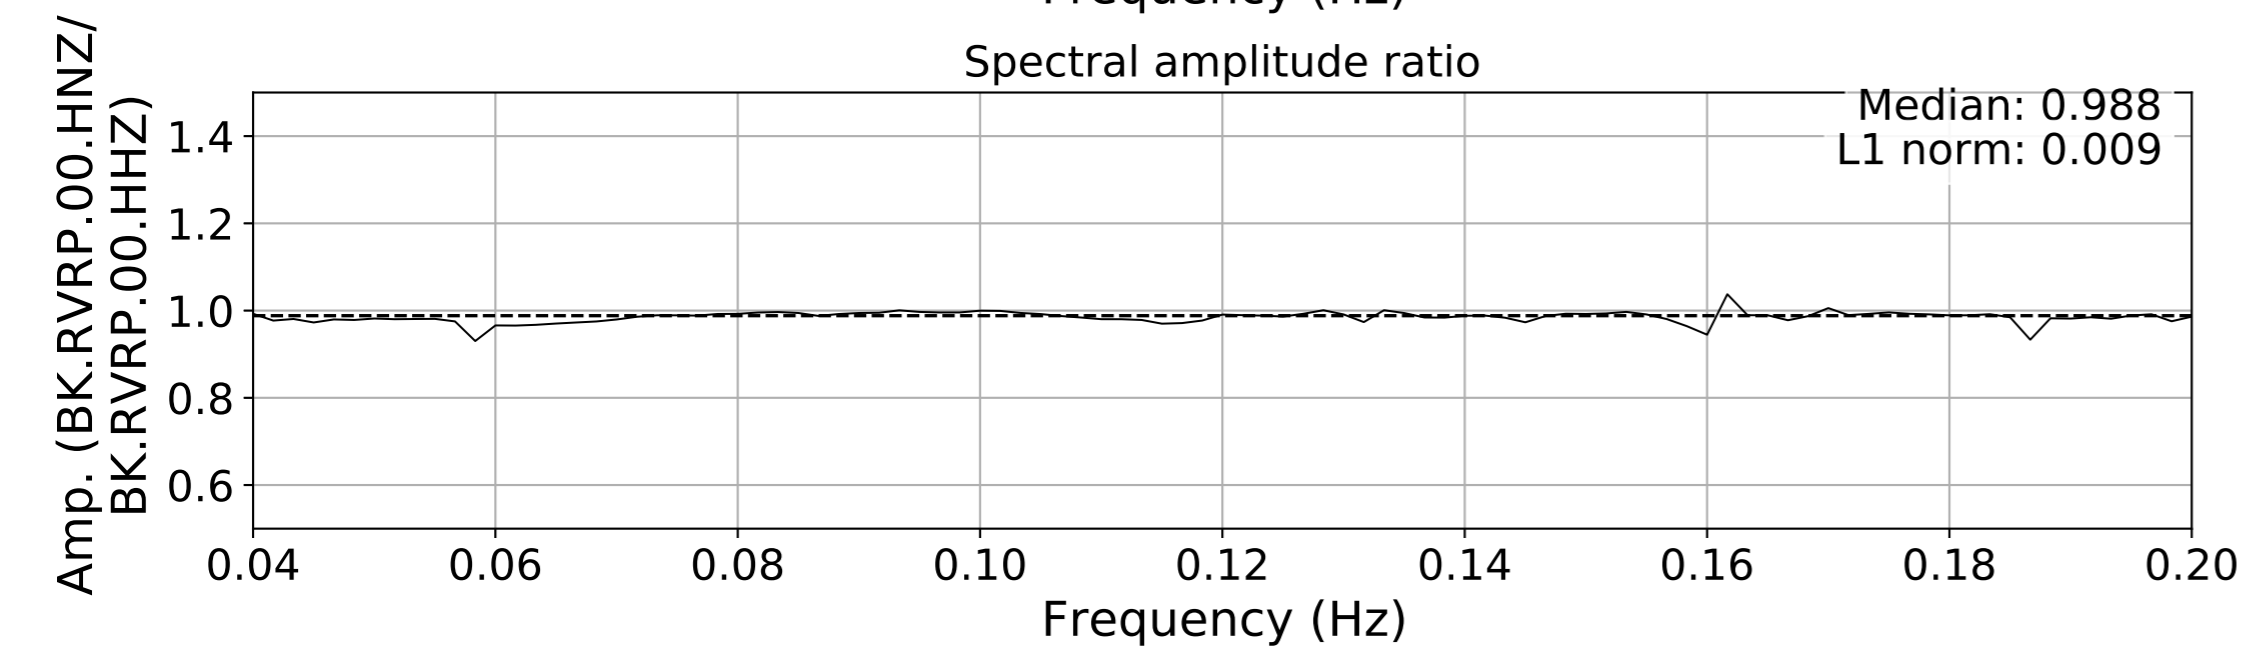

2024.340.184421_M7.0_nc75095651
Origin Time:2024-12-05T18:44:21.110000Z USGS event-id:nc75095651
M7.0 2024 Offshore Cape Mendocino, California Earthquake