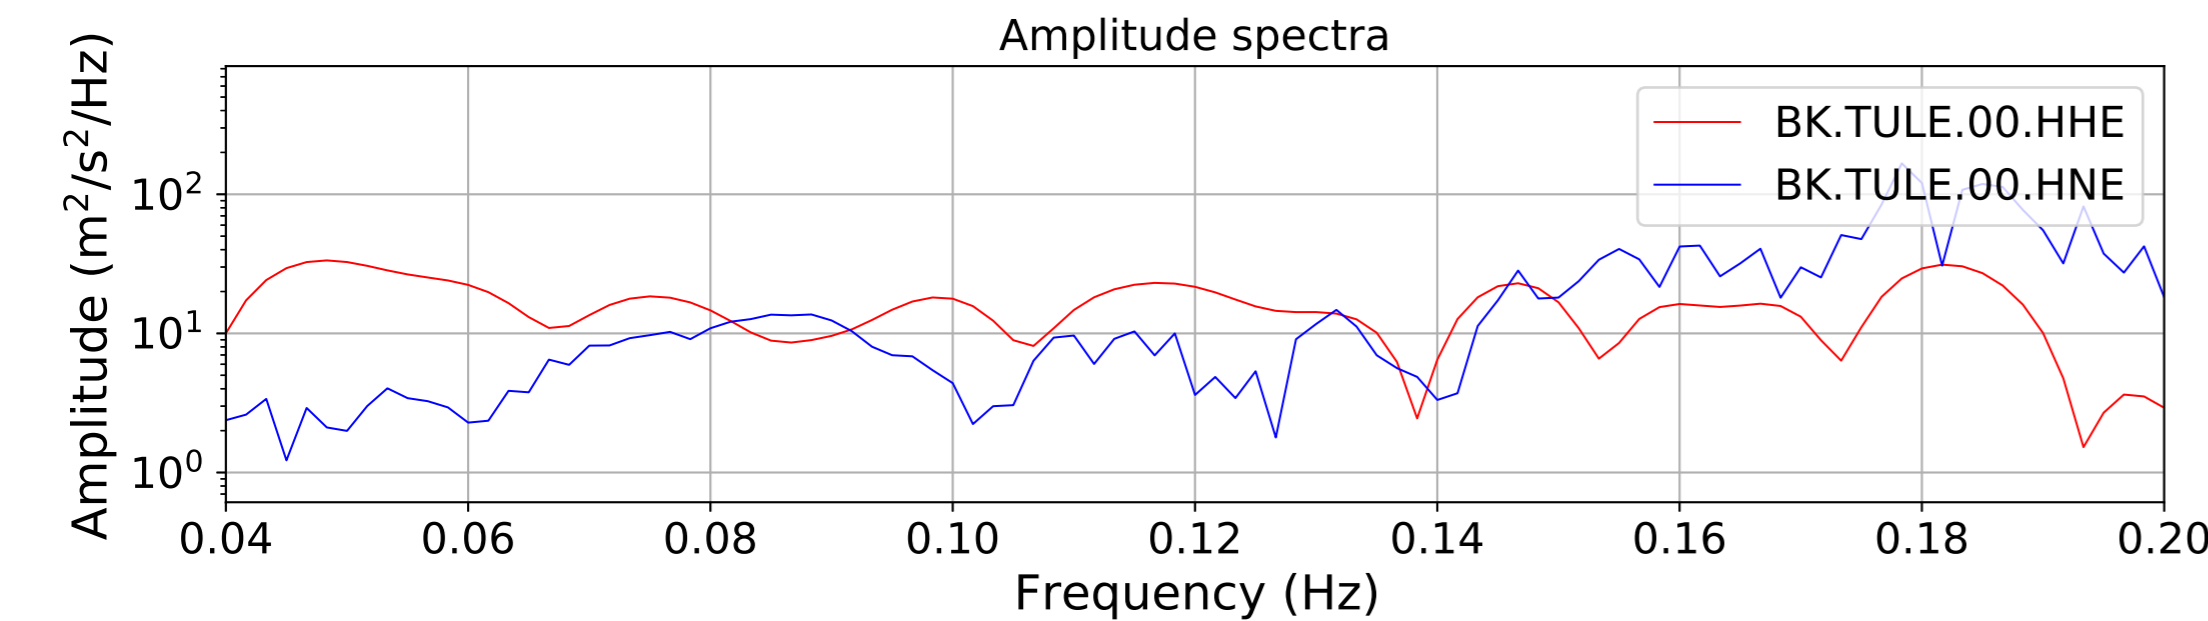

2024.340.184421_M7.0_nc75095651
Origin Time:2024-12-05T18:44:21.110000Z USGS event-id:nc75095651
M7.0 2024 Offshore Cape Mendocino, California Earthquake