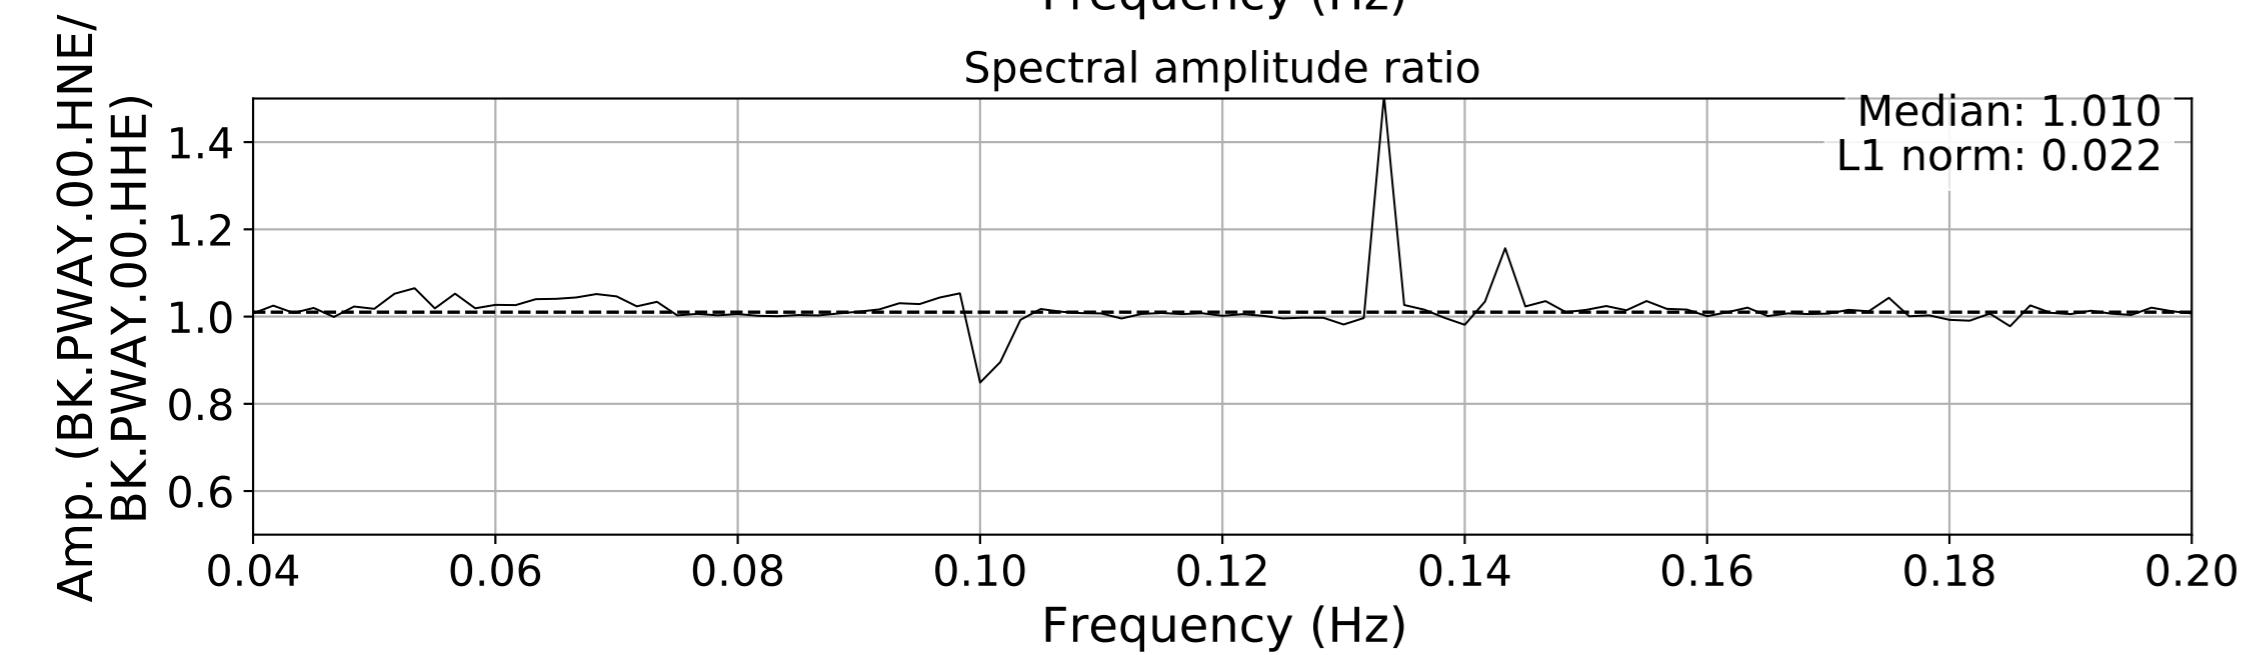

2024.340.184421_M7.0_nc75095651
Origin Time:2024-12-05T18:44:21.110000Z USGS event-id:nc75095651
M7.0 2024 Offshore Cape Mendocino, California Earthquake