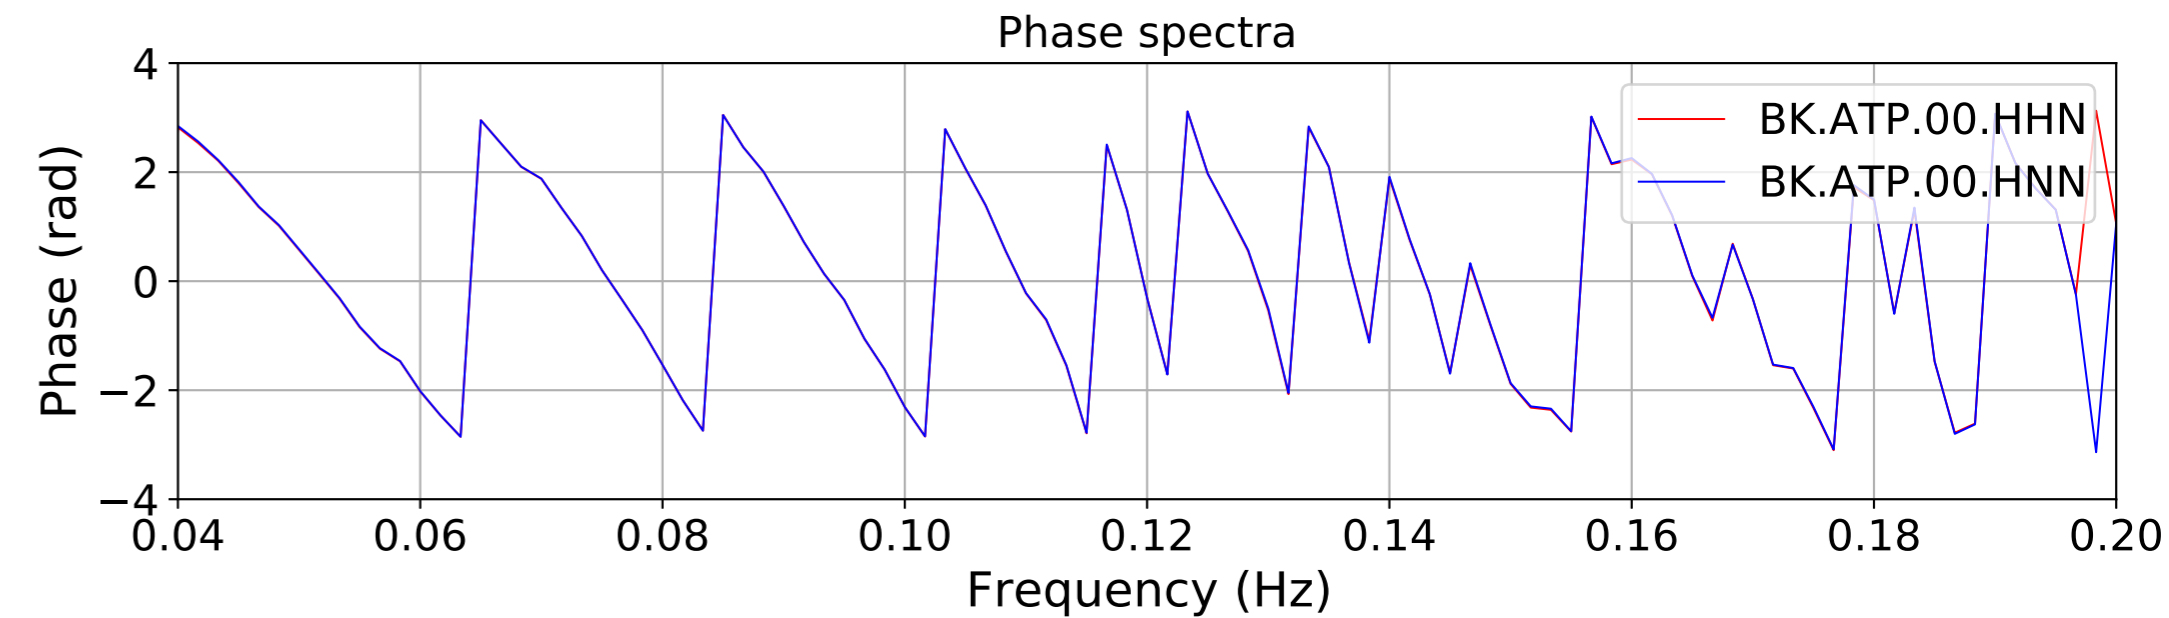

2024.340.184421_M7.0_nc75095651
Origin Time:2024-12-05T18:44:21.110000Z USGS event-id:nc75095651
M7.0 2024 Offshore Cape Mendocino, California Earthquake