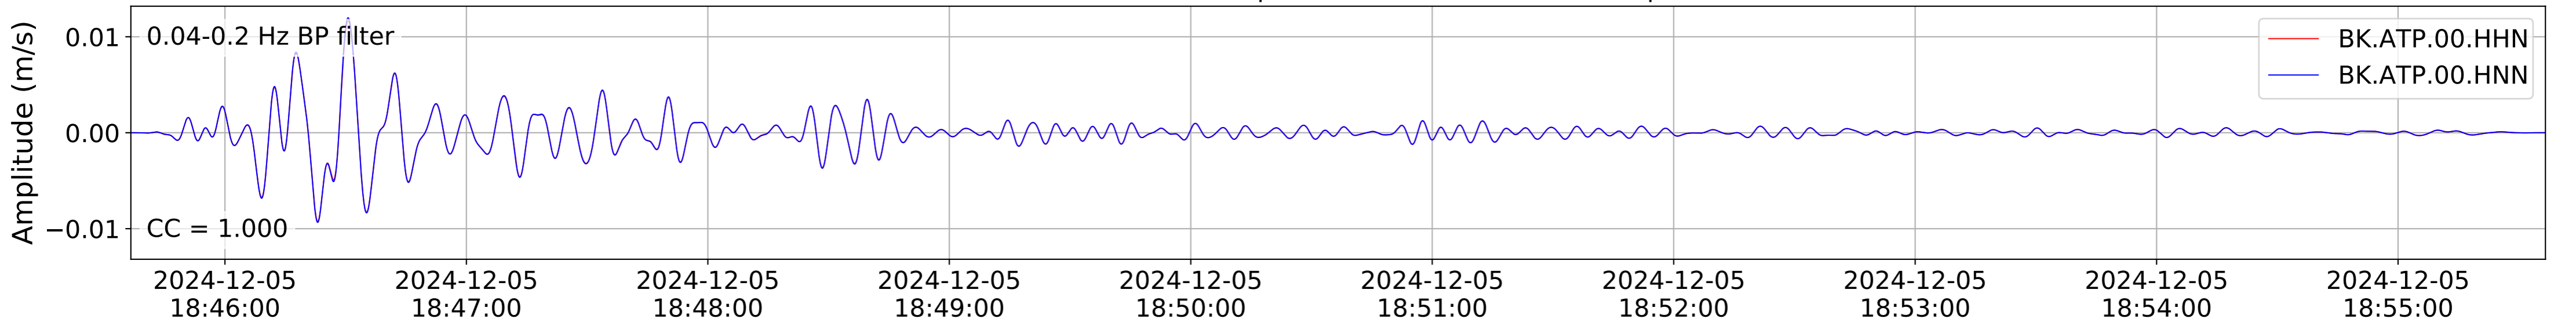

2024.340.184421_M7.0_nc75095651
Origin Time:2024-12-05T18:44:21.110000Z USGS event-id:nc75095651
M7.0 2024 Offshore Cape Mendocino, California Earthquake