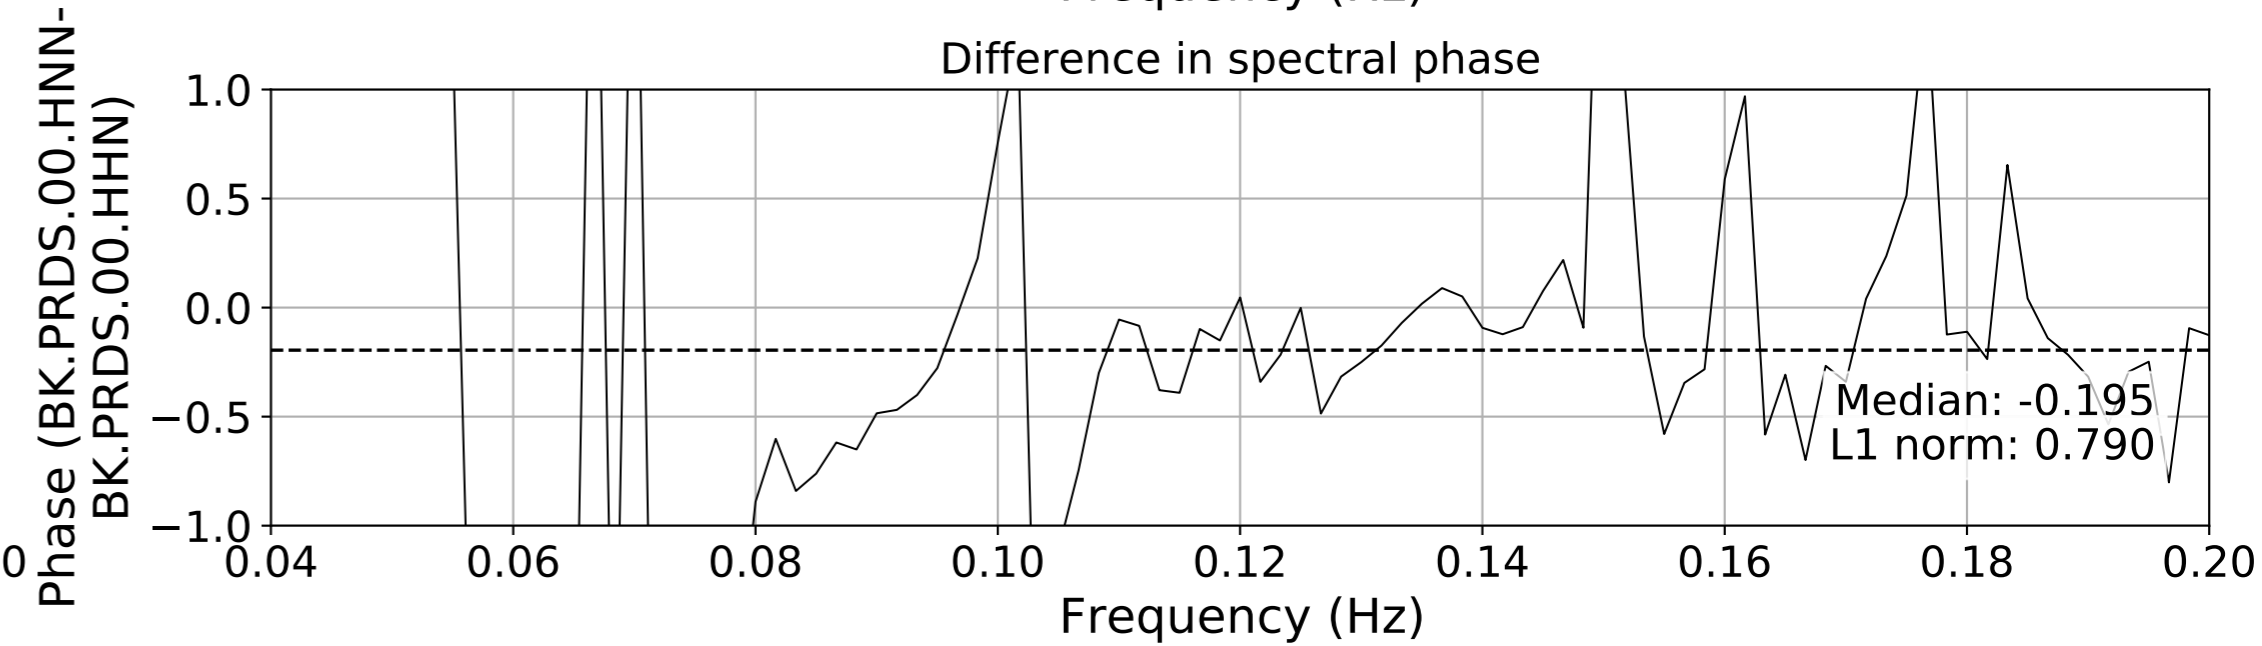

2024.340.184421.M7.0_nc75095651
Origin Time:2024-12-05T18:44:21.110000Z USGS event-id:nc75095651
M7.0 2024 Offshore Cape Mendocino, California Earthquake