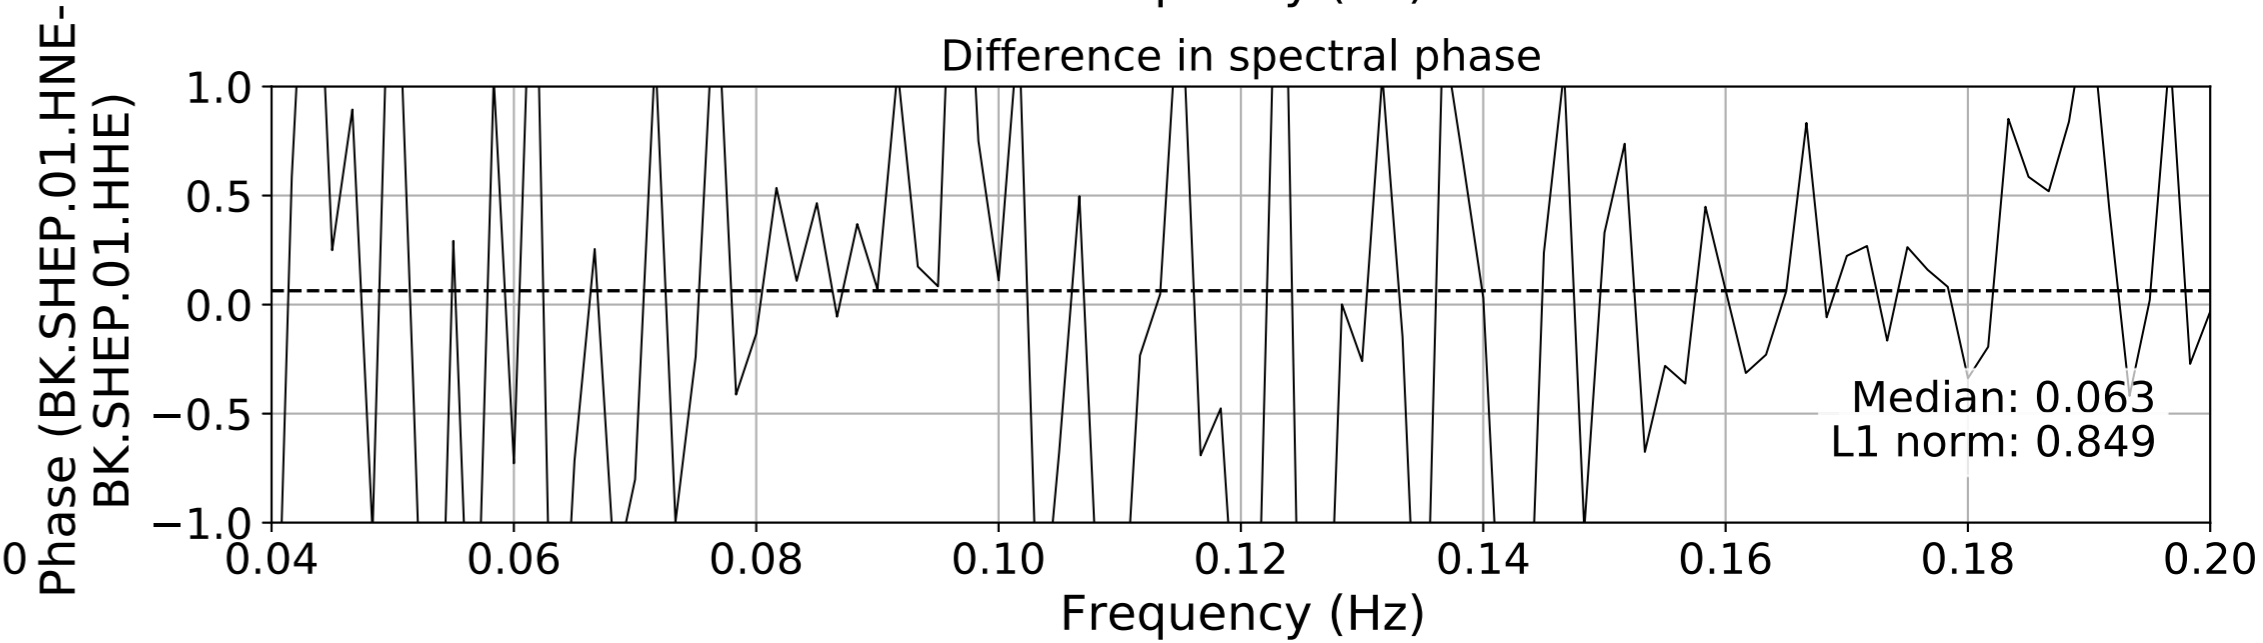

2024.340.184421_M7.0_nc75095651
Origin Time:2024-12-05T18:44:21.110000Z USGS event-id:nc75095651
M7.0 2024 Offshore Cape Mendocino, California Earthquake