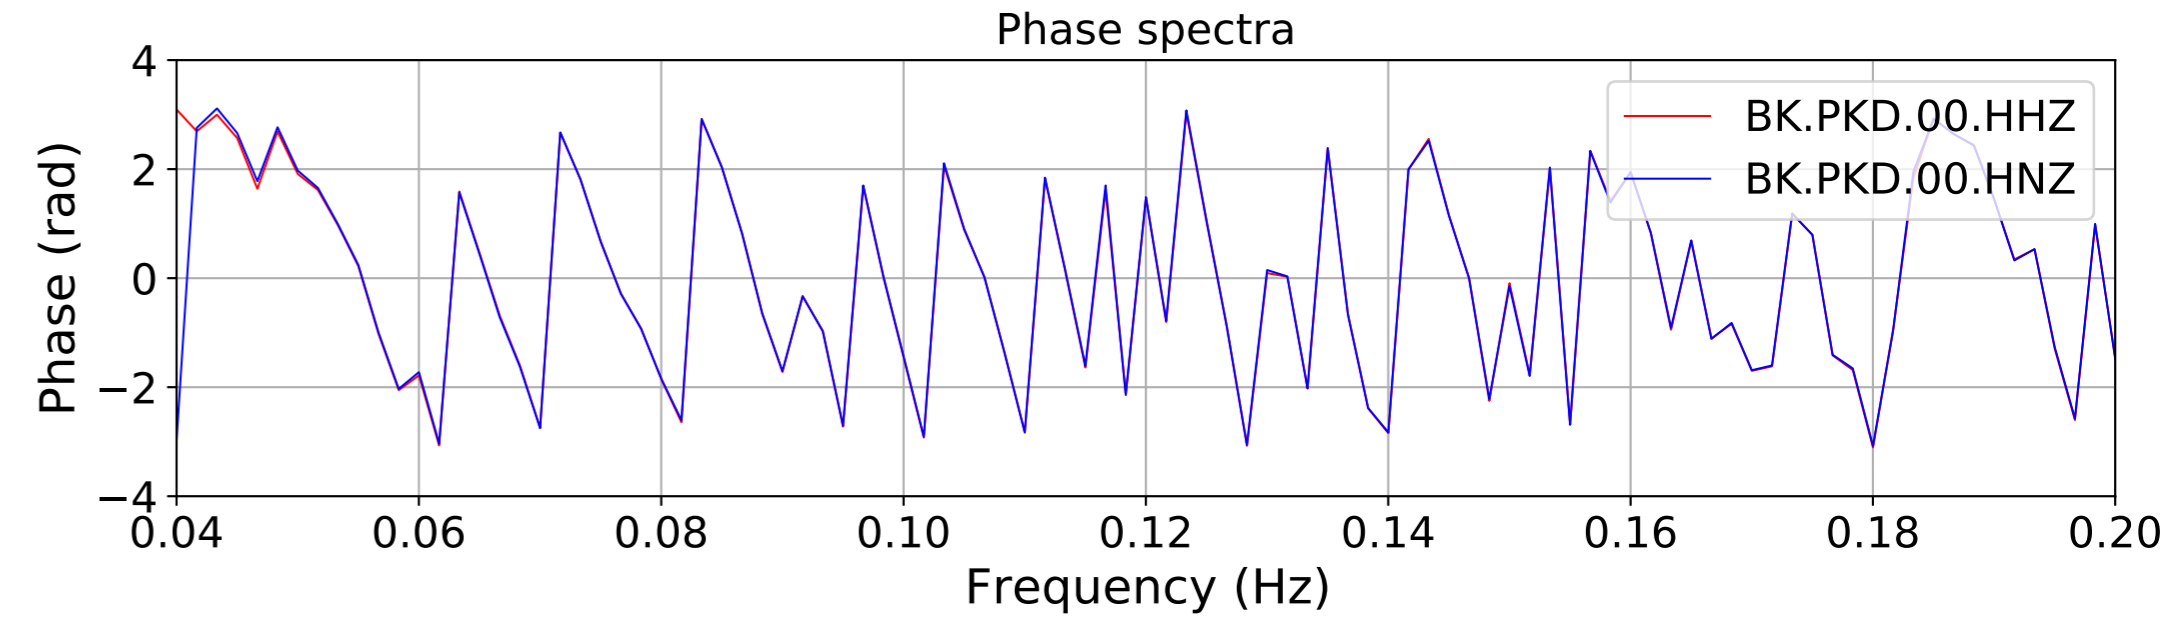

2024.340.184421_M7.0_nc75095651
Origin Time:2024-12-05T18:44:21.110000Z USGS event-id:nc75095651
M7.0 2024 Offshore Cape Mendocino, California Earthquake