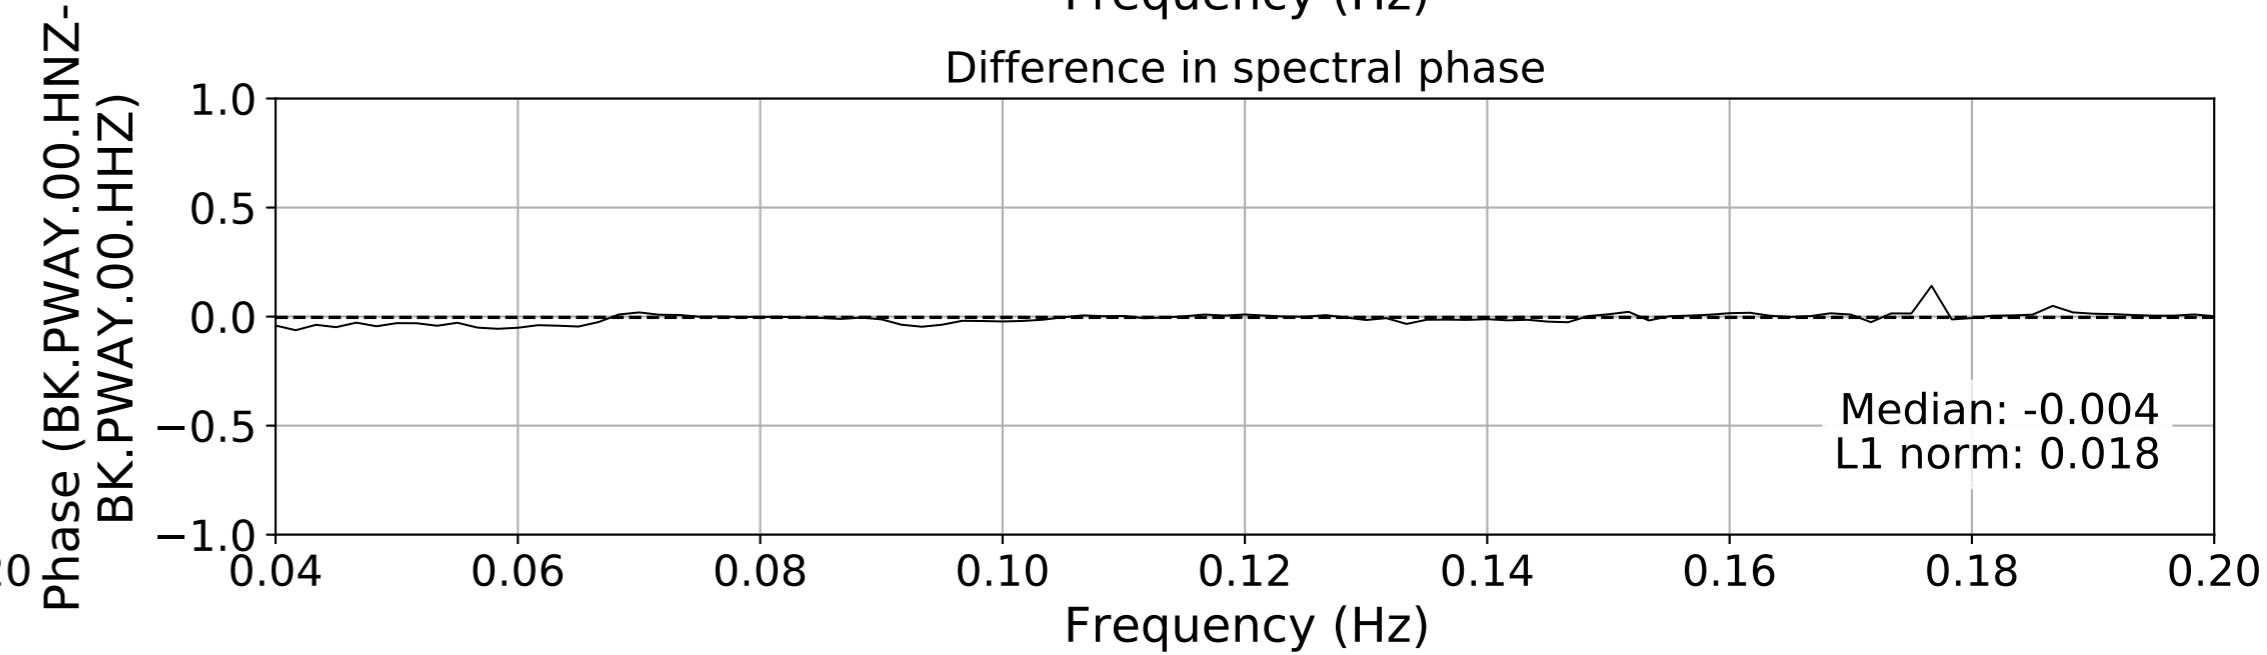

2024.340.184421_M7.0_nc75095651
Origin Time:2024-12-05T18:44:21.110000Z USGS event-id:nc75095651
M7.0 2024 Offshore Cape Mendocino, California Earthquake