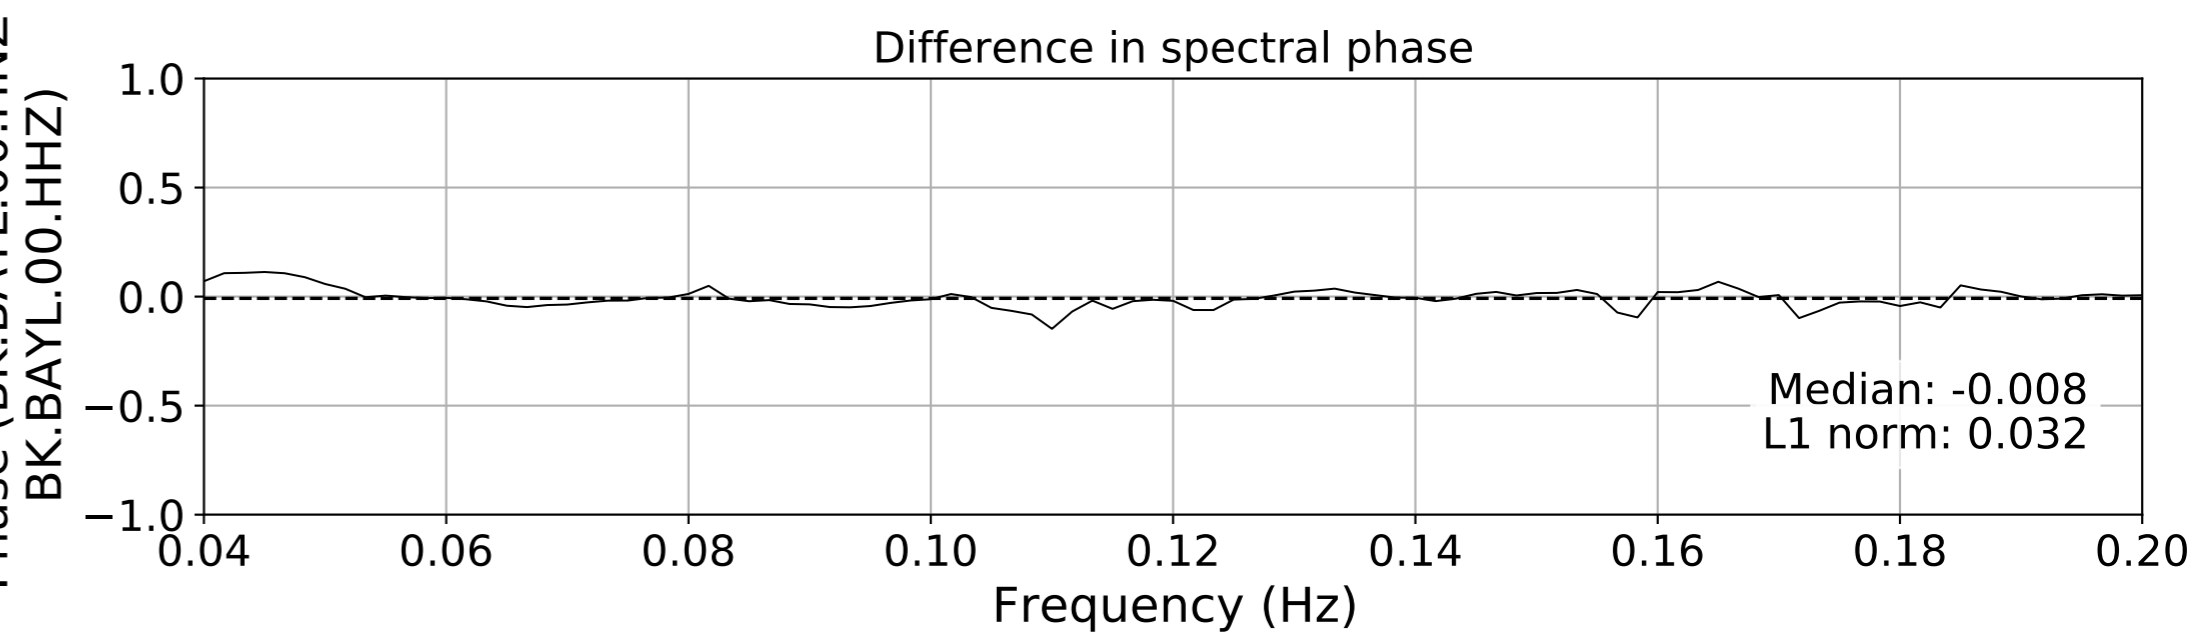

2024.340.184421_M7.0_nc75095651
Origin Time:2024-12-05T18:44:21.110000Z USGS event-id:nc75095651
M7.0 2024 Offshore Cape Mendocino, California Earthquake