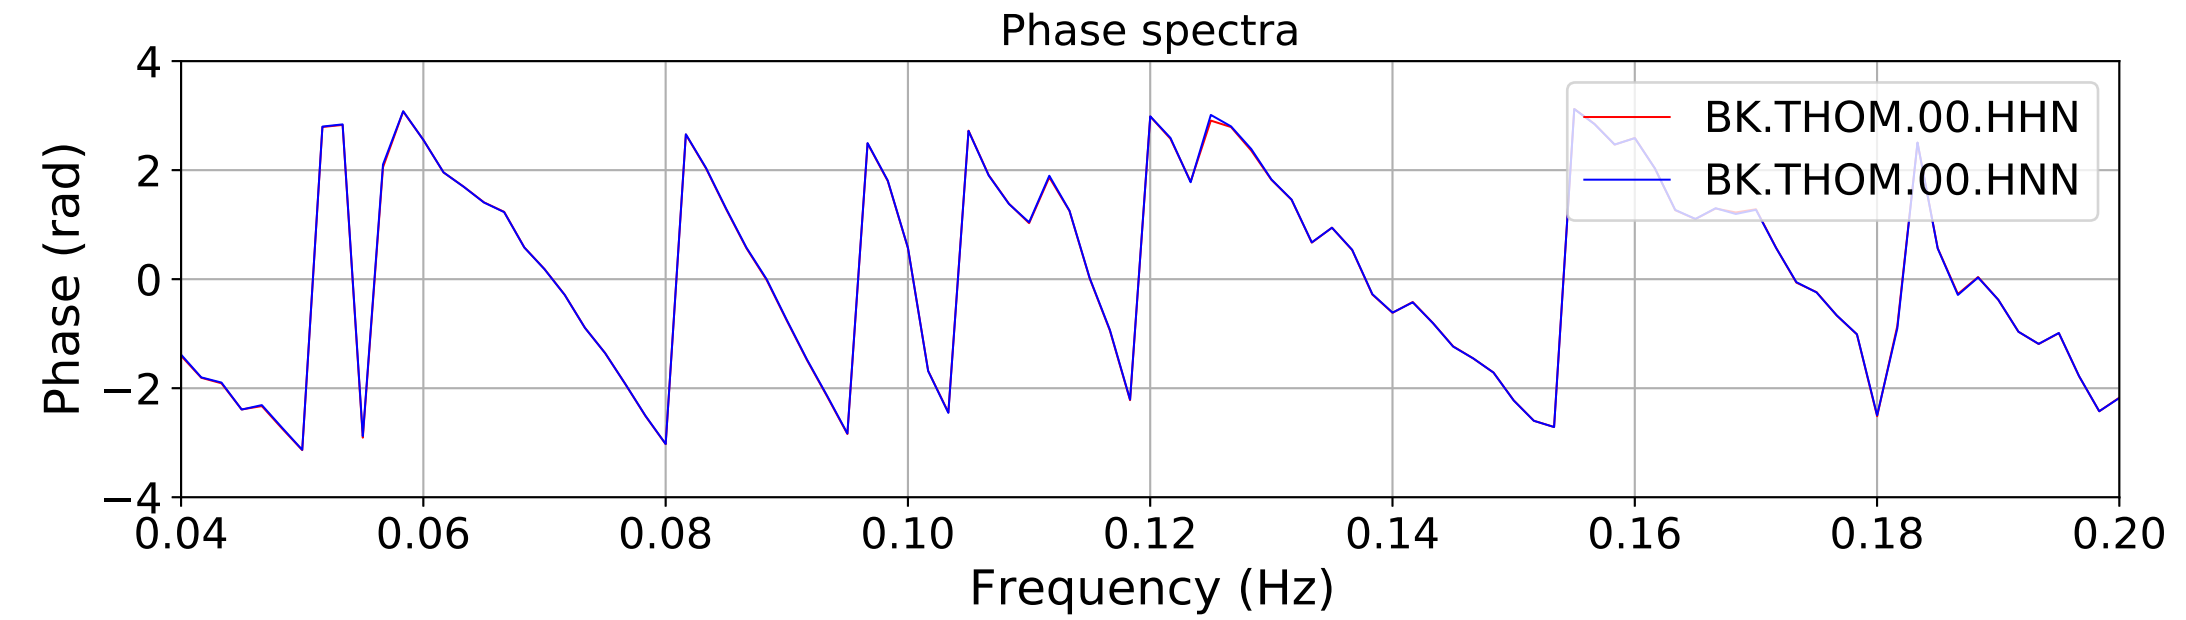

2024.340.184421_M7.0_nc75095651
Origin Time:2024-12-05T18:44:21.110000Z USGS event-id:nc75095651
M7.0 2024 Offshore Cape Mendocino, California Earthquake