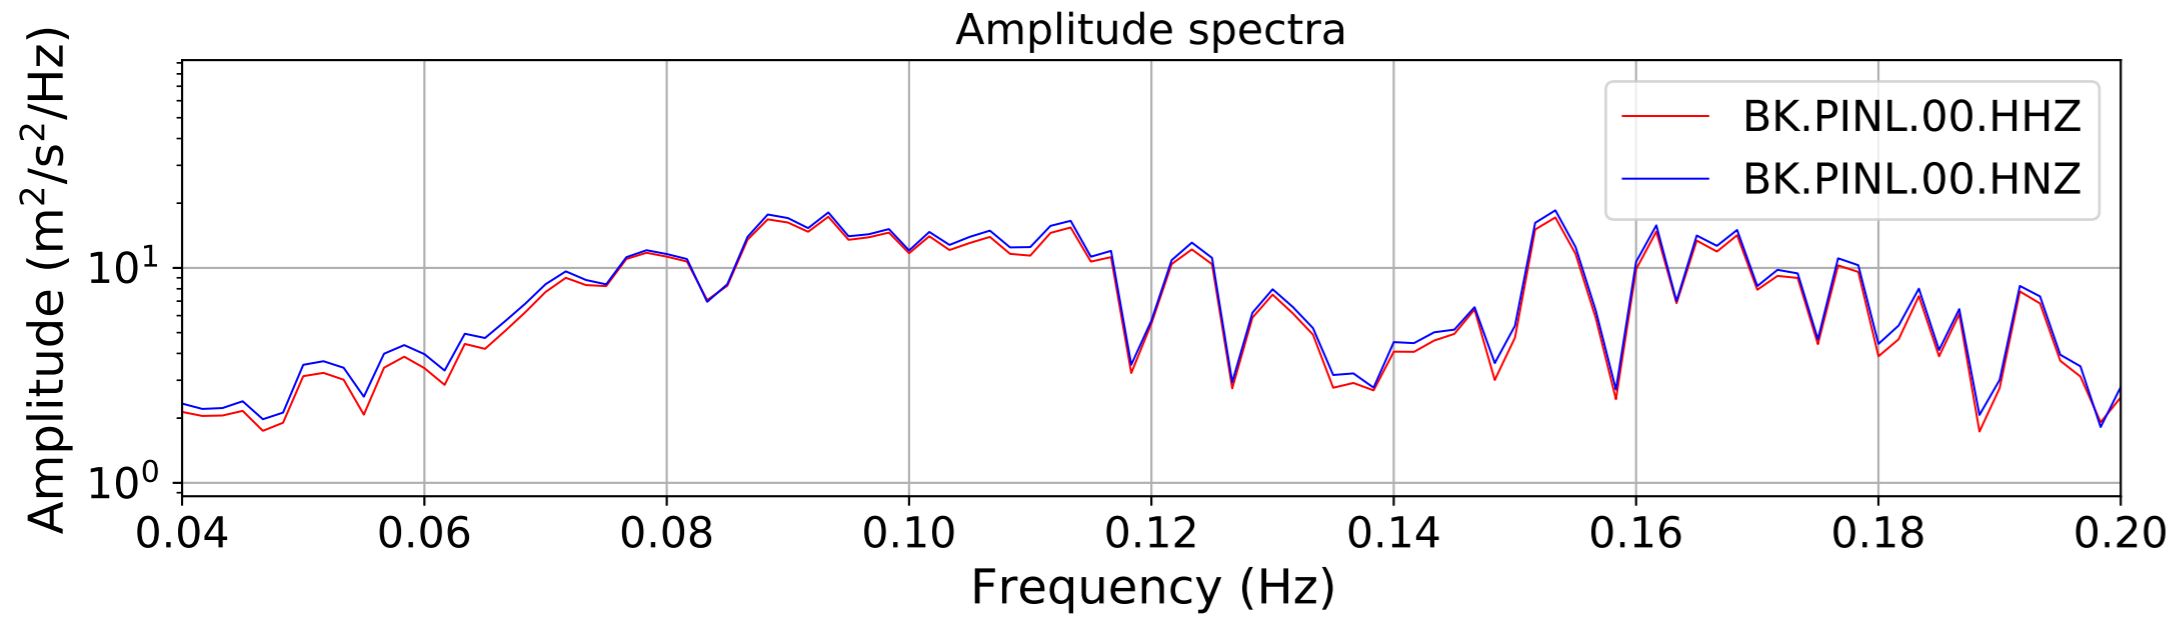

2024.340.184421_M7.0_nc75095651
Origin Time:2024-12-05T18:44:21.110000Z USGS event-id:nc75095651
M7.0 2024 Offshore Cape Mendocino, California Earthquake