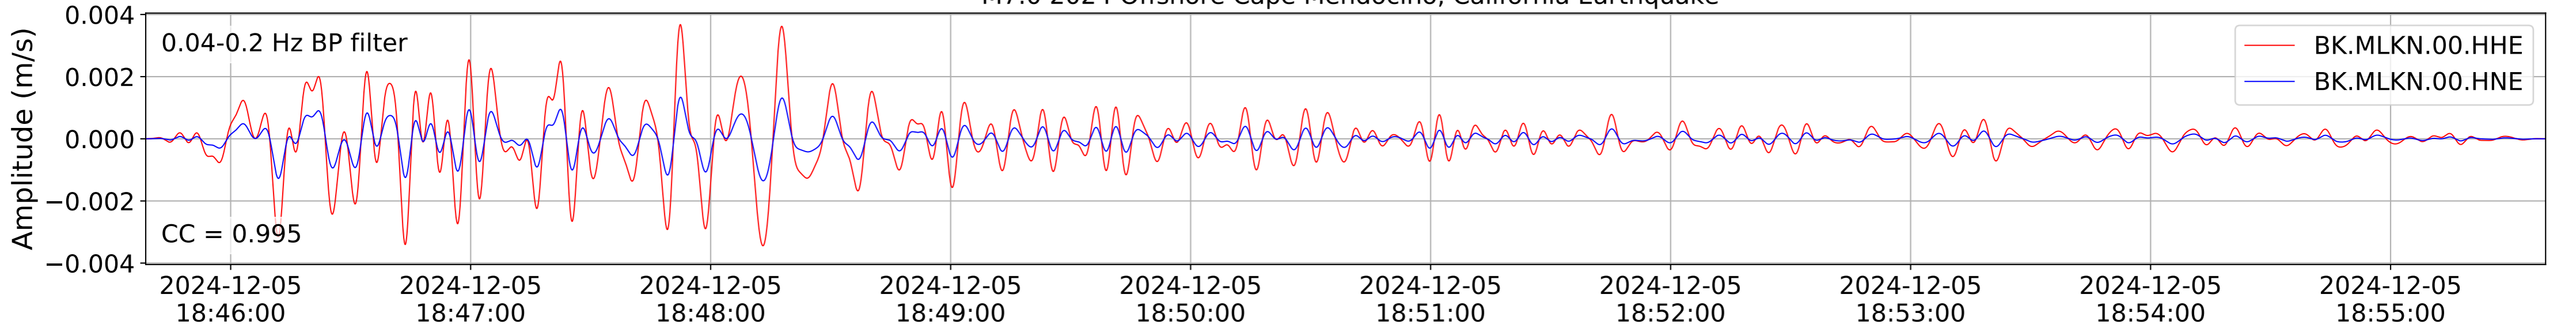

2024.340.184421_M7.0_nc75095651
Origin Time:2024-12-05T18:44:21.110000Z USGS event-id:nc75095651
M7.0 2024 Offshore Cape Mendocino, California Earthquake