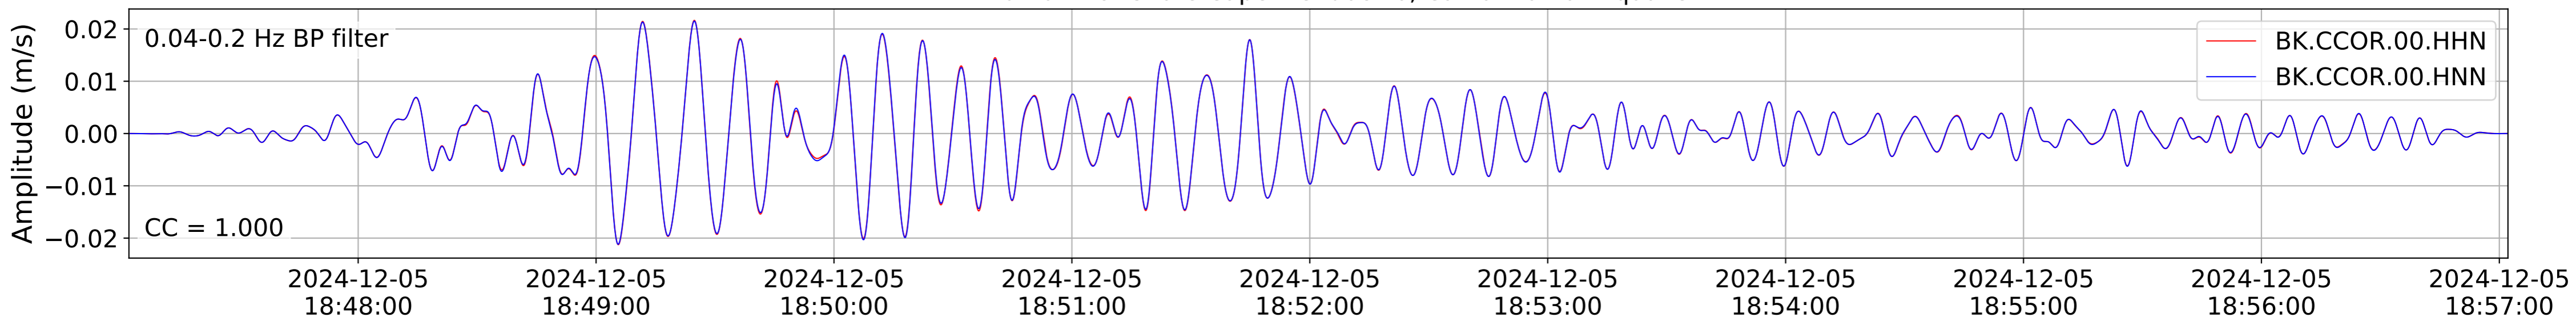

2024.340.184421_M7.0_nc75095651
Origin Time:2024-12-05T18:44:21.110000Z USGS event-id:nc75095651
M7.0 2024 Offshore Cape Mendocino, California Earthquake