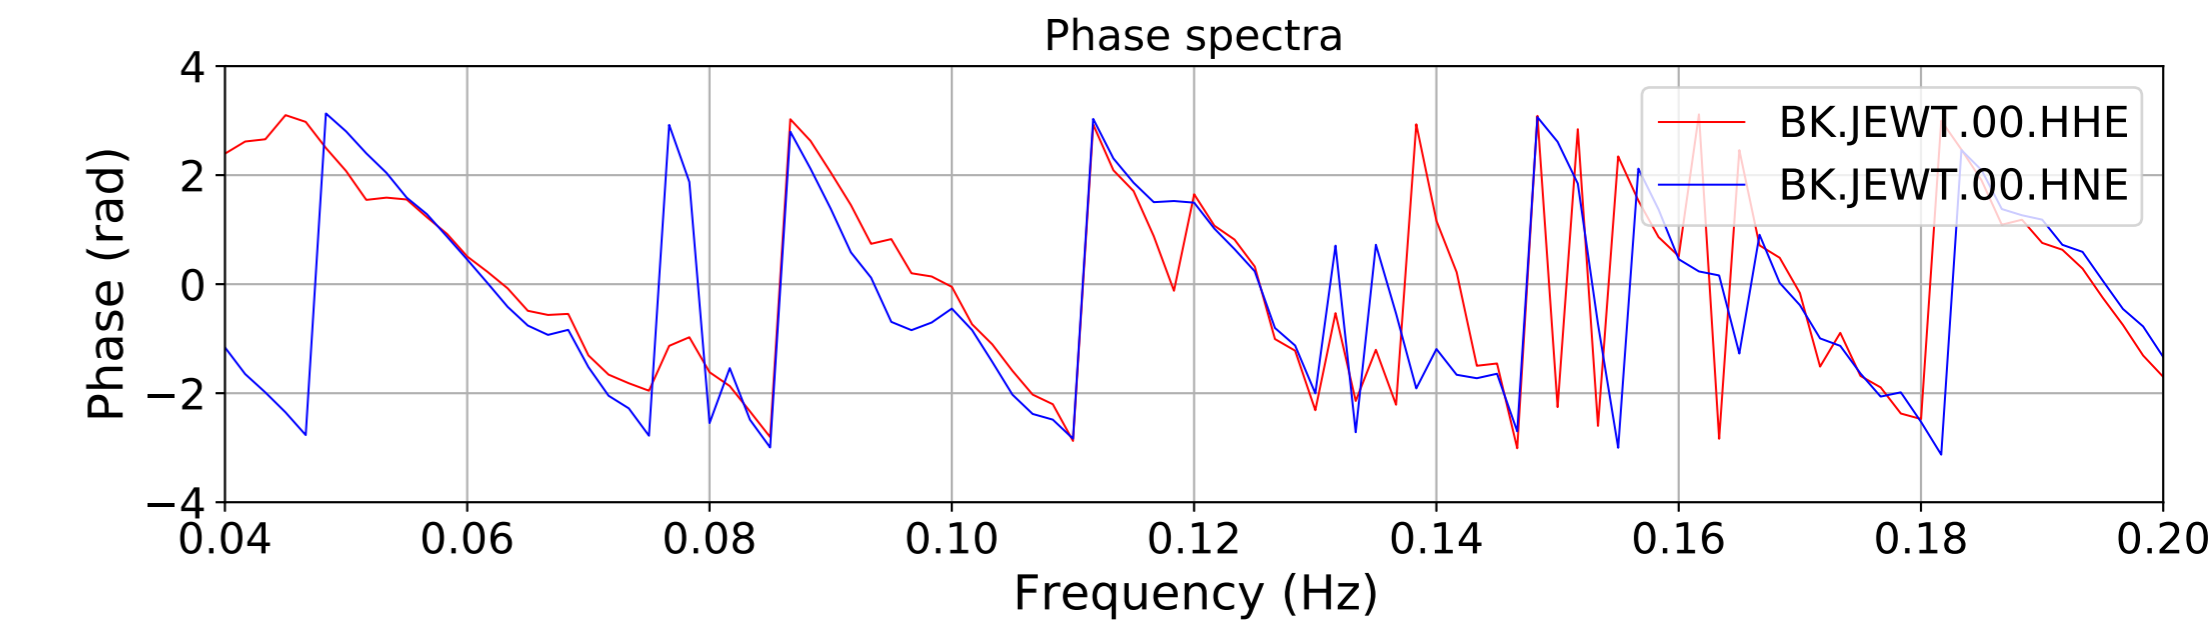

2024.340.184421.M7.0_nc75095651
Origin Time:2024-12-05T18:44:21.110000Z USGS event-id:nc75095651
M7.0 2024 Offshore Cape Mendocino, California Earthquake