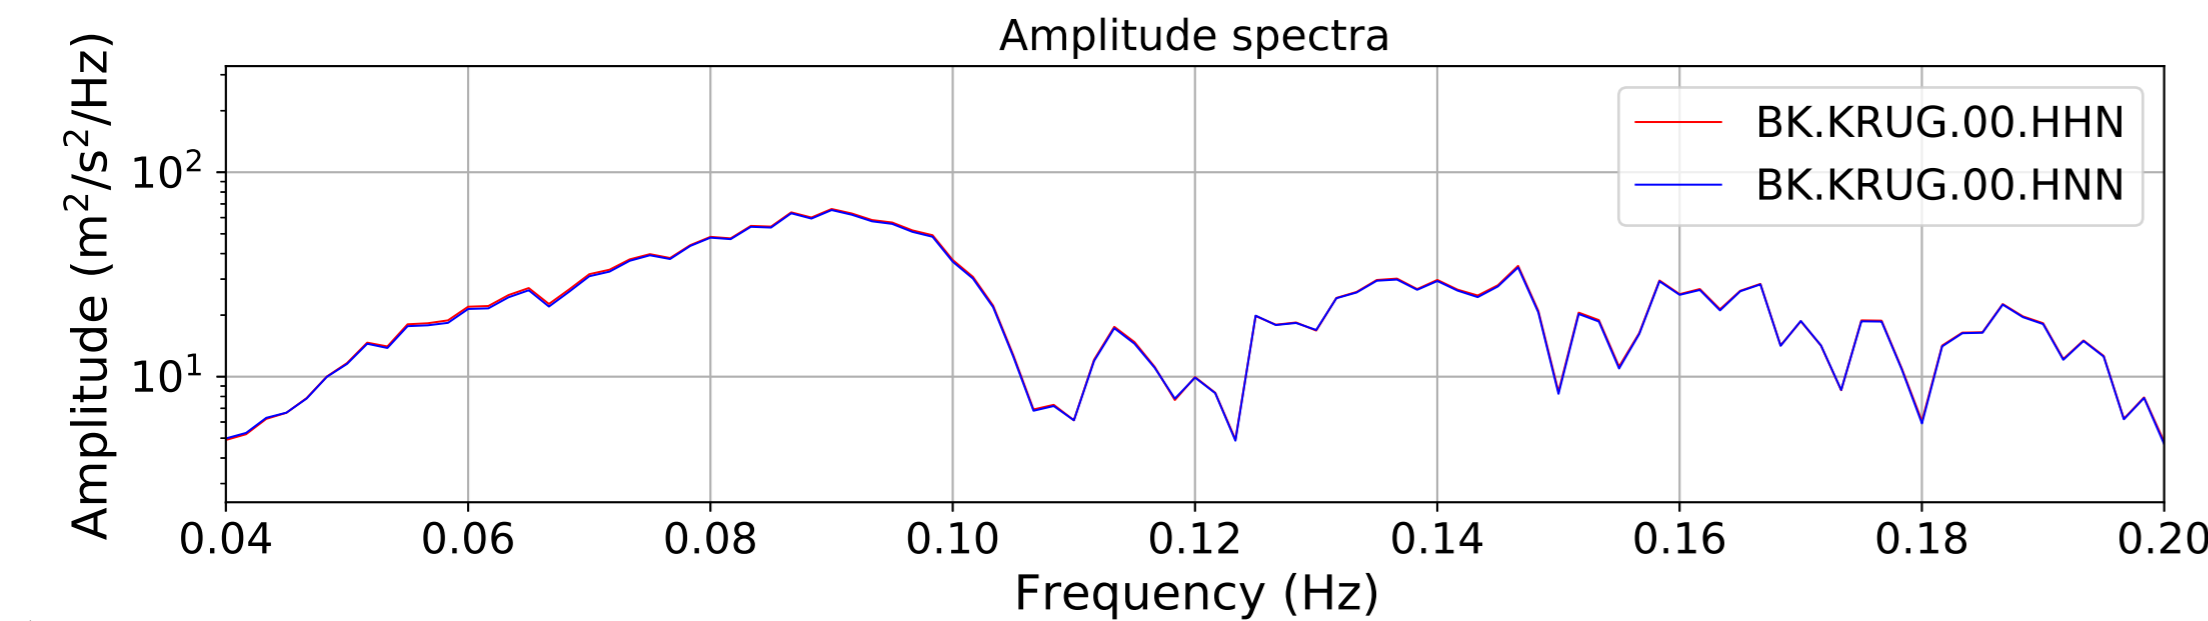

2024.340.184421.M7.0_nc75095651
Origin Time:2024-12-05T18:44:21.110000Z USGS event-id:nc75095651
M7.0 2024 Offshore Cape Mendocino, California Earthquake