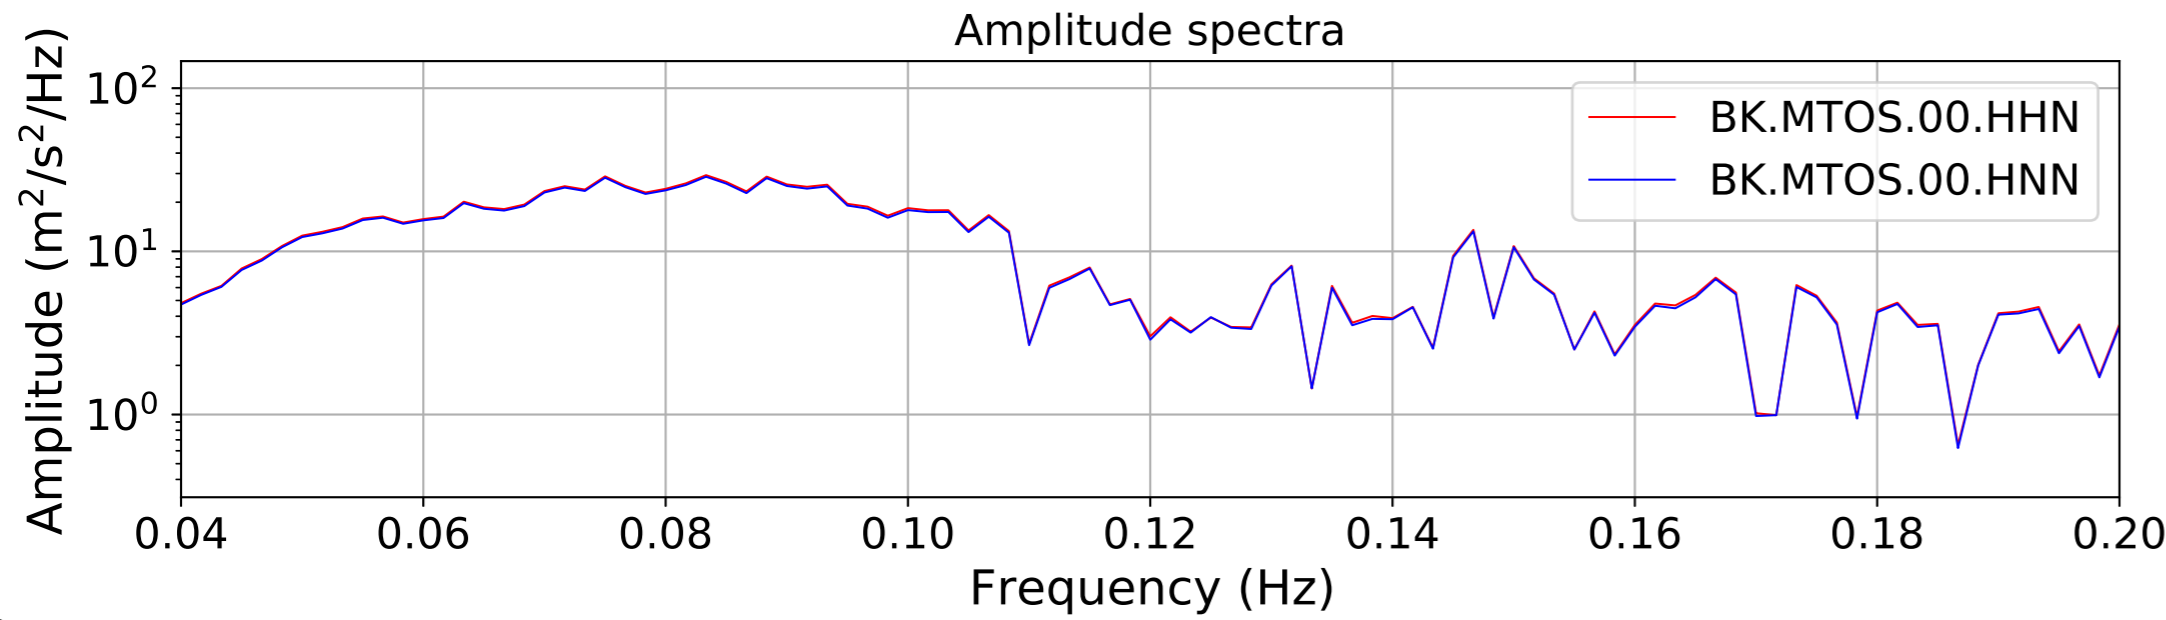

2024.340.184421_M7.0_nc75095651
Origin Time:2024-12-05T18:44:21.110000Z USGS event-id:nc75095651
M7.0 2024 Offshore Cape Mendocino, California Earthquake