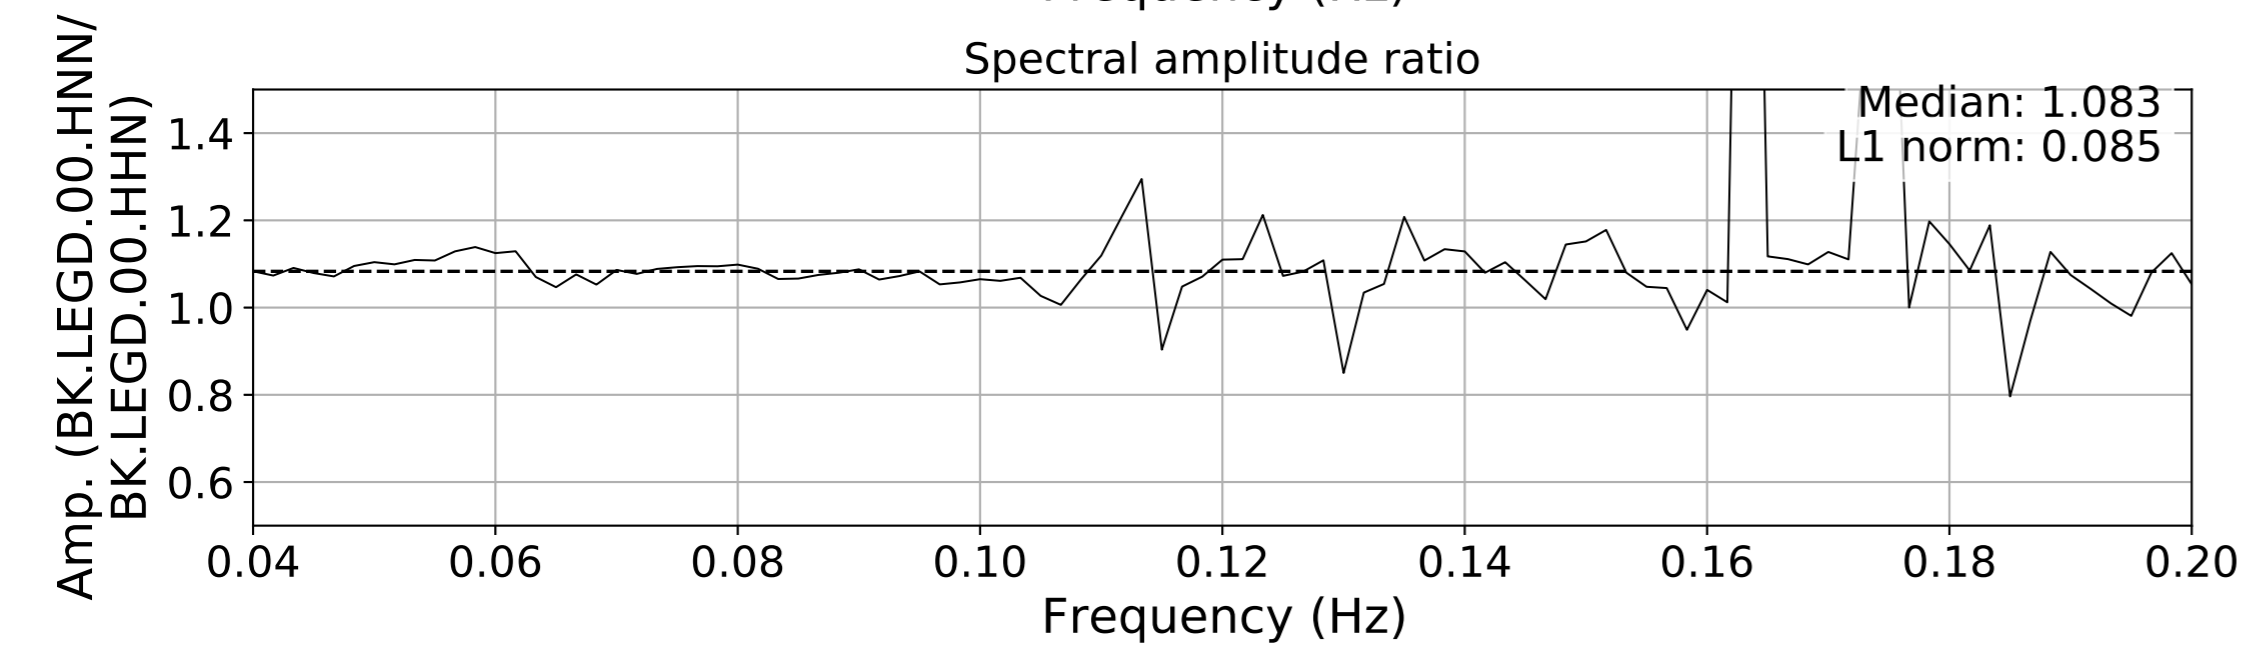

2024.340.184421_M7.0_nc75095651
Origin Time:2024-12-05T18:44:21.110000Z USGS event-id:nc75095651
M7.0 2024 Offshore Cape Mendocino, California Earthquake