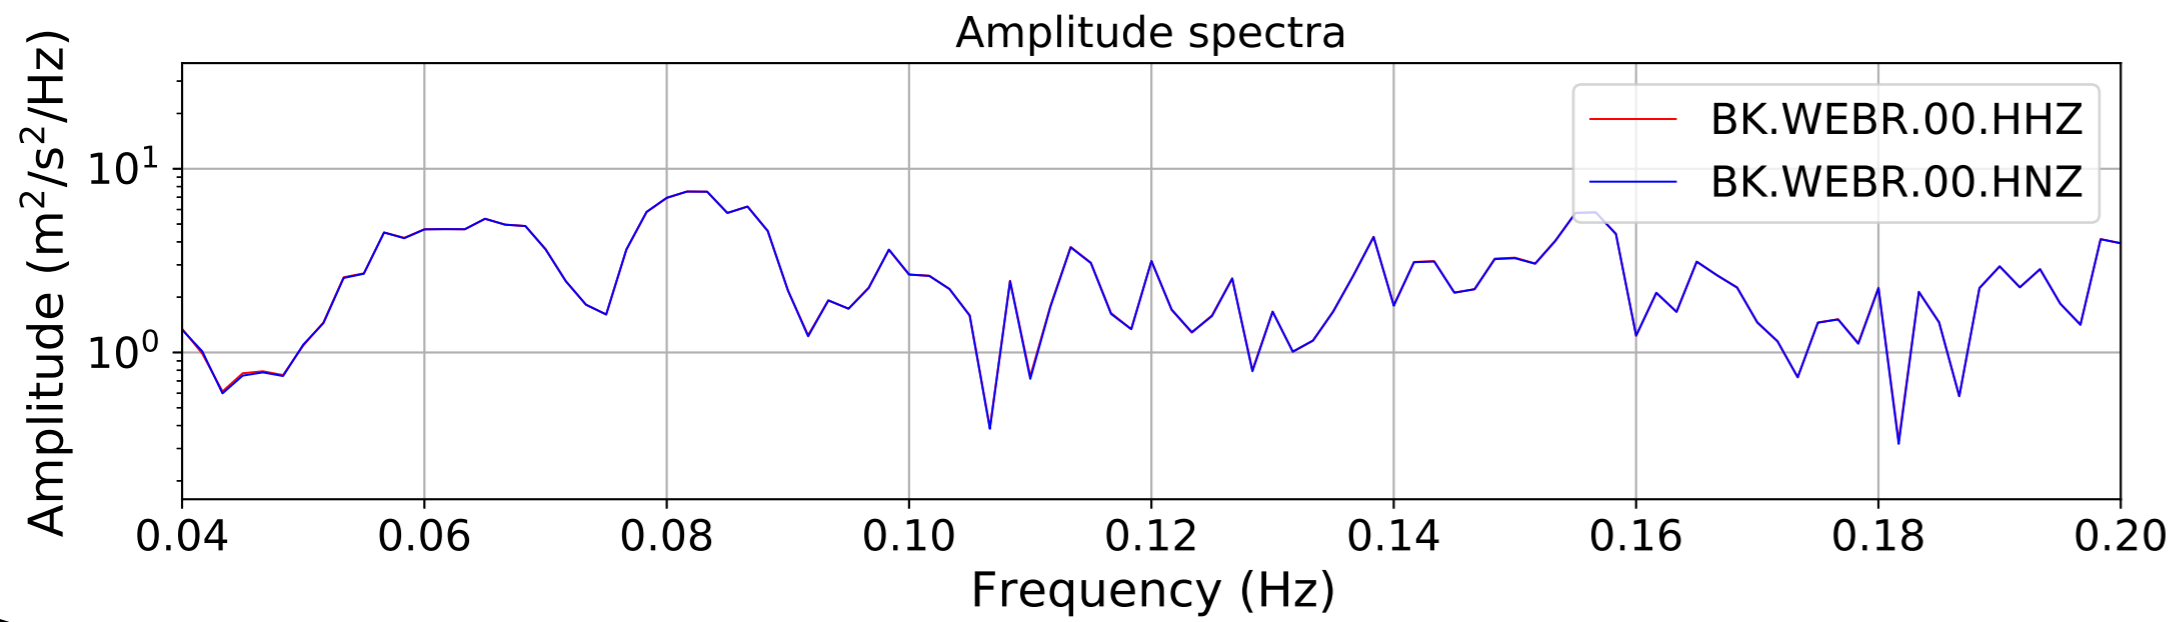

2024.340.184421_M7.0_nc75095651
Origin Time:2024-12-05T18:44:21.110000Z USGS event-id:nc75095651
M7.0 2024 Offshore Cape Mendocino, California Earthquake