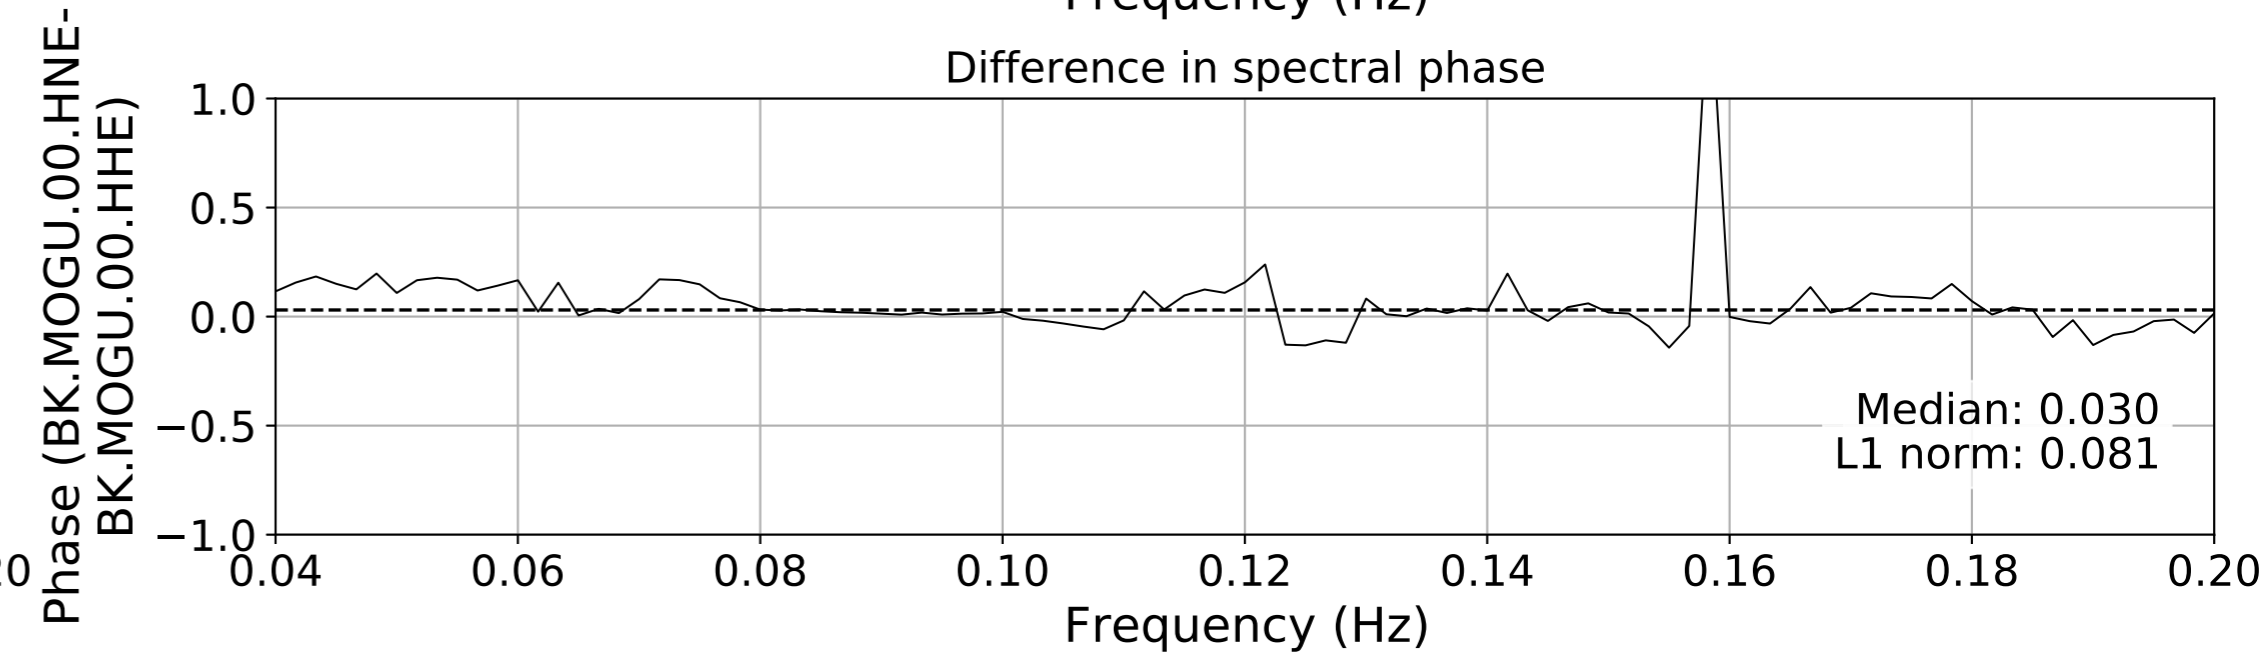

2024.340.184421_M7.0_nc75095651
Origin Time:2024-12-05T18:44:21.110000Z USGS event-id:nc75095651
M7.0 2024 Offshore Cape Mendocino, California Earthquake