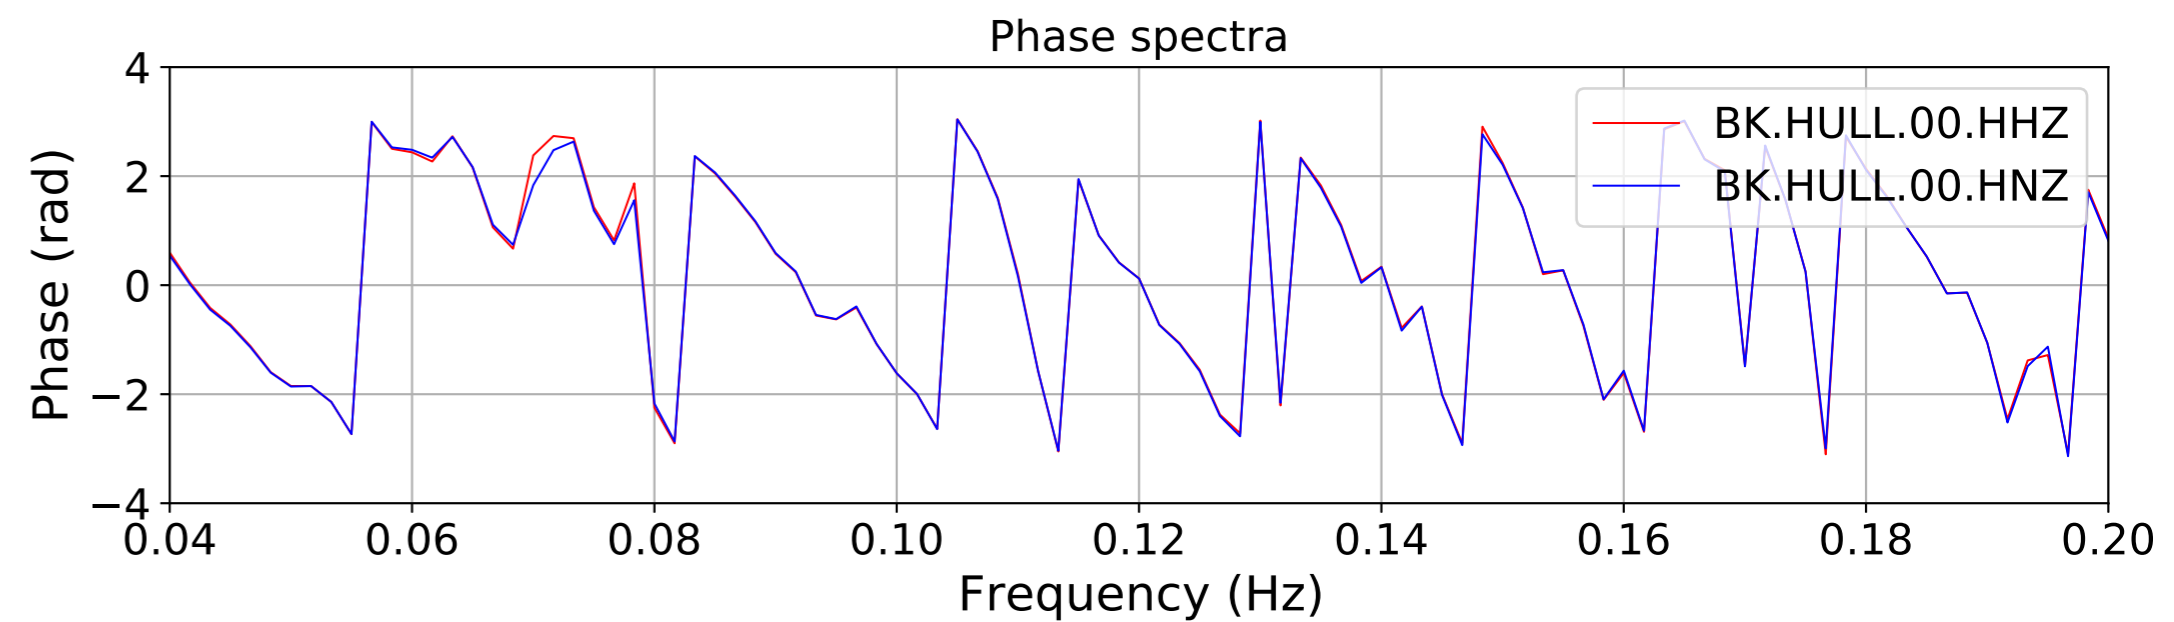

2024.340.184421_M7.0_nc75095651
Origin Time:2024-12-05T18:44:21.110000Z USGS event-id:nc75095651
M7.0 2024 Offshore Cape Mendocino, California Earthquake