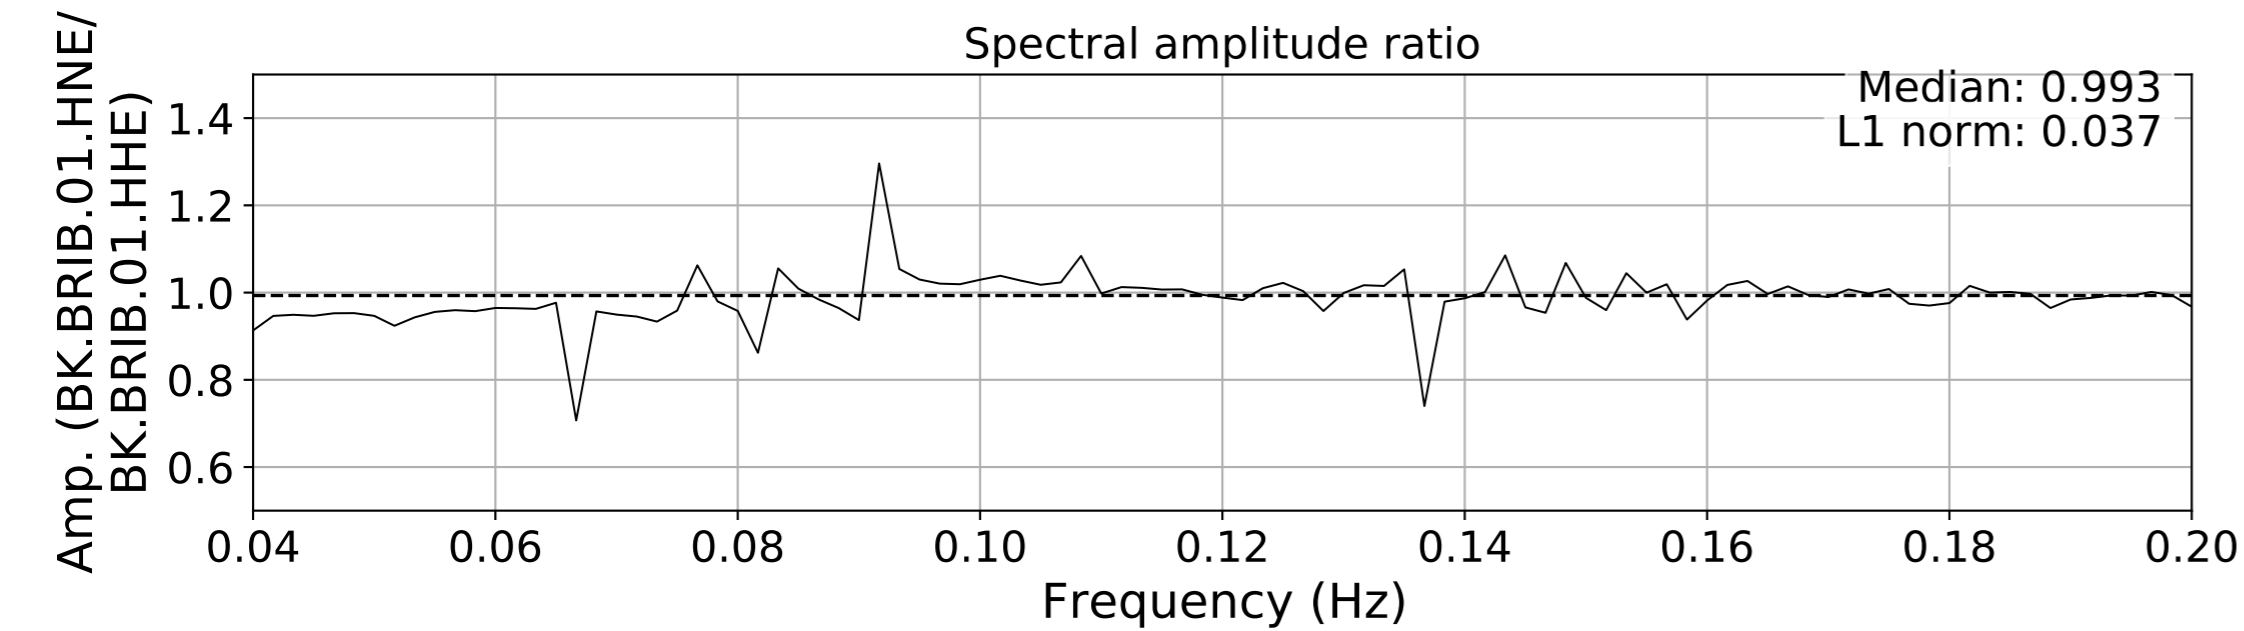

2024.340.184421_M7.0_nc75095651
Origin Time:2024-12-05T18:44:21.110000Z USGS event-id:nc75095651
M7.0 2024 Offshore Cape Mendocino, California Earthquake