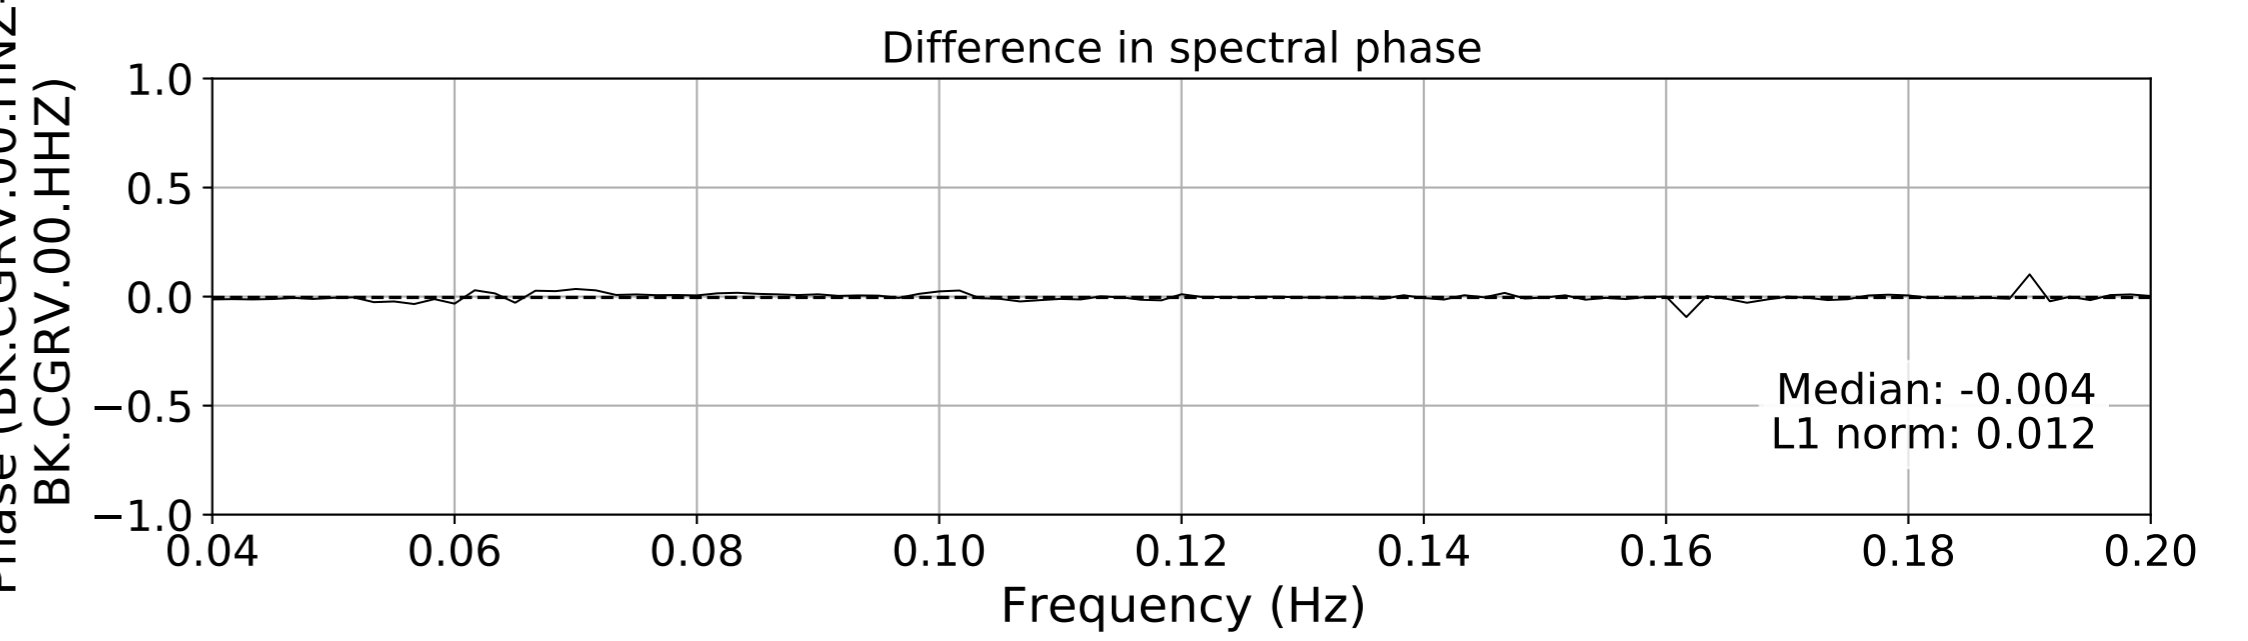

2024.340.184421M7.0_nc75095651
Origin Time:2024-12-05T18:44:21.110000Z USGS event-id:nc75095651
M7.0 2024 Offshore Cape Mendocino, California Earthquake