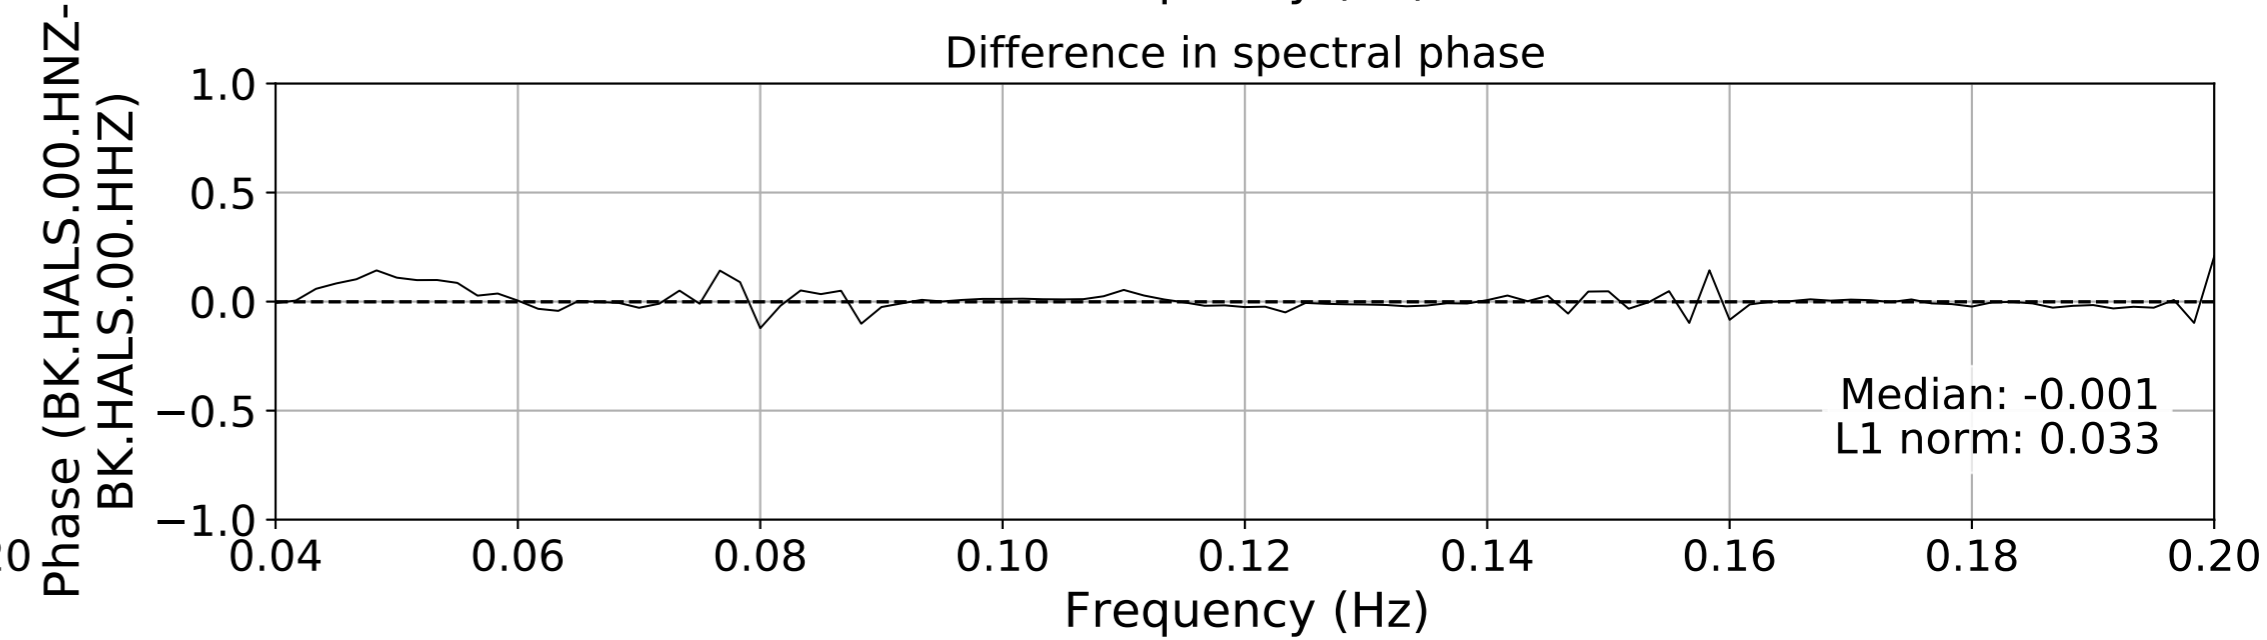

2024.340.184421_M7.0_nc75095651
Origin Time:2024-12-05T18:44:21.110000Z USGS event-id:nc75095651
M7.0 2024 Offshore Cape Mendocino, California Earthquake