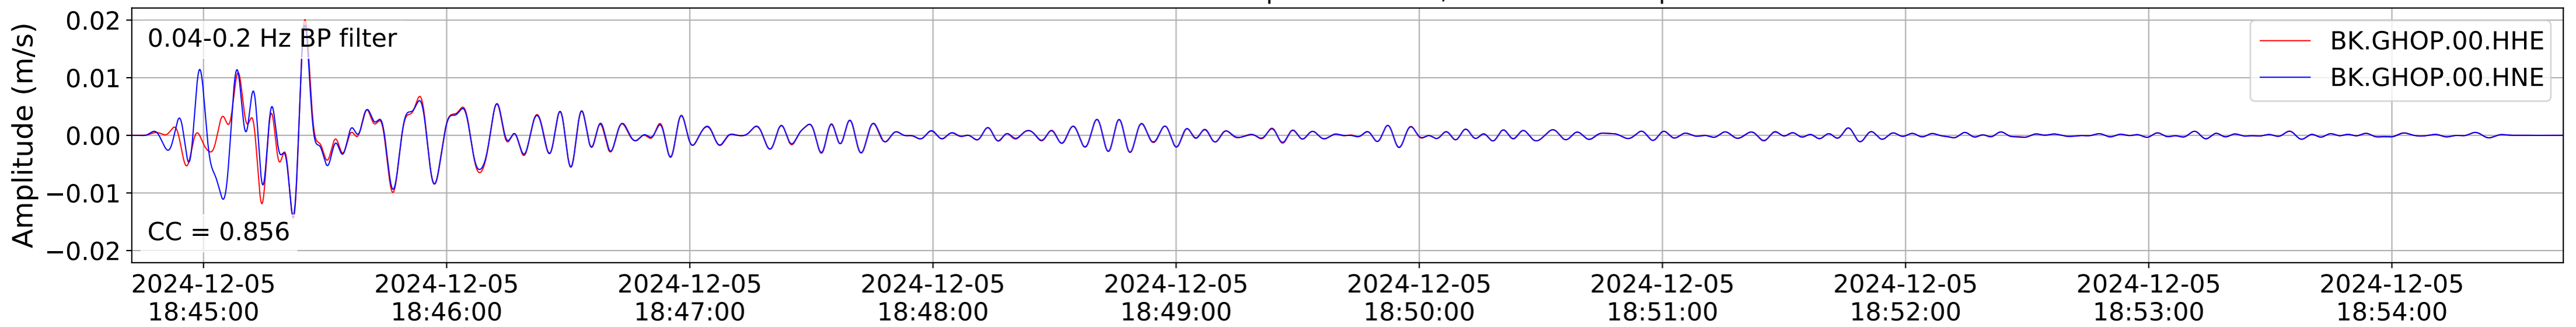

2024.340.184421.M7.0_nc75095651
Origin Time:2024-12-05T18:44:21.110000Z USGS event-id:nc75095651
M7.0 2024 Offshore Cape Mendocino, California Earthquake