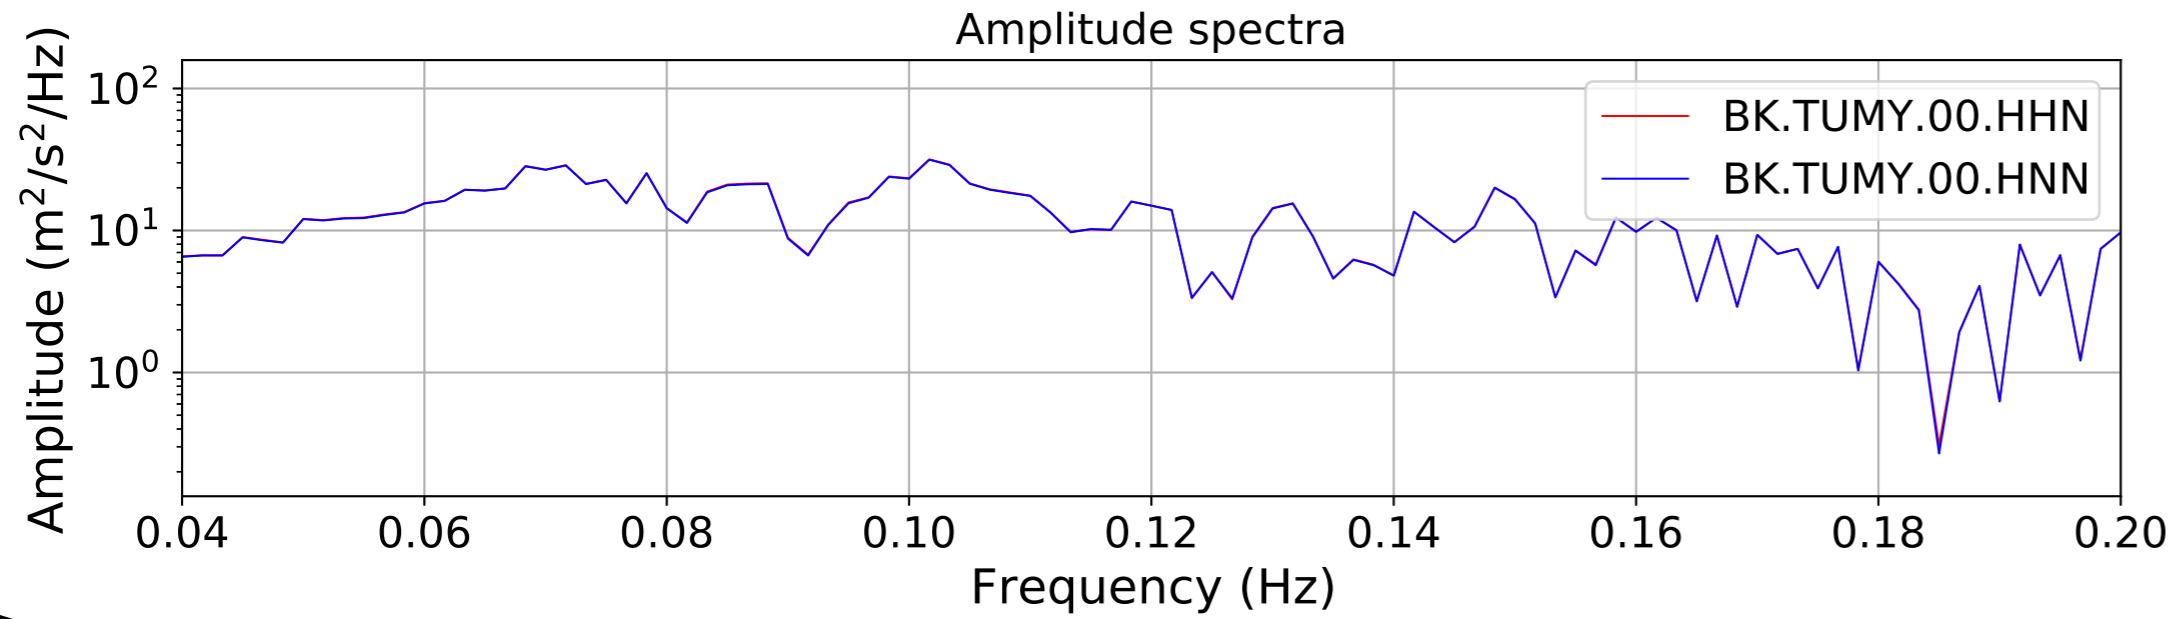

2024.340.184421_M7.0_nc75095651
Origin Time:2024-12-05T18:44:21.110000Z USGS event-id:nc75095651
M7.0 2024 Offshore Cape Mendocino, California Earthquake