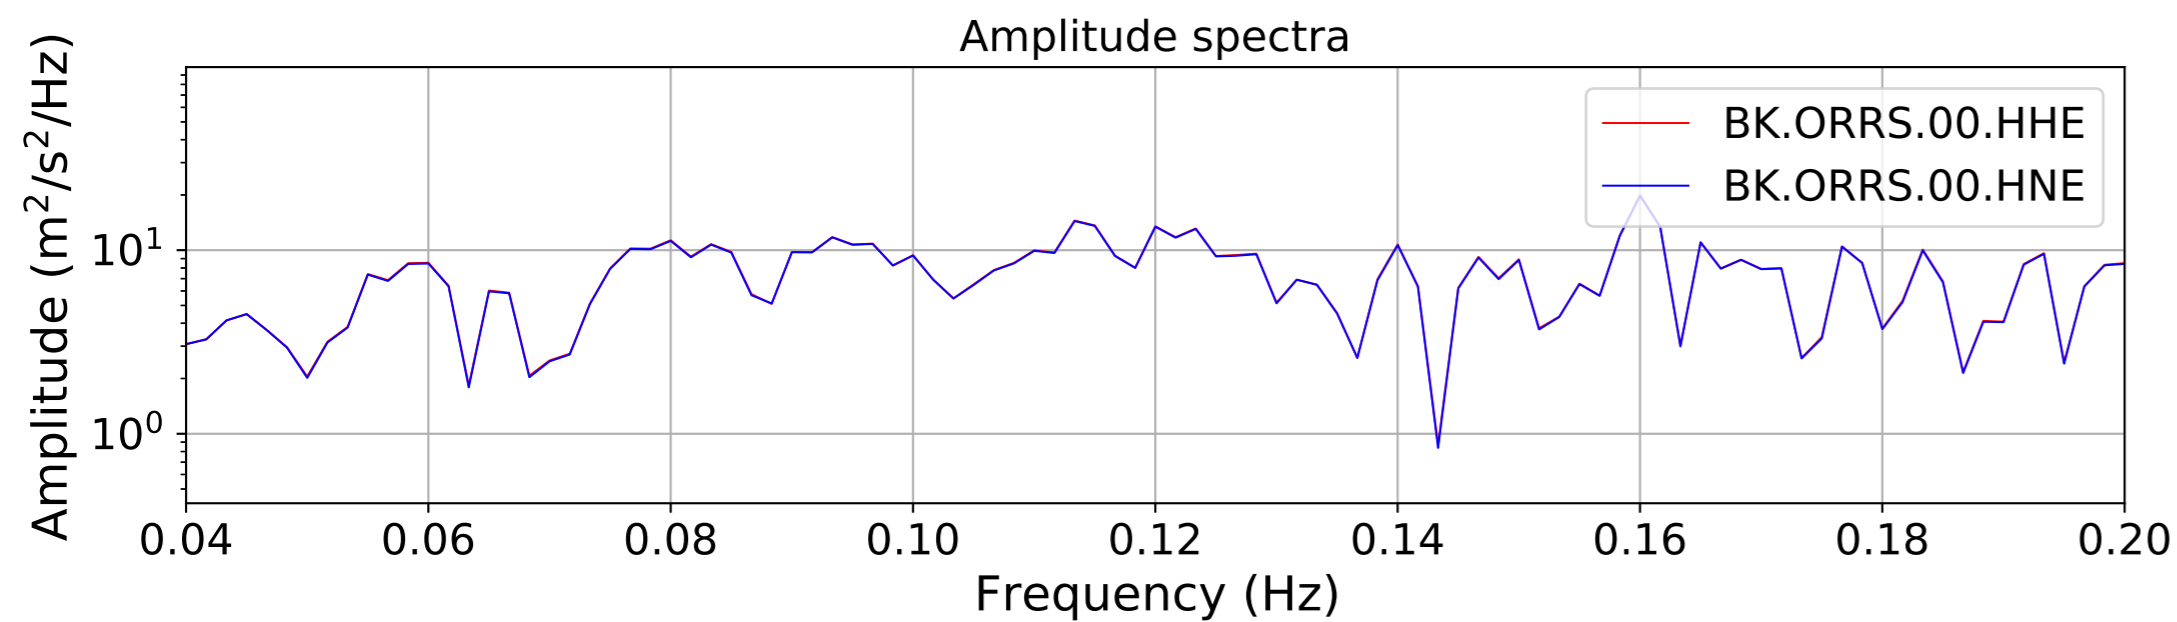

2024.340.184421_M7.0_nc75095651
Origin Time:2024-12-05T18:44:21.110000Z USGS event-id:nc75095651
M7.0 2024 Offshore Cape Mendocino, California Earthquake