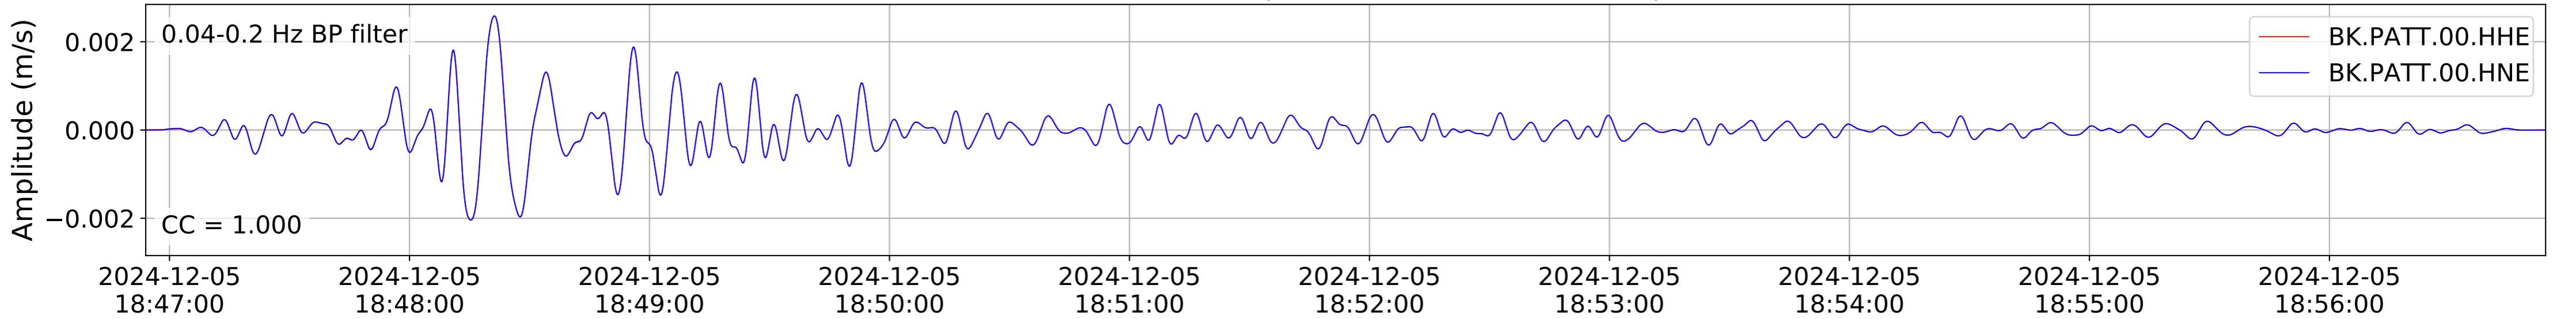

2024.340.184421_M7.0_nc75095651
Origin Time:2024-12-05T18:44:21.110000Z USGS event-id:nc75095651
M7.0 2024 Offshore Cape Mendocino, California Earthquake