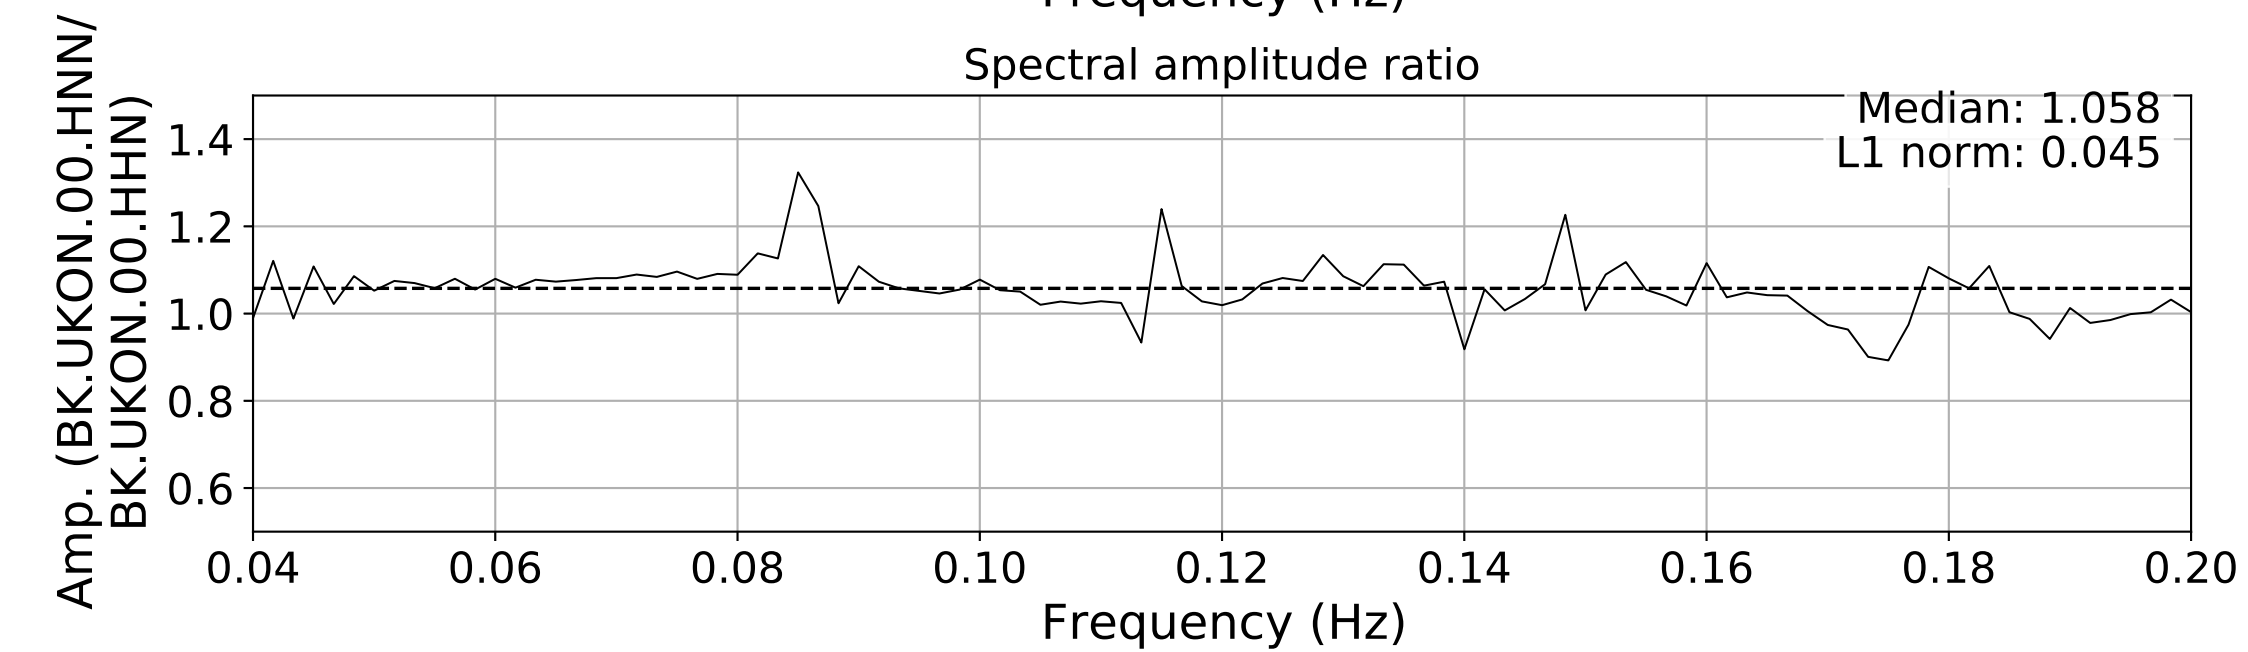

2024.340.184421_M7.0_nc75095651
Origin Time:2024-12-05T18:44:21.110000Z USGS event-id:nc75095651
M7.0 2024 Offshore Cape Mendocino, California Earthquake