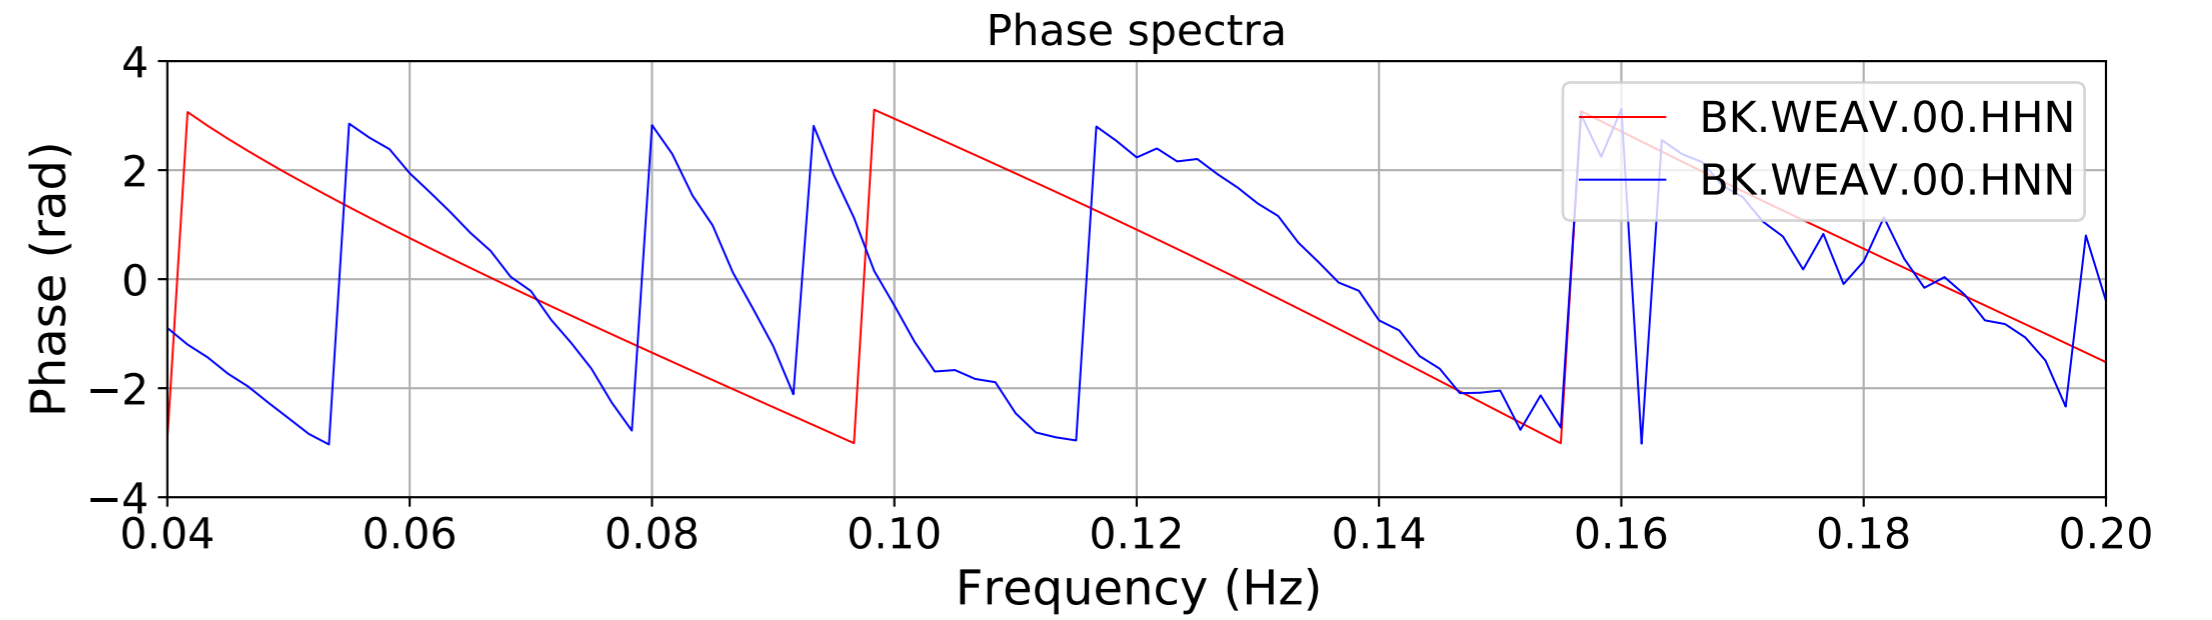

2024.340.184421_M7.0_nc75095651
Origin Time:2024-12-05T18:44:21.110000Z USGS event-id:nc75095651
M7.0 2024 Offshore Cape Mendocino, California Earthquake