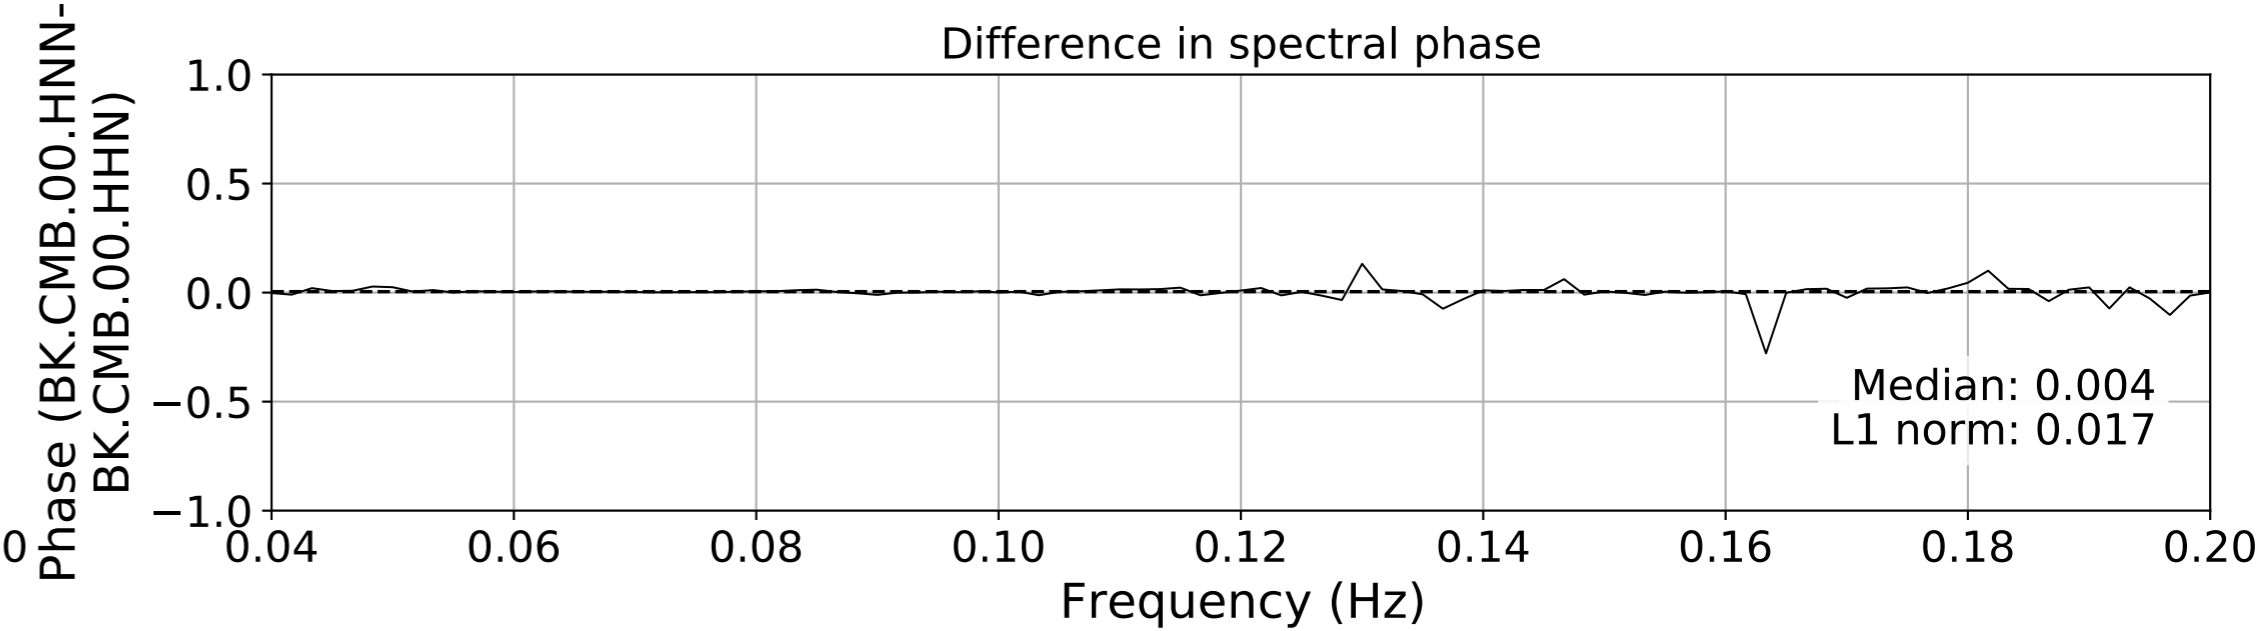

2024.340.184421_M7.0_nc75095651
Origin Time:2024-12-05T18:44:21.110000Z USGS event-id:nc75095651
M7.0 2024 Offshore Cape Mendocino, California Earthquake