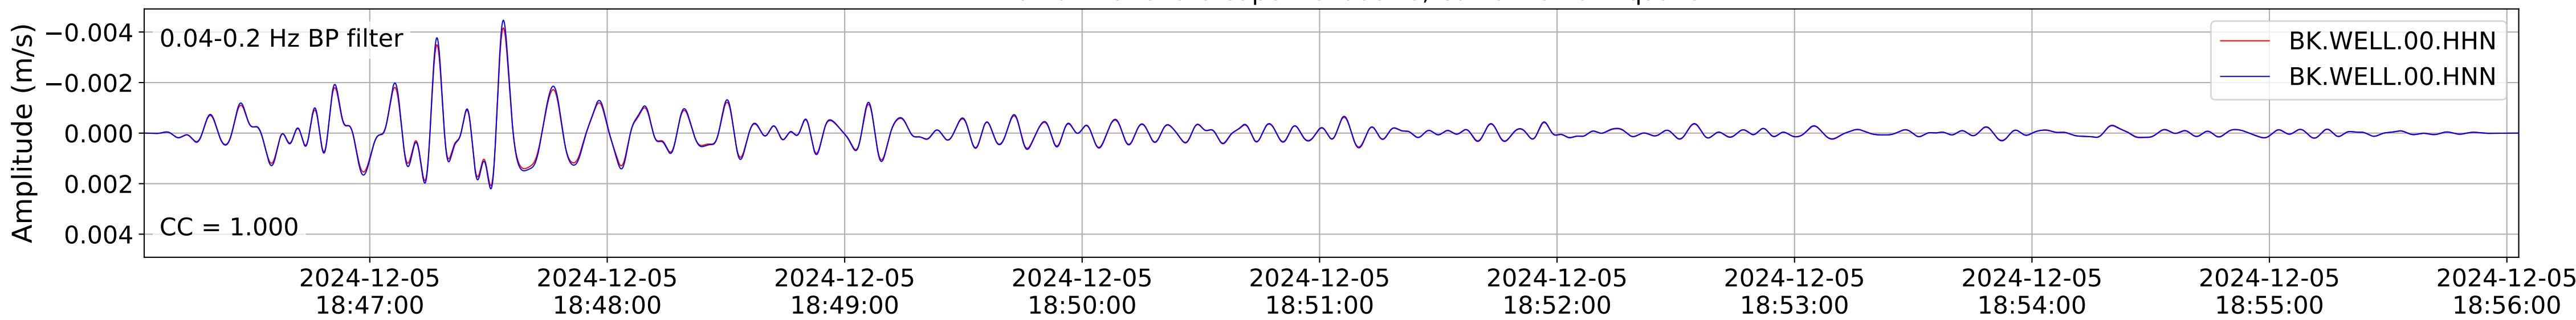

2024.340.184421_M7.0_nc75095651
Origin Time:2024-12-05T18:44:21.110000Z USGS event-id:nc75095651
M7.0 2024 Offshore Cape Mendocino, California Earthquake