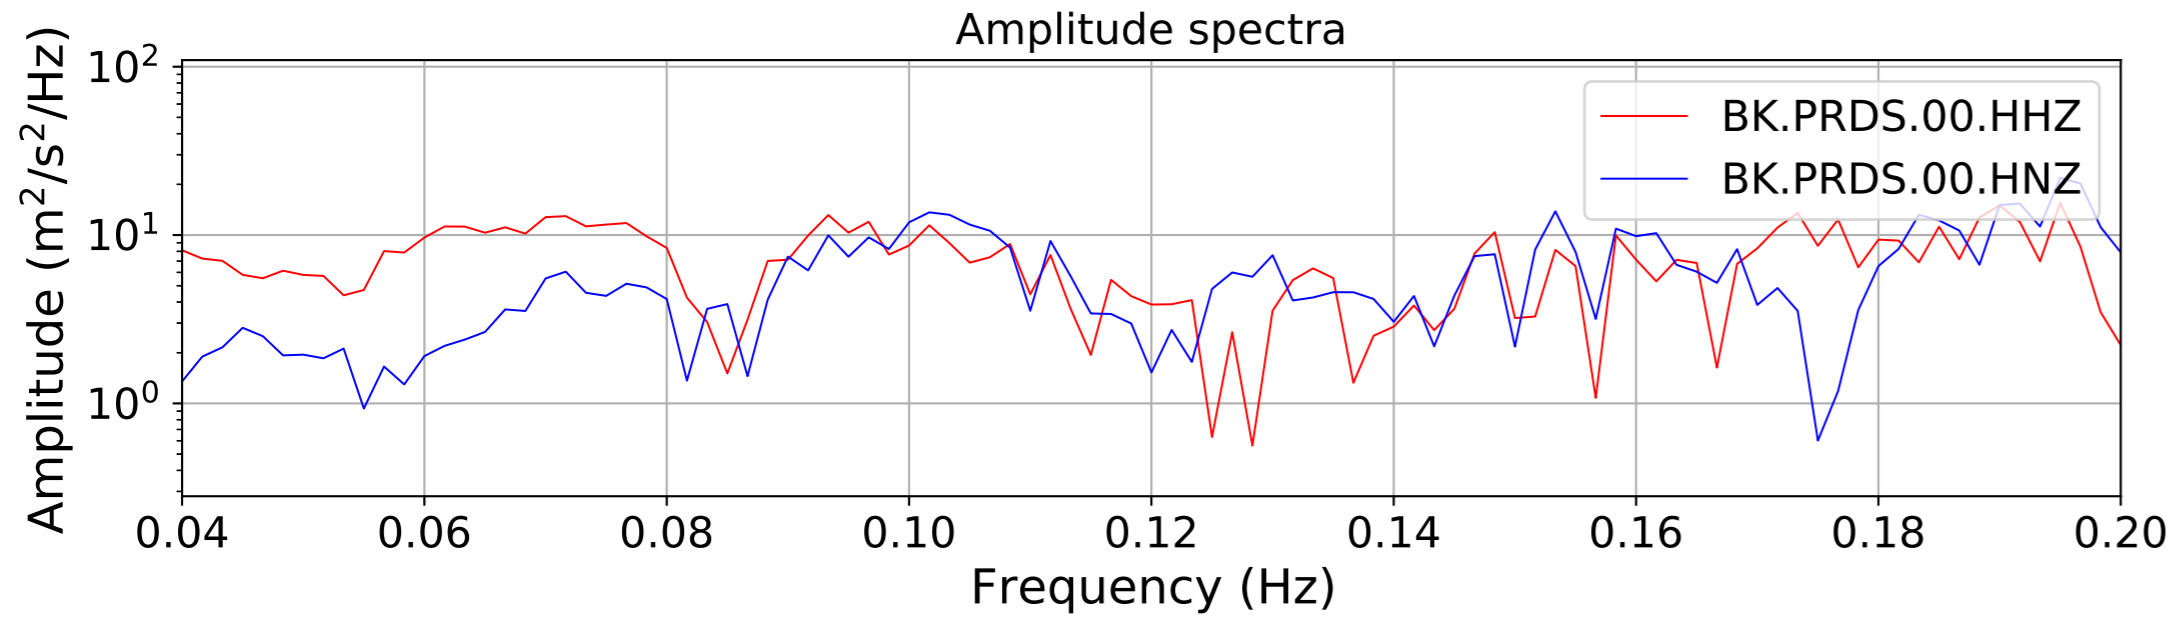

2024.340.184421_M7.0_nc75095651
Origin Time:2024-12-05T18:44:21.110000Z USGS event-id:nc75095651
M7.0 2024 Offshore Cape Mendocino, California Earthquake