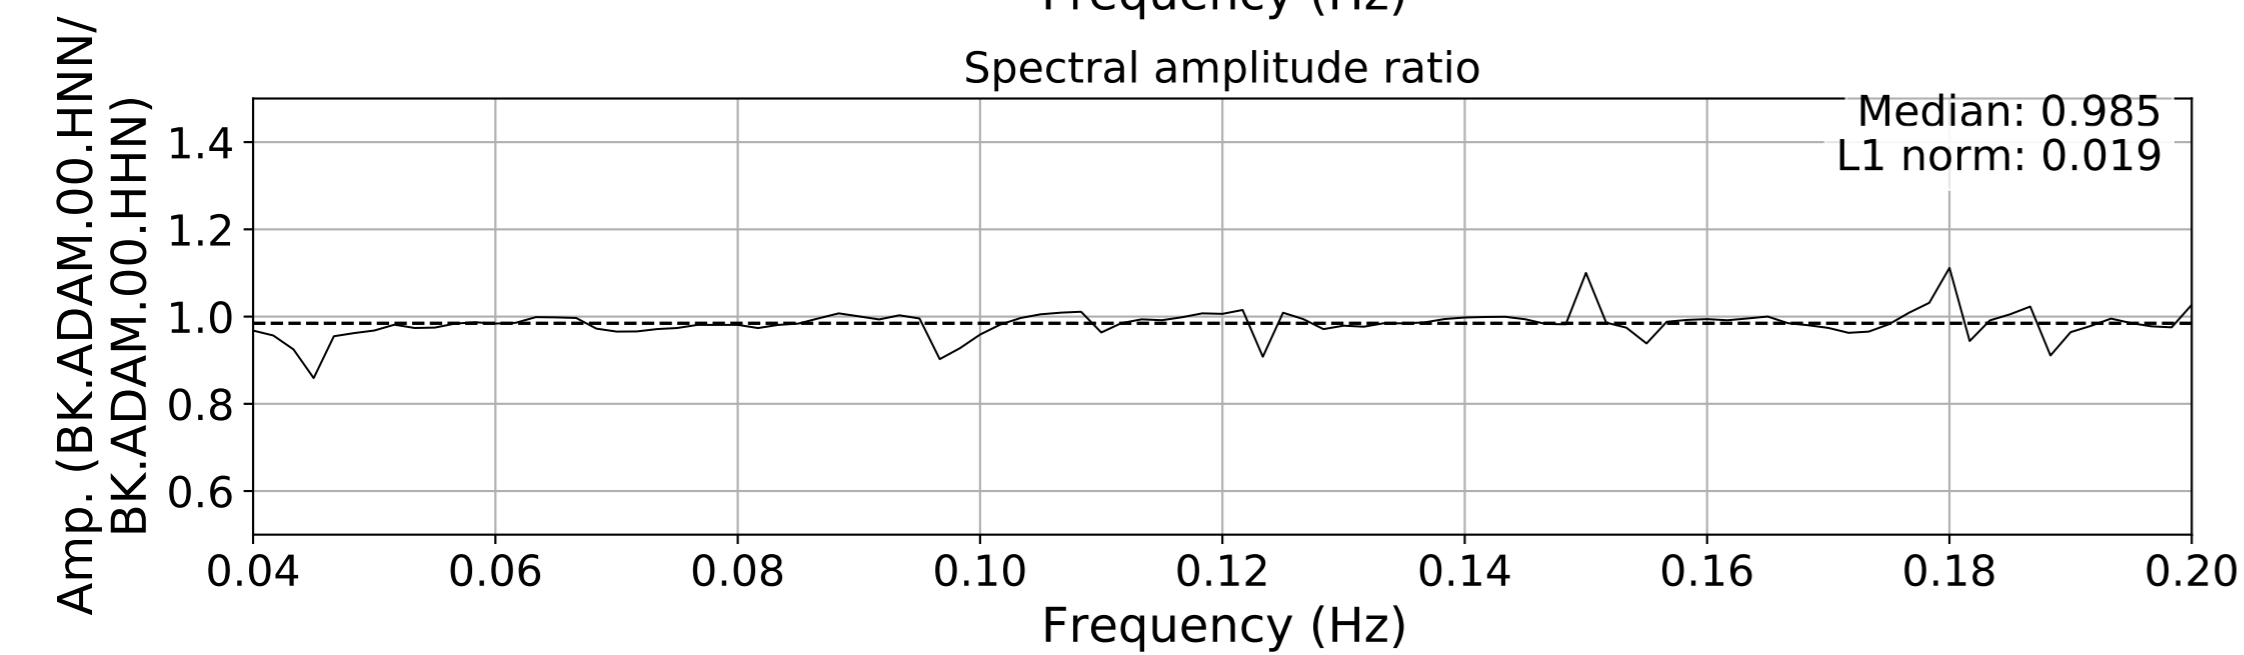

2024.340.184421_M7.0_nc75095651
Origin Time:2024-12-05T18:44:21.110000Z USGS event-id:nc75095651
M7.0 2024 Offshore Cape Mendocino, California Earthquake