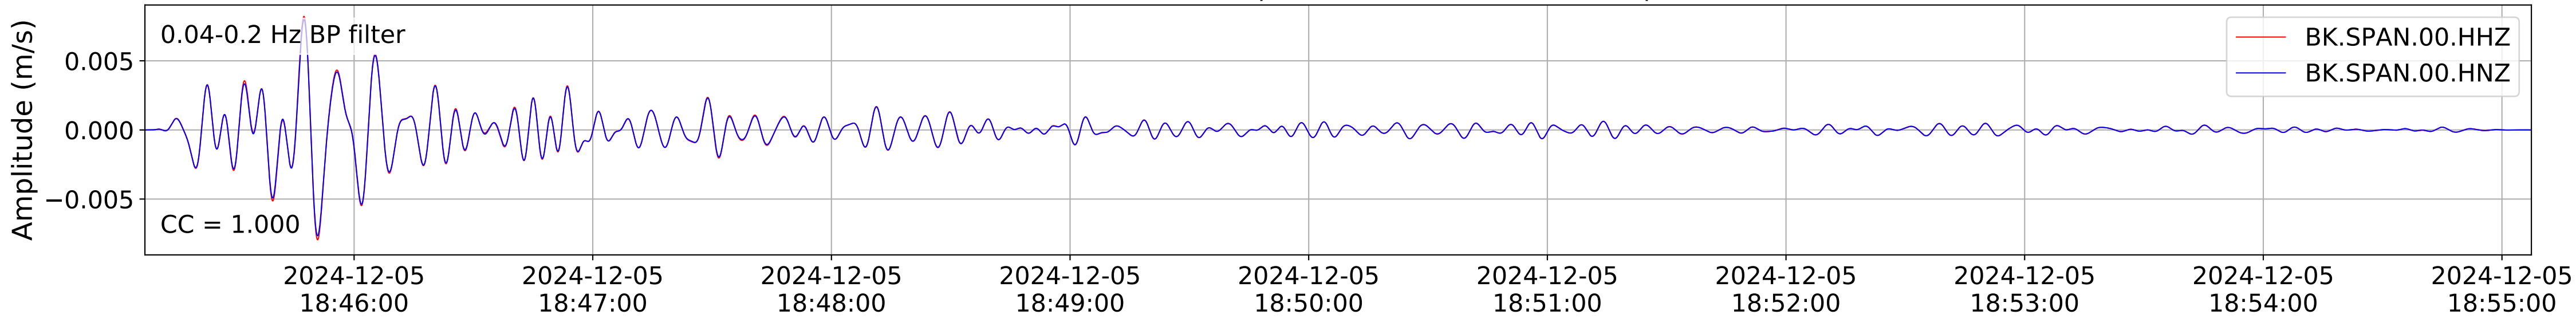

2024.340.184421_M7.0_nc75095651
Origin Time:2024-12-05T18:44:21.110000Z USGS event-id:nc75095651
M7.0 2024 Offshore Cape Mendocino, California Earthquake