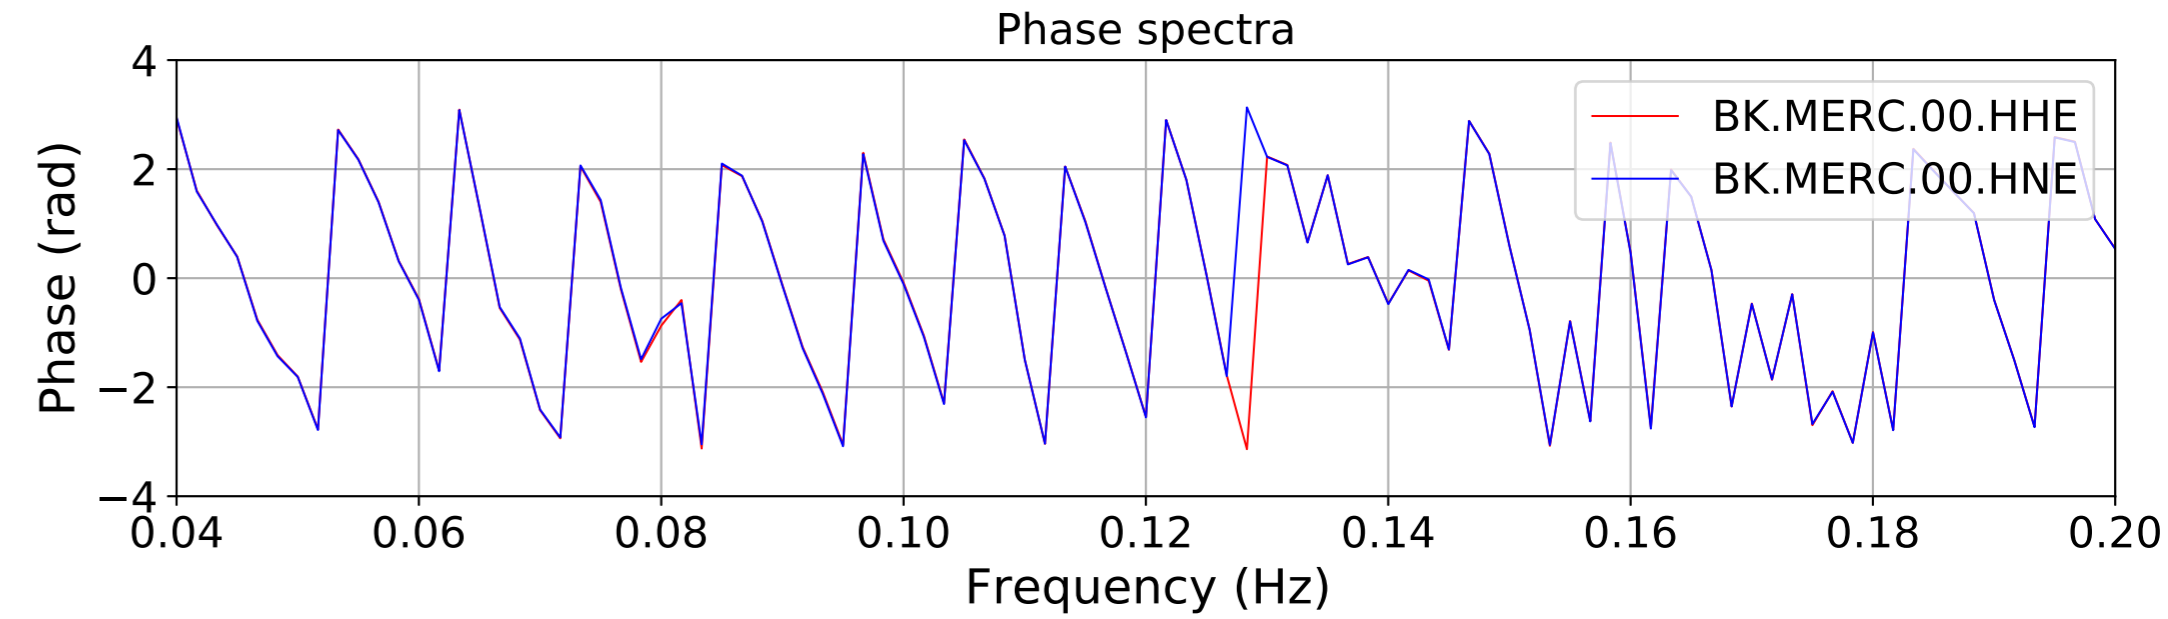

2024.340.184421_M7.0_nc75095651
Origin Time:2024-12-05T18:44:21.110000Z USGS event-id:nc75095651
M7.0 2024 Offshore Cape Mendocino, California Earthquake