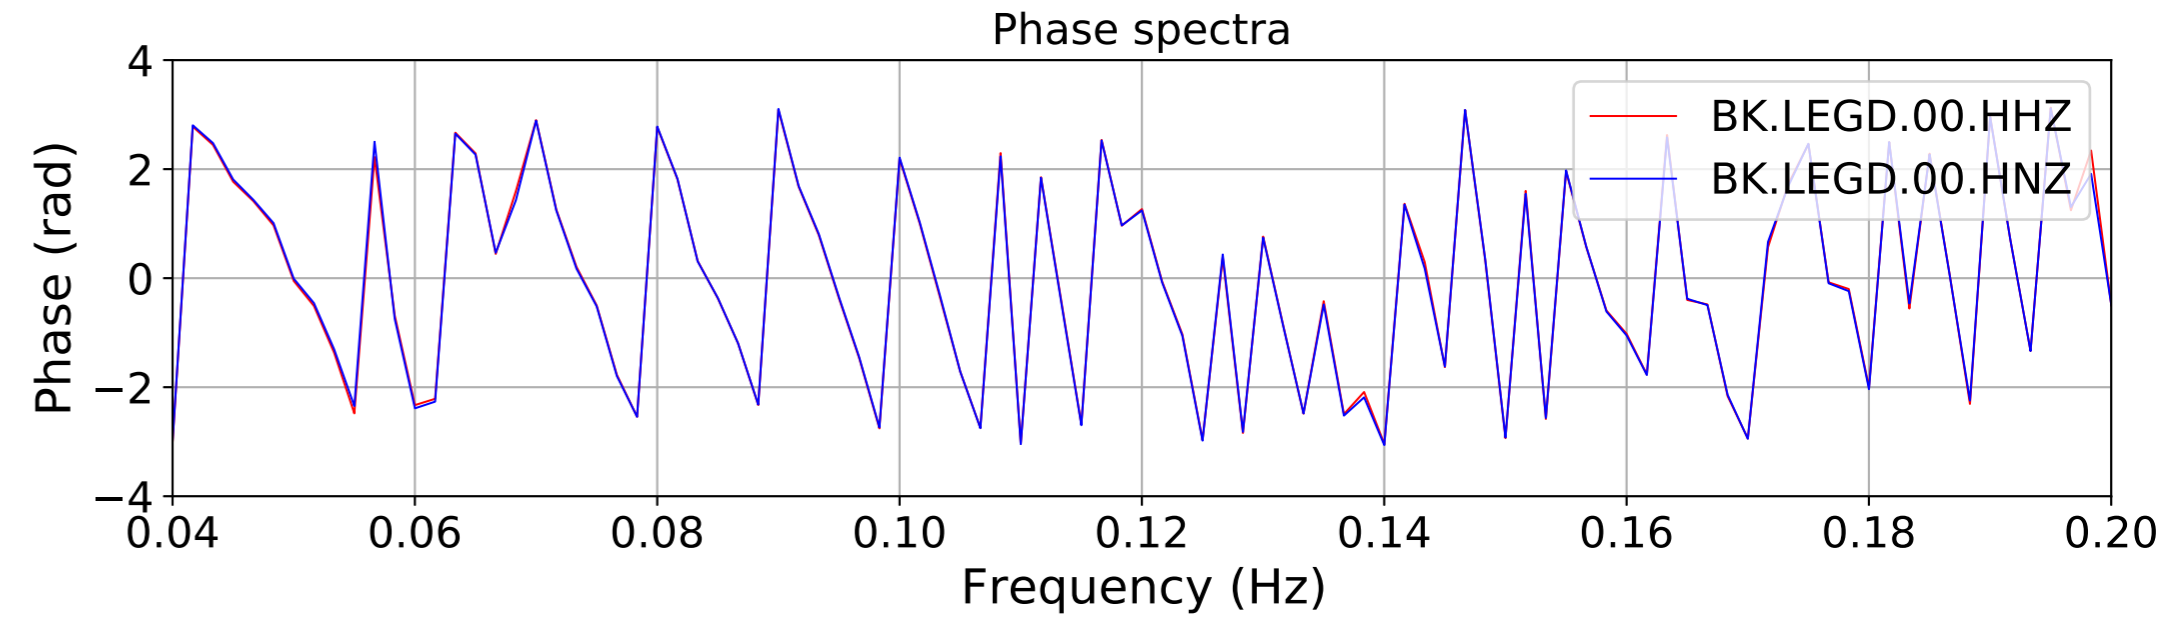

2024.340.184421_M7.0_nc75095651
Origin Time:2024-12-05T18:44:21.110000Z USGS event-id:nc75095651
M7.0 2024 Offshore Cape Mendocino, California Earthquake