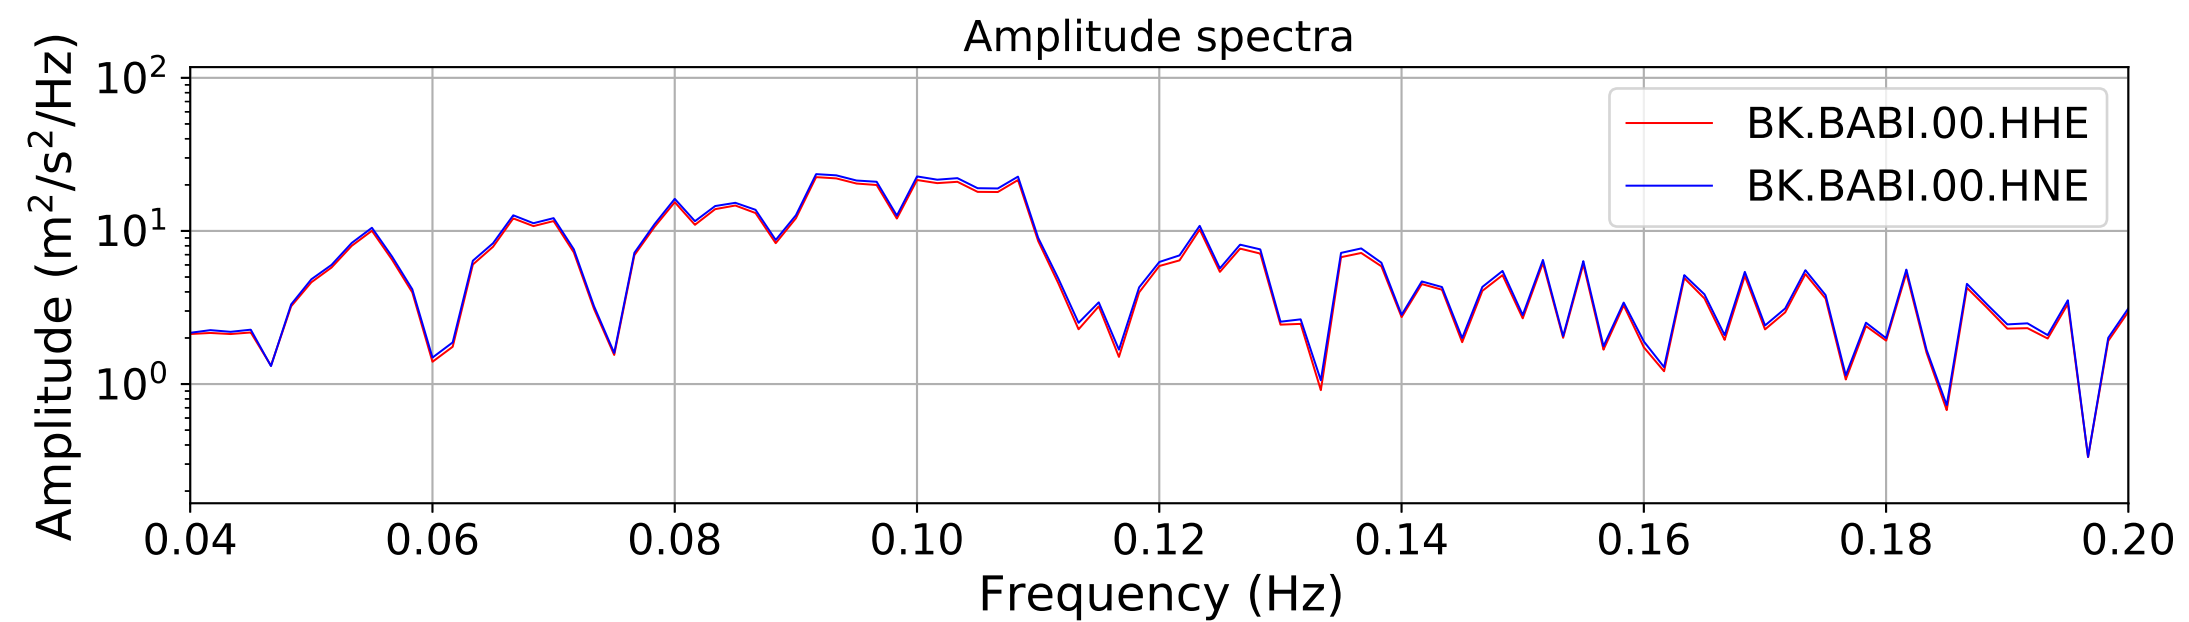

2024.340.184421_M7.0_nc75095651
Origin Time:2024-12-05T18:44:21.110000Z USGS event-id:nc75095651
M7.0 2024 Offshore Cape Mendocino, California Earthquake