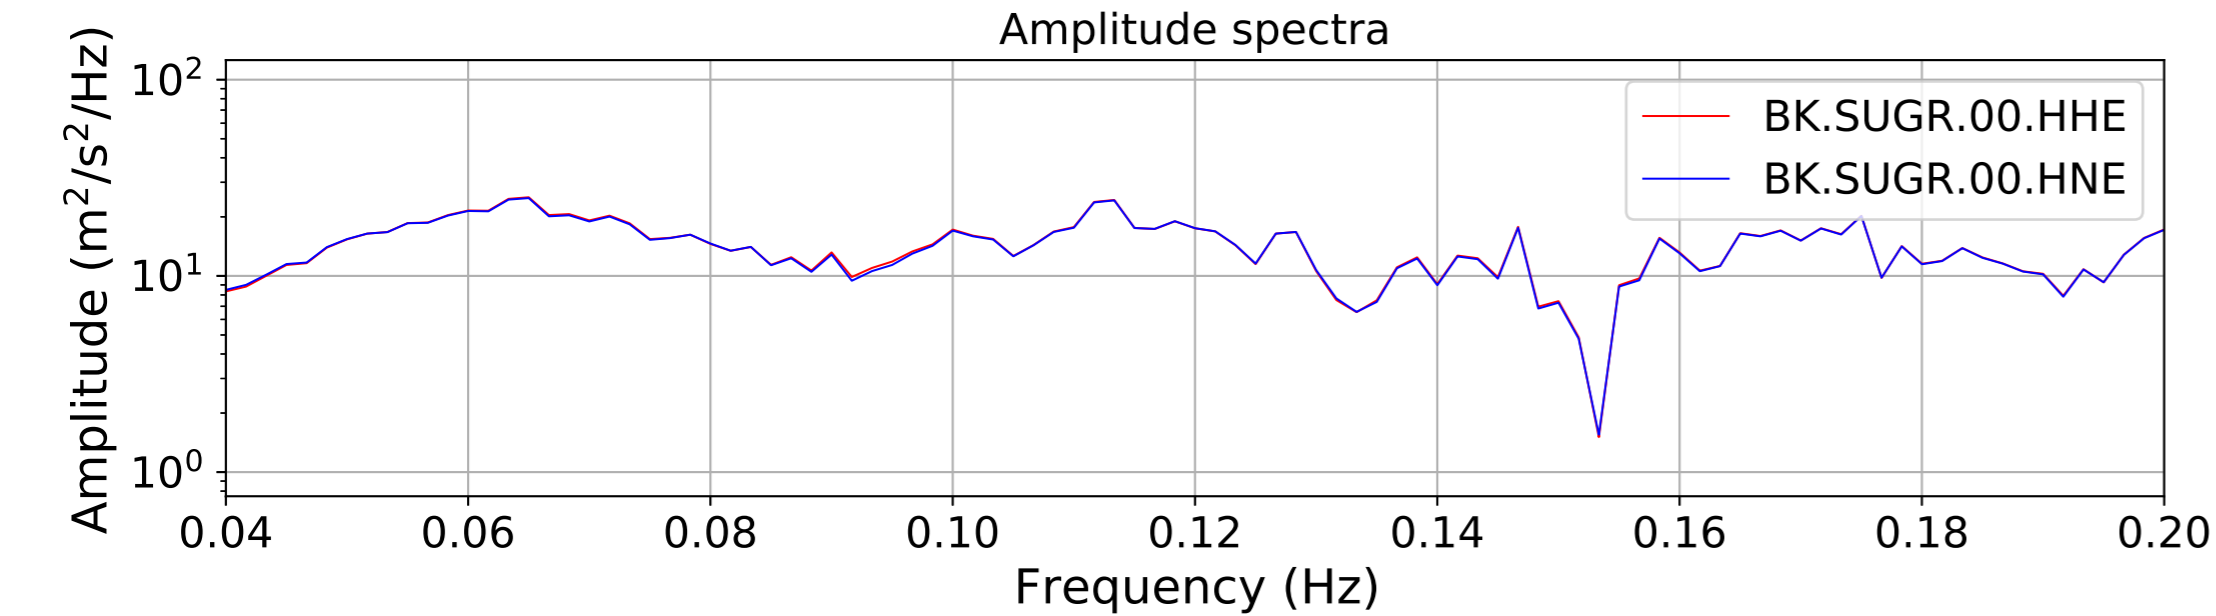

2024.340.184421.M7.0_nc75095651
Origin Time:2024-12-05T18:44:21.110000Z USGS event-id:nc75095651
M7.0 2024 Offshore Cape Mendocino, California Earthquake