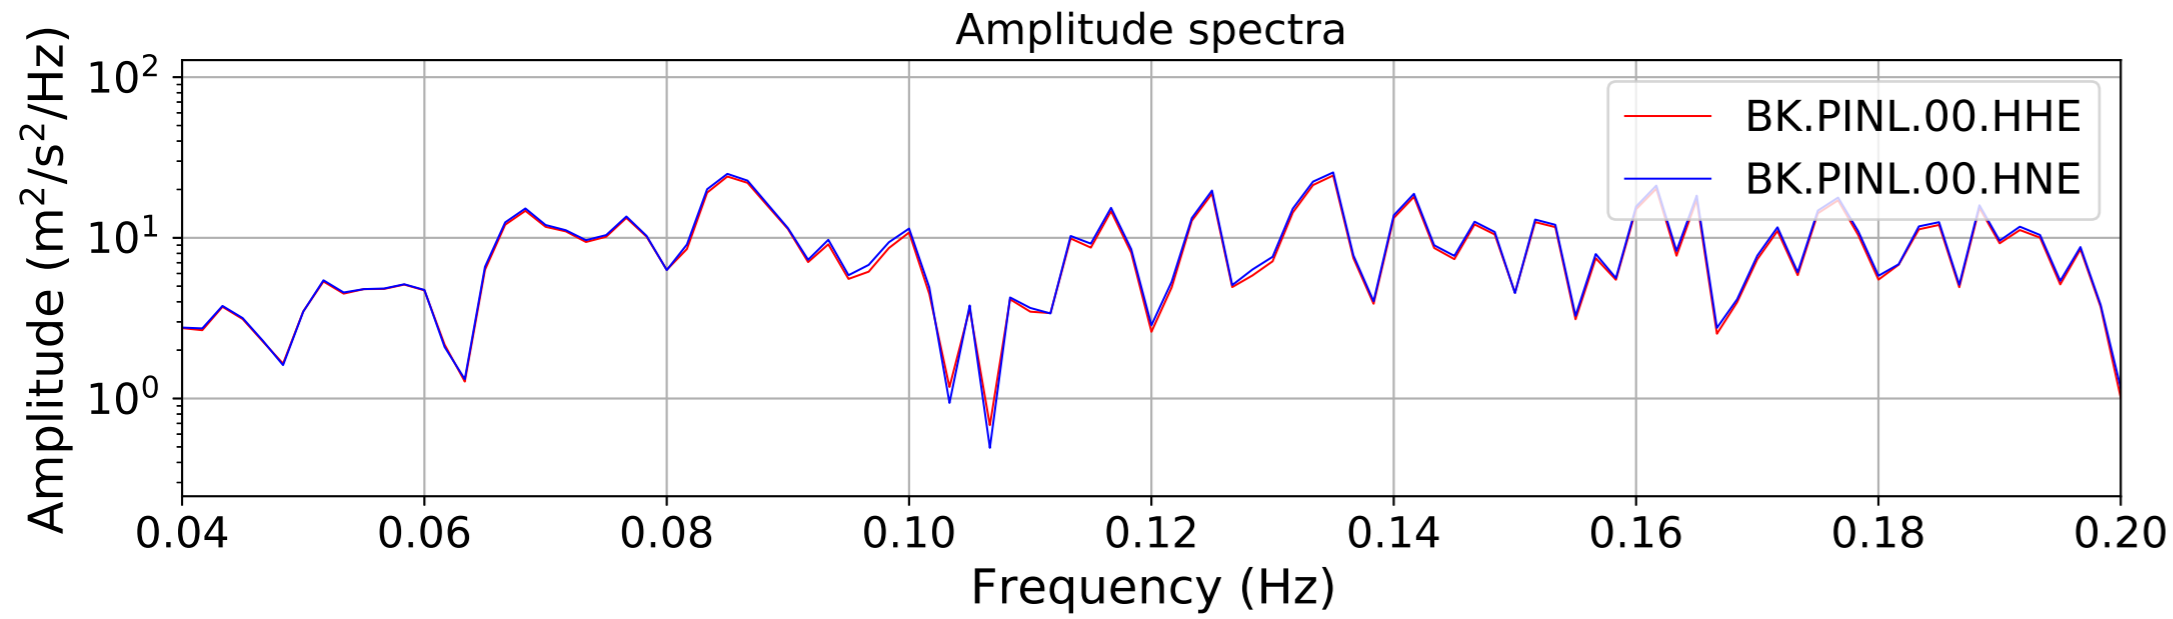

2024.340.184421_M7.0_nc75095651
Origin Time:2024-12-05T18:44:21.110000Z USGS event-id:nc75095651
M7.0 2024 Offshore Cape Mendocino, California Earthquake