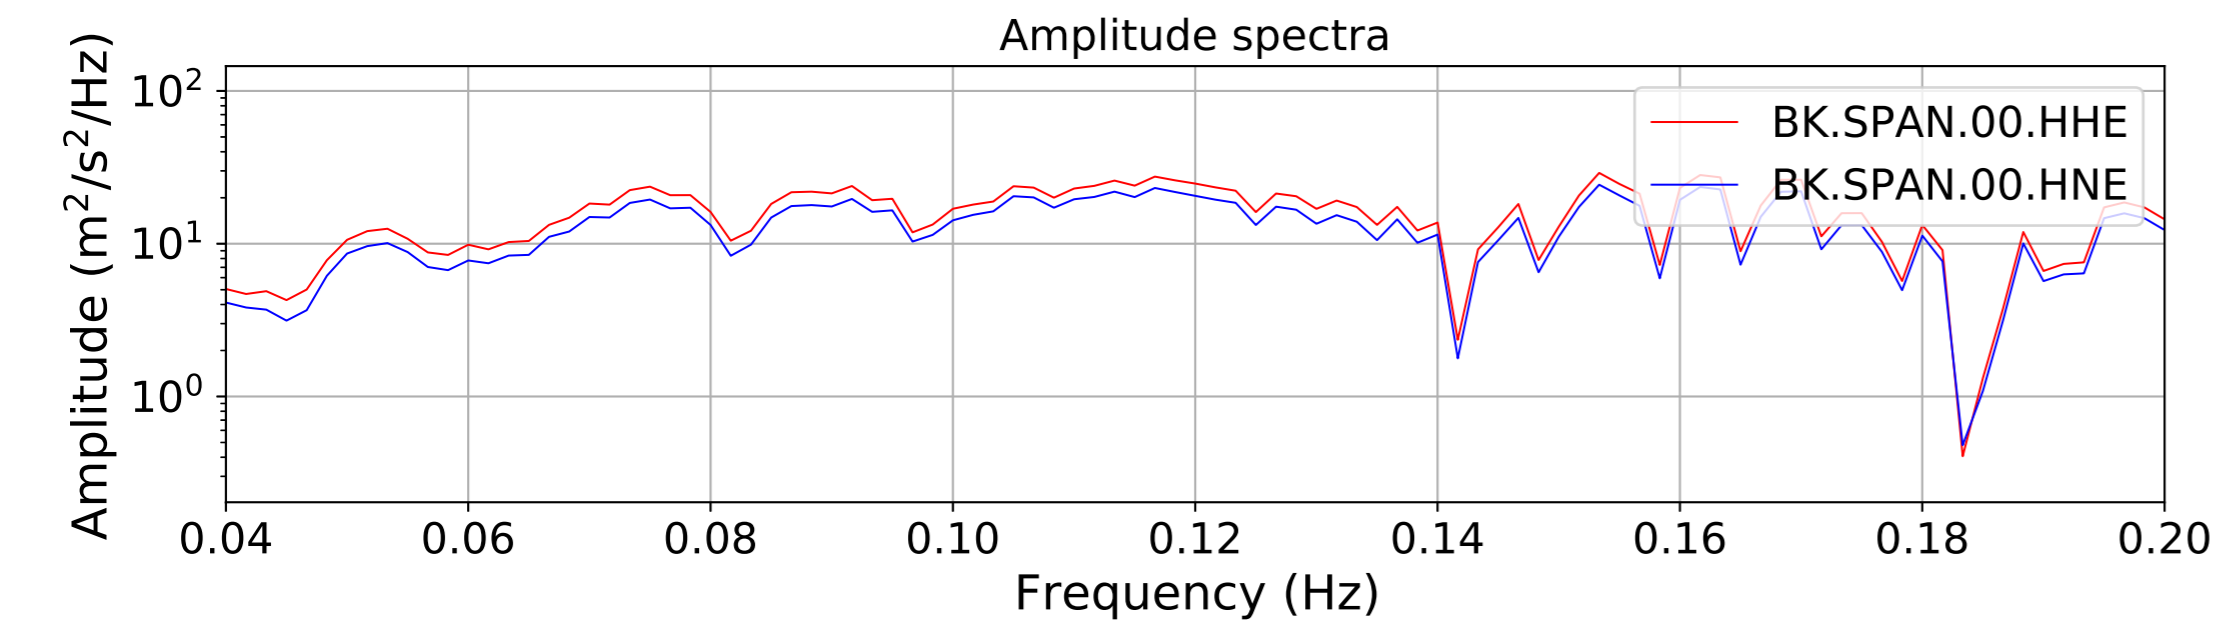

2024.340.184421M7.0_nc75095651
Origin Time:2024-12-05T18:44:21.110000Z USGS event-id:nc75095651
M7.0 2024 Offshore Cape Mendocino, California Earthquake