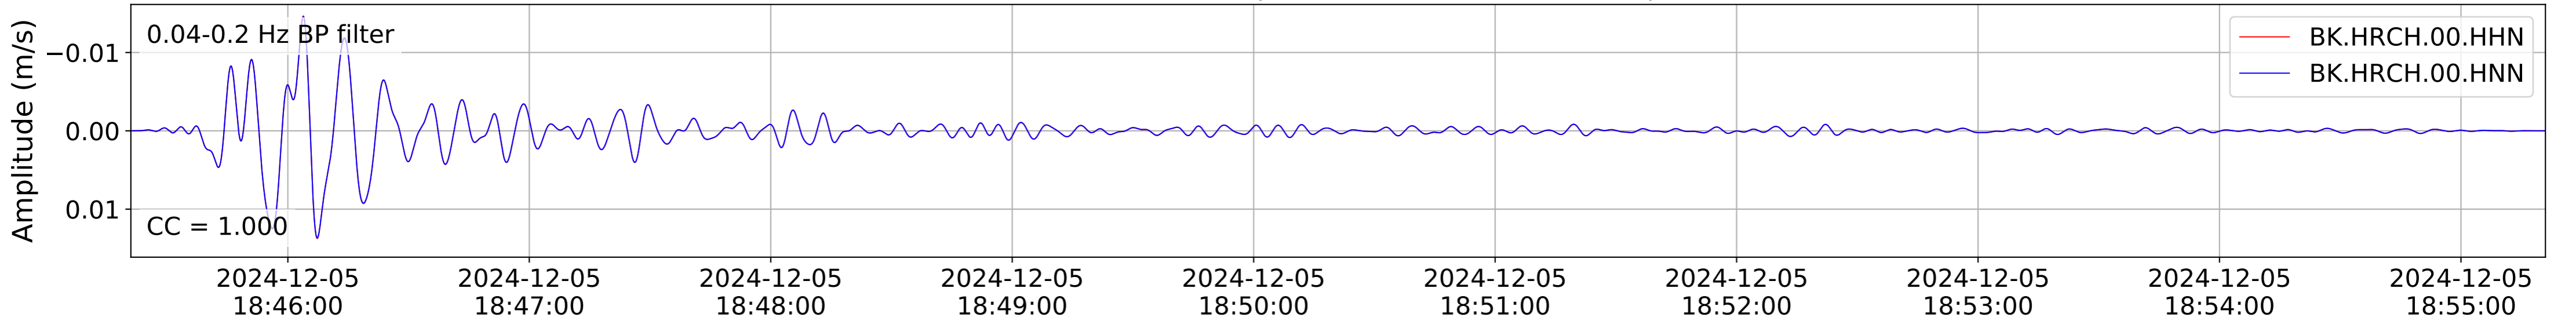

2024.340.184421_M7.0_nc75095651
Origin Time:2024-12-05T18:44:21.110000Z USGS event-id:nc75095651
M7.0 2024 Offshore Cape Mendocino, California Earthquake