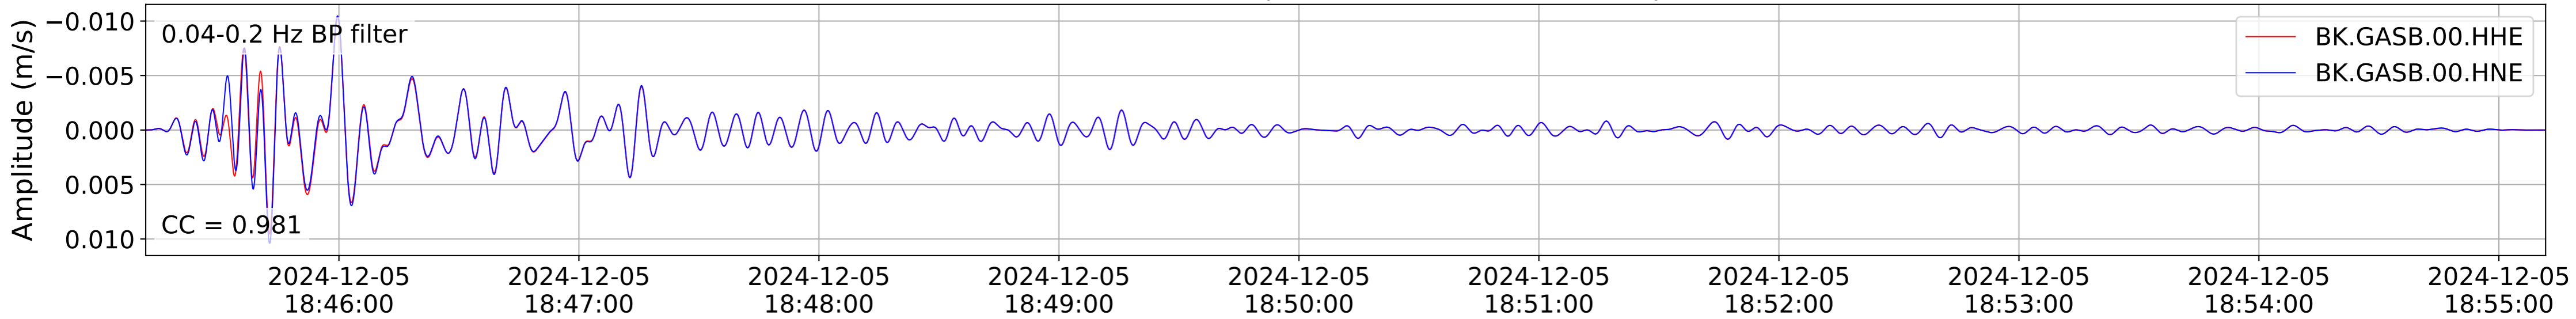

2024.340.184421_M7.0_nc75095651
Origin Time:2024-12-05T18:44:21.110000Z USGS event-id:nc75095651
M7.0 2024 Offshore Cape Mendocino, California Earthquake