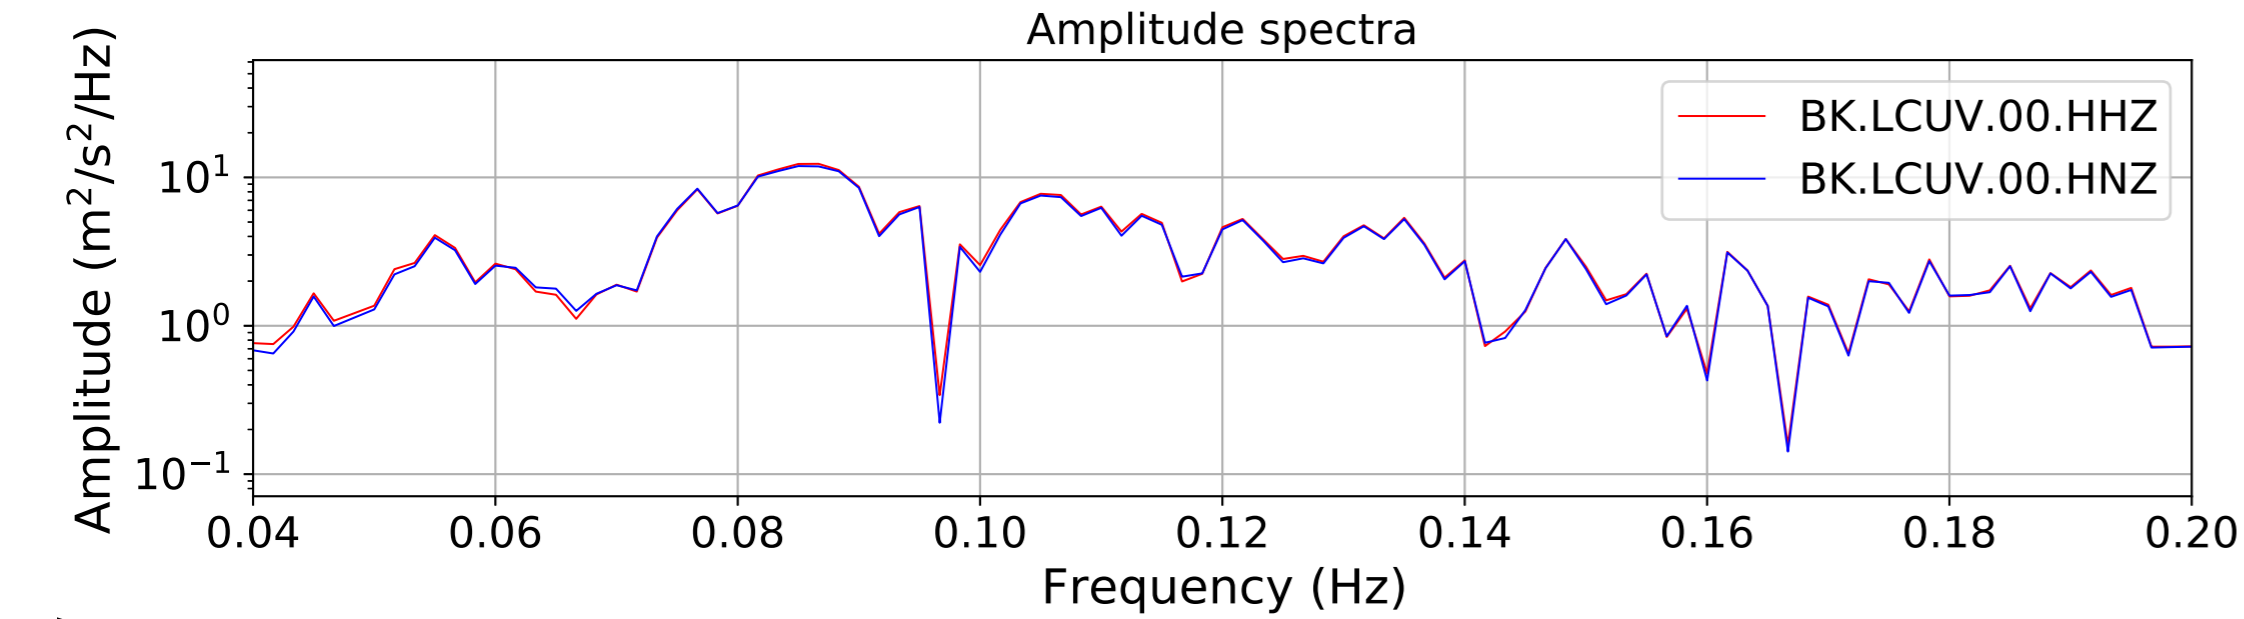

2024.340.184421_M7.0_nc75095651
Origin Time:2024-12-05T18:44:21.110000Z USGS event-id:nc75095651
M7.0 2024 Offshore Cape Mendocino, California Earthquake