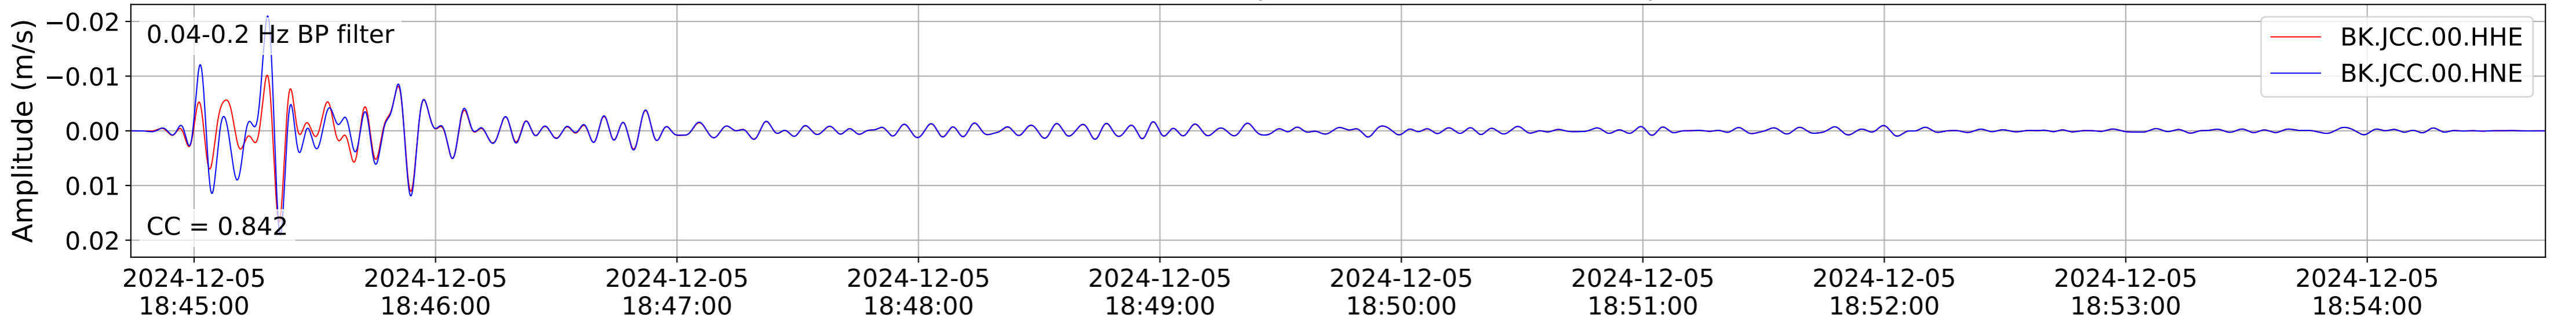

2024.340.184421_M7.0_nc75095651
Origin Time:2024-12-05T18:44:21.110000Z USGS event-id:nc75095651
M7.0 2024 Offshore Cape Mendocino, California Earthquake