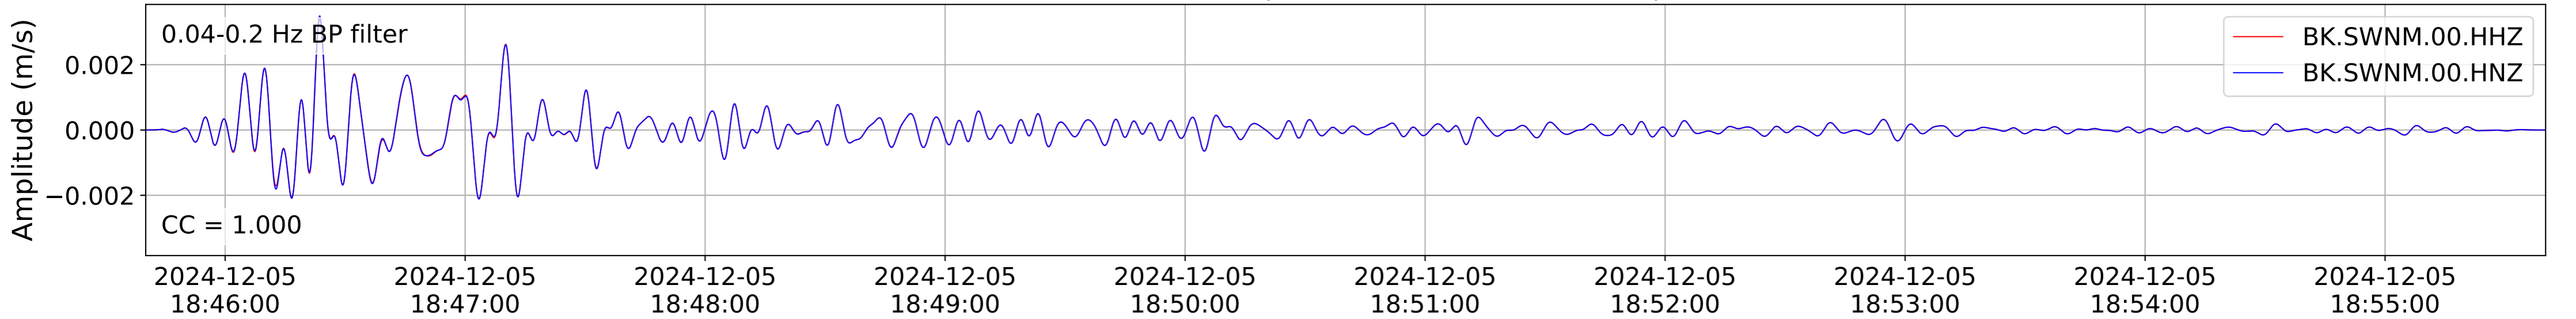

2024.340.184421_M7.0_nc75095651
Origin Time:2024-12-05T18:44:21.110000Z USGS event-id:nc75095651
M7.0 2024 Offshore Cape Mendocino, California Earthquake