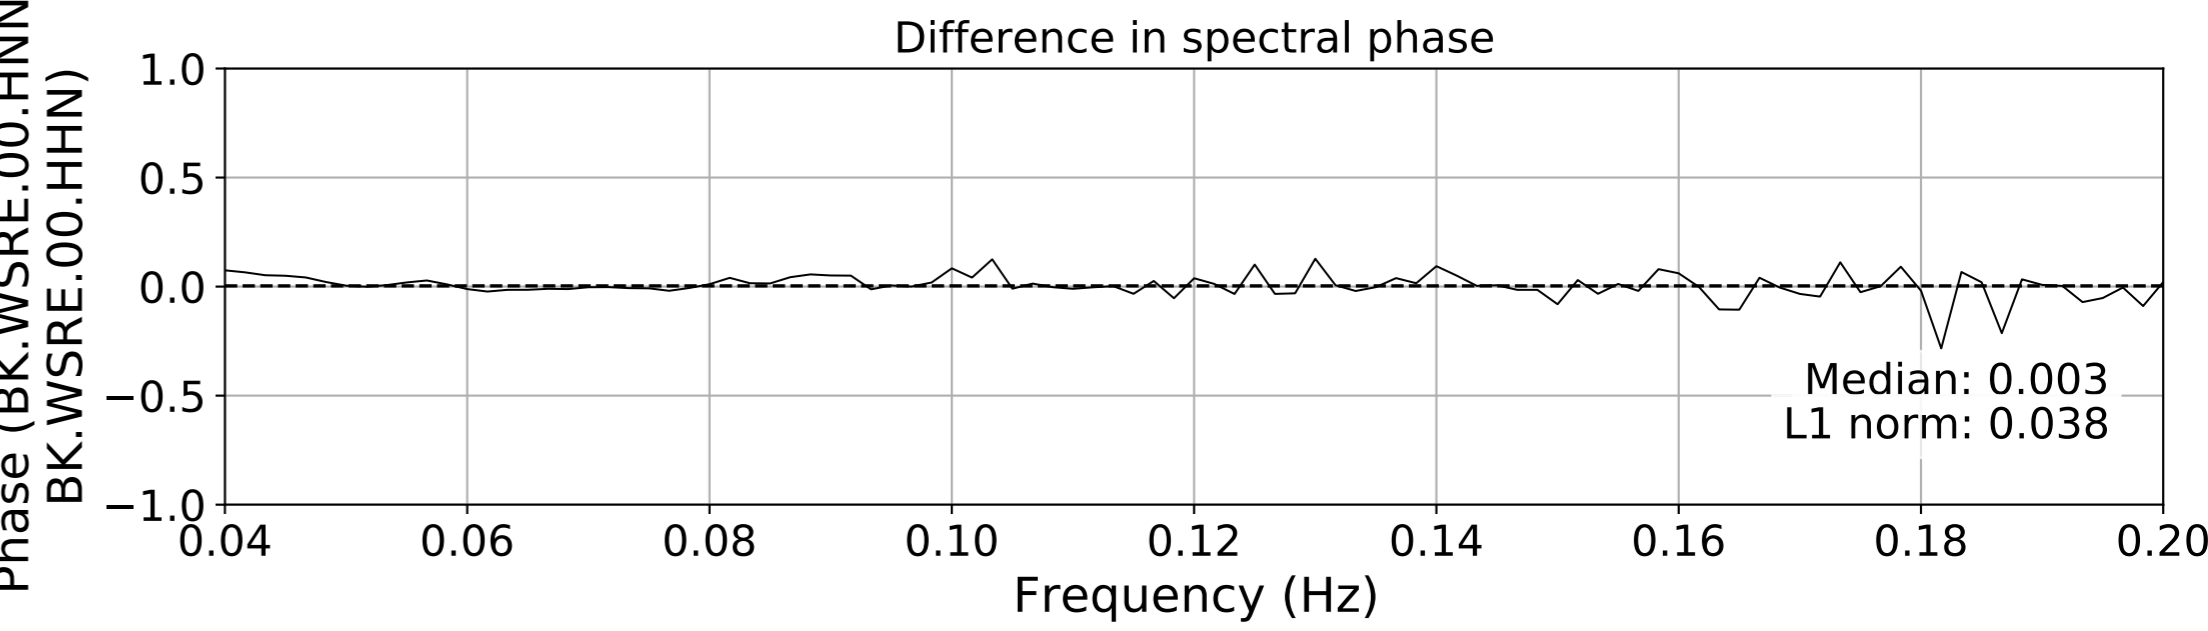

2024.340.184421.M7.0_nc75095651
Origin Time:2024-12-05T18:44:21.110000Z USGS event-id:nc75095651
M7.0 2024 Offshore Cape Mendocino, California Earthquake