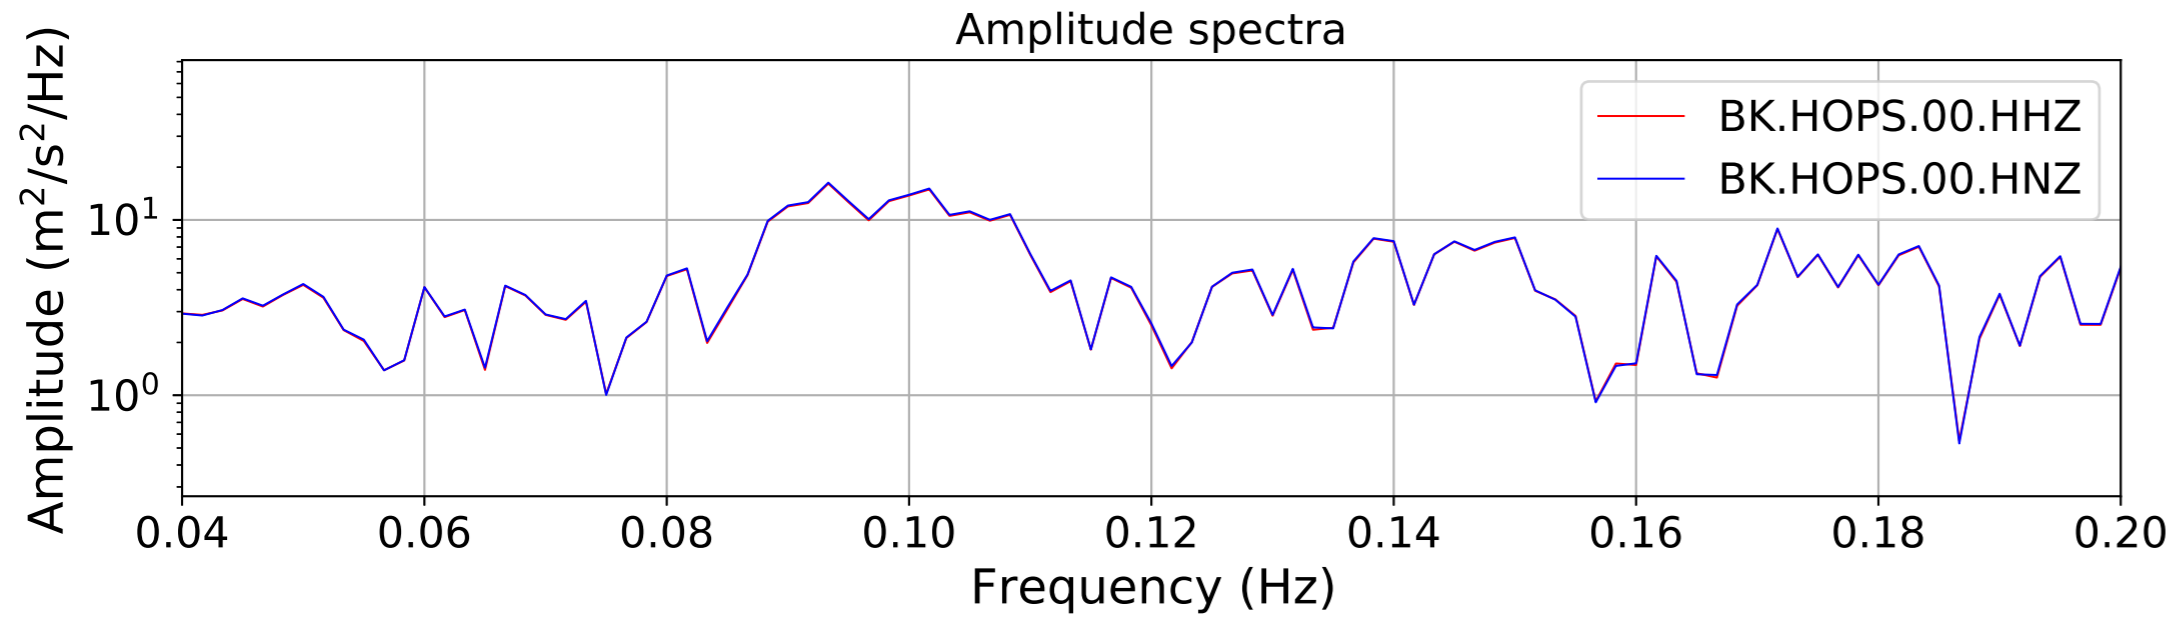

2024.340.184421_M7.0_nc75095651
Origin Time:2024-12-05T18:44:21.110000Z USGS event-id:nc75095651
M7.0 2024 Offshore Cape Mendocino, California Earthquake