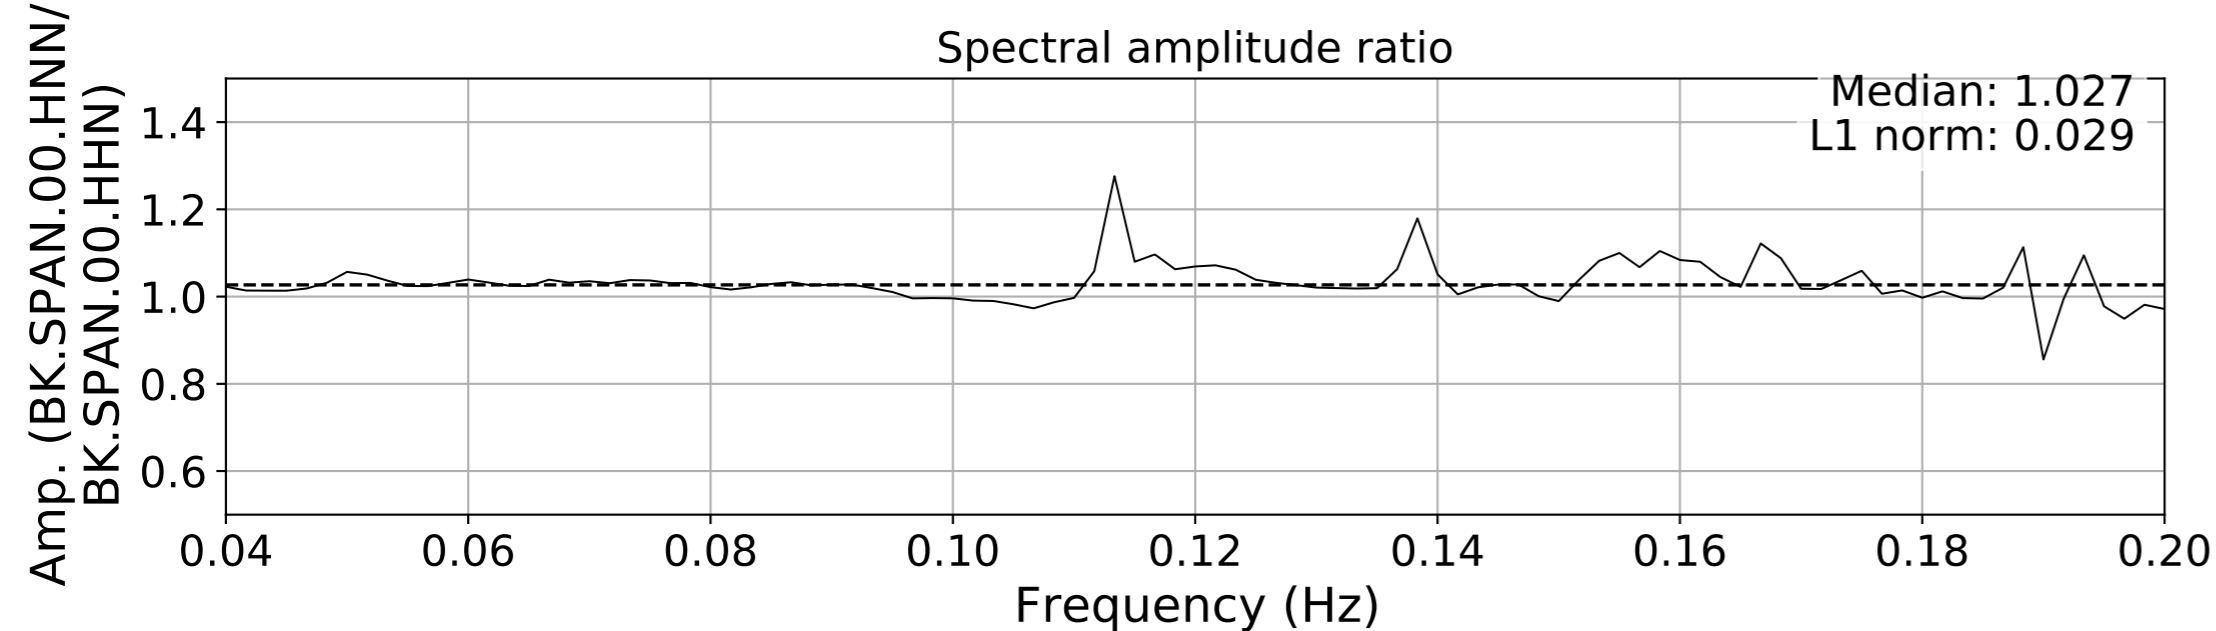

2024.340.184421M7.0_nc75095651
Origin Time:2024-12-05T18:44:21.110000Z USGS event-id:nc75095651
M7.0 2024 Offshore Cape Mendocino, California Earthquake