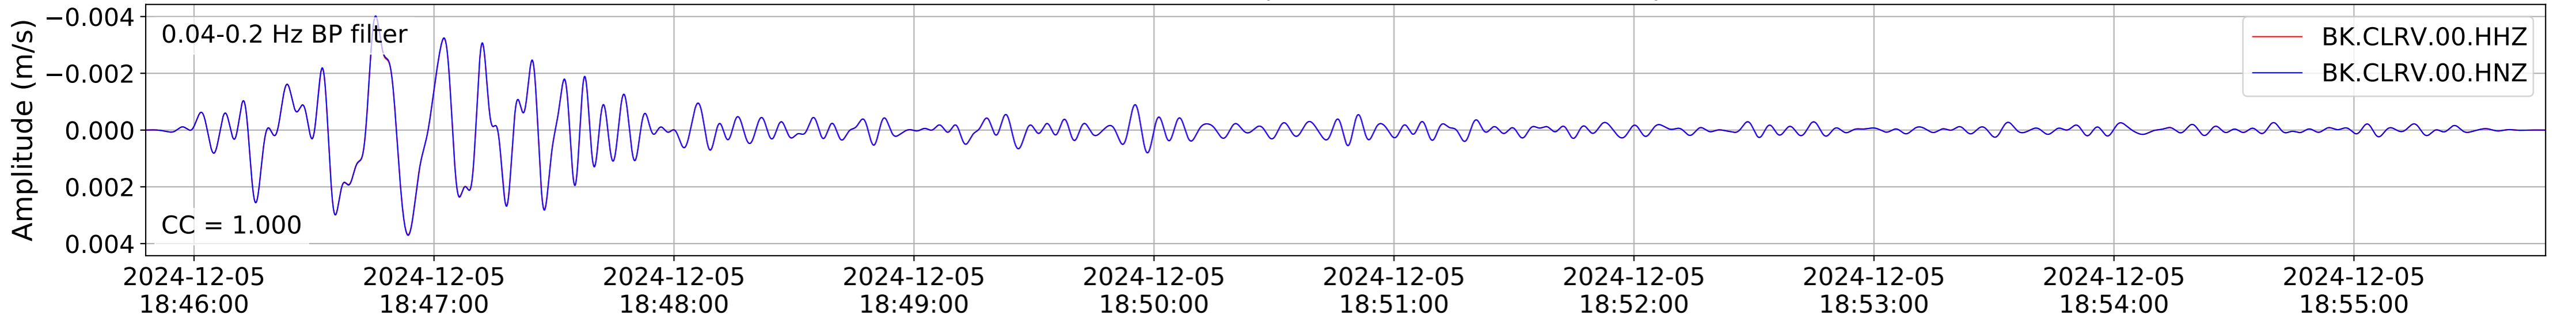

2024.340.184421_M7.0_nc75095651
Origin Time:2024-12-05T18:44:21.110000Z USGS event-id:nc75095651
M7.0 2024 Offshore Cape Mendocino, California Earthquake