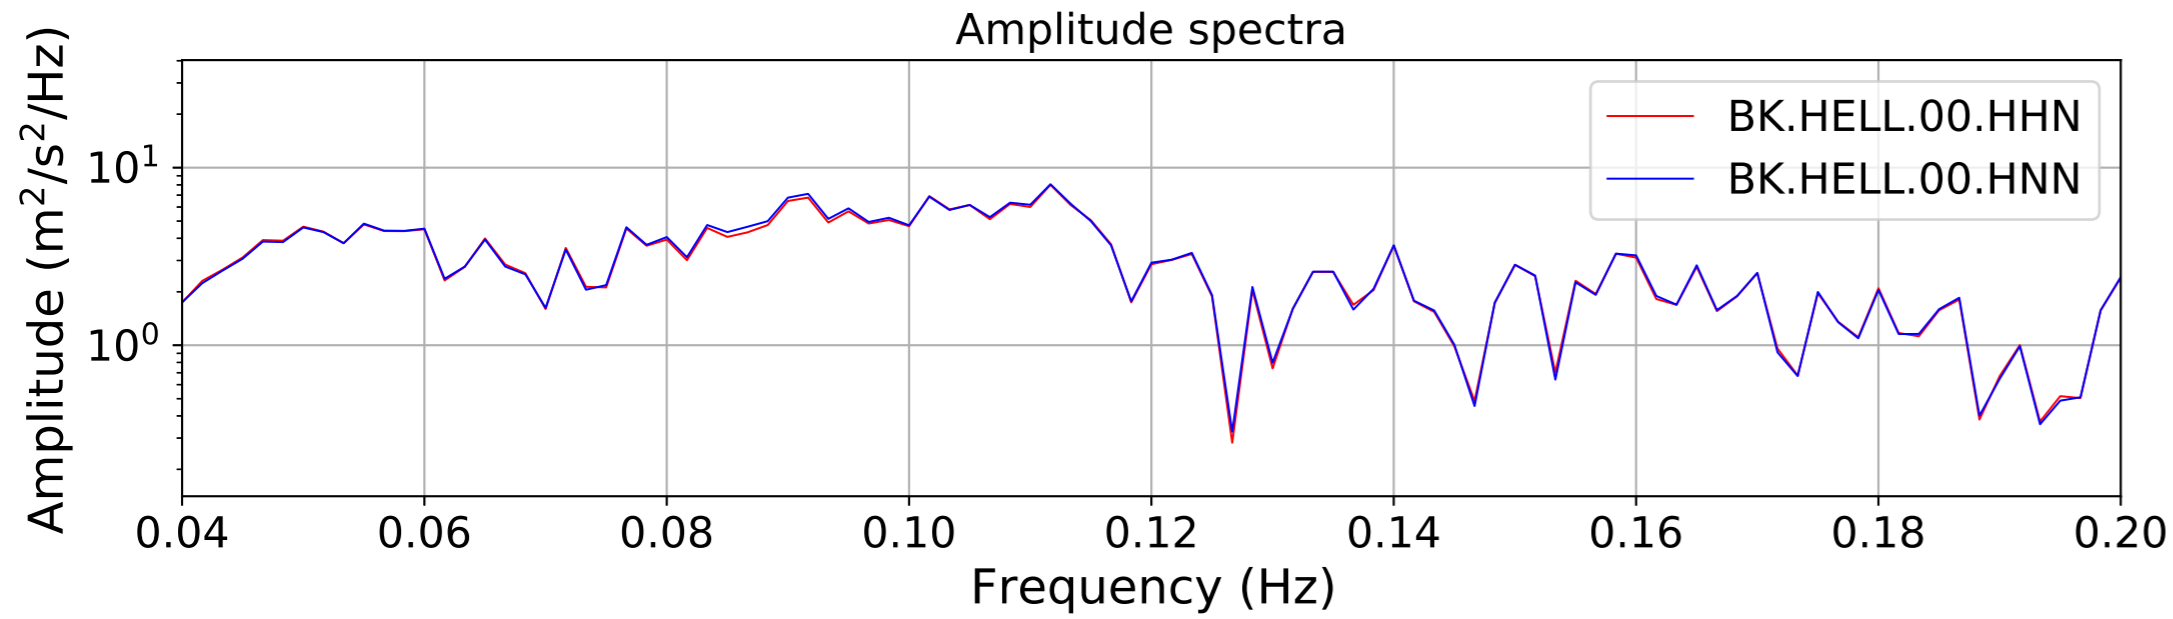

2024.340.184421_M7.0_nc75095651
Origin Time:2024-12-05T18:44:21.110000Z USGS event-id:nc75095651
M7.0 2024 Offshore Cape Mendocino, California Earthquake