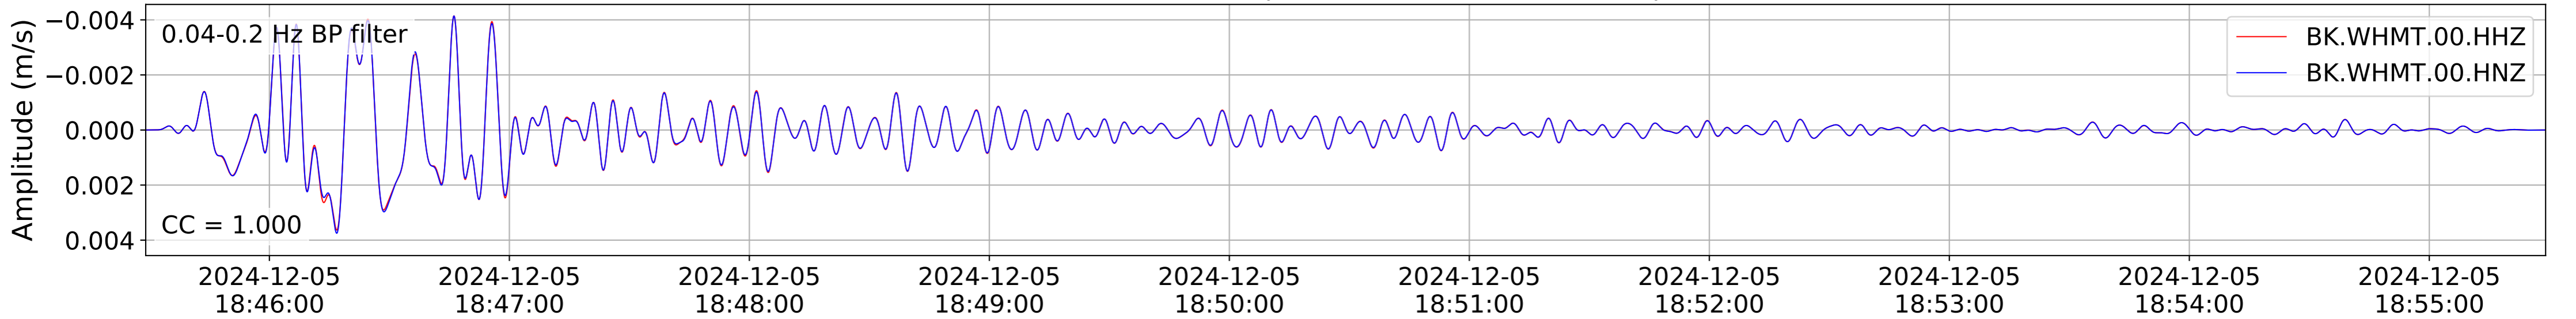

2024.340.184421_M7.0_nc75095651
Origin Time:2024-12-05T18:44:21.110000Z USGS event-id:nc75095651
M7.0 2024 Offshore Cape Mendocino, California Earthquake