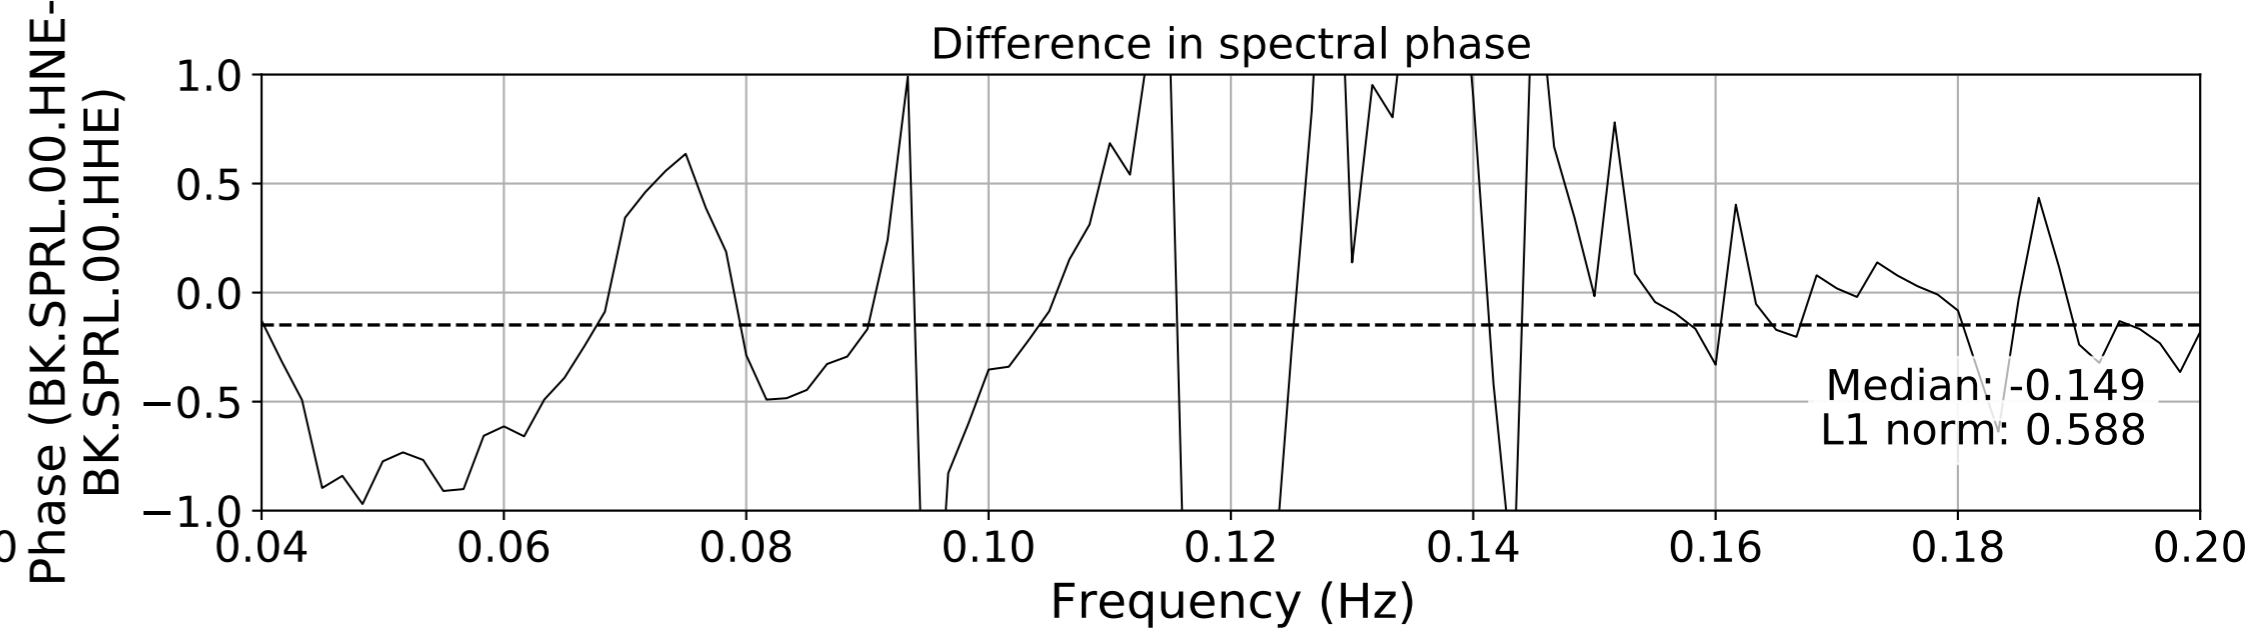

2024.340.184421_M7.0_nc75095651
Origin Time:2024-12-05T18:44:21.110000Z USGS event-id:nc75095651
M7.0 2024 Offshore Cape Mendocino, California Earthquake