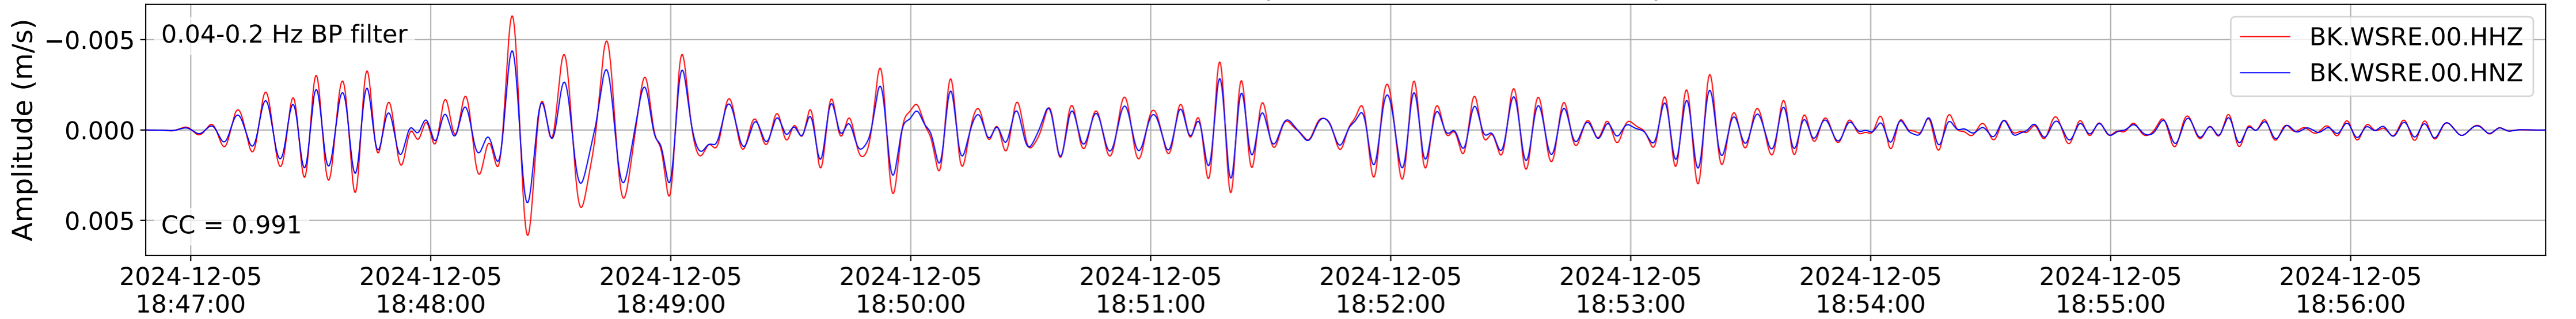

2024.340.184421_M7.0_nc75095651
Origin Time:2024-12-05T18:44:21.110000Z USGS event-id:nc75095651
M7.0 2024 Offshore Cape Mendocino, California Earthquake