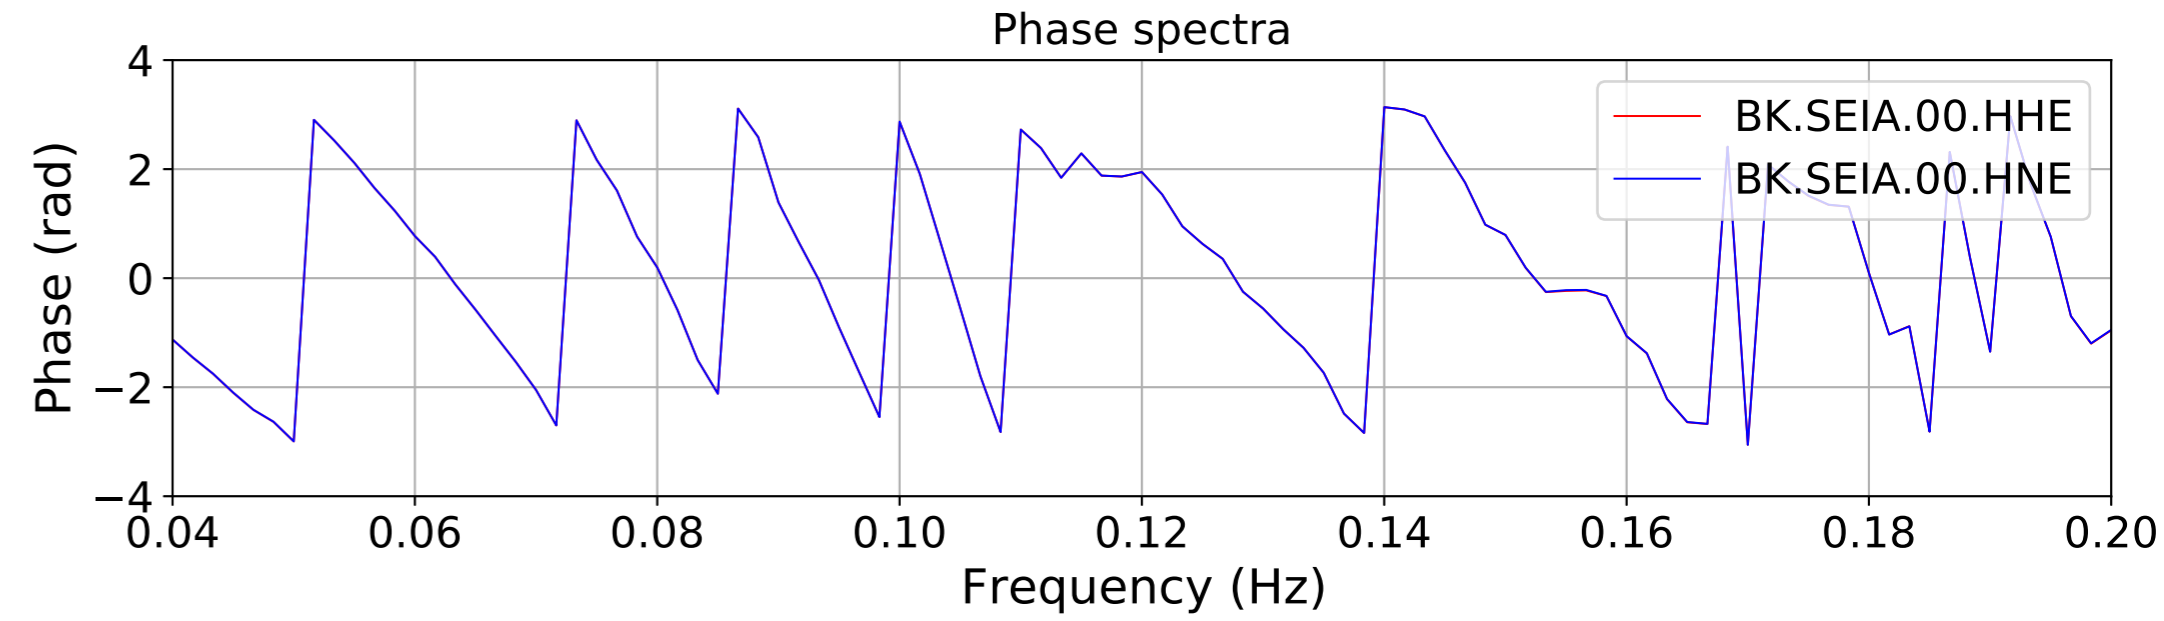

2024.340.184421_M7.0_nc75095651
Origin Time:2024-12-05T18:44:21.110000Z USGS event-id:nc75095651
M7.0 2024 Offshore Cape Mendocino, California Earthquake