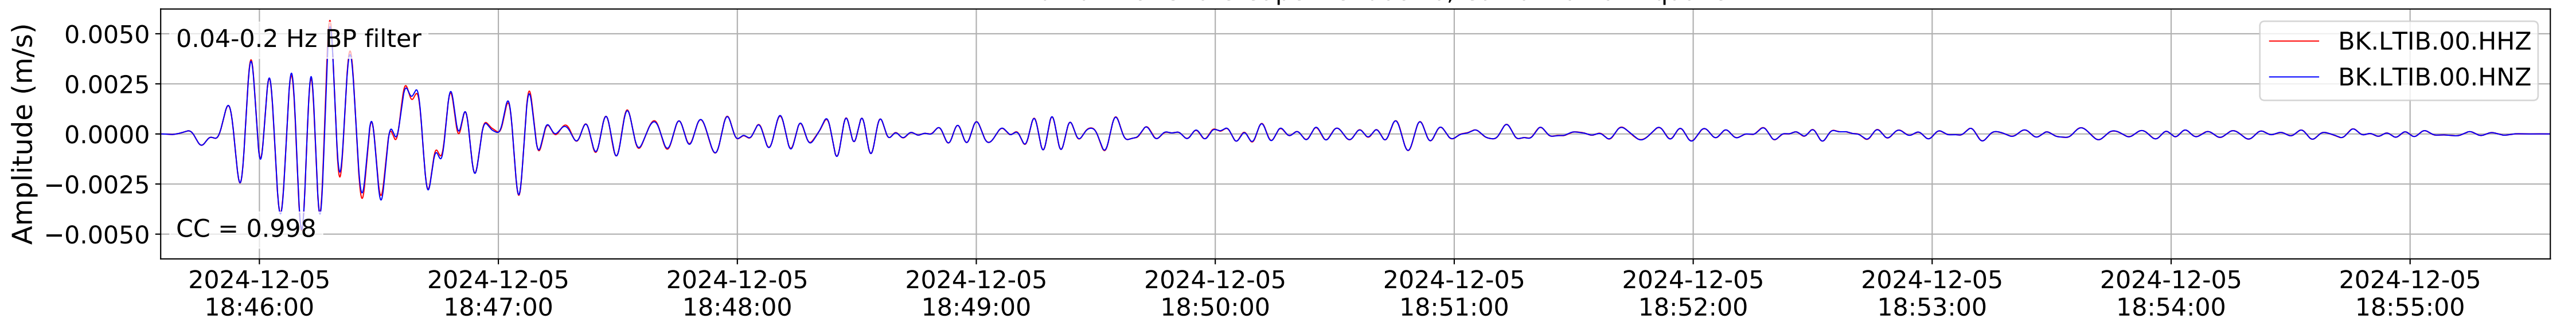

2024.340.184421_M7.0_nc75095651
Origin Time:2024-12-05T18:44:21.110000Z USGS event-id:nc75095651
M7.0 2024 Offshore Cape Mendocino, California Earthquake