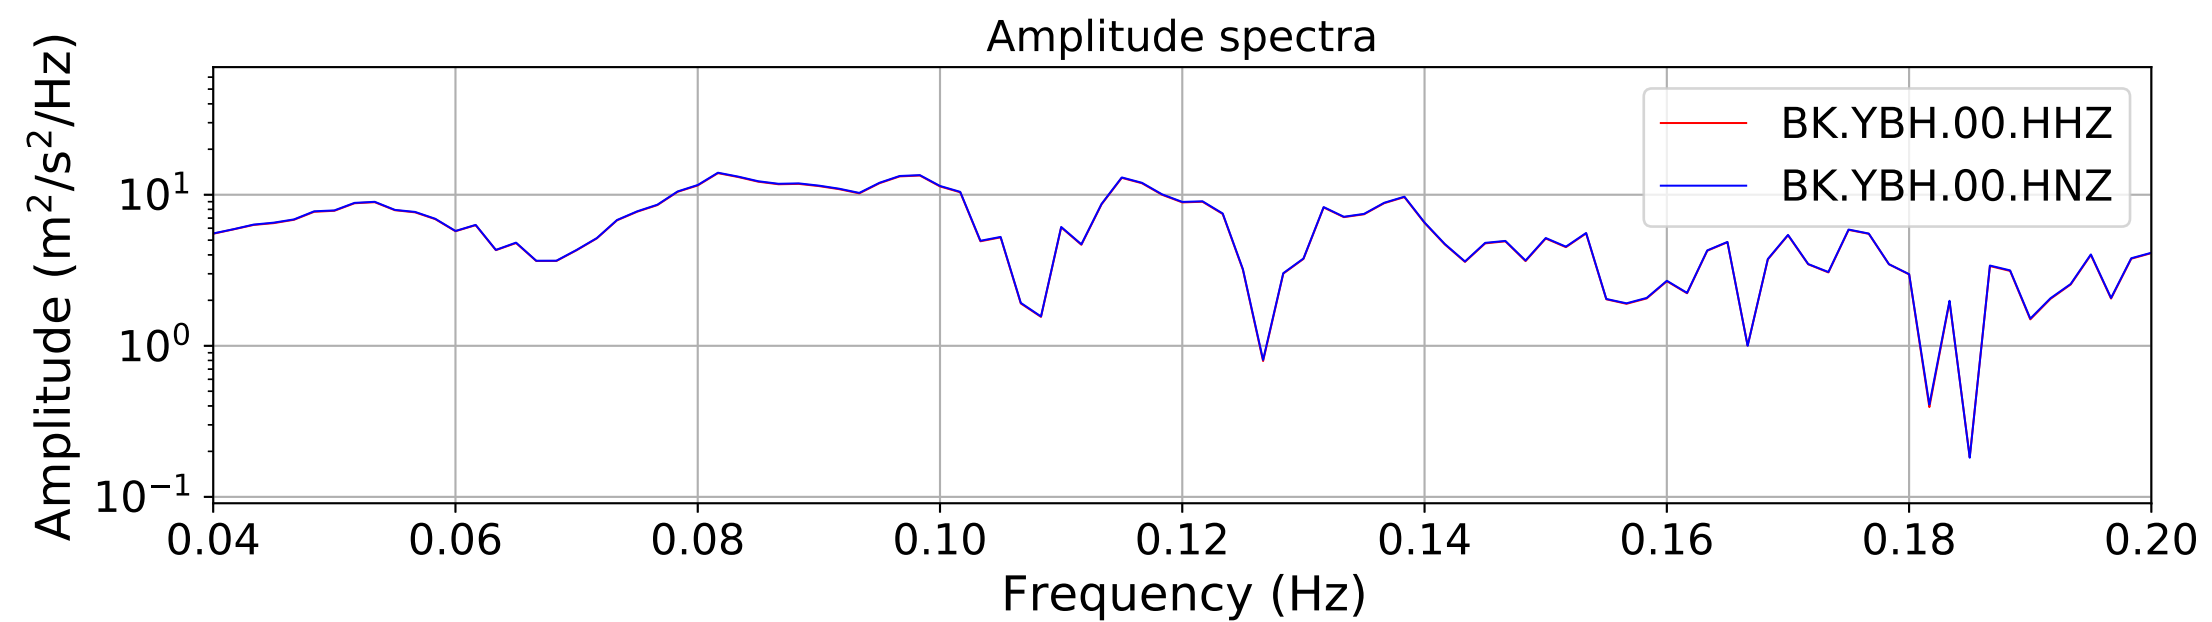

2024.340.184421_M7.0_nc75095651
Origin Time:2024-12-05T18:44:21.110000Z USGS event-id:nc75095651
M7.0 2024 Offshore Cape Mendocino, California Earthquake