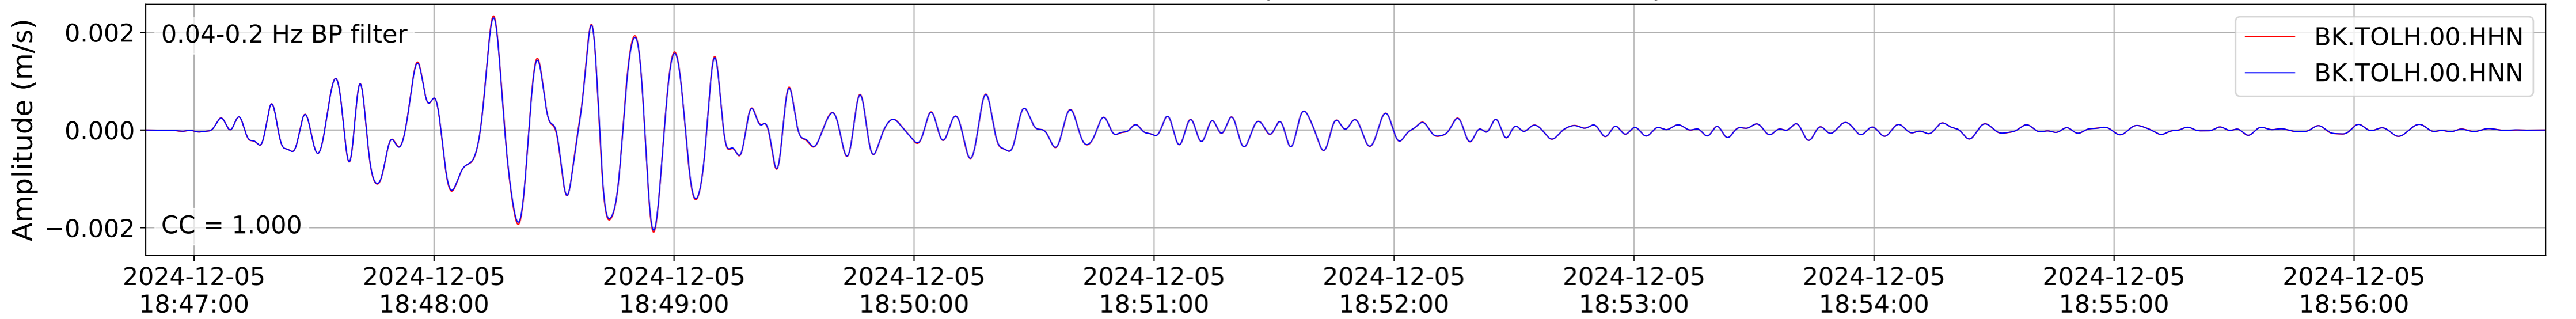

2024.340.184421_M7.0_nc75095651
Origin Time:2024-12-05T18:44:21.110000Z USGS event-id:nc75095651
M7.0 2024 Offshore Cape Mendocino, California Earthquake