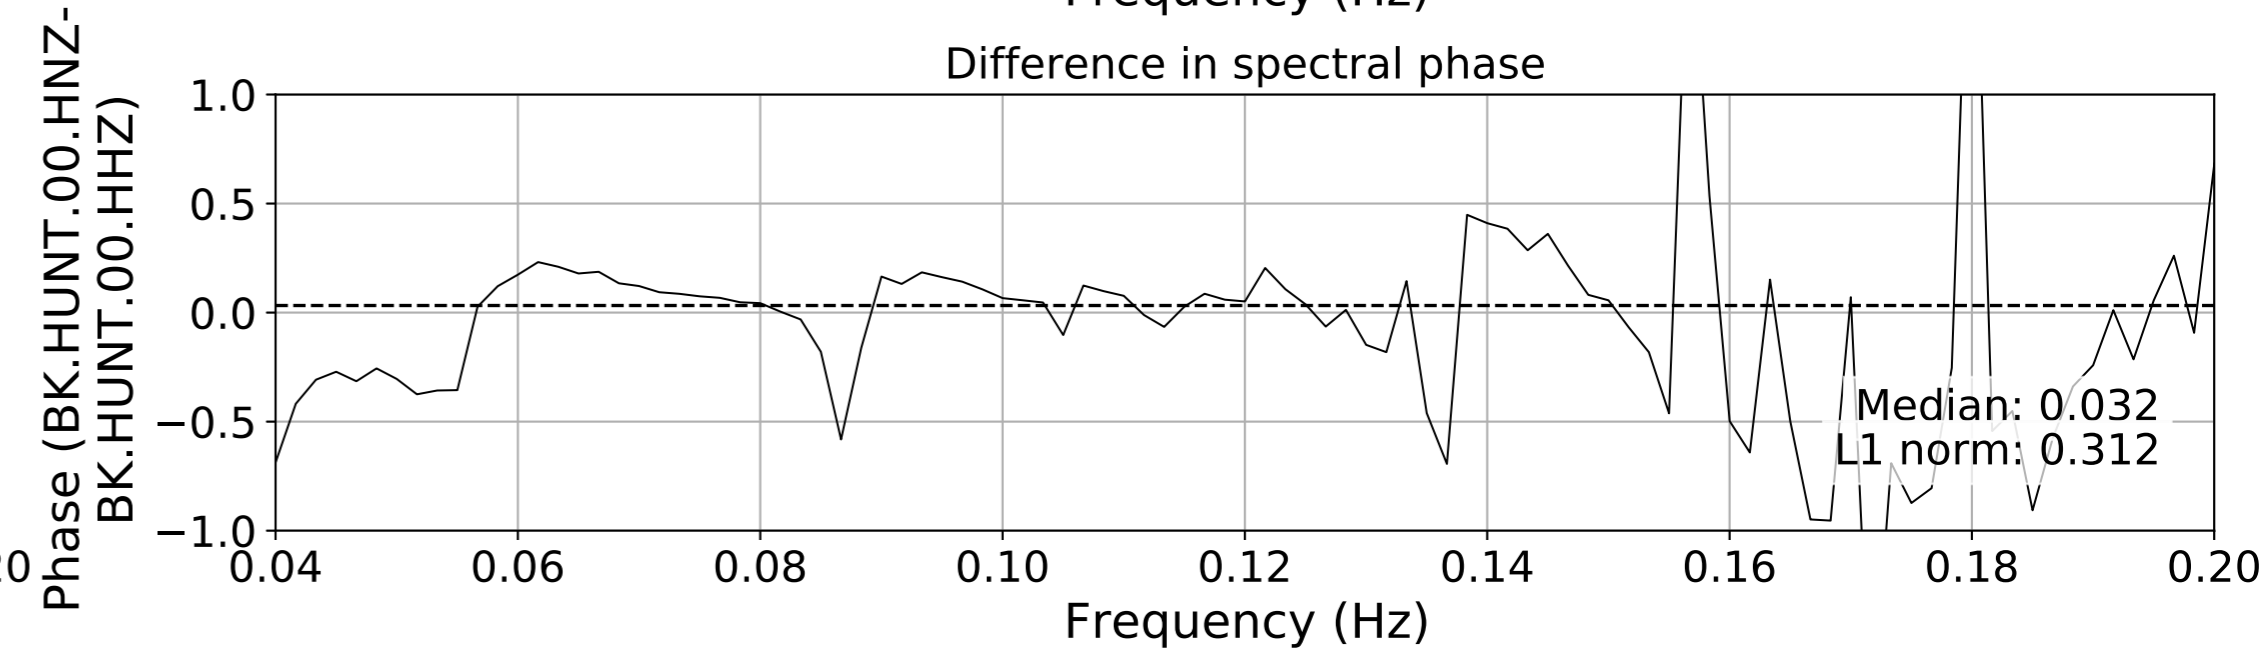

2024.340.184421_M7.0_nc75095651
Origin Time:2024-12-05T18:44:21.110000Z USGS event-id:nc75095651
M7.0 2024 Offshore Cape Mendocino, California Earthquake