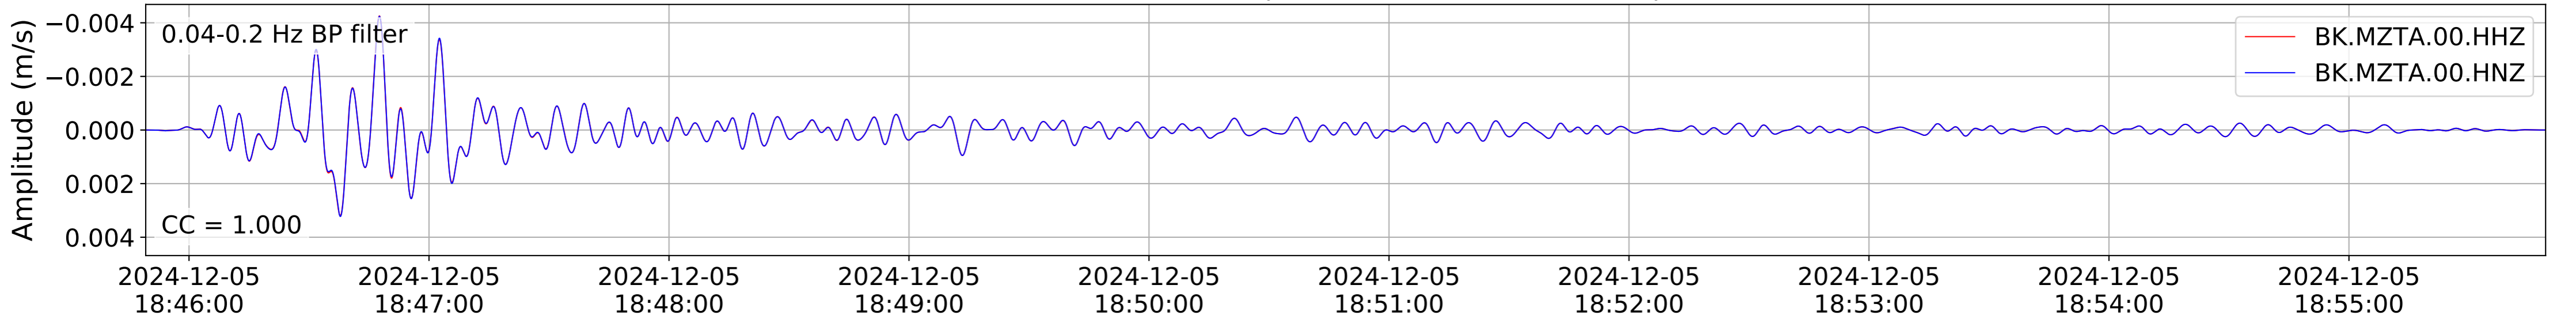

2024.340.184421_M7.0_nc75095651
Origin Time:2024-12-05T18:44:21.110000Z USGS event-id:nc75095651
M7.0 2024 Offshore Cape Mendocino, California Earthquake