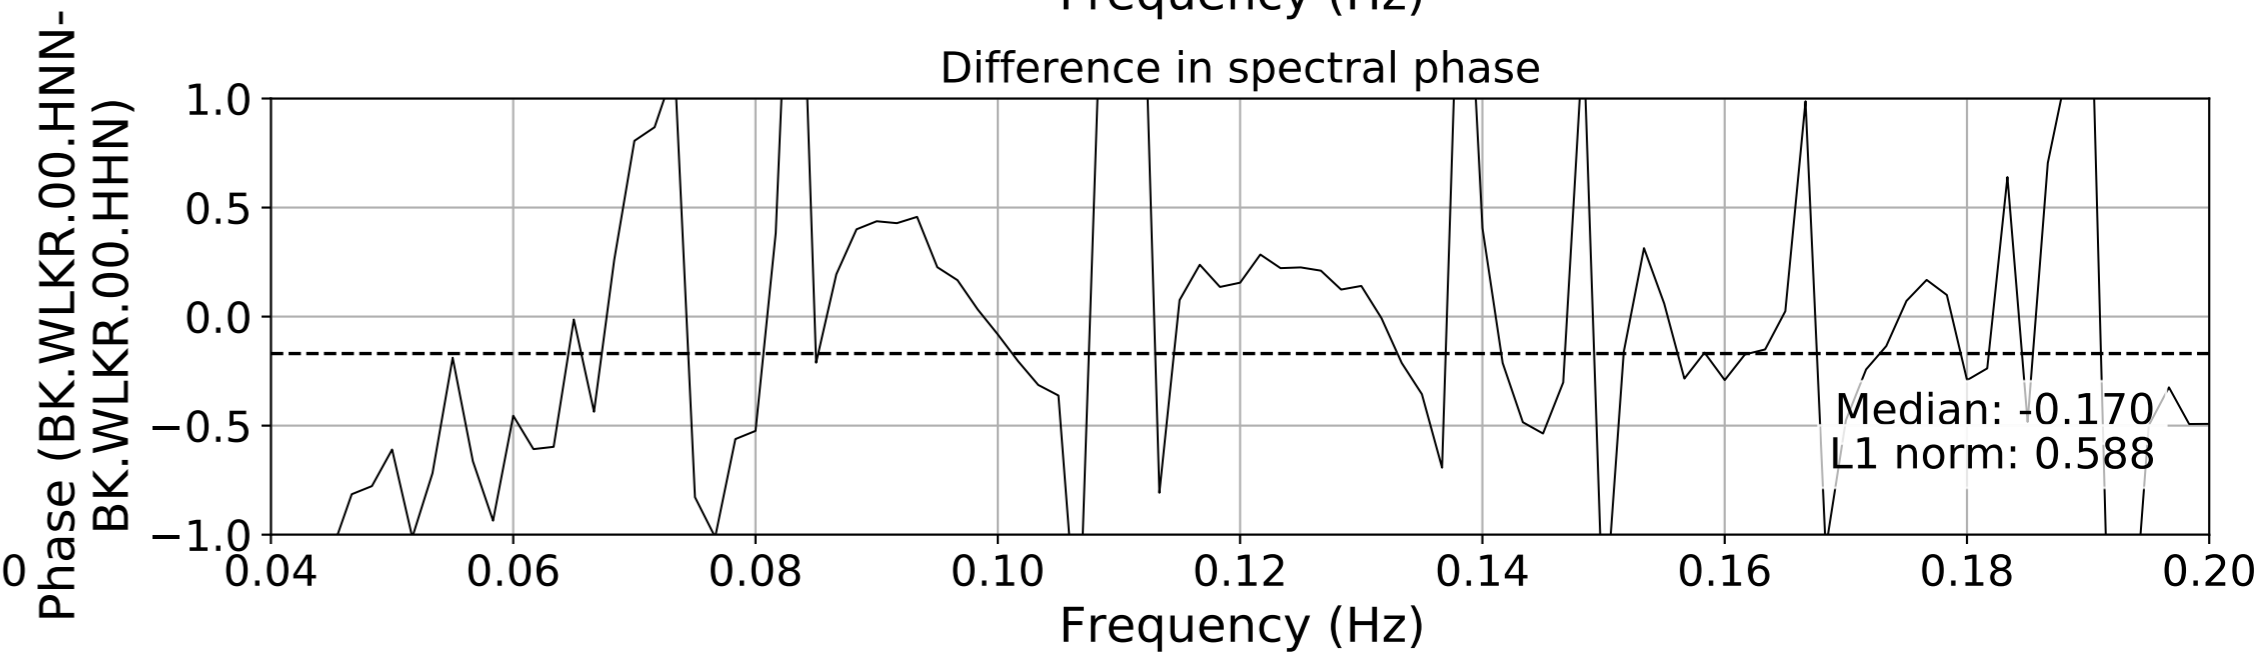

2024.340.184421_M7.0_nc75095651
Origin Time:2024-12-05T18:44:21.110000Z USGS event-id:nc75095651
M7.0 2024 Offshore Cape Mendocino, California Earthquake