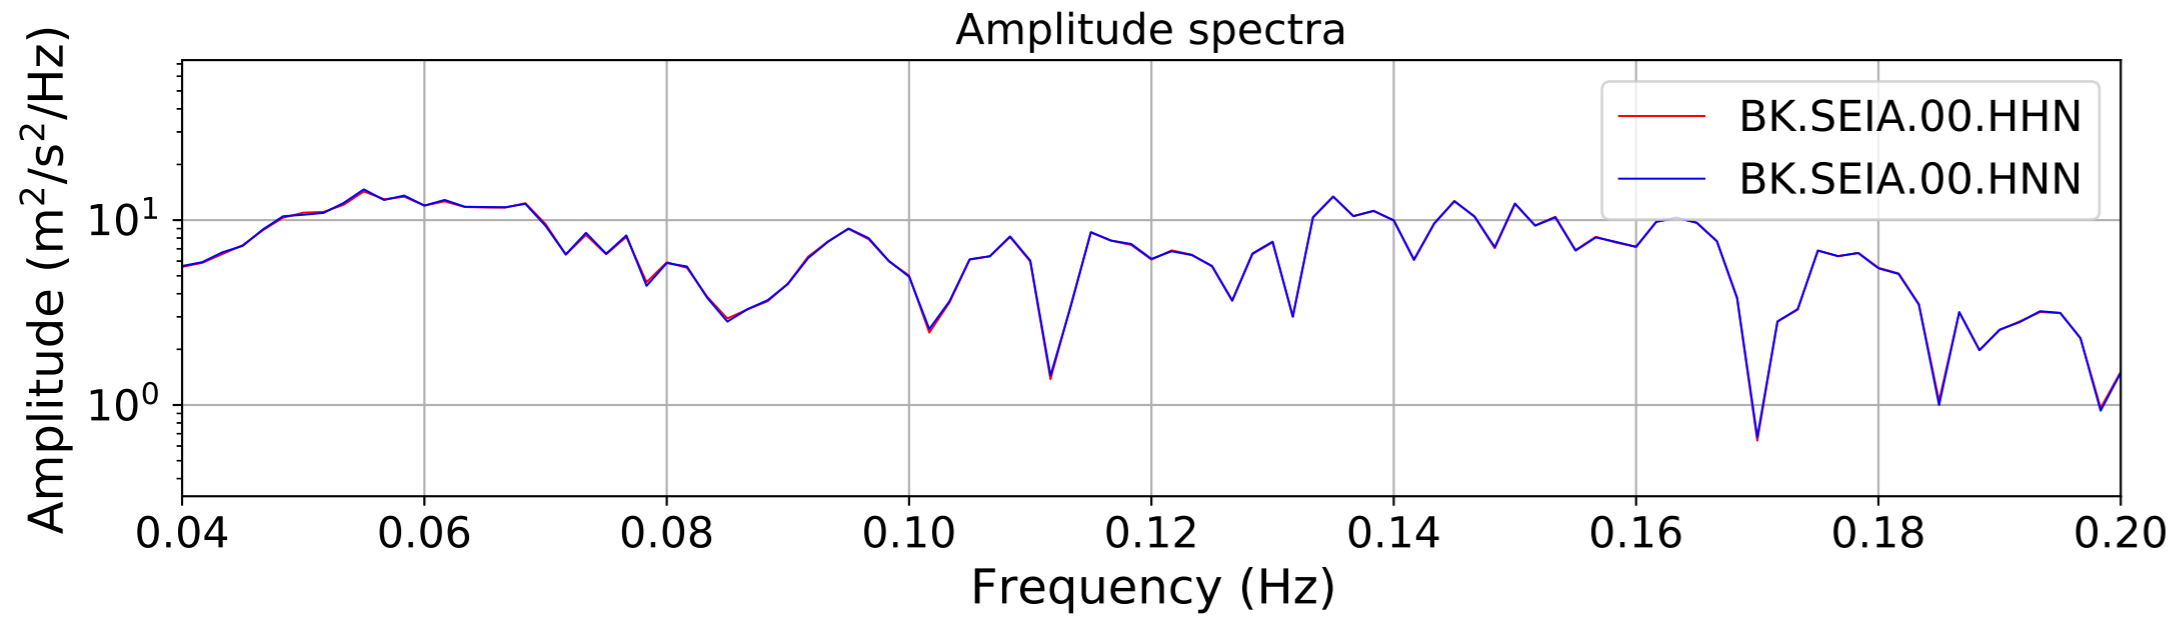

2024.340.184421_M7.0_nc75095651
Origin Time:2024-12-05T18:44:21.110000Z USGS event-id:nc75095651
M7.0 2024 Offshore Cape Mendocino, California Earthquake