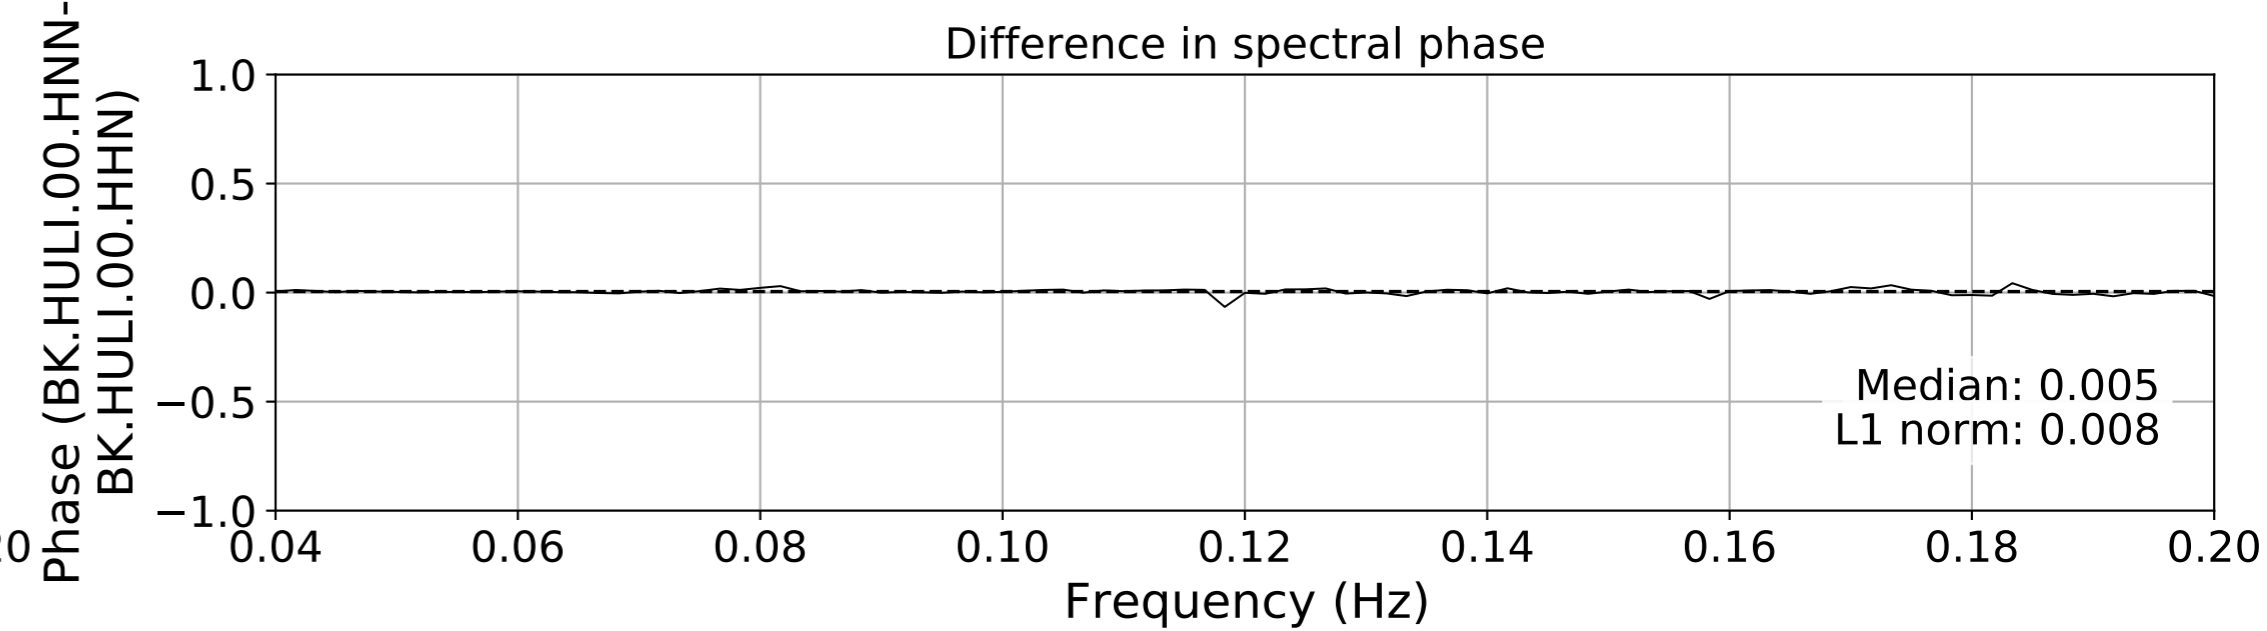

2024.340.184421_M7.0_nc75095651
Origin Time:2024-12-05T18:44:21.110000Z USGS event-id:nc75095651
M7.0 2024 Offshore Cape Mendocino, California Earthquake