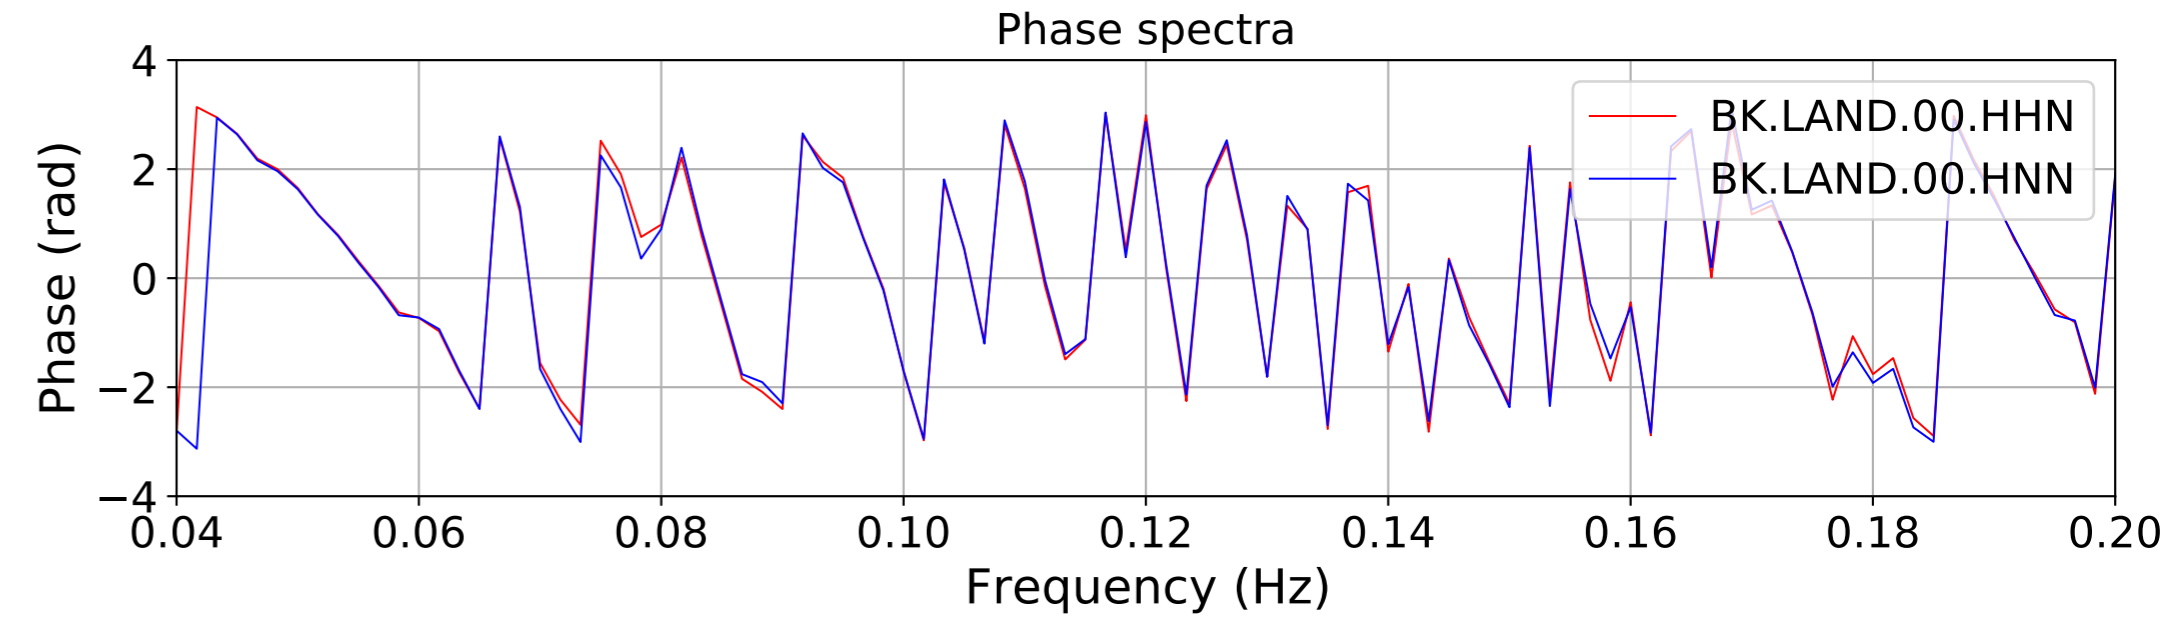

2024.340.184421_M7.0_nc75095651
Origin Time:2024-12-05T18:44:21.110000Z USGS event-id:nc75095651
M7.0 2024 Offshore Cape Mendocino, California Earthquake