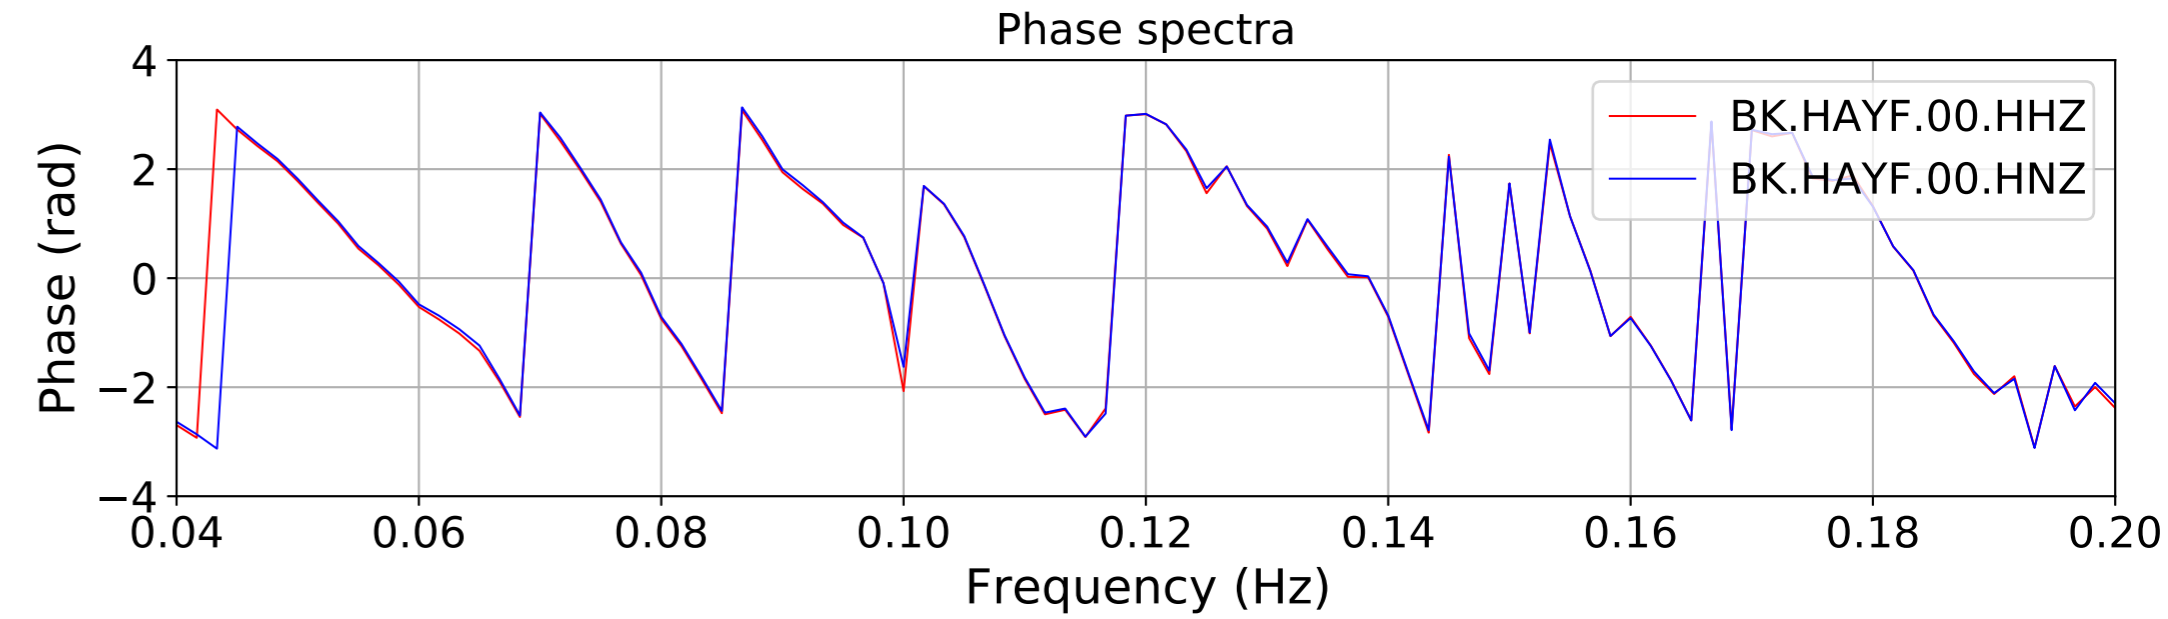

2024.340.184421_M7.0_nc75095651
Origin Time:2024-12-05T18:44:21.110000Z USGS event-id:nc75095651
M7.0 2024 Offshore Cape Mendocino, California Earthquake