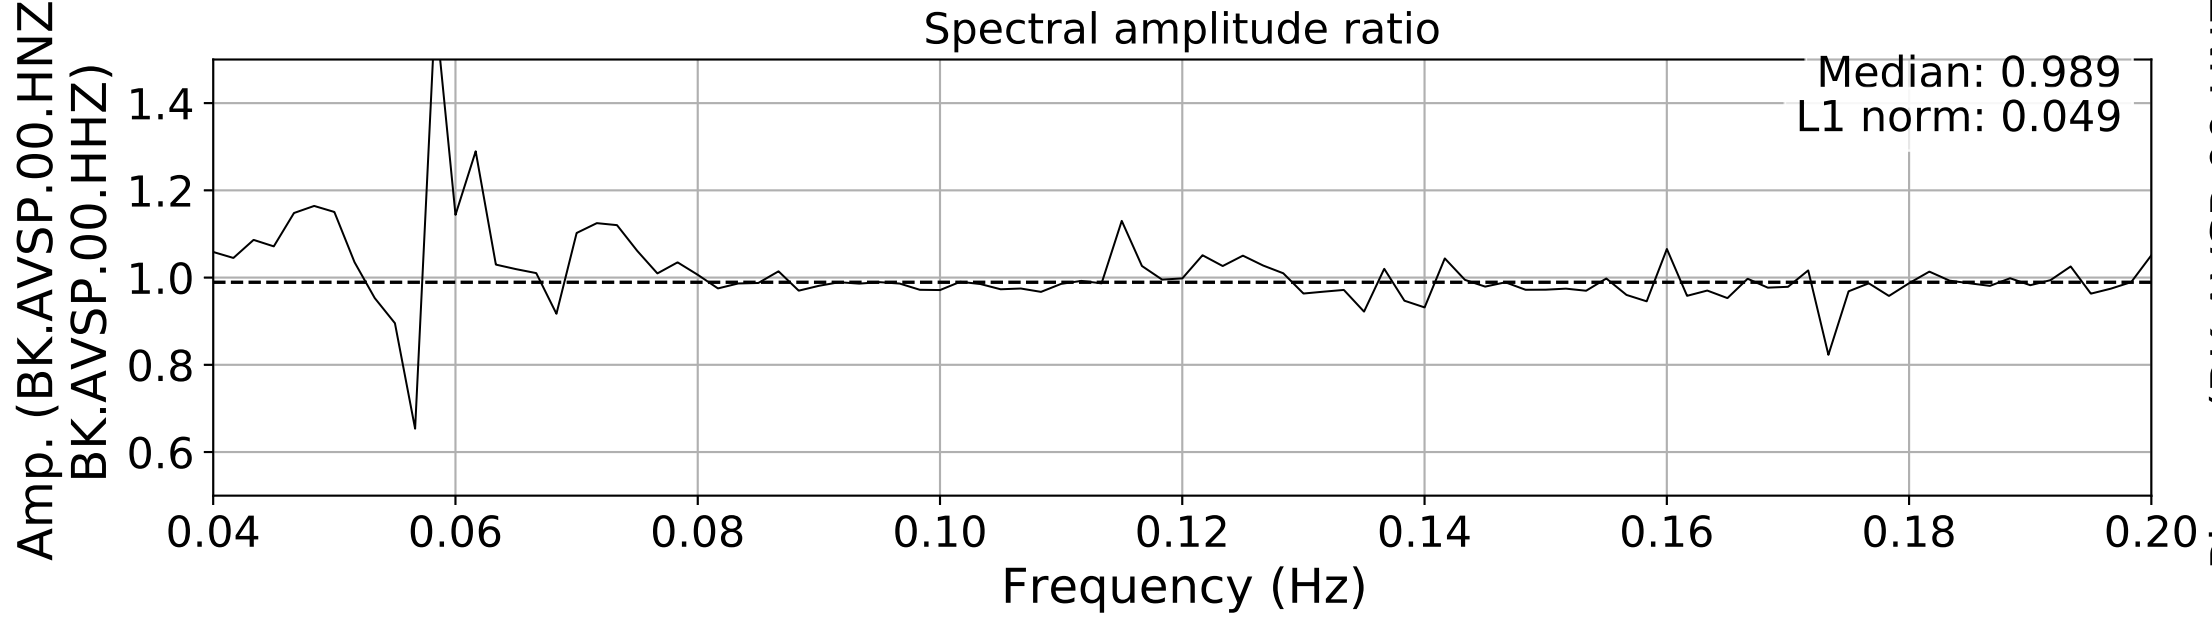

2024.340.184421_M7.0_nc75095651
Origin Time:2024-12-05T18:44:21.110000Z USGS event-id:nc75095651
M7.0 2024 Offshore Cape Mendocino, California Earthquake