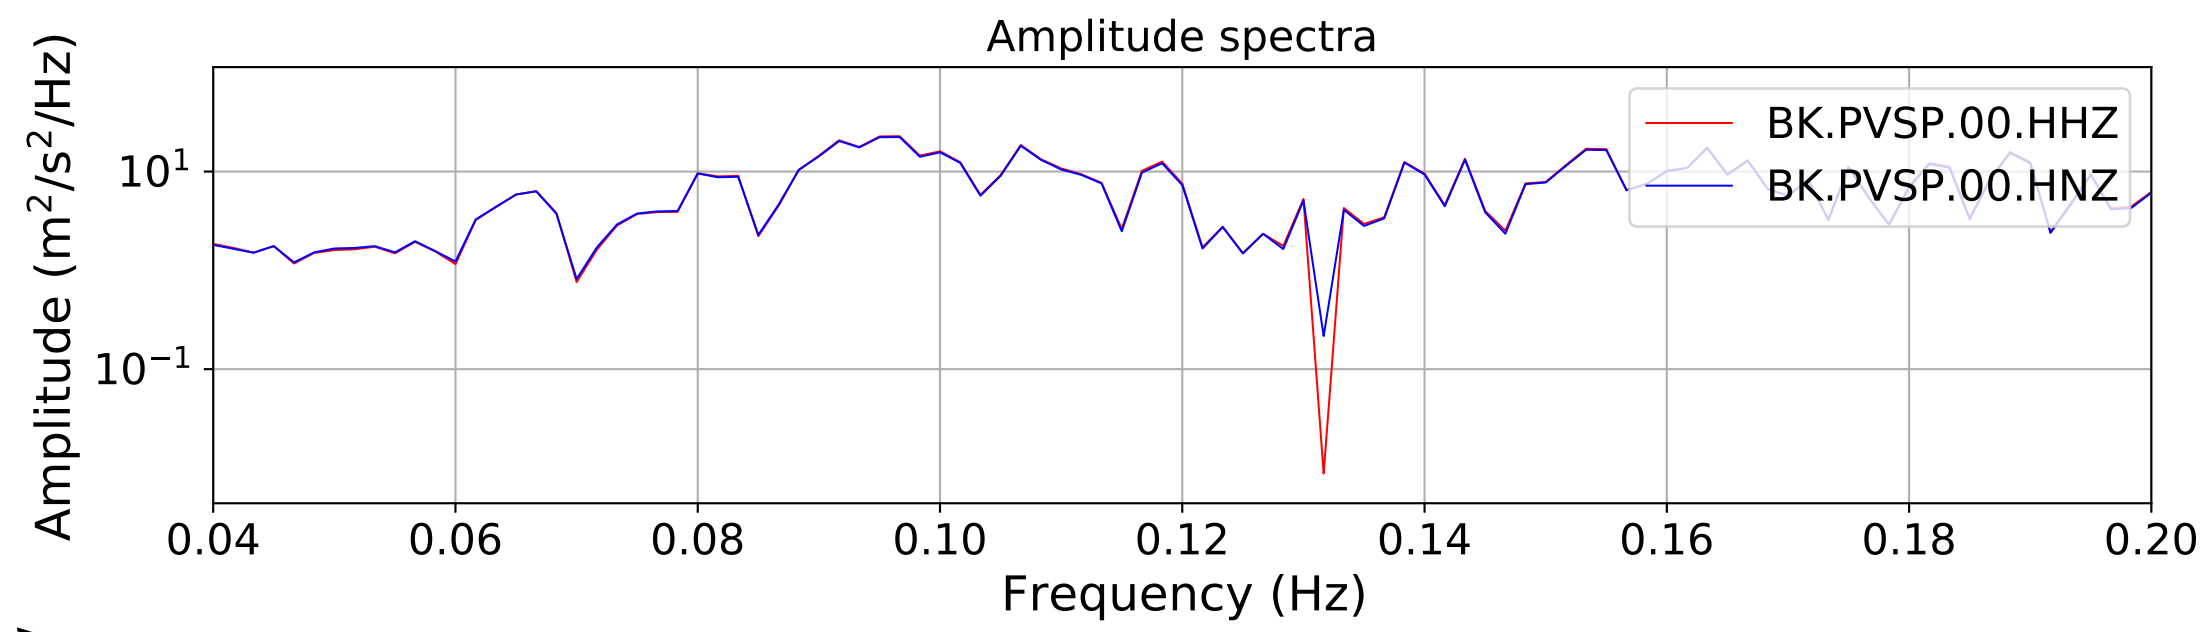

2024.340.184421_M7.0_nc75095651
Origin Time:2024-12-05T18:44:21.110000Z USGS event-id:nc75095651
M7.0 2024 Offshore Cape Mendocino, California Earthquake