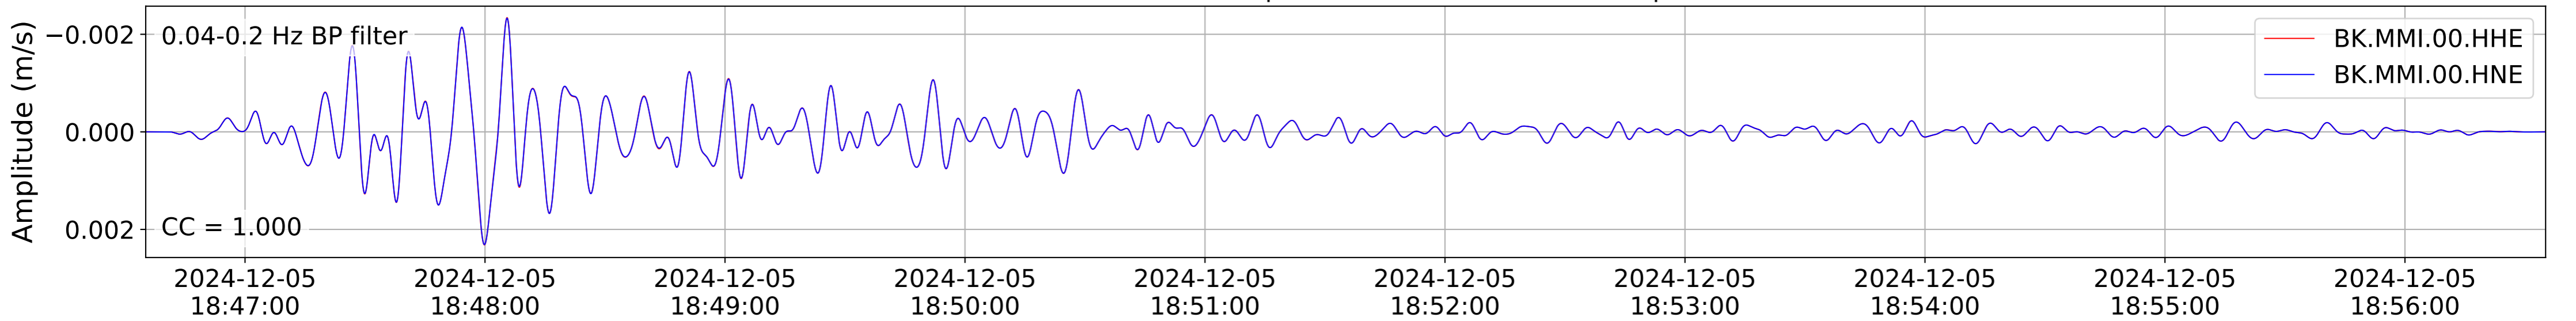

2024.340.184421_M7.0_nc75095651
Origin Time:2024-12-05T18:44:21.110000Z USGS event-id:nc75095651
M7.0 2024 Offshore Cape Mendocino, California Earthquake