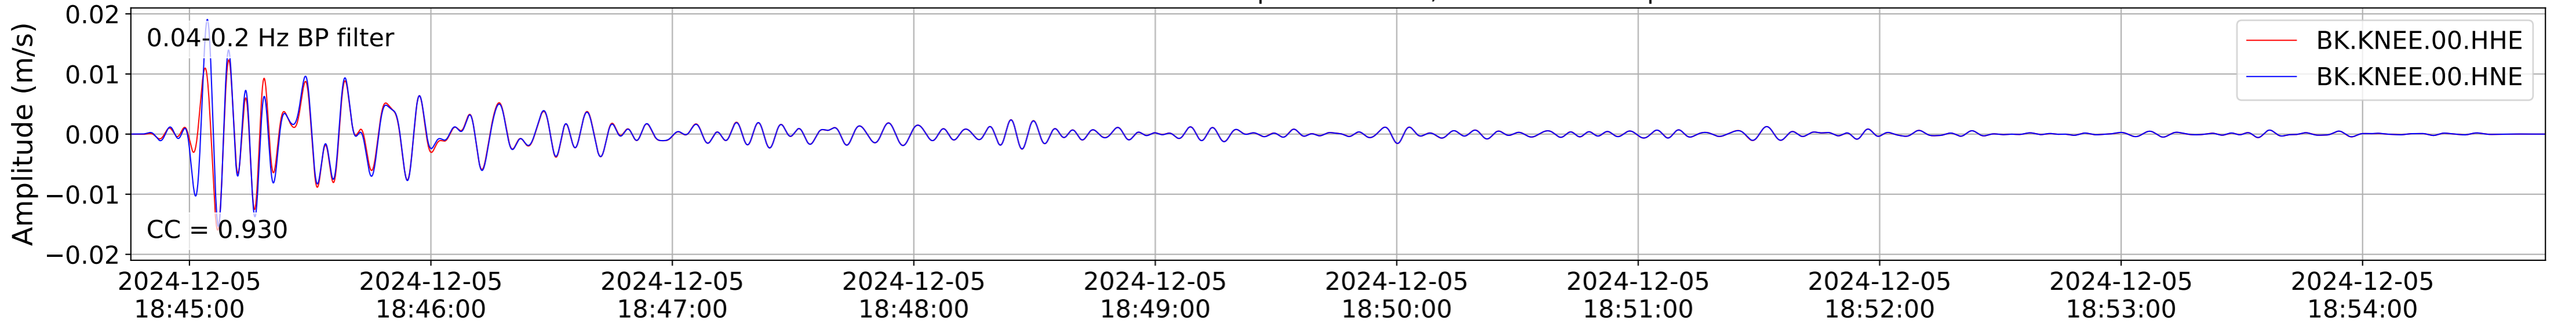

2024.340.184421.M7.0_nc75095651
Origin Time:2024-12-05T18:44:21.110000Z USGS event-id:nc75095651
M7.0 2024 Offshore Cape Mendocino, California Earthquake