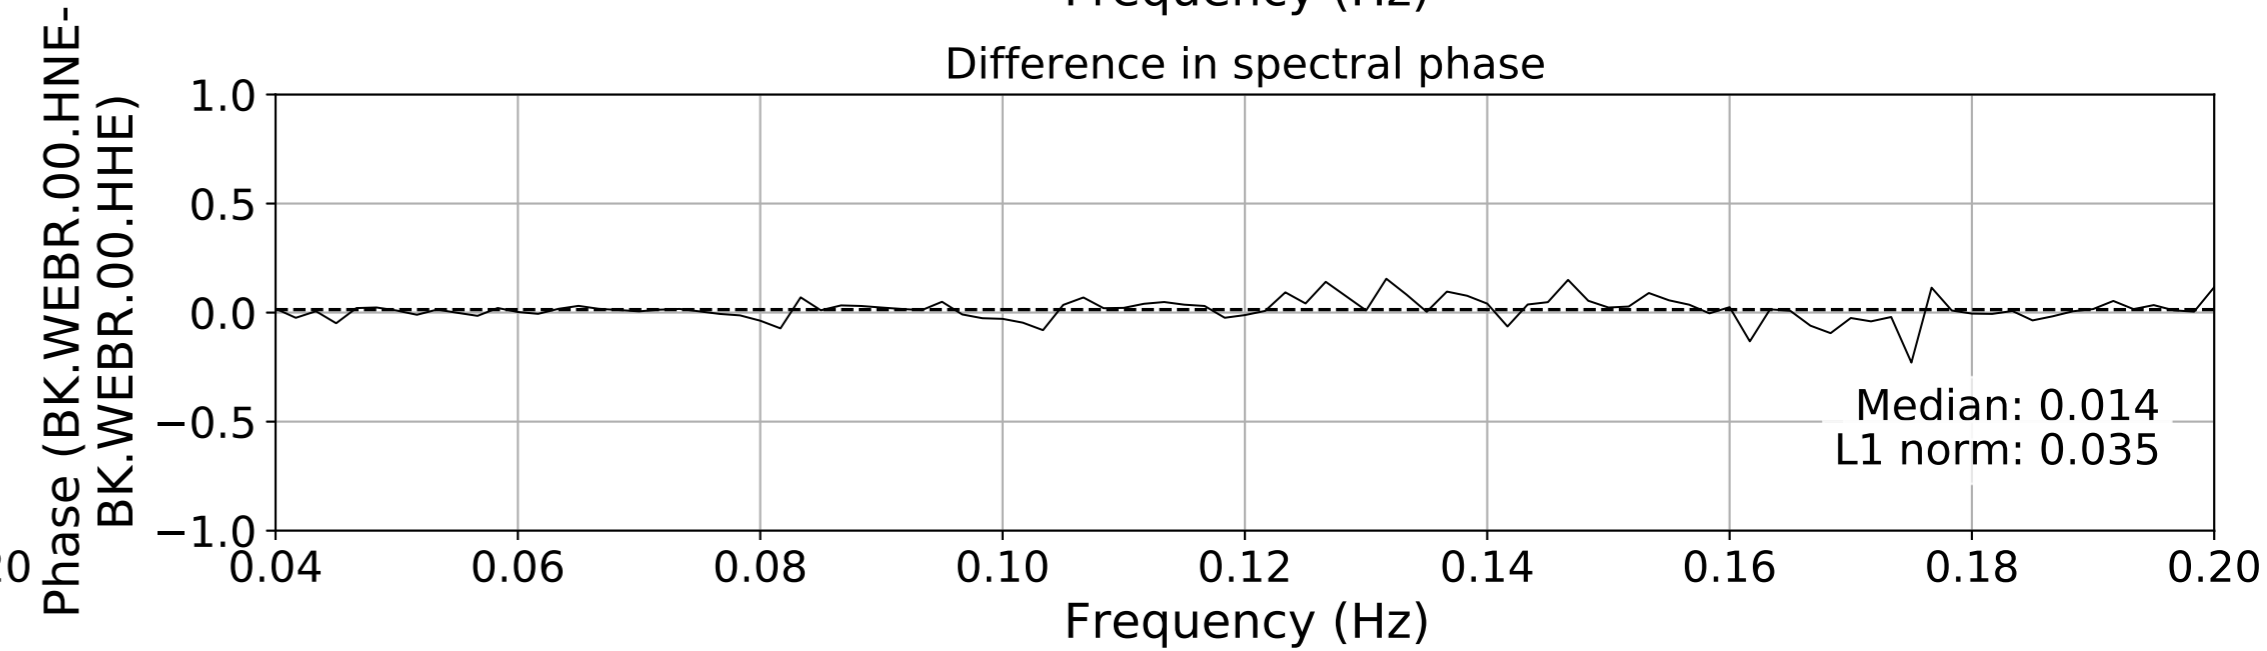

2024.340.184421_M7.0_nc75095651
Origin Time:2024-12-05T18:44:21.110000Z USGS event-id:nc75095651
M7.0 2024 Offshore Cape Mendocino, California Earthquake