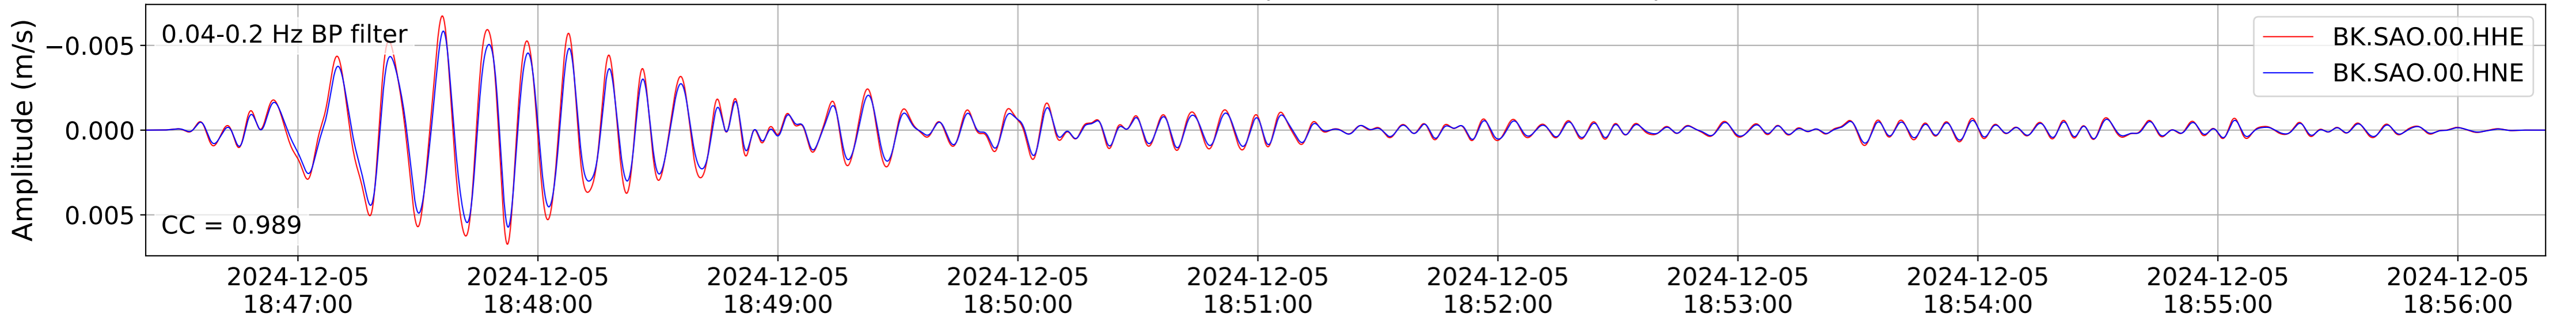

2024.340.184421_M7.0_nc75095651
Origin Time:2024-12-05T18:44:21.110000Z USGS event-id:nc75095651
M7.0 2024 Offshore Cape Mendocino, California Earthquake