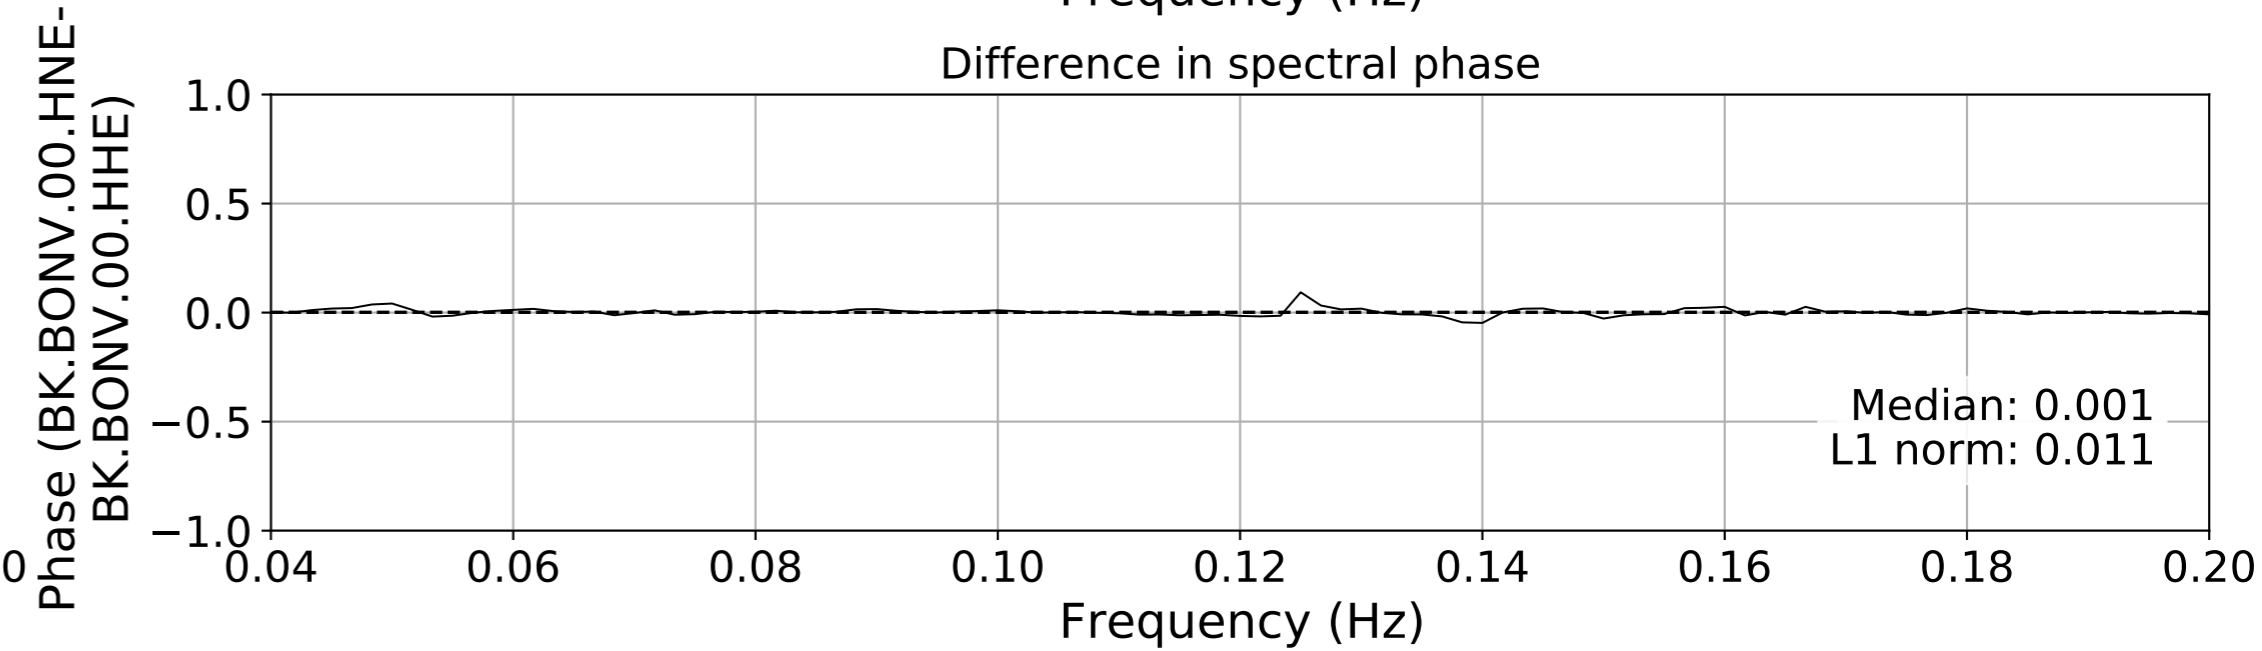

2024.340.184421.M7.0_nc75095651
Origin Time:2024-12-05T18:44:21.110000Z USGS event-id:nc75095651
M7.0 2024 Offshore Cape Mendocino, California Earthquake