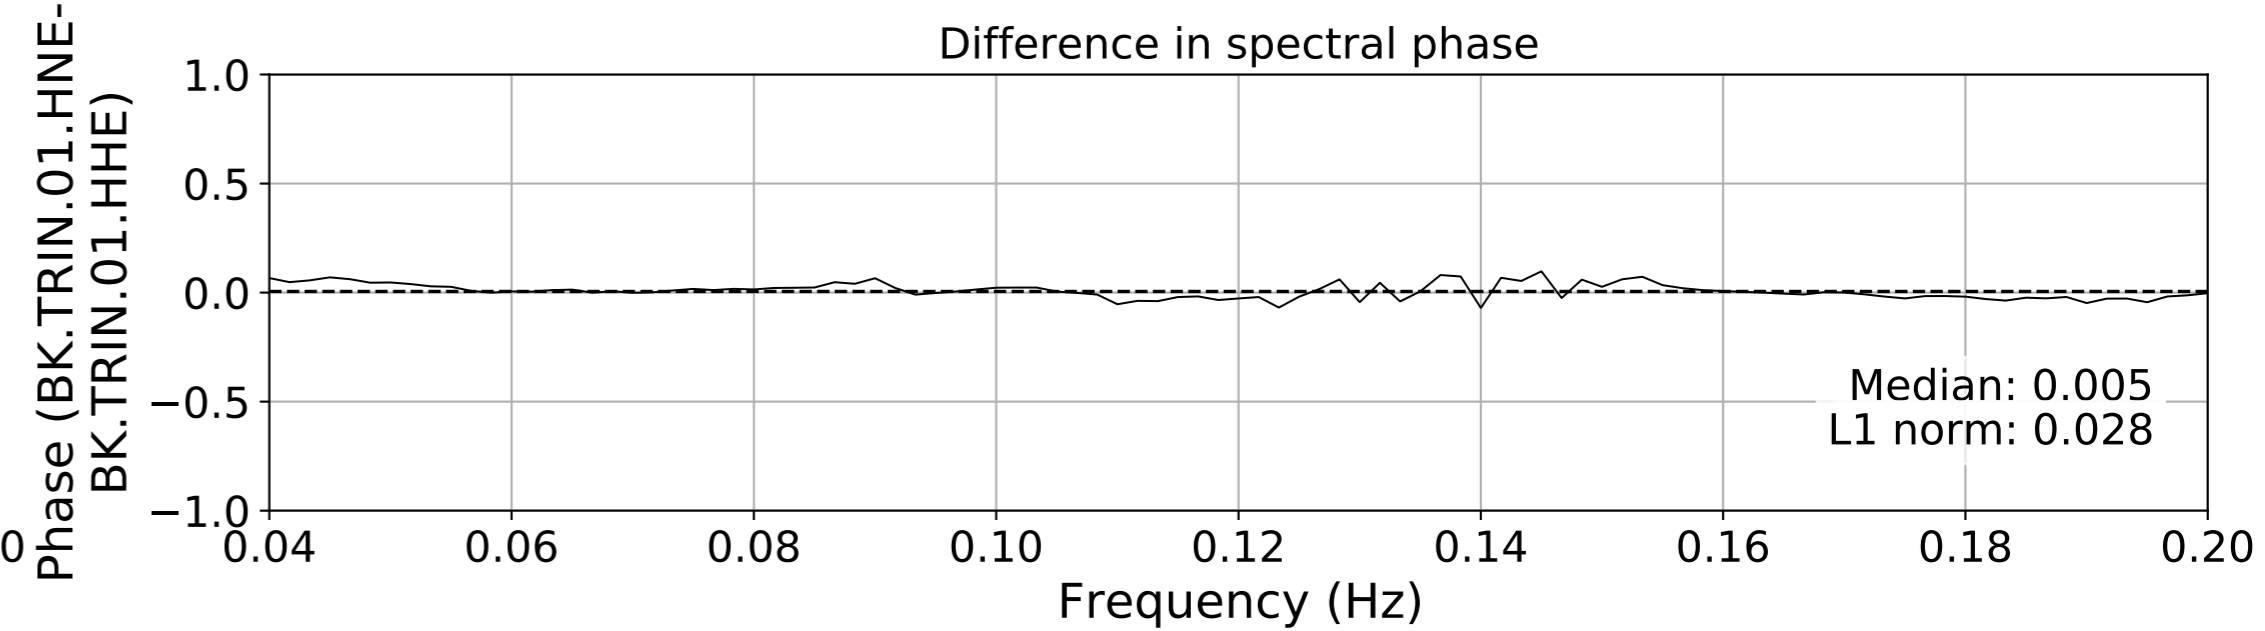

2024.340.184421_M7.0_nc75095651
Origin Time:2024-12-05T18:44:21.110000Z USGS event-id:nc75095651
M7.0 2024 Offshore Cape Mendocino, California Earthquake