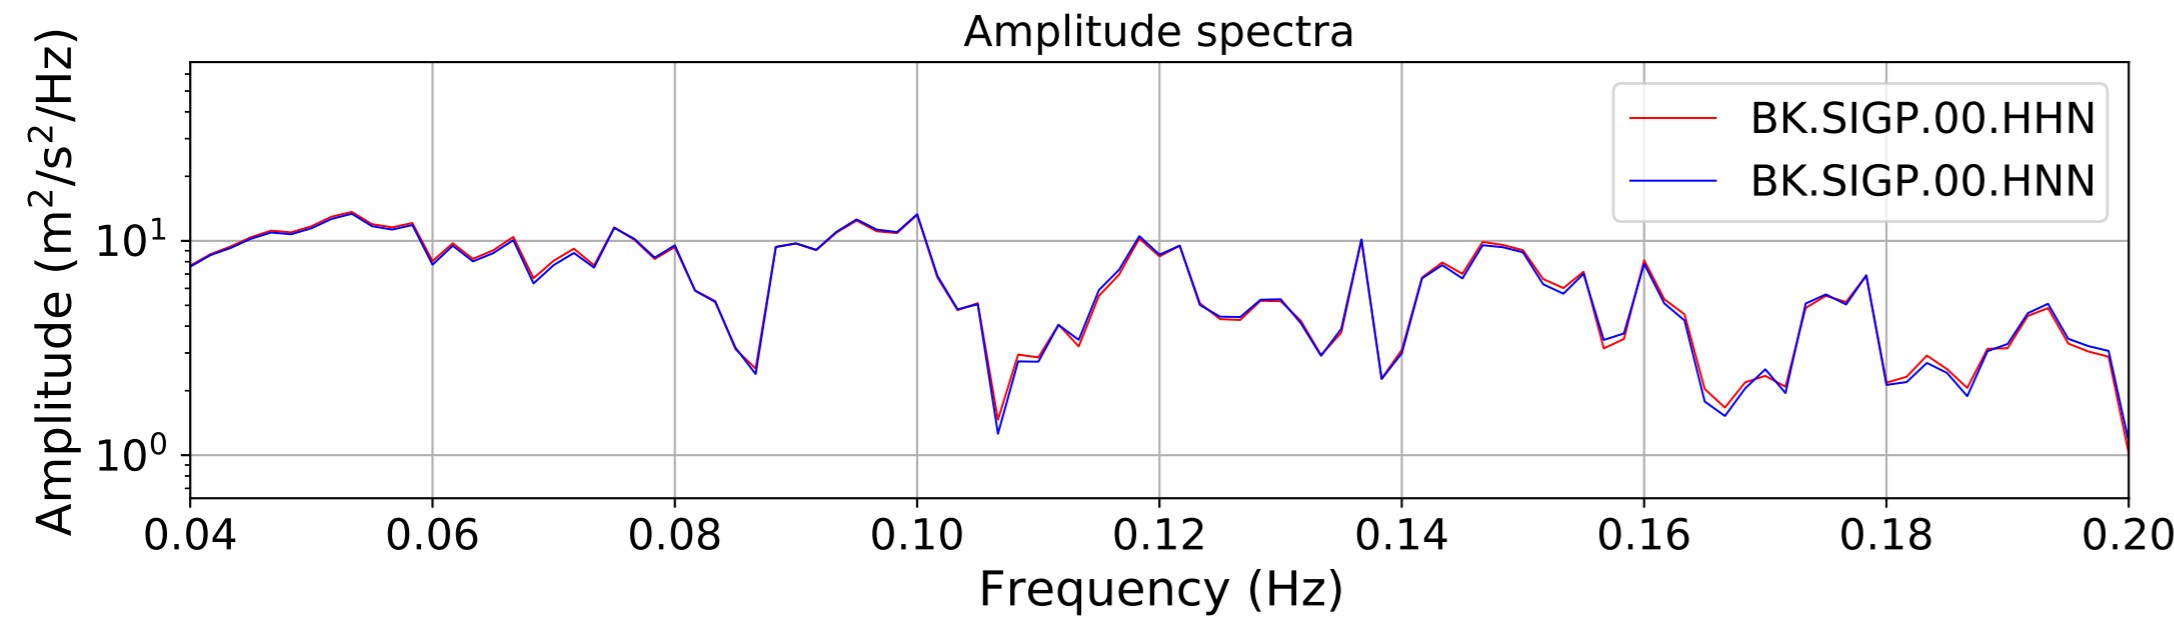

2024.340.184421.M7.0_nc75095651
Origin Time:2024-12-05T18:44:21.110000Z USGS event-id:nc75095651
M7.0 2024 Offshore Cape Mendocino, California Earthquake