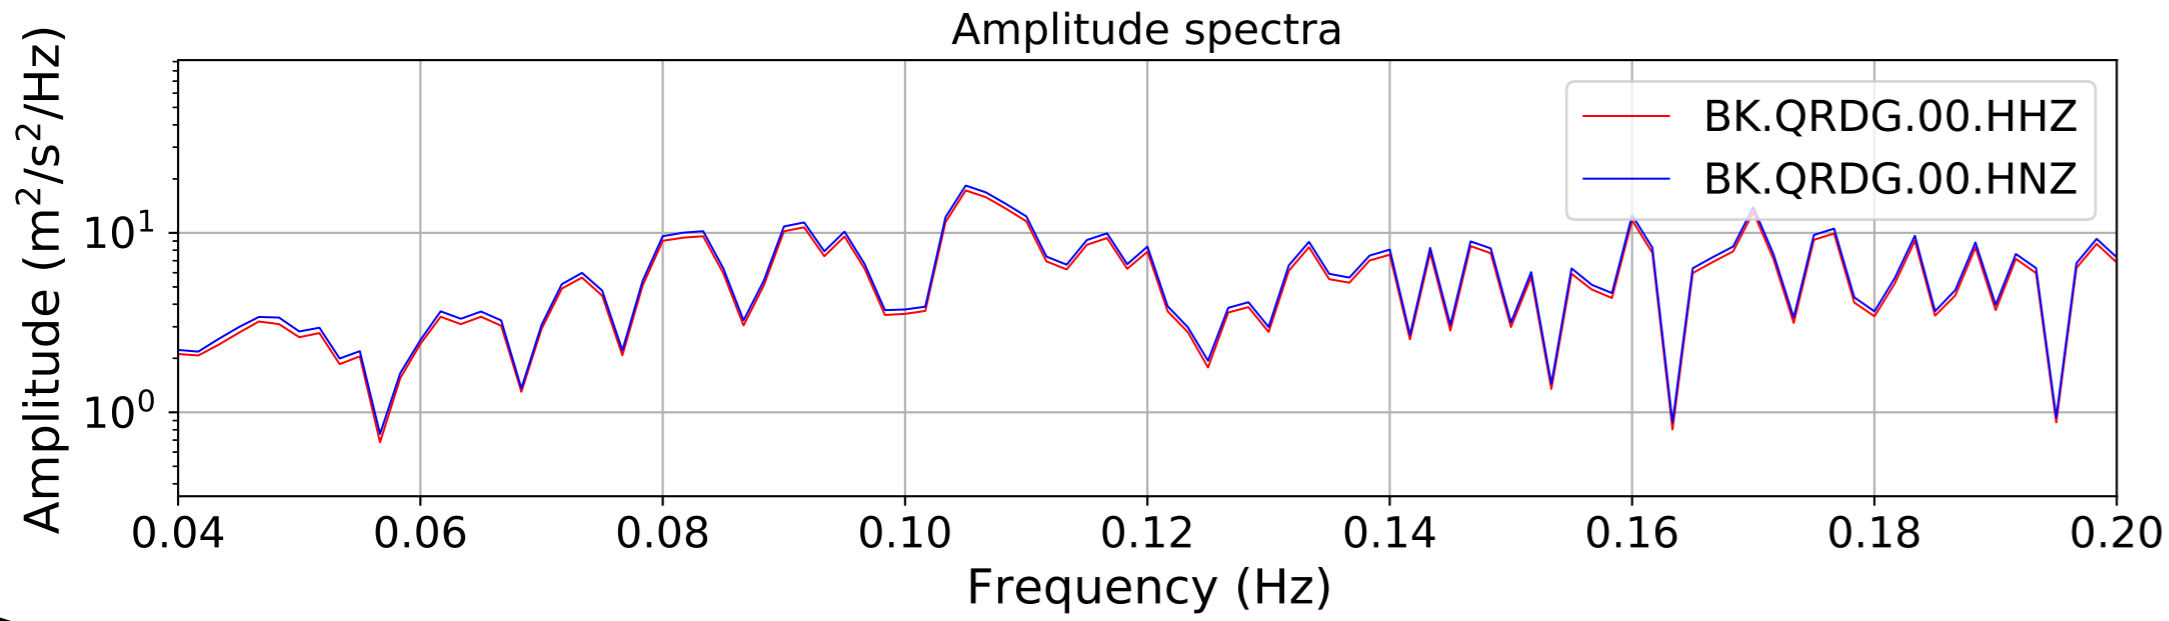

2024.340.184421_M7.0_nc75095651
Origin Time:2024-12-05T18:44:21.110000Z USGS event-id:nc75095651
M7.0 2024 Offshore Cape Mendocino, California Earthquake