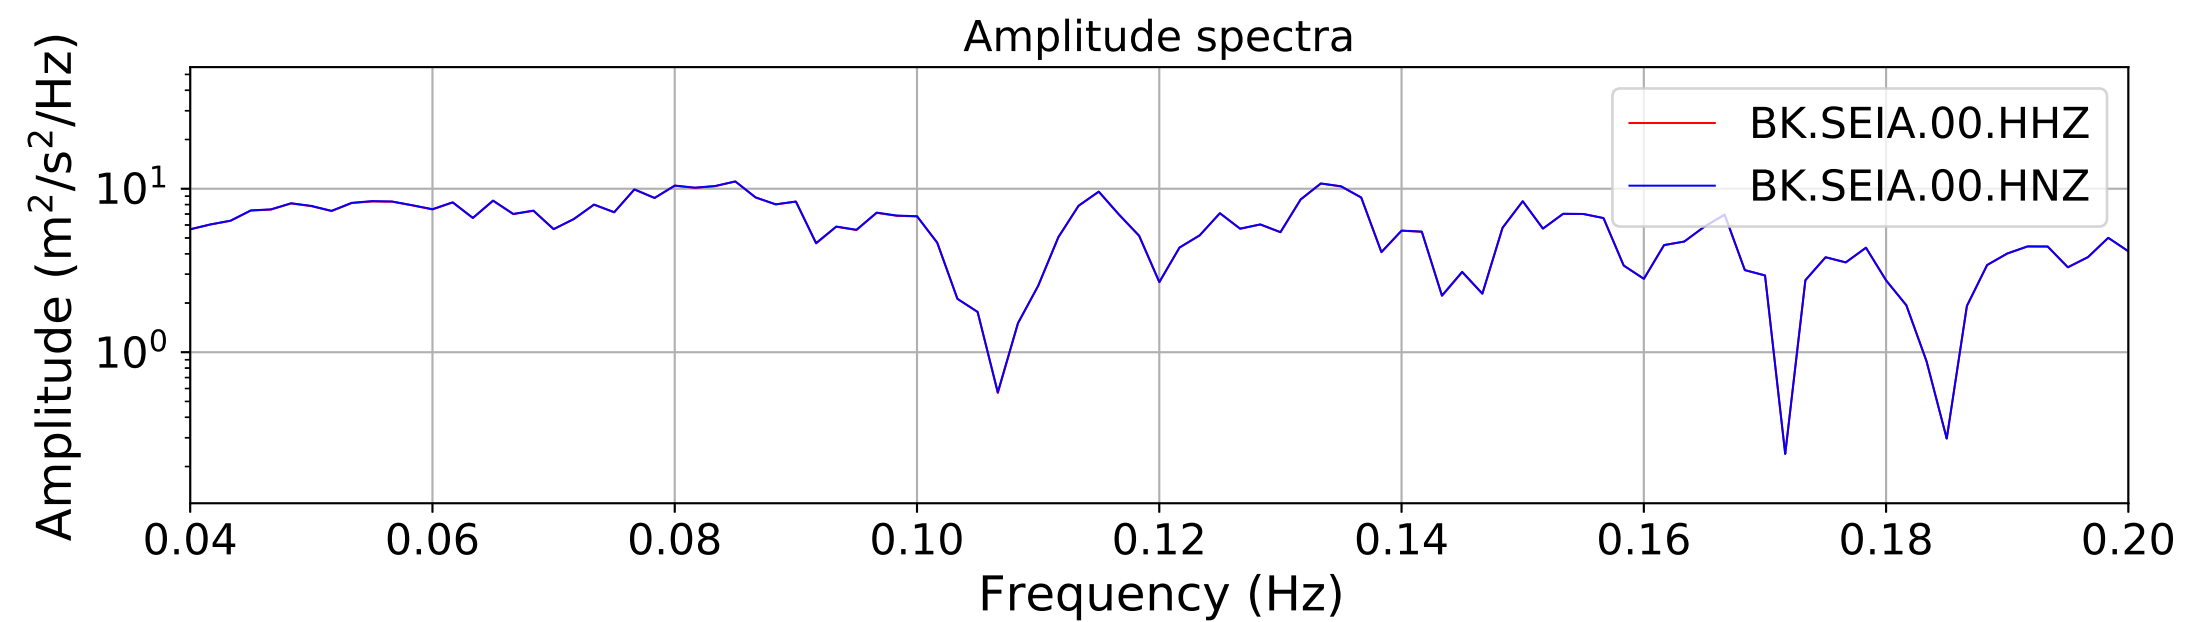

2024.340.184421_M7.0_nc75095651
Origin Time:2024-12-05T18:44:21.110000Z USGS event-id:nc75095651
M7.0 2024 Offshore Cape Mendocino, California Earthquake