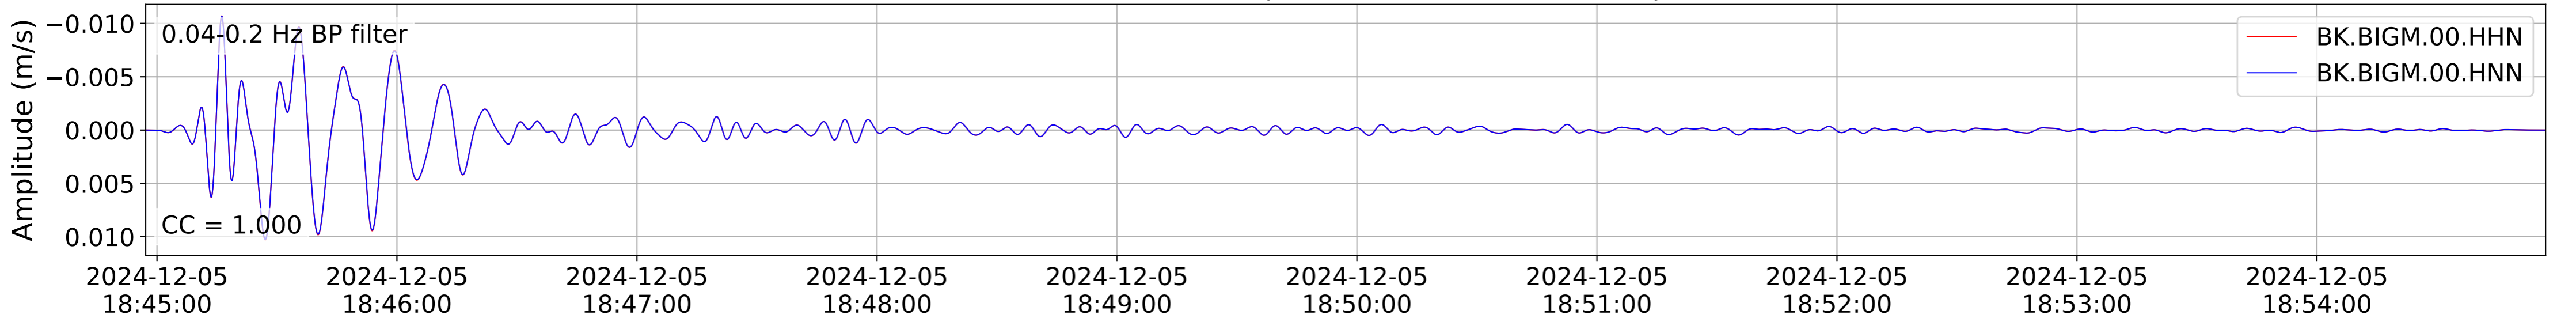

2024.340.184421_M7.0_nc75095651
Origin Time:2024-12-05T18:44:21.110000Z USGS event-id:nc75095651
M7.0 2024 Offshore Cape Mendocino, California Earthquake