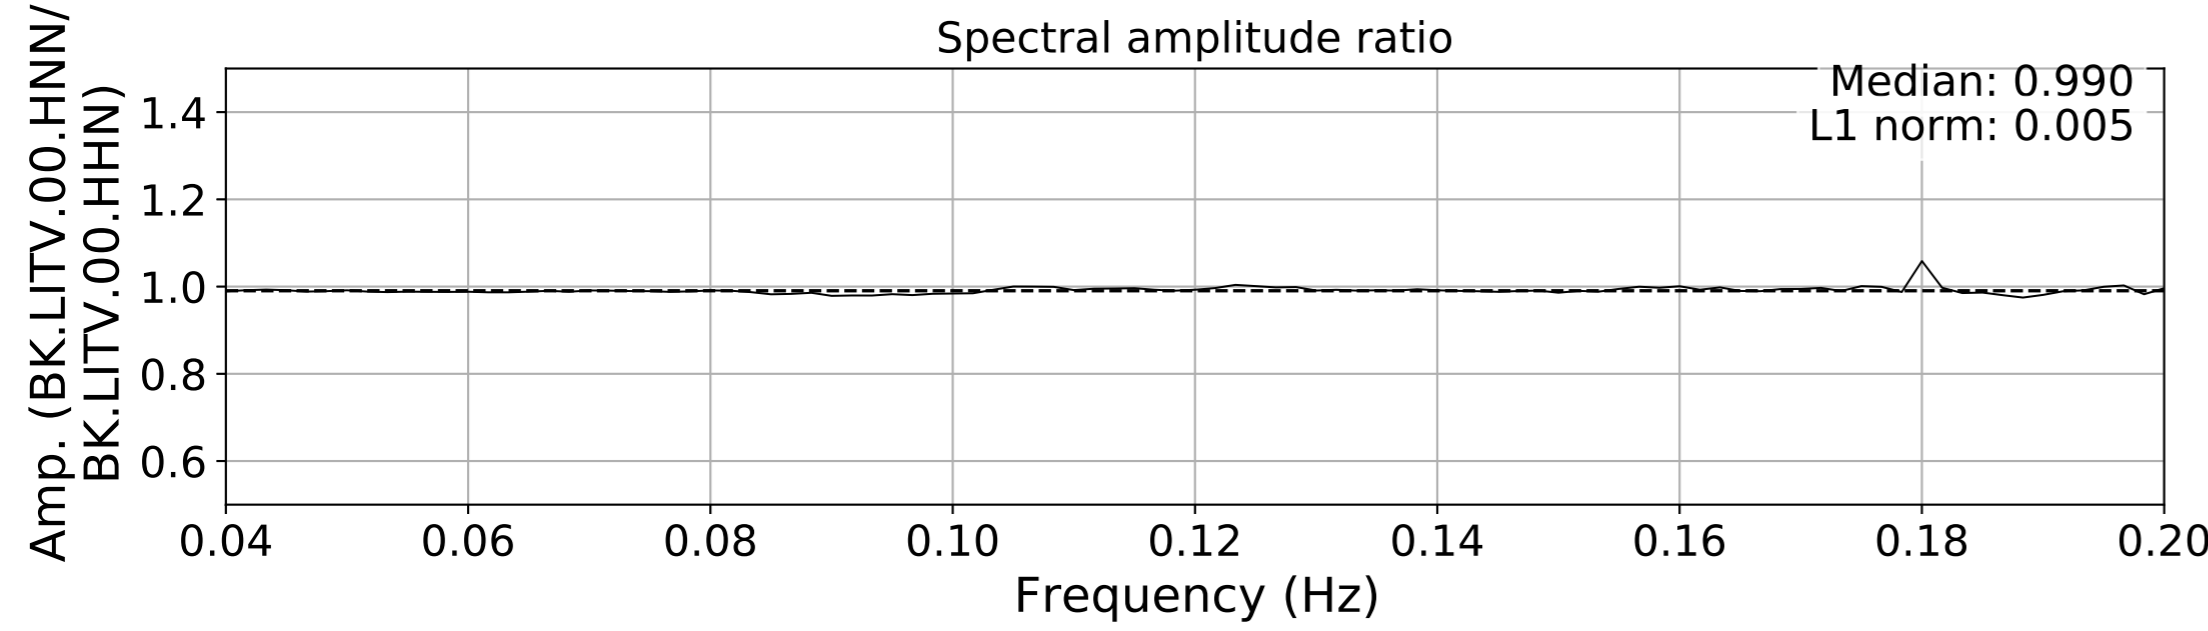

2024.340.184421_M7.0_nc75095651
Origin Time:2024-12-05T18:44:21.110000Z USGS event-id:nc75095651
M7.0 2024 Offshore Cape Mendocino, California Earthquake