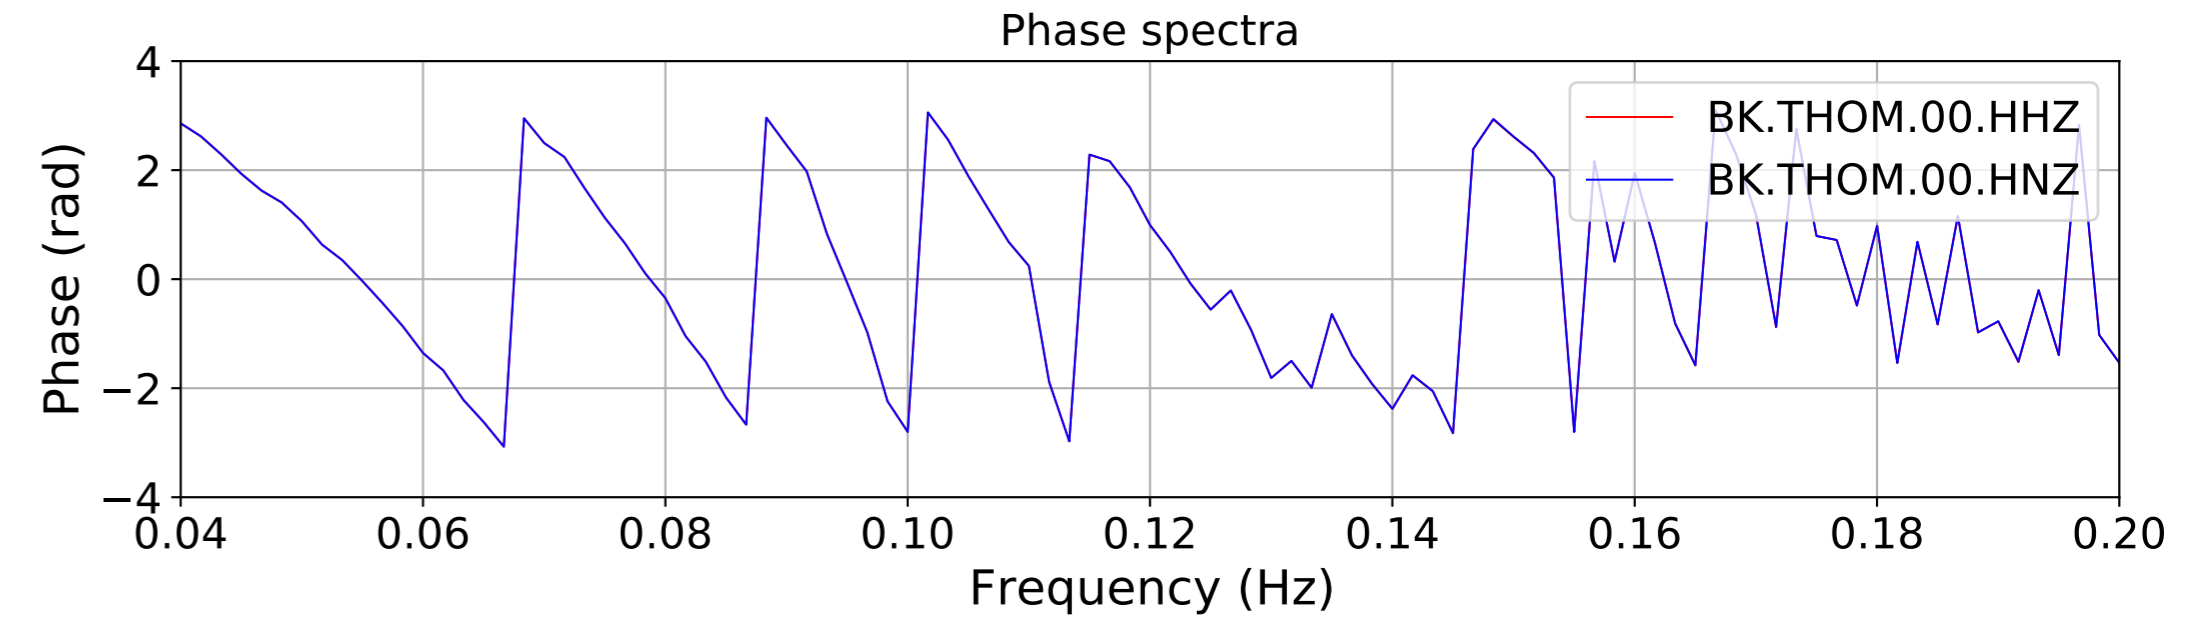

2024.340.184421.M7.0_nc75095651
Origin Time:2024-12-05T18:44:21.110000Z USGS event-id:nc75095651
M7.0 2024 Offshore Cape Mendocino, California Earthquake