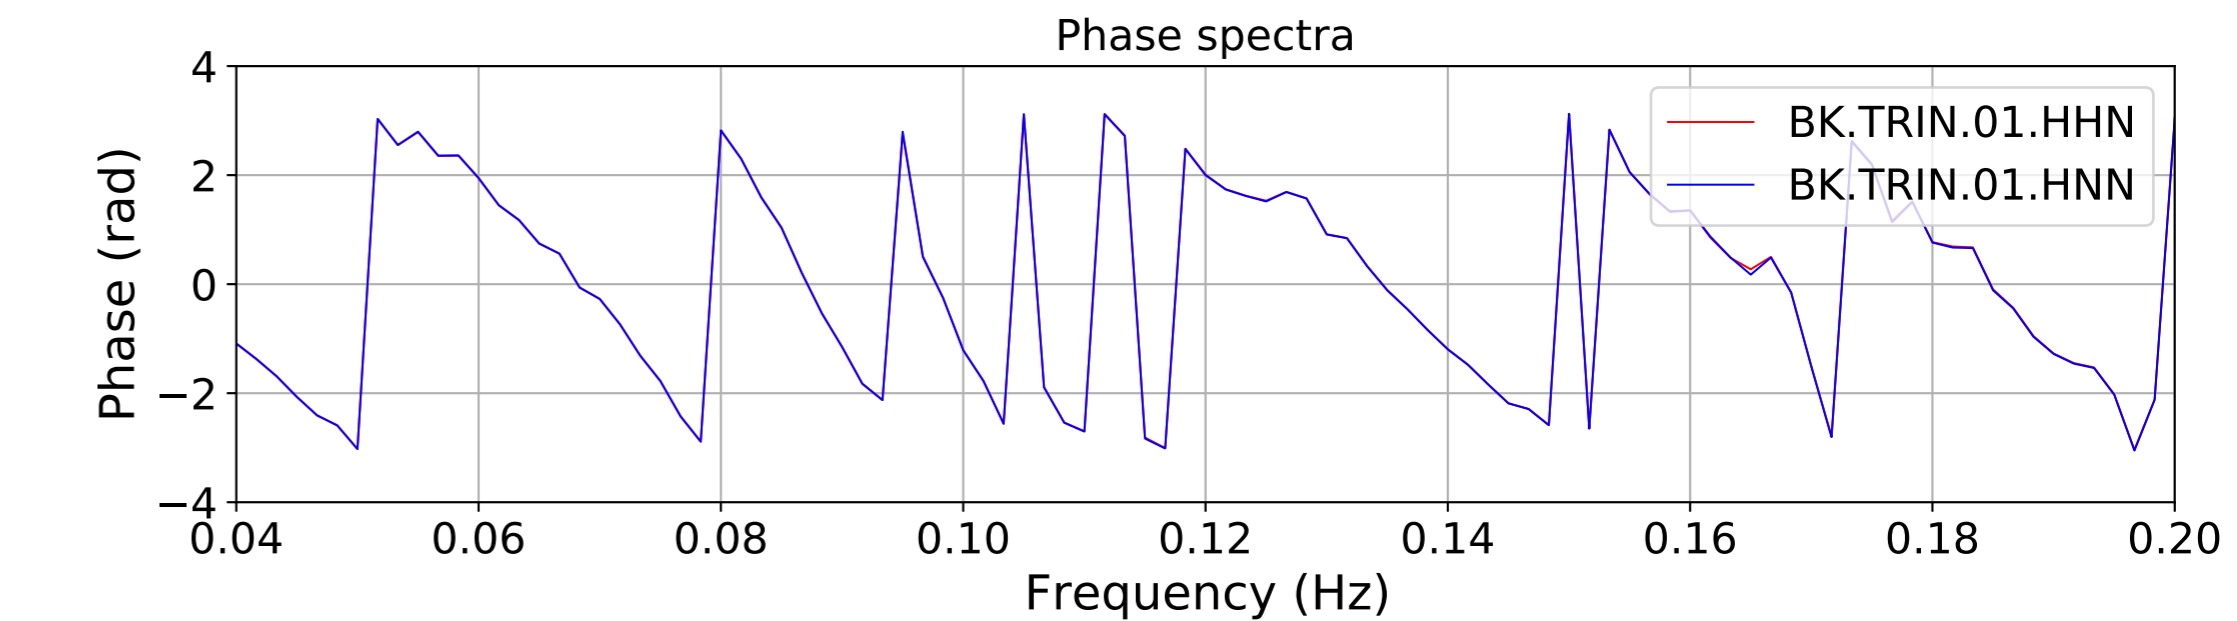

2024.340.184421_M7.0_nc75095651
Origin Time:2024-12-05T18:44:21.110000Z USGS event-id:nc75095651
M7.0 2024 Offshore Cape Mendocino, California Earthquake