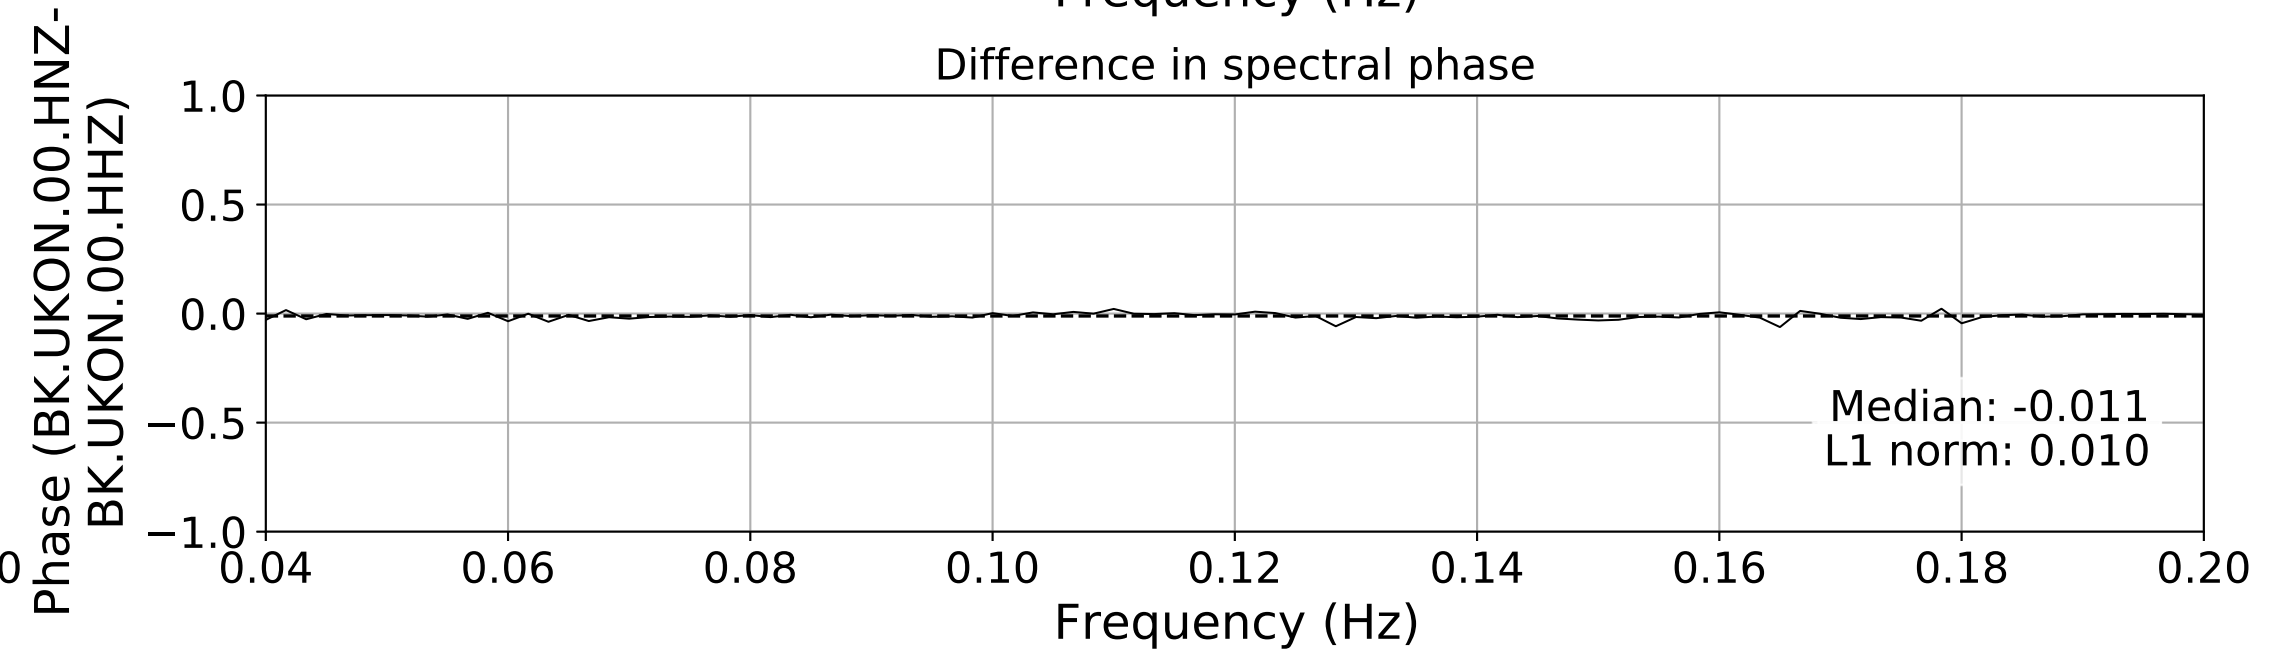

2024.340.184421_M7.0_nc75095651
Origin Time:2024-12-05T18:44:21.110000Z USGS event-id:nc75095651
M7.0 2024 Offshore Cape Mendocino, California Earthquake