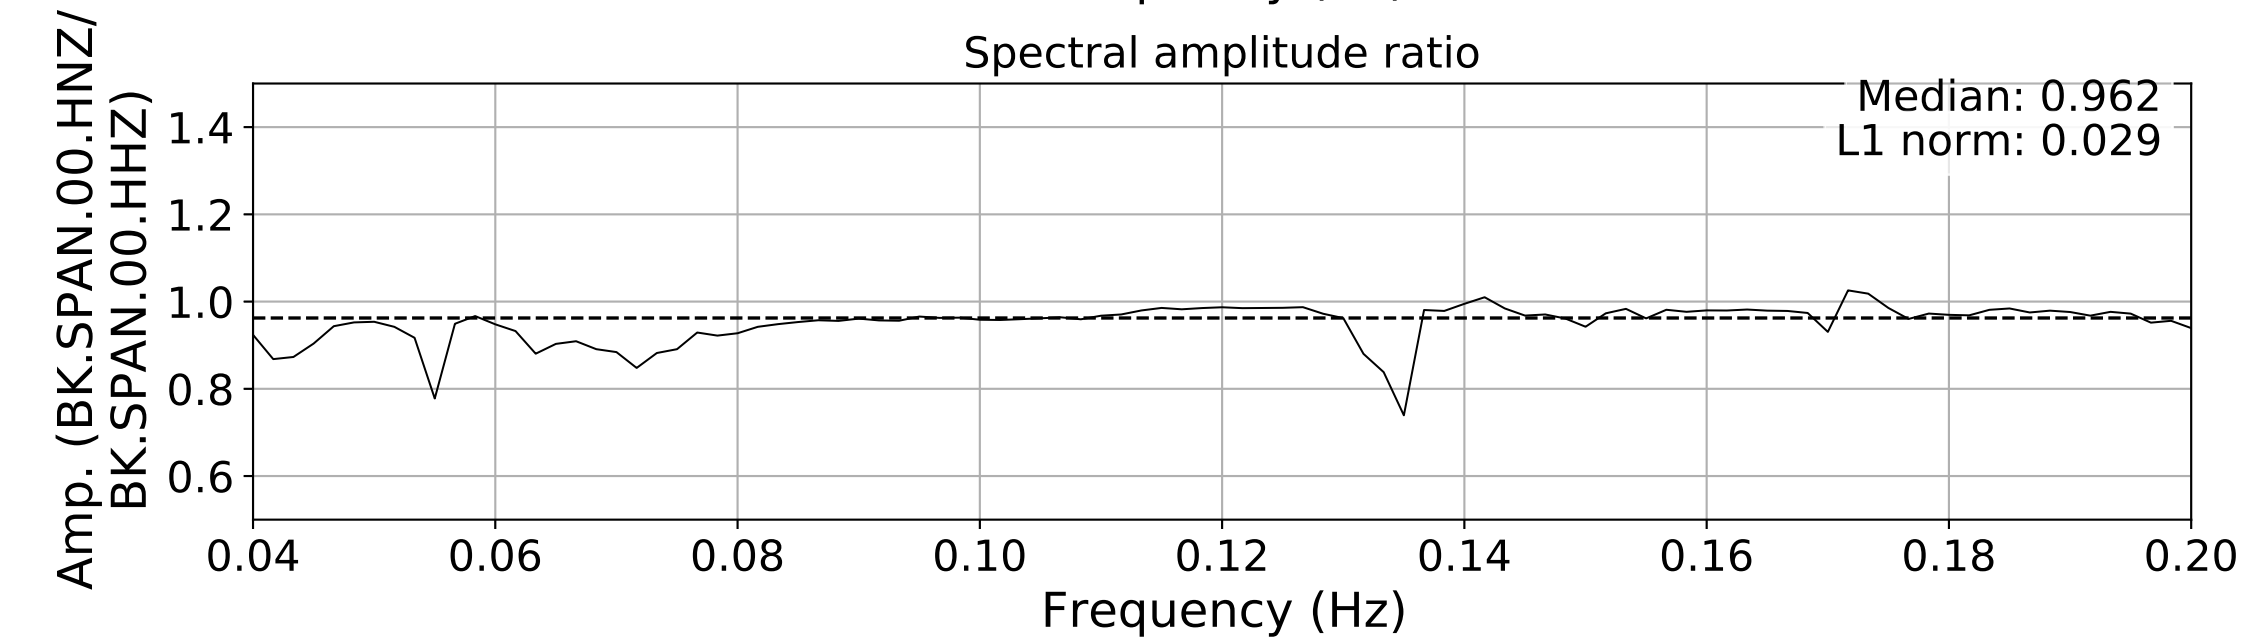

2024.340.184421_M7.0_nc75095651
Origin Time:2024-12-05T18:44:21.110000Z USGS event-id:nc75095651
M7.0 2024 Offshore Cape Mendocino, California Earthquake