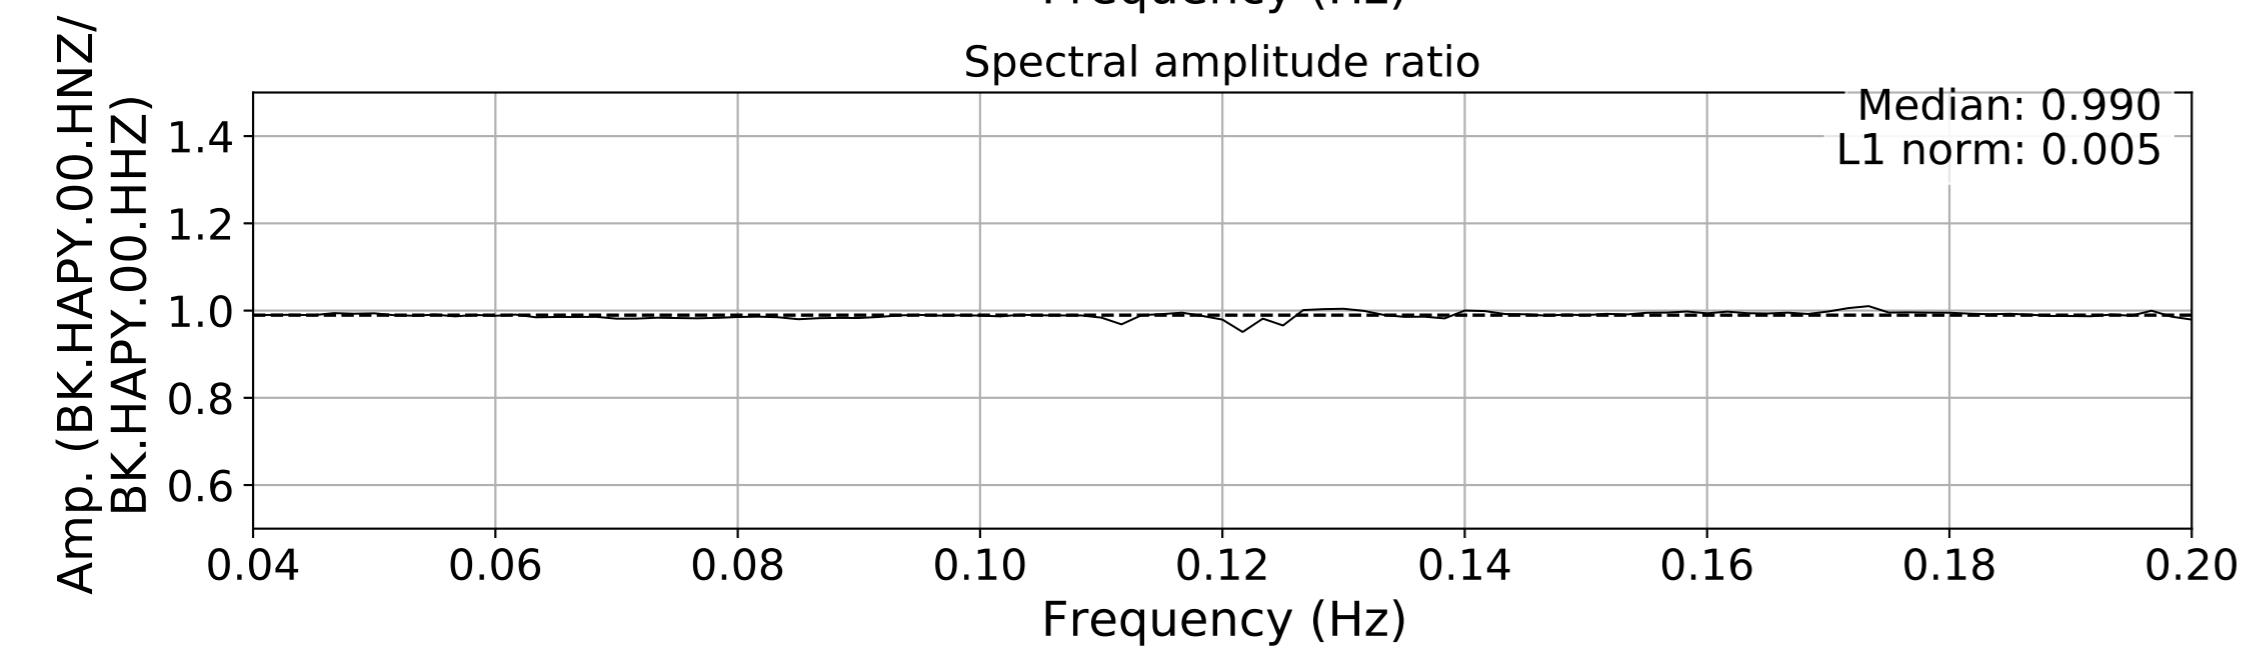

2024.340.184421_M7.0_nc75095651
Origin Time:2024-12-05T18:44:21.110000Z USGS event-id:nc75095651
M7.0 2024 Offshore Cape Mendocino, California Earthquake