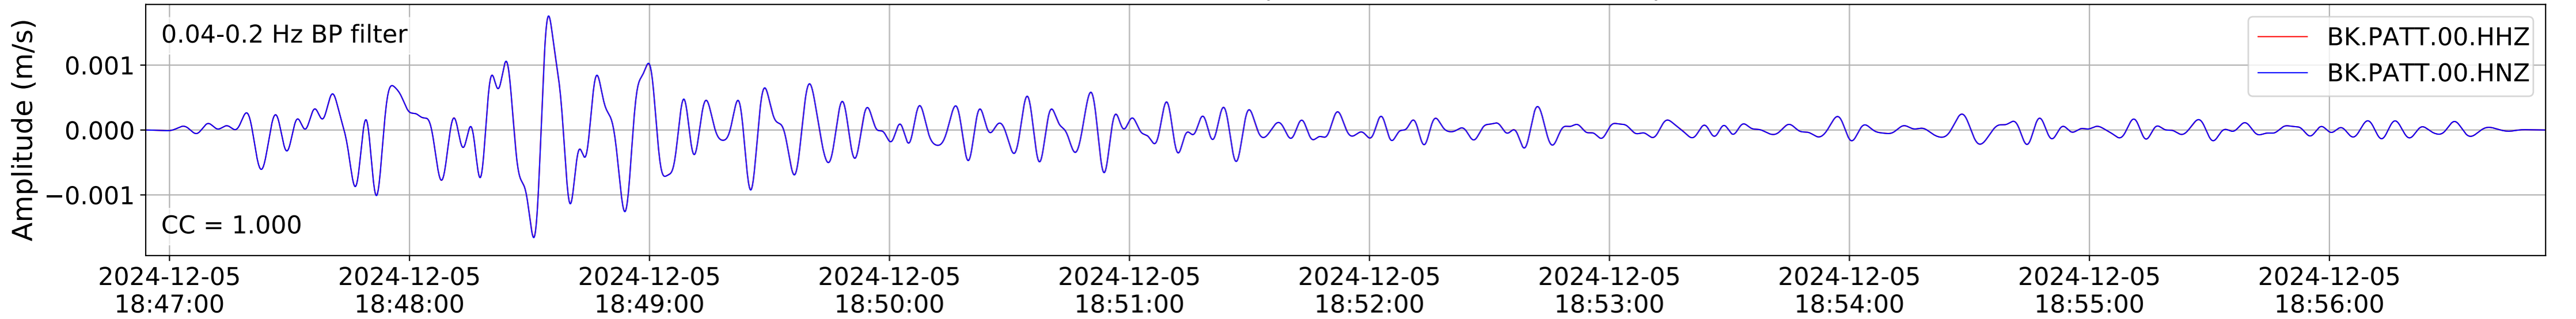

2024.340.184421_M7.0_nc75095651
Origin Time:2024-12-05T18:44:21.110000Z USGS event-id:nc75095651
M7.0 2024 Offshore Cape Mendocino, California Earthquake