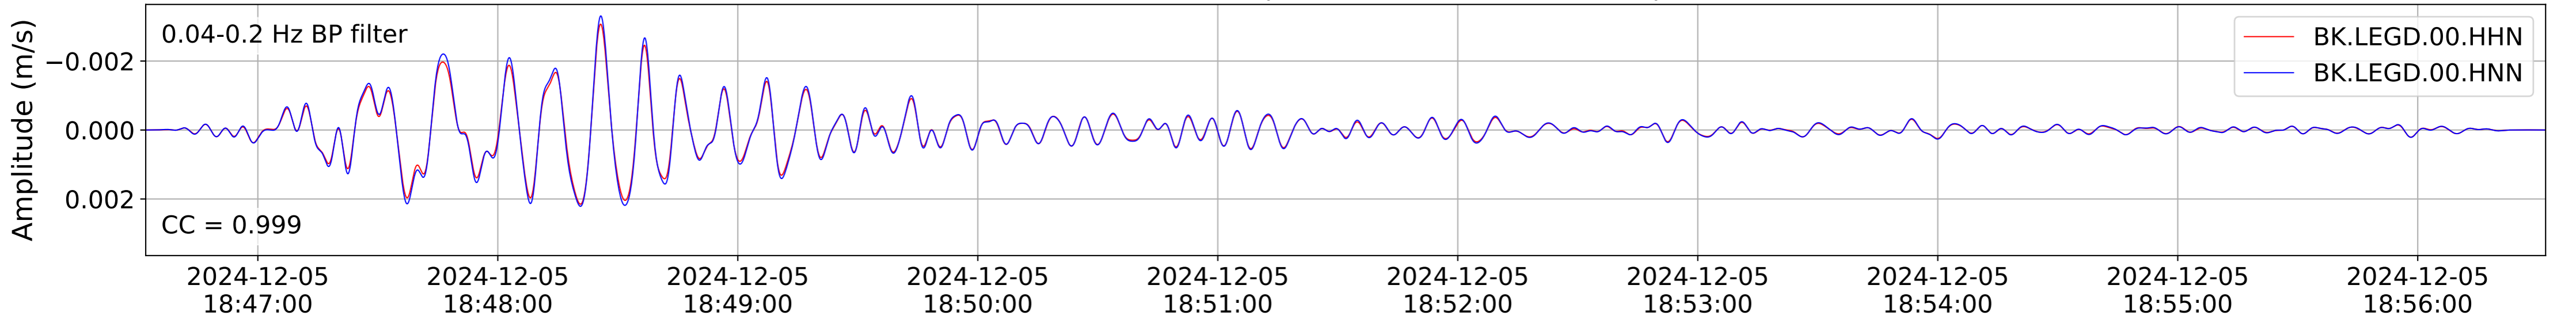

2024.340.184421_M7.0_nc75095651
Origin Time:2024-12-05T18:44:21.110000Z USGS event-id:nc75095651
M7.0 2024 Offshore Cape Mendocino, California Earthquake