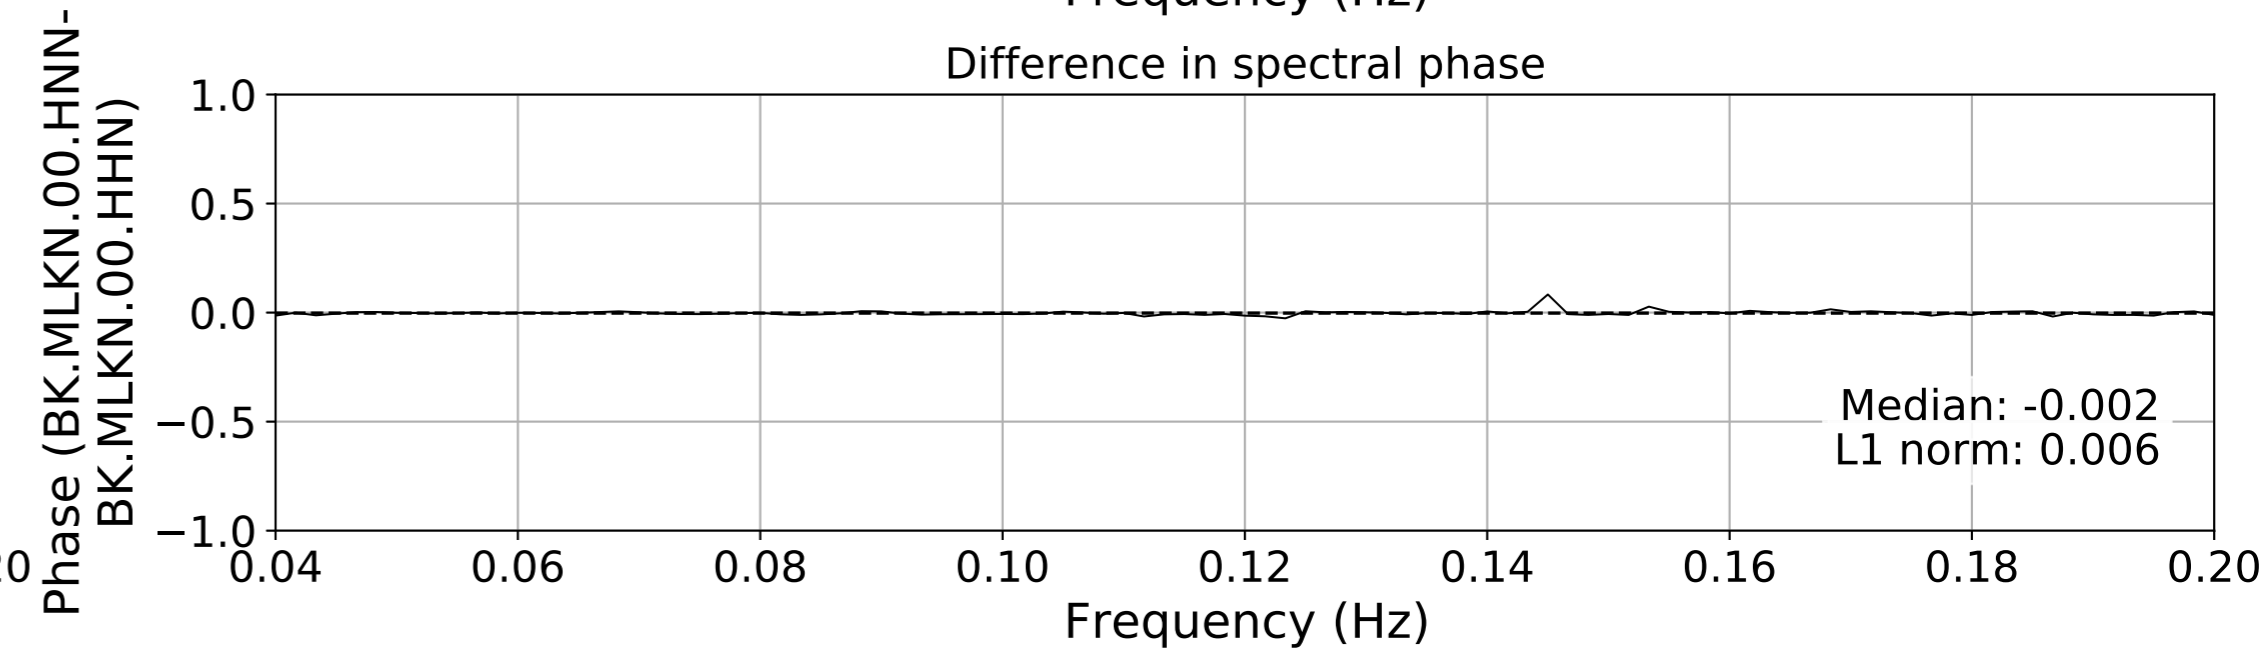

2024.340.184421_M7.0_nc75095651
Origin Time:2024-12-05T18:44:21.110000Z USGS event-id:nc75095651
M7.0 2024 Offshore Cape Mendocino, California Earthquake