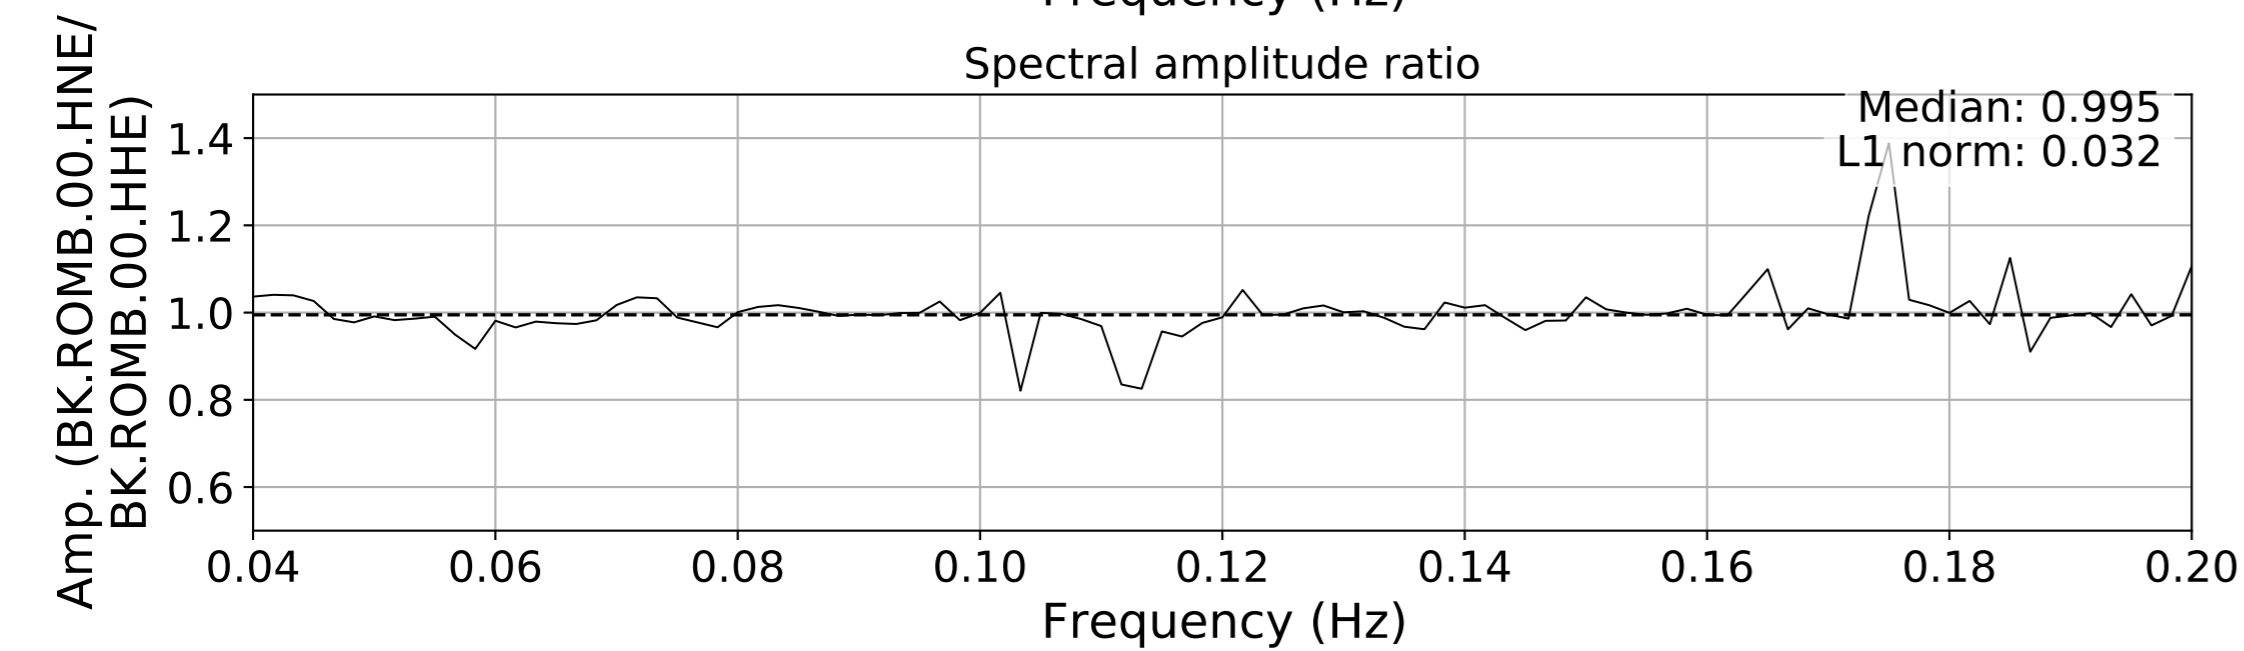

2024.340.184421_M7.0_nc75095651
Origin Time:2024-12-05T18:44:21.110000Z USGS event-id:nc75095651
M7.0 2024 Offshore Cape Mendocino, California Earthquake