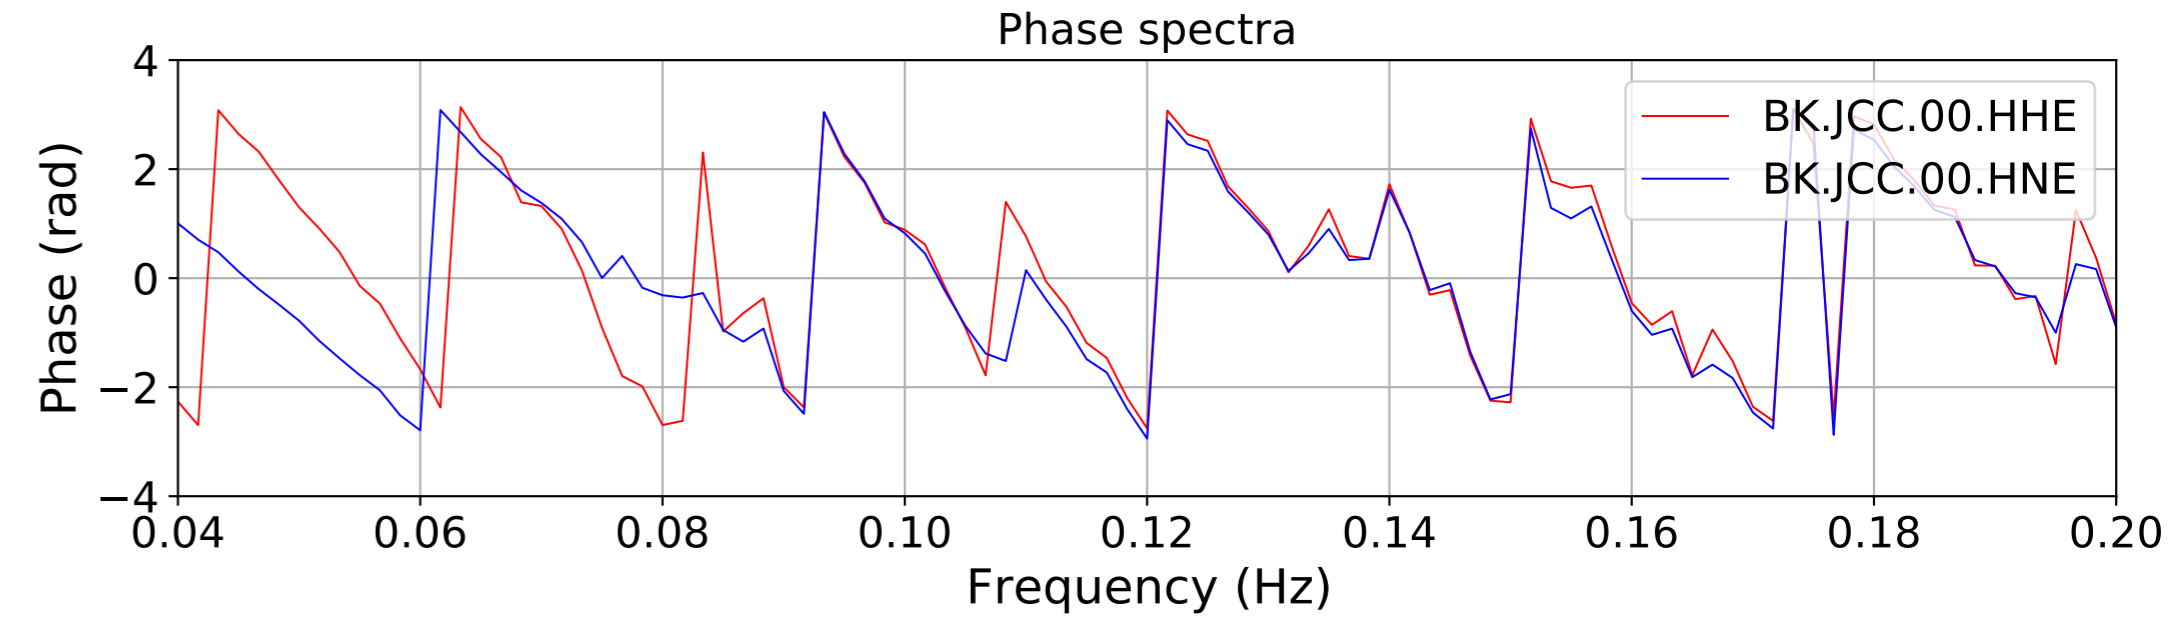

2024.340.184421_M7.0_nc75095651
Origin Time:2024-12-05T18:44:21.110000Z USGS event-id:nc75095651
M7.0 2024 Offshore Cape Mendocino, California Earthquake