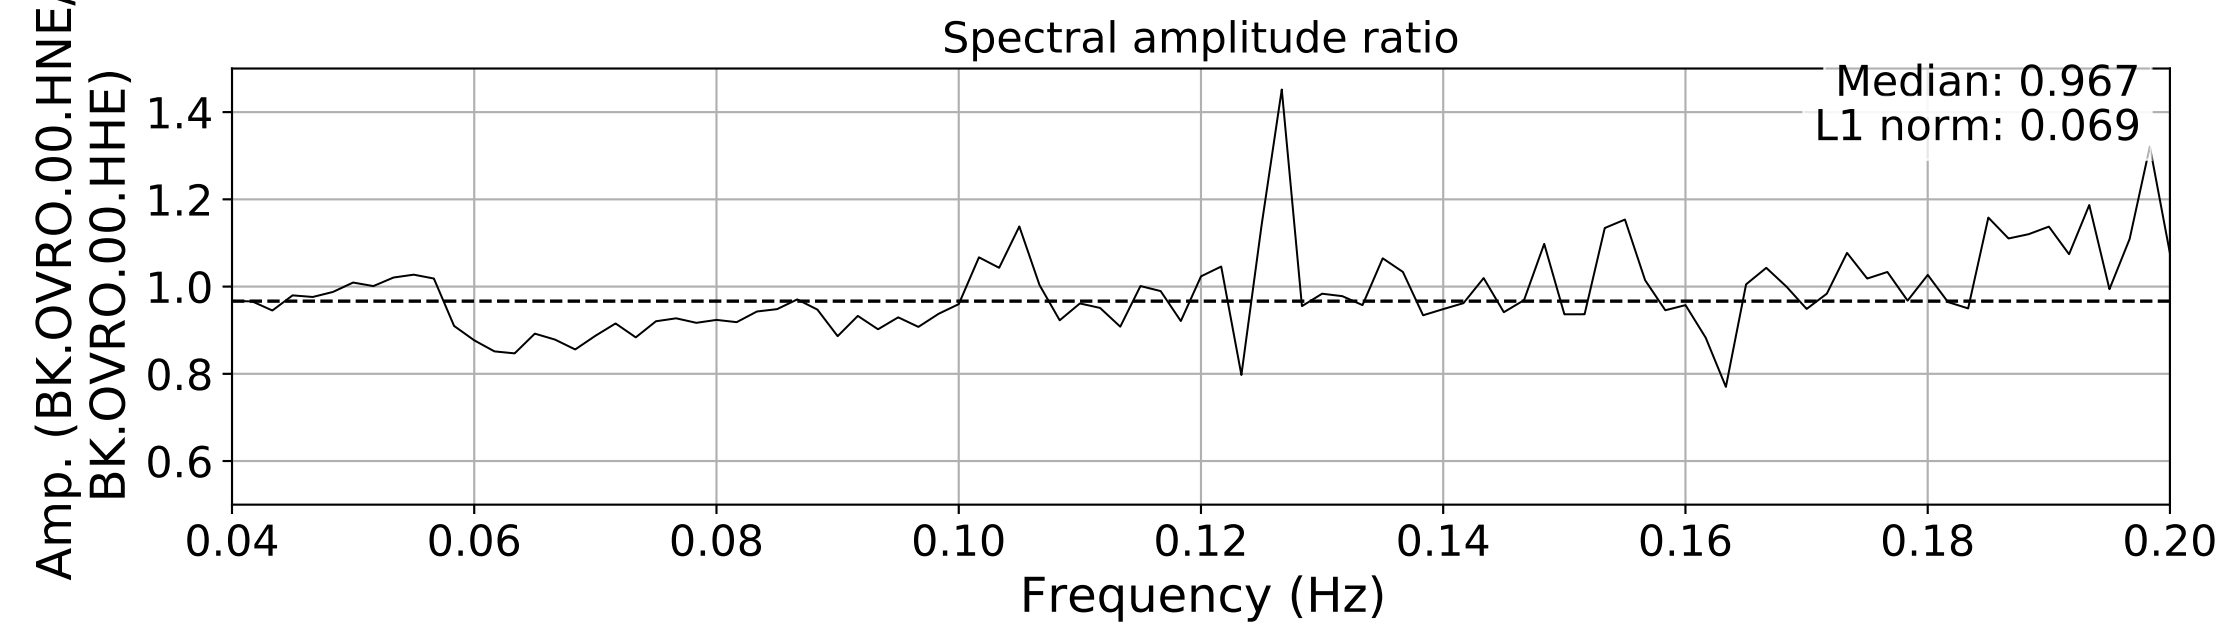

2024.340.184421M7.0_nc75095651
Origin Time:2024-12-05T18:44:21.110000Z USGS event-id:nc75095651
M7.0 2024 Offshore Cape Mendocino, California Earthquake