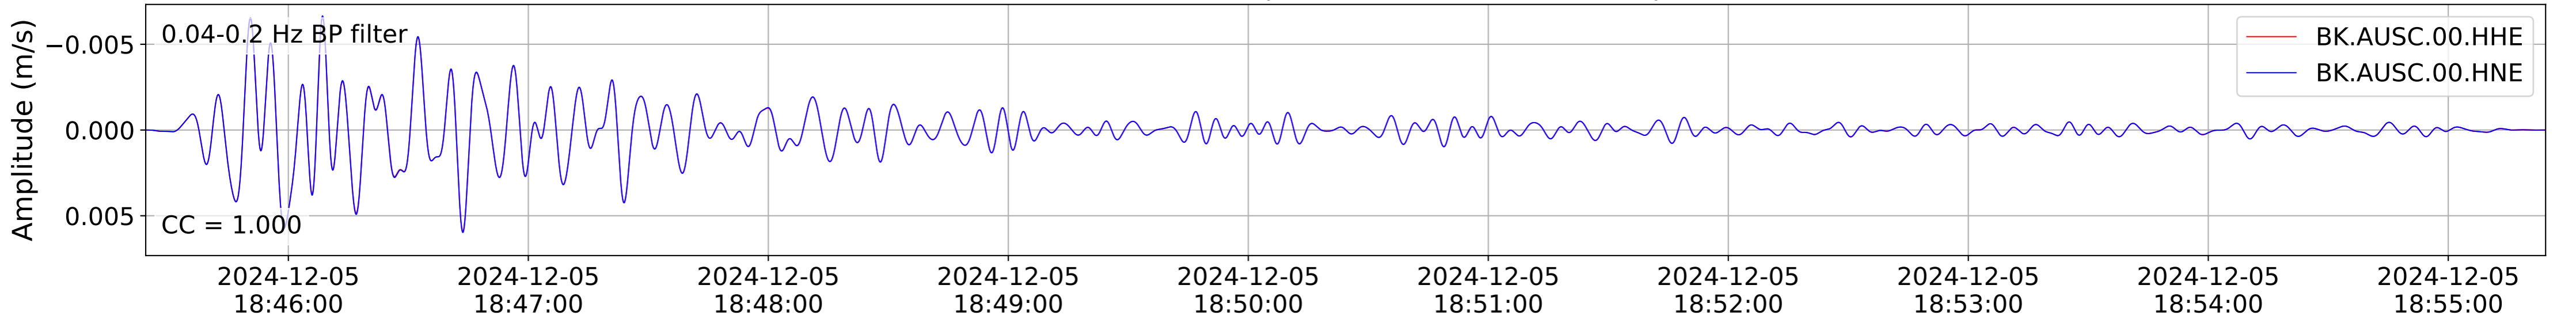

2024.340.184421_M7.0_nc75095651
Origin Time:2024-12-05T18:44:21.110000Z USGS event-id:nc75095651
M7.0 2024 Offshore Cape Mendocino, California Earthquake