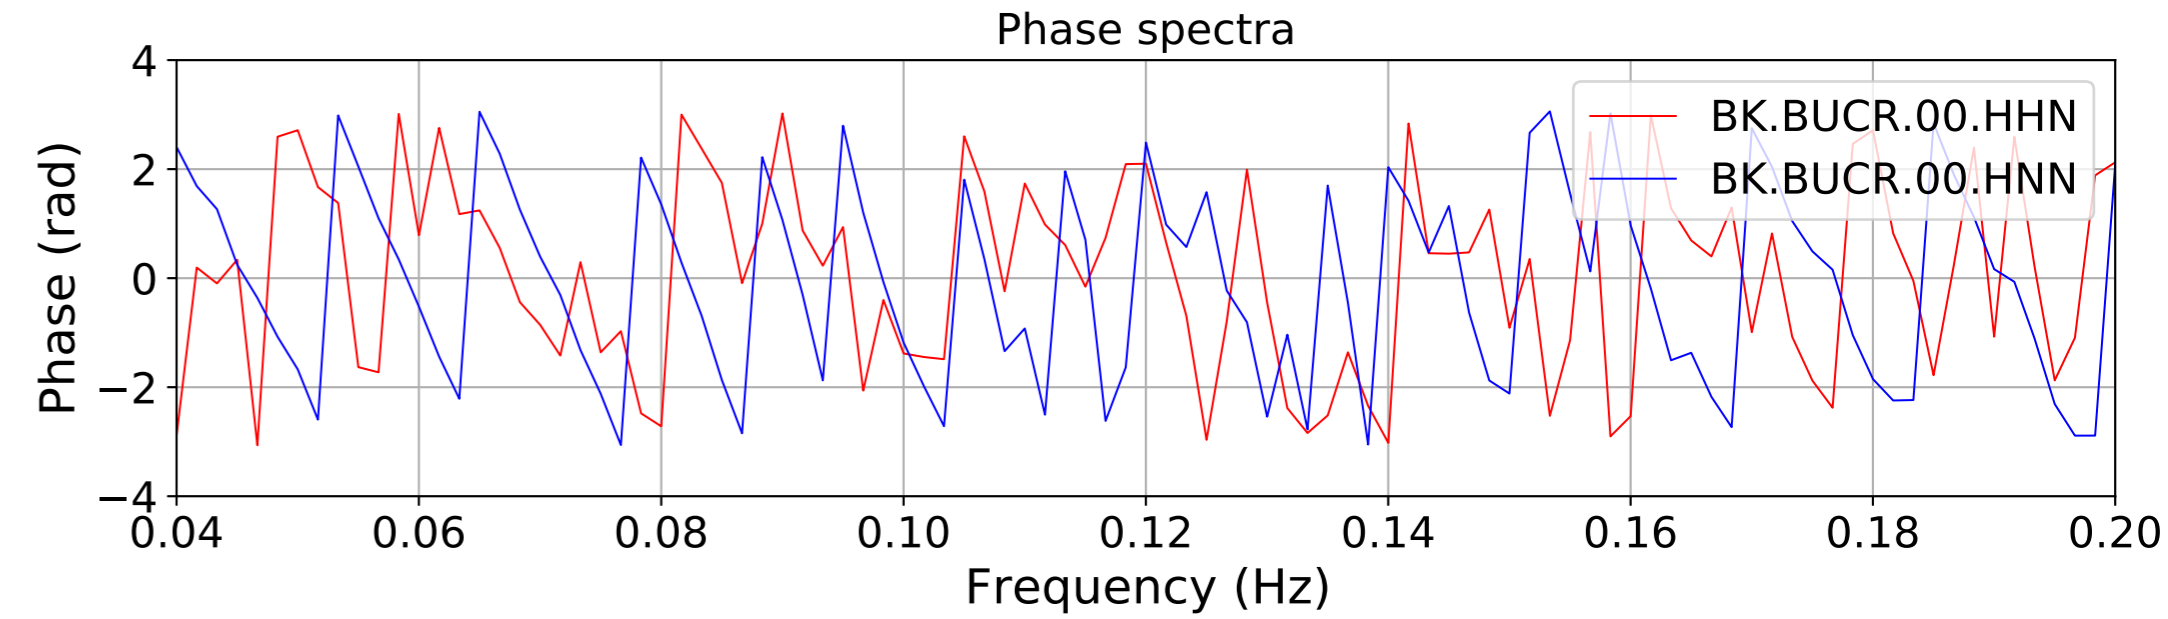

2024.340.184421_M7.0_nc75095651
Origin Time:2024-12-05T18:44:21.110000Z USGS event-id:nc75095651
M7.0 2024 Offshore Cape Mendocino, California Earthquake