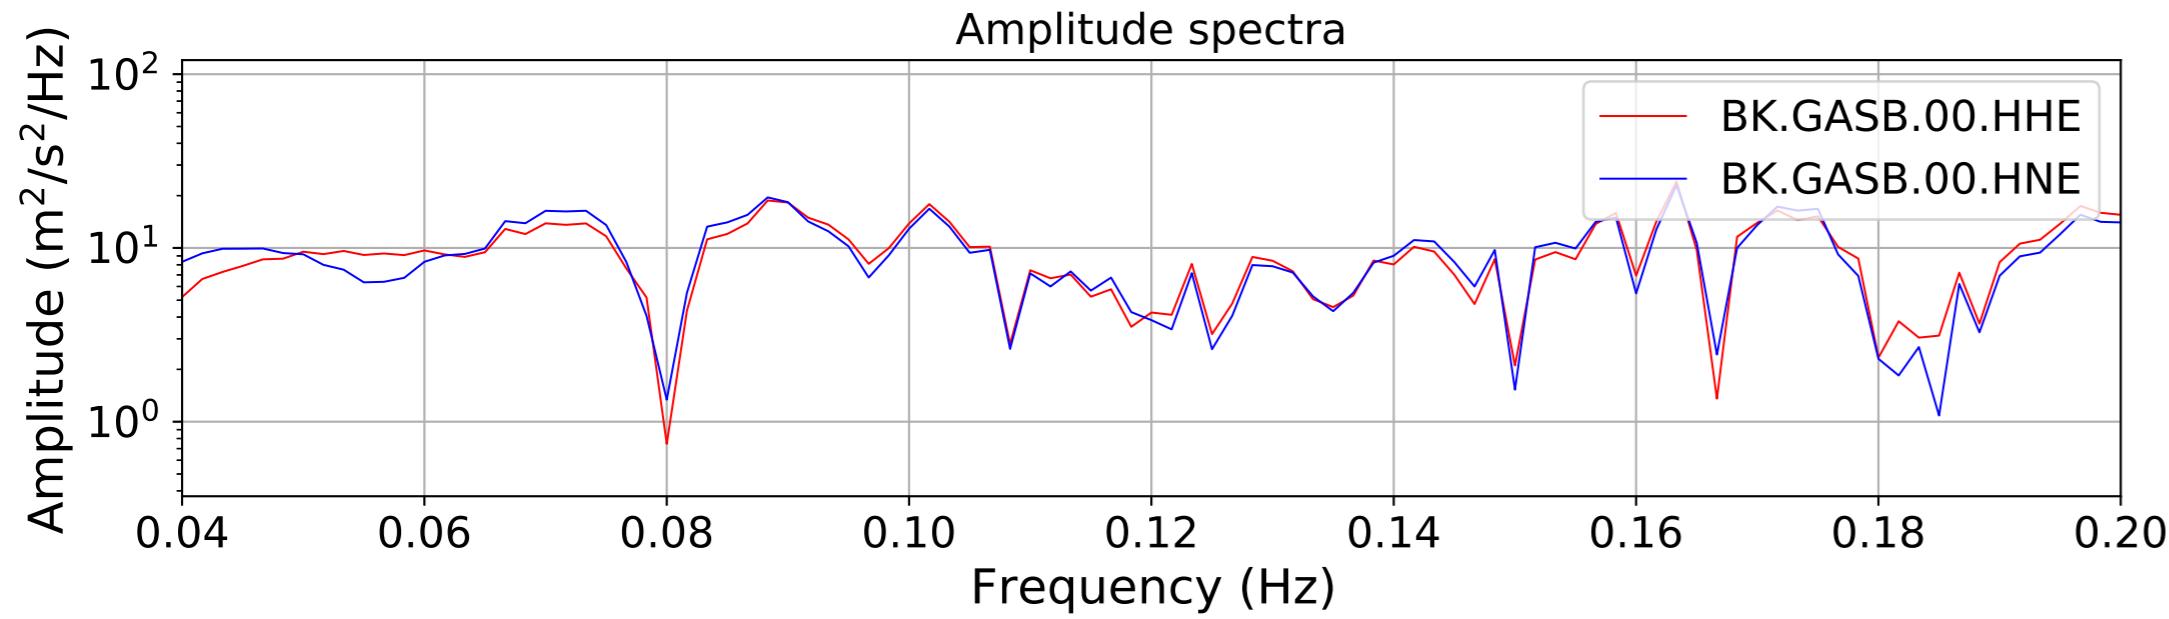

2024.340.184421_M7.0_nc75095651
Origin Time:2024-12-05T18:44:21.110000Z USGS event-id:nc75095651
M7.0 2024 Offshore Cape Mendocino, California Earthquake