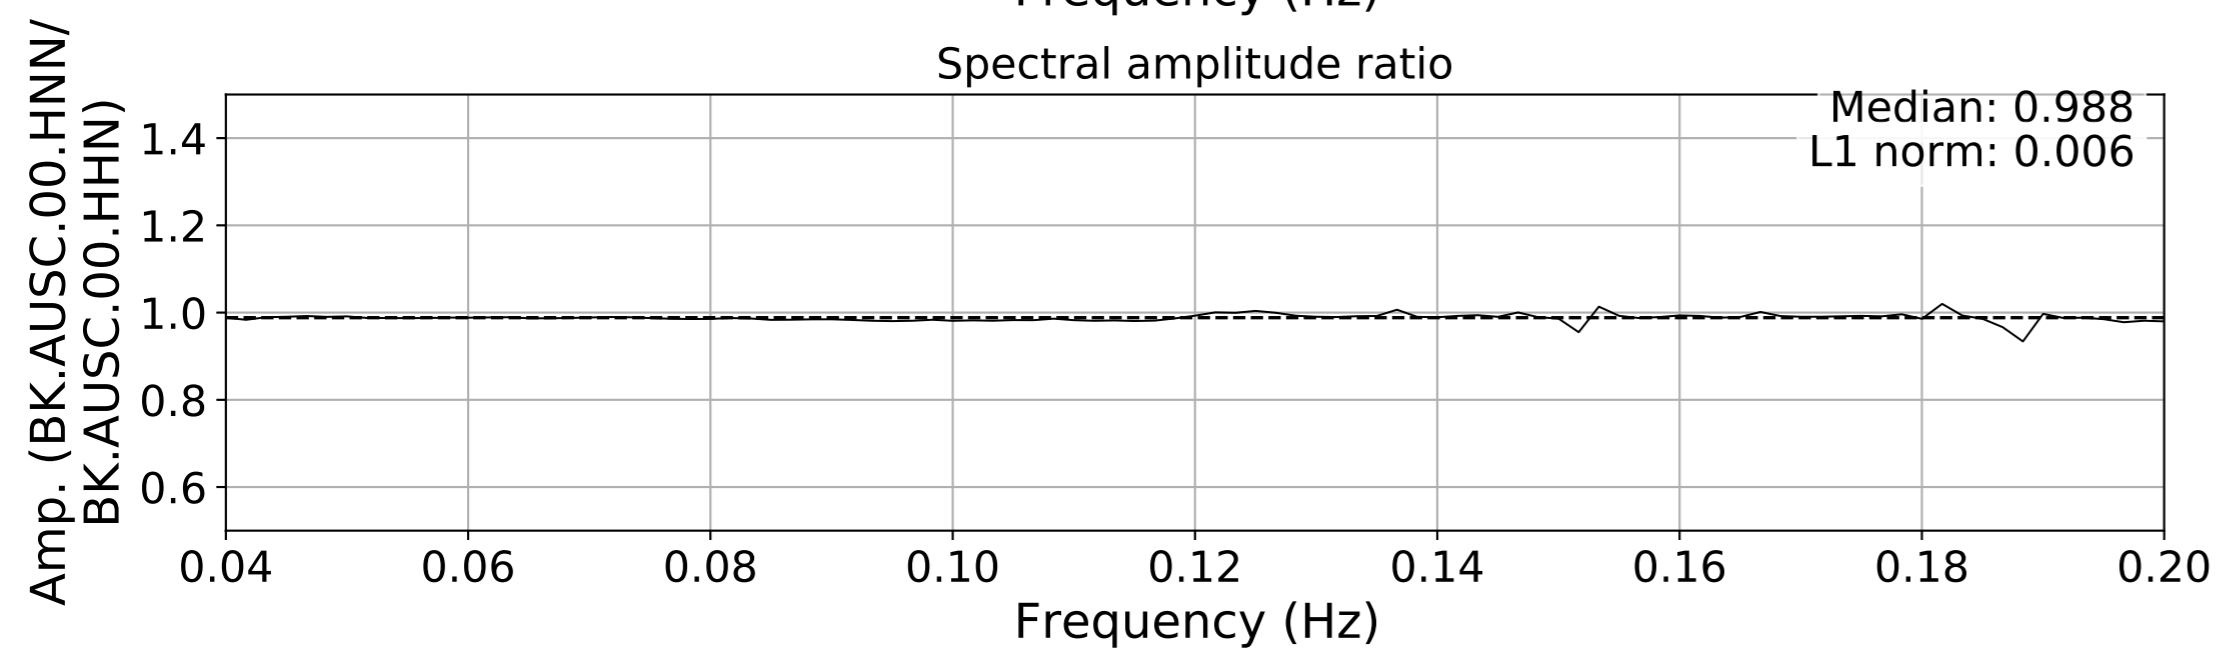

2024.340.184421_M7.0_nc75095651
Origin Time:2024-12-05T18:44:21.110000Z USGS event-id:nc75095651
M7.0 2024 Offshore Cape Mendocino, California Earthquake