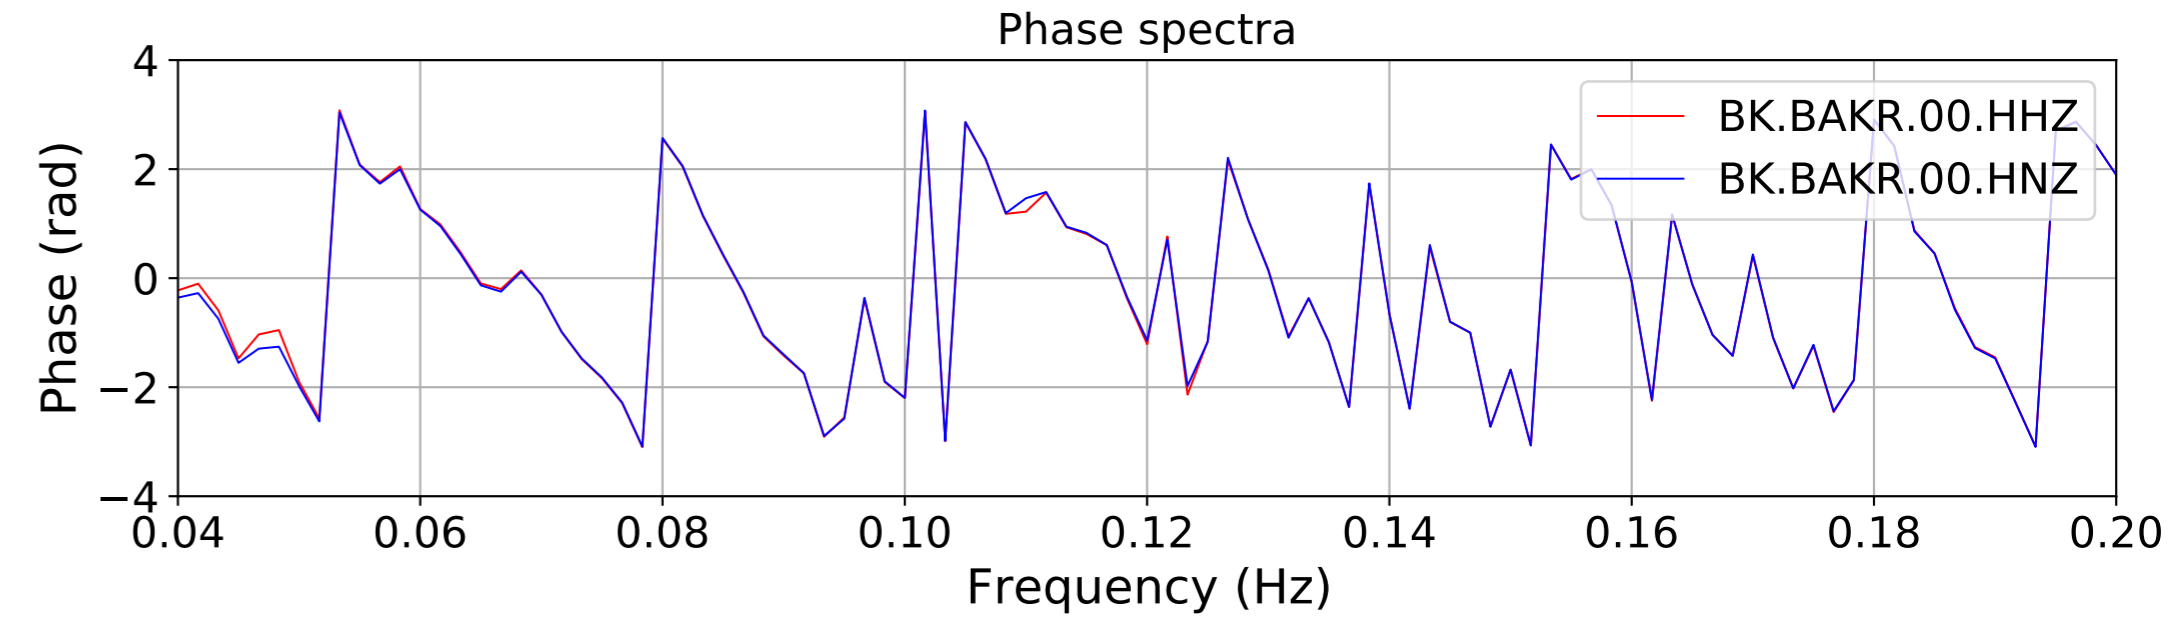

2024.340.184421.M7.0_nc75095651
Origin Time:2024-12-05T18:44:21.110000Z USGS event-id:nc75095651
M7.0 2024 Offshore Cape Mendocino, California Earthquake