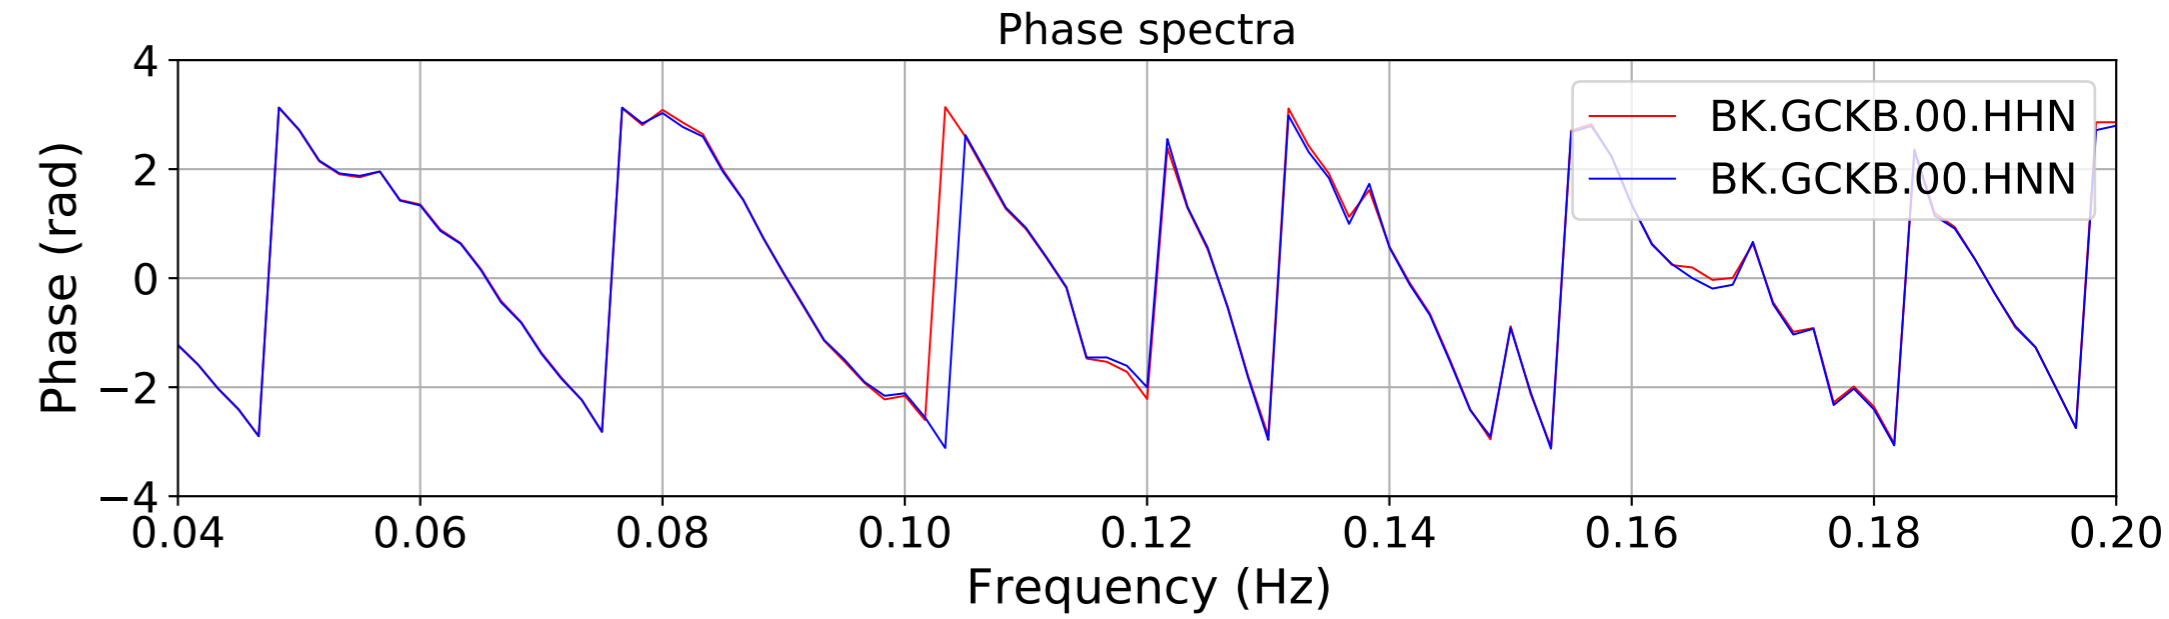

2024.340.184421_M7.0_nc75095651
Origin Time:2024-12-05T18:44:21.110000Z USGS event-id:nc75095651
M7.0 2024 Offshore Cape Mendocino, California Earthquake