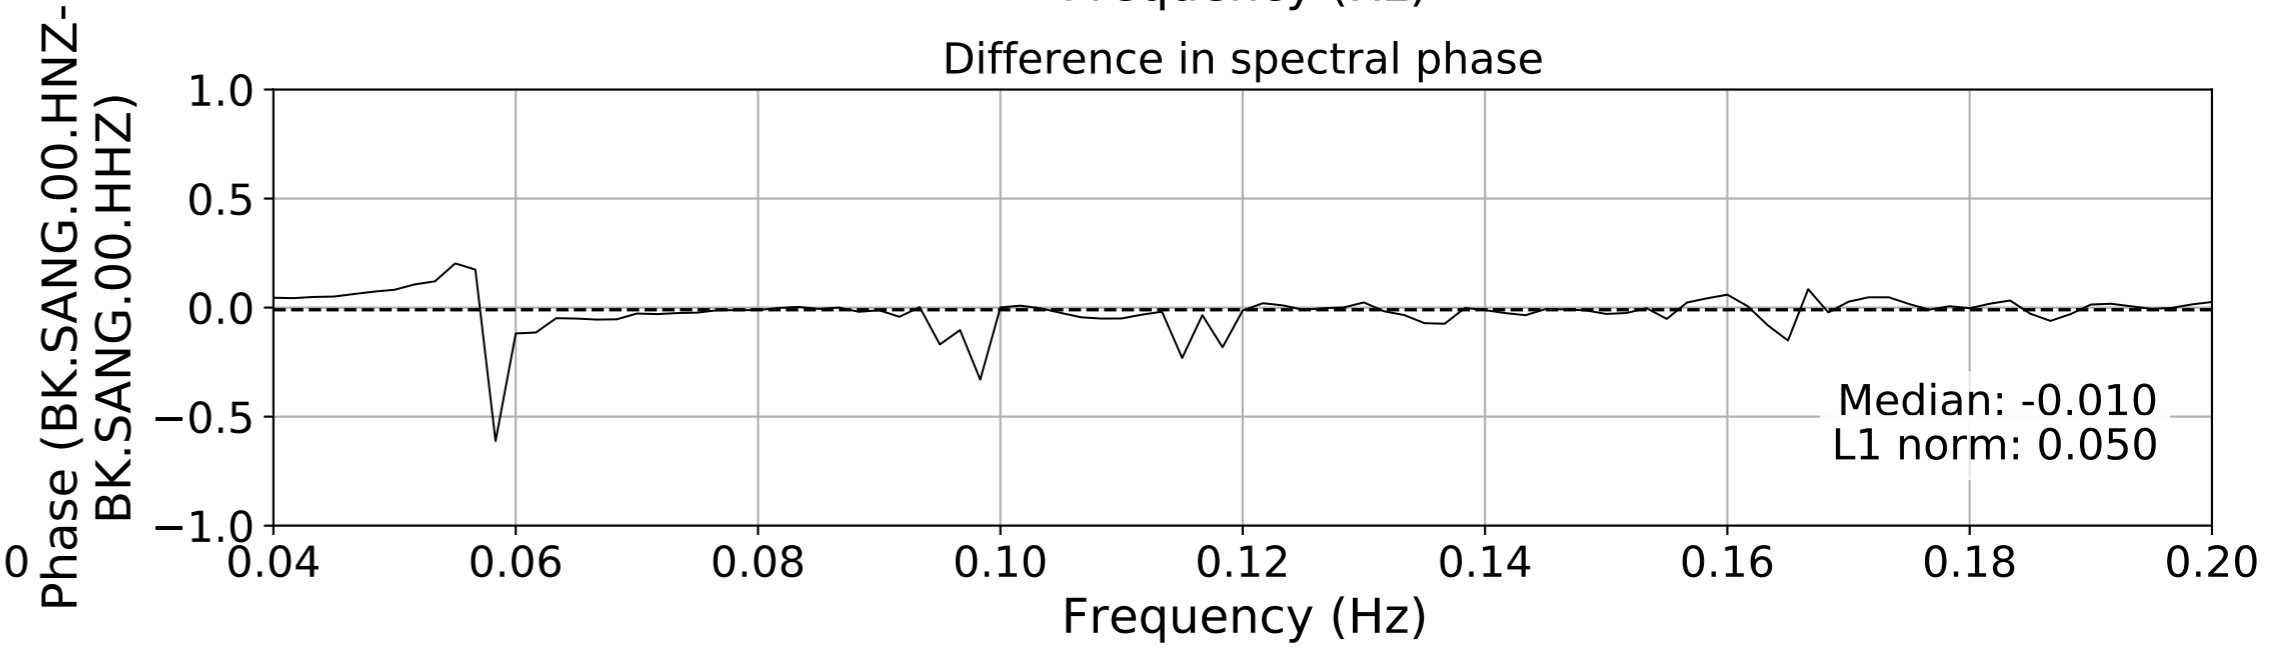

2024.340.184421_M7.0_nc75095651
Origin Time:2024-12-05T18:44:21.110000Z USGS event-id:nc75095651
M7.0 2024 Offshore Cape Mendocino, California Earthquake