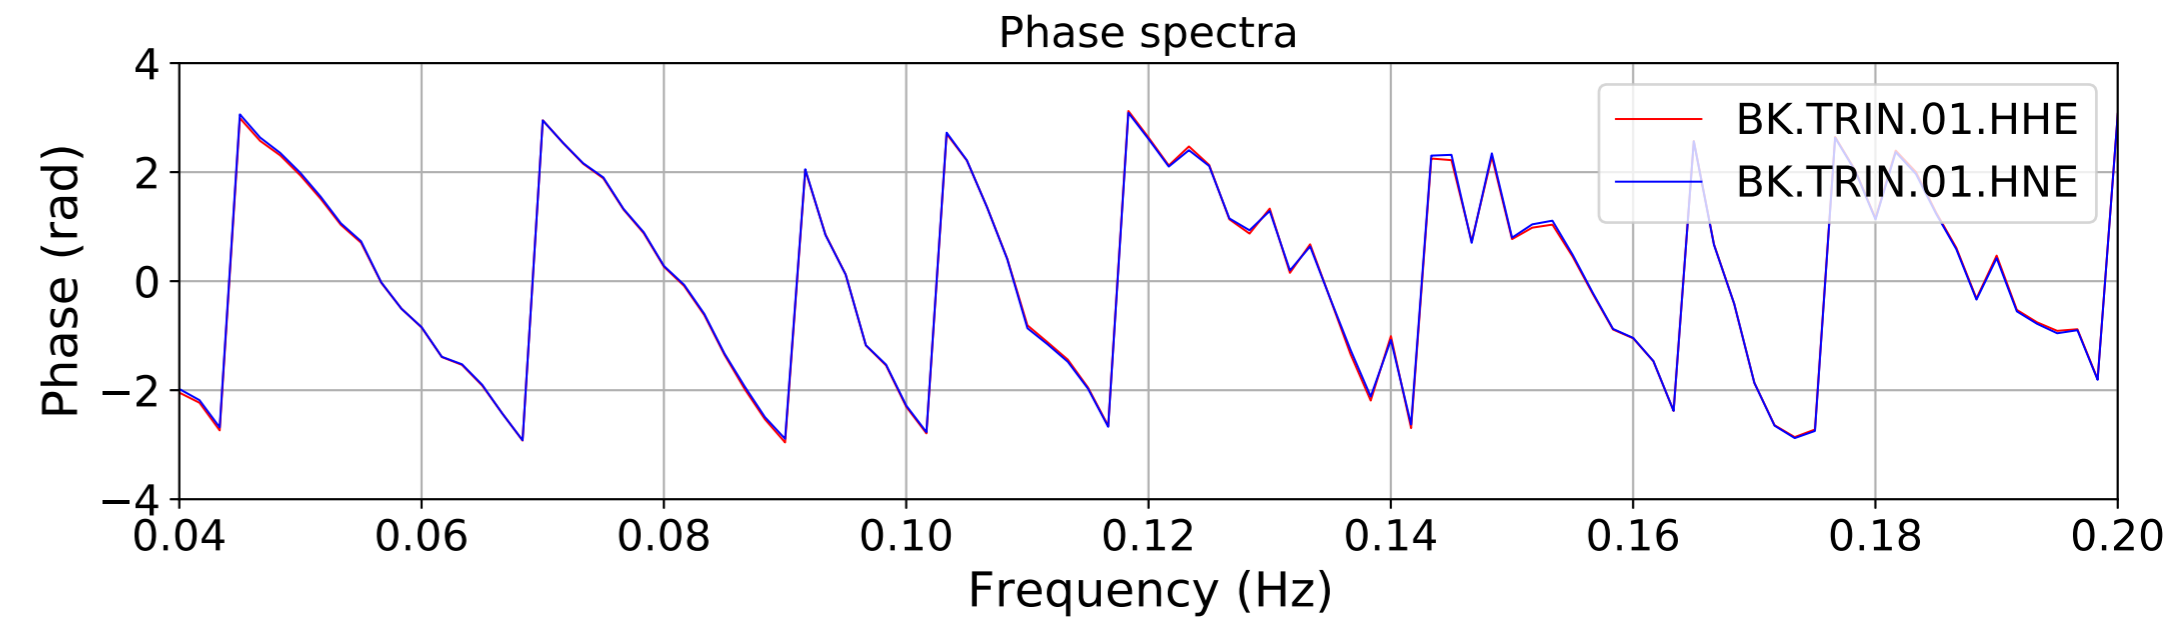

2024.340.184421_M7.0_nc75095651
Origin Time:2024-12-05T18:44:21.110000Z USGS event-id:nc75095651
M7.0 2024 Offshore Cape Mendocino, California Earthquake