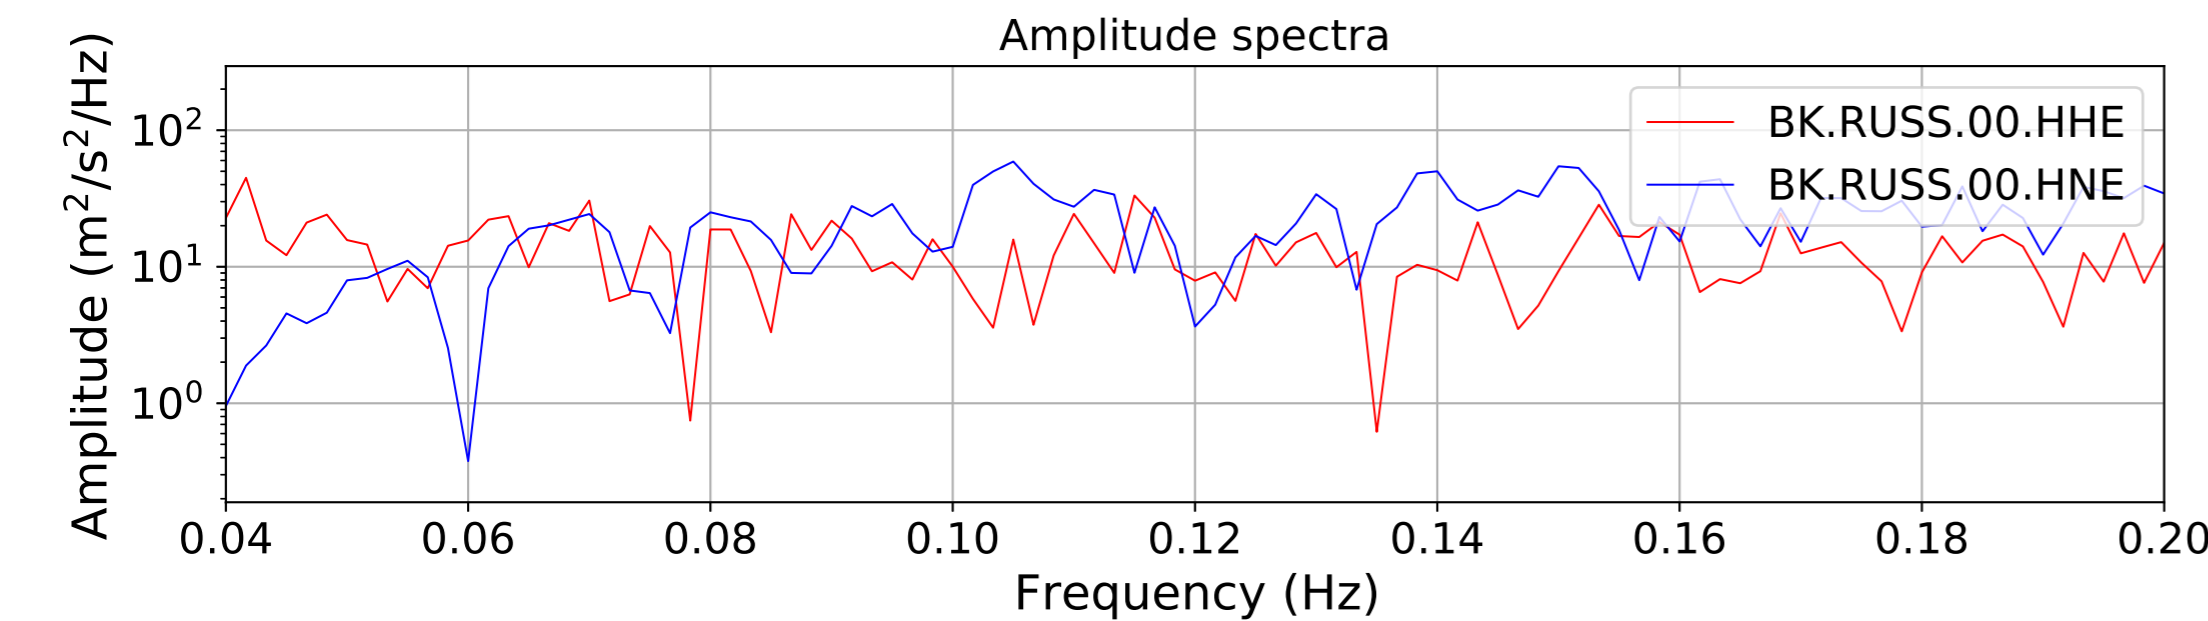

2024.340.184421_M7.0_nc75095651
Origin Time:2024-12-05T18:44:21.110000Z USGS event-id:nc75095651
M7.0 2024 Offshore Cape Mendocino, California Earthquake