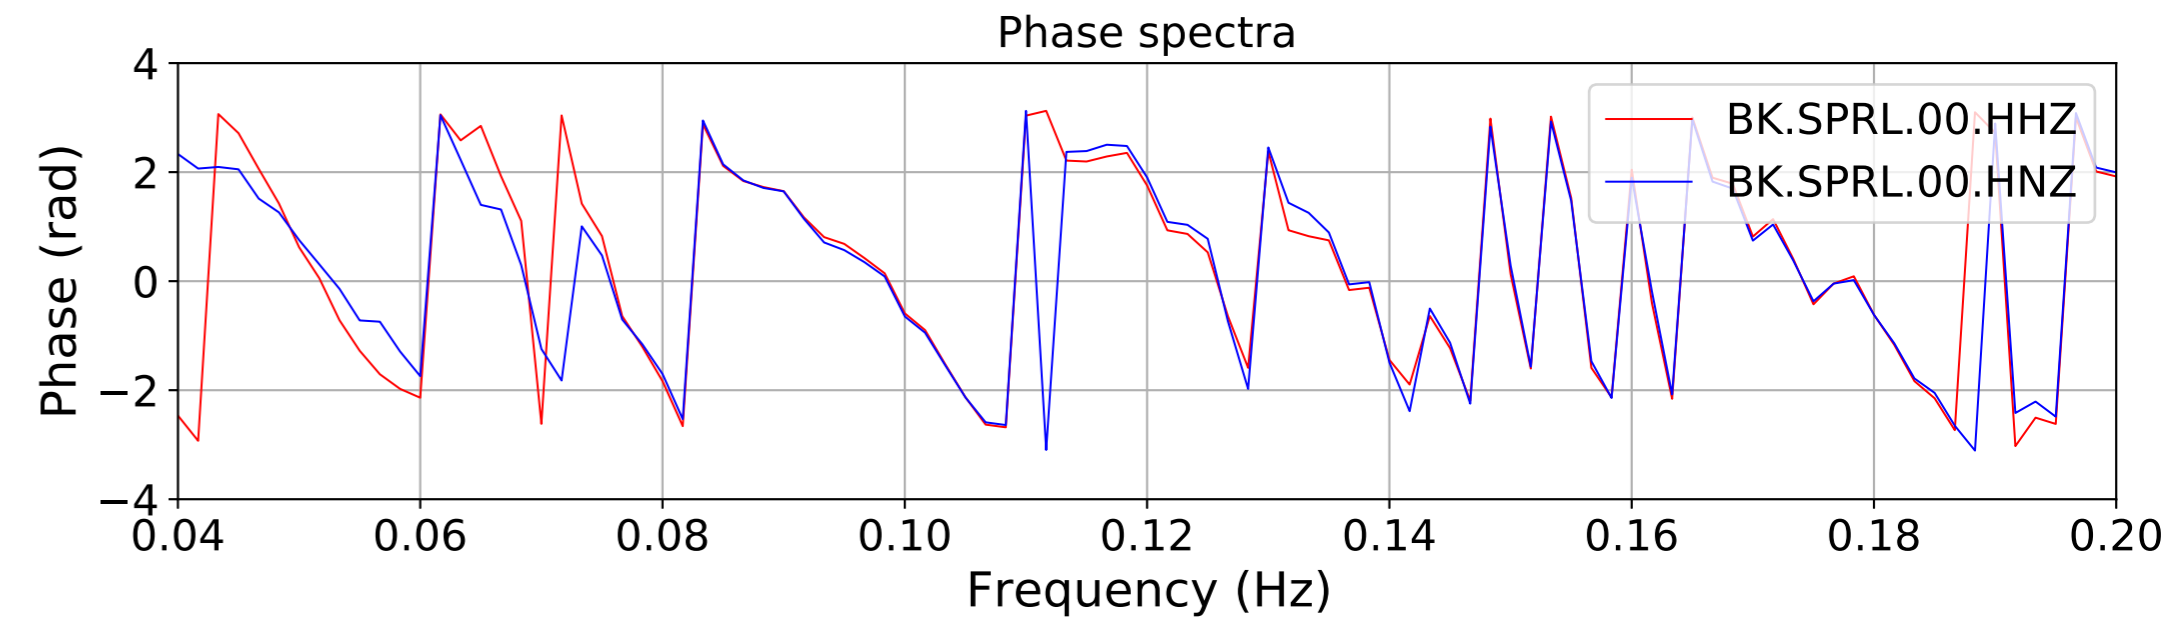

2024.340.184421.M7.0_nc75095651
Origin Time:2024-12-05T18:44:21.110000Z USGS event-id:nc75095651
M7.0 2024 Offshore Cape Mendocino, California Earthquake