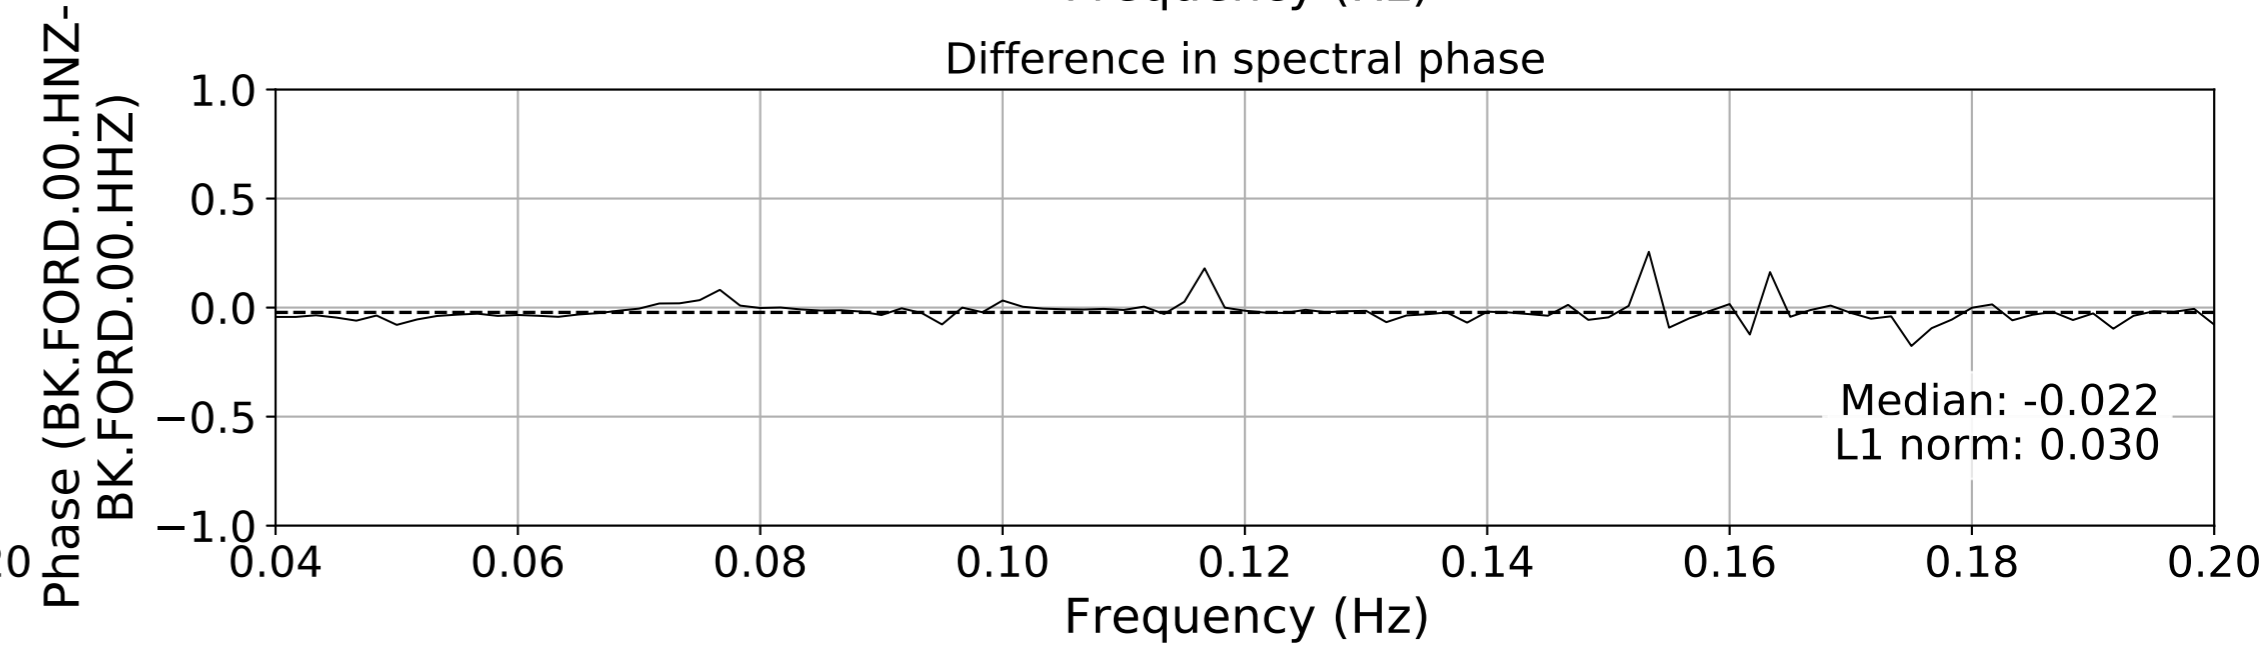

2024.340.184421_M7.0_nc75095651
Origin Time:2024-12-05T18:44:21.110000Z USGS event-id:nc75095651
M7.0 2024 Offshore Cape Mendocino, California Earthquake