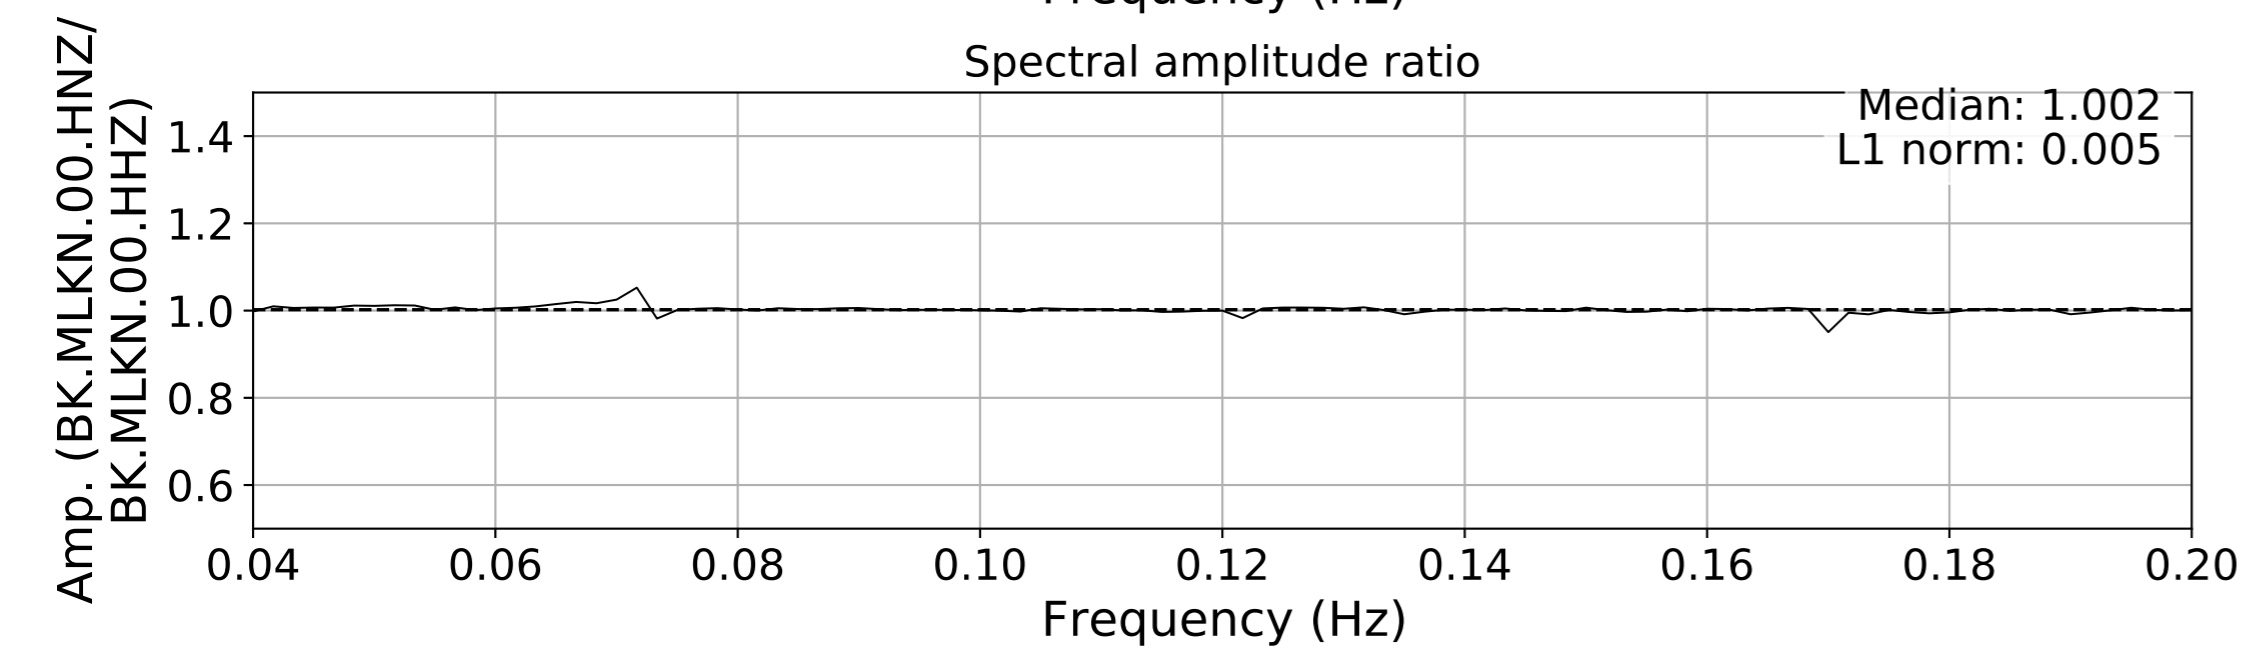

2024.340.184421_M7.0_nc75095651
Origin Time:2024-12-05T18:44:21.110000Z USGS event-id:nc75095651
M7.0 2024 Offshore Cape Mendocino, California Earthquake