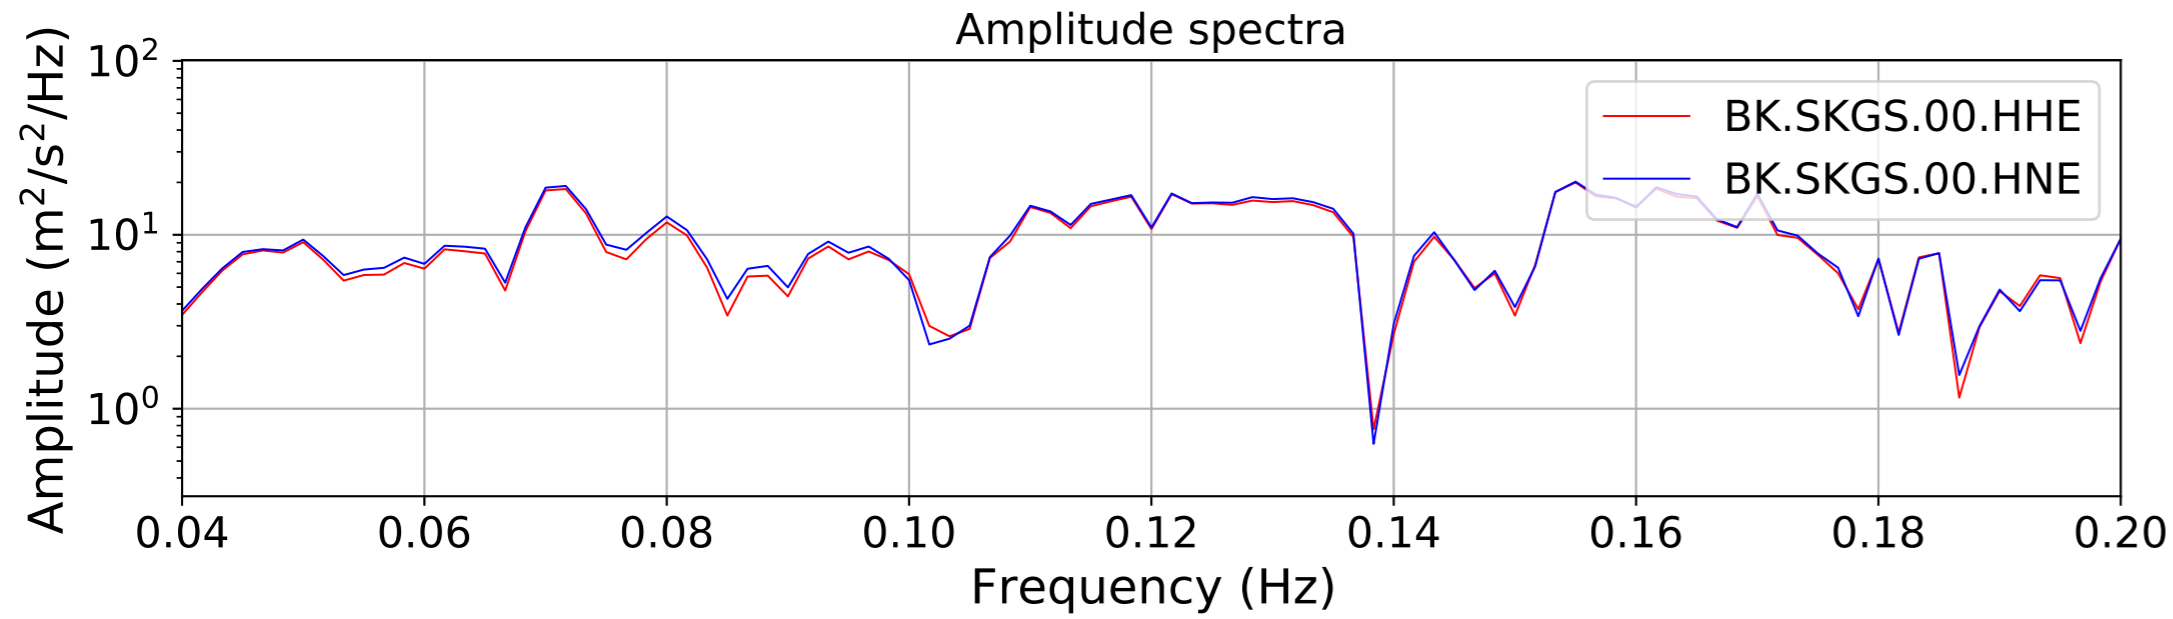

2024.340.184421_M7.0_nc75095651
Origin Time:2024-12-05T18:44:21.110000Z USGS event-id:nc75095651
M7.0 2024 Offshore Cape Mendocino, California Earthquake