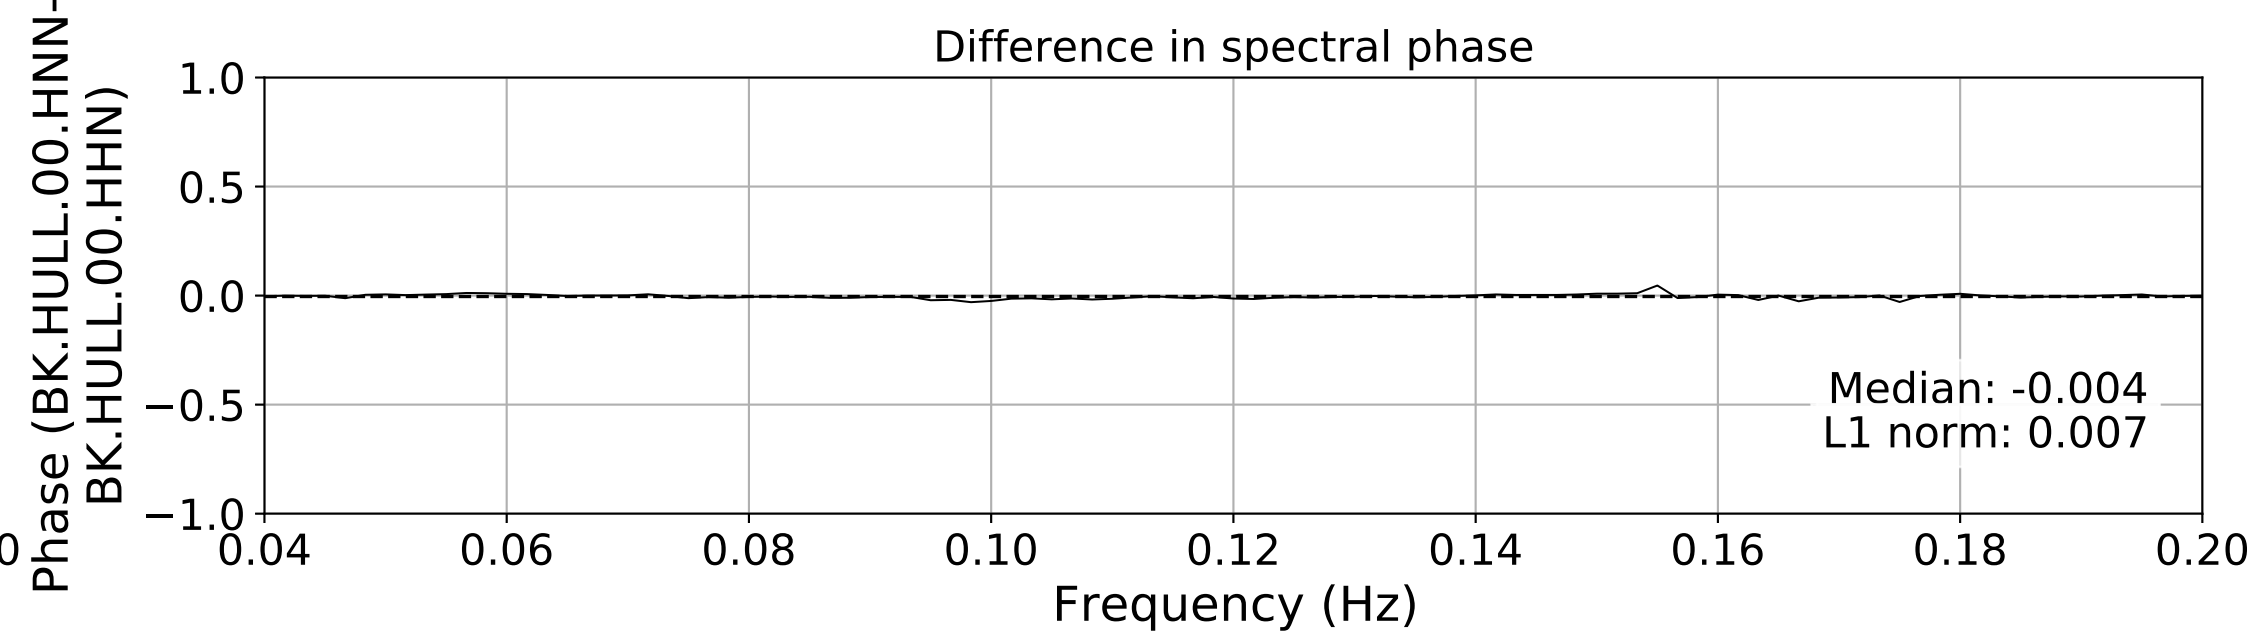

2024.340.184421_M7.0_nc75095651
Origin Time:2024-12-05T18:44:21.110000Z USGS event-id:nc75095651
M7.0 2024 Offshore Cape Mendocino, California Earthquake