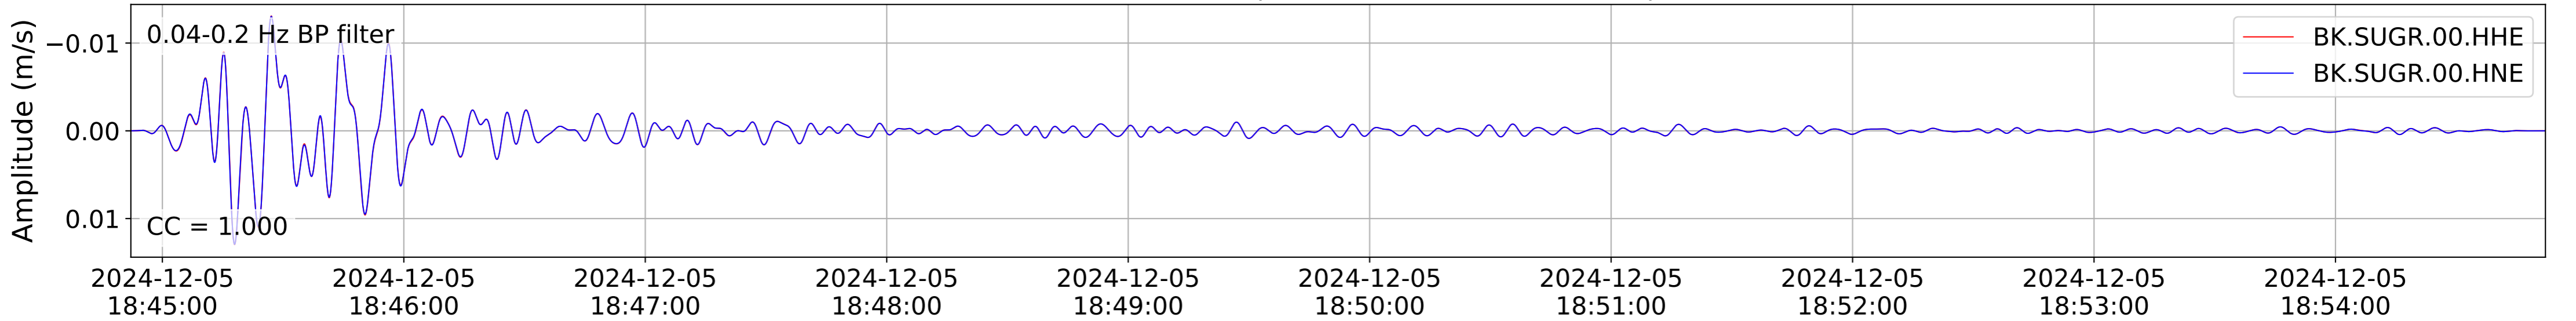

2024.340.184421.M7.0_nc75095651
Origin Time:2024-12-05T18:44:21.110000Z USGS event-id:nc75095651
M7.0 2024 Offshore Cape Mendocino, California Earthquake