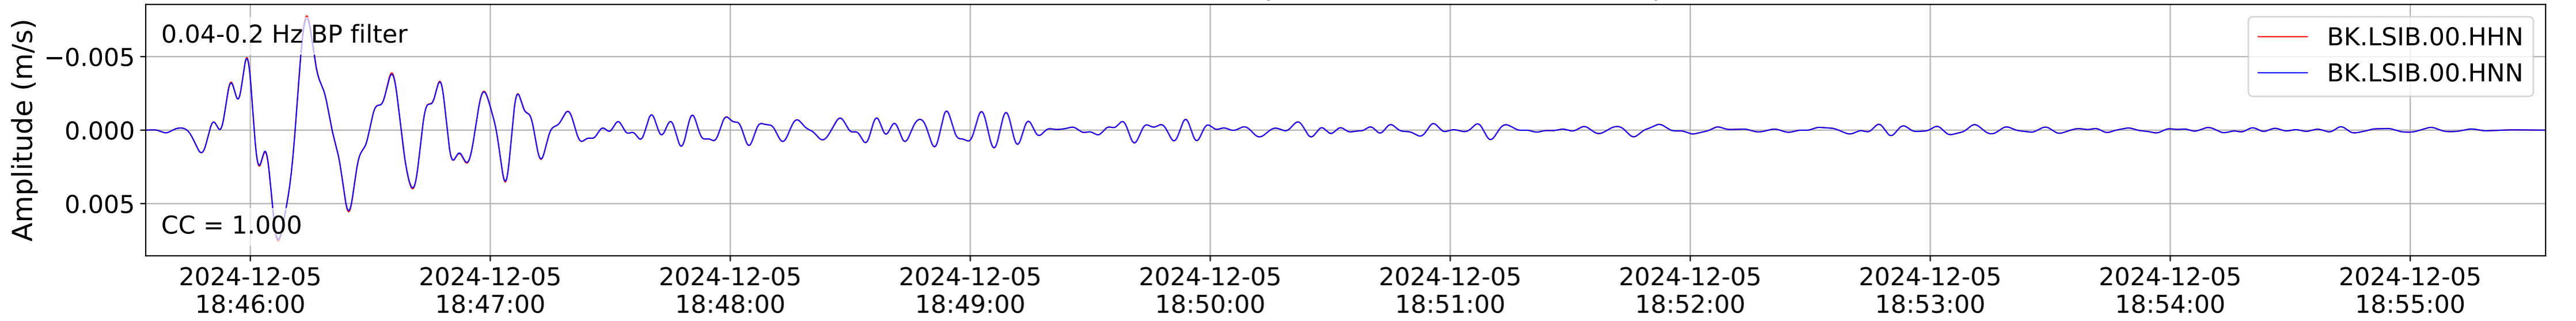

2024.340.184421_M7.0_nc75095651
Origin Time:2024-12-05T18:44:21.110000Z USGS event-id:nc75095651
M7.0 2024 Offshore Cape Mendocino, California Earthquake