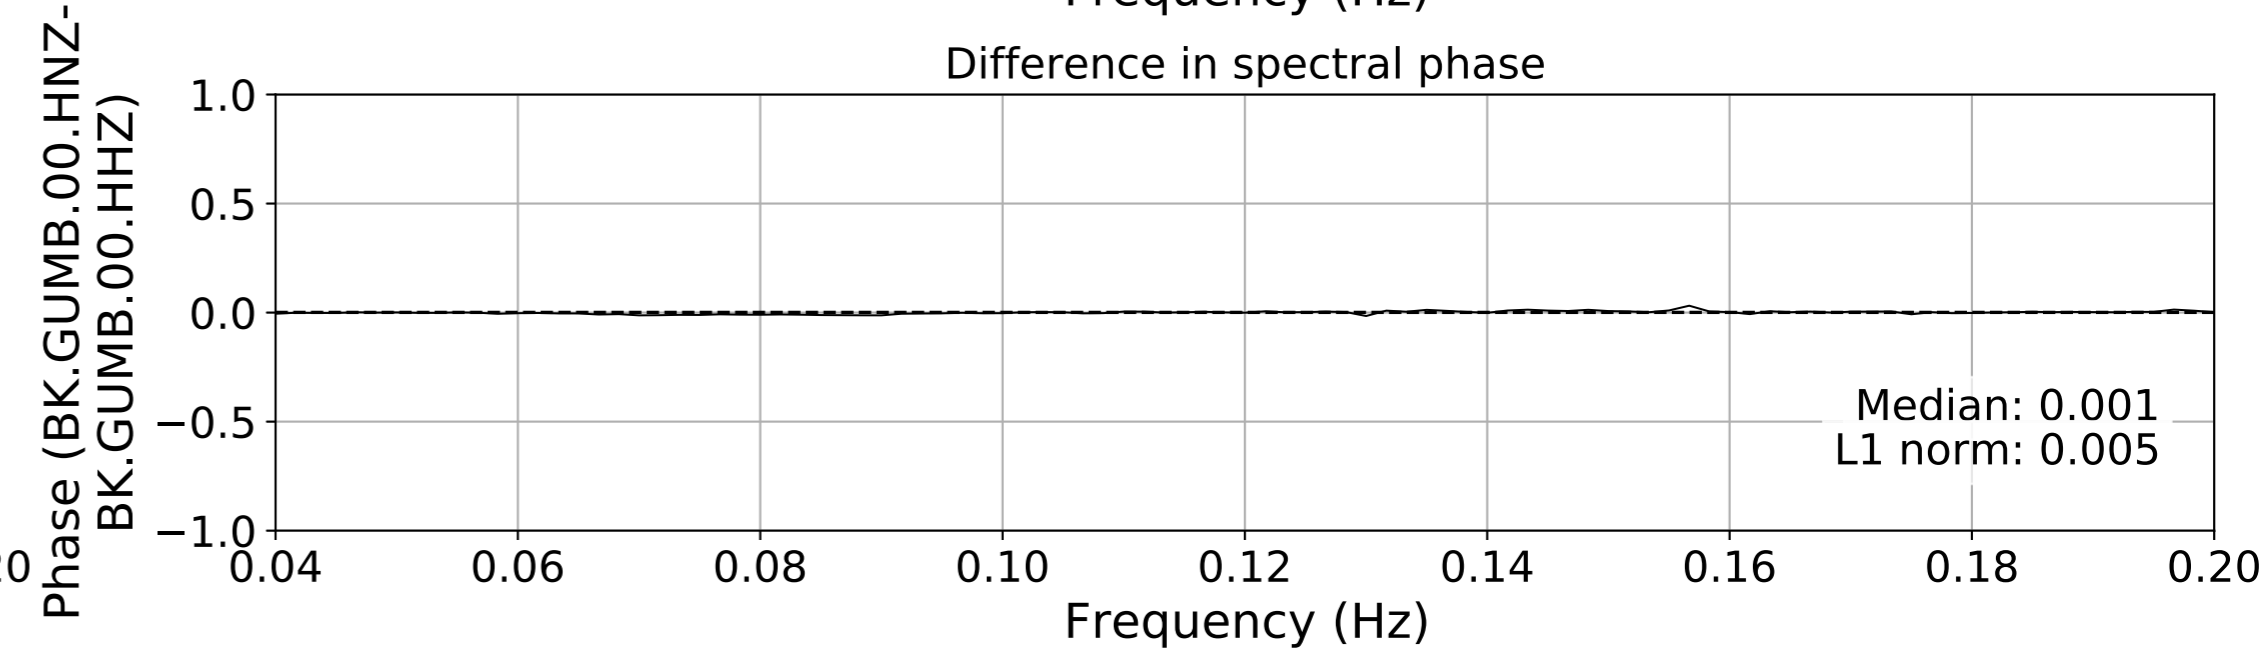

2024.340.184421_M7.0_nc75095651
Origin Time:2024-12-05T18:44:21.110000Z USGS event-id:nc75095651
M7.0 2024 Offshore Cape Mendocino, California Earthquake