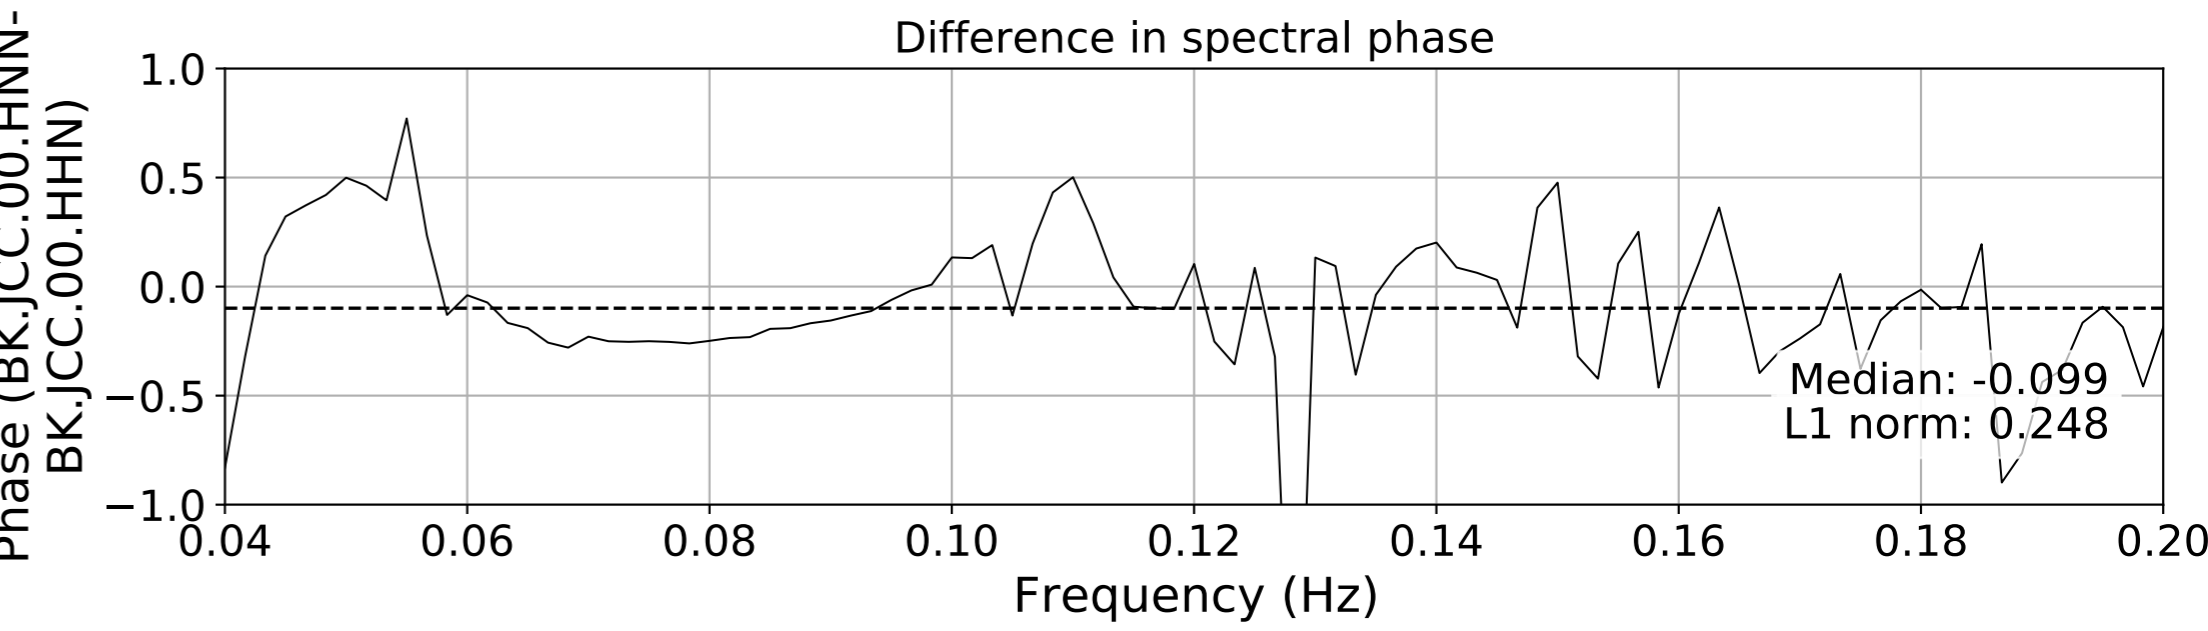

2024.340.184421_M7.0_nc75095651
Origin Time:2024-12-05T18:44:21.110000Z USGS event-id:nc75095651
M7.0 2024 Offshore Cape Mendocino, California Earthquake