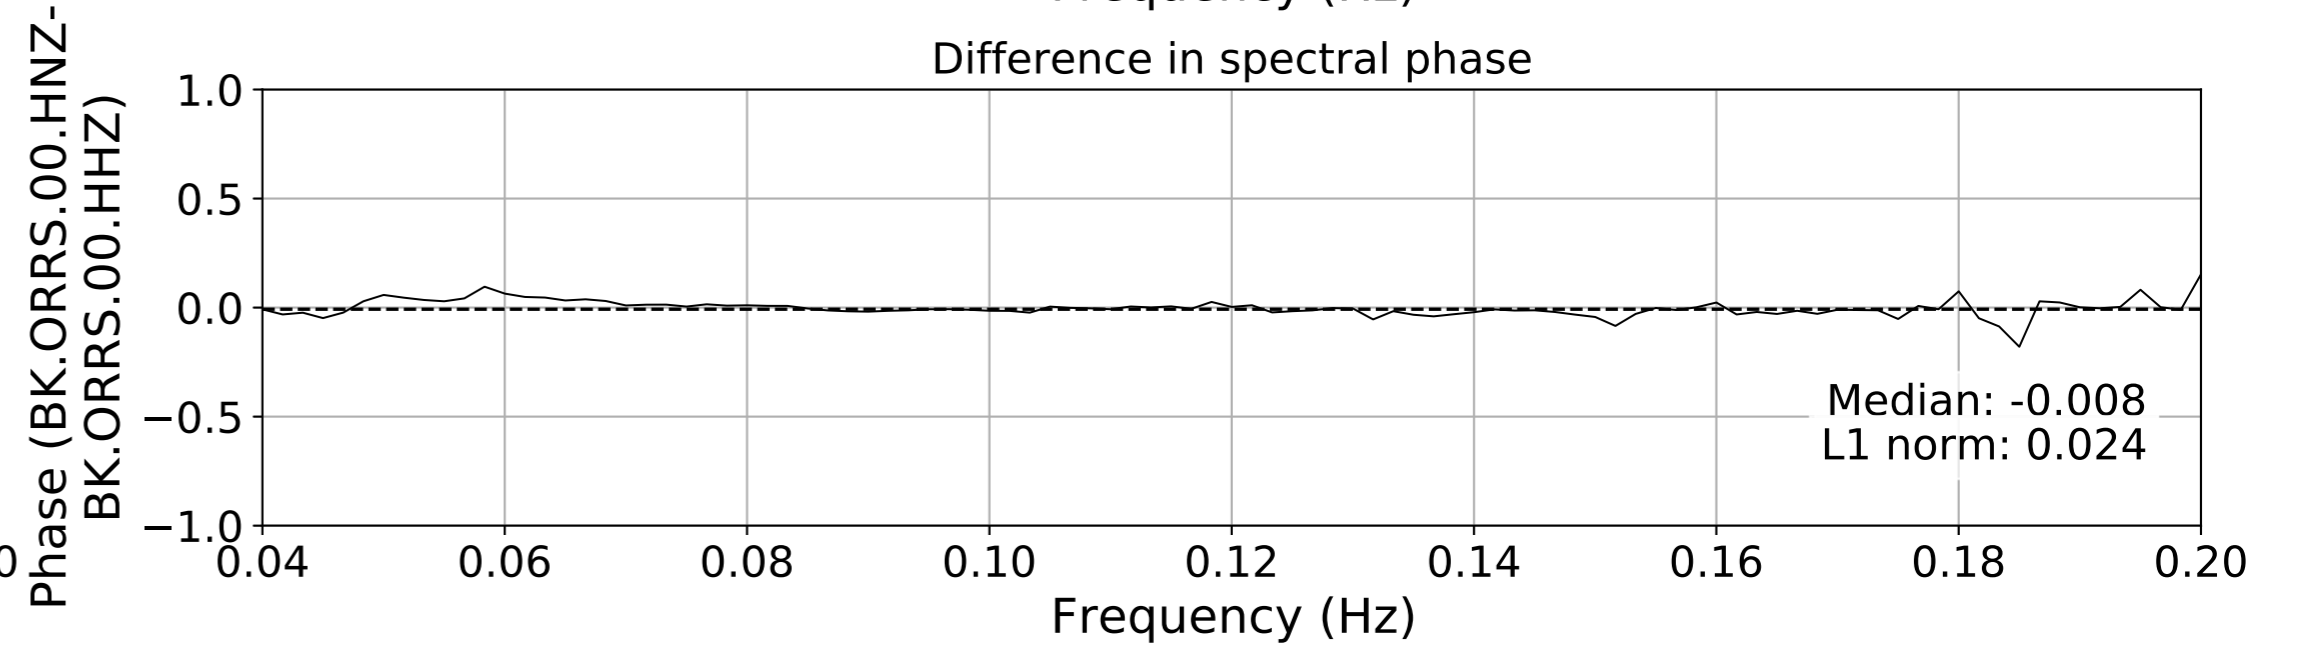

2024.340.184421_M7.0_nc75095651
Origin Time:2024-12-05T18:44:21.110000Z USGS event-id:nc75095651
M7.0 2024 Offshore Cape Mendocino, California Earthquake