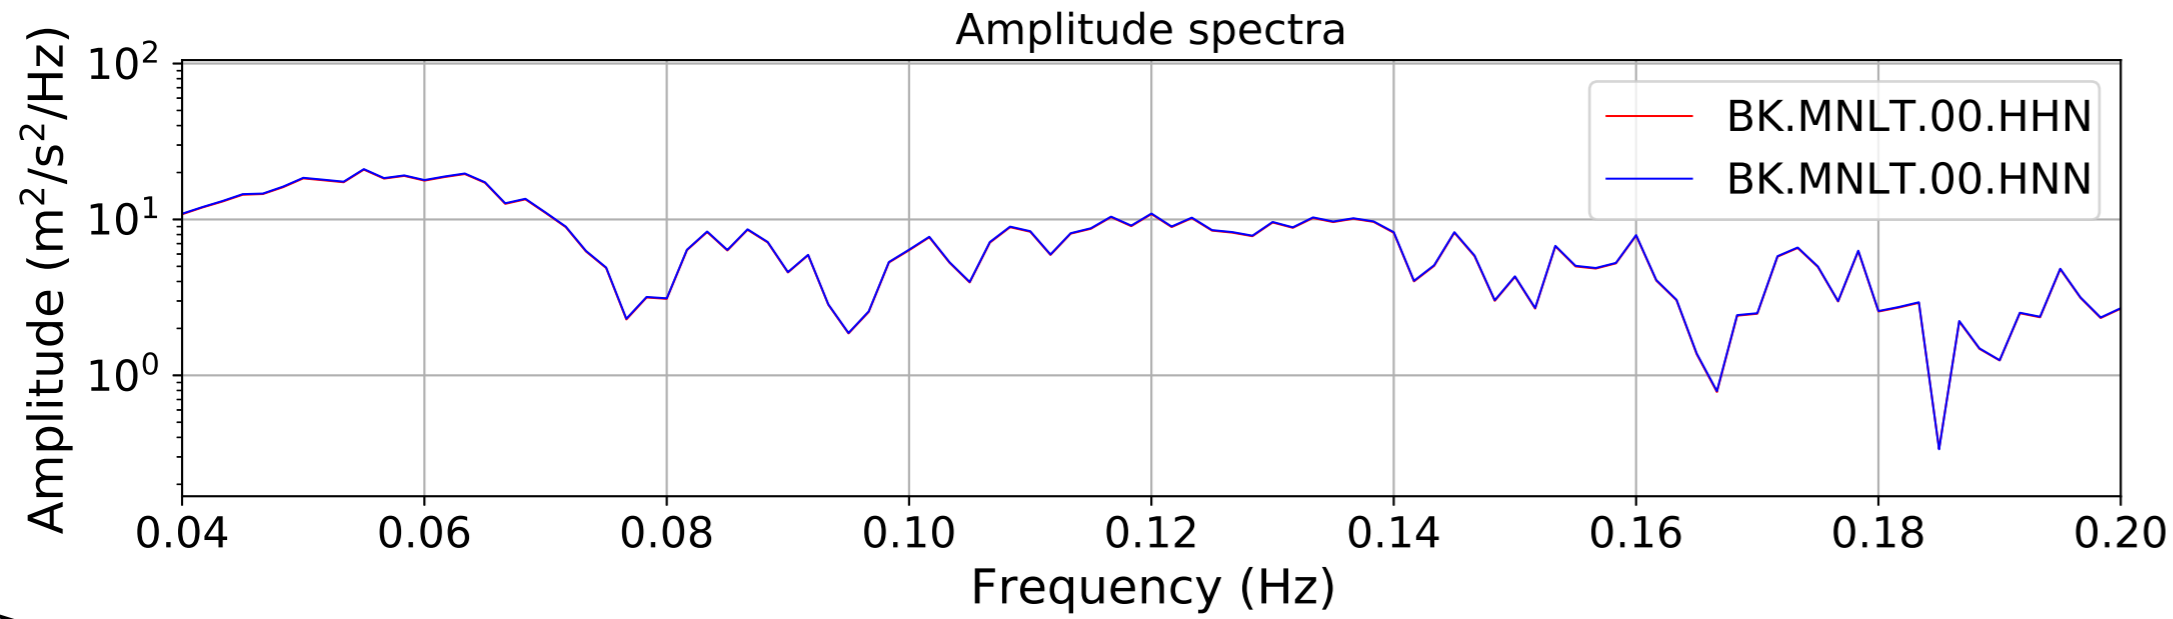

2024.340.184421_M7.0_nc75095651
Origin Time:2024-12-05T18:44:21.110000Z USGS event-id:nc75095651
M7.0 2024 Offshore Cape Mendocino, California Earthquake