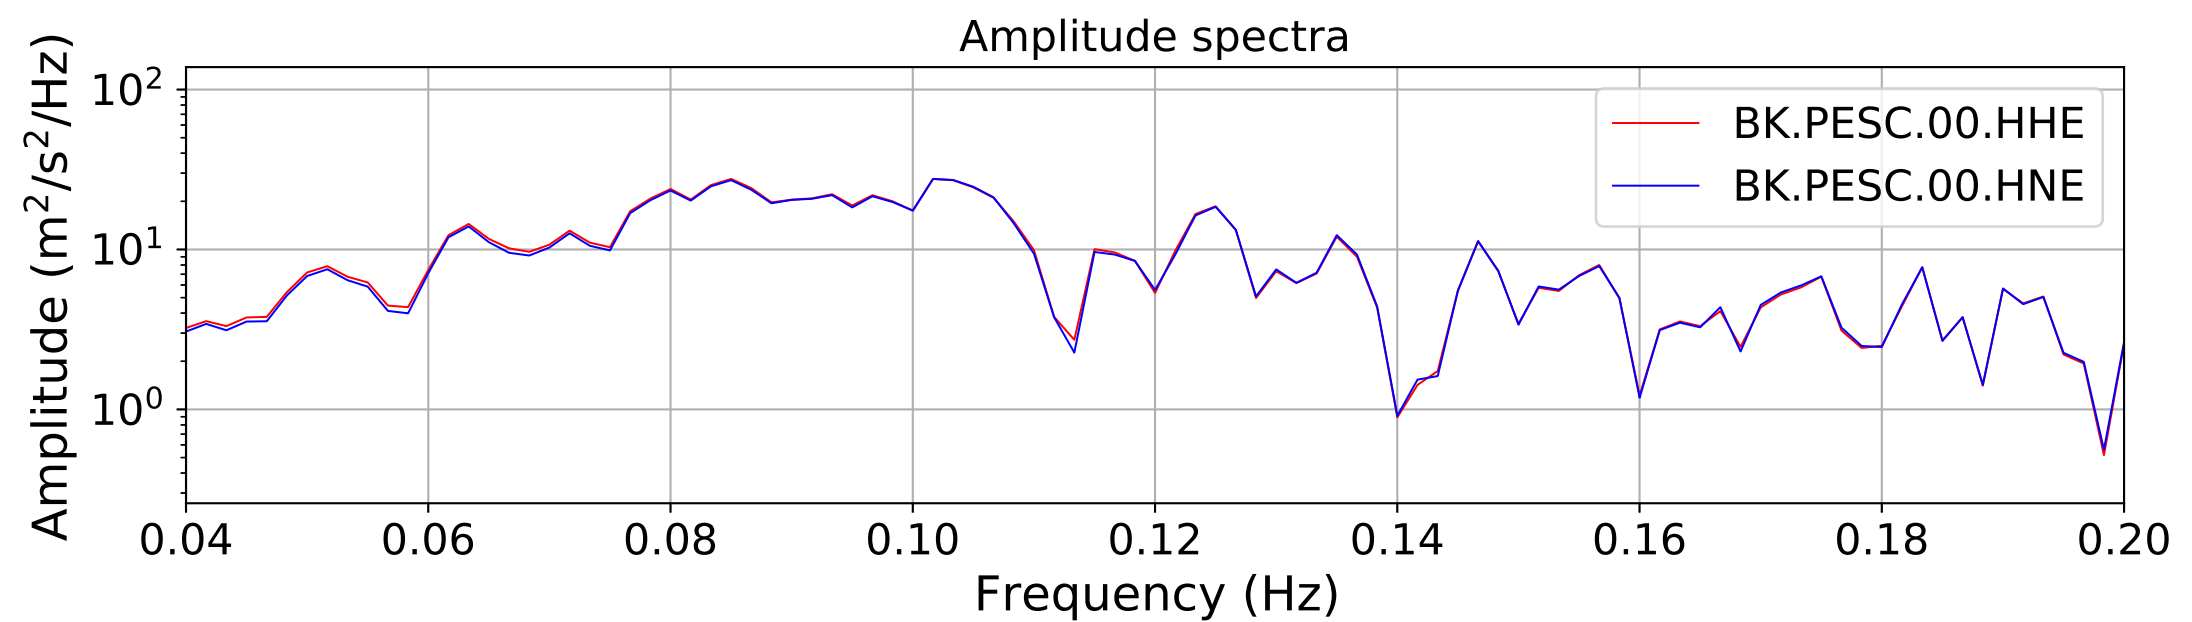

2024.340.184421_M7.0_nc75095651
Origin Time:2024-12-05T18:44:21.110000Z USGS event-id:nc75095651
M7.0 2024 Offshore Cape Mendocino, California Earthquake