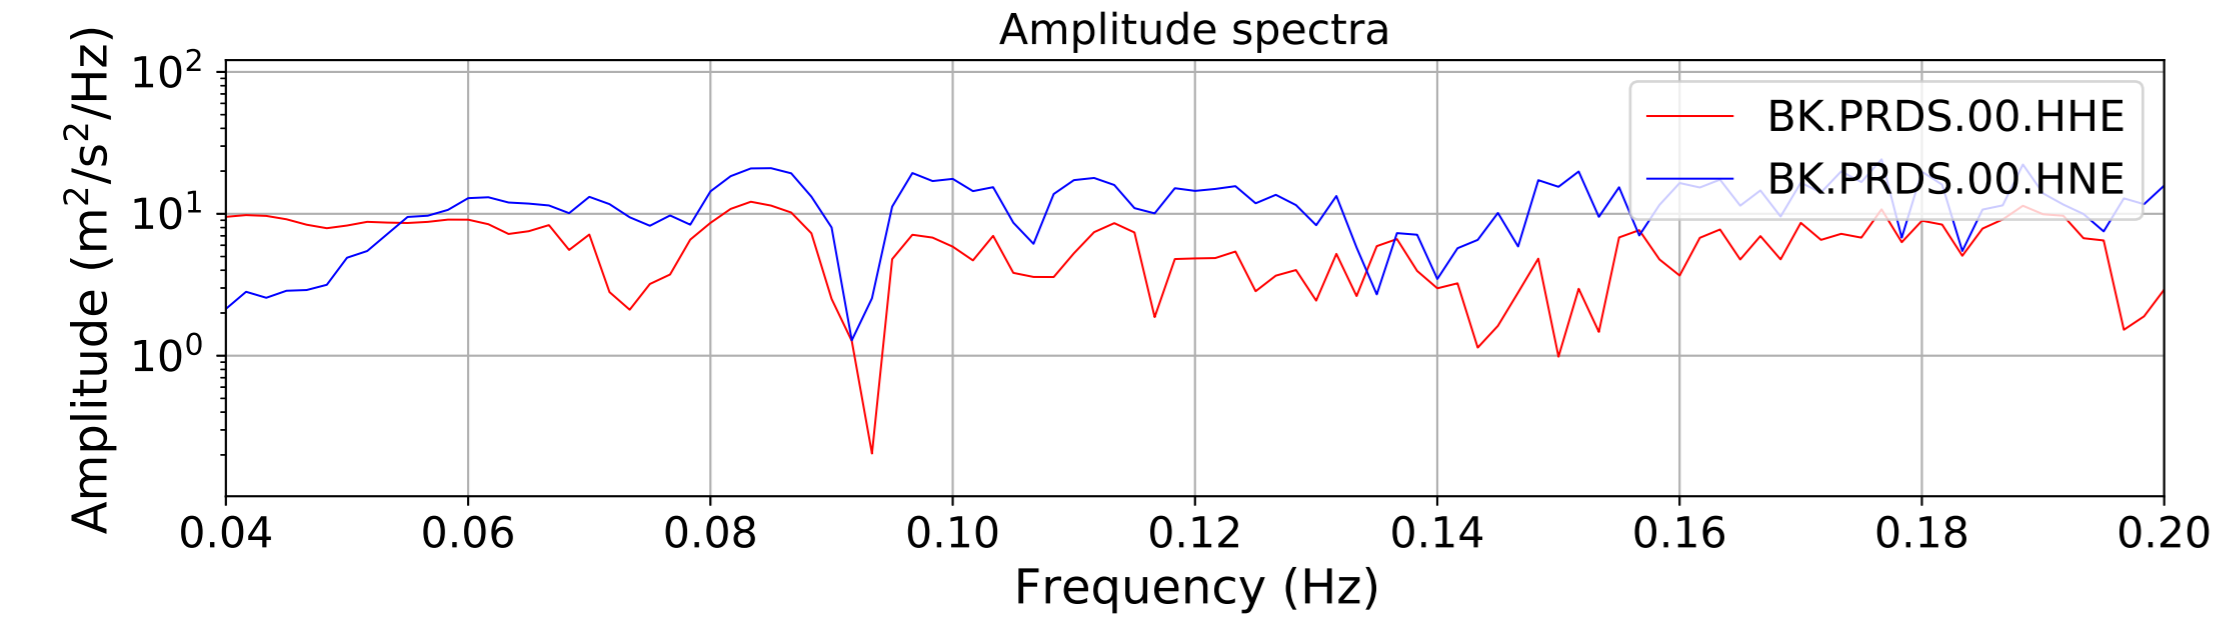

2024.340.184421.M7.0_nc75095651
Origin Time:2024-12-05T18:44:21.110000Z USGS event-id:nc75095651
M7.0 2024 Offshore Cape Mendocino, California Earthquake