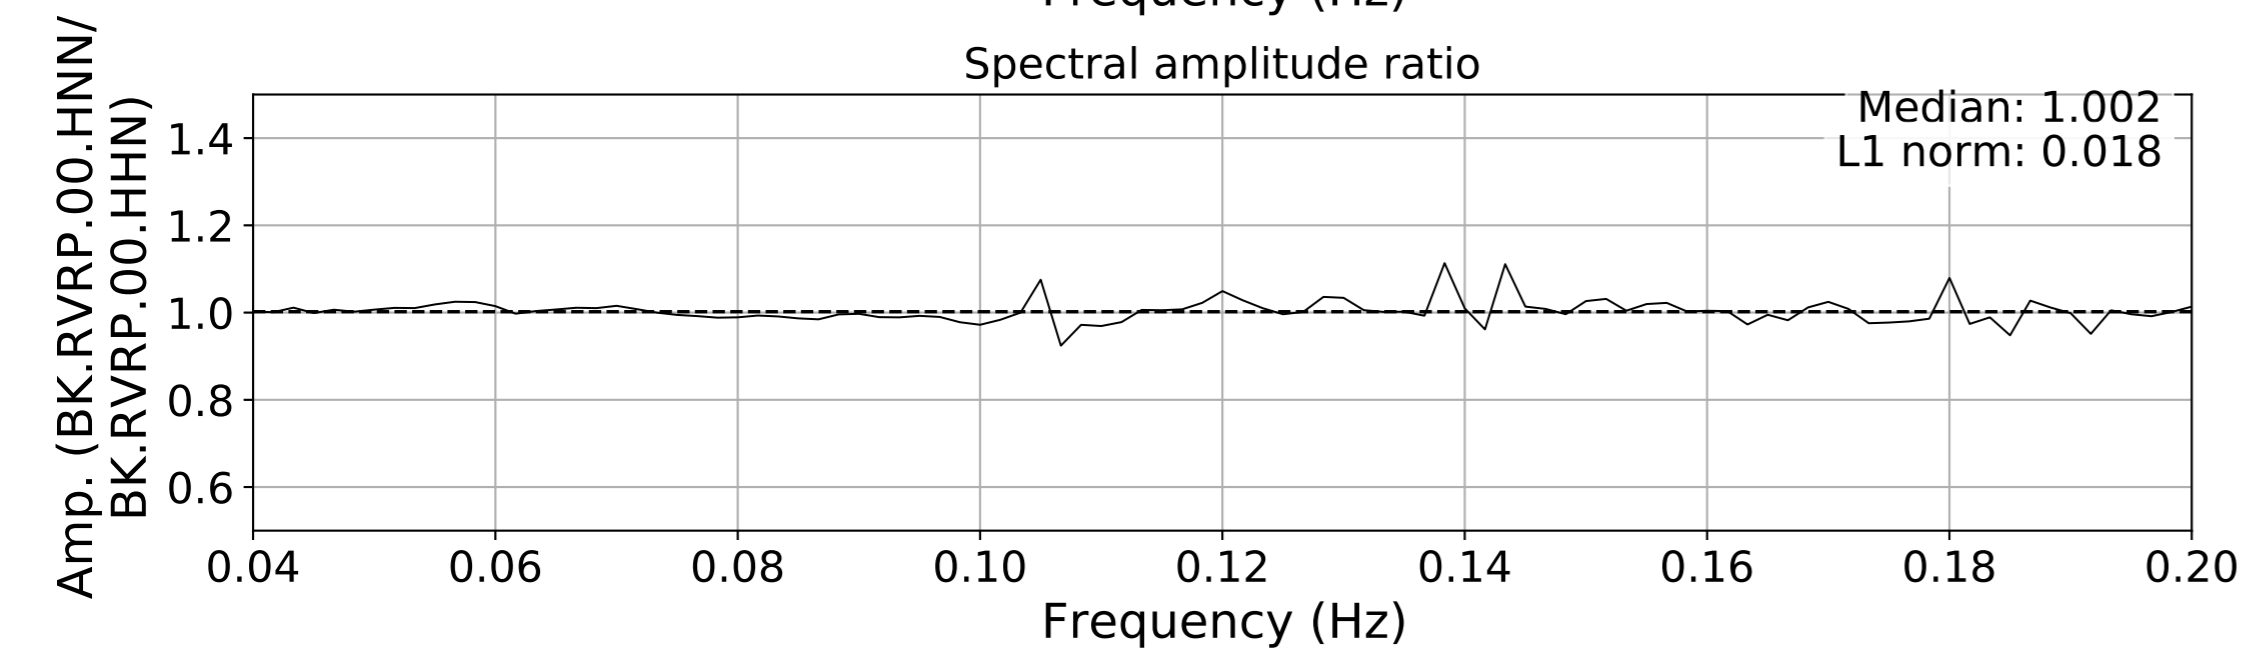

2024.340.184421_M7.0_nc75095651
Origin Time:2024-12-05T18:44:21.110000Z USGS event-id:nc75095651
M7.0 2024 Offshore Cape Mendocino, California Earthquake