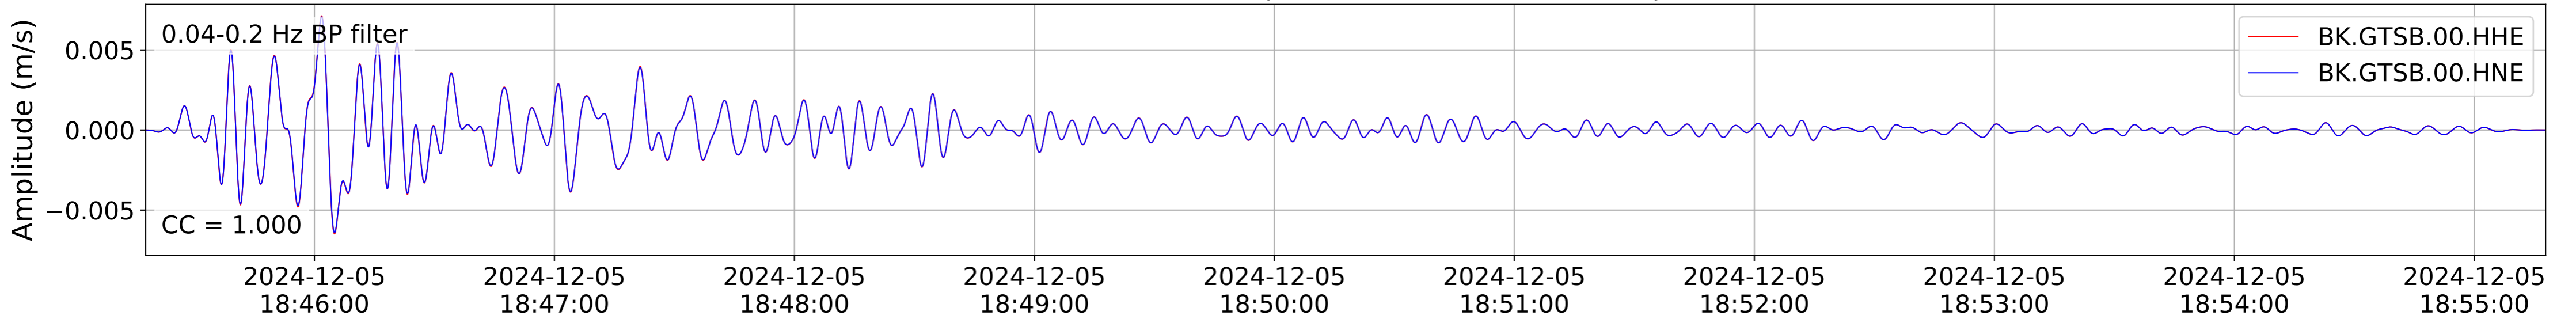

2024.340.184421_M7.0_nc75095651
Origin Time:2024-12-05T18:44:21.110000Z USGS event-id:nc75095651
M7.0 2024 Offshore Cape Mendocino, California Earthquake