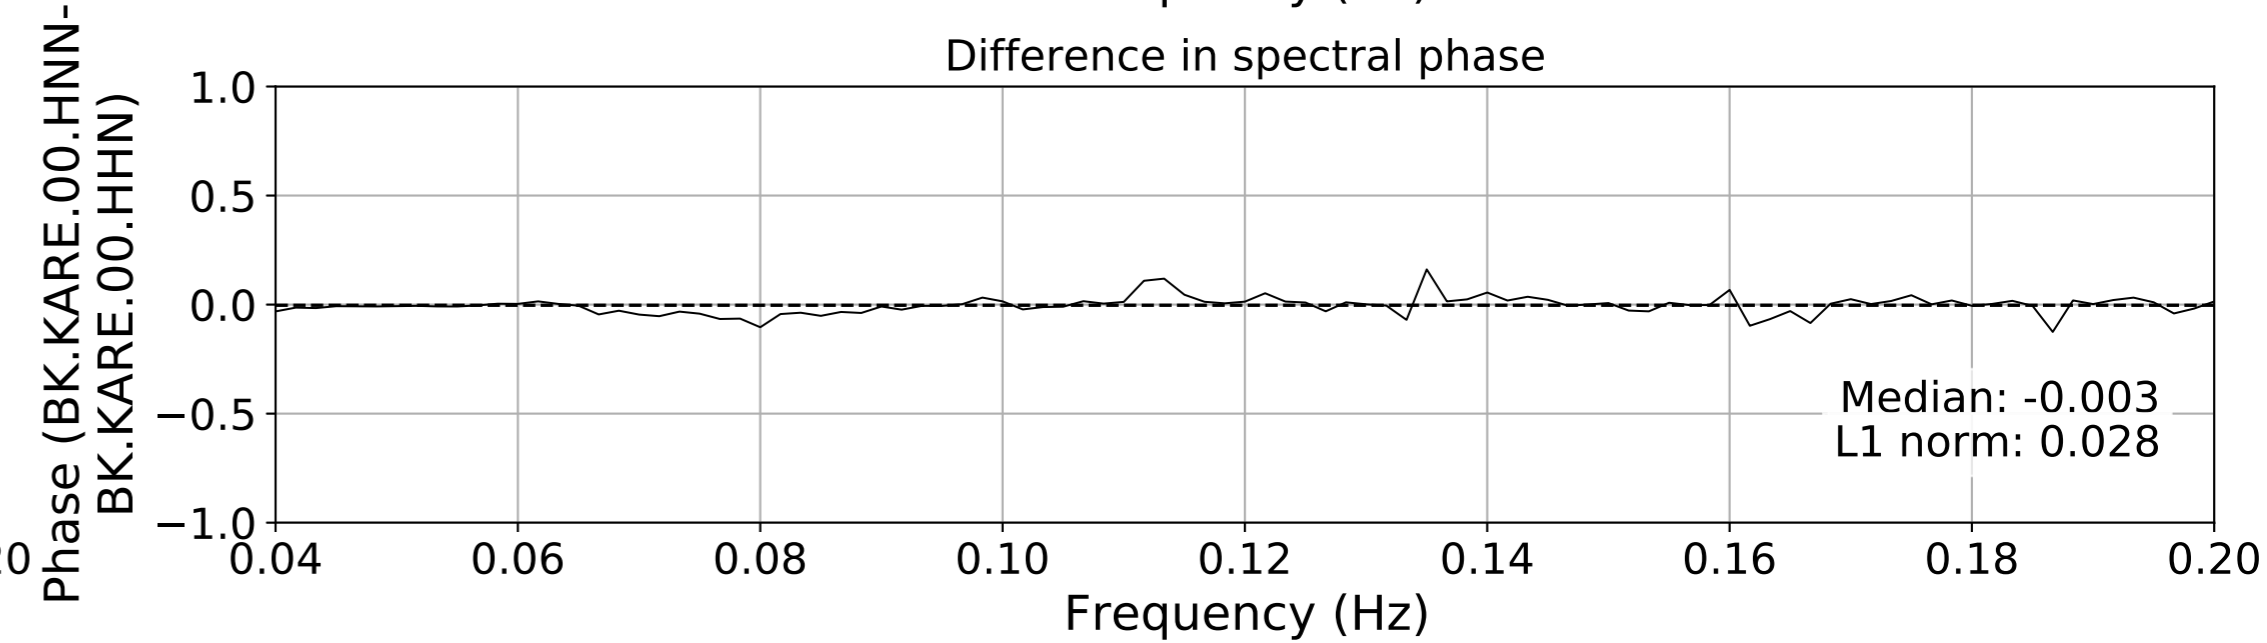

2024.340.184421_M7.0_nc75095651
Origin Time:2024-12-05T18:44:21.110000Z USGS event-id:nc75095651
M7.0 2024 Offshore Cape Mendocino, California Earthquake