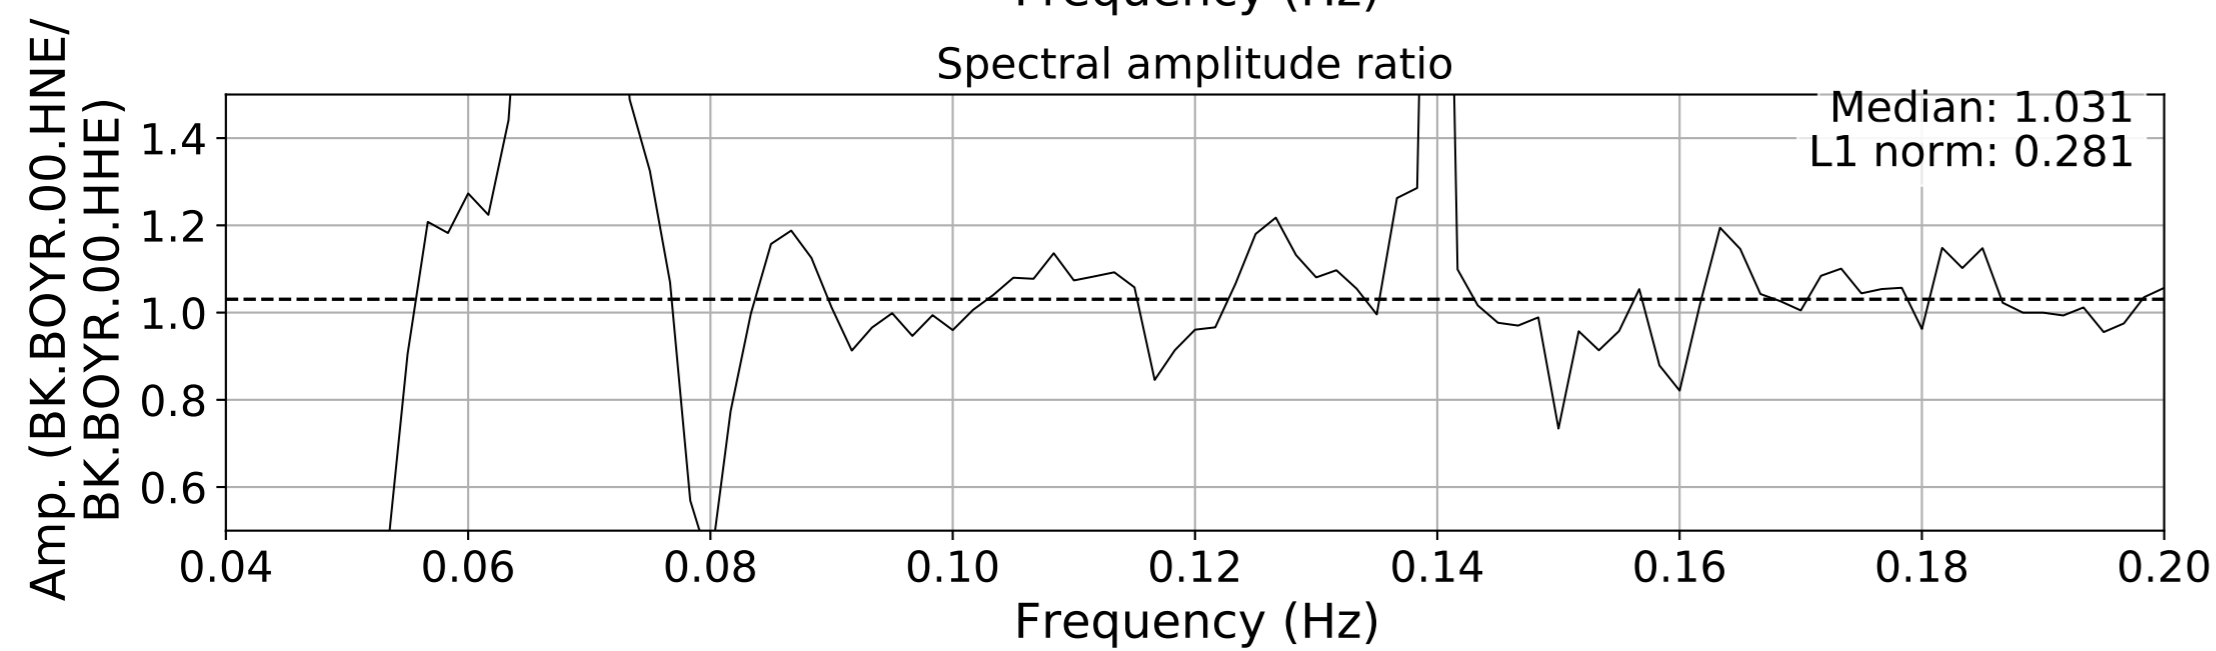

2024.340.184421_M7.0_nc75095651
Origin Time:2024-12-05T18:44:21.110000Z USGS event-id:nc75095651
M7.0 2024 Offshore Cape Mendocino, California Earthquake