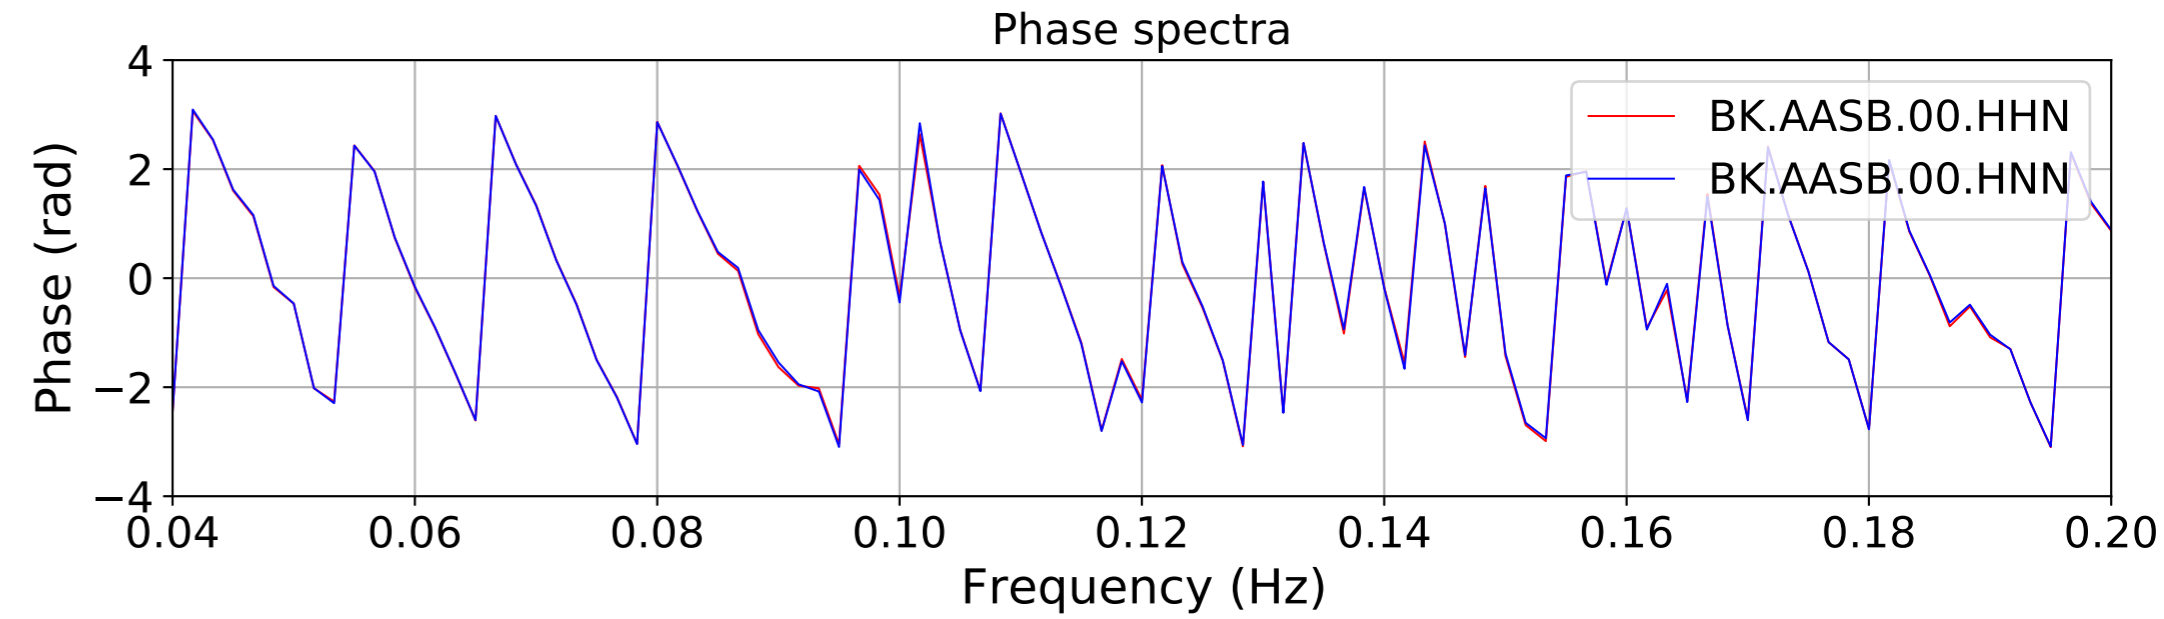

2024.340.184421_M7.0_nc75095651
Origin Time:2024-12-05T18:44:21.110000Z USGS event-id:nc75095651
M7.0 2024 Offshore Cape Mendocino, California Earthquake

2024.340.184421_M7.0_nc75095651
Origin Time:2024-12-05T18:44:21.110000Z USGS event-id:nc75095651
M7.0 2024 Offshore Cape Mendocino, California Earthquake