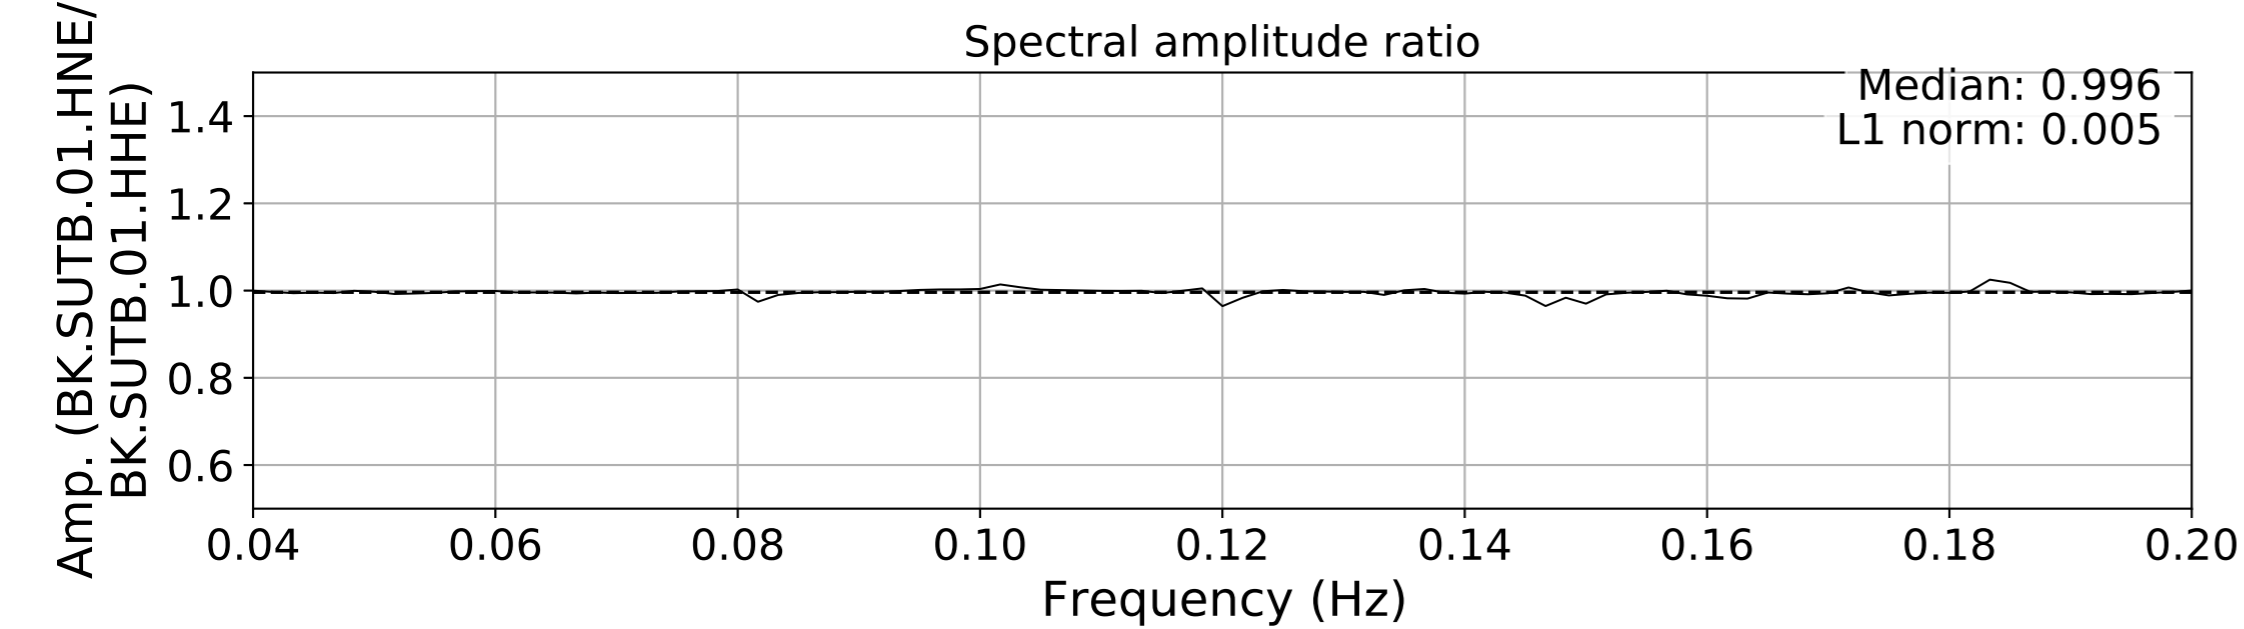

2024.340.184421_M7.0_nc75095651
Origin Time:2024-12-05T18:44:21.110000Z USGS event-id:nc75095651
M7.0 2024 Offshore Cape Mendocino, California Earthquake