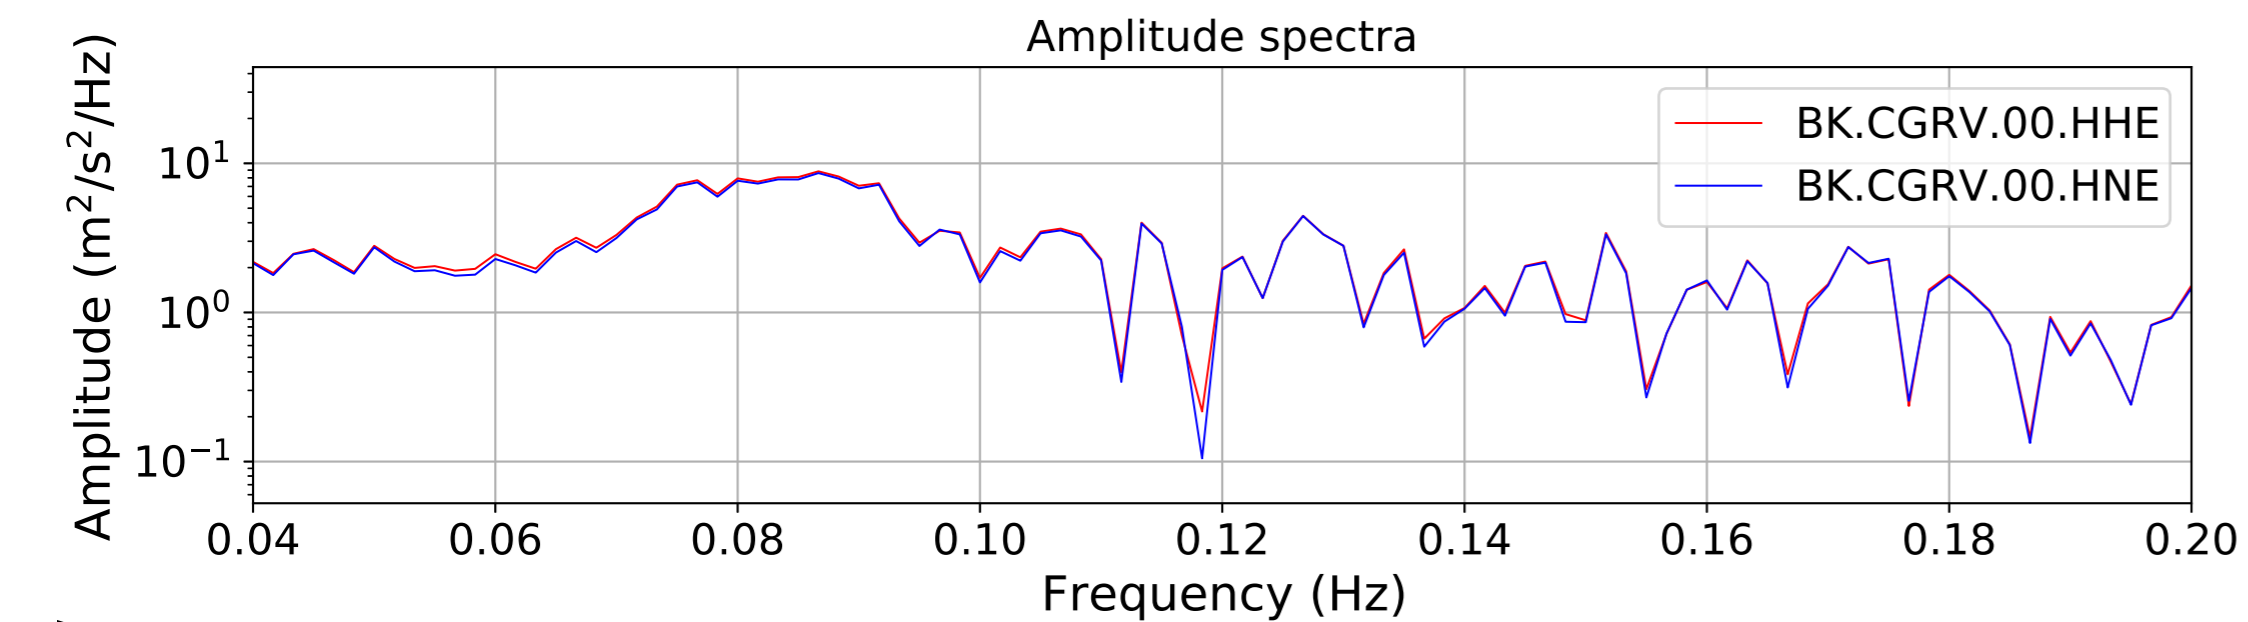

2024.340.184421M7.0_nc75095651
Origin Time:2024-12-05T18:44:21.110000Z USGS event-id:nc75095651
M7.0 2024 Offshore Cape Mendocino, California Earthquake