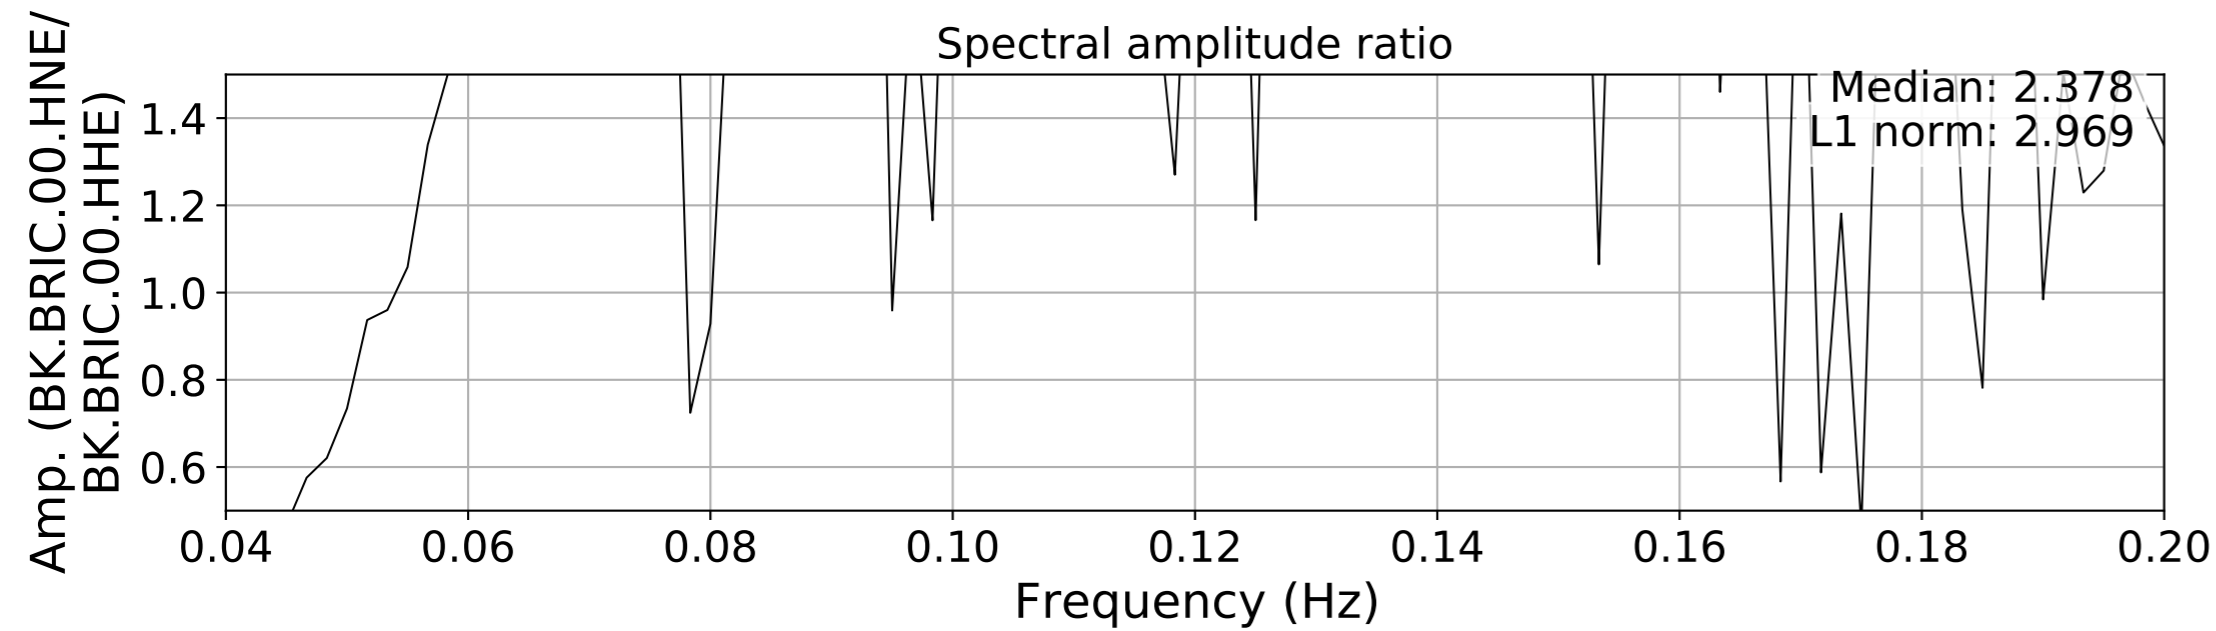

2024.340.184421_M7.0_nc75095651
Origin Time:2024-12-05T18:44:21.110000Z USGS event-id:nc75095651
M7.0 2024 Offshore Cape Mendocino, California Earthquake