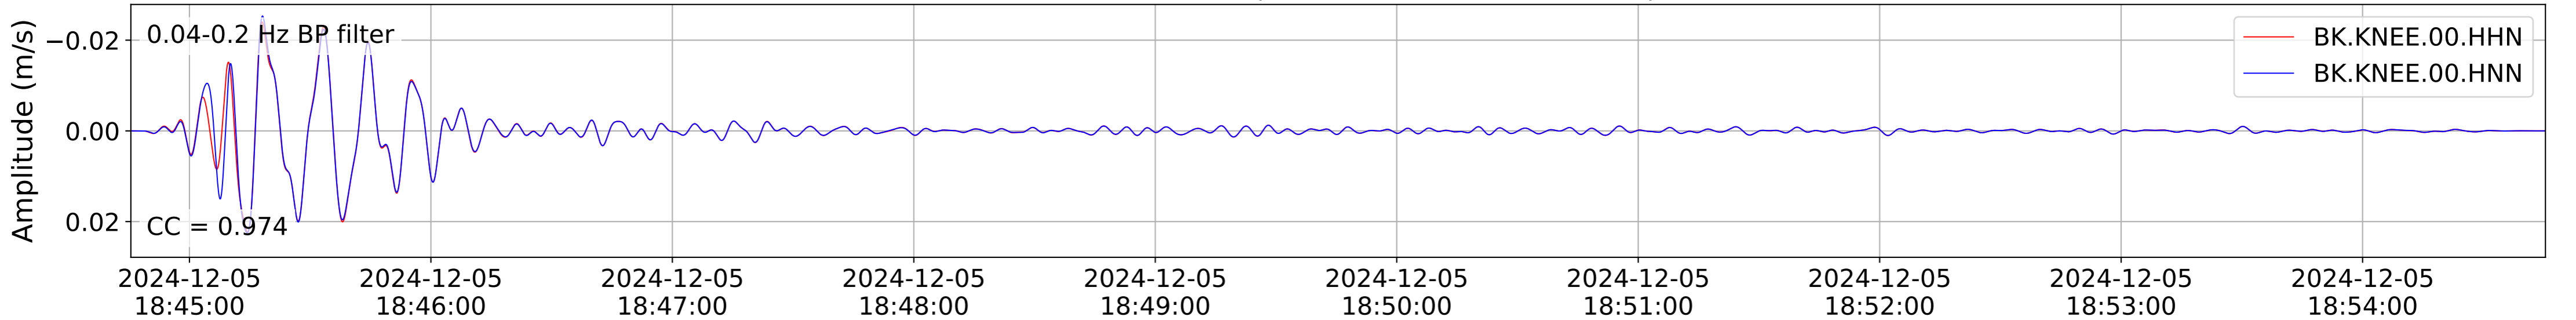

2024.340.184421.M7.0_nc75095651
Origin Time:2024-12-05T18:44:21.110000Z USGS event-id:nc75095651
M7.0 2024 Offshore Cape Mendocino, California Earthquake