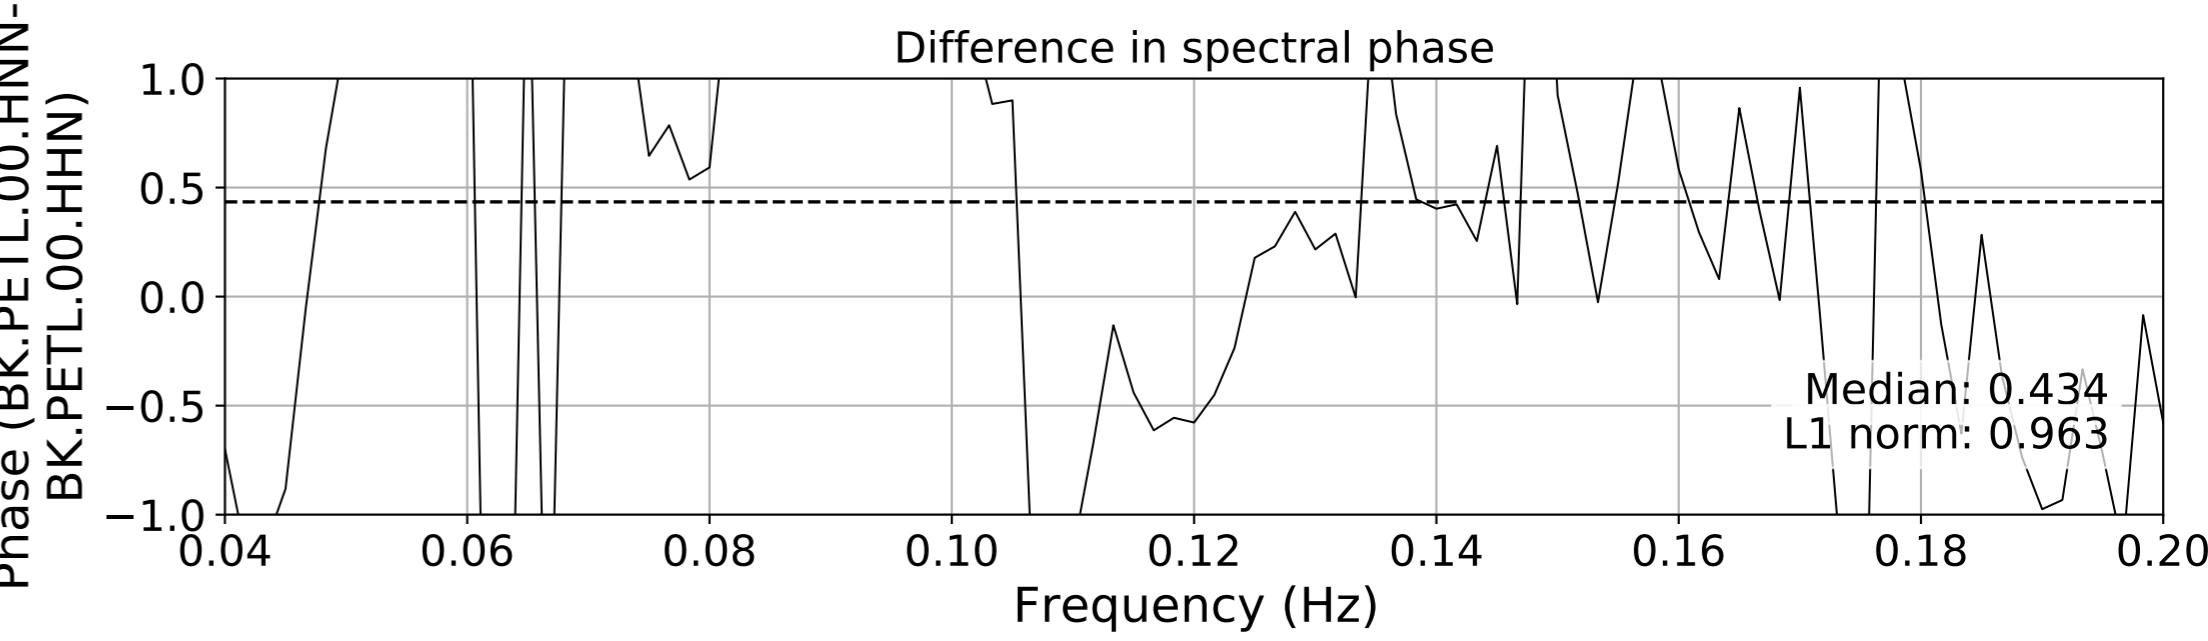

2024.340.184421_M7.0_nc75095651
Origin Time:2024-12-05T18:44:21.110000Z USGS event-id:nc75095651
M7.0 2024 Offshore Cape Mendocino, California Earthquake