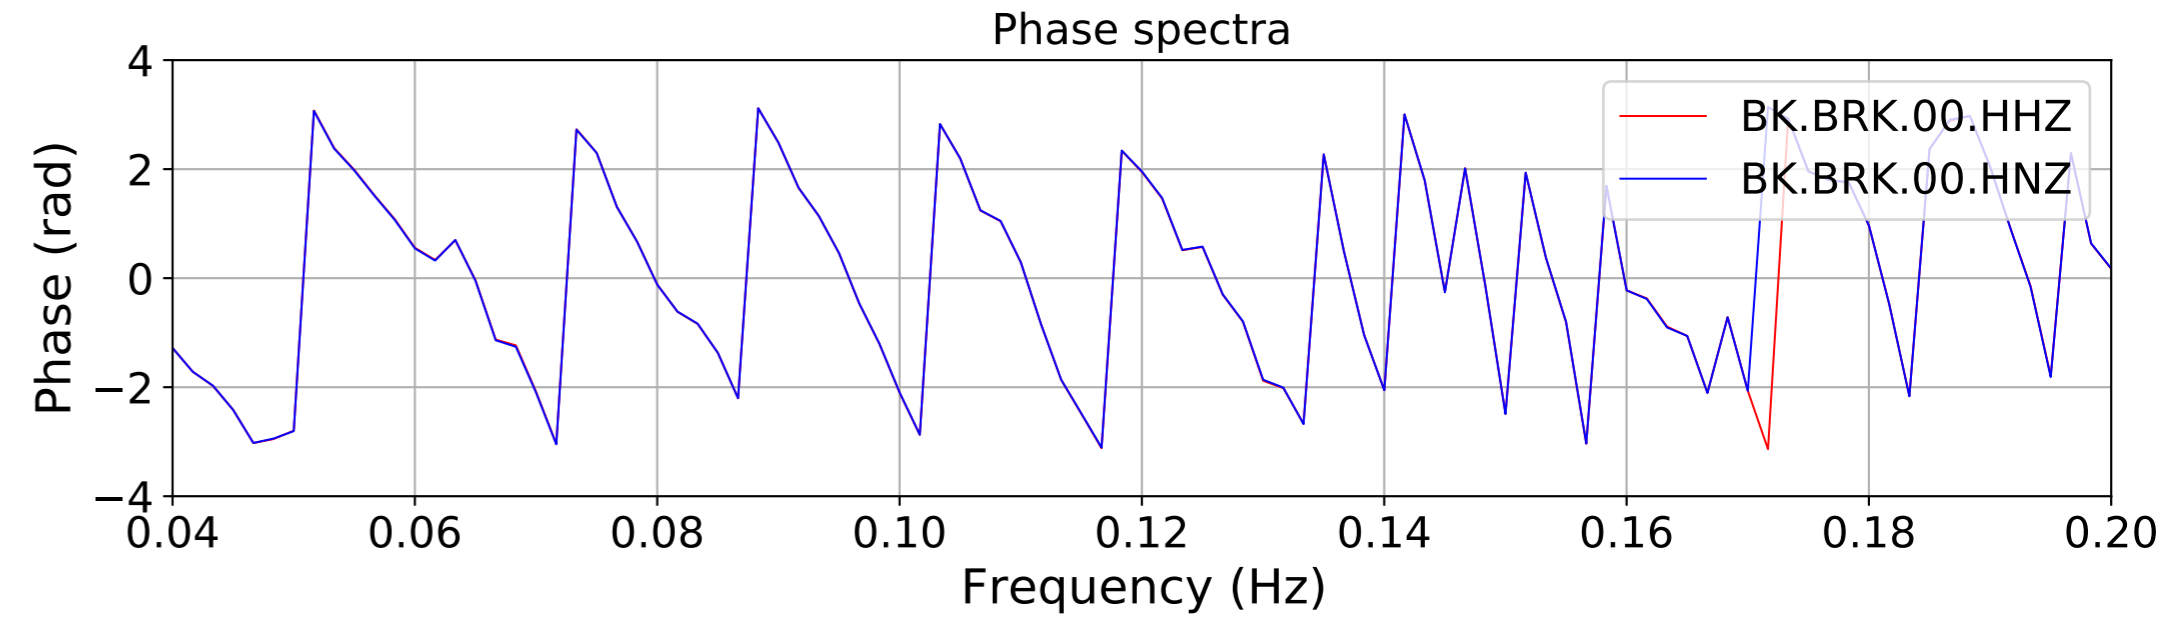

2024.340.184421_M7.0_nc75095651
Origin Time:2024-12-05T18:44:21.110000Z USGS event-id:nc75095651
M7.0 2024 Offshore Cape Mendocino, California Earthquake