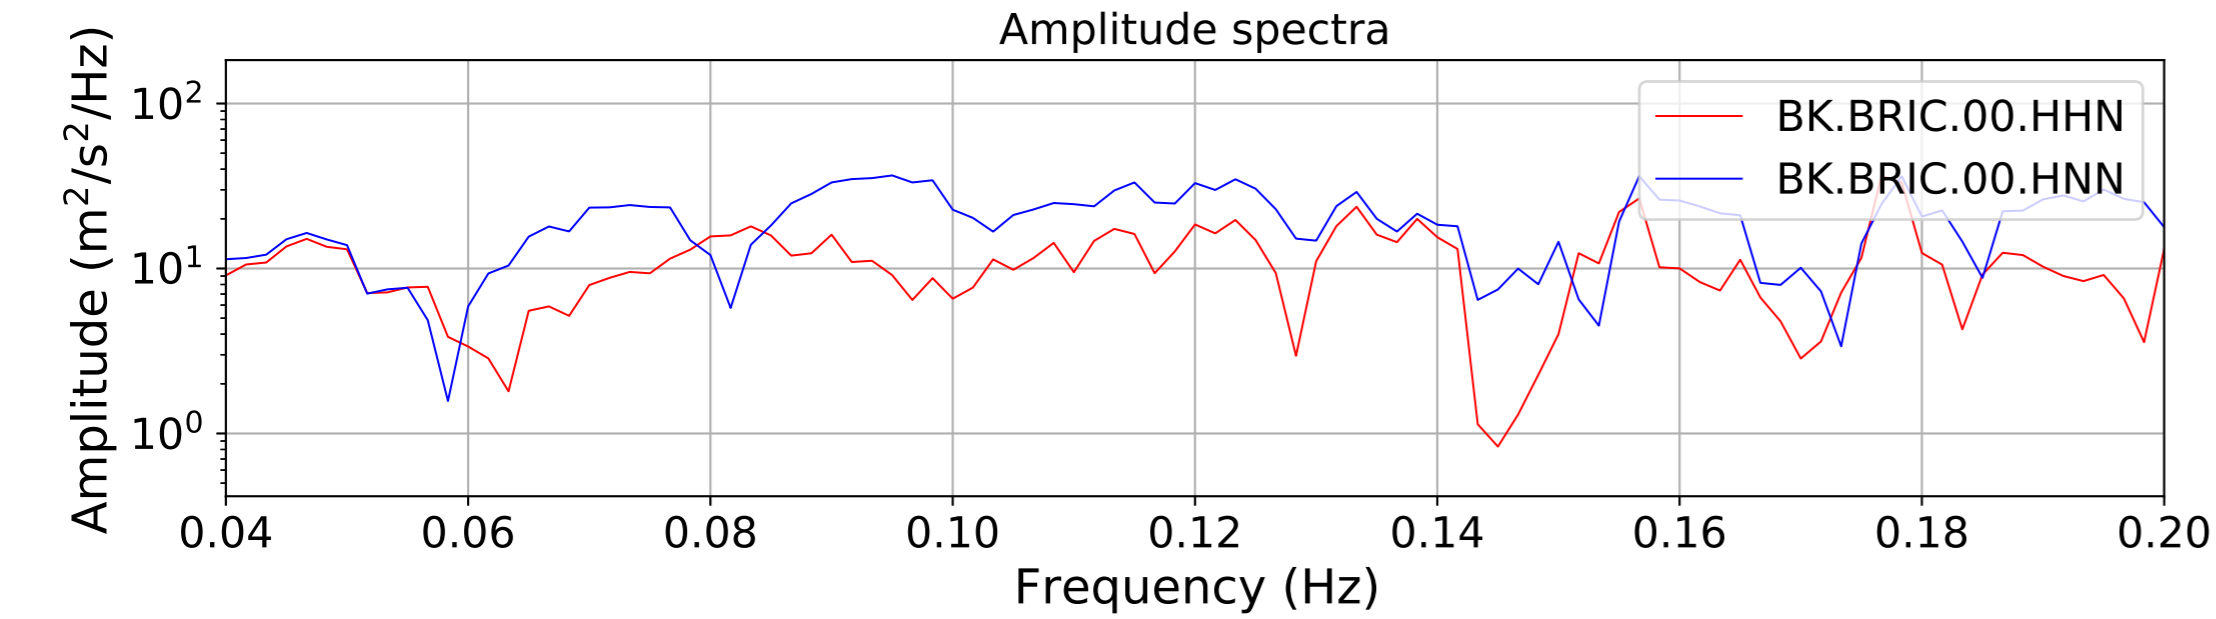

2024.340.184421_M7.0_nc75095651
Origin Time:2024-12-05T18:44:21.110000Z USGS event-id:nc75095651
M7.0 2024 Offshore Cape Mendocino, California Earthquake