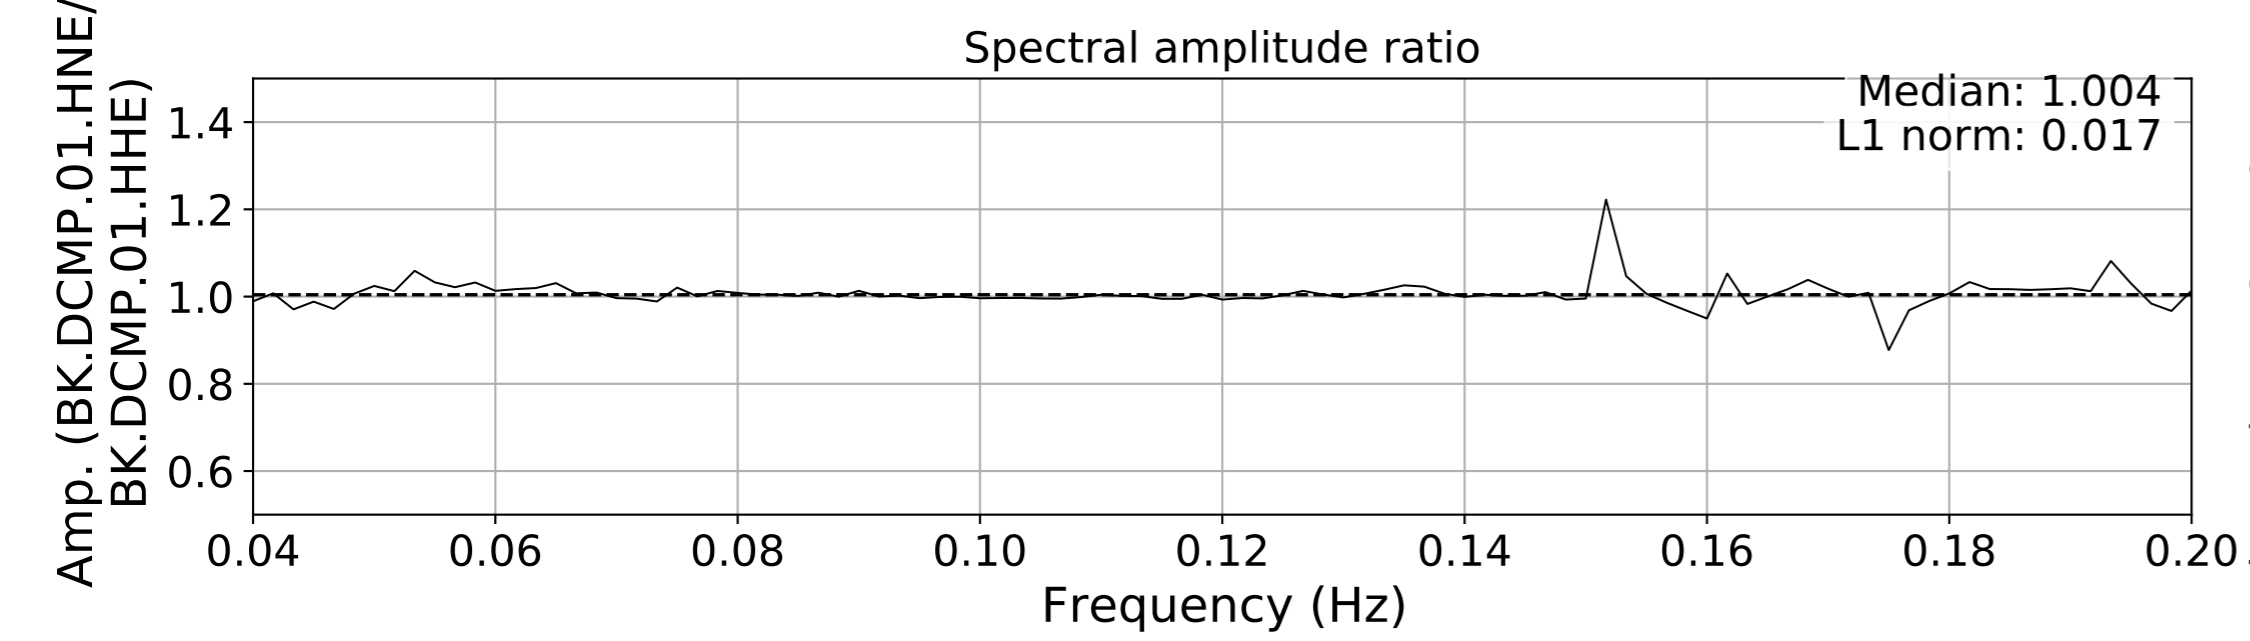

2024.340.184421_M7.0_nc75095651
Origin Time:2024-12-05T18:44:21.110000Z USGS event-id:nc75095651
M7.0 2024 Offshore Cape Mendocino, California Earthquake