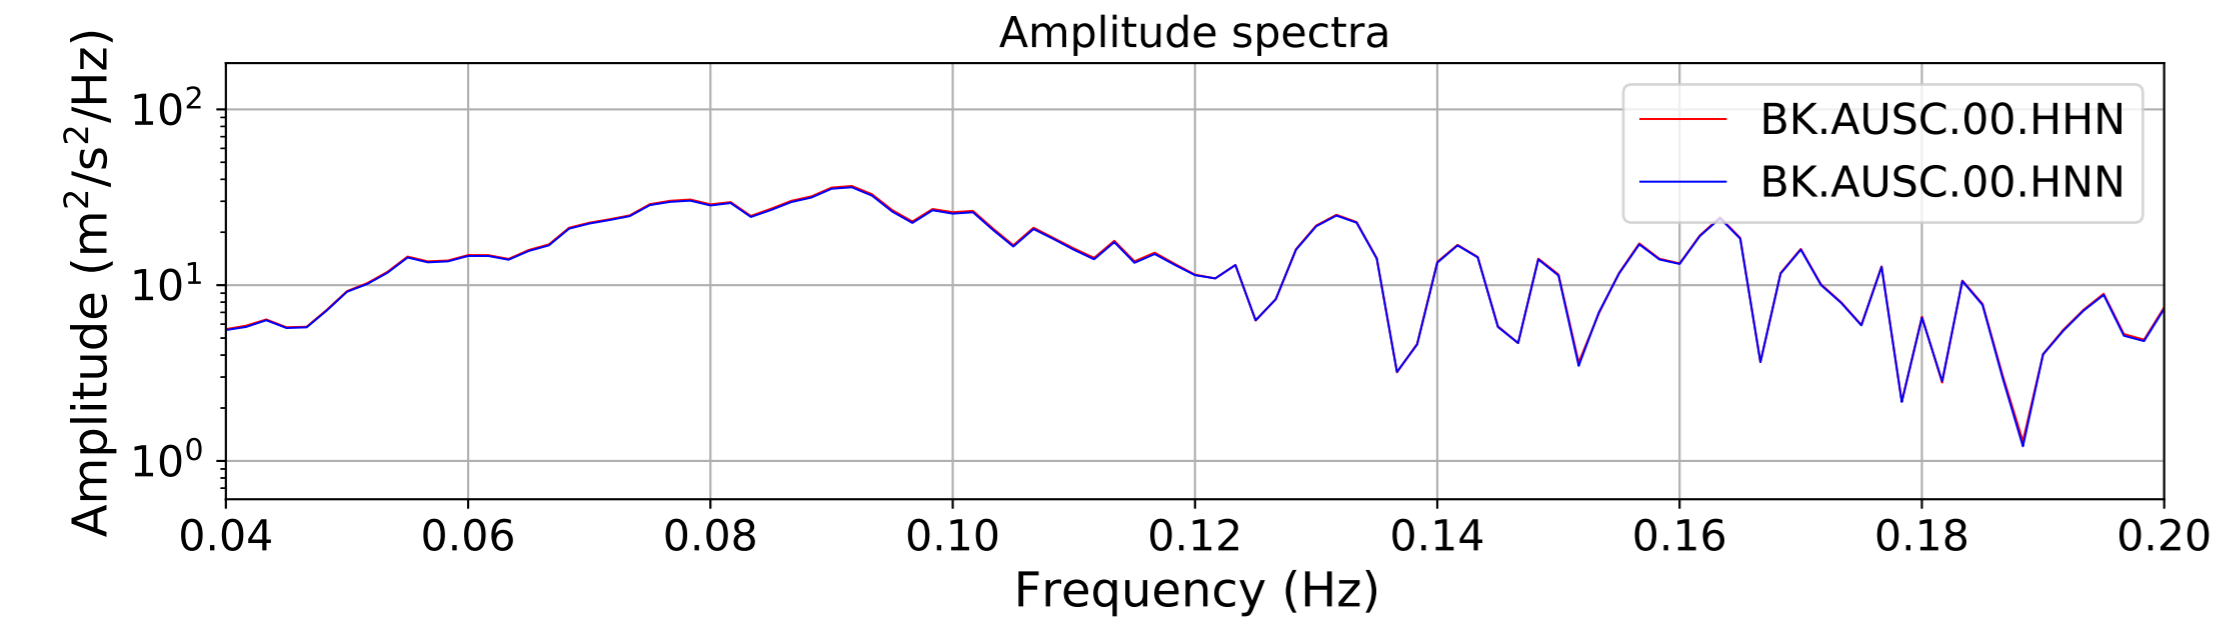

2024.340.184421_M7.0_nc75095651
Origin Time:2024-12-05T18:44:21.110000Z USGS event-id:nc75095651
M7.0 2024 Offshore Cape Mendocino, California Earthquake