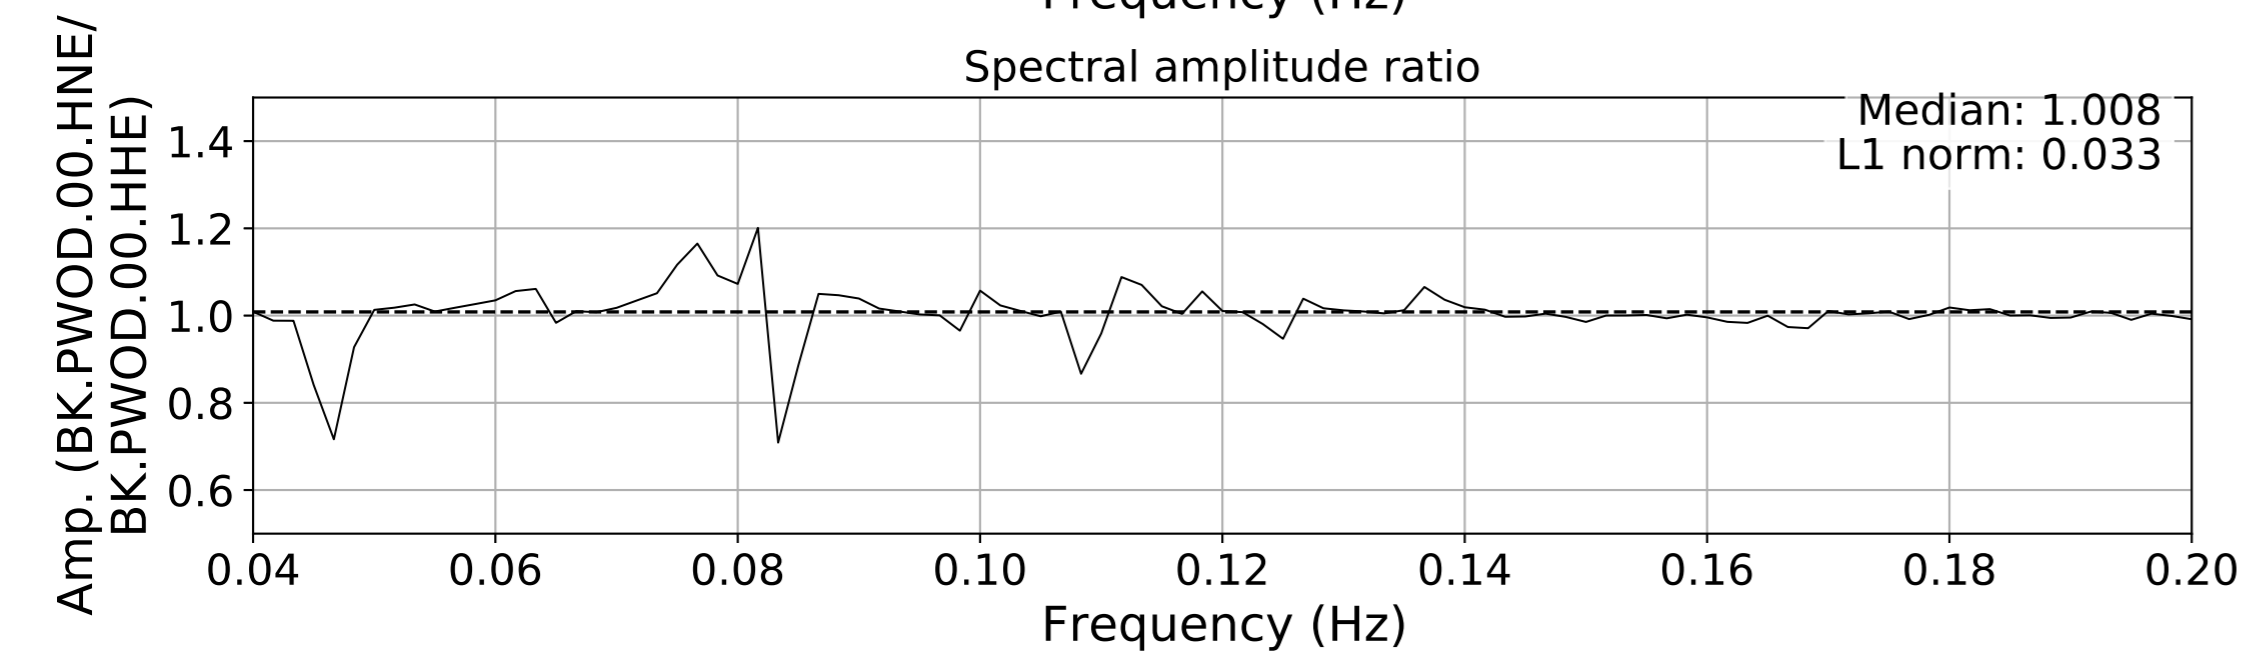

2024.340.184421_M7.0_nc75095651
Origin Time:2024-12-05T18:44:21.110000Z USGS event-id:nc75095651
M7.0 2024 Offshore Cape Mendocino, California Earthquake