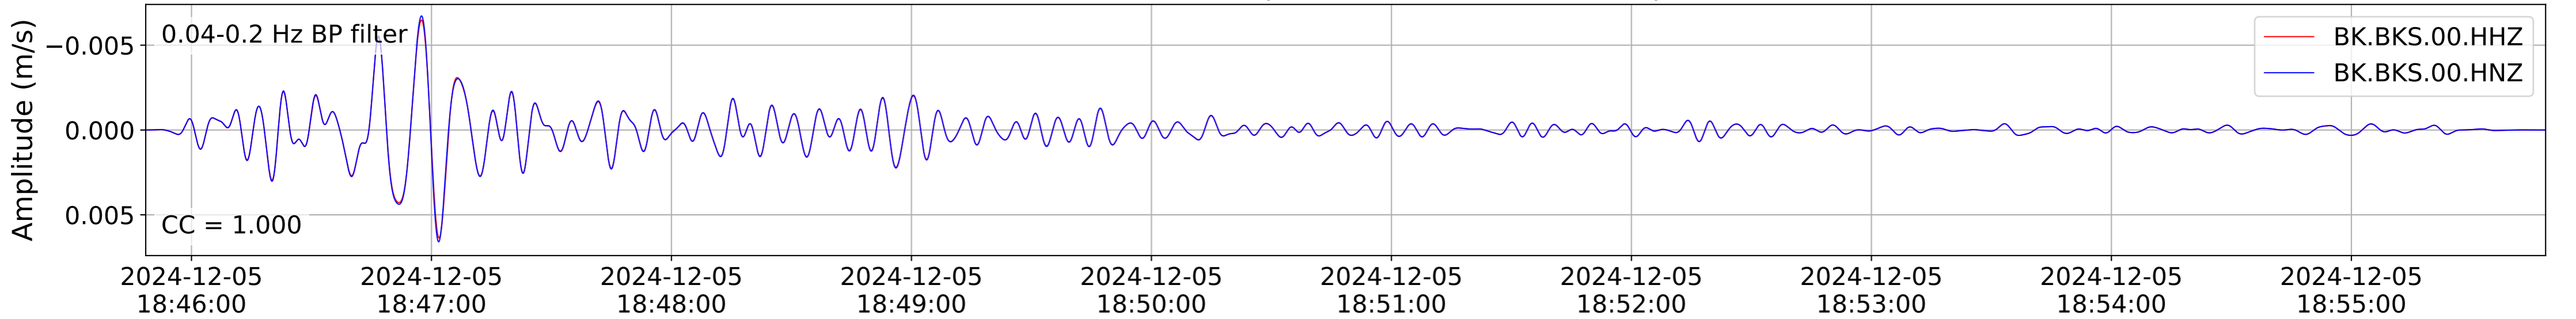

2024.340.184421_M7.0_nc75095651
Origin Time:2024-12-05T18:44:21.110000Z USGS event-id:nc75095651
M7.0 2024 Offshore Cape Mendocino, California Earthquake