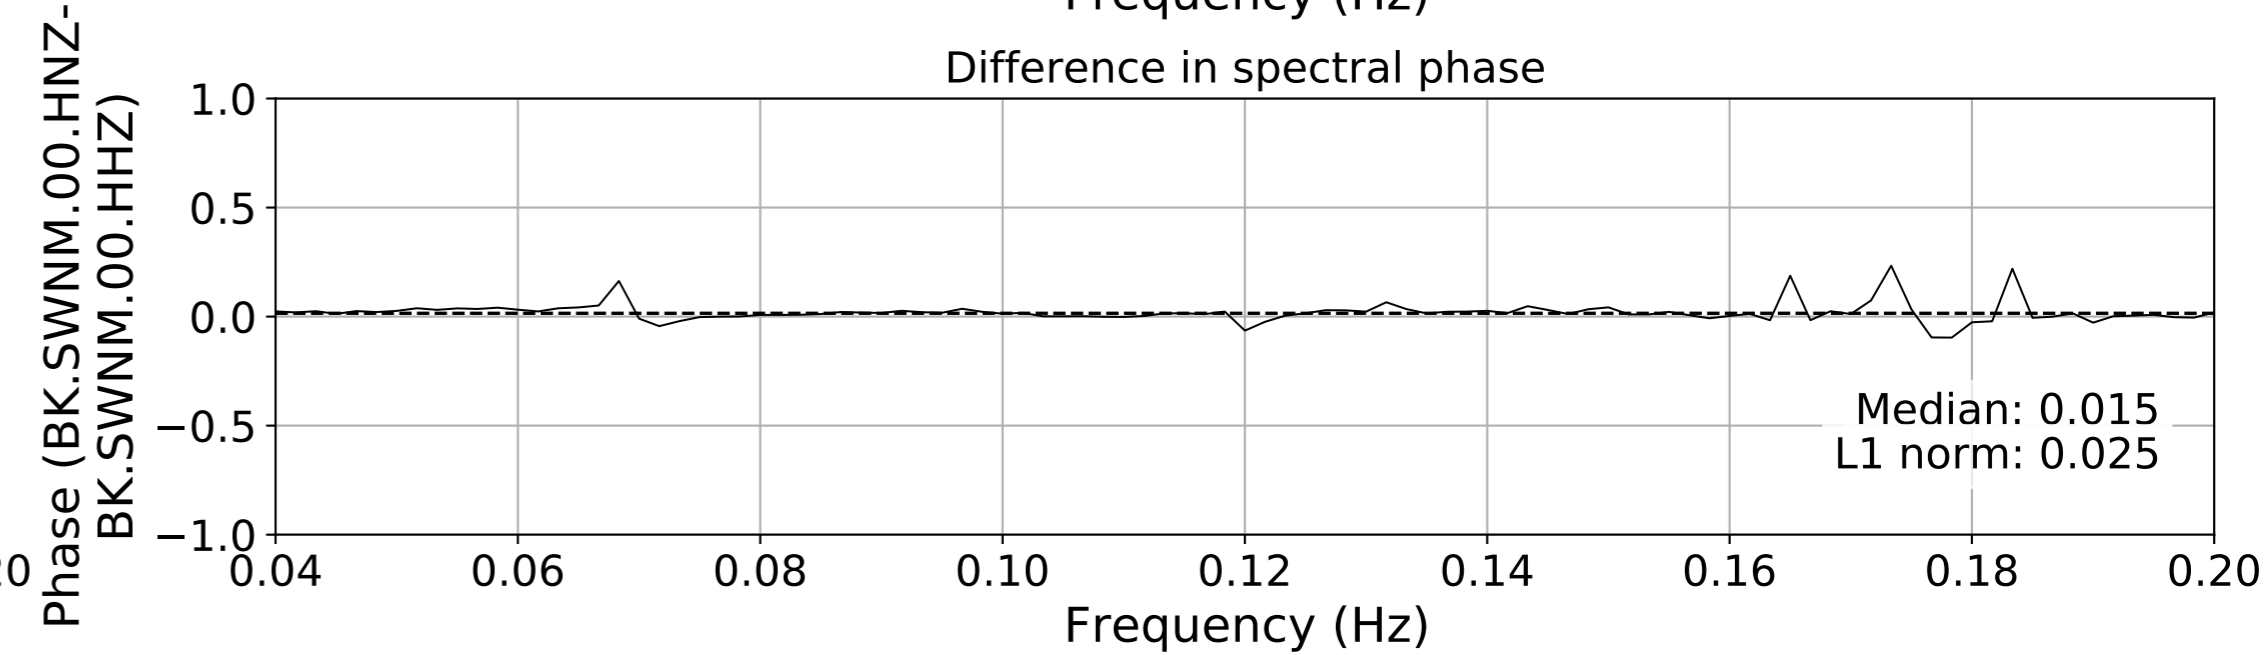

2024.340.184421_M7.0_nc75095651
Origin Time:2024-12-05T18:44:21.110000Z USGS event-id:nc75095651
M7.0 2024 Offshore Cape Mendocino, California Earthquake