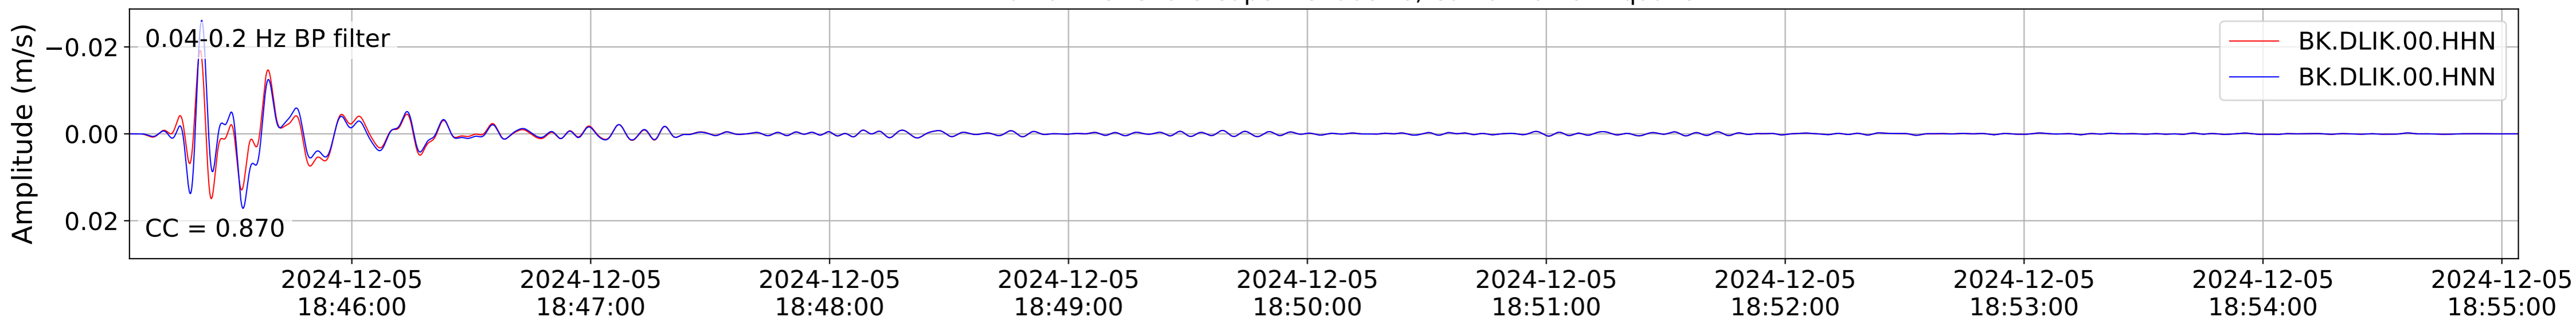

2024.340.184421_M7.0_nc75095651
Origin Time:2024-12-05T18:44:21.110000Z USGS event-id:nc75095651
M7.0 2024 Offshore Cape Mendocino, California Earthquake