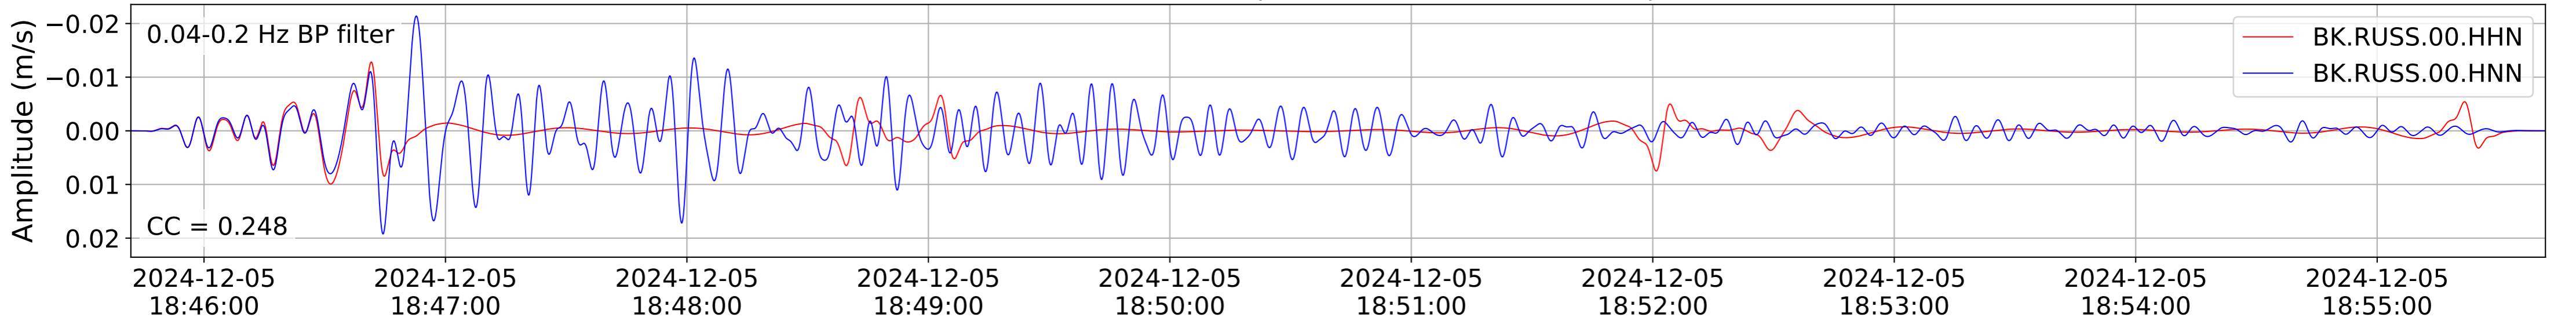

2024.340.184421_M7.0_nc75095651
Origin Time:2024-12-05T18:44:21.110000Z USGS event-id:nc75095651
M7.0 2024 Offshore Cape Mendocino, California Earthquake