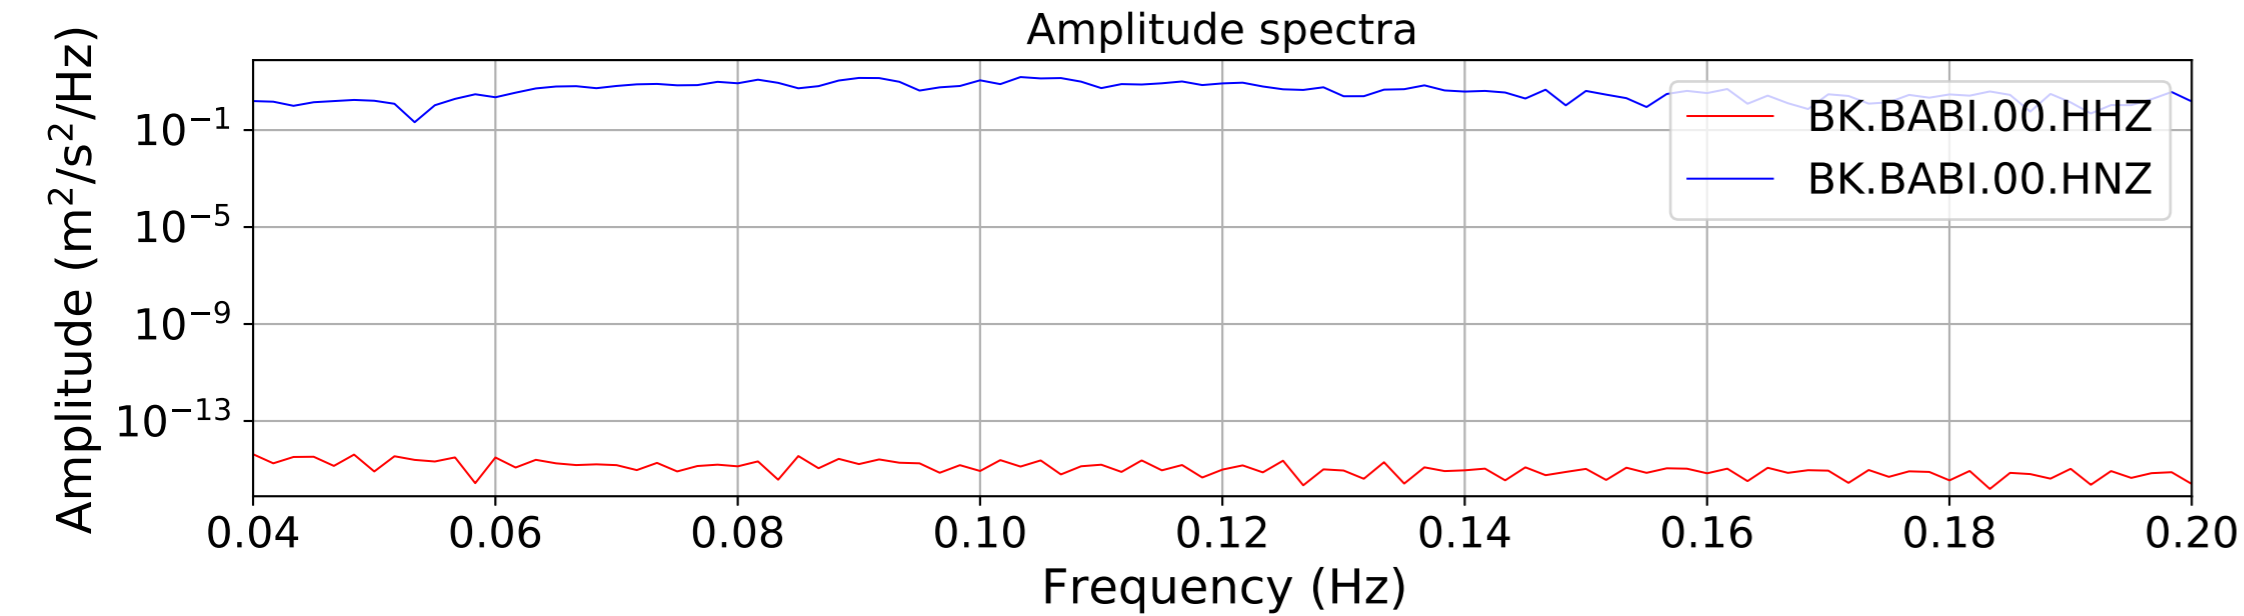

2024.340.184421_M7.0_nc75095651
Origin Time:2024-12-05T18:44:21.110000Z USGS event-id:nc75095651
M7.0 2024 Offshore Cape Mendocino, California Earthquake