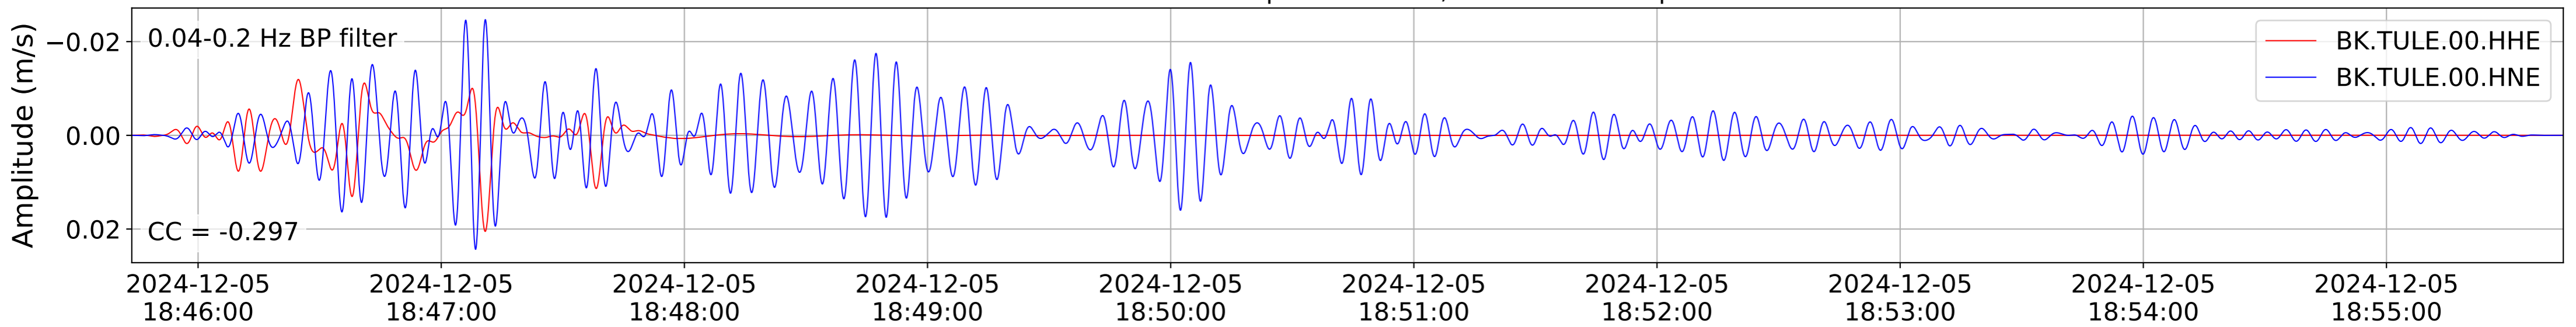

2024.340.184421_M7.0_nc75095651
Origin Time:2024-12-05T18:44:21.110000Z USGS event-id:nc75095651
M7.0 2024 Offshore Cape Mendocino, California Earthquake