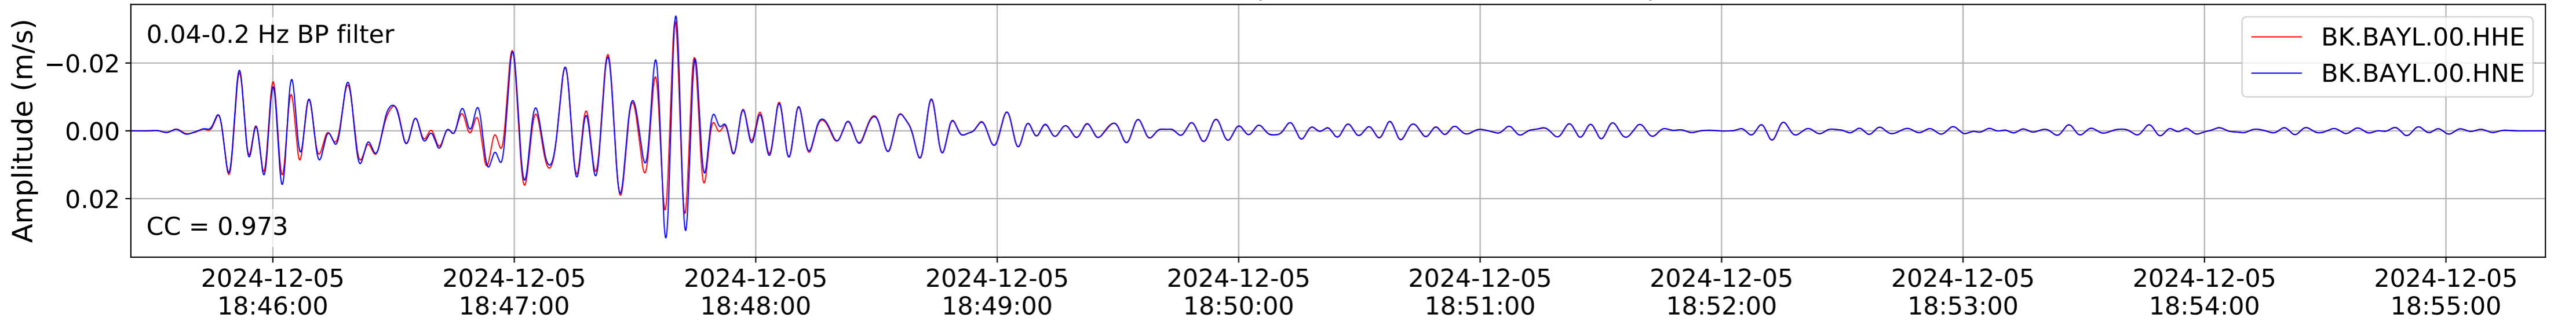

2024.340.184421_M7.0_nc75095651
Origin Time:2024-12-05T18:44:21.110000Z USGS event-id:nc75095651
M7.0 2024 Offshore Cape Mendocino, California Earthquake