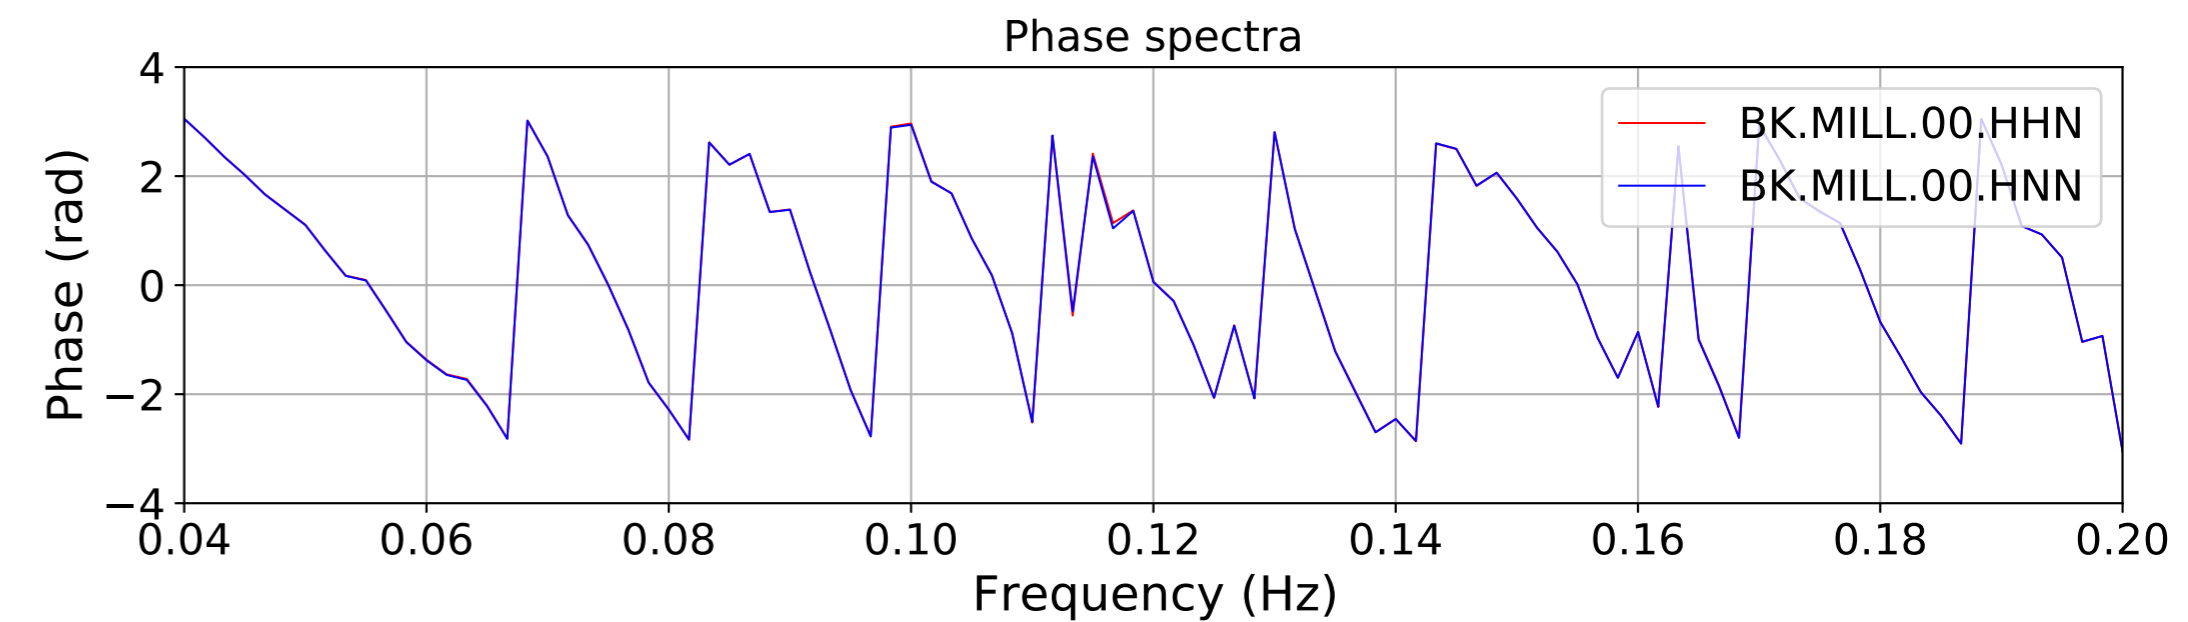

2024.340.184421_M7.0_nc75095651
Origin Time:2024-12-05T18:44:21.110000Z USGS event-id:nc75095651
M7.0 2024 Offshore Cape Mendocino, California Earthquake