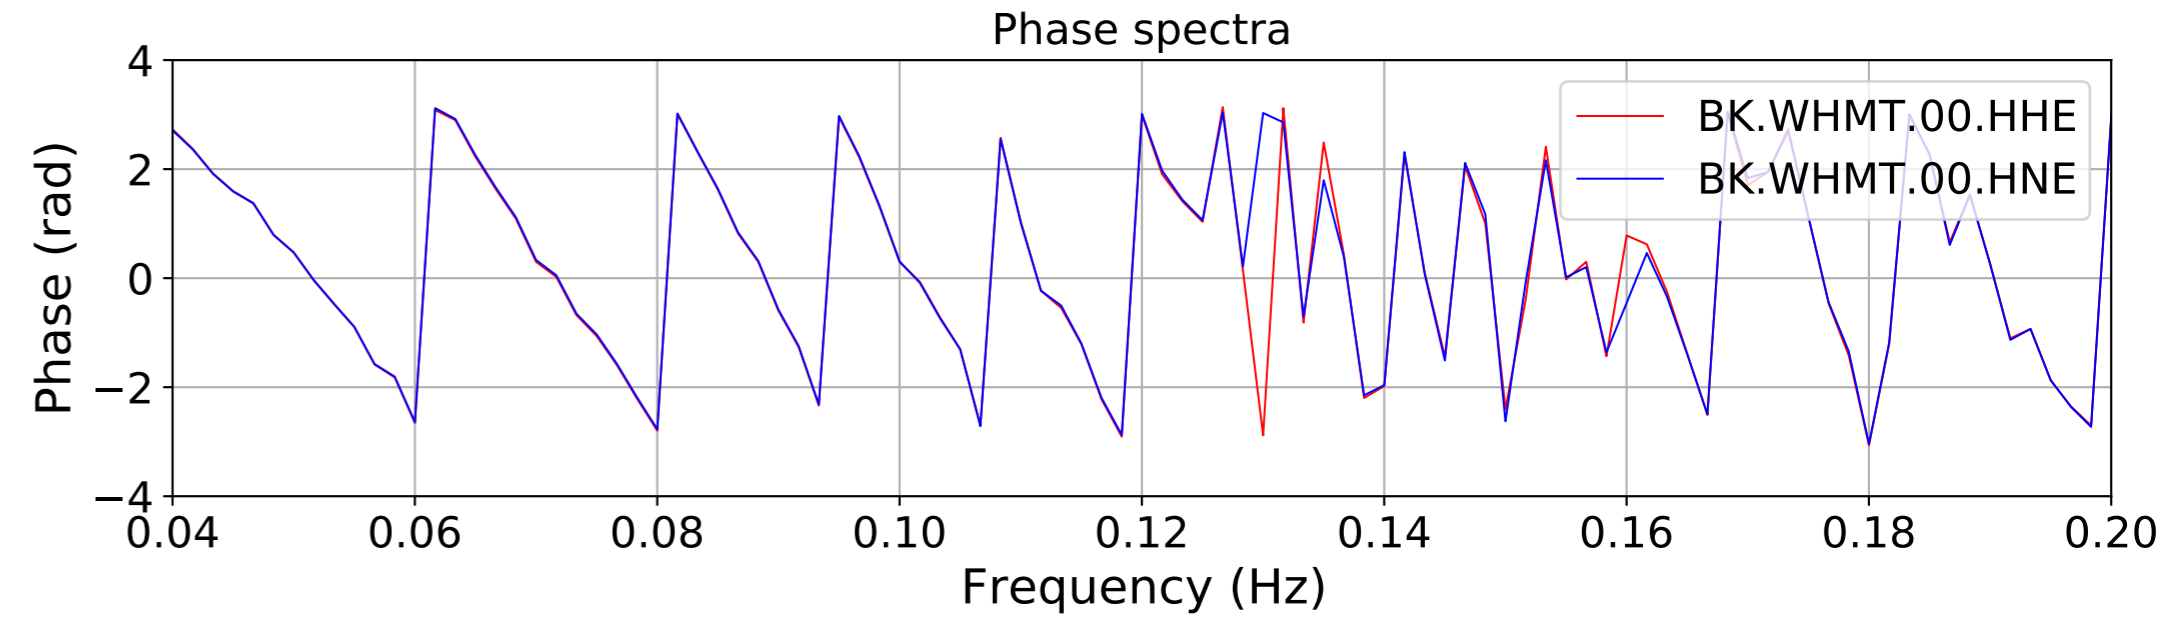

2024.340.184421_M7.0_nc75095651
Origin Time:2024-12-05T18:44:21.110000Z USGS event-id:nc75095651
M7.0 2024 Offshore Cape Mendocino, California Earthquake