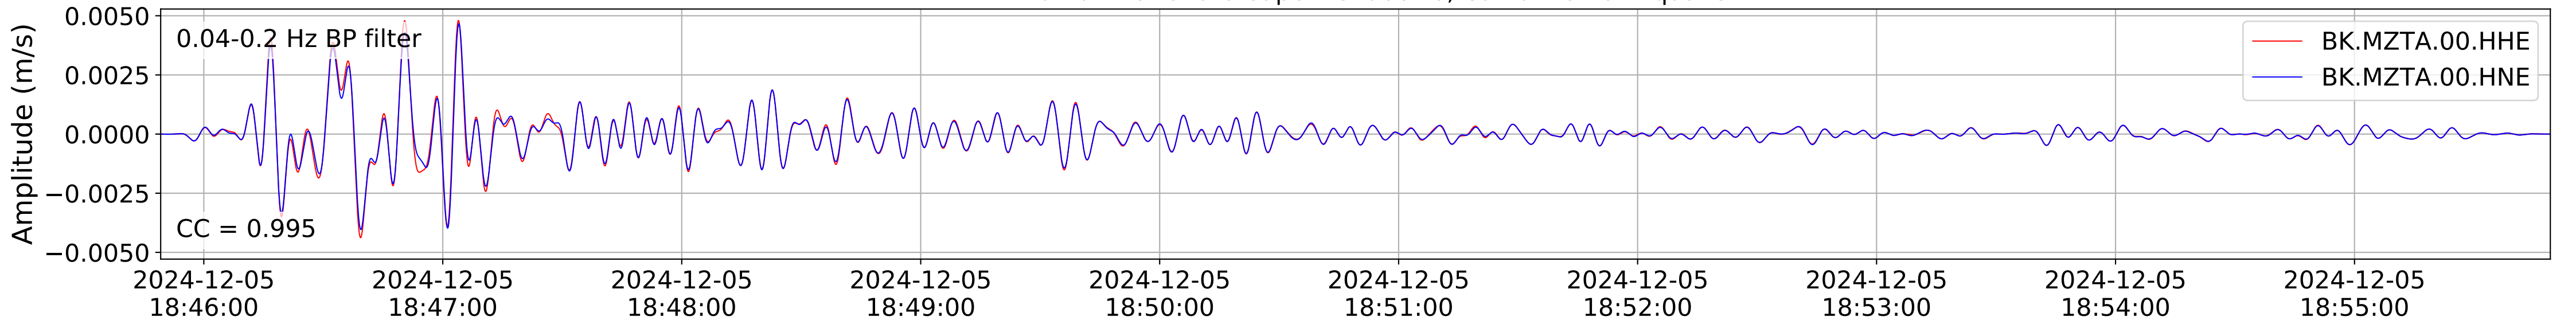

2024.340.184421_M7.0_nc75095651
Origin Time:2024-12-05T18:44:21.110000Z USGS event-id:nc75095651
M7.0 2024 Offshore Cape Mendocino, California Earthquake