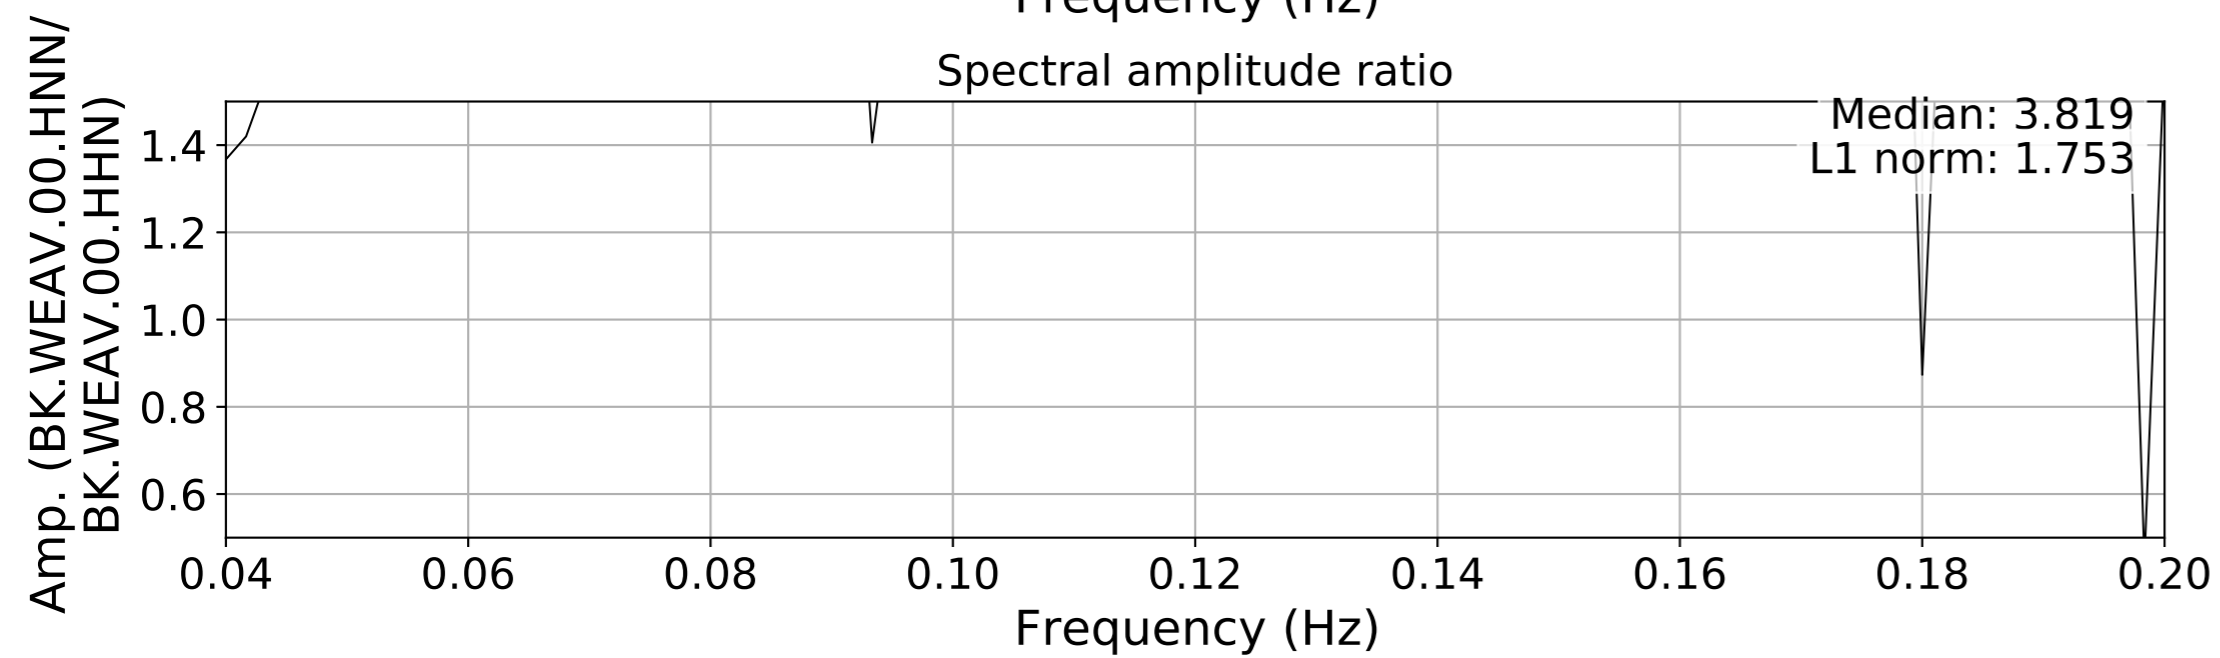

2024.340.184421_M7.0_nc75095651
Origin Time:2024-12-05T18:44:21.110000Z USGS event-id:nc75095651
M7.0 2024 Offshore Cape Mendocino, California Earthquake