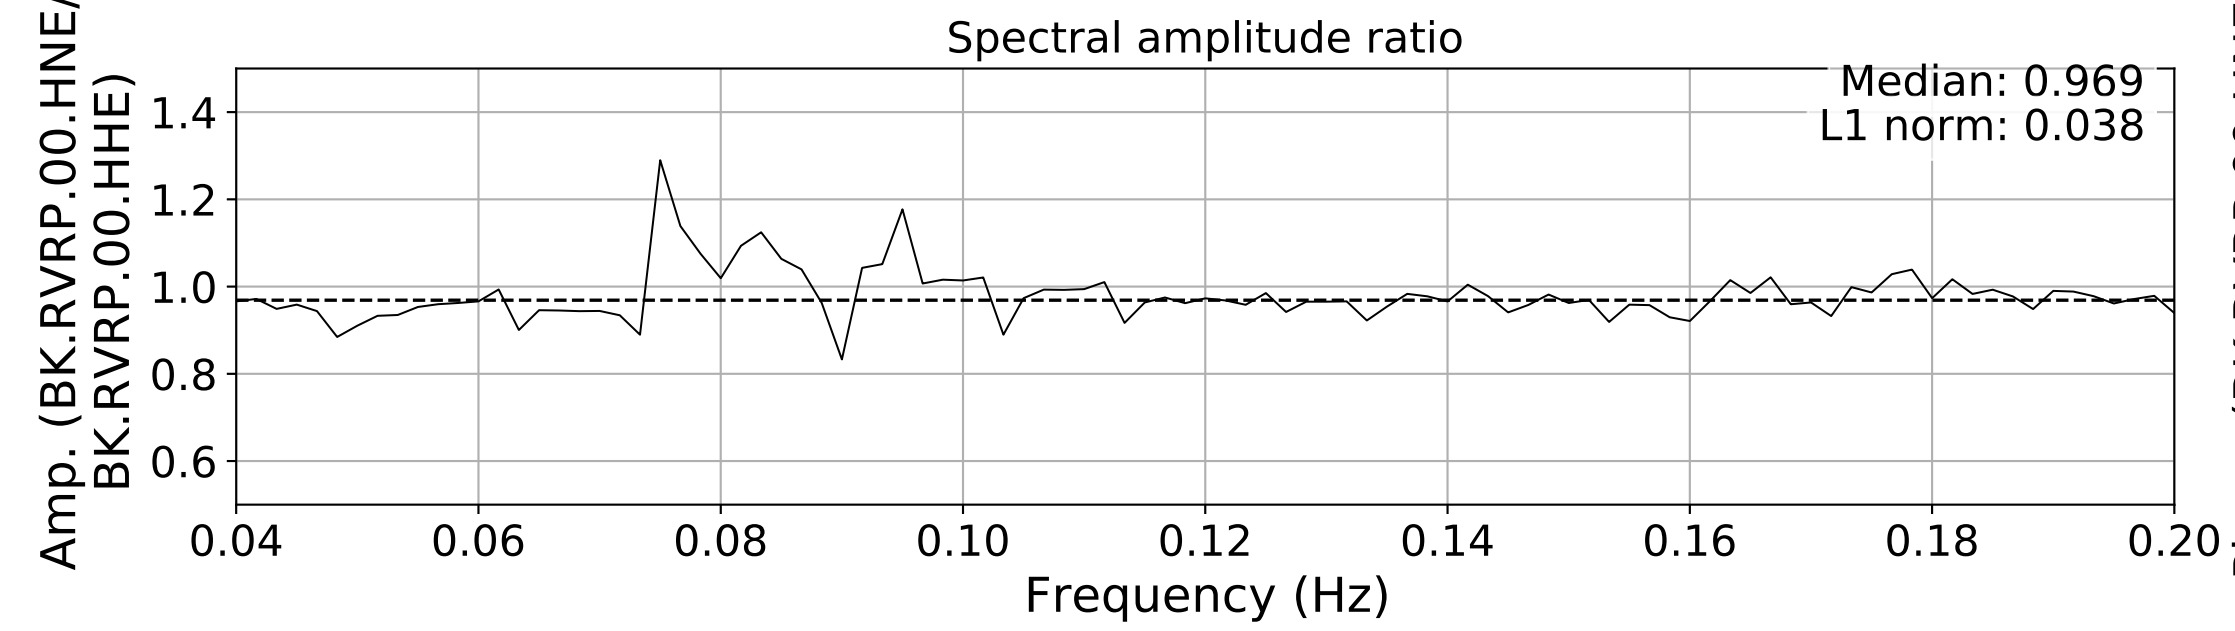

2024.340.184421_M7.0_nc75095651
Origin Time:2024-12-05T18:44:21.110000Z USGS event-id:nc75095651
M7.0 2024 Offshore Cape Mendocino, California Earthquake