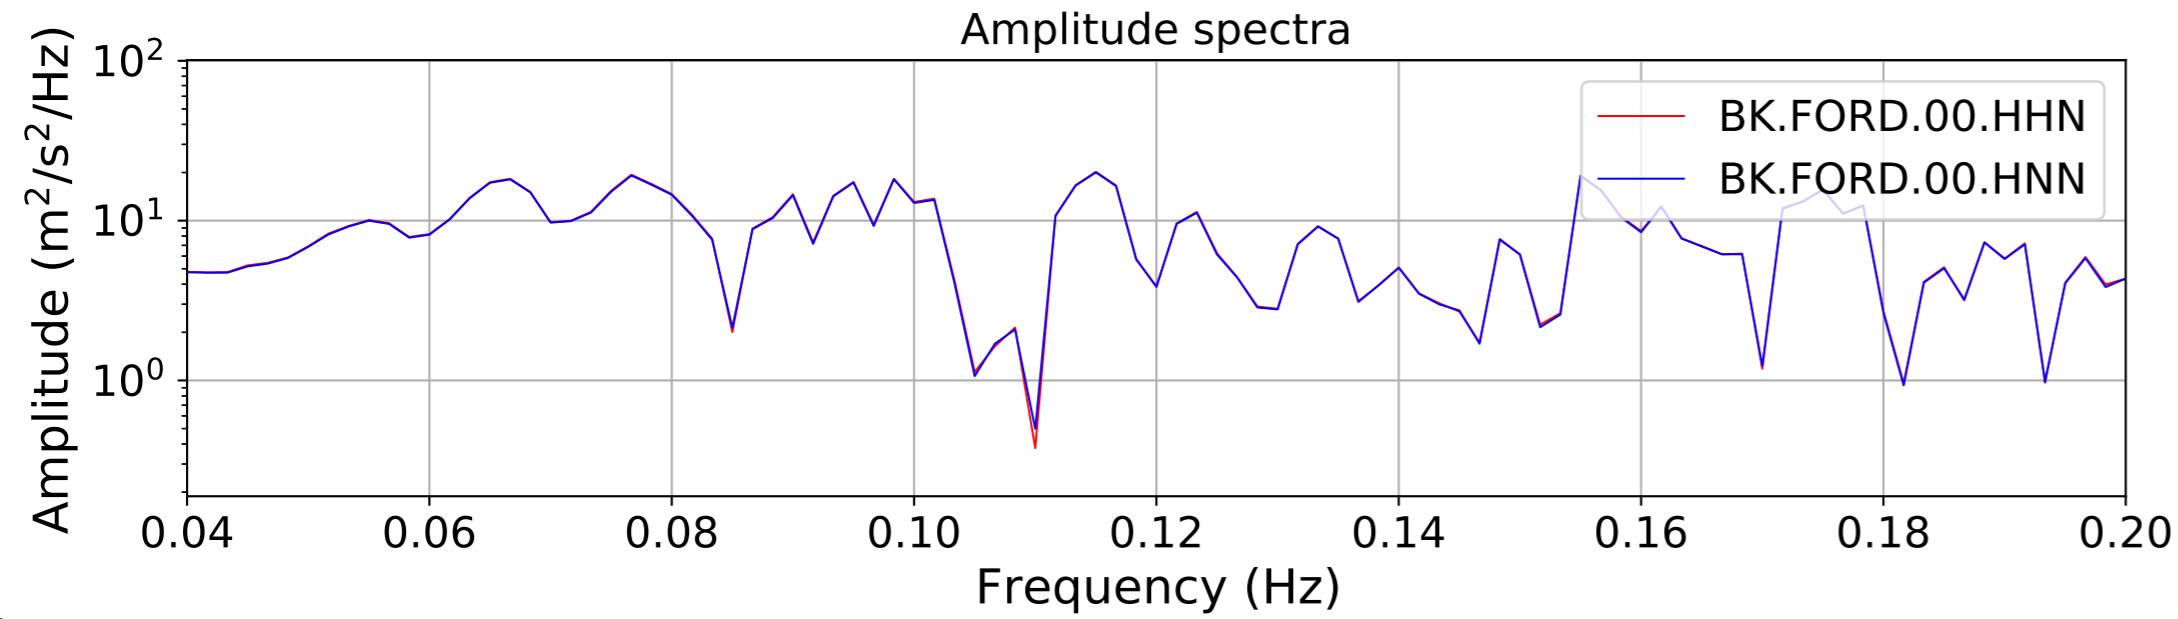

2024.340.184421_M7.0_nc75095651
Origin Time:2024-12-05T18:44:21.110000Z USGS event-id:nc75095651
M7.0 2024 Offshore Cape Mendocino, California Earthquake