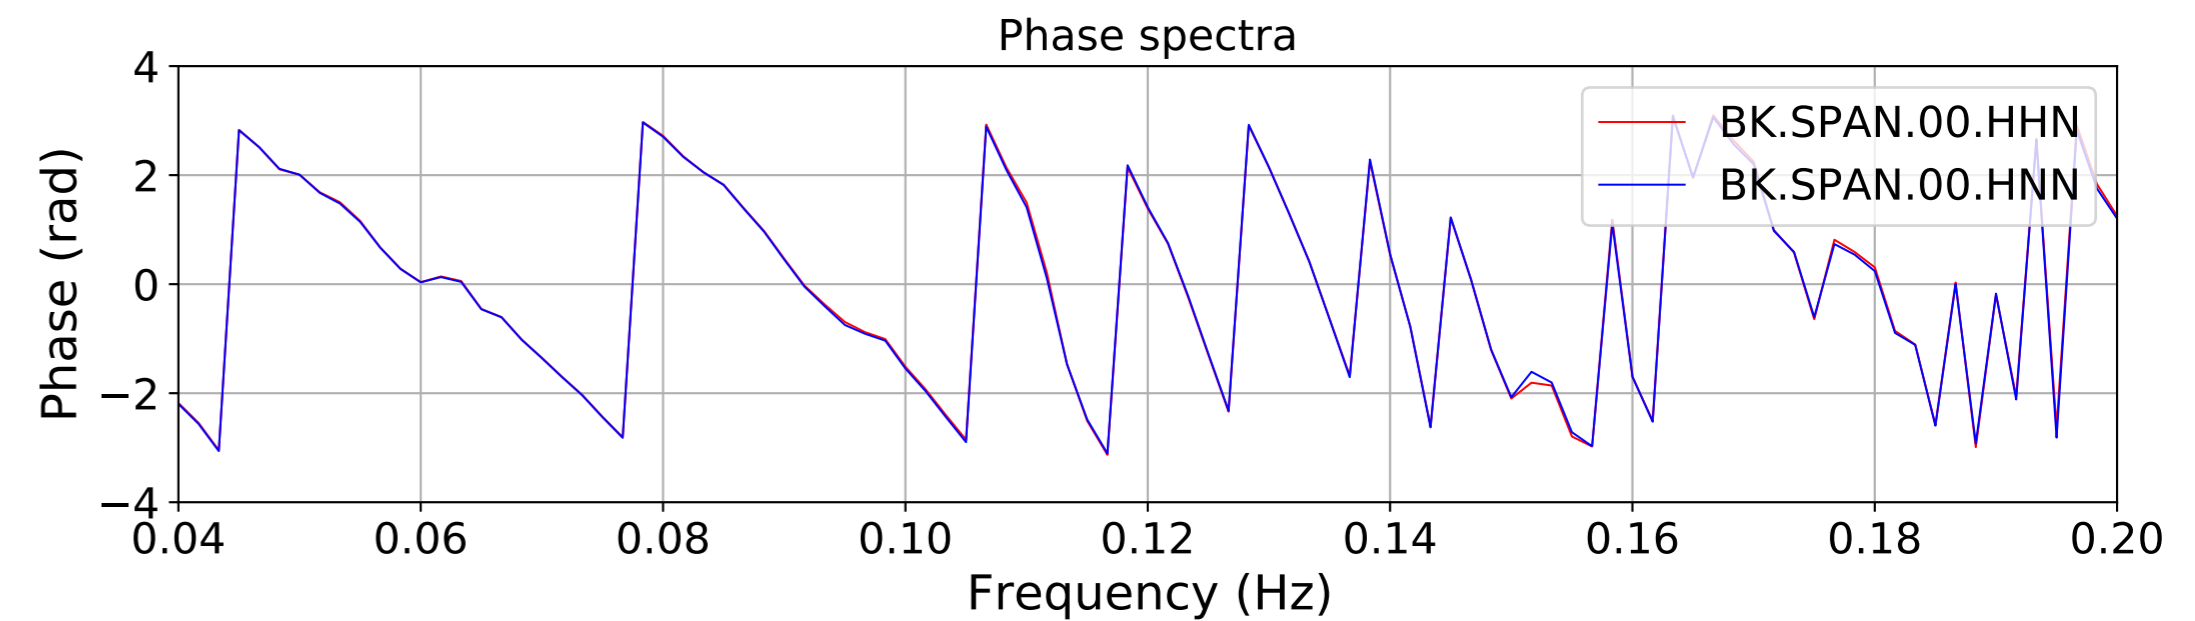

2024.340.184421M7.0_nc75095651
Origin Time:2024-12-05T18:44:21.110000Z USGS event-id:nc75095651
M7.0 2024 Offshore Cape Mendocino, California Earthquake