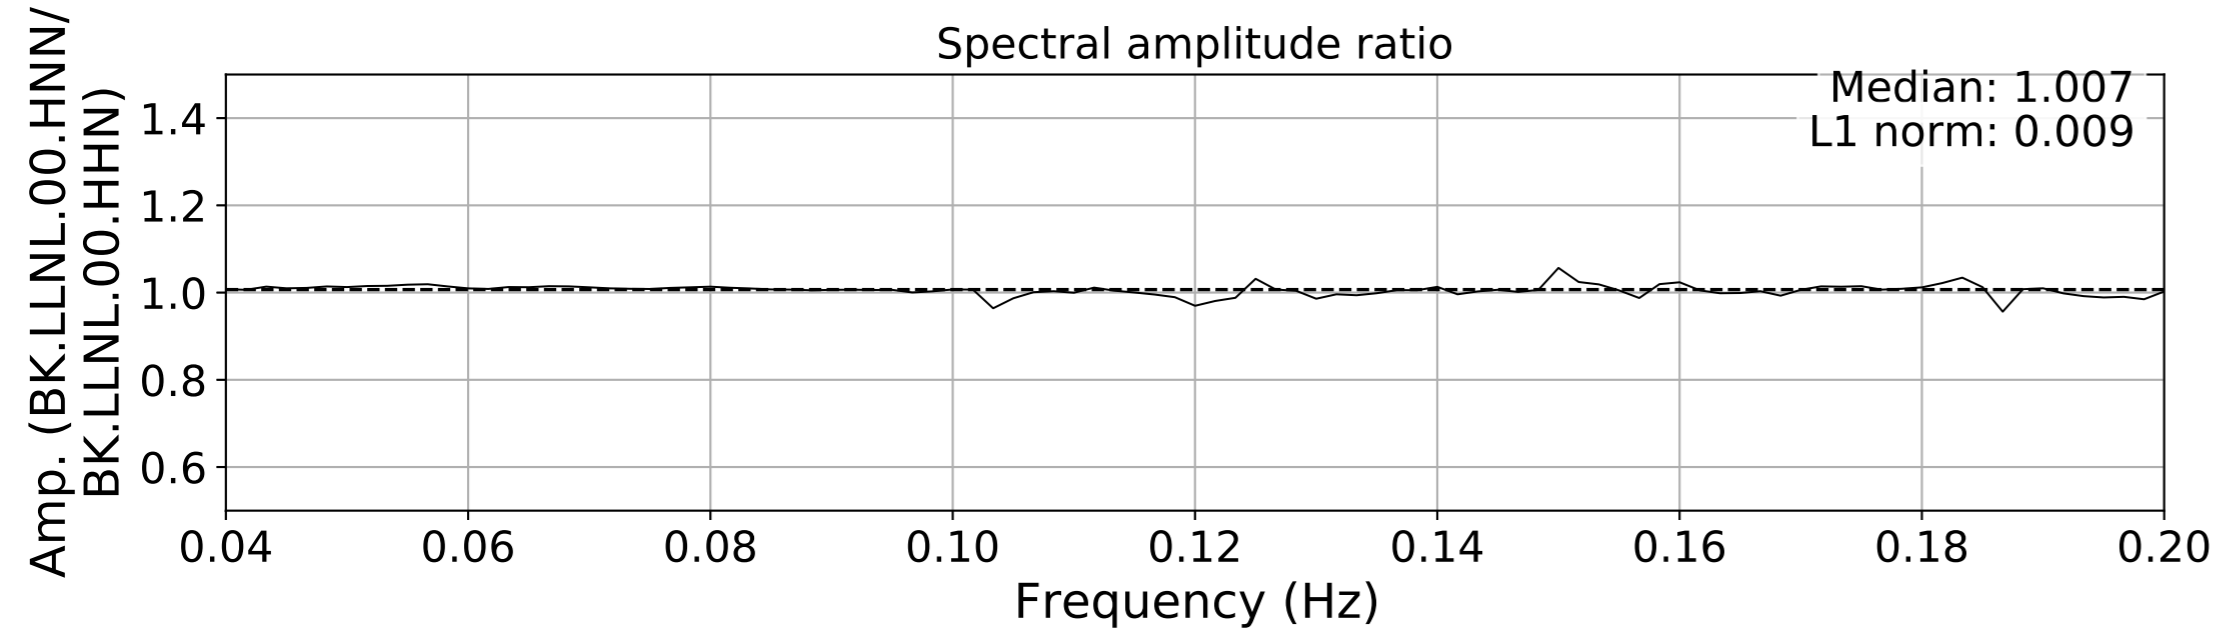

2024.340.184421_M7.0_nc75095651
Origin Time:2024-12-05T18:44:21.110000Z USGS event-id:nc75095651
M7.0 2024 Offshore Cape Mendocino, California Earthquake