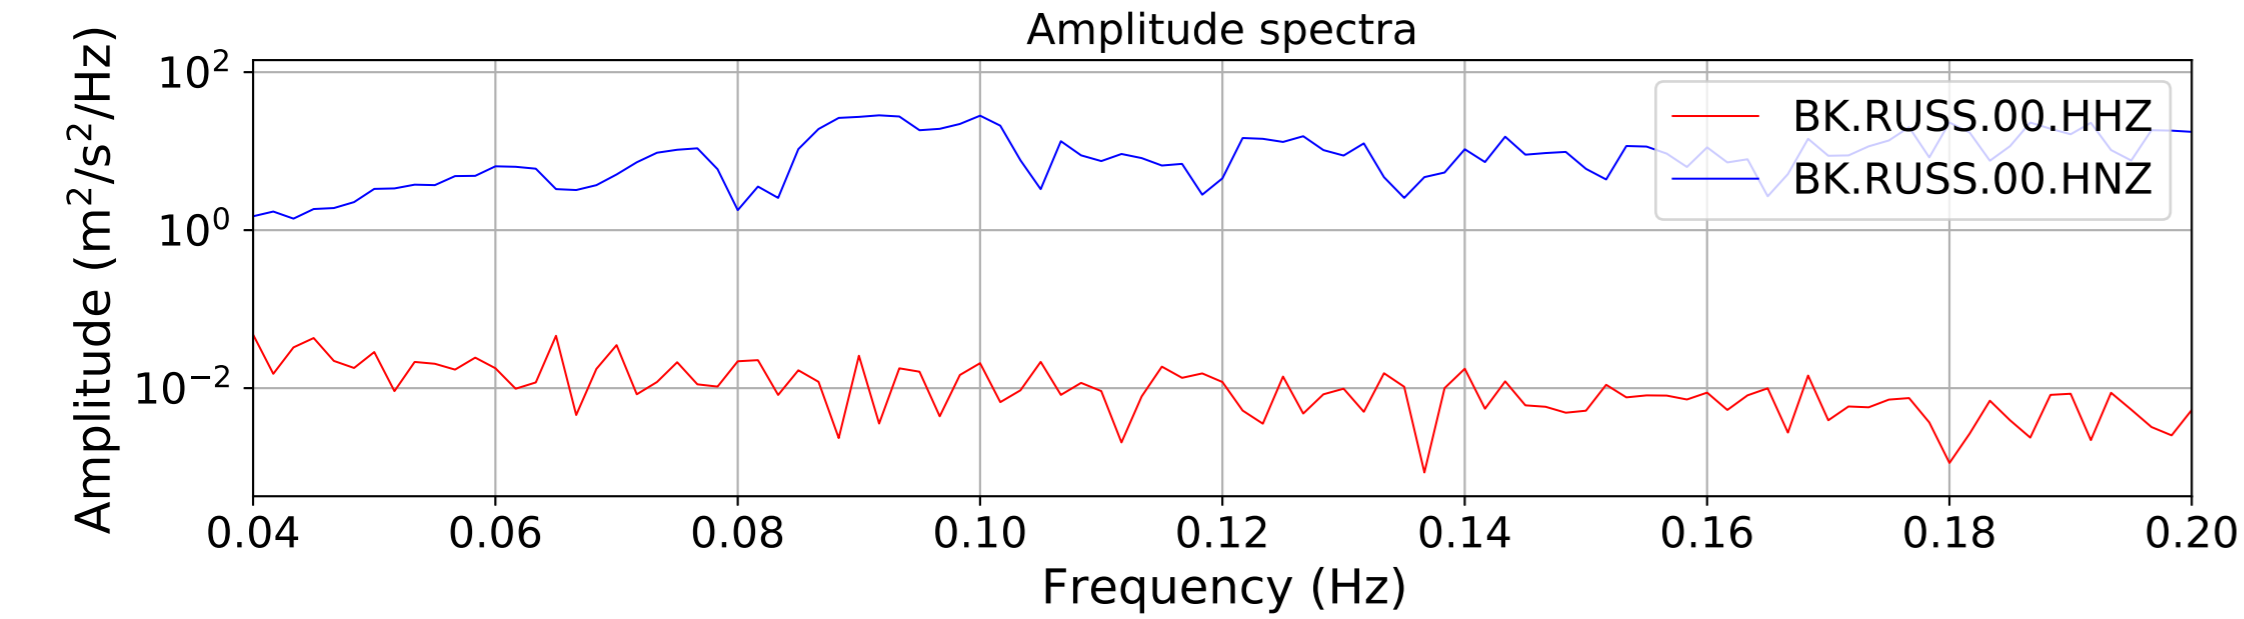

2024.340.184421_M7.0_nc75095651
Origin Time:2024-12-05T18:44:21.110000Z USGS event-id:nc75095651
M7.0 2024 Offshore Cape Mendocino, California Earthquake