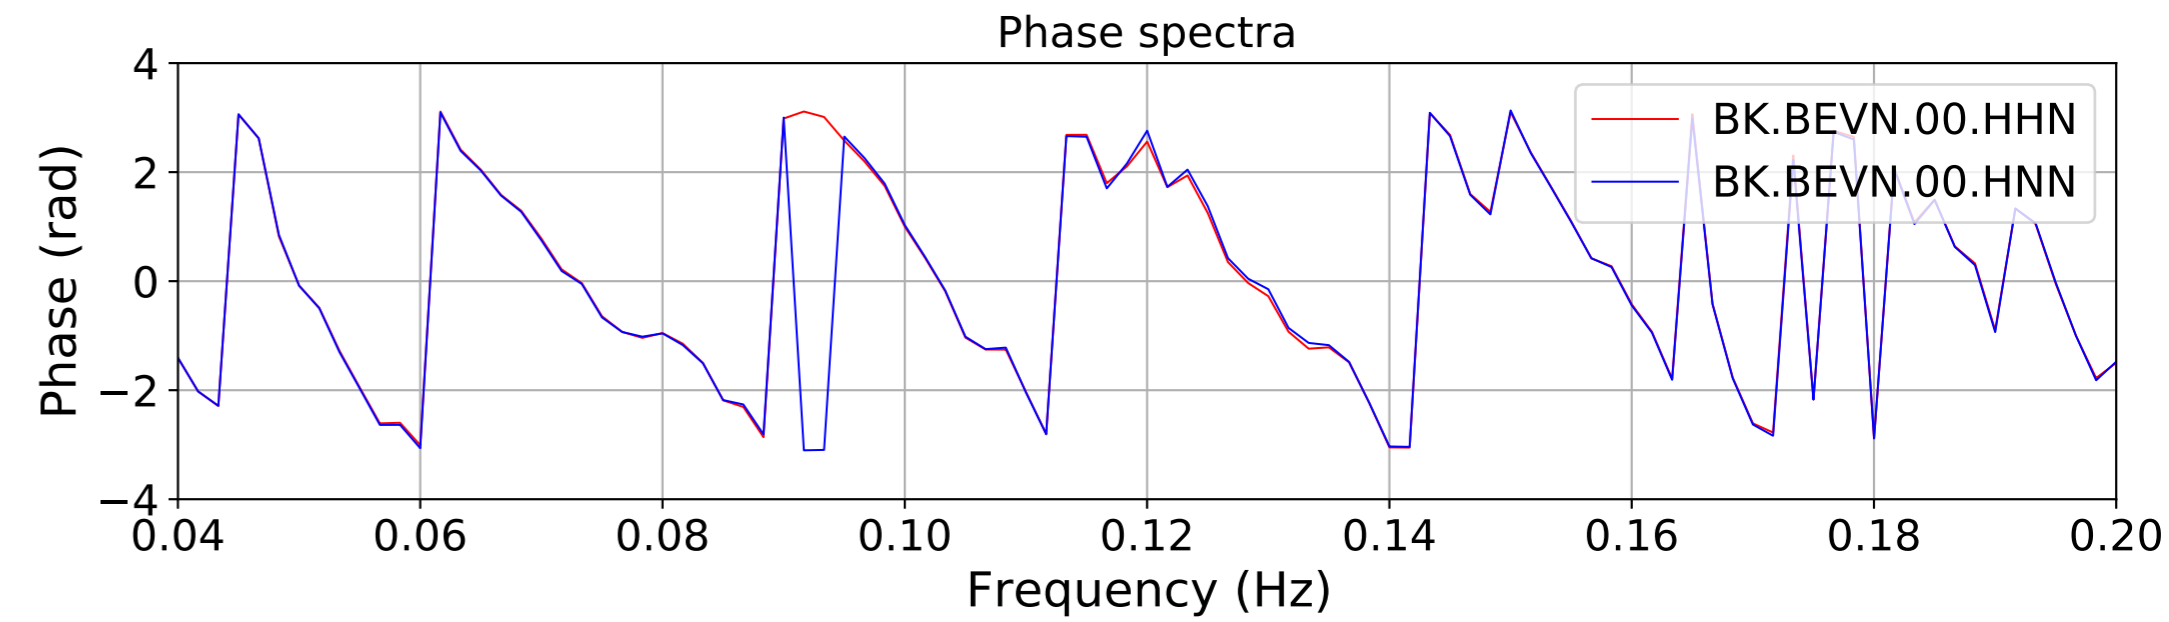

2024.340.184421.M7.0_nc75095651
Origin Time:2024-12-05T18:44:21.110000Z USGS event-id:nc75095651
M7.0 2024 Offshore Cape Mendocino, California Earthquake