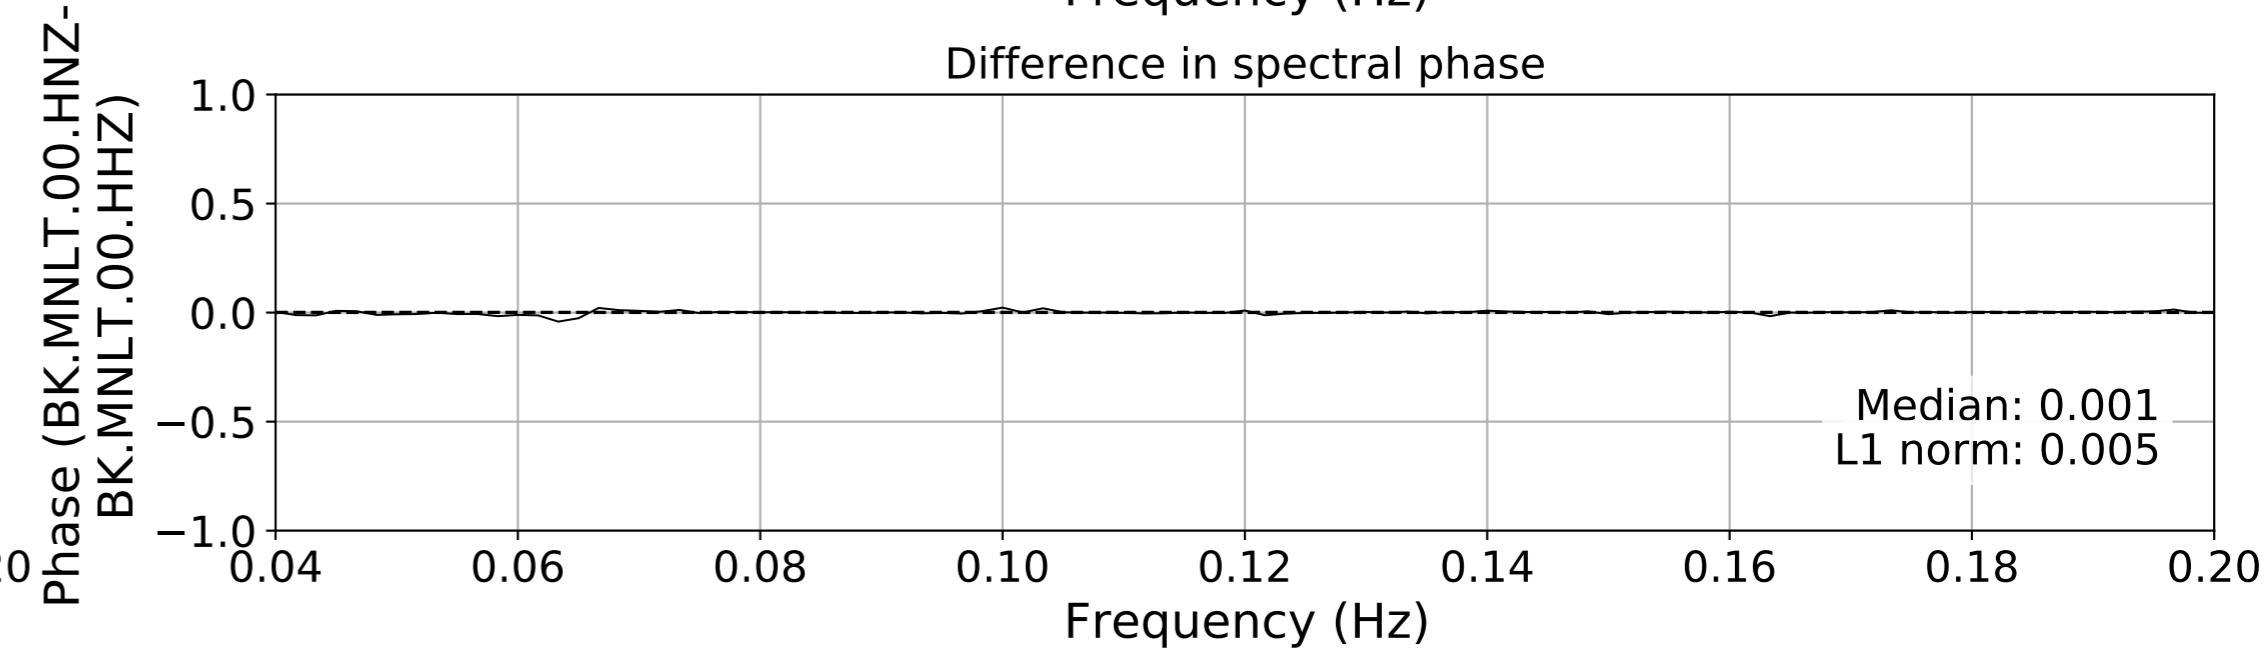

2024.340.184421_M7.0_nc75095651
Origin Time:2024-12-05T18:44:21.110000Z USGS event-id:nc75095651
M7.0 2024 Offshore Cape Mendocino, California Earthquake