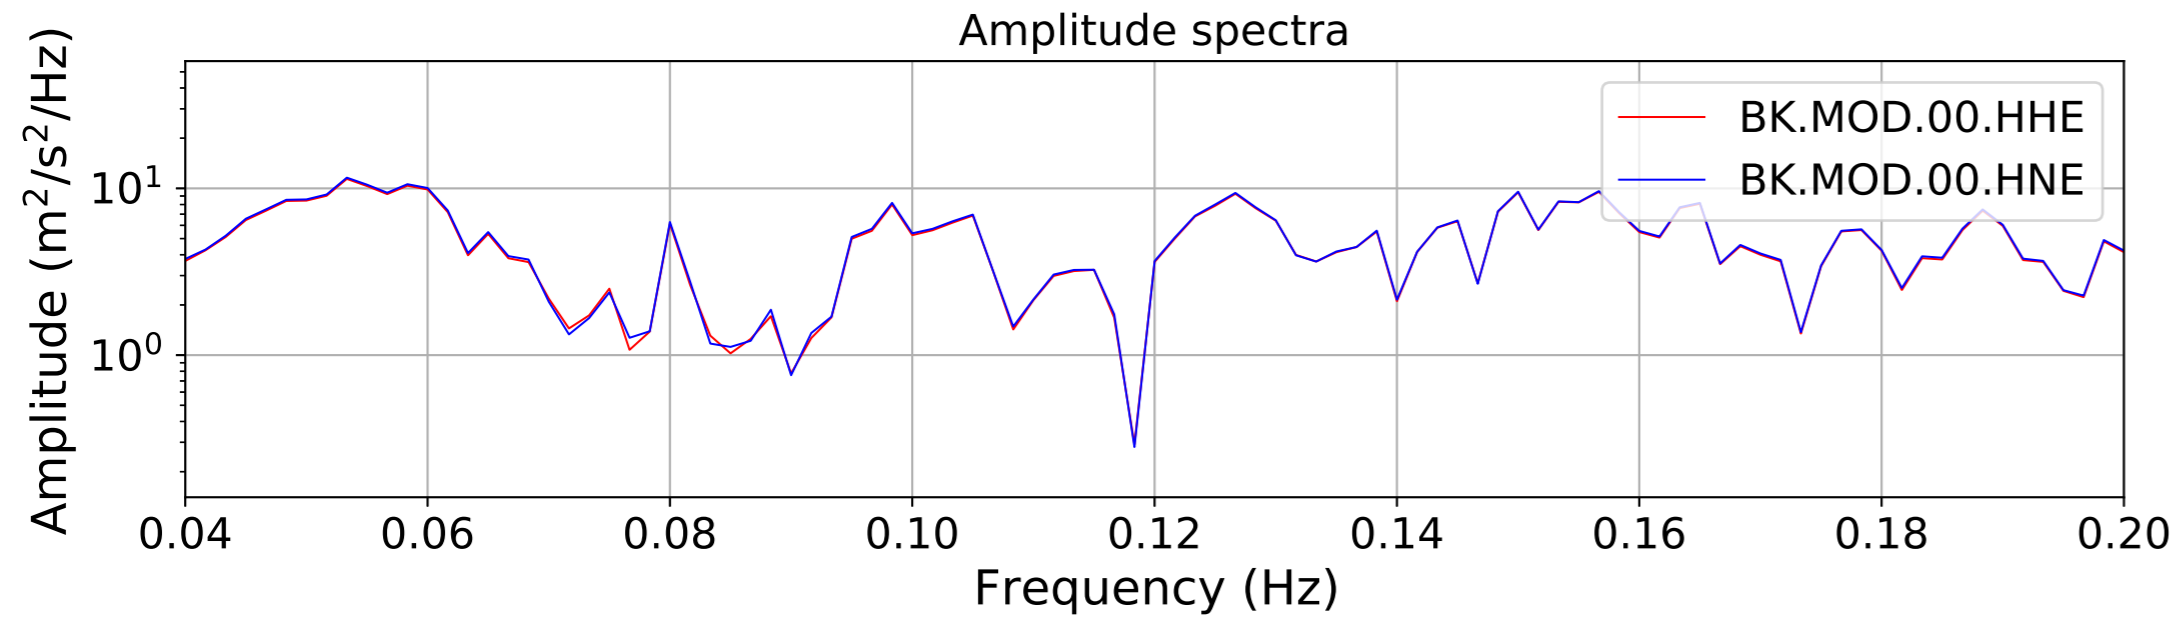

2024.340.184421.M7.0_nc75095651
Origin Time:2024-12-05T18:44:21.110000Z USGS event-id:nc75095651
M7.0 2024 Offshore Cape Mendocino, California Earthquake