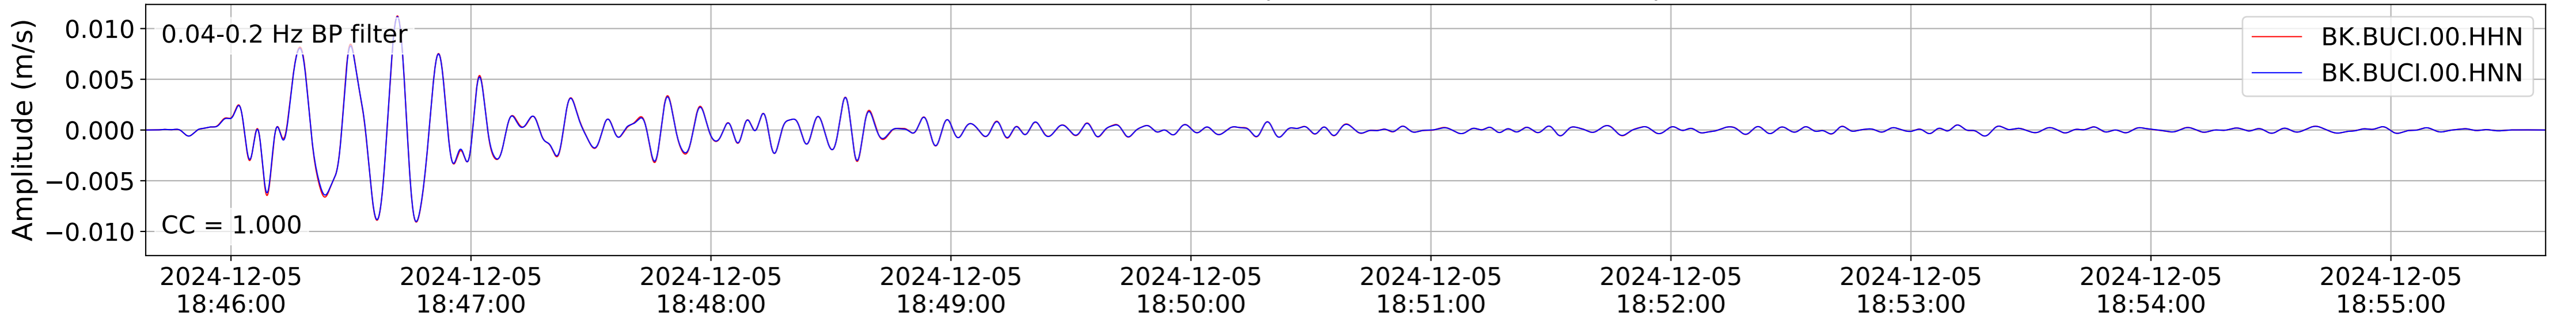

2024.340.184421_M7.0_nc75095651
Origin Time:2024-12-05T18:44:21.110000Z USGS event-id:nc75095651
M7.0 2024 Offshore Cape Mendocino, California Earthquake