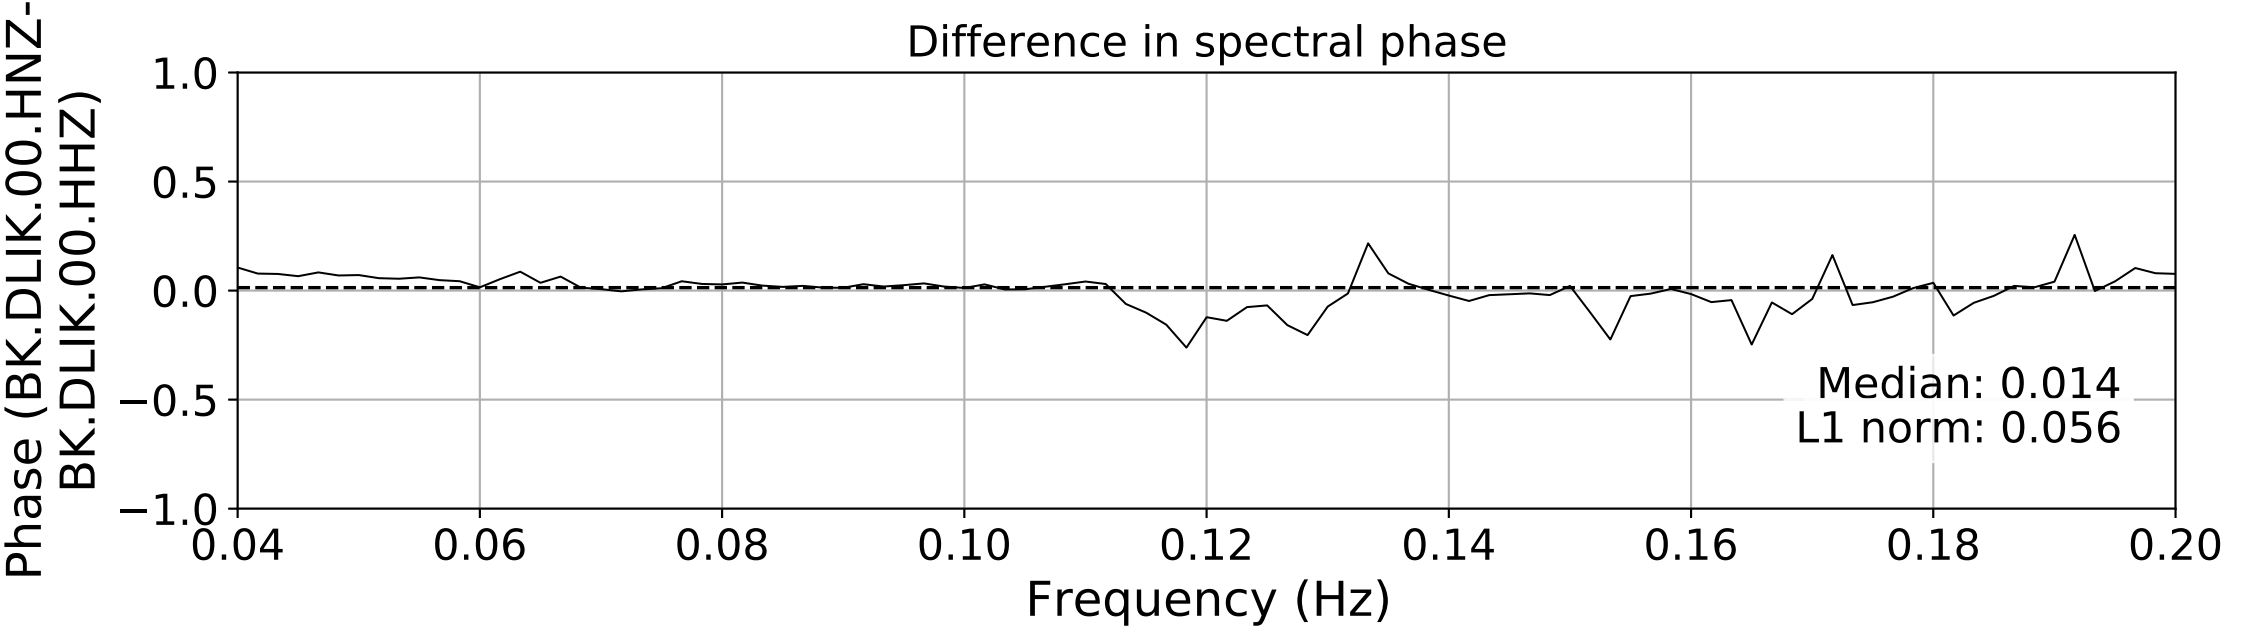

2024.340.184421_M7.0_nc75095651
Origin Time:2024-12-05T18:44:21.110000Z USGS event-id:nc75095651
M7.0 2024 Offshore Cape Mendocino, California Earthquake