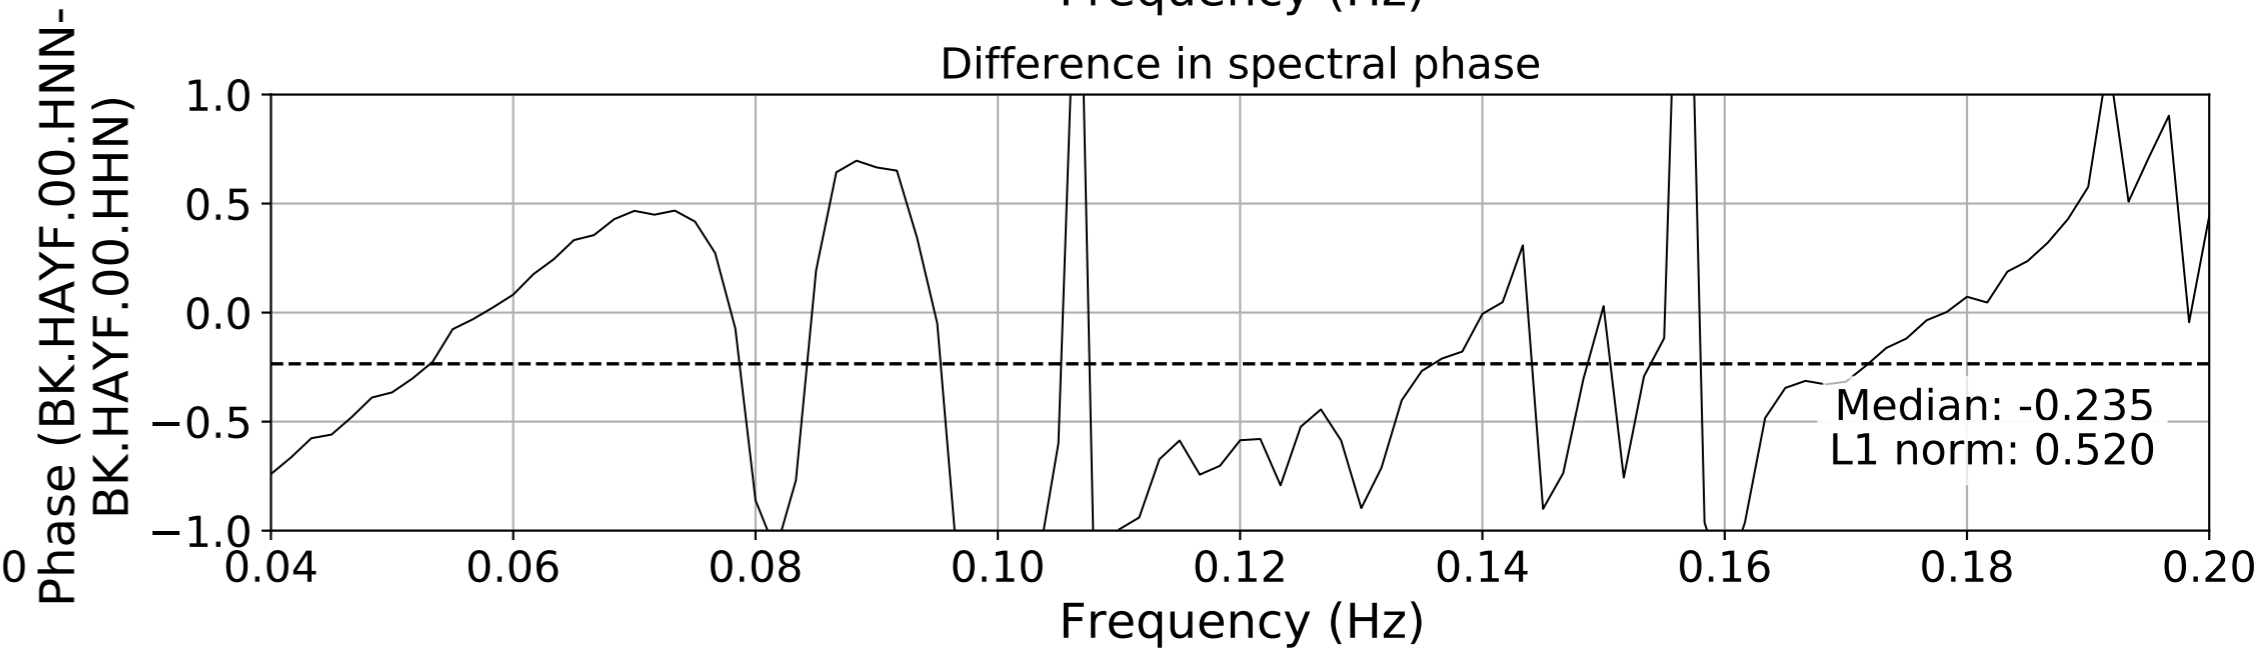

2024.340.184421.M7.0_nc75095651
Origin Time:2024-12-05T18:44:21.110000Z USGS event-id:nc75095651
M7.0 2024 Offshore Cape Mendocino, California Earthquake