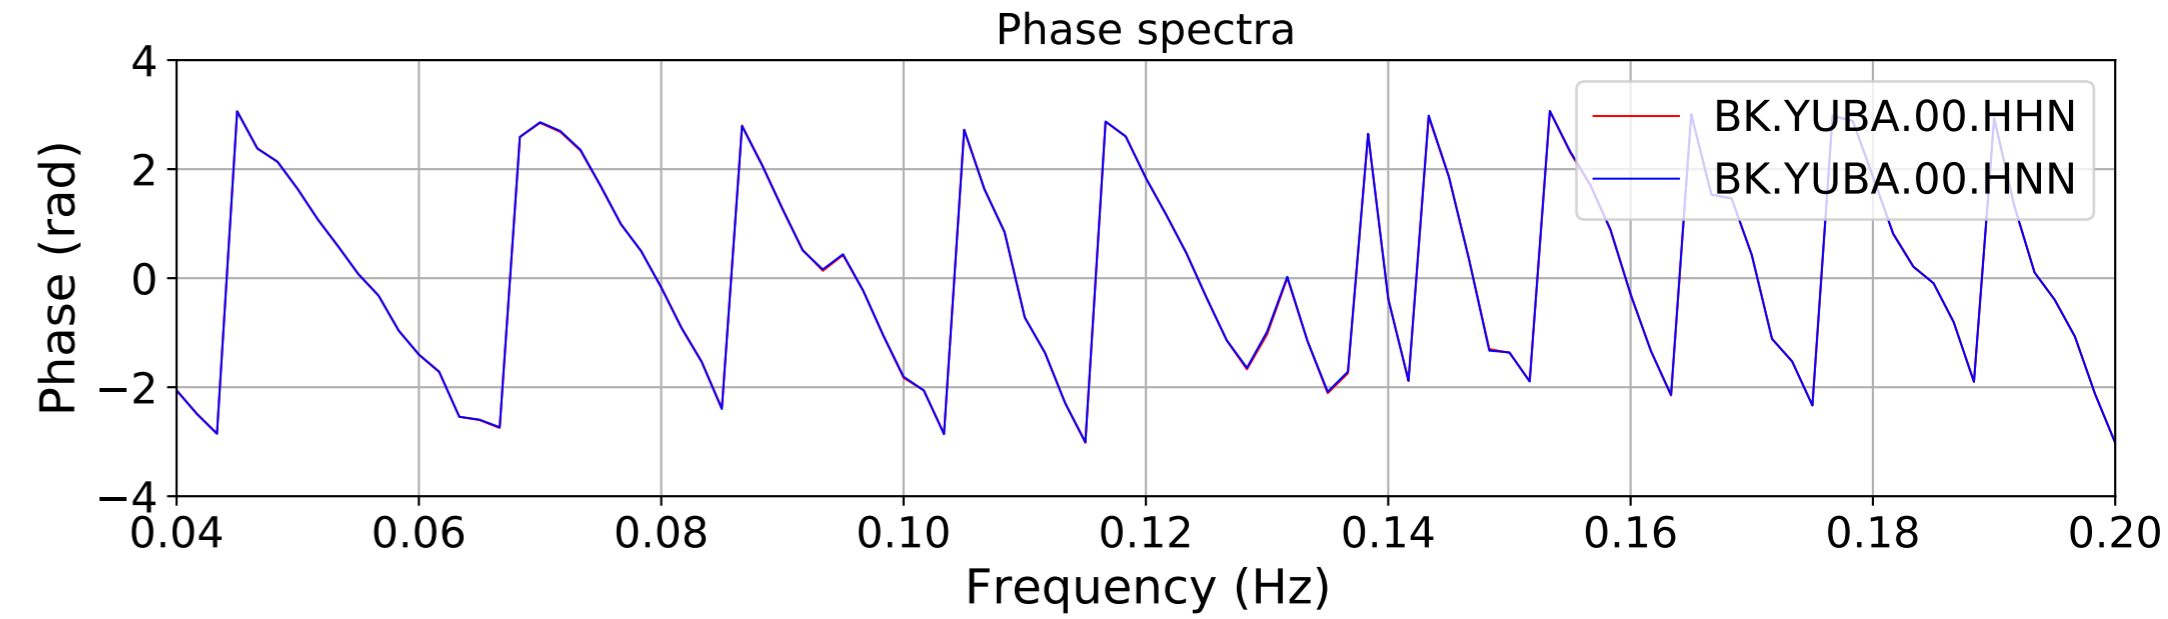

2024.340.184421_M7.0_nc75095651
Origin Time:2024-12-05T18:44:21.110000Z USGS event-id:nc75095651
M7.0 2024 Offshore Cape Mendocino, California Earthquake