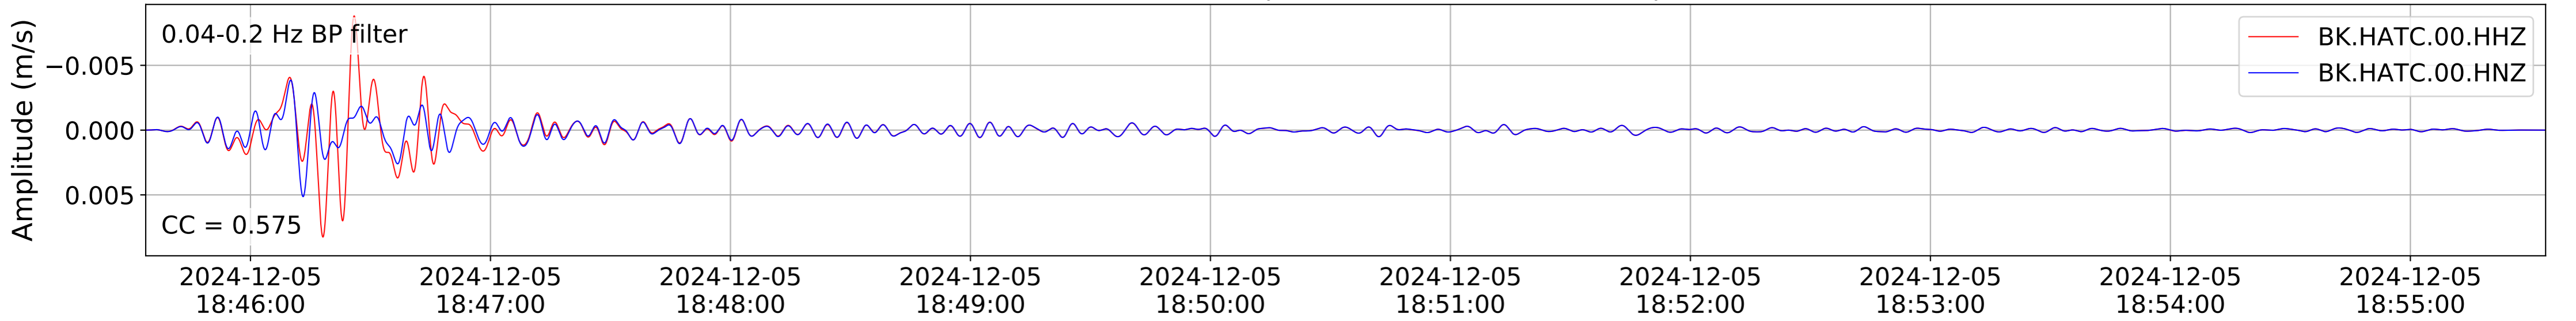

2024.340.184421_M7.0_nc75095651
Origin Time:2024-12-05T18:44:21.110000Z USGS event-id:nc75095651
M7.0 2024 Offshore Cape Mendocino, California Earthquake