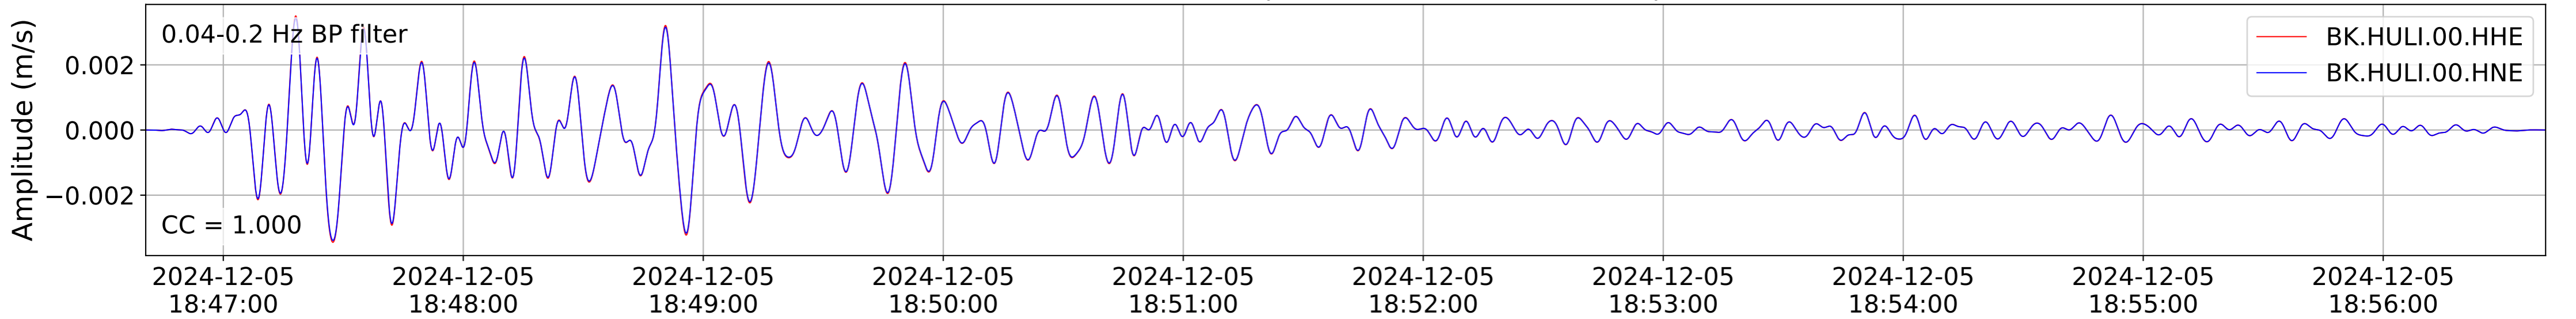

2024.340.184421_M7.0_nc75095651
Origin Time:2024-12-05T18:44:21.110000Z USGS event-id:nc75095651
M7.0 2024 Offshore Cape Mendocino, California Earthquake