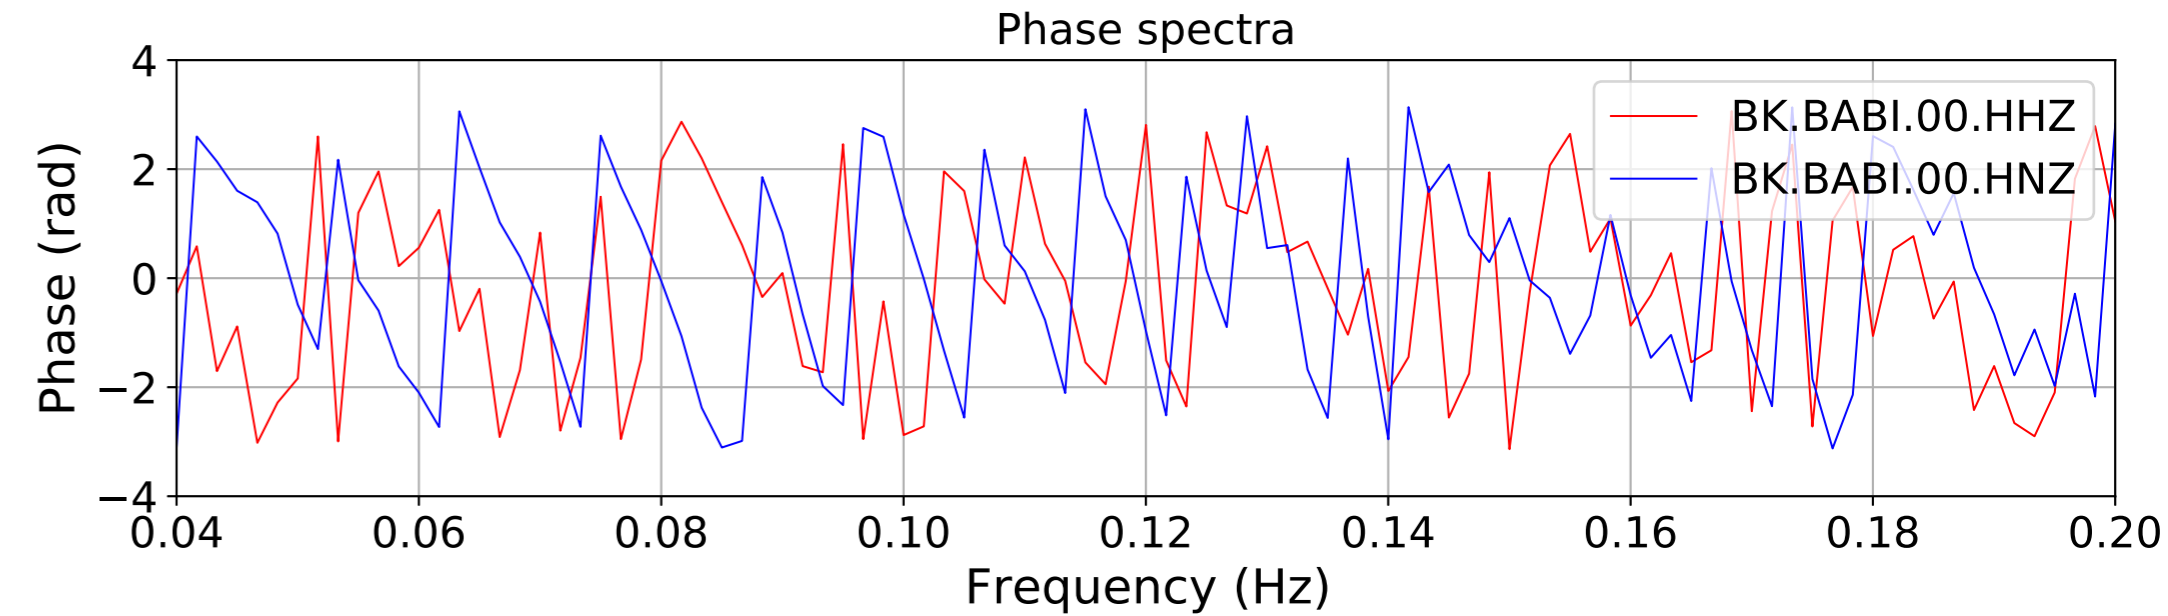

2024.340.184421_M7.0_nc75095651
Origin Time:2024-12-05T18:44:21.110000Z USGS event-id:nc75095651
M7.0 2024 Offshore Cape Mendocino, California Earthquake