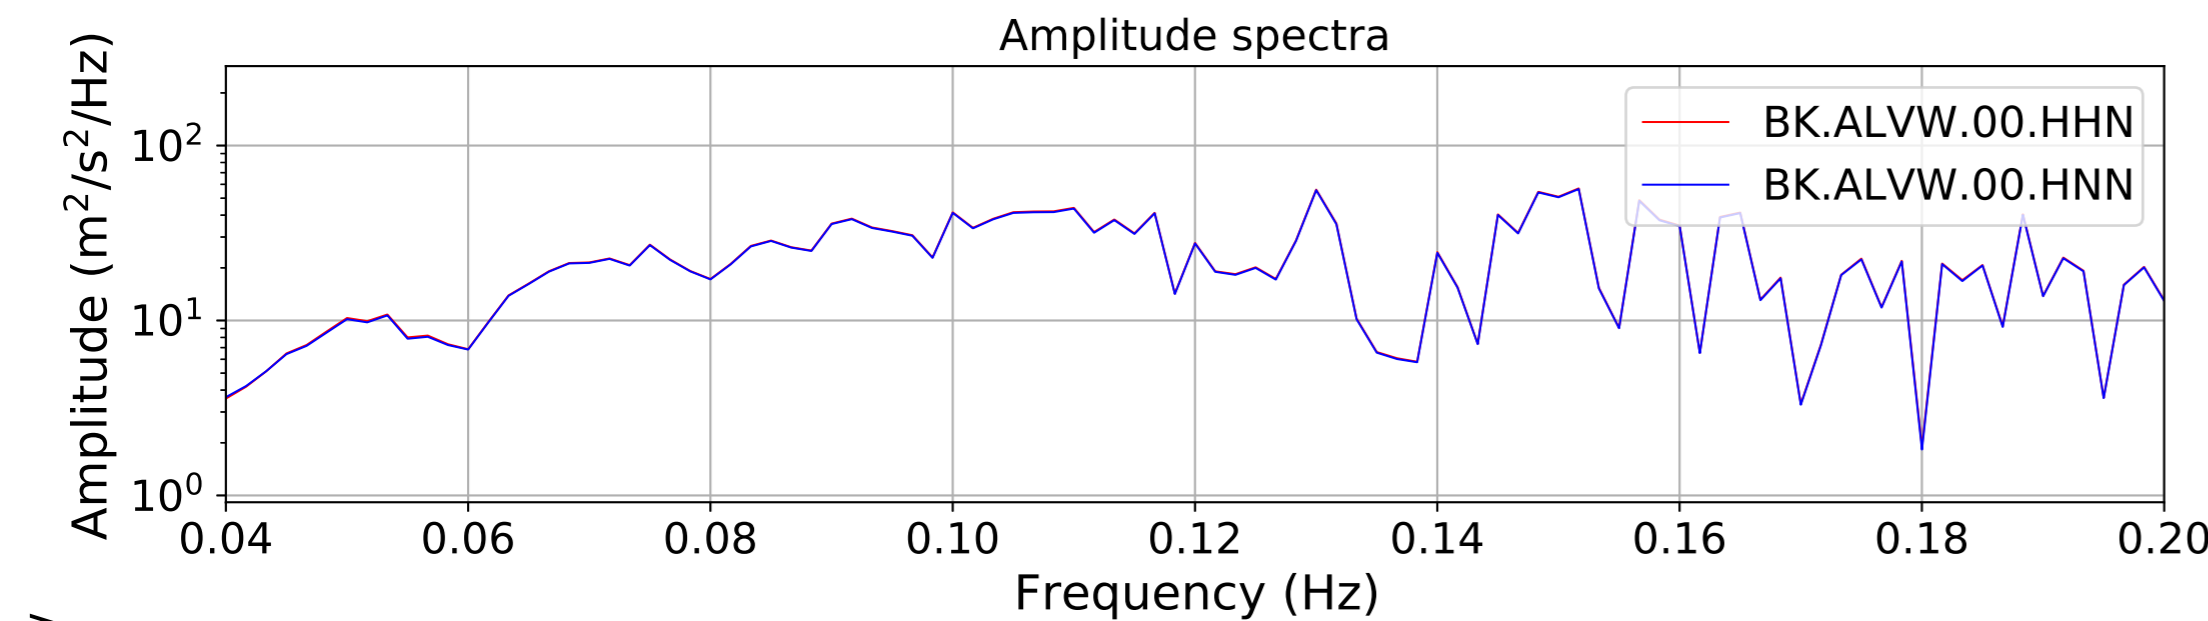

2024.340.184421.M7.0_nc75095651
Origin Time:2024-12-05T18:44:21.110000Z USGS event-id:nc75095651
M7.0 2024 Offshore Cape Mendocino, California Earthquake