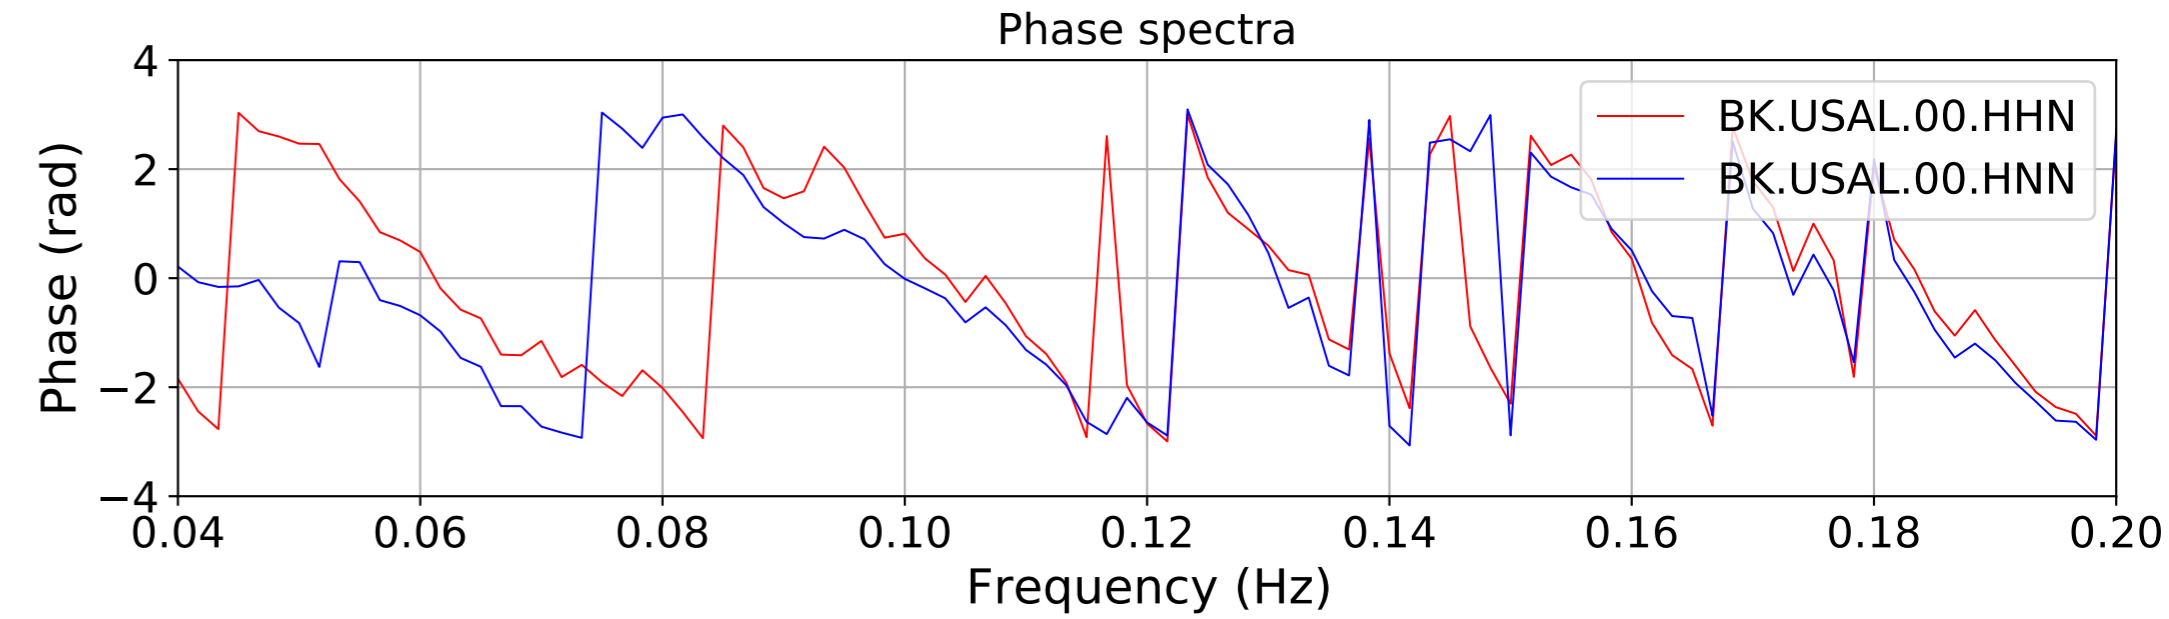

2024.340.184421_M7.0_nc75095651
Origin Time:2024-12-05T18:44:21.110000Z USGS event-id:nc75095651
M7.0 2024 Offshore Cape Mendocino, California Earthquake