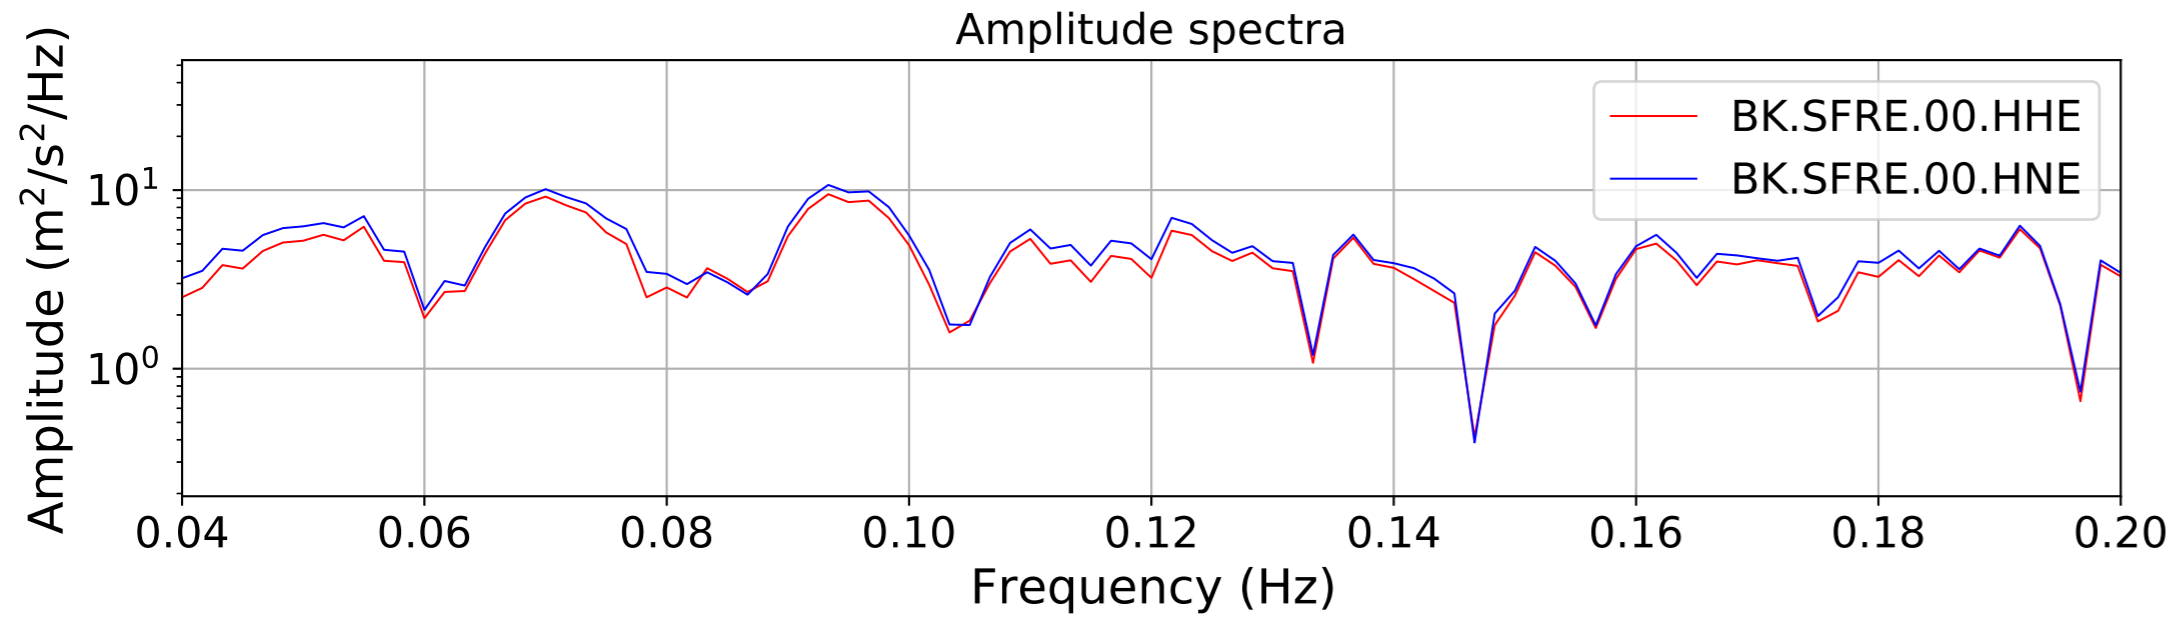

2024.340.184421_M7.0_nc75095651
Origin Time:2024-12-05T18:44:21.110000Z USGS event-id:nc75095651
M7.0 2024 Offshore Cape Mendocino, California Earthquake