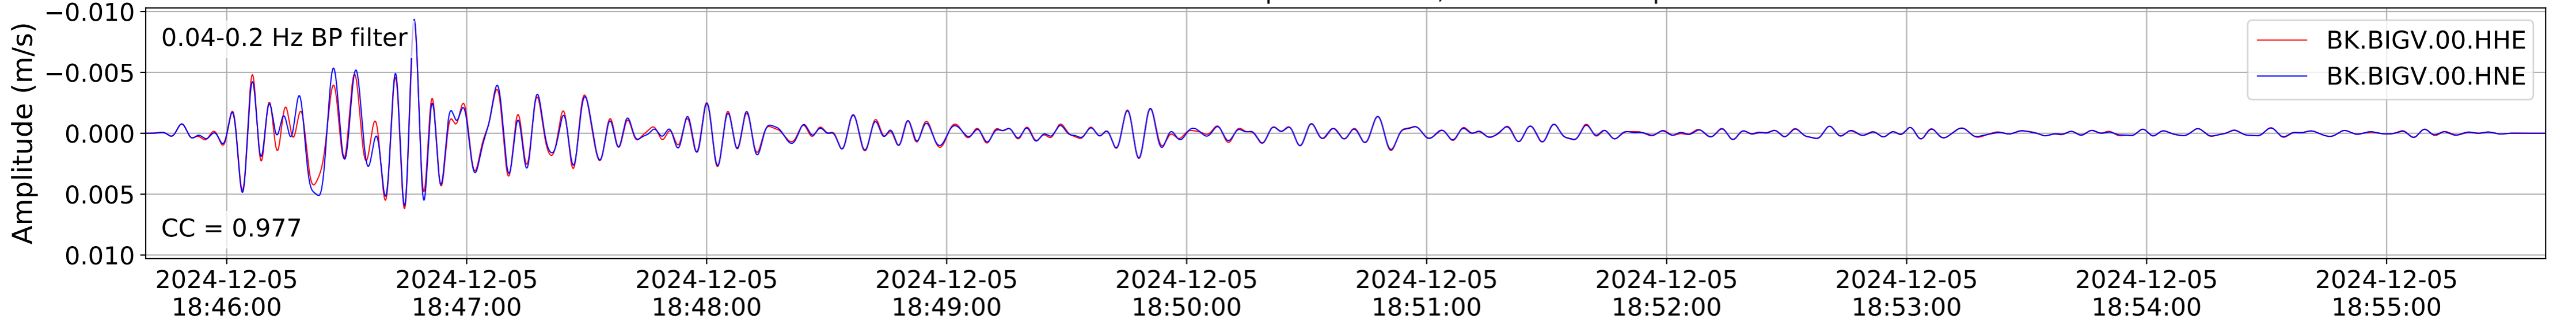

2024.340.184421_M7.0_nc75095651
Origin Time:2024-12-05T18:44:21.110000Z USGS event-id:nc75095651
M7.0 2024 Offshore Cape Mendocino, California Earthquake