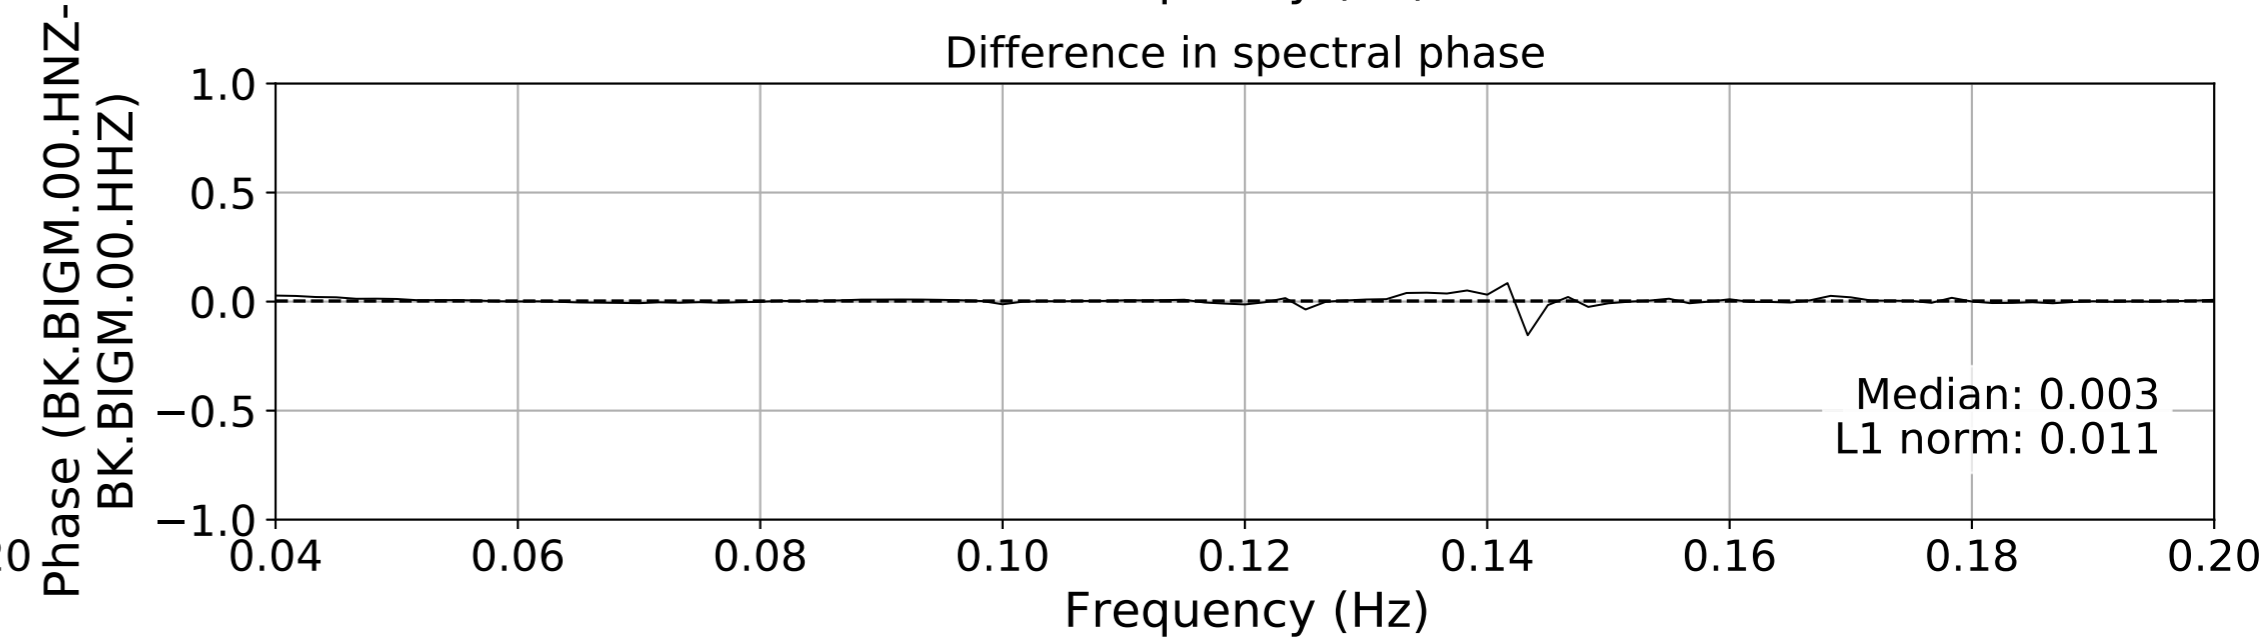

2024.340.184421_M7.0_nc75095651
Origin Time:2024-12-05T18:44:21.110000Z USGS event-id:nc75095651
M7.0 2024 Offshore Cape Mendocino, California Earthquake