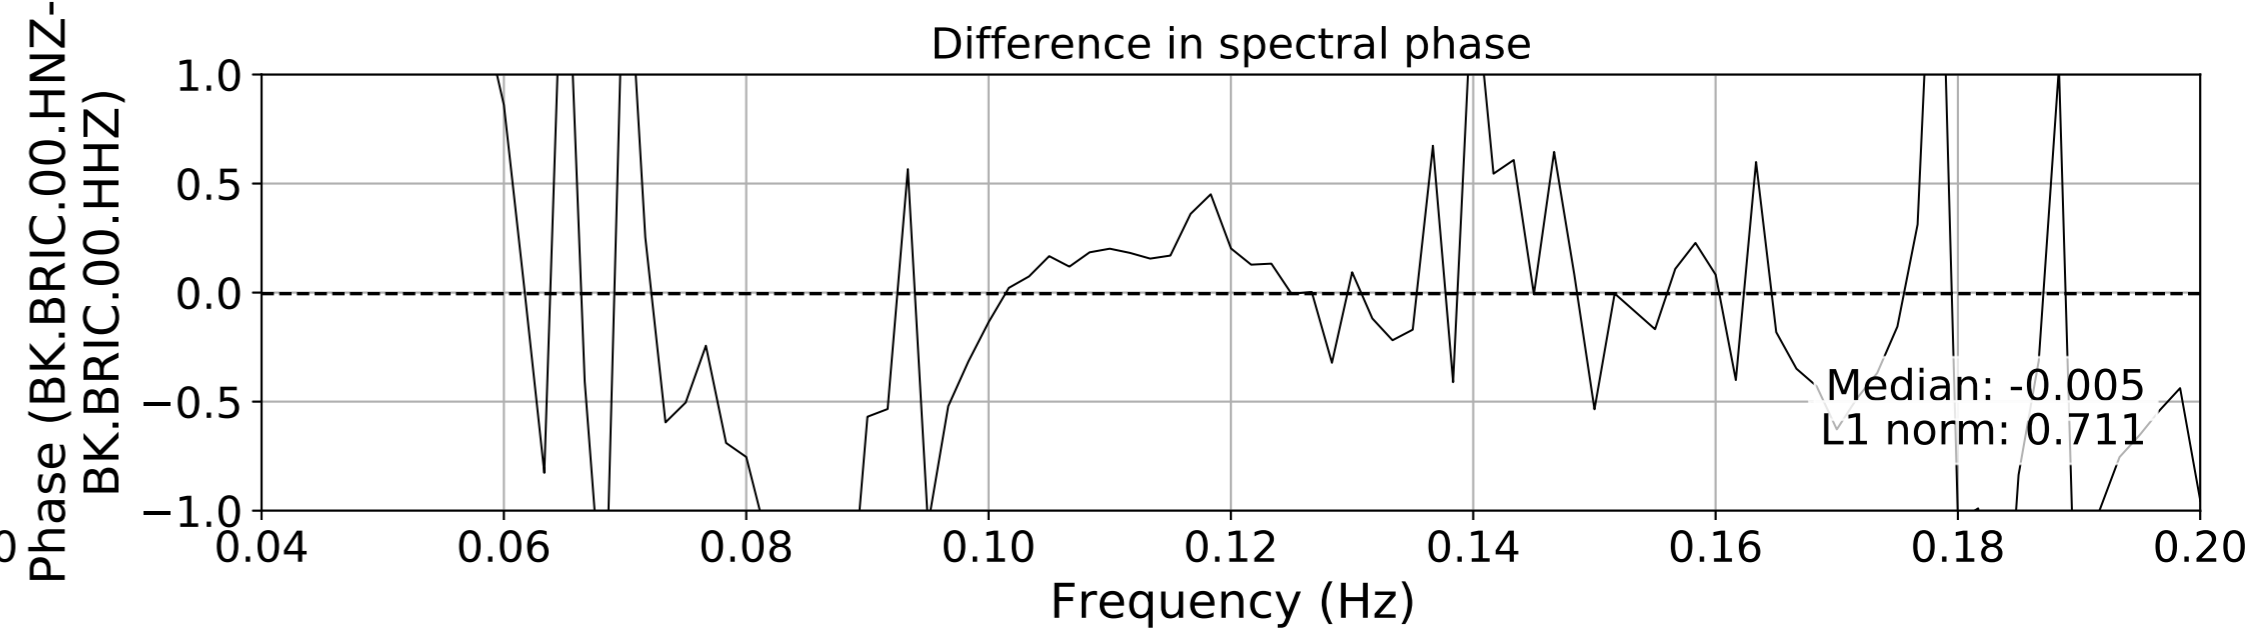

2024.340.184421_M7.0_nc75095651
Origin Time:2024-12-05T18:44:21.110000Z USGS event-id:nc75095651
M7.0 2024 Offshore Cape Mendocino, California Earthquake