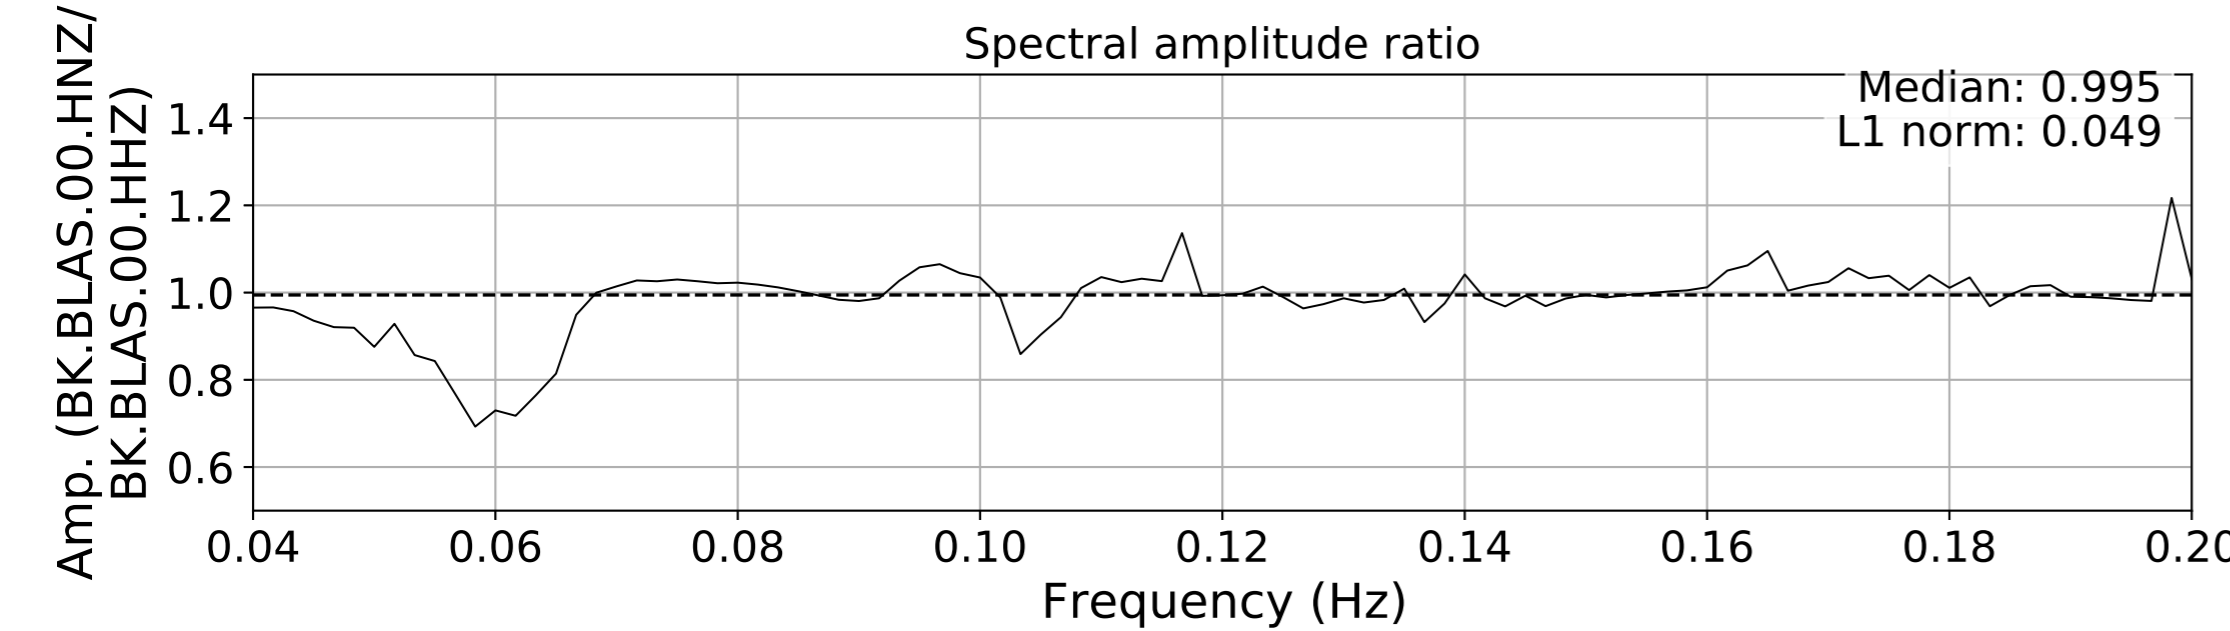

2024.340.184421_M7.0_nc75095651
Origin Time:2024-12-05T18:44:21.110000Z USGS event-id:nc75095651
M7.0 2024 Offshore Cape Mendocino, California Earthquake