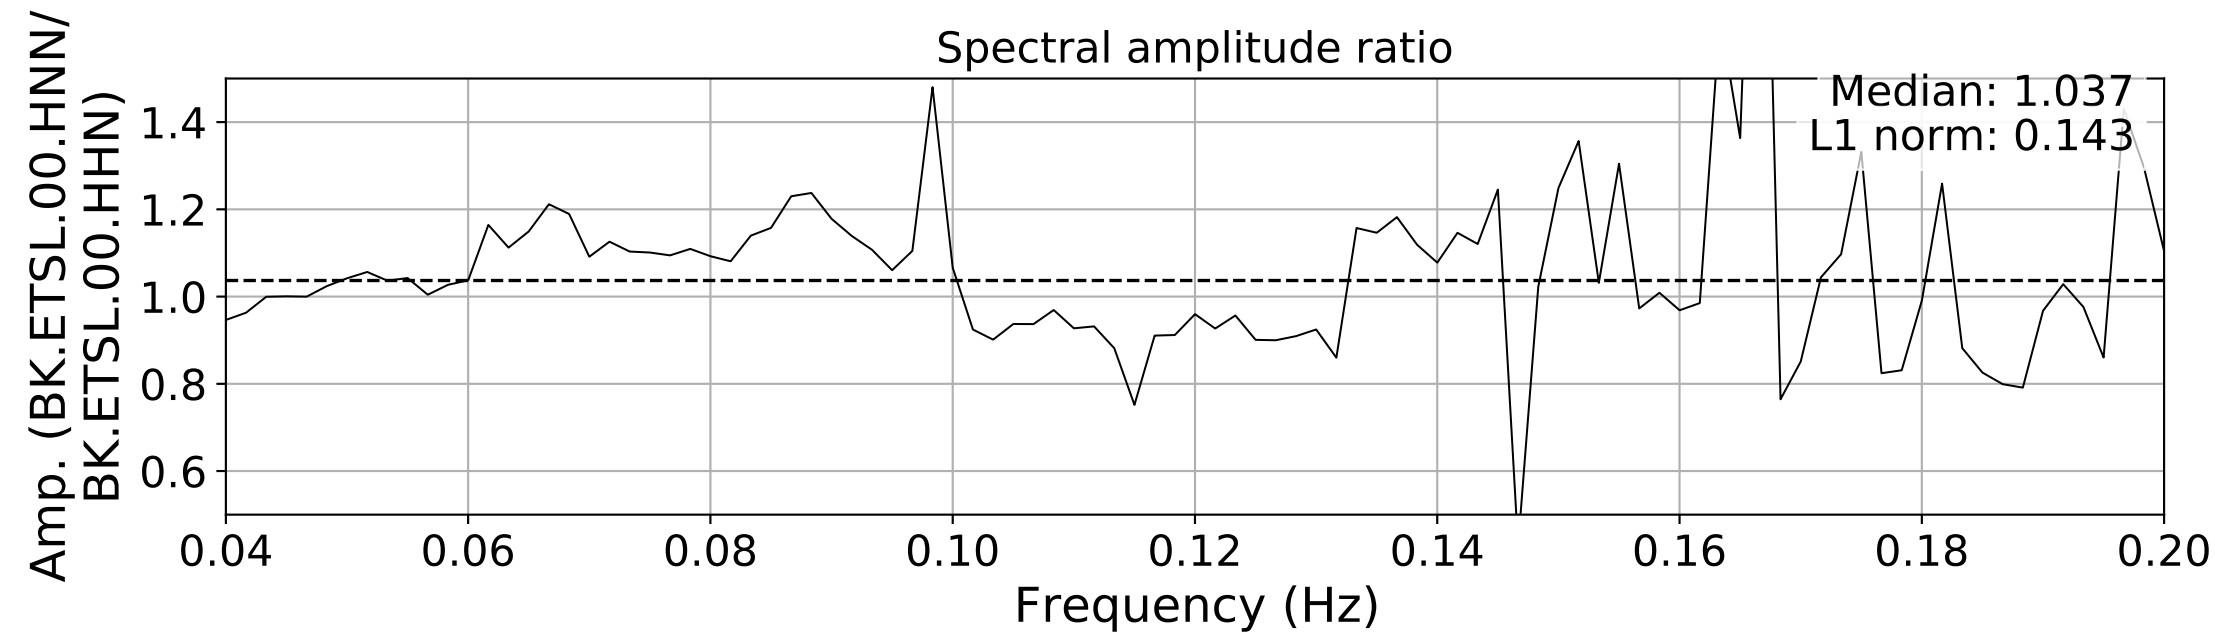

2024.340.184421_M7.0_nc75095651
Origin Time:2024-12-05T18:44:21.110000Z USGS event-id:nc75095651
M7.0 2024 Offshore Cape Mendocino, California Earthquake