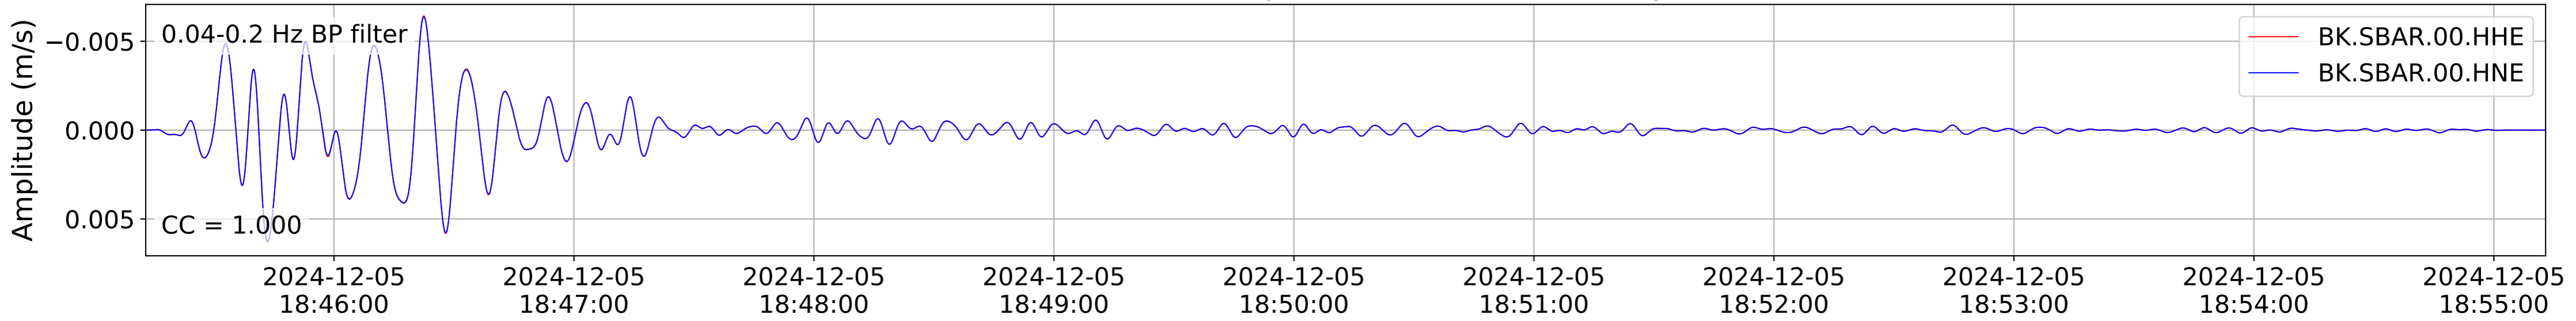

2024.340.184421_M7.0_nc75095651
Origin Time:2024-12-05T18:44:21.110000Z USGS event-id:nc75095651
M7.0 2024 Offshore Cape Mendocino, California Earthquake