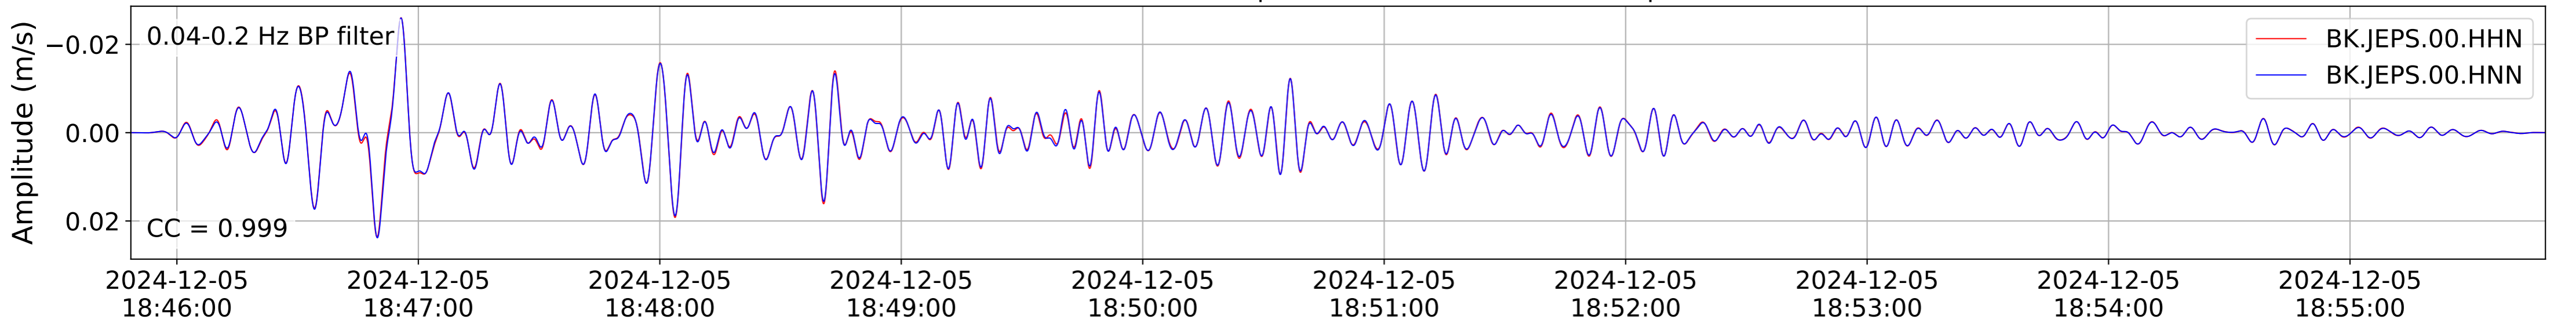

2024.340.184421.M7.0_nc75095651
Origin Time:2024-12-05T18:44:21.110000Z USGS event-id:nc75095651
M7.0 2024 Offshore Cape Mendocino, California Earthquake