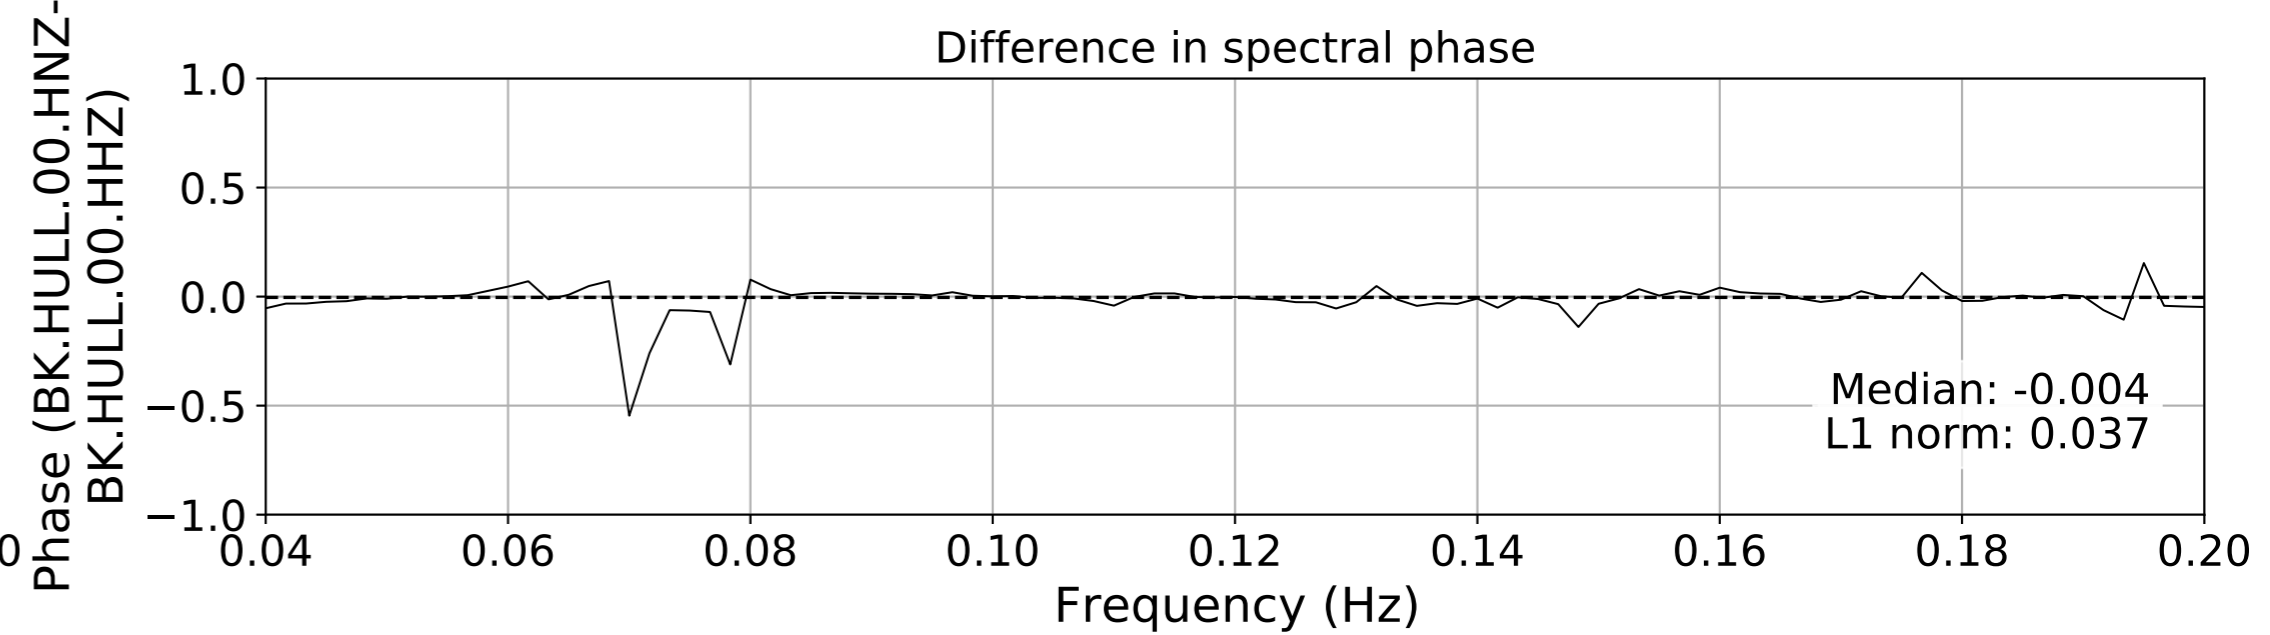

2024.340.184421_M7.0_nc75095651
Origin Time:2024-12-05T18:44:21.110000Z USGS event-id:nc75095651
M7.0 2024 Offshore Cape Mendocino, California Earthquake