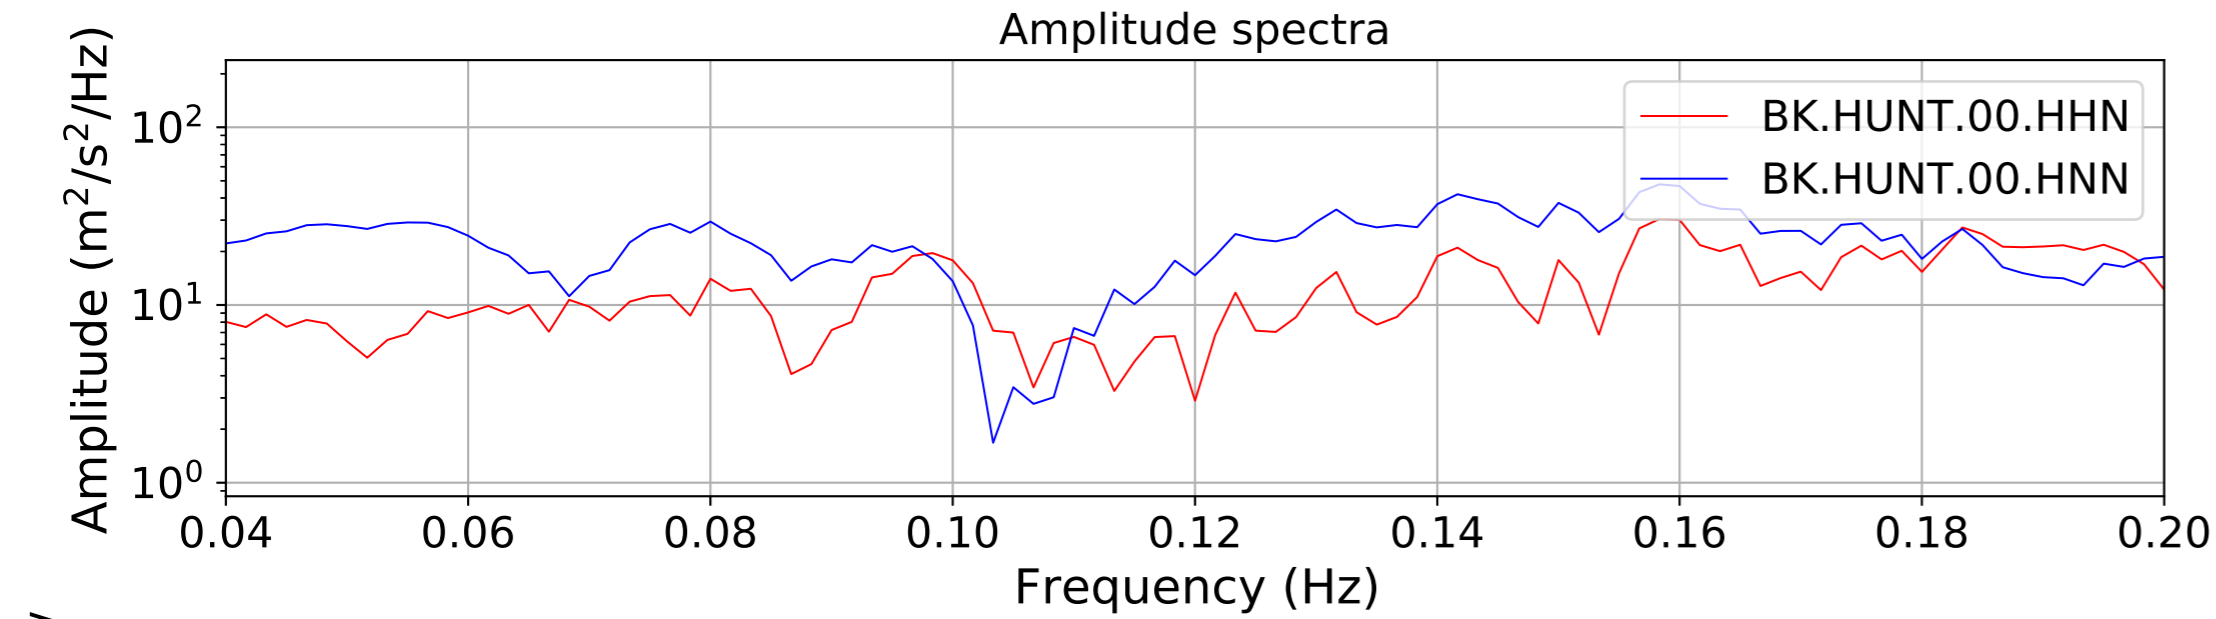

2024.340.184421.M7.0_nc75095651
Origin Time:2024-12-05T18:44:21.110000Z USGS event-id:nc75095651
M7.0 2024 Offshore Cape Mendocino, California Earthquake