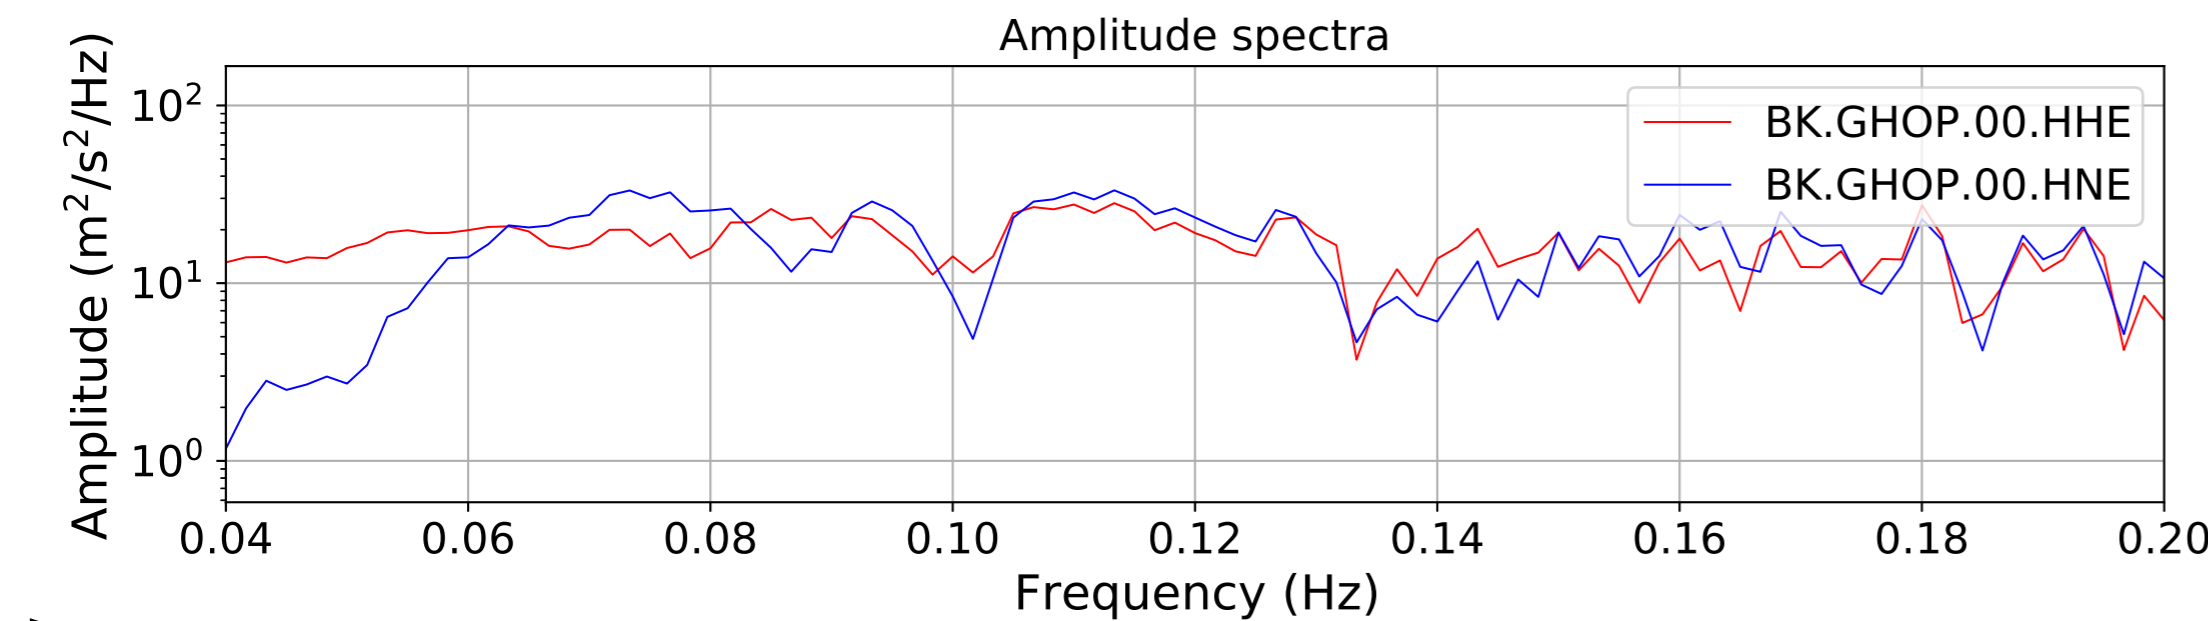

2024.340.184421.M7.0_nc75095651
Origin Time:2024-12-05T18:44:21.110000Z USGS event-id:nc75095651
M7.0 2024 Offshore Cape Mendocino, California Earthquake