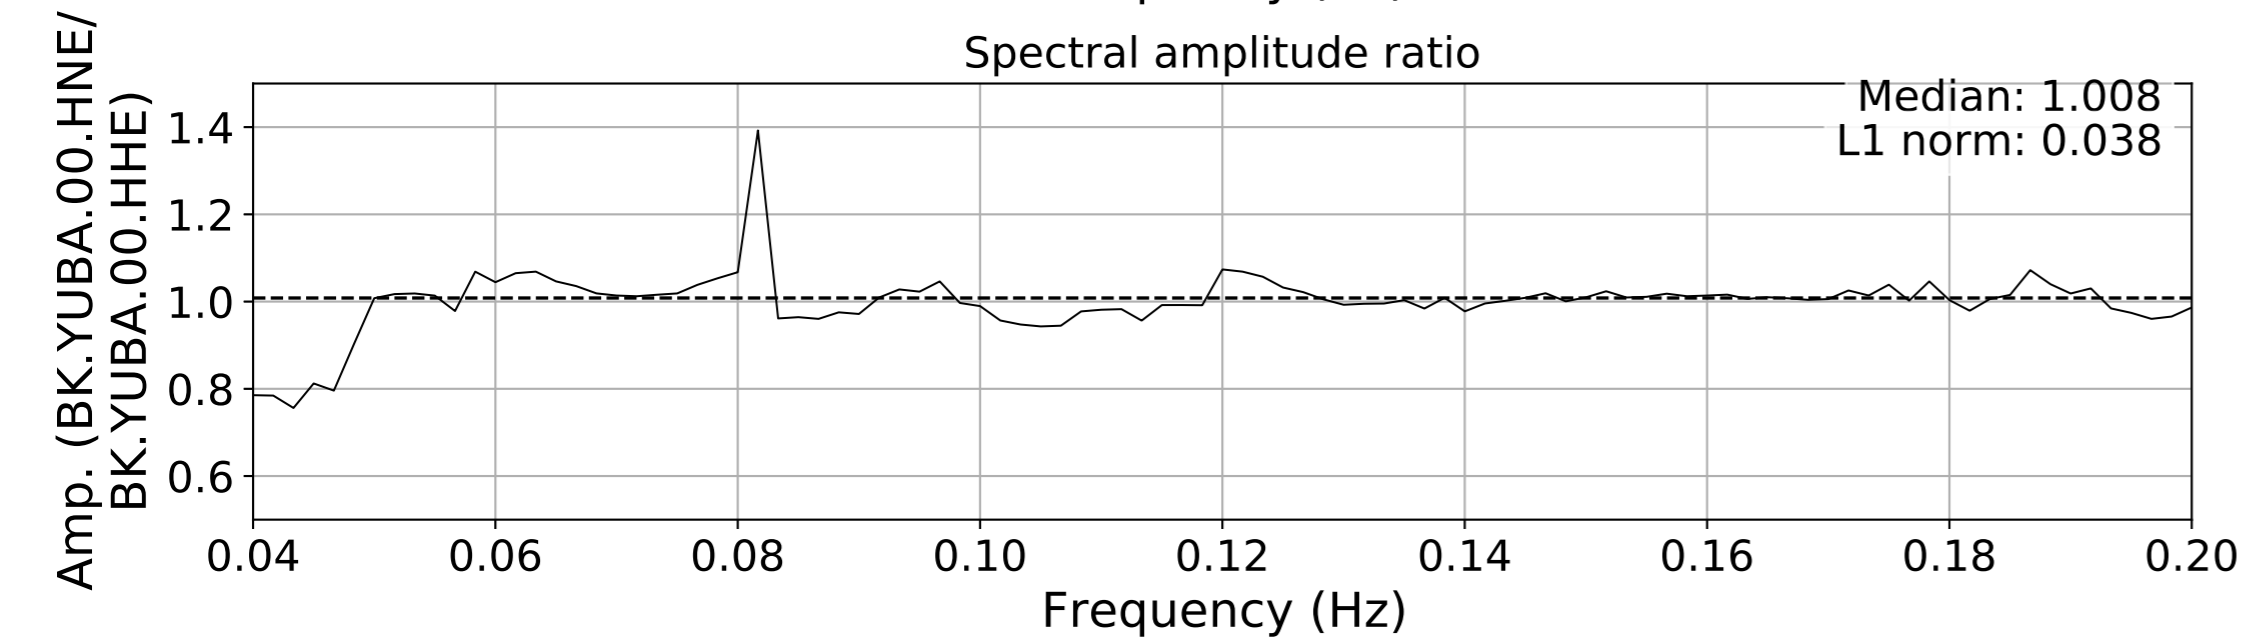

2024.340.184421_M7.0_nc75095651
Origin Time:2024-12-05T18:44:21.110000Z USGS event-id:nc75095651
M7.0 2024 Offshore Cape Mendocino, California Earthquake