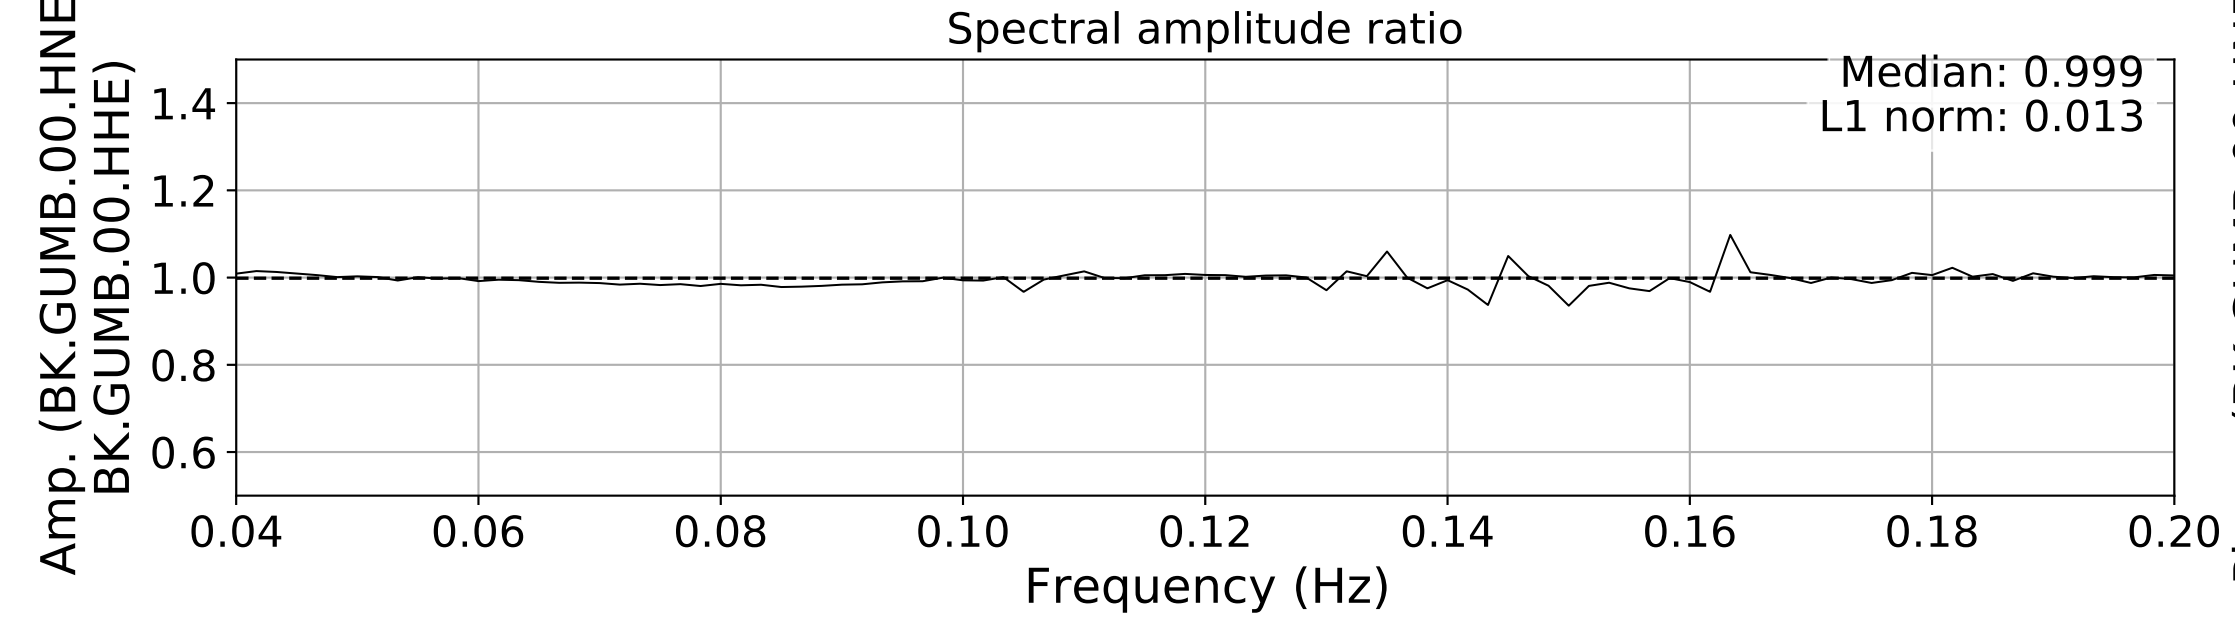

2024.340.184421_M7.0_nc75095651
Origin Time:2024-12-05T18:44:21.110000Z USGS event-id:nc75095651
M7.0 2024 Offshore Cape Mendocino, California Earthquake