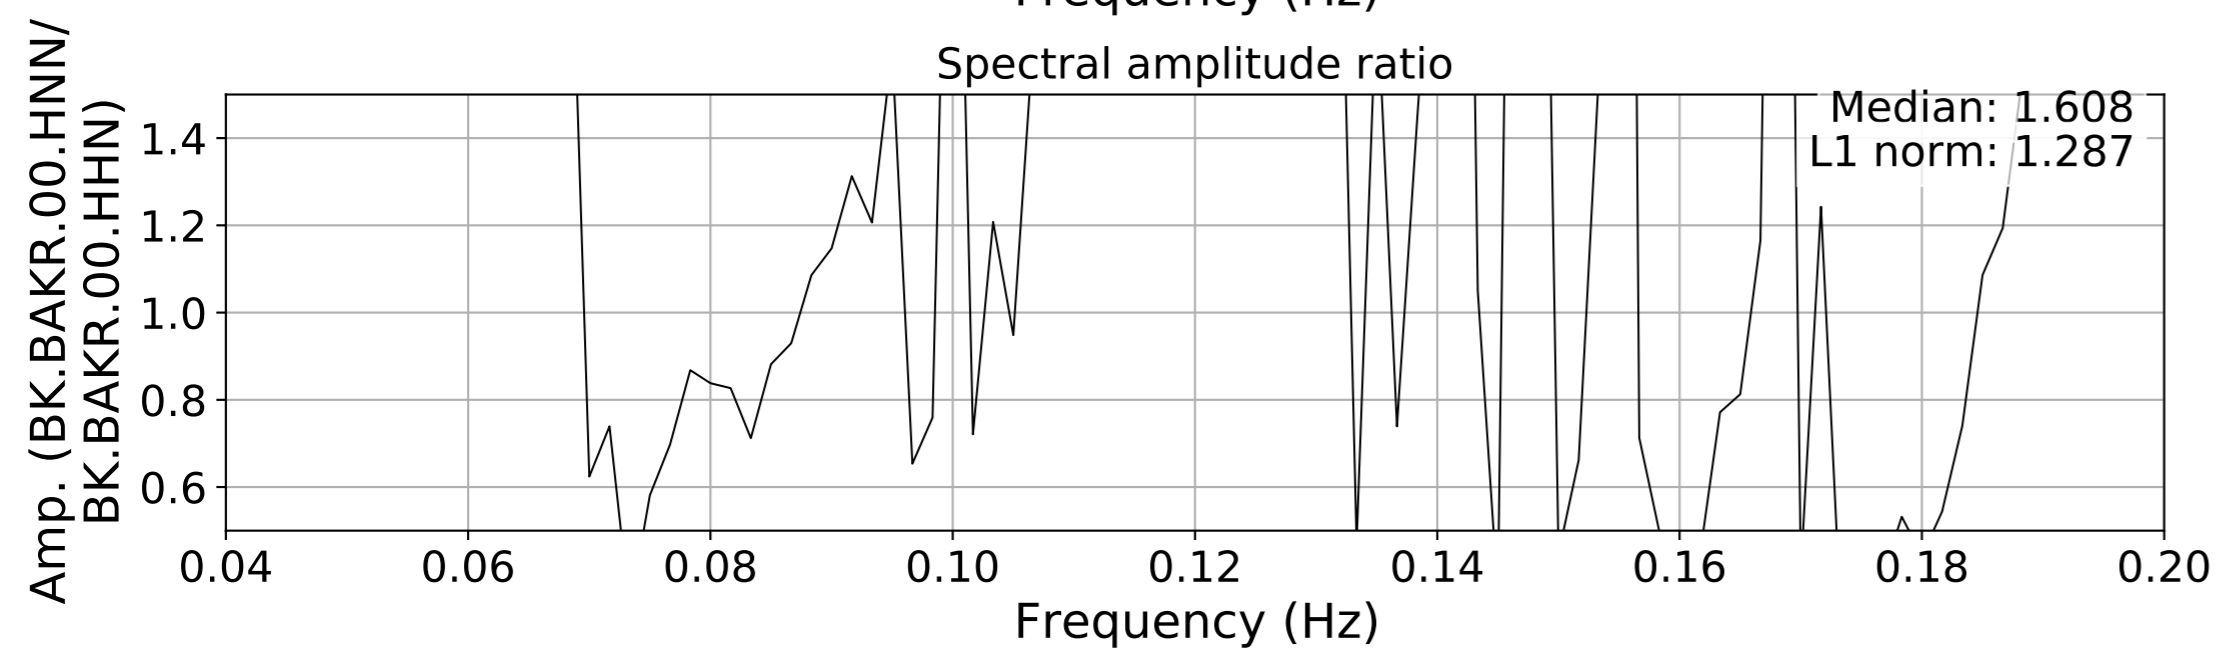

2024.340.184421_M7.0_nc75095651
Origin Time:2024-12-05T18:44:21.110000Z USGS event-id:nc75095651
M7.0 2024 Offshore Cape Mendocino, California Earthquake