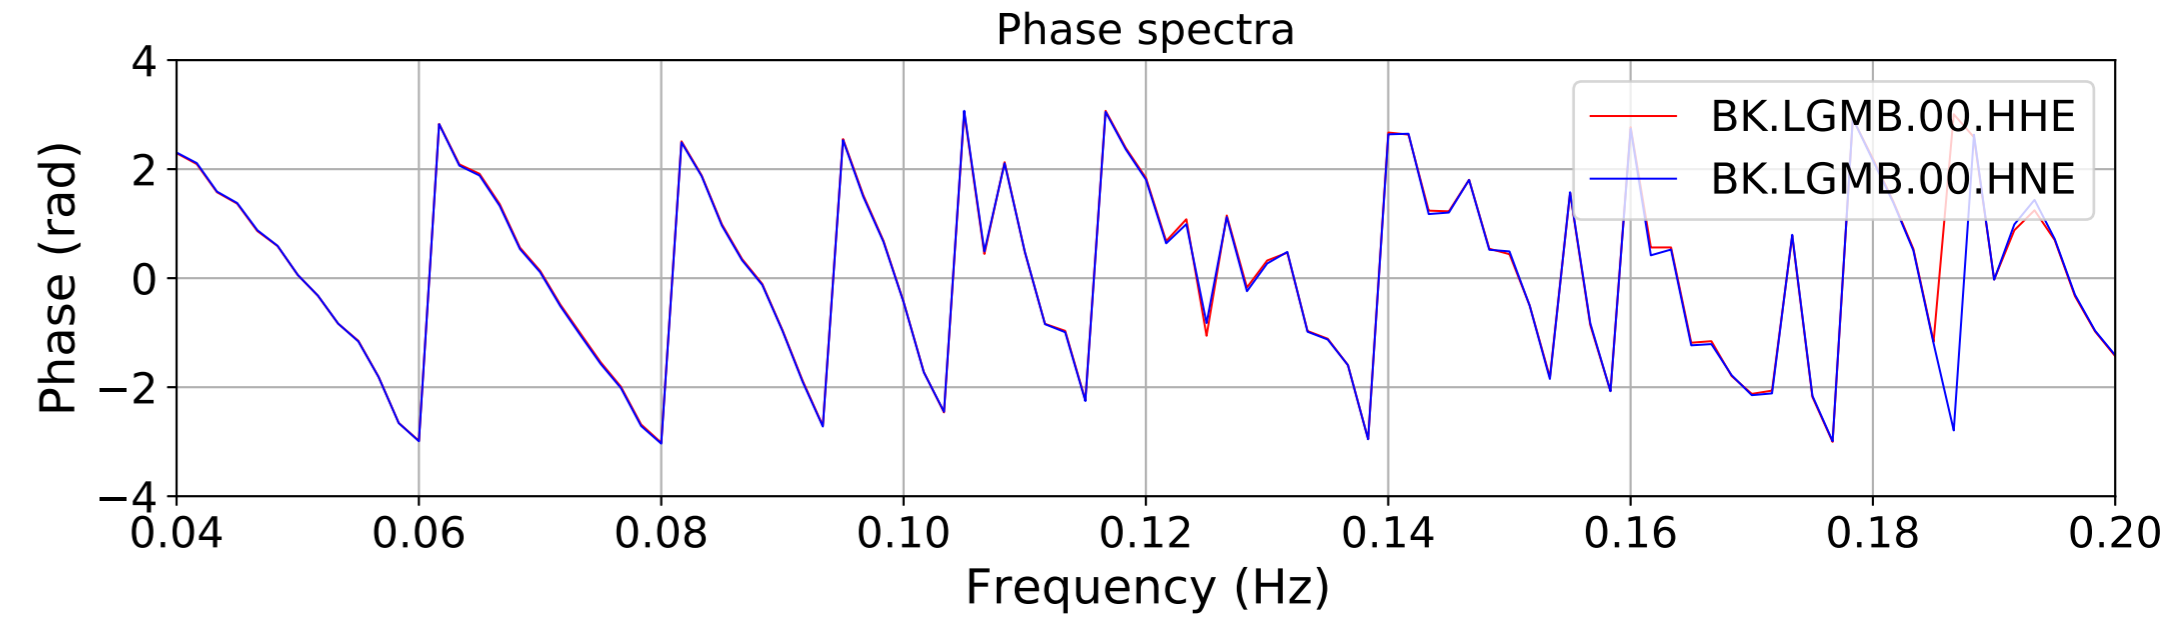

2024.340.184421_M7.0_nc75095651
Origin Time:2024-12-05T18:44:21.110000Z USGS event-id:nc75095651
M7.0 2024 Offshore Cape Mendocino, California Earthquake