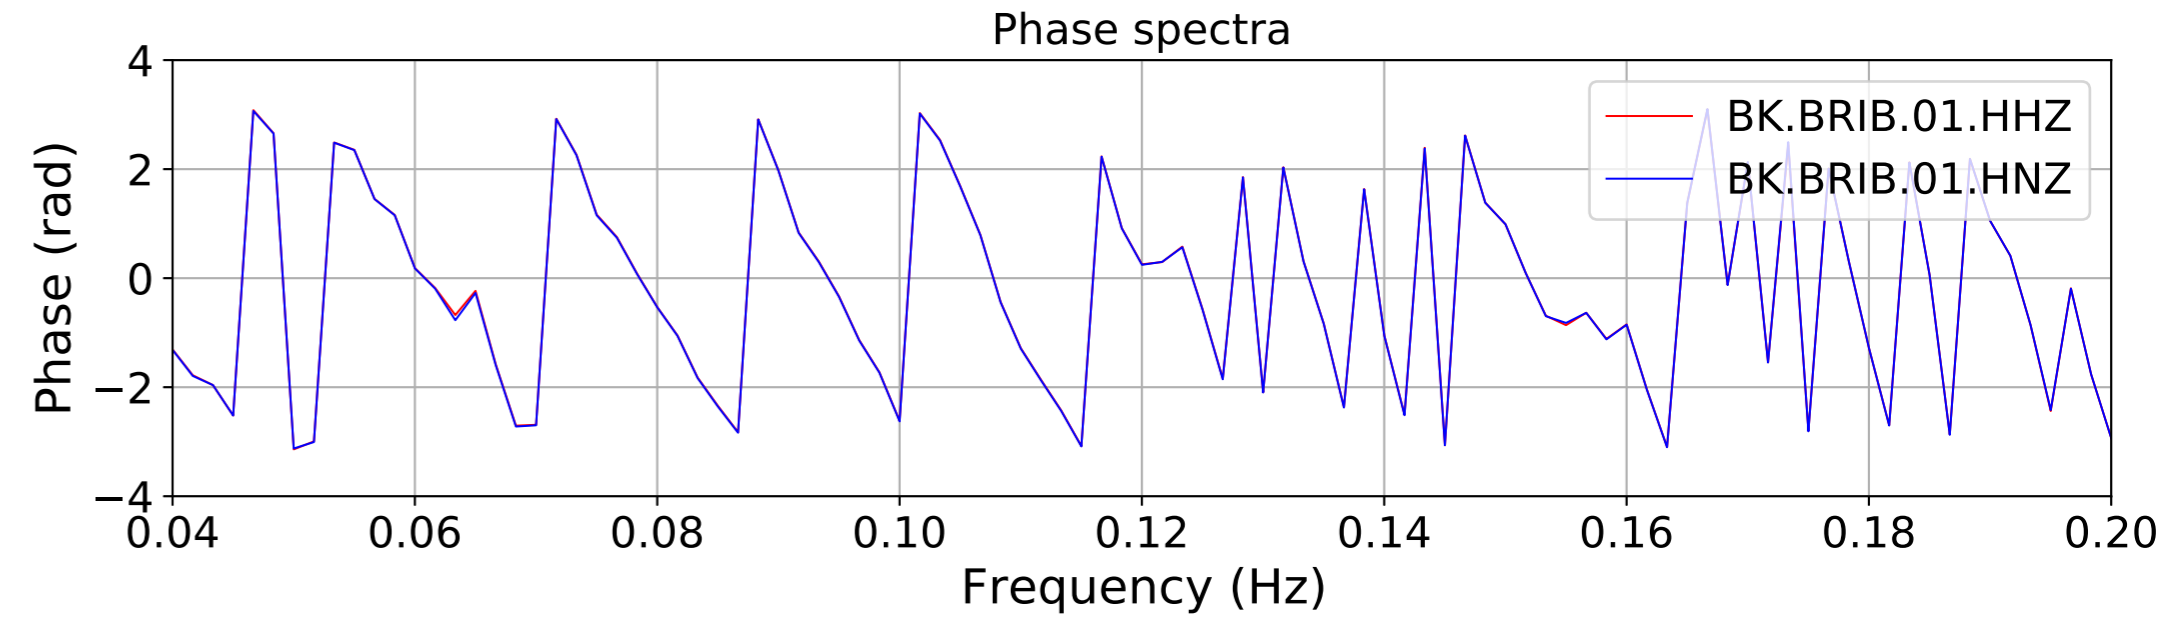

2024.340.184421_M7.0_nc75095651
Origin Time:2024-12-05T18:44:21.110000Z USGS event-id:nc75095651
M7.0 2024 Offshore Cape Mendocino, California Earthquake