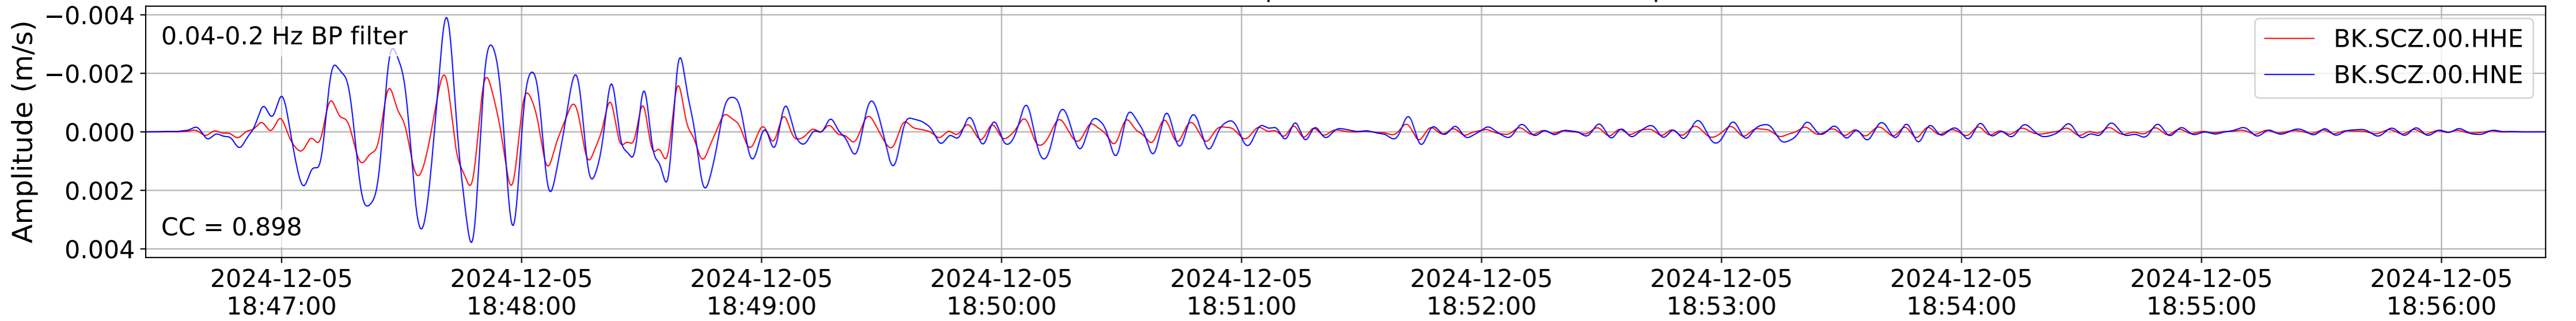

2024.340.184421_M7.0_nc75095651
Origin Time:2024-12-05T18:44:21.110000Z USGS event-id:nc75095651
M7.0 2024 Offshore Cape Mendocino, California Earthquake