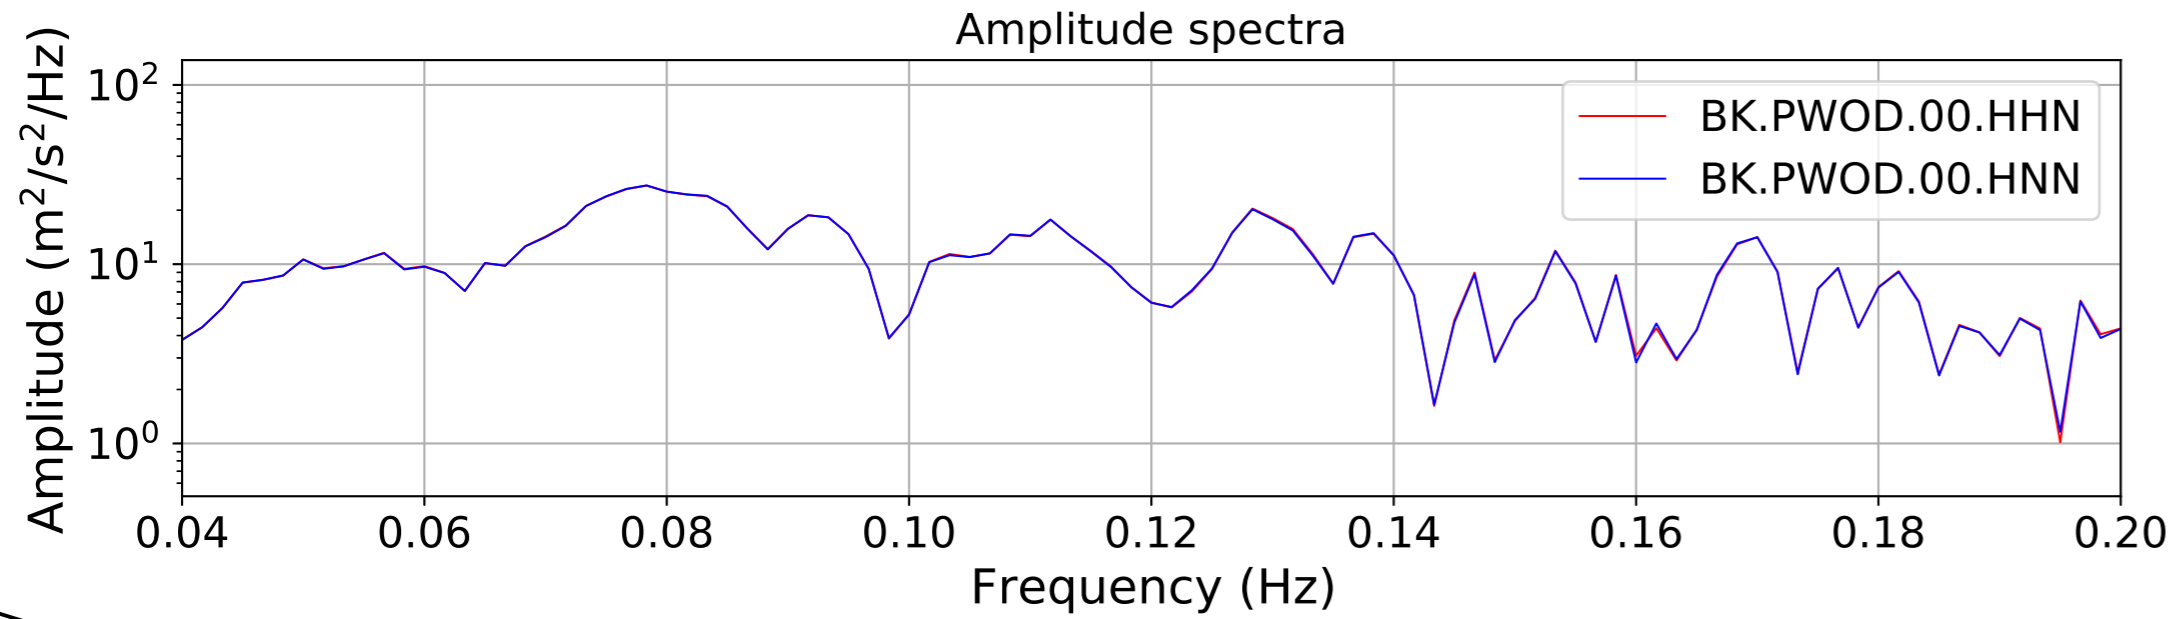

2024.340.184421_M7.0_nc75095651
Origin Time:2024-12-05T18:44:21.110000Z USGS event-id:nc75095651
M7.0 2024 Offshore Cape Mendocino, California Earthquake