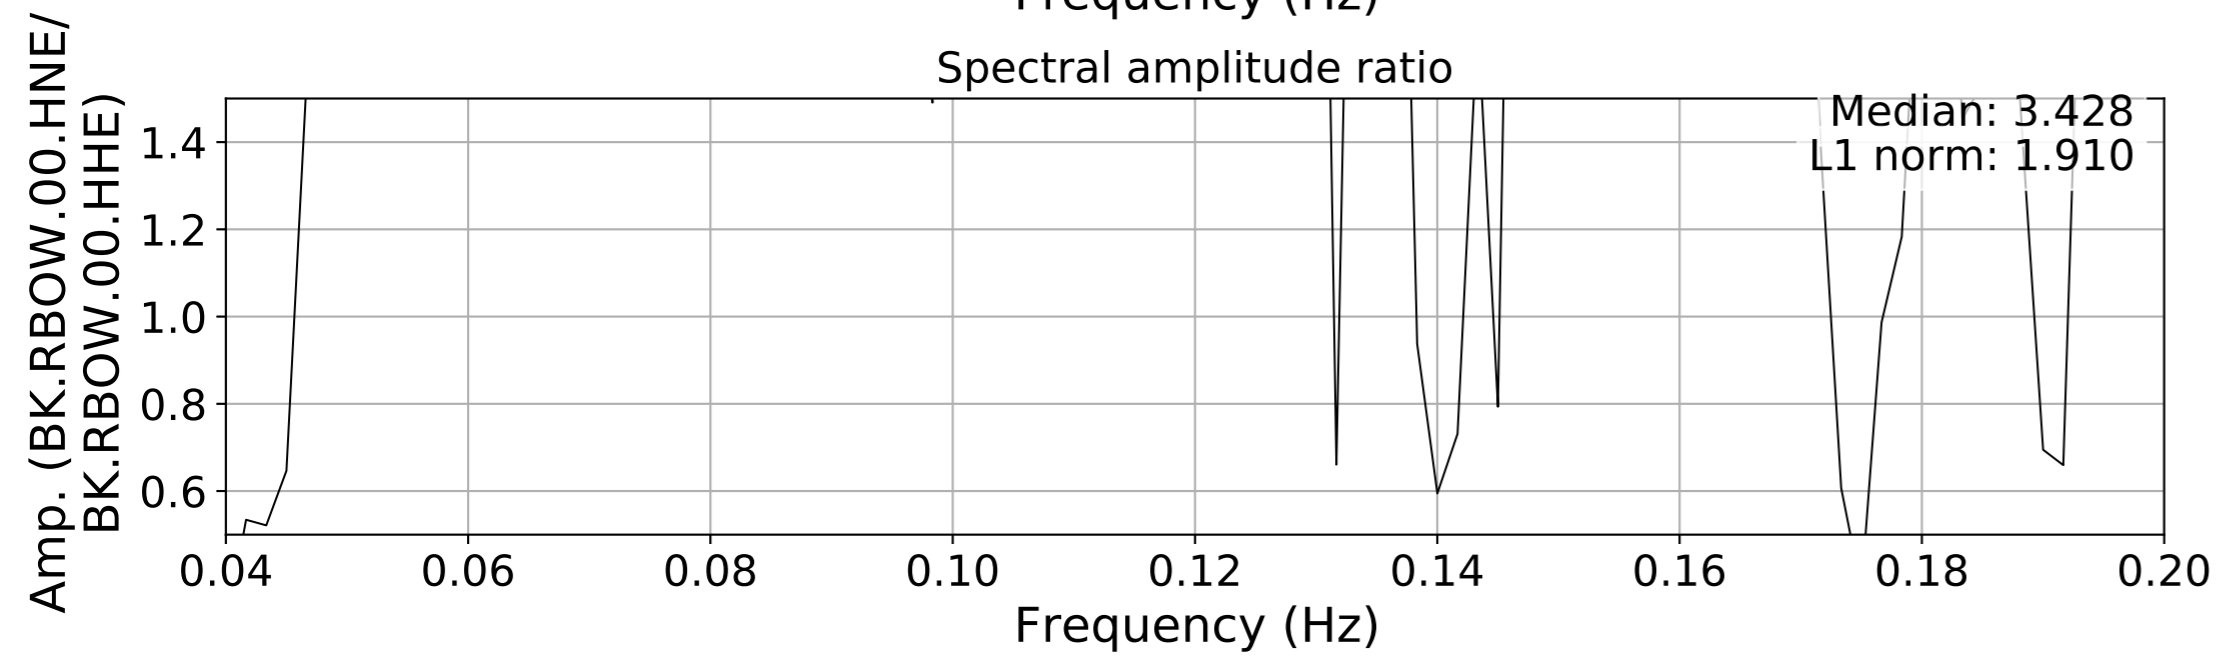

2024.340.184421_M7.0_nc75095651
Origin Time:2024-12-05T18:44:21.110000Z USGS event-id:nc75095651
M7.0 2024 Offshore Cape Mendocino, California Earthquake