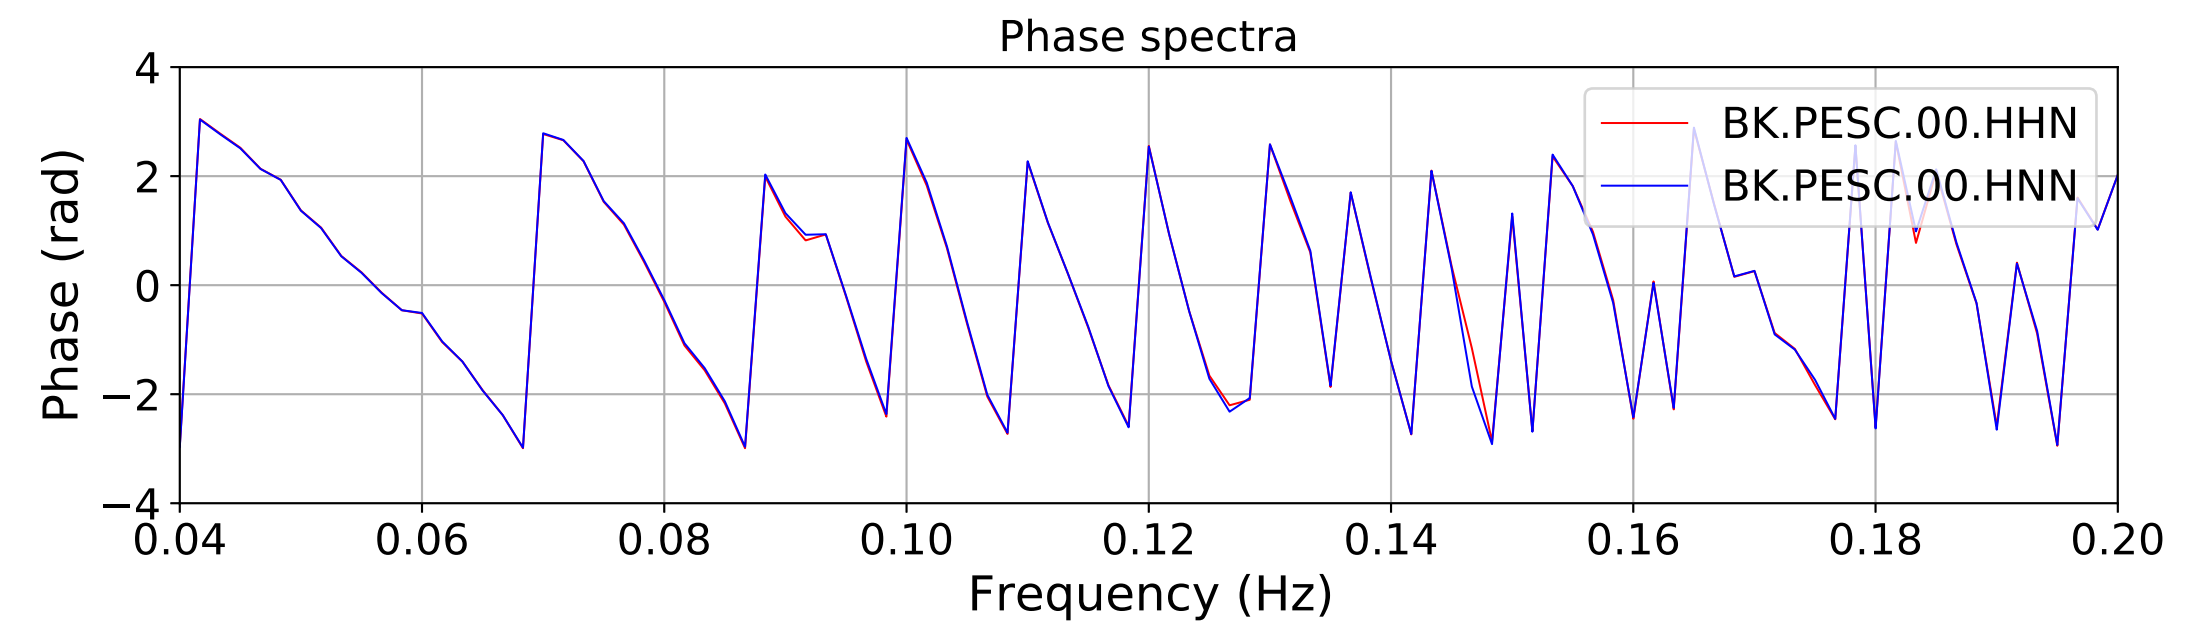

2024.340.184421_M7.0_nc75095651
Origin Time:2024-12-05T18:44:21.110000Z USGS event-id:nc75095651
M7.0 2024 Offshore Cape Mendocino, California Earthquake