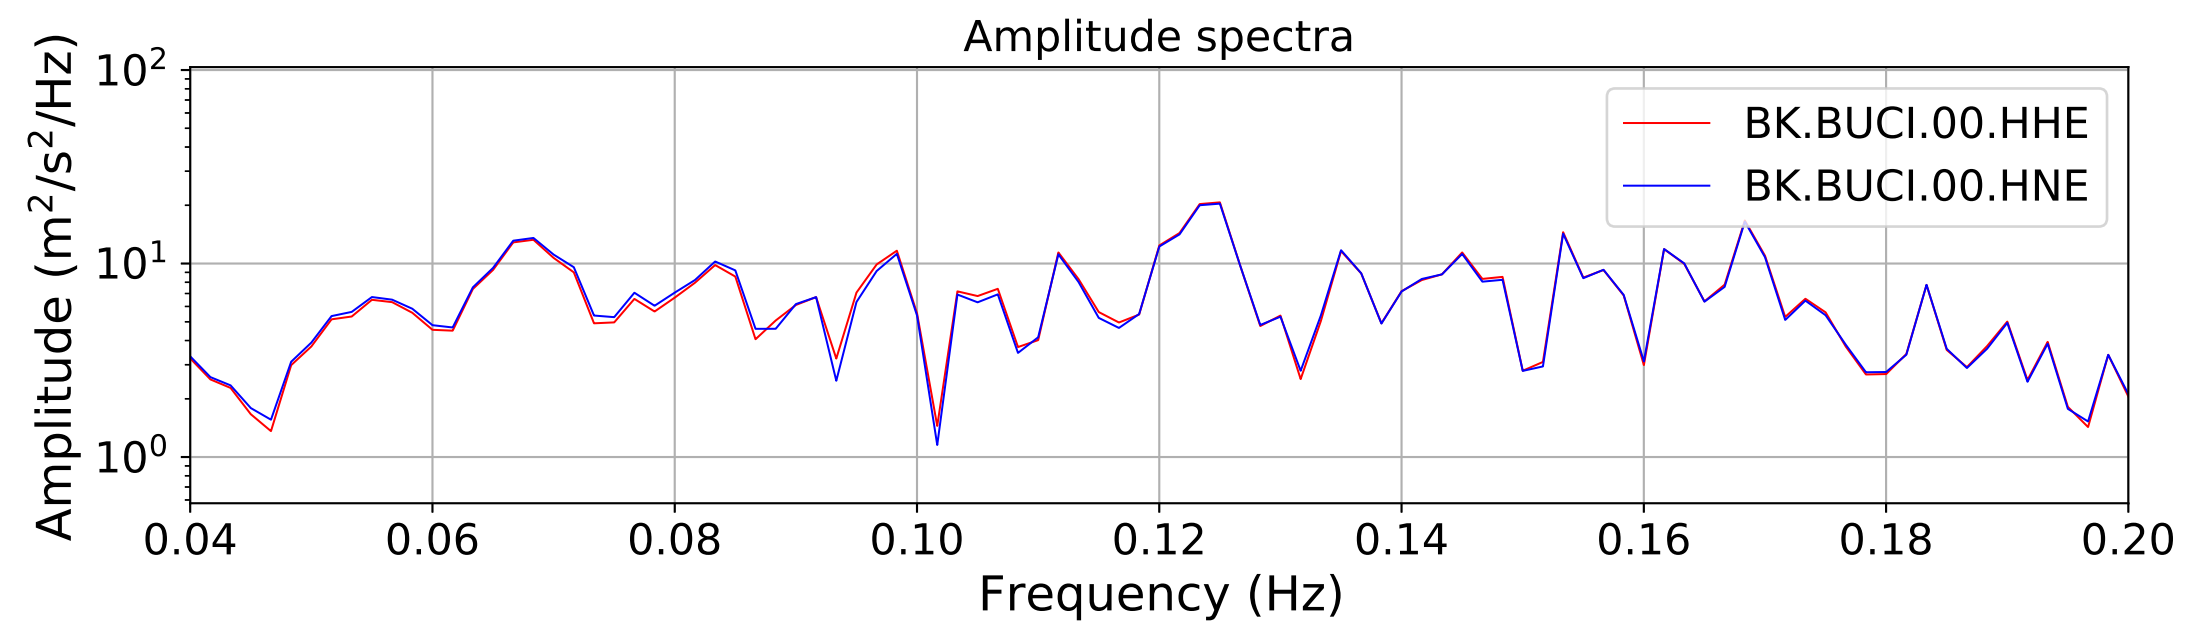

2024.340.184421_M7.0_nc75095651
Origin Time:2024-12-05T18:44:21.110000Z USGS event-id:nc75095651
M7.0 2024 Offshore Cape Mendocino, California Earthquake