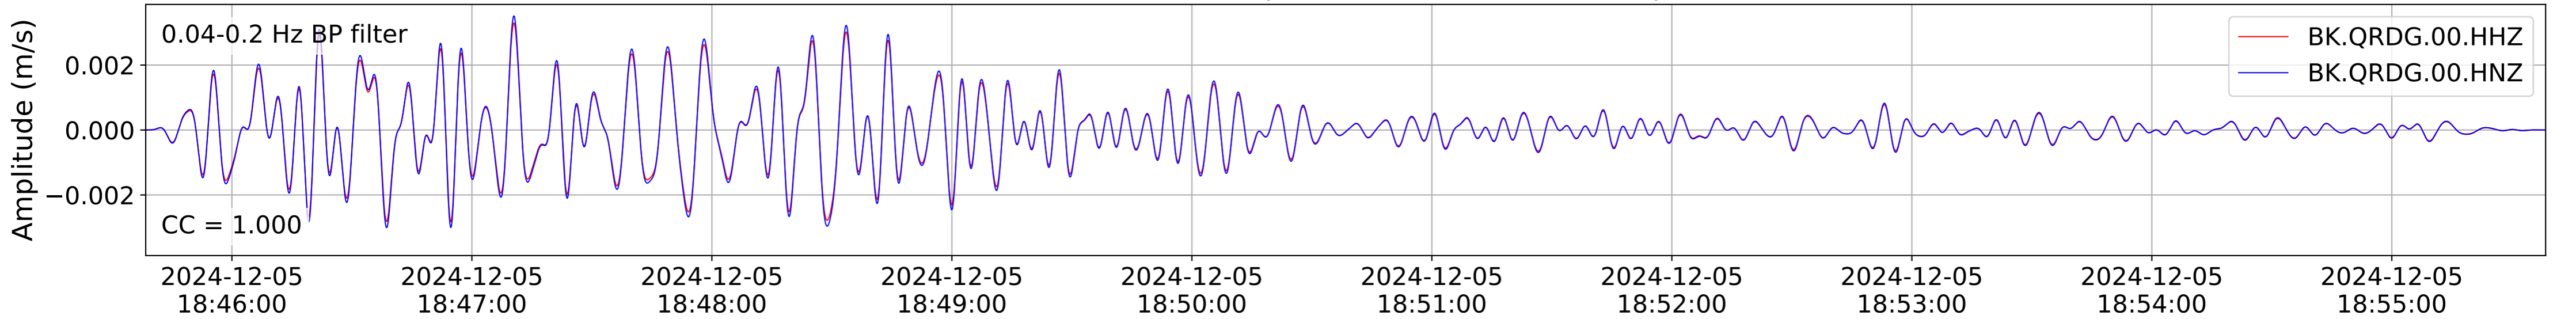

2024.340.184421_M7.0_nc75095651
Origin Time:2024-12-05T18:44:21.110000Z USGS event-id:nc75095651
M7.0 2024 Offshore Cape Mendocino, California Earthquake