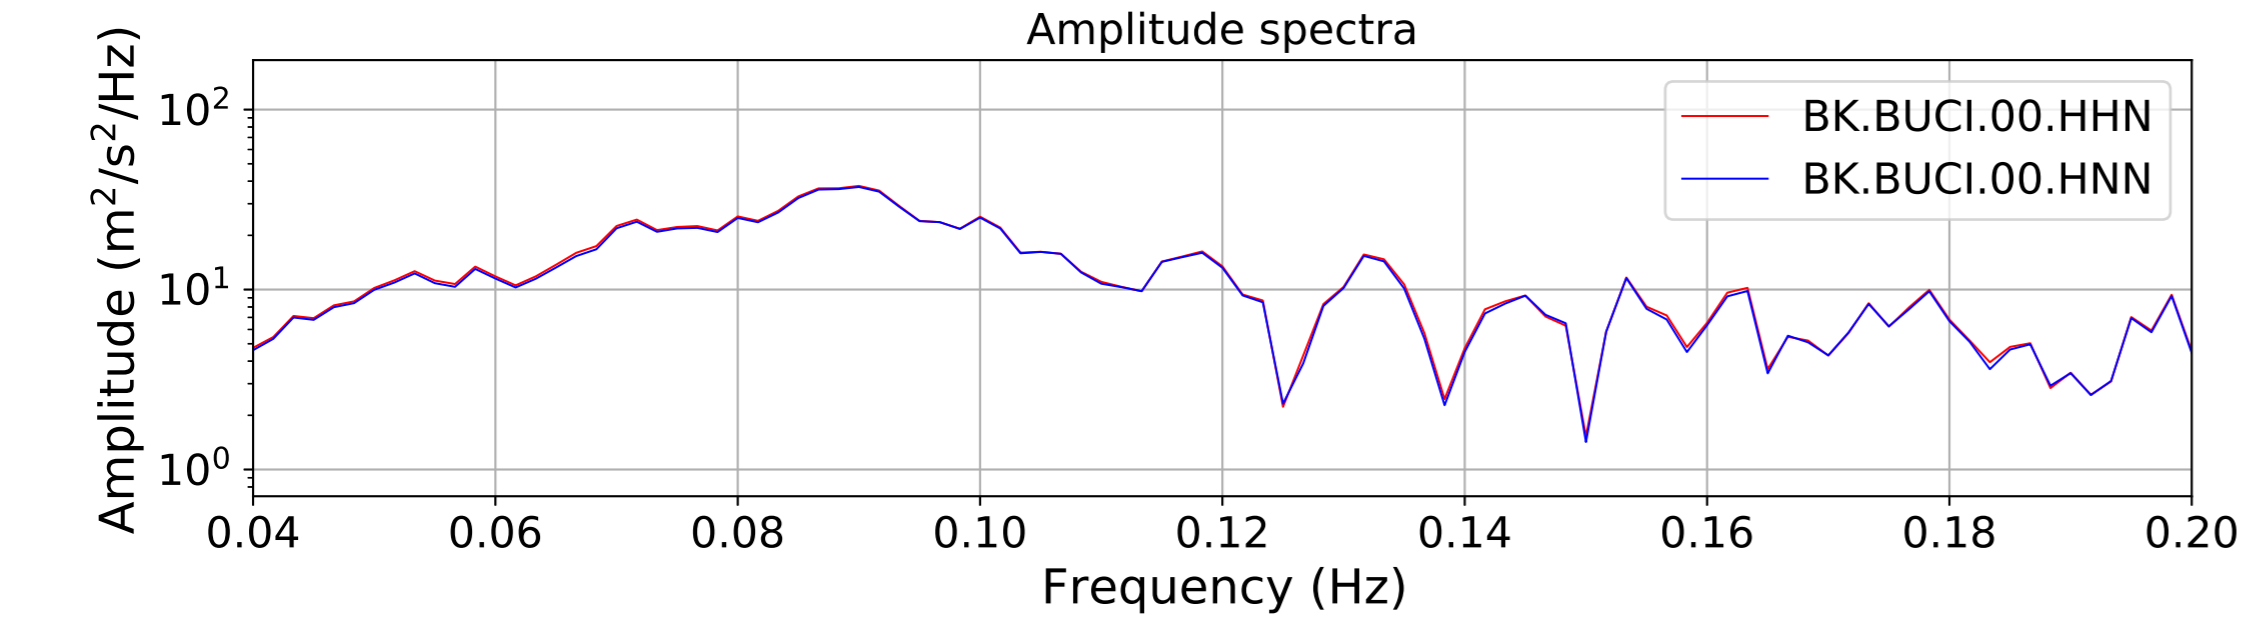

2024.340.184421_M7.0_nc75095651
Origin Time:2024-12-05T18:44:21.110000Z USGS event-id:nc75095651
M7.0 2024 Offshore Cape Mendocino, California Earthquake