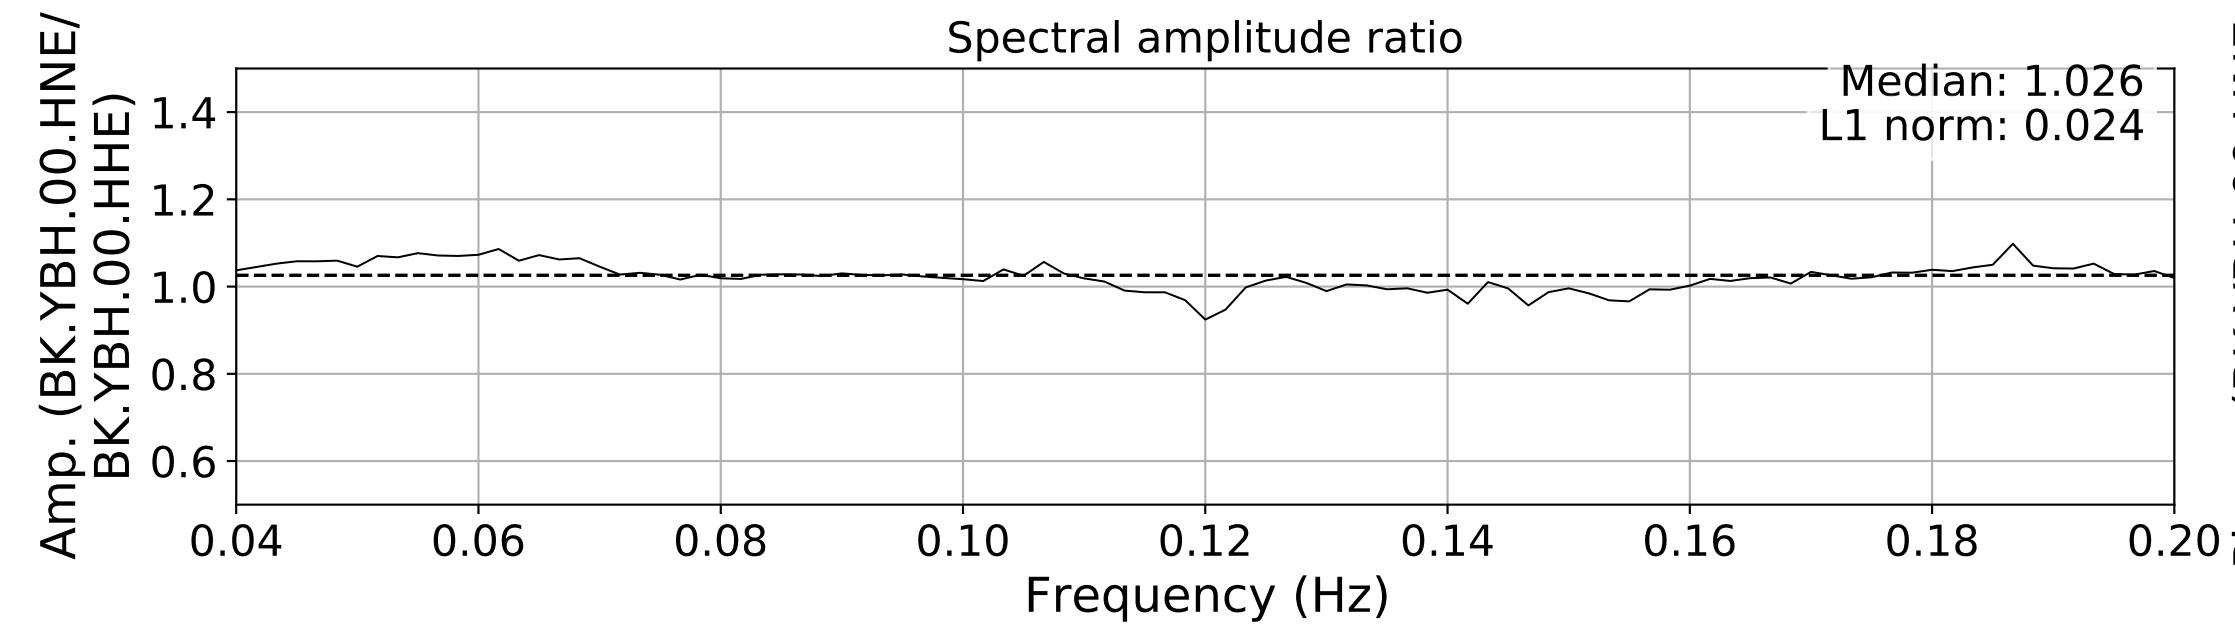

2024.340.184421_M7.0_nc75095651
Origin Time:2024-12-05T18:44:21.110000Z USGS event-id:nc75095651
M7.0 2024 Offshore Cape Mendocino, California Earthquake