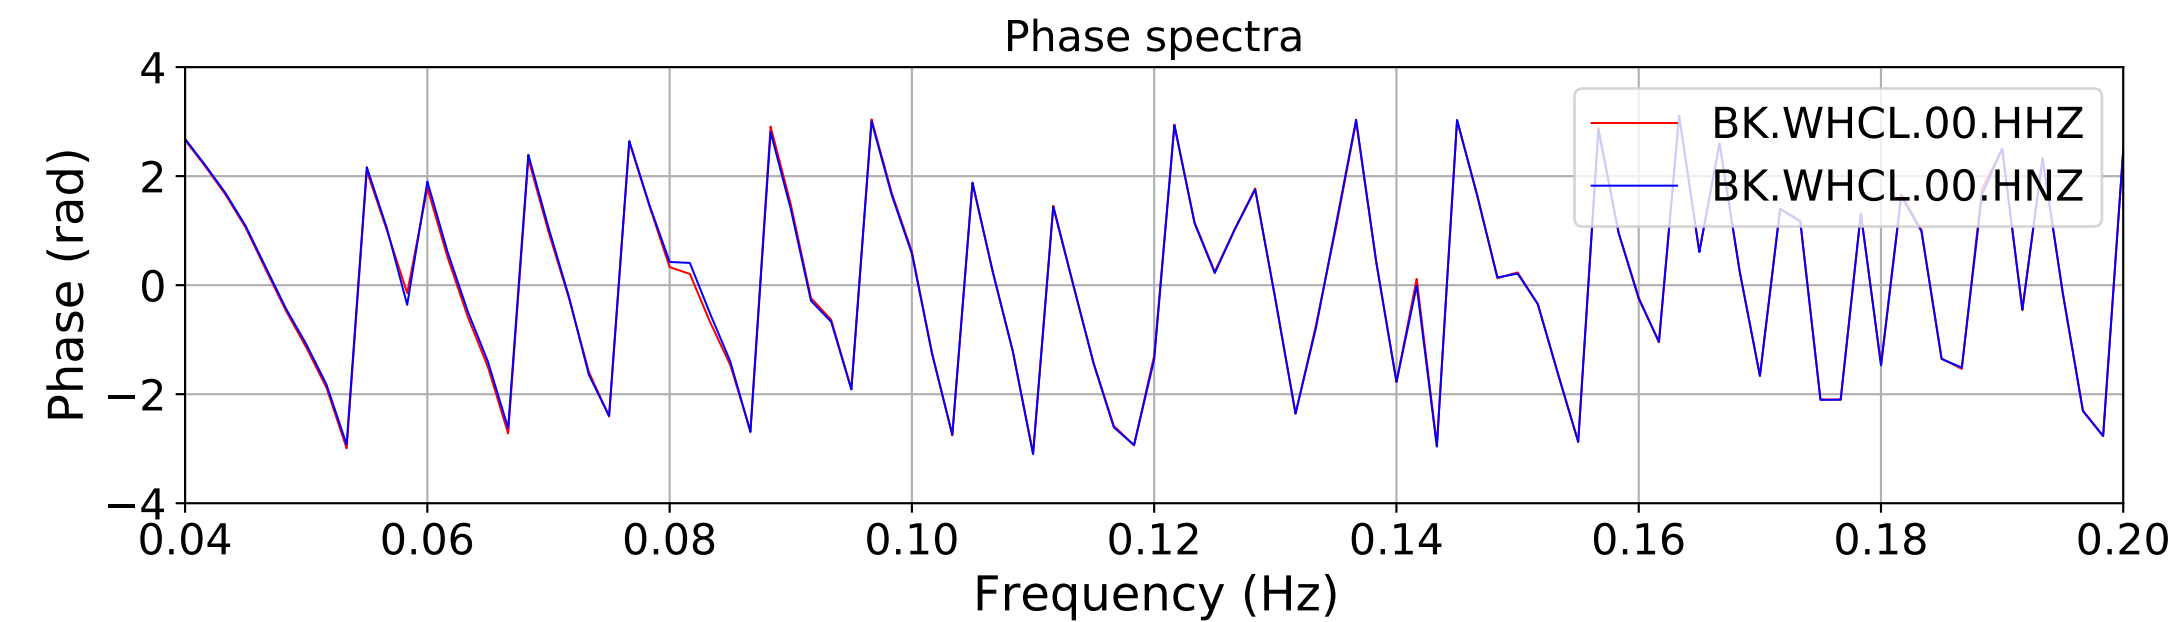

2024.340.184421_M7.0_nc75095651
Origin Time:2024-12-05T18:44:21.110000Z USGS event-id:nc75095651
M7.0 2024 Offshore Cape Mendocino, California Earthquake