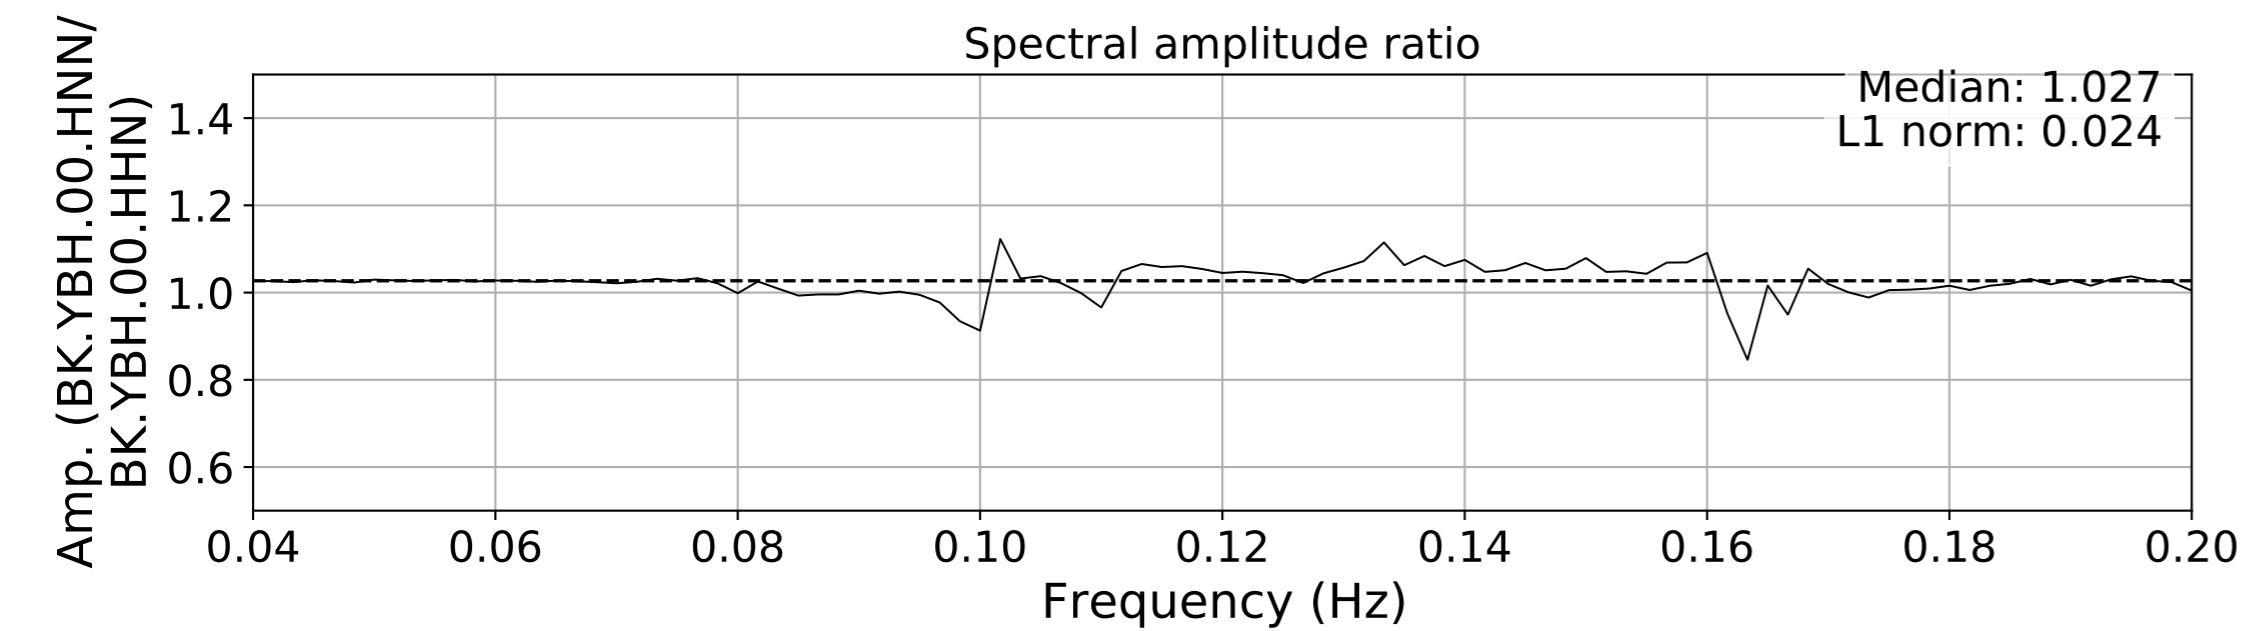

2024.340.184421_M7.0_nc75095651
Origin Time:2024-12-05T18:44:21.110000Z USGS event-id:nc75095651
M7.0 2024 Offshore Cape Mendocino, California Earthquake