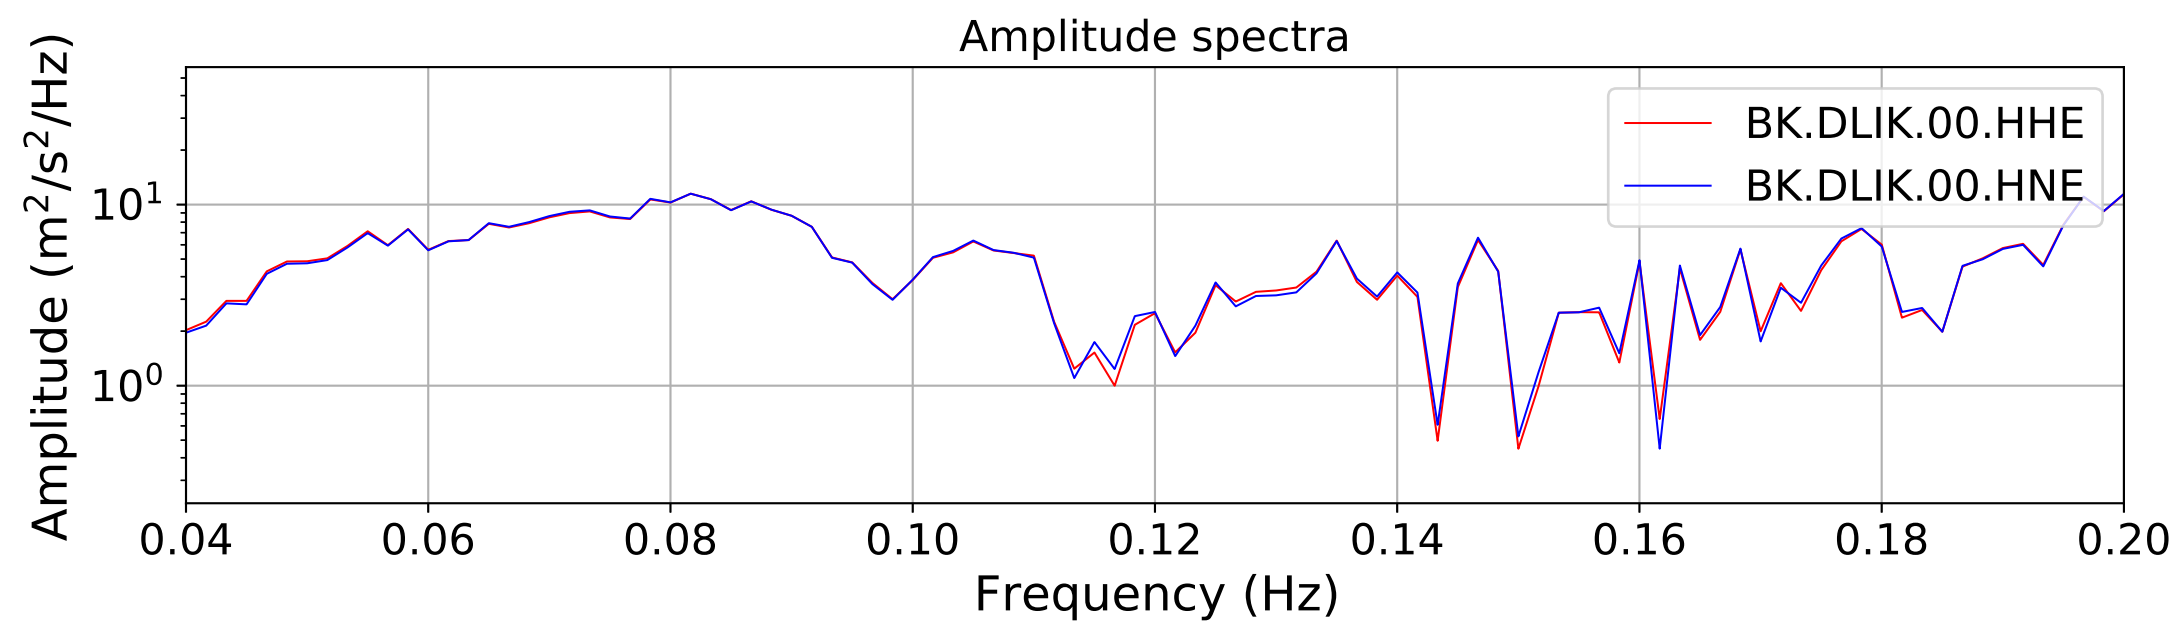

2024.340.184421_M7.0_nc75095651
Origin Time:2024-12-05T18:44:21.110000Z USGS event-id:nc75095651
M7.0 2024 Offshore Cape Mendocino, California Earthquake