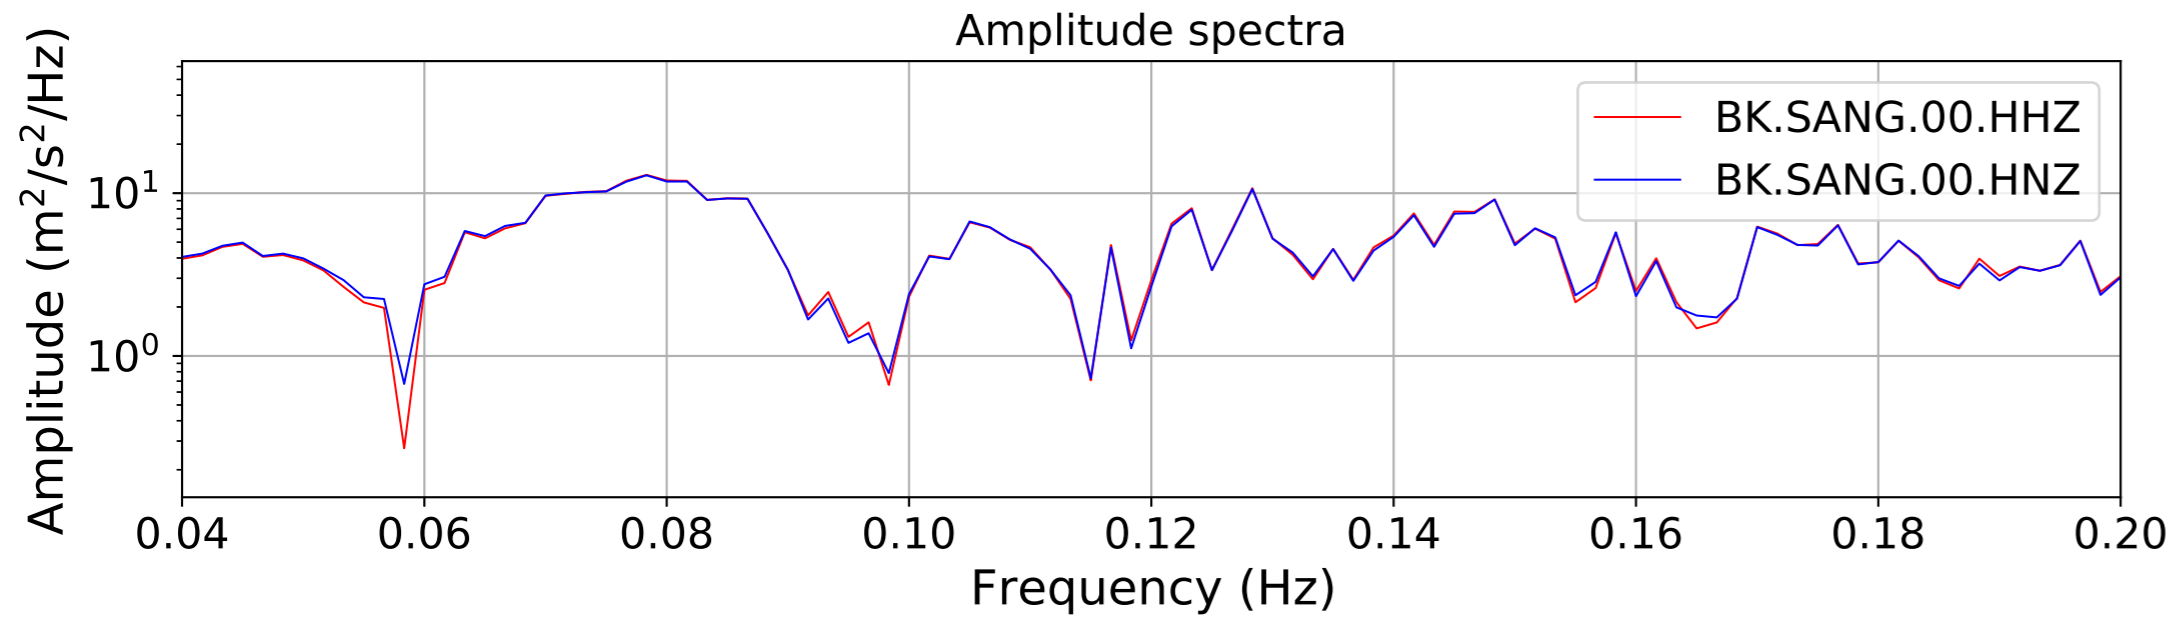

2024.340.184421_M7.0_nc75095651
Origin Time:2024-12-05T18:44:21.110000Z USGS event-id:nc75095651
M7.0 2024 Offshore Cape Mendocino, California Earthquake