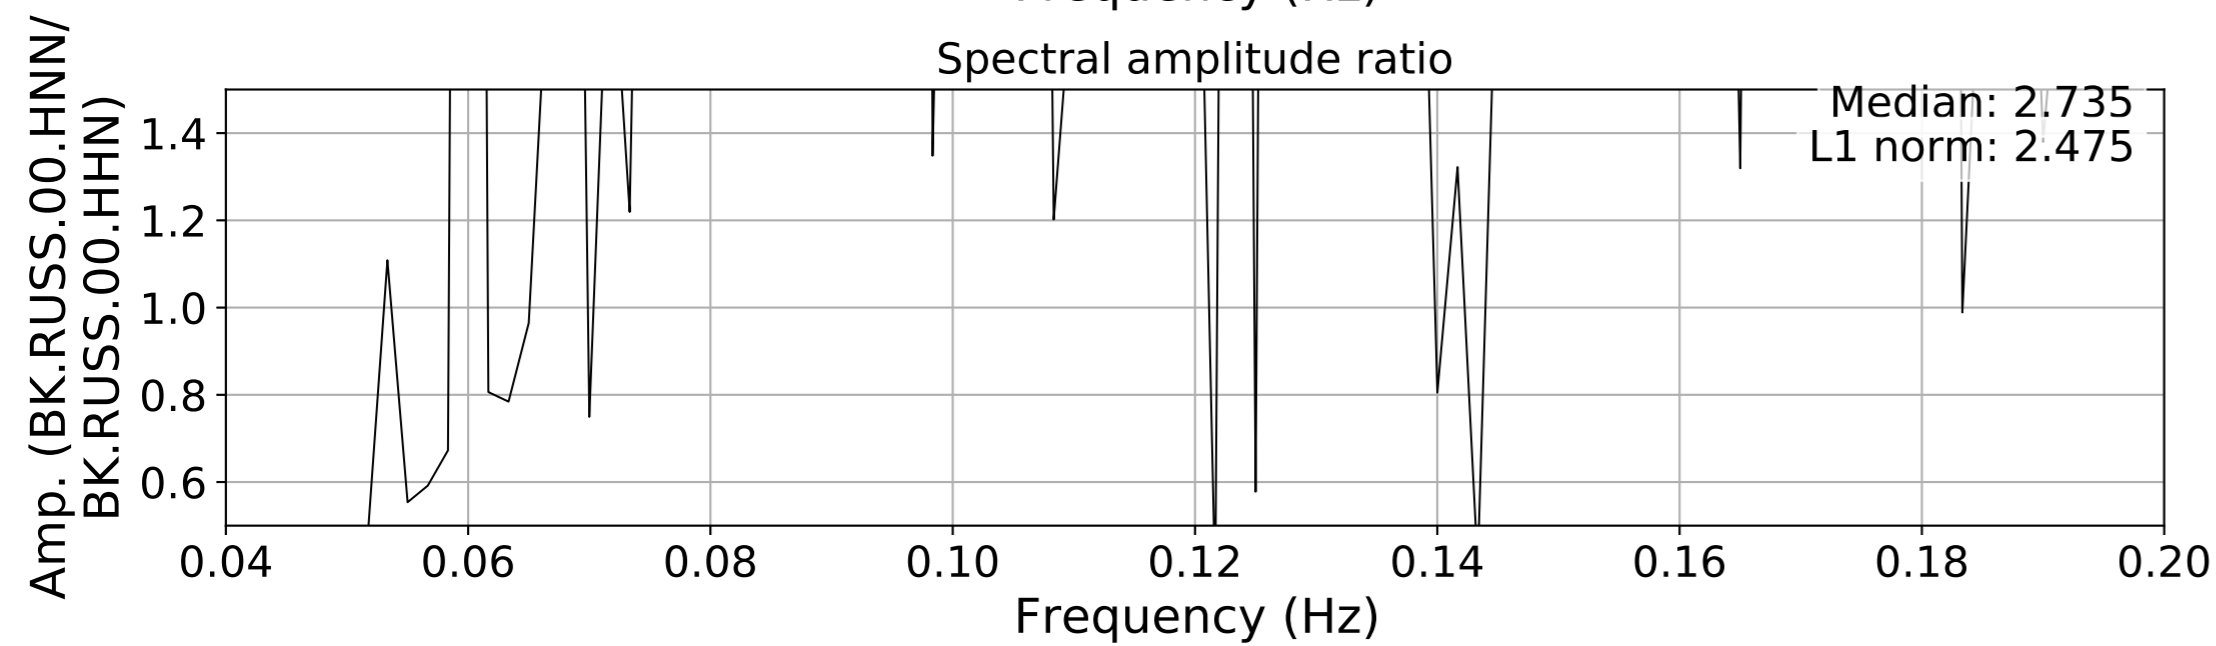

2024.340.184421_M7.0_nc75095651
Origin Time:2024-12-05T18:44:21.110000Z USGS event-id:nc75095651
M7.0 2024 Offshore Cape Mendocino, California Earthquake