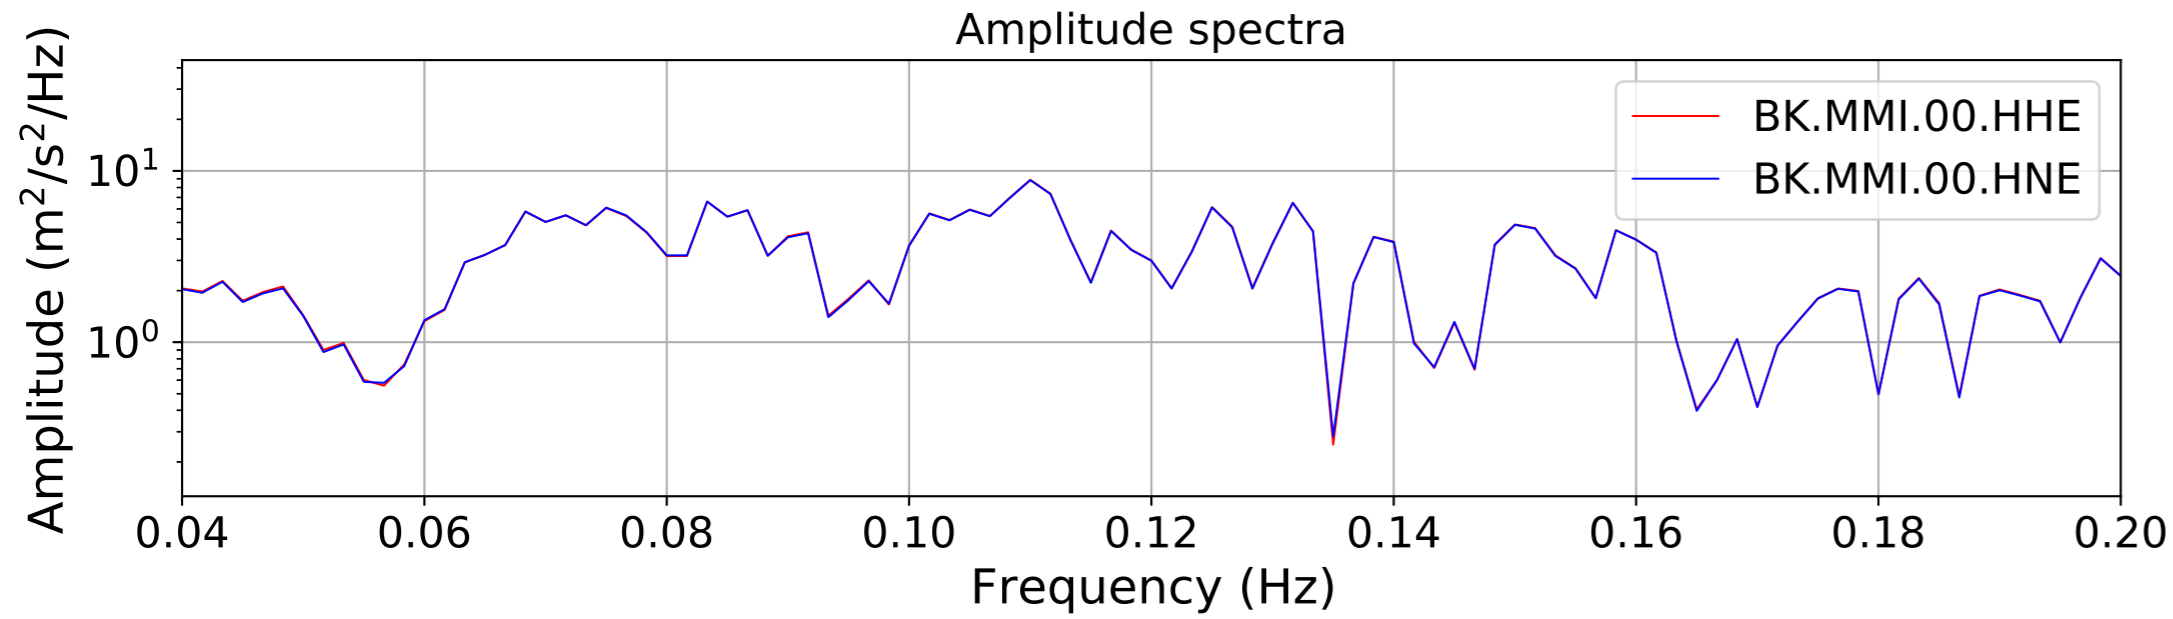

2024.340.184421_M7.0_nc75095651
Origin Time:2024-12-05T18:44:21.110000Z USGS event-id:nc75095651
M7.0 2024 Offshore Cape Mendocino, California Earthquake