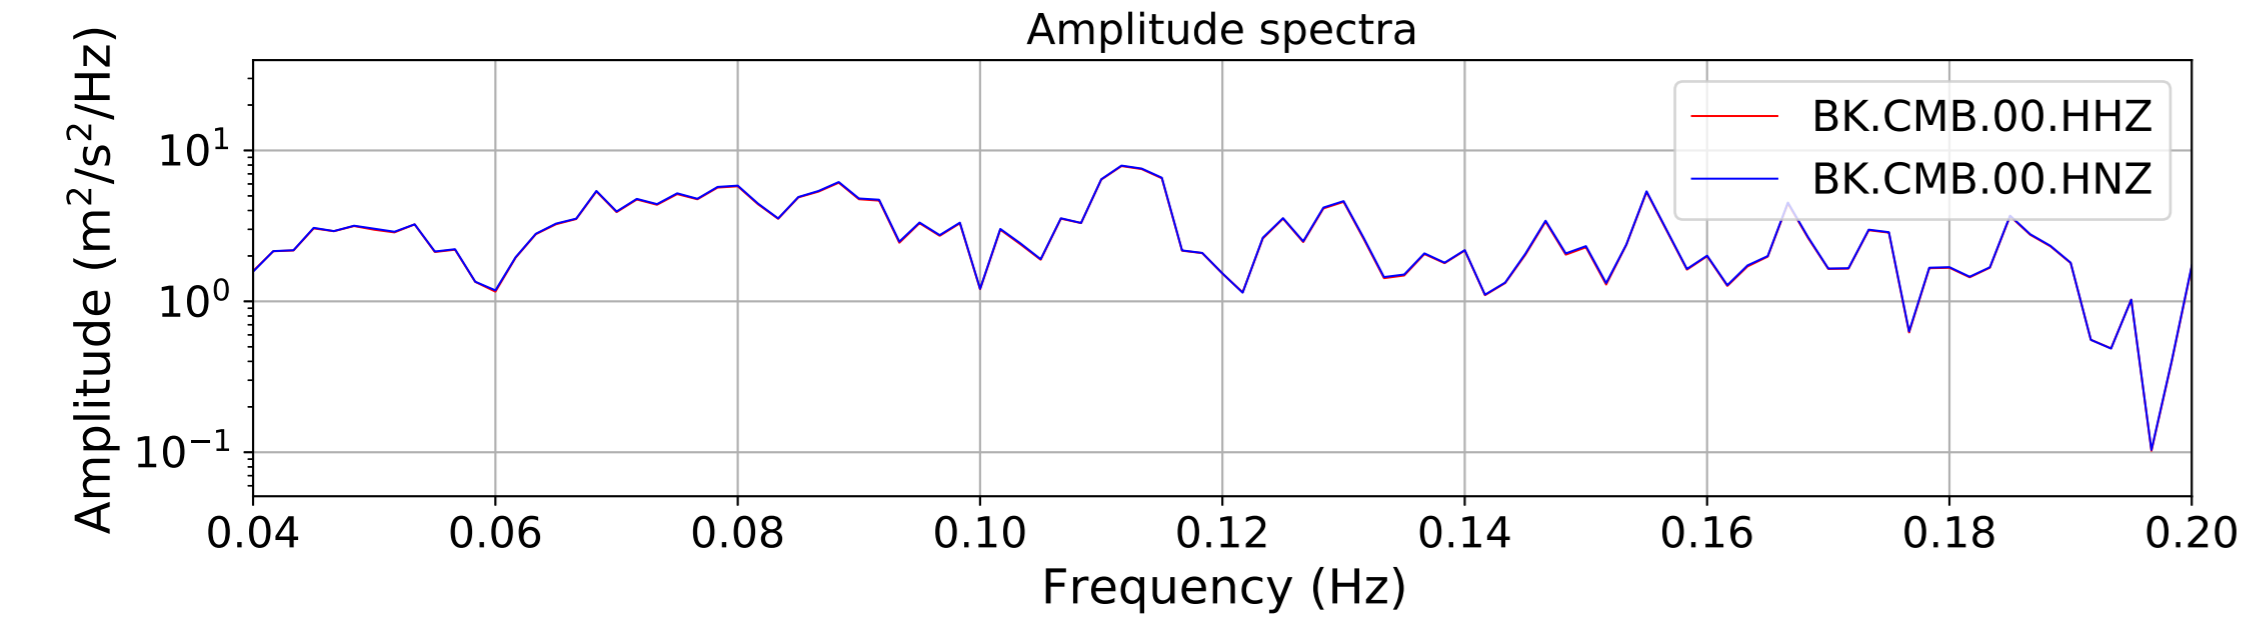

2024.340.184421_M7.0_nc75095651
Origin Time:2024-12-05T18:44:21.110000Z USGS event-id:nc75095651
M7.0 2024 Offshore Cape Mendocino, California Earthquake