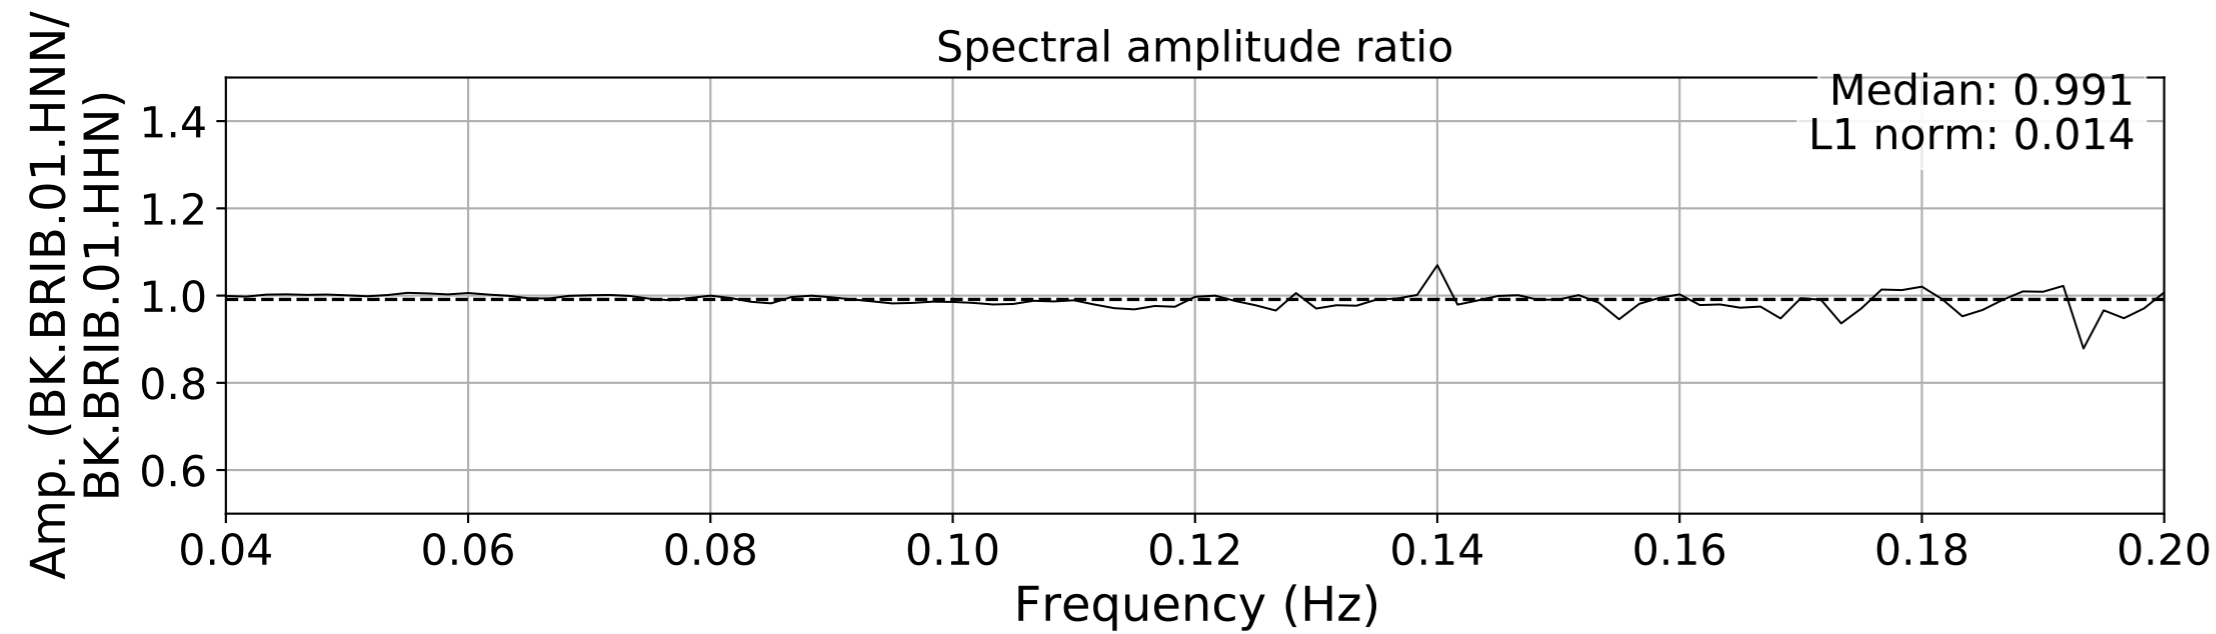

2024.340.184421_M7.0_nc75095651
Origin Time:2024-12-05T18:44:21.110000Z USGS event-id:nc75095651
M7.0 2024 Offshore Cape Mendocino, California Earthquake