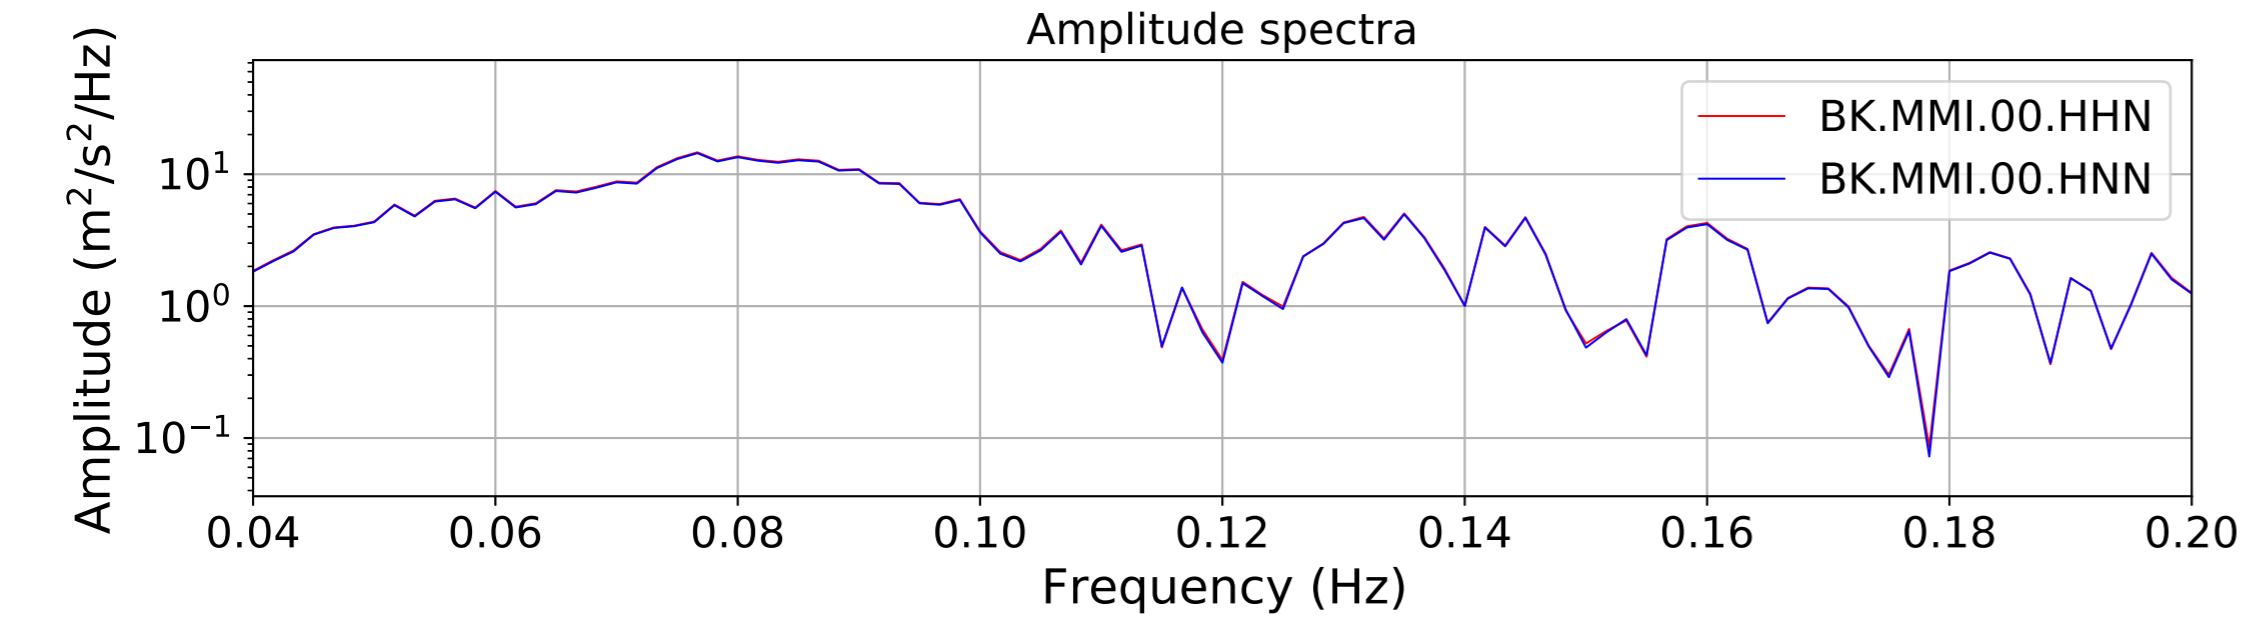

2024.340.184421_M7.0_nc75095651
Origin Time:2024-12-05T18:44:21.110000Z USGS event-id:nc75095651
M7.0 2024 Offshore Cape Mendocino, California Earthquake