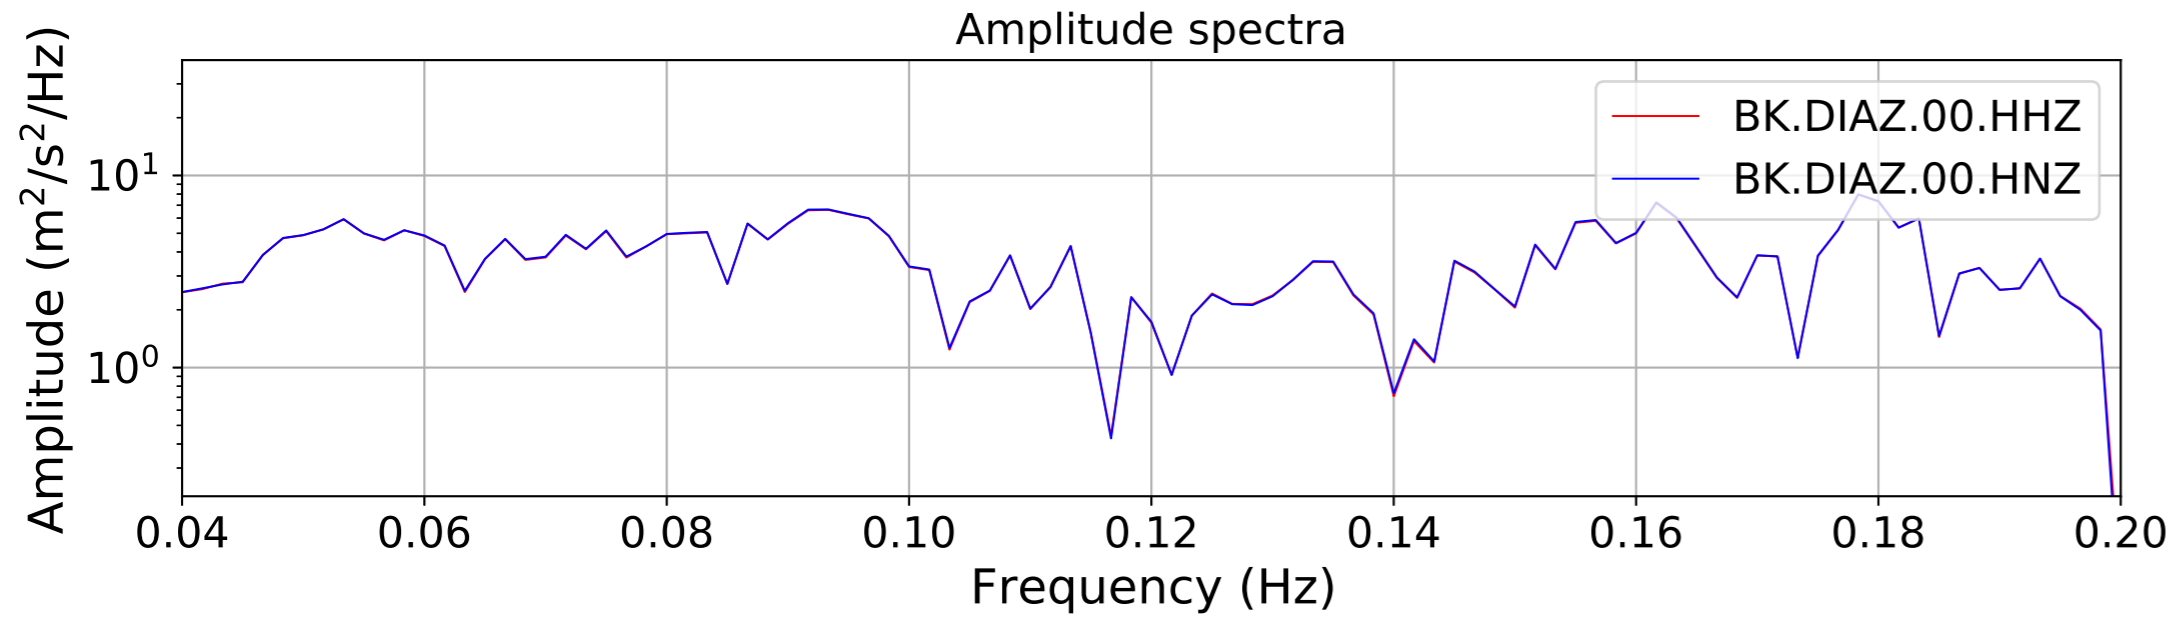

2024.340.184421_M7.0_nc75095651
Origin Time:2024-12-05T18:44:21.110000Z USGS event-id:nc75095651
M7.0 2024 Offshore Cape Mendocino, California Earthquake