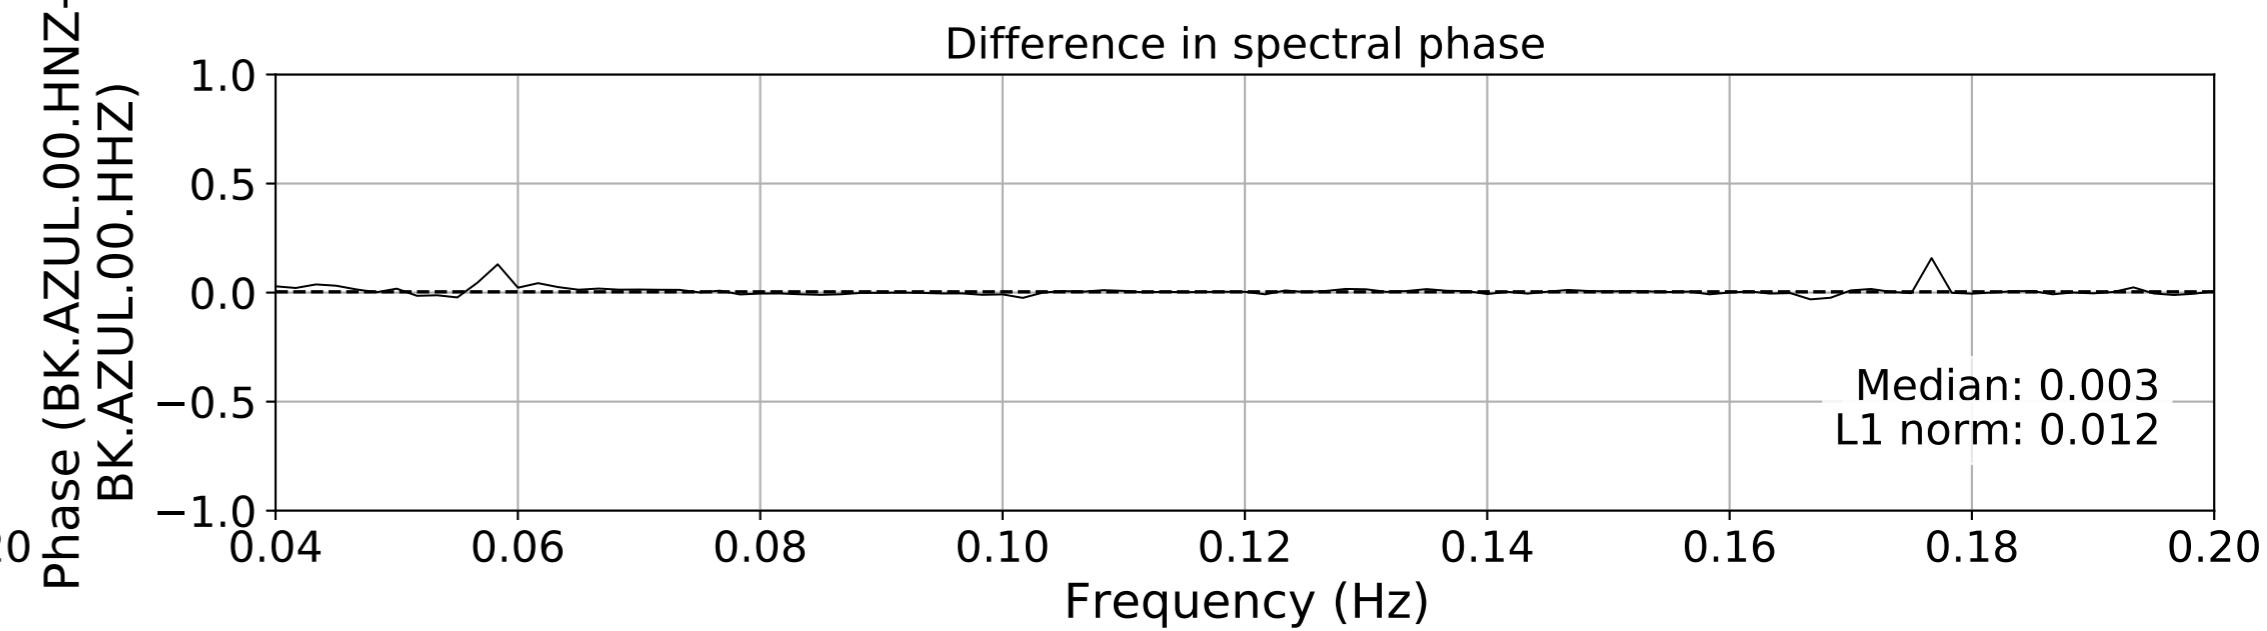

2024.340.184421_M7.0_nc75095651
Origin Time:2024-12-05T18:44:21.110000Z USGS event-id:nc75095651
M7.0 2024 Offshore Cape Mendocino, California Earthquake