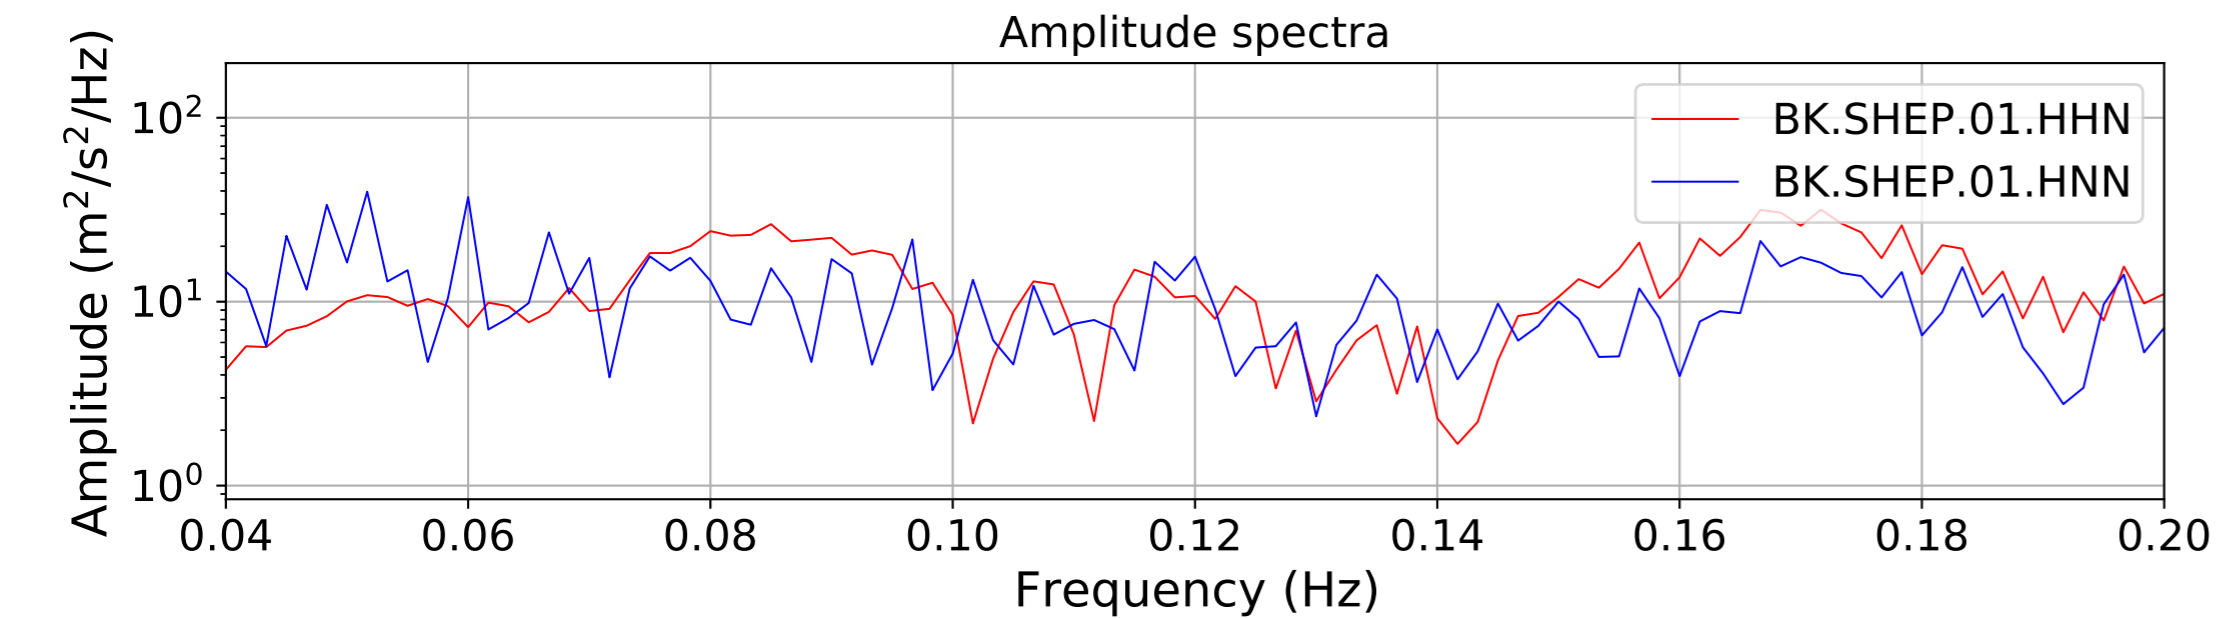

2024.340.184421.M7.0_nc75095651
Origin Time:2024-12-05T18:44:21.110000Z USGS event-id:nc75095651
M7.0 2024 Offshore Cape Mendocino, California Earthquake