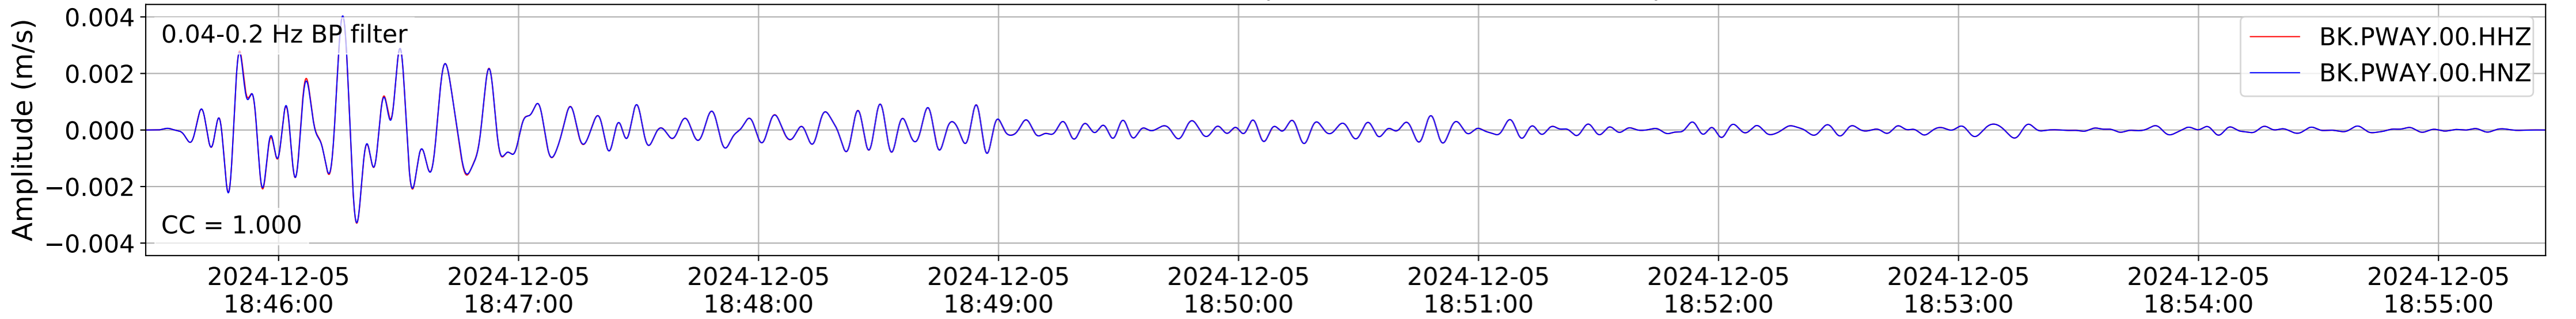

2024.340.184421_M7.0_nc75095651
Origin Time:2024-12-05T18:44:21.110000Z USGS event-id:nc75095651
M7.0 2024 Offshore Cape Mendocino, California Earthquake