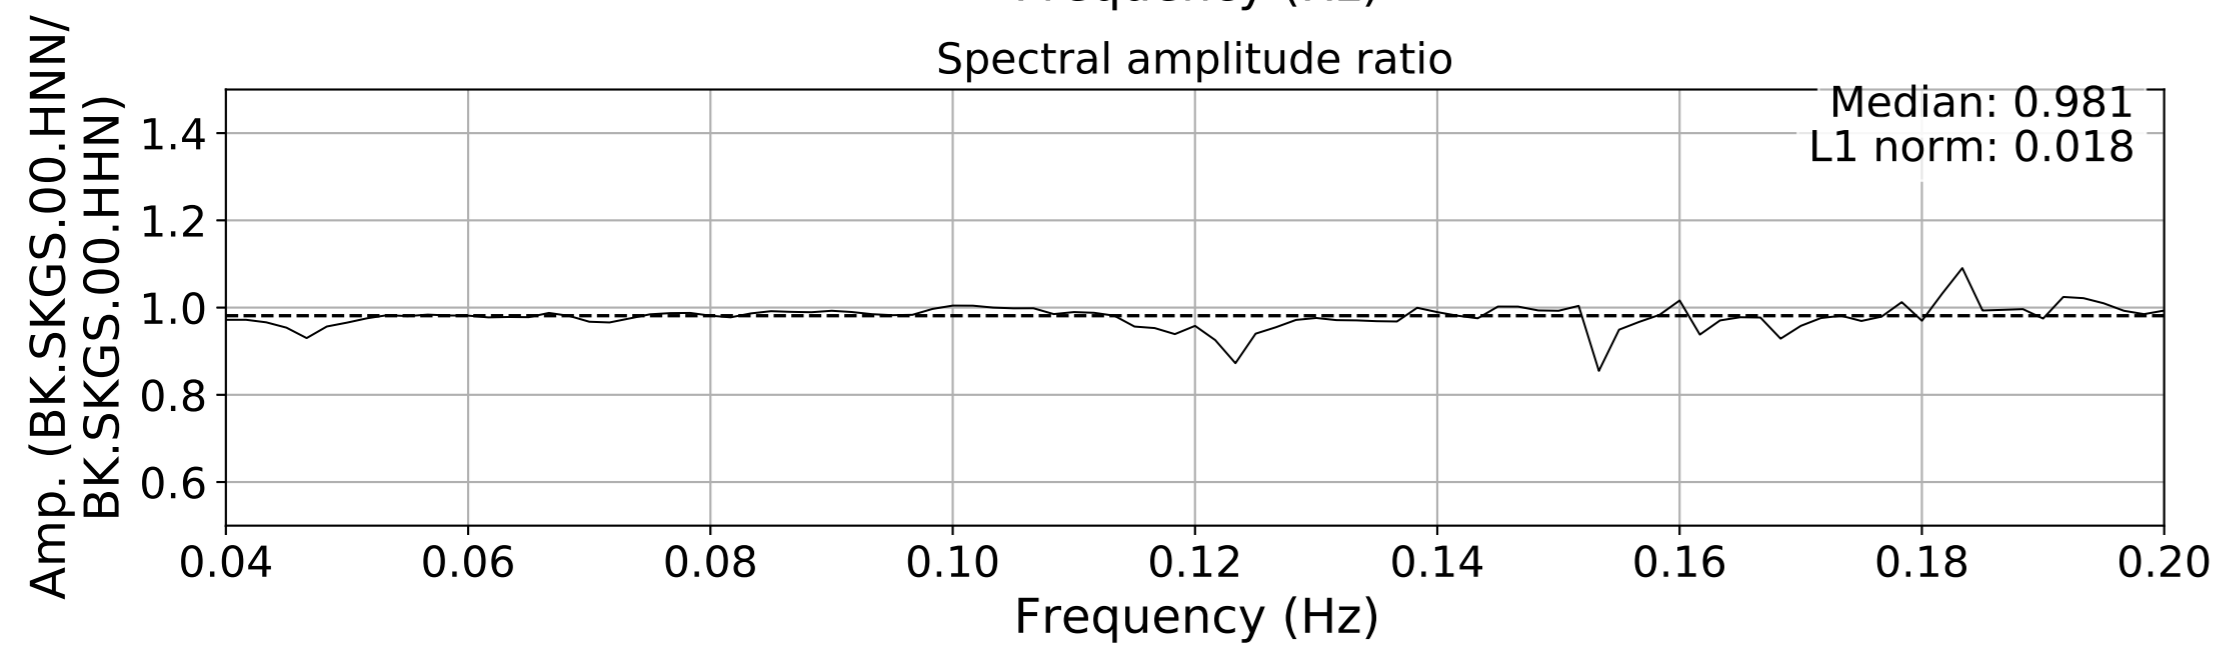

2024.340.184421_M7.0_nc75095651
Origin Time:2024-12-05T18:44:21.110000Z USGS event-id:nc75095651
M7.0 2024 Offshore Cape Mendocino, California Earthquake