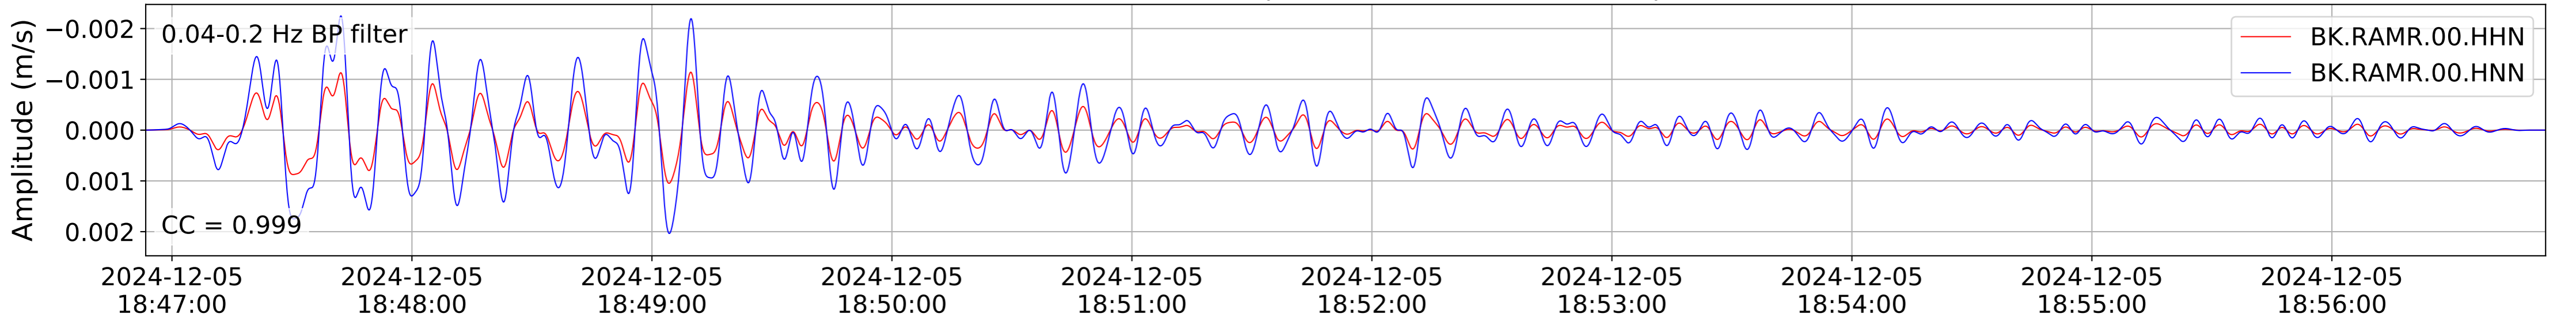

2024.340.184421_M7.0_nc75095651
Origin Time:2024-12-05T18:44:21.110000Z USGS event-id:nc75095651
M7.0 2024 Offshore Cape Mendocino, California Earthquake