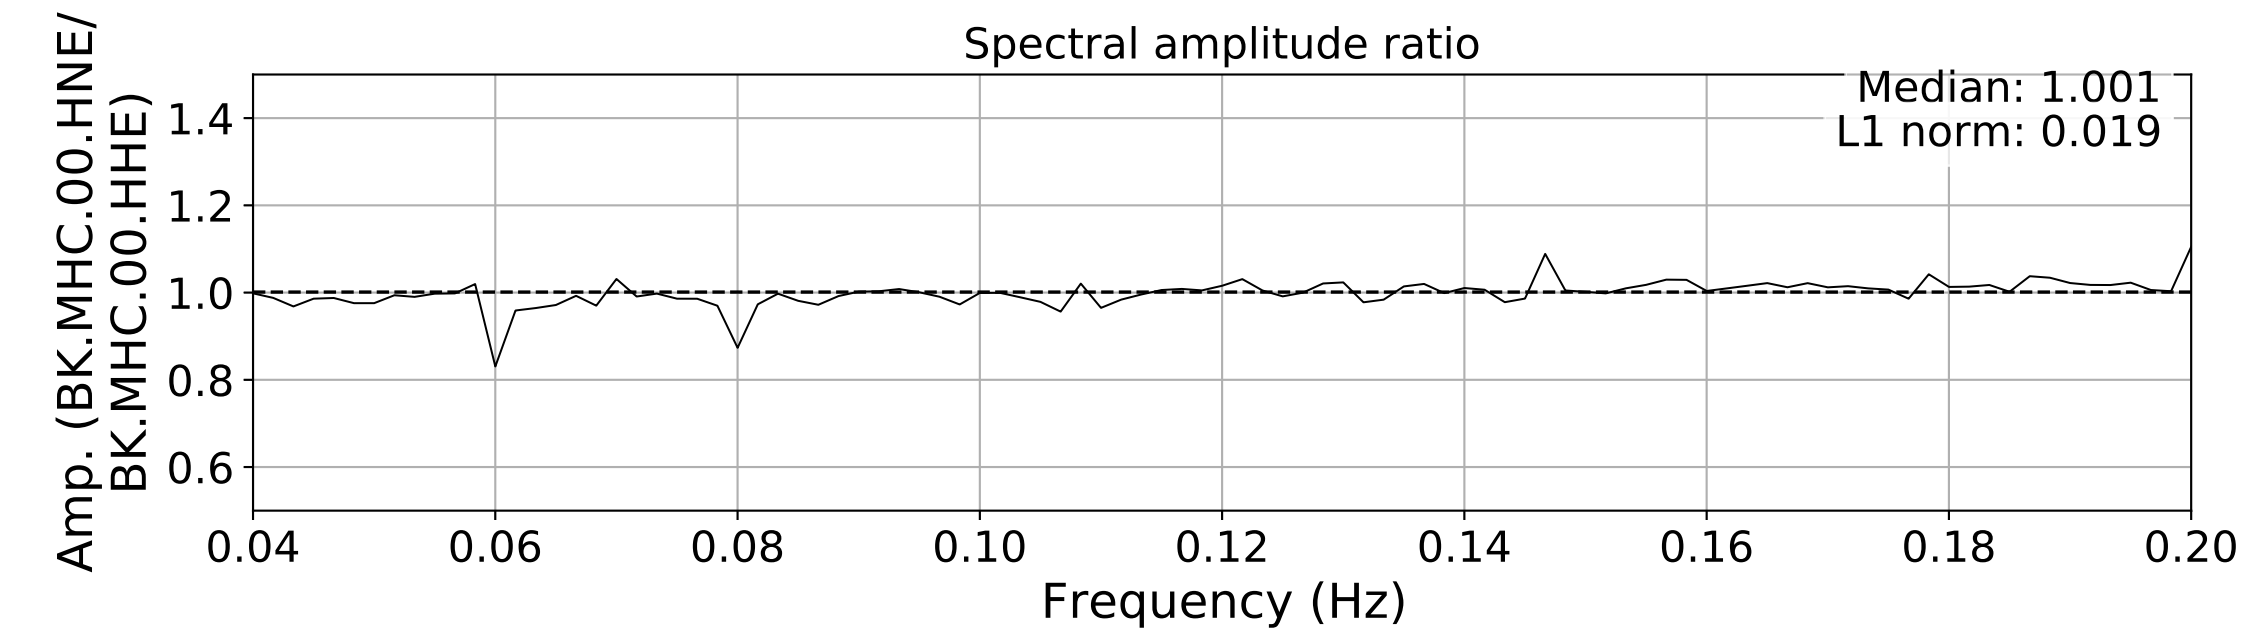

2024.340.184421_M7.0_nc75095651
Origin Time:2024-12-05T18:44:21.110000Z USGS event-id:nc75095651
M7.0 2024 Offshore Cape Mendocino, California Earthquake