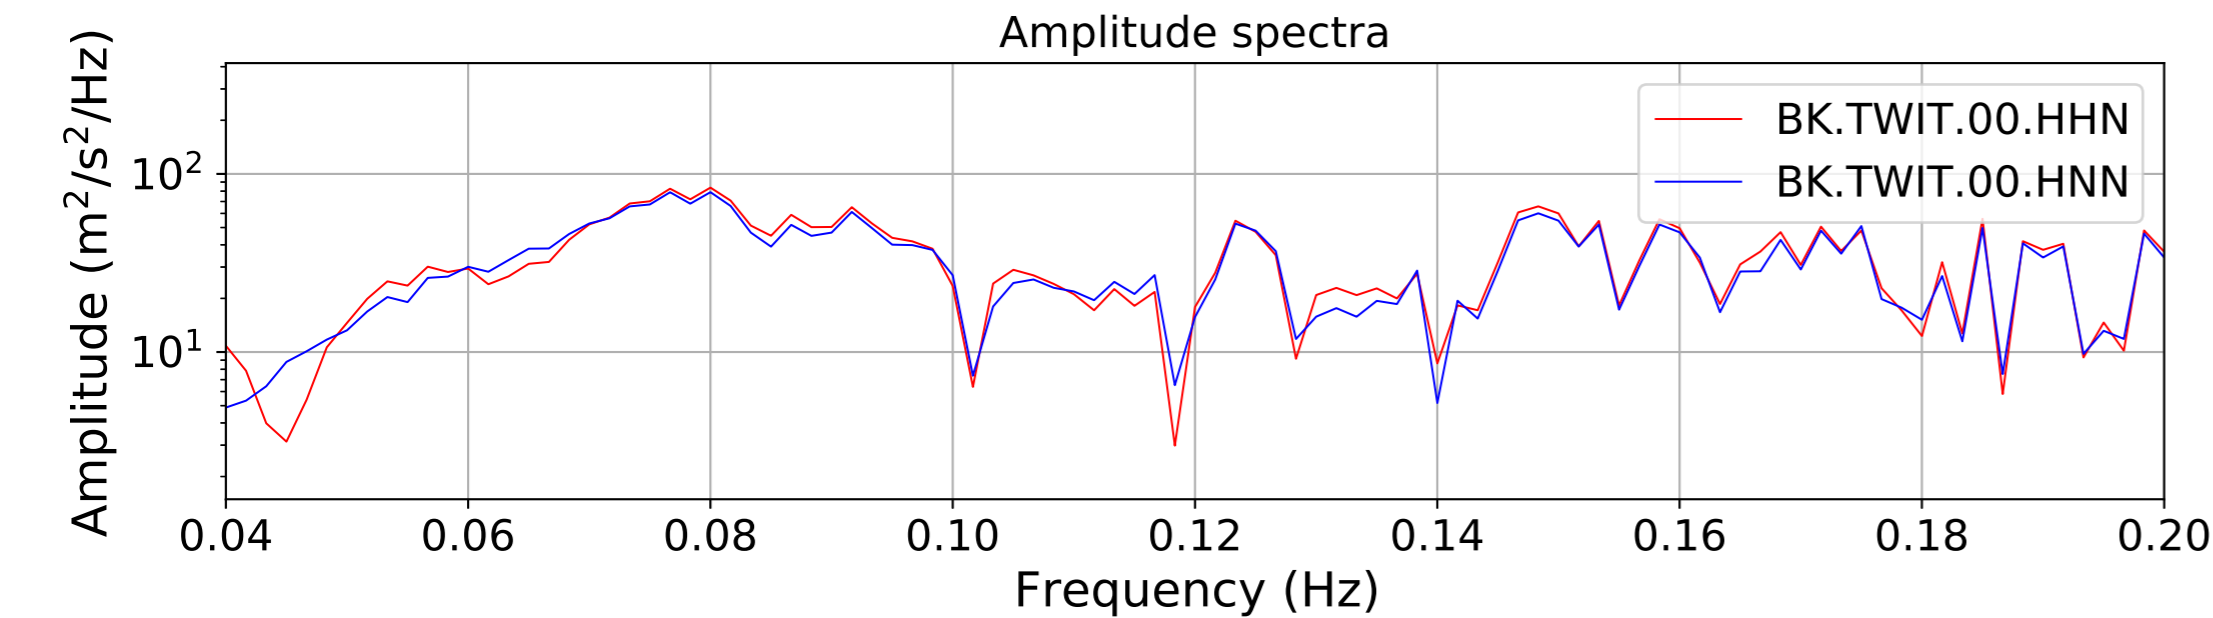

2024.340.184421_M7.0_nc75095651
Origin Time:2024-12-05T18:44:21.110000Z USGS event-id:nc75095651
M7.0 2024 Offshore Cape Mendocino, California Earthquake