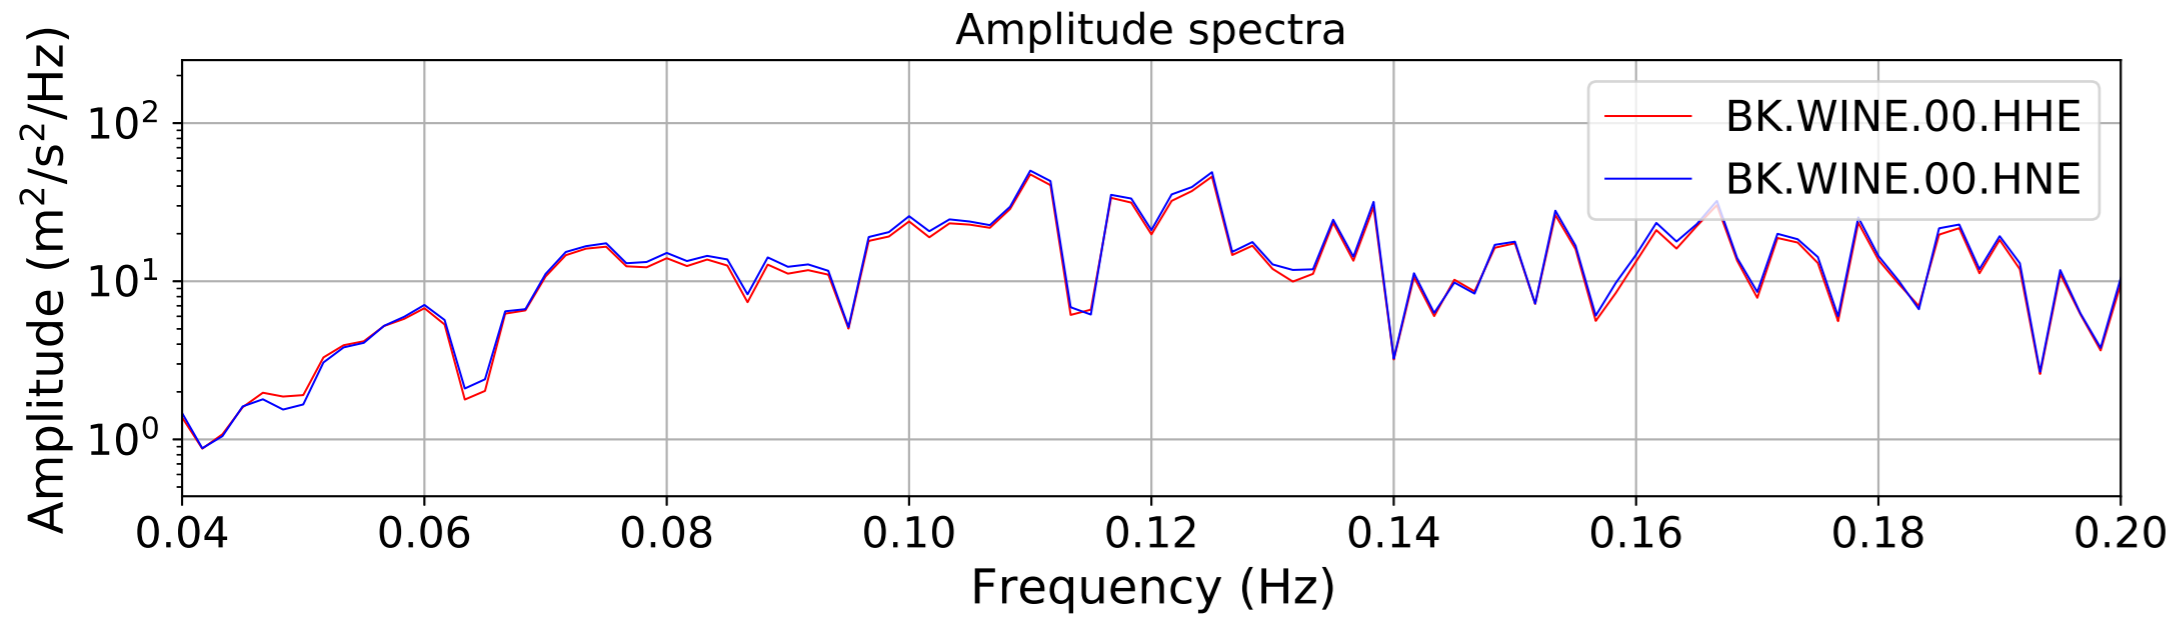

2024.340.184421_M7.0_nc75095651
Origin Time:2024-12-05T18:44:21.110000Z USGS event-id:nc75095651
M7.0 2024 Offshore Cape Mendocino, California Earthquake