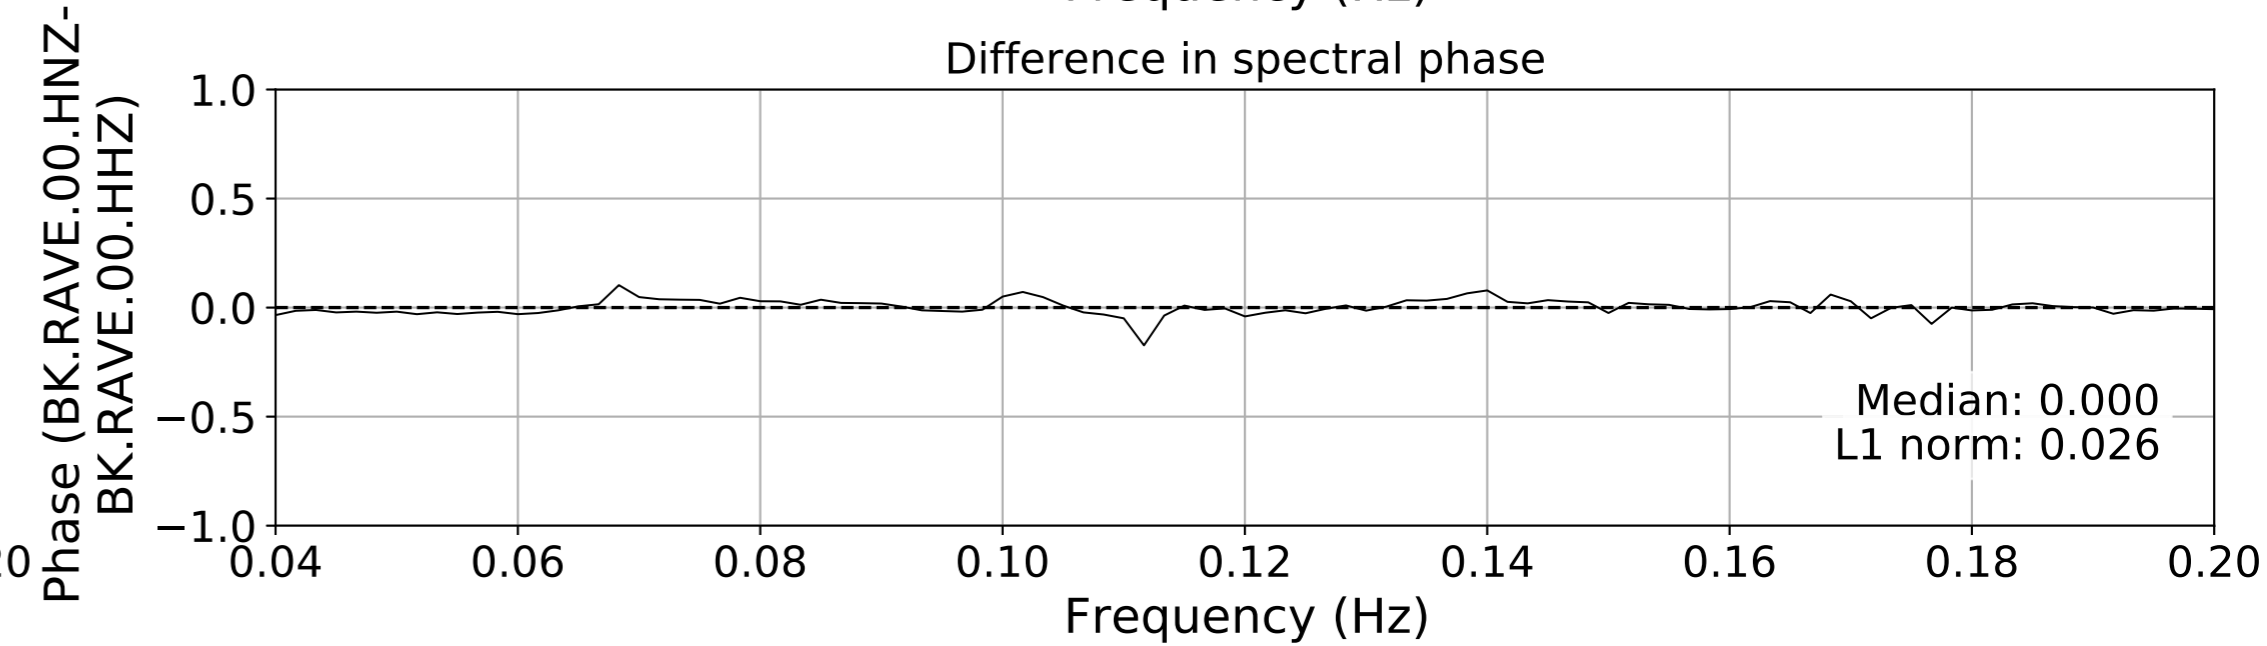

2024.340.184421_M7.0_nc75095651
Origin Time:2024-12-05T18:44:21.110000Z USGS event-id:nc75095651
M7.0 2024 Offshore Cape Mendocino, California Earthquake