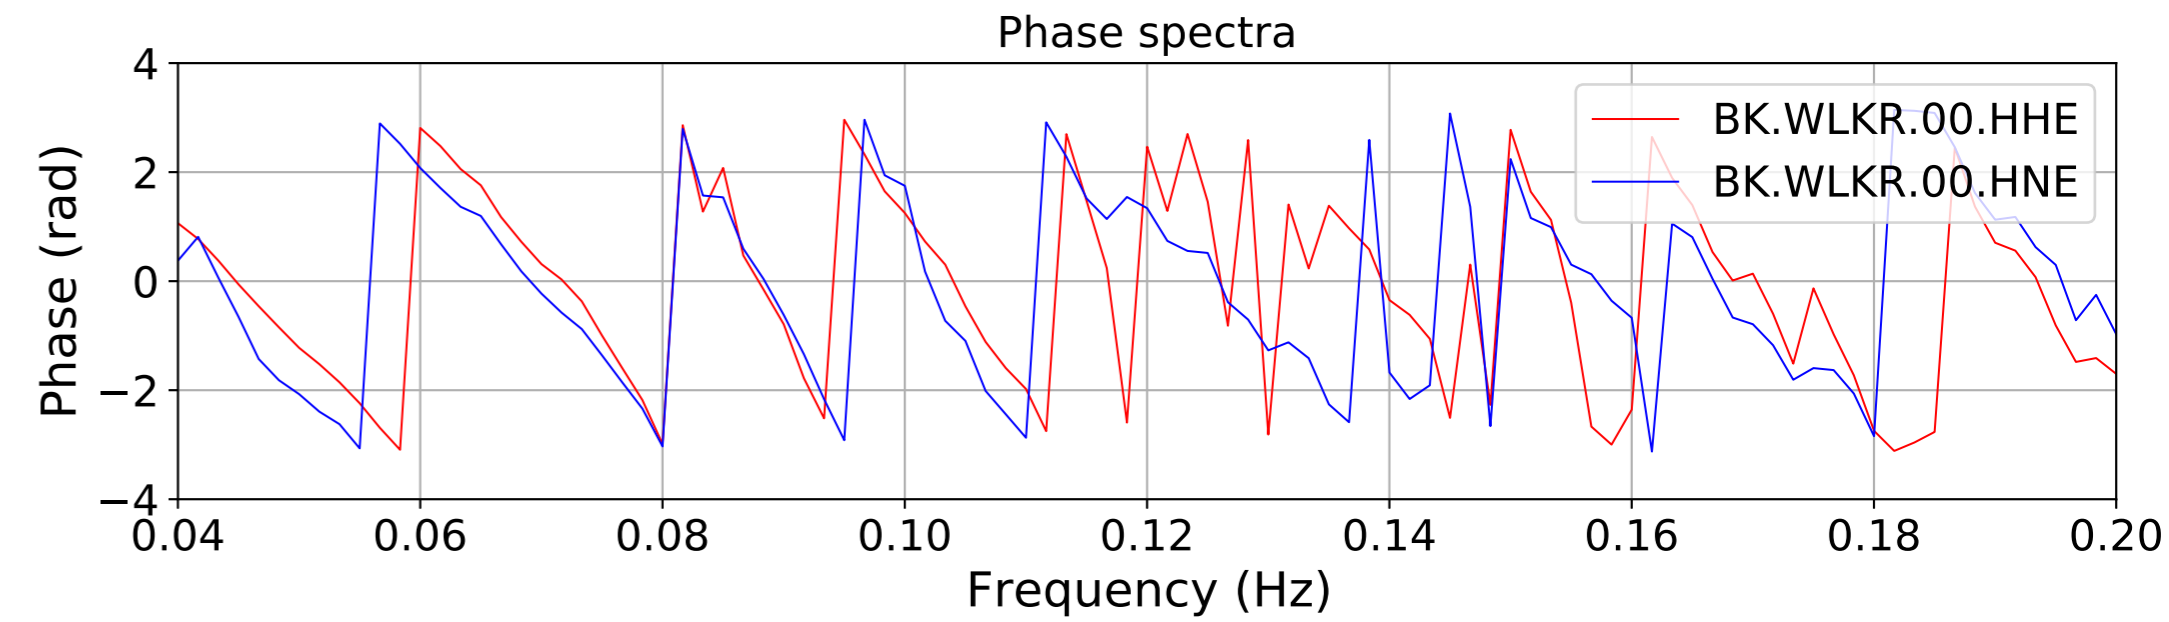

2024.340.184421.M7.0_nc75095651
Origin Time:2024-12-05T18:44:21.110000Z USGS event-id:nc75095651
M7.0 2024 Offshore Cape Mendocino, California Earthquake