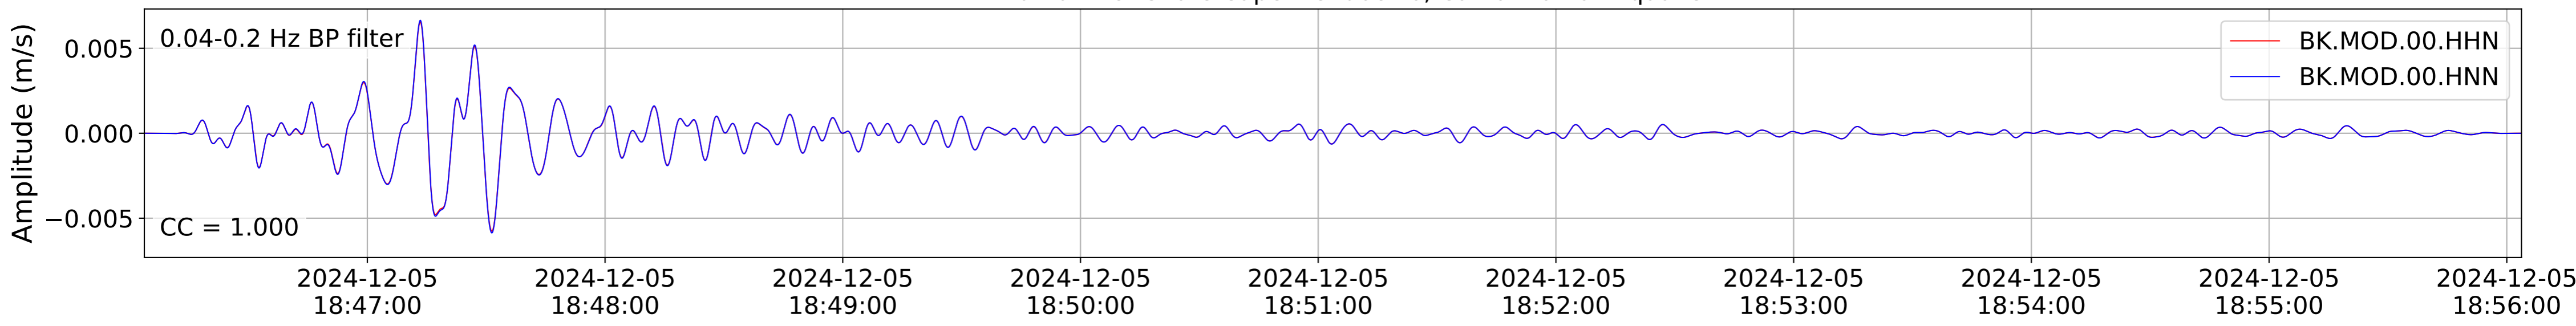

2024.340.184421_M7.0_nc75095651
Origin Time:2024-12-05T18:44:21.110000Z USGS event-id:nc75095651
M7.0 2024 Offshore Cape Mendocino, California Earthquake