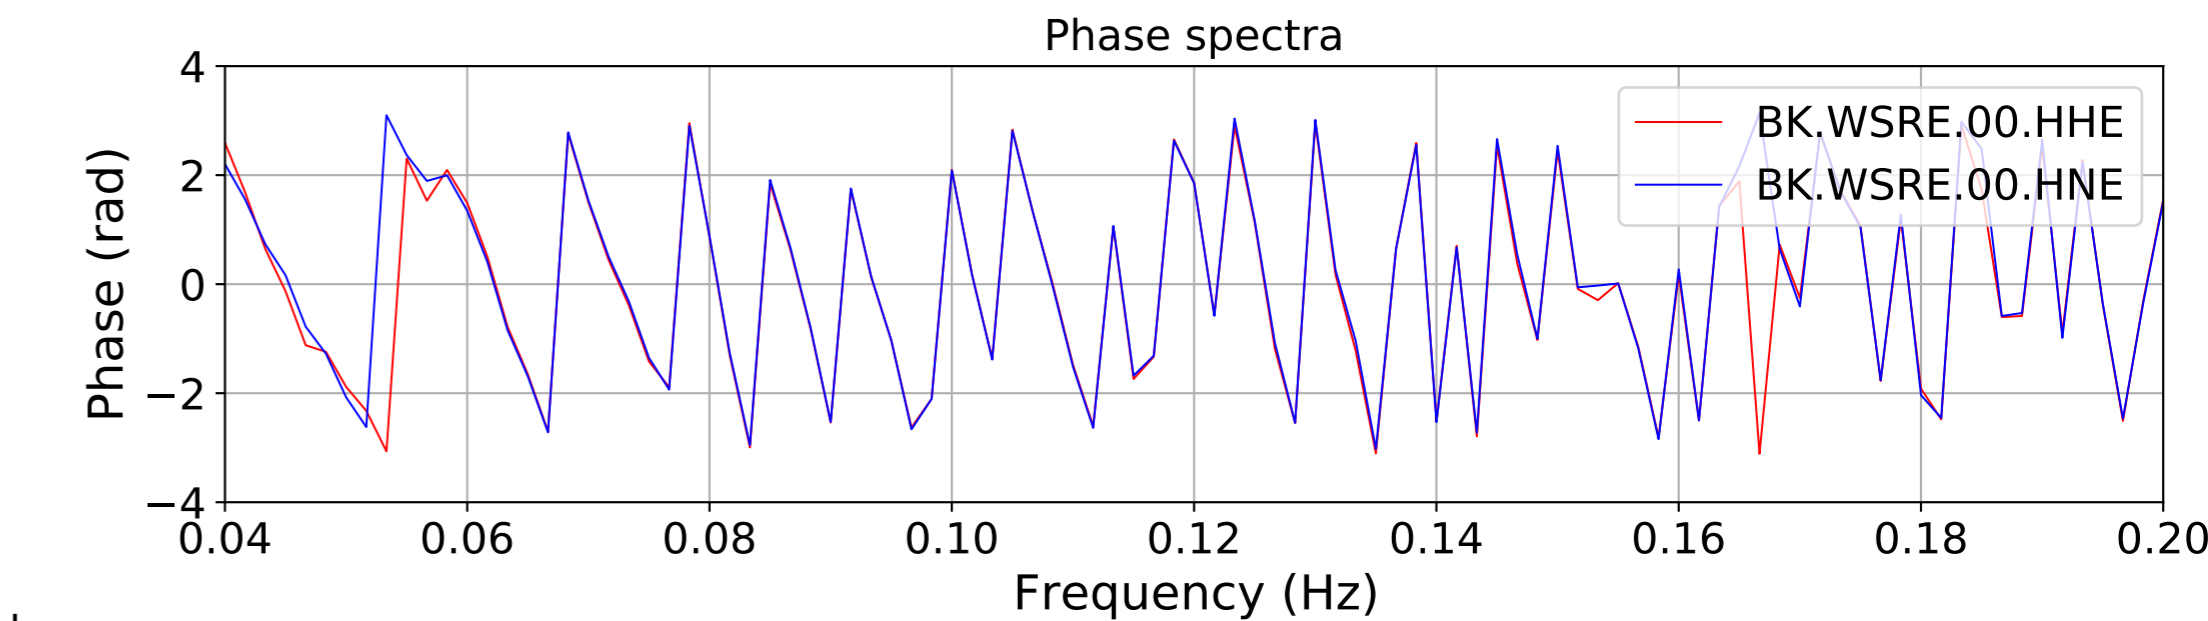

2024.340.184421.M7.0_nc75095651
Origin Time:2024-12-05T18:44:21.110000Z USGS event-id:nc75095651
M7.0 2024 Offshore Cape Mendocino, California Earthquake