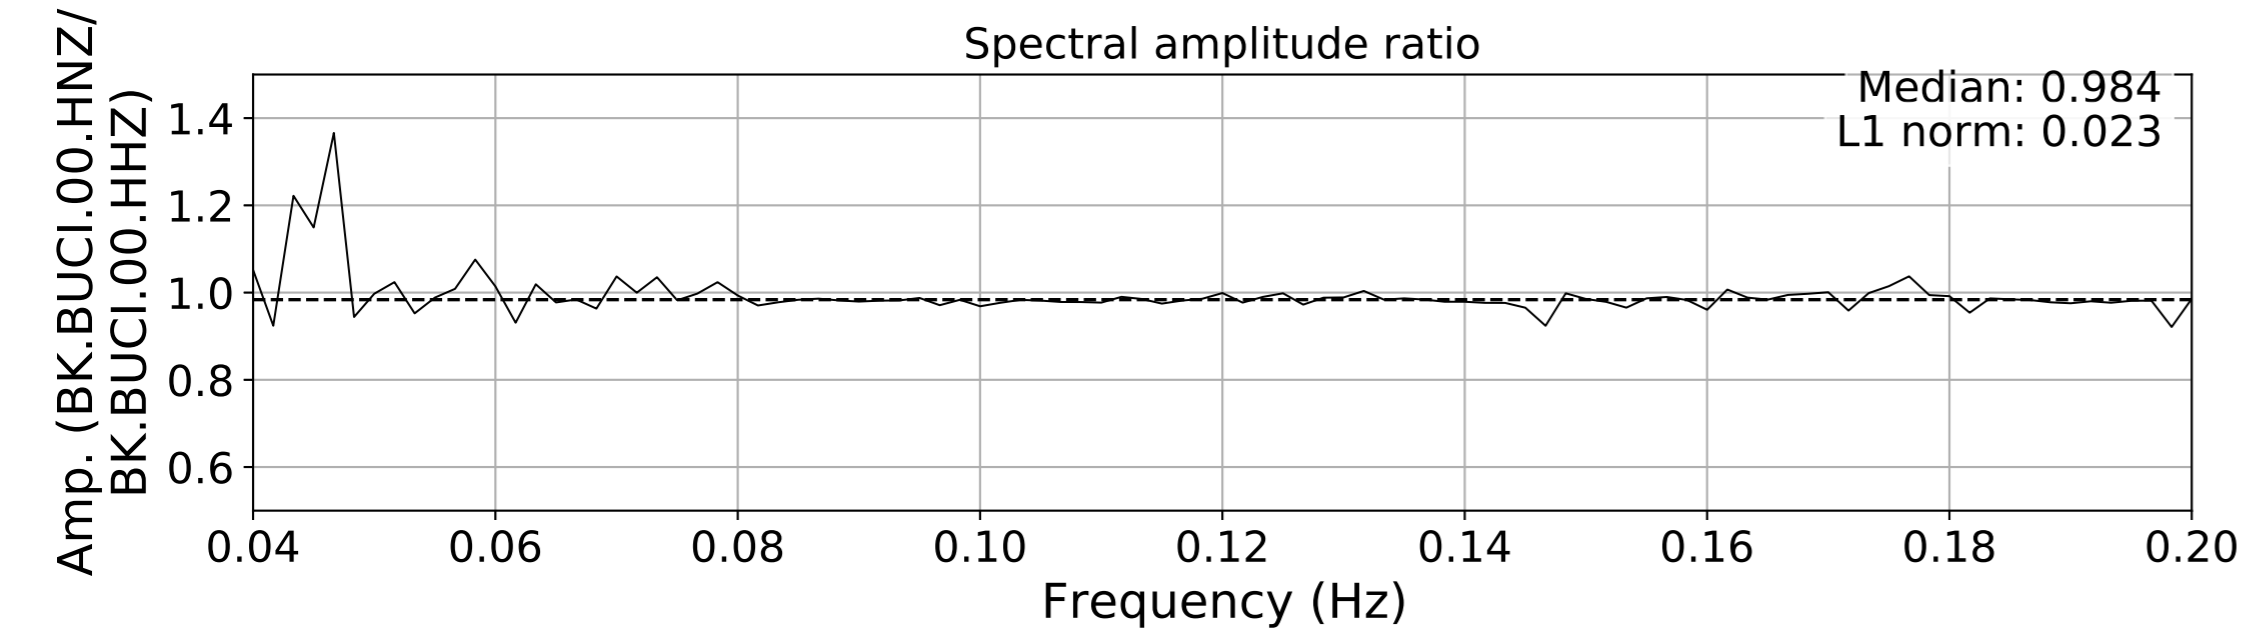

2024.340.184421_M7.0_nc75095651
Origin Time:2024-12-05T18:44:21.110000Z USGS event-id:nc75095651
M7.0 2024 Offshore Cape Mendocino, California Earthquake