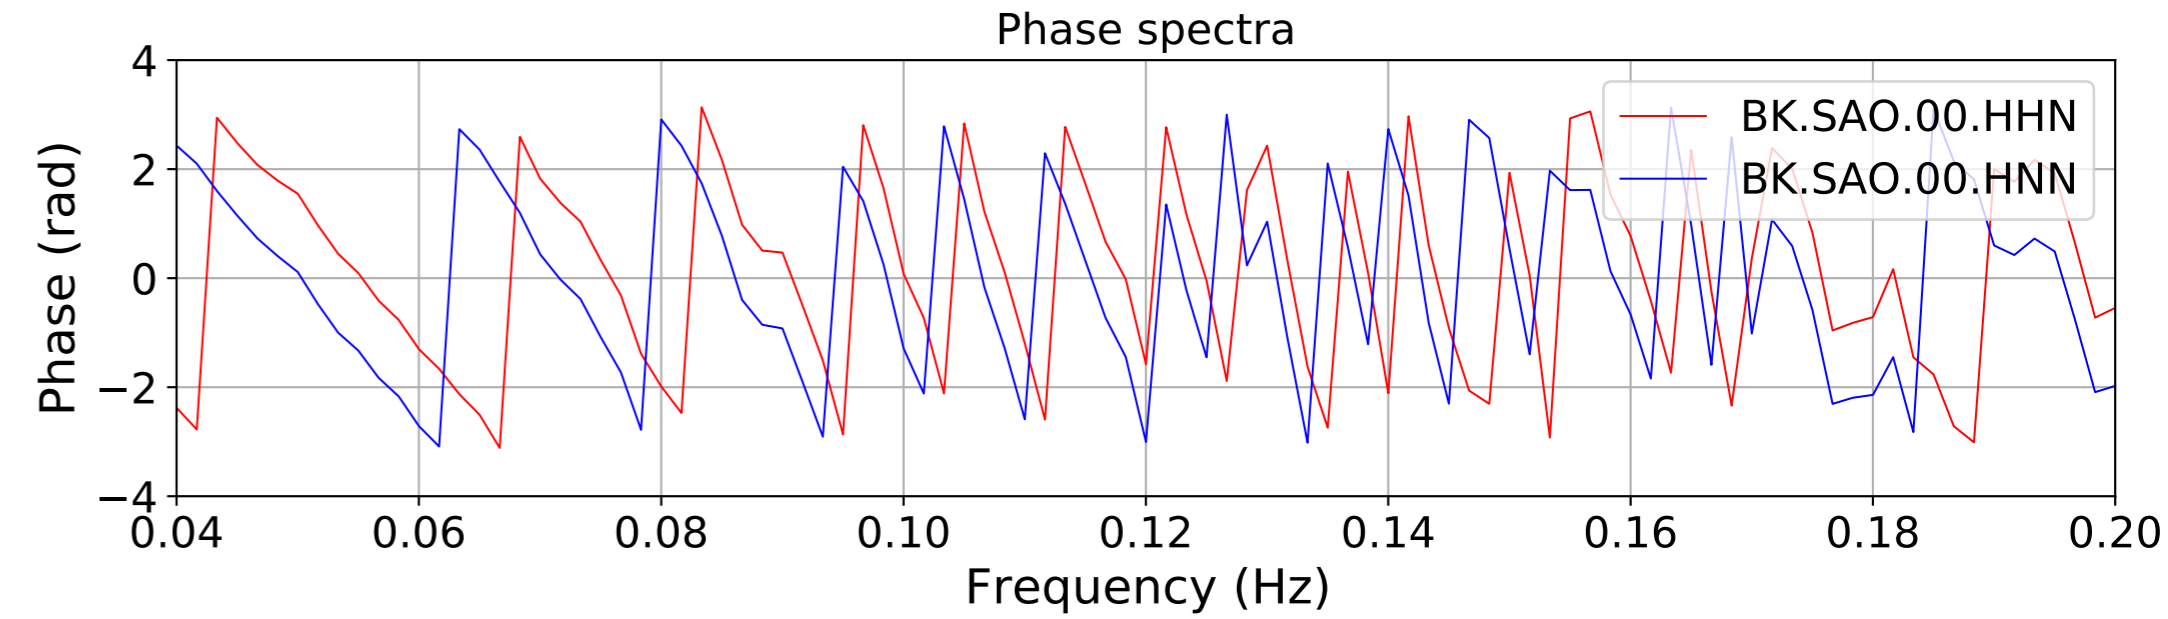

2024.340.184421_M7.0_nc75095651
Origin Time:2024-12-05T18:44:21.110000Z USGS event-id:nc75095651
M7.0 2024 Offshore Cape Mendocino, California Earthquake