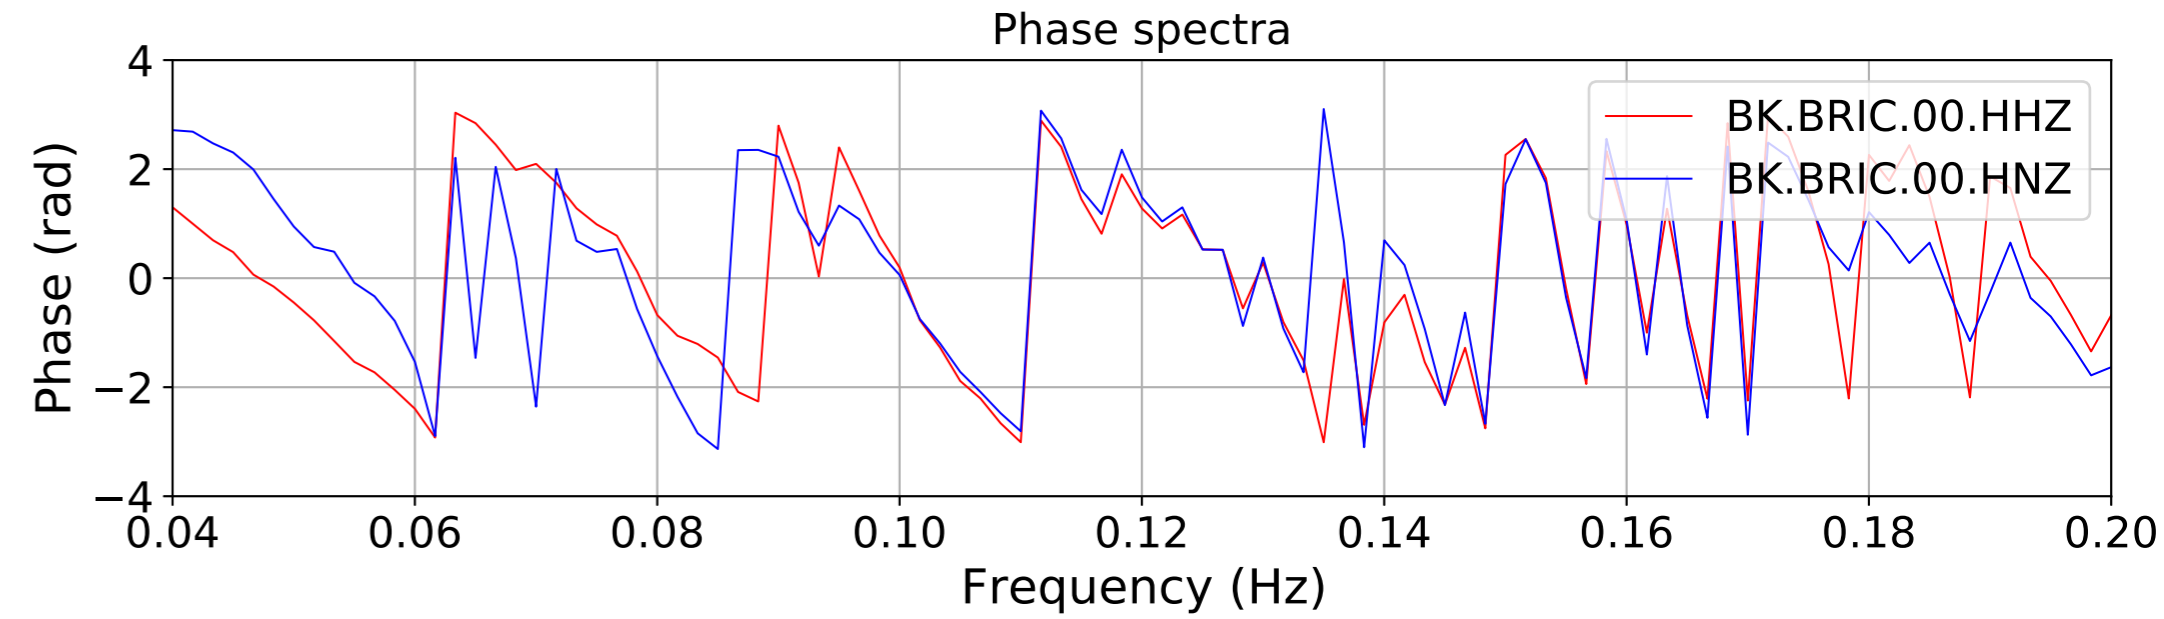

2024.340.184421_M7.0_nc75095651
Origin Time:2024-12-05T18:44:21.110000Z USGS event-id:nc75095651
M7.0 2024 Offshore Cape Mendocino, California Earthquake