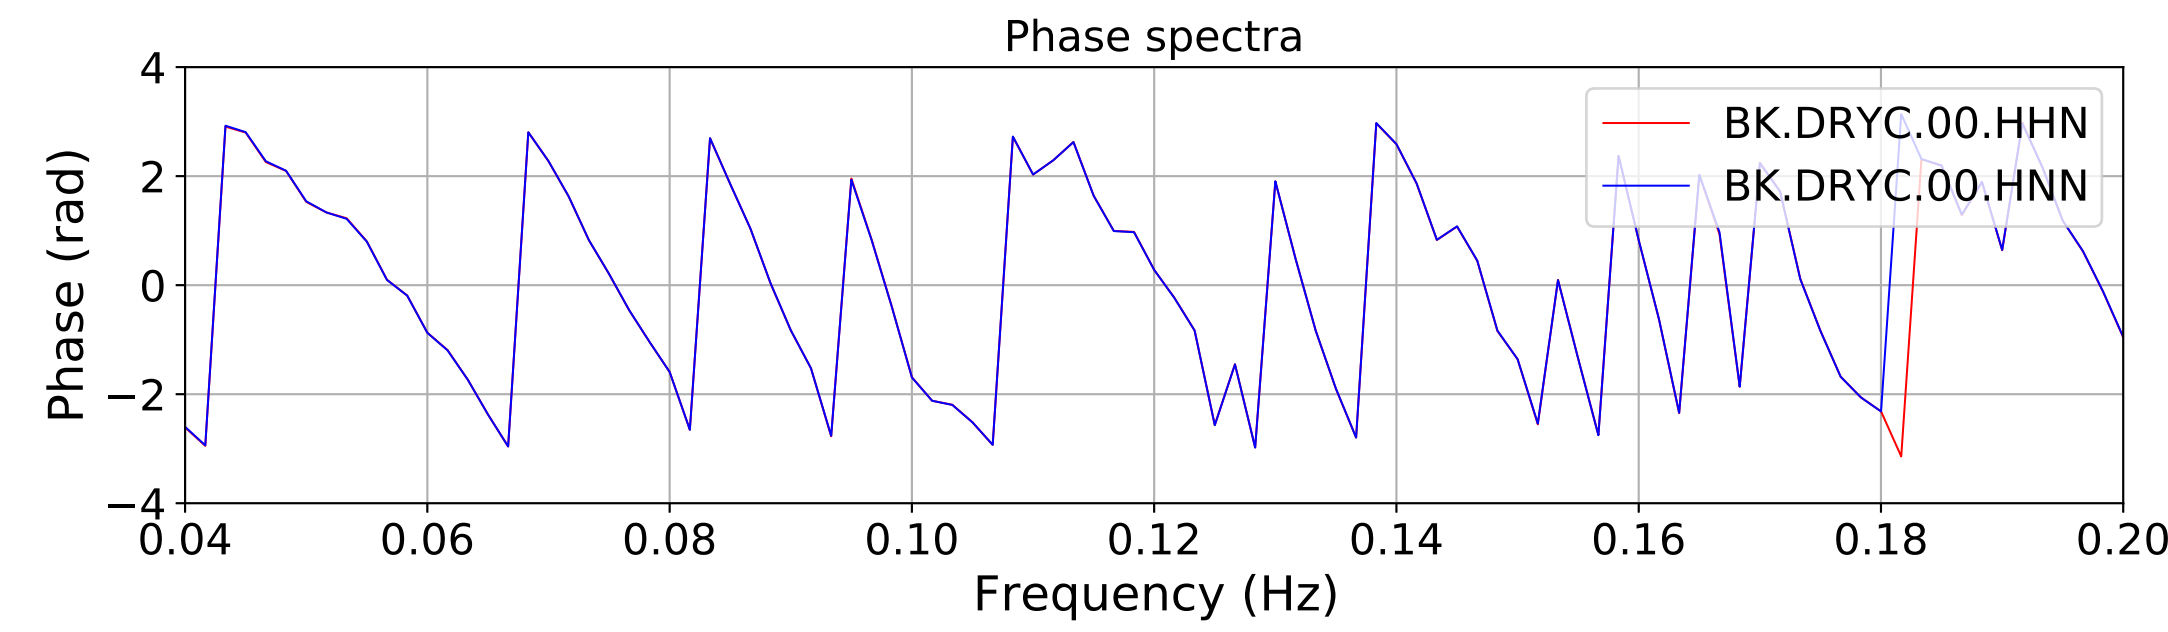

2024.340.184421_M7.0_nc75095651
Origin Time:2024-12-05T18:44:21.110000Z USGS event-id:nc75095651
M7.0 2024 Offshore Cape Mendocino, California Earthquake