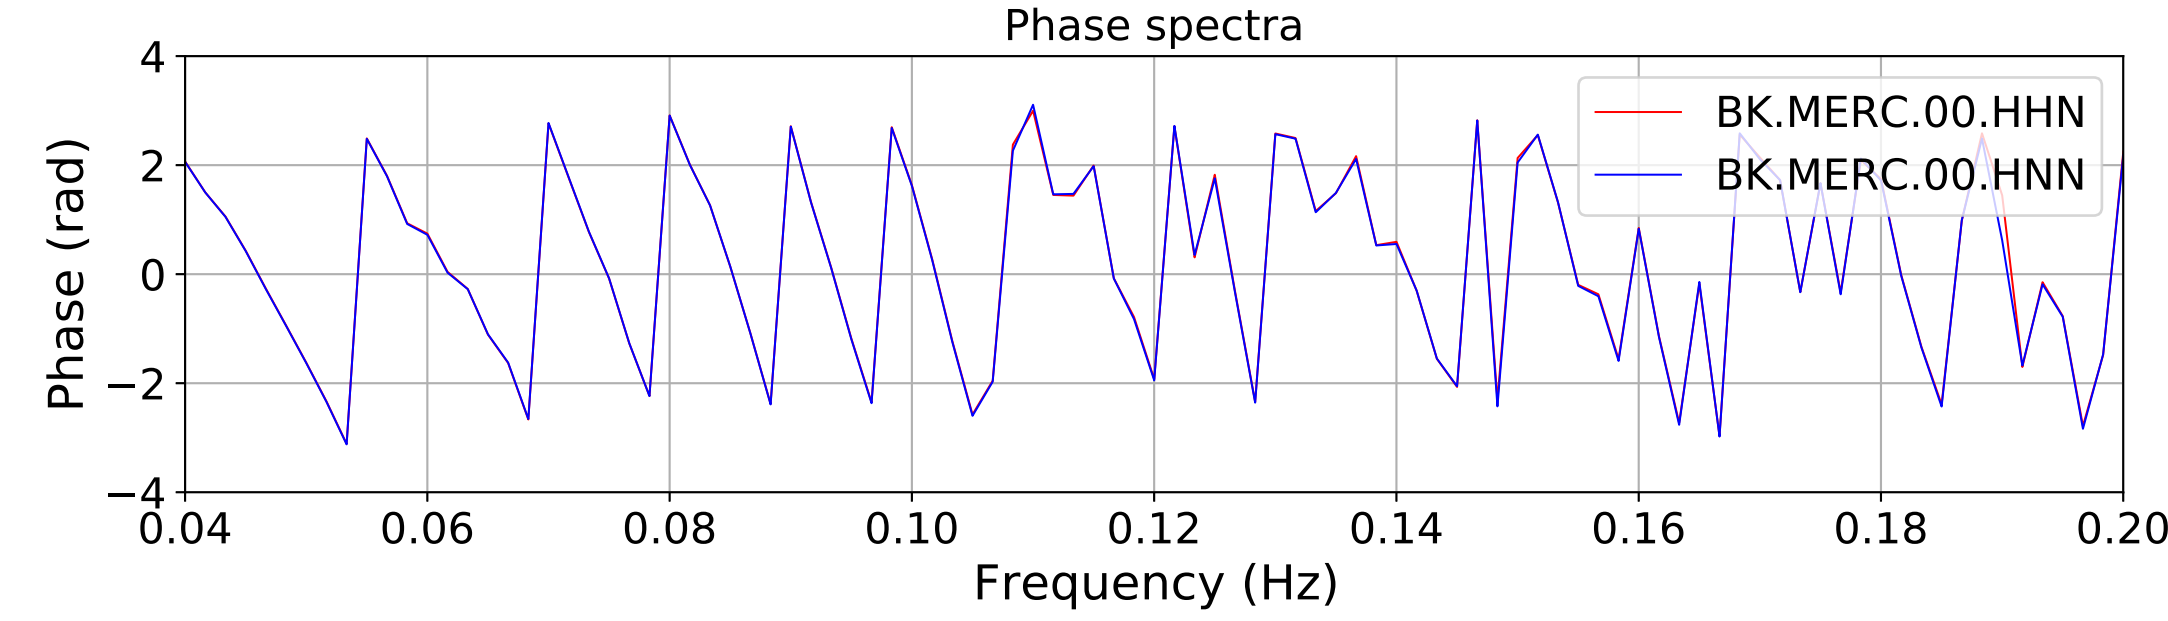

2024.340.184421_M7.0_nc75095651
Origin Time:2024-12-05T18:44:21.110000Z USGS event-id:nc75095651
M7.0 2024 Offshore Cape Mendocino, California Earthquake