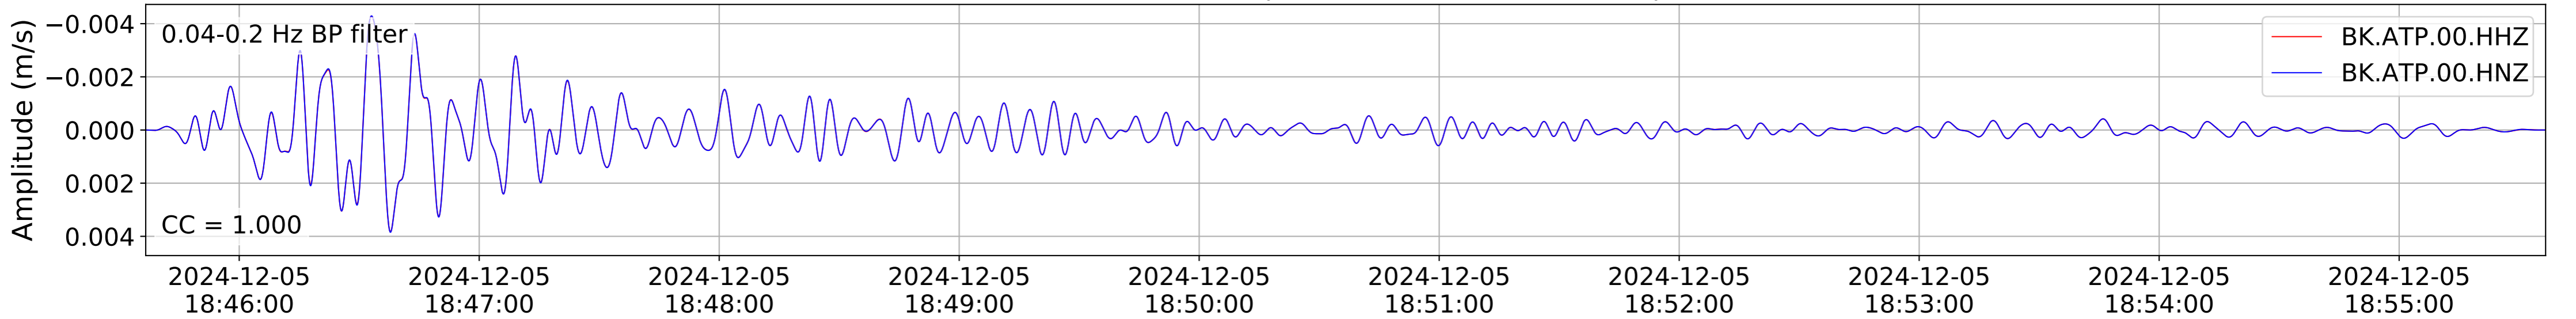

2024.340.184421_M7.0_nc75095651
Origin Time:2024-12-05T18:44:21.110000Z USGS event-id:nc75095651
M7.0 2024 Offshore Cape Mendocino, California Earthquake