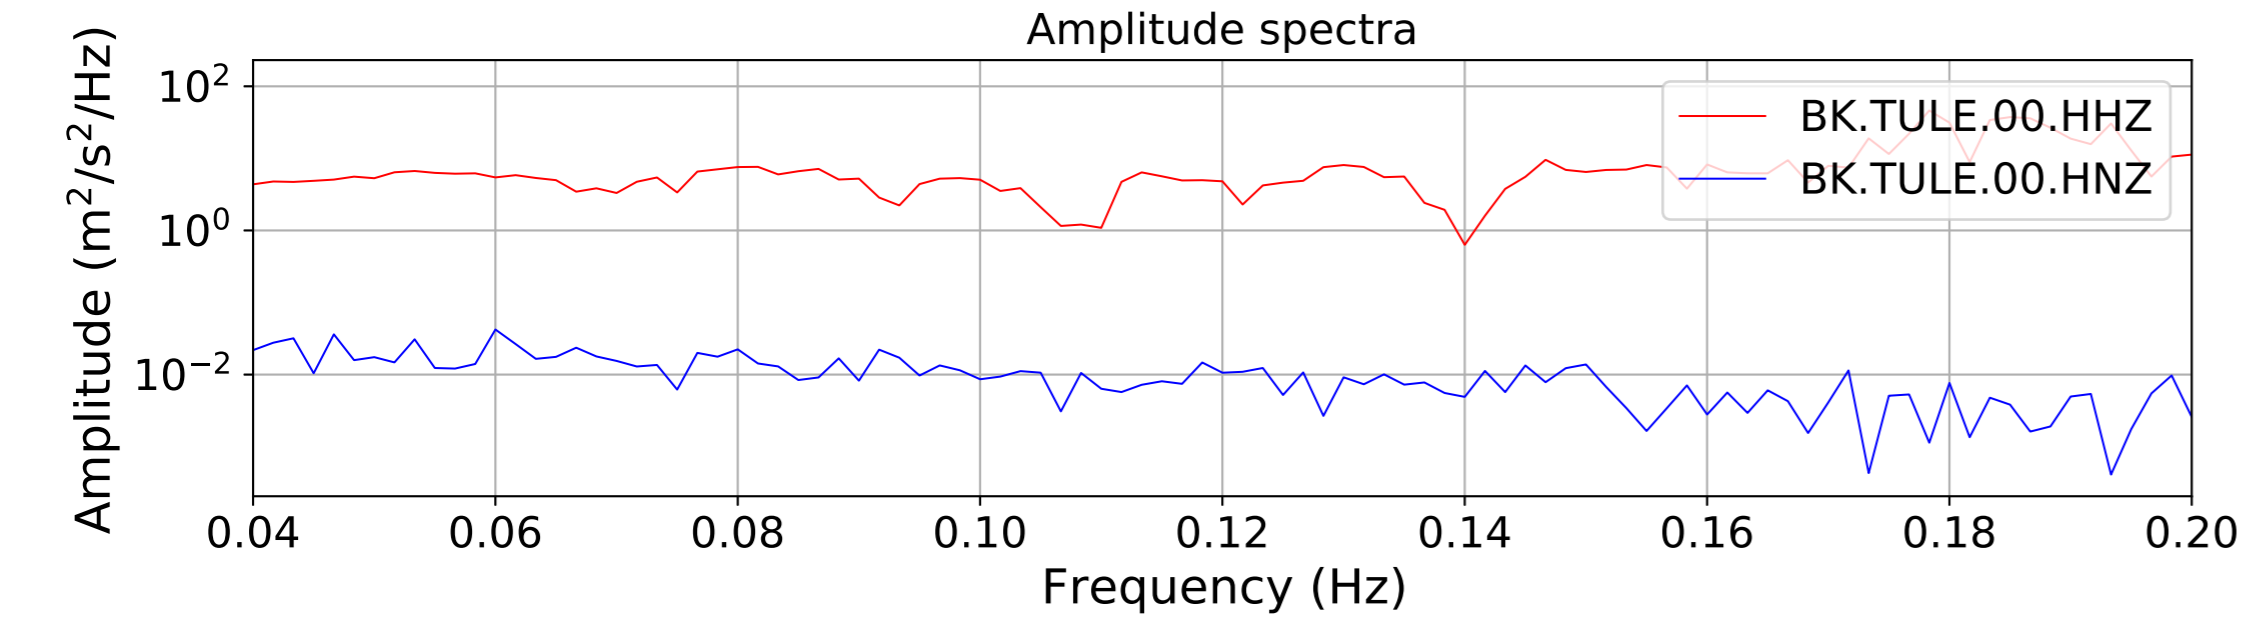

2024.340.184421_M7.0_nc75095651
Origin Time:2024-12-05T18:44:21.110000Z USGS event-id:nc75095651
M7.0 2024 Offshore Cape Mendocino, California Earthquake