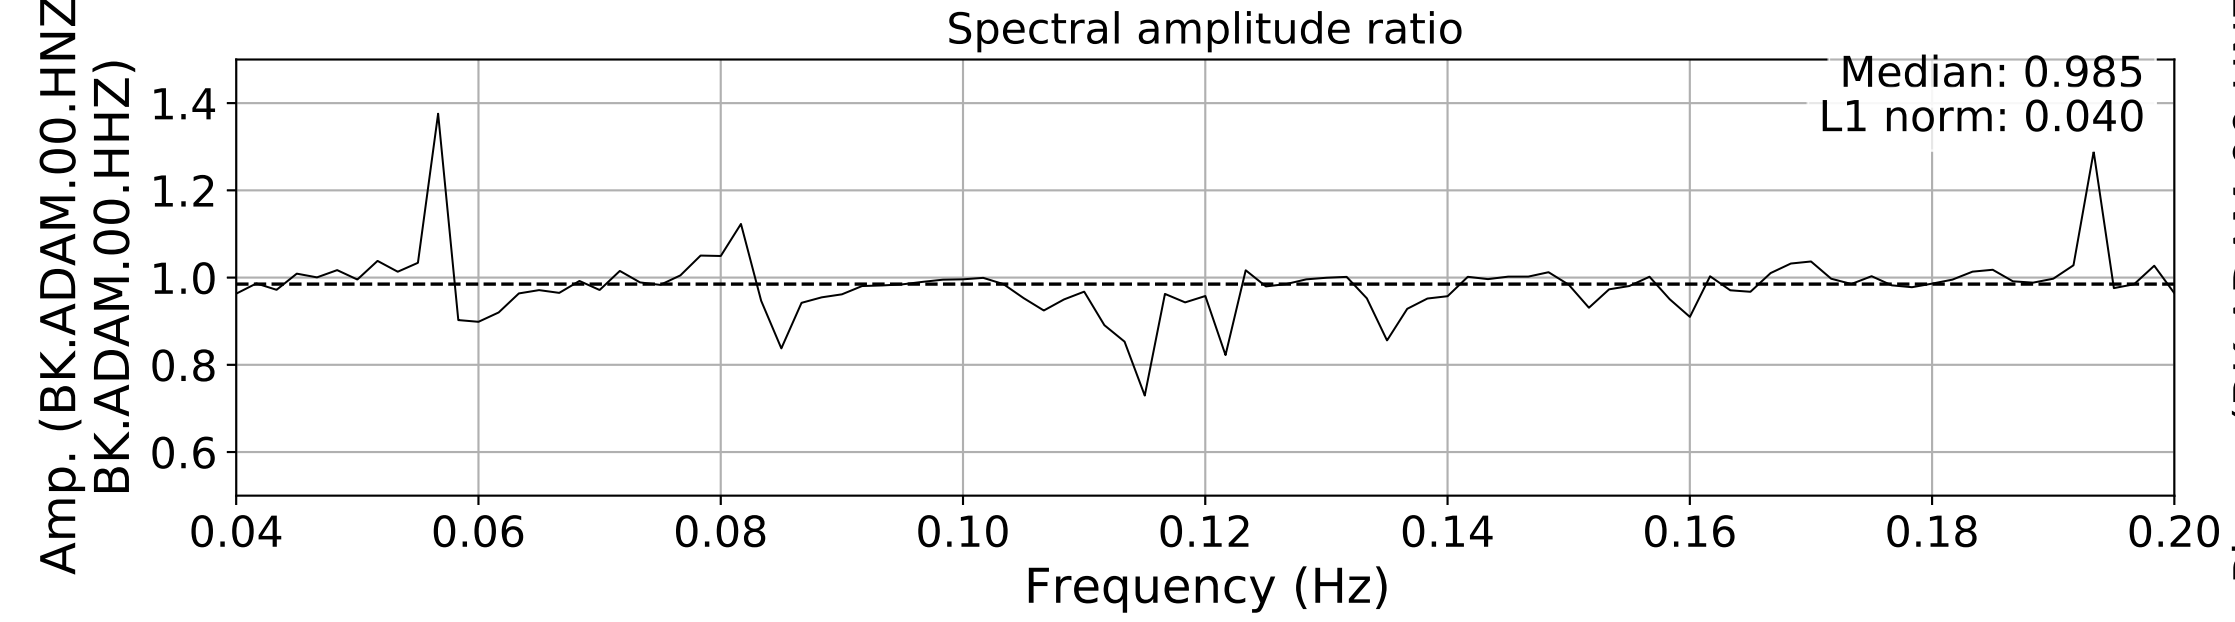

2024.340.184421_M7.0_nc75095651
Origin Time:2024-12-05T18:44:21.110000Z USGS event-id:nc75095651
M7.0 2024 Offshore Cape Mendocino, California Earthquake