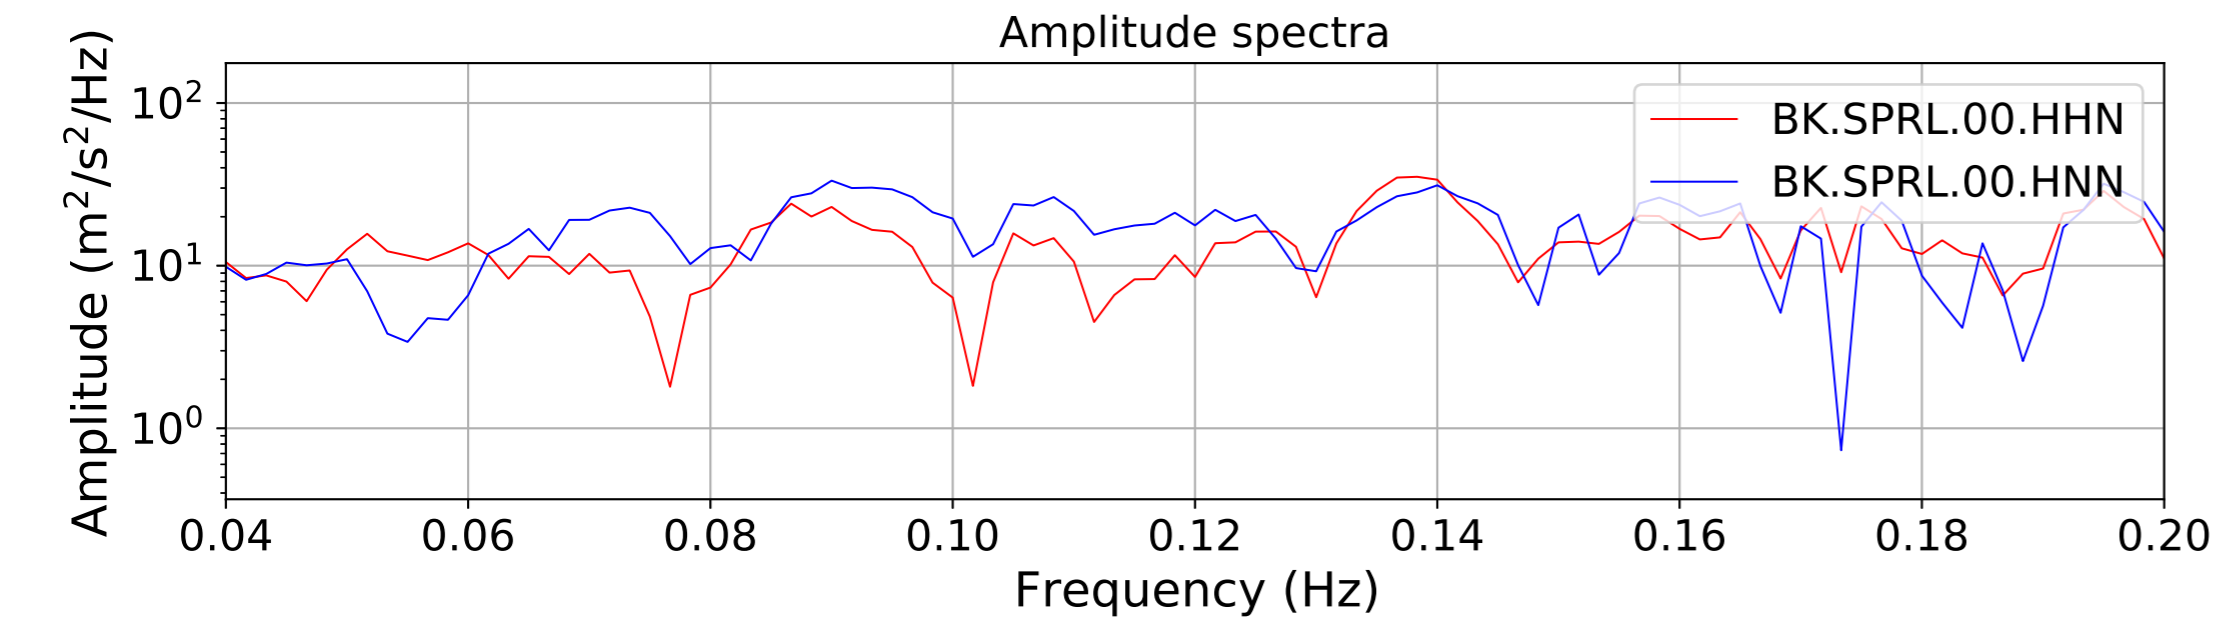

2024.340.184421.M7.0_nc75095651
Origin Time:2024-12-05T18:44:21.110000Z USGS event-id:nc75095651
M7.0 2024 Offshore Cape Mendocino, California Earthquake