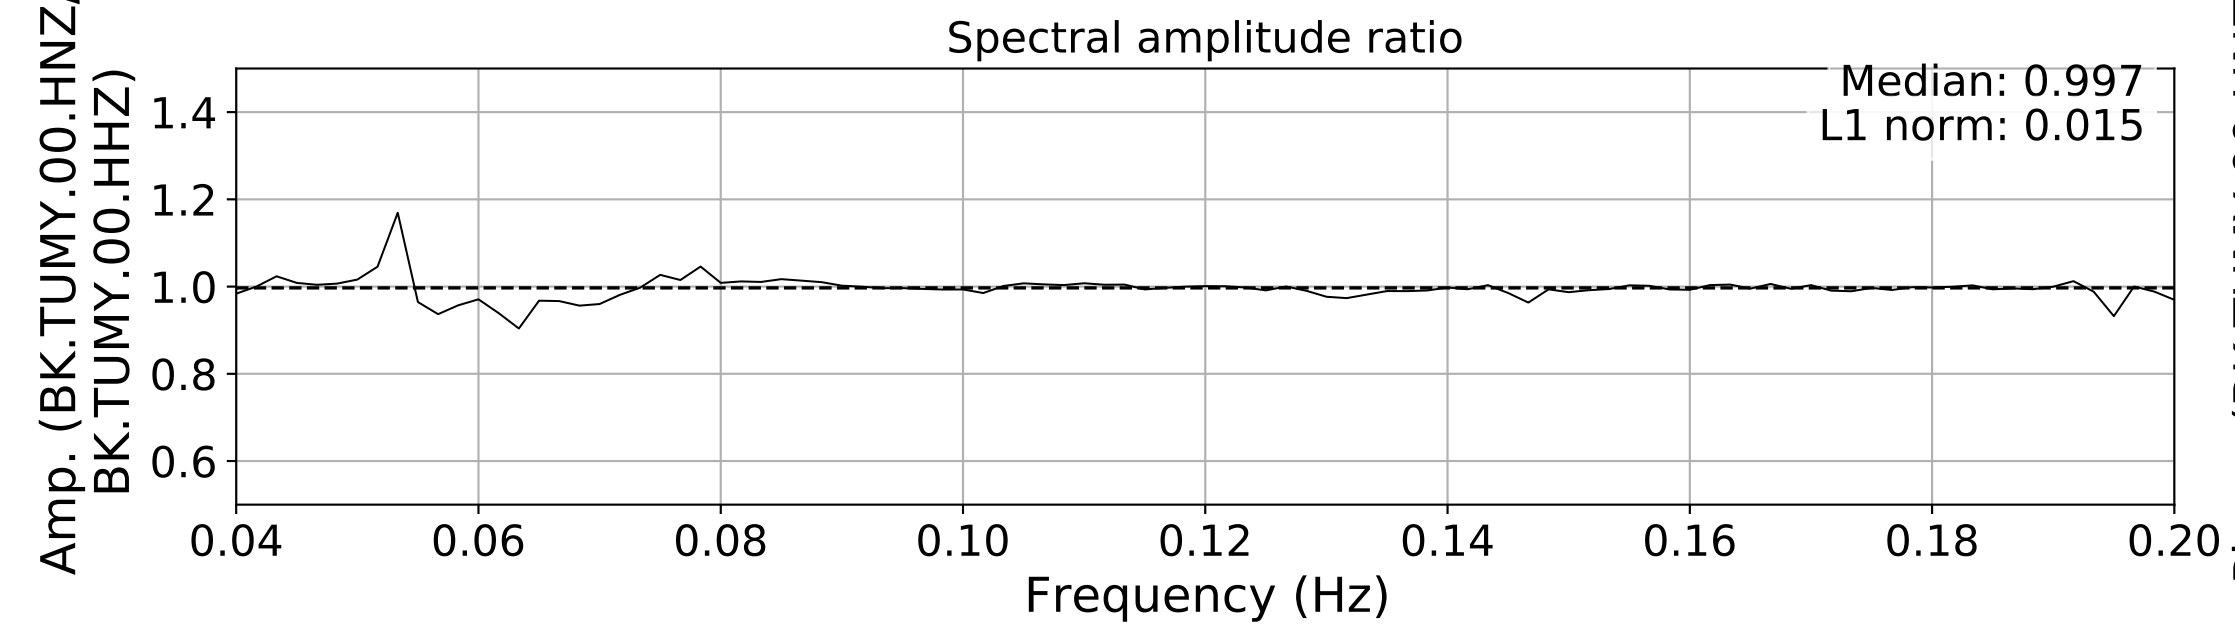

2024.340.184421_M7.0_nc75095651
Origin Time:2024-12-05T18:44:21.110000Z USGS event-id:nc75095651
M7.0 2024 Offshore Cape Mendocino, California Earthquake