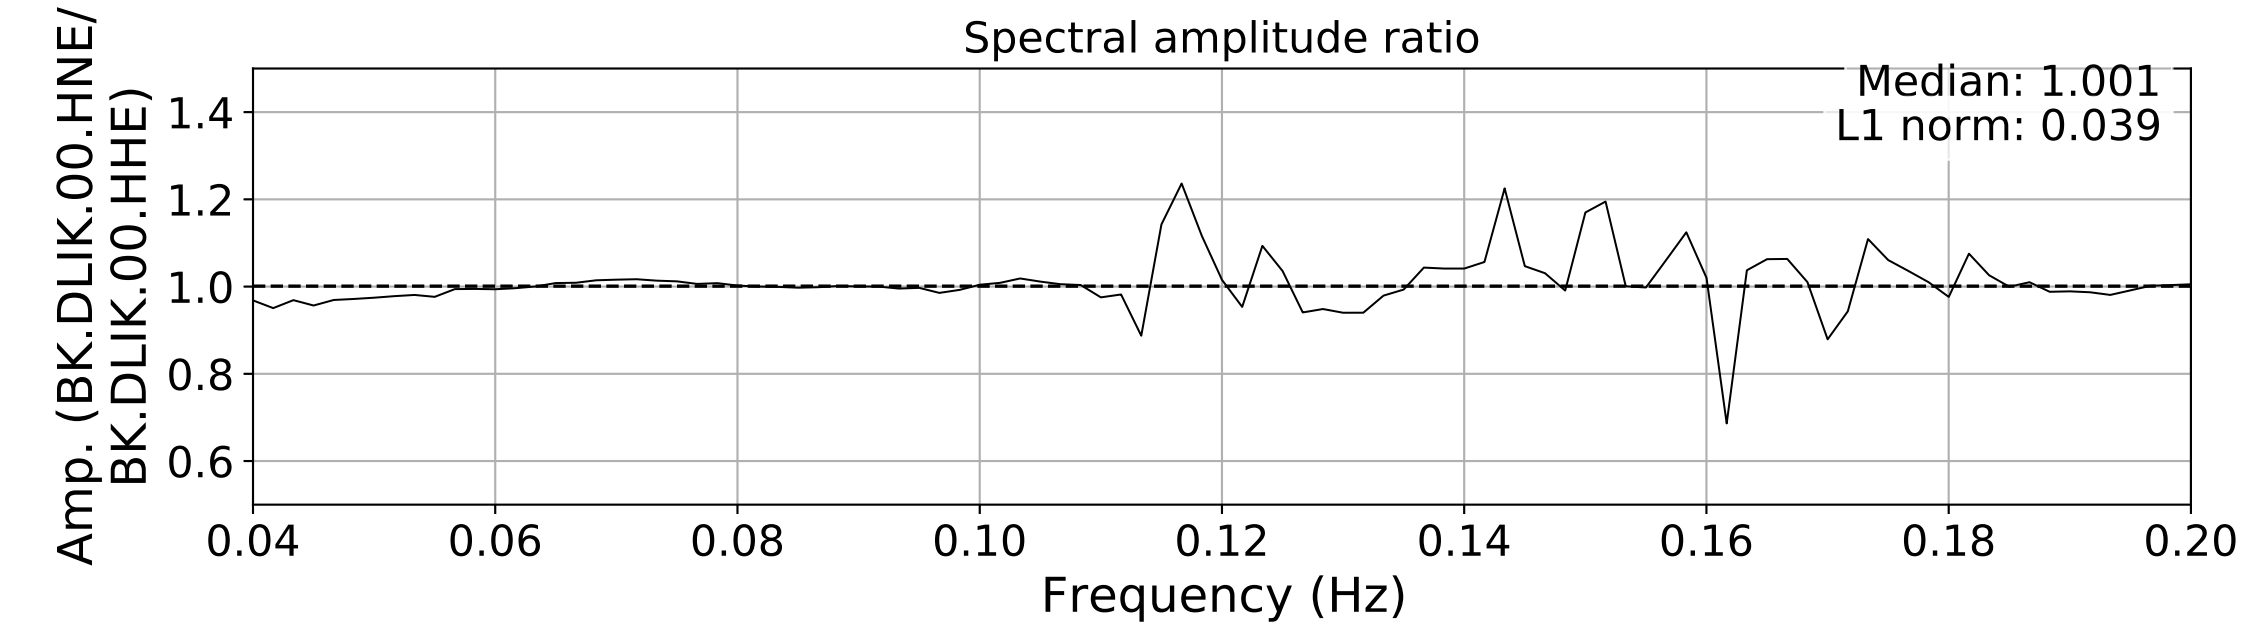

2024.340.184421_M7.0_nc75095651
Origin Time:2024-12-05T18:44:21.110000Z USGS event-id:nc75095651
M7.0 2024 Offshore Cape Mendocino, California Earthquake