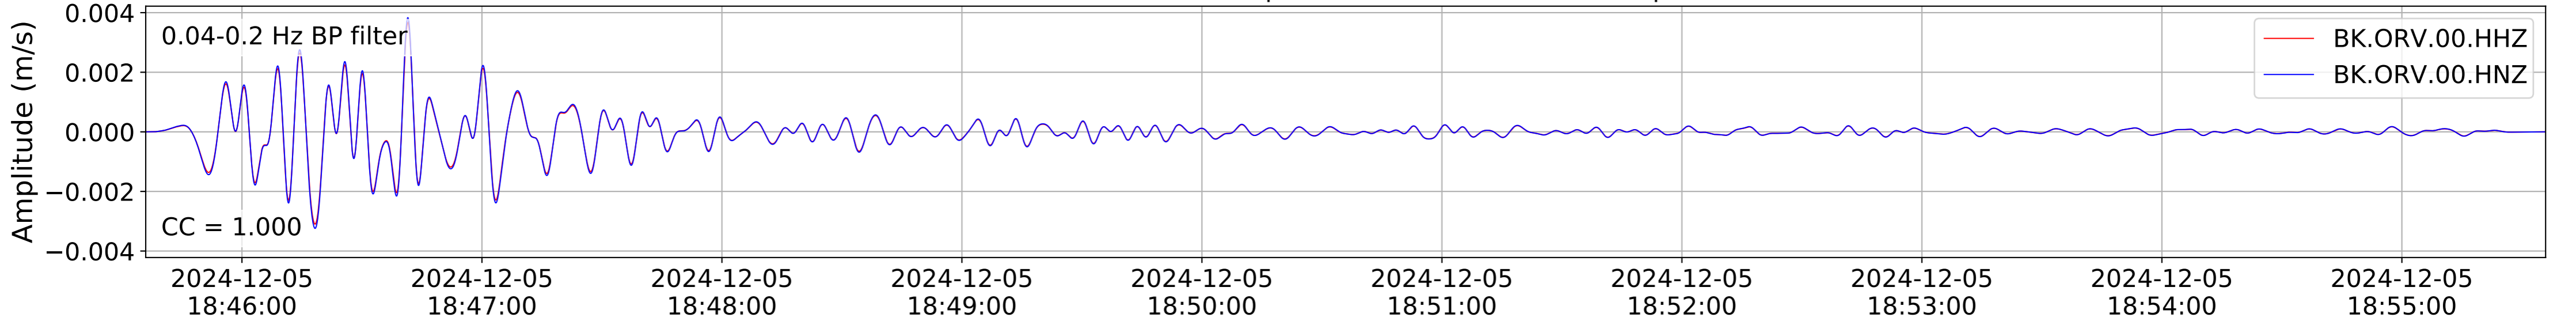

2024.340.184421_M7.0_nc75095651
Origin Time:2024-12-05T18:44:21.110000Z USGS event-id:nc75095651
M7.0 2024 Offshore Cape Mendocino, California Earthquake