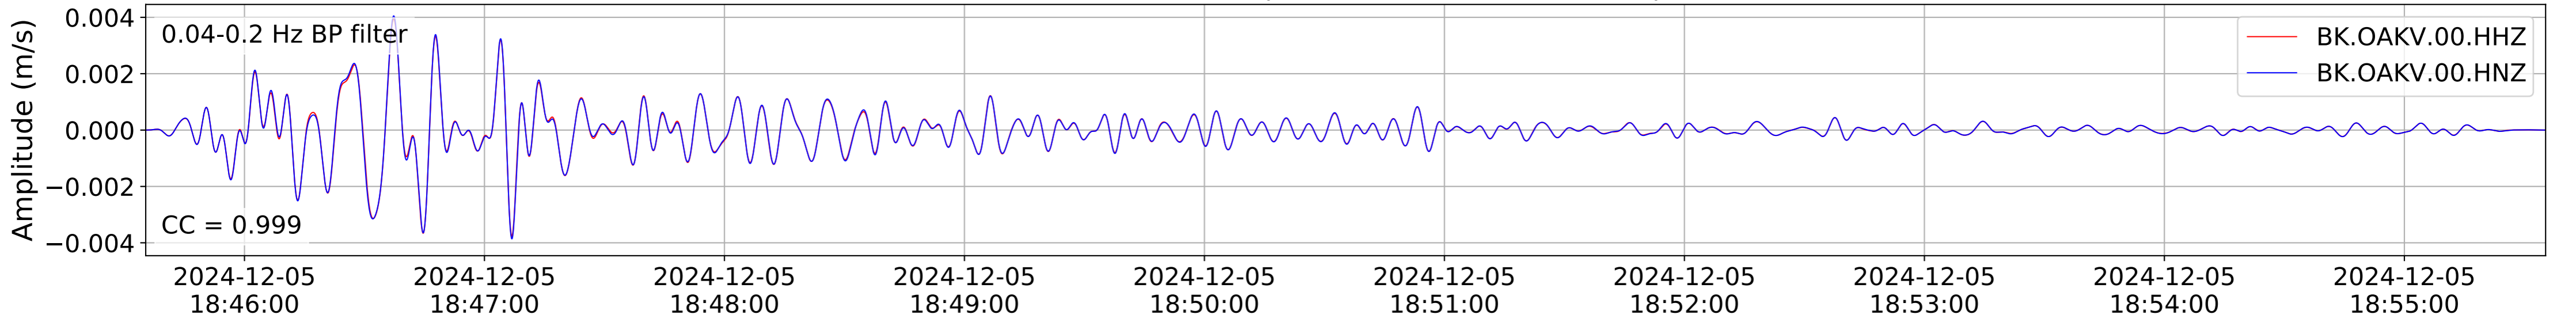

2024.340.184421_M7.0_nc75095651
Origin Time:2024-12-05T18:44:21.110000Z USGS event-id:nc75095651
M7.0 2024 Offshore Cape Mendocino, California Earthquake