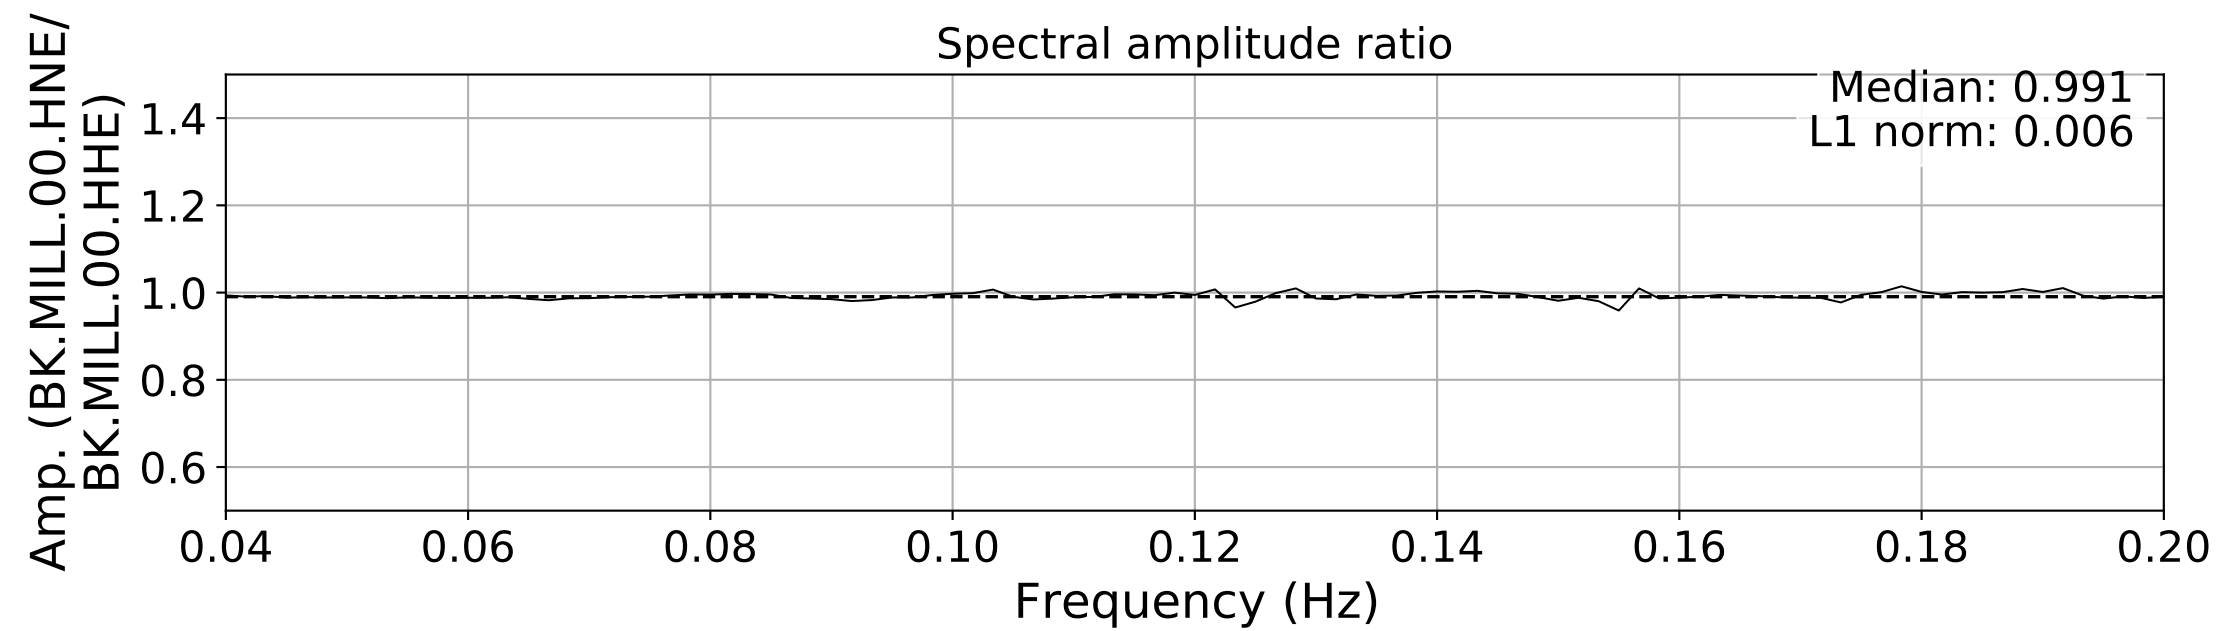

2024.340.184421.M7.0_nc75095651
Origin Time:2024-12-05T18:44:21.110000Z USGS event-id:nc75095651
M7.0 2024 Offshore Cape Mendocino, California Earthquake