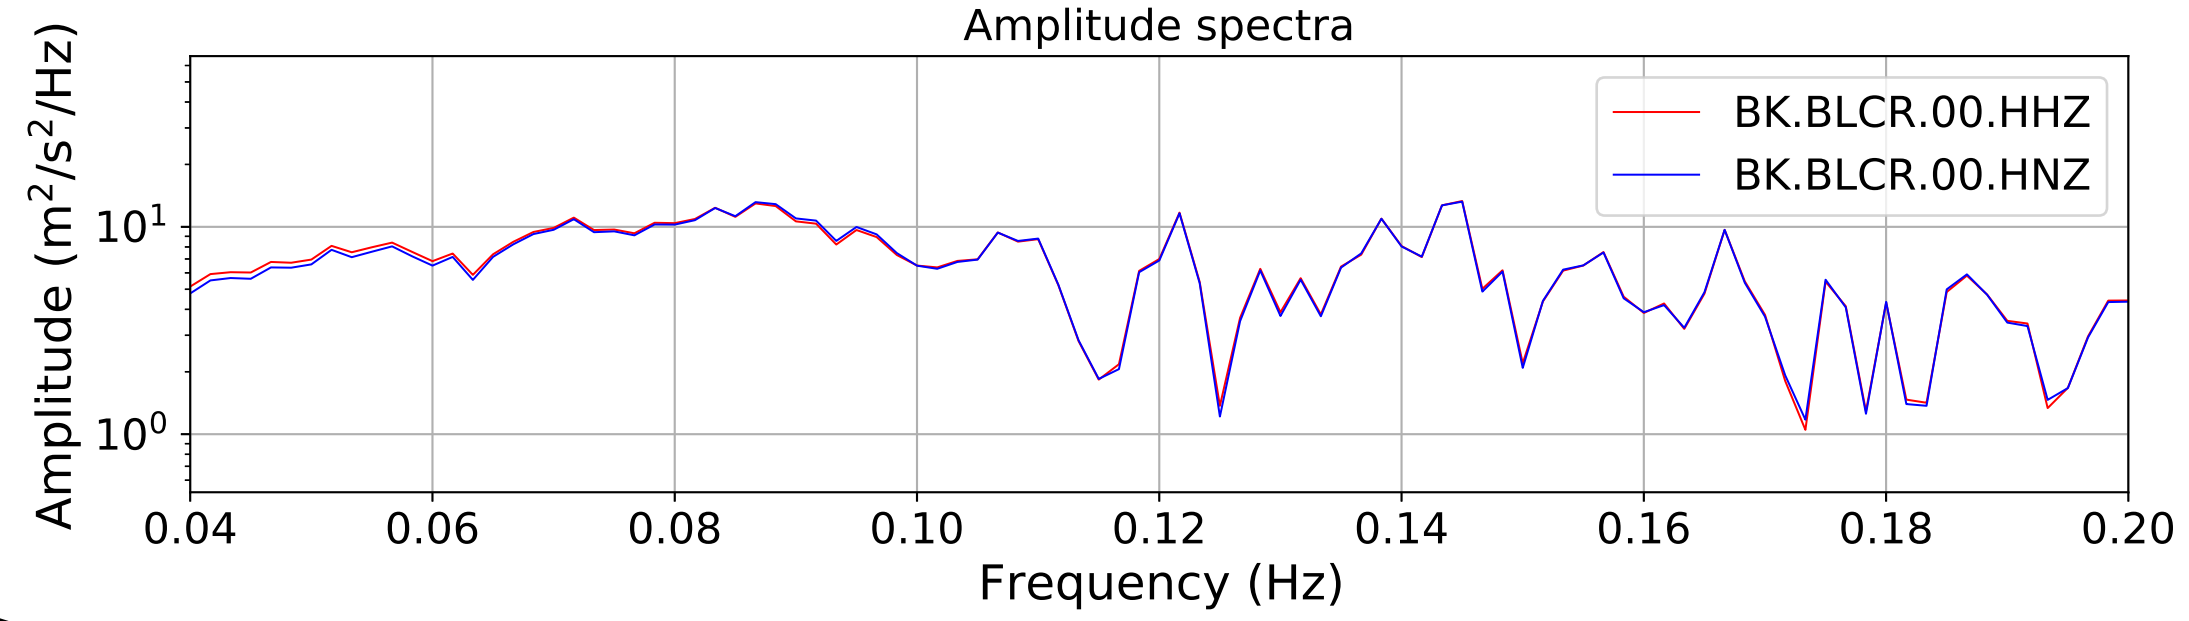

2024.340.184421_M7.0_nc75095651
Origin Time:2024-12-05T18:44:21.110000Z USGS event-id:nc75095651
M7.0 2024 Offshore Cape Mendocino, California Earthquake