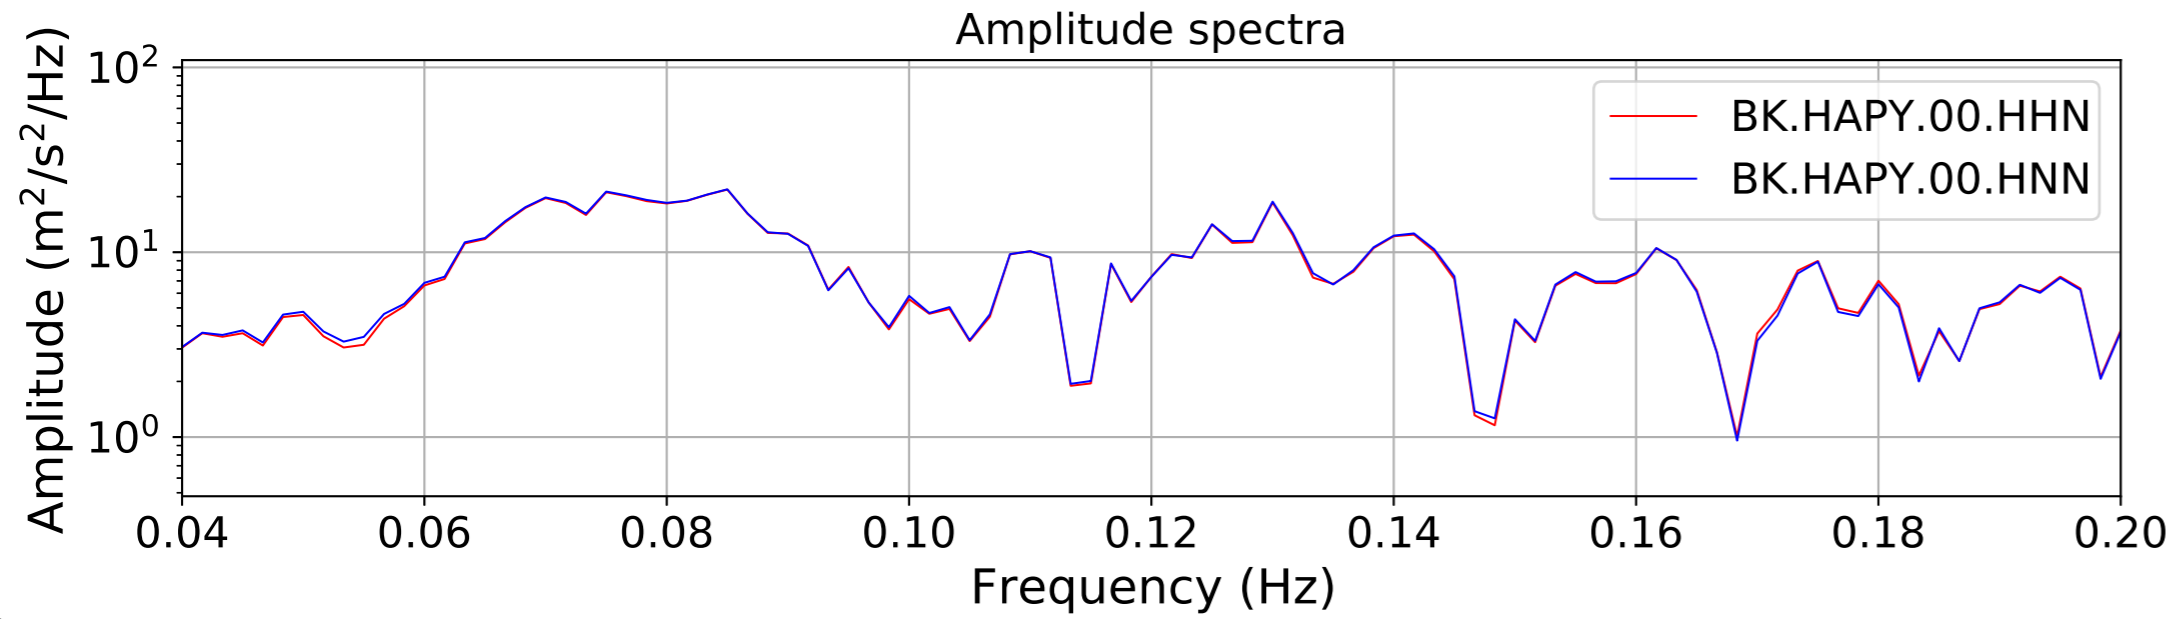

2024.340.184421_M7.0_nc75095651
Origin Time:2024-12-05T18:44:21.110000Z USGS event-id:nc75095651
M7.0 2024 Offshore Cape Mendocino, California Earthquake