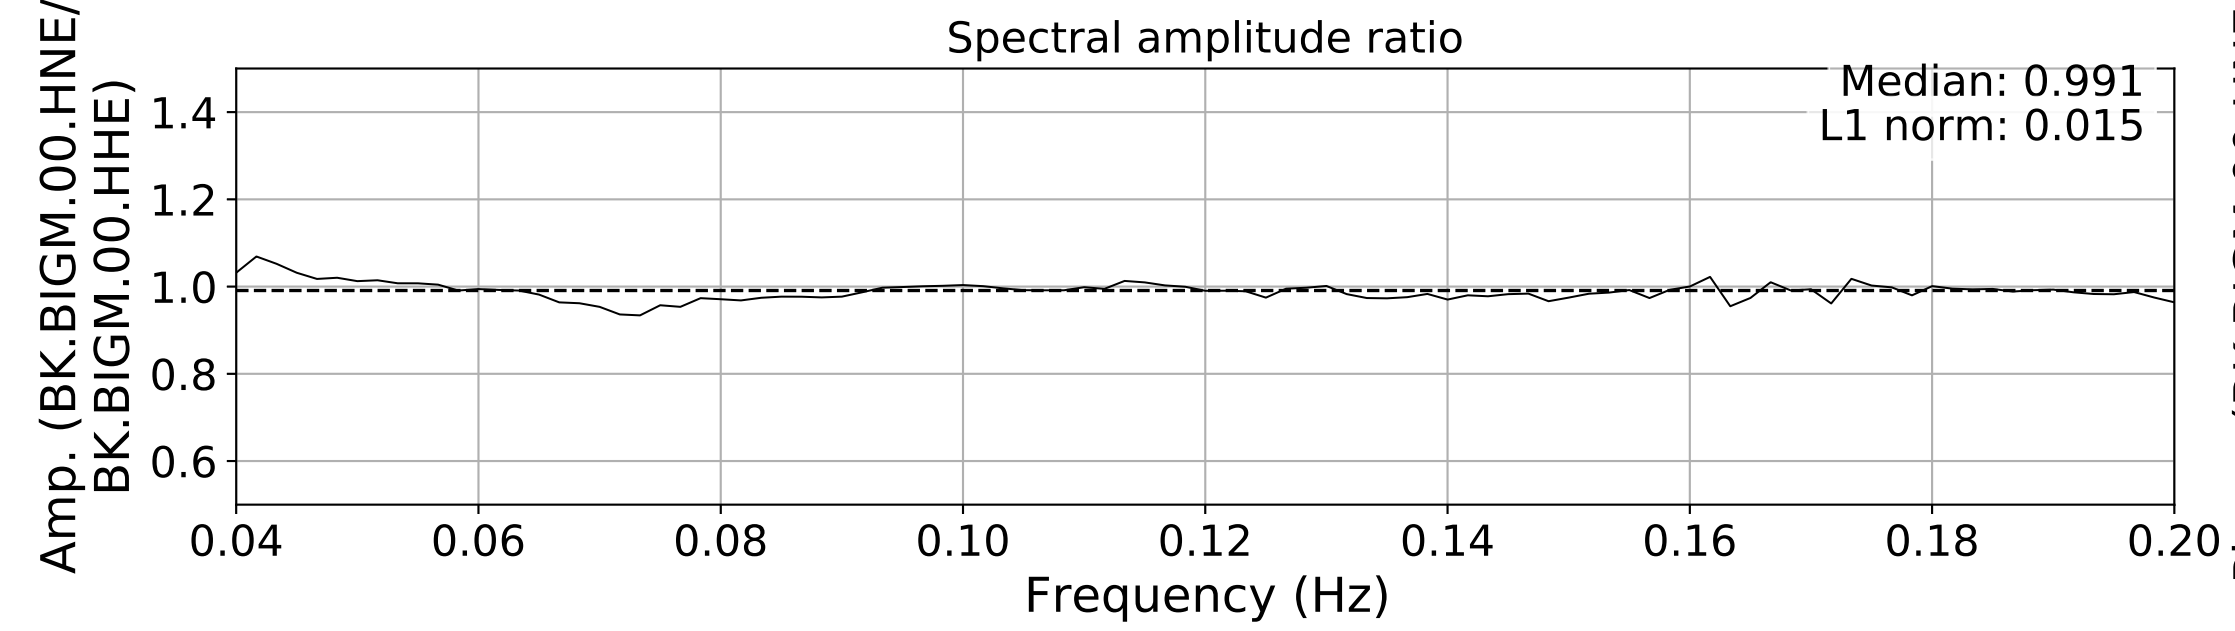

2024.340.184421_M7.0_nc75095651
Origin Time:2024-12-05T18:44:21.110000Z USGS event-id:nc75095651
M7.0 2024 Offshore Cape Mendocino, California Earthquake