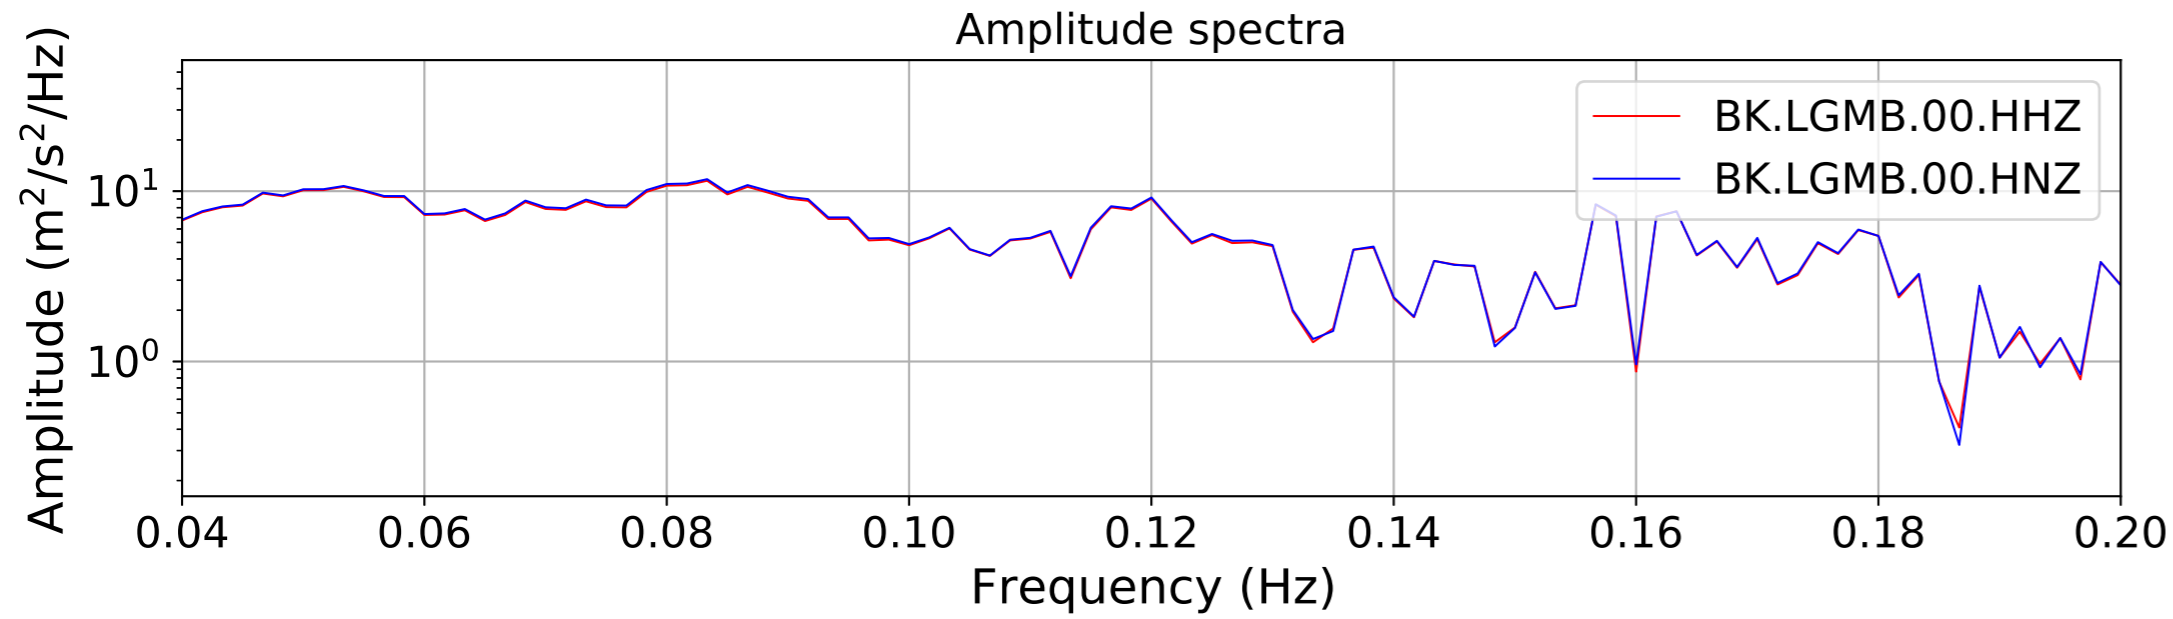

2024.340.184421_M7.0_nc75095651
Origin Time:2024-12-05T18:44:21.110000Z USGS event-id:nc75095651
M7.0 2024 Offshore Cape Mendocino, California Earthquake