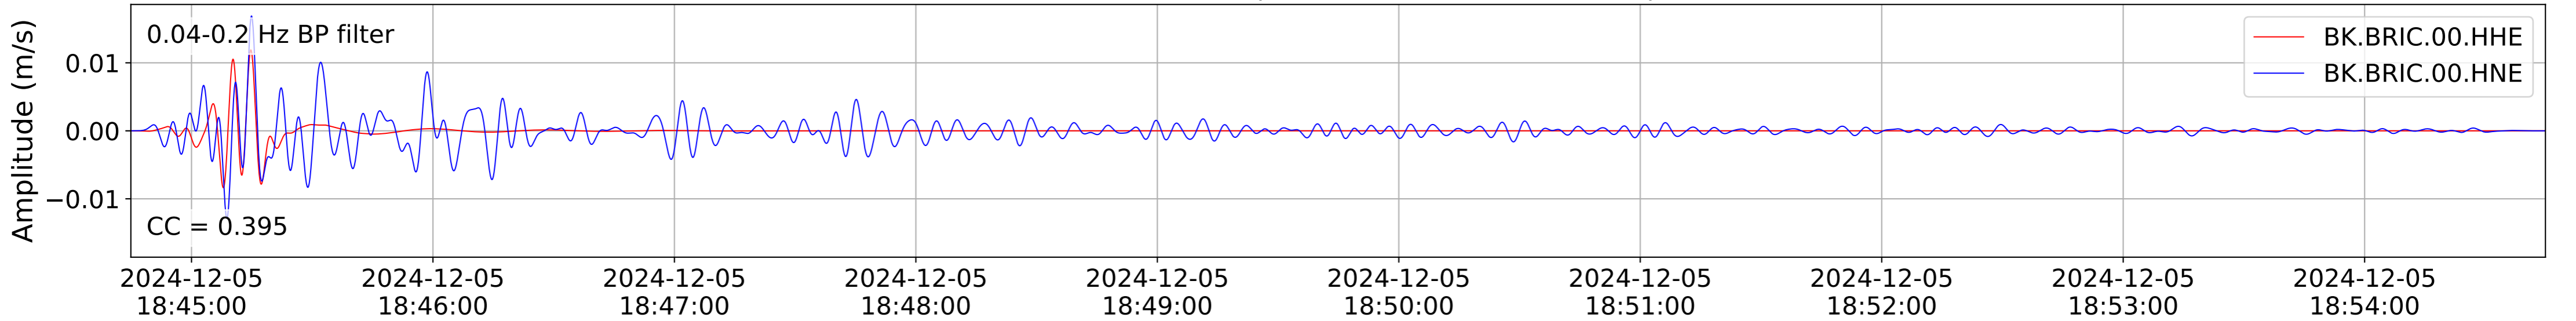

2024.340.184421_M7.0_nc75095651
Origin Time:2024-12-05T18:44:21.110000Z USGS event-id:nc75095651
M7.0 2024 Offshore Cape Mendocino, California Earthquake