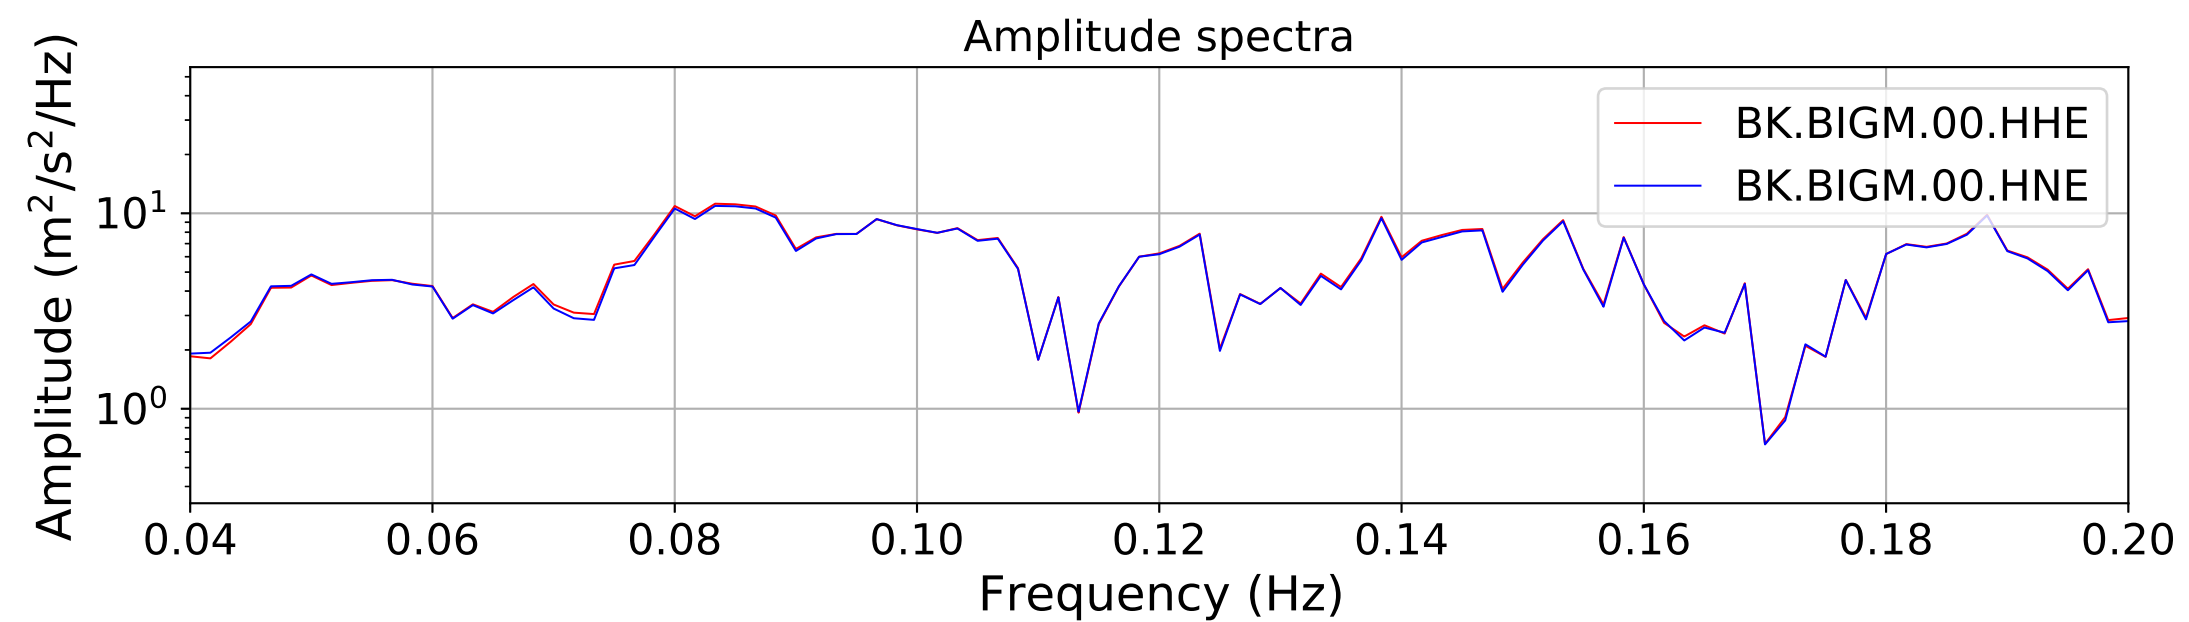

2024.340.184421_M7.0_nc75095651
Origin Time:2024-12-05T18:44:21.110000Z USGS event-id:nc75095651
M7.0 2024 Offshore Cape Mendocino, California Earthquake