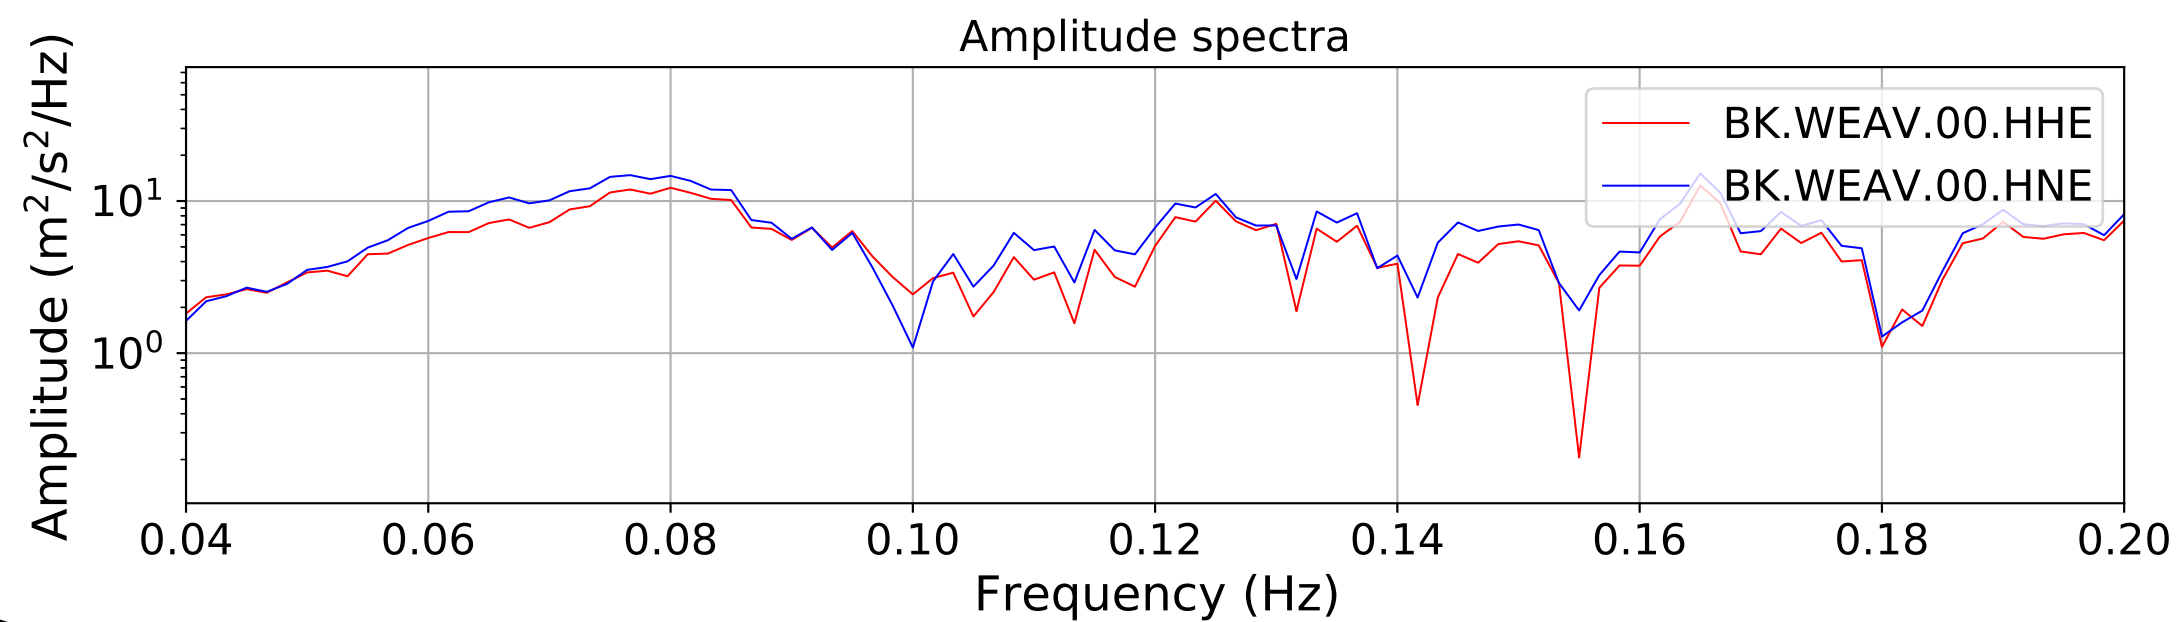

2024.340.184421M7.0_nc75095651
Origin Time:2024-12-05T18:44:21.110000Z USGS event-id:nc75095651
M7.0 2024 Offshore Cape Mendocino, California Earthquake