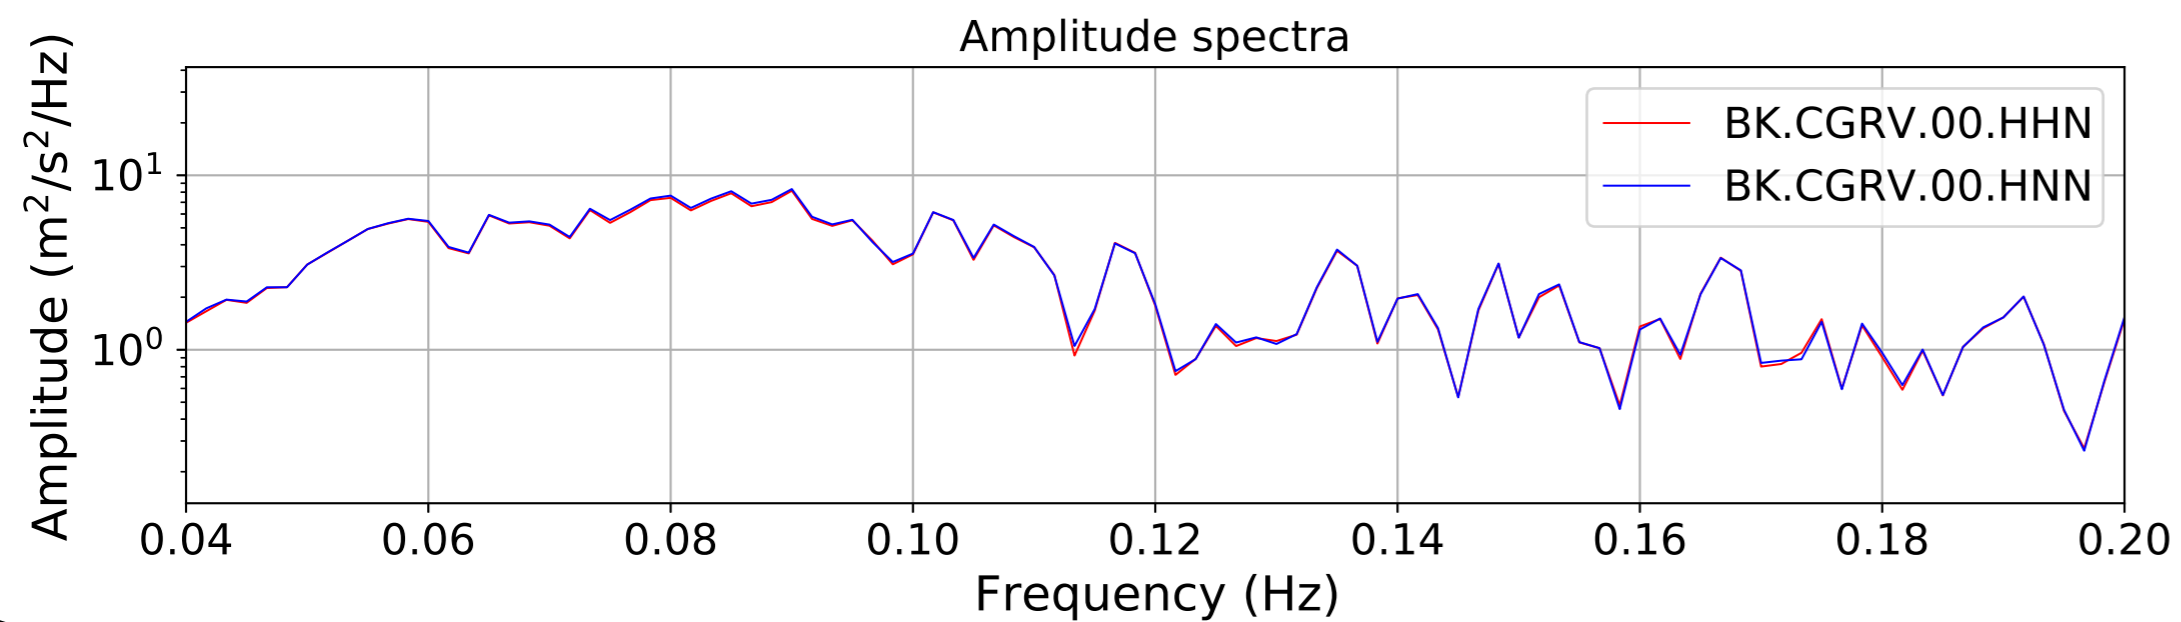

2024.340.184421M7.0_nc75095651
Origin Time:2024-12-05T18:44:21.110000Z USGS event-id:nc75095651
M7.0 2024 Offshore Cape Mendocino, California Earthquake