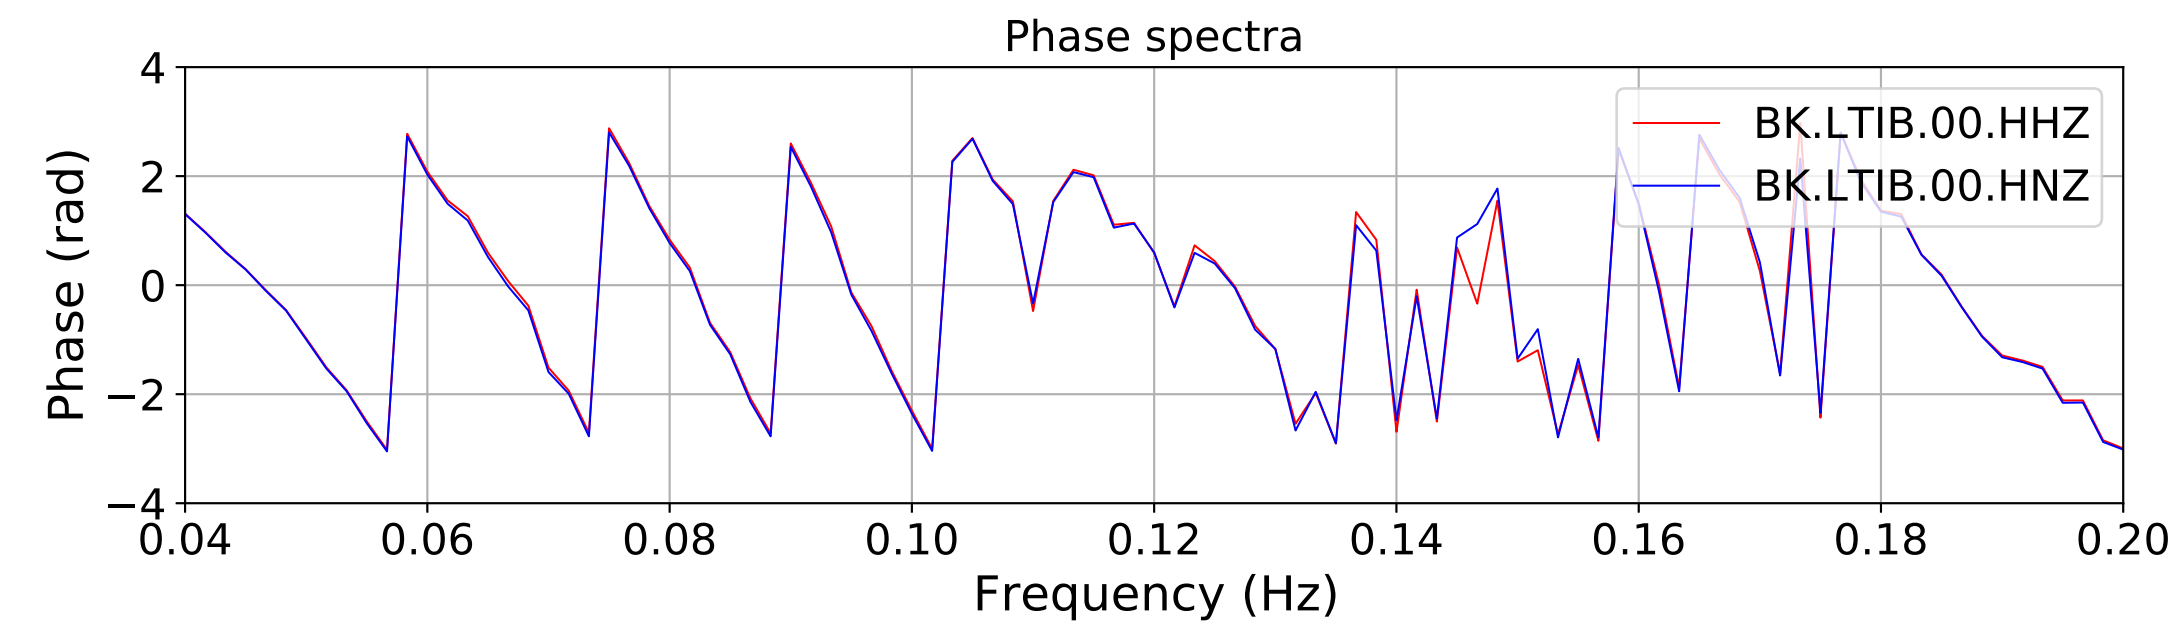

2024.340.184421_M7.0_nc75095651
Origin Time:2024-12-05T18:44:21.110000Z USGS event-id:nc75095651
M7.0 2024 Offshore Cape Mendocino, California Earthquake