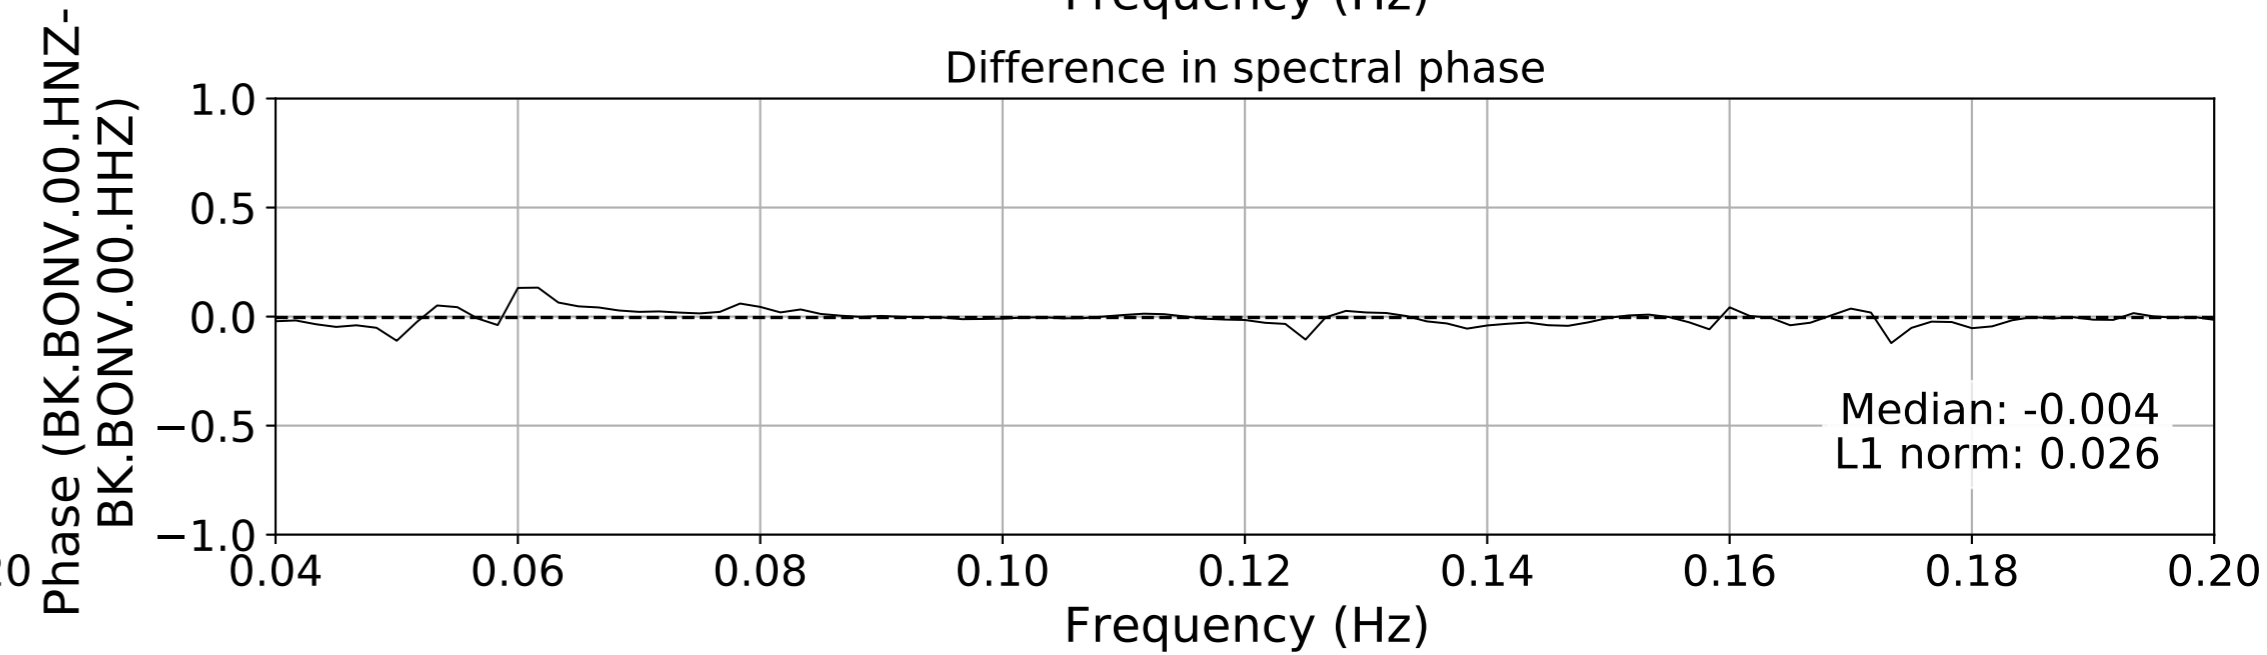

2024.340.184421_M7.0_nc75095651
Origin Time:2024-12-05T18:44:21.110000Z USGS event-id:nc75095651
M7.0 2024 Offshore Cape Mendocino, California Earthquake