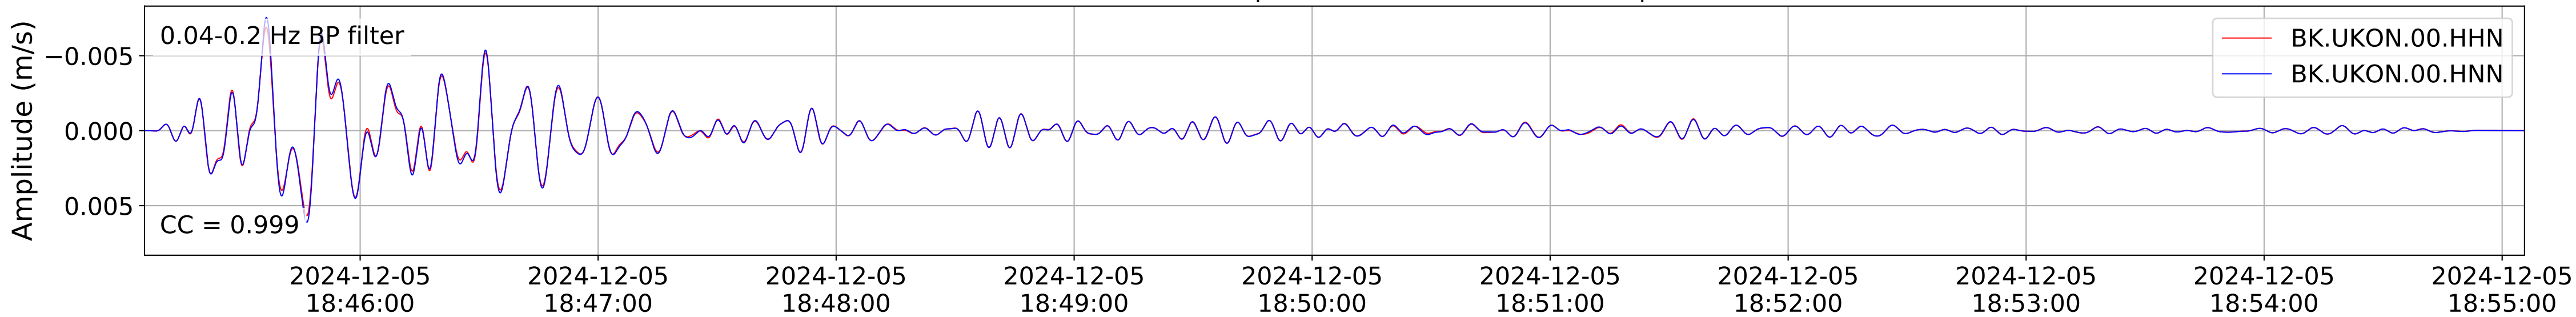

2024.340.184421_M7.0_nc75095651
Origin Time:2024-12-05T18:44:21.110000Z USGS event-id:nc75095651
M7.0 2024 Offshore Cape Mendocino, California Earthquake