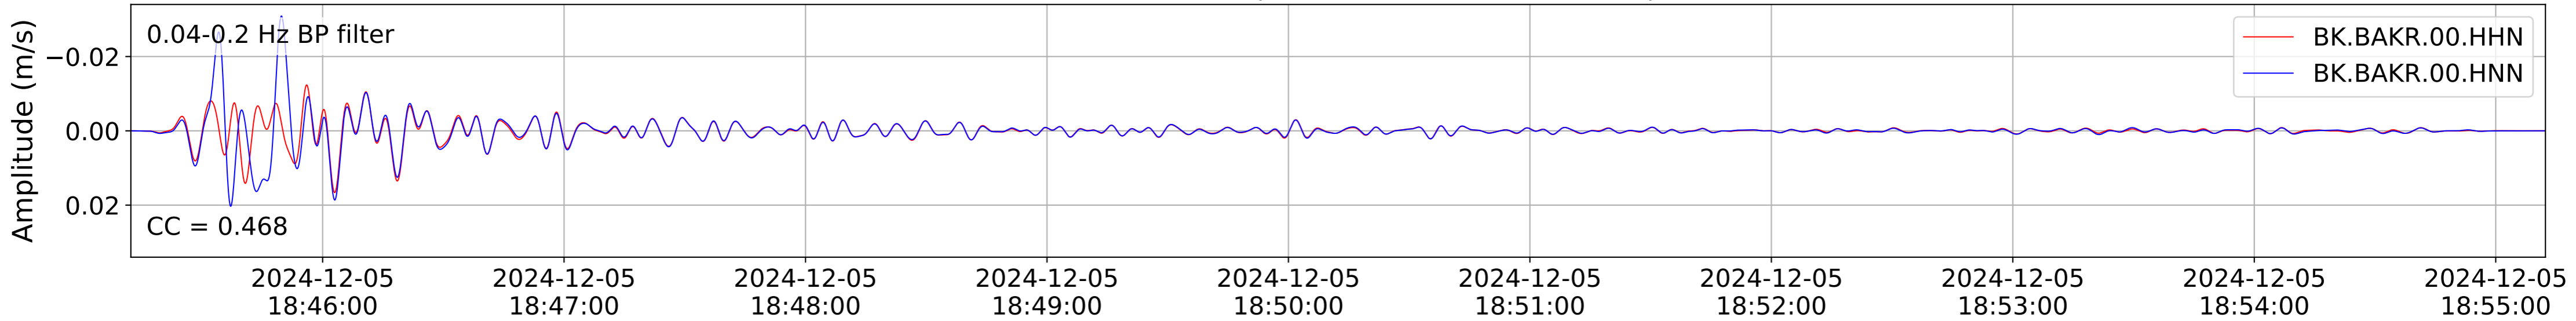

2024.340.184421_M7.0_nc75095651
Origin Time:2024-12-05T18:44:21.110000Z USGS event-id:nc75095651
M7.0 2024 Offshore Cape Mendocino, California Earthquake