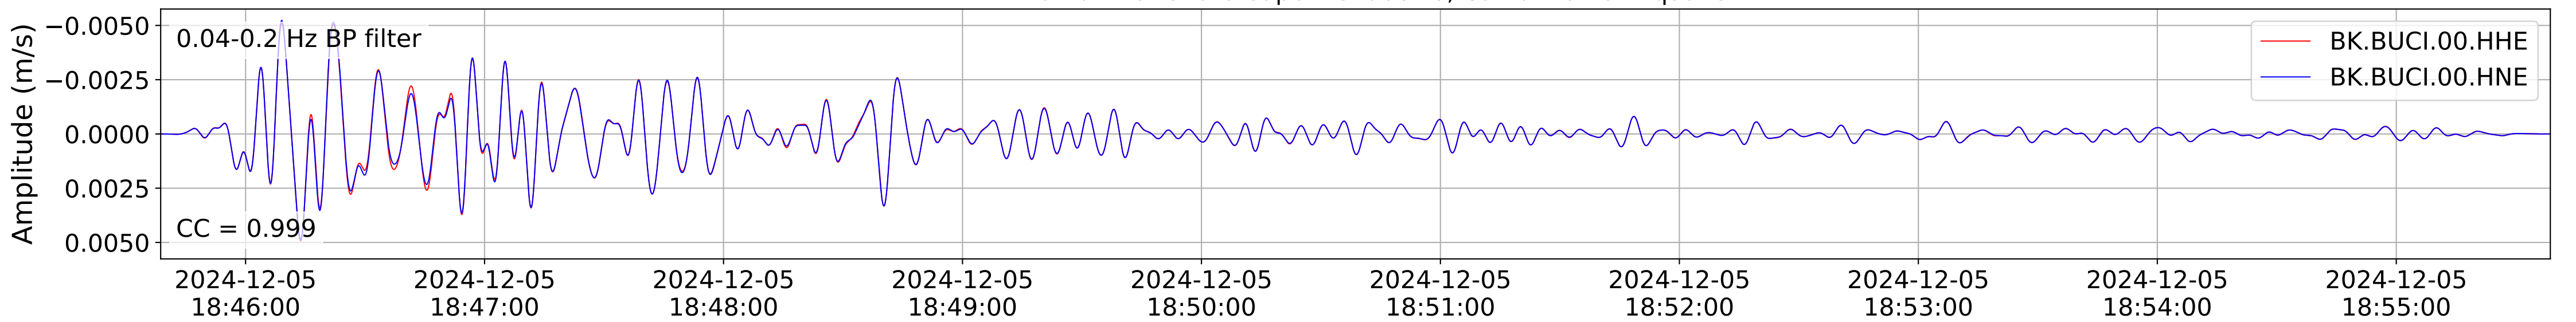

2024.340.184421_M7.0_nc75095651
Origin Time:2024-12-05T18:44:21.110000Z USGS event-id:nc75095651
M7.0 2024 Offshore Cape Mendocino, California Earthquake