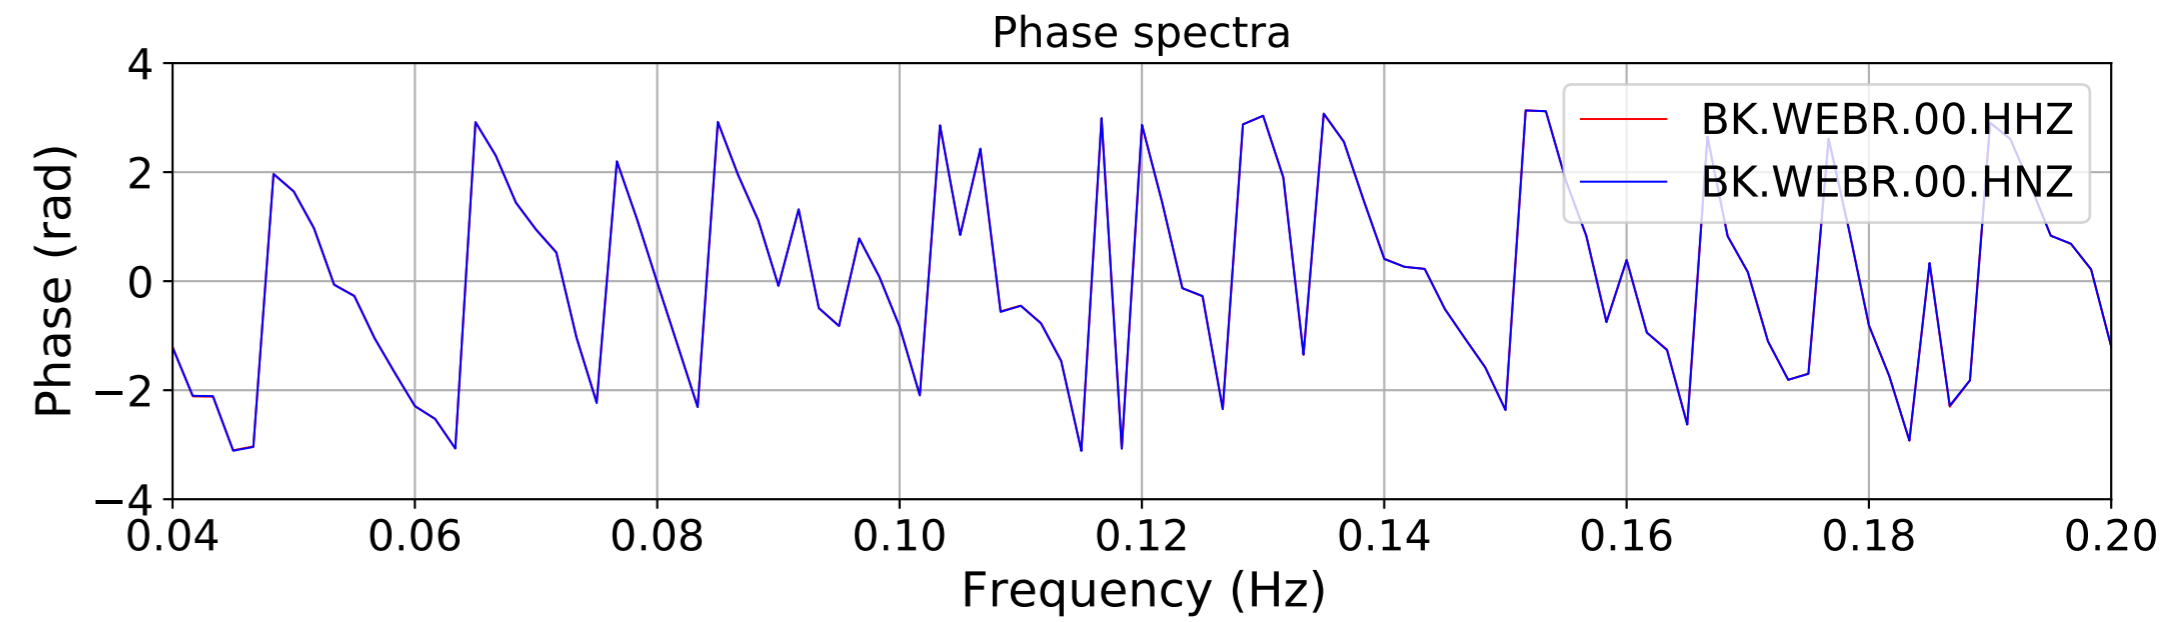

2024.340.184421_M7.0_nc75095651
Origin Time:2024-12-05T18:44:21.110000Z USGS event-id:nc75095651
M7.0 2024 Offshore Cape Mendocino, California Earthquake