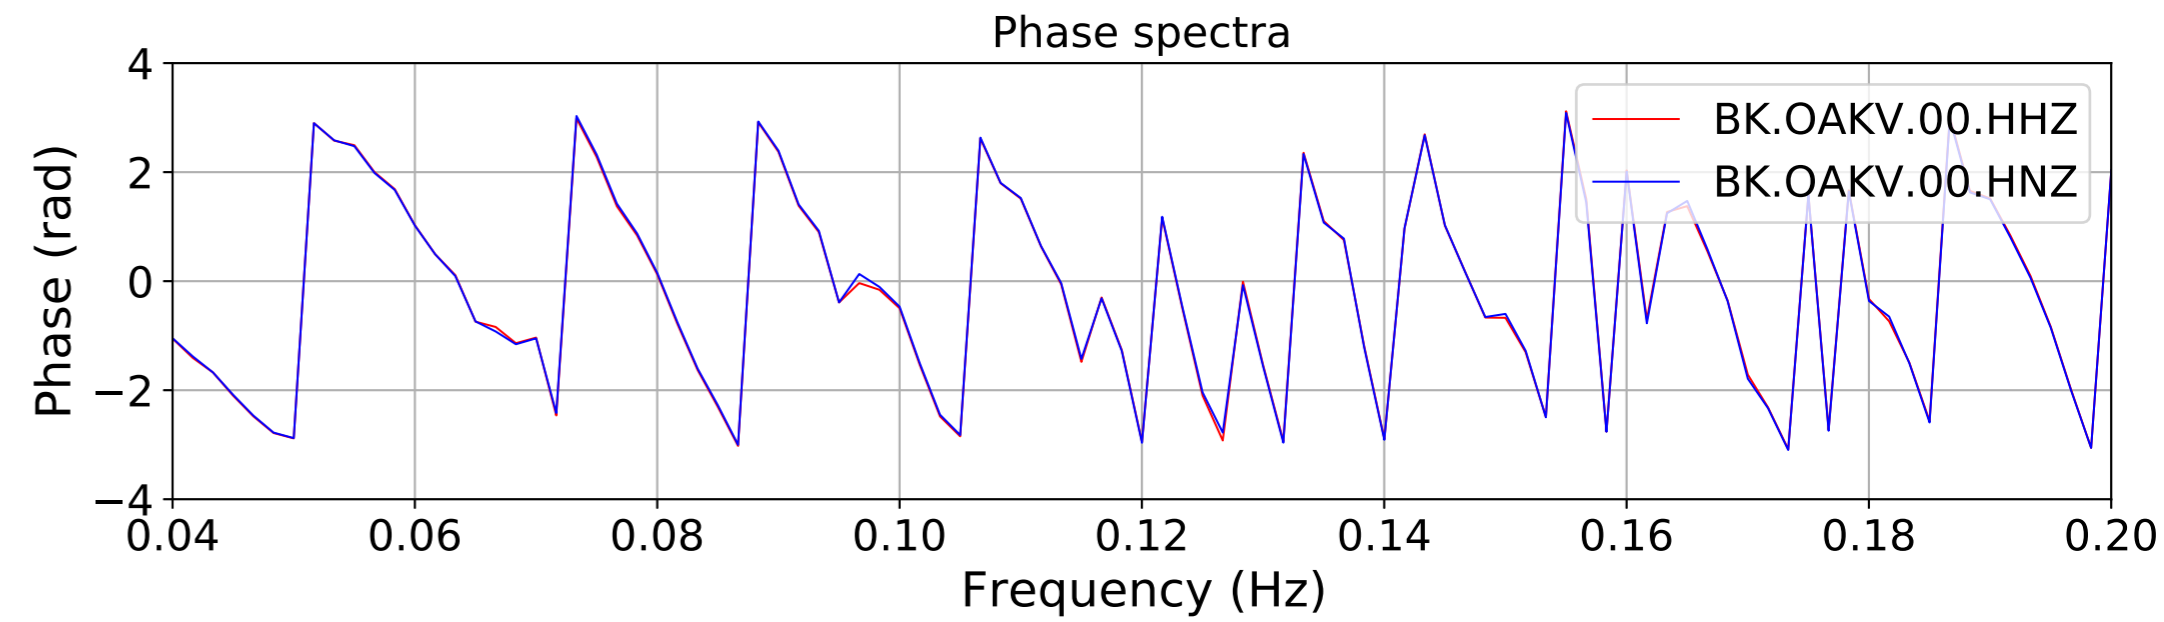

2024.340.184421_M7.0_nc75095651
Origin Time:2024-12-05T18:44:21.110000Z USGS event-id:nc75095651
M7.0 2024 Offshore Cape Mendocino, California Earthquake