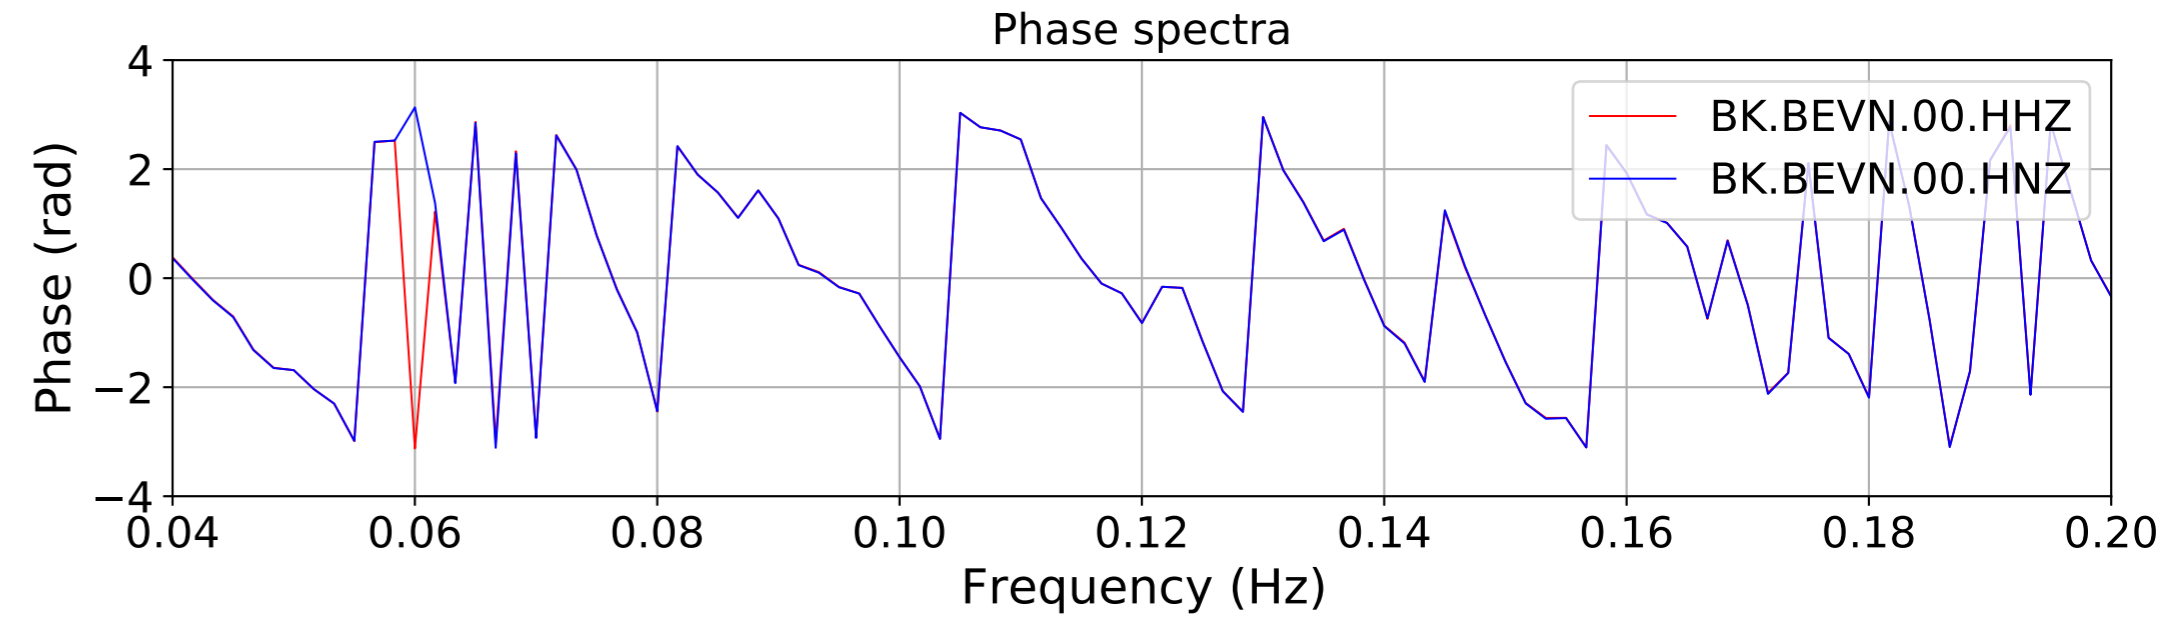

2024.340.184421_M7.0_nc75095651
Origin Time:2024-12-05T18:44:21.110000Z USGS event-id:nc75095651
M7.0 2024 Offshore Cape Mendocino, California Earthquake