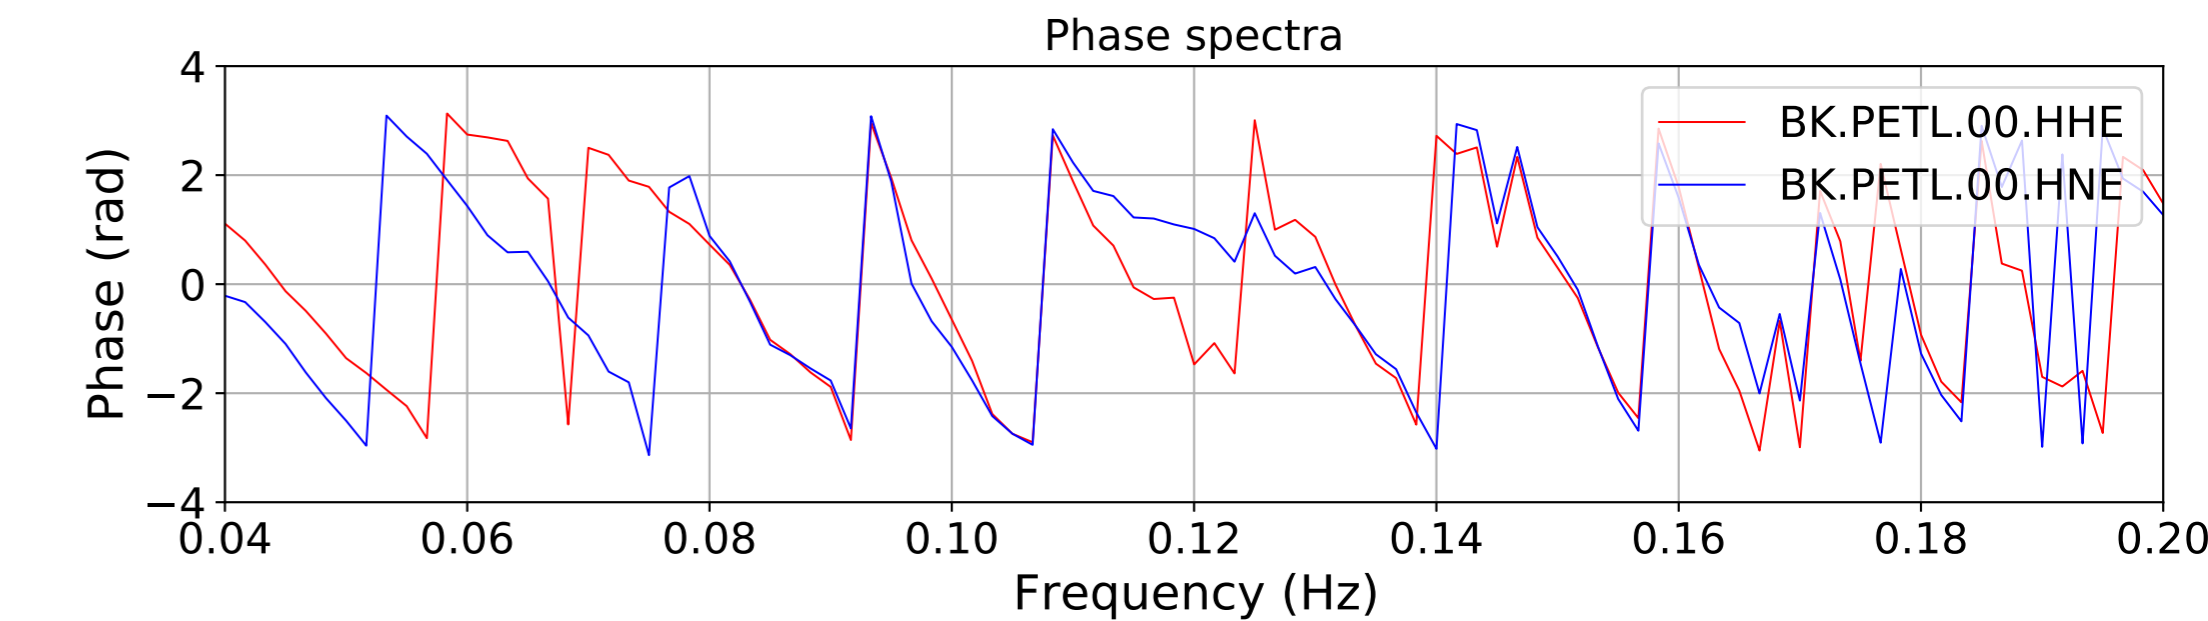

2024.340.184421_M7.0_nc75095651
Origin Time:2024-12-05T18:44:21.110000Z USGS event-id:nc75095651
M7.0 2024 Offshore Cape Mendocino, California Earthquake