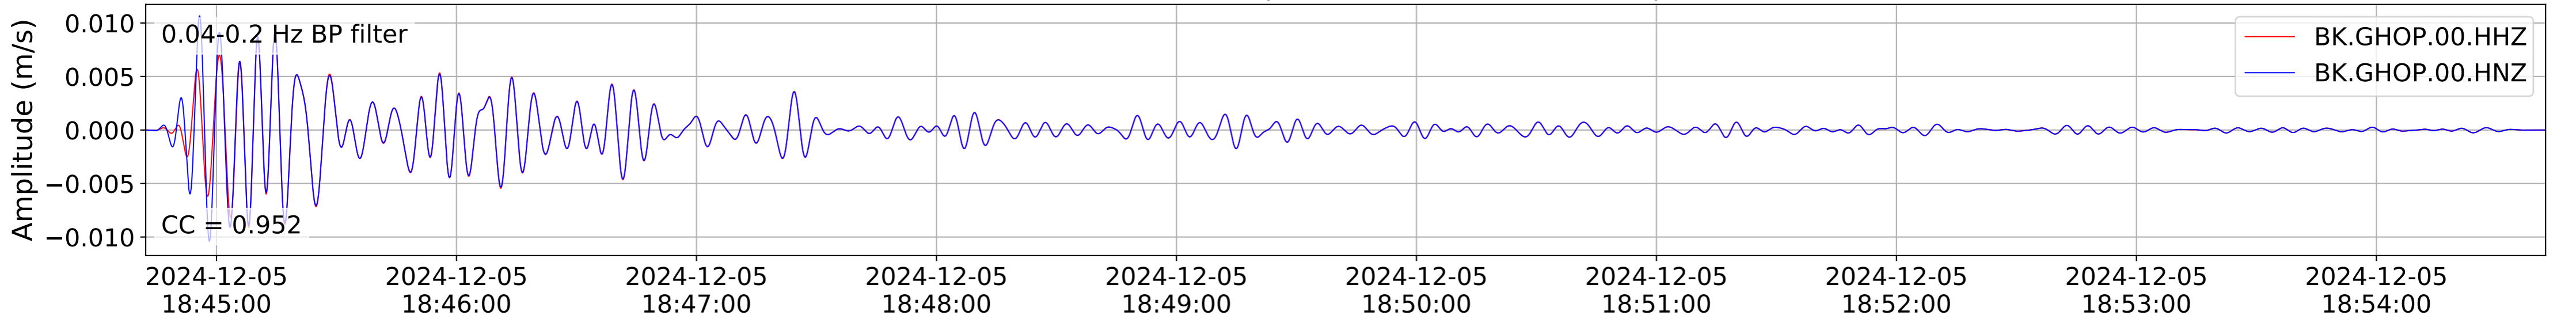

2024.340.184421_M7.0_nc75095651
Origin Time:2024-12-05T18:44:21.110000Z USGS event-id:nc75095651
M7.0 2024 Offshore Cape Mendocino, California Earthquake