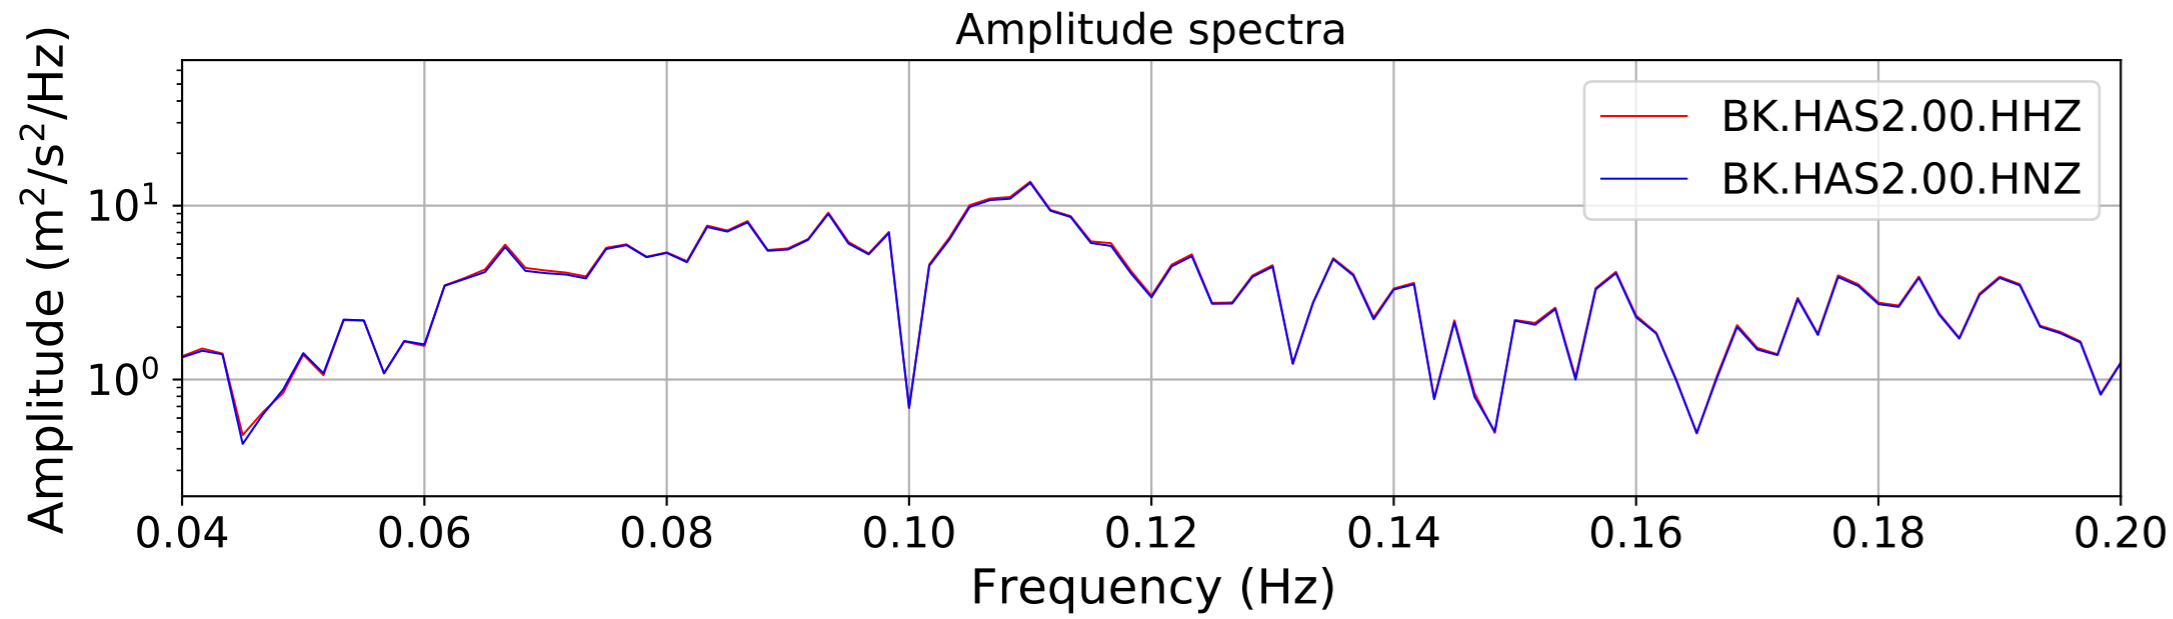

2024.340.184421_M7.0_nc75095651
Origin Time:2024-12-05T18:44:21.110000Z USGS event-id:nc75095651
M7.0 2024 Offshore Cape Mendocino, California Earthquake