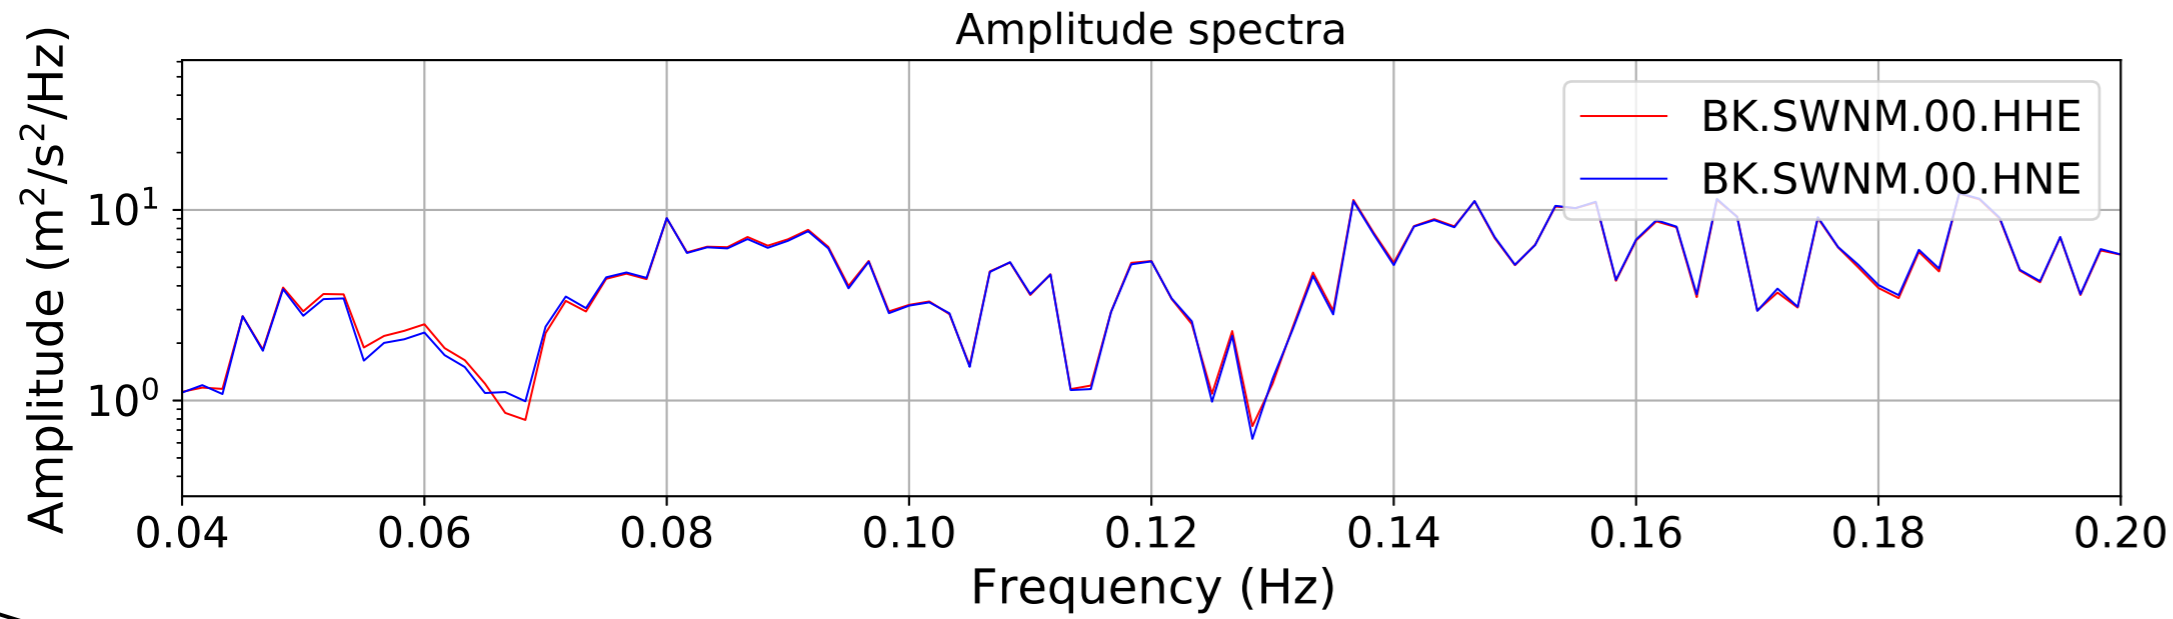

2024.340.184421_M7.0_nc75095651
Origin Time:2024-12-05T18:44:21.110000Z USGS event-id:nc75095651
M7.0 2024 Offshore Cape Mendocino, California Earthquake