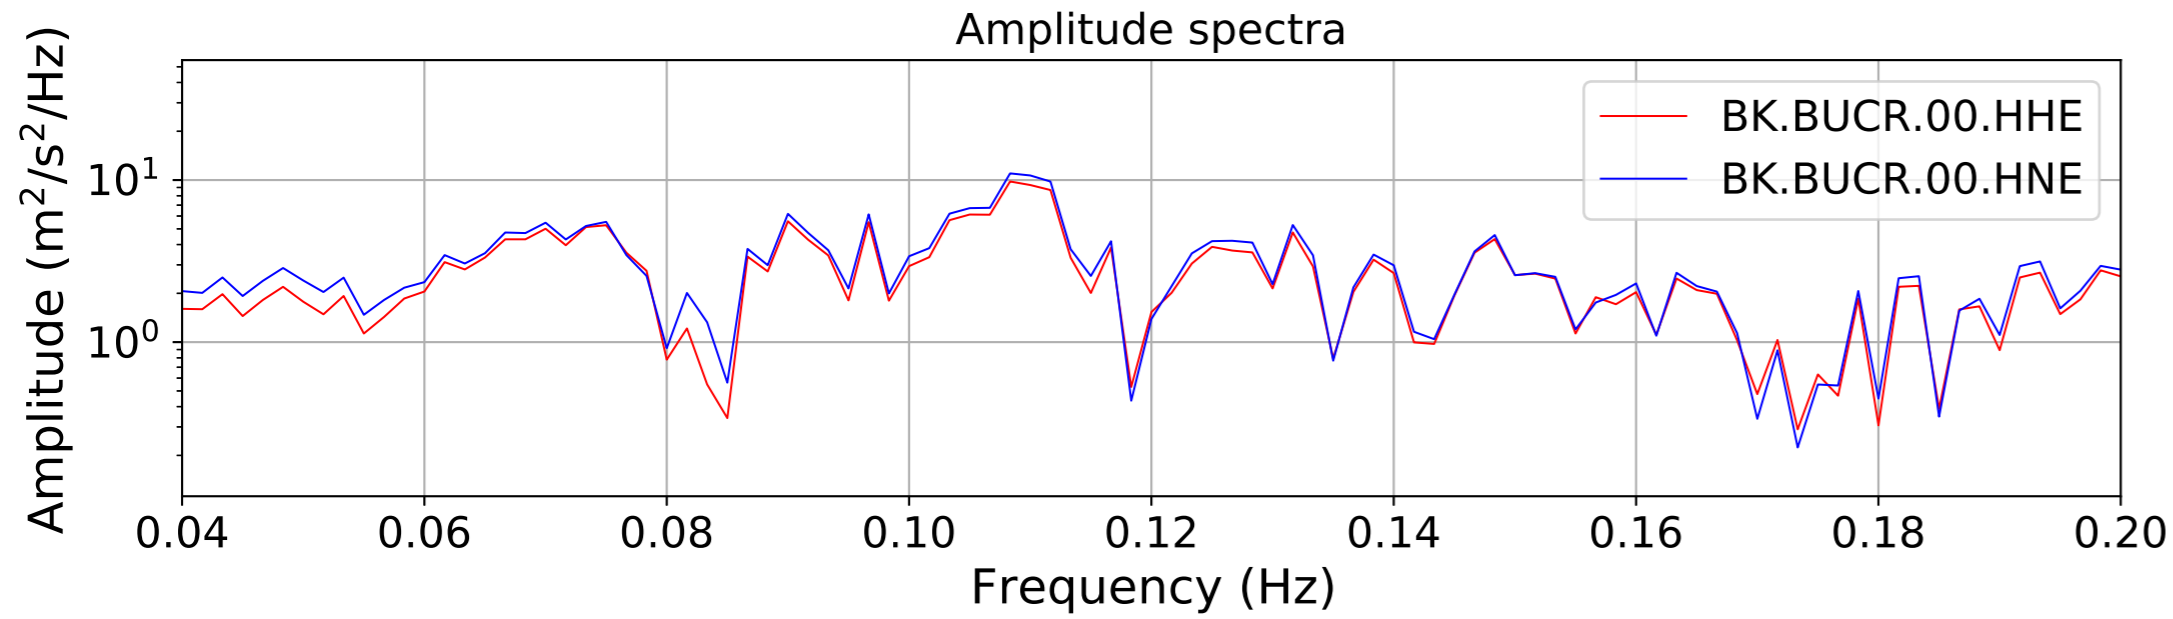

2024.340.184421_M7.0_nc75095651
Origin Time:2024-12-05T18:44:21.110000Z USGS event-id:nc75095651
M7.0 2024 Offshore Cape Mendocino, California Earthquake