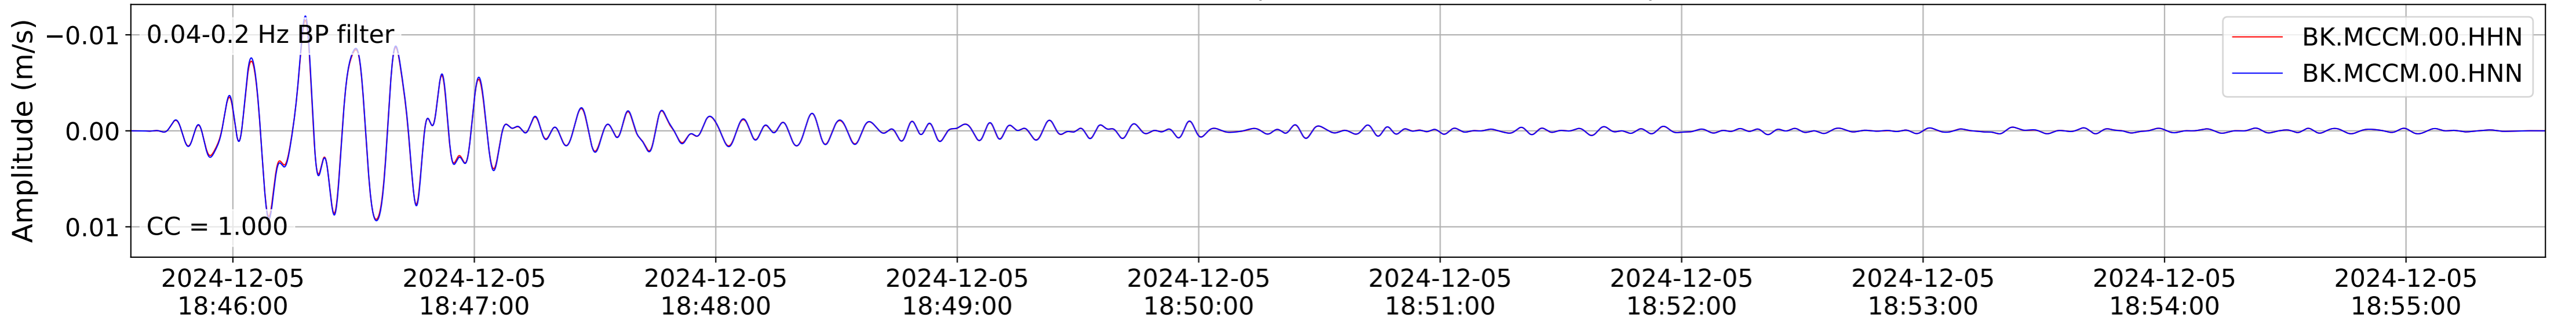

2024.340.184421.M7.0_nc75095651
Origin Time:2024-12-05T18:44:21.110000Z USGS event-id:nc75095651
M7.0 2024 Offshore Cape Mendocino, California Earthquake