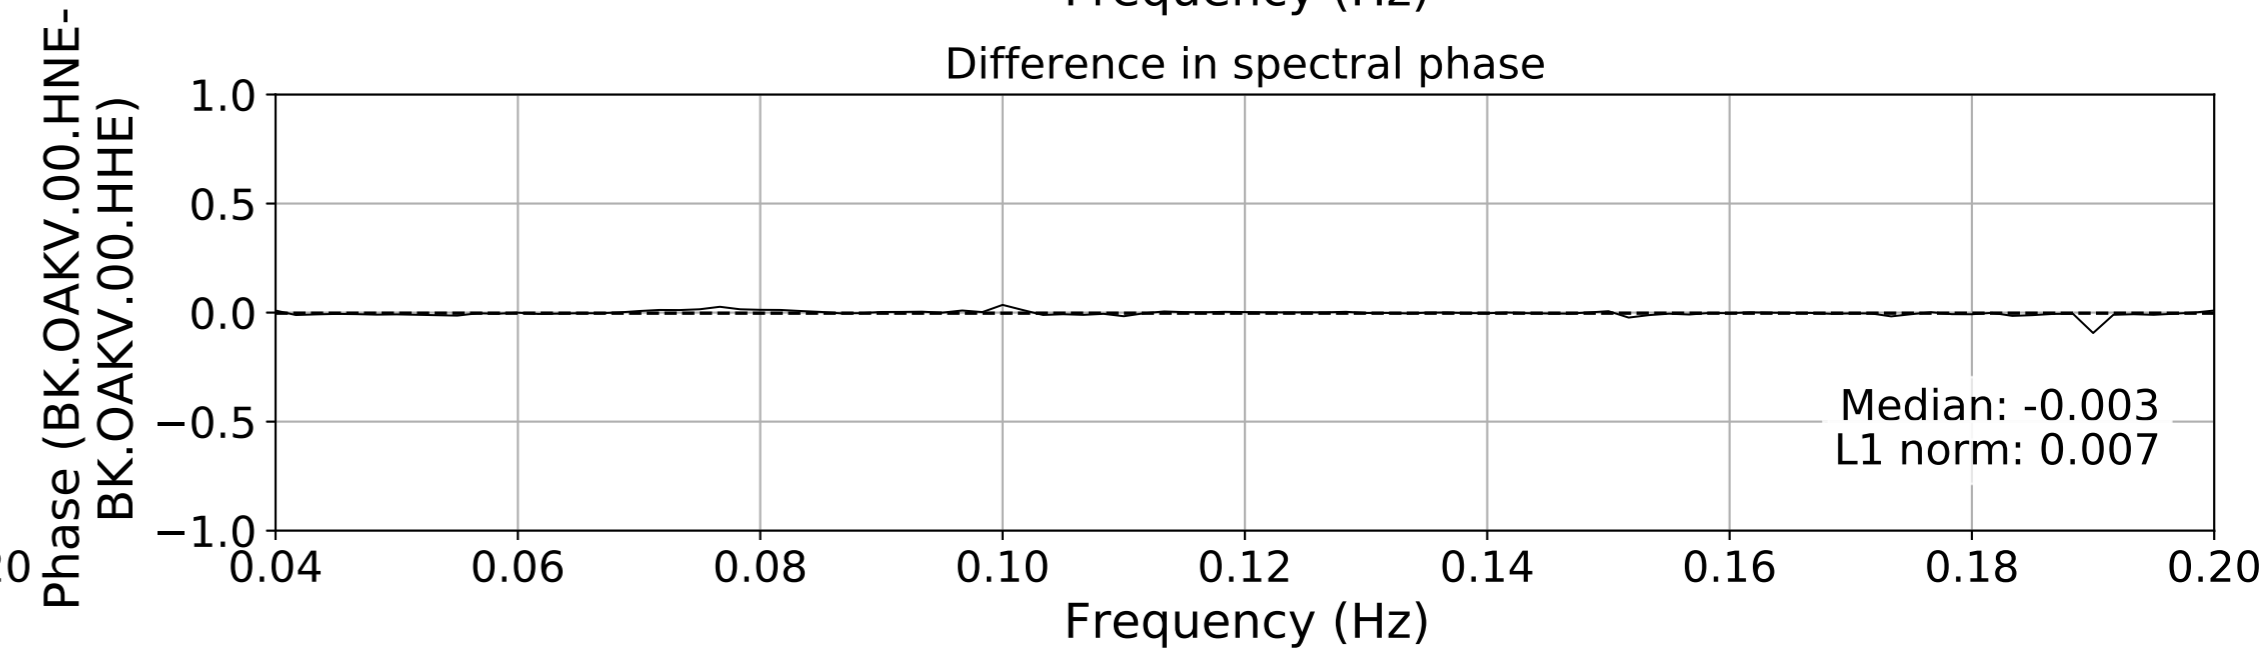

2024.340.184421_M7.0_nc75095651
Origin Time:2024-12-05T18:44:21.110000Z USGS event-id:nc75095651
M7.0 2024 Offshore Cape Mendocino, California Earthquake