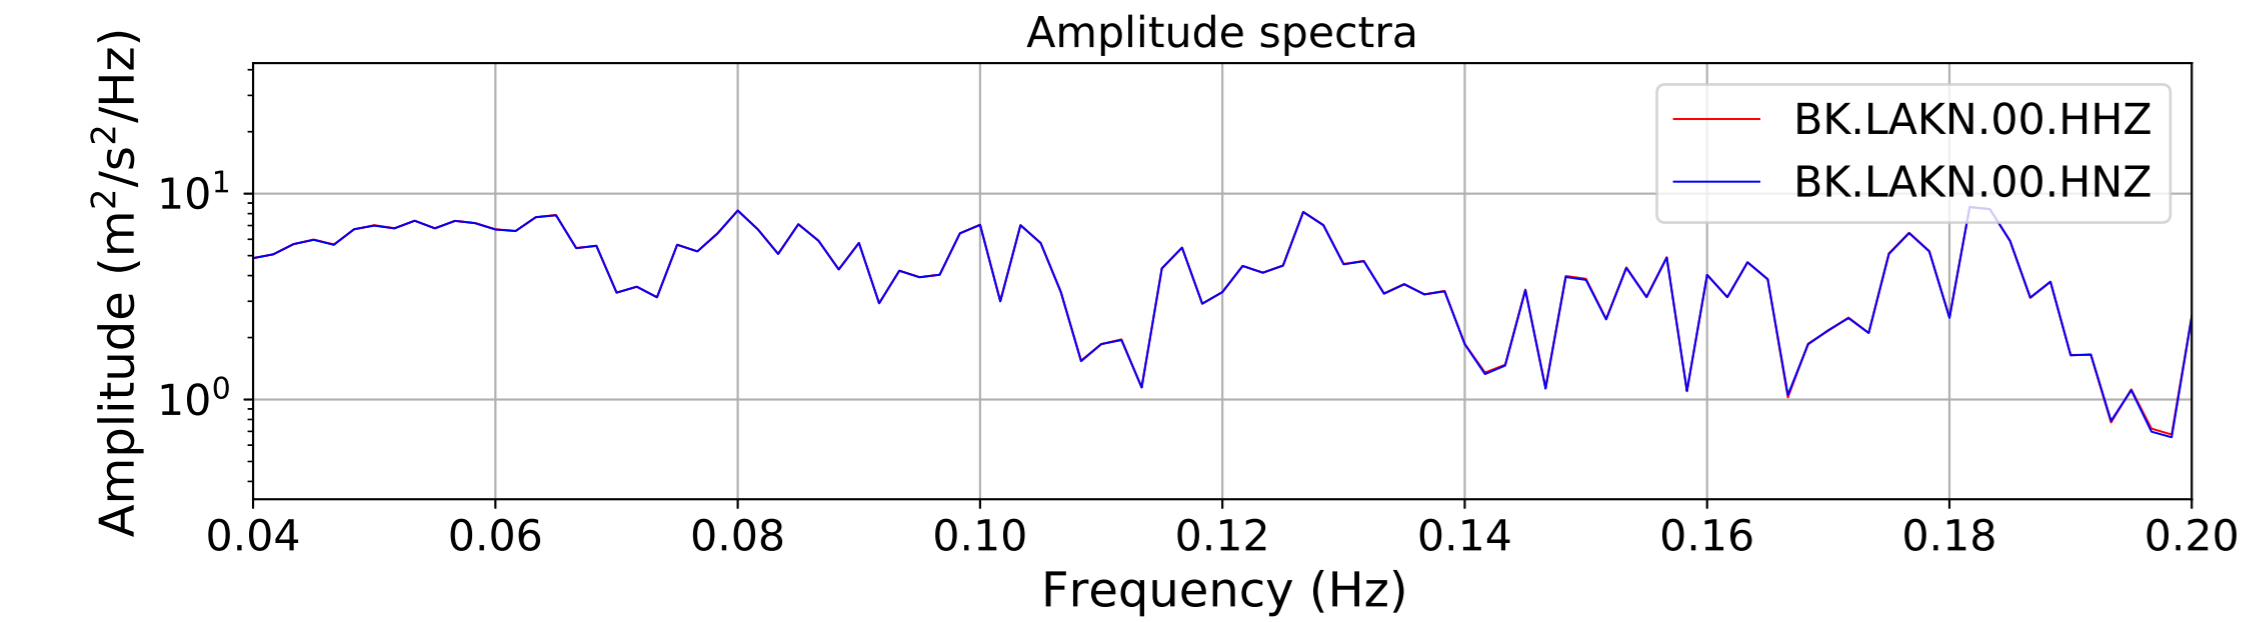

2024.340.184421_M7.0_nc75095651
Origin Time:2024-12-05T18:44:21.110000Z USGS event-id:nc75095651
M7.0 2024 Offshore Cape Mendocino, California Earthquake