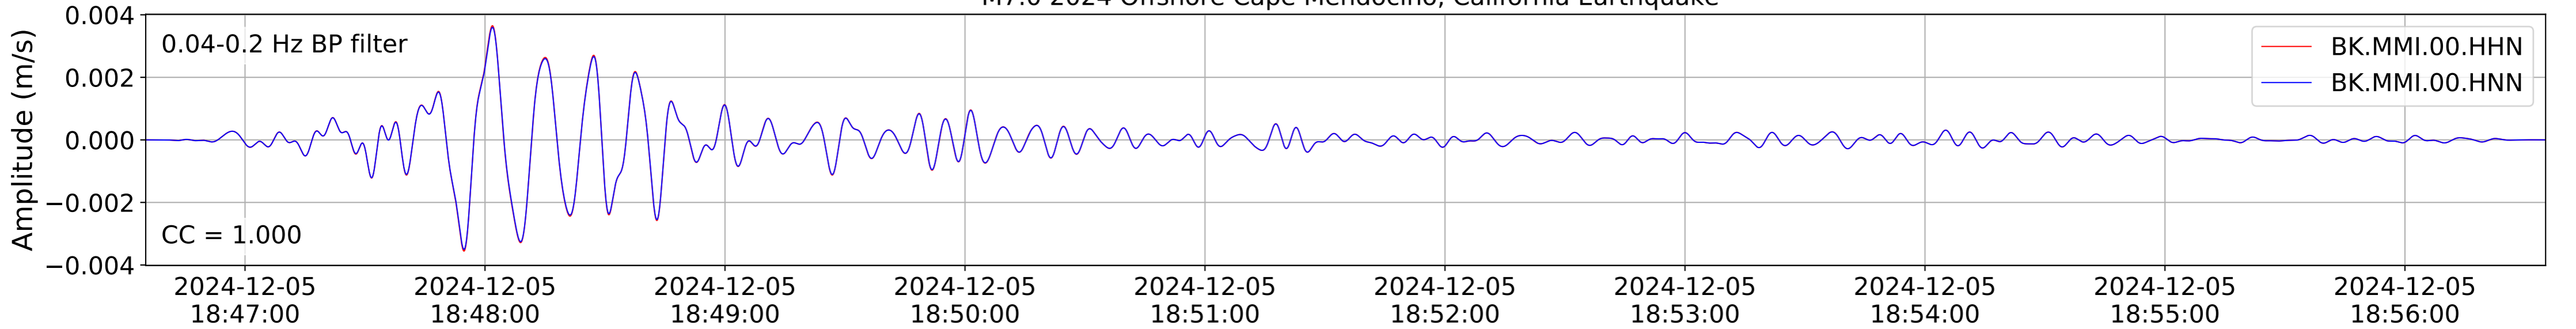

2024.340.184421_M7.0_nc75095651
Origin Time:2024-12-05T18:44:21.110000Z USGS event-id:nc75095651
M7.0 2024 Offshore Cape Mendocino, California Earthquake