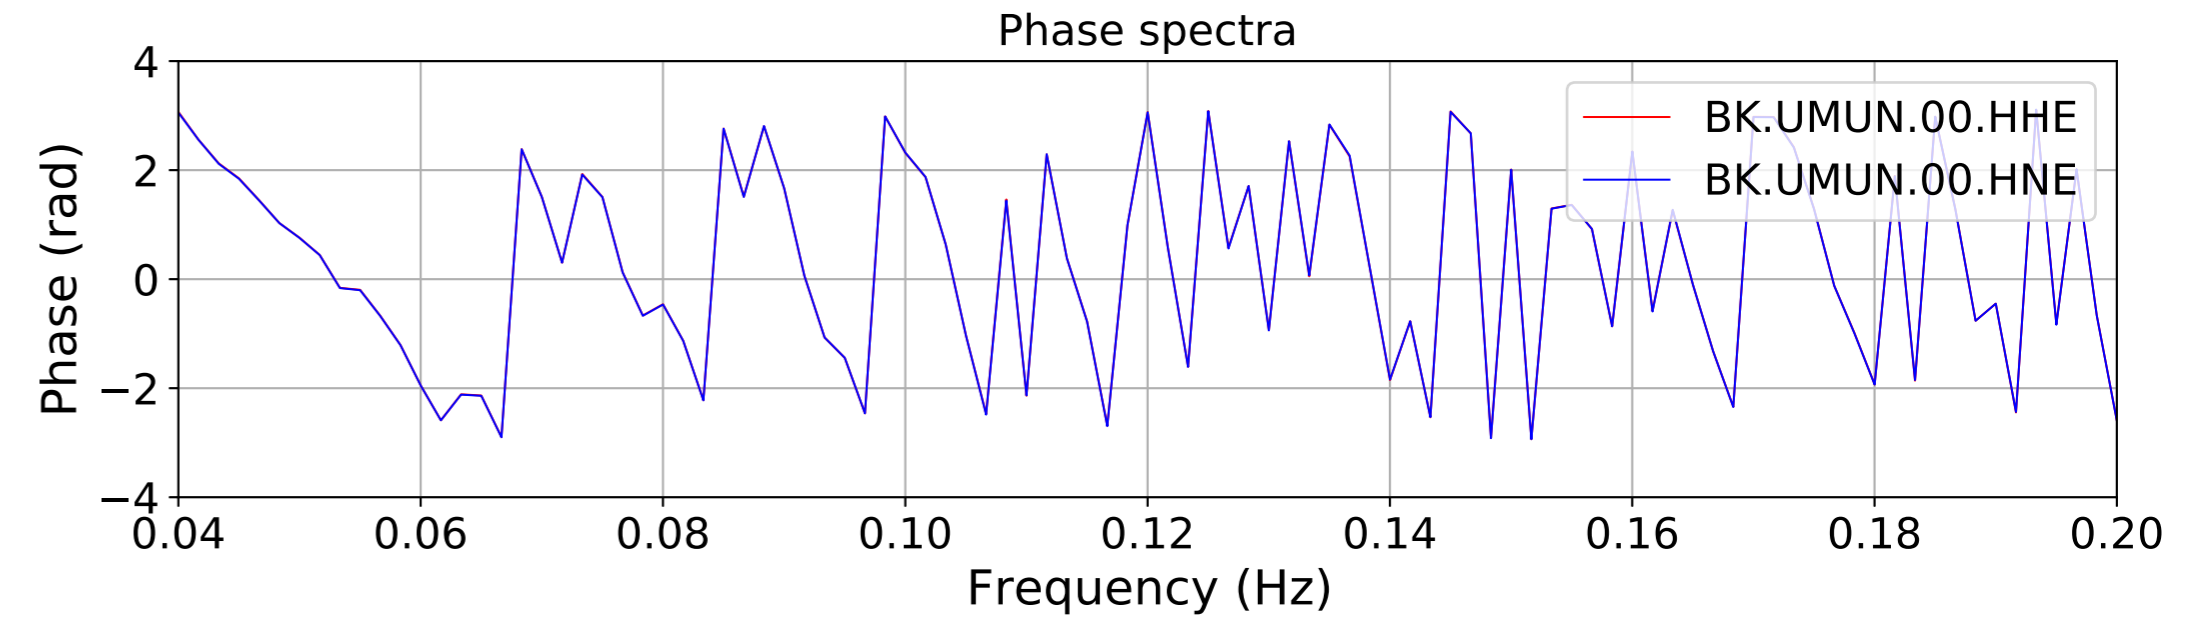

2024.340.184421_M7.0_nc75095651
Origin Time:2024-12-05T18:44:21.110000Z USGS event-id:nc75095651
M7.0 2024 Offshore Cape Mendocino, California Earthquake