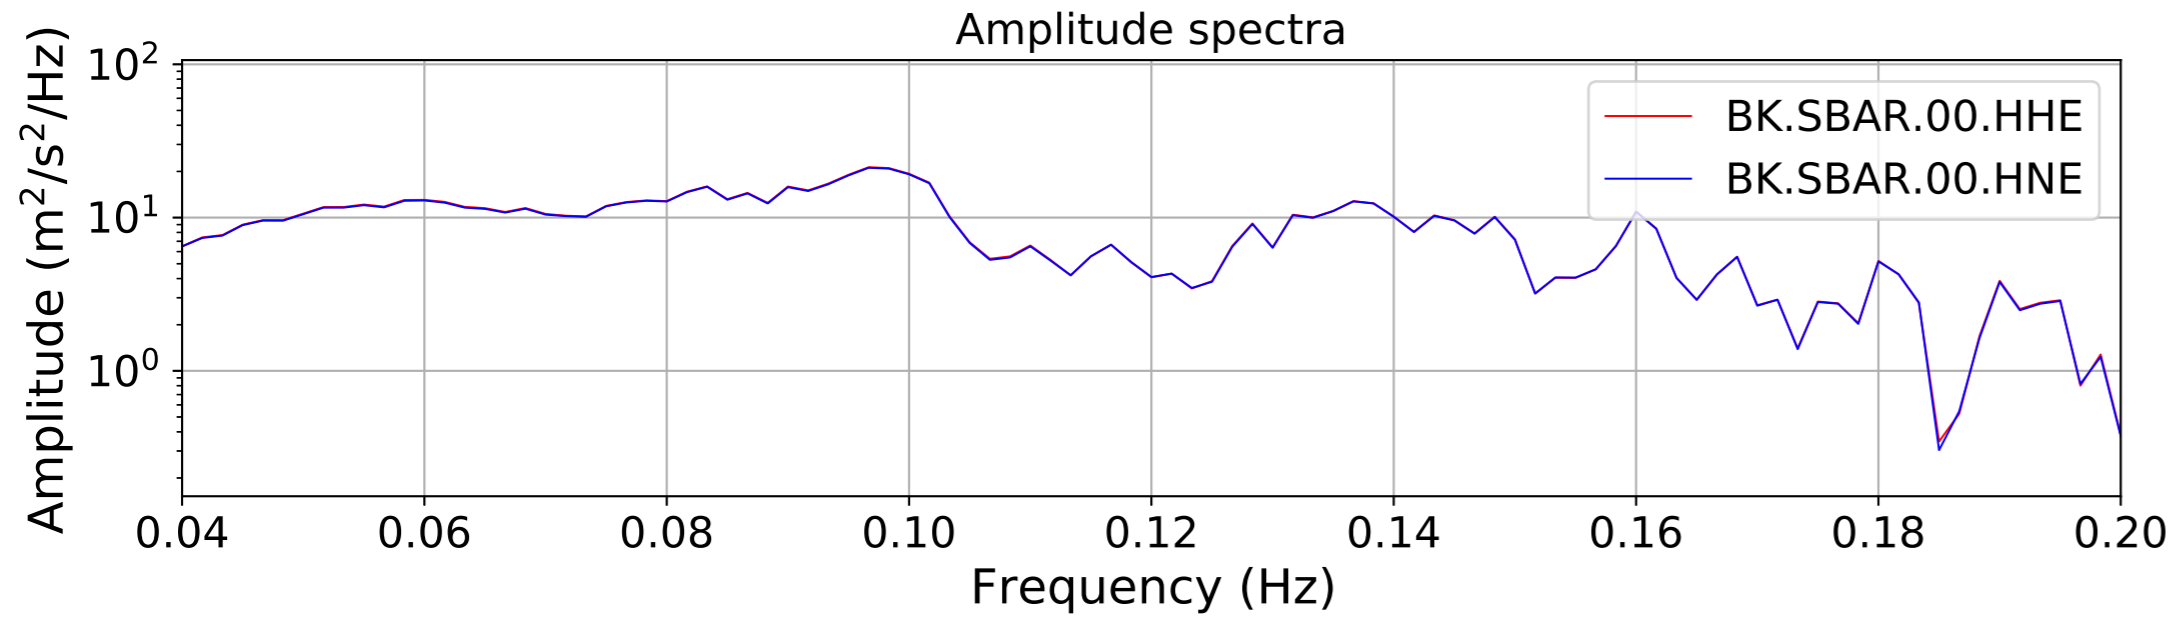

2024.340.184421_M7.0_nc75095651
Origin Time:2024-12-05T18:44:21.110000Z USGS event-id:nc75095651
M7.0 2024 Offshore Cape Mendocino, California Earthquake