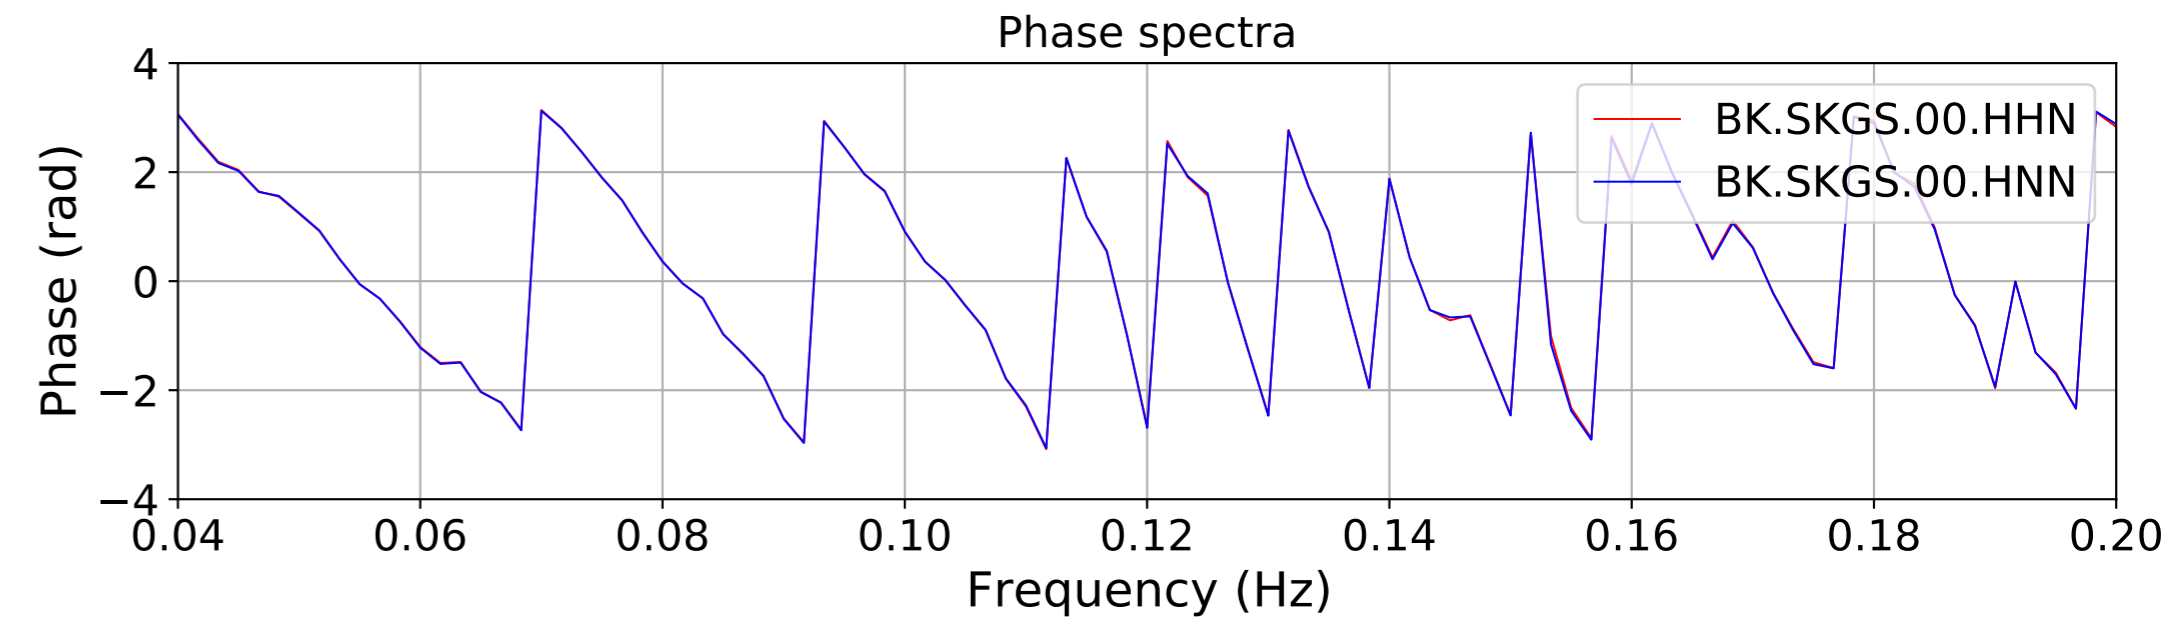

2024.340.184421_M7.0_nc75095651
Origin Time:2024-12-05T18:44:21.110000Z USGS event-id:nc75095651
M7.0 2024 Offshore Cape Mendocino, California Earthquake