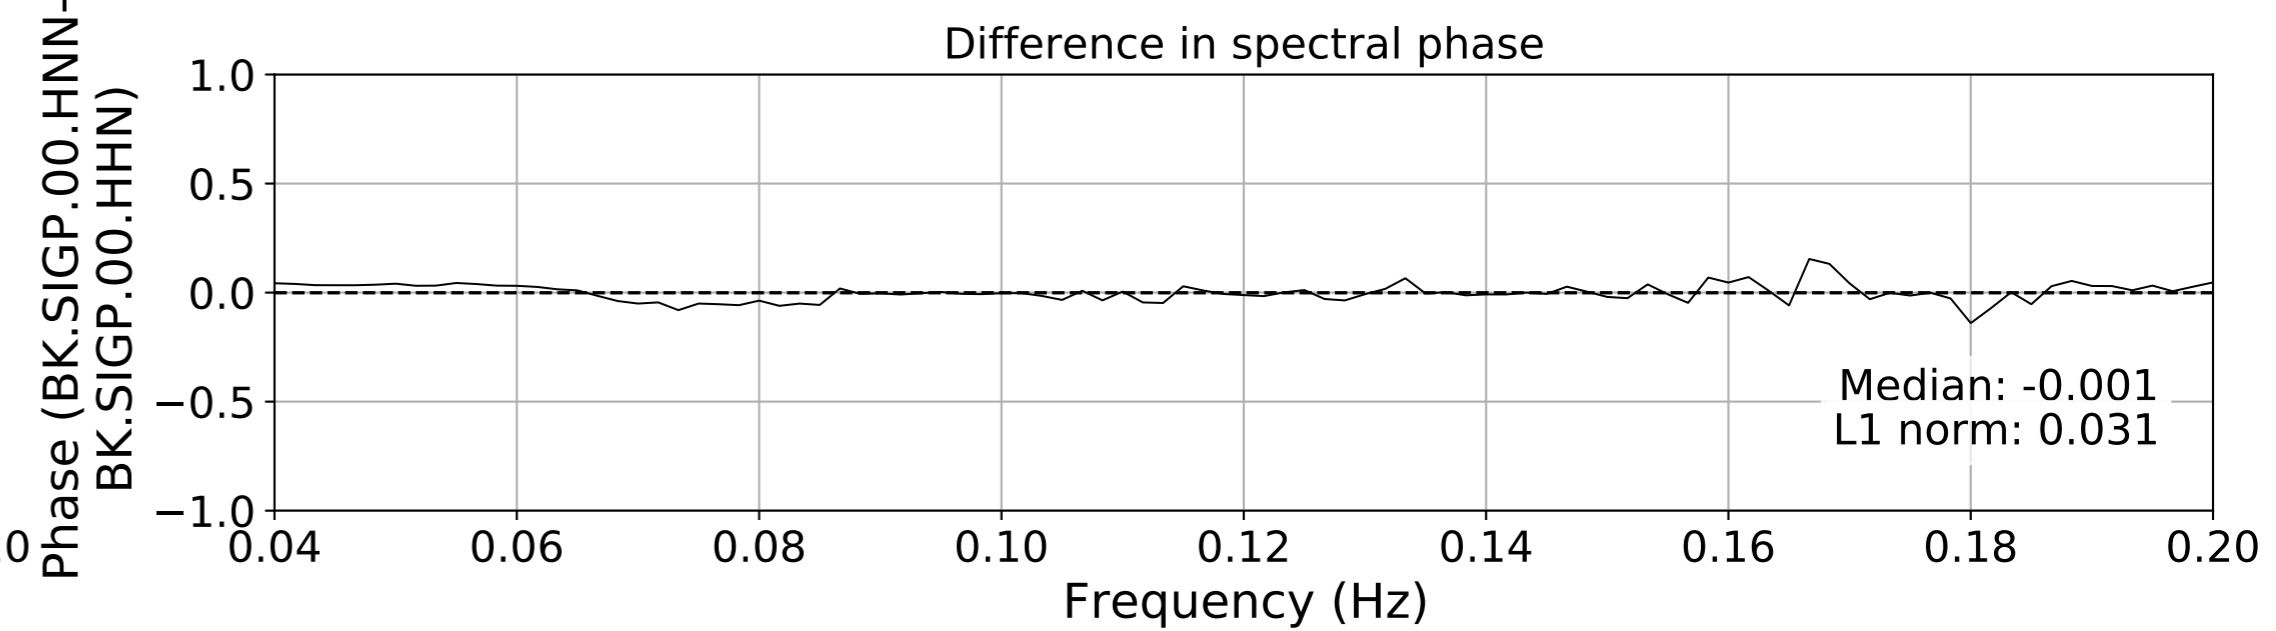

2024.340.184421.M7.0_nc75095651
Origin Time:2024-12-05T18:44:21.110000Z USGS event-id:nc75095651
M7.0 2024 Offshore Cape Mendocino, California Earthquake