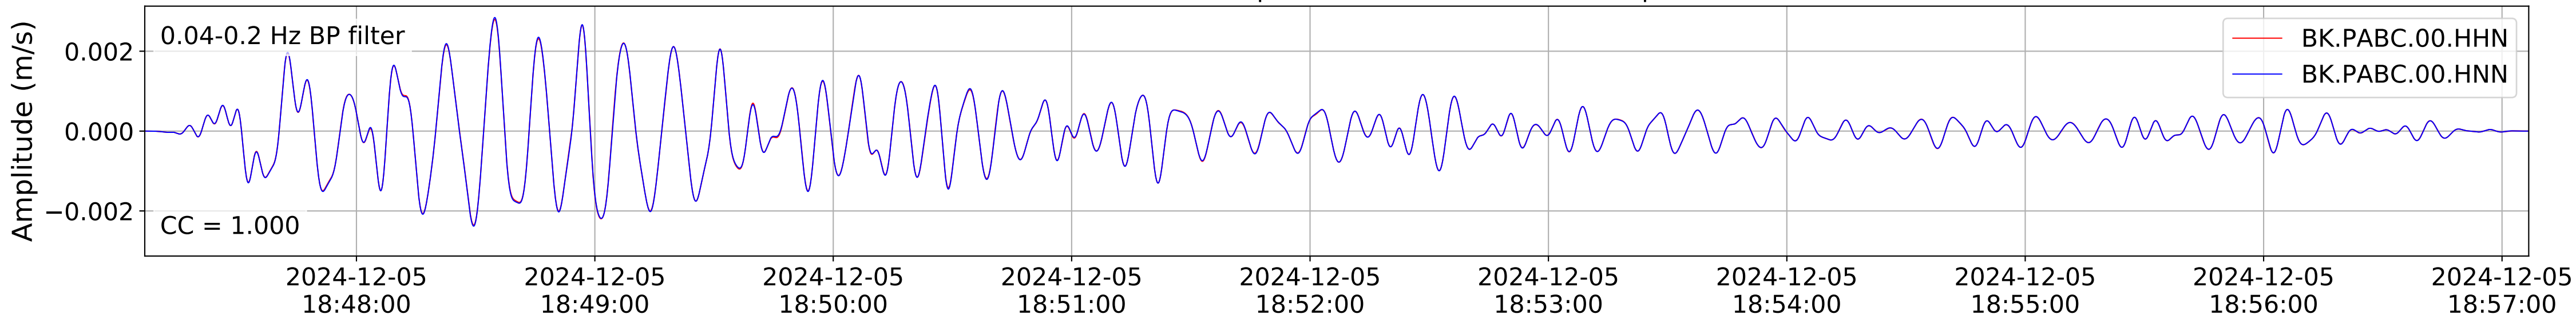

2024.340.184421_M7.0_nc75095651
Origin Time:2024-12-05T18:44:21.110000Z USGS event-id:nc75095651
M7.0 2024 Offshore Cape Mendocino, California Earthquake