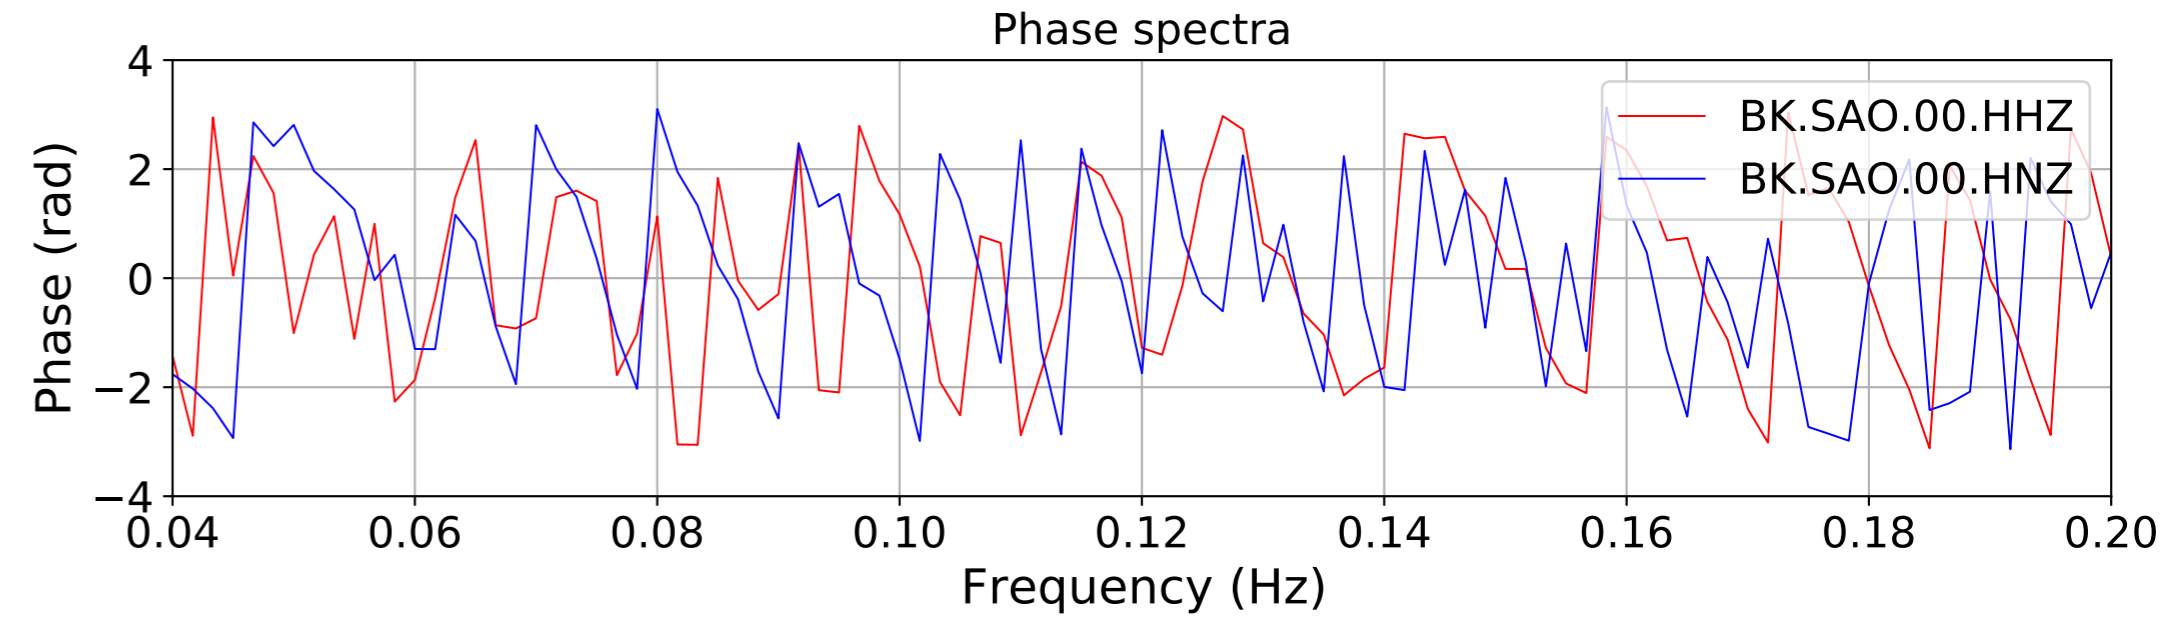

2024.340.184421_M7.0_nc75095651
Origin Time:2024-12-05T18:44:21.110000Z USGS event-id:nc75095651
M7.0 2024 Offshore Cape Mendocino, California Earthquake