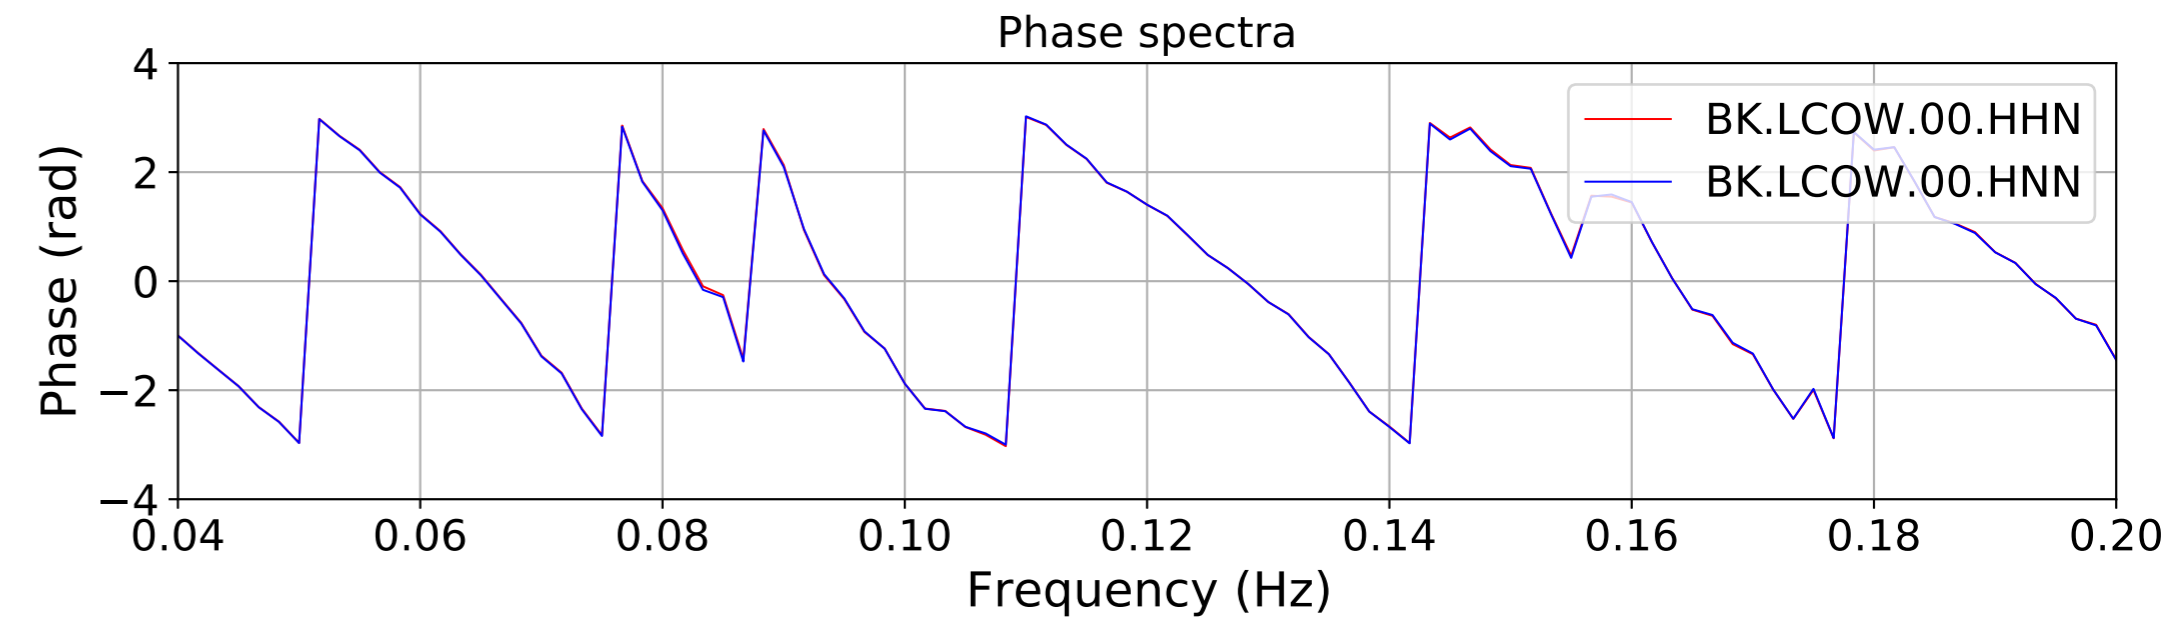

2024.340.184421.M7.0_nc75095651
Origin Time:2024-12-05T18:44:21.110000Z USGS event-id:nc75095651
M7.0 2024 Offshore Cape Mendocino, California Earthquake