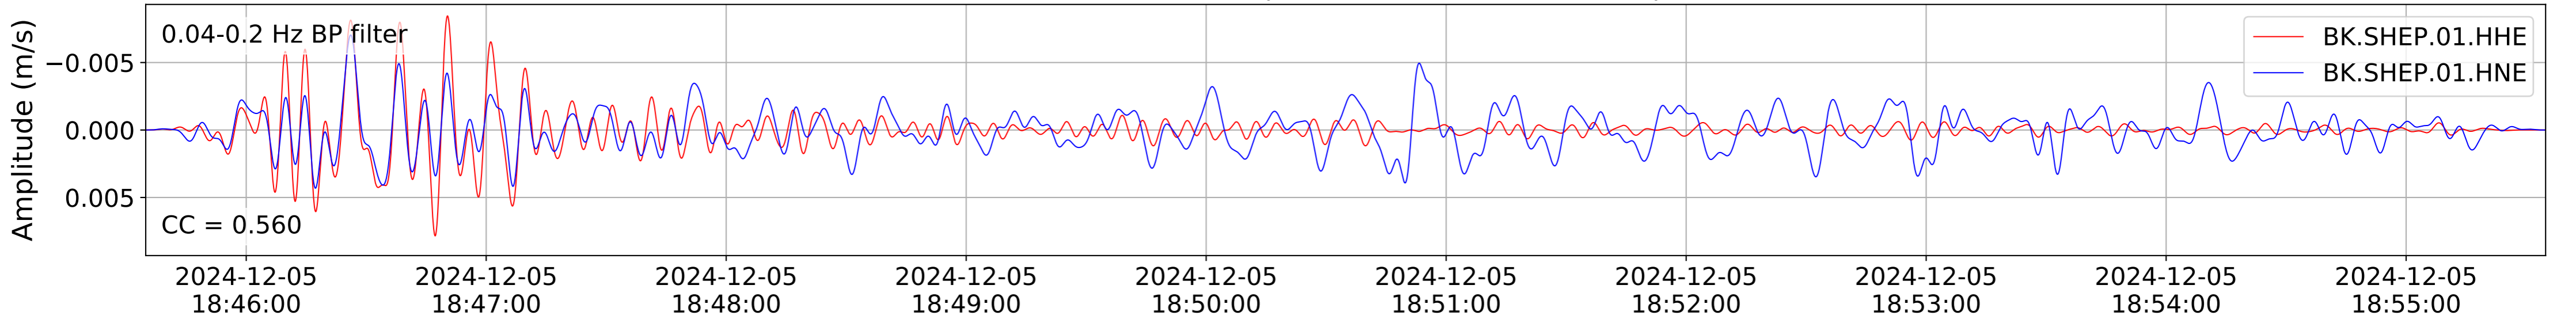

2024.340.184421_M7.0_nc75095651
Origin Time:2024-12-05T18:44:21.110000Z USGS event-id:nc75095651
M7.0 2024 Offshore Cape Mendocino, California Earthquake