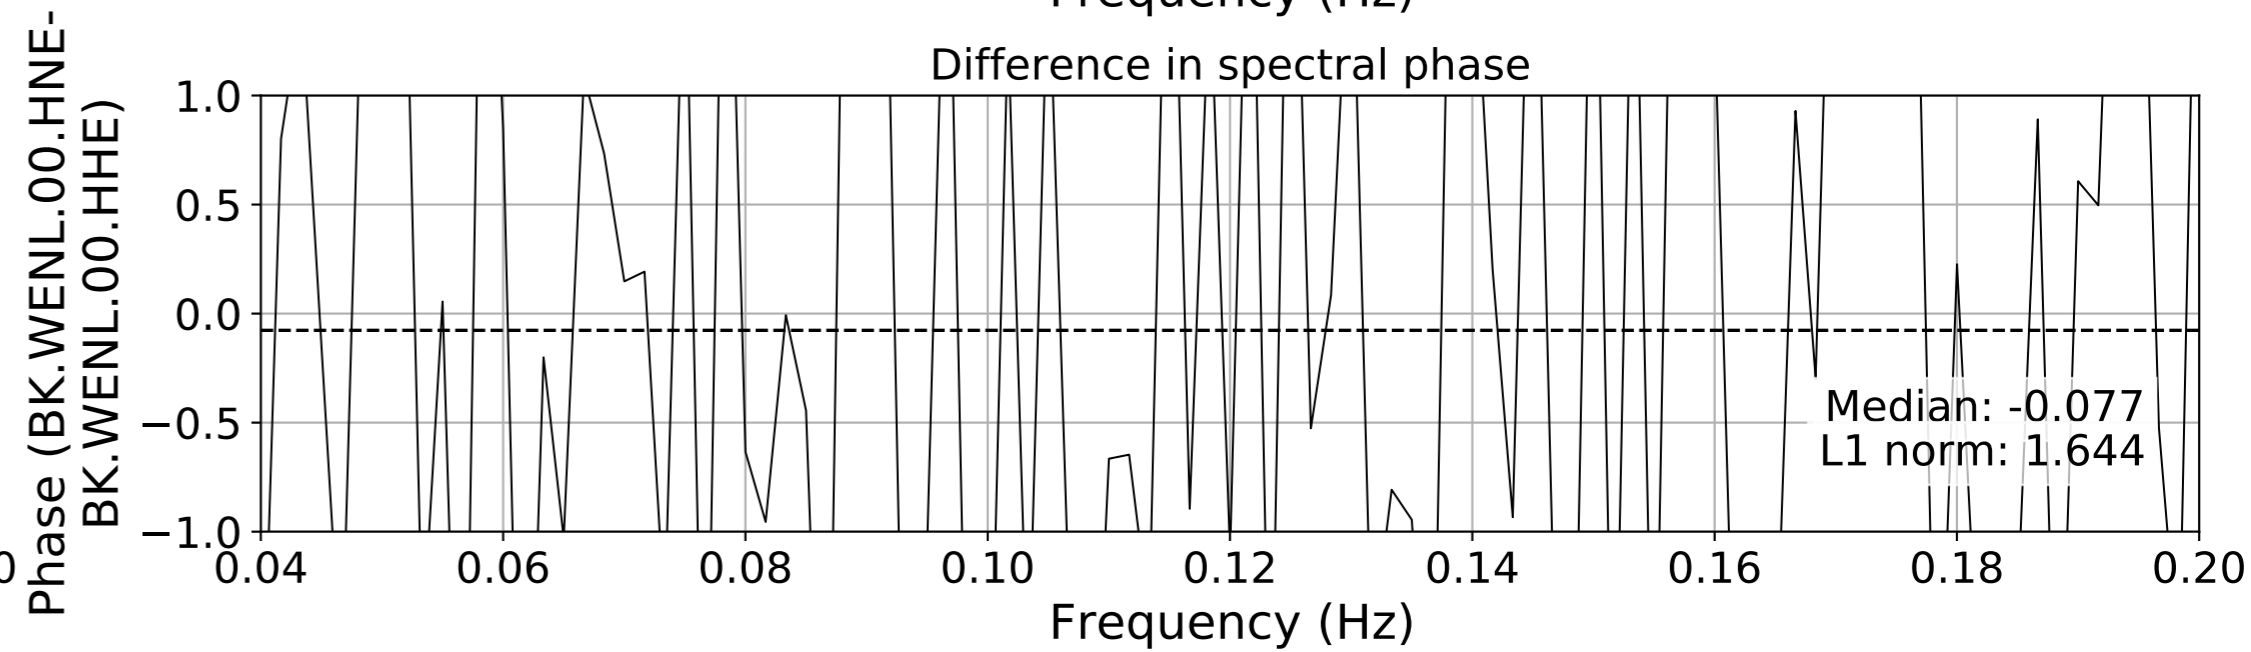

2024.340.184421_M7.0_nc75095651
Origin Time:2024-12-05T18:44:21.110000Z USGS event-id:nc75095651
M7.0 2024 Offshore Cape Mendocino, California Earthquake