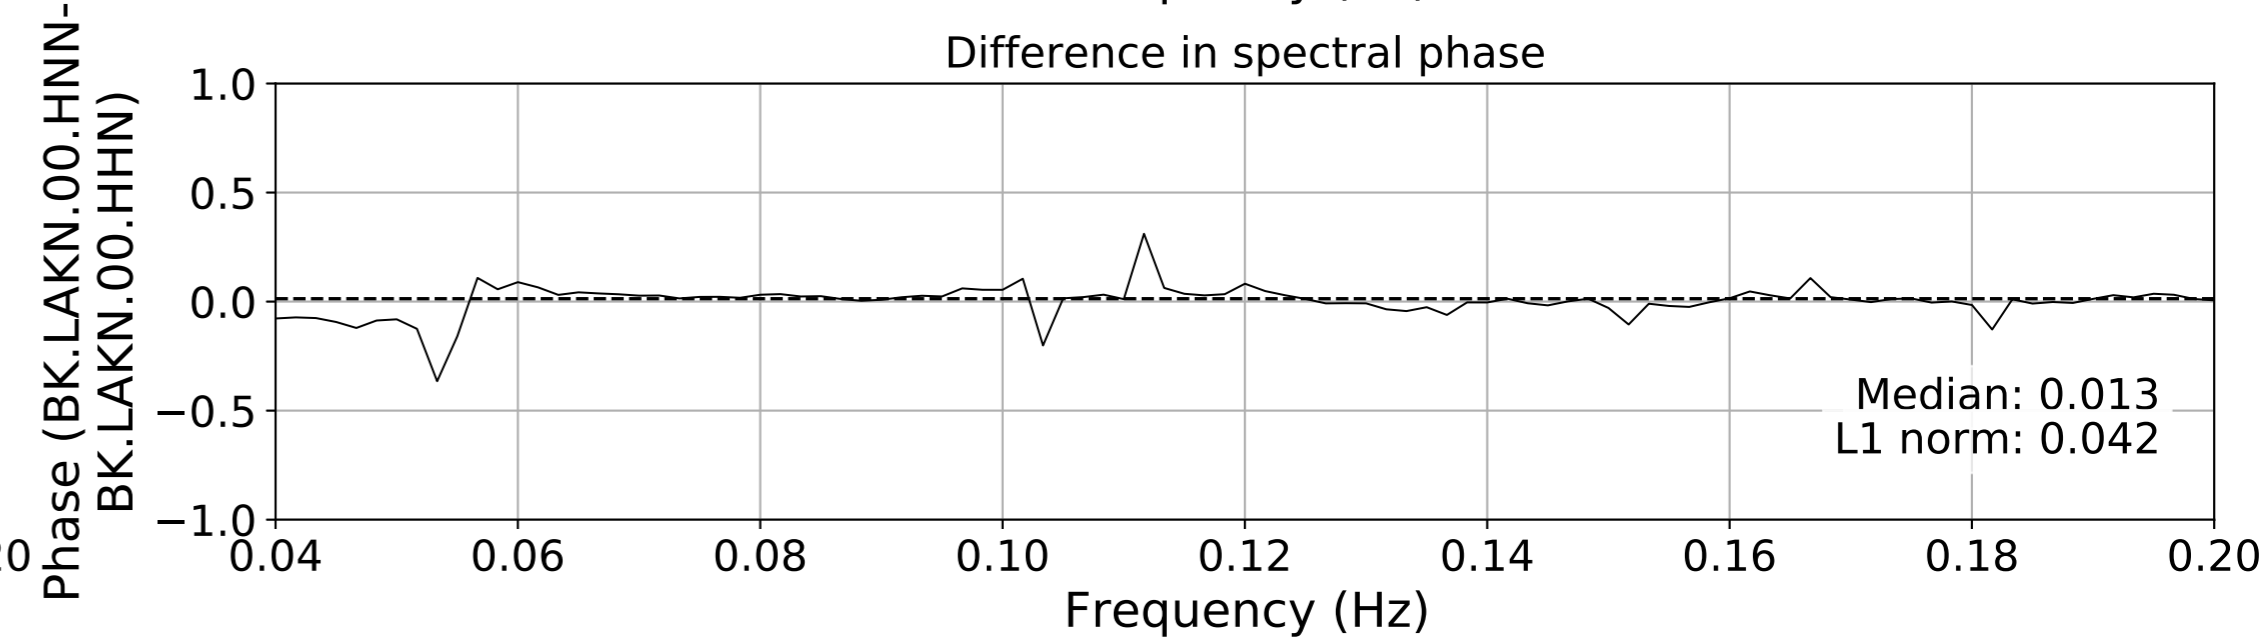

2024.340.184421_M7.0_nc75095651
Origin Time:2024-12-05T18:44:21.110000Z USGS event-id:nc75095651
M7.0 2024 Offshore Cape Mendocino, California Earthquake