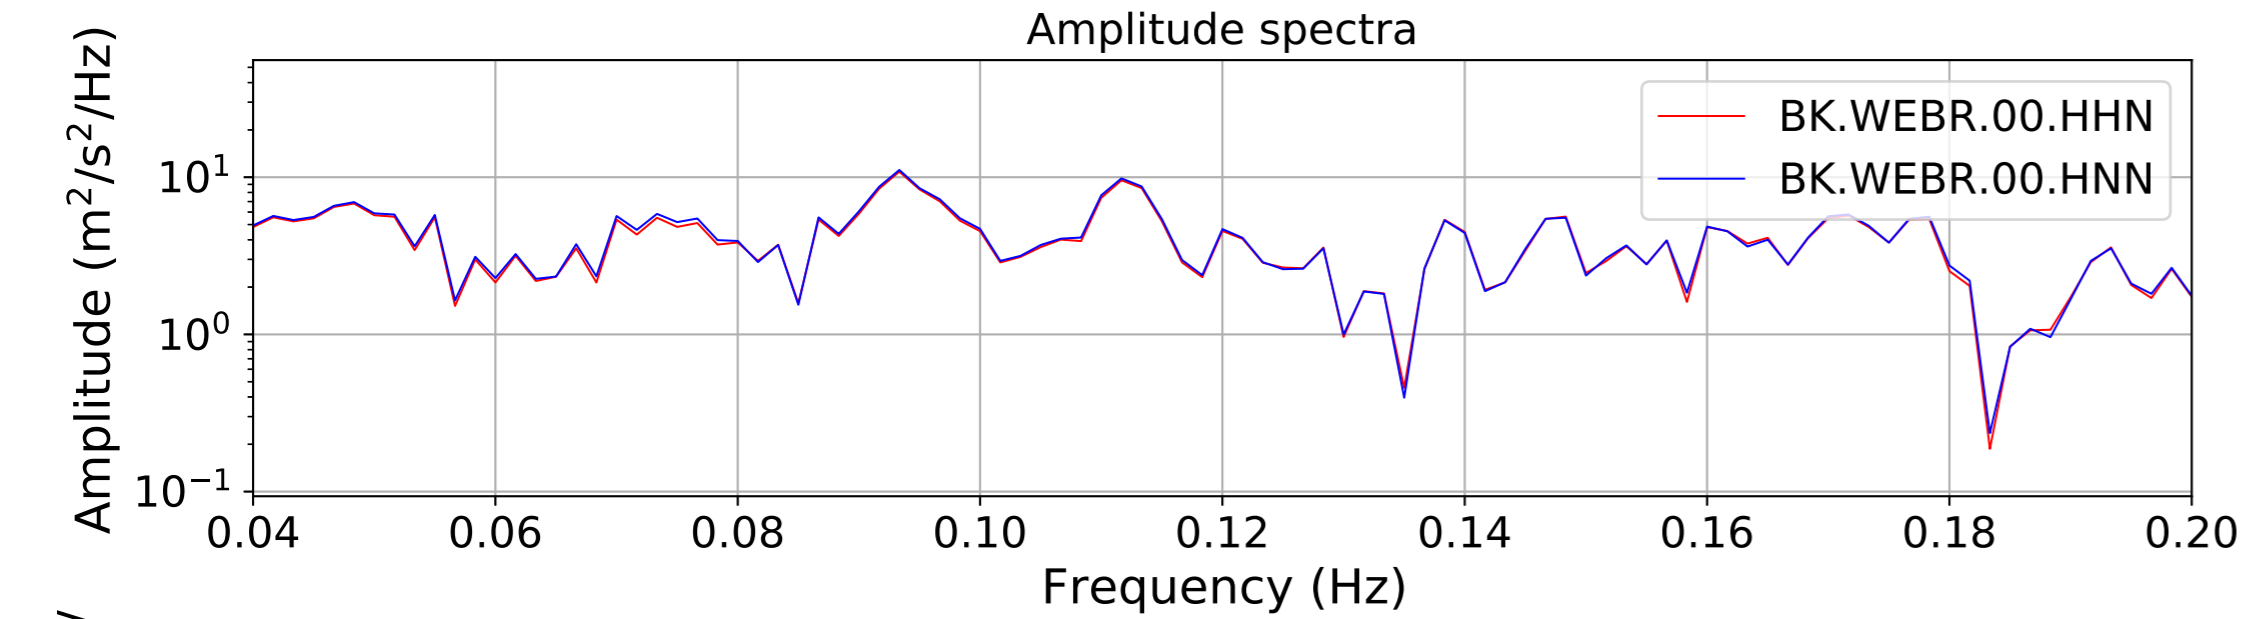

2024.340.184421_M7.0_nc75095651
Origin Time:2024-12-05T18:44:21.110000Z USGS event-id:nc75095651
M7.0 2024 Offshore Cape Mendocino, California Earthquake