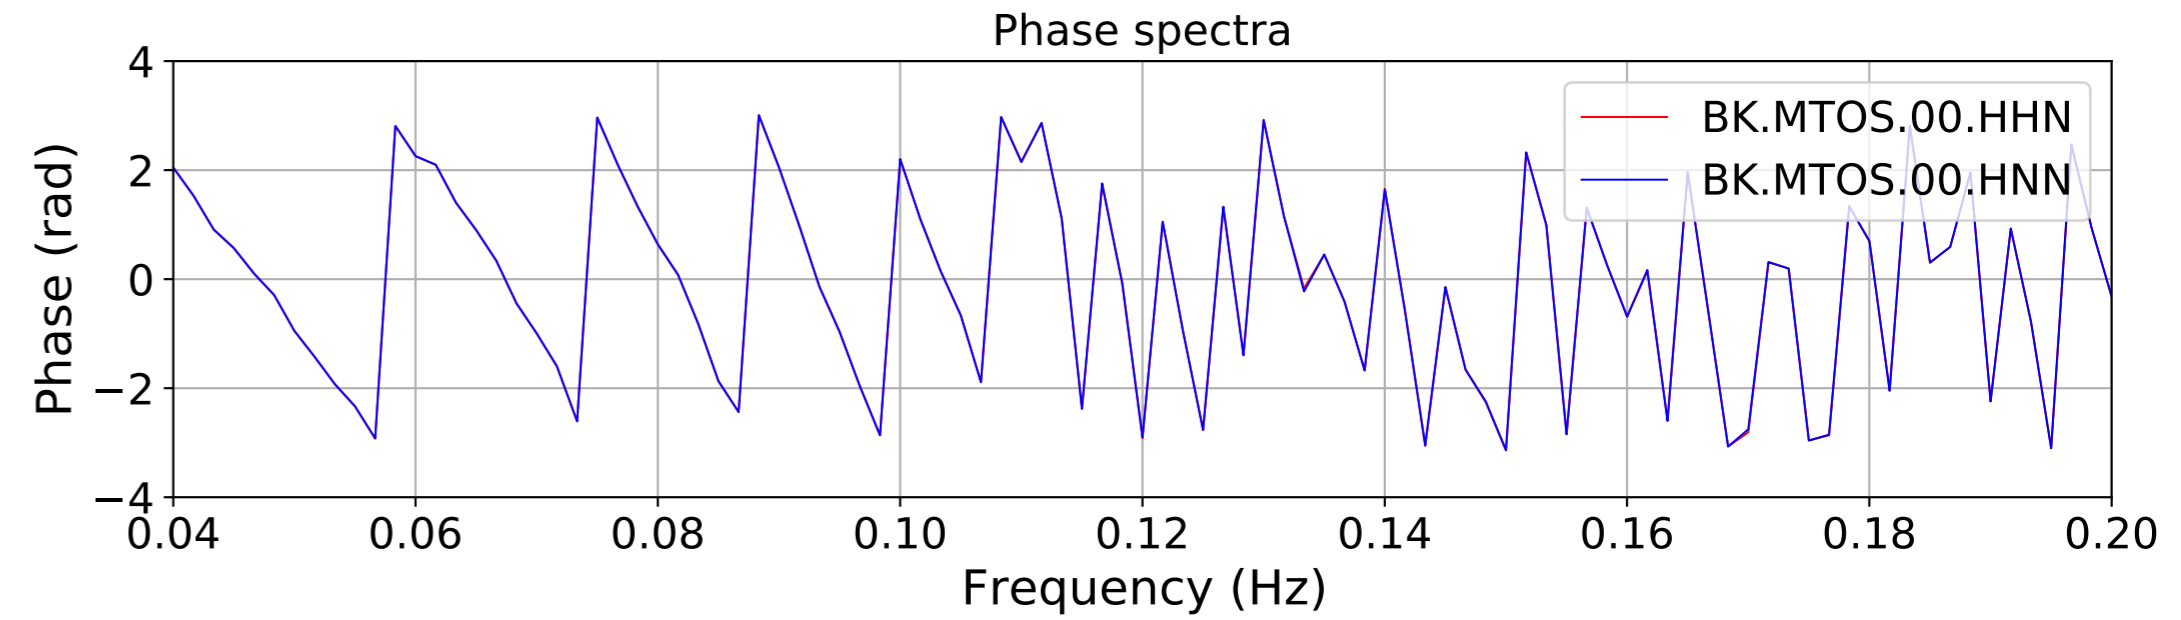

2024.340.184421_M7.0_nc75095651
Origin Time:2024-12-05T18:44:21.110000Z USGS event-id:nc75095651
M7.0 2024 Offshore Cape Mendocino, California Earthquake