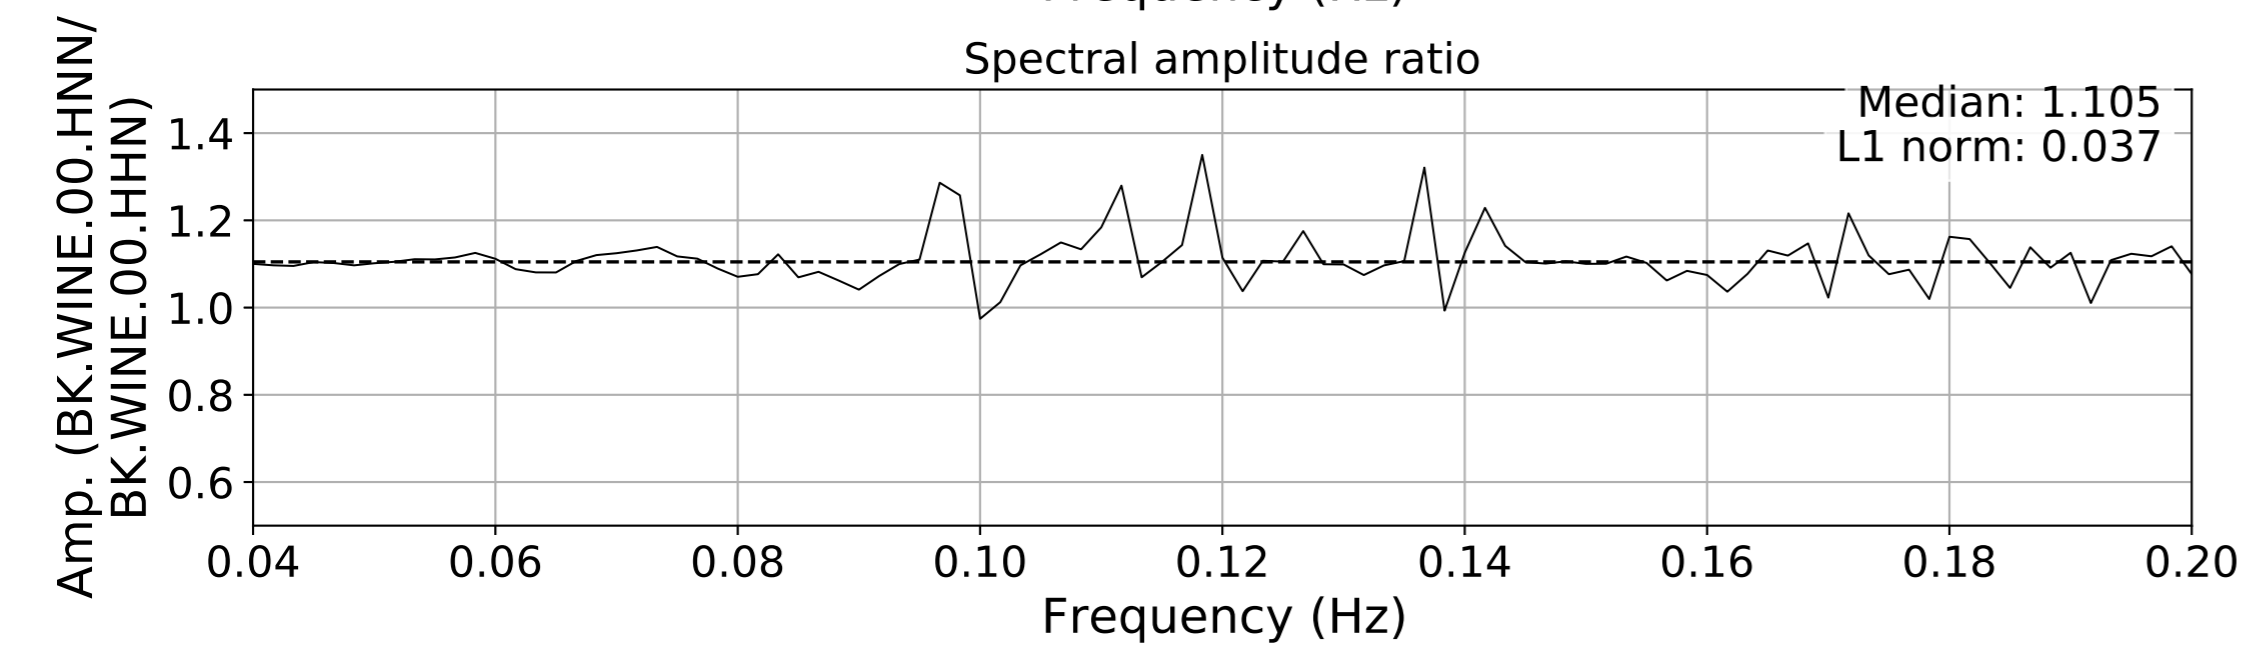

2024.340.184421_M7.0_nc75095651
Origin Time:2024-12-05T18:44:21.110000Z USGS event-id:nc75095651
M7.0 2024 Offshore Cape Mendocino, California Earthquake