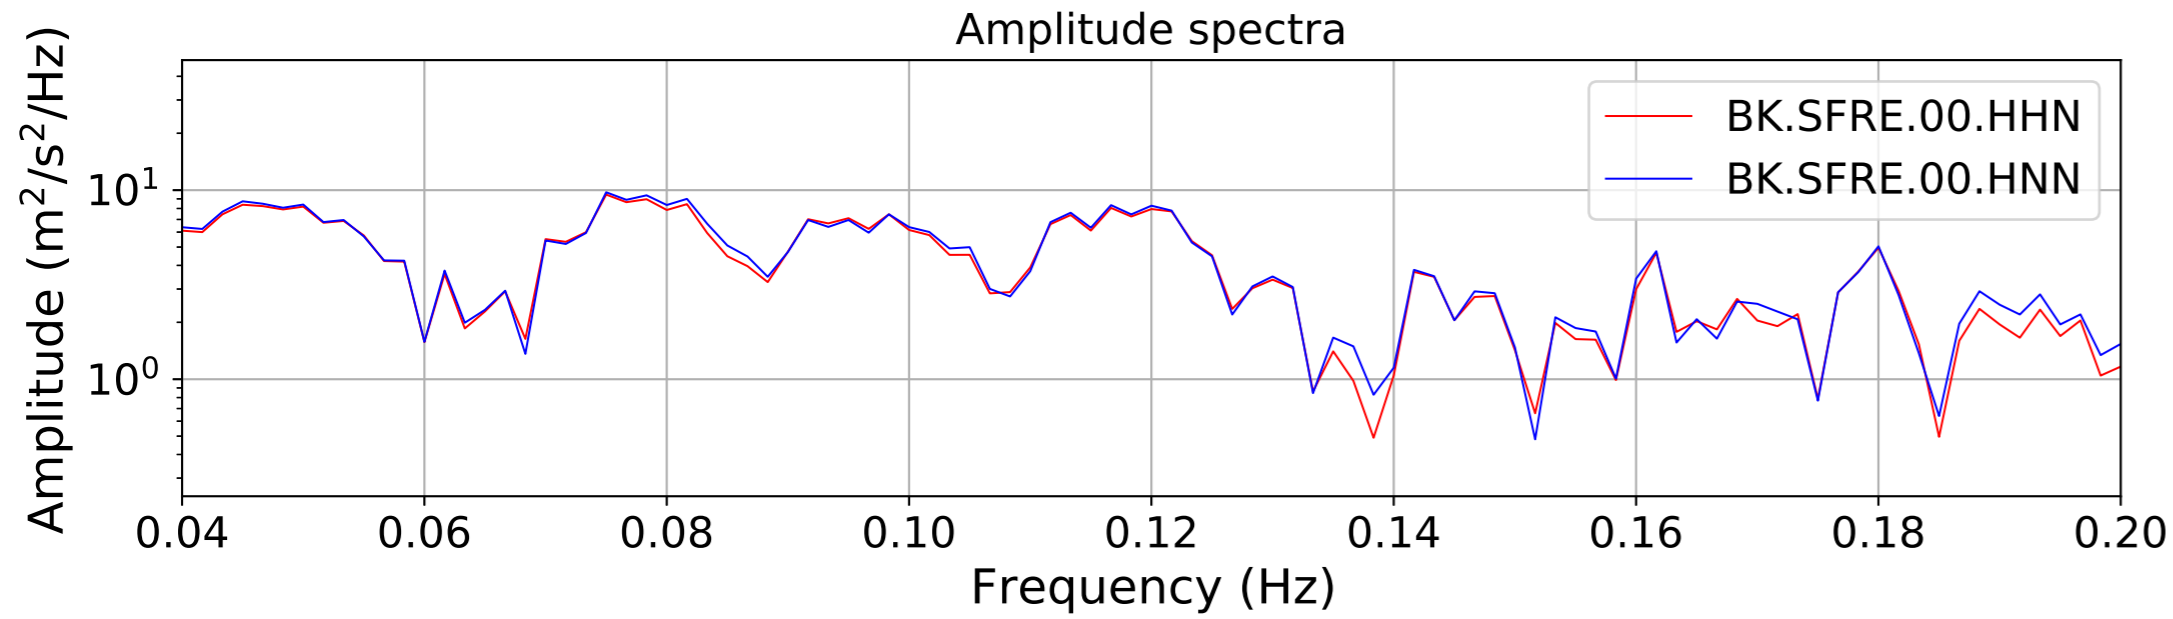

2024.340.184421_M7.0_nc75095651
Origin Time:2024-12-05T18:44:21.110000Z USGS event-id:nc75095651
M7.0 2024 Offshore Cape Mendocino, California Earthquake