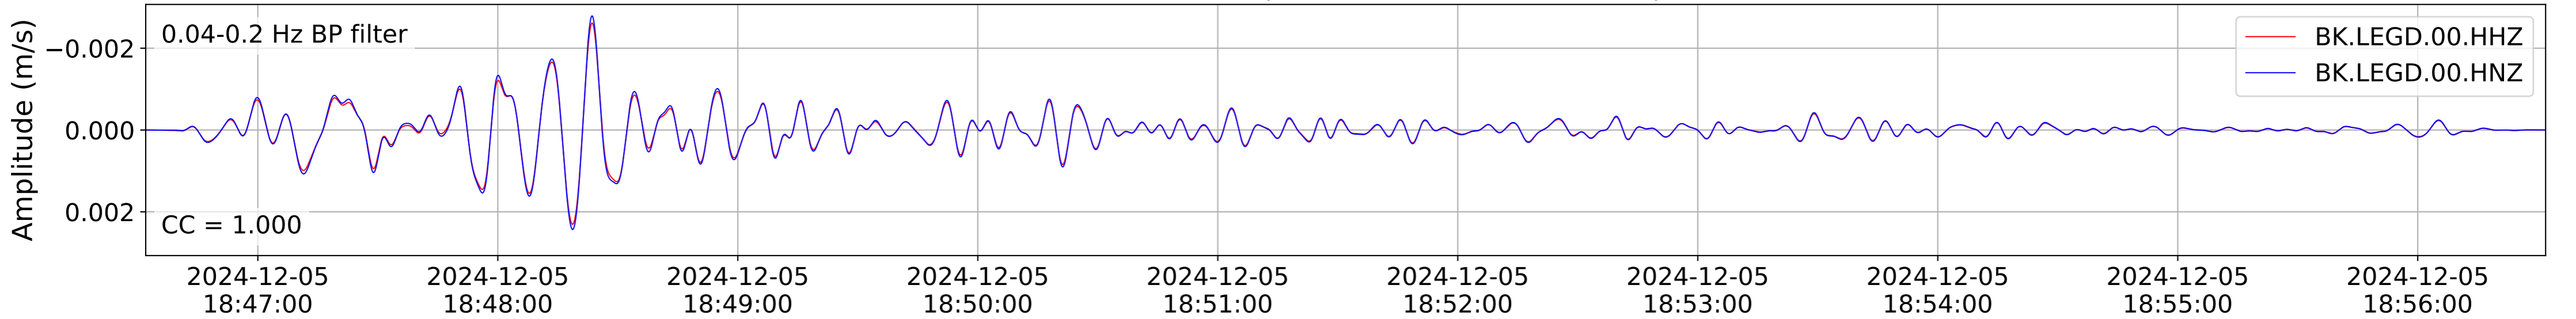

2024.340.184421_M7.0_nc75095651
Origin Time:2024-12-05T18:44:21.110000Z USGS event-id:nc75095651
M7.0 2024 Offshore Cape Mendocino, California Earthquake