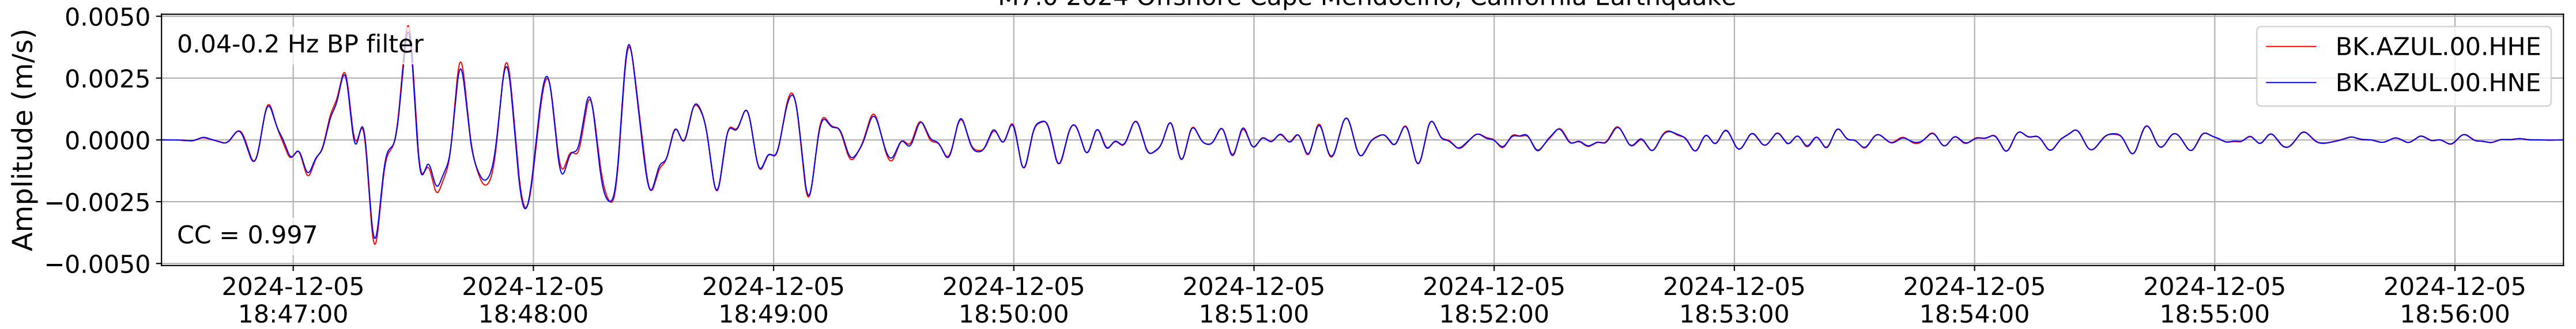

2024.340.184421_M7.0_nc75095651
Origin Time:2024-12-05T18:44:21.110000Z USGS event-id:nc75095651
M7.0 2024 Offshore Cape Mendocino, California Earthquake