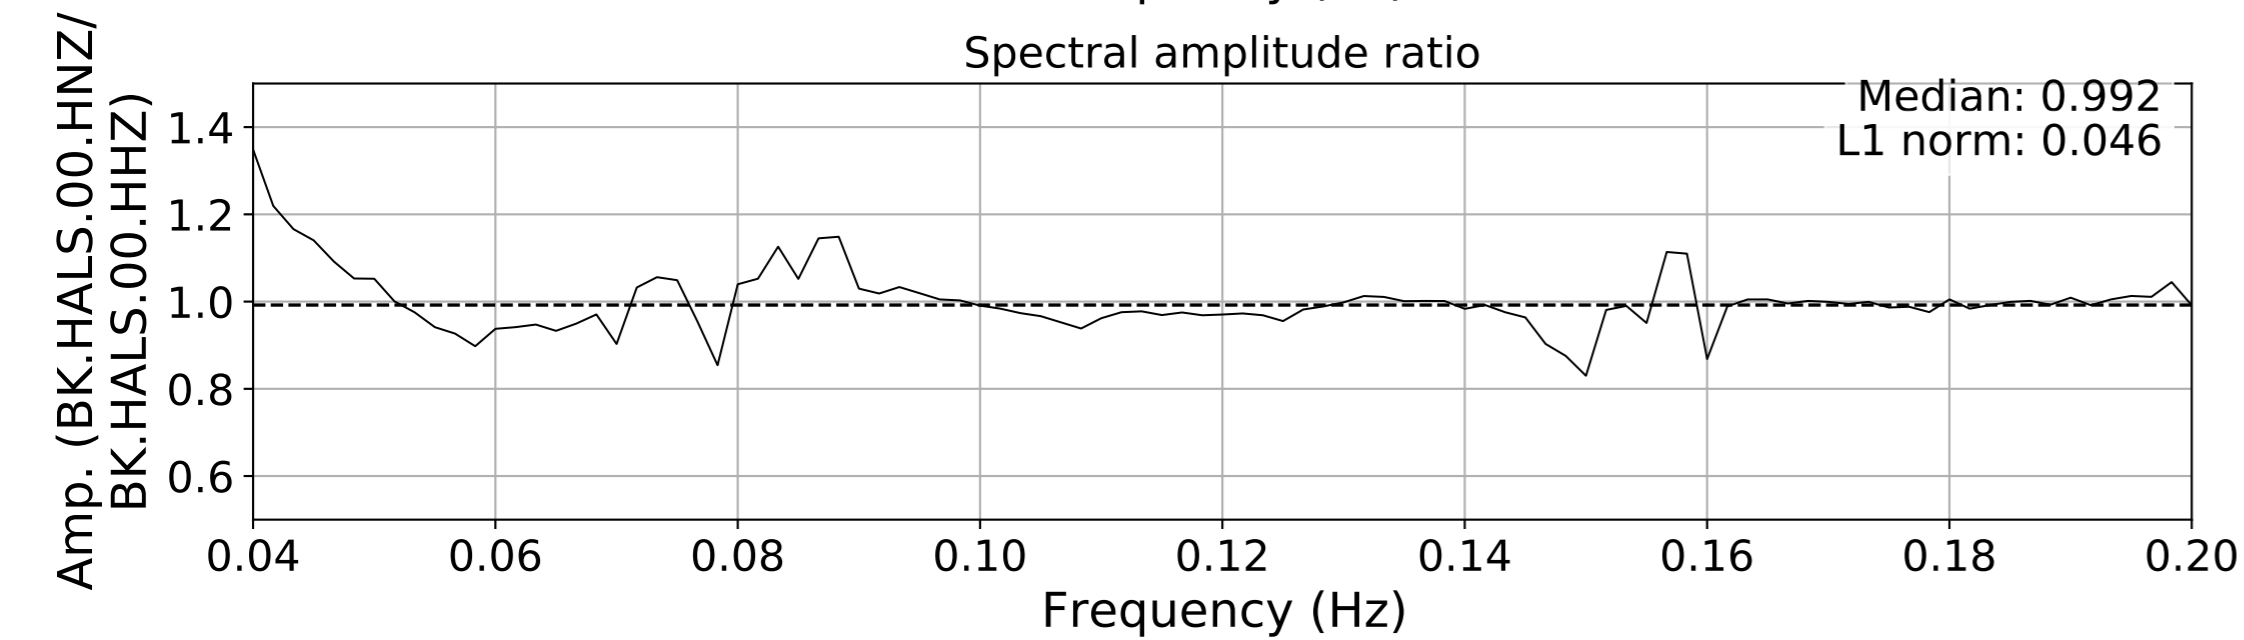

2024.340.184421_M7.0_nc75095651
Origin Time:2024-12-05T18:44:21.110000Z USGS event-id:nc75095651
M7.0 2024 Offshore Cape Mendocino, California Earthquake