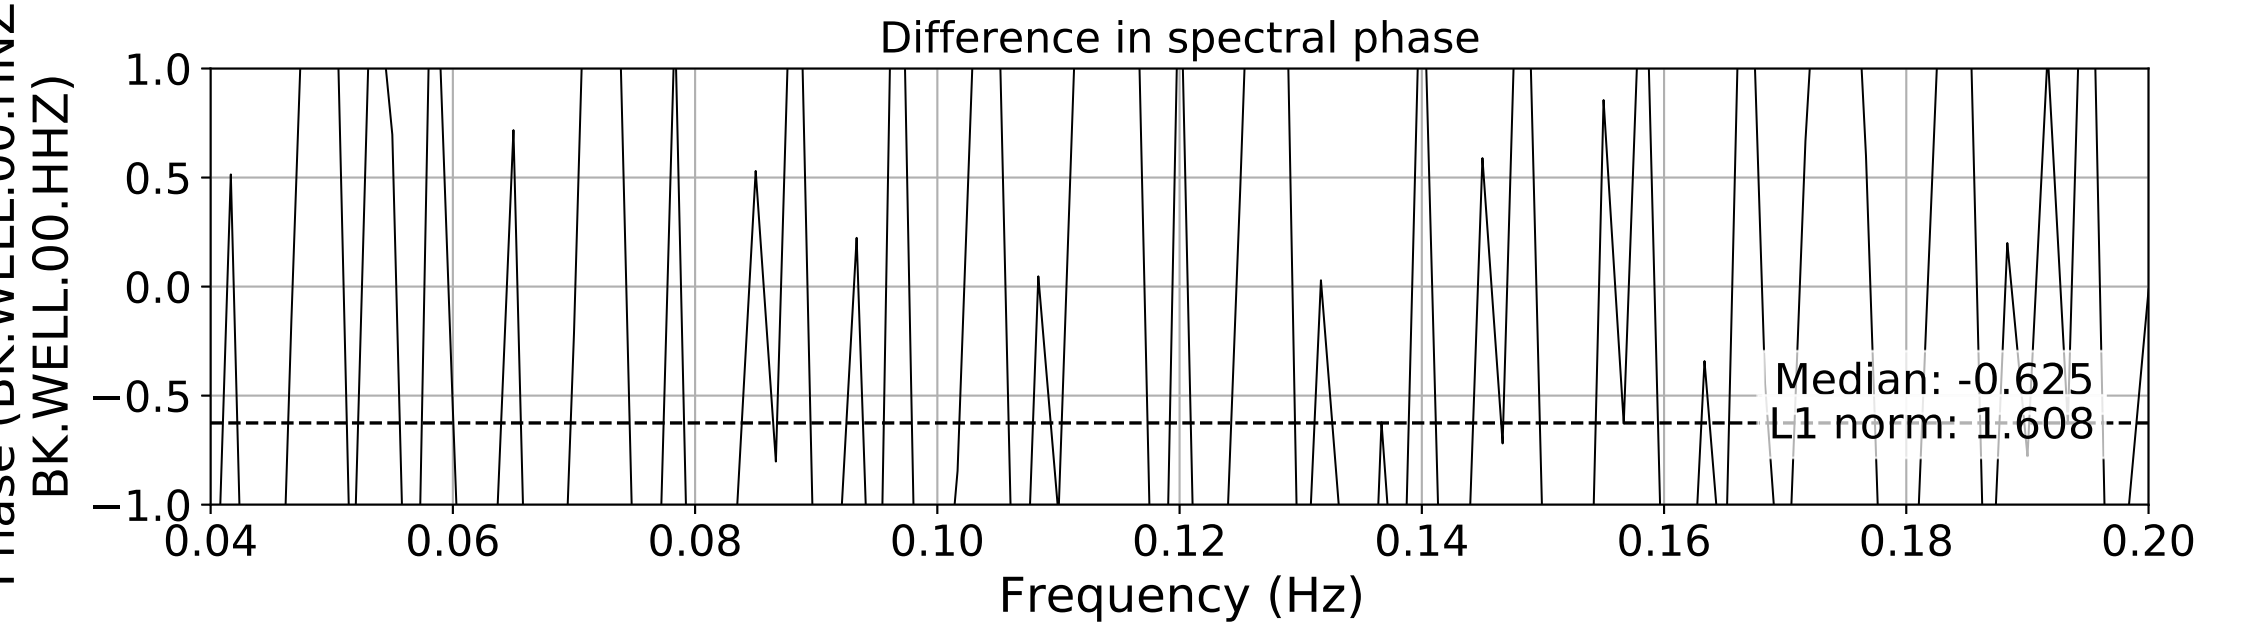

2024.340.184421_M7.0_nc75095651
Origin Time:2024-12-05T18:44:21.110000Z USGS event-id:nc75095651
M7.0 2024 Offshore Cape Mendocino, California Earthquake