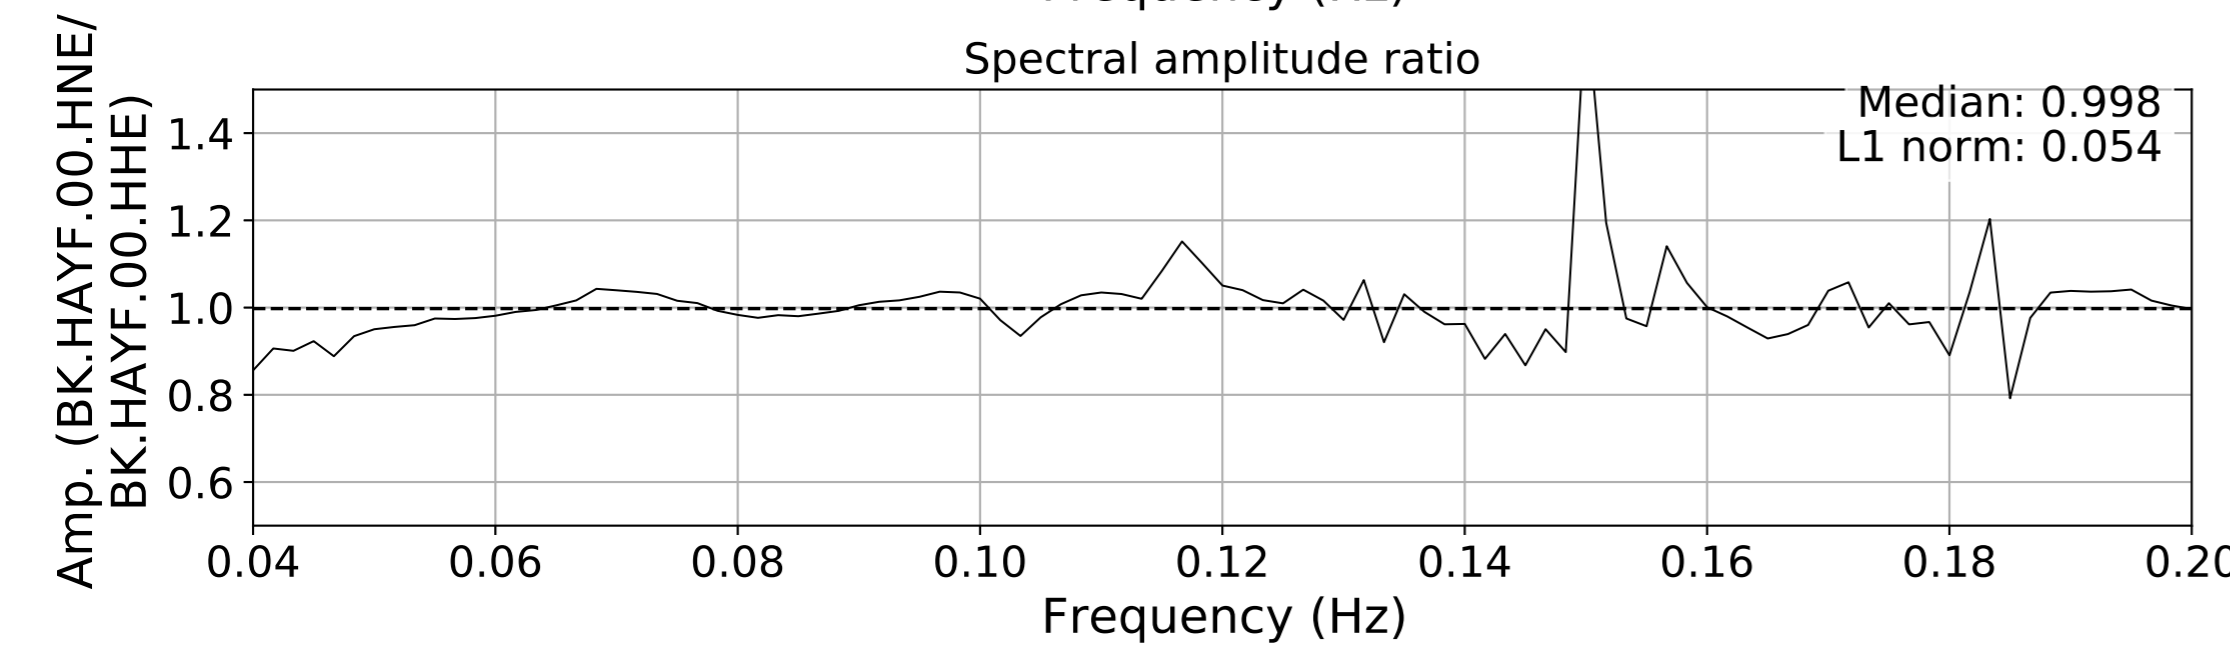

2024.340.184421_M7.0_nc75095651
Origin Time:2024-12-05T18:44:21.110000Z USGS event-id:nc75095651
M7.0 2024 Offshore Cape Mendocino, California Earthquake