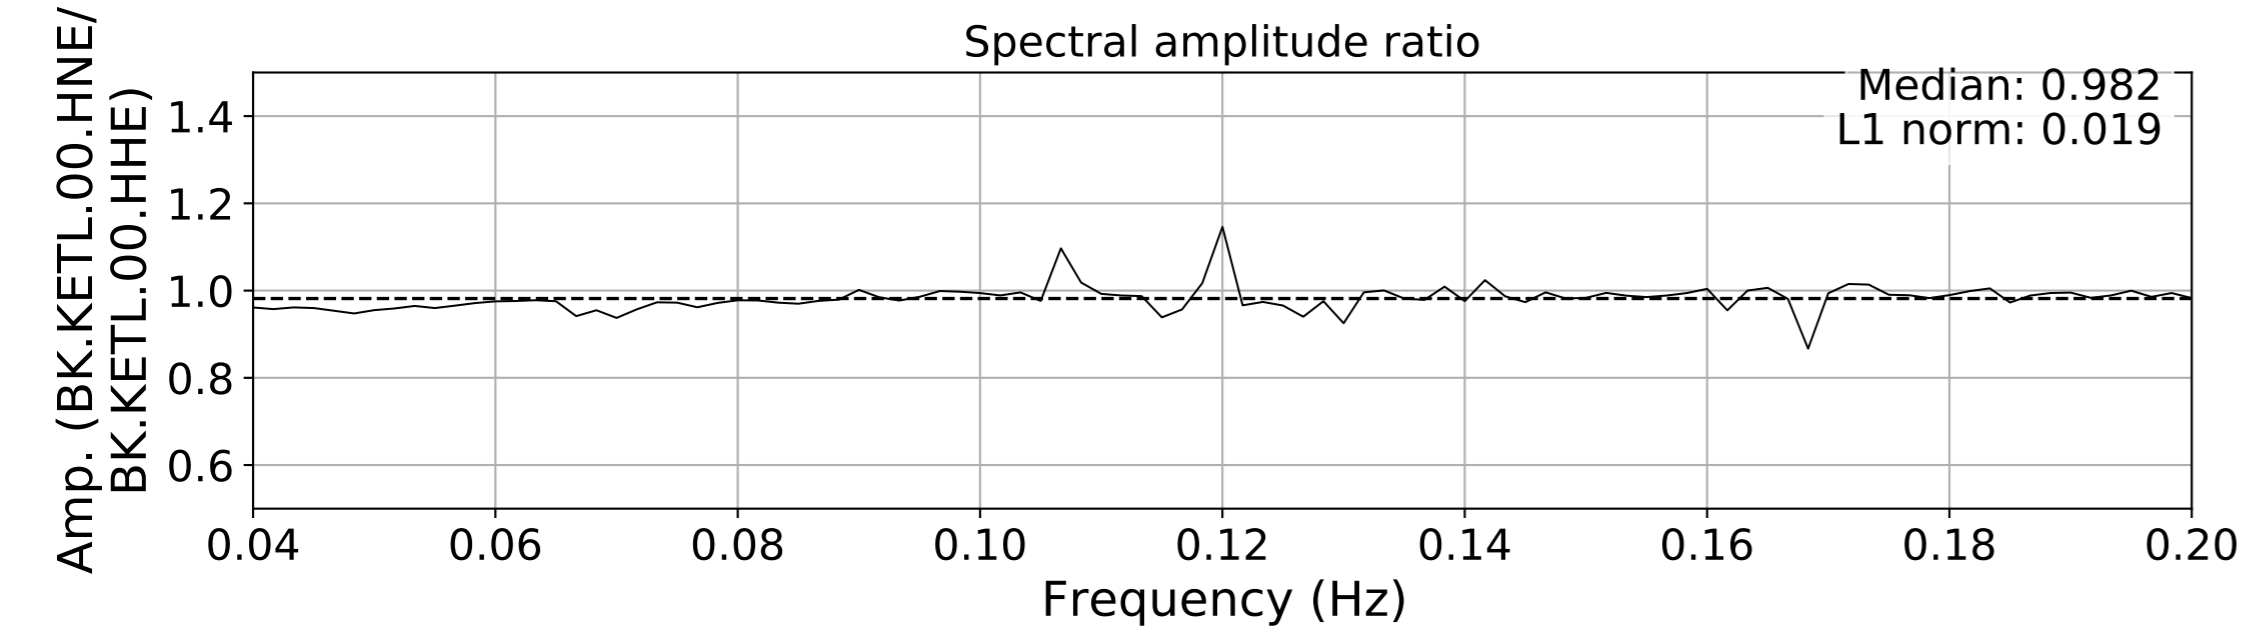

2024.340.184421_M7.0_nc75095651
Origin Time:2024-12-05T18:44:21.110000Z USGS event-id:nc75095651
M7.0 2024 Offshore Cape Mendocino, California Earthquake