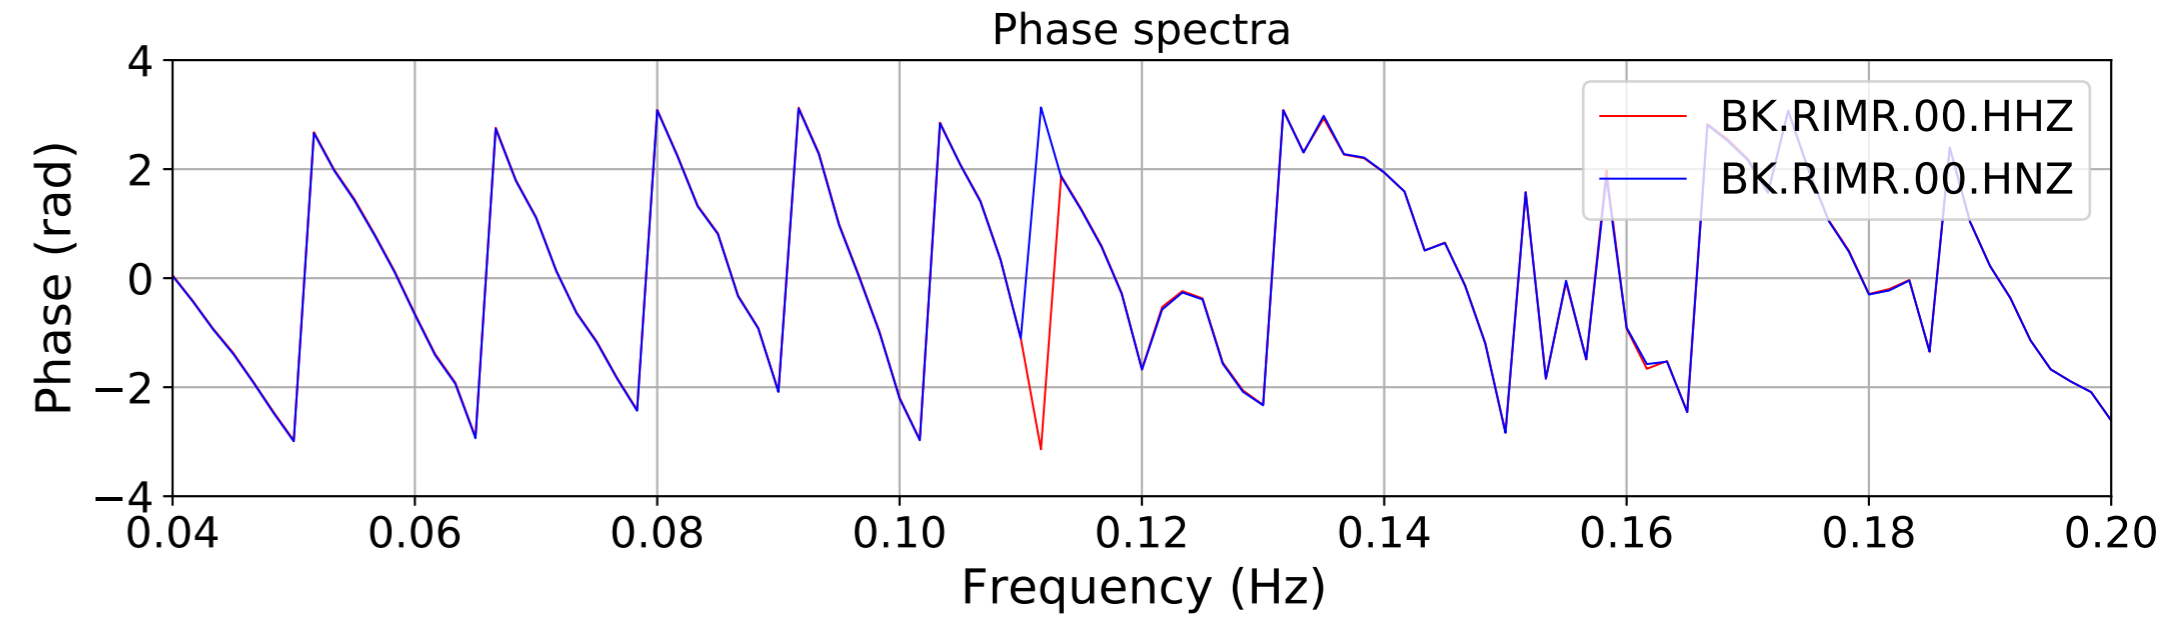

2024.340.184421_M7.0_nc75095651
Origin Time:2024-12-05T18:44:21.110000Z USGS event-id:nc75095651
M7.0 2024 Offshore Cape Mendocino, California Earthquake