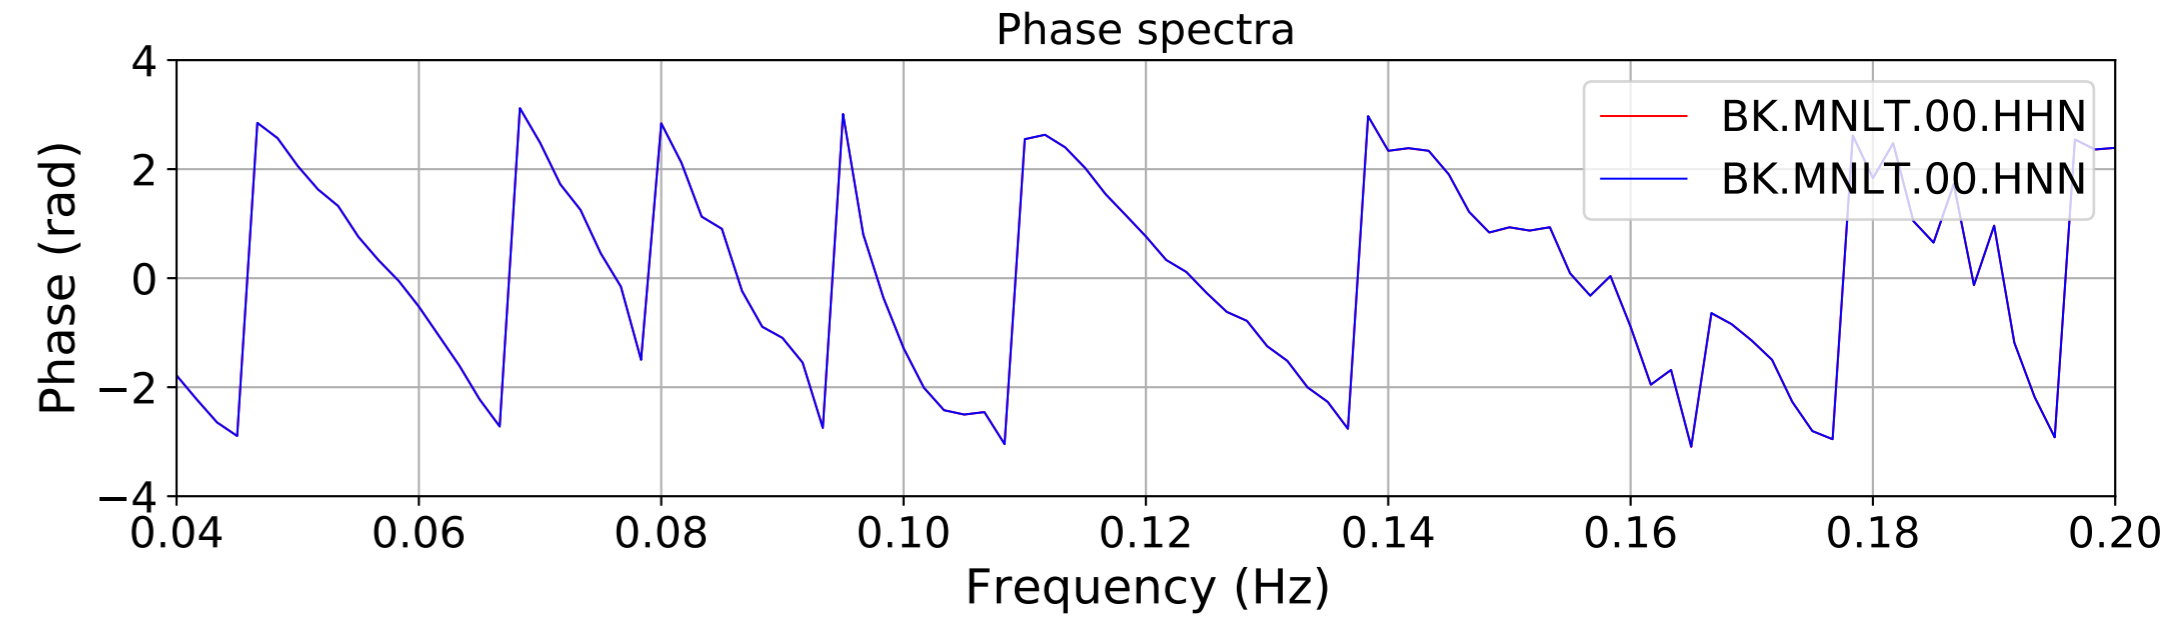

2024.340.184421_M7.0_nc75095651
Origin Time:2024-12-05T18:44:21.110000Z USGS event-id:nc75095651
M7.0 2024 Offshore Cape Mendocino, California Earthquake