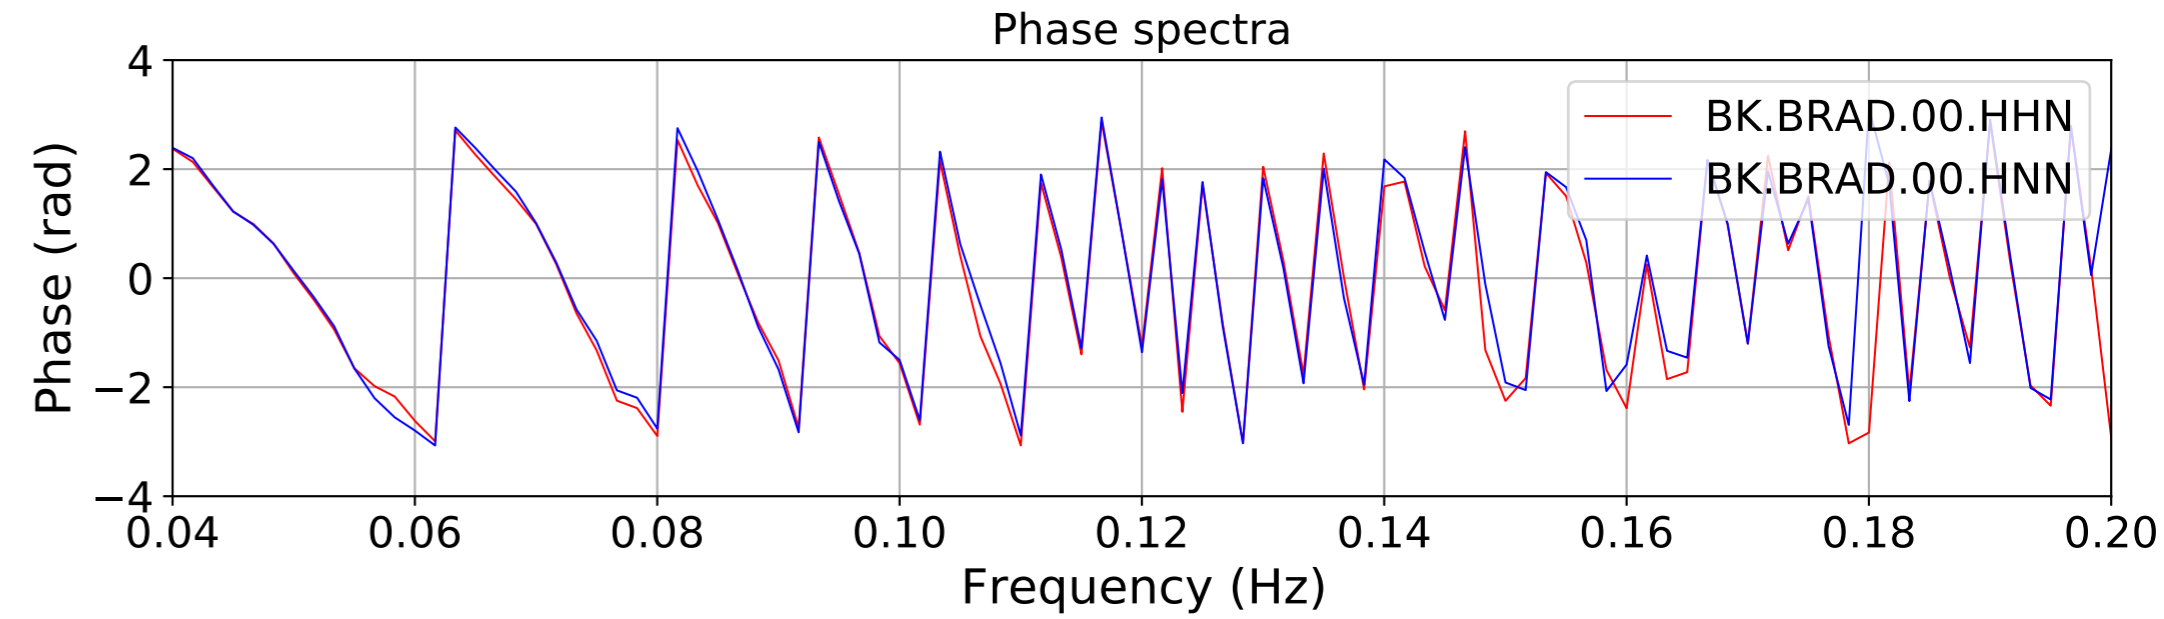

2024.340.184421_M7.0_nc75095651
Origin Time:2024-12-05T18:44:21.110000Z USGS event-id:nc75095651
M7.0 2024 Offshore Cape Mendocino, California Earthquake