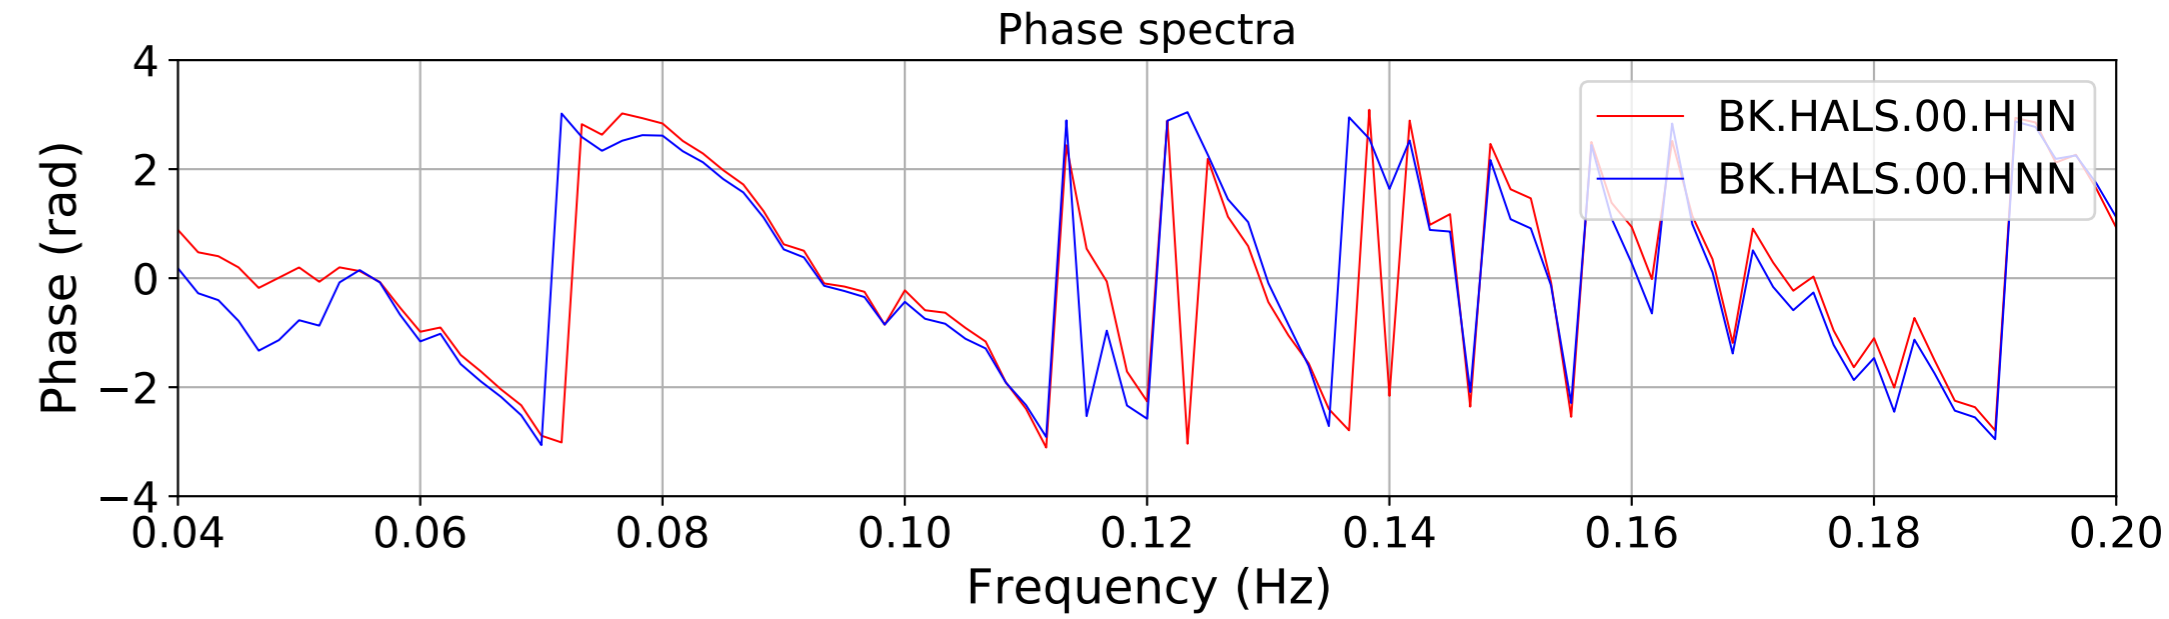

2024.340.184421.M7.0_nc75095651
Origin Time:2024-12-05T18:44:21.110000Z USGS event-id:nc75095651
M7.0 2024 Offshore Cape Mendocino, California Earthquake