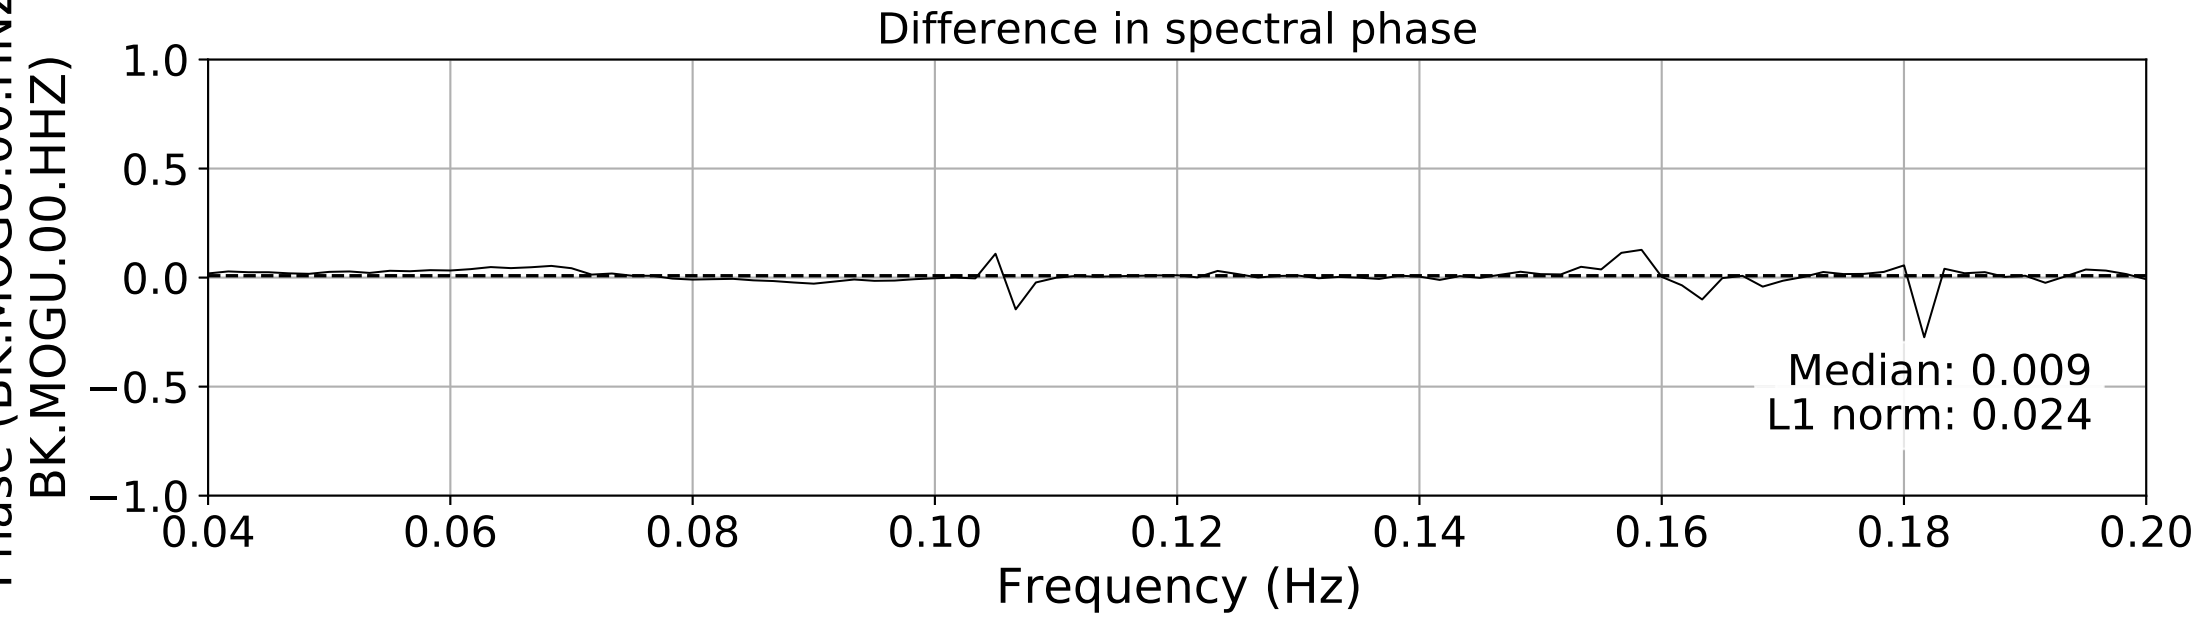

2024.340.184421_M7.0_nc75095651
Origin Time:2024-12-05T18:44:21.110000Z USGS event-id:nc75095651
M7.0 2024 Offshore Cape Mendocino, California Earthquake