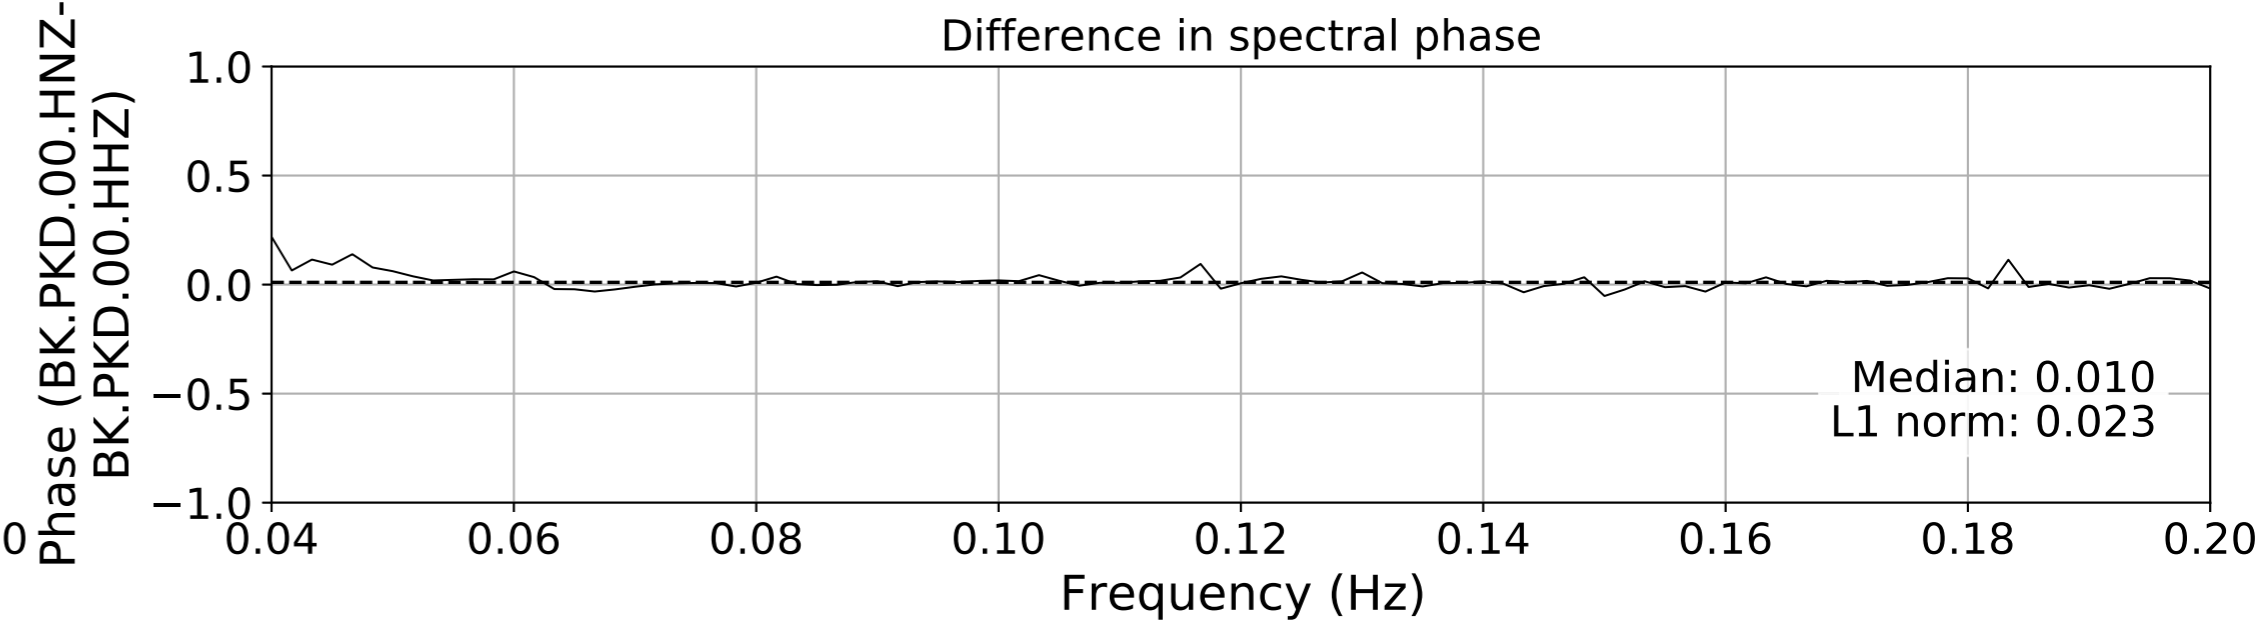

2024.340.184421_M7.0_nc75095651
Origin Time:2024-12-05T18:44:21.110000Z USGS event-id:nc75095651
M7.0 2024 Offshore Cape Mendocino, California Earthquake