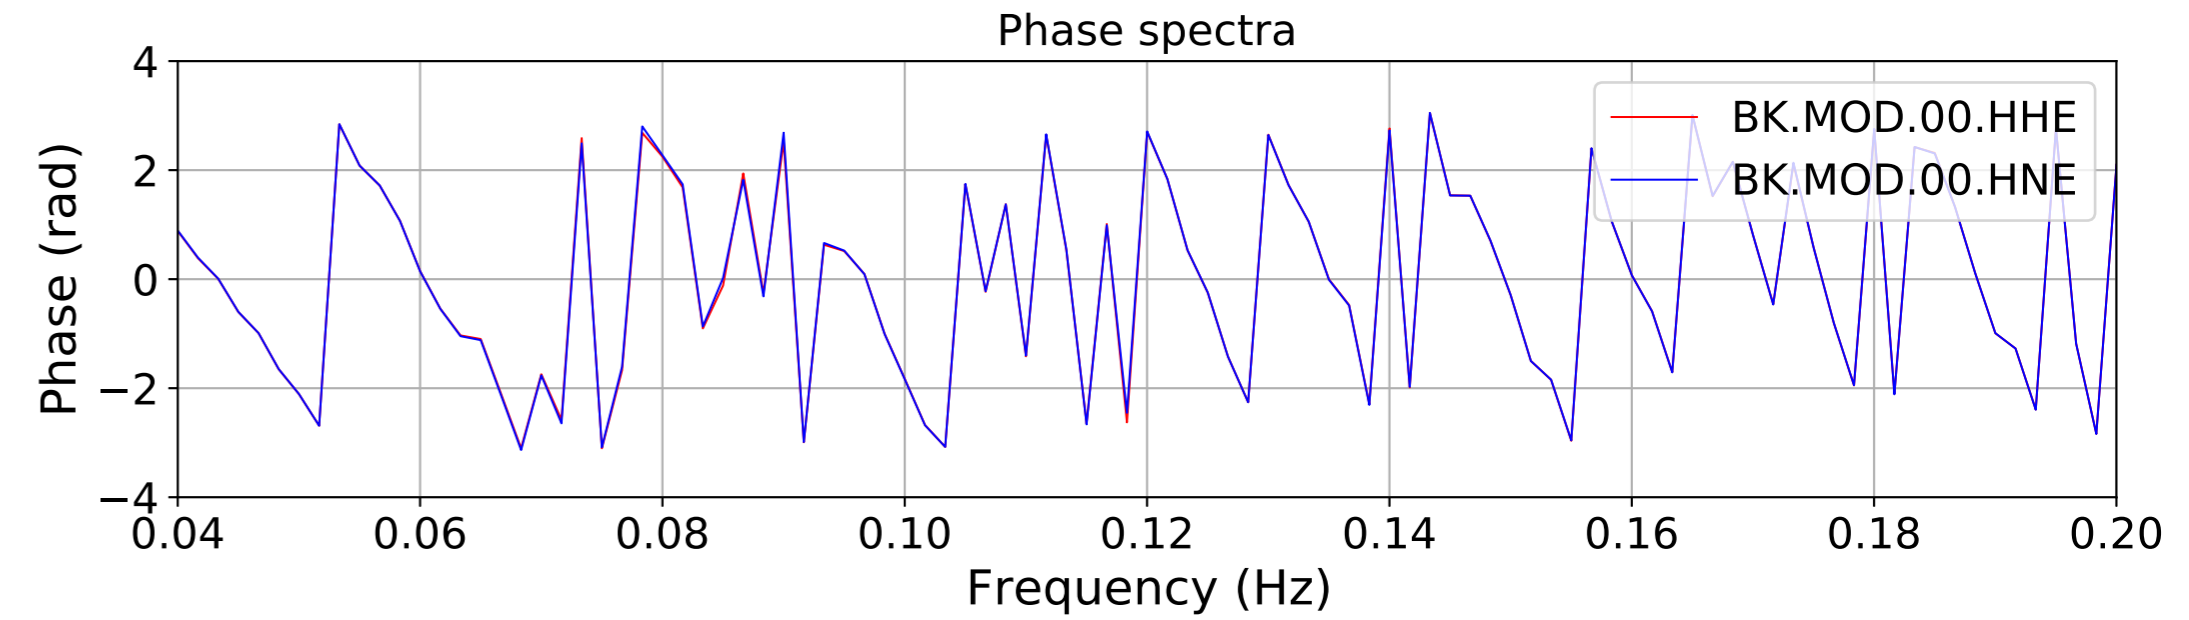

2024.340.184421.M7.0_nc75095651
Origin Time:2024-12-05T18:44:21.110000Z USGS event-id:nc75095651
M7.0 2024 Offshore Cape Mendocino, California Earthquake