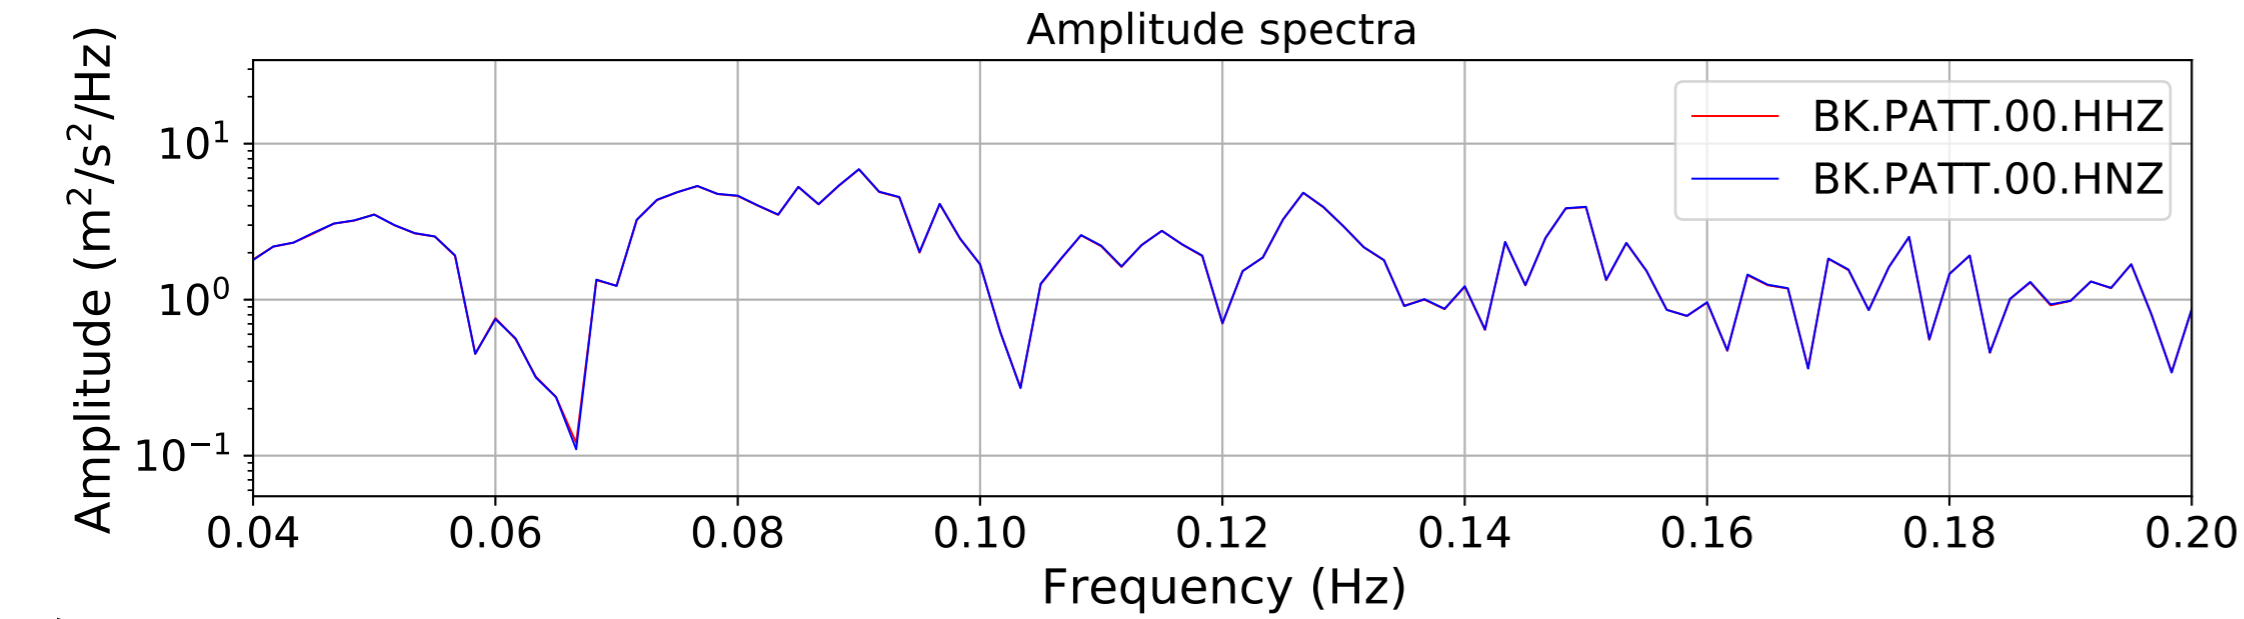

2024.340.184421_M7.0_nc75095651
Origin Time:2024-12-05T18:44:21.110000Z USGS event-id:nc75095651
M7.0 2024 Offshore Cape Mendocino, California Earthquake