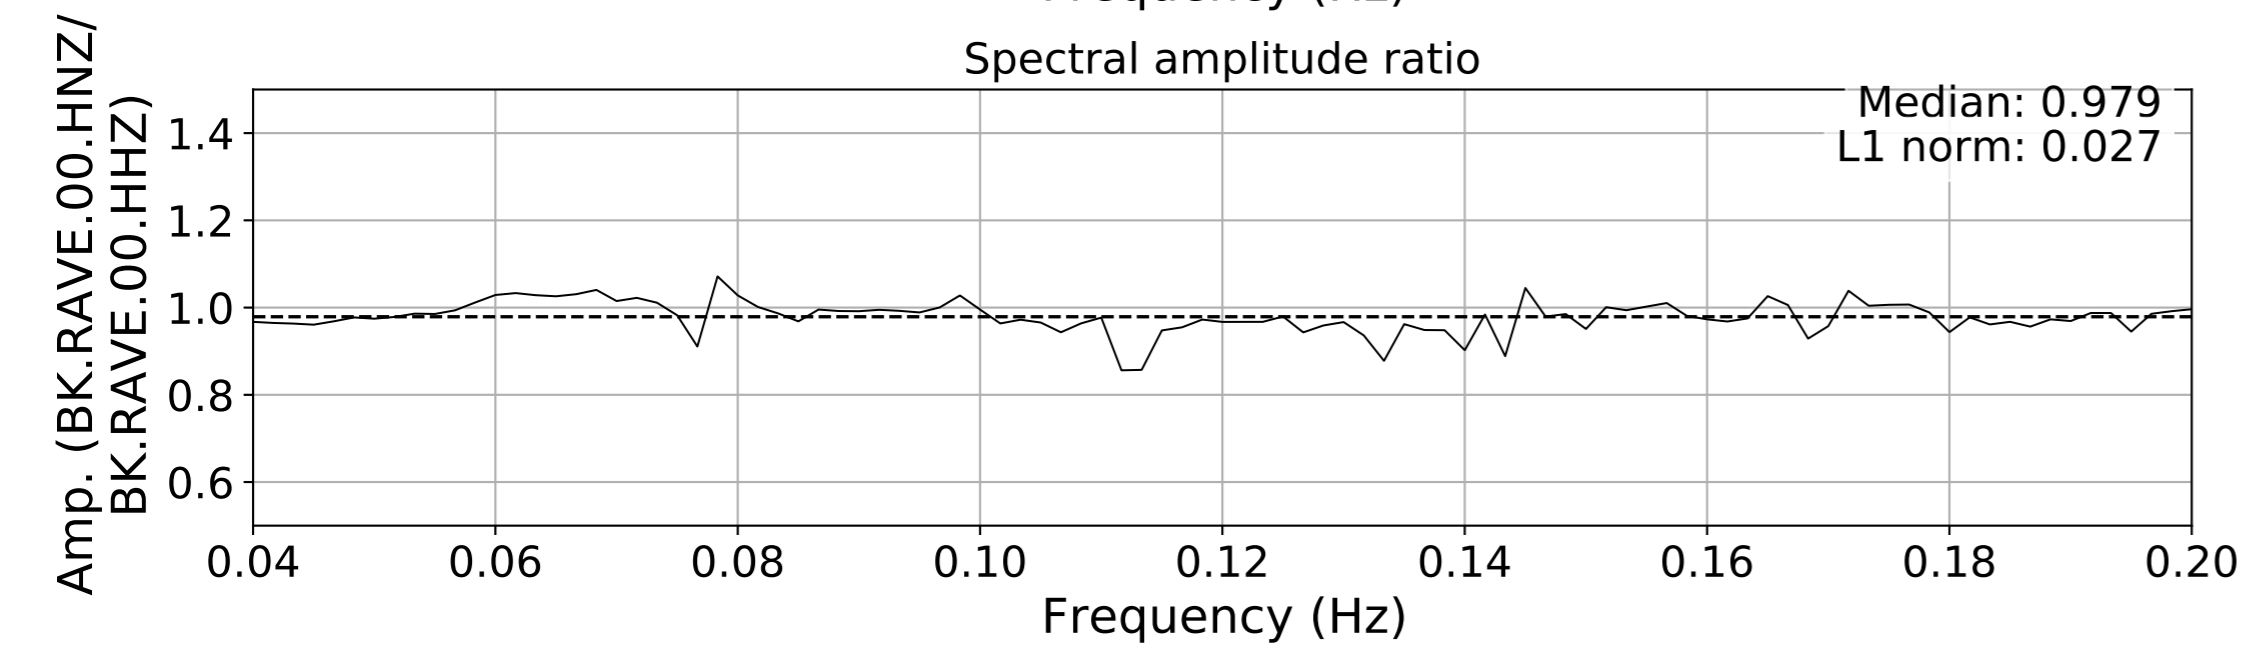

2024.340.184421_M7.0_nc75095651
Origin Time:2024-12-05T18:44:21.110000Z USGS event-id:nc75095651
M7.0 2024 Offshore Cape Mendocino, California Earthquake