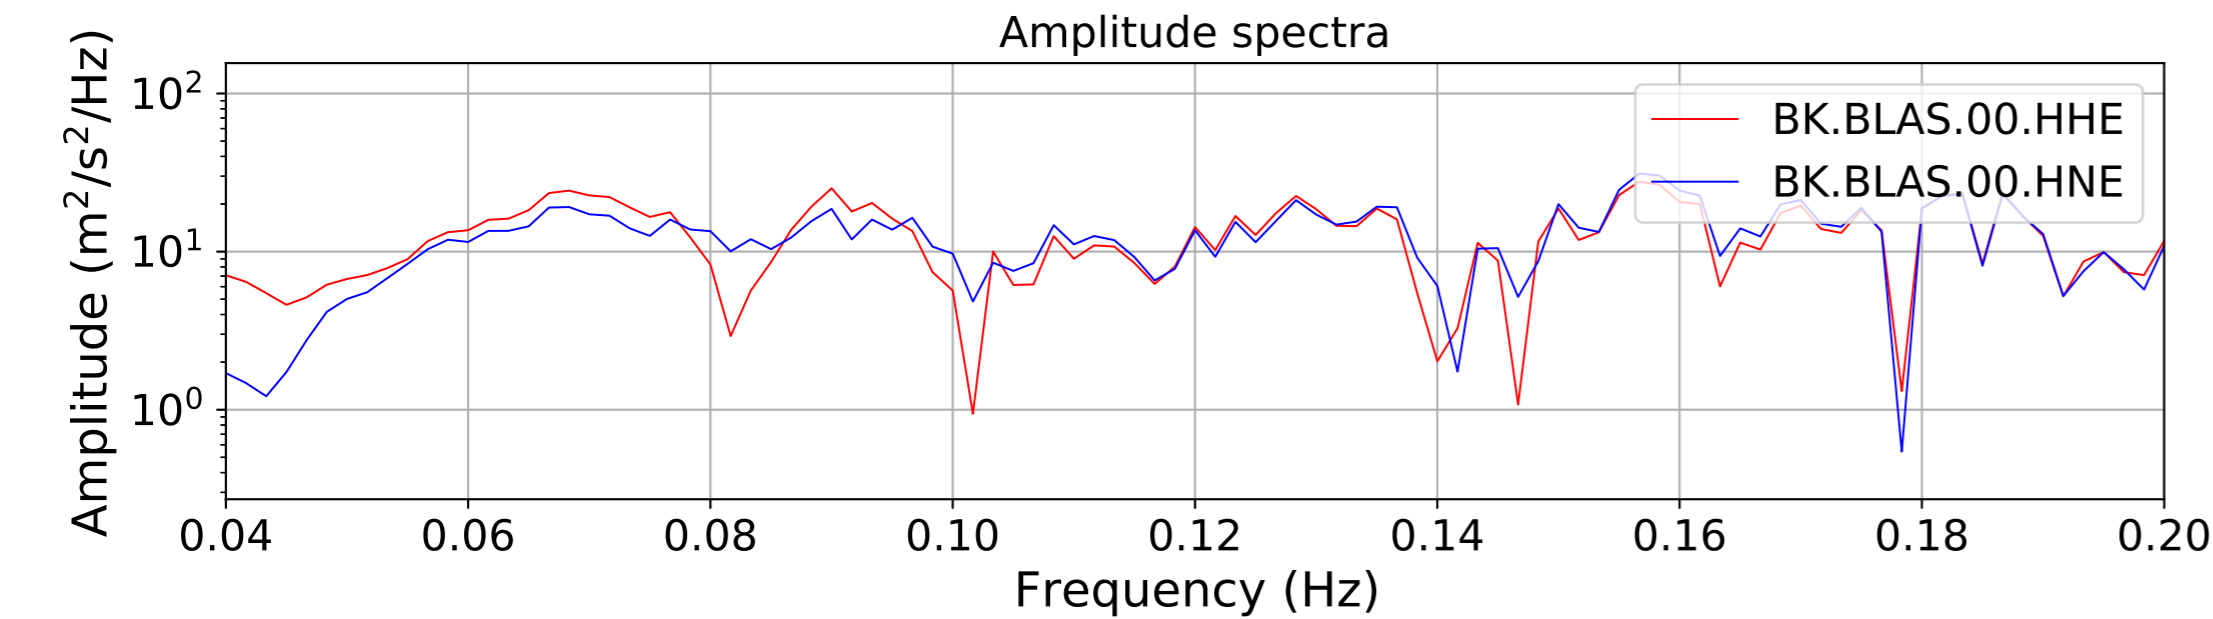

2024.340.184421_M7.0_nc75095651
Origin Time:2024-12-05T18:44:21.110000Z USGS event-id:nc75095651
M7.0 2024 Offshore Cape Mendocino, California Earthquake