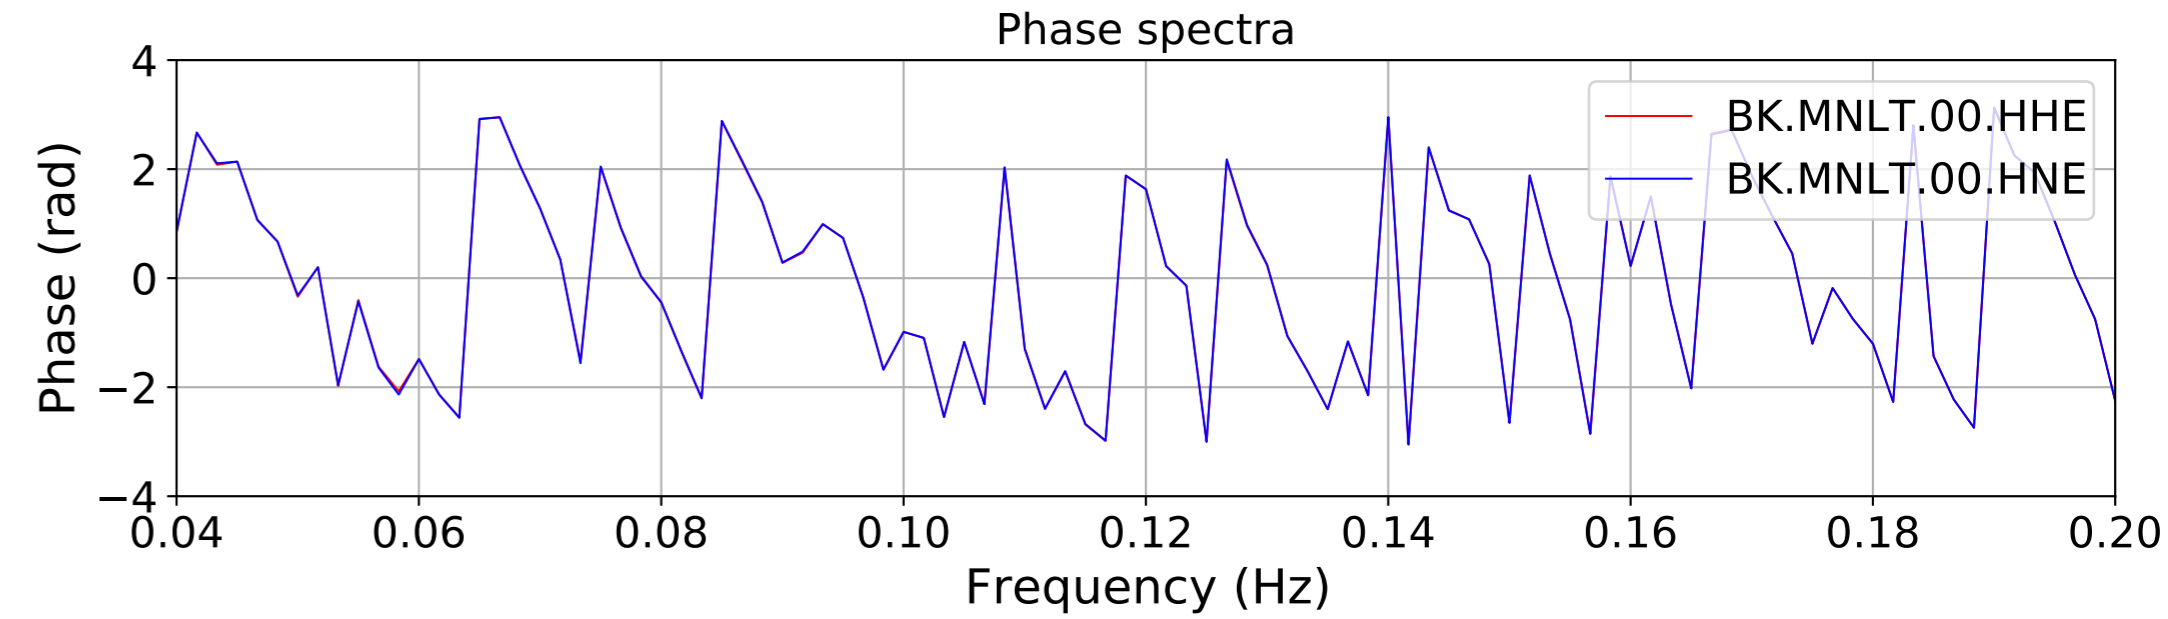

2024.340.184421_M7.0_nc75095651
Origin Time:2024-12-05T18:44:21.110000Z USGS event-id:nc75095651
M7.0 2024 Offshore Cape Mendocino, California Earthquake