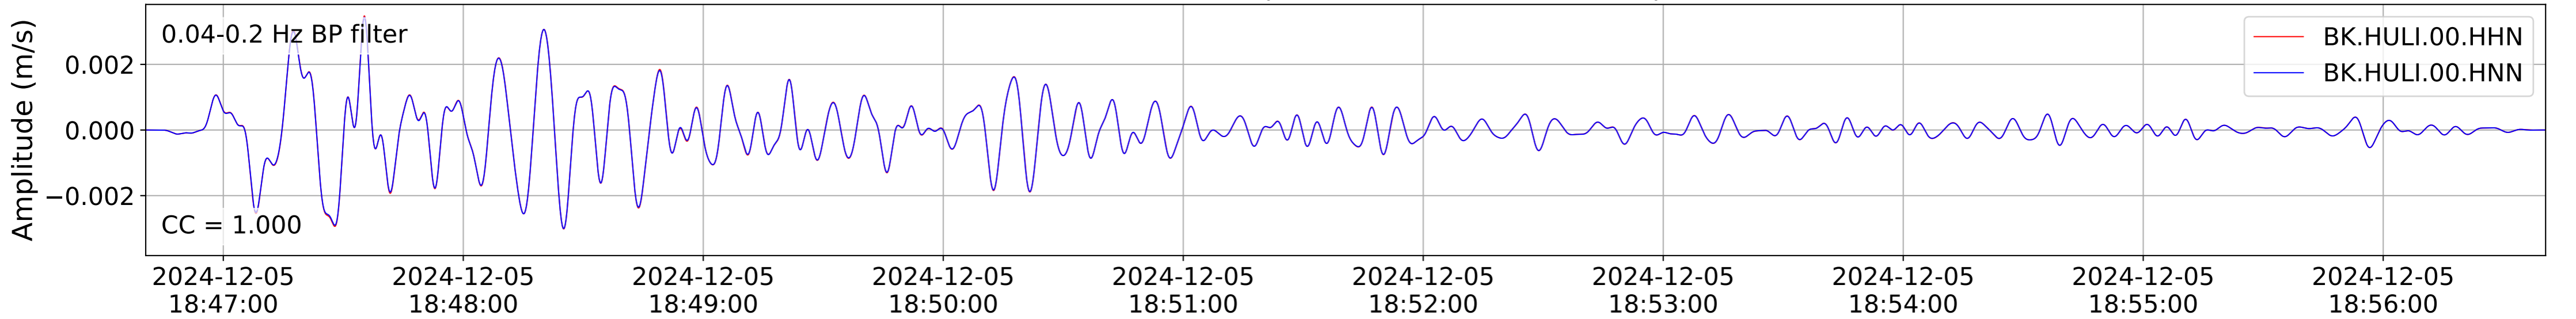

2024.340.184421_M7.0_nc75095651
Origin Time:2024-12-05T18:44:21.110000Z USGS event-id:nc75095651
M7.0 2024 Offshore Cape Mendocino, California Earthquake