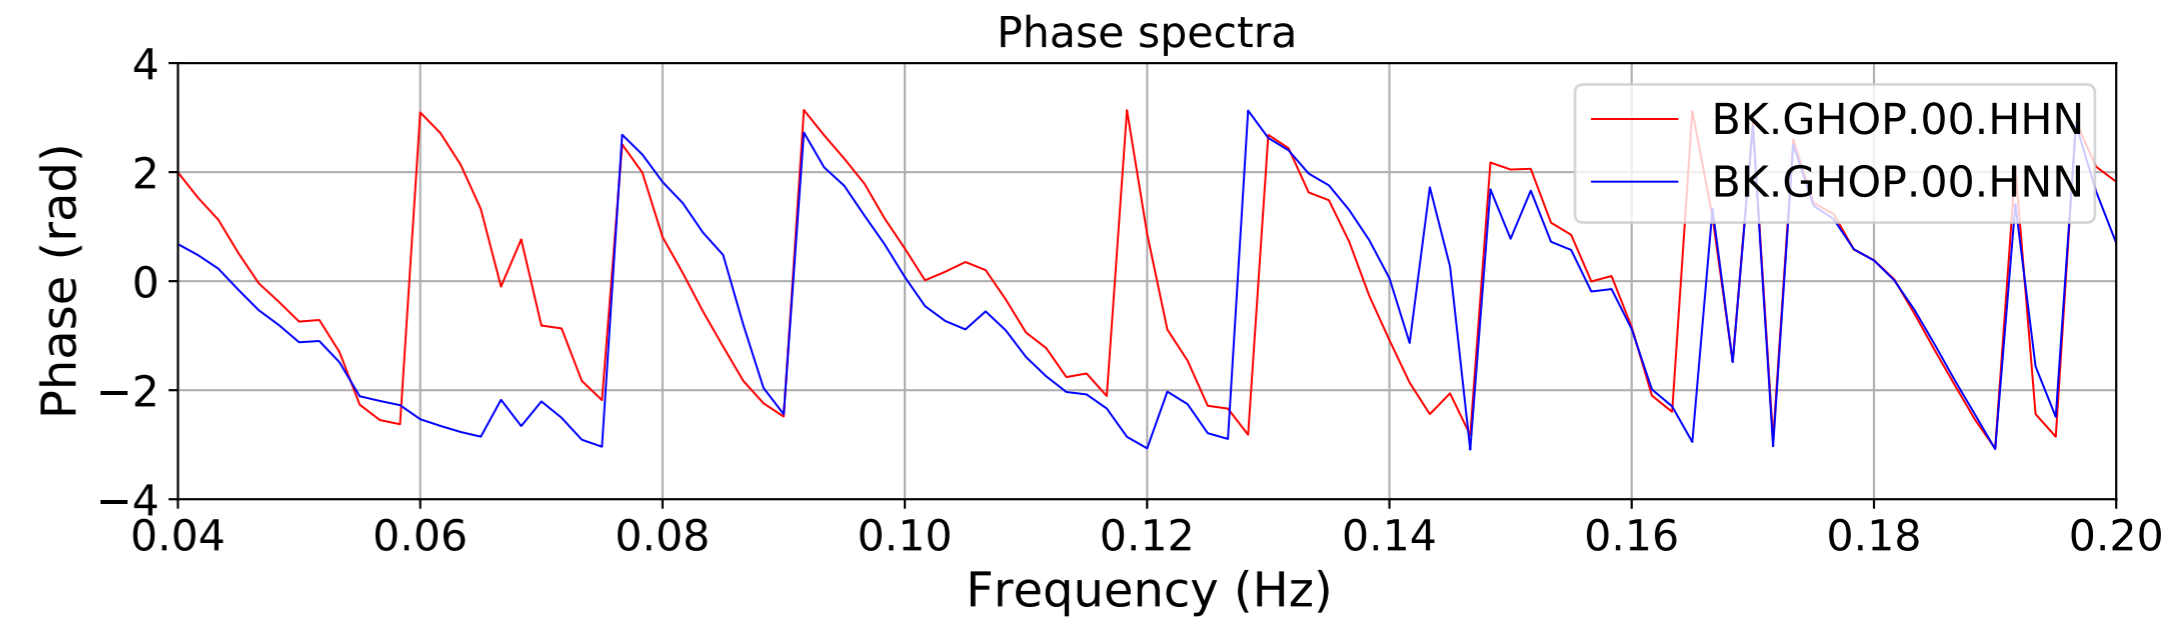

2024.340.184421.M7.0_nc75095651
Origin Time:2024-12-05T18:44:21.110000Z USGS event-id:nc75095651
M7.0 2024 Offshore Cape Mendocino, California Earthquake