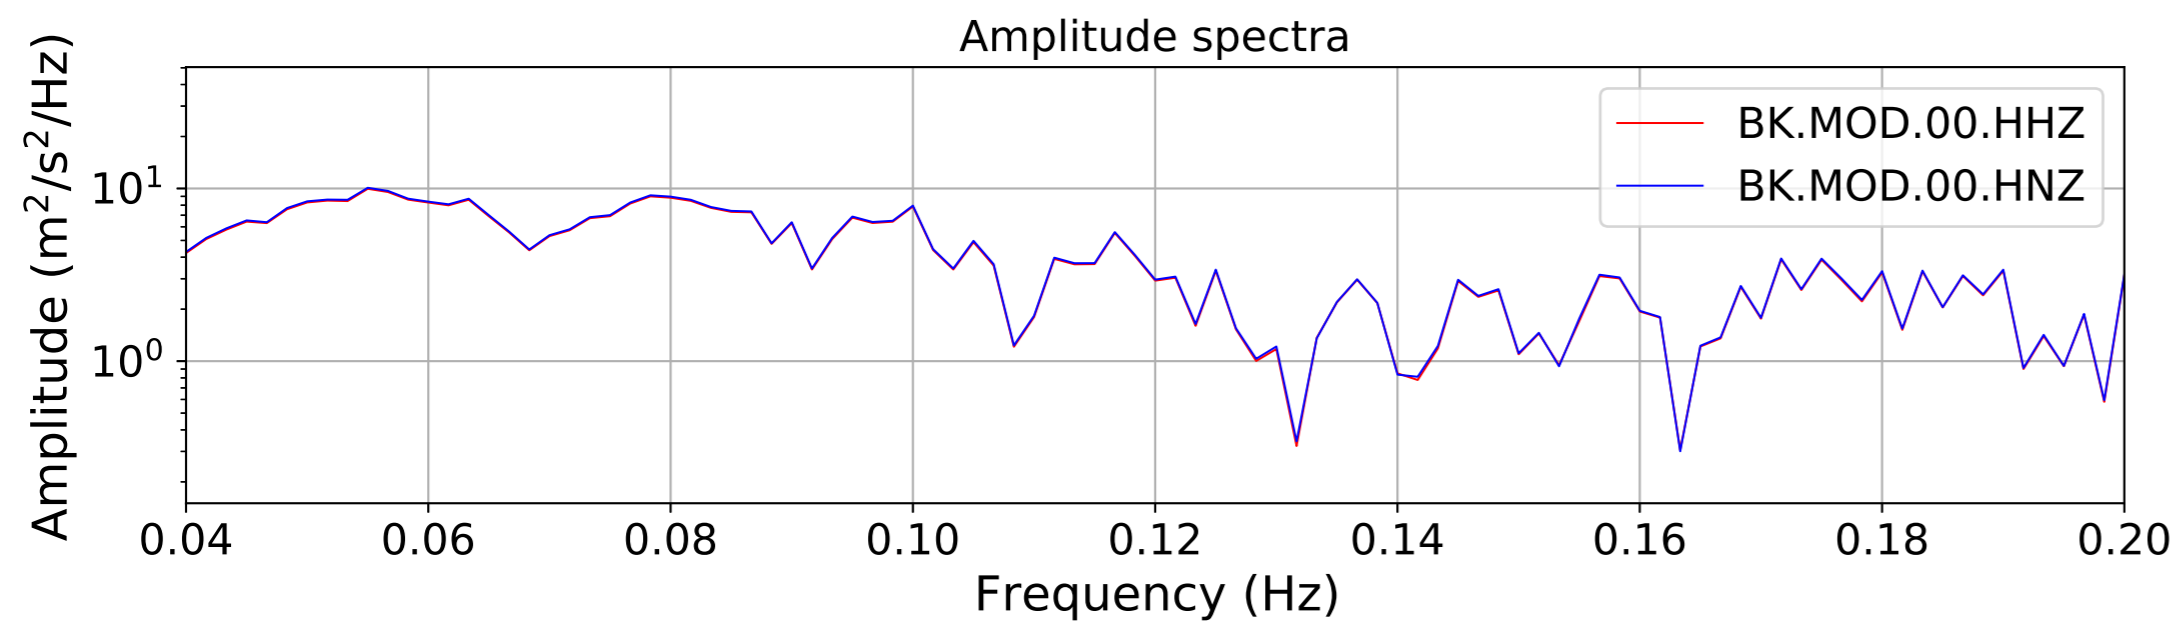

2024.340.184421_M7.0_nc75095651
Origin Time:2024-12-05T18:44:21.110000Z USGS event-id:nc75095651
M7.0 2024 Offshore Cape Mendocino, California Earthquake