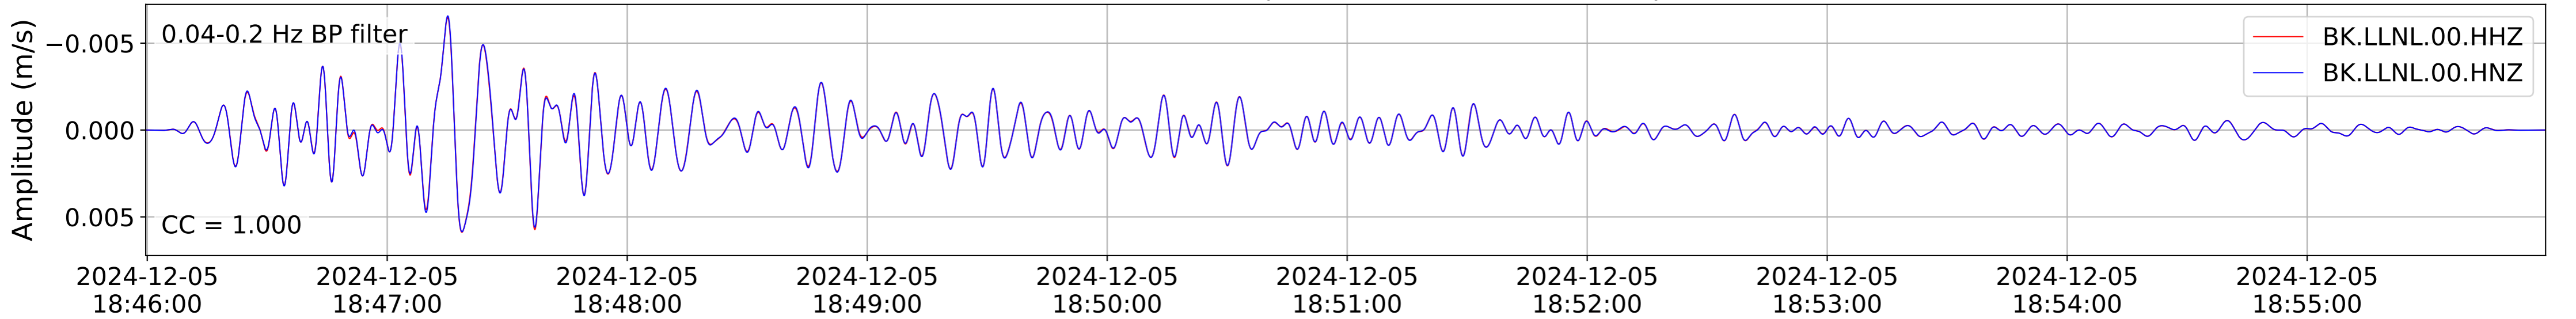

2024.340.184421_M7.0_nc75095651
Origin Time:2024-12-05T18:44:21.110000Z USGS event-id:nc75095651
M7.0 2024 Offshore Cape Mendocino, California Earthquake