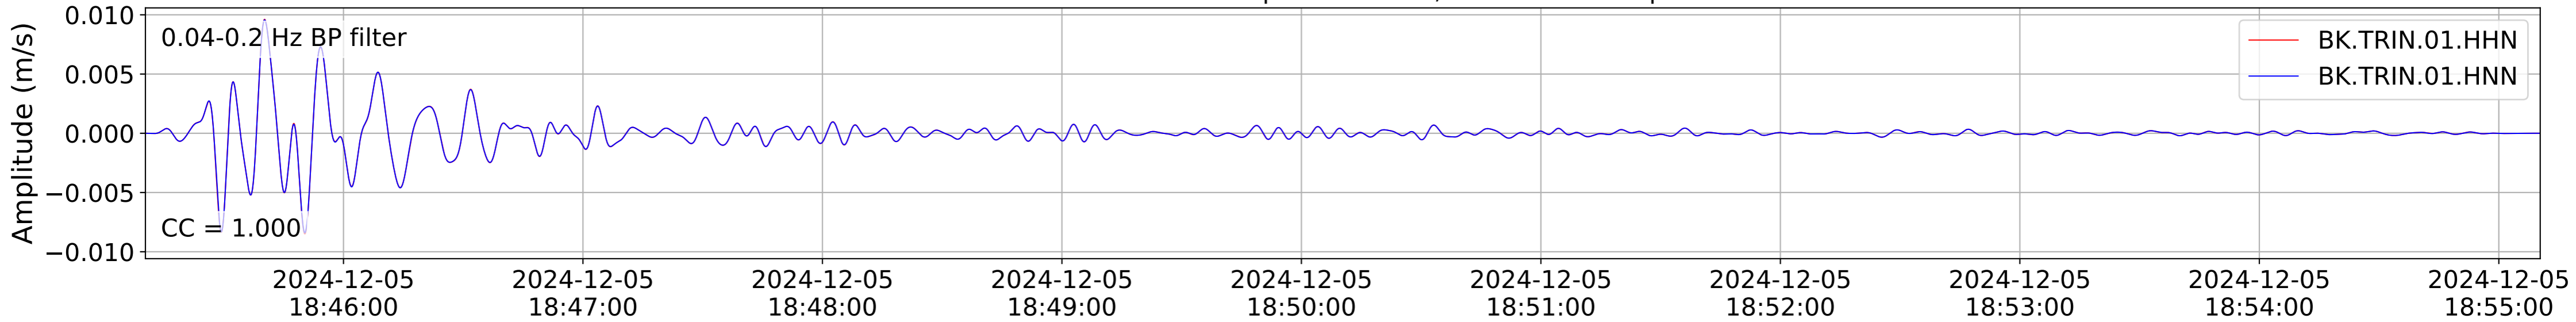

2024.340.184421_M7.0_nc75095651
Origin Time:2024-12-05T18:44:21.110000Z USGS event-id:nc75095651
M7.0 2024 Offshore Cape Mendocino, California Earthquake