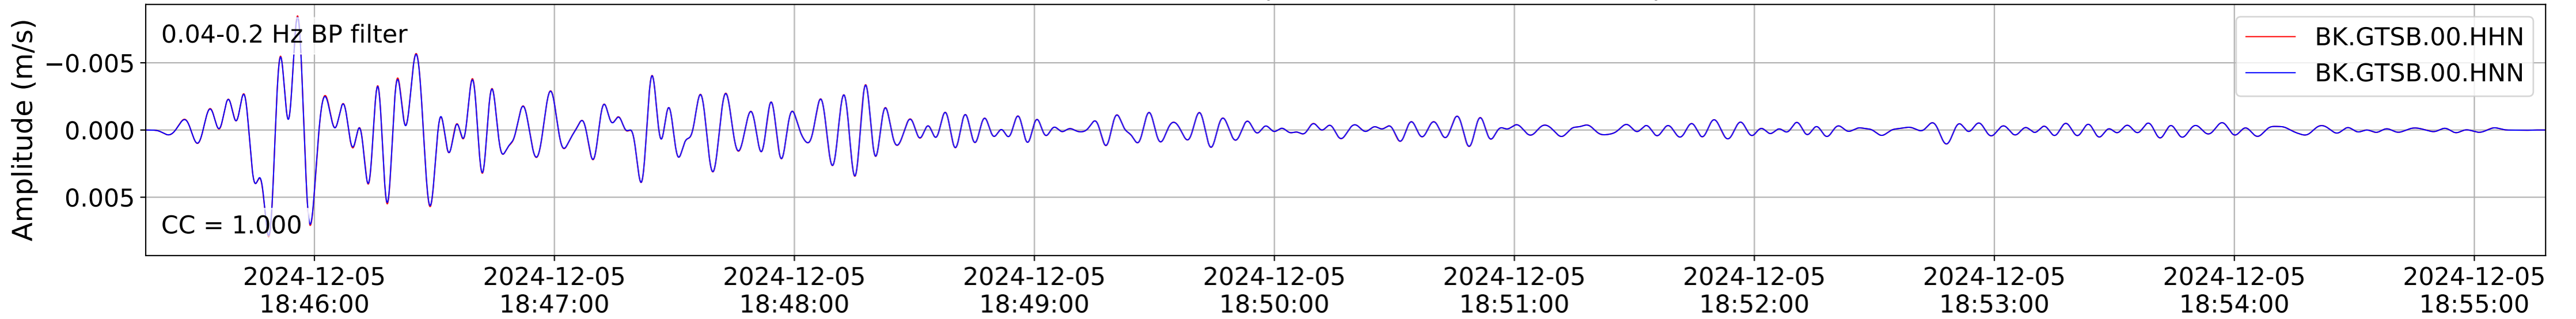

2024.340.184421_M7.0_nc75095651
Origin Time:2024-12-05T18:44:21.110000Z USGS event-id:nc75095651
M7.0 2024 Offshore Cape Mendocino, California Earthquake