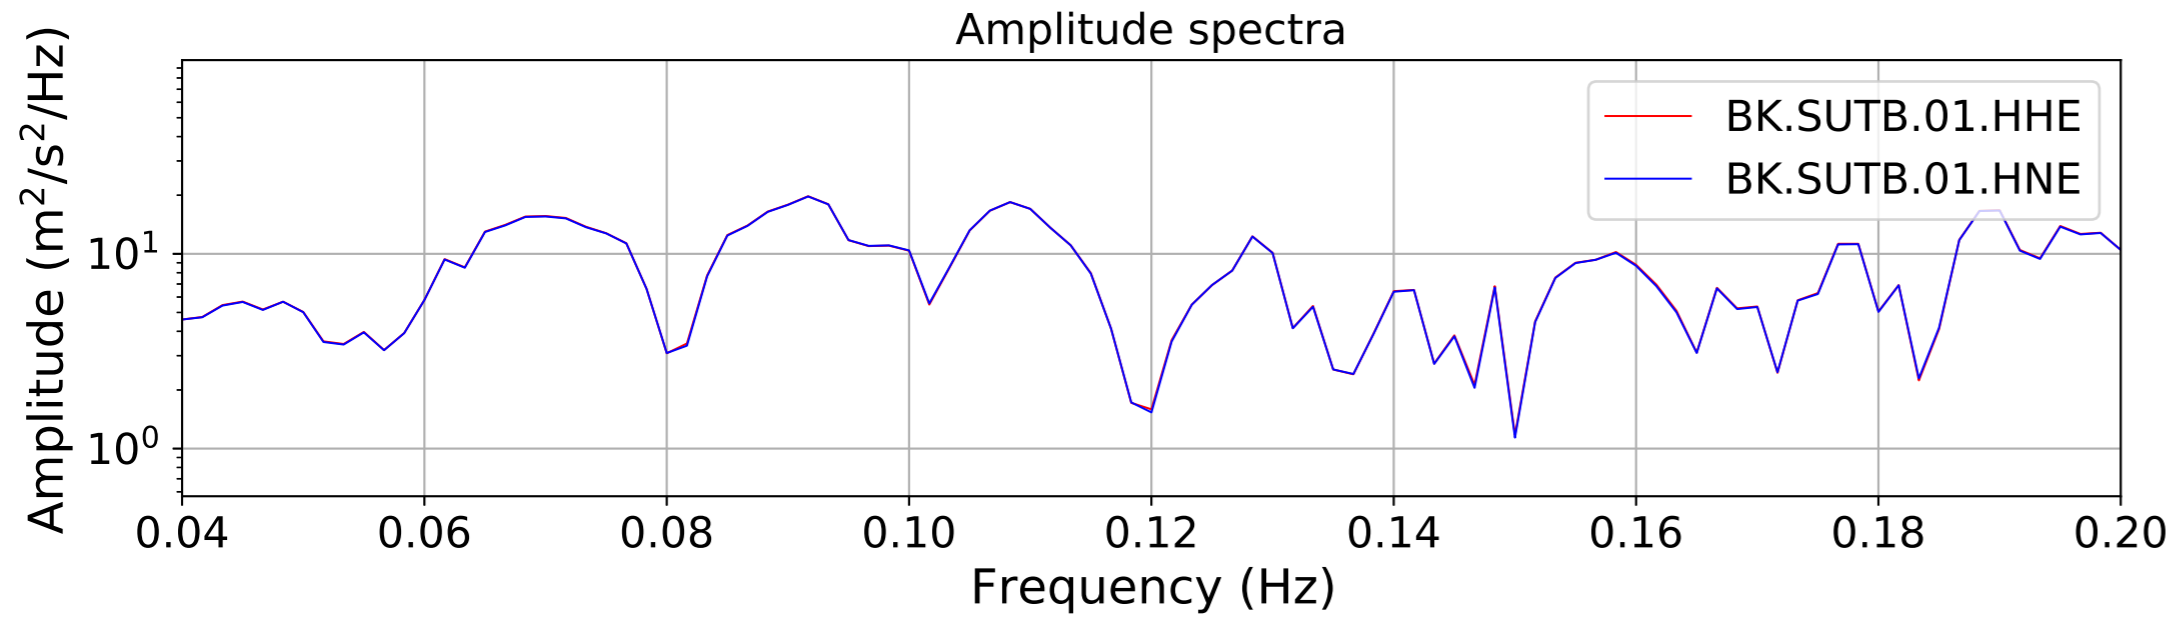

2024.340.184421_M7.0_nc75095651
Origin Time:2024-12-05T18:44:21.110000Z USGS event-id:nc75095651
M7.0 2024 Offshore Cape Mendocino, California Earthquake