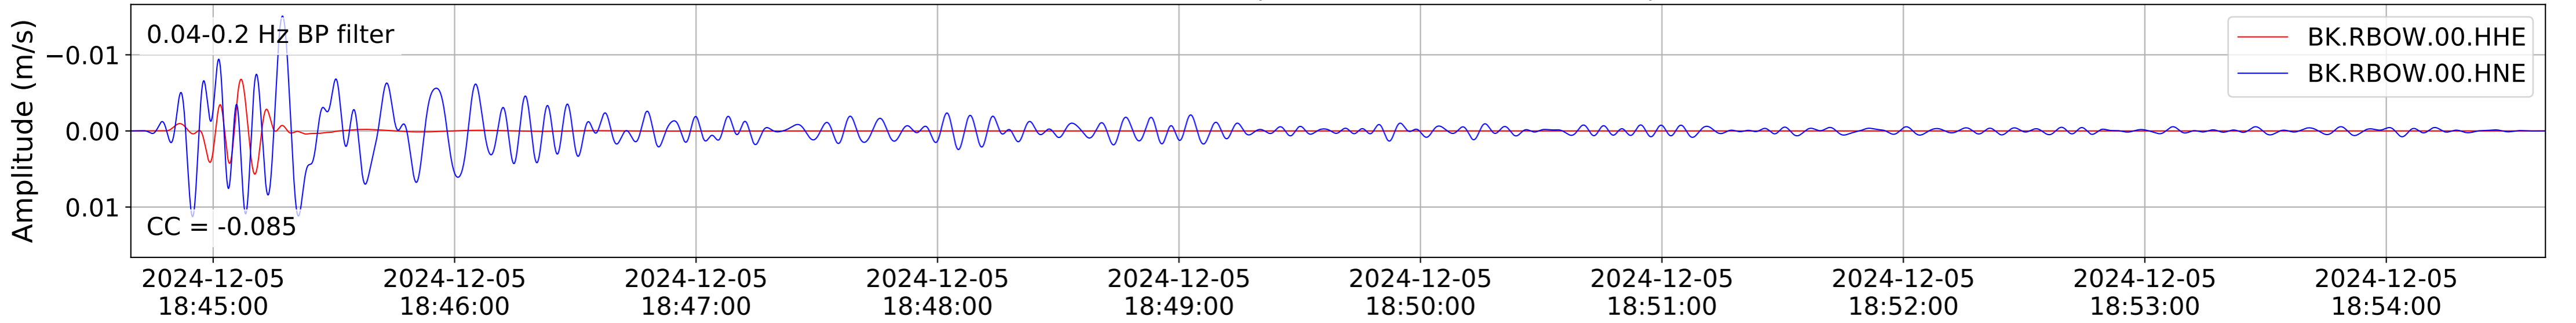

2024.340.184421_M7.0_nc75095651
Origin Time:2024-12-05T18:44:21.110000Z USGS event-id:nc75095651
M7.0 2024 Offshore Cape Mendocino, California Earthquake