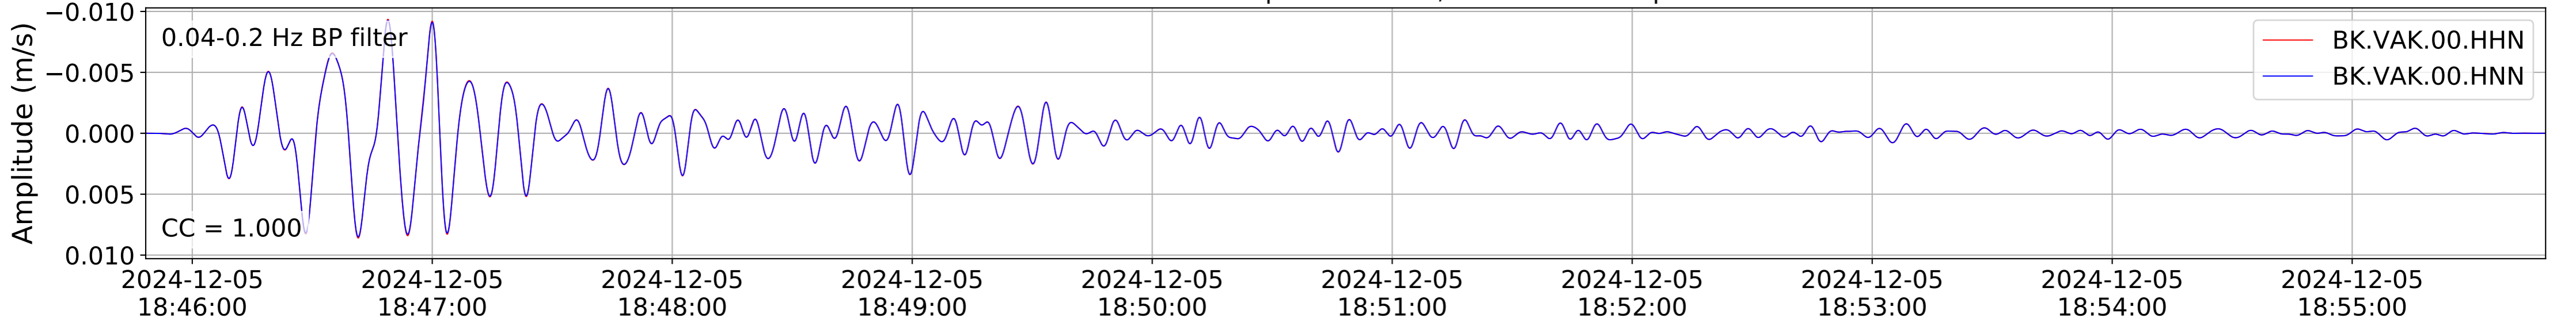

2024.340.184421_M7.0_nc75095651
Origin Time:2024-12-05T18:44:21.110000Z USGS event-id:nc75095651
M7.0 2024 Offshore Cape Mendocino, California Earthquake