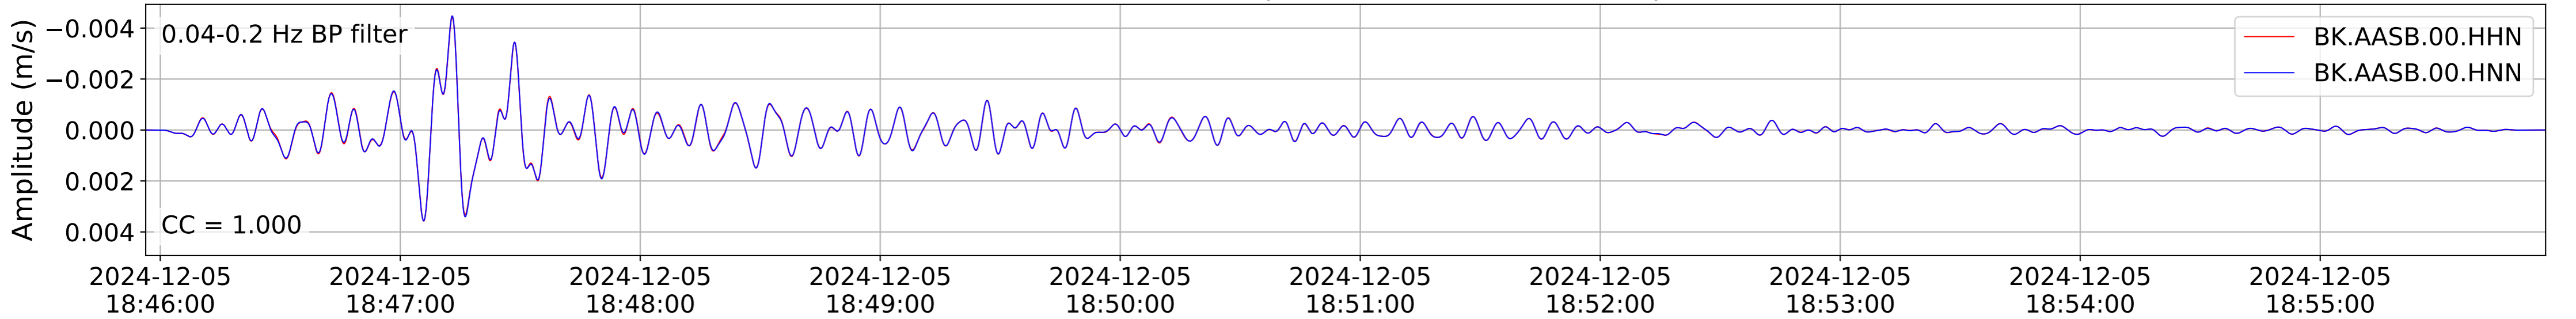

2024.340.184421_M7.0_nc75095651
Origin Time:2024-12-05T18:44:21.110000Z USGS event-id:nc75095651
M7.0 2024 Offshore Cape Mendocino, California Earthquake

2024.340.184421_M7.0_nc75095651
Origin Time:2024-12-05T18:44:21.110000Z USGS event-id:nc75095651
M7.0 2024 Offshore Cape Mendocino, California Earthquake