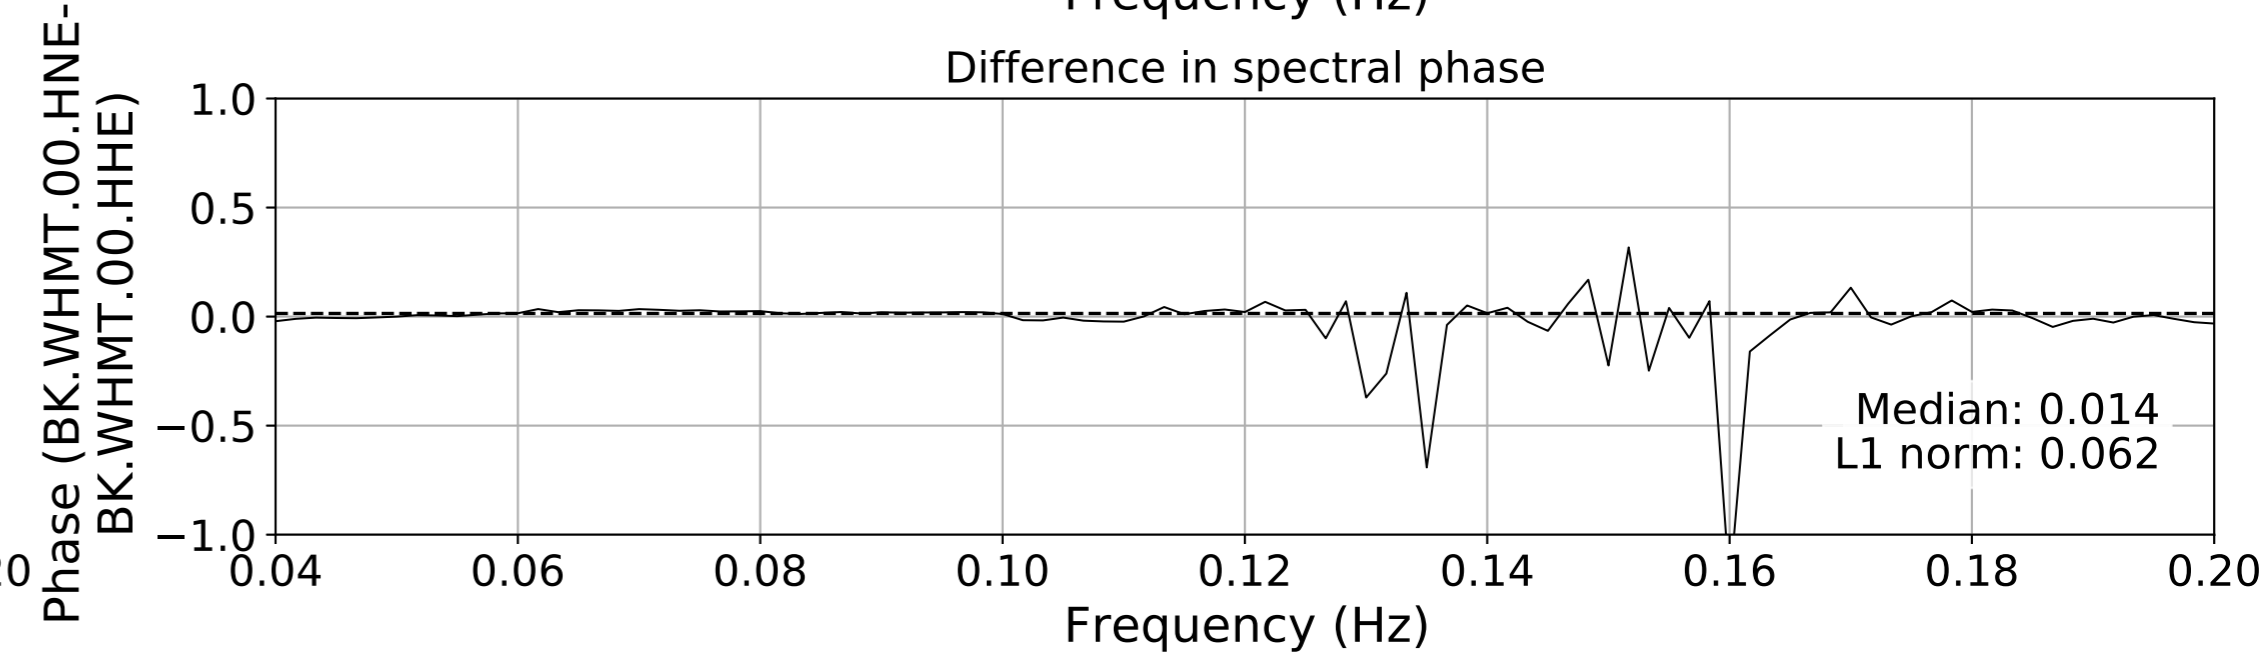

2024.340.184421_M7.0_nc75095651
Origin Time:2024-12-05T18:44:21.110000Z USGS event-id:nc75095651
M7.0 2024 Offshore Cape Mendocino, California Earthquake