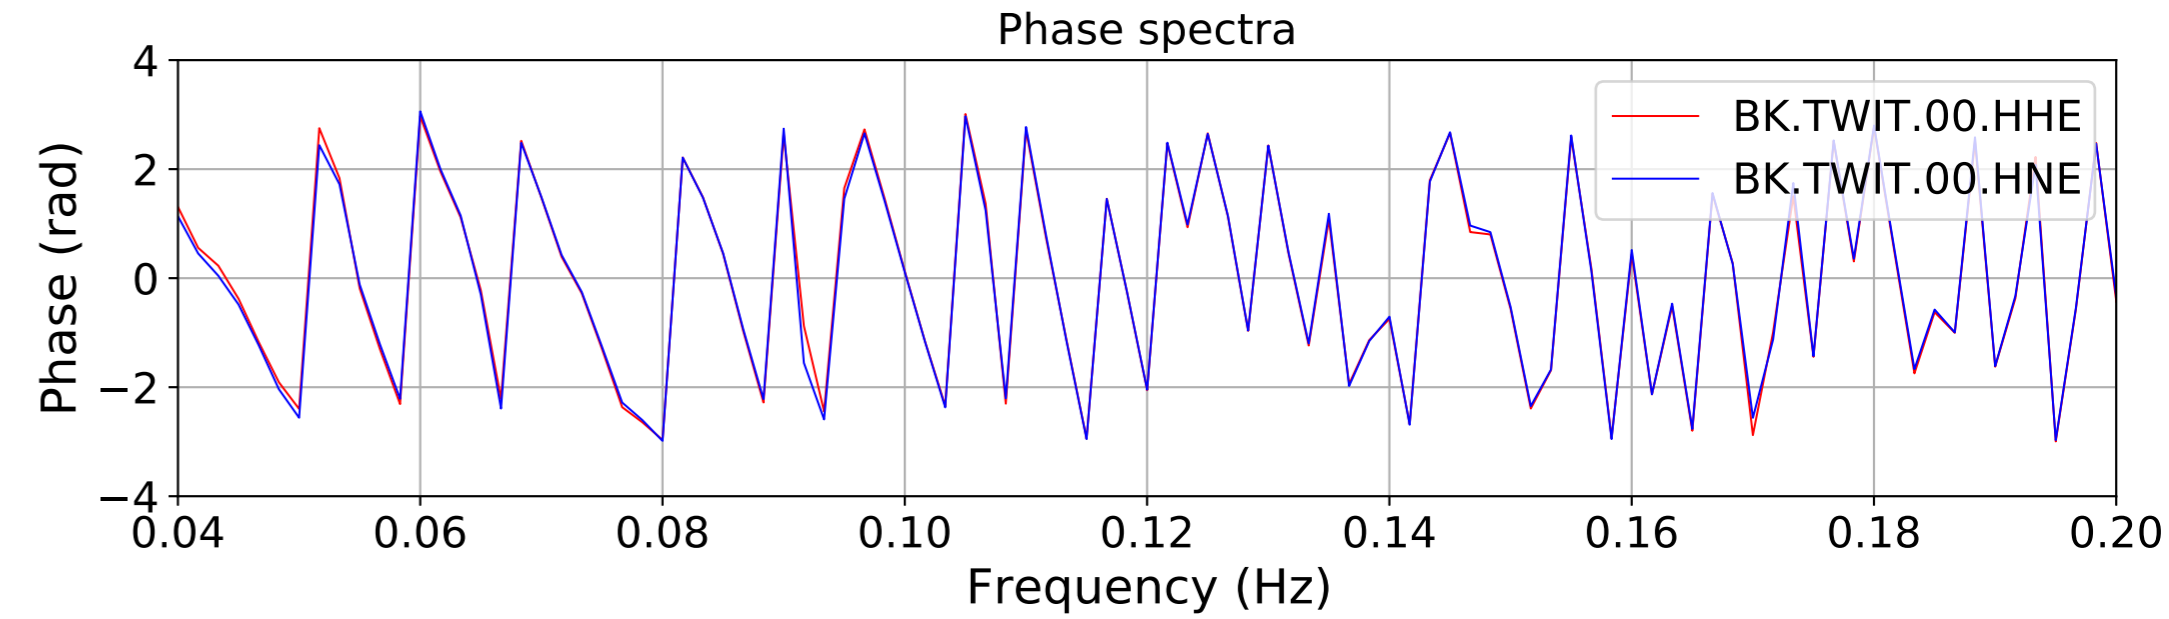

2024.340.184421.M7.0_nc75095651
Origin Time:2024-12-05T18:44:21.110000Z USGS event-id:nc75095651
M7.0 2024 Offshore Cape Mendocino, California Earthquake