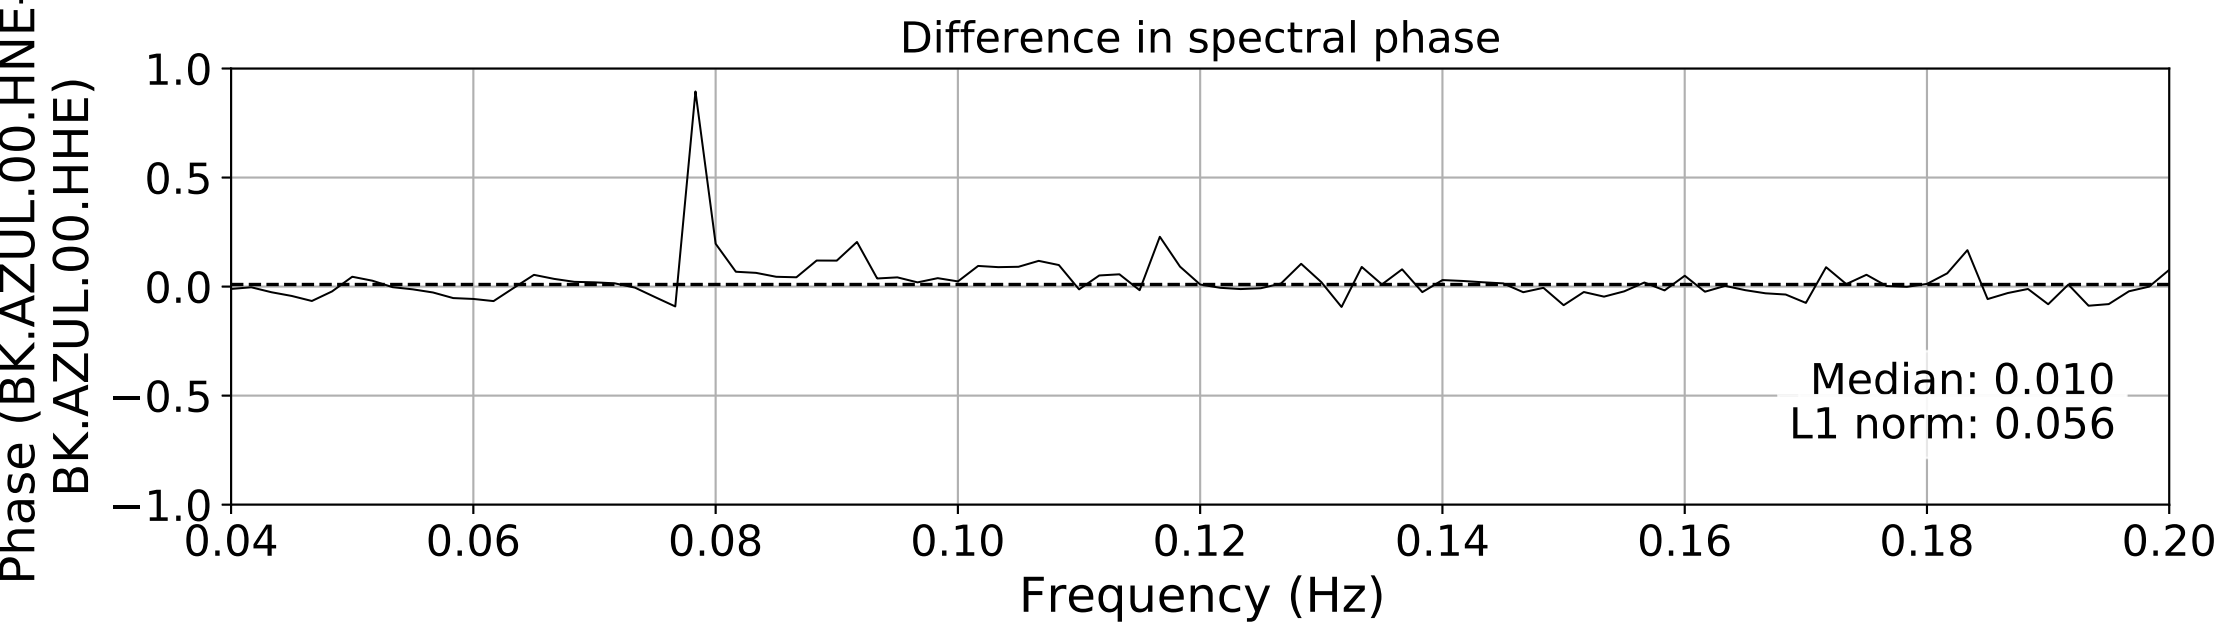

2024.340.184421_M7.0_nc75095651
Origin Time:2024-12-05T18:44:21.110000Z USGS event-id:nc75095651
M7.0 2024 Offshore Cape Mendocino, California Earthquake