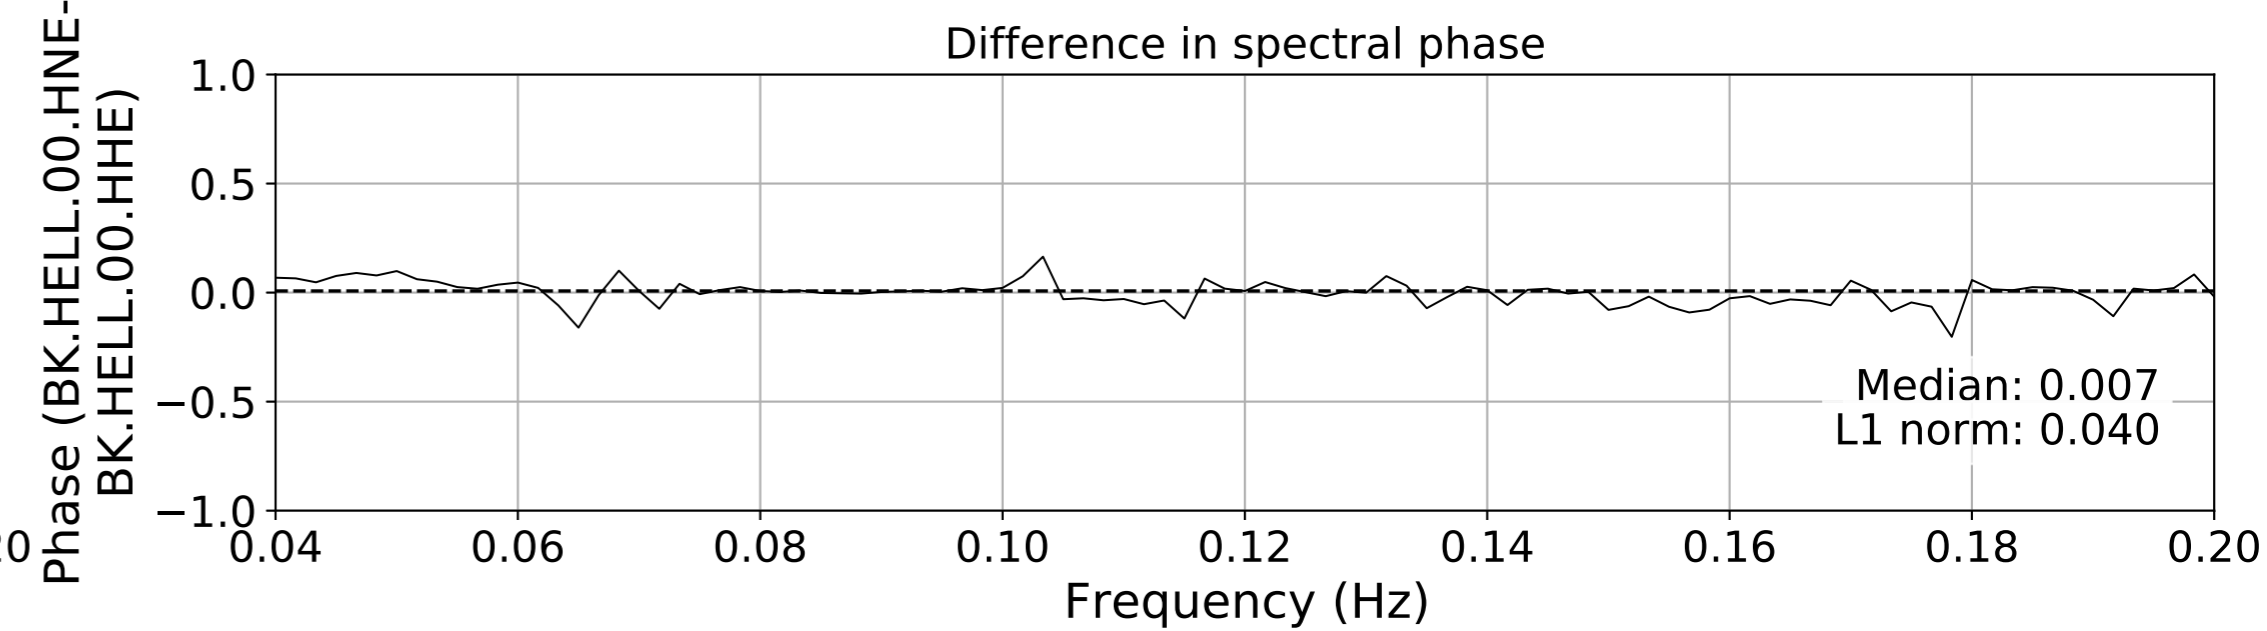

2024.340.184421_M7.0_nc75095651
Origin Time:2024-12-05T18:44:21.110000Z USGS event-id:nc75095651
M7.0 2024 Offshore Cape Mendocino, California Earthquake