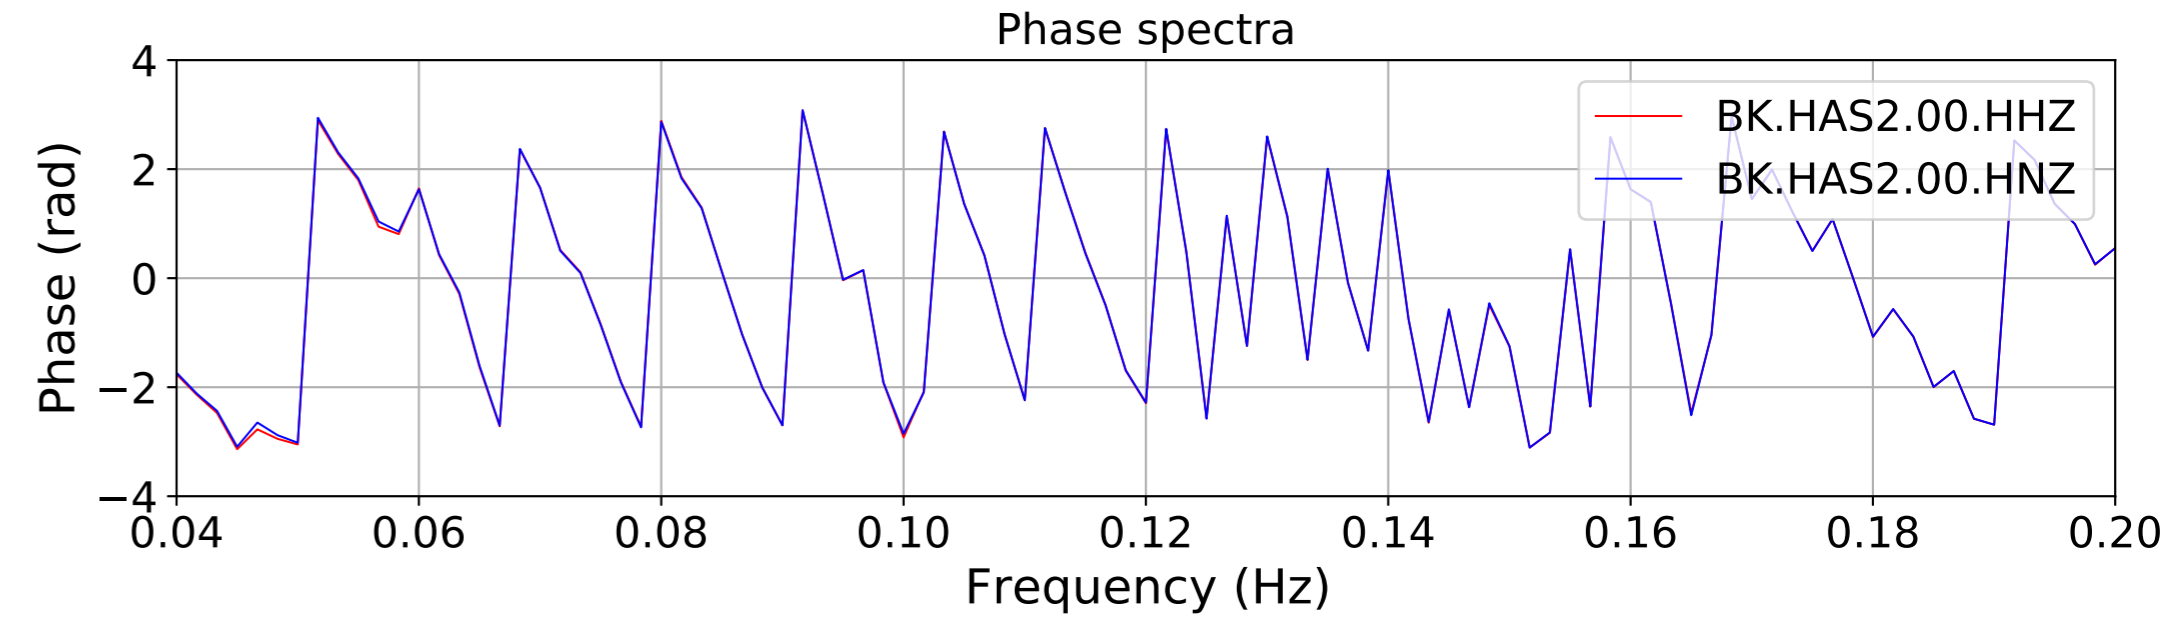

2024.340.184421_M7.0_nc75095651
Origin Time:2024-12-05T18:44:21.110000Z USGS event-id:nc75095651
M7.0 2024 Offshore Cape Mendocino, California Earthquake