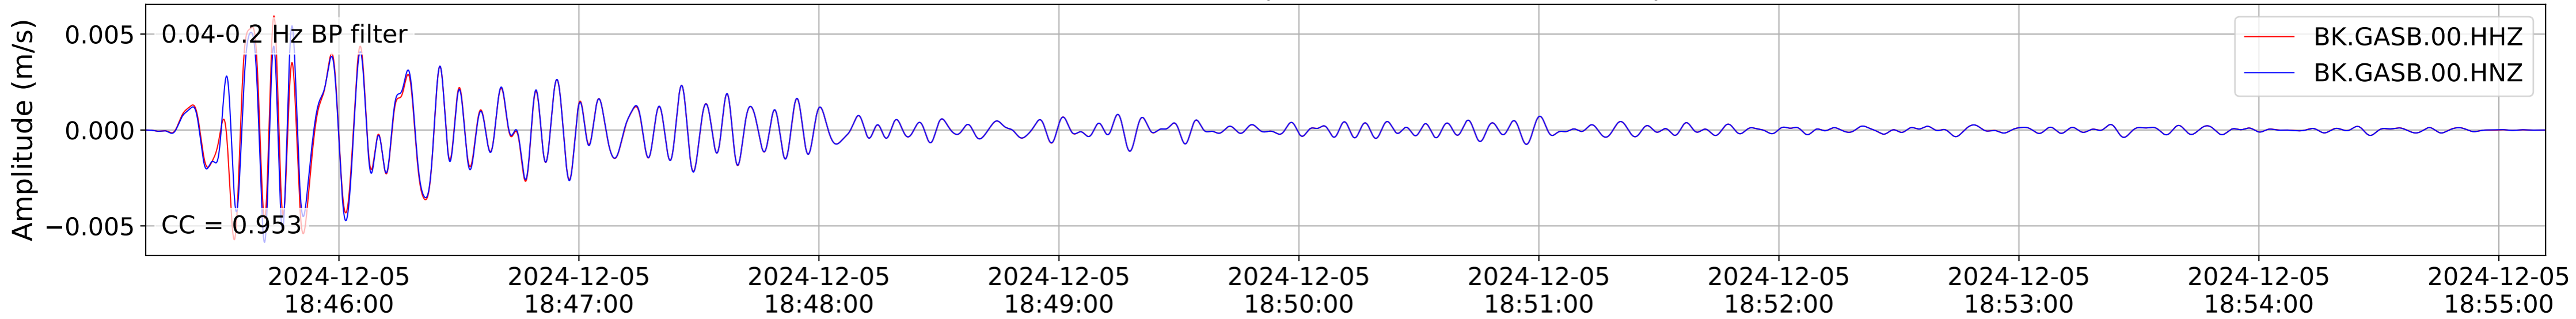

2024.340.184421_M7.0_nc75095651
Origin Time:2024-12-05T18:44:21.110000Z USGS event-id:nc75095651
M7.0 2024 Offshore Cape Mendocino, California Earthquake