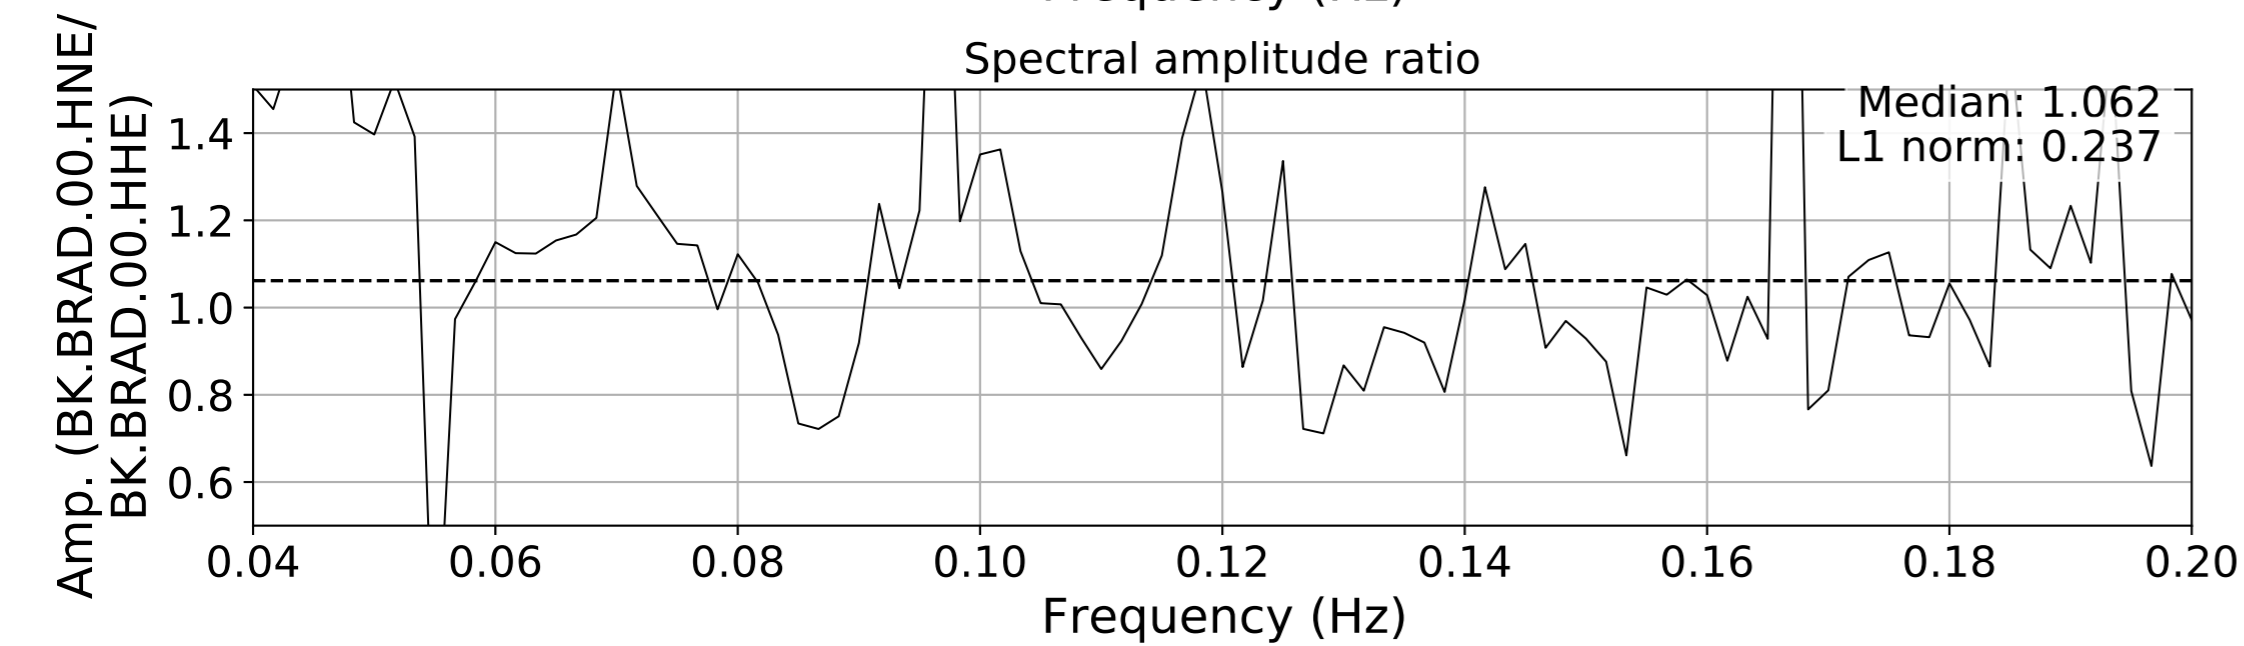

2024.340.184421_M7.0_nc75095651
Origin Time:2024-12-05T18:44:21.110000Z USGS event-id:nc75095651
M7.0 2024 Offshore Cape Mendocino, California Earthquake