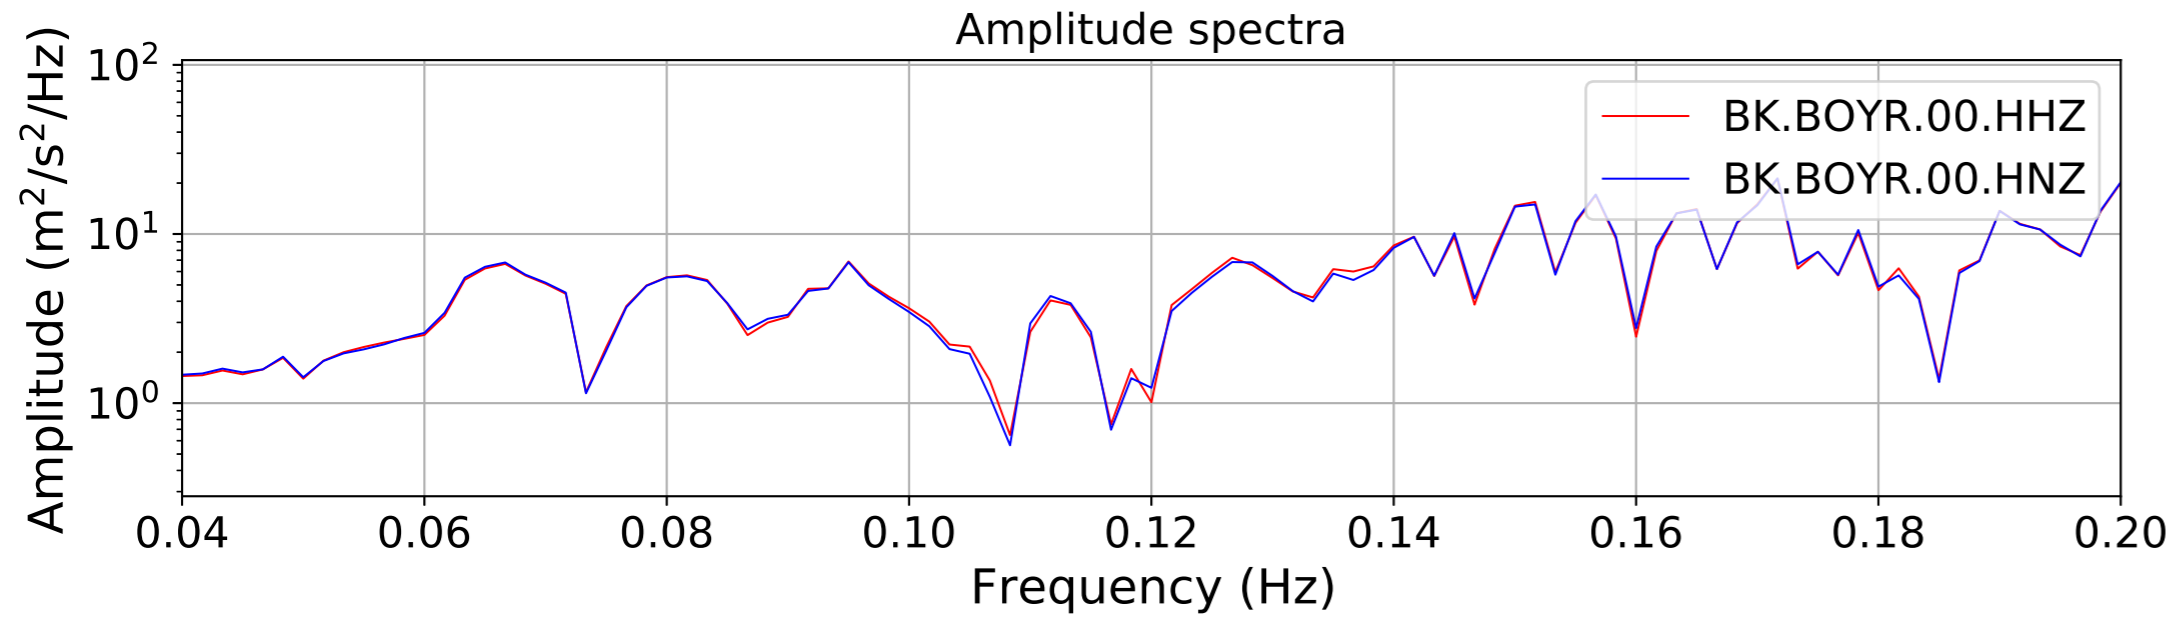

2024.340.184421_M7.0_nc75095651
Origin Time:2024-12-05T18:44:21.110000Z USGS event-id:nc75095651
M7.0 2024 Offshore Cape Mendocino, California Earthquake