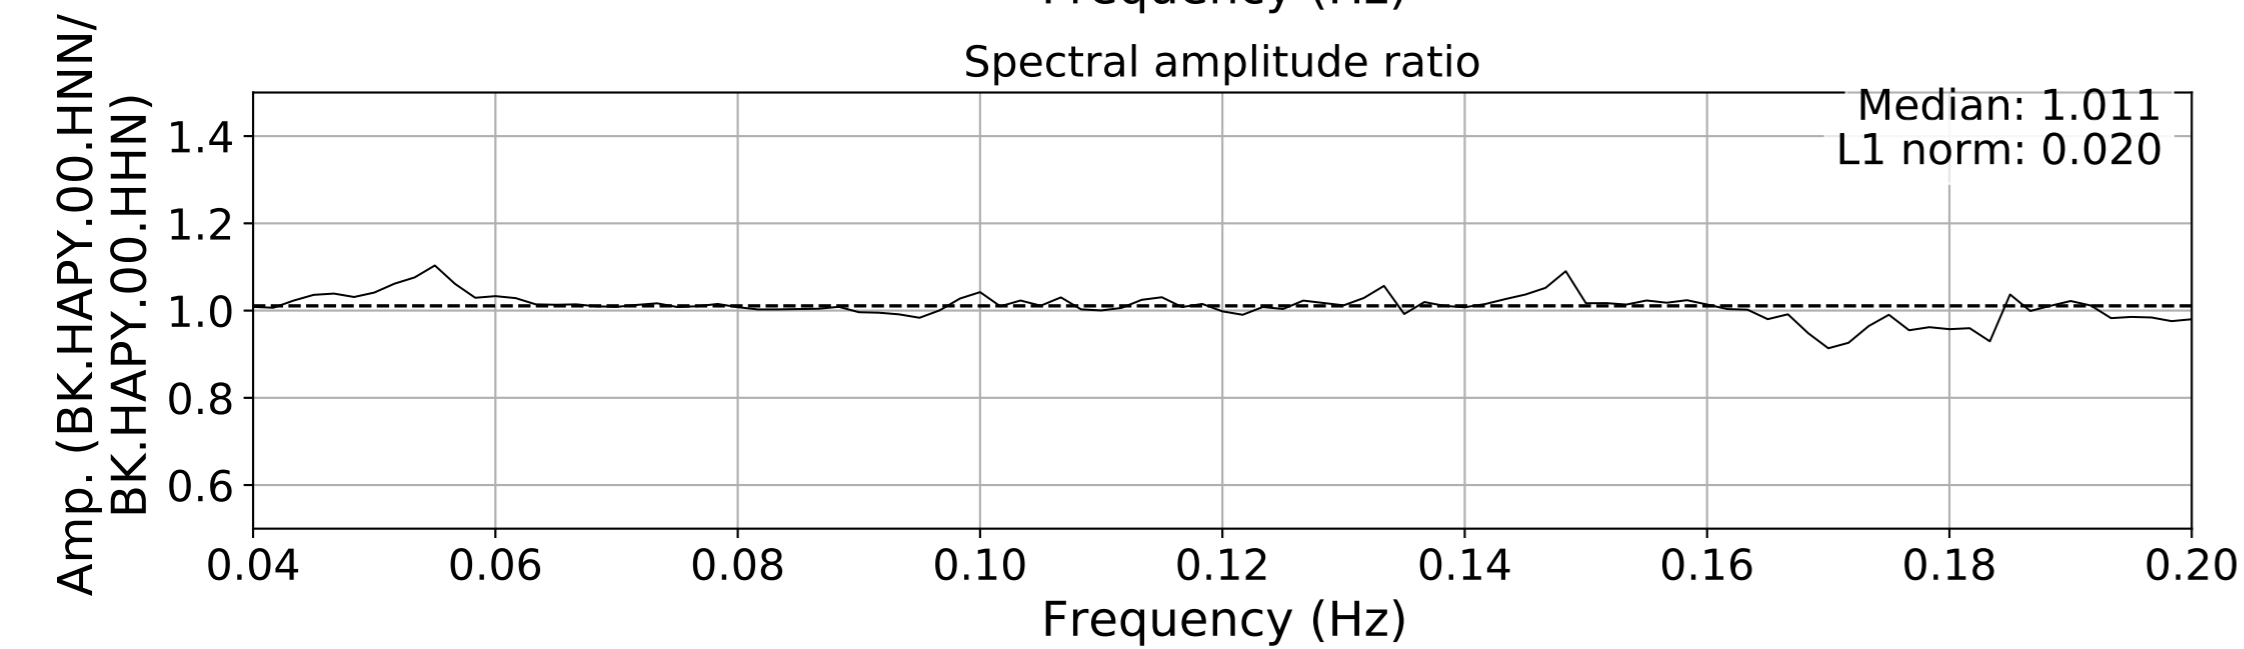

2024.340.184421_M7.0_nc75095651
Origin Time:2024-12-05T18:44:21.110000Z USGS event-id:nc75095651
M7.0 2024 Offshore Cape Mendocino, California Earthquake