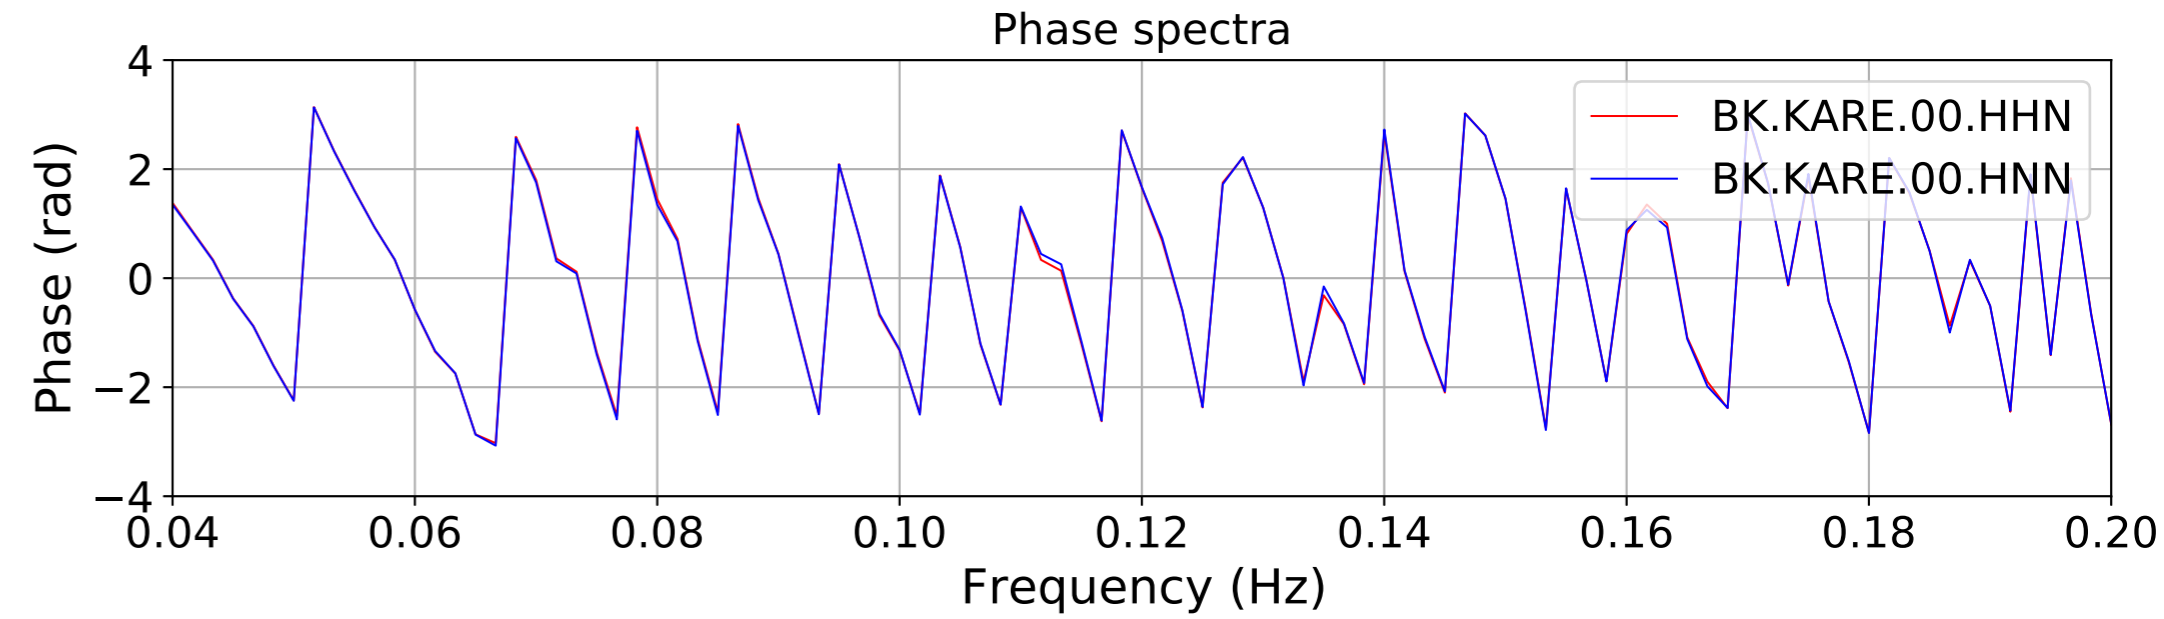

2024.340.184421_M7.0_nc75095651
Origin Time:2024-12-05T18:44:21.110000Z USGS event-id:nc75095651
M7.0 2024 Offshore Cape Mendocino, California Earthquake