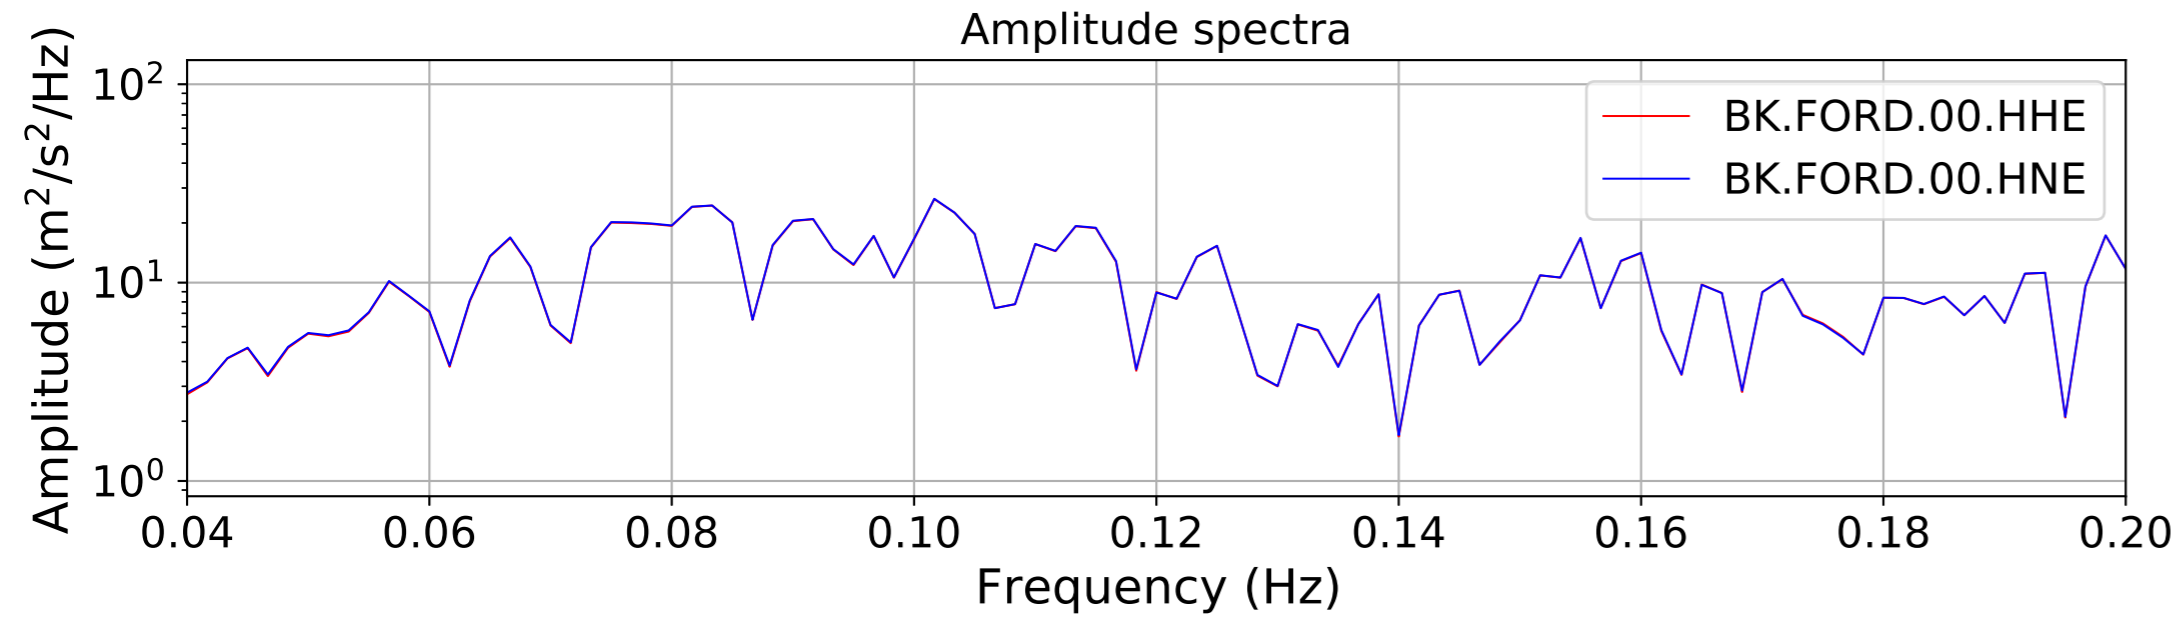

2024.340.184421_M7.0_nc75095651
Origin Time:2024-12-05T18:44:21.110000Z USGS event-id:nc75095651
M7.0 2024 Offshore Cape Mendocino, California Earthquake