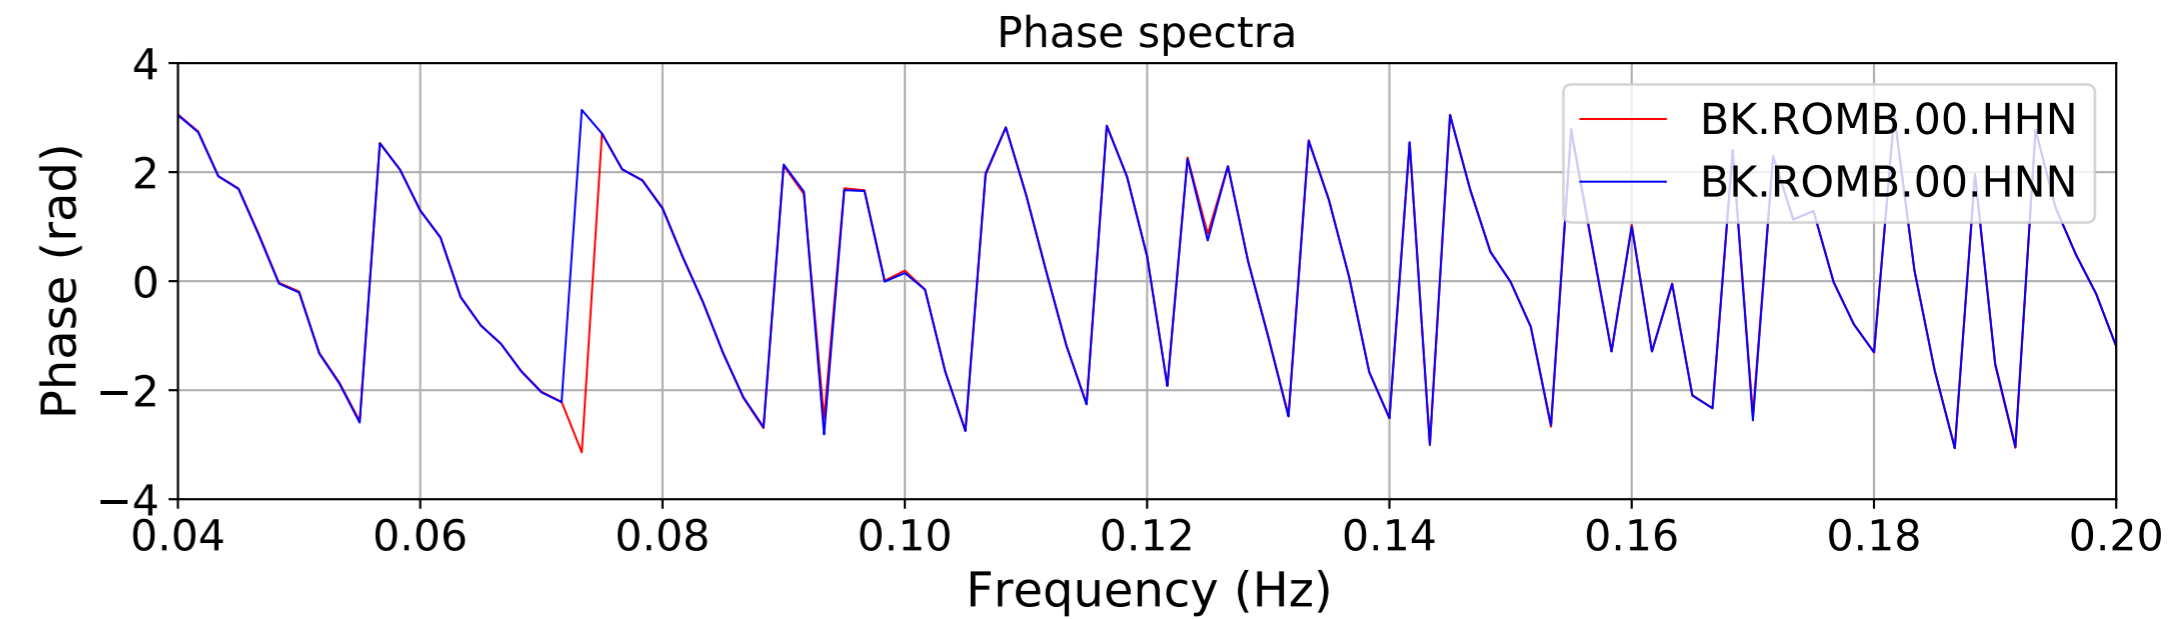

2024.340.184421.M7.0_nc75095651
Origin Time:2024-12-05T18:44:21.110000Z USGS event-id:nc75095651
M7.0 2024 Offshore Cape Mendocino, California Earthquake