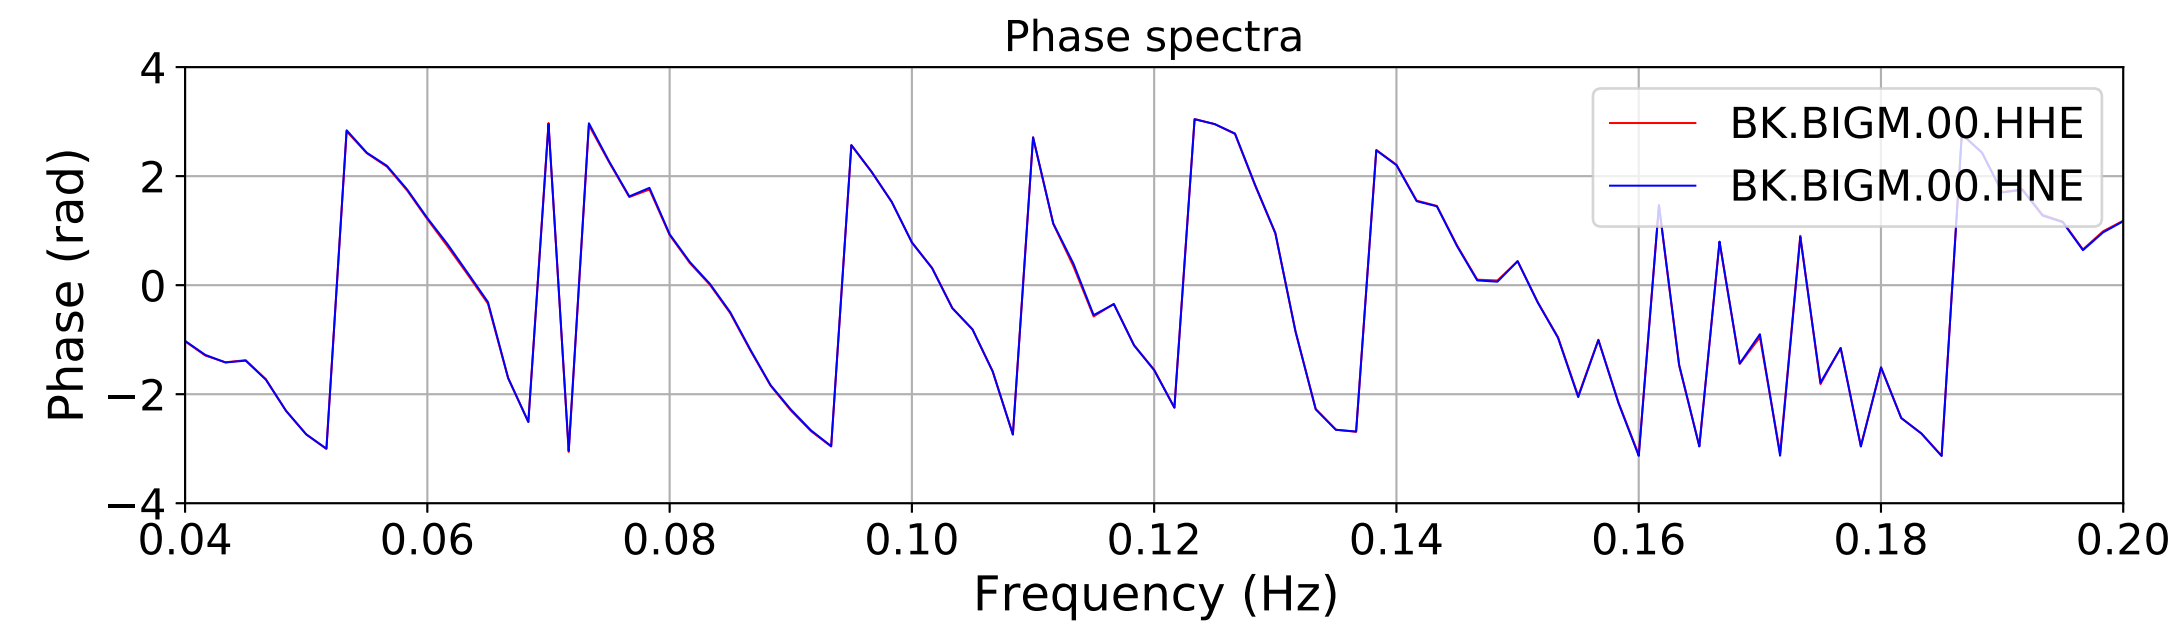

2024.340.184421_M7.0_nc75095651
Origin Time:2024-12-05T18:44:21.110000Z USGS event-id:nc75095651
M7.0 2024 Offshore Cape Mendocino, California Earthquake