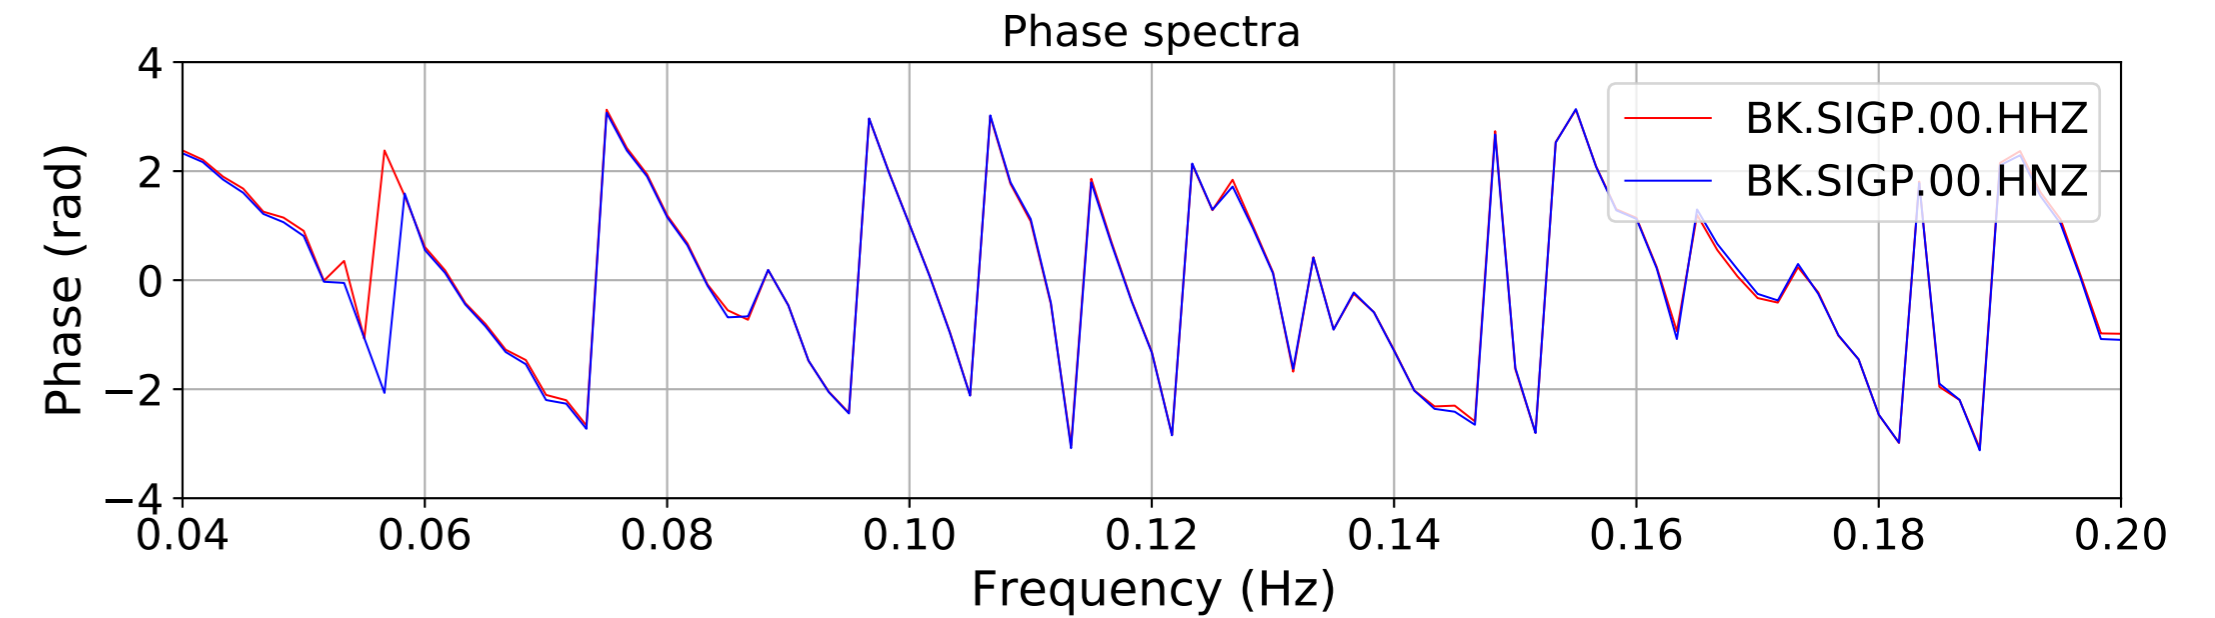

2024.340.184421.M7.0_nc75095651
Origin Time:2024-12-05T18:44:21.110000Z USGS event-id:nc75095651
M7.0 2024 Offshore Cape Mendocino, California Earthquake