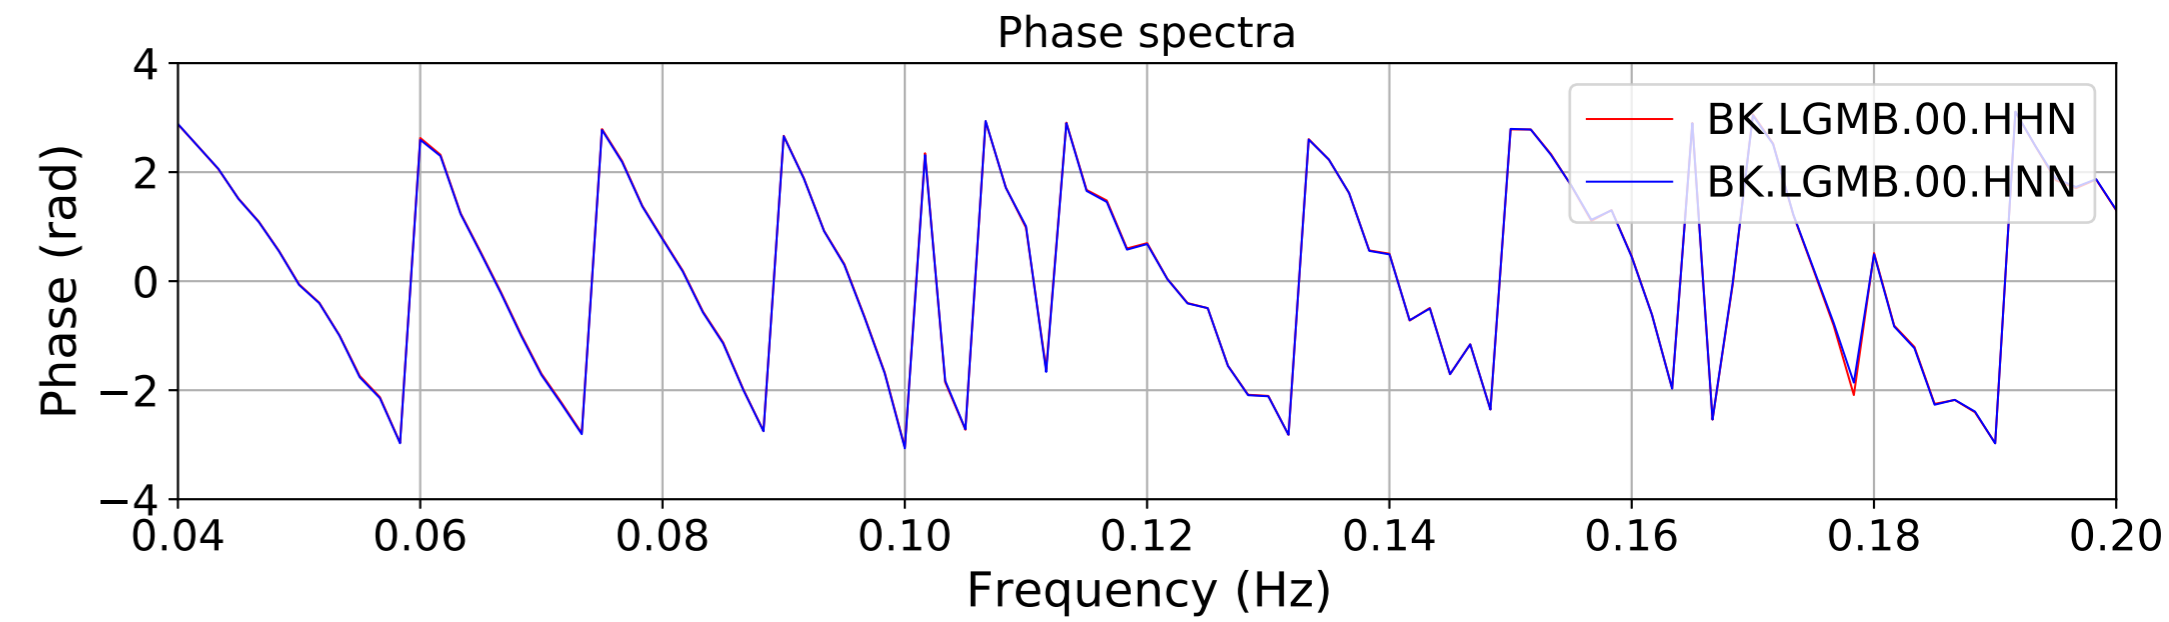

2024.340.184421_M7.0_nc75095651
Origin Time:2024-12-05T18:44:21.110000Z USGS event-id:nc75095651
M7.0 2024 Offshore Cape Mendocino, California Earthquake