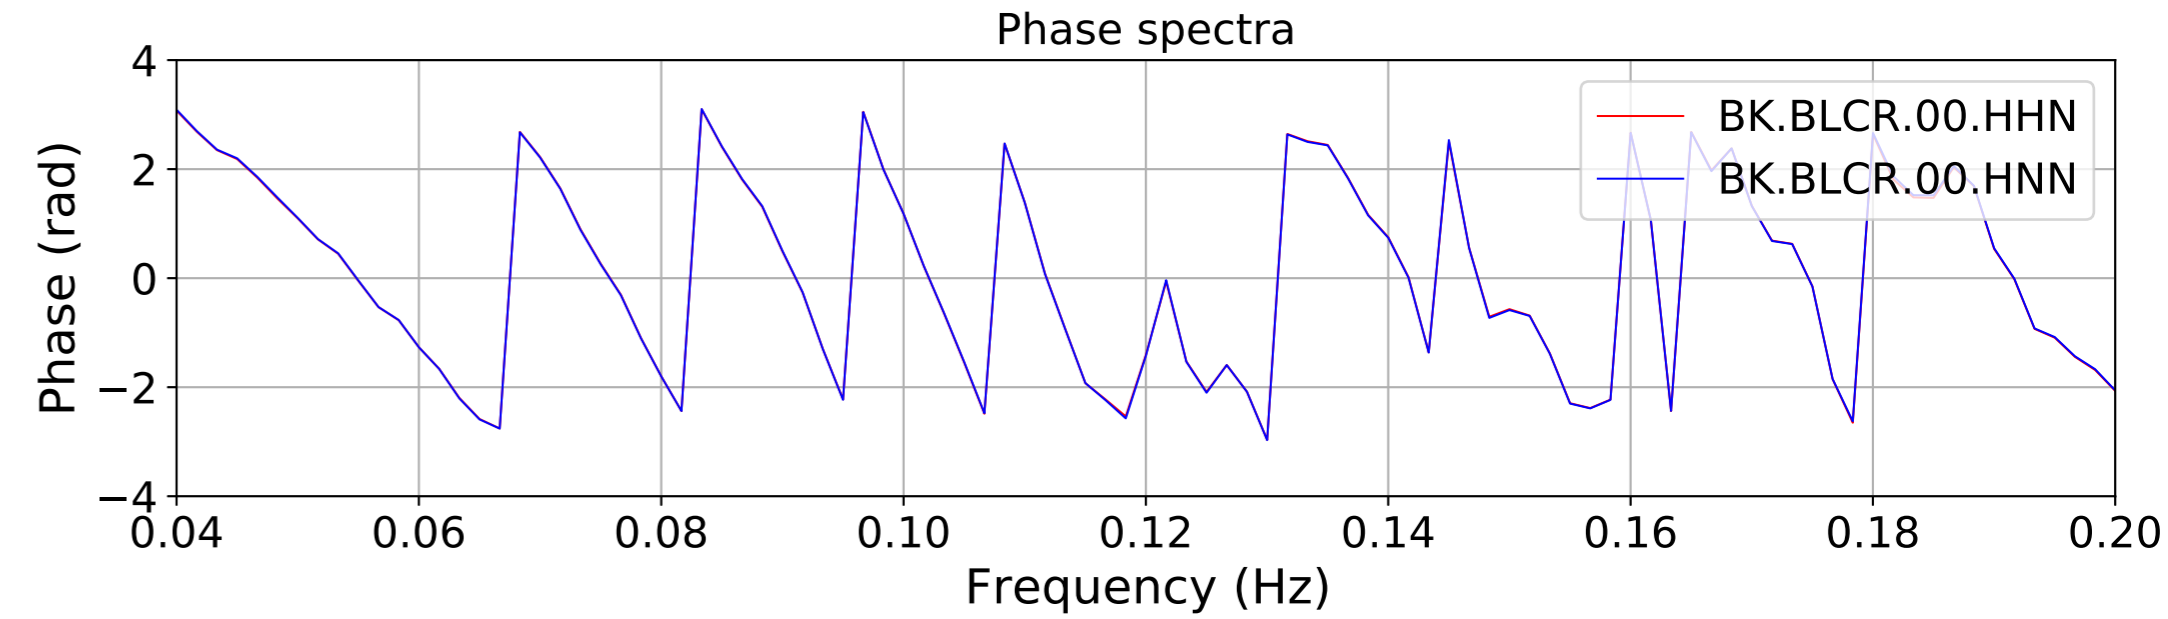

2024.340.184421_M7.0_nc75095651
Origin Time:2024-12-05T18:44:21.110000Z USGS event-id:nc75095651
M7.0 2024 Offshore Cape Mendocino, California Earthquake