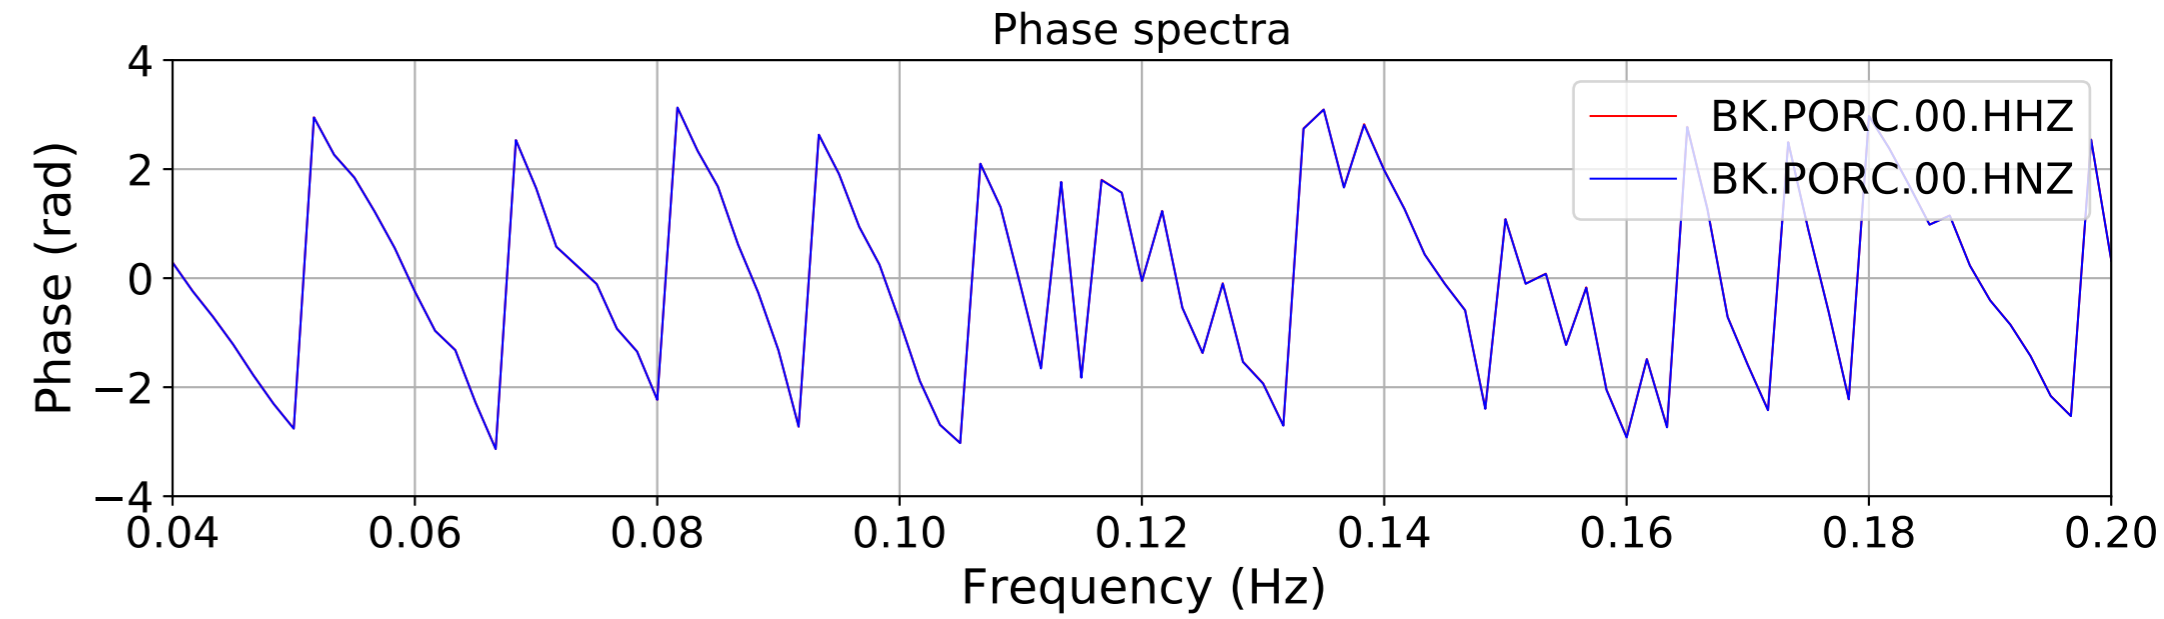

2024.340.184421_M7.0_nc75095651
Origin Time:2024-12-05T18:44:21.110000Z USGS event-id:nc75095651
M7.0 2024 Offshore Cape Mendocino, California Earthquake