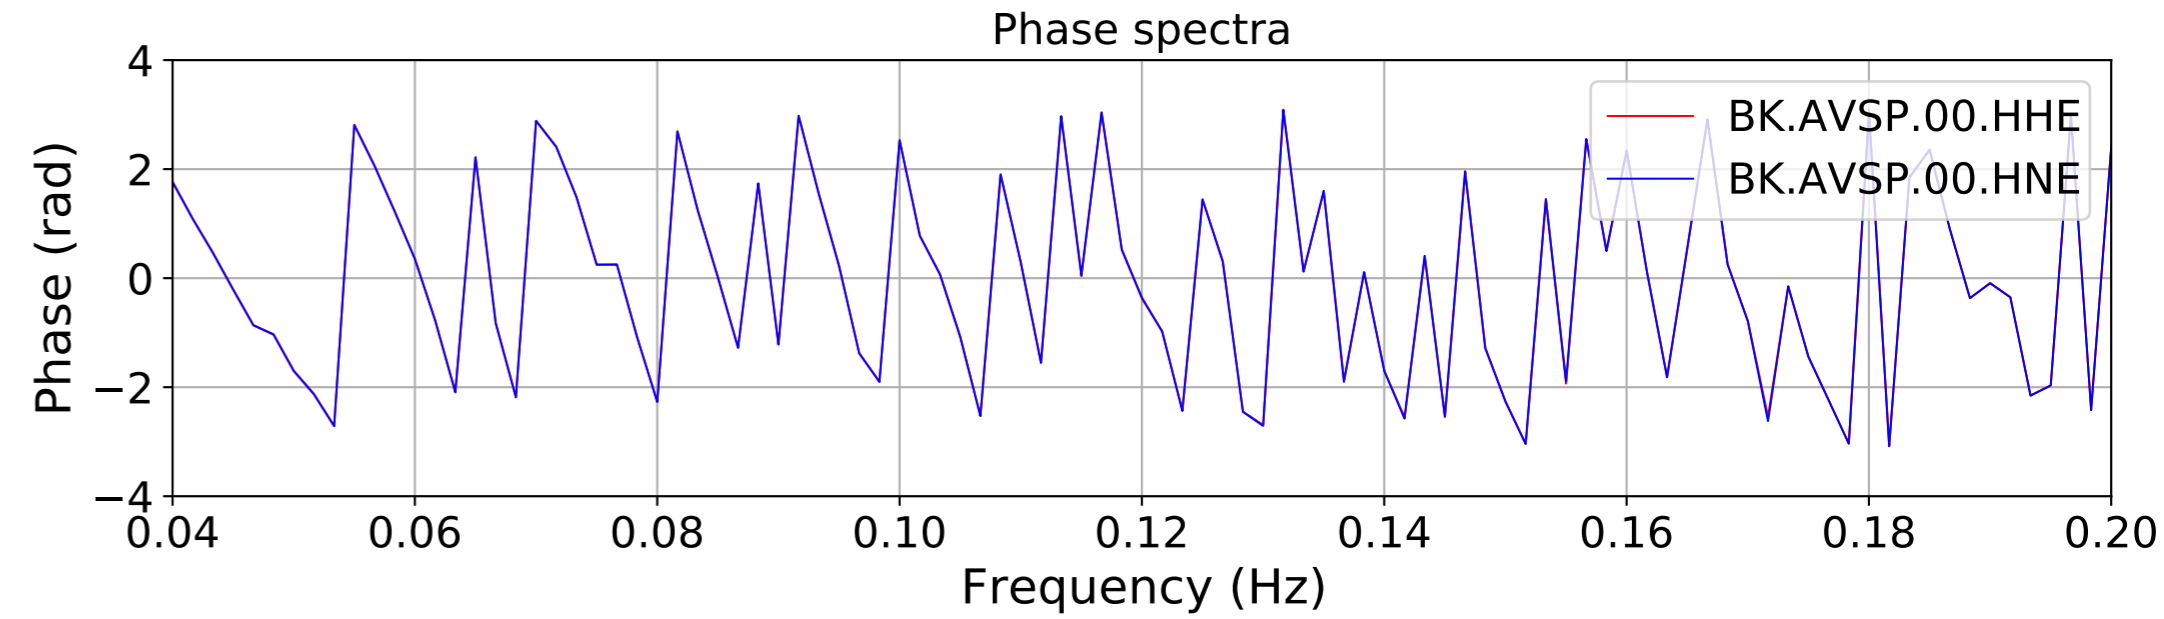

2024.340.184421_M7.0_nc75095651
Origin Time:2024-12-05T18:44:21.110000Z USGS event-id:nc75095651
M7.0 2024 Offshore Cape Mendocino, California Earthquake