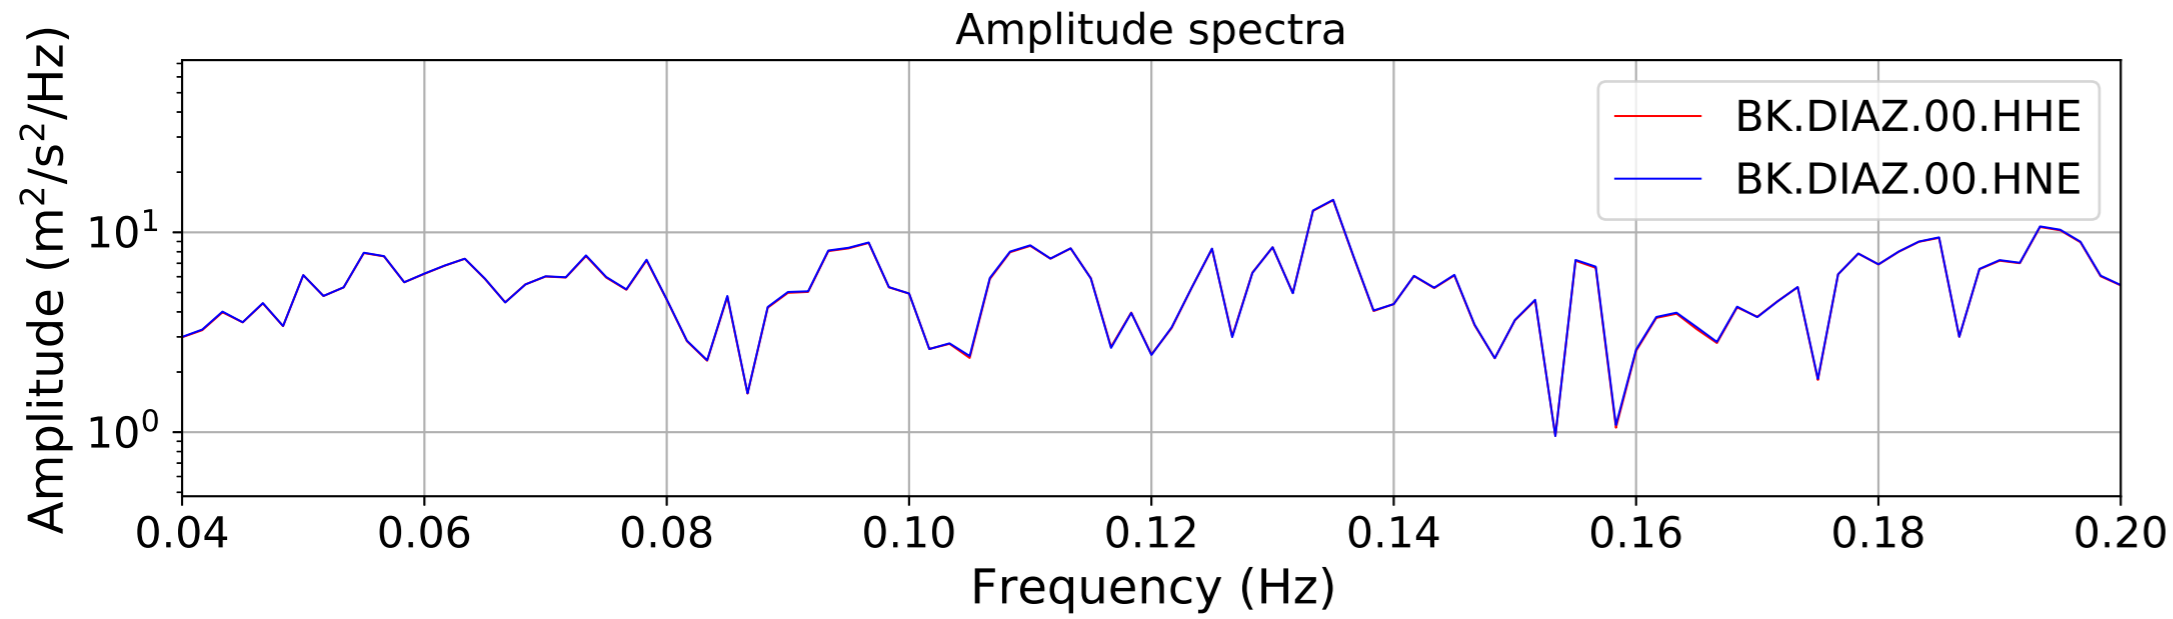

2024.340.184421_M7.0_nc75095651
Origin Time:2024-12-05T18:44:21.110000Z USGS event-id:nc75095651
M7.0 2024 Offshore Cape Mendocino, California Earthquake