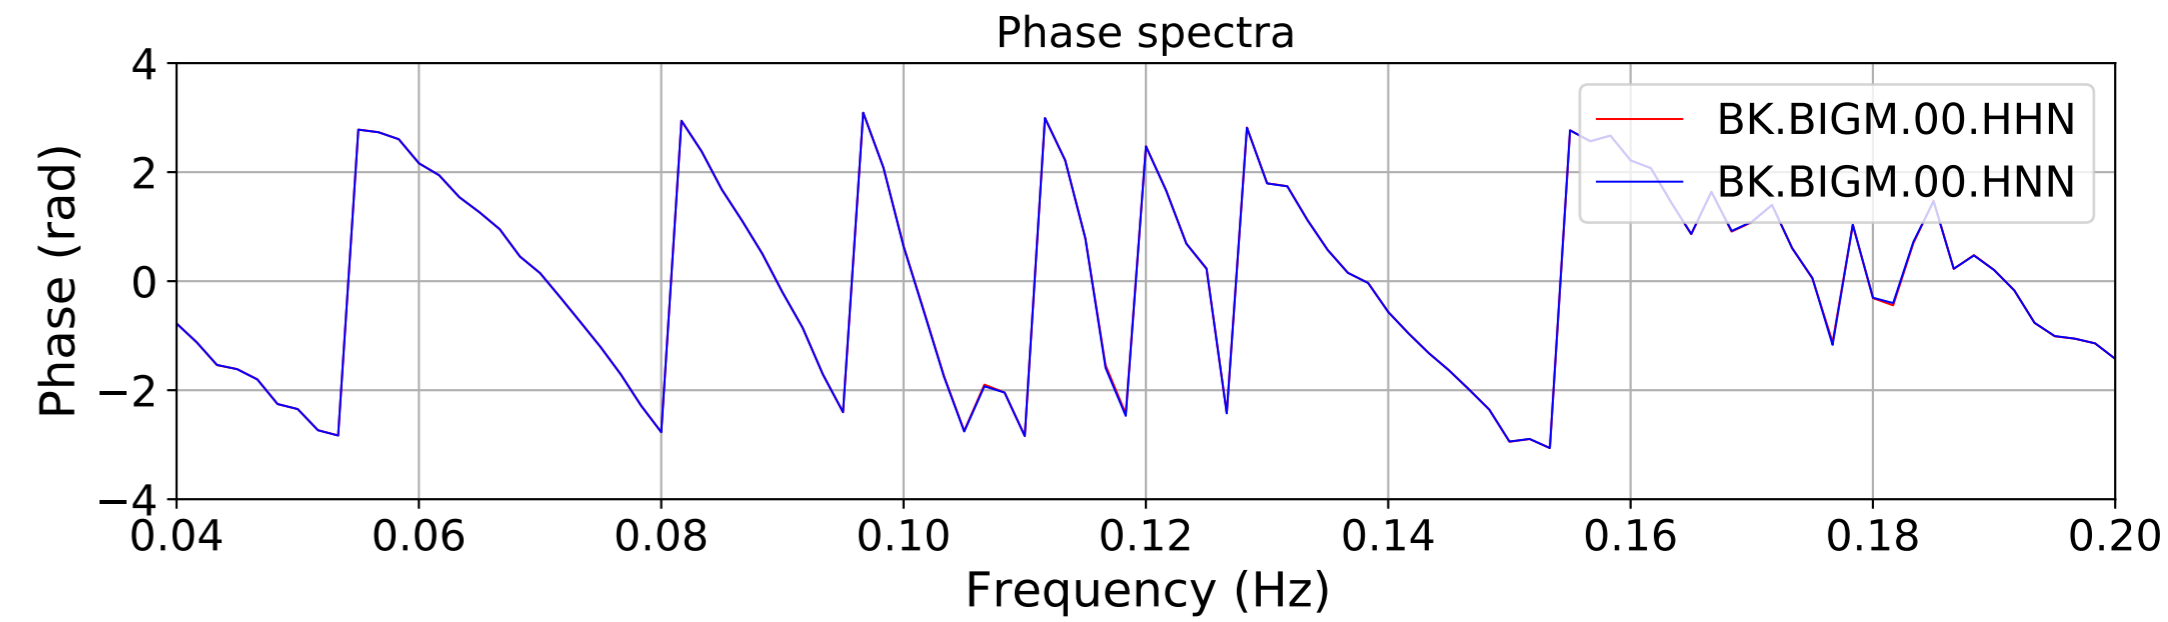

2024.340.184421_M7.0_nc75095651
Origin Time:2024-12-05T18:44:21.110000Z USGS event-id:nc75095651
M7.0 2024 Offshore Cape Mendocino, California Earthquake