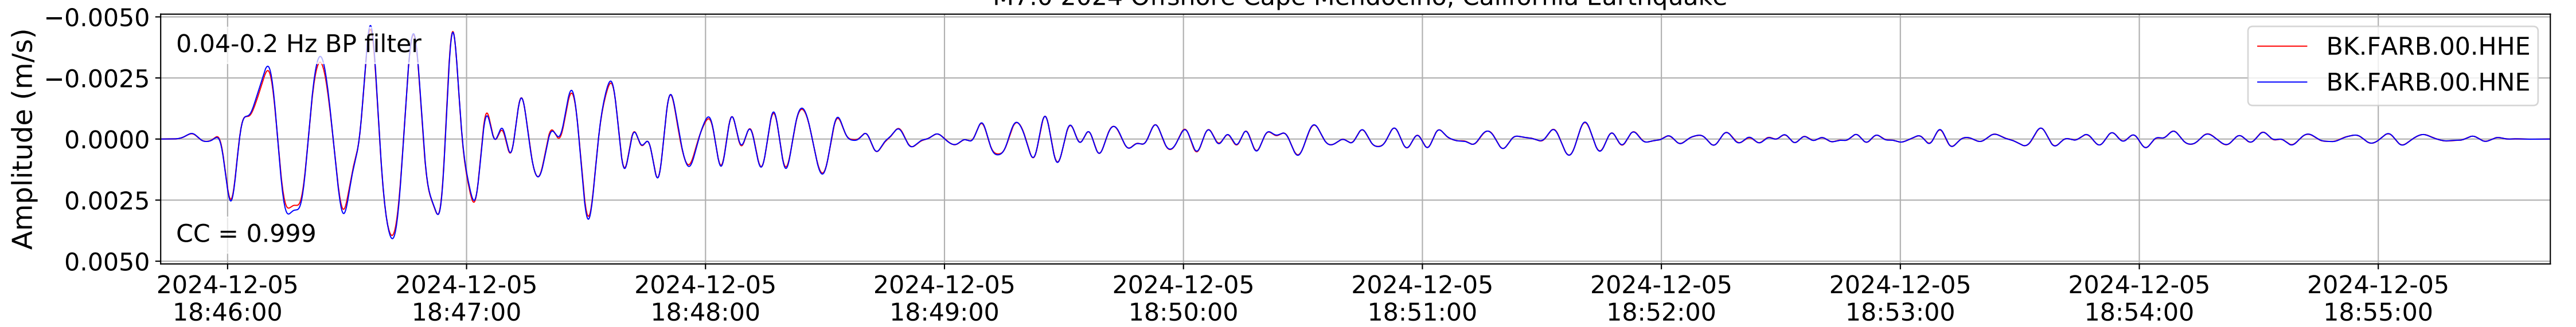

2024.340.184421_M7.0_nc75095651
Origin Time:2024-12-05T18:44:21.110000Z USGS event-id:nc75095651
M7.0 2024 Offshore Cape Mendocino, California Earthquake