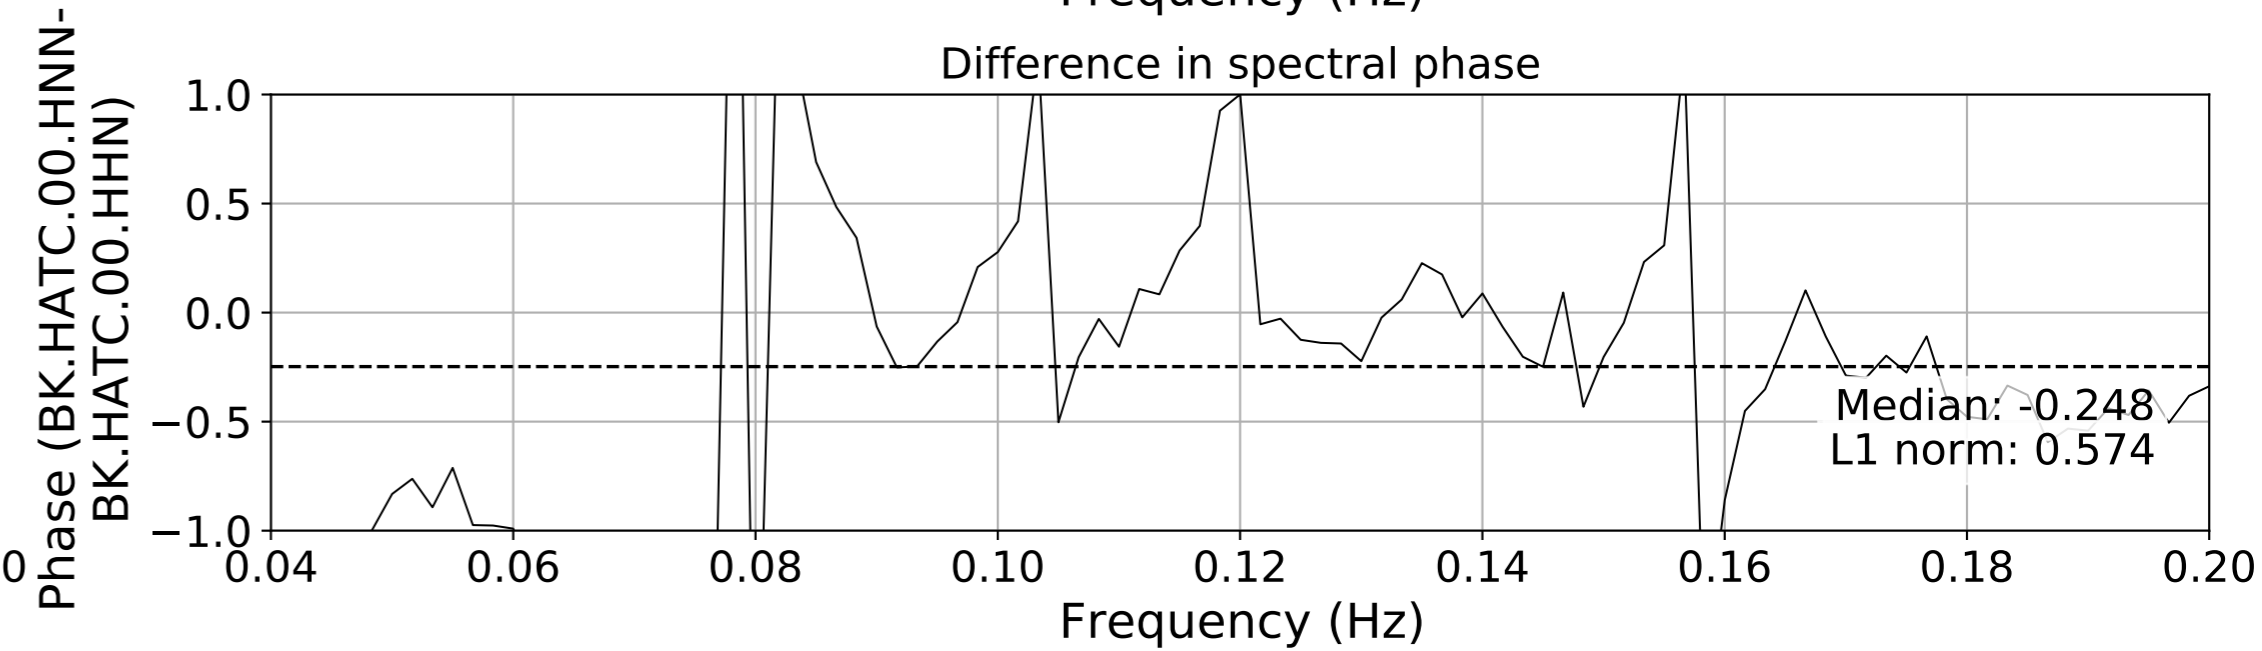

2024.340.184421_M7.0_nc75095651
Origin Time:2024-12-05T18:44:21.110000Z USGS event-id:nc75095651
M7.0 2024 Offshore Cape Mendocino, California Earthquake