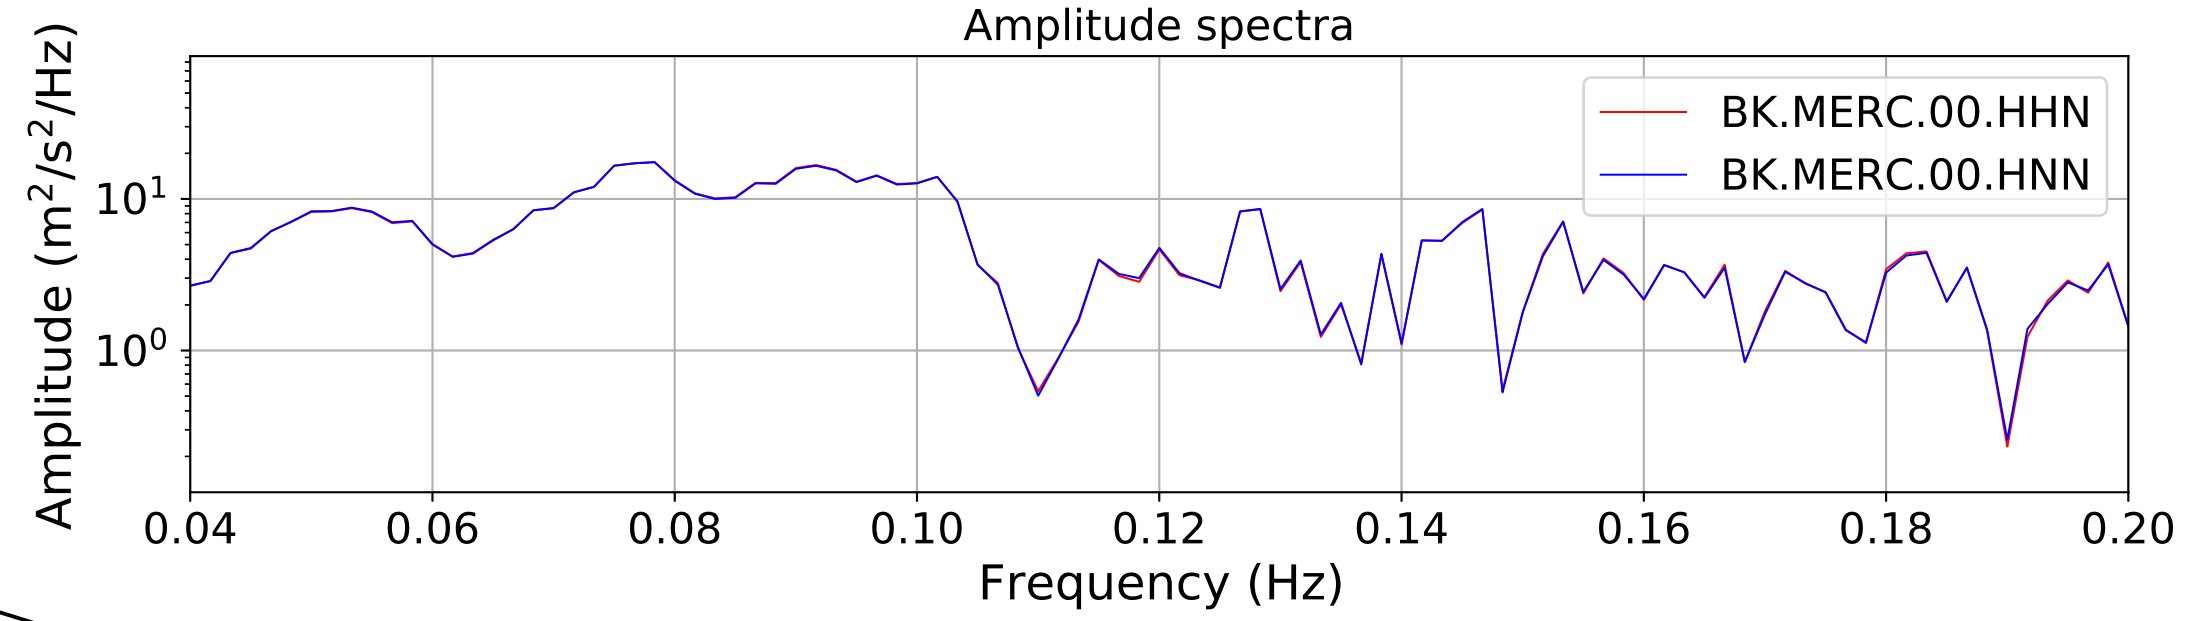

2024.340.184421_M7.0_nc75095651
Origin Time:2024-12-05T18:44:21.110000Z USGS event-id:nc75095651
M7.0 2024 Offshore Cape Mendocino, California Earthquake