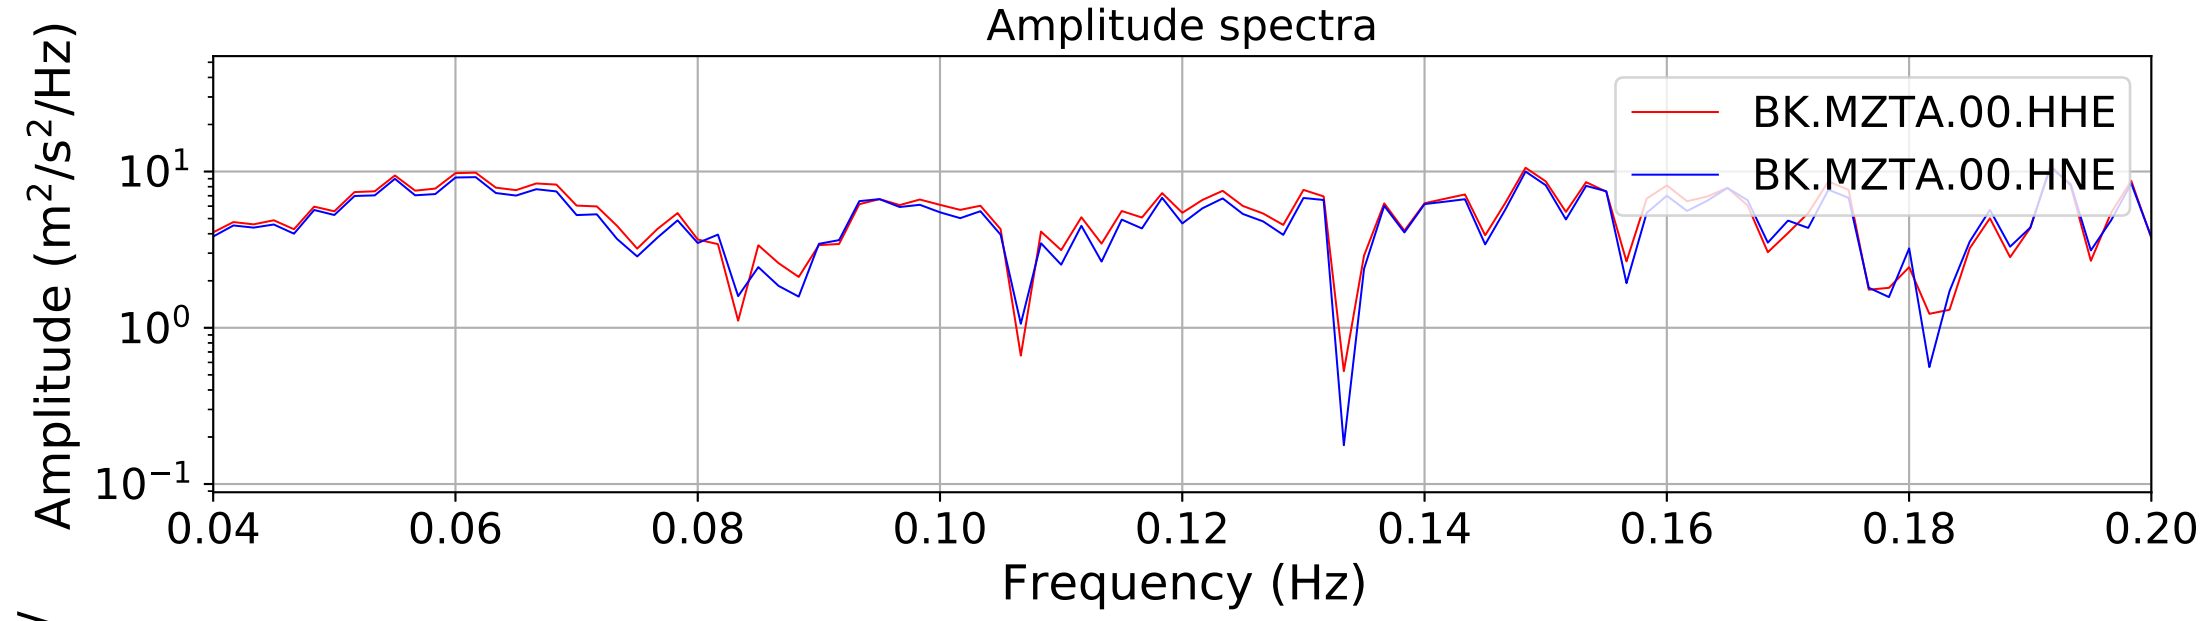

2024.340.184421_M7.0_nc75095651
Origin Time:2024-12-05T18:44:21.110000Z USGS event-id:nc75095651
M7.0 2024 Offshore Cape Mendocino, California Earthquake