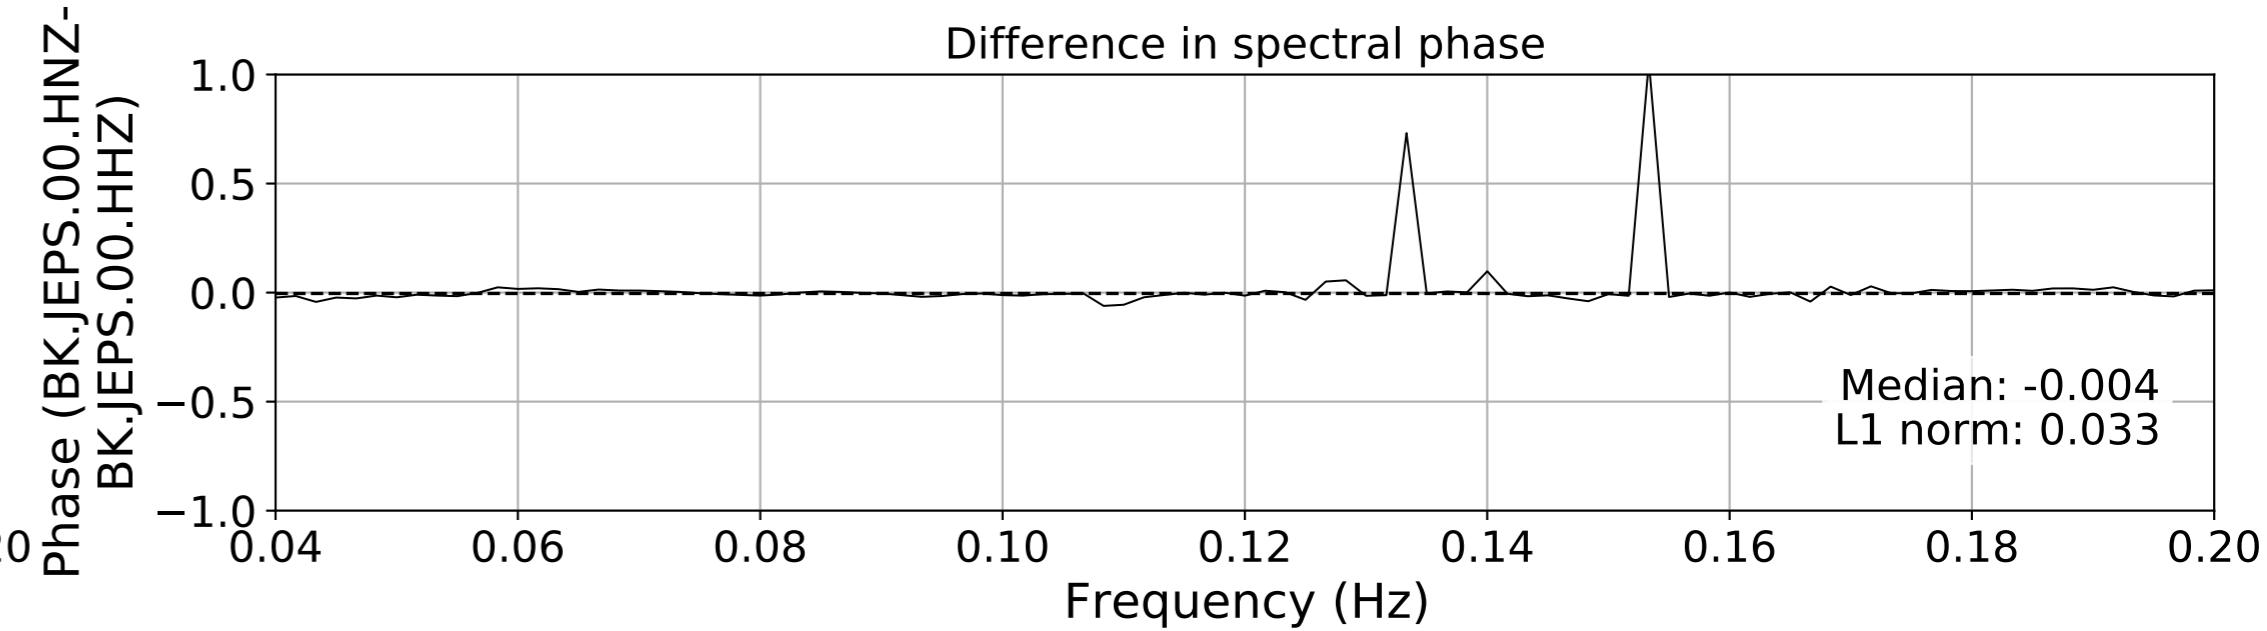

2024.340.184421_M7.0_nc75095651
Origin Time:2024-12-05T18:44:21.110000Z USGS event-id:nc75095651
M7.0 2024 Offshore Cape Mendocino, California Earthquake