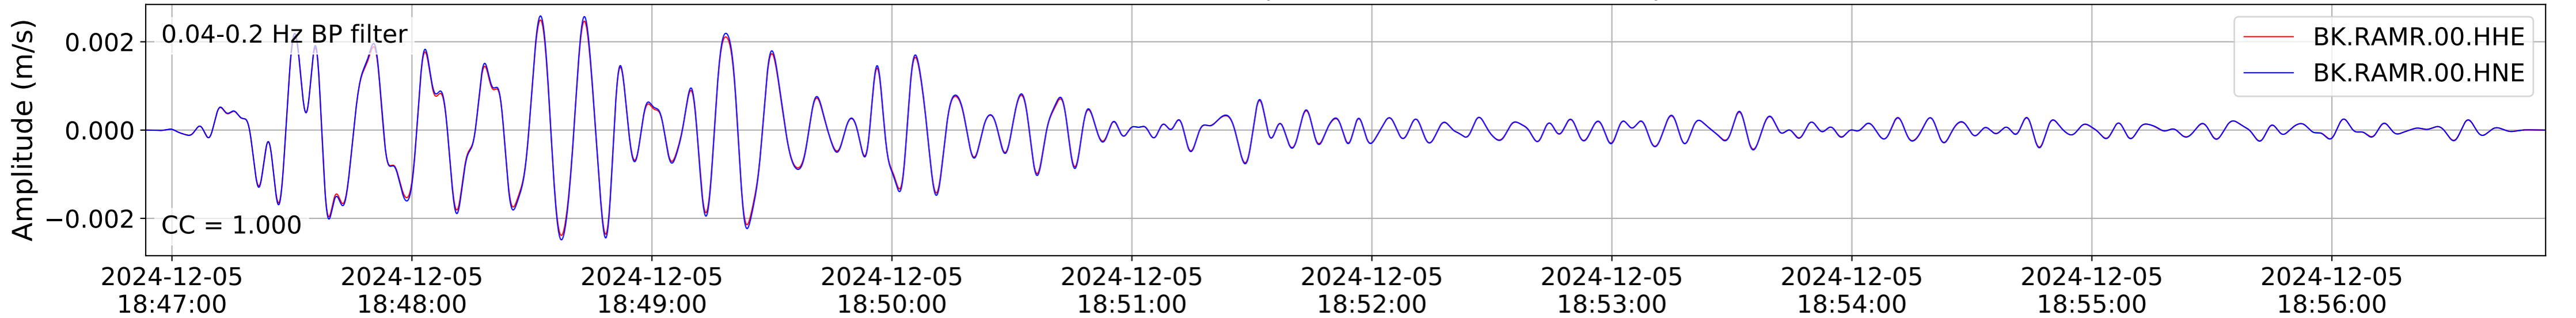

2024.340.184421_M7.0_nc75095651
Origin Time:2024-12-05T18:44:21.110000Z USGS event-id:nc75095651
M7.0 2024 Offshore Cape Mendocino, California Earthquake