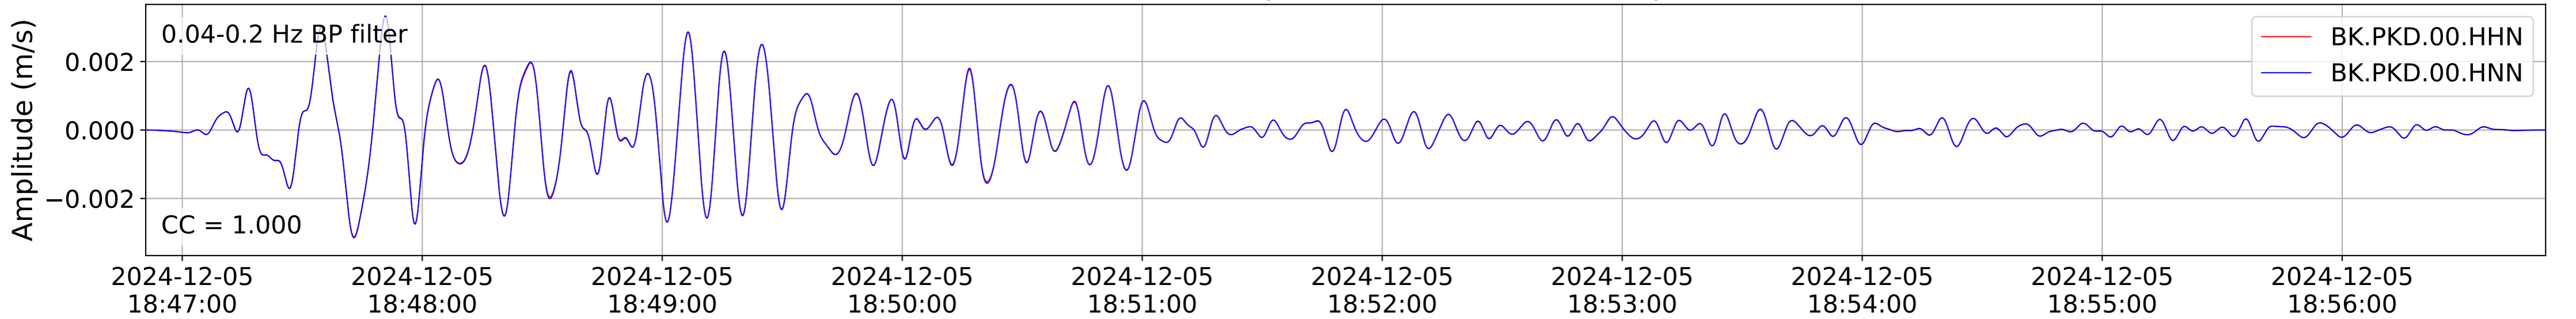

2024.340.184421_M7.0_nc75095651
Origin Time:2024-12-05T18:44:21.110000Z USGS event-id:nc75095651
M7.0 2024 Offshore Cape Mendocino, California Earthquake