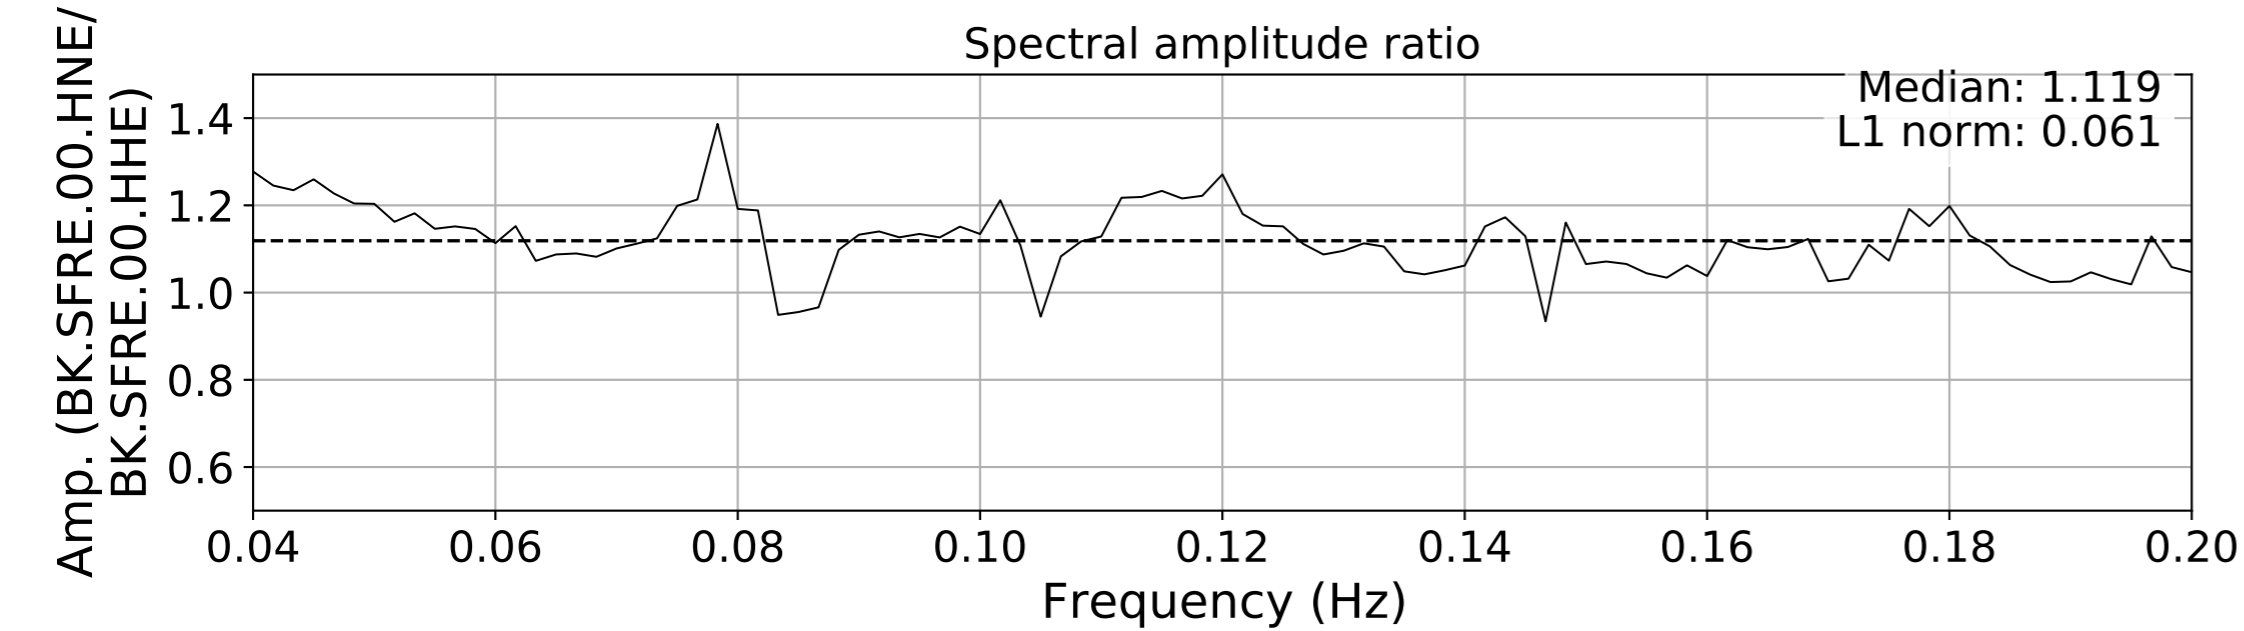

2024.340.184421_M7.0_nc75095651
Origin Time:2024-12-05T18:44:21.110000Z USGS event-id:nc75095651
M7.0 2024 Offshore Cape Mendocino, California Earthquake