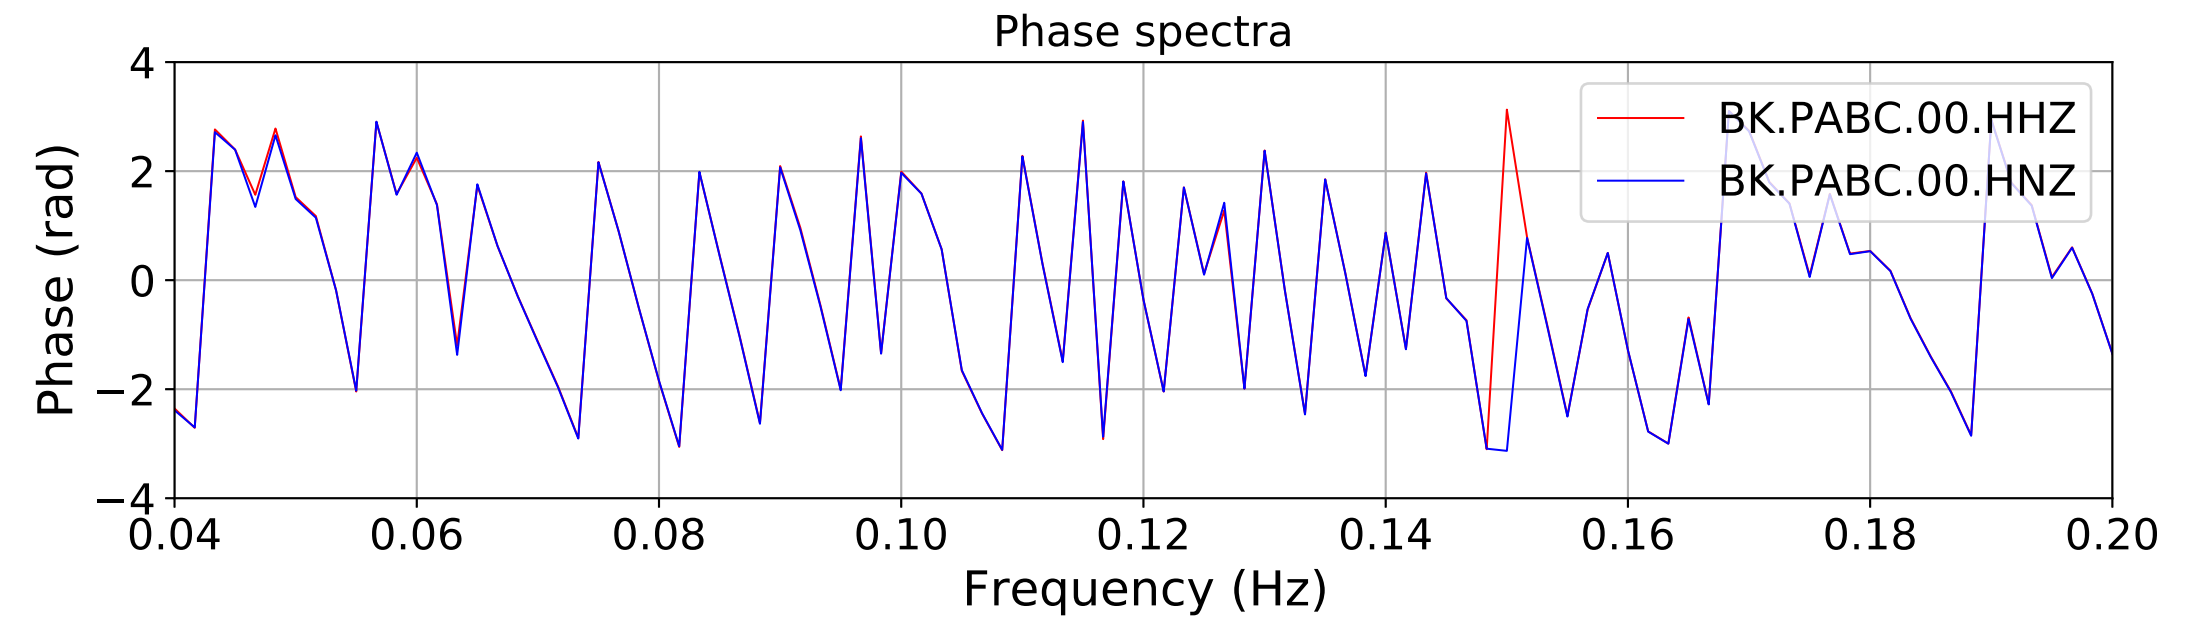

2024.340.184421_M7.0_nc75095651
Origin Time:2024-12-05T18:44:21.110000Z USGS event-id:nc75095651
M7.0 2024 Offshore Cape Mendocino, California Earthquake