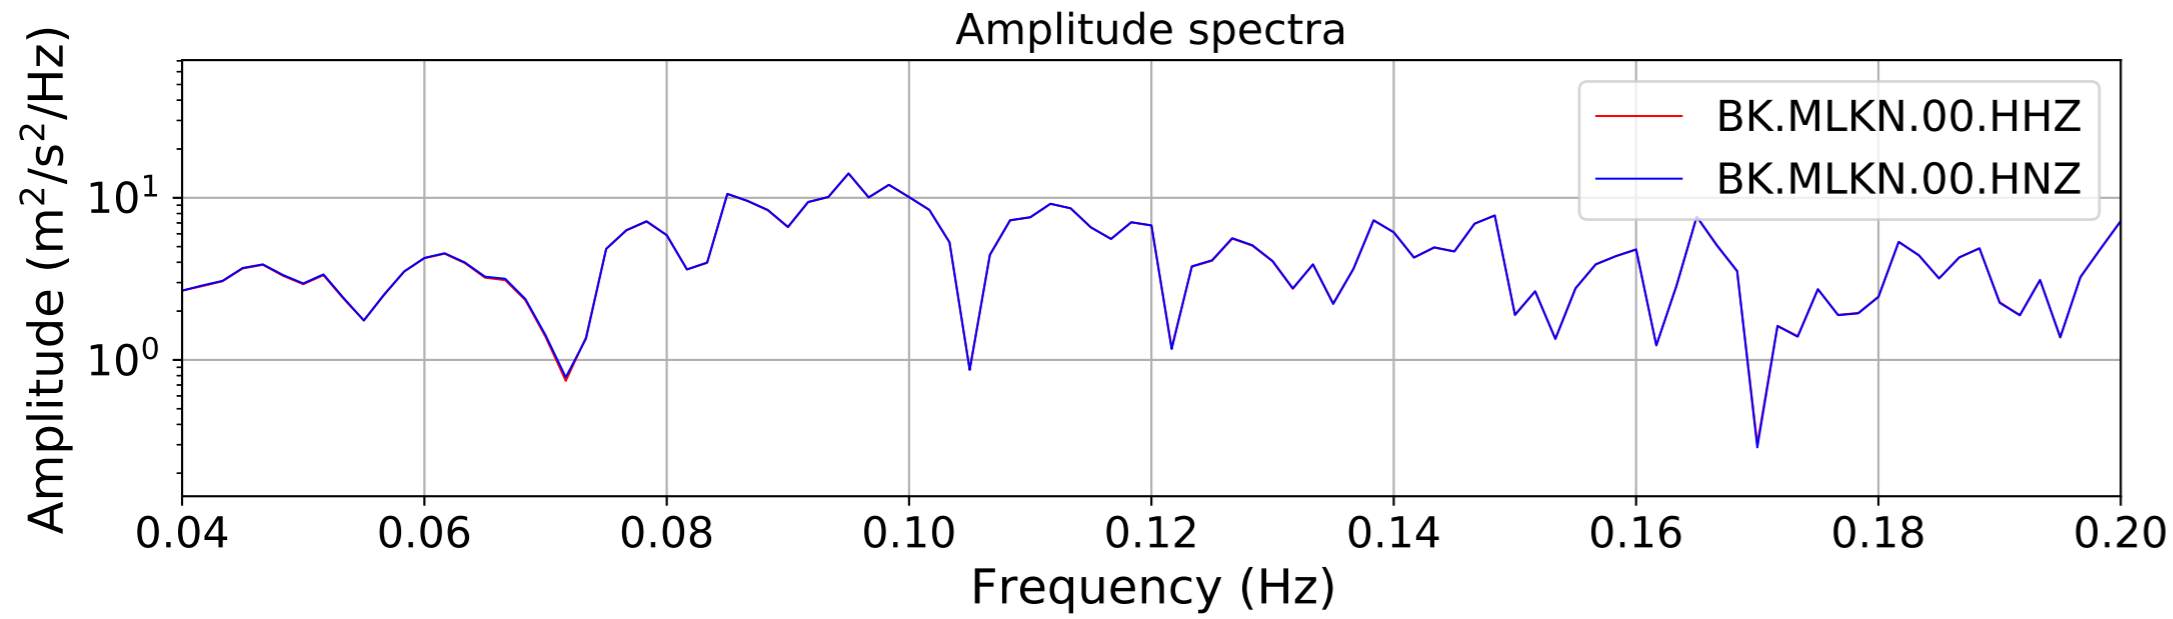

2024.340.184421_M7.0_nc75095651
Origin Time:2024-12-05T18:44:21.110000Z USGS event-id:nc75095651
M7.0 2024 Offshore Cape Mendocino, California Earthquake