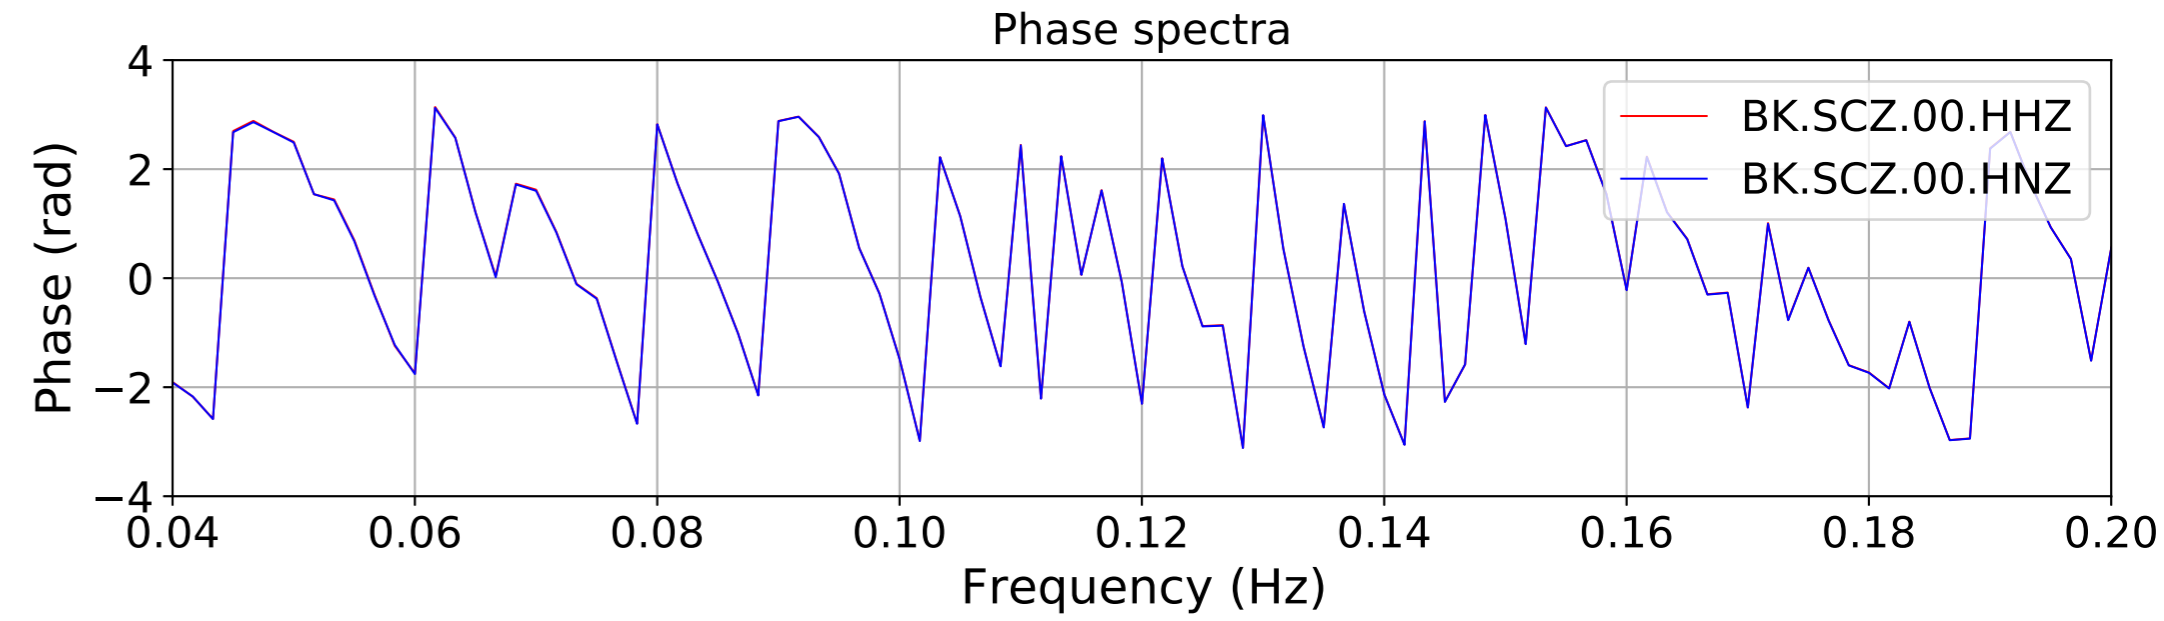

2024.340.184421_M7.0_nc75095651
Origin Time:2024-12-05T18:44:21.110000Z USGS event-id:nc75095651
M7.0 2024 Offshore Cape Mendocino, California Earthquake