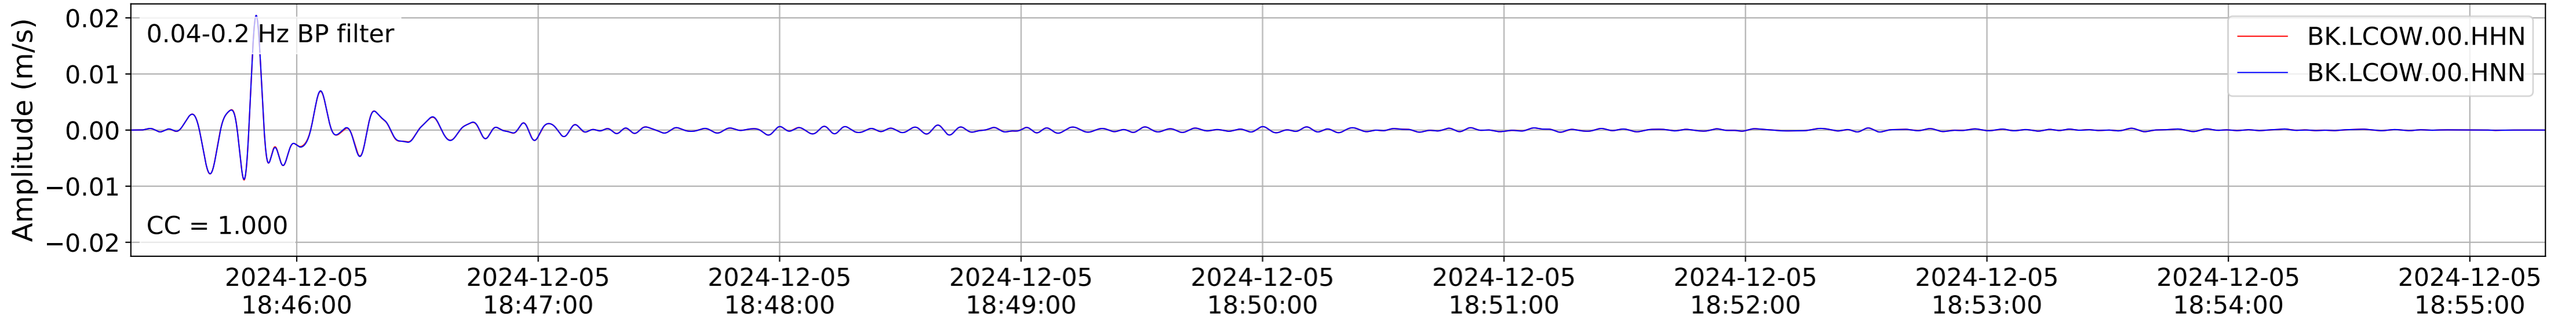

2024.340.184421.M7.0_nc75095651
Origin Time:2024-12-05T18:44:21.110000Z USGS event-id:nc75095651
M7.0 2024 Offshore Cape Mendocino, California Earthquake