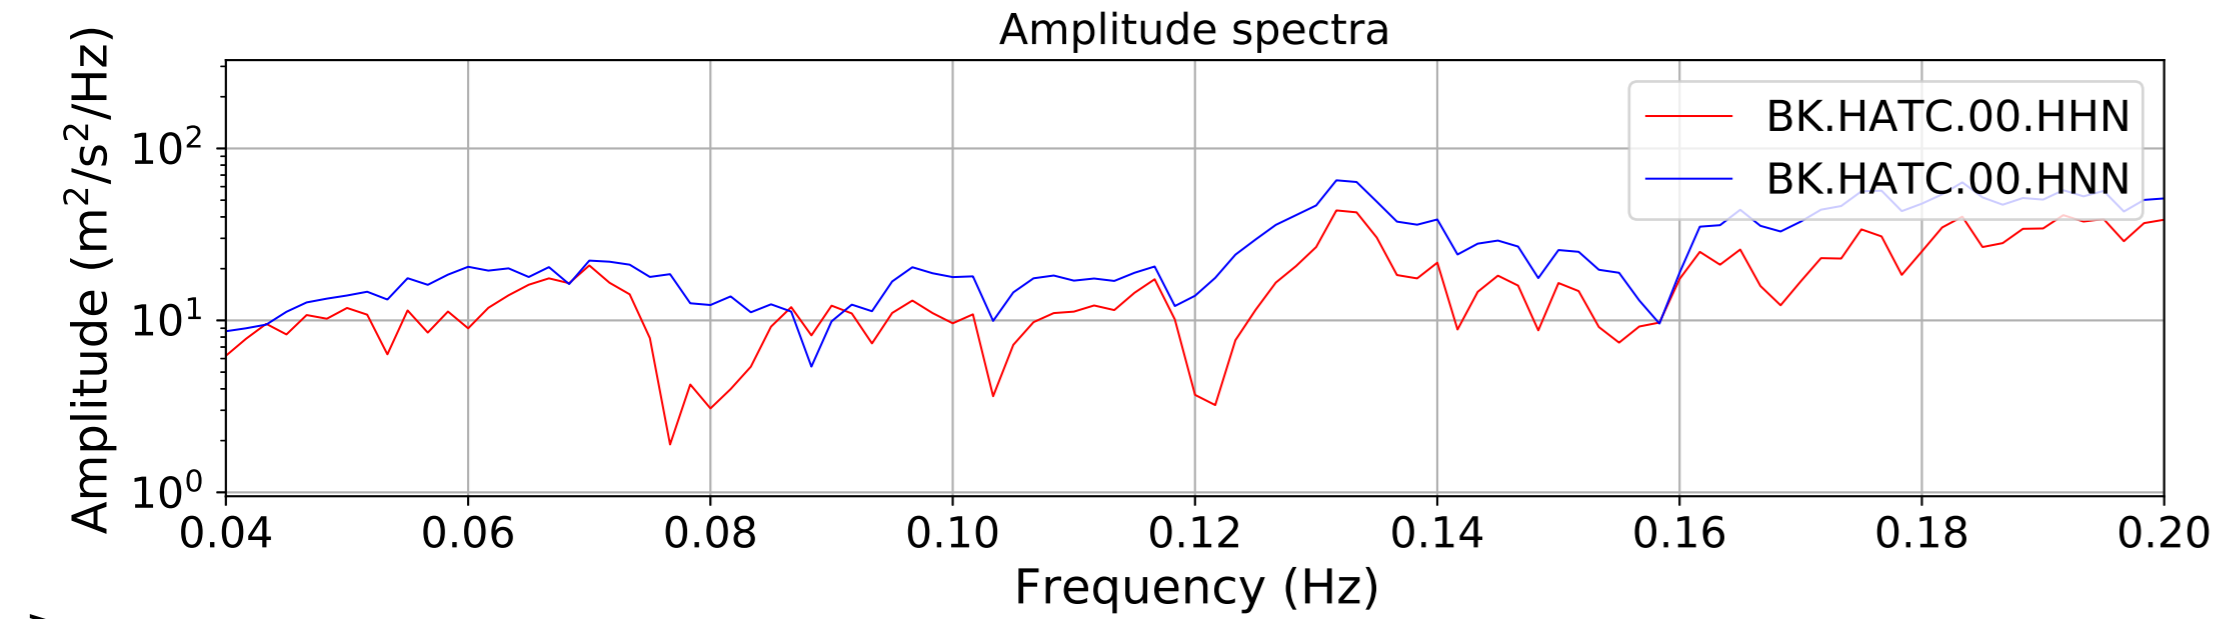

2024.340.184421_M7.0_nc75095651
Origin Time:2024-12-05T18:44:21.110000Z USGS event-id:nc75095651
M7.0 2024 Offshore Cape Mendocino, California Earthquake