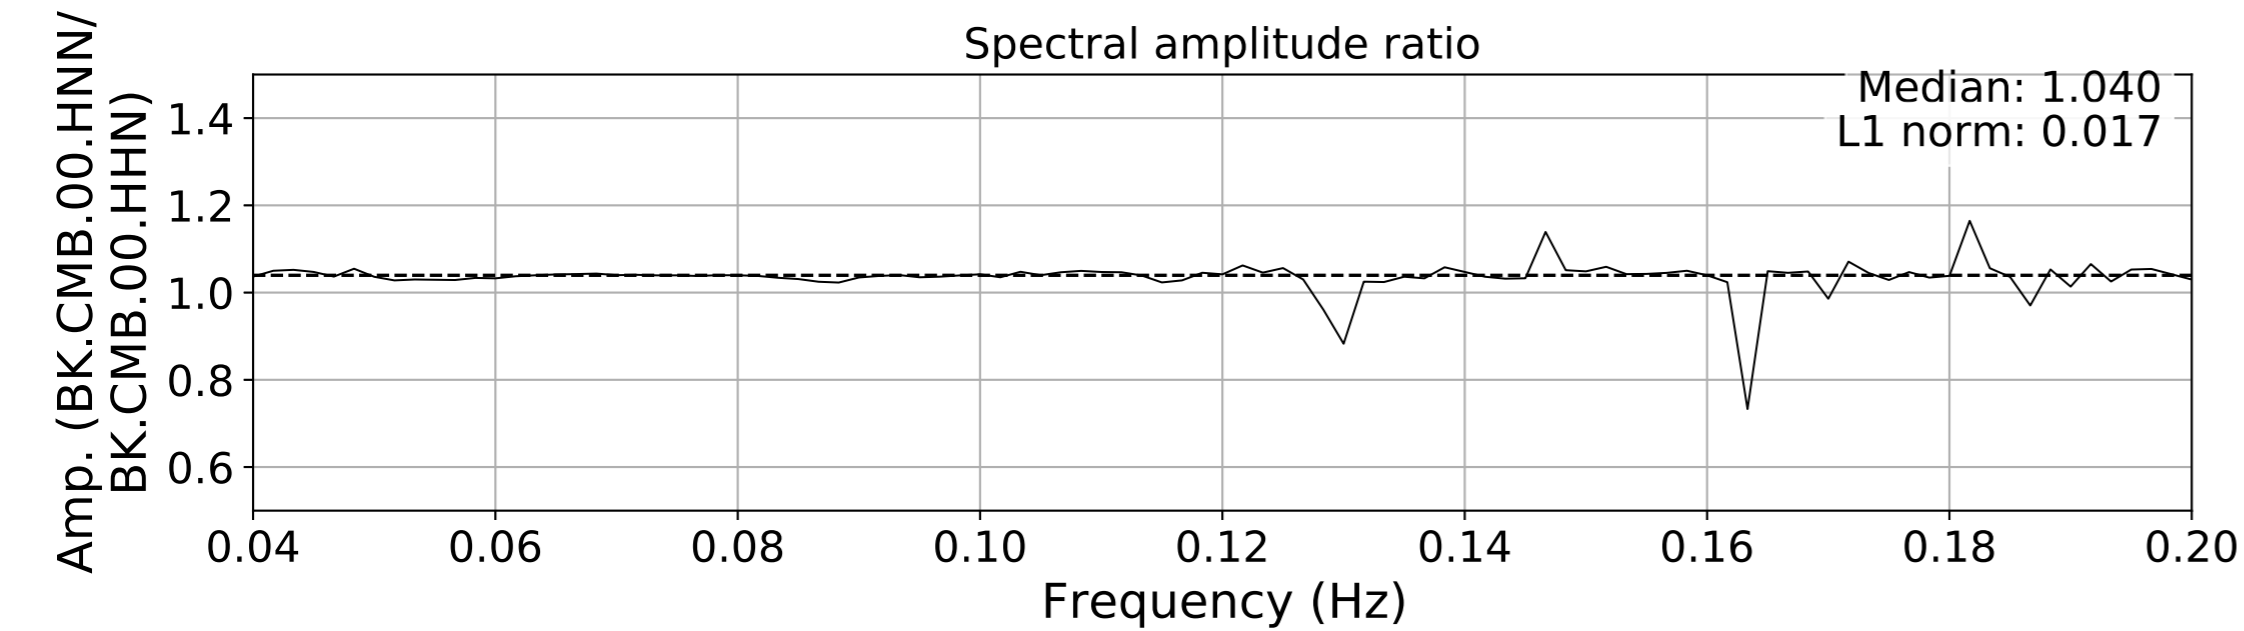

2024.340.184421_M7.0_nc75095651
Origin Time:2024-12-05T18:44:21.110000Z USGS event-id:nc75095651
M7.0 2024 Offshore Cape Mendocino, California Earthquake