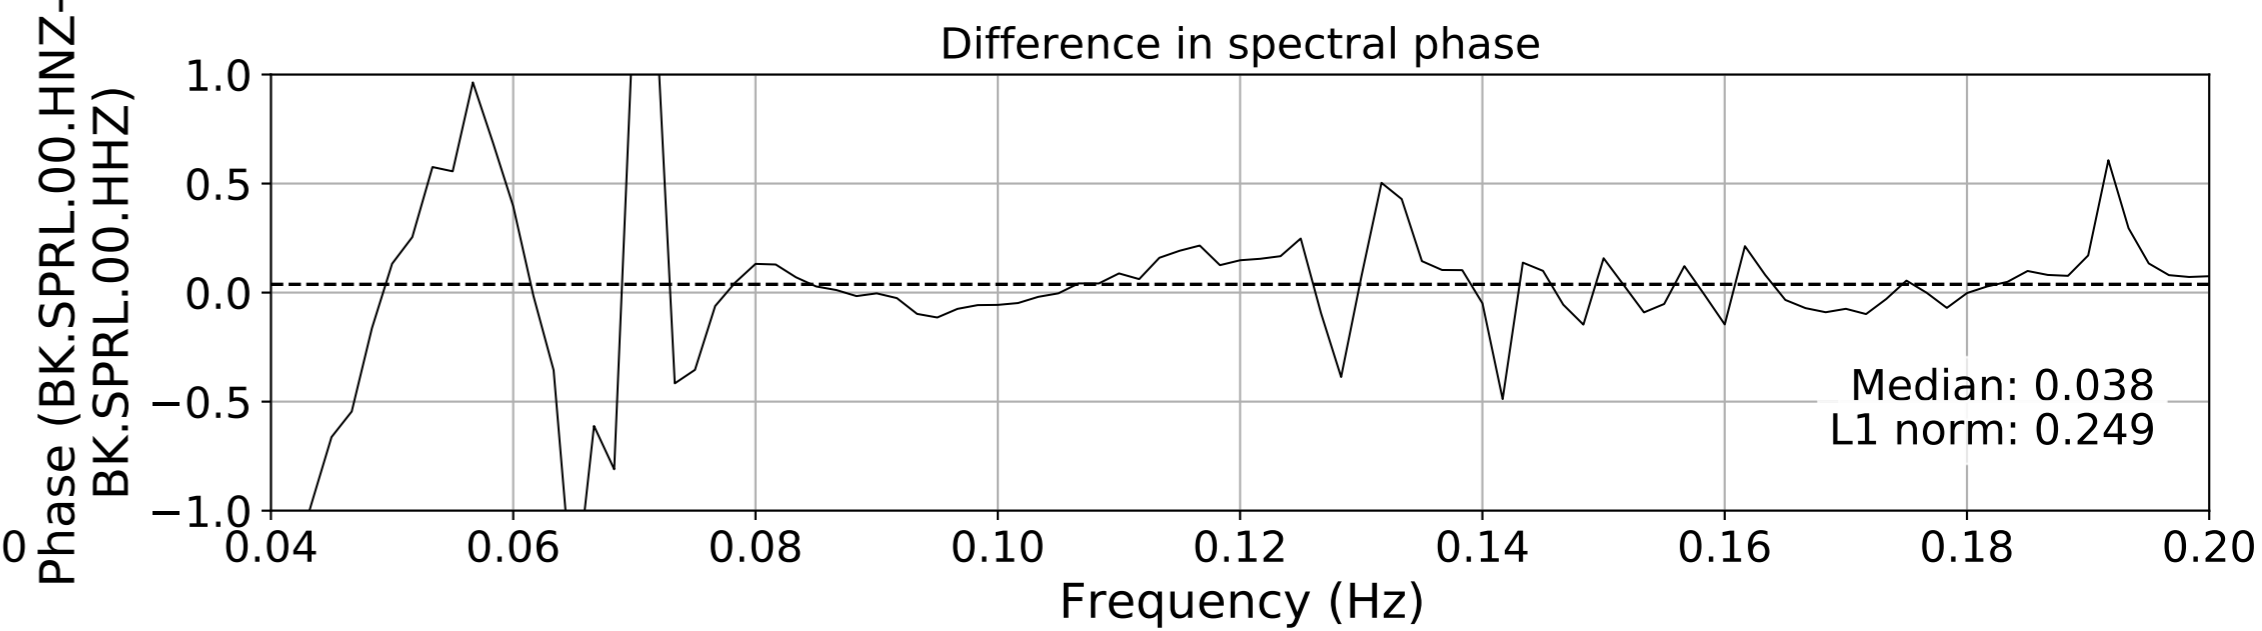

2024.340.184421.M7.0_nc75095651
Origin Time:2024-12-05T18:44:21.110000Z USGS event-id:nc75095651
M7.0 2024 Offshore Cape Mendocino, California Earthquake