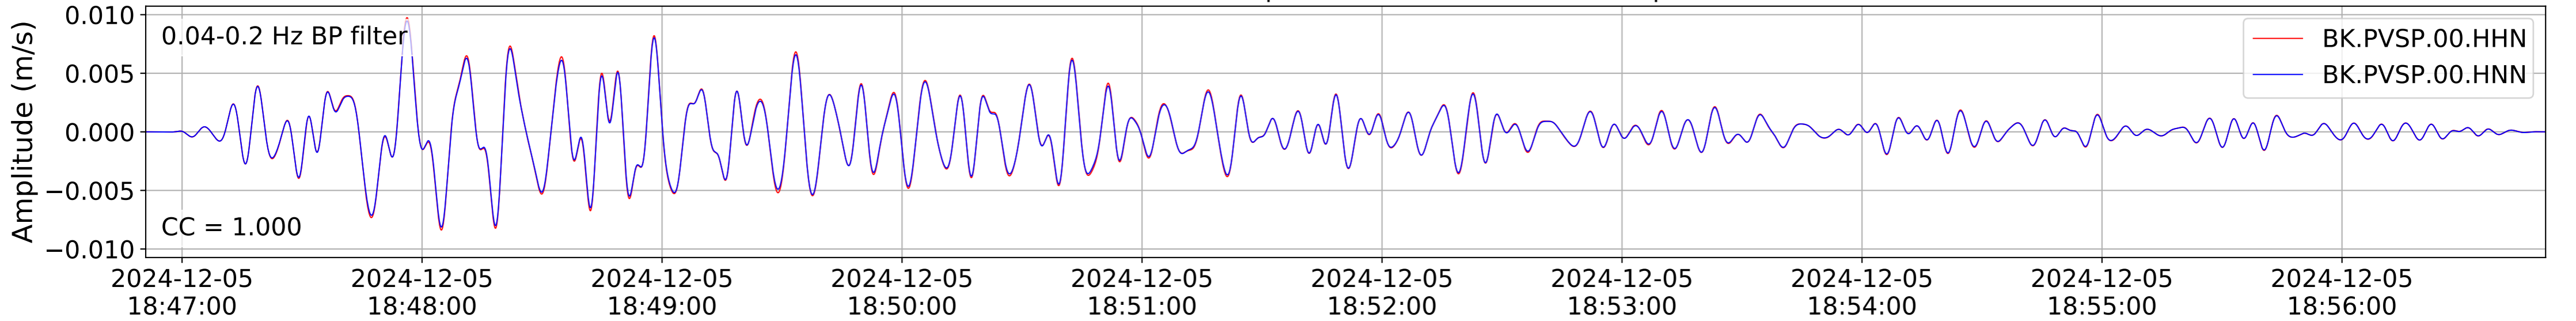

2024.340.184421_M7.0_nc75095651
Origin Time:2024-12-05T18:44:21.110000Z USGS event-id:nc75095651
M7.0 2024 Offshore Cape Mendocino, California Earthquake