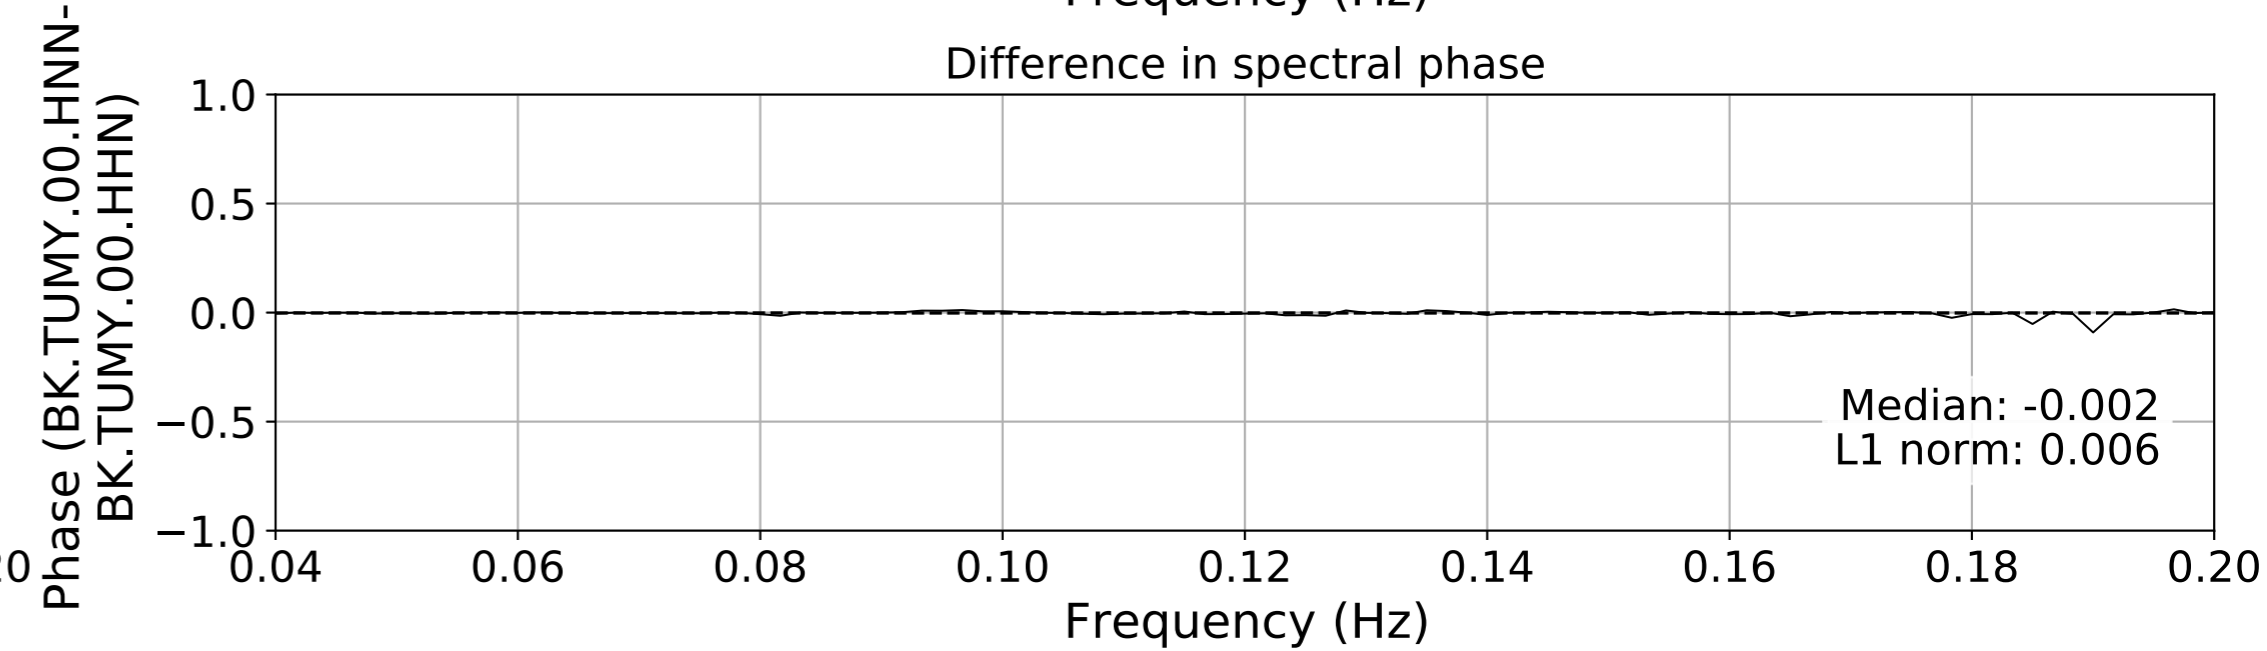

2024.340.184421_M7.0_nc75095651
Origin Time:2024-12-05T18:44:21.110000Z USGS event-id:nc75095651
M7.0 2024 Offshore Cape Mendocino, California Earthquake