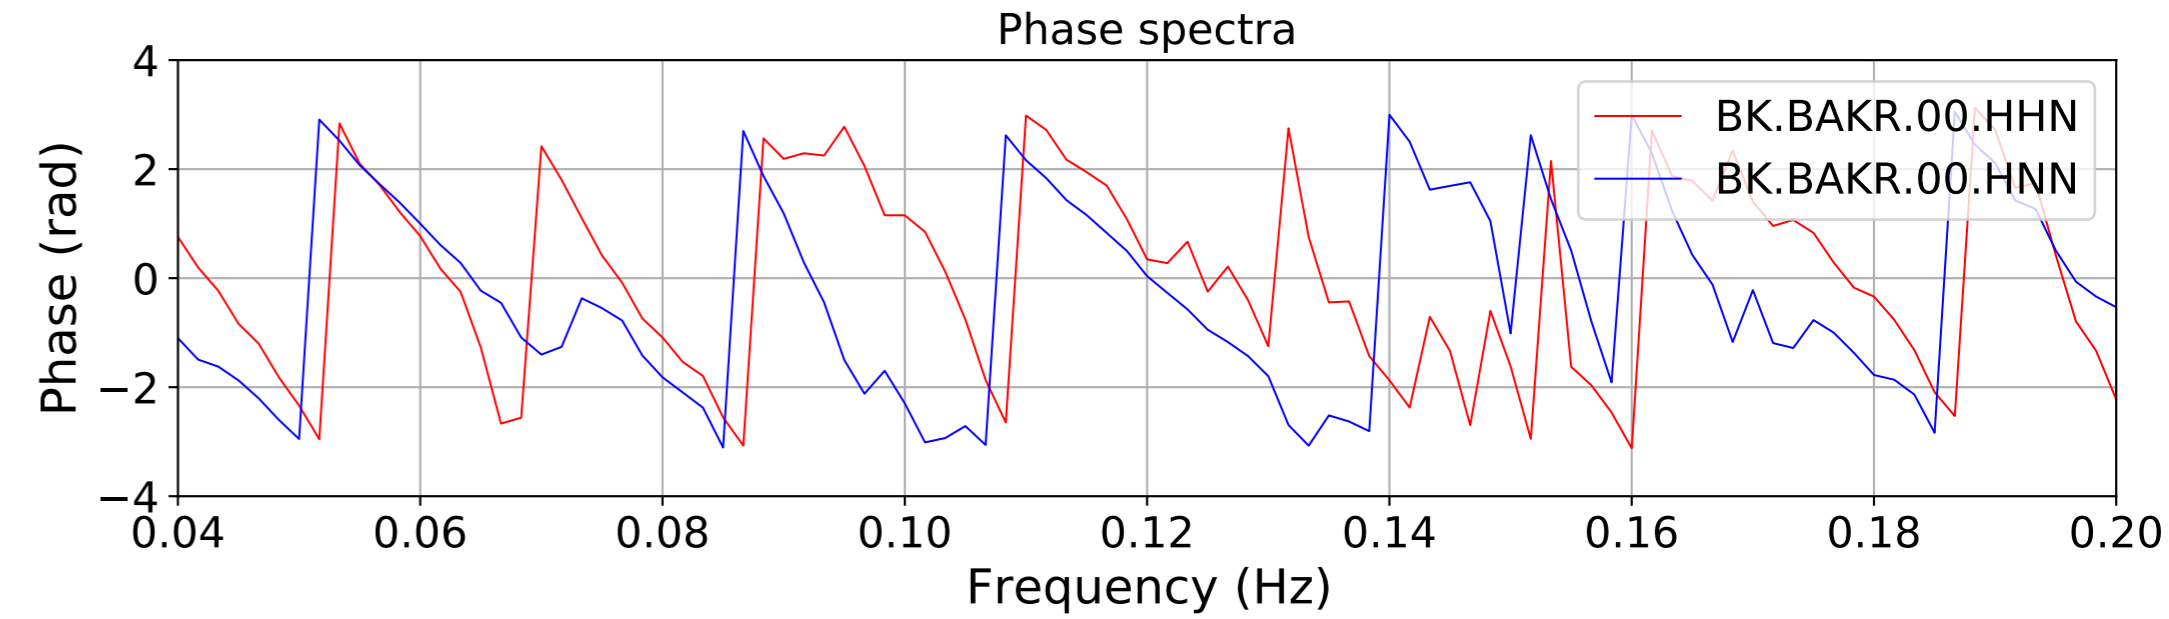

2024.340.184421_M7.0_nc75095651
Origin Time:2024-12-05T18:44:21.110000Z USGS event-id:nc75095651
M7.0 2024 Offshore Cape Mendocino, California Earthquake