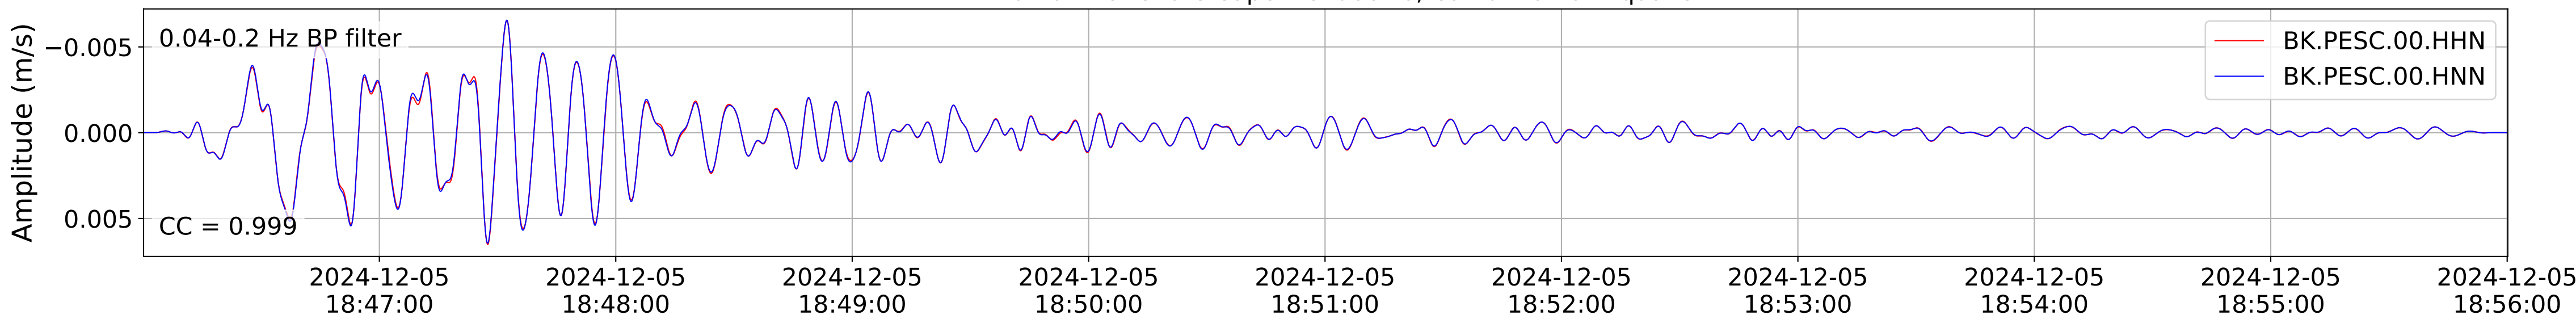

2024.340.184421_M7.0_nc75095651
Origin Time:2024-12-05T18:44:21.110000Z USGS event-id:nc75095651
M7.0 2024 Offshore Cape Mendocino, California Earthquake