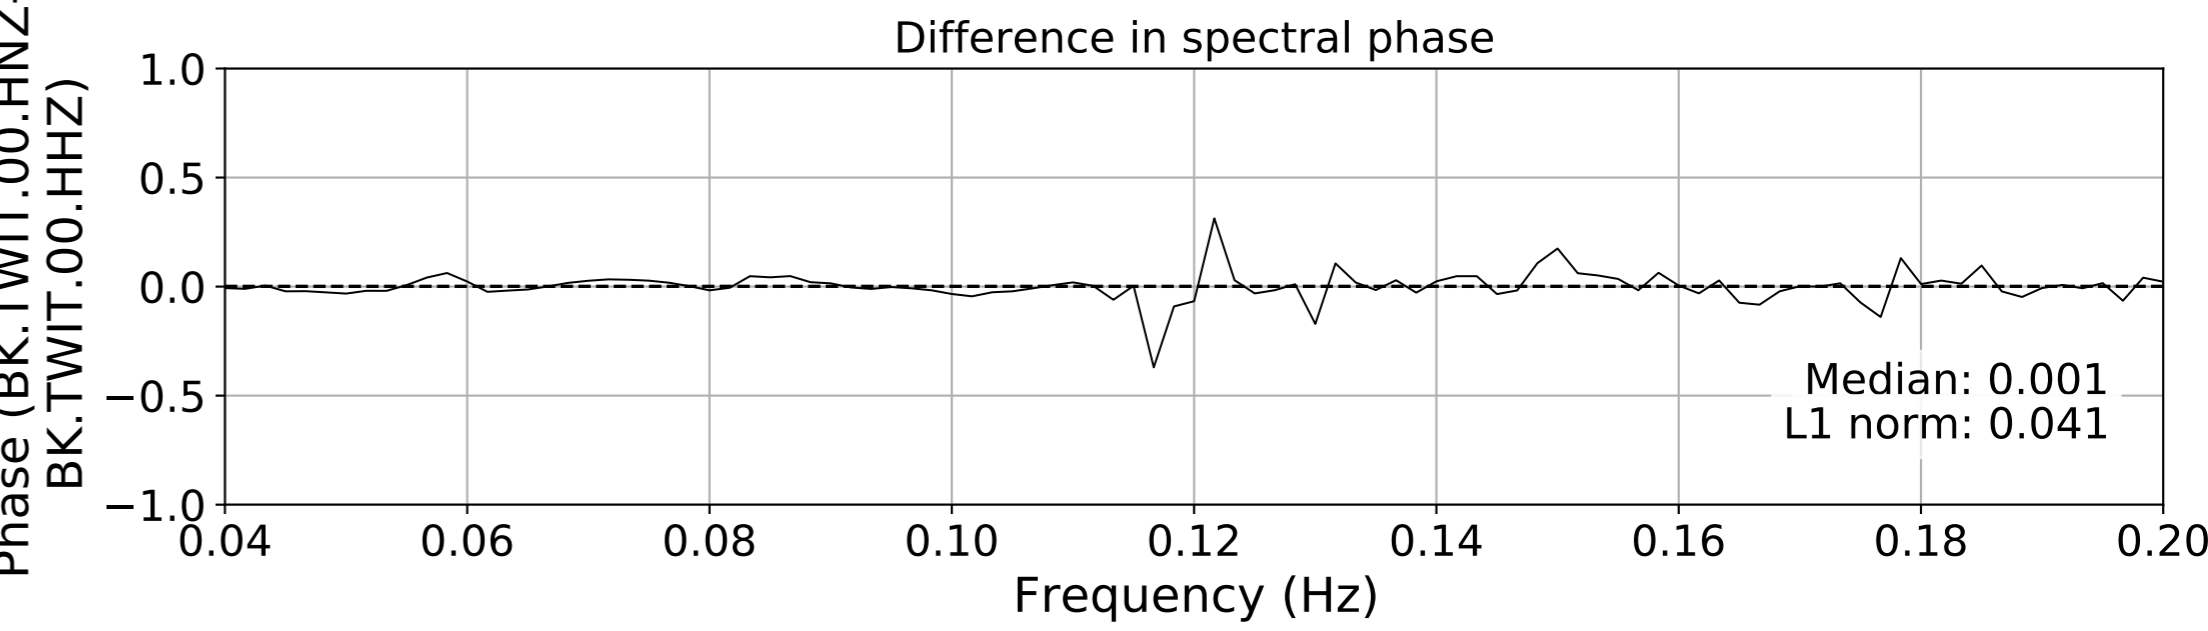

2024.340.184421.M7.0_nc75095651
Origin Time:2024-12-05T18:44:21.110000Z USGS event-id:nc75095651
M7.0 2024 Offshore Cape Mendocino, California Earthquake