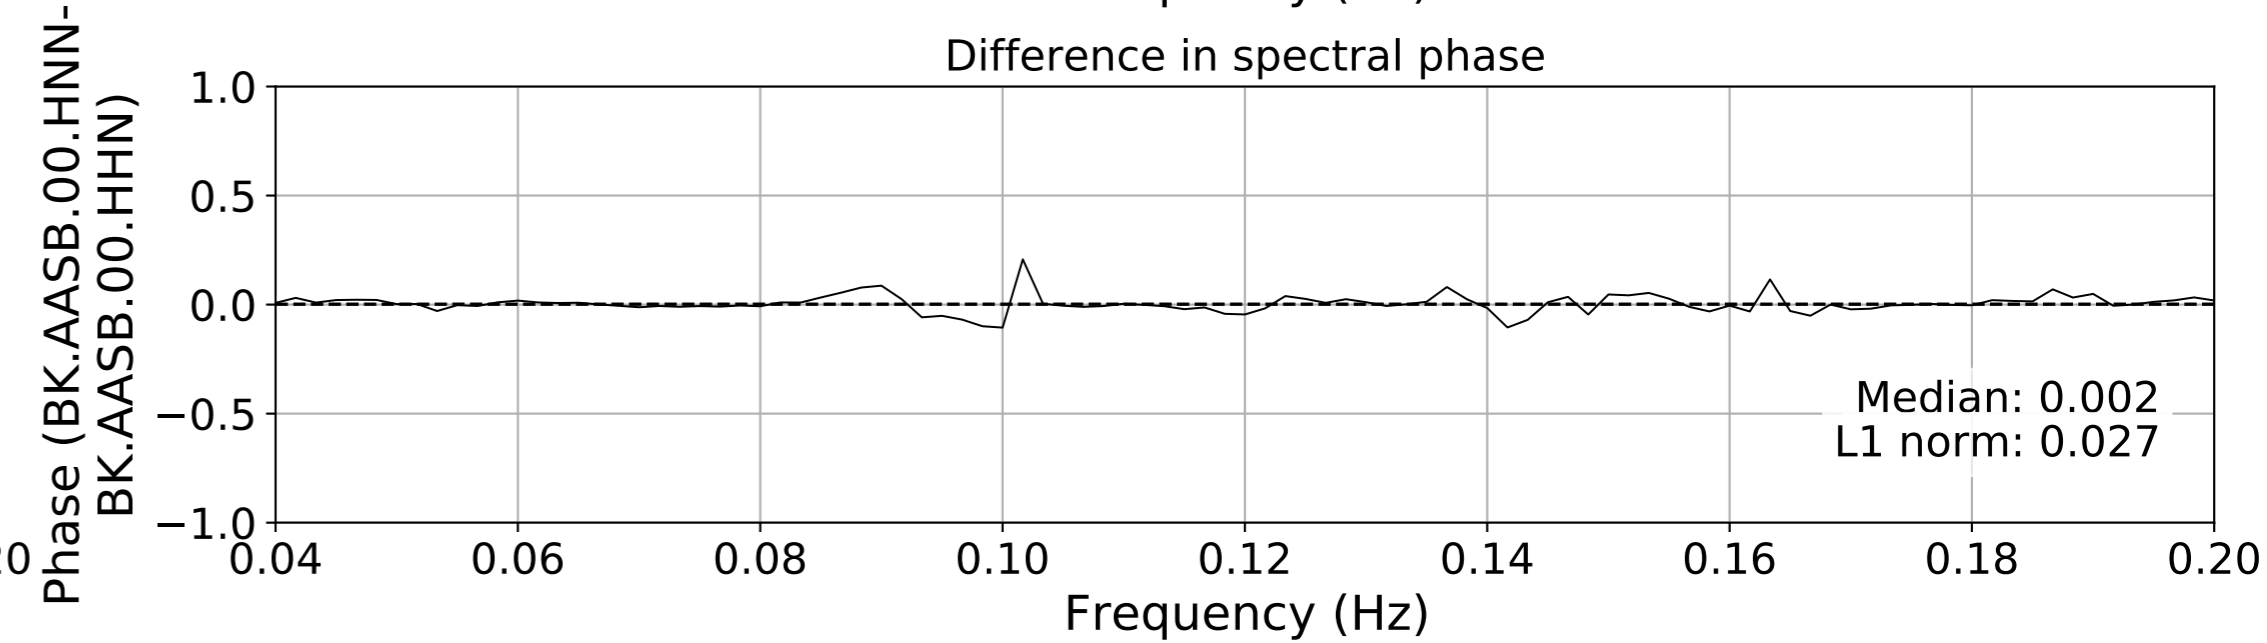

2024.340.184421_M7.0_nc75095651
Origin Time:2024-12-05T18:44:21.110000Z USGS event-id:nc75095651
M7.0 2024 Offshore Cape Mendocino, California Earthquake

2024.340.184421_M7.0_nc75095651
Origin Time:2024-12-05T18:44:21.110000Z USGS event-id:nc75095651
M7.0 2024 Offshore Cape Mendocino, California Earthquake