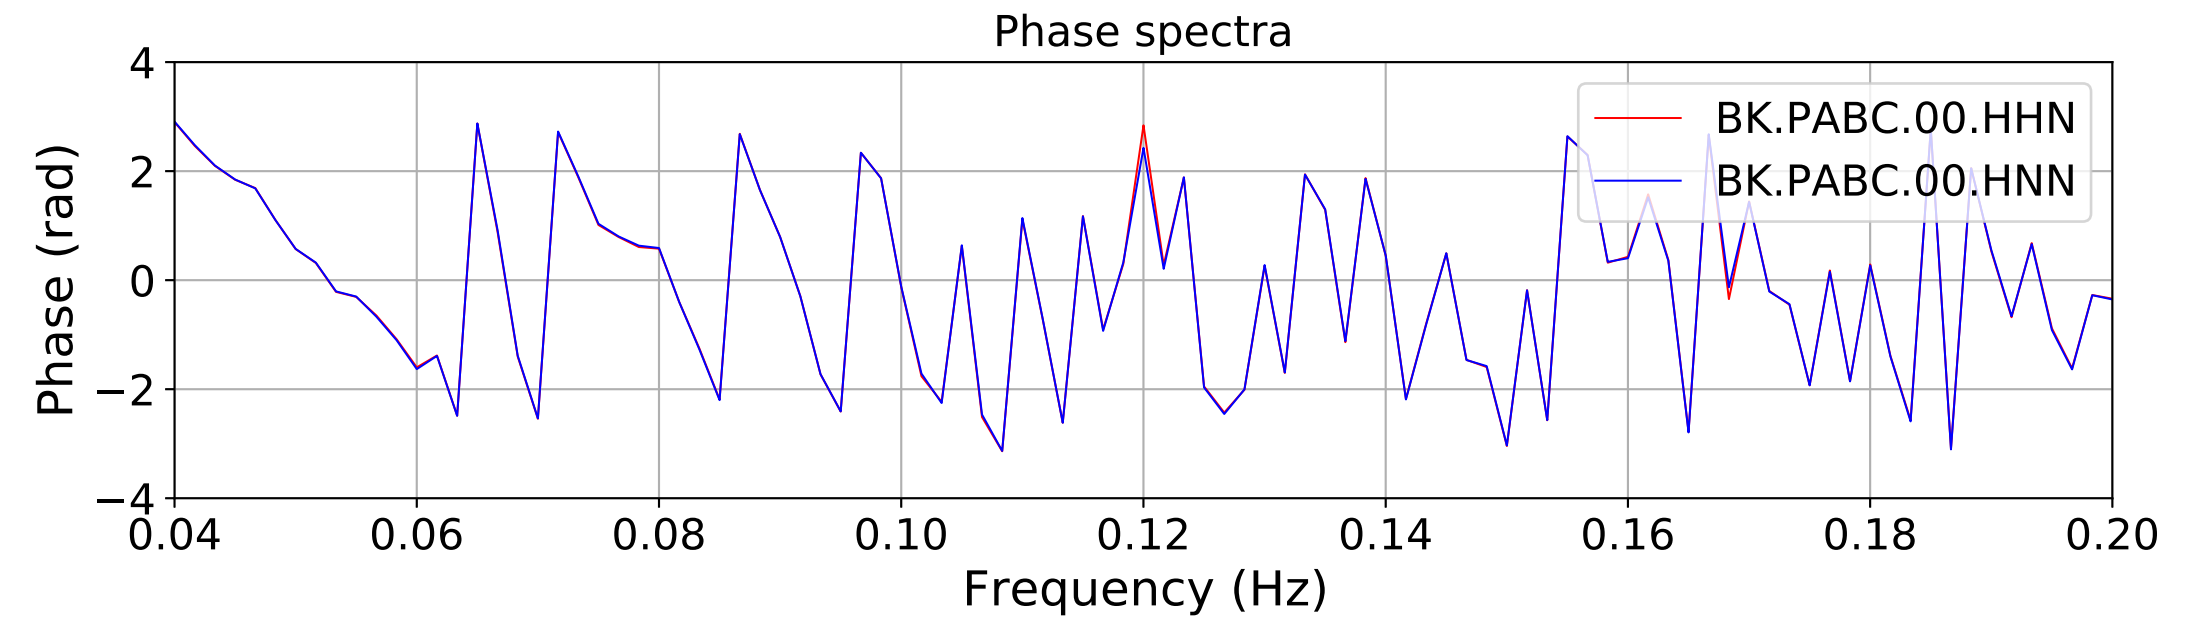

2024.340.184421_M7.0_nc75095651
Origin Time:2024-12-05T18:44:21.110000Z USGS event-id:nc75095651
M7.0 2024 Offshore Cape Mendocino, California Earthquake