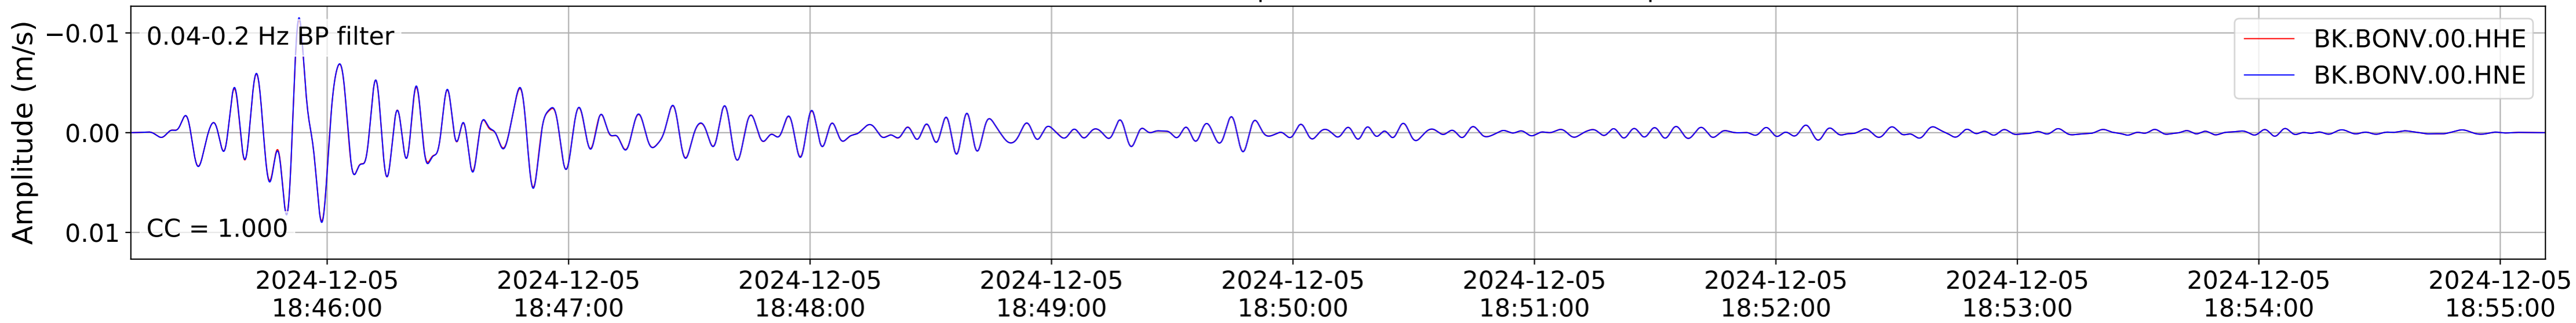

2024.340.184421.M7.0_nc75095651
Origin Time:2024-12-05T18:44:21.110000Z USGS event-id:nc75095651
M7.0 2024 Offshore Cape Mendocino, California Earthquake