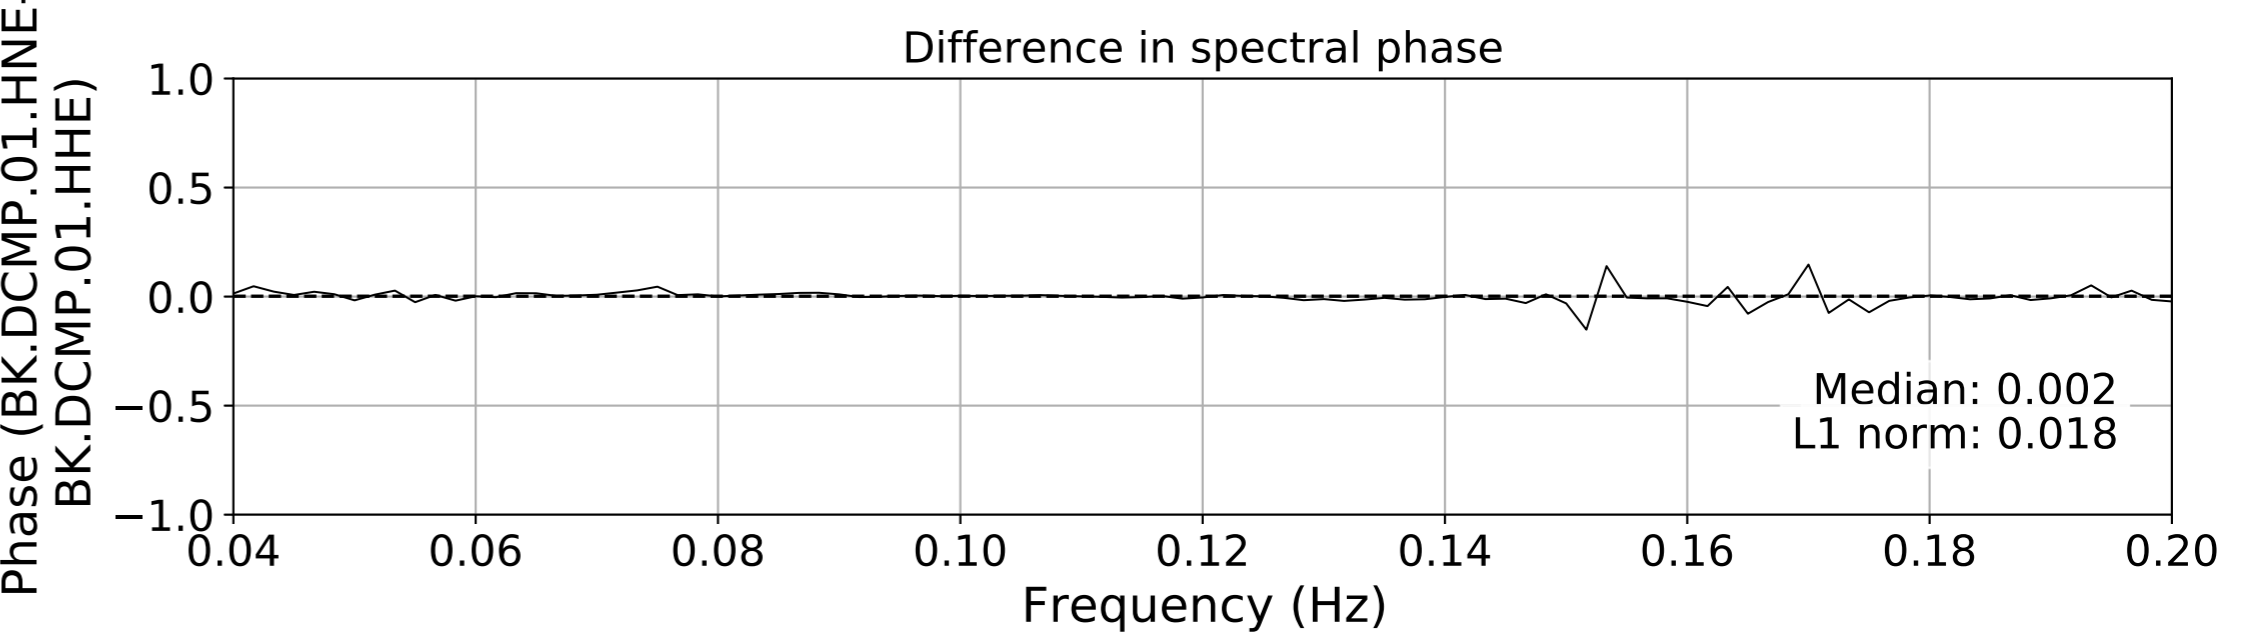

2024.340.184421_M7.0_nc75095651
Origin Time:2024-12-05T18:44:21.110000Z USGS event-id:nc75095651
M7.0 2024 Offshore Cape Mendocino, California Earthquake