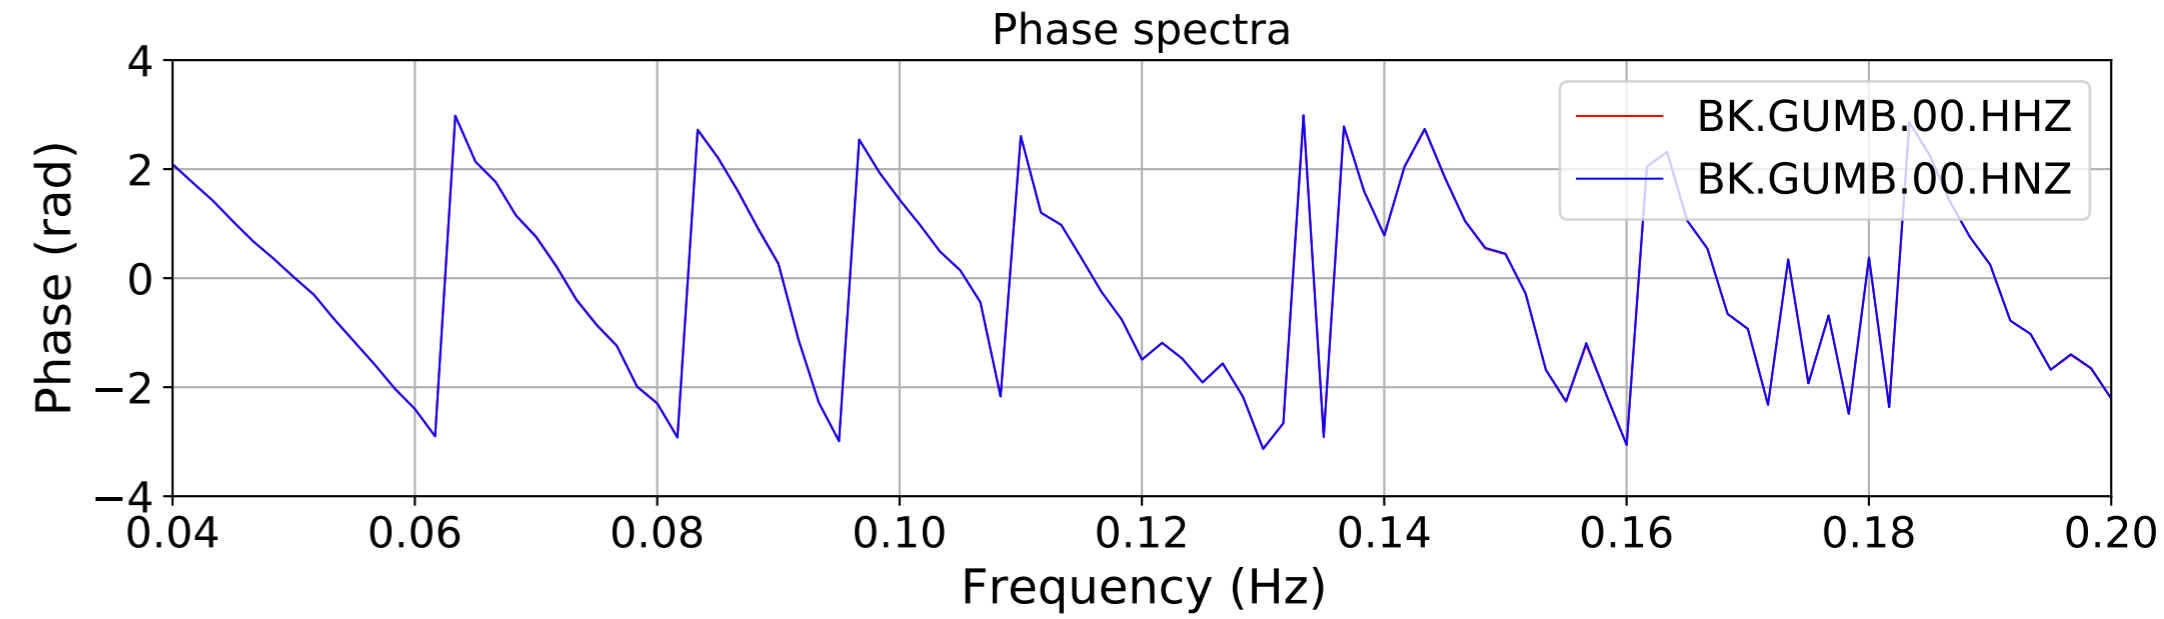

2024.340.184421_M7.0_nc75095651
Origin Time:2024-12-05T18:44:21.110000Z USGS event-id:nc75095651
M7.0 2024 Offshore Cape Mendocino, California Earthquake