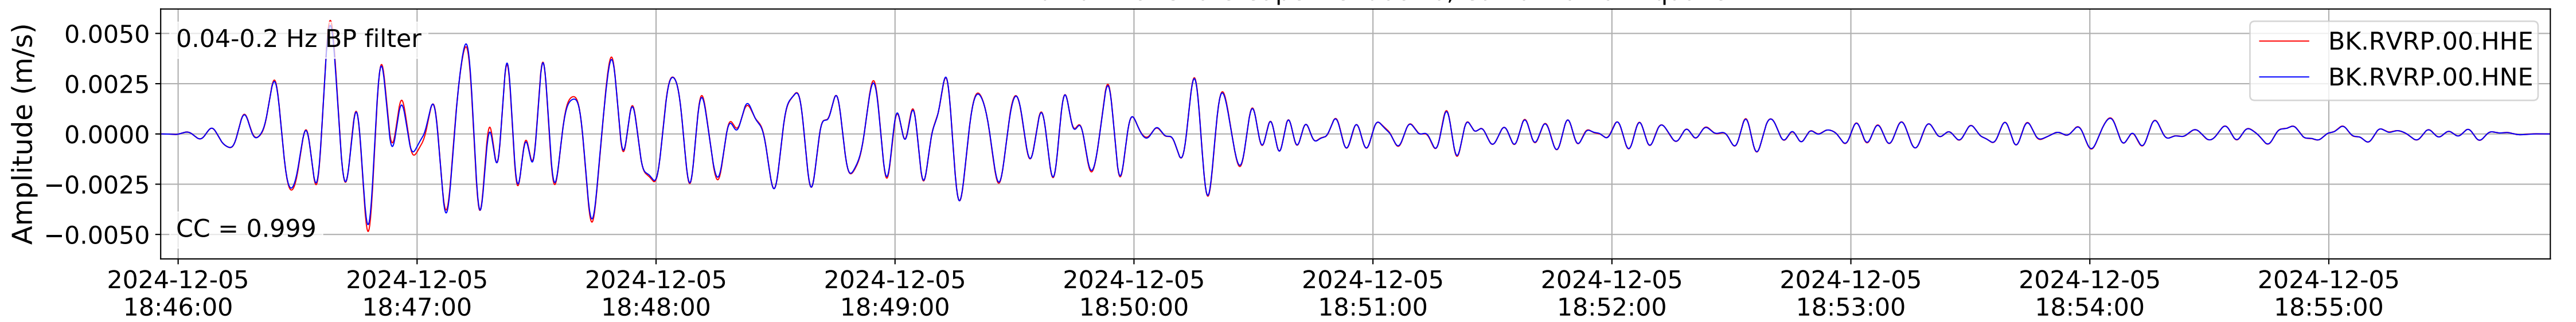

2024.340.184421_M7.0_nc75095651
Origin Time:2024-12-05T18:44:21.110000Z USGS event-id:nc75095651
M7.0 2024 Offshore Cape Mendocino, California Earthquake