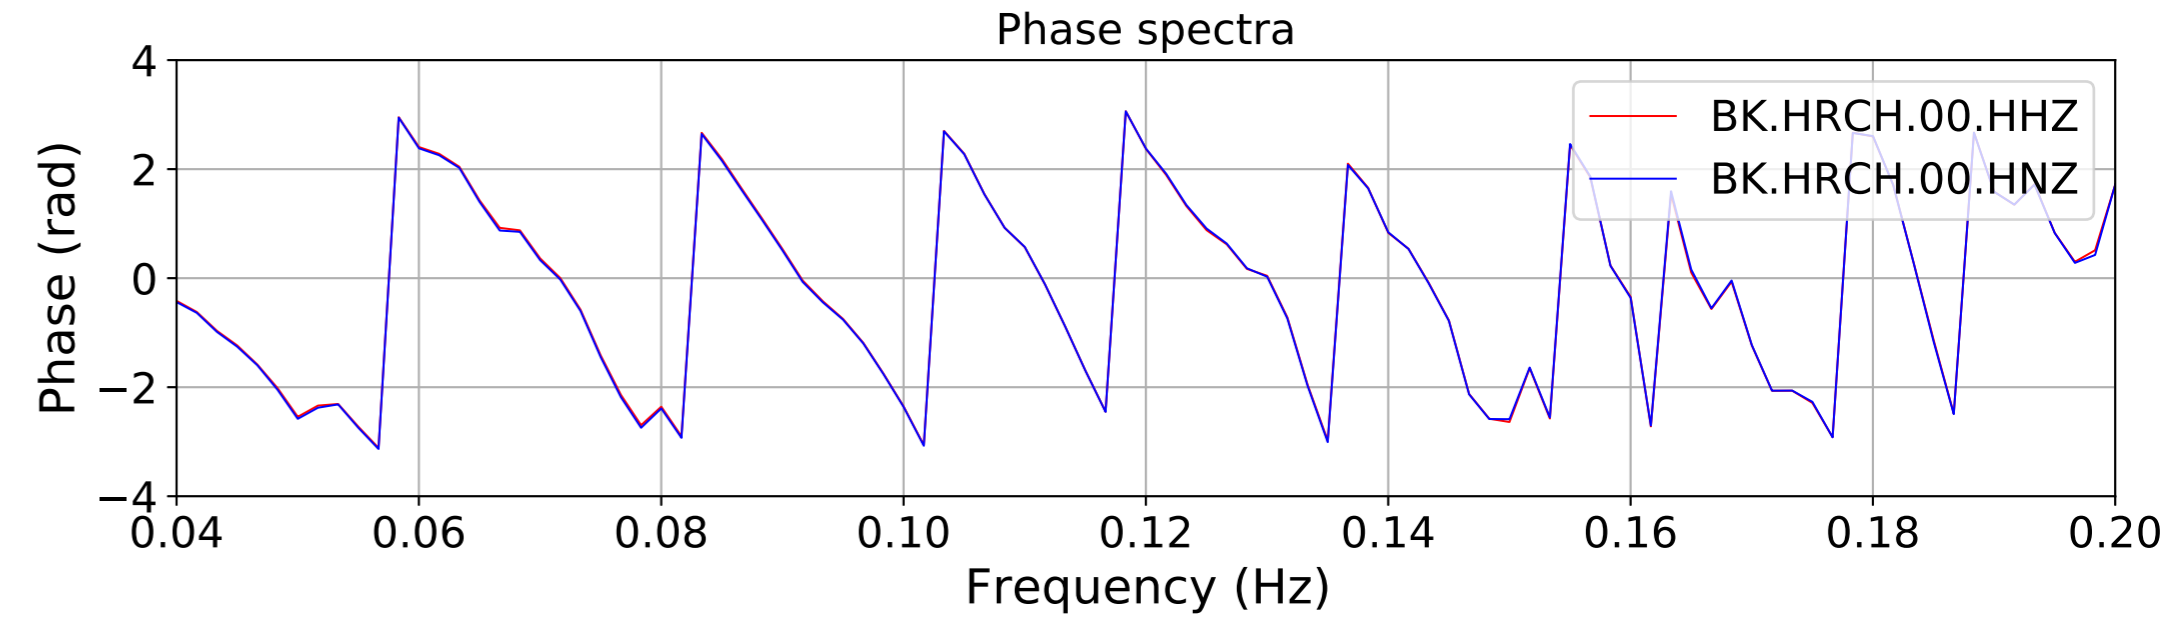

2024.340.184421_M7.0_nc75095651
Origin Time:2024-12-05T18:44:21.110000Z USGS event-id:nc75095651
M7.0 2024 Offshore Cape Mendocino, California Earthquake