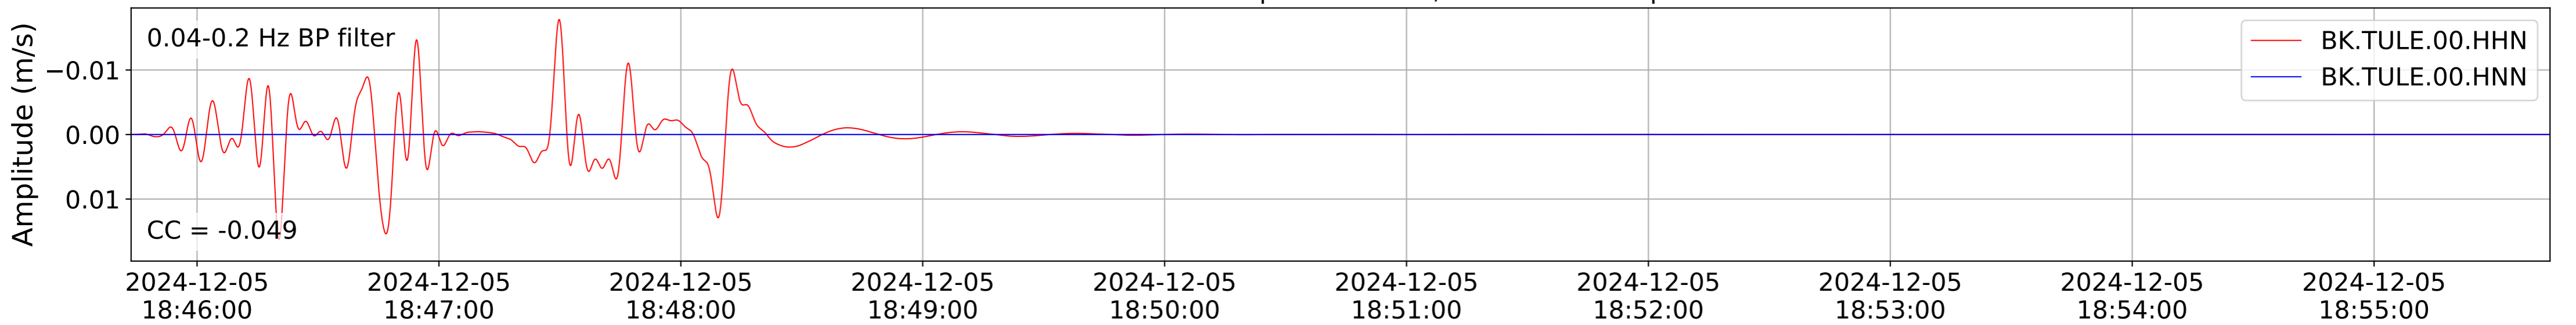

2024.340.184421_M7.0_nc75095651
Origin Time:2024-12-05T18:44:21.110000Z USGS event-id:nc75095651
M7.0 2024 Offshore Cape Mendocino, California Earthquake