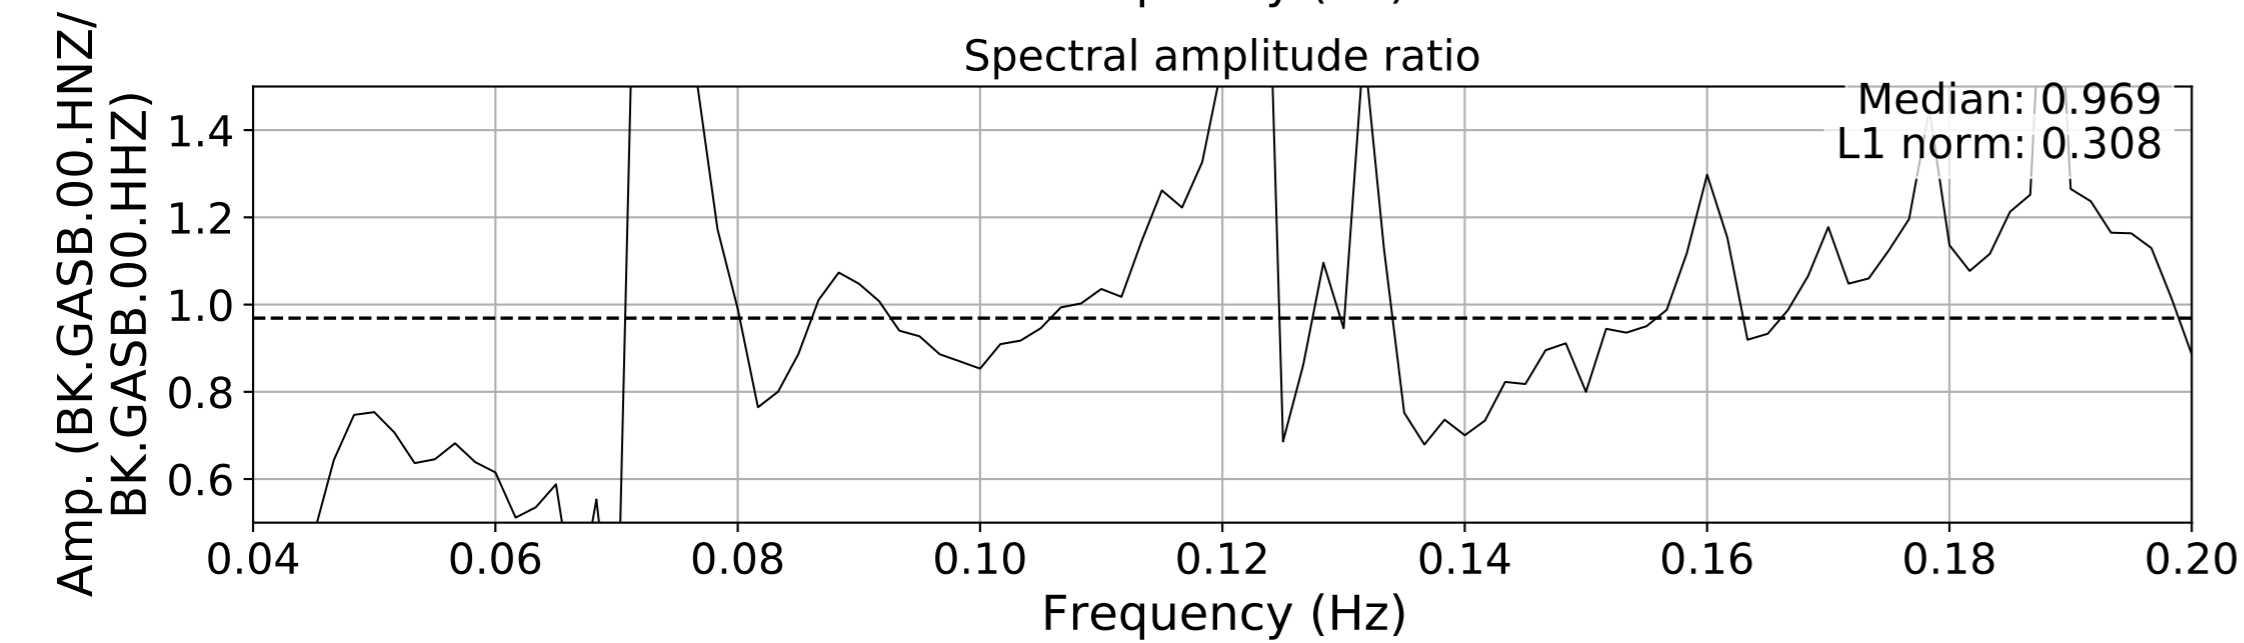

2024.340.184421_M7.0_nc75095651
Origin Time:2024-12-05T18:44:21.110000Z USGS event-id:nc75095651
M7.0 2024 Offshore Cape Mendocino, California Earthquake