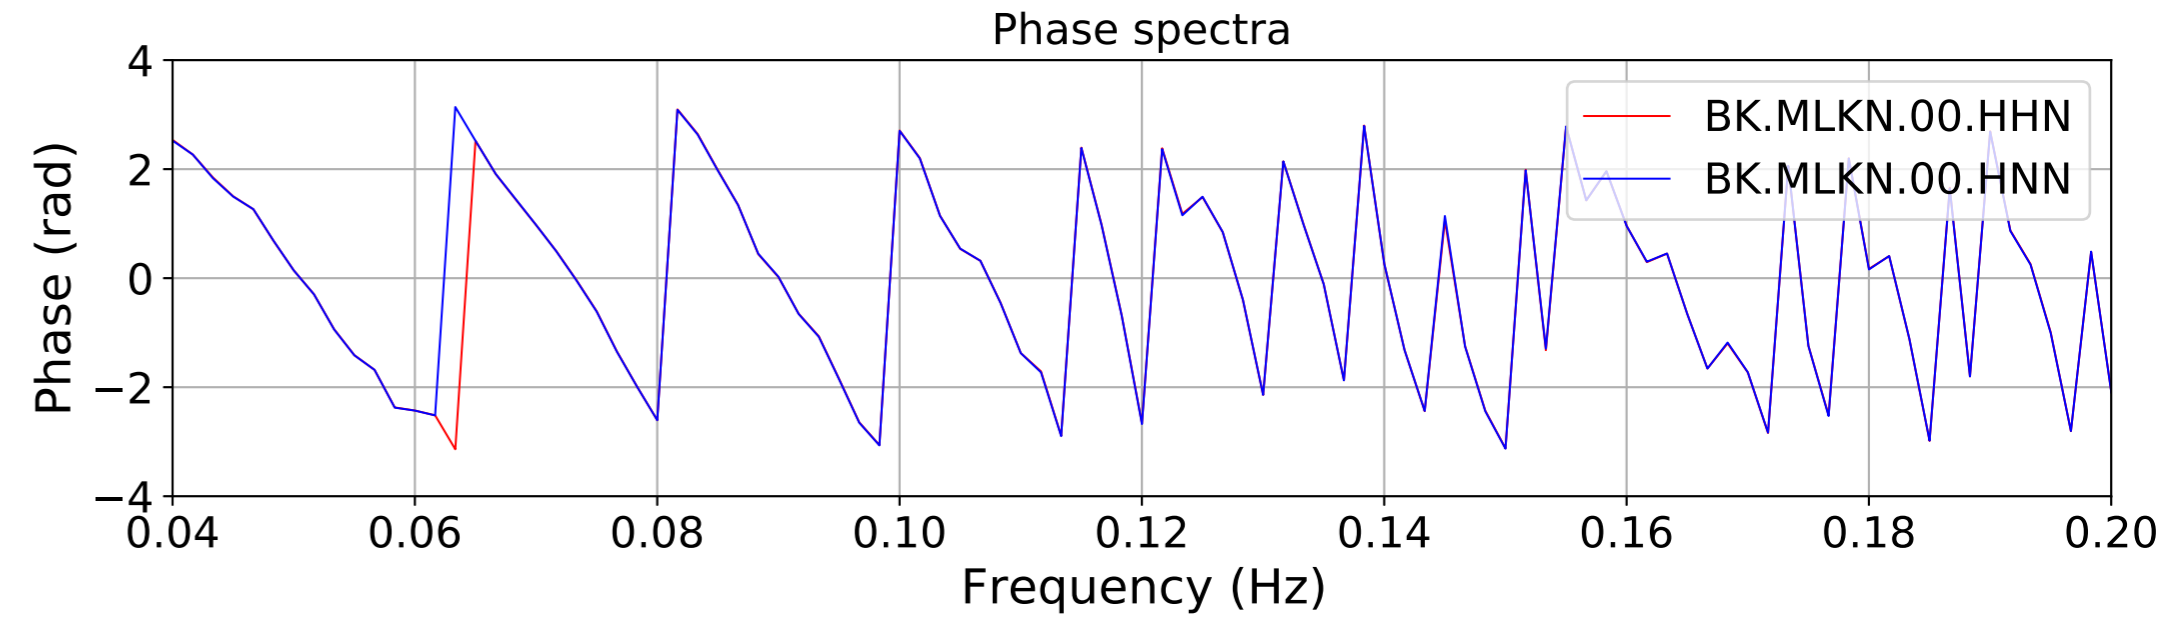

2024.340.184421_M7.0_nc75095651
Origin Time:2024-12-05T18:44:21.110000Z USGS event-id:nc75095651
M7.0 2024 Offshore Cape Mendocino, California Earthquake