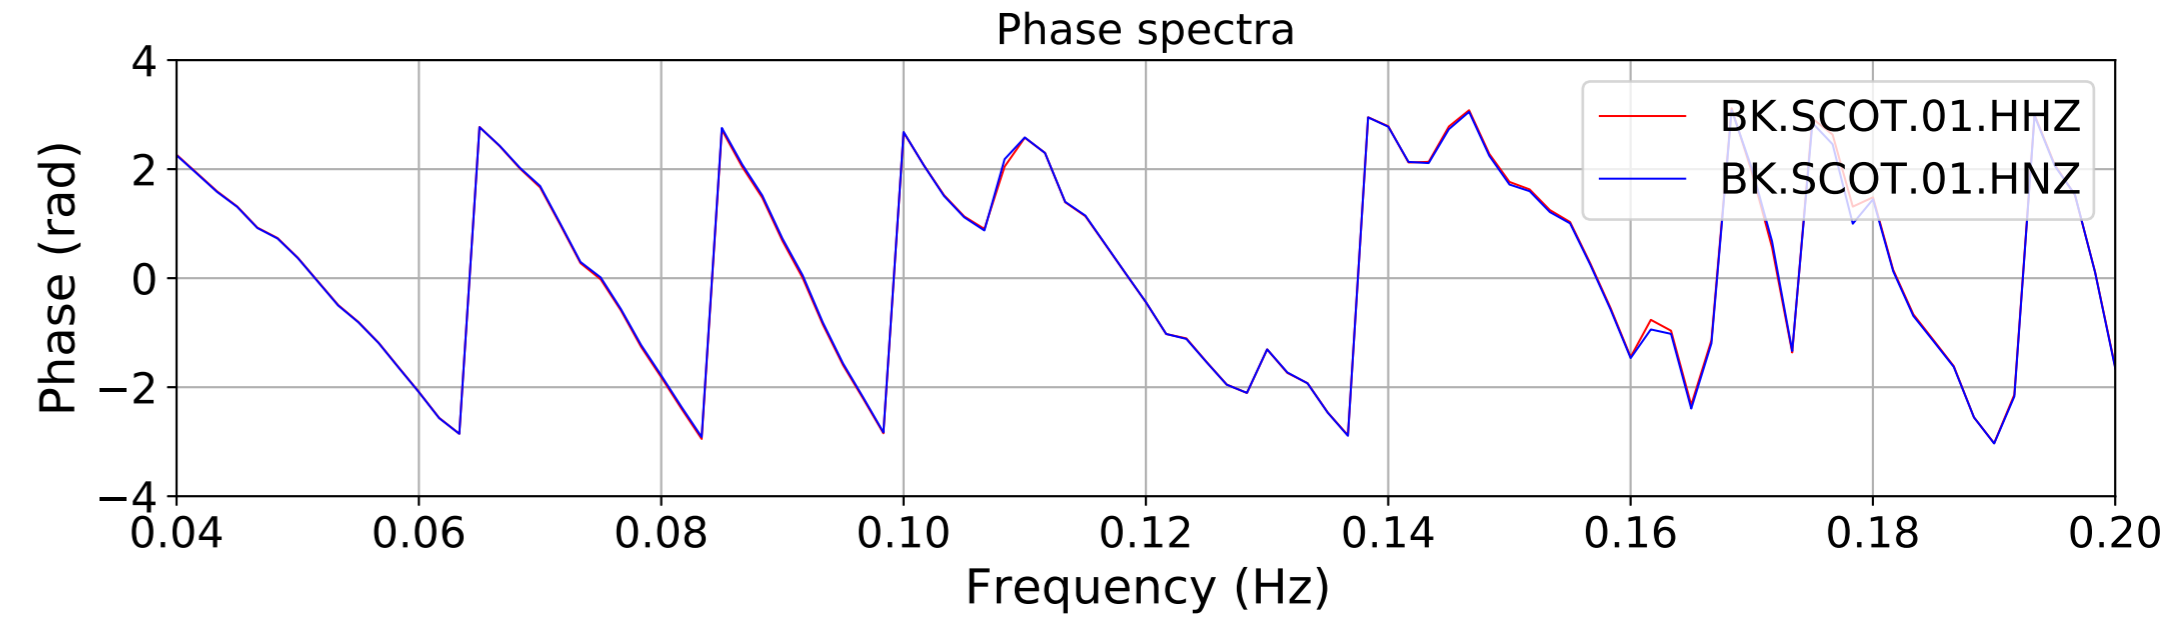

2024.340.184421_M7.0_nc75095651
Origin Time:2024-12-05T18:44:21.110000Z USGS event-id:nc75095651
M7.0 2024 Offshore Cape Mendocino, California Earthquake