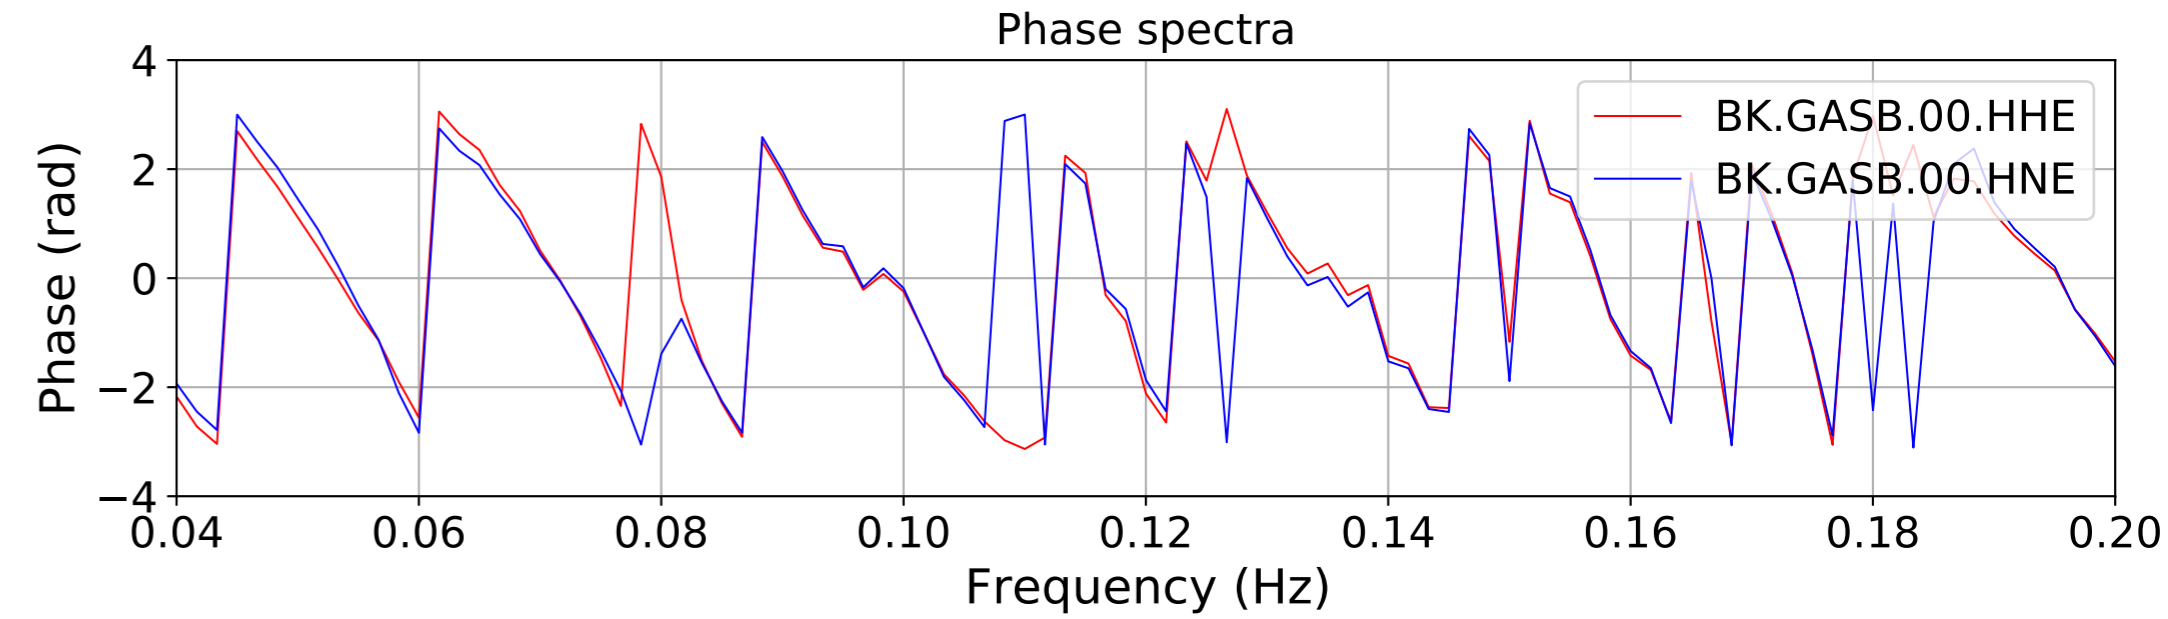

2024.340.184421_M7.0_nc75095651
Origin Time:2024-12-05T18:44:21.110000Z USGS event-id:nc75095651
M7.0 2024 Offshore Cape Mendocino, California Earthquake