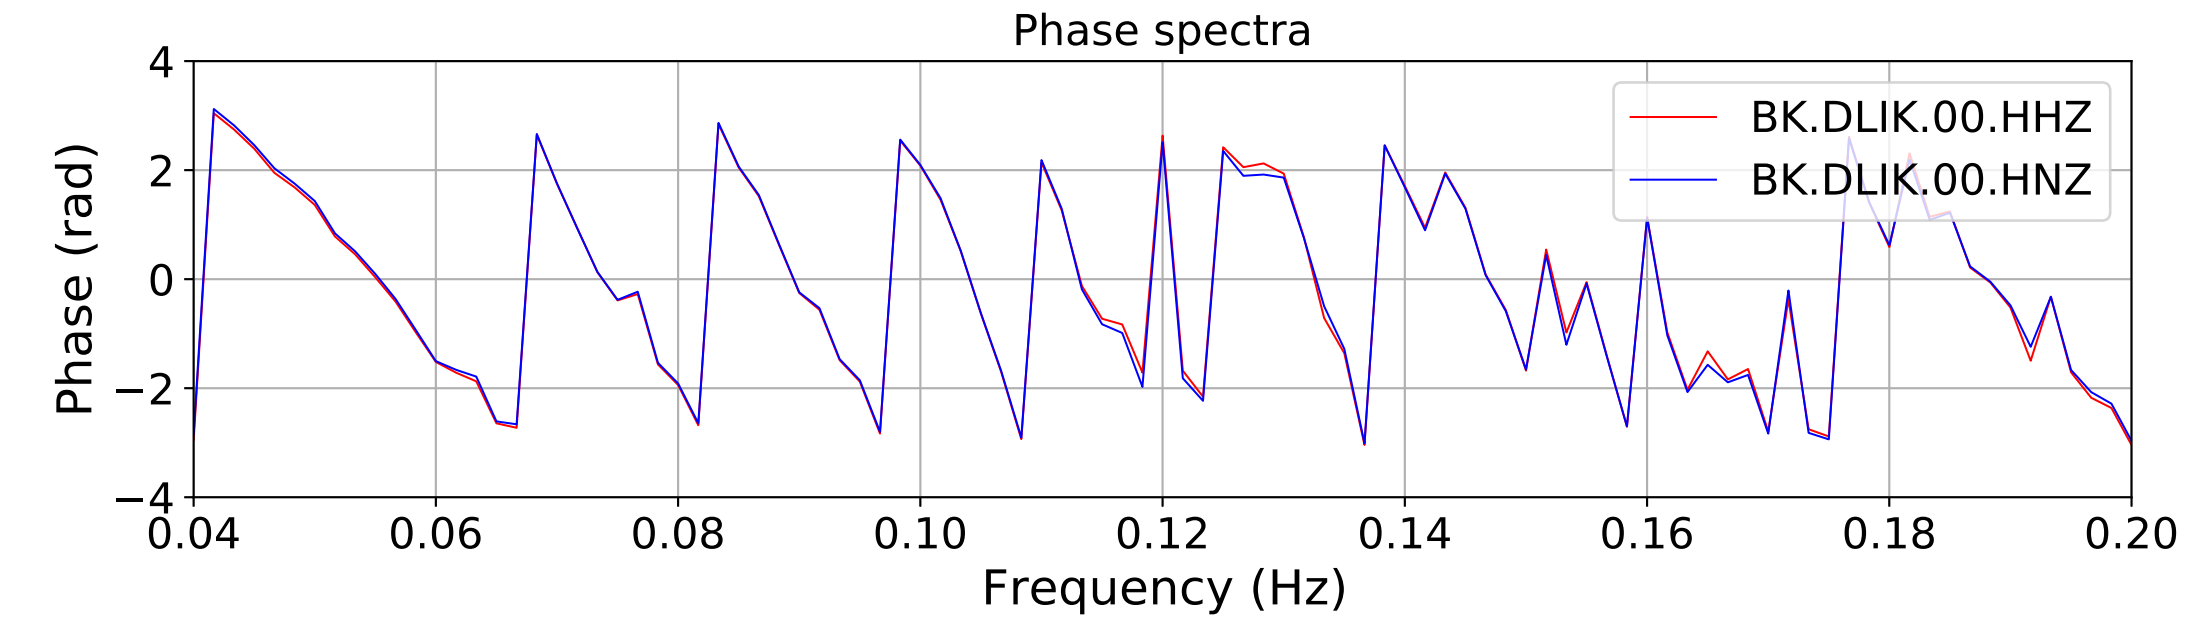

2024.340.184421_M7.0_nc75095651
Origin Time:2024-12-05T18:44:21.110000Z USGS event-id:nc75095651
M7.0 2024 Offshore Cape Mendocino, California Earthquake