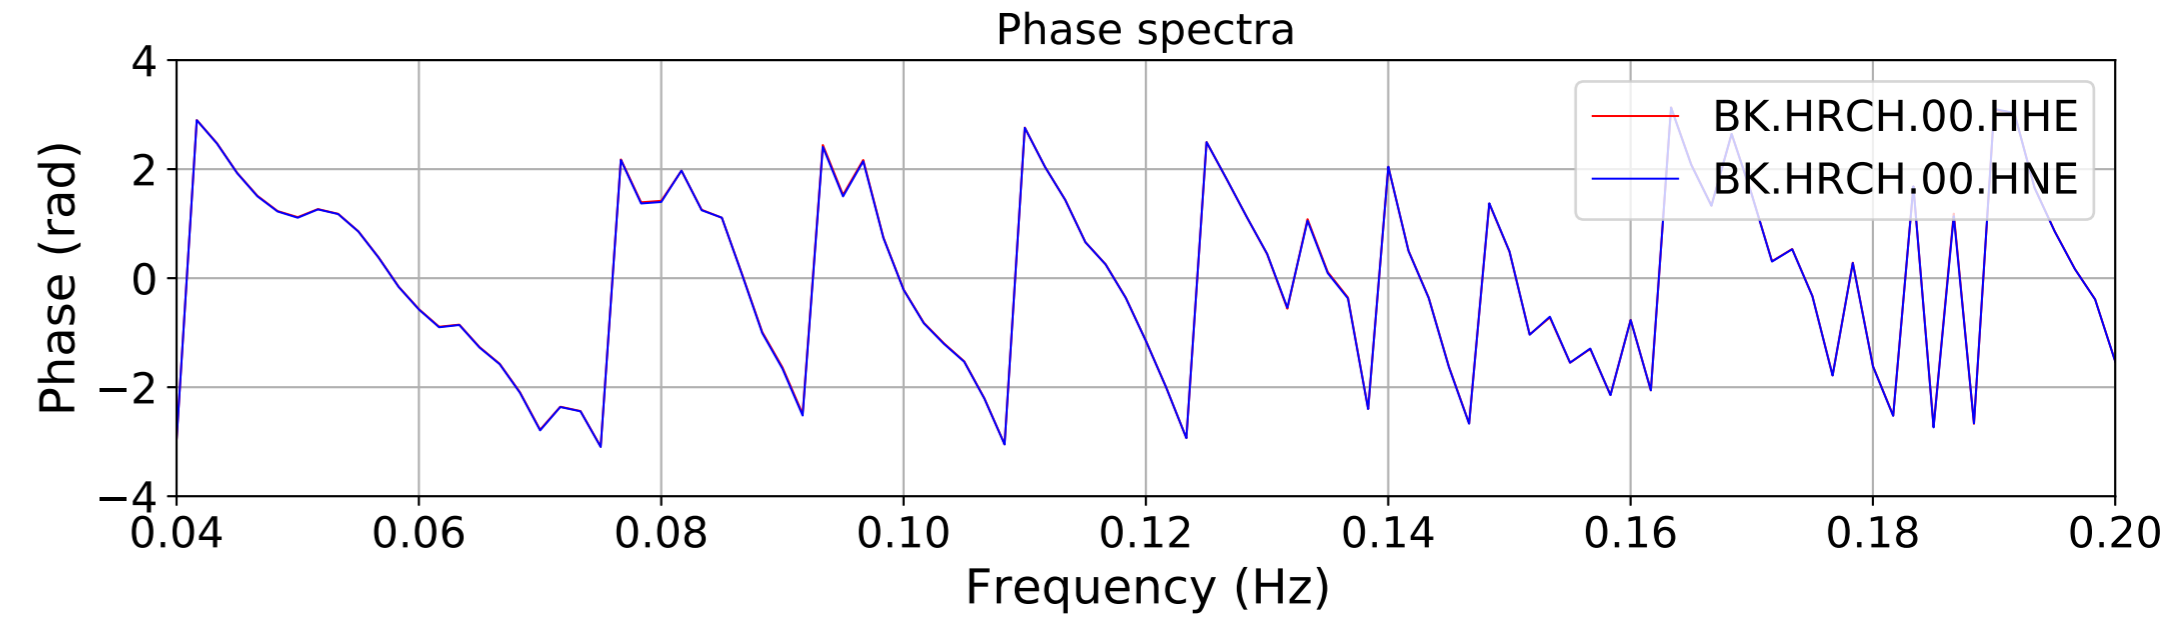

2024.340.184421_M7.0_nc75095651
Origin Time:2024-12-05T18:44:21.110000Z USGS event-id:nc75095651
M7.0 2024 Offshore Cape Mendocino, California Earthquake