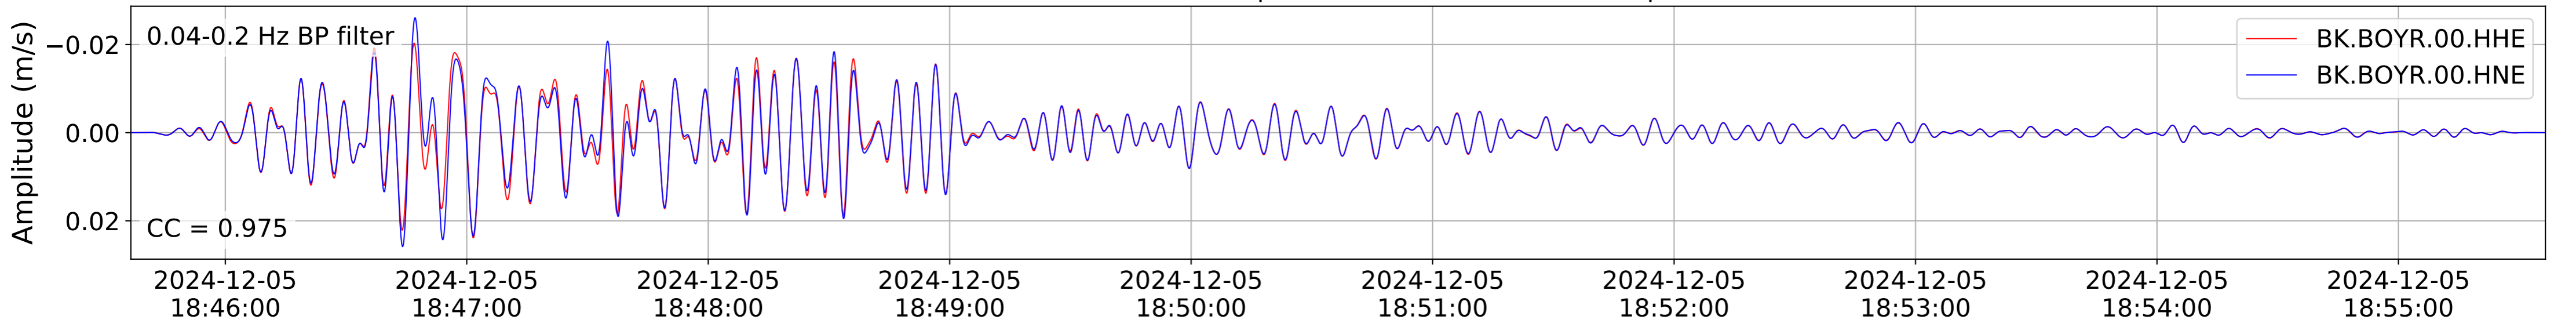

2024.340.184421_M7.0_nc75095651
Origin Time:2024-12-05T18:44:21.110000Z USGS event-id:nc75095651
M7.0 2024 Offshore Cape Mendocino, California Earthquake