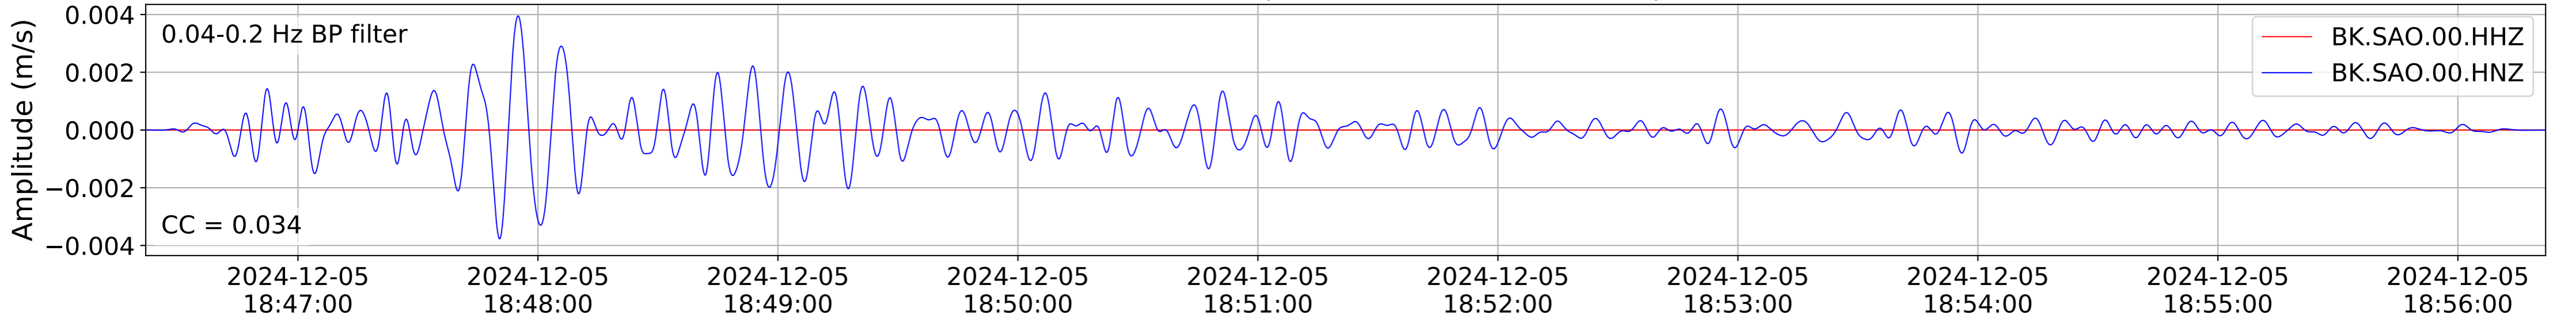

2024.340.184421_M7.0_nc75095651
Origin Time:2024-12-05T18:44:21.110000Z USGS event-id:nc75095651
M7.0 2024 Offshore Cape Mendocino, California Earthquake