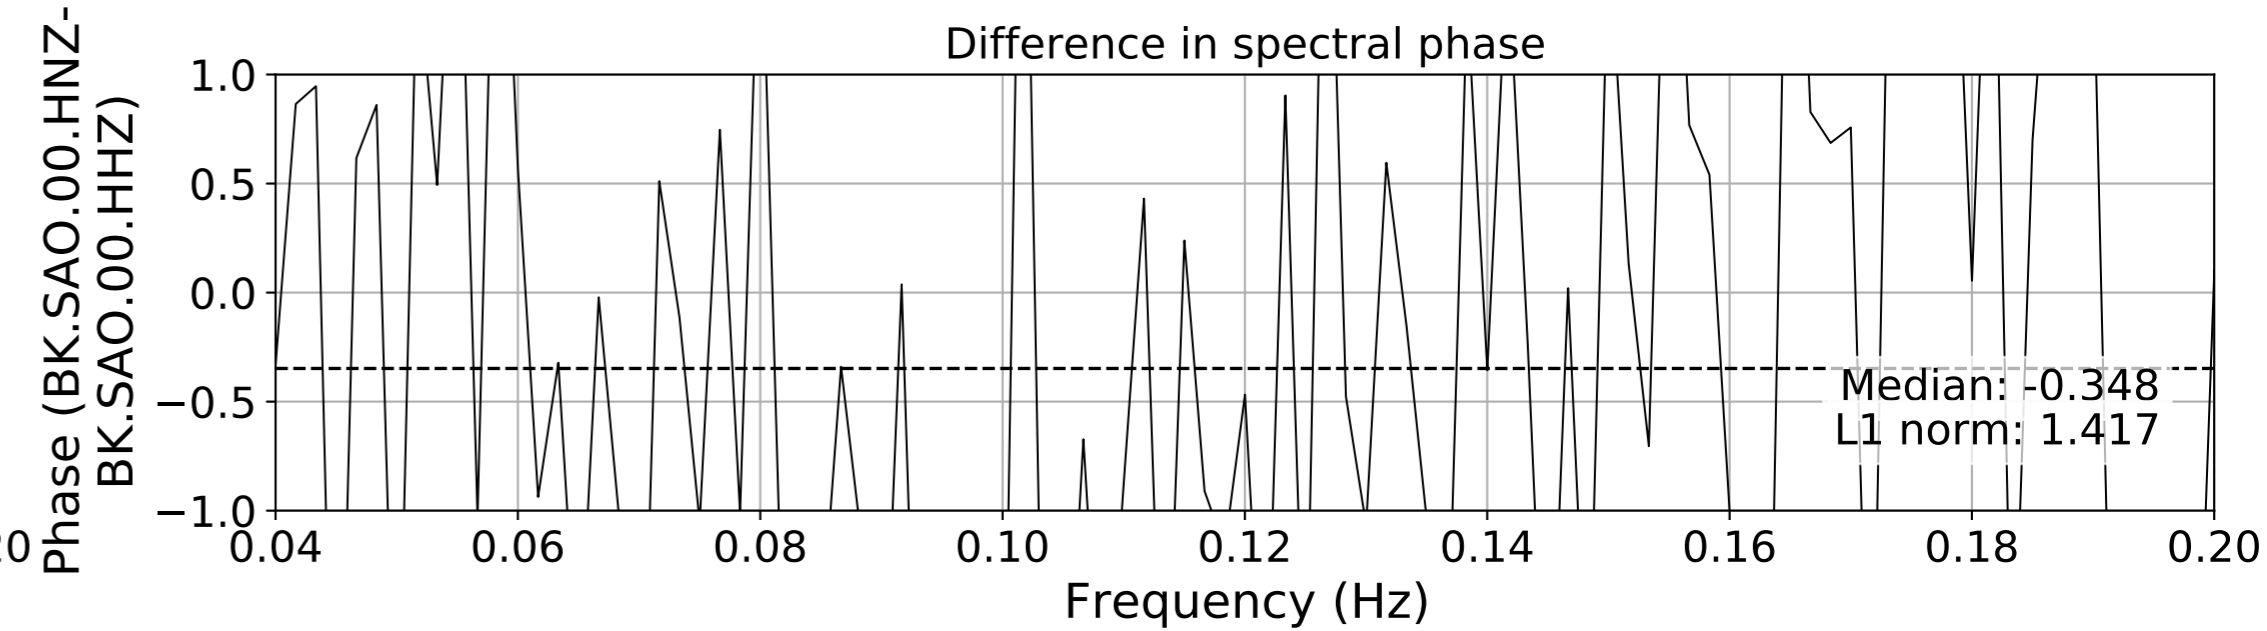

2024.340.184421_M7.0_nc75095651
Origin Time:2024-12-05T18:44:21.110000Z USGS event-id:nc75095651
M7.0 2024 Offshore Cape Mendocino, California Earthquake