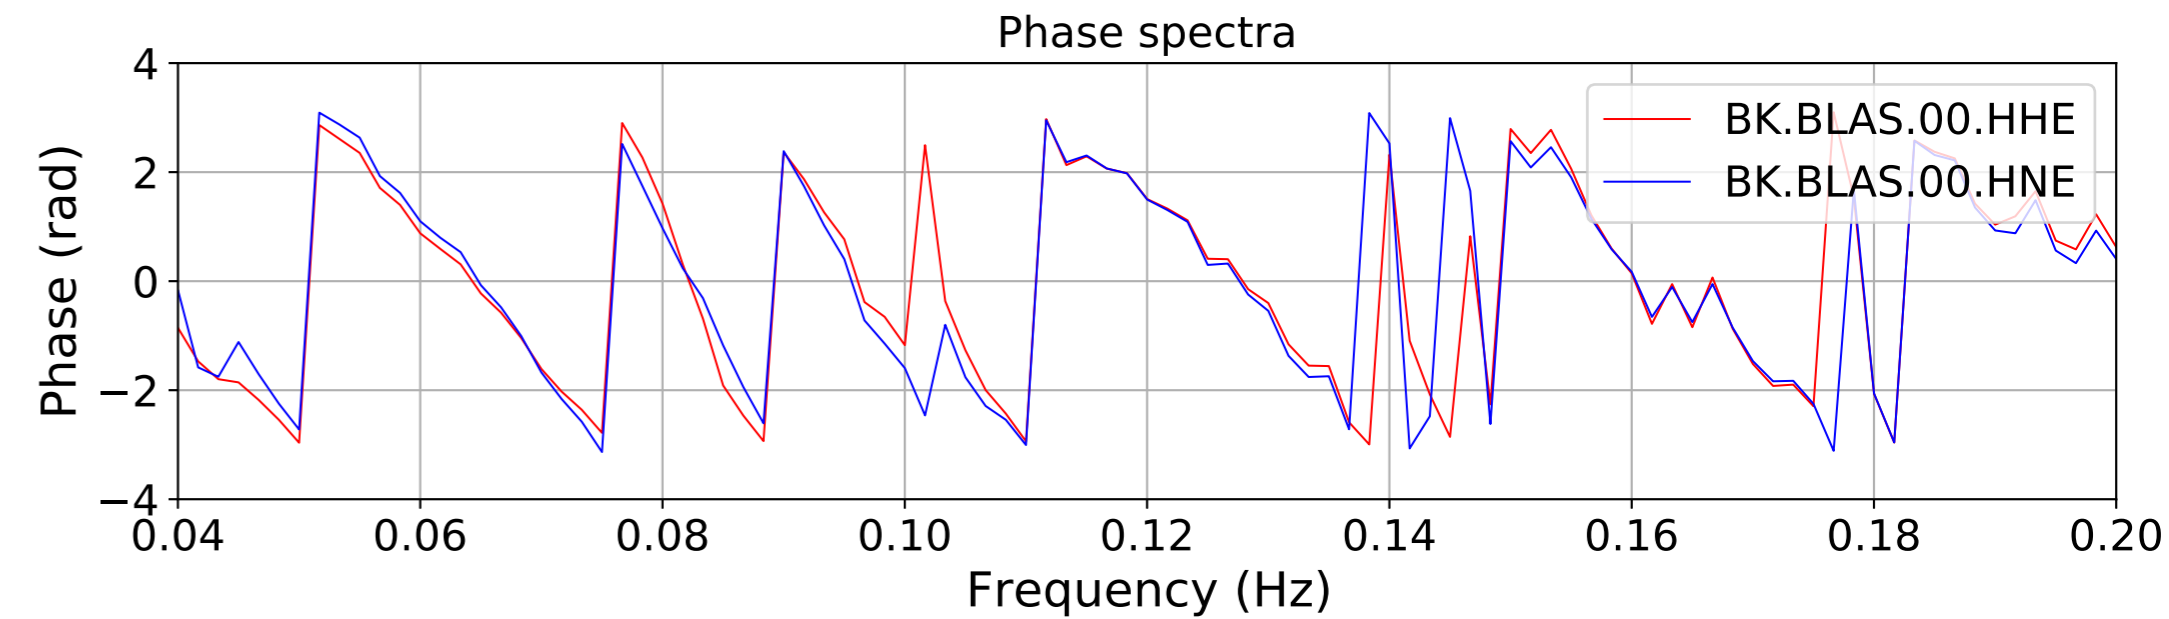

2024.340.184421_M7.0_nc75095651
Origin Time:2024-12-05T18:44:21.110000Z USGS event-id:nc75095651
M7.0 2024 Offshore Cape Mendocino, California Earthquake