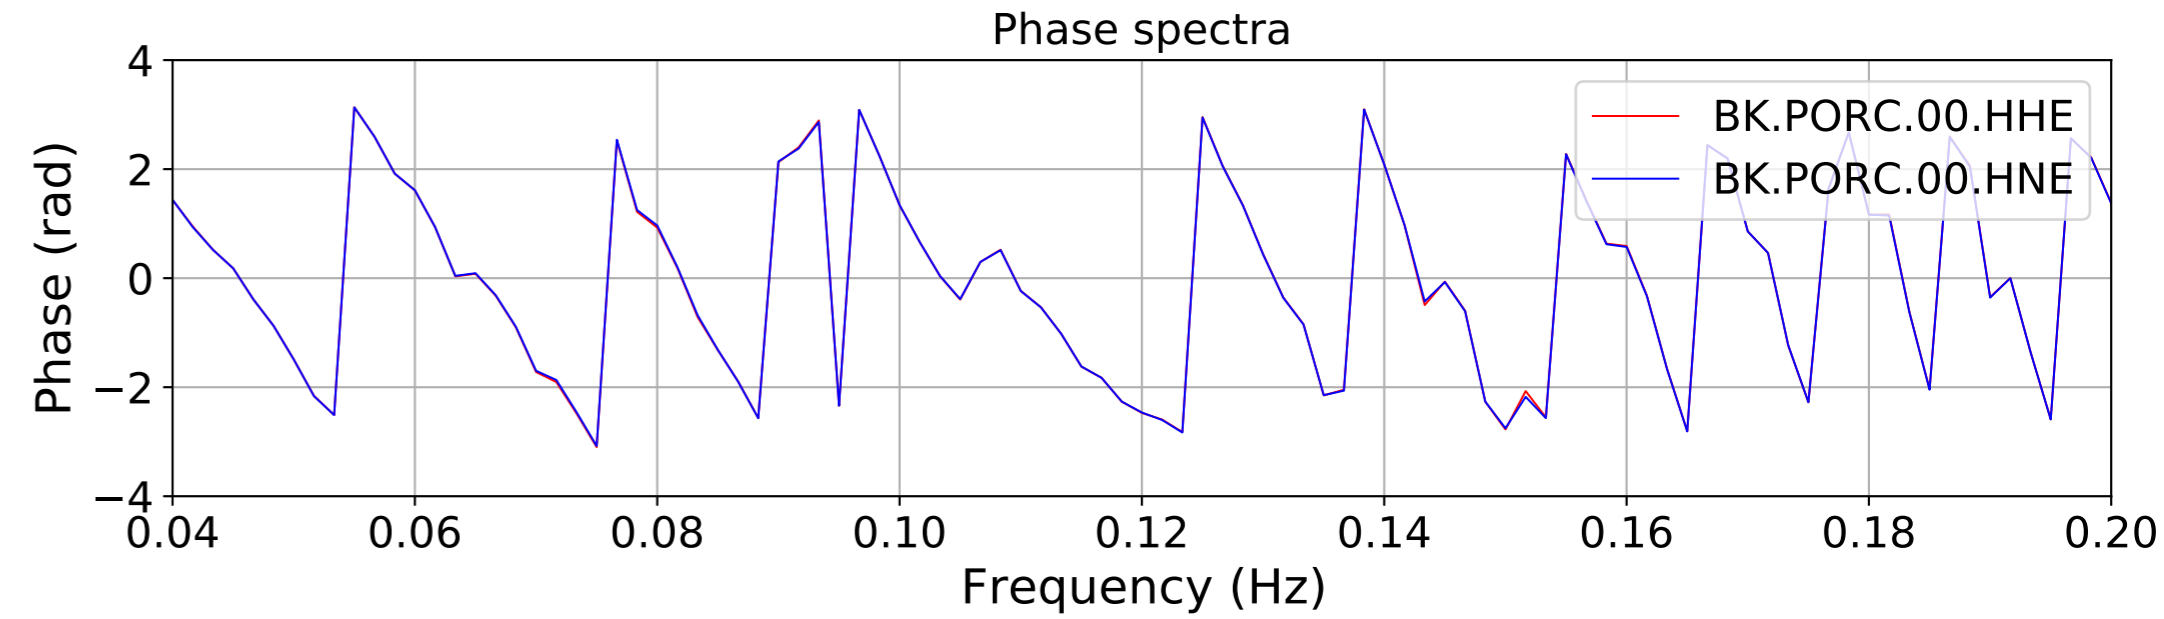

2024.340.184421_M7.0_nc75095651
Origin Time:2024-12-05T18:44:21.110000Z USGS event-id:nc75095651
M7.0 2024 Offshore Cape Mendocino, California Earthquake