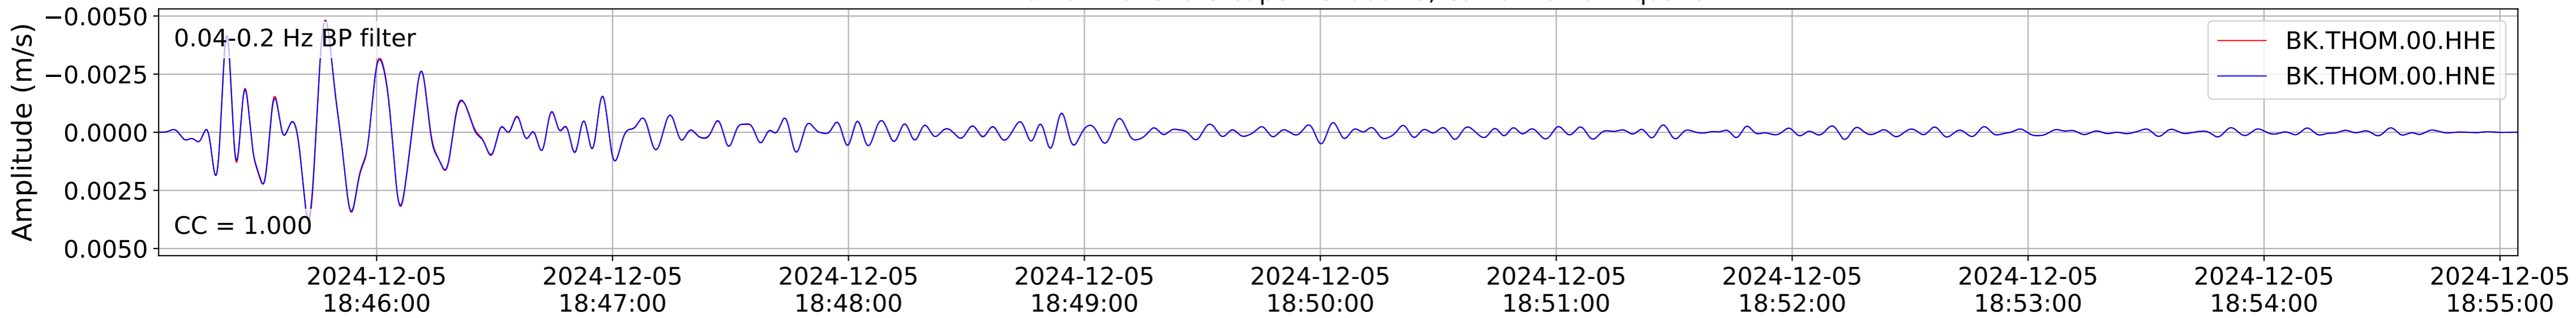

2024.340.184421.M7.0_nc75095651
Origin Time:2024-12-05T18:44:21.110000Z USGS event-id:nc75095651
M7.0 2024 Offshore Cape Mendocino, California Earthquake