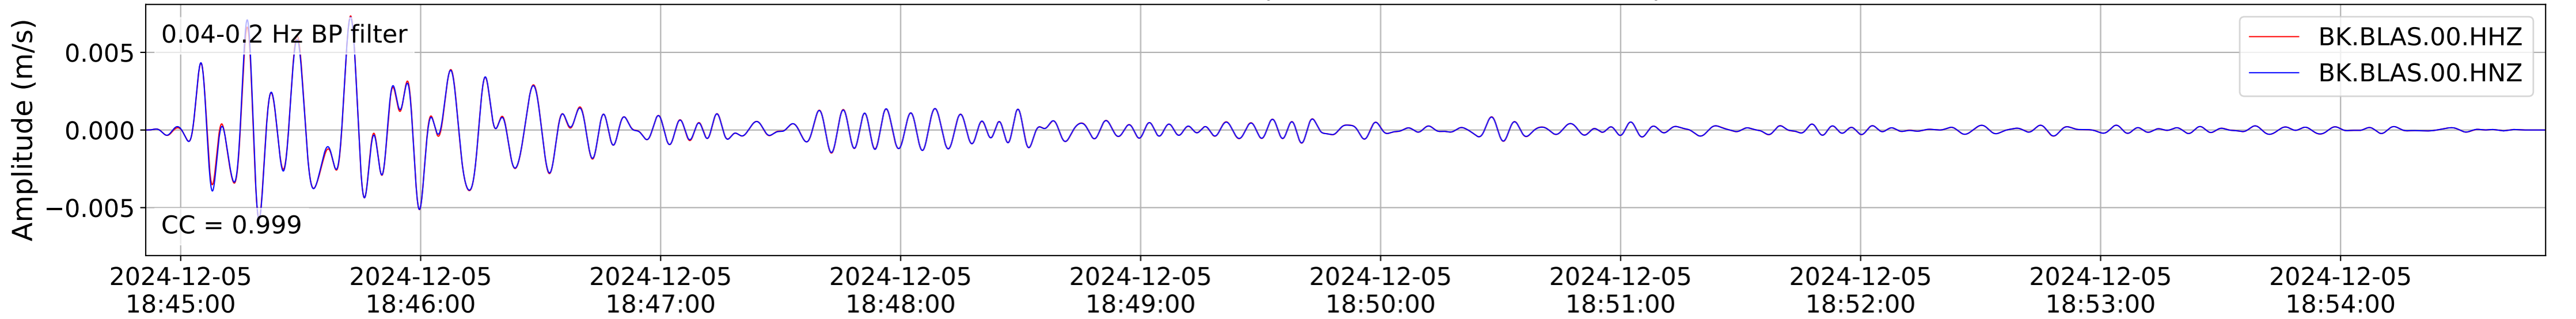

2024.340.184421_M7.0_nc75095651
Origin Time:2024-12-05T18:44:21.110000Z USGS event-id:nc75095651
M7.0 2024 Offshore Cape Mendocino, California Earthquake