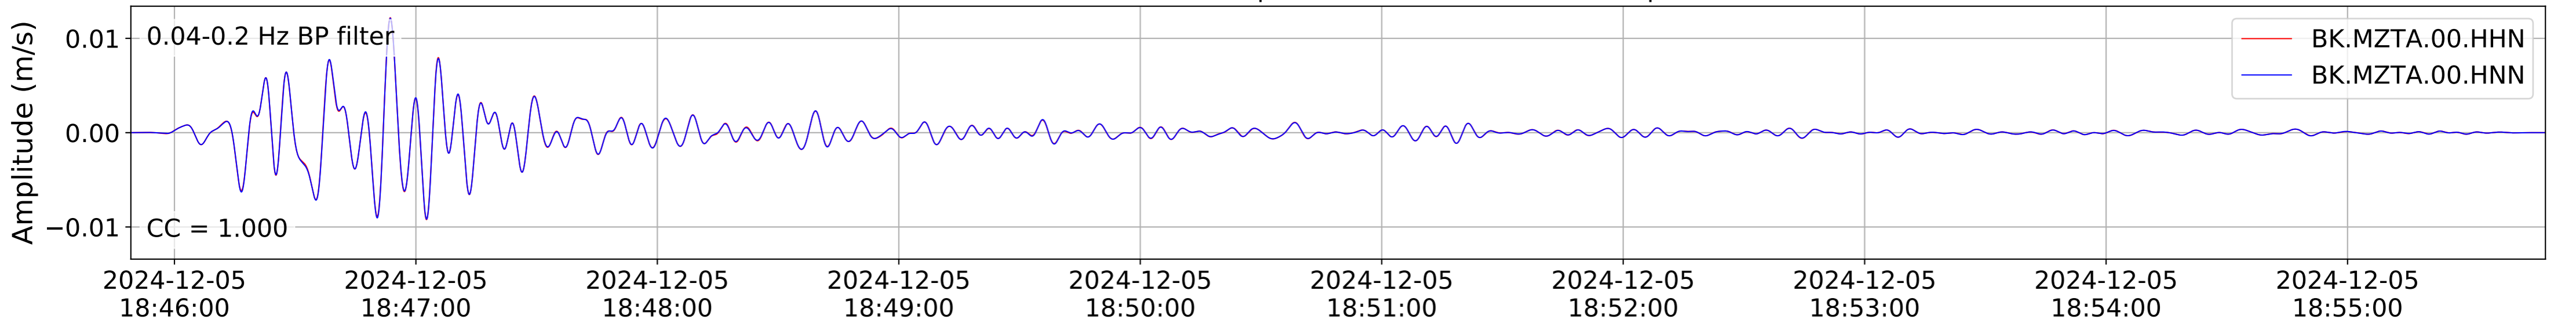

2024.340.184421.M7.0_nc75095651
Origin Time:2024-12-05T18:44:21.110000Z USGS event-id:nc75095651
M7.0 2024 Offshore Cape Mendocino, California Earthquake