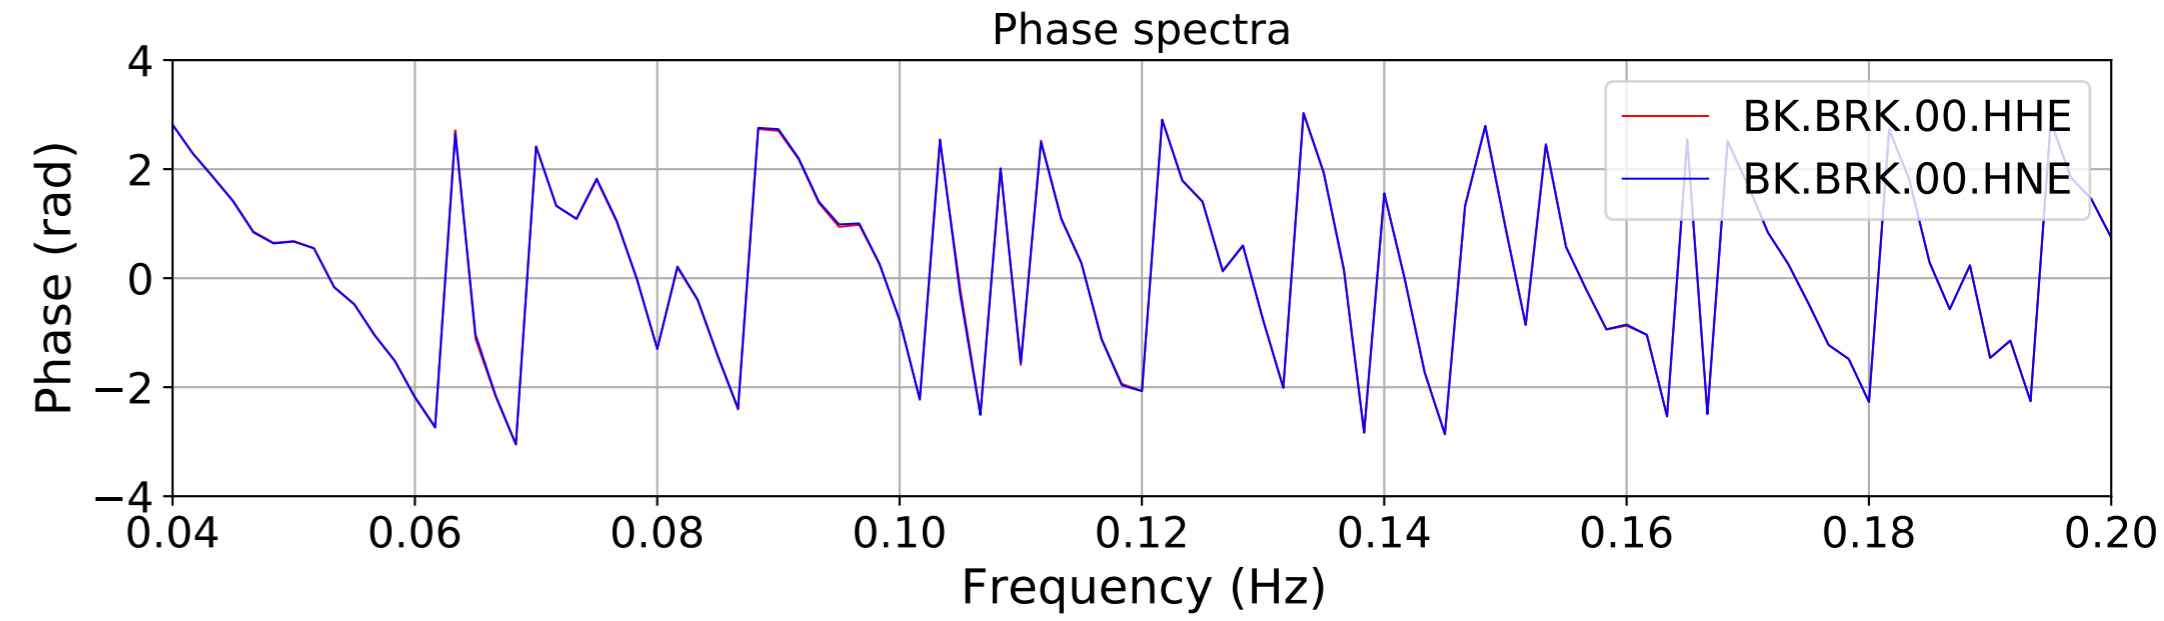

2024.340.184421_M7.0_nc75095651
Origin Time:2024-12-05T18:44:21.110000Z USGS event-id:nc75095651
M7.0 2024 Offshore Cape Mendocino, California Earthquake