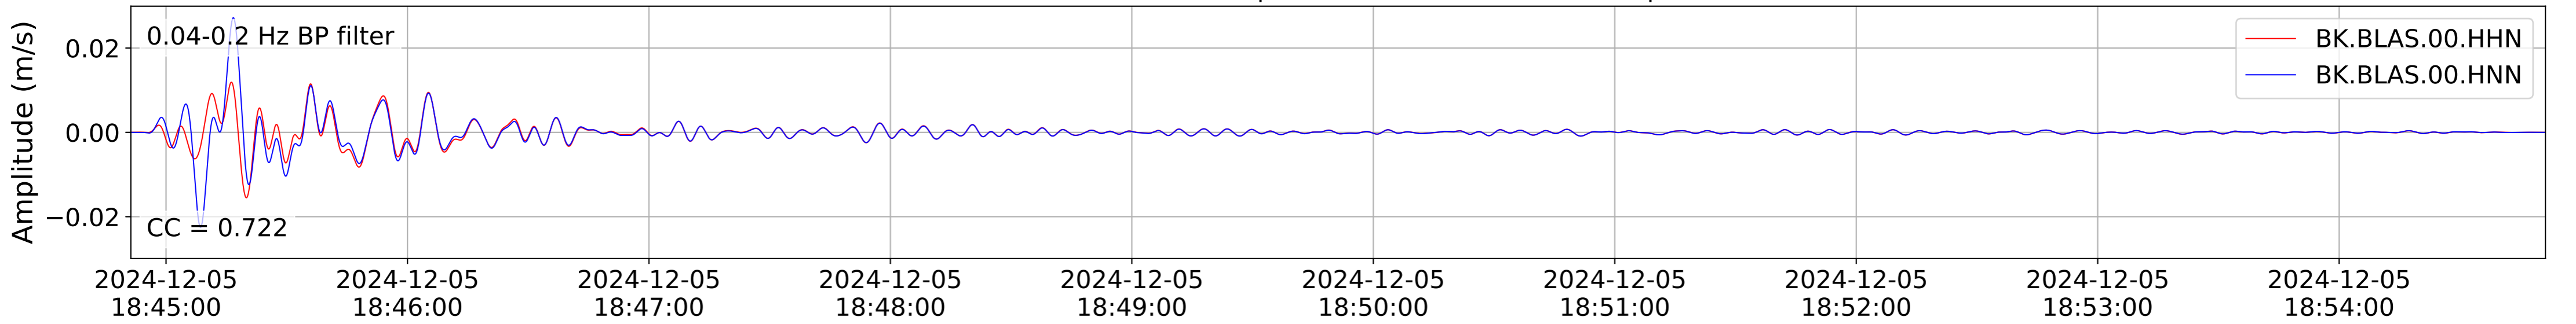

2024.340.184421_M7.0_nc75095651
Origin Time:2024-12-05T18:44:21.110000Z USGS event-id:nc75095651
M7.0 2024 Offshore Cape Mendocino, California Earthquake