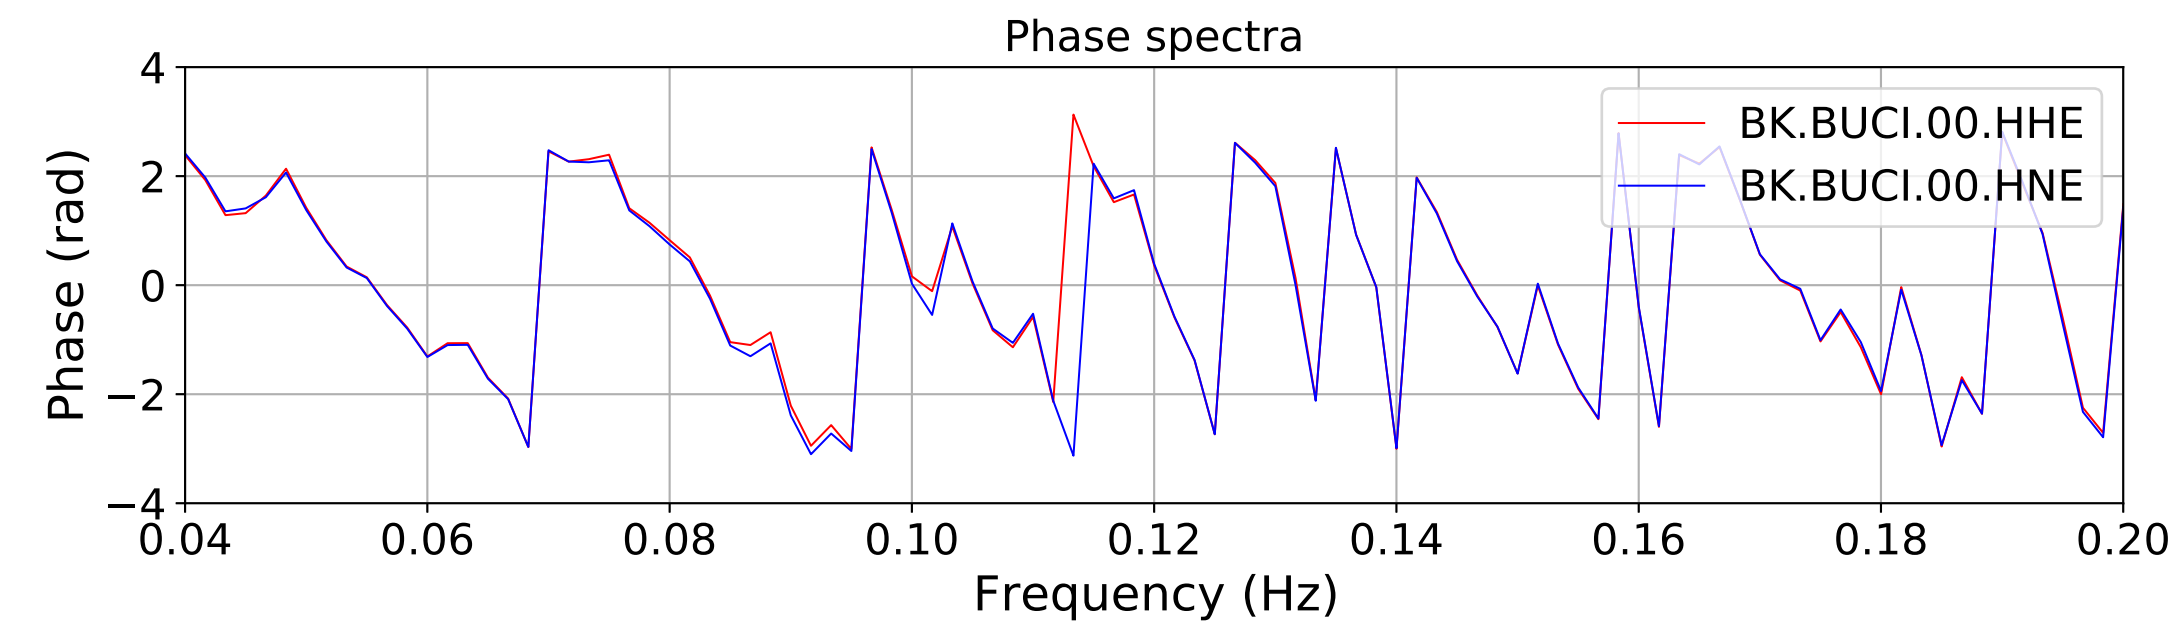

2024.340.184421_M7.0_nc75095651
Origin Time:2024-12-05T18:44:21.110000Z USGS event-id:nc75095651
M7.0 2024 Offshore Cape Mendocino, California Earthquake