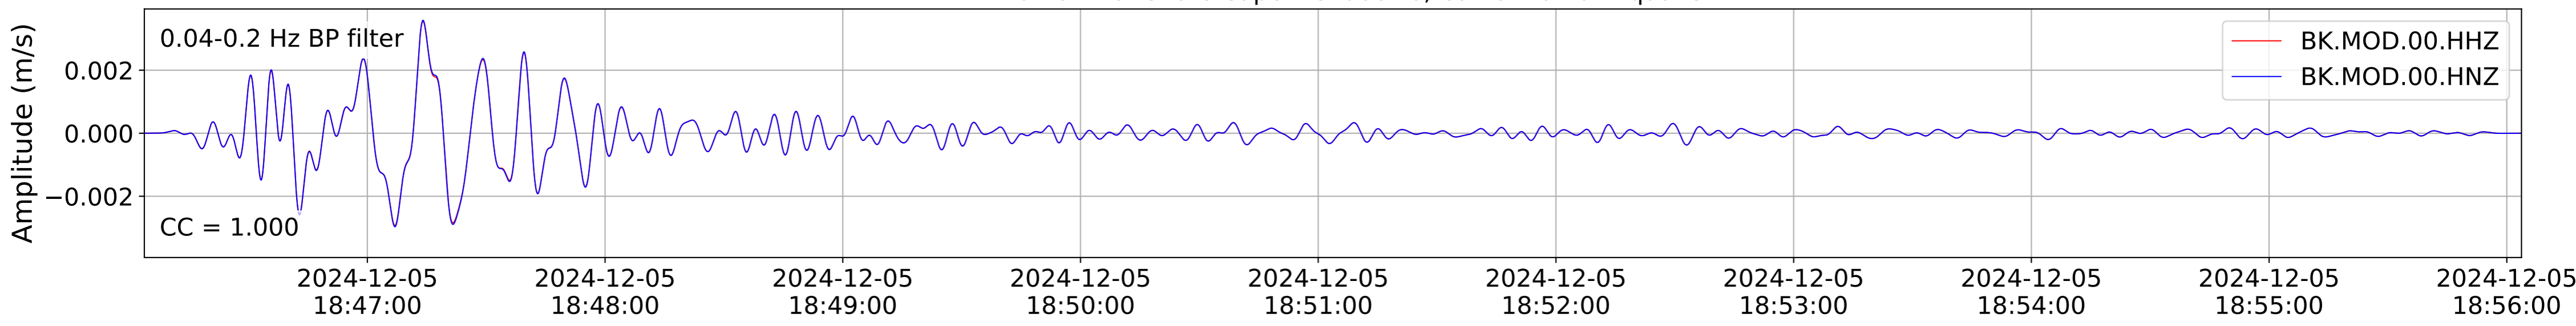

2024.340.184421_M7.0_nc75095651
Origin Time:2024-12-05T18:44:21.110000Z USGS event-id:nc75095651
M7.0 2024 Offshore Cape Mendocino, California Earthquake