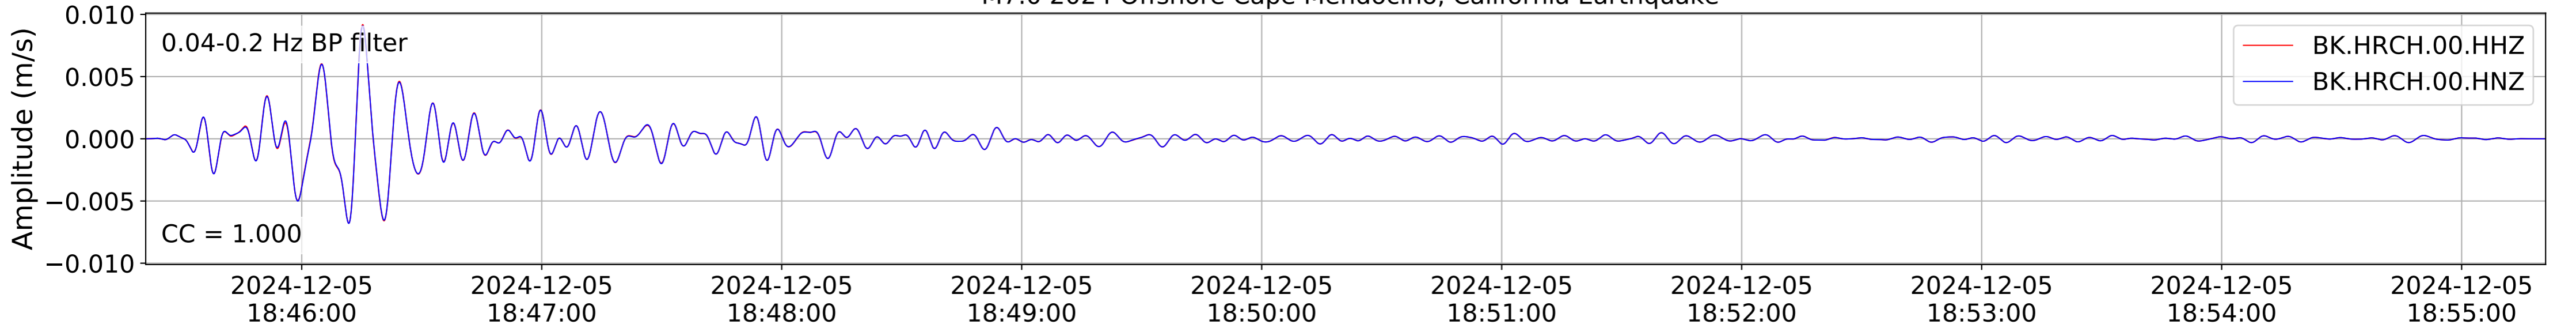

2024.340.184421_M7.0_nc75095651
Origin Time:2024-12-05T18:44:21.110000Z USGS event-id:nc75095651
M7.0 2024 Offshore Cape Mendocino, California Earthquake