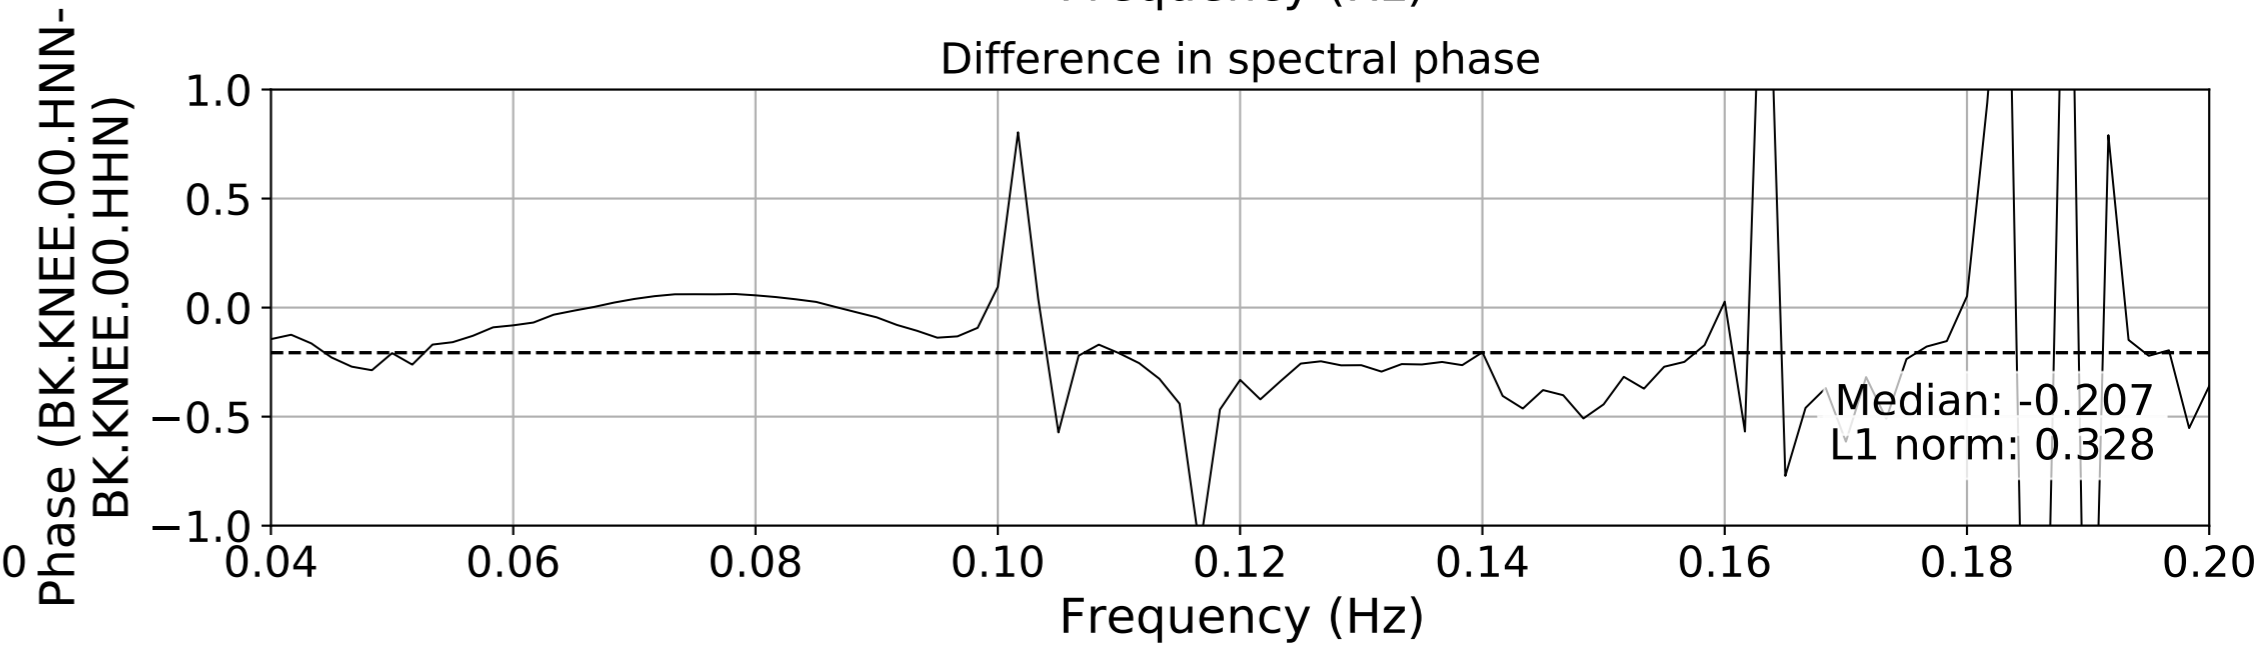

2024.340.184421.M7.0_nc75095651
Origin Time:2024-12-05T18:44:21.110000Z USGS event-id:nc75095651
M7.0 2024 Offshore Cape Mendocino, California Earthquake