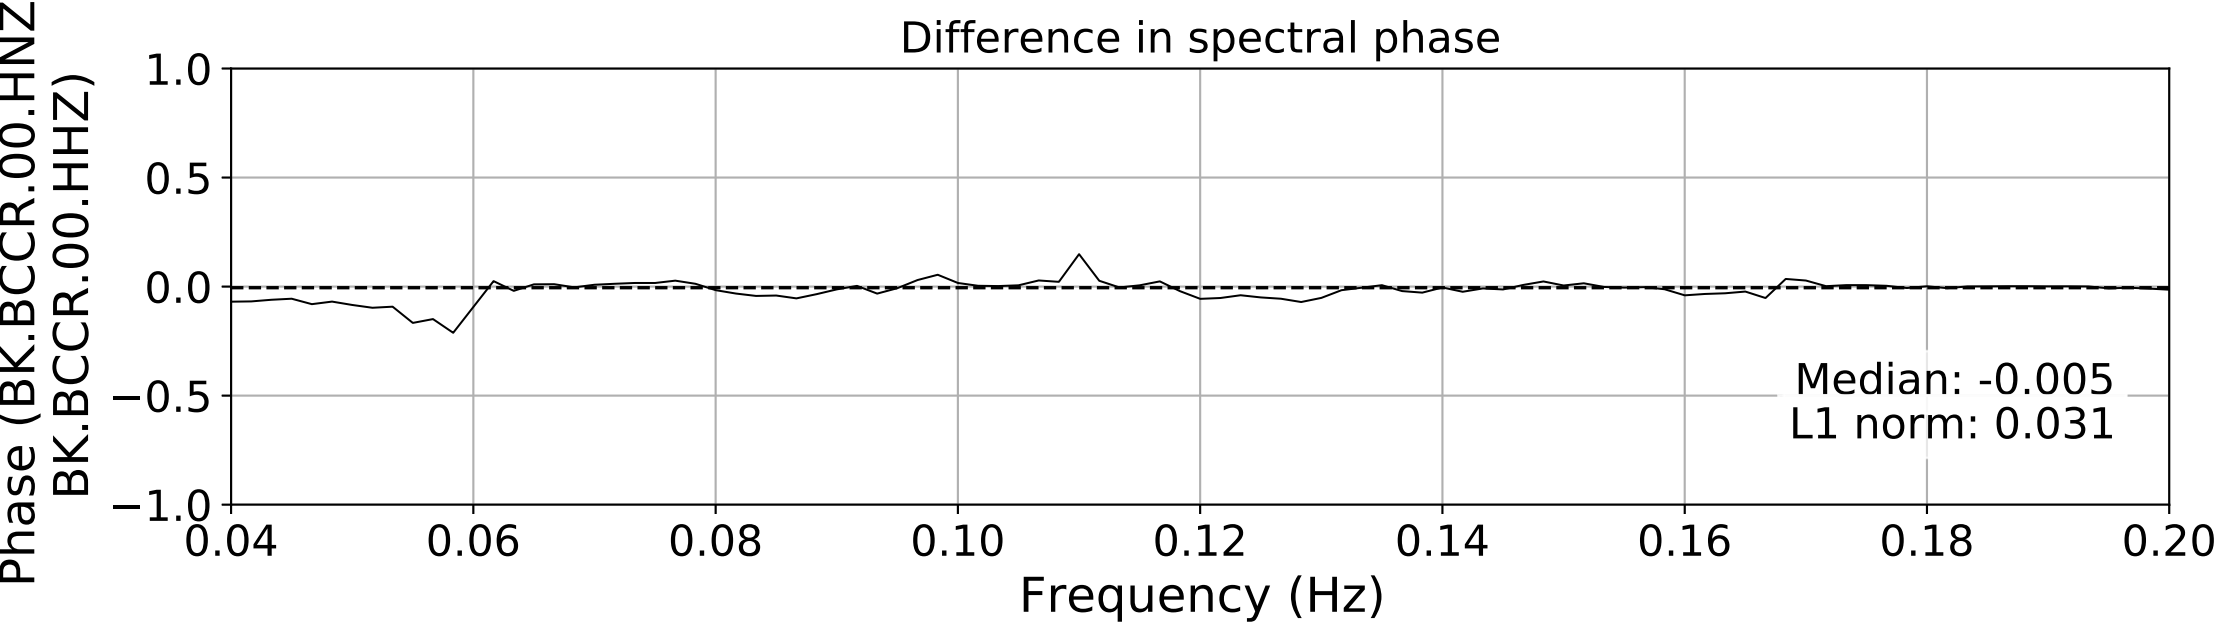

2024.340.184421_M7.0_nc75095651
Origin Time:2024-12-05T18:44:21.110000Z USGS event-id:nc75095651
M7.0 2024 Offshore Cape Mendocino, California Earthquake