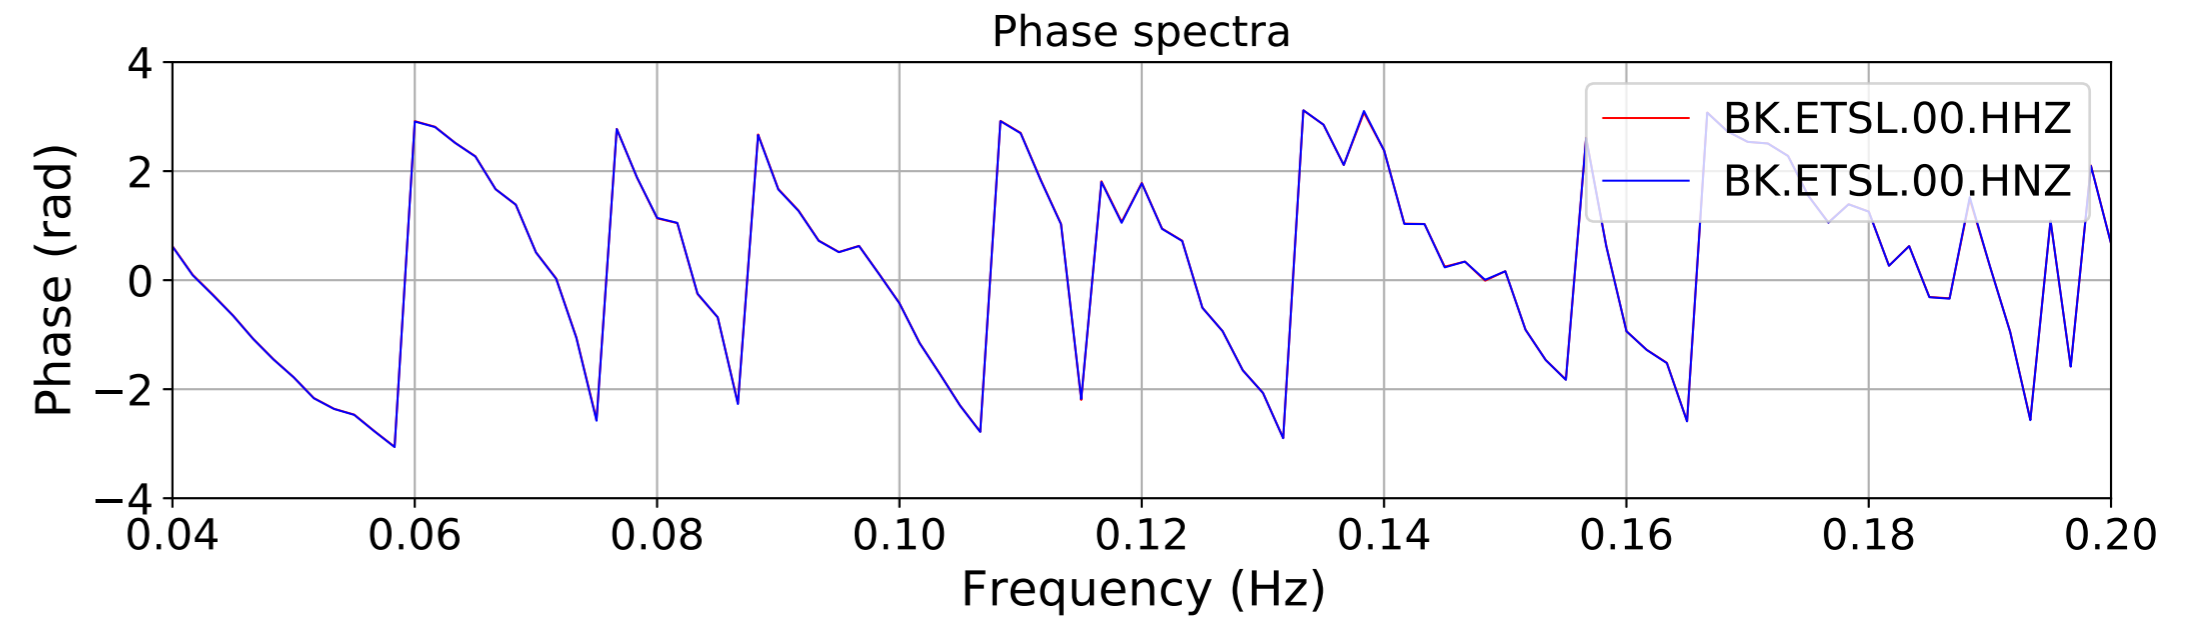

2024.340.184421_M7.0_nc75095651
Origin Time:2024-12-05T18:44:21.110000Z USGS event-id:nc75095651
M7.0 2024 Offshore Cape Mendocino, California Earthquake