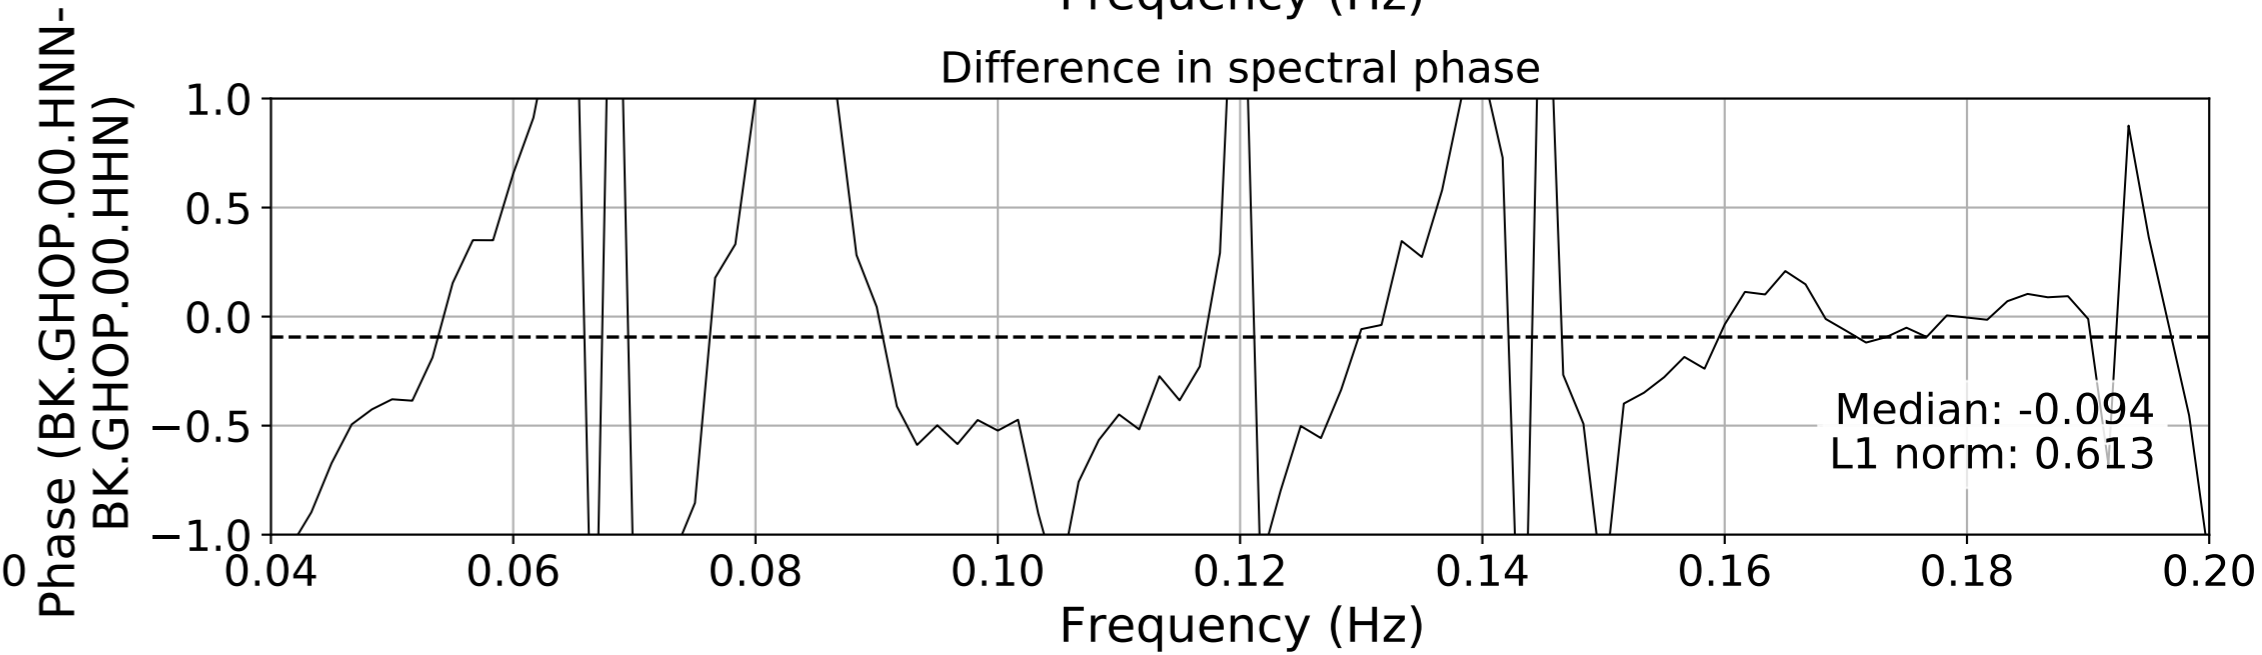

2024.340.184421.M7.0_nc75095651
Origin Time:2024-12-05T18:44:21.110000Z USGS event-id:nc75095651
M7.0 2024 Offshore Cape Mendocino, California Earthquake