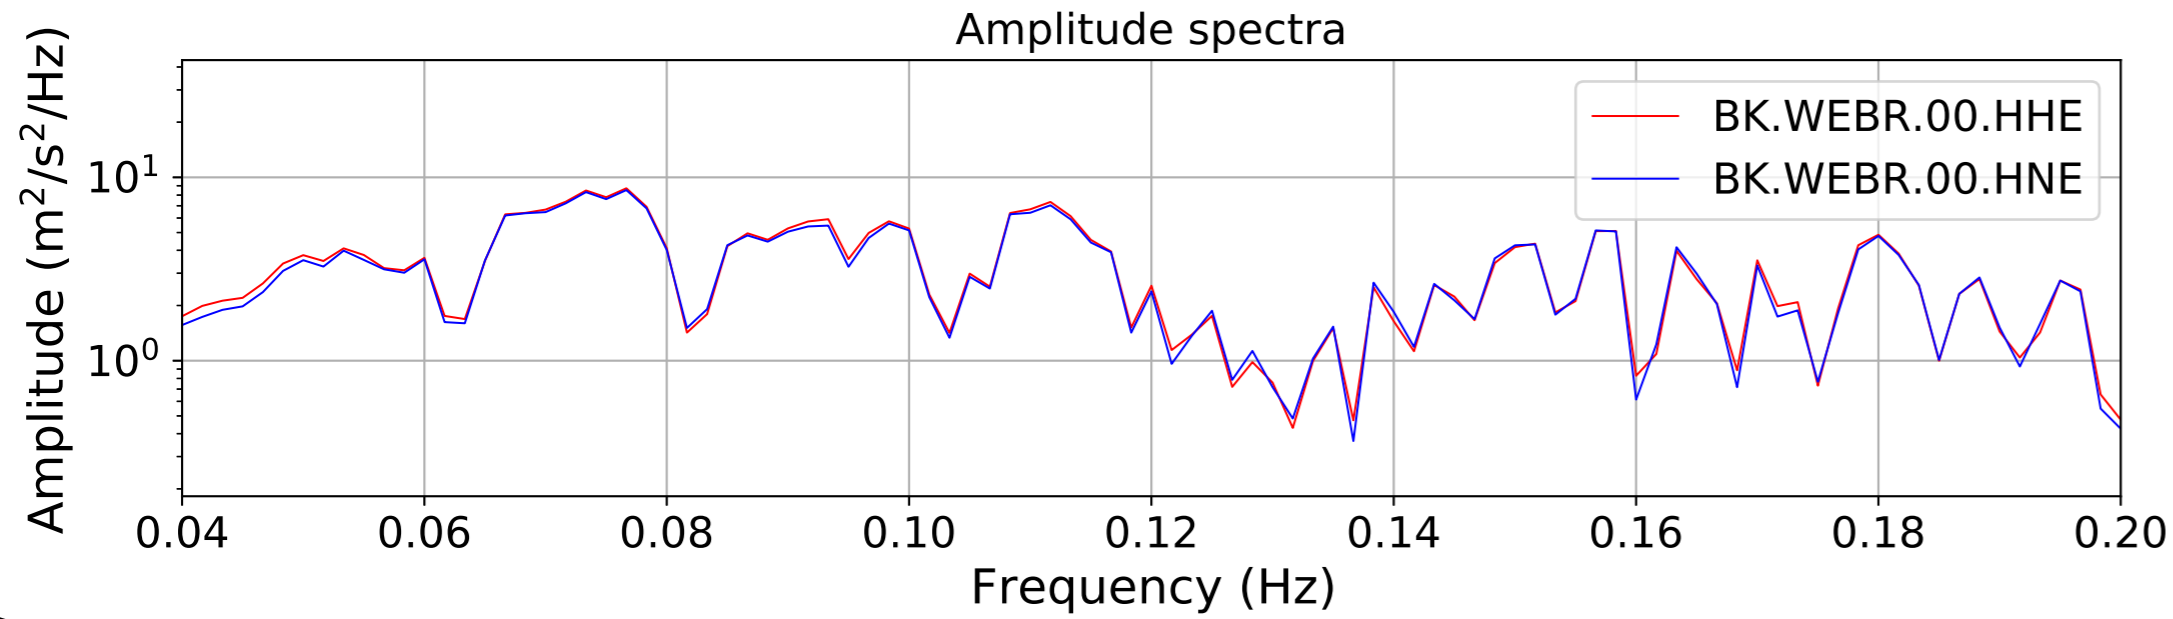

2024.340.184421_M7.0_nc75095651
Origin Time:2024-12-05T18:44:21.110000Z USGS event-id:nc75095651
M7.0 2024 Offshore Cape Mendocino, California Earthquake