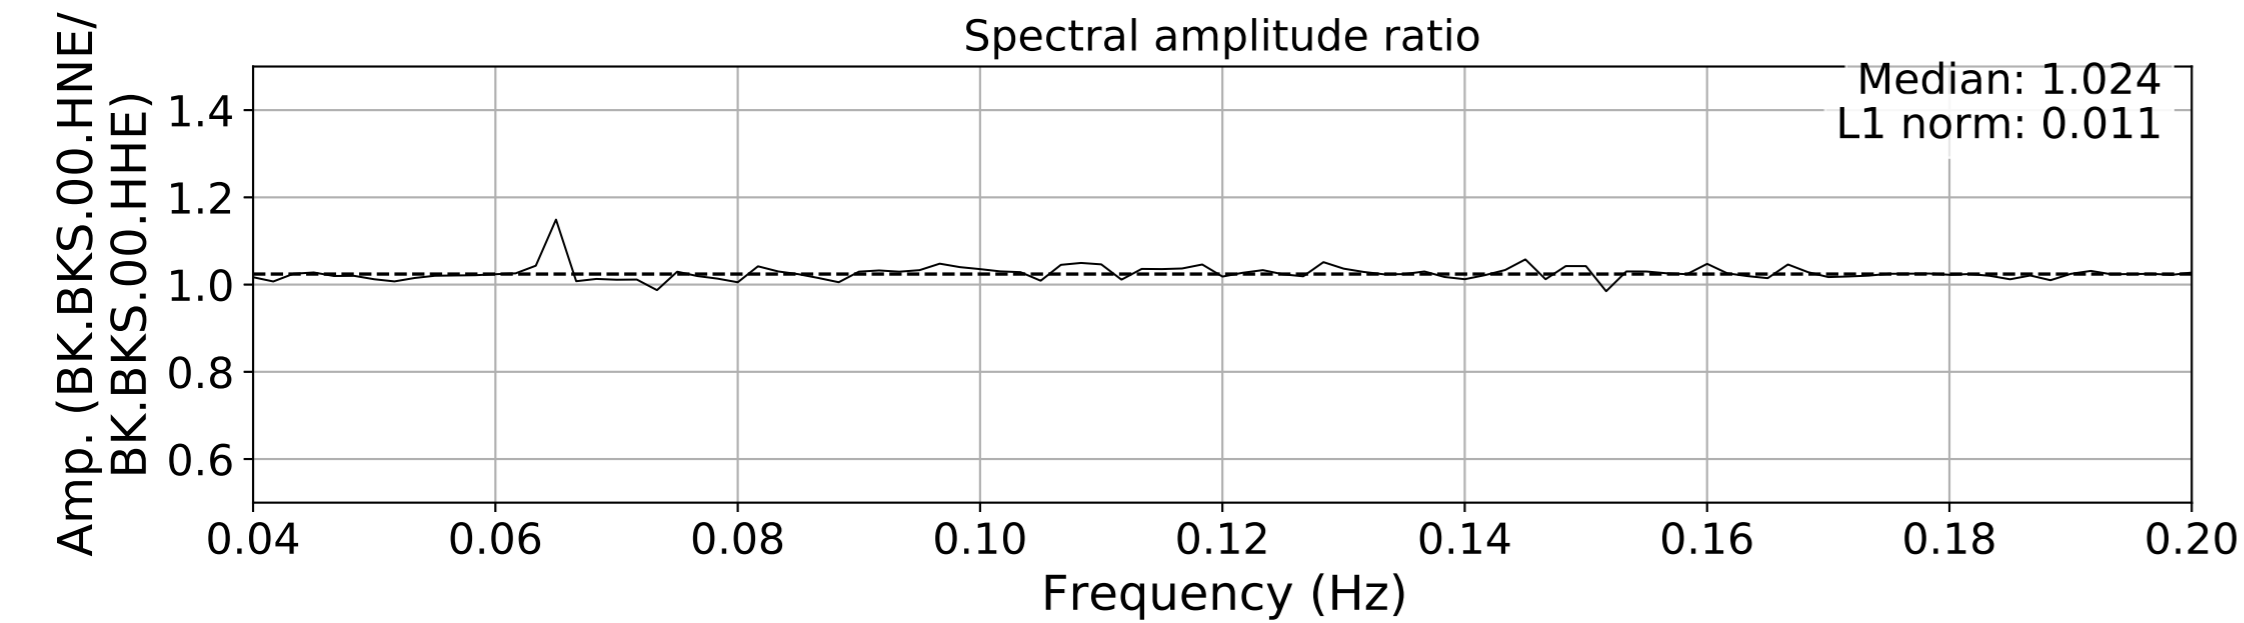

2024.340.184421_M7.0_nc75095651
Origin Time:2024-12-05T18:44:21.110000Z USGS event-id:nc75095651
M7.0 2024 Offshore Cape Mendocino, California Earthquake