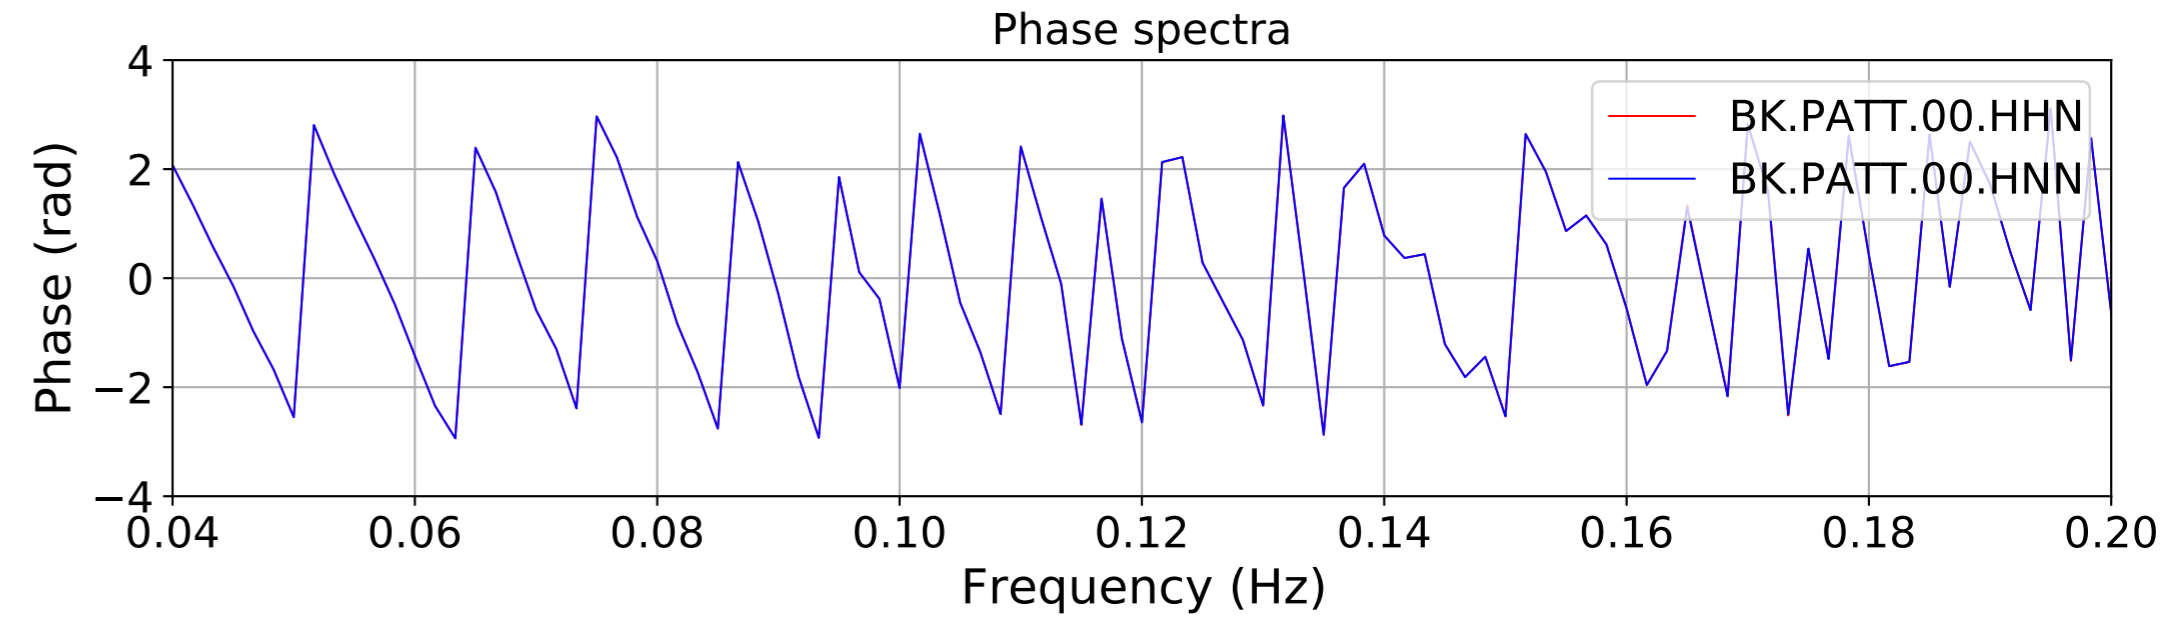

2024.340.184421_M7.0_nc75095651
Origin Time:2024-12-05T18:44:21.110000Z USGS event-id:nc75095651
M7.0 2024 Offshore Cape Mendocino, California Earthquake