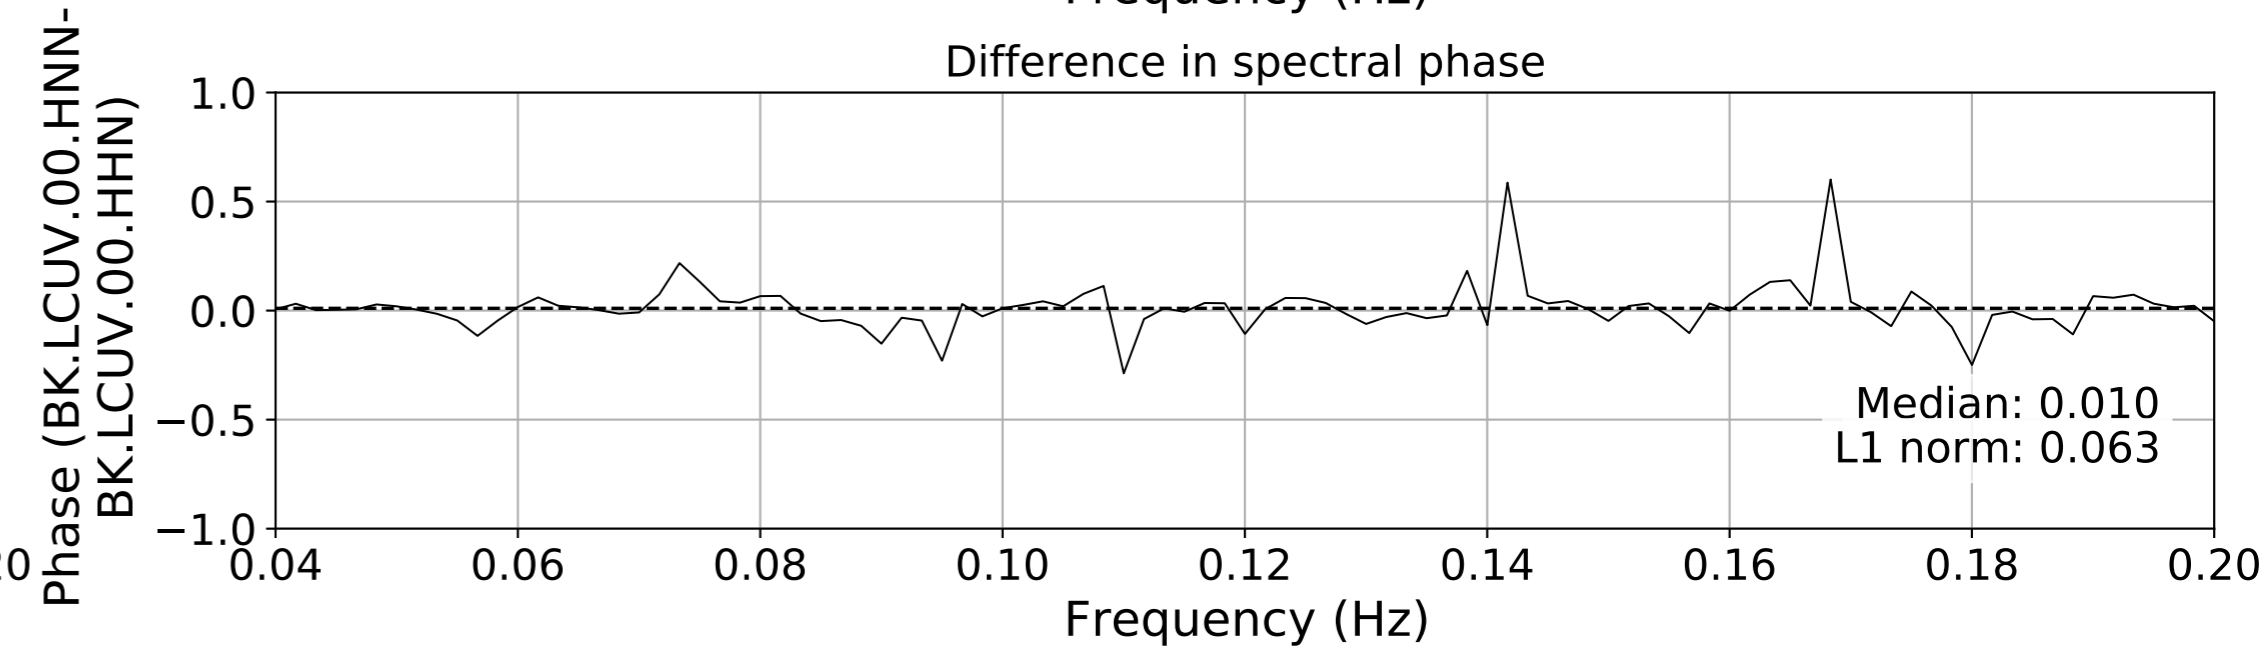

2024.340.184421_M7.0_nc75095651
Origin Time:2024-12-05T18:44:21.110000Z USGS event-id:nc75095651
M7.0 2024 Offshore Cape Mendocino, California Earthquake