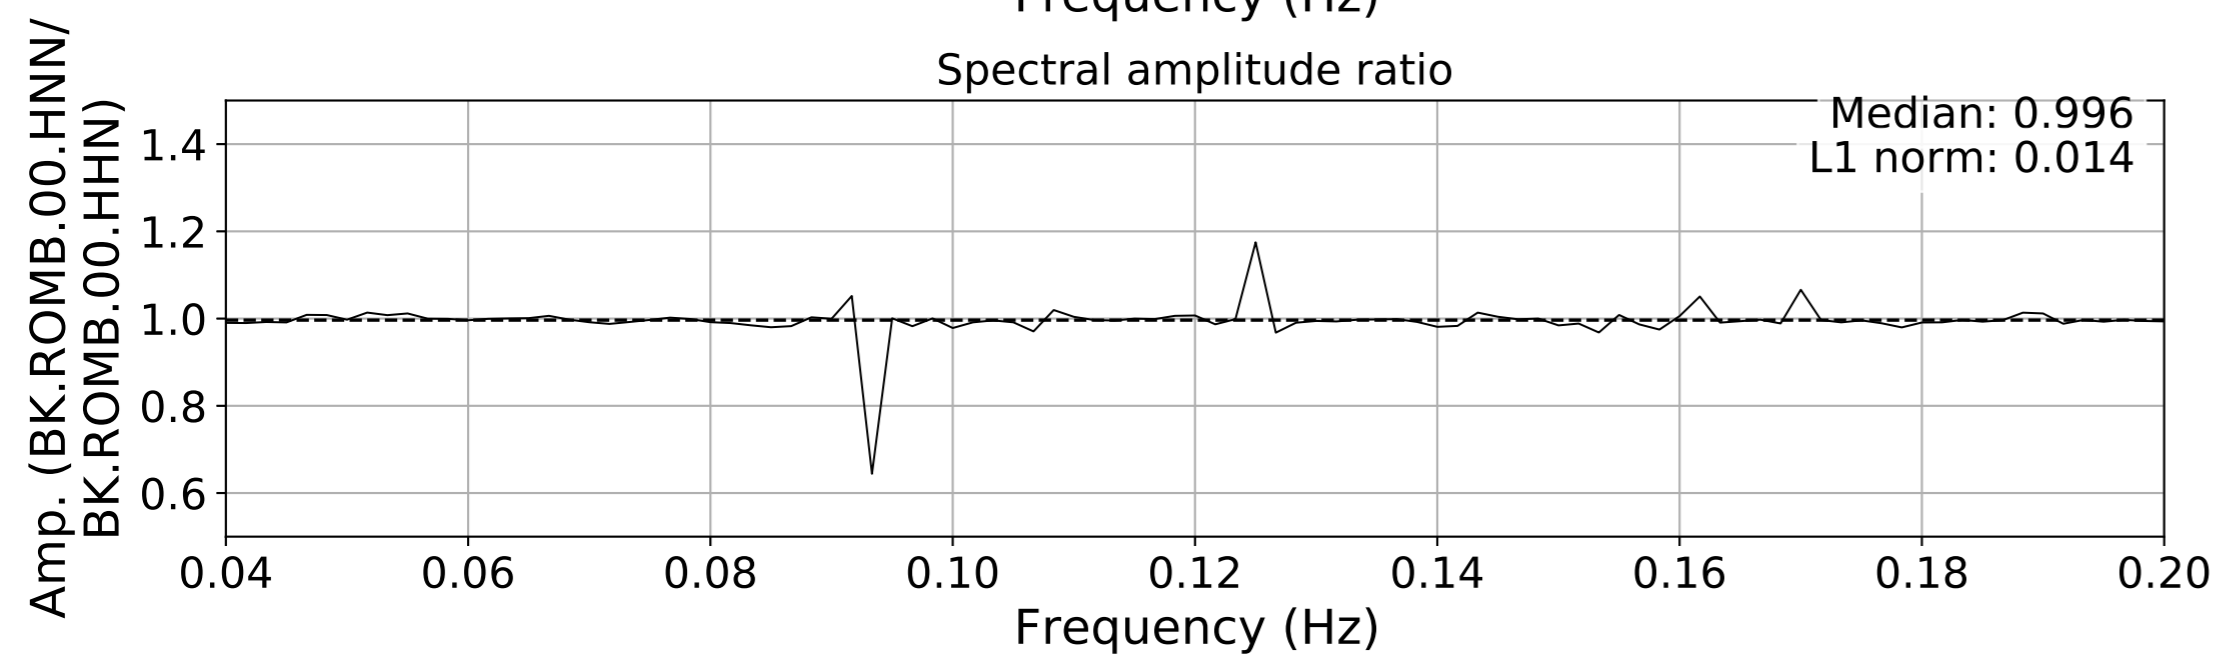

2024.340.184421.M7.0_nc75095651
Origin Time:2024-12-05T18:44:21.110000Z USGS event-id:nc75095651
M7.0 2024 Offshore Cape Mendocino, California Earthquake