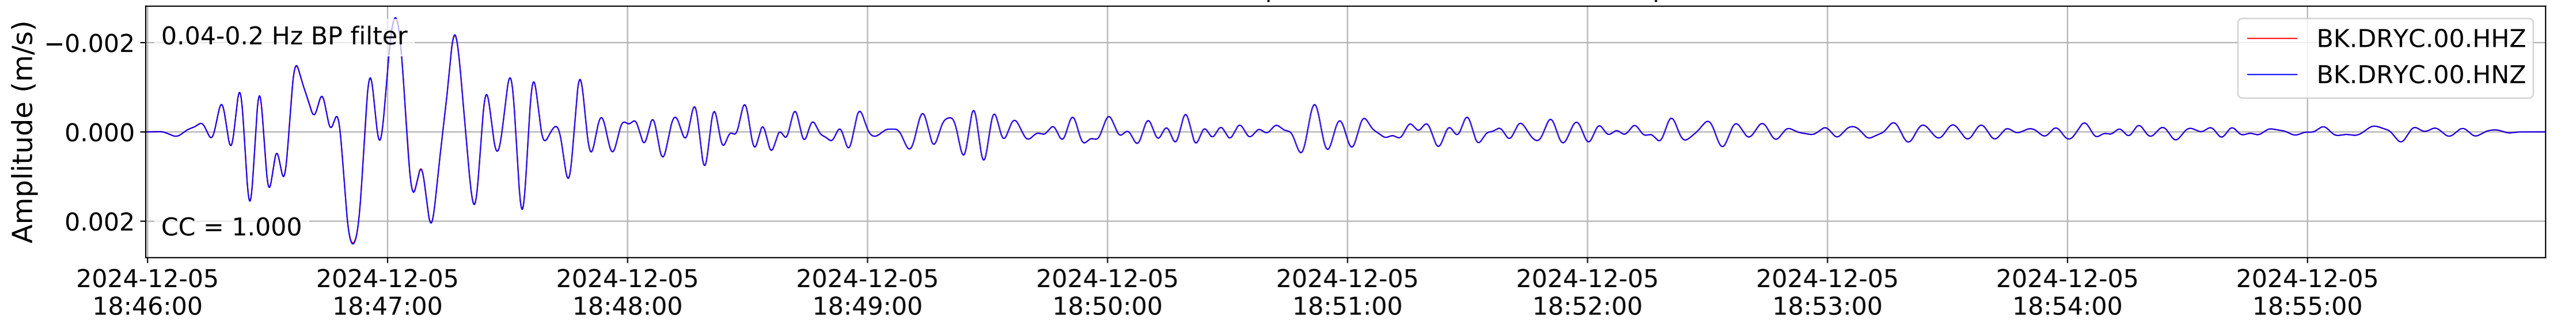

2024.340.184421_M7.0_nc75095651
Origin Time:2024-12-05T18:44:21.110000Z USGS event-id:nc75095651
M7.0 2024 Offshore Cape Mendocino, California Earthquake