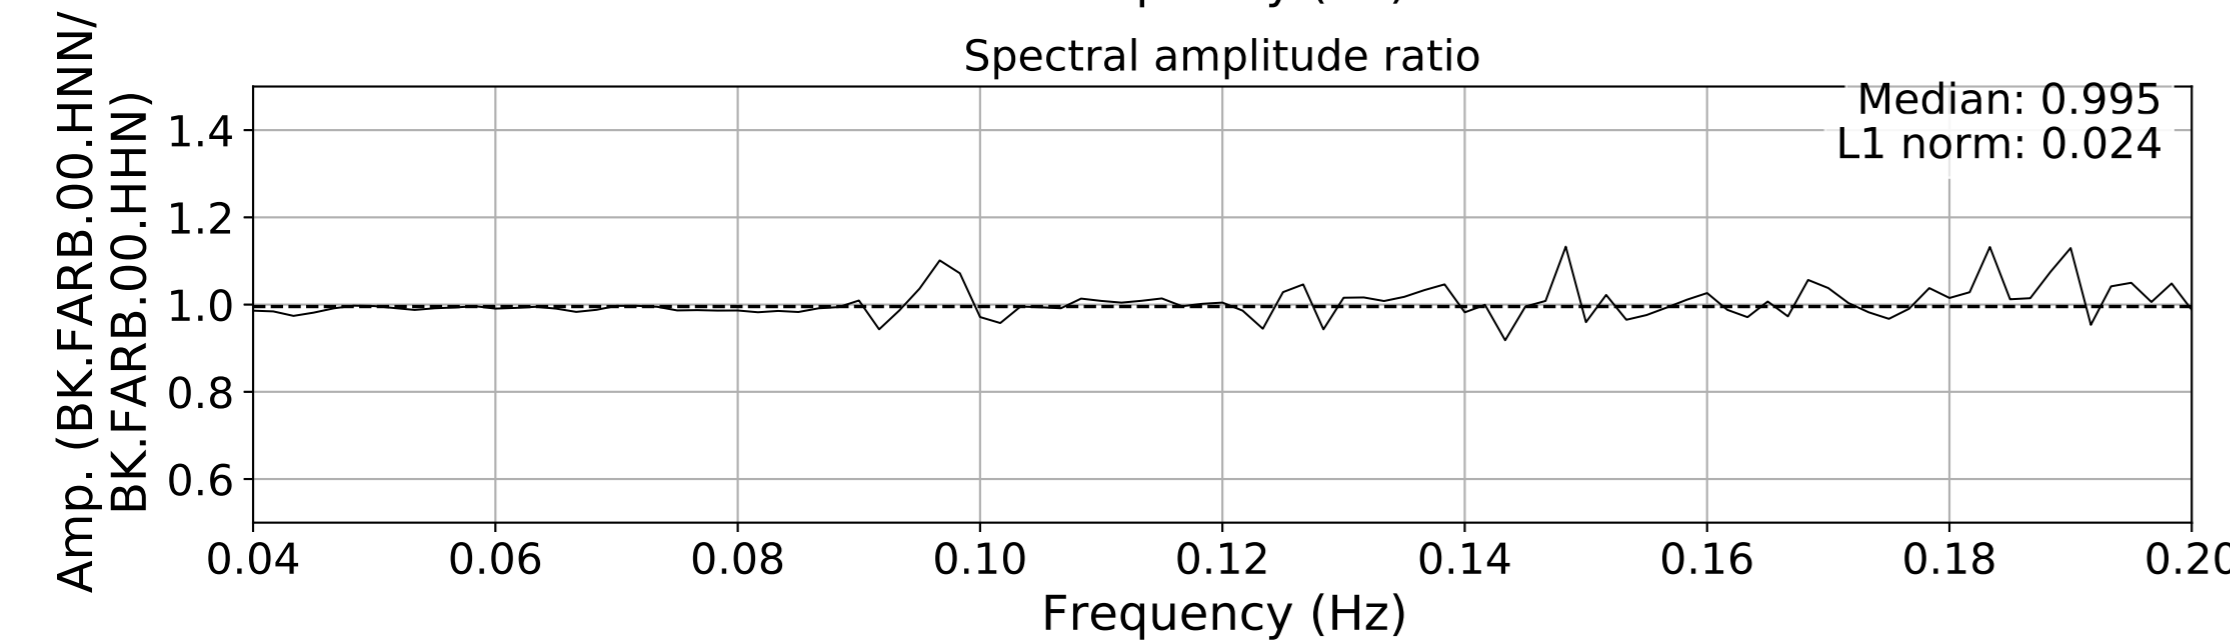

2024.340.184421_M7.0_nc75095651
Origin Time:2024-12-05T18:44:21.110000Z USGS event-id:nc75095651
M7.0 2024 Offshore Cape Mendocino, California Earthquake