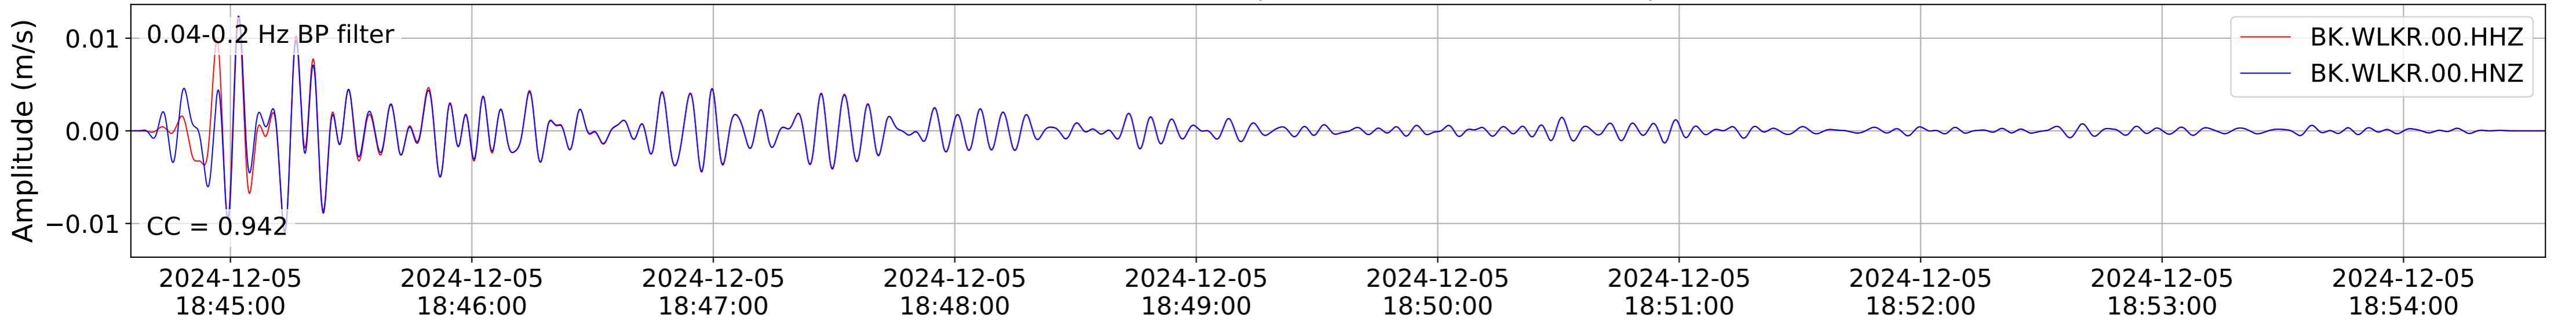

2024.340.184421.M7.0_nc75095651
Origin Time:2024-12-05T18:44:21.110000Z USGS event-id:nc75095651
M7.0 2024 Offshore Cape Mendocino, California Earthquake