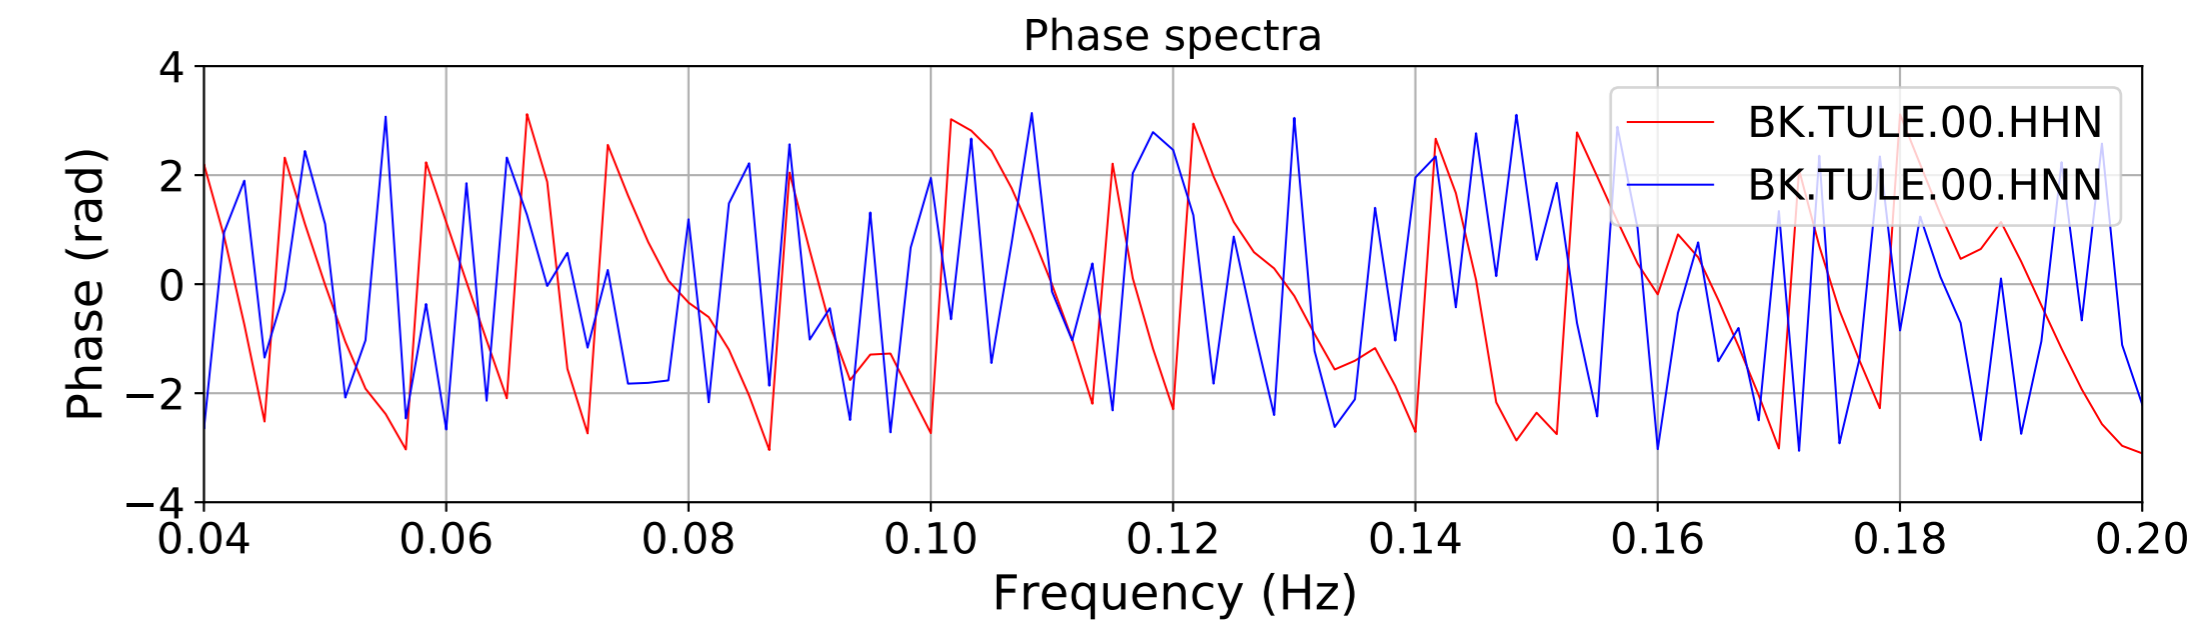

2024.340.184421_M7.0_nc75095651
Origin Time:2024-12-05T18:44:21.110000Z USGS event-id:nc75095651
M7.0 2024 Offshore Cape Mendocino, California Earthquake