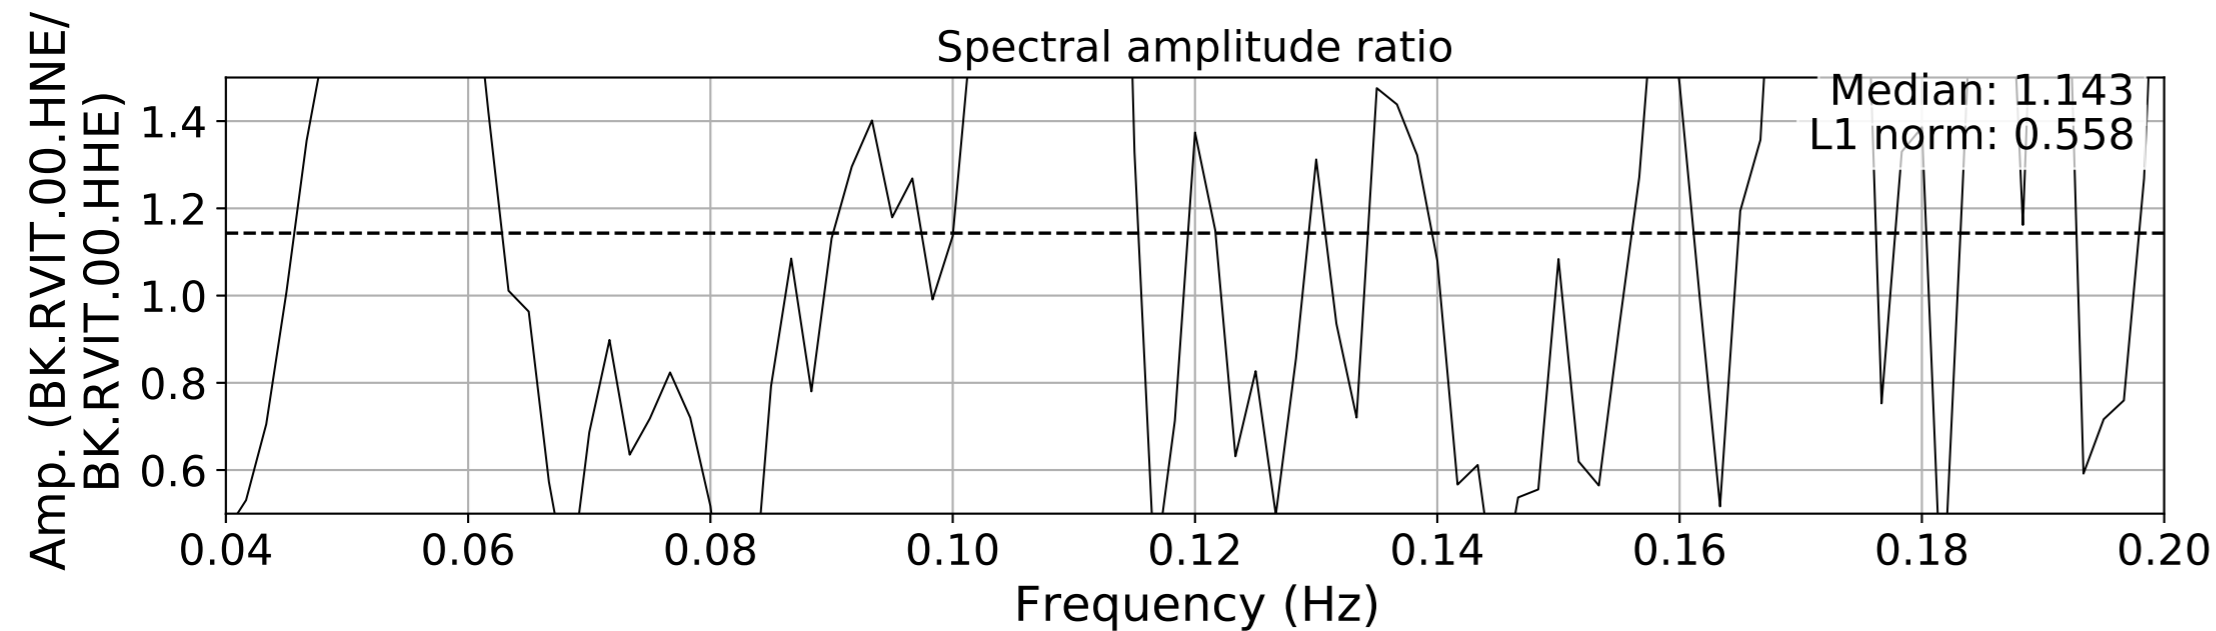

2024.340.184421_M7.0_nc75095651
Origin Time:2024-12-05T18:44:21.110000Z USGS event-id:nc75095651
M7.0 2024 Offshore Cape Mendocino, California Earthquake