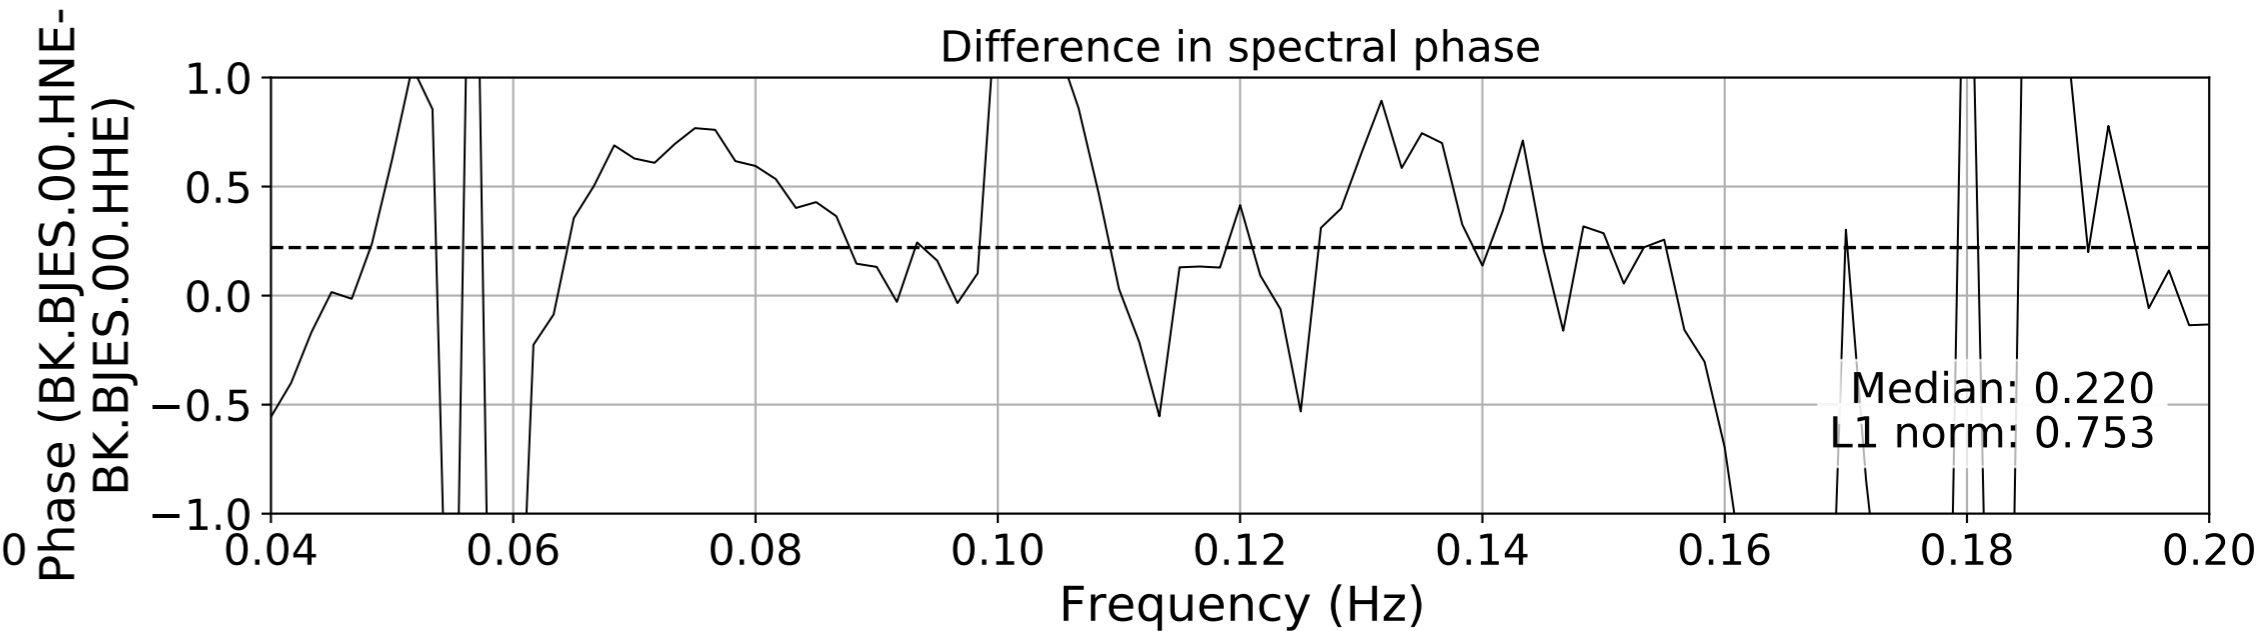

2024.340.184421_M7.0_nc75095651
Origin Time:2024-12-05T18:44:21.110000Z USGS event-id:nc75095651
M7.0 2024 Offshore Cape Mendocino, California Earthquake