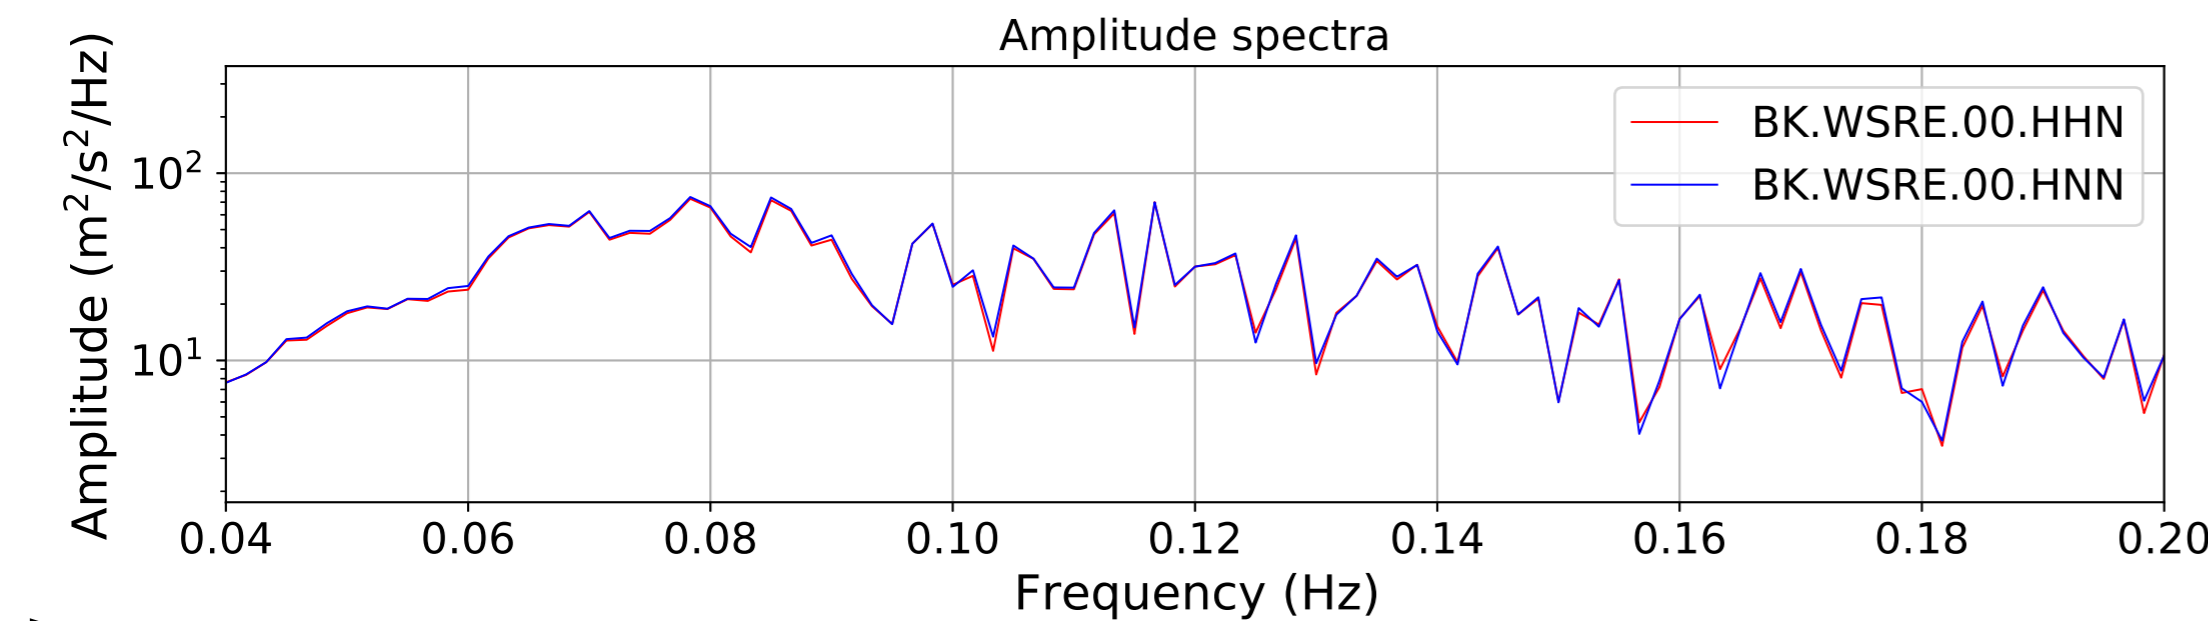

2024.340.184421.M7.0_nc75095651
Origin Time:2024-12-05T18:44:21.110000Z USGS event-id:nc75095651
M7.0 2024 Offshore Cape Mendocino, California Earthquake