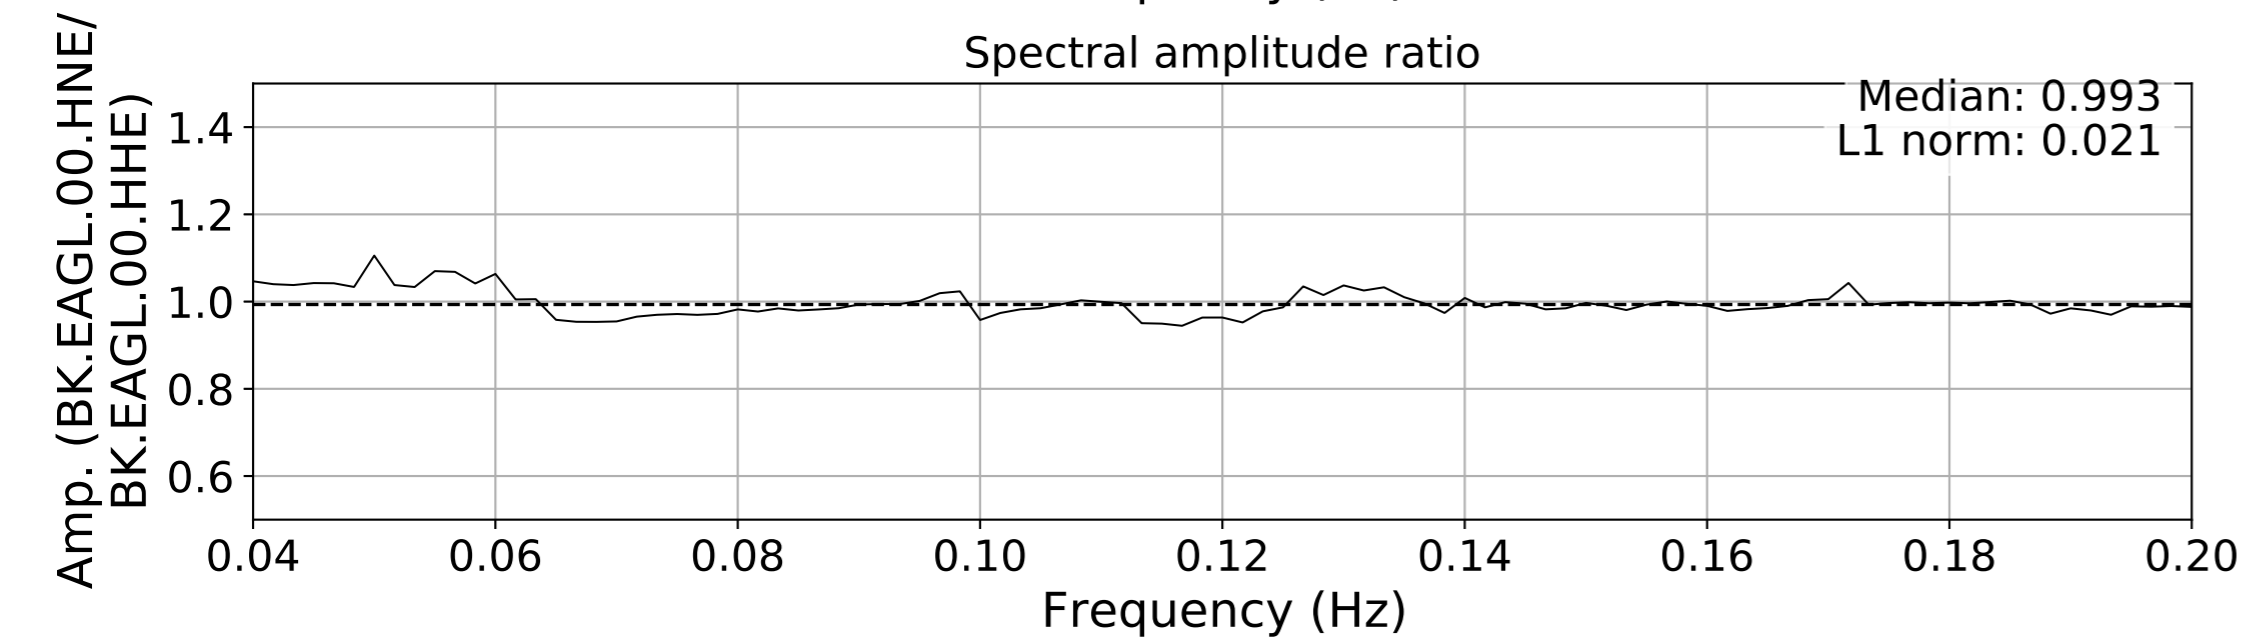

2024.340.184421_M7.0_nc75095651
Origin Time:2024-12-05T18:44:21.110000Z USGS event-id:nc75095651
M7.0 2024 Offshore Cape Mendocino, California Earthquake