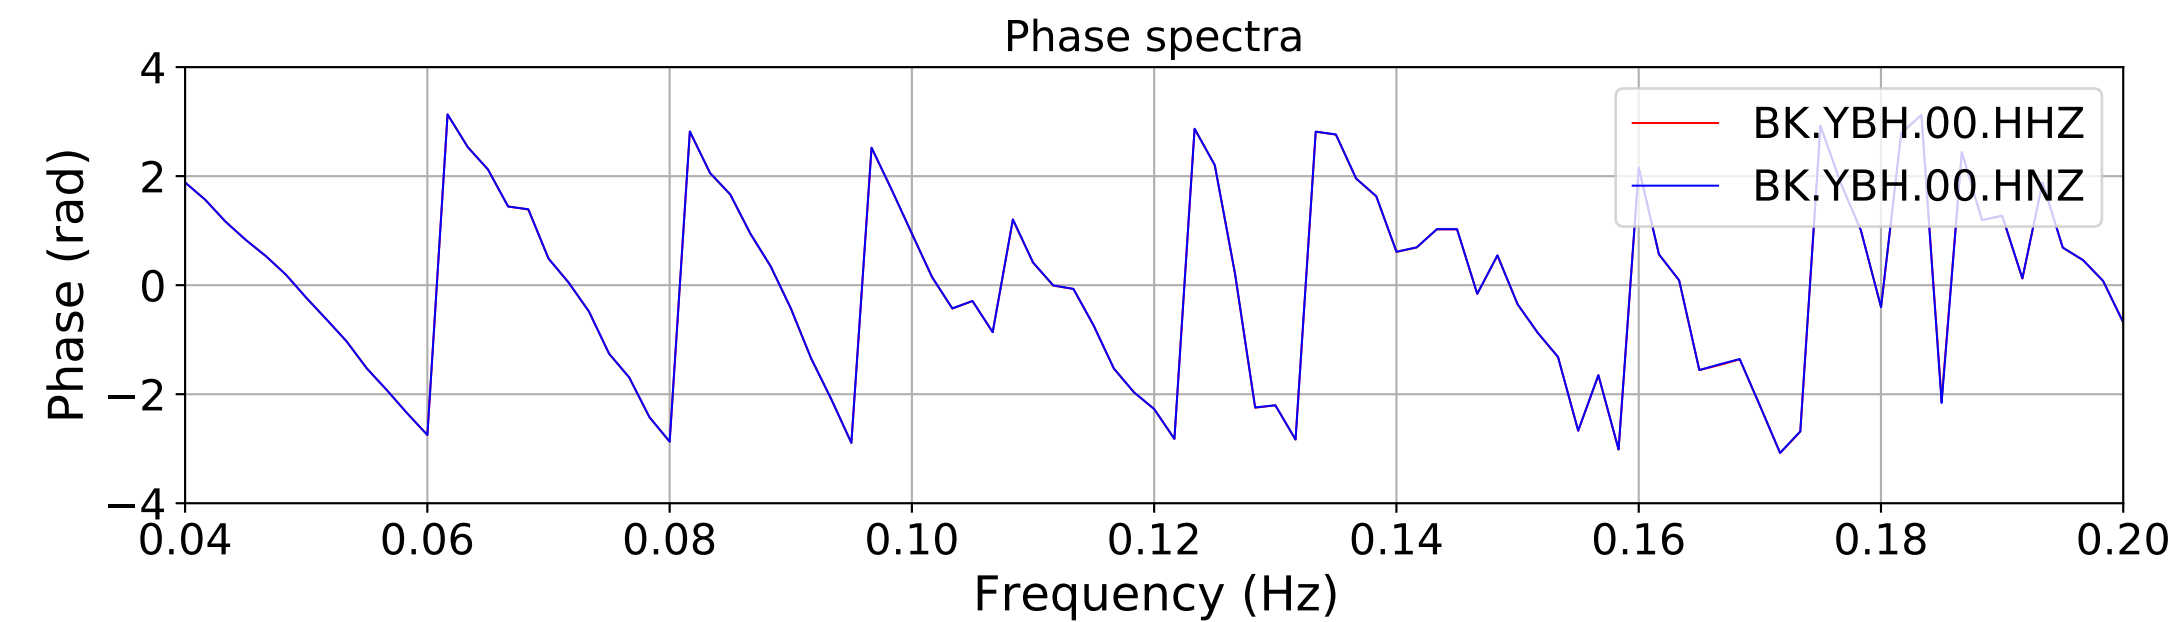

2024.340.184421_M7.0_nc75095651
Origin Time:2024-12-05T18:44:21.110000Z USGS event-id:nc75095651
M7.0 2024 Offshore Cape Mendocino, California Earthquake