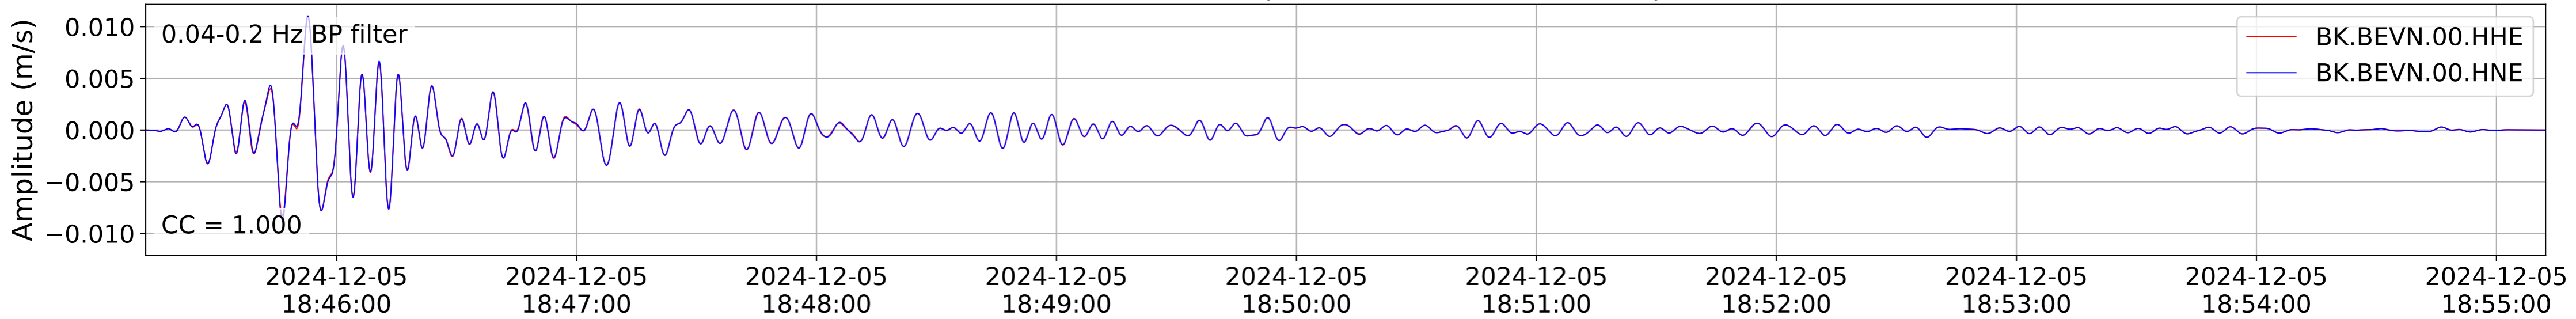

2024.340.184421_M7.0_nc75095651
Origin Time:2024-12-05T18:44:21.110000Z USGS event-id:nc75095651
M7.0 2024 Offshore Cape Mendocino, California Earthquake