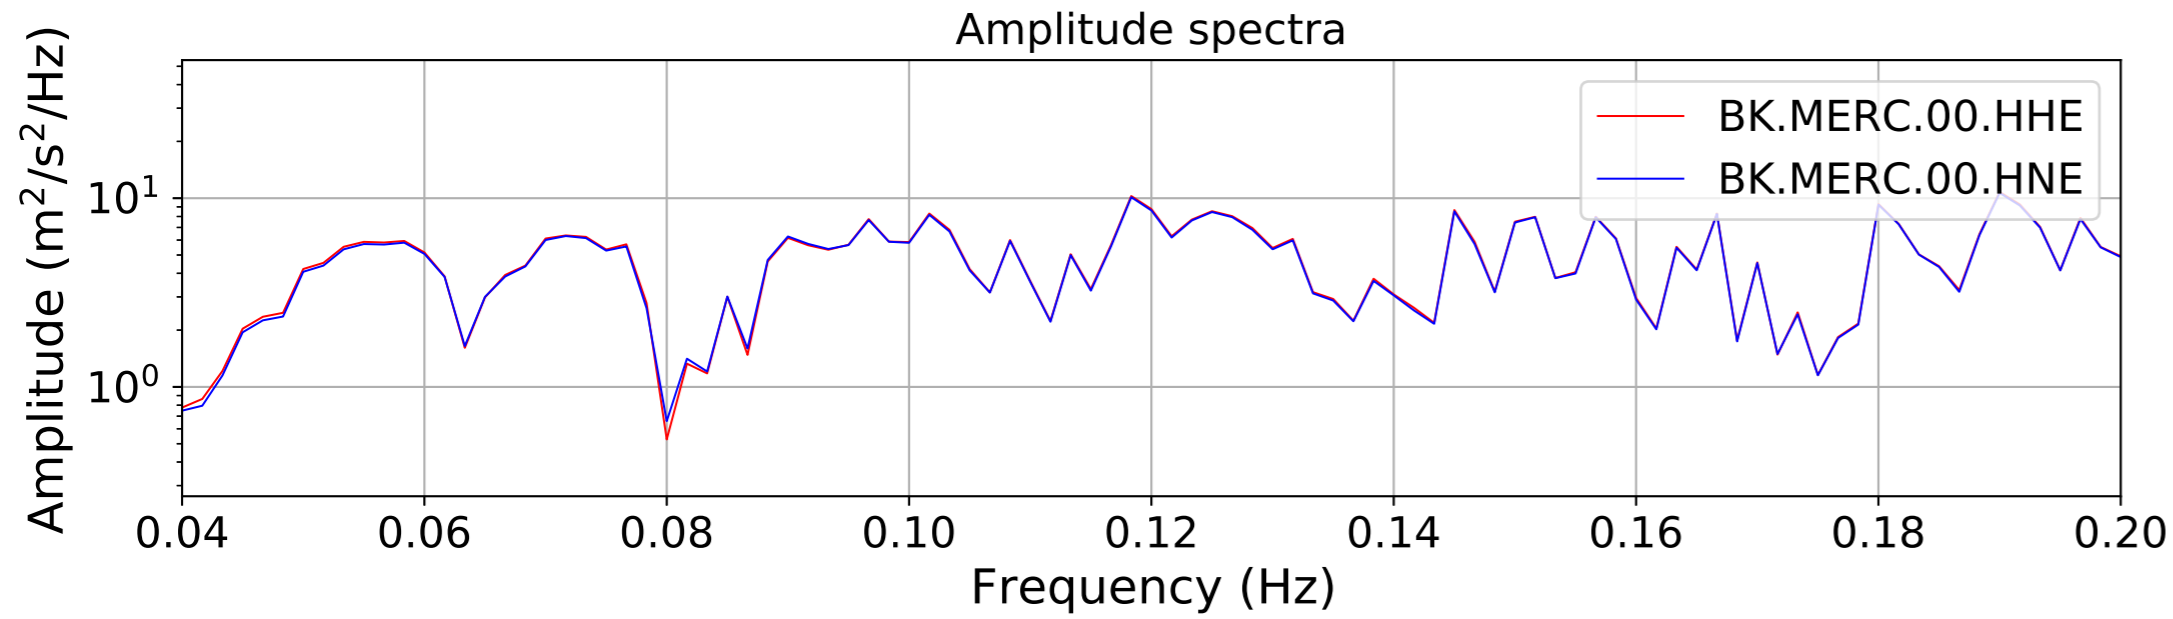

2024.340.184421_M7.0_nc75095651
Origin Time:2024-12-05T18:44:21.110000Z USGS event-id:nc75095651
M7.0 2024 Offshore Cape Mendocino, California Earthquake