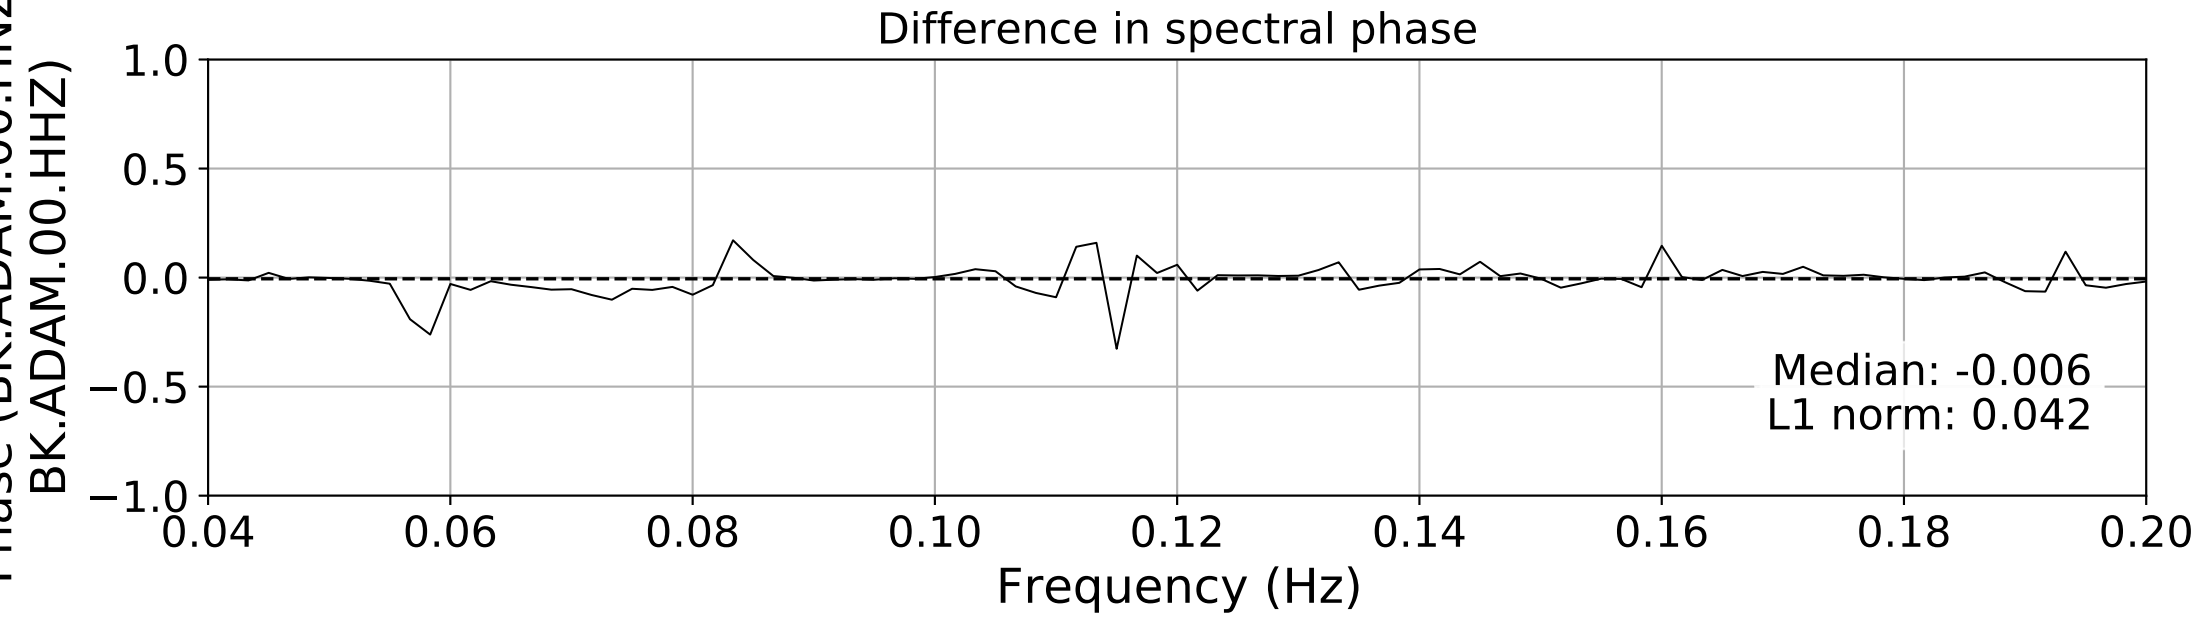

2024.340.184421_M7.0_nc75095651
Origin Time:2024-12-05T18:44:21.110000Z USGS event-id:nc75095651
M7.0 2024 Offshore Cape Mendocino, California Earthquake