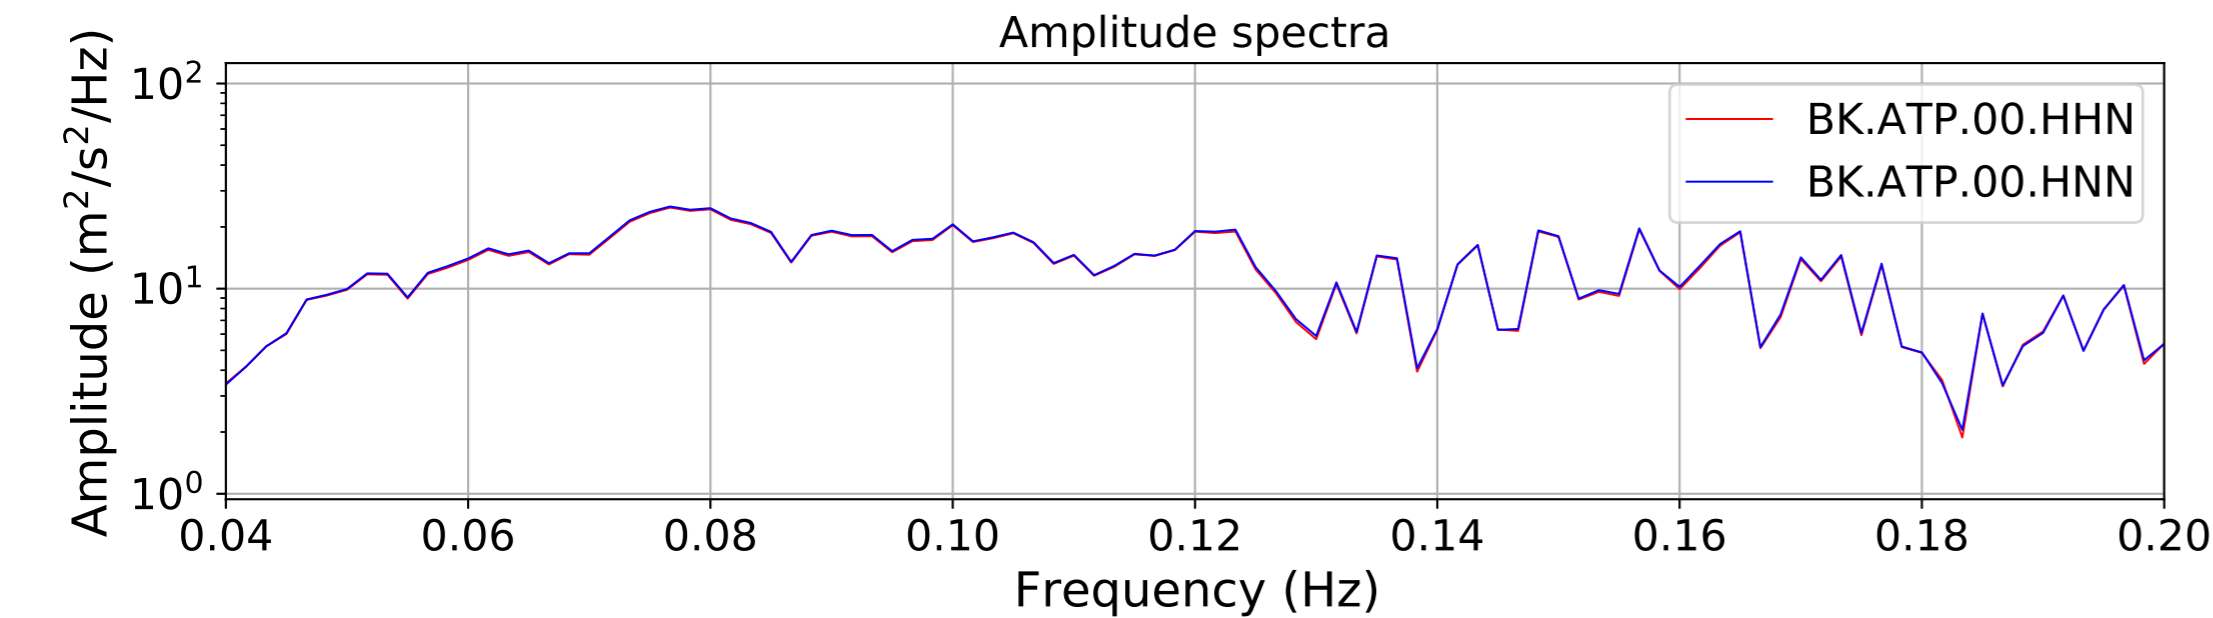

2024.340.184421_M7.0_nc75095651
Origin Time:2024-12-05T18:44:21.110000Z USGS event-id:nc75095651
M7.0 2024 Offshore Cape Mendocino, California Earthquake