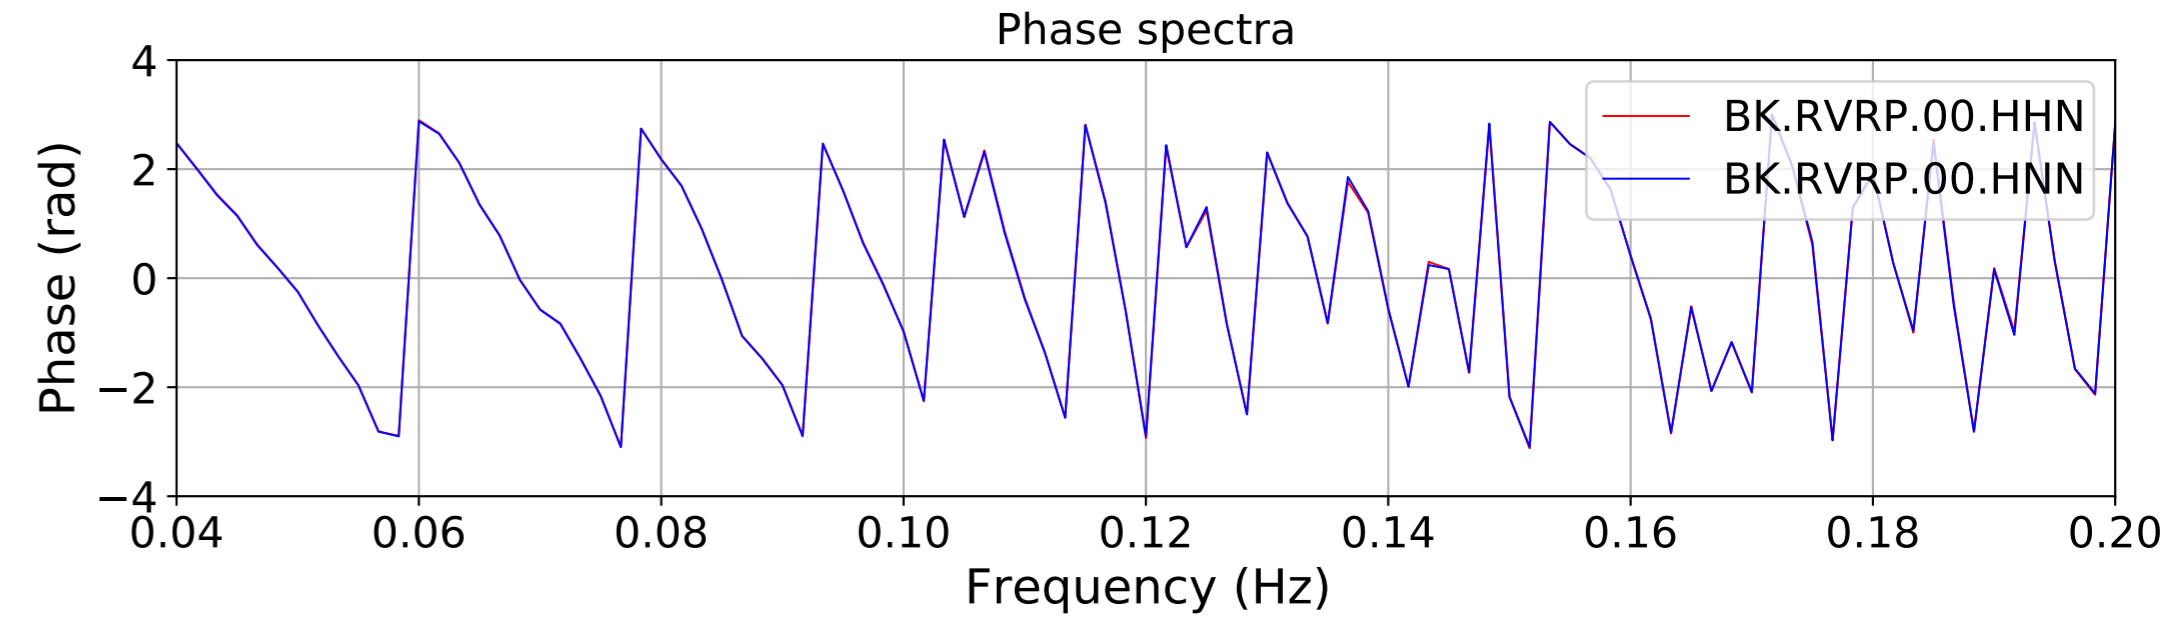

2024.340.184421_M7.0_nc75095651
Origin Time:2024-12-05T18:44:21.110000Z USGS event-id:nc75095651
M7.0 2024 Offshore Cape Mendocino, California Earthquake