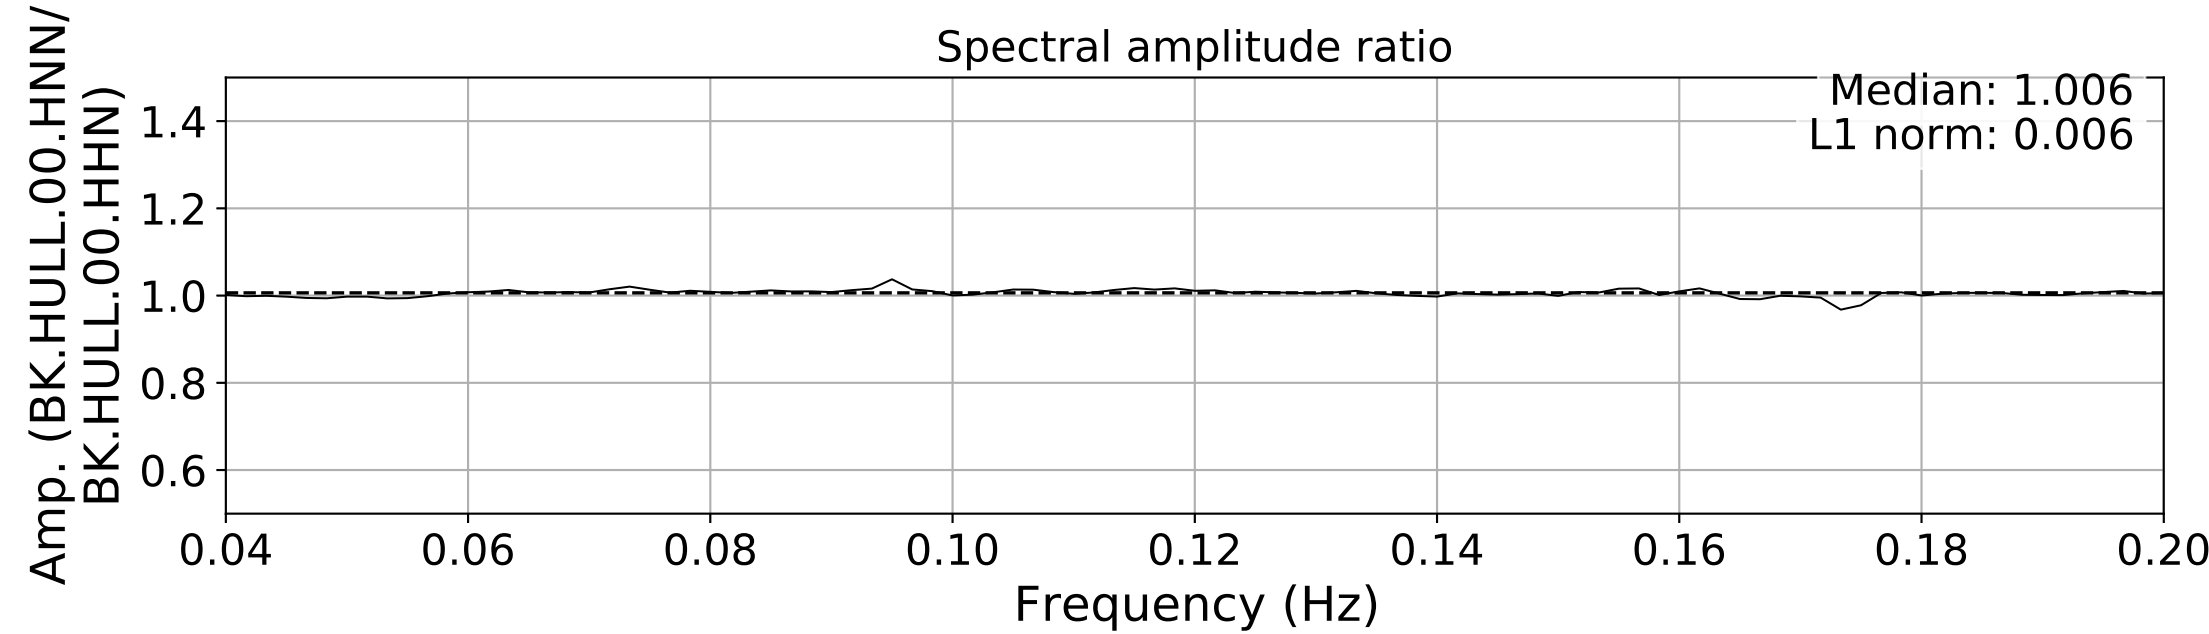

2024.340.184421_M7.0_nc75095651
Origin Time:2024-12-05T18:44:21.110000Z USGS event-id:nc75095651
M7.0 2024 Offshore Cape Mendocino, California Earthquake