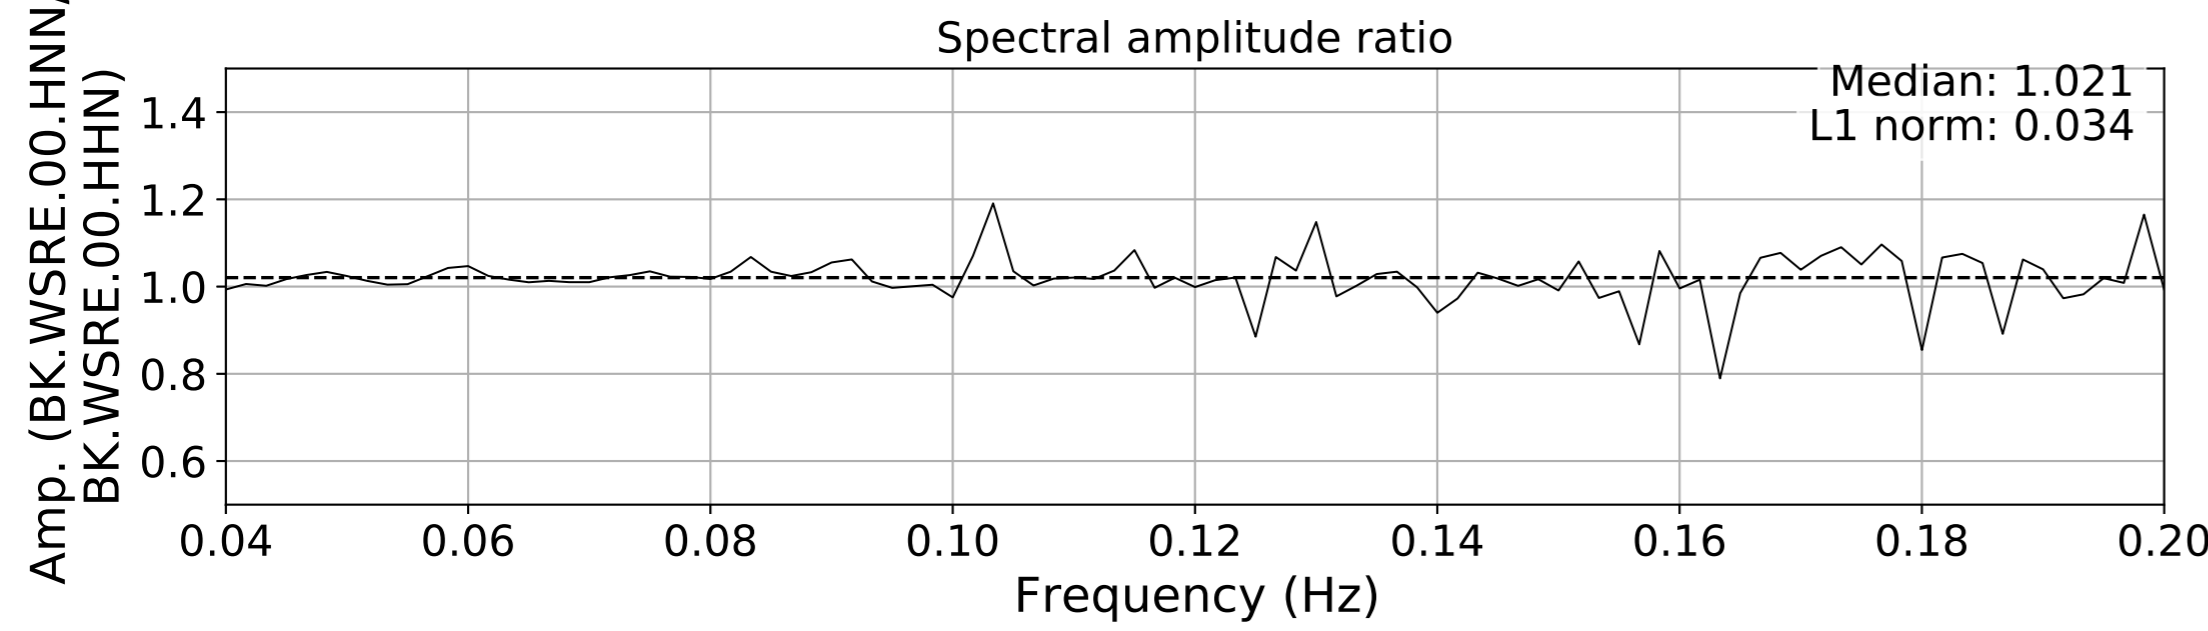

2024.340.184421.M7.0_nc75095651
Origin Time:2024-12-05T18:44:21.110000Z USGS event-id:nc75095651
M7.0 2024 Offshore Cape Mendocino, California Earthquake