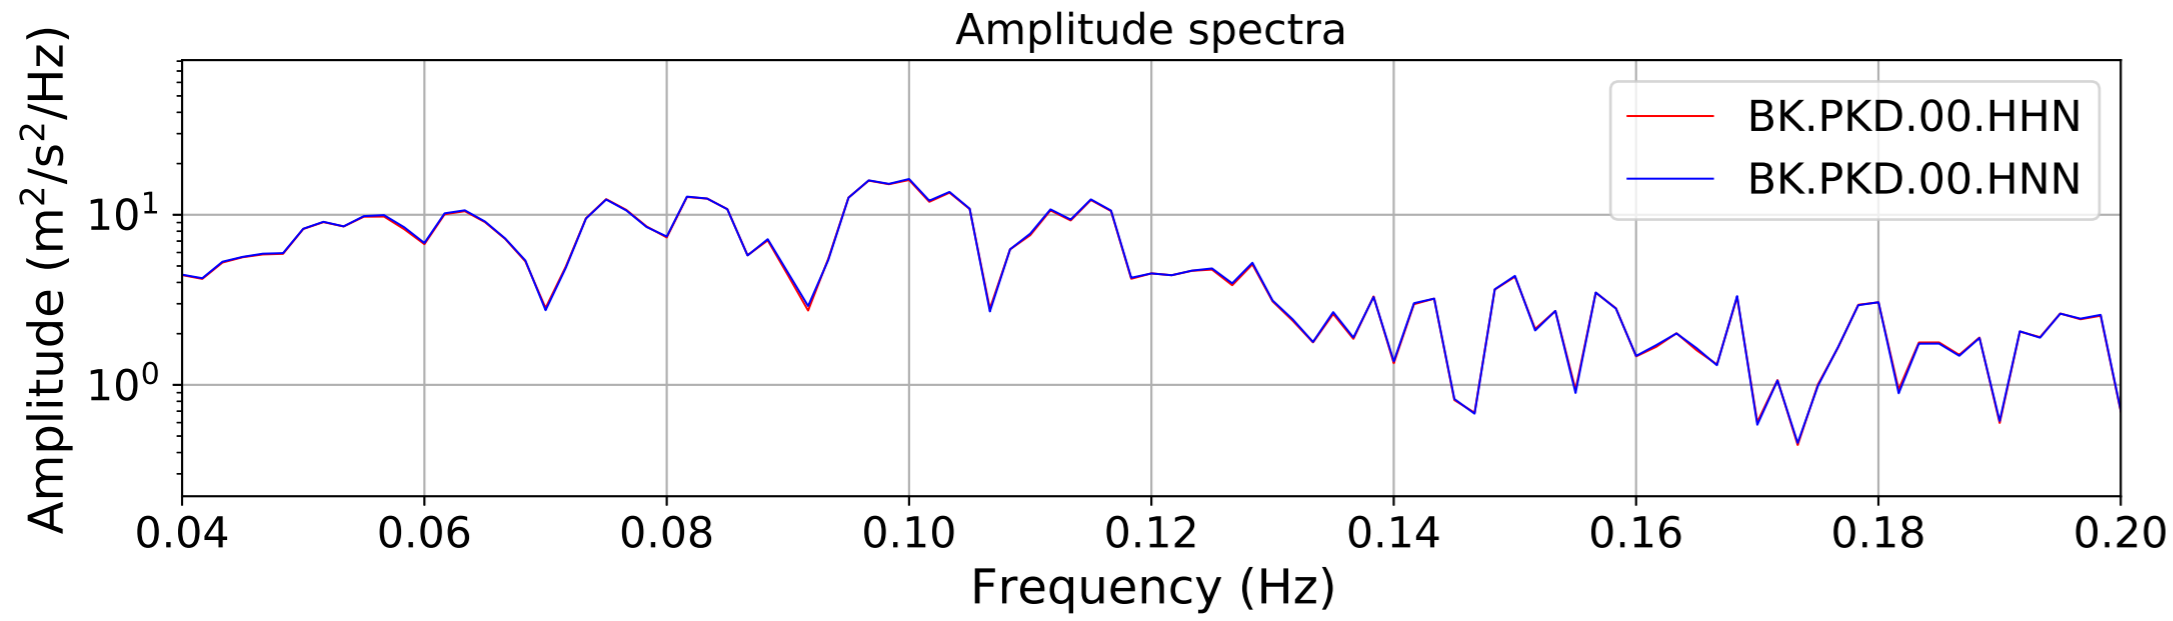

2024.340.184421_M7.0_nc75095651
Origin Time:2024-12-05T18:44:21.110000Z USGS event-id:nc75095651
M7.0 2024 Offshore Cape Mendocino, California Earthquake