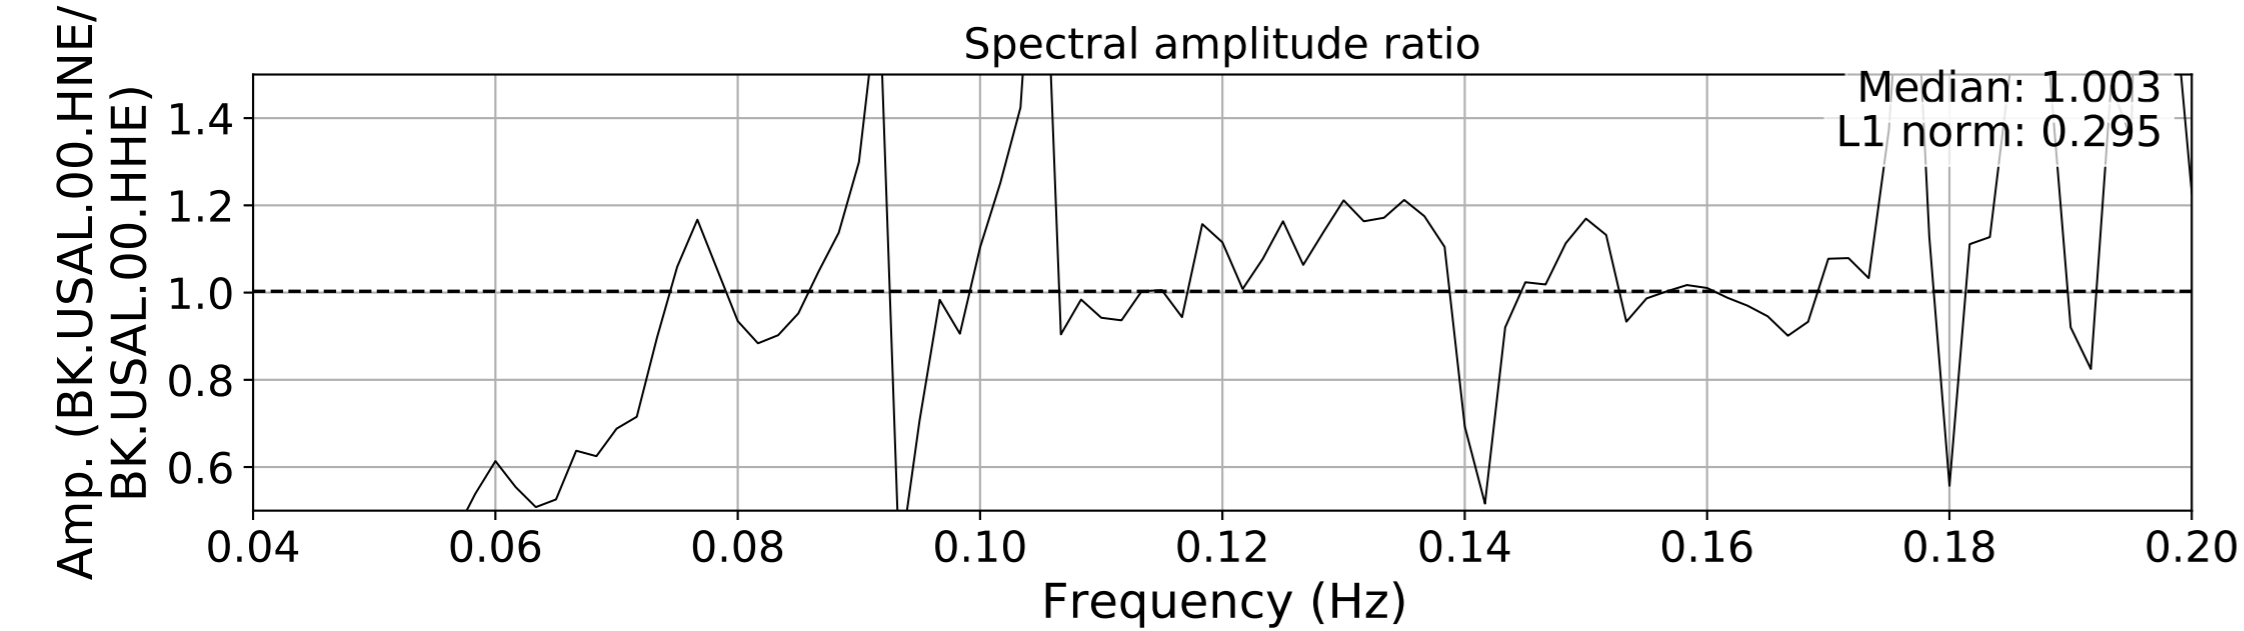

2024.340.184421_M7.0_nc75095651
Origin Time:2024-12-05T18:44:21.110000Z USGS event-id:nc75095651
M7.0 2024 Offshore Cape Mendocino, California Earthquake