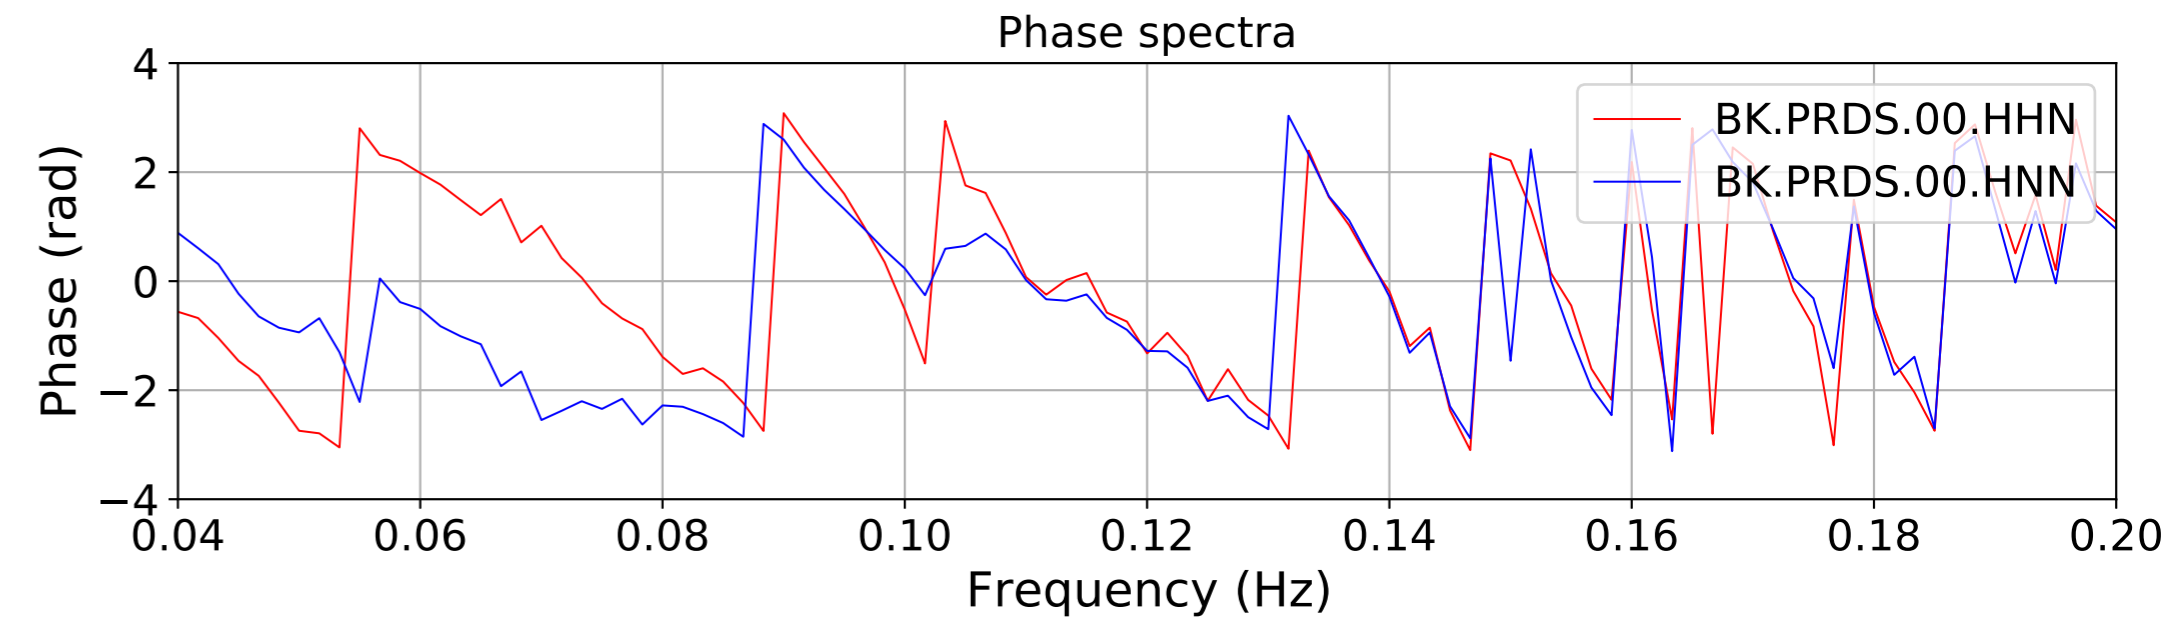

2024.340.184421.M7.0_nc75095651
Origin Time:2024-12-05T18:44:21.110000Z USGS event-id:nc75095651
M7.0 2024 Offshore Cape Mendocino, California Earthquake