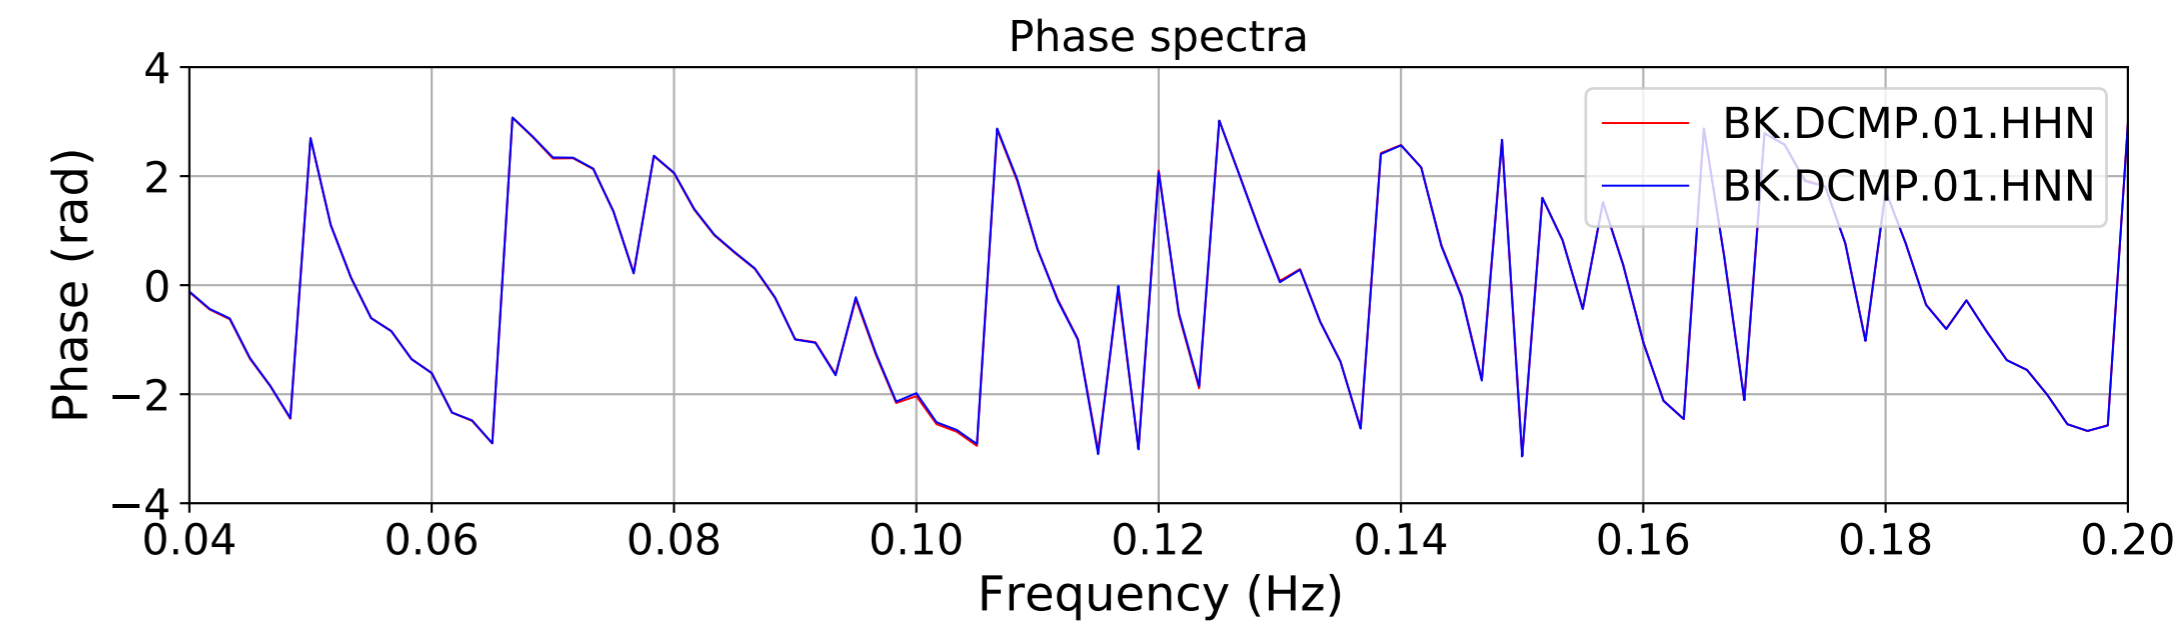

2024.340.184421_M7.0_nc75095651
Origin Time:2024-12-05T18:44:21.110000Z USGS event-id:nc75095651
M7.0 2024 Offshore Cape Mendocino, California Earthquake