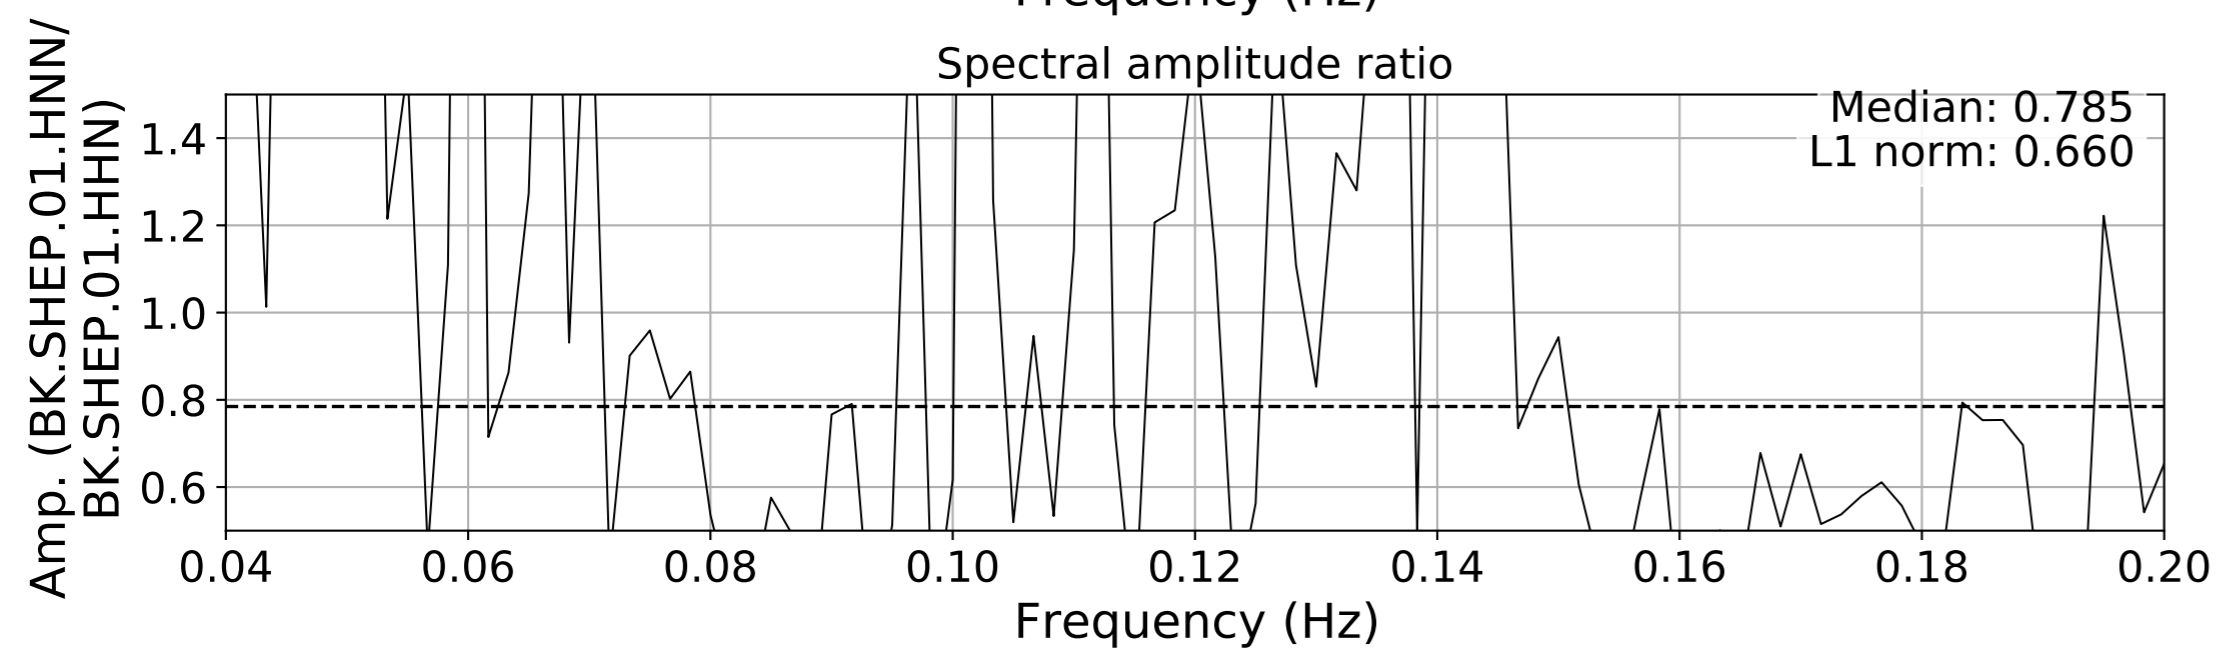

2024.340.184421.M7.0_nc75095651
Origin Time:2024-12-05T18:44:21.110000Z USGS event-id:nc75095651
M7.0 2024 Offshore Cape Mendocino, California Earthquake