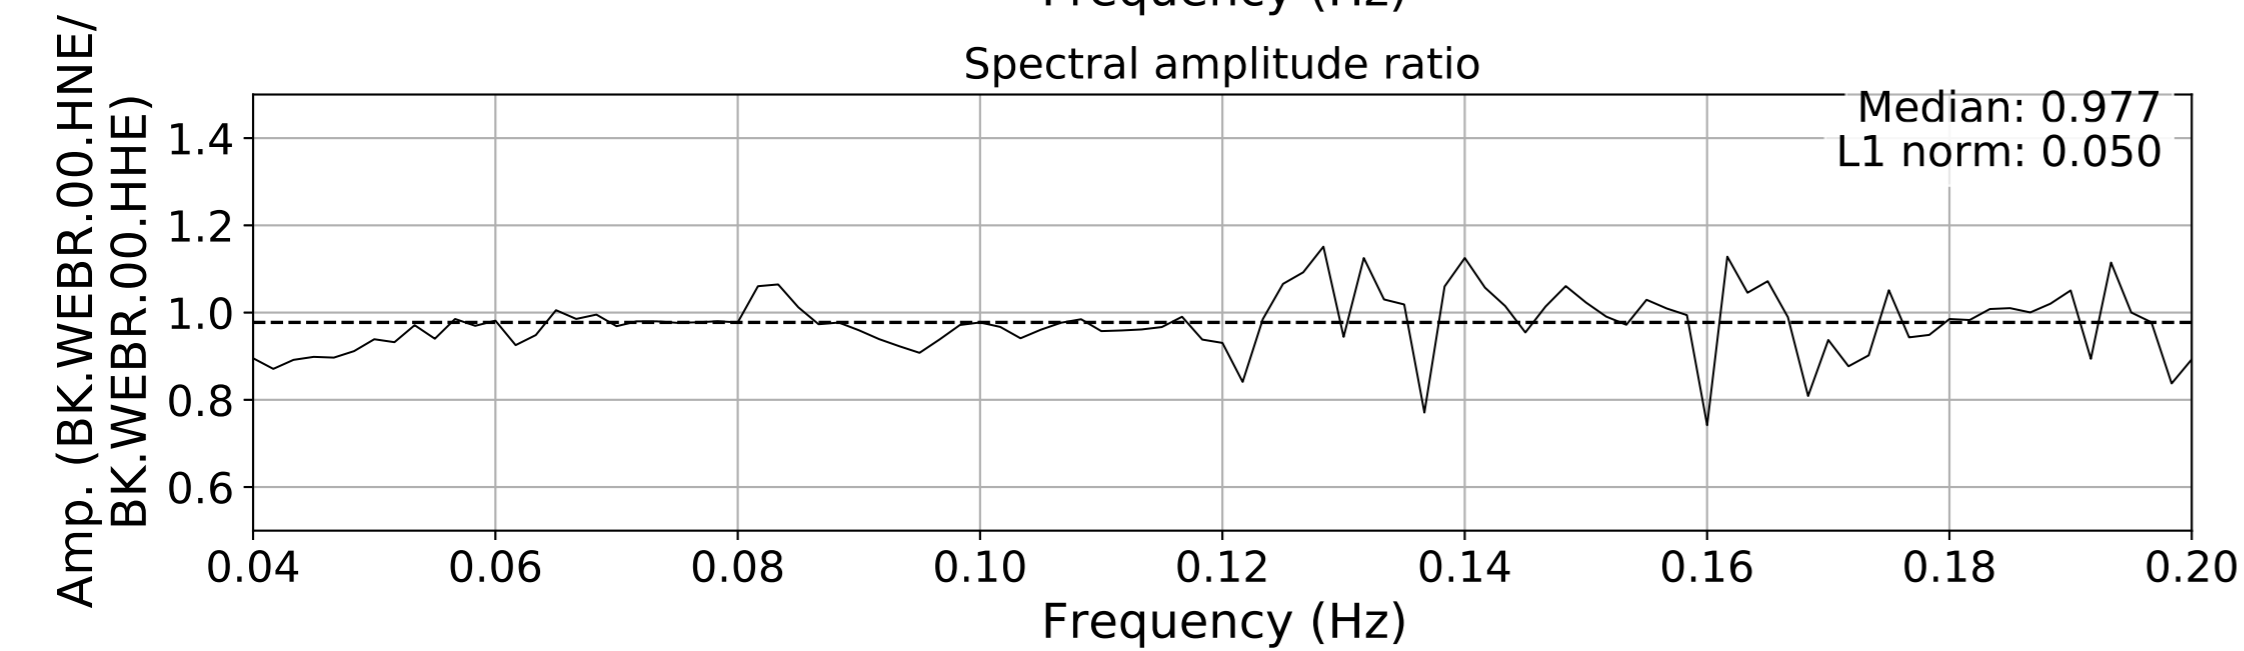

2024.340.184421_M7.0_nc75095651
Origin Time:2024-12-05T18:44:21.110000Z USGS event-id:nc75095651
M7.0 2024 Offshore Cape Mendocino, California Earthquake