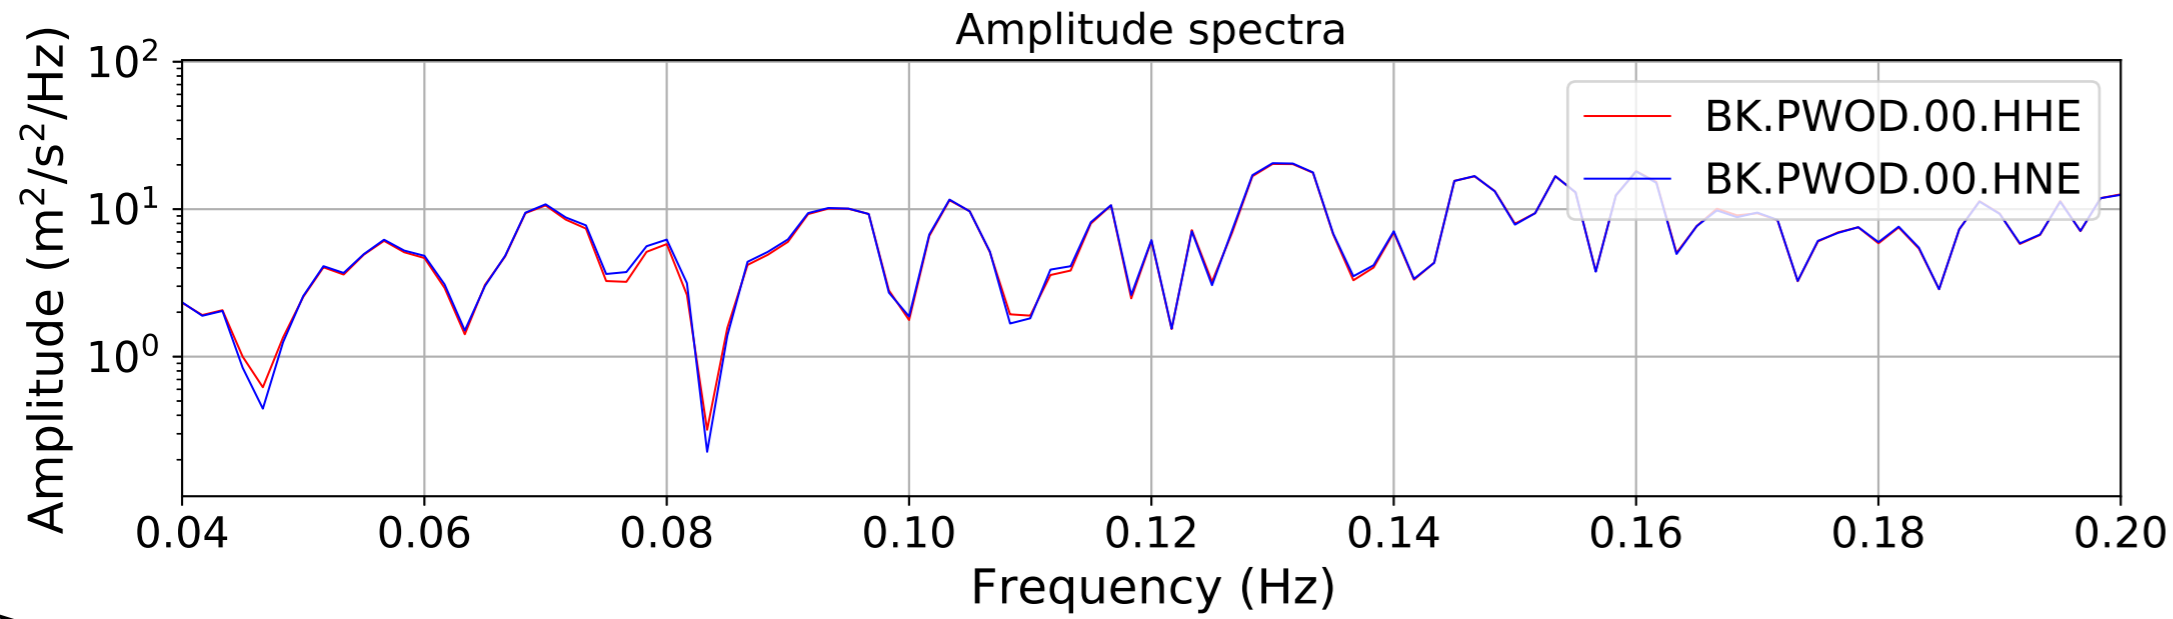

2024.340.184421_M7.0_nc75095651
Origin Time:2024-12-05T18:44:21.110000Z USGS event-id:nc75095651
M7.0 2024 Offshore Cape Mendocino, California Earthquake