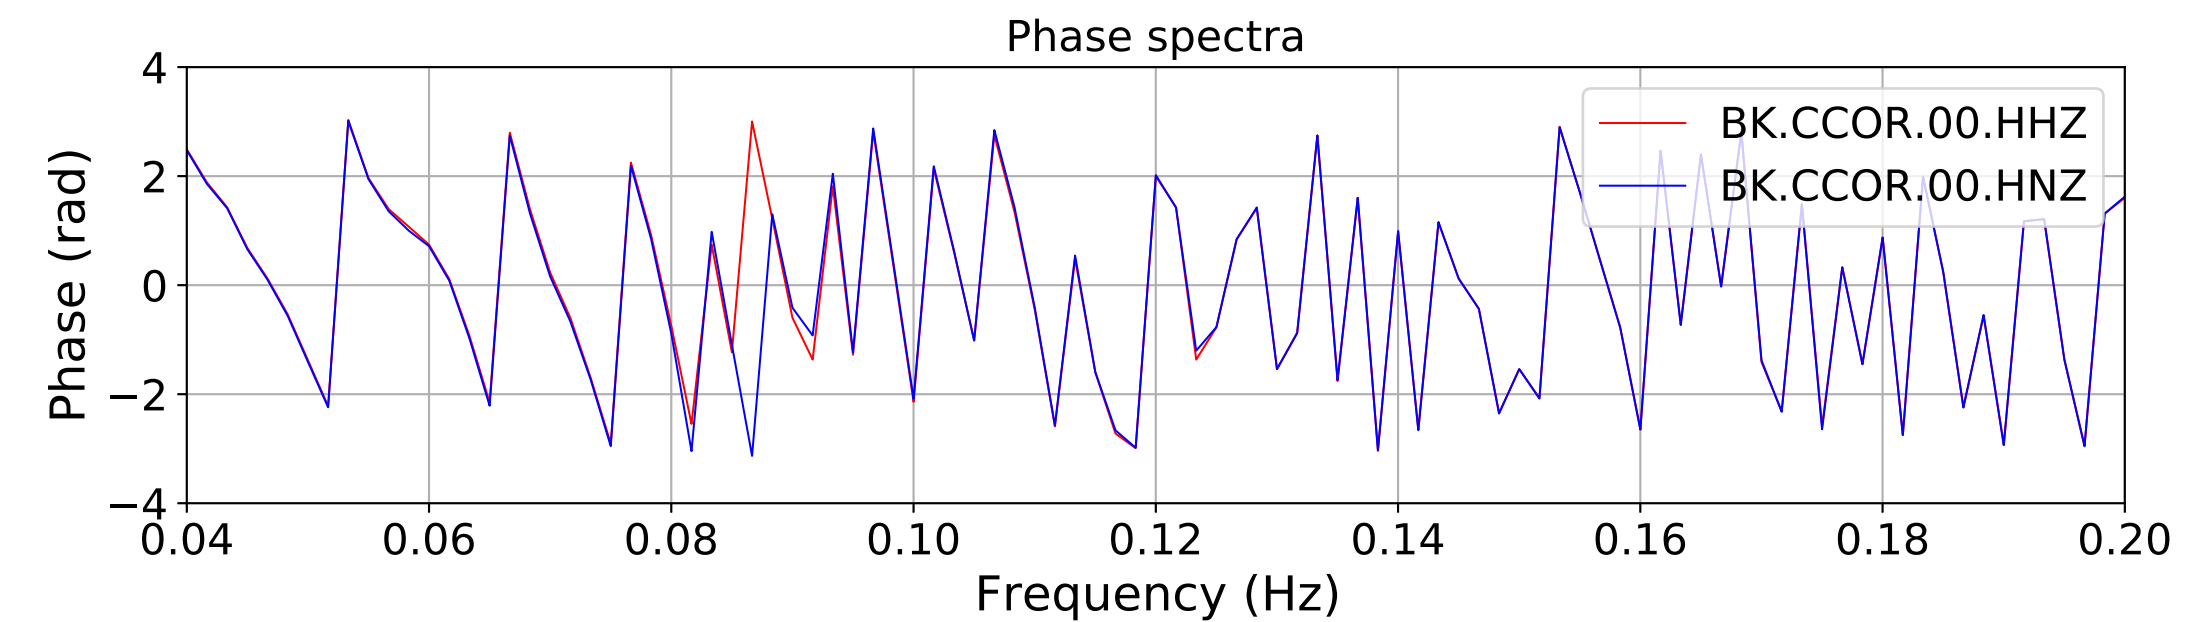

2024.340.184421_M7.0_nc75095651
Origin Time:2024-12-05T18:44:21.110000Z USGS event-id:nc75095651
M7.0 2024 Offshore Cape Mendocino, California Earthquake