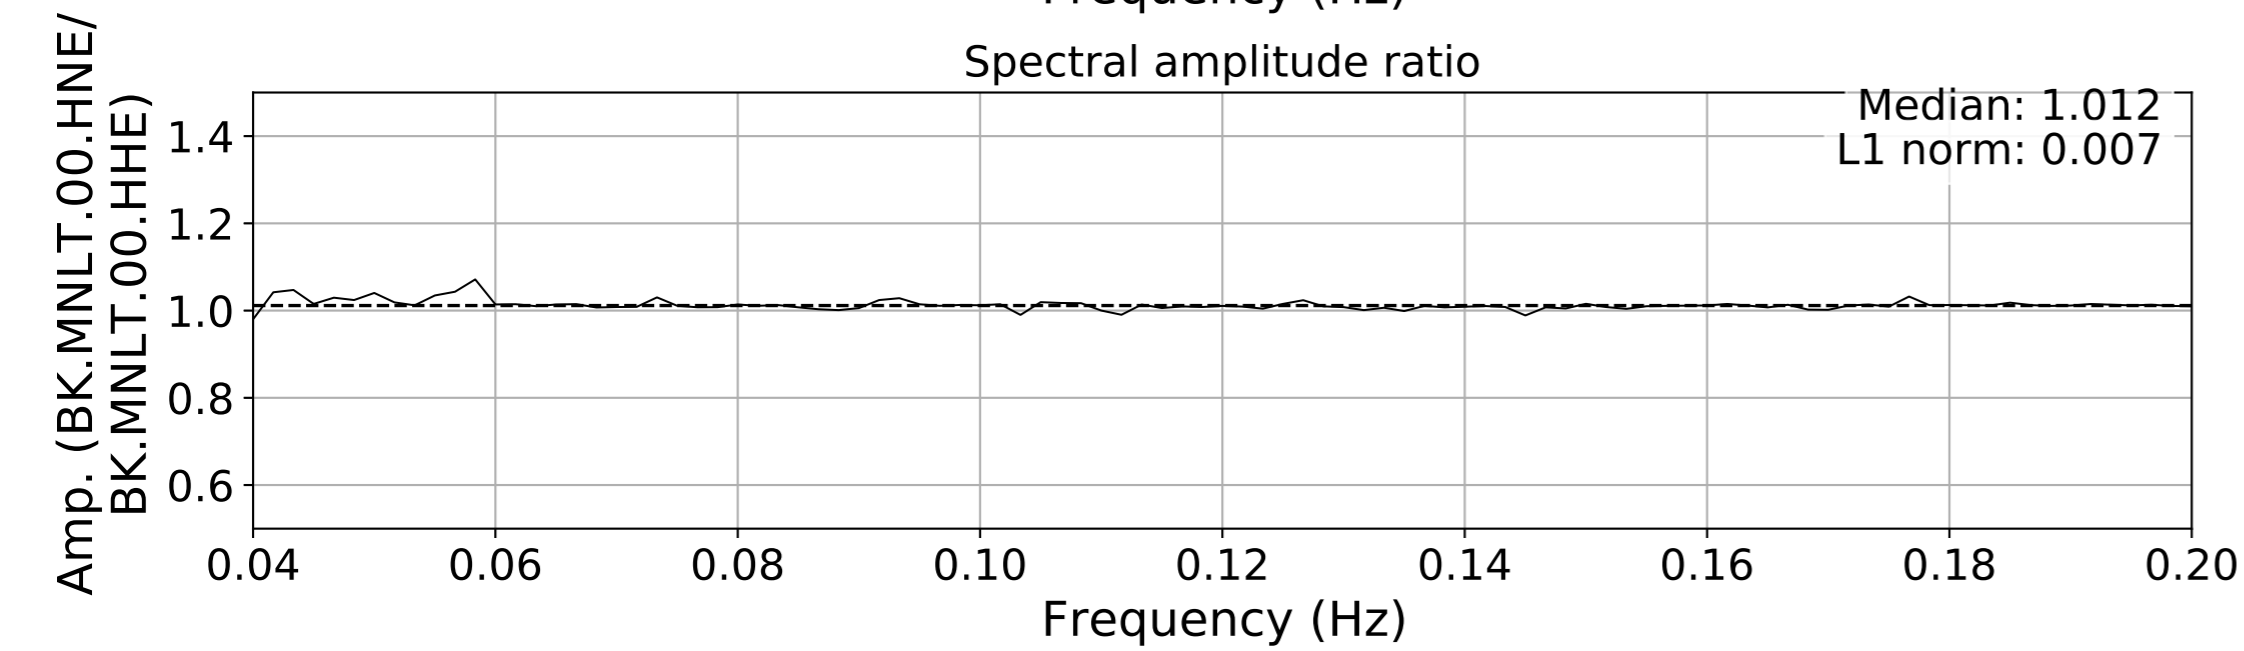

2024.340.184421_M7.0_nc75095651
Origin Time:2024-12-05T18:44:21.110000Z USGS event-id:nc75095651
M7.0 2024 Offshore Cape Mendocino, California Earthquake