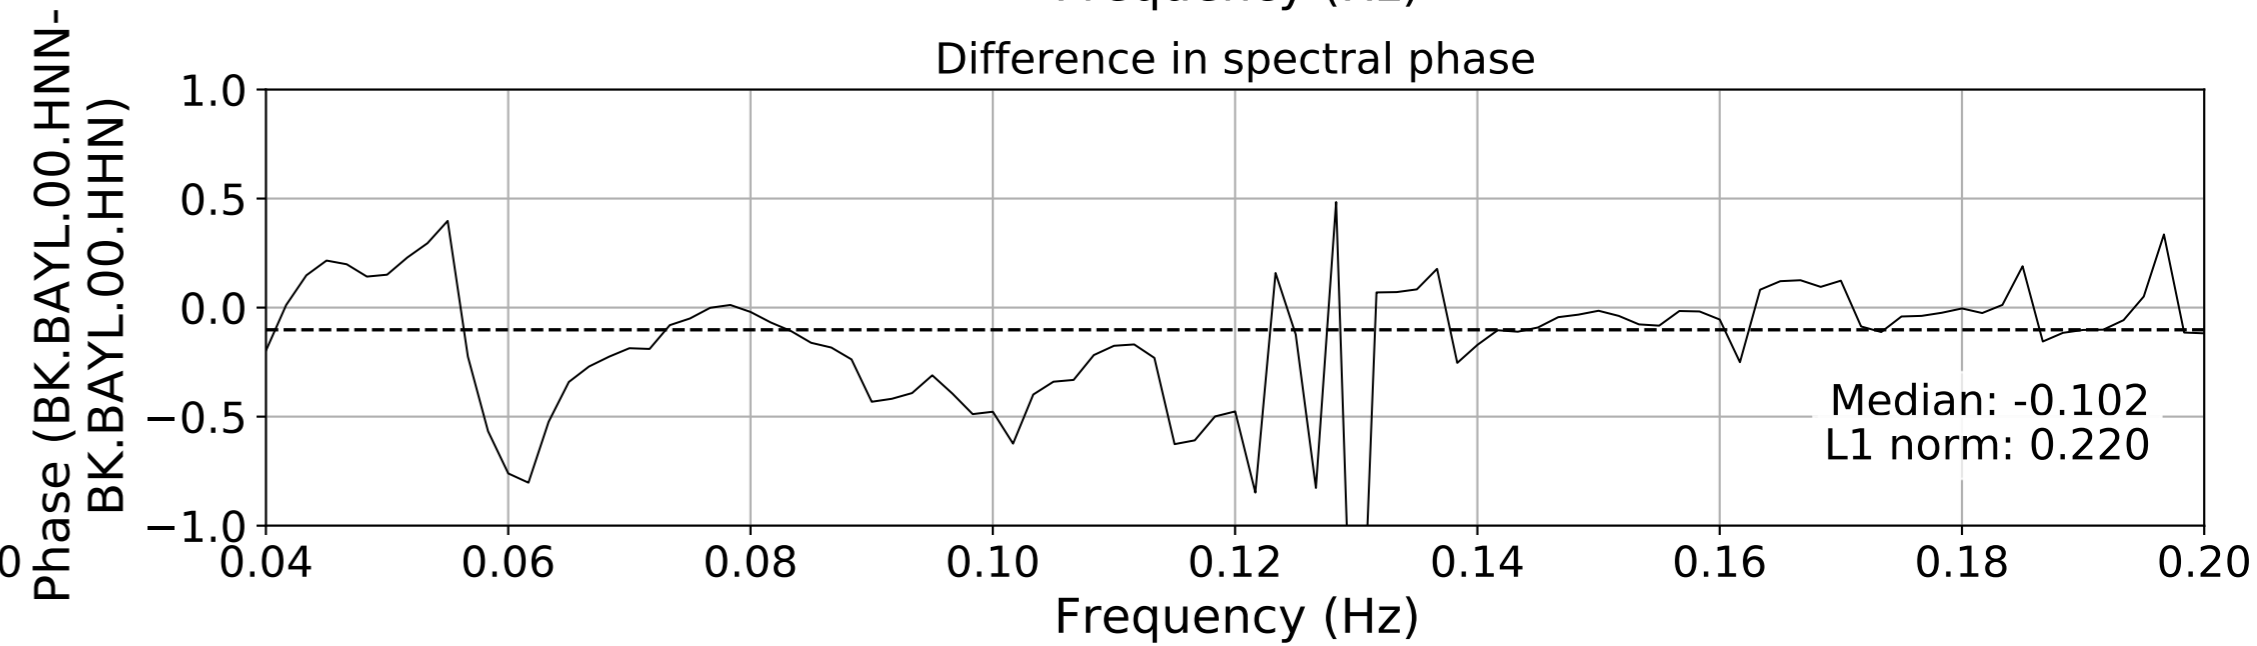

2024.340.184421_M7.0_nc75095651
Origin Time:2024-12-05T18:44:21.110000Z USGS event-id:nc75095651
M7.0 2024 Offshore Cape Mendocino, California Earthquake