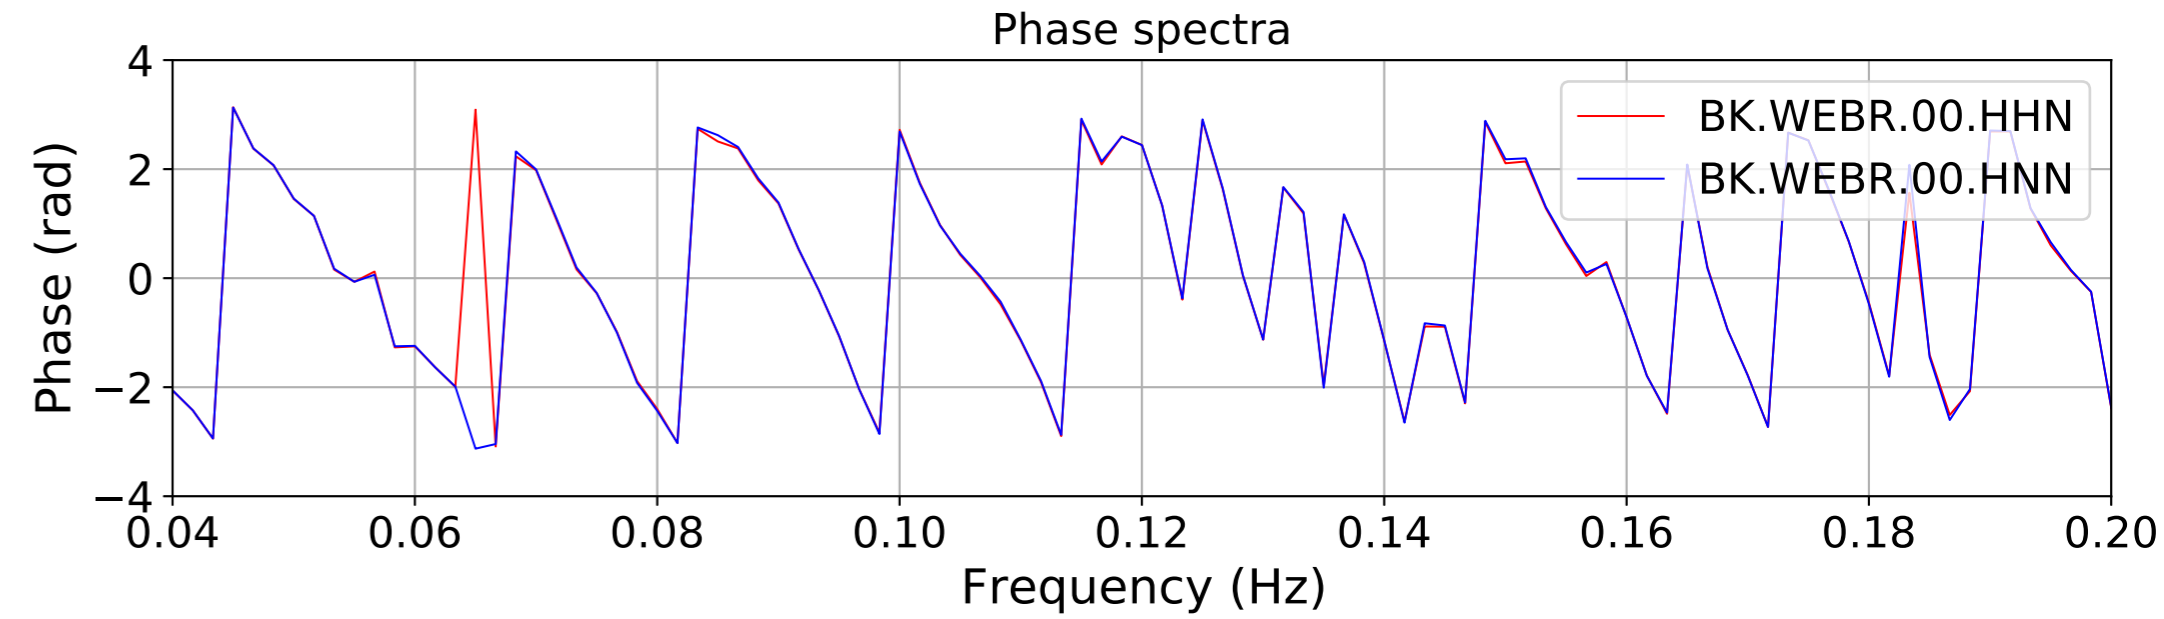

2024.340.184421_M7.0_nc75095651
Origin Time:2024-12-05T18:44:21.110000Z USGS event-id:nc75095651
M7.0 2024 Offshore Cape Mendocino, California Earthquake