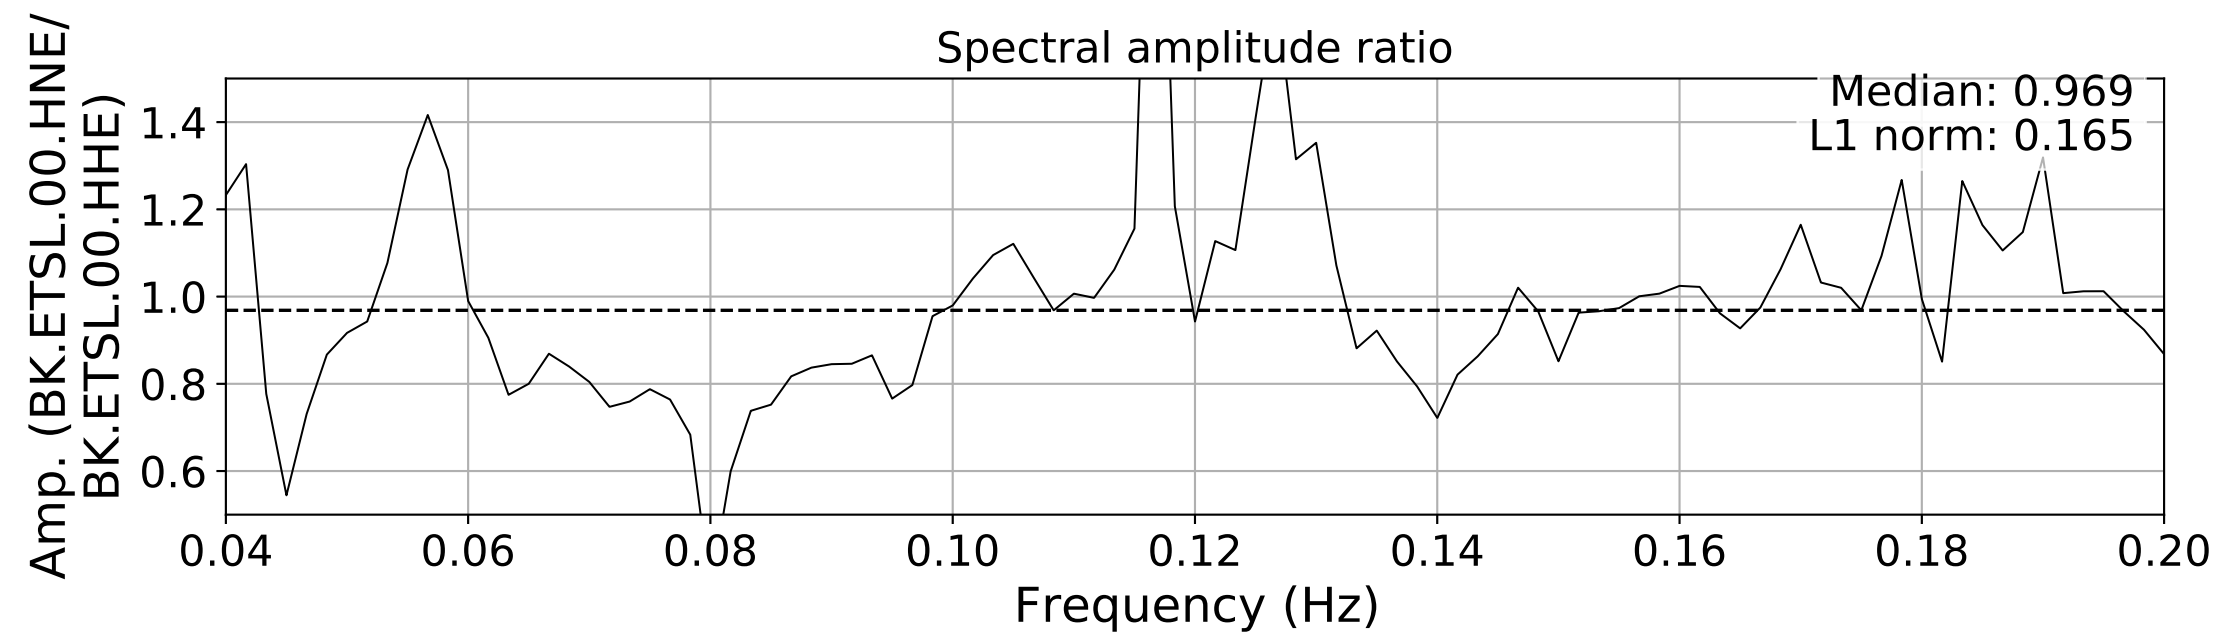

2024.340.184421_M7.0_nc75095651
Origin Time:2024-12-05T18:44:21.110000Z USGS event-id:nc75095651
M7.0 2024 Offshore Cape Mendocino, California Earthquake