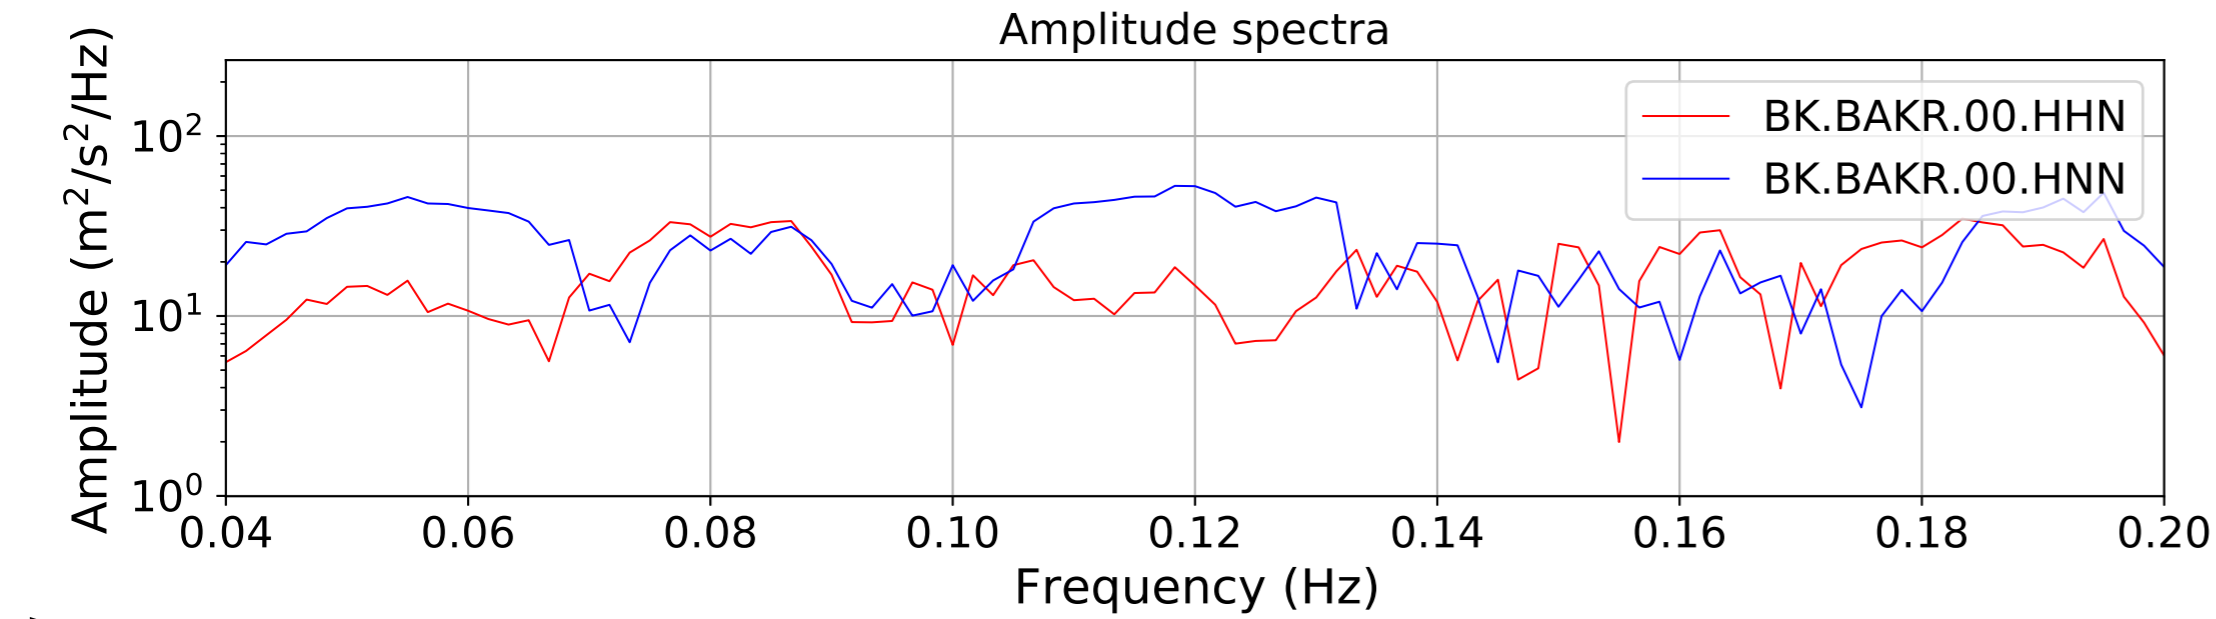

2024.340.184421_M7.0_nc75095651
Origin Time:2024-12-05T18:44:21.110000Z USGS event-id:nc75095651
M7.0 2024 Offshore Cape Mendocino, California Earthquake