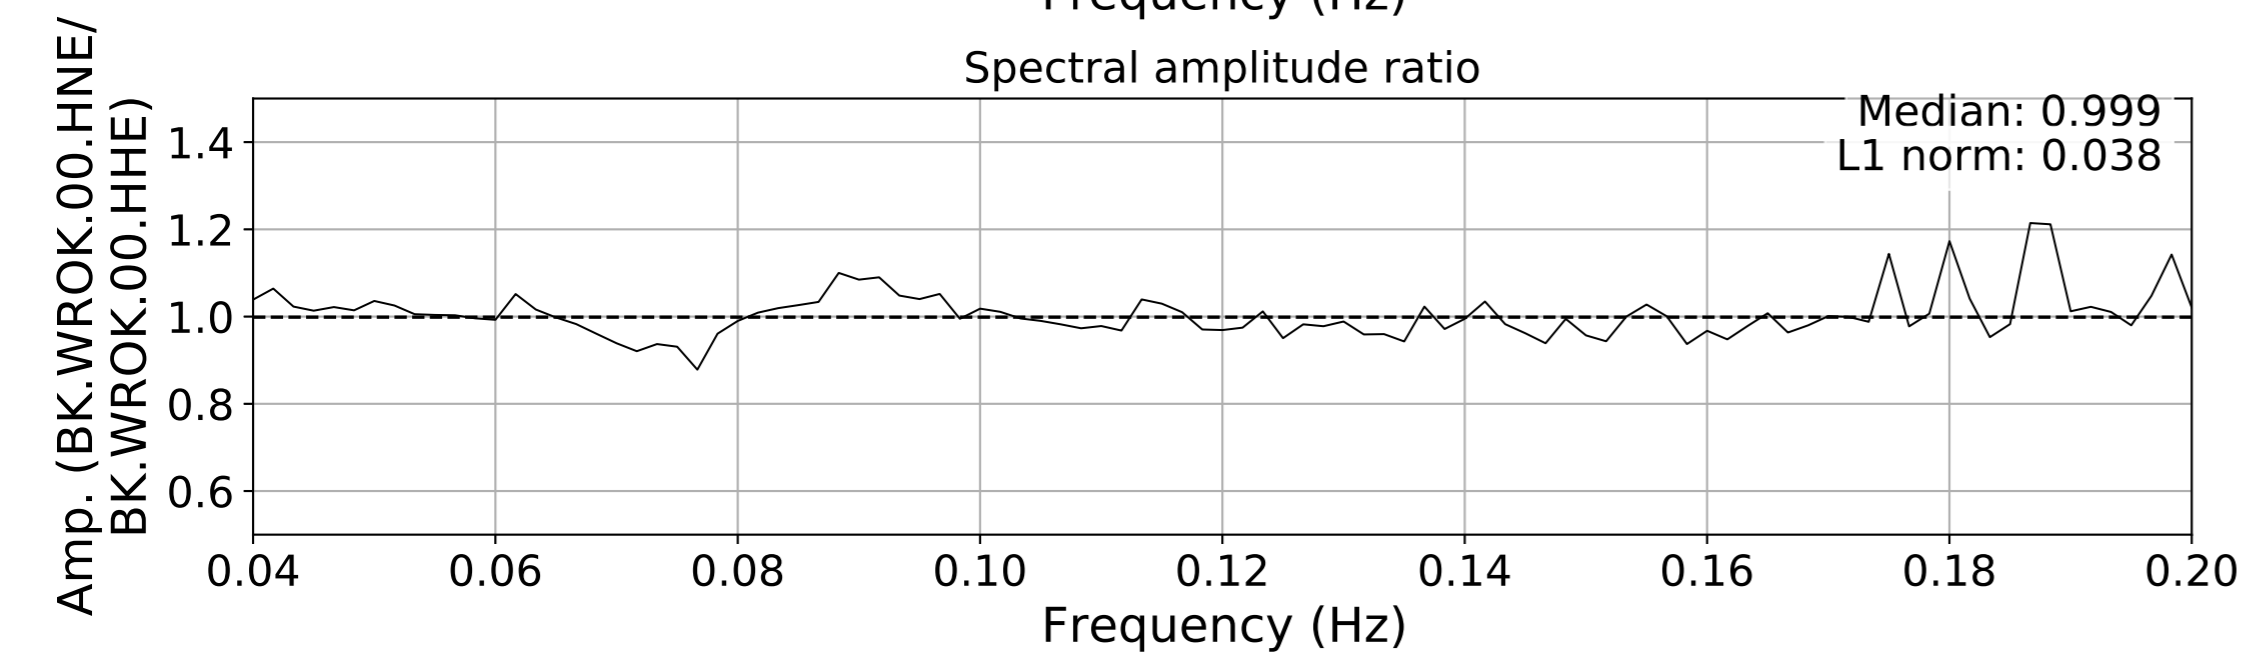

2024.340.184421_M7.0_nc75095651
Origin Time:2024-12-05T18:44:21.110000Z USGS event-id:nc75095651
M7.0 2024 Offshore Cape Mendocino, California Earthquake