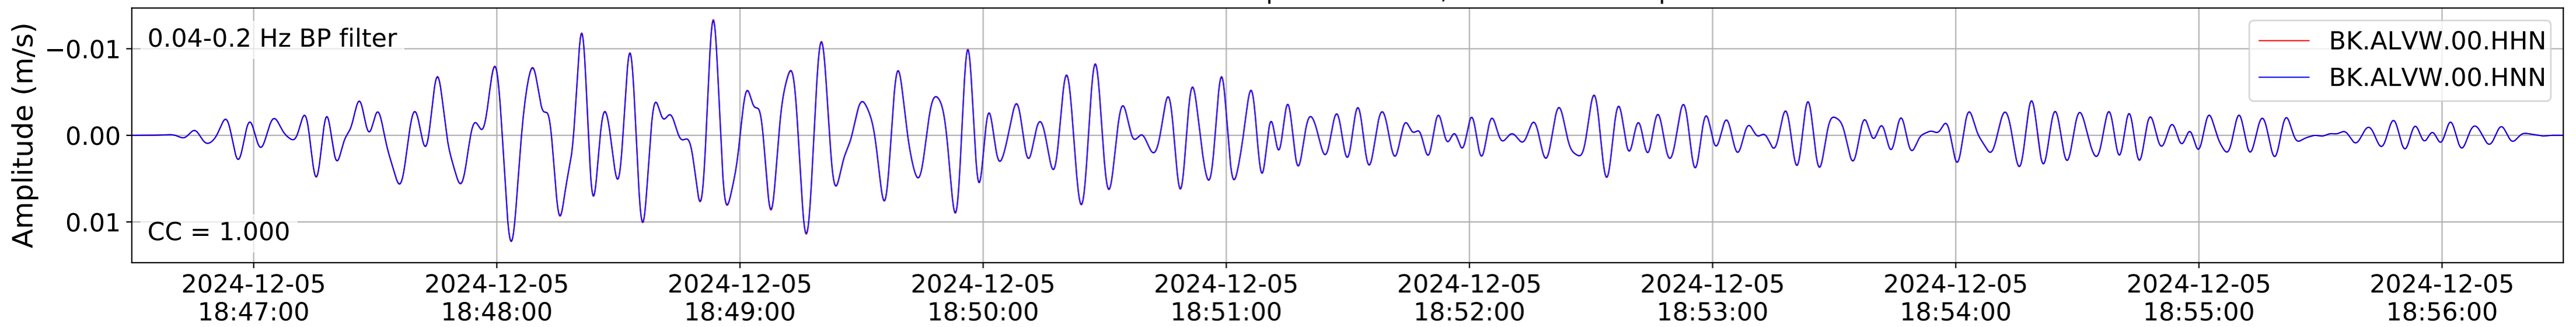

2024.340.184421.M7.0_nc75095651
Origin Time:2024-12-05T18:44:21.110000Z USGS event-id:nc75095651
M7.0 2024 Offshore Cape Mendocino, California Earthquake