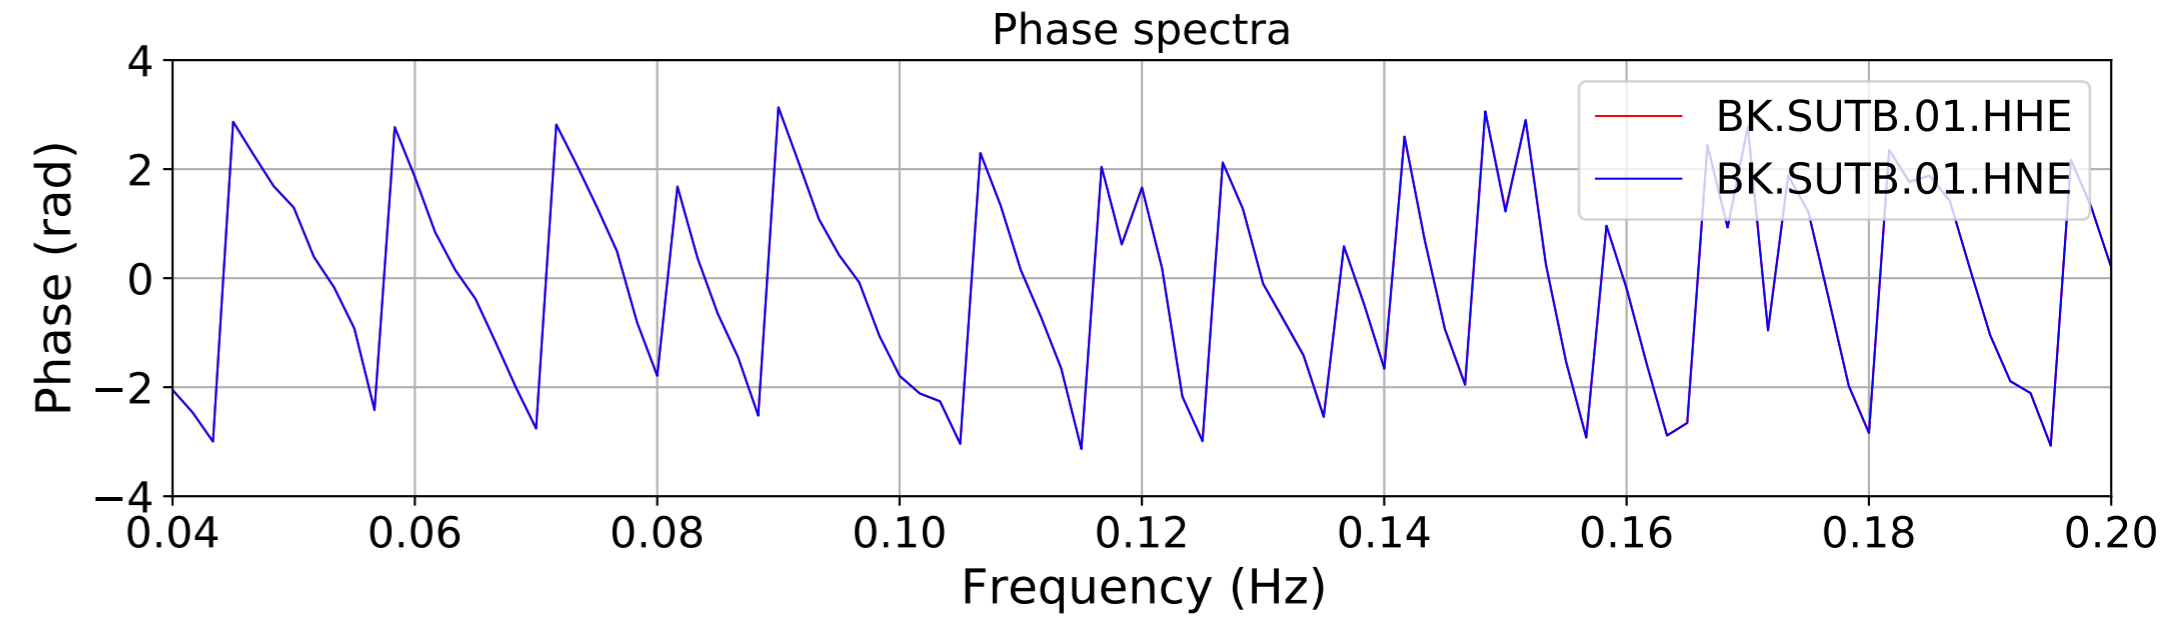

2024.340.184421_M7.0_nc75095651
Origin Time:2024-12-05T18:44:21.110000Z USGS event-id:nc75095651
M7.0 2024 Offshore Cape Mendocino, California Earthquake