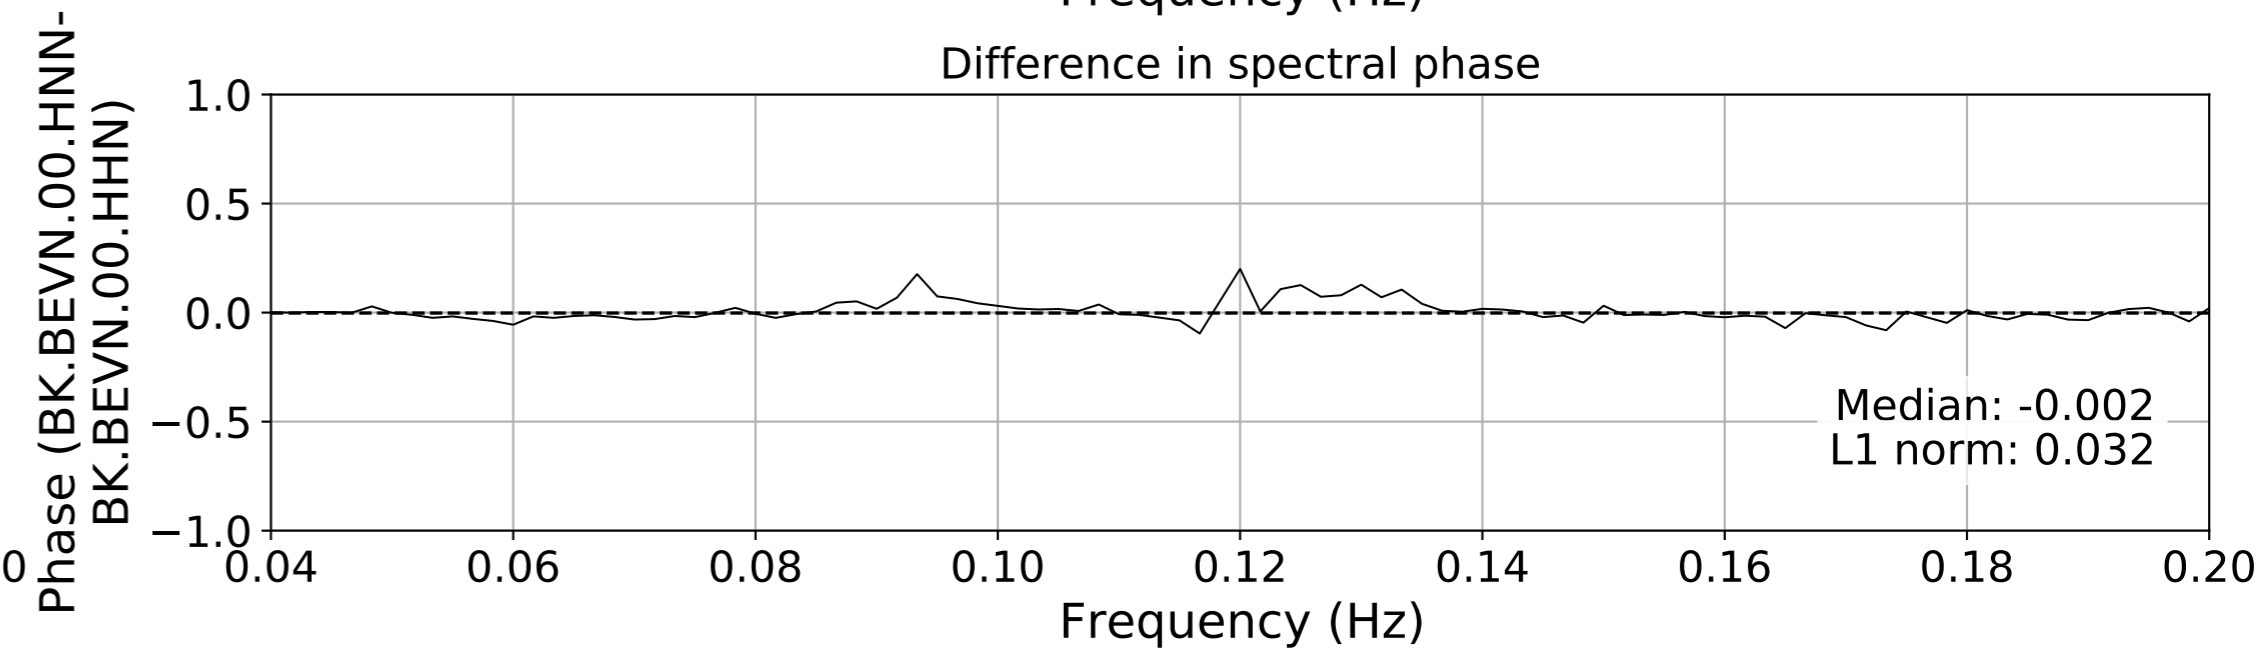

2024.340.184421.M7.0_nc75095651
Origin Time:2024-12-05T18:44:21.110000Z USGS event-id:nc75095651
M7.0 2024 Offshore Cape Mendocino, California Earthquake