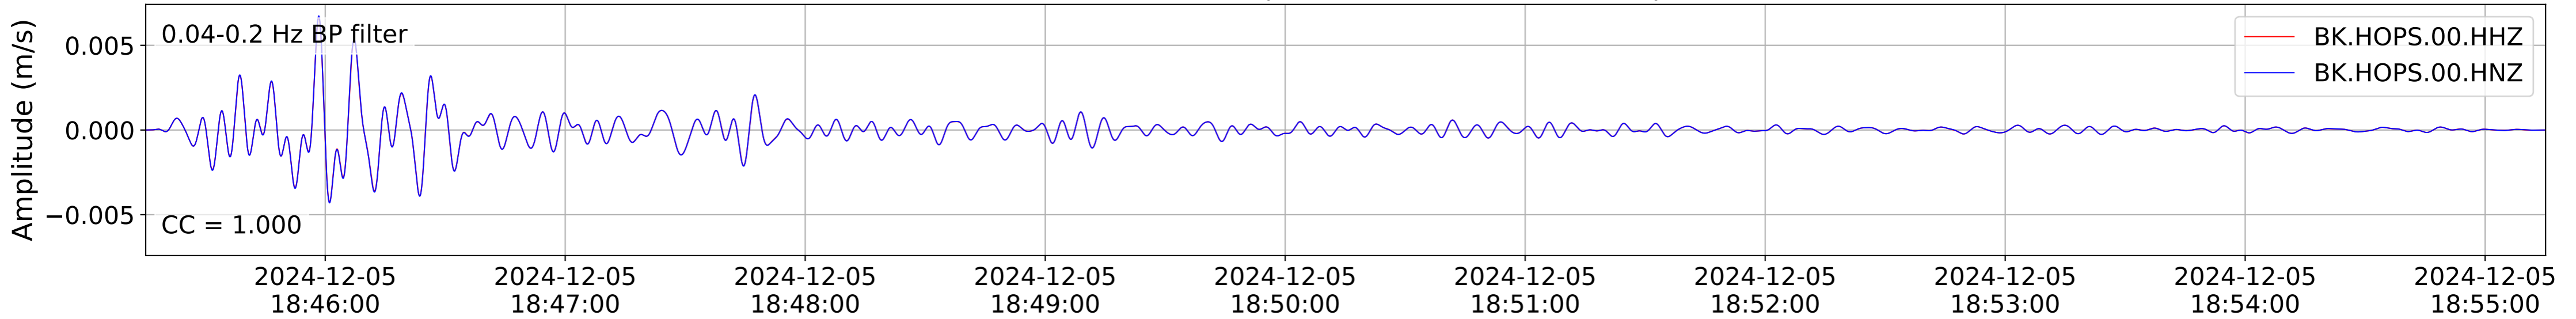

2024.340.184421_M7.0_nc75095651
Origin Time:2024-12-05T18:44:21.110000Z USGS event-id:nc75095651
M7.0 2024 Offshore Cape Mendocino, California Earthquake