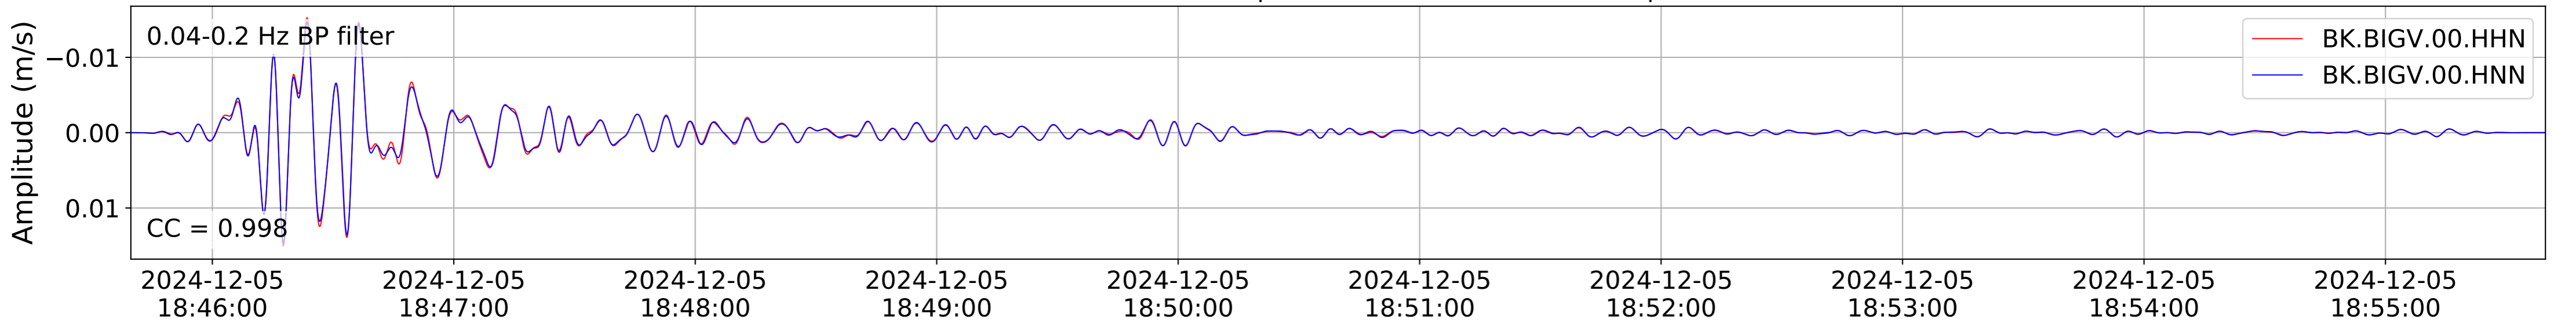

2024.340.184421_M7.0_nc75095651
Origin Time:2024-12-05T18:44:21.110000Z USGS event-id:nc75095651
M7.0 2024 Offshore Cape Mendocino, California Earthquake