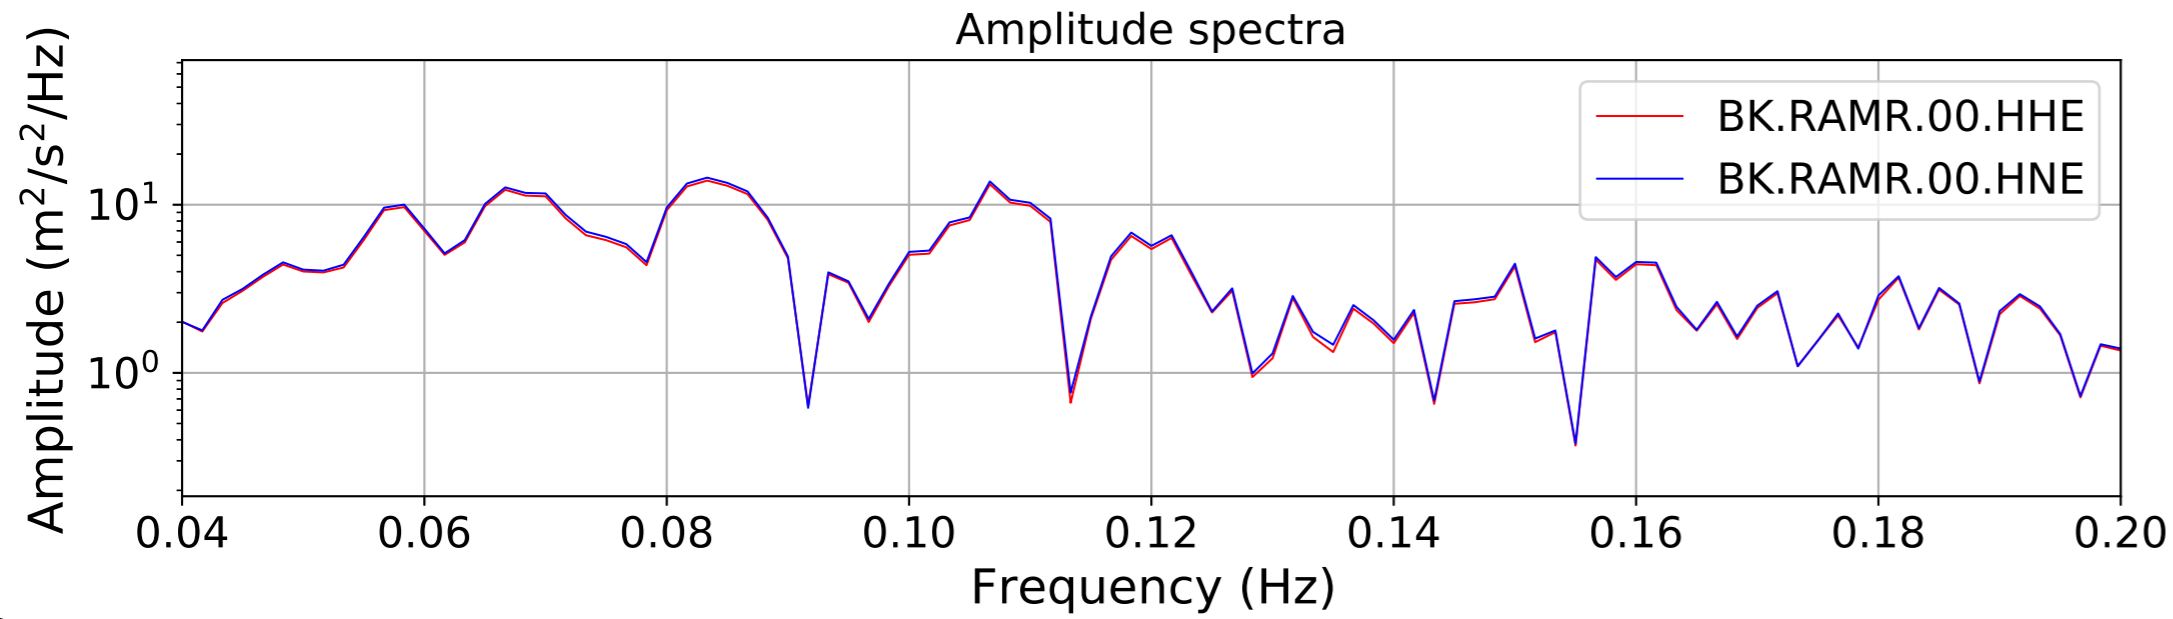

2024.340.184421_M7.0_nc75095651
Origin Time:2024-12-05T18:44:21.110000Z USGS event-id:nc75095651
M7.0 2024 Offshore Cape Mendocino, California Earthquake