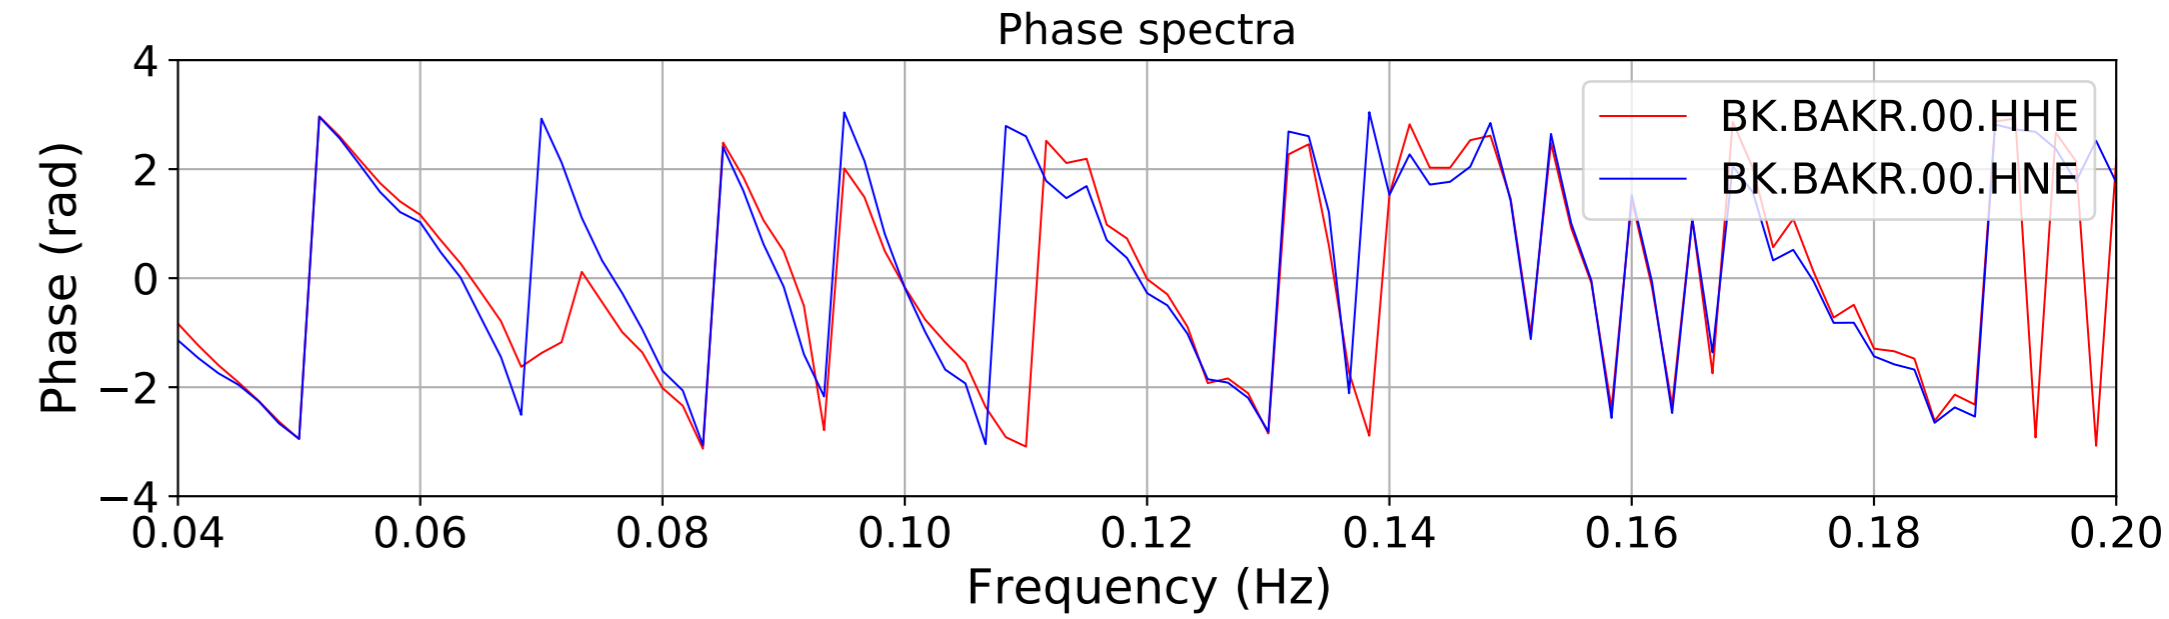

2024.340.184421.M7.0_nc75095651
Origin Time:2024-12-05T18:44:21.110000Z USGS event-id:nc75095651
M7.0 2024 Offshore Cape Mendocino, California Earthquake