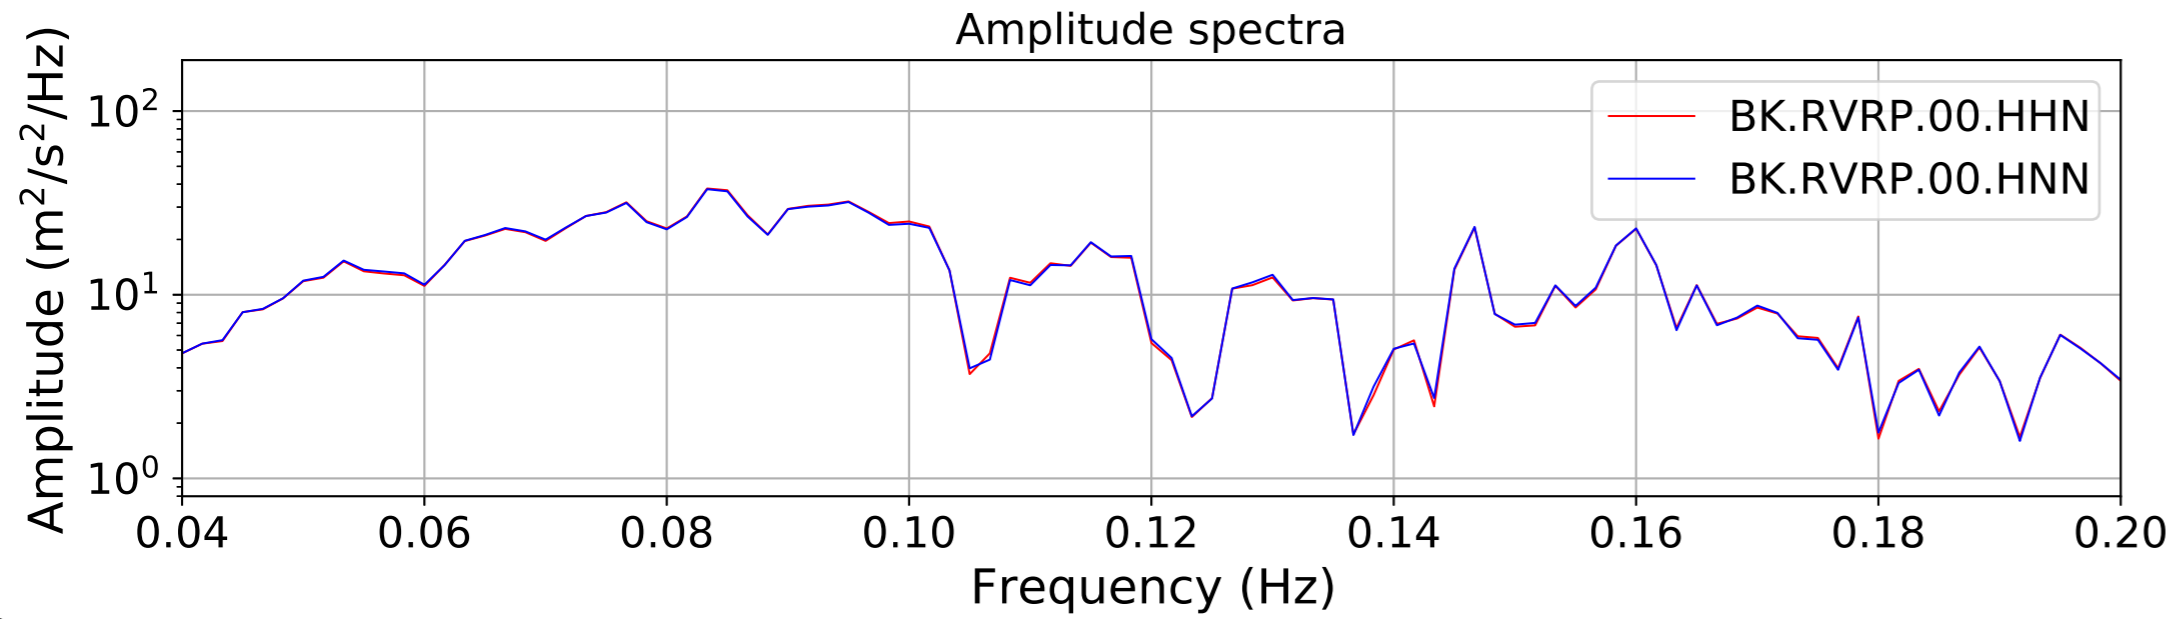

2024.340.184421_M7.0_nc75095651
Origin Time:2024-12-05T18:44:21.110000Z USGS event-id:nc75095651
M7.0 2024 Offshore Cape Mendocino, California Earthquake