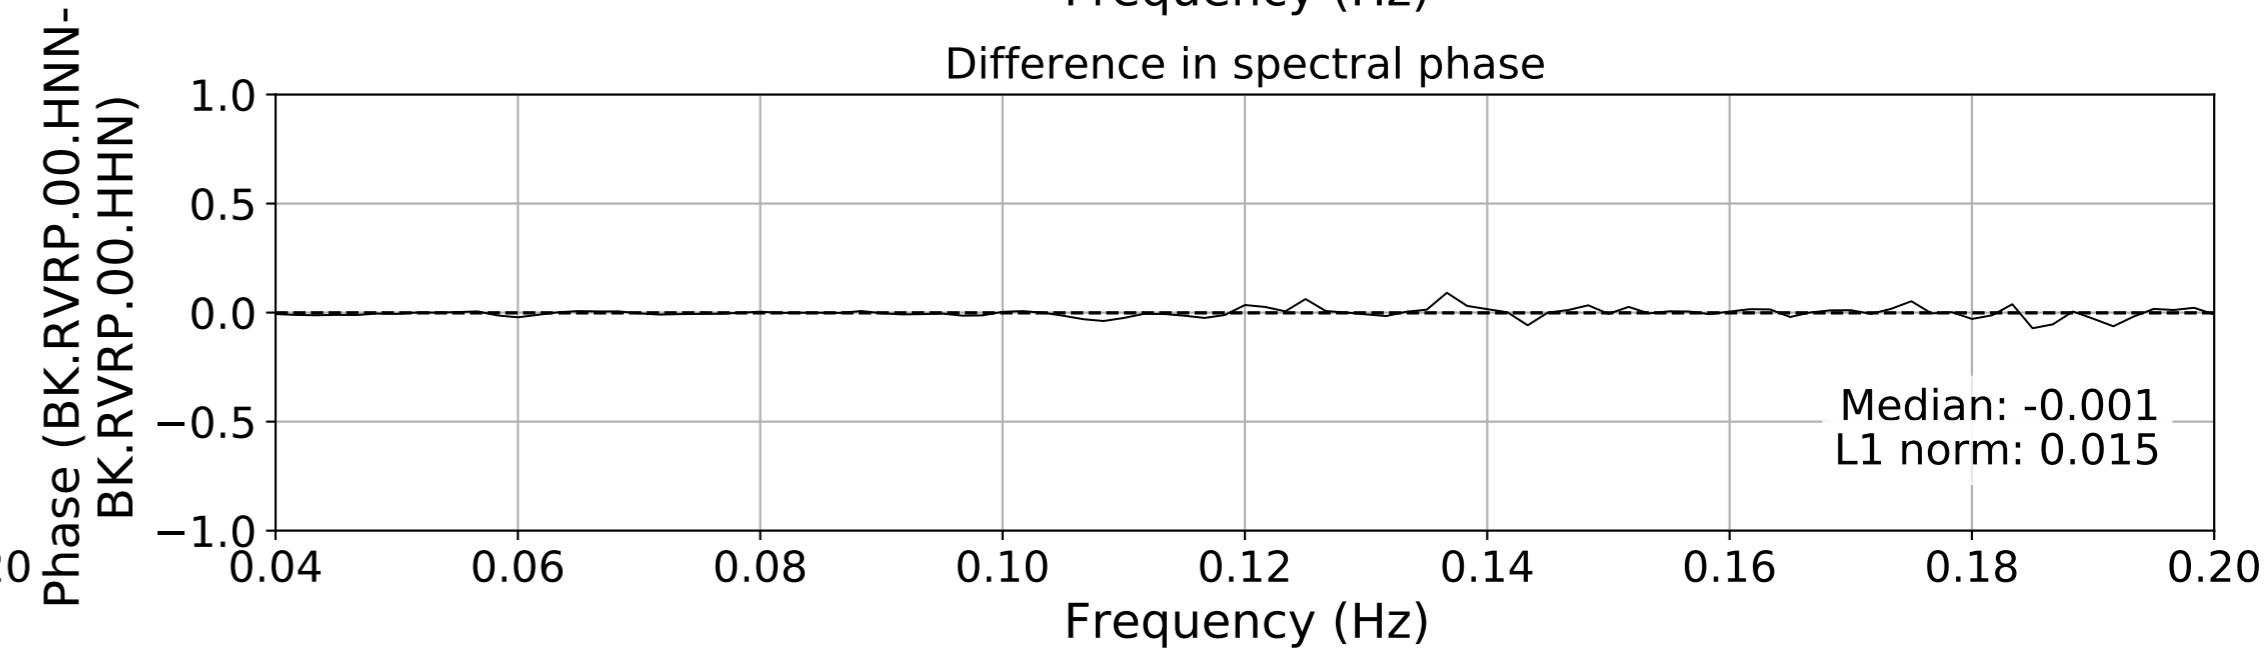

2024.340.184421_M7.0_nc75095651
Origin Time:2024-12-05T18:44:21.110000Z USGS event-id:nc75095651
M7.0 2024 Offshore Cape Mendocino, California Earthquake