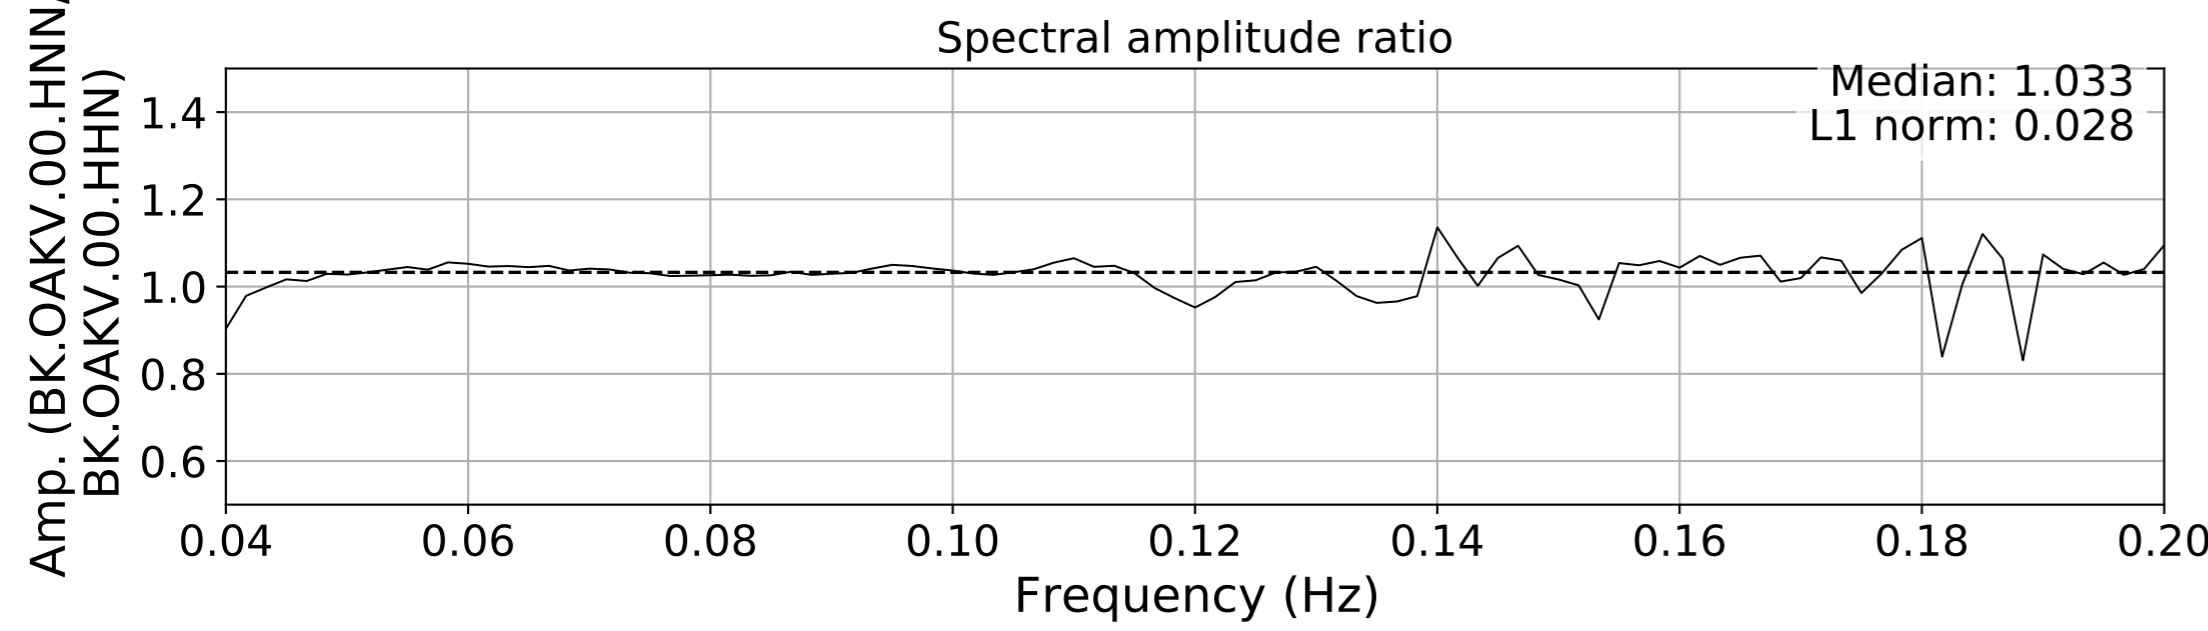

2024.340.184421_M7.0_nc75095651
Origin Time:2024-12-05T18:44:21.110000Z USGS event-id:nc75095651
M7.0 2024 Offshore Cape Mendocino, California Earthquake