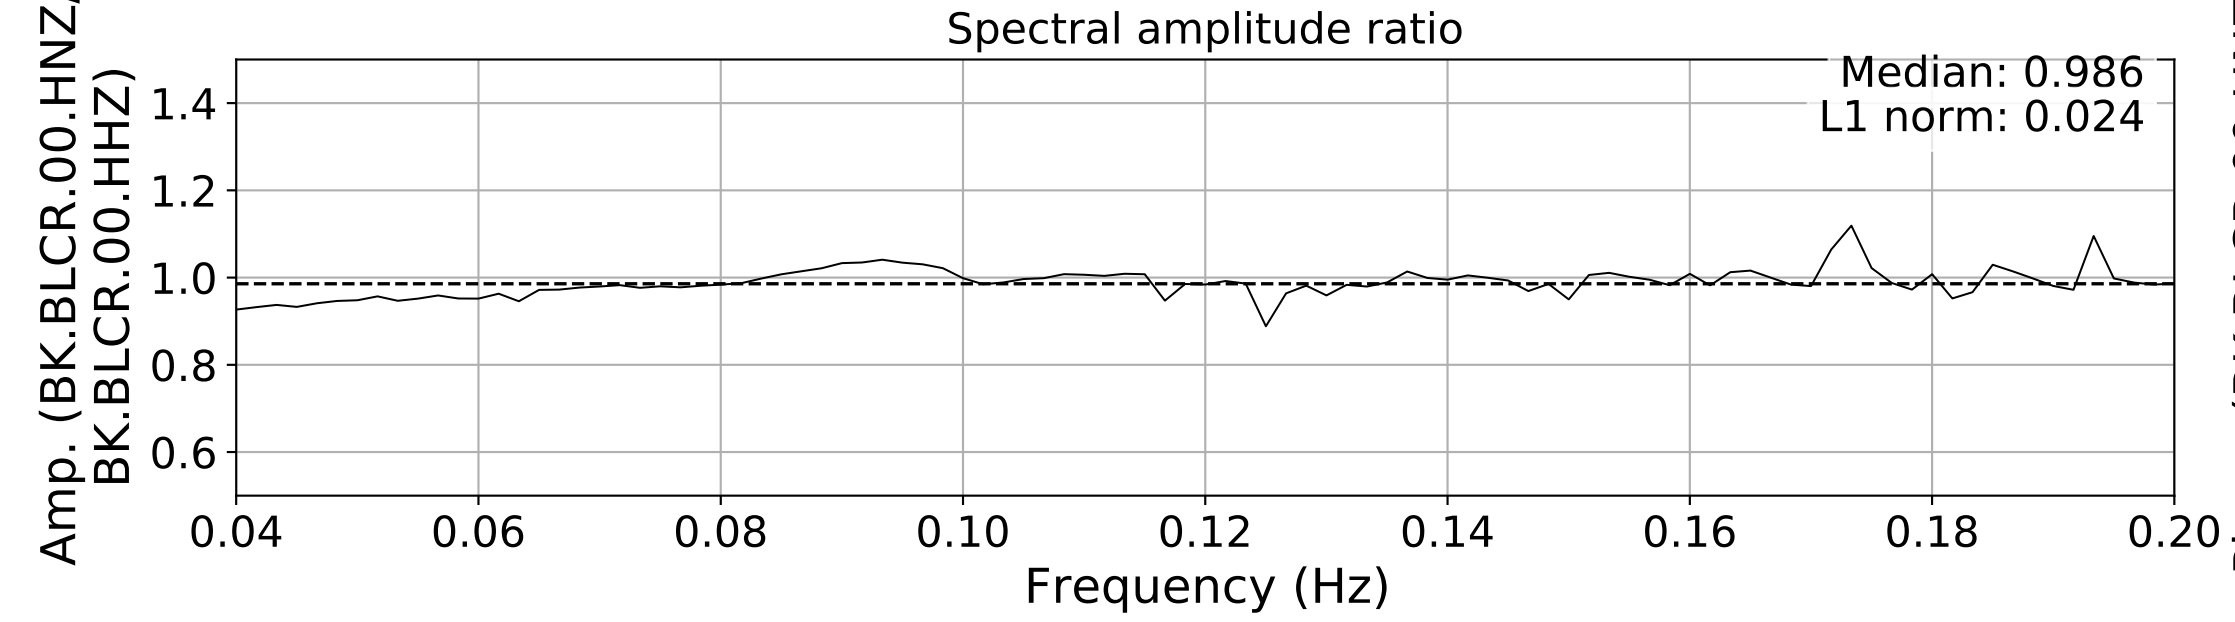

2024.340.184421_M7.0_nc75095651
Origin Time:2024-12-05T18:44:21.110000Z USGS event-id:nc75095651
M7.0 2024 Offshore Cape Mendocino, California Earthquake