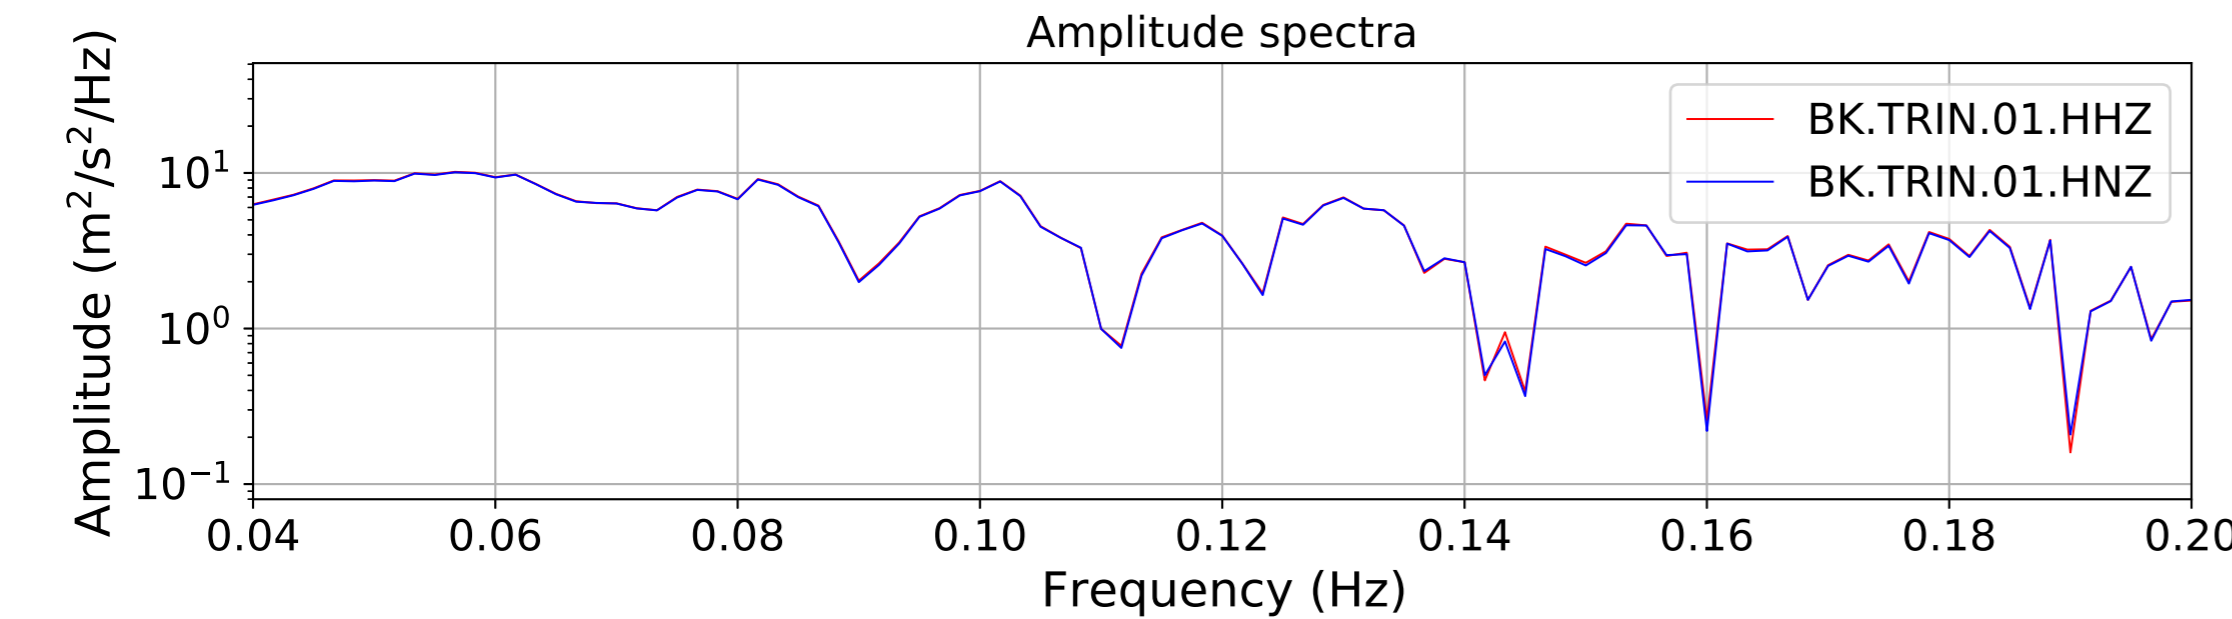

2024.340.184421_M7.0_nc75095651
Origin Time:2024-12-05T18:44:21.110000Z USGS event-id:nc75095651
M7.0 2024 Offshore Cape Mendocino, California Earthquake