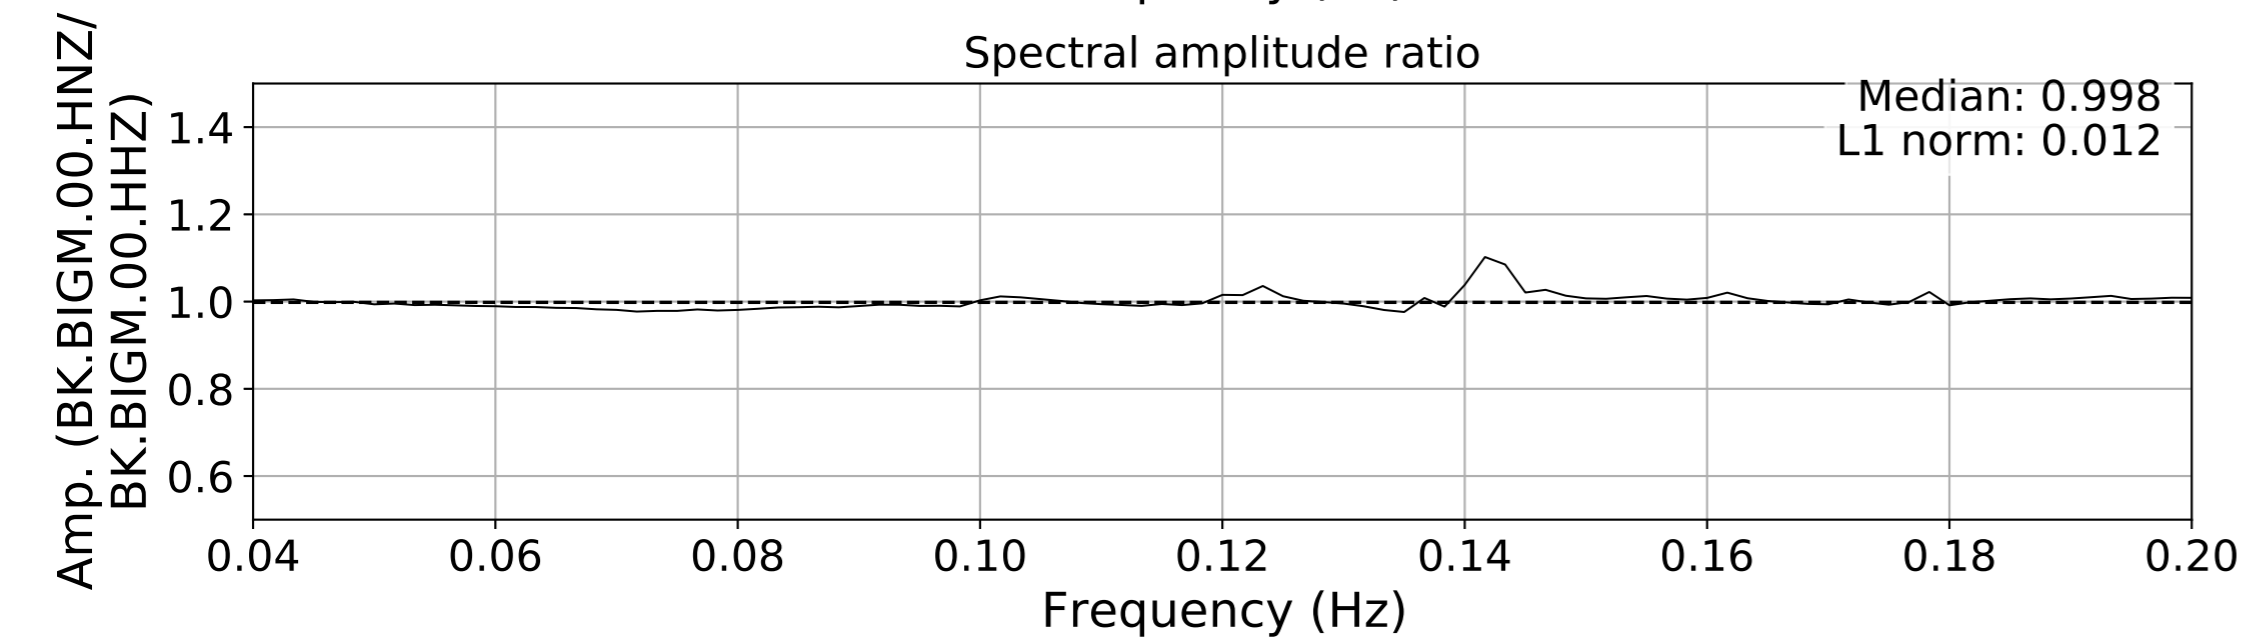

2024.340.184421_M7.0_nc75095651
Origin Time:2024-12-05T18:44:21.110000Z USGS event-id:nc75095651
M7.0 2024 Offshore Cape Mendocino, California Earthquake