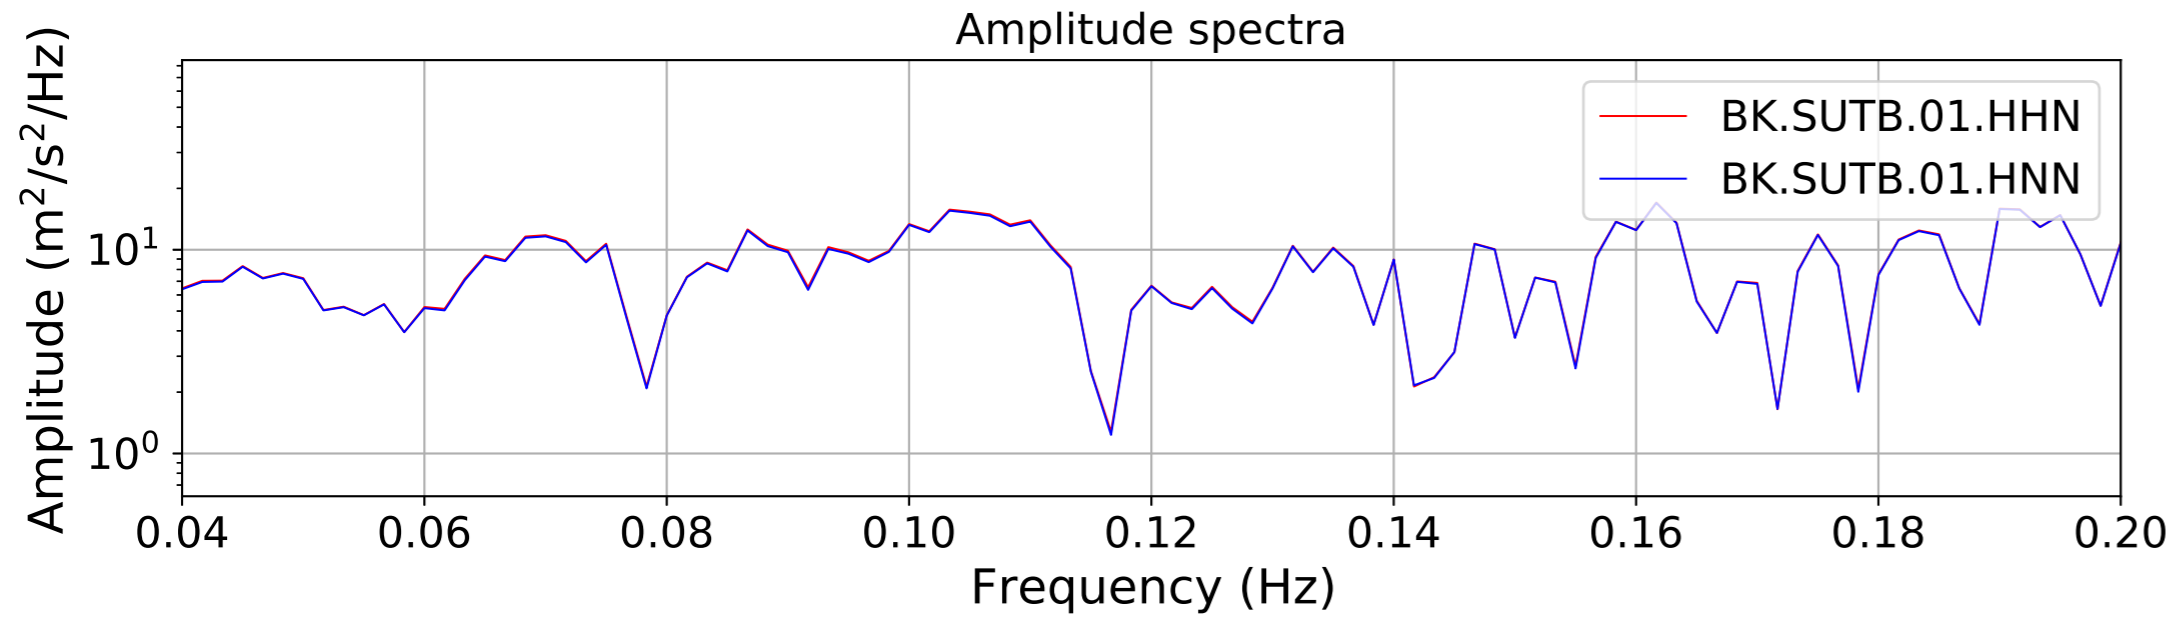

2024.340.184421_M7.0_nc75095651
Origin Time:2024-12-05T18:44:21.110000Z USGS event-id:nc75095651
M7.0 2024 Offshore Cape Mendocino, California Earthquake