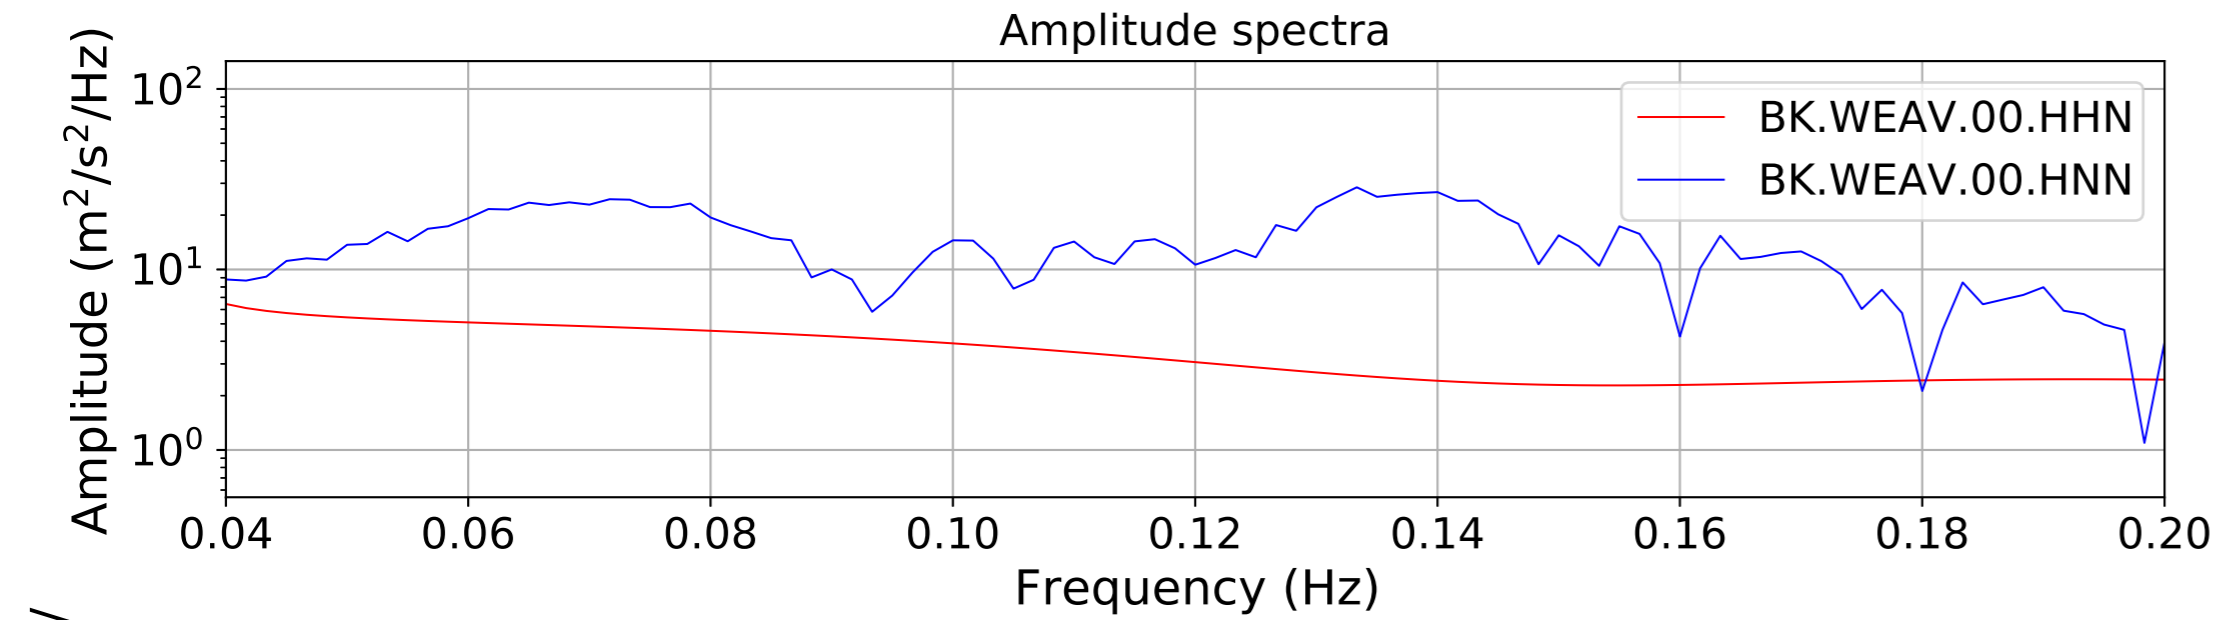

2024.340.184421_M7.0_nc75095651
Origin Time:2024-12-05T18:44:21.110000Z USGS event-id:nc75095651
M7.0 2024 Offshore Cape Mendocino, California Earthquake