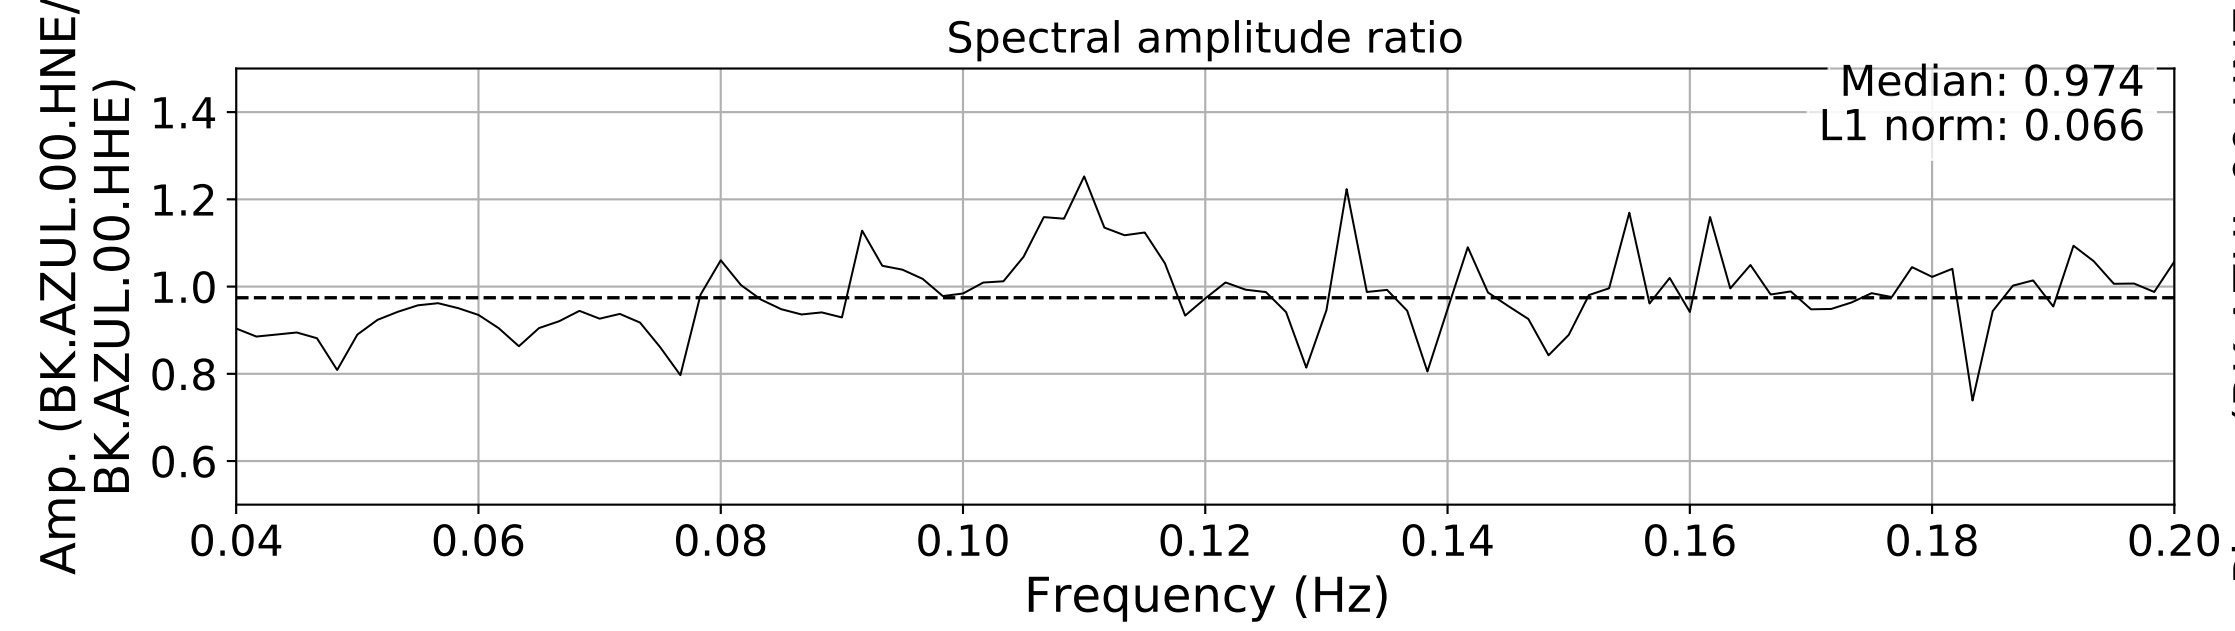

2024.340.184421_M7.0_nc75095651
Origin Time:2024-12-05T18:44:21.110000Z USGS event-id:nc75095651
M7.0 2024 Offshore Cape Mendocino, California Earthquake