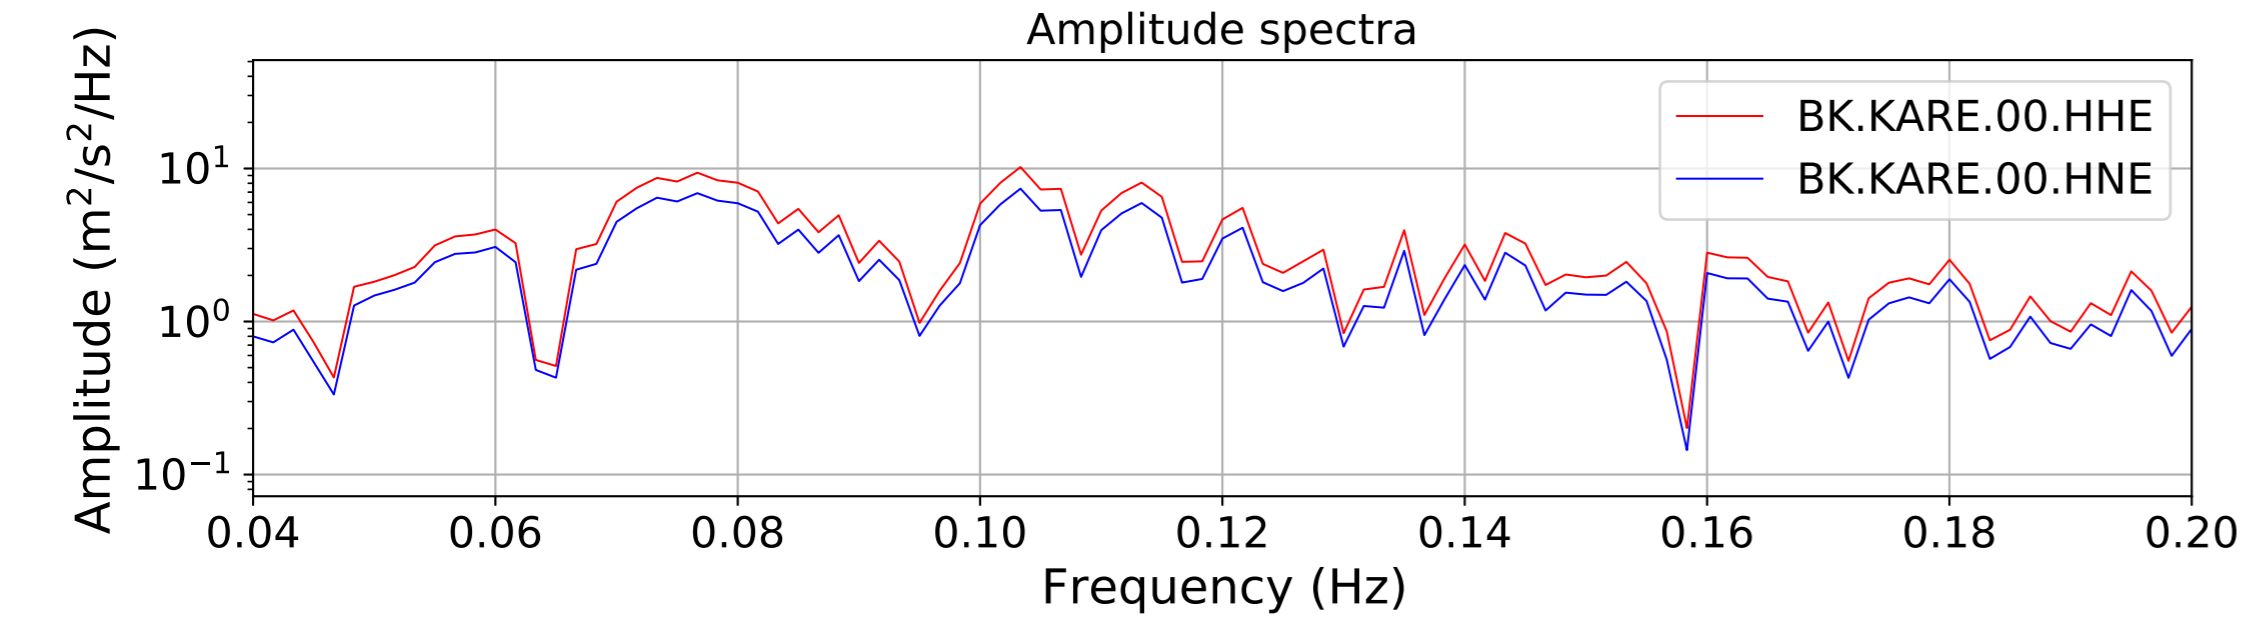

2024.340.184421_M7.0_nc75095651
Origin Time:2024-12-05T18:44:21.110000Z USGS event-id:nc75095651
M7.0 2024 Offshore Cape Mendocino, California Earthquake