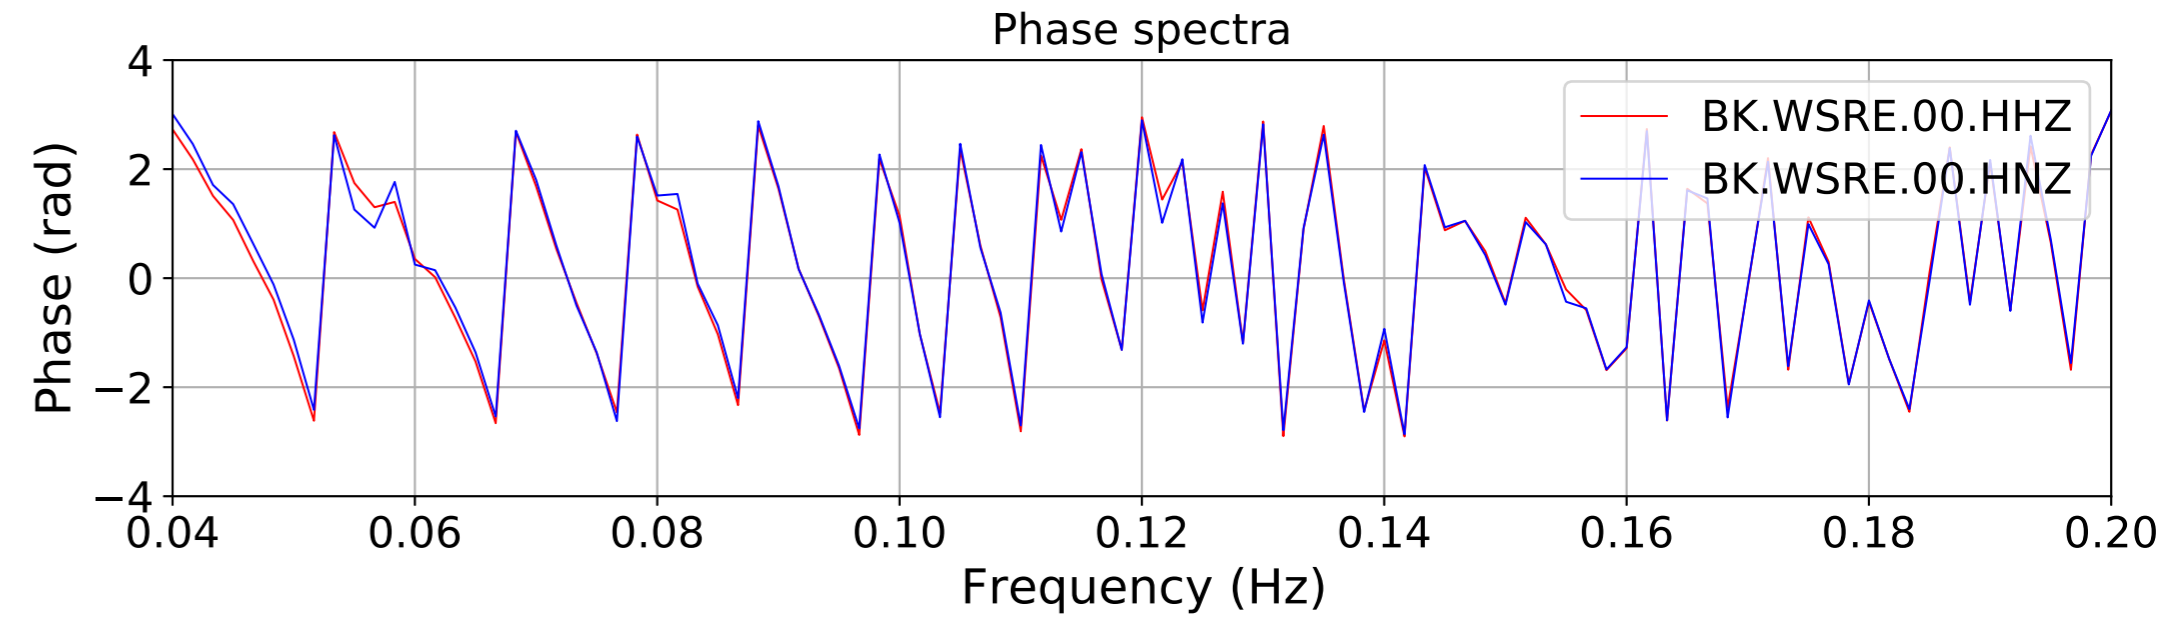

2024.340.184421_M7.0_nc75095651
Origin Time:2024-12-05T18:44:21.110000Z USGS event-id:nc75095651
M7.0 2024 Offshore Cape Mendocino, California Earthquake