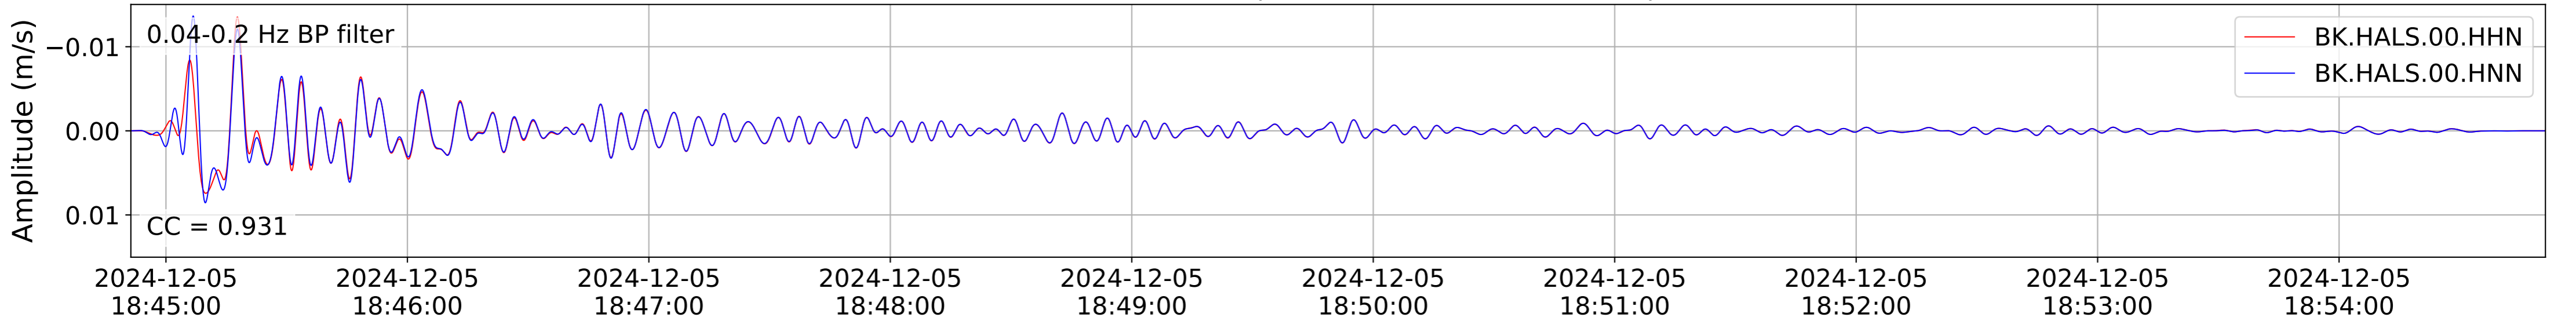

2024.340.184421.M7.0_nc75095651
Origin Time:2024-12-05T18:44:21.110000Z USGS event-id:nc75095651
M7.0 2024 Offshore Cape Mendocino, California Earthquake