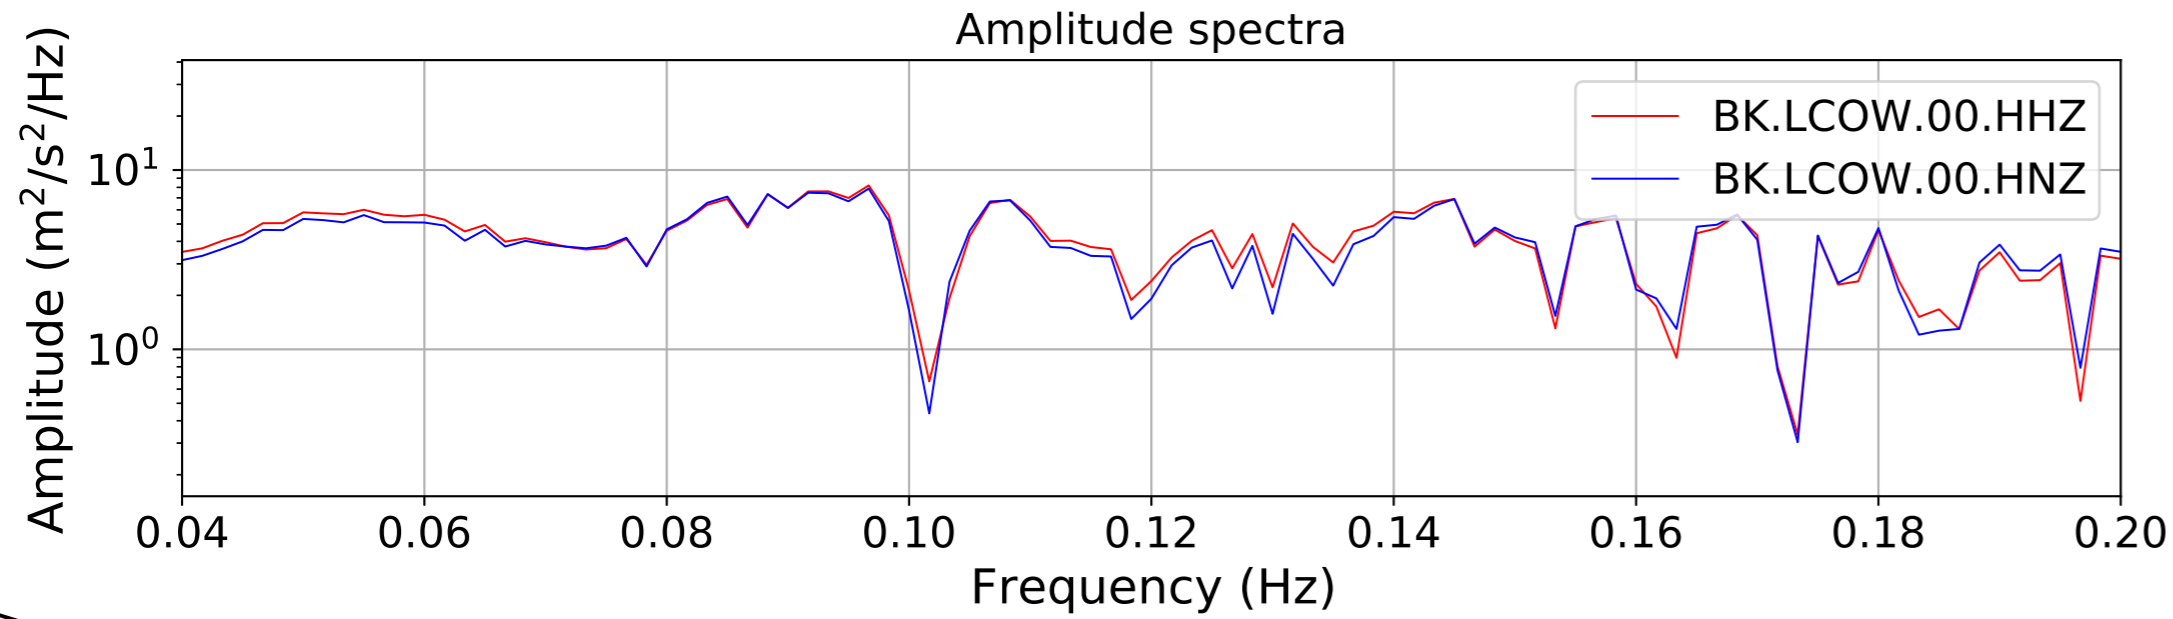

2024.340.184421_M7.0_nc75095651
Origin Time:2024-12-05T18:44:21.110000Z USGS event-id:nc75095651
M7.0 2024 Offshore Cape Mendocino, California Earthquake