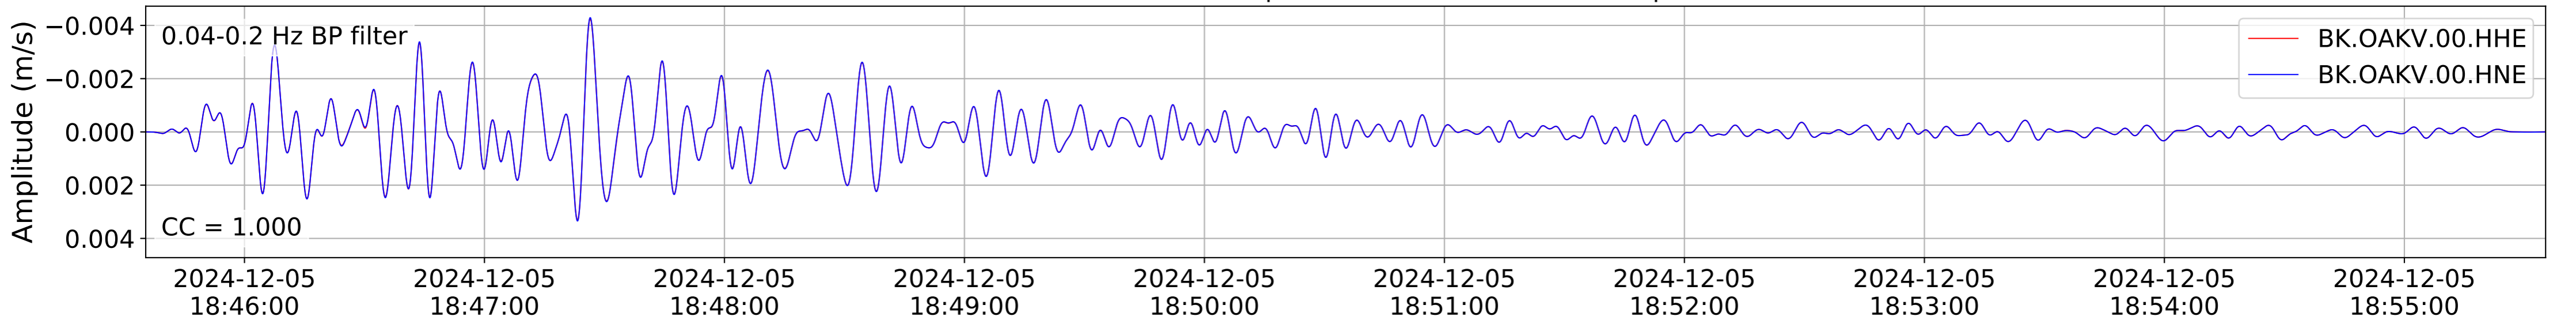

2024.340.184421_M7.0_nc75095651
Origin Time:2024-12-05T18:44:21.110000Z USGS event-id:nc75095651
M7.0 2024 Offshore Cape Mendocino, California Earthquake