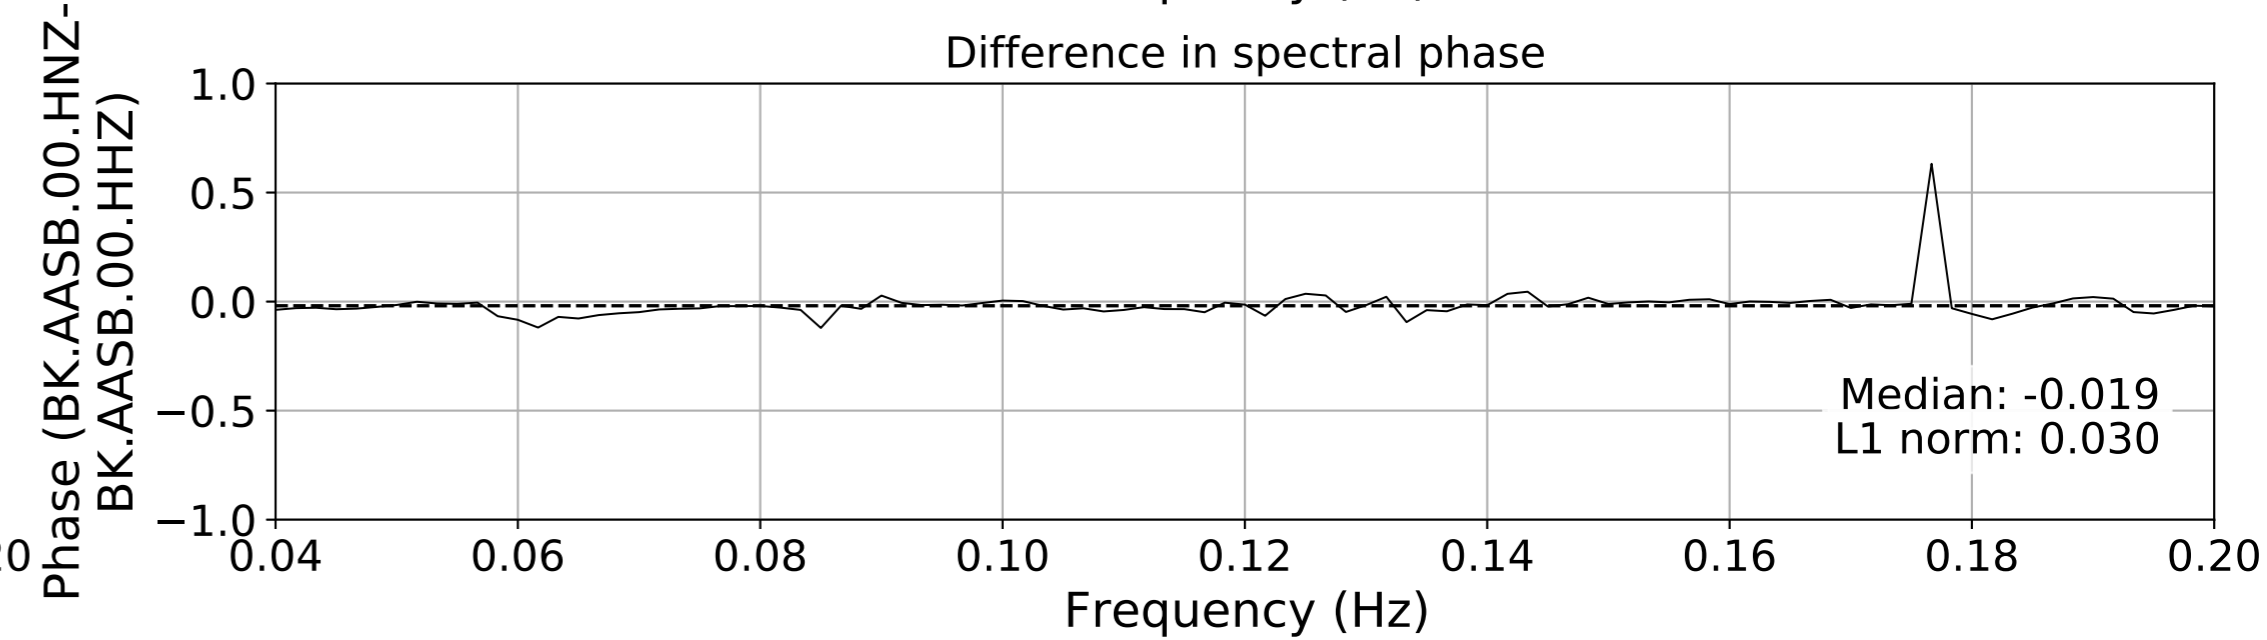

2024.340.184421_M7.0_nc75095651
Origin Time:2024-12-05T18:44:21.110000Z USGS event-id:nc75095651
M7.0 2024 Offshore Cape Mendocino, California Earthquake