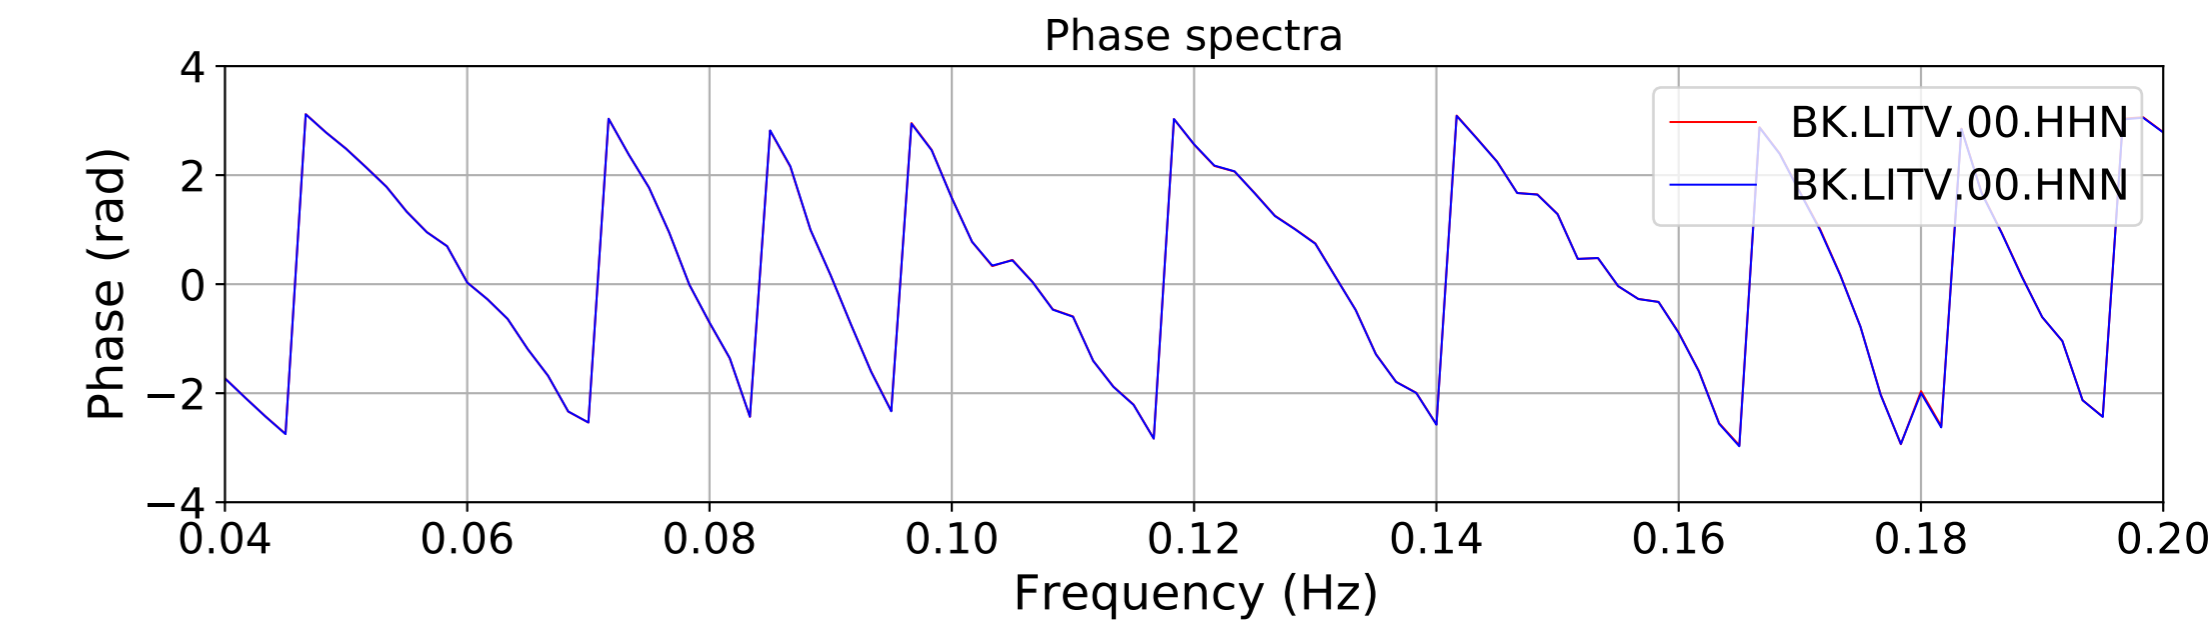

2024.340.184421_M7.0_nc75095651
Origin Time:2024-12-05T18:44:21.110000Z USGS event-id:nc75095651
M7.0 2024 Offshore Cape Mendocino, California Earthquake