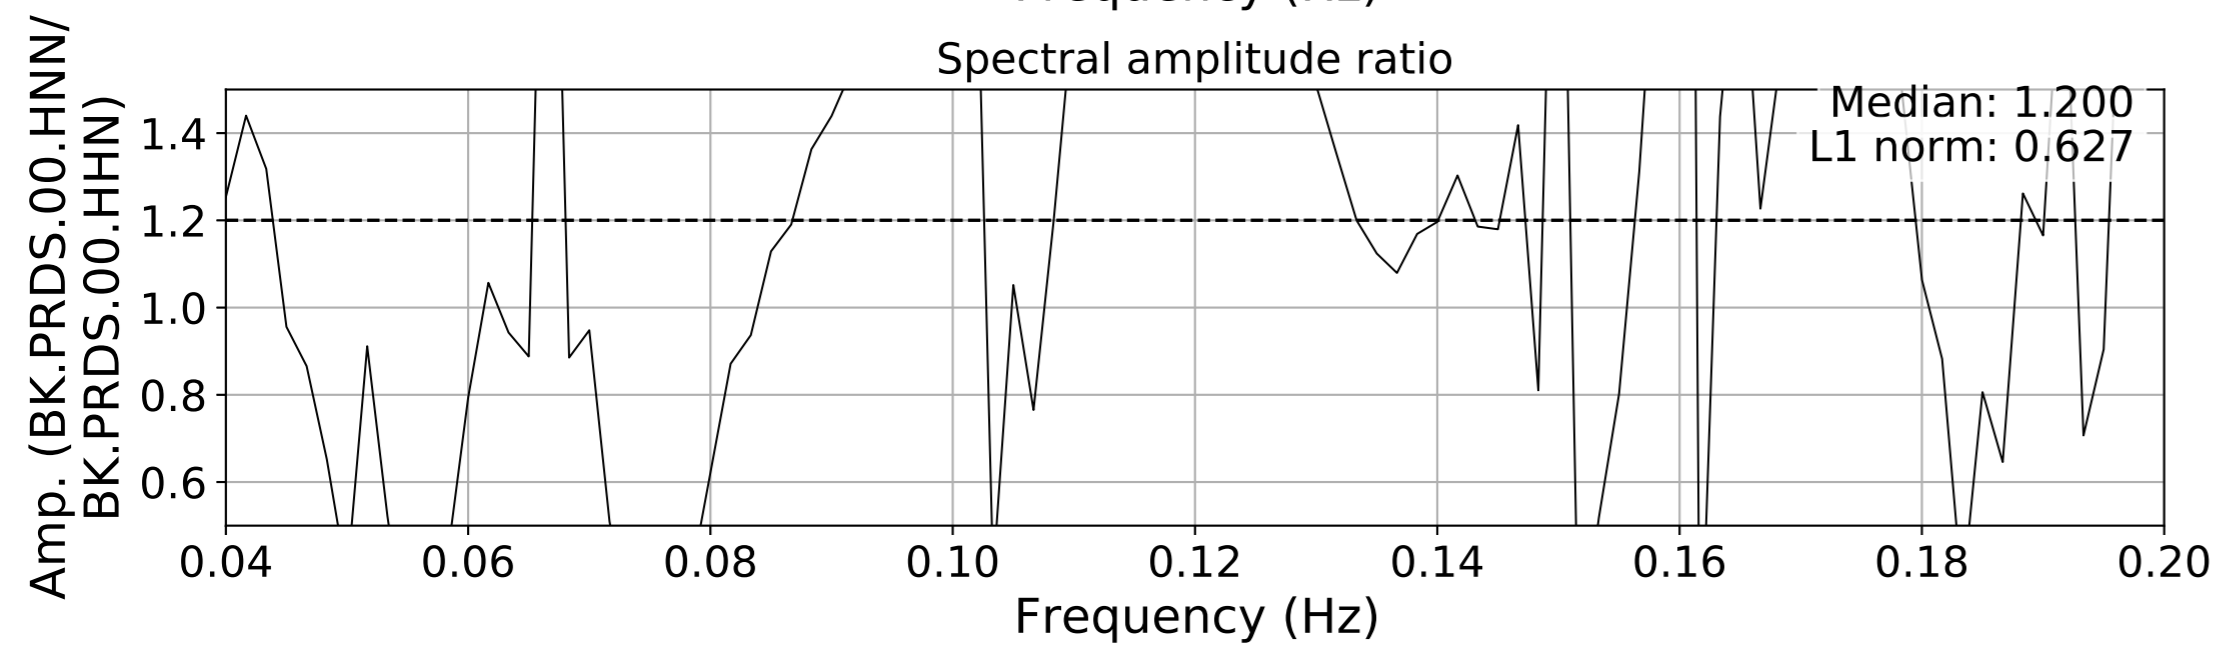

2024.340.184421.M7.0_nc75095651
Origin Time:2024-12-05T18:44:21.110000Z USGS event-id:nc75095651
M7.0 2024 Offshore Cape Mendocino, California Earthquake