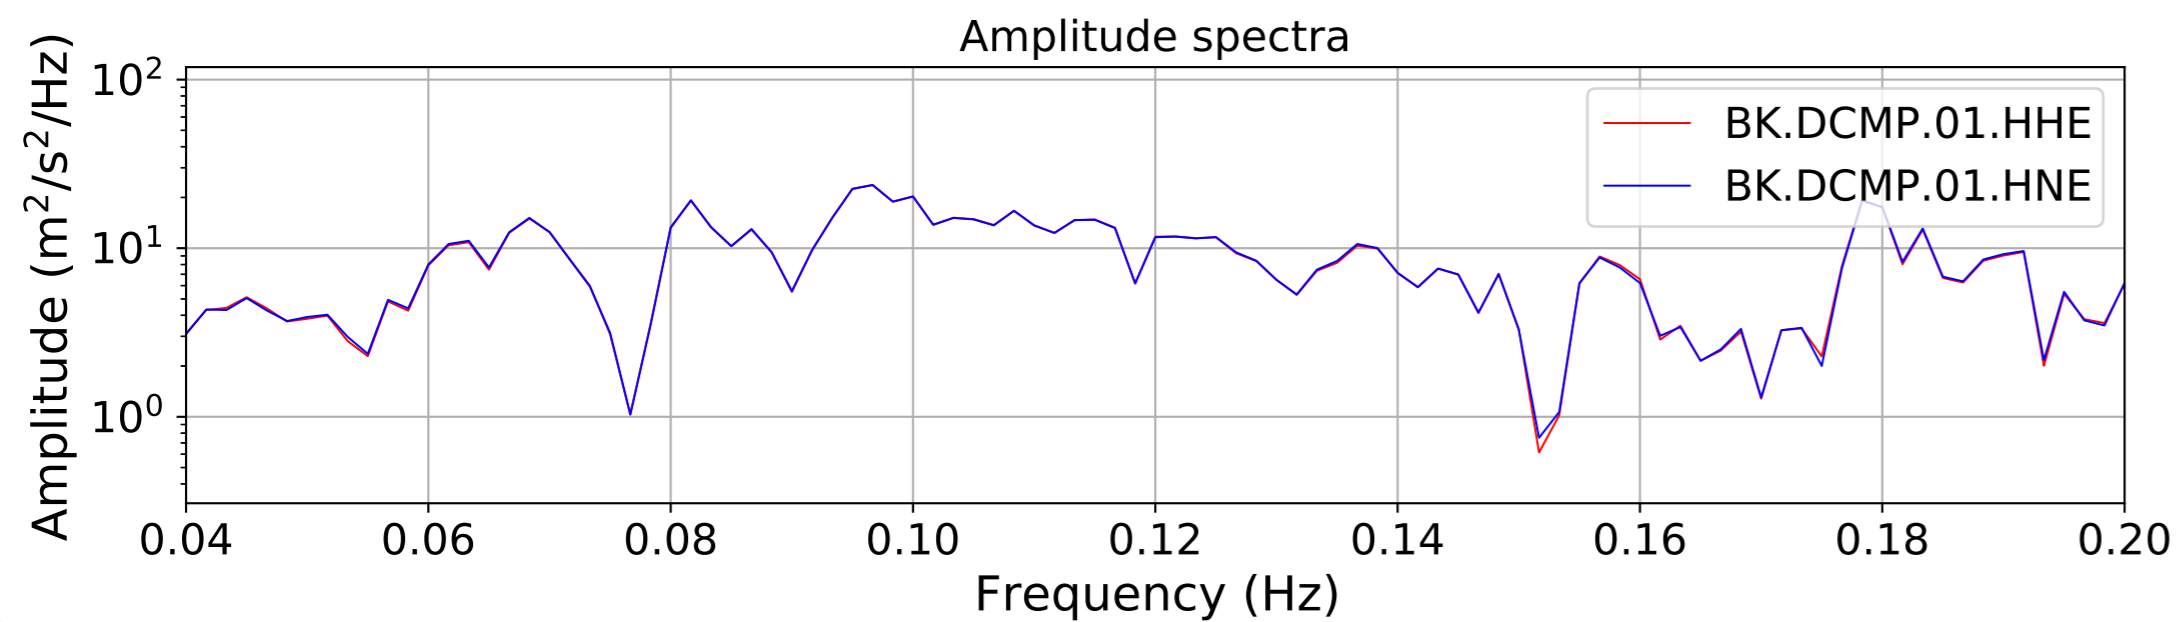

2024.340.184421_M7.0_nc75095651
Origin Time:2024-12-05T18:44:21.110000Z USGS event-id:nc75095651
M7.0 2024 Offshore Cape Mendocino, California Earthquake