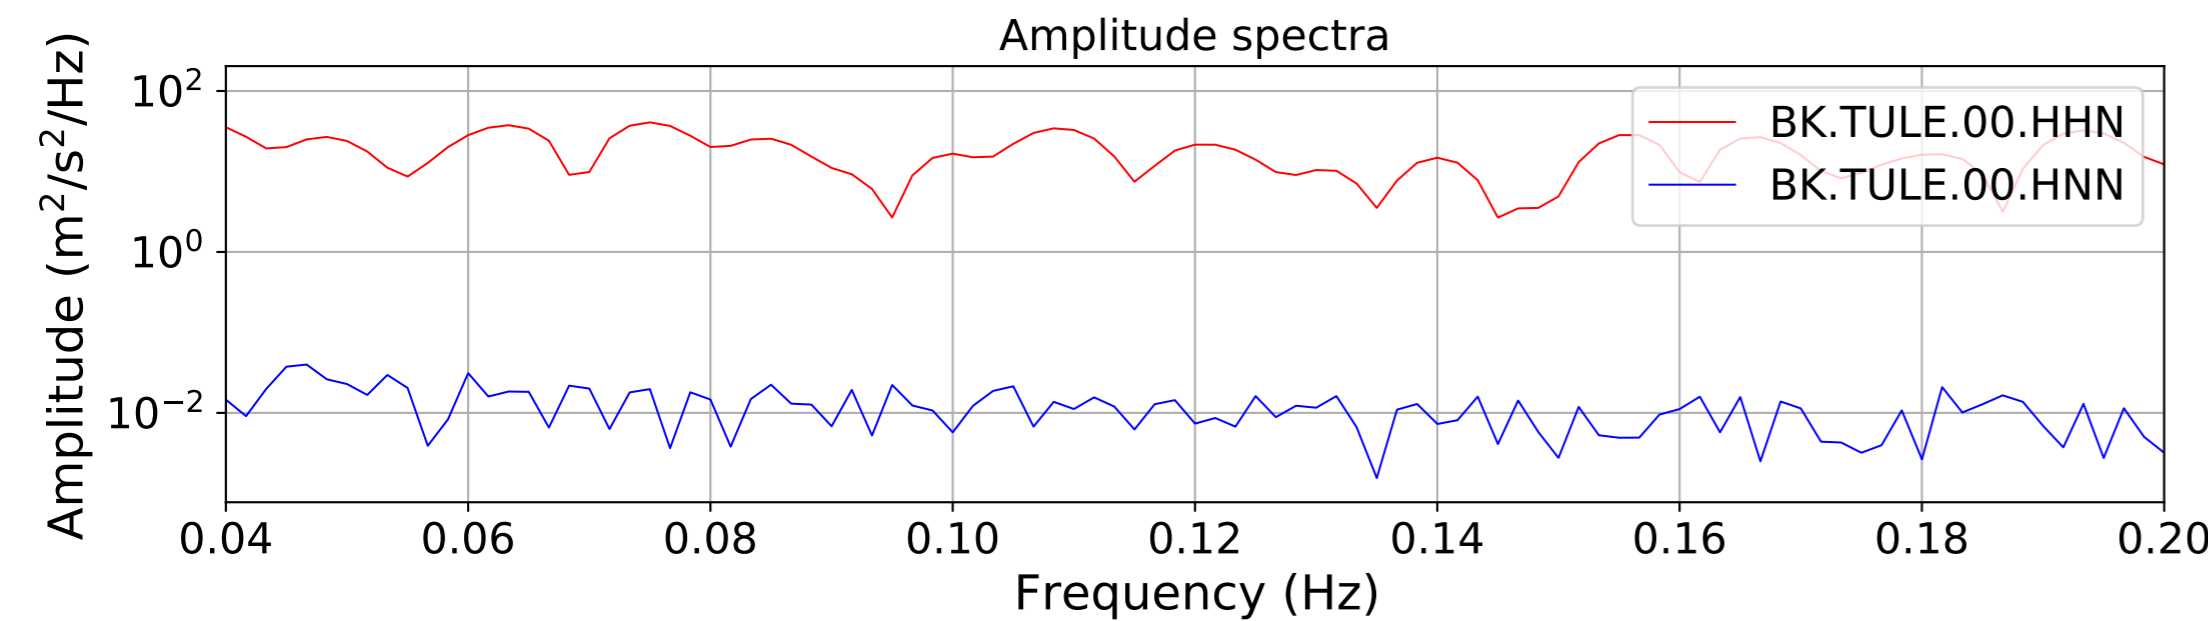

2024.340.184421_M7.0_nc75095651
Origin Time:2024-12-05T18:44:21.110000Z USGS event-id:nc75095651
M7.0 2024 Offshore Cape Mendocino, California Earthquake