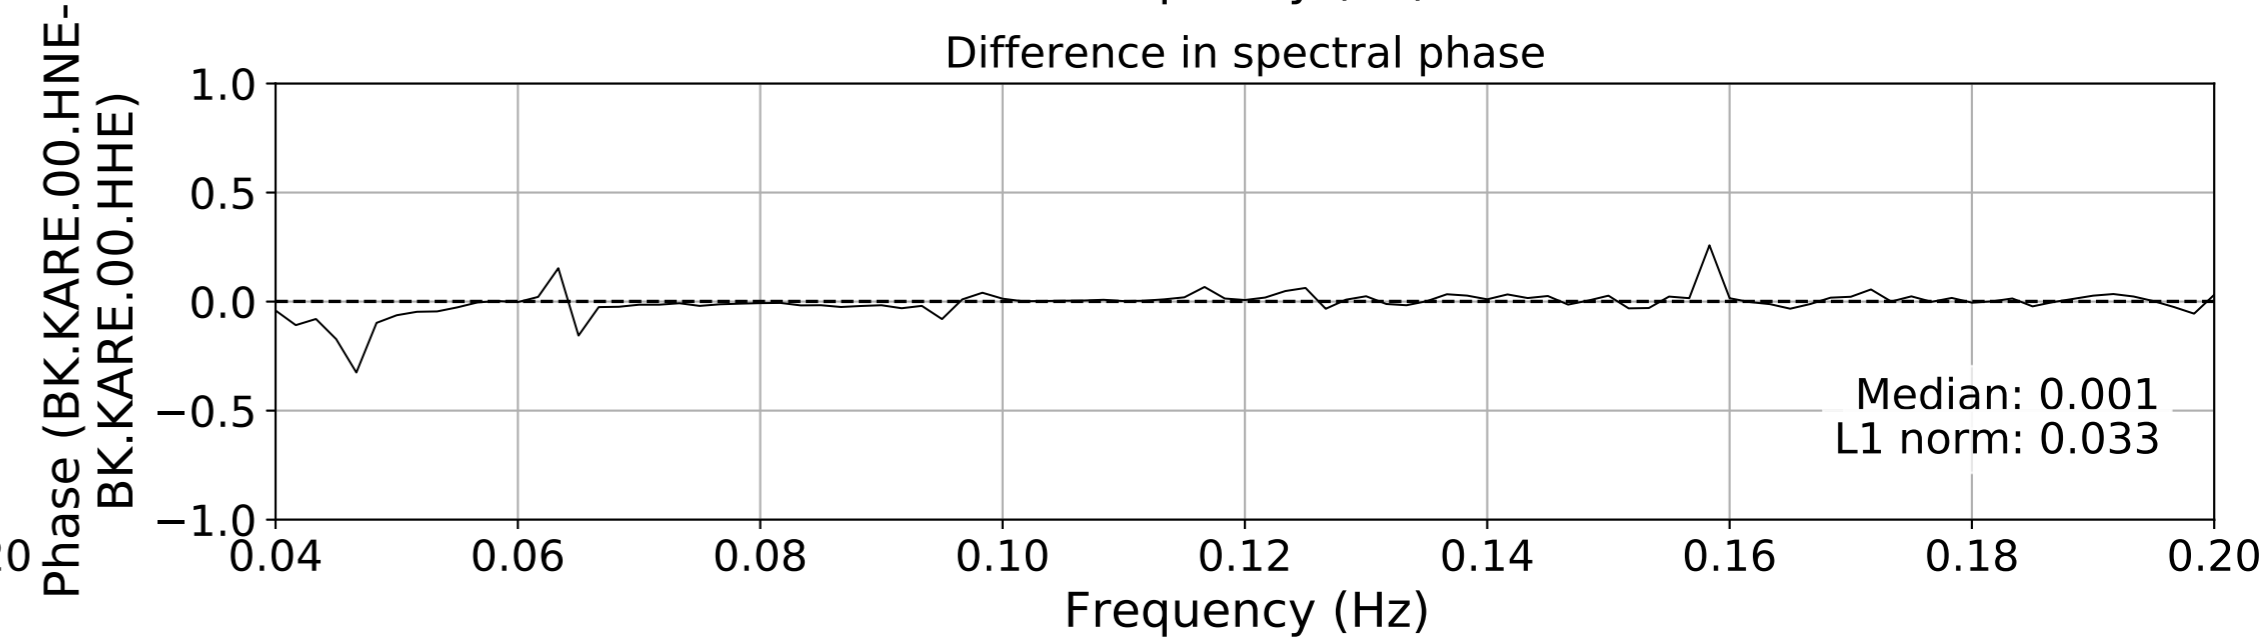

2024.340.184421_M7.0_nc75095651
Origin Time:2024-12-05T18:44:21.110000Z USGS event-id:nc75095651
M7.0 2024 Offshore Cape Mendocino, California Earthquake