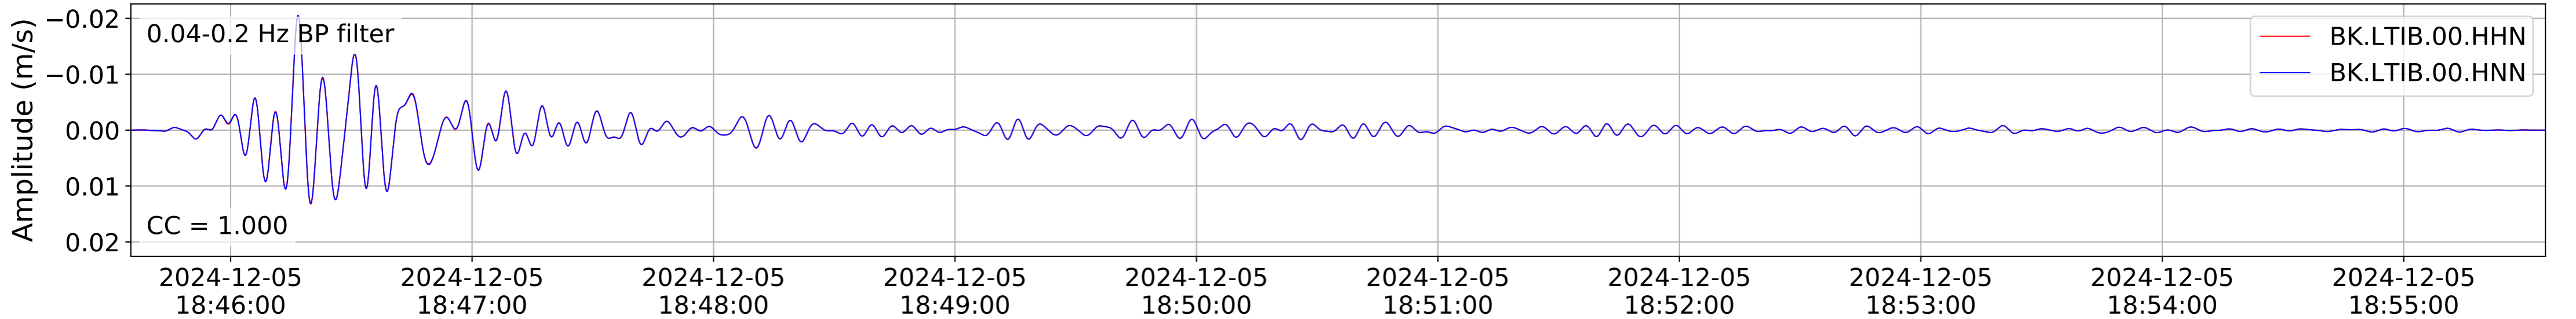

2024.340.184421.M7.0_nc75095651
Origin Time:2024-12-05T18:44:21.110000Z USGS event-id:nc75095651
M7.0 2024 Offshore Cape Mendocino, California Earthquake