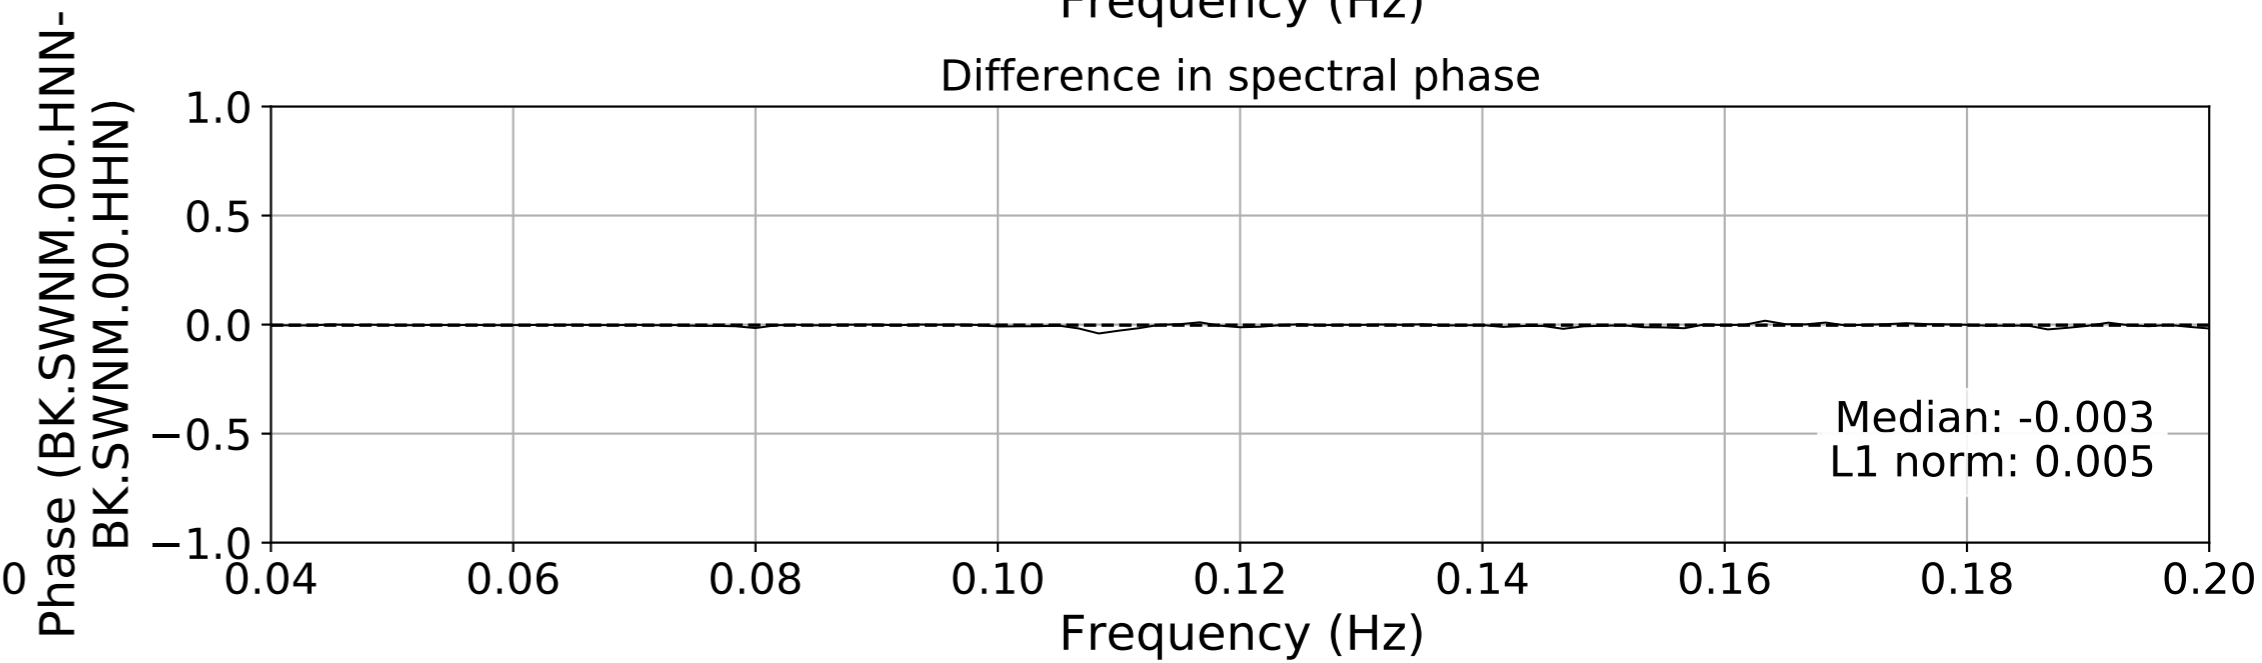

2024.340.184421_M7.0_nc75095651
Origin Time:2024-12-05T18:44:21.110000Z USGS event-id:nc75095651
M7.0 2024 Offshore Cape Mendocino, California Earthquake