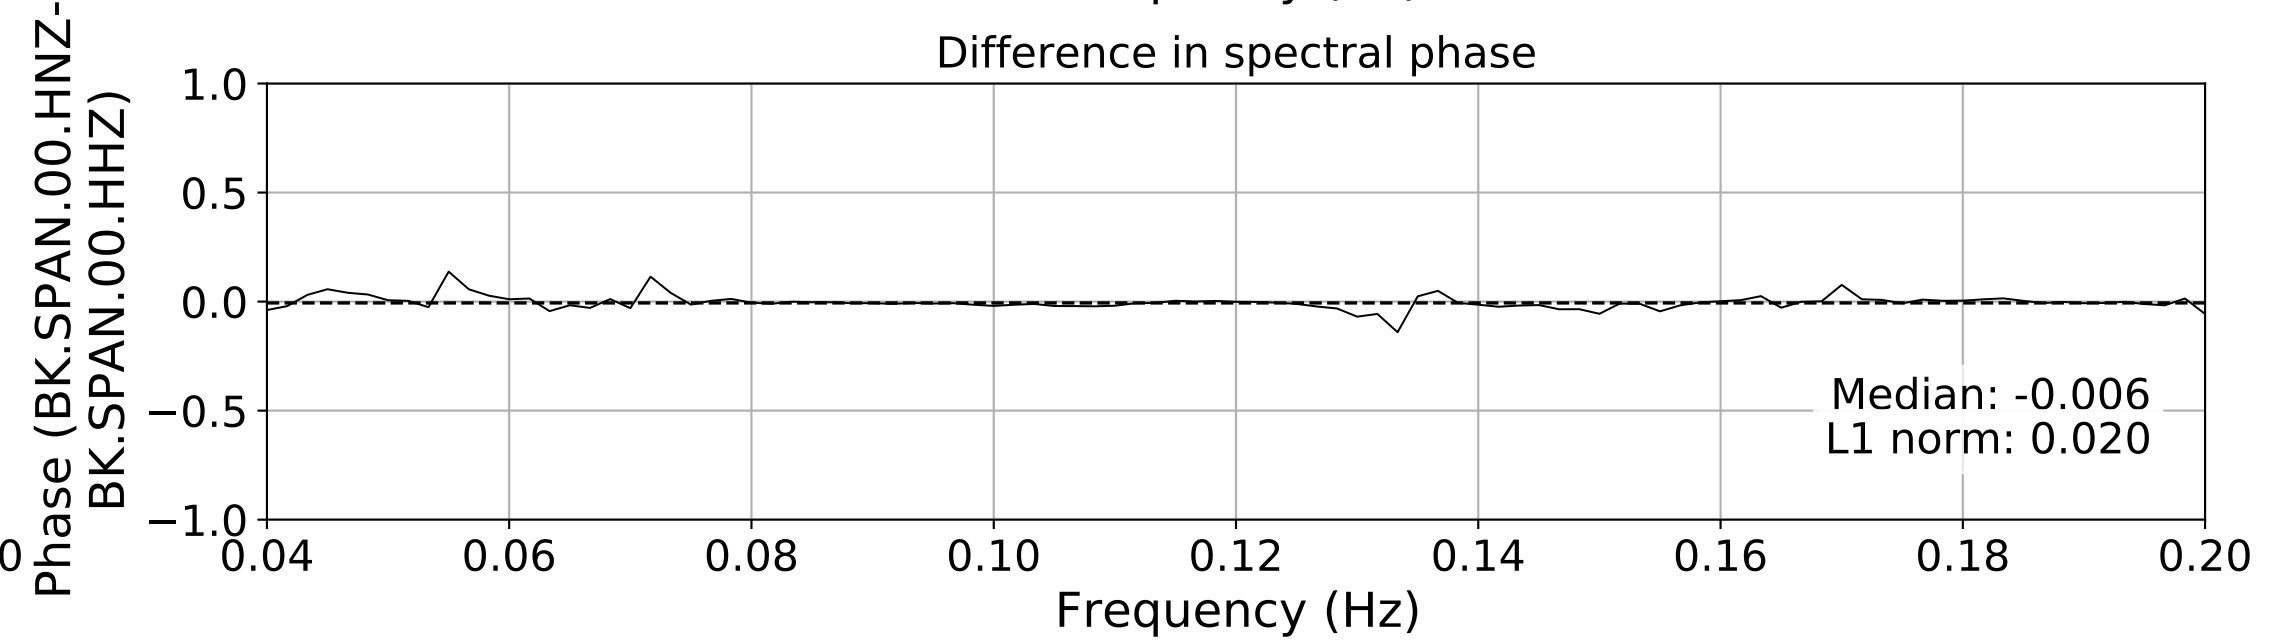

2024.340.184421_M7.0_nc75095651
Origin Time:2024-12-05T18:44:21.110000Z USGS event-id:nc75095651
M7.0 2024 Offshore Cape Mendocino, California Earthquake