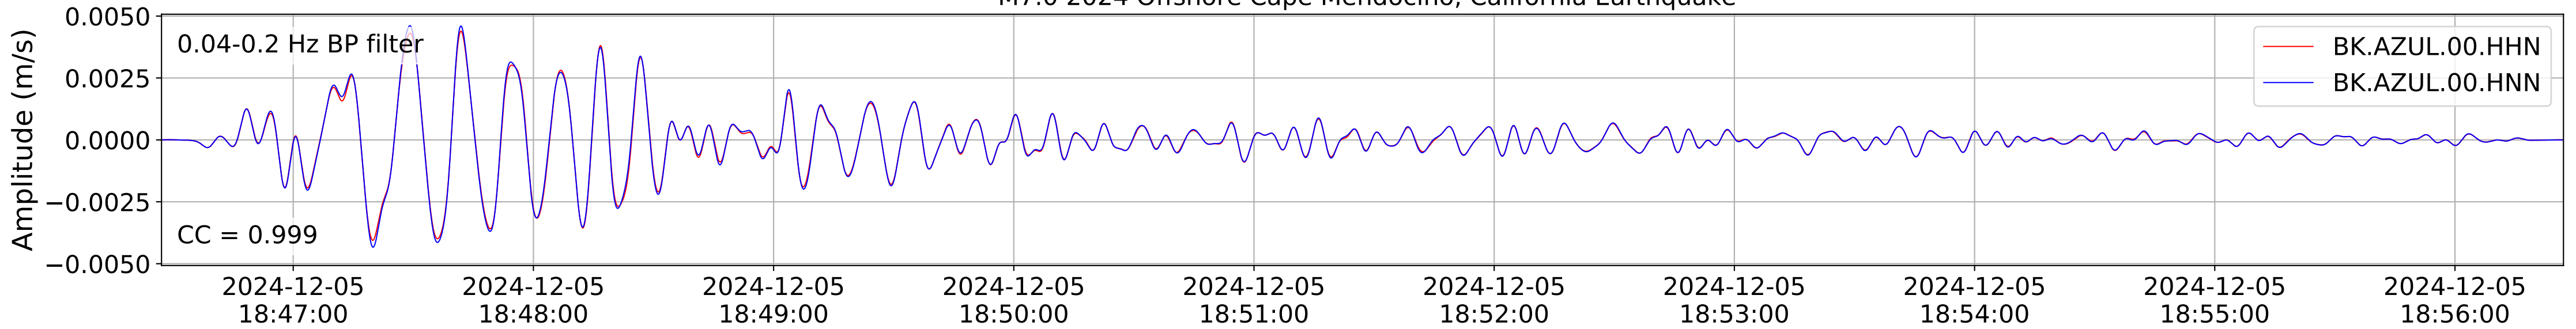

2024.340.184421_M7.0_nc75095651
Origin Time:2024-12-05T18:44:21.110000Z USGS event-id:nc75095651
M7.0 2024 Offshore Cape Mendocino, California Earthquake