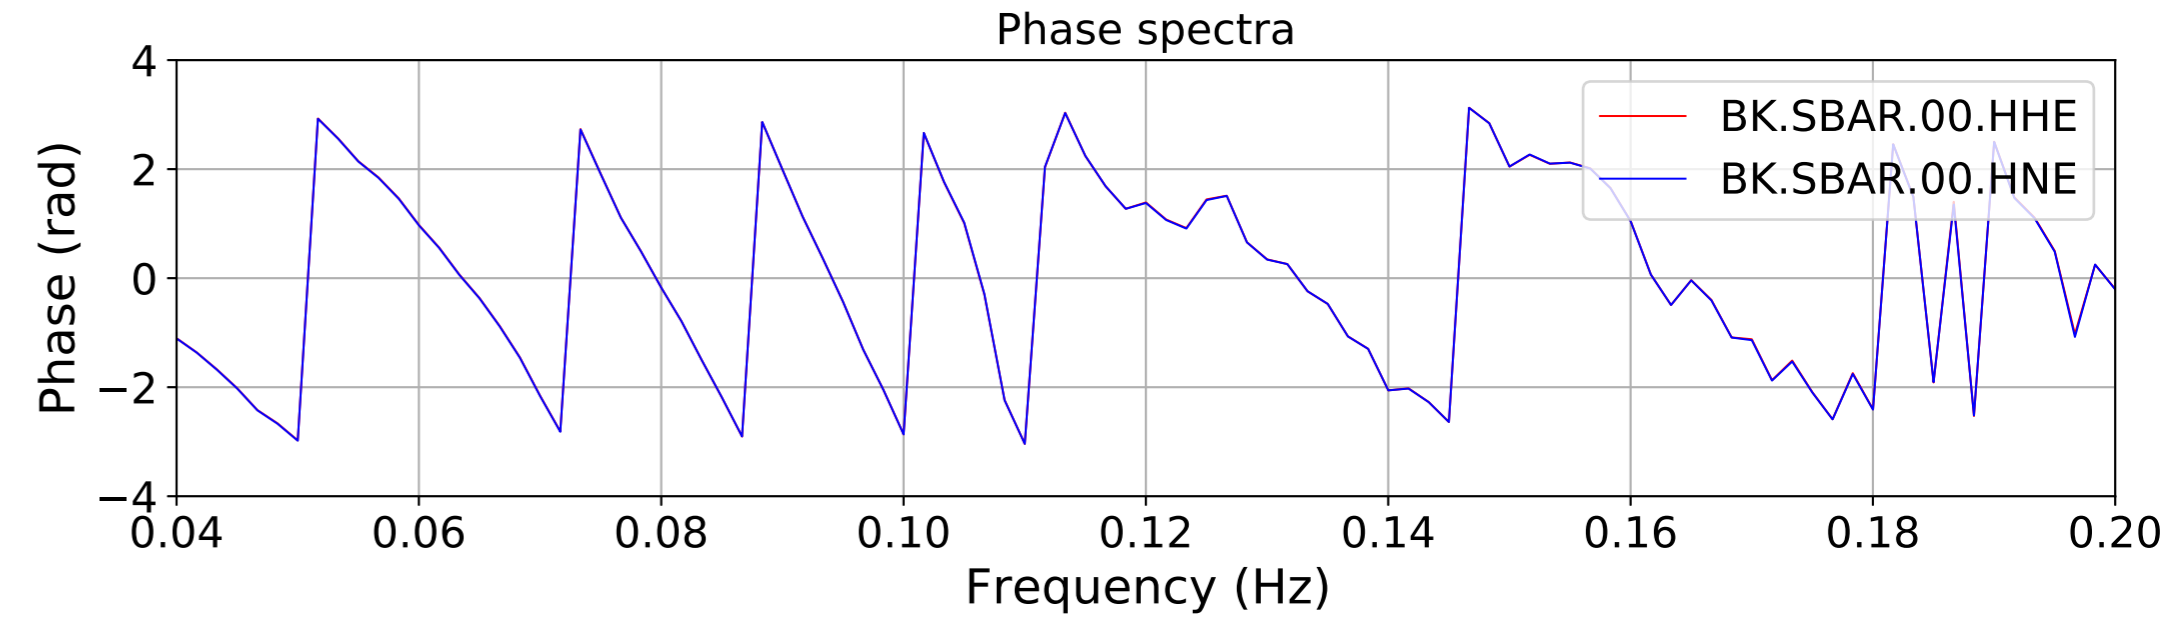

2024.340.184421_M7.0_nc75095651
Origin Time:2024-12-05T18:44:21.110000Z USGS event-id:nc75095651
M7.0 2024 Offshore Cape Mendocino, California Earthquake