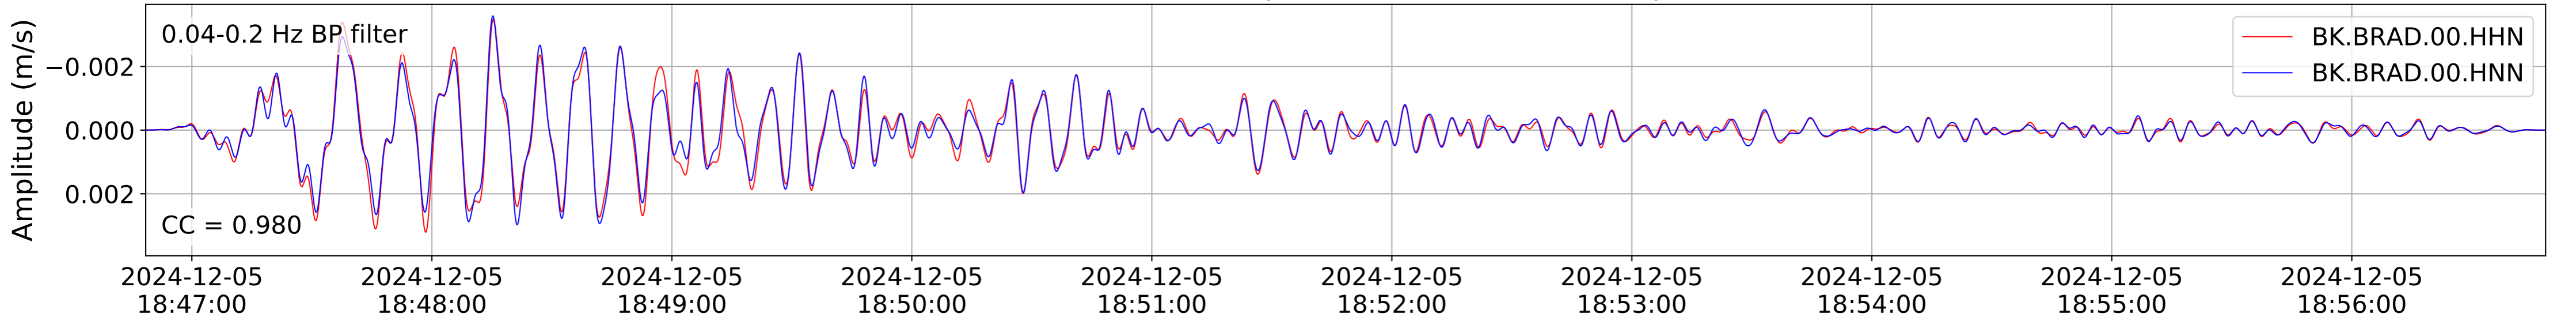

2024.340.184421_M7.0_nc75095651
Origin Time:2024-12-05T18:44:21.110000Z USGS event-id:nc75095651
M7.0 2024 Offshore Cape Mendocino, California Earthquake