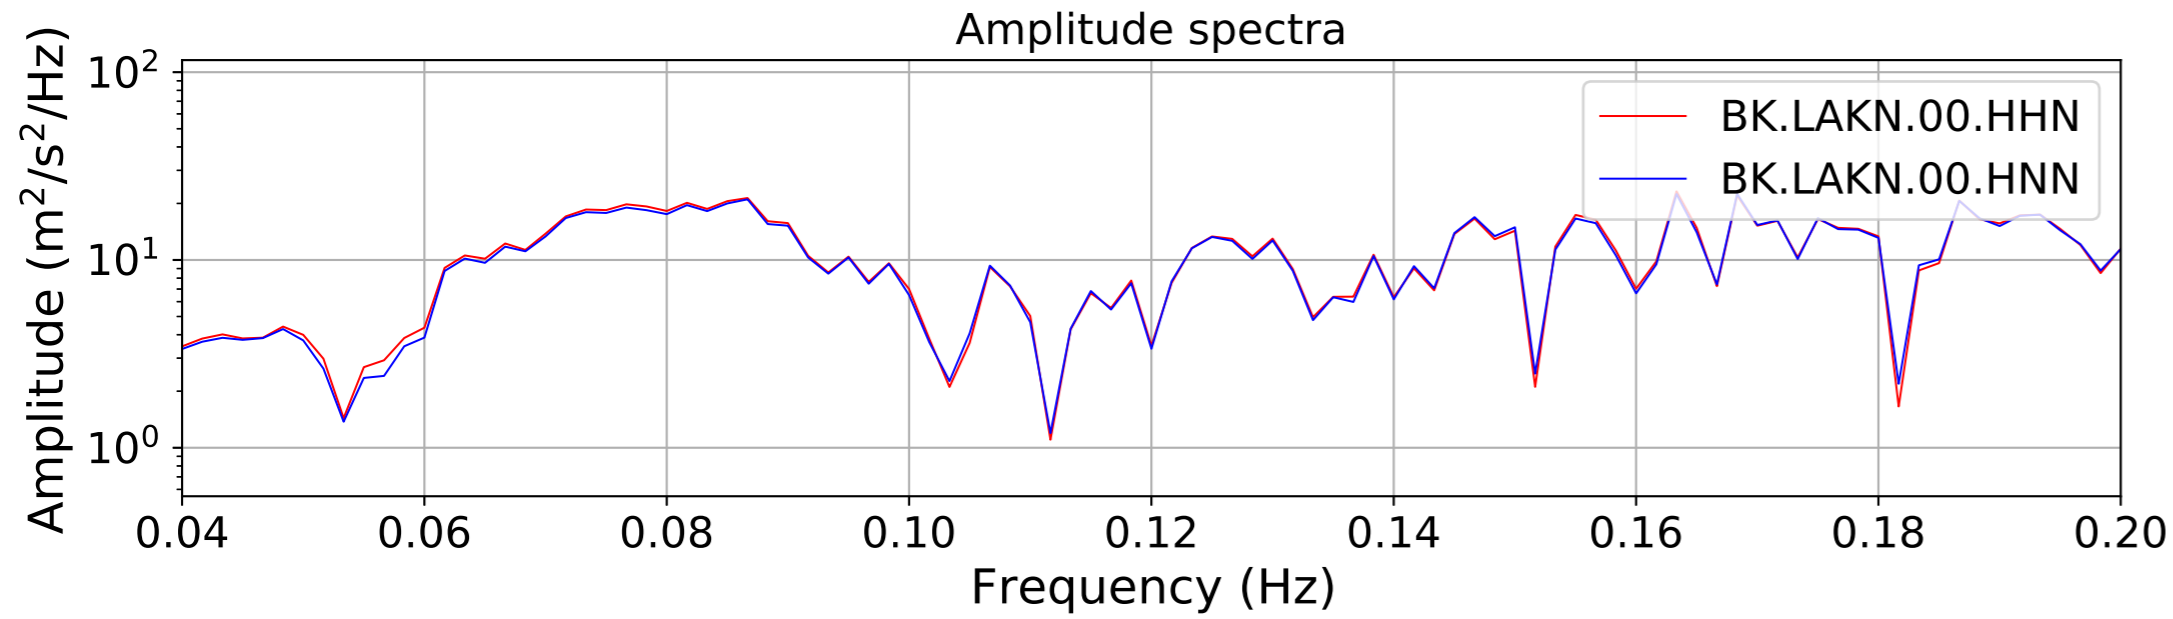

2024.340.184421_M7.0_nc75095651
Origin Time:2024-12-05T18:44:21.110000Z USGS event-id:nc75095651
M7.0 2024 Offshore Cape Mendocino, California Earthquake