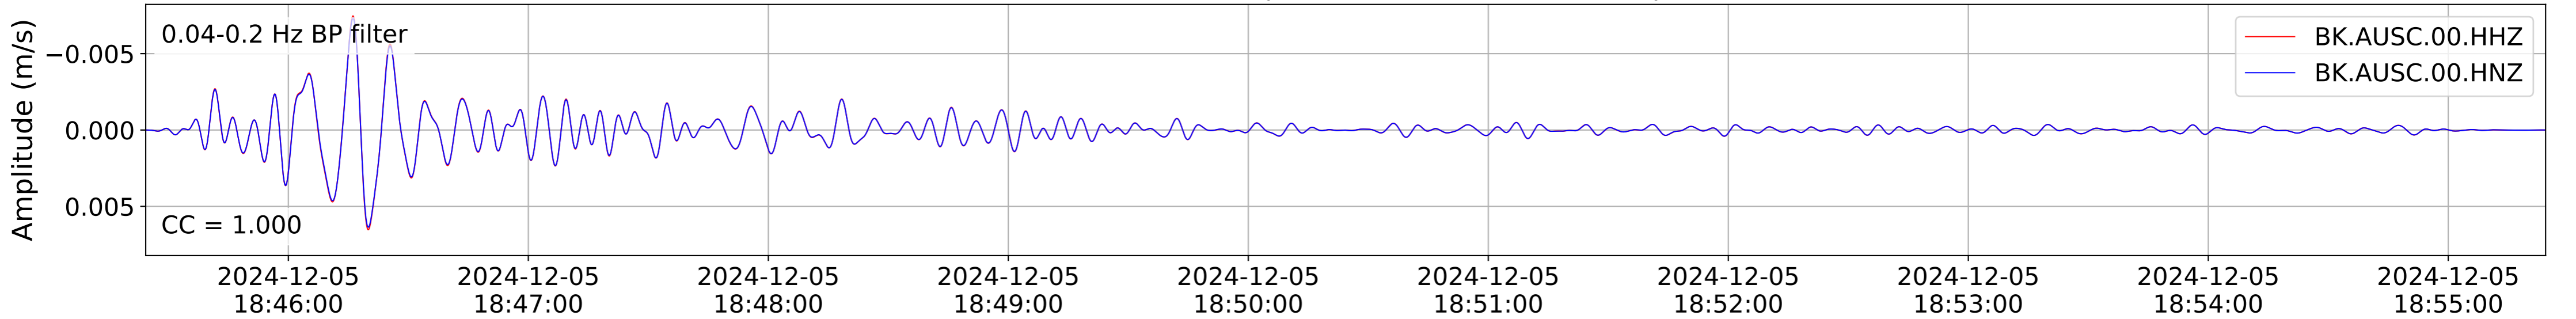

2024.340.184421_M7.0_nc75095651
Origin Time:2024-12-05T18:44:21.110000Z USGS event-id:nc75095651
M7.0 2024 Offshore Cape Mendocino, California Earthquake