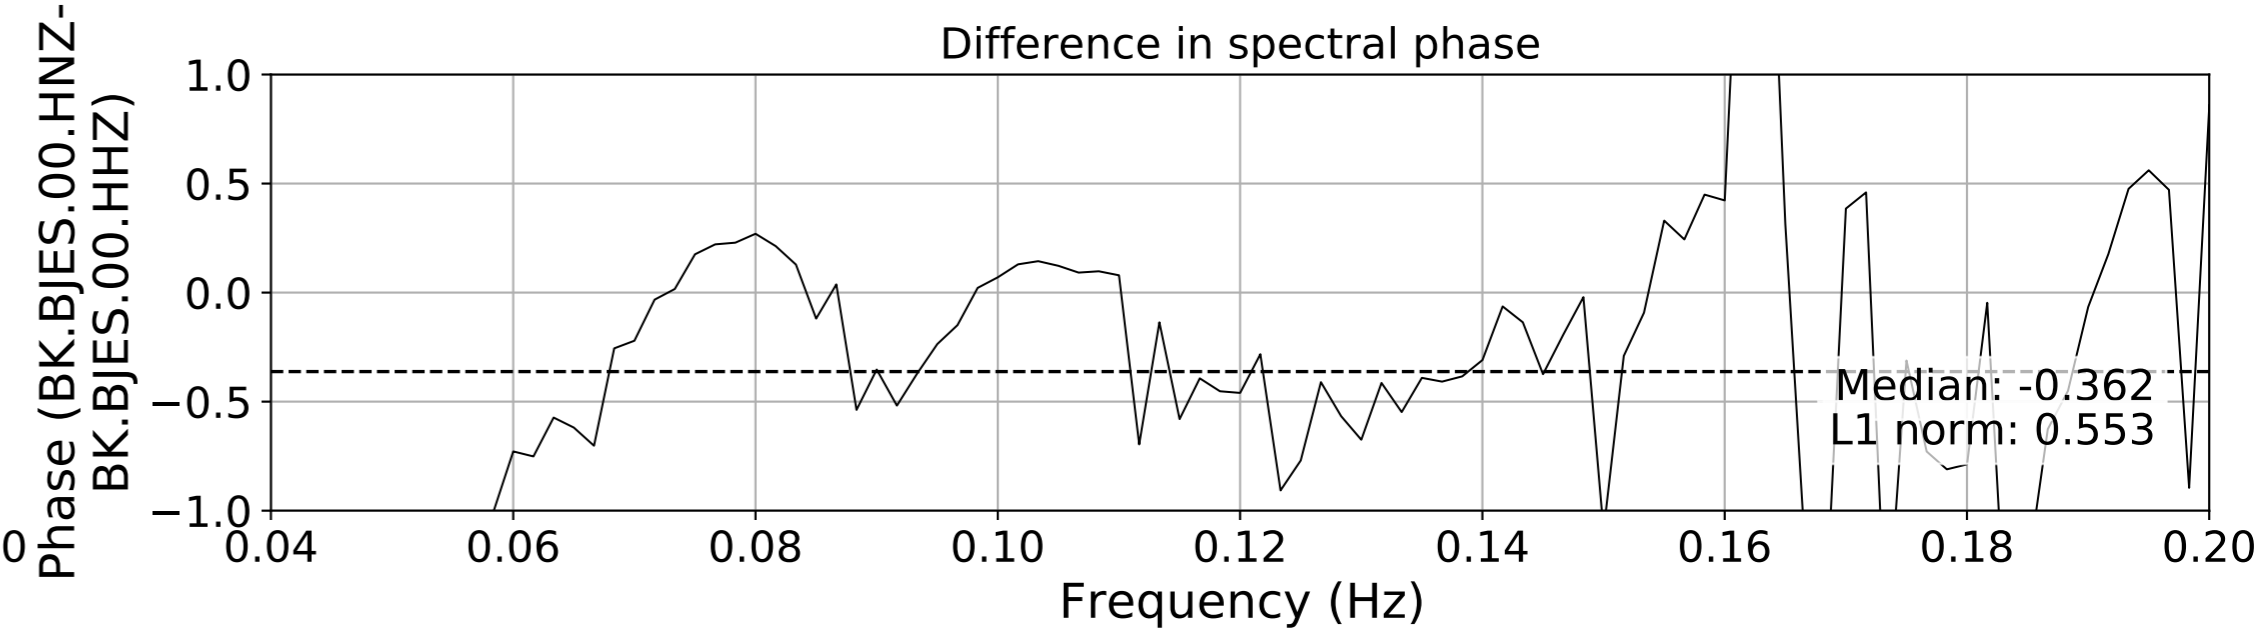

2024.340.184421.M7.0_nc75095651
Origin Time:2024-12-05T18:44:21.110000Z USGS event-id:nc75095651
M7.0 2024 Offshore Cape Mendocino, California Earthquake