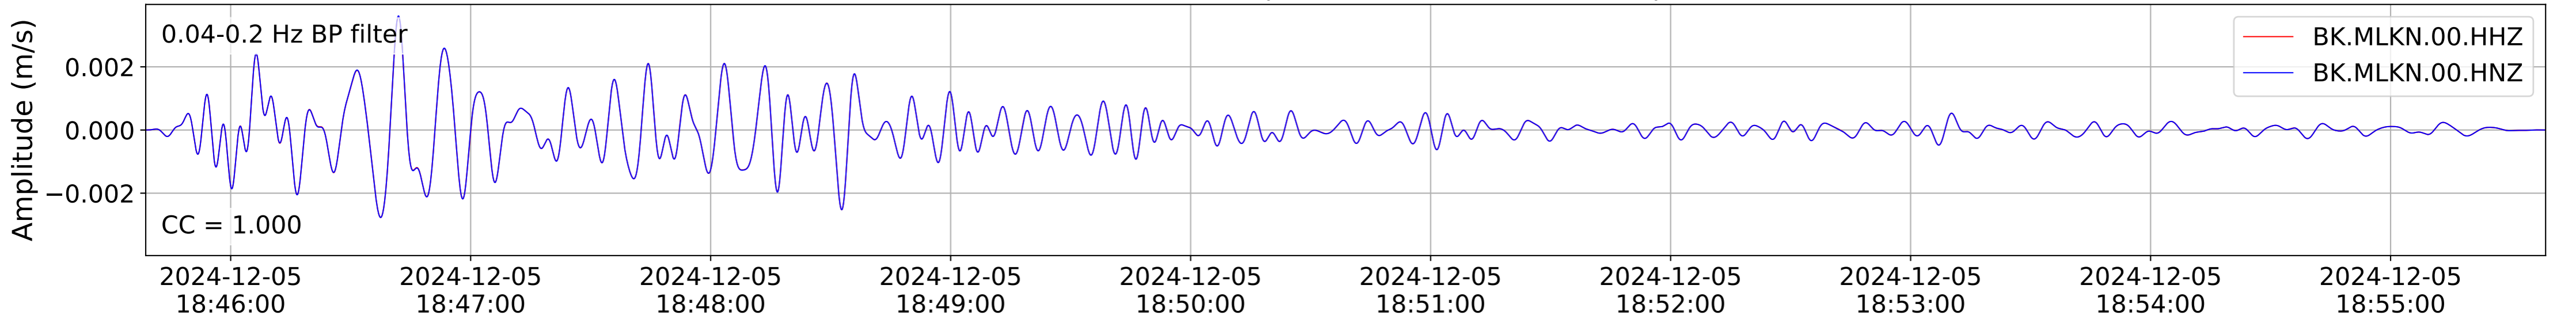

2024.340.184421_M7.0_nc75095651
Origin Time:2024-12-05T18:44:21.110000Z USGS event-id:nc75095651
M7.0 2024 Offshore Cape Mendocino, California Earthquake