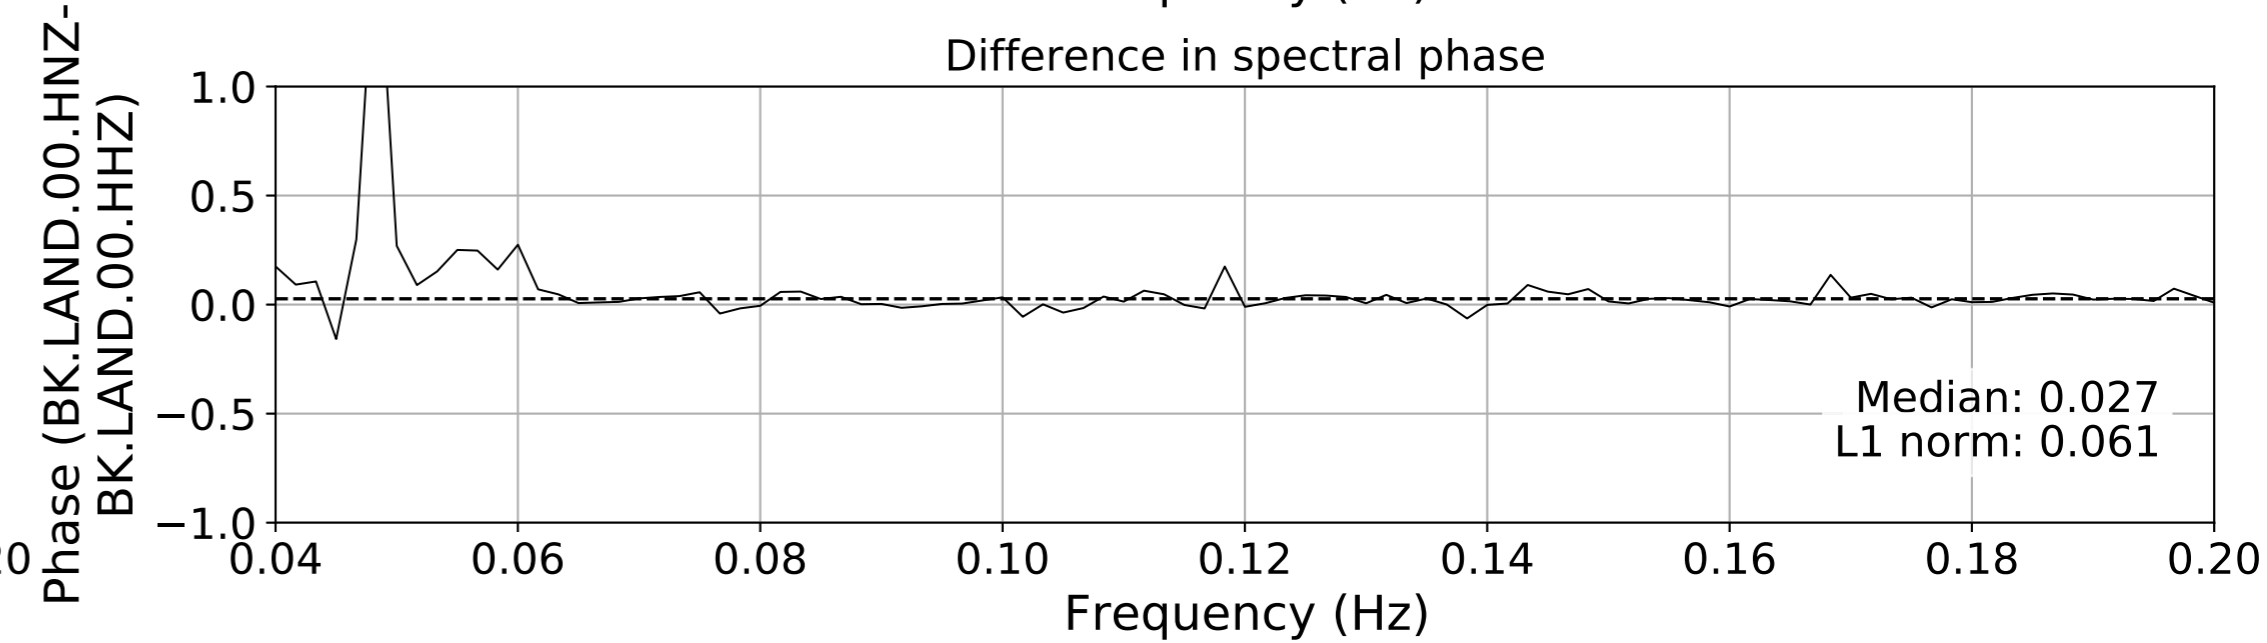

2024.340.184421_M7.0_nc75095651
Origin Time:2024-12-05T18:44:21.110000Z USGS event-id:nc75095651
M7.0 2024 Offshore Cape Mendocino, California Earthquake