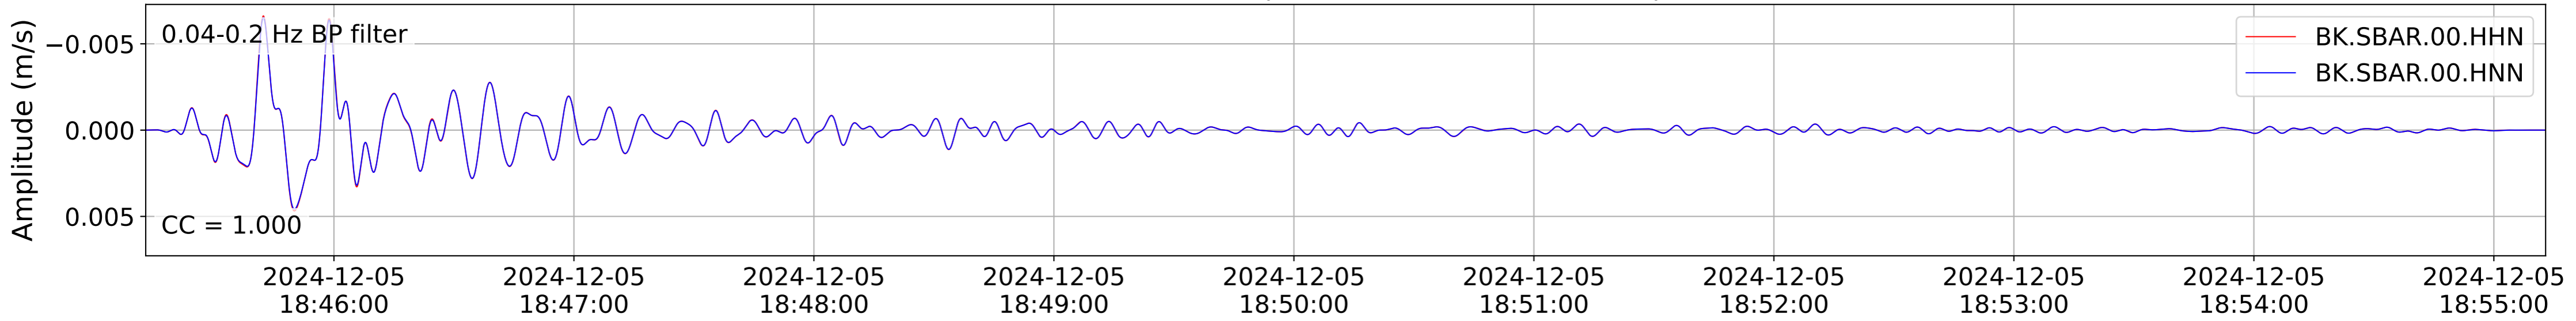

2024.340.184421_M7.0_nc75095651
Origin Time:2024-12-05T18:44:21.110000Z USGS event-id:nc75095651
M7.0 2024 Offshore Cape Mendocino, California Earthquake