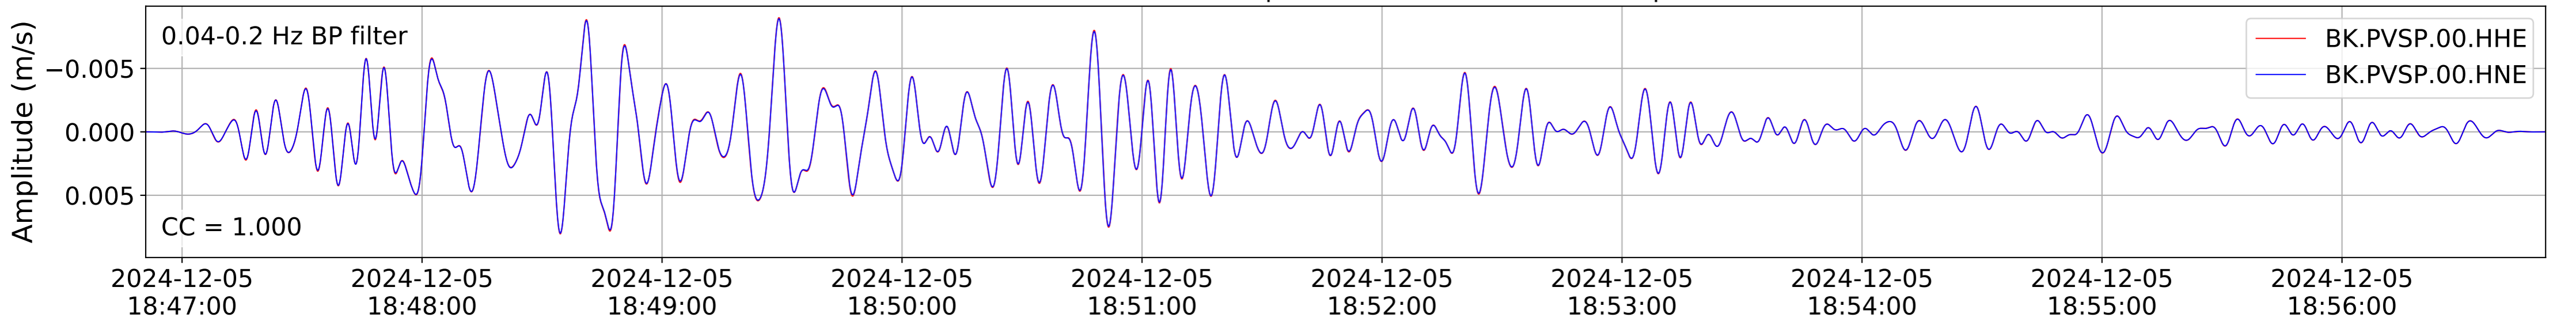

2024.340.184421_M7.0_nc75095651
Origin Time:2024-12-05T18:44:21.110000Z USGS event-id:nc75095651
M7.0 2024 Offshore Cape Mendocino, California Earthquake