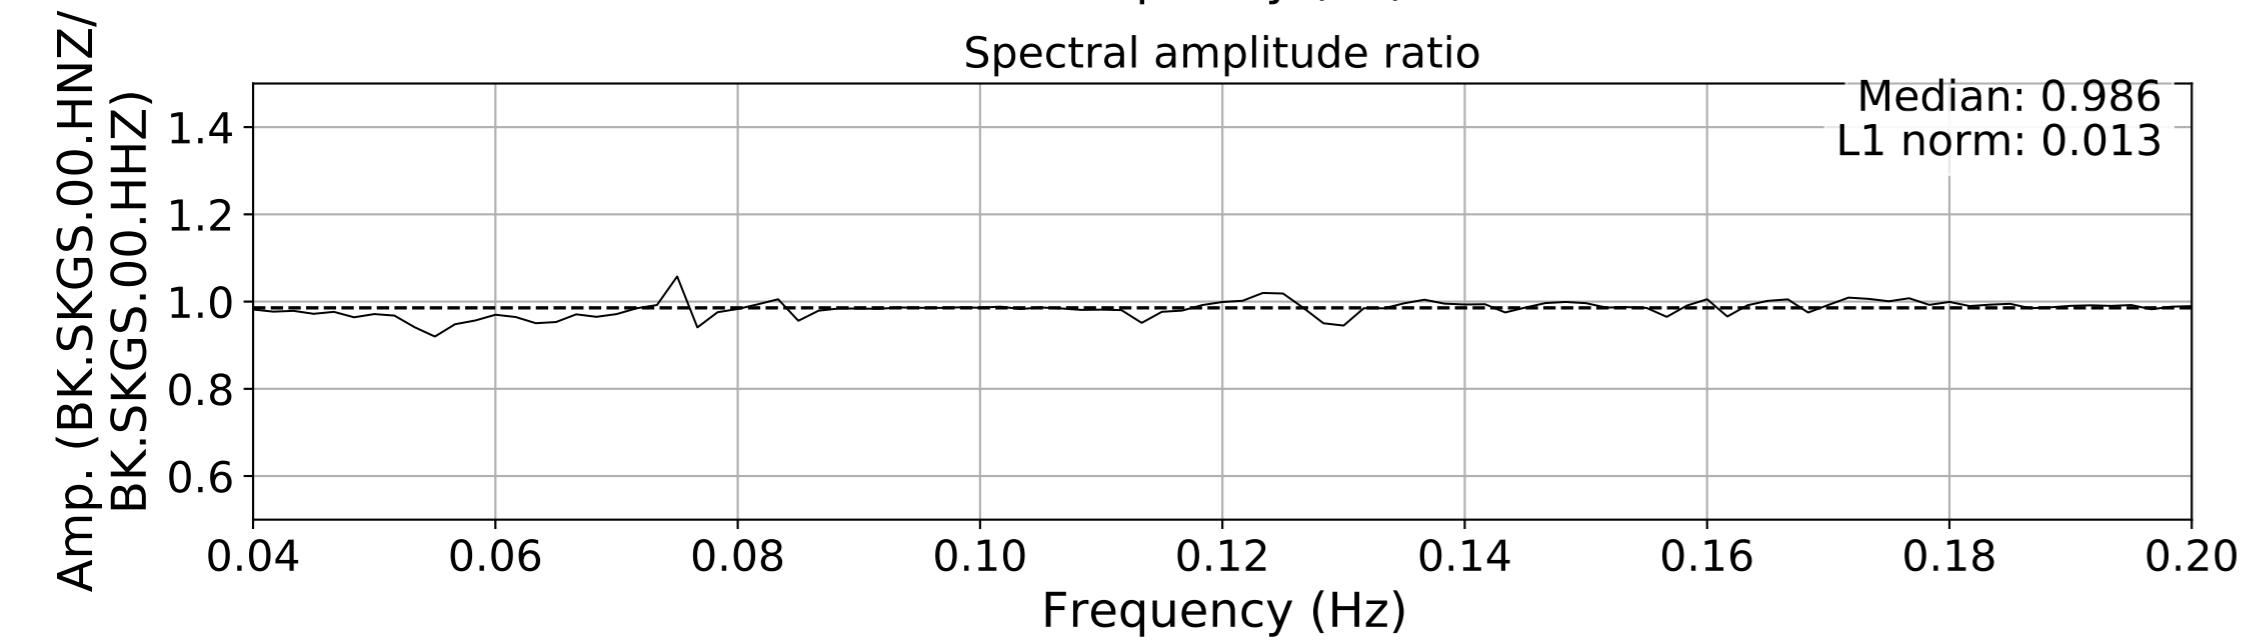

2024.340.184421_M7.0_nc75095651
Origin Time:2024-12-05T18:44:21.110000Z USGS event-id:nc75095651
M7.0 2024 Offshore Cape Mendocino, California Earthquake