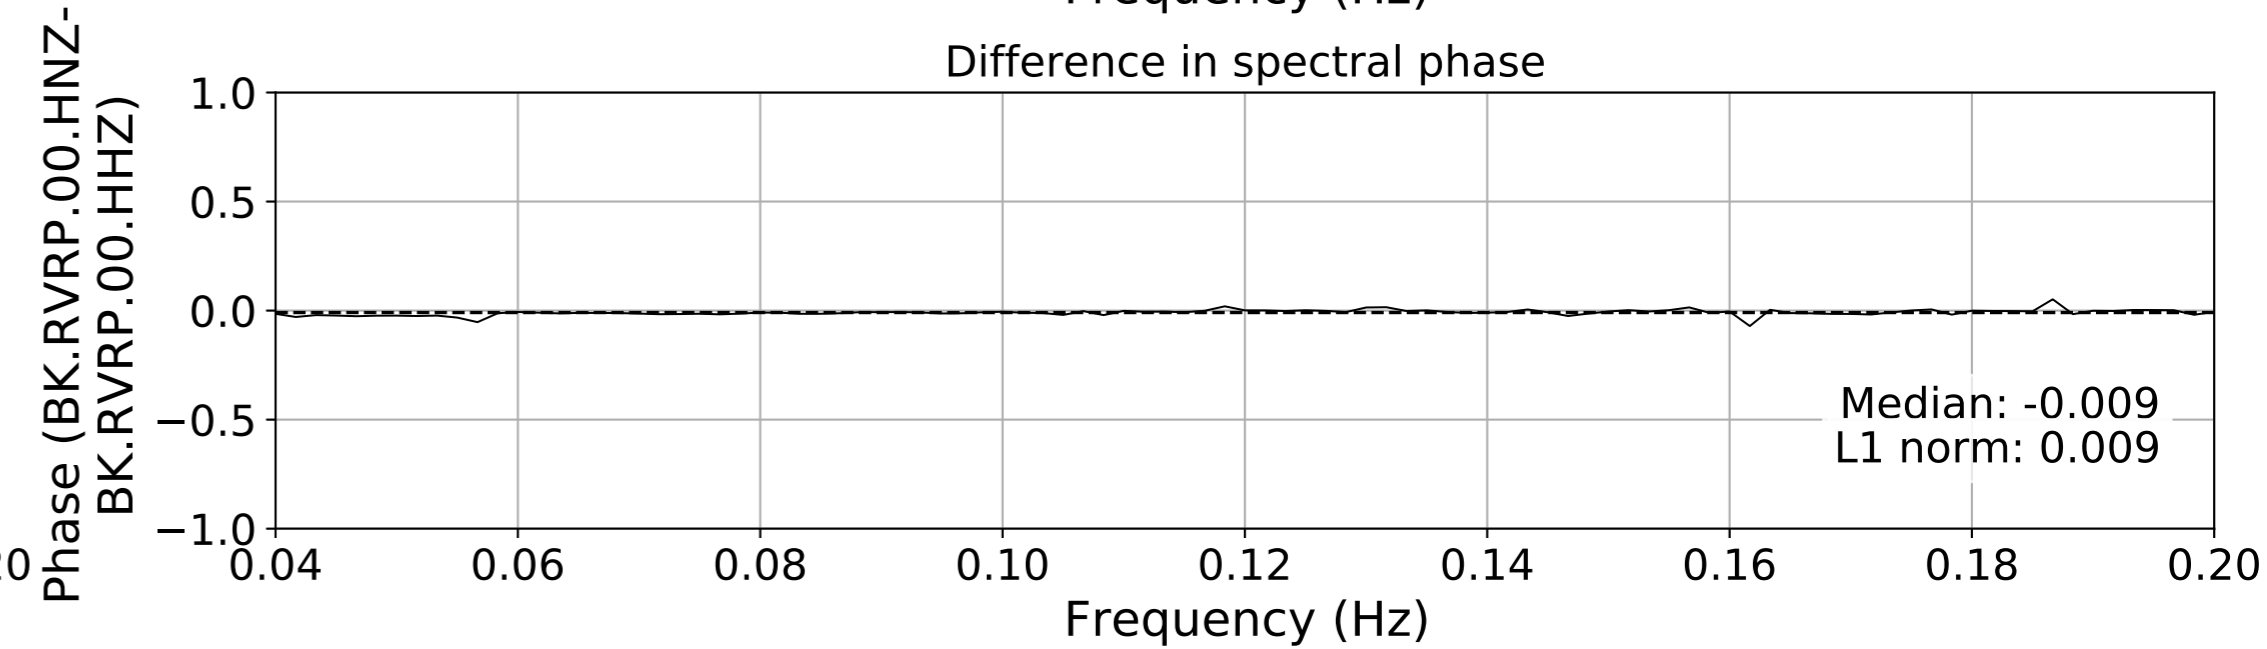

2024.340.184421_M7.0_nc75095651
Origin Time:2024-12-05T18:44:21.110000Z USGS event-id:nc75095651
M7.0 2024 Offshore Cape Mendocino, California Earthquake