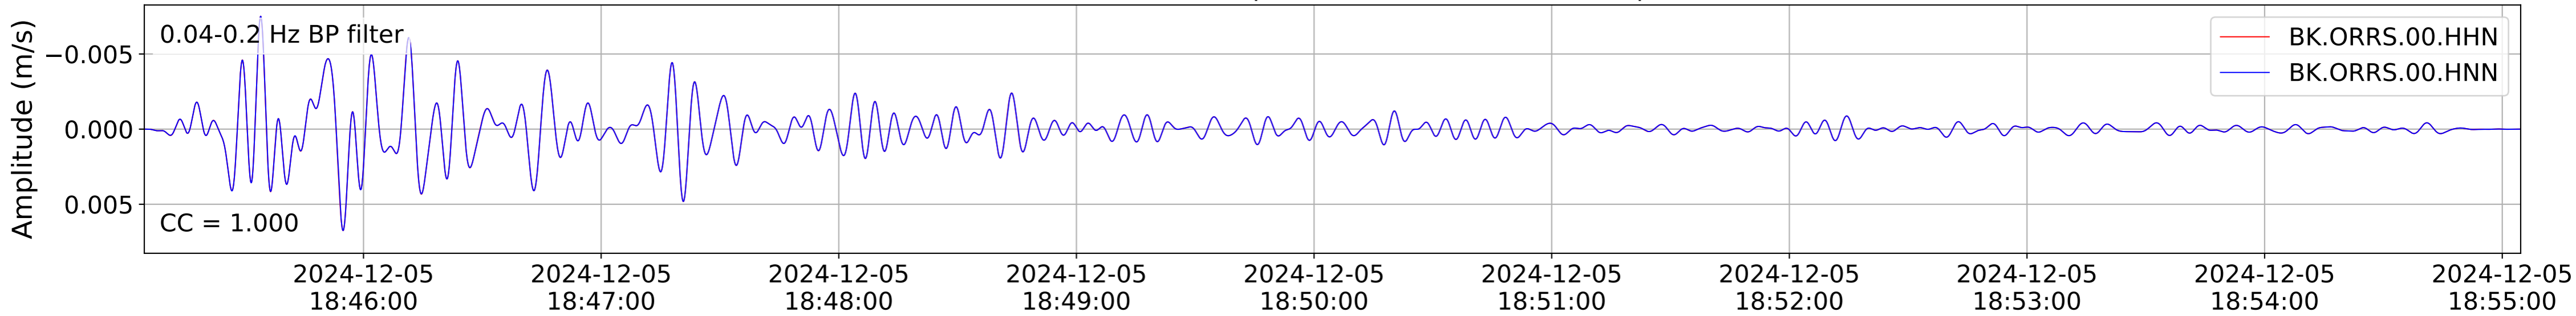

2024.340.184421_M7.0_nc75095651
Origin Time:2024-12-05T18:44:21.110000Z USGS event-id:nc75095651
M7.0 2024 Offshore Cape Mendocino, California Earthquake