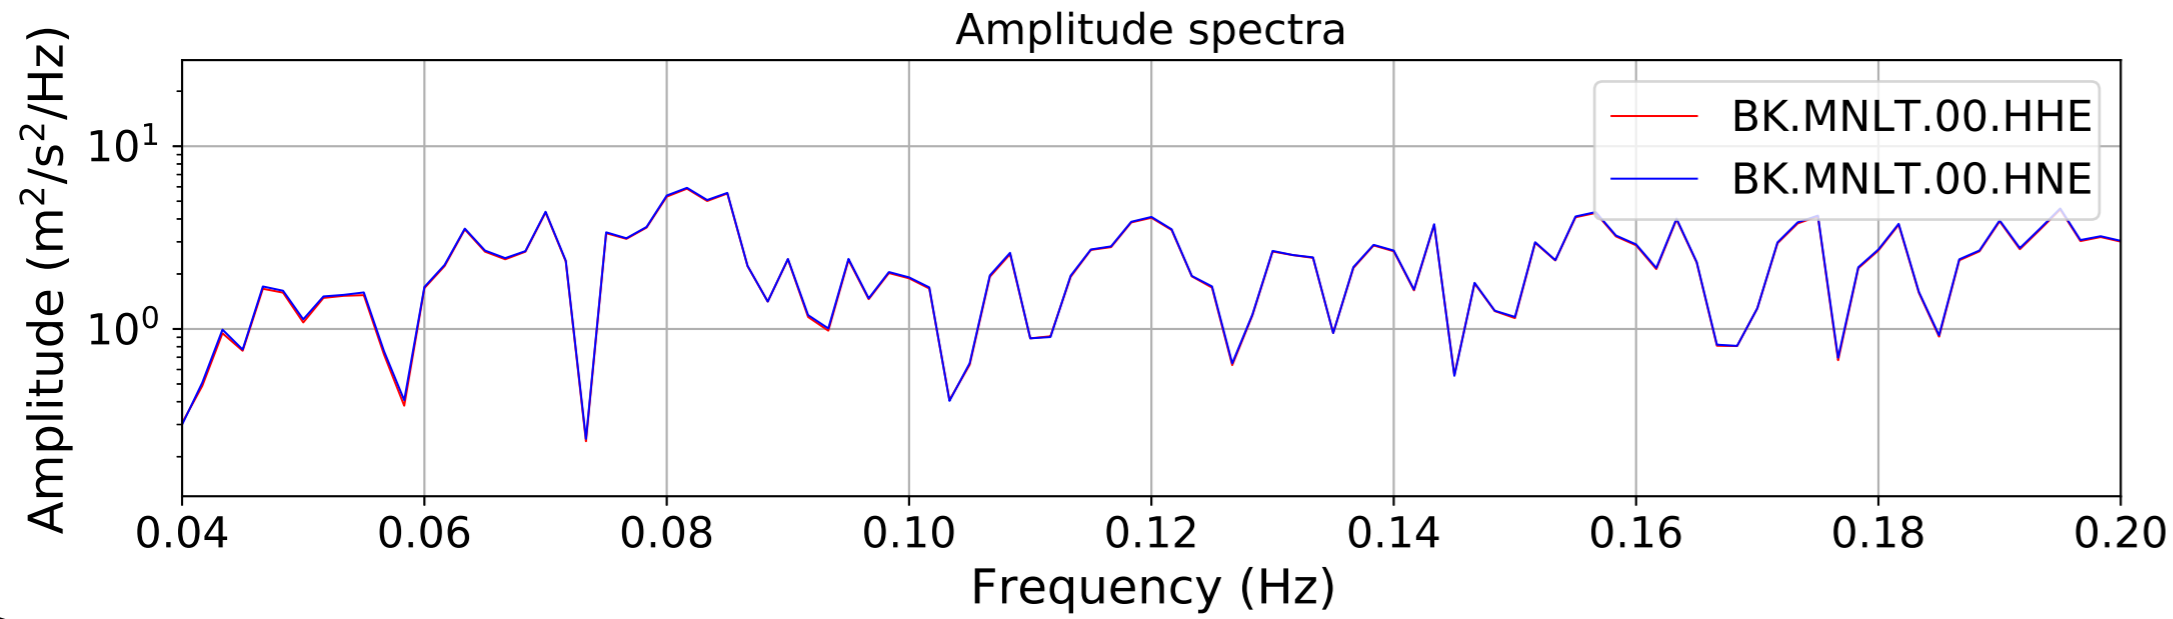

2024.340.184421_M7.0_nc75095651
Origin Time:2024-12-05T18:44:21.110000Z USGS event-id:nc75095651
M7.0 2024 Offshore Cape Mendocino, California Earthquake