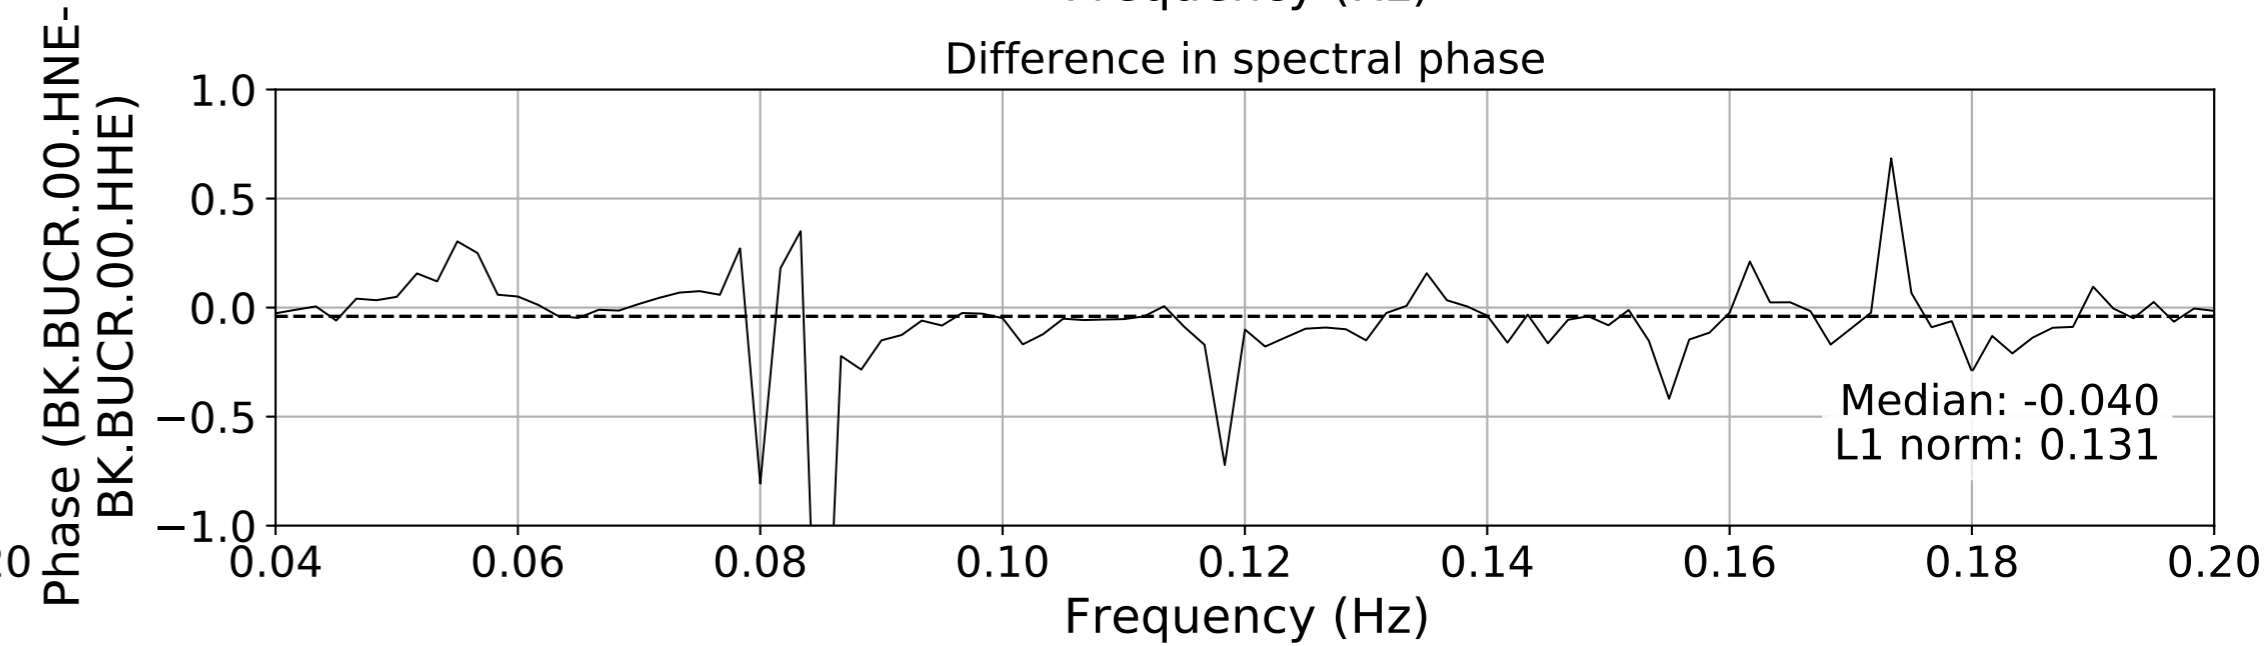

2024.340.184421_M7.0_nc75095651
Origin Time:2024-12-05T18:44:21.110000Z USGS event-id:nc75095651
M7.0 2024 Offshore Cape Mendocino, California Earthquake