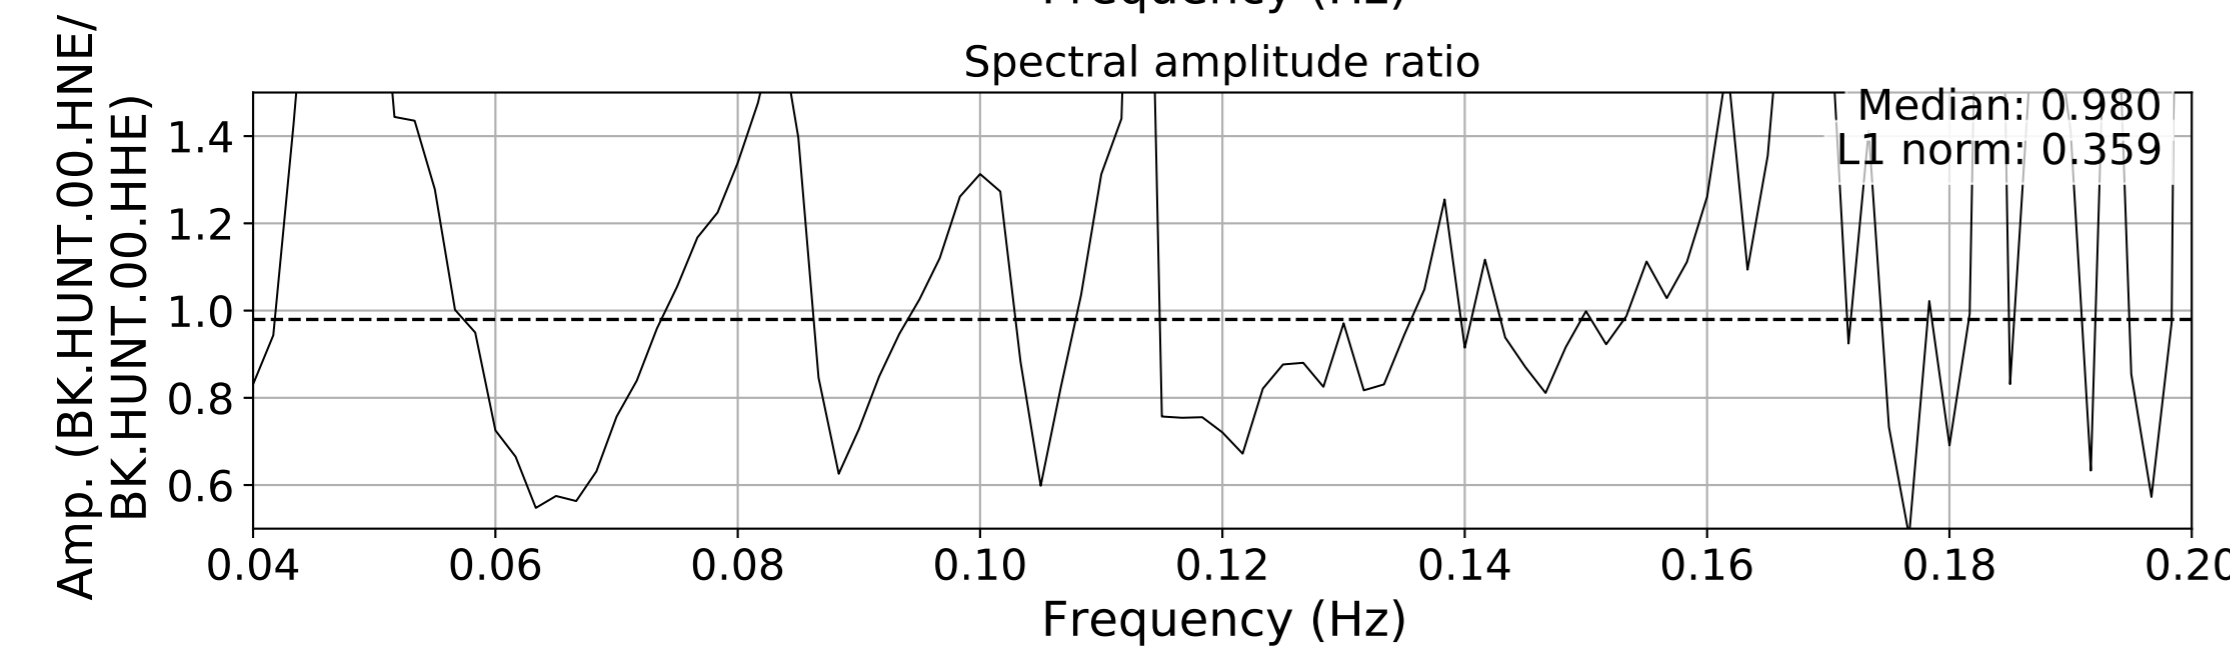

2024.340.184421_M7.0_nc75095651
Origin Time:2024-12-05T18:44:21.110000Z USGS event-id:nc75095651
M7.0 2024 Offshore Cape Mendocino, California Earthquake