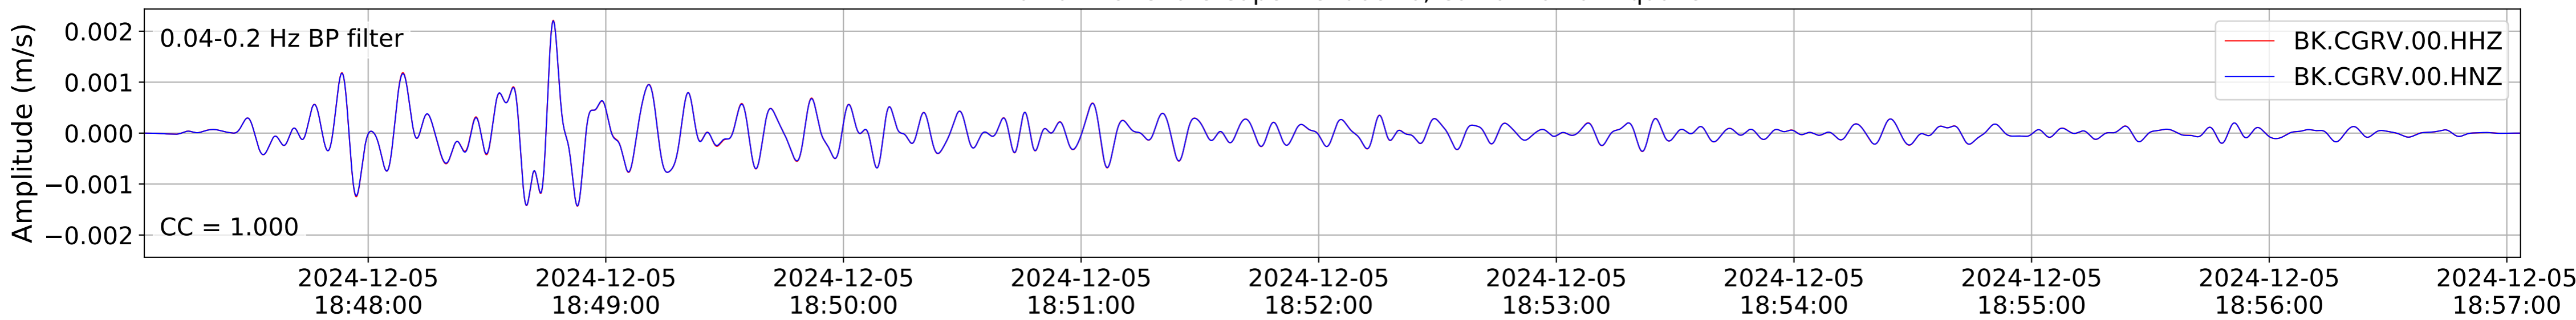

2024.340.184421M7.0_nc75095651
Origin Time:2024-12-05T18:44:21.110000Z USGS event-id:nc75095651
M7.0 2024 Offshore Cape Mendocino, California Earthquake