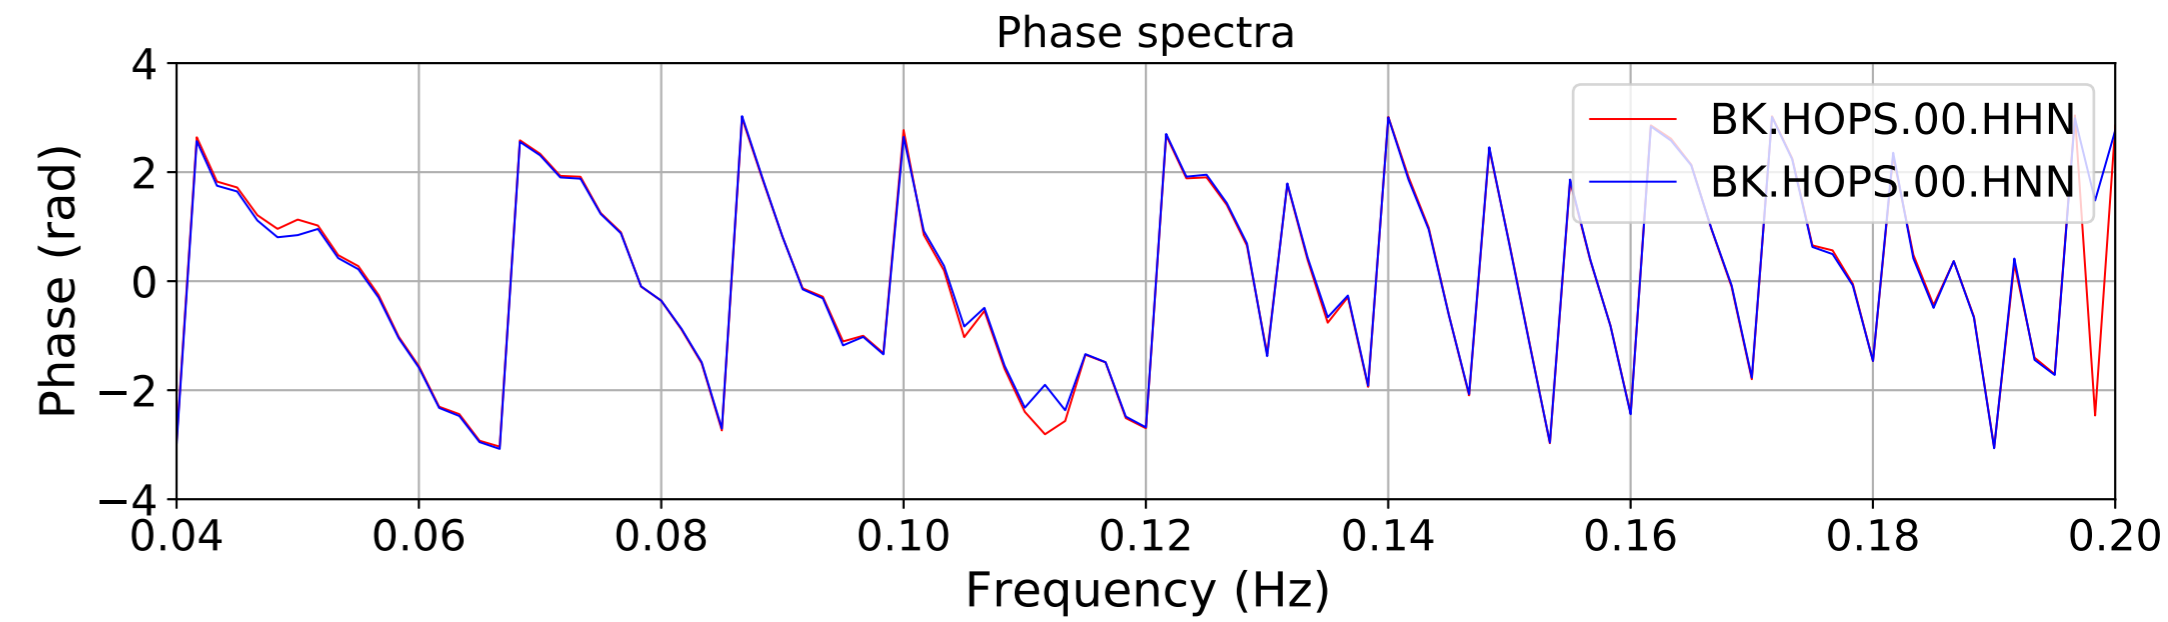

2024.340.184421_M7.0_nc75095651
Origin Time:2024-12-05T18:44:21.110000Z USGS event-id:nc75095651
M7.0 2024 Offshore Cape Mendocino, California Earthquake