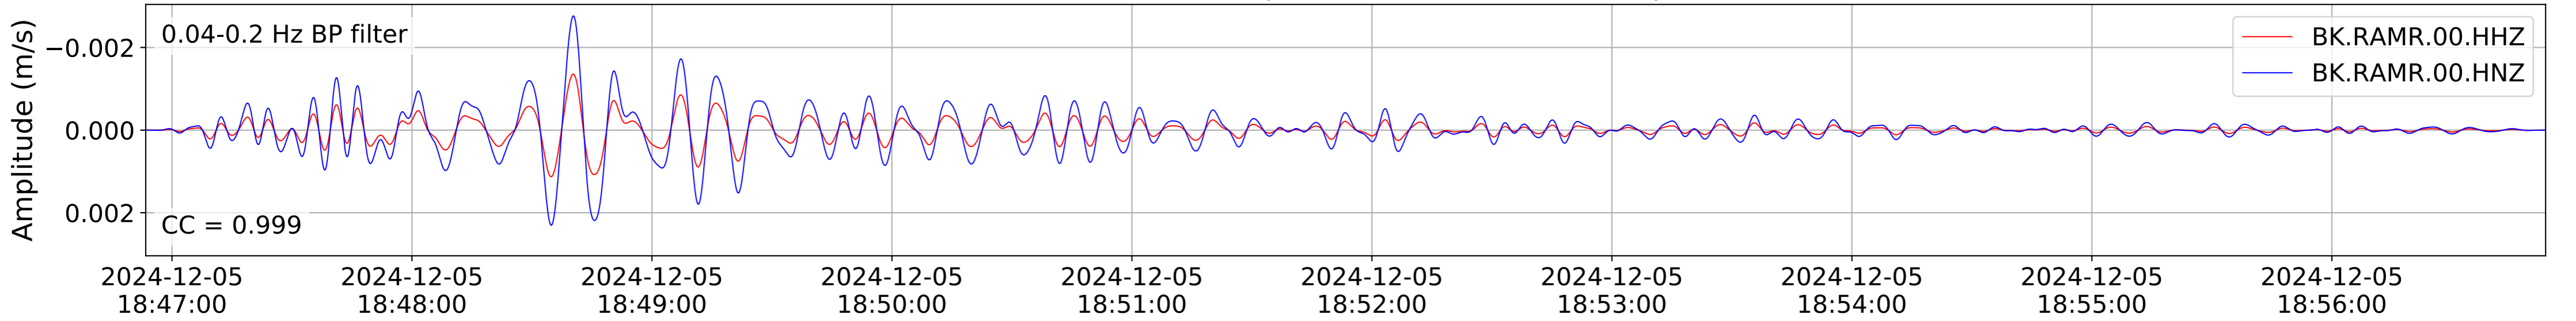

2024.340.184421_M7.0_nc75095651
Origin Time:2024-12-05T18:44:21.110000Z USGS event-id:nc75095651
M7.0 2024 Offshore Cape Mendocino, California Earthquake