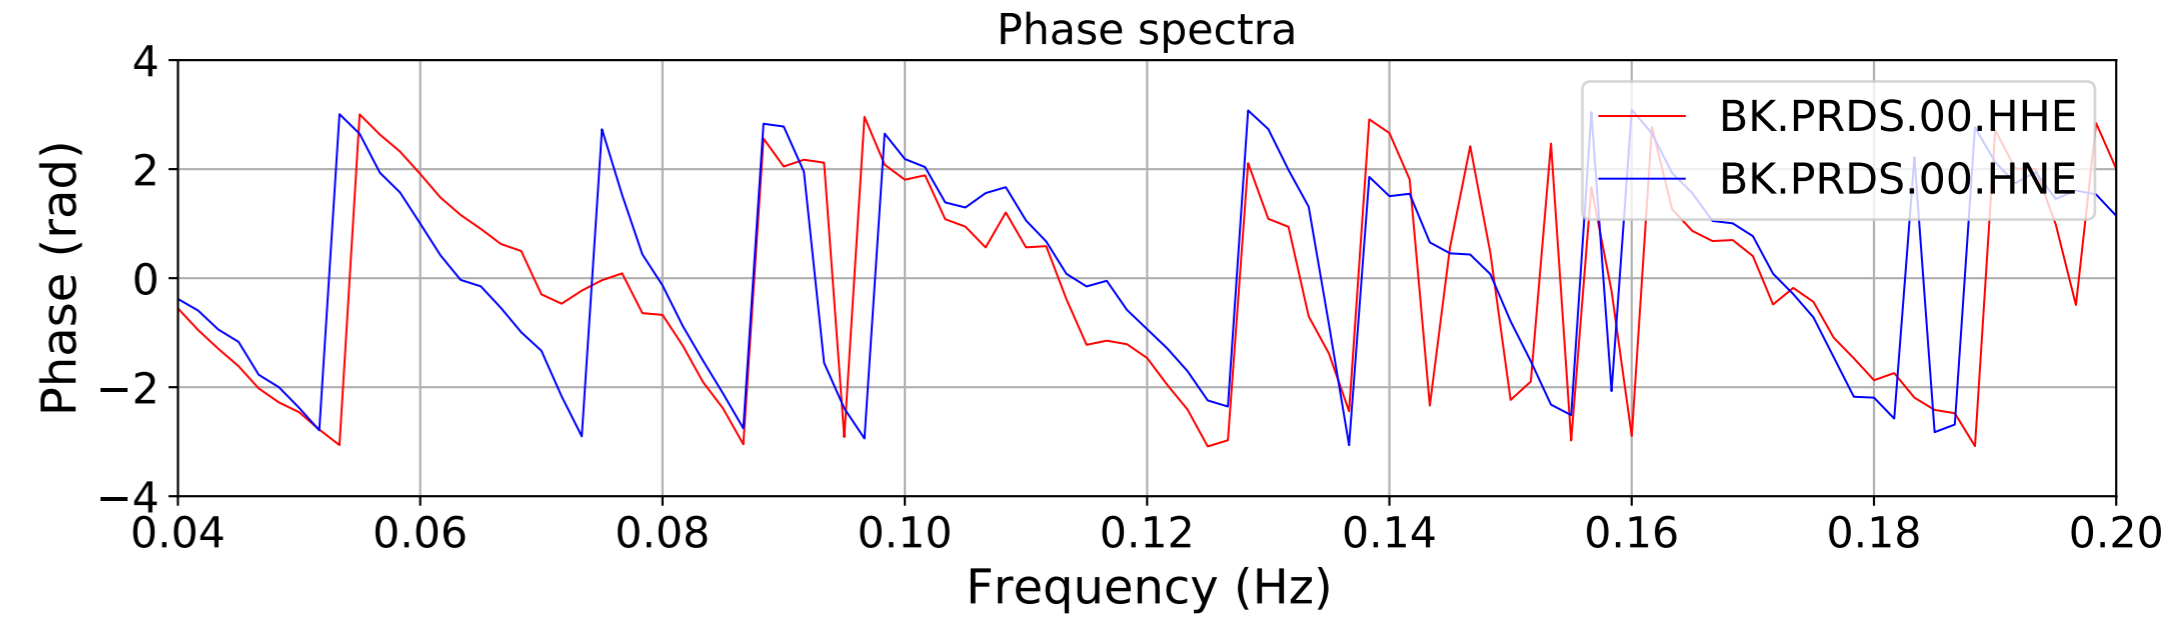

2024.340.184421.M7.0_nc75095651
Origin Time:2024-12-05T18:44:21.110000Z USGS event-id:nc75095651
M7.0 2024 Offshore Cape Mendocino, California Earthquake