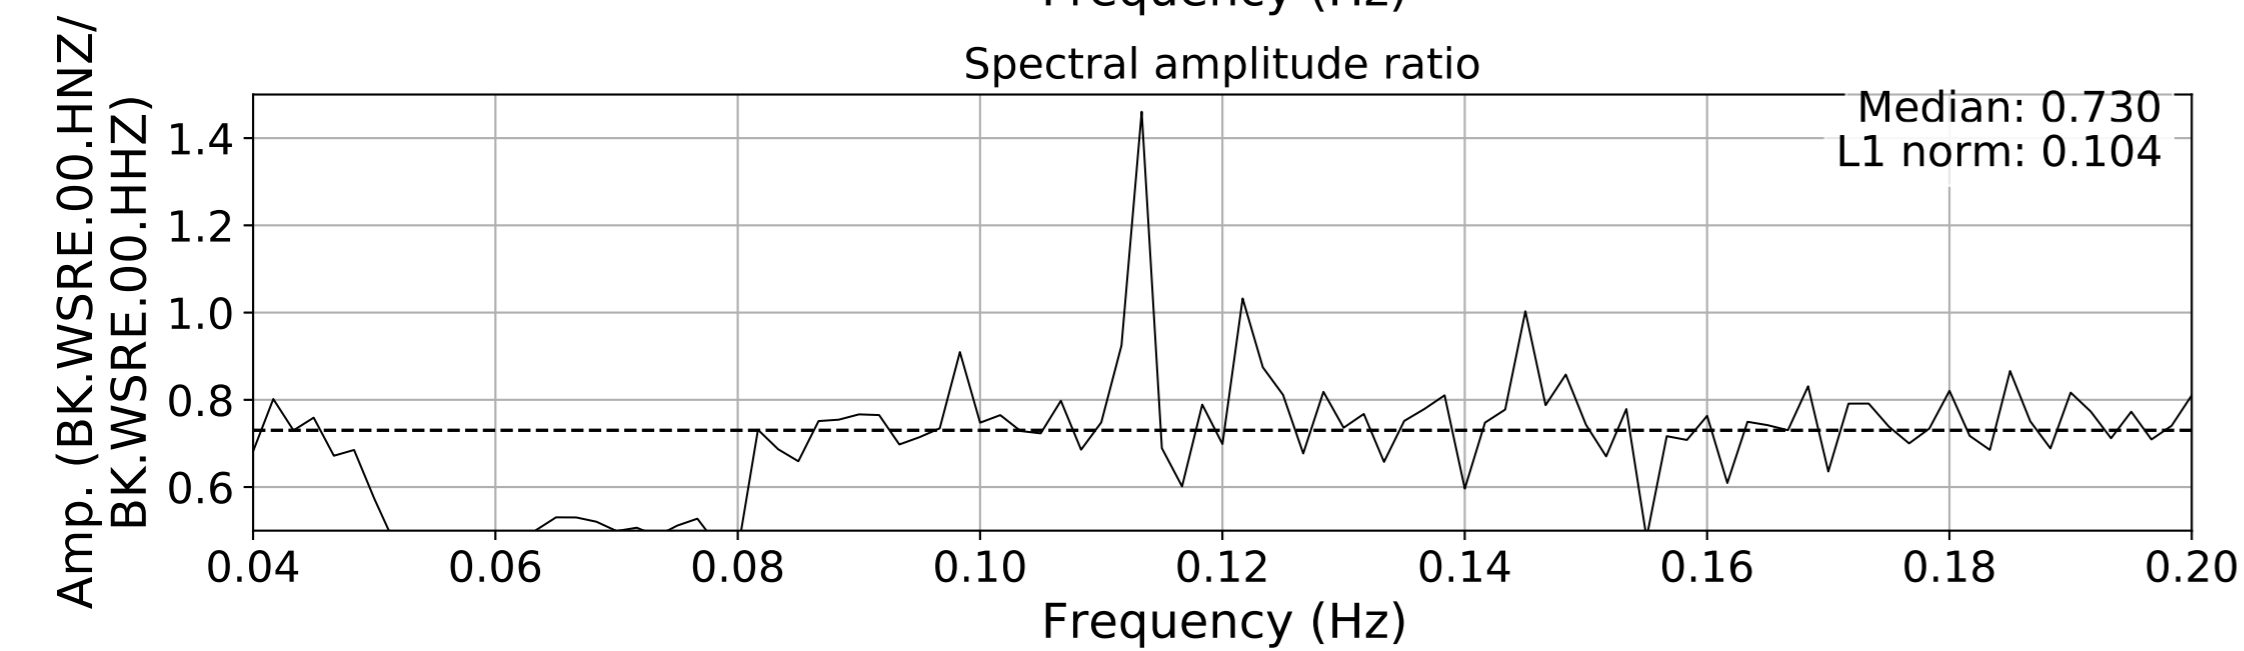

2024.340.184421_M7.0_nc75095651
Origin Time:2024-12-05T18:44:21.110000Z USGS event-id:nc75095651
M7.0 2024 Offshore Cape Mendocino, California Earthquake