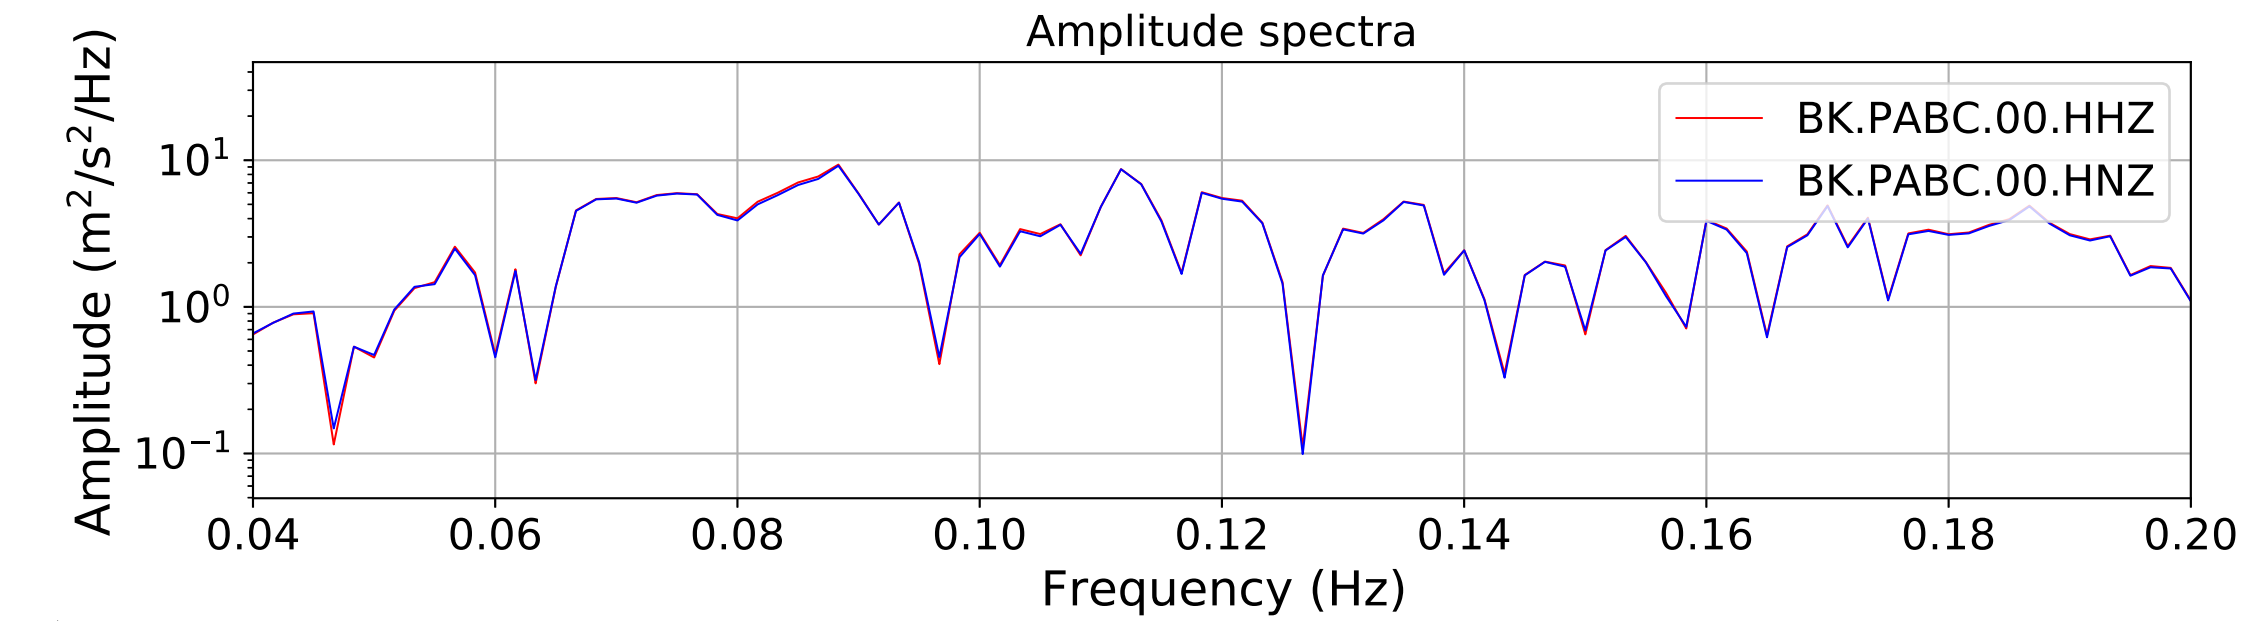

2024.340.184421_M7.0_nc75095651
Origin Time:2024-12-05T18:44:21.110000Z USGS event-id:nc75095651
M7.0 2024 Offshore Cape Mendocino, California Earthquake