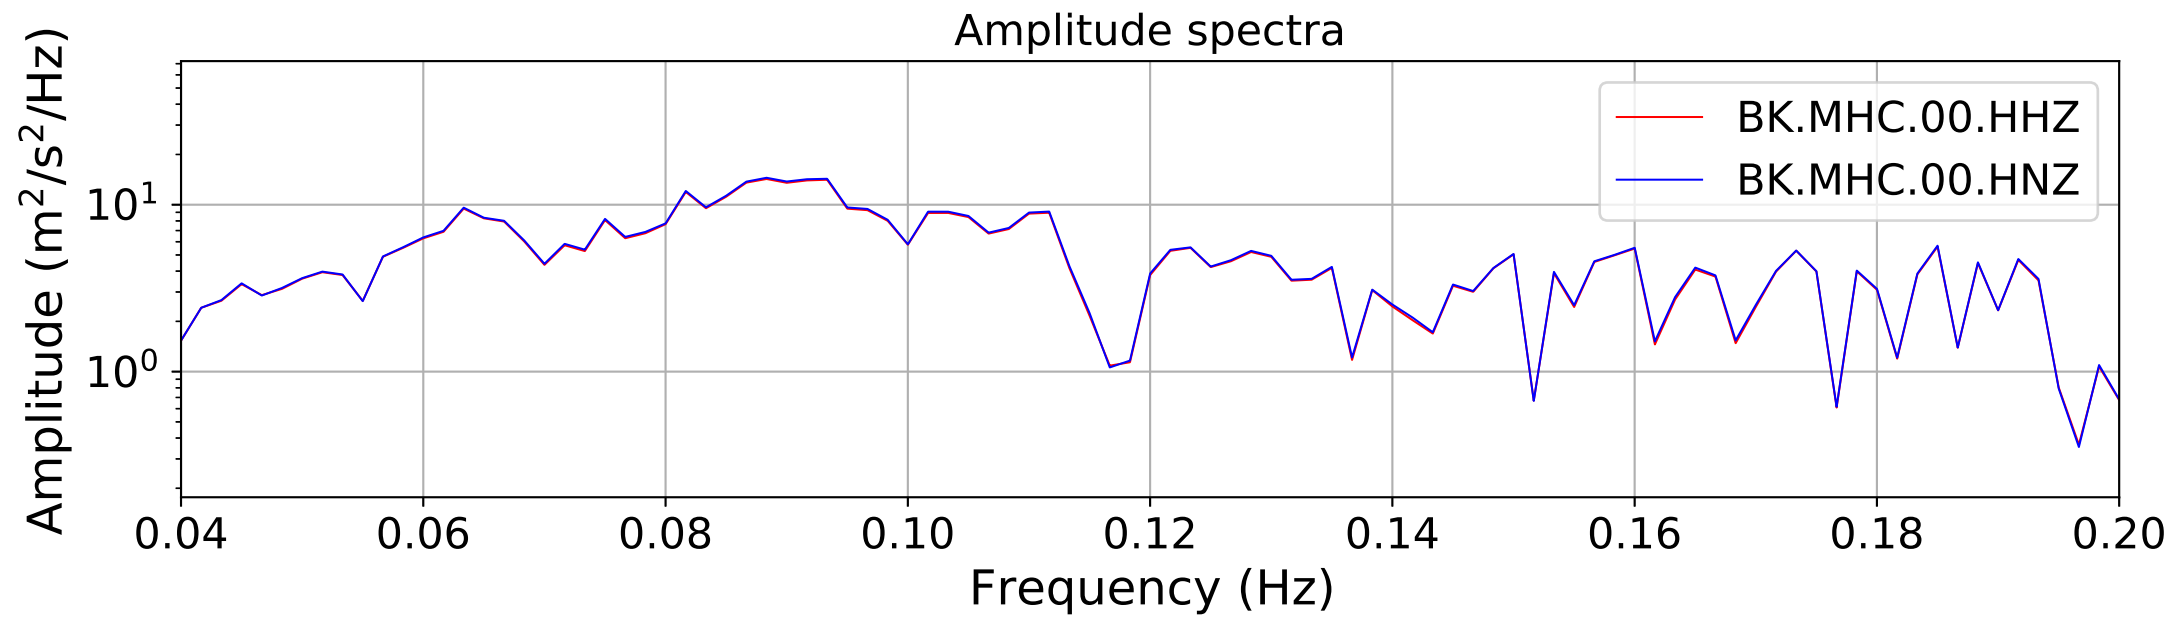

2024.340.184421_M7.0_nc75095651
Origin Time:2024-12-05T18:44:21.110000Z USGS event-id:nc75095651
M7.0 2024 Offshore Cape Mendocino, California Earthquake