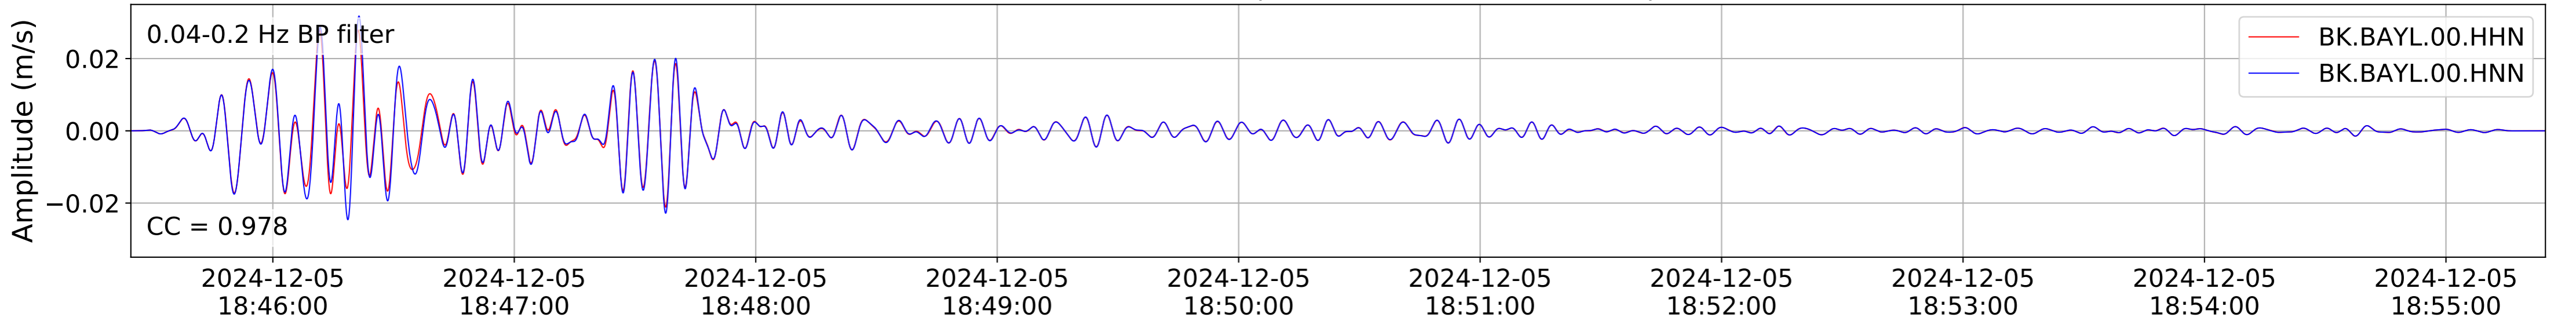

2024.340.184421_M7.0_nc75095651
Origin Time:2024-12-05T18:44:21.110000Z USGS event-id:nc75095651
M7.0 2024 Offshore Cape Mendocino, California Earthquake