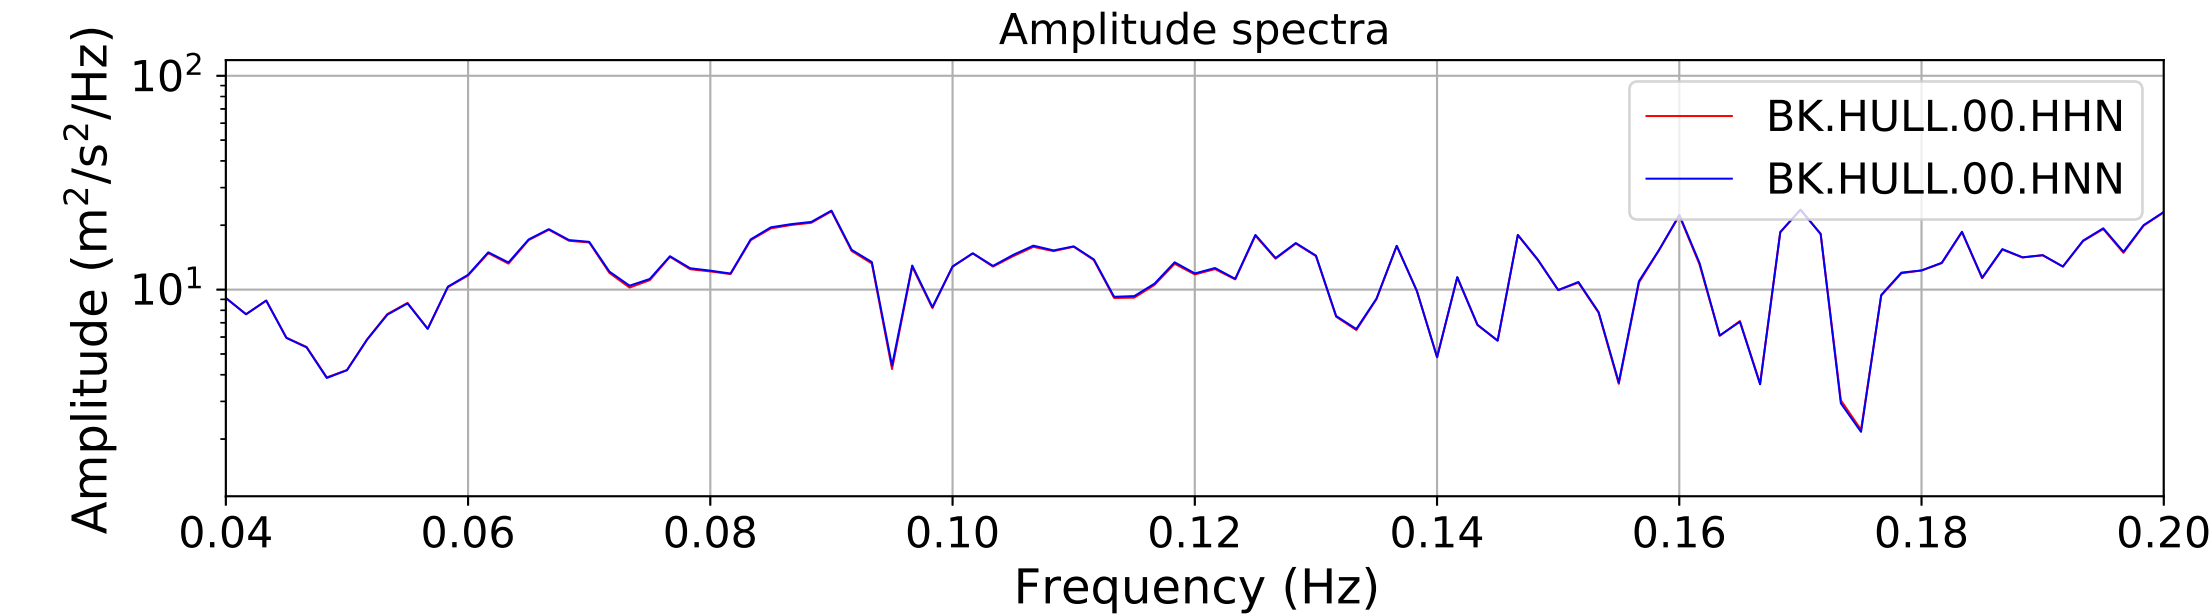

2024.340.184421_M7.0_nc75095651
Origin Time:2024-12-05T18:44:21.110000Z USGS event-id:nc75095651
M7.0 2024 Offshore Cape Mendocino, California Earthquake