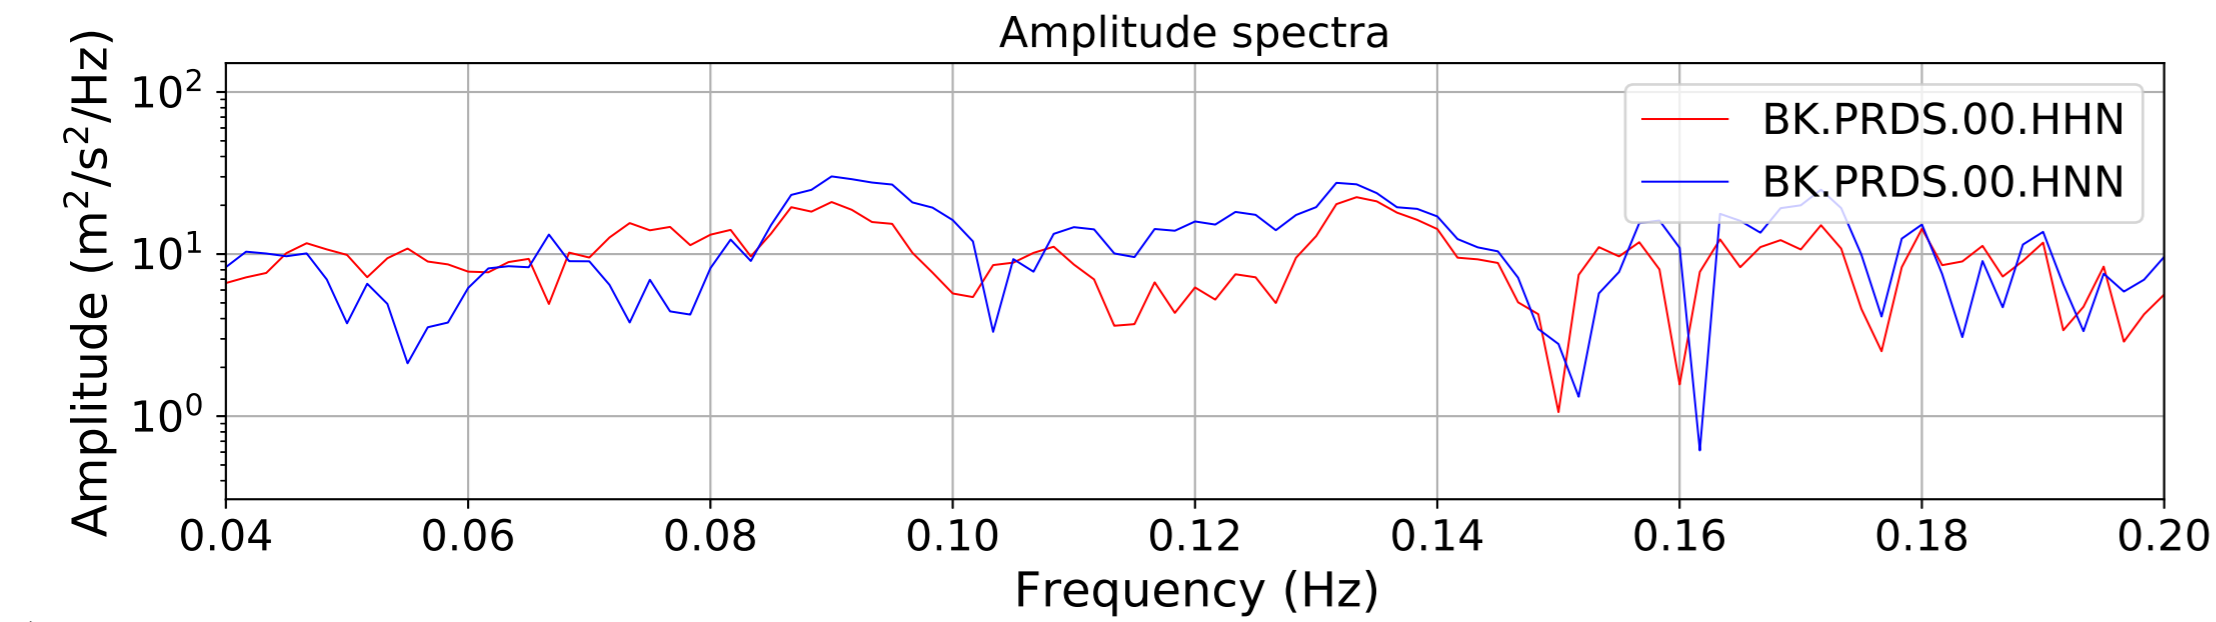

2024.340.184421.M7.0_nc75095651
Origin Time:2024-12-05T18:44:21.110000Z USGS event-id:nc75095651
M7.0 2024 Offshore Cape Mendocino, California Earthquake