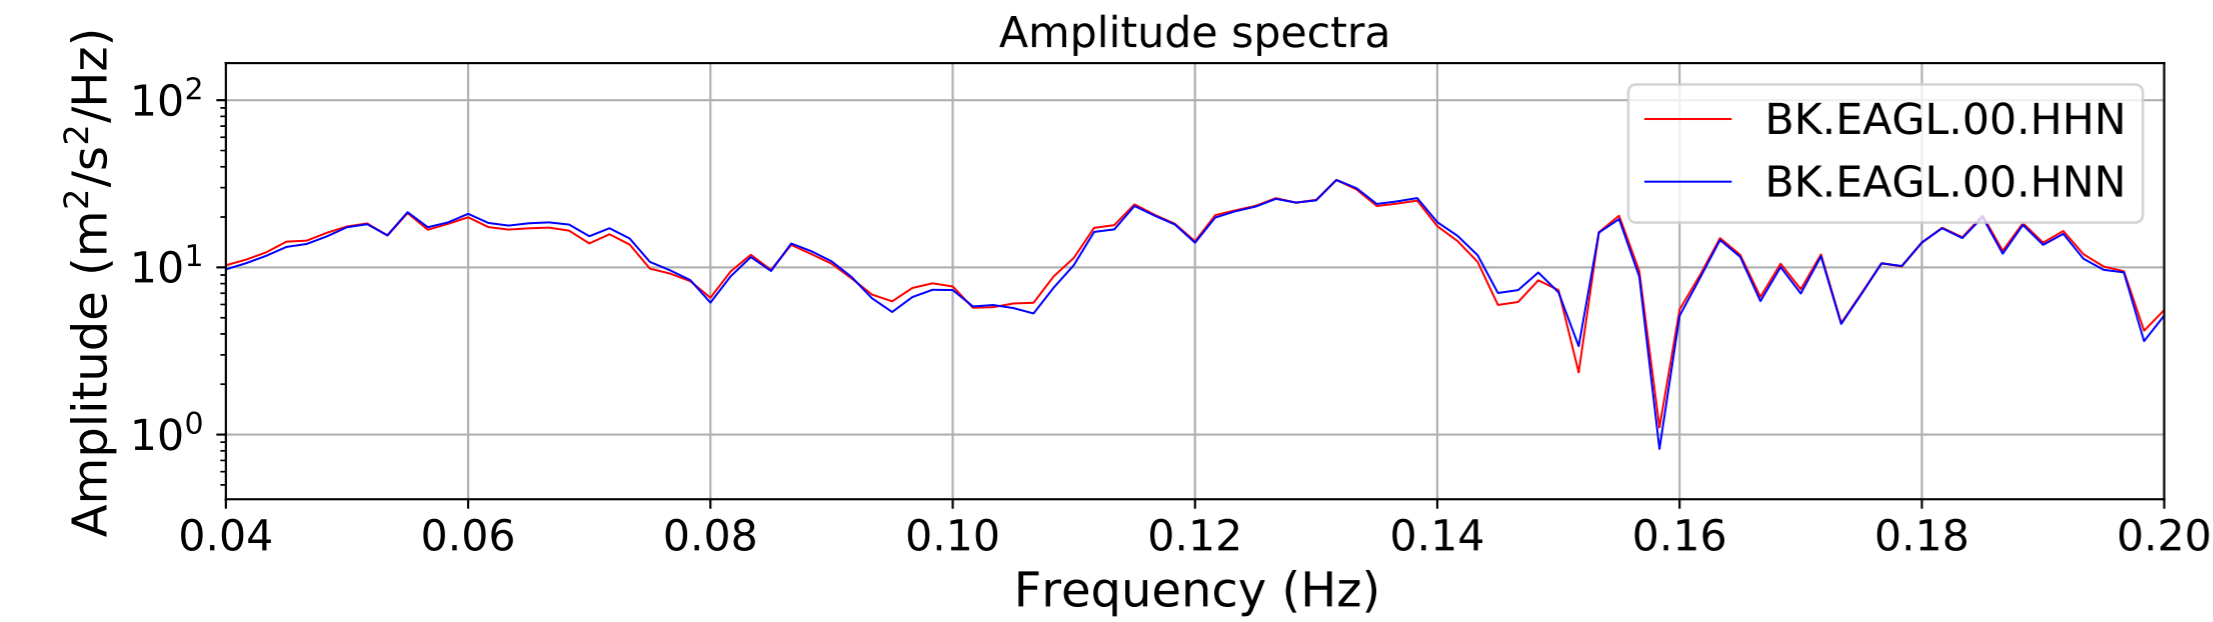

2024.340.184421.M7.0_nc75095651
Origin Time:2024-12-05T18:44:21.110000Z USGS event-id:nc75095651
M7.0 2024 Offshore Cape Mendocino, California Earthquake