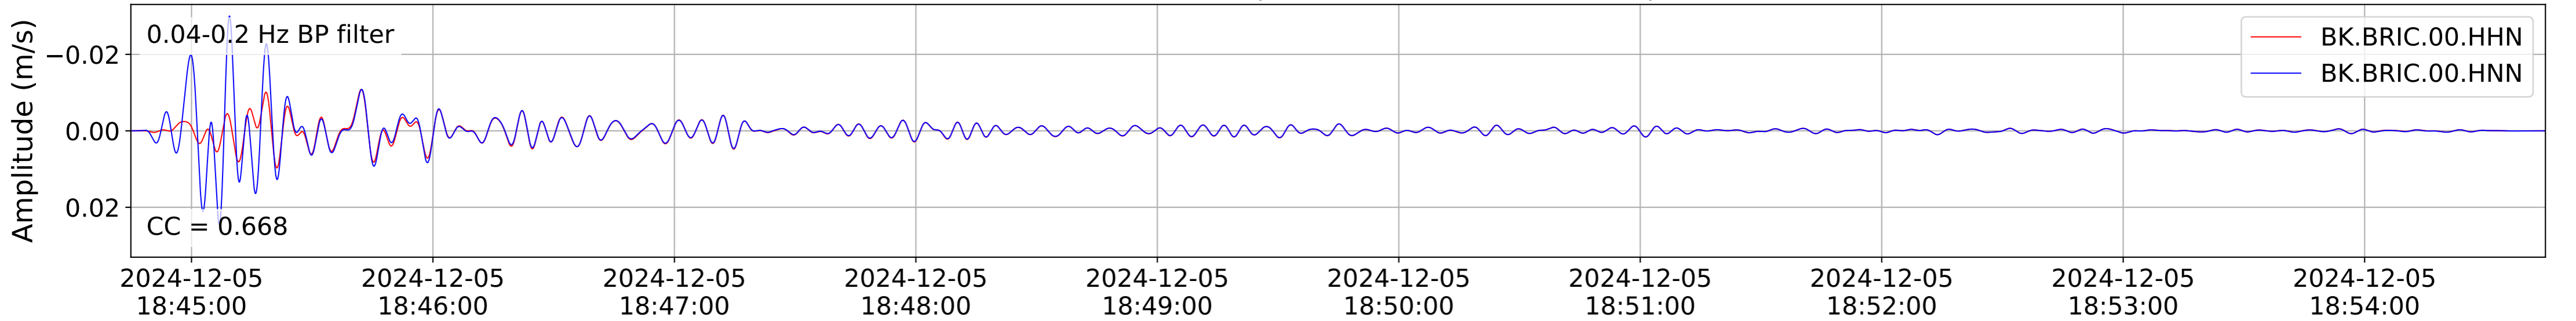

2024.340.184421_M7.0_nc75095651
Origin Time:2024-12-05T18:44:21.110000Z USGS event-id:nc75095651
M7.0 2024 Offshore Cape Mendocino, California Earthquake