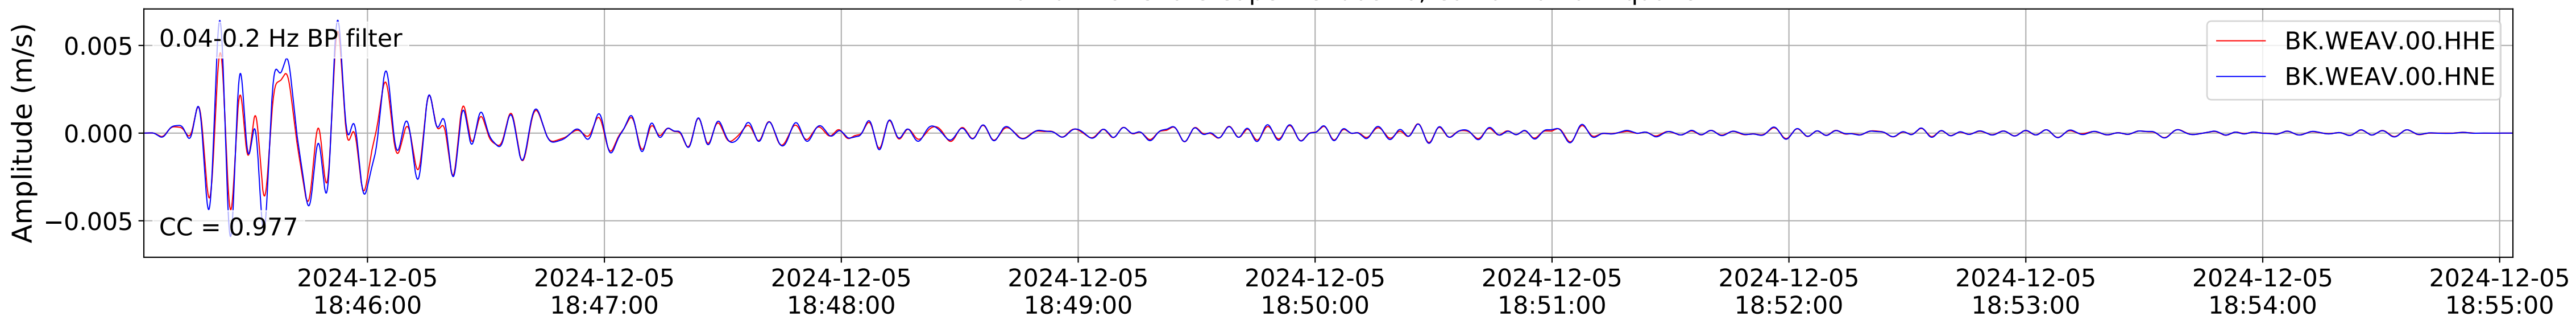

2024.340.184421M7.0_nc75095651
Origin Time:2024-12-05T18:44:21.110000Z USGS event-id:nc75095651
M7.0 2024 Offshore Cape Mendocino, California Earthquake