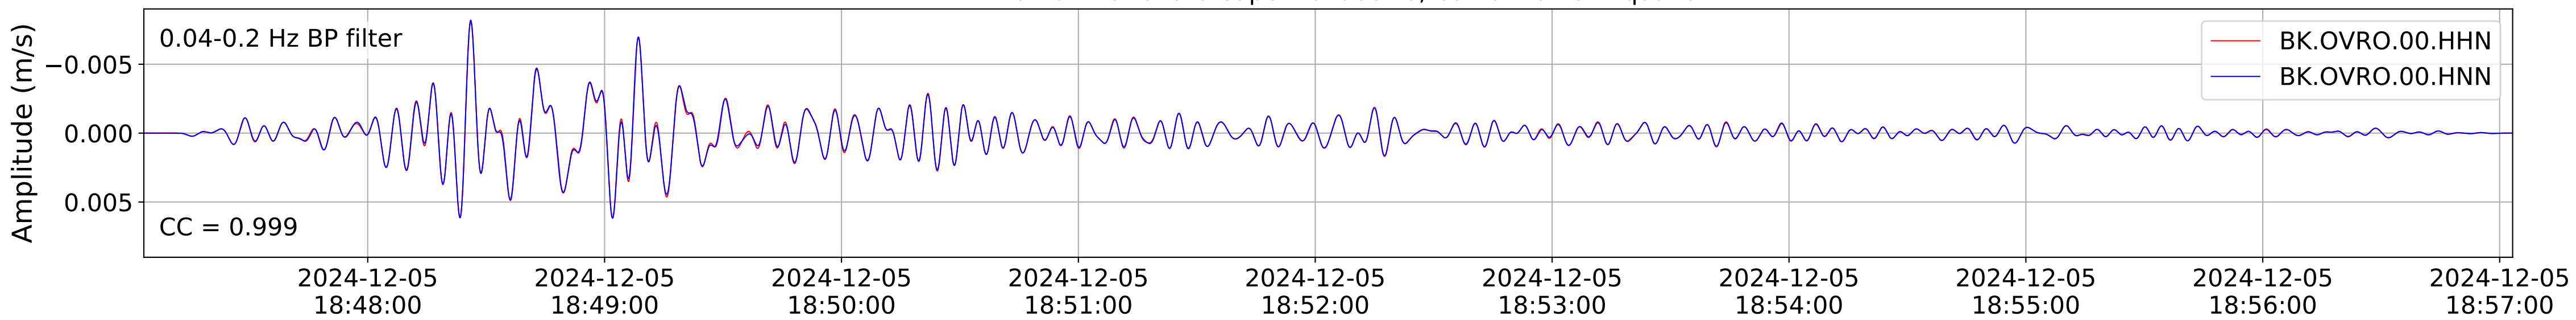

2024.340.184421M7.0_nc75095651
Origin Time:2024-12-05T18:44:21.110000Z USGS event-id:nc75095651
M7.0 2024 Offshore Cape Mendocino, California Earthquake