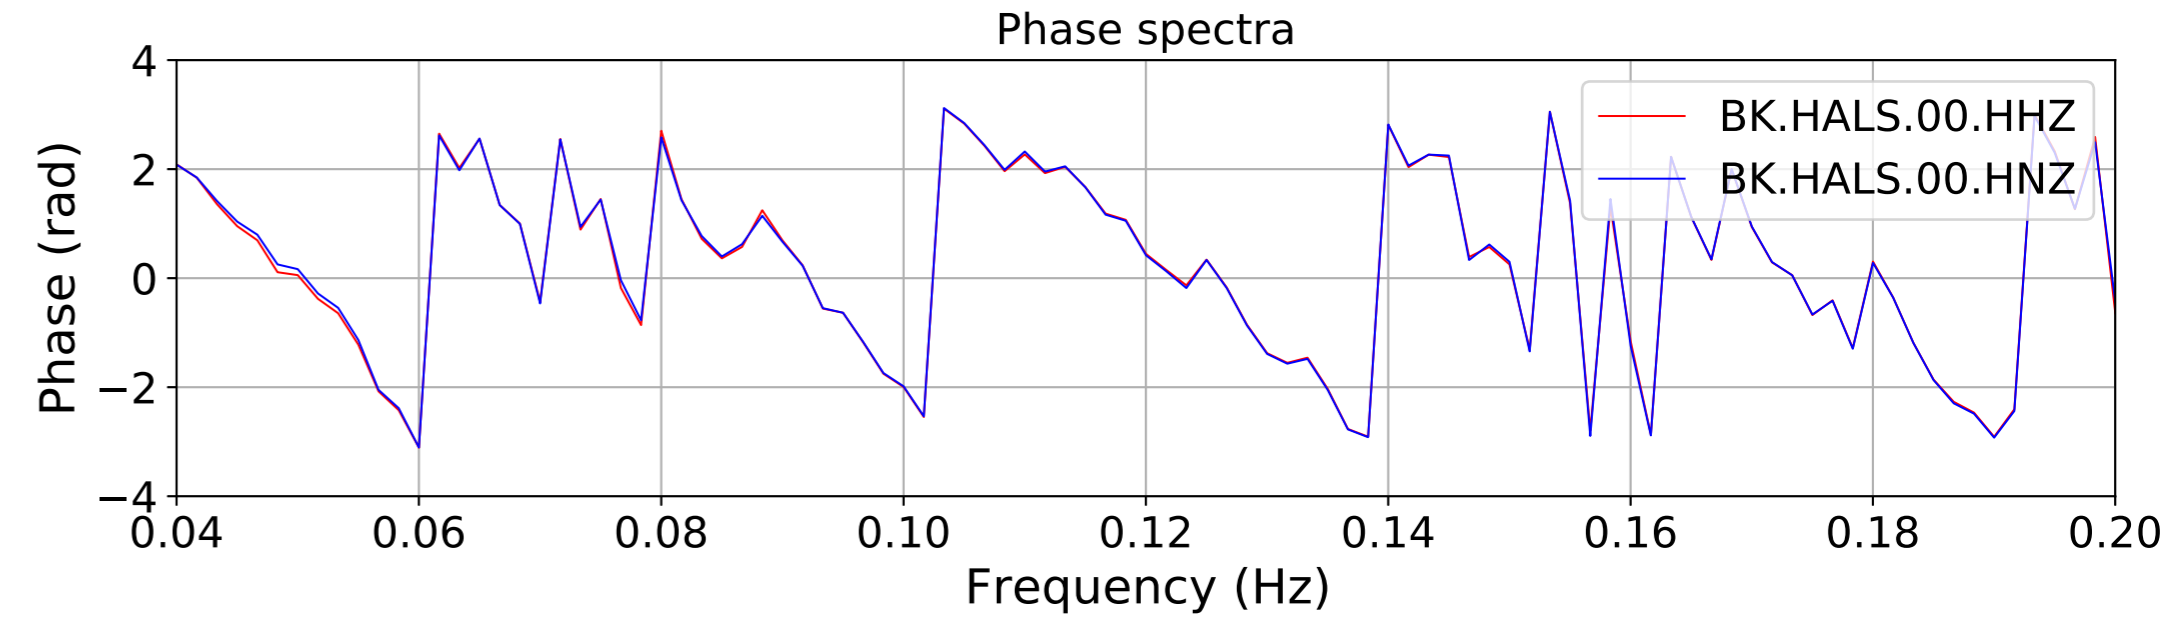

2024.340.184421_M7.0_nc75095651
Origin Time:2024-12-05T18:44:21.110000Z USGS event-id:nc75095651
M7.0 2024 Offshore Cape Mendocino, California Earthquake