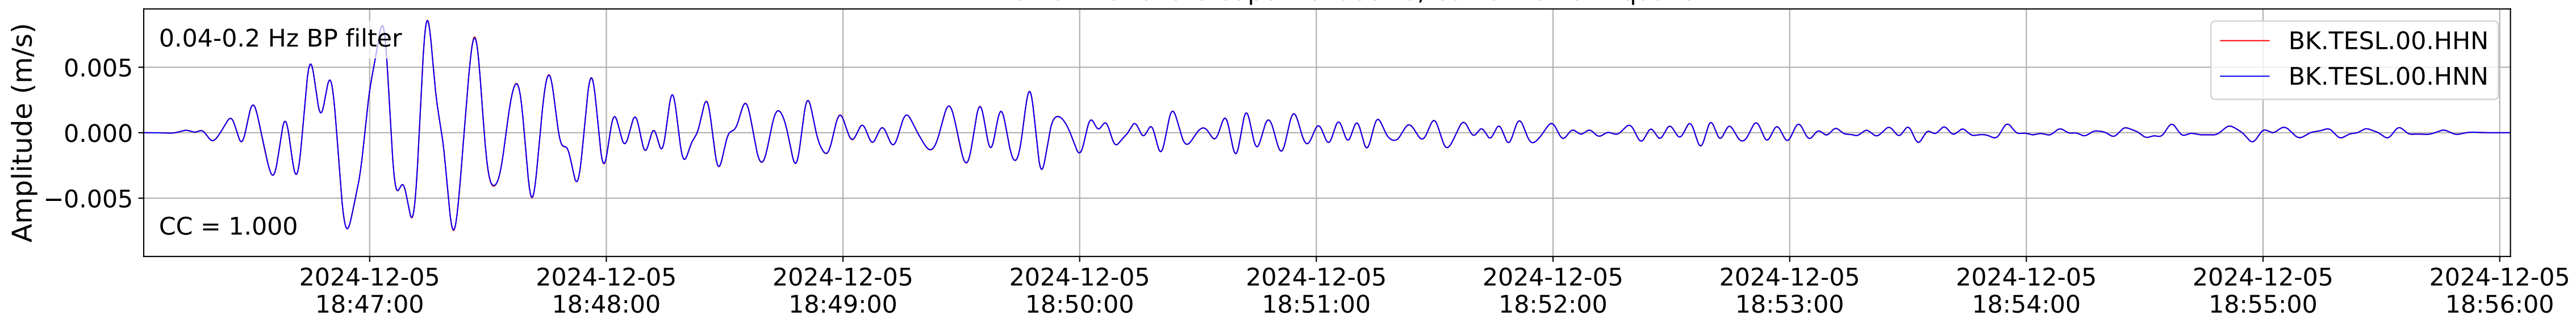

2024.340.184421_M7.0_nc75095651
Origin Time:2024-12-05T18:44:21.110000Z USGS event-id:nc75095651
M7.0 2024 Offshore Cape Mendocino, California Earthquake