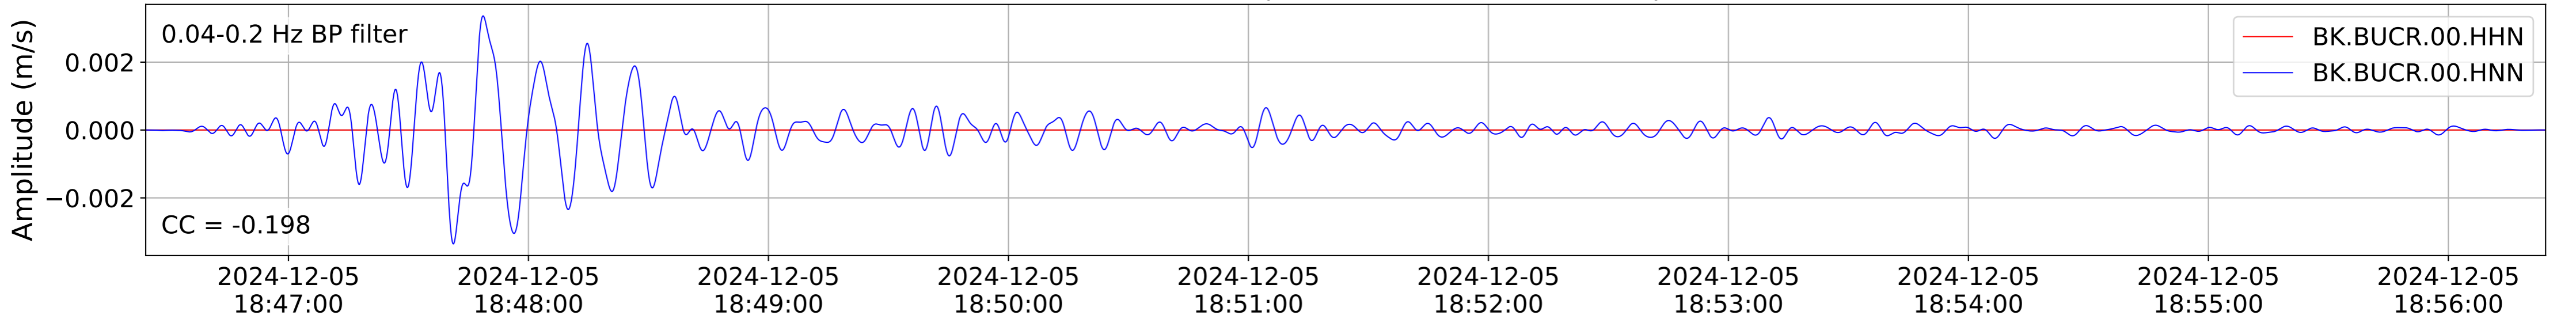

2024.340.184421_M7.0_nc75095651
Origin Time:2024-12-05T18:44:21.110000Z USGS event-id:nc75095651
M7.0 2024 Offshore Cape Mendocino, California Earthquake