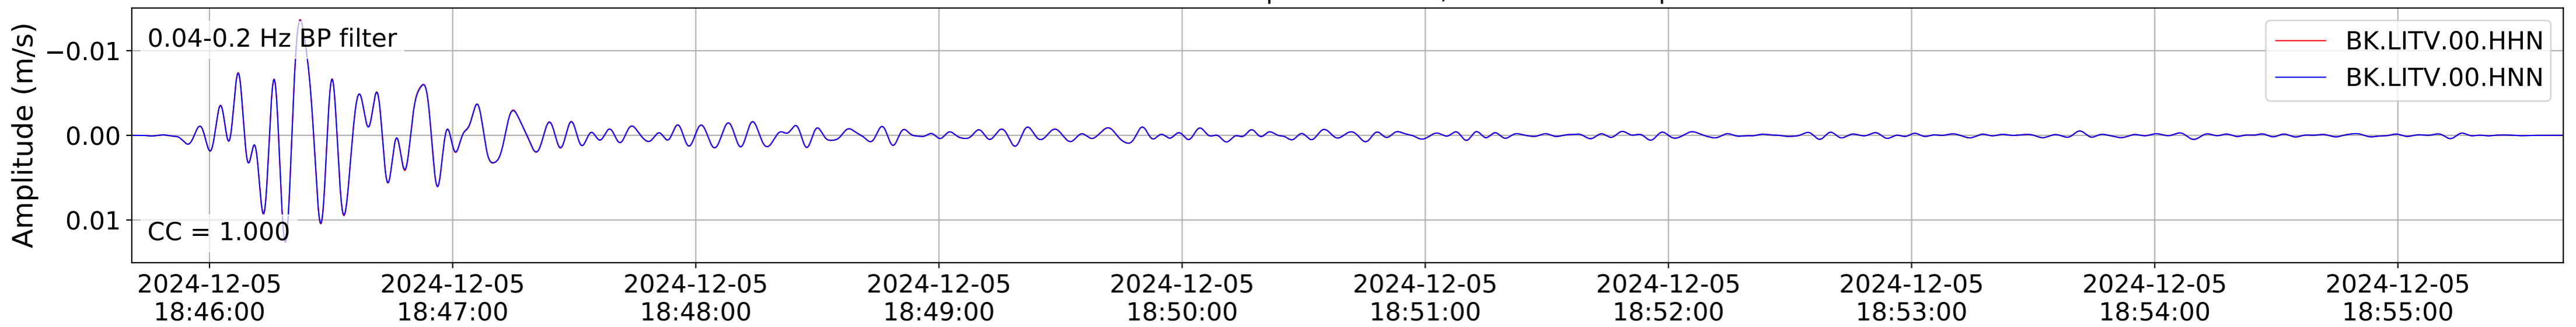

2024.340.184421_M7.0_nc75095651
Origin Time:2024-12-05T18:44:21.110000Z USGS event-id:nc75095651
M7.0 2024 Offshore Cape Mendocino, California Earthquake