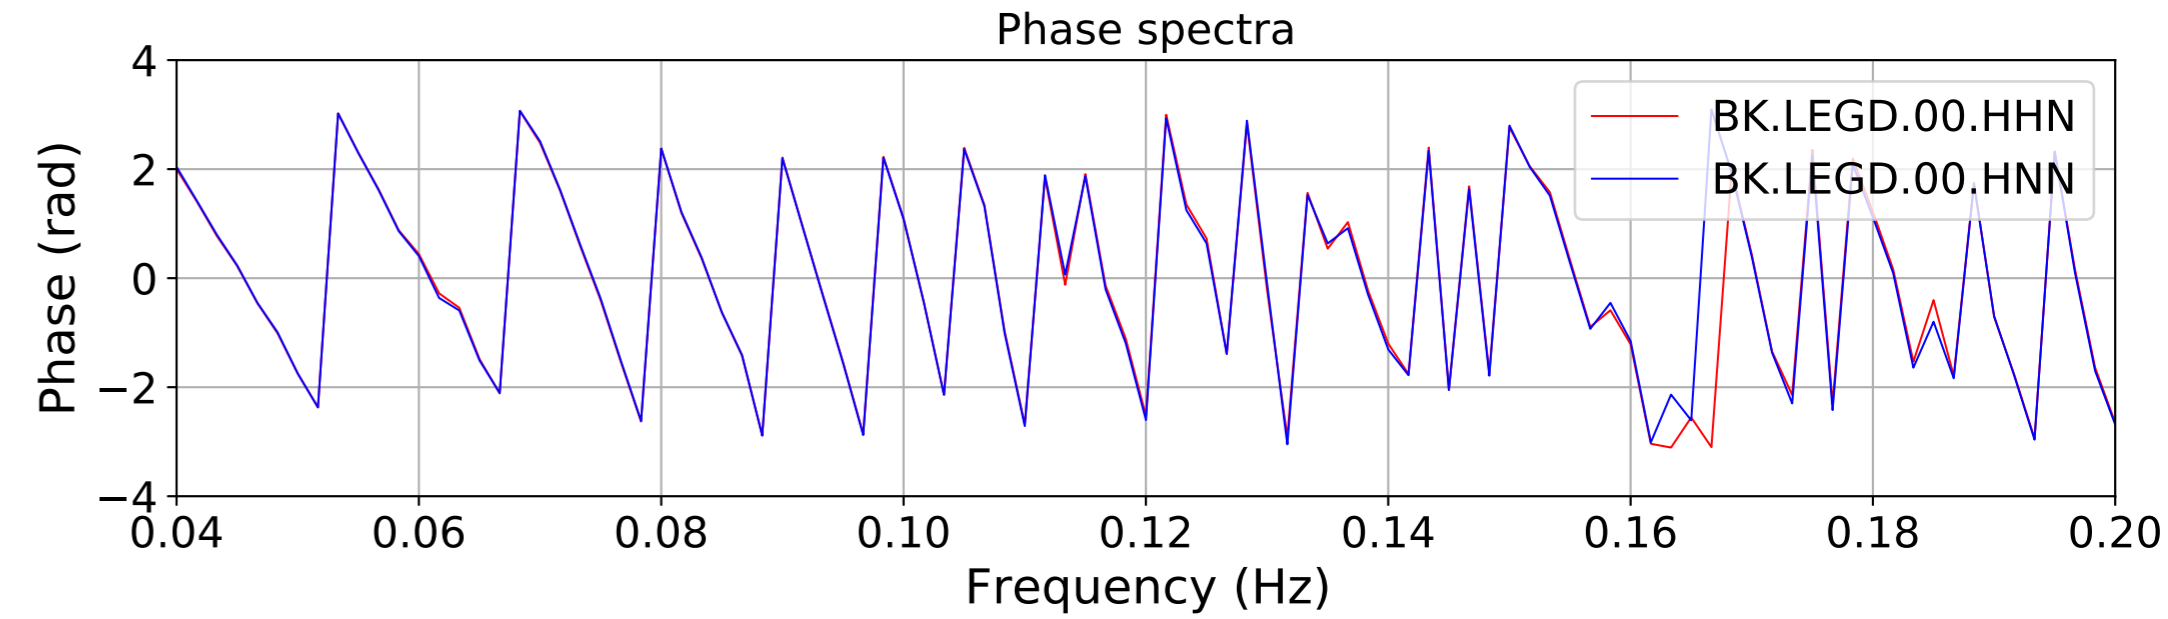

2024.340.184421_M7.0_nc75095651
Origin Time:2024-12-05T18:44:21.110000Z USGS event-id:nc75095651
M7.0 2024 Offshore Cape Mendocino, California Earthquake