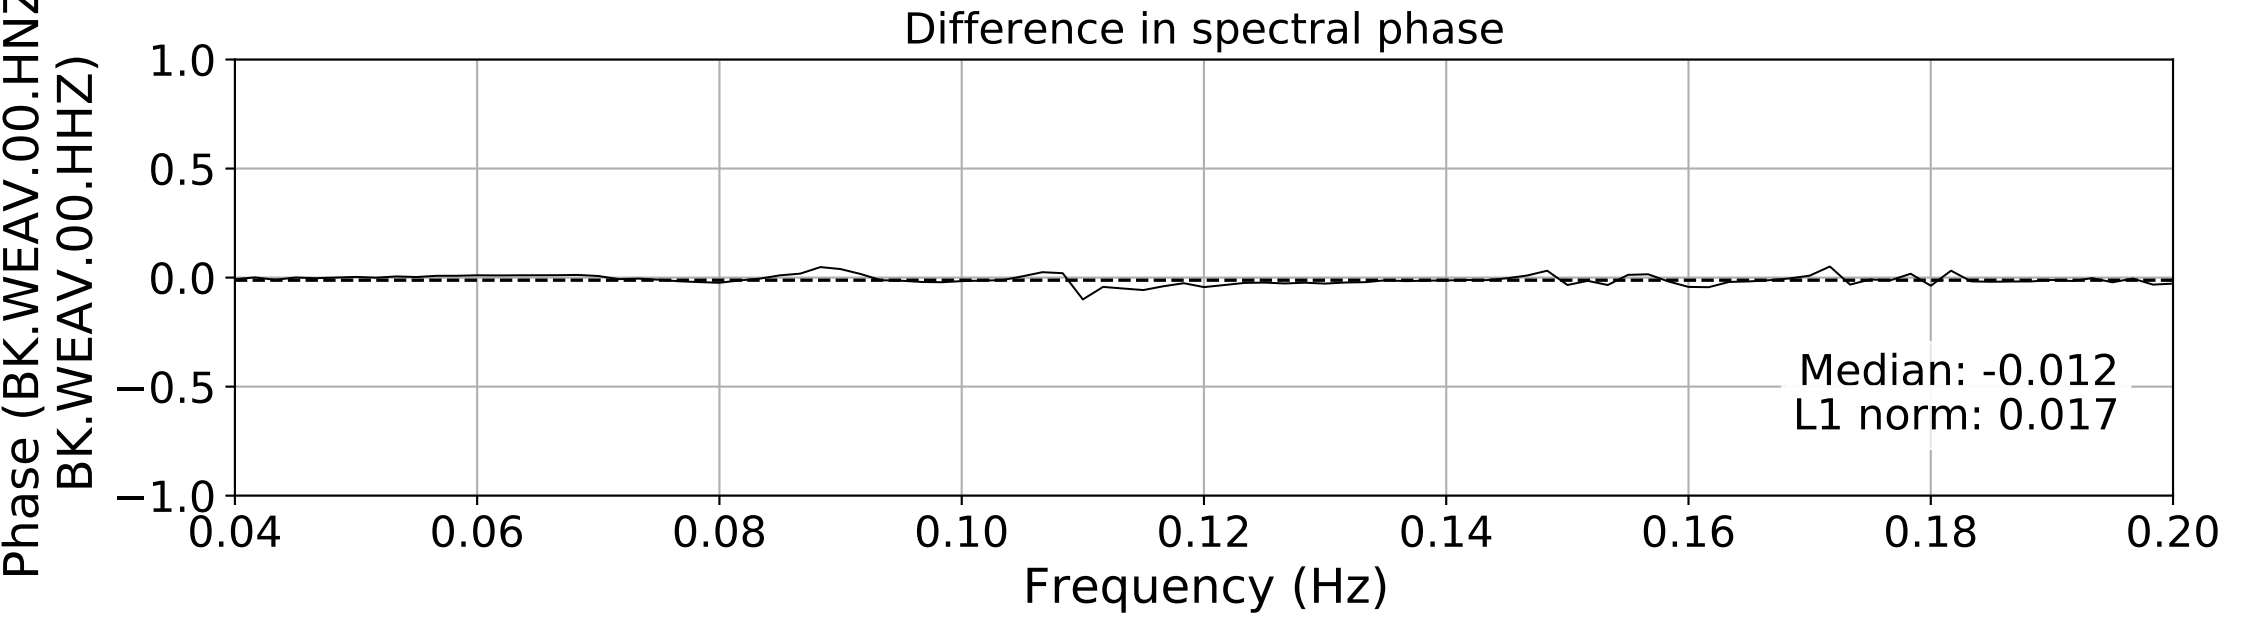

2024.340.184421M7.0_nc75095651
Origin Time:2024-12-05T18:44:21.110000Z USGS event-id:nc75095651
M7.0 2024 Offshore Cape Mendocino, California Earthquake