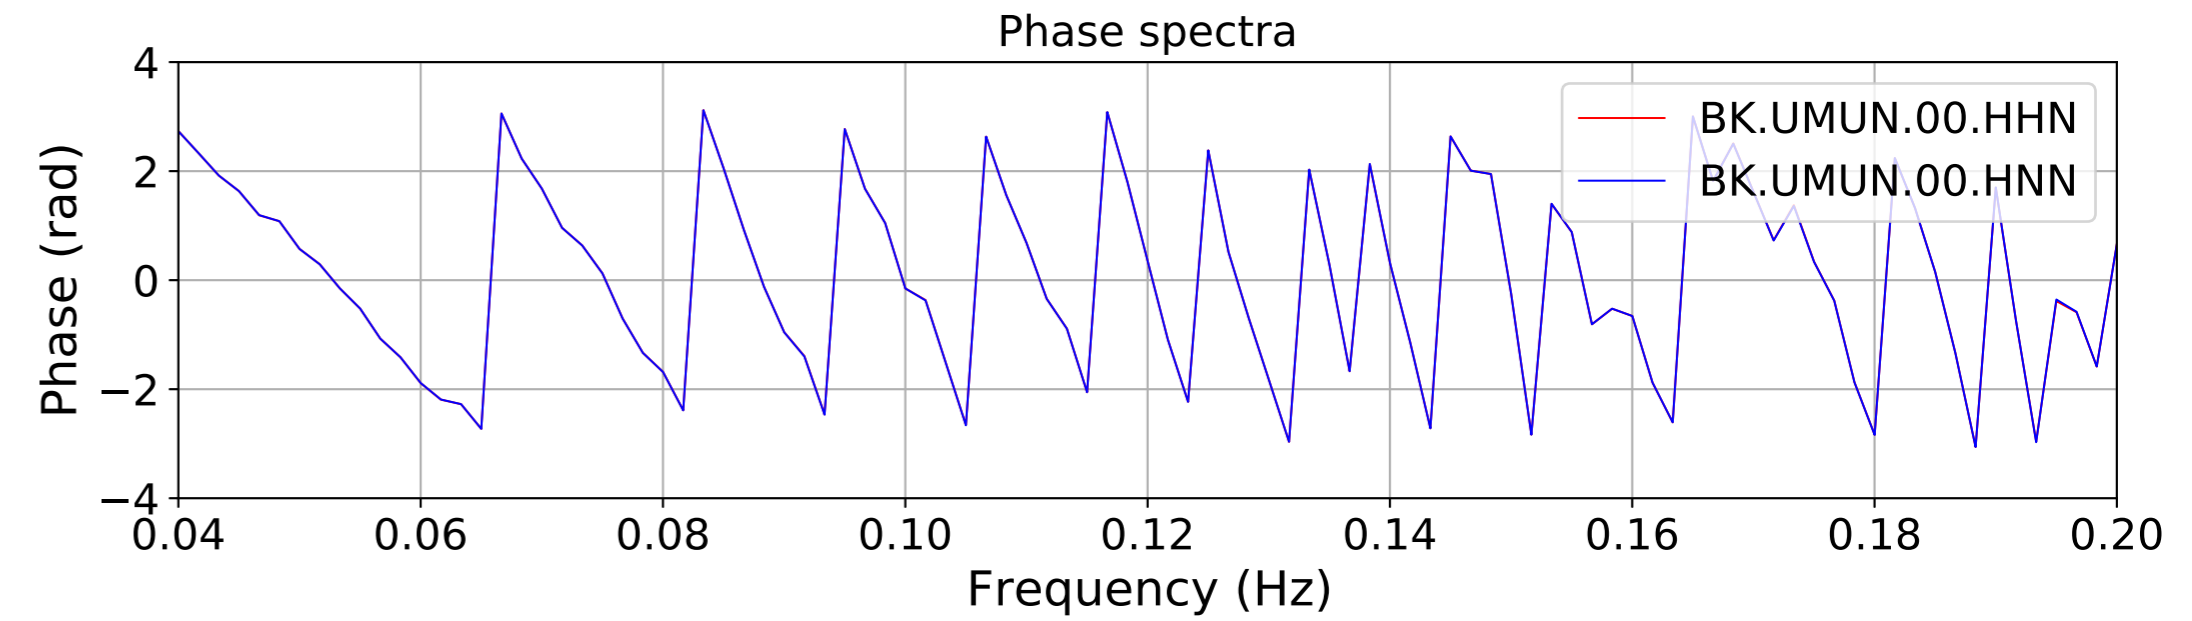

2024.340.184421_M7.0_nc75095651
Origin Time:2024-12-05T18:44:21.110000Z USGS event-id:nc75095651
M7.0 2024 Offshore Cape Mendocino, California Earthquake