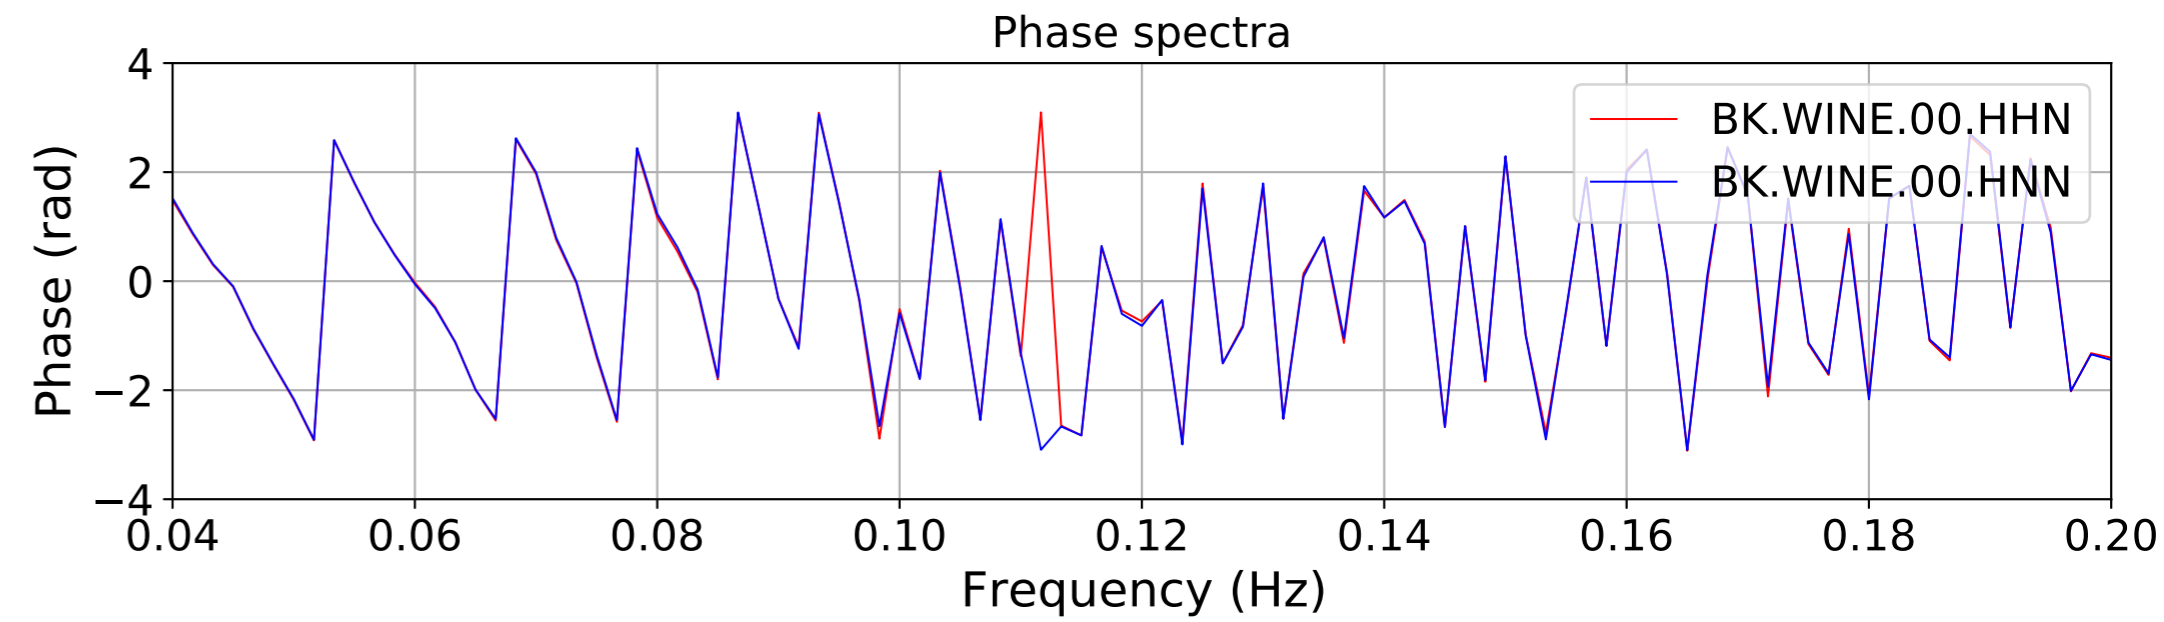

2024.340.184421_M7.0_nc75095651
Origin Time:2024-12-05T18:44:21.110000Z USGS event-id:nc75095651
M7.0 2024 Offshore Cape Mendocino, California Earthquake