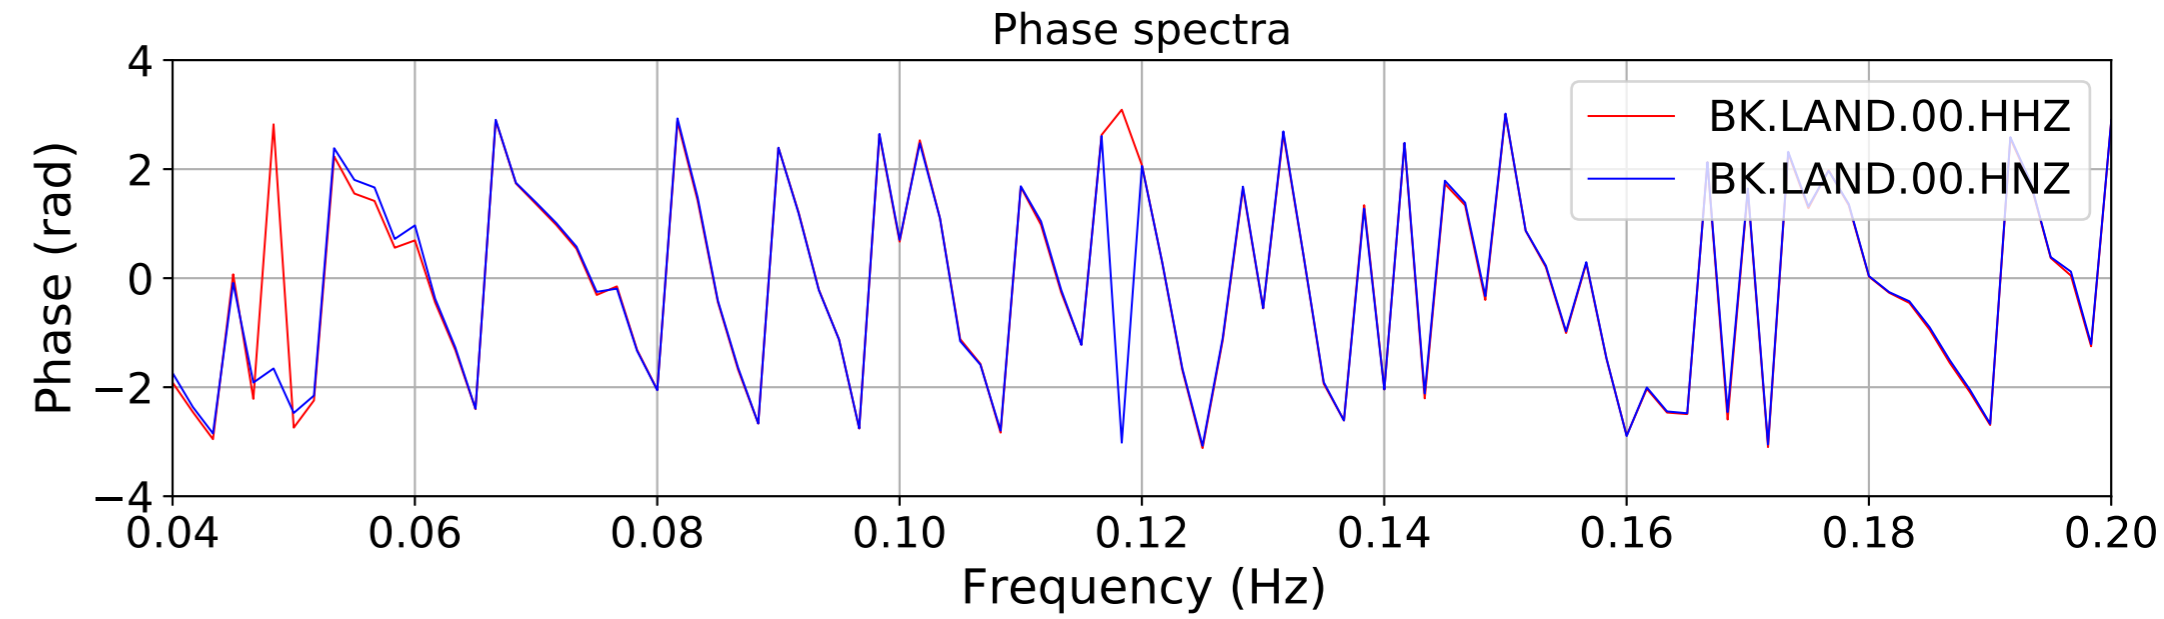

2024.340.184421_M7.0_nc75095651
Origin Time:2024-12-05T18:44:21.110000Z USGS event-id:nc75095651
M7.0 2024 Offshore Cape Mendocino, California Earthquake