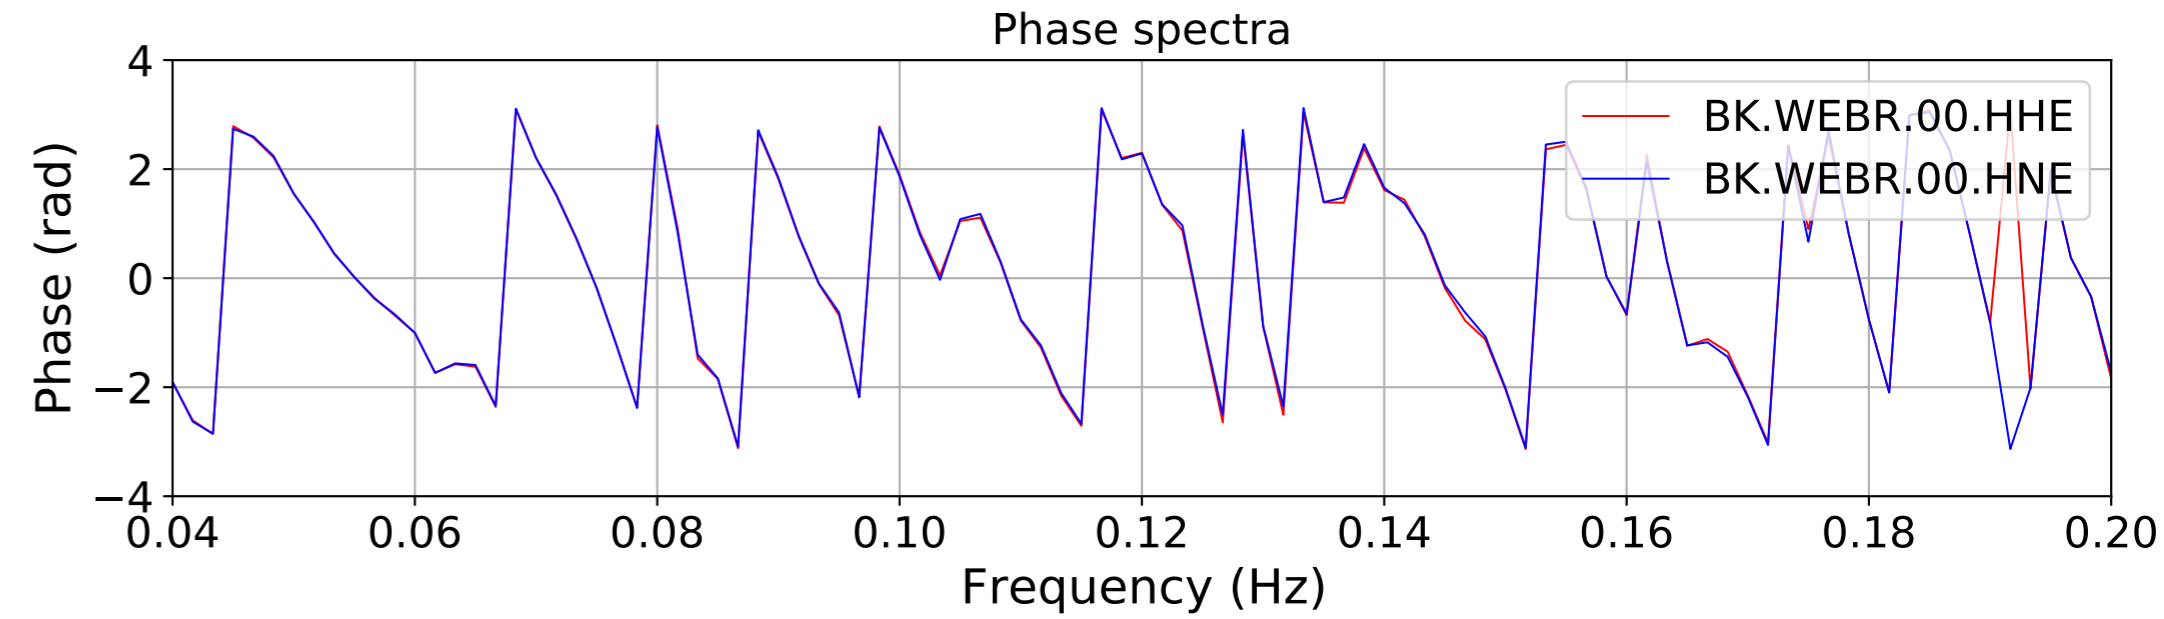

2024.340.184421_M7.0_nc75095651
Origin Time:2024-12-05T18:44:21.110000Z USGS event-id:nc75095651
M7.0 2024 Offshore Cape Mendocino, California Earthquake