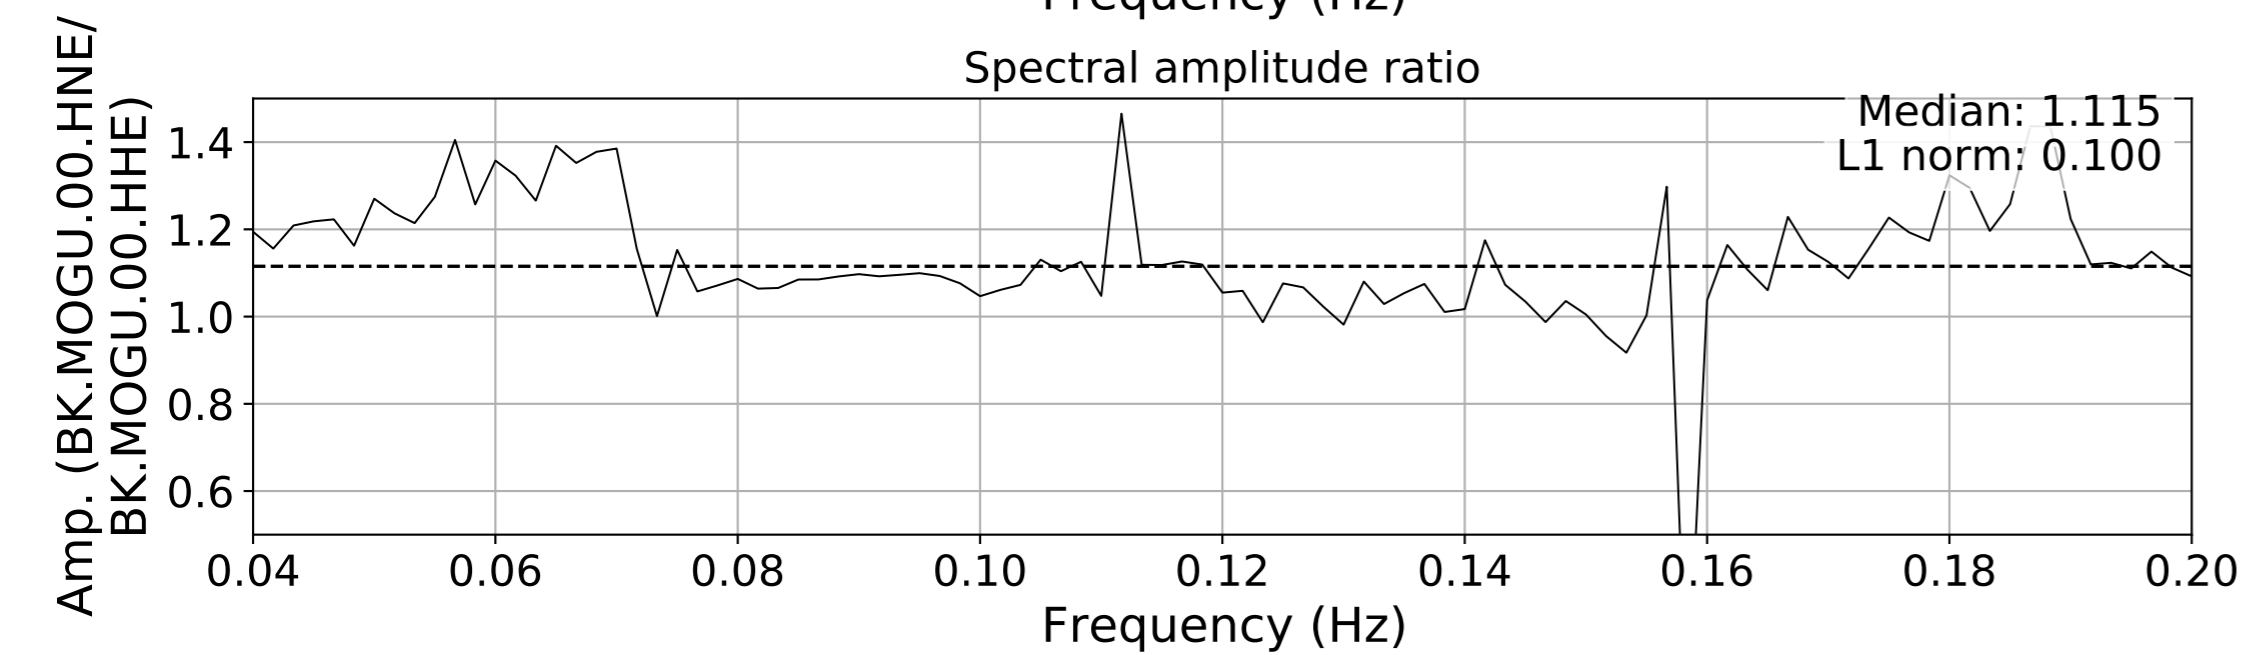

2024.340.184421_M7.0_nc75095651
Origin Time:2024-12-05T18:44:21.110000Z USGS event-id:nc75095651
M7.0 2024 Offshore Cape Mendocino, California Earthquake