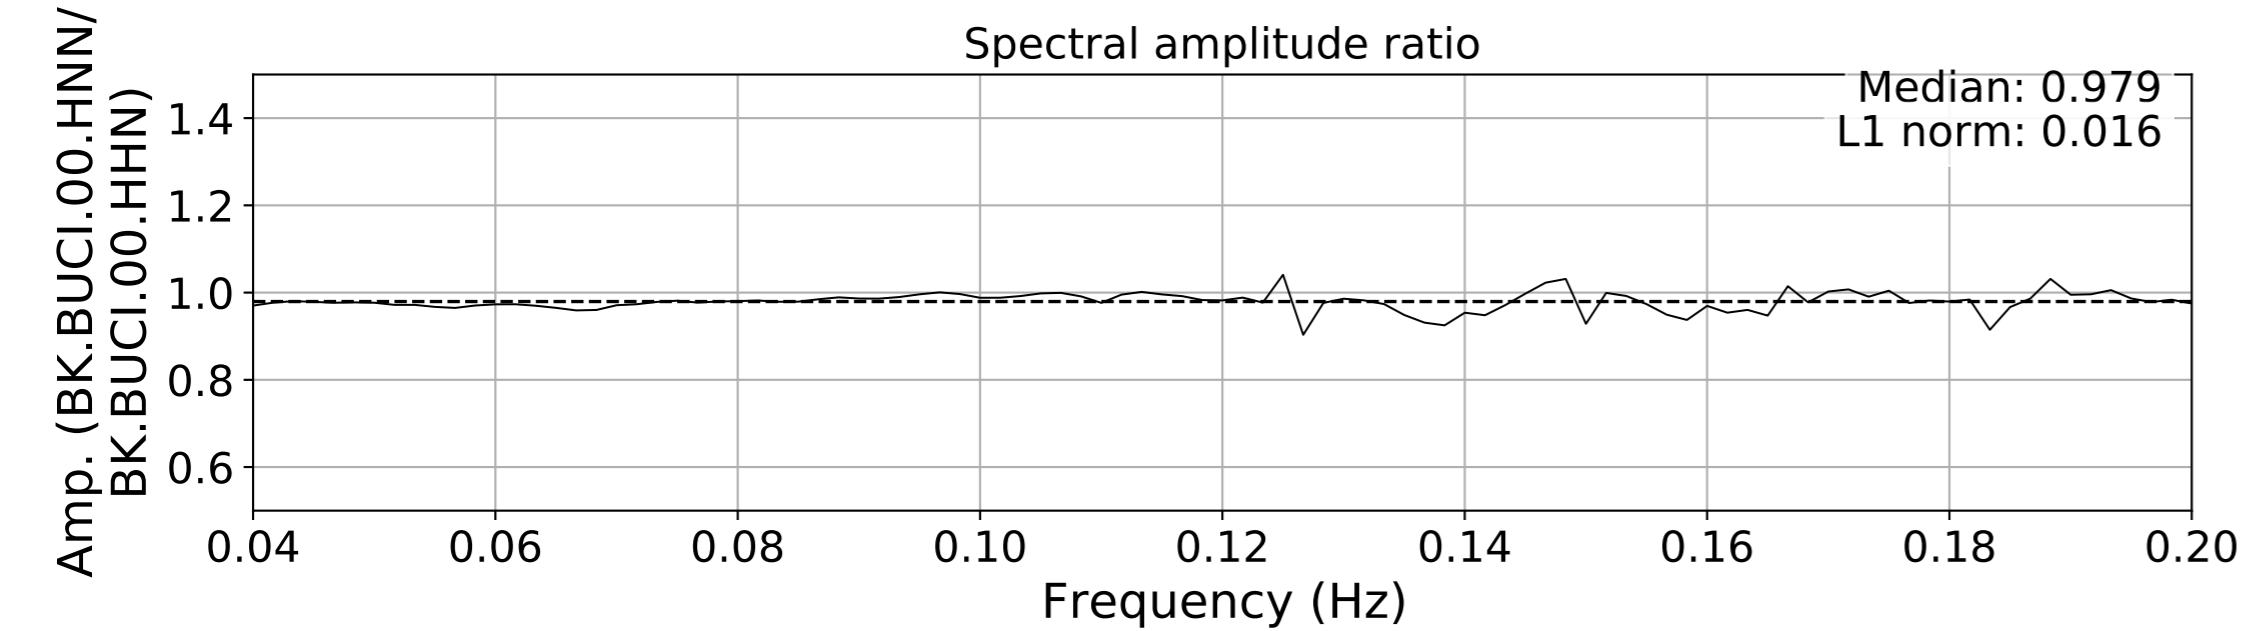

2024.340.184421_M7.0_nc75095651
Origin Time:2024-12-05T18:44:21.110000Z USGS event-id:nc75095651
M7.0 2024 Offshore Cape Mendocino, California Earthquake