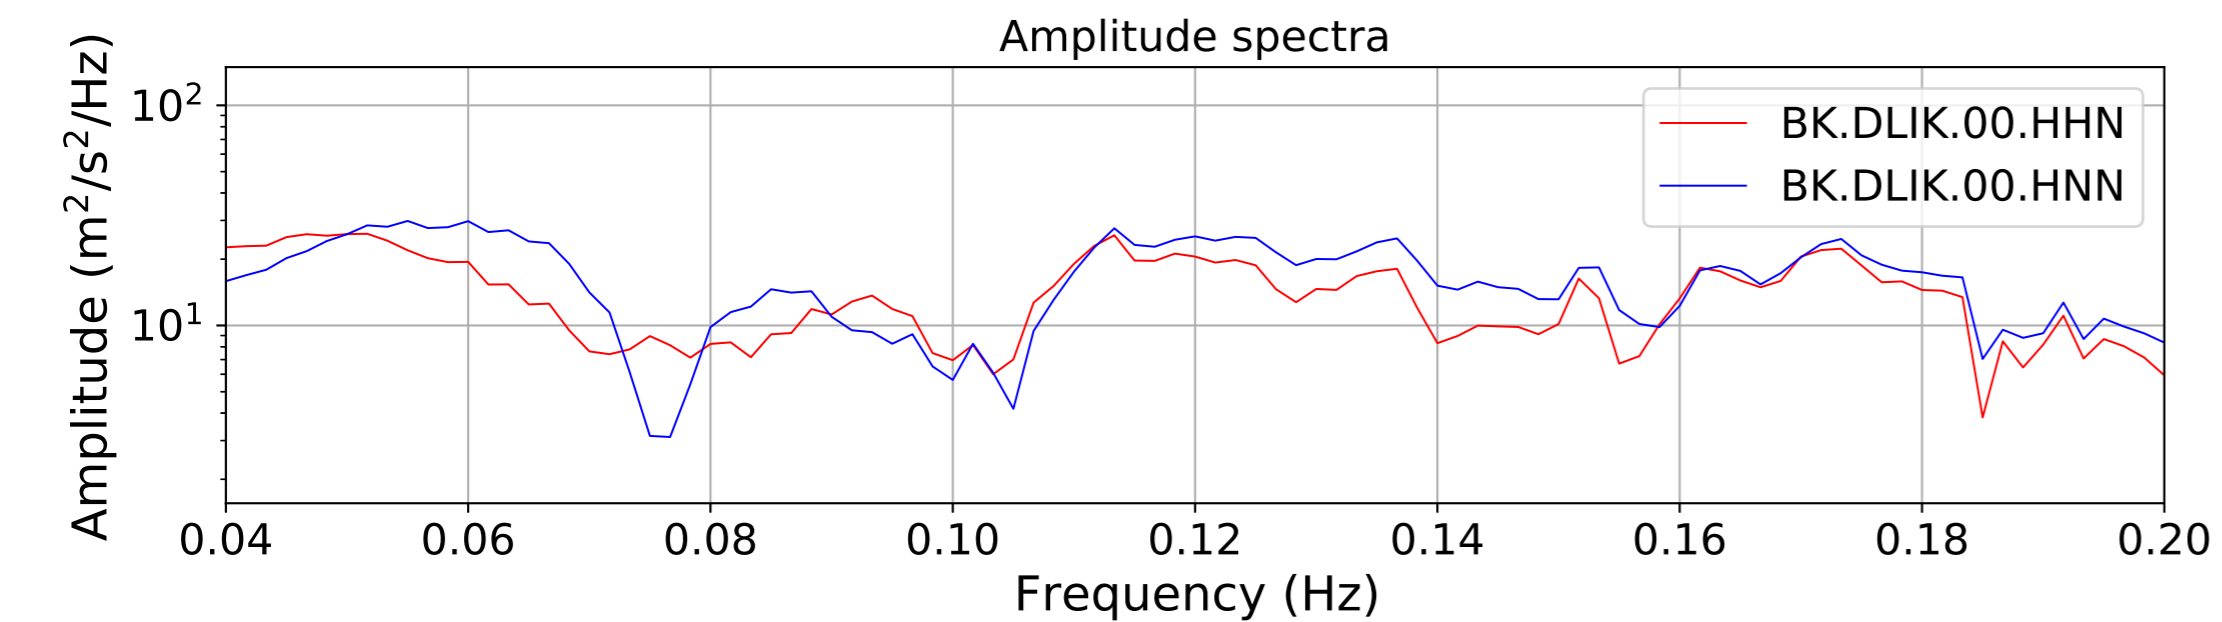

2024.340.184421_M7.0_nc75095651
Origin Time:2024-12-05T18:44:21.110000Z USGS event-id:nc75095651
M7.0 2024 Offshore Cape Mendocino, California Earthquake