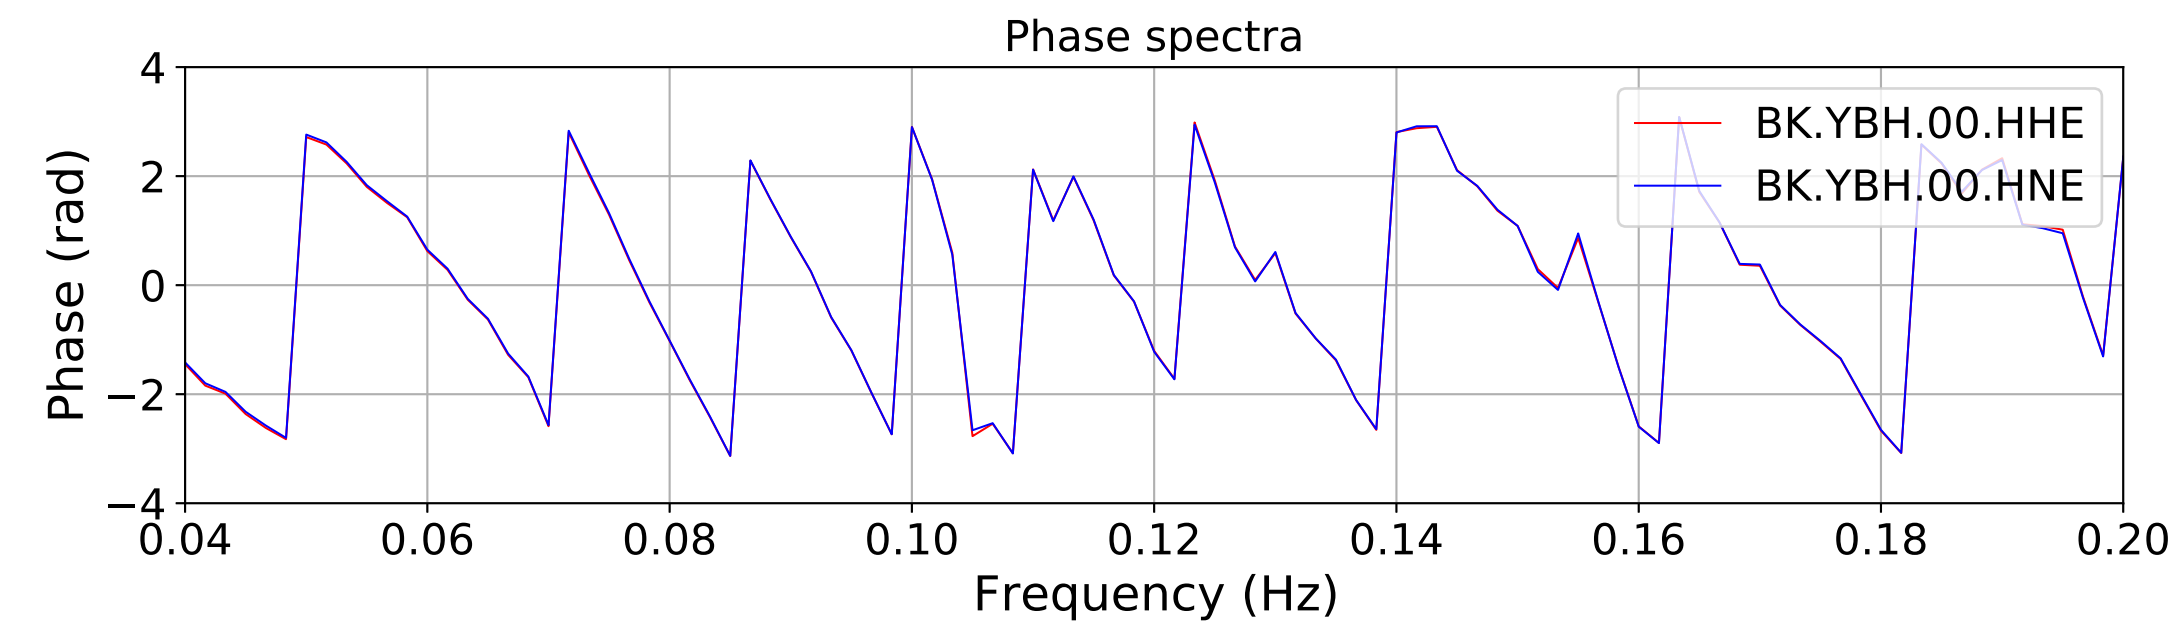

2024.340.184421_M7.0_nc75095651
Origin Time:2024-12-05T18:44:21.110000Z USGS event-id:nc75095651
M7.0 2024 Offshore Cape Mendocino, California Earthquake