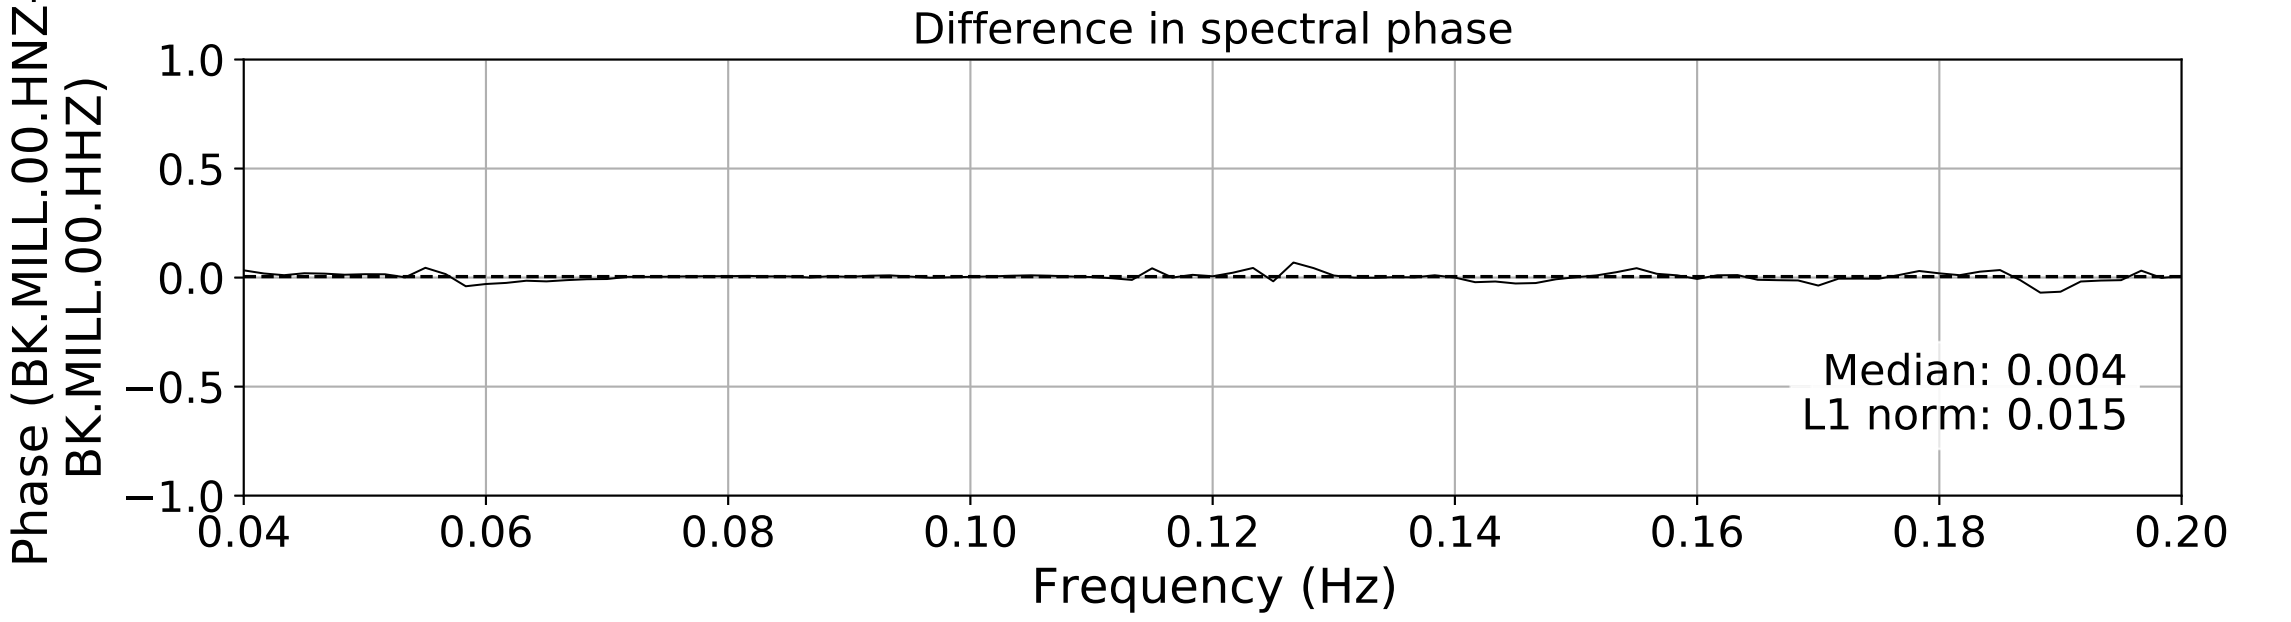

2024.340.184421_M7.0_nc75095651
Origin Time:2024-12-05T18:44:21.110000Z USGS event-id:nc75095651
M7.0 2024 Offshore Cape Mendocino, California Earthquake