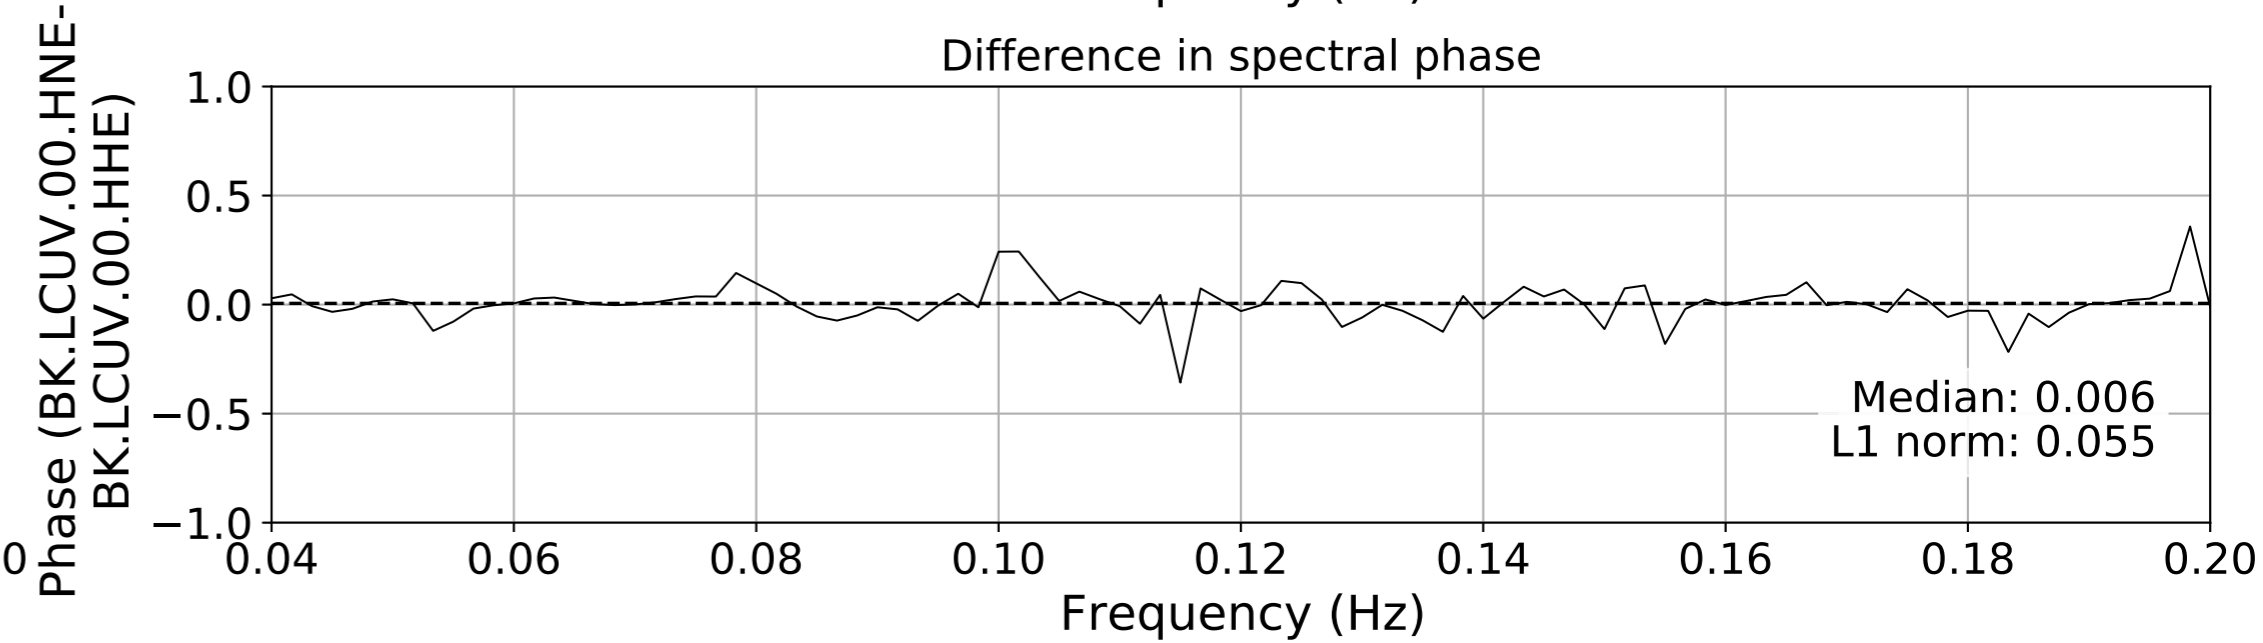

2024.340.184421_M7.0_nc75095651
Origin Time:2024-12-05T18:44:21.110000Z USGS event-id:nc75095651
M7.0 2024 Offshore Cape Mendocino, California Earthquake