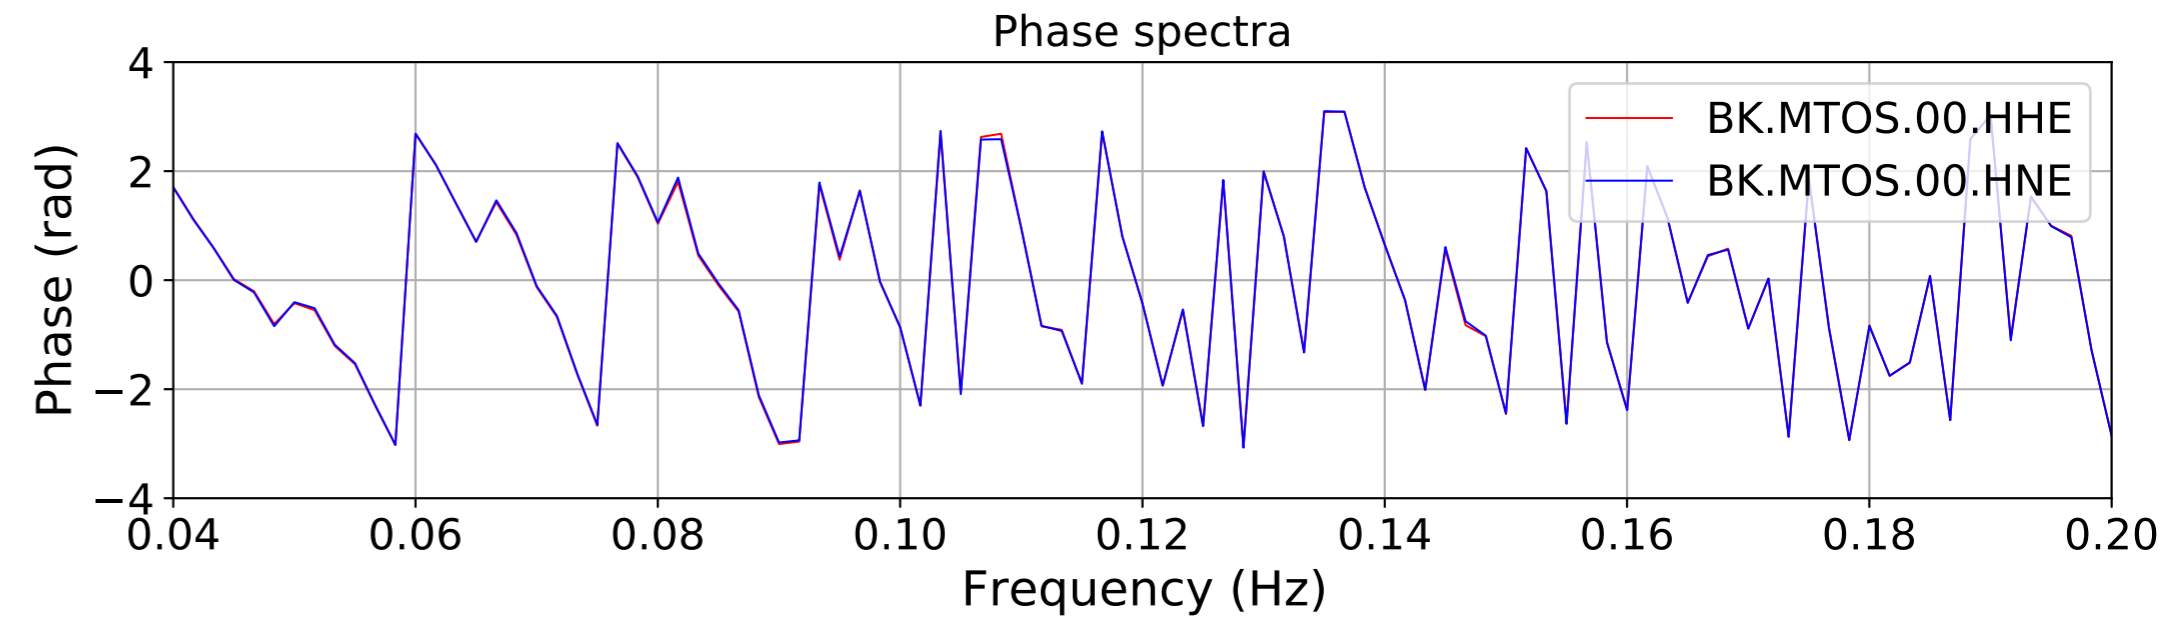

2024.340.184421.M7.0_nc75095651
Origin Time:2024-12-05T18:44:21.110000Z USGS event-id:nc75095651
M7.0 2024 Offshore Cape Mendocino, California Earthquake