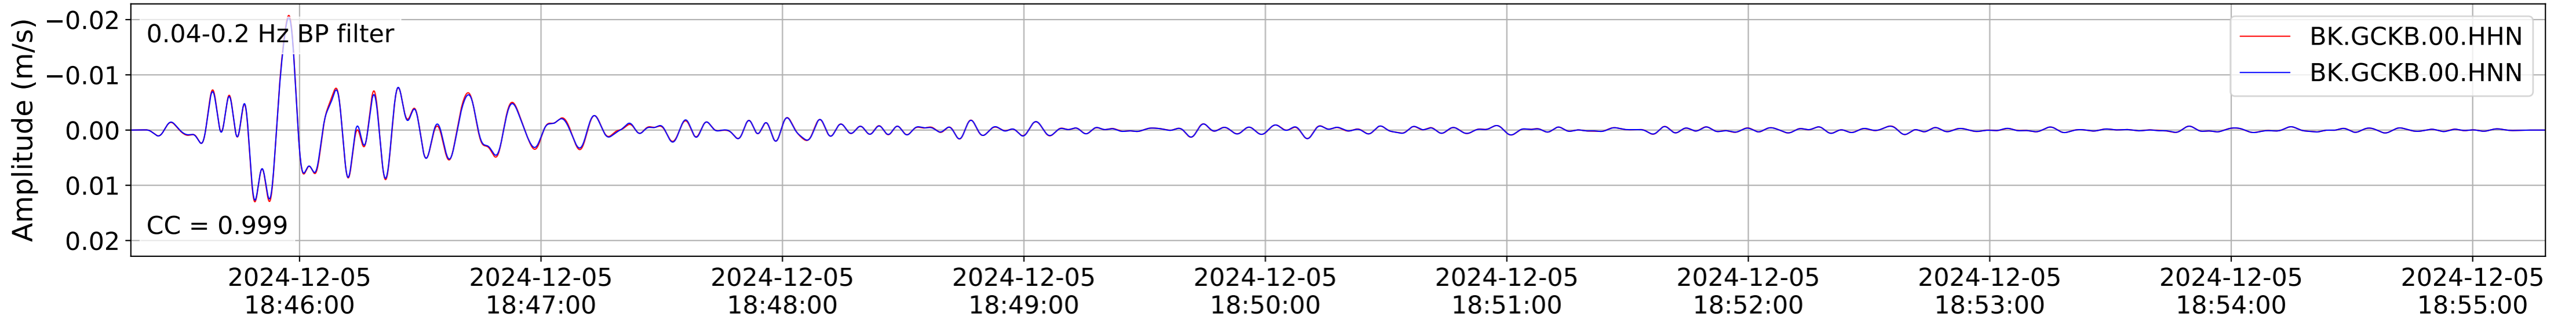

2024.340.184421_M7.0_nc75095651
Origin Time:2024-12-05T18:44:21.110000Z USGS event-id:nc75095651
M7.0 2024 Offshore Cape Mendocino, California Earthquake