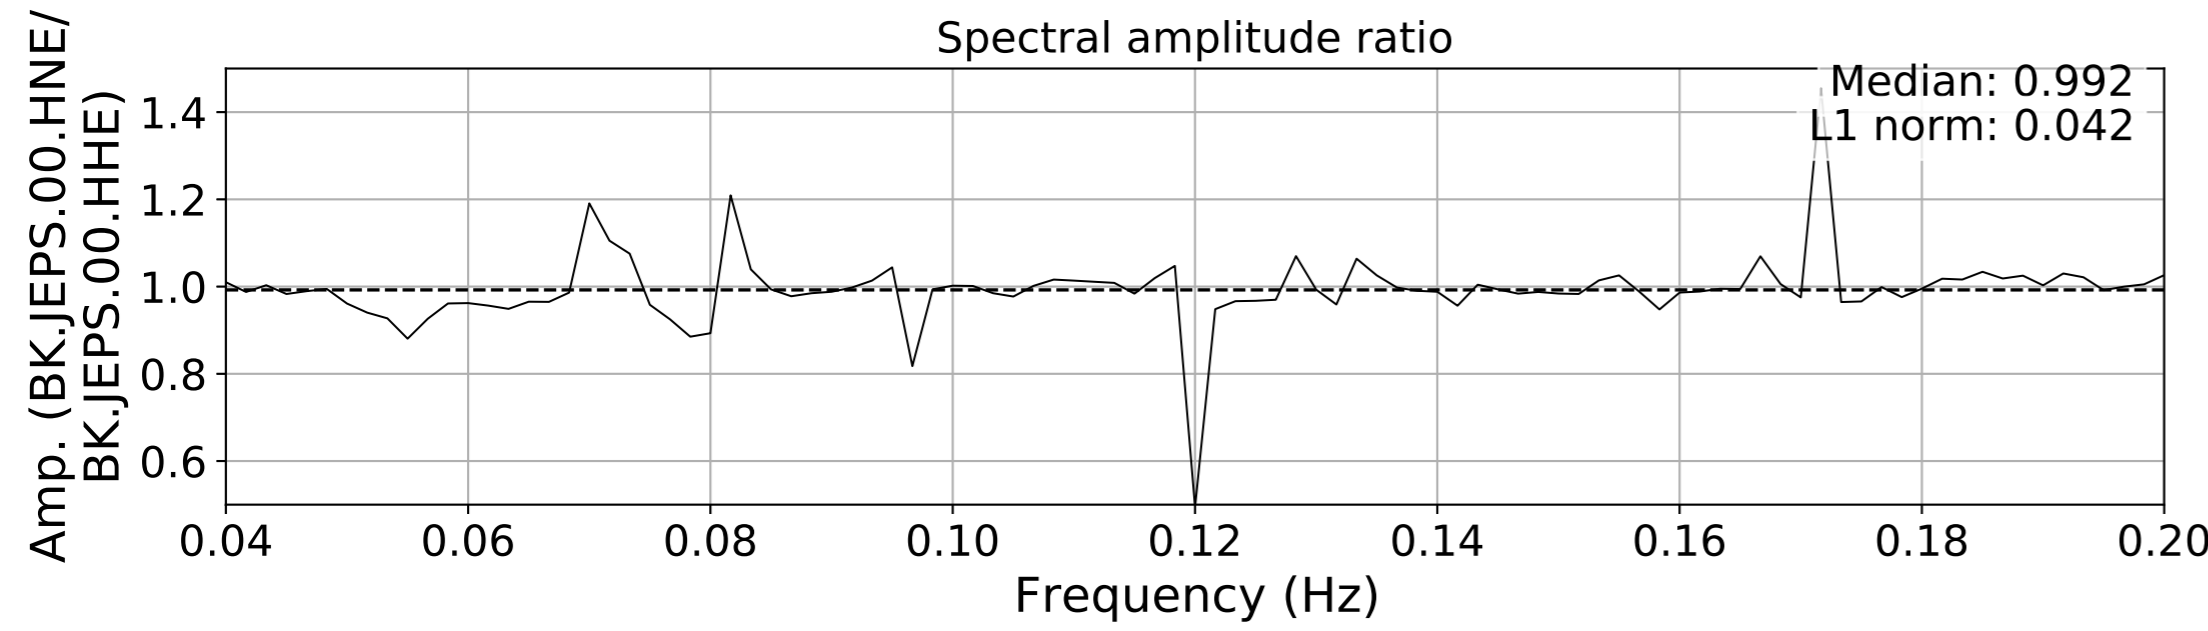

2024.340.184421.M7.0_nc75095651
Origin Time:2024-12-05T18:44:21.110000Z USGS event-id:nc75095651
M7.0 2024 Offshore Cape Mendocino, California Earthquake