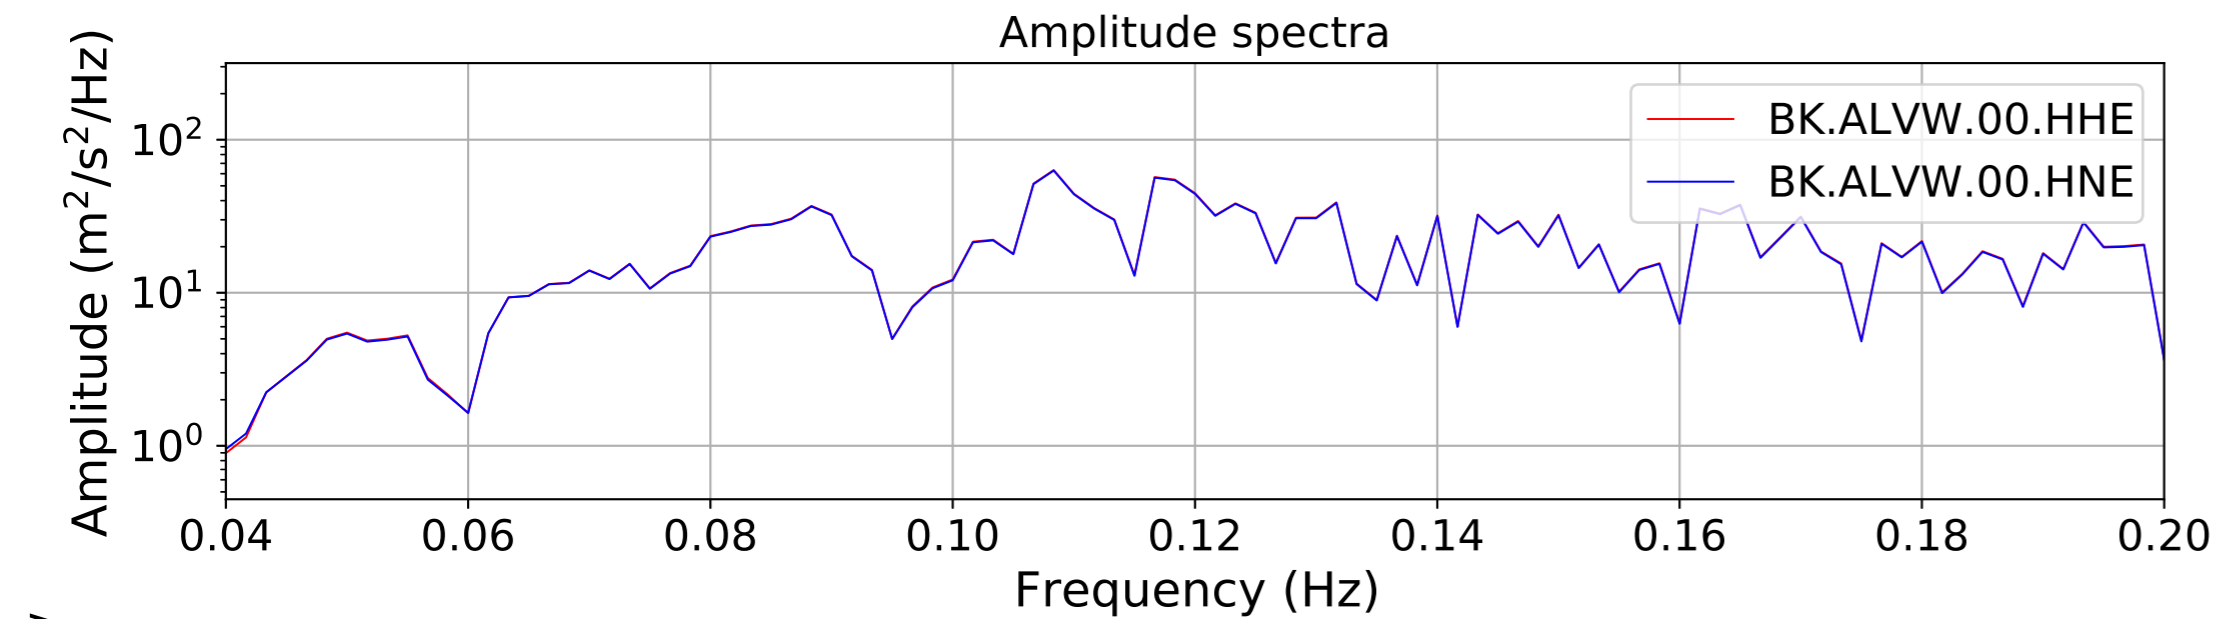

2024.340.184421.M7.0_nc75095651
Origin Time:2024-12-05T18:44:21.110000Z USGS event-id:nc75095651
M7.0 2024 Offshore Cape Mendocino, California Earthquake