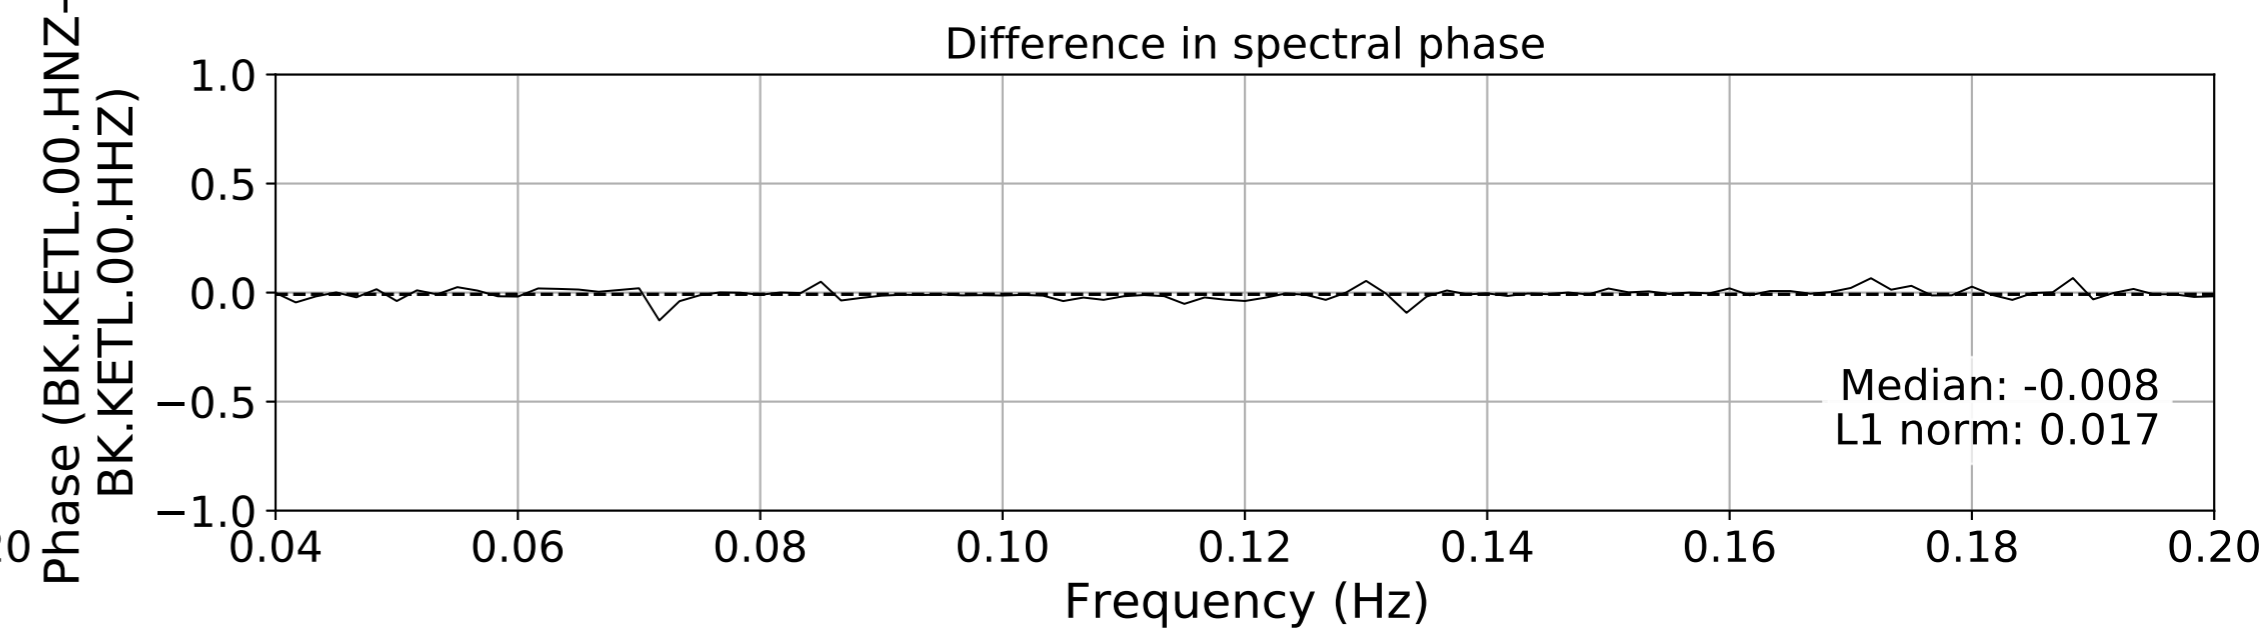

2024.340.184421_M7.0_nc75095651
Origin Time:2024-12-05T18:44:21.110000Z USGS event-id:nc75095651
M7.0 2024 Offshore Cape Mendocino, California Earthquake