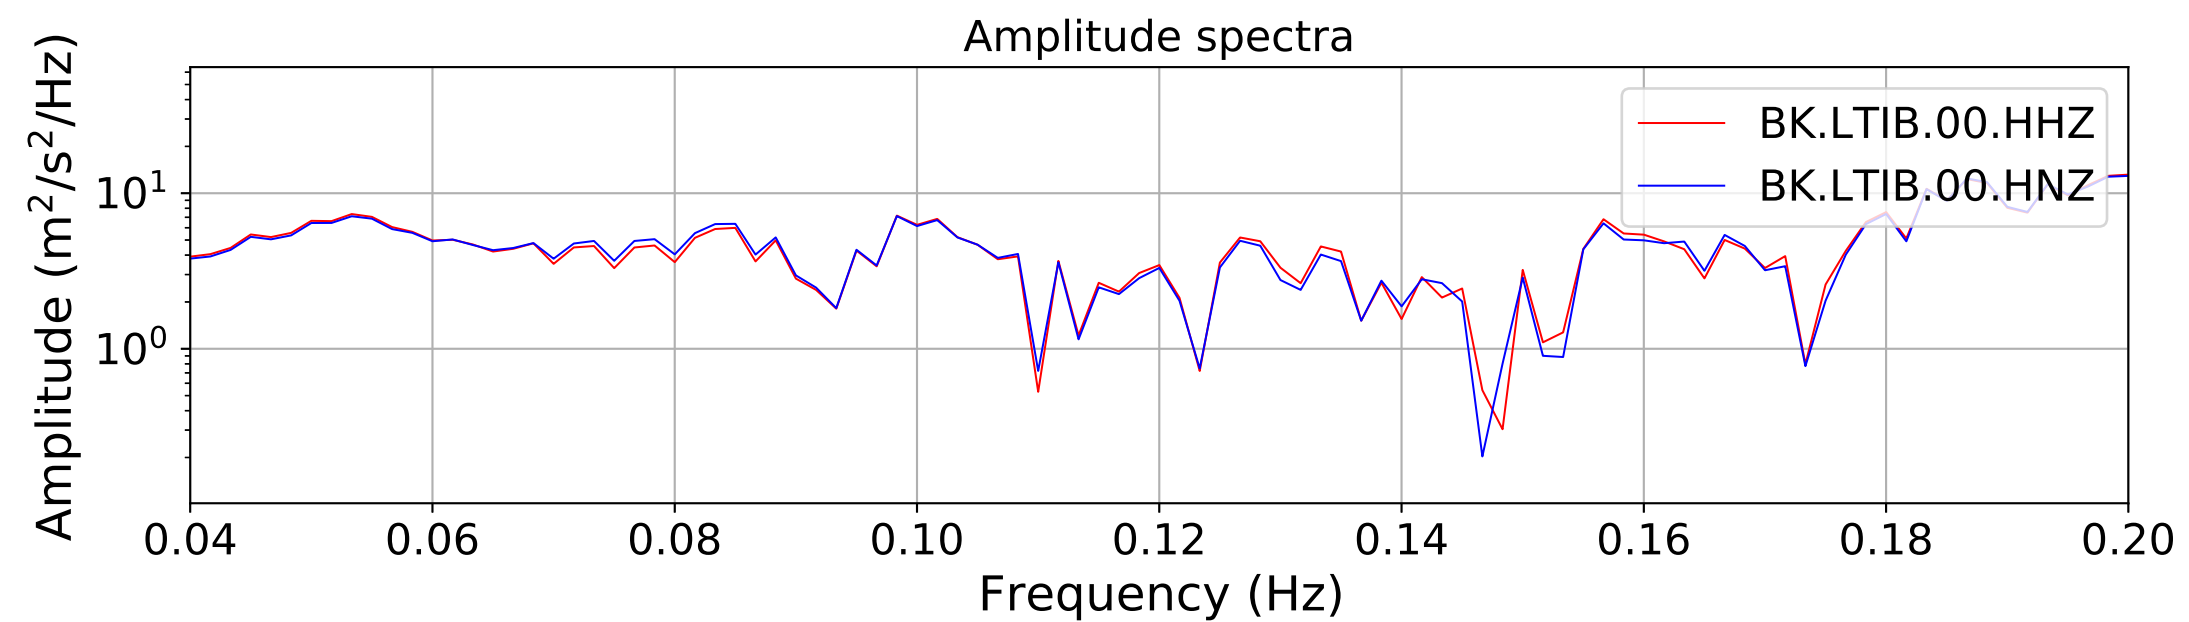

2024.340.184421_M7.0_nc75095651
Origin Time:2024-12-05T18:44:21.110000Z USGS event-id:nc75095651
M7.0 2024 Offshore Cape Mendocino, California Earthquake