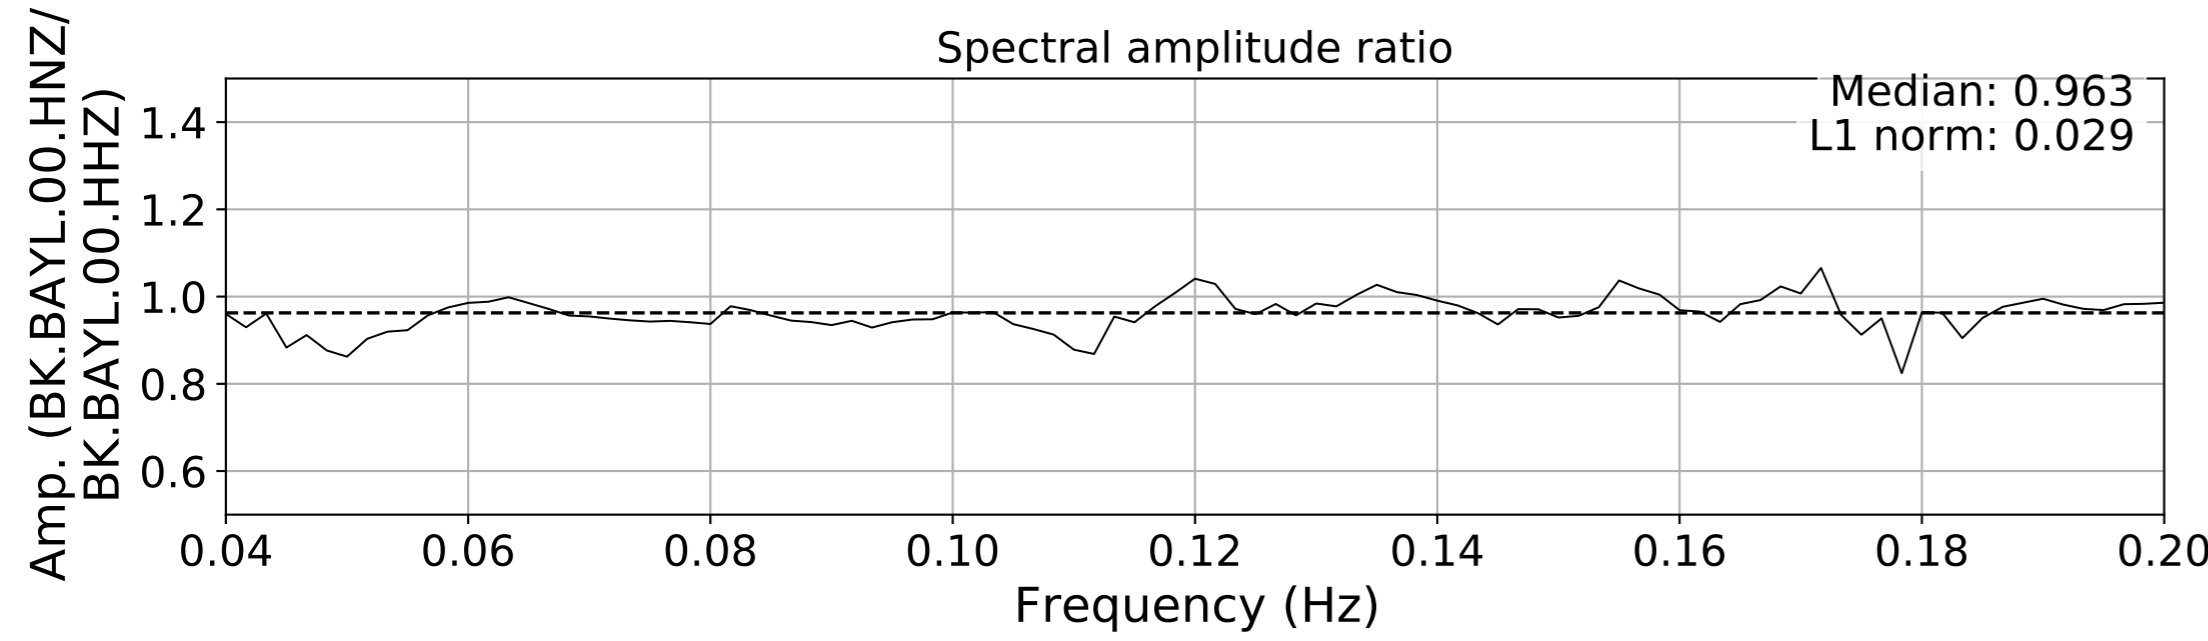

2024.340.184421_M7.0_nc75095651
Origin Time:2024-12-05T18:44:21.110000Z USGS event-id:nc75095651
M7.0 2024 Offshore Cape Mendocino, California Earthquake