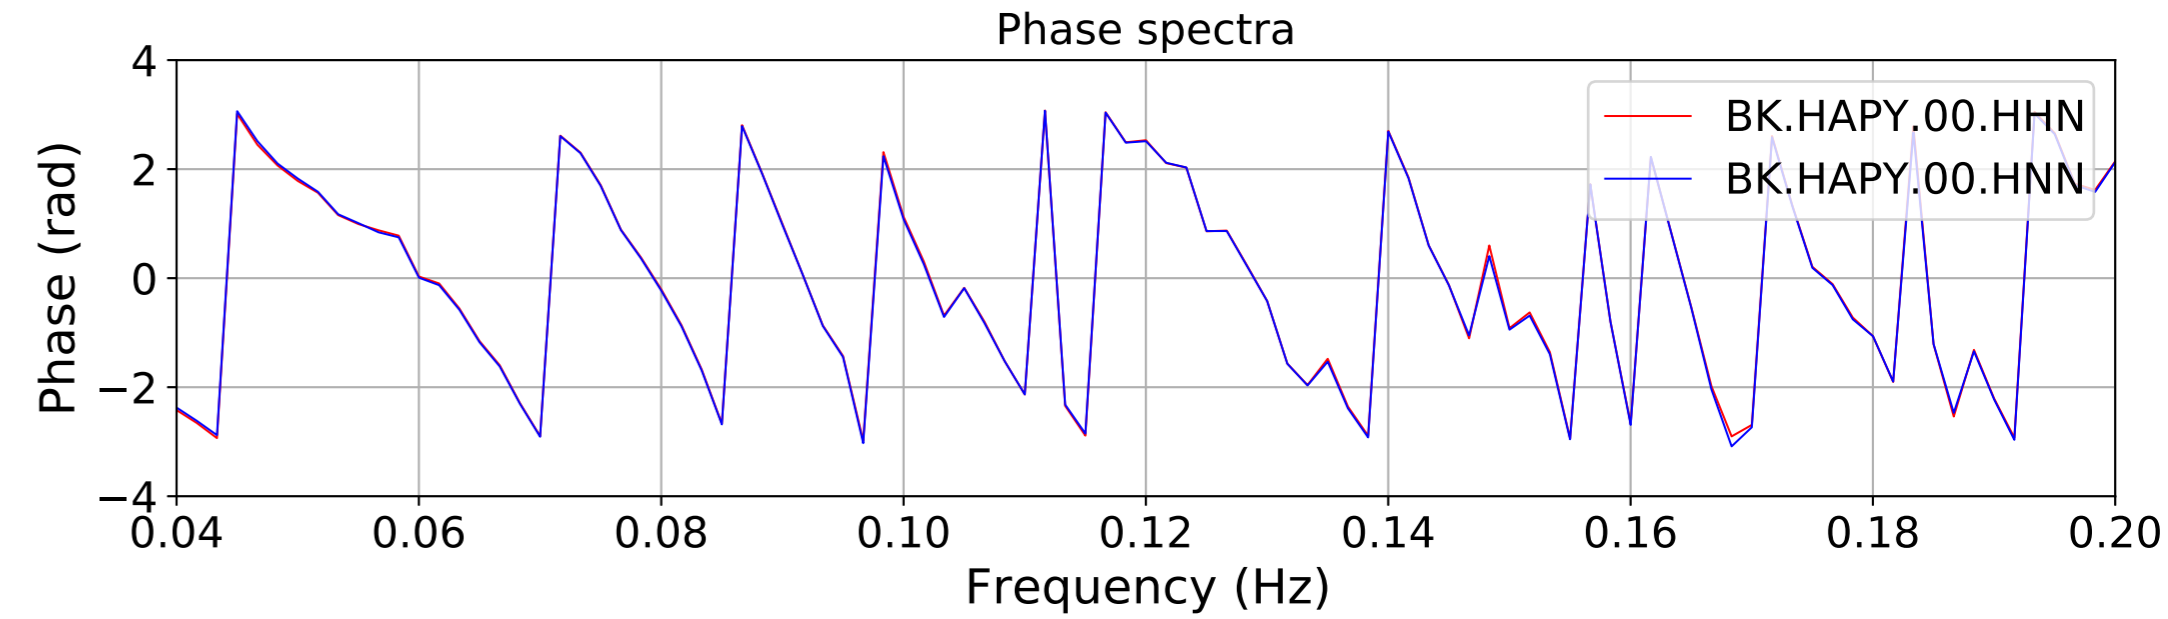

2024.340.184421_M7.0_nc75095651
Origin Time:2024-12-05T18:44:21.110000Z USGS event-id:nc75095651
M7.0 2024 Offshore Cape Mendocino, California Earthquake