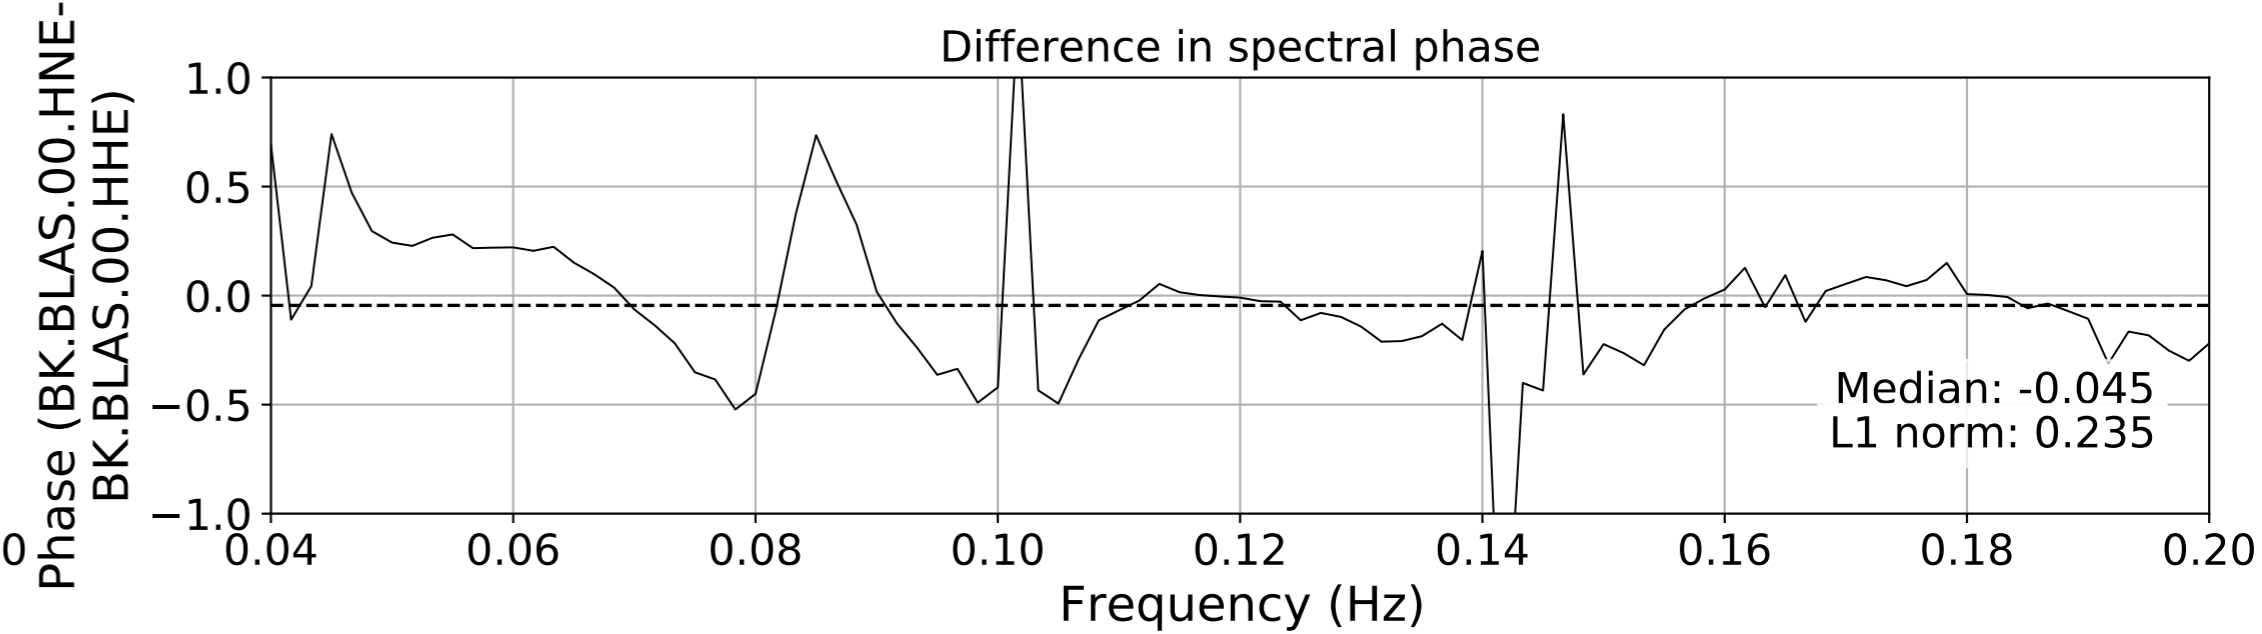

2024.340.184421_M7.0_nc75095651
Origin Time:2024-12-05T18:44:21.110000Z USGS event-id:nc75095651
M7.0 2024 Offshore Cape Mendocino, California Earthquake