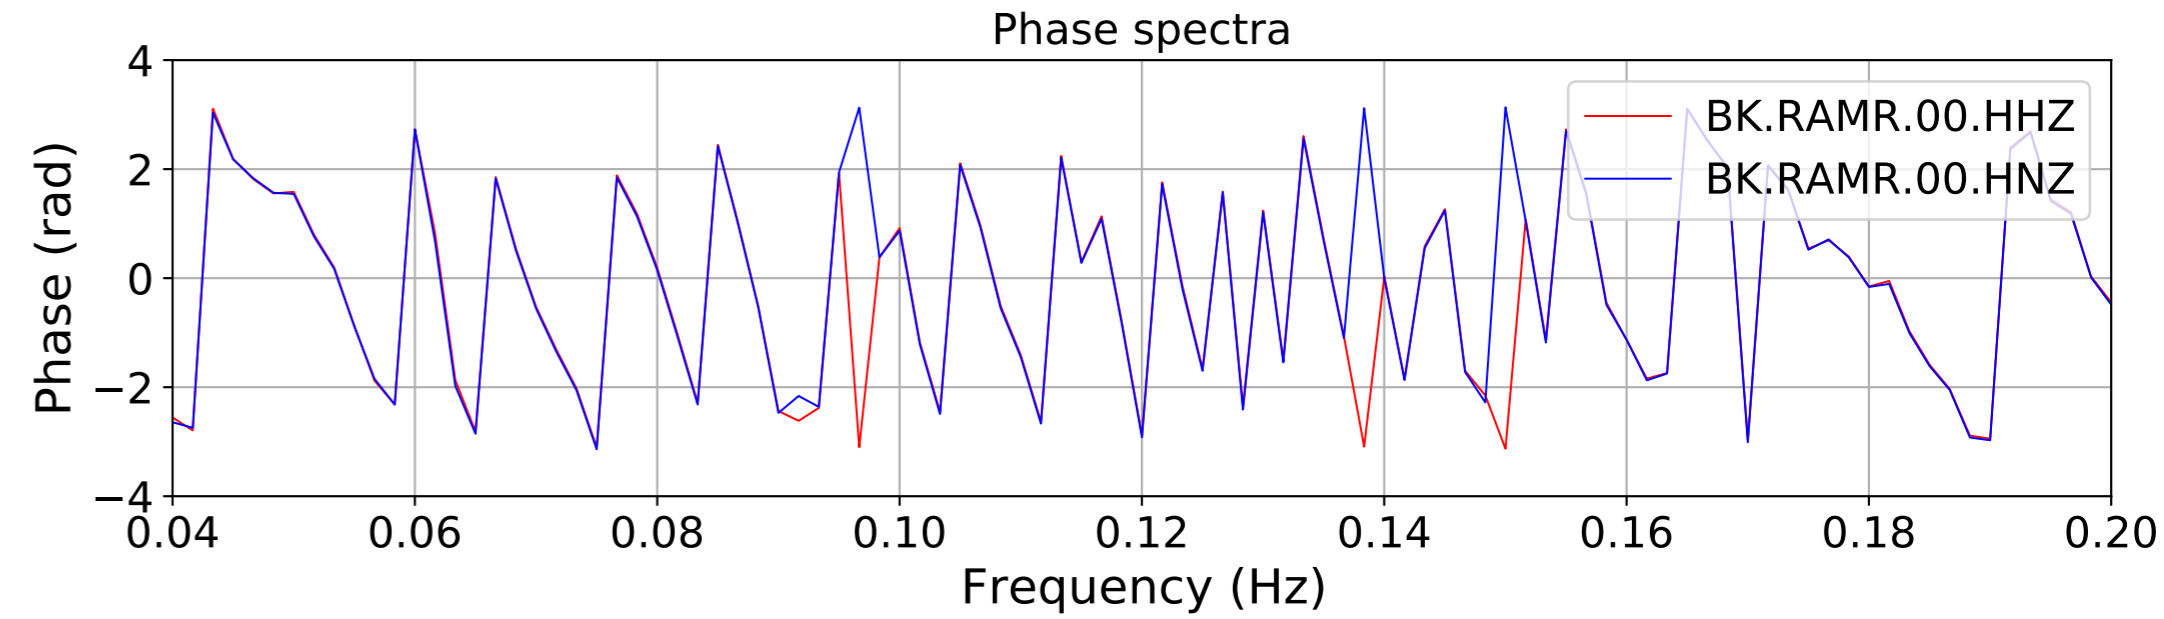

2024.340.184421_M7.0_nc75095651
Origin Time:2024-12-05T18:44:21.110000Z USGS event-id:nc75095651
M7.0 2024 Offshore Cape Mendocino, California Earthquake