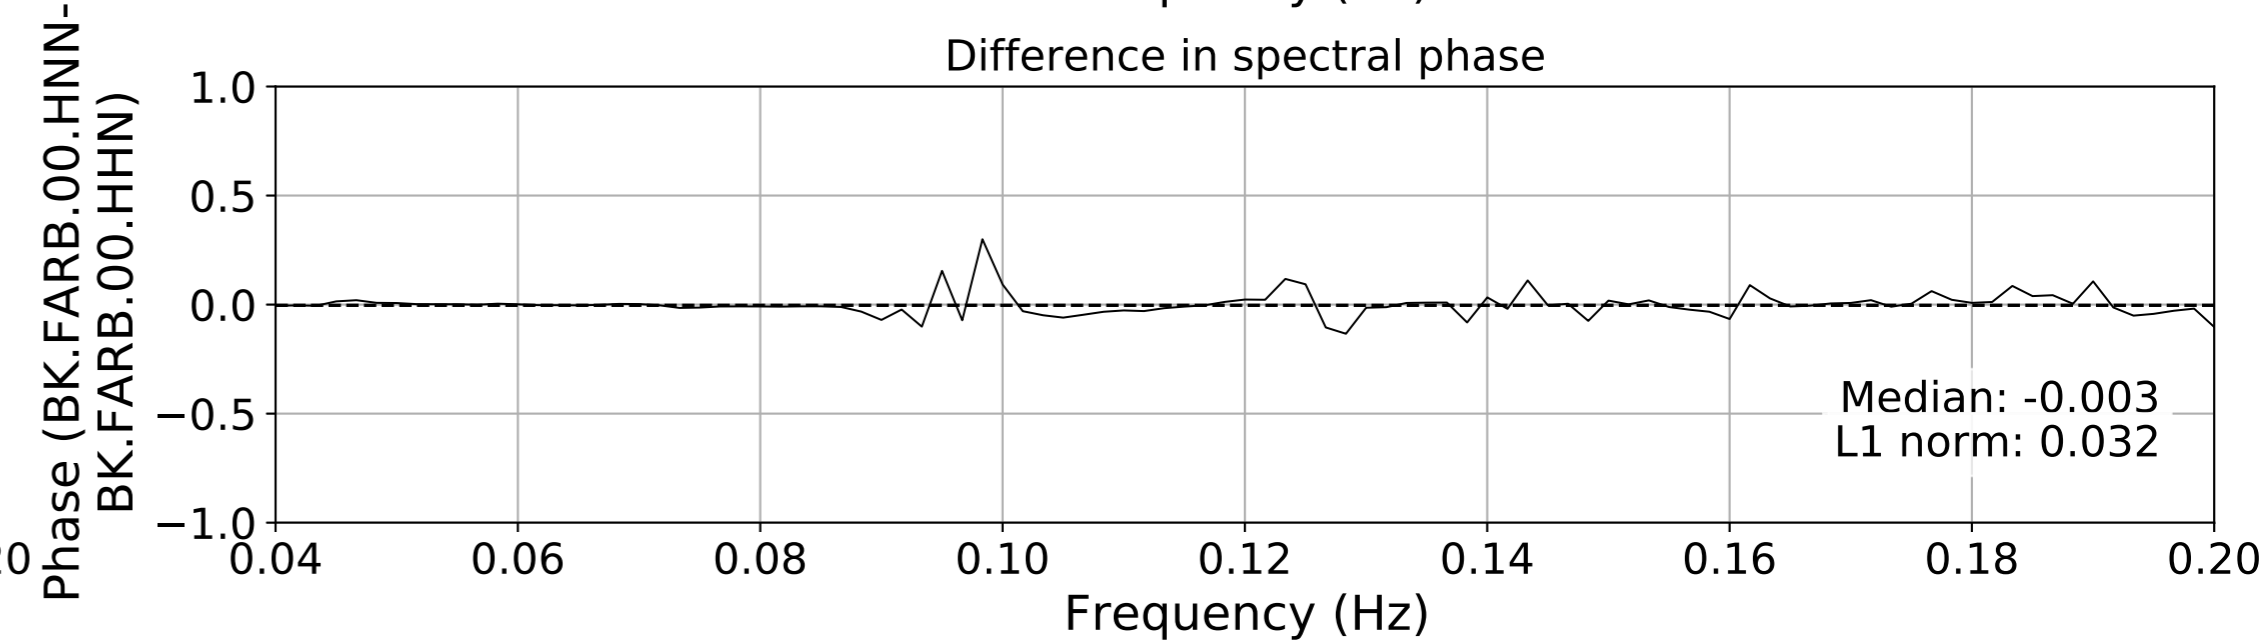

2024.340.184421_M7.0_nc75095651
Origin Time:2024-12-05T18:44:21.110000Z USGS event-id:nc75095651
M7.0 2024 Offshore Cape Mendocino, California Earthquake