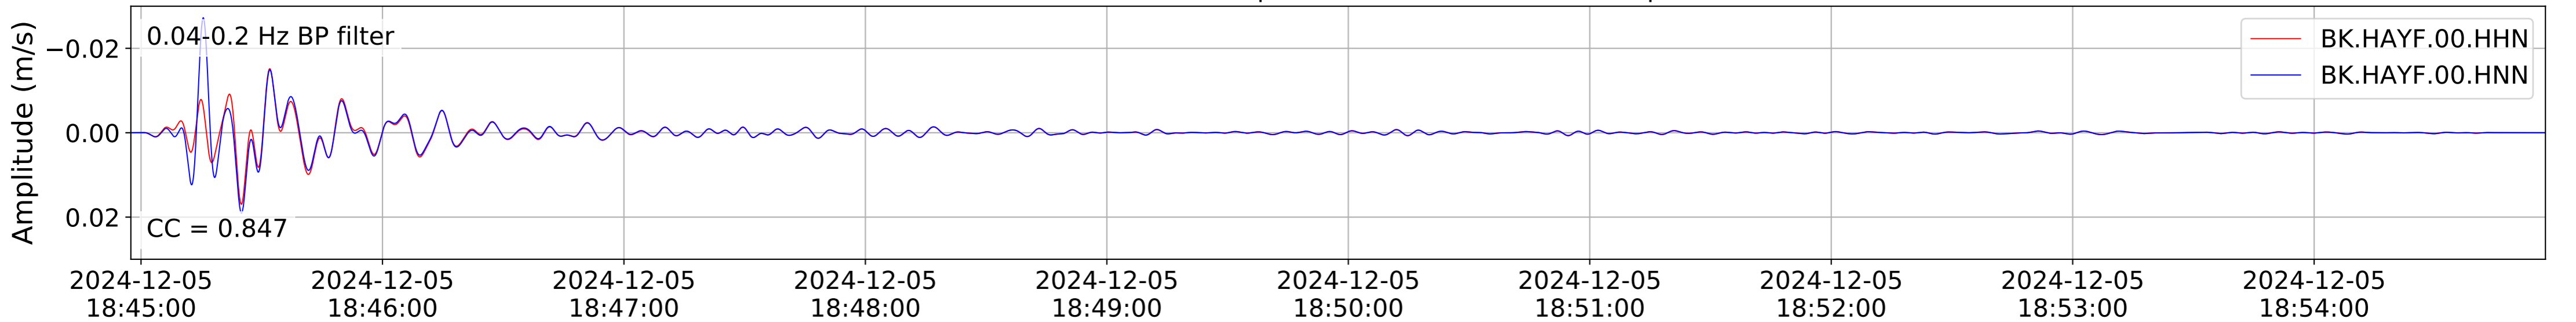

2024.340.184421.M7.0_nc75095651
Origin Time:2024-12-05T18:44:21.110000Z USGS event-id:nc75095651
M7.0 2024 Offshore Cape Mendocino, California Earthquake