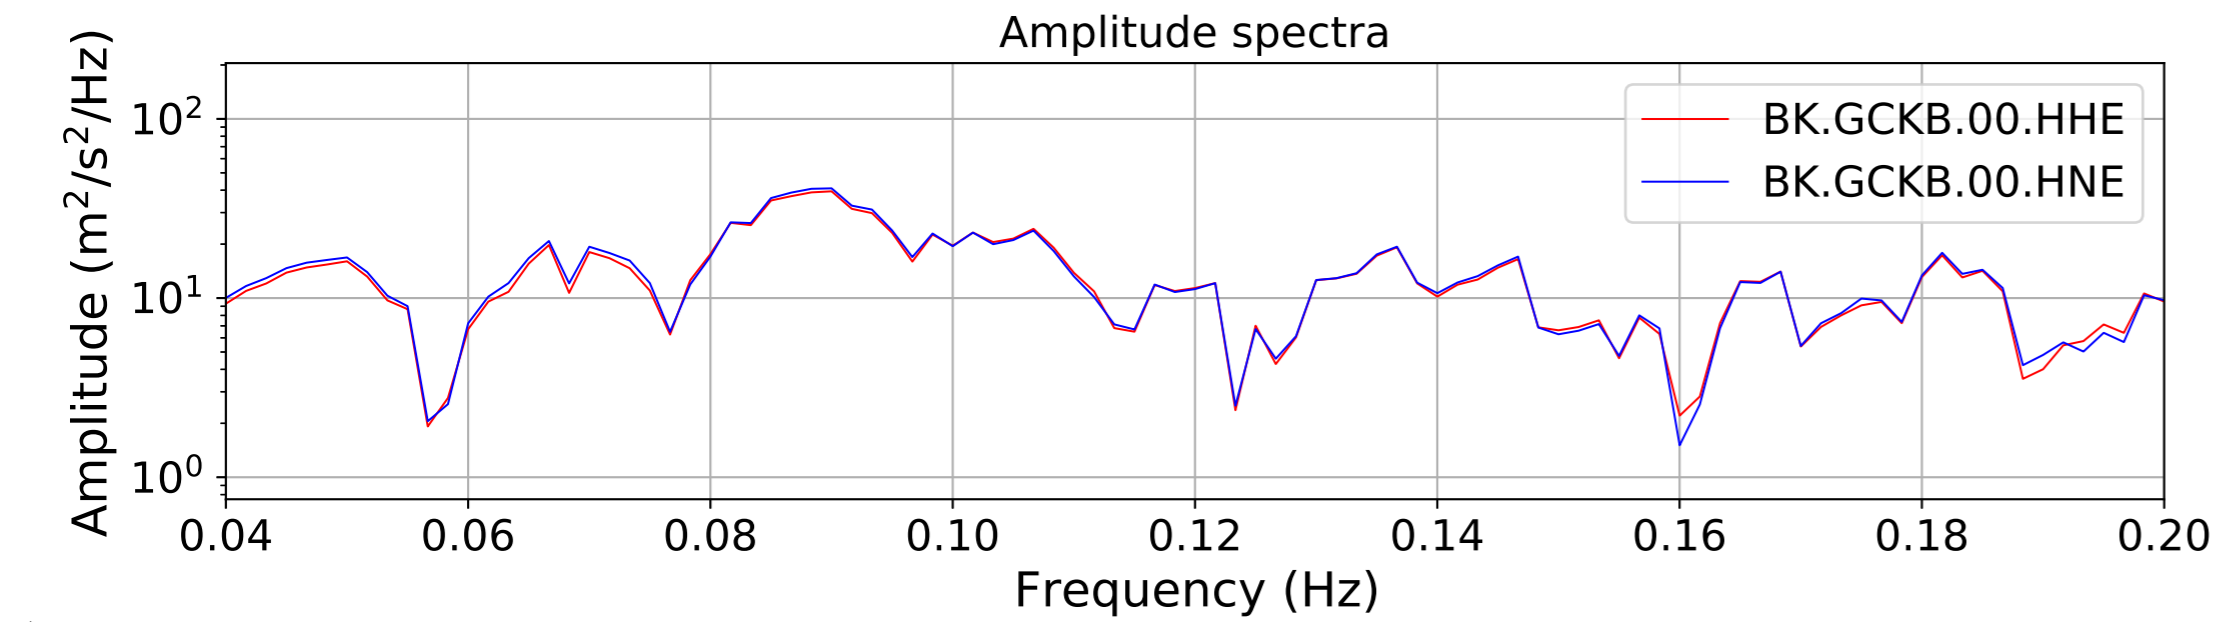

2024.340.184421_M7.0_nc75095651
Origin Time:2024-12-05T18:44:21.110000Z USGS event-id:nc75095651
M7.0 2024 Offshore Cape Mendocino, California Earthquake