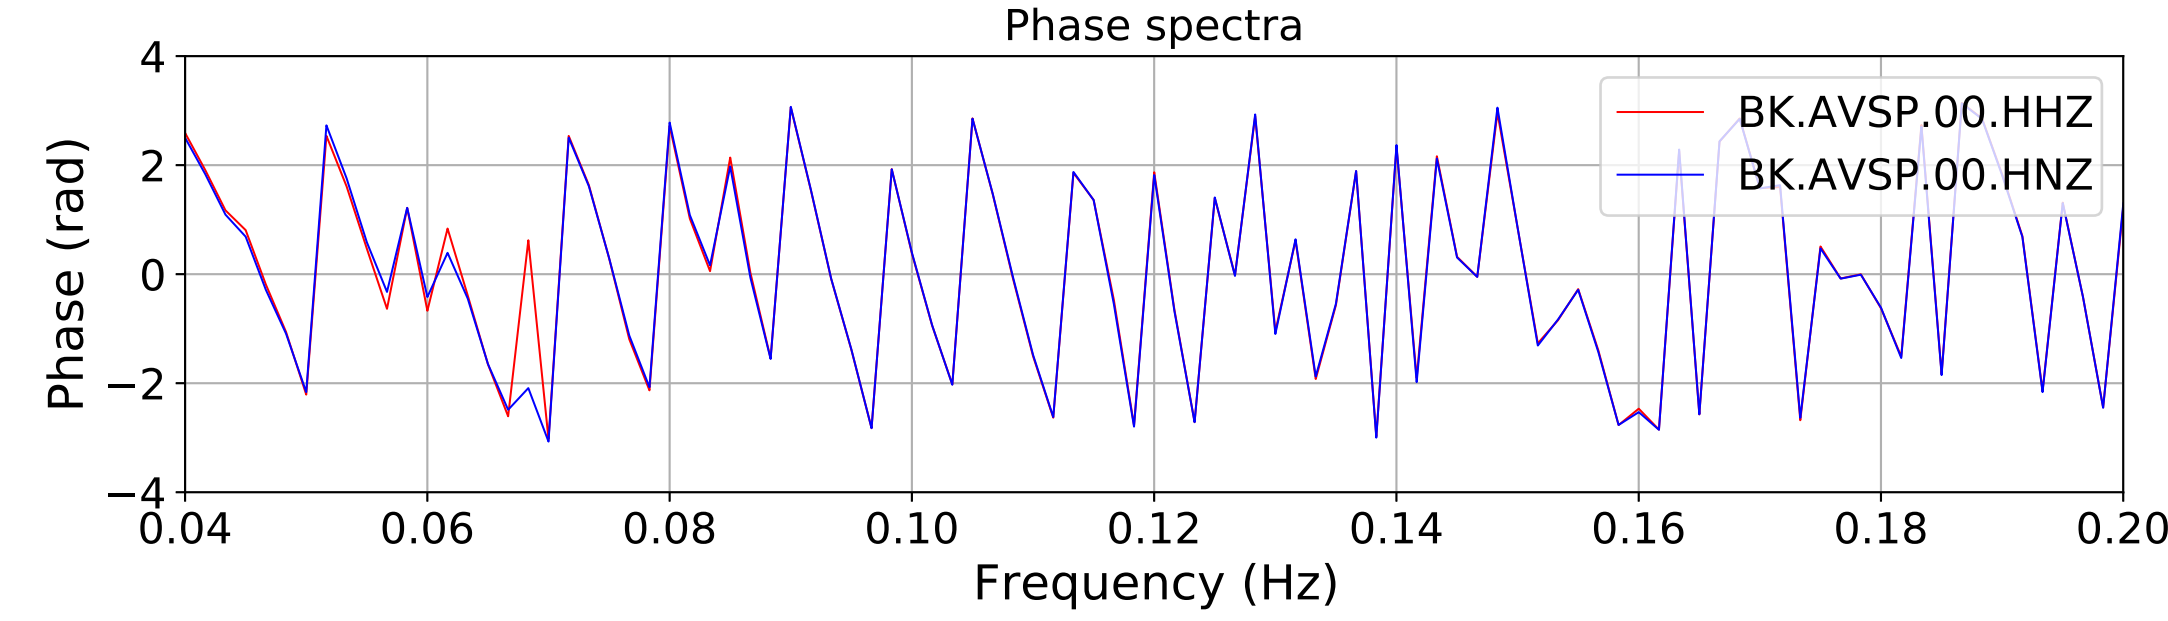

2024.340.184421_M7.0_nc75095651
Origin Time:2024-12-05T18:44:21.110000Z USGS event-id:nc75095651
M7.0 2024 Offshore Cape Mendocino, California Earthquake