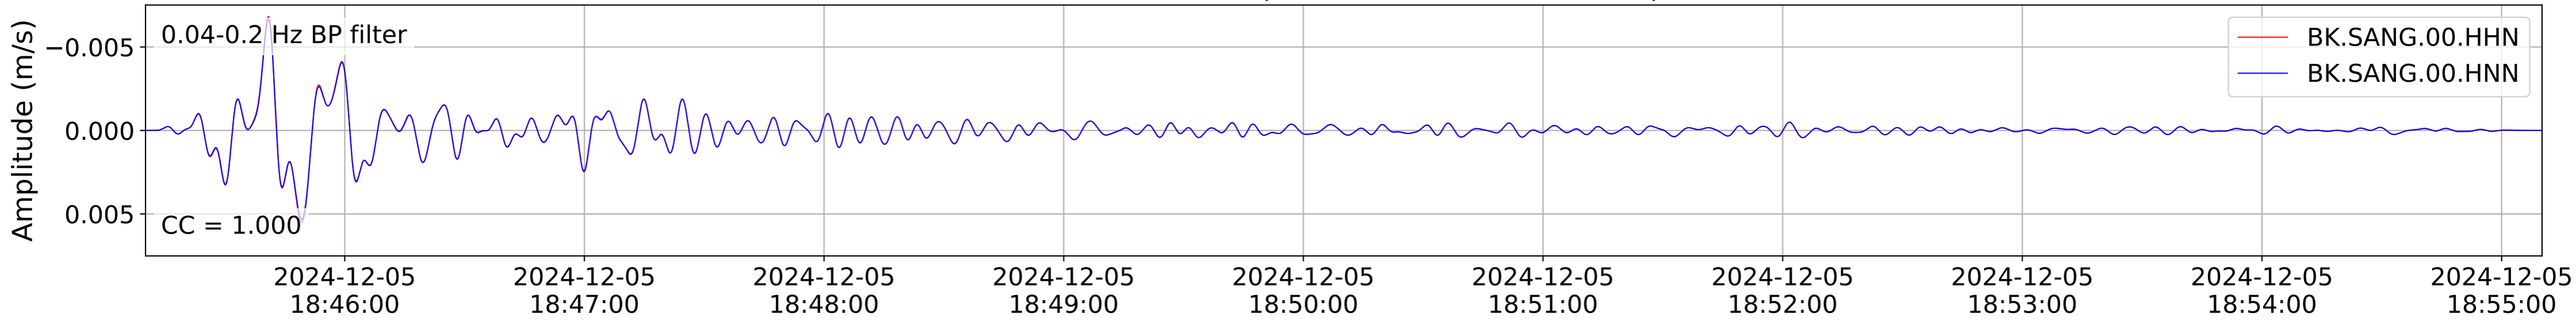

2024.340.184421_M7.0_nc75095651
Origin Time:2024-12-05T18:44:21.110000Z USGS event-id:nc75095651
M7.0 2024 Offshore Cape Mendocino, California Earthquake