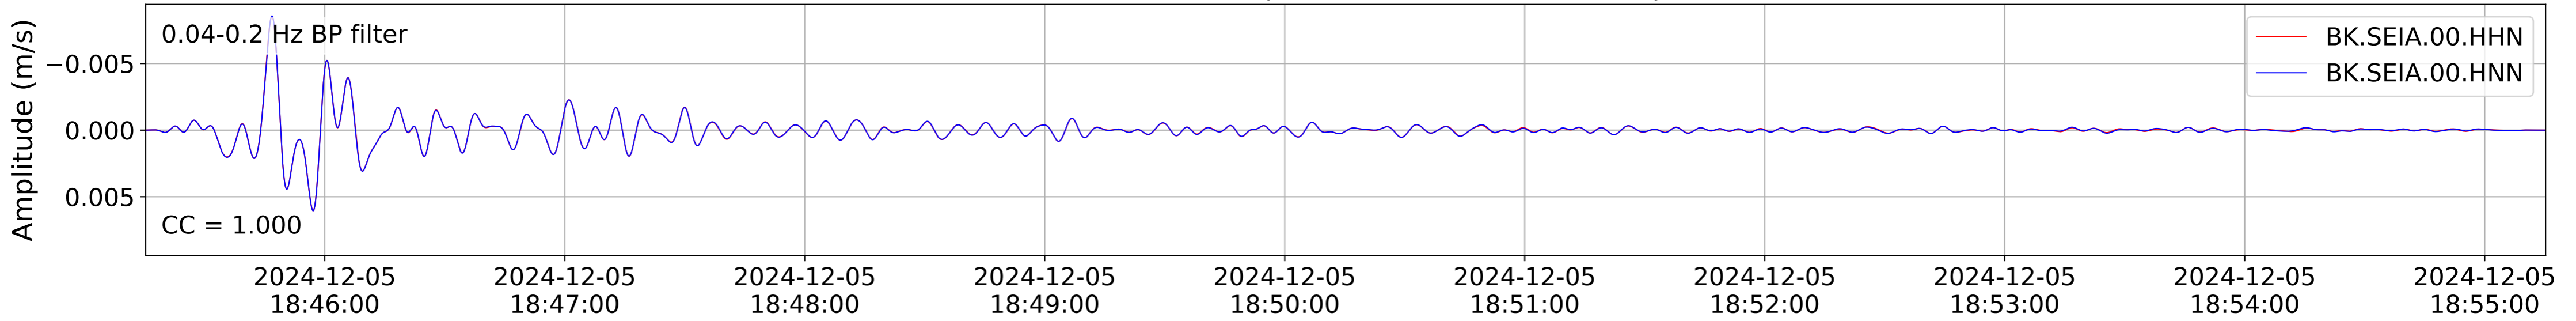

2024.340.184421_M7.0_nc75095651
Origin Time:2024-12-05T18:44:21.110000Z USGS event-id:nc75095651
M7.0 2024 Offshore Cape Mendocino, California Earthquake