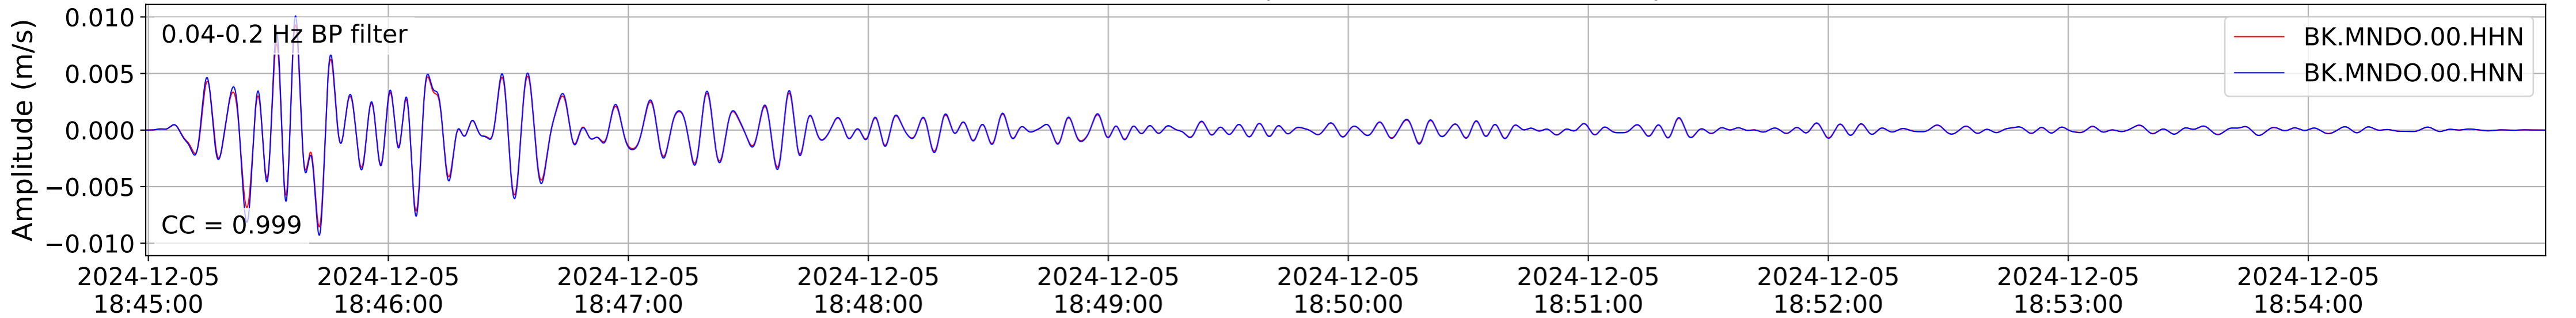

2024.340.184421_M7.0_nc75095651
Origin Time:2024-12-05T18:44:21.110000Z USGS event-id:nc75095651
M7.0 2024 Offshore Cape Mendocino, California Earthquake