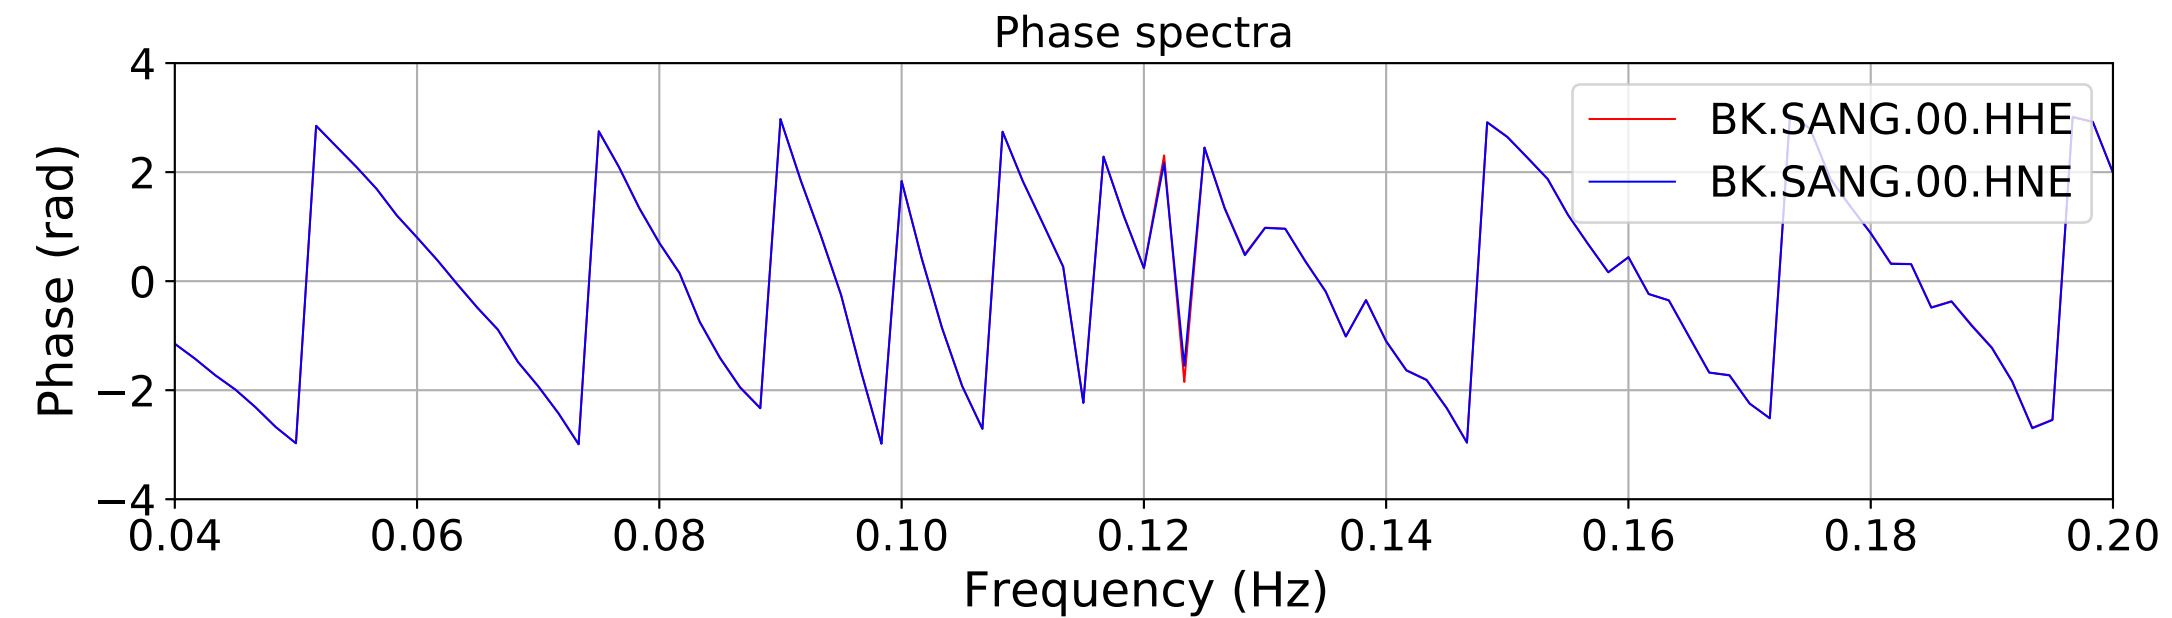

2024.340.184421_M7.0_nc75095651
Origin Time:2024-12-05T18:44:21.110000Z USGS event-id:nc75095651
M7.0 2024 Offshore Cape Mendocino, California Earthquake