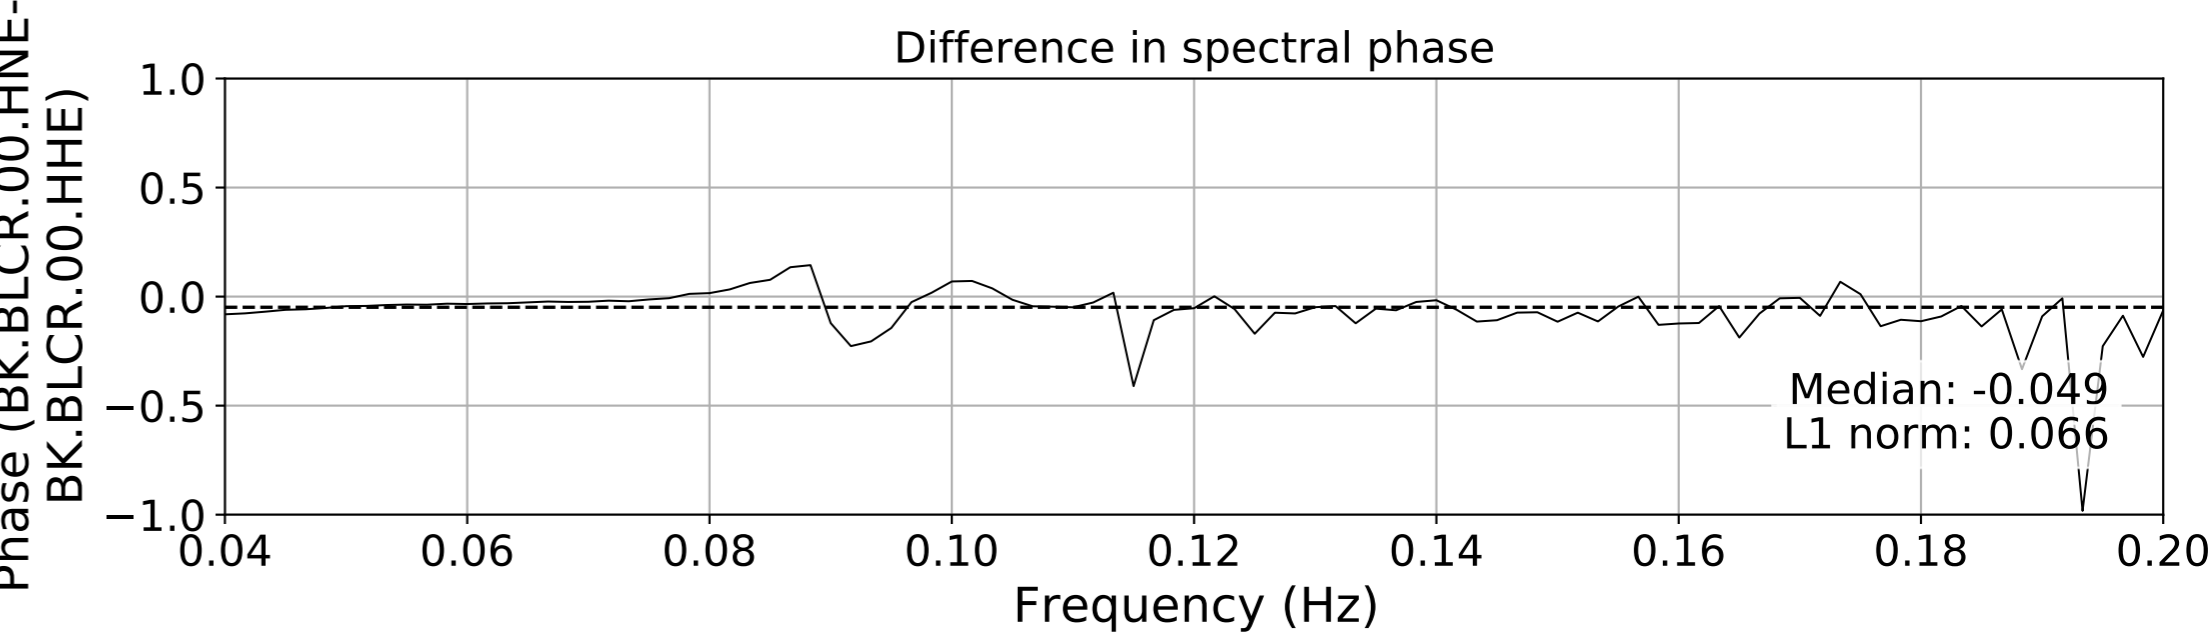

2024.340.184421.M7.0_nc75095651
Origin Time:2024-12-05T18:44:21.110000Z USGS event-id:nc75095651
M7.0 2024 Offshore Cape Mendocino, California Earthquake