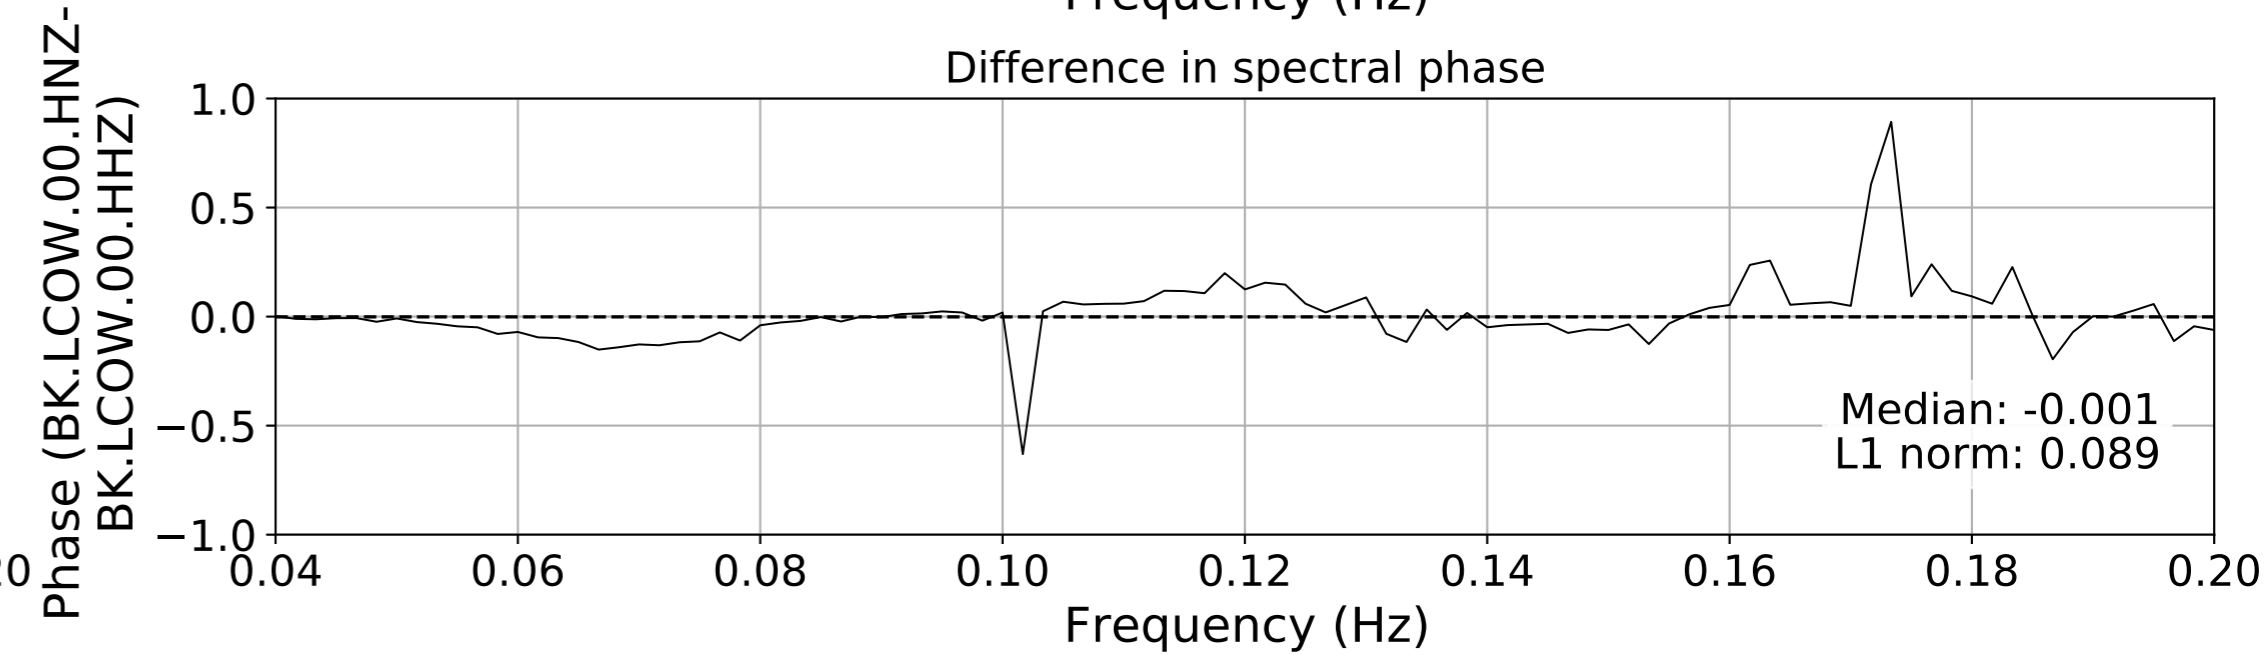

2024.340.184421_M7.0_nc75095651
Origin Time:2024-12-05T18:44:21.110000Z USGS event-id:nc75095651
M7.0 2024 Offshore Cape Mendocino, California Earthquake