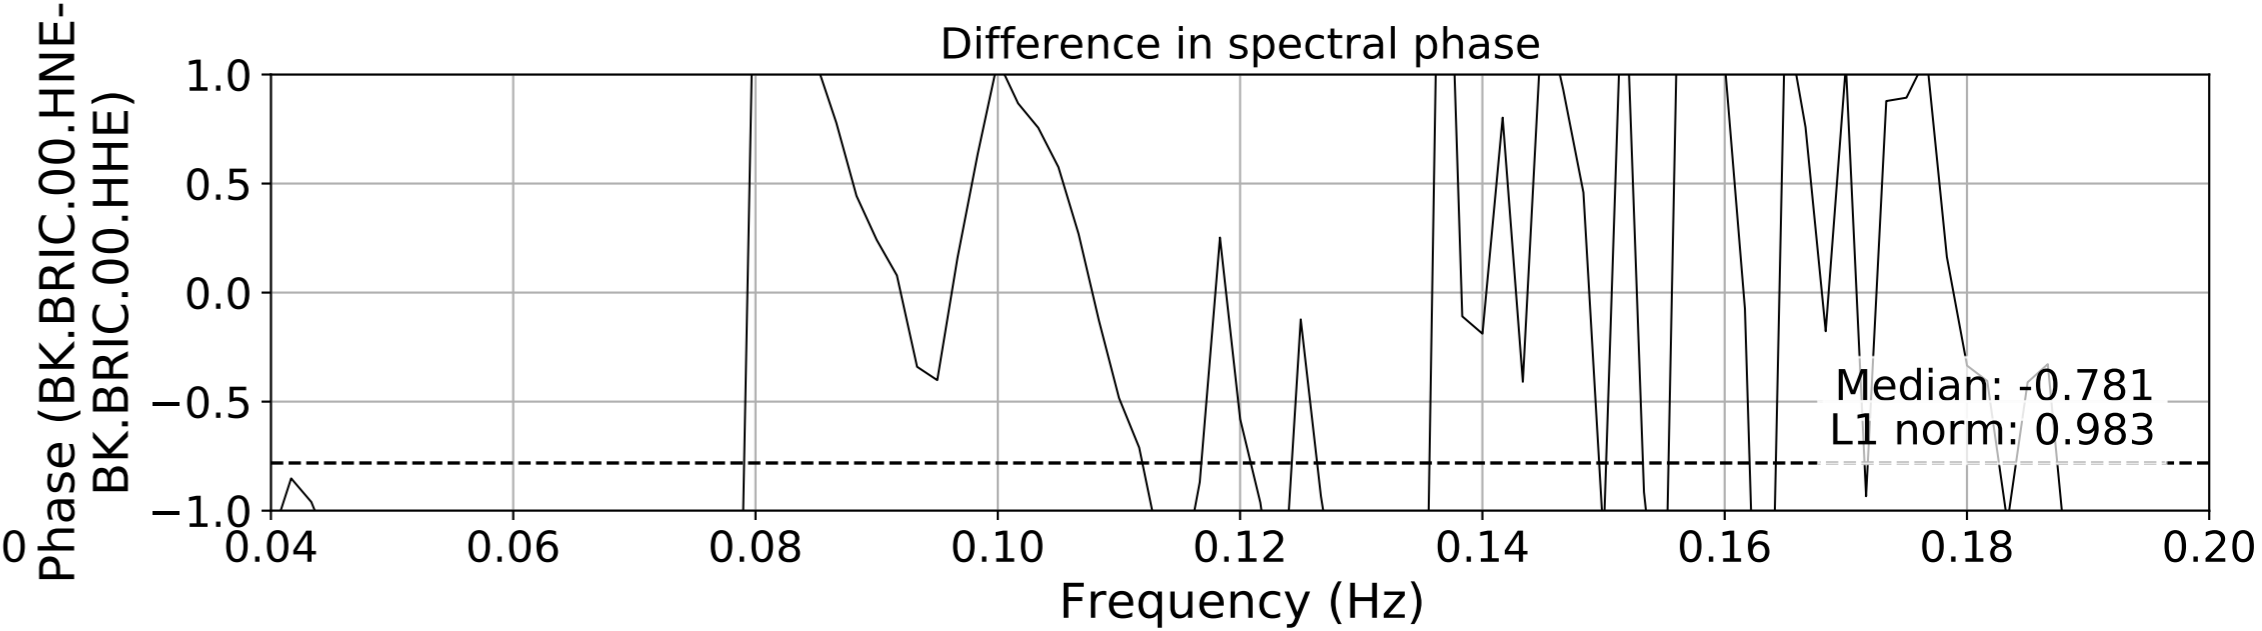

2024.340.184421_M7.0_nc75095651
Origin Time:2024-12-05T18:44:21.110000Z USGS event-id:nc75095651
M7.0 2024 Offshore Cape Mendocino, California Earthquake