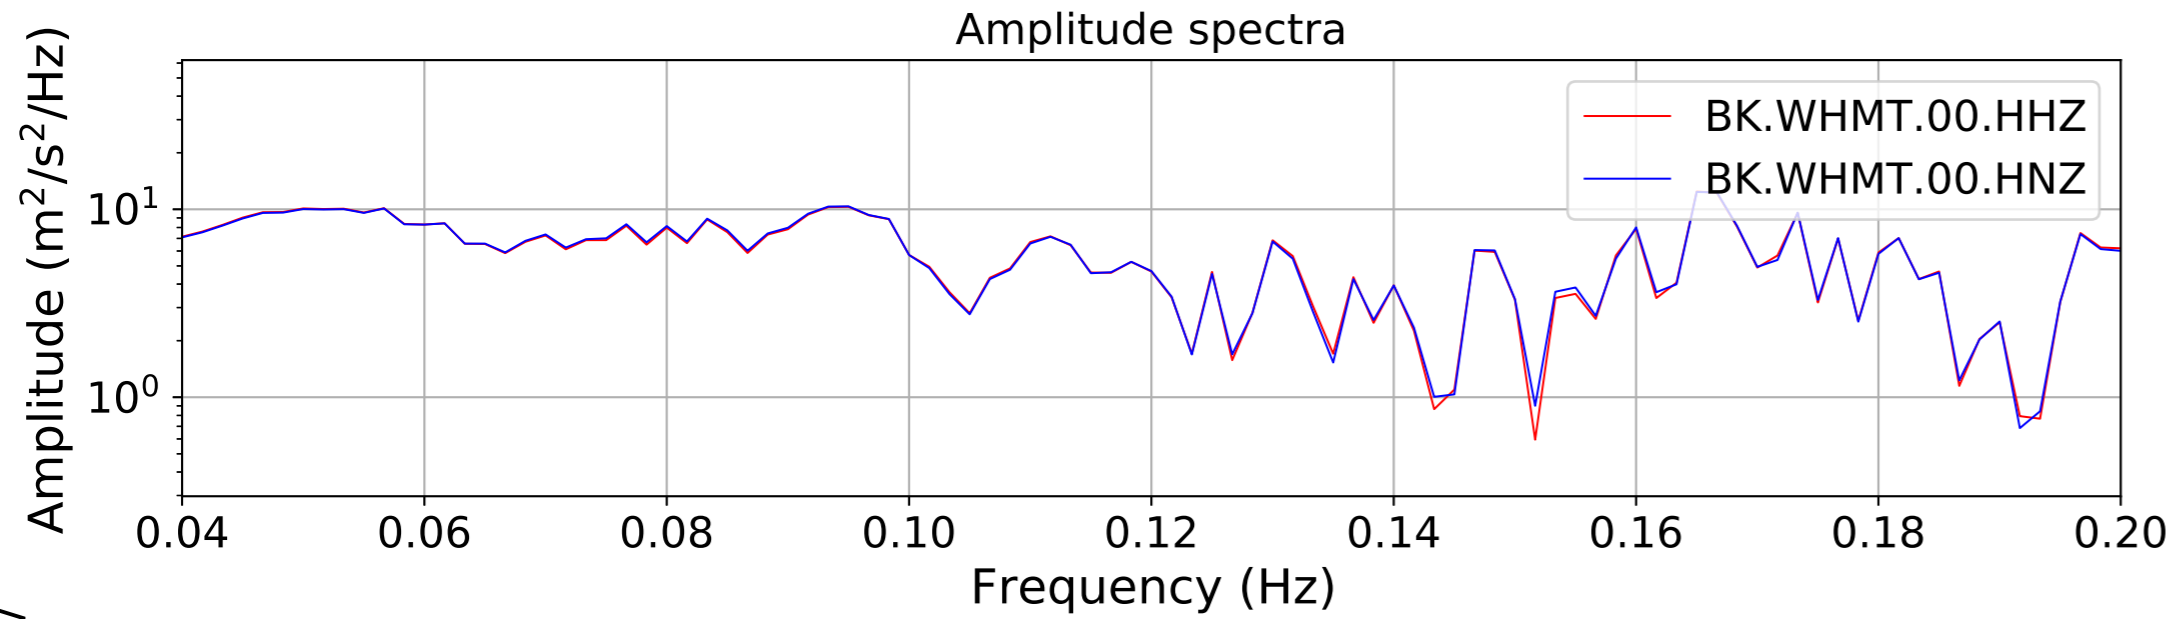

2024.340.184421_M7.0_nc75095651
Origin Time:2024-12-05T18:44:21.110000Z USGS event-id:nc75095651
M7.0 2024 Offshore Cape Mendocino, California Earthquake