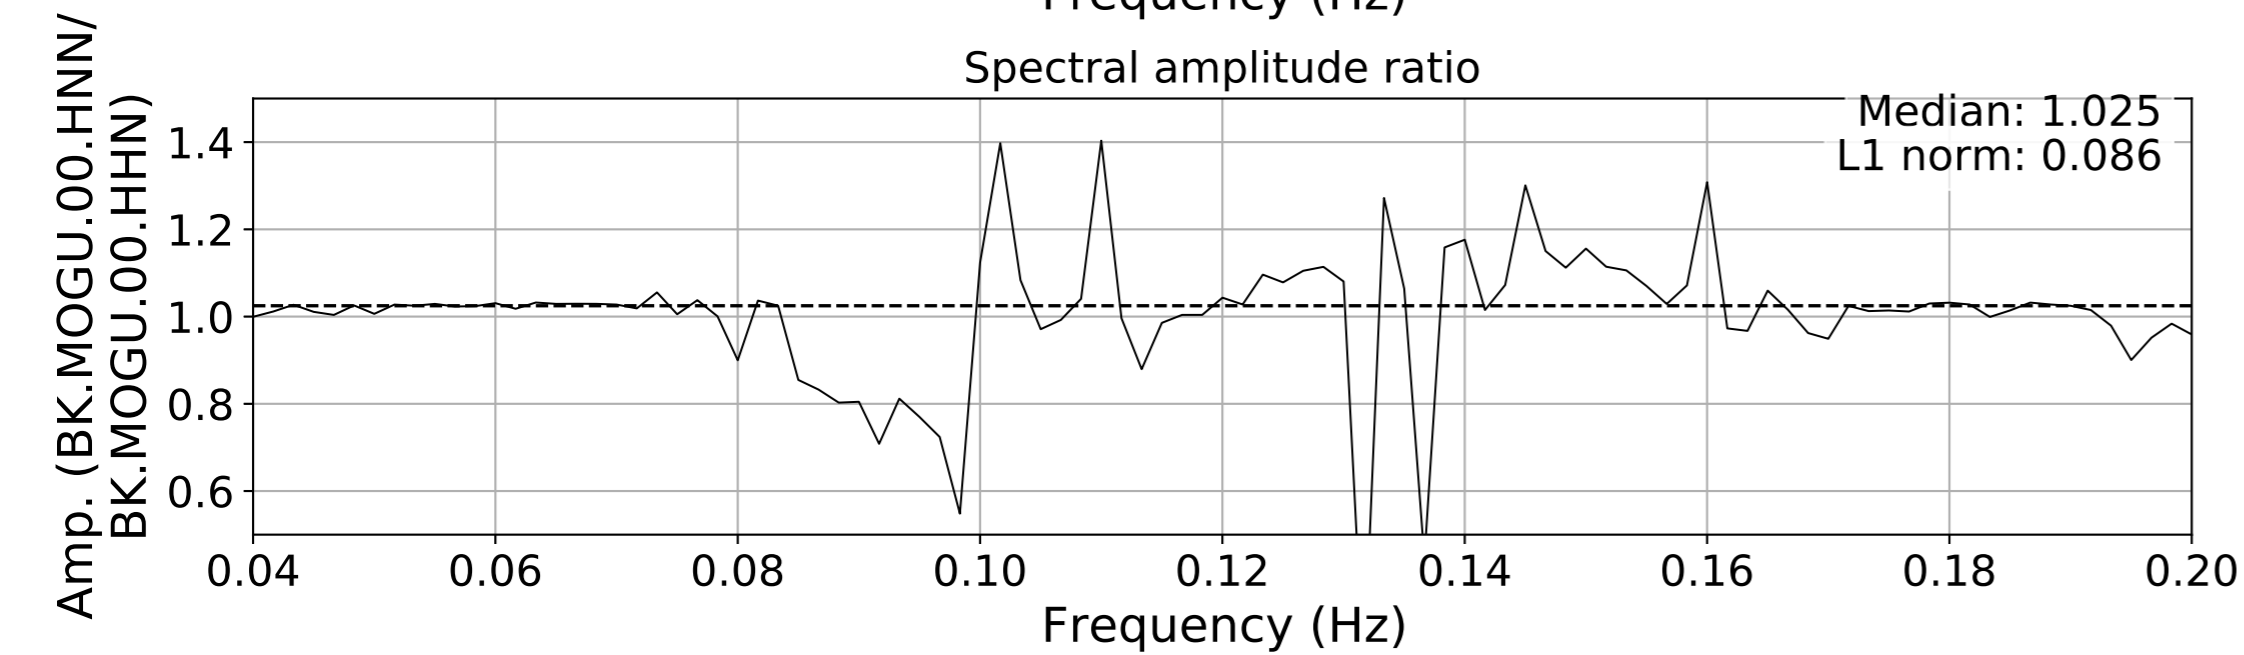

2024.340.184421_M7.0_nc75095651
Origin Time:2024-12-05T18:44:21.110000Z USGS event-id:nc75095651
M7.0 2024 Offshore Cape Mendocino, California Earthquake