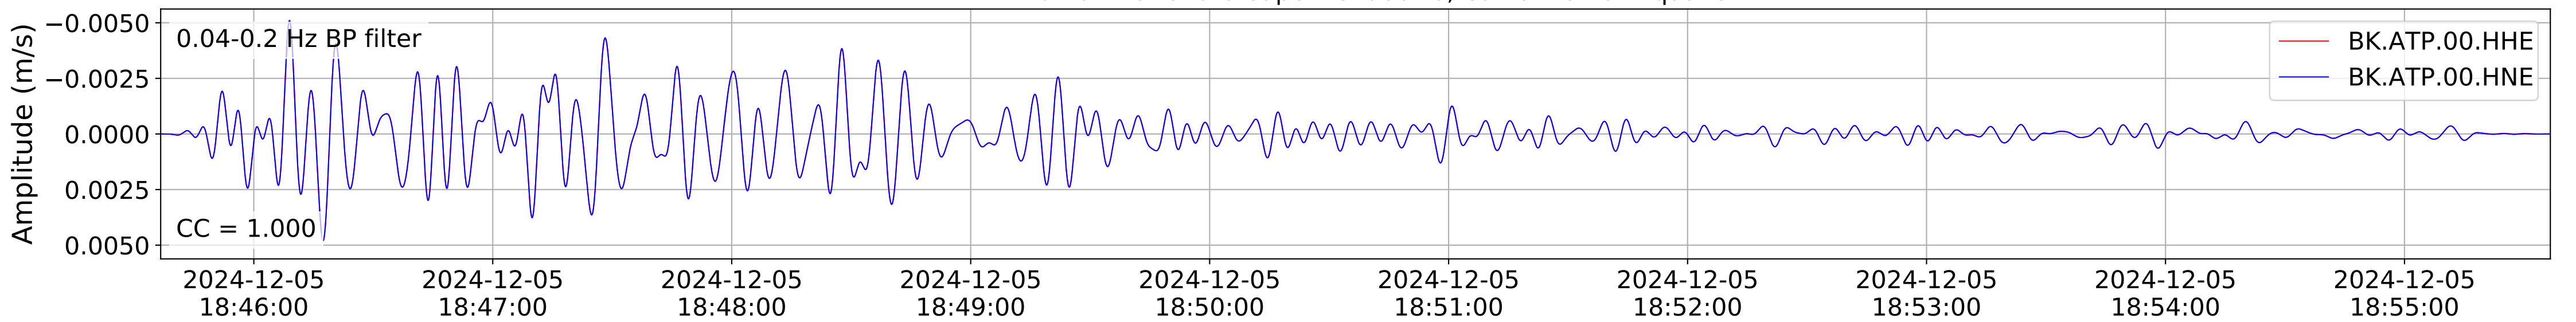

2024.340.184421_M7.0_nc75095651
Origin Time:2024-12-05T18:44:21.110000Z USGS event-id:nc75095651
M7.0 2024 Offshore Cape Mendocino, California Earthquake