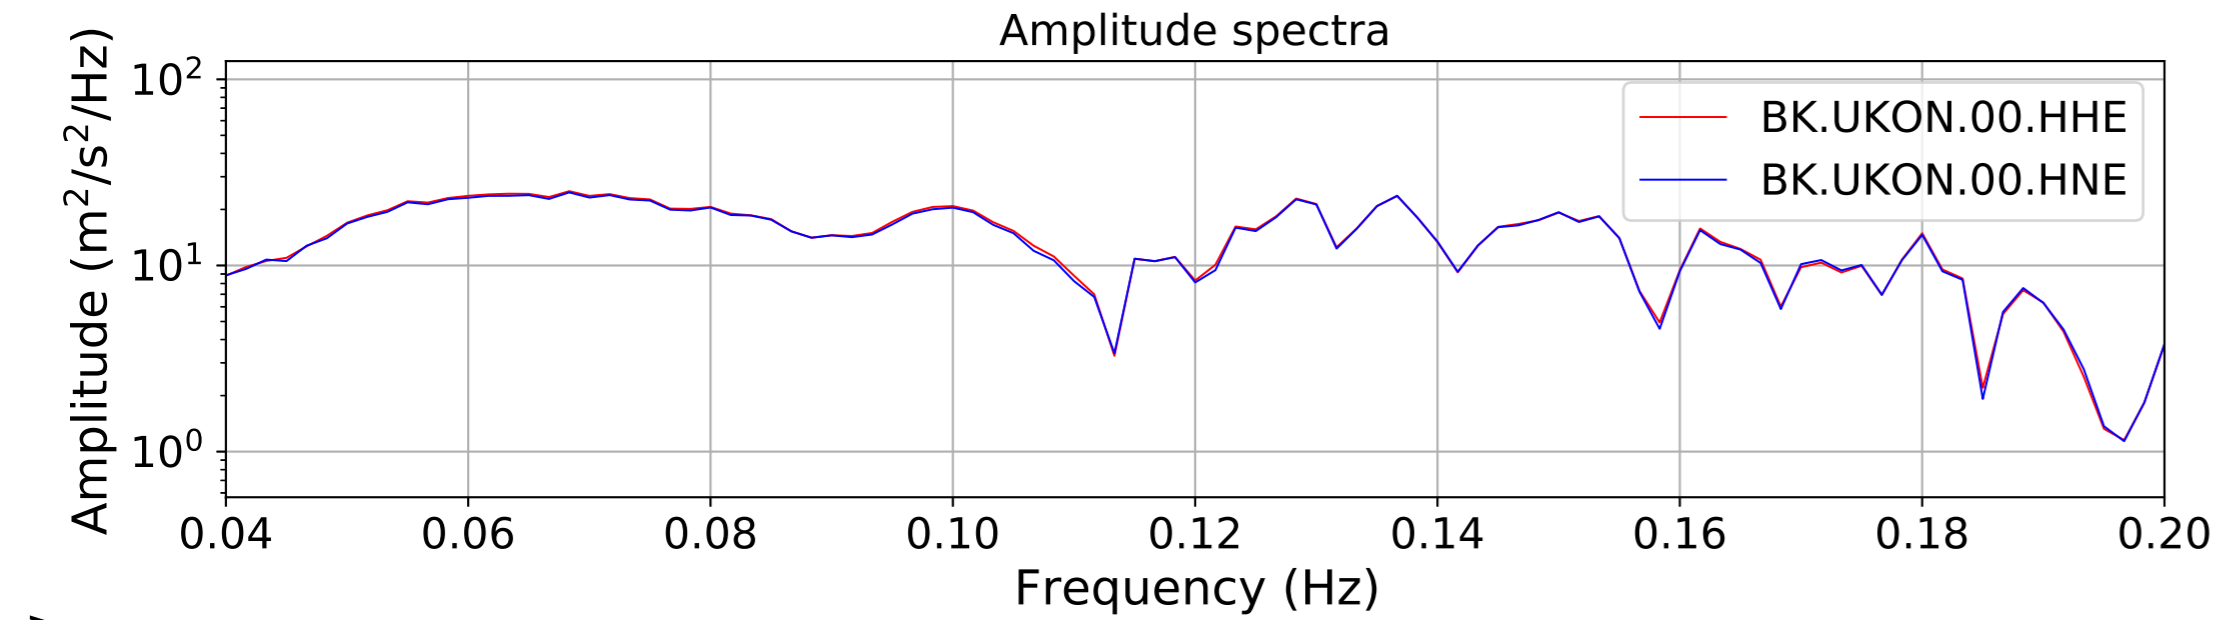

2024.340.184421.M7.0_nc75095651
Origin Time:2024-12-05T18:44:21.110000Z USGS event-id:nc75095651
M7.0 2024 Offshore Cape Mendocino, California Earthquake