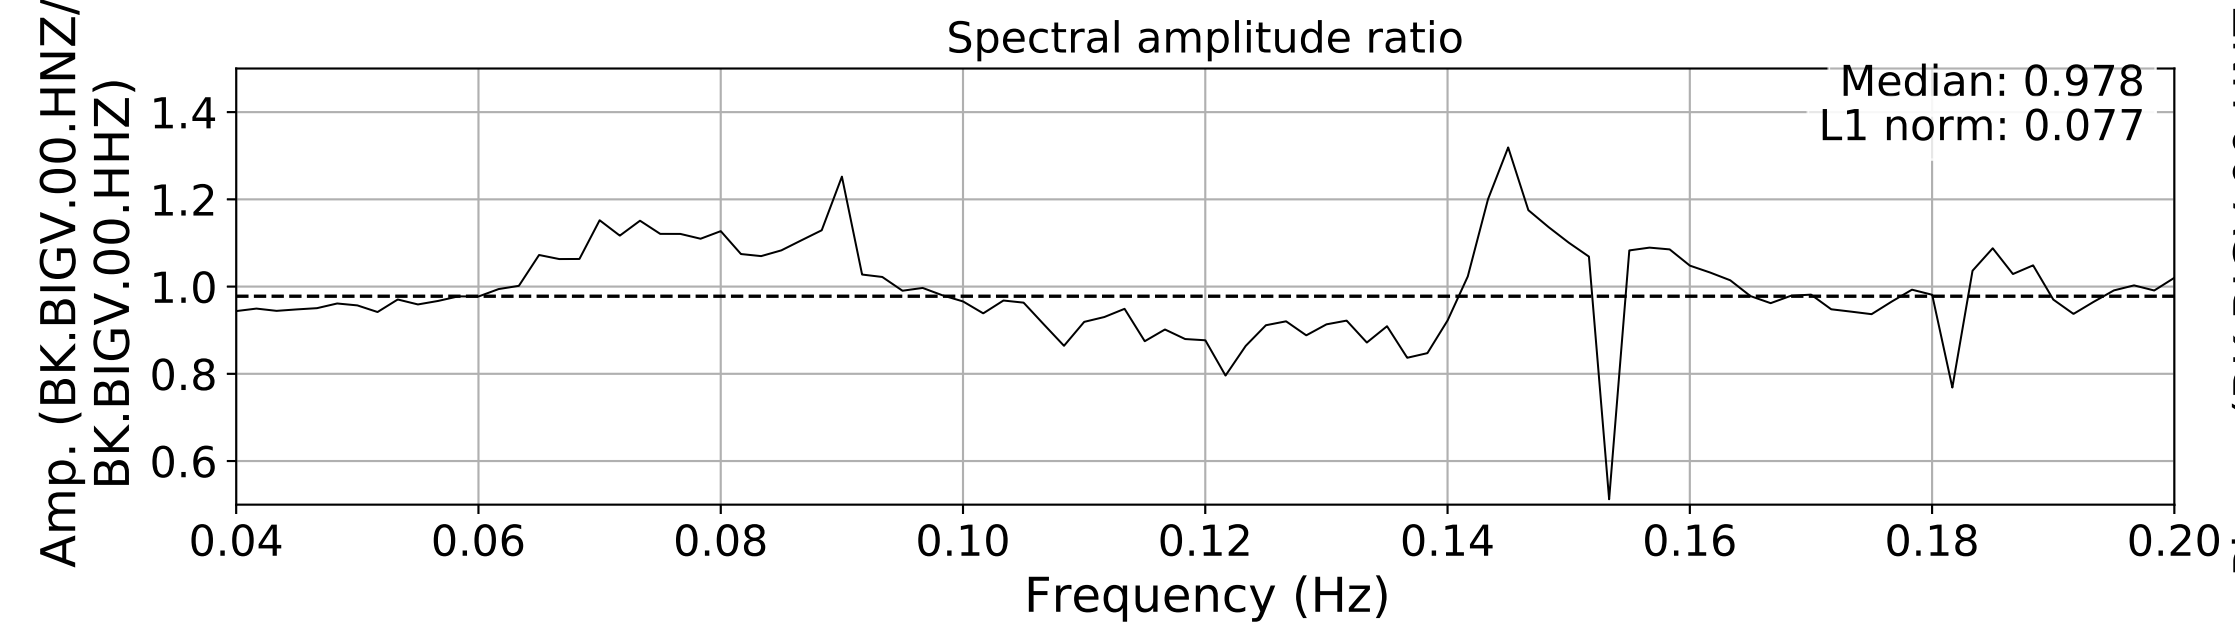

2024.340.184421_M7.0_nc75095651
Origin Time:2024-12-05T18:44:21.110000Z USGS event-id:nc75095651
M7.0 2024 Offshore Cape Mendocino, California Earthquake