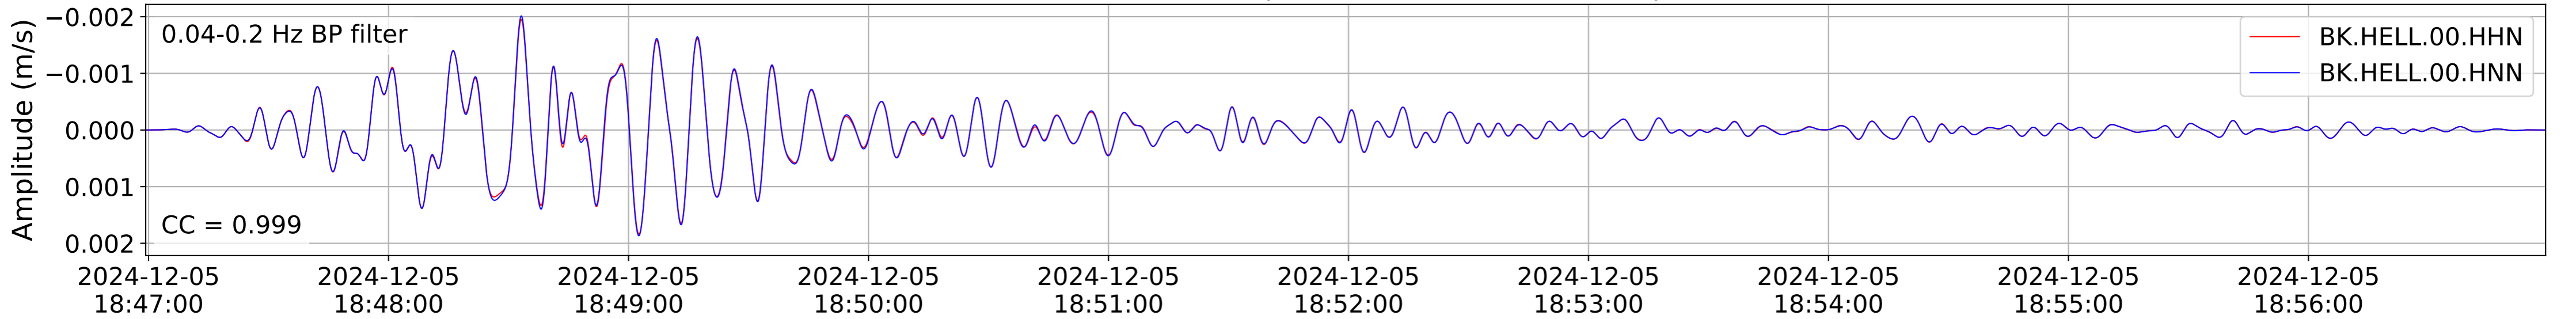

2024.340.184421_M7.0_nc75095651
Origin Time:2024-12-05T18:44:21.110000Z USGS event-id:nc75095651
M7.0 2024 Offshore Cape Mendocino, California Earthquake