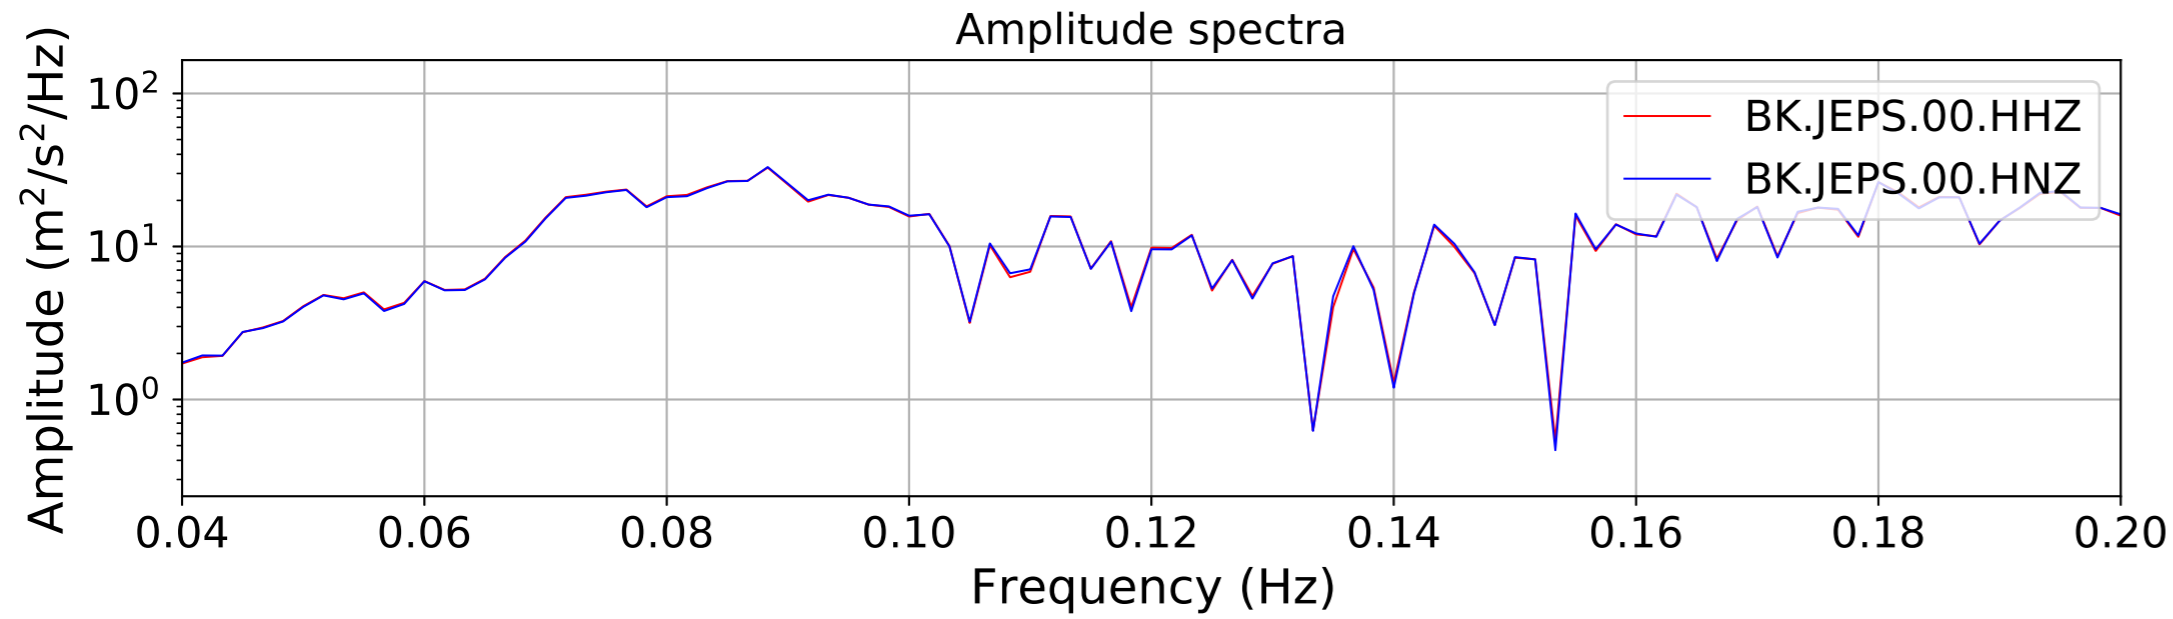

2024.340.184421_M7.0_nc75095651
Origin Time:2024-12-05T18:44:21.110000Z USGS event-id:nc75095651
M7.0 2024 Offshore Cape Mendocino, California Earthquake