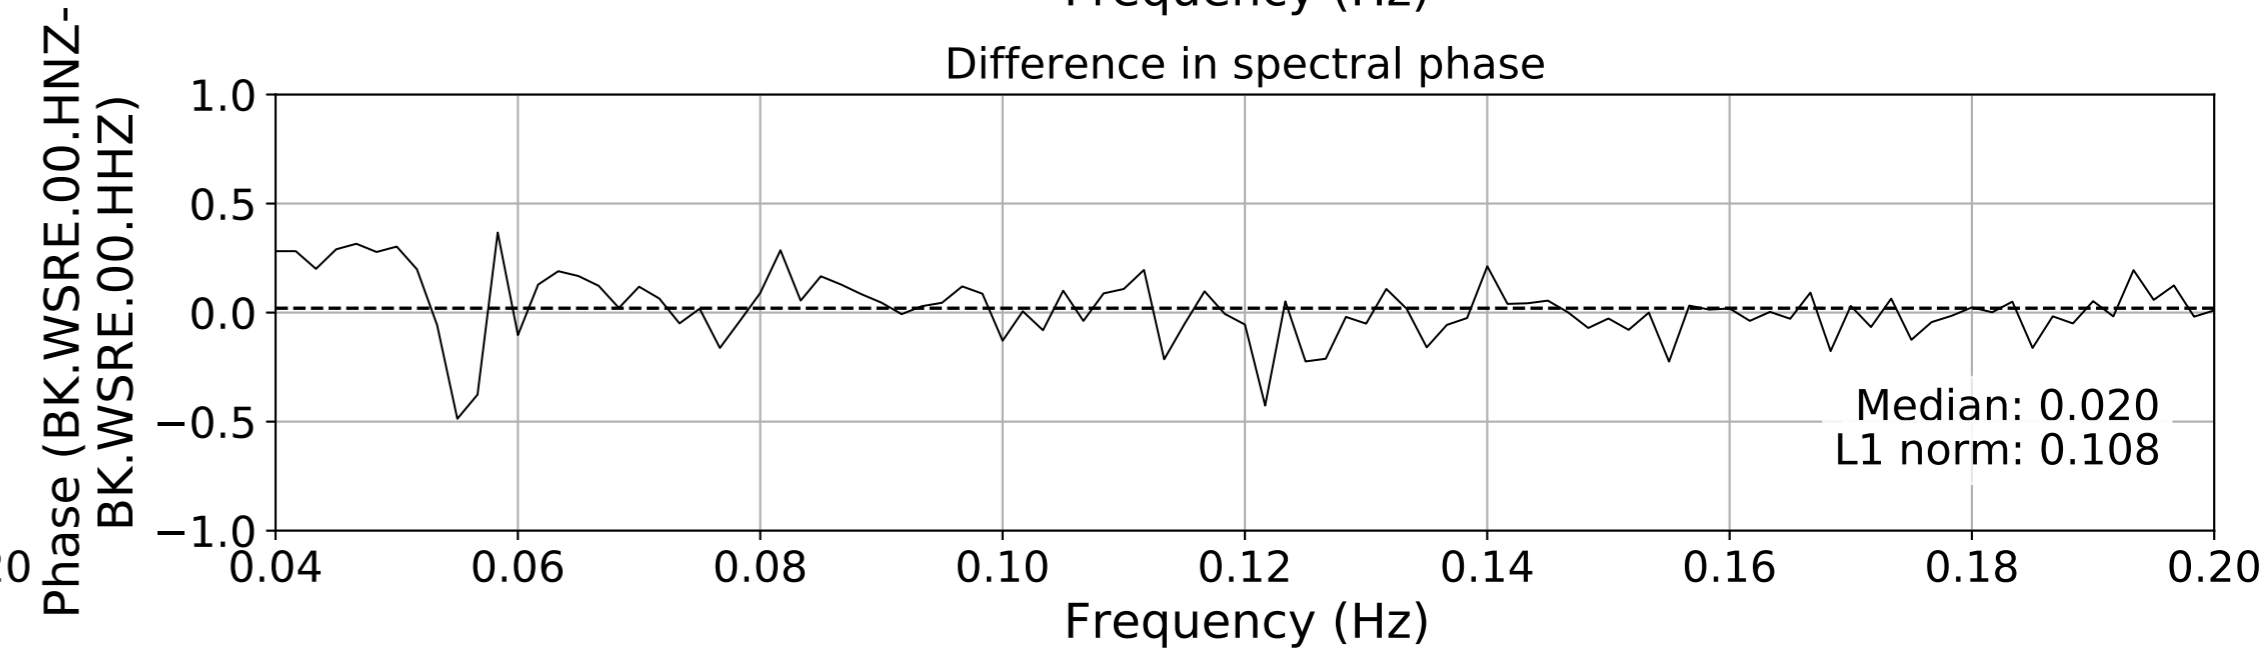

2024.340.184421_M7.0_nc75095651
Origin Time:2024-12-05T18:44:21.110000Z USGS event-id:nc75095651
M7.0 2024 Offshore Cape Mendocino, California Earthquake