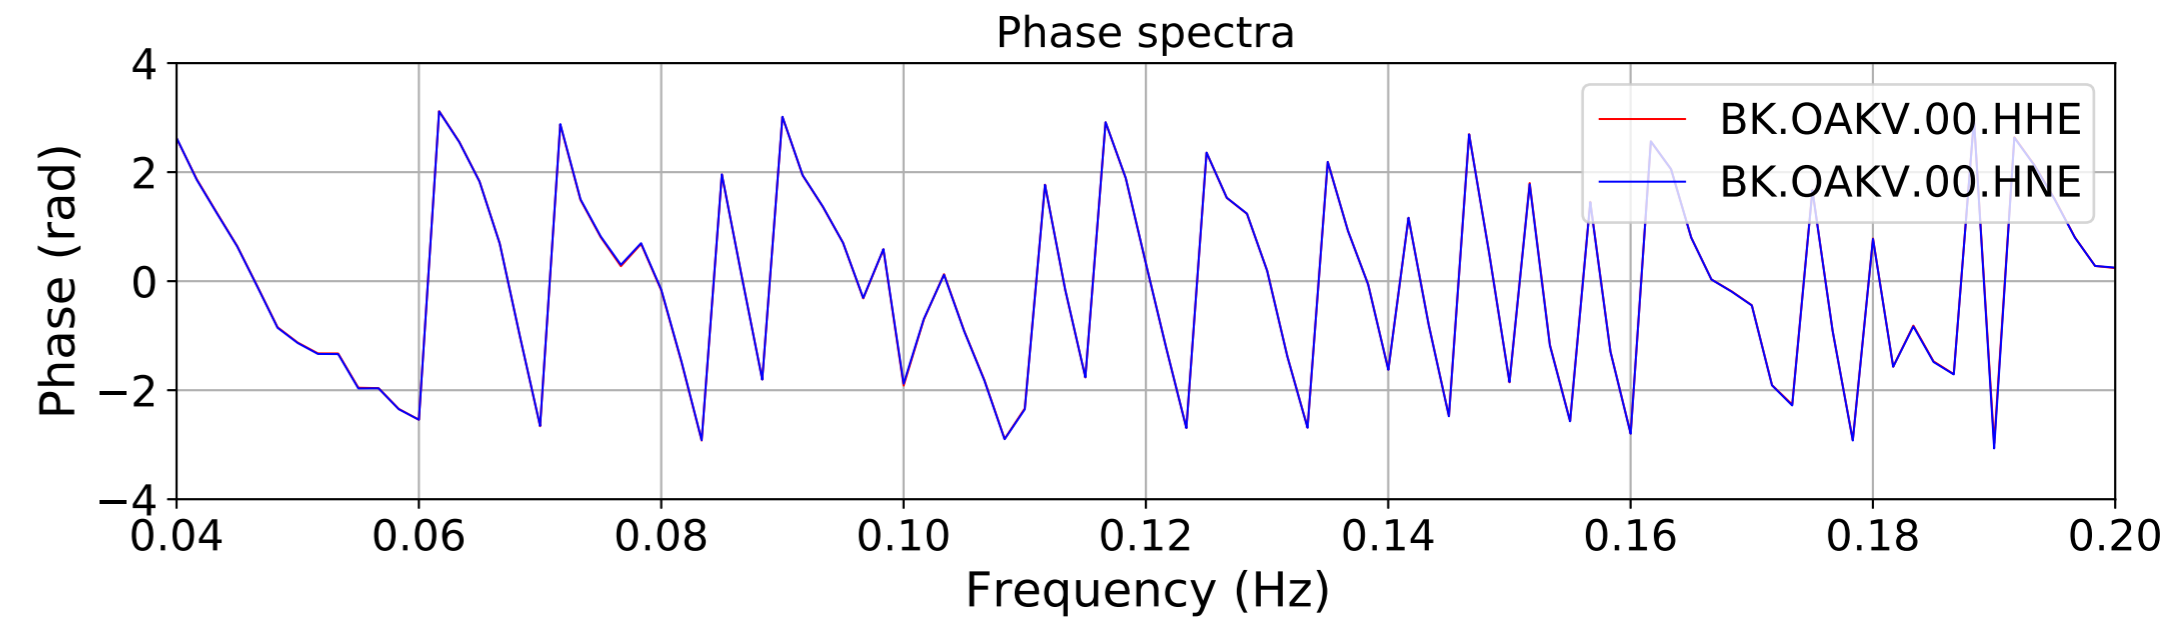

2024.340.184421_M7.0_nc75095651
Origin Time:2024-12-05T18:44:21.110000Z USGS event-id:nc75095651
M7.0 2024 Offshore Cape Mendocino, California Earthquake