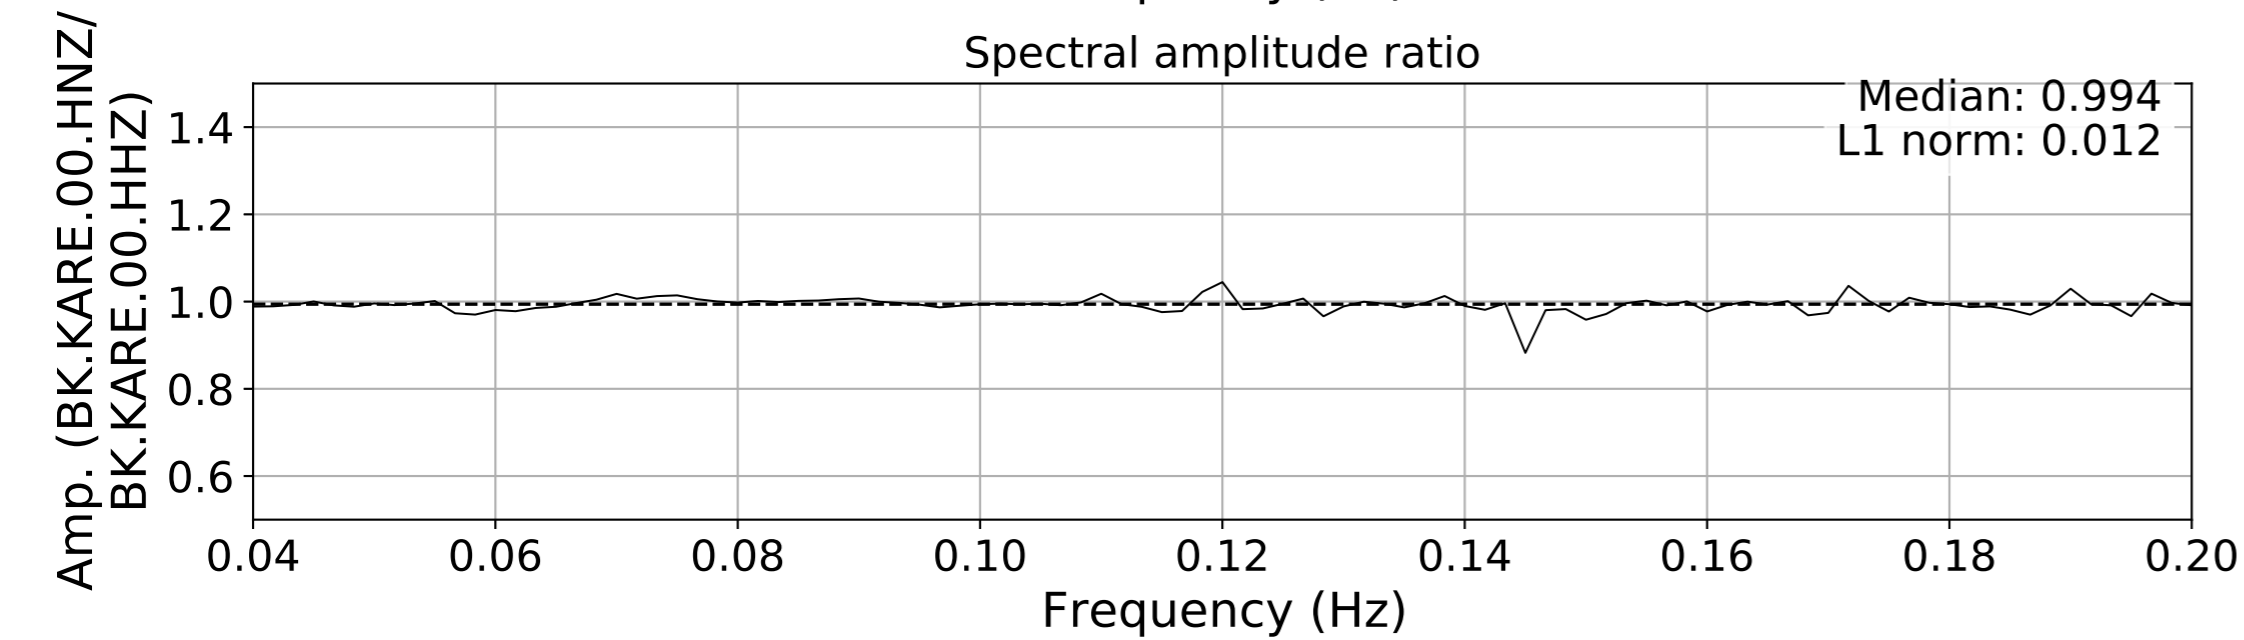

2024.340.184421_M7.0_nc75095651
Origin Time:2024-12-05T18:44:21.110000Z USGS event-id:nc75095651
M7.0 2024 Offshore Cape Mendocino, California Earthquake