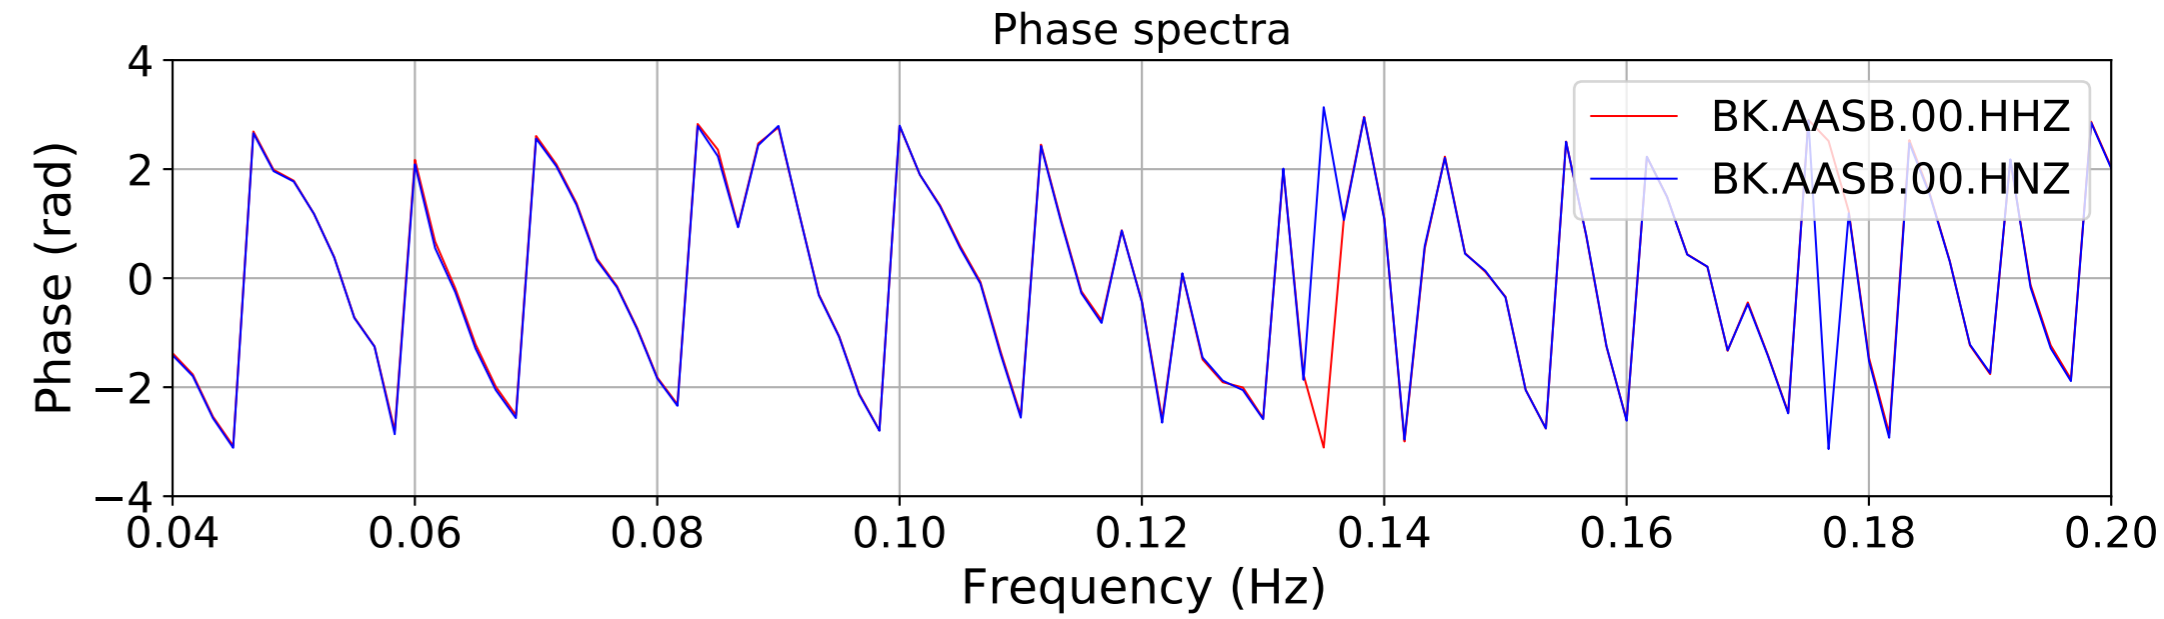

2024.340.184421_M7.0_nc75095651
Origin Time:2024-12-05T18:44:21.110000Z USGS event-id:nc75095651
M7.0 2024 Offshore Cape Mendocino, California Earthquake