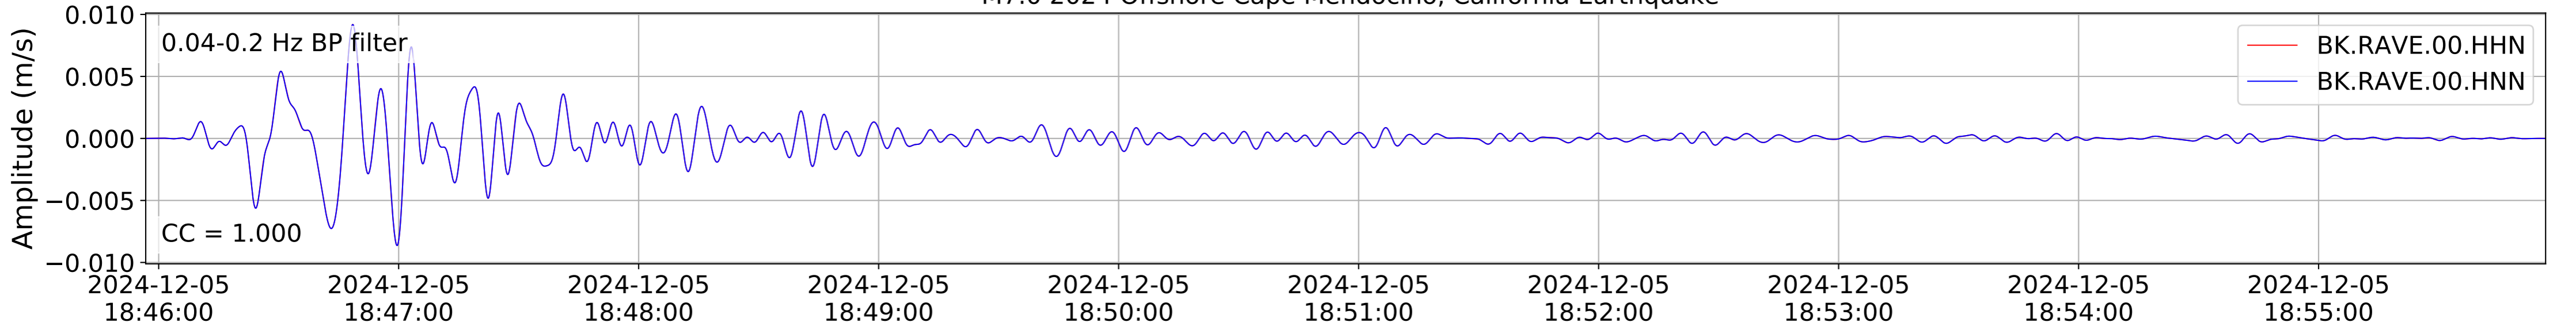

2024.340.184421_M7.0_nc75095651
Origin Time:2024-12-05T18:44:21.110000Z USGS event-id:nc75095651
M7.0 2024 Offshore Cape Mendocino, California Earthquake