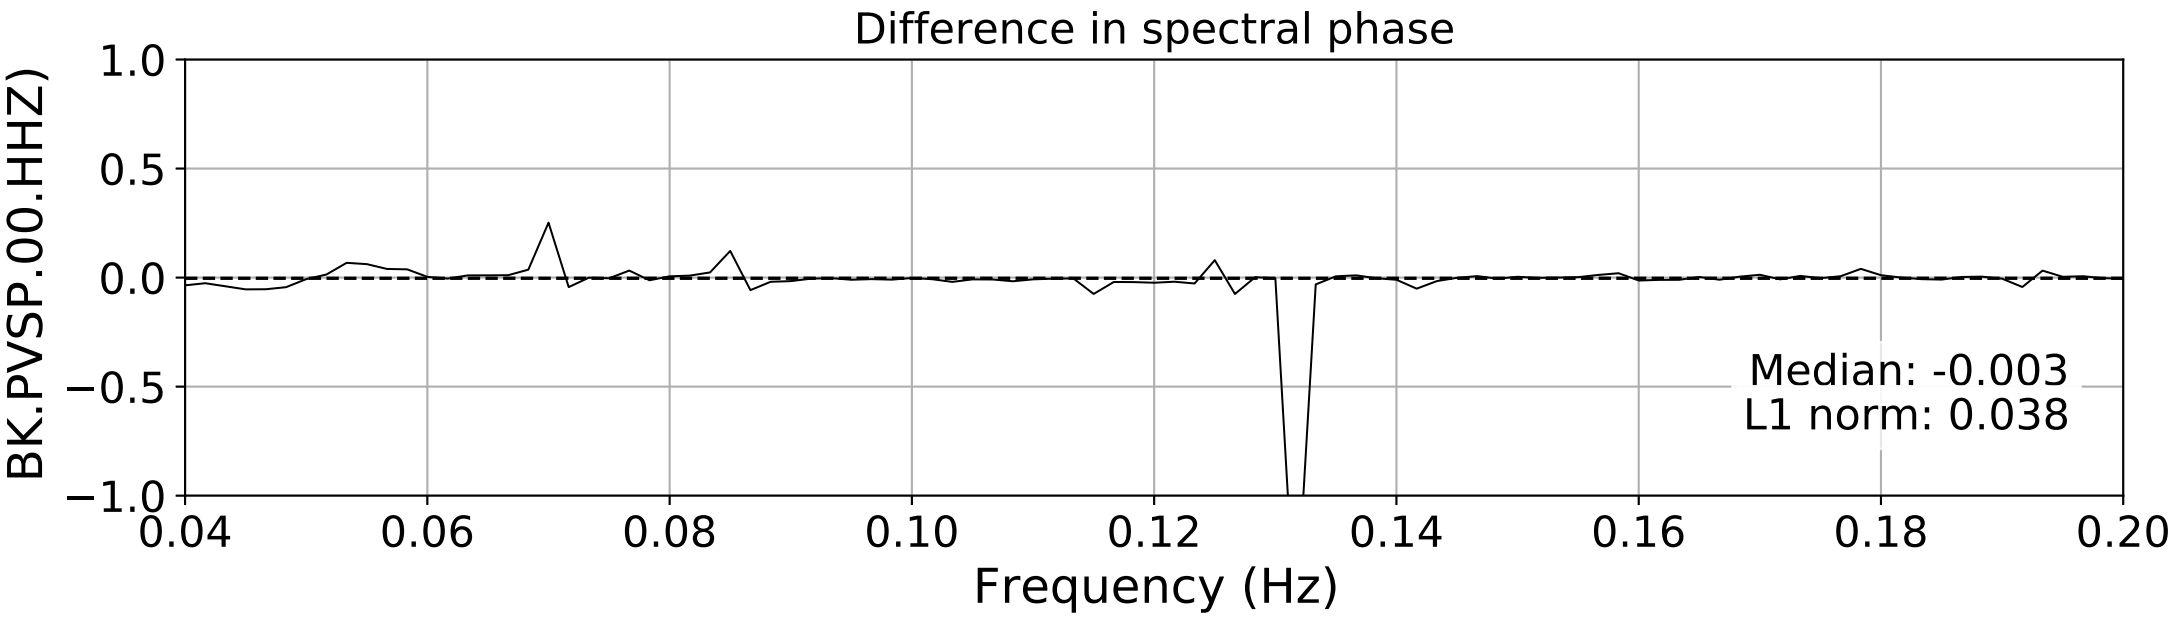

2024.340.184421_M7.0_nc75095651
Origin Time:2024-12-05T18:44:21.110000Z USGS event-id:nc75095651
M7.0 2024 Offshore Cape Mendocino, California Earthquake