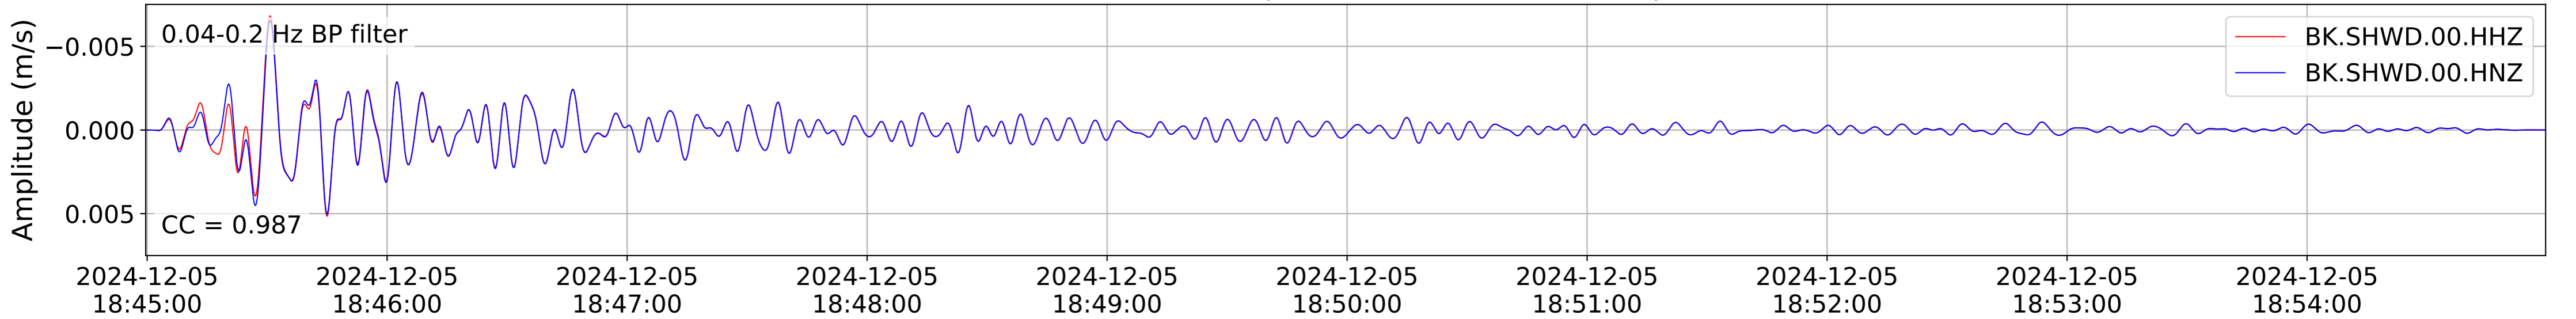

2024.340.184421_M7.0_nc75095651
Origin Time:2024-12-05T18:44:21.110000Z USGS event-id:nc75095651
M7.0 2024 Offshore Cape Mendocino, California Earthquake