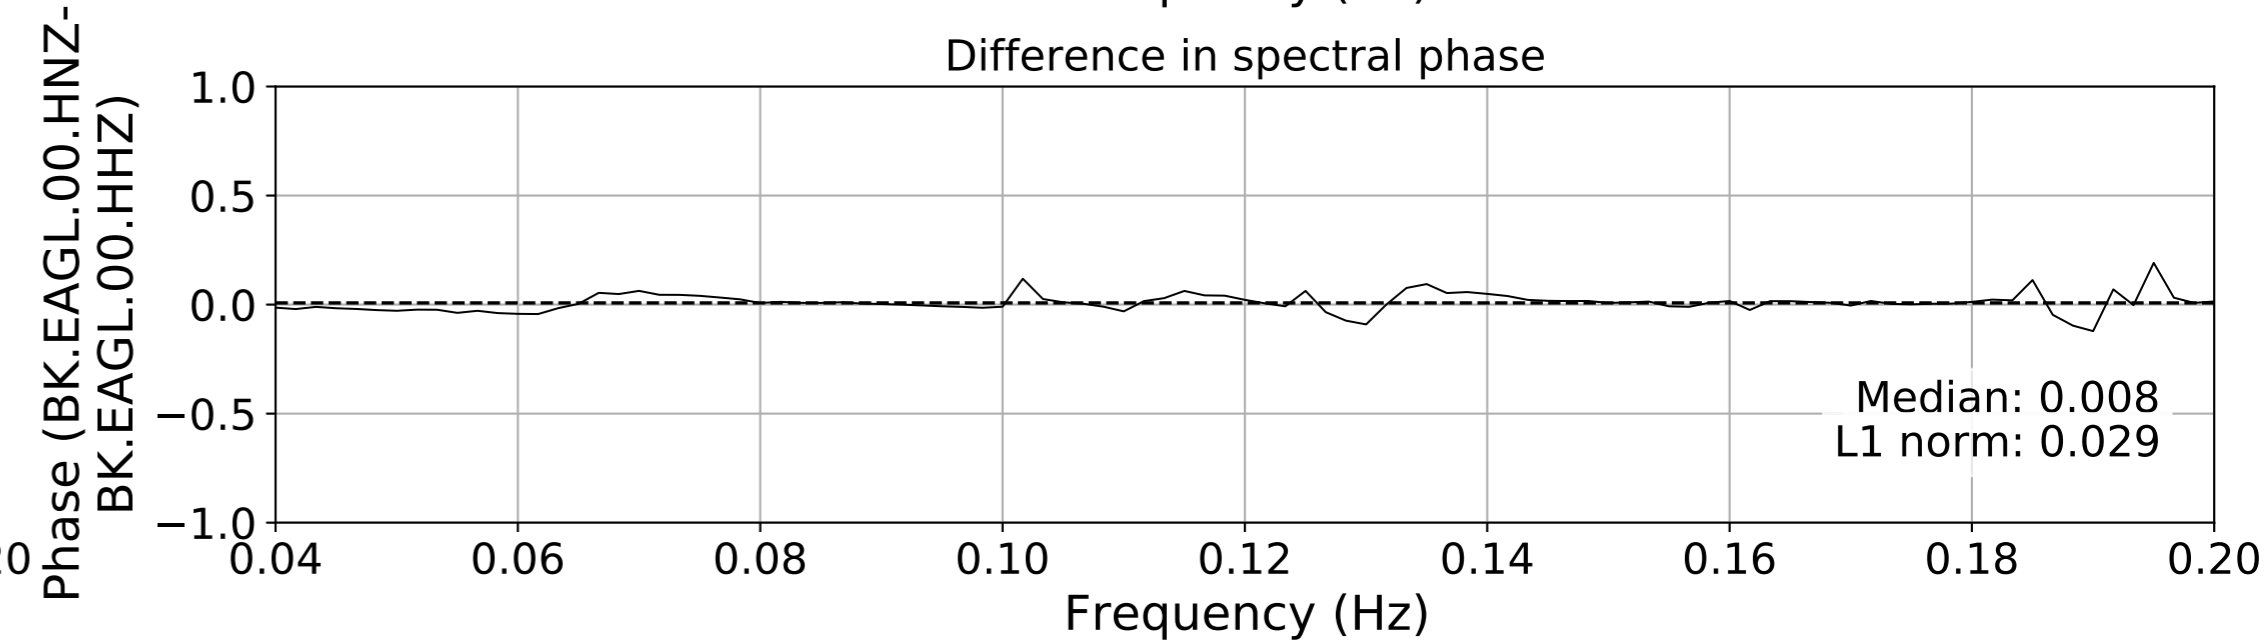

2024.340.184421_M7.0_nc75095651
Origin Time:2024-12-05T18:44:21.110000Z USGS event-id:nc75095651
M7.0 2024 Offshore Cape Mendocino, California Earthquake