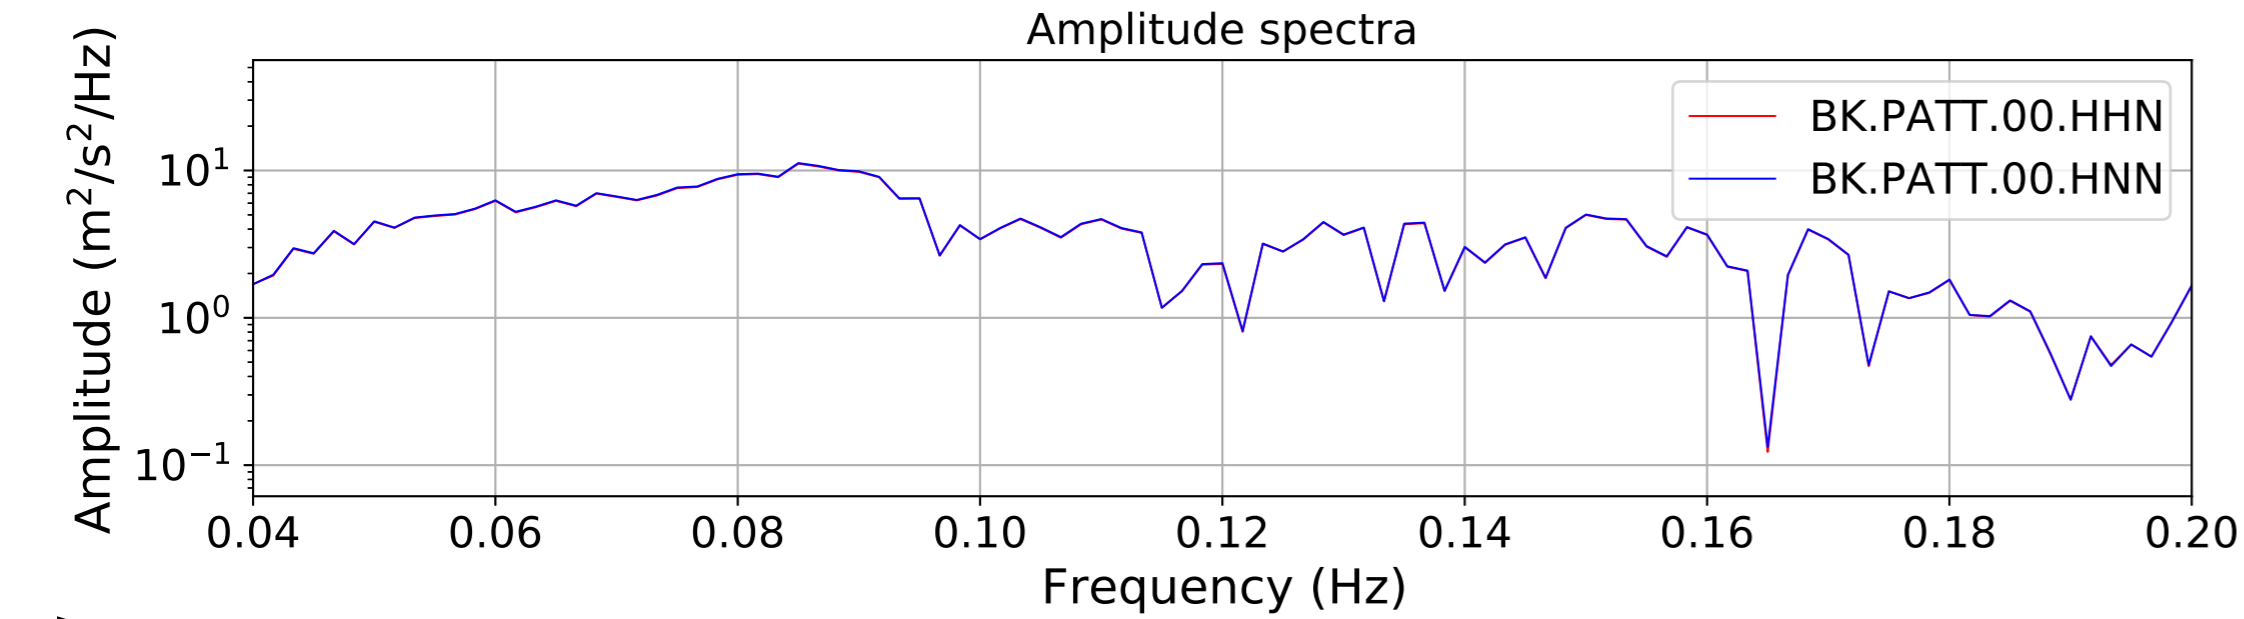

2024.340.184421_M7.0_nc75095651
Origin Time:2024-12-05T18:44:21.110000Z USGS event-id:nc75095651
M7.0 2024 Offshore Cape Mendocino, California Earthquake