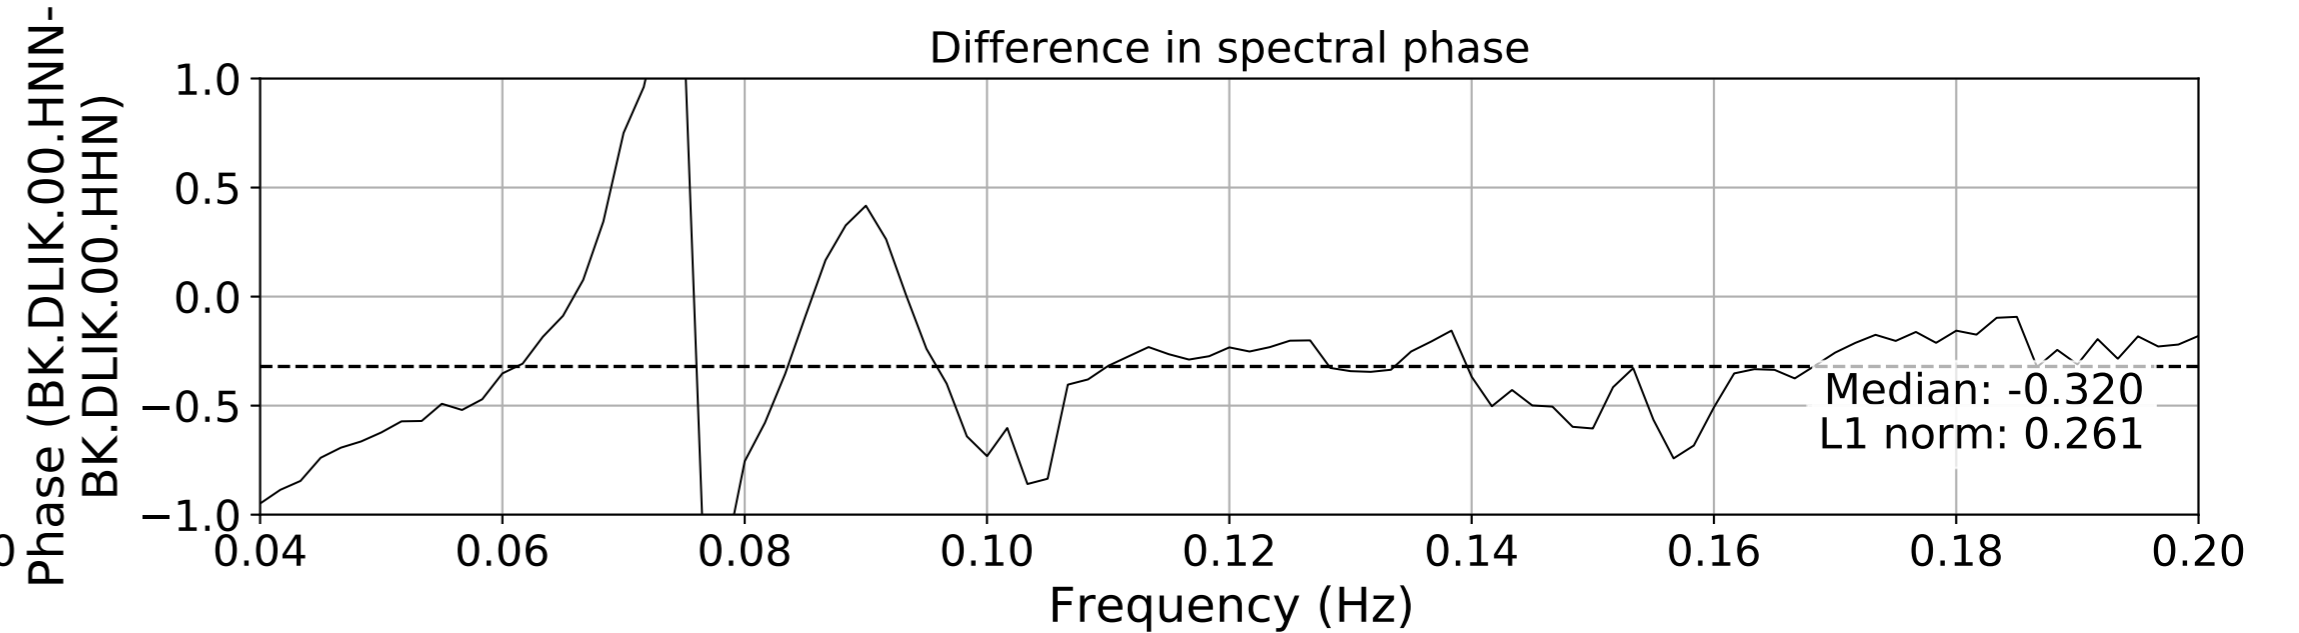

2024.340.184421_M7.0_nc75095651
Origin Time:2024-12-05T18:44:21.110000Z USGS event-id:nc75095651
M7.0 2024 Offshore Cape Mendocino, California Earthquake