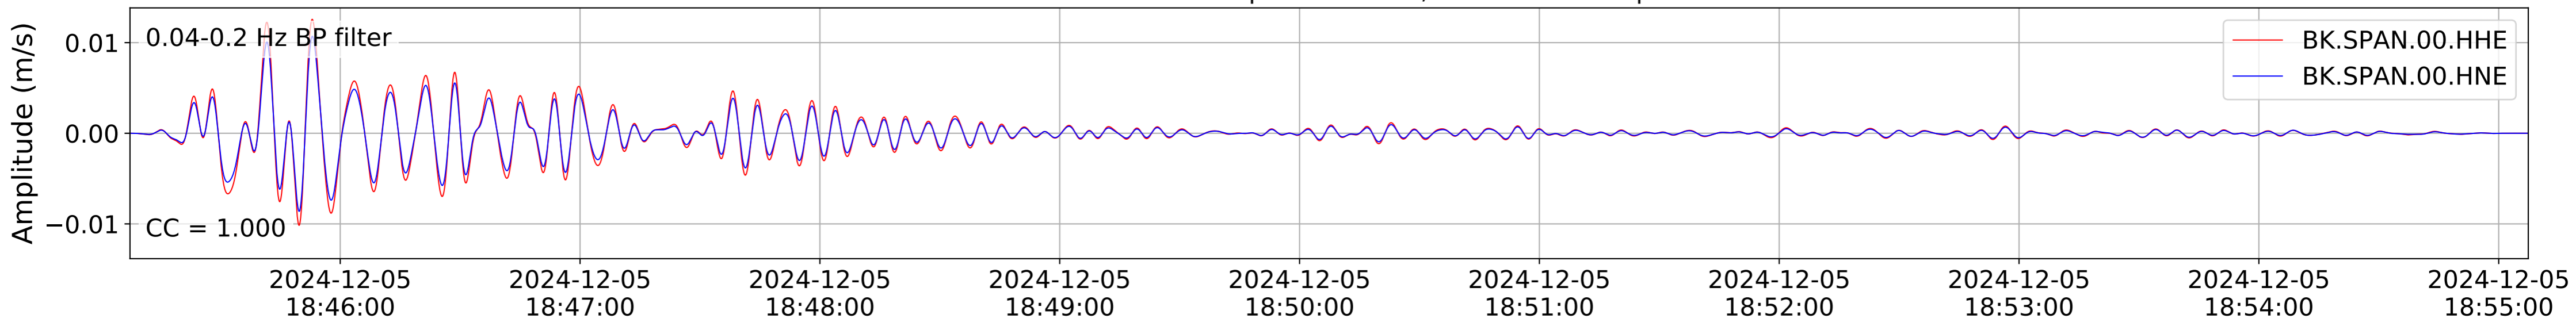

2024.340.184421M7.0_nc75095651
Origin Time:2024-12-05T18:44:21.110000Z USGS event-id:nc75095651
M7.0 2024 Offshore Cape Mendocino, California Earthquake