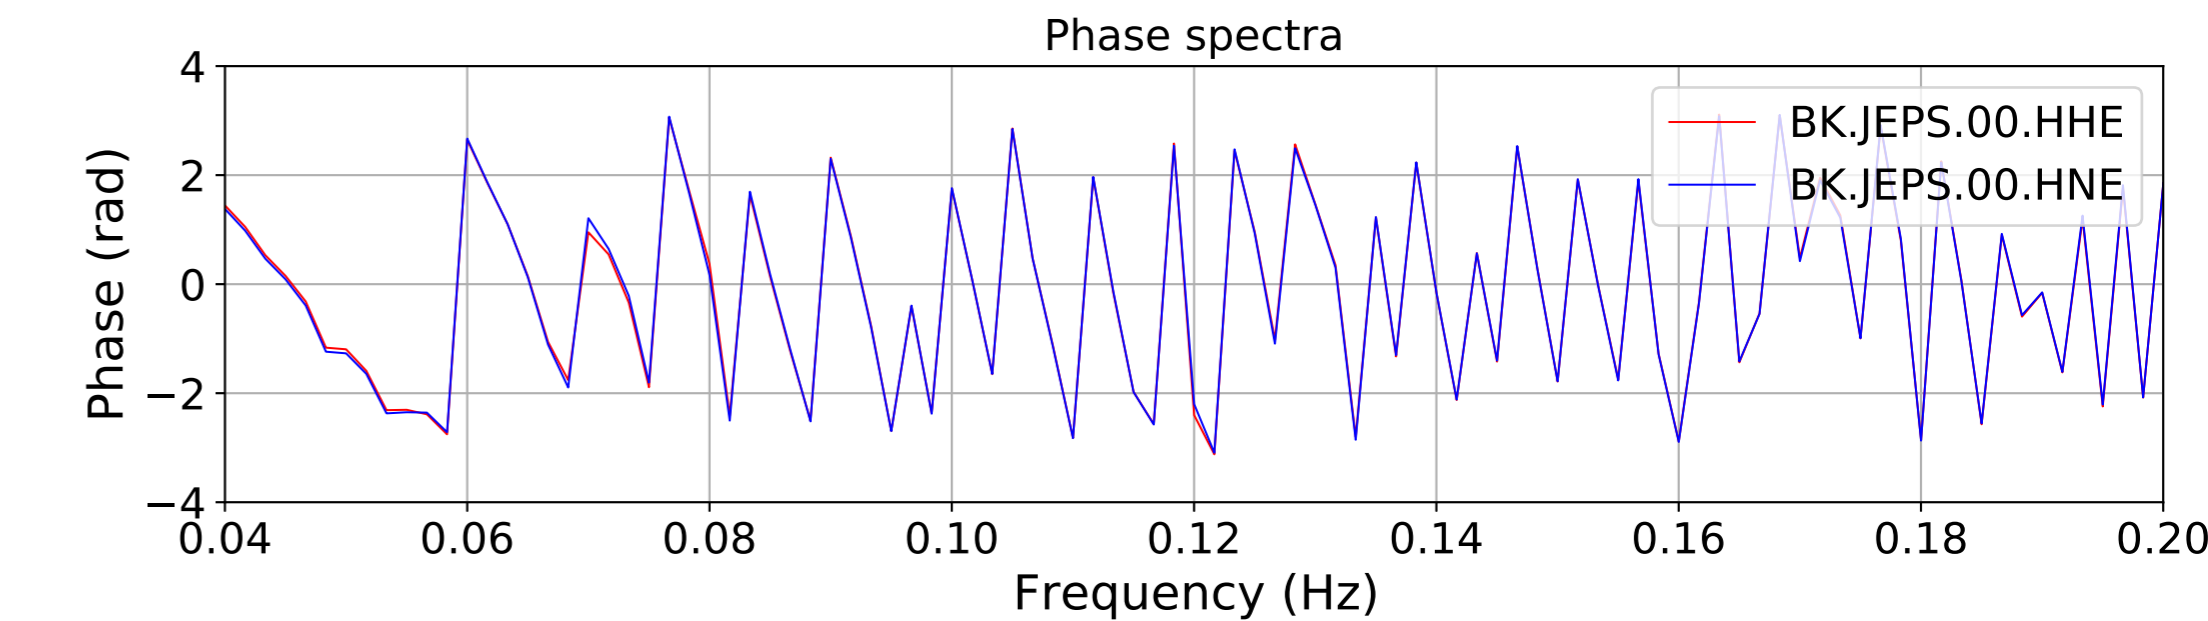

2024.340.184421.M7.0_nc75095651
Origin Time:2024-12-05T18:44:21.110000Z USGS event-id:nc75095651
M7.0 2024 Offshore Cape Mendocino, California Earthquake