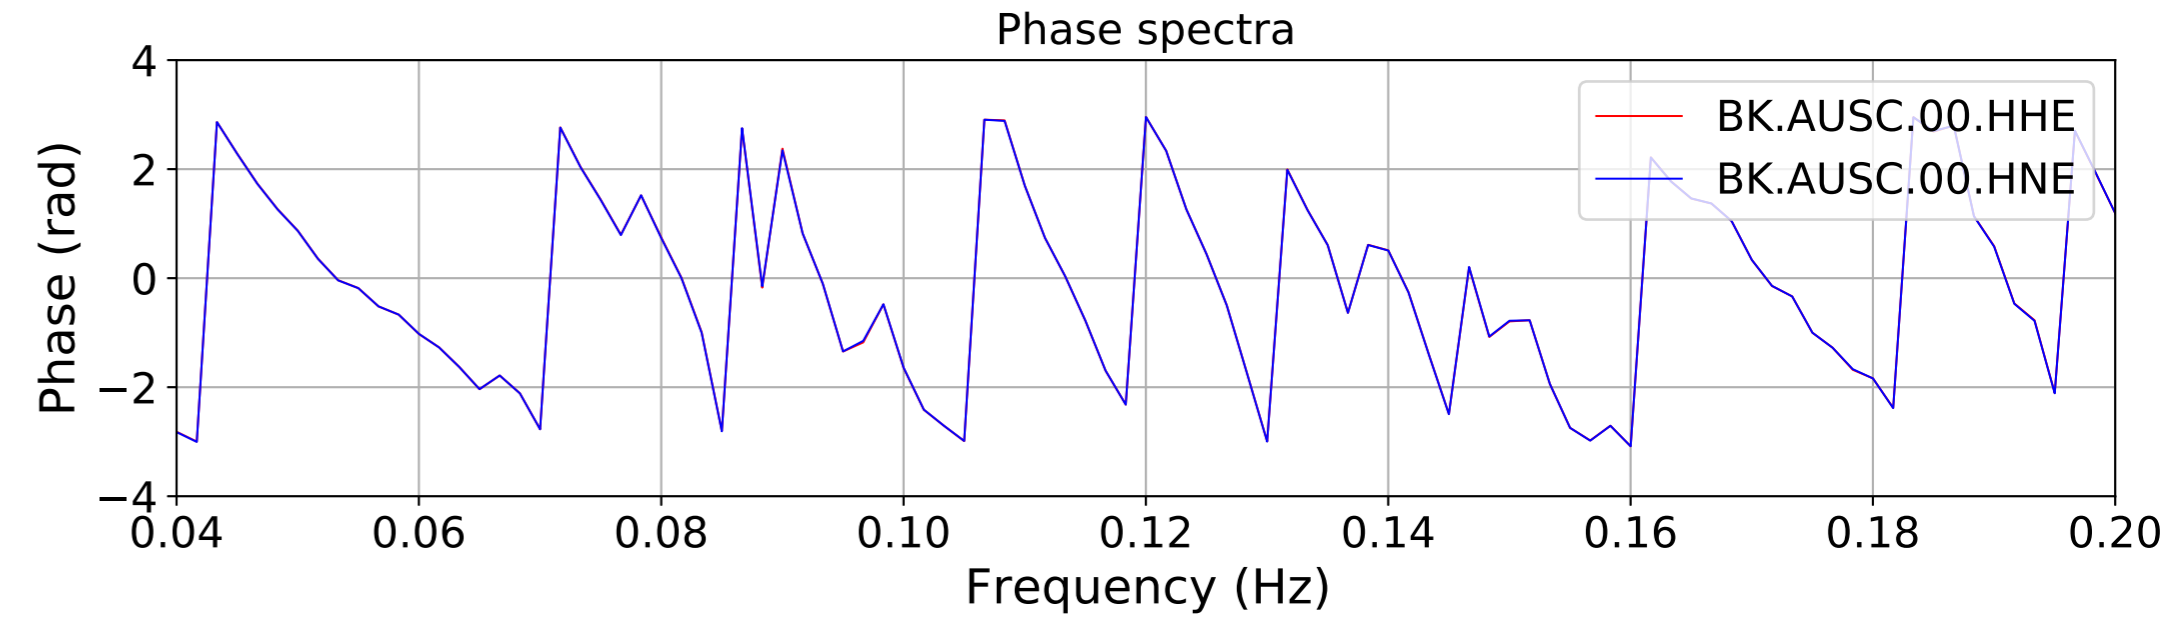

2024.340.184421_M7.0_nc75095651
Origin Time:2024-12-05T18:44:21.110000Z USGS event-id:nc75095651
M7.0 2024 Offshore Cape Mendocino, California Earthquake