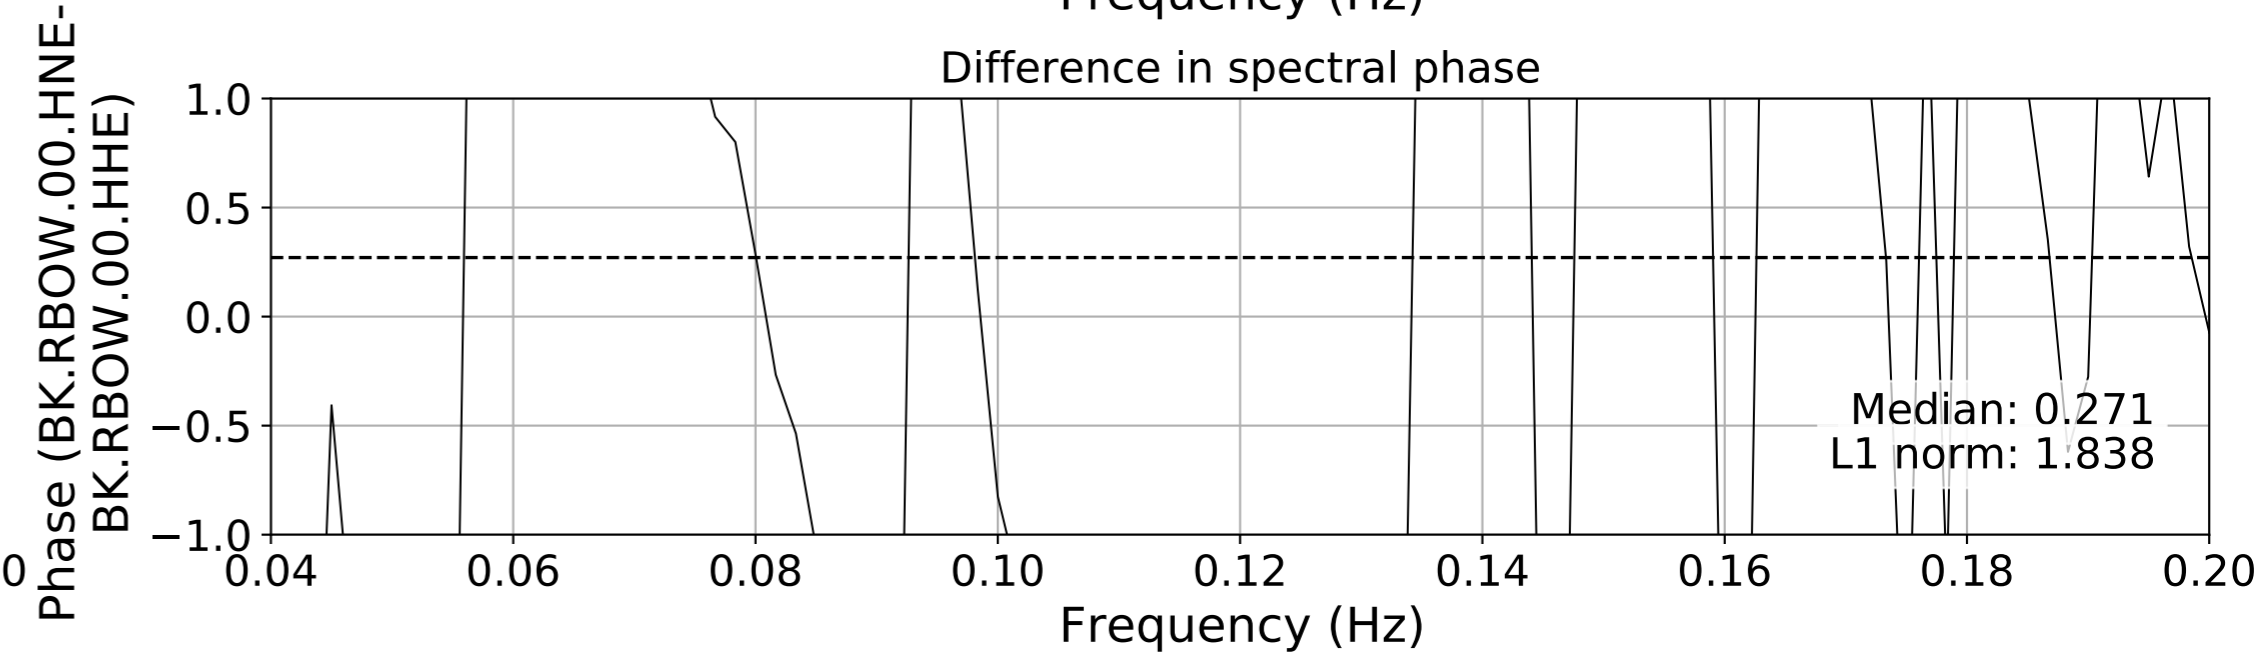

2024.340.184421_M7.0_nc75095651
Origin Time:2024-12-05T18:44:21.110000Z USGS event-id:nc75095651
M7.0 2024 Offshore Cape Mendocino, California Earthquake