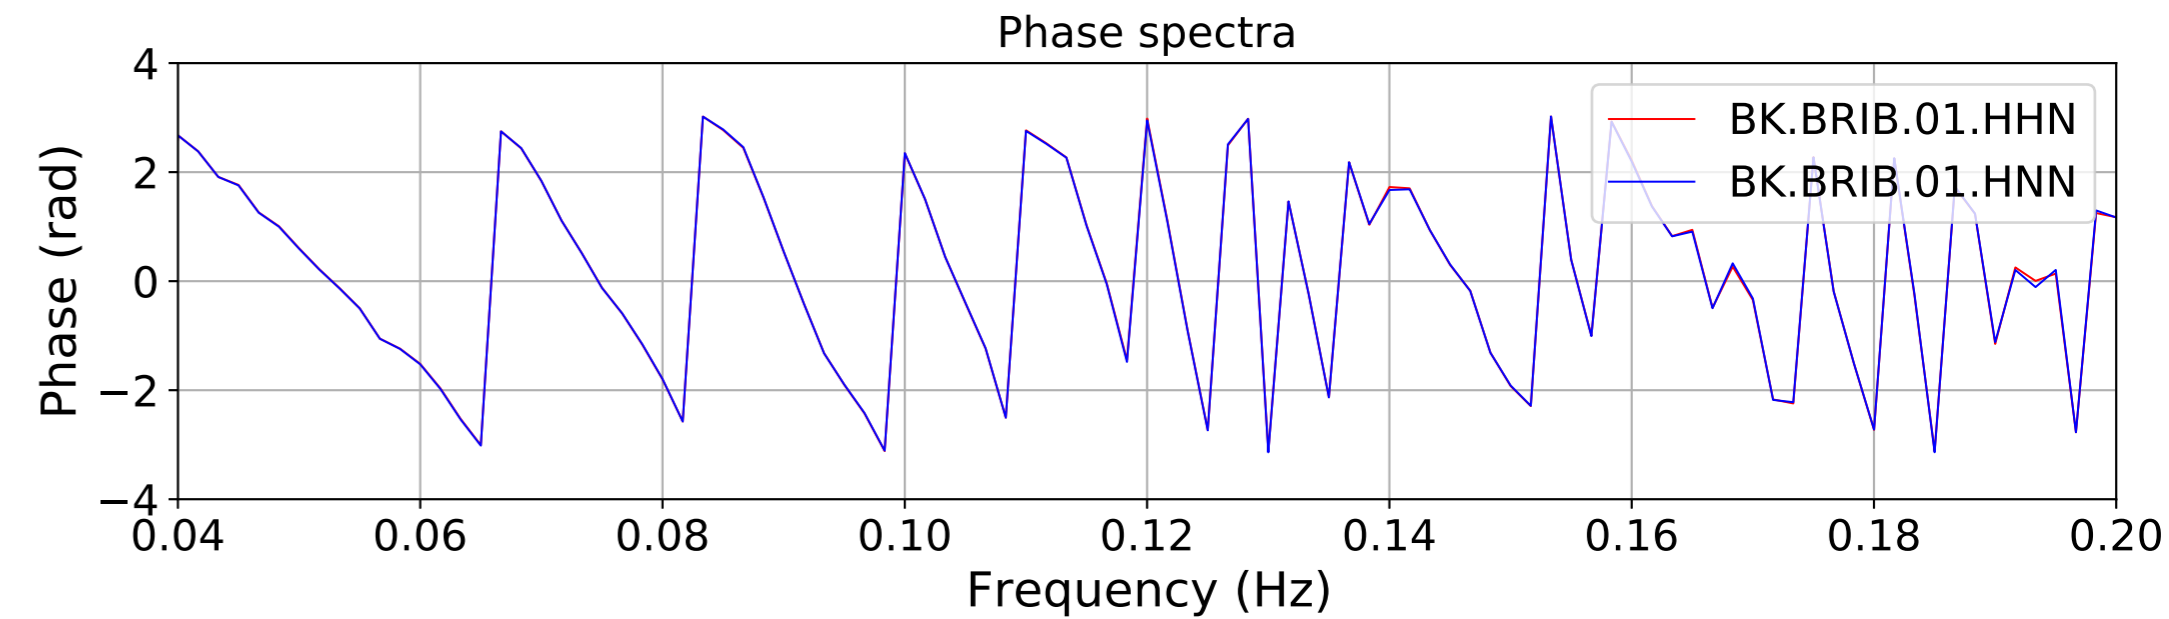

2024.340.184421_M7.0_nc75095651
Origin Time:2024-12-05T18:44:21.110000Z USGS event-id:nc75095651
M7.0 2024 Offshore Cape Mendocino, California Earthquake