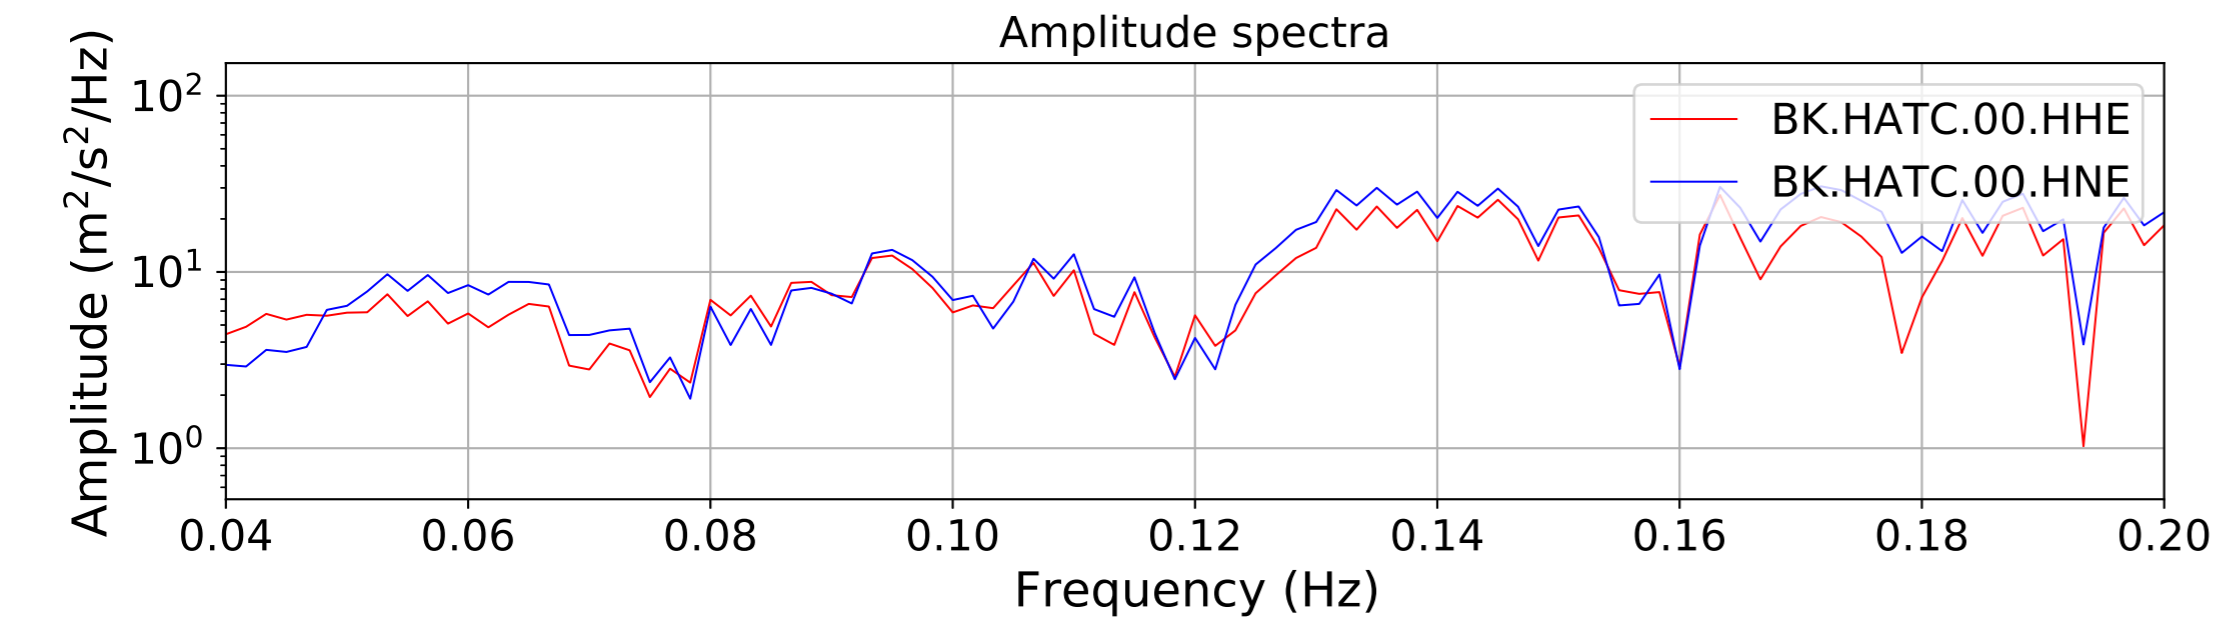

2024.340.184421_M7.0_nc75095651
Origin Time:2024-12-05T18:44:21.110000Z USGS event-id:nc75095651
M7.0 2024 Offshore Cape Mendocino, California Earthquake