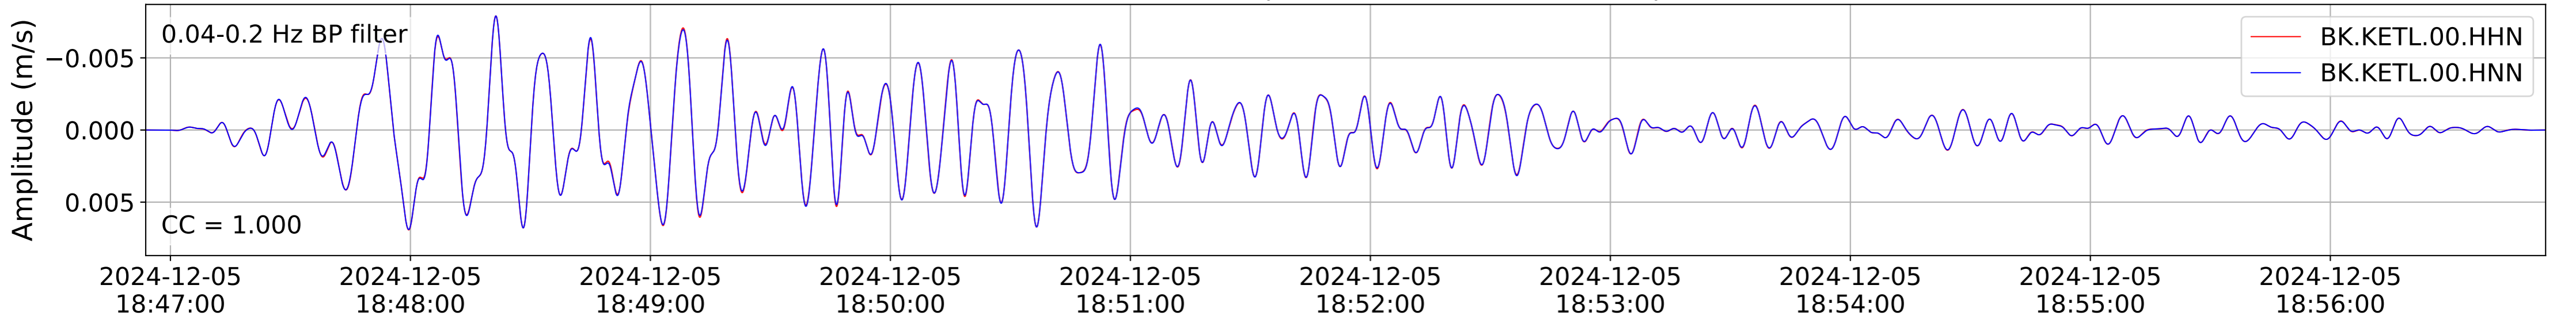

2024.340.184421_M7.0_nc75095651
Origin Time:2024-12-05T18:44:21.110000Z USGS event-id:nc75095651
M7.0 2024 Offshore Cape Mendocino, California Earthquake