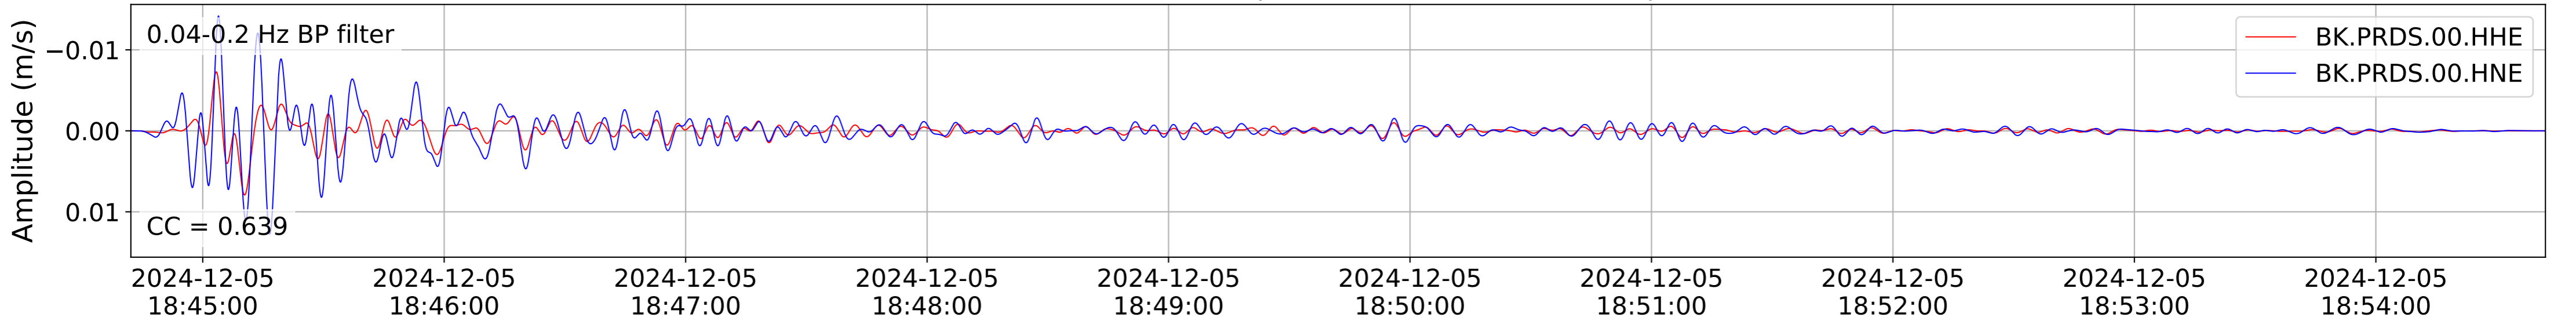

2024.340.184421.M7.0_nc75095651
Origin Time:2024-12-05T18:44:21.110000Z USGS event-id:nc75095651
M7.0 2024 Offshore Cape Mendocino, California Earthquake