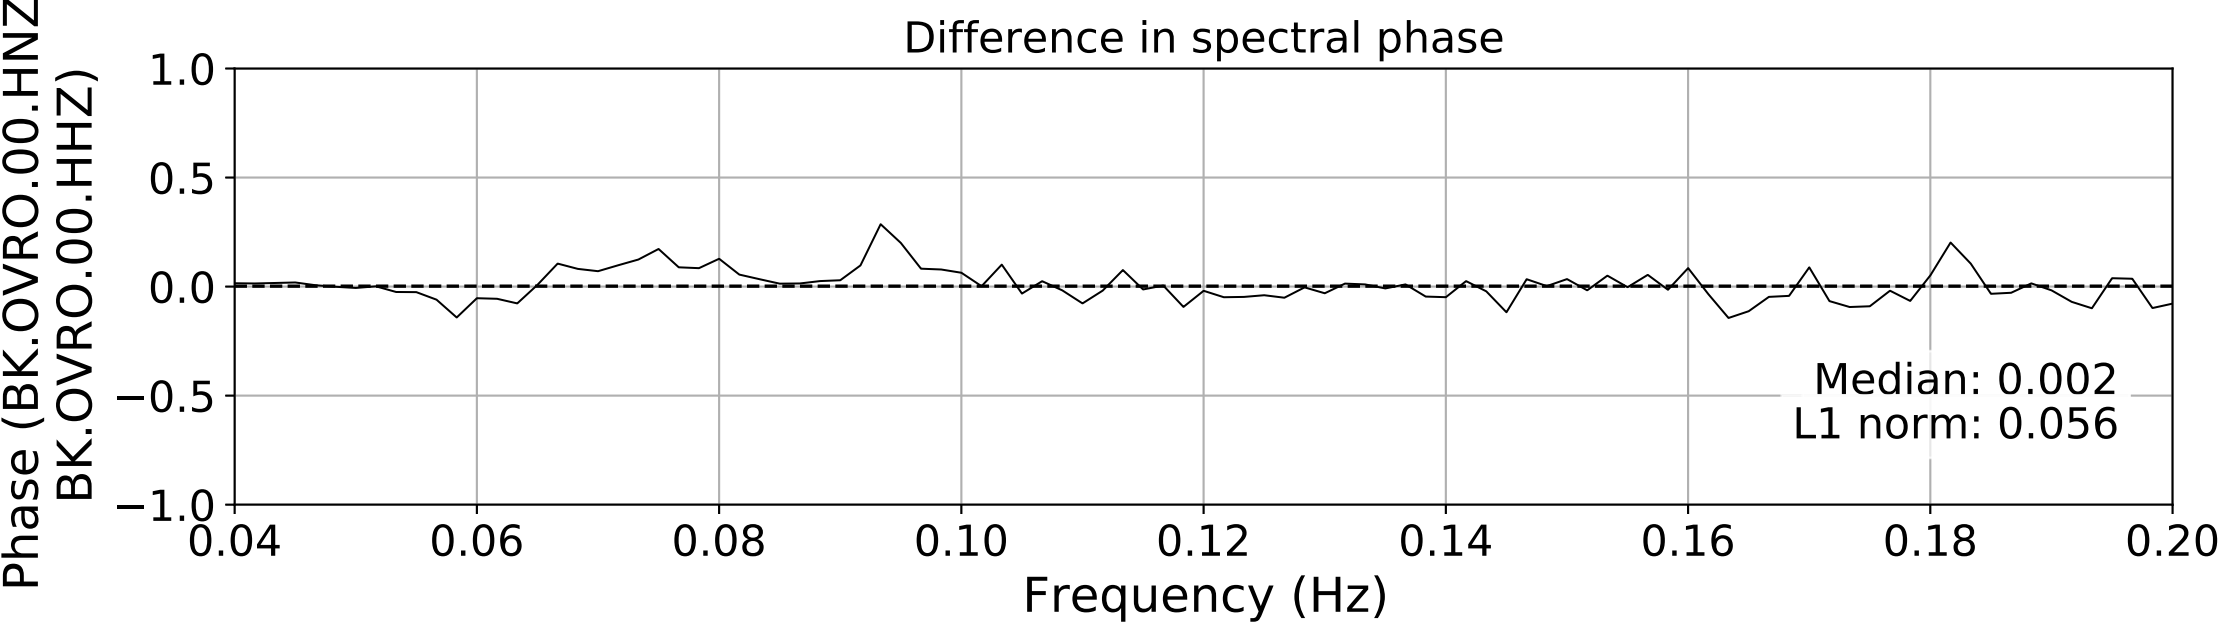

2024.340.184421M7.0_nc75095651
Origin Time:2024-12-05T18:44:21.110000Z USGS event-id:nc75095651
M7.0 2024 Offshore Cape Mendocino, California Earthquake