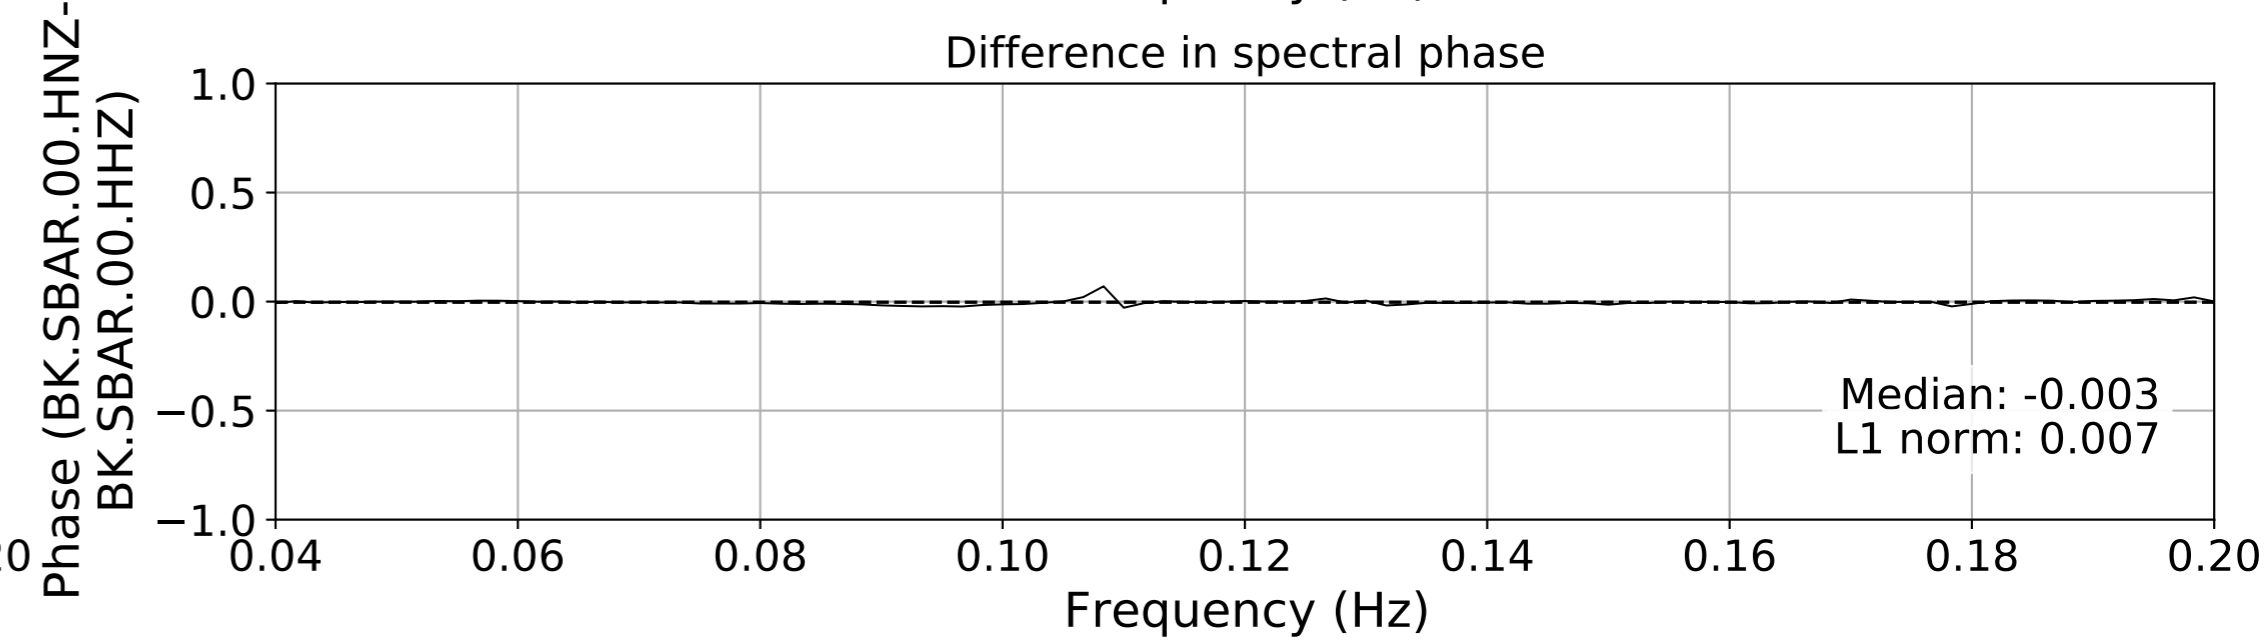

2024.340.184421_M7.0_nc75095651
Origin Time:2024-12-05T18:44:21.110000Z USGS event-id:nc75095651
M7.0 2024 Offshore Cape Mendocino, California Earthquake