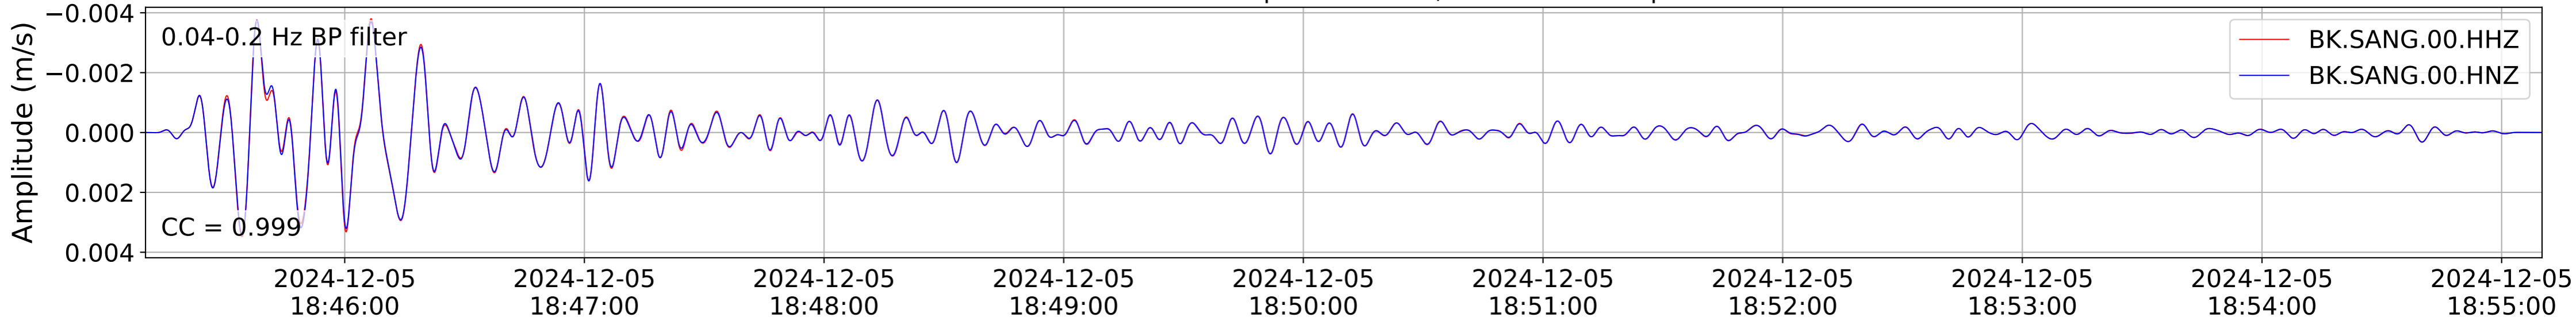

2024.340.184421_M7.0_nc75095651
Origin Time:2024-12-05T18:44:21.110000Z USGS event-id:nc75095651
M7.0 2024 Offshore Cape Mendocino, California Earthquake