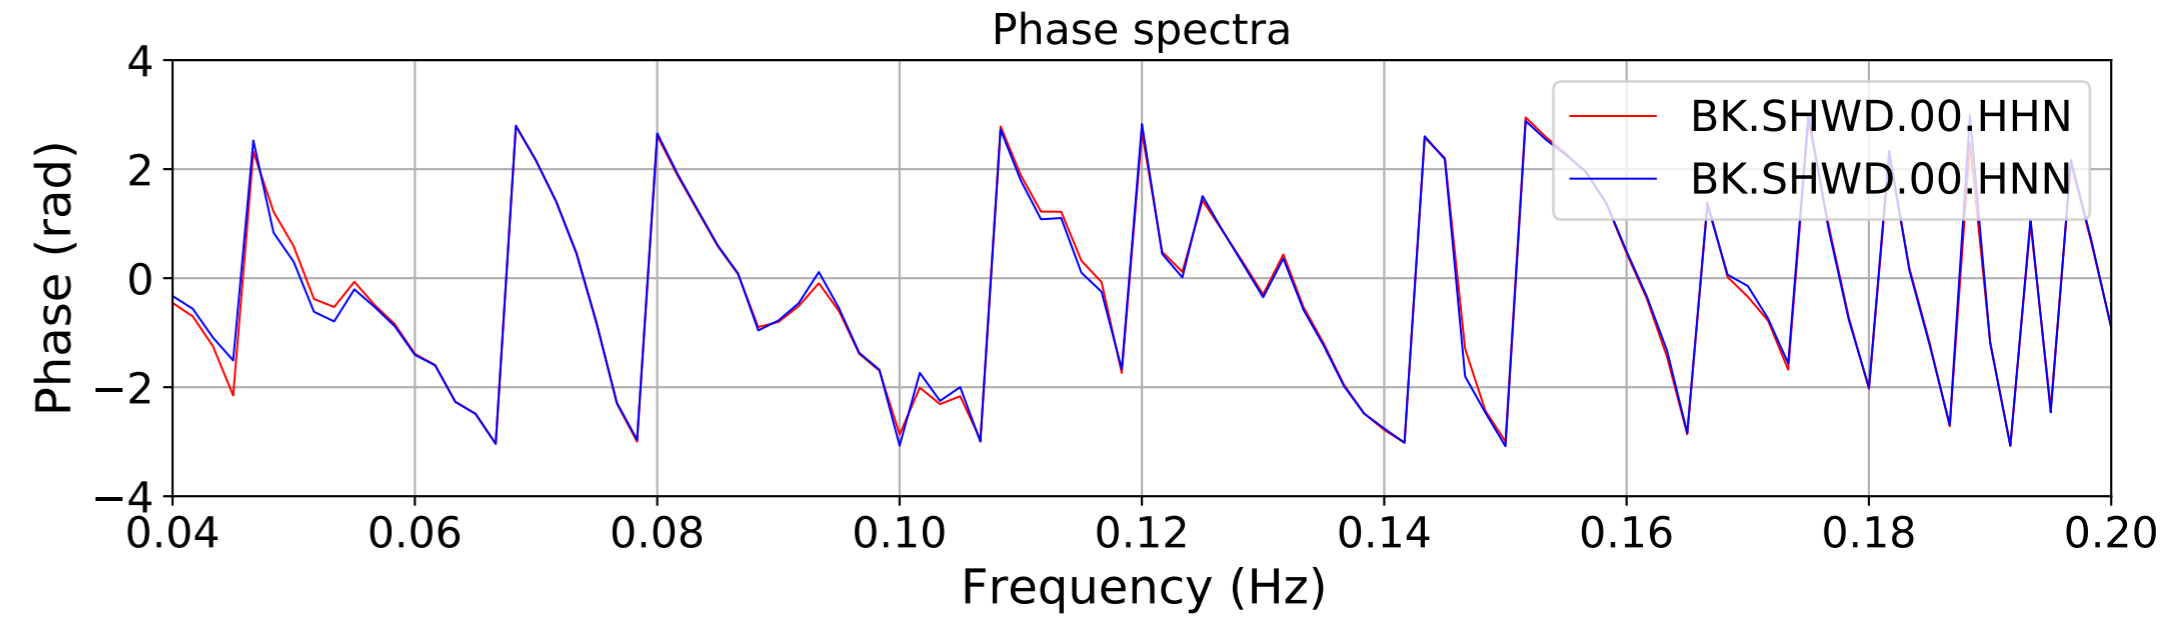

2024.340.184421_M7.0_nc75095651
Origin Time:2024-12-05T18:44:21.110000Z USGS event-id:nc75095651
M7.0 2024 Offshore Cape Mendocino, California Earthquake