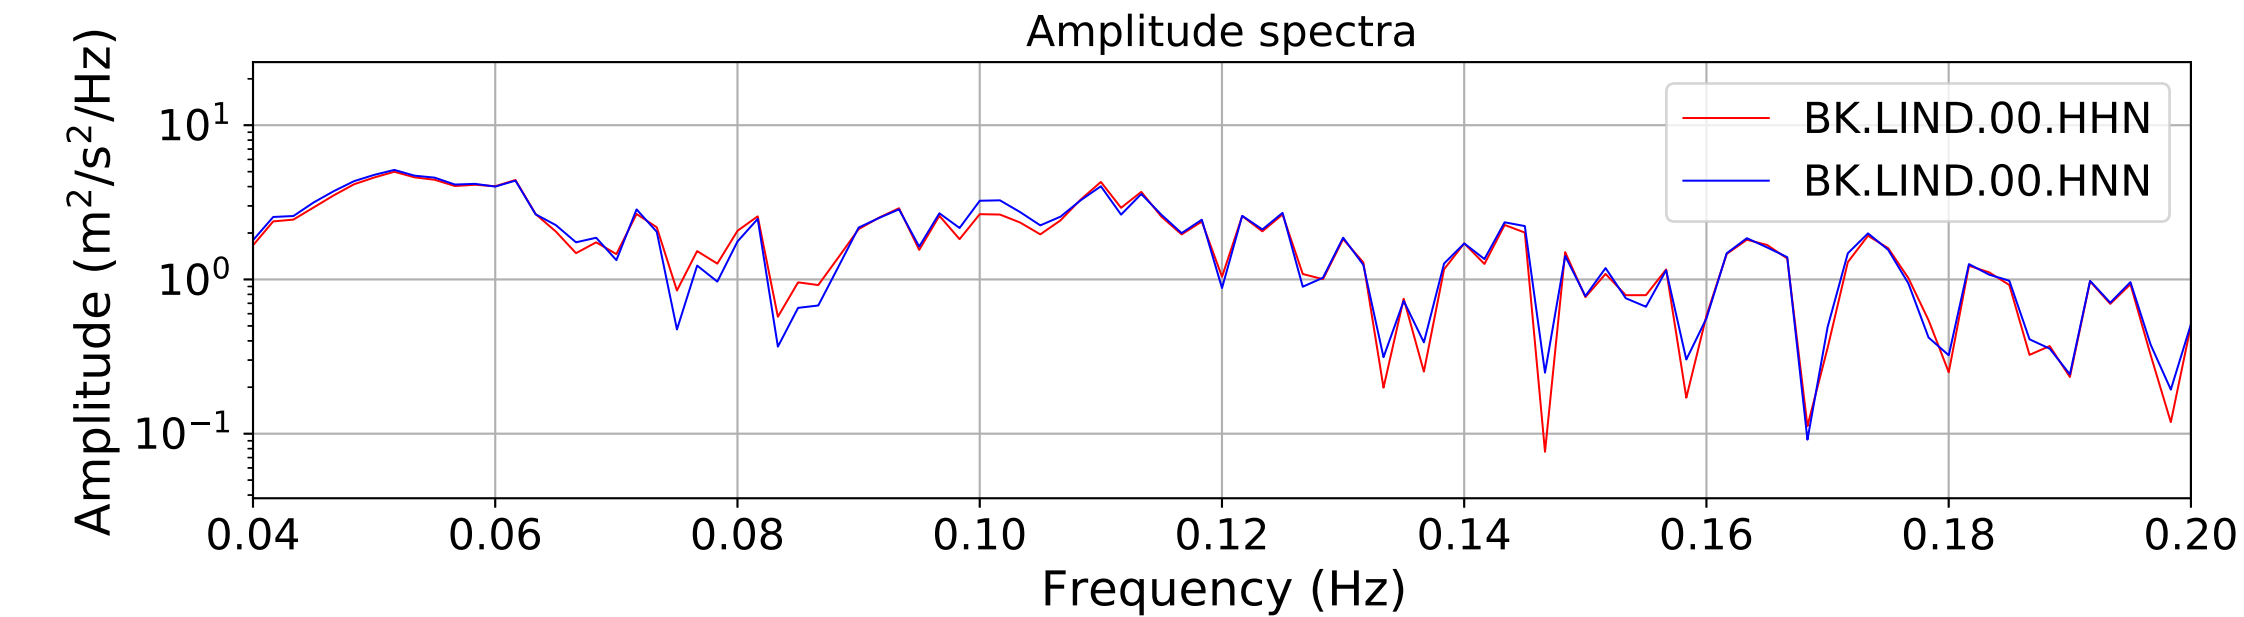

2024.340.184421_M7.0_nc75095651
Origin Time:2024-12-05T18:44:21.110000Z USGS event-id:nc75095651
M7.0 2024 Offshore Cape Mendocino, California Earthquake