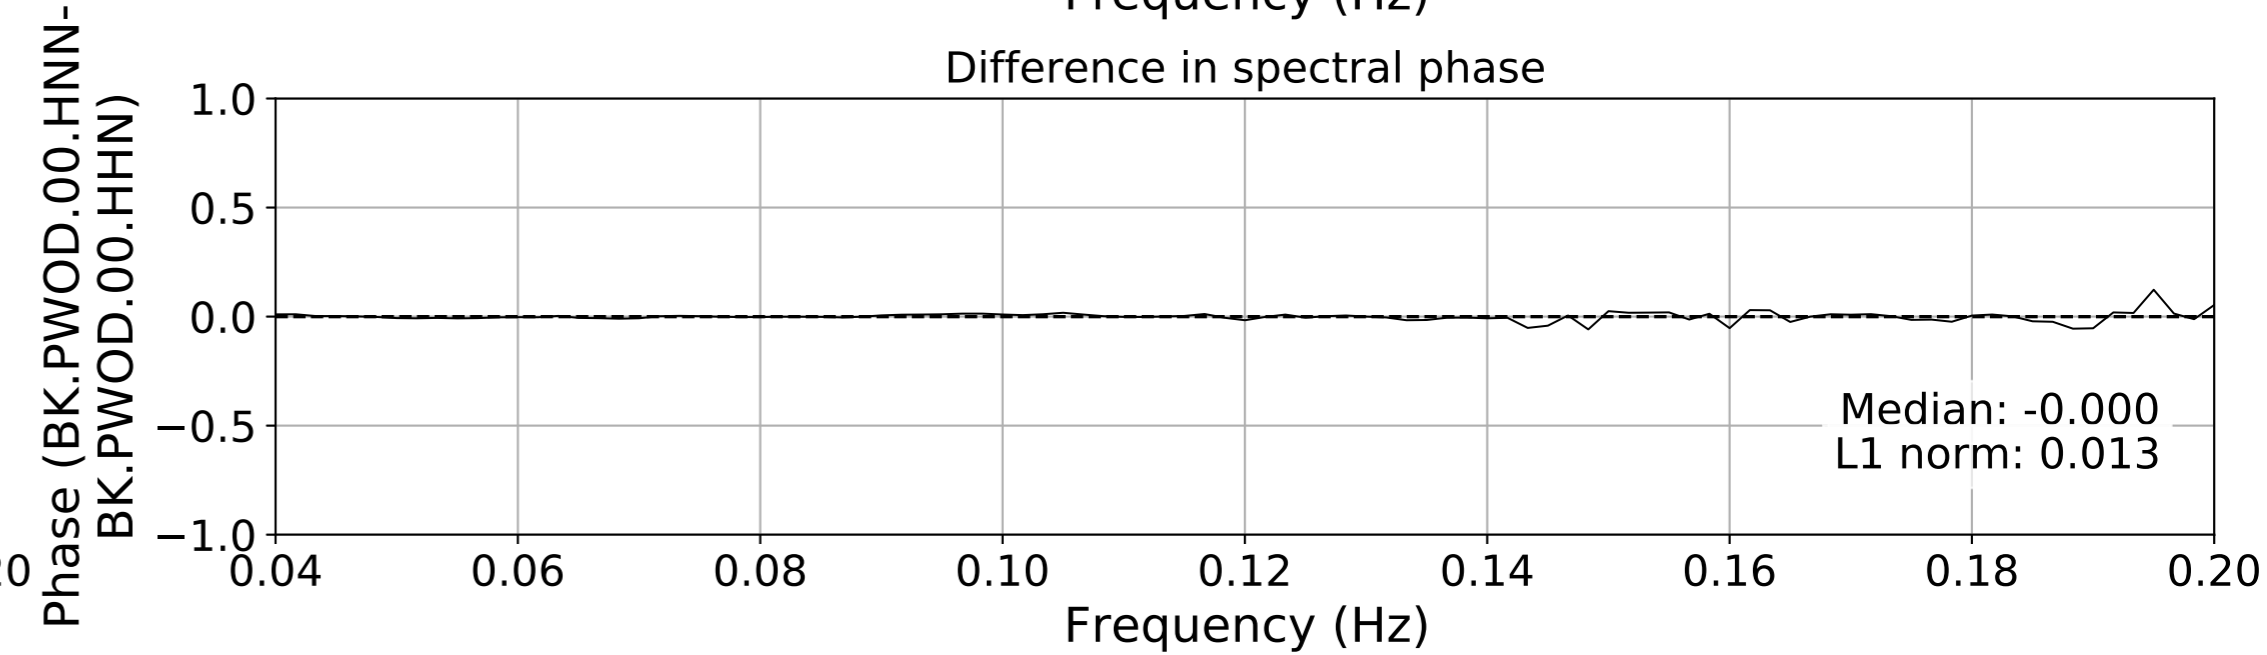

2024.340.184421_M7.0_nc75095651
Origin Time:2024-12-05T18:44:21.110000Z USGS event-id:nc75095651
M7.0 2024 Offshore Cape Mendocino, California Earthquake