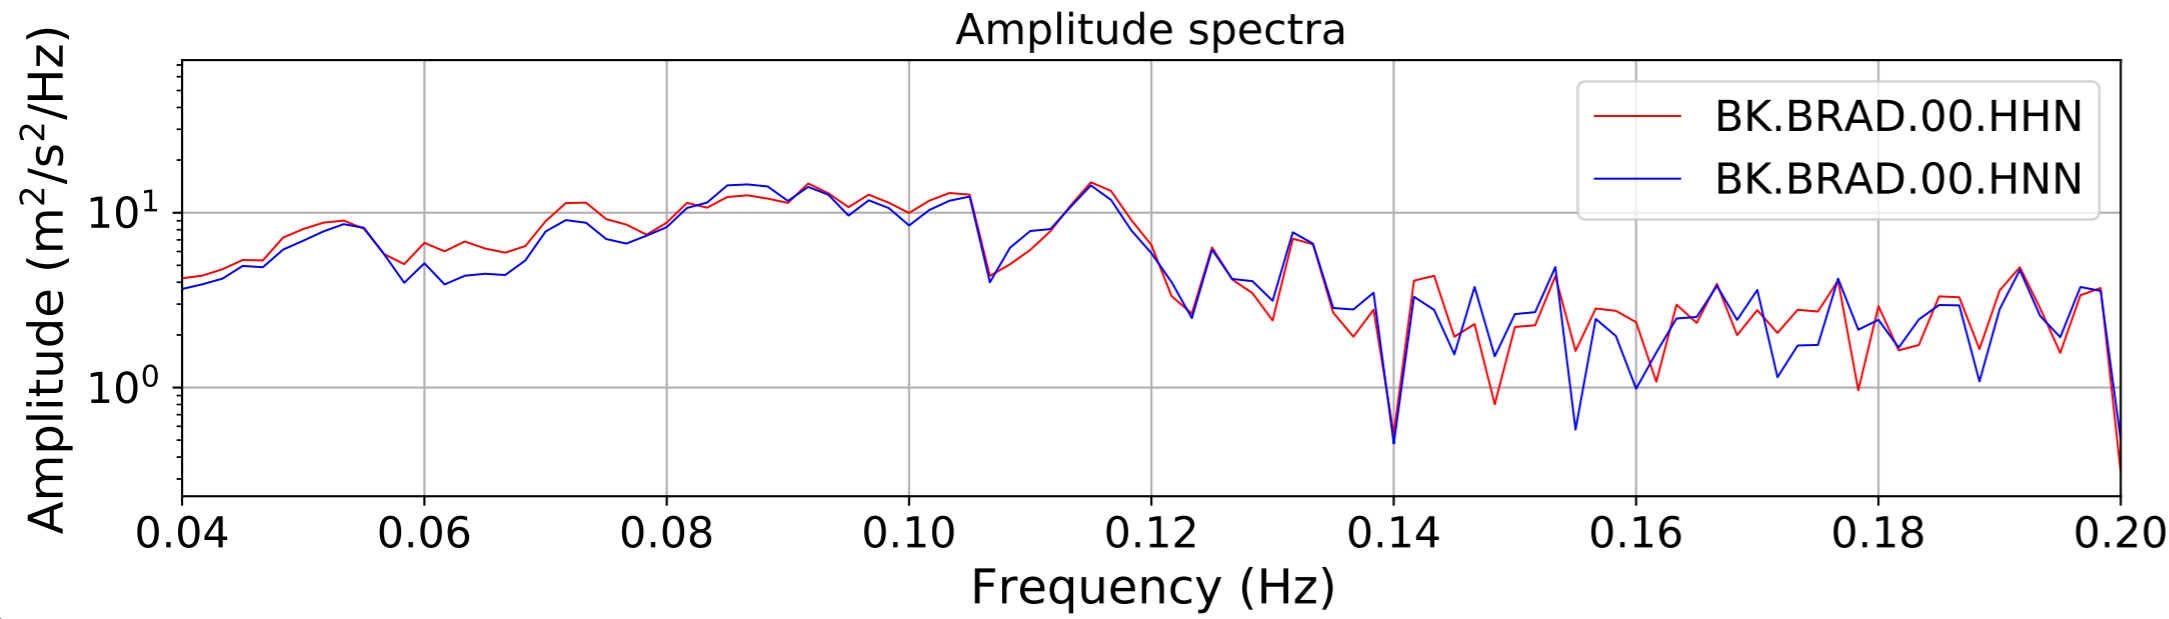

2024.340.184421_M7.0_nc75095651
Origin Time:2024-12-05T18:44:21.110000Z USGS event-id:nc75095651
M7.0 2024 Offshore Cape Mendocino, California Earthquake