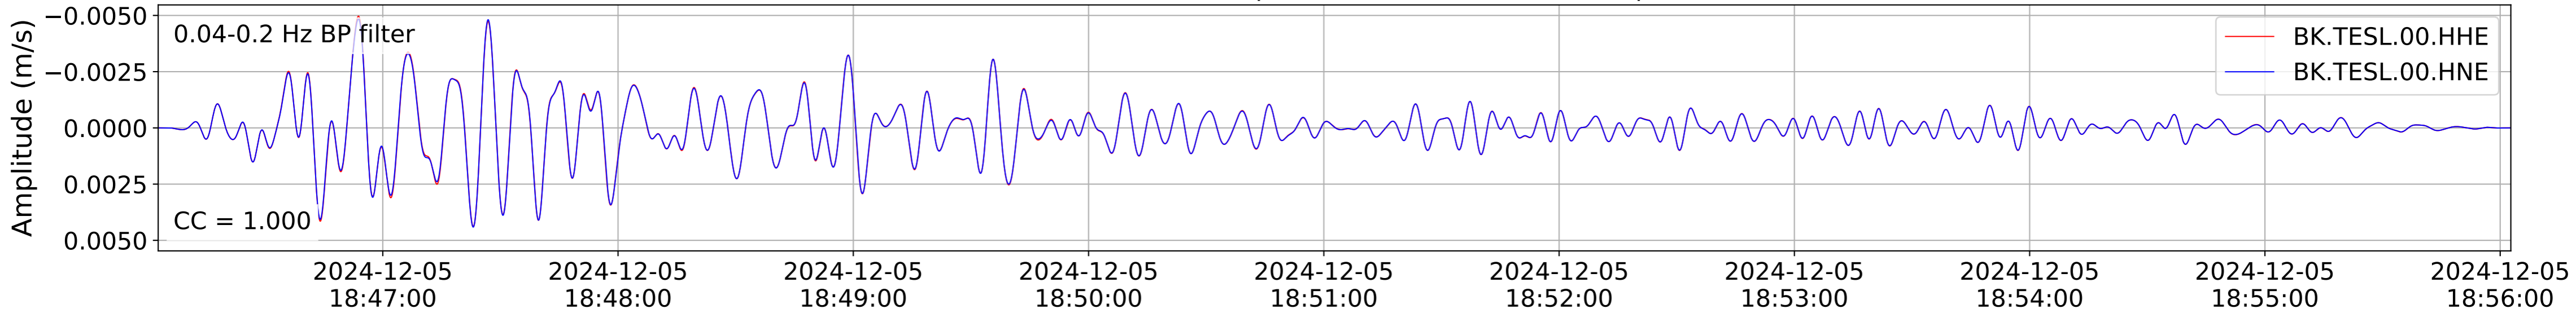

2024.340.184421_M7.0_nc75095651
Origin Time:2024-12-05T18:44:21.110000Z USGS event-id:nc75095651
M7.0 2024 Offshore Cape Mendocino, California Earthquake