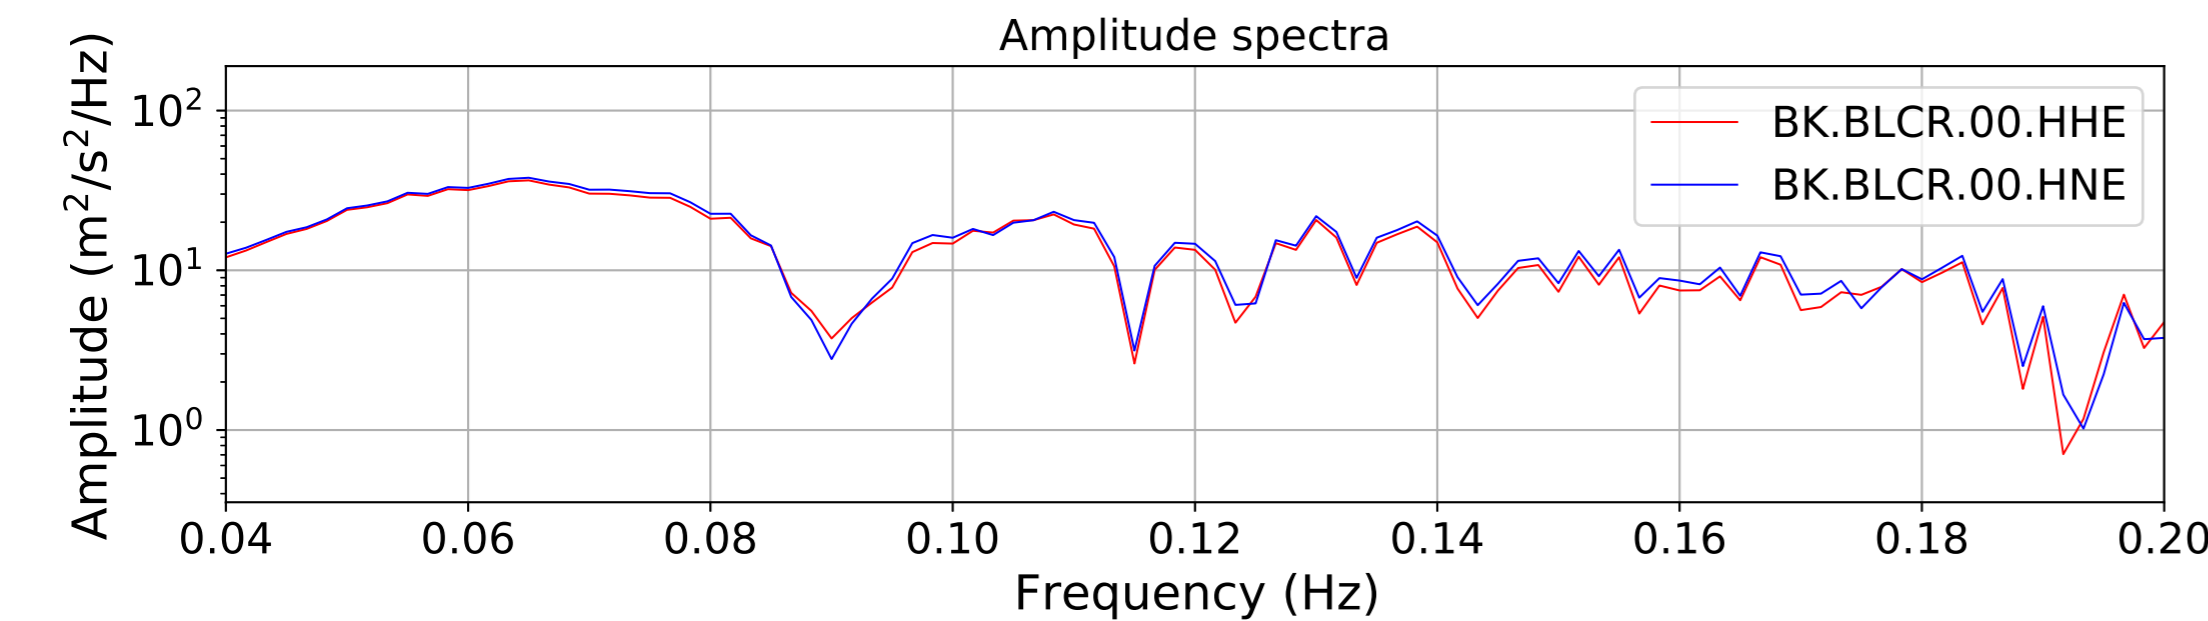

2024.340.184421.M7.0_nc75095651
Origin Time:2024-12-05T18:44:21.110000Z USGS event-id:nc75095651
M7.0 2024 Offshore Cape Mendocino, California Earthquake