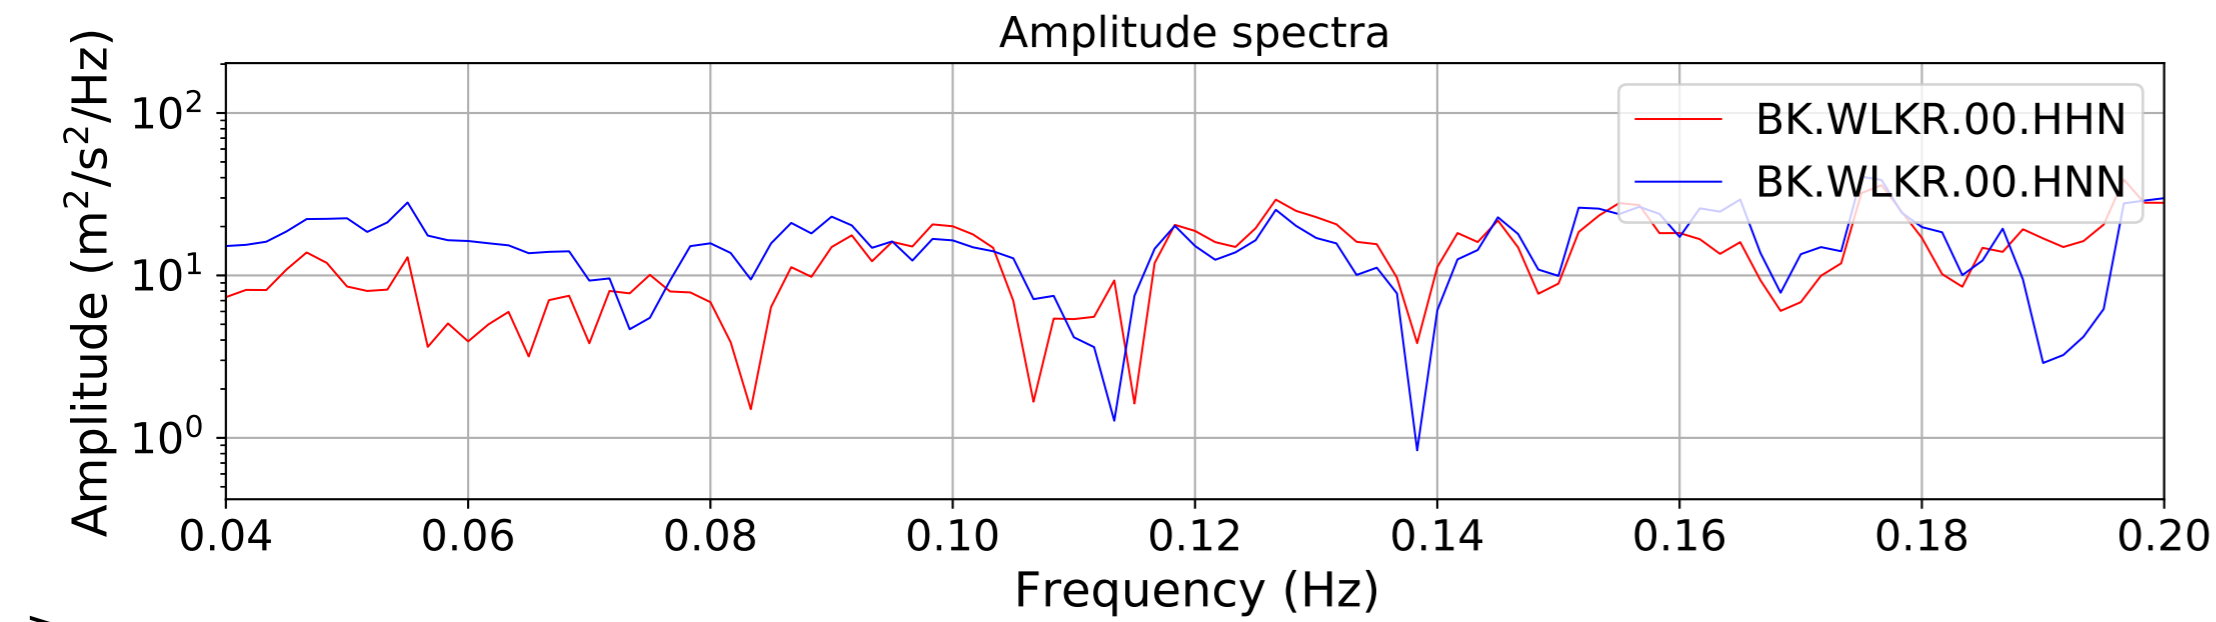

2024.340.184421_M7.0_nc75095651
Origin Time:2024-12-05T18:44:21.110000Z USGS event-id:nc75095651
M7.0 2024 Offshore Cape Mendocino, California Earthquake