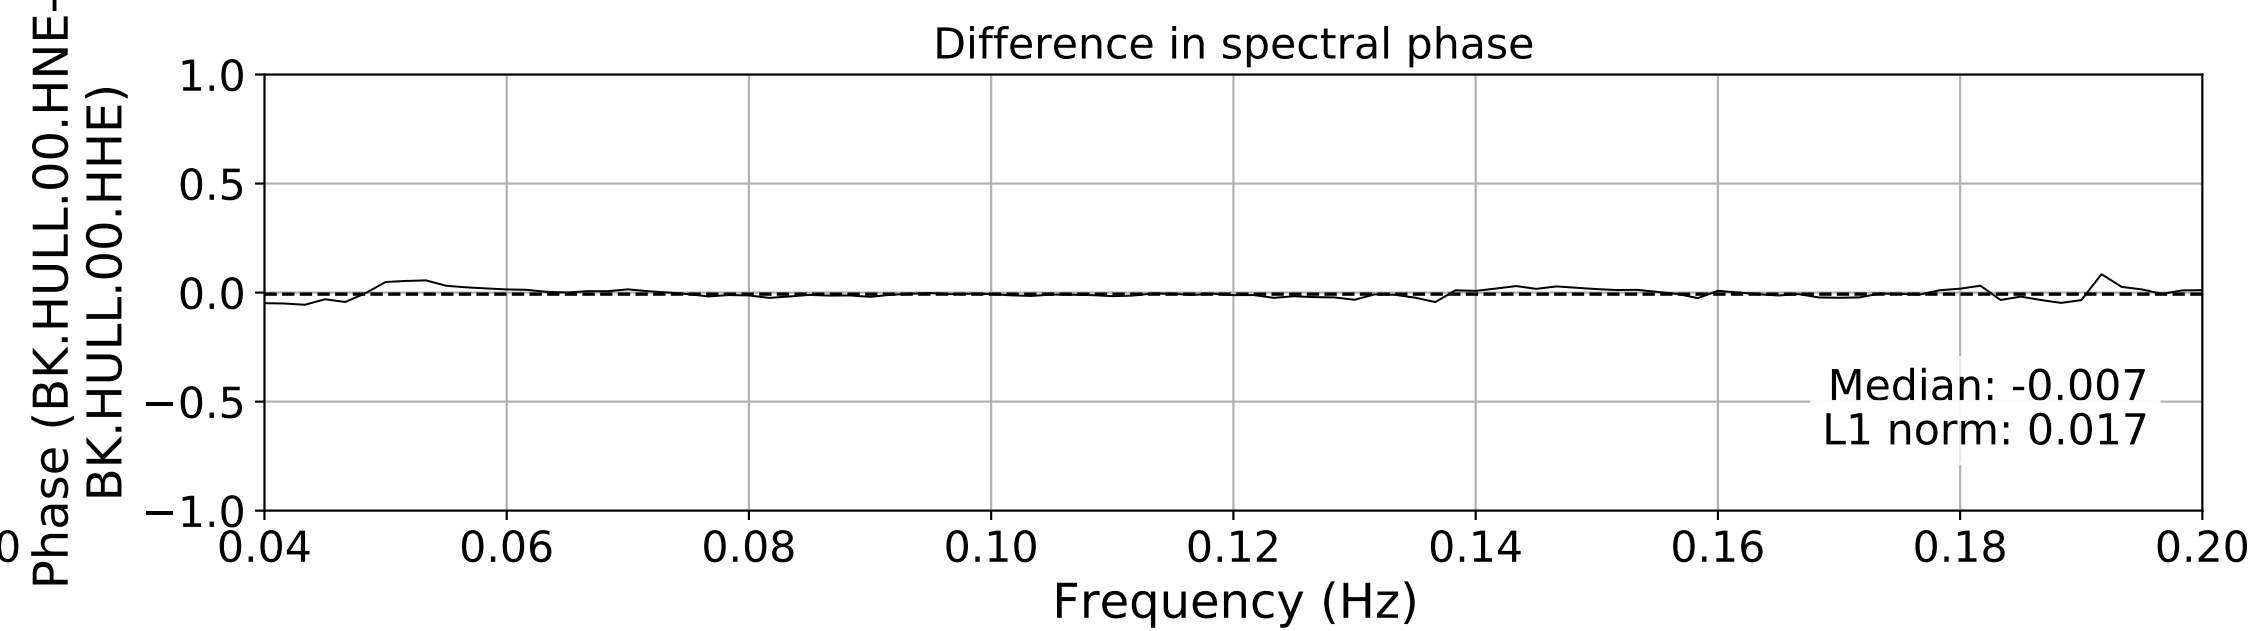

2024.340.184421_M7.0_nc75095651
Origin Time:2024-12-05T18:44:21.110000Z USGS event-id:nc75095651
M7.0 2024 Offshore Cape Mendocino, California Earthquake