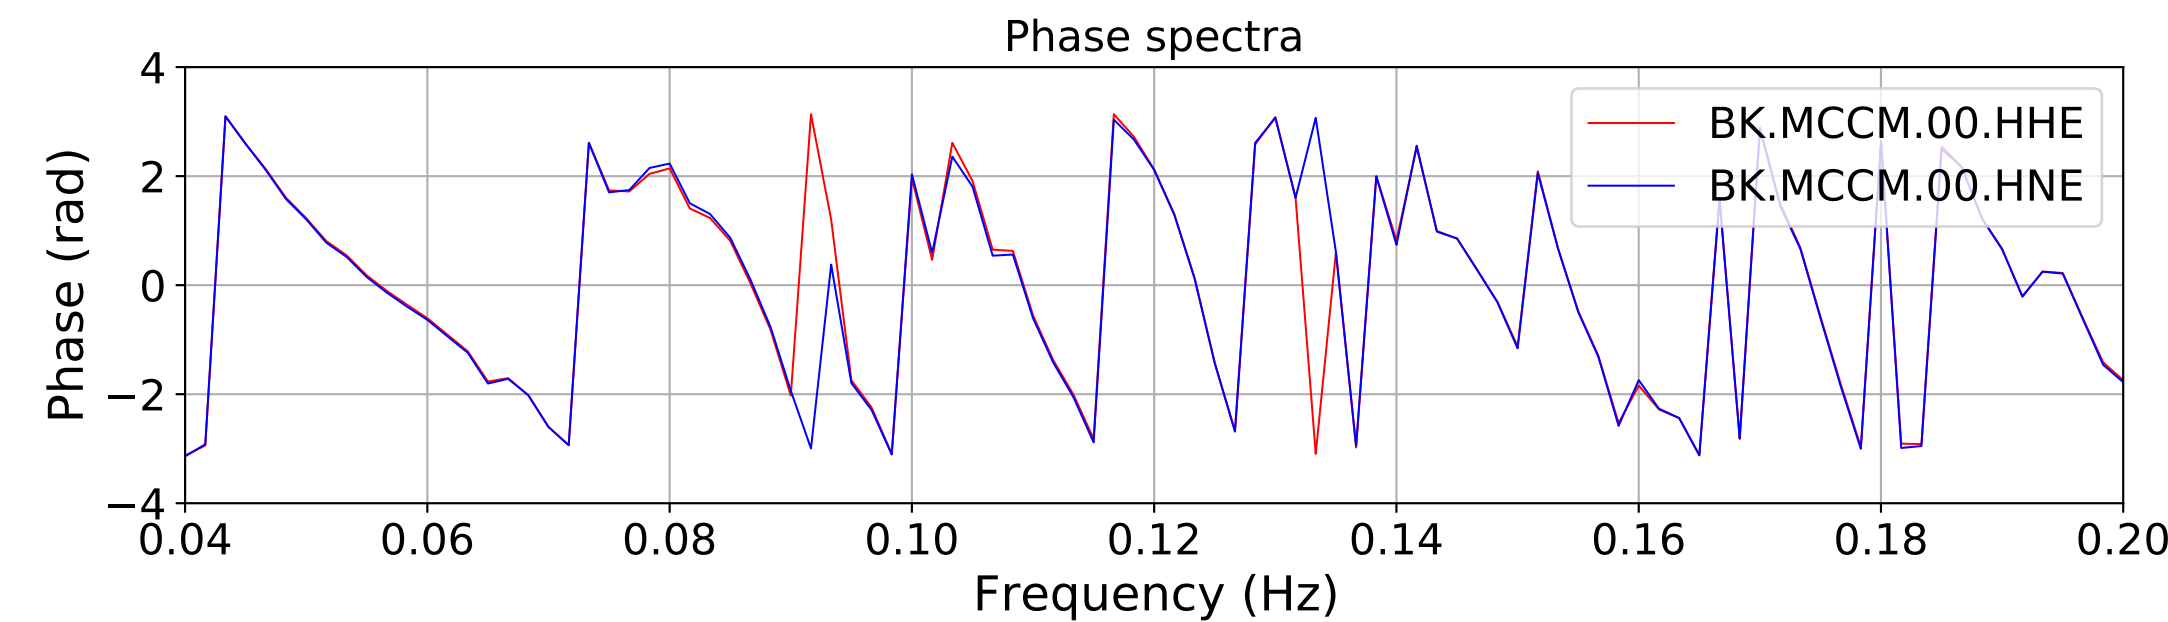

2024.340.184421_M7.0_nc75095651
Origin Time:2024-12-05T18:44:21.110000Z USGS event-id:nc75095651
M7.0 2024 Offshore Cape Mendocino, California Earthquake