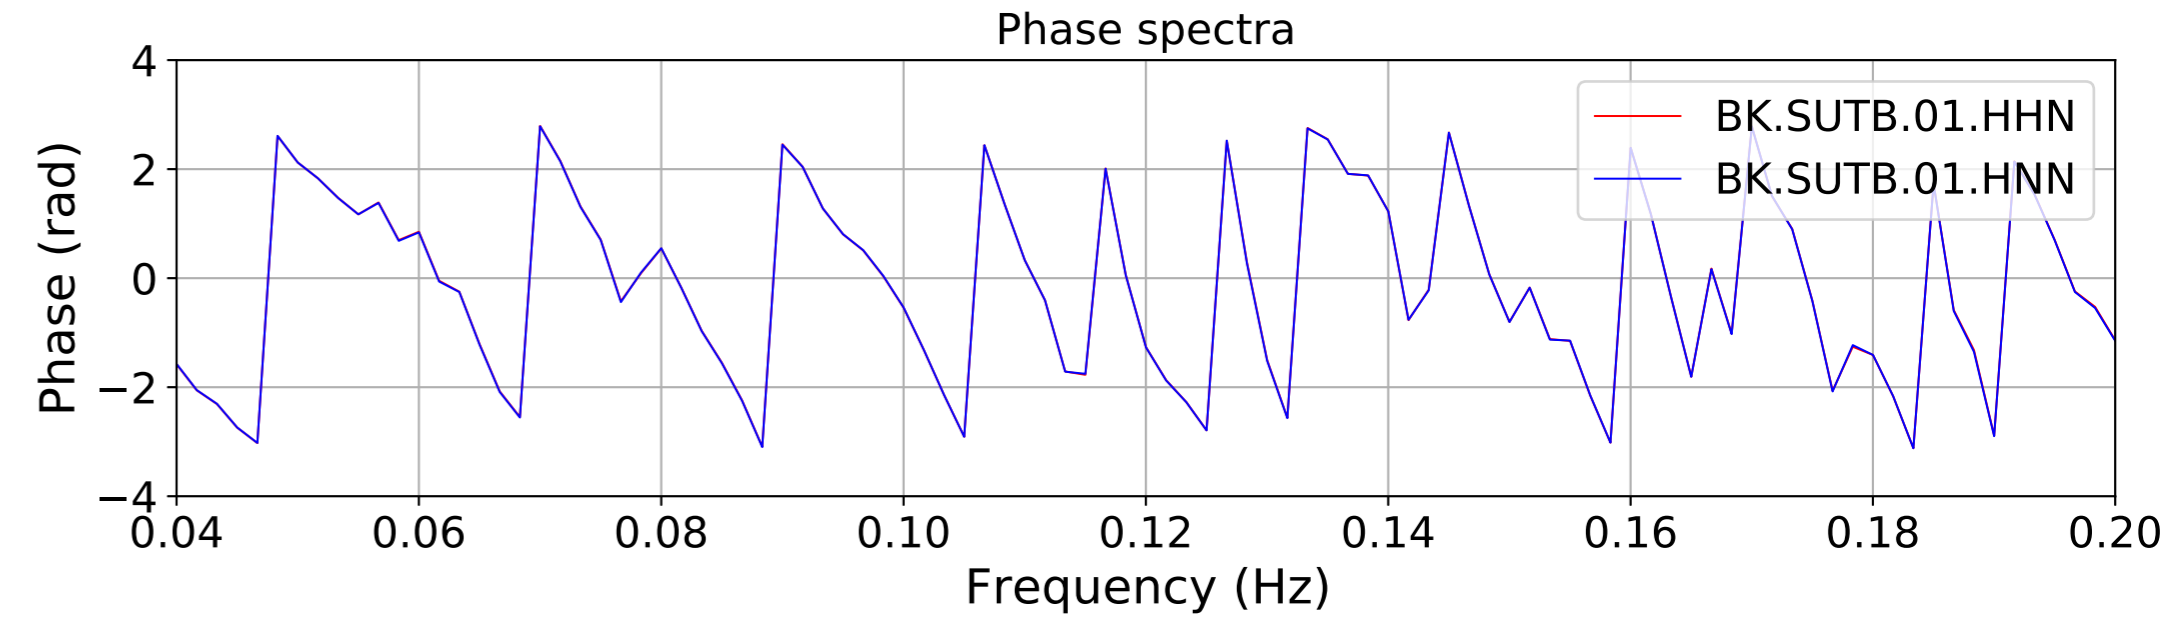

2024.340.184421_M7.0_nc75095651
Origin Time:2024-12-05T18:44:21.110000Z USGS event-id:nc75095651
M7.0 2024 Offshore Cape Mendocino, California Earthquake