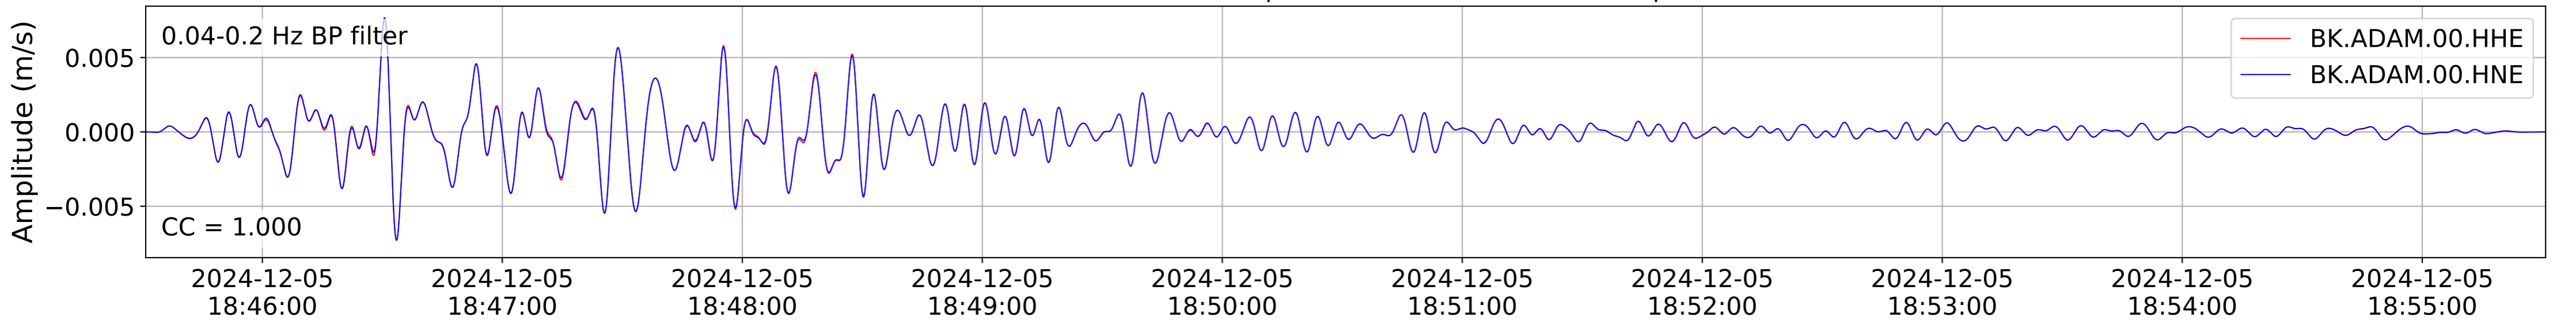

2024.340.184421_M7.0_nc75095651
Origin Time:2024-12-05T18:44:21.110000Z USGS event-id:nc75095651
M7.0 2024 Offshore Cape Mendocino, California Earthquake