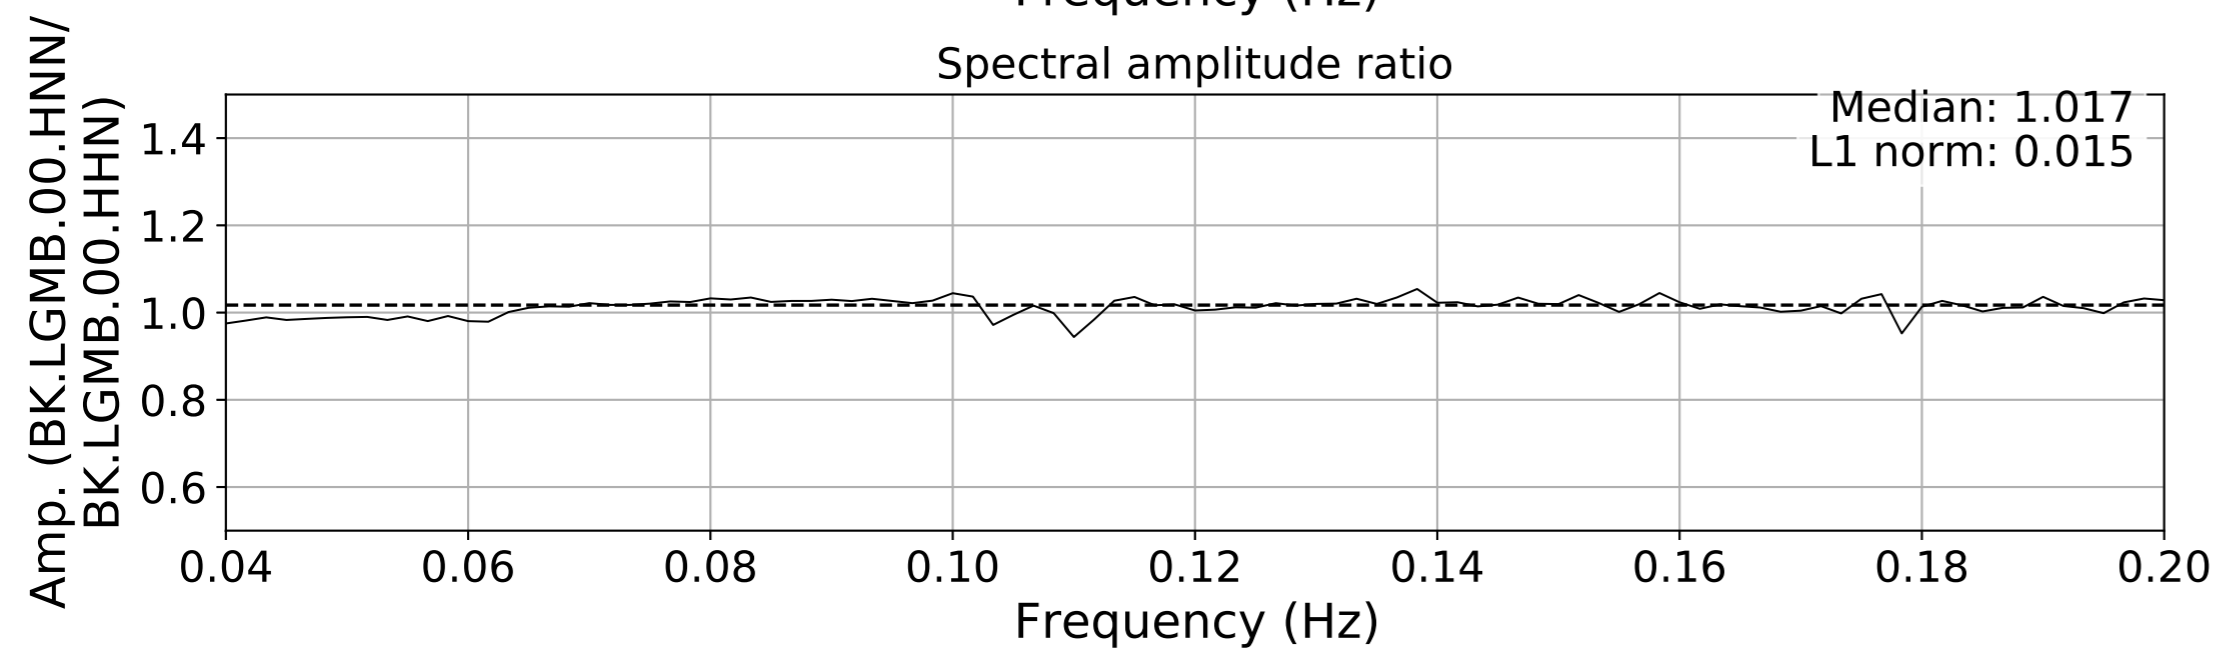

2024.340.184421_M7.0_nc75095651
Origin Time:2024-12-05T18:44:21.110000Z USGS event-id:nc75095651
M7.0 2024 Offshore Cape Mendocino, California Earthquake