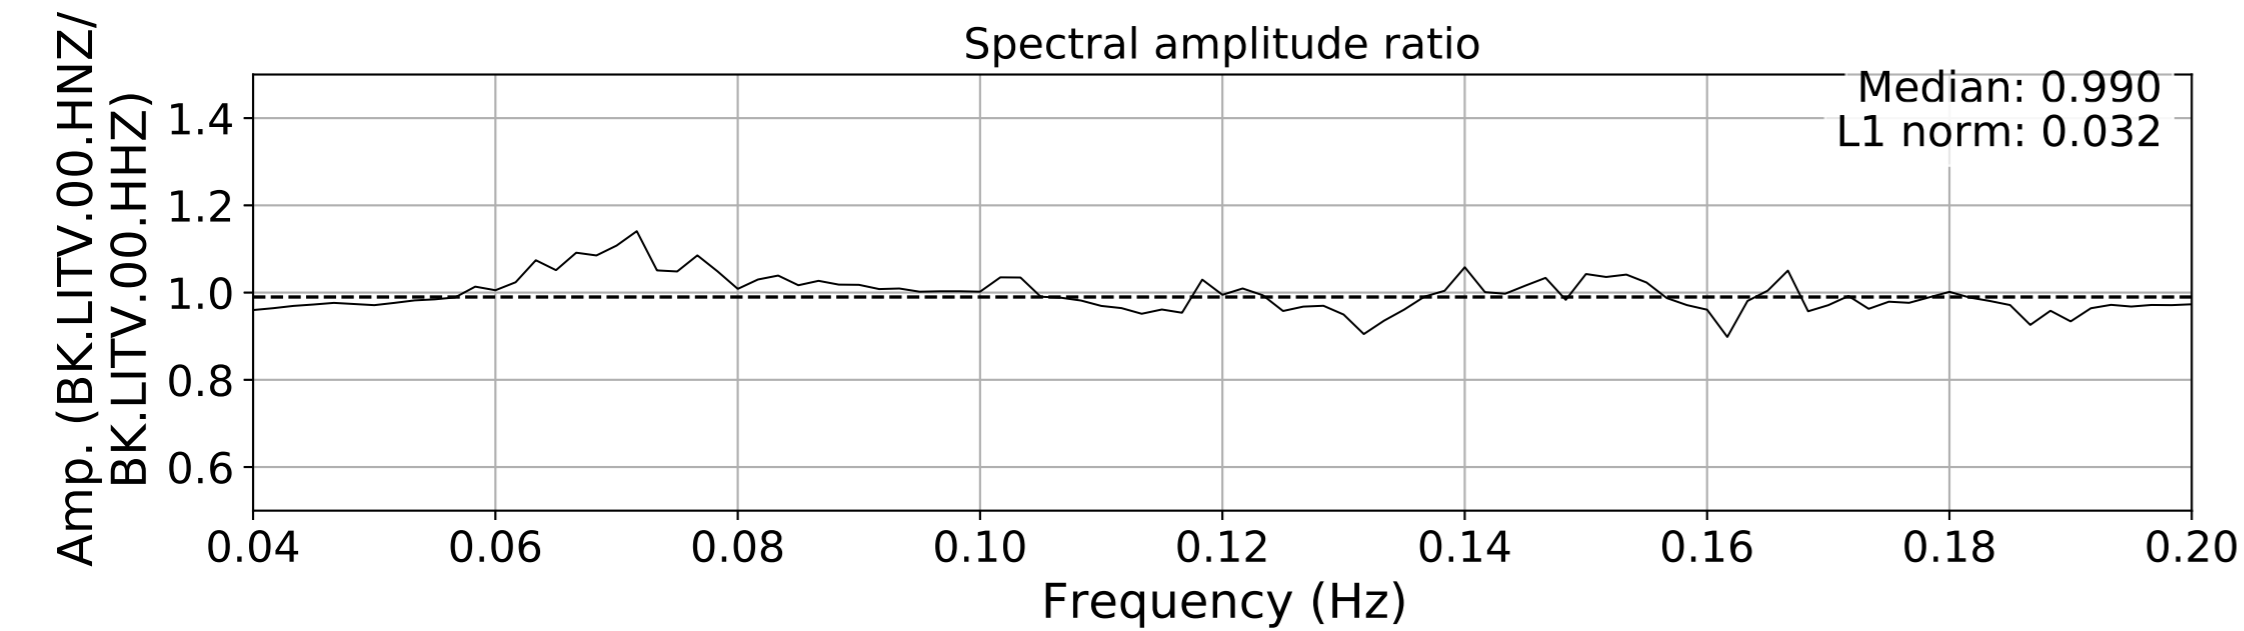

2024.340.184421_M7.0_nc75095651
Origin Time:2024-12-05T18:44:21.110000Z USGS event-id:nc75095651
M7.0 2024 Offshore Cape Mendocino, California Earthquake