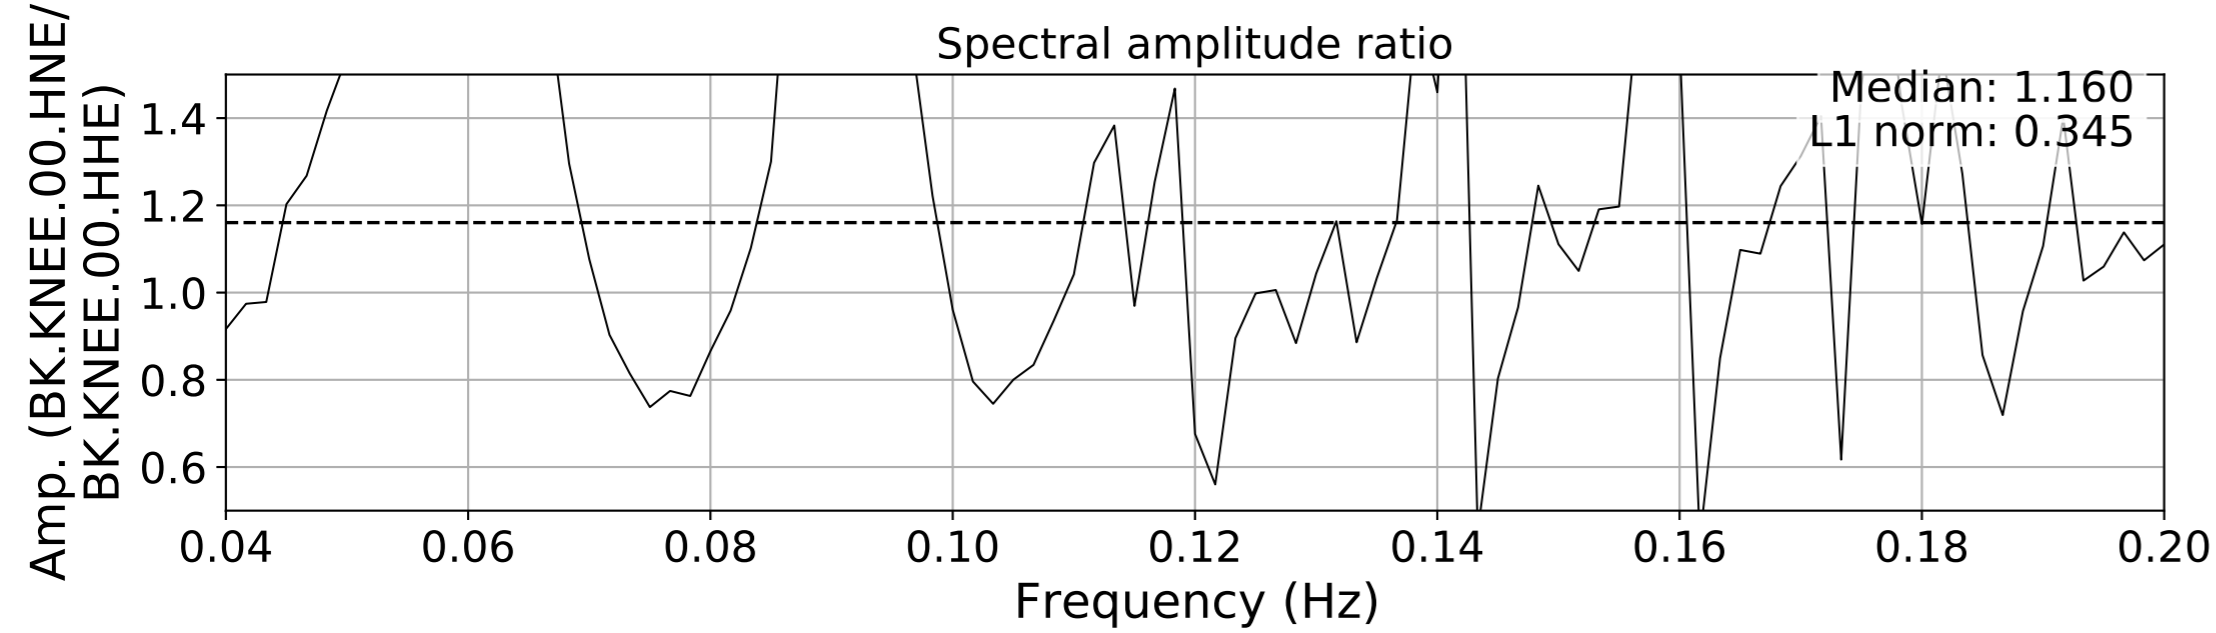

2024.340.184421.M7.0_nc75095651
Origin Time:2024-12-05T18:44:21.110000Z USGS event-id:nc75095651
M7.0 2024 Offshore Cape Mendocino, California Earthquake