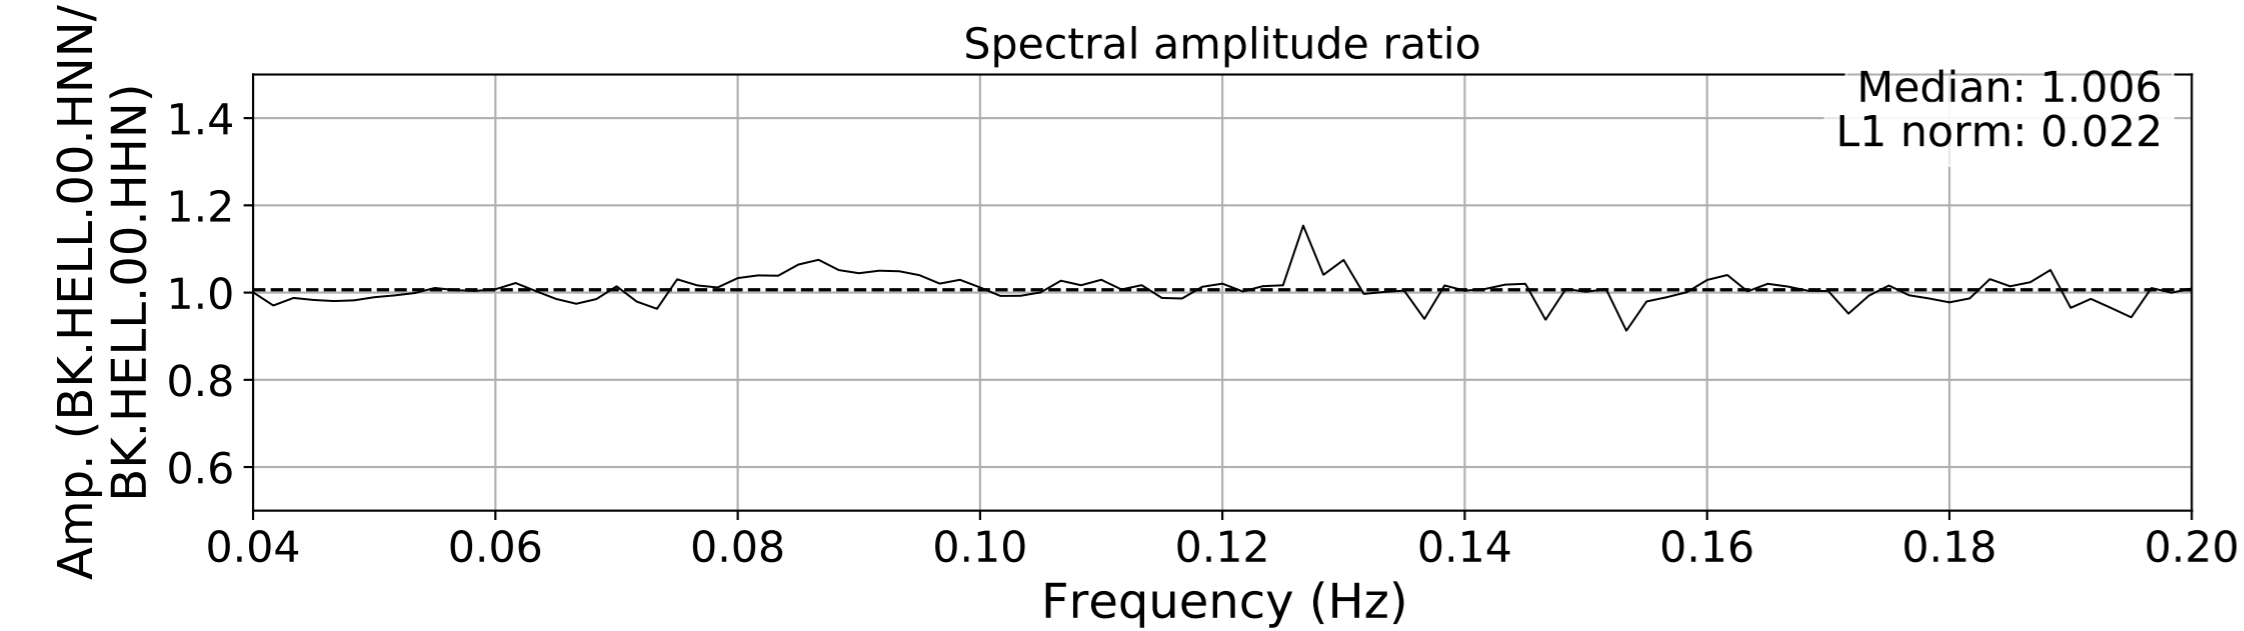

2024.340.184421_M7.0_nc75095651
Origin Time:2024-12-05T18:44:21.110000Z USGS event-id:nc75095651
M7.0 2024 Offshore Cape Mendocino, California Earthquake