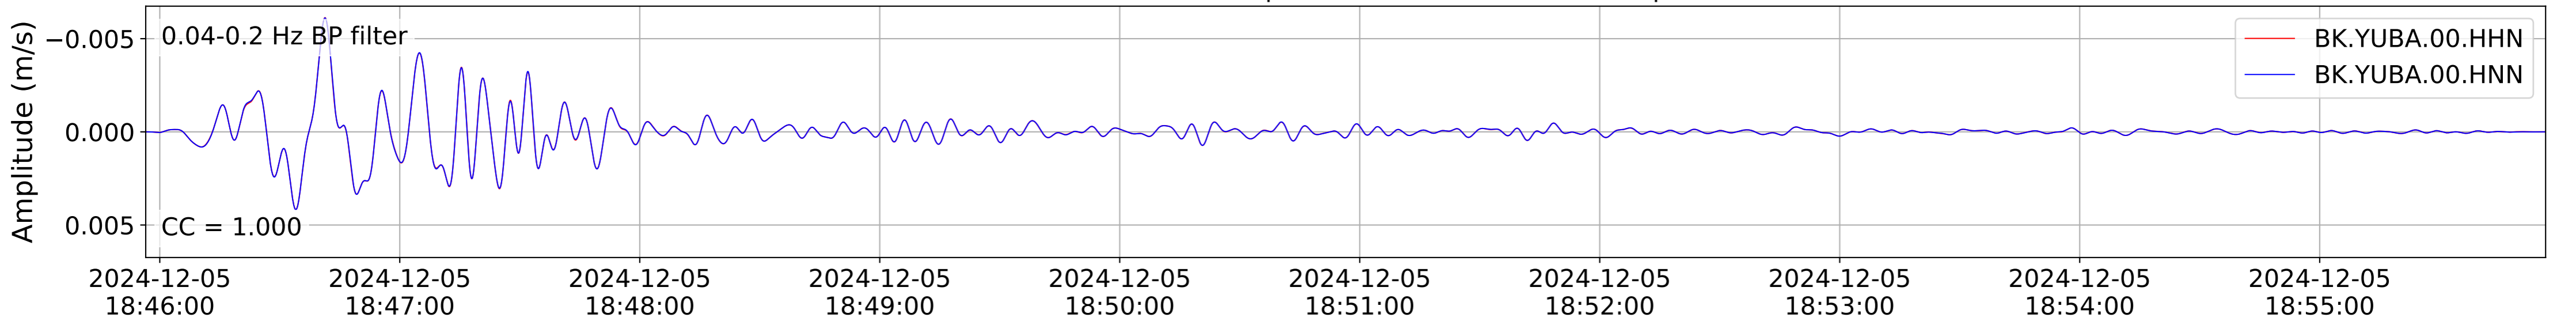

2024.340.184421_M7.0_nc75095651
Origin Time:2024-12-05T18:44:21.110000Z USGS event-id:nc75095651
M7.0 2024 Offshore Cape Mendocino, California Earthquake