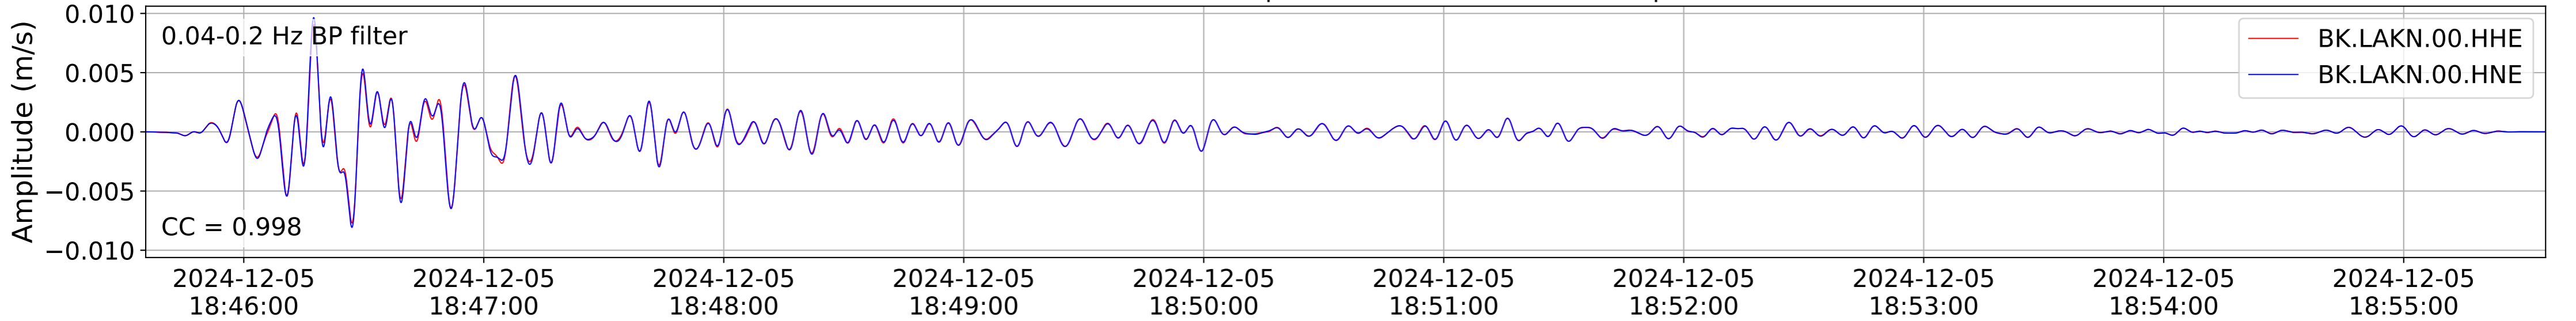

2024.340.184421_M7.0_nc75095651
Origin Time:2024-12-05T18:44:21.110000Z USGS event-id:nc75095651
M7.0 2024 Offshore Cape Mendocino, California Earthquake