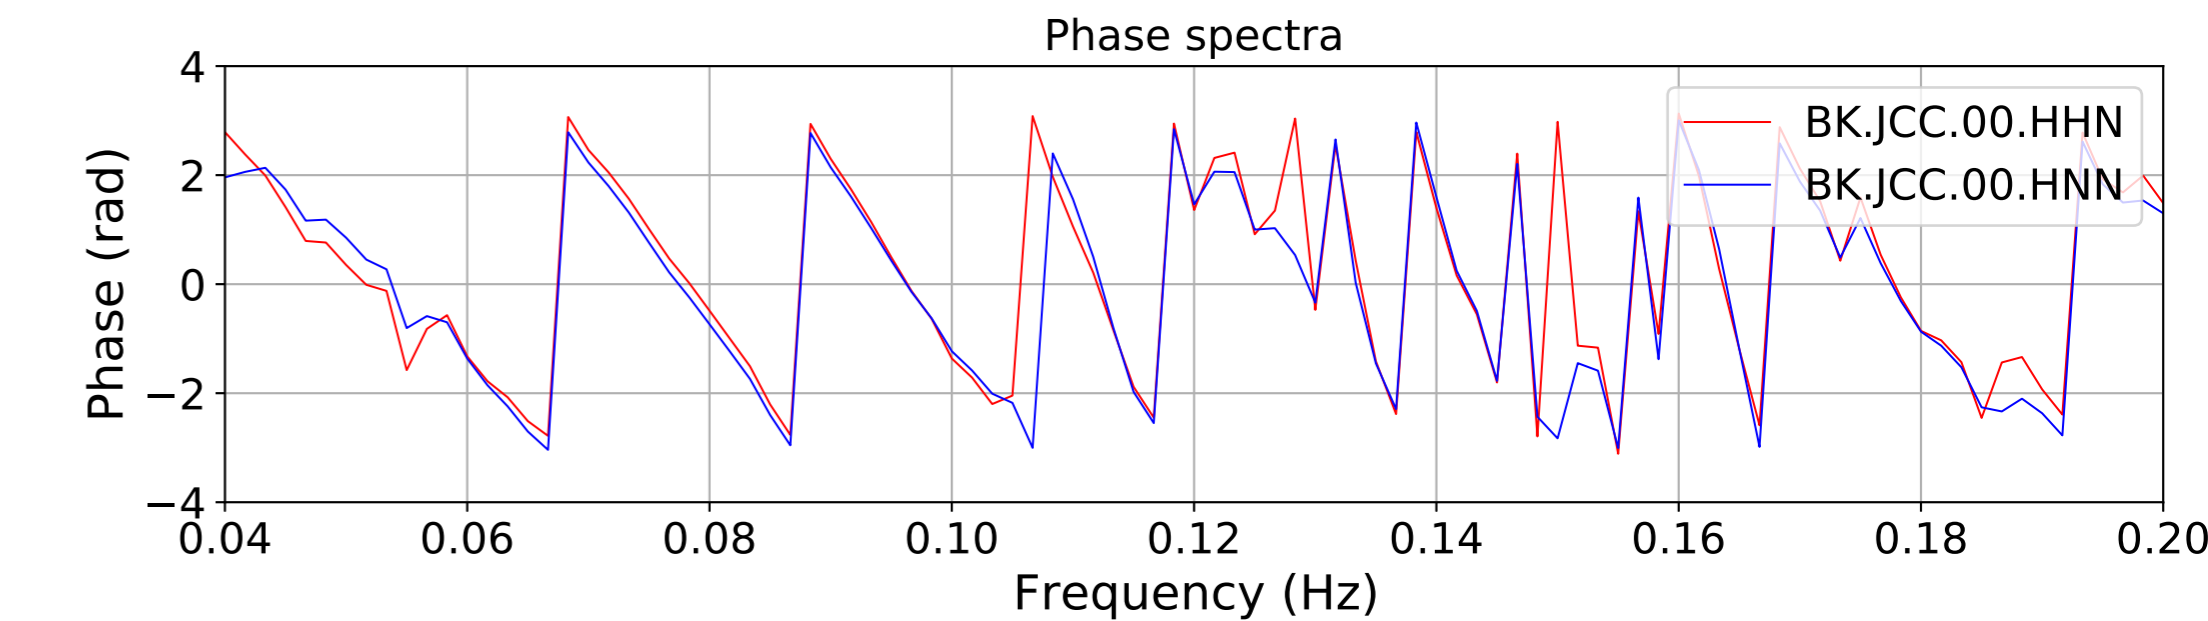

2024.340.184421_M7.0_nc75095651
Origin Time:2024-12-05T18:44:21.110000Z USGS event-id:nc75095651
M7.0 2024 Offshore Cape Mendocino, California Earthquake