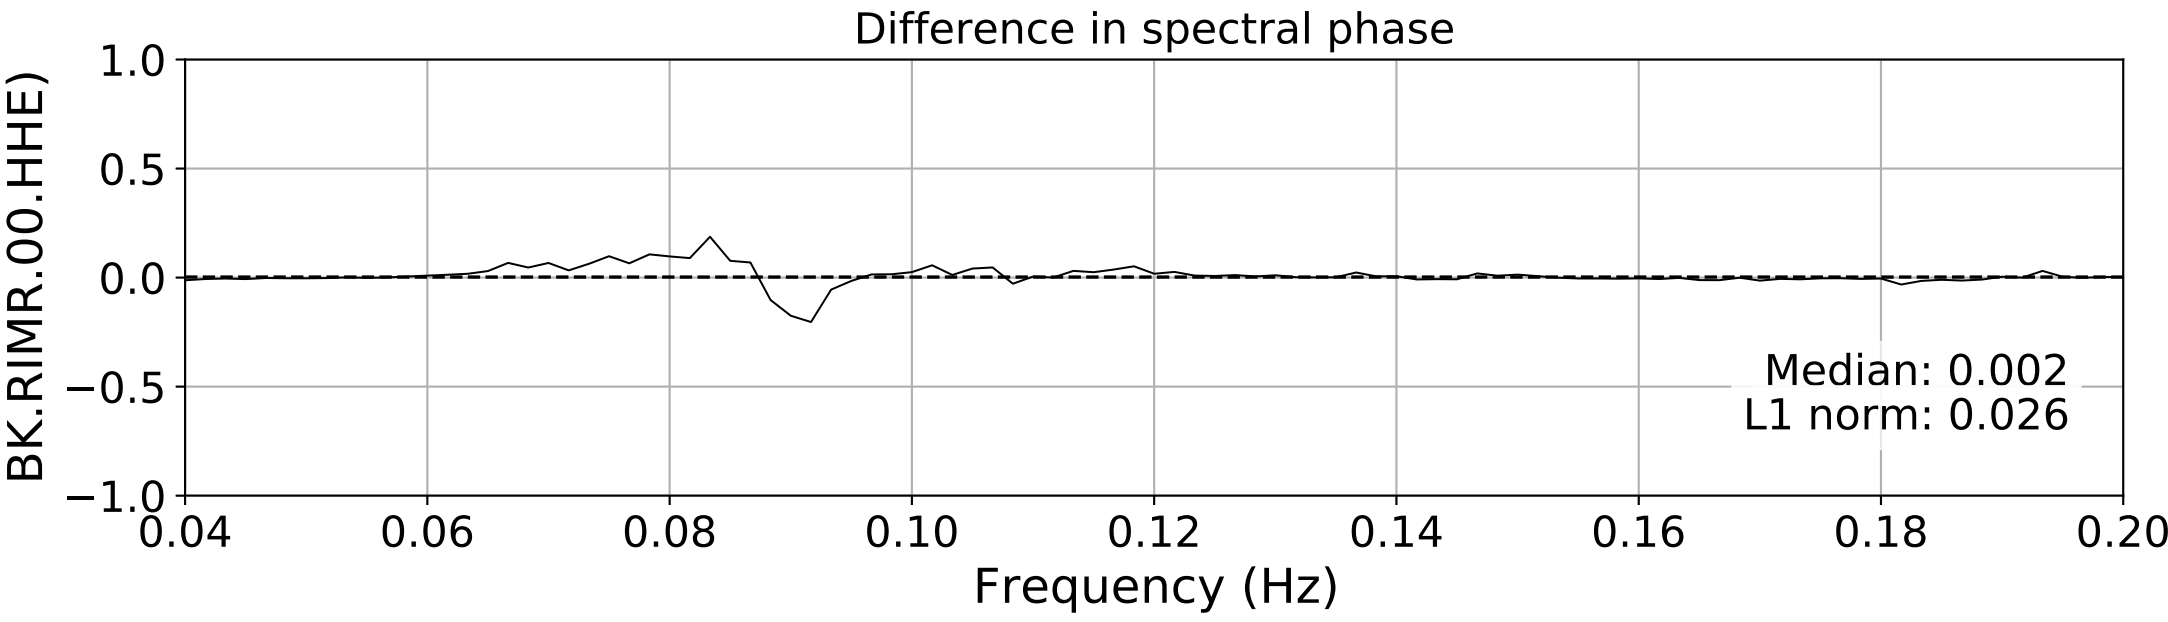

2024.340.184421_M7.0_nc75095651
Origin Time:2024-12-05T18:44:21.110000Z USGS event-id:nc75095651
M7.0 2024 Offshore Cape Mendocino, California Earthquake