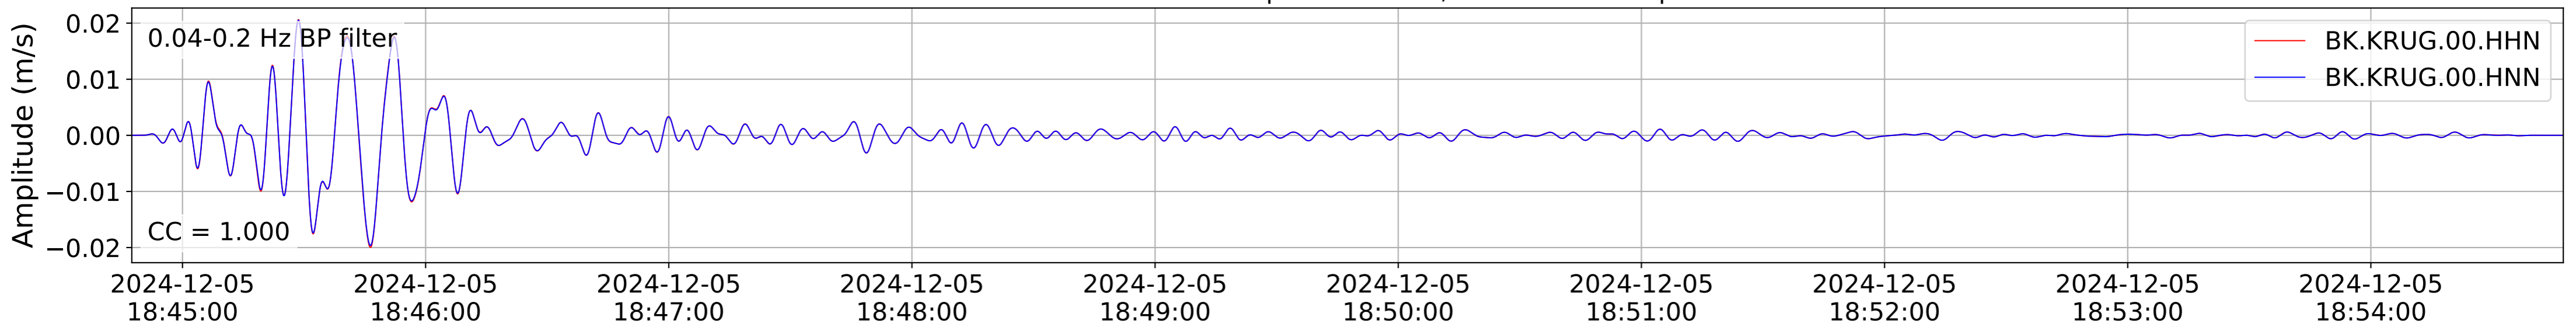

2024.340.184421.M7.0_nc75095651
Origin Time:2024-12-05T18:44:21.110000Z USGS event-id:nc75095651
M7.0 2024 Offshore Cape Mendocino, California Earthquake