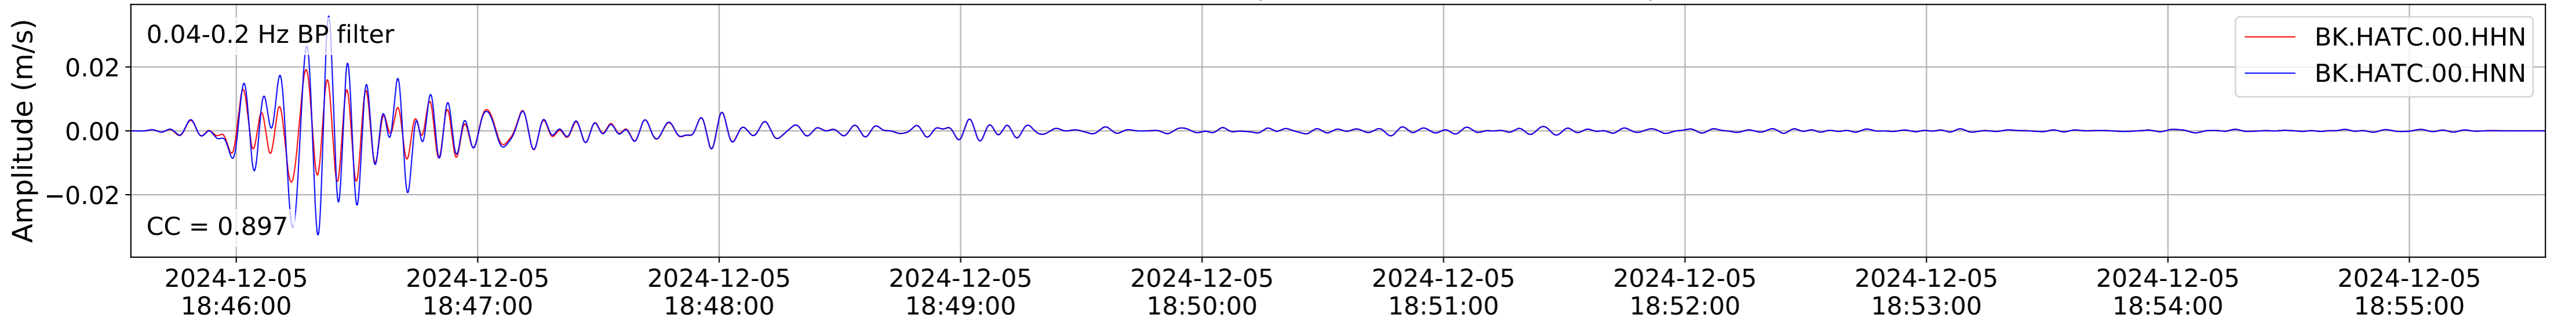

2024.340.184421_M7.0_nc75095651
Origin Time:2024-12-05T18:44:21.110000Z USGS event-id:nc75095651
M7.0 2024 Offshore Cape Mendocino, California Earthquake