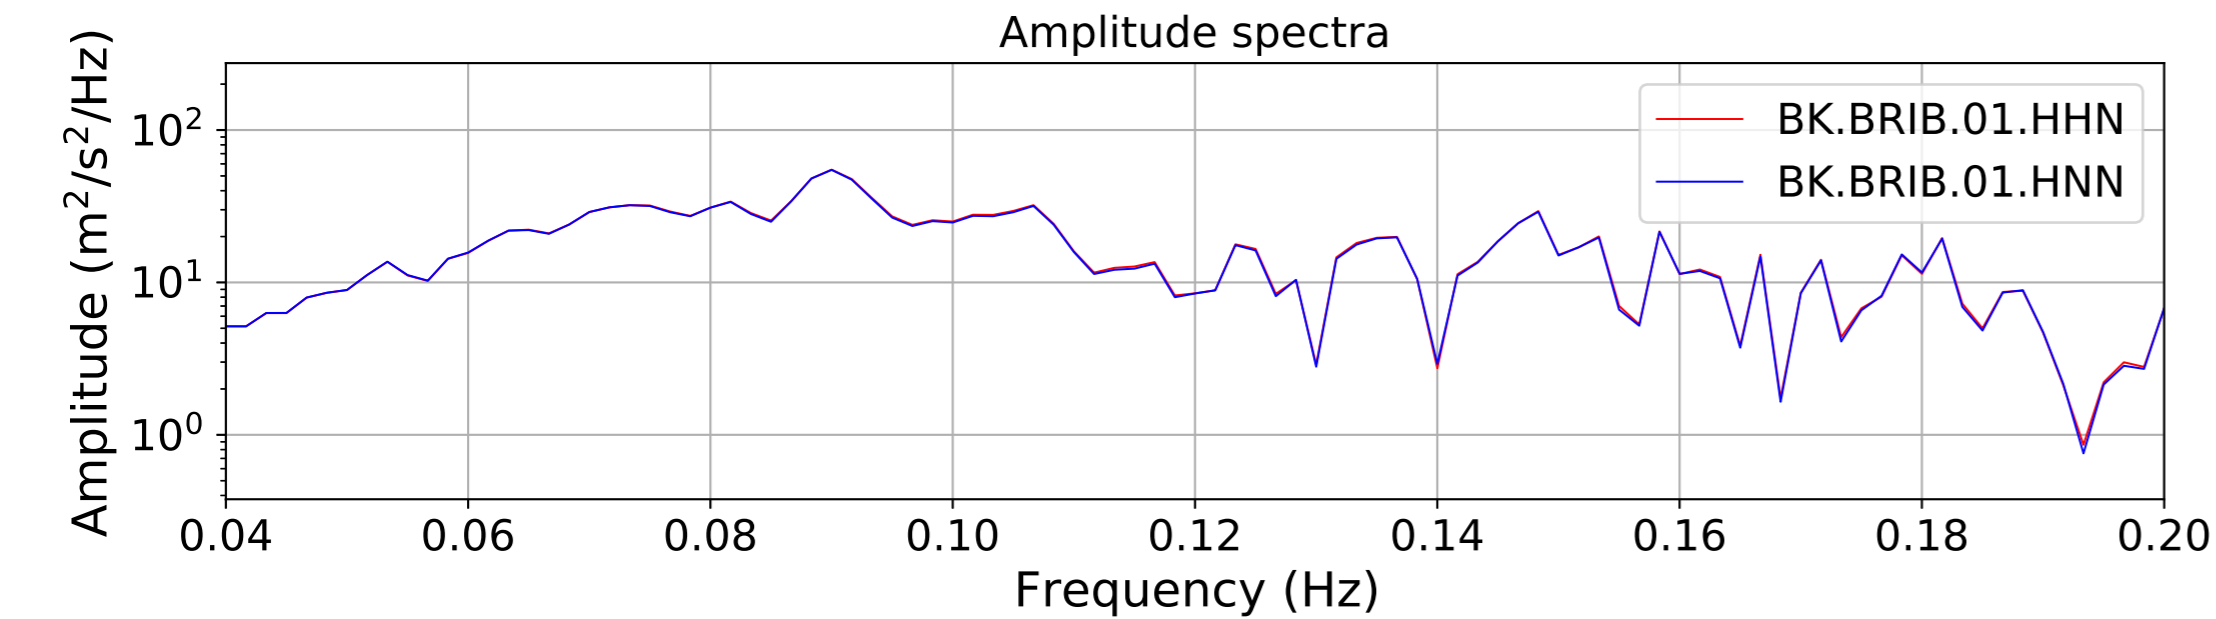

2024.340.184421_M7.0_nc75095651
Origin Time:2024-12-05T18:44:21.110000Z USGS event-id:nc75095651
M7.0 2024 Offshore Cape Mendocino, California Earthquake