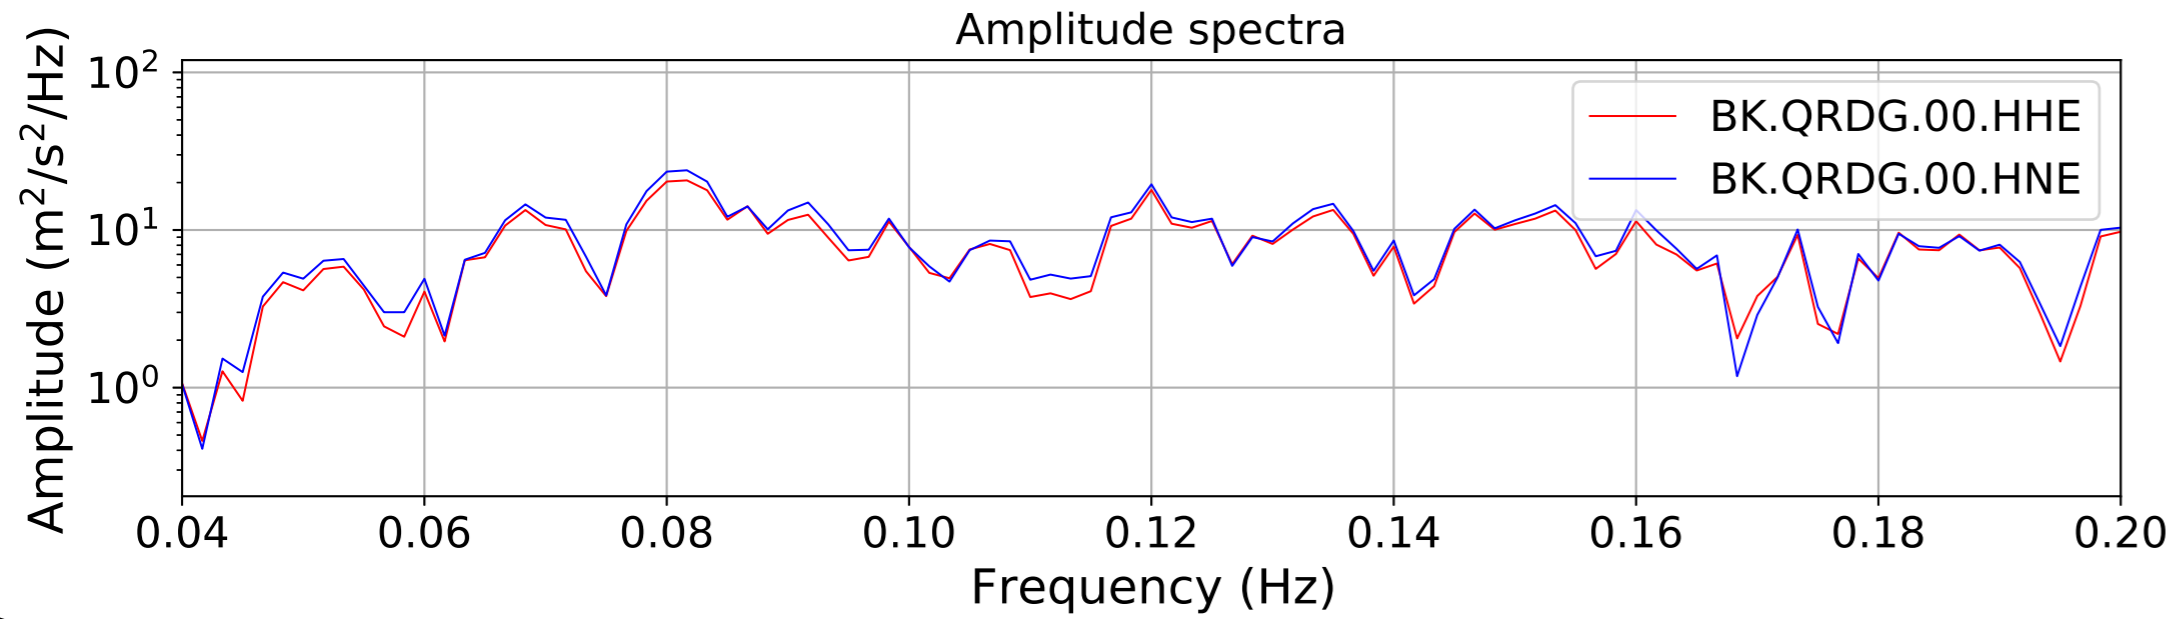

2024.340.184421_M7.0_nc75095651
Origin Time:2024-12-05T18:44:21.110000Z USGS event-id:nc75095651
M7.0 2024 Offshore Cape Mendocino, California Earthquake