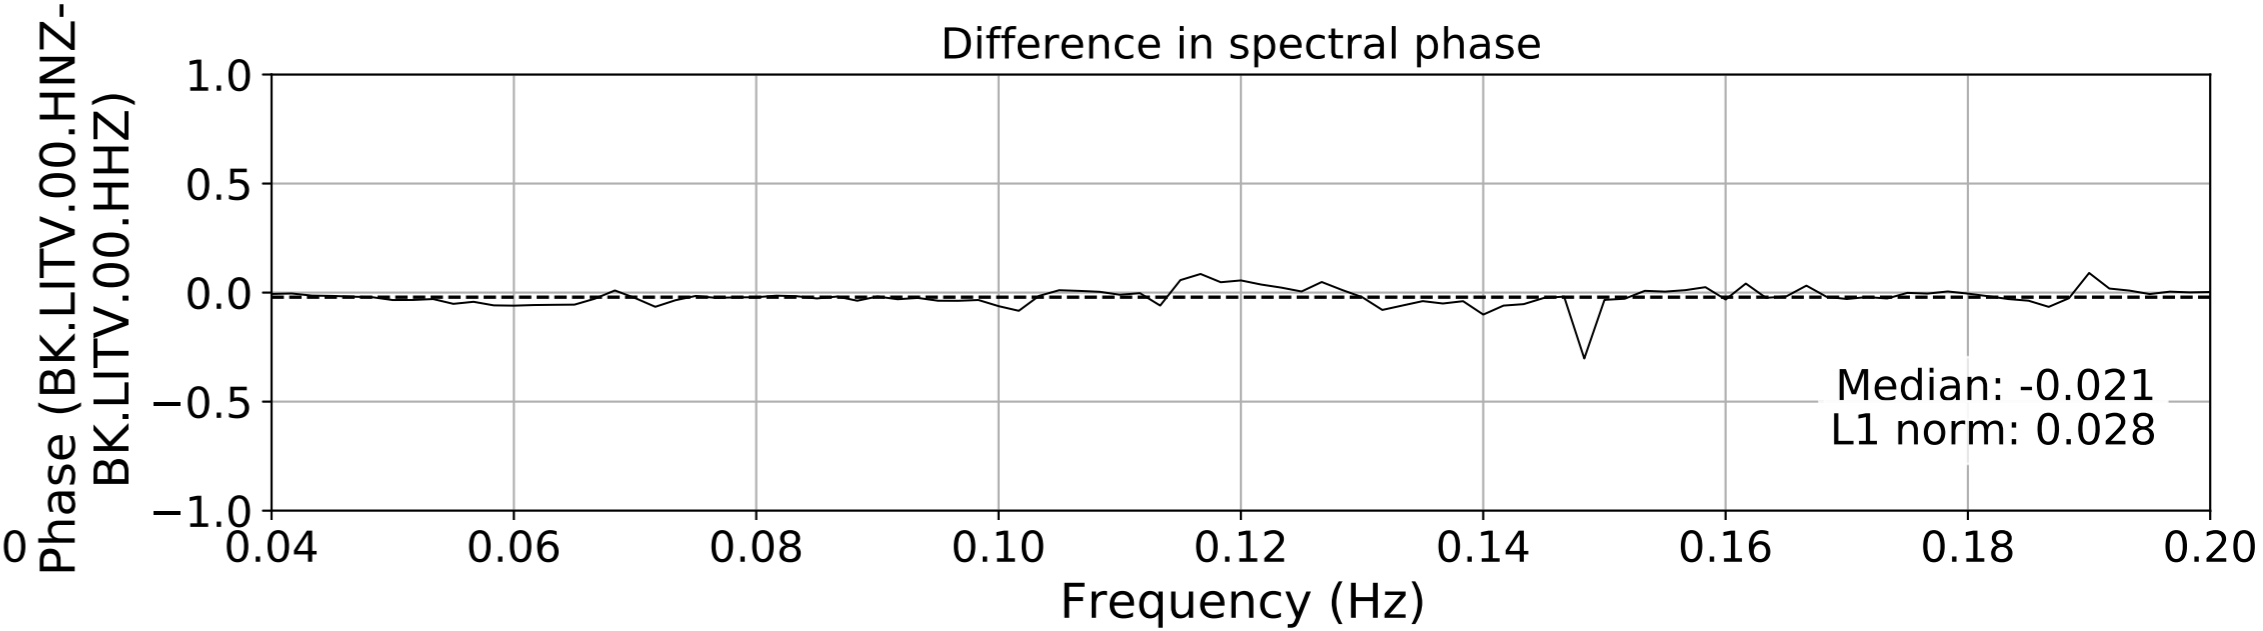

2024.340.184421_M7.0_nc75095651
Origin Time:2024-12-05T18:44:21.110000Z USGS event-id:nc75095651
M7.0 2024 Offshore Cape Mendocino, California Earthquake