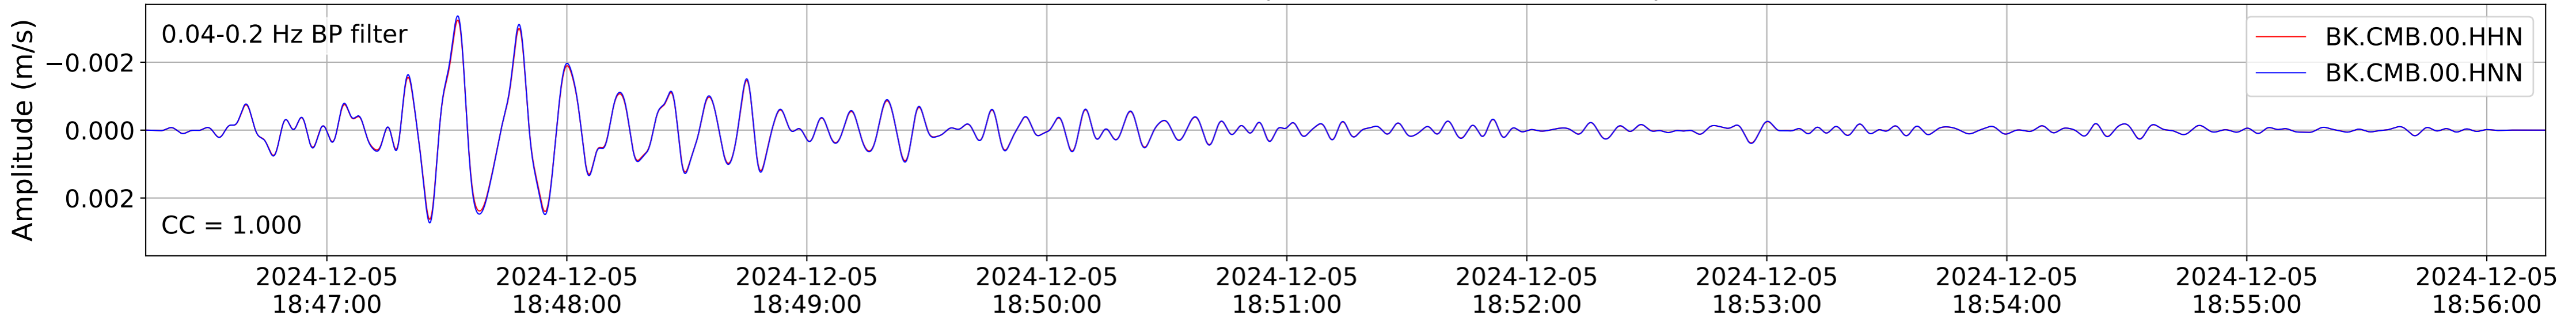

2024.340.184421_M7.0_nc75095651
Origin Time:2024-12-05T18:44:21.110000Z USGS event-id:nc75095651
M7.0 2024 Offshore Cape Mendocino, California Earthquake