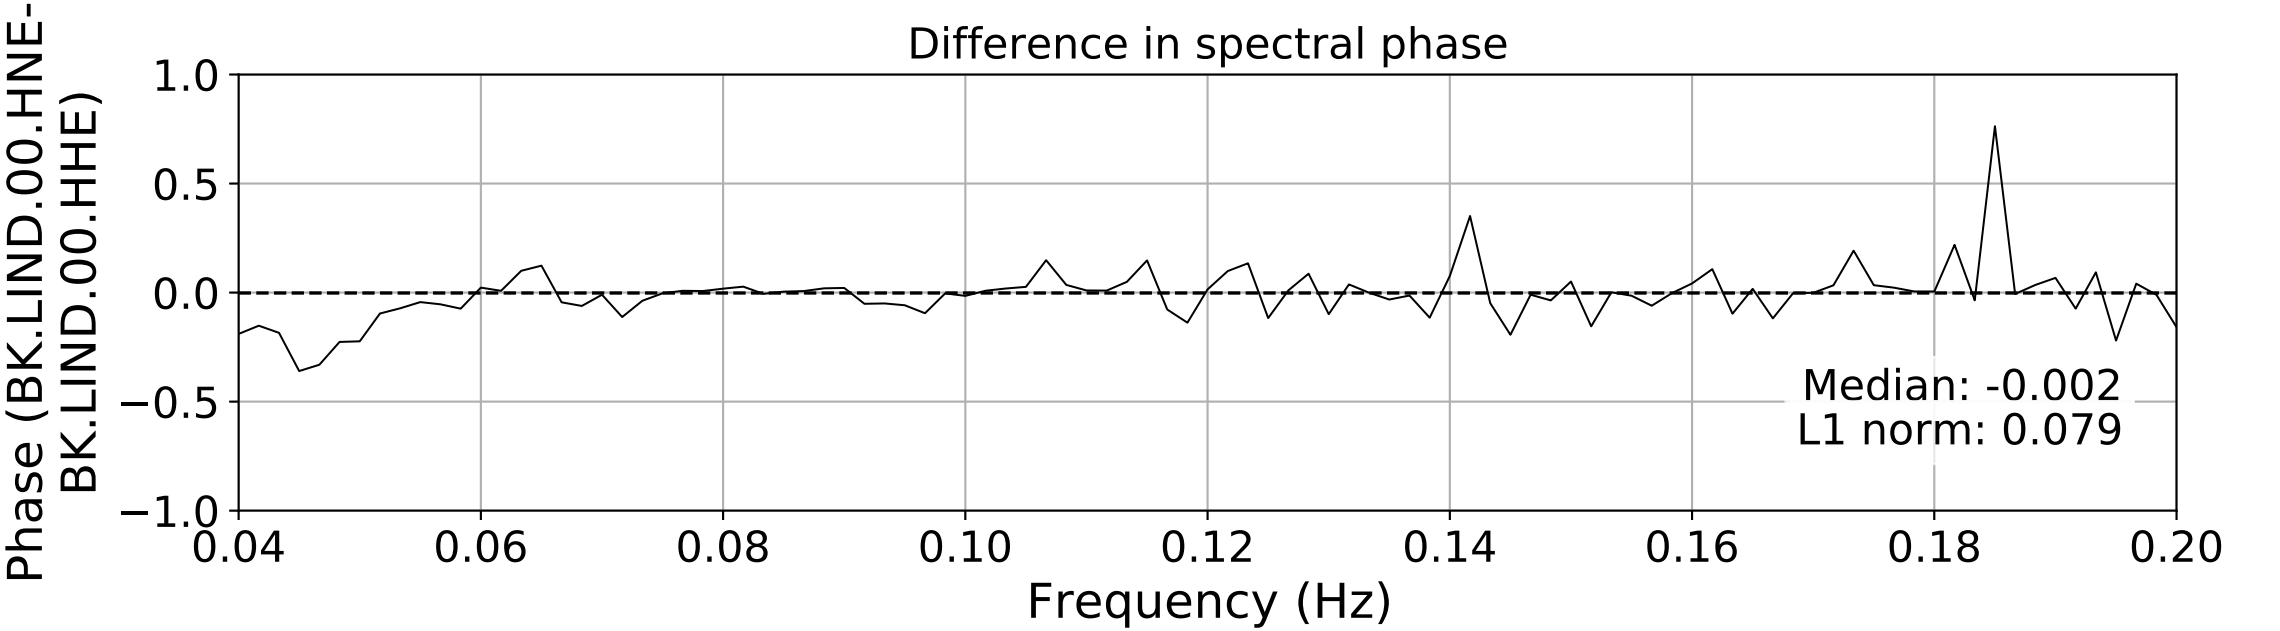

2024.340.184421_M7.0_nc75095651
Origin Time:2024-12-05T18:44:21.110000Z USGS event-id:nc75095651
M7.0 2024 Offshore Cape Mendocino, California Earthquake