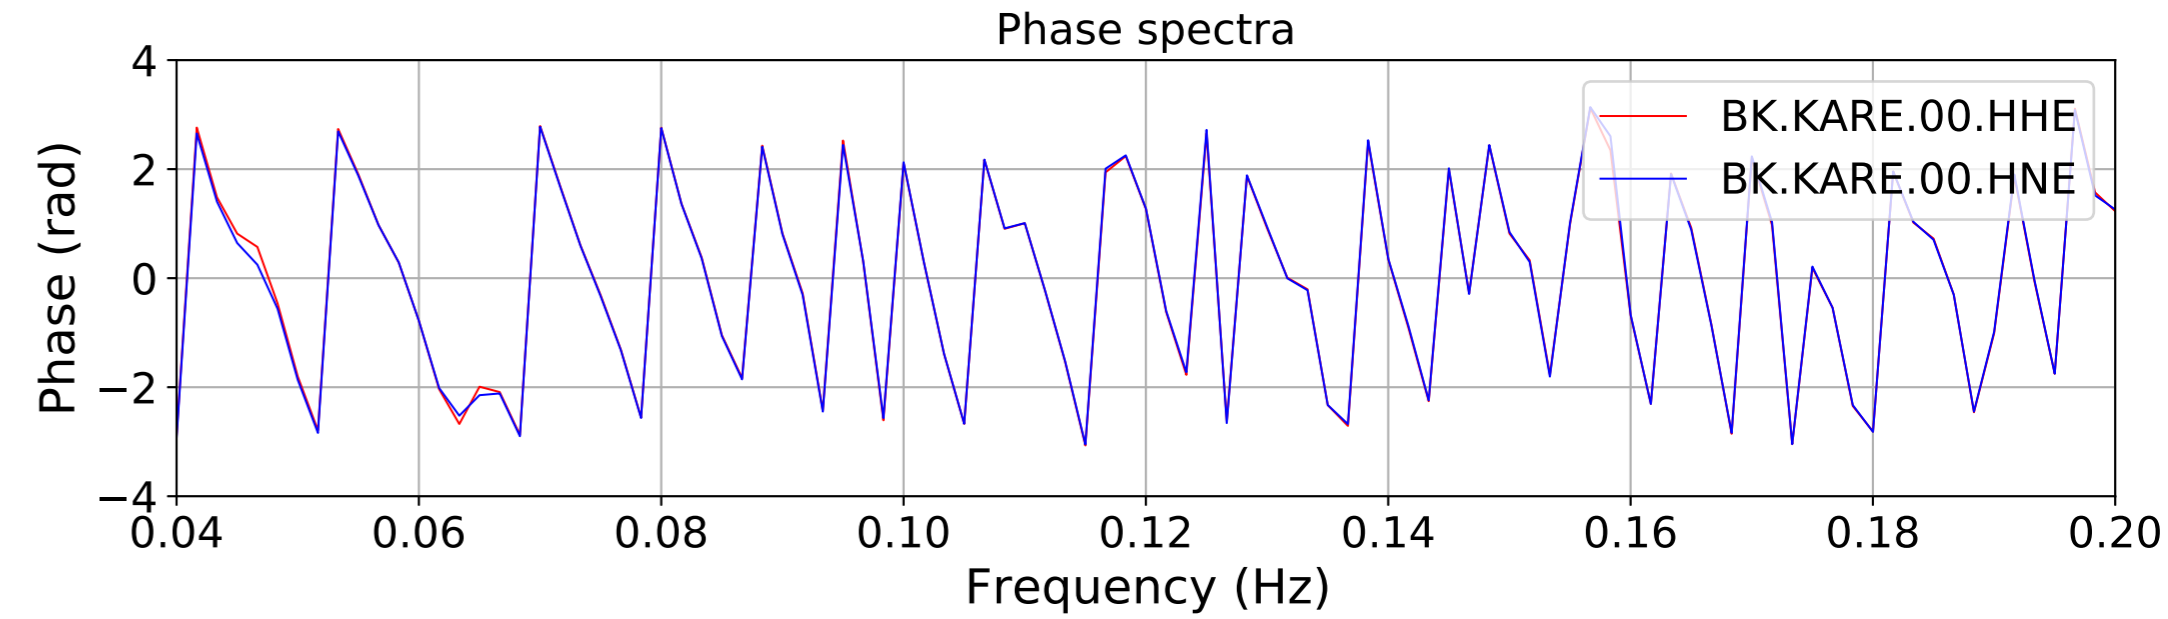

2024.340.184421_M7.0_nc75095651
Origin Time:2024-12-05T18:44:21.110000Z USGS event-id:nc75095651
M7.0 2024 Offshore Cape Mendocino, California Earthquake