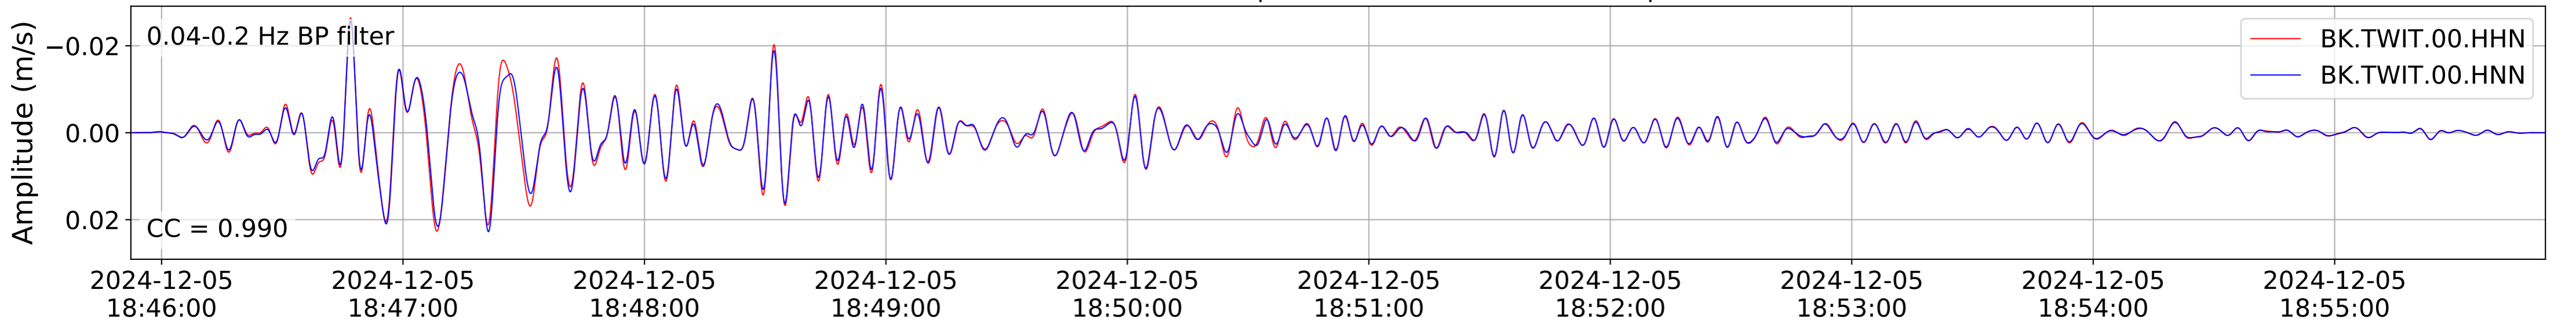

2024.340.184421_M7.0_nc75095651
Origin Time:2024-12-05T18:44:21.110000Z USGS event-id:nc75095651
M7.0 2024 Offshore Cape Mendocino, California Earthquake