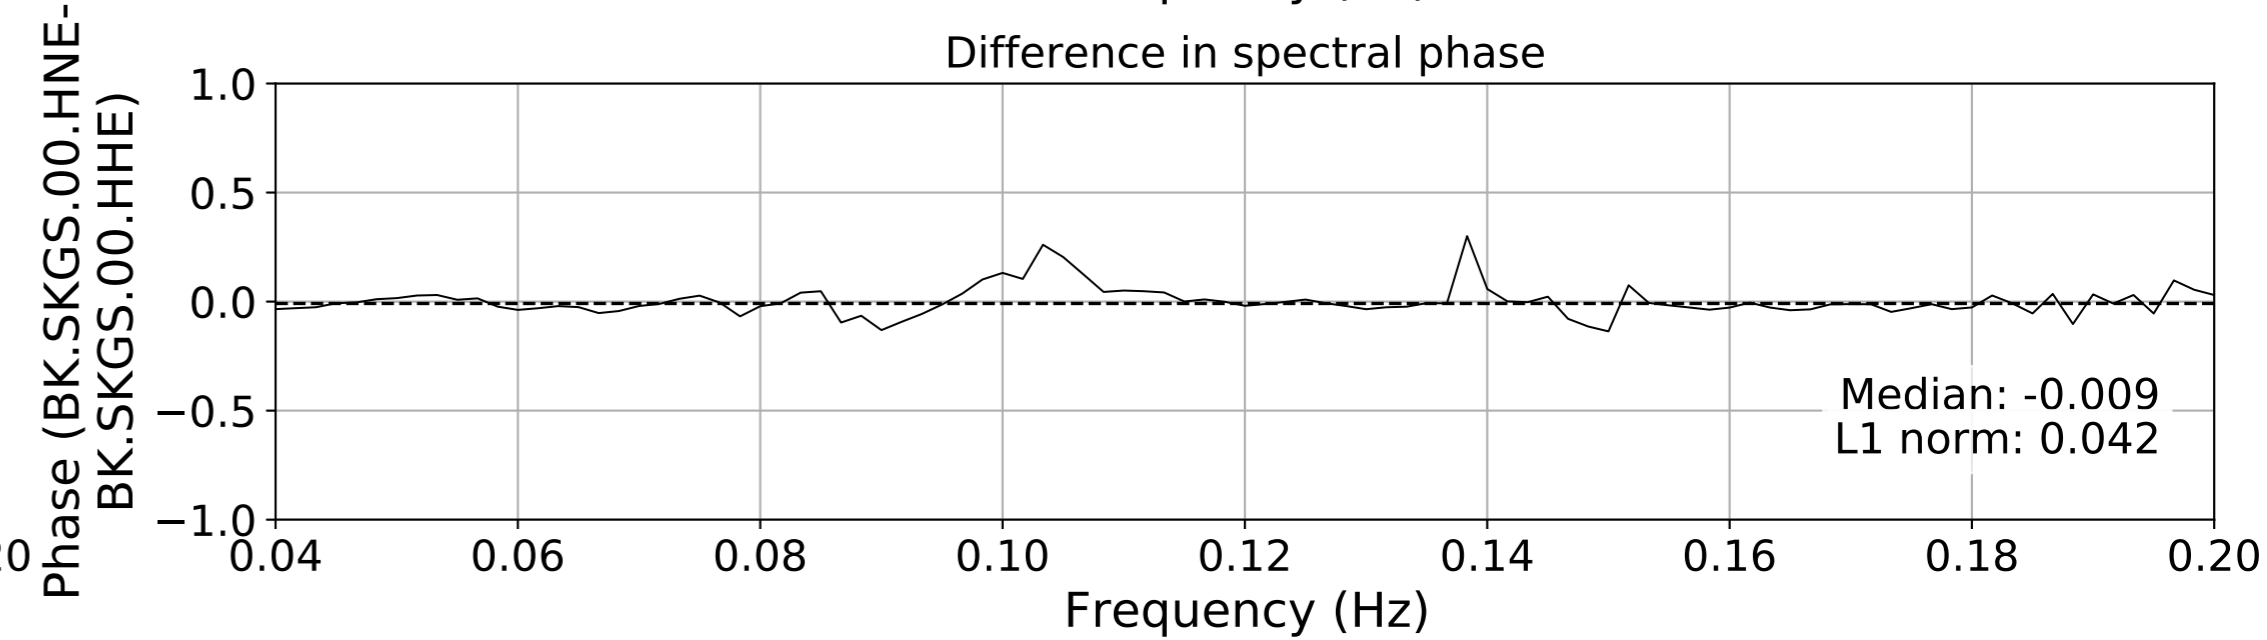

2024.340.184421_M7.0_nc75095651
Origin Time:2024-12-05T18:44:21.110000Z USGS event-id:nc75095651
M7.0 2024 Offshore Cape Mendocino, California Earthquake