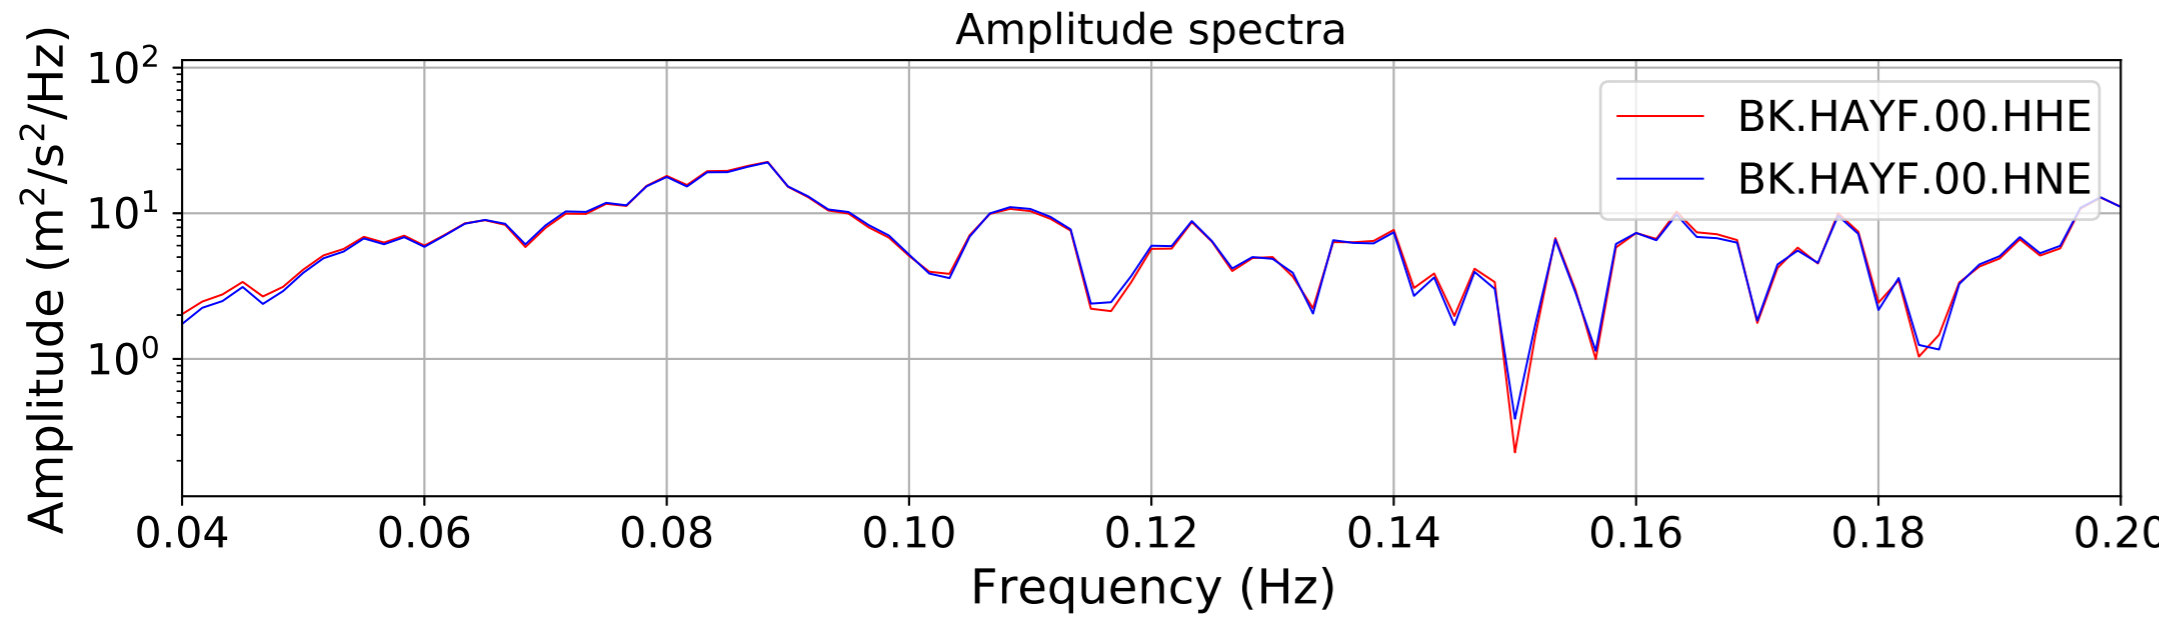

2024.340.184421_M7.0_nc75095651
Origin Time:2024-12-05T18:44:21.110000Z USGS event-id:nc75095651
M7.0 2024 Offshore Cape Mendocino, California Earthquake