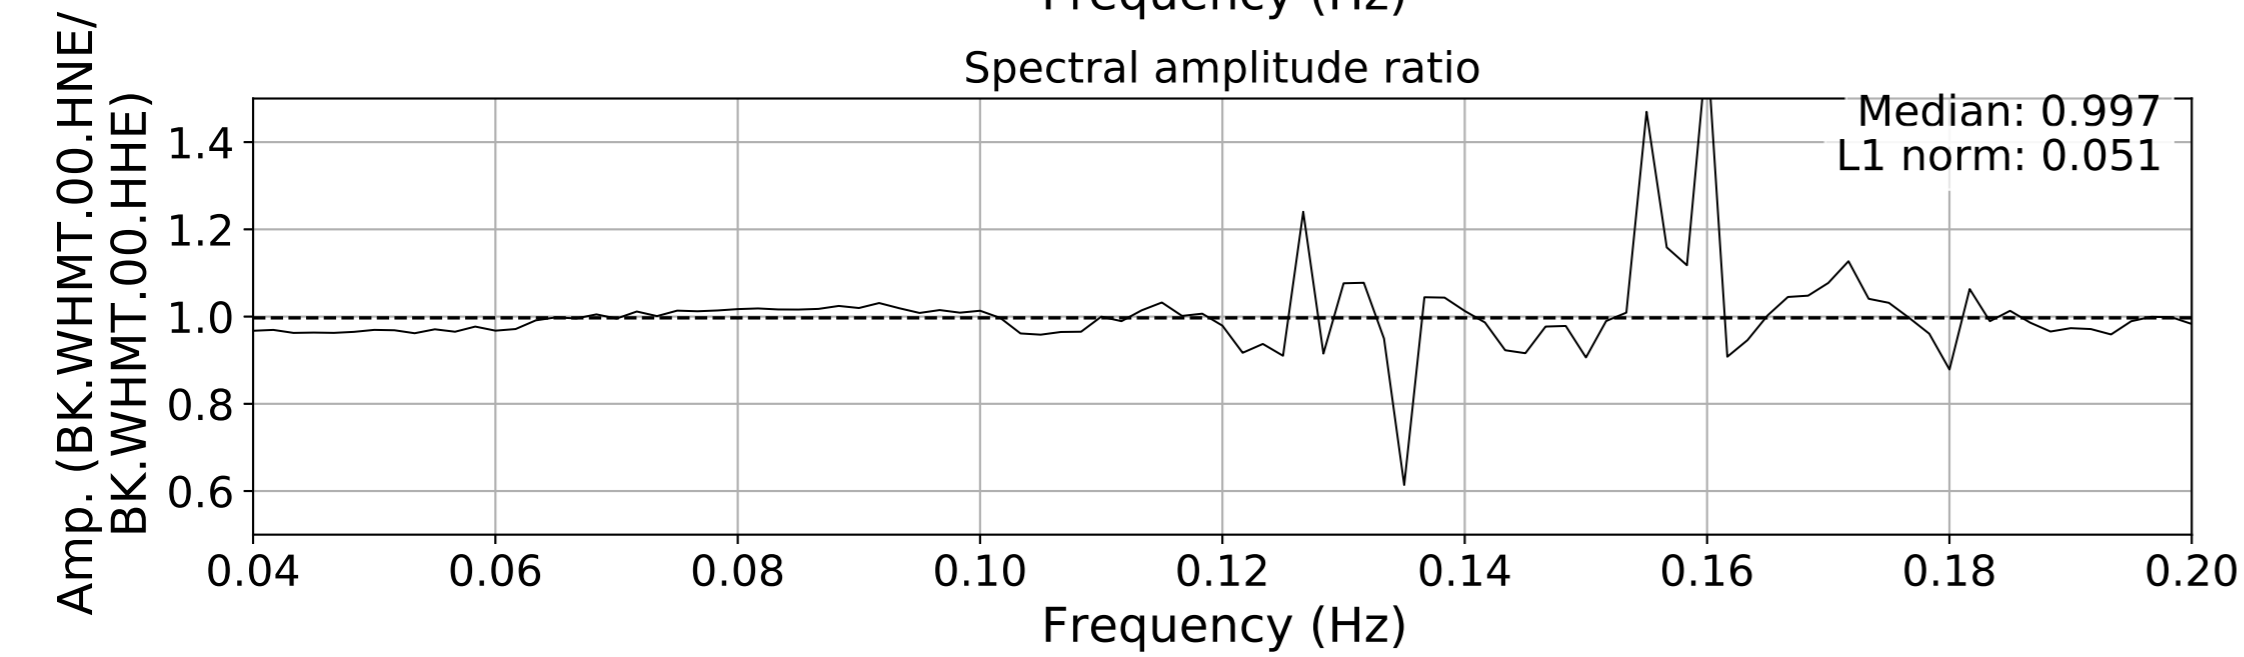

2024.340.184421_M7.0_nc75095651
Origin Time:2024-12-05T18:44:21.110000Z USGS event-id:nc75095651
M7.0 2024 Offshore Cape Mendocino, California Earthquake