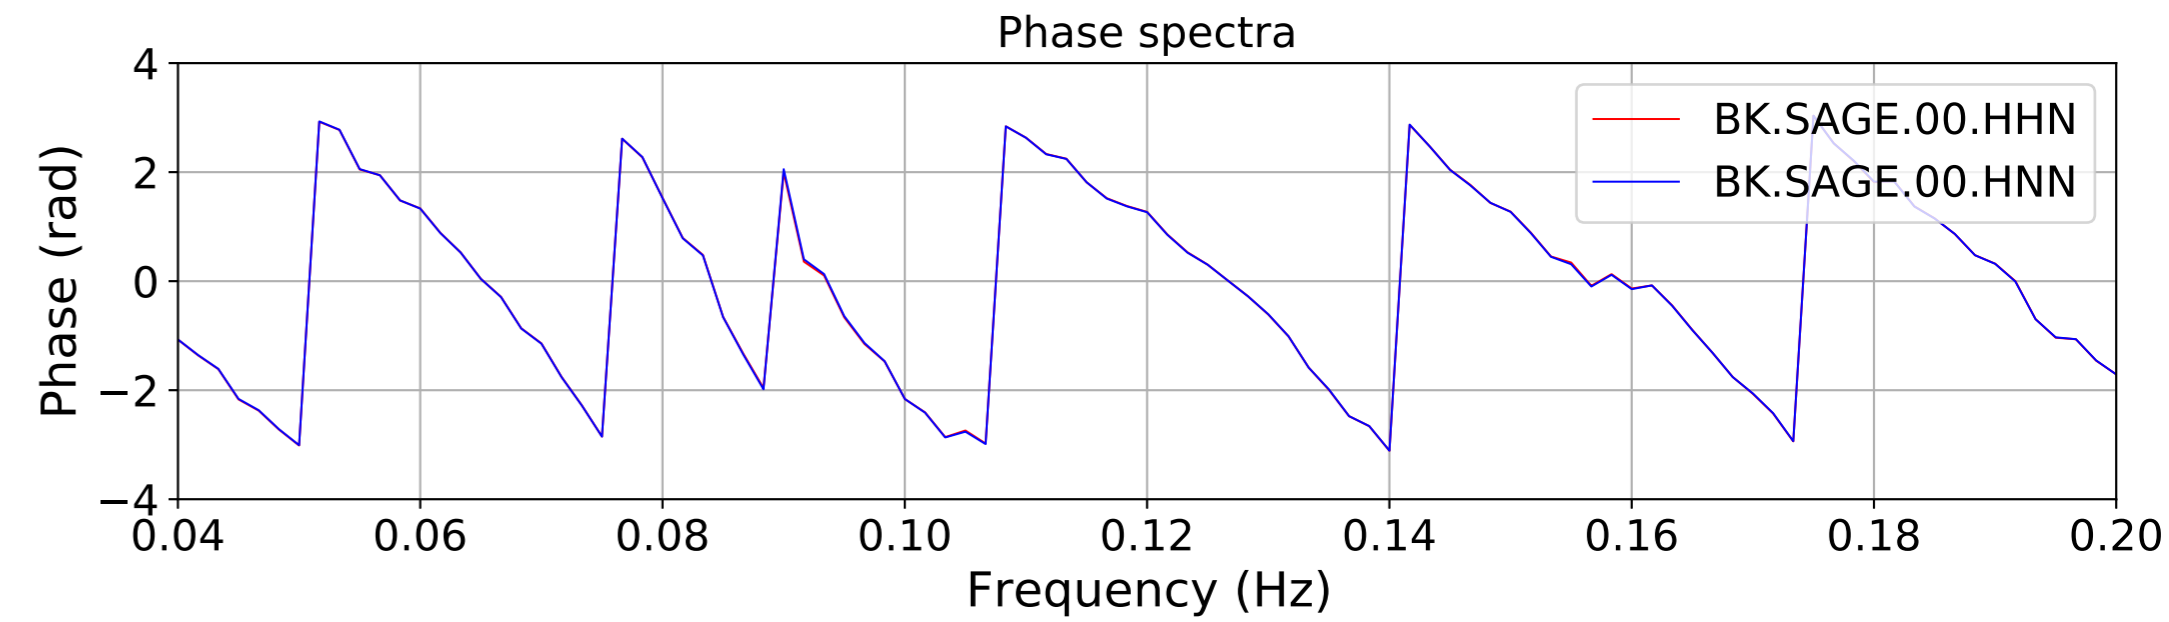

2024.340.184421.M7.0_nc75095651
Origin Time:2024-12-05T18:44:21.110000Z USGS event-id:nc75095651
M7.0 2024 Offshore Cape Mendocino, California Earthquake