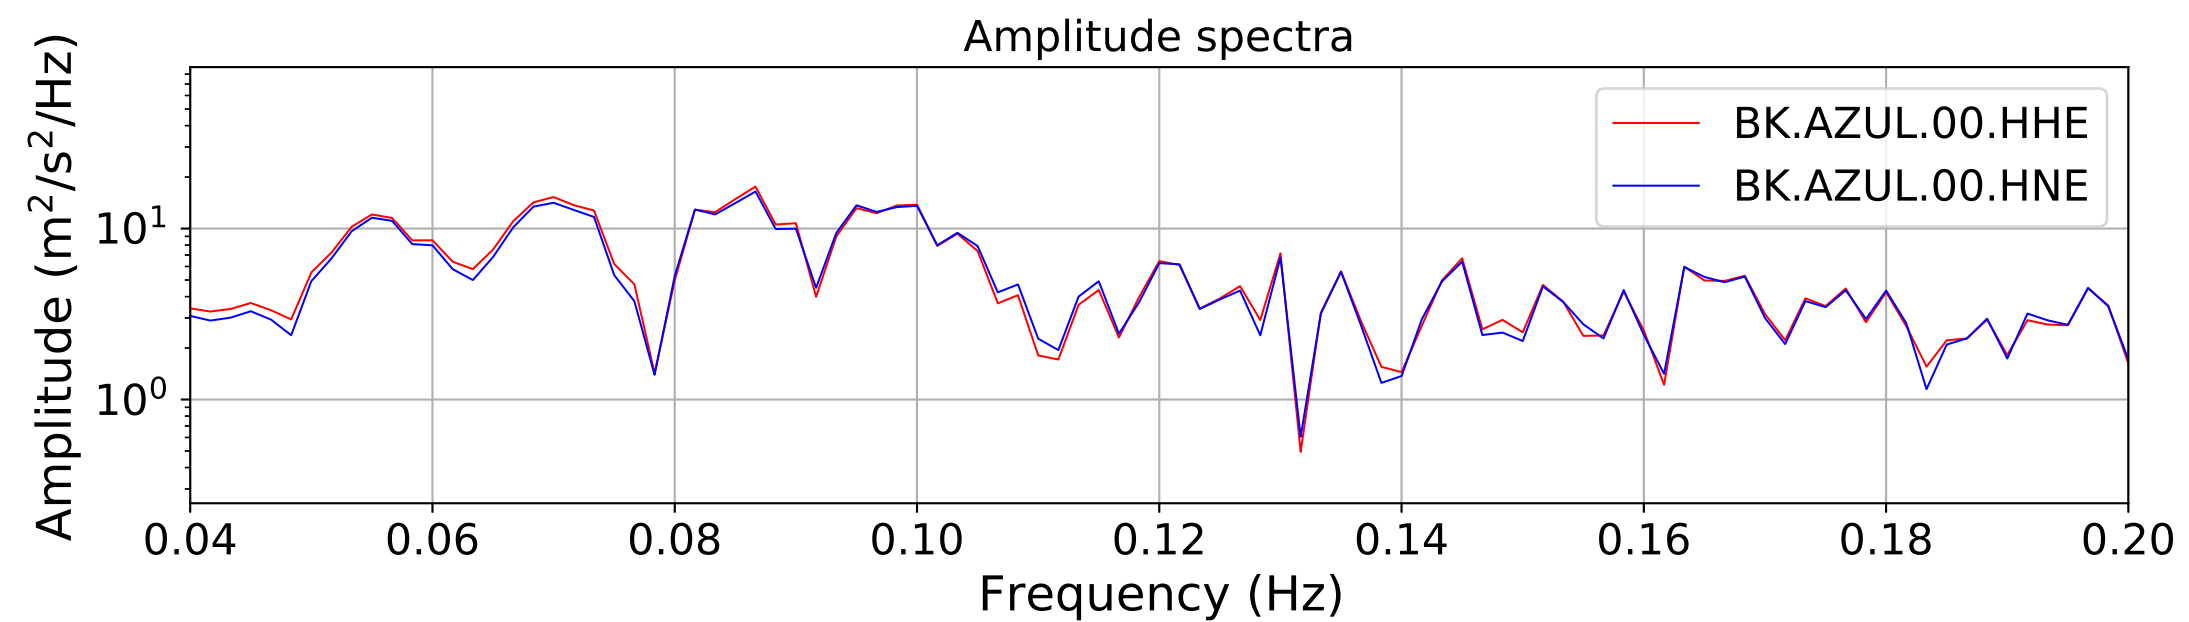

2024.340.184421_M7.0_nc75095651
Origin Time:2024-12-05T18:44:21.110000Z USGS event-id:nc75095651
M7.0 2024 Offshore Cape Mendocino, California Earthquake