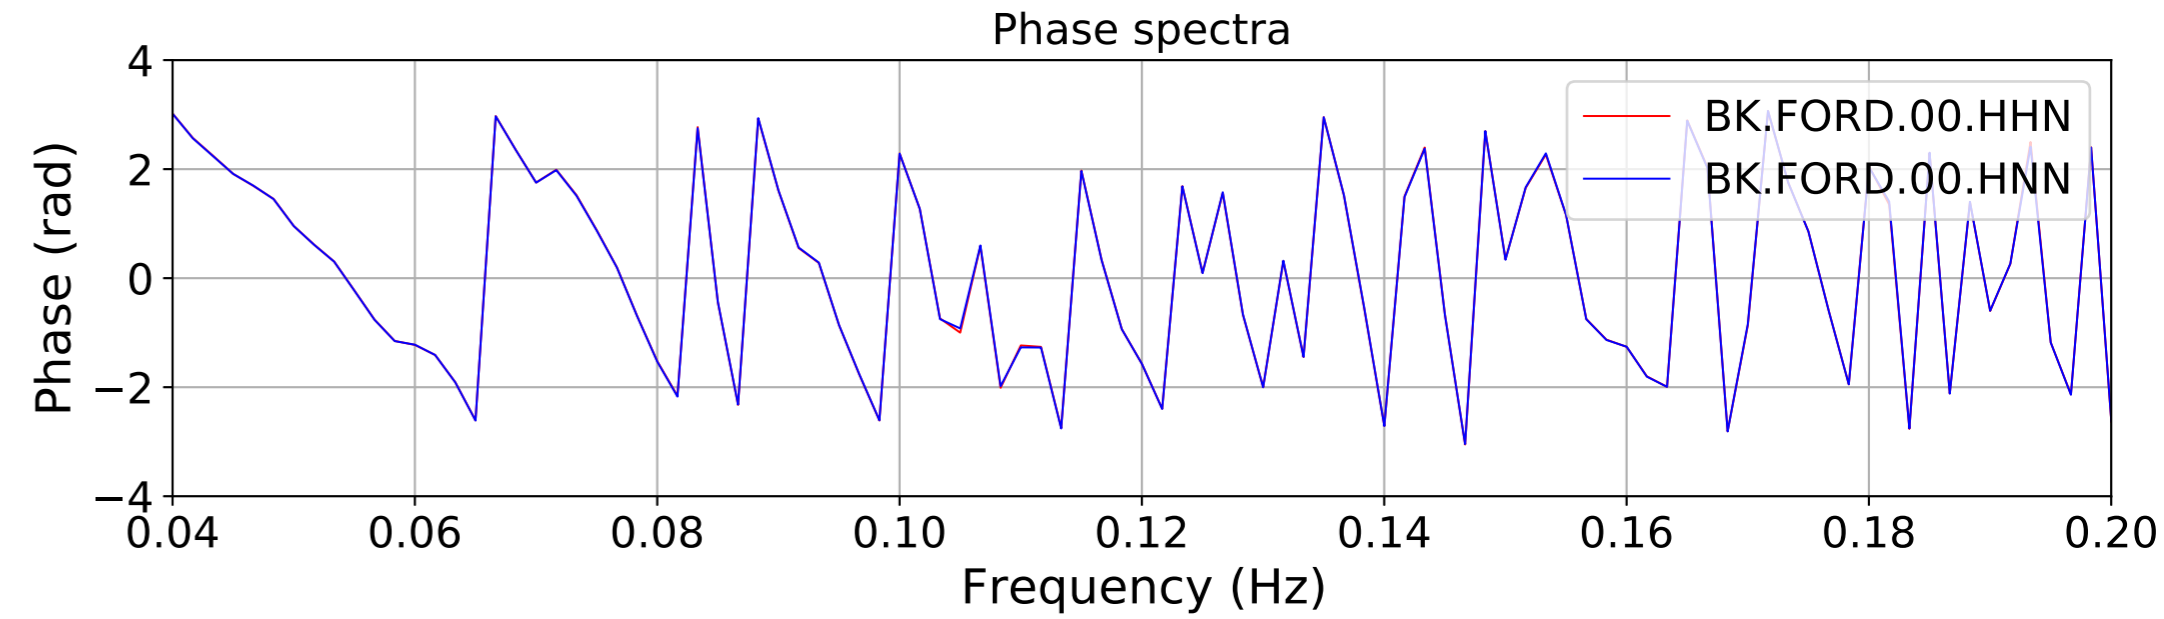

2024.340.184421_M7.0_nc75095651
Origin Time:2024-12-05T18:44:21.110000Z USGS event-id:nc75095651
M7.0 2024 Offshore Cape Mendocino, California Earthquake