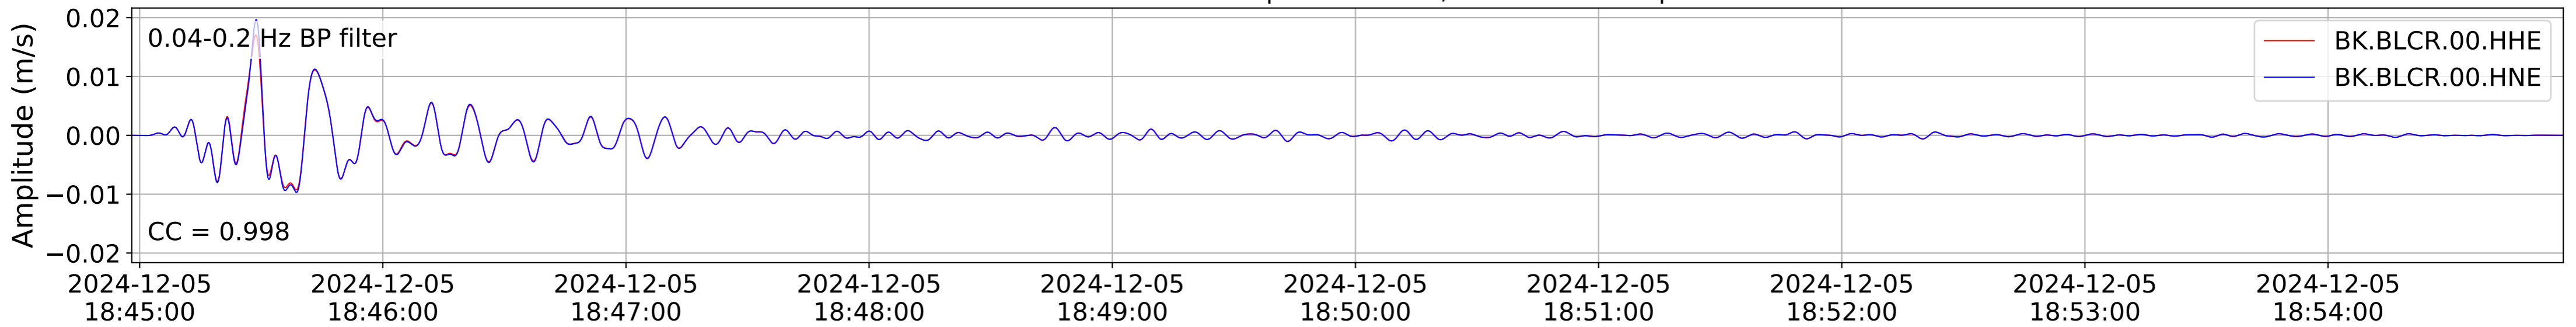

2024.340.184421.M7.0_nc75095651
Origin Time:2024-12-05T18:44:21.110000Z USGS event-id:nc75095651
M7.0 2024 Offshore Cape Mendocino, California Earthquake