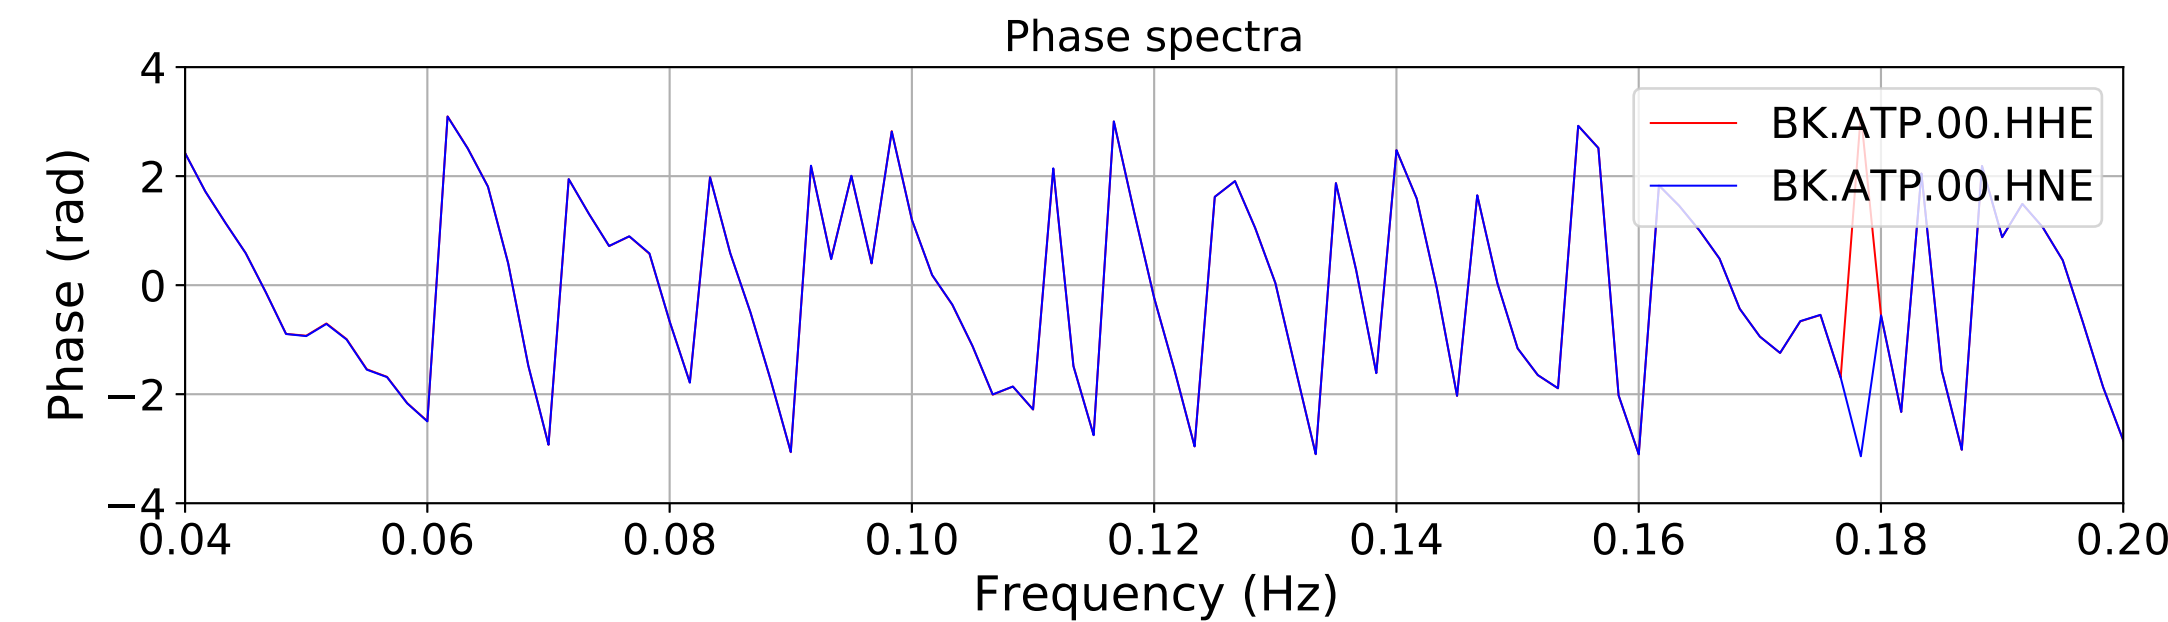

2024.340.184421_M7.0_nc75095651
Origin Time:2024-12-05T18:44:21.110000Z USGS event-id:nc75095651
M7.0 2024 Offshore Cape Mendocino, California Earthquake