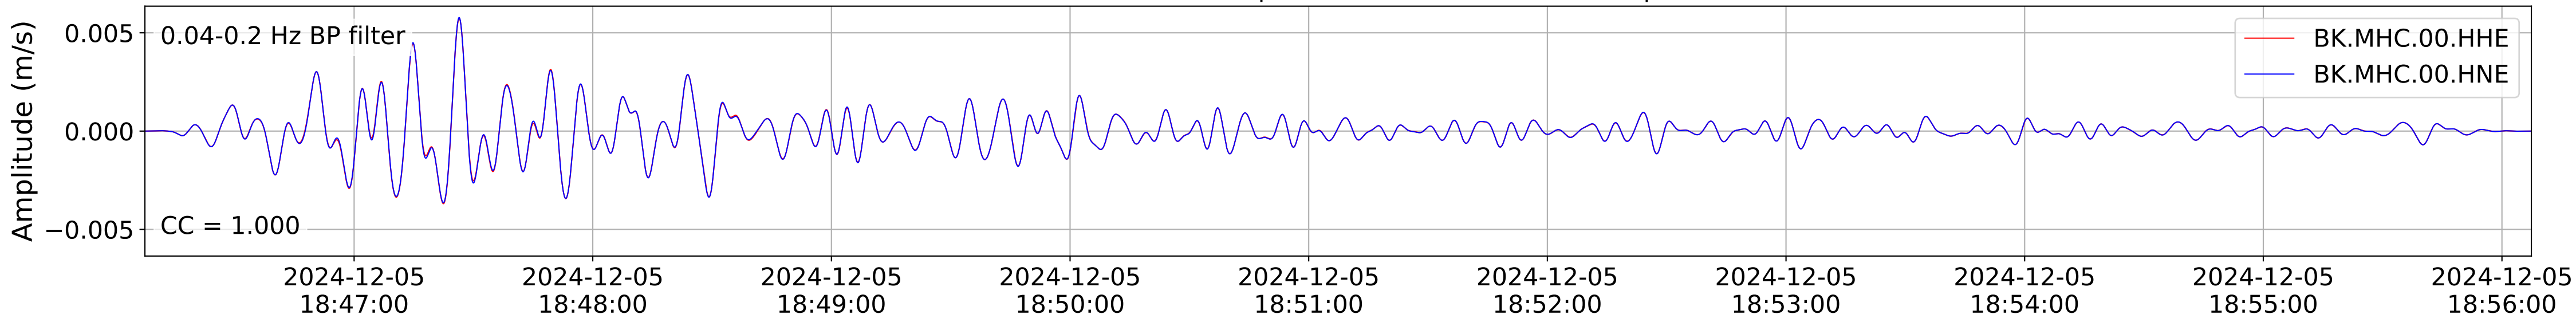

2024.340.184421_M7.0_nc75095651
Origin Time:2024-12-05T18:44:21.110000Z USGS event-id:nc75095651
M7.0 2024 Offshore Cape Mendocino, California Earthquake