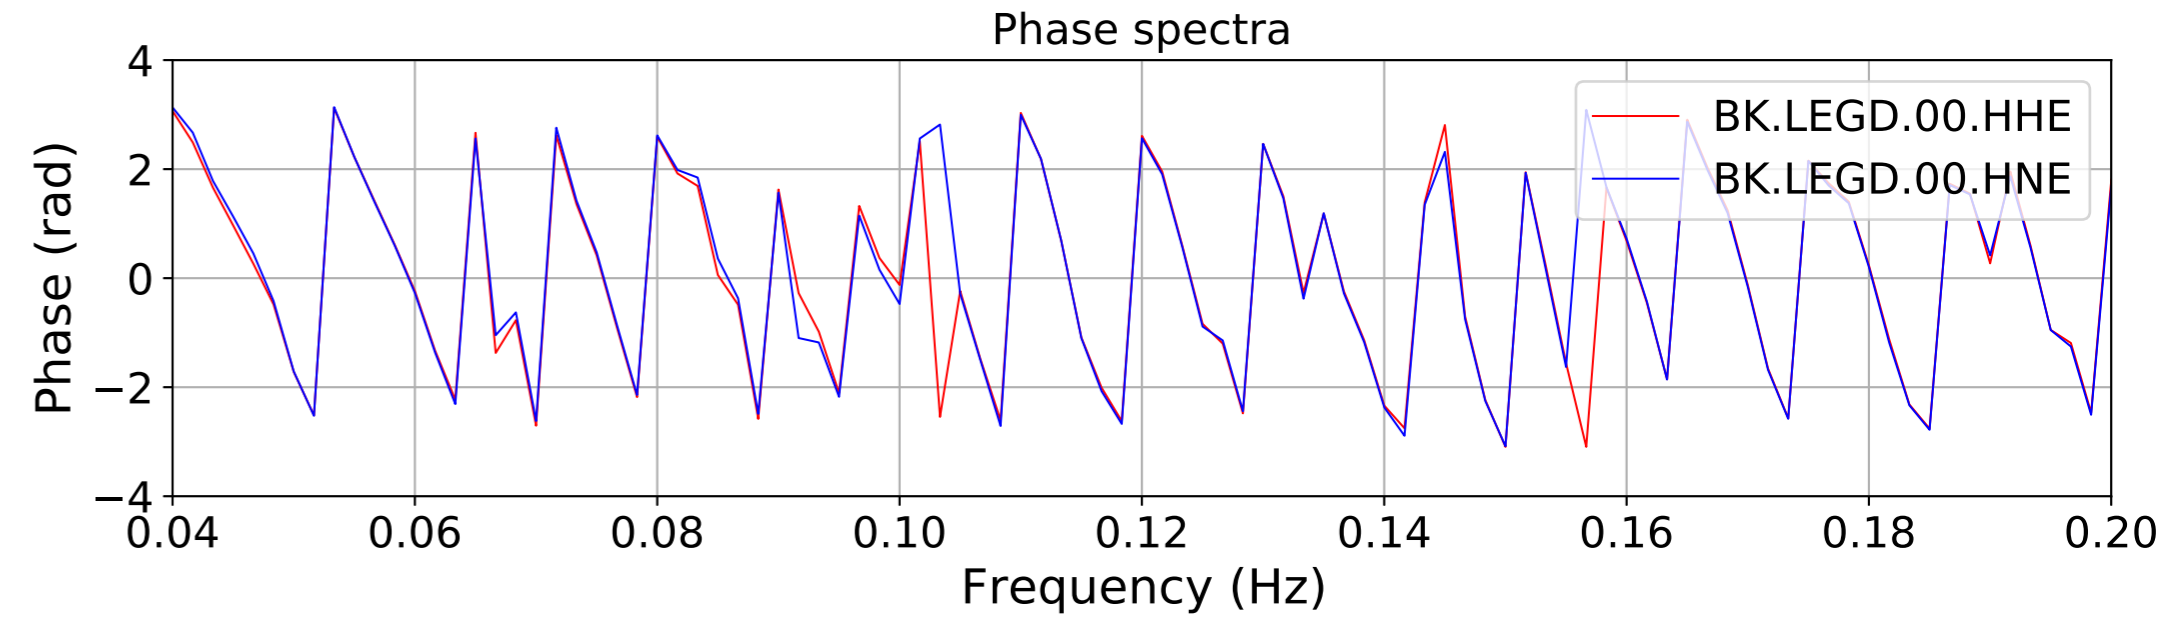

2024.340.184421_M7.0_nc75095651
Origin Time:2024-12-05T18:44:21.110000Z USGS event-id:nc75095651
M7.0 2024 Offshore Cape Mendocino, California Earthquake