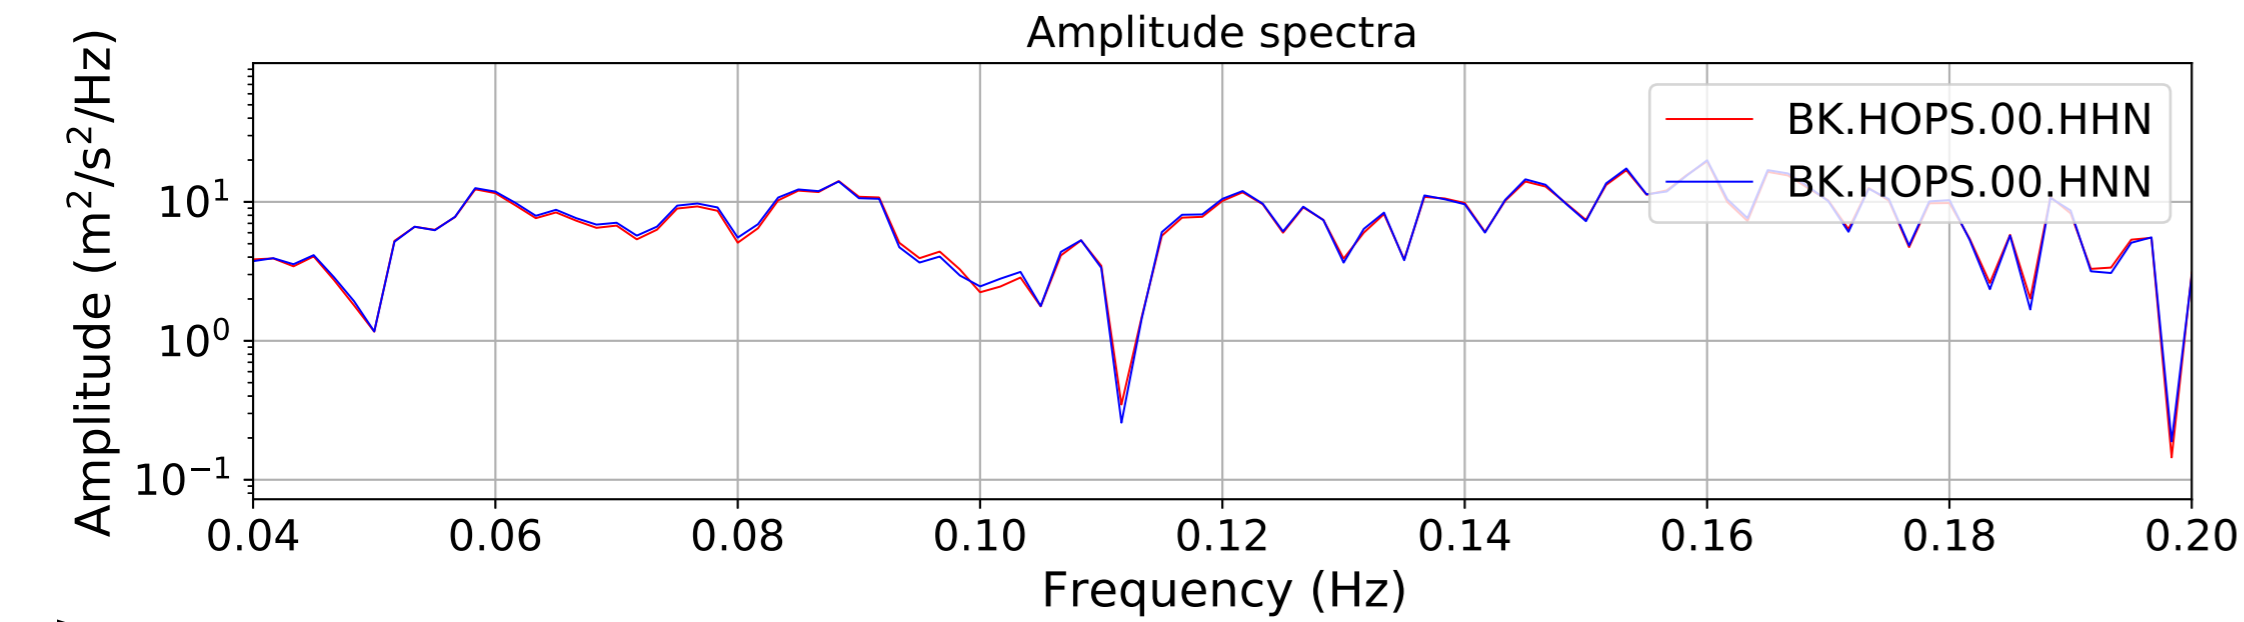

2024.340.184421_M7.0_nc75095651
Origin Time:2024-12-05T18:44:21.110000Z USGS event-id:nc75095651
M7.0 2024 Offshore Cape Mendocino, California Earthquake