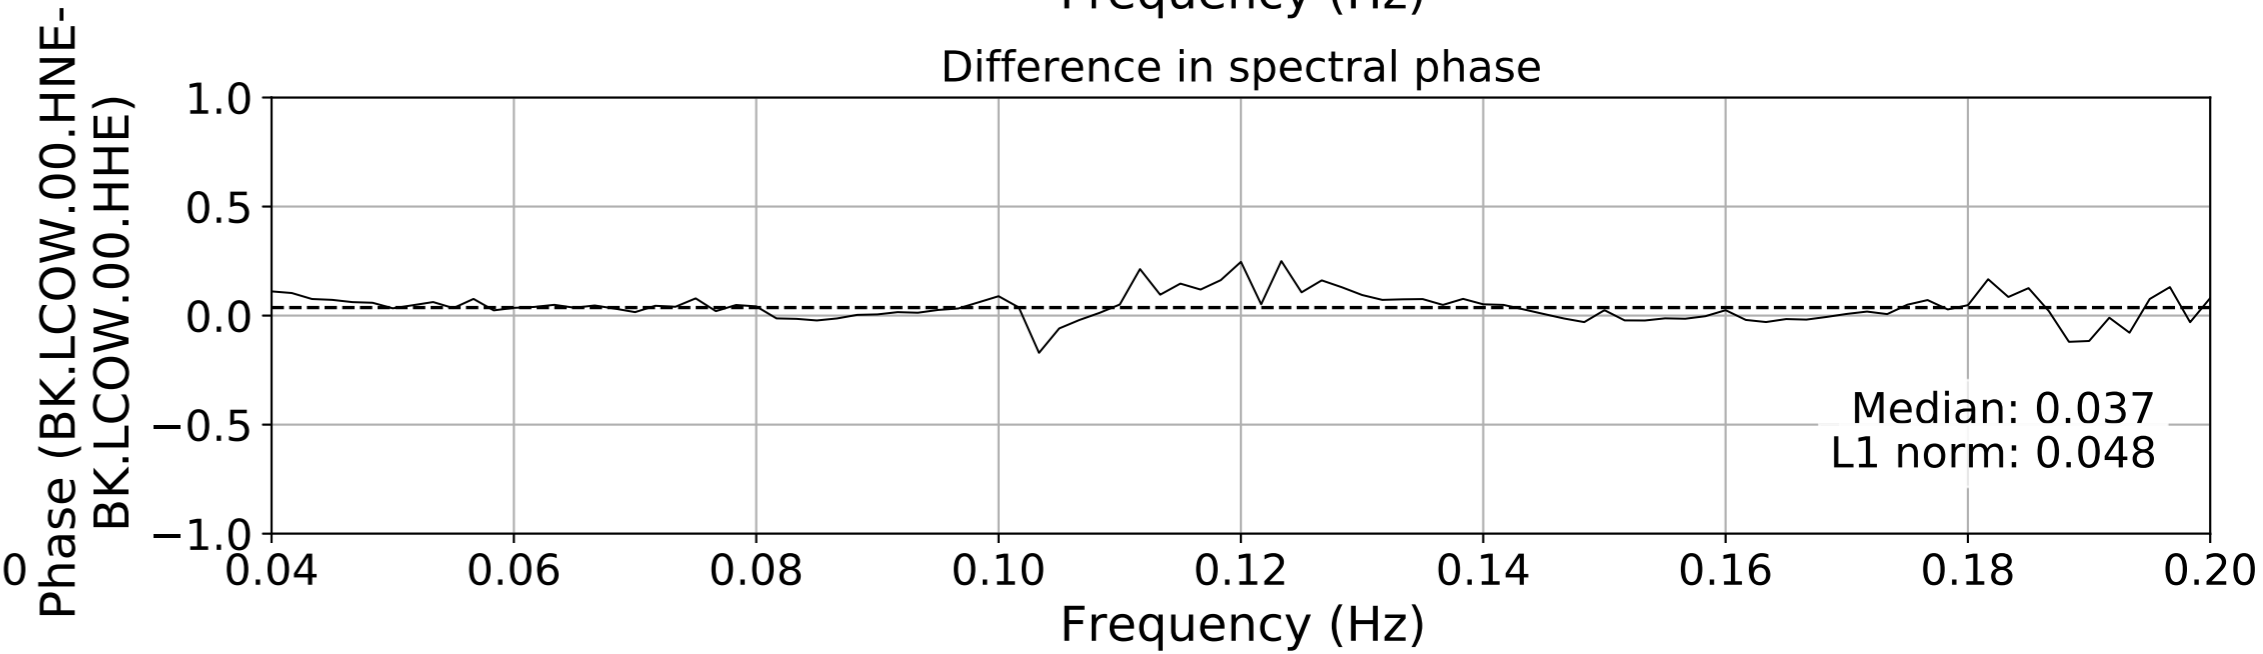

2024.340.184421_M7.0_nc75095651
Origin Time:2024-12-05T18:44:21.110000Z USGS event-id:nc75095651
M7.0 2024 Offshore Cape Mendocino, California Earthquake