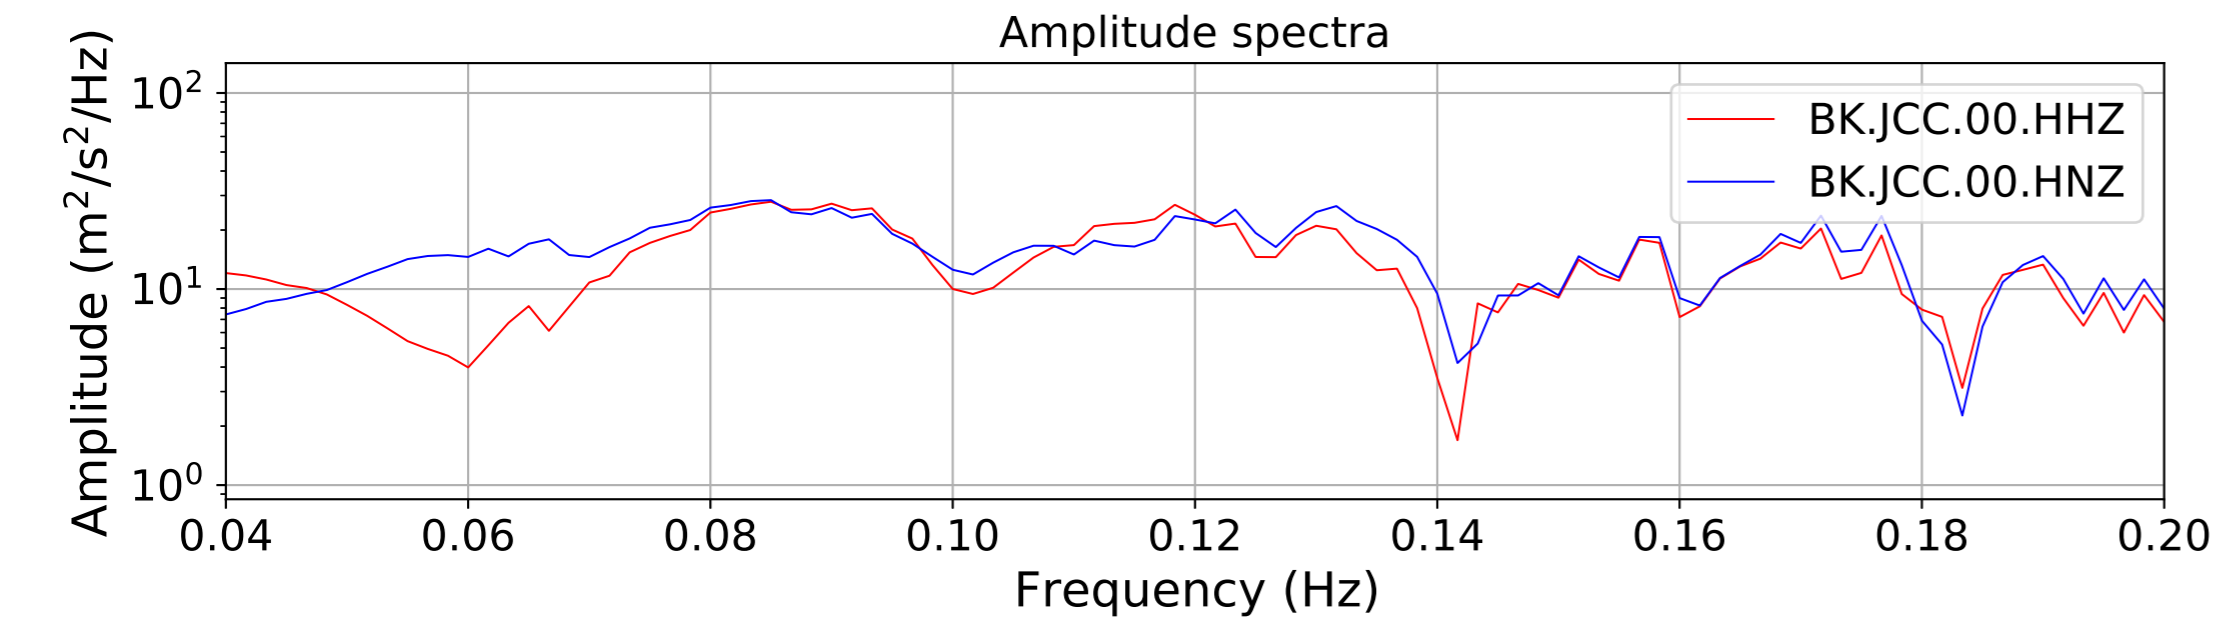

2024.340.184421.M7.0_nc75095651
Origin Time:2024-12-05T18:44:21.110000Z USGS event-id:nc75095651
M7.0 2024 Offshore Cape Mendocino, California Earthquake