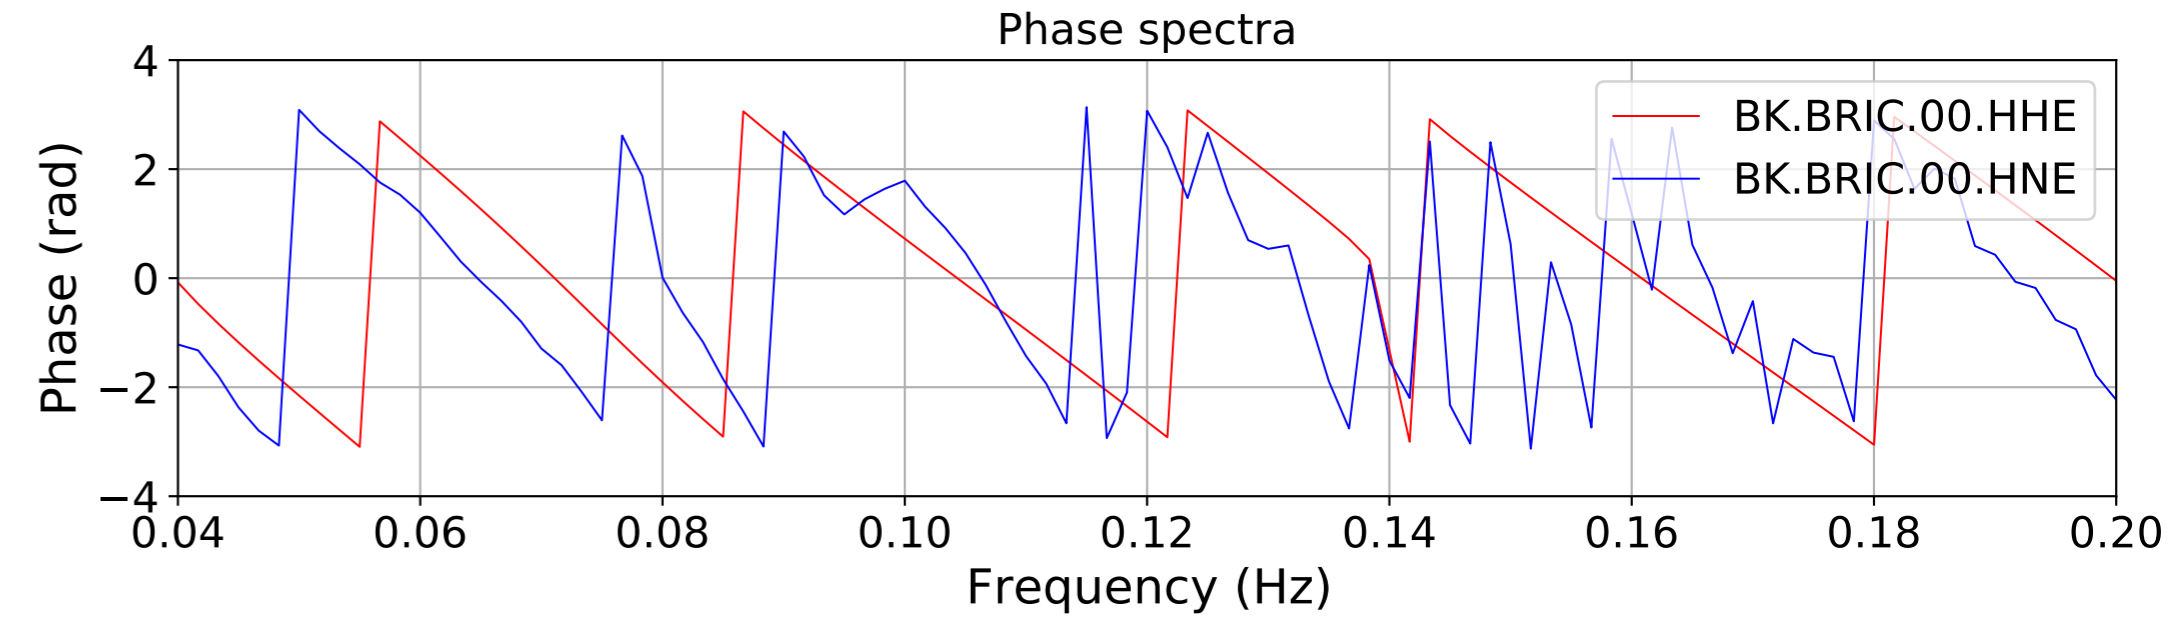

2024.340.184421_M7.0_nc75095651
Origin Time:2024-12-05T18:44:21.110000Z USGS event-id:nc75095651
M7.0 2024 Offshore Cape Mendocino, California Earthquake