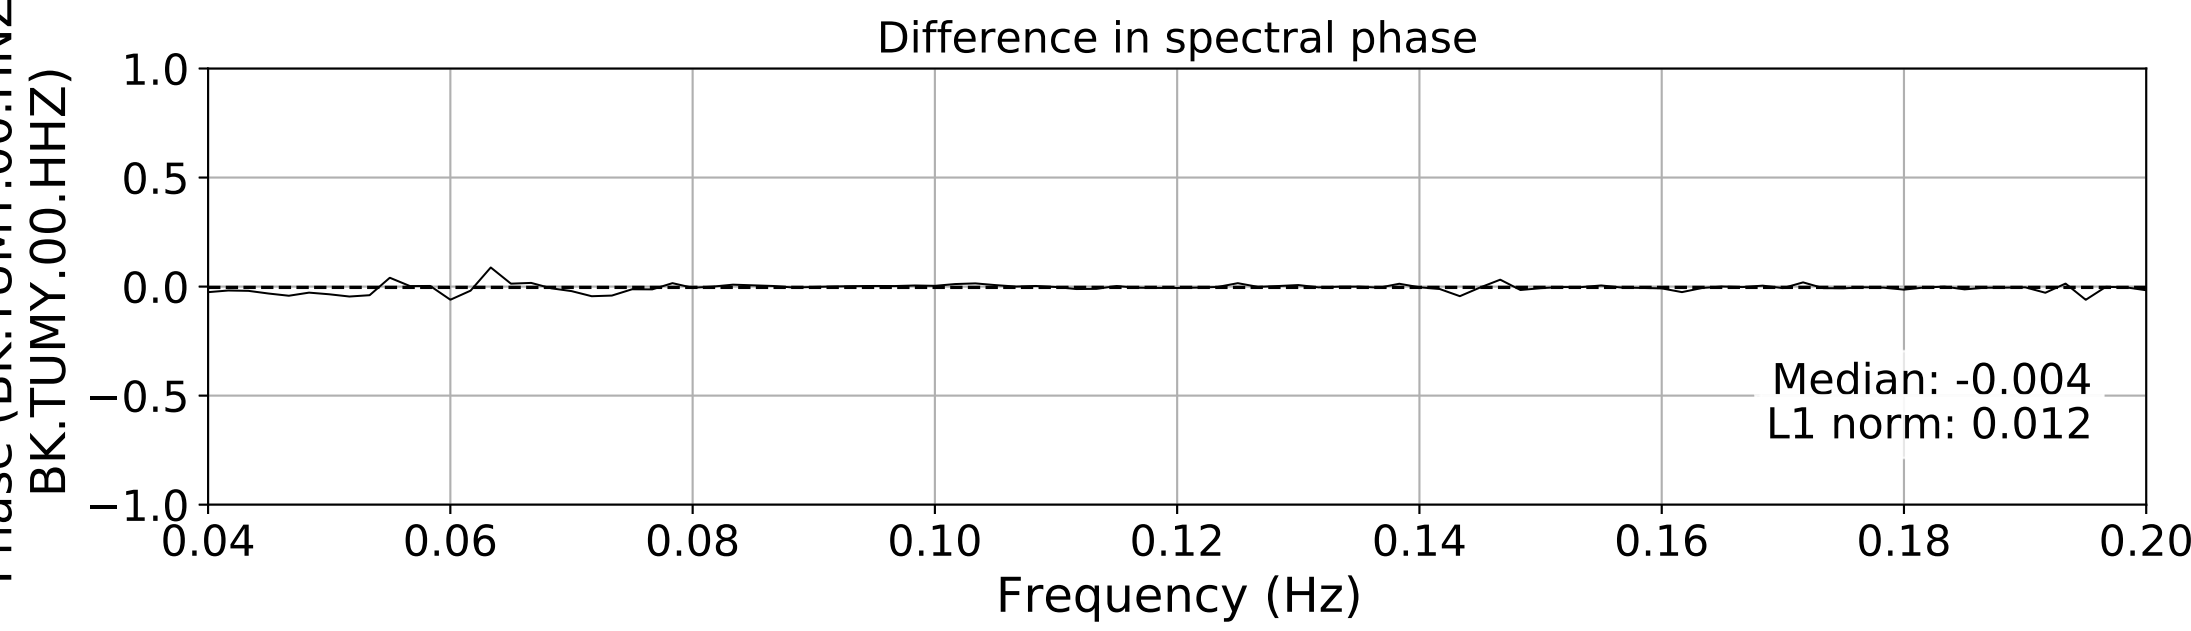

2024.340.184421_M7.0_nc75095651
Origin Time:2024-12-05T18:44:21.110000Z USGS event-id:nc75095651
M7.0 2024 Offshore Cape Mendocino, California Earthquake