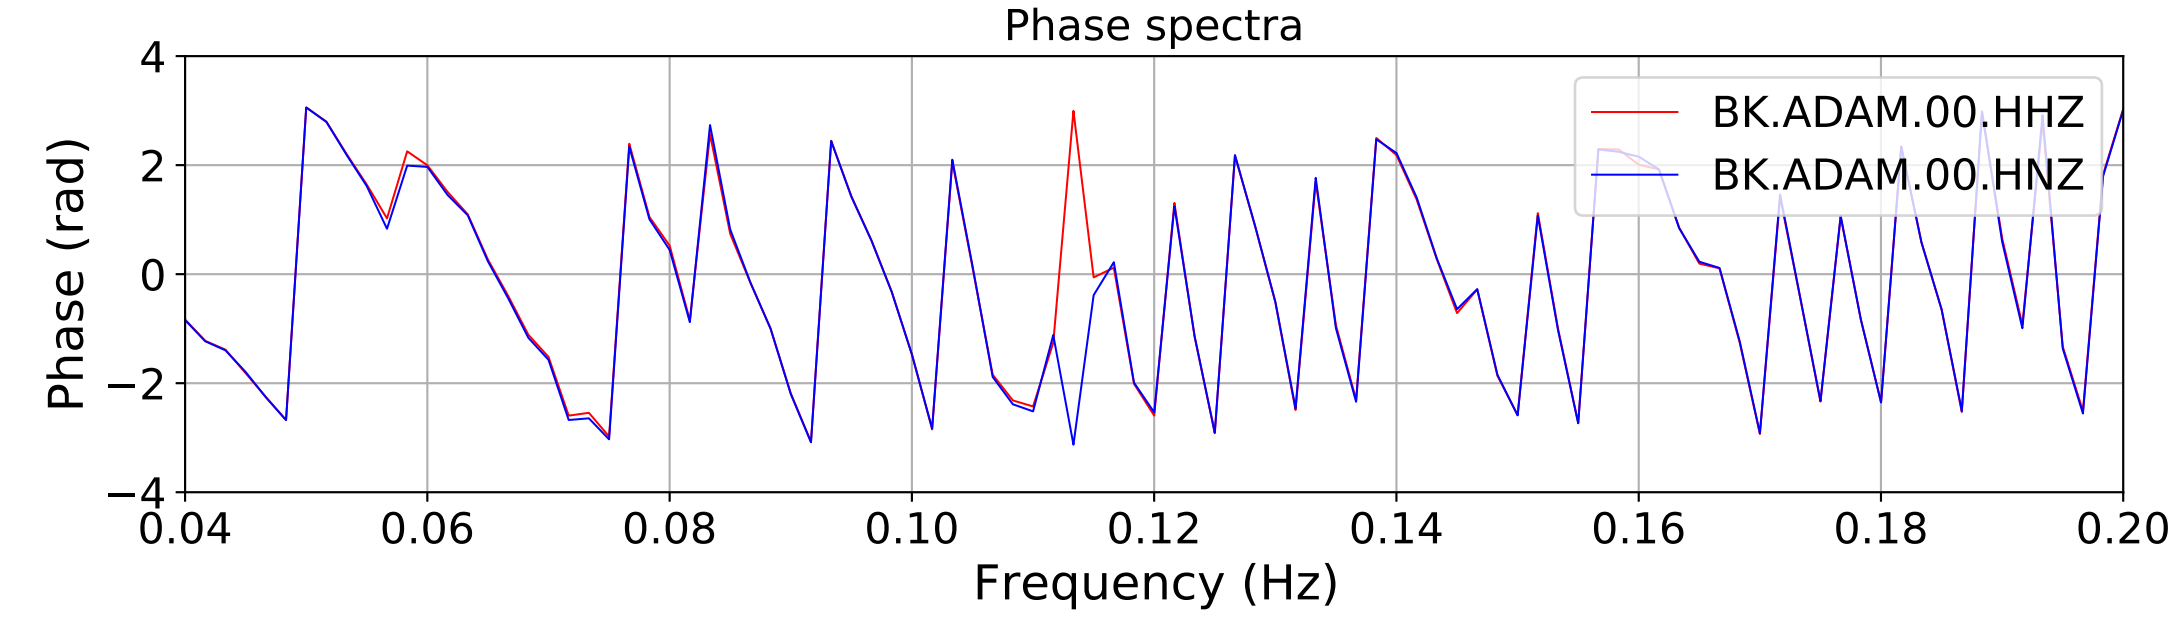

2024.340.184421_M7.0_nc75095651
Origin Time:2024-12-05T18:44:21.110000Z USGS event-id:nc75095651
M7.0 2024 Offshore Cape Mendocino, California Earthquake