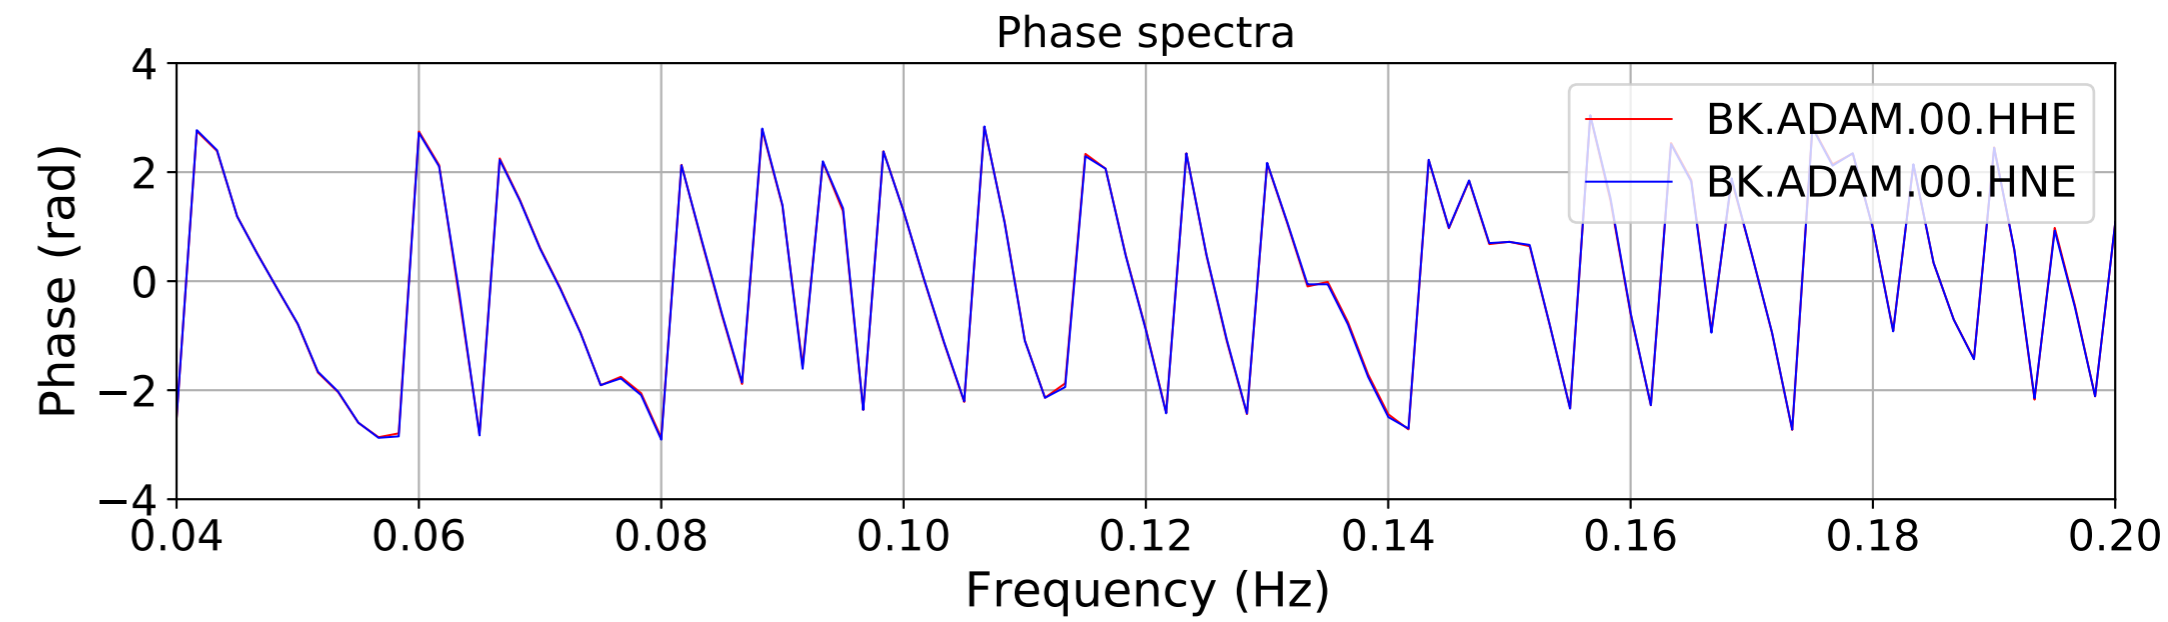

2024.340.184421_M7.0_nc75095651
Origin Time:2024-12-05T18:44:21.110000Z USGS event-id:nc75095651
M7.0 2024 Offshore Cape Mendocino, California Earthquake