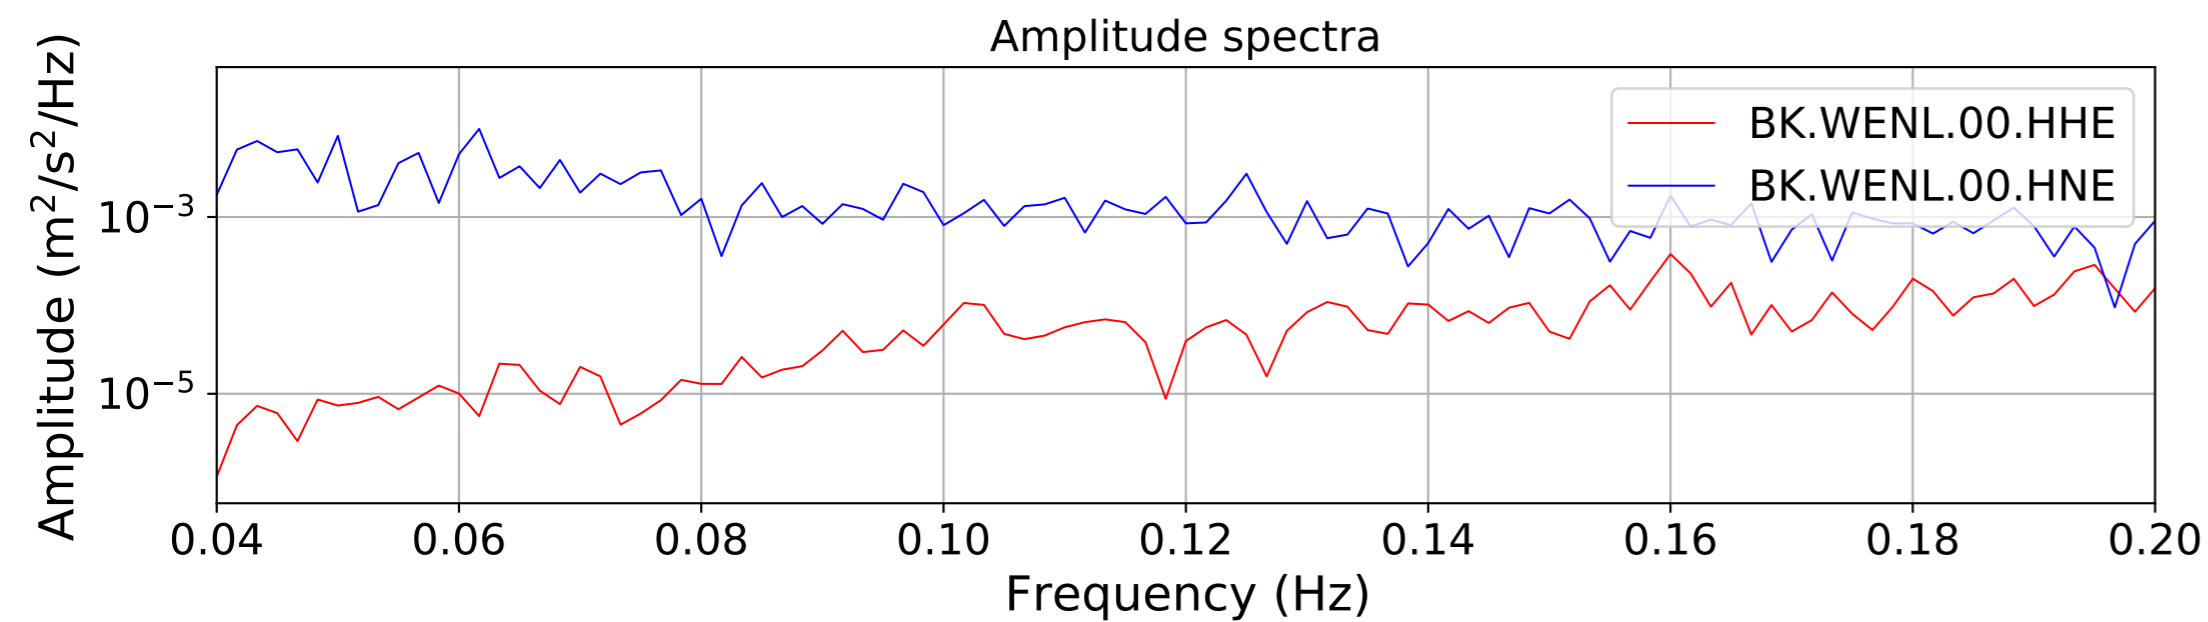

2024.340.184421_M7.0_nc75095651
Origin Time:2024-12-05T18:44:21.110000Z USGS event-id:nc75095651
M7.0 2024 Offshore Cape Mendocino, California Earthquake