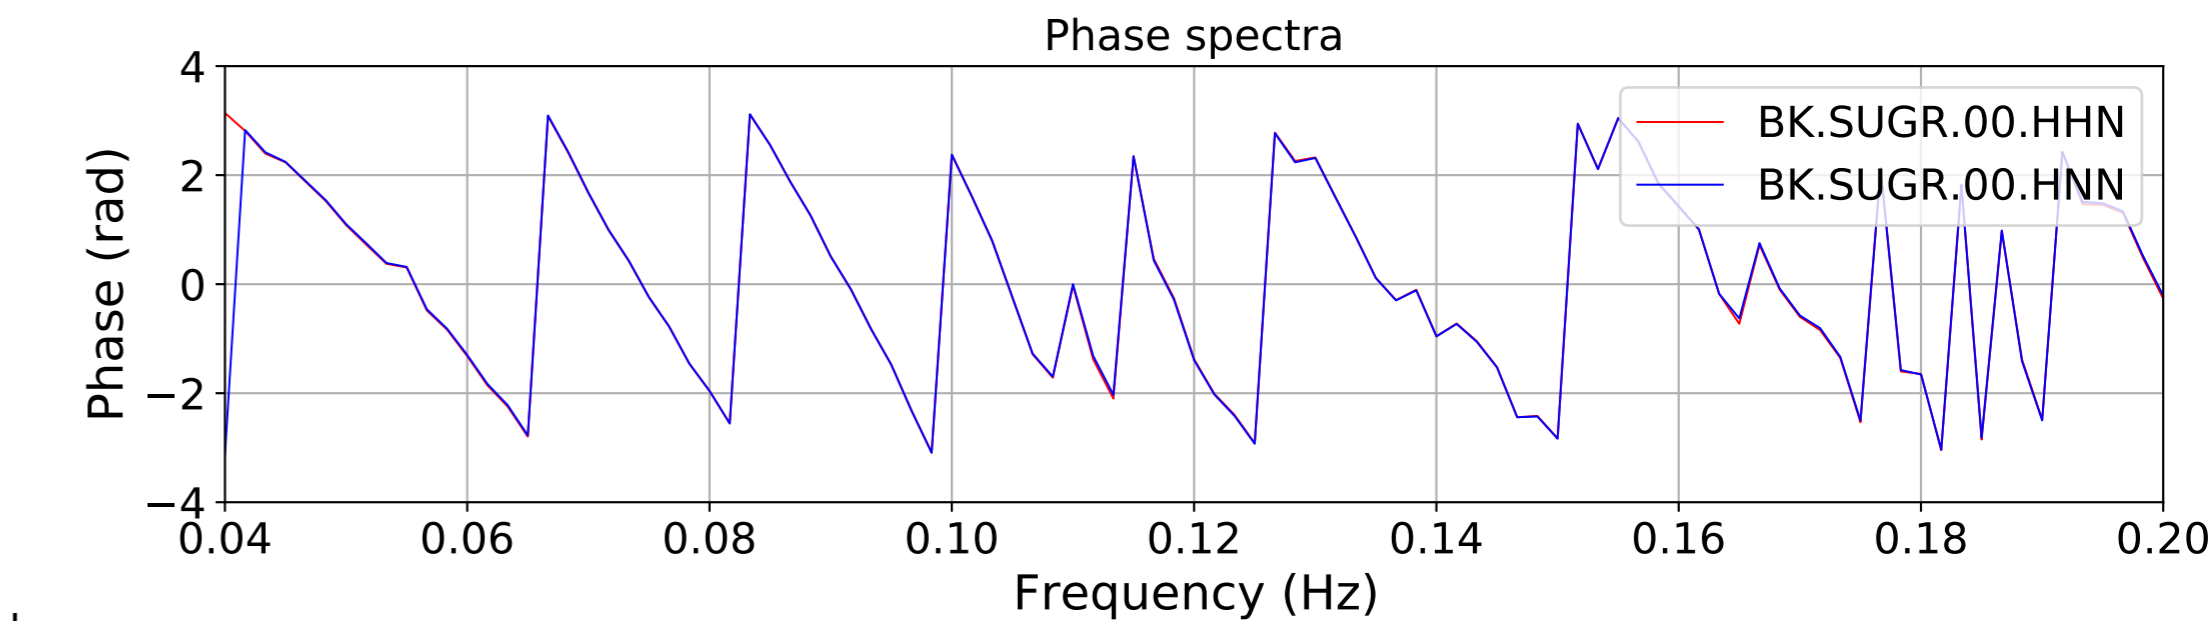

2024.340.184421_M7.0_nc75095651
Origin Time:2024-12-05T18:44:21.110000Z USGS event-id:nc75095651
M7.0 2024 Offshore Cape Mendocino, California Earthquake