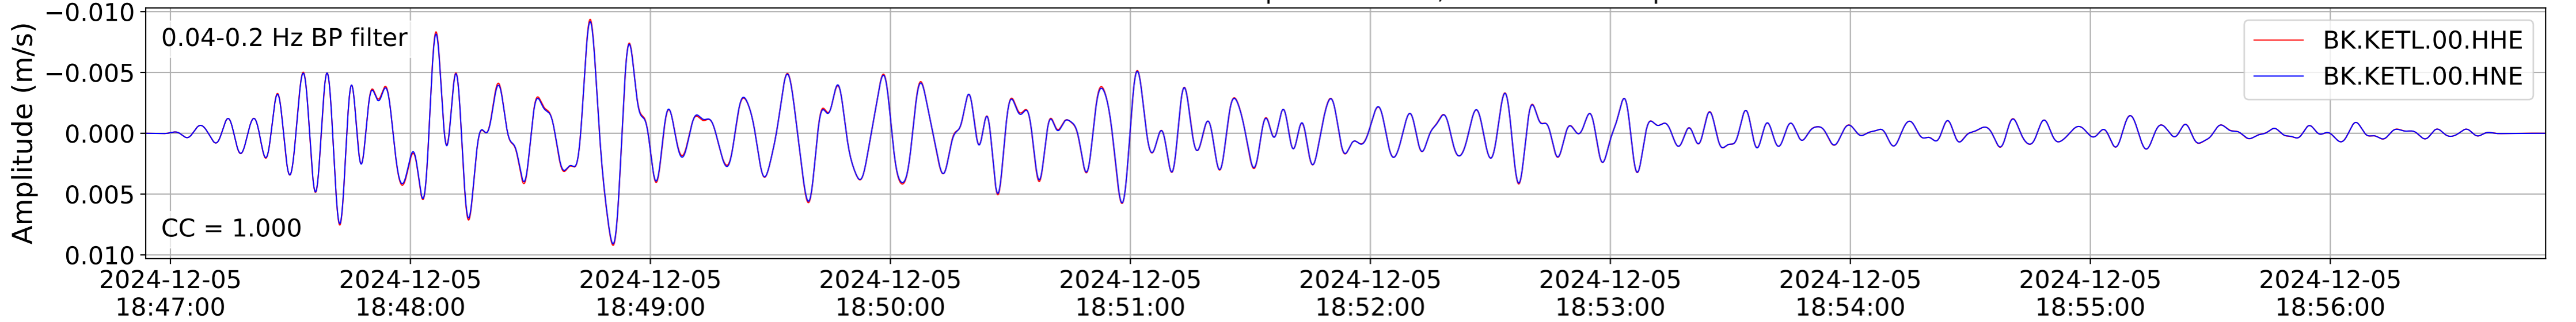

2024.340.184421_M7.0_nc75095651
Origin Time:2024-12-05T18:44:21.110000Z USGS event-id:nc75095651
M7.0 2024 Offshore Cape Mendocino, California Earthquake