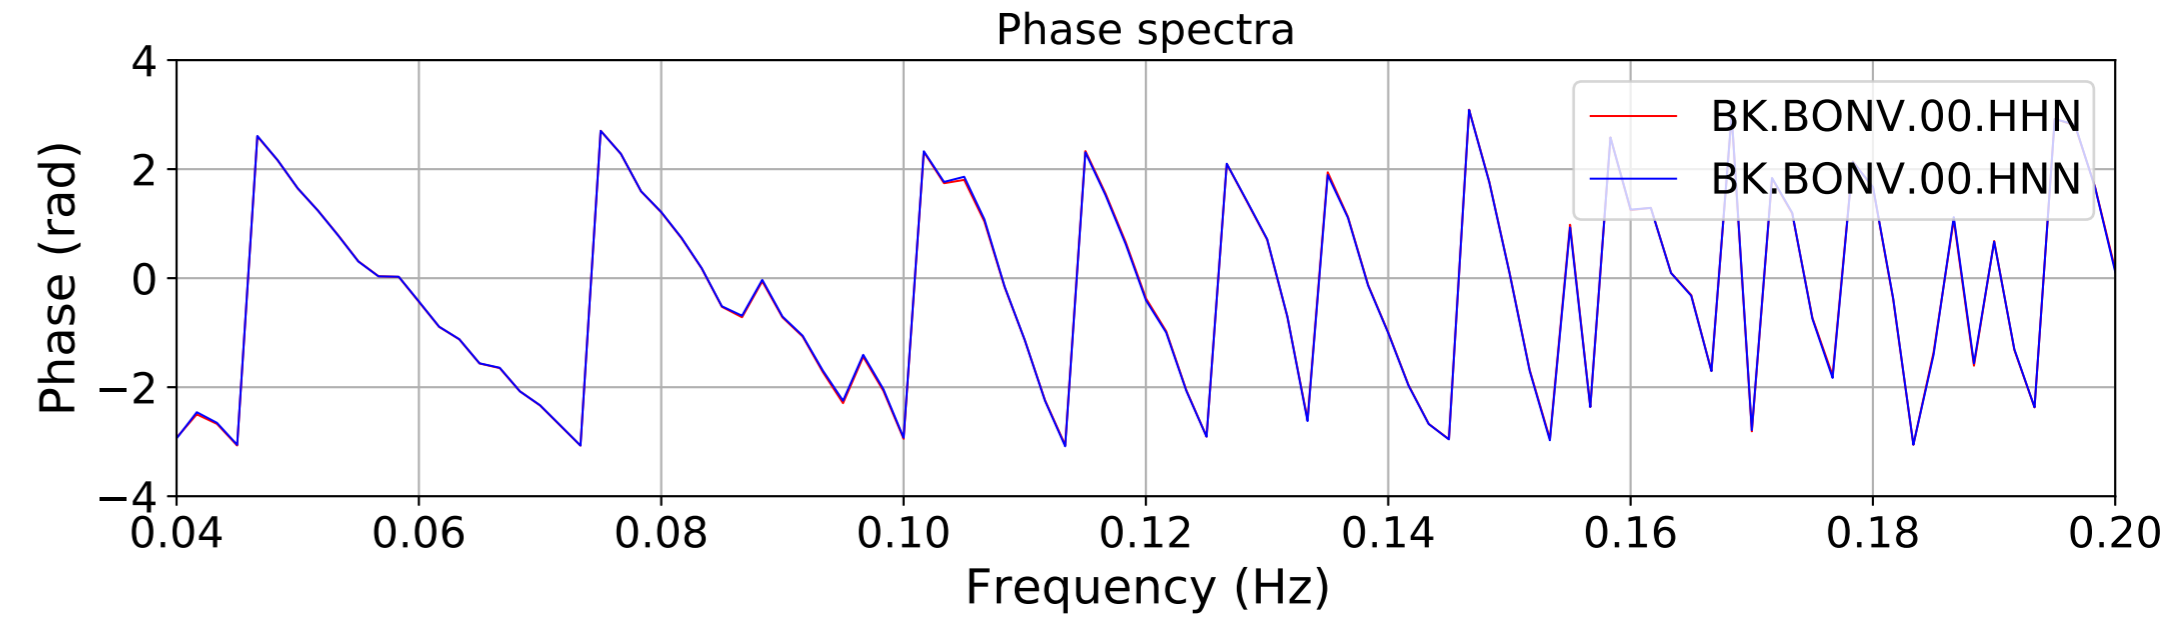

2024.340.184421_M7.0_nc75095651
Origin Time:2024-12-05T18:44:21.110000Z USGS event-id:nc75095651
M7.0 2024 Offshore Cape Mendocino, California Earthquake