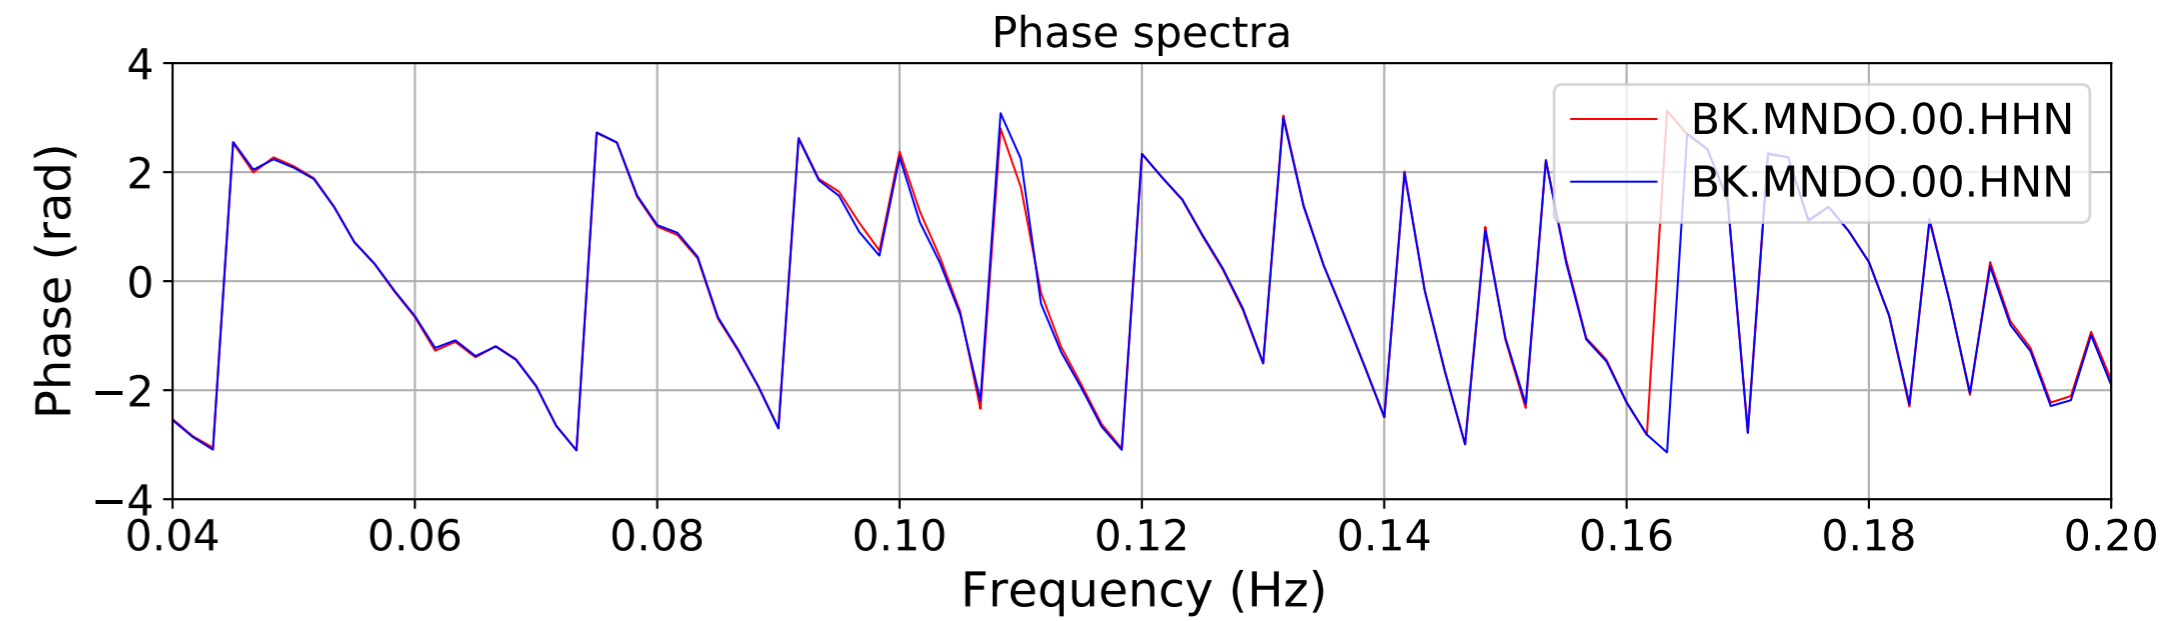

2024.340.184421_M7.0_nc75095651
Origin Time:2024-12-05T18:44:21.110000Z USGS event-id:nc75095651
M7.0 2024 Offshore Cape Mendocino, California Earthquake