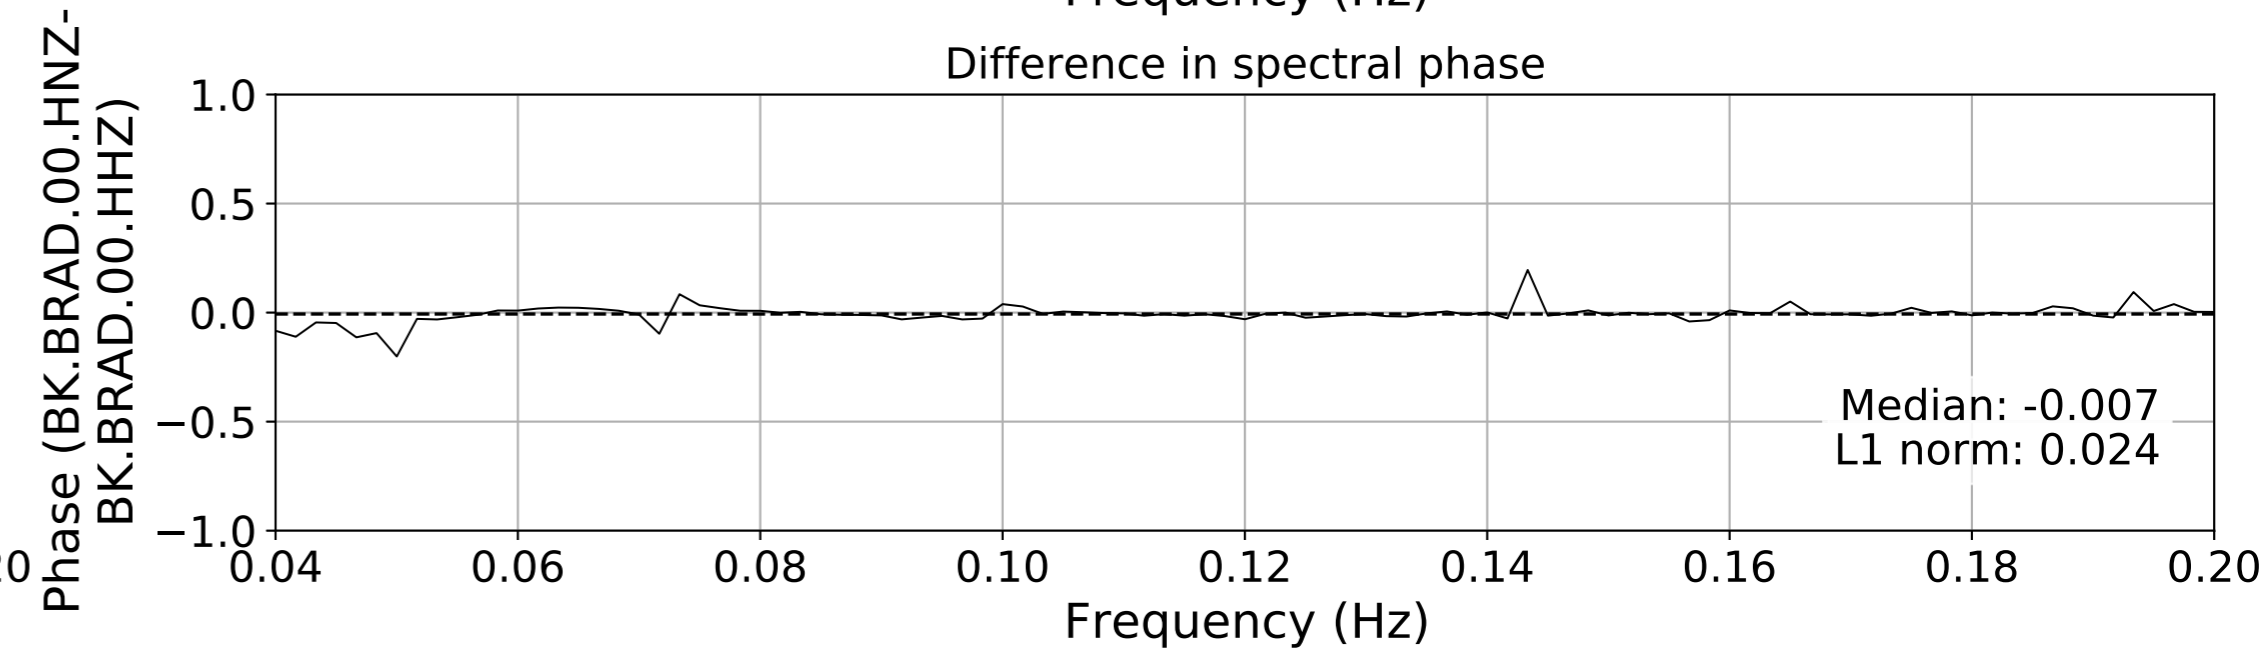

2024.340.184421_M7.0_nc75095651
Origin Time:2024-12-05T18:44:21.110000Z USGS event-id:nc75095651
M7.0 2024 Offshore Cape Mendocino, California Earthquake