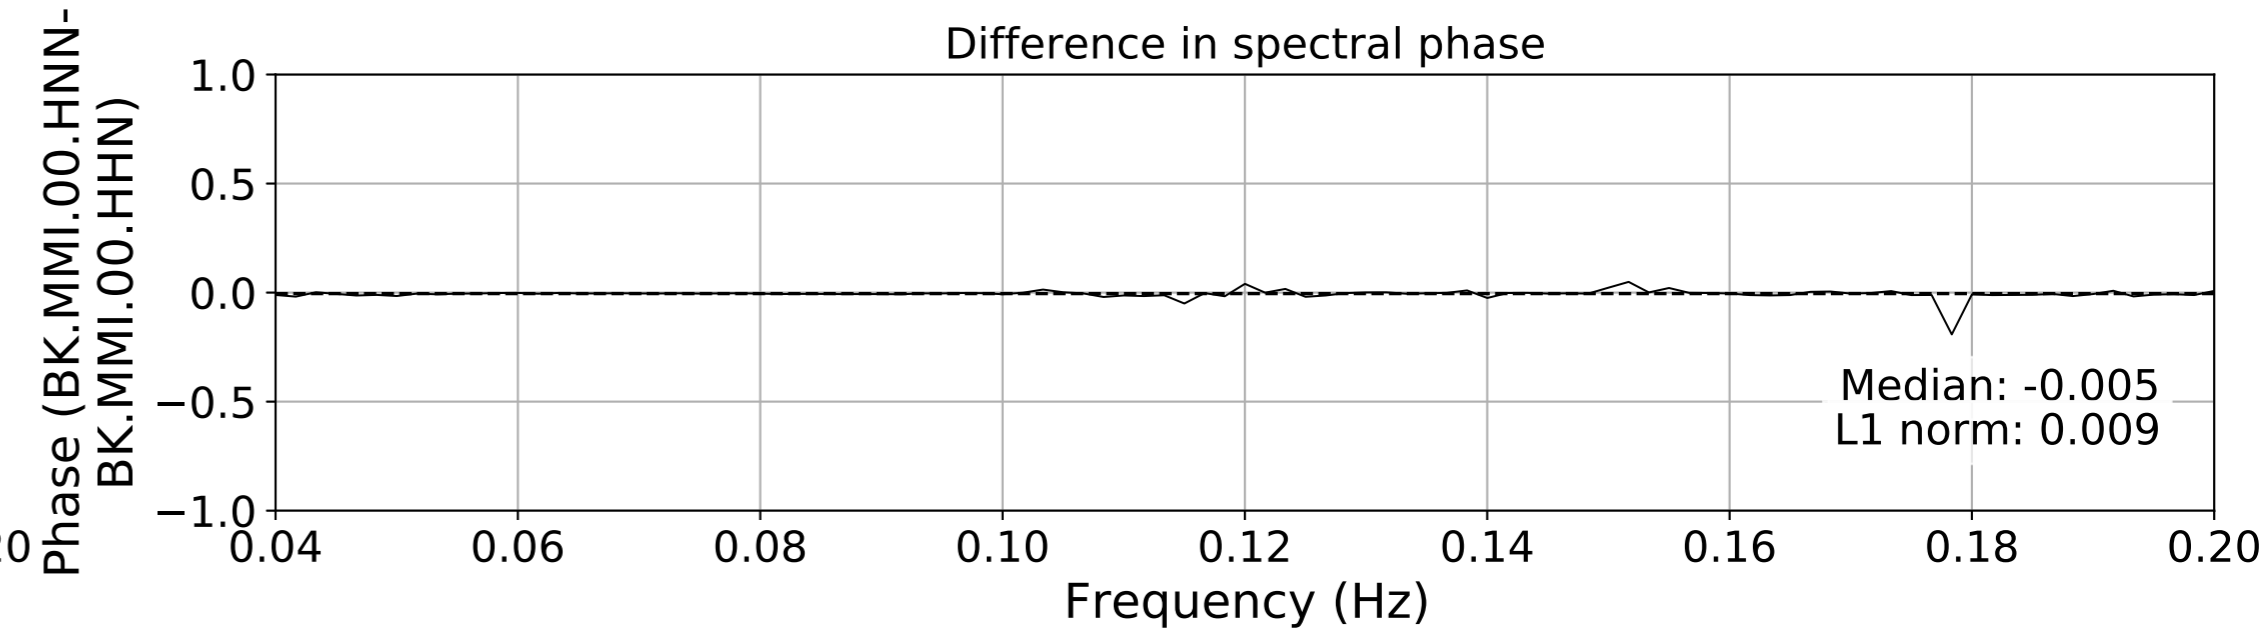

2024.340.184421_M7.0_nc75095651
Origin Time:2024-12-05T18:44:21.110000Z USGS event-id:nc75095651
M7.0 2024 Offshore Cape Mendocino, California Earthquake