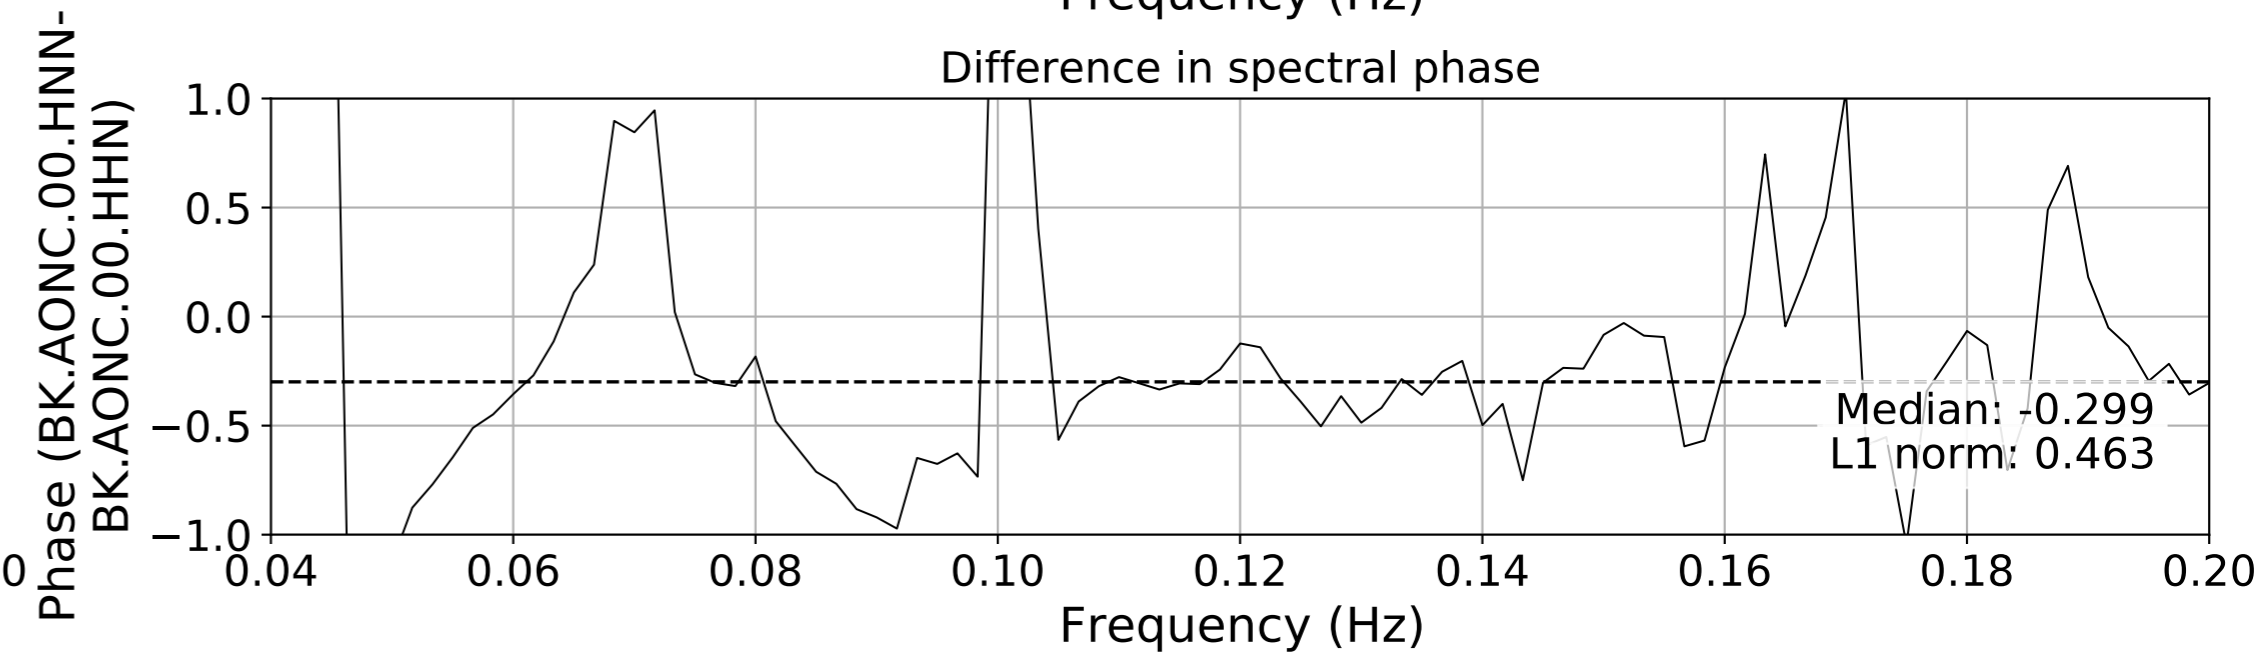

2024.340.184421.M7.0_nc75095651
Origin Time:2024-12-05T18:44:21.110000Z USGS event-id:nc75095651
M7.0 2024 Offshore Cape Mendocino, California Earthquake