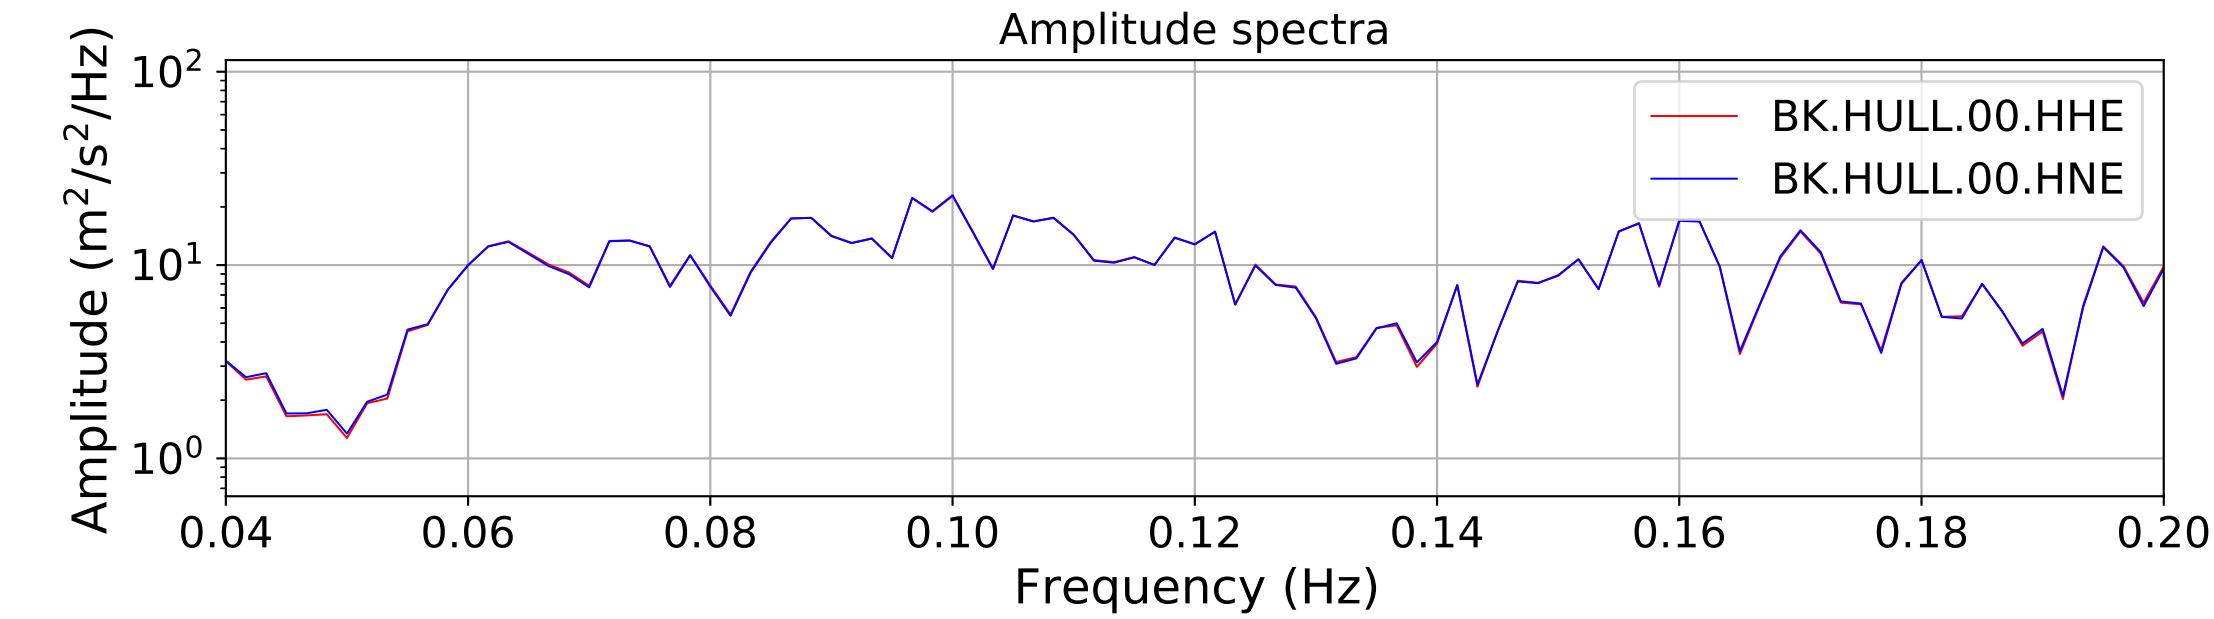

2024.340.184421_M7.0_nc75095651
Origin Time:2024-12-05T18:44:21.110000Z USGS event-id:nc75095651
M7.0 2024 Offshore Cape Mendocino, California Earthquake