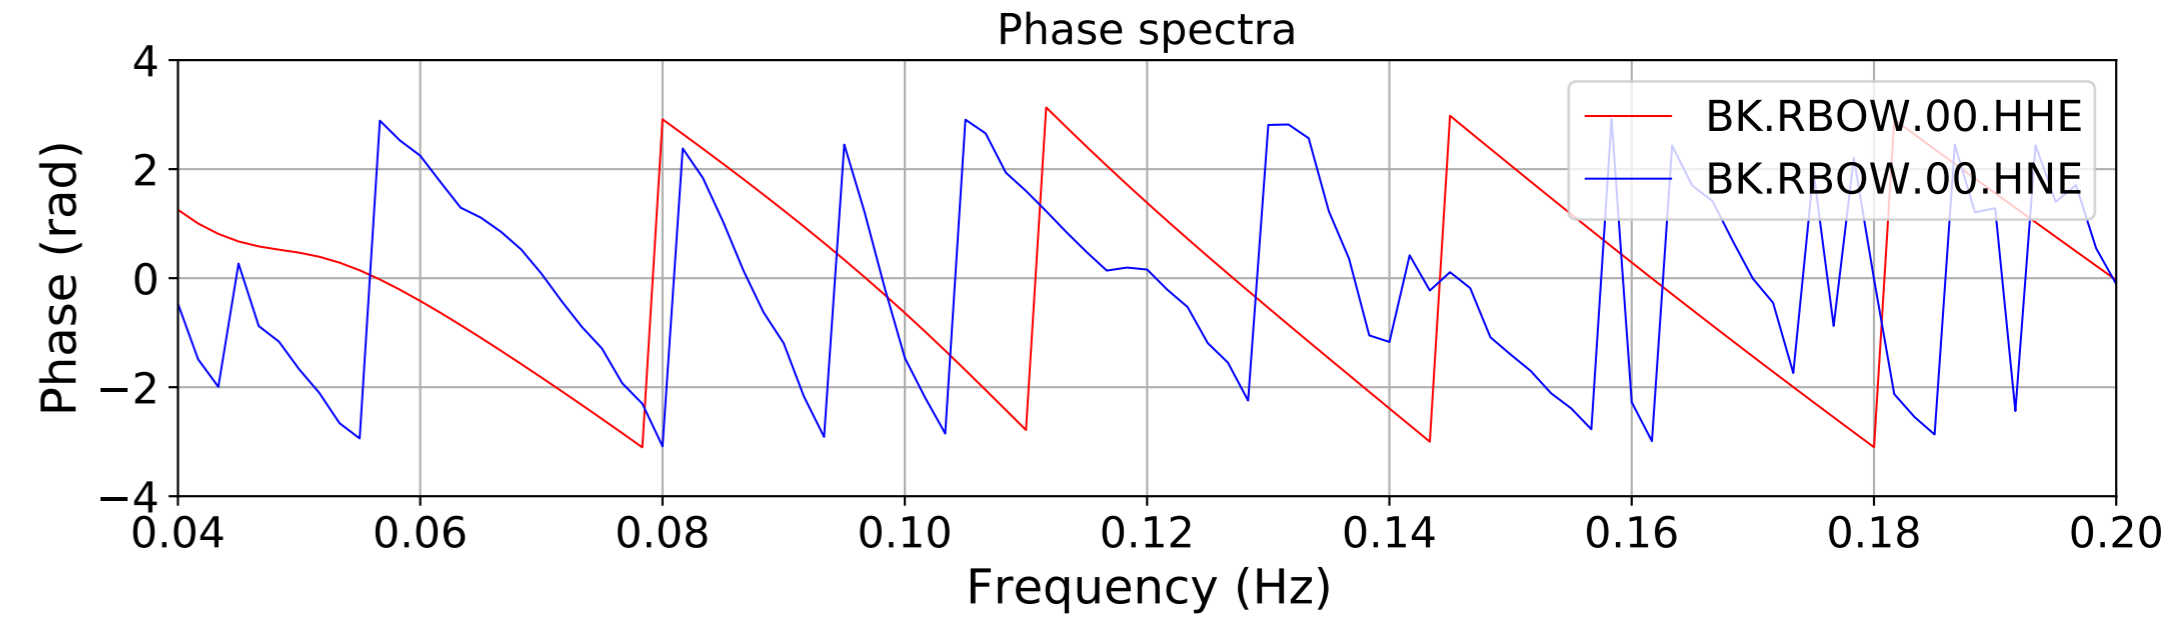

2024.340.184421_M7.0_nc75095651
Origin Time:2024-12-05T18:44:21.110000Z USGS event-id:nc75095651
M7.0 2024 Offshore Cape Mendocino, California Earthquake