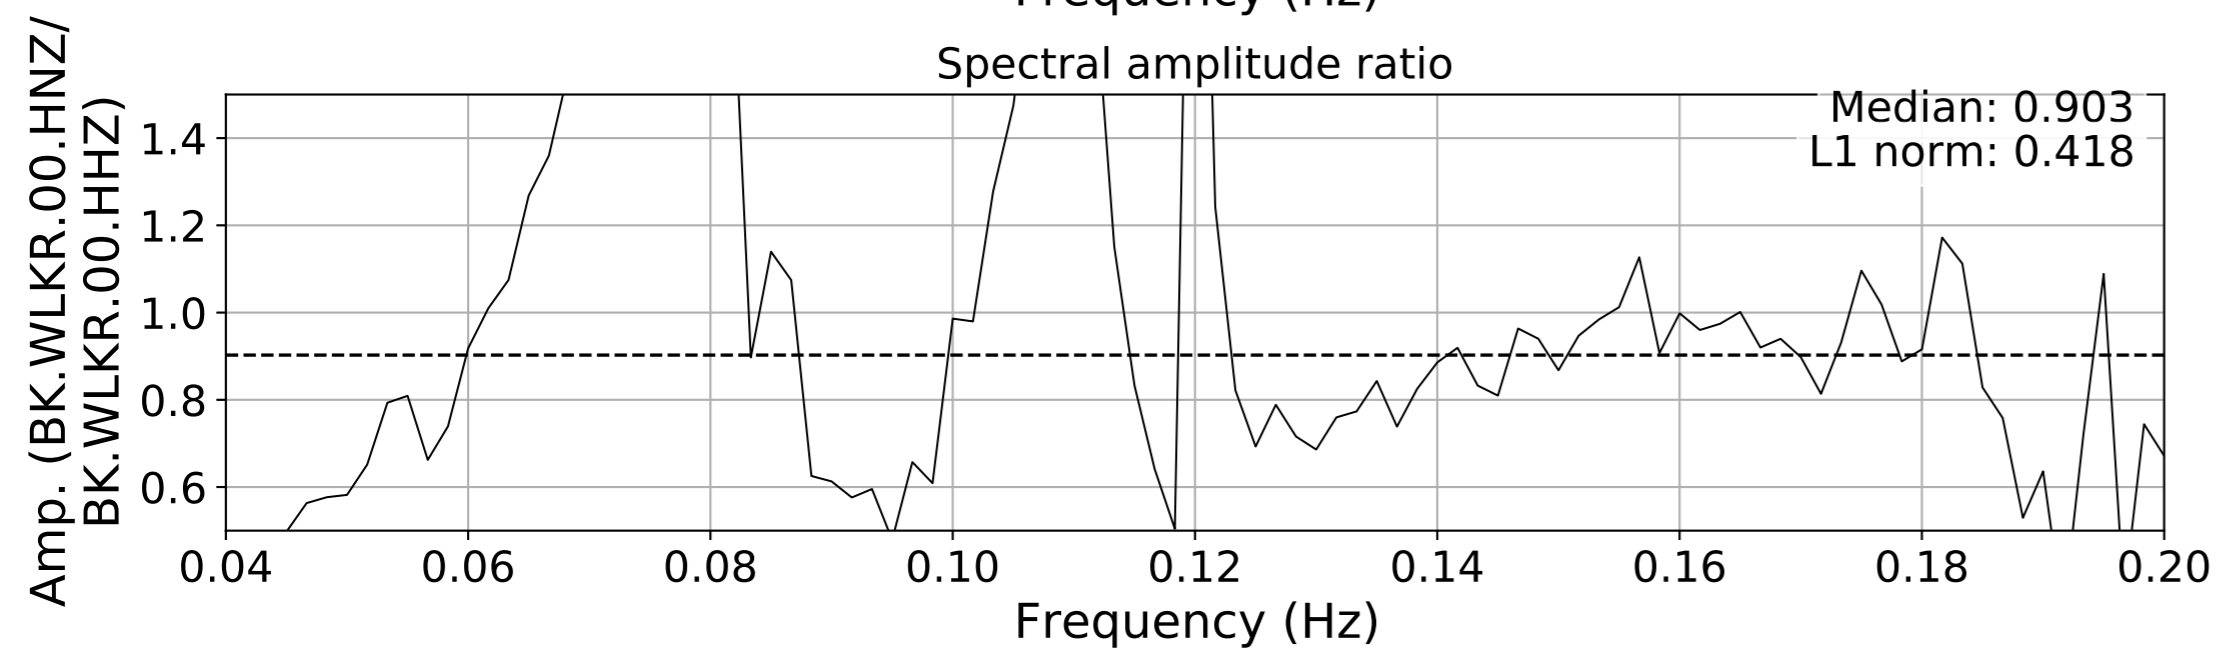

2024.340.184421.M7.0_nc75095651
Origin Time:2024-12-05T18:44:21.110000Z USGS event-id:nc75095651
M7.0 2024 Offshore Cape Mendocino, California Earthquake