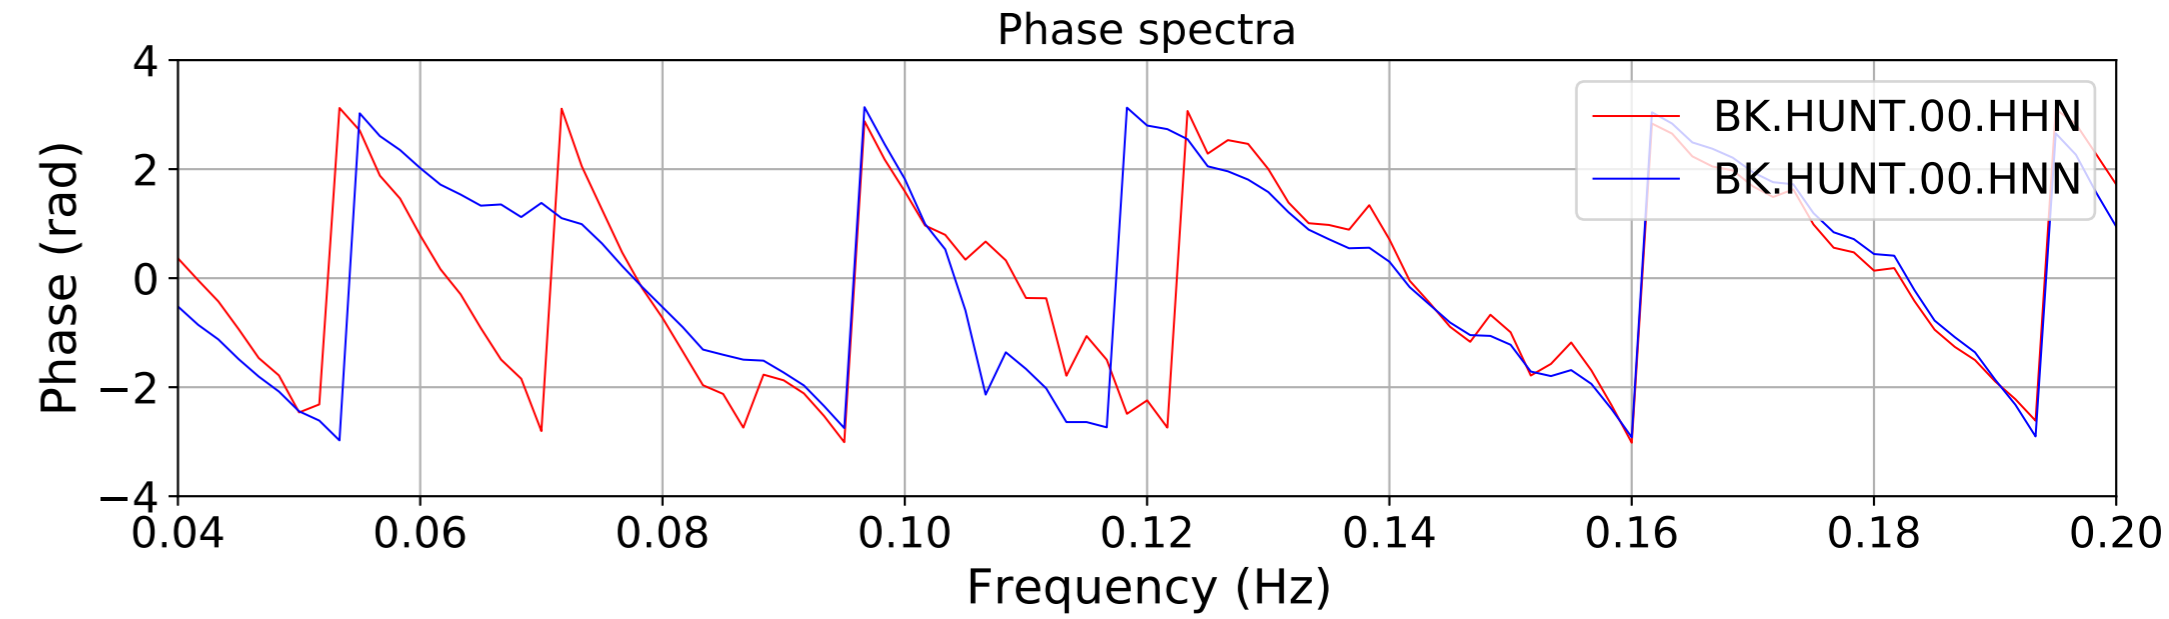

2024.340.184421.M7.0_nc75095651
Origin Time:2024-12-05T18:44:21.110000Z USGS event-id:nc75095651
M7.0 2024 Offshore Cape Mendocino, California Earthquake