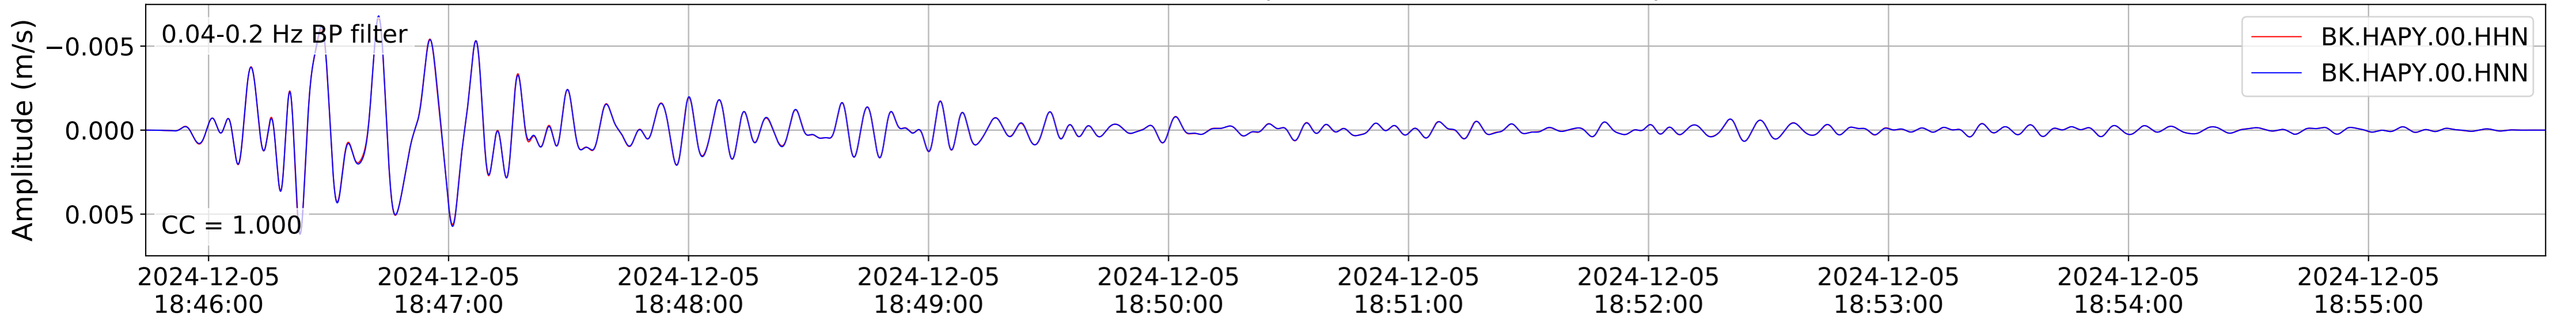

2024.340.184421_M7.0_nc75095651
Origin Time:2024-12-05T18:44:21.110000Z USGS event-id:nc75095651
M7.0 2024 Offshore Cape Mendocino, California Earthquake