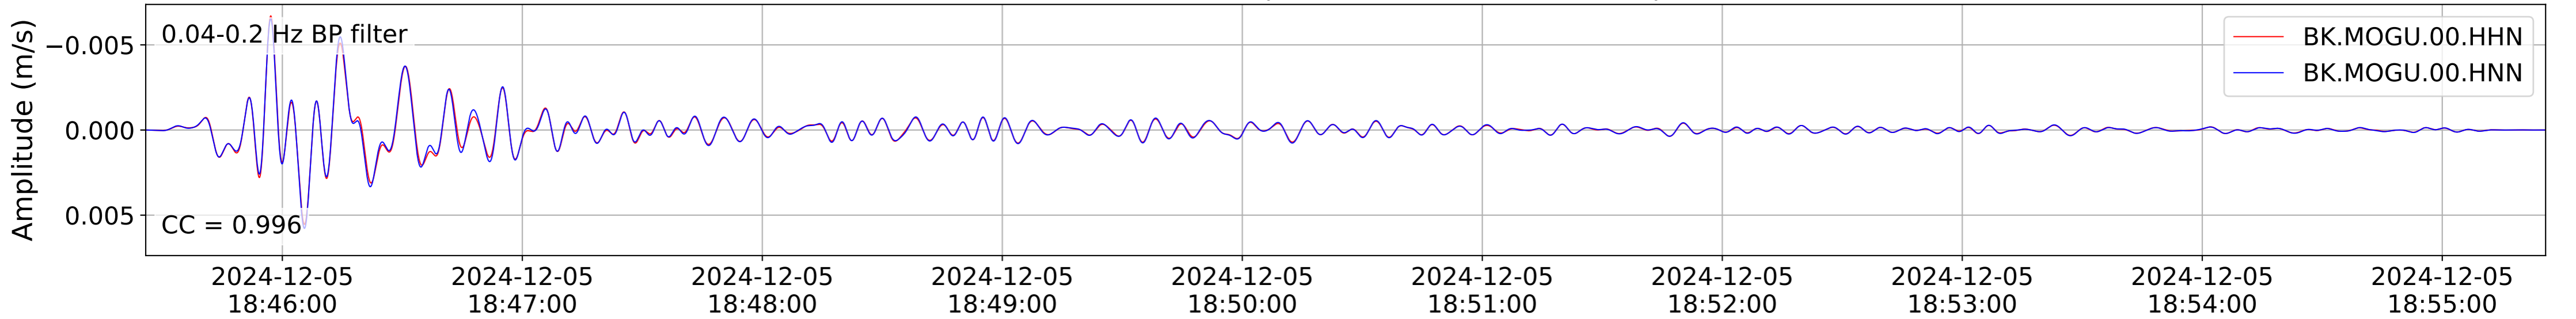

2024.340.184421_M7.0_nc75095651
Origin Time:2024-12-05T18:44:21.110000Z USGS event-id:nc75095651
M7.0 2024 Offshore Cape Mendocino, California Earthquake