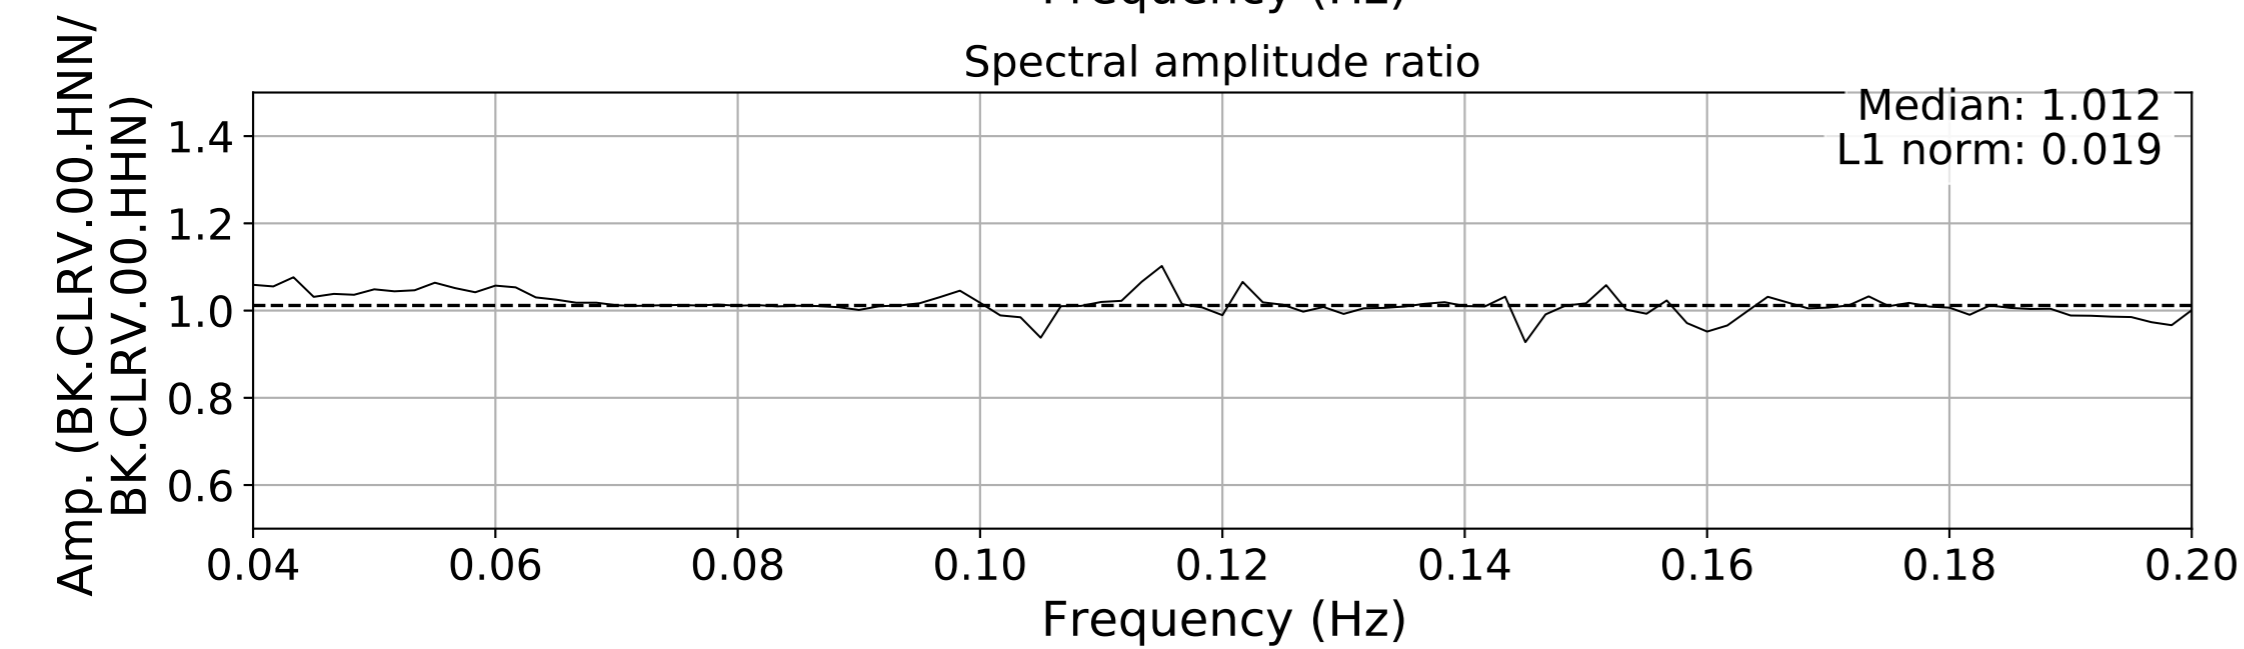

2024.340.184421_M7.0_nc75095651
Origin Time:2024-12-05T18:44:21.110000Z USGS event-id:nc75095651
M7.0 2024 Offshore Cape Mendocino, California Earthquake