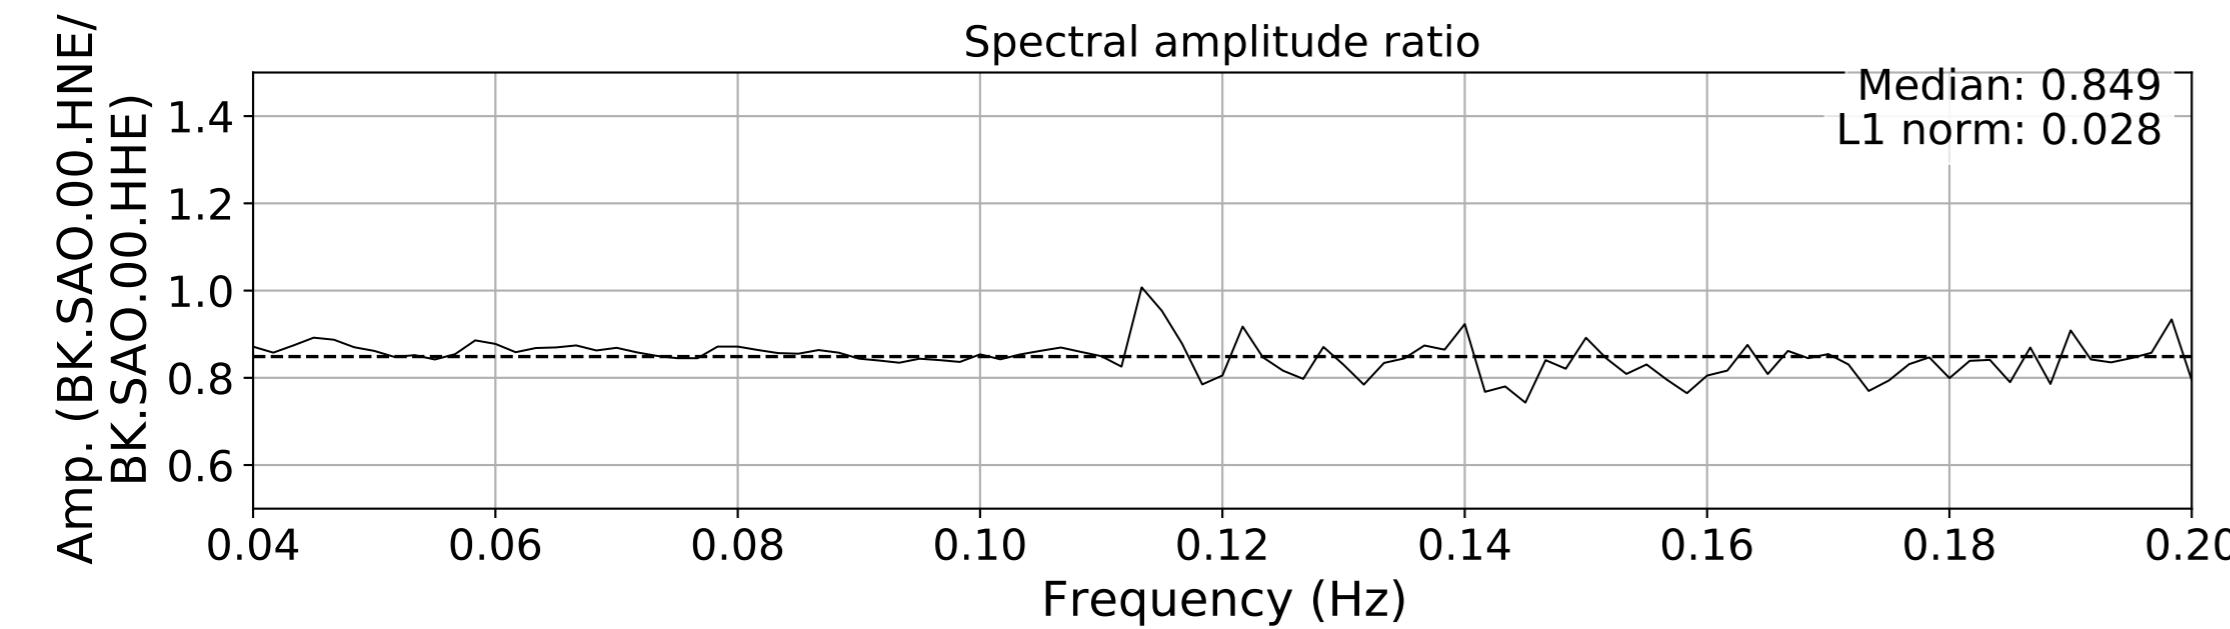

2024.340.184421_M7.0_nc75095651
Origin Time:2024-12-05T18:44:21.110000Z USGS event-id:nc75095651
M7.0 2024 Offshore Cape Mendocino, California Earthquake