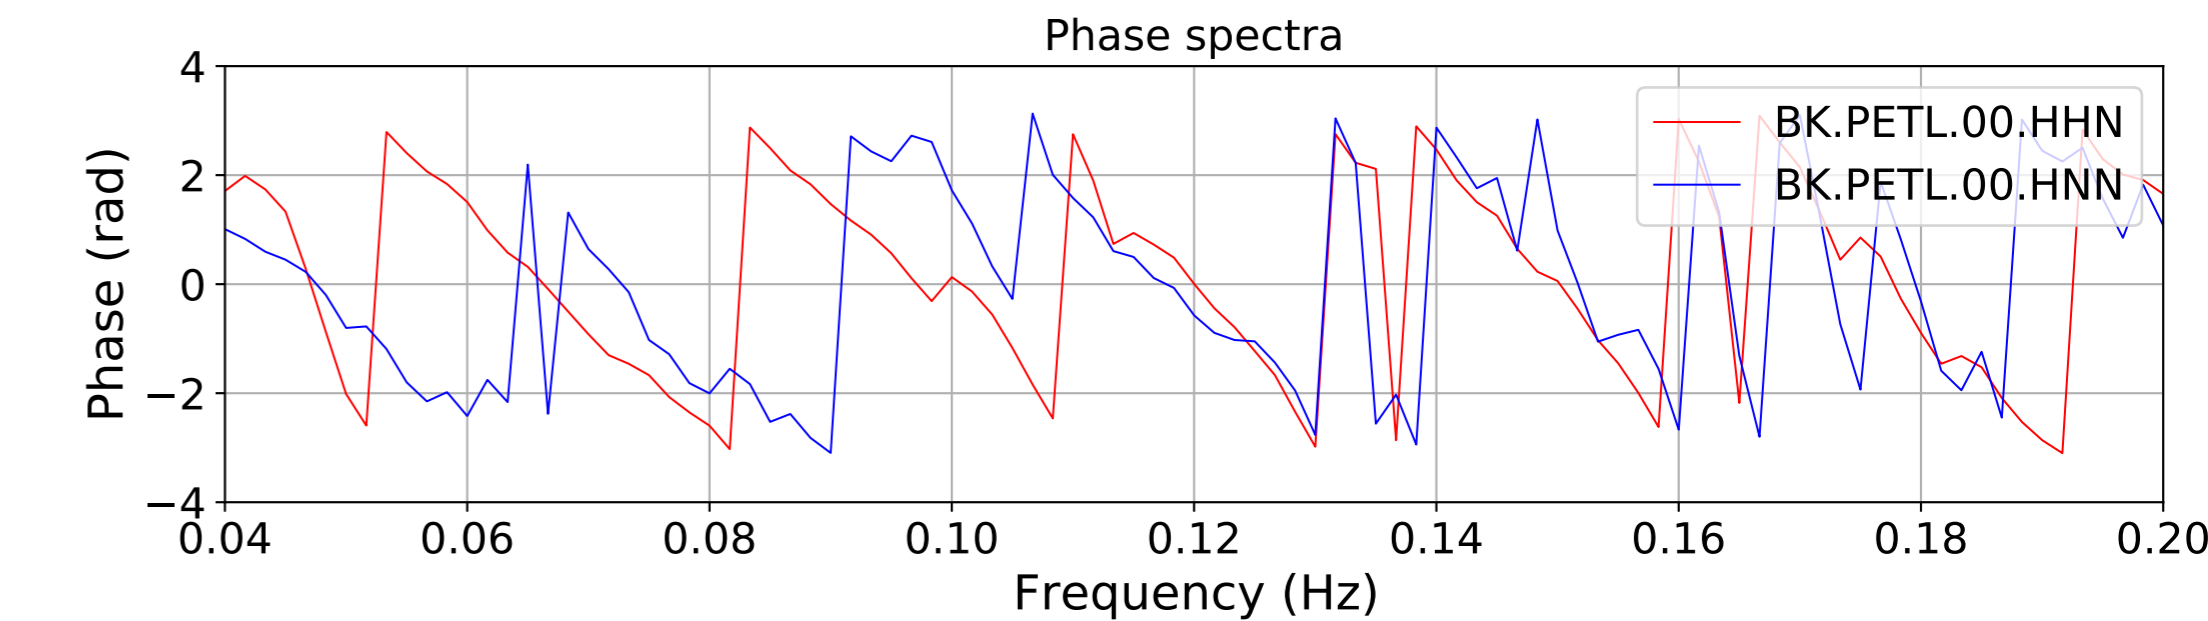

2024.340.184421_M7.0_nc75095651
Origin Time:2024-12-05T18:44:21.110000Z USGS event-id:nc75095651
M7.0 2024 Offshore Cape Mendocino, California Earthquake