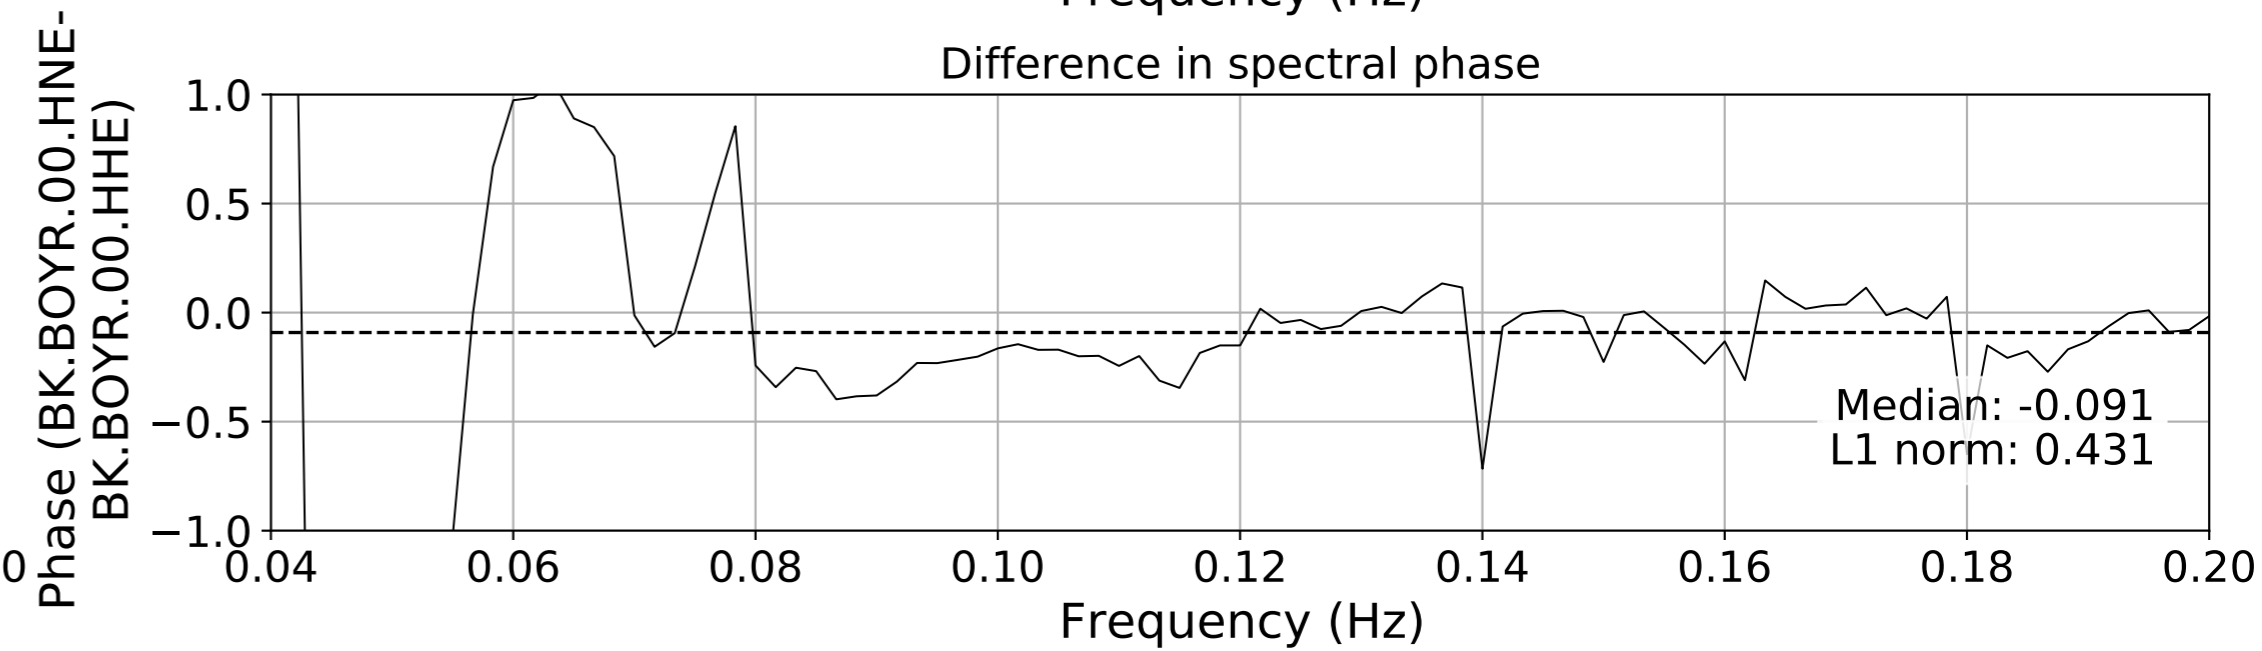

2024.340.184421_M7.0_nc75095651
Origin Time:2024-12-05T18:44:21.110000Z USGS event-id:nc75095651
M7.0 2024 Offshore Cape Mendocino, California Earthquake