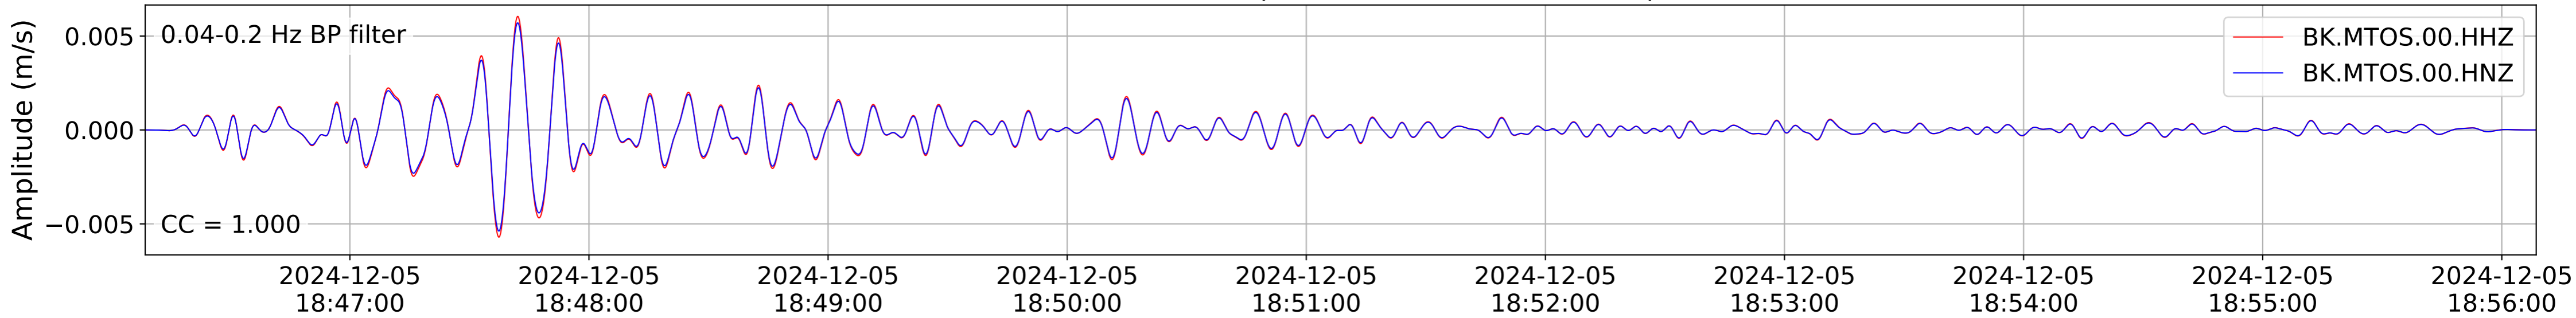

2024.340.184421_M7.0_nc75095651
Origin Time:2024-12-05T18:44:21.110000Z USGS event-id:nc75095651
M7.0 2024 Offshore Cape Mendocino, California Earthquake