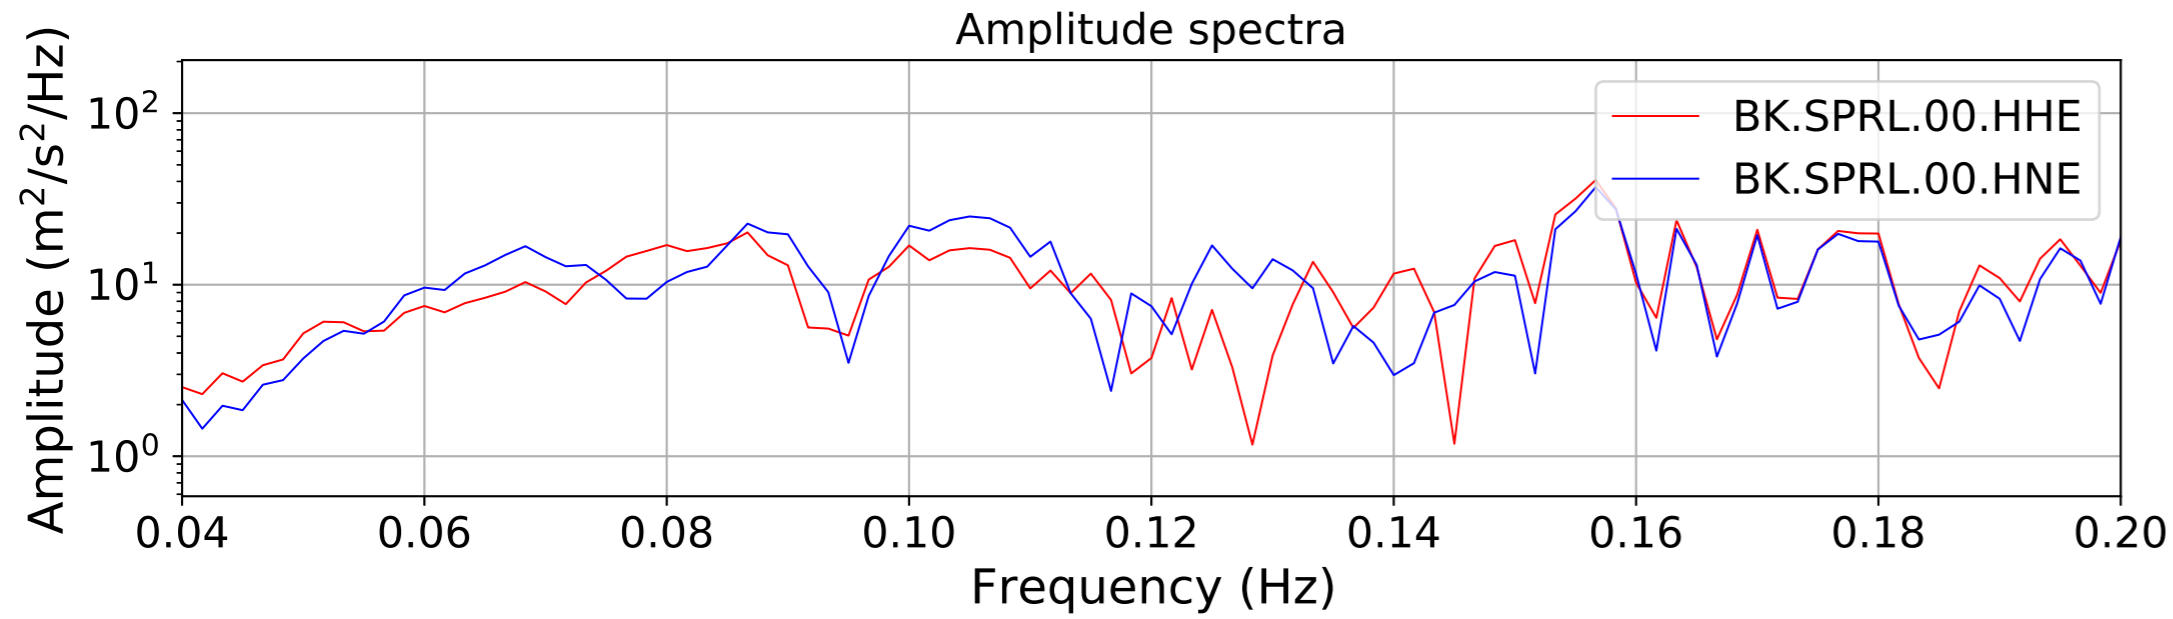

2024.340.184421_M7.0_nc75095651
Origin Time:2024-12-05T18:44:21.110000Z USGS event-id:nc75095651
M7.0 2024 Offshore Cape Mendocino, California Earthquake