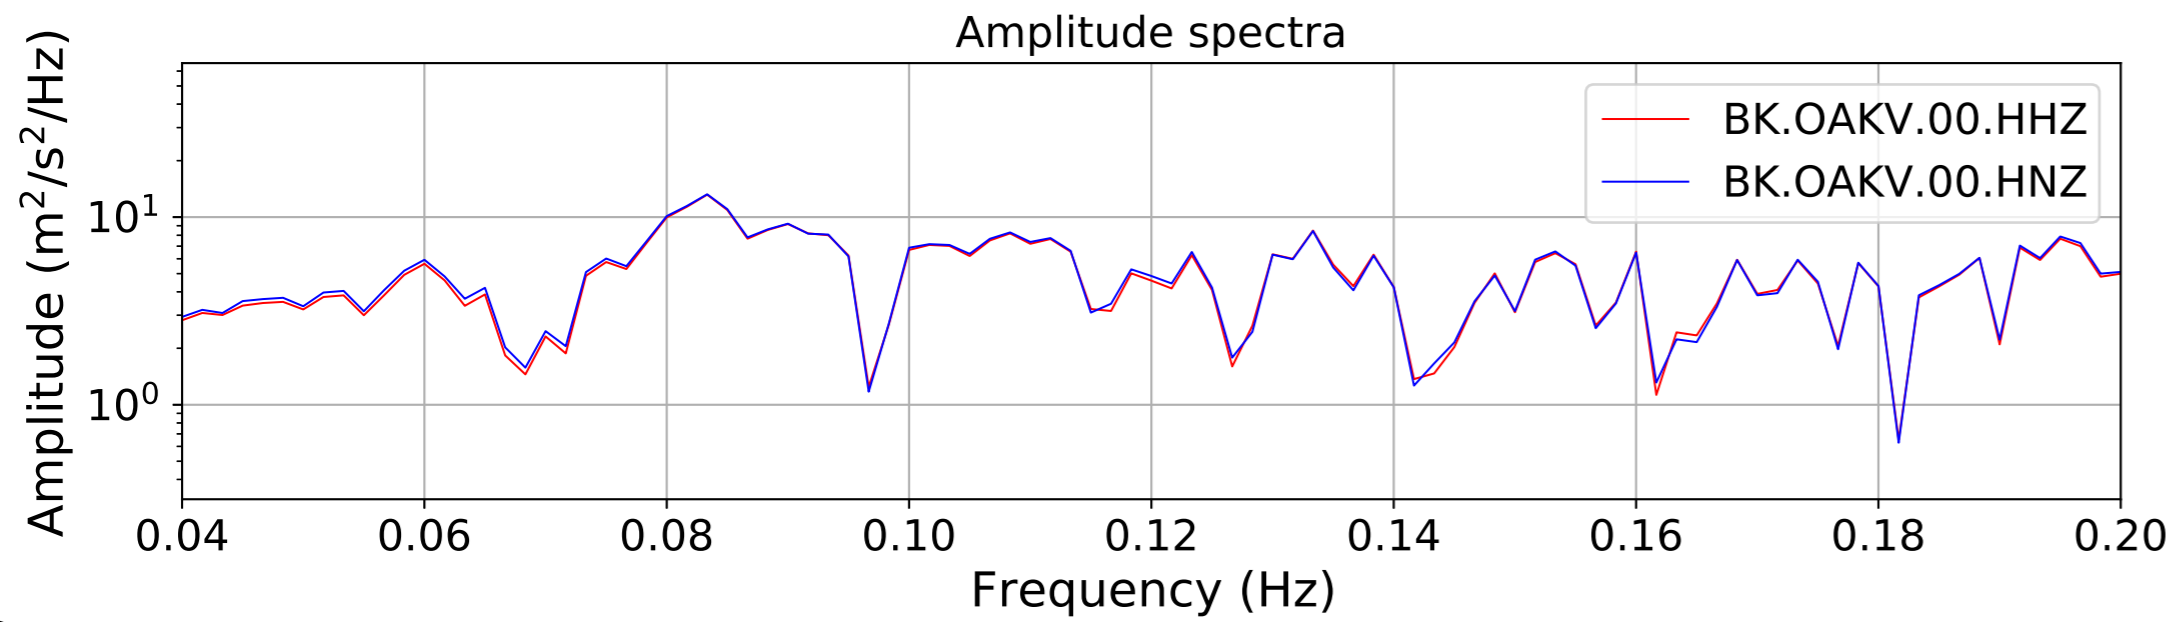

2024.340.184421_M7.0_nc75095651
Origin Time:2024-12-05T18:44:21.110000Z USGS event-id:nc75095651
M7.0 2024 Offshore Cape Mendocino, California Earthquake