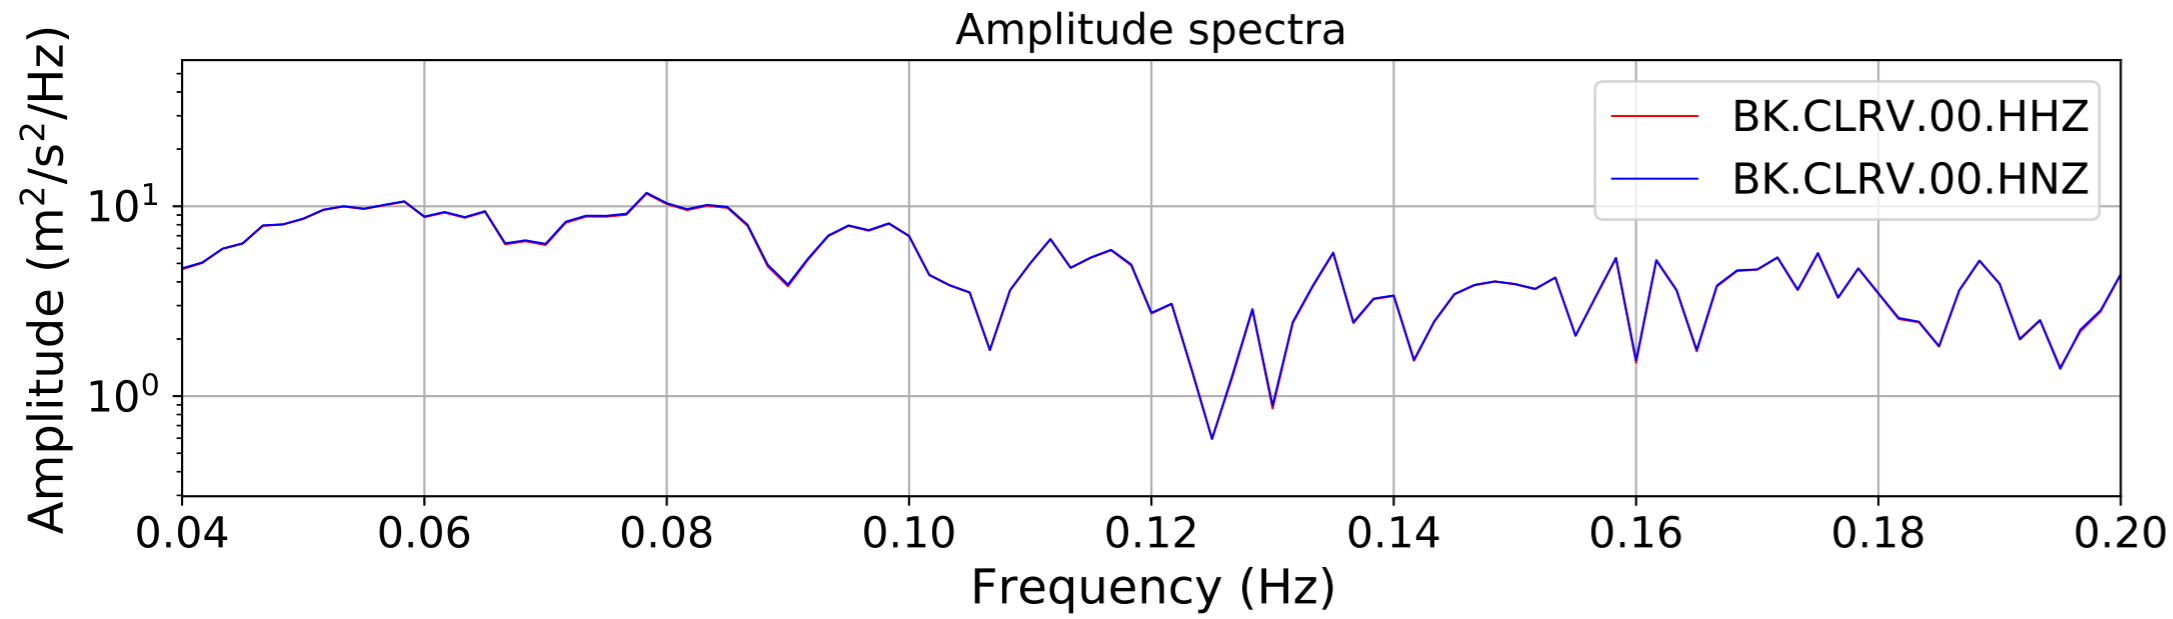

2024.340.184421_M7.0_nc75095651
Origin Time:2024-12-05T18:44:21.110000Z USGS event-id:nc75095651
M7.0 2024 Offshore Cape Mendocino, California Earthquake