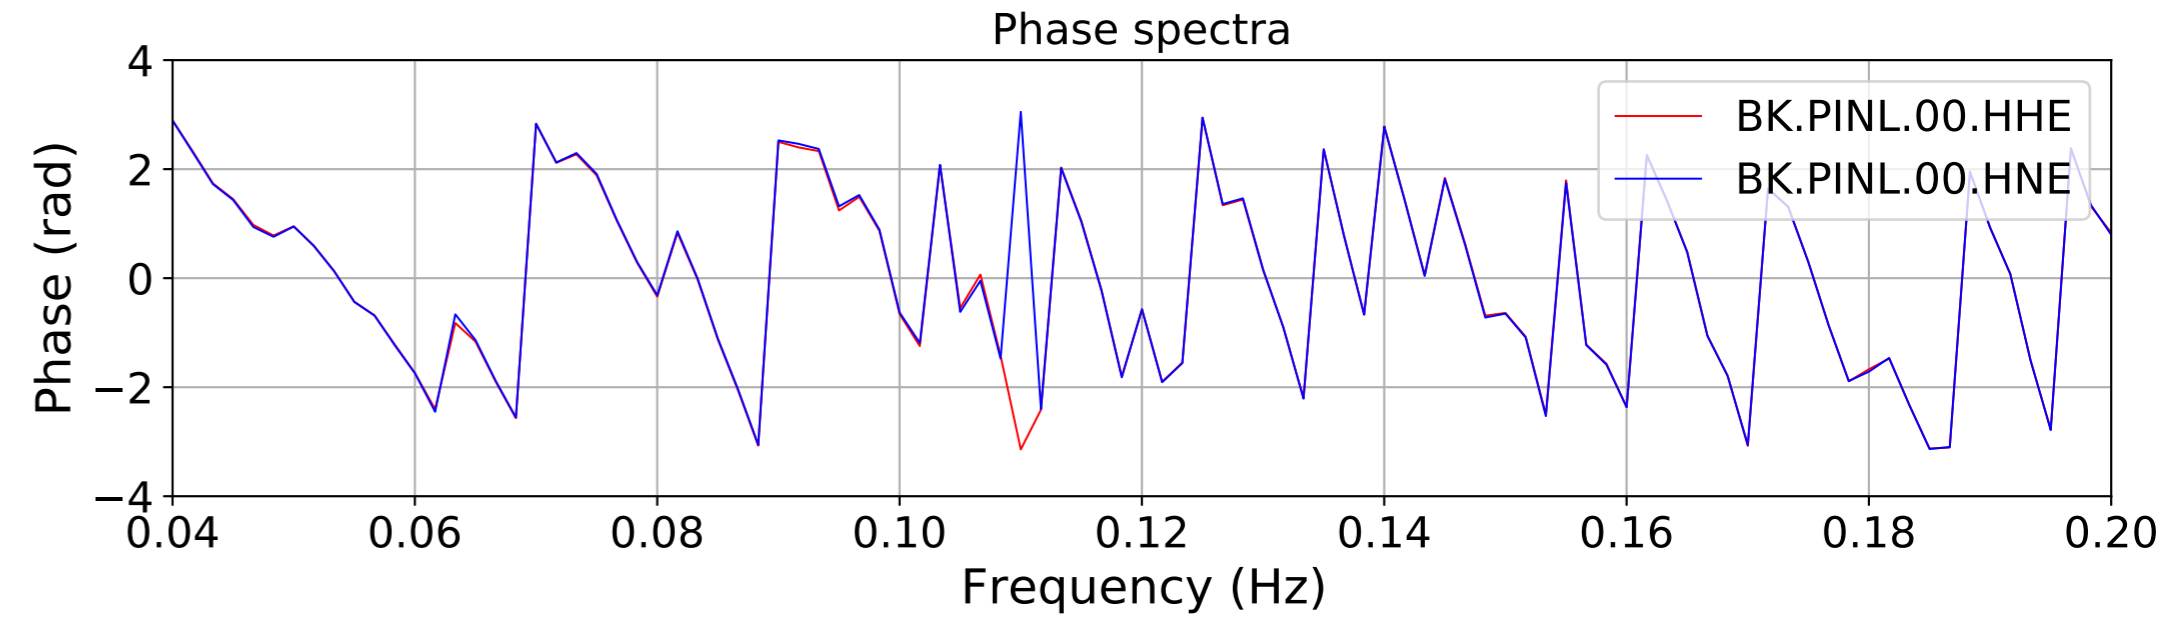

2024.340.184421_M7.0_nc75095651
Origin Time:2024-12-05T18:44:21.110000Z USGS event-id:nc75095651
M7.0 2024 Offshore Cape Mendocino, California Earthquake