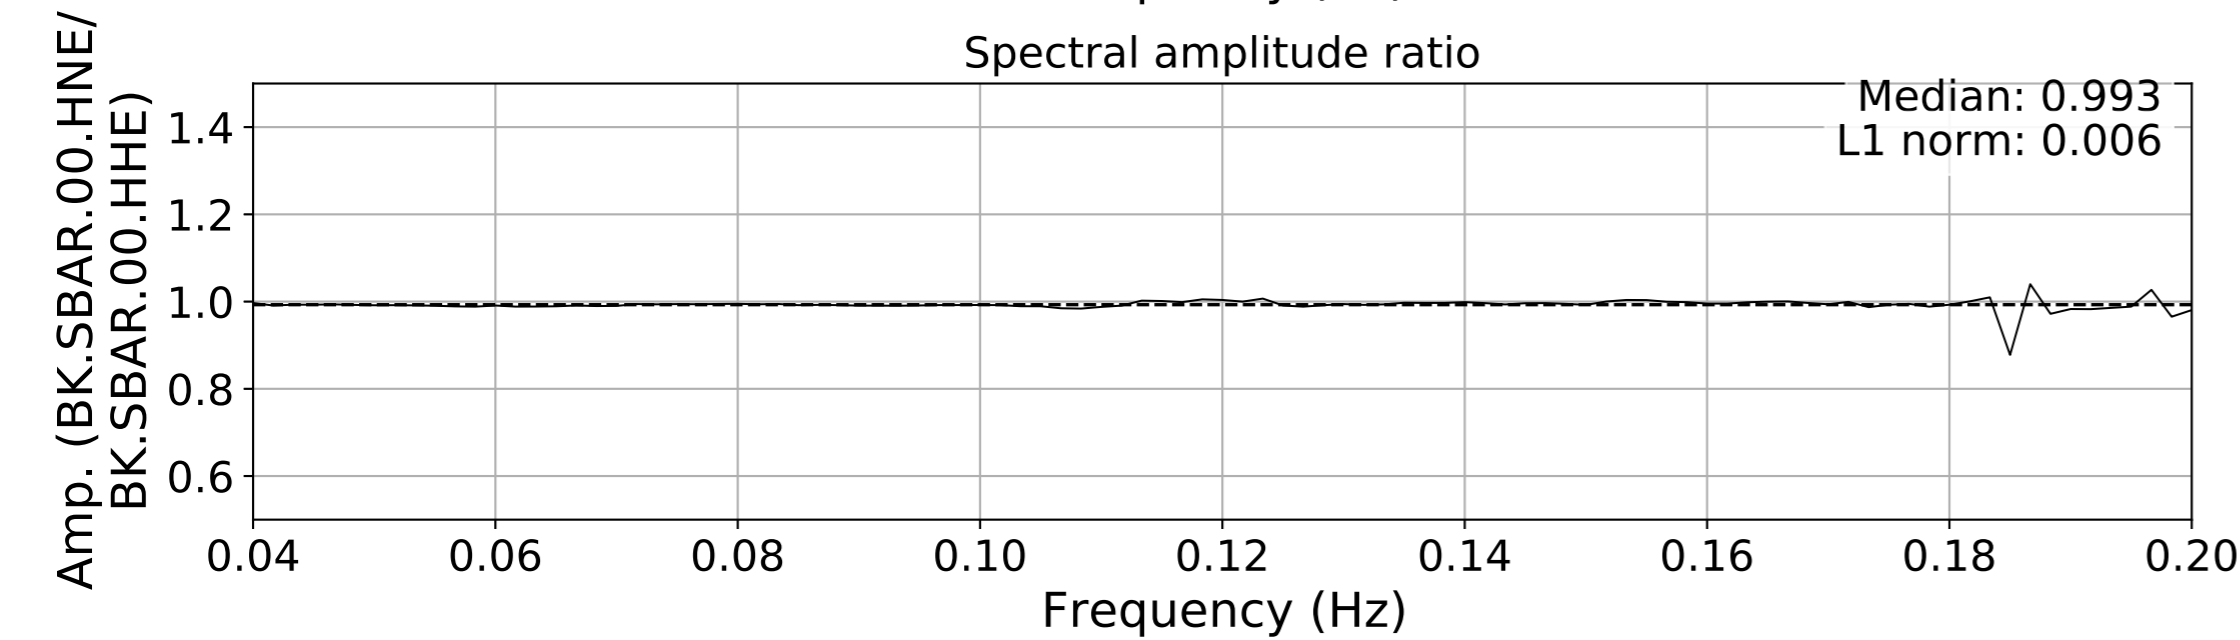

2024.340.184421_M7.0_nc75095651
Origin Time:2024-12-05T18:44:21.110000Z USGS event-id:nc75095651
M7.0 2024 Offshore Cape Mendocino, California Earthquake