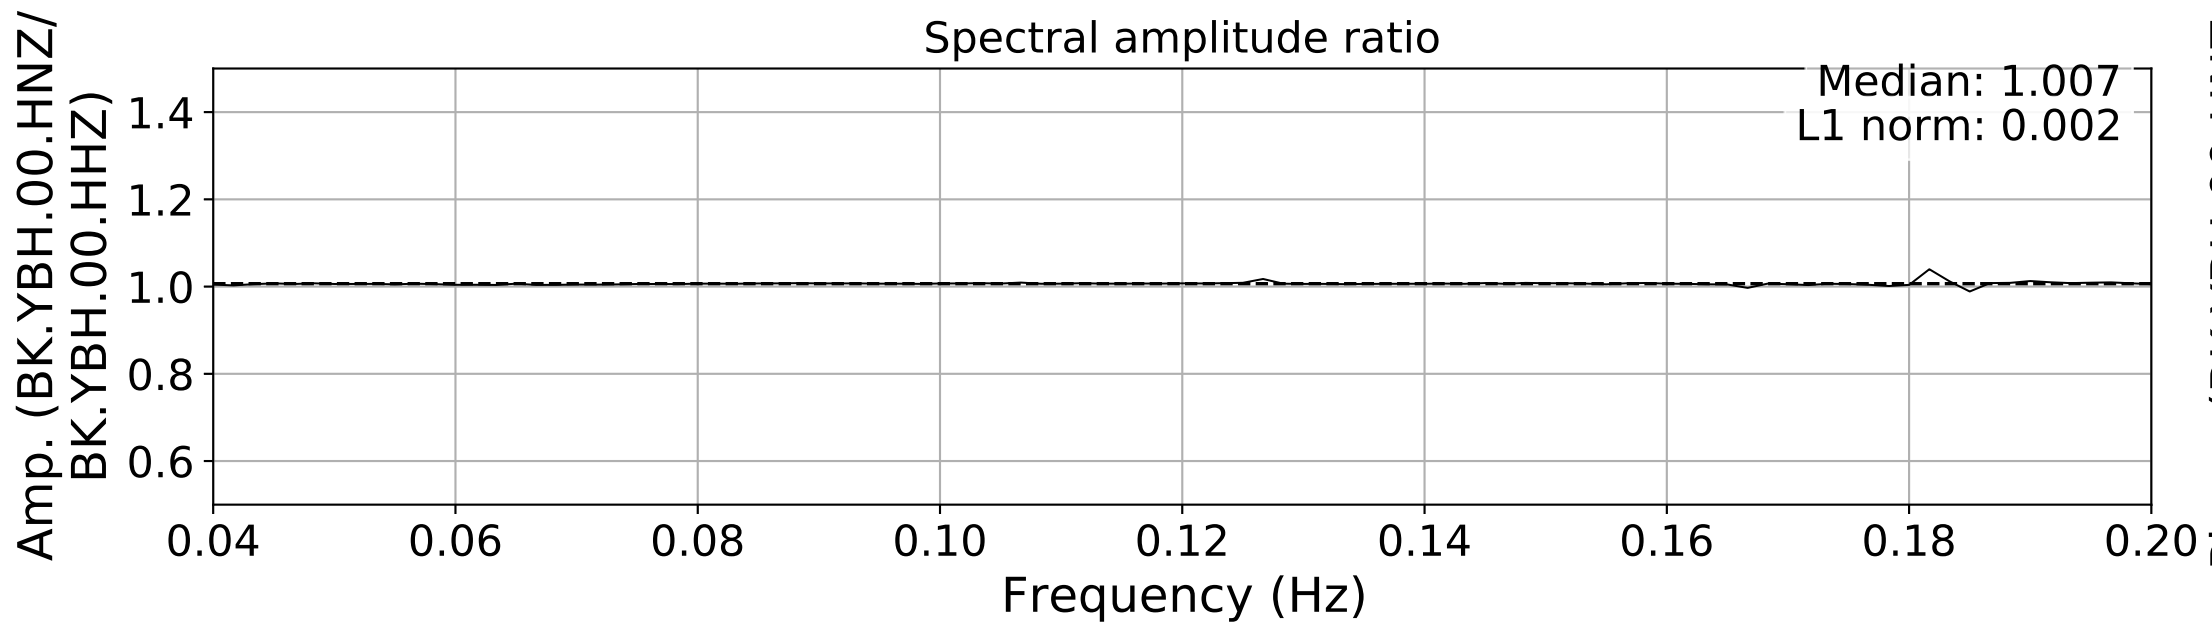

2024.340.184421_M7.0_nc75095651
Origin Time:2024-12-05T18:44:21.110000Z USGS event-id:nc75095651
M7.0 2024 Offshore Cape Mendocino, California Earthquake