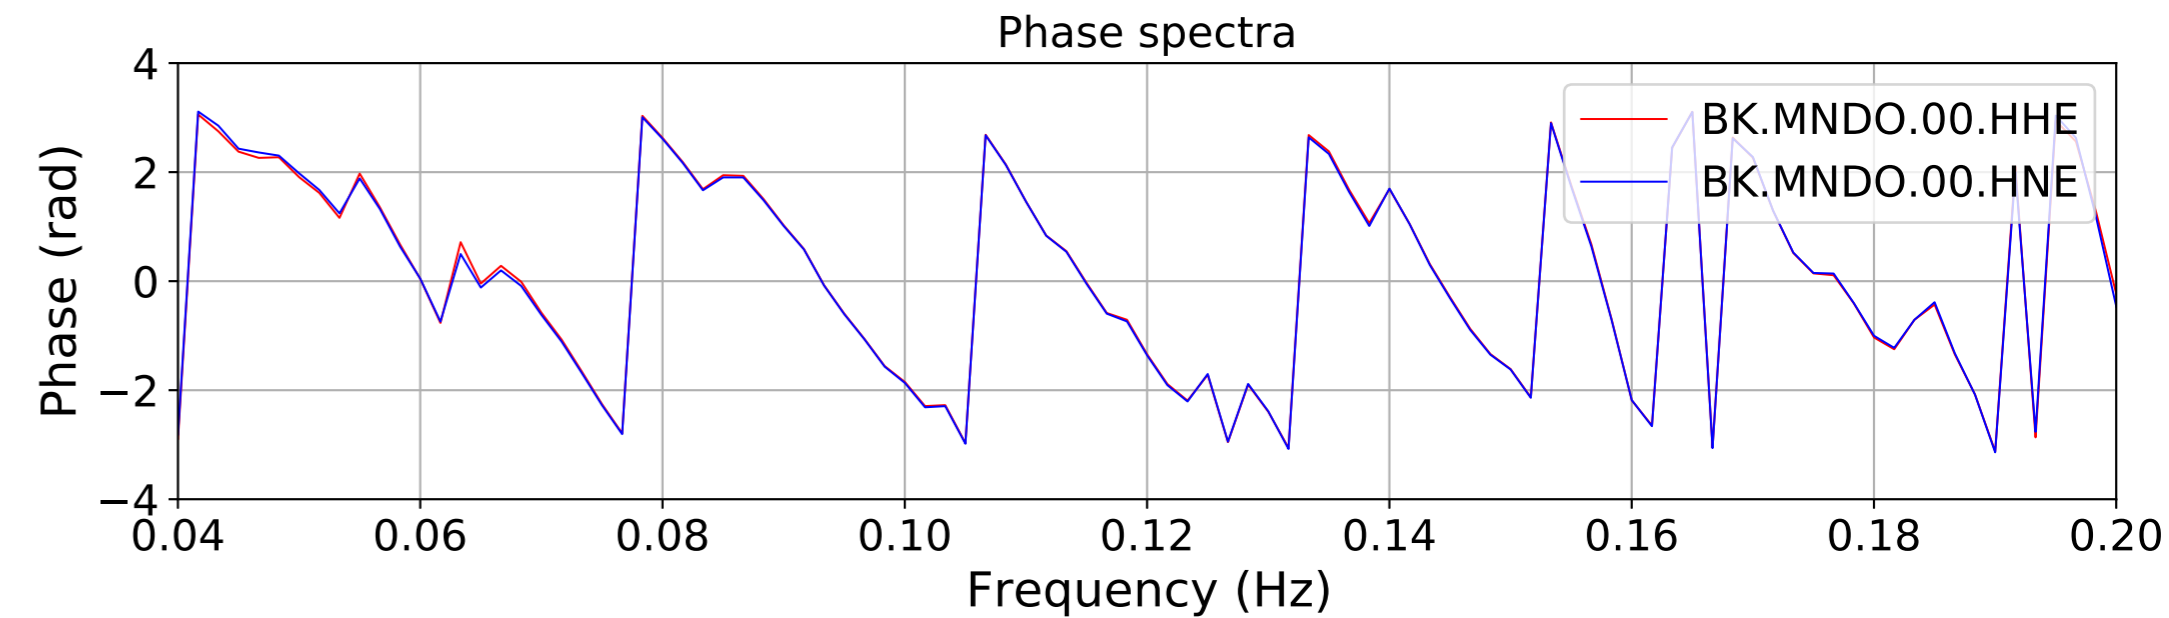

2024.340.184421.M7.0_nc75095651
Origin Time:2024-12-05T18:44:21.110000Z USGS event-id:nc75095651
M7.0 2024 Offshore Cape Mendocino, California Earthquake