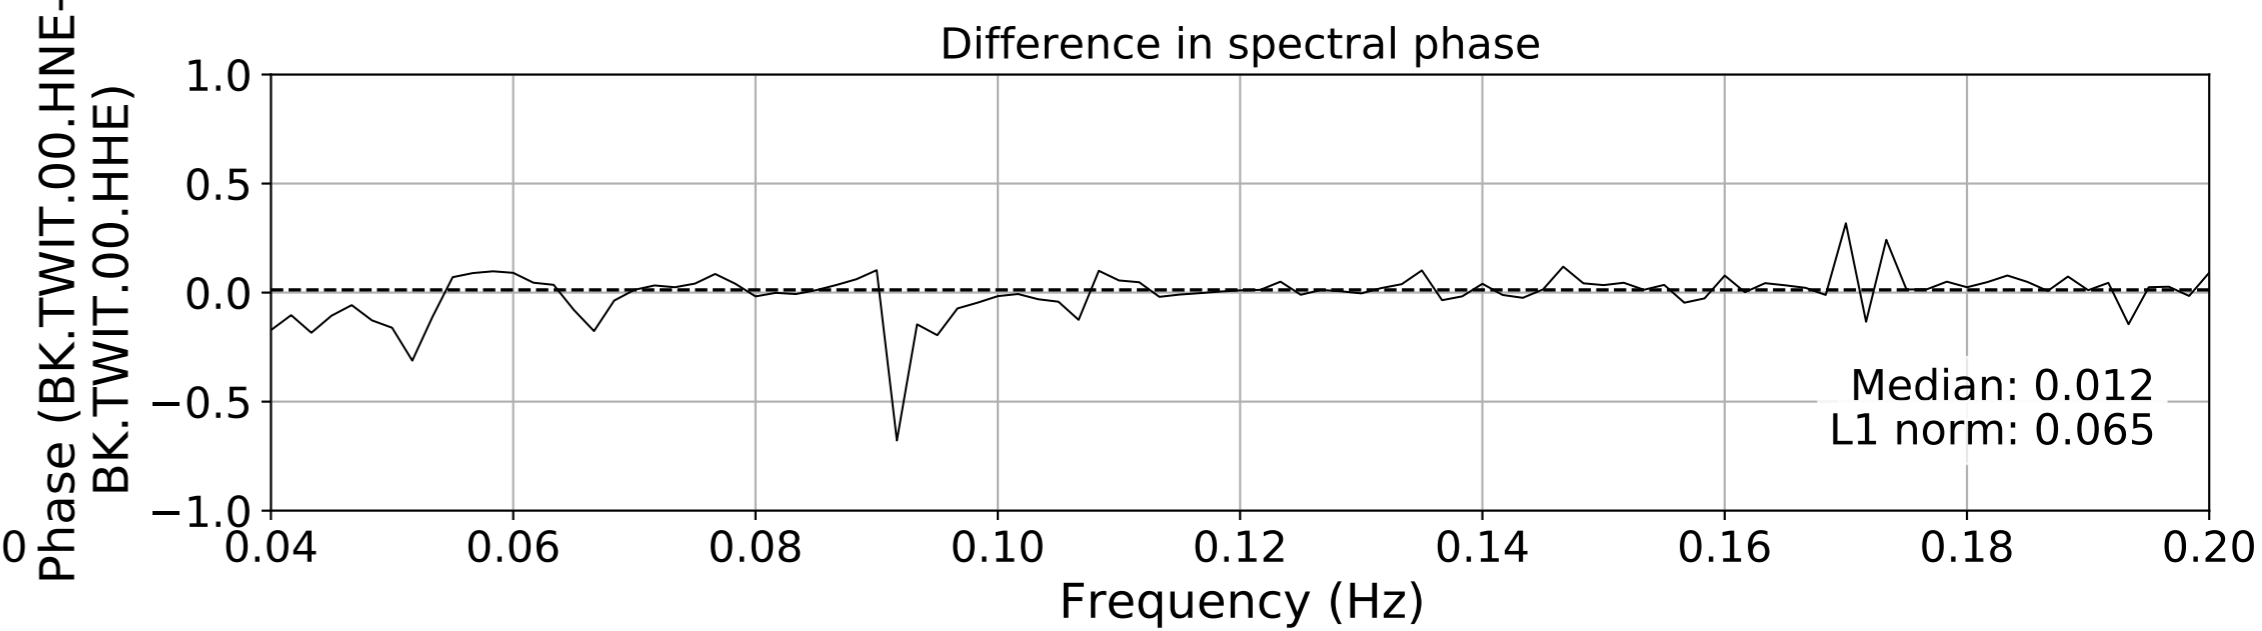

2024.340.184421.M7.0_nc75095651
Origin Time:2024-12-05T18:44:21.110000Z USGS event-id:nc75095651
M7.0 2024 Offshore Cape Mendocino, California Earthquake