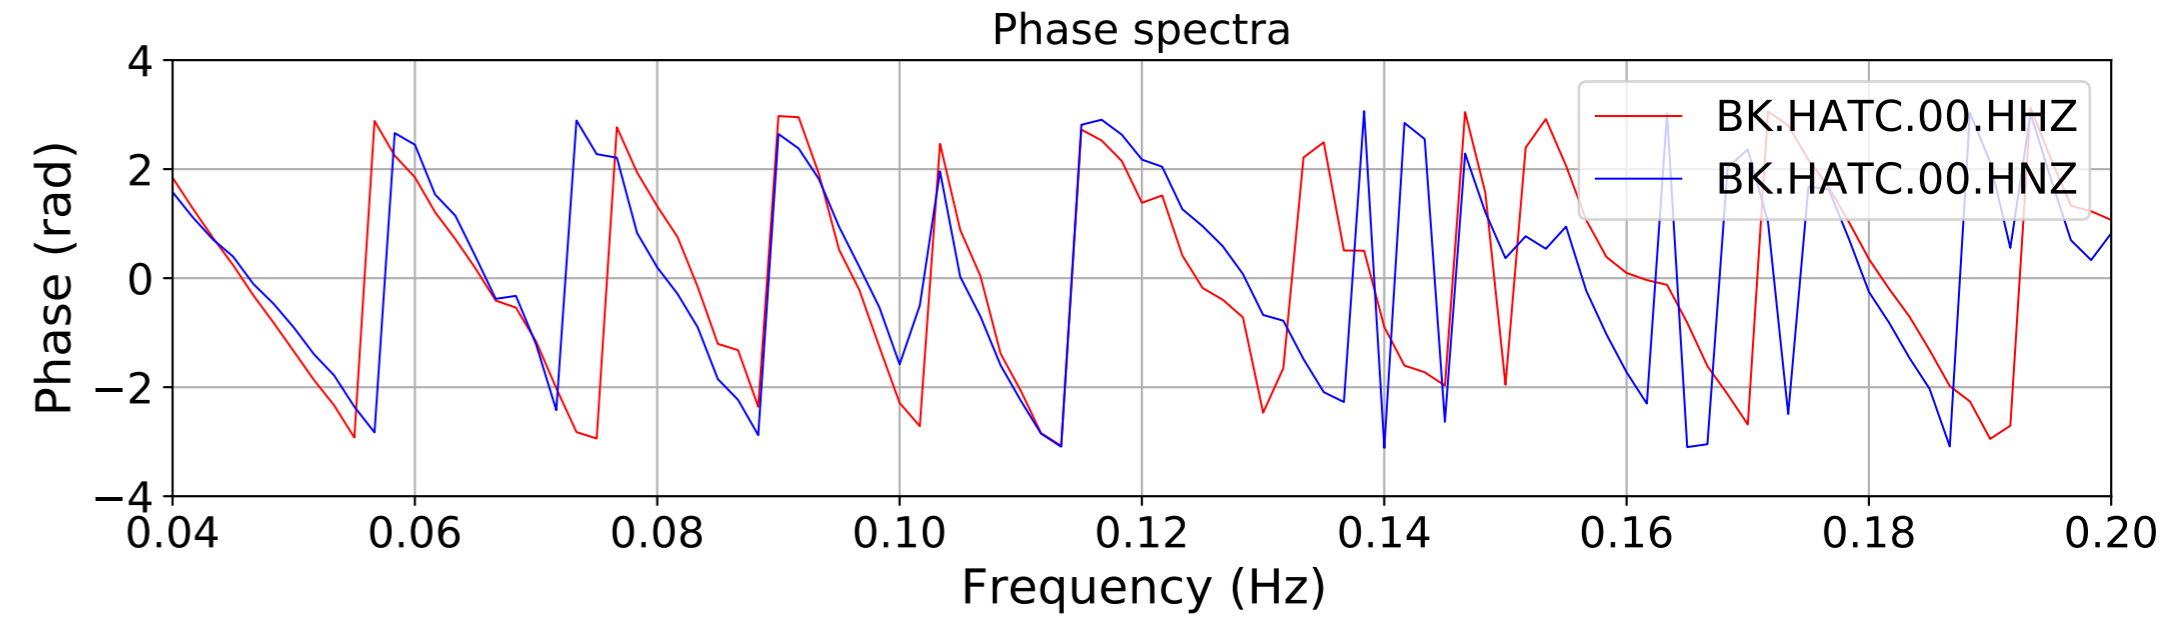

2024.340.184421_M7.0_nc75095651
Origin Time:2024-12-05T18:44:21.110000Z USGS event-id:nc75095651
M7.0 2024 Offshore Cape Mendocino, California Earthquake