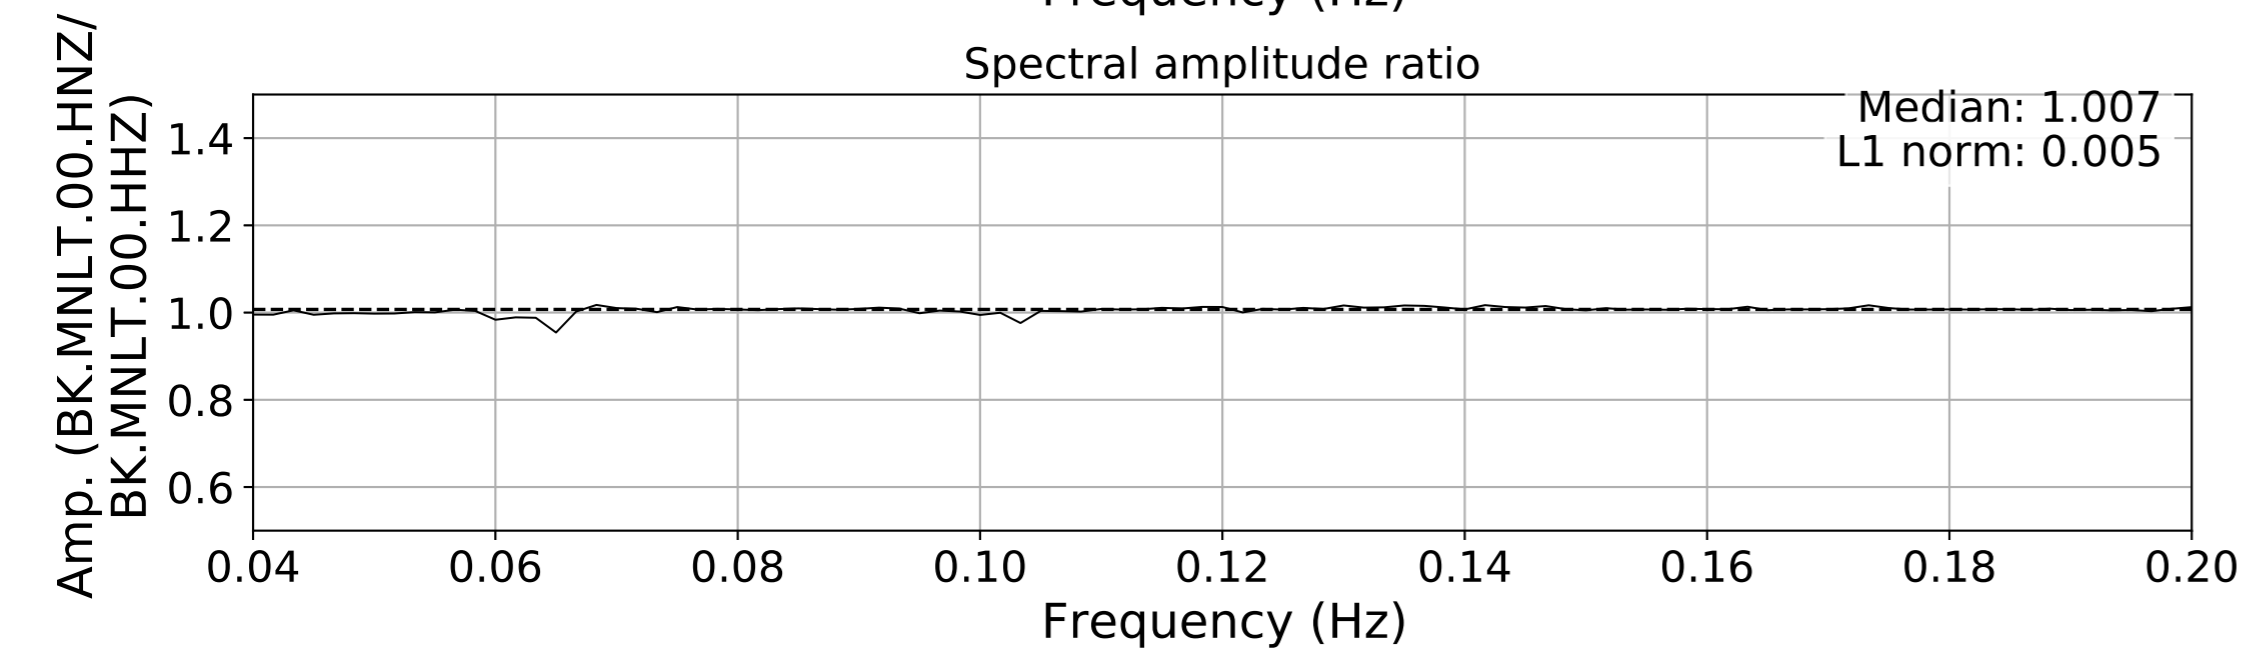

2024.340.184421_M7.0_nc75095651
Origin Time:2024-12-05T18:44:21.110000Z USGS event-id:nc75095651
M7.0 2024 Offshore Cape Mendocino, California Earthquake