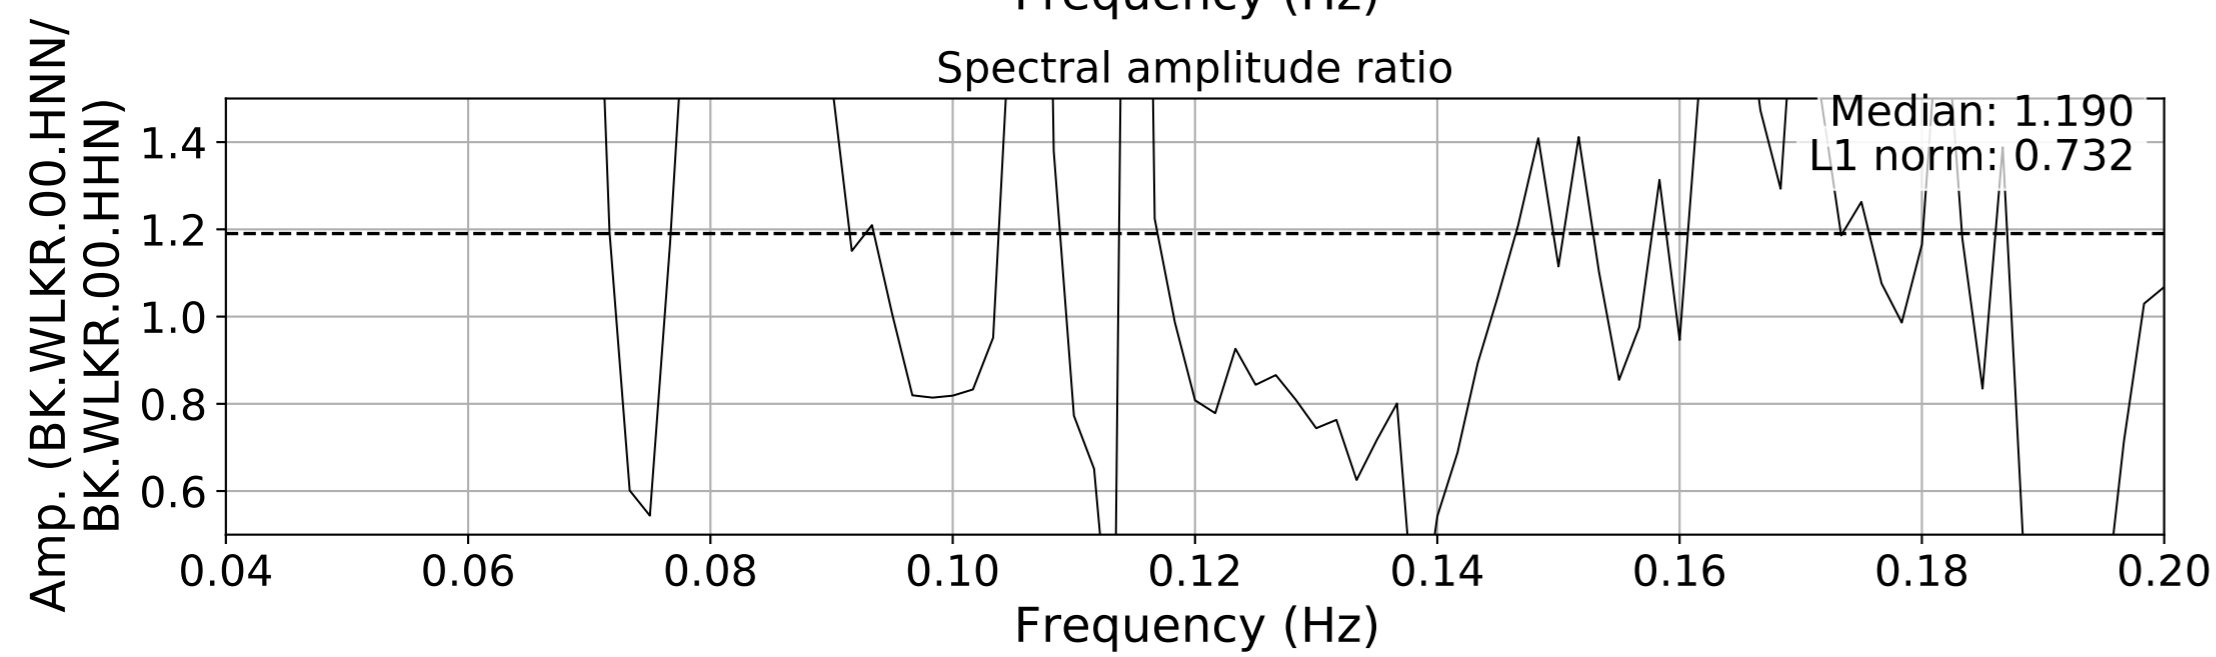

2024.340.184421_M7.0_nc75095651
Origin Time:2024-12-05T18:44:21.110000Z USGS event-id:nc75095651
M7.0 2024 Offshore Cape Mendocino, California Earthquake