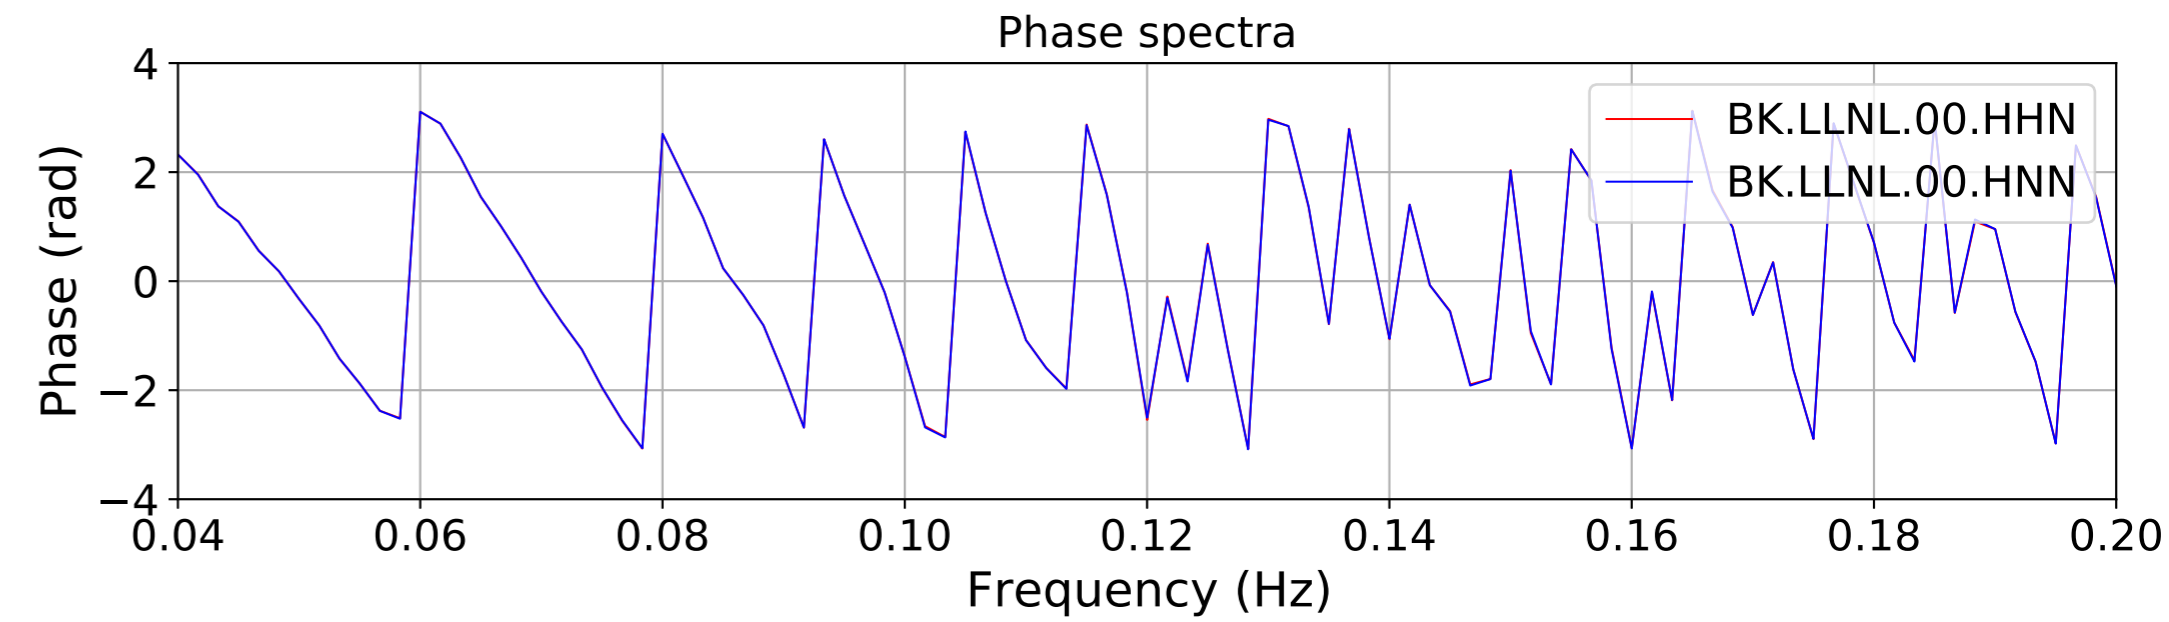

2024.340.184421_M7.0_nc75095651
Origin Time:2024-12-05T18:44:21.110000Z USGS event-id:nc75095651
M7.0 2024 Offshore Cape Mendocino, California Earthquake