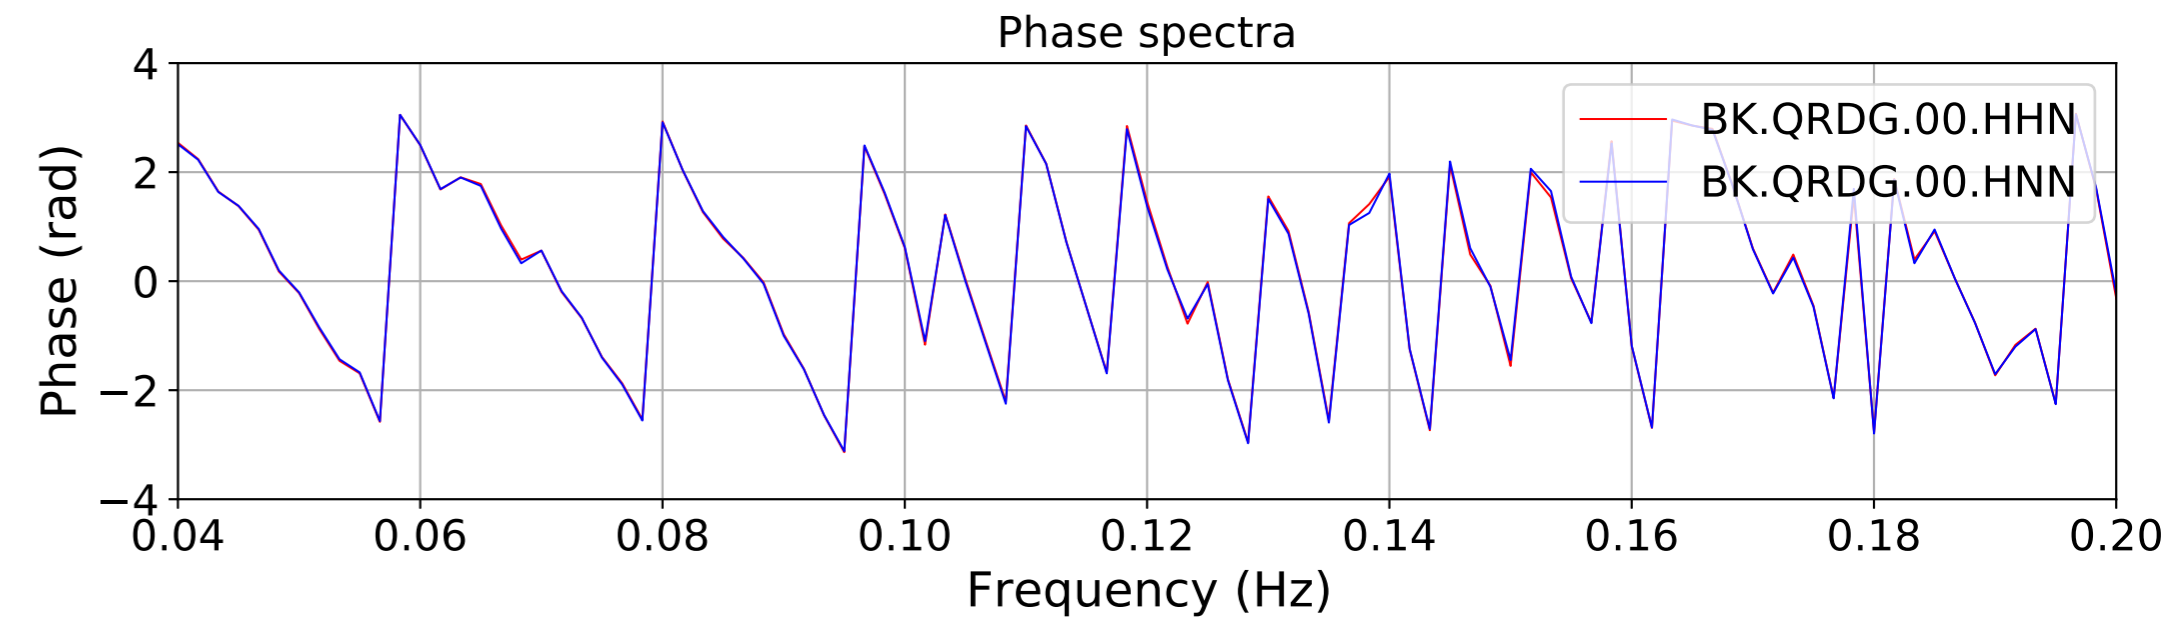

2024.340.184421.M7.0_nc75095651
Origin Time:2024-12-05T18:44:21.110000Z USGS event-id:nc75095651
M7.0 2024 Offshore Cape Mendocino, California Earthquake