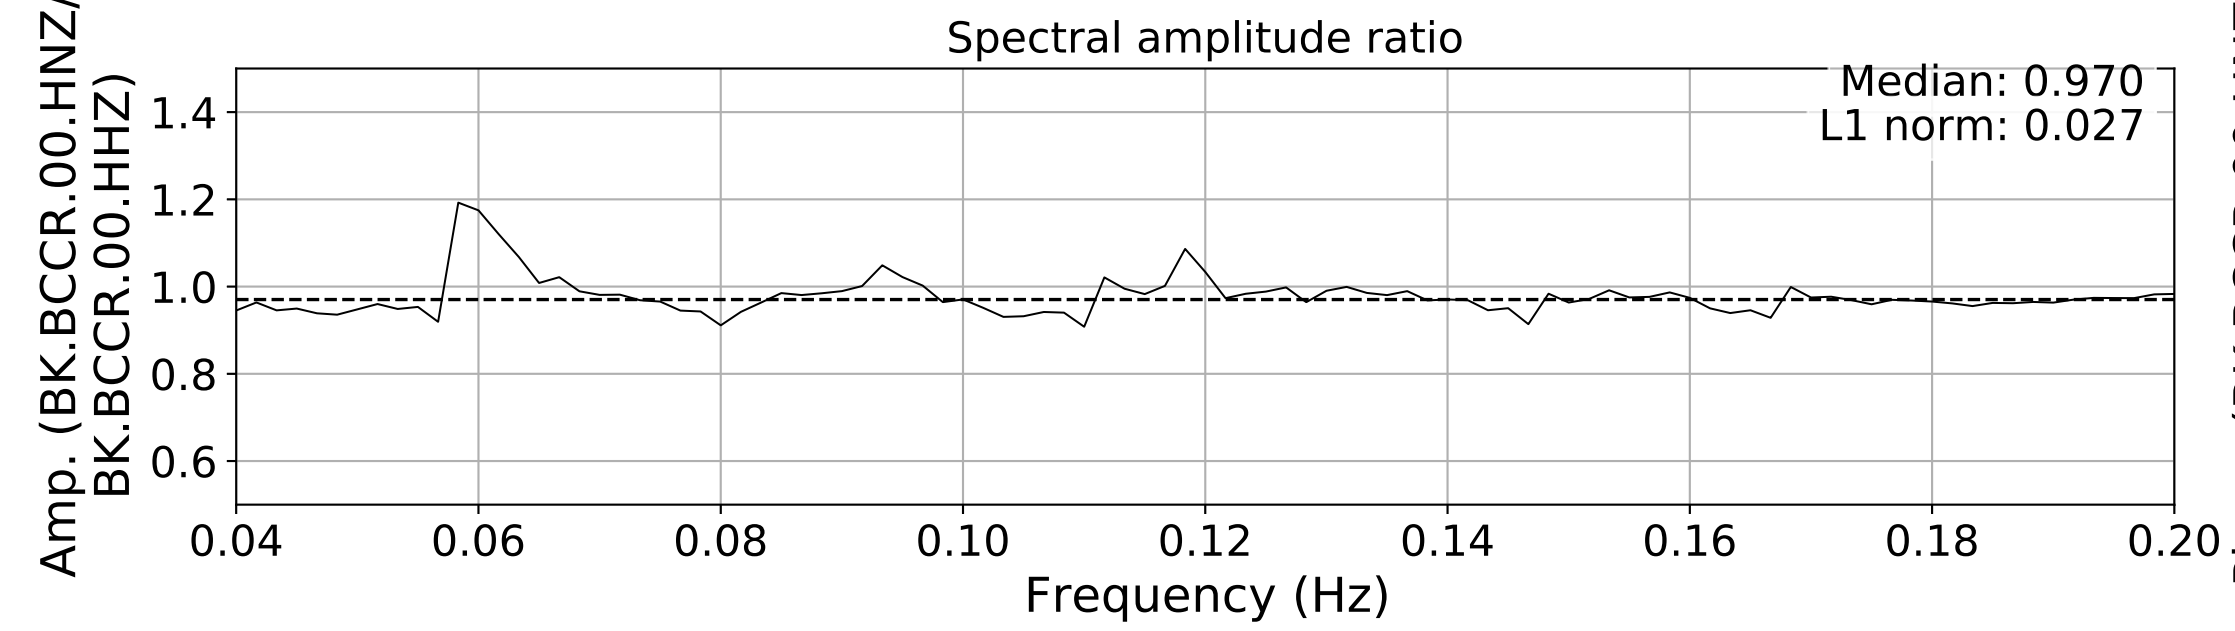

2024.340.184421_M7.0_nc75095651
Origin Time:2024-12-05T18:44:21.110000Z USGS event-id:nc75095651
M7.0 2024 Offshore Cape Mendocino, California Earthquake