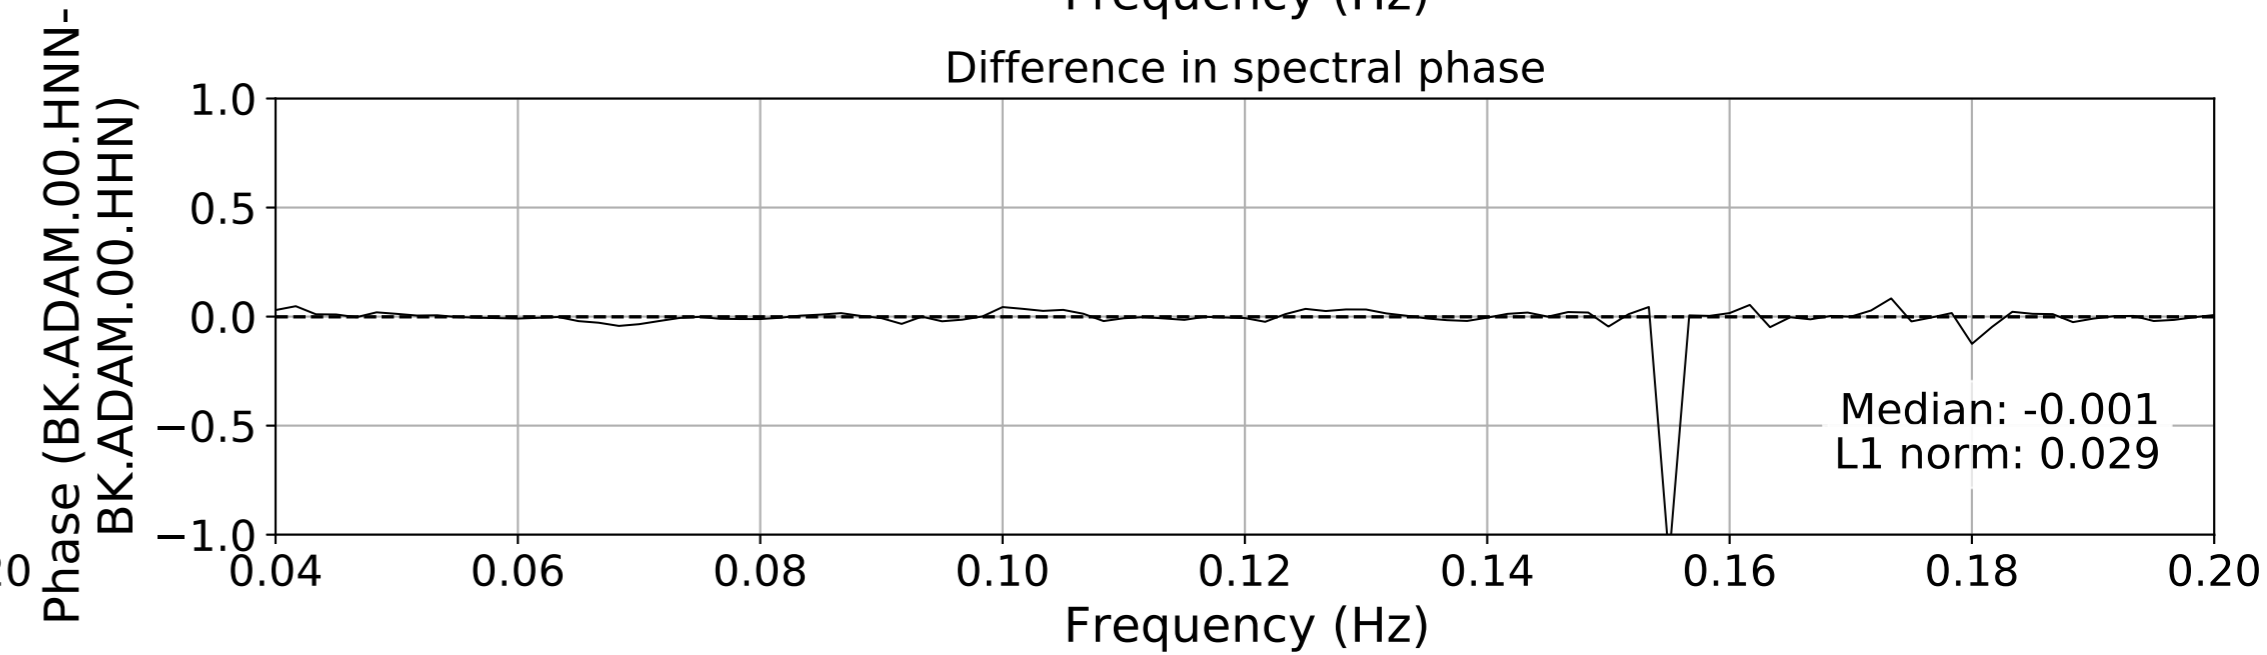

2024.340.184421_M7.0_nc75095651
Origin Time:2024-12-05T18:44:21.110000Z USGS event-id:nc75095651
M7.0 2024 Offshore Cape Mendocino, California Earthquake