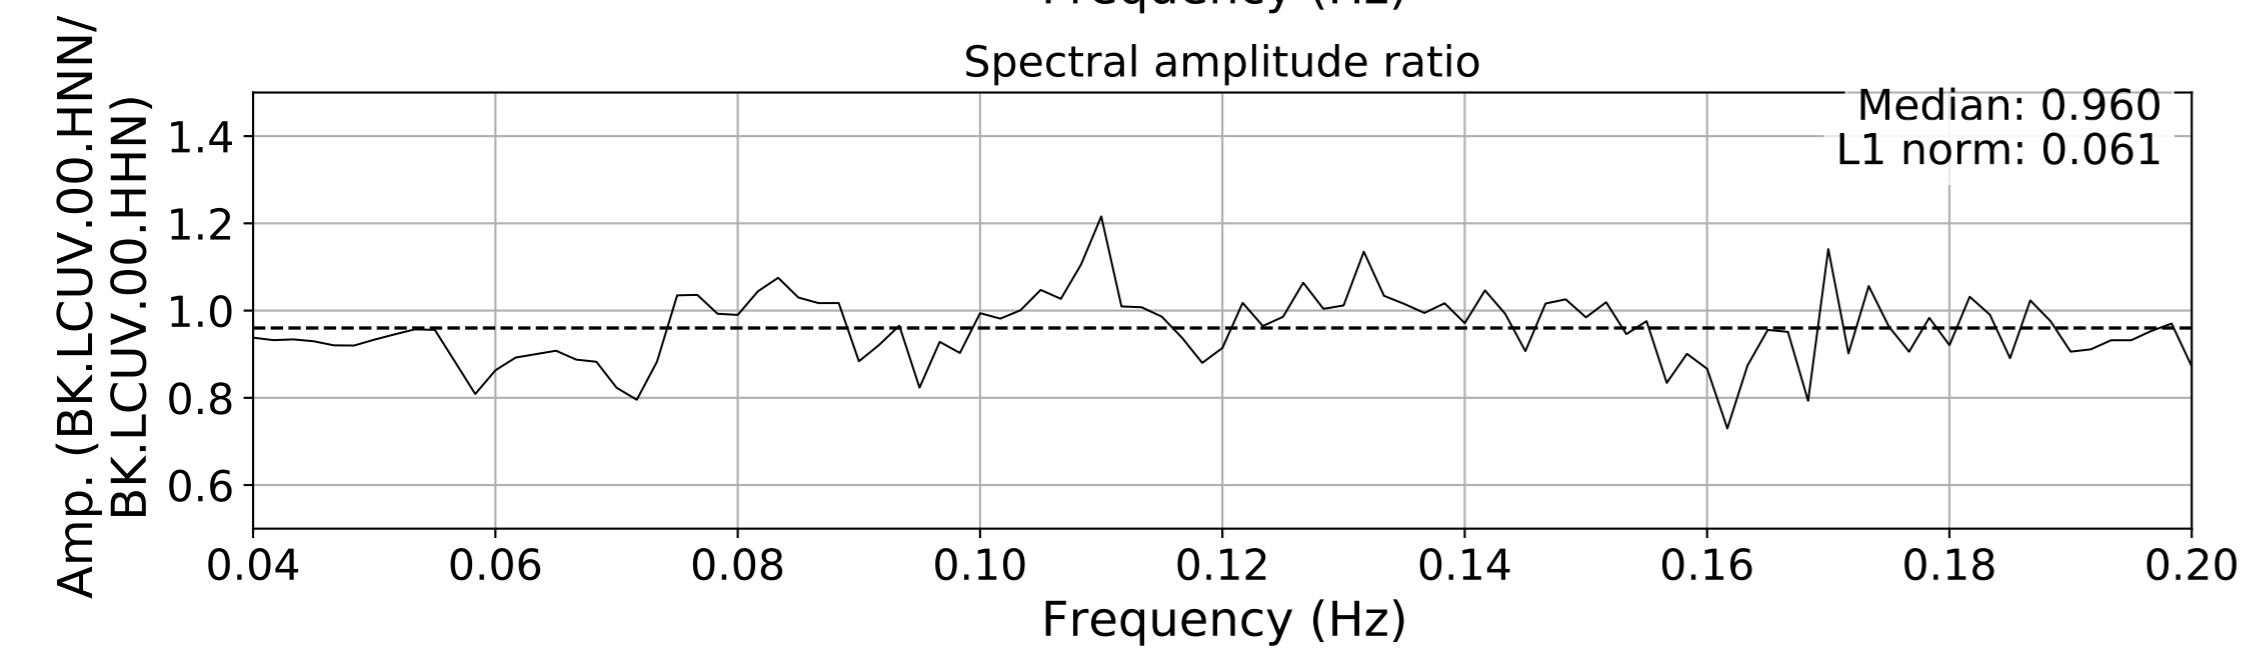

2024.340.184421_M7.0_nc75095651
Origin Time:2024-12-05T18:44:21.110000Z USGS event-id:nc75095651
M7.0 2024 Offshore Cape Mendocino, California Earthquake