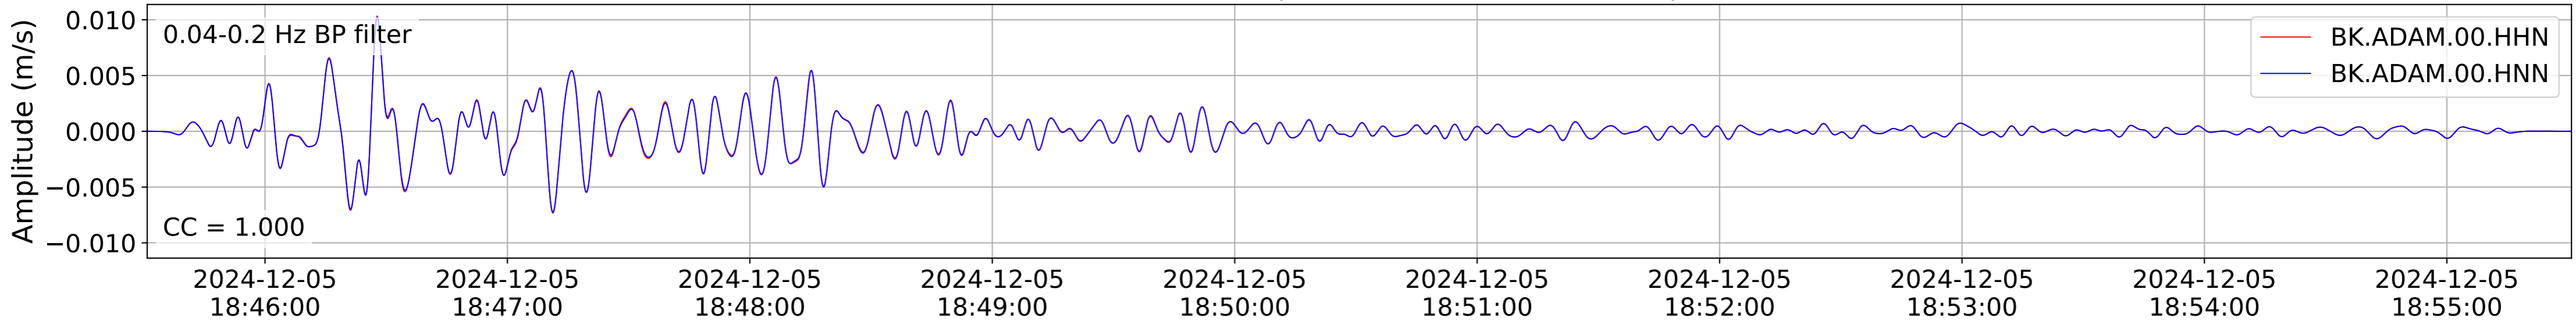

2024.340.184421_M7.0_nc75095651
Origin Time:2024-12-05T18:44:21.110000Z USGS event-id:nc75095651
M7.0 2024 Offshore Cape Mendocino, California Earthquake