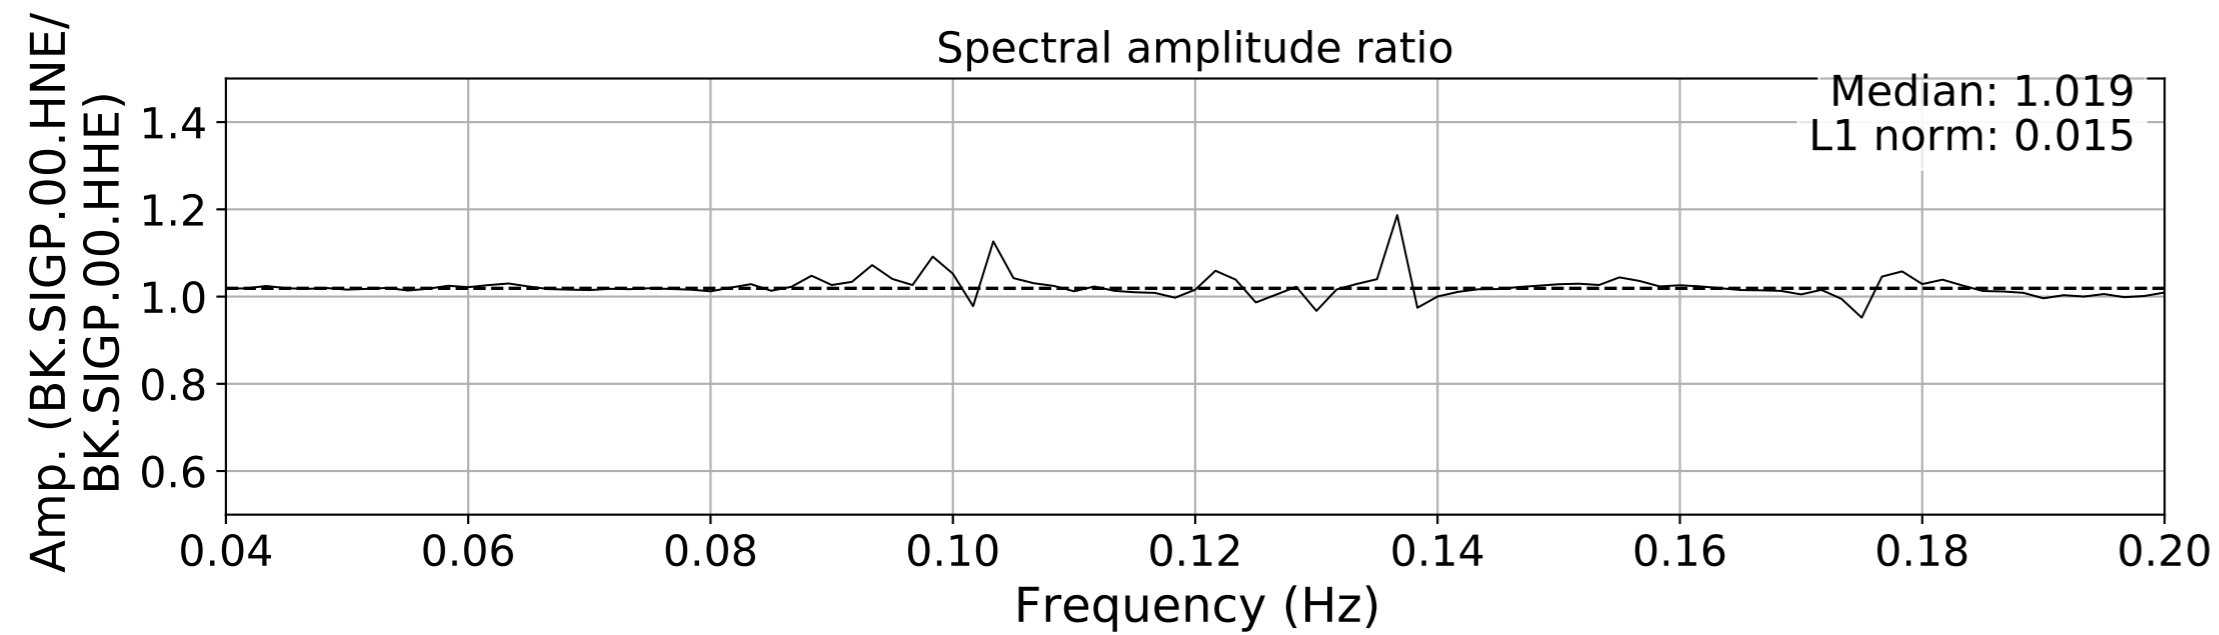

2024.340.184421_M7.0_nc75095651
Origin Time:2024-12-05T18:44:21.110000Z USGS event-id:nc75095651
M7.0 2024 Offshore Cape Mendocino, California Earthquake