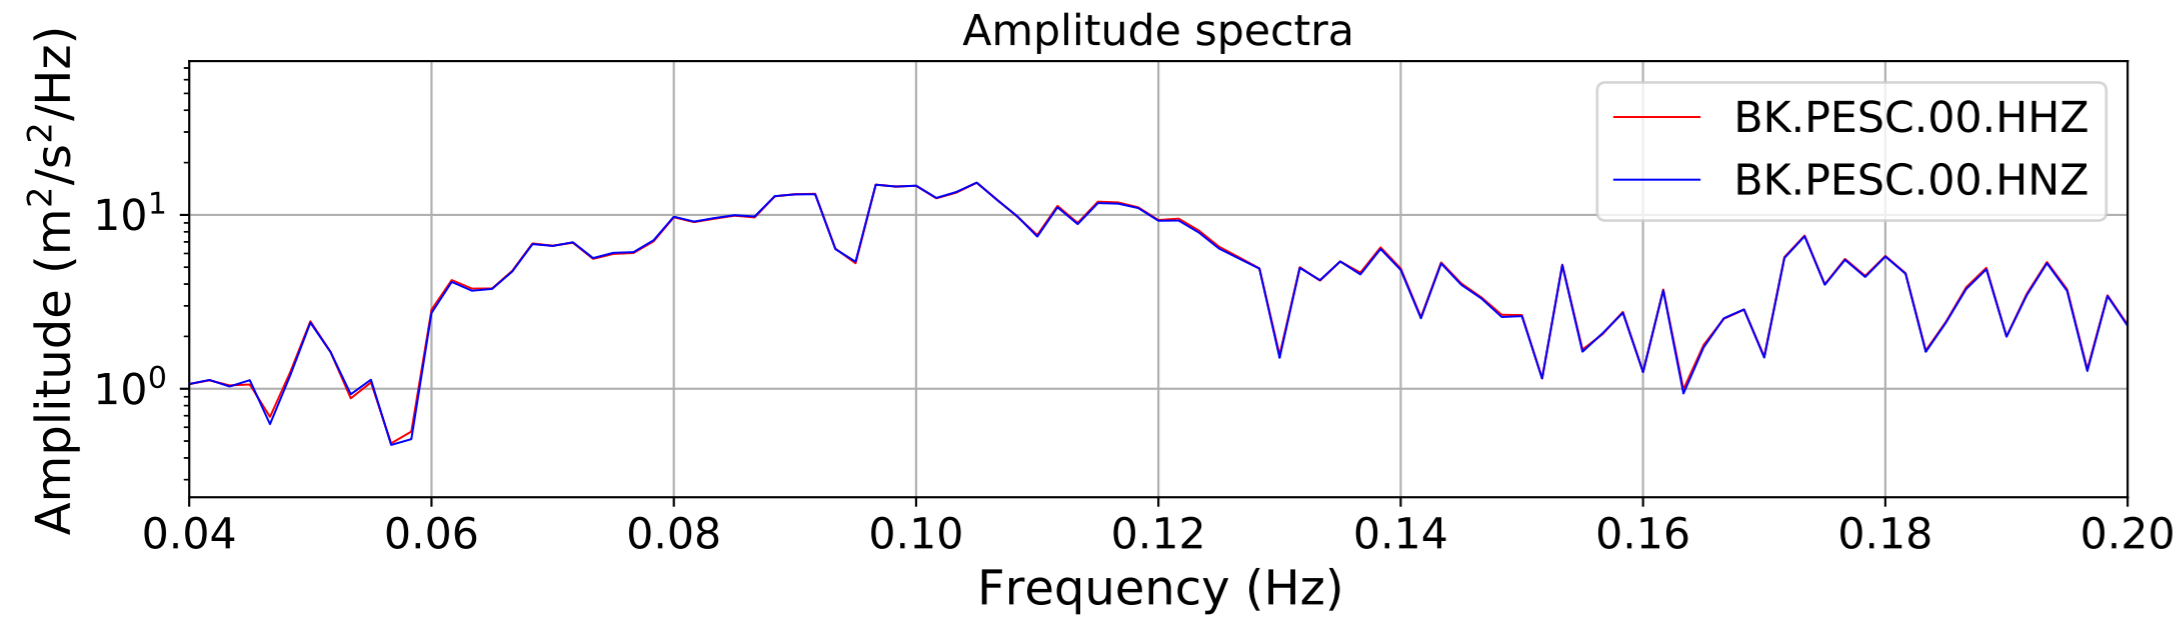

2024.340.184421_M7.0_nc75095651
Origin Time:2024-12-05T18:44:21.110000Z USGS event-id:nc75095651
M7.0 2024 Offshore Cape Mendocino, California Earthquake