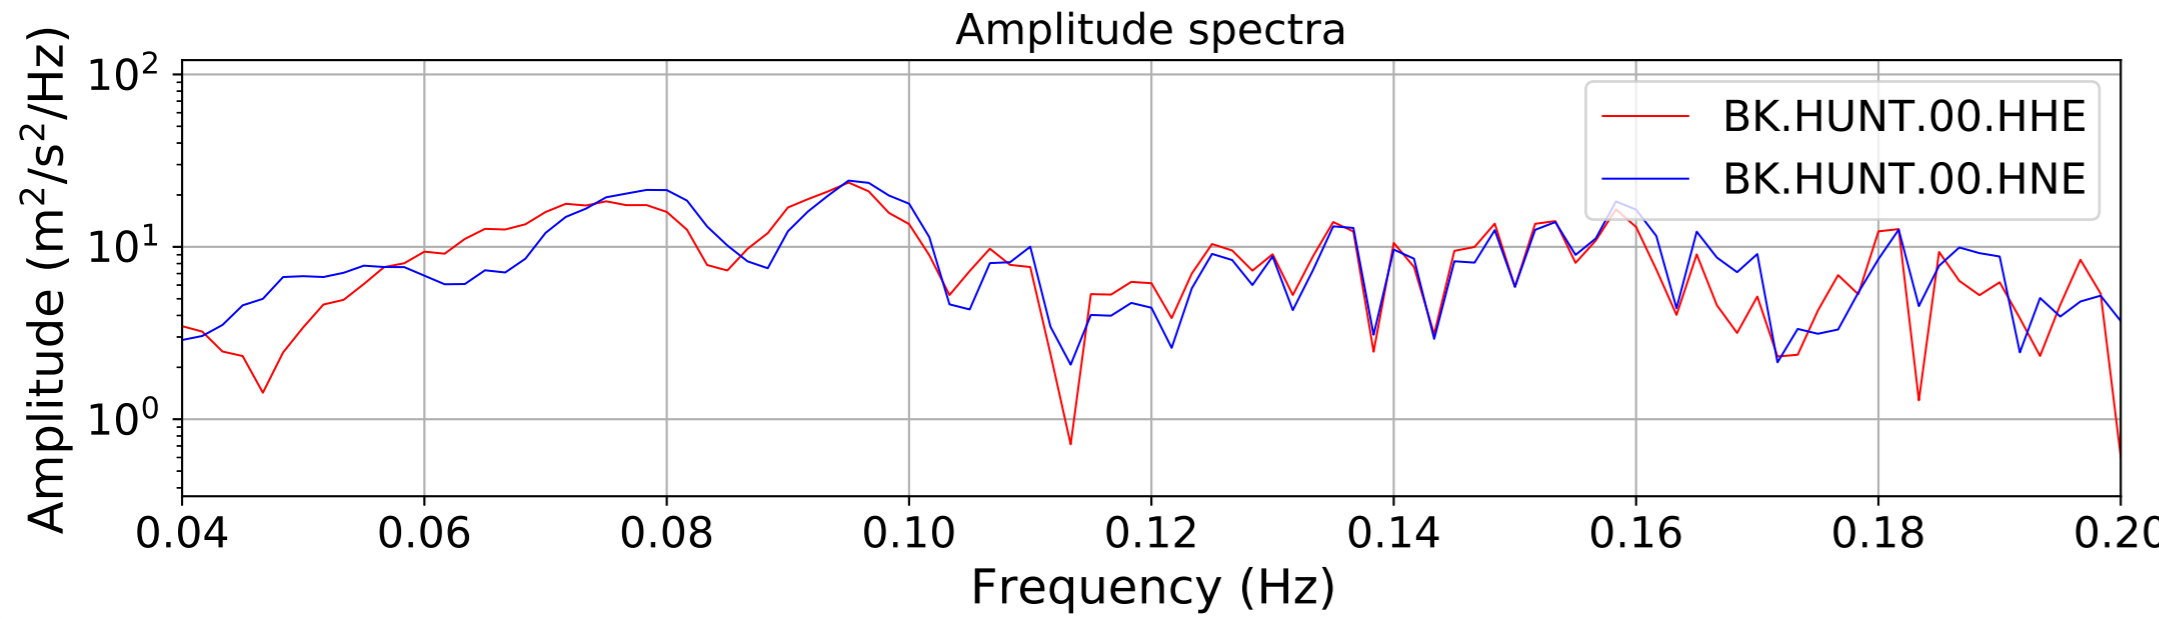

2024.340.184421_M7.0_nc75095651
Origin Time:2024-12-05T18:44:21.110000Z USGS event-id:nc75095651
M7.0 2024 Offshore Cape Mendocino, California Earthquake