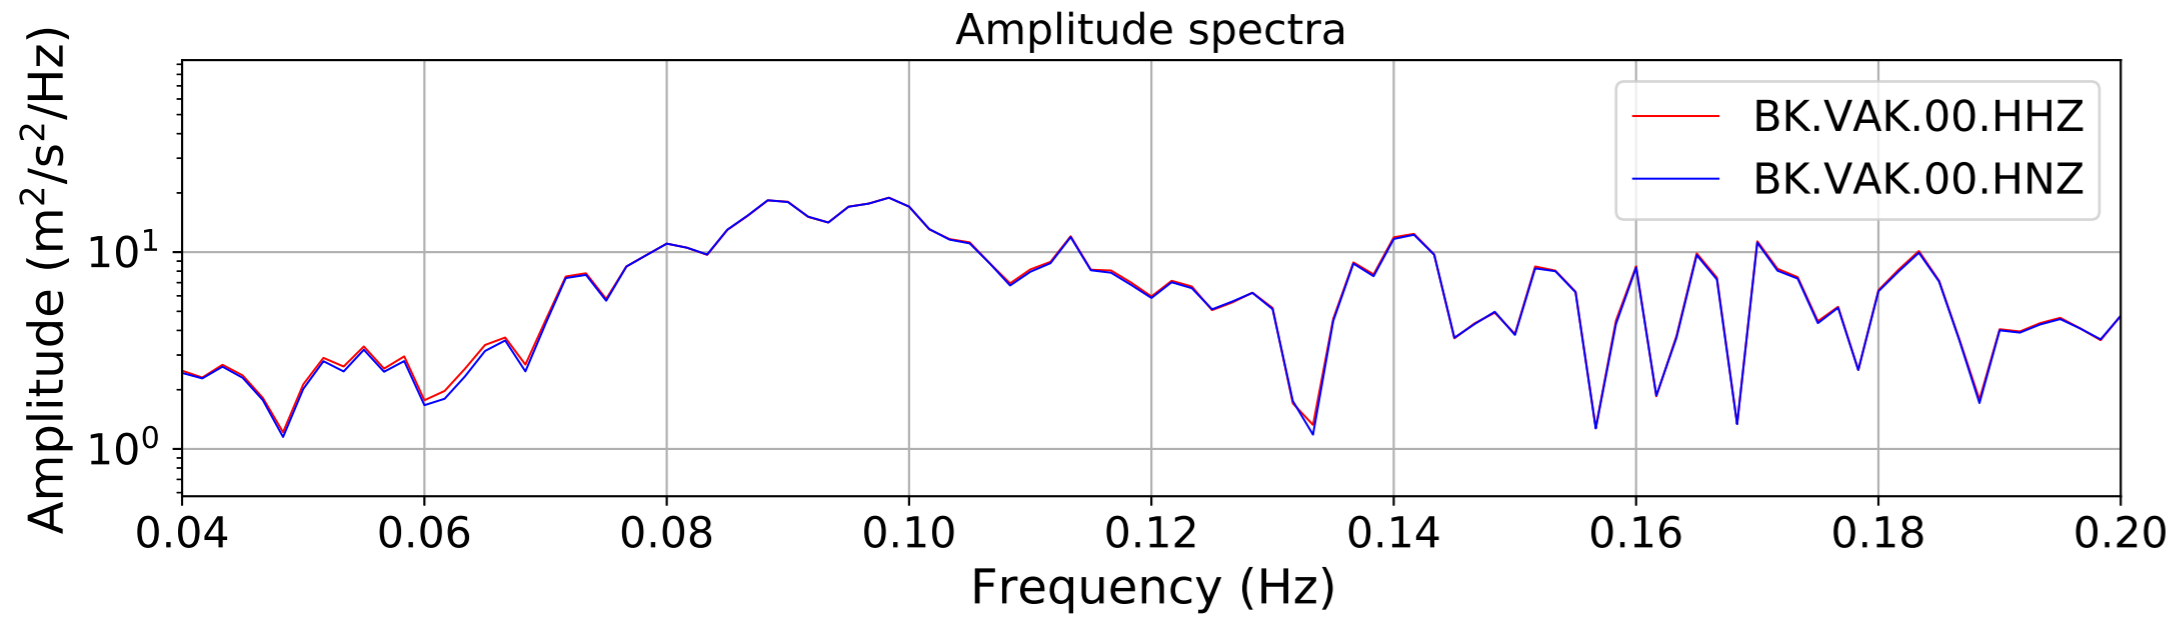

2024.340.184421_M7.0_nc75095651
Origin Time:2024-12-05T18:44:21.110000Z USGS event-id:nc75095651
M7.0 2024 Offshore Cape Mendocino, California Earthquake