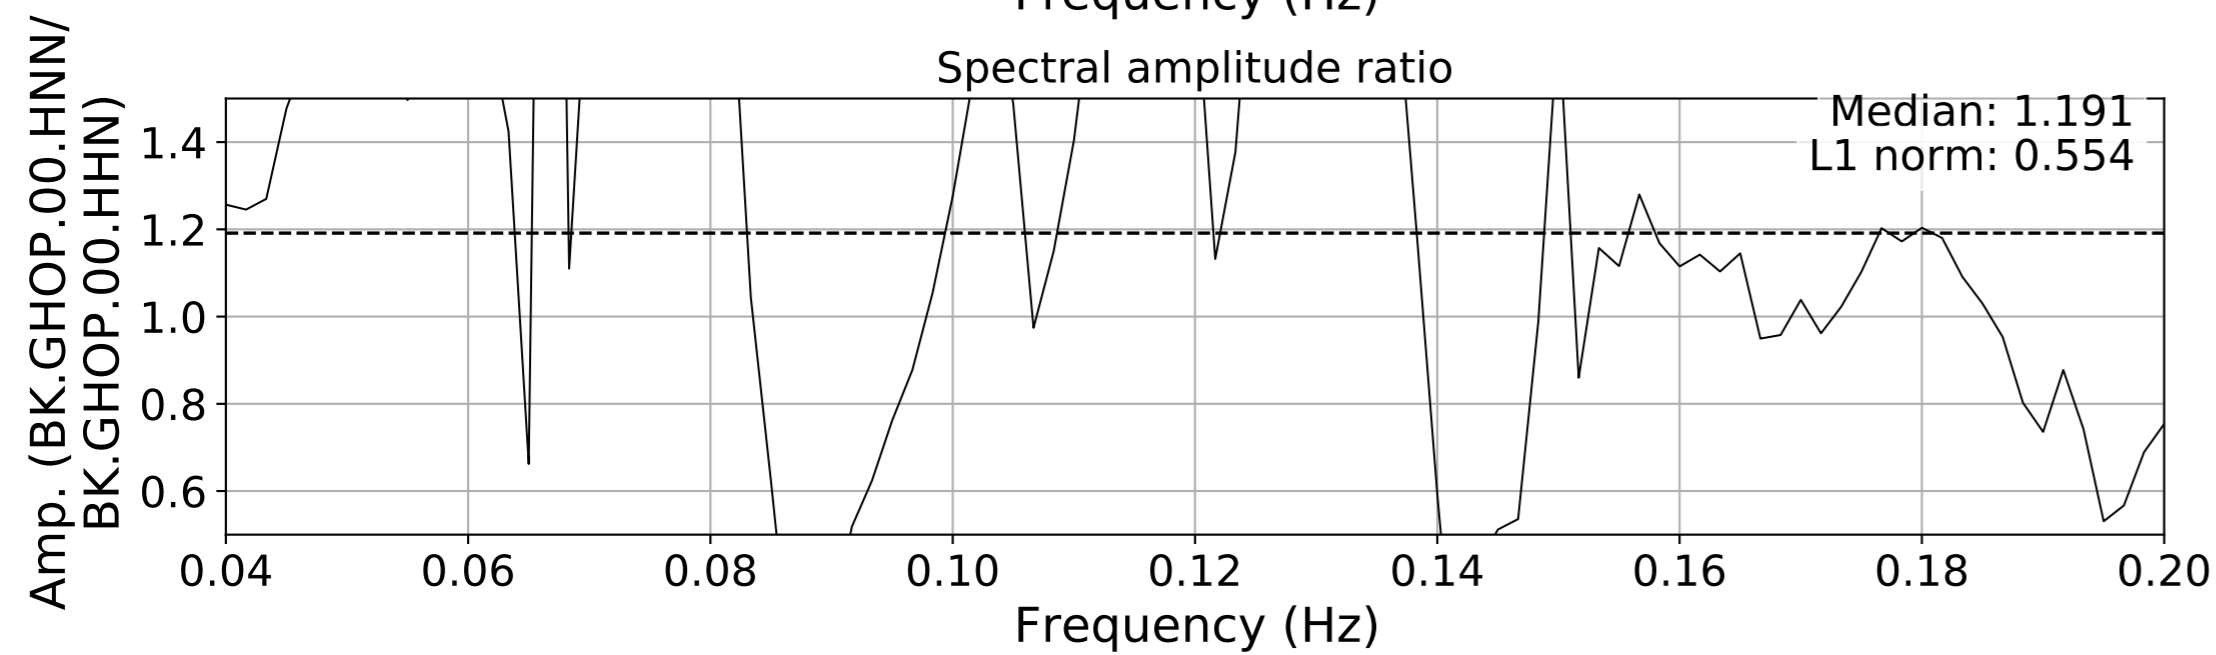

2024.340.184421.M7.0_nc75095651
Origin Time:2024-12-05T18:44:21.110000Z USGS event-id:nc75095651
M7.0 2024 Offshore Cape Mendocino, California Earthquake