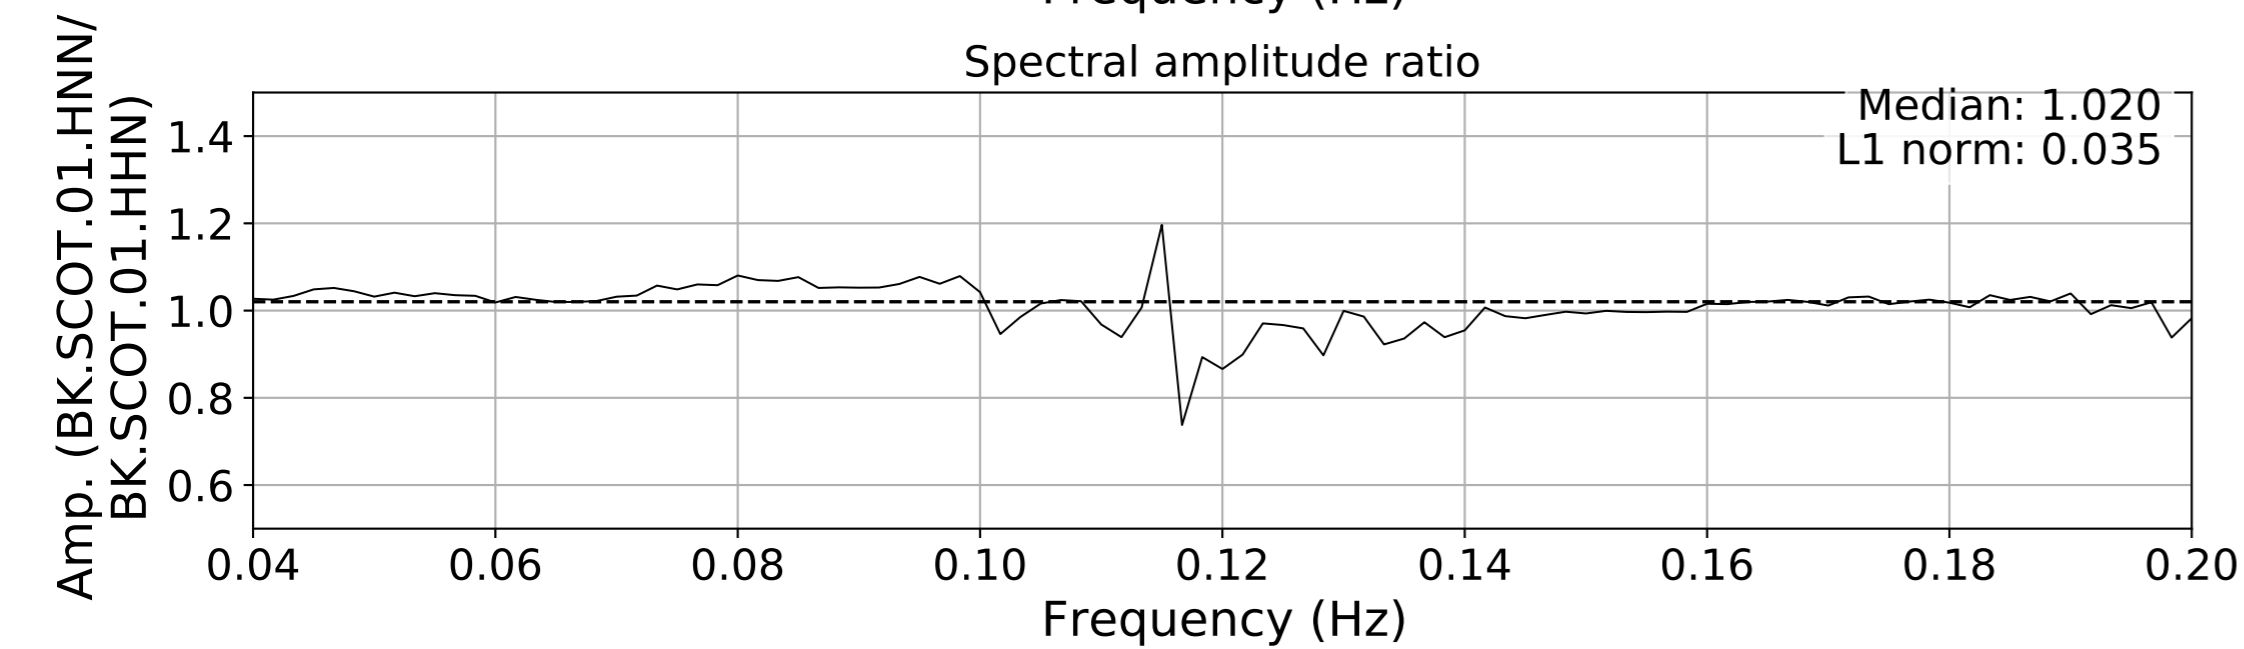

2024.340.184421_M7.0_nc75095651
Origin Time:2024-12-05T18:44:21.110000Z USGS event-id:nc75095651
M7.0 2024 Offshore Cape Mendocino, California Earthquake