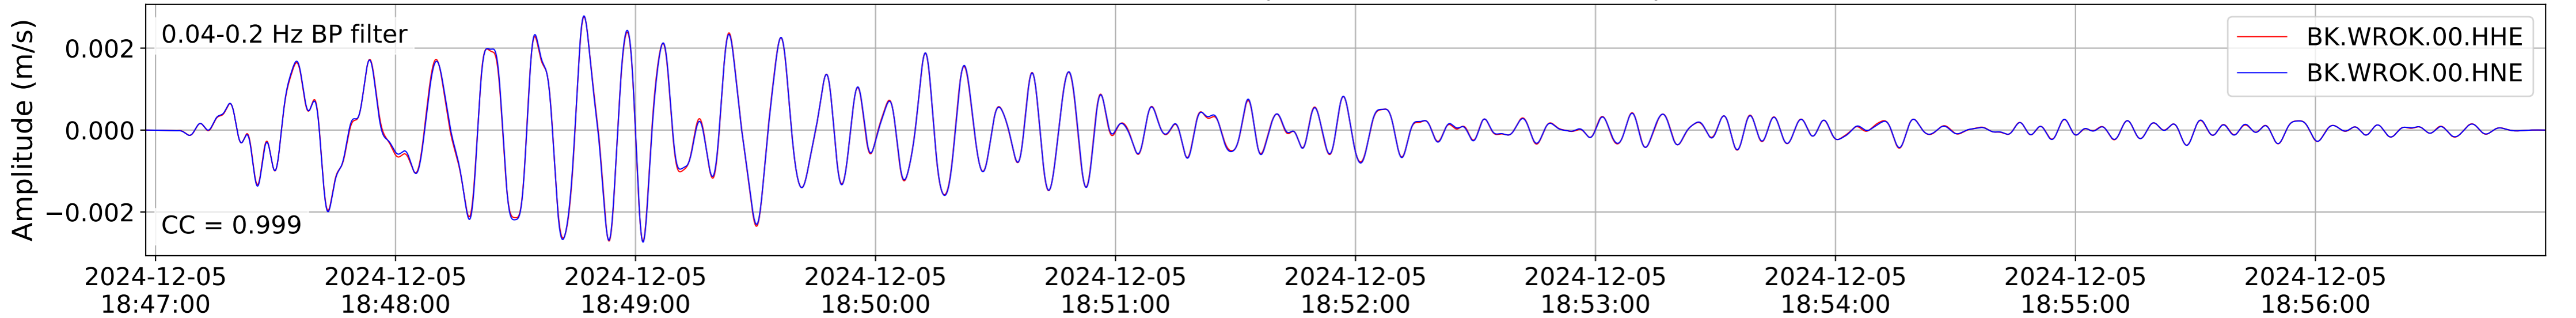

2024.340.184421_M7.0_nc75095651
Origin Time:2024-12-05T18:44:21.110000Z USGS event-id:nc75095651
M7.0 2024 Offshore Cape Mendocino, California Earthquake