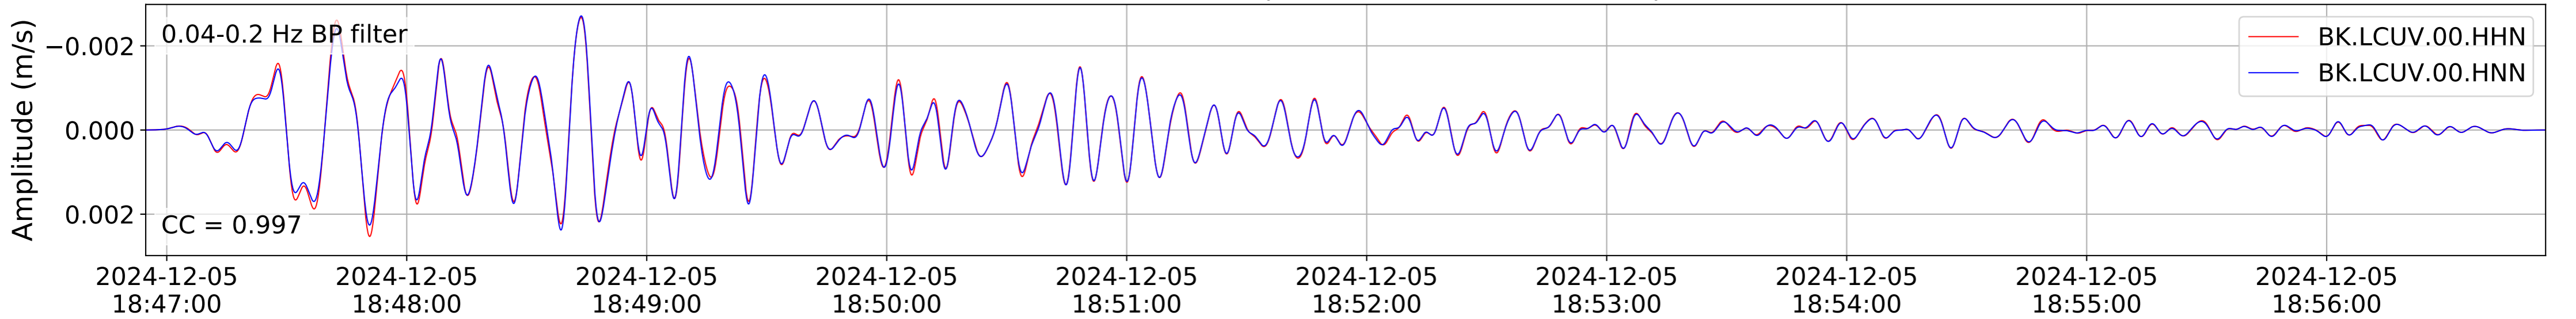

2024.340.184421_M7.0_nc75095651
Origin Time:2024-12-05T18:44:21.110000Z USGS event-id:nc75095651
M7.0 2024 Offshore Cape Mendocino, California Earthquake