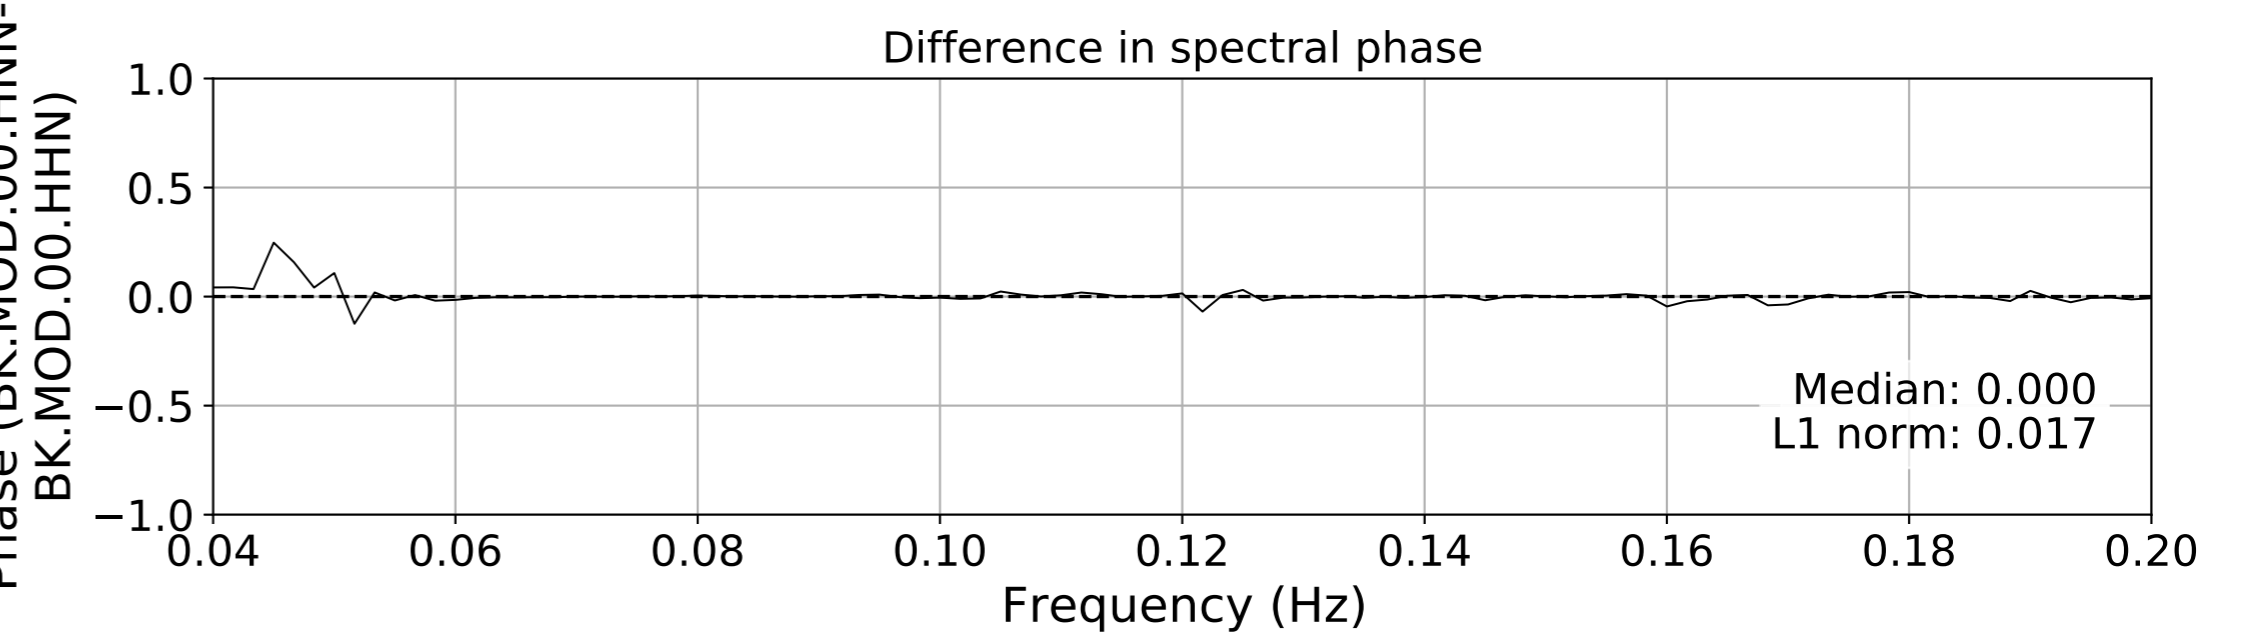

2024.340.184421_M7.0_nc75095651
Origin Time:2024-12-05T18:44:21.110000Z USGS event-id:nc75095651
M7.0 2024 Offshore Cape Mendocino, California Earthquake