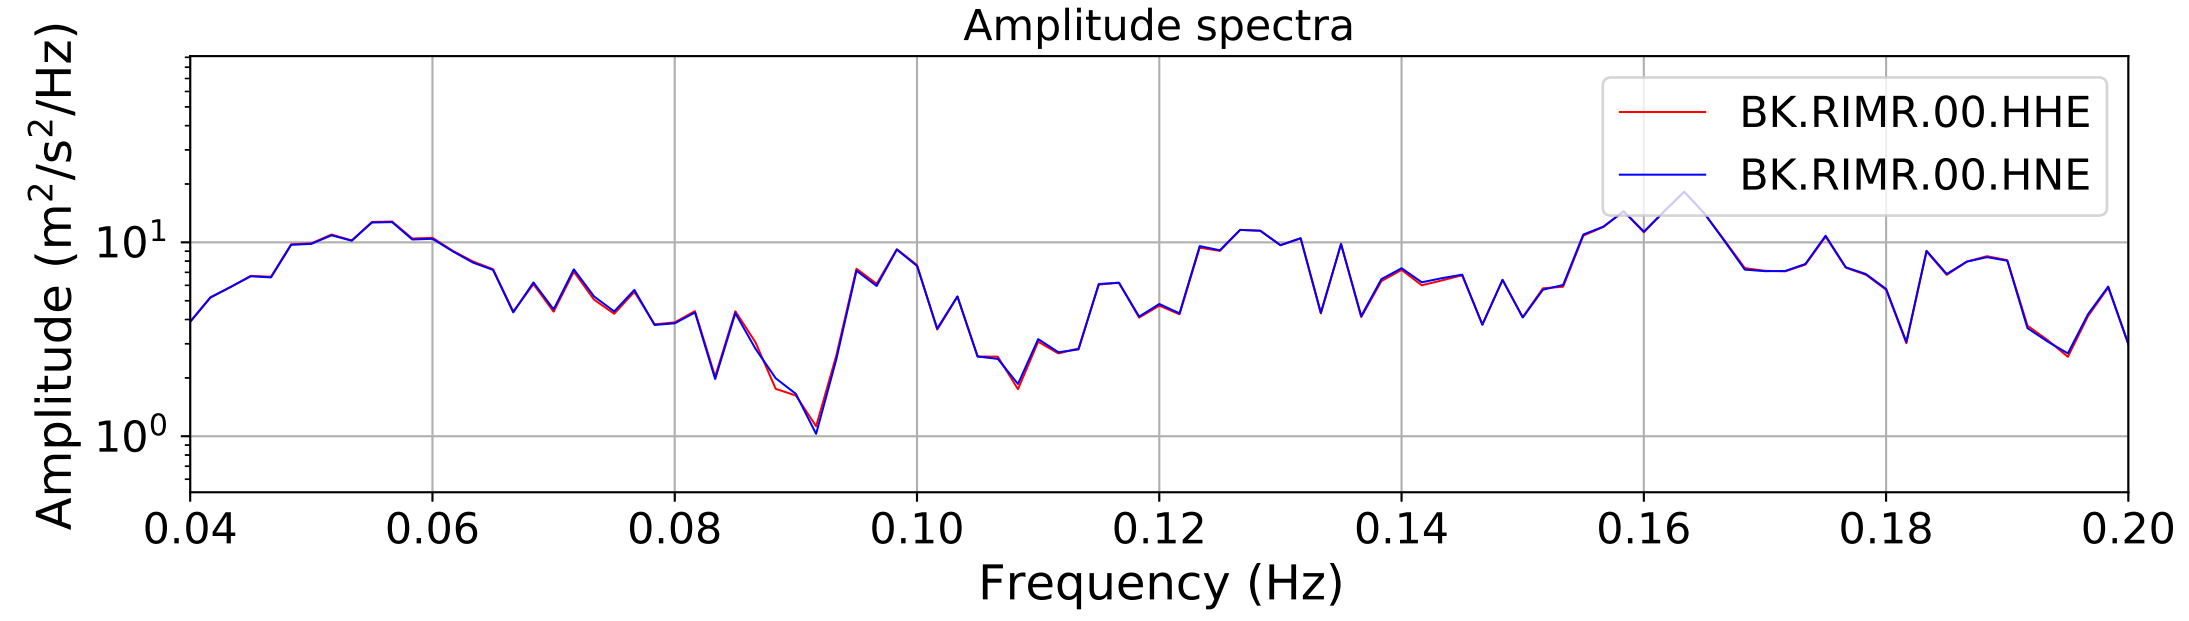

2024.340.184421_M7.0_nc75095651
Origin Time:2024-12-05T18:44:21.110000Z USGS event-id:nc75095651
M7.0 2024 Offshore Cape Mendocino, California Earthquake