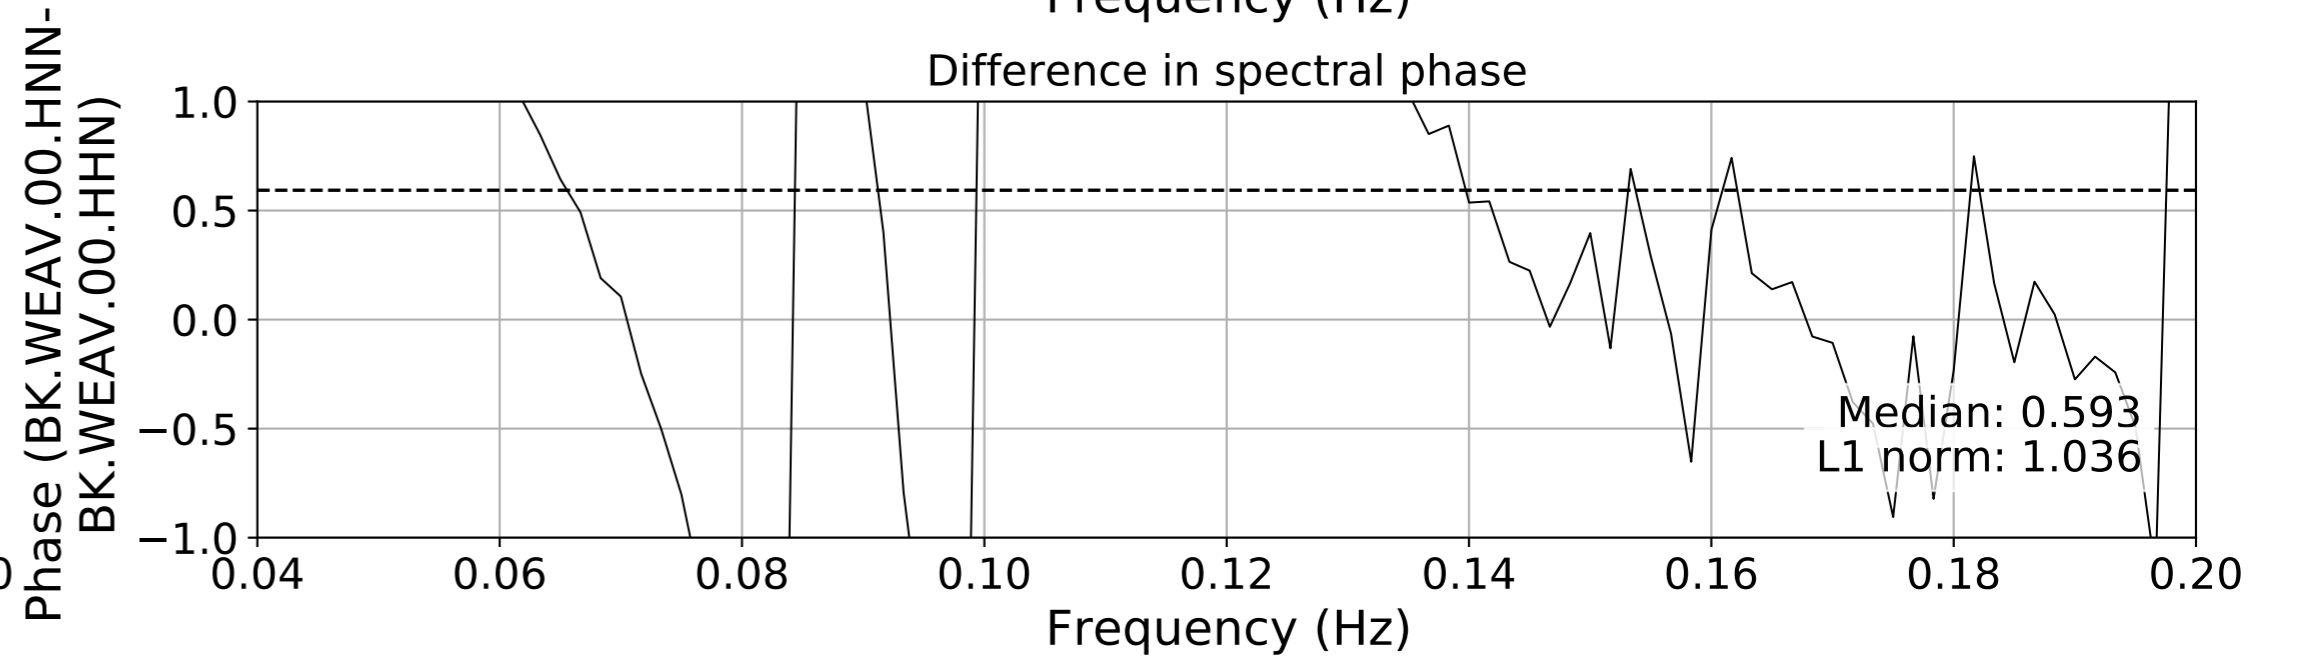

2024.340.184421_M7.0_nc75095651
Origin Time:2024-12-05T18:44:21.110000Z USGS event-id:nc75095651
M7.0 2024 Offshore Cape Mendocino, California Earthquake