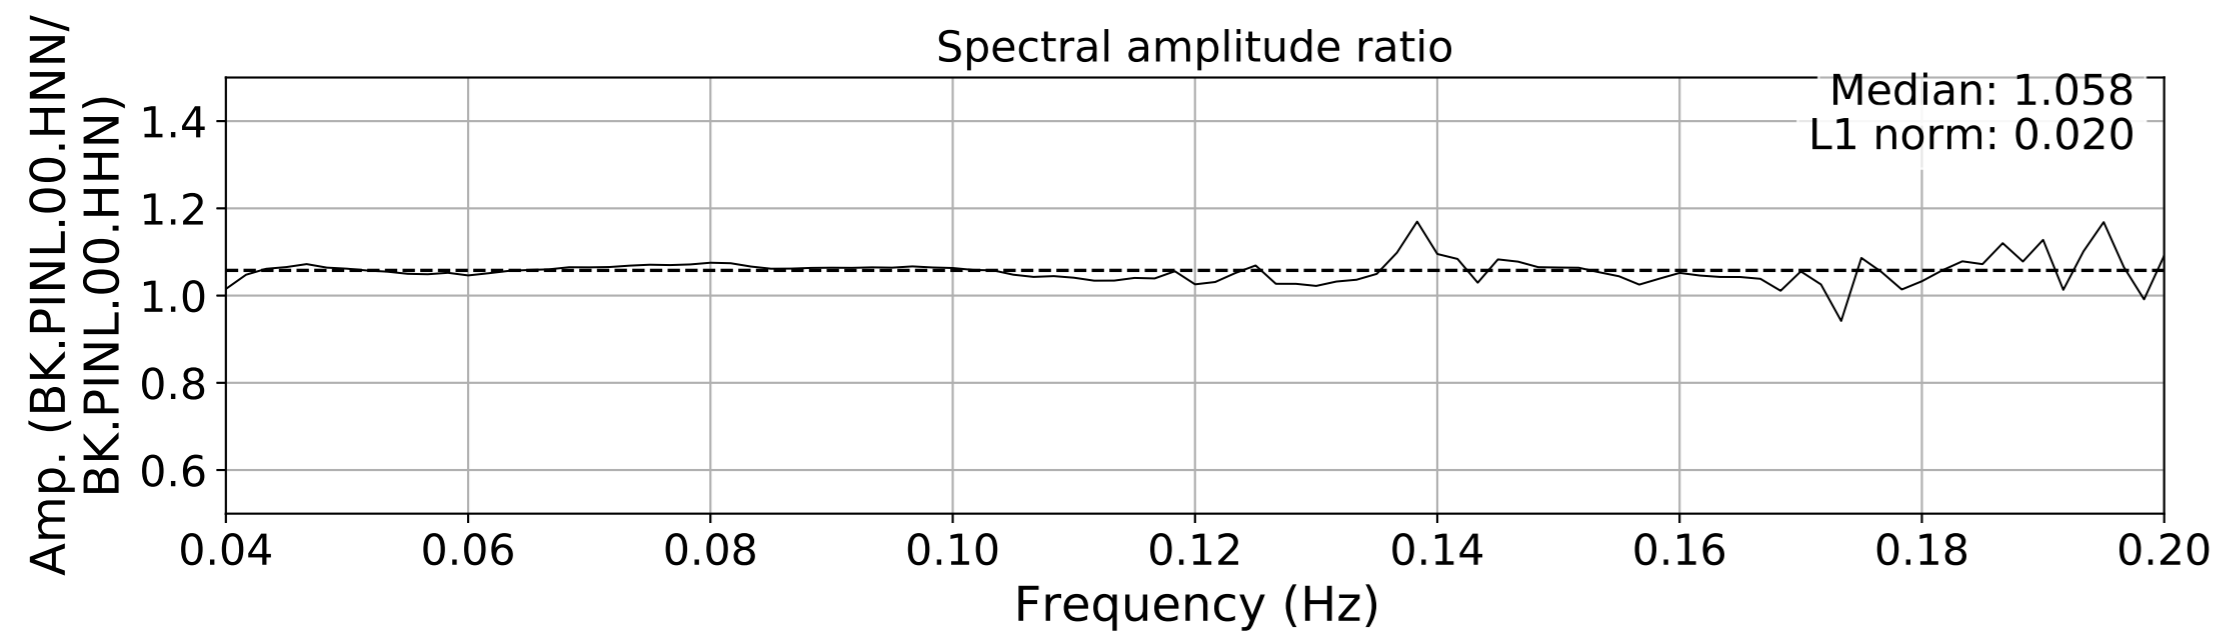

2024.340.184421.M7.0_nc75095651
Origin Time:2024-12-05T18:44:21.110000Z USGS event-id:nc75095651
M7.0 2024 Offshore Cape Mendocino, California Earthquake