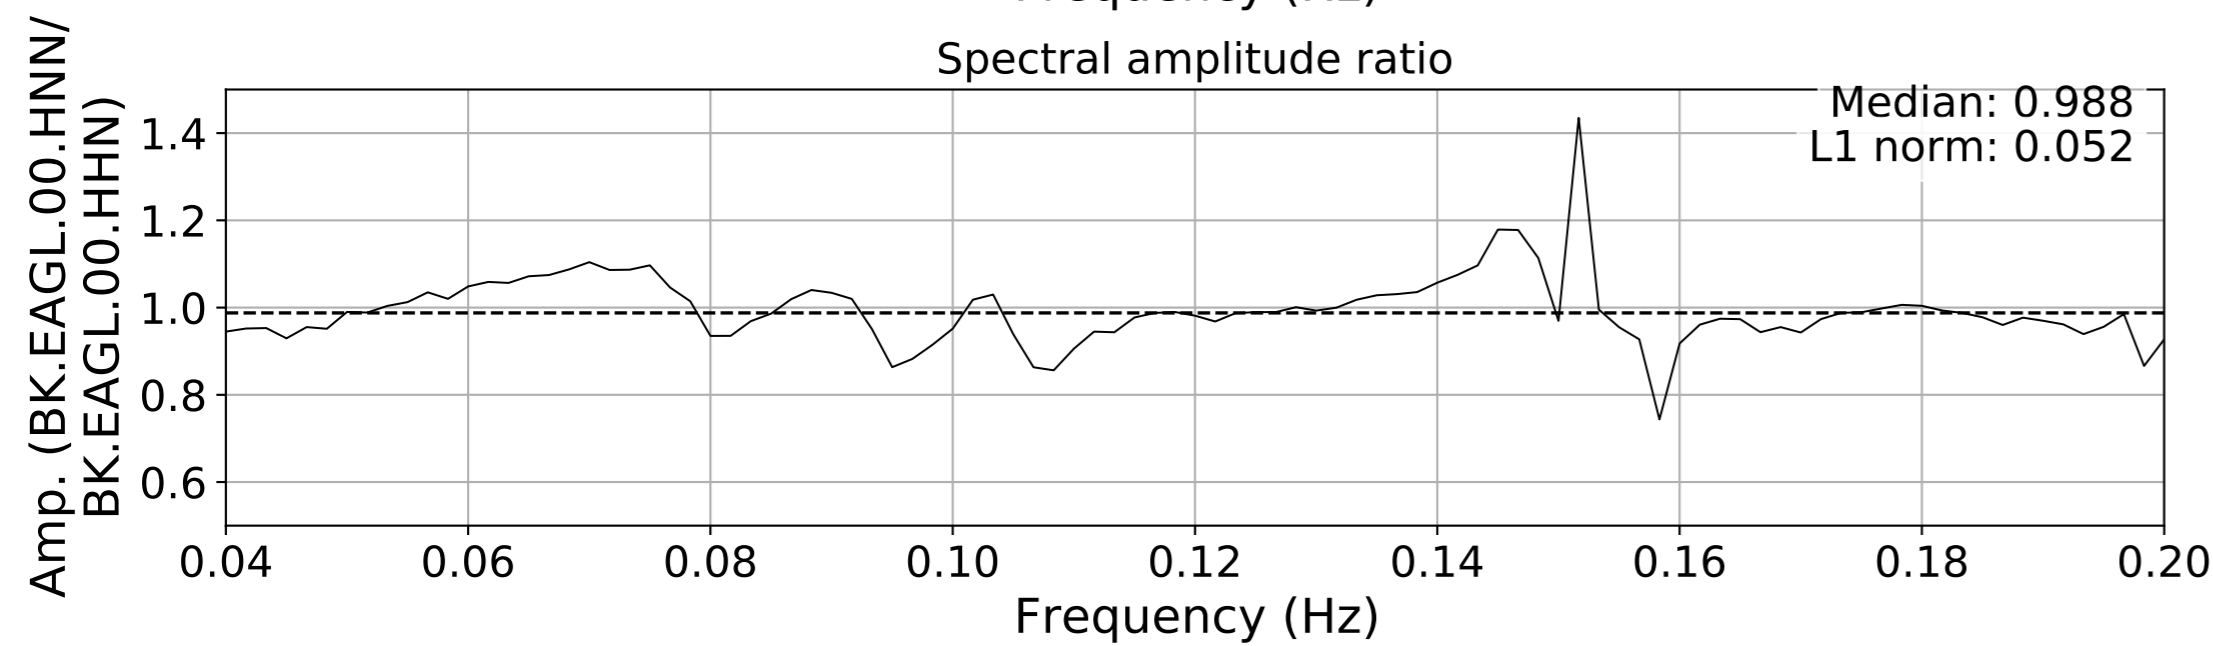

2024.340.184421.M7.0_nc75095651
Origin Time:2024-12-05T18:44:21.110000Z USGS event-id:nc75095651
M7.0 2024 Offshore Cape Mendocino, California Earthquake