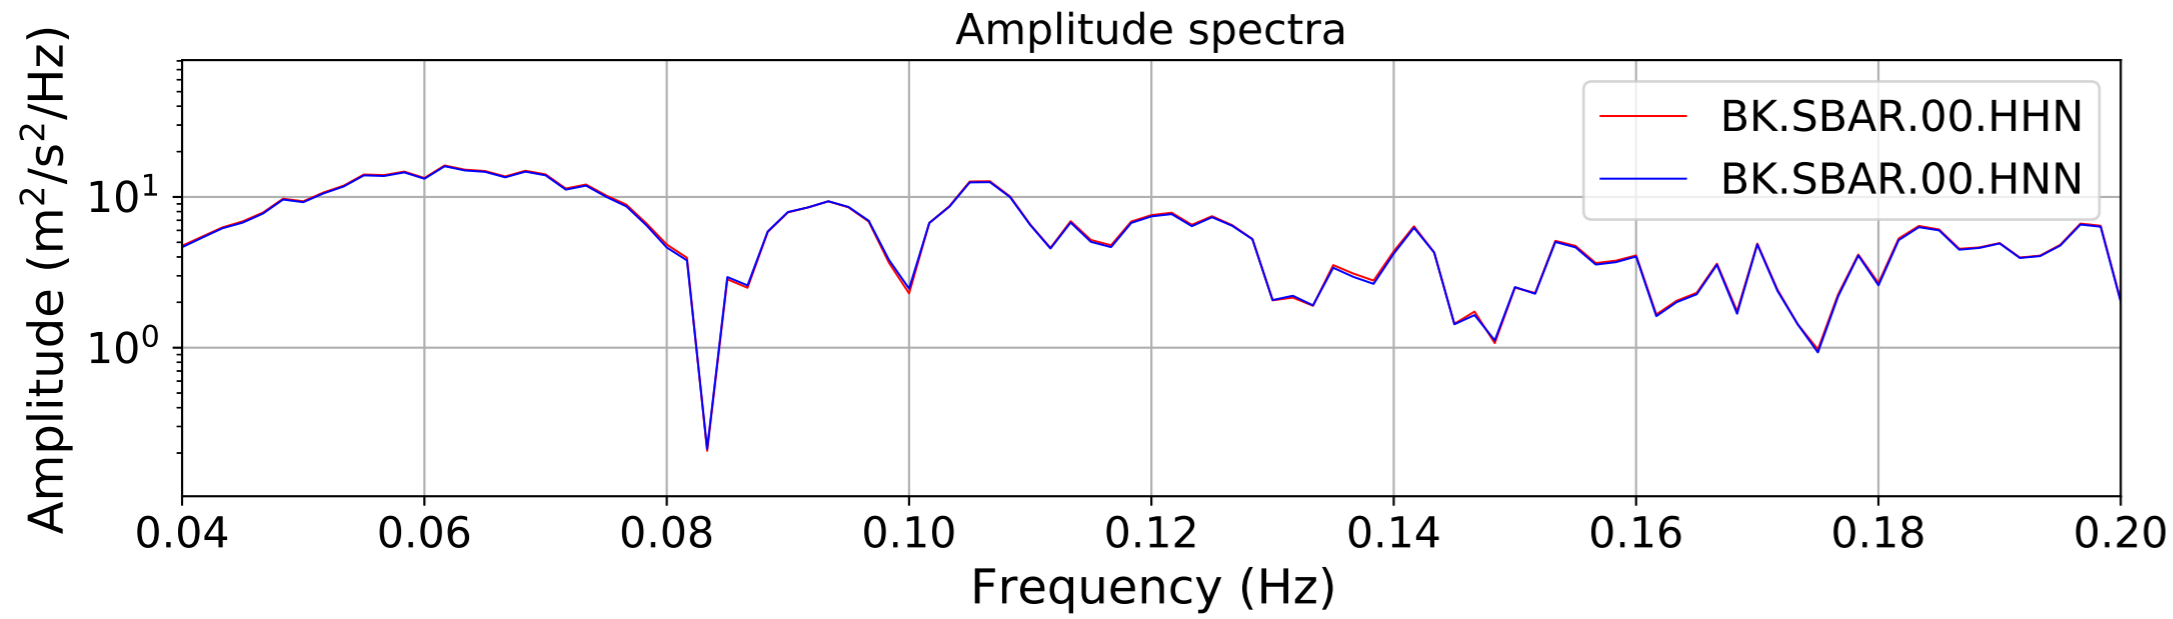

2024.340.184421_M7.0_nc75095651
Origin Time:2024-12-05T18:44:21.110000Z USGS event-id:nc75095651
M7.0 2024 Offshore Cape Mendocino, California Earthquake