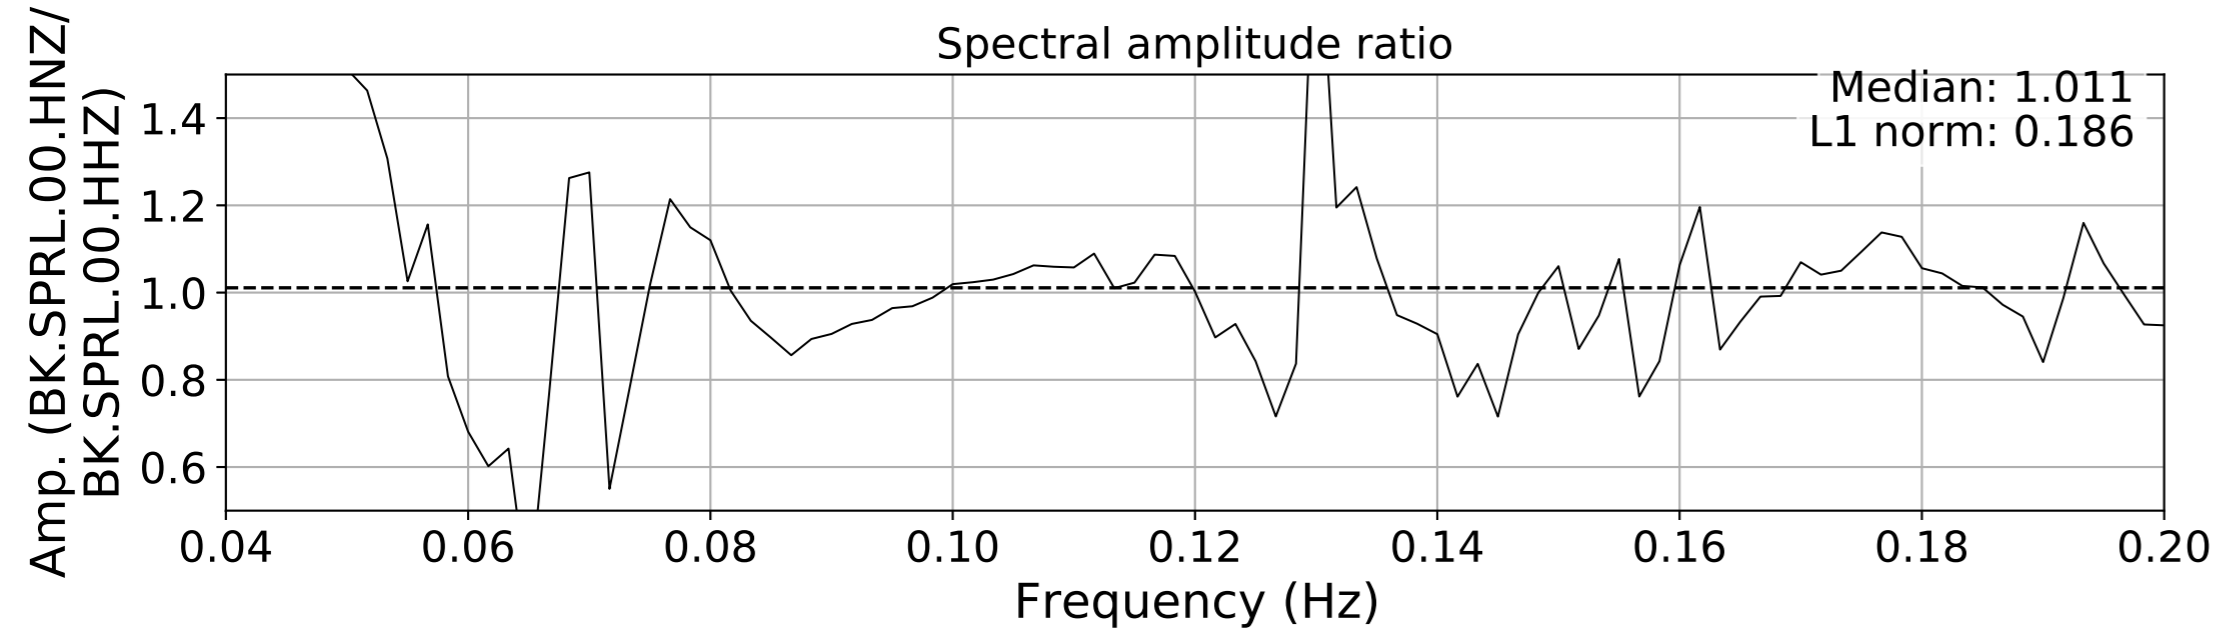

2024.340.184421.M7.0_nc75095651
Origin Time:2024-12-05T18:44:21.110000Z USGS event-id:nc75095651
M7.0 2024 Offshore Cape Mendocino, California Earthquake