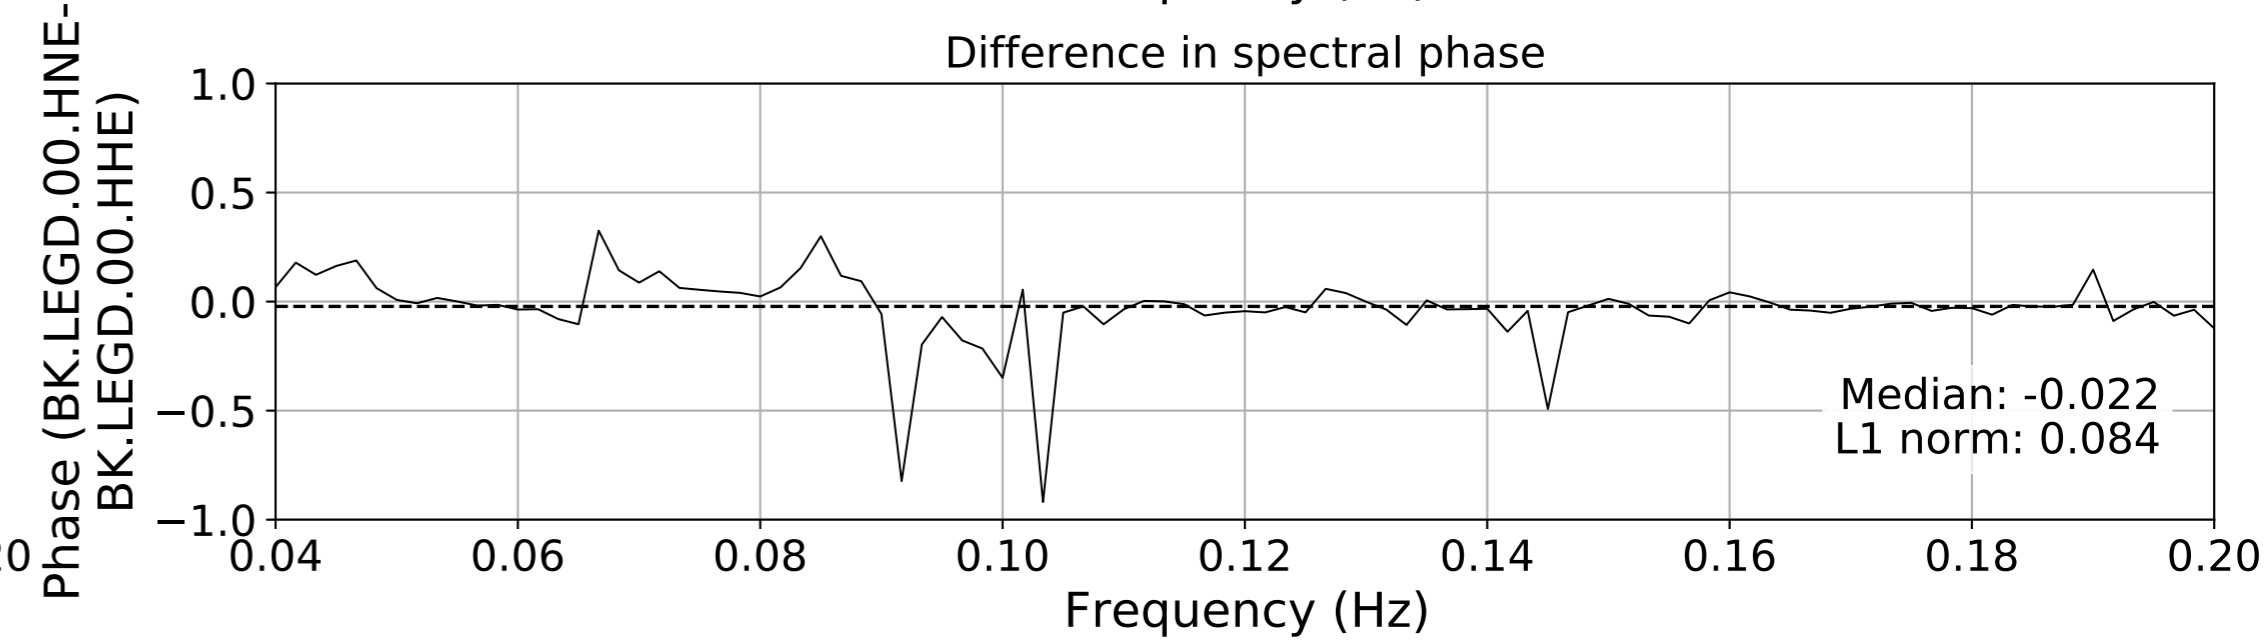

2024.340.184421_M7.0_nc75095651
Origin Time:2024-12-05T18:44:21.110000Z USGS event-id:nc75095651
M7.0 2024 Offshore Cape Mendocino, California Earthquake