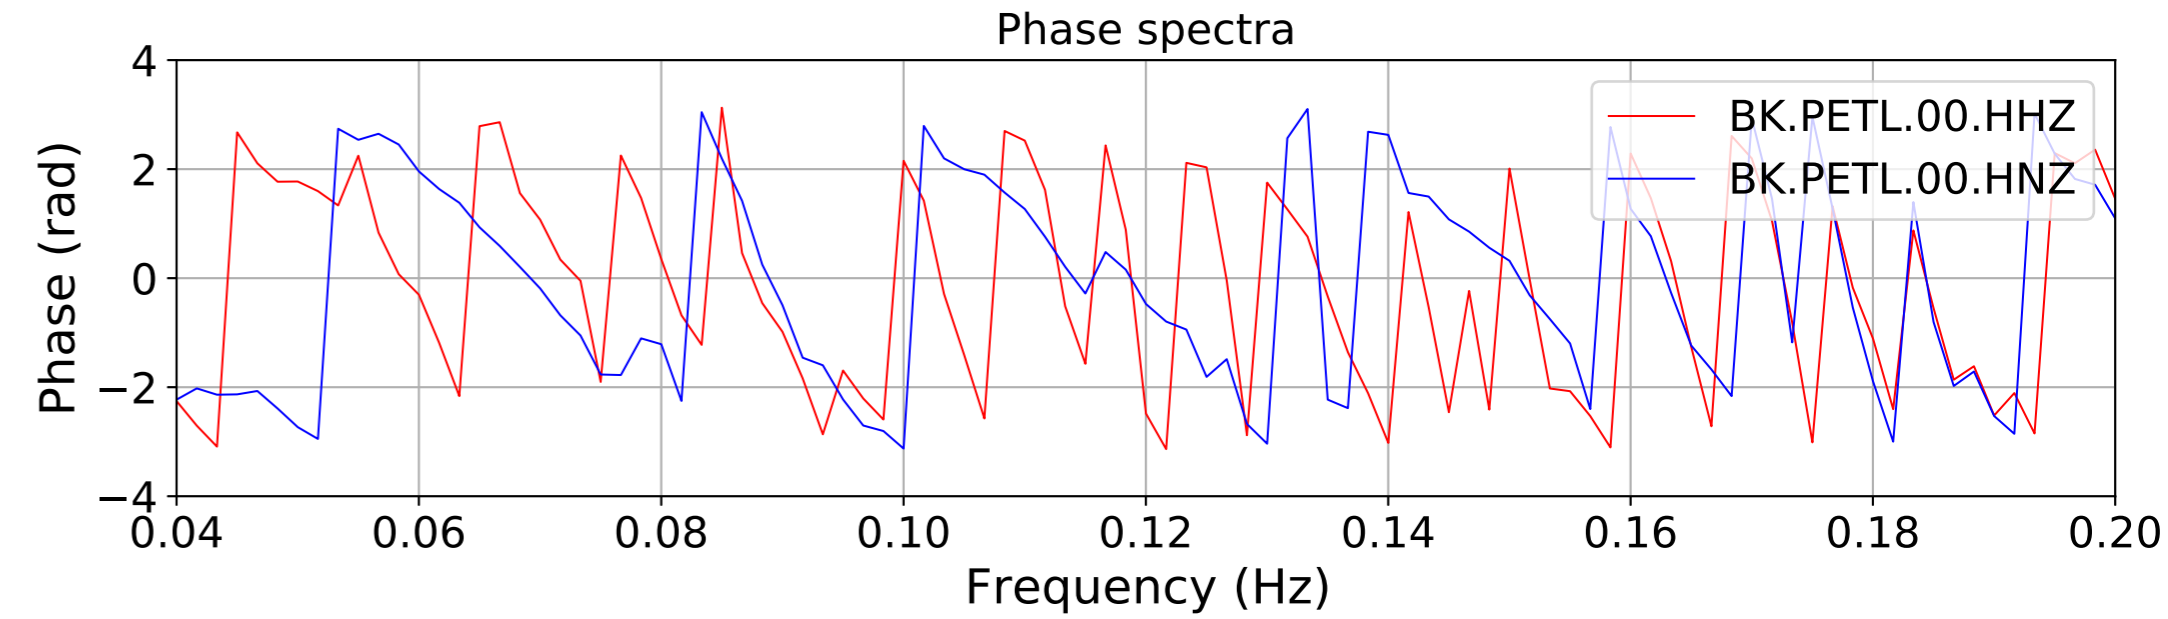

2024.340.184421_M7.0_nc75095651
Origin Time:2024-12-05T18:44:21.110000Z USGS event-id:nc75095651
M7.0 2024 Offshore Cape Mendocino, California Earthquake