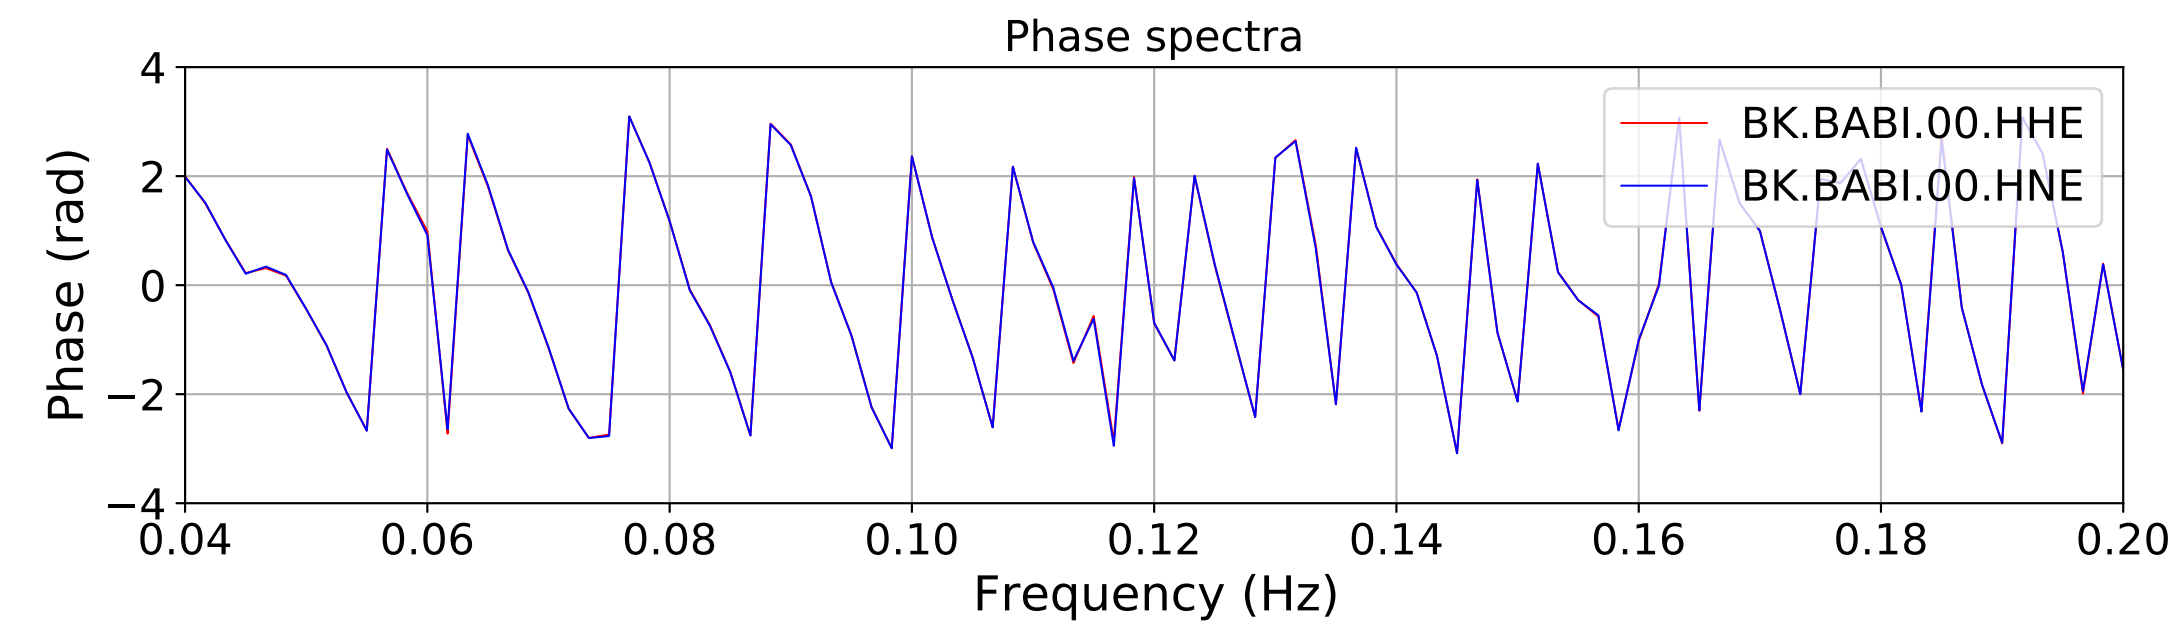

2024.340.184421_M7.0_nc75095651
Origin Time:2024-12-05T18:44:21.110000Z USGS event-id:nc75095651
M7.0 2024 Offshore Cape Mendocino, California Earthquake