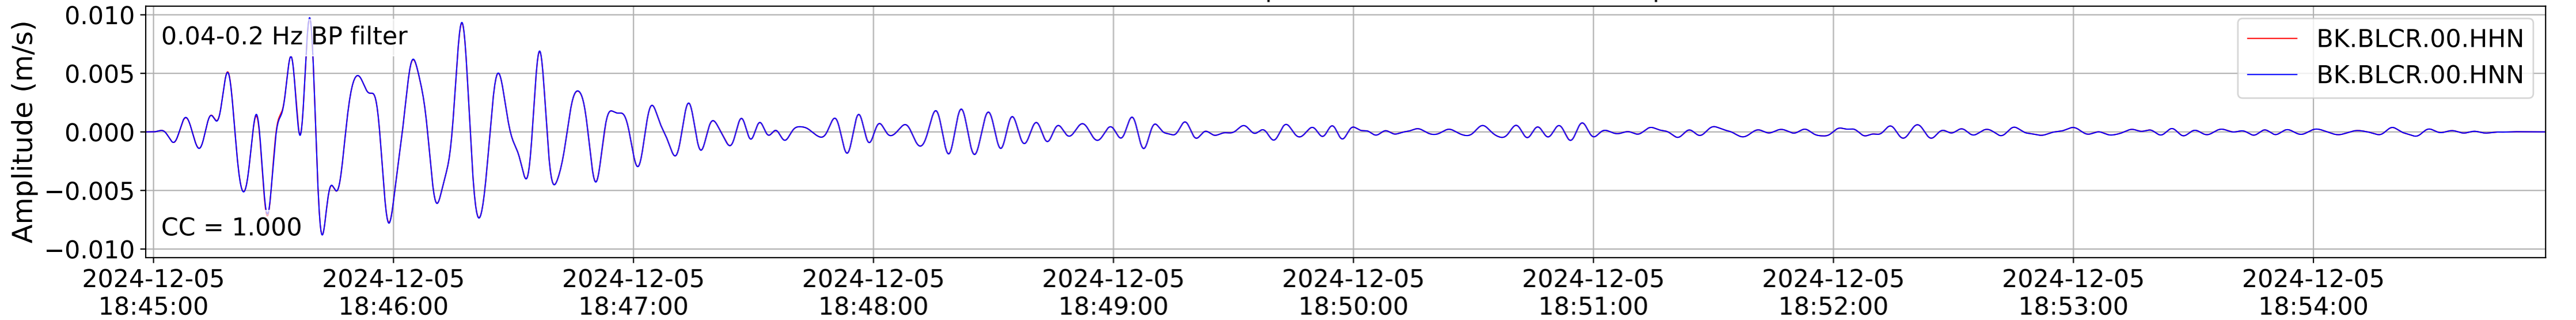

2024.340.184421_M7.0_nc75095651
Origin Time:2024-12-05T18:44:21.110000Z USGS event-id:nc75095651
M7.0 2024 Offshore Cape Mendocino, California Earthquake