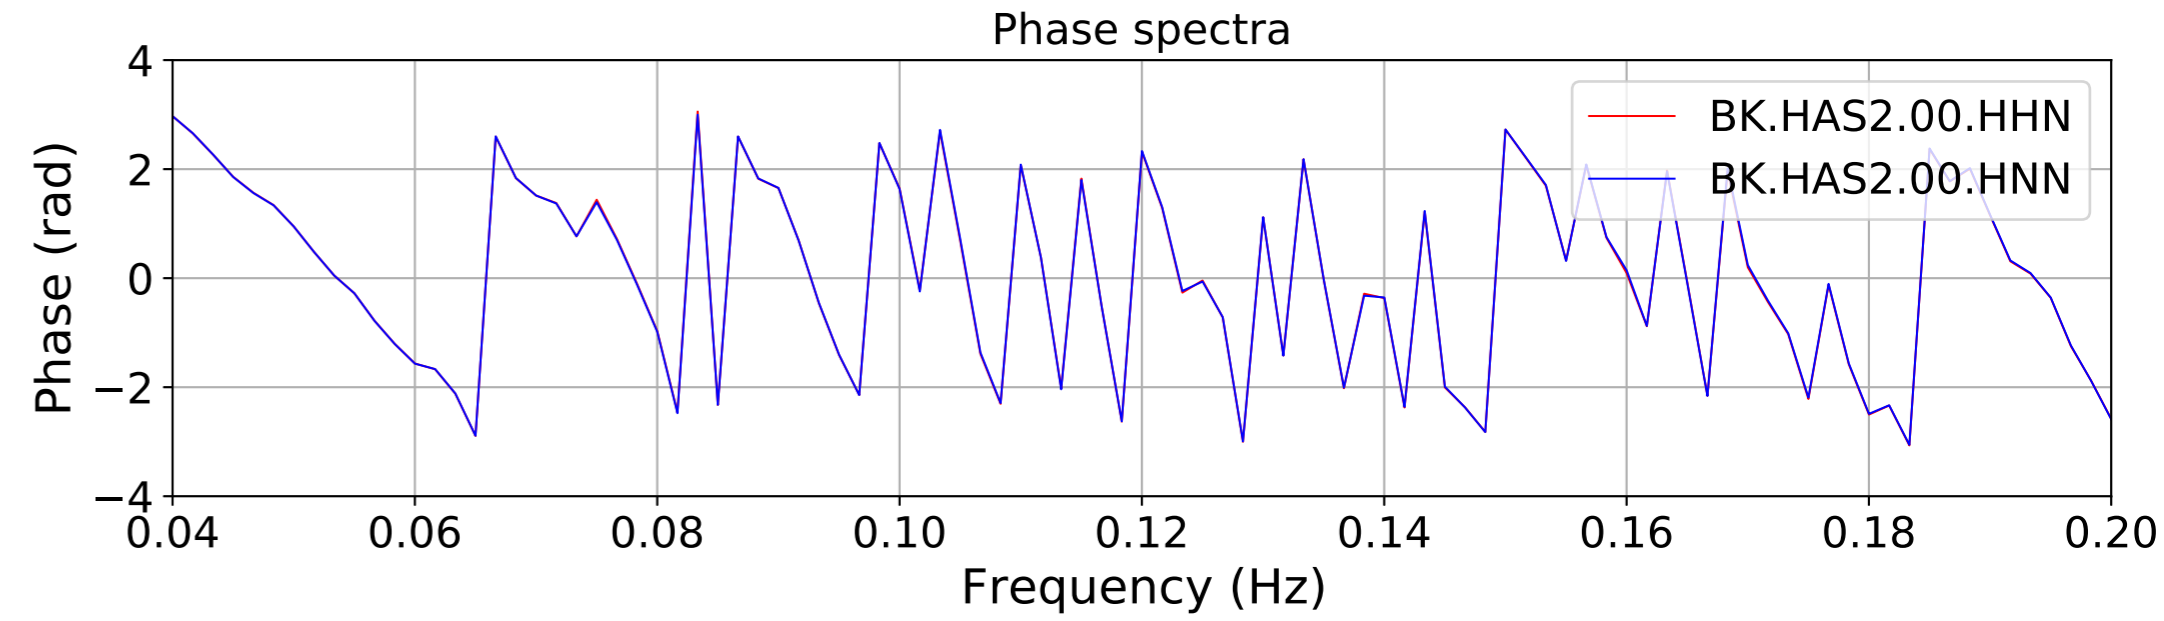

2024.340.184421_M7.0_nc75095651
Origin Time:2024-12-05T18:44:21.110000Z USGS event-id:nc75095651
M7.0 2024 Offshore Cape Mendocino, California Earthquake