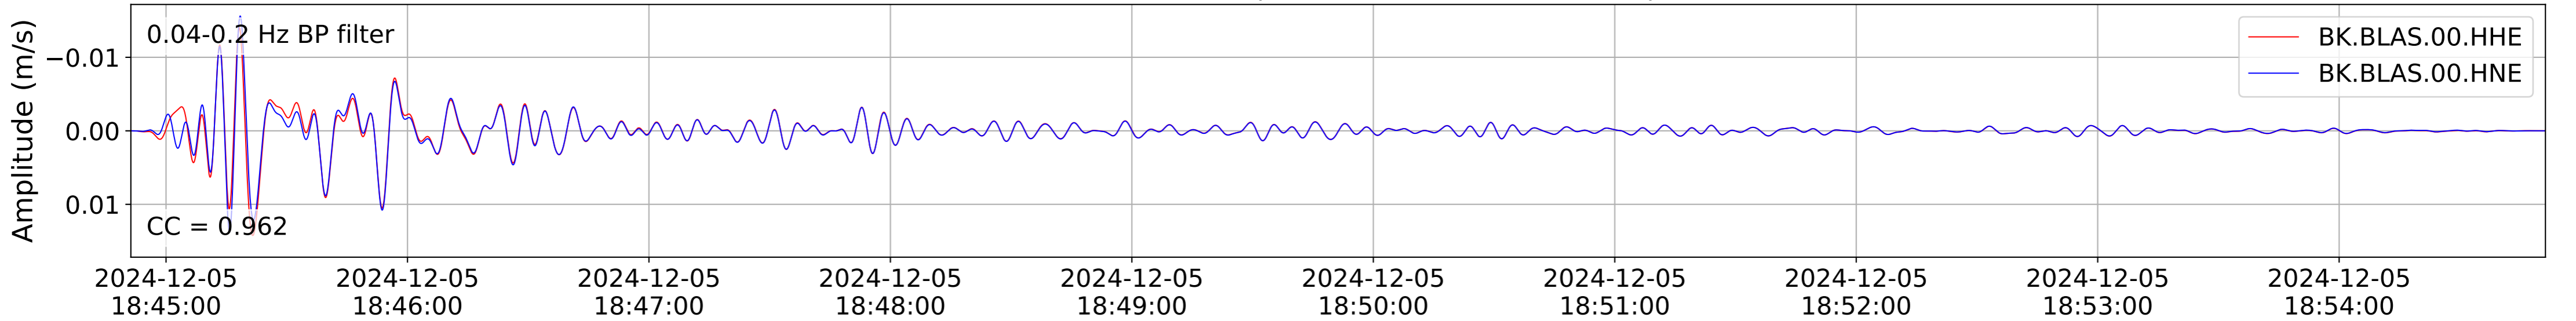

2024.340.184421_M7.0_nc75095651
Origin Time:2024-12-05T18:44:21.110000Z USGS event-id:nc75095651
M7.0 2024 Offshore Cape Mendocino, California Earthquake