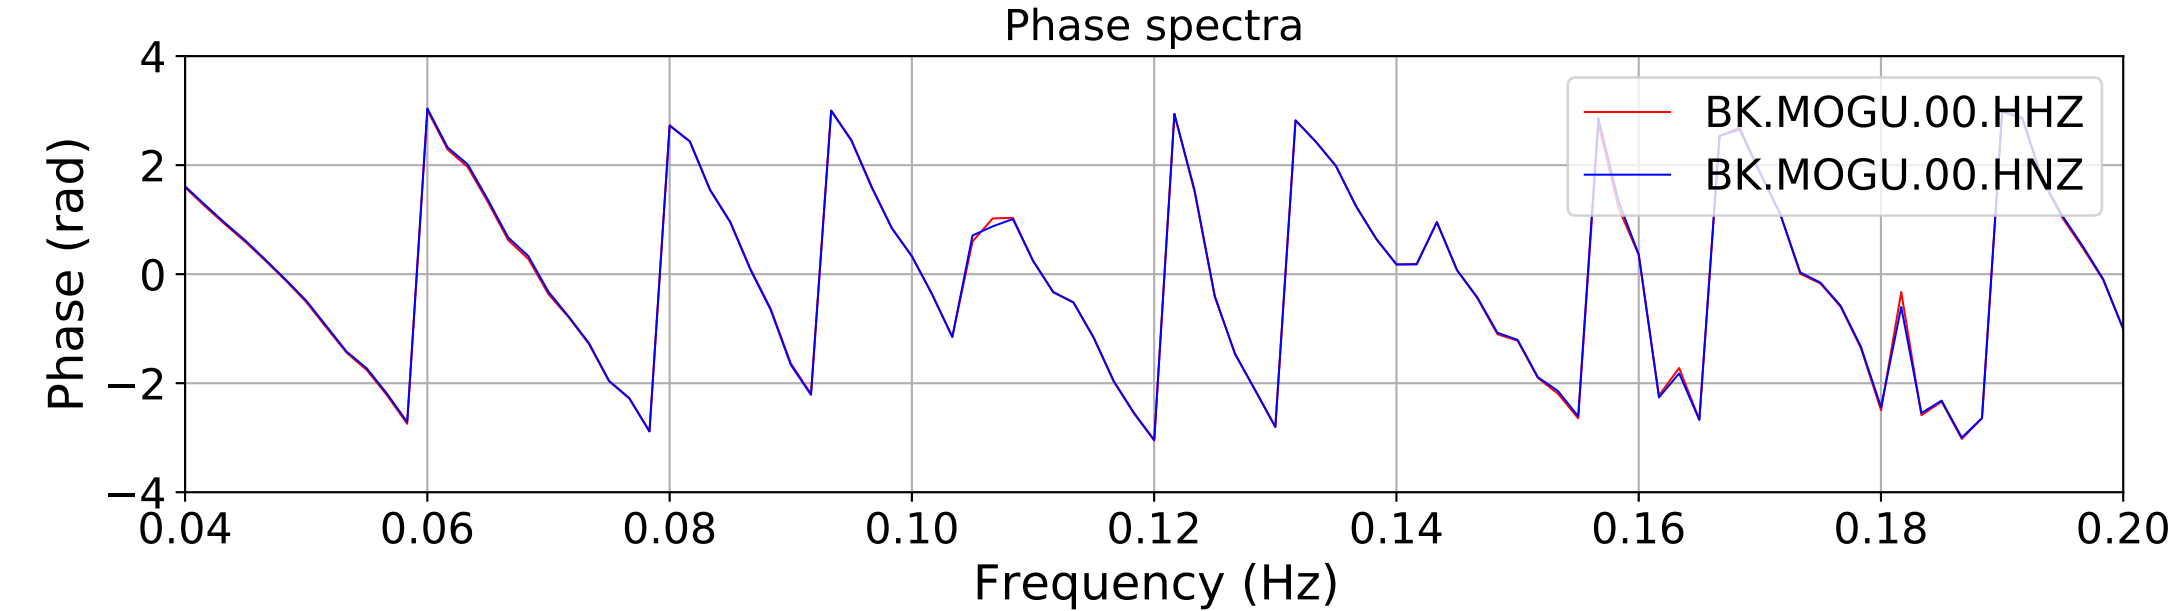

2024.340.184421_M7.0_nc75095651
Origin Time:2024-12-05T18:44:21.110000Z USGS event-id:nc75095651
M7.0 2024 Offshore Cape Mendocino, California Earthquake