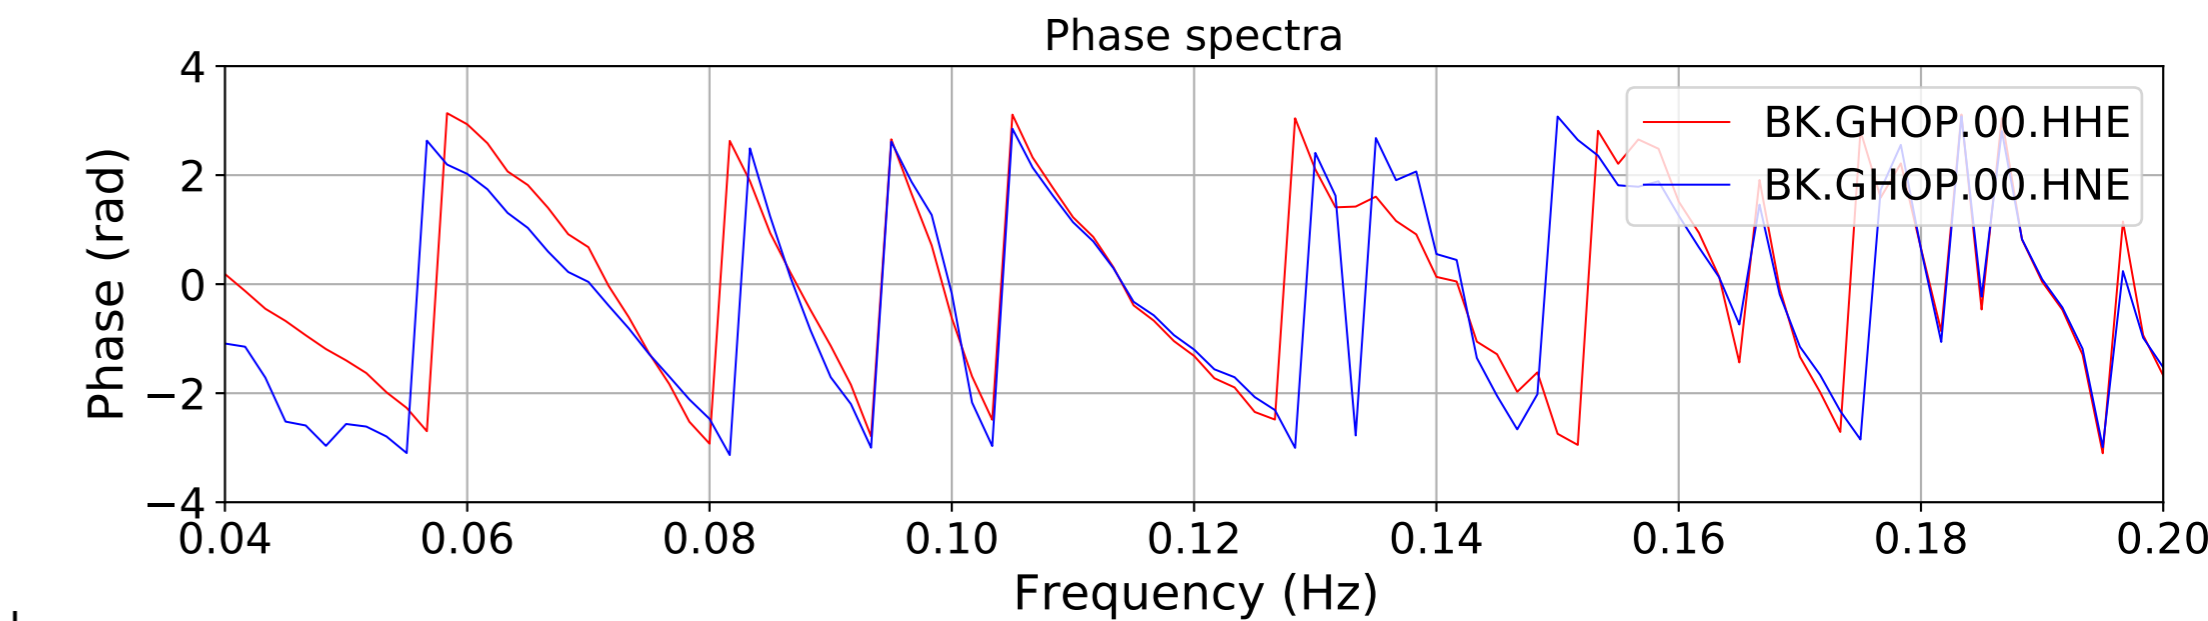

2024.340.184421.M7.0_nc75095651
Origin Time:2024-12-05T18:44:21.110000Z USGS event-id:nc75095651
M7.0 2024 Offshore Cape Mendocino, California Earthquake