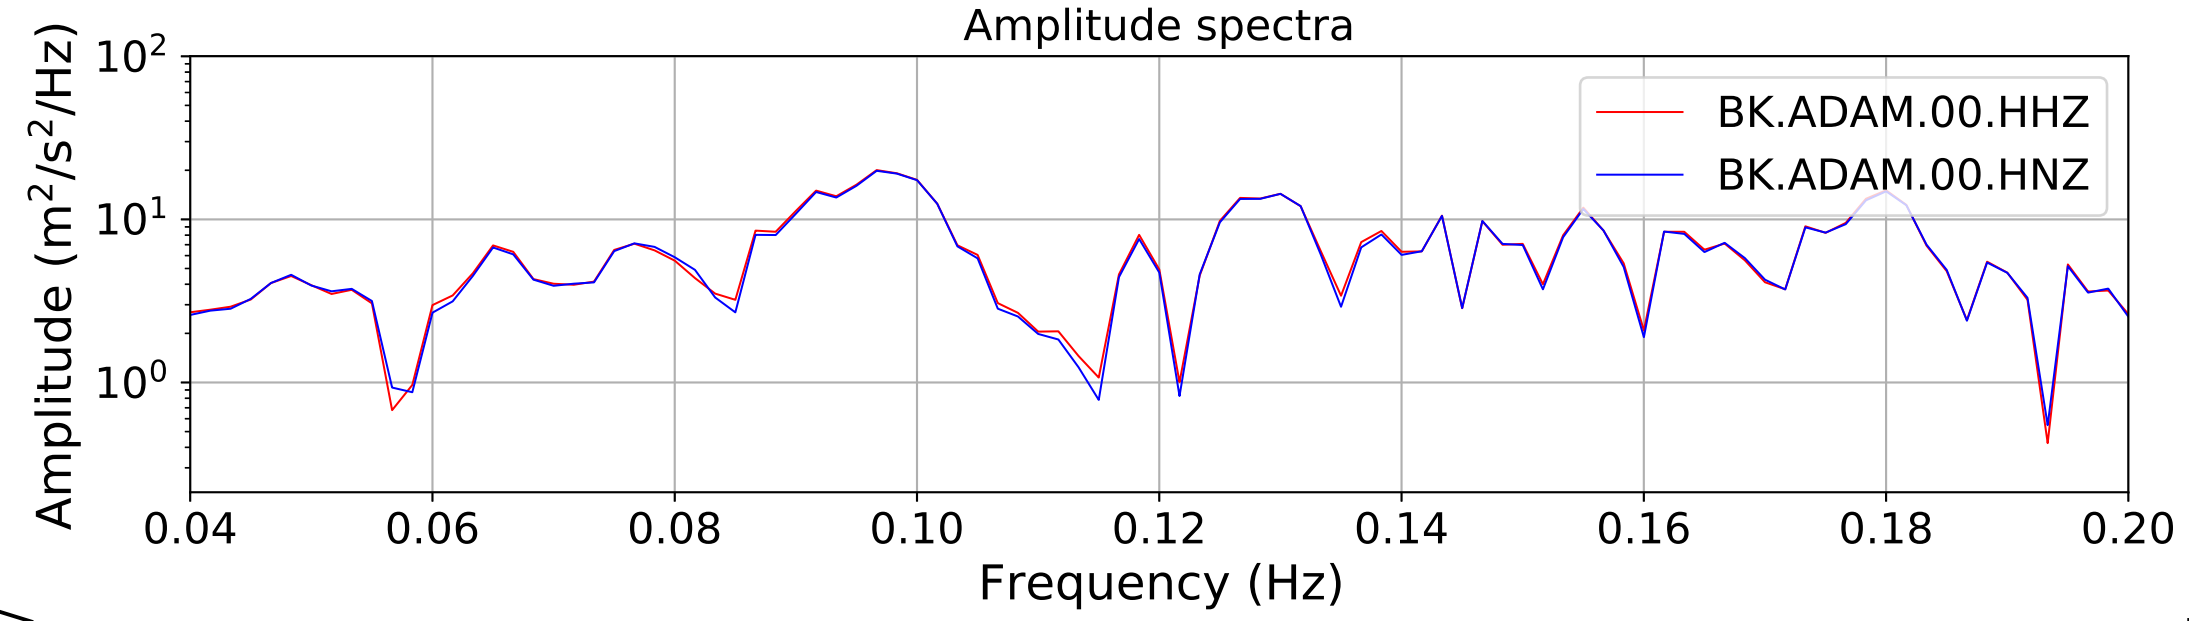

2024.340.184421_M7.0_nc75095651
Origin Time:2024-12-05T18:44:21.110000Z USGS event-id:nc75095651
M7.0 2024 Offshore Cape Mendocino, California Earthquake