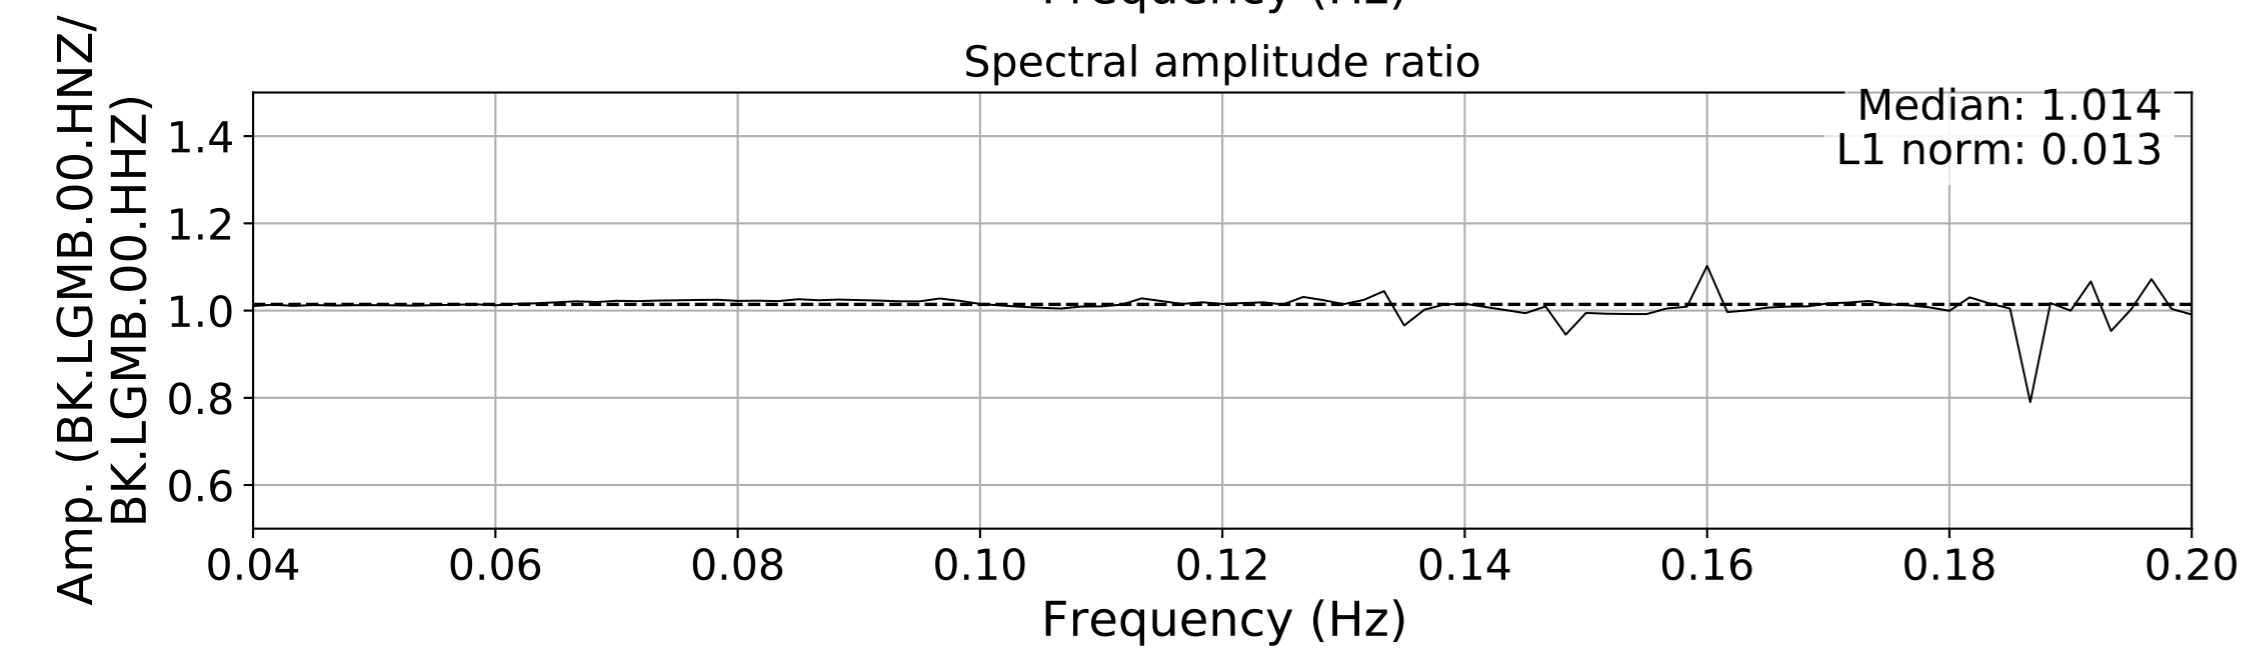

2024.340.184421_M7.0_nc75095651
Origin Time:2024-12-05T18:44:21.110000Z USGS event-id:nc75095651
M7.0 2024 Offshore Cape Mendocino, California Earthquake