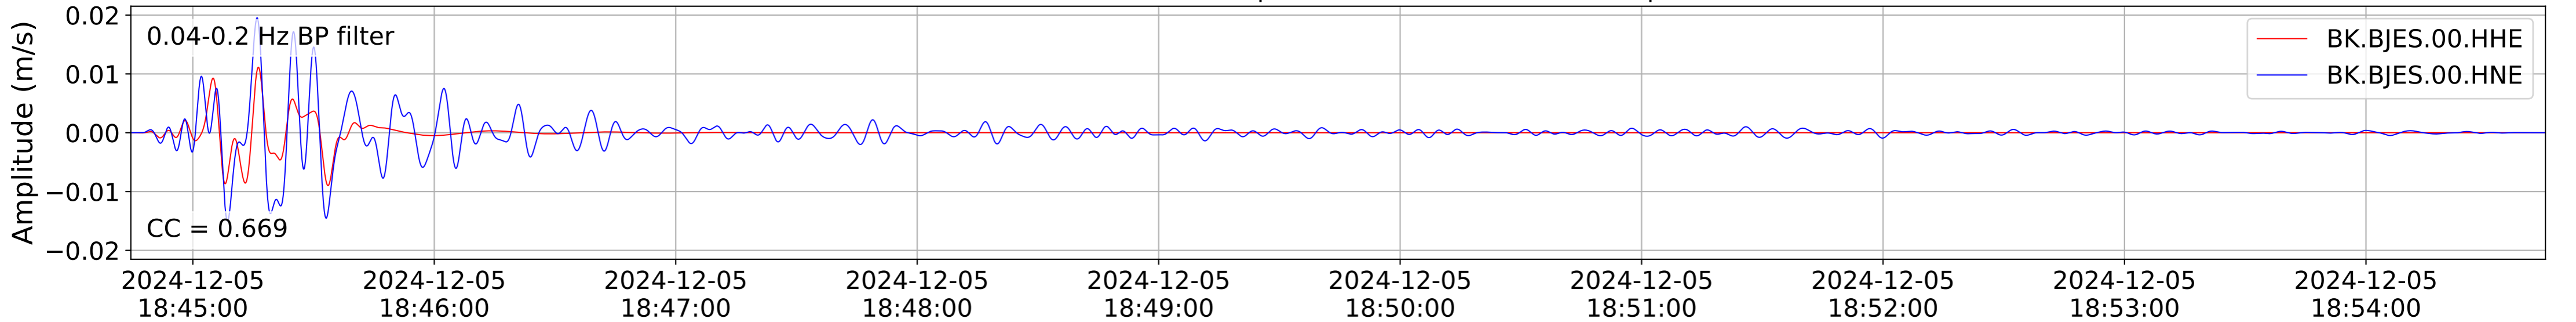

2024.340.184421_M7.0_nc75095651
Origin Time:2024-12-05T18:44:21.110000Z USGS event-id:nc75095651
M7.0 2024 Offshore Cape Mendocino, California Earthquake