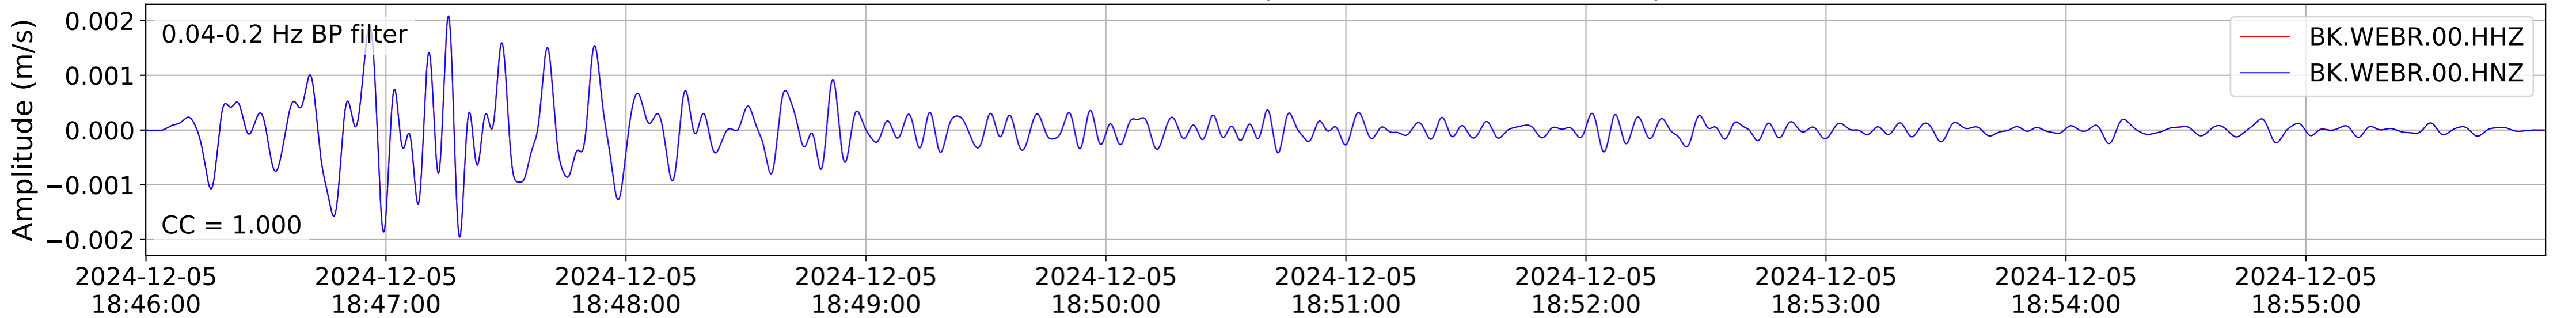

2024.340.184421_M7.0_nc75095651
Origin Time:2024-12-05T18:44:21.110000Z USGS event-id:nc75095651
M7.0 2024 Offshore Cape Mendocino, California Earthquake