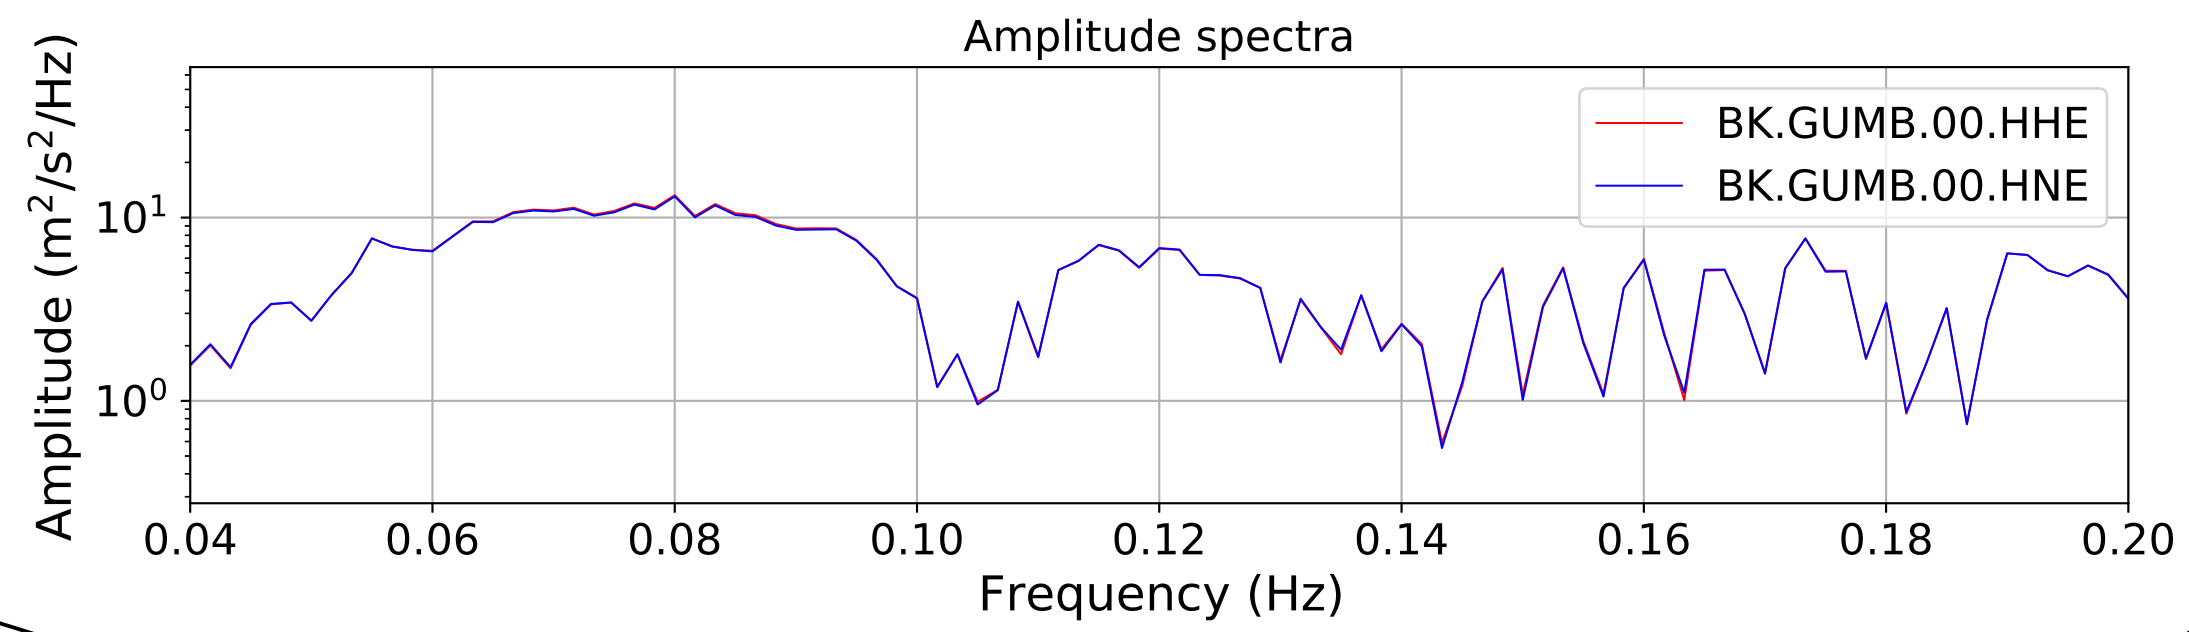

2024.340.184421_M7.0_nc75095651
Origin Time:2024-12-05T18:44:21.110000Z USGS event-id:nc75095651
M7.0 2024 Offshore Cape Mendocino, California Earthquake