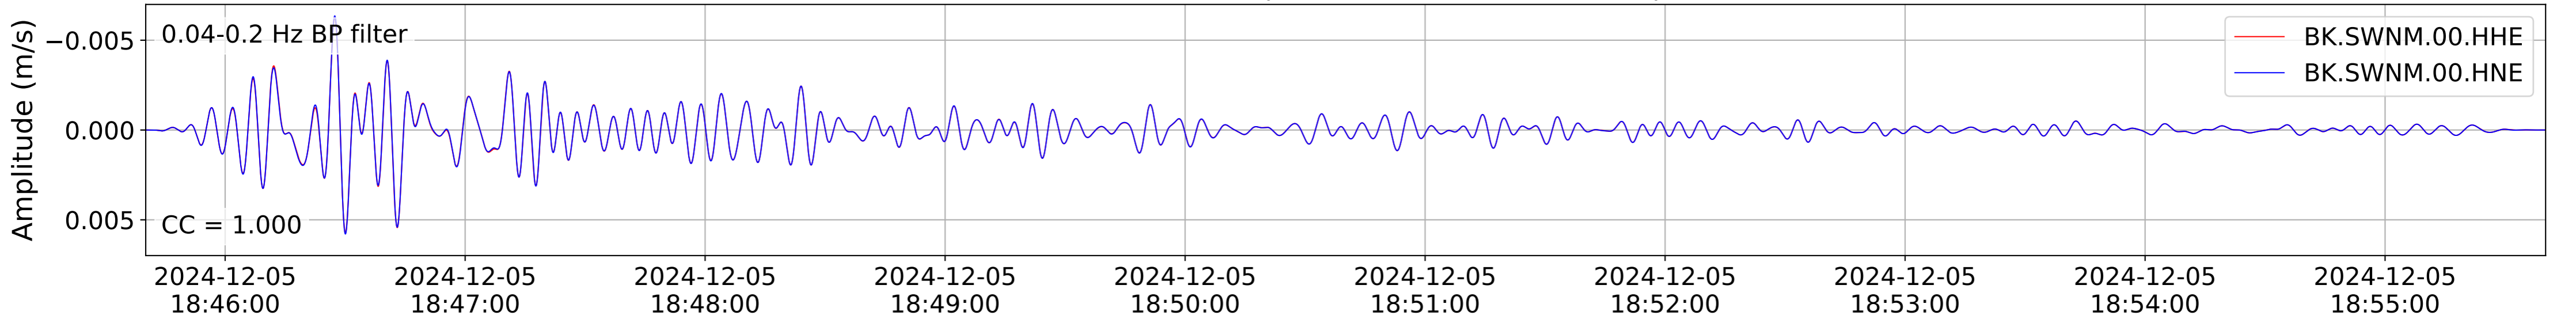

2024.340.184421_M7.0_nc75095651
Origin Time:2024-12-05T18:44:21.110000Z USGS event-id:nc75095651
M7.0 2024 Offshore Cape Mendocino, California Earthquake