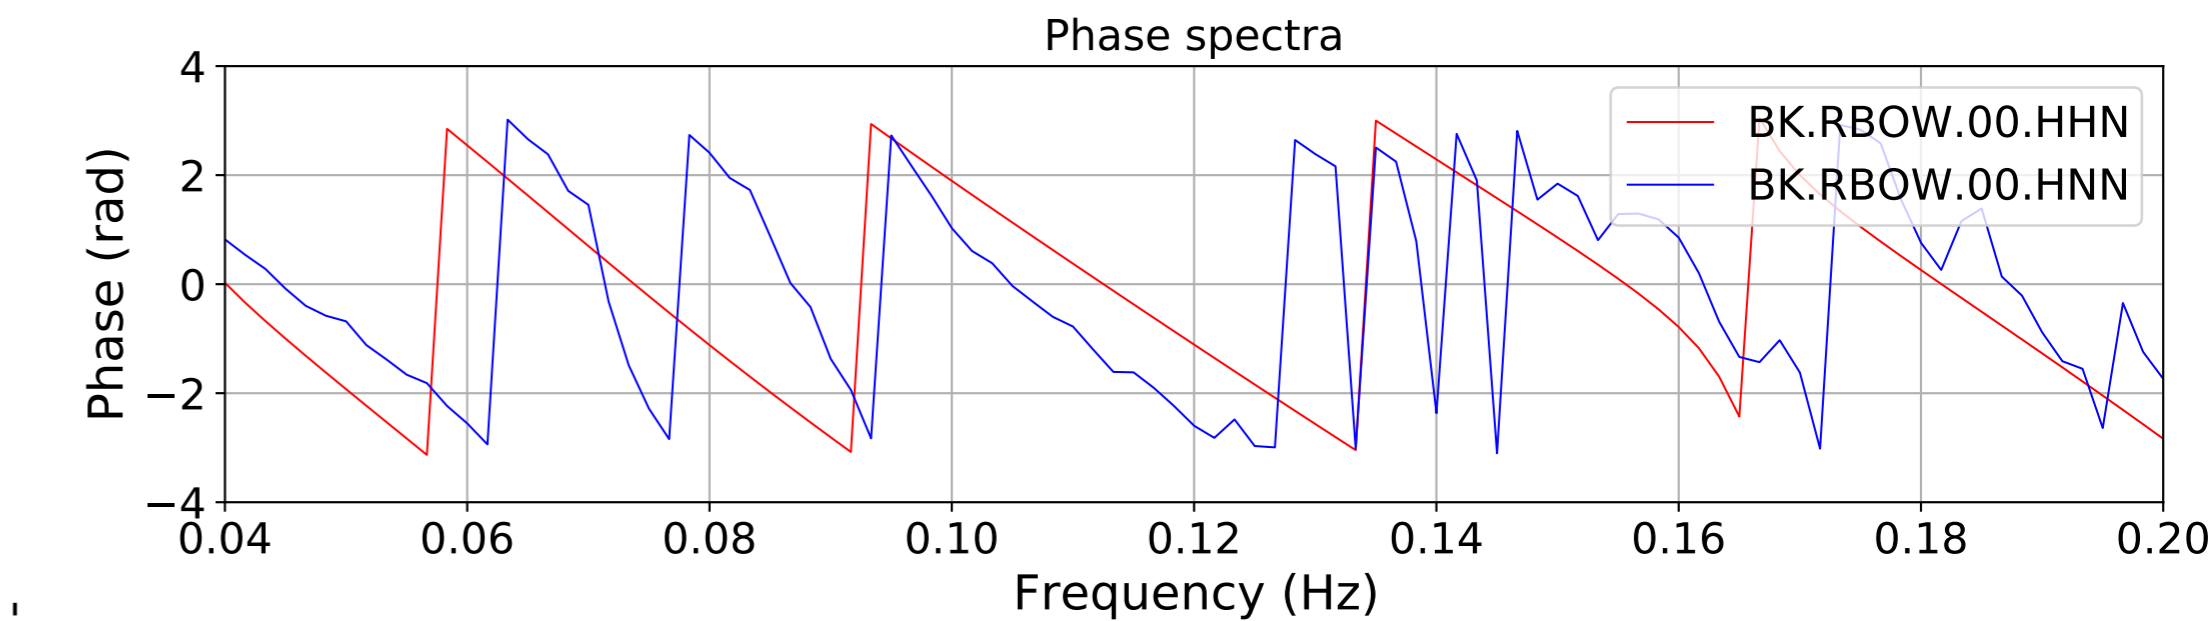

2024.340.184421_M7.0_nc75095651
Origin Time:2024-12-05T18:44:21.110000Z USGS event-id:nc75095651
M7.0 2024 Offshore Cape Mendocino, California Earthquake