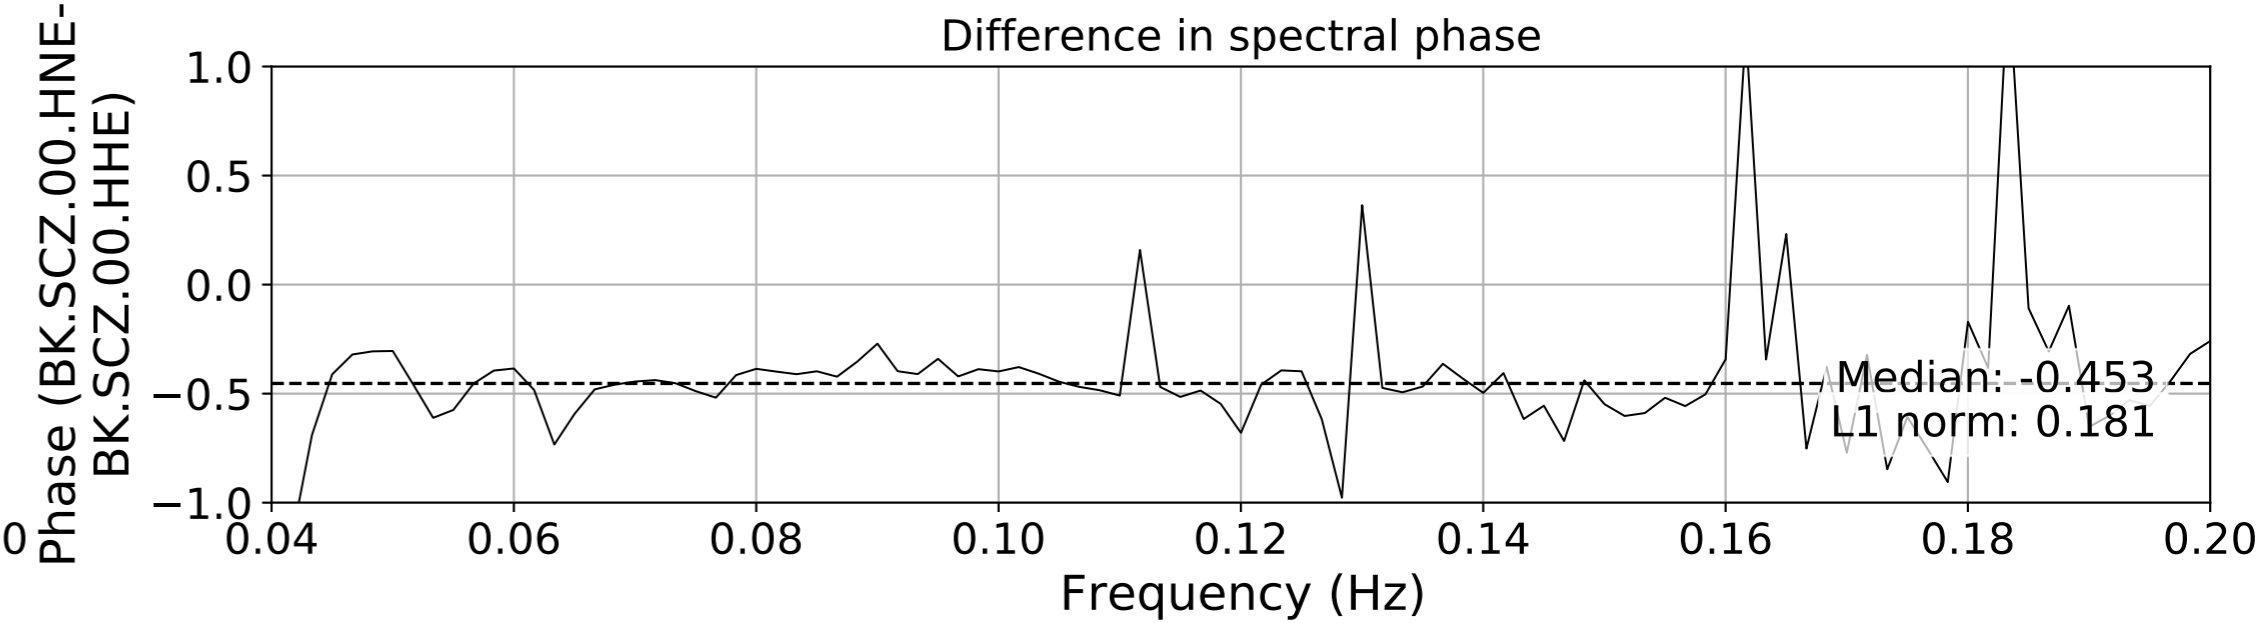

2024.340.184421_M7.0_nc75095651
Origin Time:2024-12-05T18:44:21.110000Z USGS event-id:nc75095651
M7.0 2024 Offshore Cape Mendocino, California Earthquake