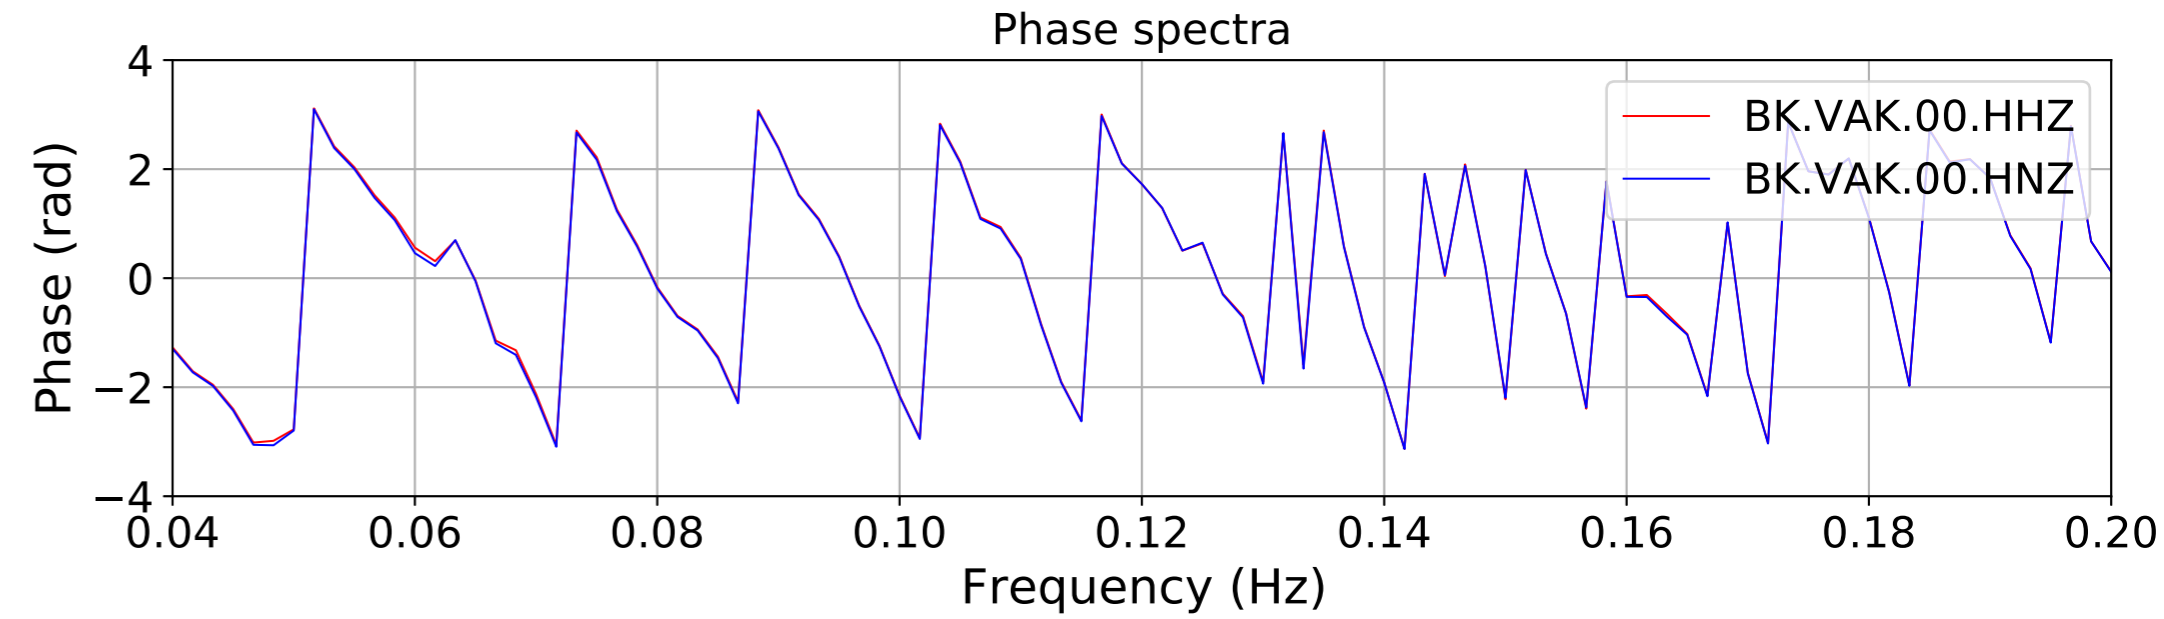

2024.340.184421_M7.0_nc75095651
Origin Time:2024-12-05T18:44:21.110000Z USGS event-id:nc75095651
M7.0 2024 Offshore Cape Mendocino, California Earthquake