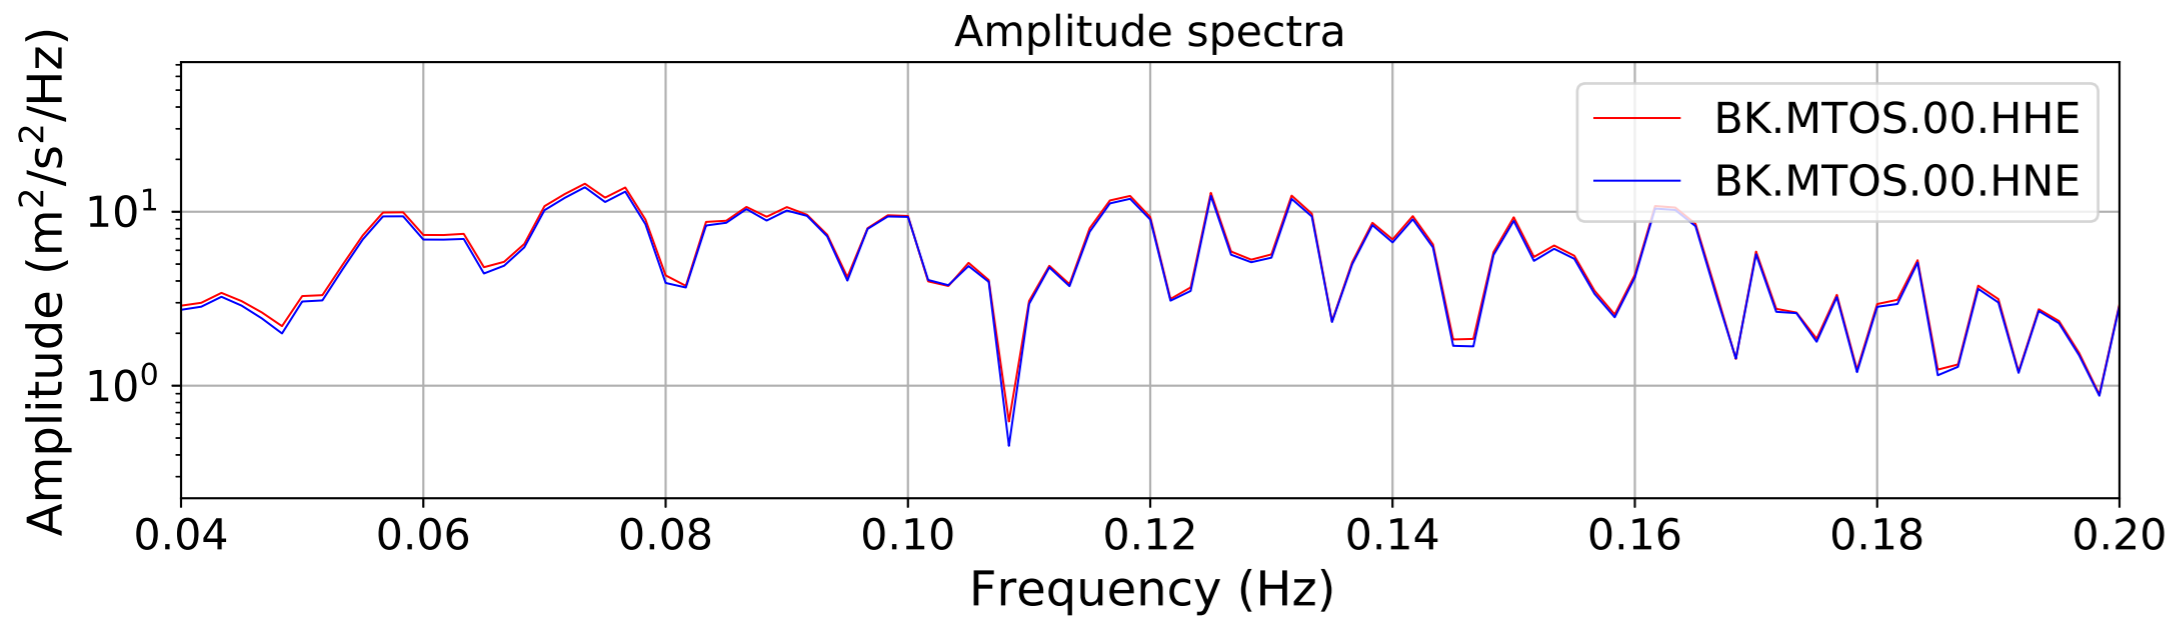

2024.340.184421.M7.0_nc75095651
Origin Time:2024-12-05T18:44:21.110000Z USGS event-id:nc75095651
M7.0 2024 Offshore Cape Mendocino, California Earthquake