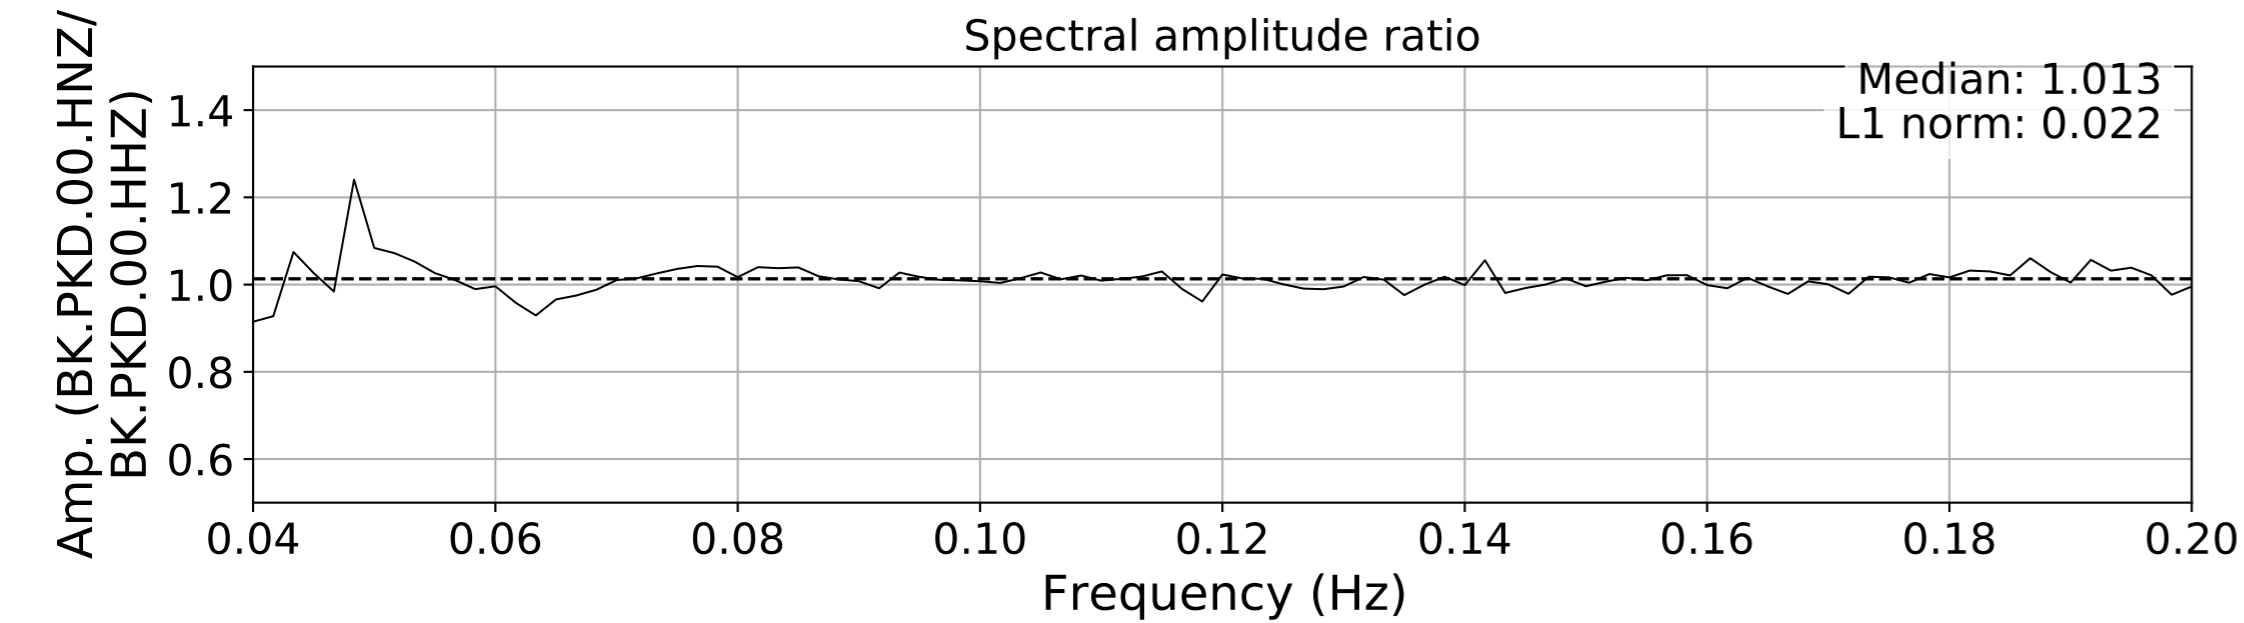

2024.340.184421_M7.0_nc75095651
Origin Time:2024-12-05T18:44:21.110000Z USGS event-id:nc75095651
M7.0 2024 Offshore Cape Mendocino, California Earthquake