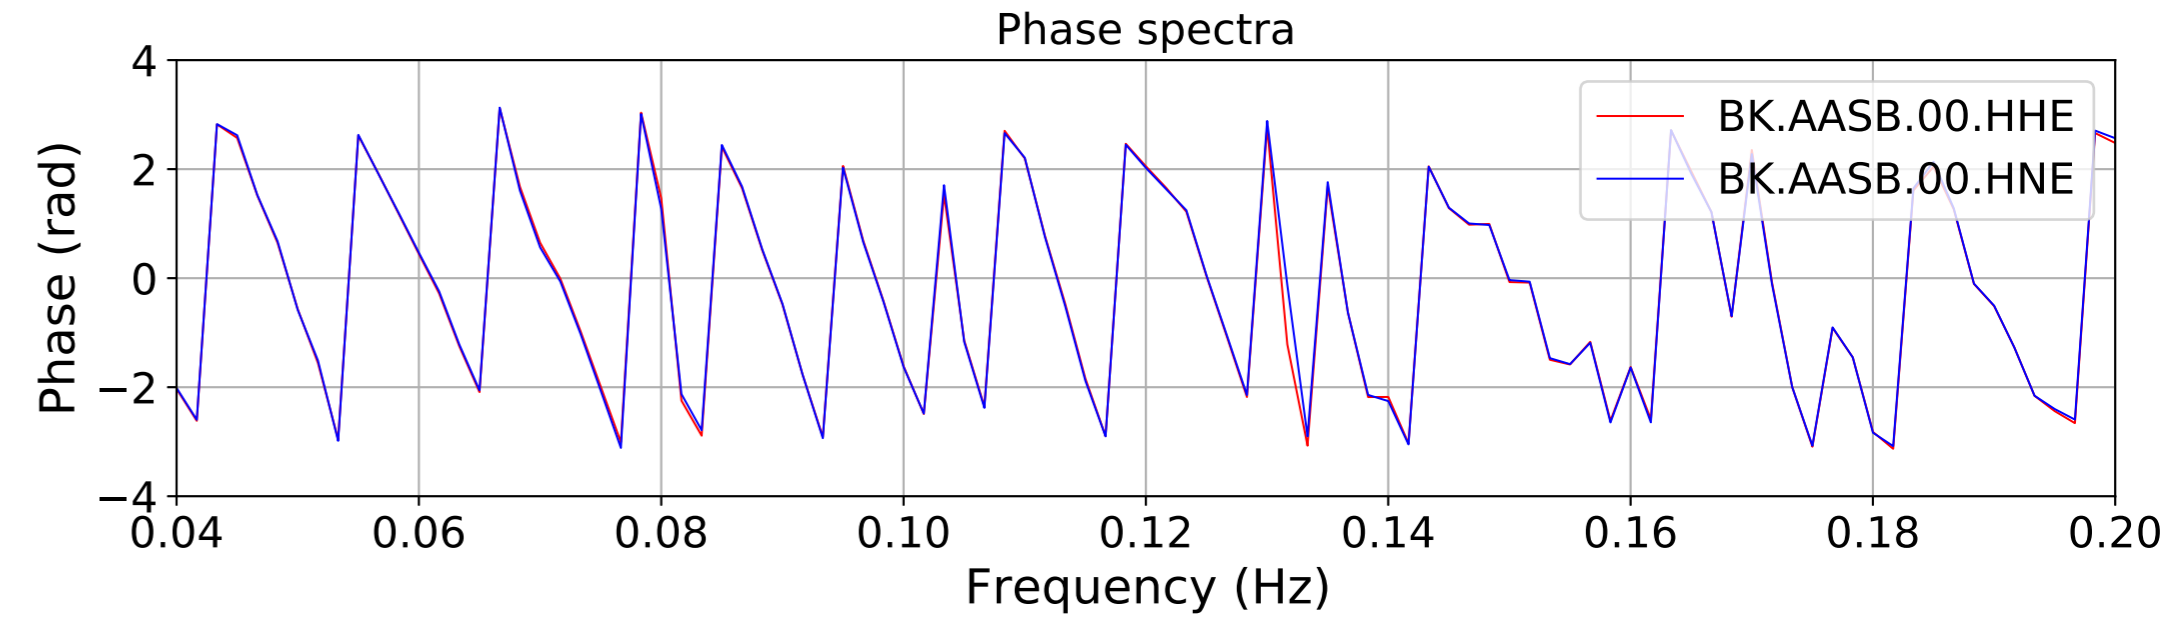

2024.340.184421_M7.0_nc75095651
Origin Time:2024-12-05T18:44:21.110000Z USGS event-id:nc75095651
M7.0 2024 Offshore Cape Mendocino, California Earthquake

2024.340.184421_M7.0_nc75095651
Origin Time:2024-12-05T18:44:21.110000Z USGS event-id:nc75095651
M7.0 2024 Offshore Cape Mendocino, California Earthquake