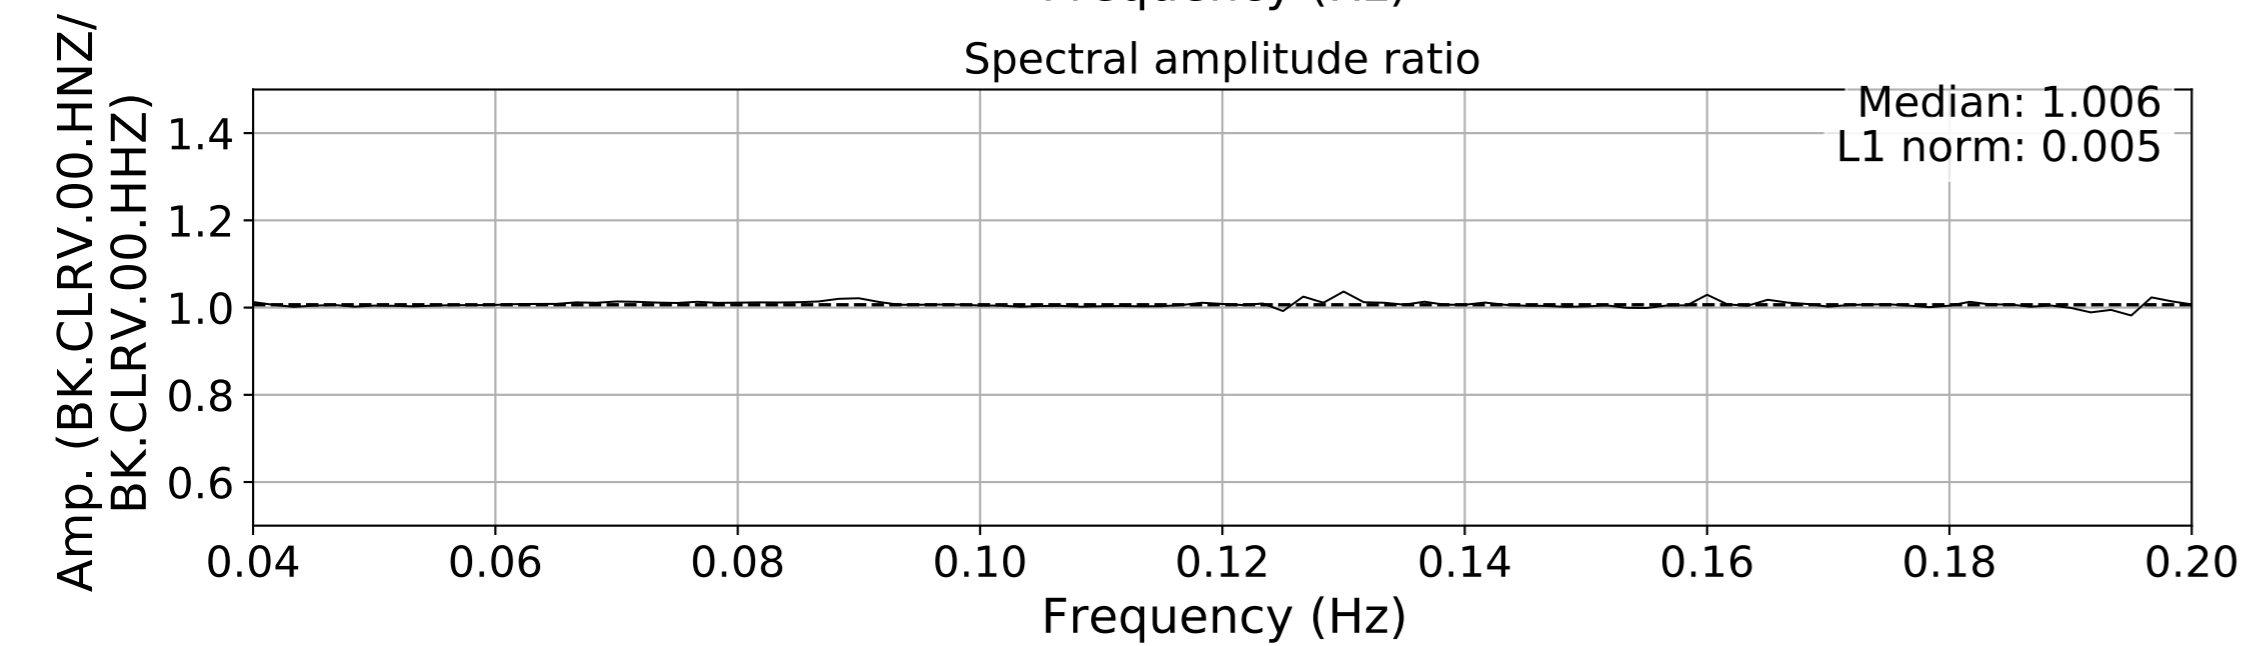

2024.340.184421_M7.0_nc75095651
Origin Time:2024-12-05T18:44:21.110000Z USGS event-id:nc75095651
M7.0 2024 Offshore Cape Mendocino, California Earthquake