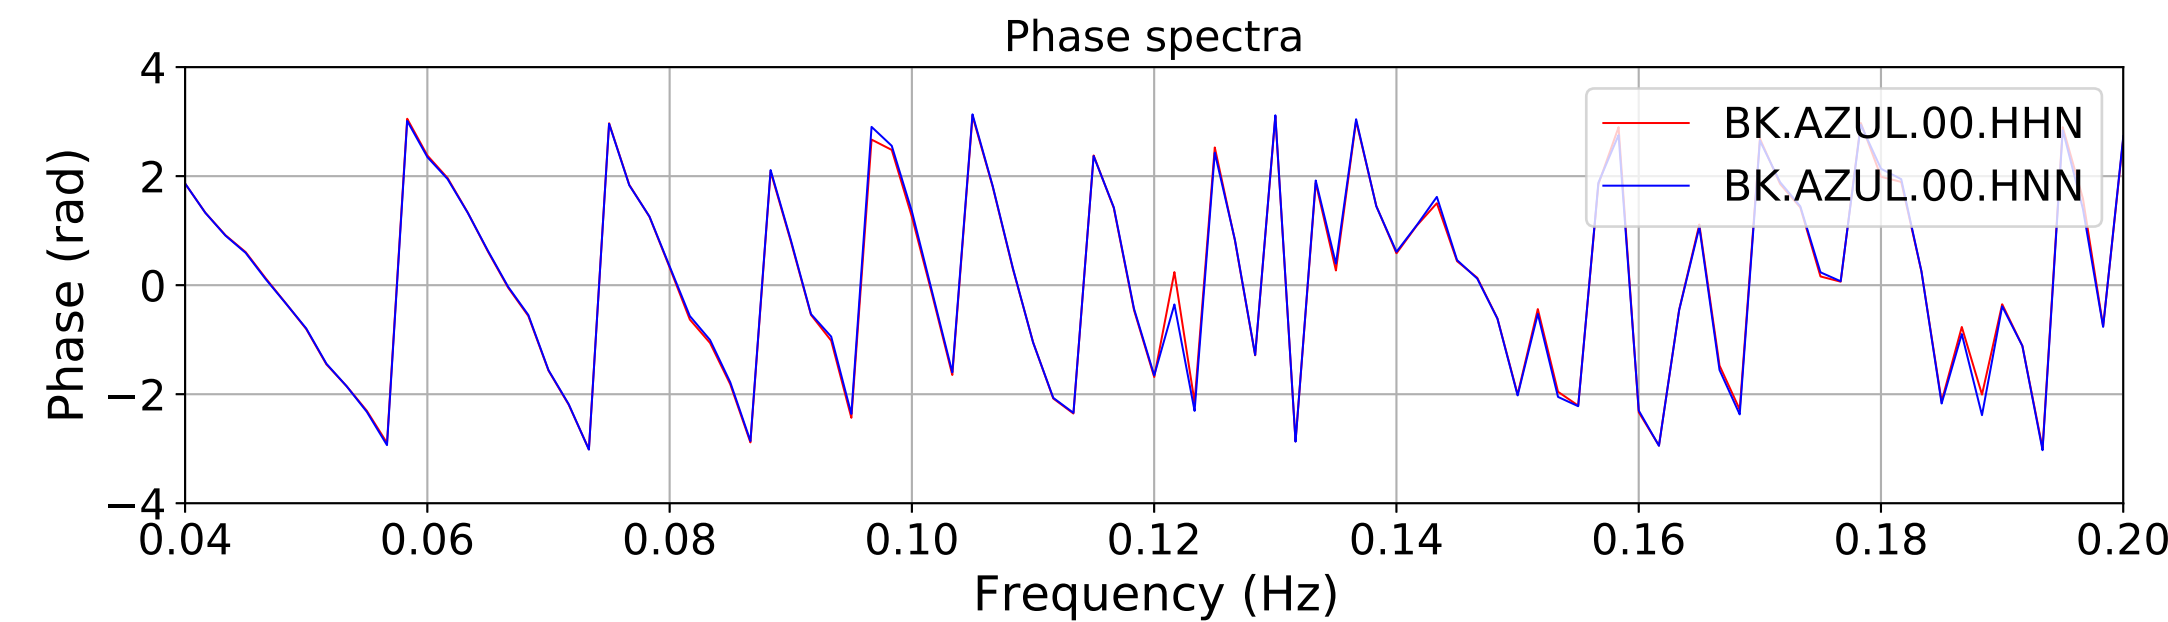

2024.340.184421_M7.0_nc75095651
Origin Time:2024-12-05T18:44:21.110000Z USGS event-id:nc75095651
M7.0 2024 Offshore Cape Mendocino, California Earthquake