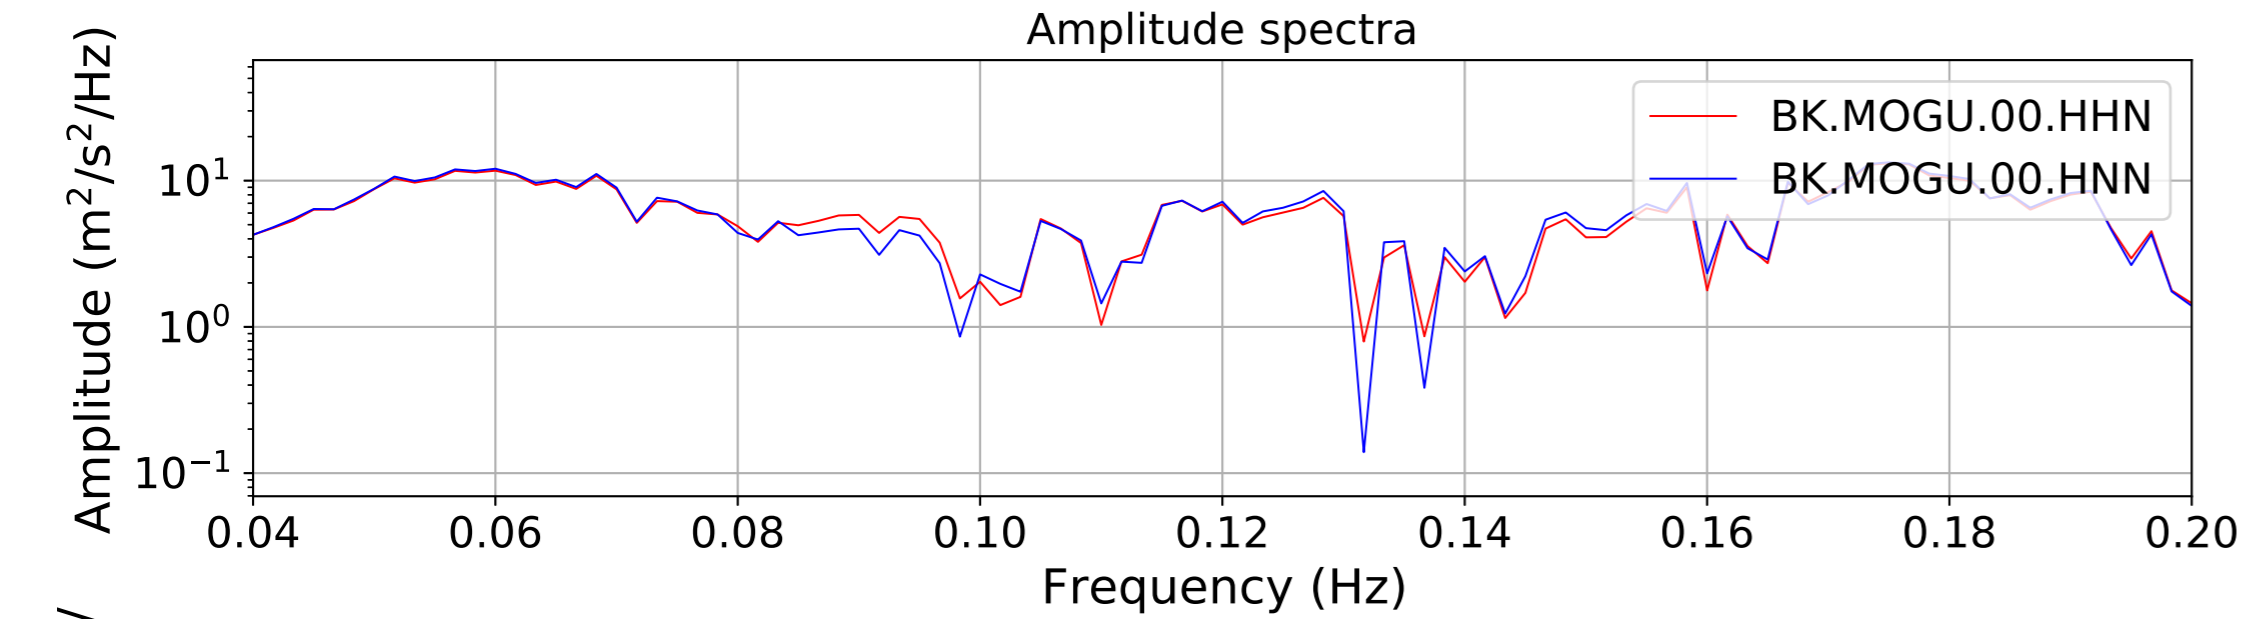

2024.340.184421_M7.0_nc75095651
Origin Time:2024-12-05T18:44:21.110000Z USGS event-id:nc75095651
M7.0 2024 Offshore Cape Mendocino, California Earthquake