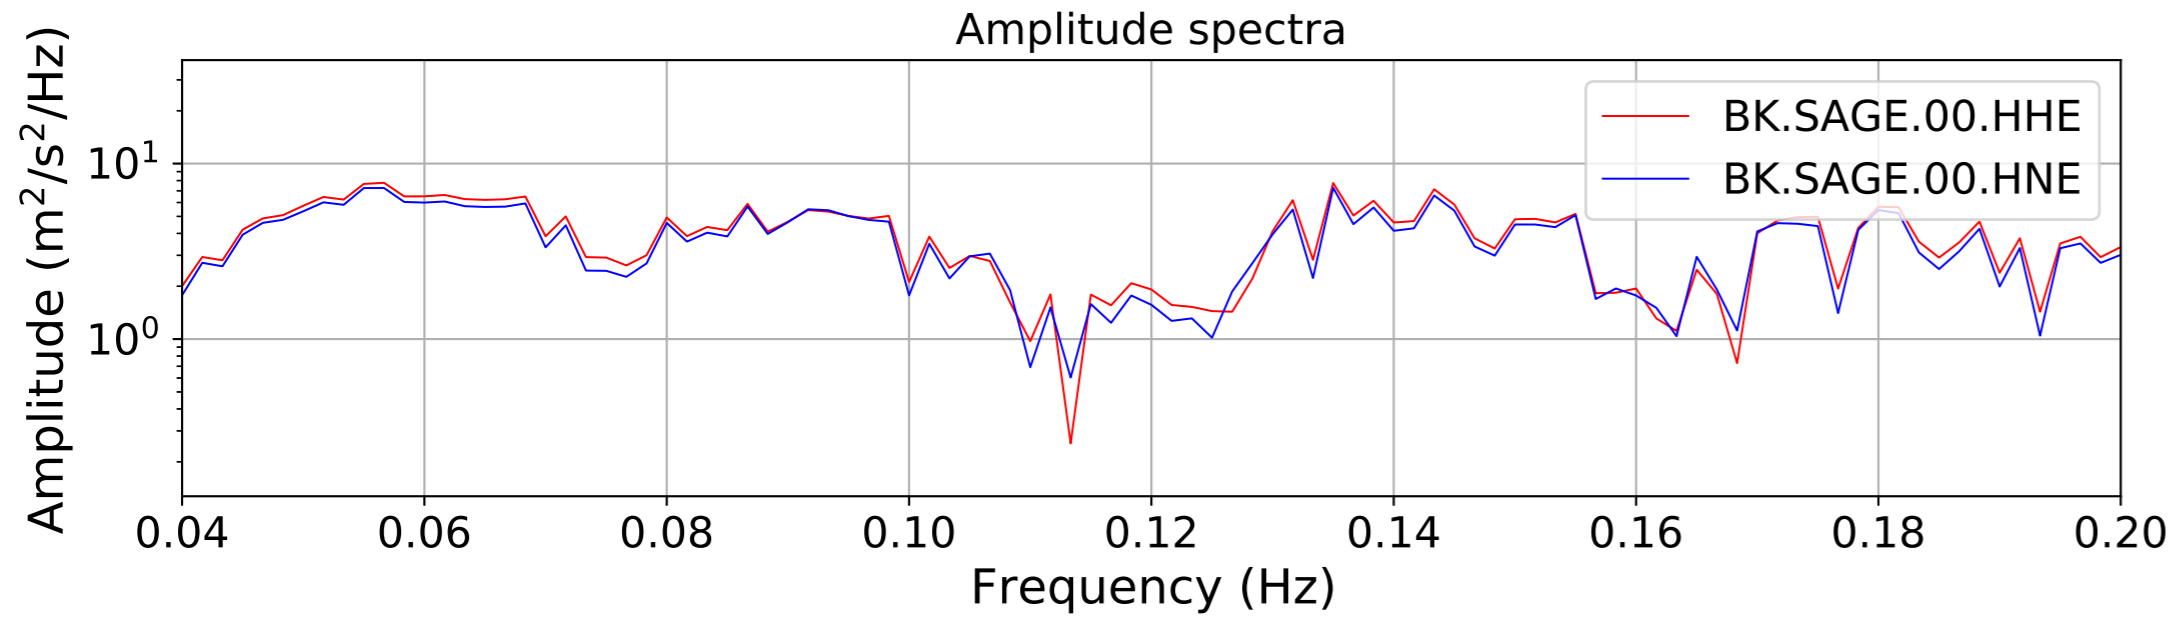

2024.340.184421_M7.0_nc75095651
Origin Time:2024-12-05T18:44:21.110000Z USGS event-id:nc75095651
M7.0 2024 Offshore Cape Mendocino, California Earthquake