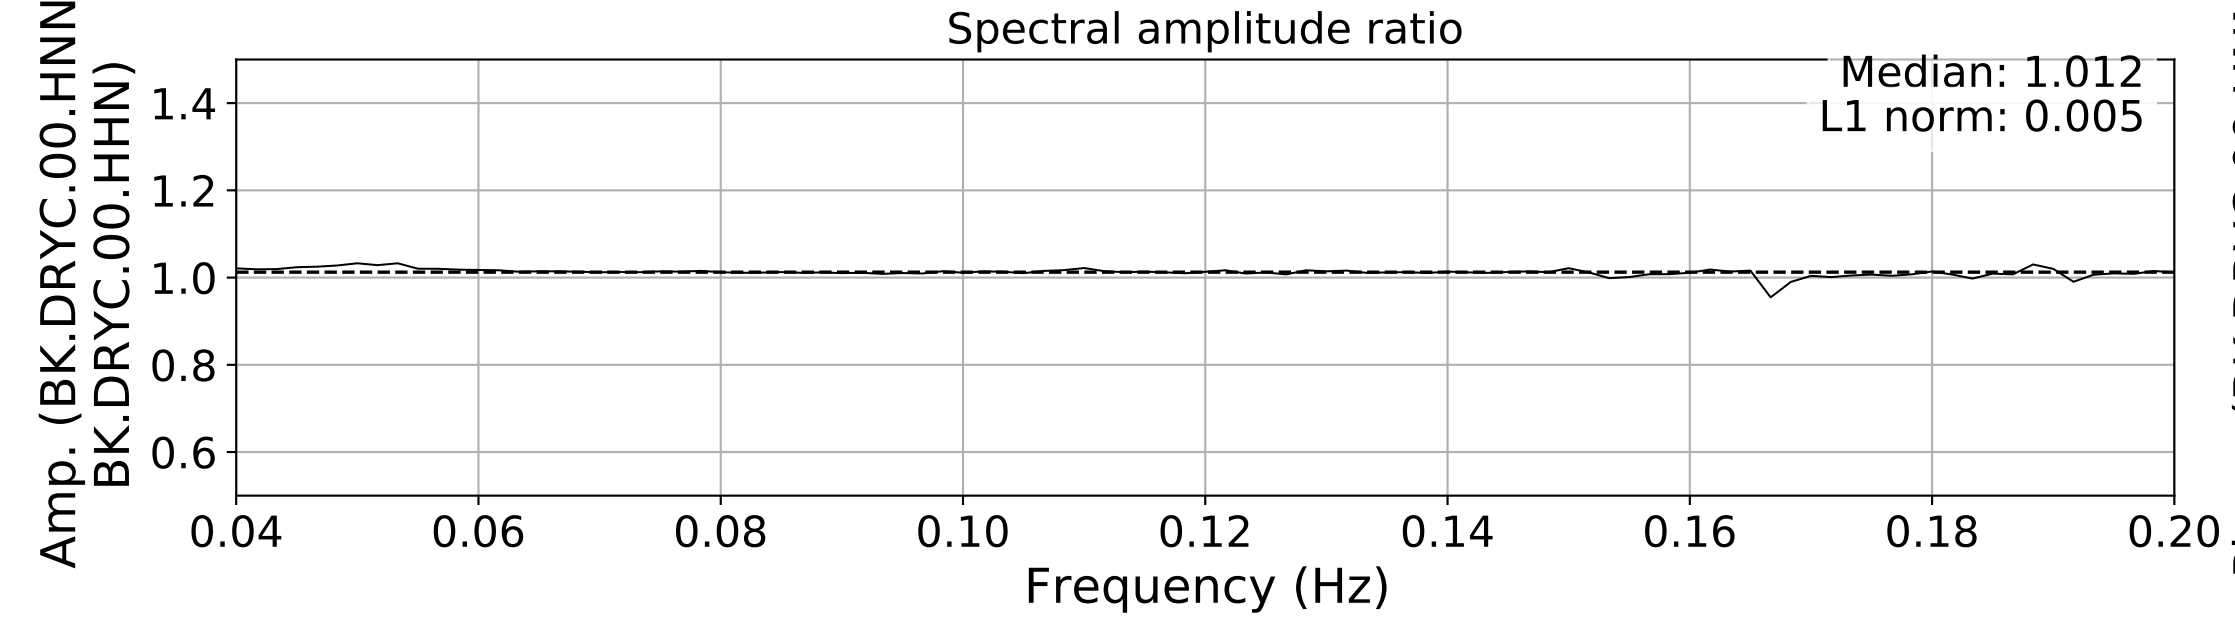

2024.340.184421_M7.0_nc75095651
Origin Time:2024-12-05T18:44:21.110000Z USGS event-id:nc75095651
M7.0 2024 Offshore Cape Mendocino, California Earthquake