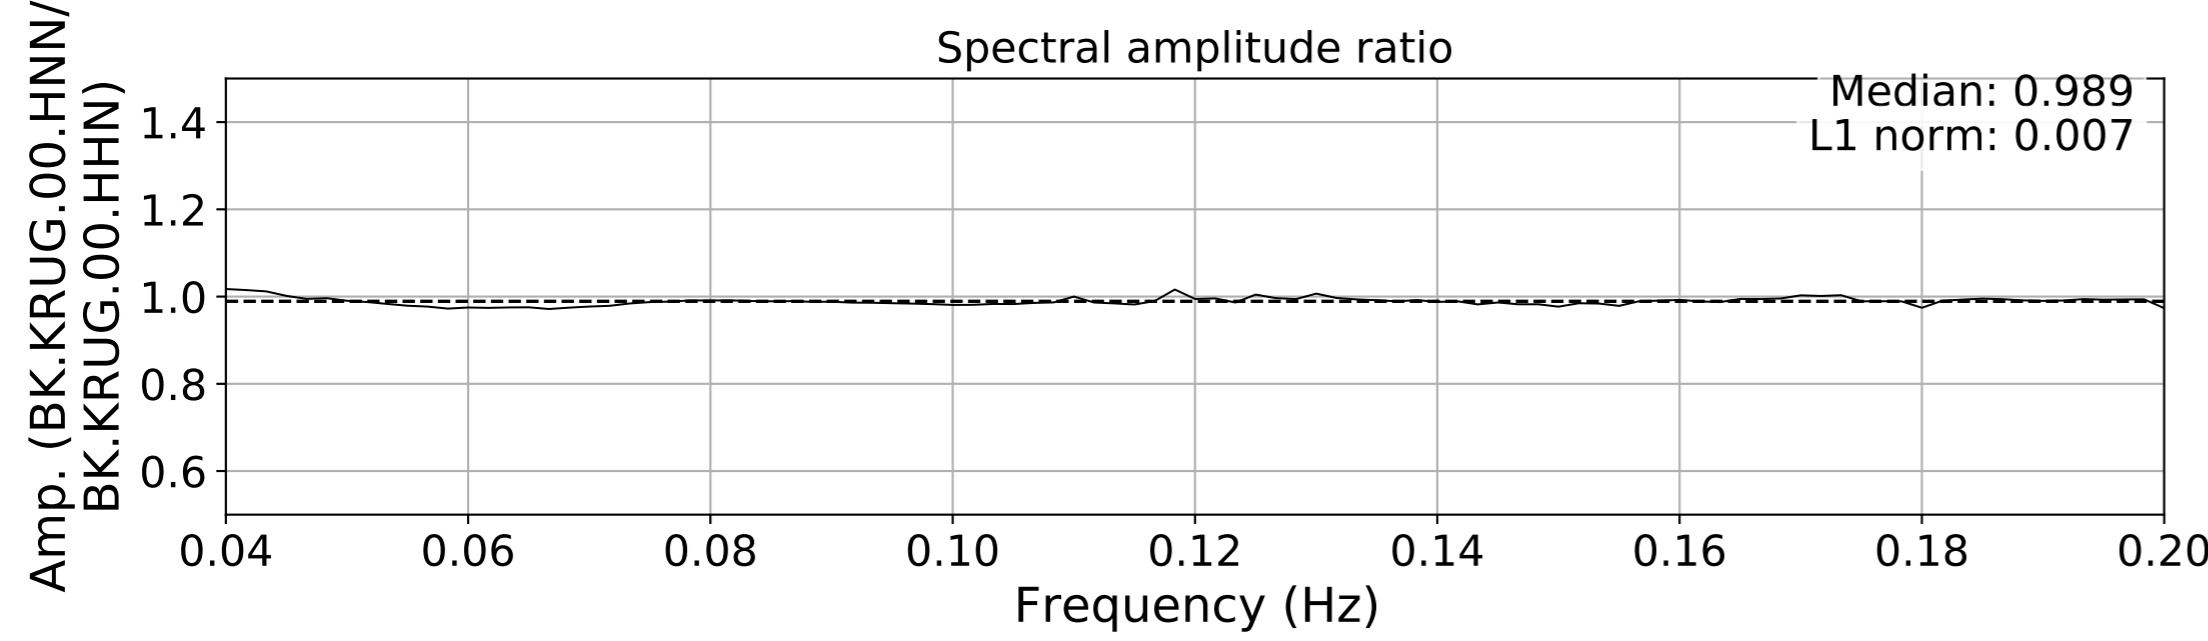

2024.340.184421.M7.0_nc75095651
Origin Time:2024-12-05T18:44:21.110000Z USGS event-id:nc75095651
M7.0 2024 Offshore Cape Mendocino, California Earthquake