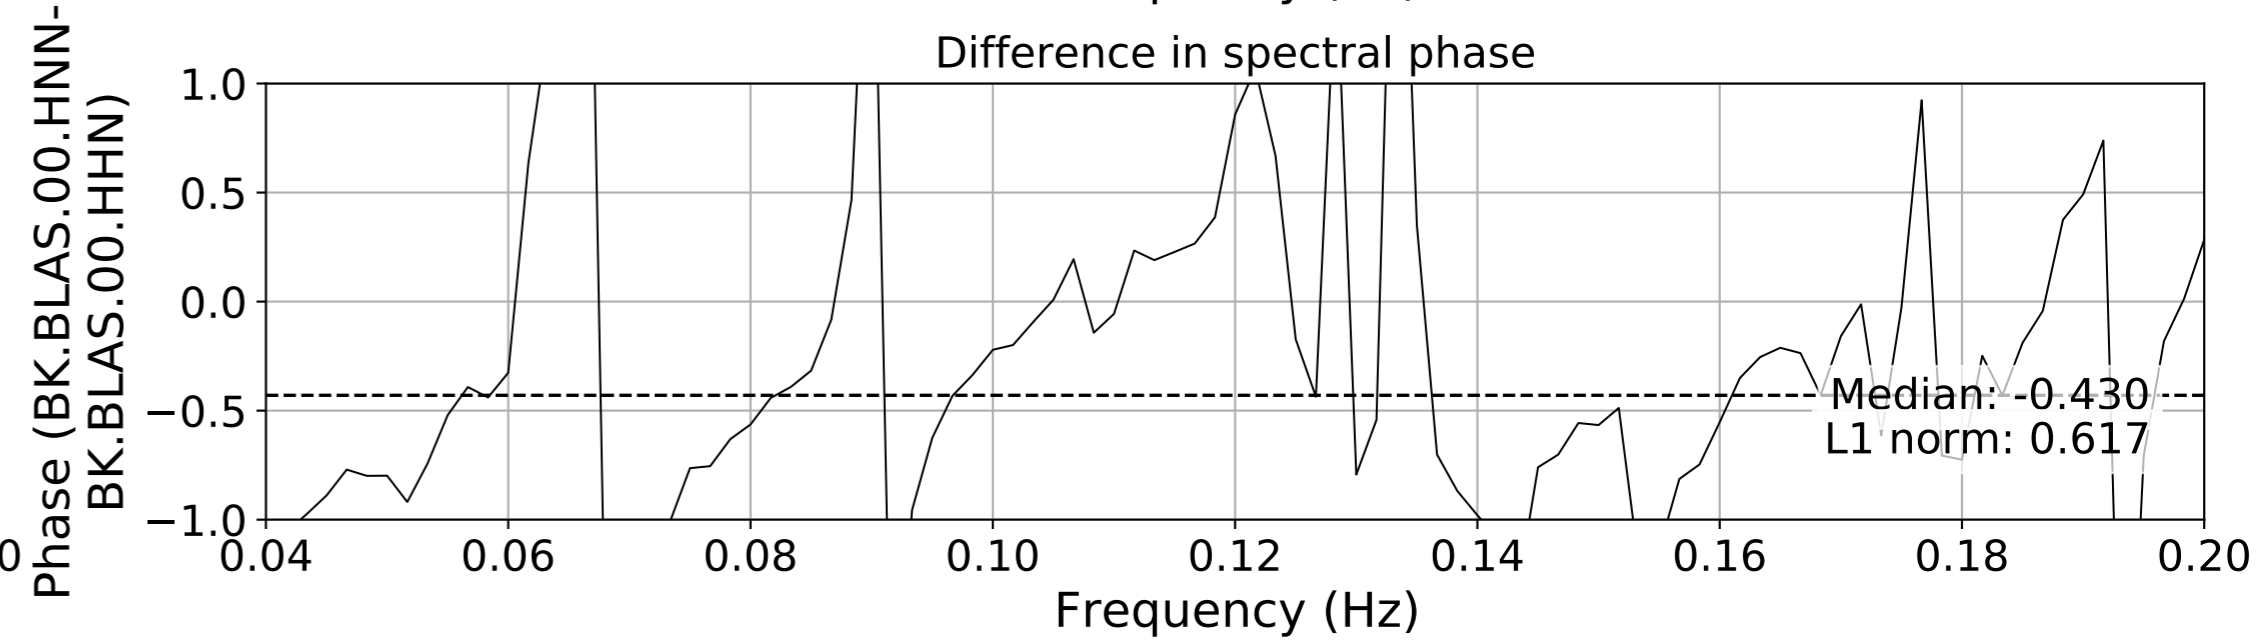

2024.340.184421_M7.0_nc75095651
Origin Time:2024-12-05T18:44:21.110000Z USGS event-id:nc75095651
M7.0 2024 Offshore Cape Mendocino, California Earthquake