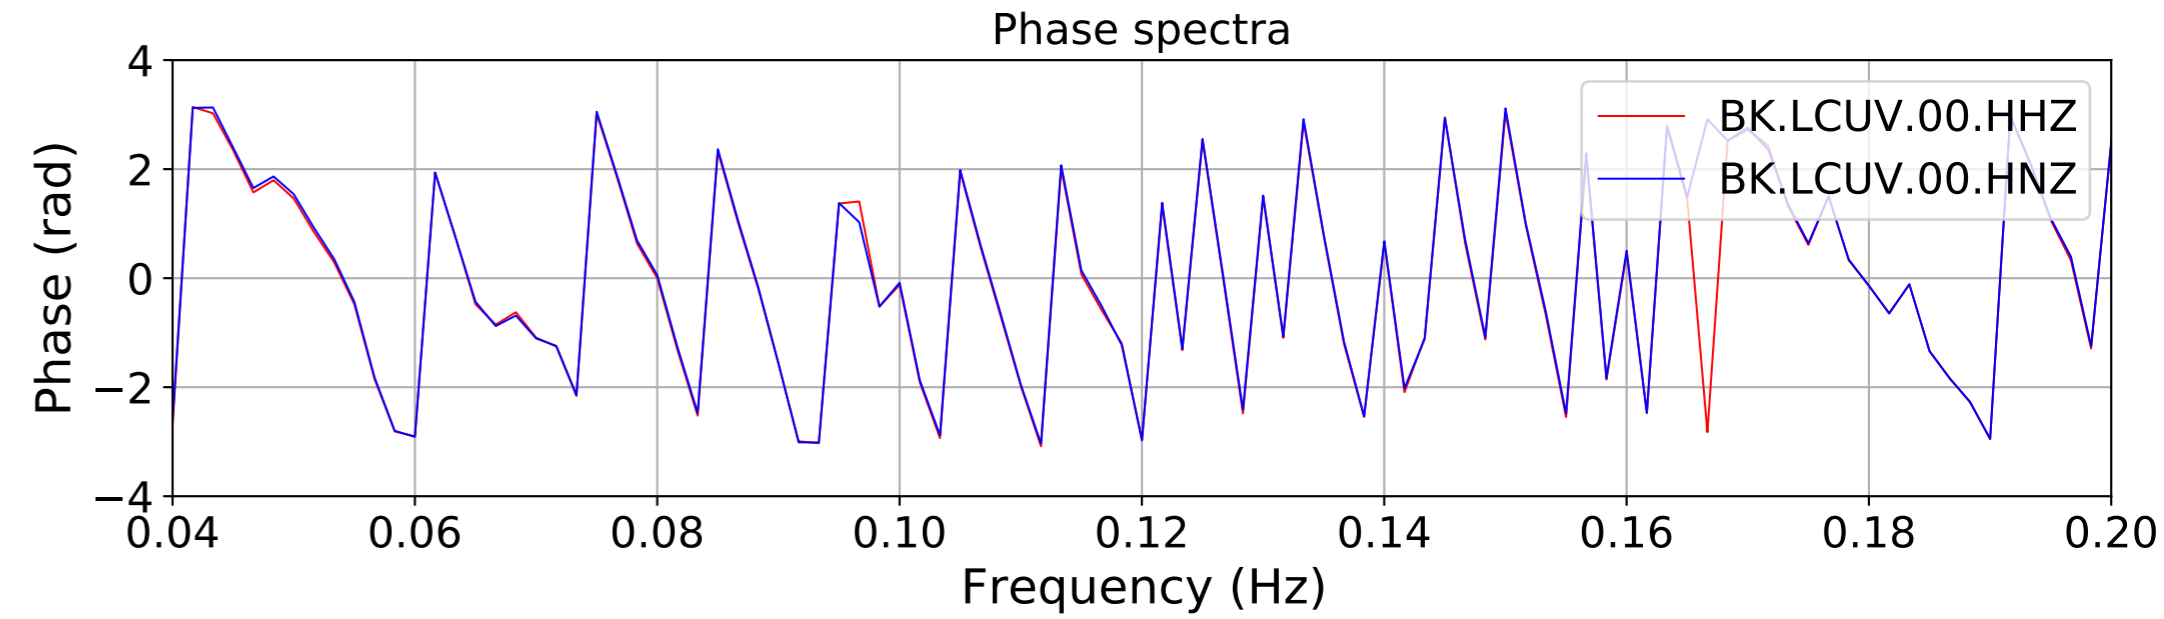

2024.340.184421_M7.0_nc75095651
Origin Time:2024-12-05T18:44:21.110000Z USGS event-id:nc75095651
M7.0 2024 Offshore Cape Mendocino, California Earthquake