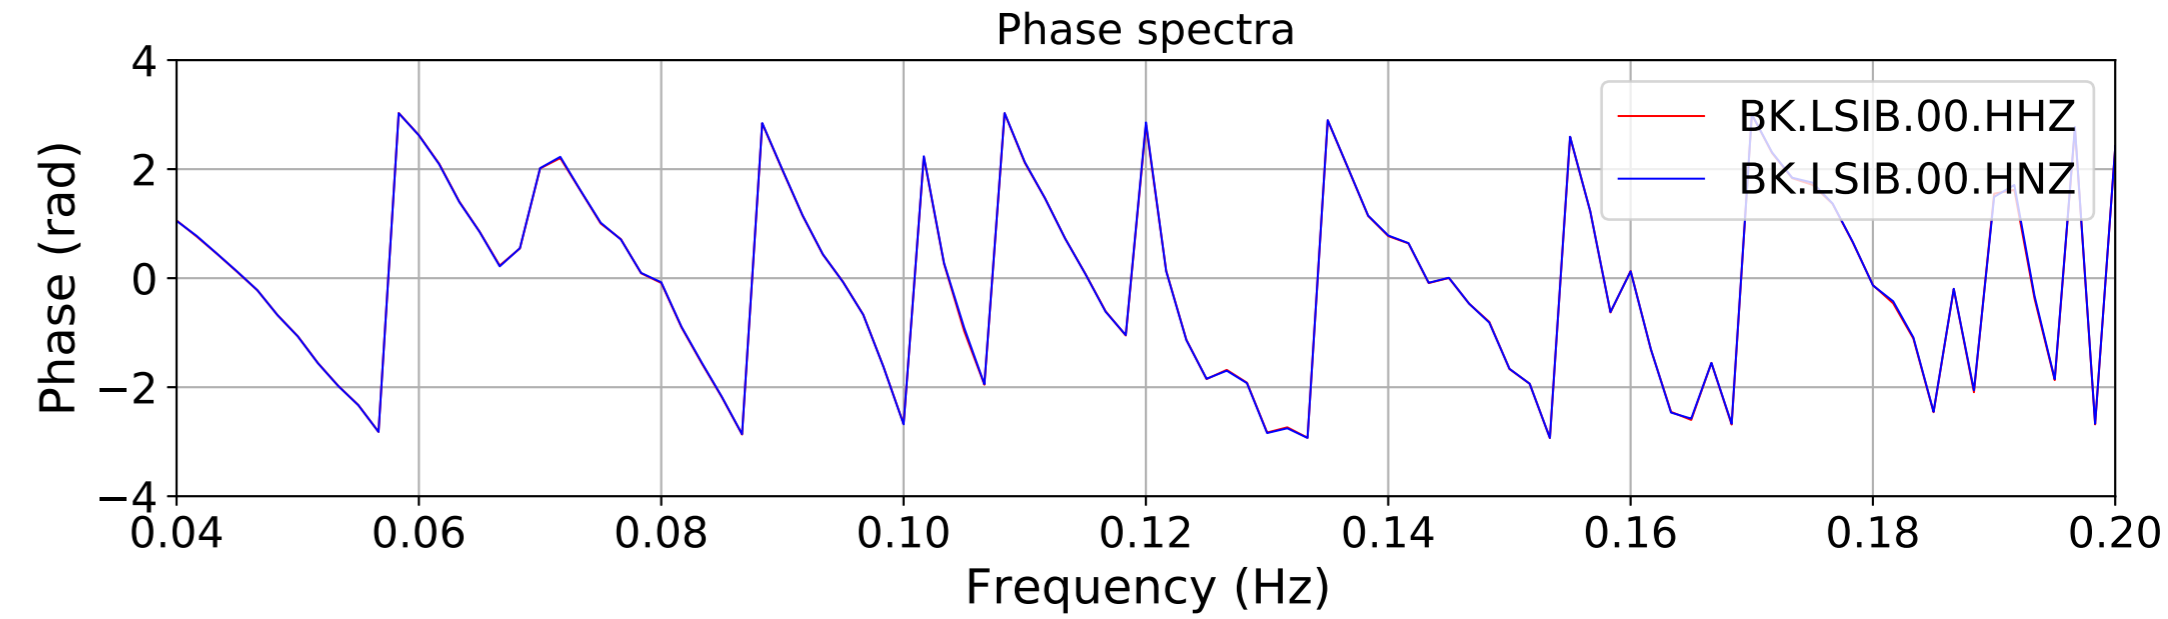

2024.340.184421_M7.0_nc75095651
Origin Time:2024-12-05T18:44:21.110000Z USGS event-id:nc75095651
M7.0 2024 Offshore Cape Mendocino, California Earthquake