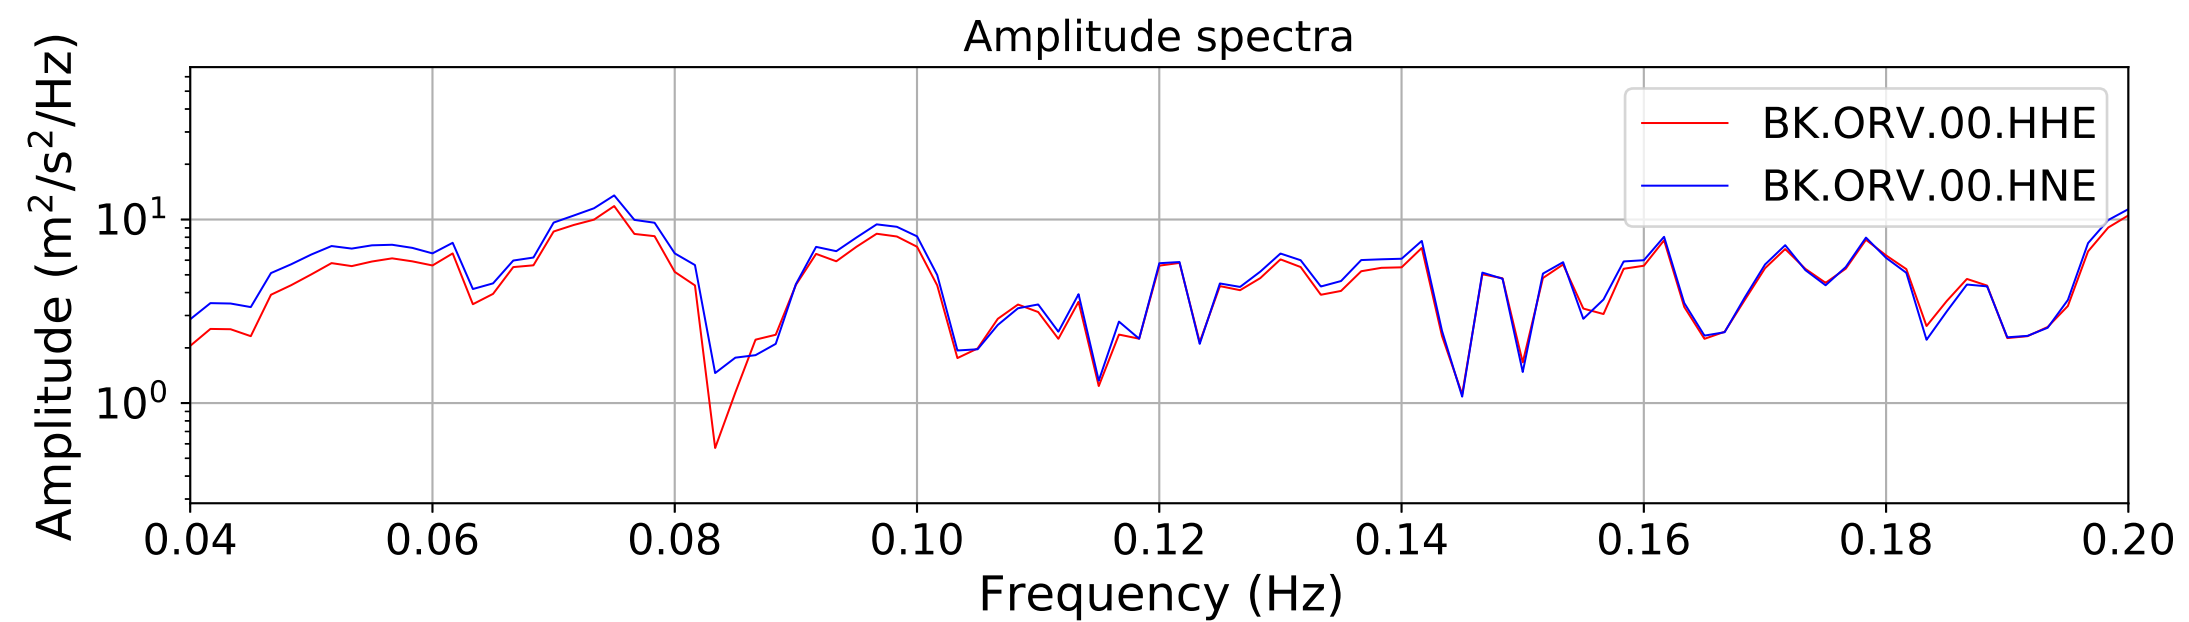

2024.340.184421_M7.0_nc75095651
Origin Time:2024-12-05T18:44:21.110000Z USGS event-id:nc75095651
M7.0 2024 Offshore Cape Mendocino, California Earthquake