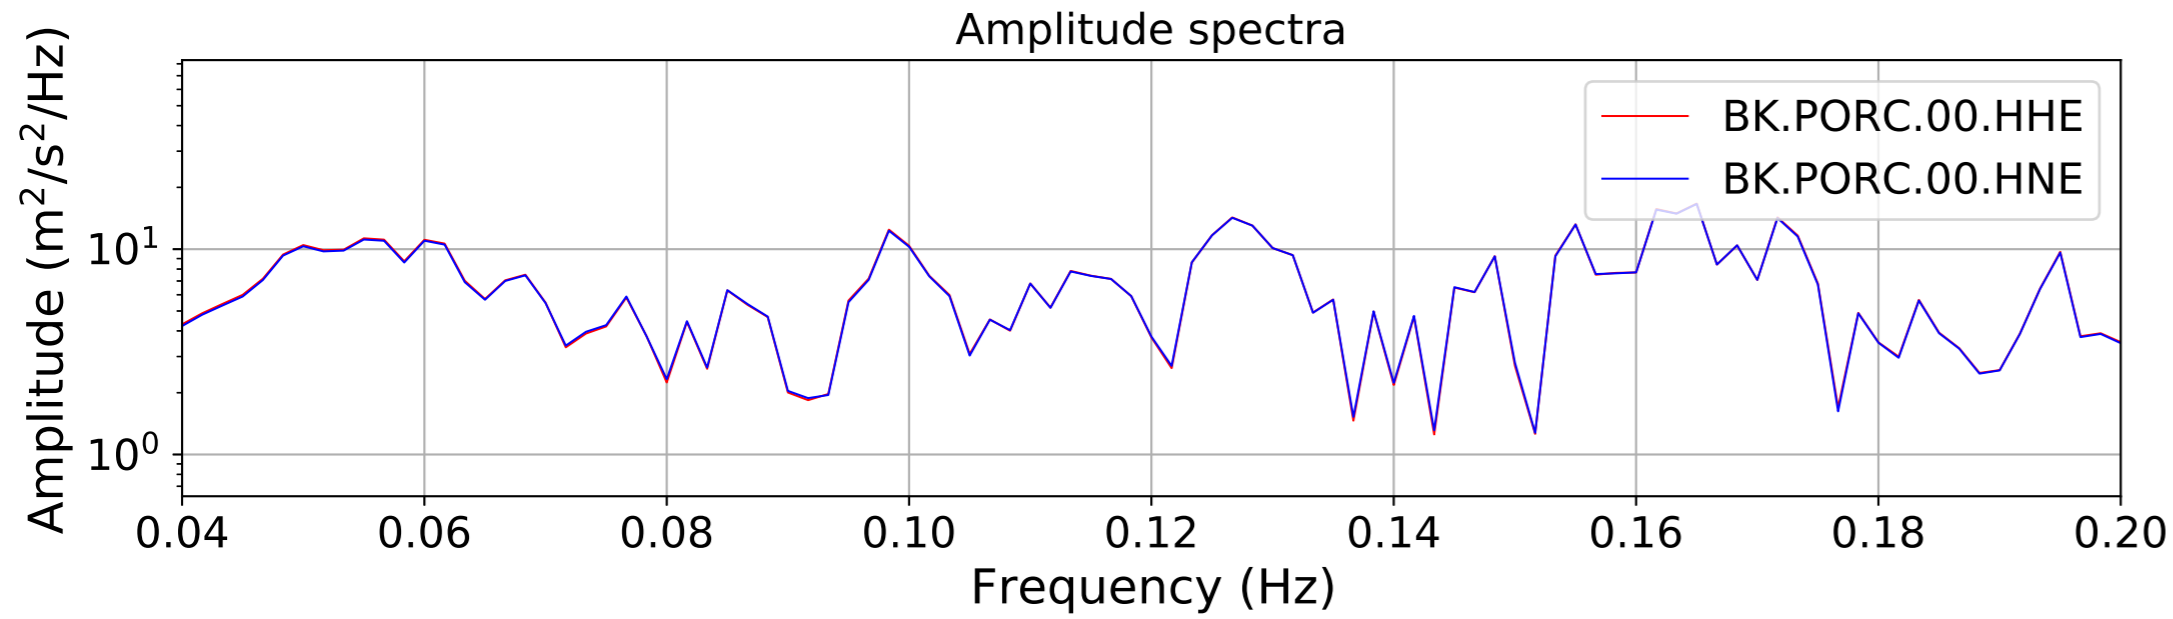

2024.340.184421_M7.0_nc75095651
Origin Time:2024-12-05T18:44:21.110000Z USGS event-id:nc75095651
M7.0 2024 Offshore Cape Mendocino, California Earthquake