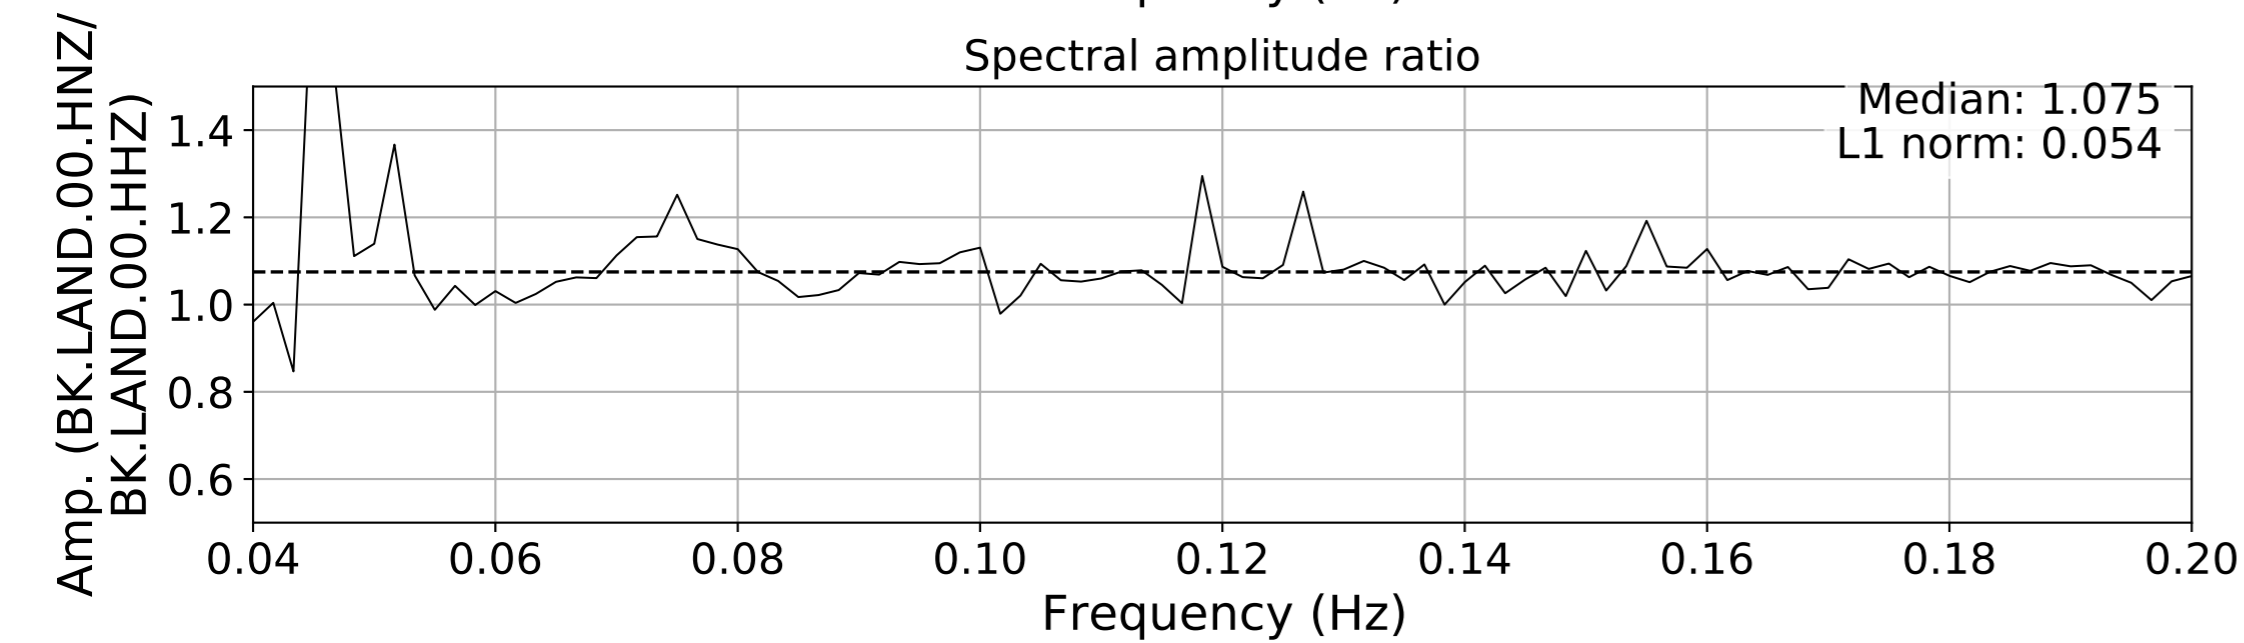

2024.340.184421_M7.0_nc75095651
Origin Time:2024-12-05T18:44:21.110000Z USGS event-id:nc75095651
M7.0 2024 Offshore Cape Mendocino, California Earthquake