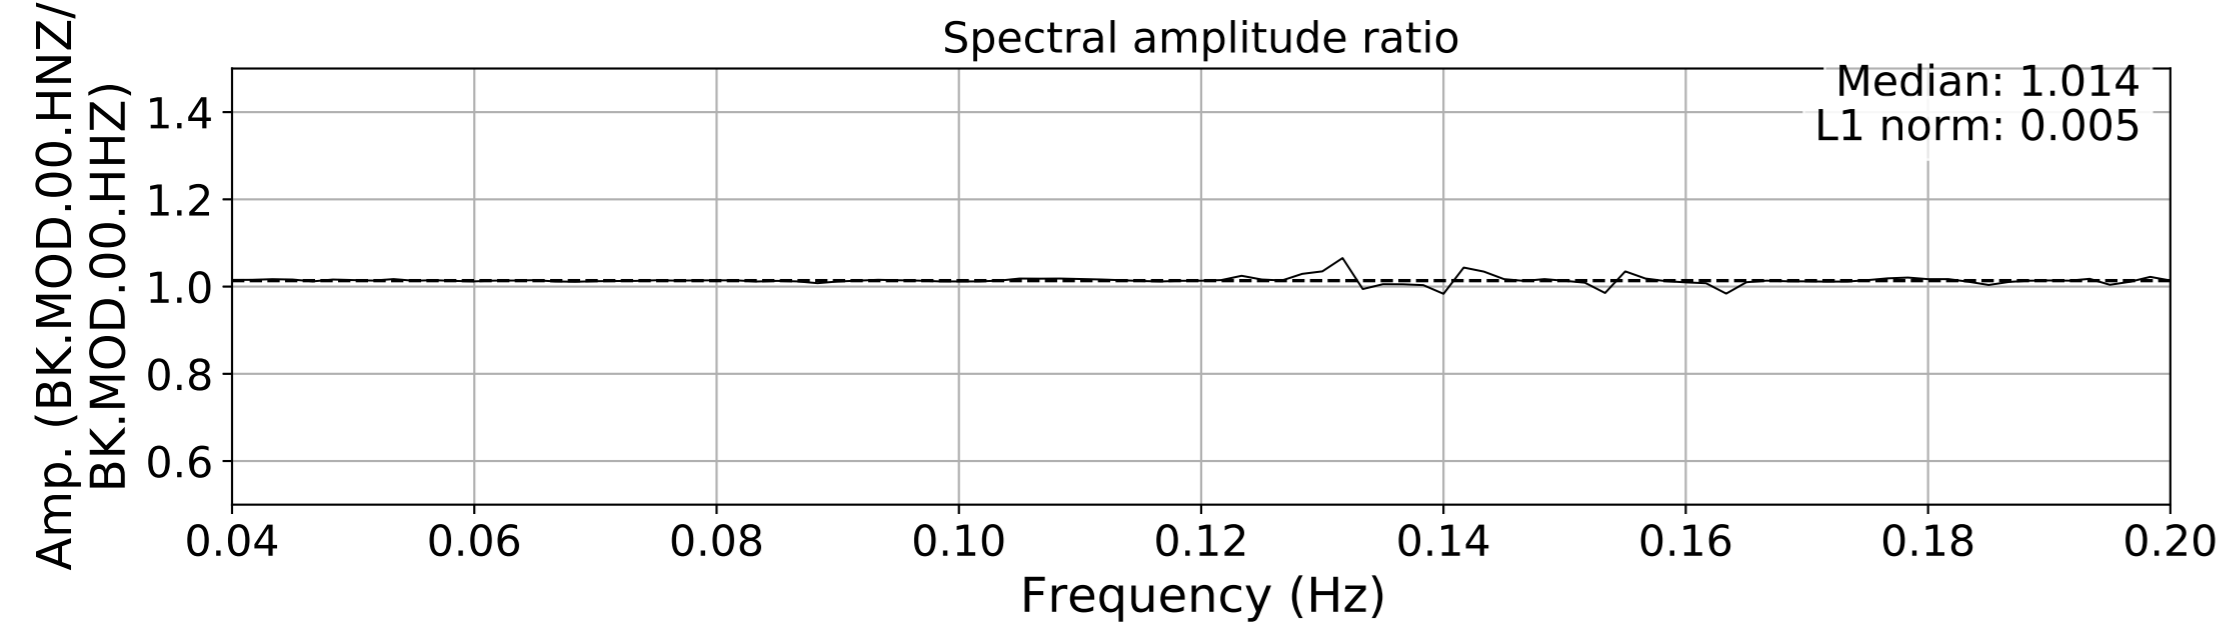

2024.340.184421_M7.0_nc75095651
Origin Time:2024-12-05T18:44:21.110000Z USGS event-id:nc75095651
M7.0 2024 Offshore Cape Mendocino, California Earthquake