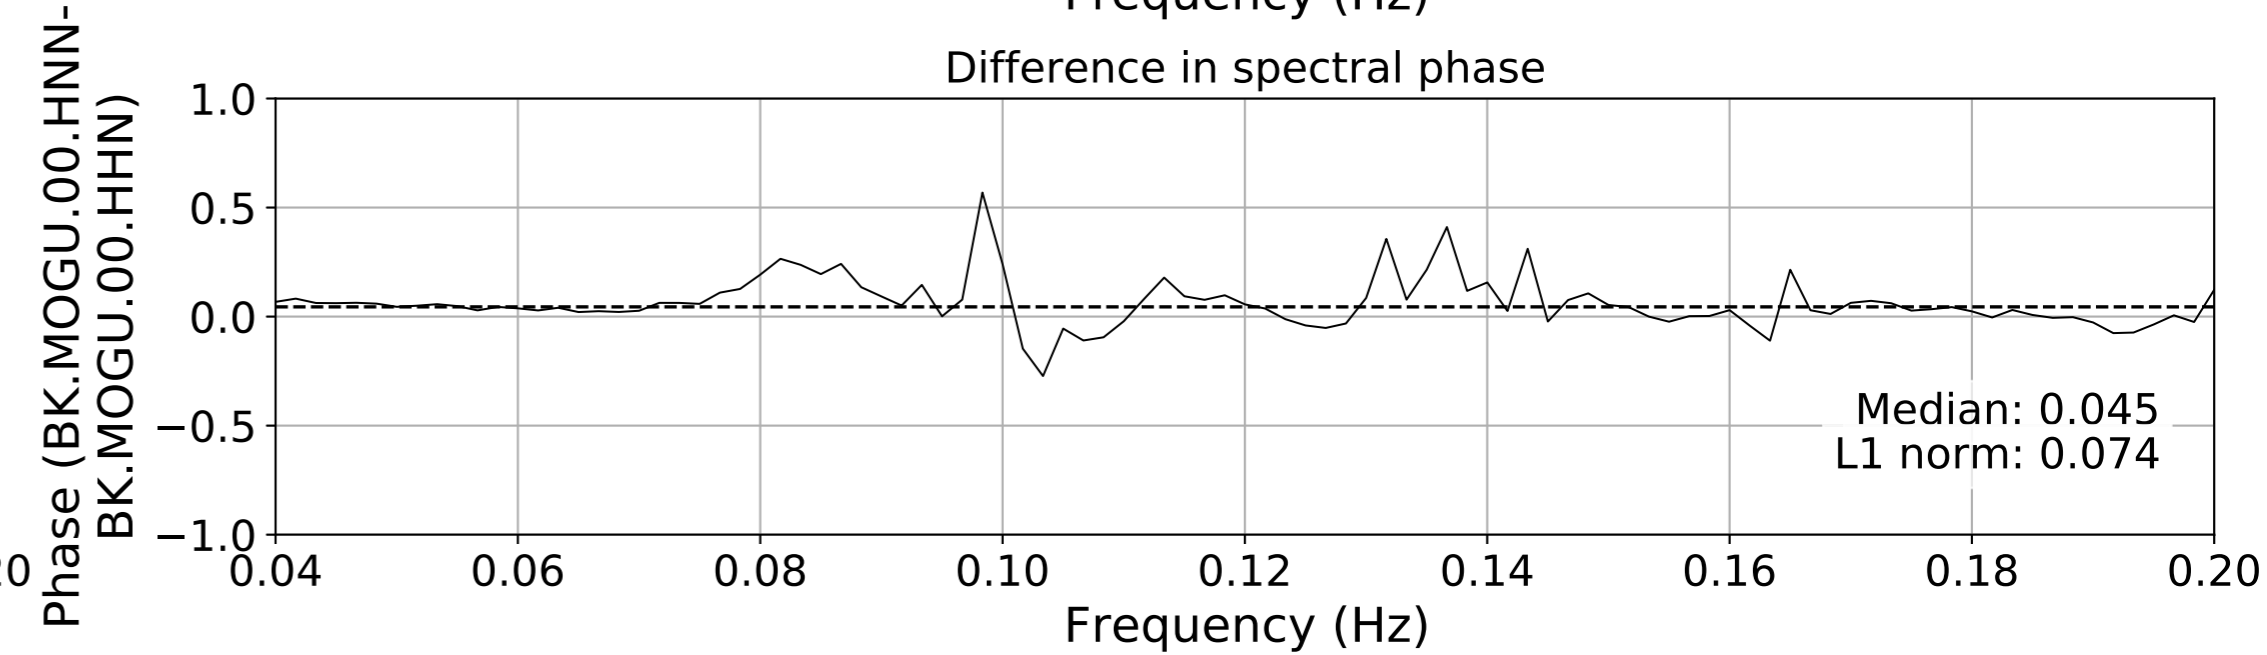

2024.340.184421_M7.0_nc75095651
Origin Time:2024-12-05T18:44:21.110000Z USGS event-id:nc75095651
M7.0 2024 Offshore Cape Mendocino, California Earthquake