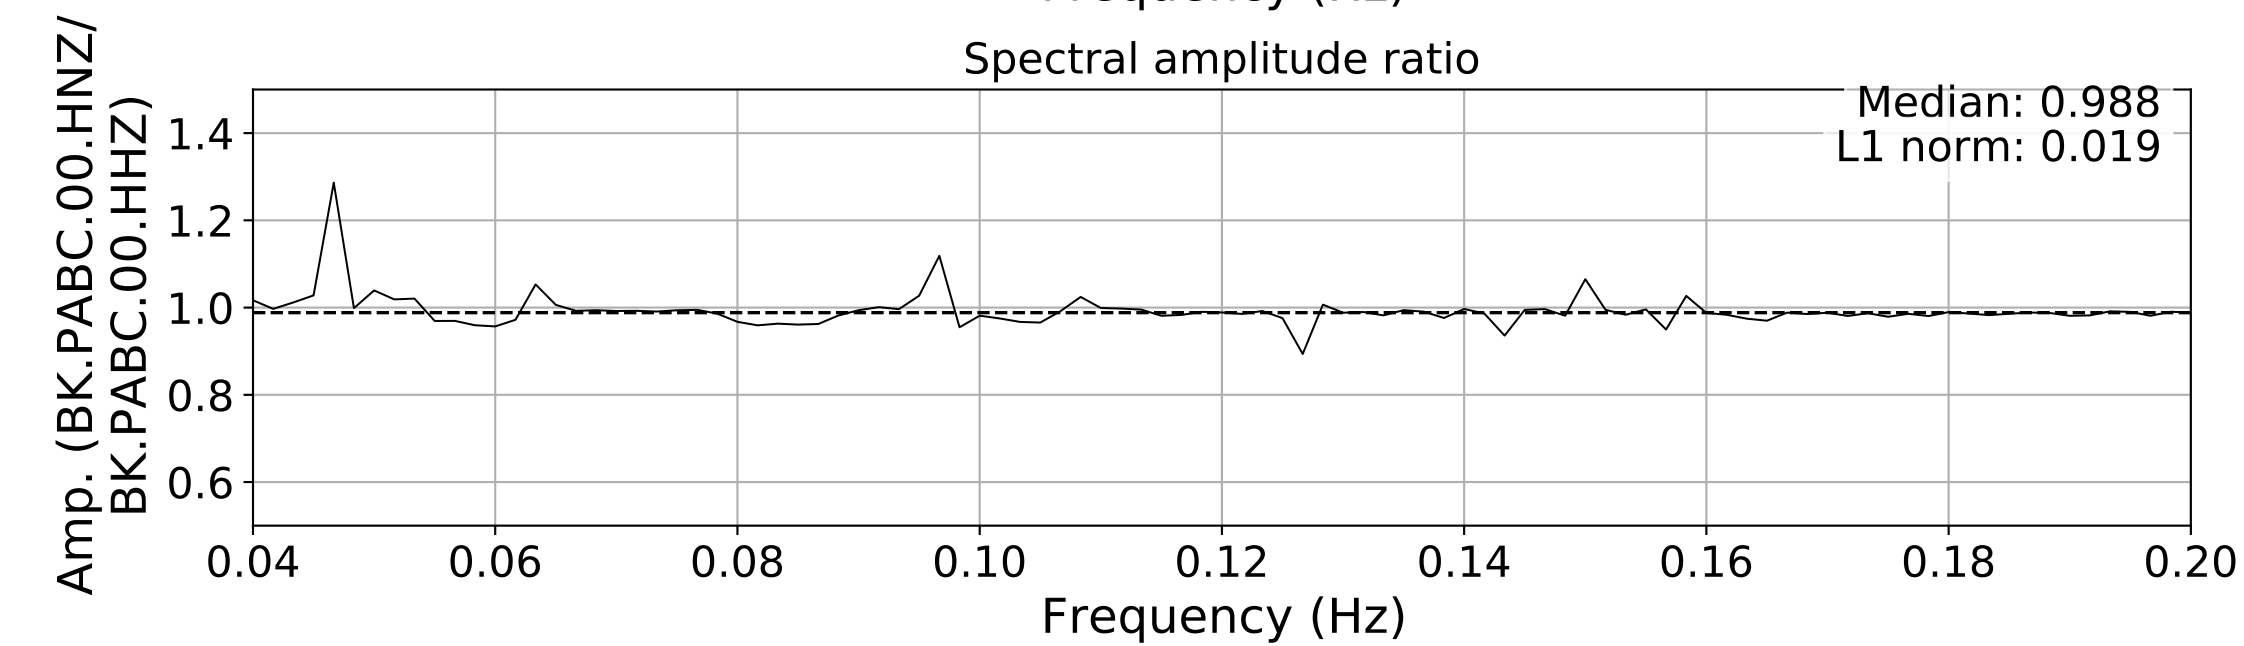

2024.340.184421_M7.0_nc75095651
Origin Time:2024-12-05T18:44:21.110000Z USGS event-id:nc75095651
M7.0 2024 Offshore Cape Mendocino, California Earthquake