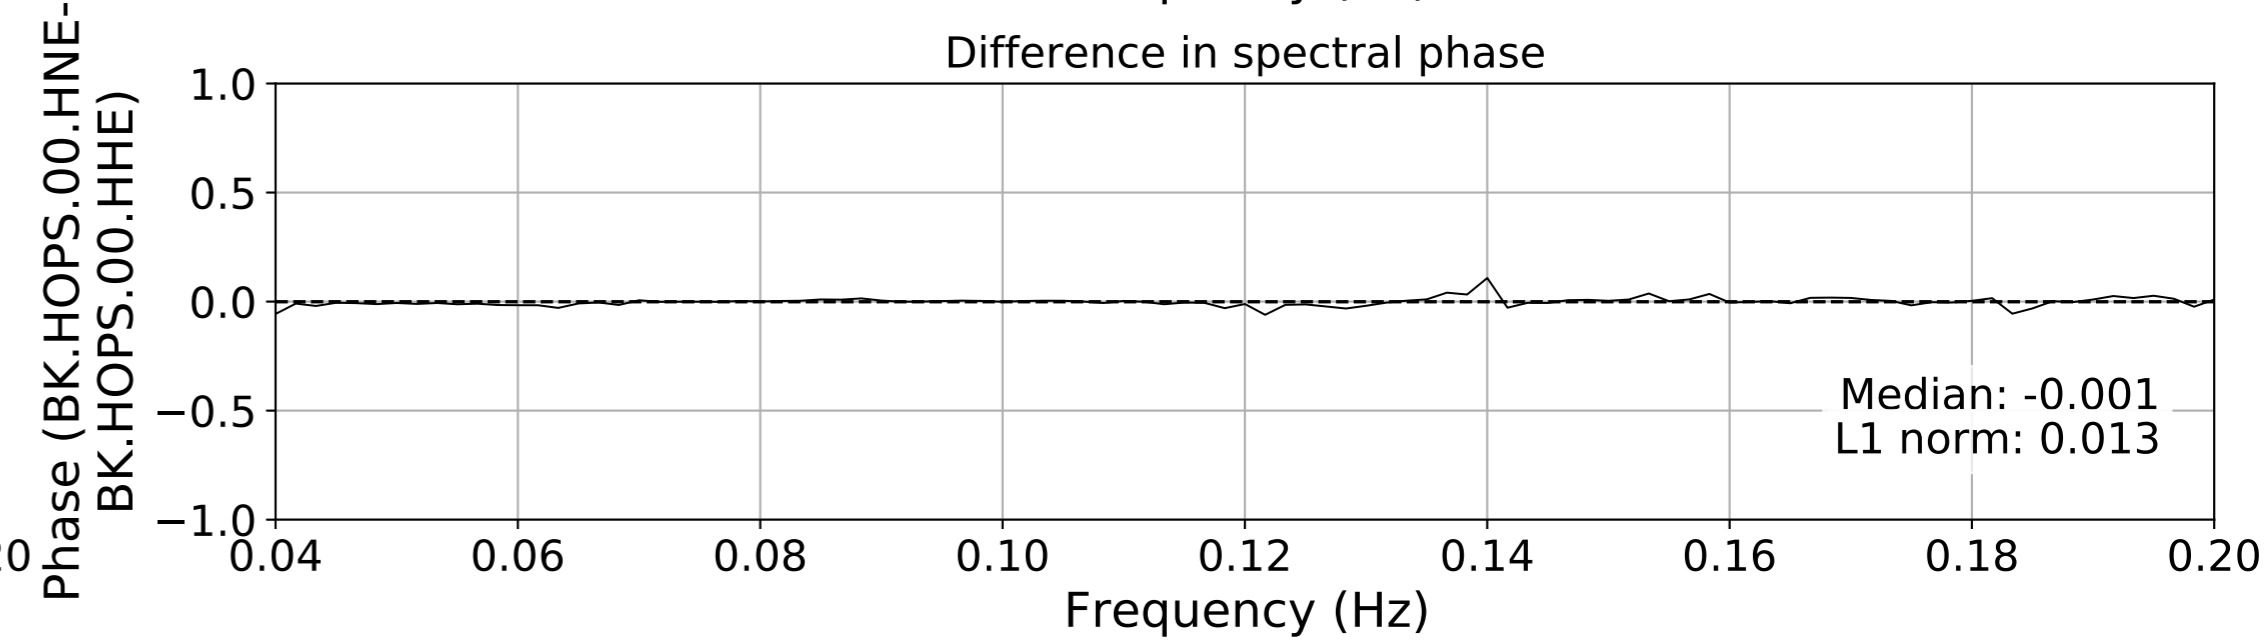

2024.340.184421_M7.0_nc75095651
Origin Time:2024-12-05T18:44:21.110000Z USGS event-id:nc75095651
M7.0 2024 Offshore Cape Mendocino, California Earthquake