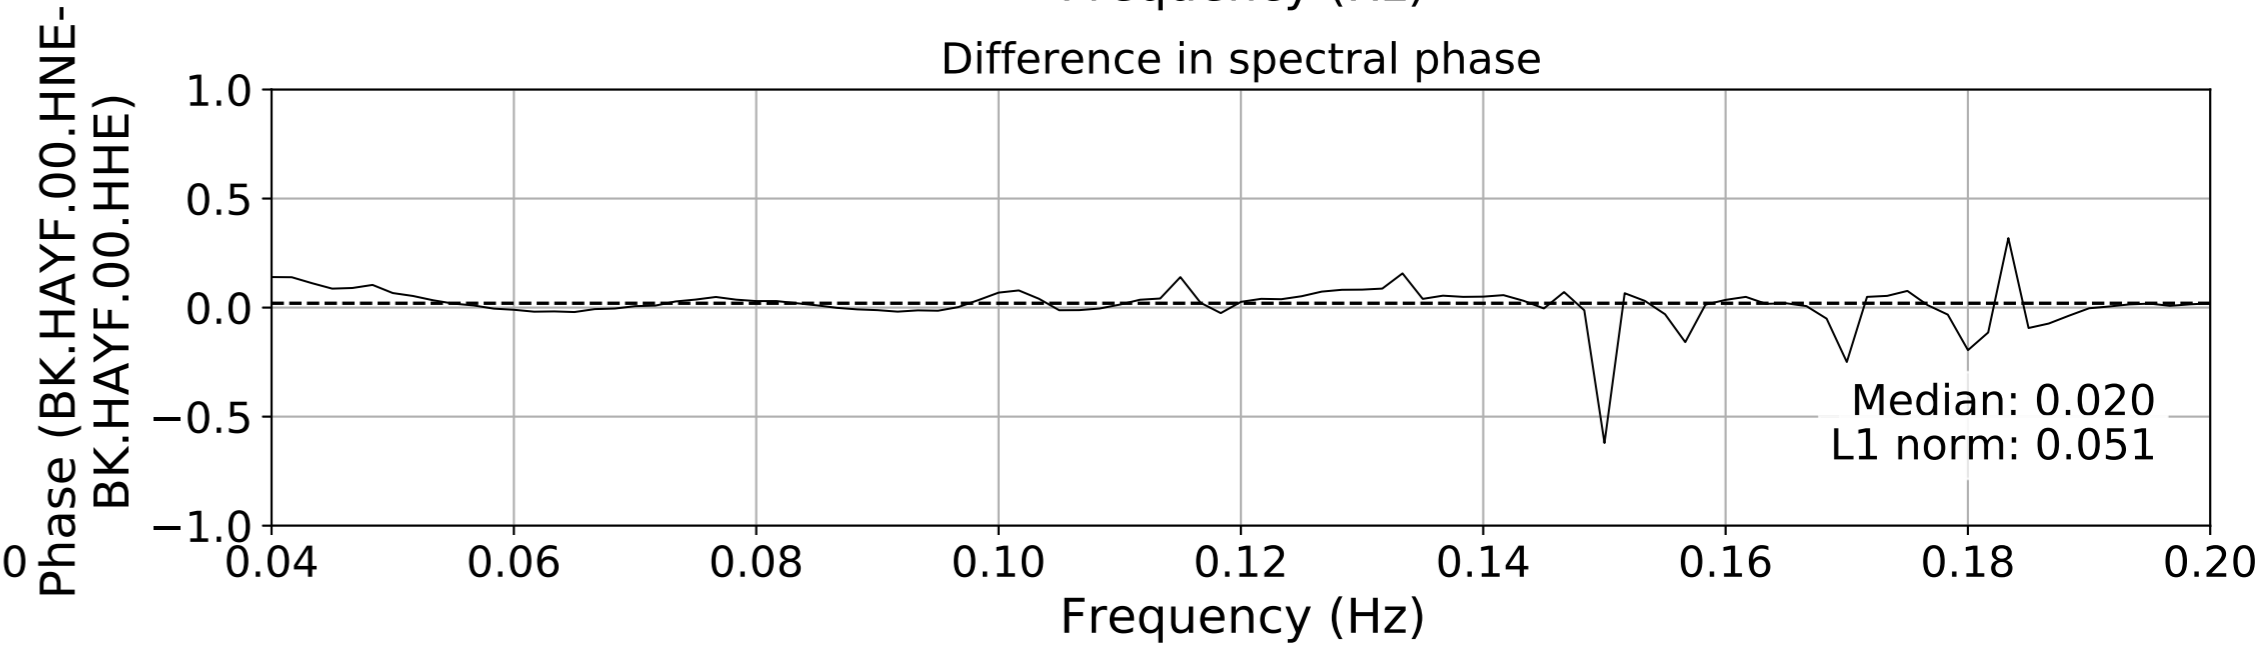

2024.340.184421_M7.0_nc75095651
Origin Time:2024-12-05T18:44:21.110000Z USGS event-id:nc75095651
M7.0 2024 Offshore Cape Mendocino, California Earthquake