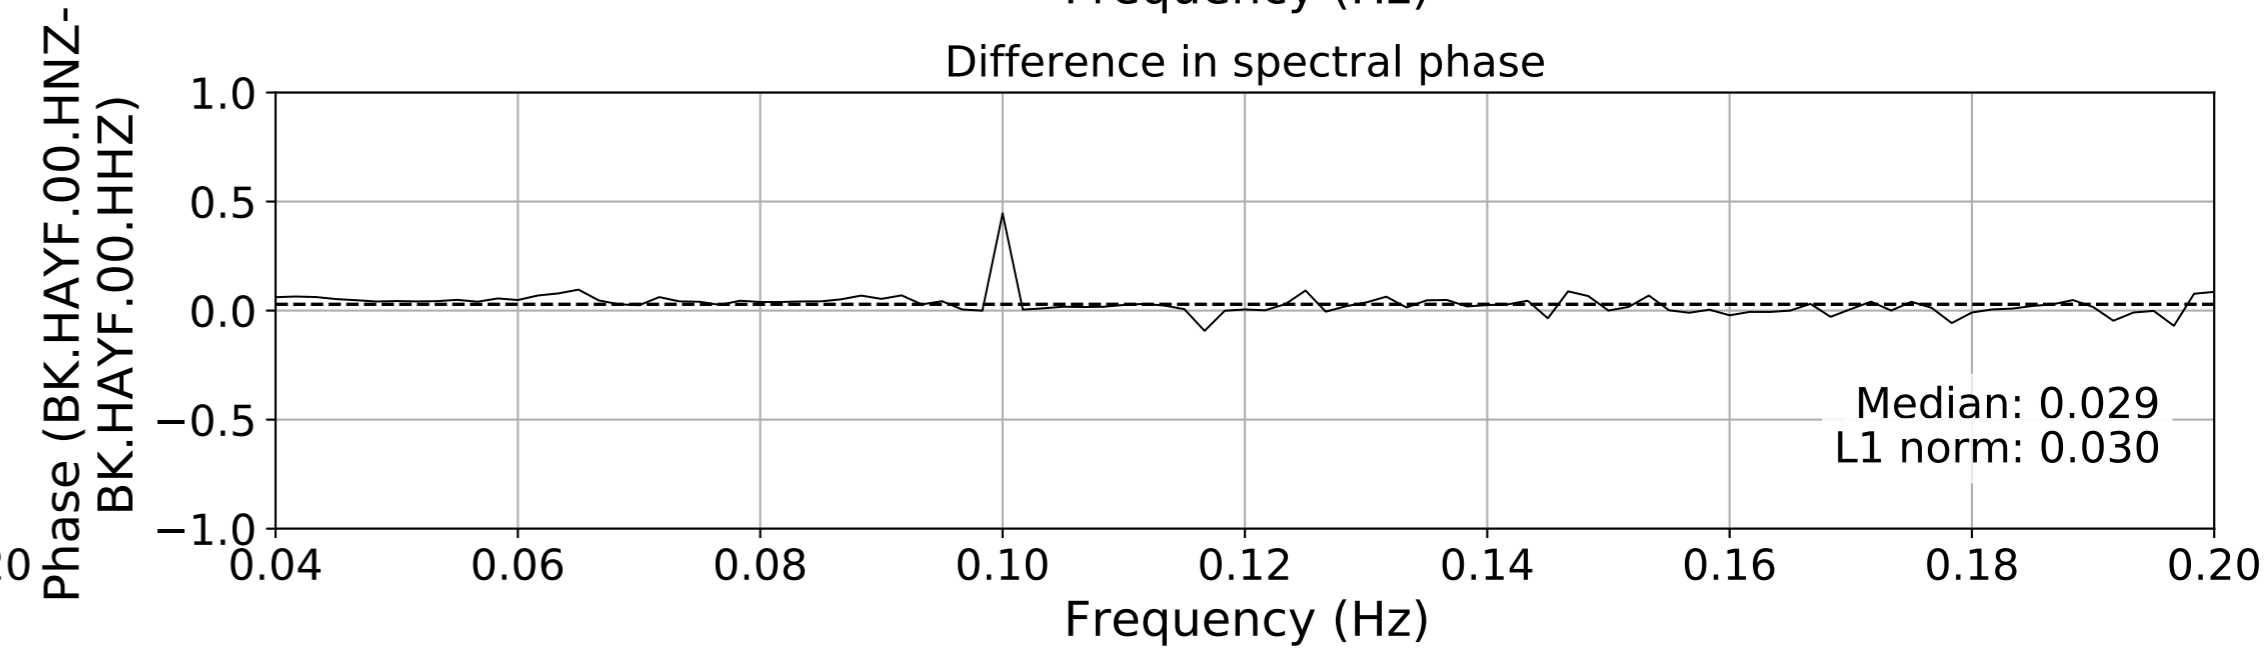

2024.340.184421_M7.0_nc75095651
Origin Time:2024-12-05T18:44:21.110000Z USGS event-id:nc75095651
M7.0 2024 Offshore Cape Mendocino, California Earthquake