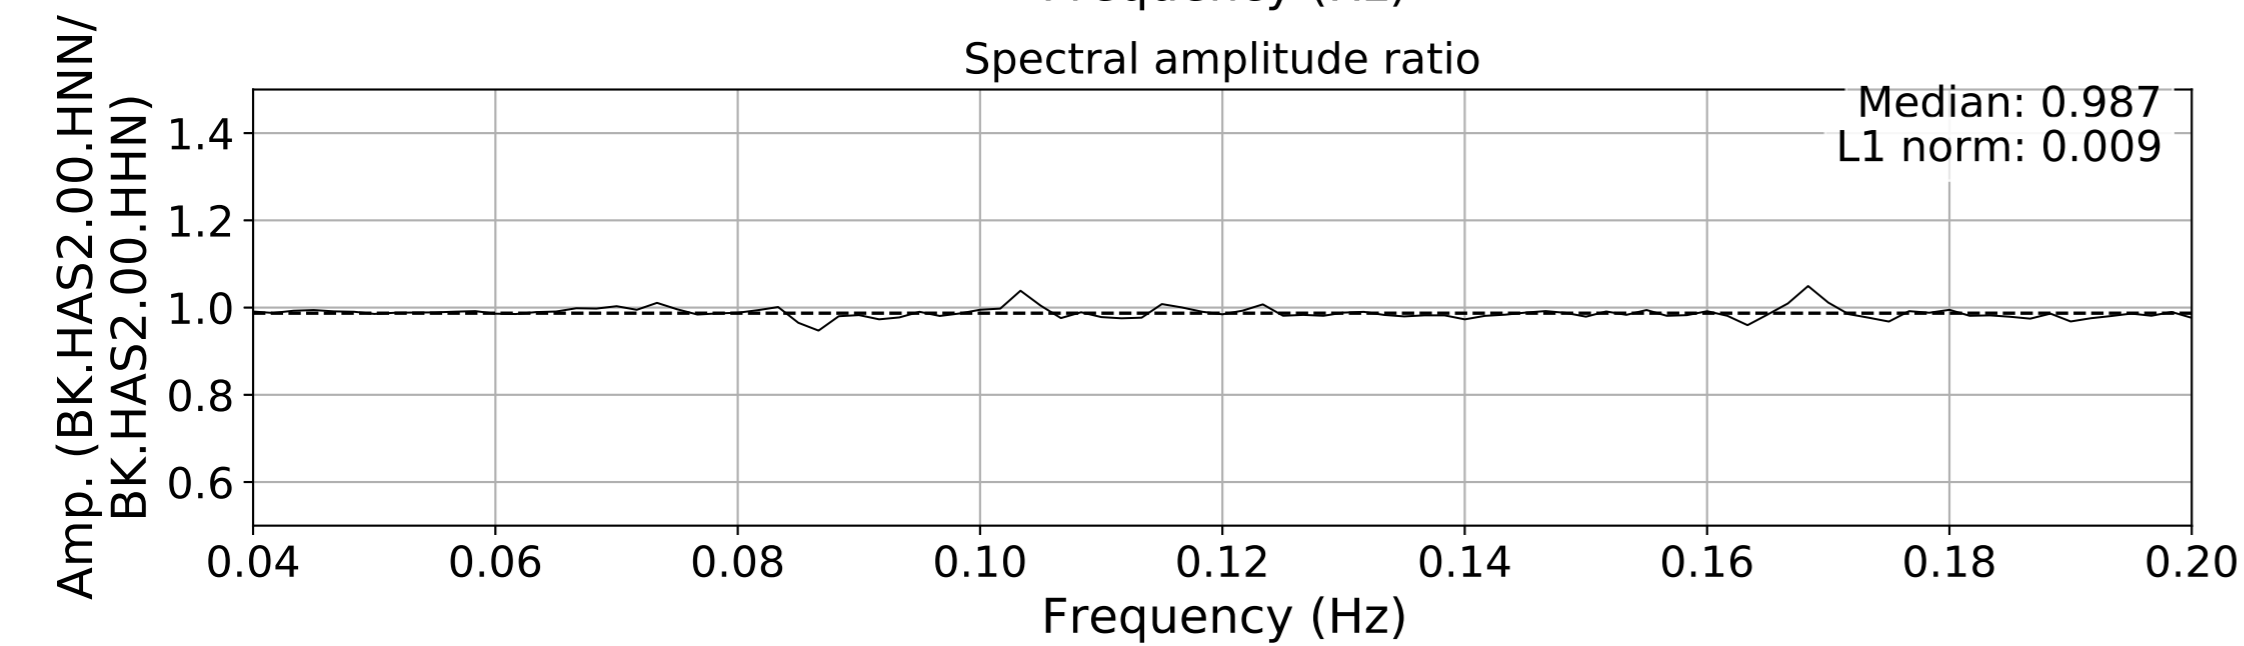

2024.340.184421_M7.0_nc75095651
Origin Time:2024-12-05T18:44:21.110000Z USGS event-id:nc75095651
M7.0 2024 Offshore Cape Mendocino, California Earthquake