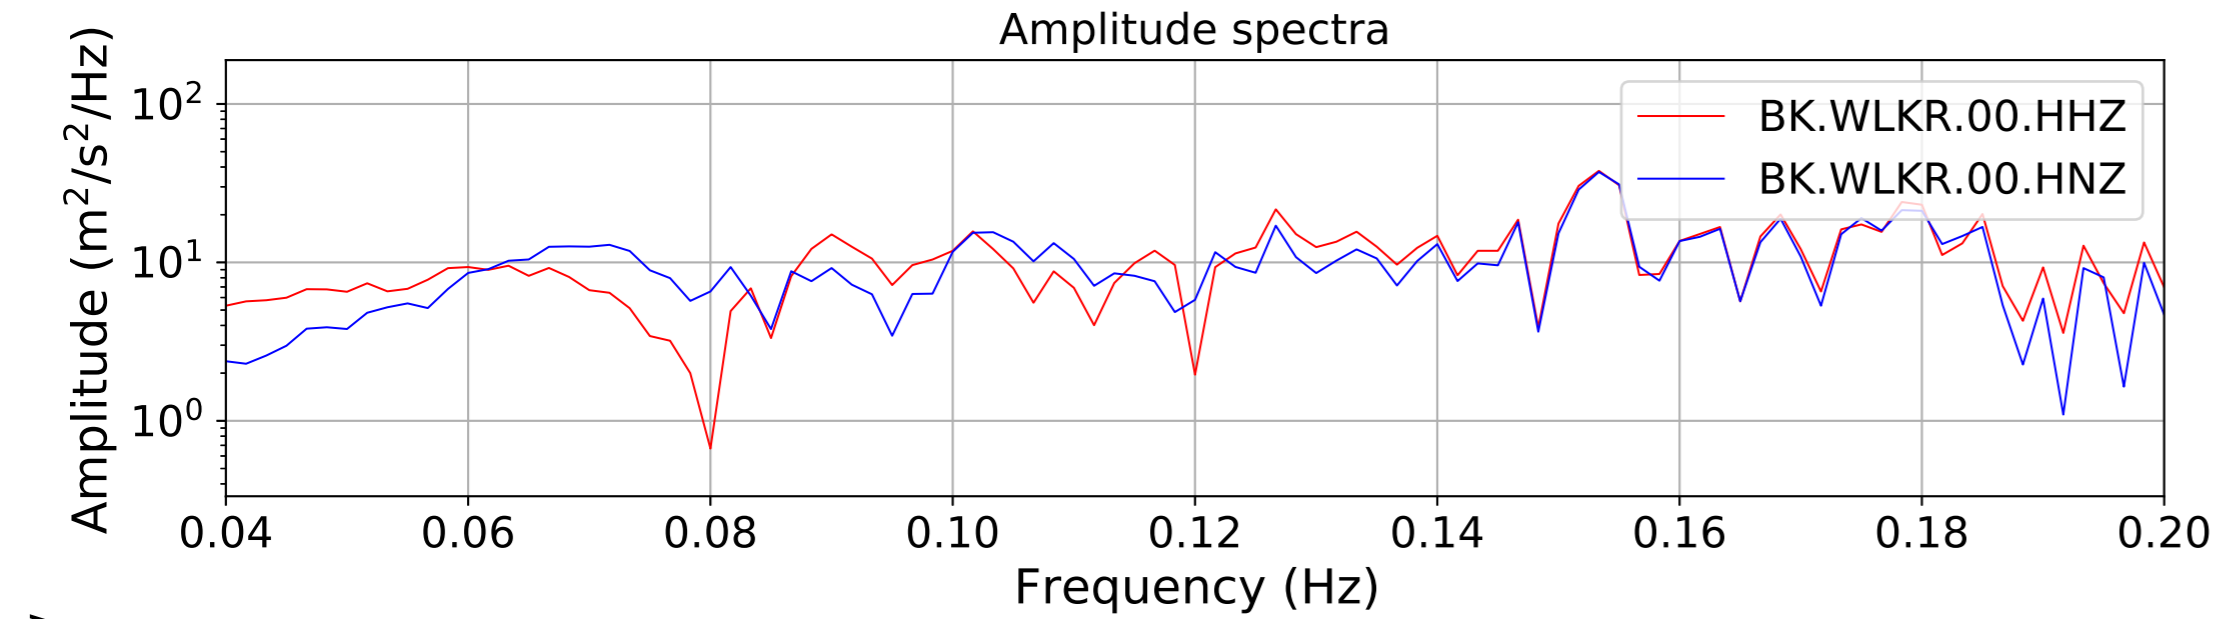

2024.340.184421.M7.0_nc75095651
Origin Time:2024-12-05T18:44:21.110000Z USGS event-id:nc75095651
M7.0 2024 Offshore Cape Mendocino, California Earthquake