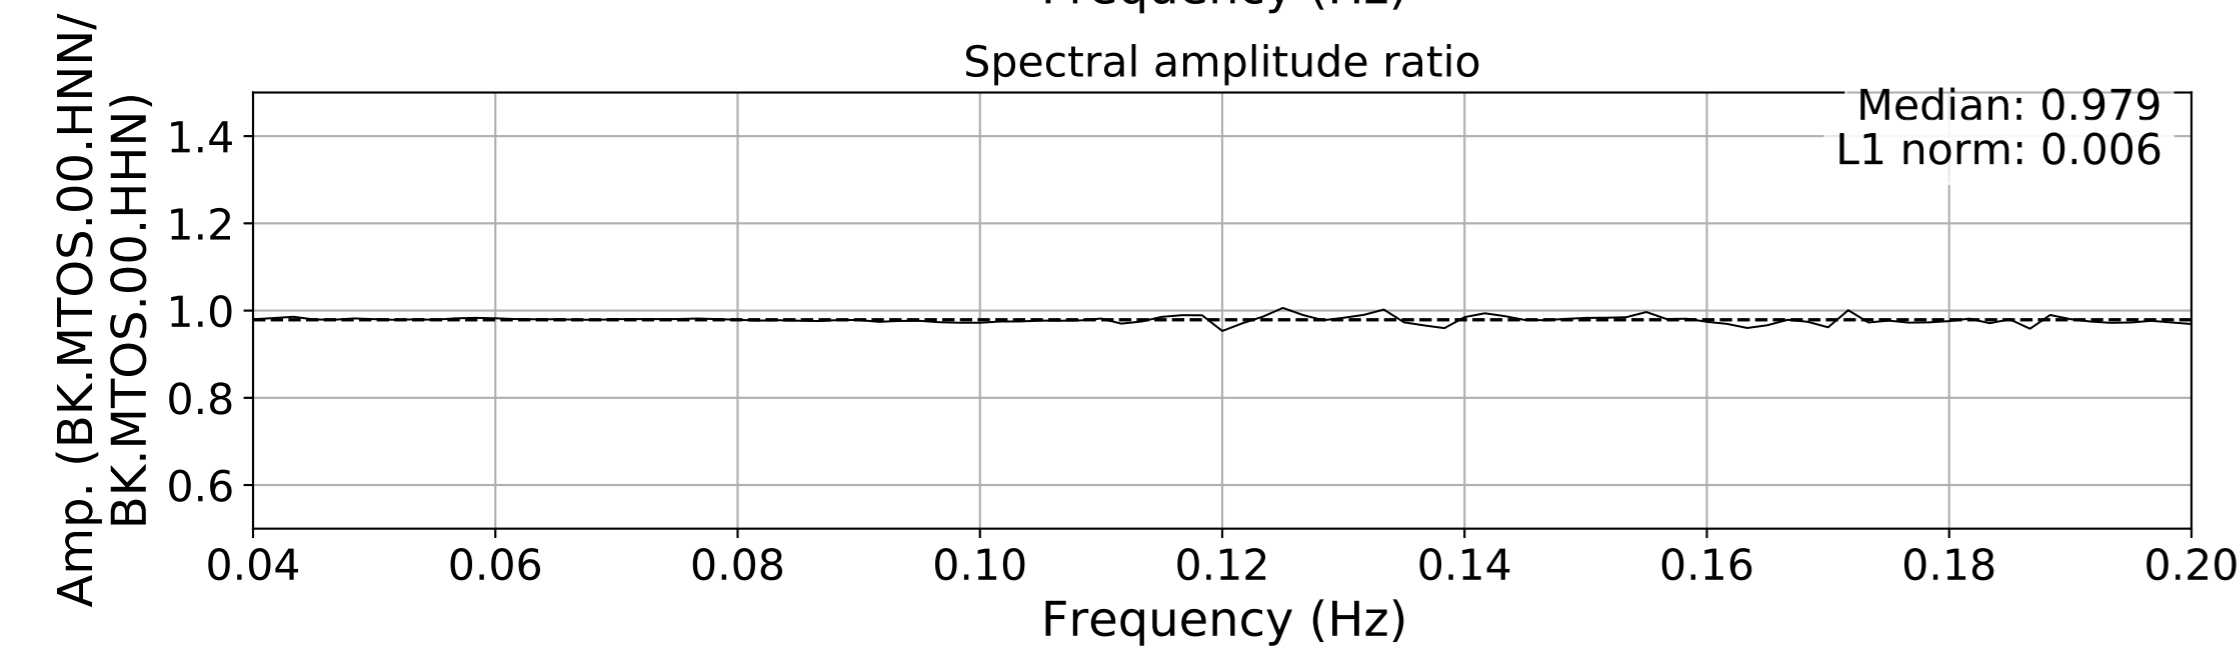

2024.340.184421_M7.0_nc75095651
Origin Time:2024-12-05T18:44:21.110000Z USGS event-id:nc75095651
M7.0 2024 Offshore Cape Mendocino, California Earthquake