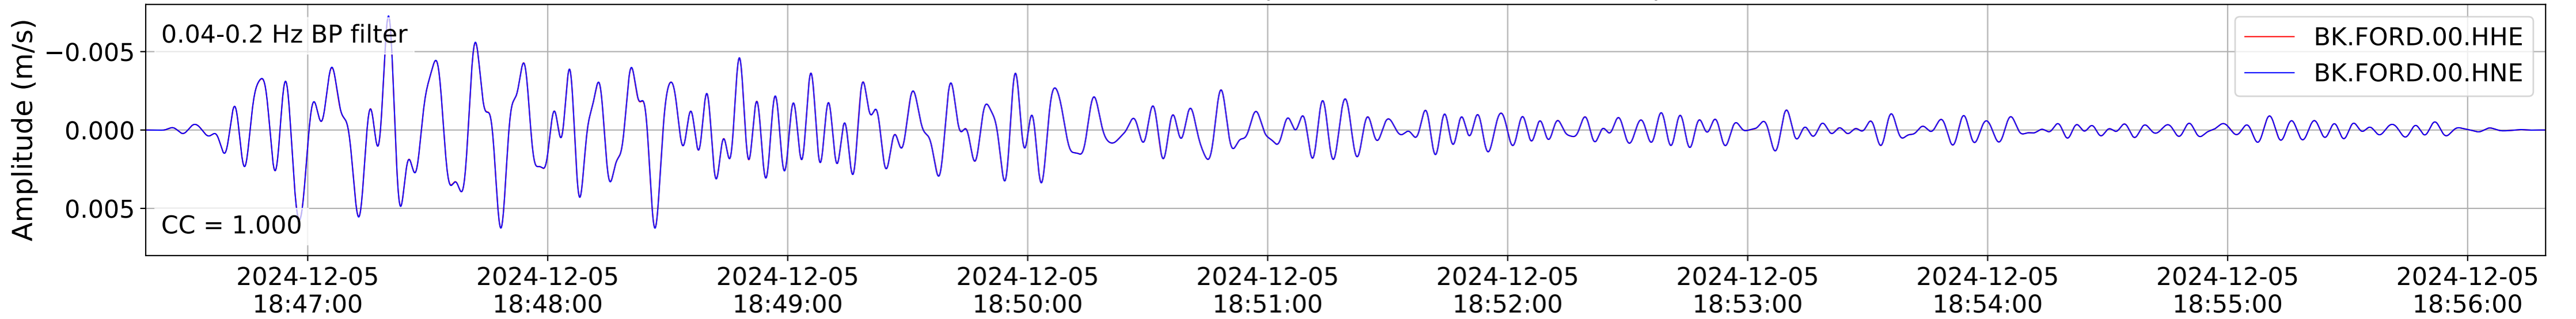

2024.340.184421_M7.0_nc75095651
Origin Time:2024-12-05T18:44:21.110000Z USGS event-id:nc75095651
M7.0 2024 Offshore Cape Mendocino, California Earthquake