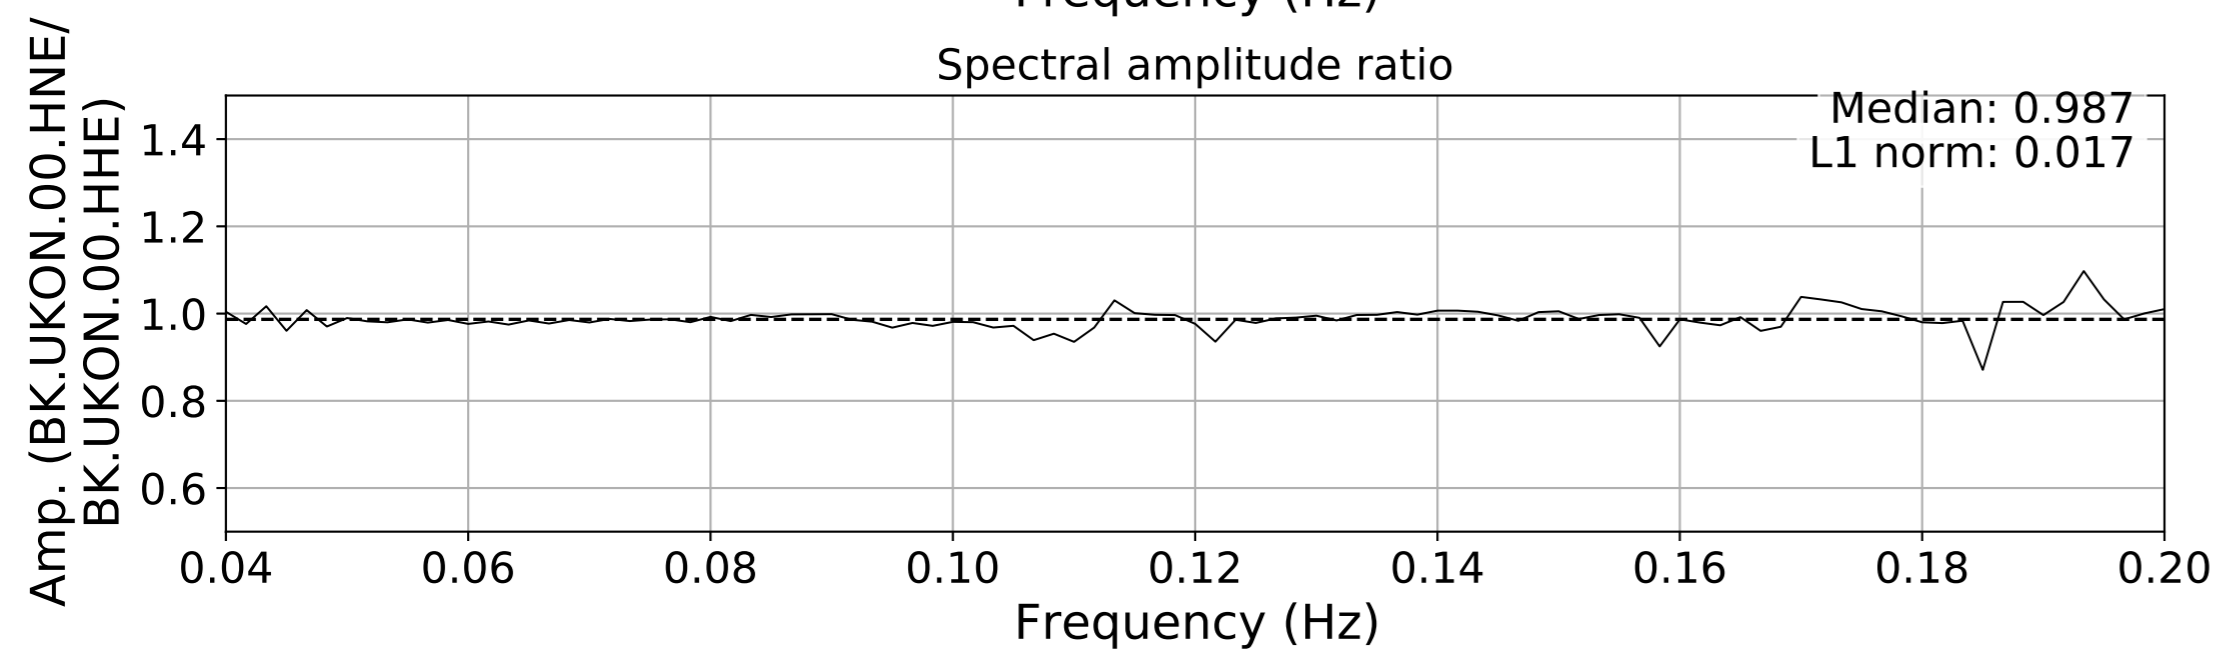

2024.340.184421.M7.0_nc75095651
Origin Time:2024-12-05T18:44:21.110000Z USGS event-id:nc75095651
M7.0 2024 Offshore Cape Mendocino, California Earthquake