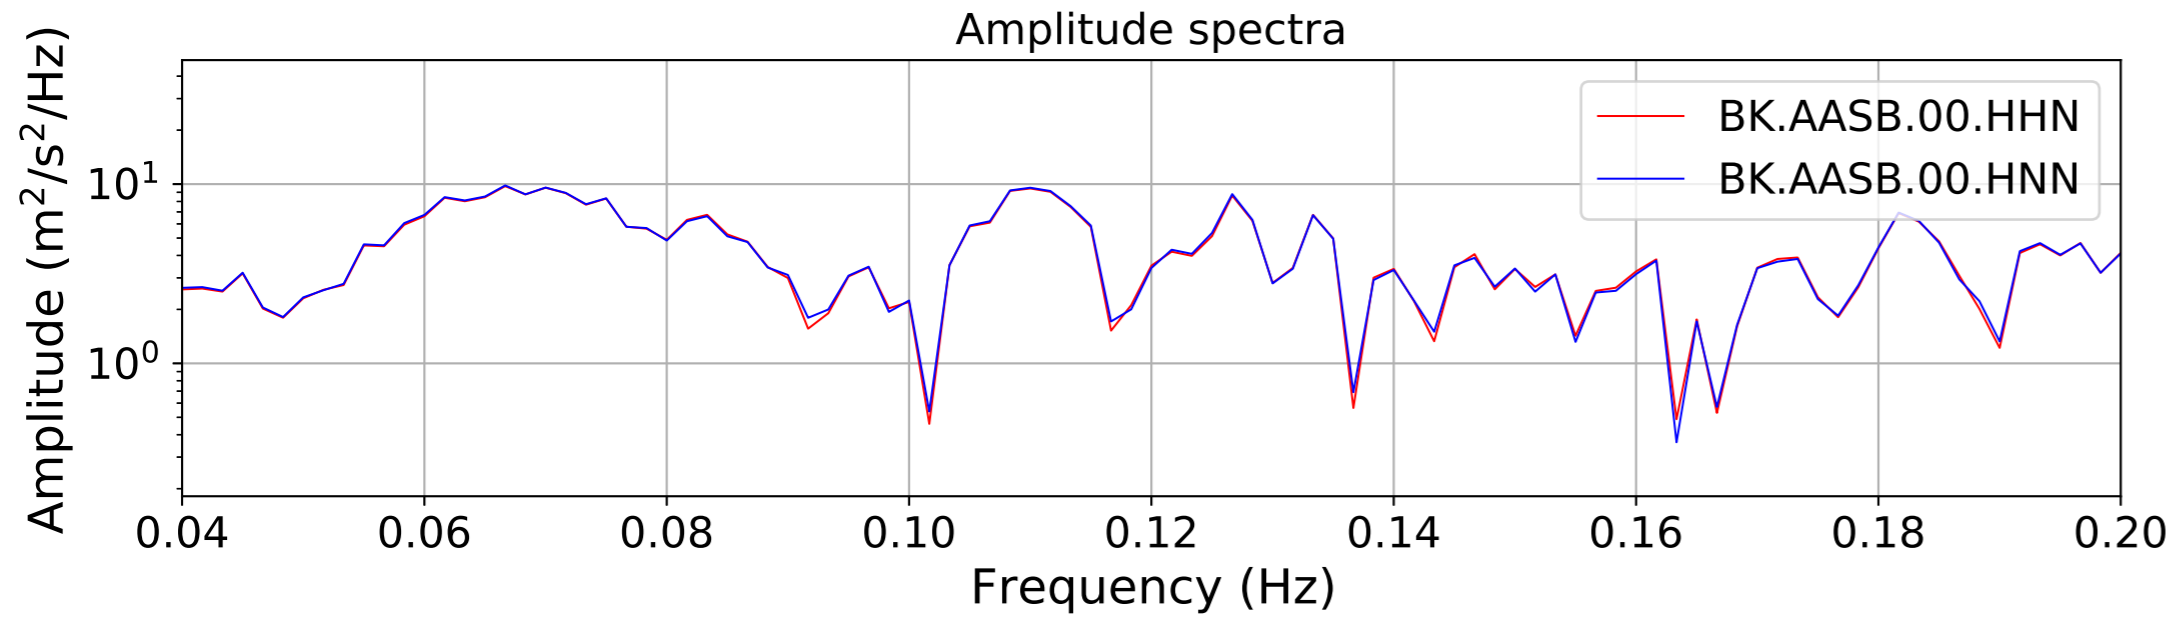

2024.340.184421_M7.0_nc75095651
Origin Time:2024-12-05T18:44:21.110000Z USGS event-id:nc75095651
M7.0 2024 Offshore Cape Mendocino, California Earthquake

2024.340.184421_M7.0_nc75095651
Origin Time:2024-12-05T18:44:21.110000Z USGS event-id:nc75095651
M7.0 2024 Offshore Cape Mendocino, California Earthquake