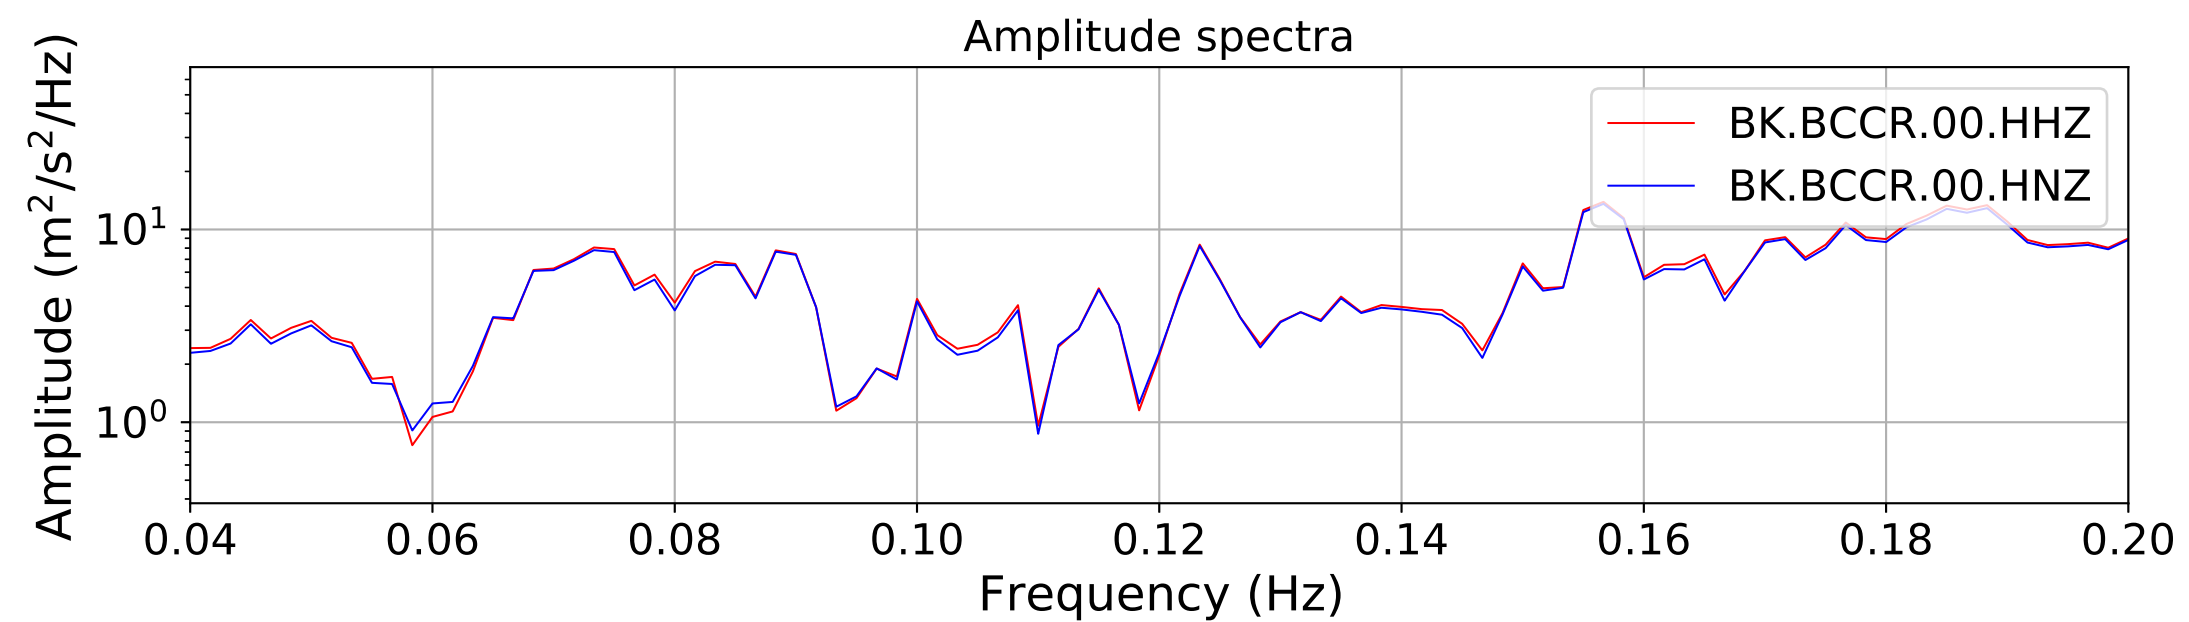

2024.340.184421_M7.0_nc75095651
Origin Time:2024-12-05T18:44:21.110000Z USGS event-id:nc75095651
M7.0 2024 Offshore Cape Mendocino, California Earthquake