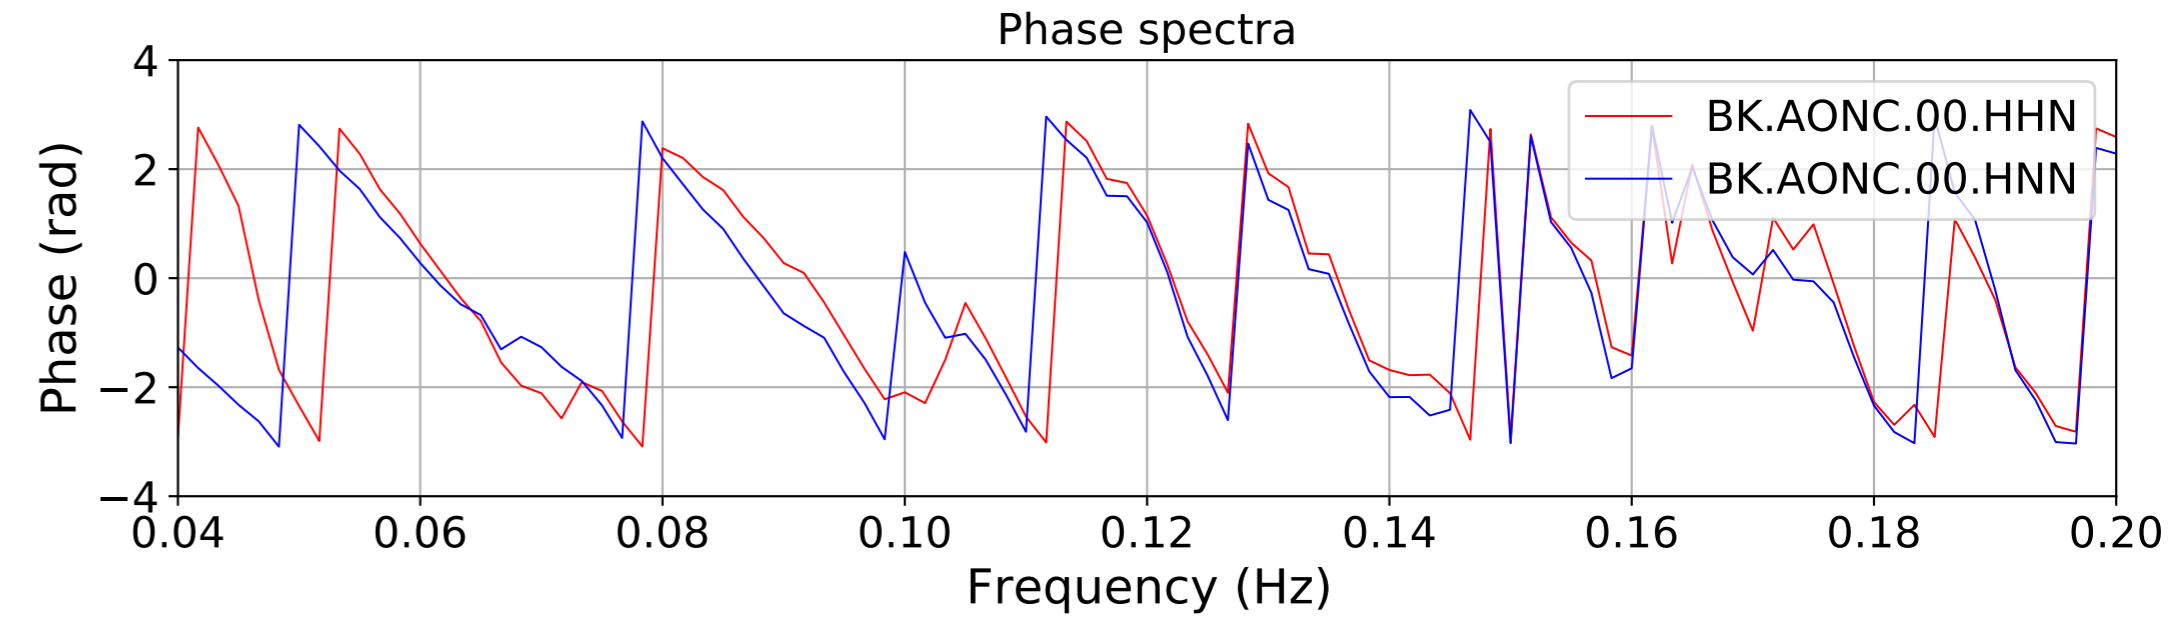

2024.340.184421.M7.0_nc75095651
Origin Time:2024-12-05T18:44:21.110000Z USGS event-id:nc75095651
M7.0 2024 Offshore Cape Mendocino, California Earthquake