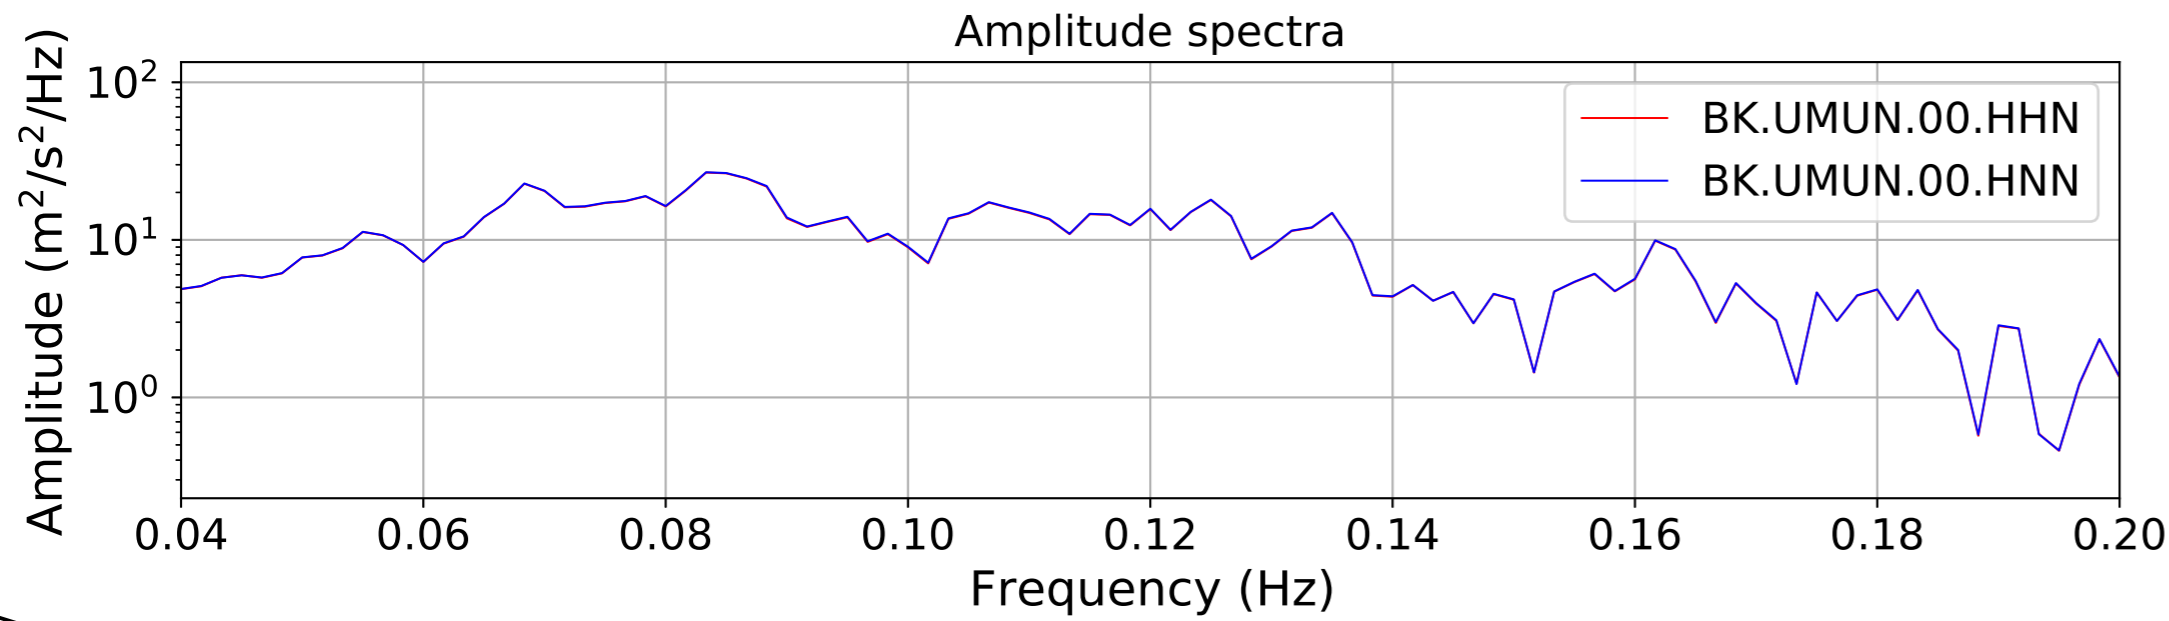

2024.340.184421_M7.0_nc75095651
Origin Time:2024-12-05T18:44:21.110000Z USGS event-id:nc75095651
M7.0 2024 Offshore Cape Mendocino, California Earthquake