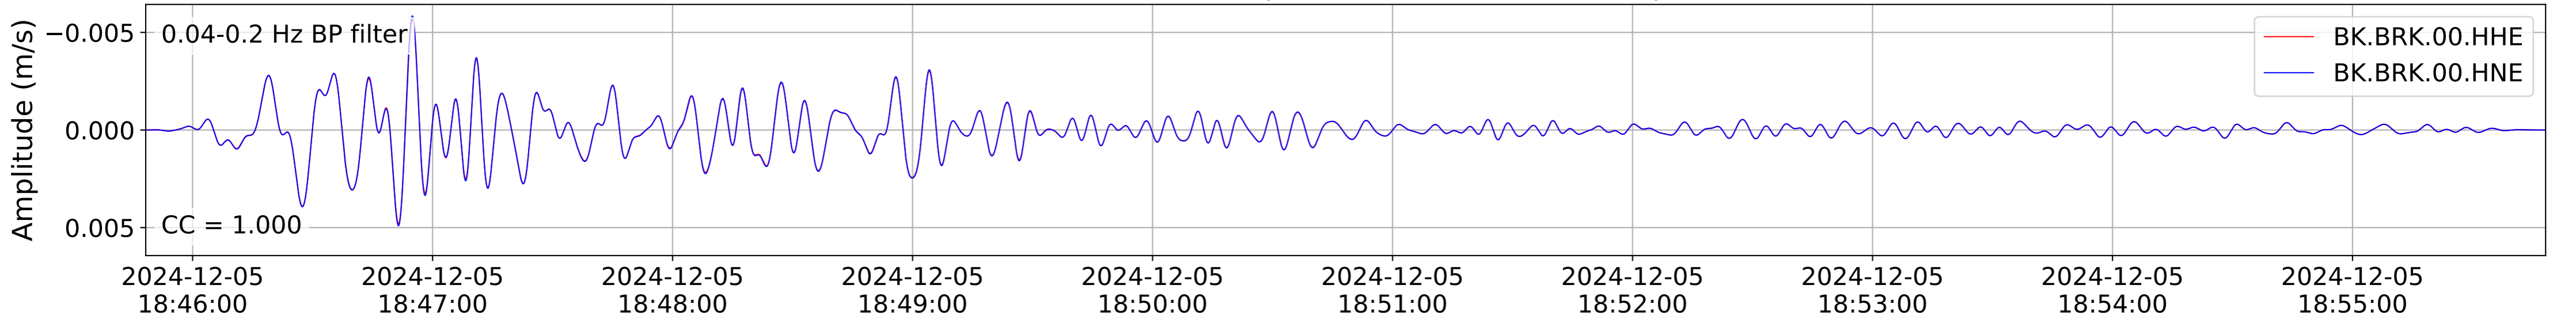

2024.340.184421_M7.0_nc75095651
Origin Time:2024-12-05T18:44:21.110000Z USGS event-id:nc75095651
M7.0 2024 Offshore Cape Mendocino, California Earthquake