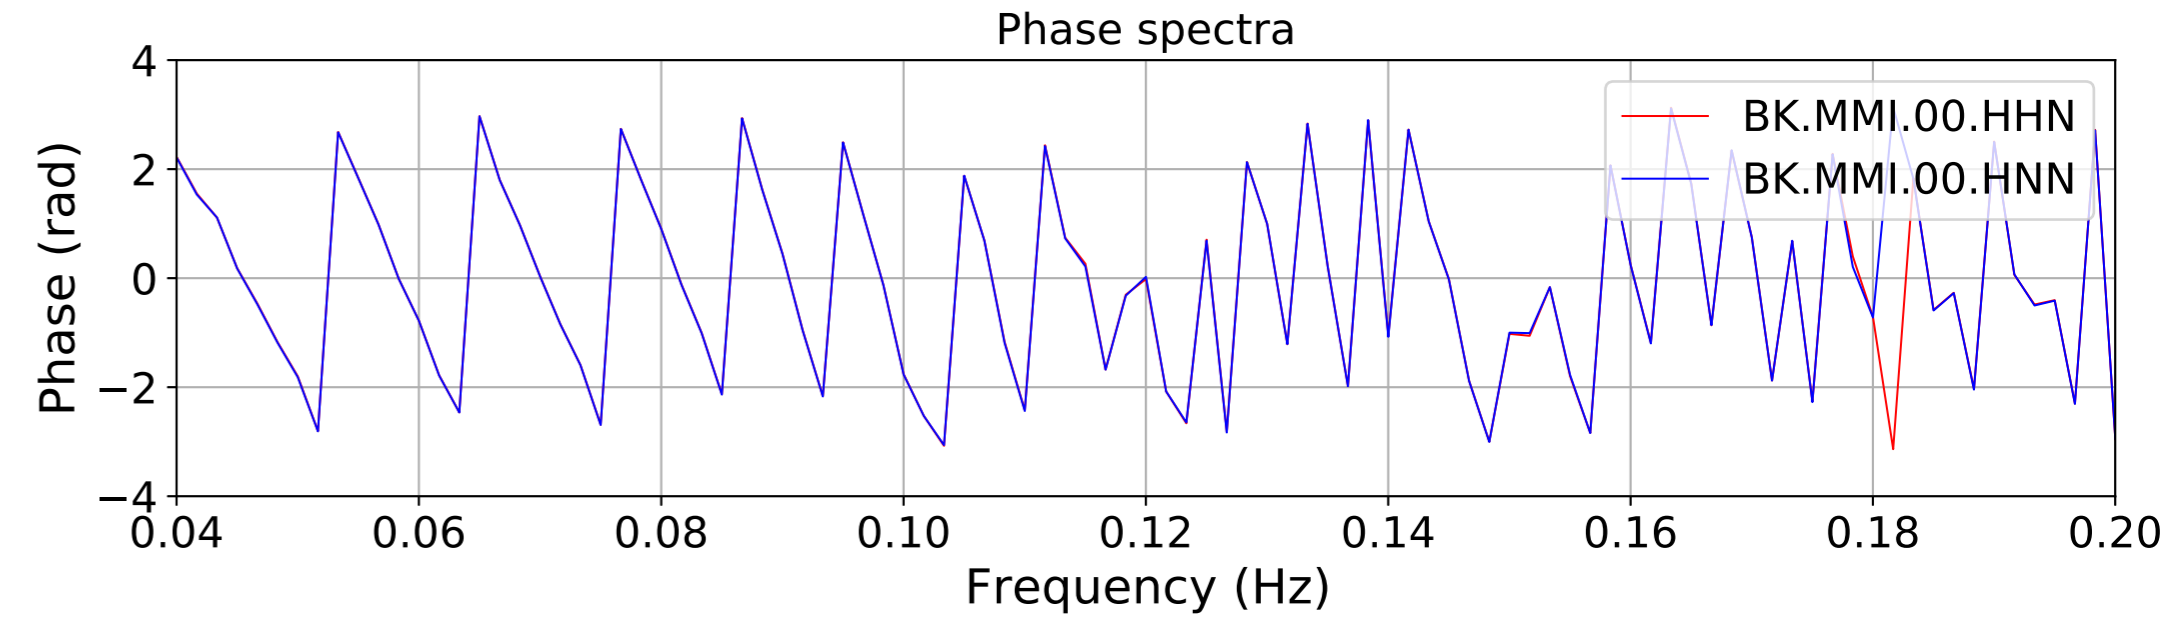

2024.340.184421_M7.0_nc75095651
Origin Time:2024-12-05T18:44:21.110000Z USGS event-id:nc75095651
M7.0 2024 Offshore Cape Mendocino, California Earthquake