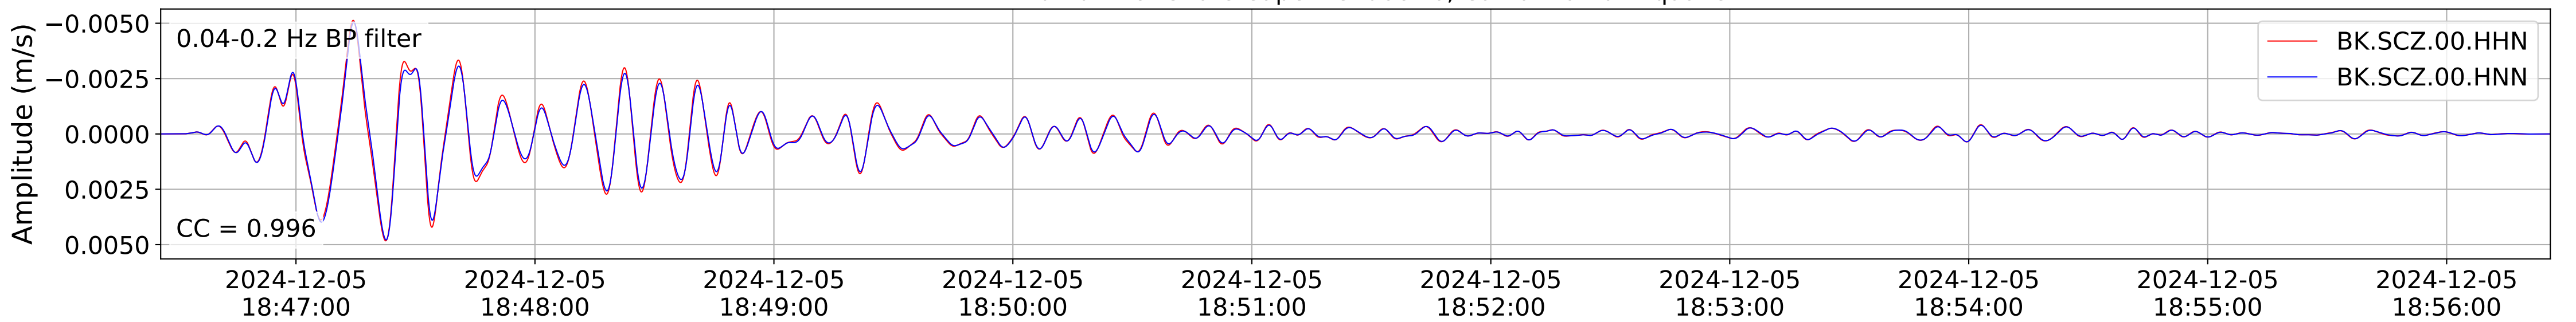

2024.340.184421_M7.0_nc75095651
Origin Time:2024-12-05T18:44:21.110000Z USGS event-id:nc75095651
M7.0 2024 Offshore Cape Mendocino, California Earthquake