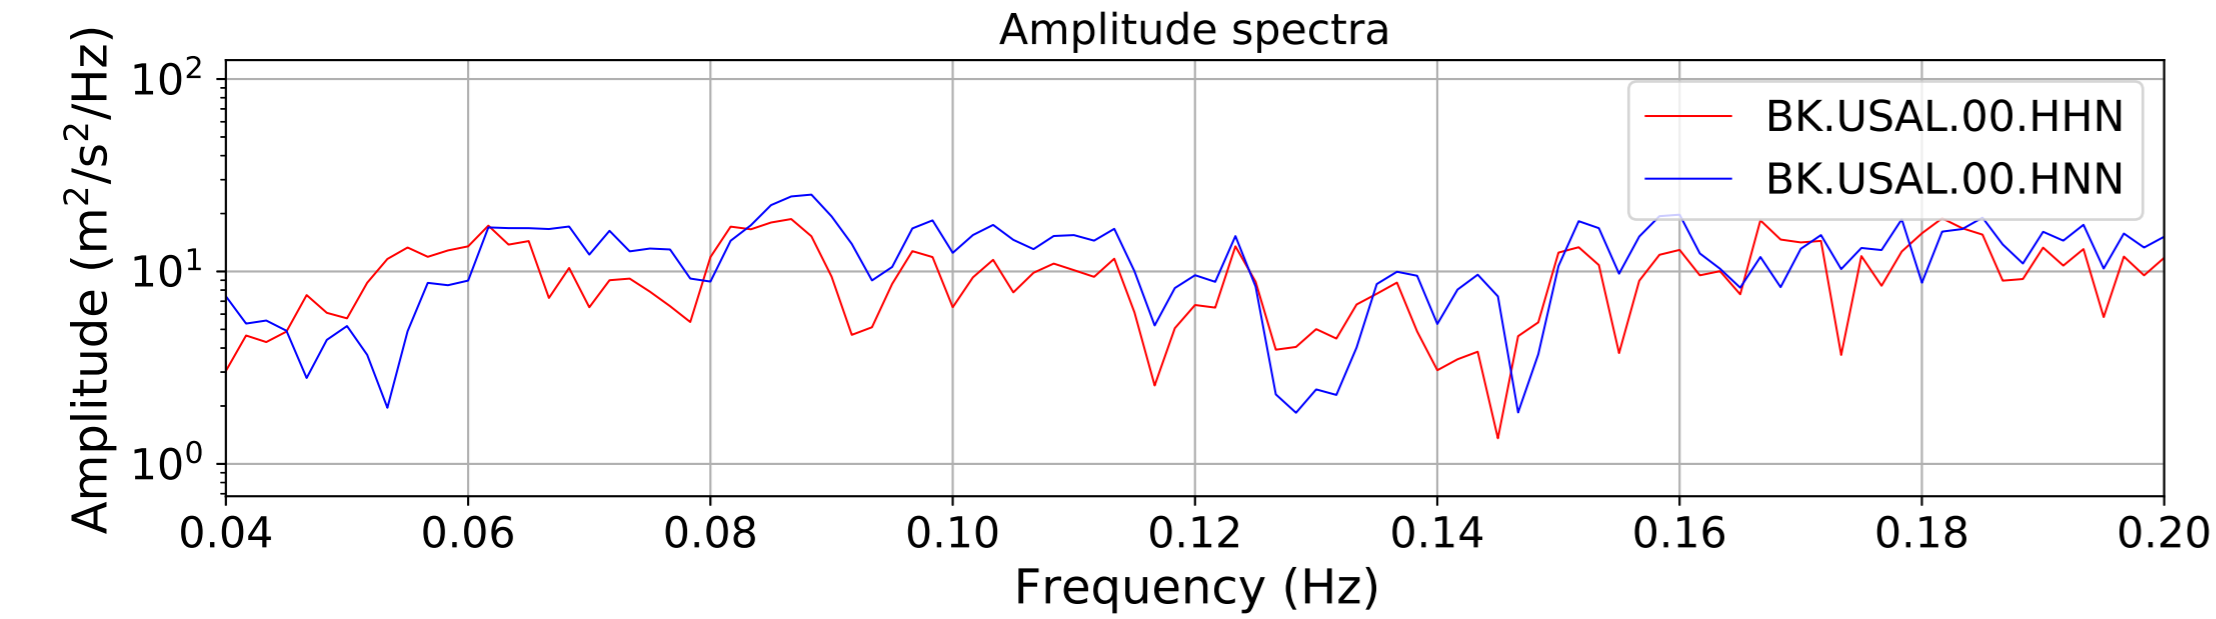

2024.340.184421_M7.0_nc75095651
Origin Time:2024-12-05T18:44:21.110000Z USGS event-id:nc75095651
M7.0 2024 Offshore Cape Mendocino, California Earthquake