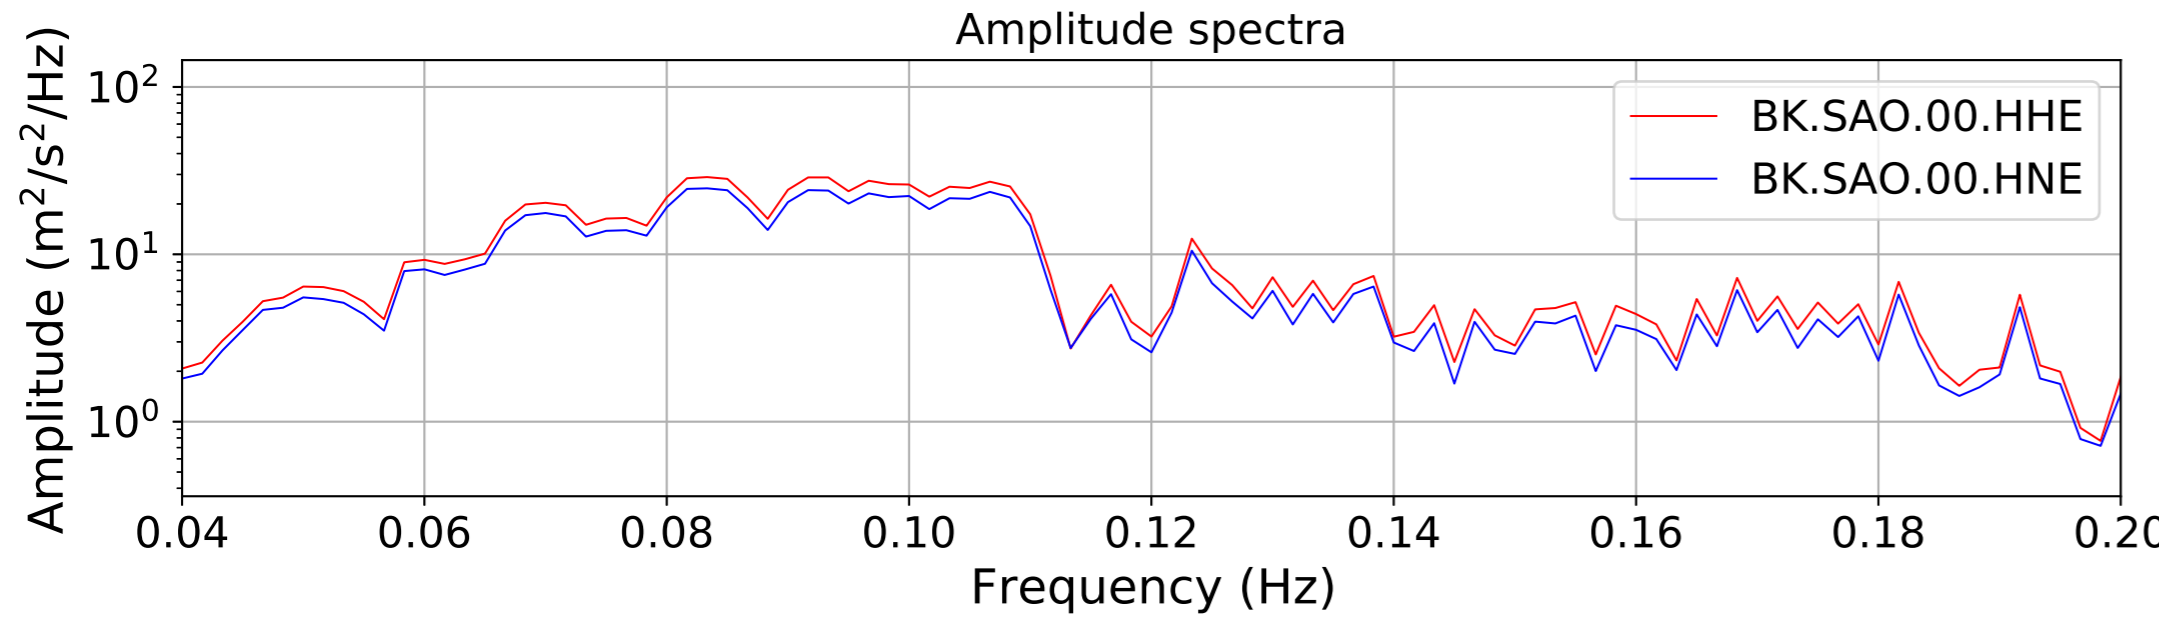

2024.340.184421_M7.0_nc75095651
Origin Time:2024-12-05T18:44:21.110000Z USGS event-id:nc75095651
M7.0 2024 Offshore Cape Mendocino, California Earthquake