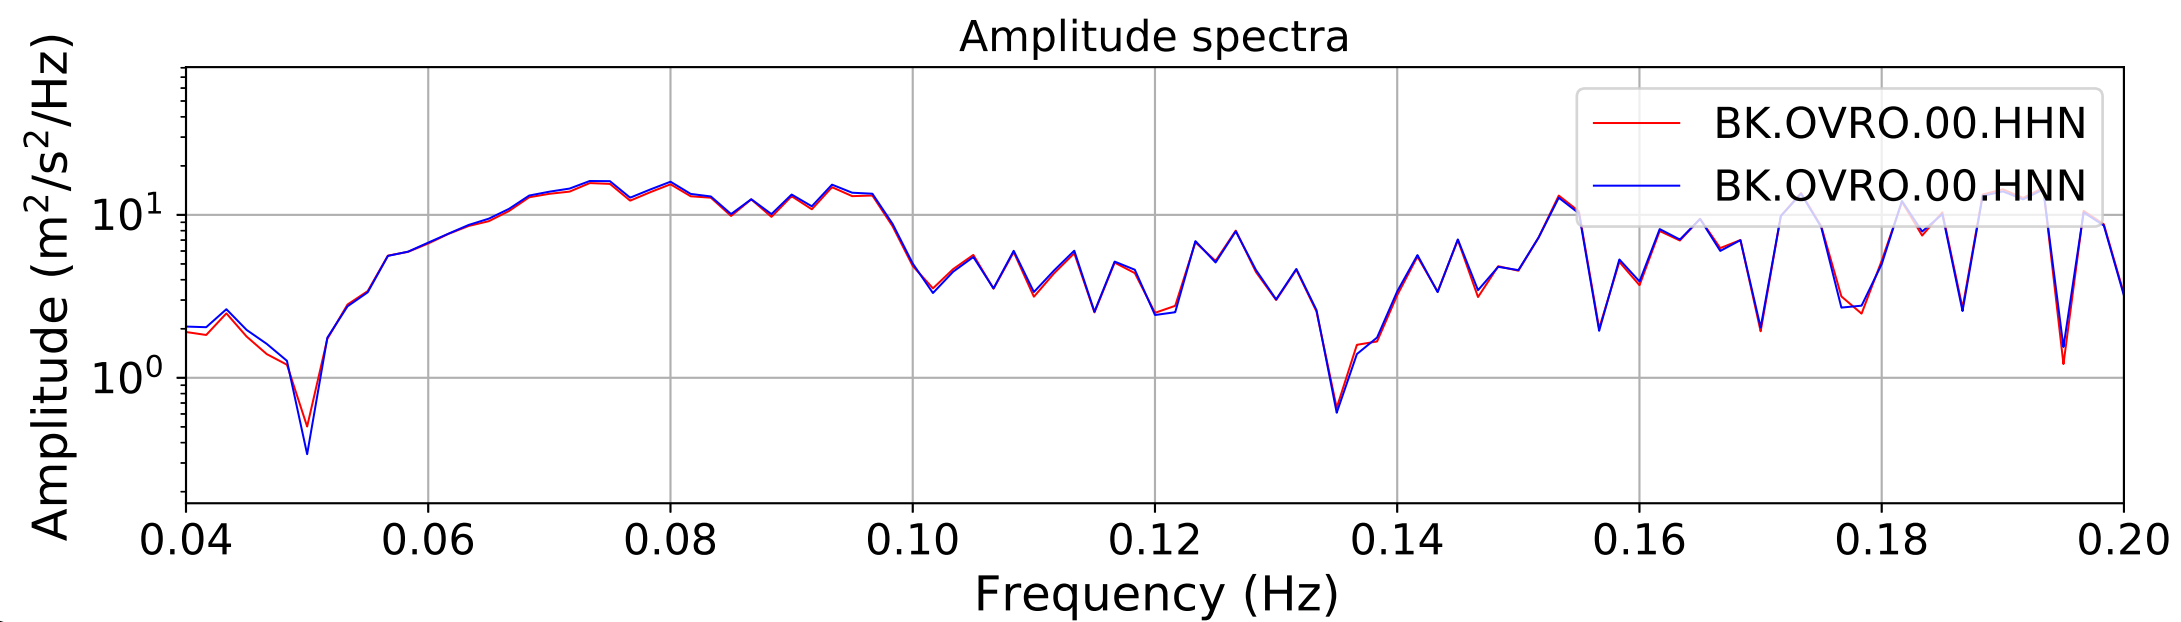

2024.340.184421M7.0_nc75095651
Origin Time:2024-12-05T18:44:21.110000Z USGS event-id:nc75095651
M7.0 2024 Offshore Cape Mendocino, California Earthquake