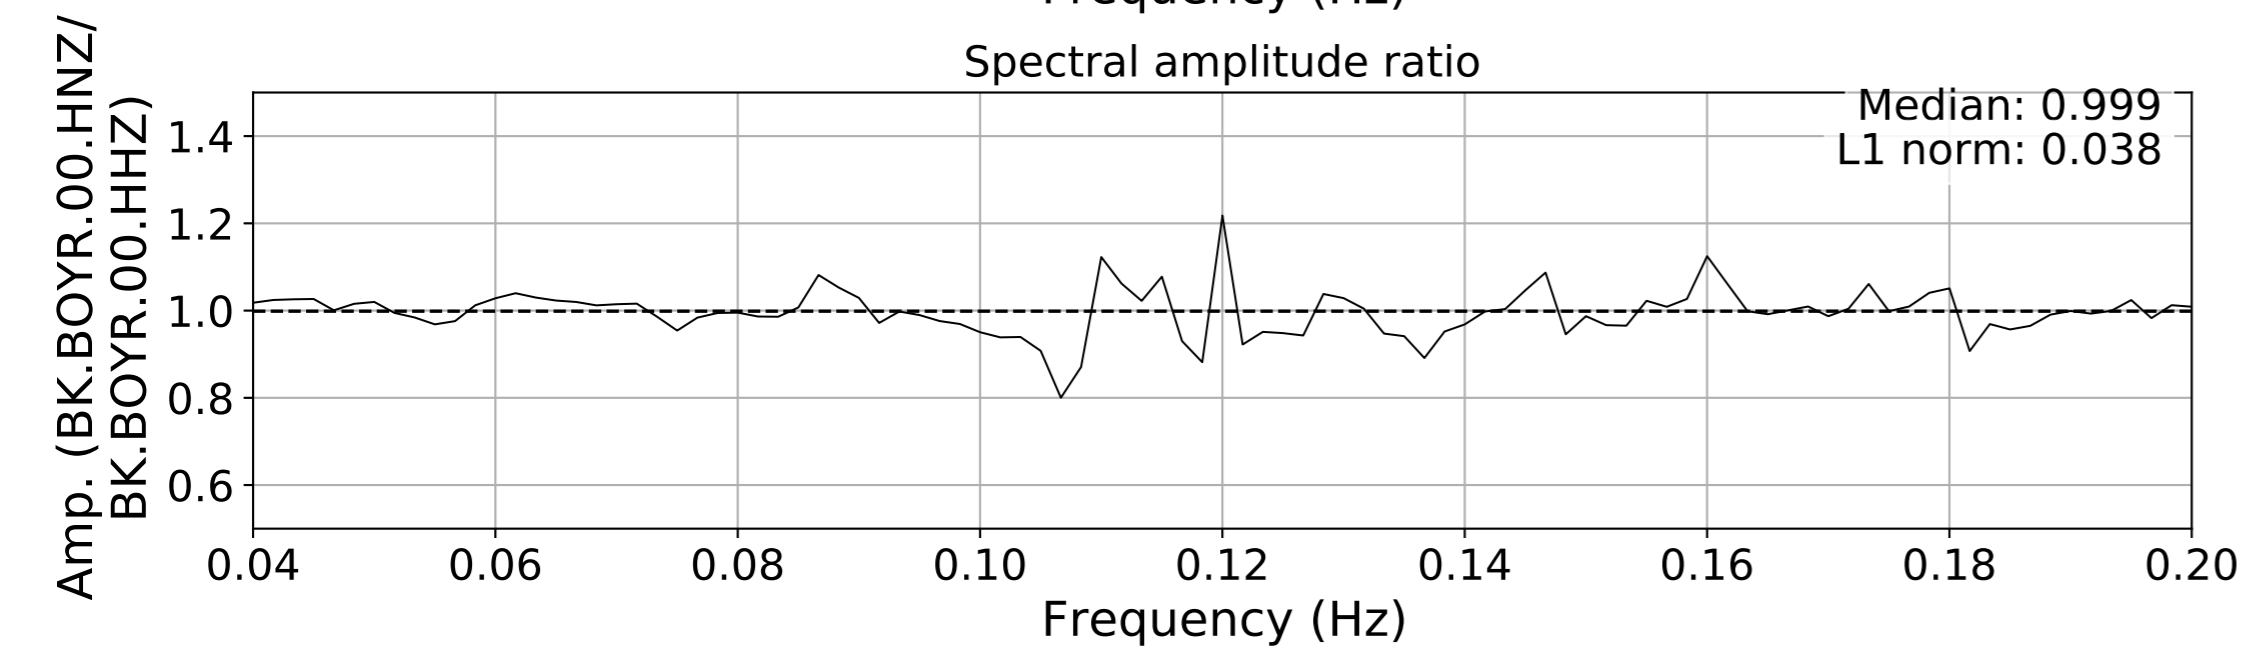

2024.340.184421_M7.0_nc75095651
Origin Time:2024-12-05T18:44:21.110000Z USGS event-id:nc75095651
M7.0 2024 Offshore Cape Mendocino, California Earthquake