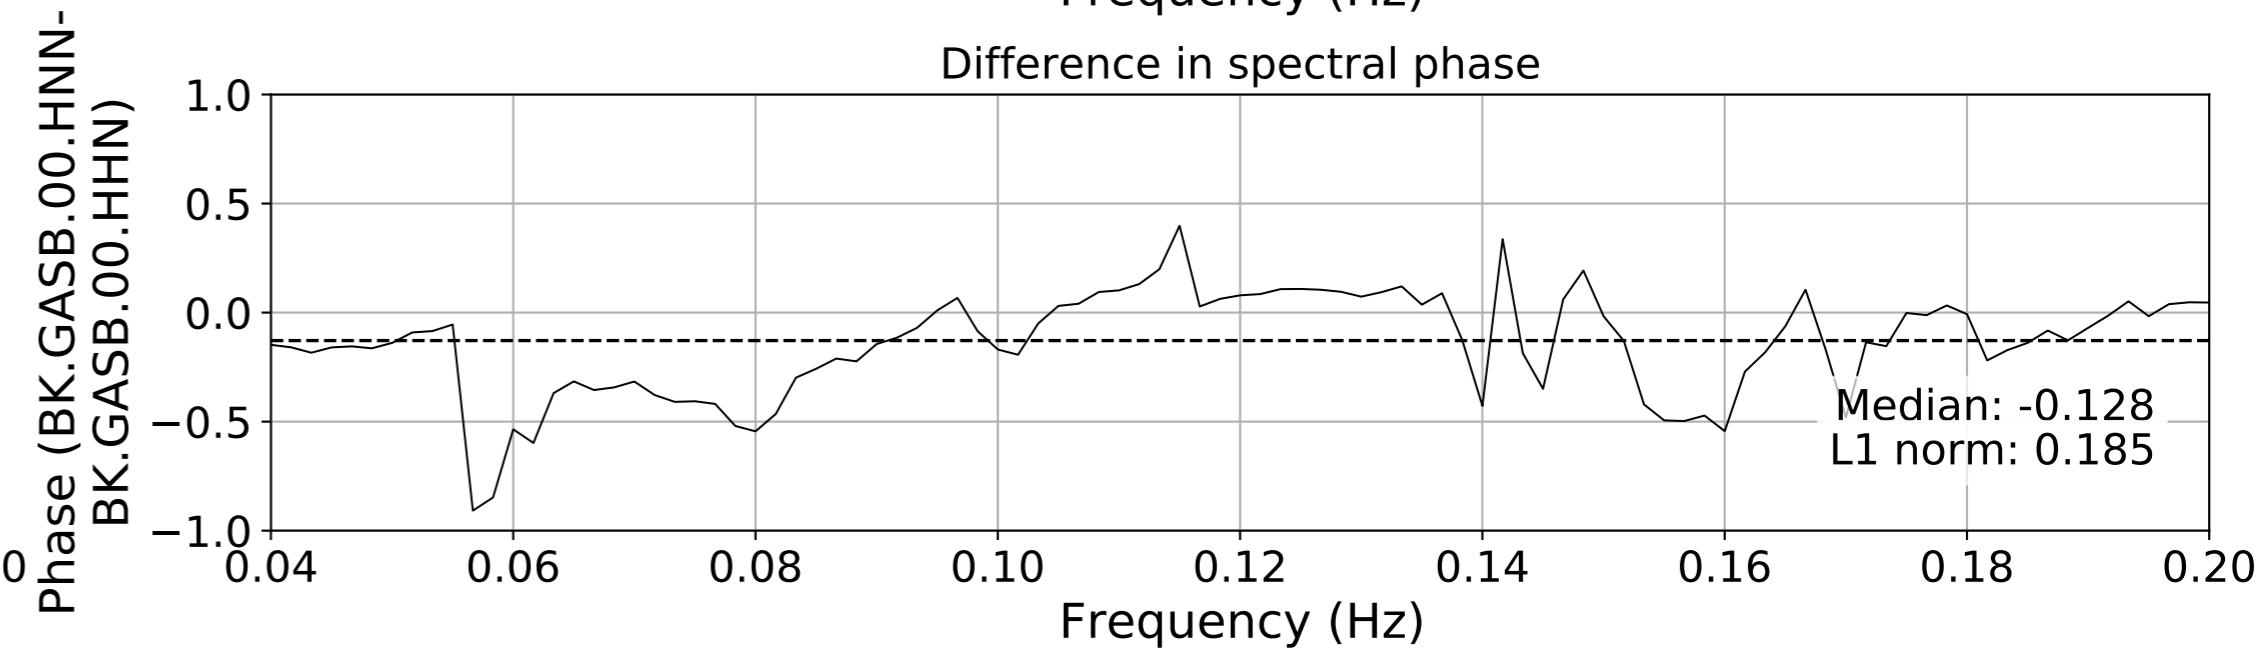

2024.340.184421.M7.0_nc75095651
Origin Time:2024-12-05T18:44:21.110000Z USGS event-id:nc75095651
M7.0 2024 Offshore Cape Mendocino, California Earthquake