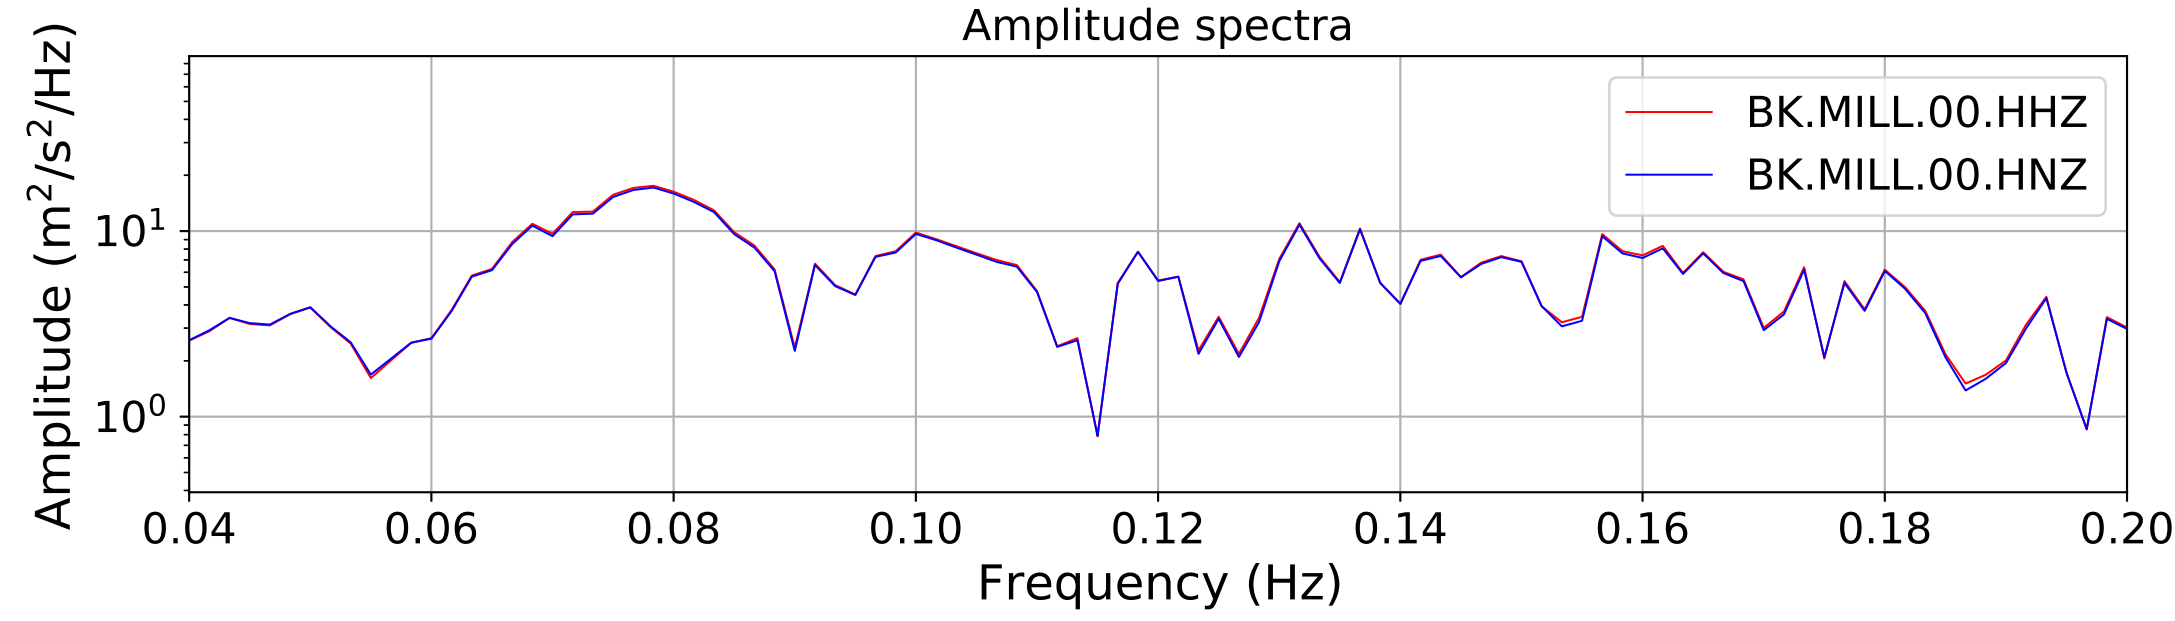

2024.340.184421_M7.0_nc75095651
Origin Time:2024-12-05T18:44:21.110000Z USGS event-id:nc75095651
M7.0 2024 Offshore Cape Mendocino, California Earthquake