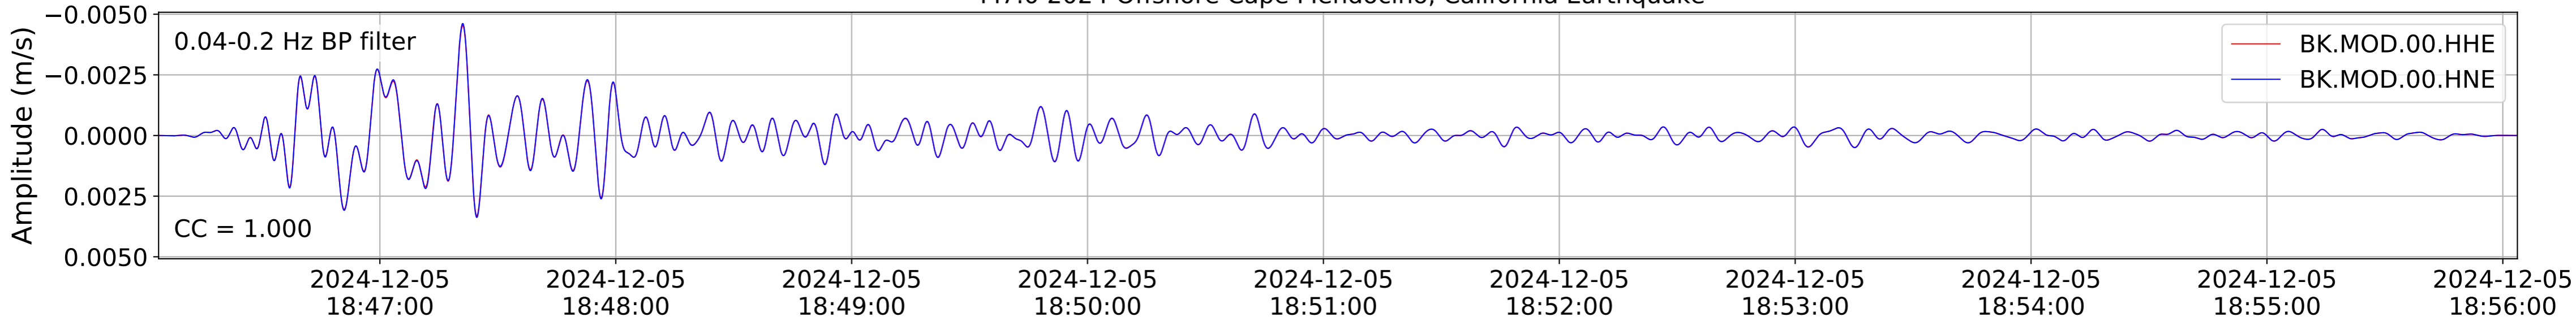

2024.340.184421.M7.0_nc75095651
Origin Time:2024-12-05T18:44:21.110000Z USGS event-id:nc75095651
M7.0 2024 Offshore Cape Mendocino, California Earthquake