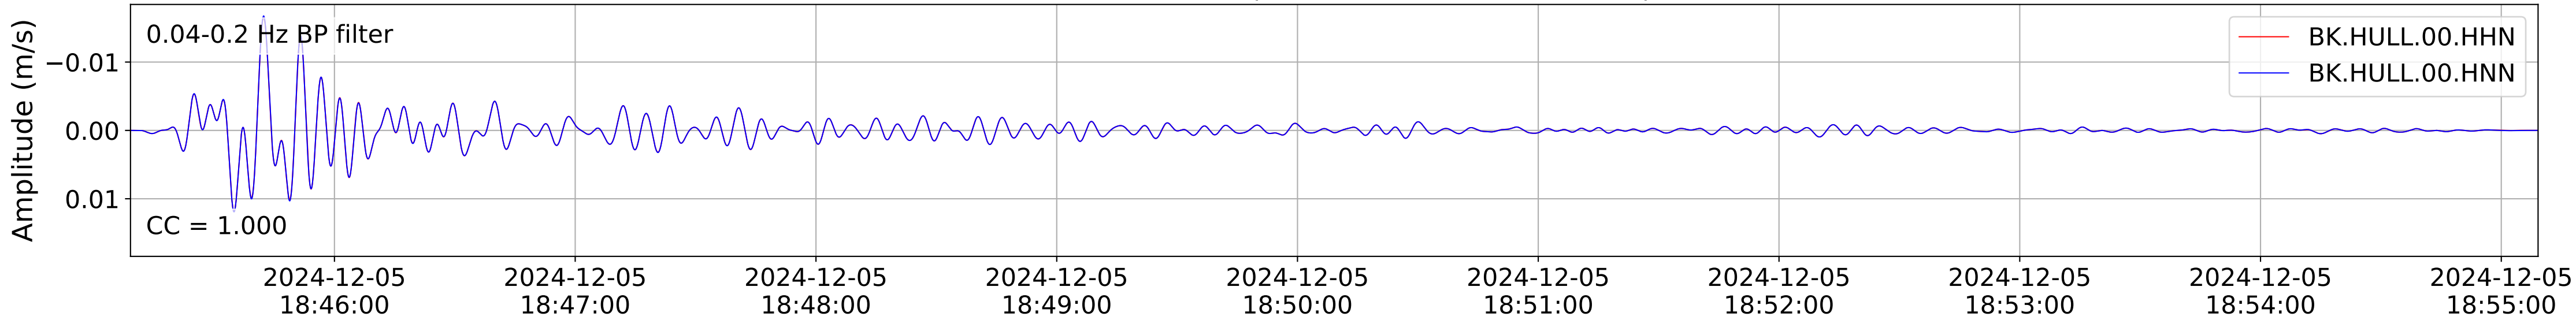

2024.340.184421_M7.0_nc75095651
Origin Time:2024-12-05T18:44:21.110000Z USGS event-id:nc75095651
M7.0 2024 Offshore Cape Mendocino, California Earthquake