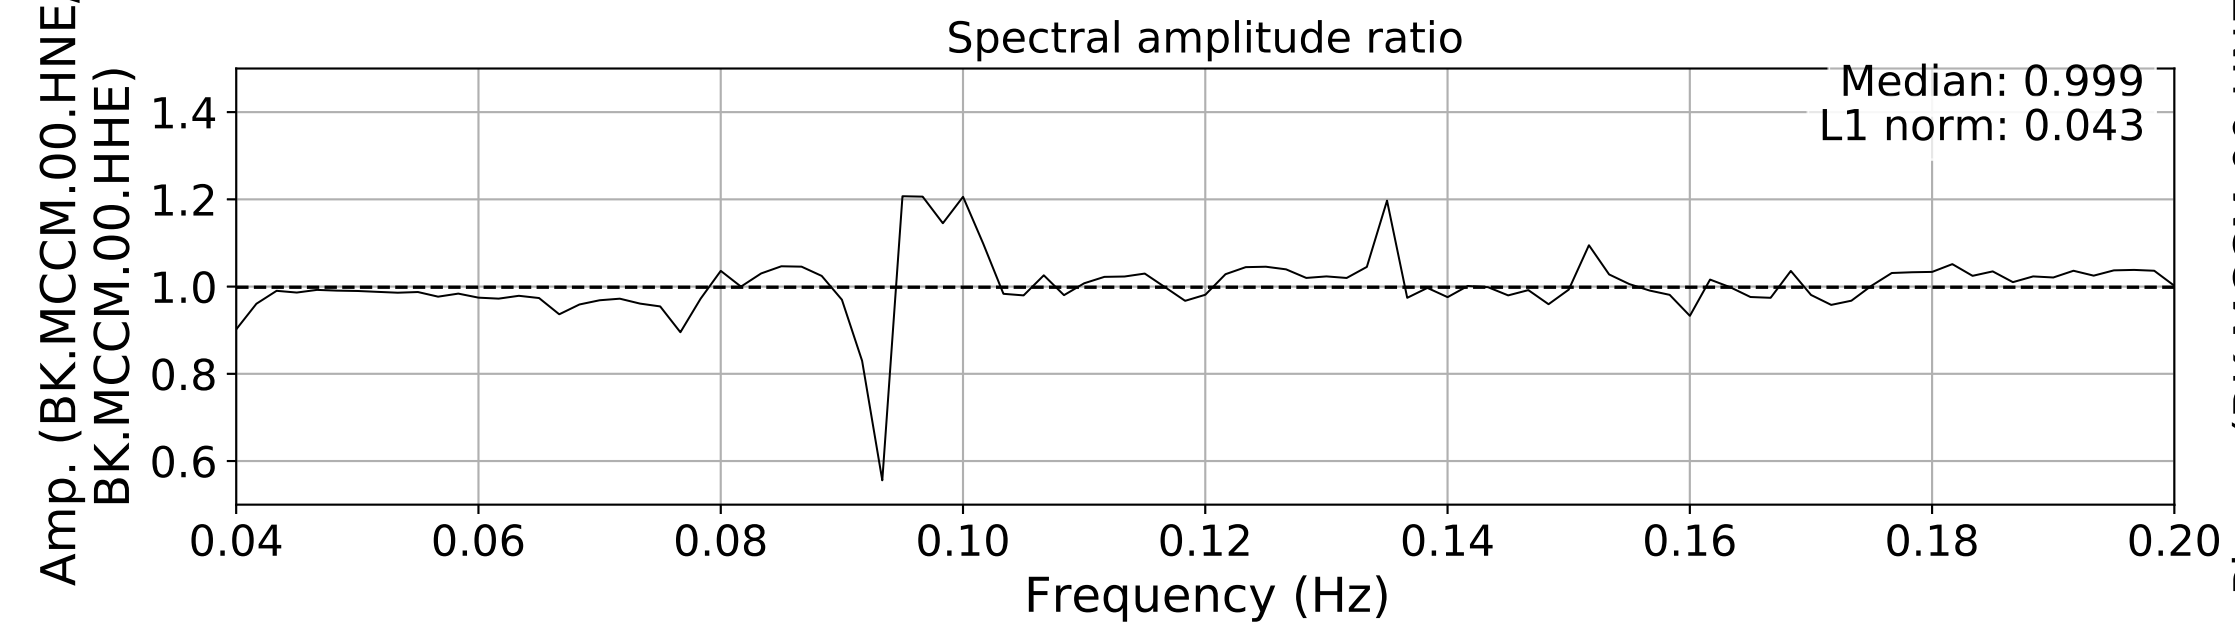

2024.340.184421_M7.0_nc75095651
Origin Time:2024-12-05T18:44:21.110000Z USGS event-id:nc75095651
M7.0 2024 Offshore Cape Mendocino, California Earthquake