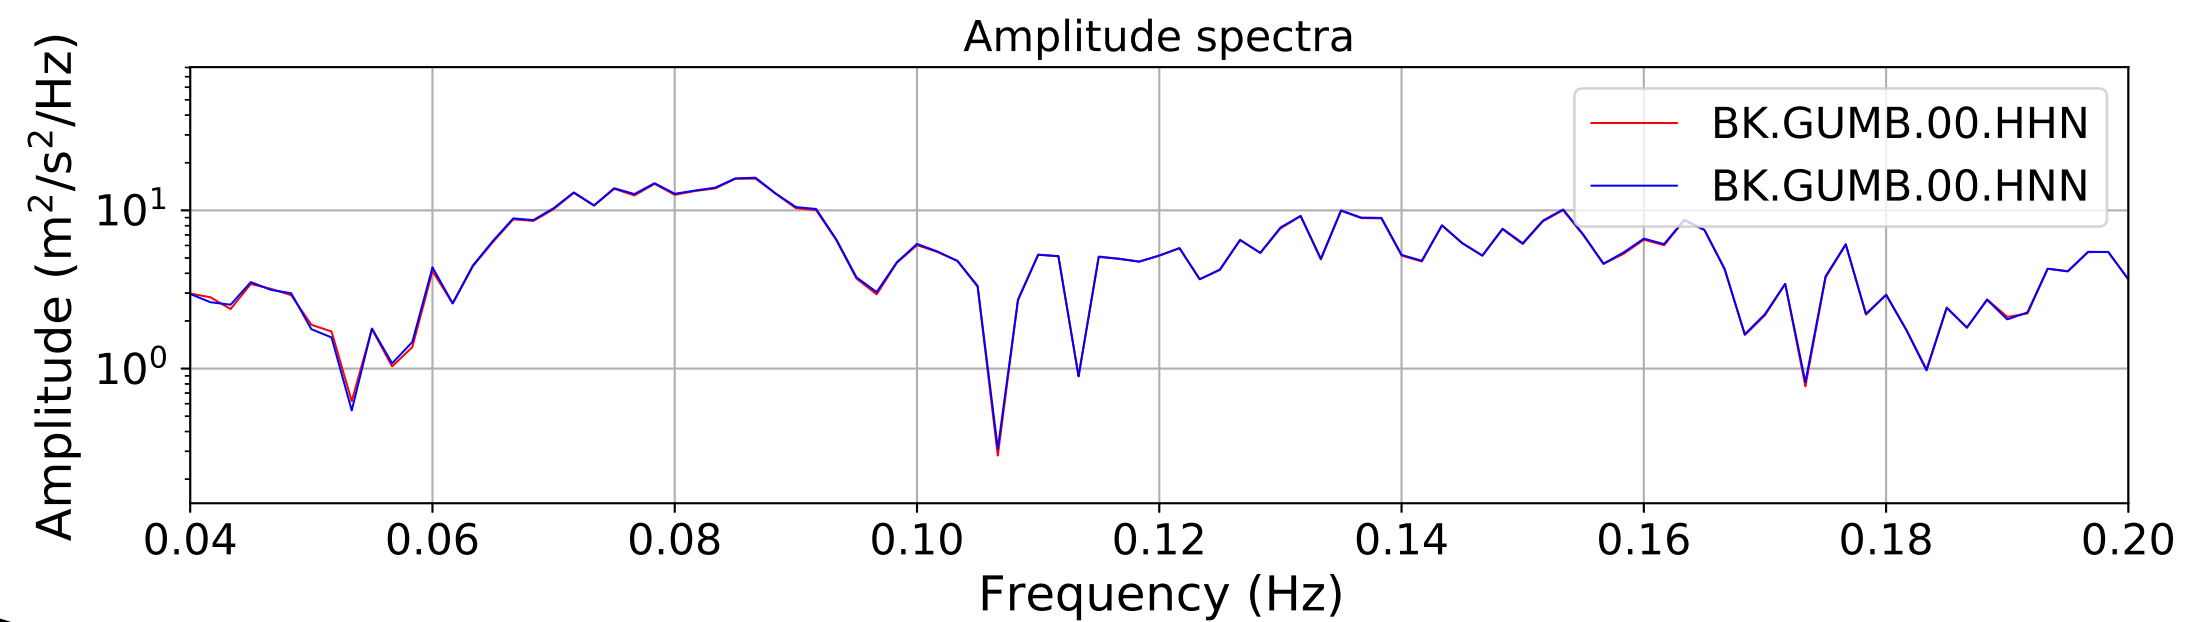

2024.340.184421_M7.0_nc75095651
Origin Time:2024-12-05T18:44:21.110000Z USGS event-id:nc75095651
M7.0 2024 Offshore Cape Mendocino, California Earthquake