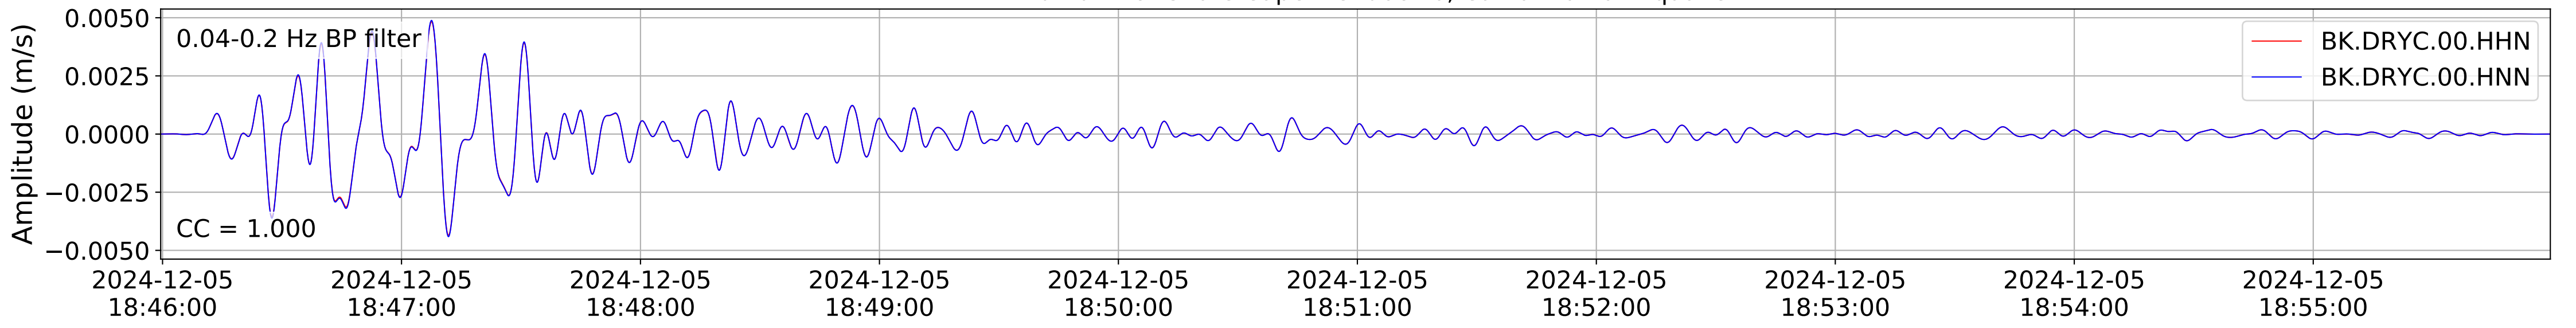

2024.340.184421_M7.0_nc75095651
Origin Time:2024-12-05T18:44:21.110000Z USGS event-id:nc75095651
M7.0 2024 Offshore Cape Mendocino, California Earthquake