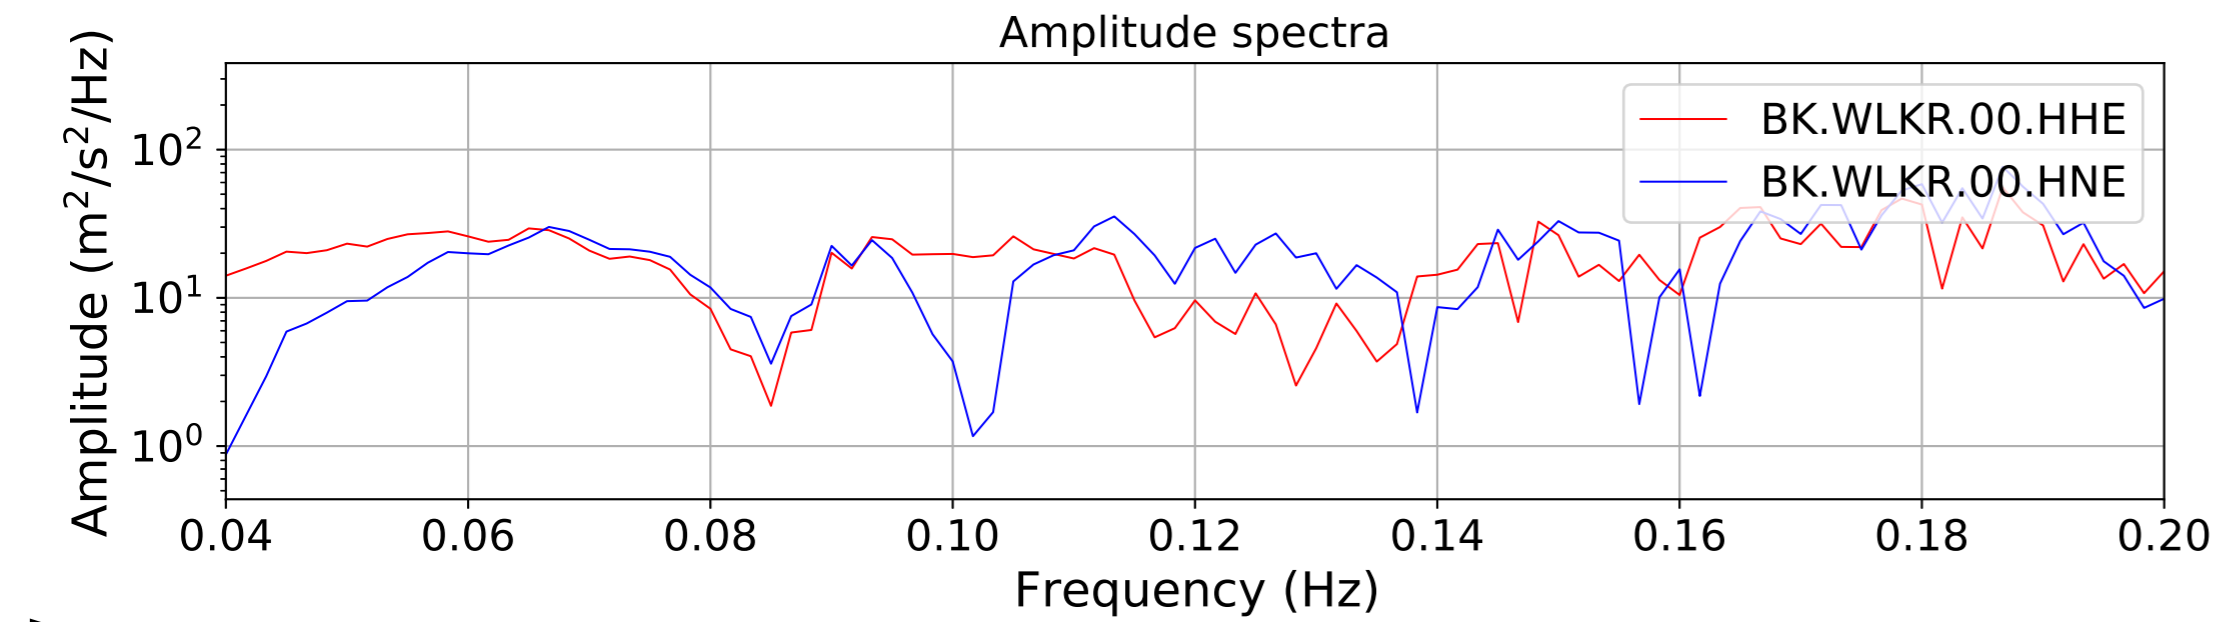

2024.340.184421.M7.0_nc75095651
Origin Time:2024-12-05T18:44:21.110000Z USGS event-id:nc75095651
M7.0 2024 Offshore Cape Mendocino, California Earthquake