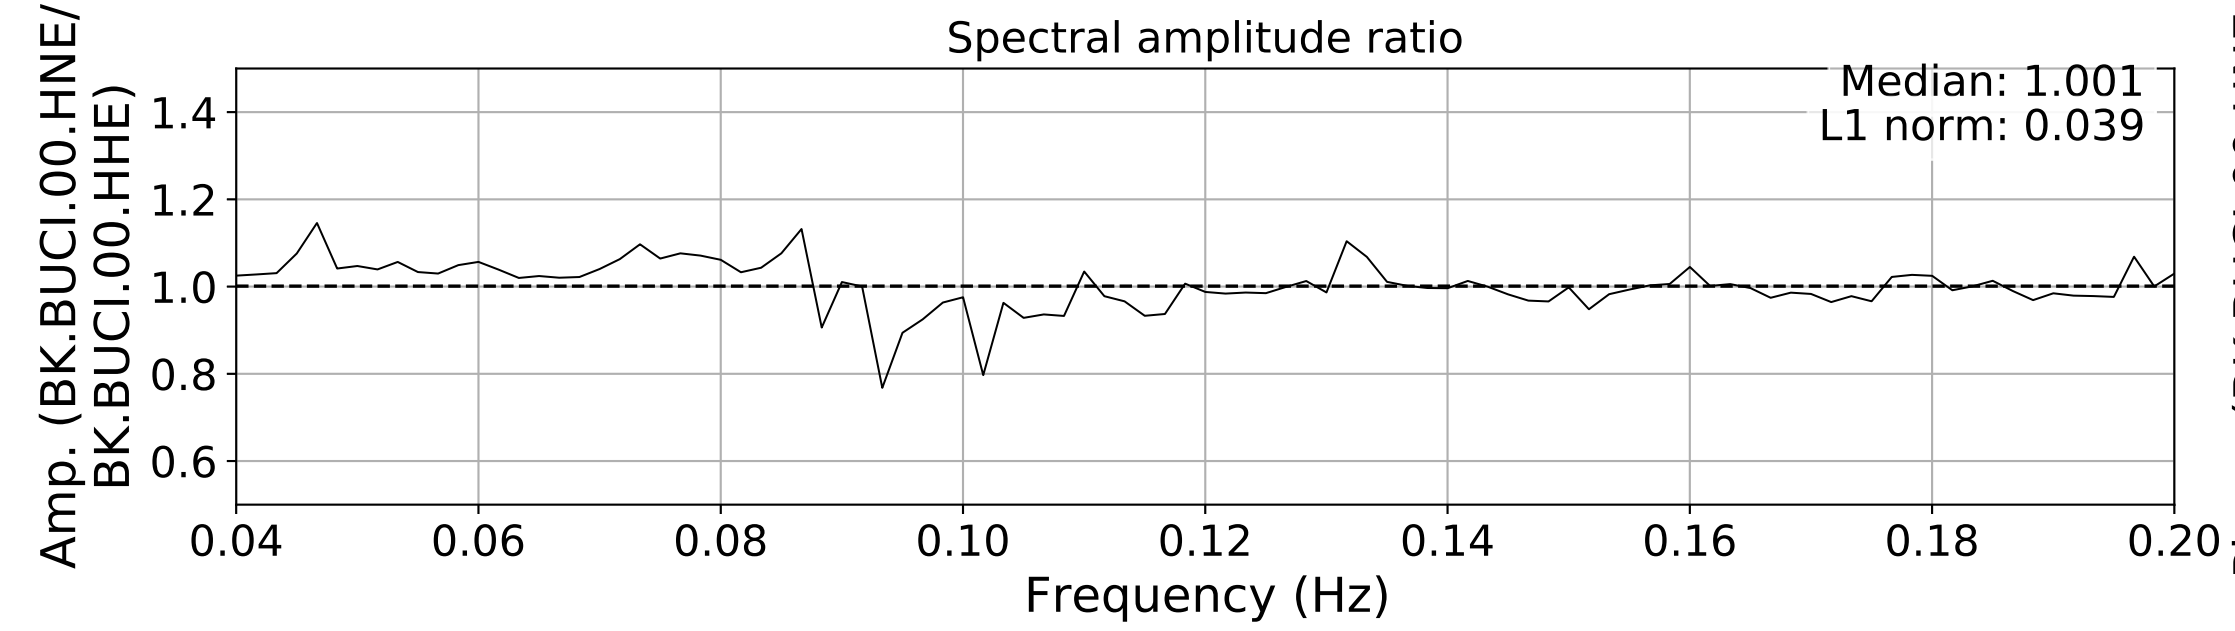

2024.340.184421_M7.0_nc75095651
Origin Time:2024-12-05T18:44:21.110000Z USGS event-id:nc75095651
M7.0 2024 Offshore Cape Mendocino, California Earthquake