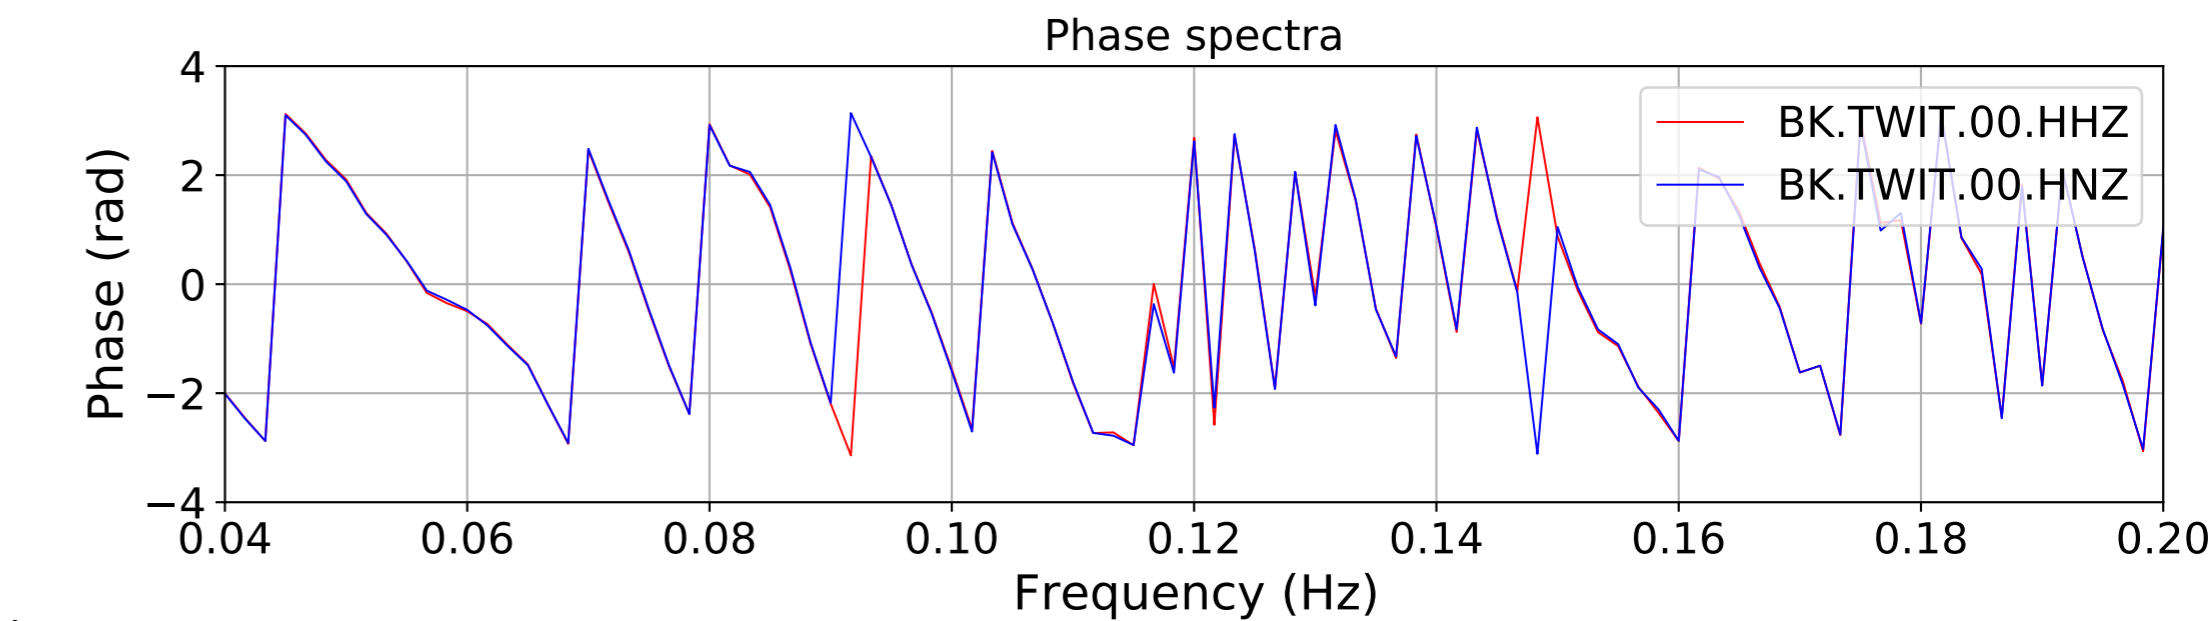

2024.340.184421.M7.0_nc75095651
Origin Time:2024-12-05T18:44:21.110000Z USGS event-id:nc75095651
M7.0 2024 Offshore Cape Mendocino, California Earthquake