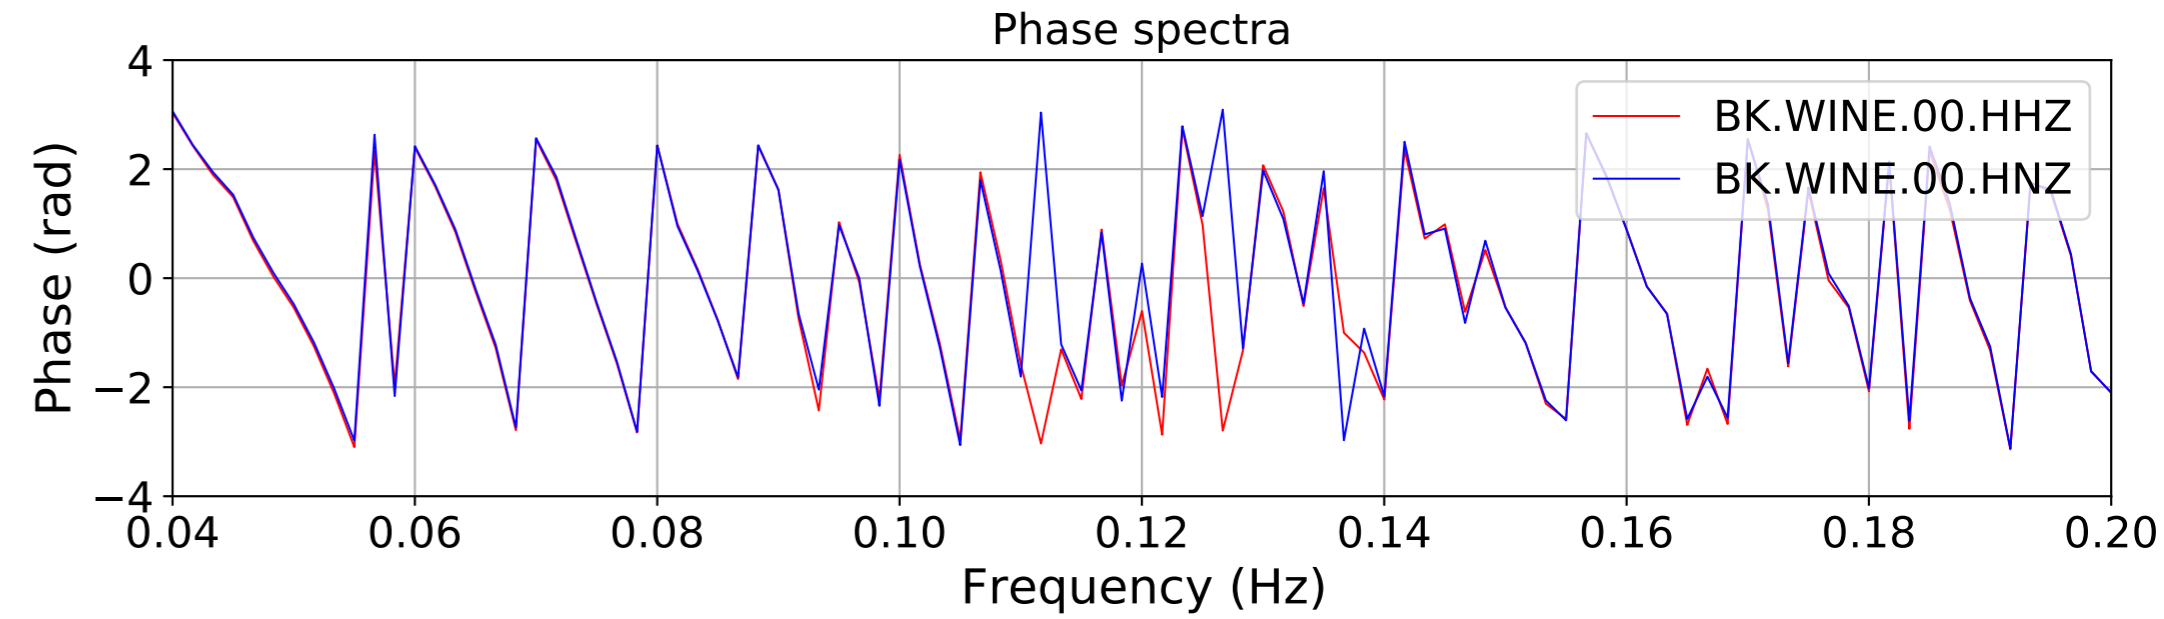

2024.340.184421_M7.0_nc75095651
Origin Time:2024-12-05T18:44:21.110000Z USGS event-id:nc75095651
M7.0 2024 Offshore Cape Mendocino, California Earthquake