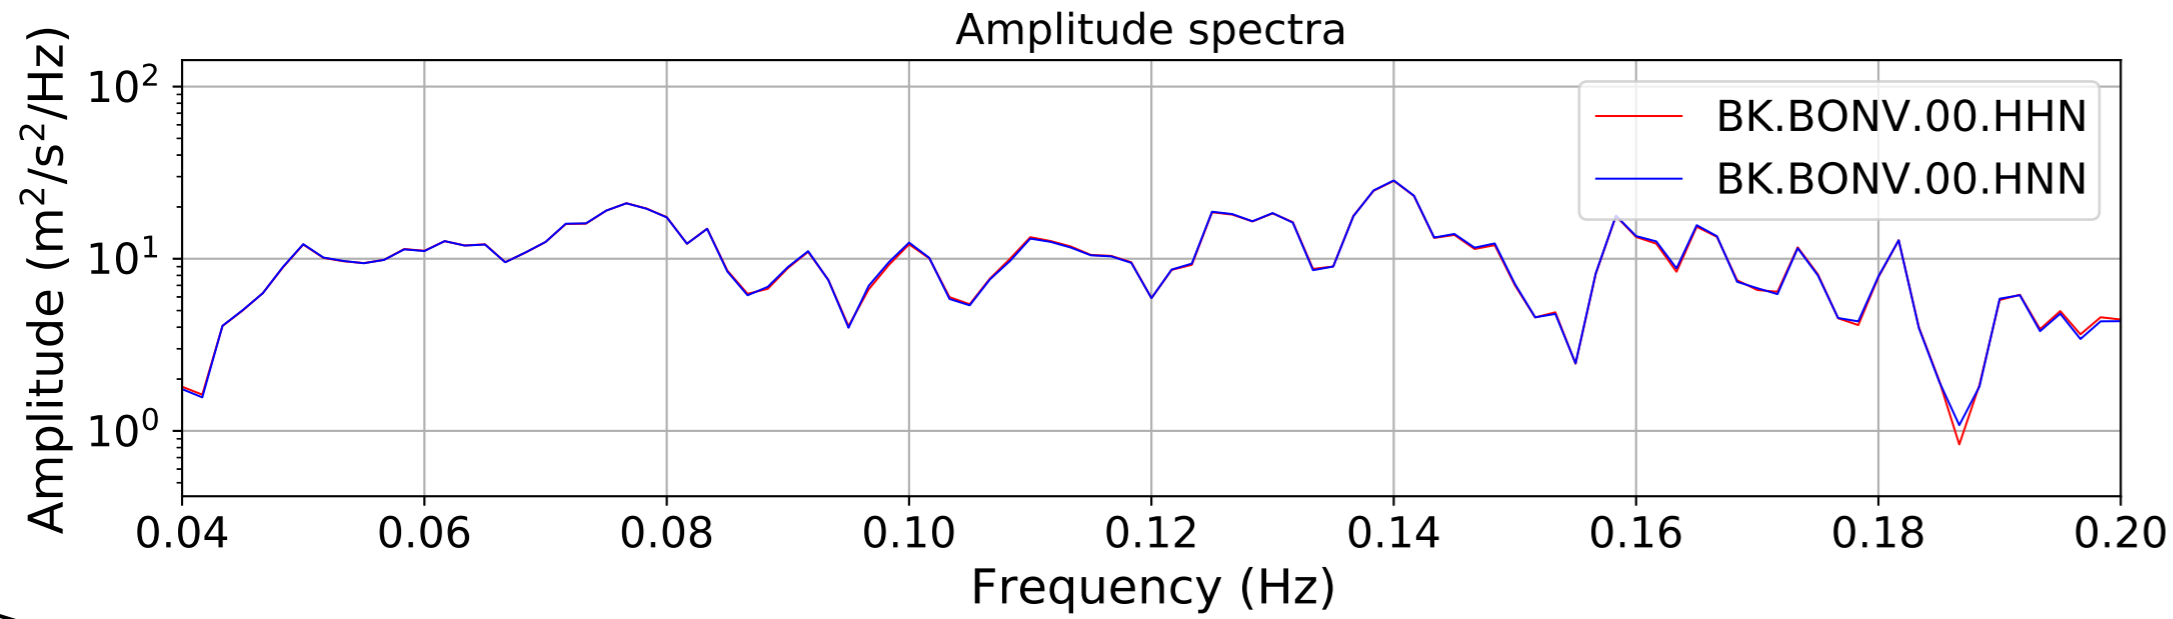

2024.340.184421_M7.0_nc75095651
Origin Time:2024-12-05T18:44:21.110000Z USGS event-id:nc75095651
M7.0 2024 Offshore Cape Mendocino, California Earthquake