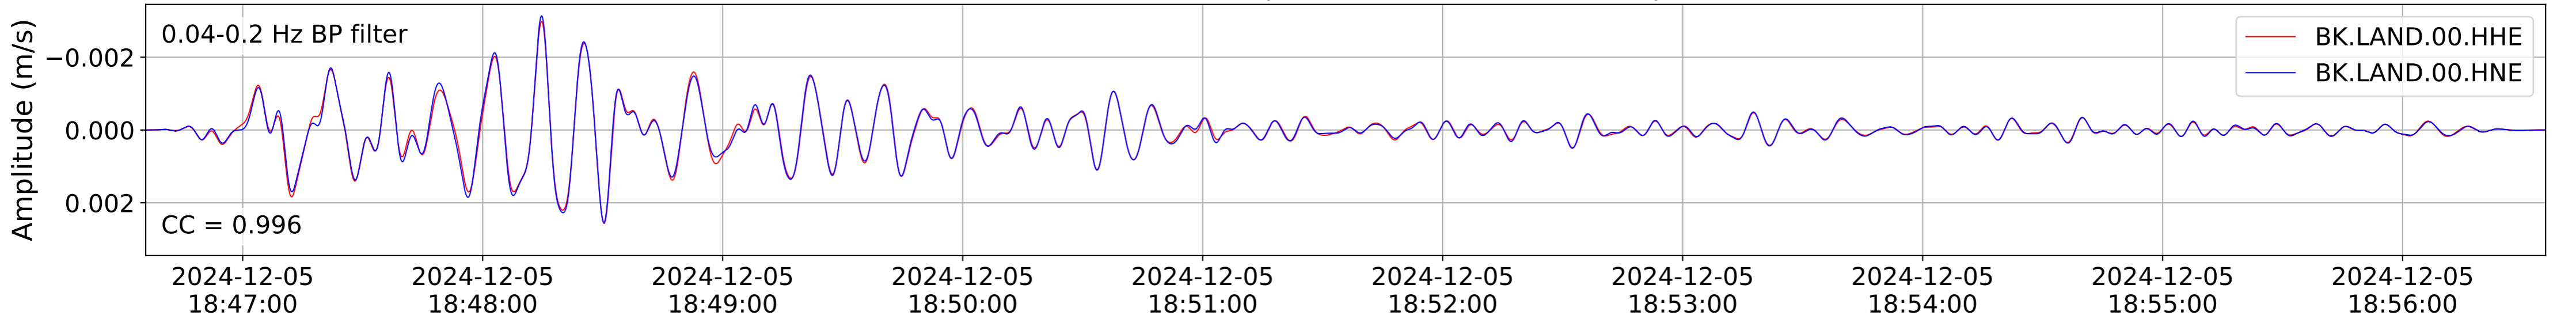

2024.340.184421_M7.0_nc75095651
Origin Time:2024-12-05T18:44:21.110000Z USGS event-id:nc75095651
M7.0 2024 Offshore Cape Mendocino, California Earthquake