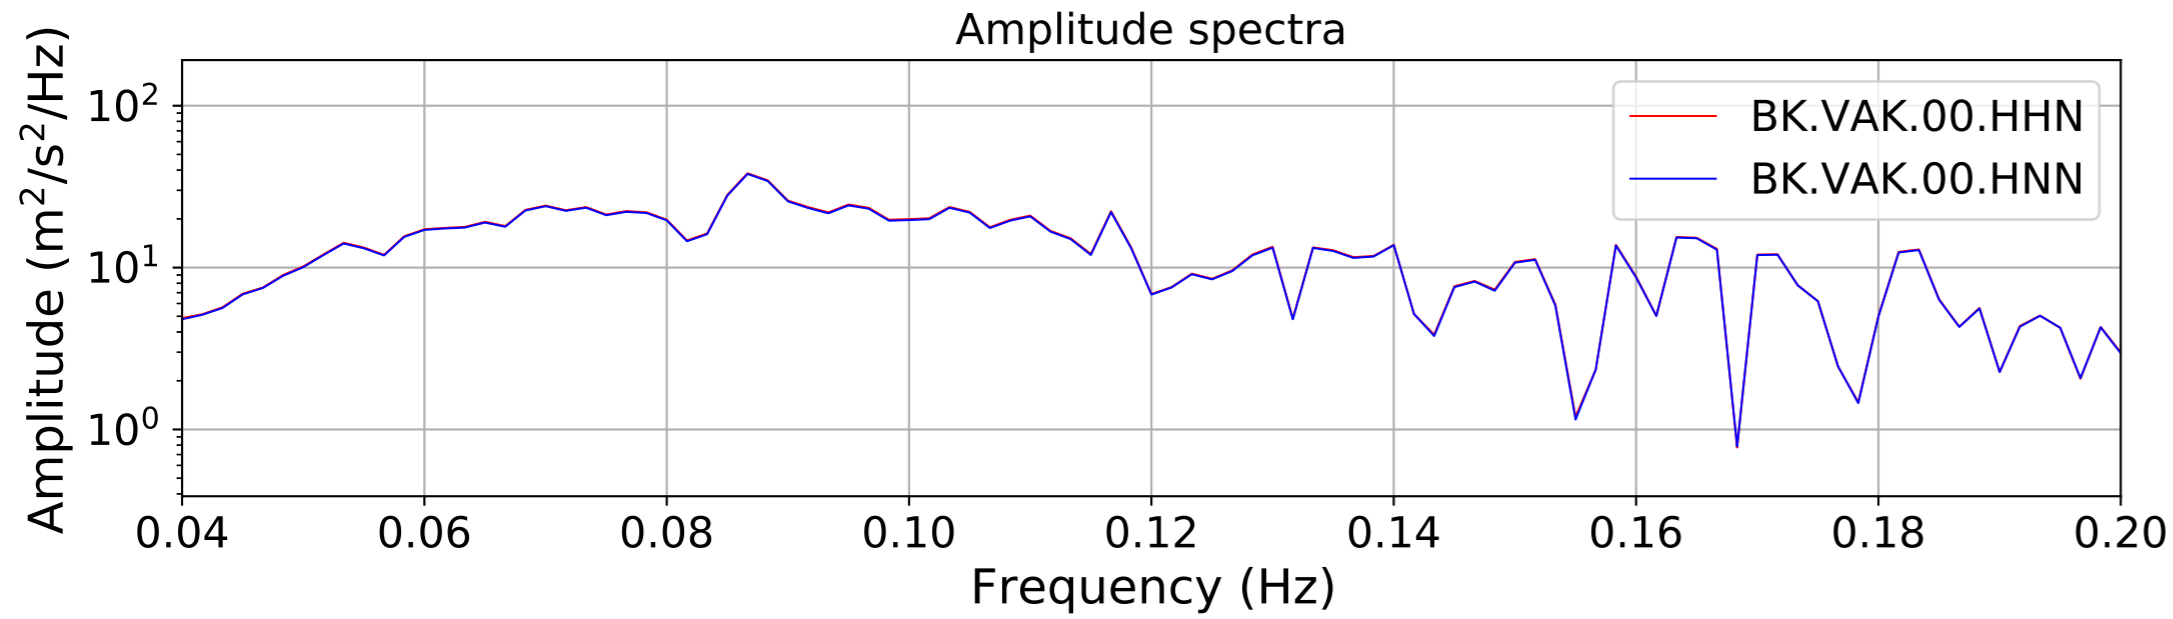

2024.340.184421_M7.0_nc75095651
Origin Time:2024-12-05T18:44:21.110000Z USGS event-id:nc75095651
M7.0 2024 Offshore Cape Mendocino, California Earthquake