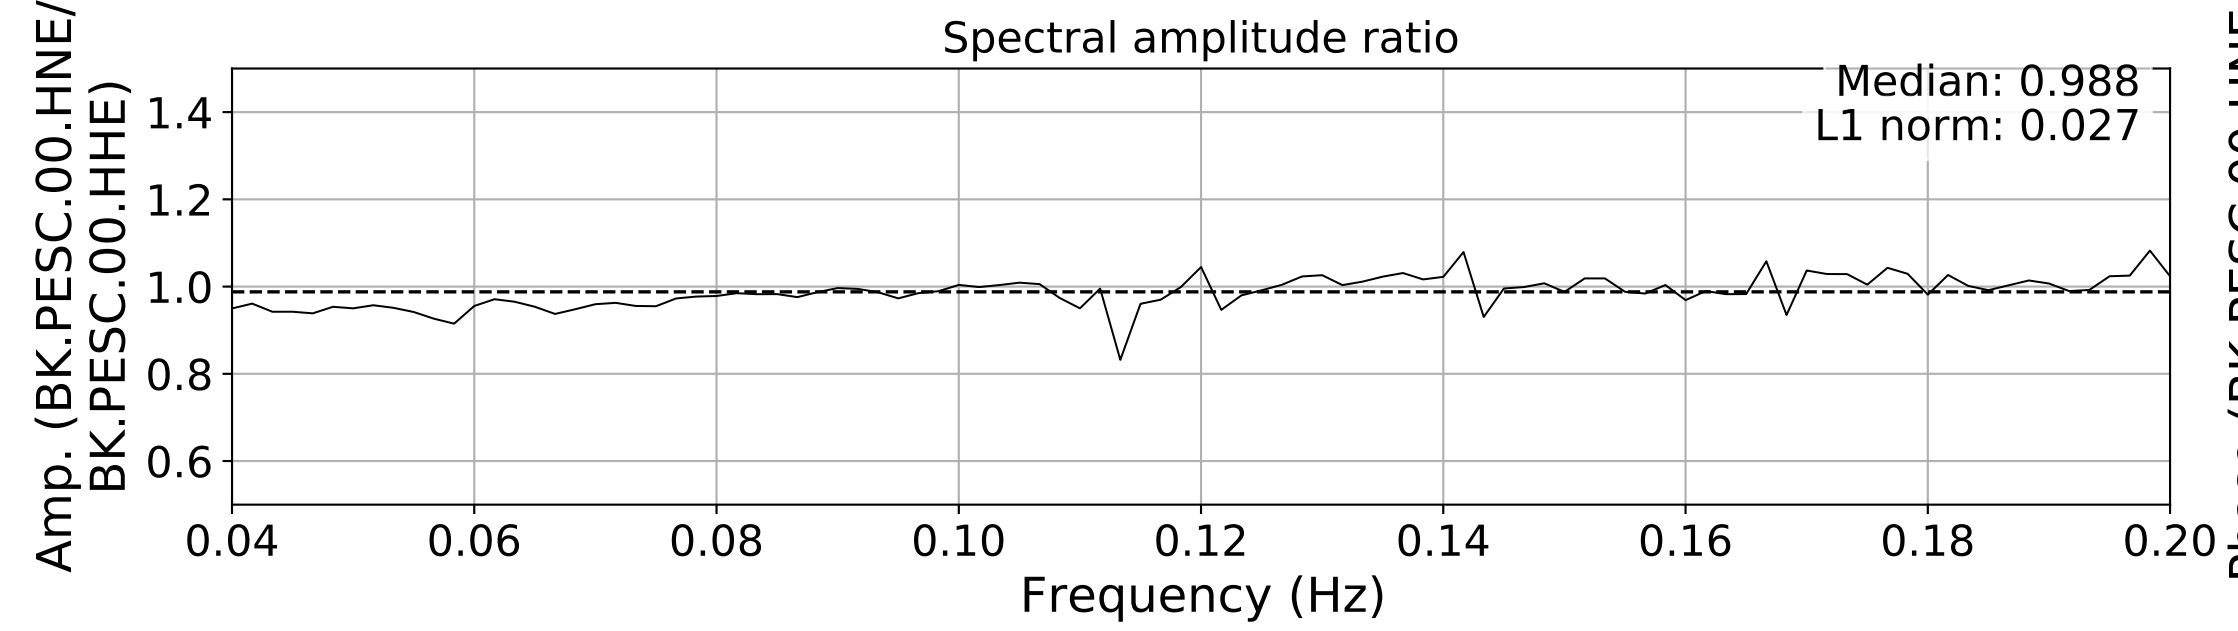

2024.340.184421_M7.0_nc75095651
Origin Time:2024-12-05T18:44:21.110000Z USGS event-id:nc75095651
M7.0 2024 Offshore Cape Mendocino, California Earthquake