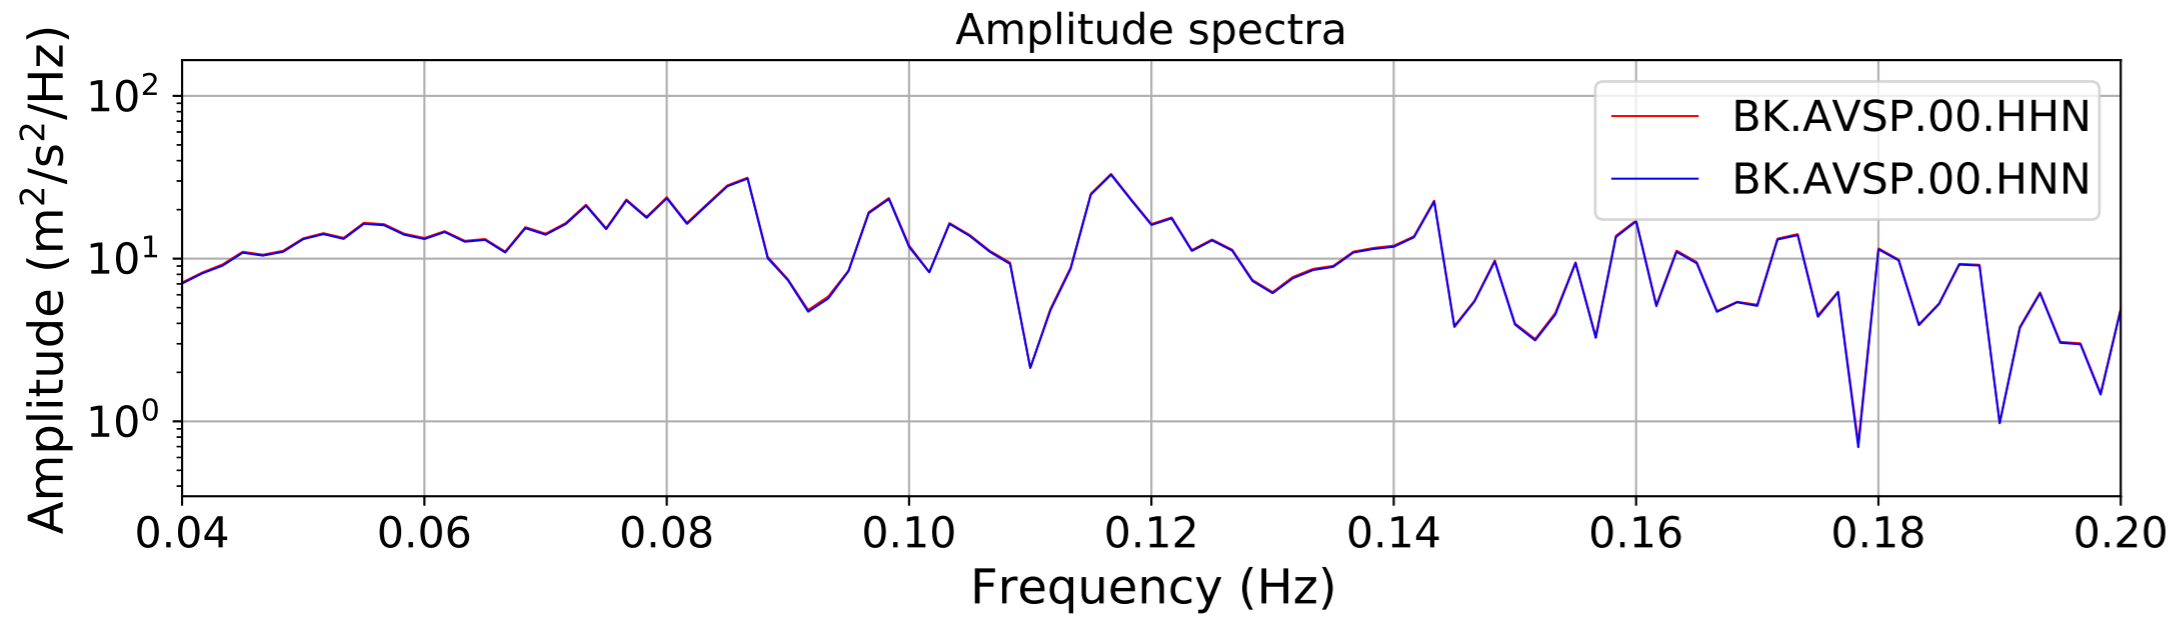

2024.340.184421_M7.0_nc75095651
Origin Time:2024-12-05T18:44:21.110000Z USGS event-id:nc75095651
M7.0 2024 Offshore Cape Mendocino, California Earthquake