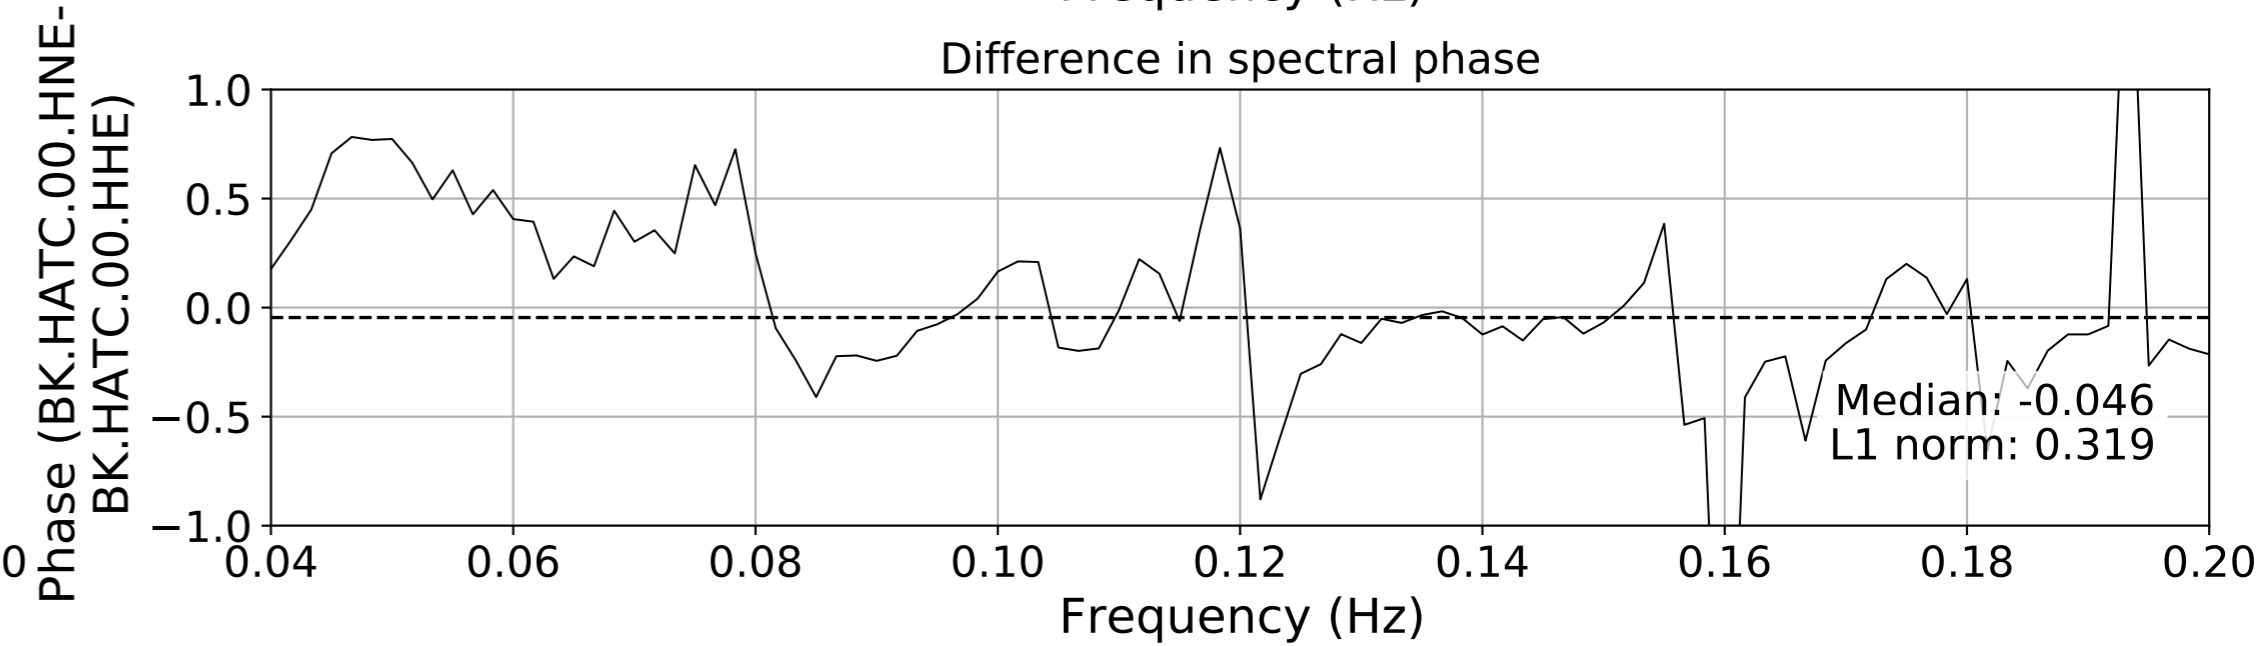

2024.340.184421_M7.0_nc75095651
Origin Time:2024-12-05T18:44:21.110000Z USGS event-id:nc75095651
M7.0 2024 Offshore Cape Mendocino, California Earthquake