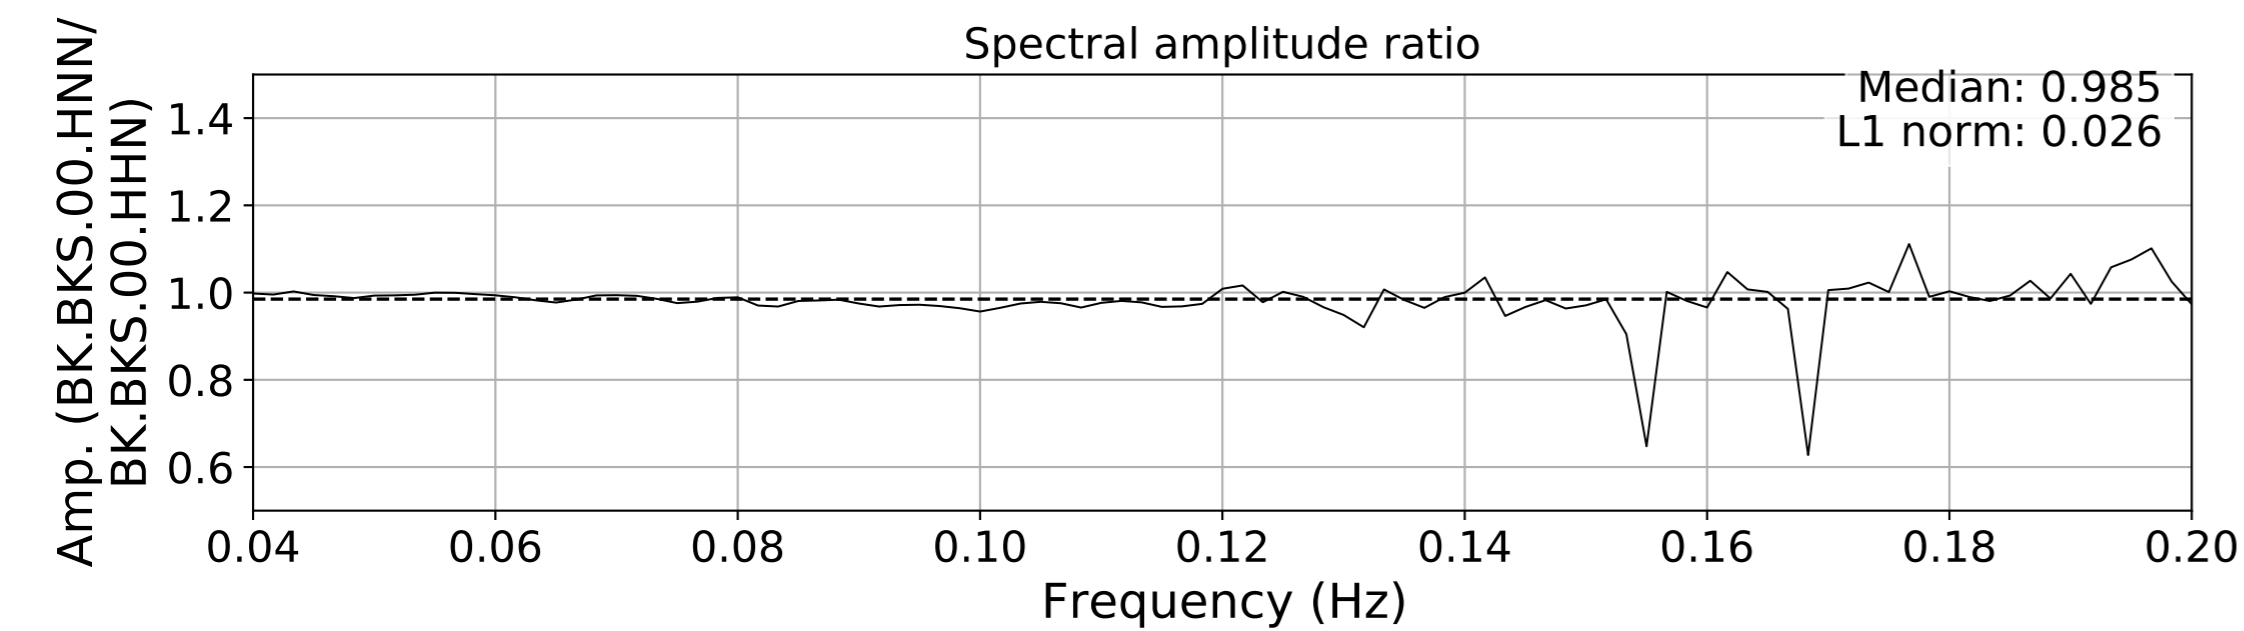

2024.340.184421_M7.0_nc75095651
Origin Time:2024-12-05T18:44:21.110000Z USGS event-id:nc75095651
M7.0 2024 Offshore Cape Mendocino, California Earthquake