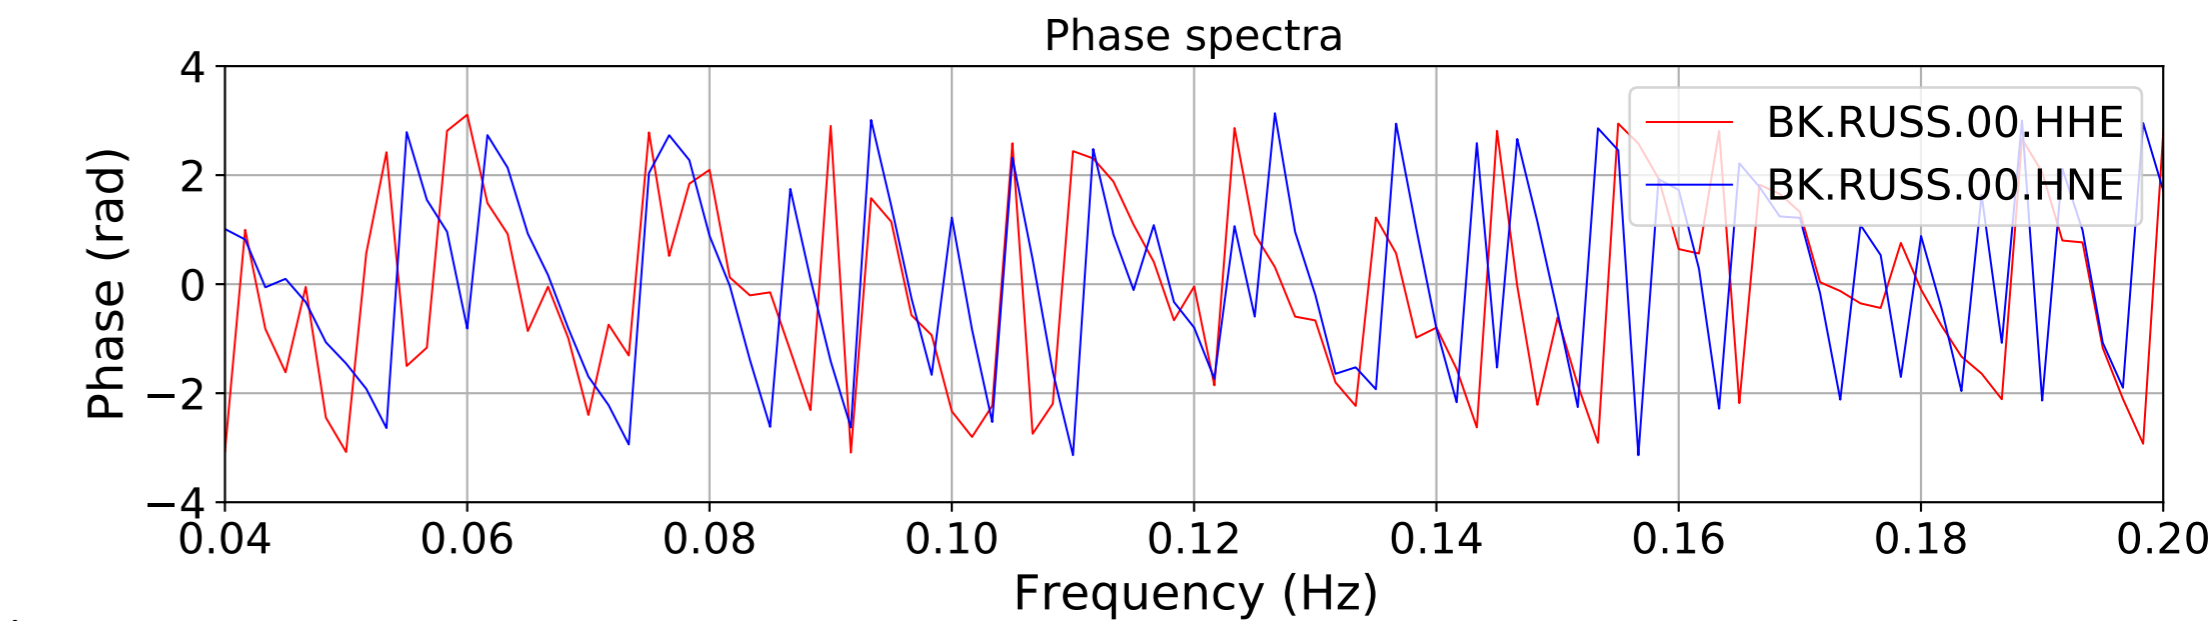

2024.340.184421_M7.0_nc75095651
Origin Time:2024-12-05T18:44:21.110000Z USGS event-id:nc75095651
M7.0 2024 Offshore Cape Mendocino, California Earthquake