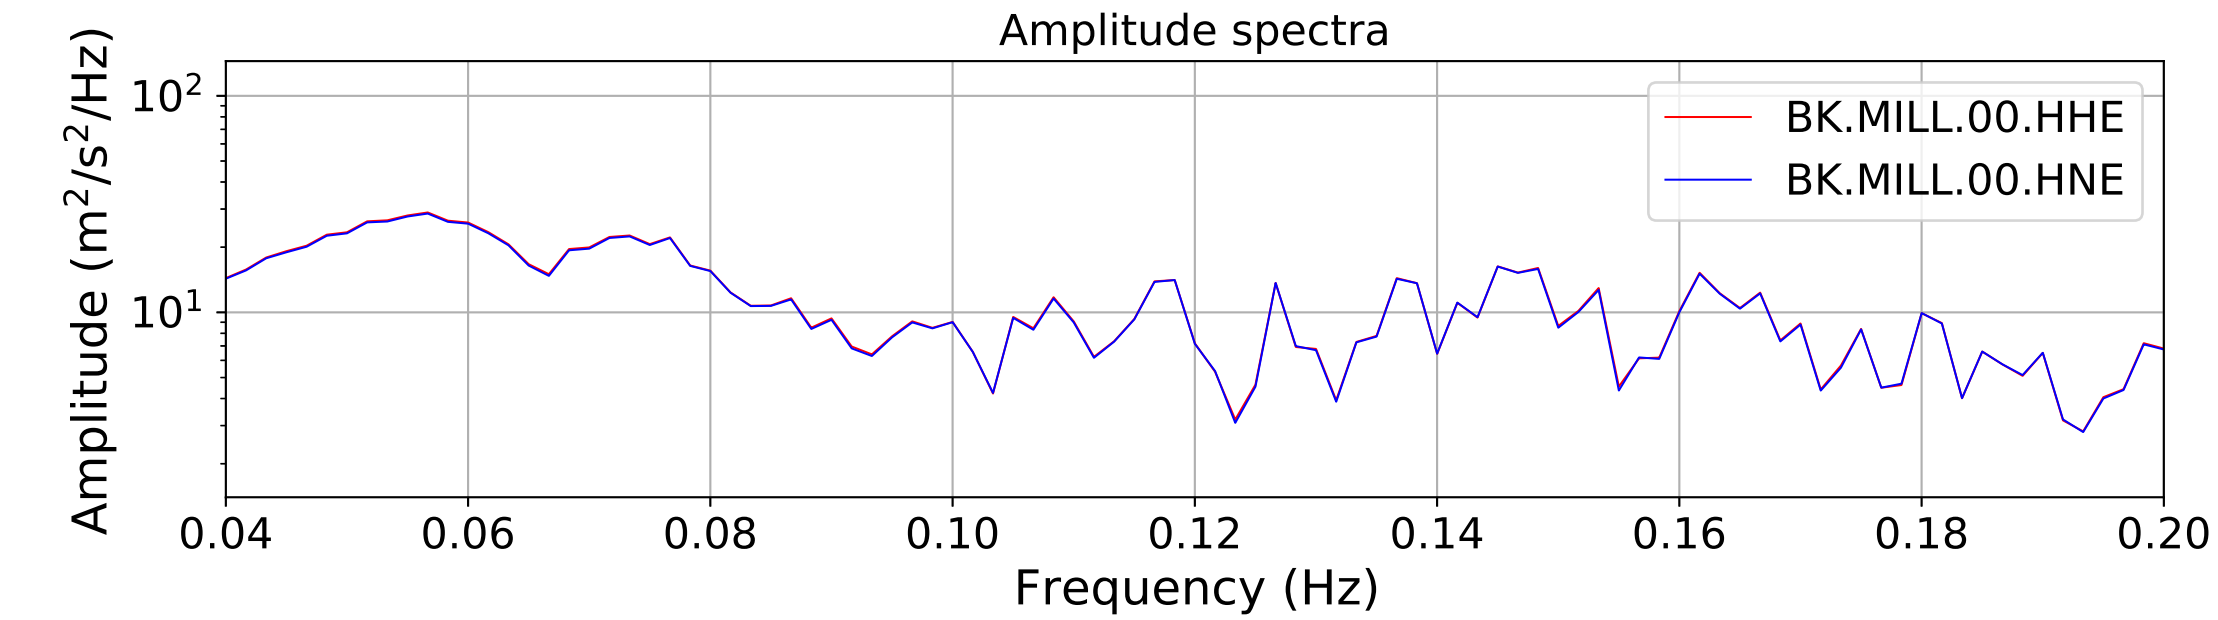

2024.340.184421.M7.0_nc75095651
Origin Time:2024-12-05T18:44:21.110000Z USGS event-id:nc75095651
M7.0 2024 Offshore Cape Mendocino, California Earthquake