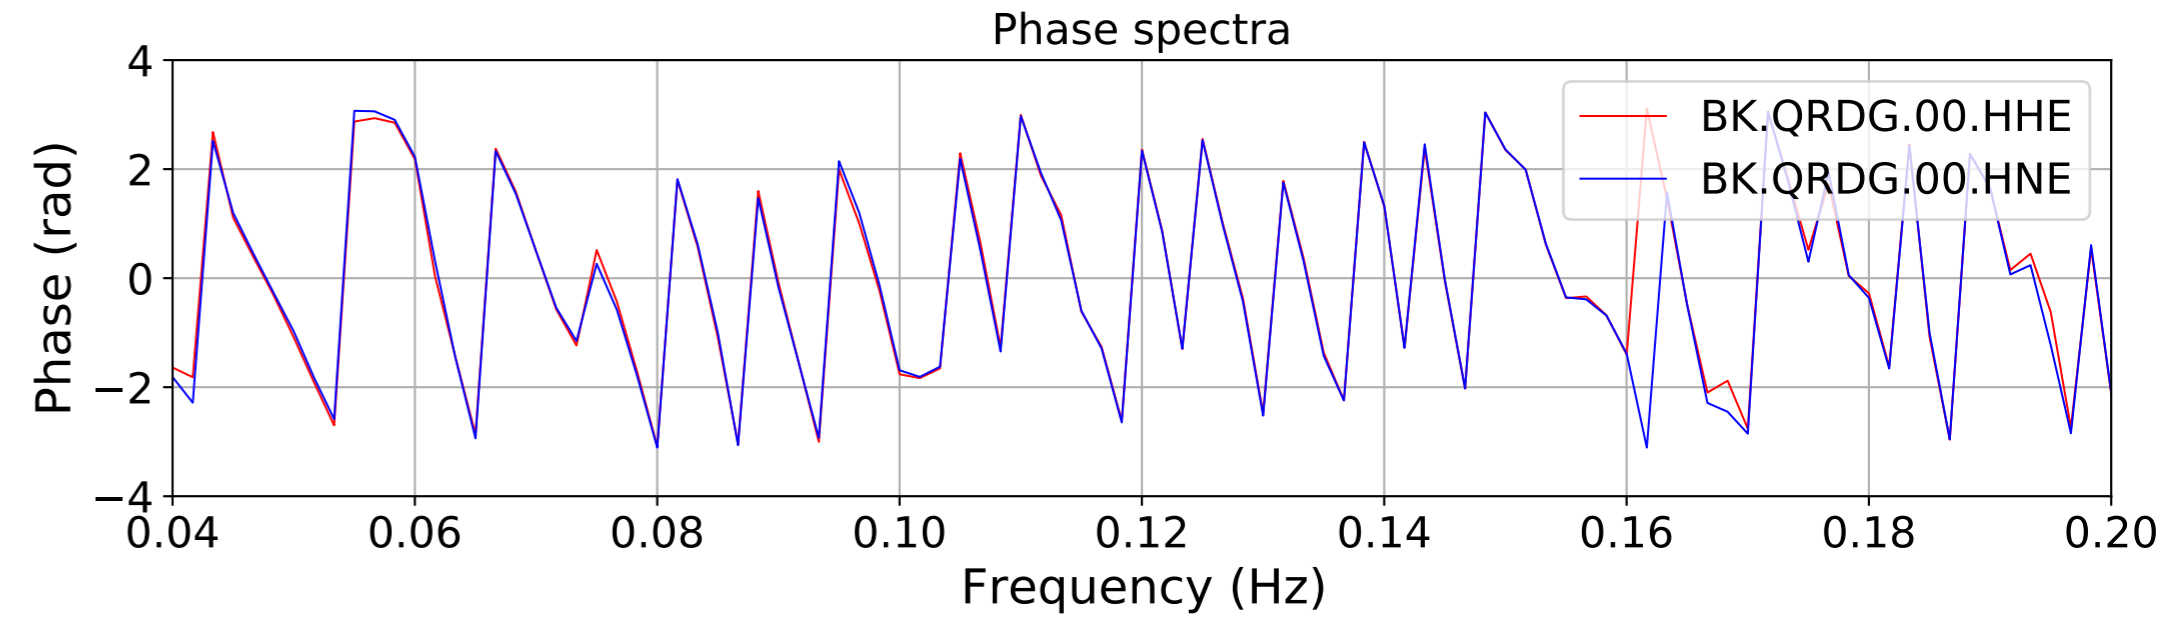

2024.340.184421_M7.0_nc75095651
Origin Time:2024-12-05T18:44:21.110000Z USGS event-id:nc75095651
M7.0 2024 Offshore Cape Mendocino, California Earthquake