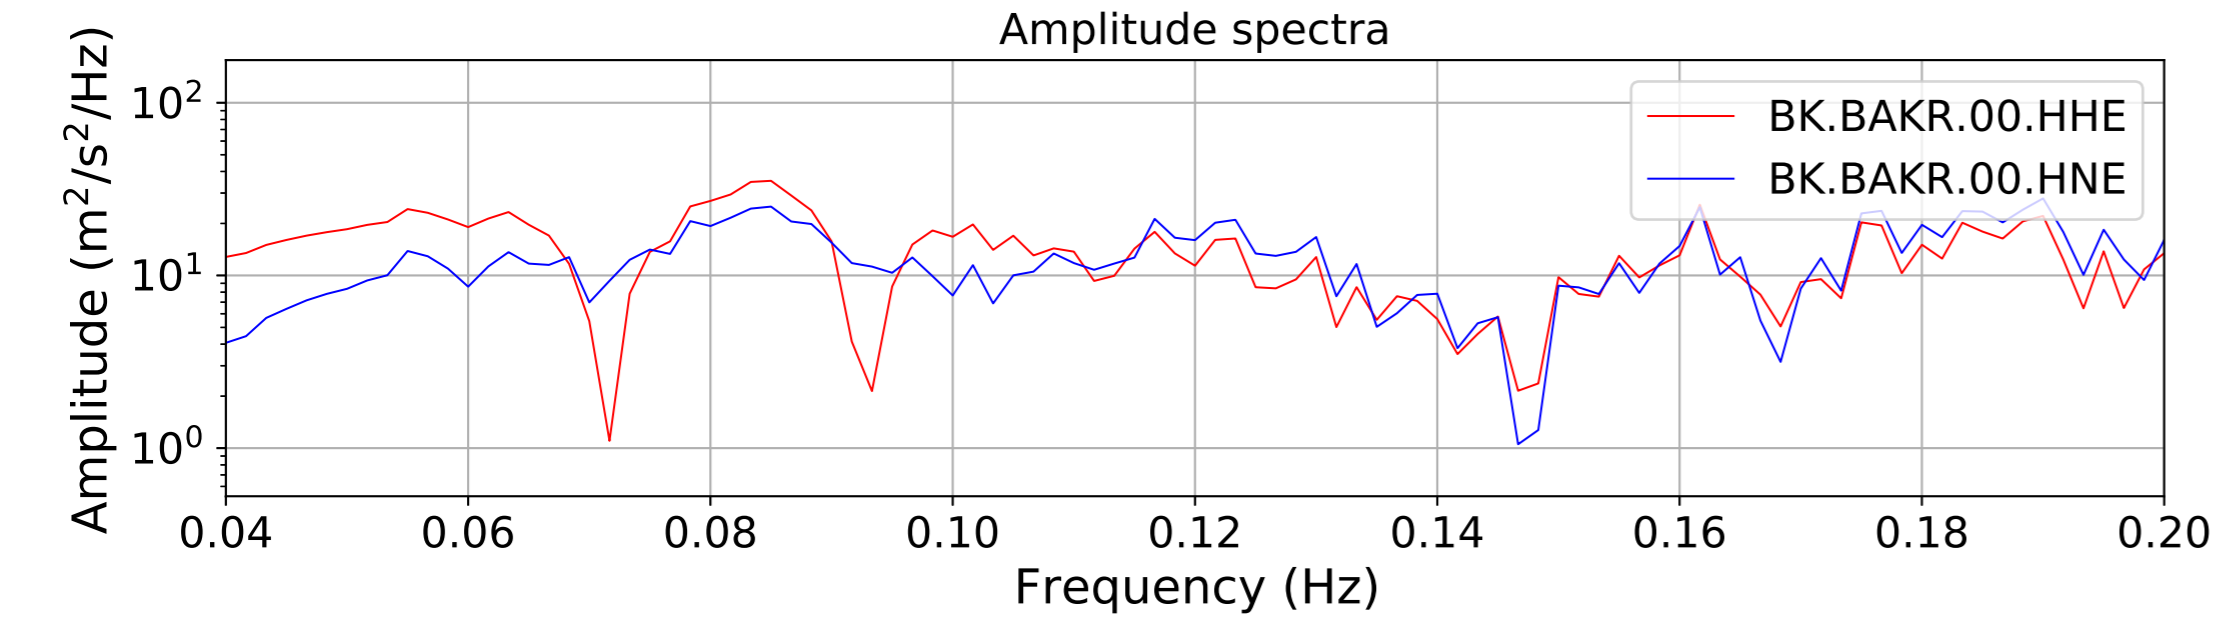

2024.340.184421.M7.0_nc75095651
Origin Time:2024-12-05T18:44:21.110000Z USGS event-id:nc75095651
M7.0 2024 Offshore Cape Mendocino, California Earthquake