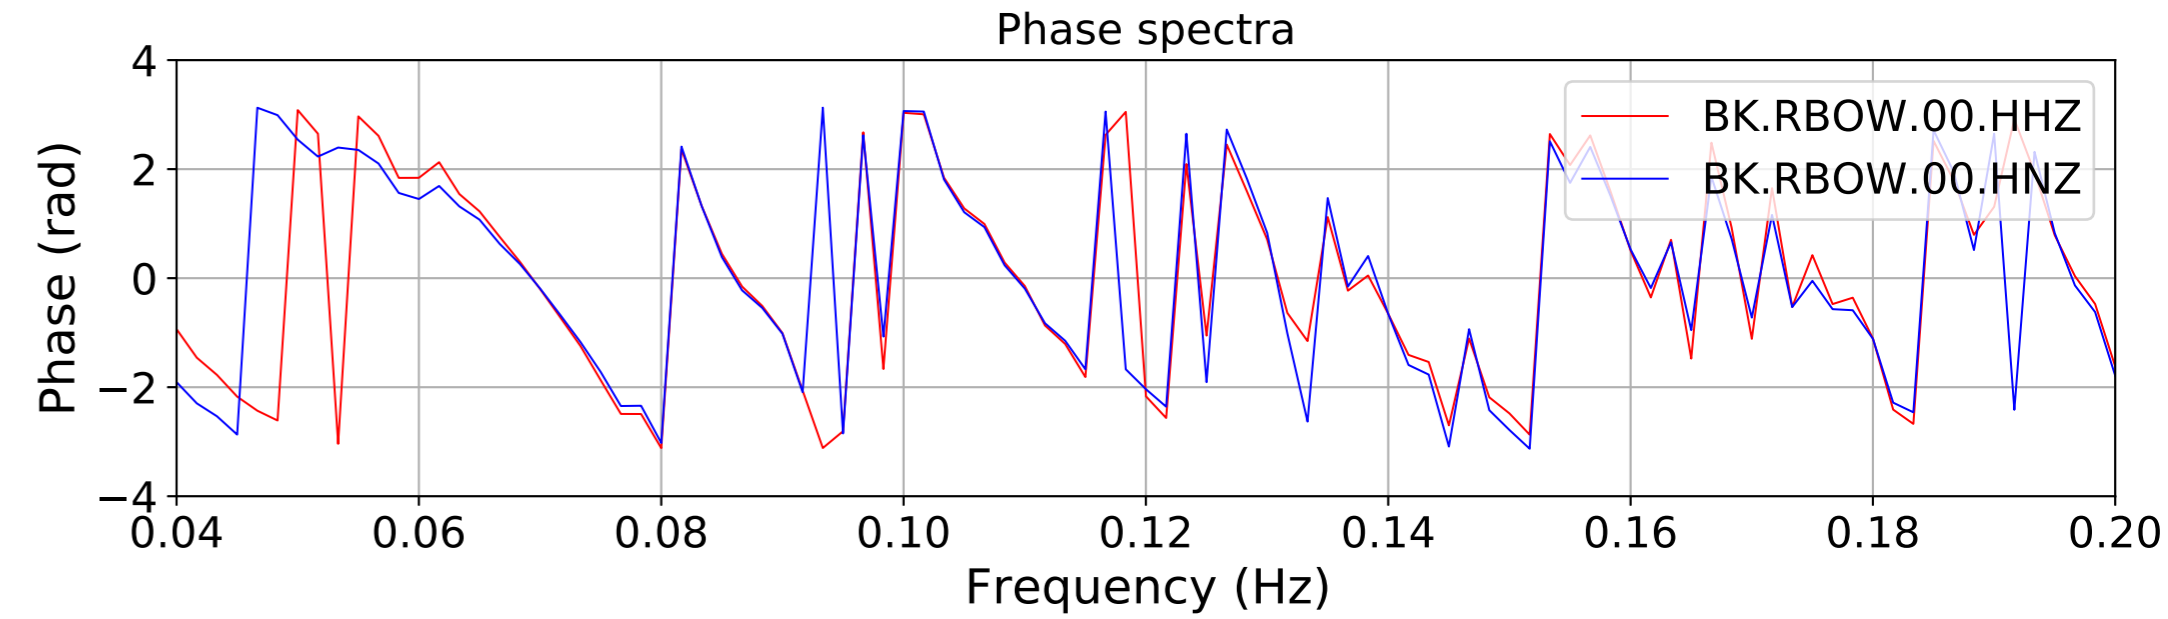

2024.340.184421_M7.0_nc75095651
Origin Time:2024-12-05T18:44:21.110000Z USGS event-id:nc75095651
M7.0 2024 Offshore Cape Mendocino, California Earthquake