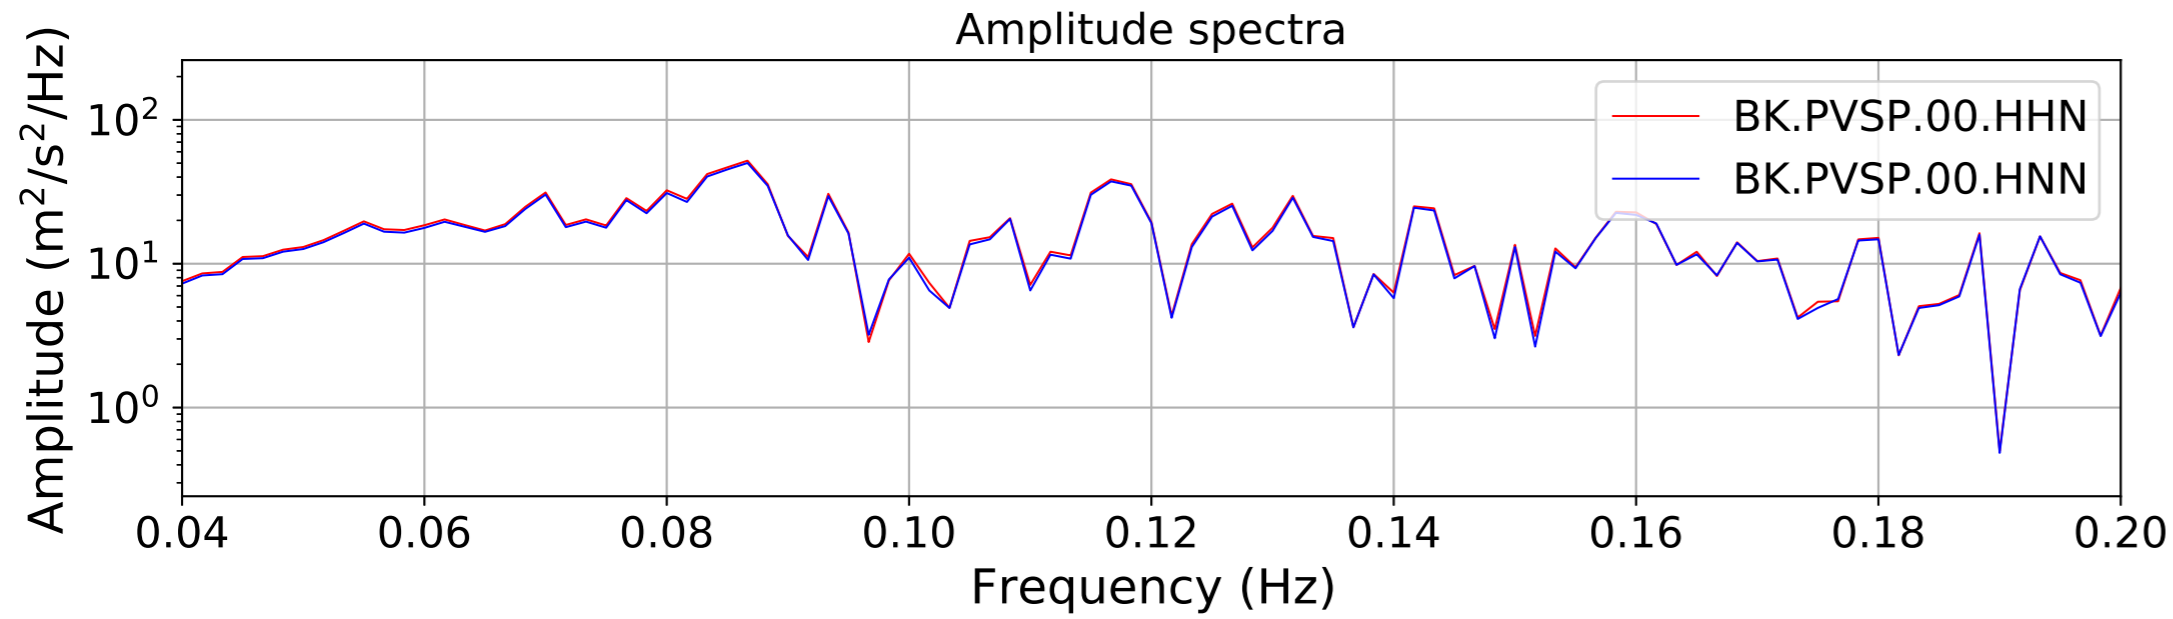

2024.340.184421_M7.0_nc75095651
Origin Time:2024-12-05T18:44:21.110000Z USGS event-id:nc75095651
M7.0 2024 Offshore Cape Mendocino, California Earthquake