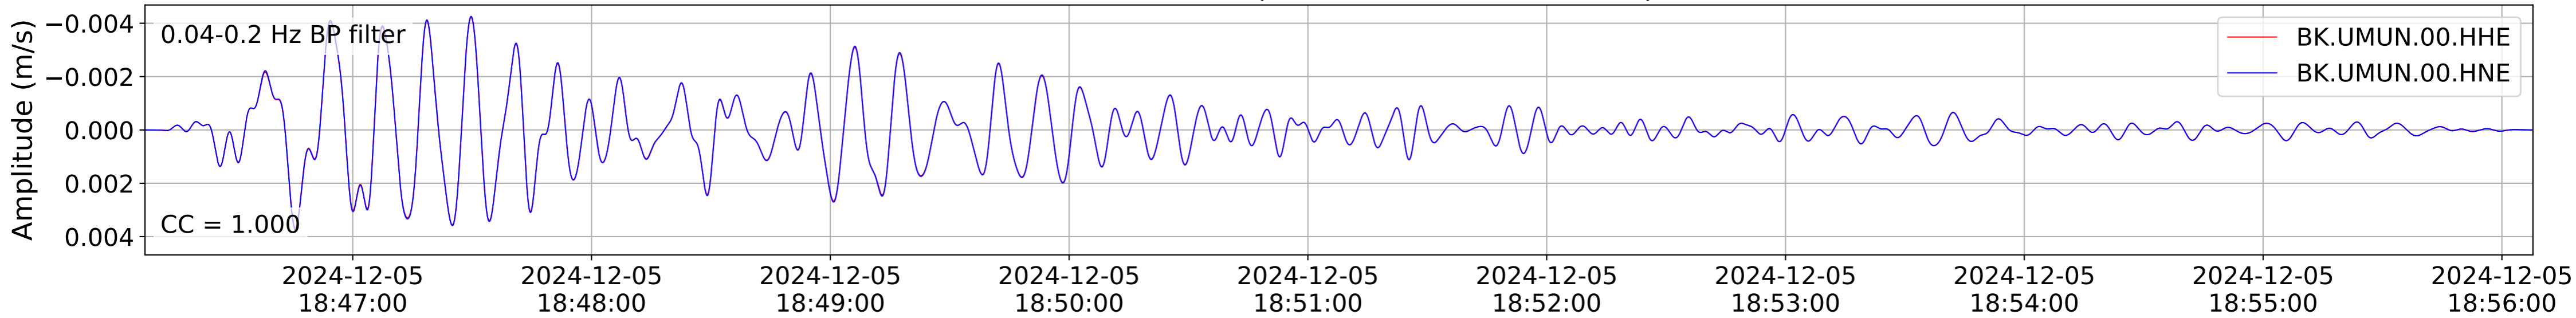

2024.340.184421_M7.0_nc75095651
Origin Time:2024-12-05T18:44:21.110000Z USGS event-id:nc75095651
M7.0 2024 Offshore Cape Mendocino, California Earthquake