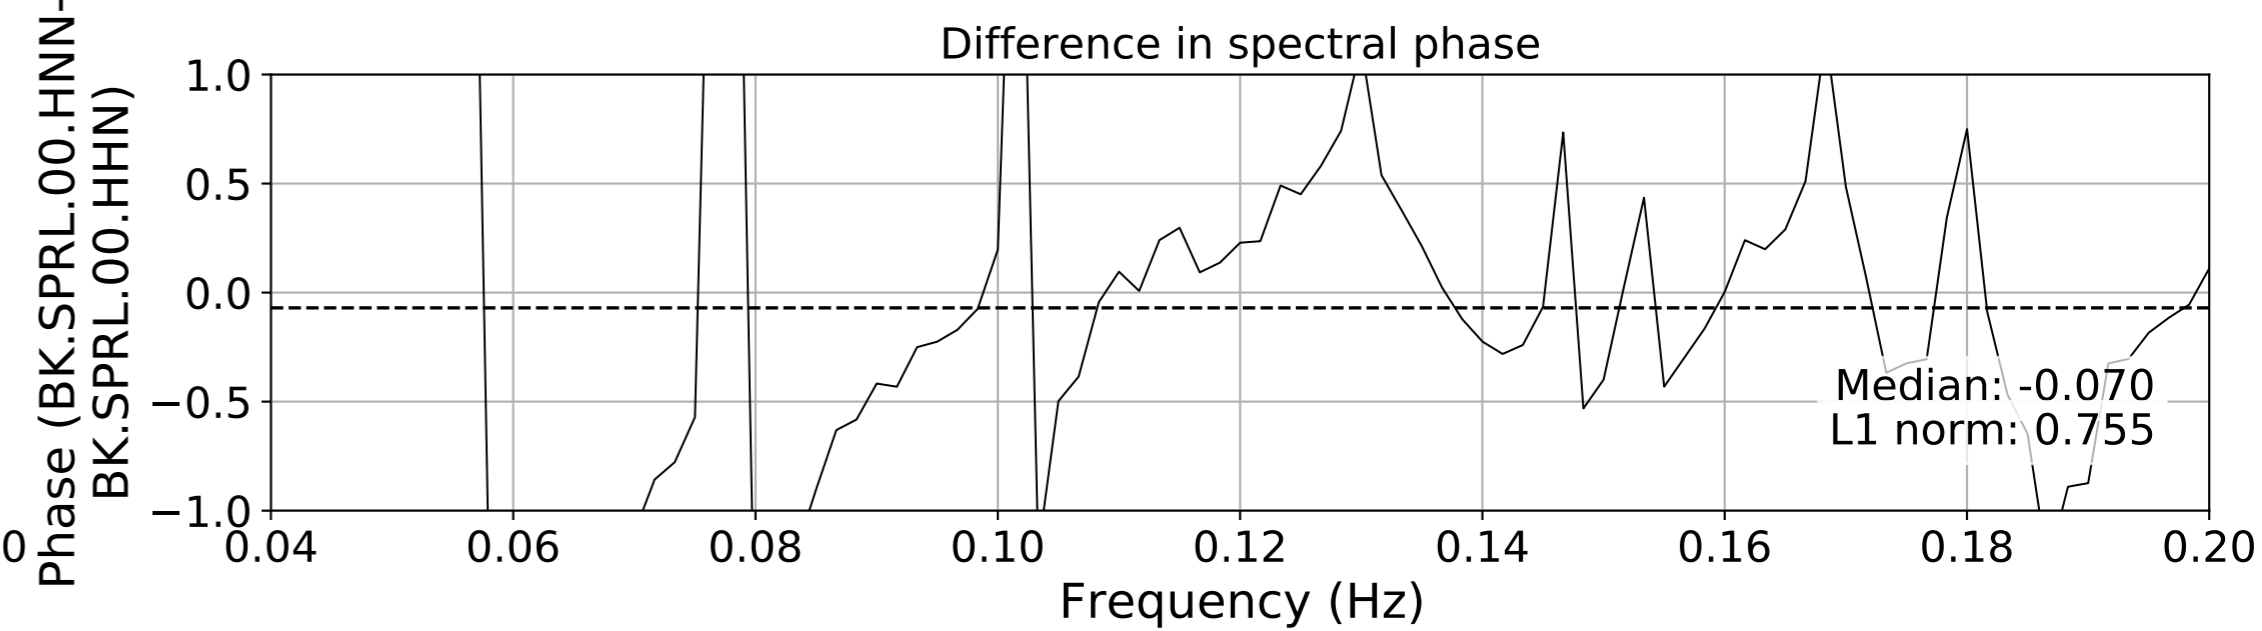

2024.340.184421.M7.0_nc75095651
Origin Time:2024-12-05T18:44:21.110000Z USGS event-id:nc75095651
M7.0 2024 Offshore Cape Mendocino, California Earthquake