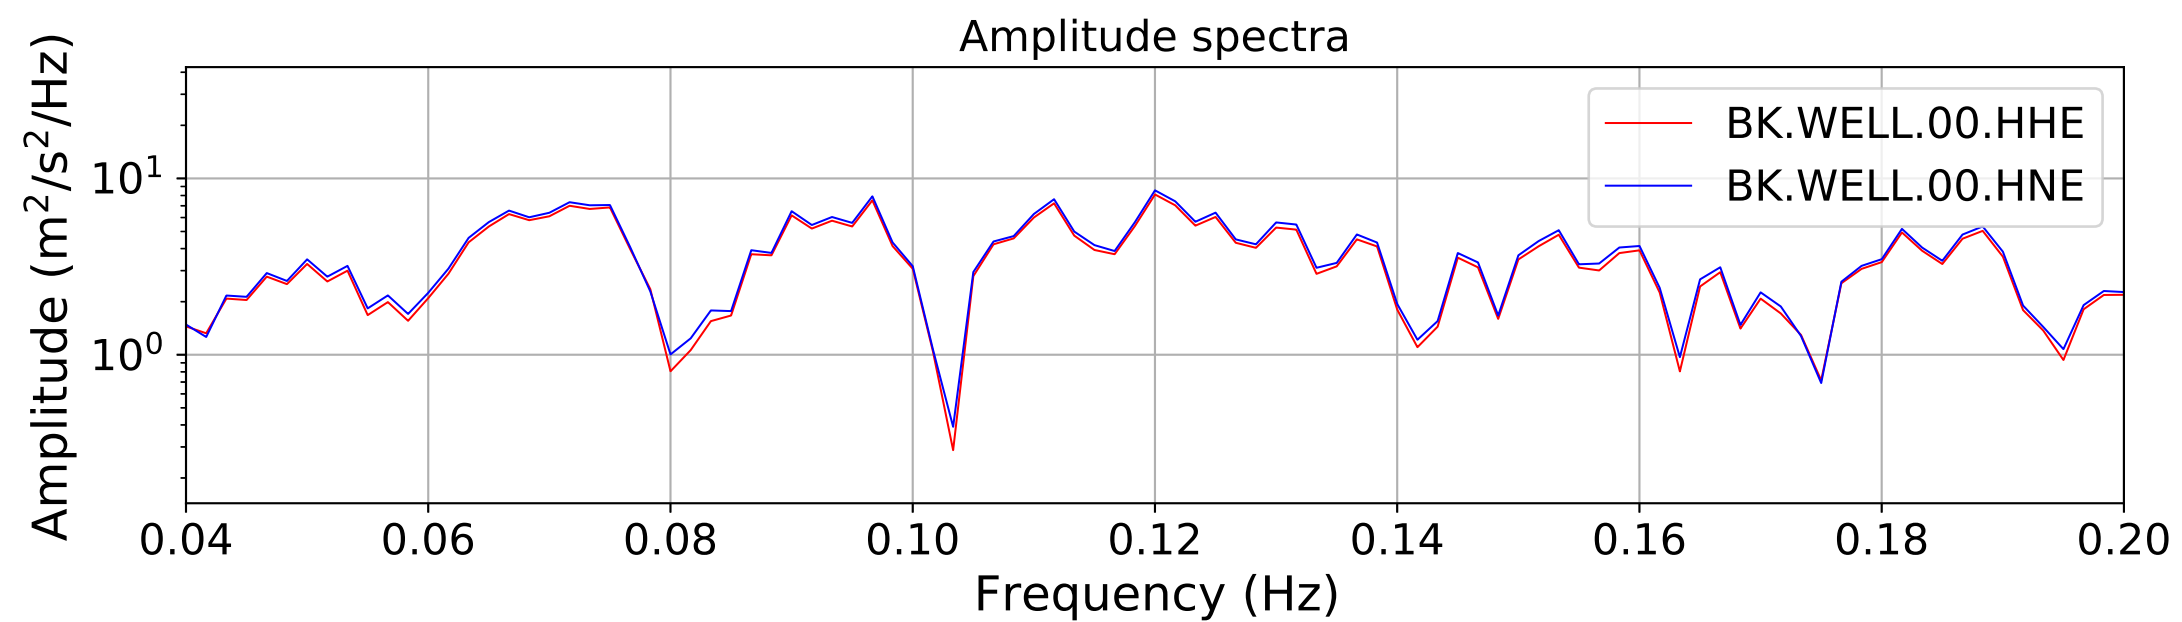

2024.340.184421_M7.0_nc75095651
Origin Time:2024-12-05T18:44:21.110000Z USGS event-id:nc75095651
M7.0 2024 Offshore Cape Mendocino, California Earthquake