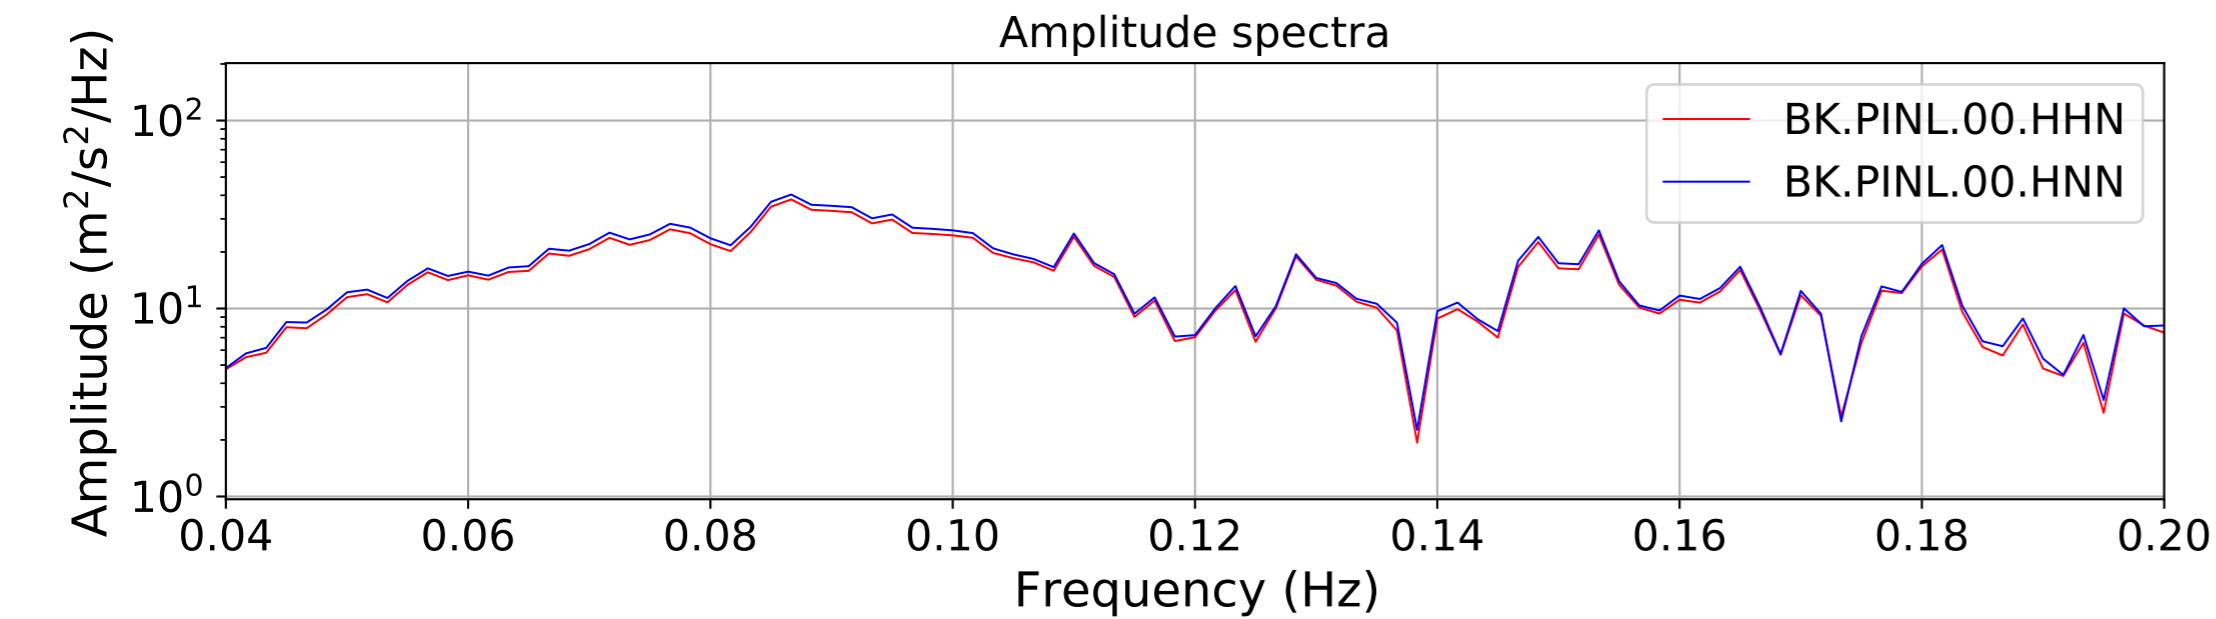

2024.340.184421.M7.0_nc75095651
Origin Time:2024-12-05T18:44:21.110000Z USGS event-id:nc75095651
M7.0 2024 Offshore Cape Mendocino, California Earthquake