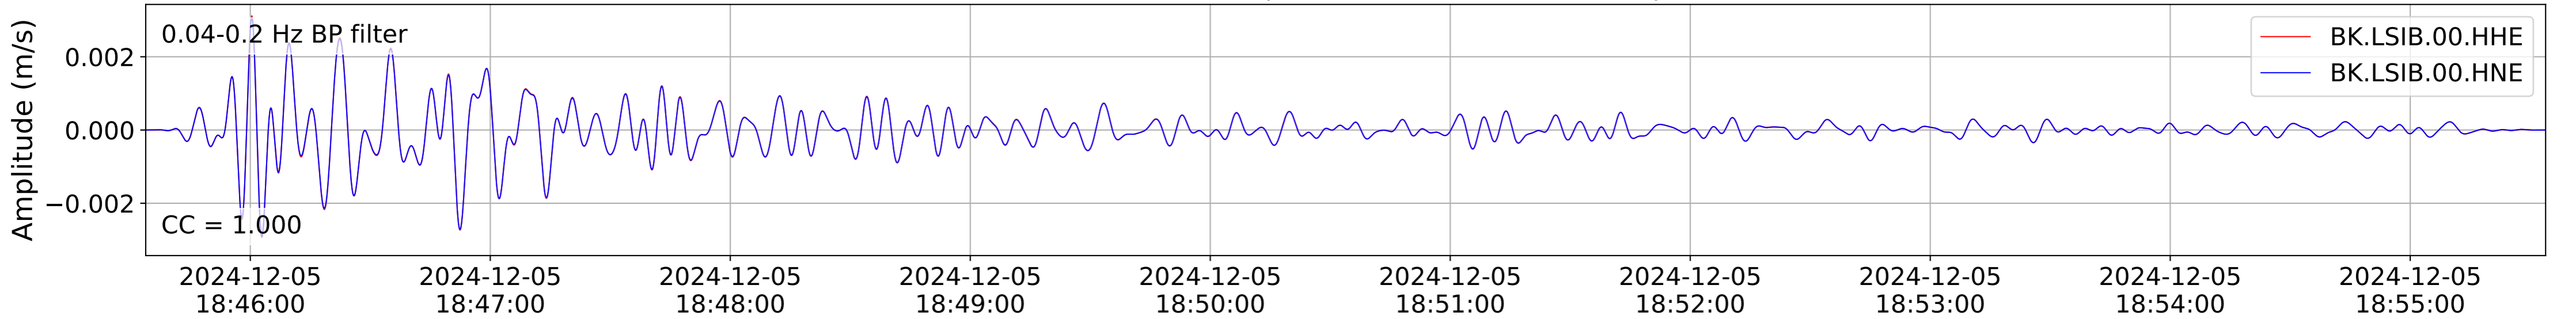

2024.340.184421_M7.0_nc75095651
Origin Time:2024-12-05T18:44:21.110000Z USGS event-id:nc75095651
M7.0 2024 Offshore Cape Mendocino, California Earthquake