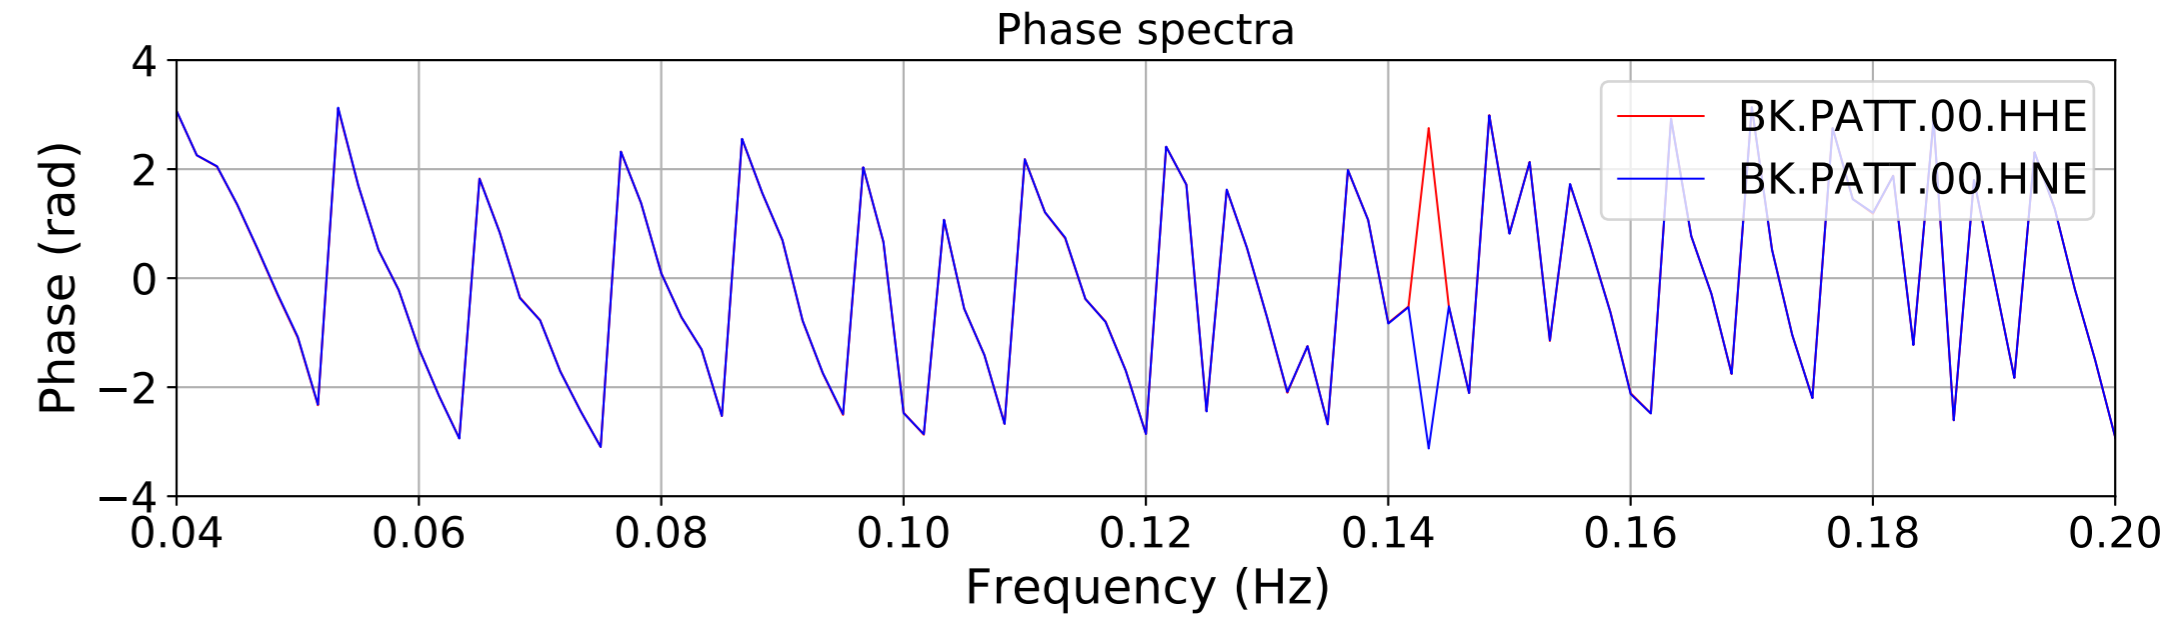

2024.340.184421_M7.0_nc75095651
Origin Time:2024-12-05T18:44:21.110000Z USGS event-id:nc75095651
M7.0 2024 Offshore Cape Mendocino, California Earthquake