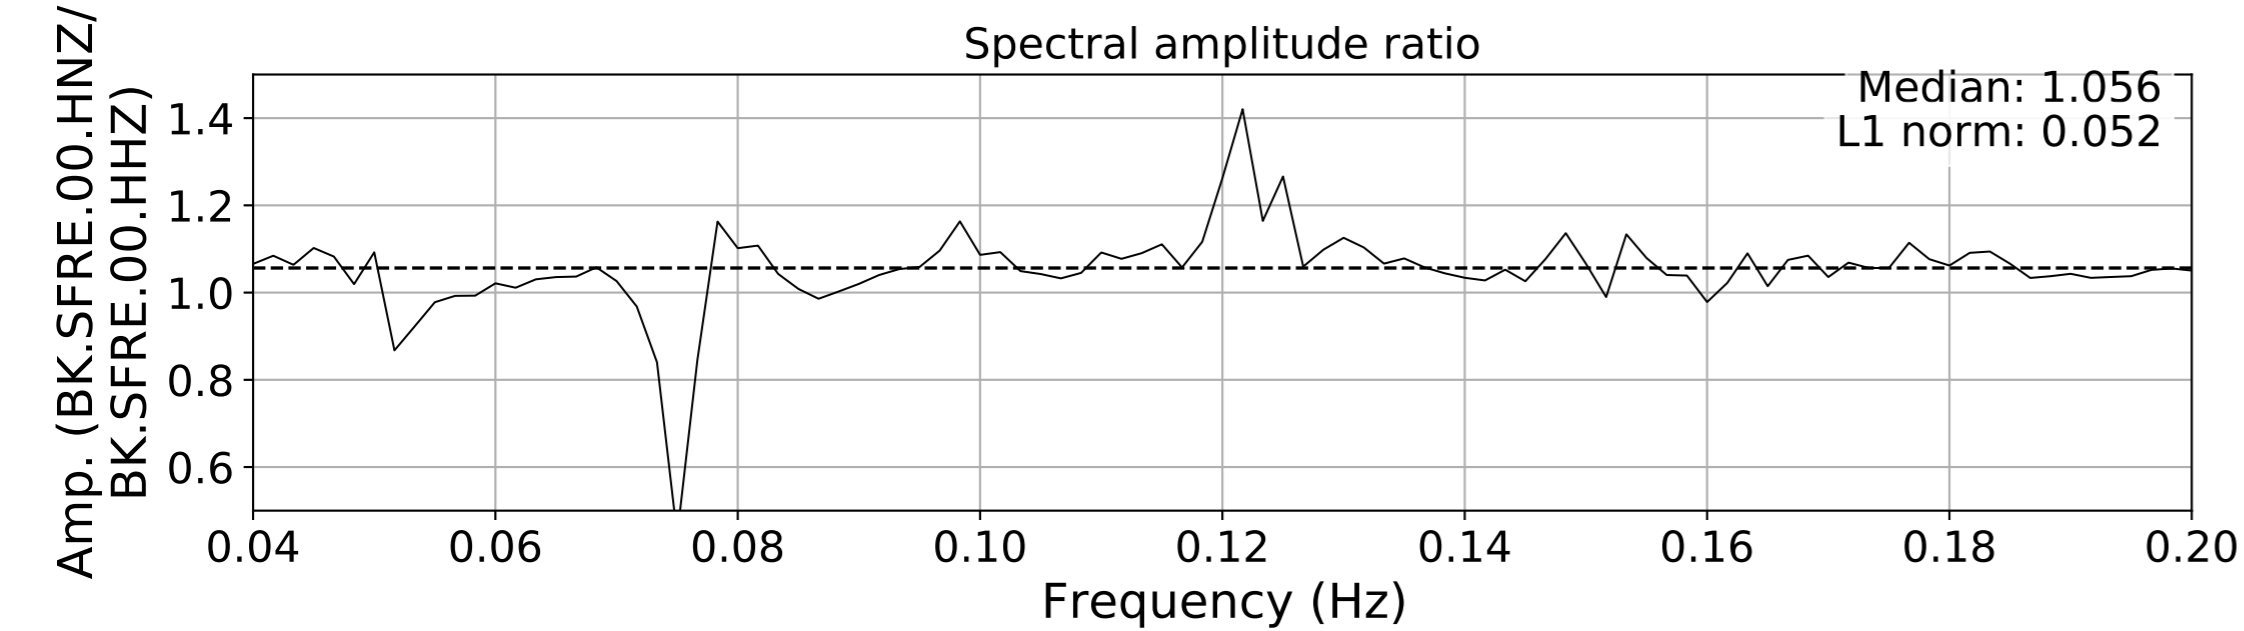

2024.340.184421_M7.0_nc75095651
Origin Time:2024-12-05T18:44:21.110000Z USGS event-id:nc75095651
M7.0 2024 Offshore Cape Mendocino, California Earthquake