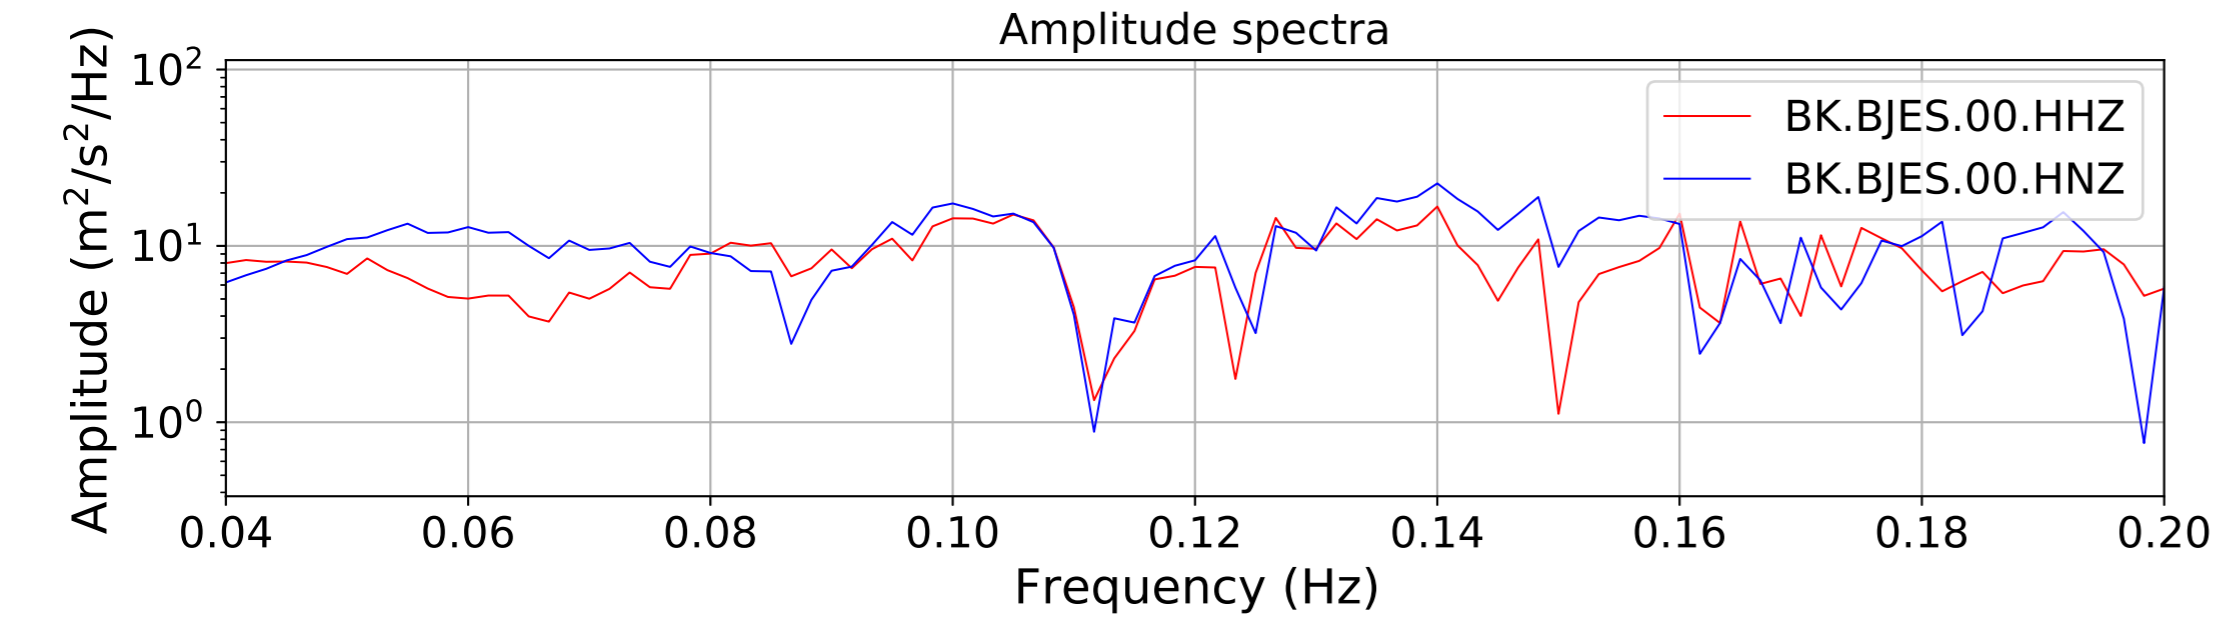

2024.340.184421.M7.0_nc75095651
Origin Time:2024-12-05T18:44:21.110000Z USGS event-id:nc75095651
M7.0 2024 Offshore Cape Mendocino, California Earthquake