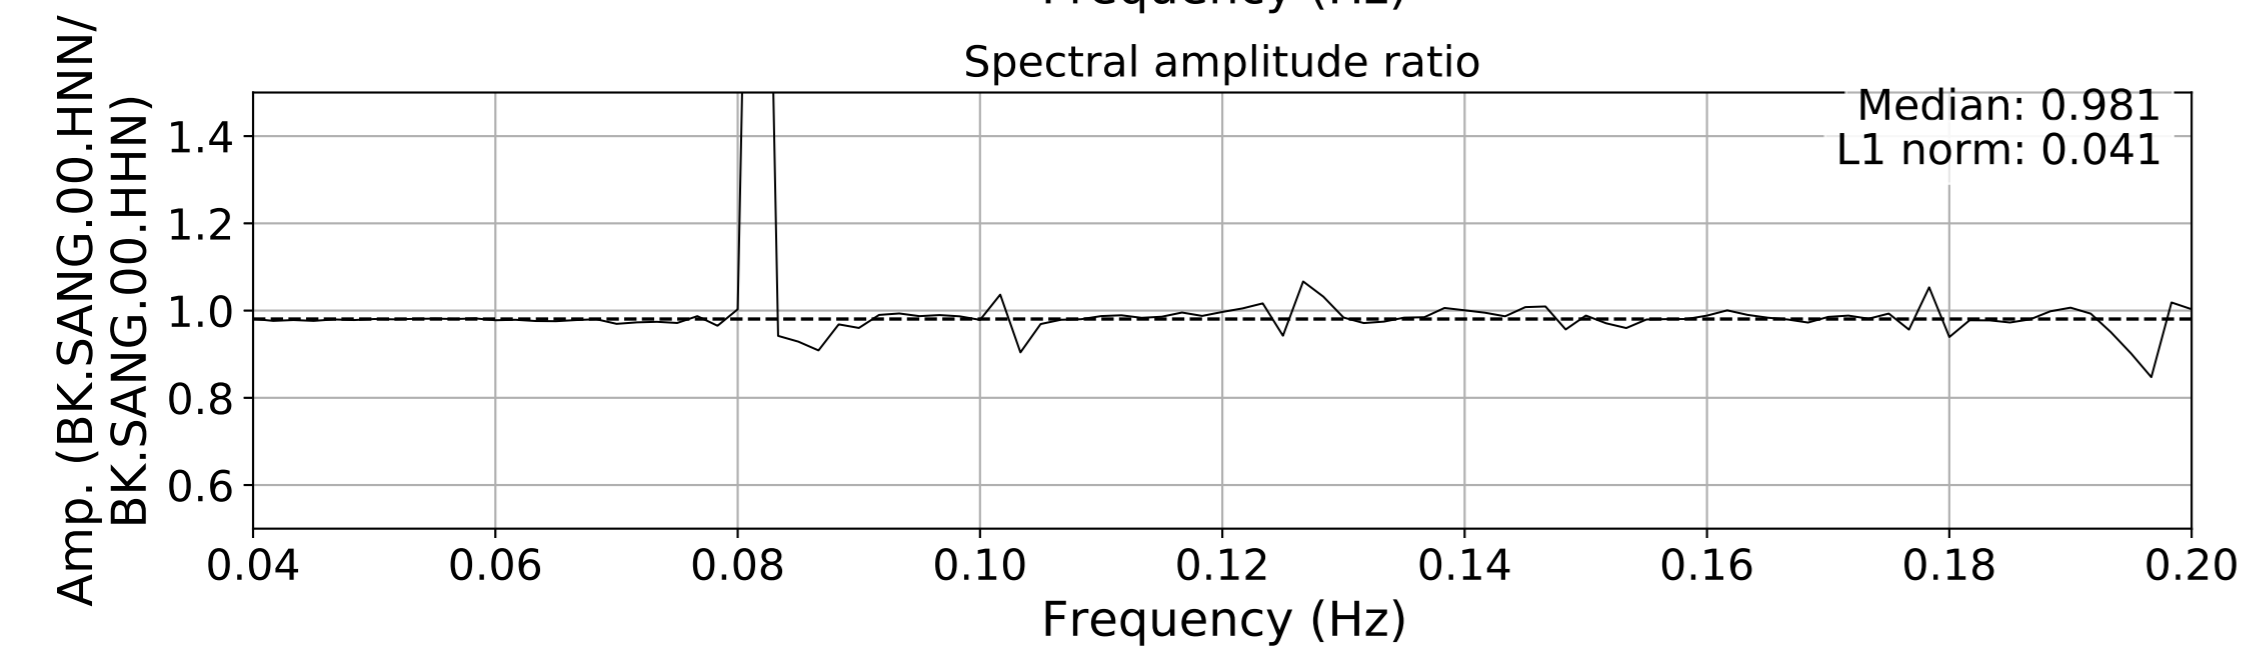

2024.340.184421_M7.0_nc75095651
Origin Time:2024-12-05T18:44:21.110000Z USGS event-id:nc75095651
M7.0 2024 Offshore Cape Mendocino, California Earthquake