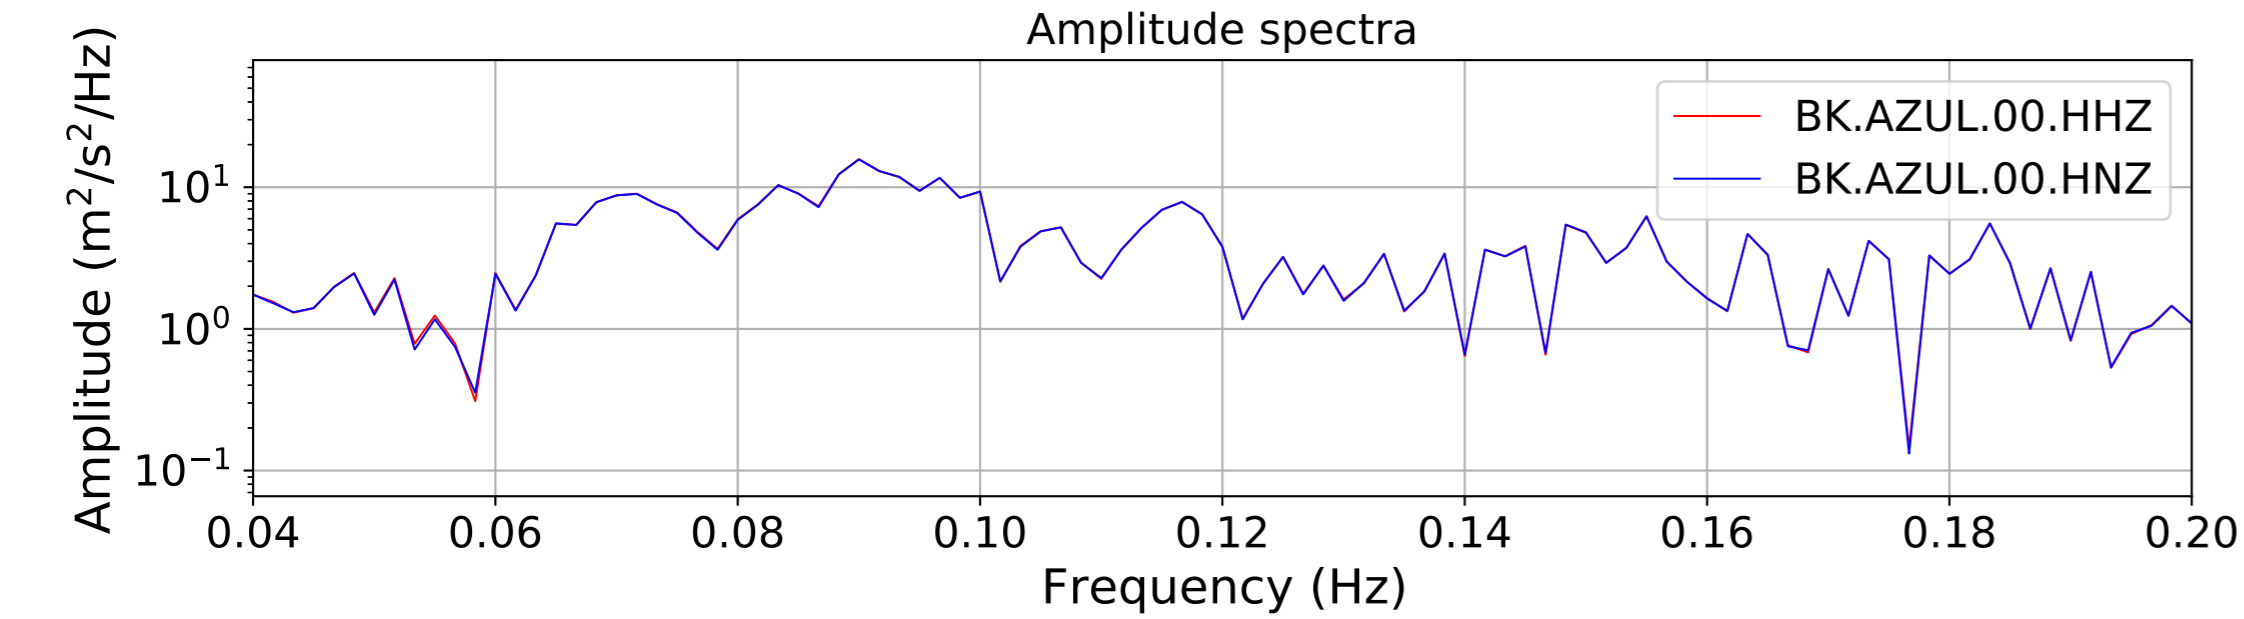

2024.340.184421_M7.0_nc75095651
Origin Time:2024-12-05T18:44:21.110000Z USGS event-id:nc75095651
M7.0 2024 Offshore Cape Mendocino, California Earthquake