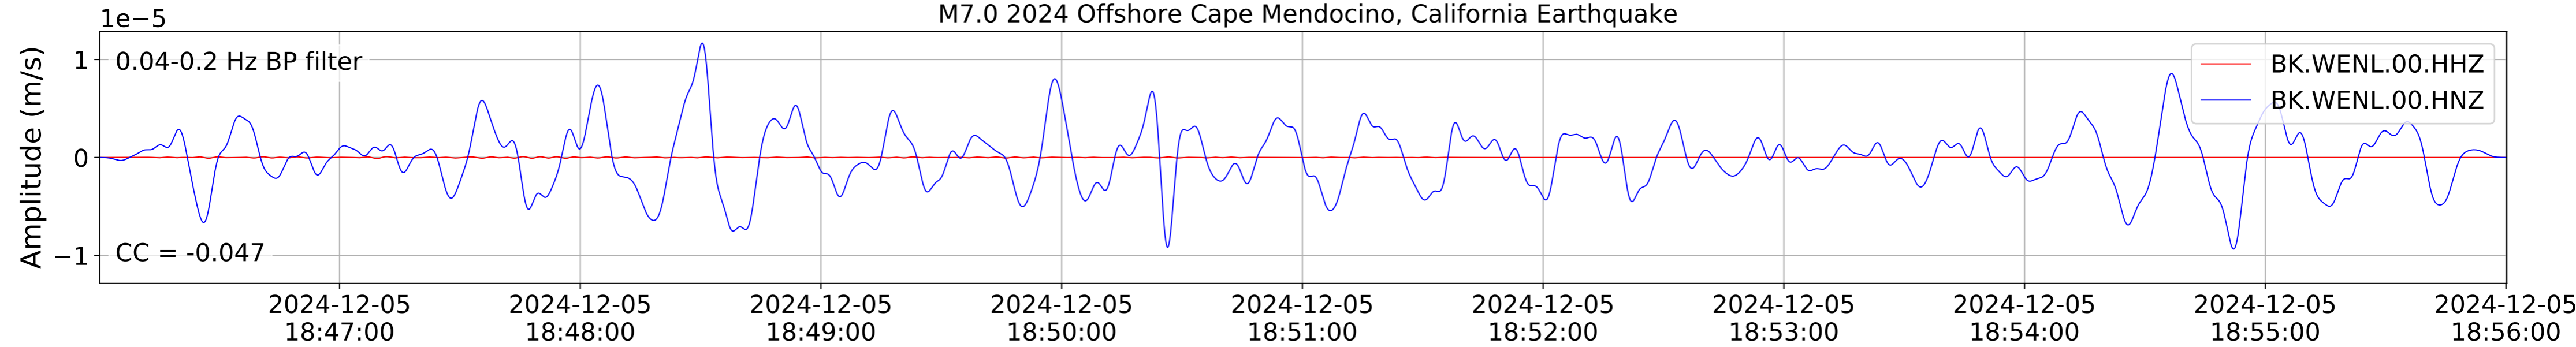

2024.340.184421_M7.0_nc75095651
Origin Time:2024-12-05T18:44:21.110000Z USGS event-id:nc75095651
M7.0 2024 Offshore Cape Mendocino, California Earthquake