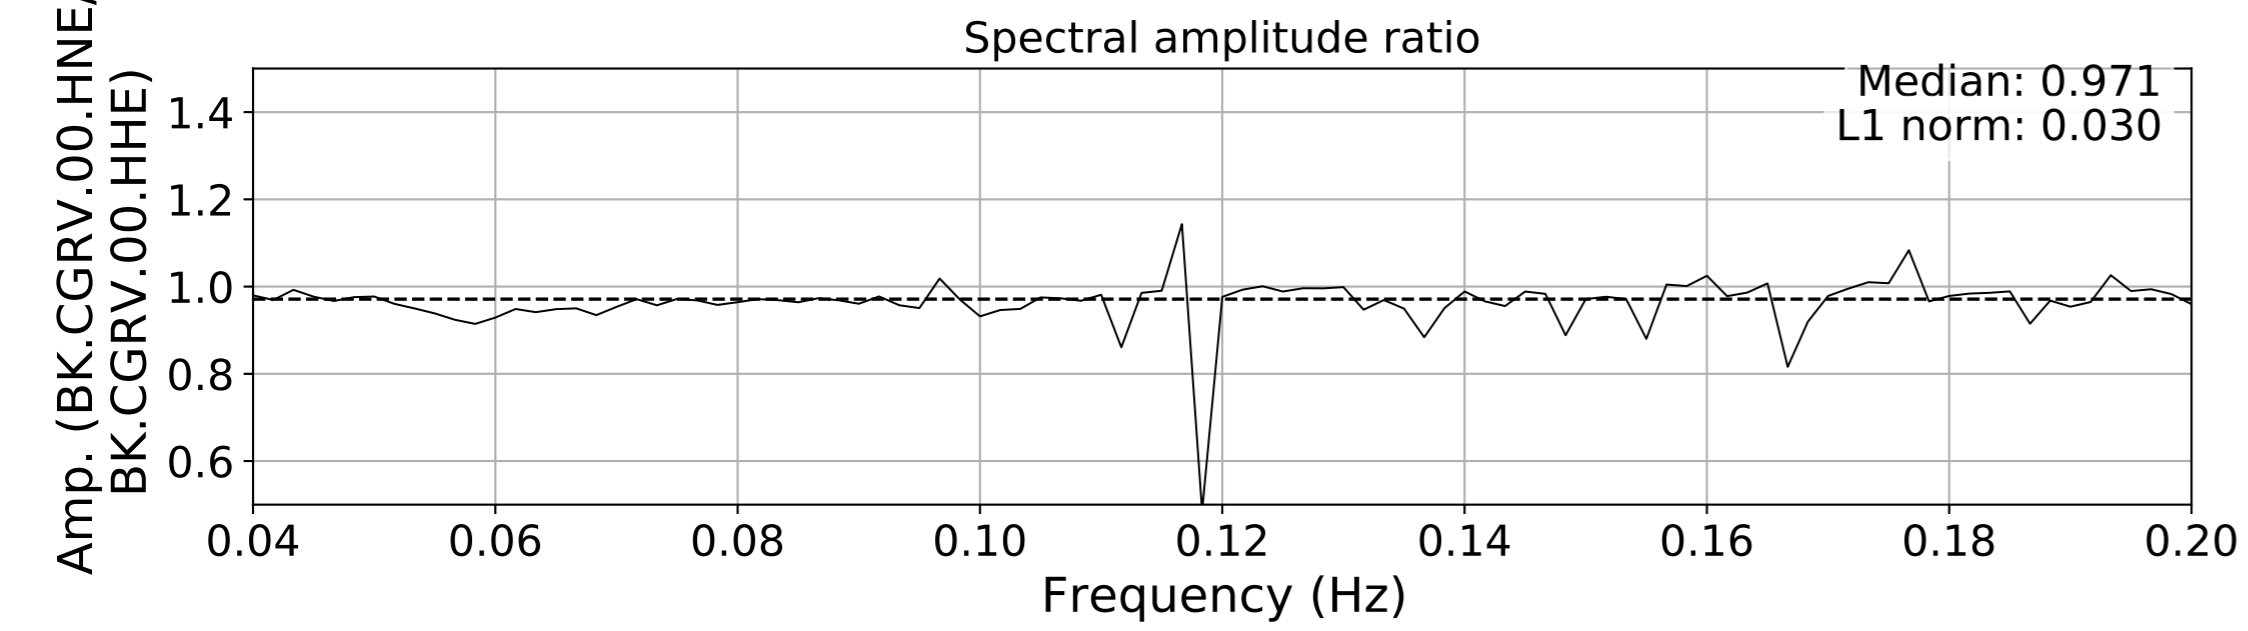

2024.340.184421M7.0_nc75095651
Origin Time:2024-12-05T18:44:21.110000Z USGS event-id:nc75095651
M7.0 2024 Offshore Cape Mendocino, California Earthquake