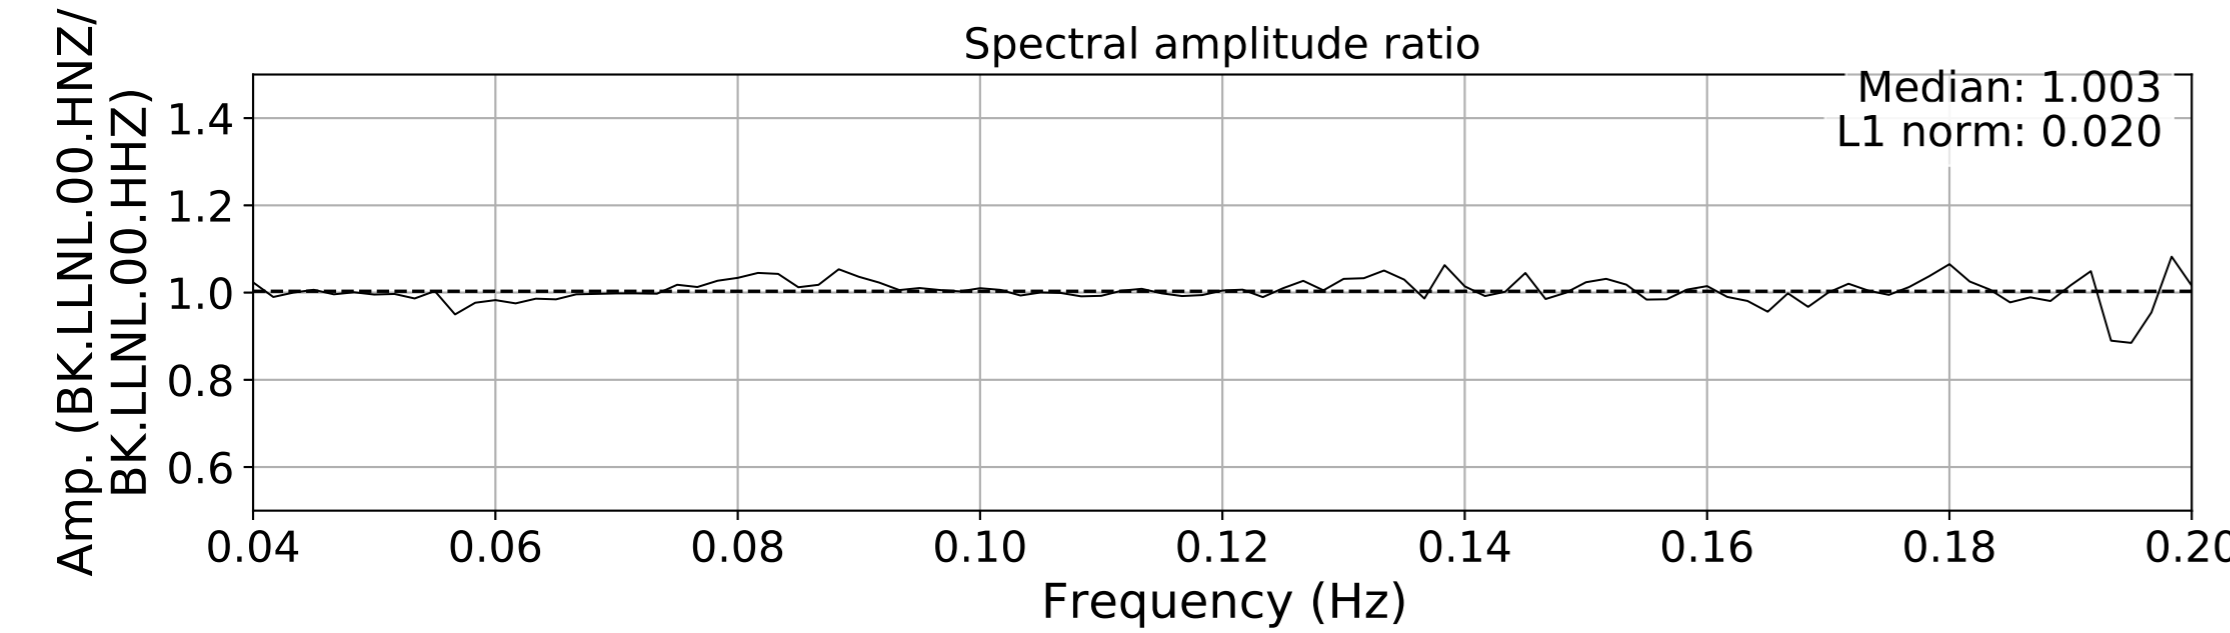

2024.340.184421_M7.0_nc75095651
Origin Time:2024-12-05T18:44:21.110000Z USGS event-id:nc75095651
M7.0 2024 Offshore Cape Mendocino, California Earthquake