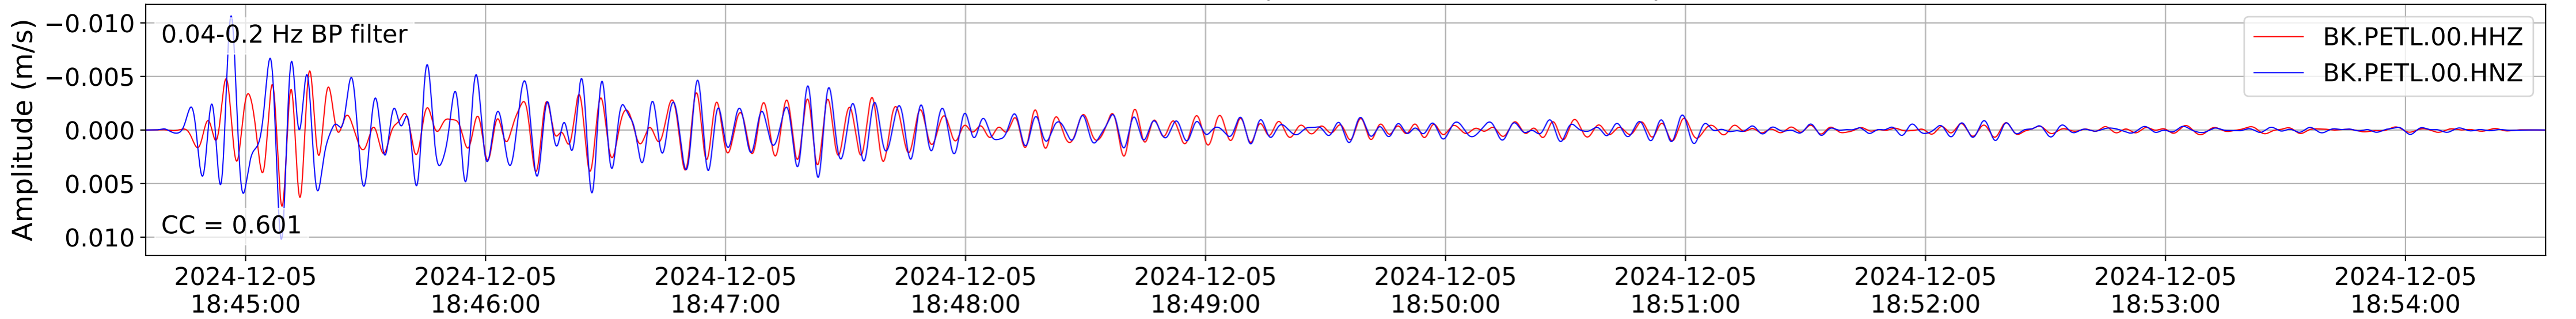

2024.340.184421_M7.0_nc75095651
Origin Time:2024-12-05T18:44:21.110000Z USGS event-id:nc75095651
M7.0 2024 Offshore Cape Mendocino, California Earthquake