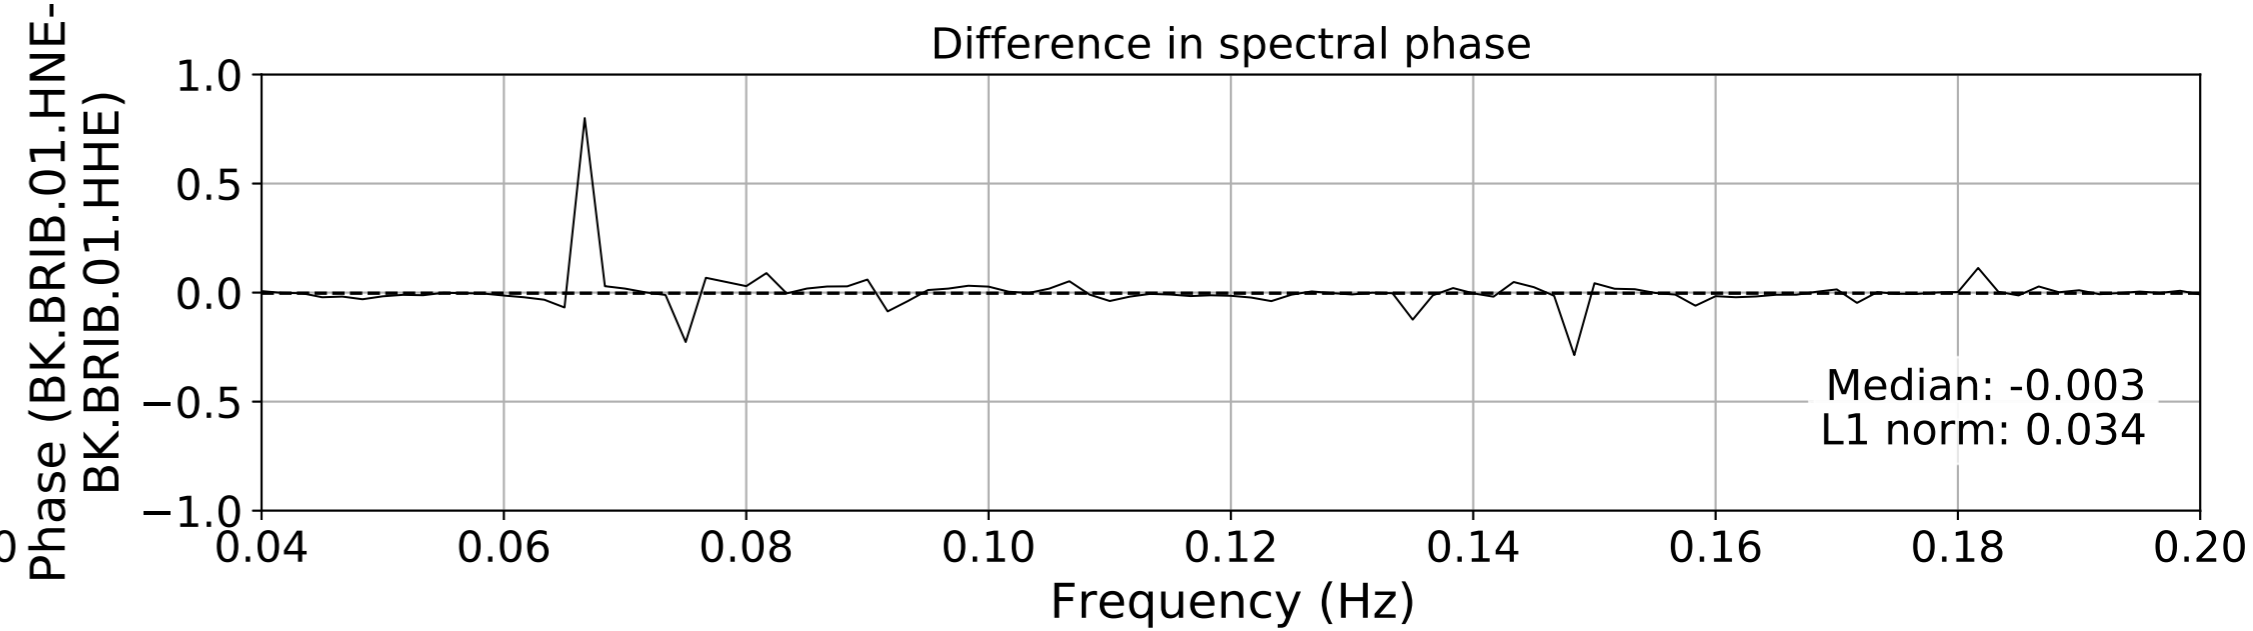

2024.340.184421_M7.0_nc75095651
Origin Time:2024-12-05T18:44:21.110000Z USGS event-id:nc75095651
M7.0 2024 Offshore Cape Mendocino, California Earthquake