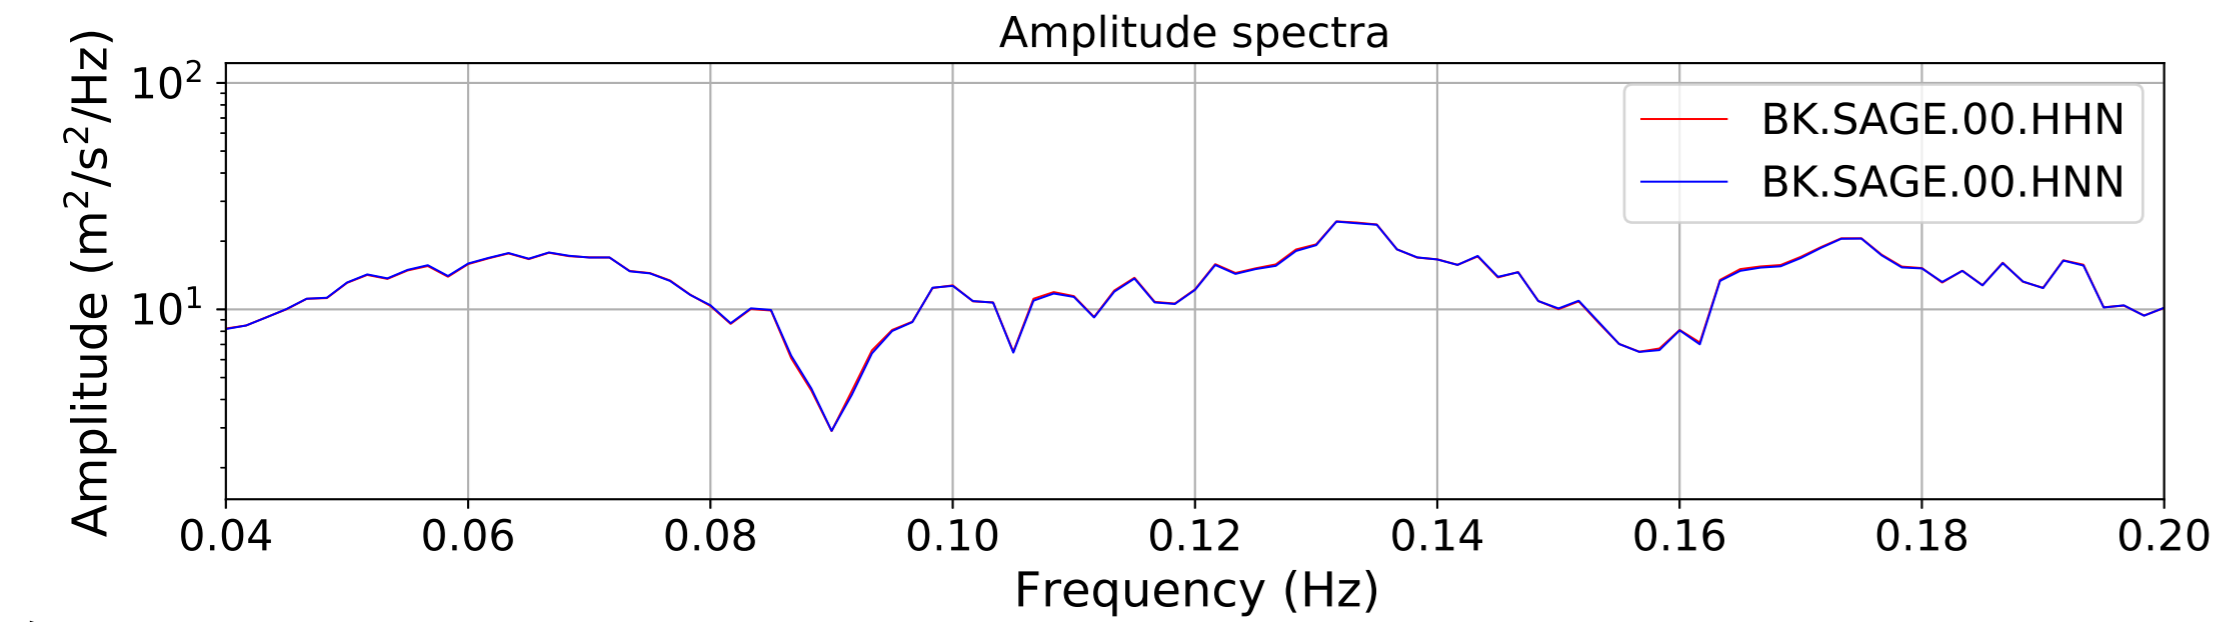

2024.340.184421.M7.0_nc75095651
Origin Time:2024-12-05T18:44:21.110000Z USGS event-id:nc75095651
M7.0 2024 Offshore Cape Mendocino, California Earthquake