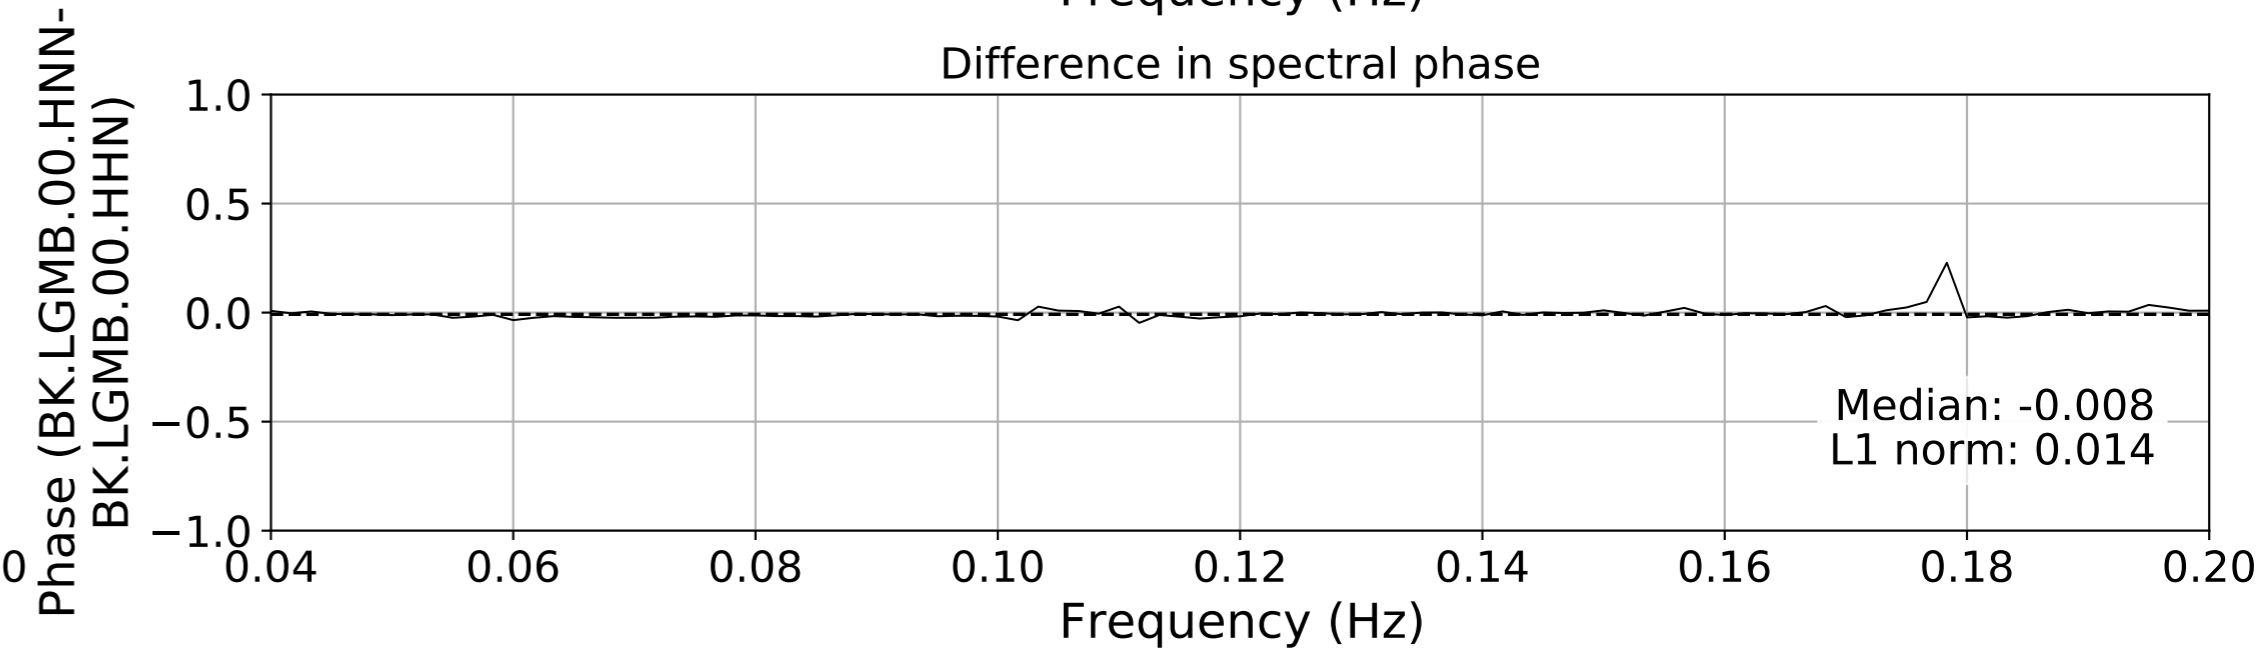

2024.340.184421_M7.0_nc75095651
Origin Time:2024-12-05T18:44:21.110000Z USGS event-id:nc75095651
M7.0 2024 Offshore Cape Mendocino, California Earthquake