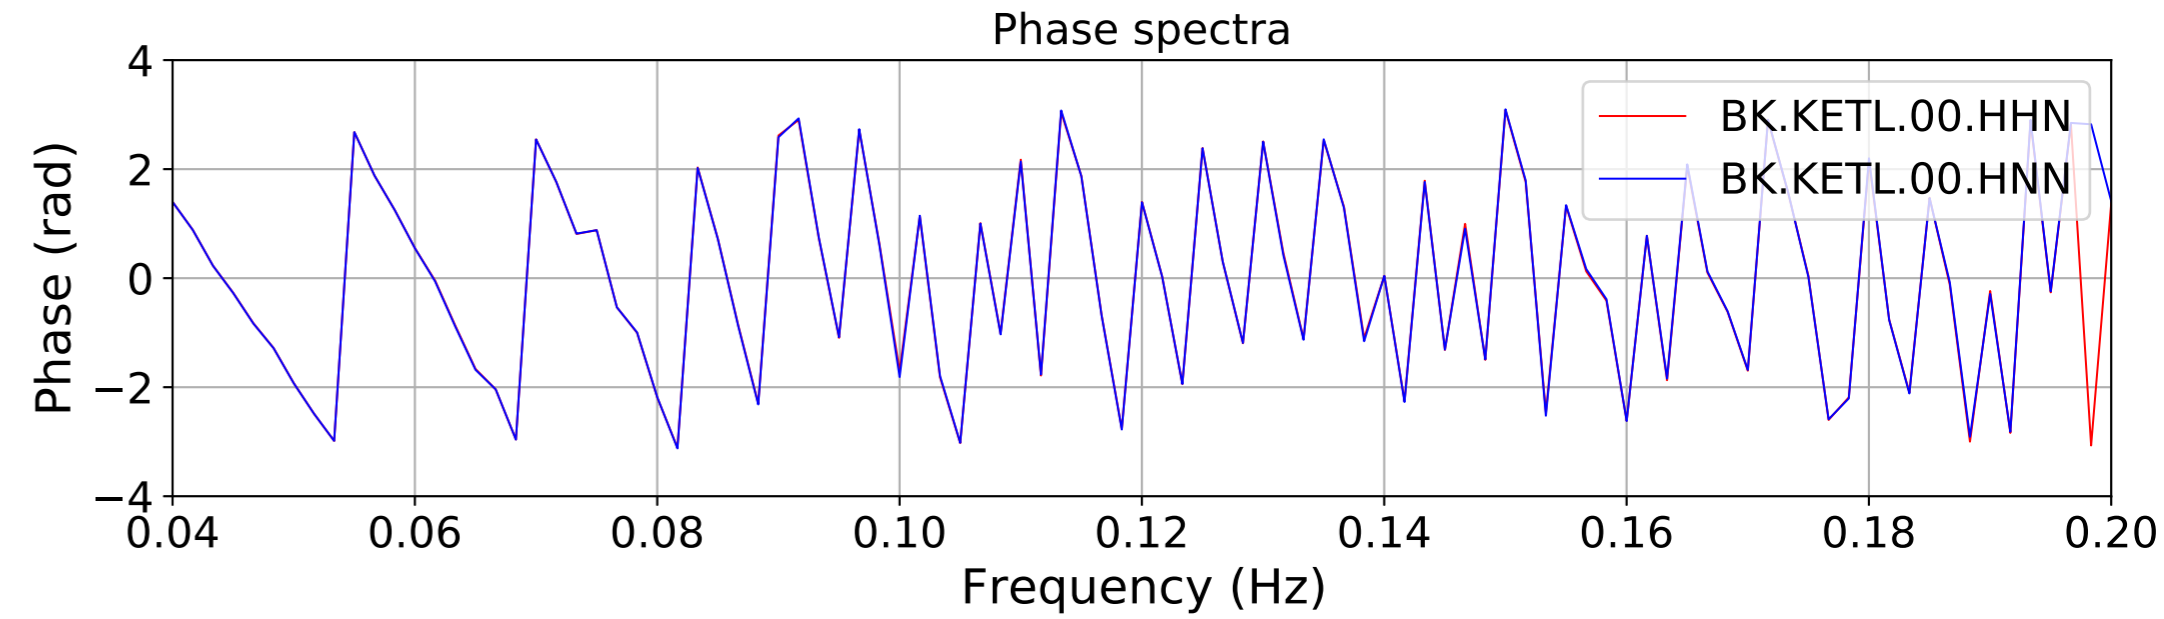

2024.340.184421_M7.0_nc75095651
Origin Time:2024-12-05T18:44:21.110000Z USGS event-id:nc75095651
M7.0 2024 Offshore Cape Mendocino, California Earthquake