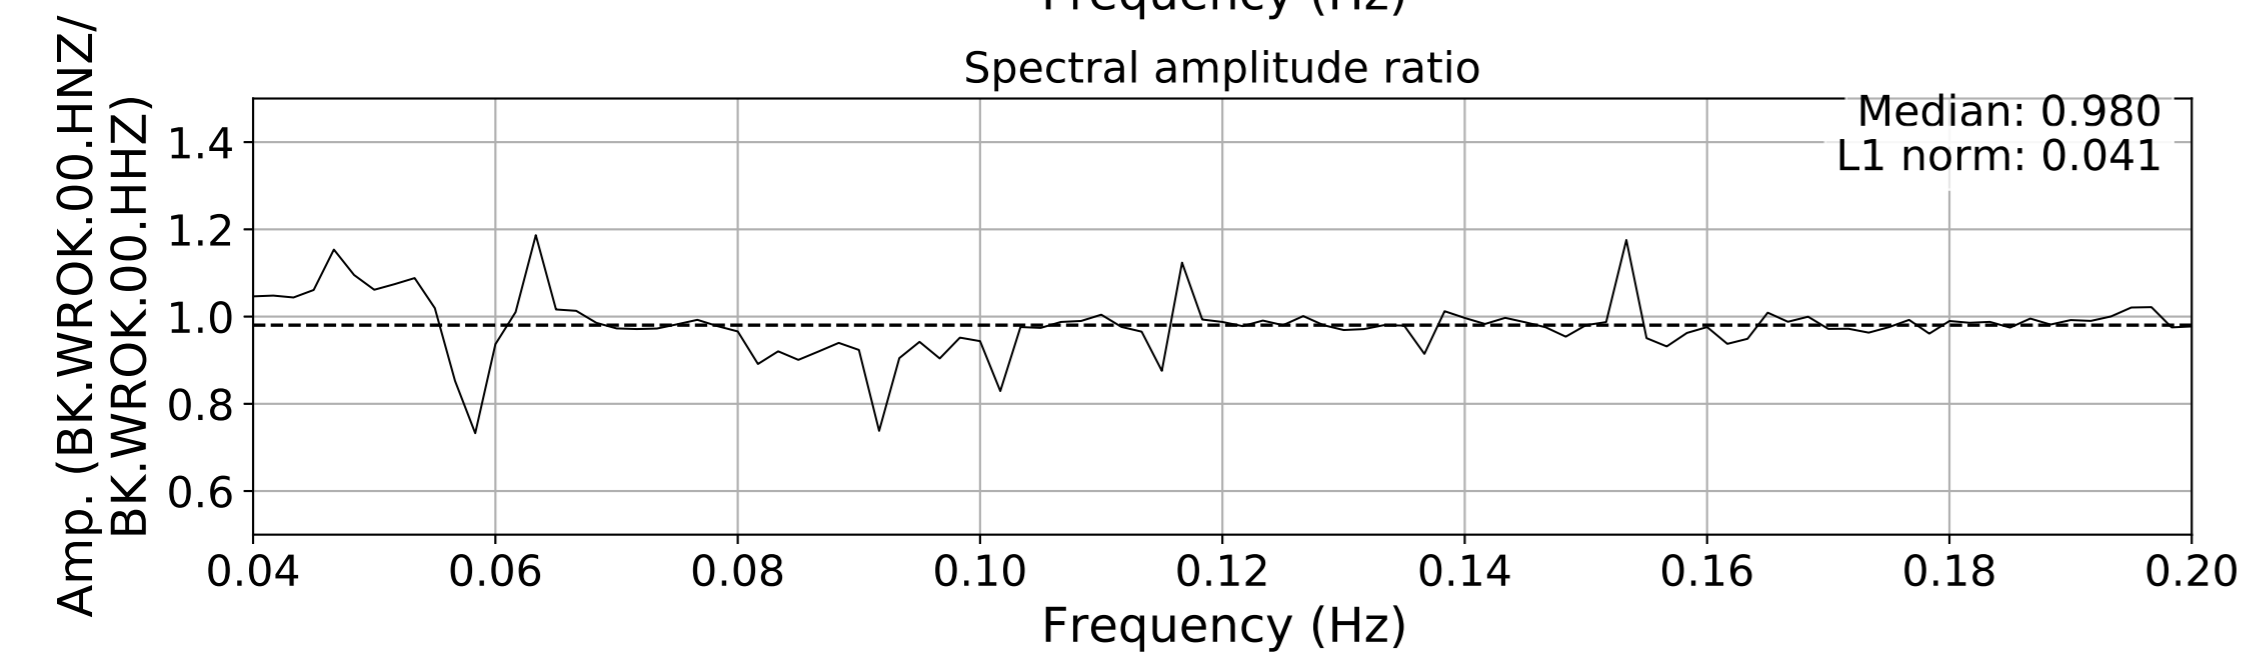

2024.340.184421_M7.0_nc75095651
Origin Time:2024-12-05T18:44:21.110000Z USGS event-id:nc75095651
M7.0 2024 Offshore Cape Mendocino, California Earthquake