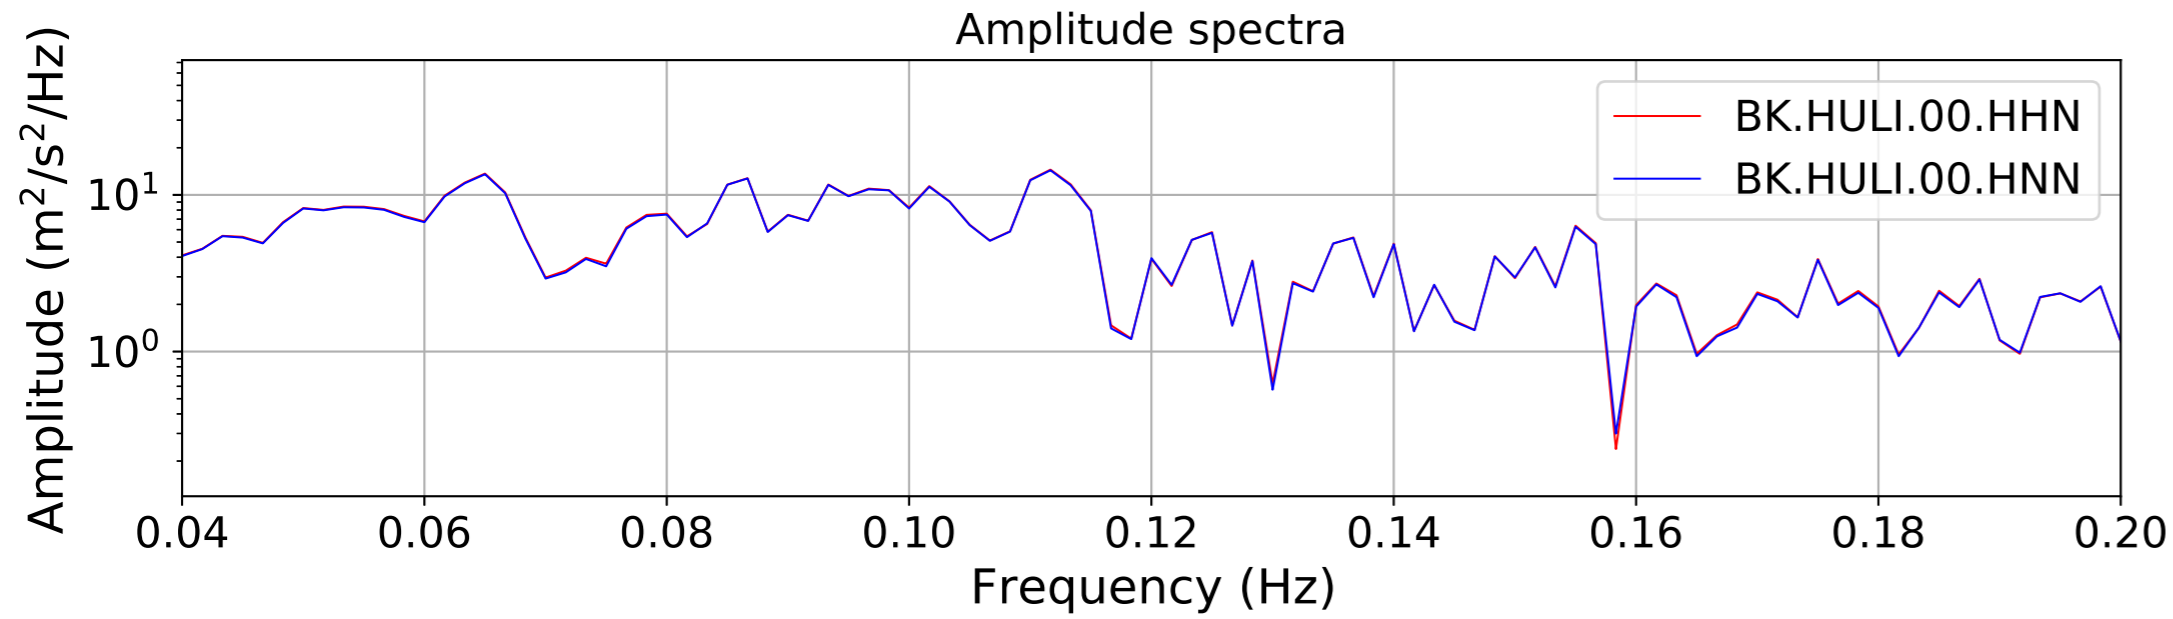

2024.340.184421_M7.0_nc75095651
Origin Time:2024-12-05T18:44:21.110000Z USGS event-id:nc75095651
M7.0 2024 Offshore Cape Mendocino, California Earthquake