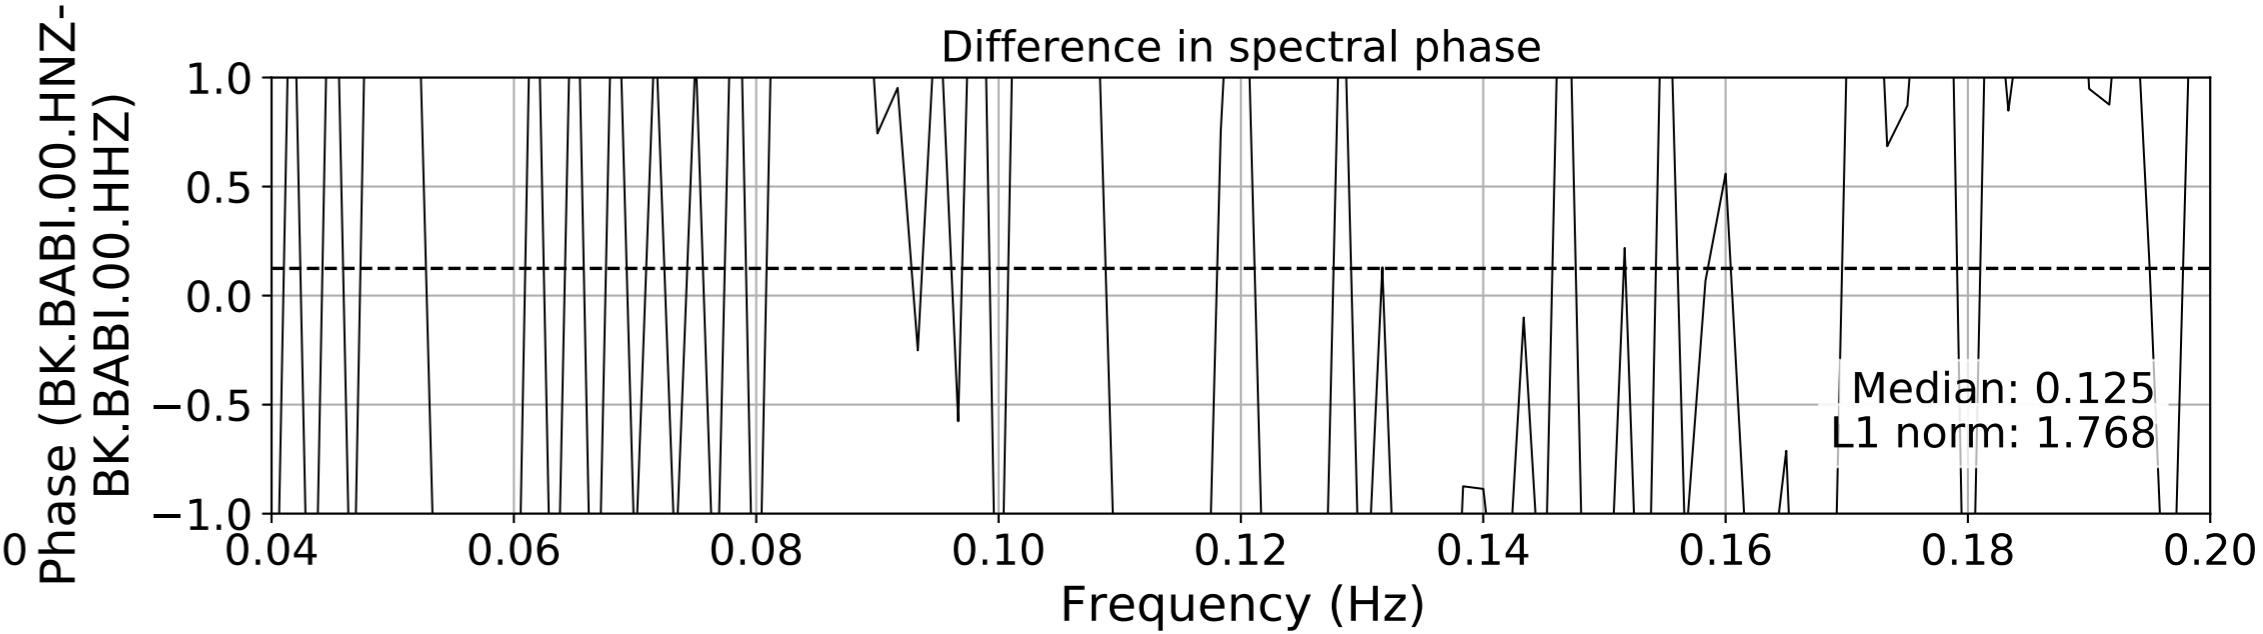

2024.340.184421_M7.0_nc75095651
Origin Time:2024-12-05T18:44:21.110000Z USGS event-id:nc75095651
M7.0 2024 Offshore Cape Mendocino, California Earthquake