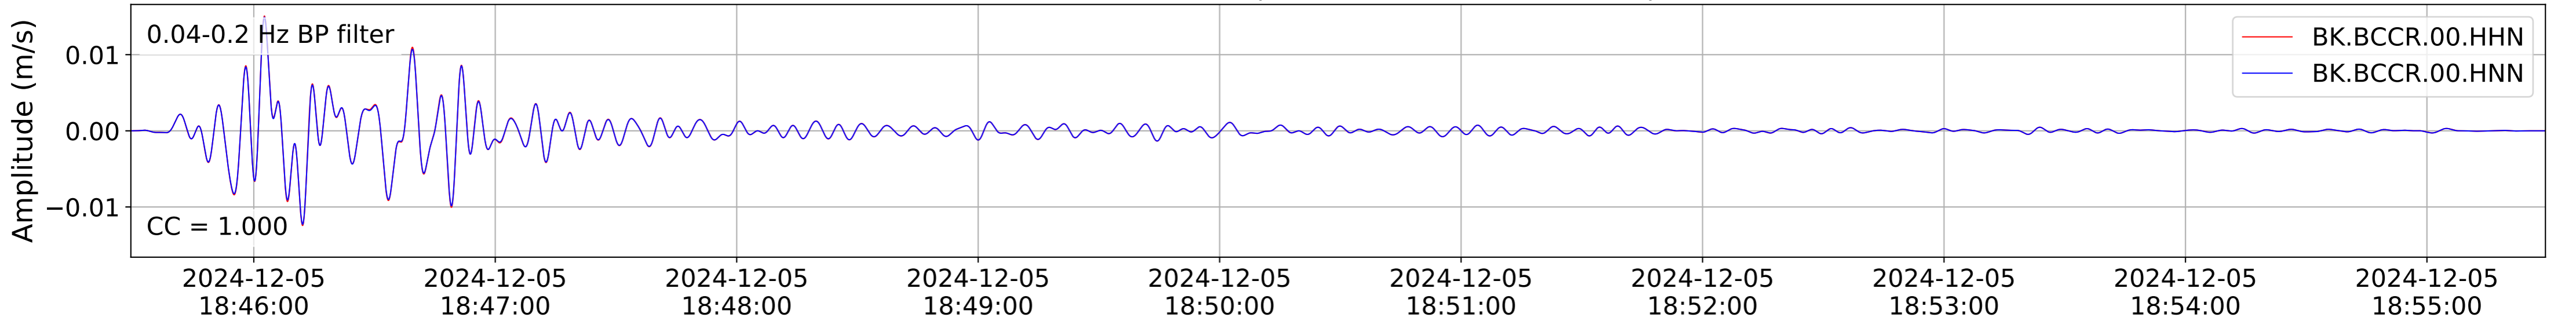

2024.340.184421_M7.0_nc75095651
Origin Time:2024-12-05T18:44:21.110000Z USGS event-id:nc75095651
M7.0 2024 Offshore Cape Mendocino, California Earthquake