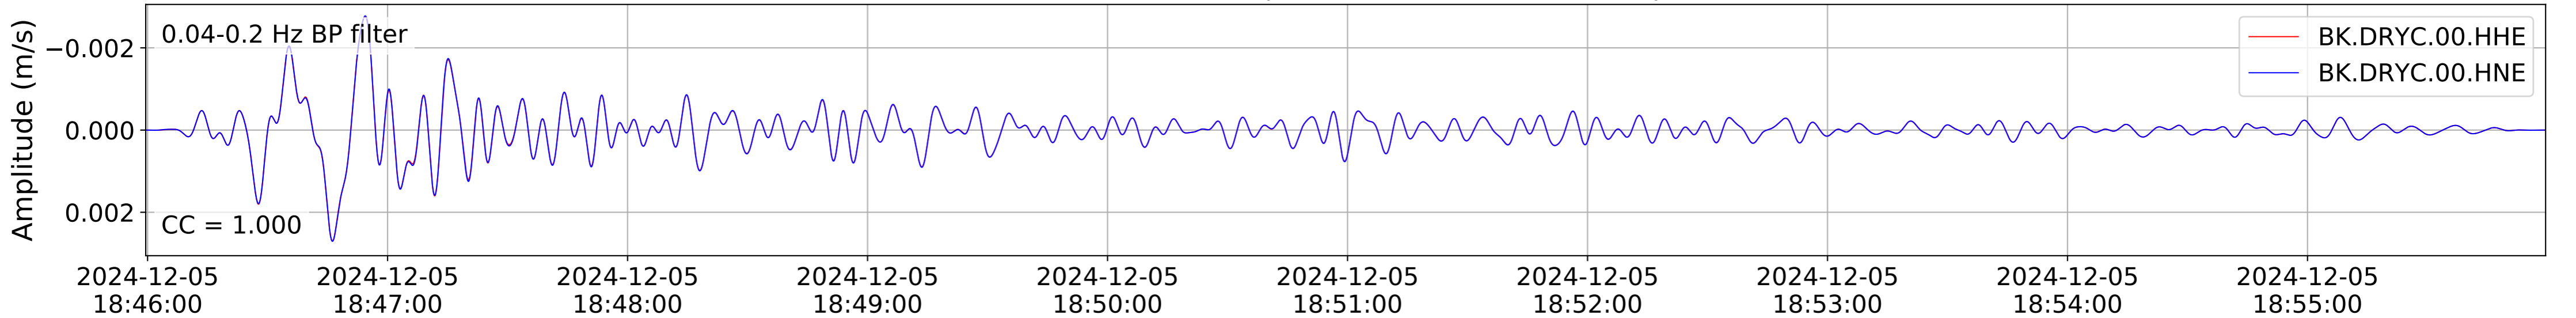

2024.340.184421_M7.0_nc75095651
Origin Time:2024-12-05T18:44:21.110000Z USGS event-id:nc75095651
M7.0 2024 Offshore Cape Mendocino, California Earthquake