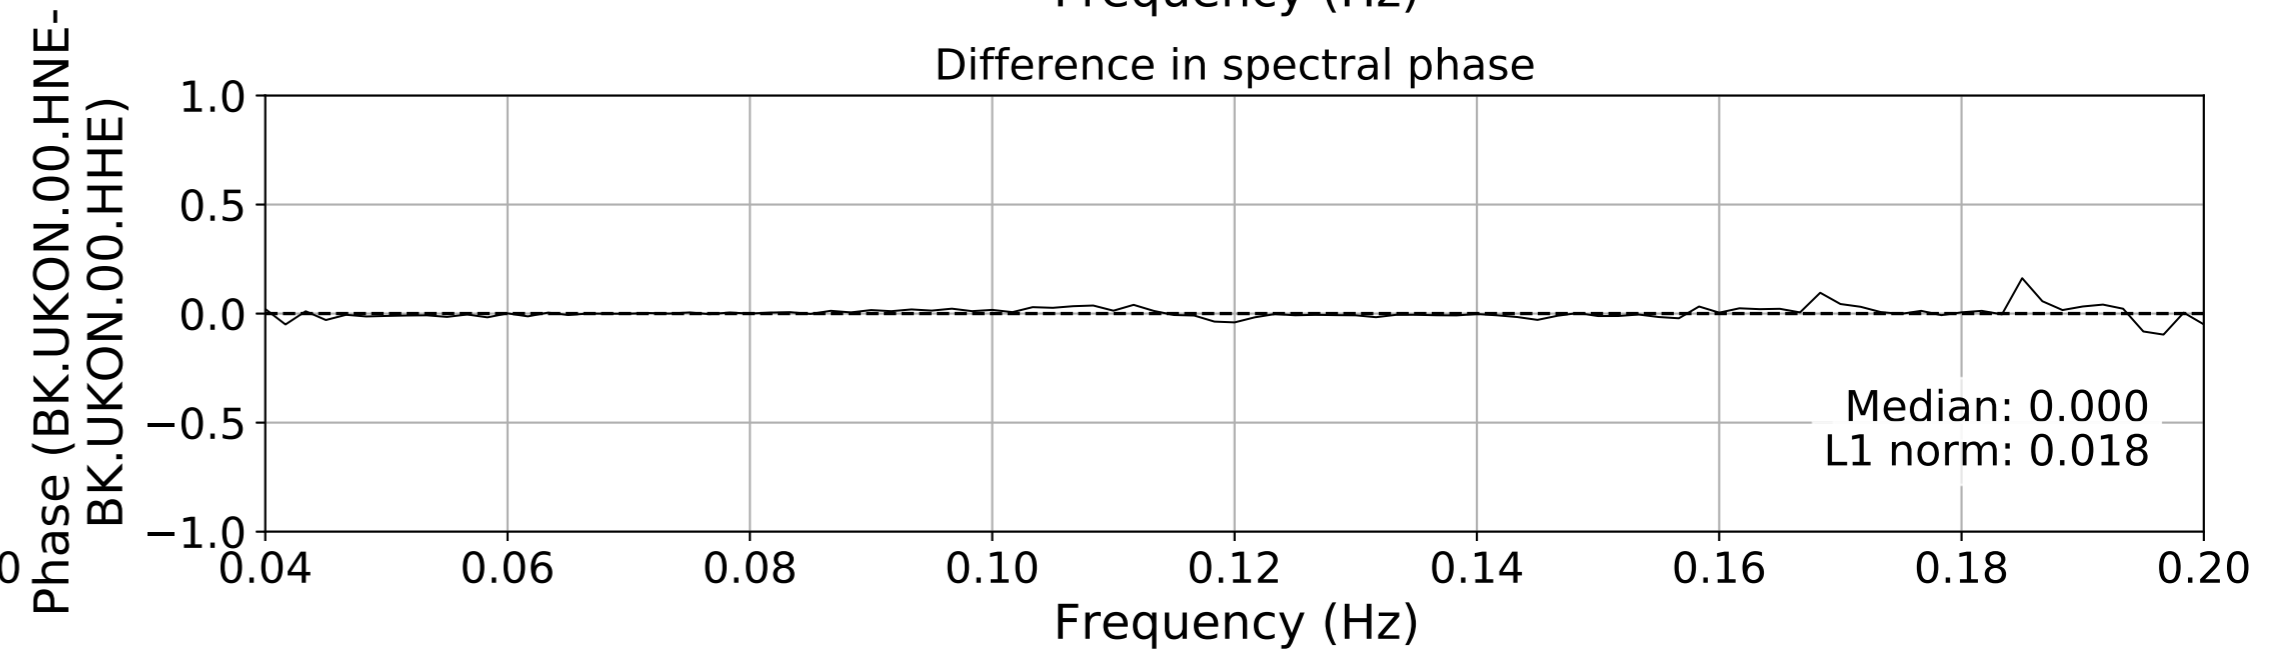

2024.340.184421.M7.0_nc75095651
Origin Time:2024-12-05T18:44:21.110000Z USGS event-id:nc75095651
M7.0 2024 Offshore Cape Mendocino, California Earthquake