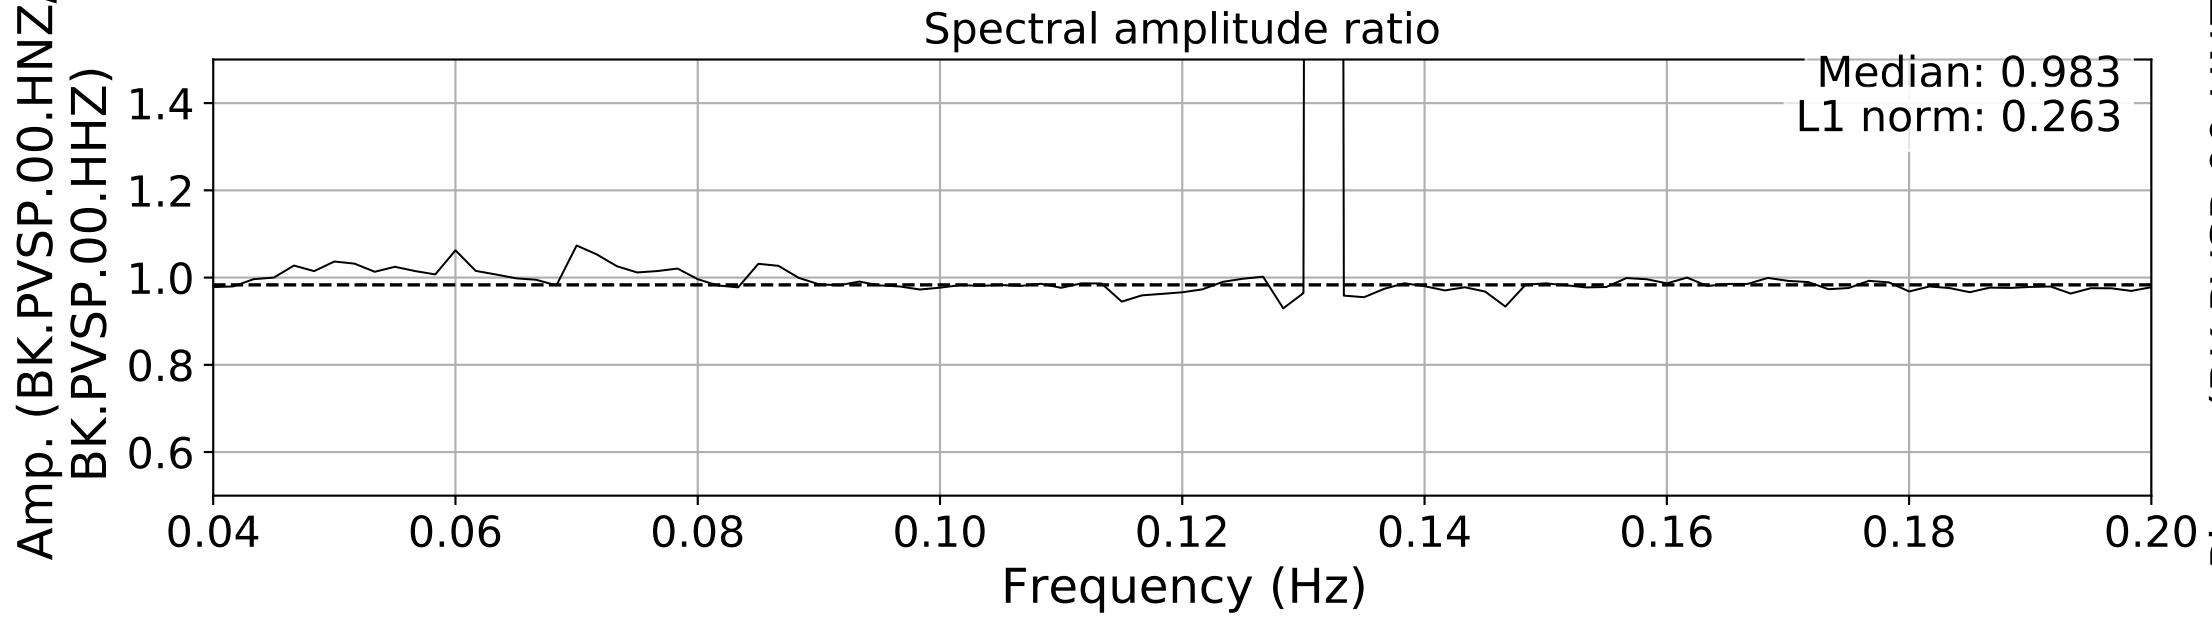

2024.340.184421_M7.0_nc75095651
Origin Time:2024-12-05T18:44:21.110000Z USGS event-id:nc75095651
M7.0 2024 Offshore Cape Mendocino, California Earthquake