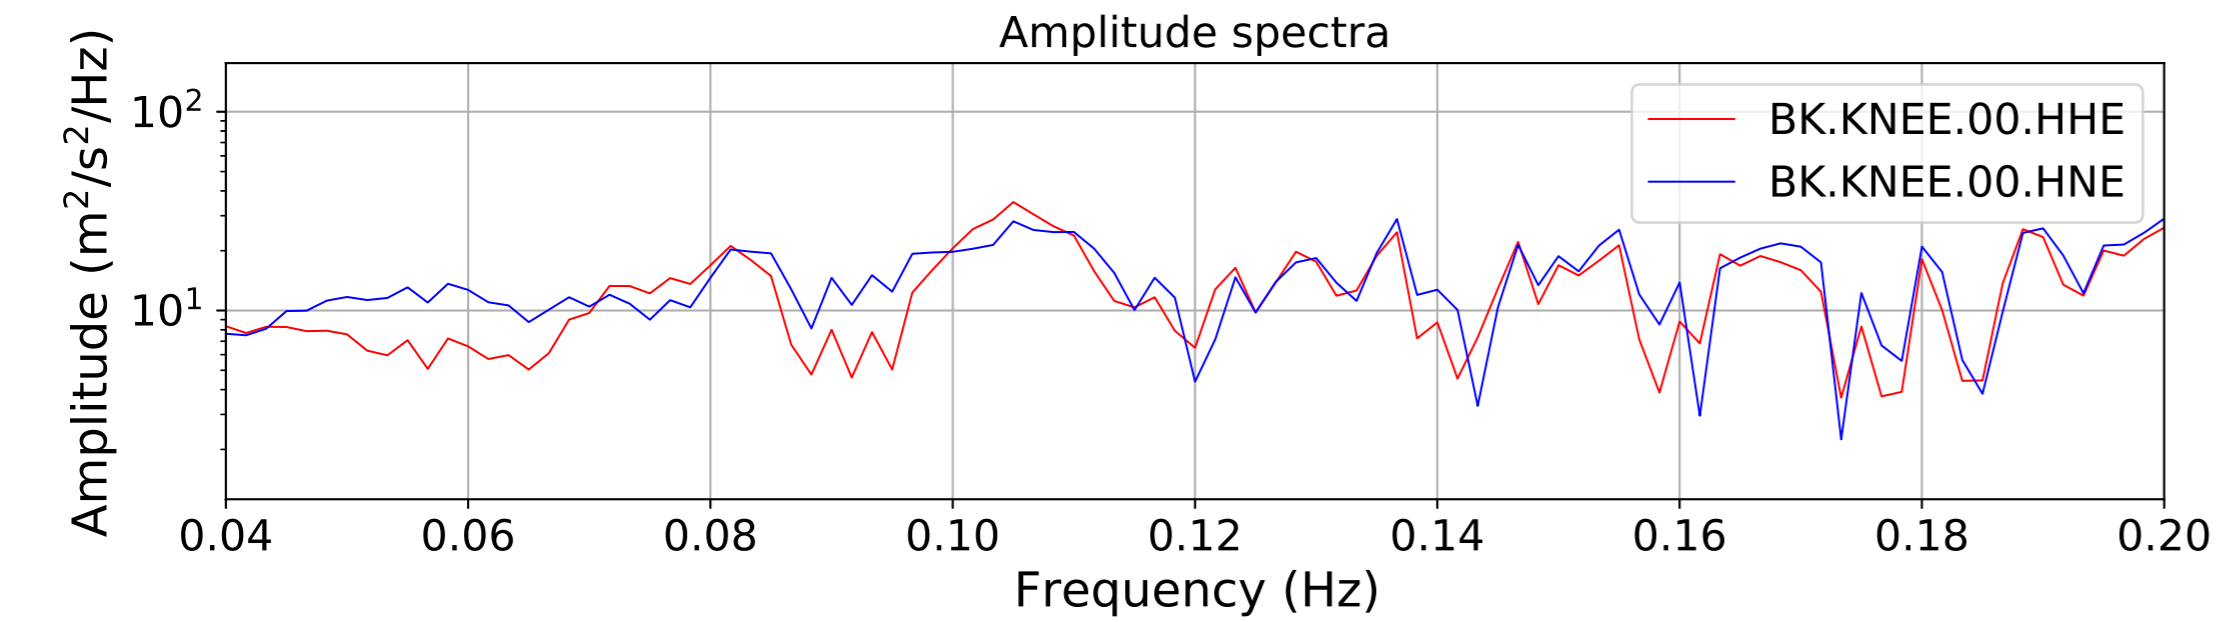

2024.340.184421.M7.0_nc75095651
Origin Time:2024-12-05T18:44:21.110000Z USGS event-id:nc75095651
M7.0 2024 Offshore Cape Mendocino, California Earthquake