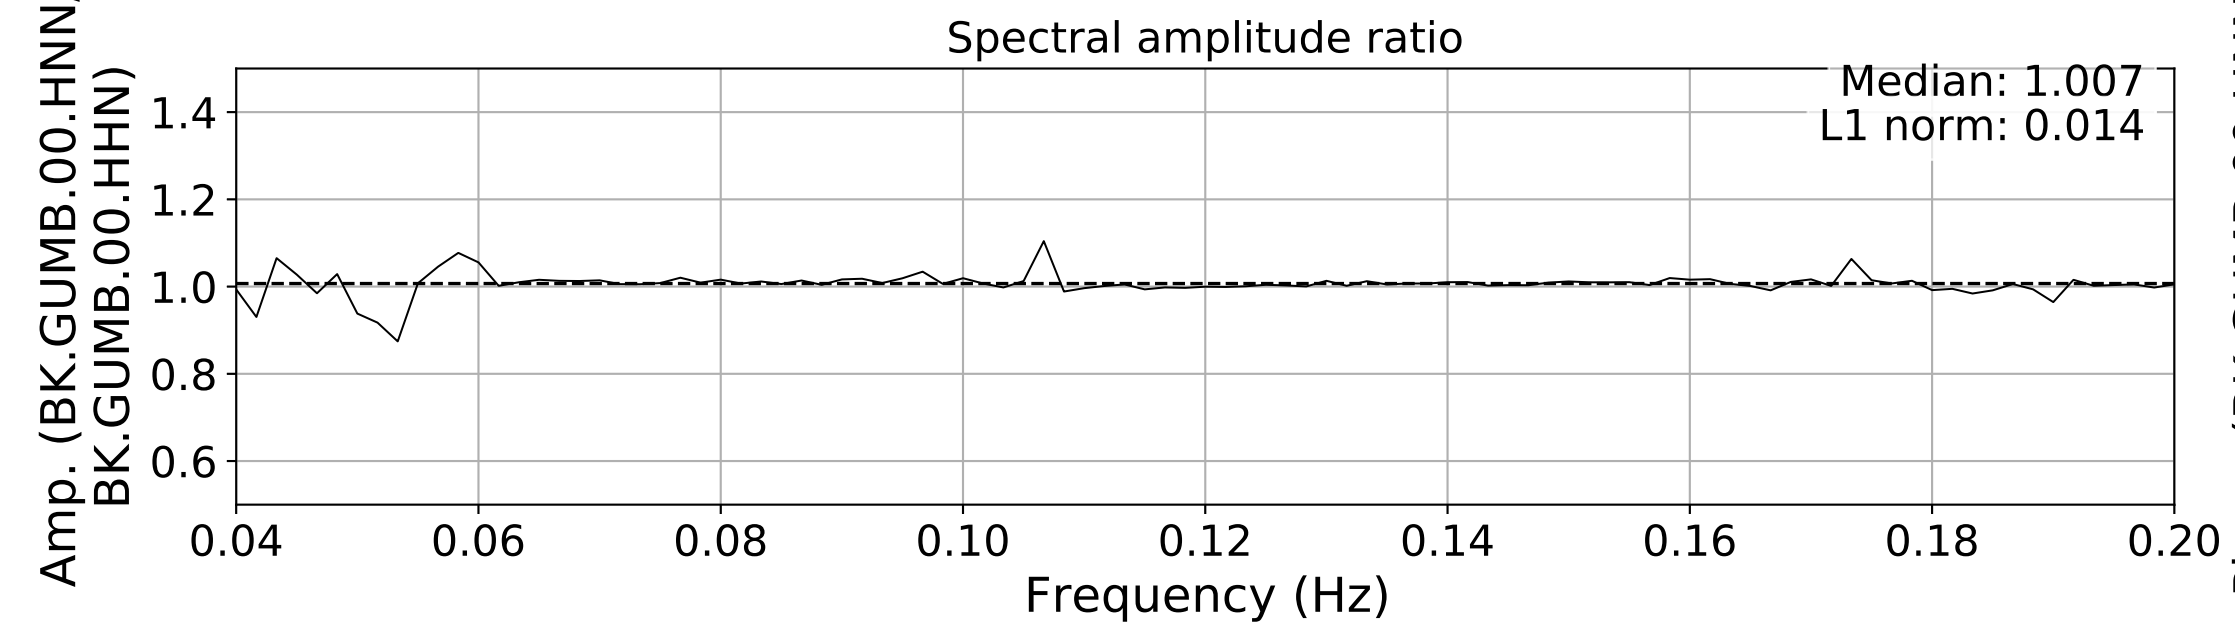

2024.340.184421_M7.0_nc75095651
Origin Time:2024-12-05T18:44:21.110000Z USGS event-id:nc75095651
M7.0 2024 Offshore Cape Mendocino, California Earthquake