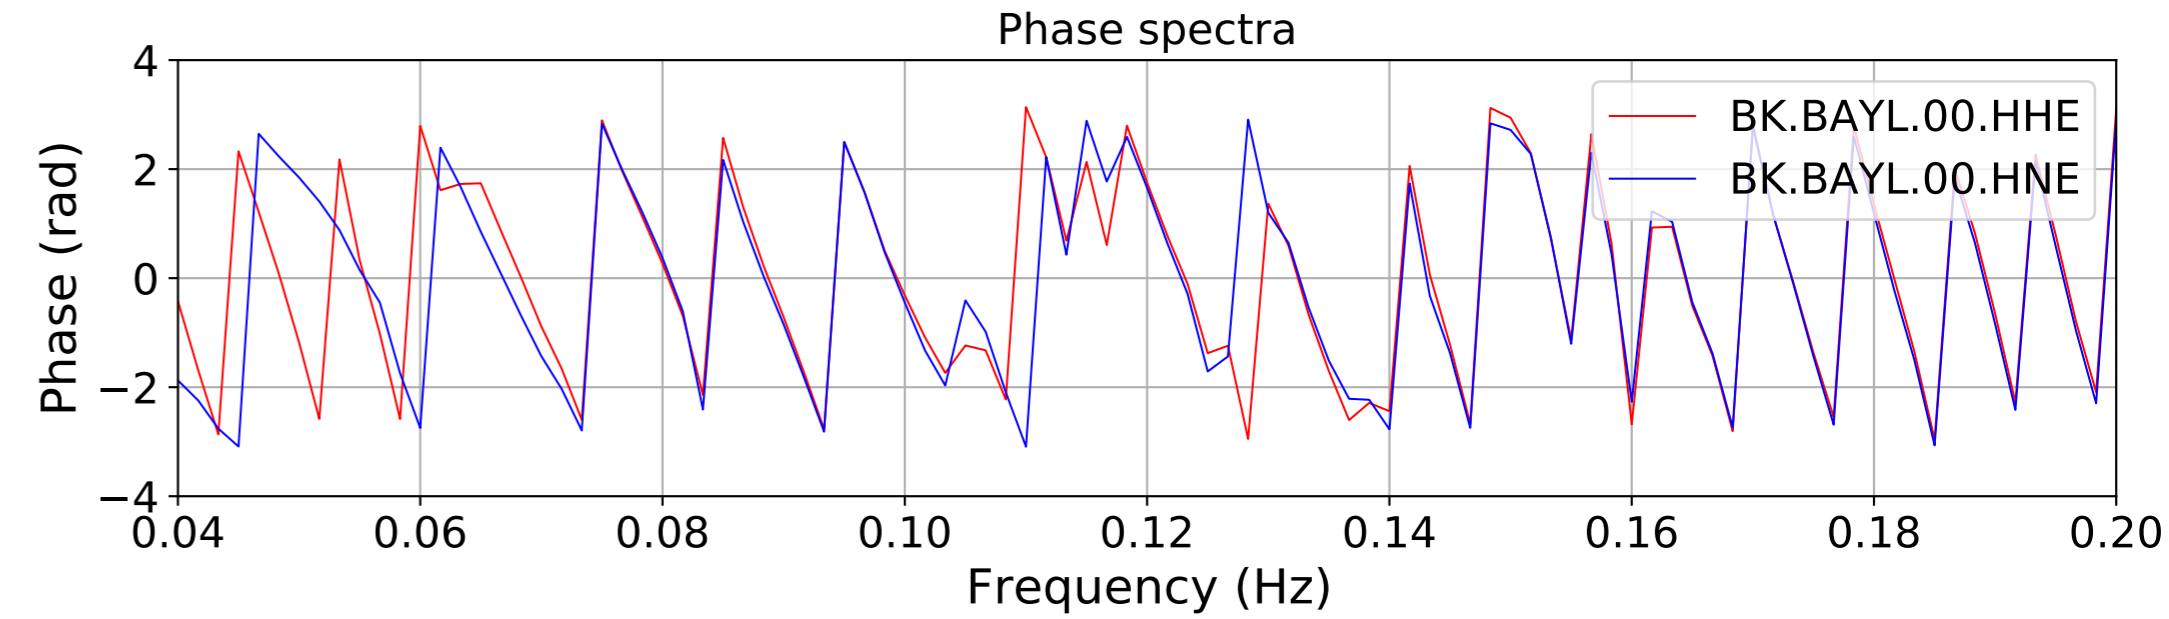

2024.340.184421_M7.0_nc75095651
Origin Time:2024-12-05T18:44:21.110000Z USGS event-id:nc75095651
M7.0 2024 Offshore Cape Mendocino, California Earthquake