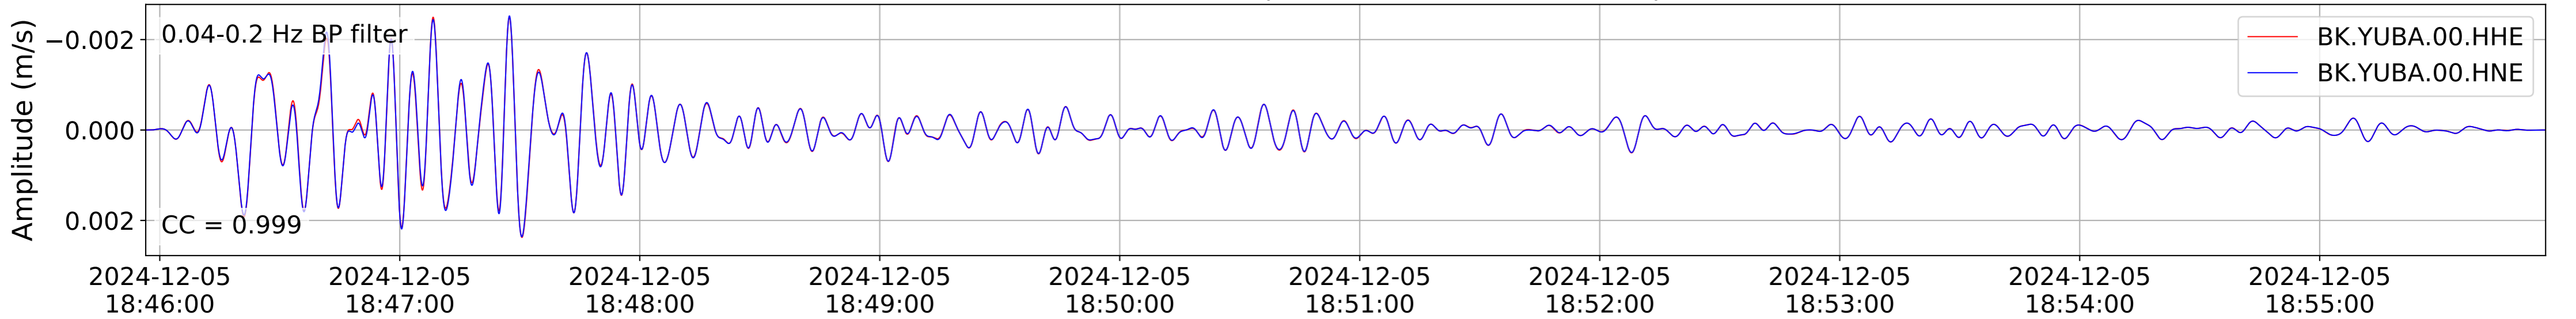

2024.340.184421_M7.0_nc75095651
Origin Time:2024-12-05T18:44:21.110000Z USGS event-id:nc75095651
M7.0 2024 Offshore Cape Mendocino, California Earthquake