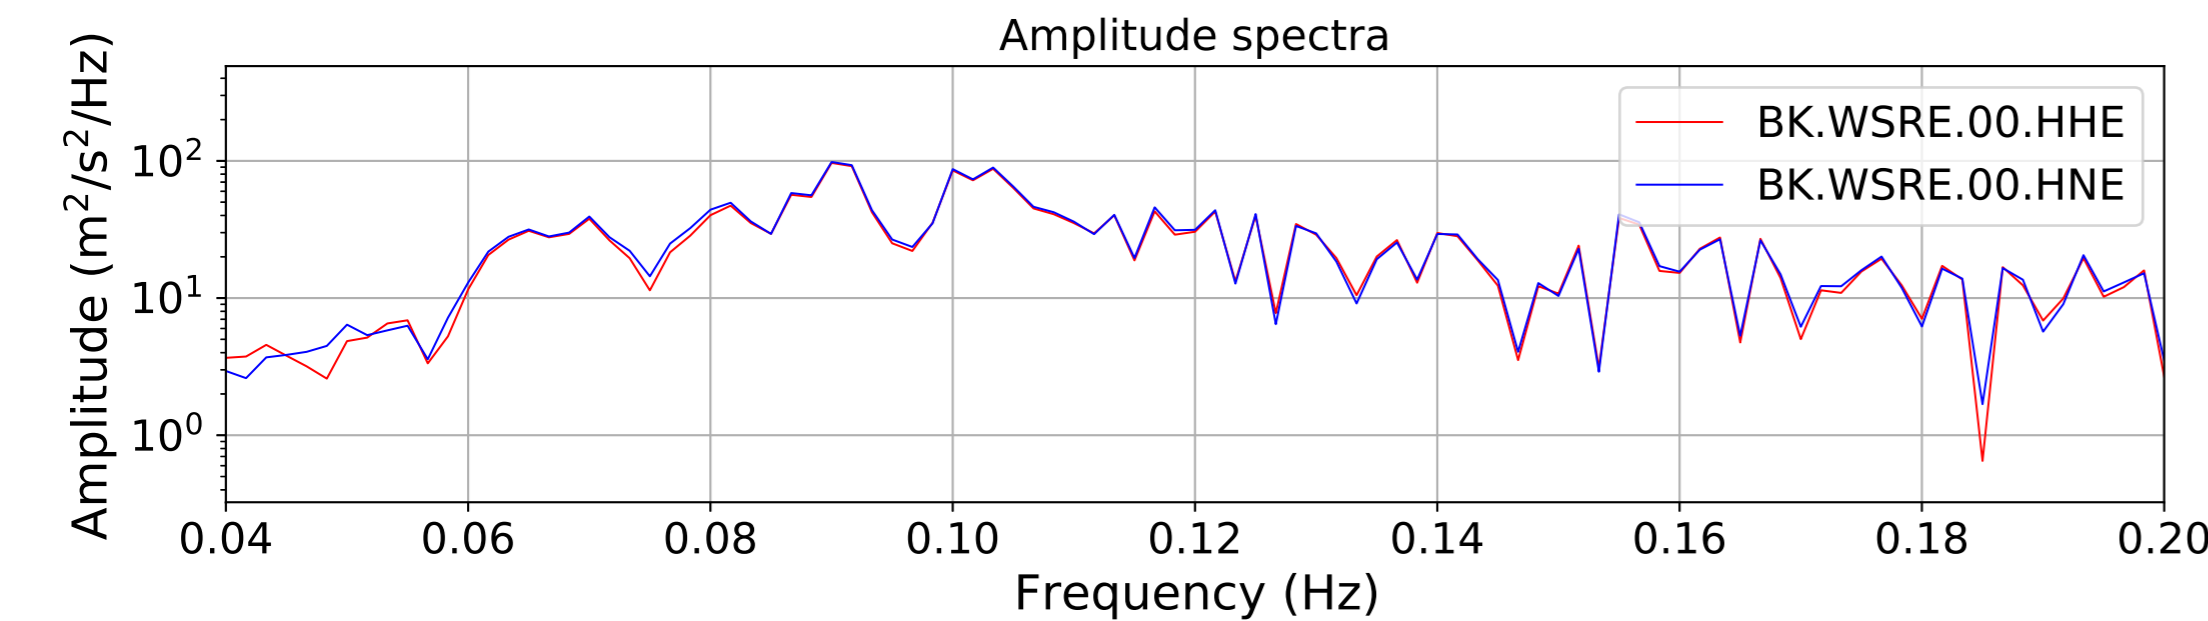

2024.340.184421.M7.0_nc75095651
Origin Time:2024-12-05T18:44:21.110000Z USGS event-id:nc75095651
M7.0 2024 Offshore Cape Mendocino, California Earthquake