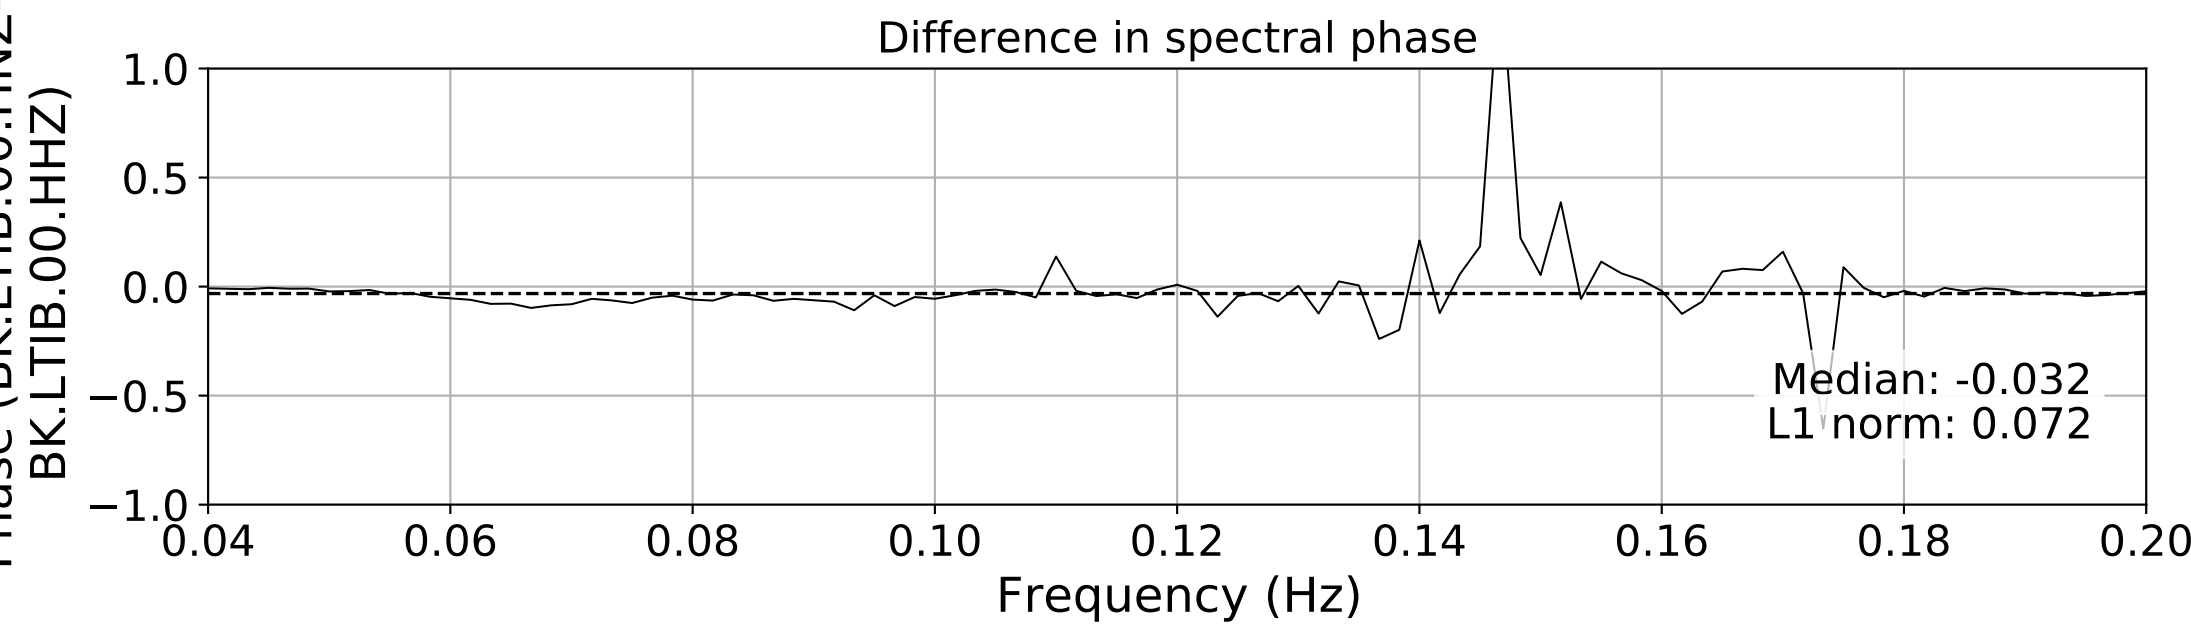

2024.340.184421_M7.0_nc75095651
Origin Time:2024-12-05T18:44:21.110000Z USGS event-id:nc75095651
M7.0 2024 Offshore Cape Mendocino, California Earthquake