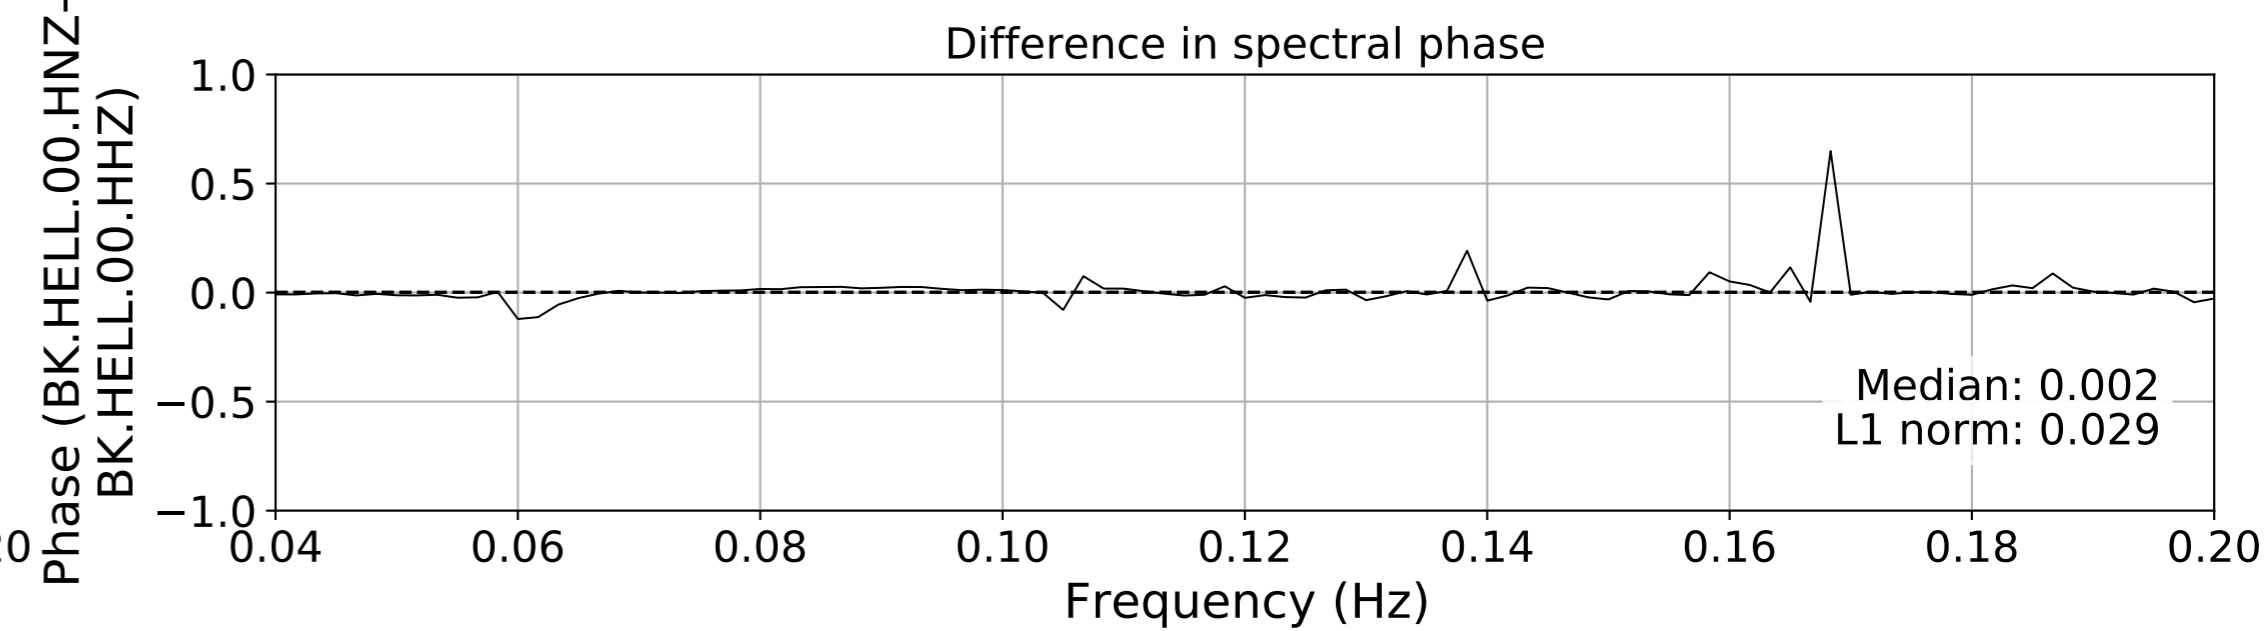

2024.340.184421_M7.0_nc75095651
Origin Time:2024-12-05T18:44:21.110000Z USGS event-id:nc75095651
M7.0 2024 Offshore Cape Mendocino, California Earthquake