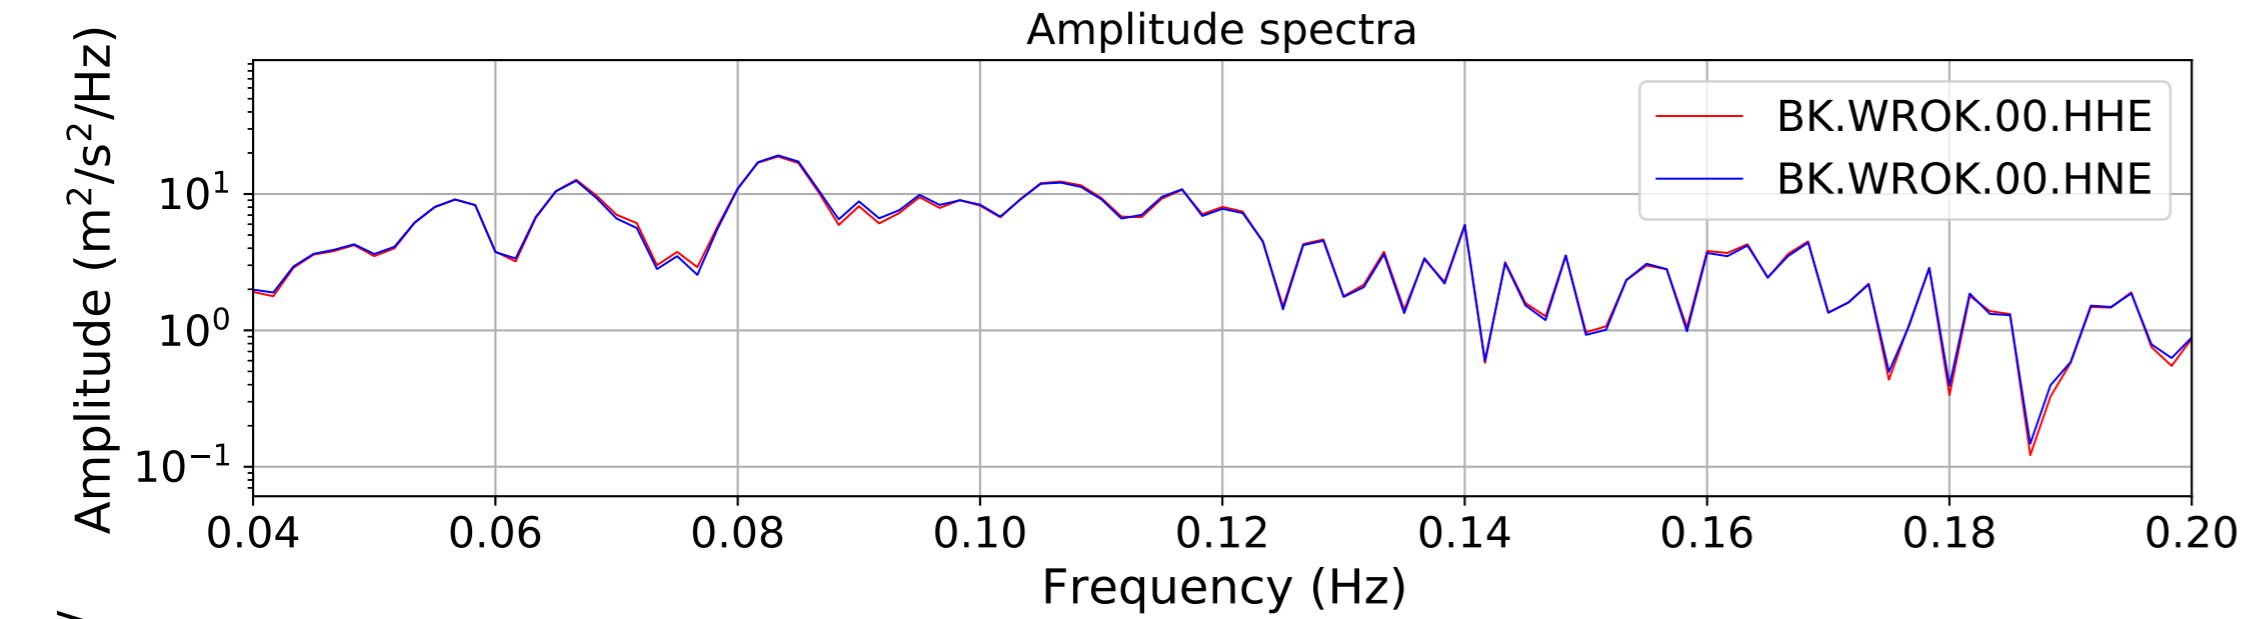

2024.340.184421_M7.0_nc75095651
Origin Time:2024-12-05T18:44:21.110000Z USGS event-id:nc75095651
M7.0 2024 Offshore Cape Mendocino, California Earthquake