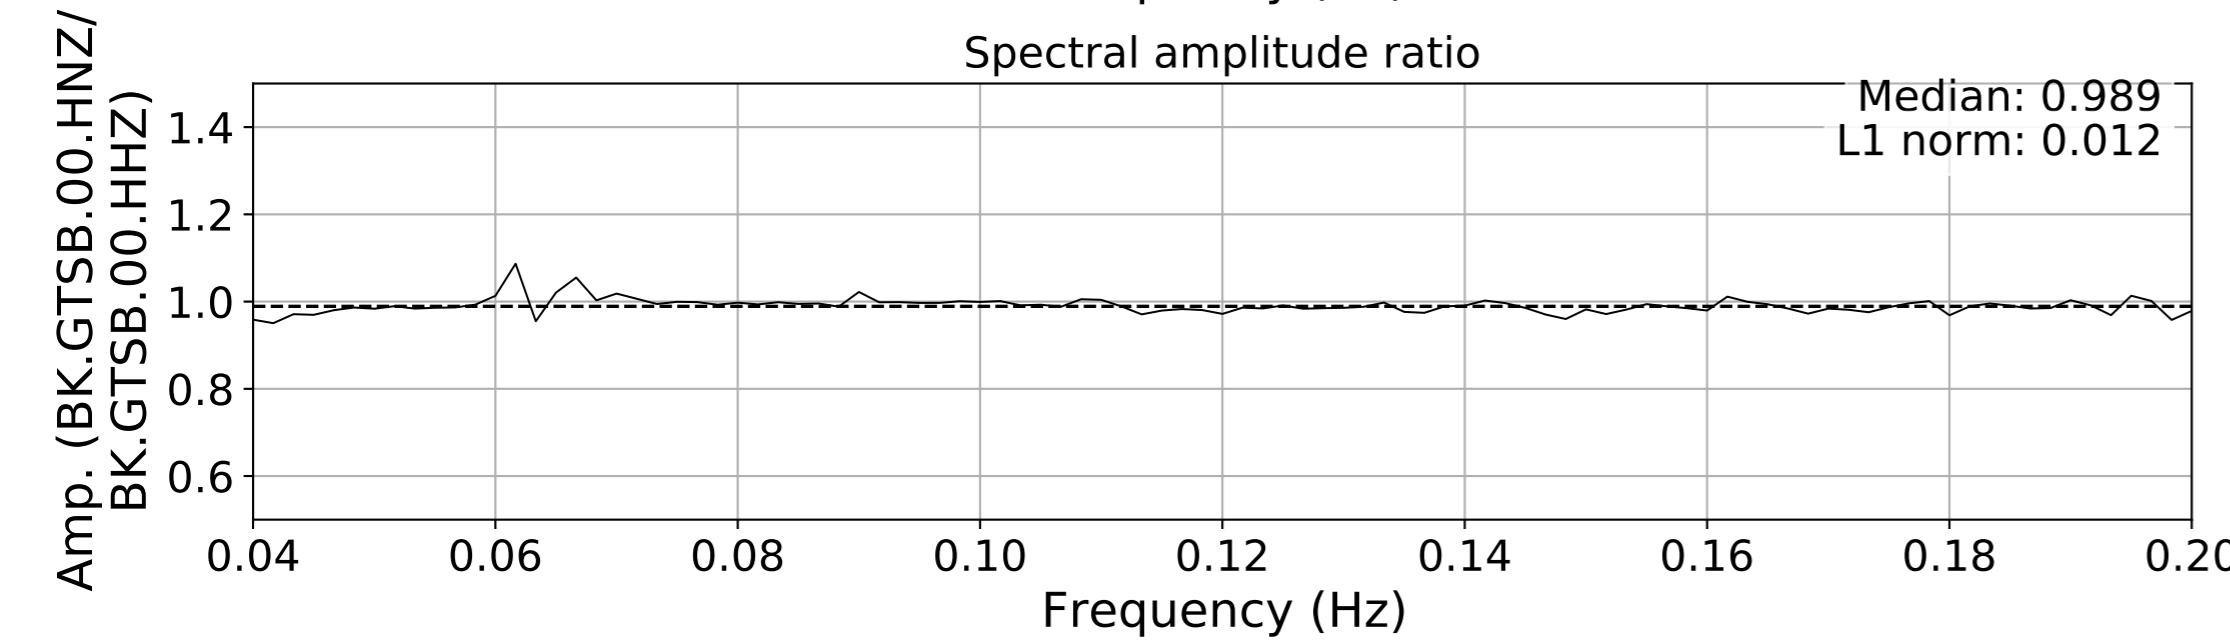

2024.340.184421_M7.0_nc75095651
Origin Time:2024-12-05T18:44:21.110000Z USGS event-id:nc75095651
M7.0 2024 Offshore Cape Mendocino, California Earthquake