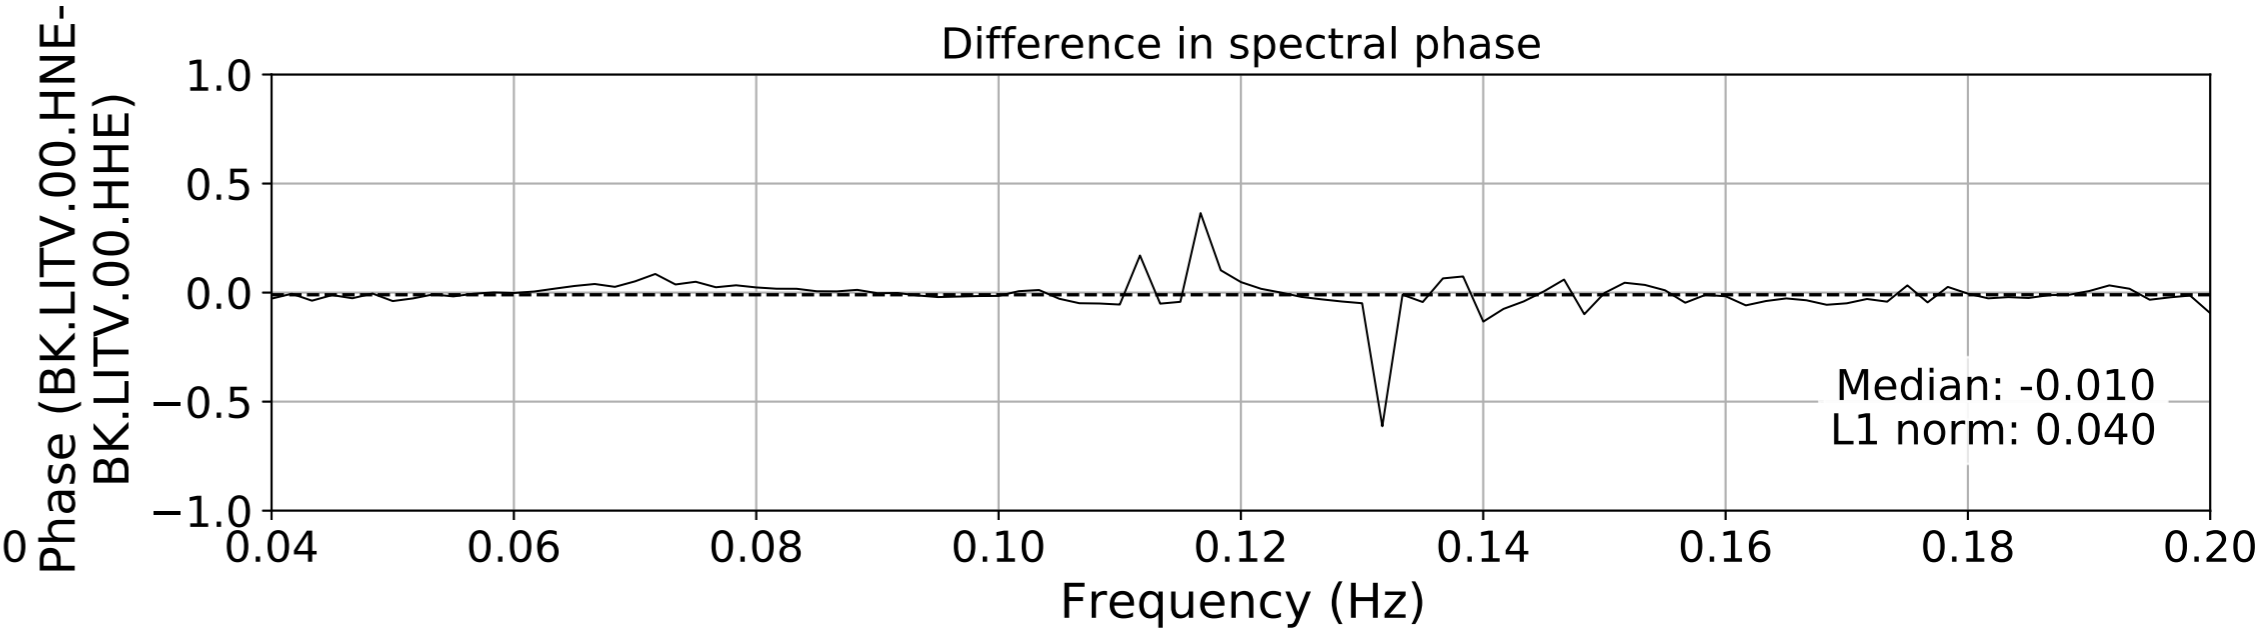

2024.340.184421_M7.0_nc75095651
Origin Time:2024-12-05T18:44:21.110000Z USGS event-id:nc75095651
M7.0 2024 Offshore Cape Mendocino, California Earthquake