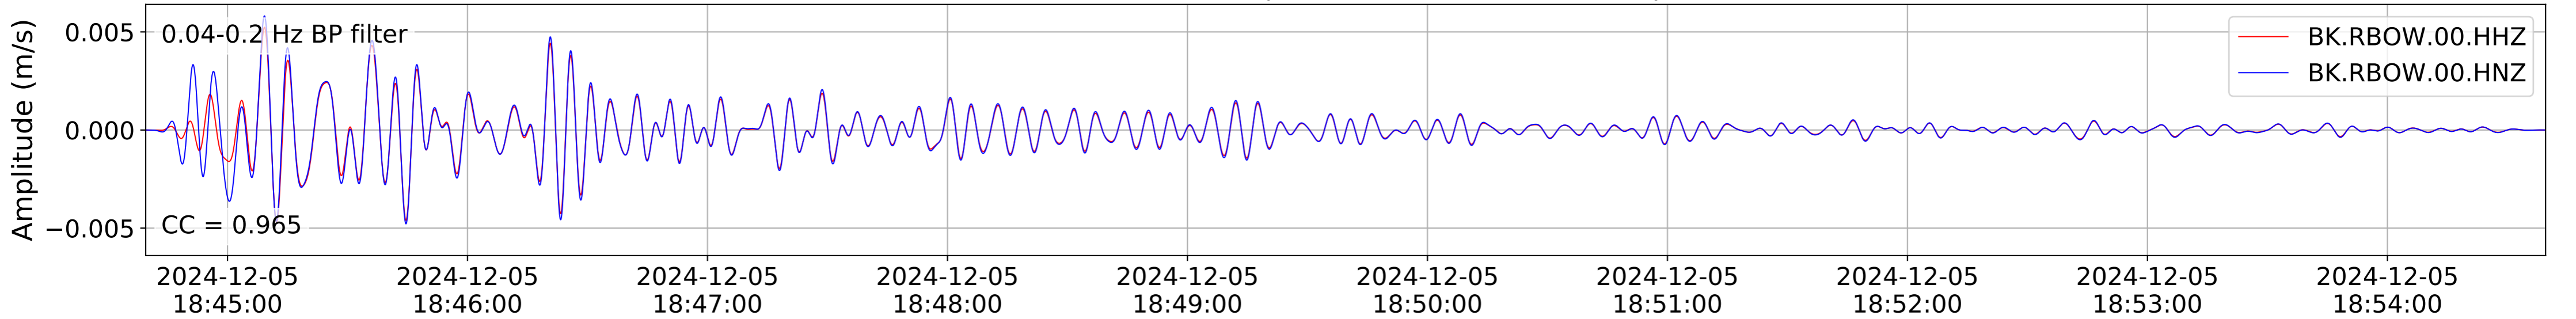

2024.340.184421_M7.0_nc75095651
Origin Time:2024-12-05T18:44:21.110000Z USGS event-id:nc75095651
M7.0 2024 Offshore Cape Mendocino, California Earthquake