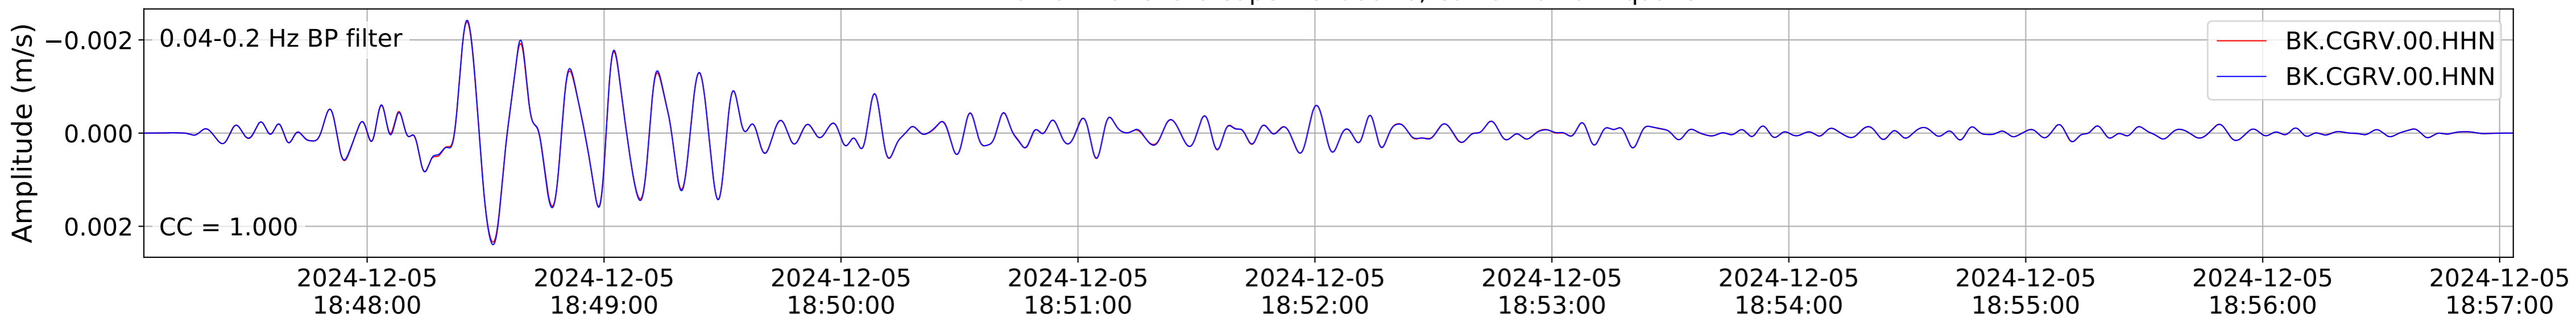

2024.340.184421M7.0_nc75095651
Origin Time:2024-12-05T18:44:21.110000Z USGS event-id:nc75095651
M7.0 2024 Offshore Cape Mendocino, California Earthquake