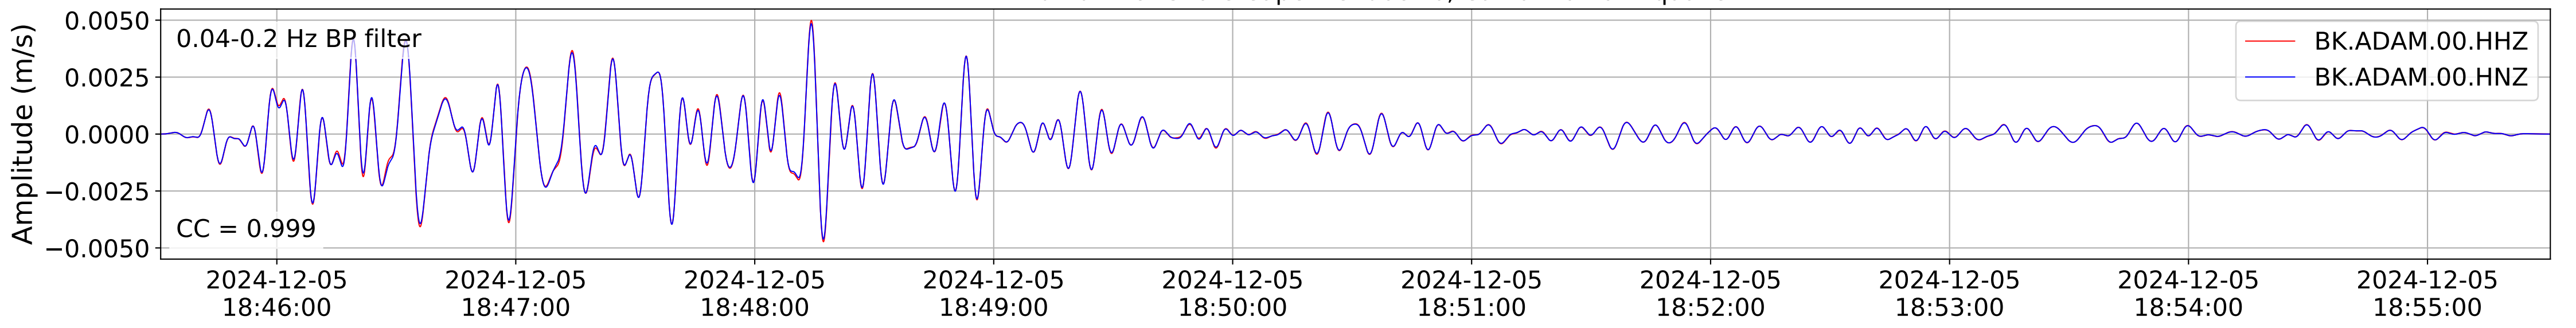

2024.340.184421_M7.0_nc75095651
Origin Time:2024-12-05T18:44:21.110000Z USGS event-id:nc75095651
M7.0 2024 Offshore Cape Mendocino, California Earthquake