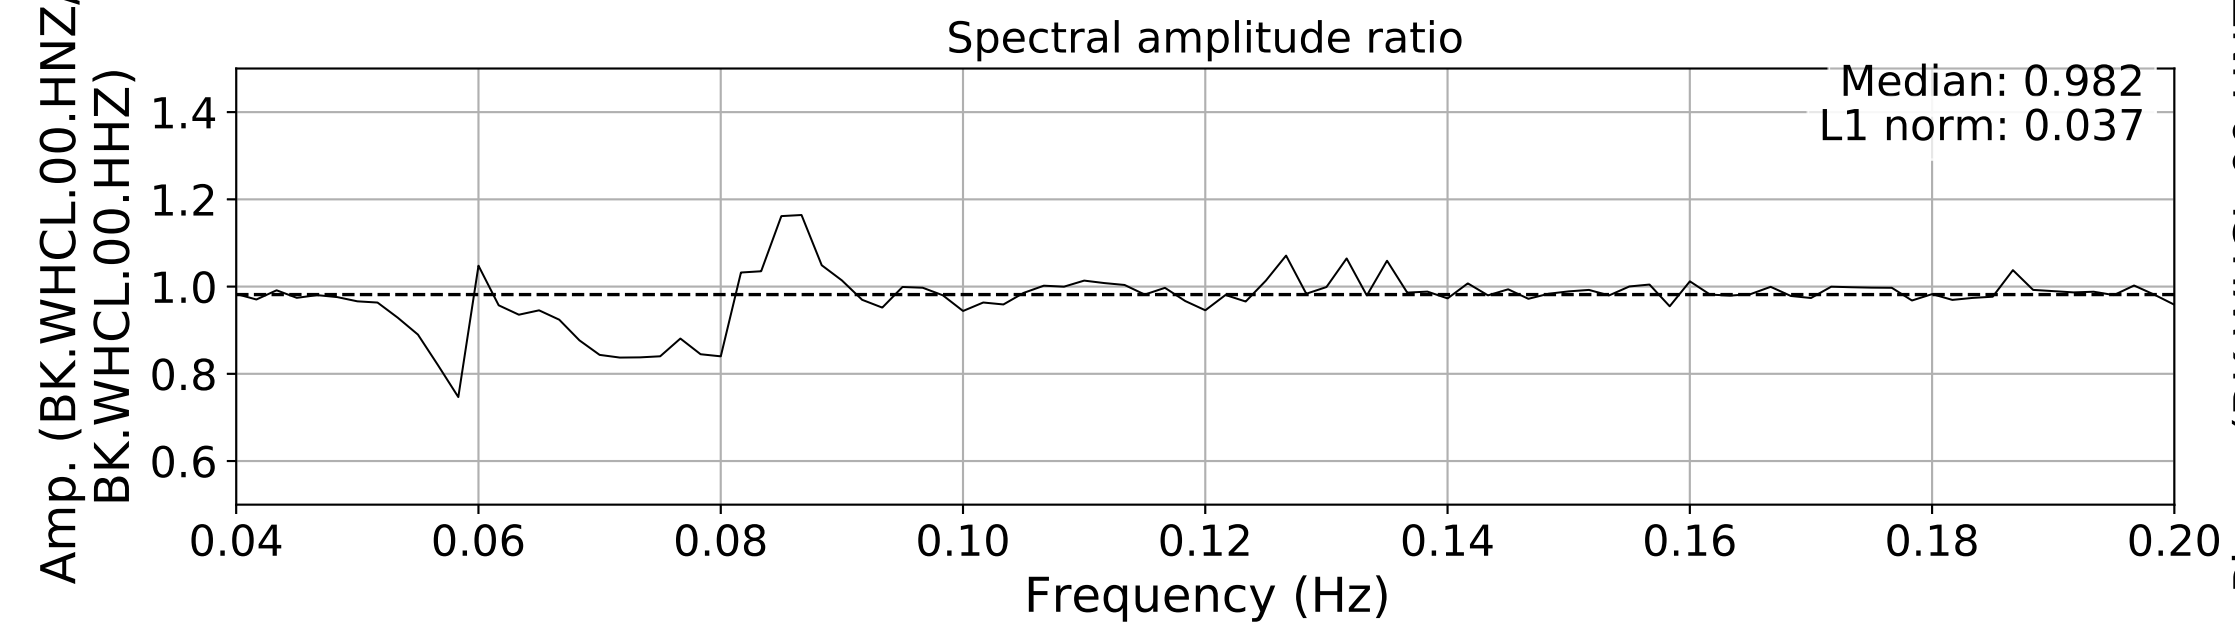

2024.340.184421_M7.0_nc75095651
Origin Time:2024-12-05T18:44:21.110000Z USGS event-id:nc75095651
M7.0 2024 Offshore Cape Mendocino, California Earthquake