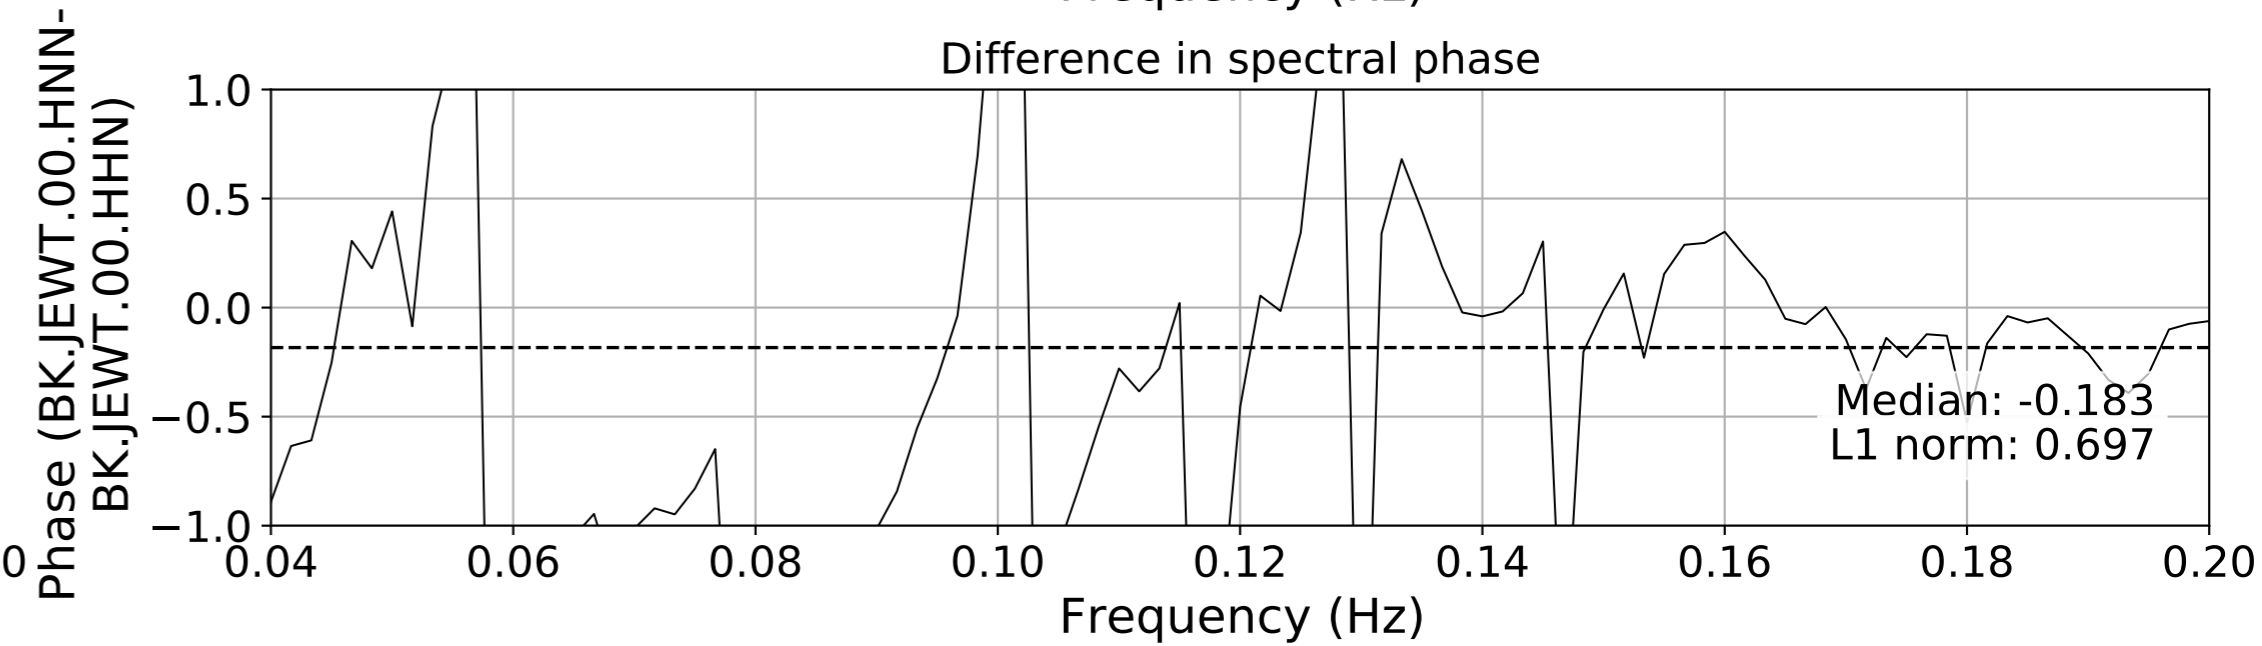

2024.340.184421.M7.0_nc75095651
Origin Time:2024-12-05T18:44:21.110000Z USGS event-id:nc75095651
M7.0 2024 Offshore Cape Mendocino, California Earthquake