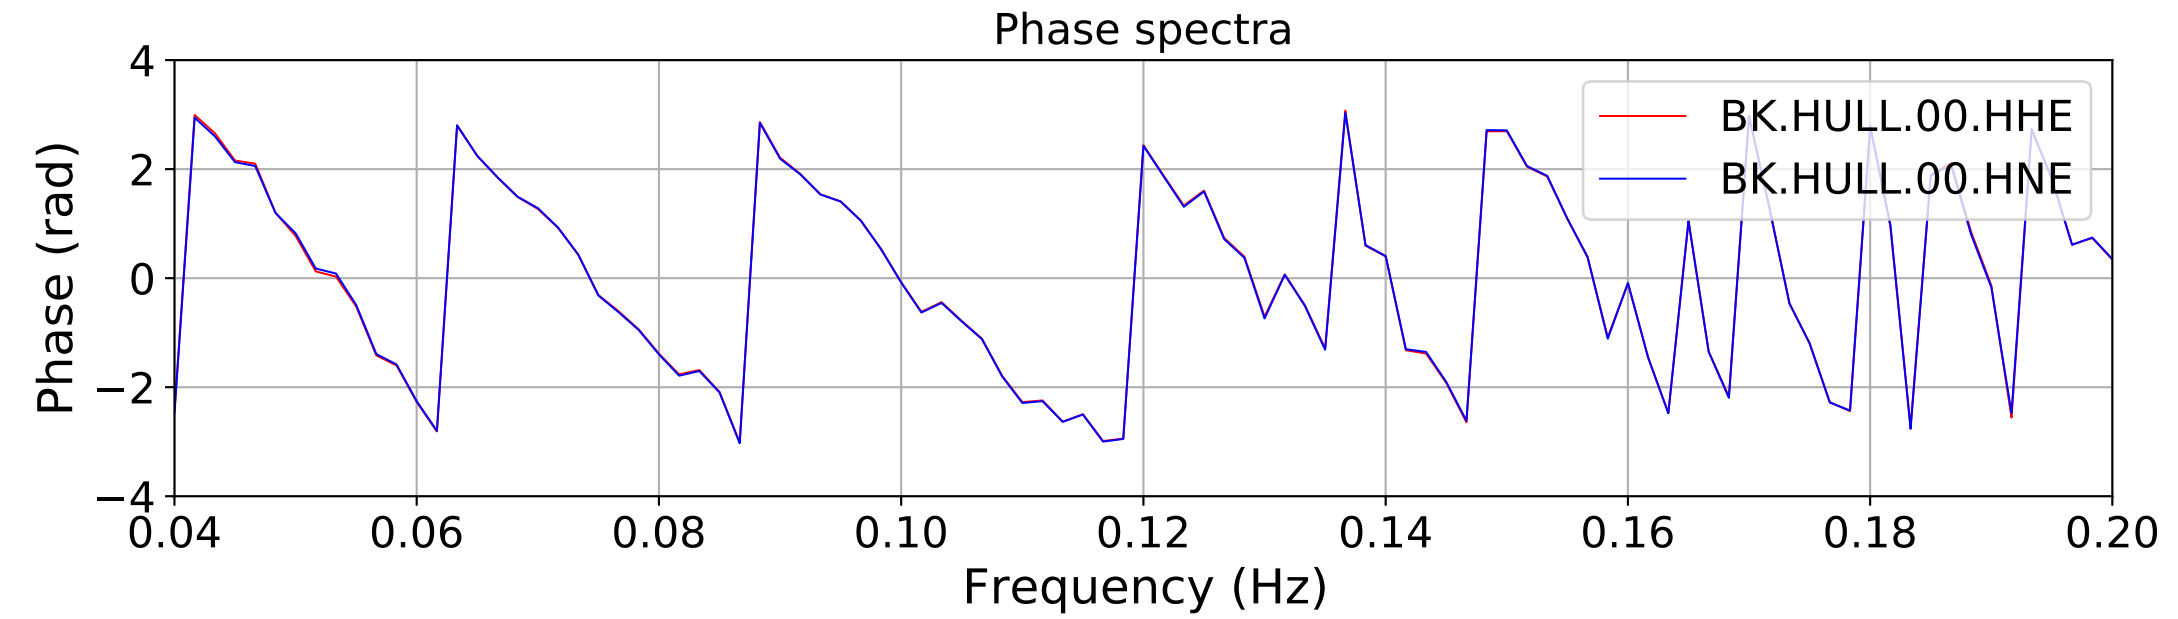

2024.340.184421_M7.0_nc75095651
Origin Time:2024-12-05T18:44:21.110000Z USGS event-id:nc75095651
M7.0 2024 Offshore Cape Mendocino, California Earthquake