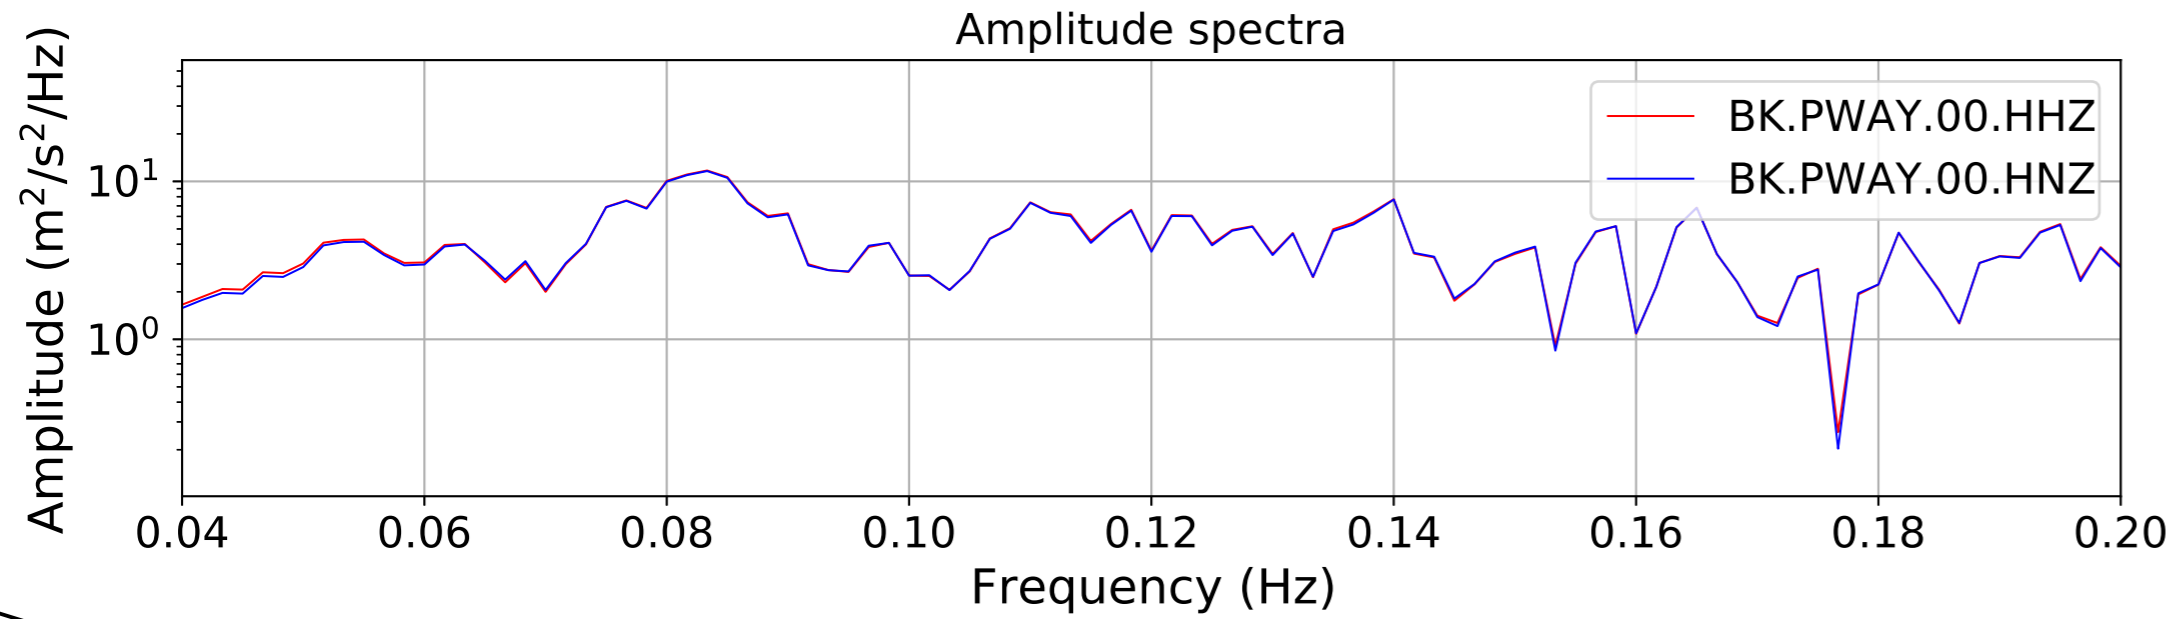

2024.340.184421_M7.0_nc75095651
Origin Time:2024-12-05T18:44:21.110000Z USGS event-id:nc75095651
M7.0 2024 Offshore Cape Mendocino, California Earthquake