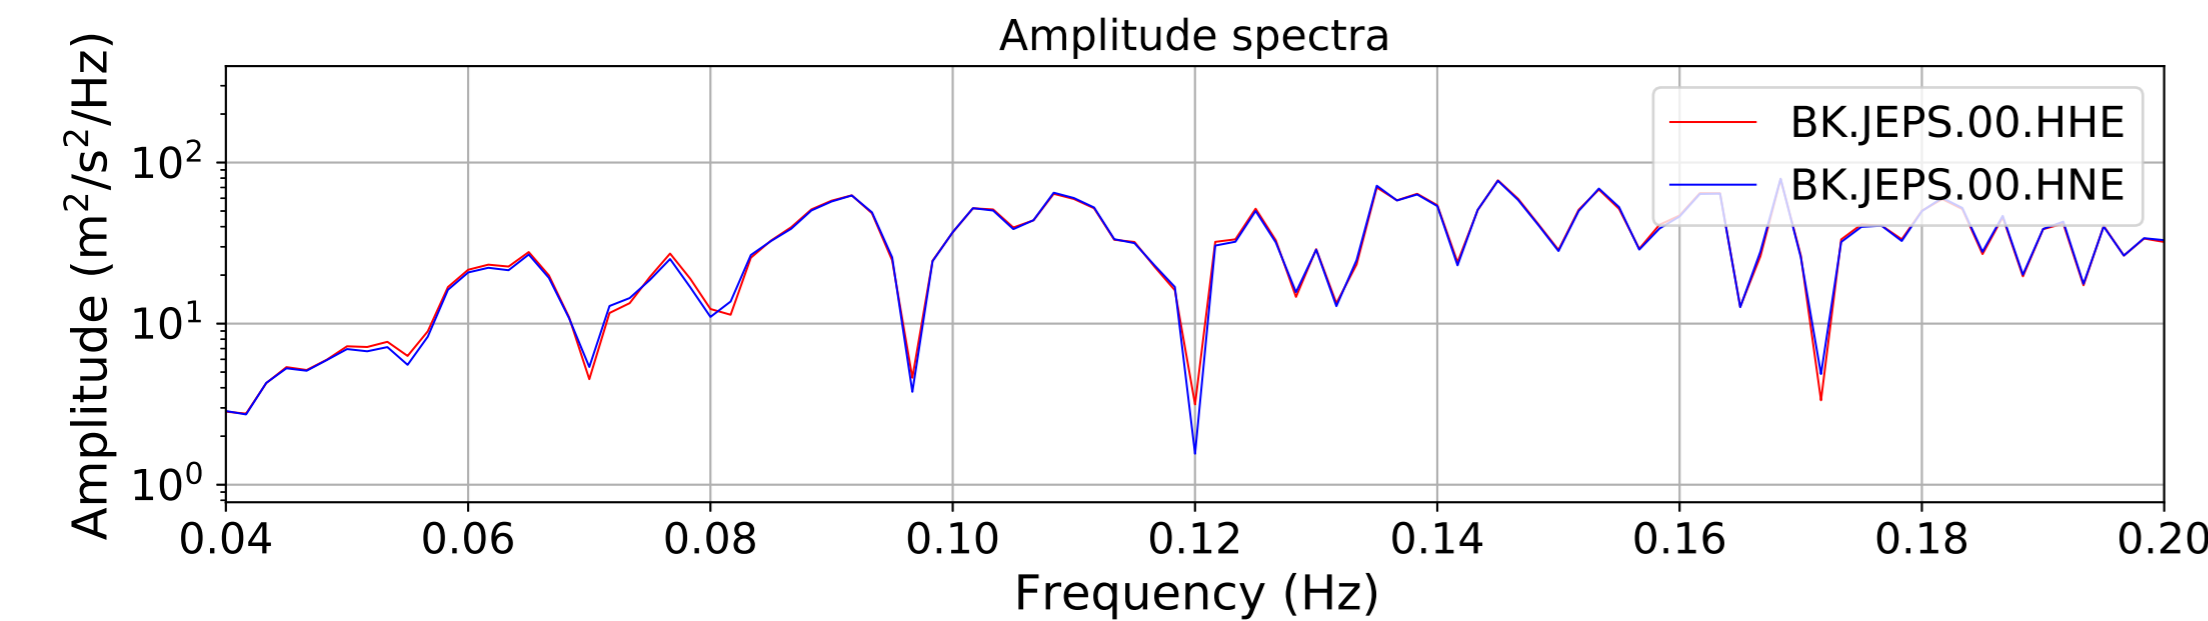

2024.340.184421.M7.0_nc75095651
Origin Time:2024-12-05T18:44:21.110000Z USGS event-id:nc75095651
M7.0 2024 Offshore Cape Mendocino, California Earthquake