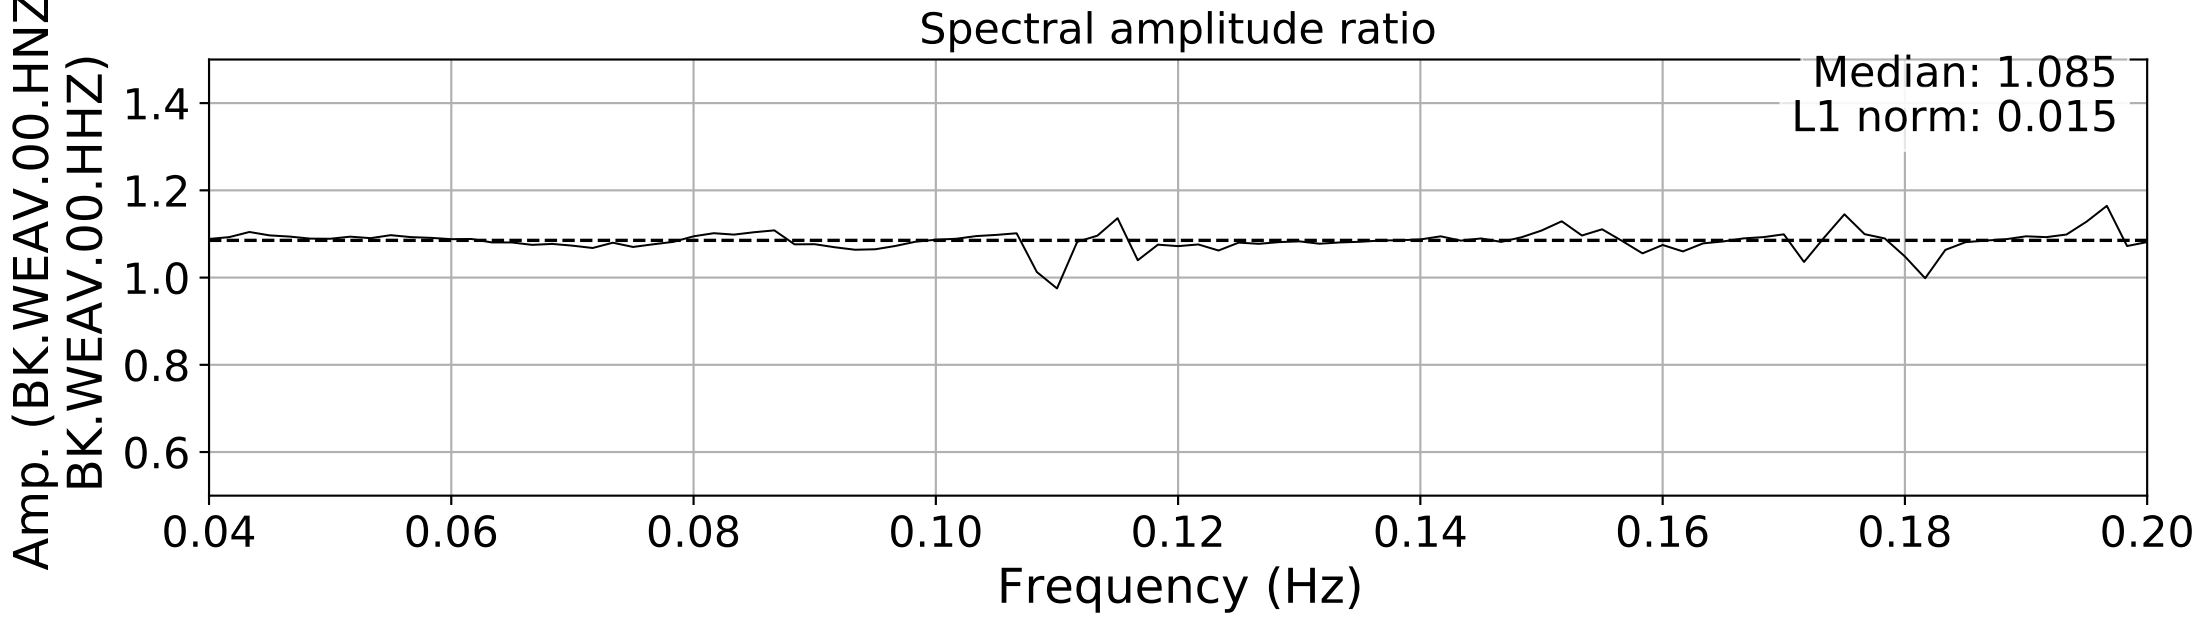

2024.340.184421M7.0_nc75095651
Origin Time:2024-12-05T18:44:21.110000Z USGS event-id:nc75095651
M7.0 2024 Offshore Cape Mendocino, California Earthquake