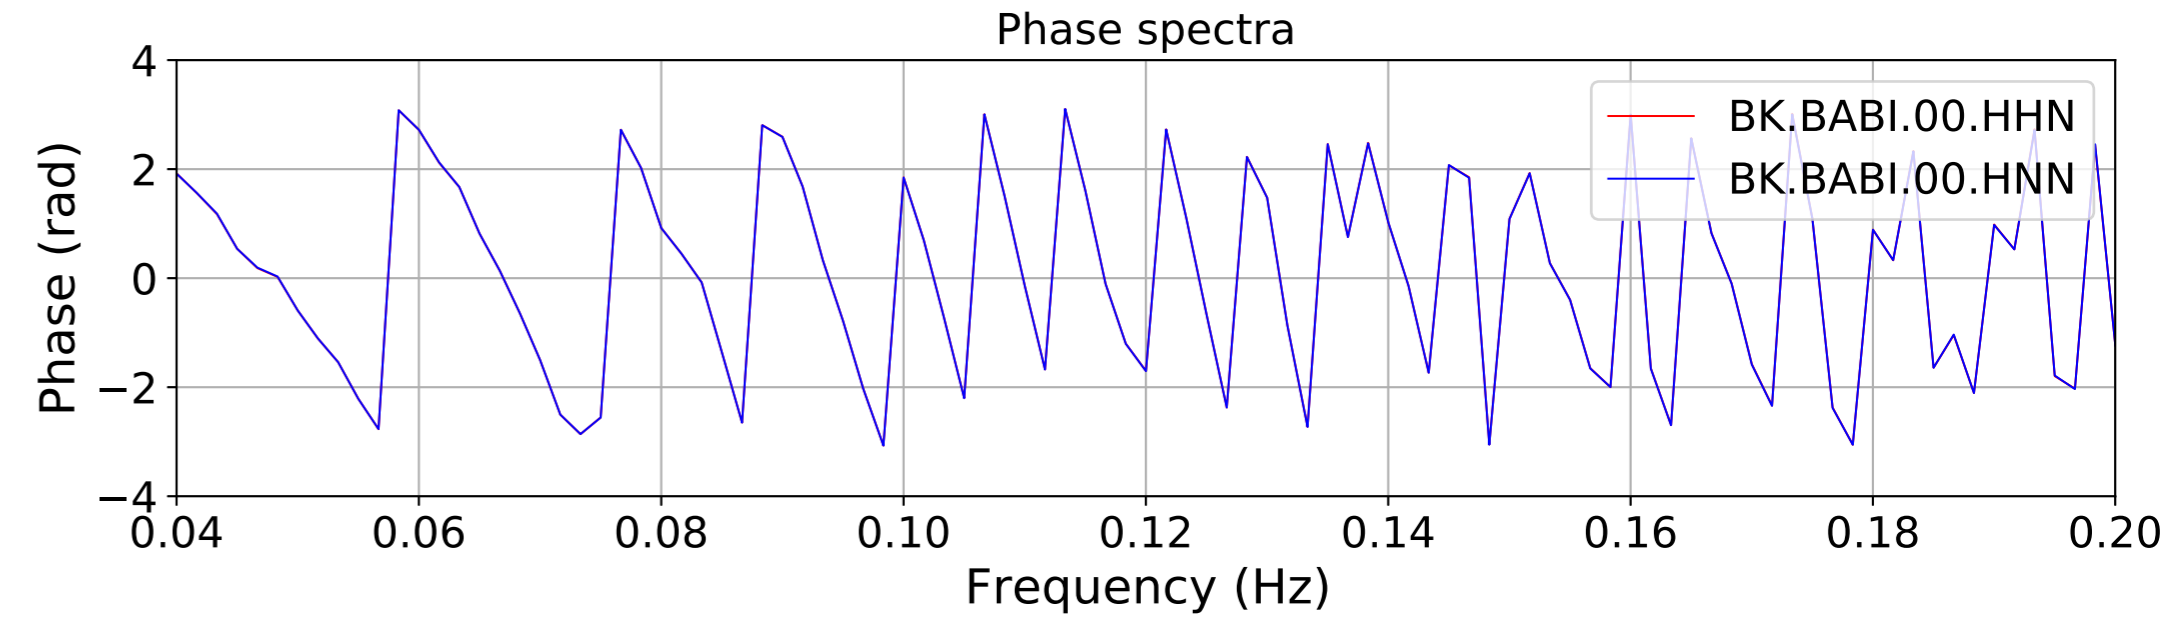

2024.340.184421_M7.0_nc75095651
Origin Time:2024-12-05T18:44:21.110000Z USGS event-id:nc75095651
M7.0 2024 Offshore Cape Mendocino, California Earthquake