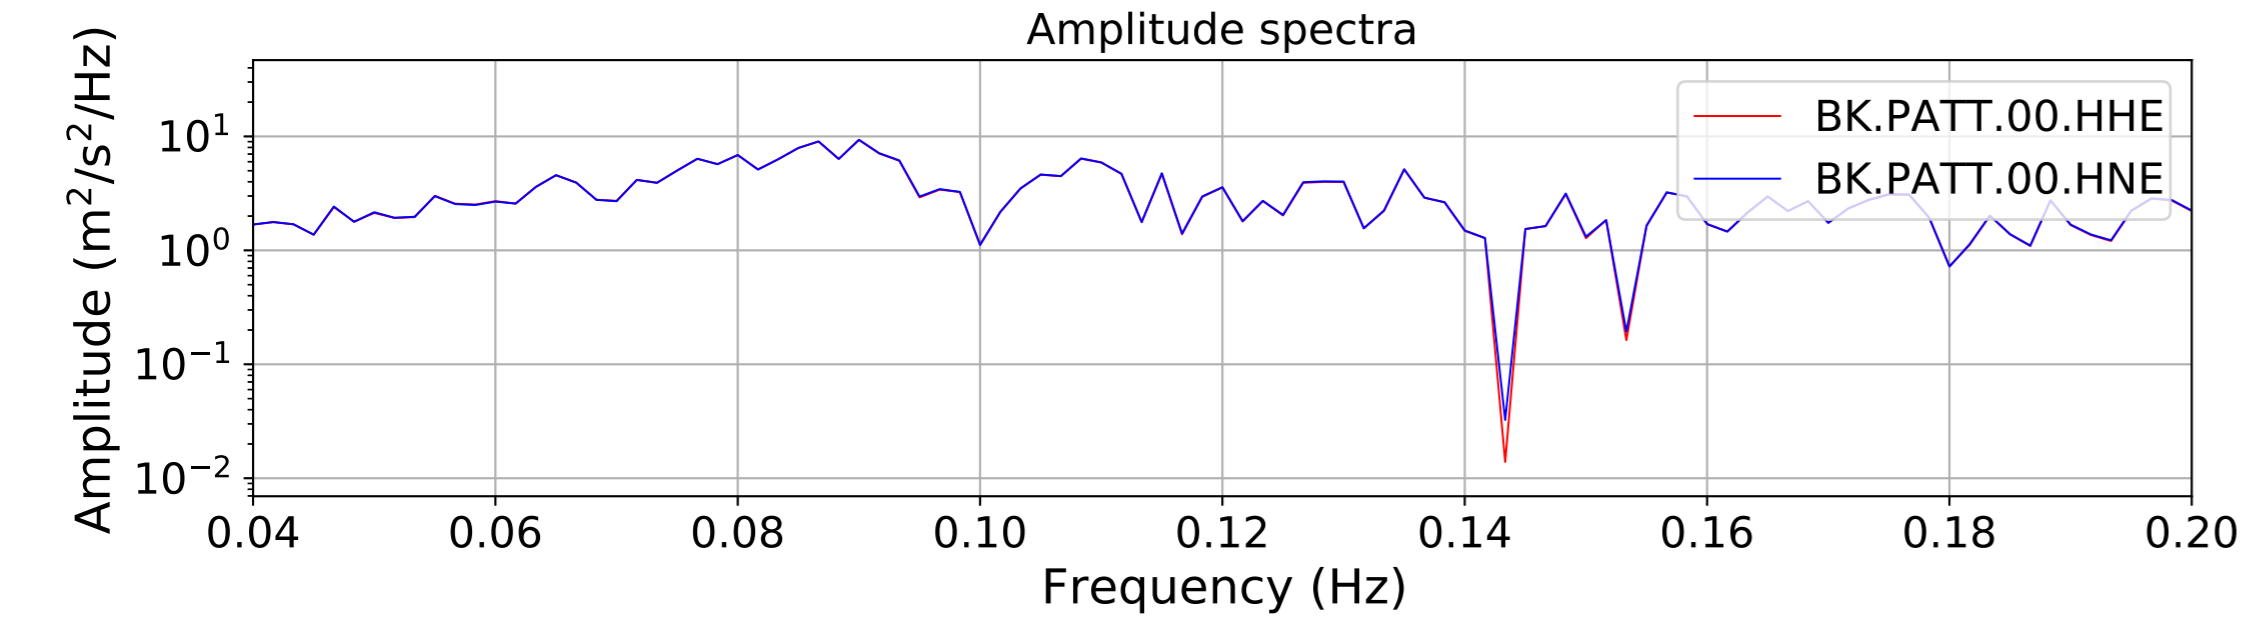

2024.340.184421_M7.0_nc75095651
Origin Time:2024-12-05T18:44:21.110000Z USGS event-id:nc75095651
M7.0 2024 Offshore Cape Mendocino, California Earthquake