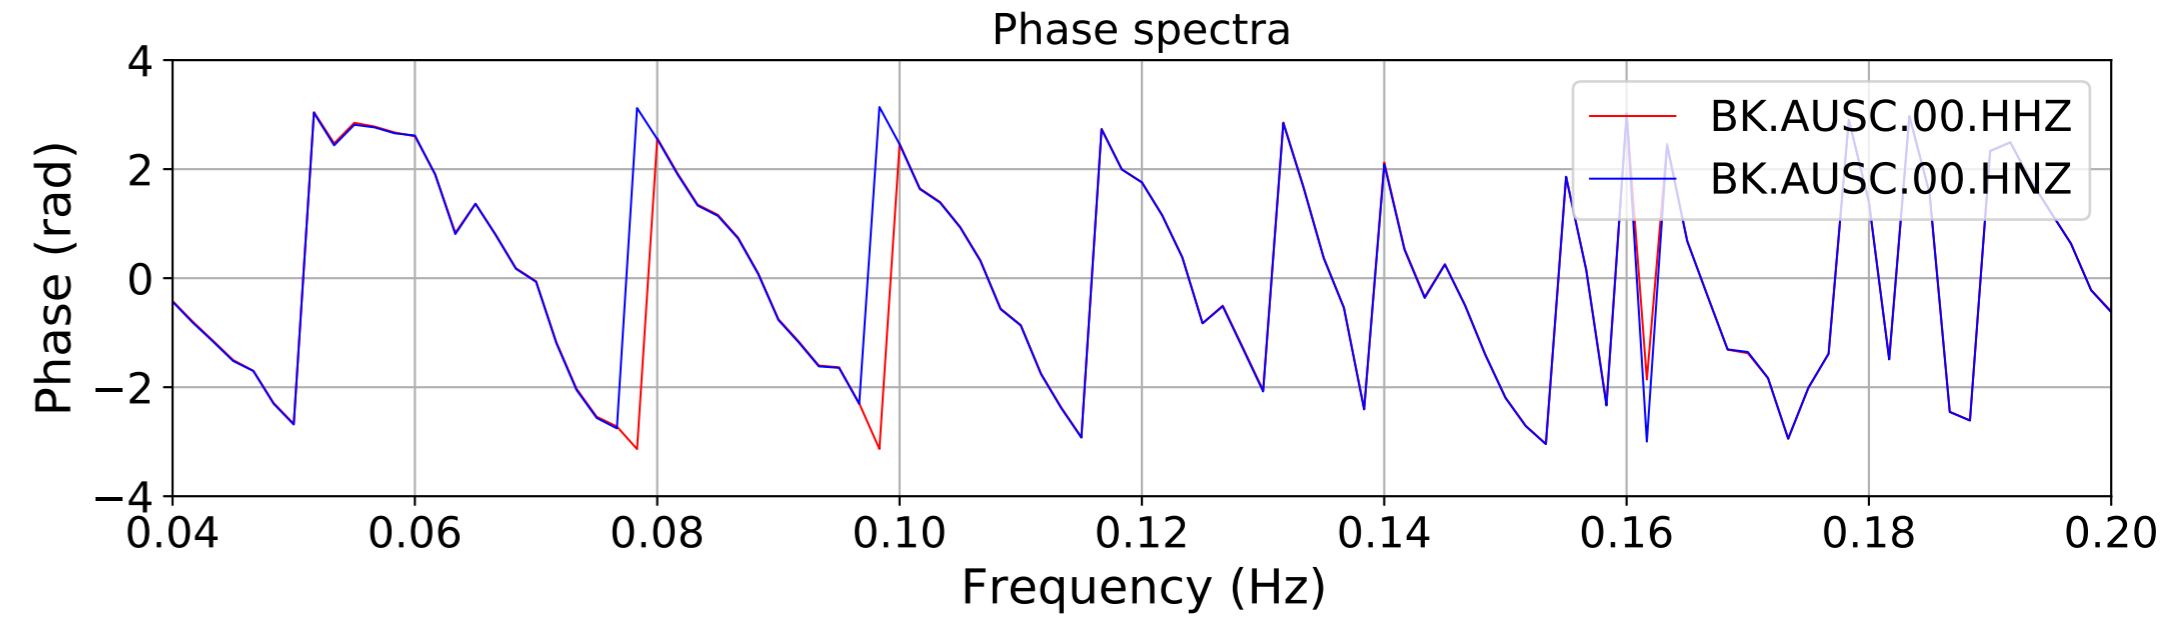

2024.340.184421_M7.0_nc75095651
Origin Time:2024-12-05T18:44:21.110000Z USGS event-id:nc75095651
M7.0 2024 Offshore Cape Mendocino, California Earthquake