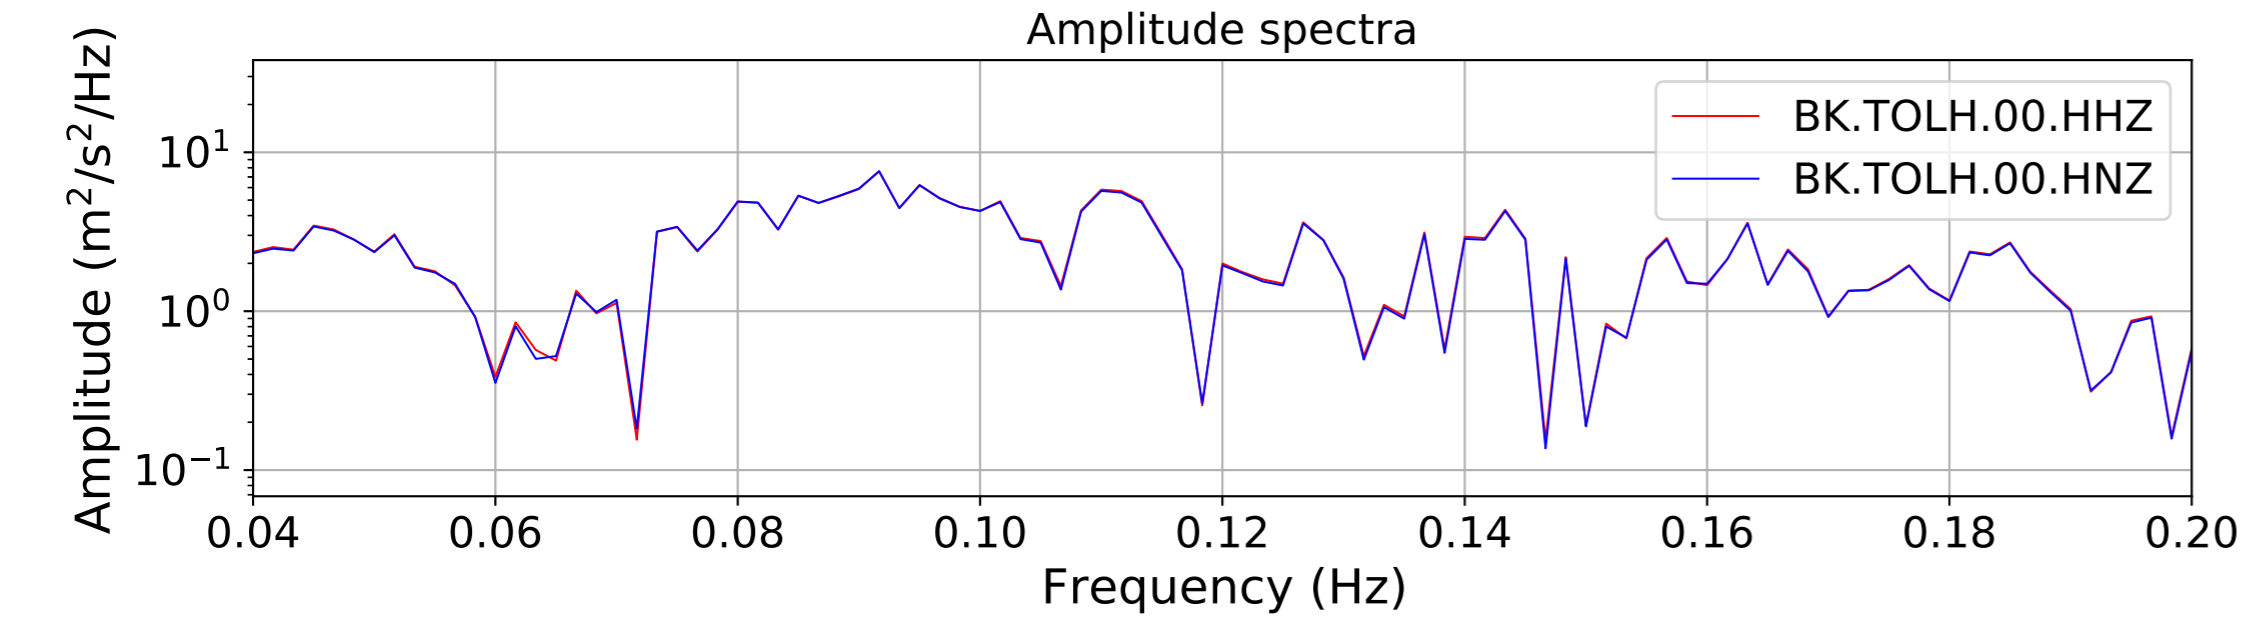

2024.340.184421_M7.0_nc75095651
Origin Time:2024-12-05T18:44:21.110000Z USGS event-id:nc75095651
M7.0 2024 Offshore Cape Mendocino, California Earthquake