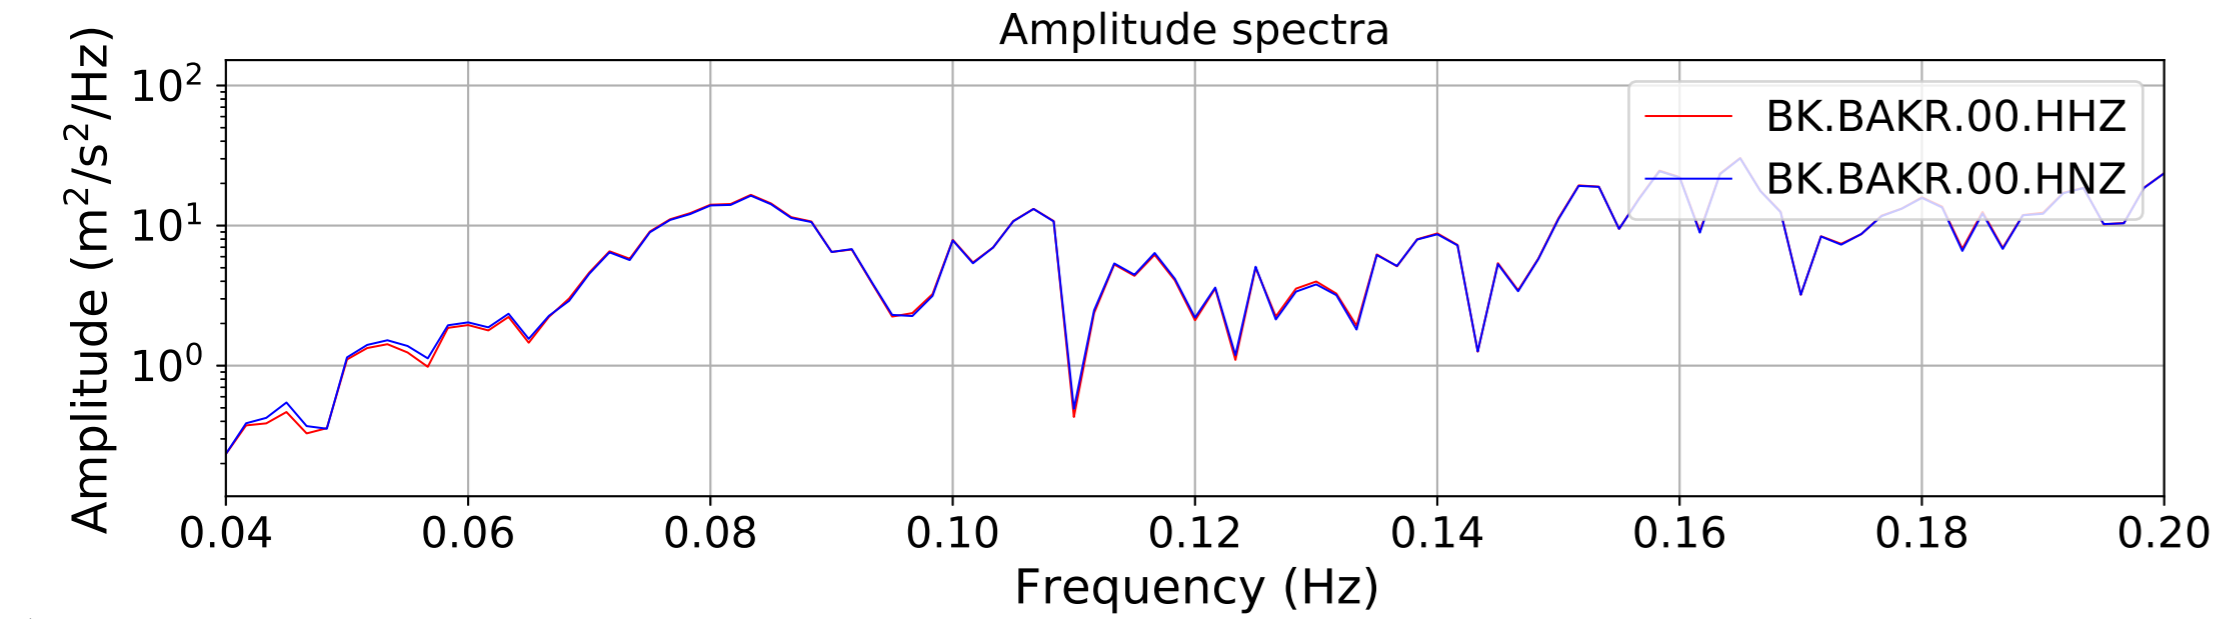

2024.340.184421.M7.0_nc75095651
Origin Time:2024-12-05T18:44:21.110000Z USGS event-id:nc75095651
M7.0 2024 Offshore Cape Mendocino, California Earthquake