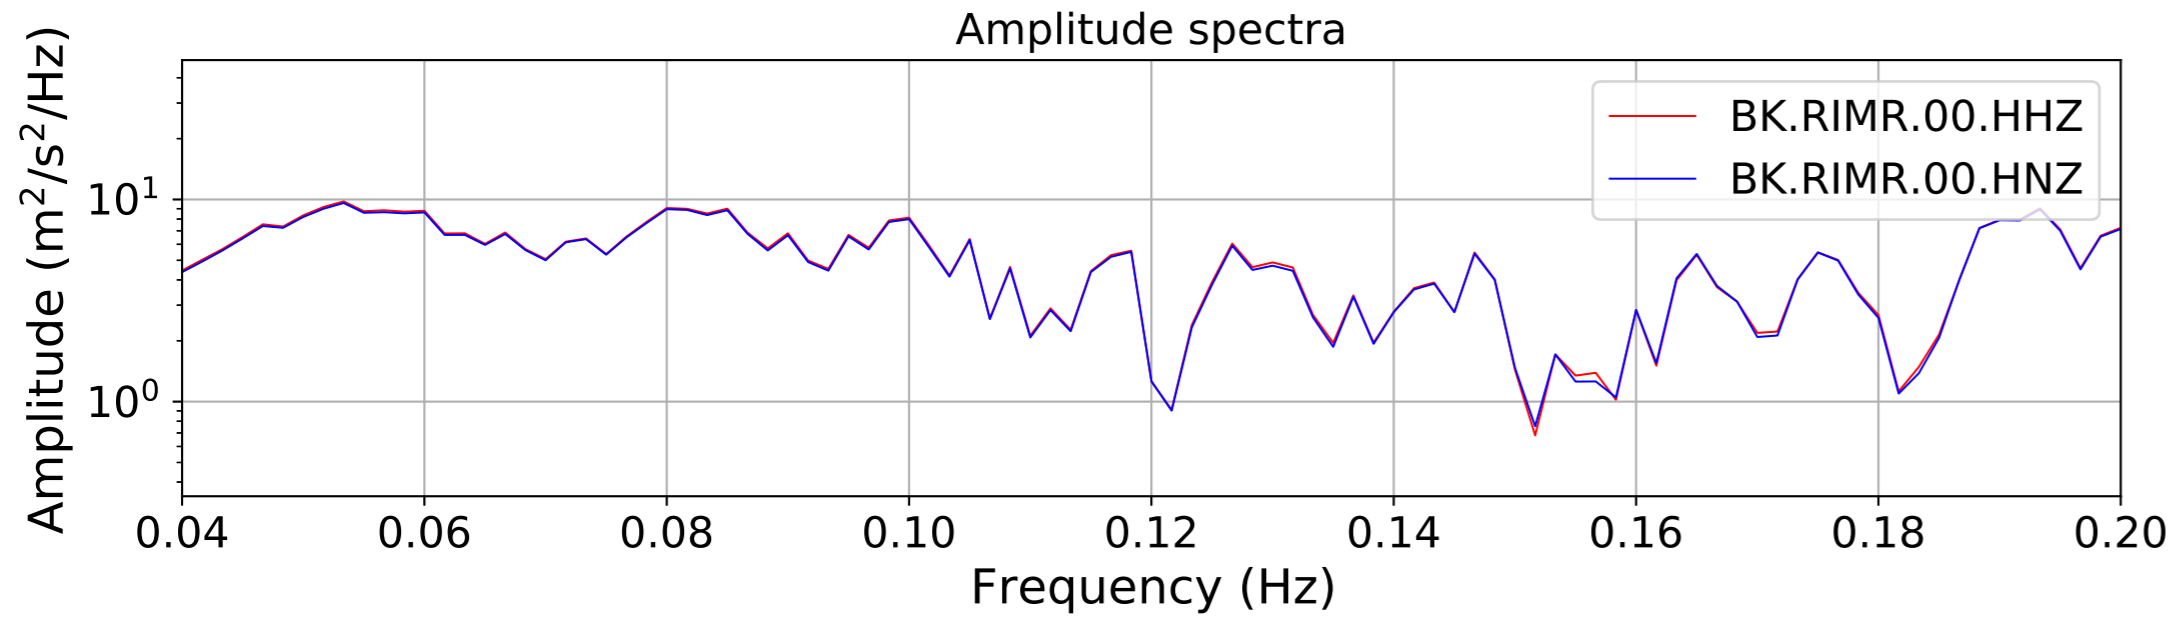

2024.340.184421_M7.0_nc75095651
Origin Time:2024-12-05T18:44:21.110000Z USGS event-id:nc75095651
M7.0 2024 Offshore Cape Mendocino, California Earthquake