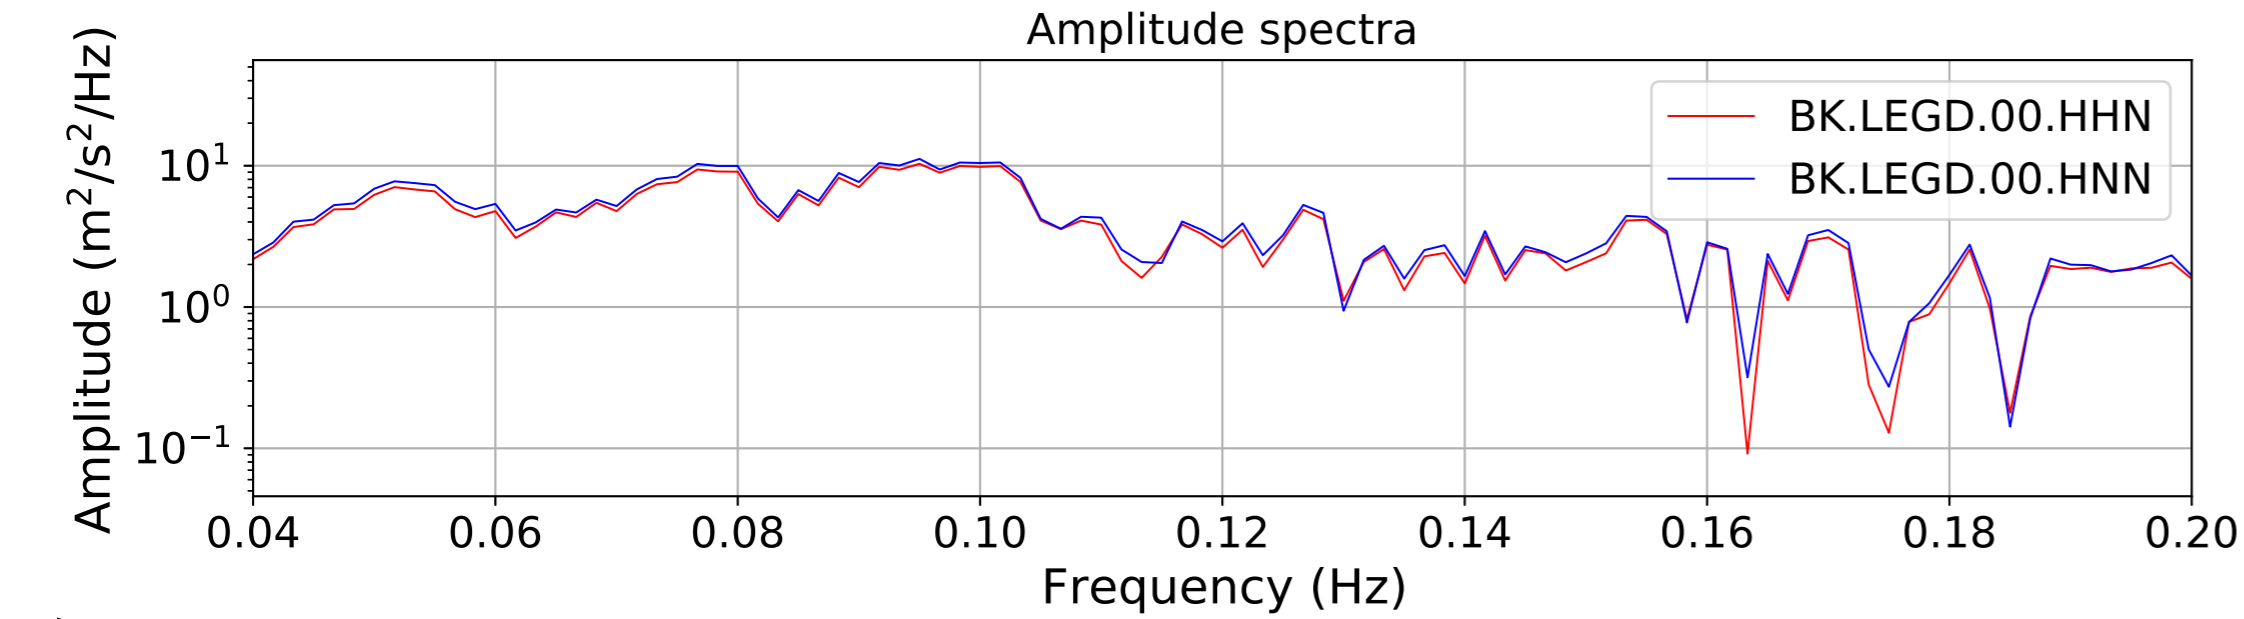

2024.340.184421_M7.0_nc75095651
Origin Time:2024-12-05T18:44:21.110000Z USGS event-id:nc75095651
M7.0 2024 Offshore Cape Mendocino, California Earthquake