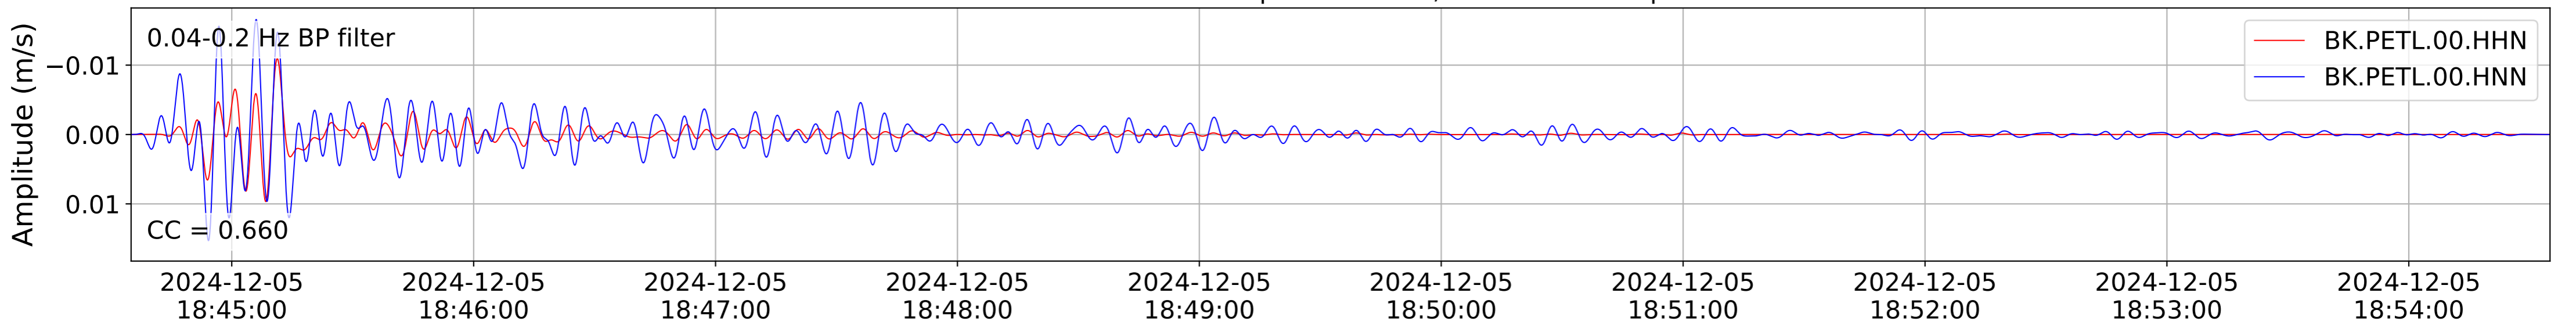

2024.340.184421_M7.0_nc75095651
Origin Time:2024-12-05T18:44:21.110000Z USGS event-id:nc75095651
M7.0 2024 Offshore Cape Mendocino, California Earthquake