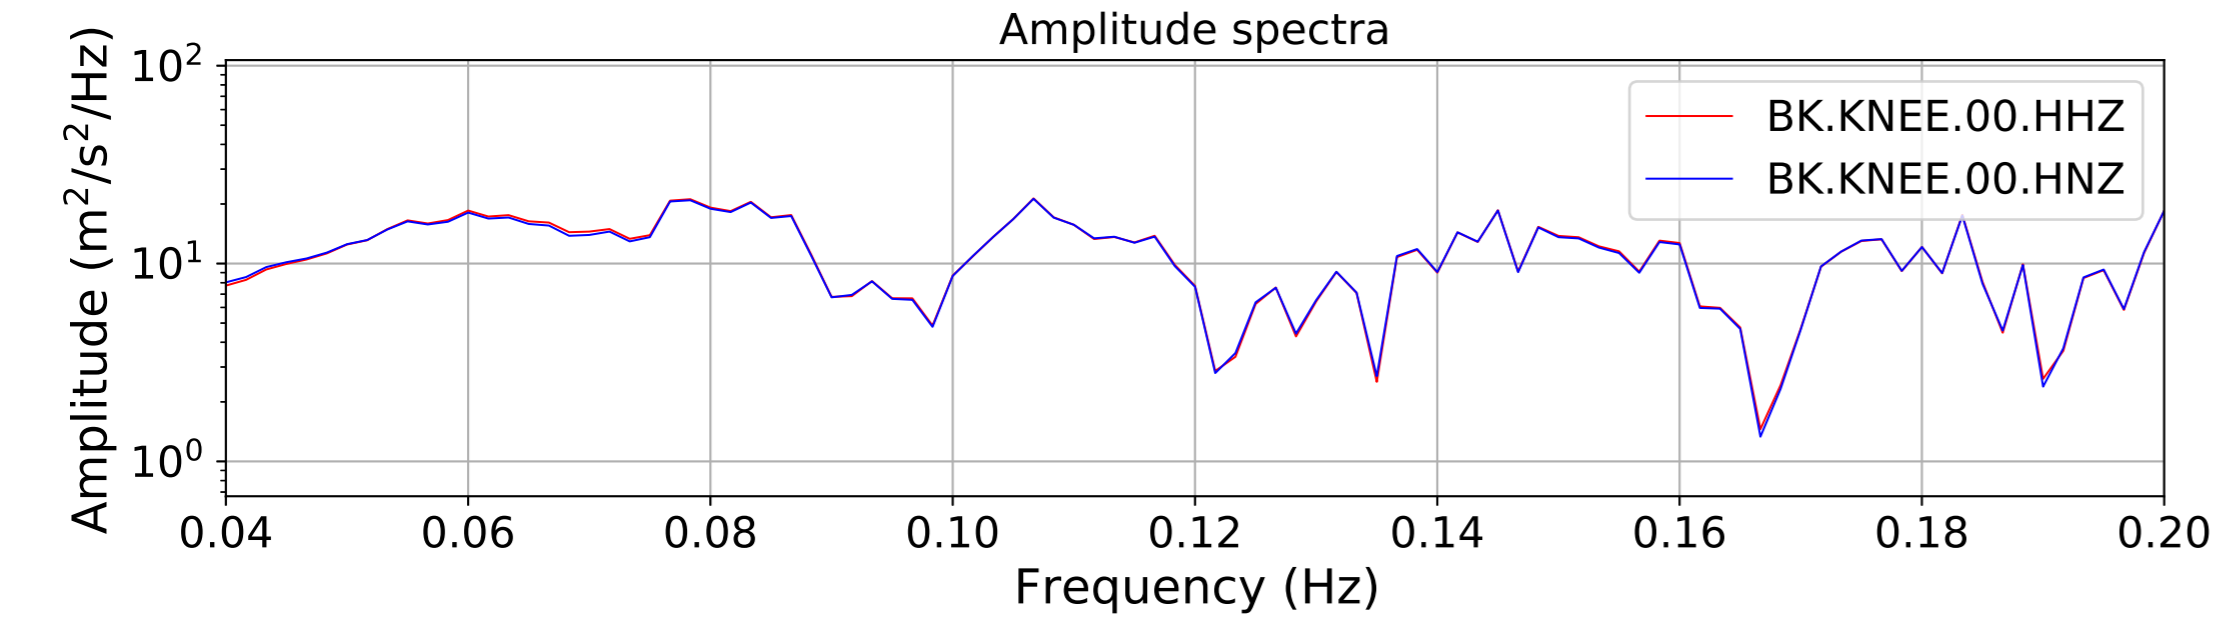

2024.340.184421.M7.0_nc75095651
Origin Time:2024-12-05T18:44:21.110000Z USGS event-id:nc75095651
M7.0 2024 Offshore Cape Mendocino, California Earthquake