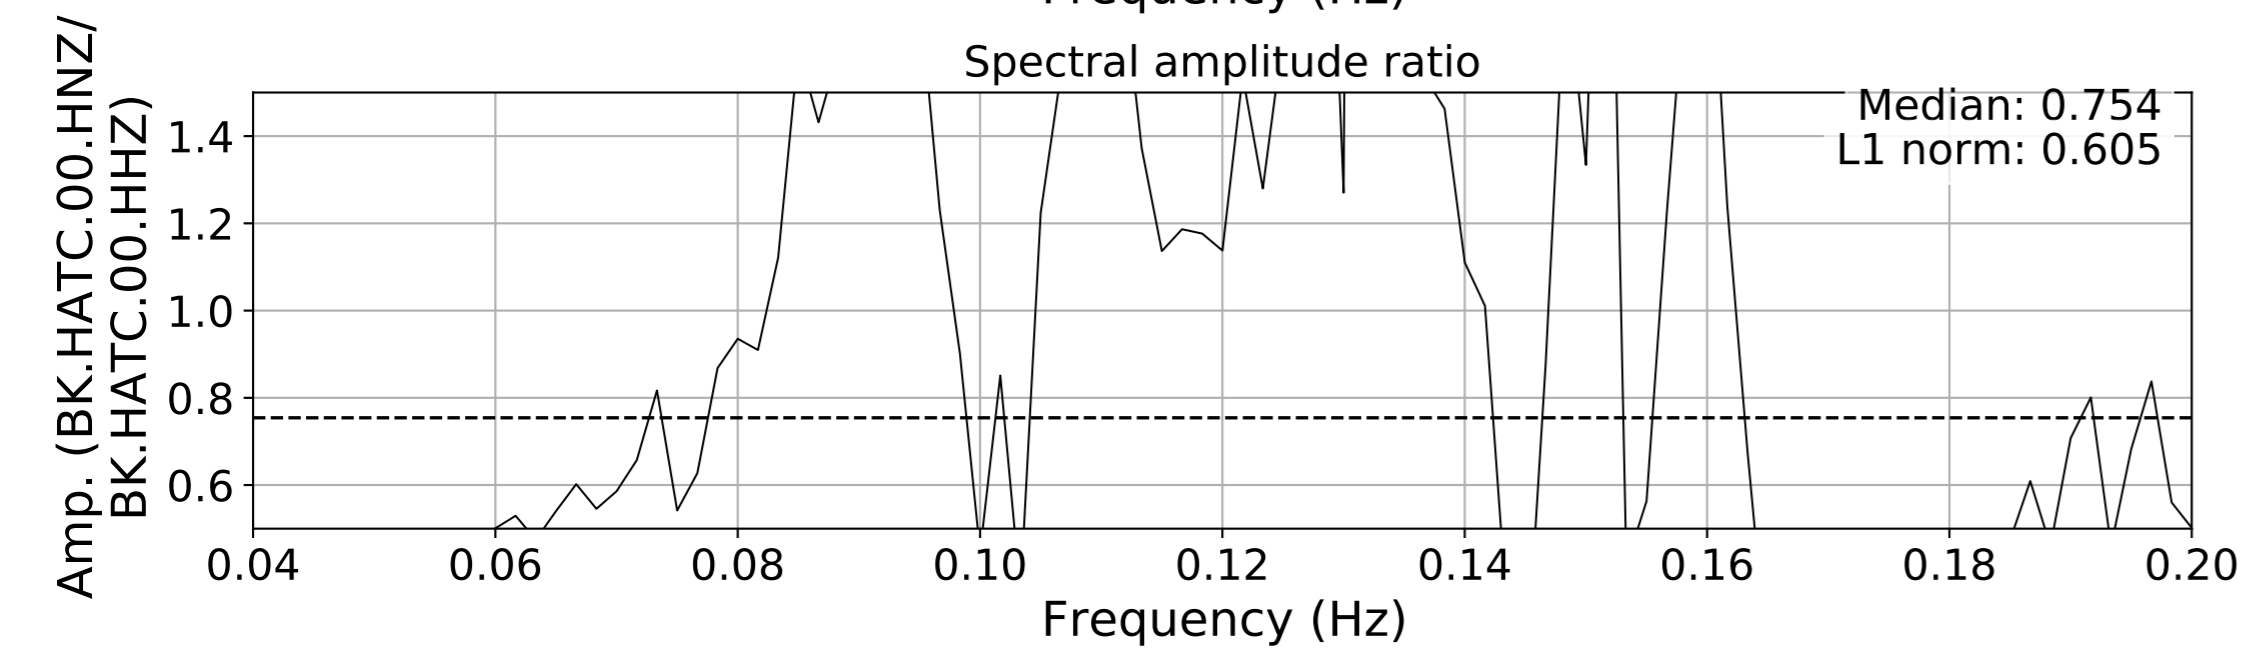

2024.340.184421_M7.0_nc75095651
Origin Time:2024-12-05T18:44:21.110000Z USGS event-id:nc75095651
M7.0 2024 Offshore Cape Mendocino, California Earthquake