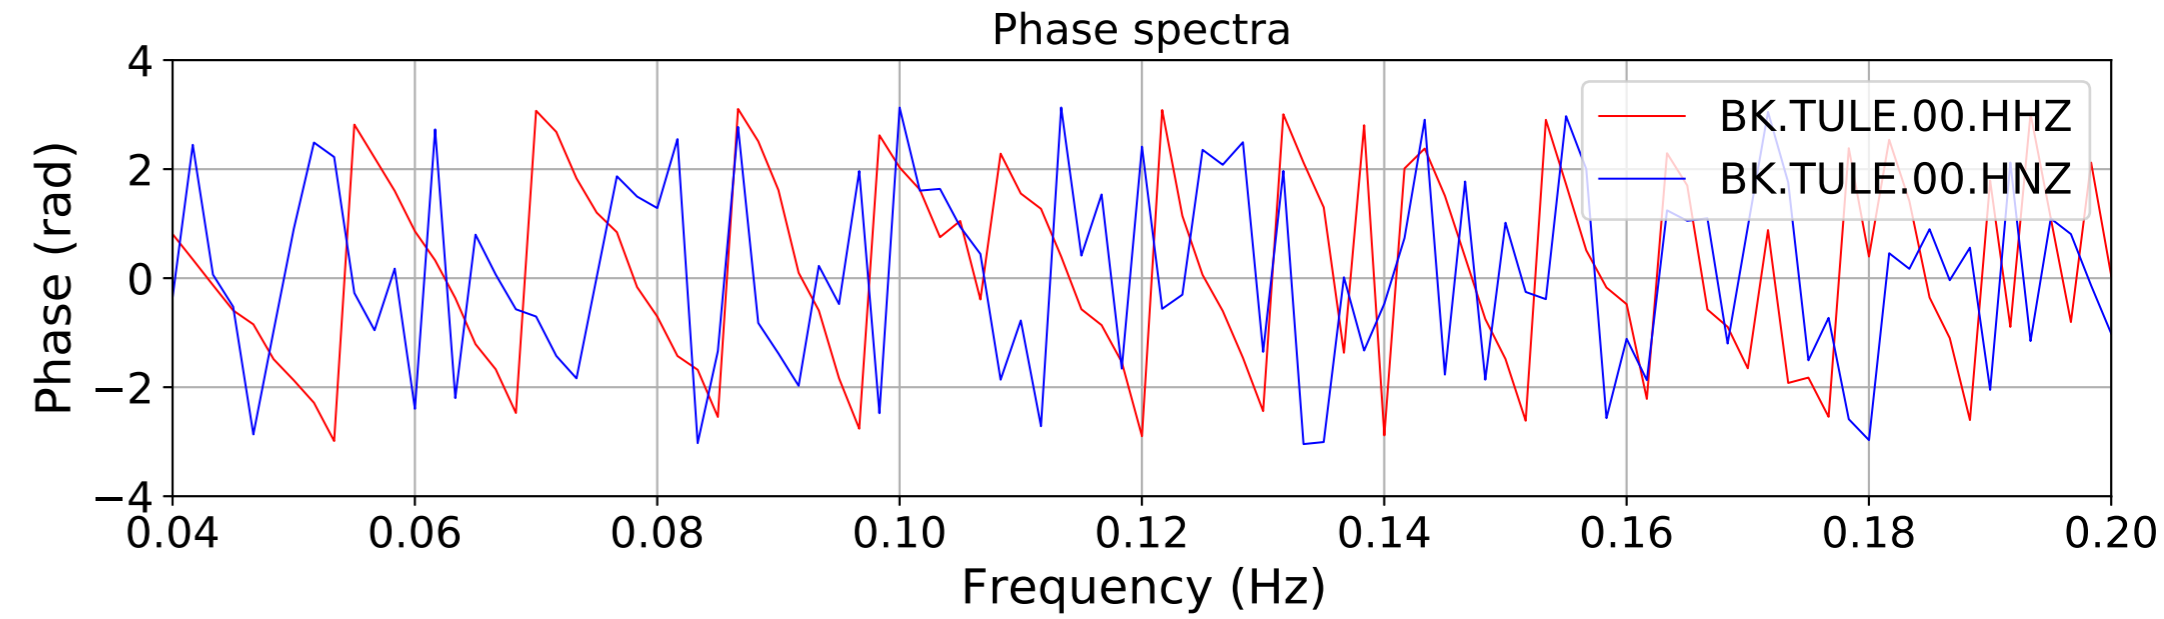

2024.340.184421_M7.0_nc75095651
Origin Time:2024-12-05T18:44:21.110000Z USGS event-id:nc75095651
M7.0 2024 Offshore Cape Mendocino, California Earthquake