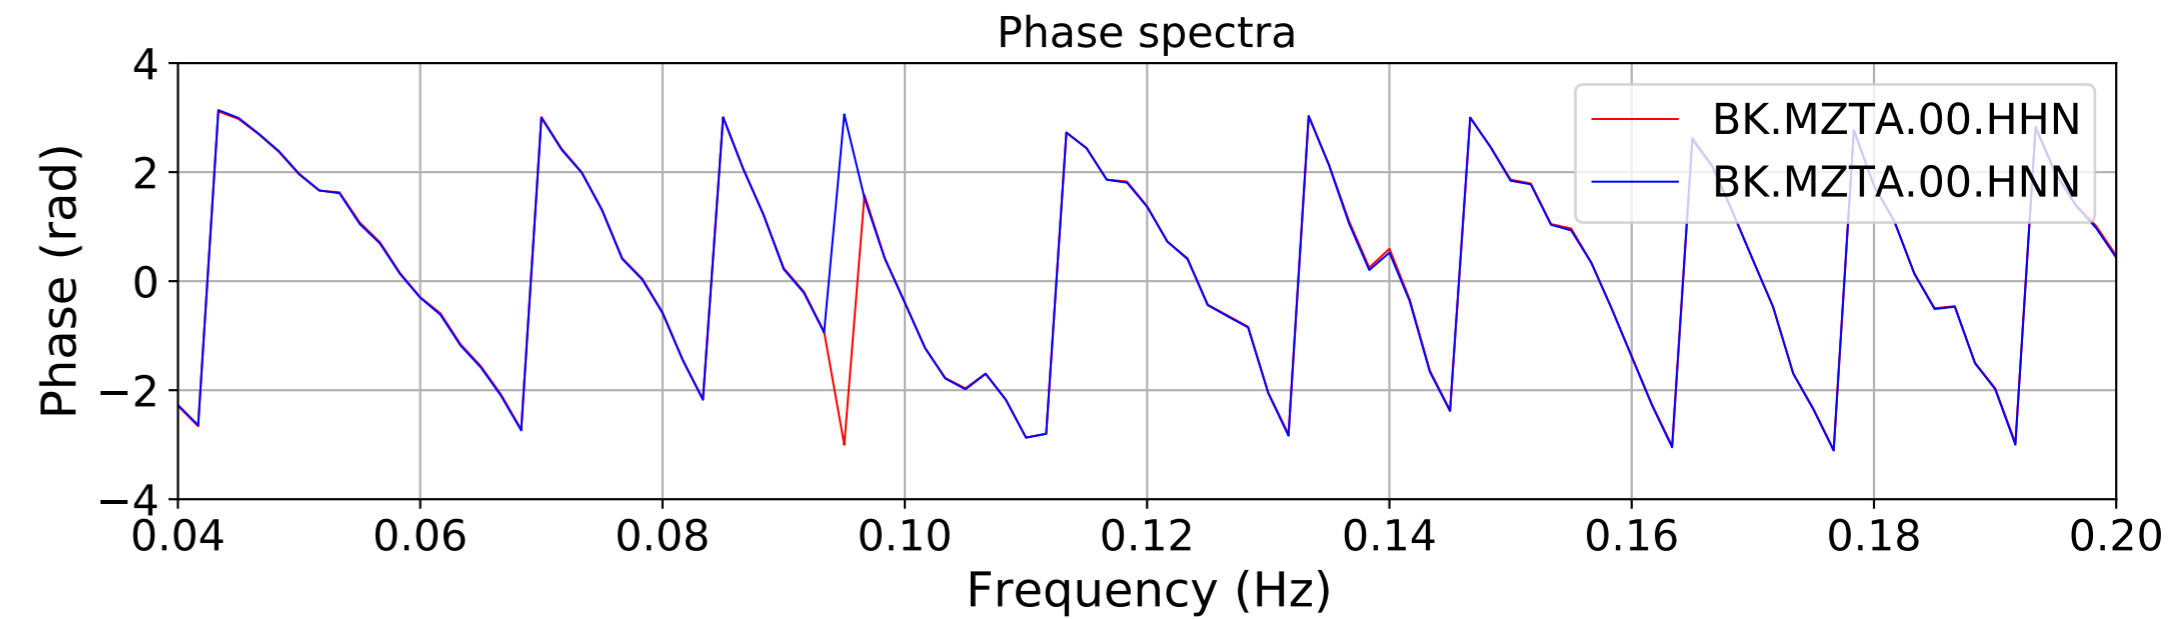

2024.340.184421.M7.0_nc75095651
Origin Time:2024-12-05T18:44:21.110000Z USGS event-id:nc75095651
M7.0 2024 Offshore Cape Mendocino, California Earthquake