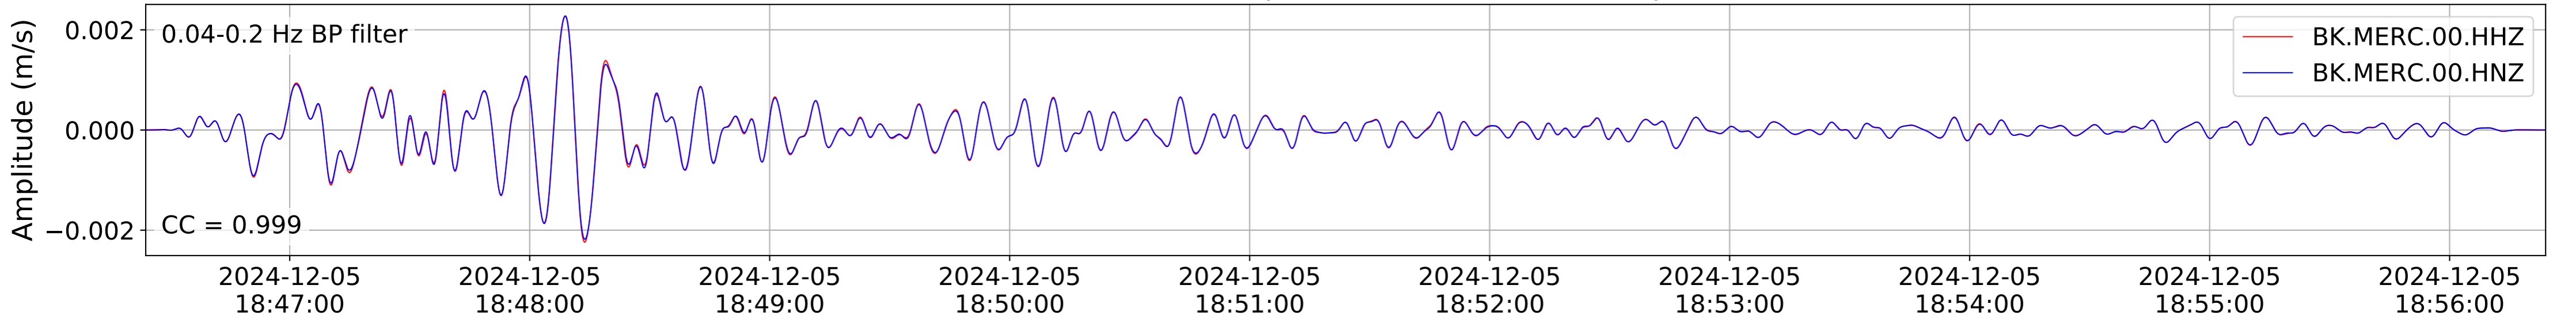

2024.340.184421_M7.0_nc75095651
Origin Time:2024-12-05T18:44:21.110000Z USGS event-id:nc75095651
M7.0 2024 Offshore Cape Mendocino, California Earthquake