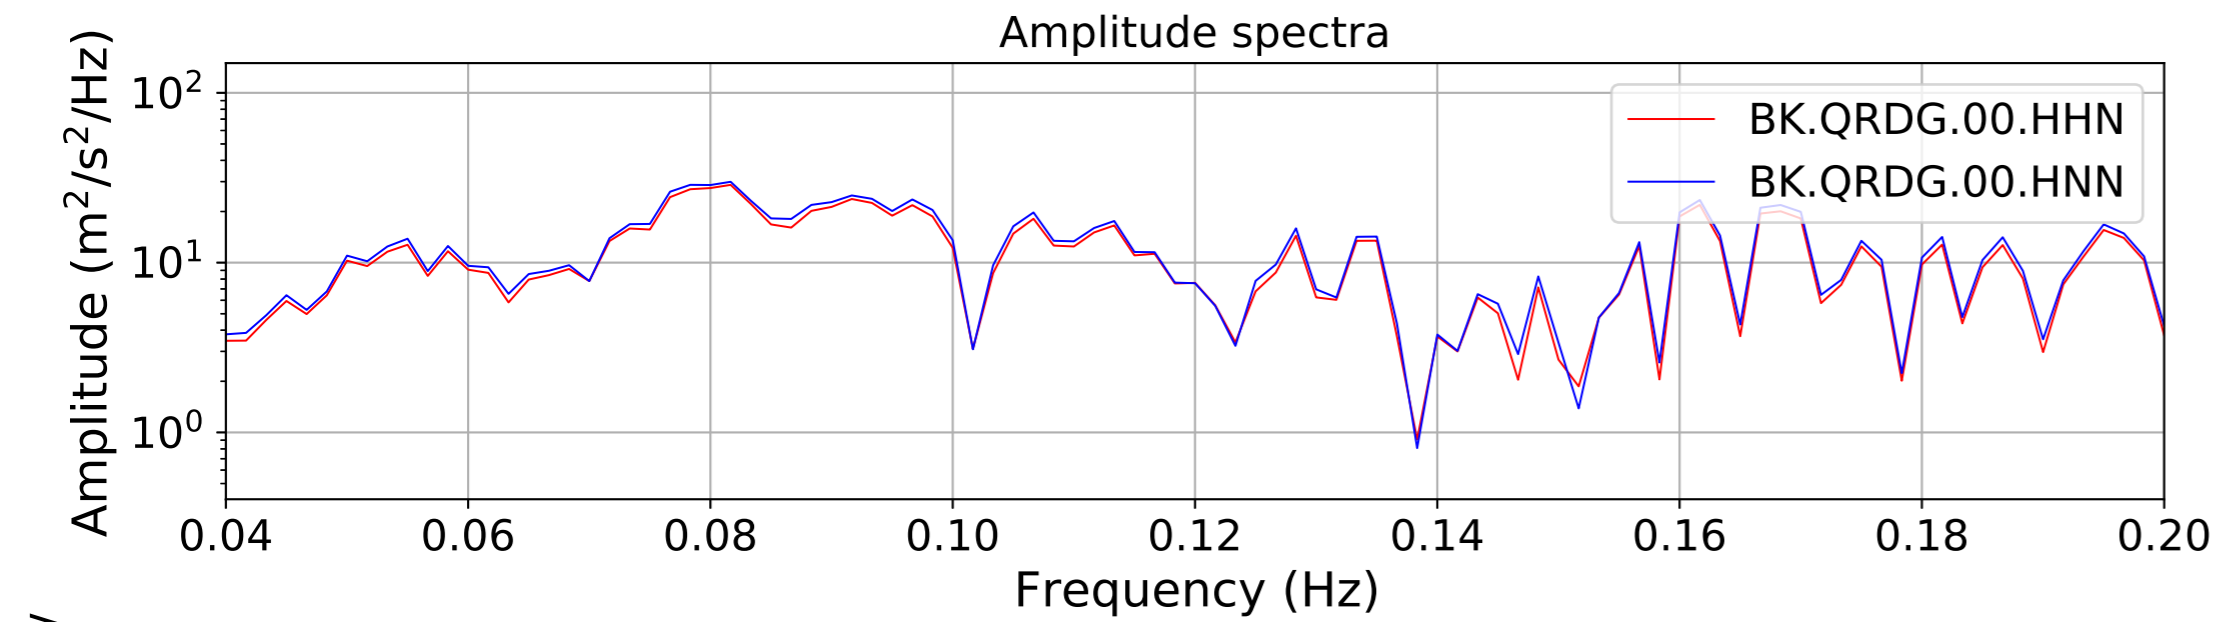

2024.340.184421.M7.0_nc75095651
Origin Time:2024-12-05T18:44:21.110000Z USGS event-id:nc75095651
M7.0 2024 Offshore Cape Mendocino, California Earthquake