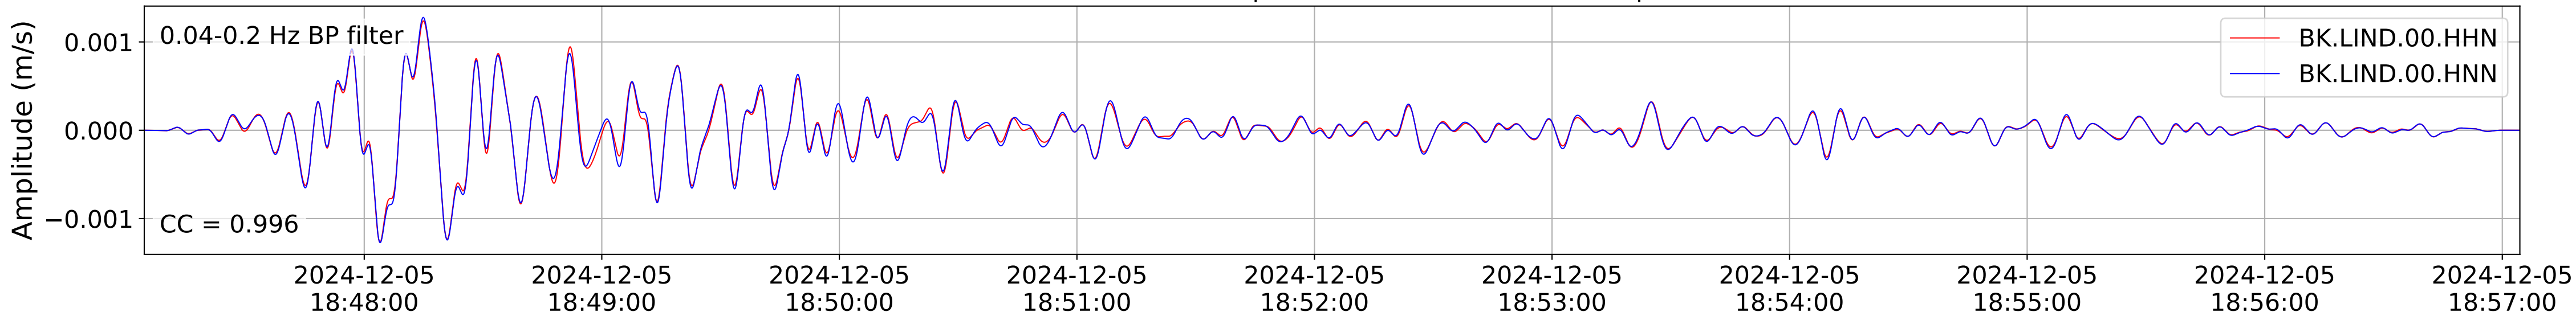

2024.340.184421_M7.0_nc75095651
Origin Time:2024-12-05T18:44:21.110000Z USGS event-id:nc75095651
M7.0 2024 Offshore Cape Mendocino, California Earthquake