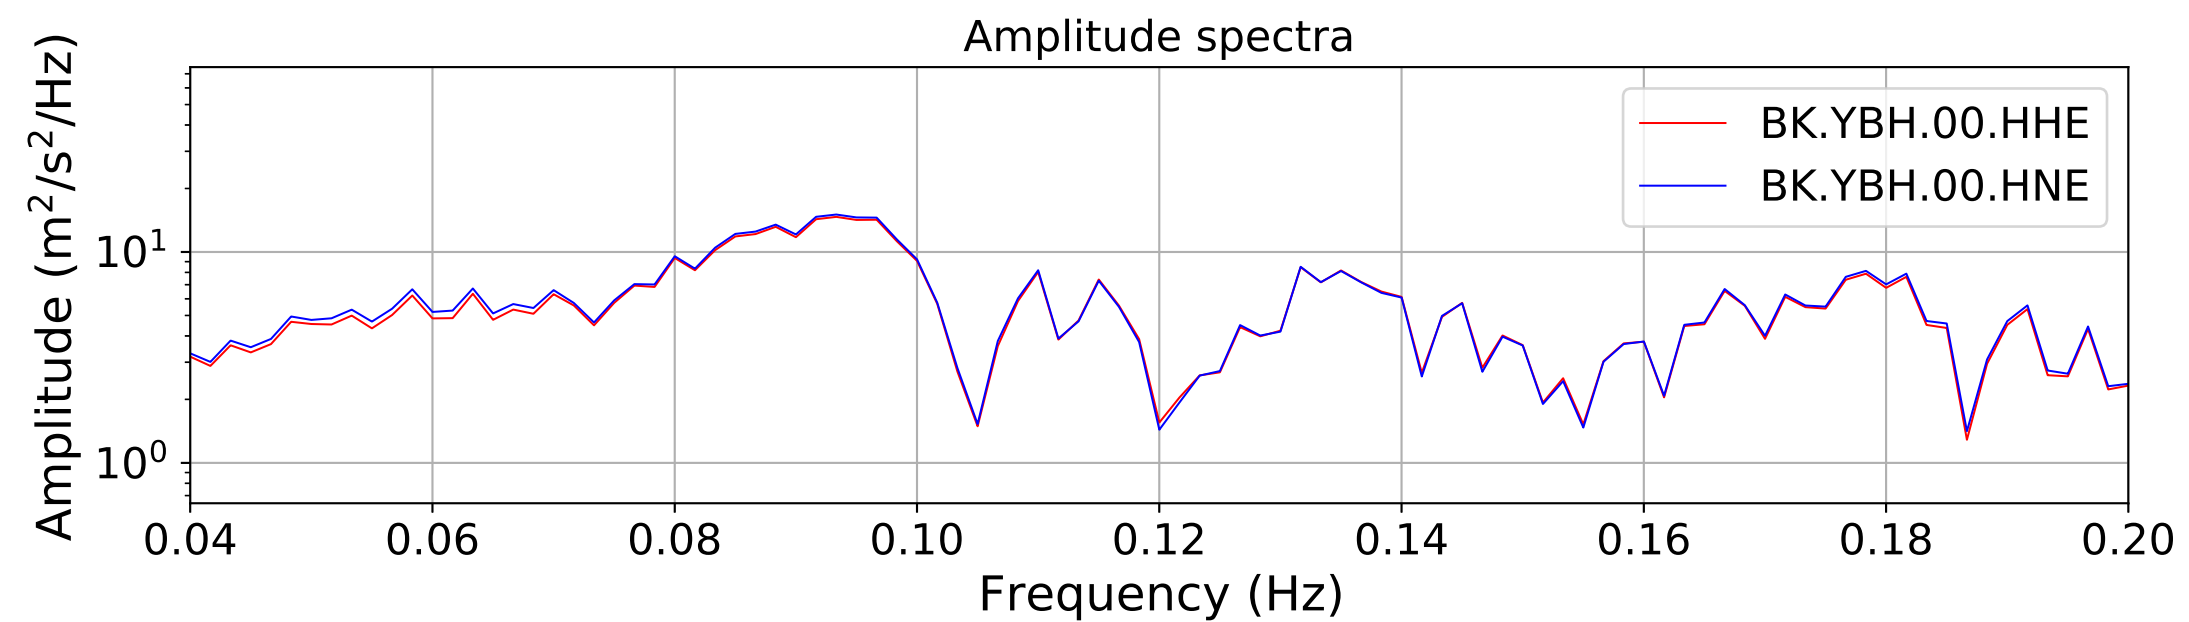

2024.340.184421_M7.0_nc75095651
Origin Time:2024-12-05T18:44:21.110000Z USGS event-id:nc75095651
M7.0 2024 Offshore Cape Mendocino, California Earthquake