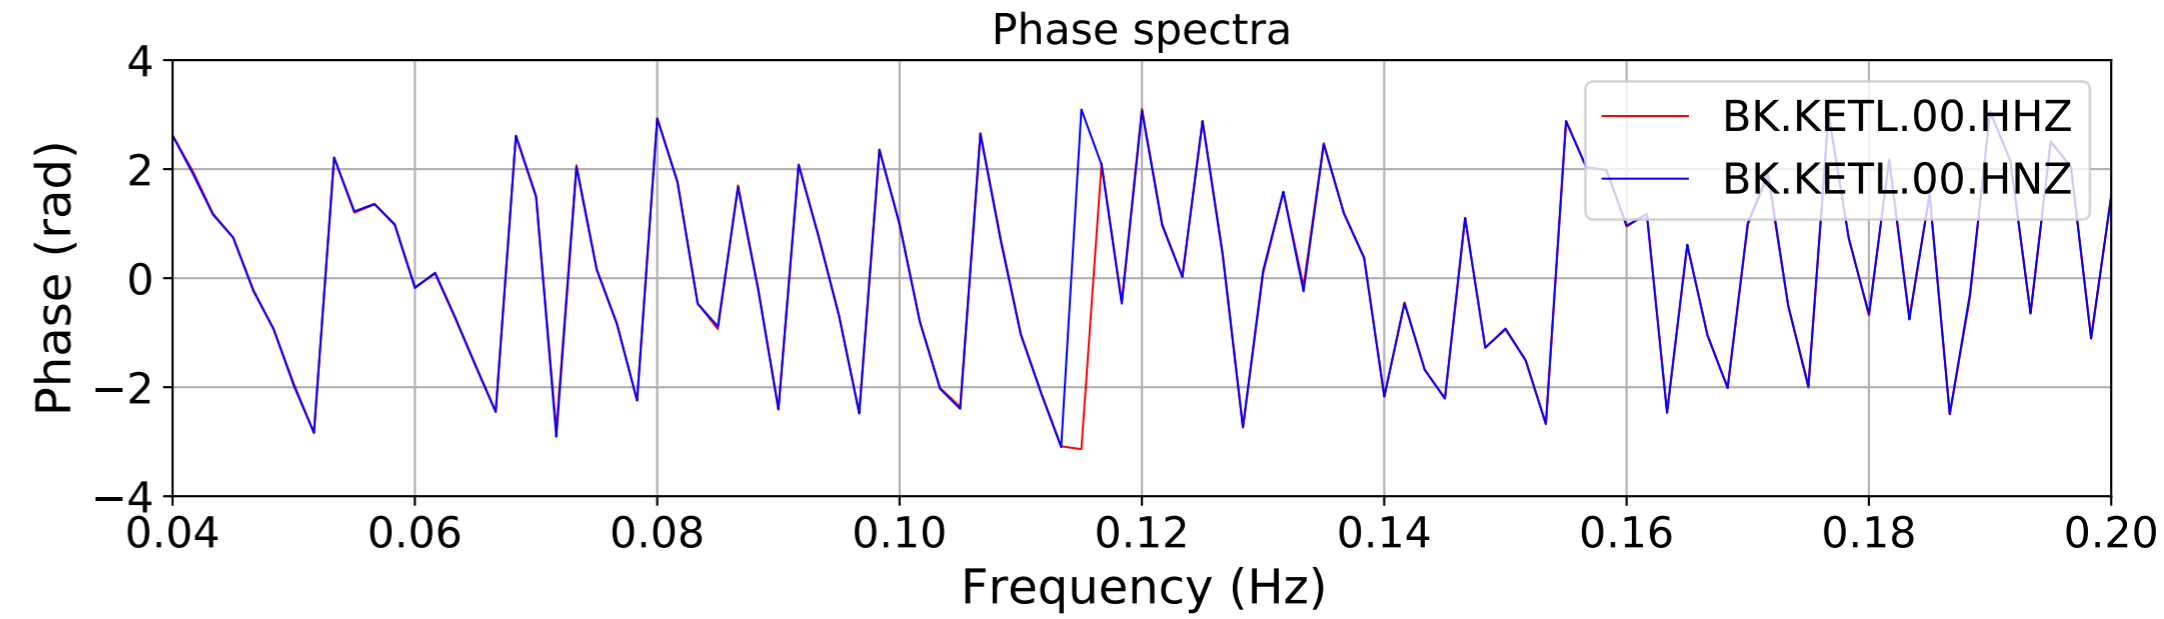

2024.340.184421_M7.0_nc75095651
Origin Time:2024-12-05T18:44:21.110000Z USGS event-id:nc75095651
M7.0 2024 Offshore Cape Mendocino, California Earthquake