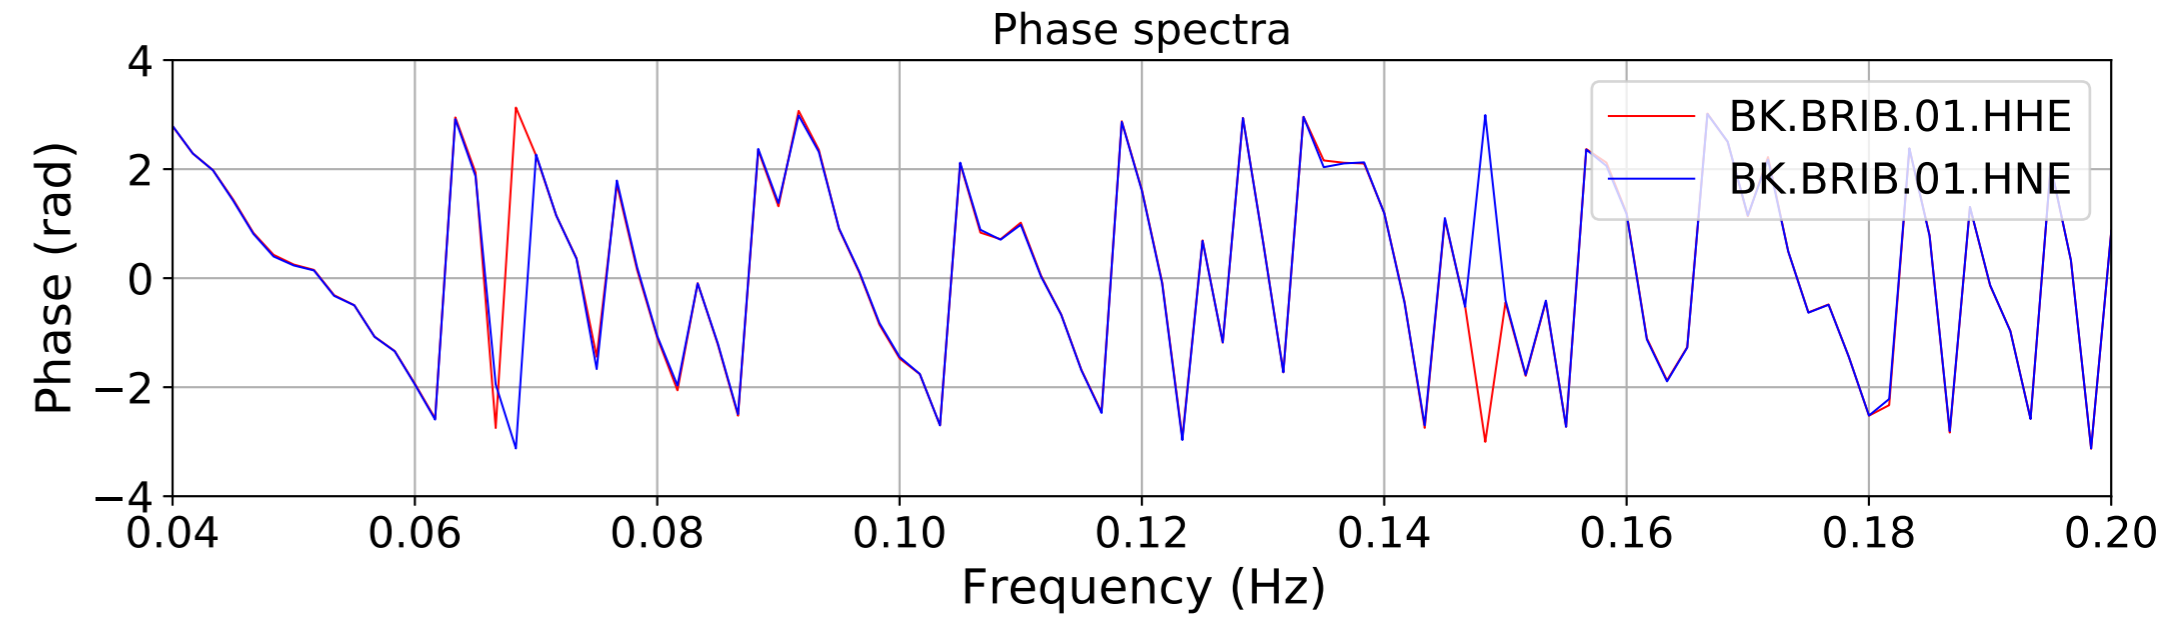

2024.340.184421_M7.0_nc75095651
Origin Time:2024-12-05T18:44:21.110000Z USGS event-id:nc75095651
M7.0 2024 Offshore Cape Mendocino, California Earthquake