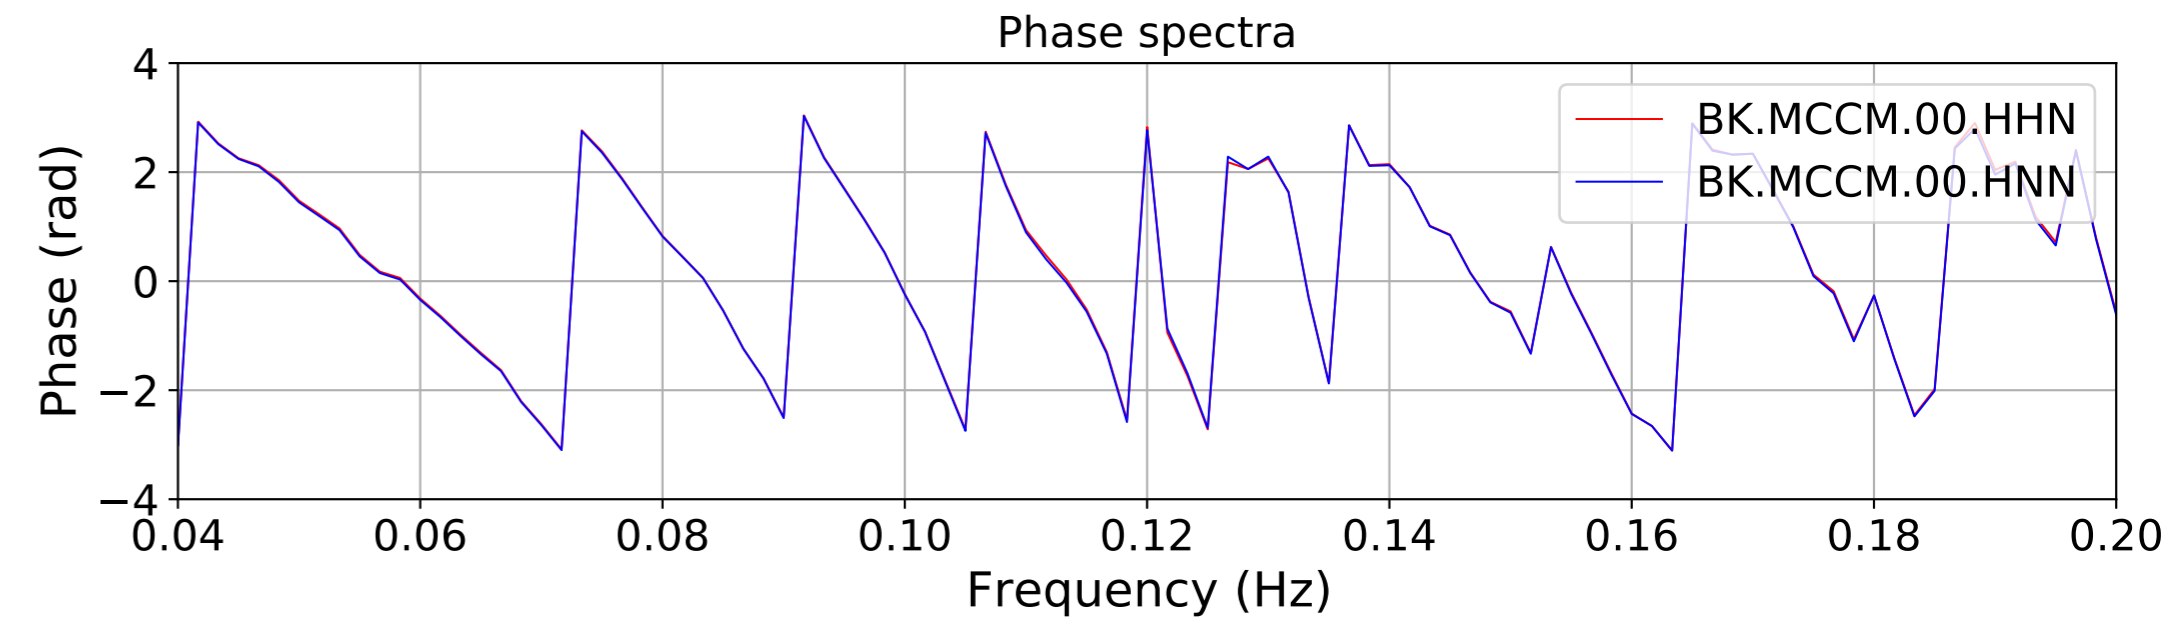

2024.340.184421.M7.0_nc75095651
Origin Time:2024-12-05T18:44:21.110000Z USGS event-id:nc75095651
M7.0 2024 Offshore Cape Mendocino, California Earthquake