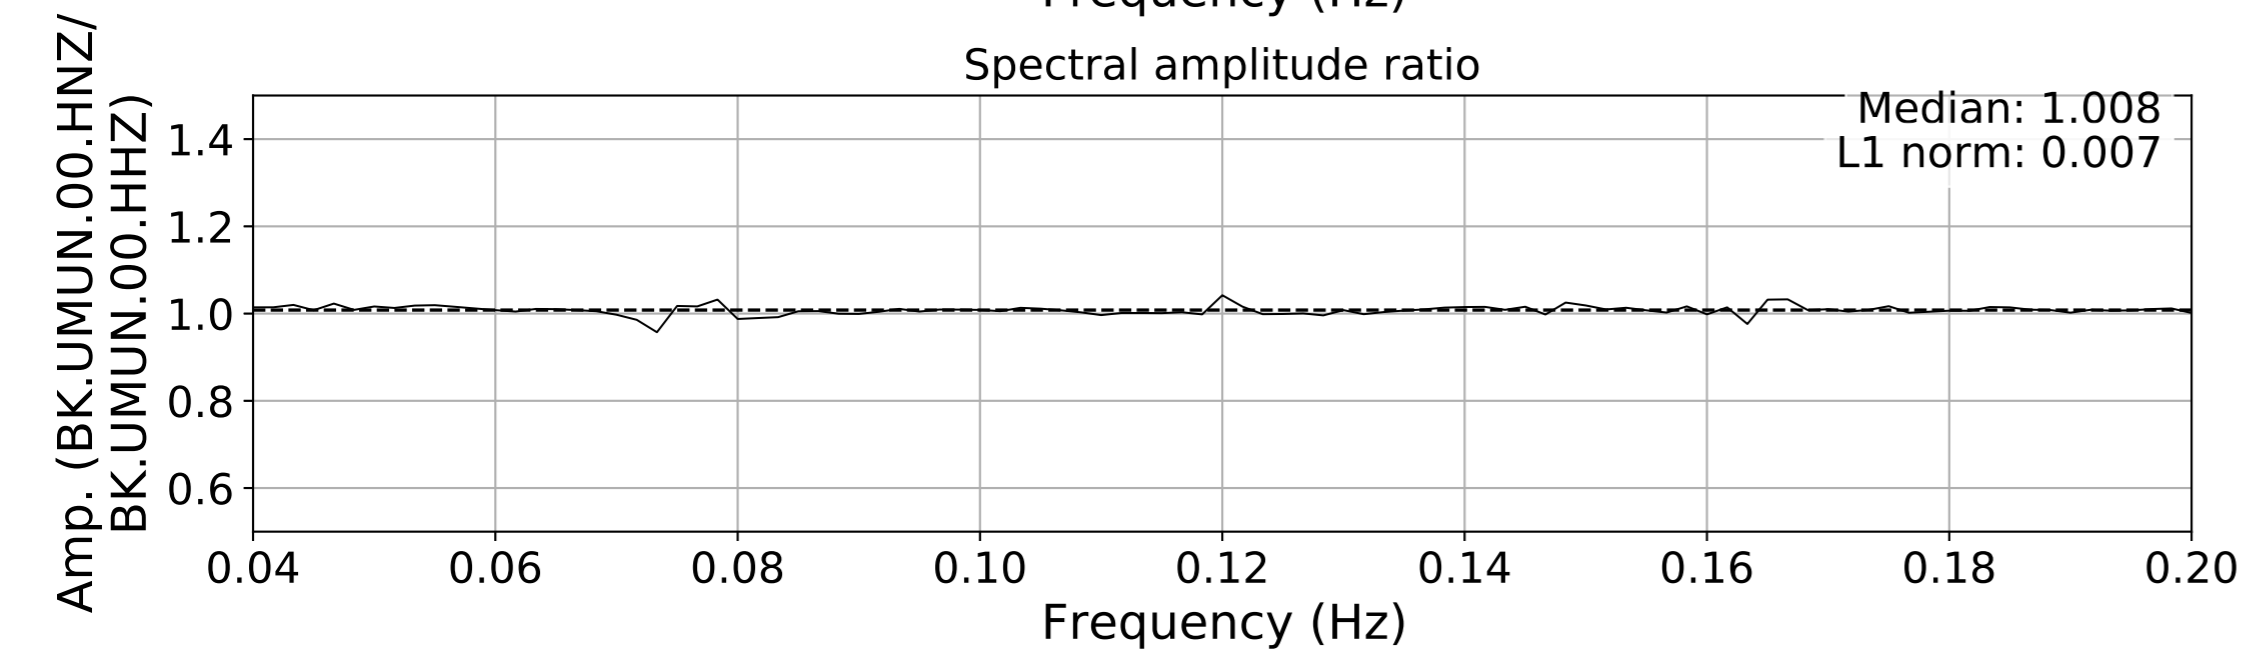

2024.340.184421_M7.0_nc75095651
Origin Time:2024-12-05T18:44:21.110000Z USGS event-id:nc75095651
M7.0 2024 Offshore Cape Mendocino, California Earthquake