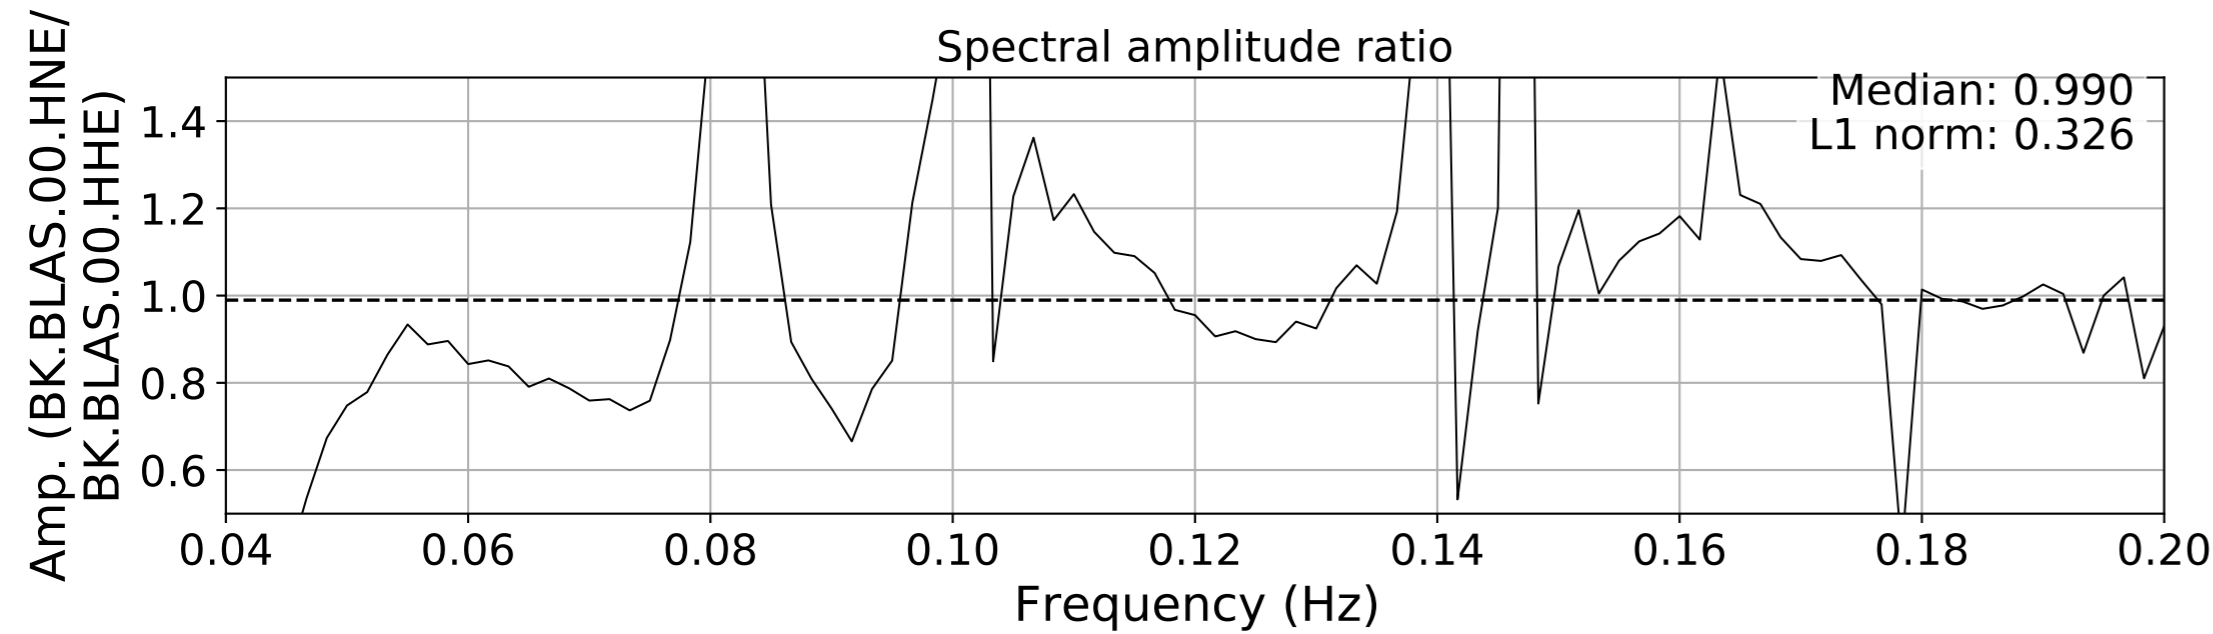

2024.340.184421_M7.0_nc75095651
Origin Time:2024-12-05T18:44:21.110000Z USGS event-id:nc75095651
M7.0 2024 Offshore Cape Mendocino, California Earthquake