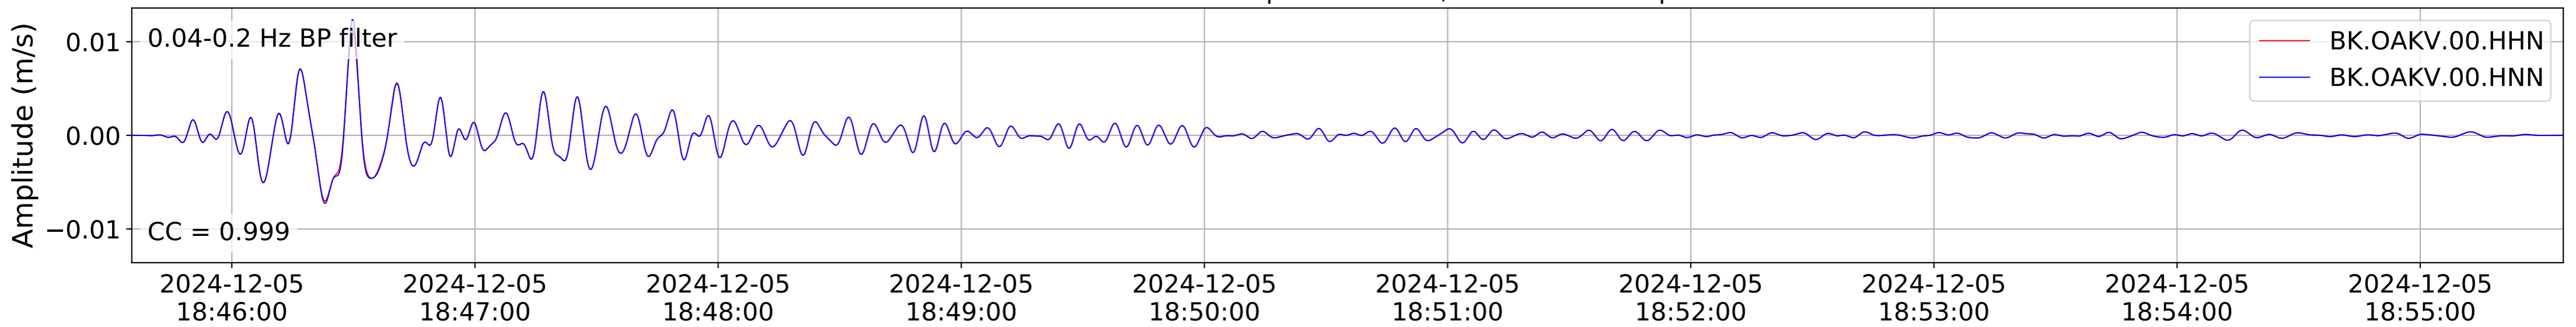

2024.340.184421_M7.0_nc75095651
Origin Time:2024-12-05T18:44:21.110000Z USGS event-id:nc75095651
M7.0 2024 Offshore Cape Mendocino, California Earthquake