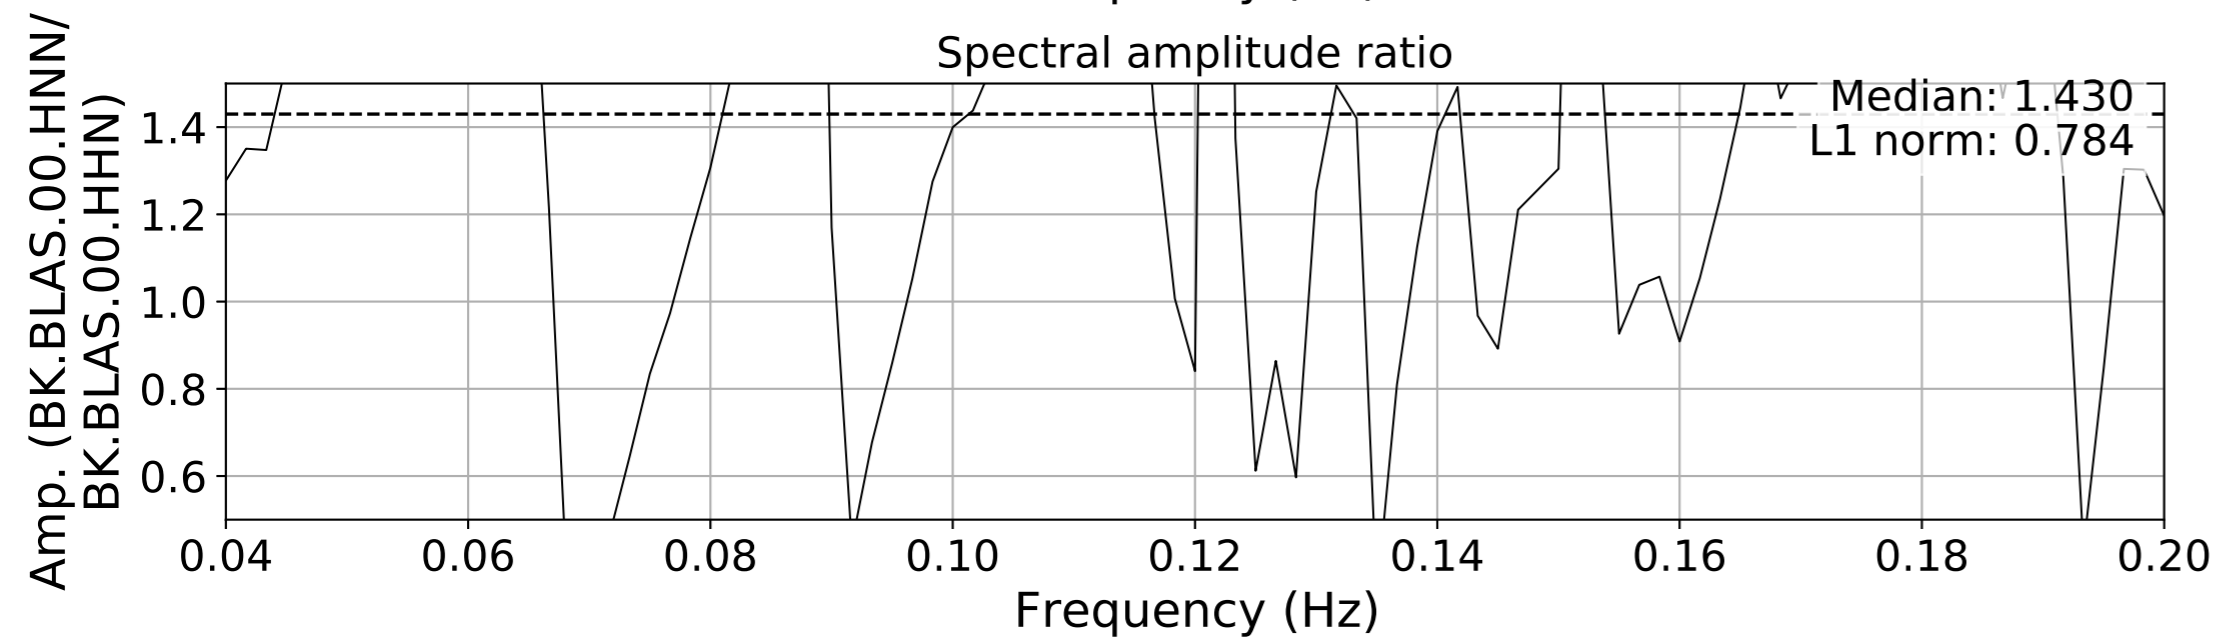

2024.340.184421_M7.0_nc75095651
Origin Time:2024-12-05T18:44:21.110000Z USGS event-id:nc75095651
M7.0 2024 Offshore Cape Mendocino, California Earthquake