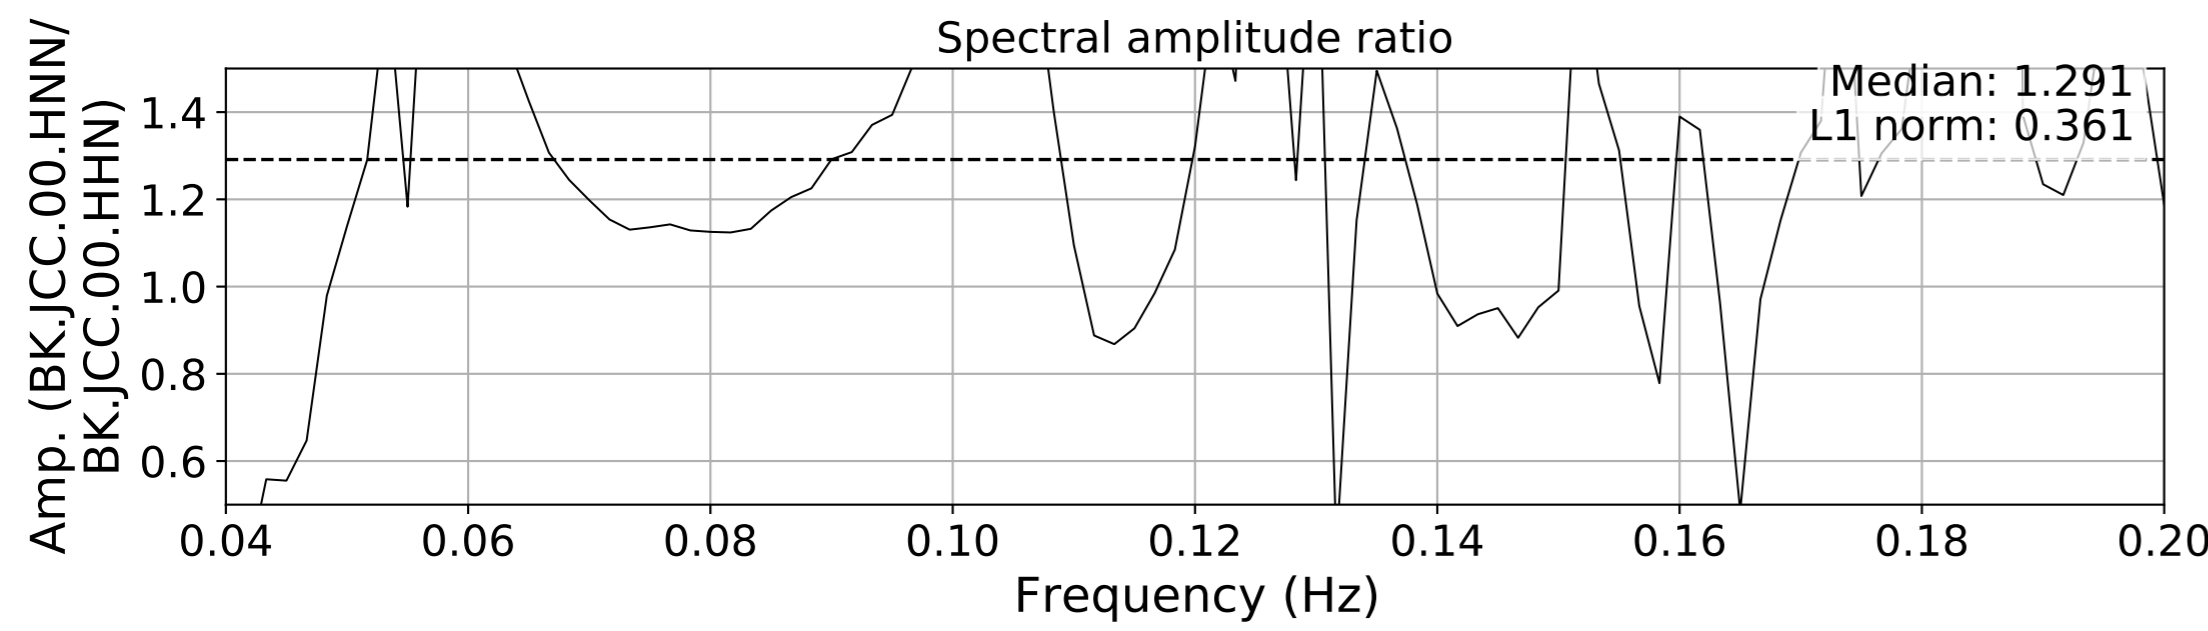

2024.340.184421_M7.0_nc75095651
Origin Time:2024-12-05T18:44:21.110000Z USGS event-id:nc75095651
M7.0 2024 Offshore Cape Mendocino, California Earthquake