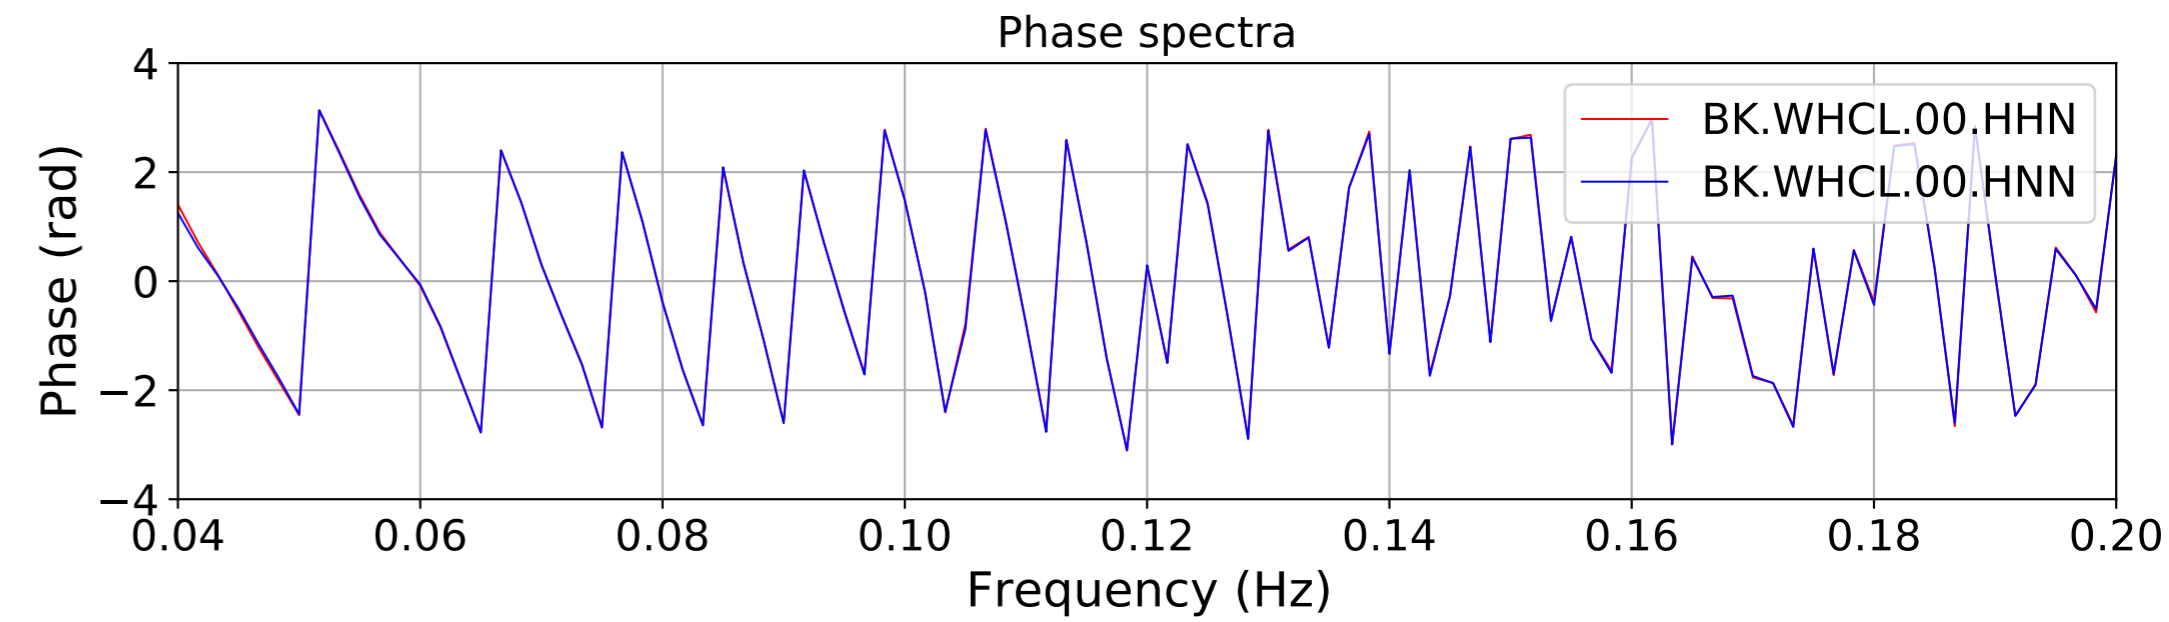

2024.340.184421.M7.0_nc75095651
Origin Time:2024-12-05T18:44:21.110000Z USGS event-id:nc75095651
M7.0 2024 Offshore Cape Mendocino, California Earthquake