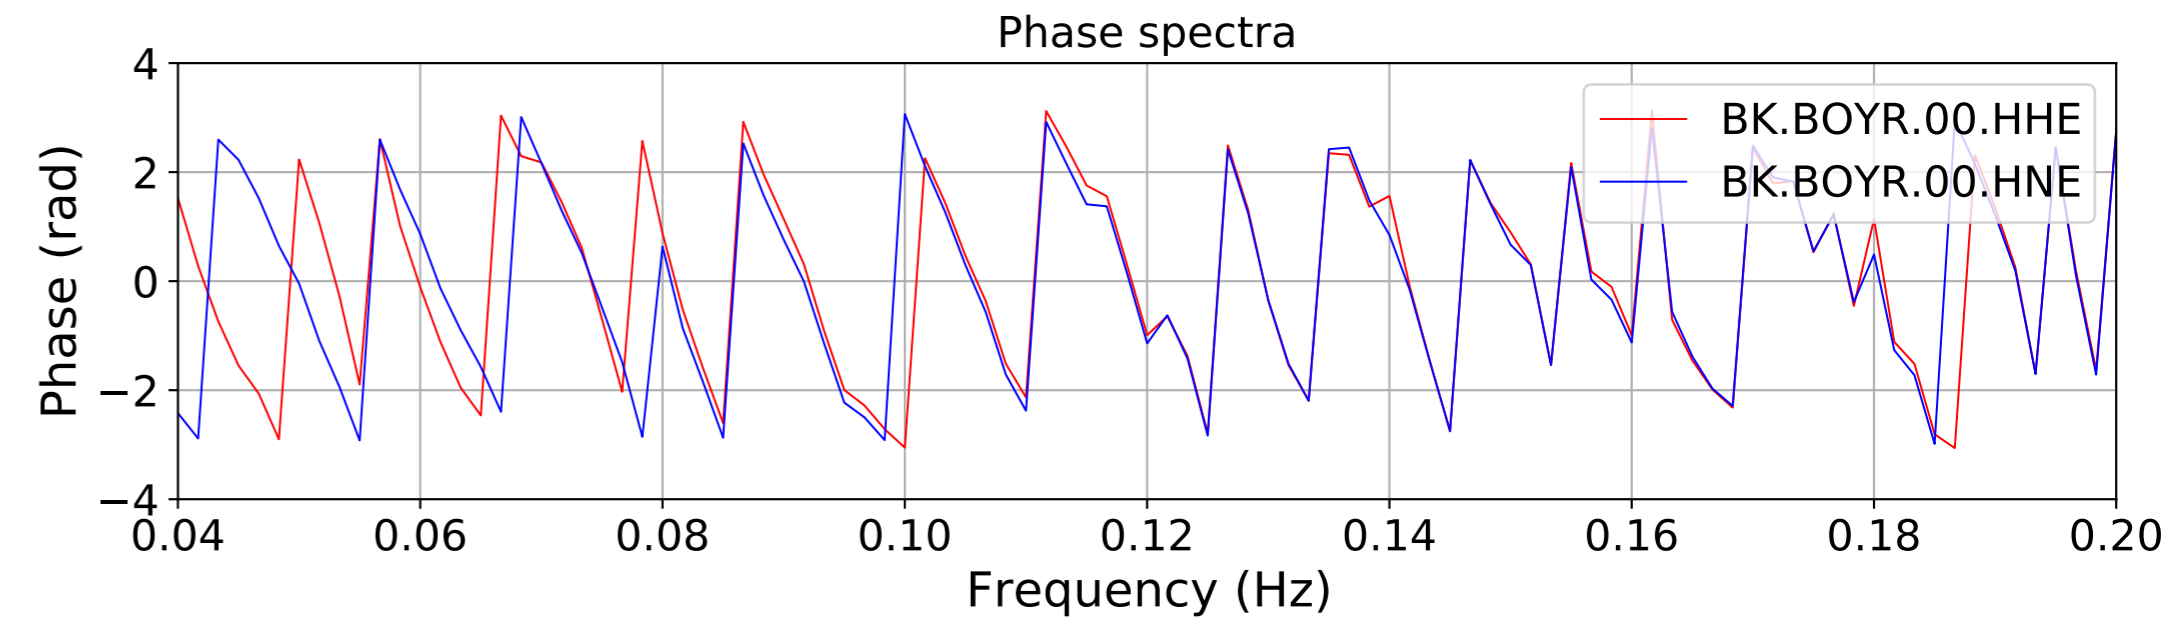

2024.340.184421_M7.0_nc75095651
Origin Time:2024-12-05T18:44:21.110000Z USGS event-id:nc75095651
M7.0 2024 Offshore Cape Mendocino, California Earthquake