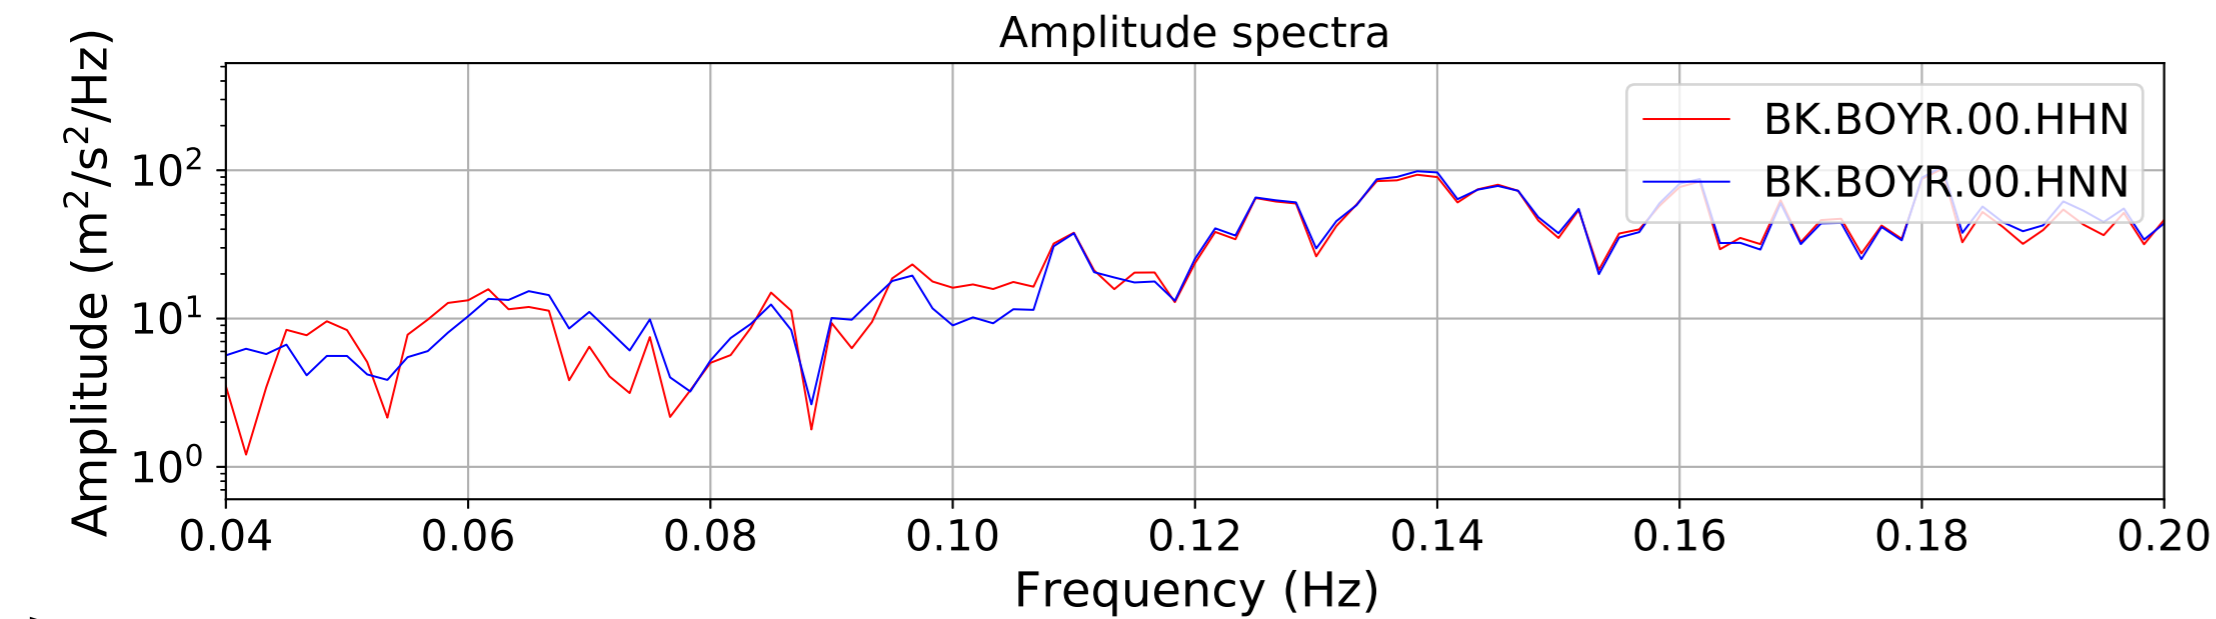

2024.340.184421_M7.0_nc75095651
Origin Time:2024-12-05T18:44:21.110000Z USGS event-id:nc75095651
M7.0 2024 Offshore Cape Mendocino, California Earthquake