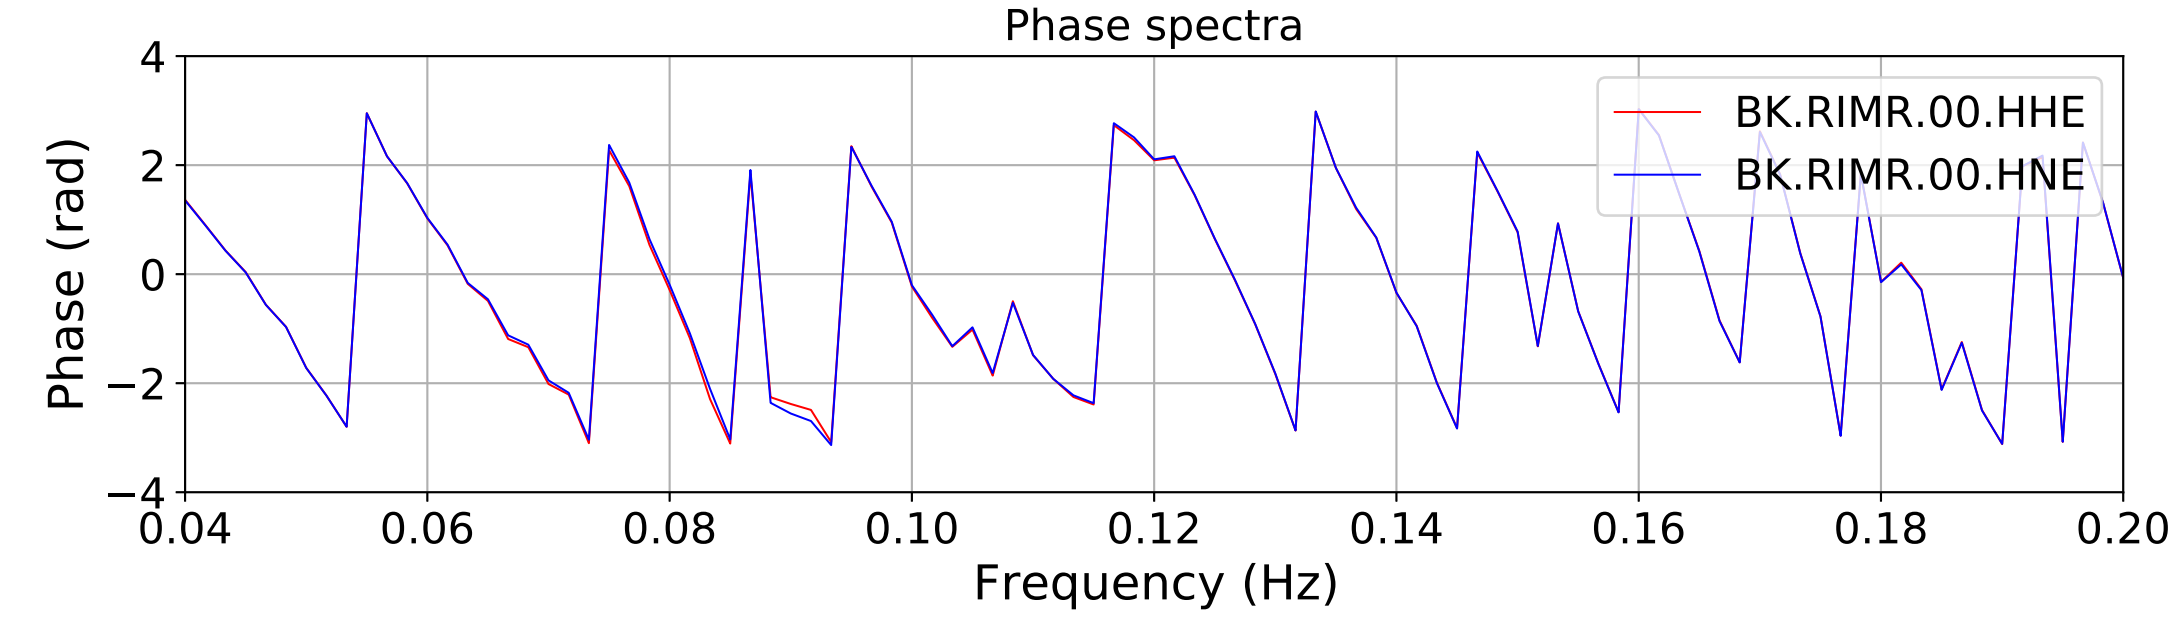

2024.340.184421_M7.0_nc75095651
Origin Time:2024-12-05T18:44:21.110000Z USGS event-id:nc75095651
M7.0 2024 Offshore Cape Mendocino, California Earthquake