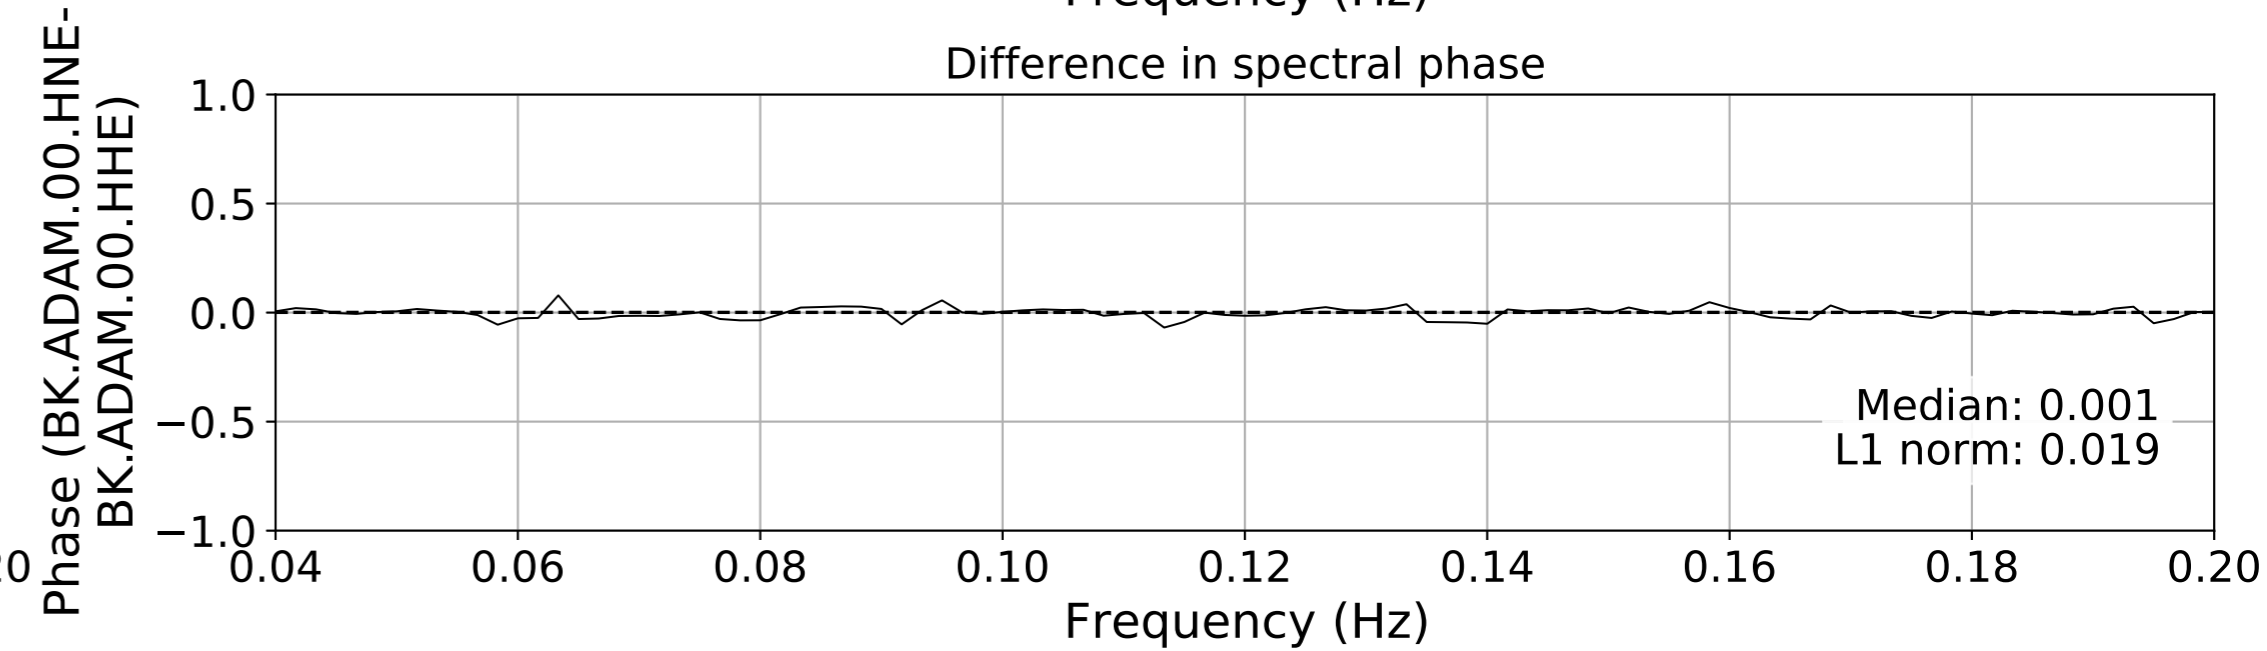

2024.340.184421_M7.0_nc75095651
Origin Time:2024-12-05T18:44:21.110000Z USGS event-id:nc75095651
M7.0 2024 Offshore Cape Mendocino, California Earthquake