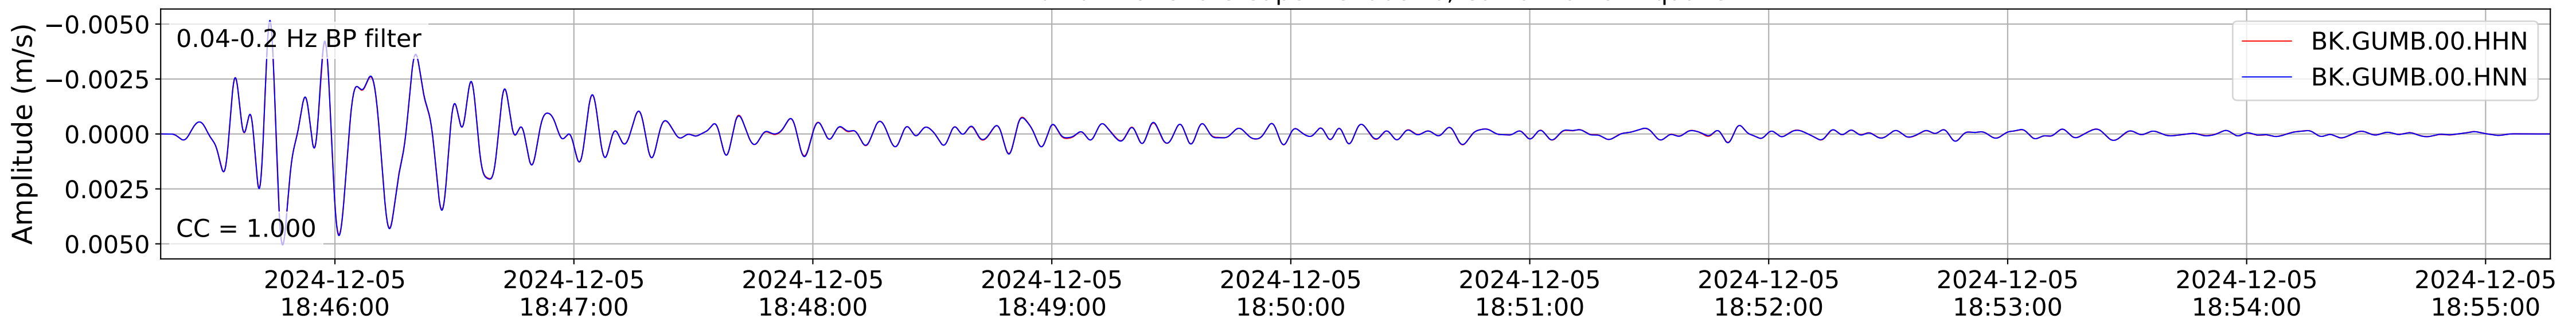

2024.340.184421_M7.0_nc75095651
Origin Time:2024-12-05T18:44:21.110000Z USGS event-id:nc75095651
M7.0 2024 Offshore Cape Mendocino, California Earthquake