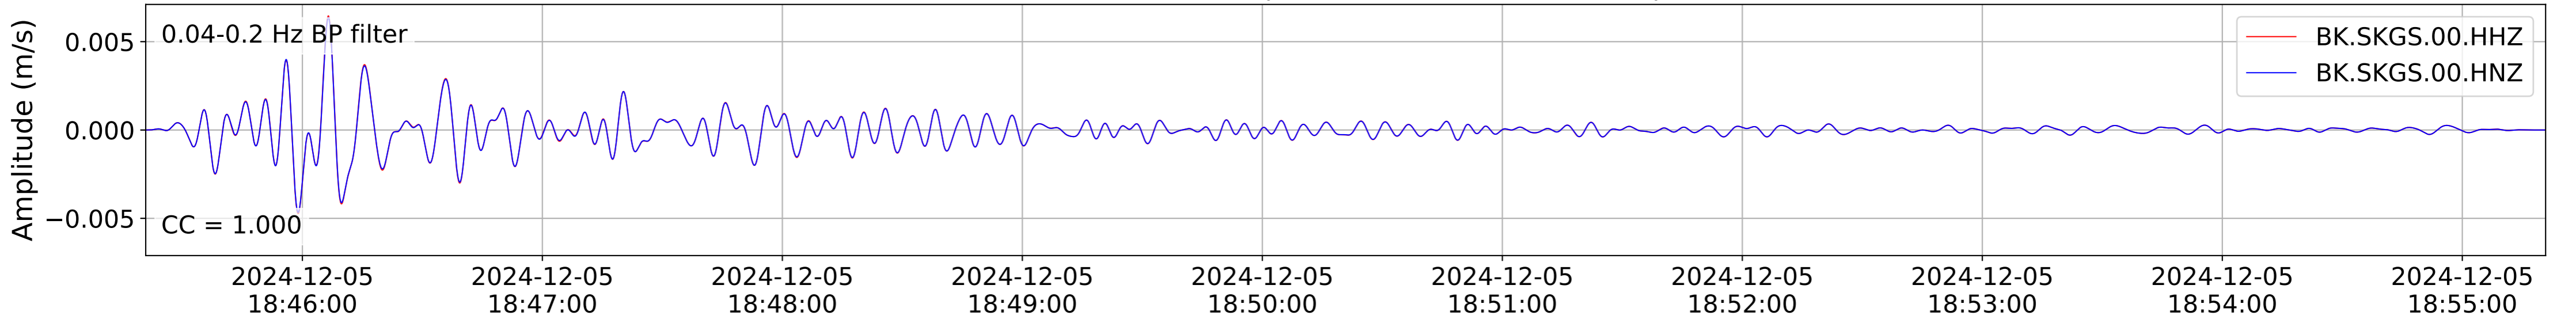

2024.340.184421_M7.0_nc75095651
Origin Time:2024-12-05T18:44:21.110000Z USGS event-id:nc75095651
M7.0 2024 Offshore Cape Mendocino, California Earthquake