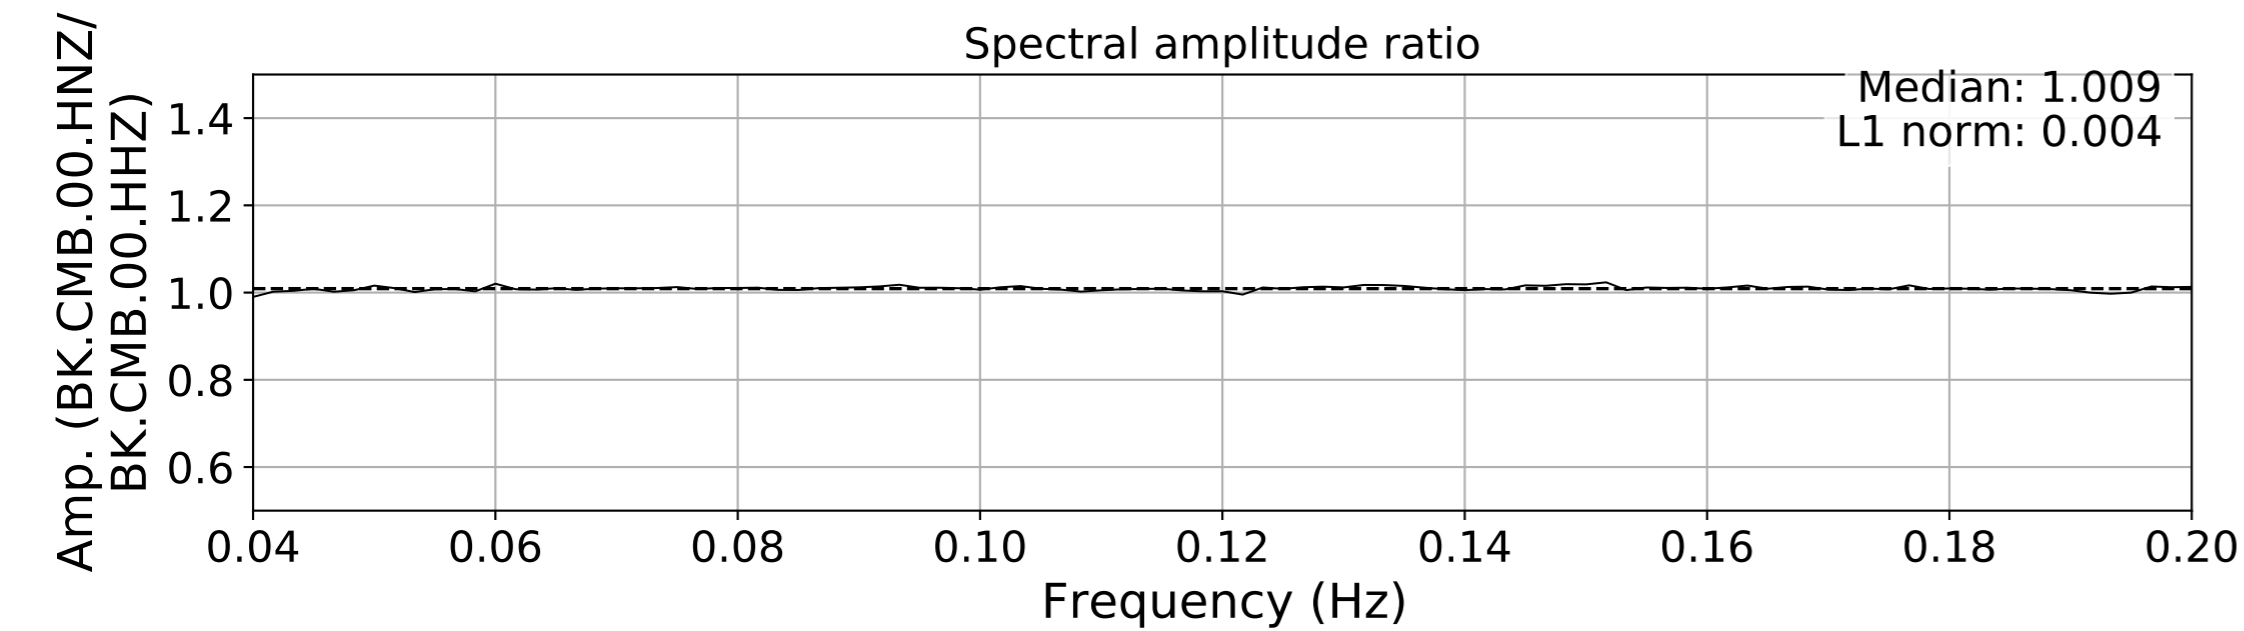

2024.340.184421_M7.0_nc75095651
Origin Time:2024-12-05T18:44:21.110000Z USGS event-id:nc75095651
M7.0 2024 Offshore Cape Mendocino, California Earthquake