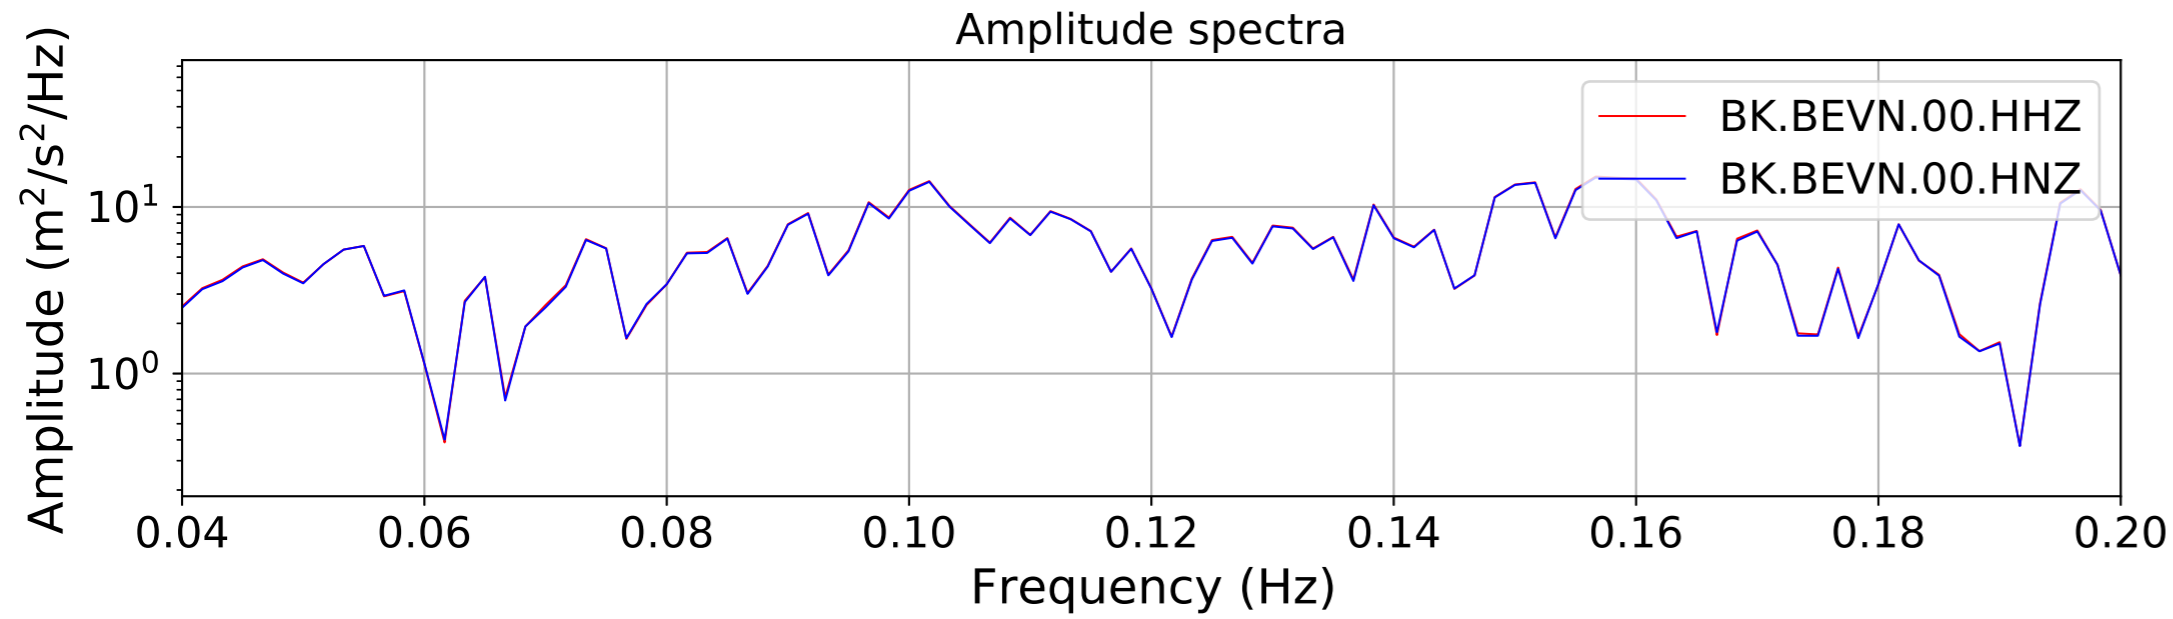

2024.340.184421_M7.0_nc75095651
Origin Time:2024-12-05T18:44:21.110000Z USGS event-id:nc75095651
M7.0 2024 Offshore Cape Mendocino, California Earthquake