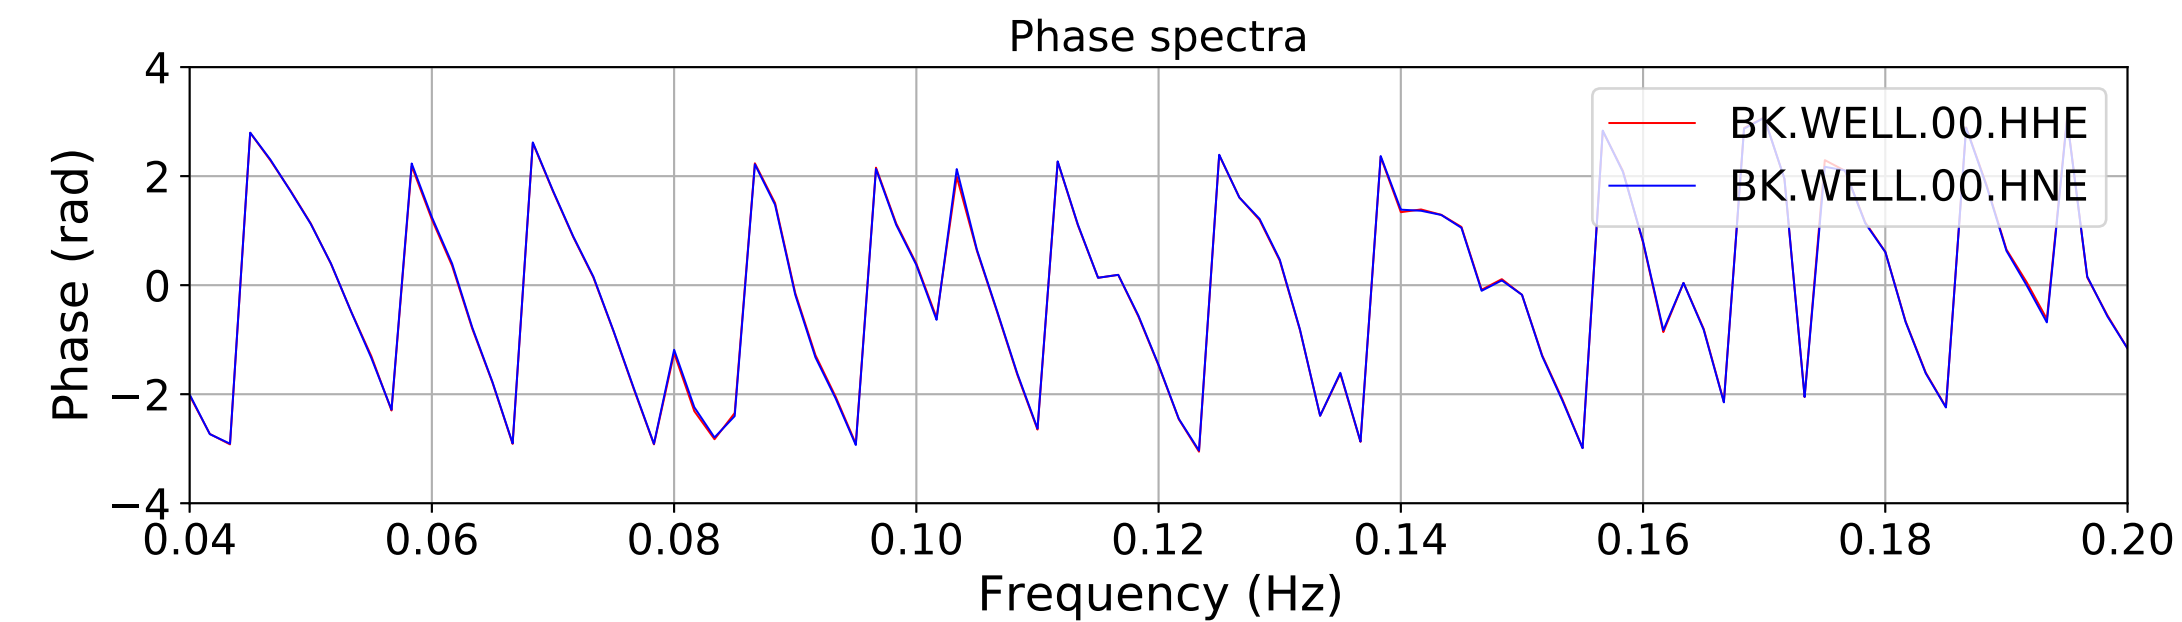

2024.340.184421_M7.0_nc75095651
Origin Time:2024-12-05T18:44:21.110000Z USGS event-id:nc75095651
M7.0 2024 Offshore Cape Mendocino, California Earthquake