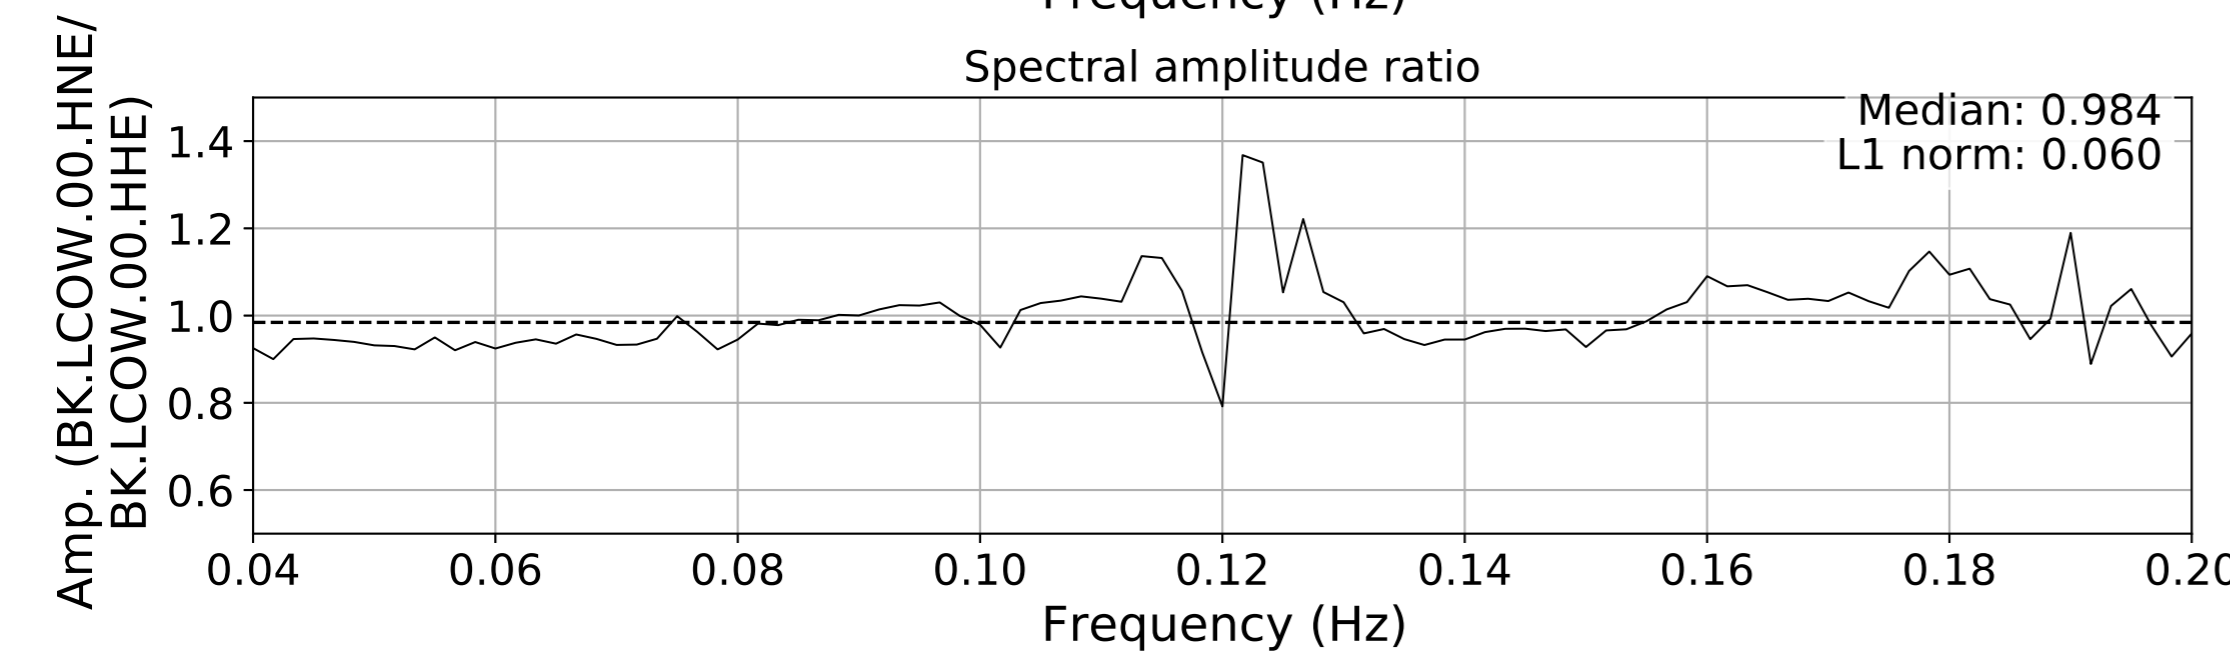

2024.340.184421_M7.0_nc75095651
Origin Time:2024-12-05T18:44:21.110000Z USGS event-id:nc75095651
M7.0 2024 Offshore Cape Mendocino, California Earthquake