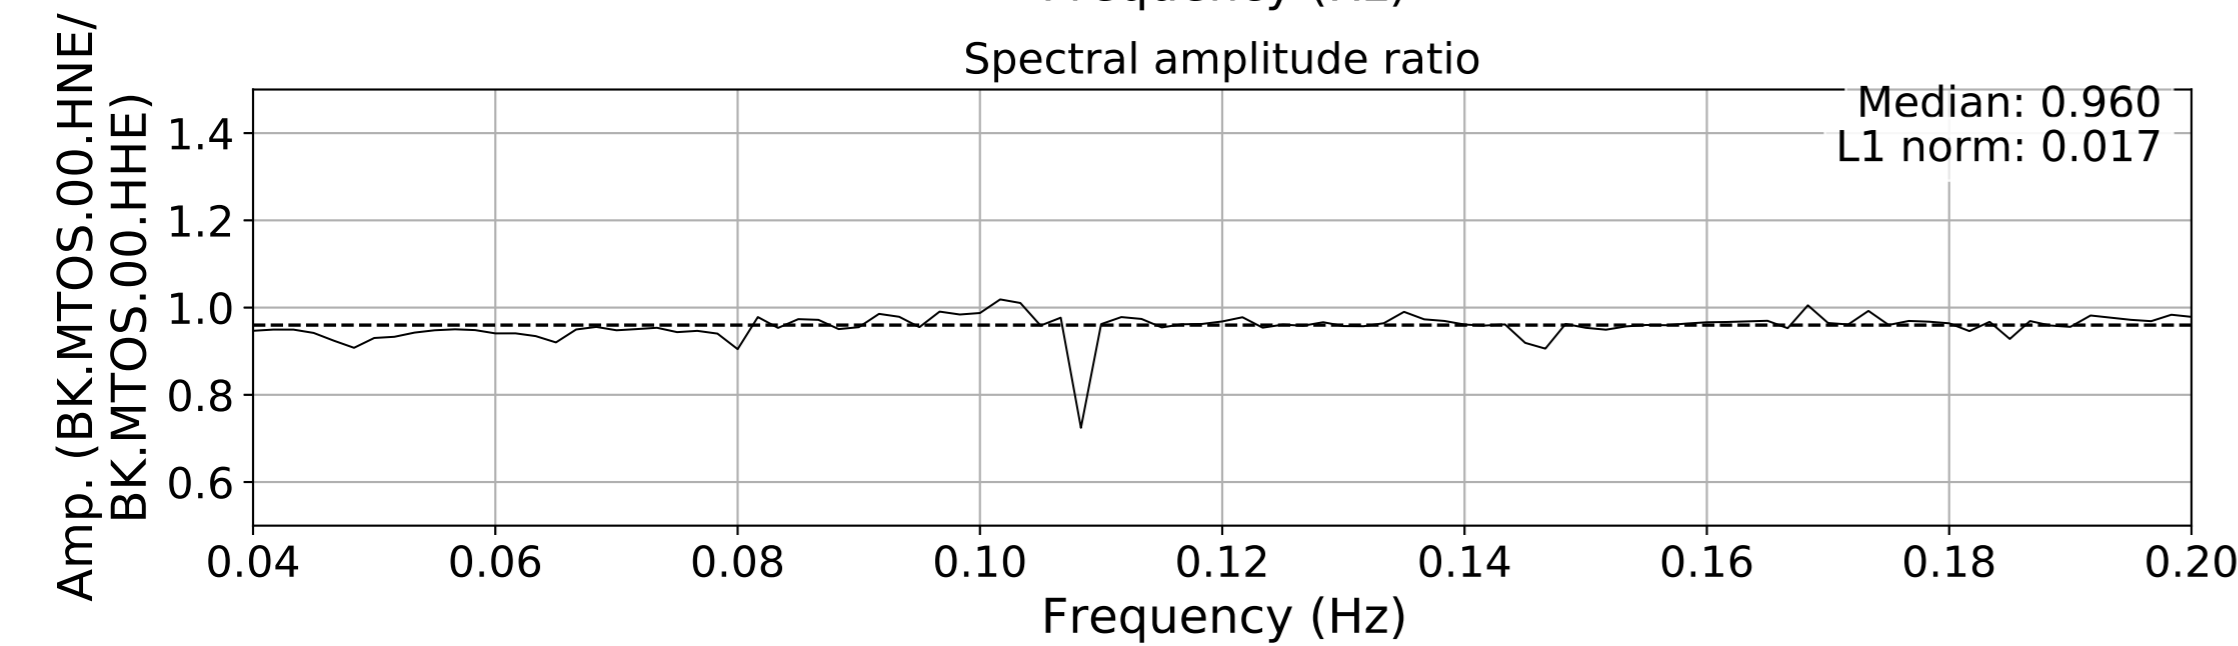

2024.340.184421.M7.0_nc75095651
Origin Time:2024-12-05T18:44:21.110000Z USGS event-id:nc75095651
M7.0 2024 Offshore Cape Mendocino, California Earthquake