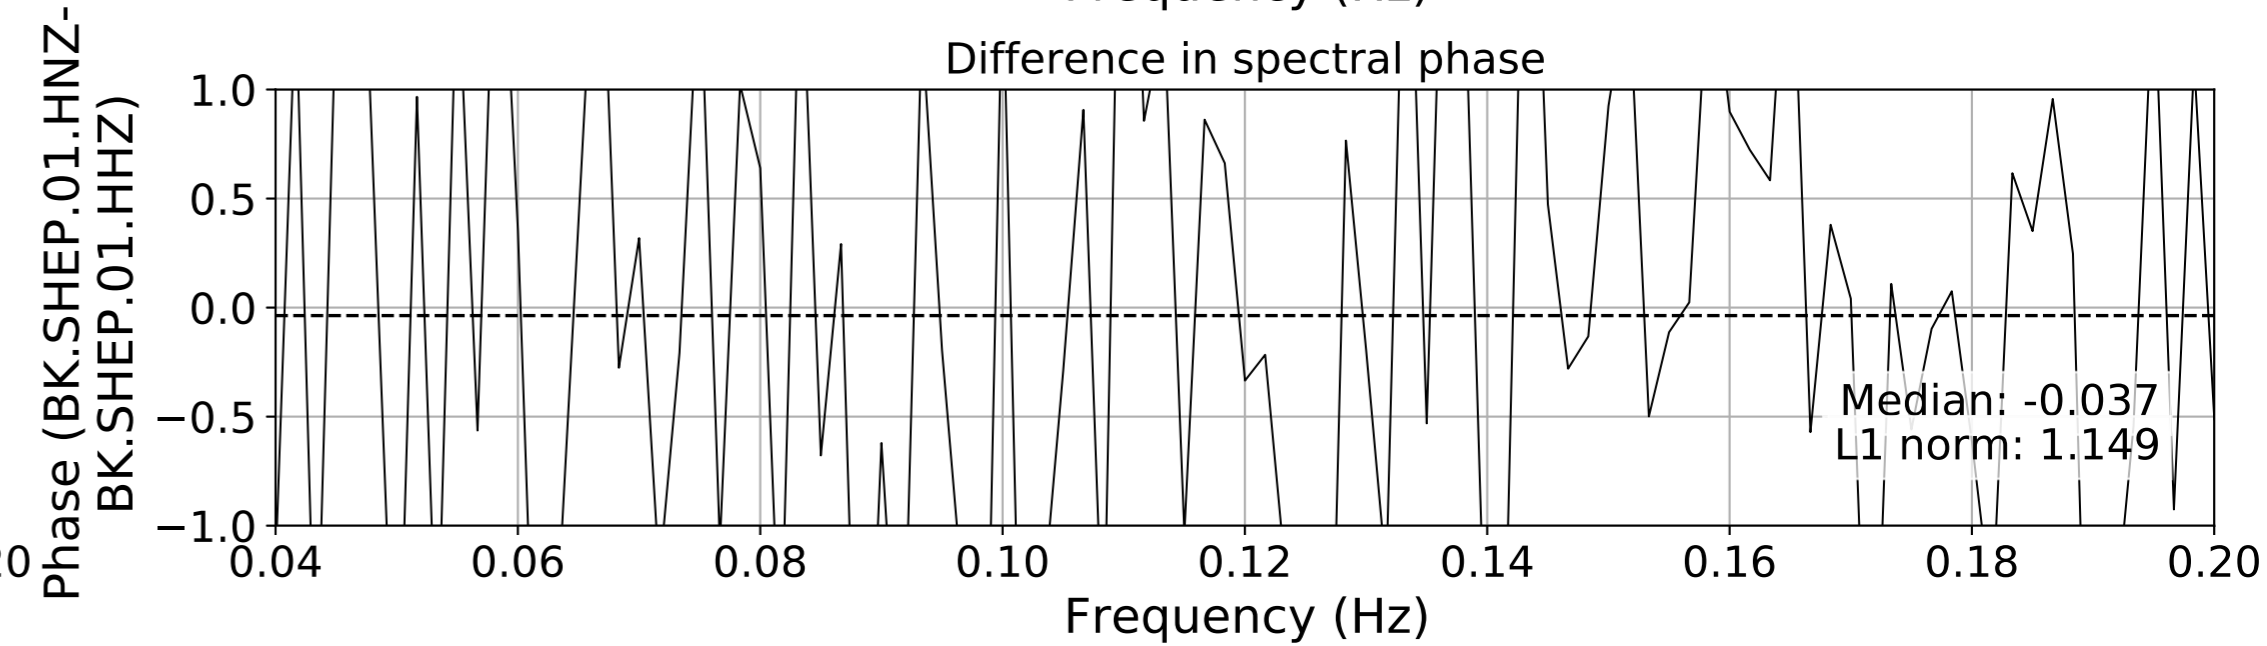

2024.340.184421_M7.0_nc75095651
Origin Time:2024-12-05T18:44:21.110000Z USGS event-id:nc75095651
M7.0 2024 Offshore Cape Mendocino, California Earthquake