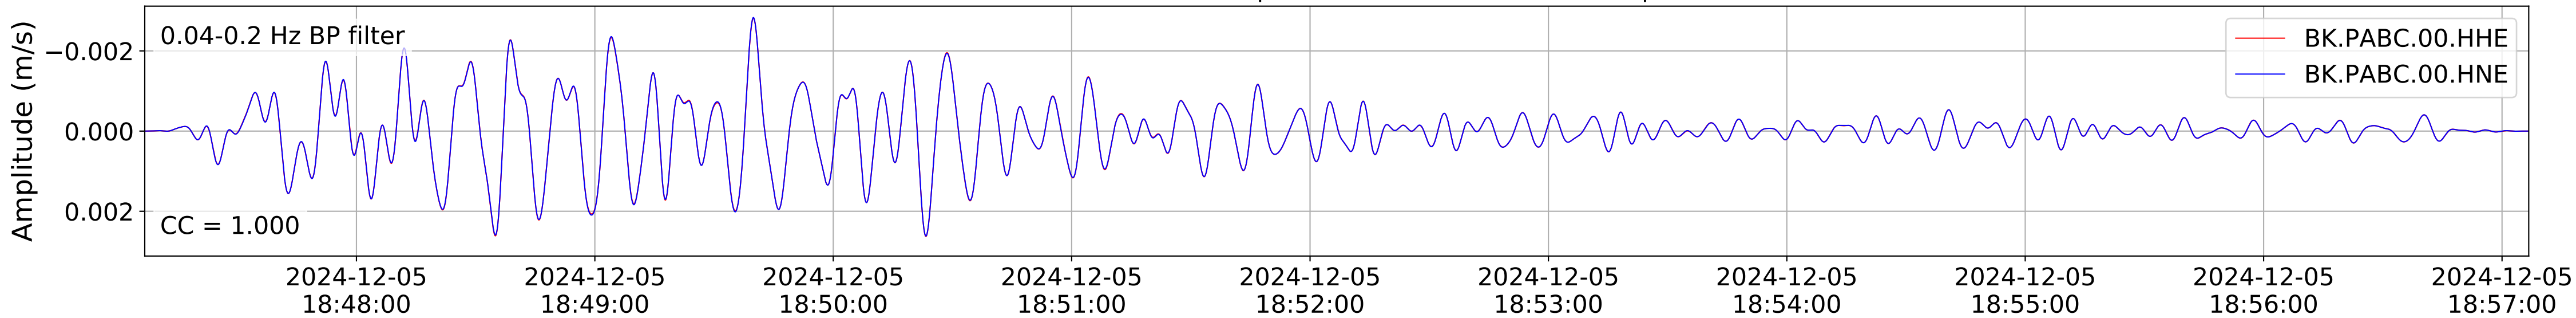

2024.340.184421_M7.0_nc75095651
Origin Time:2024-12-05T18:44:21.110000Z USGS event-id:nc75095651
M7.0 2024 Offshore Cape Mendocino, California Earthquake