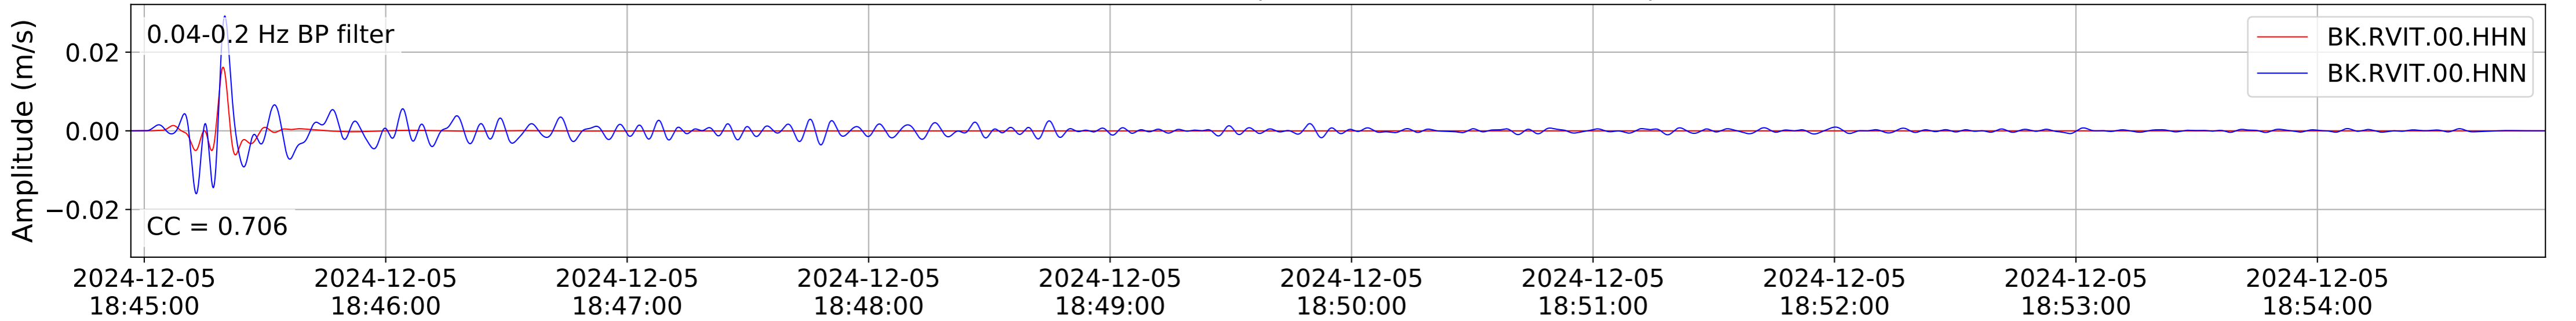

2024.340.184421_M7.0_nc75095651
Origin Time:2024-12-05T18:44:21.110000Z USGS event-id:nc75095651
M7.0 2024 Offshore Cape Mendocino, California Earthquake