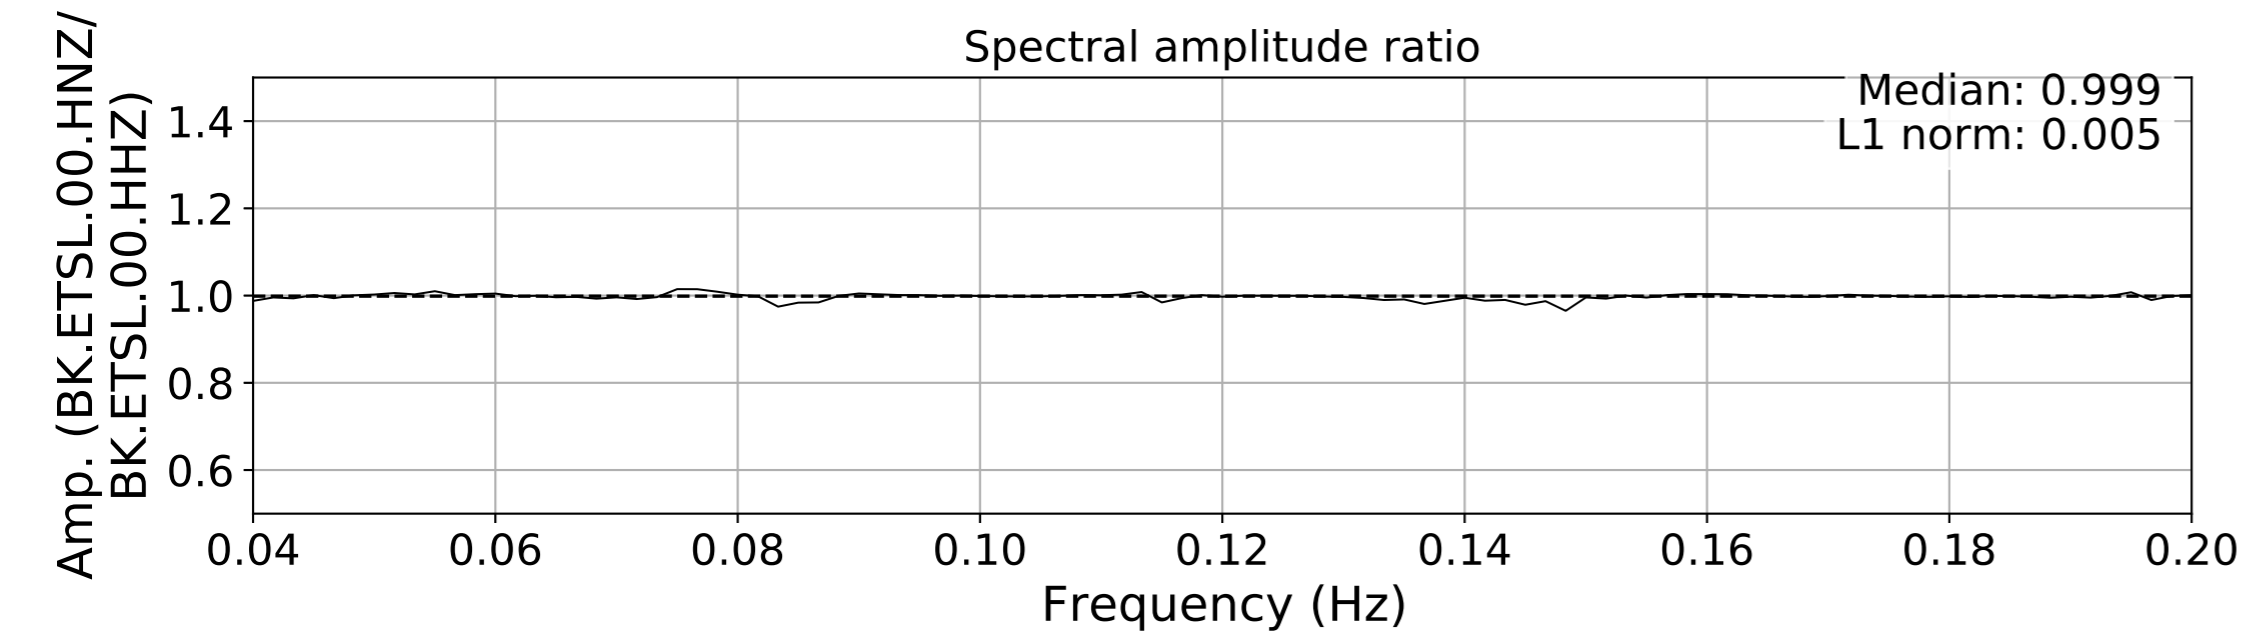

2024.340.184421_M7.0_nc75095651
Origin Time:2024-12-05T18:44:21.110000Z USGS event-id:nc75095651
M7.0 2024 Offshore Cape Mendocino, California Earthquake