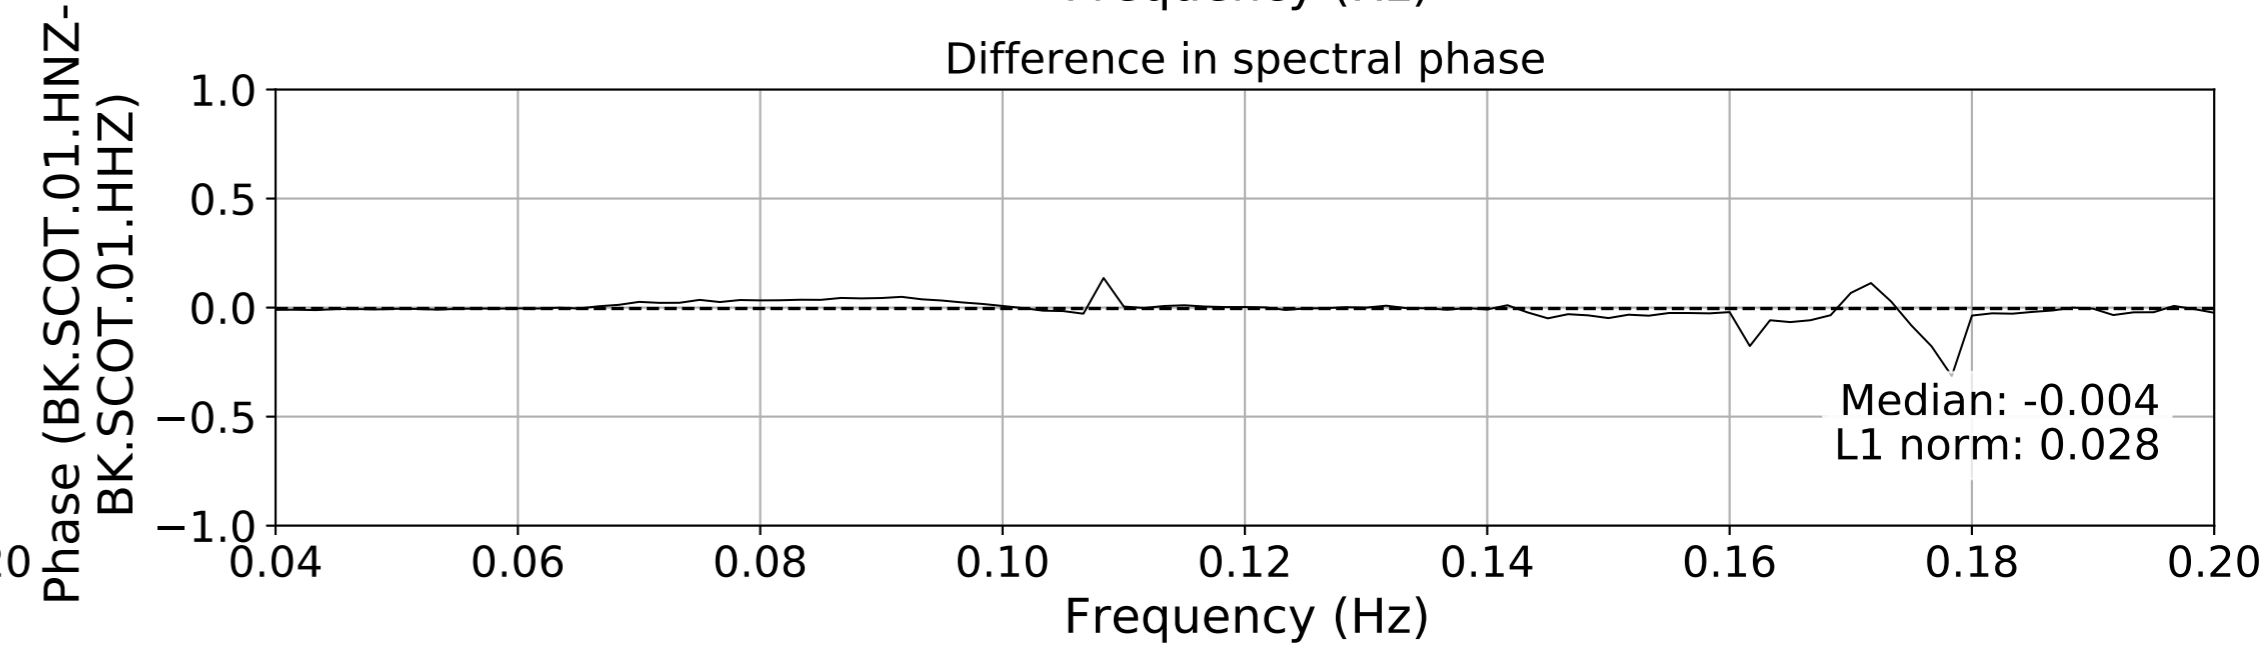

2024.340.184421_M7.0_nc75095651
Origin Time:2024-12-05T18:44:21.110000Z USGS event-id:nc75095651
M7.0 2024 Offshore Cape Mendocino, California Earthquake