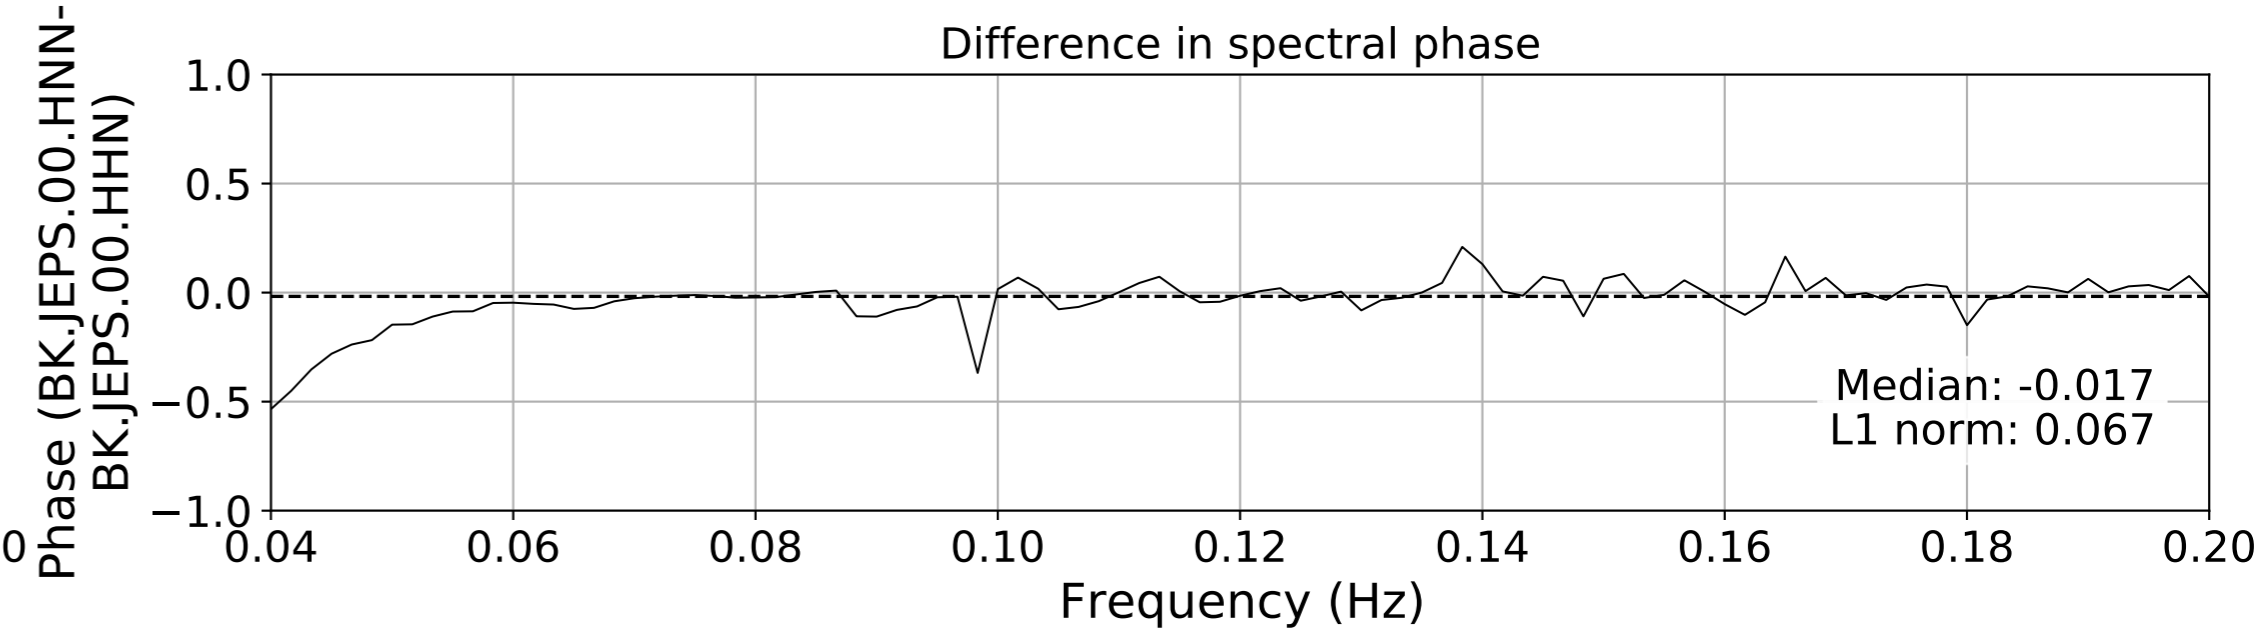

2024.340.184421.M7.0_nc75095651
Origin Time:2024-12-05T18:44:21.110000Z USGS event-id:nc75095651
M7.0 2024 Offshore Cape Mendocino, California Earthquake