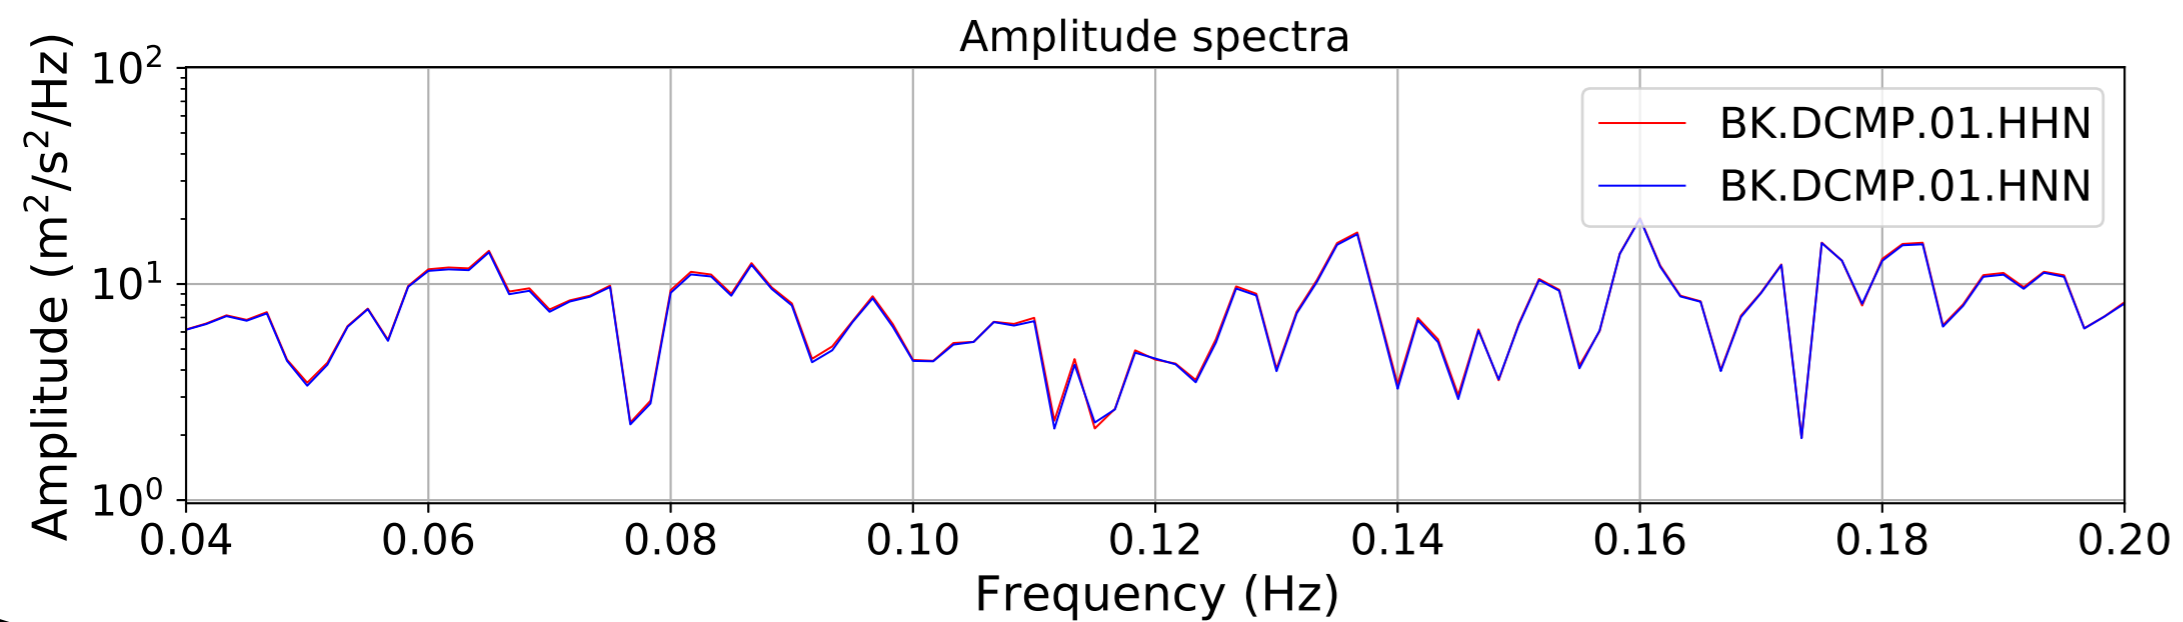

2024.340.184421_M7.0_nc75095651
Origin Time:2024-12-05T18:44:21.110000Z USGS event-id:nc75095651
M7.0 2024 Offshore Cape Mendocino, California Earthquake