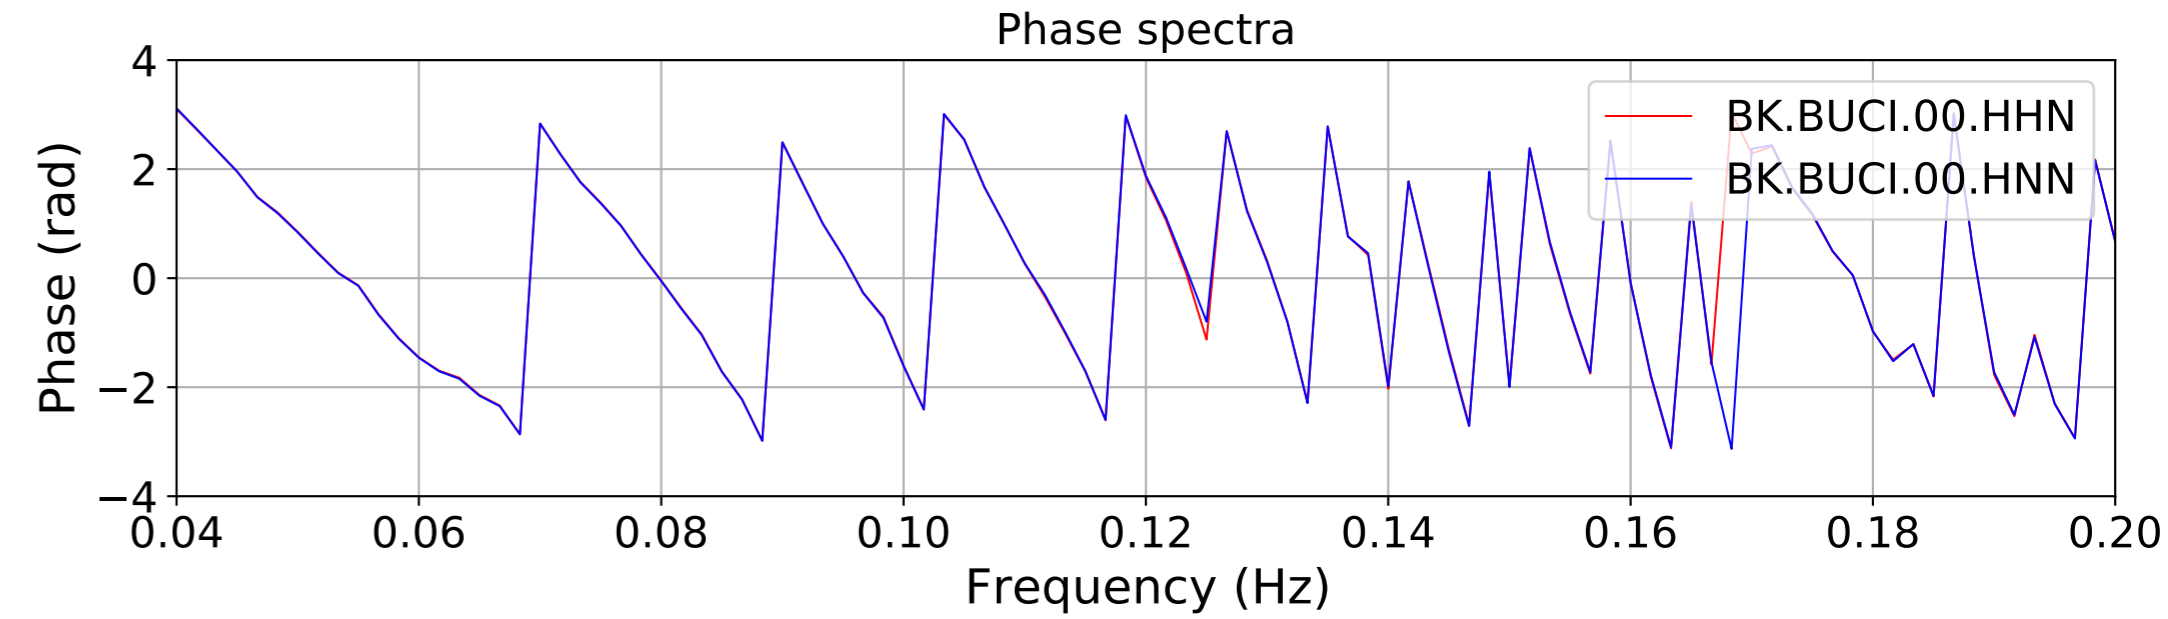

2024.340.184421_M7.0_nc75095651
Origin Time:2024-12-05T18:44:21.110000Z USGS event-id:nc75095651
M7.0 2024 Offshore Cape Mendocino, California Earthquake