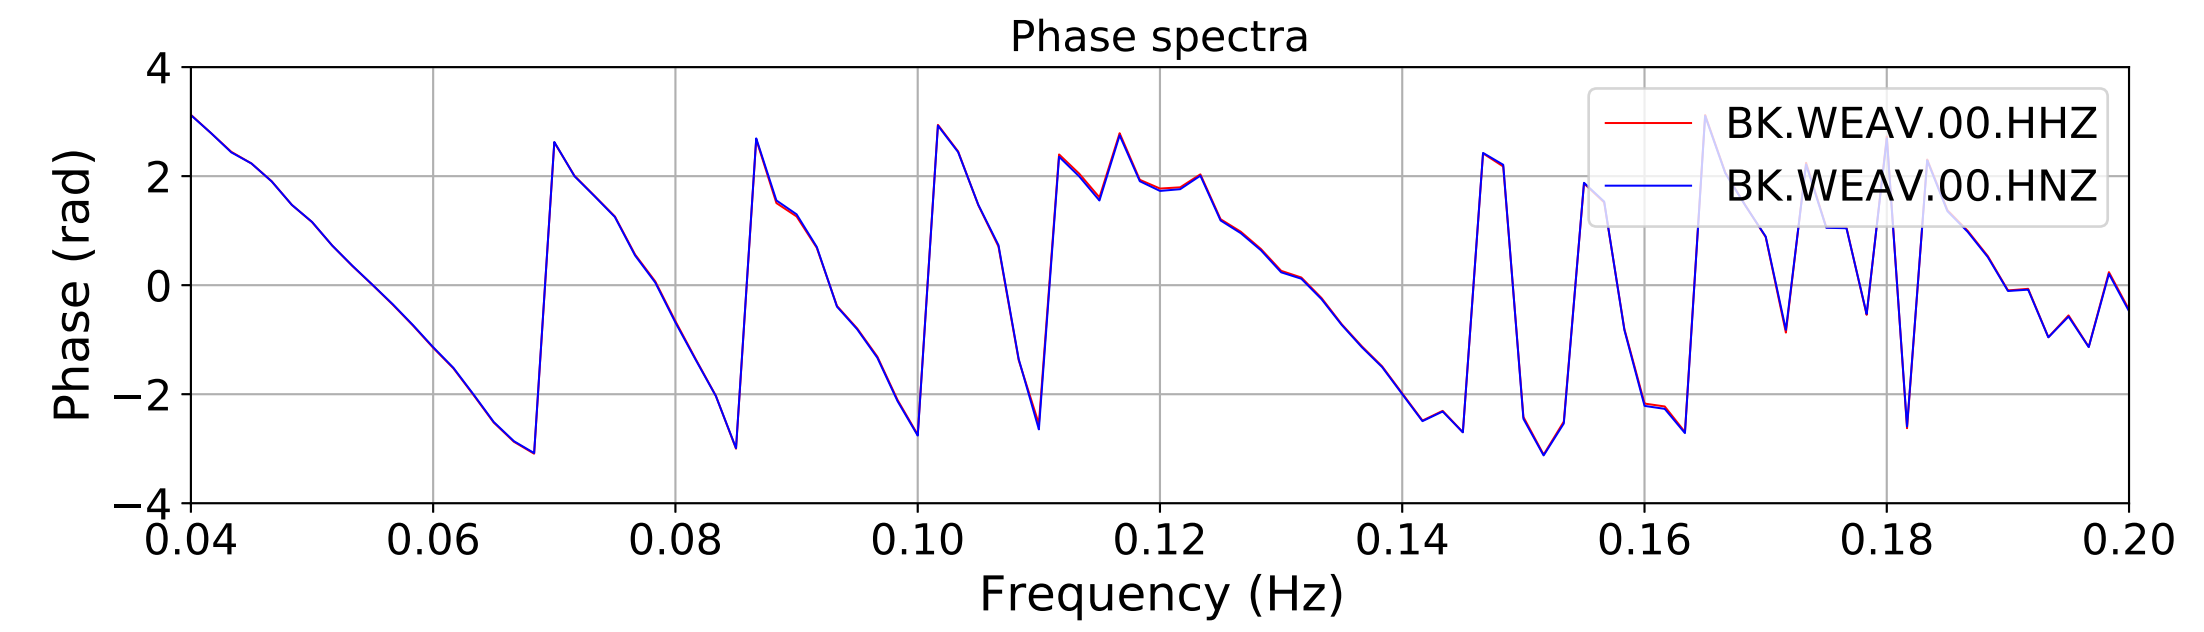

2024.340.184421M7.0_nc75095651
Origin Time:2024-12-05T18:44:21.110000Z USGS event-id:nc75095651
M7.0 2024 Offshore Cape Mendocino, California Earthquake