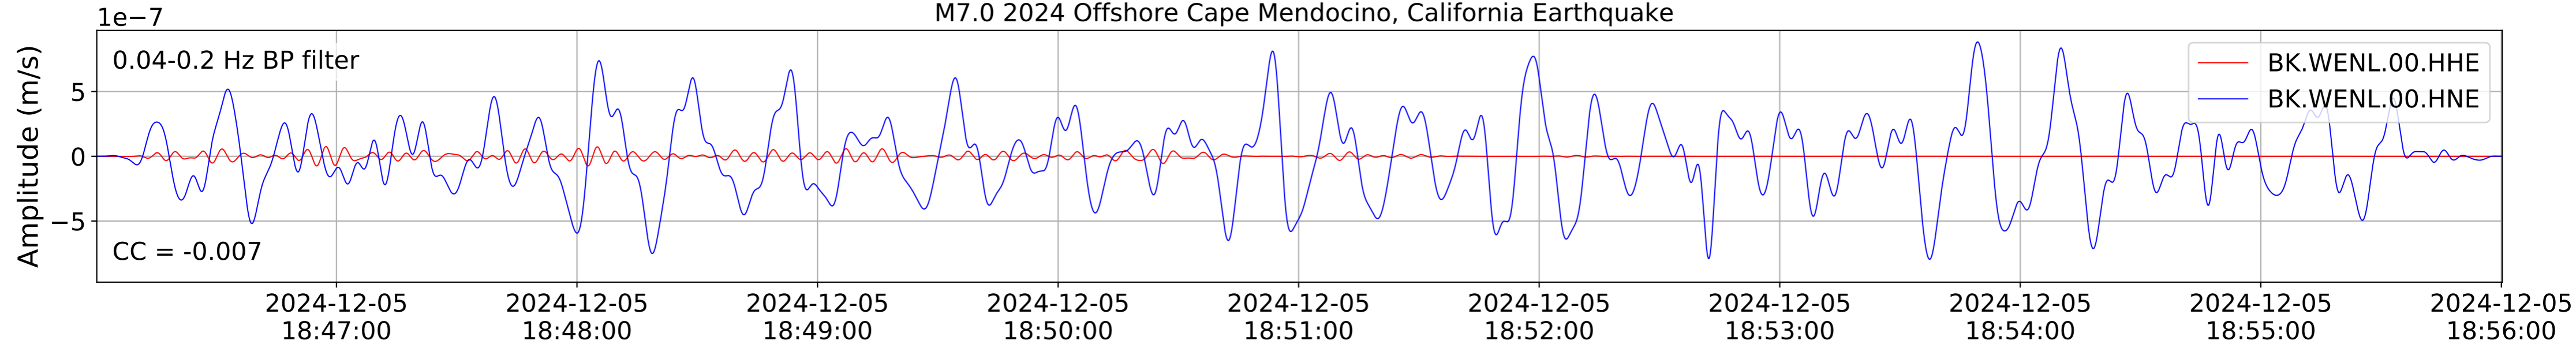

2024.340.184421_M7.0_nc75095651
Origin Time:2024-12-05T18:44:21.110000Z USGS event-id:nc75095651
M7.0 2024 Offshore Cape Mendocino, California Earthquake