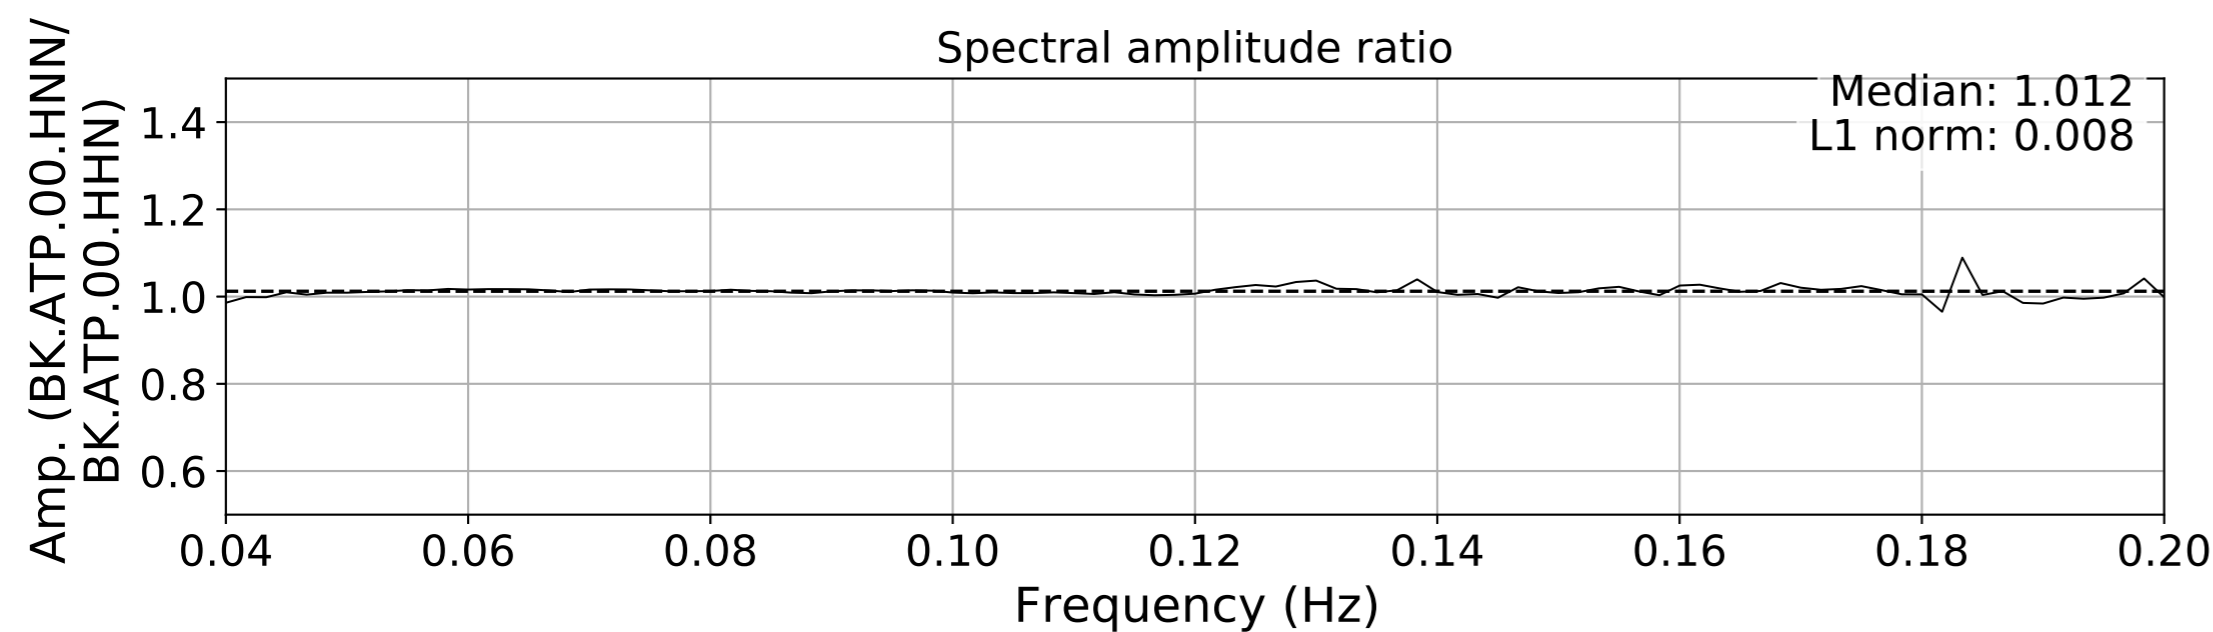

2024.340.184421_M7.0_nc75095651
Origin Time:2024-12-05T18:44:21.110000Z USGS event-id:nc75095651
M7.0 2024 Offshore Cape Mendocino, California Earthquake