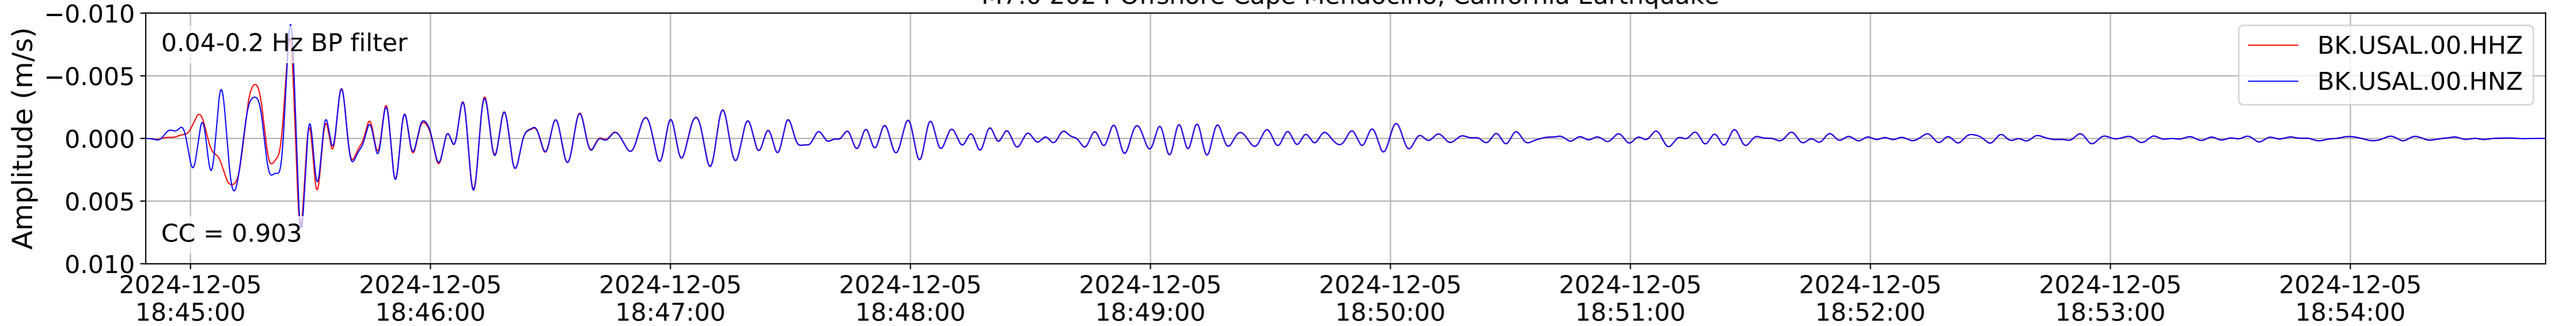

2024.340.184421_M7.0_nc75095651
Origin Time:2024-12-05T18:44:21.110000Z USGS event-id:nc75095651
M7.0 2024 Offshore Cape Mendocino, California Earthquake