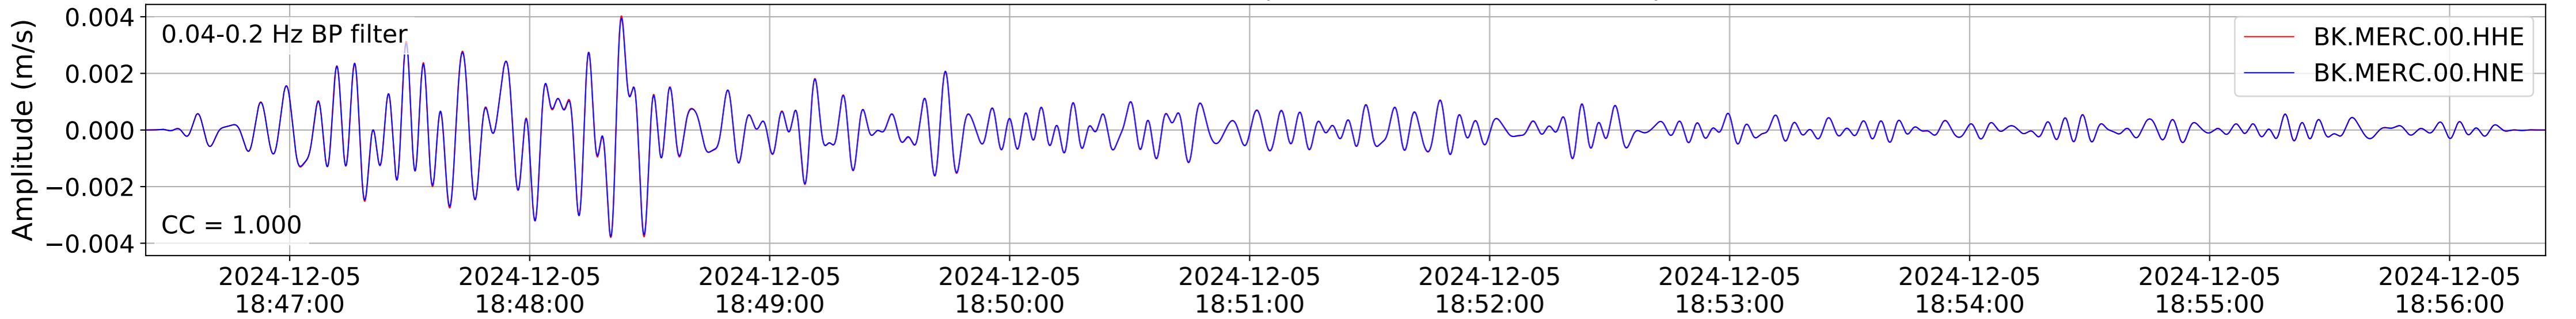

2024.340.184421_M7.0_nc75095651
Origin Time:2024-12-05T18:44:21.110000Z USGS event-id:nc75095651
M7.0 2024 Offshore Cape Mendocino, California Earthquake