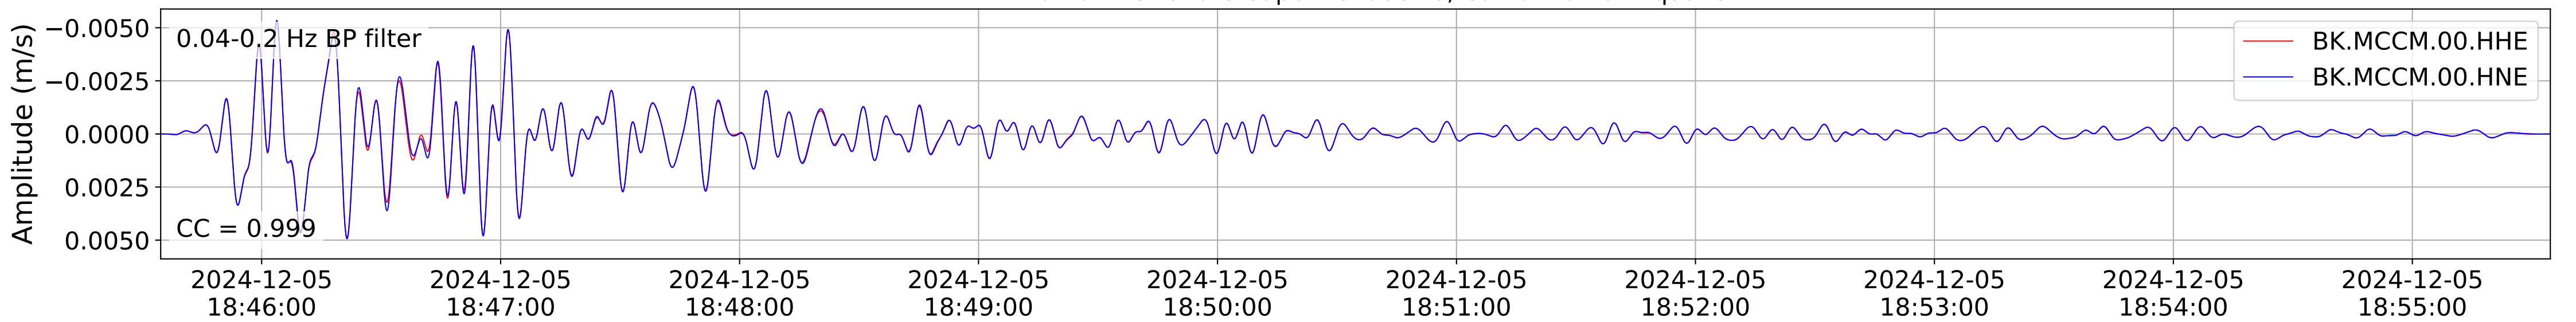

2024.340.184421_M7.0_nc75095651
Origin Time:2024-12-05T18:44:21.110000Z USGS event-id:nc75095651
M7.0 2024 Offshore Cape Mendocino, California Earthquake