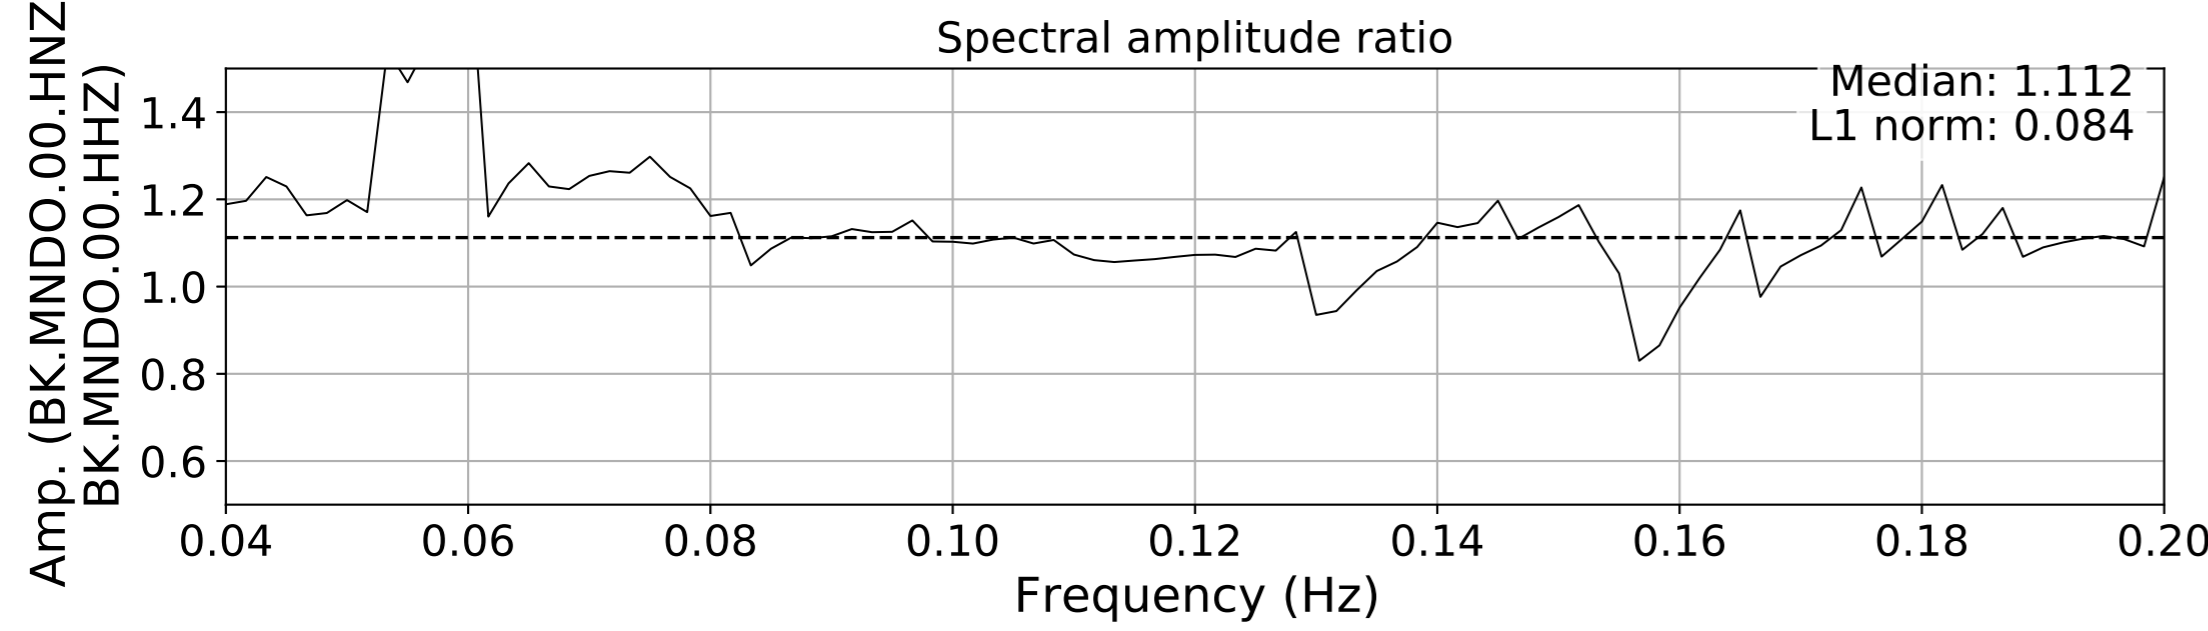

2024.340.184421.M7.0_nc75095651
Origin Time:2024-12-05T18:44:21.110000Z USGS event-id:nc75095651
M7.0 2024 Offshore Cape Mendocino, California Earthquake