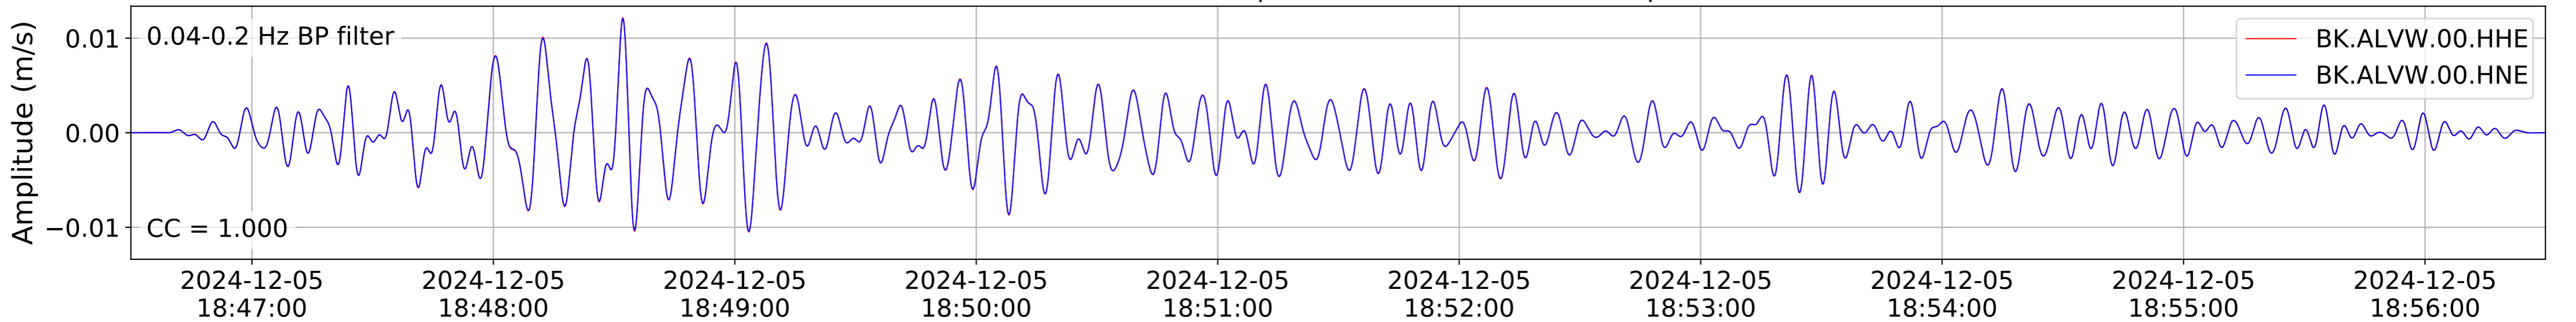

2024.340.184421.M7.0_nc75095651
Origin Time:2024-12-05T18:44:21.110000Z USGS event-id:nc75095651
M7.0 2024 Offshore Cape Mendocino, California Earthquake