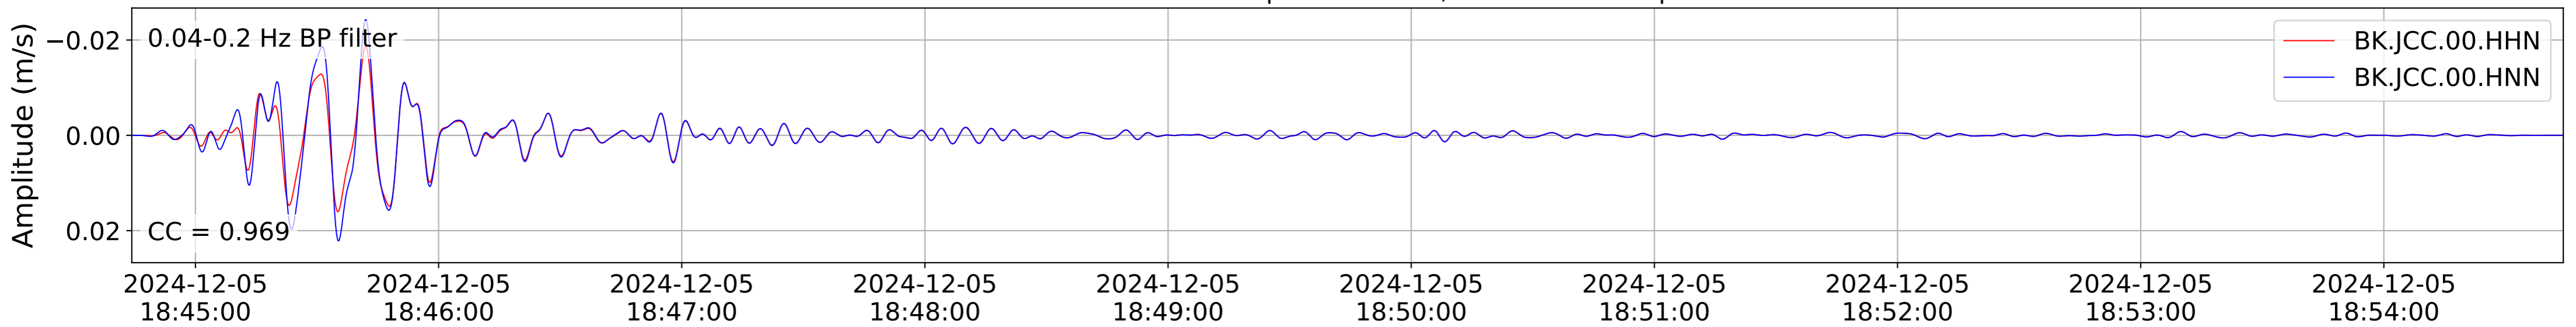

2024.340.184421_M7.0_nc75095651
Origin Time:2024-12-05T18:44:21.110000Z USGS event-id:nc75095651
M7.0 2024 Offshore Cape Mendocino, California Earthquake