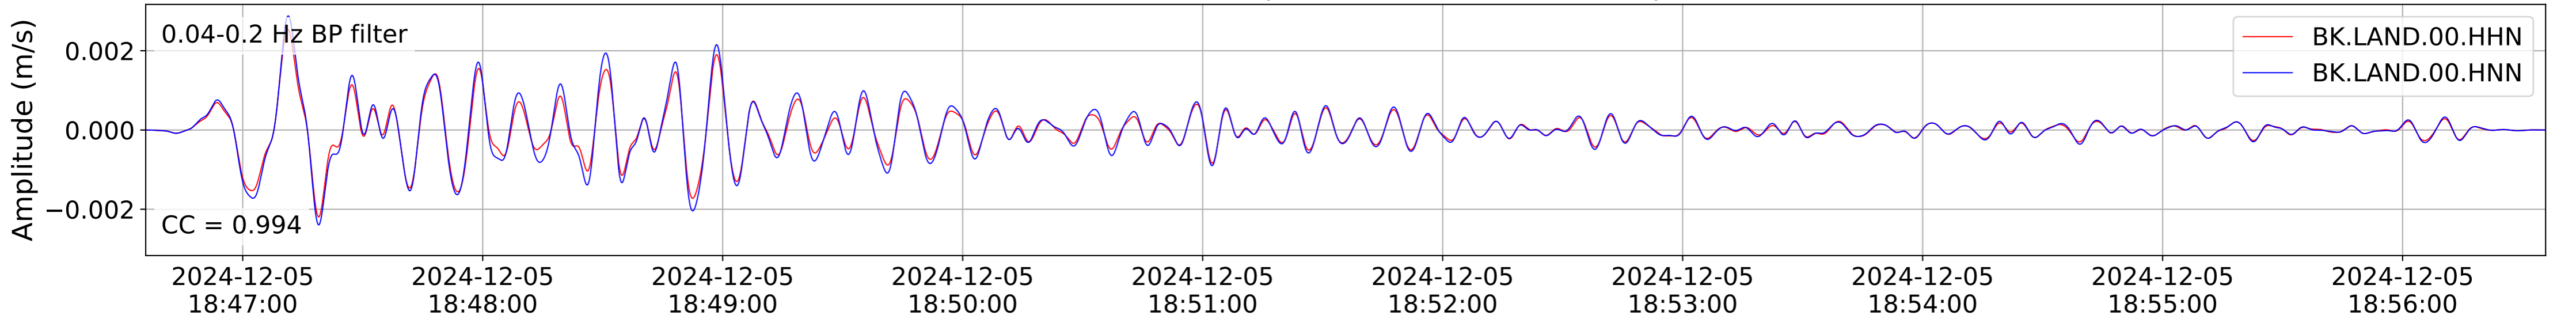

2024.340.184421_M7.0_nc75095651
Origin Time:2024-12-05T18:44:21.110000Z USGS event-id:nc75095651
M7.0 2024 Offshore Cape Mendocino, California Earthquake