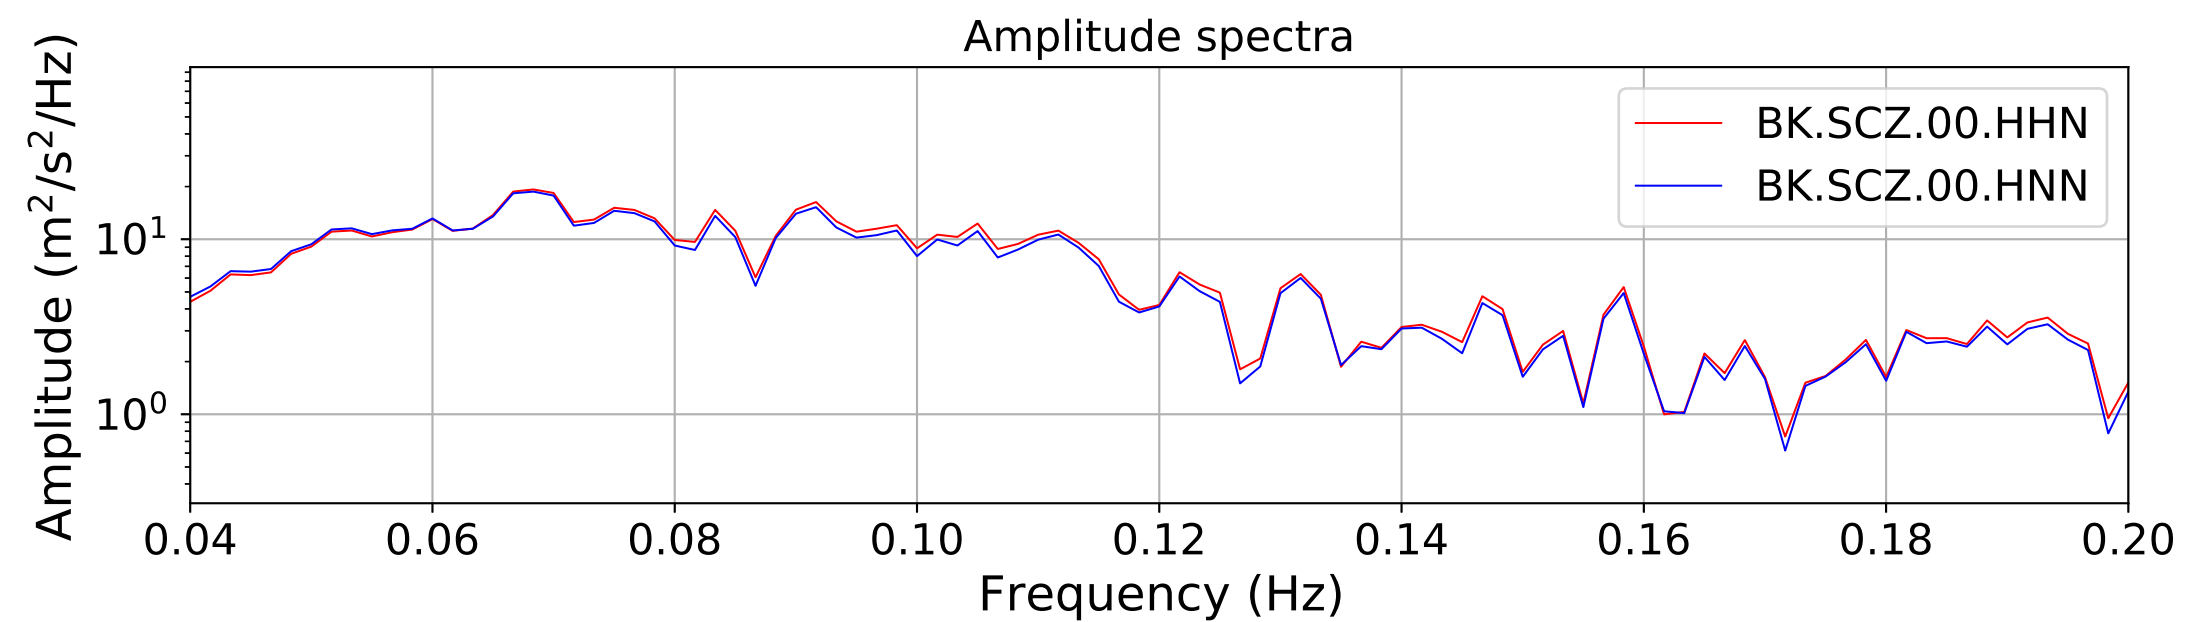

2024.340.184421_M7.0_nc75095651
Origin Time:2024-12-05T18:44:21.110000Z USGS event-id:nc75095651
M7.0 2024 Offshore Cape Mendocino, California Earthquake