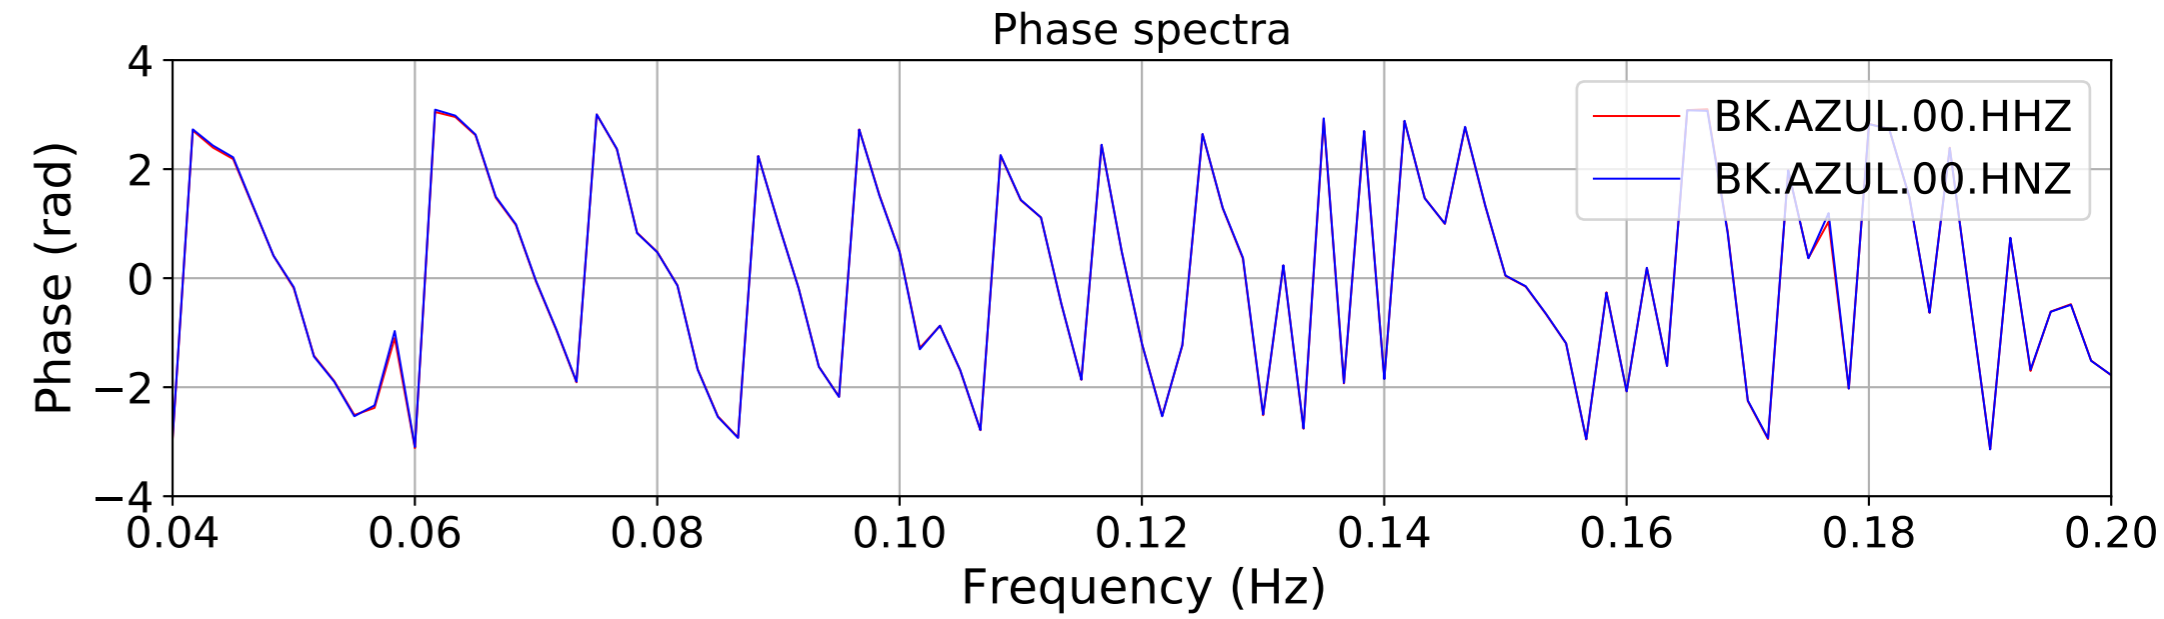

2024.340.184421_M7.0_nc75095651
Origin Time:2024-12-05T18:44:21.110000Z USGS event-id:nc75095651
M7.0 2024 Offshore Cape Mendocino, California Earthquake