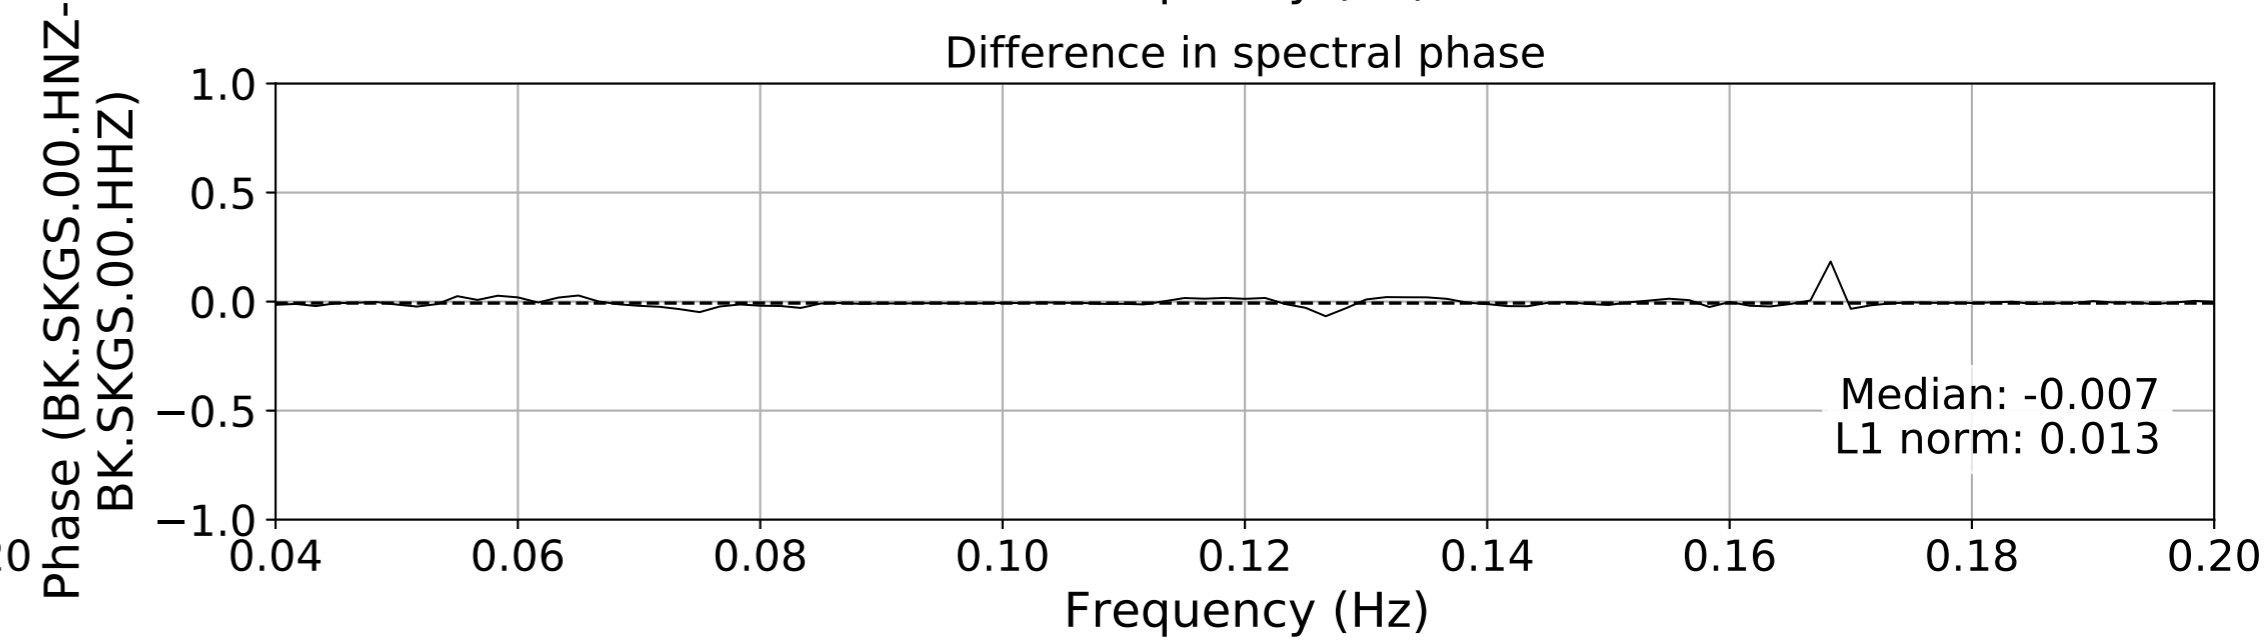

2024.340.184421_M7.0_nc75095651
Origin Time:2024-12-05T18:44:21.110000Z USGS event-id:nc75095651
M7.0 2024 Offshore Cape Mendocino, California Earthquake