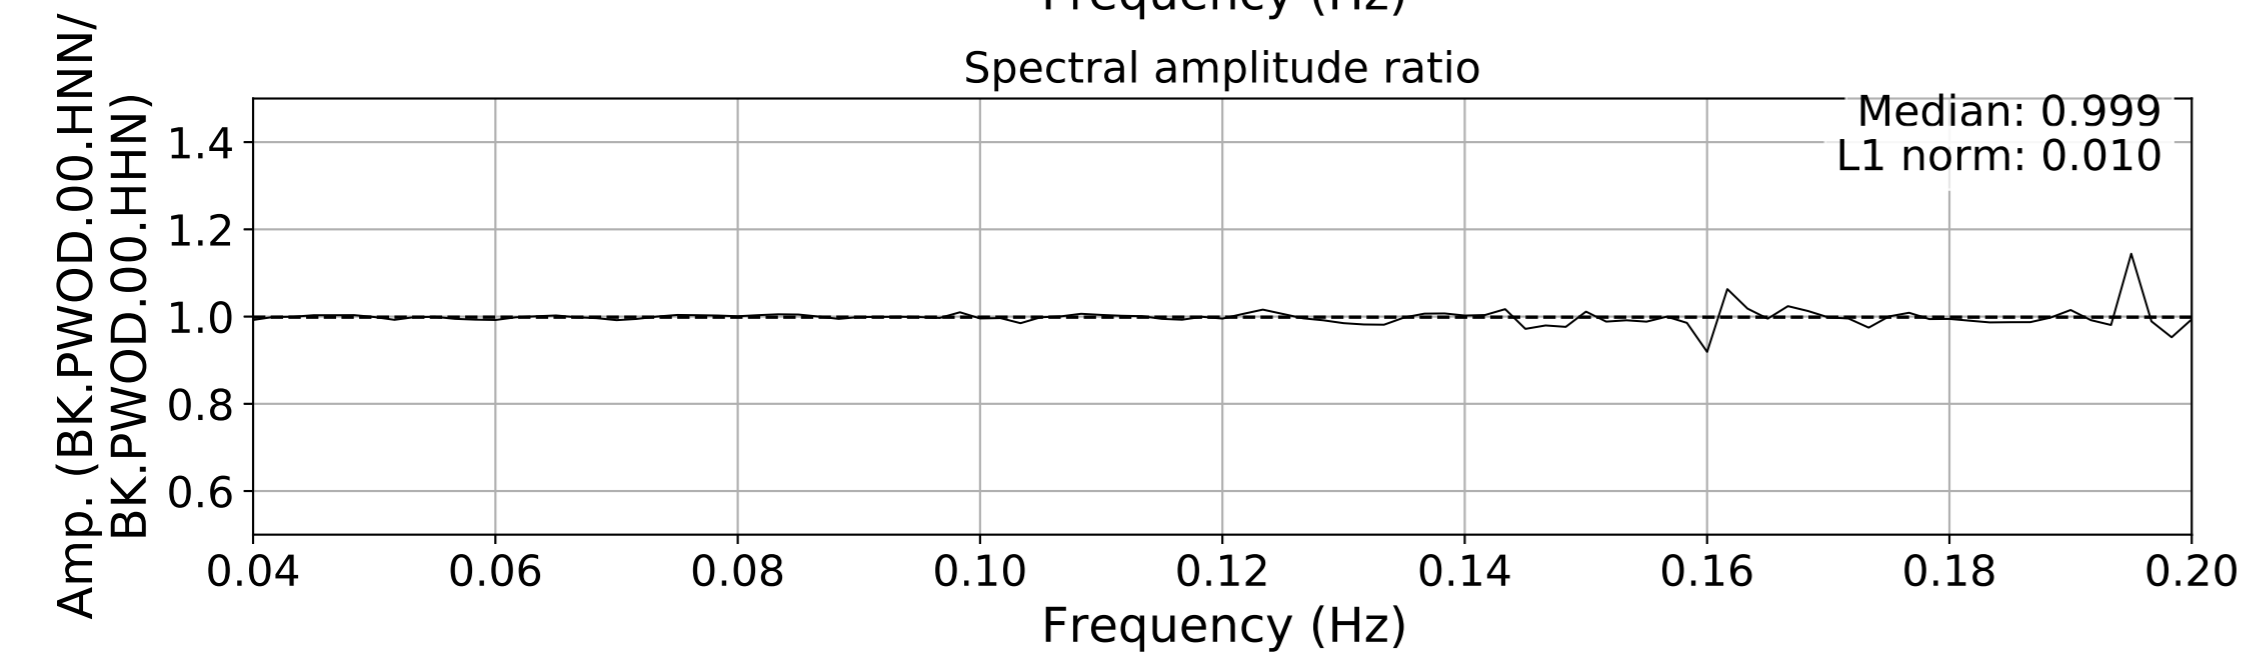

2024.340.184421_M7.0_nc75095651
Origin Time:2024-12-05T18:44:21.110000Z USGS event-id:nc75095651
M7.0 2024 Offshore Cape Mendocino, California Earthquake