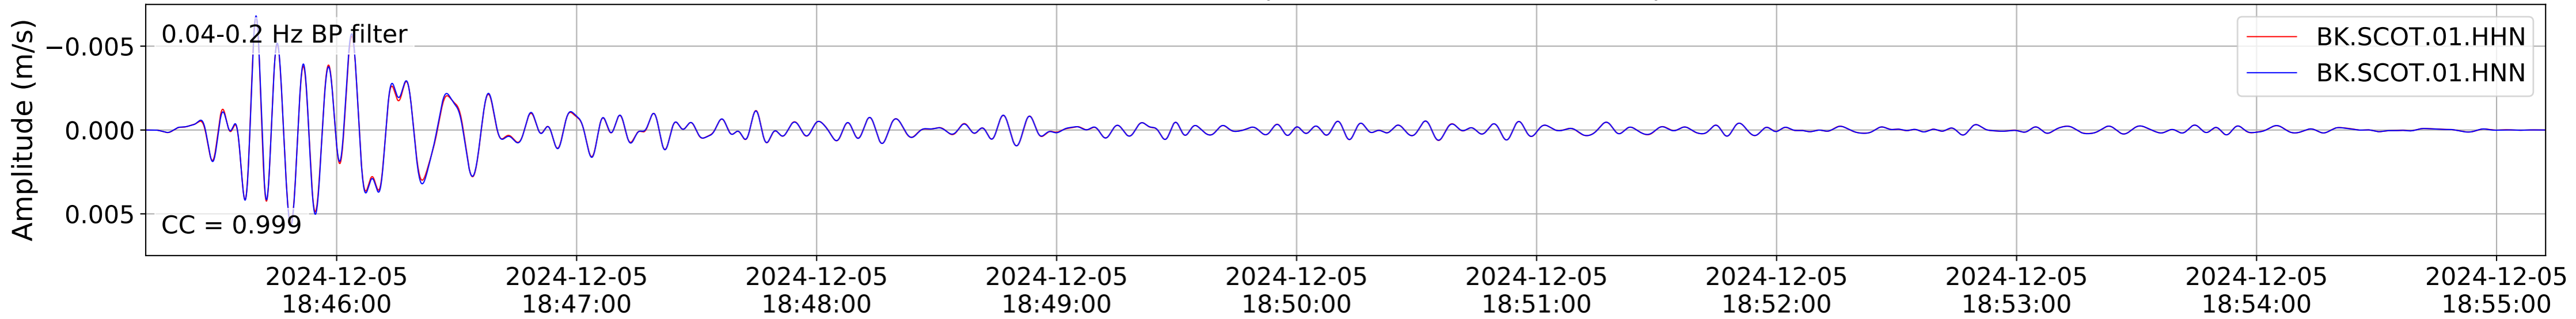

2024.340.184421_M7.0_nc75095651
Origin Time:2024-12-05T18:44:21.110000Z USGS event-id:nc75095651
M7.0 2024 Offshore Cape Mendocino, California Earthquake