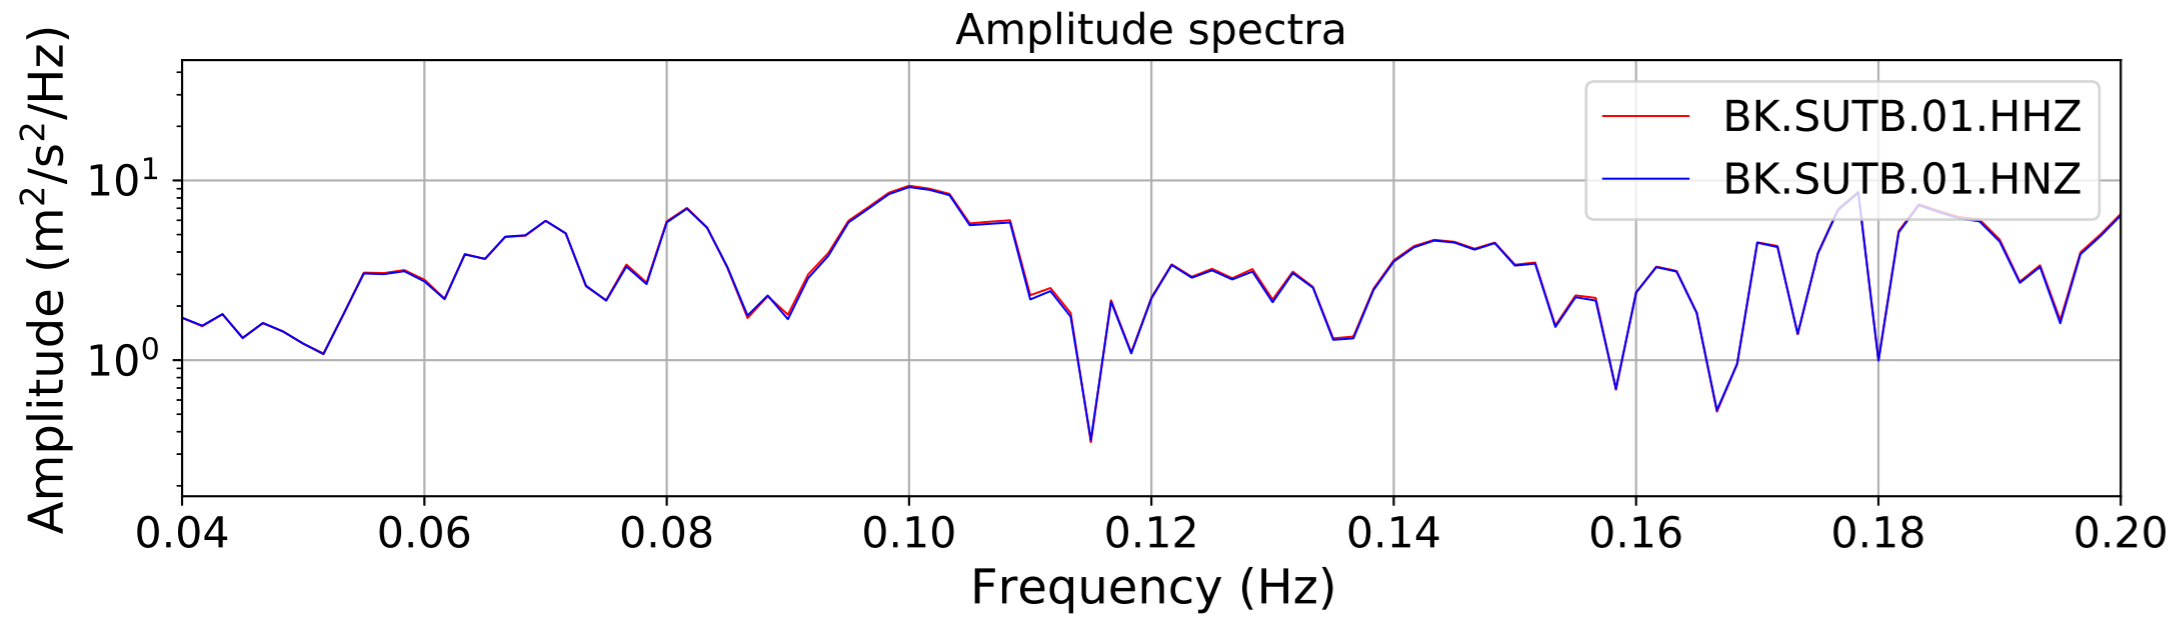

2024.340.184421_M7.0_nc75095651
Origin Time:2024-12-05T18:44:21.110000Z USGS event-id:nc75095651
M7.0 2024 Offshore Cape Mendocino, California Earthquake