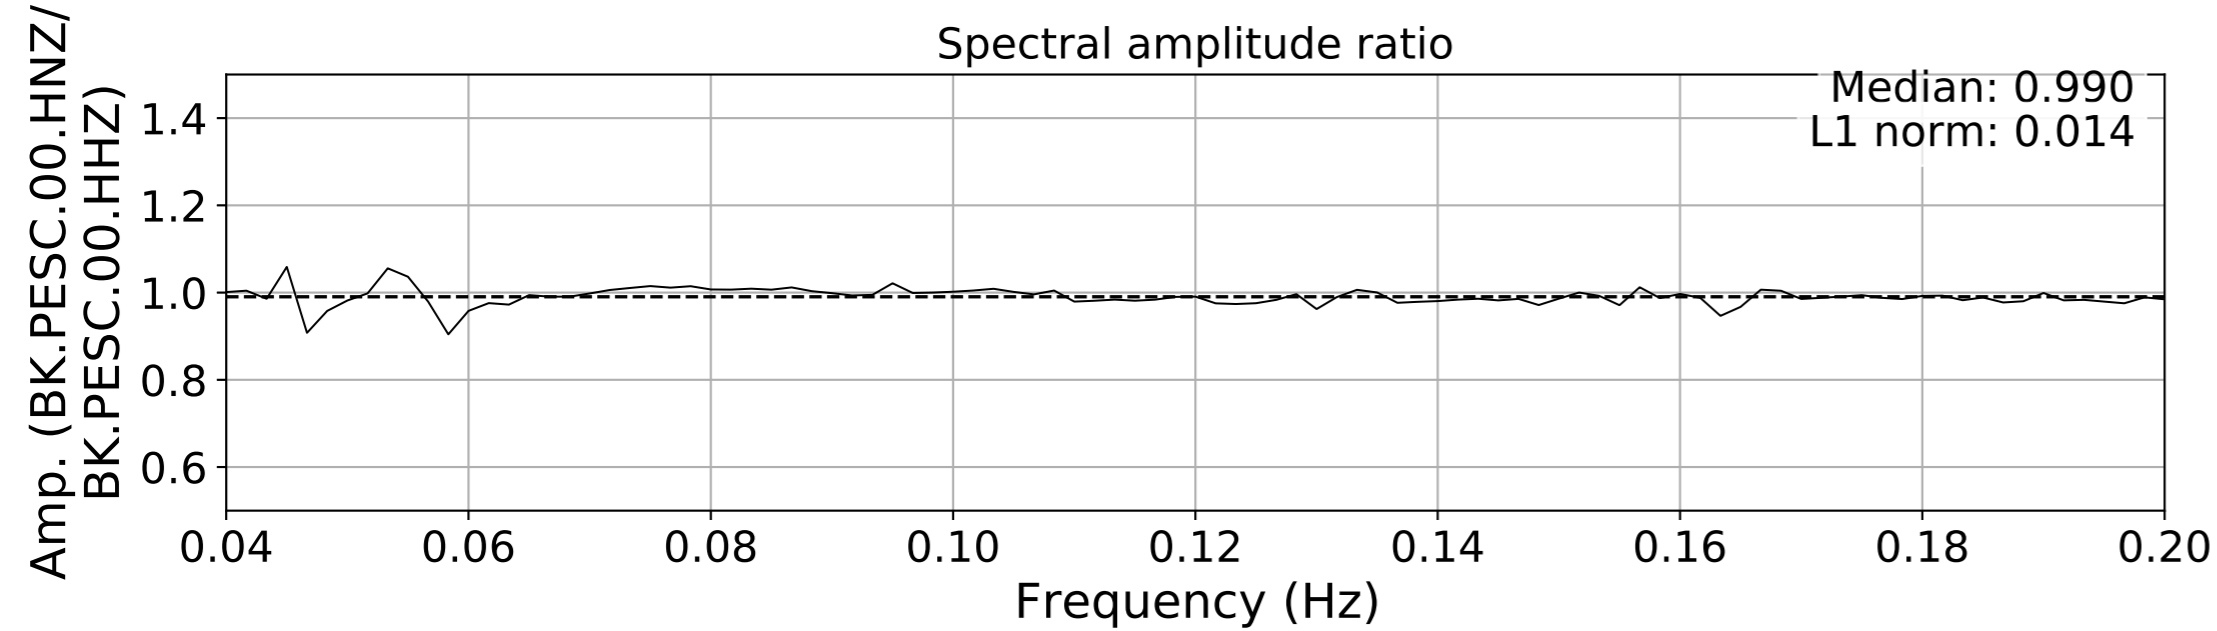

2024.340.184421_M7.0_nc75095651
Origin Time:2024-12-05T18:44:21.110000Z USGS event-id:nc75095651
M7.0 2024 Offshore Cape Mendocino, California Earthquake