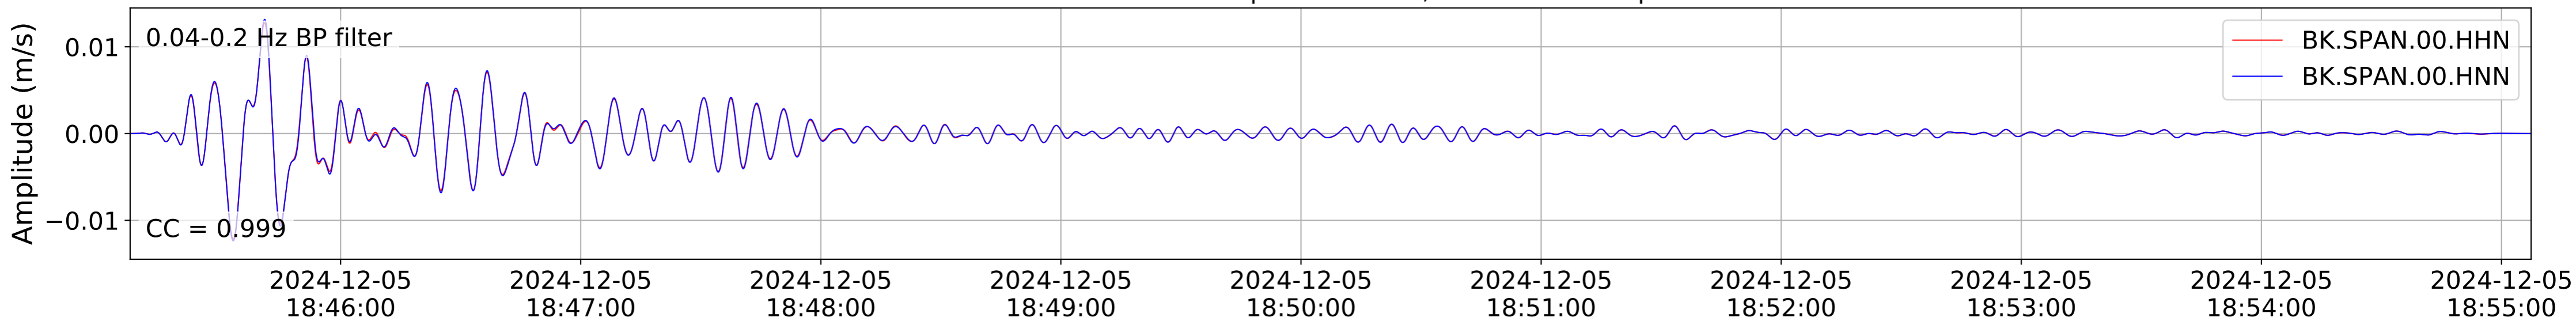

2024.340.184421M7.0_nc75095651
Origin Time:2024-12-05T18:44:21.110000Z USGS event-id:nc75095651
M7.0 2024 Offshore Cape Mendocino, California Earthquake