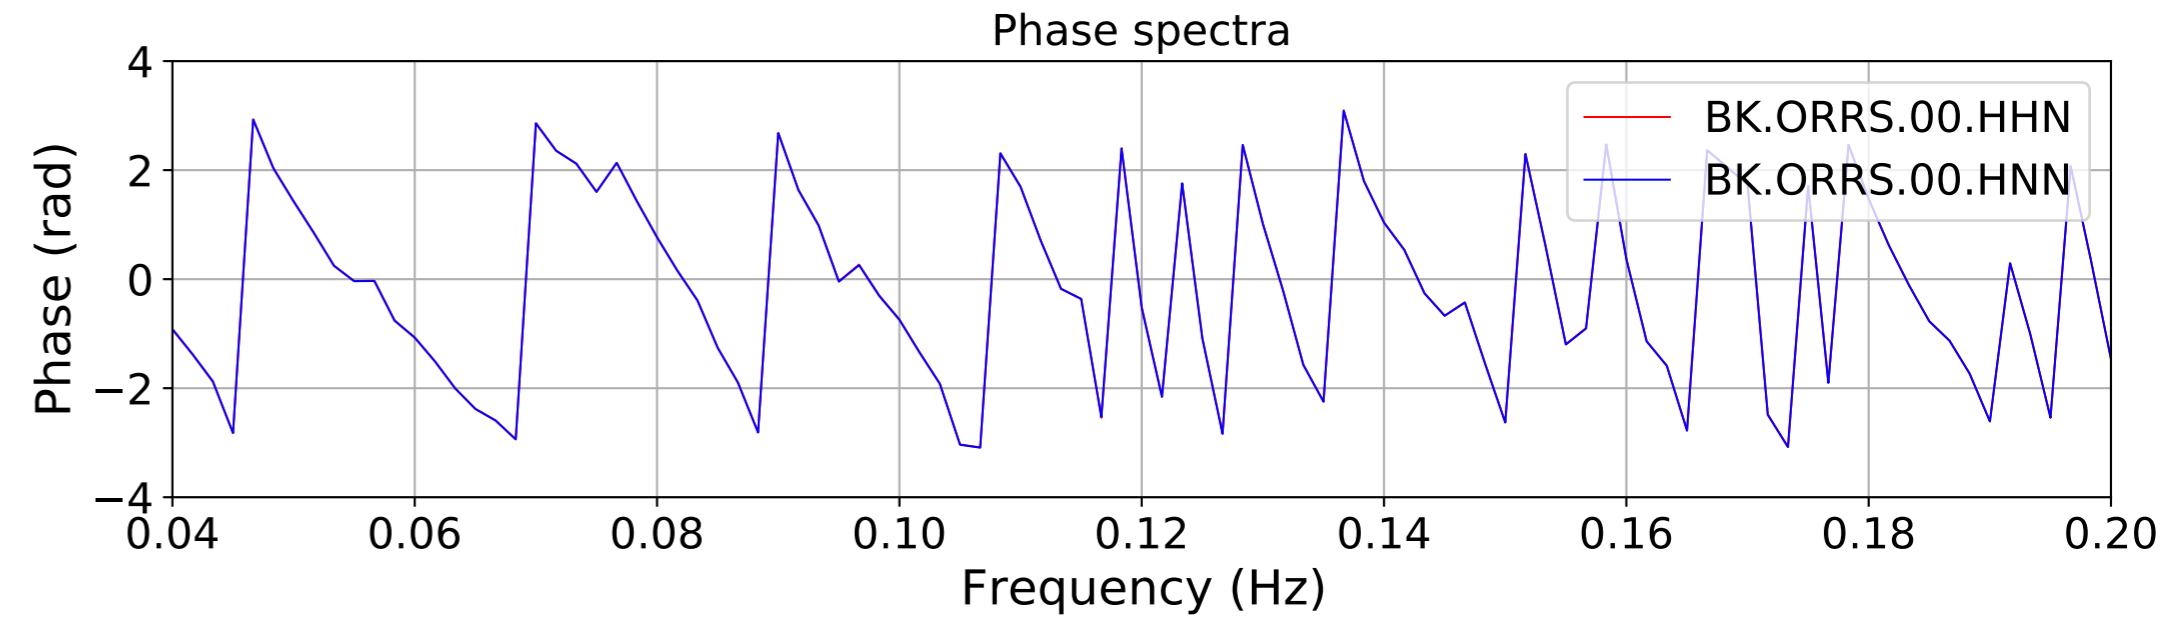

2024.340.184421_M7.0_nc75095651
Origin Time:2024-12-05T18:44:21.110000Z USGS event-id:nc75095651
M7.0 2024 Offshore Cape Mendocino, California Earthquake