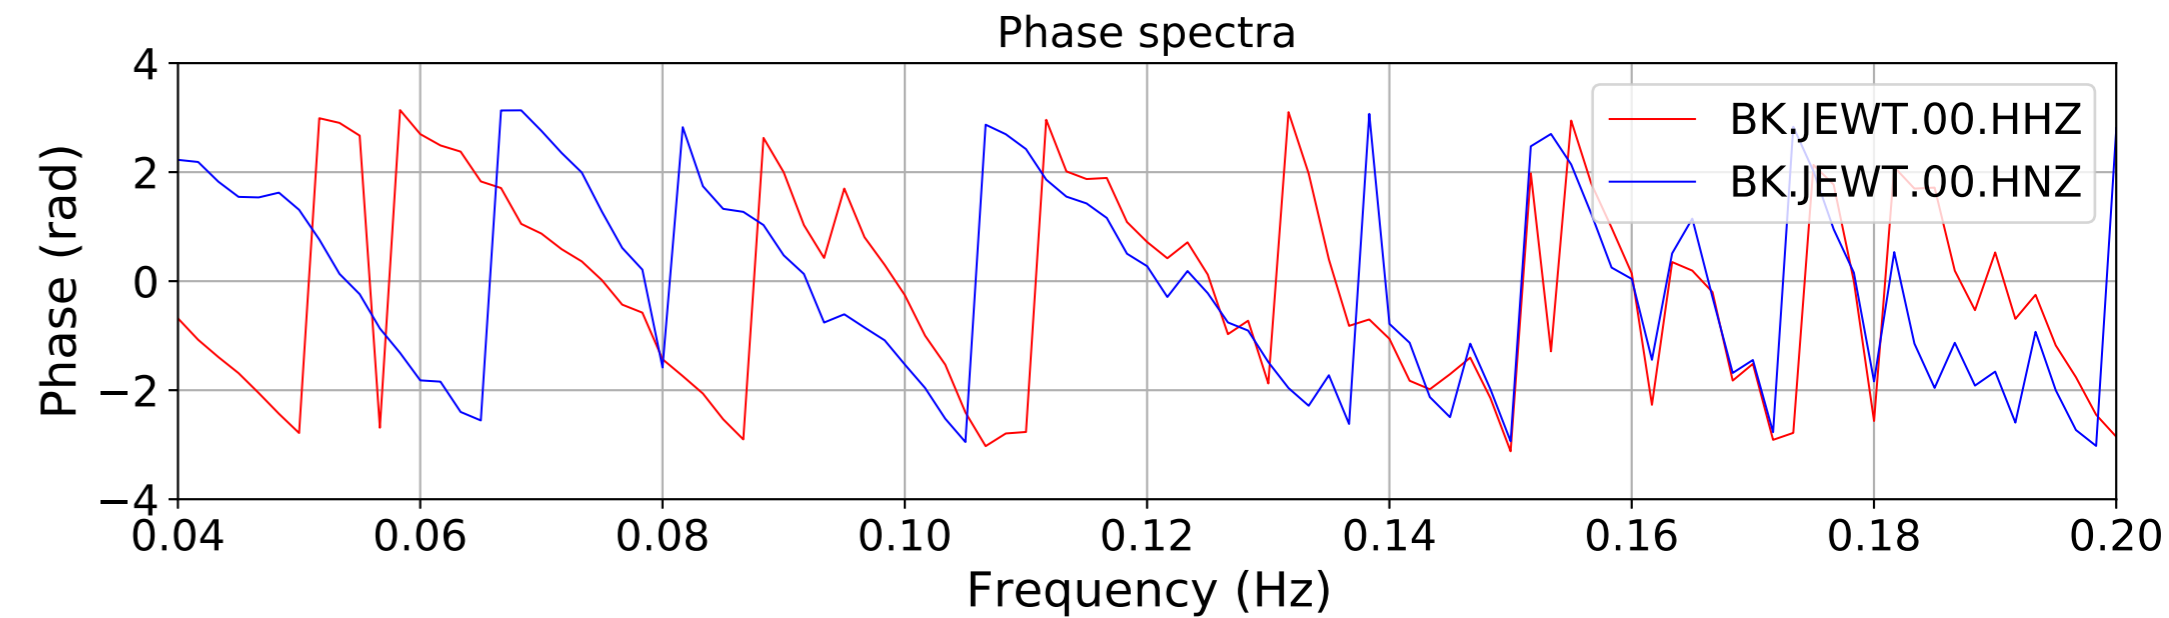

2024.340.184421_M7.0_nc75095651
Origin Time:2024-12-05T18:44:21.110000Z USGS event-id:nc75095651
M7.0 2024 Offshore Cape Mendocino, California Earthquake