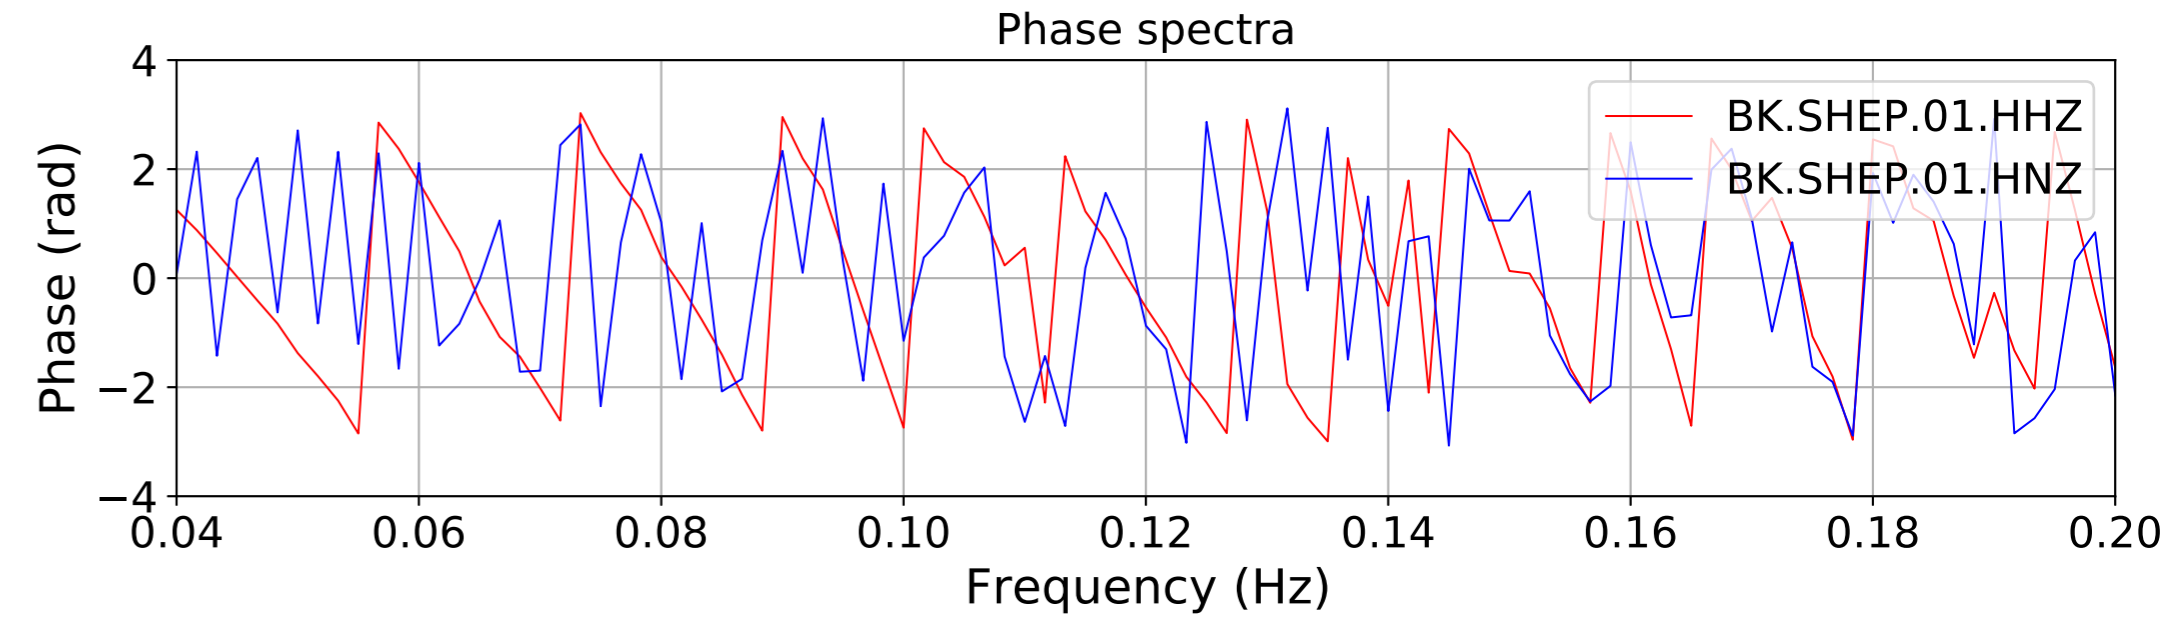

2024.340.184421_M7.0_nc75095651
Origin Time:2024-12-05T18:44:21.110000Z USGS event-id:nc75095651
M7.0 2024 Offshore Cape Mendocino, California Earthquake