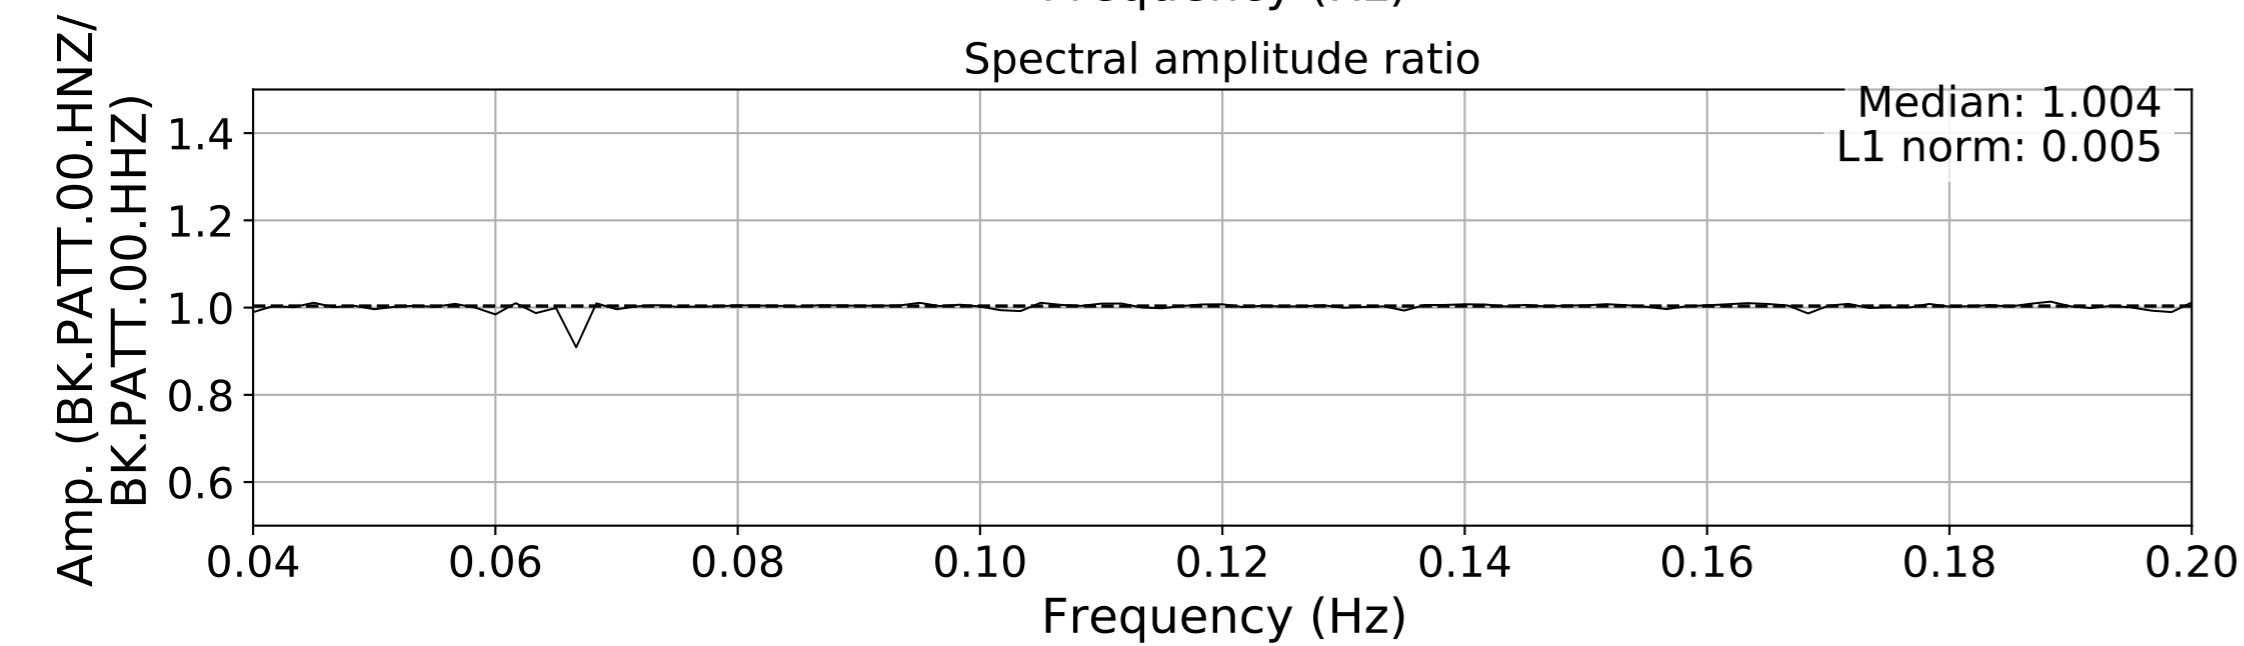

2024.340.184421_M7.0_nc75095651
Origin Time:2024-12-05T18:44:21.110000Z USGS event-id:nc75095651
M7.0 2024 Offshore Cape Mendocino, California Earthquake