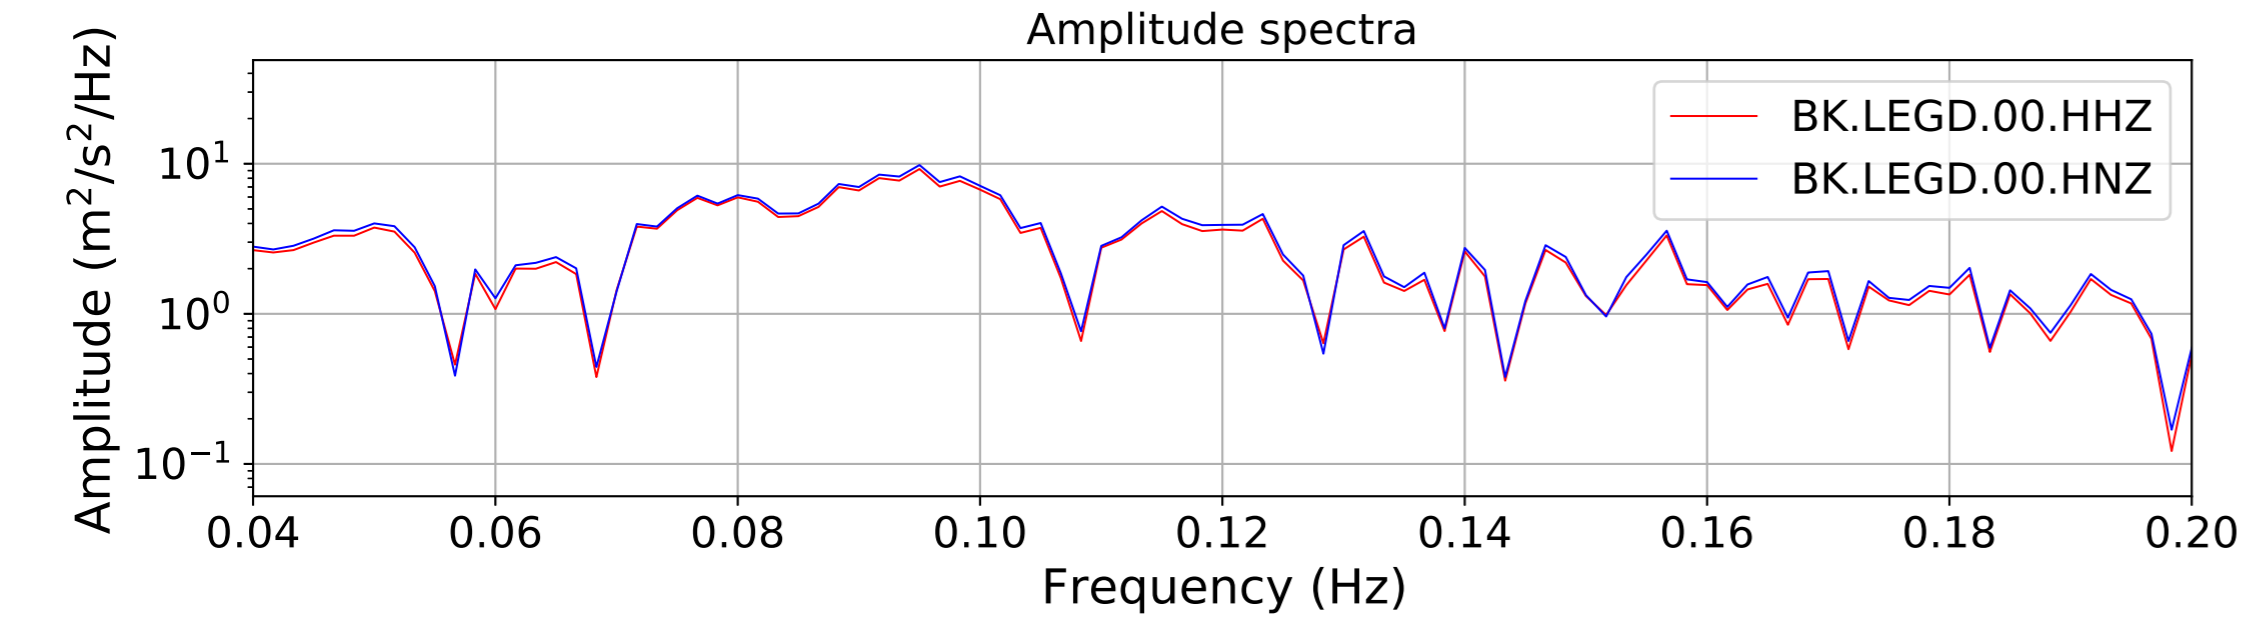

2024.340.184421_M7.0_nc75095651
Origin Time:2024-12-05T18:44:21.110000Z USGS event-id:nc75095651
M7.0 2024 Offshore Cape Mendocino, California Earthquake