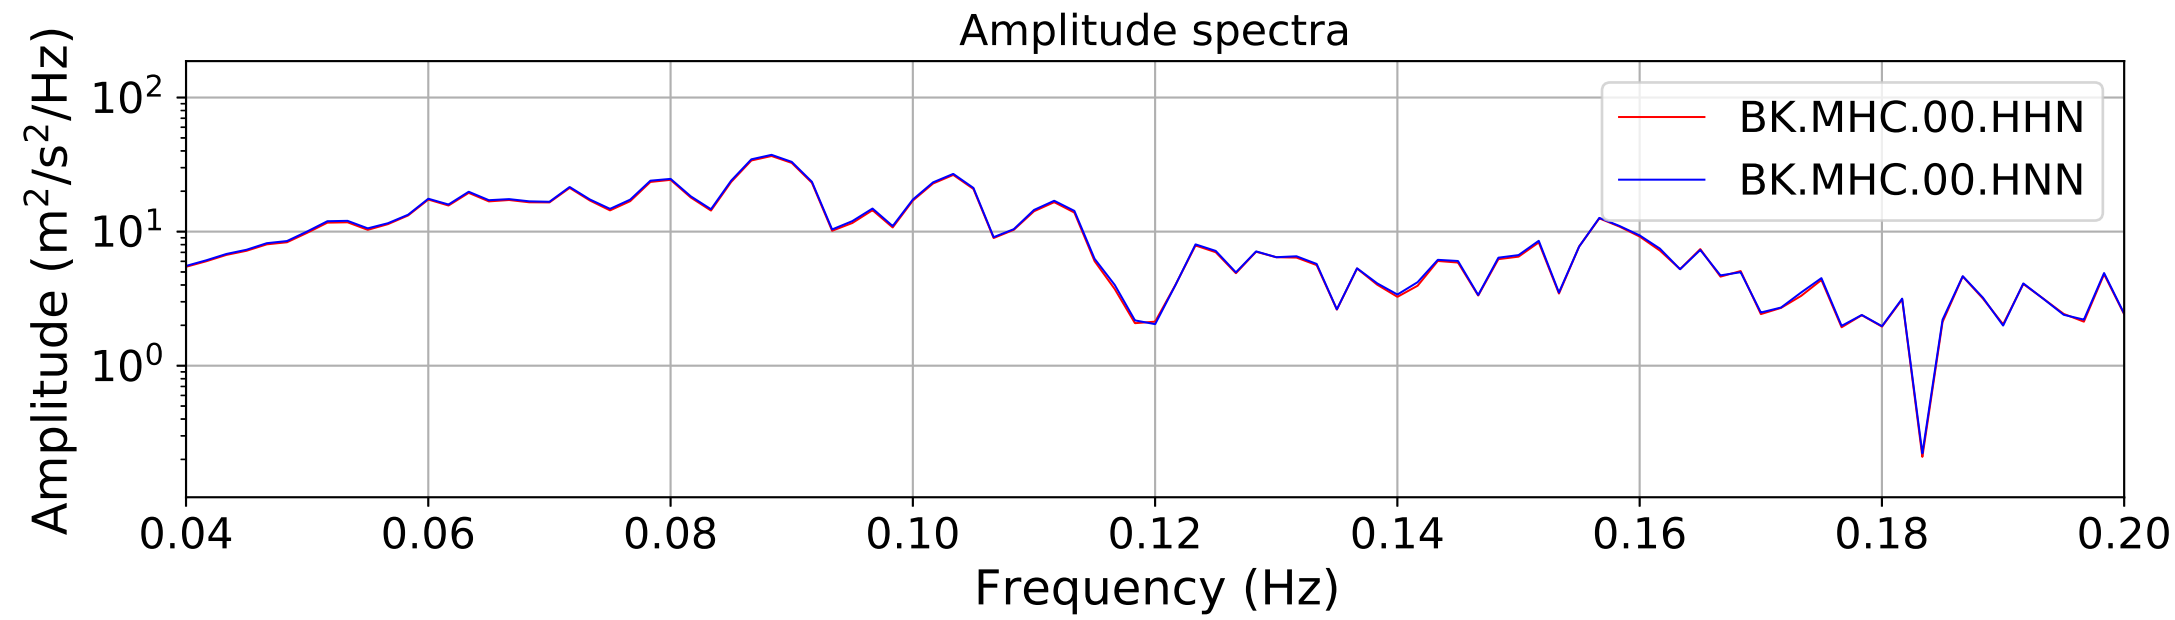

2024.340.184421_M7.0_nc75095651
Origin Time:2024-12-05T18:44:21.110000Z USGS event-id:nc75095651
M7.0 2024 Offshore Cape Mendocino, California Earthquake