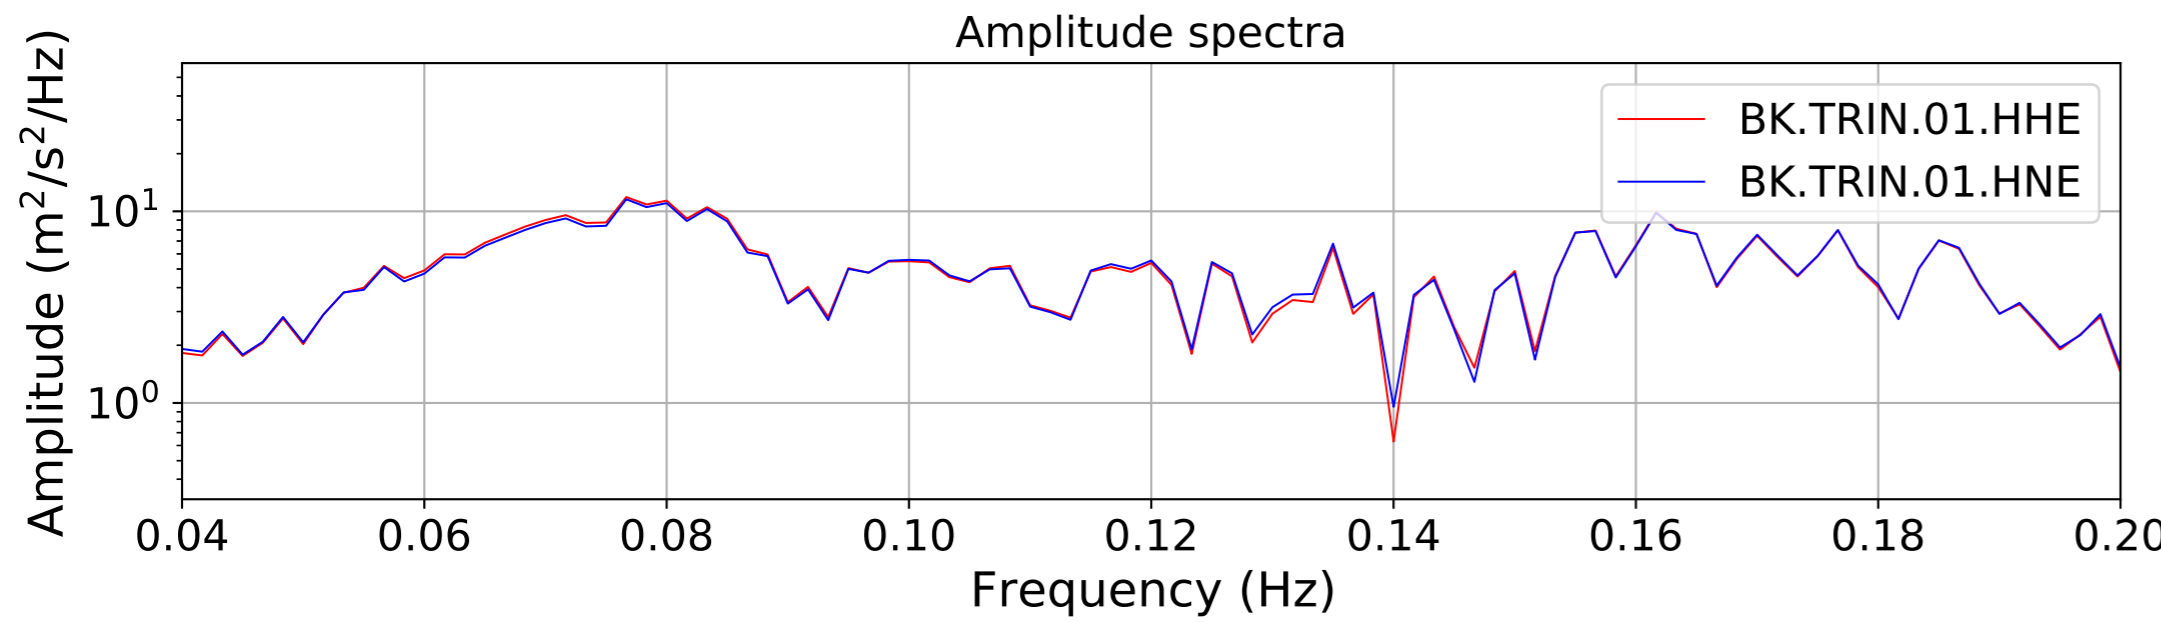

2024.340.184421_M7.0_nc75095651
Origin Time:2024-12-05T18:44:21.110000Z USGS event-id:nc75095651
M7.0 2024 Offshore Cape Mendocino, California Earthquake