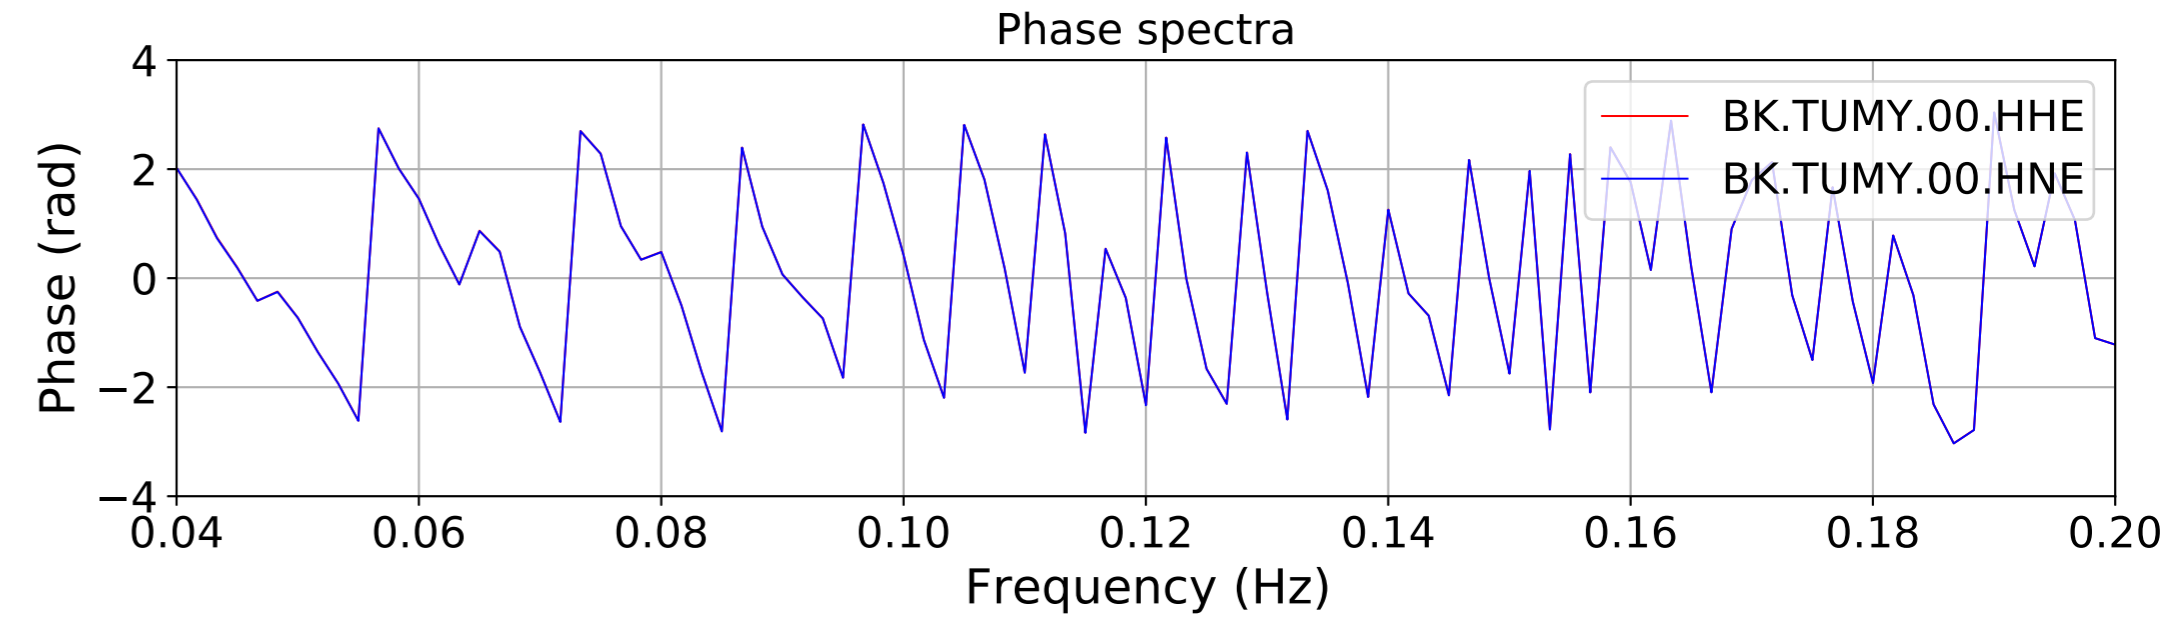

2024.340.184421_M7.0_nc75095651
Origin Time:2024-12-05T18:44:21.110000Z USGS event-id:nc75095651
M7.0 2024 Offshore Cape Mendocino, California Earthquake