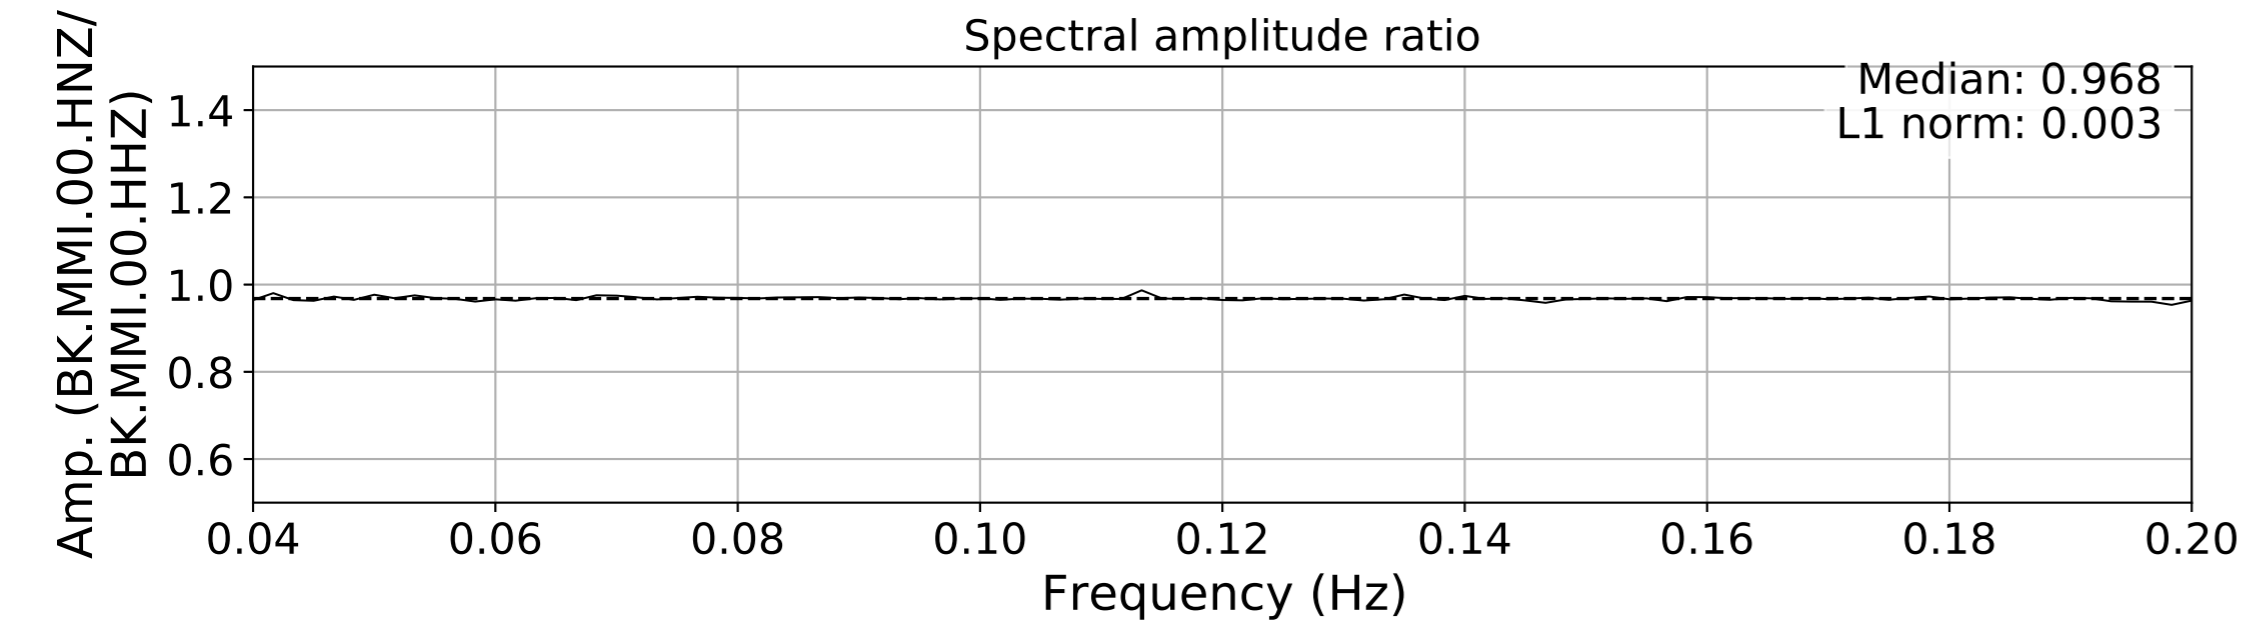

2024.340.184421_M7.0_nc75095651
Origin Time:2024-12-05T18:44:21.110000Z USGS event-id:nc75095651
M7.0 2024 Offshore Cape Mendocino, California Earthquake