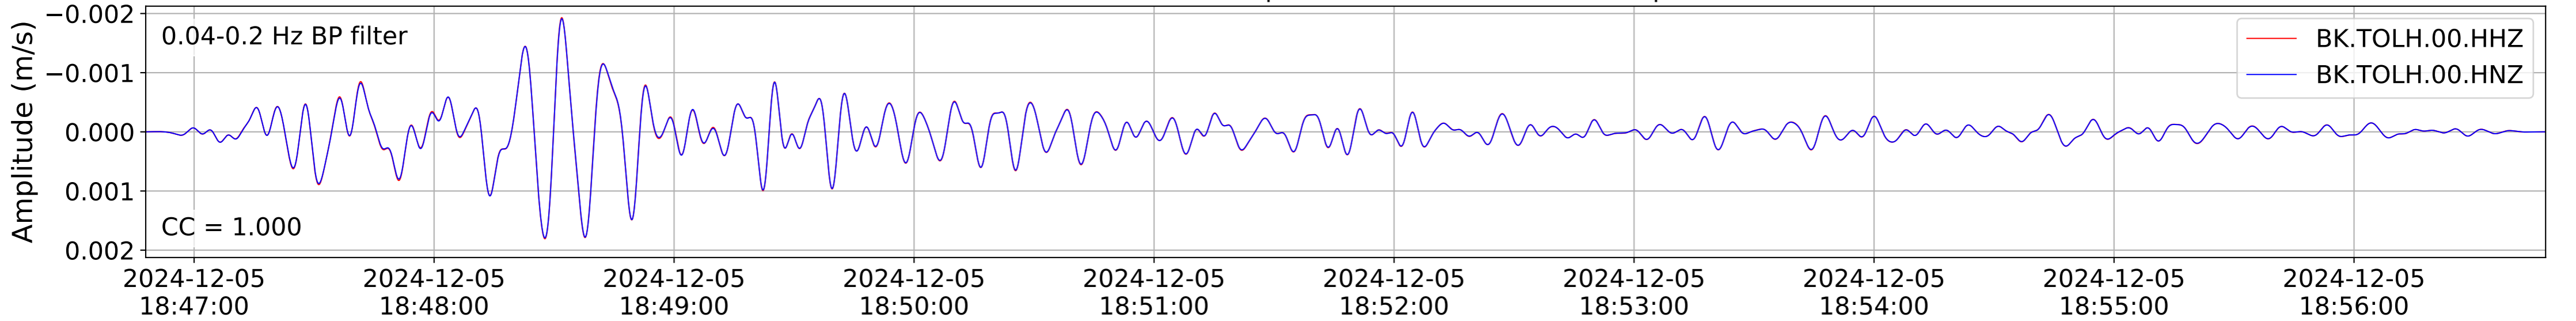

2024.340.184421_M7.0_nc75095651
Origin Time:2024-12-05T18:44:21.110000Z USGS event-id:nc75095651
M7.0 2024 Offshore Cape Mendocino, California Earthquake