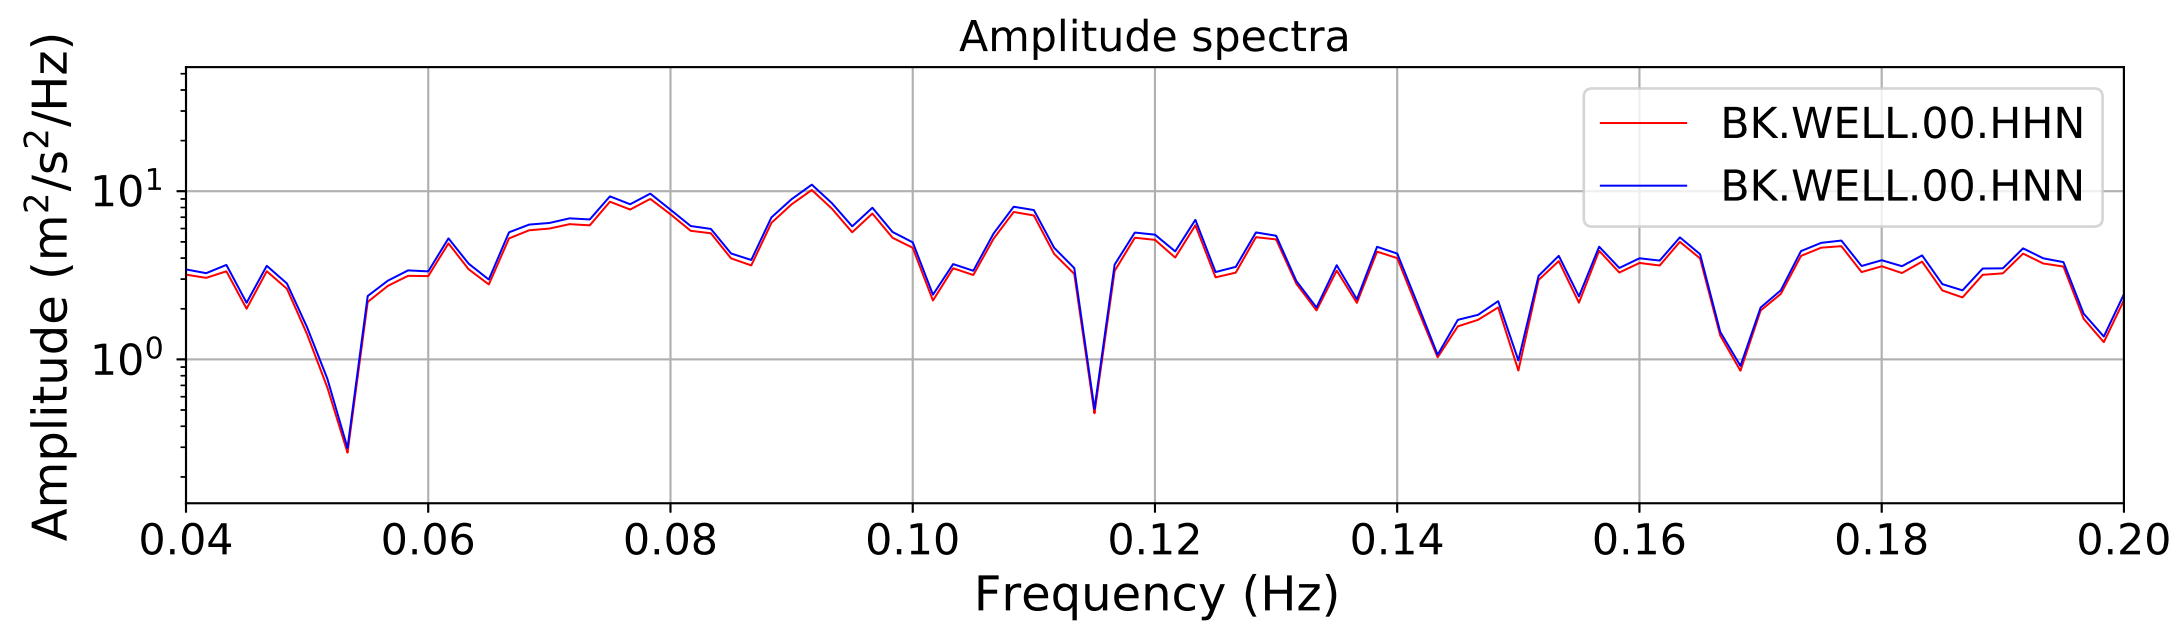

2024.340.184421_M7.0_nc75095651
Origin Time:2024-12-05T18:44:21.110000Z USGS event-id:nc75095651
M7.0 2024 Offshore Cape Mendocino, California Earthquake