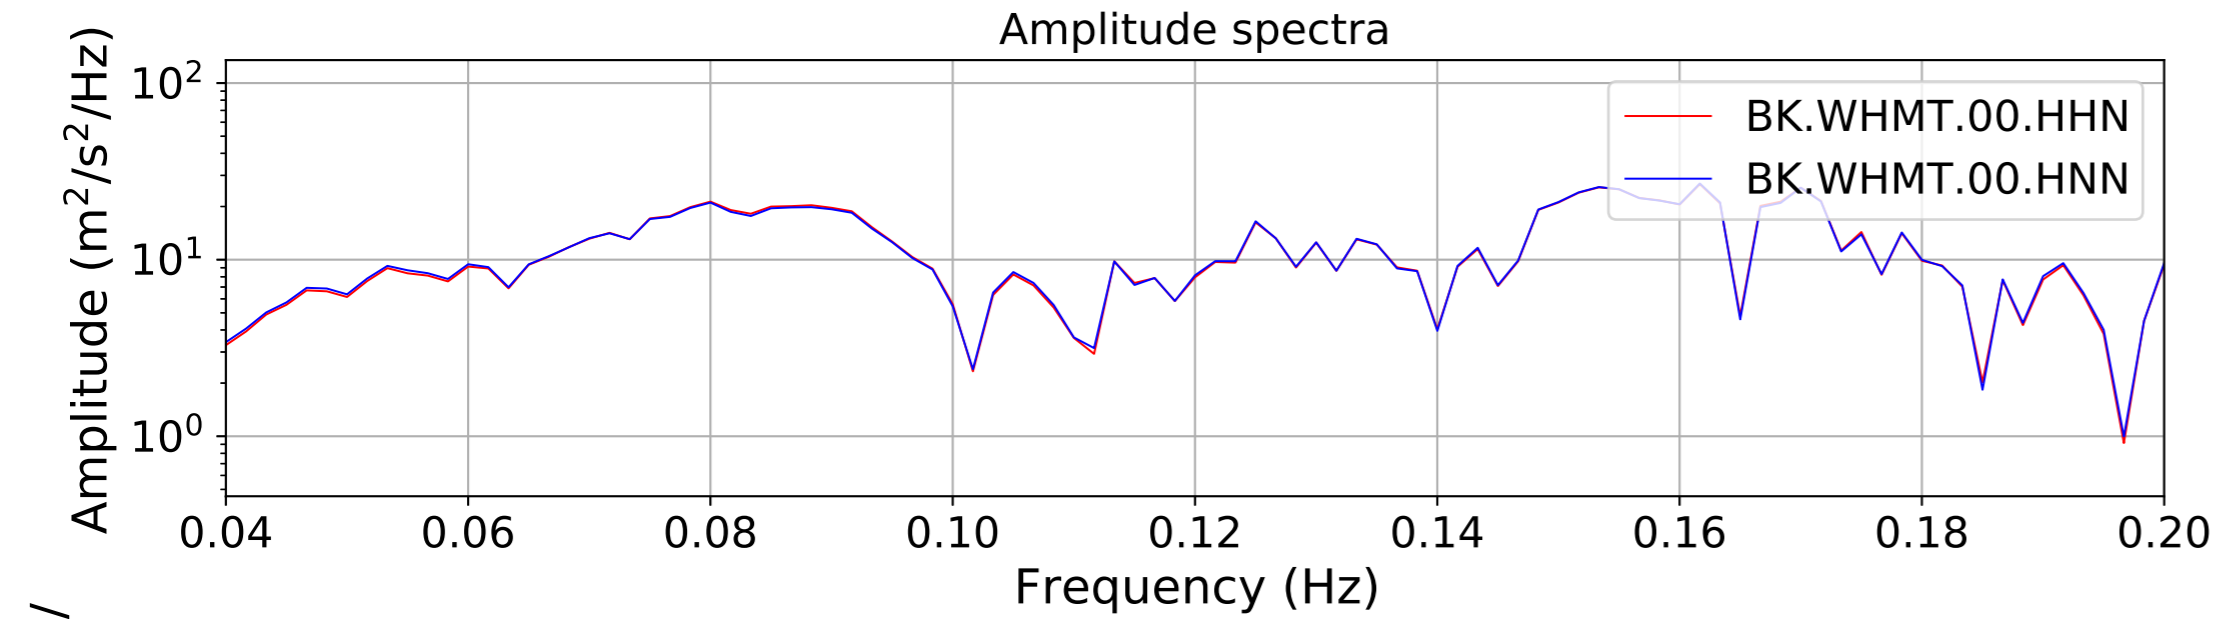

2024.340.184421_M7.0_nc75095651
Origin Time:2024-12-05T18:44:21.110000Z USGS event-id:nc75095651
M7.0 2024 Offshore Cape Mendocino, California Earthquake