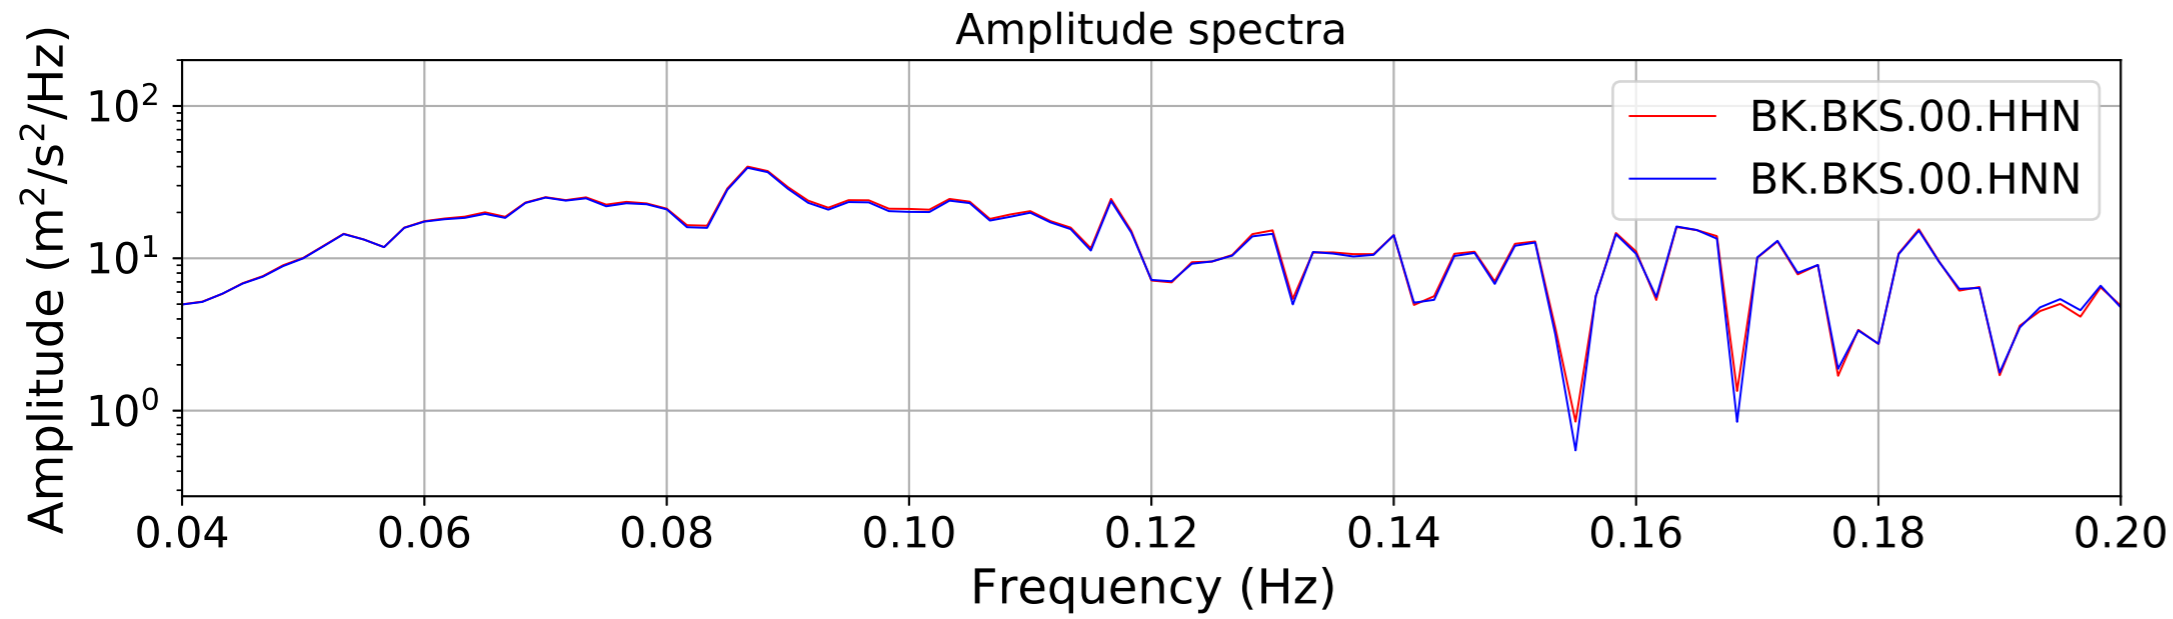

2024.340.184421_M7.0_nc75095651
Origin Time:2024-12-05T18:44:21.110000Z USGS event-id:nc75095651
M7.0 2024 Offshore Cape Mendocino, California Earthquake