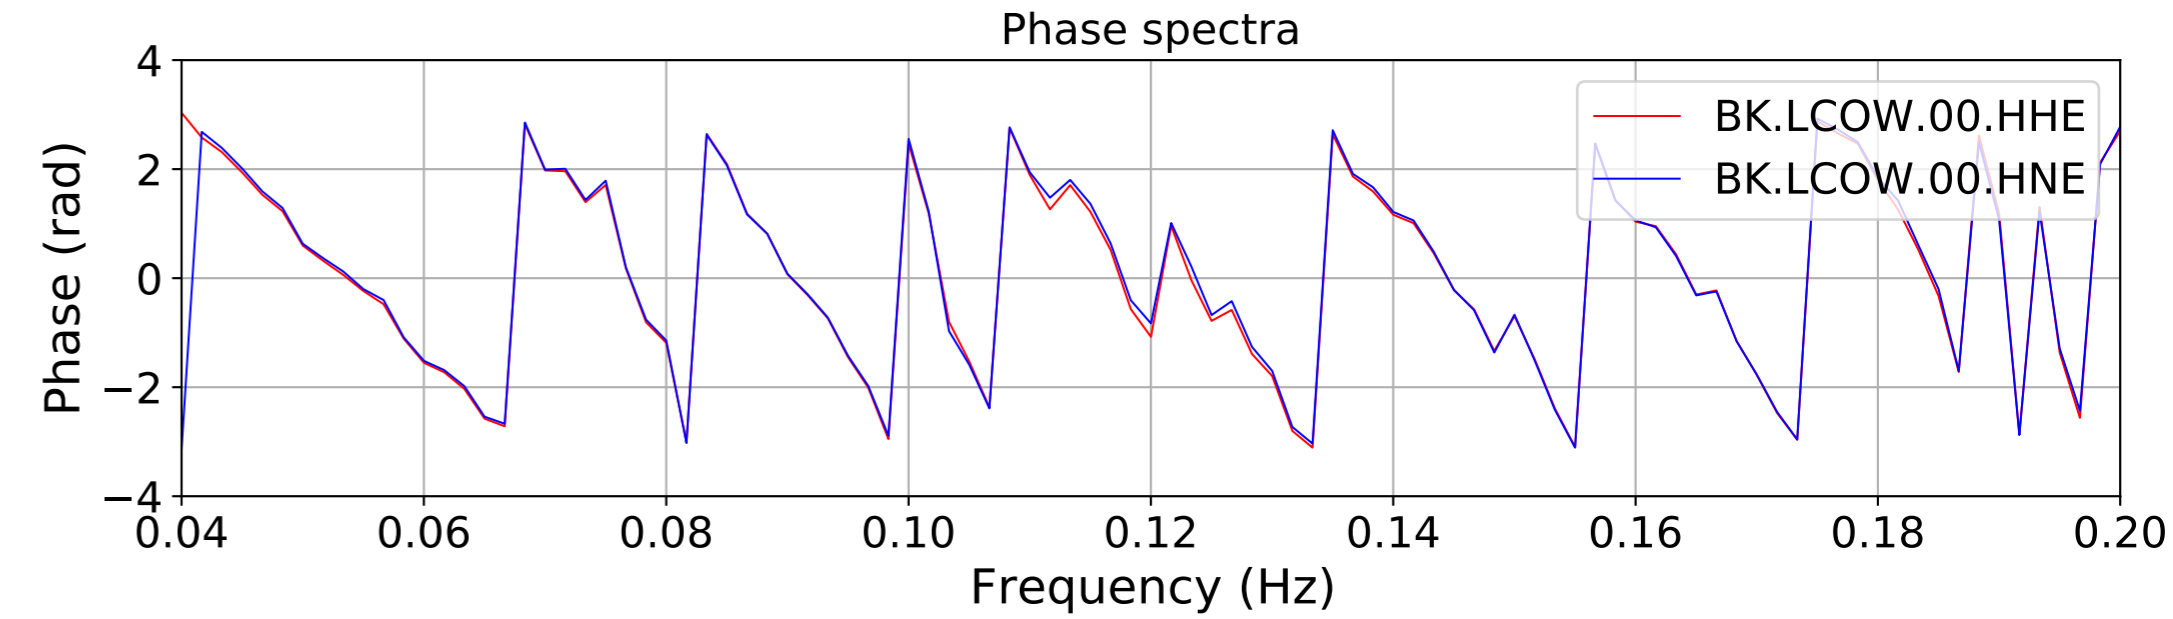

2024.340.184421_M7.0_nc75095651
Origin Time:2024-12-05T18:44:21.110000Z USGS event-id:nc75095651
M7.0 2024 Offshore Cape Mendocino, California Earthquake