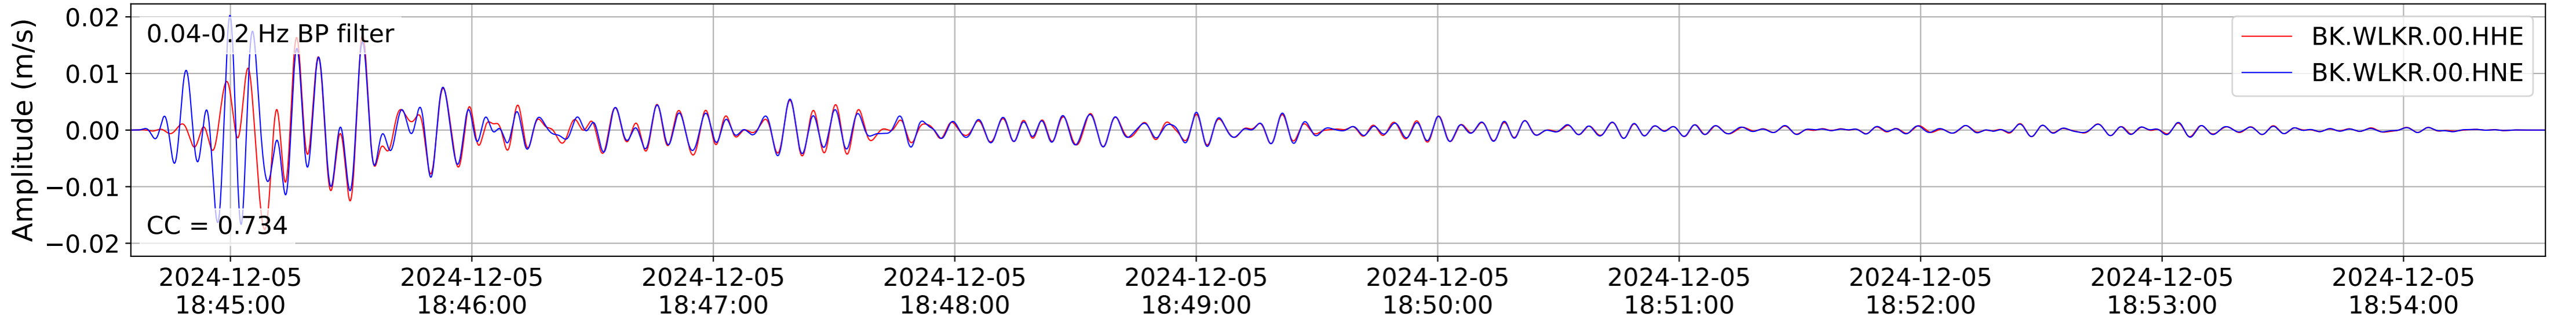

2024.340.184421.M7.0_nc75095651
Origin Time:2024-12-05T18:44:21.110000Z USGS event-id:nc75095651
M7.0 2024 Offshore Cape Mendocino, California Earthquake