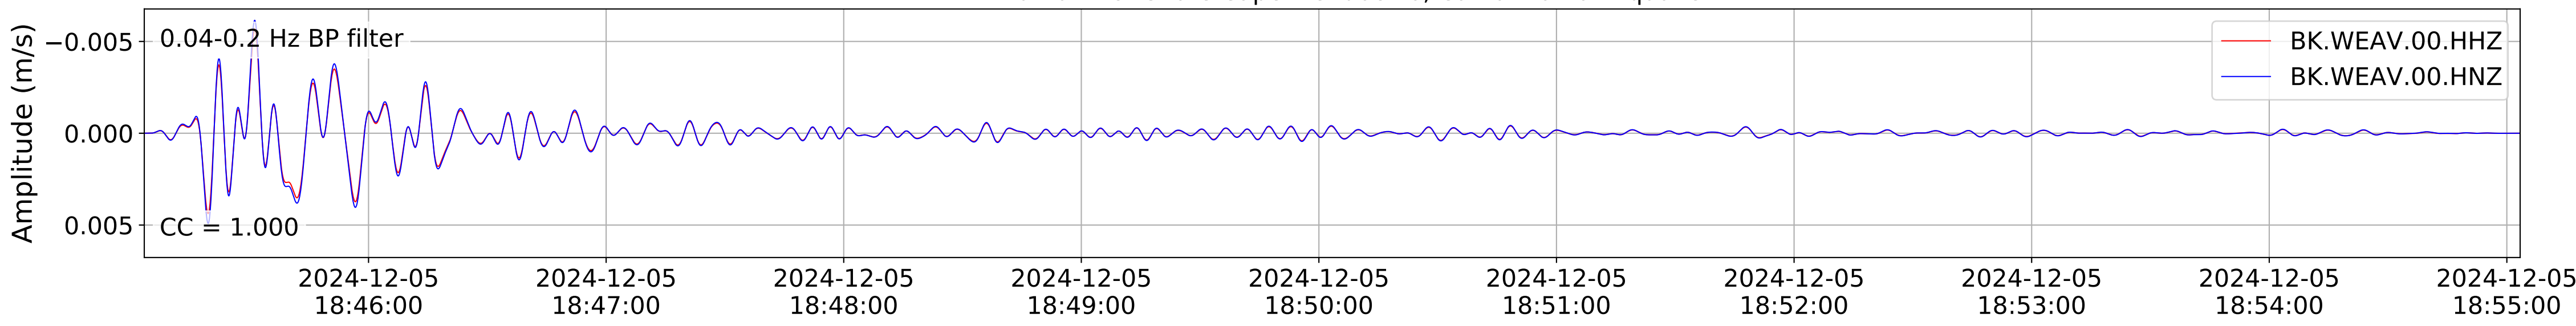

2024.340.184421M7.0_nc75095651
Origin Time:2024-12-05T18:44:21.110000Z USGS event-id:nc75095651
M7.0 2024 Offshore Cape Mendocino, California Earthquake