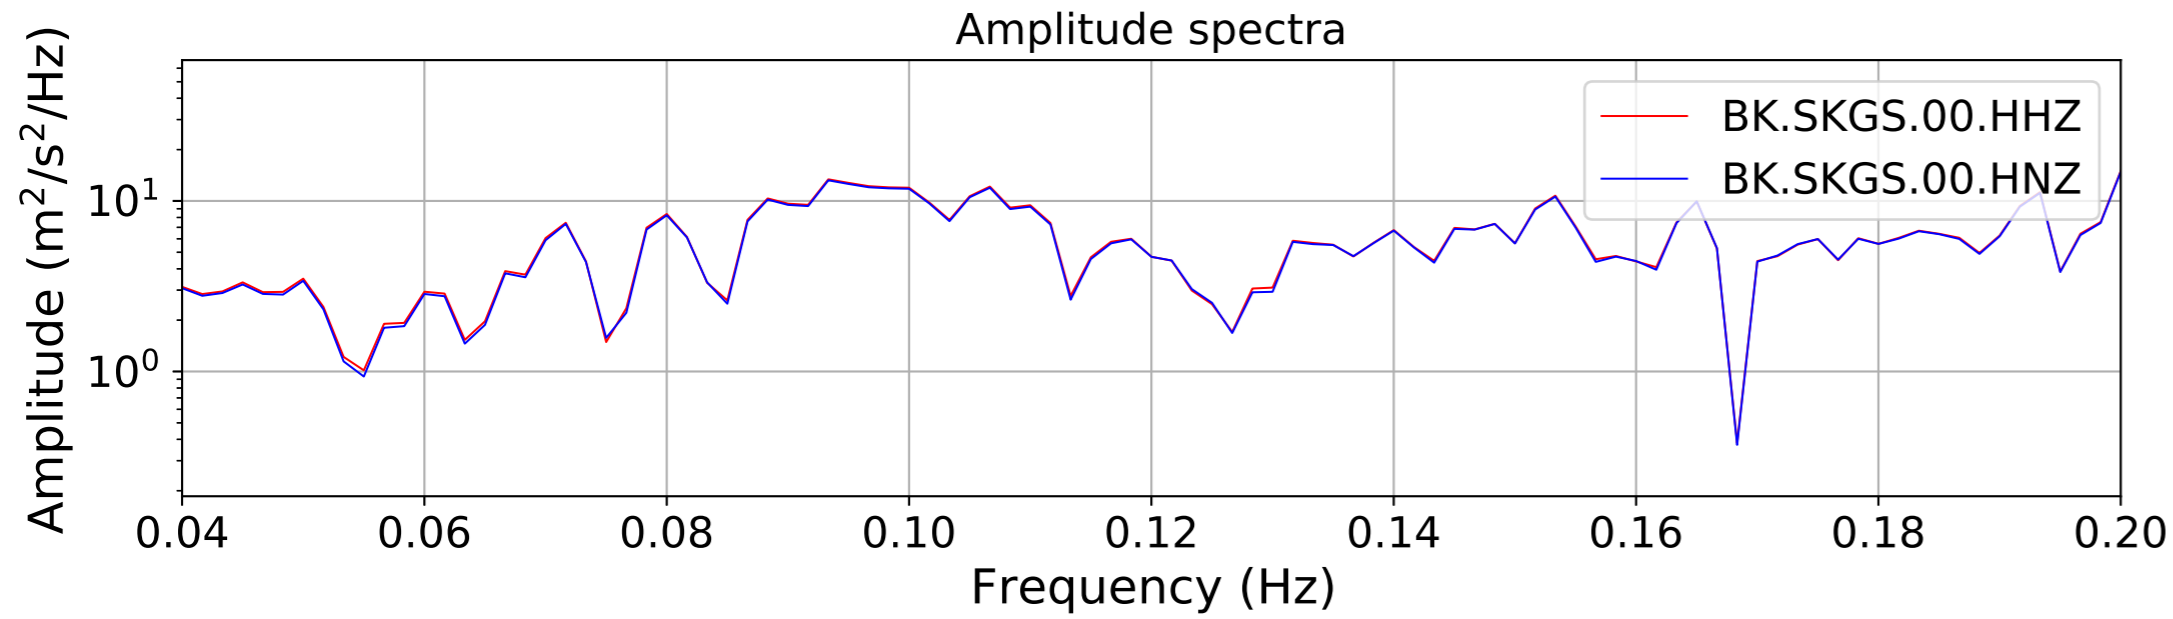

2024.340.184421_M7.0_nc75095651
Origin Time:2024-12-05T18:44:21.110000Z USGS event-id:nc75095651
M7.0 2024 Offshore Cape Mendocino, California Earthquake