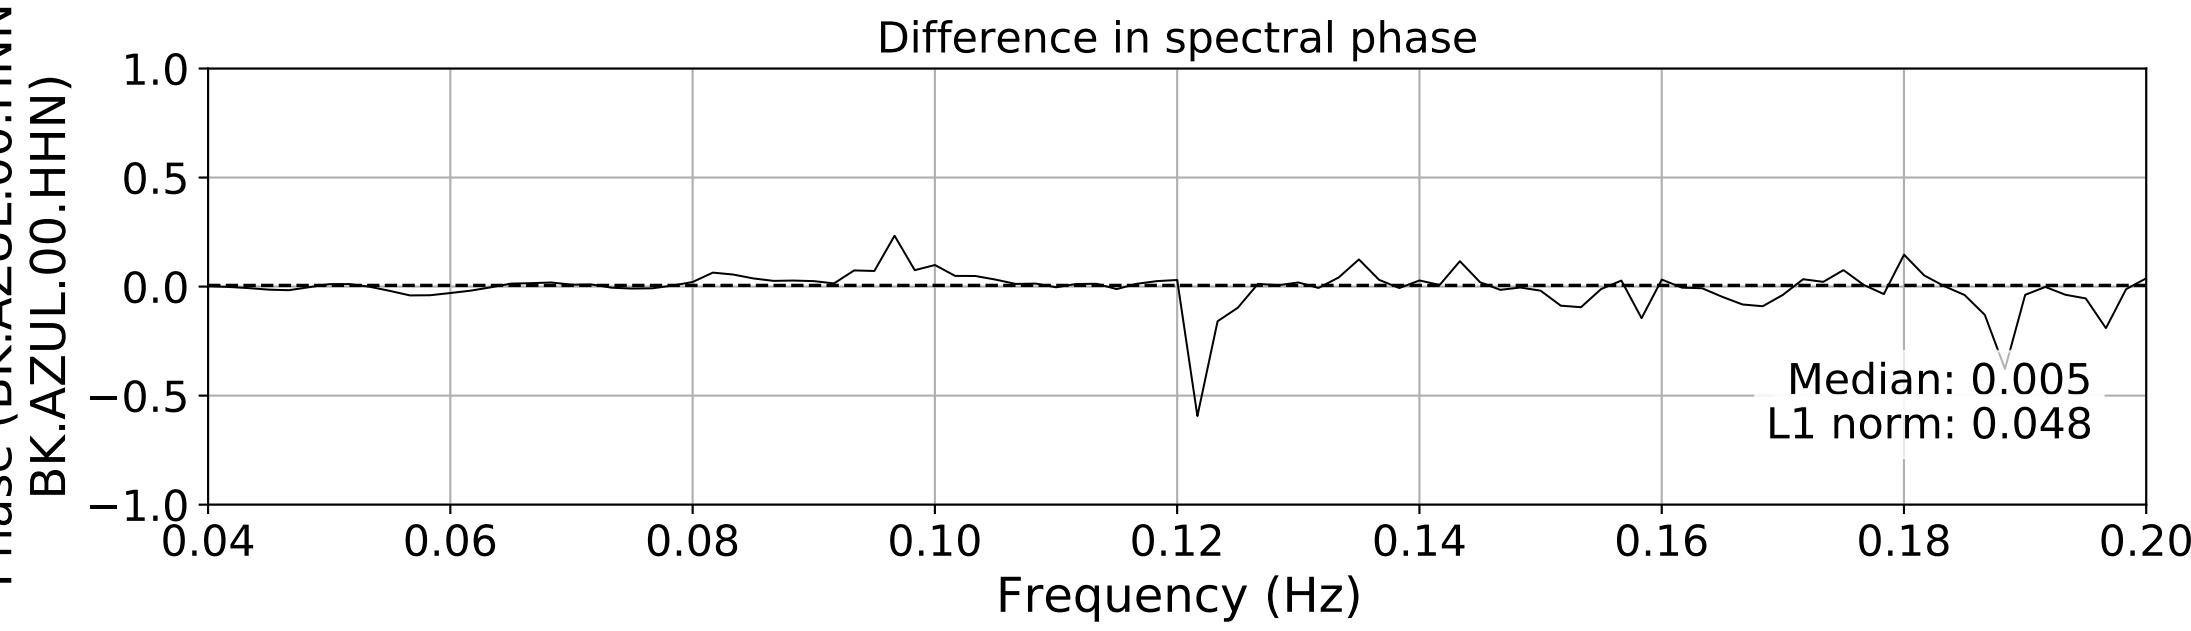

2024.340.184421_M7.0_nc75095651
Origin Time:2024-12-05T18:44:21.110000Z USGS event-id:nc75095651
M7.0 2024 Offshore Cape Mendocino, California Earthquake