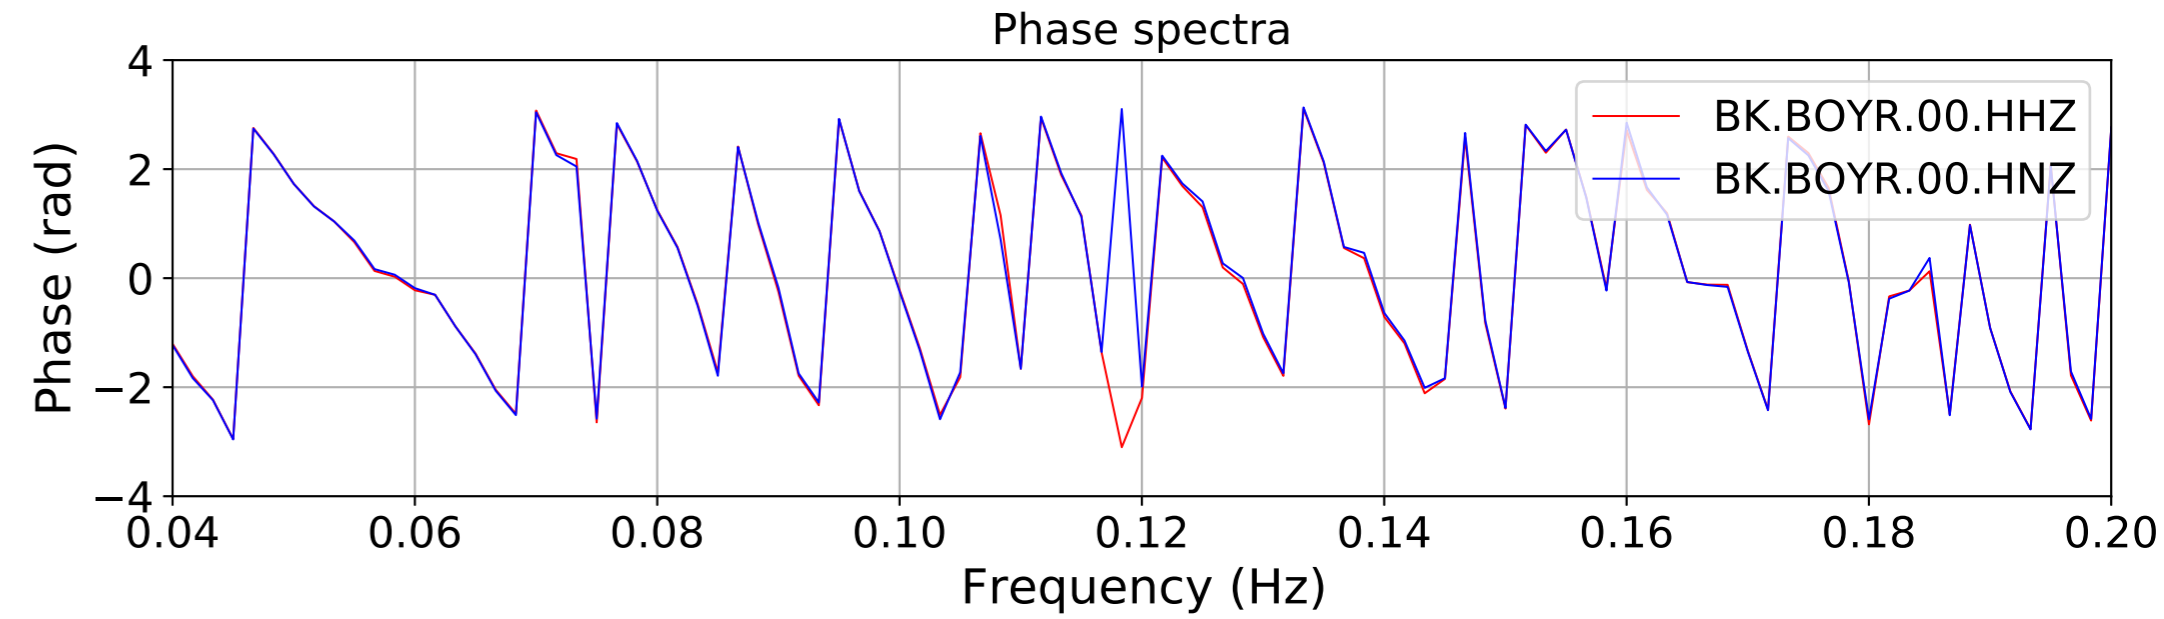

2024.340.184421_M7.0_nc75095651
Origin Time:2024-12-05T18:44:21.110000Z USGS event-id:nc75095651
M7.0 2024 Offshore Cape Mendocino, California Earthquake