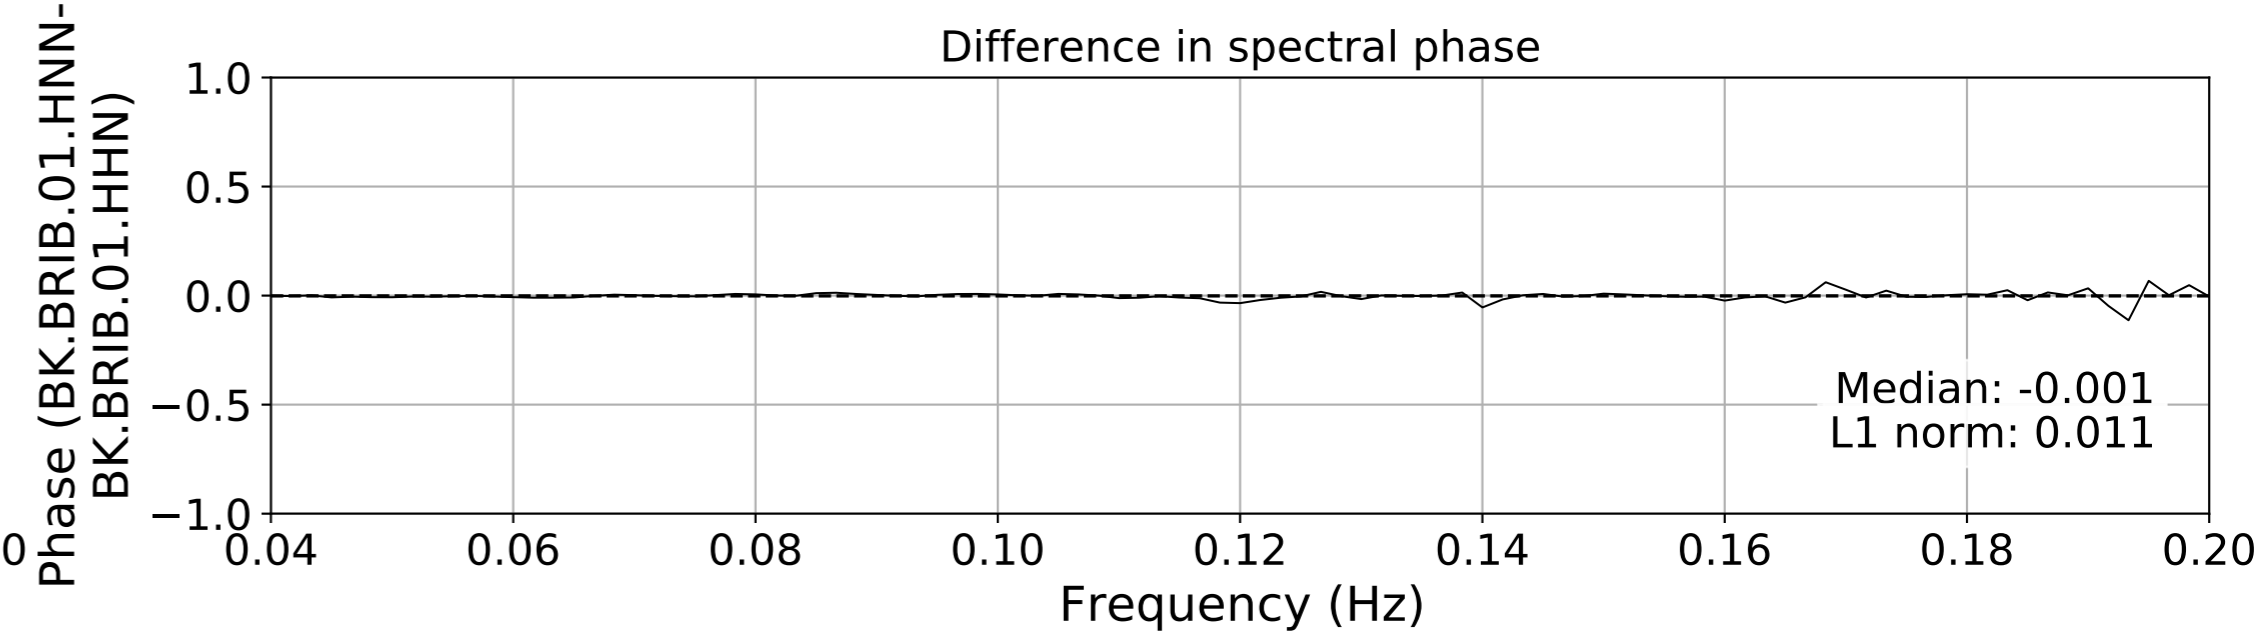

2024.340.184421_M7.0_nc75095651
Origin Time:2024-12-05T18:44:21.110000Z USGS event-id:nc75095651
M7.0 2024 Offshore Cape Mendocino, California Earthquake