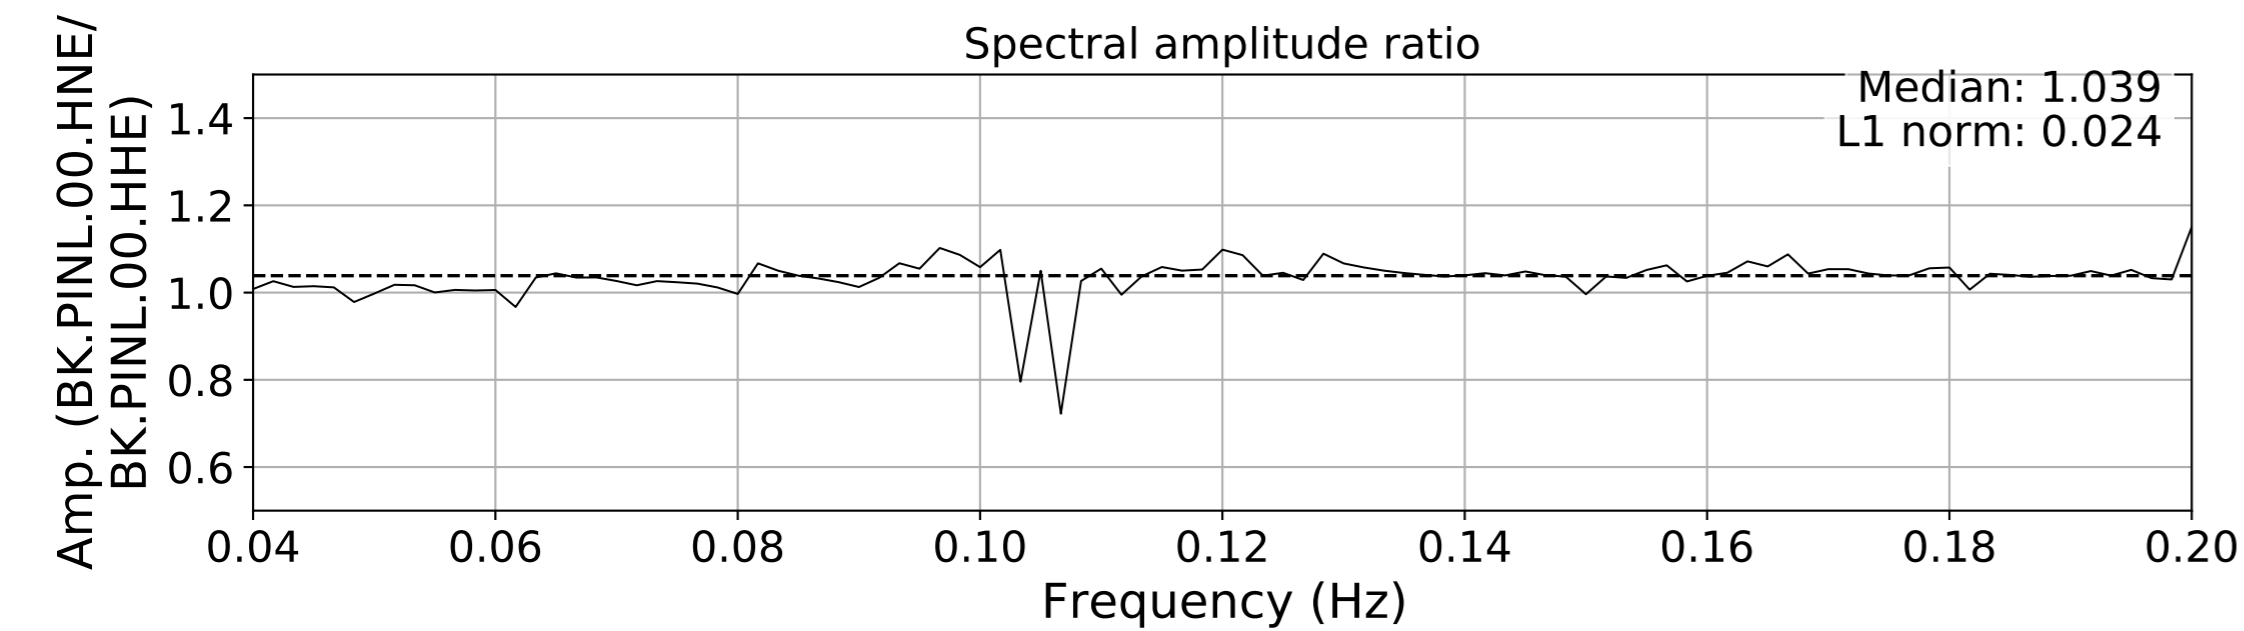

2024.340.184421_M7.0_nc75095651
Origin Time:2024-12-05T18:44:21.110000Z USGS event-id:nc75095651
M7.0 2024 Offshore Cape Mendocino, California Earthquake