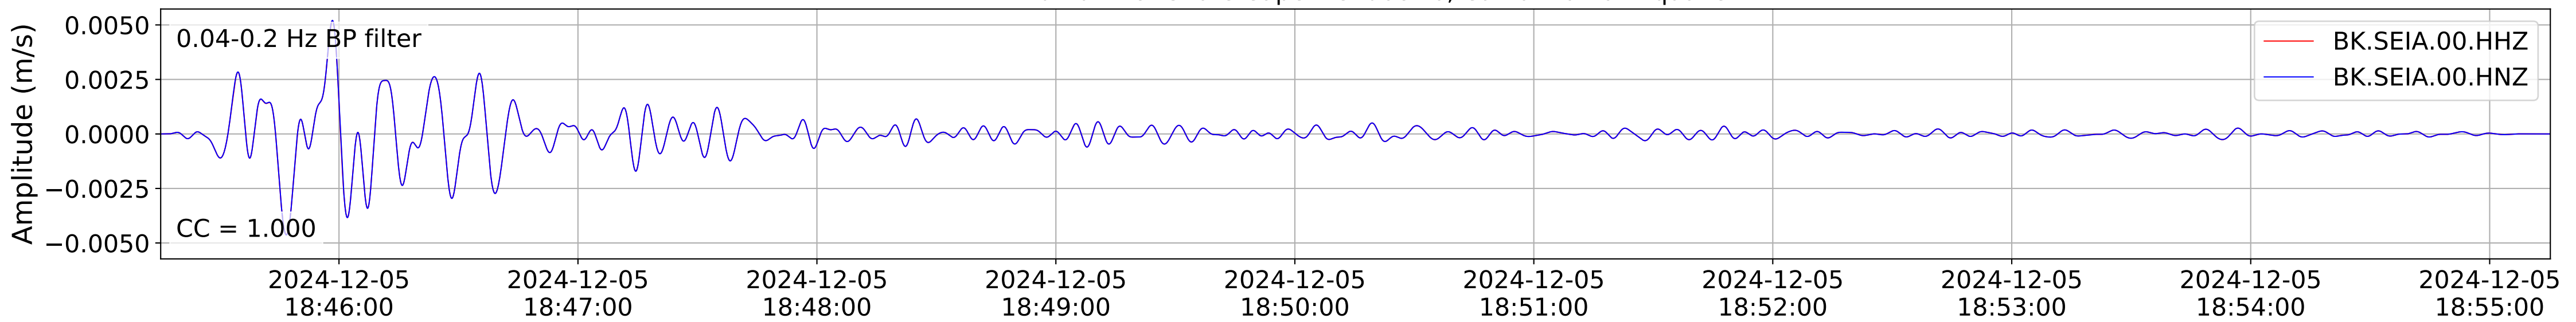

2024.340.184421_M7.0_nc75095651
Origin Time:2024-12-05T18:44:21.110000Z USGS event-id:nc75095651
M7.0 2024 Offshore Cape Mendocino, California Earthquake