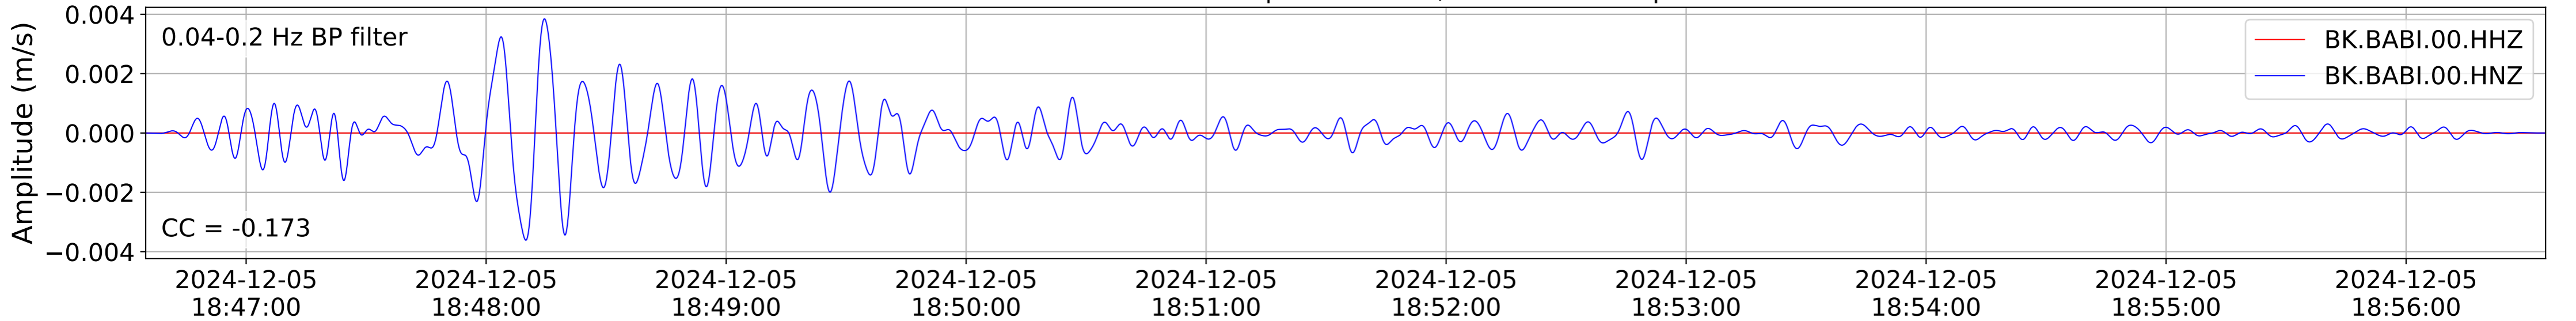

2024.340.184421_M7.0_nc75095651
Origin Time:2024-12-05T18:44:21.110000Z USGS event-id:nc75095651
M7.0 2024 Offshore Cape Mendocino, California Earthquake