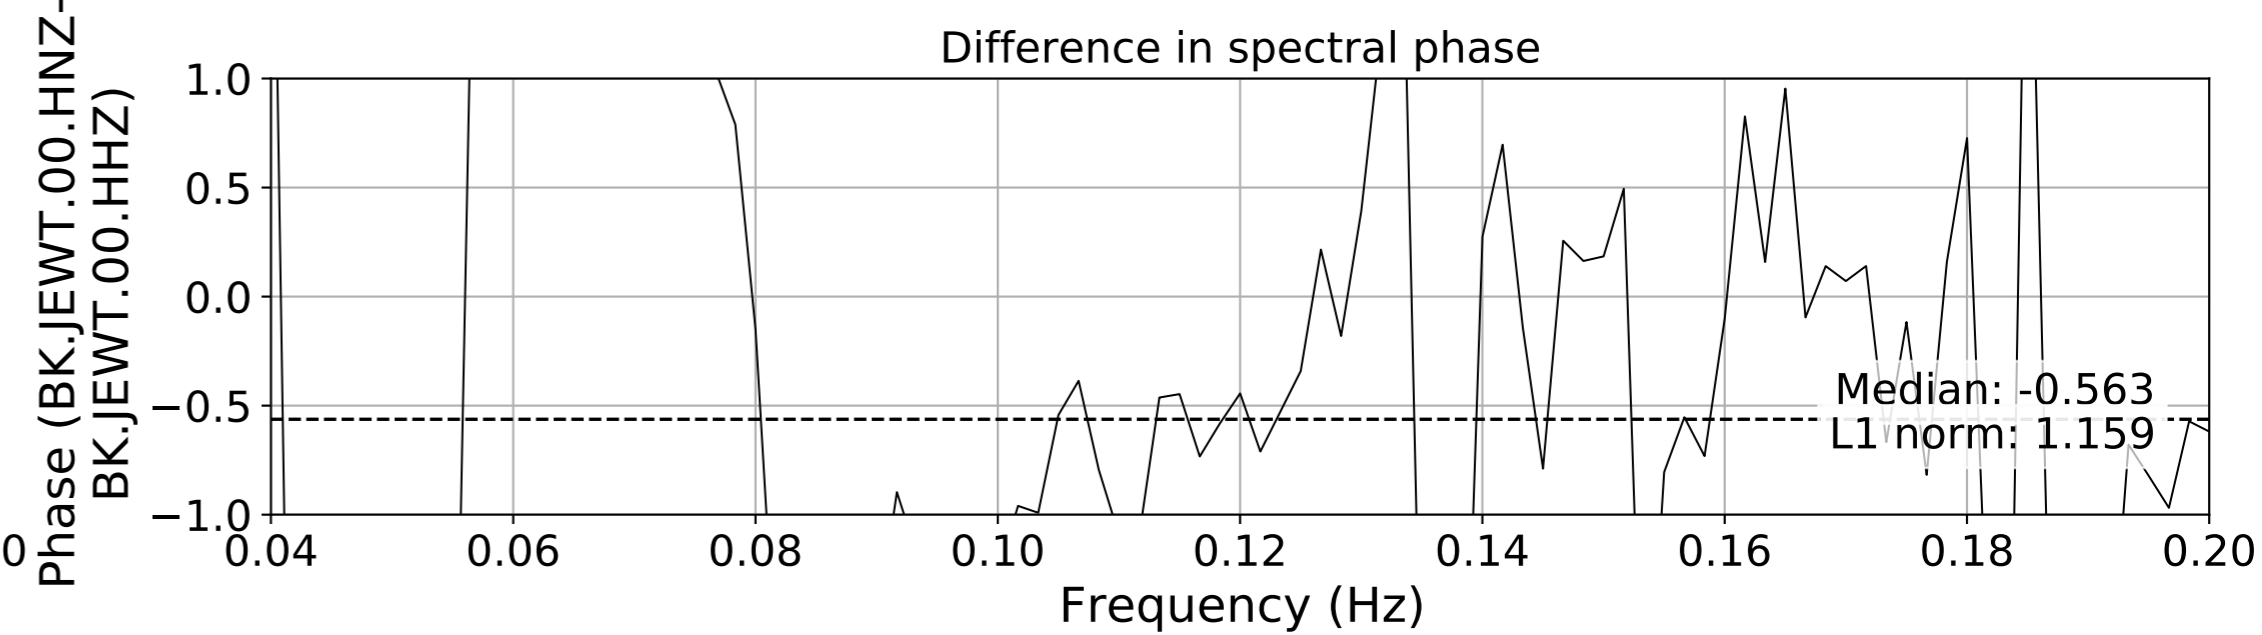

2024.340.184421_M7.0_nc75095651
Origin Time:2024-12-05T18:44:21.110000Z USGS event-id:nc75095651
M7.0 2024 Offshore Cape Mendocino, California Earthquake