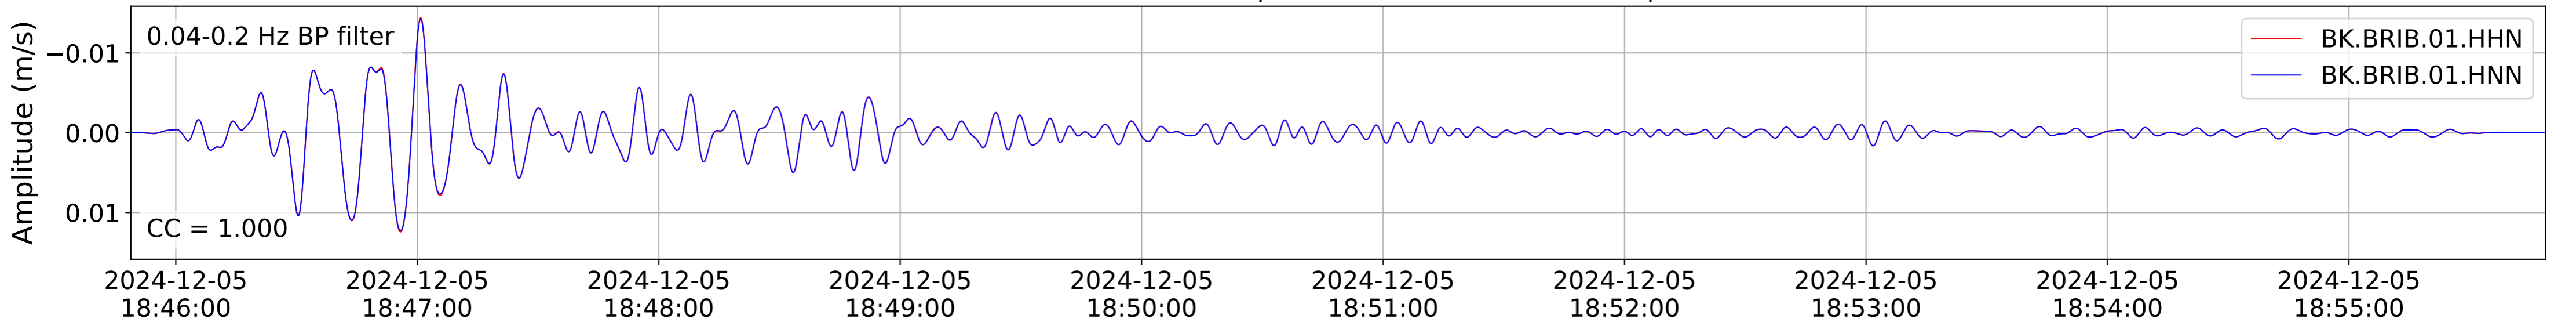

2024.340.184421_M7.0_nc75095651
Origin Time:2024-12-05T18:44:21.110000Z USGS event-id:nc75095651
M7.0 2024 Offshore Cape Mendocino, California Earthquake