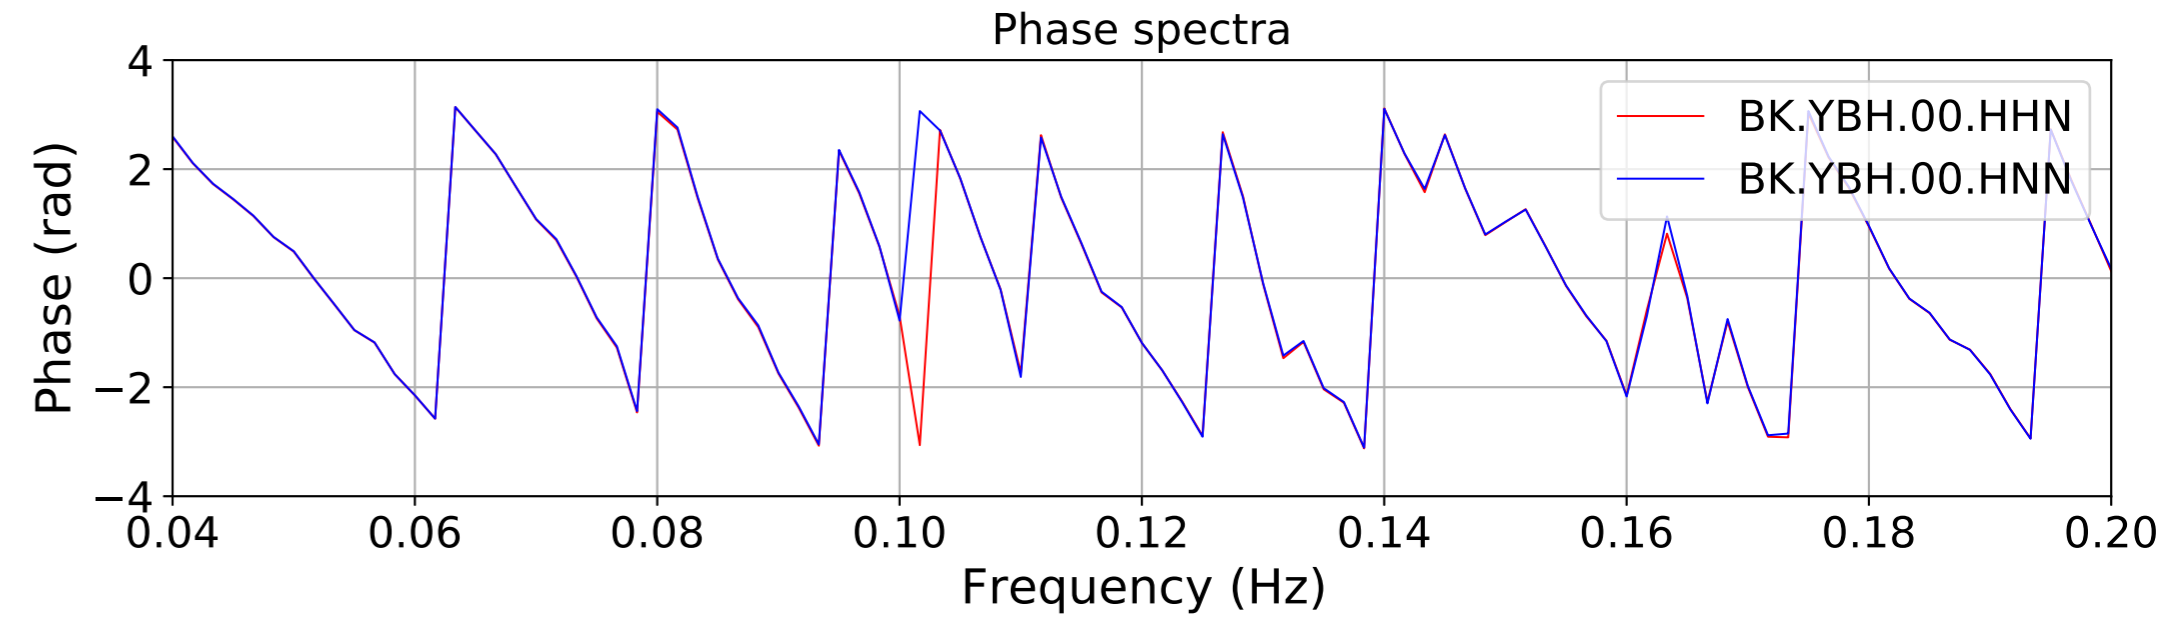

2024.340.184421_M7.0_nc75095651
Origin Time:2024-12-05T18:44:21.110000Z USGS event-id:nc75095651
M7.0 2024 Offshore Cape Mendocino, California Earthquake