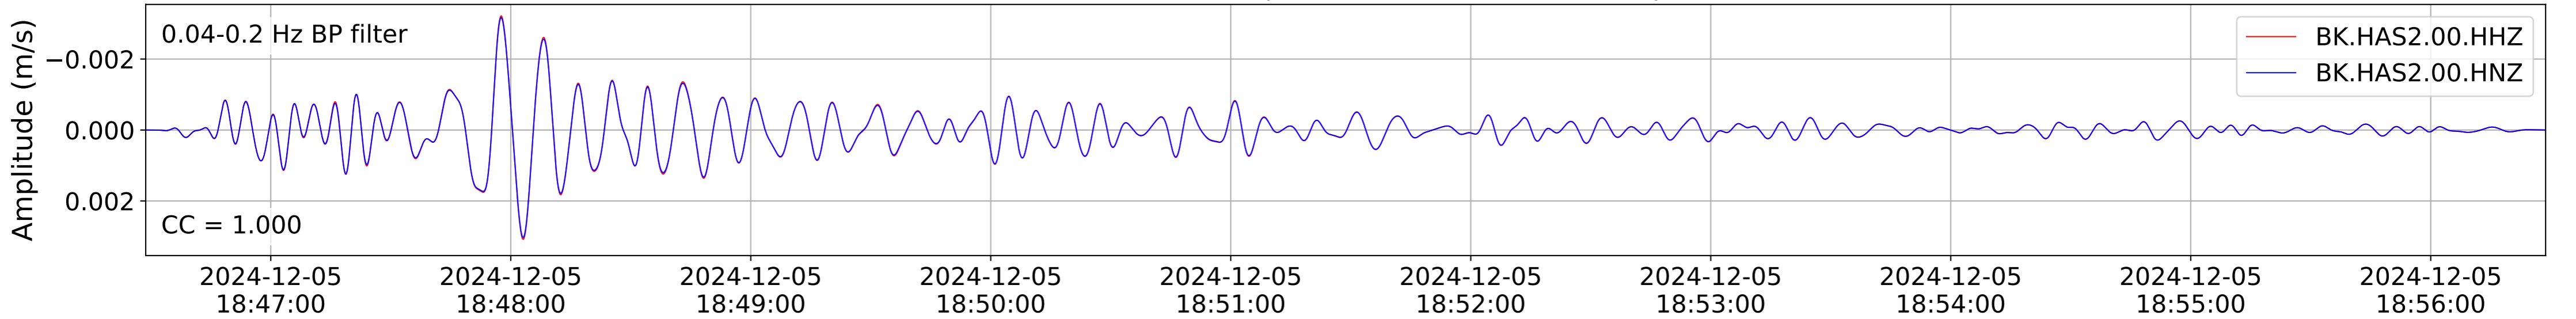

2024.340.184421_M7.0_nc75095651
Origin Time:2024-12-05T18:44:21.110000Z USGS event-id:nc75095651
M7.0 2024 Offshore Cape Mendocino, California Earthquake