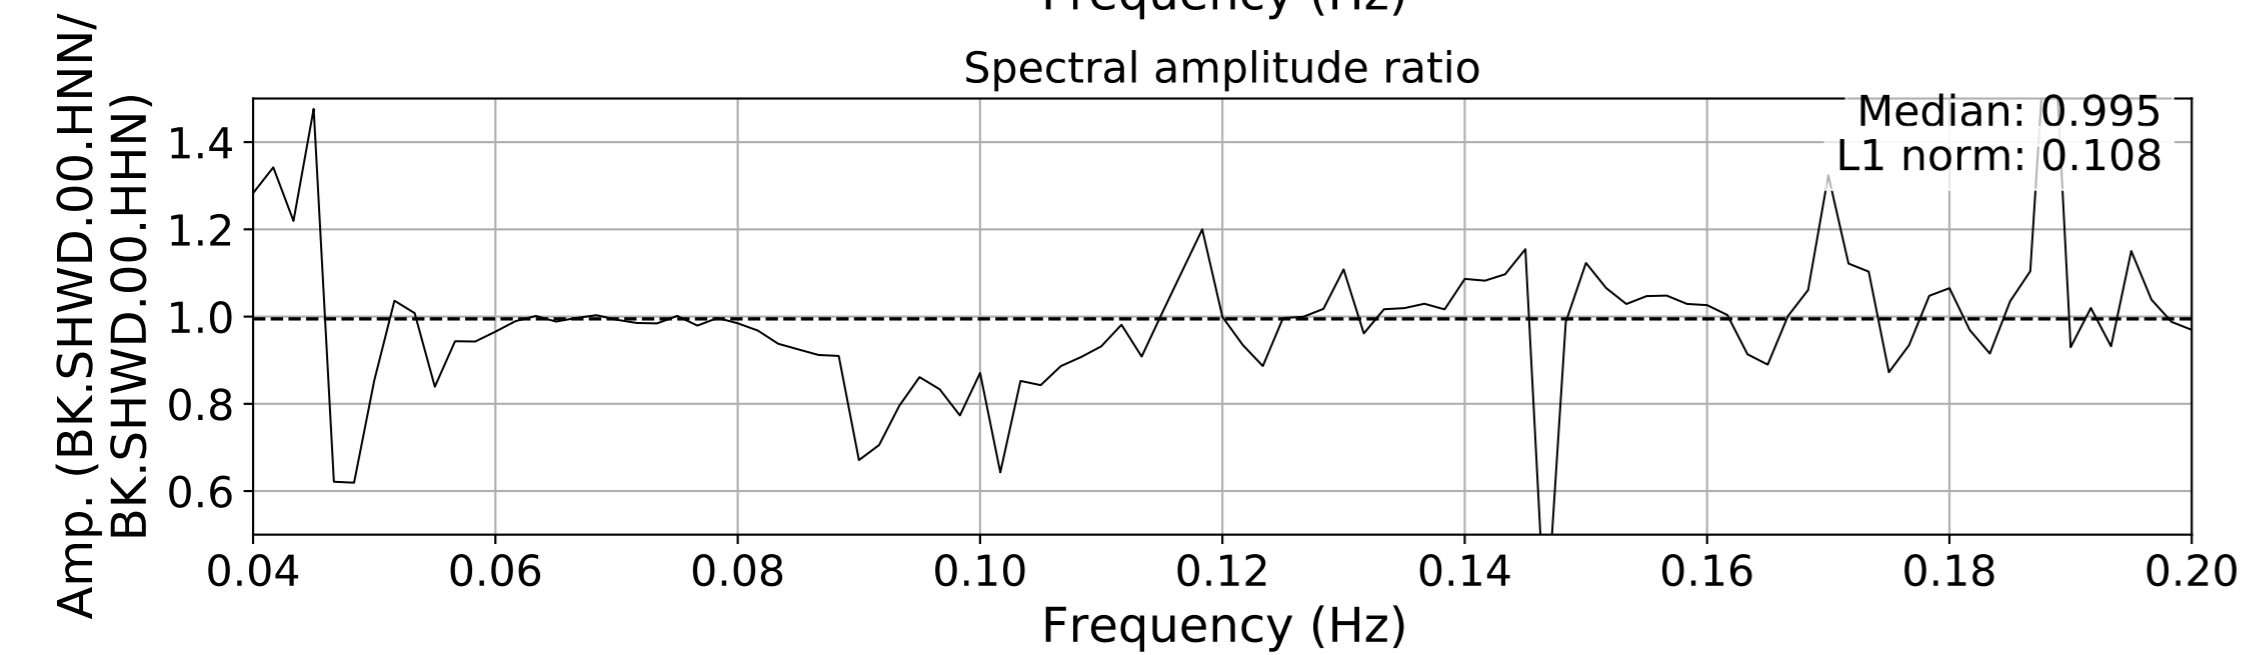

2024.340.184421_M7.0_nc75095651
Origin Time:2024-12-05T18:44:21.110000Z USGS event-id:nc75095651
M7.0 2024 Offshore Cape Mendocino, California Earthquake