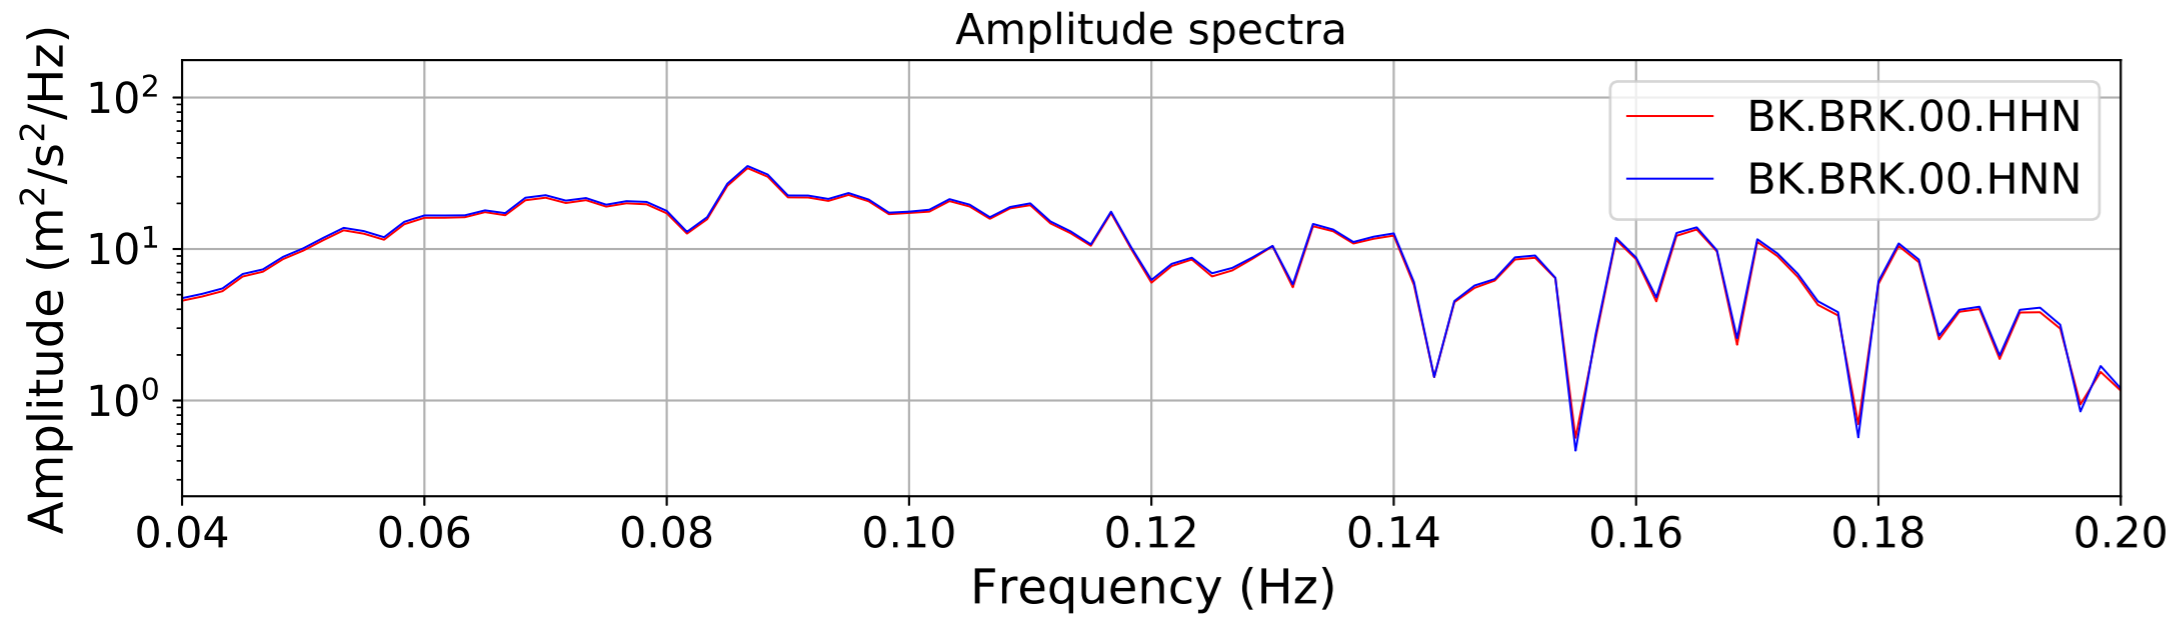

2024.340.184421_M7.0_nc75095651
Origin Time:2024-12-05T18:44:21.110000Z USGS event-id:nc75095651
M7.0 2024 Offshore Cape Mendocino, California Earthquake