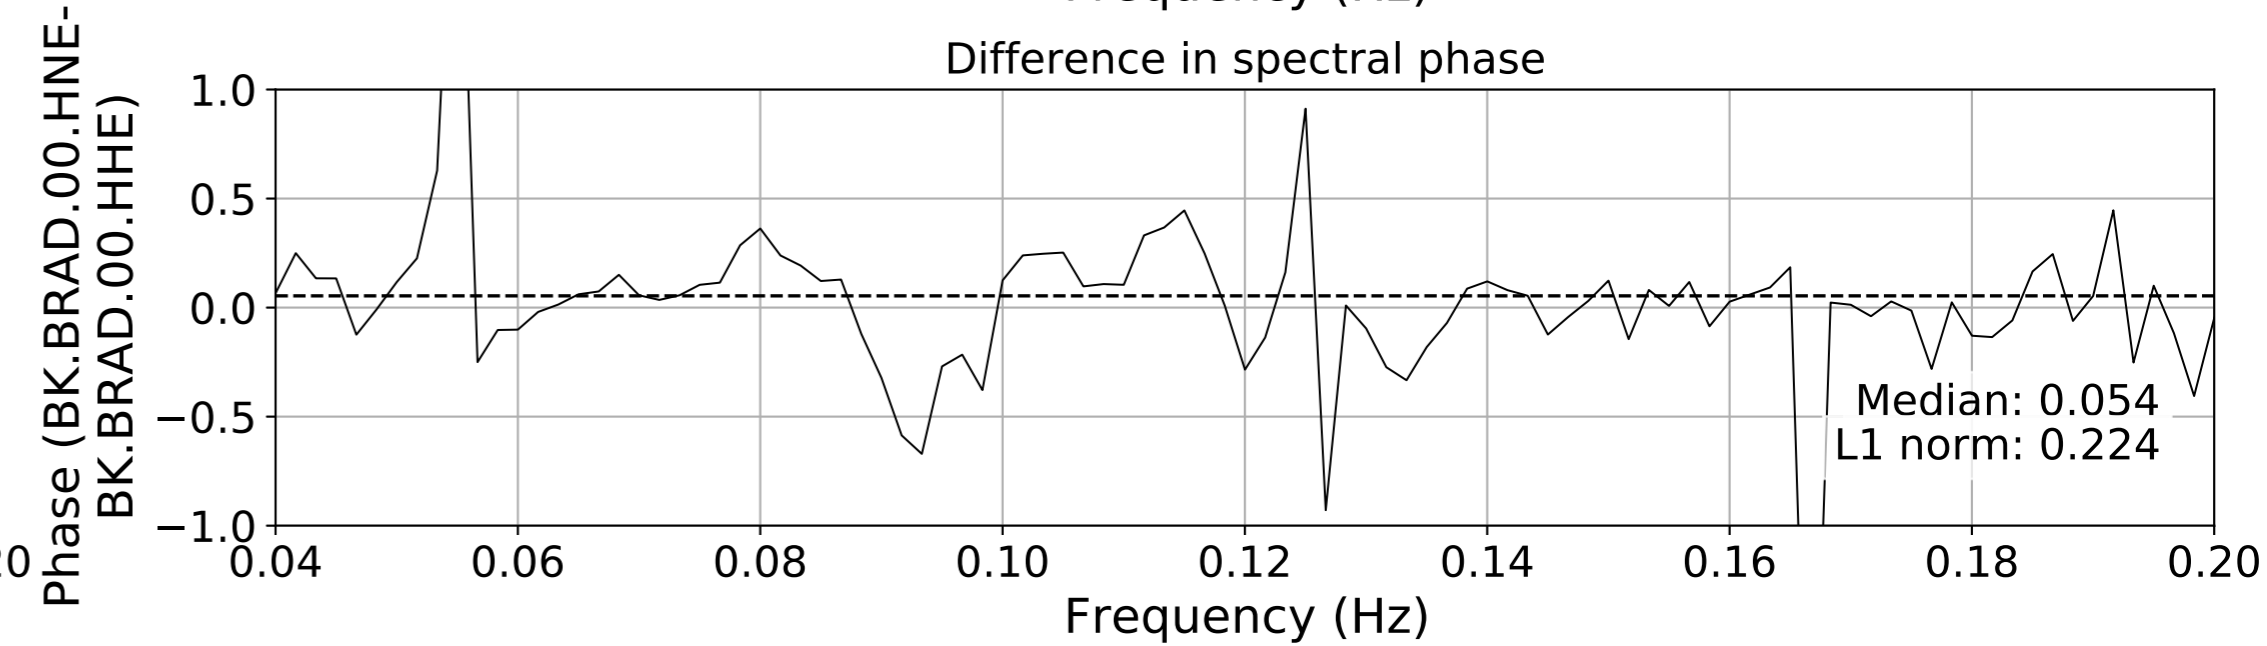

2024.340.184421_M7.0_nc75095651
Origin Time:2024-12-05T18:44:21.110000Z USGS event-id:nc75095651
M7.0 2024 Offshore Cape Mendocino, California Earthquake