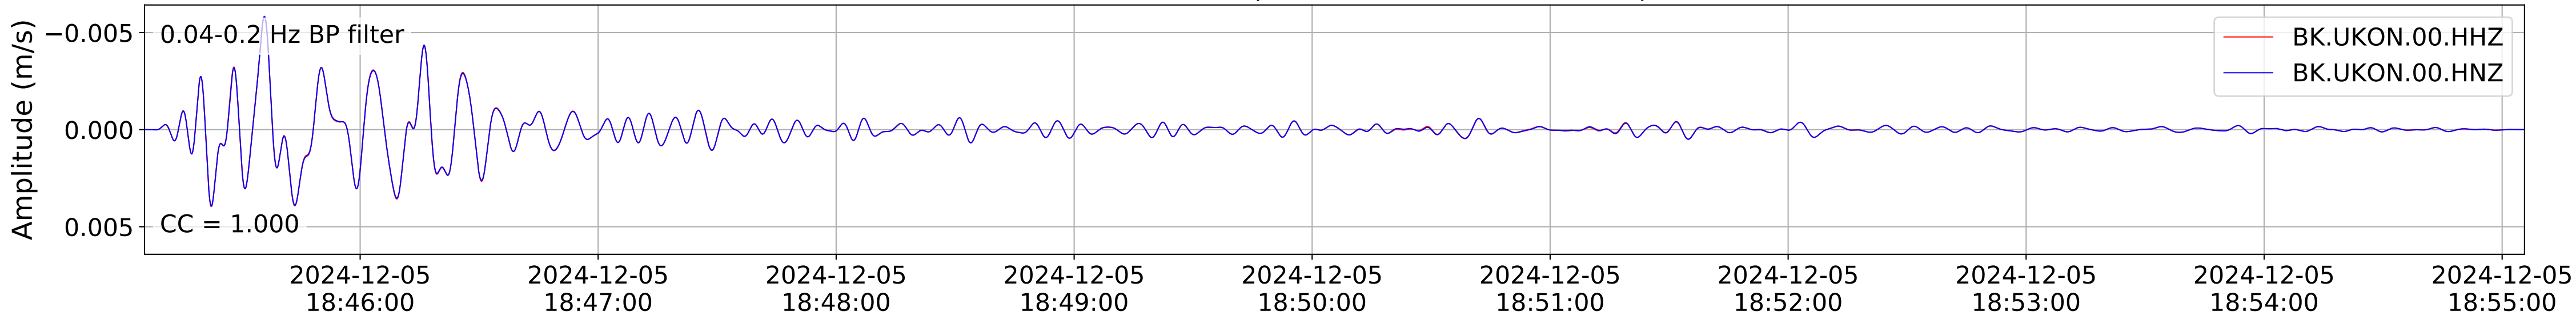

2024.340.184421_M7.0_nc75095651
Origin Time:2024-12-05T18:44:21.110000Z USGS event-id:nc75095651
M7.0 2024 Offshore Cape Mendocino, California Earthquake