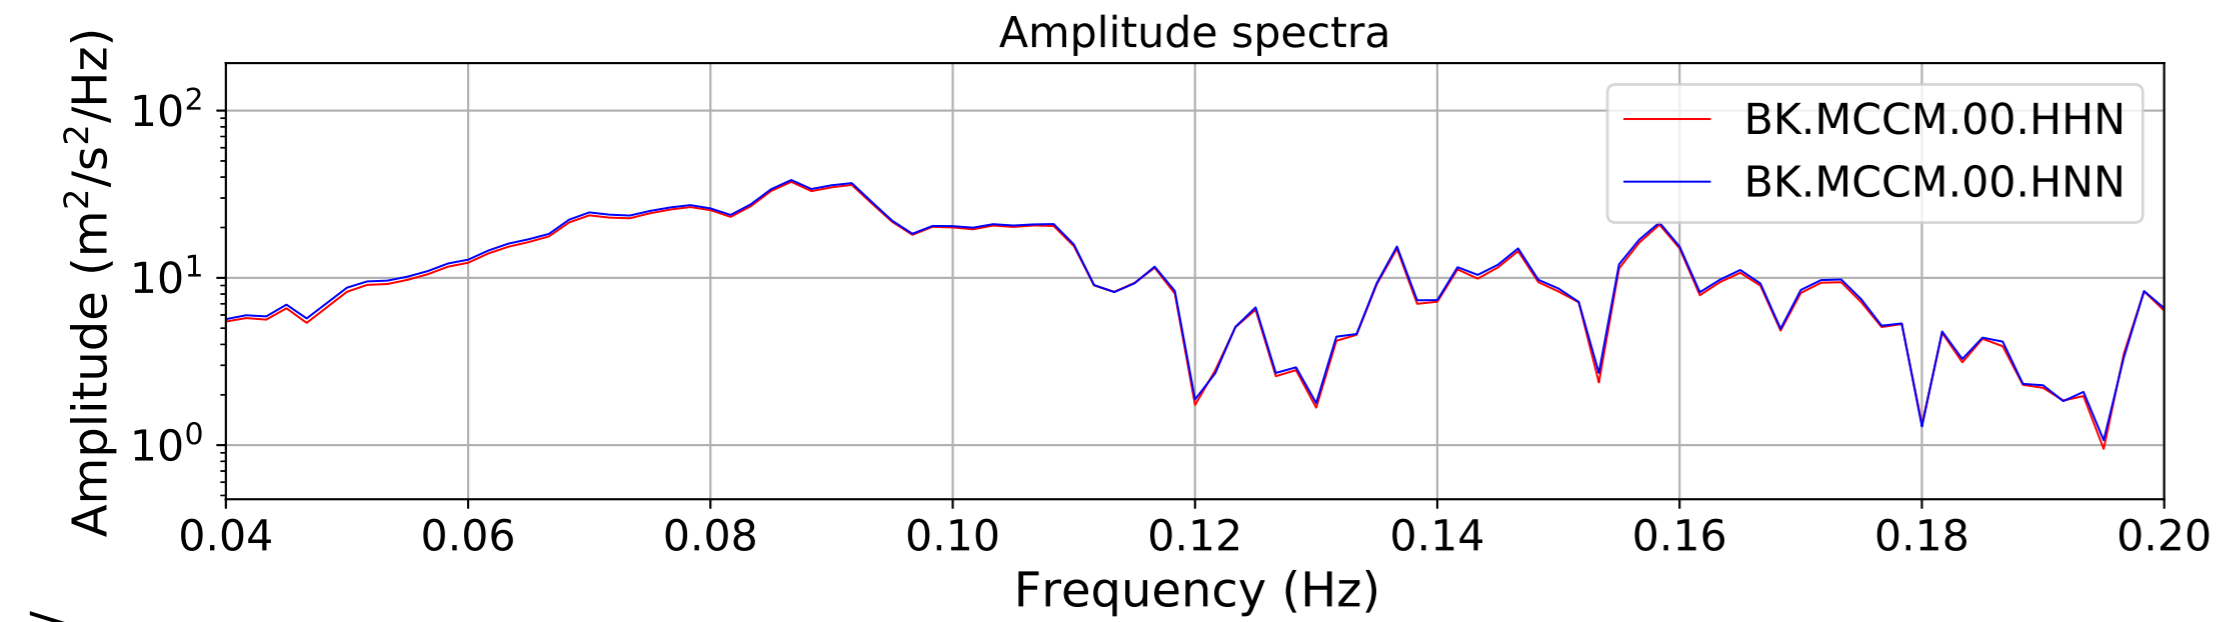

2024.340.184421.M7.0_nc75095651
Origin Time:2024-12-05T18:44:21.110000Z USGS event-id:nc75095651
M7.0 2024 Offshore Cape Mendocino, California Earthquake