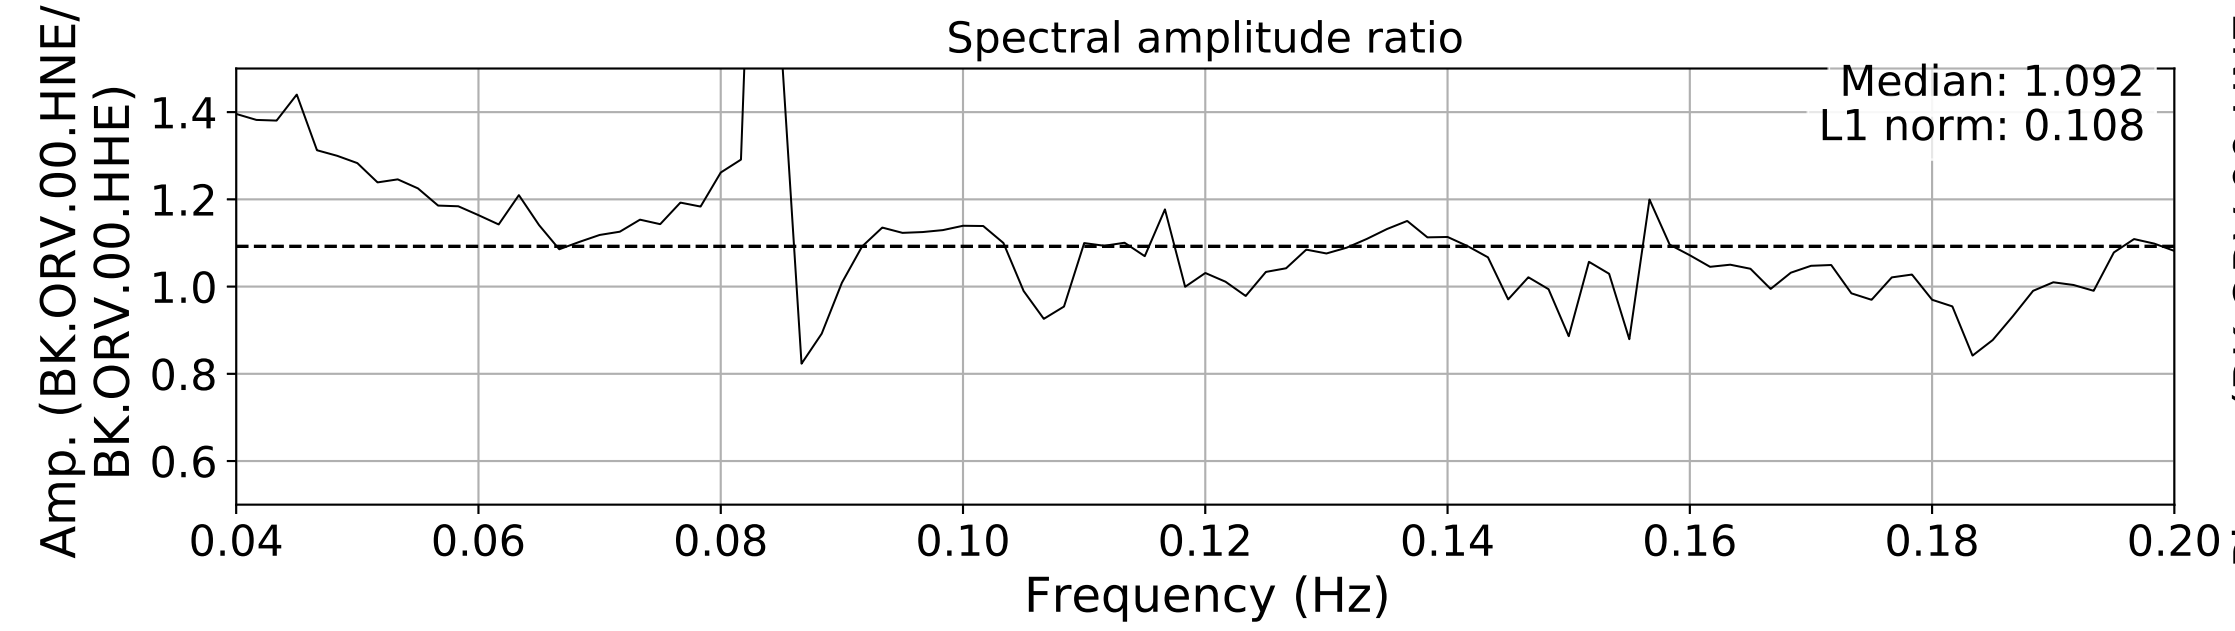

2024.340.184421_M7.0_nc75095651
Origin Time:2024-12-05T18:44:21.110000Z USGS event-id:nc75095651
M7.0 2024 Offshore Cape Mendocino, California Earthquake