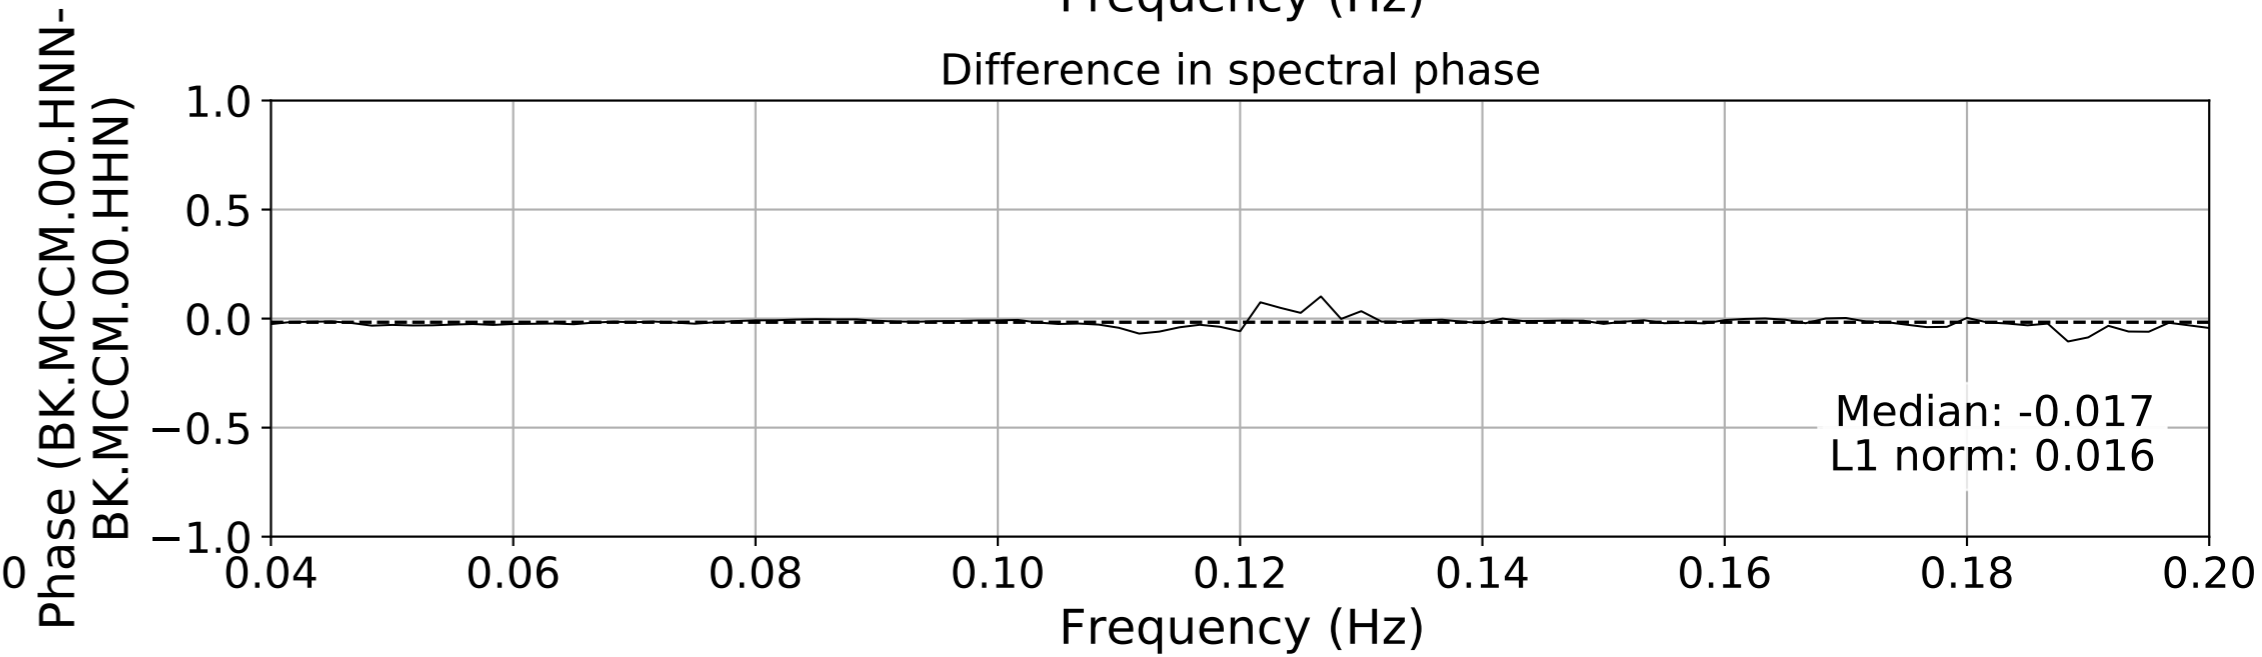

2024.340.184421.M7.0_nc75095651
Origin Time:2024-12-05T18:44:21.110000Z USGS event-id:nc75095651
M7.0 2024 Offshore Cape Mendocino, California Earthquake