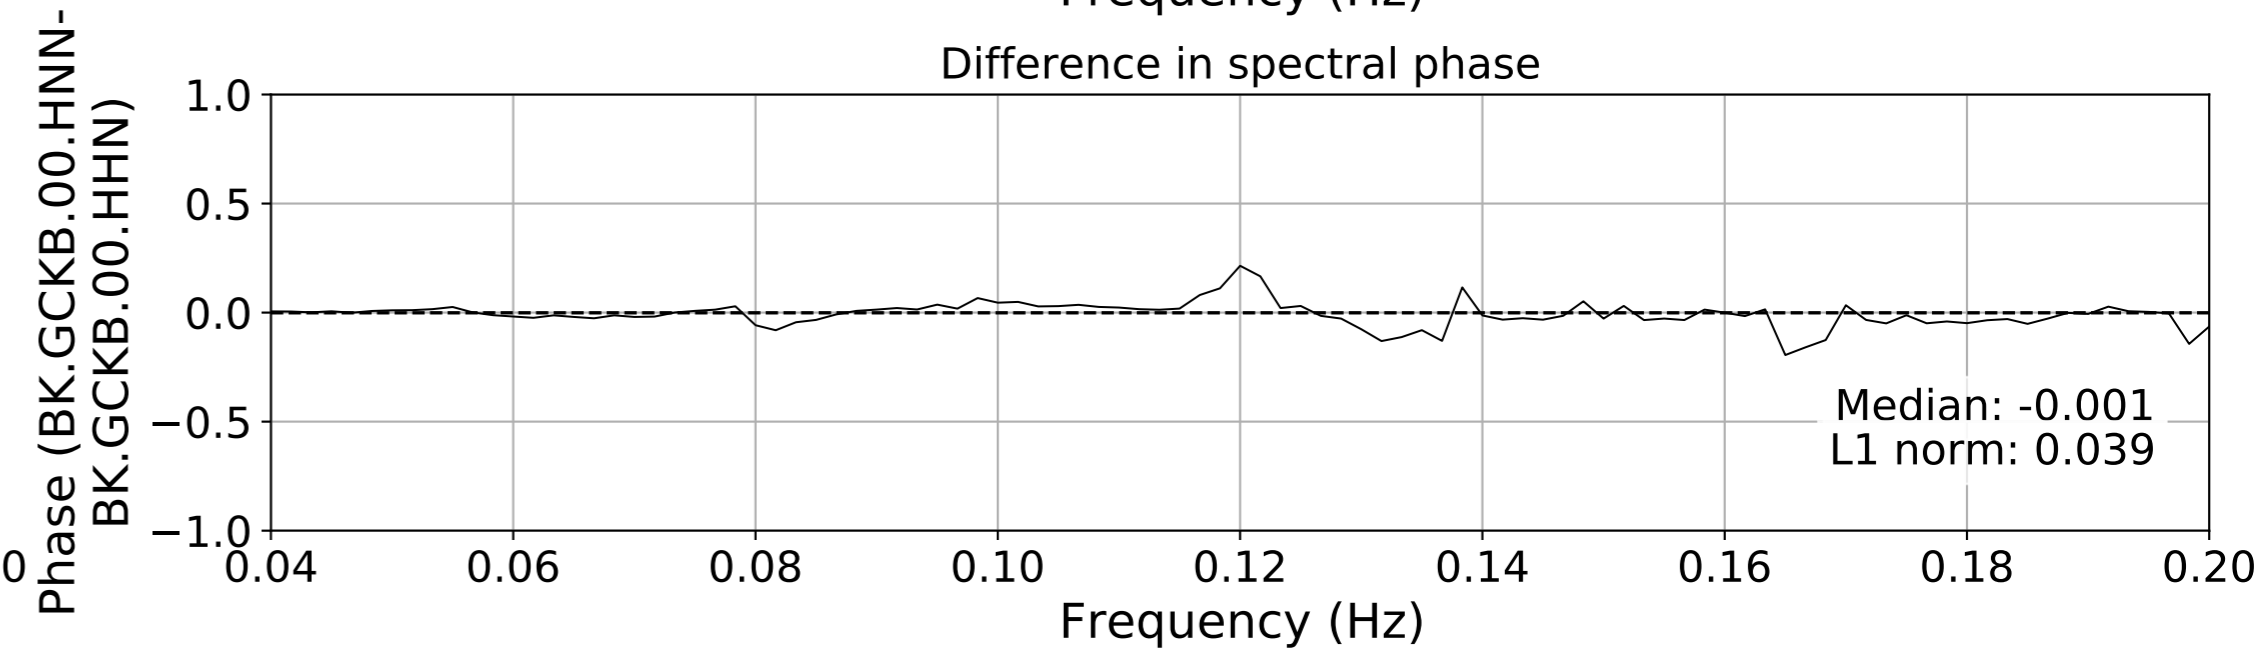

2024.340.184421_M7.0_nc75095651
Origin Time:2024-12-05T18:44:21.110000Z USGS event-id:nc75095651
M7.0 2024 Offshore Cape Mendocino, California Earthquake