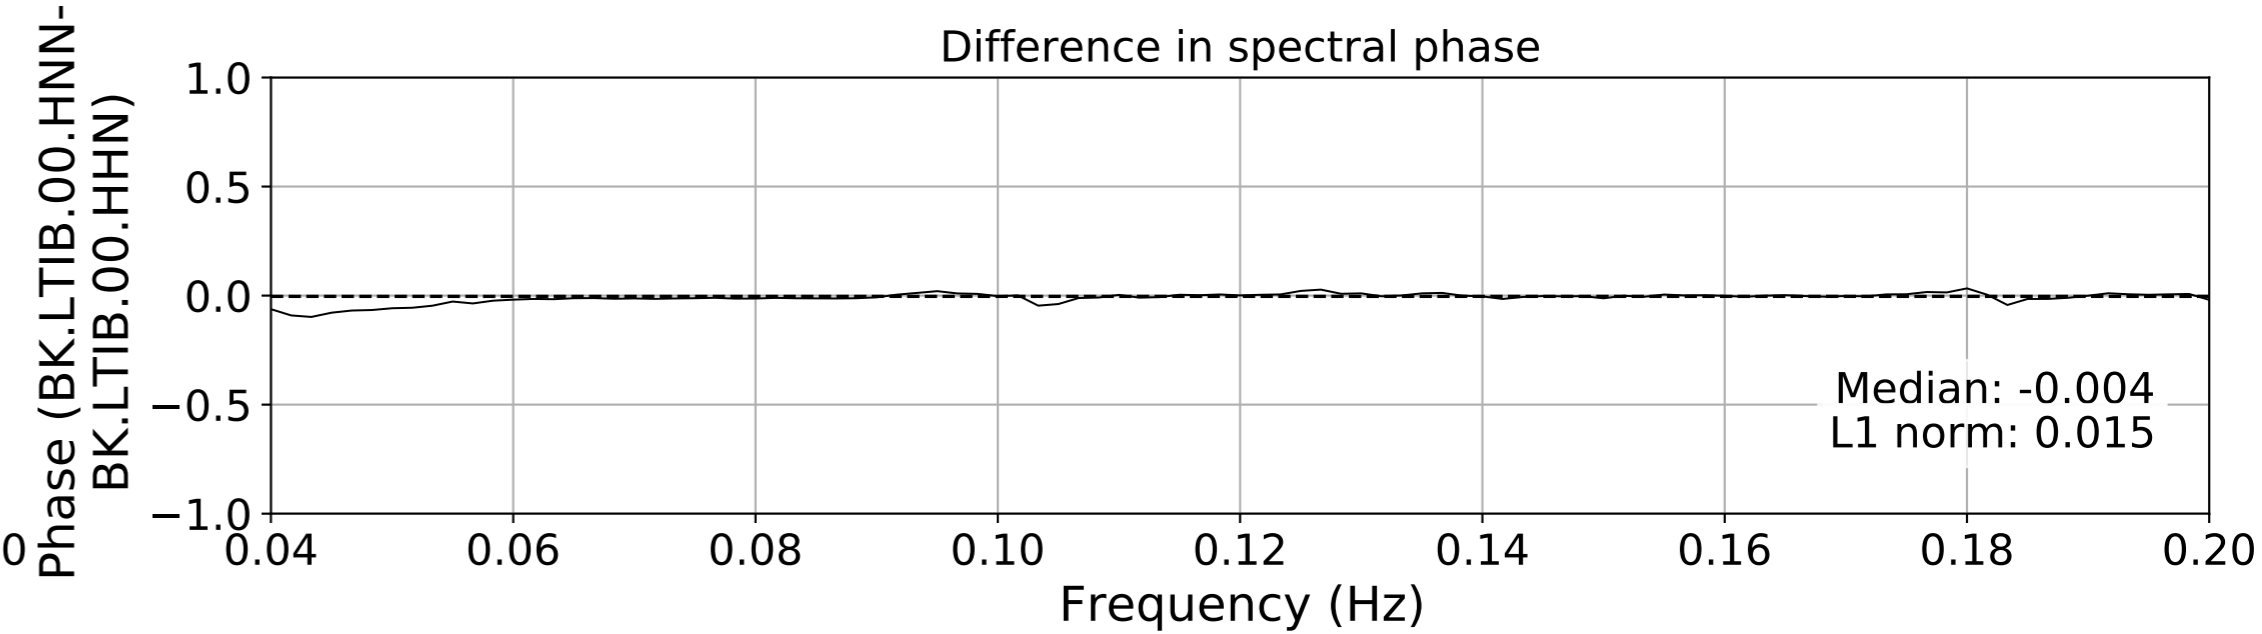

2024.340.184421.M7.0_nc75095651
Origin Time:2024-12-05T18:44:21.110000Z USGS event-id:nc75095651
M7.0 2024 Offshore Cape Mendocino, California Earthquake