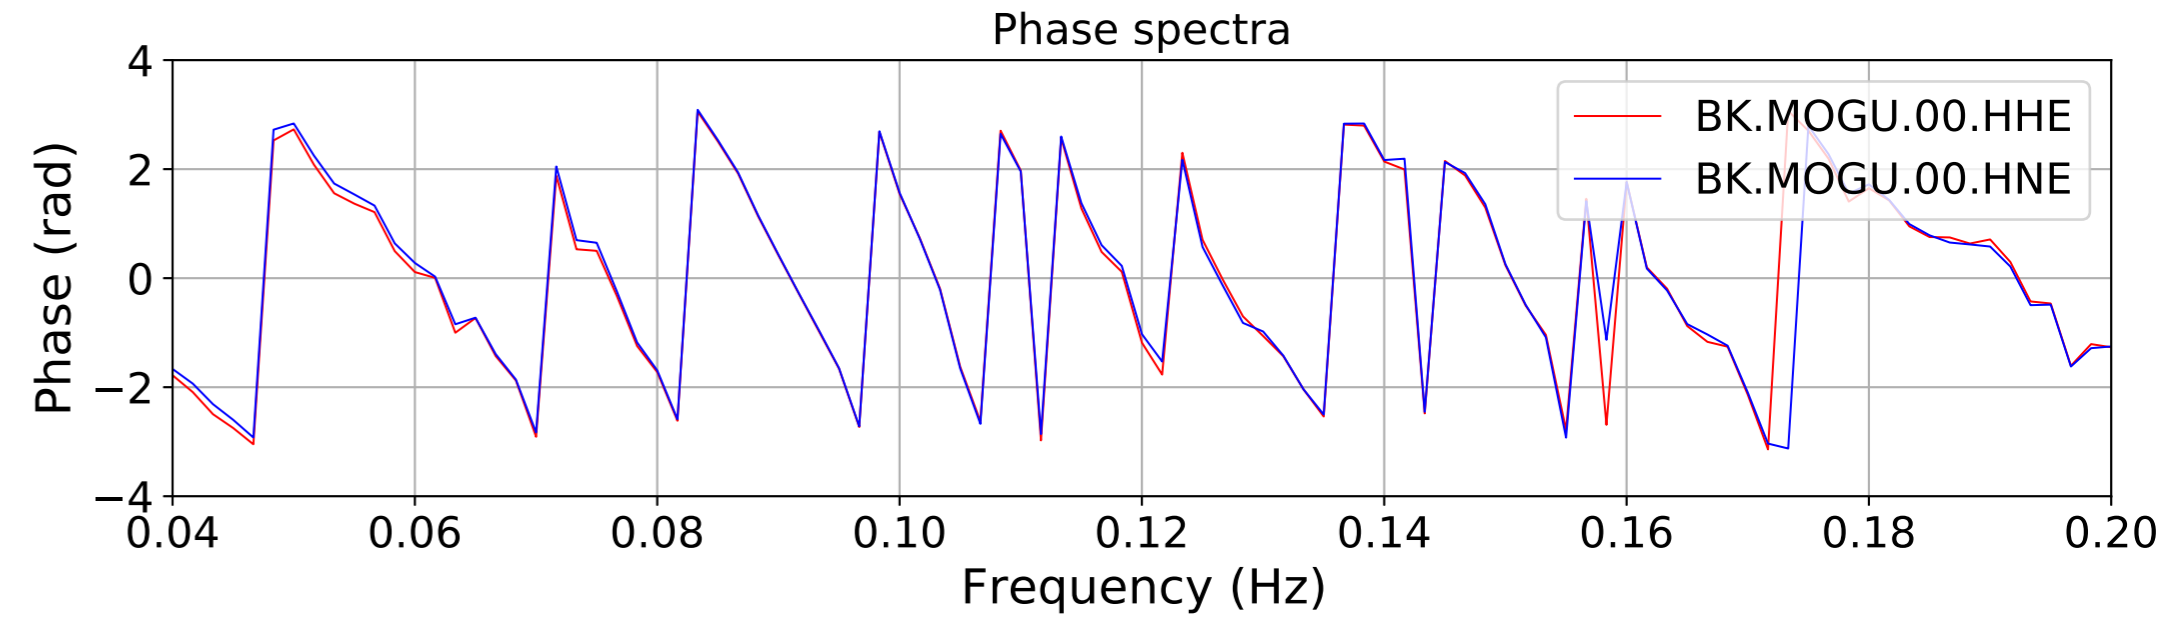

2024.340.184421_M7.0_nc75095651
Origin Time:2024-12-05T18:44:21.110000Z USGS event-id:nc75095651
M7.0 2024 Offshore Cape Mendocino, California Earthquake