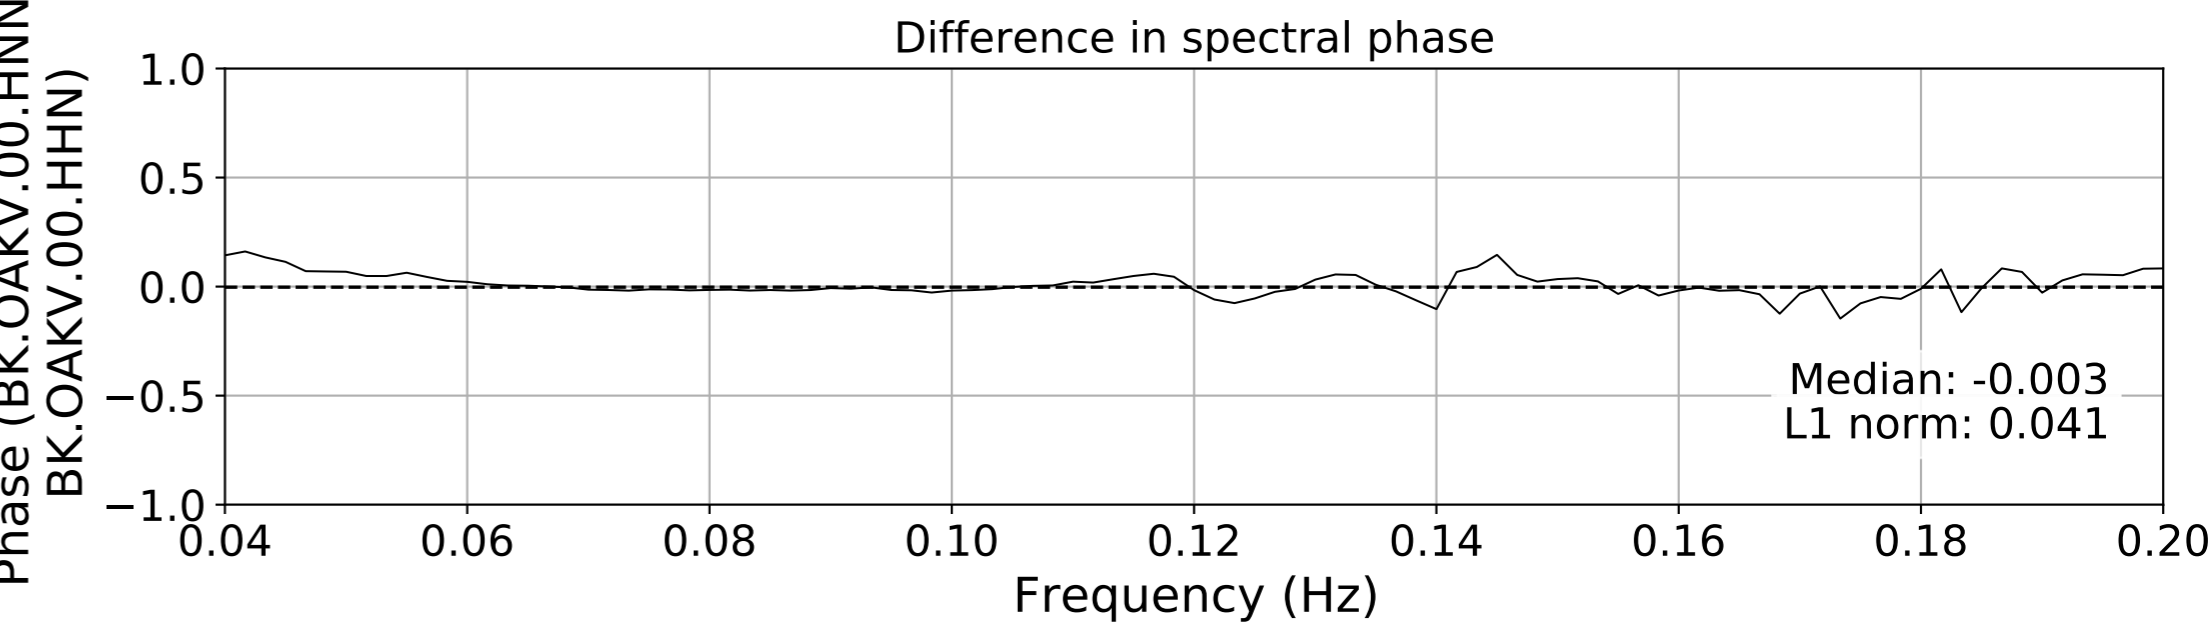

2024.340.184421_M7.0_nc75095651
Origin Time:2024-12-05T18:44:21.110000Z USGS event-id:nc75095651
M7.0 2024 Offshore Cape Mendocino, California Earthquake