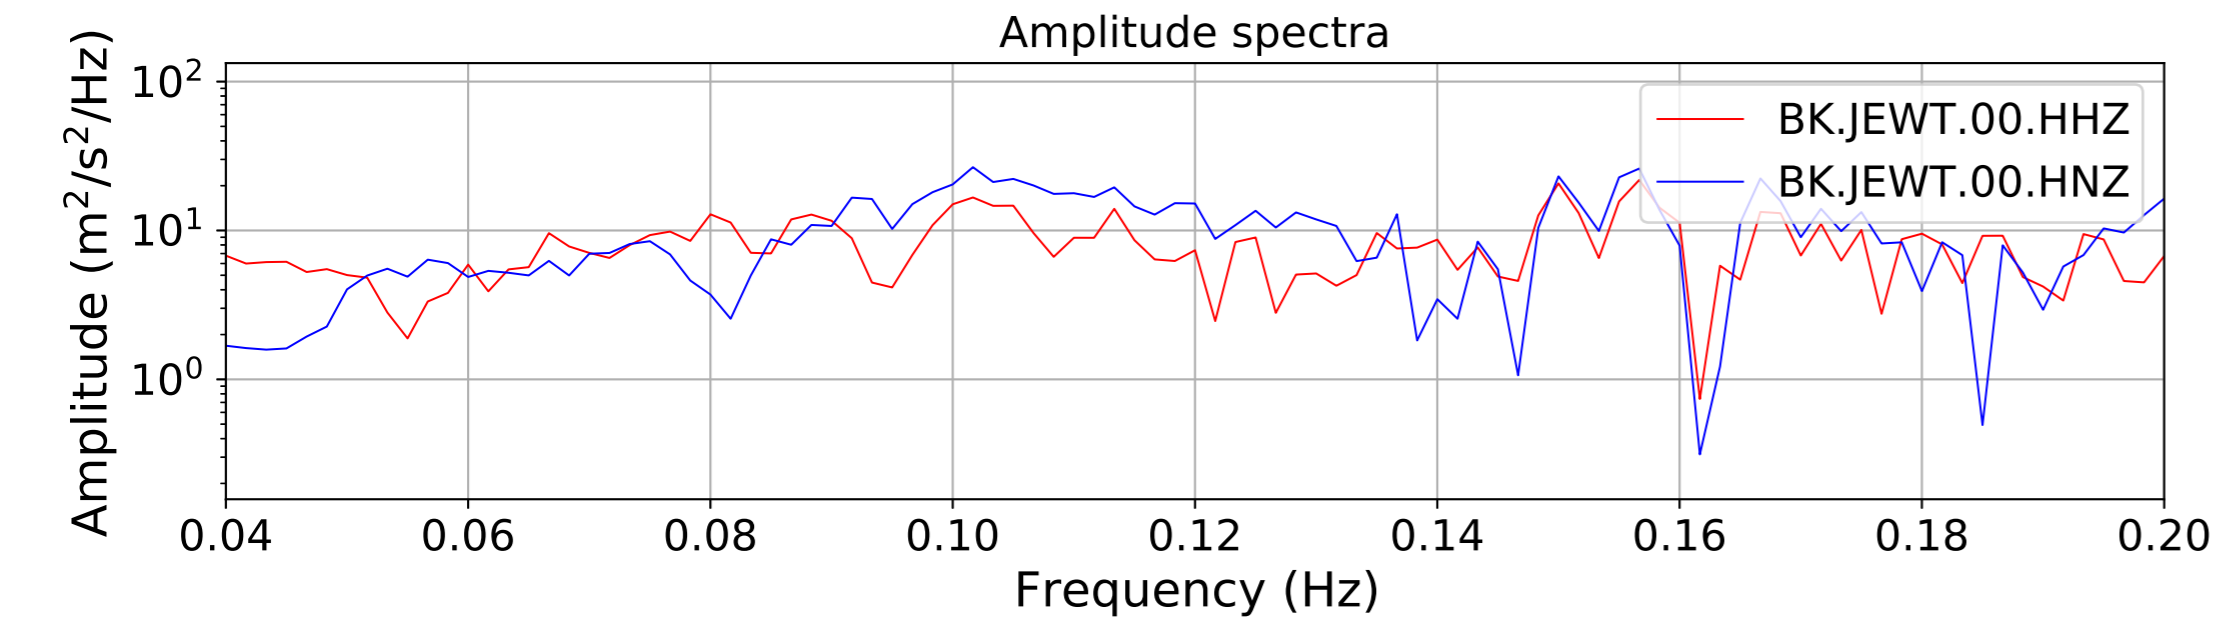

2024.340.184421_M7.0_nc75095651
Origin Time:2024-12-05T18:44:21.110000Z USGS event-id:nc75095651
M7.0 2024 Offshore Cape Mendocino, California Earthquake