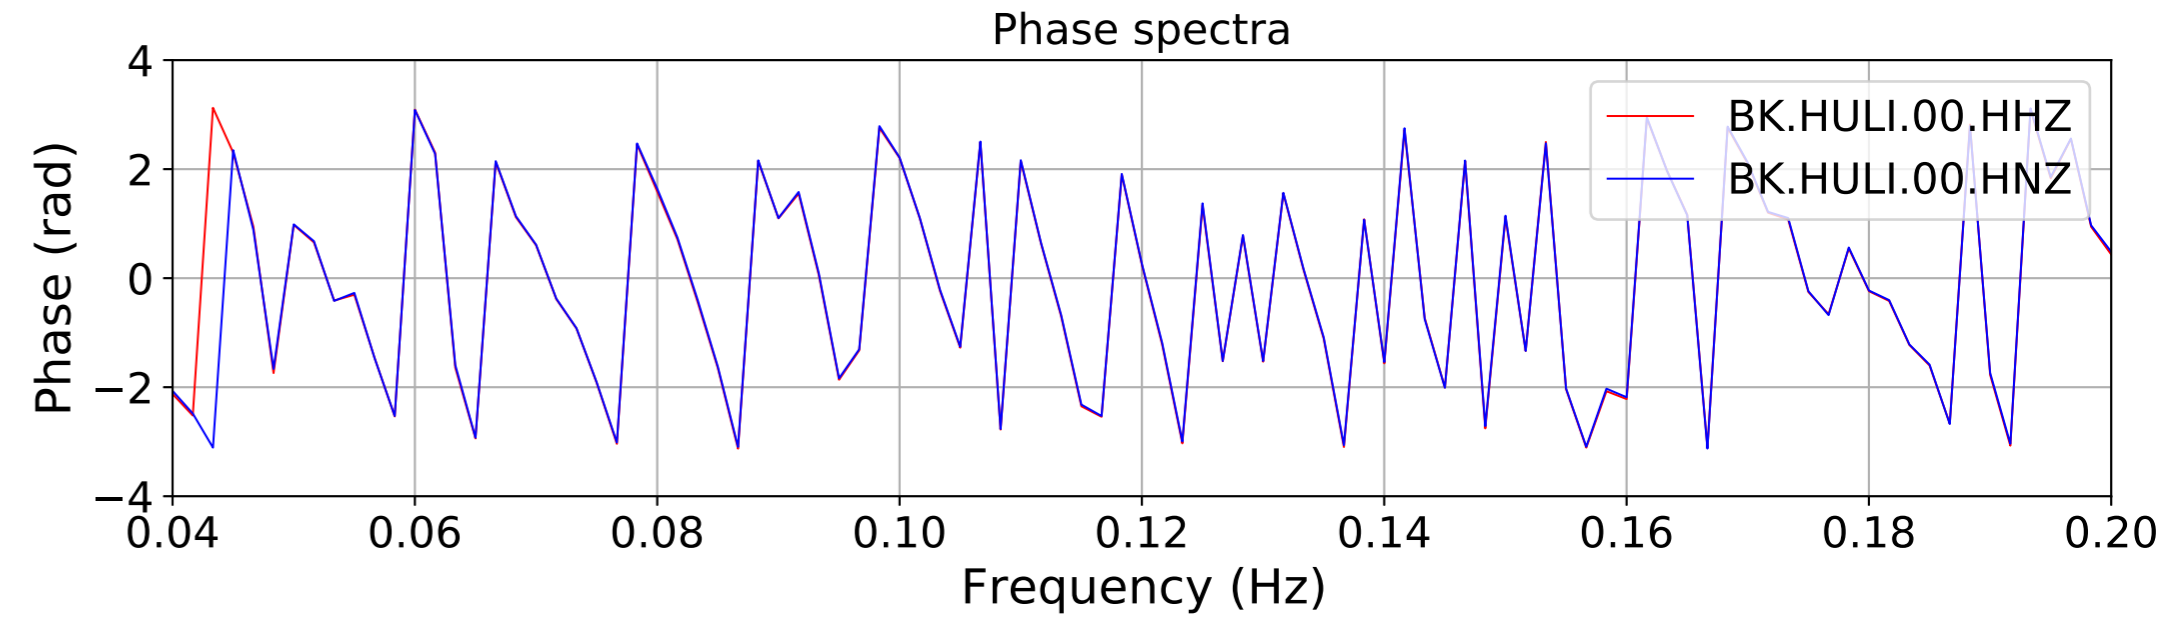

2024.340.184421_M7.0_nc75095651
Origin Time:2024-12-05T18:44:21.110000Z USGS event-id:nc75095651
M7.0 2024 Offshore Cape Mendocino, California Earthquake