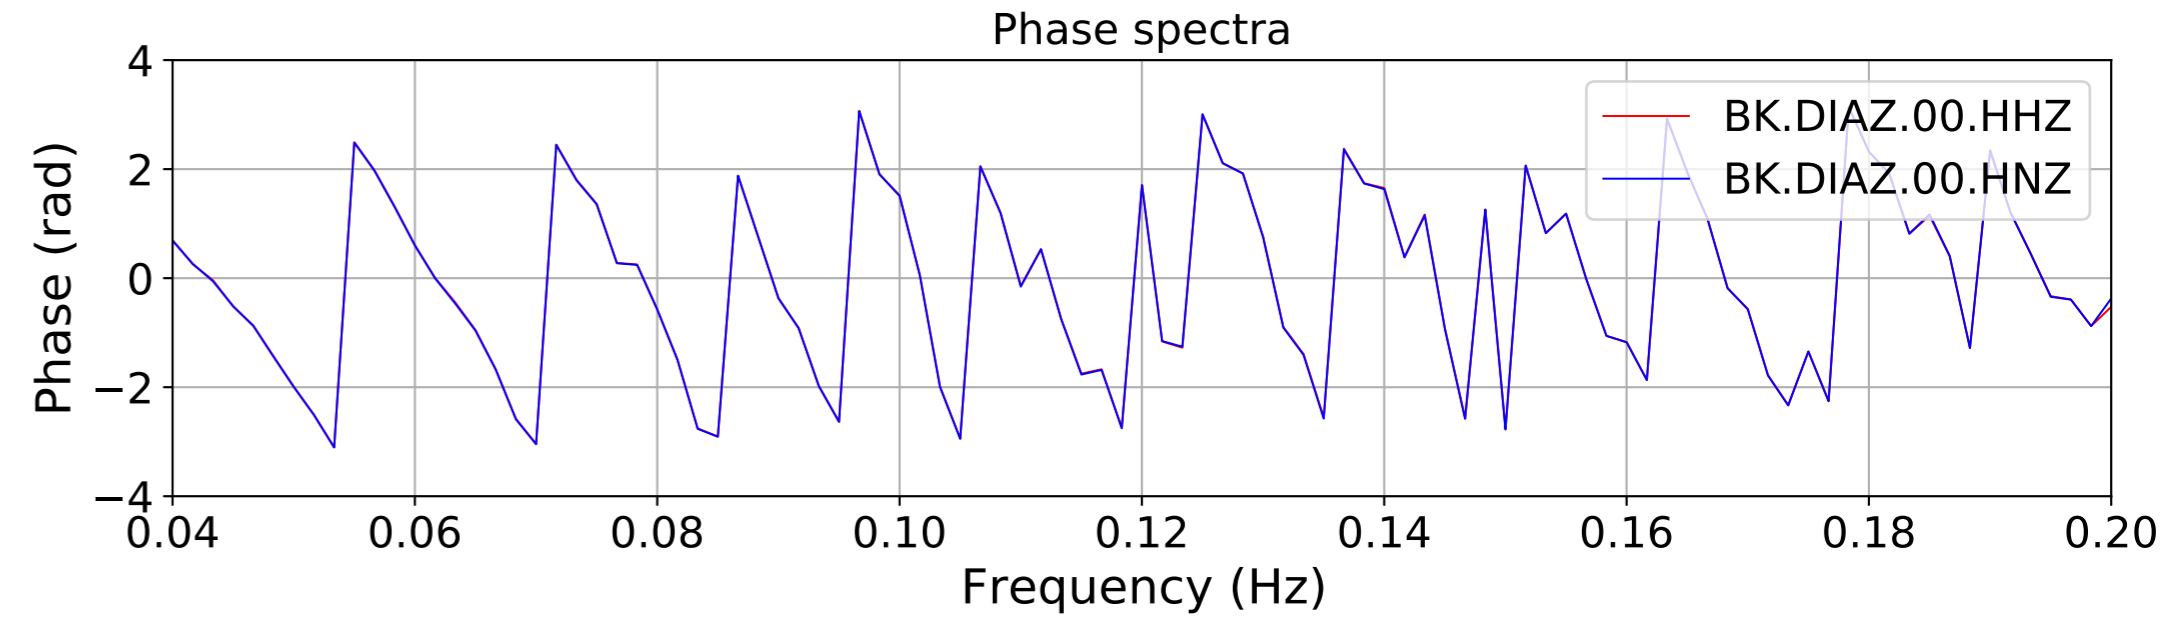

2024.340.184421_M7.0_nc75095651
Origin Time:2024-12-05T18:44:21.110000Z USGS event-id:nc75095651
M7.0 2024 Offshore Cape Mendocino, California Earthquake