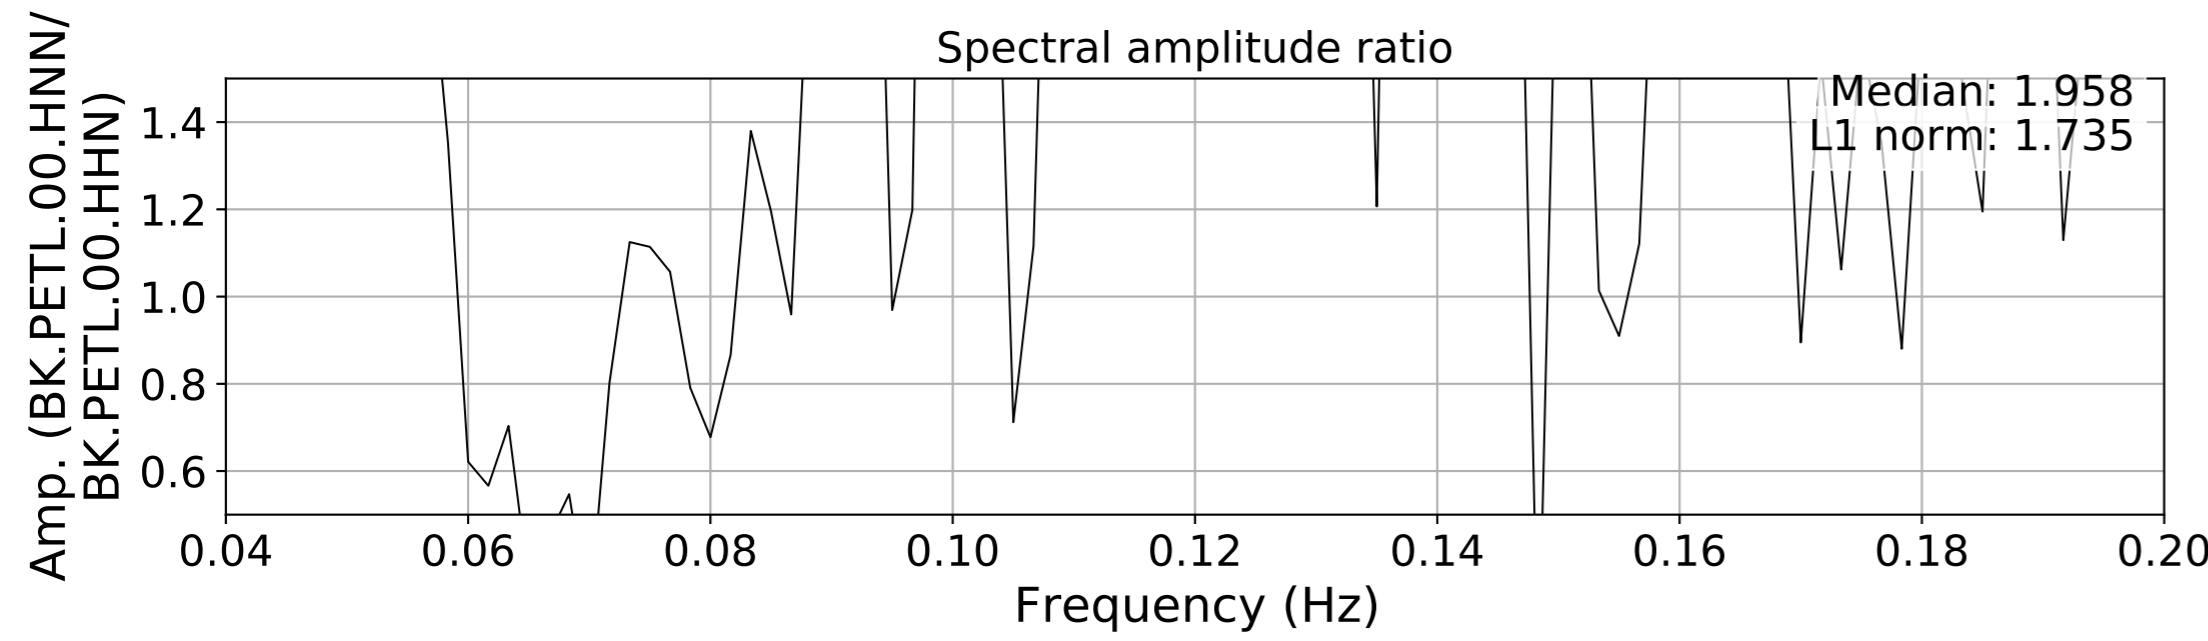

2024.340.184421_M7.0_nc75095651
Origin Time:2024-12-05T18:44:21.110000Z USGS event-id:nc75095651
M7.0 2024 Offshore Cape Mendocino, California Earthquake