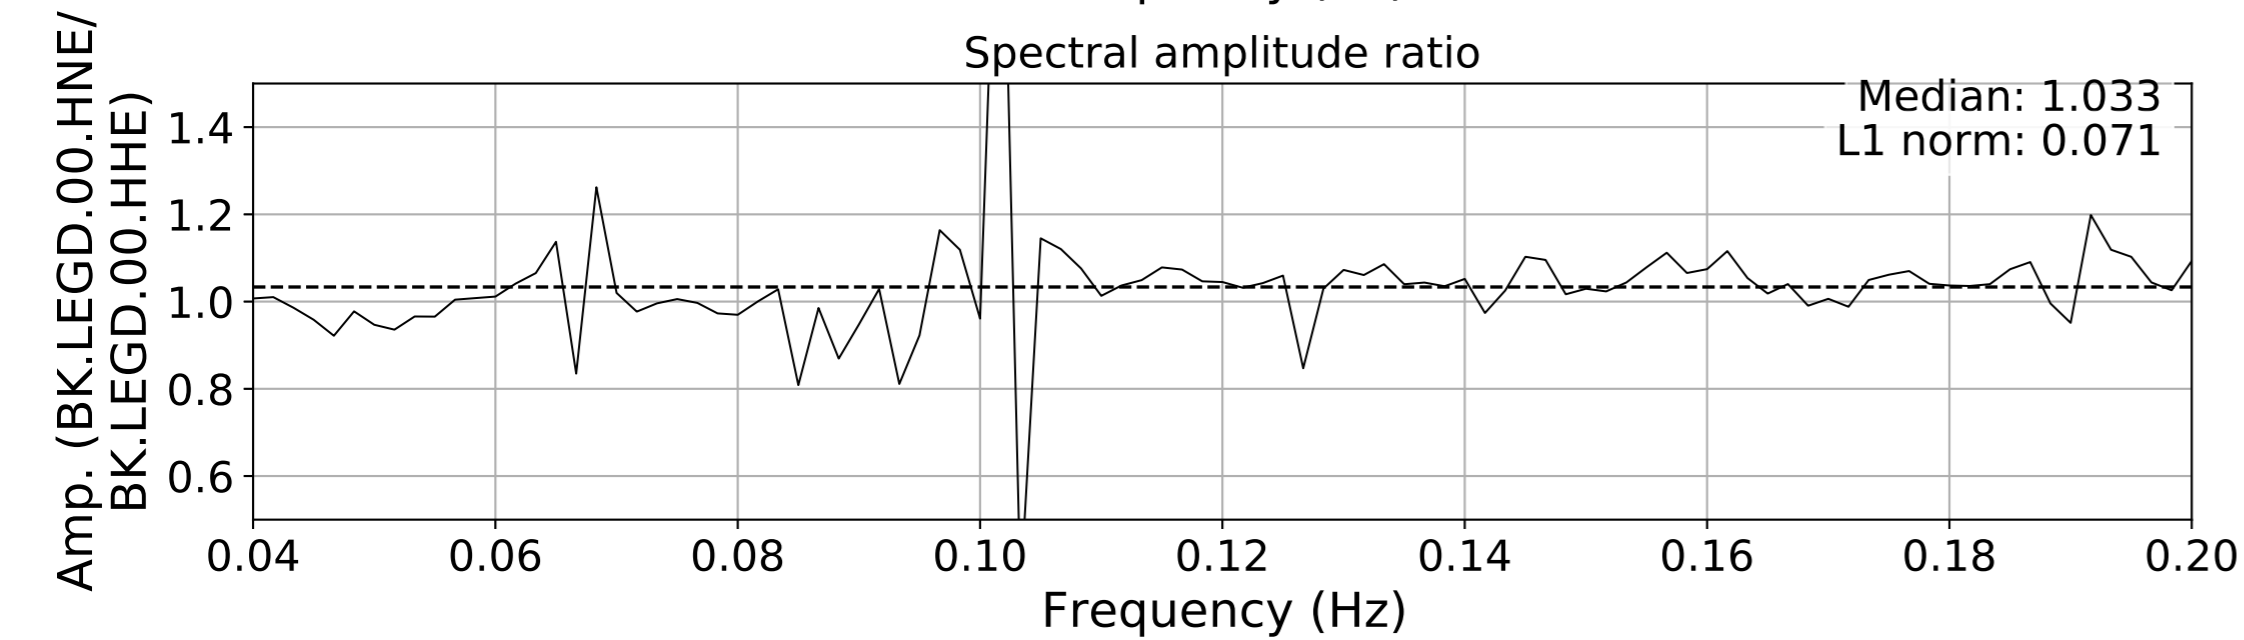

2024.340.184421_M7.0_nc75095651
Origin Time:2024-12-05T18:44:21.110000Z USGS event-id:nc75095651
M7.0 2024 Offshore Cape Mendocino, California Earthquake