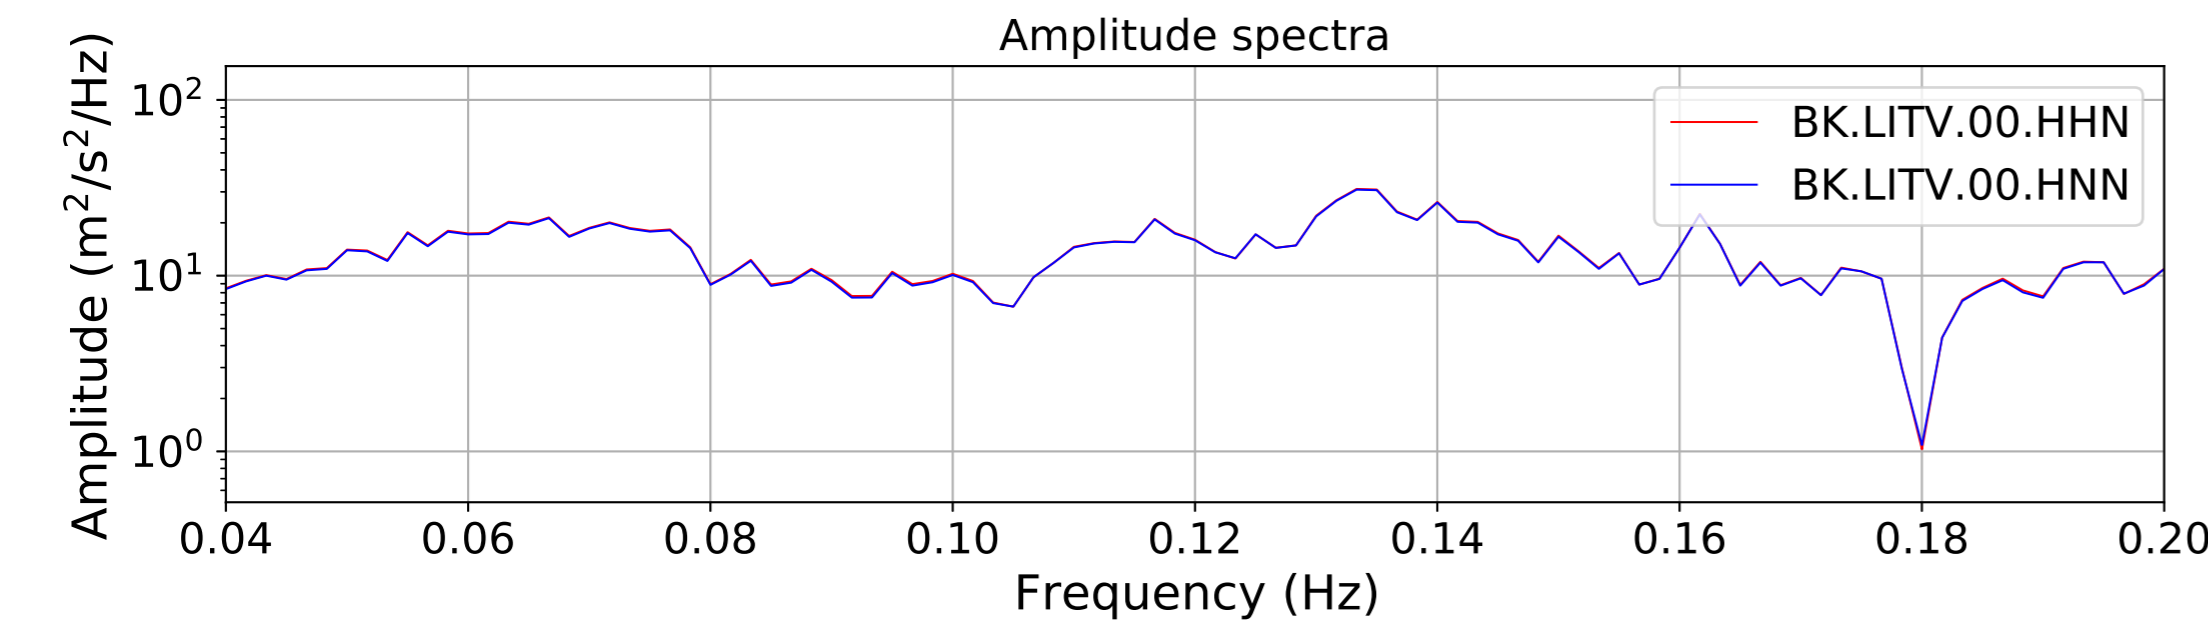

2024.340.184421_M7.0_nc75095651
Origin Time:2024-12-05T18:44:21.110000Z USGS event-id:nc75095651
M7.0 2024 Offshore Cape Mendocino, California Earthquake