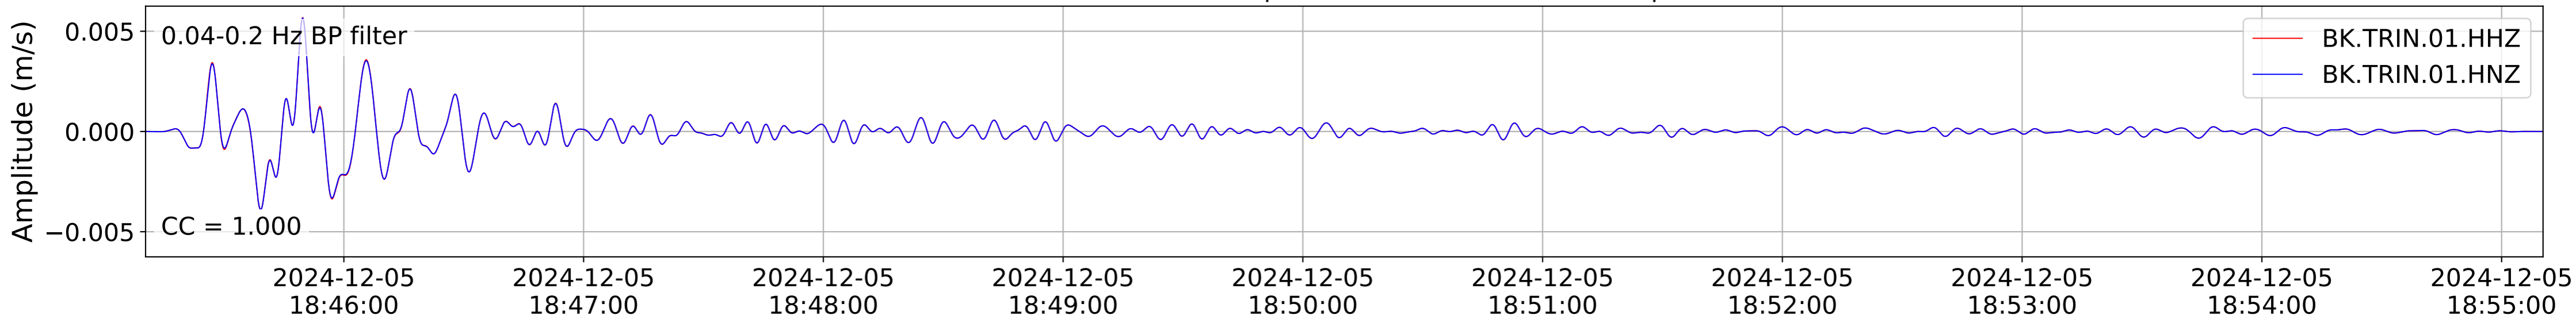

2024.340.184421_M7.0_nc75095651
Origin Time:2024-12-05T18:44:21.110000Z USGS event-id:nc75095651
M7.0 2024 Offshore Cape Mendocino, California Earthquake