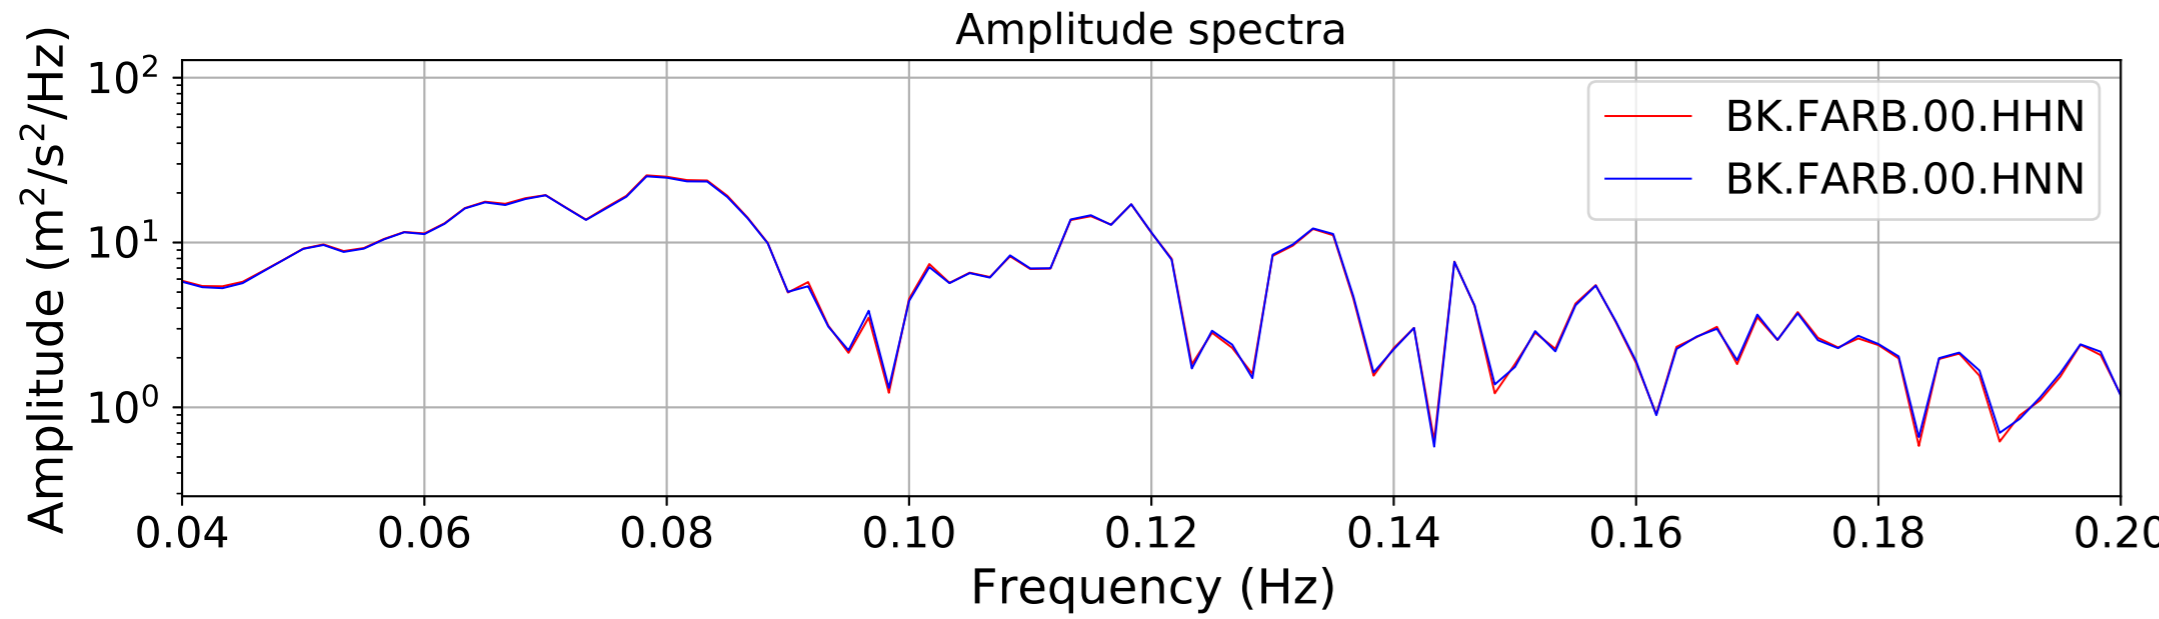

2024.340.184421_M7.0_nc75095651
Origin Time:2024-12-05T18:44:21.110000Z USGS event-id:nc75095651
M7.0 2024 Offshore Cape Mendocino, California Earthquake