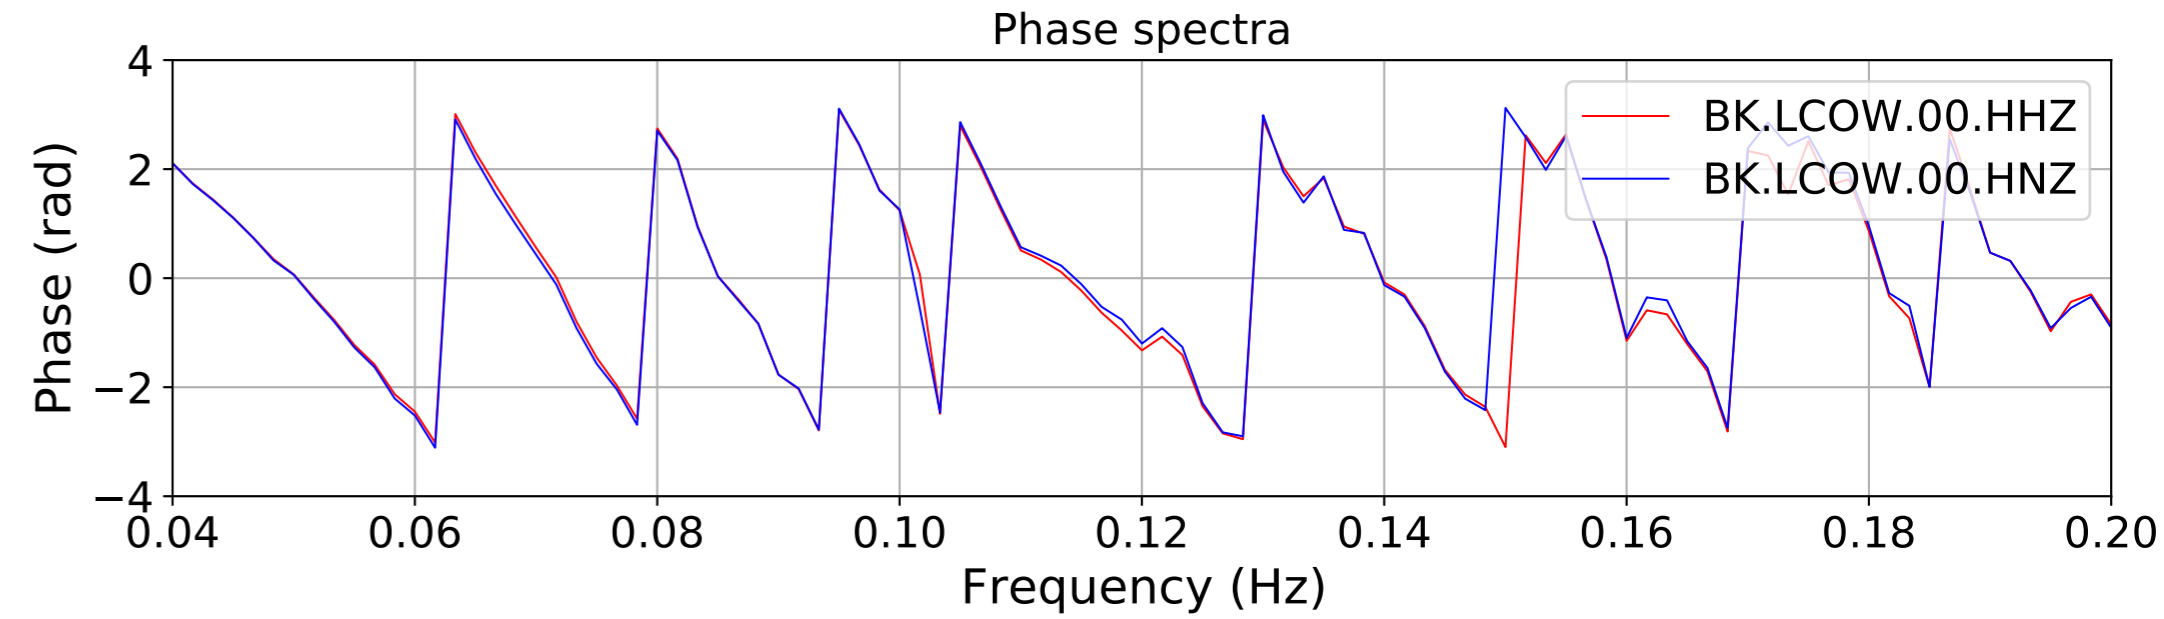

2024.340.184421_M7.0_nc75095651
Origin Time:2024-12-05T18:44:21.110000Z USGS event-id:nc75095651
M7.0 2024 Offshore Cape Mendocino, California Earthquake