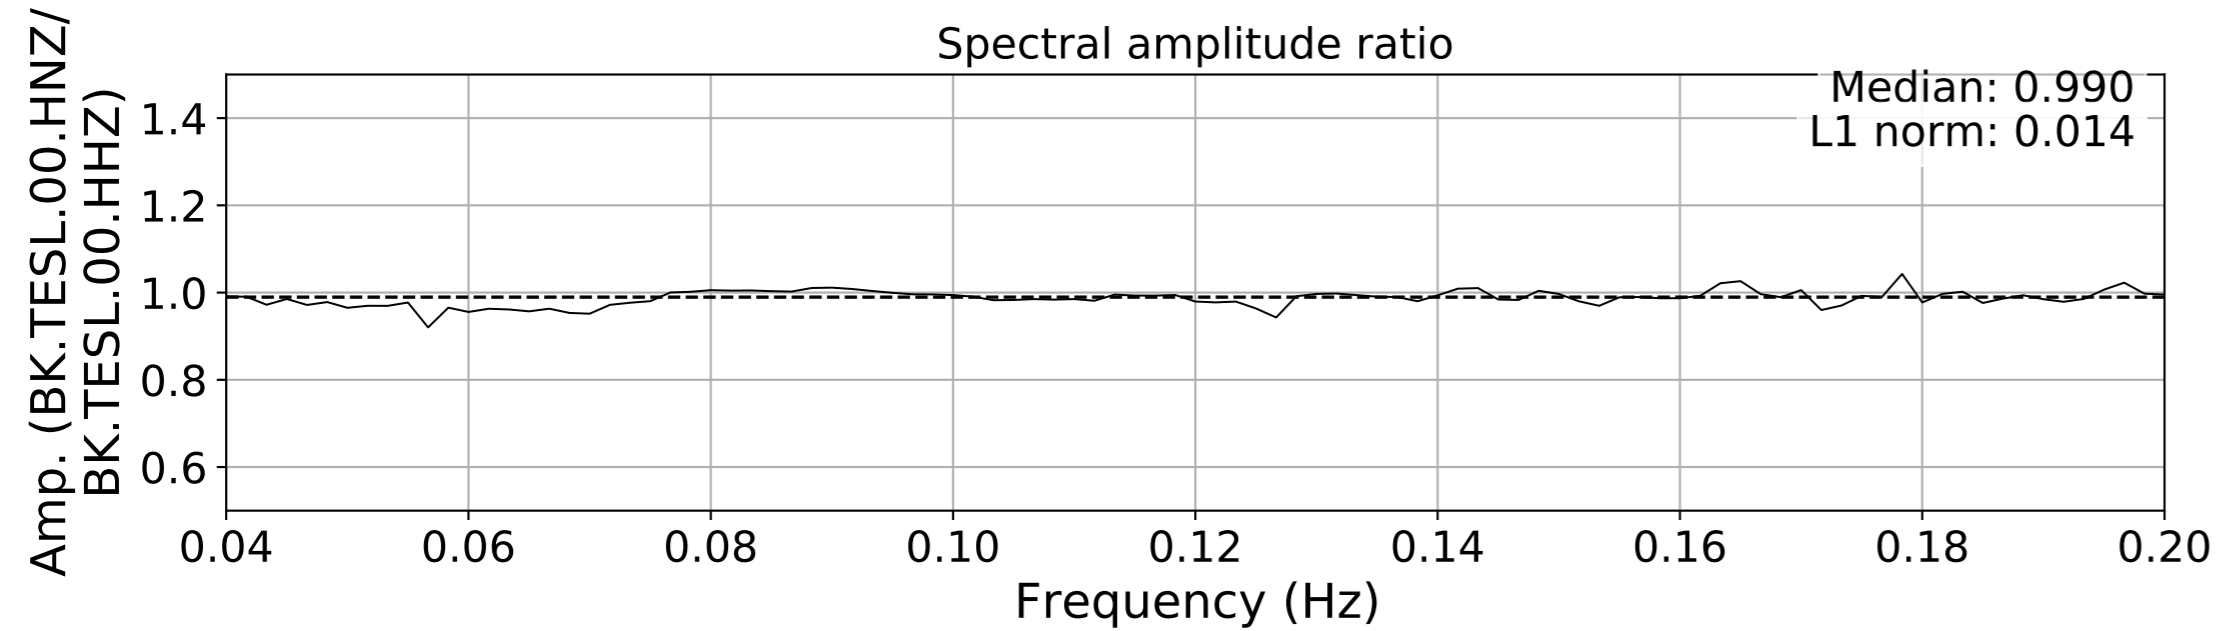

2024.340.184421_M7.0_nc75095651
Origin Time:2024-12-05T18:44:21.110000Z USGS event-id:nc75095651
M7.0 2024 Offshore Cape Mendocino, California Earthquake