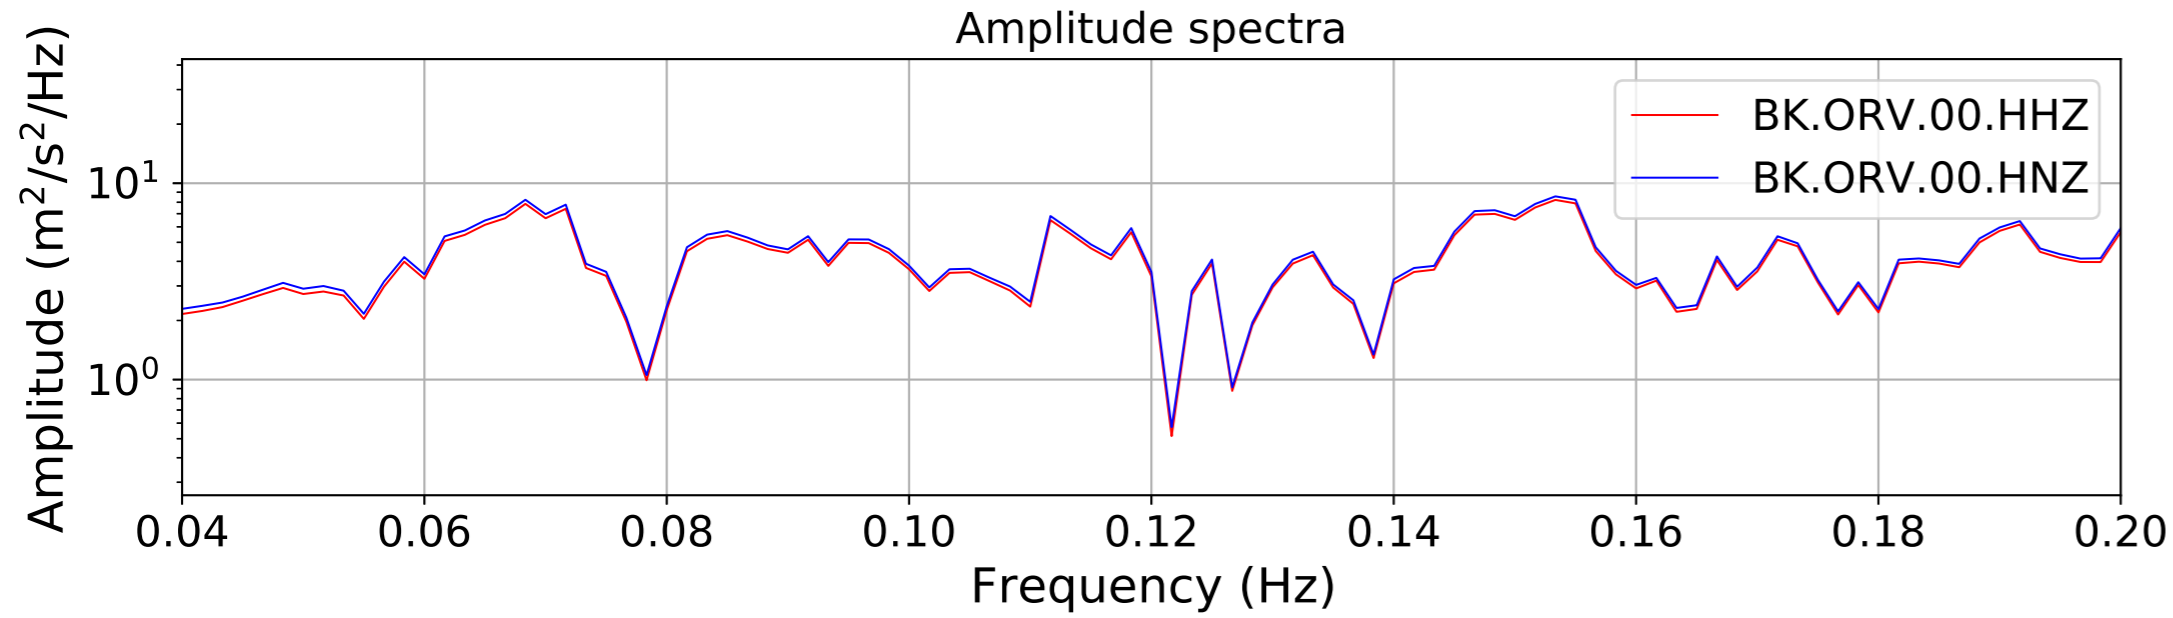

2024.340.184421_M7.0_nc75095651
Origin Time:2024-12-05T18:44:21.110000Z USGS event-id:nc75095651
M7.0 2024 Offshore Cape Mendocino, California Earthquake