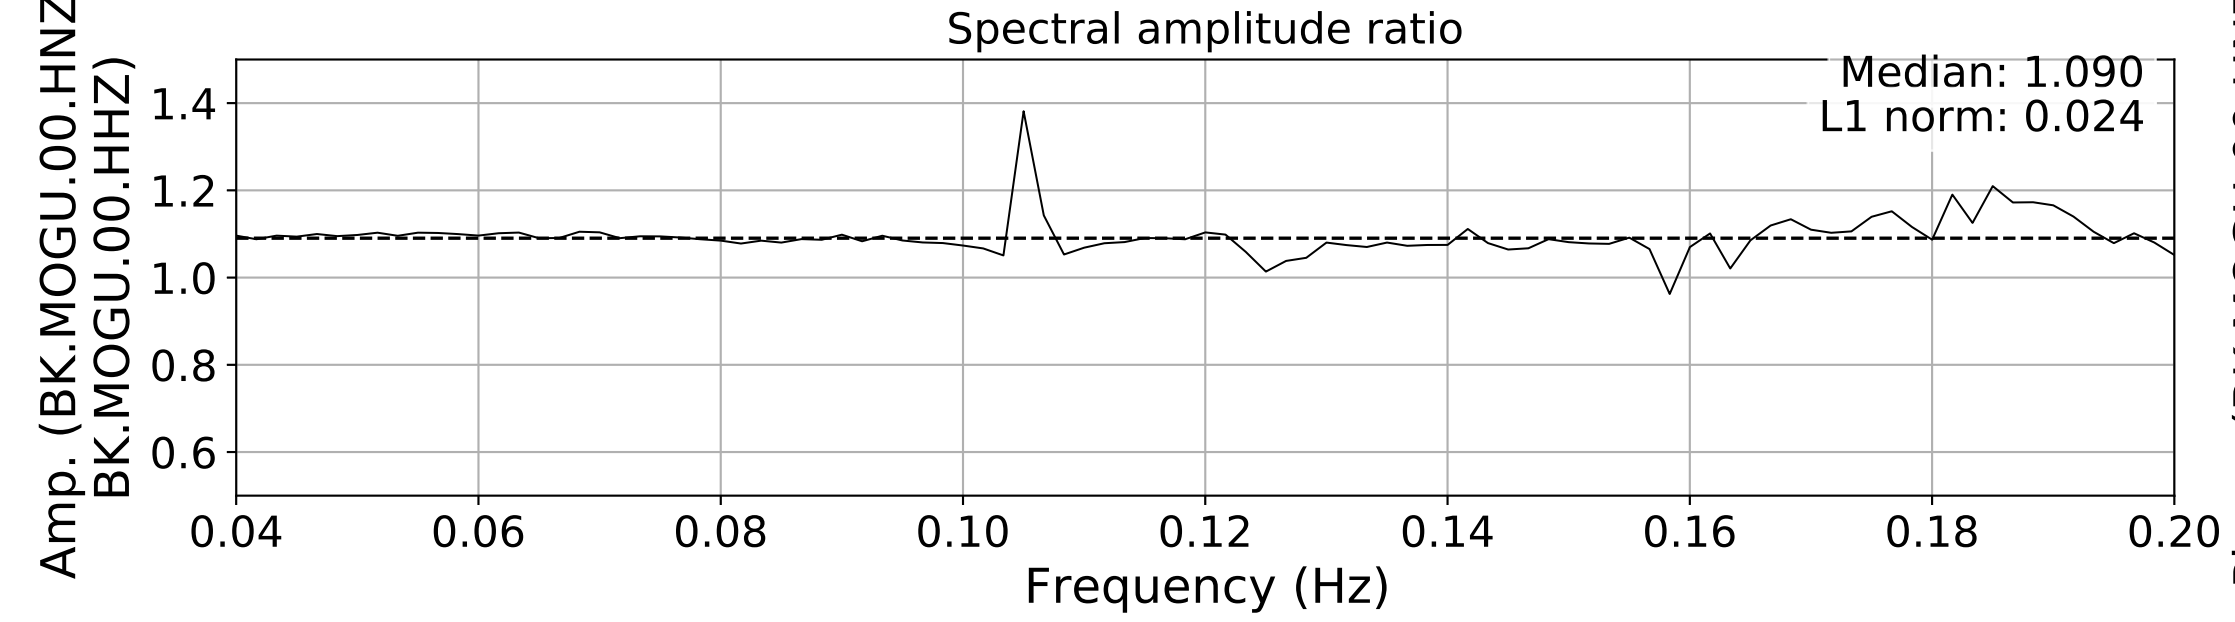

2024.340.184421_M7.0_nc75095651
Origin Time:2024-12-05T18:44:21.110000Z USGS event-id:nc75095651
M7.0 2024 Offshore Cape Mendocino, California Earthquake