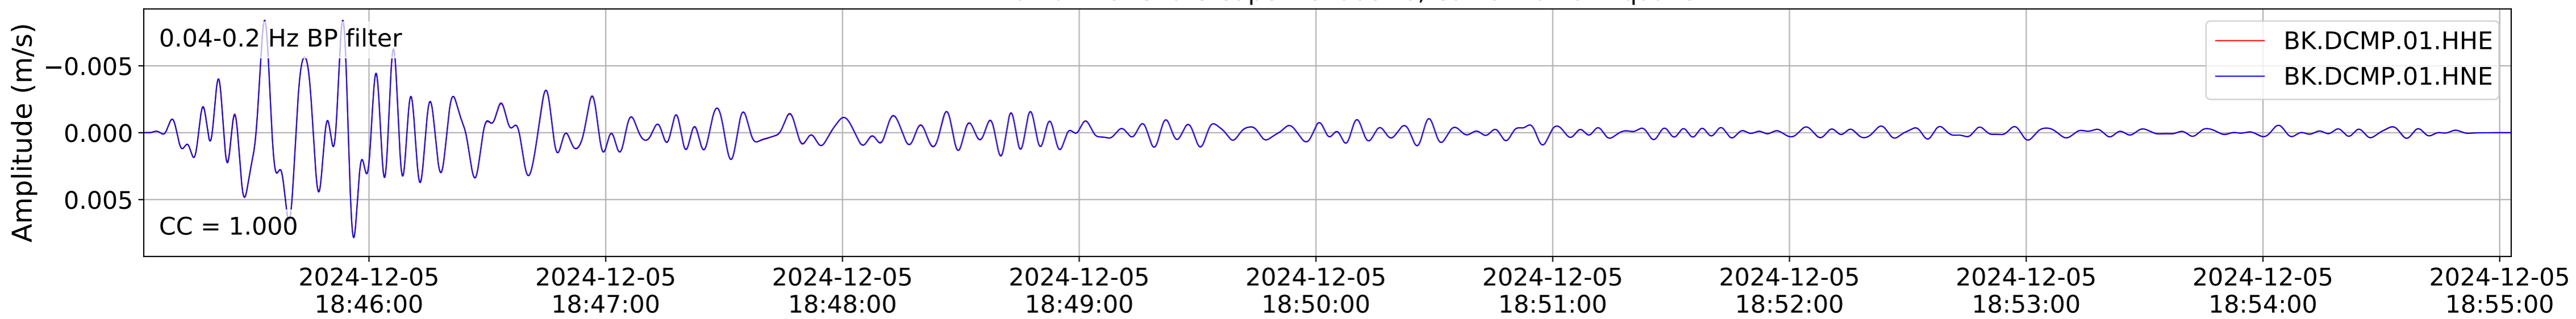

2024.340.184421_M7.0_nc75095651
Origin Time:2024-12-05T18:44:21.110000Z USGS event-id:nc75095651
M7.0 2024 Offshore Cape Mendocino, California Earthquake