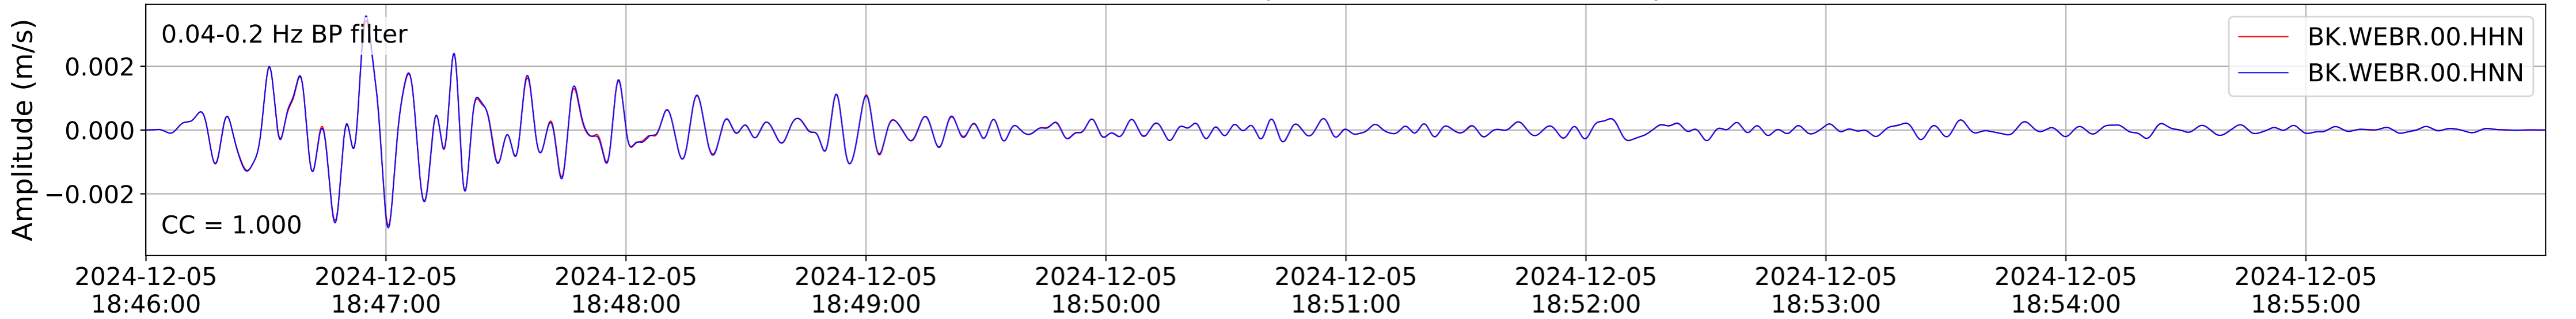

2024.340.184421_M7.0_nc75095651
Origin Time:2024-12-05T18:44:21.110000Z USGS event-id:nc75095651
M7.0 2024 Offshore Cape Mendocino, California Earthquake