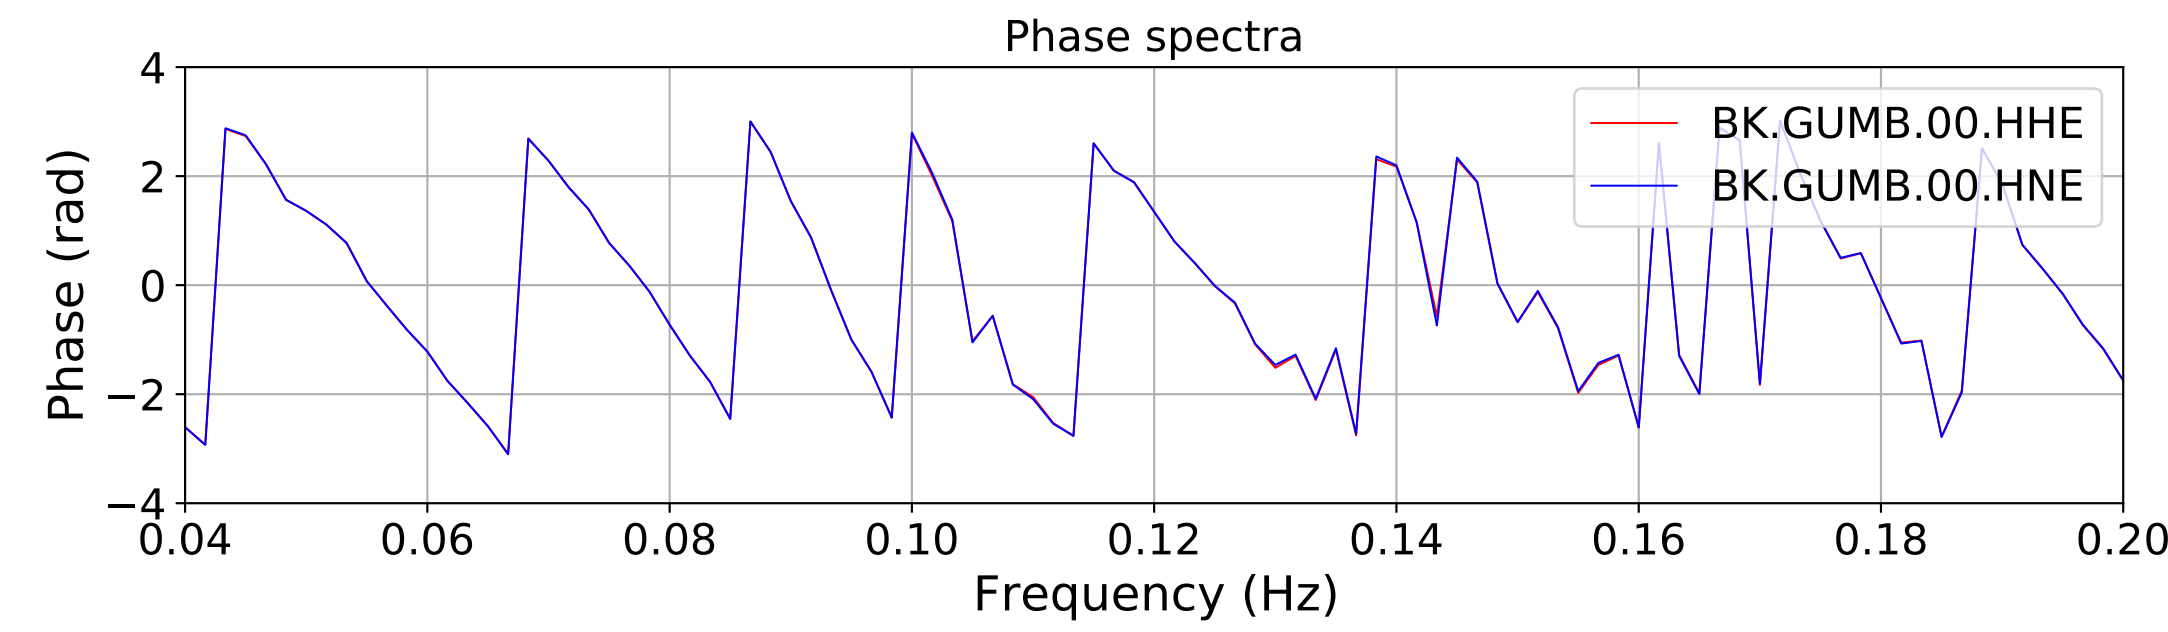

2024.340.184421_M7.0_nc75095651
Origin Time:2024-12-05T18:44:21.110000Z USGS event-id:nc75095651
M7.0 2024 Offshore Cape Mendocino, California Earthquake