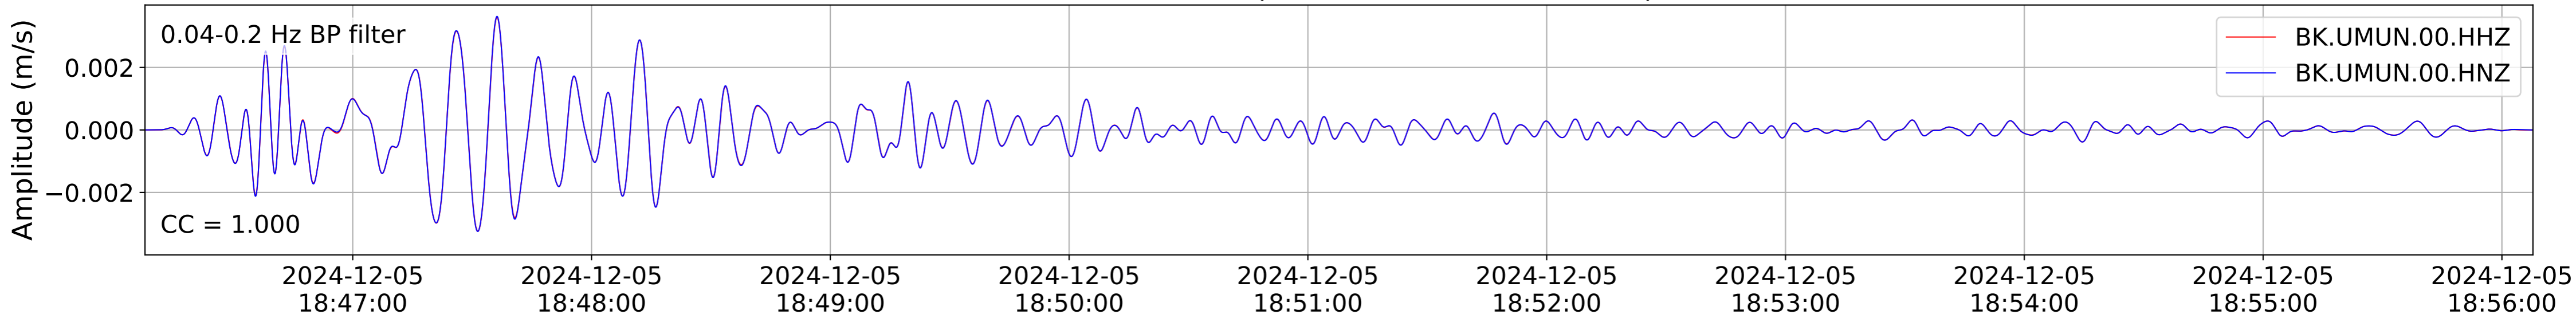

2024.340.184421_M7.0_nc75095651
Origin Time:2024-12-05T18:44:21.110000Z USGS event-id:nc75095651
M7.0 2024 Offshore Cape Mendocino, California Earthquake