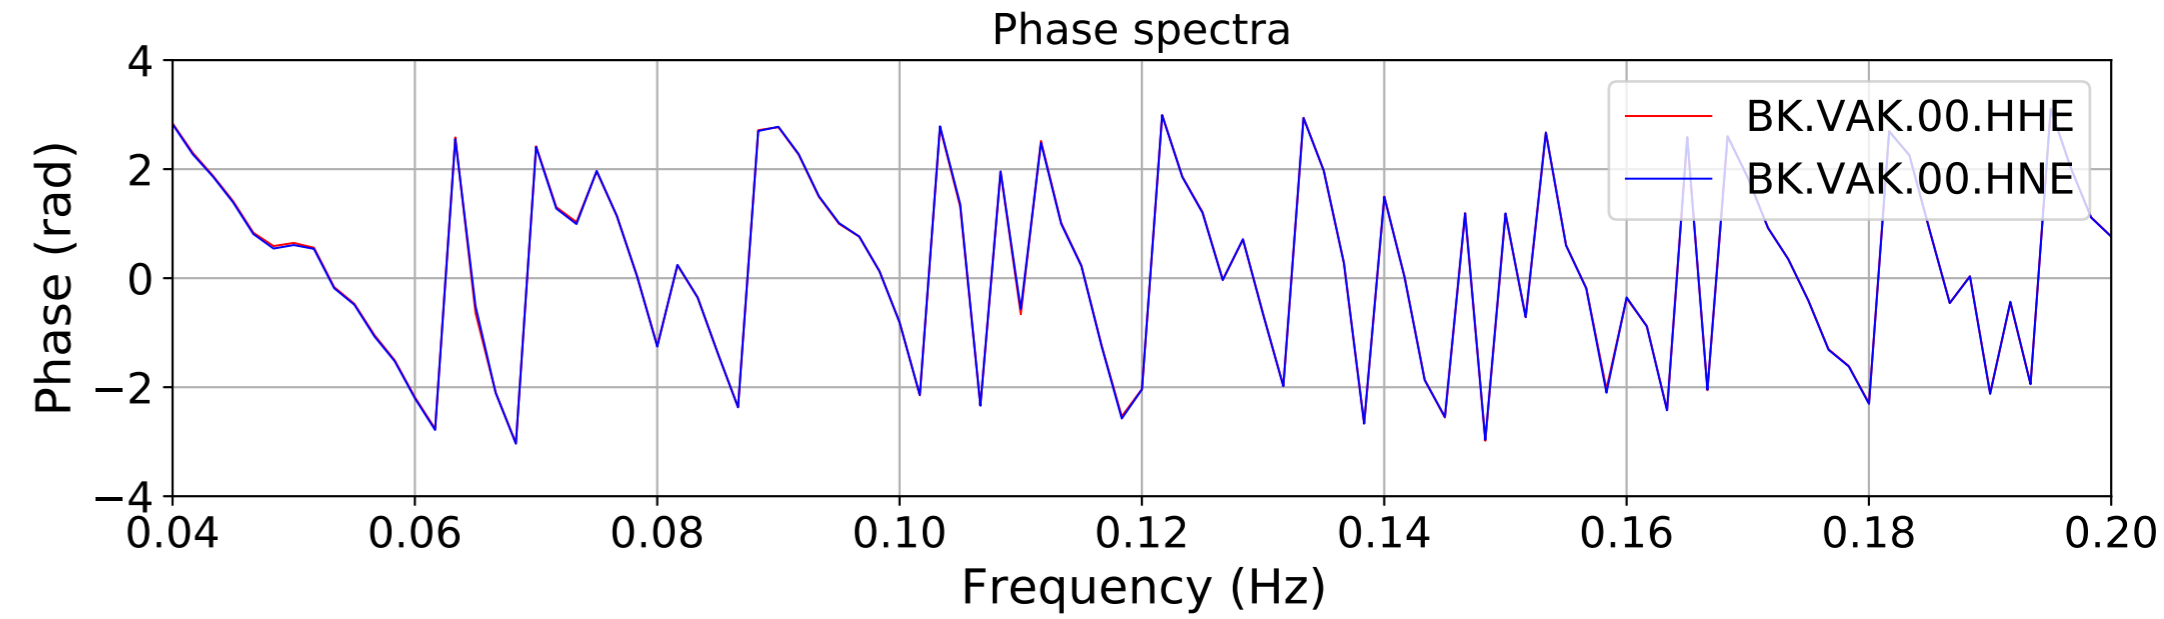

2024.340.184421_M7.0_nc75095651
Origin Time:2024-12-05T18:44:21.110000Z USGS event-id:nc75095651
M7.0 2024 Offshore Cape Mendocino, California Earthquake