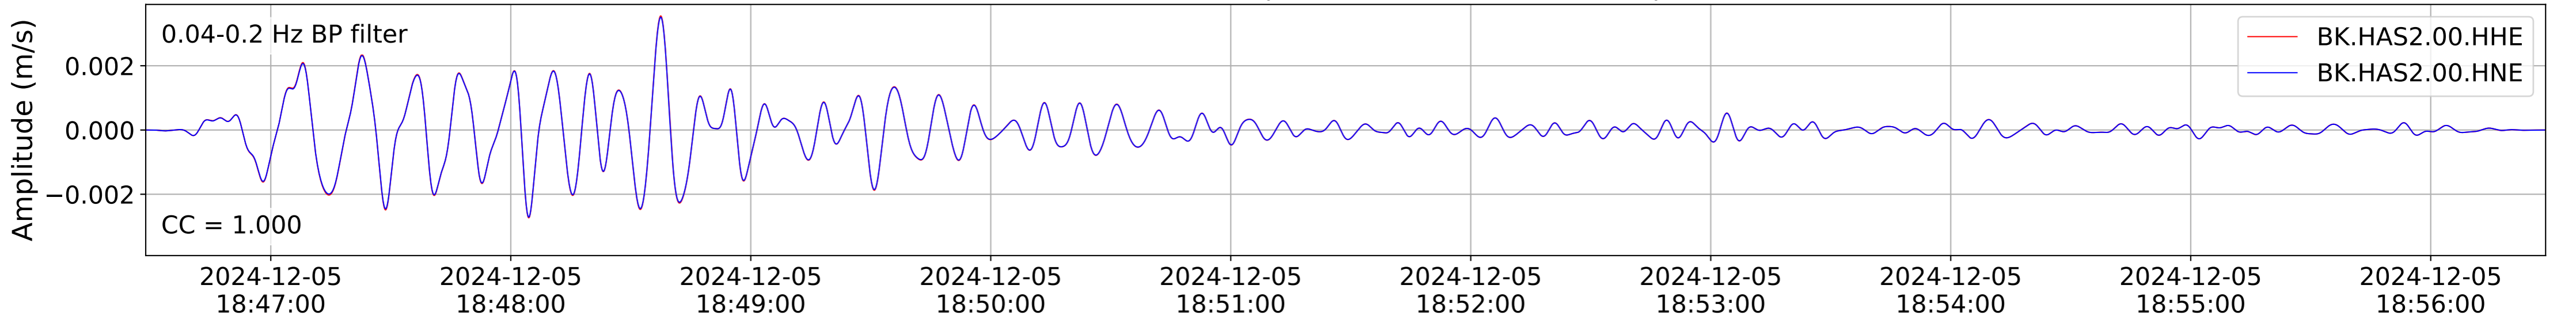

2024.340.184421_M7.0_nc75095651
Origin Time:2024-12-05T18:44:21.110000Z USGS event-id:nc75095651
M7.0 2024 Offshore Cape Mendocino, California Earthquake