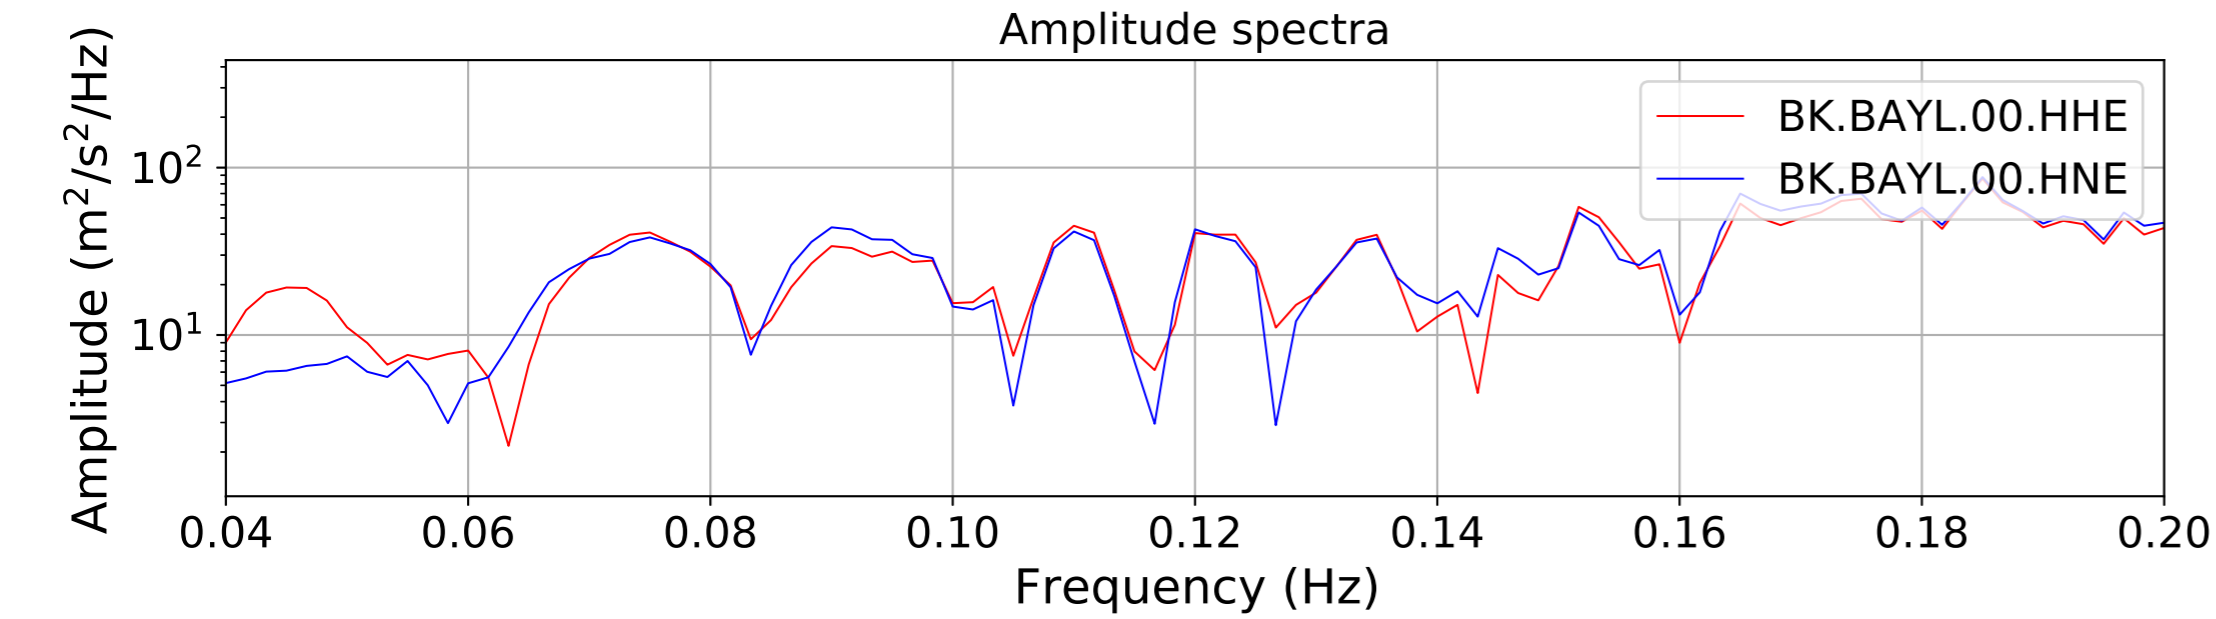

2024.340.184421_M7.0_nc75095651
Origin Time:2024-12-05T18:44:21.110000Z USGS event-id:nc75095651
M7.0 2024 Offshore Cape Mendocino, California Earthquake