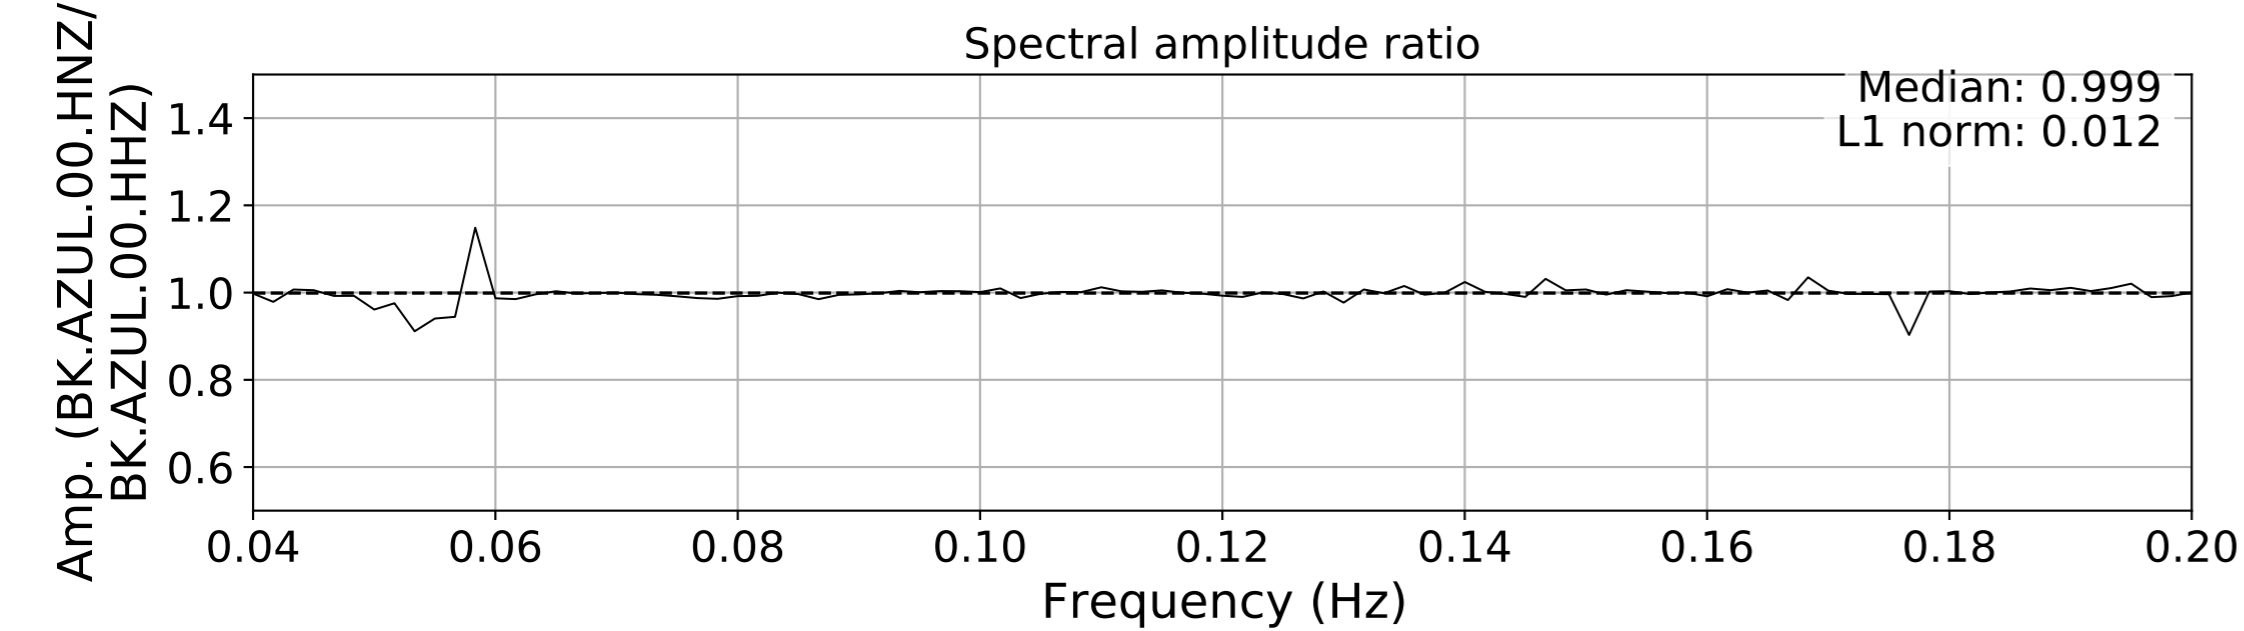

2024.340.184421_M7.0_nc75095651
Origin Time:2024-12-05T18:44:21.110000Z USGS event-id:nc75095651
M7.0 2024 Offshore Cape Mendocino, California Earthquake