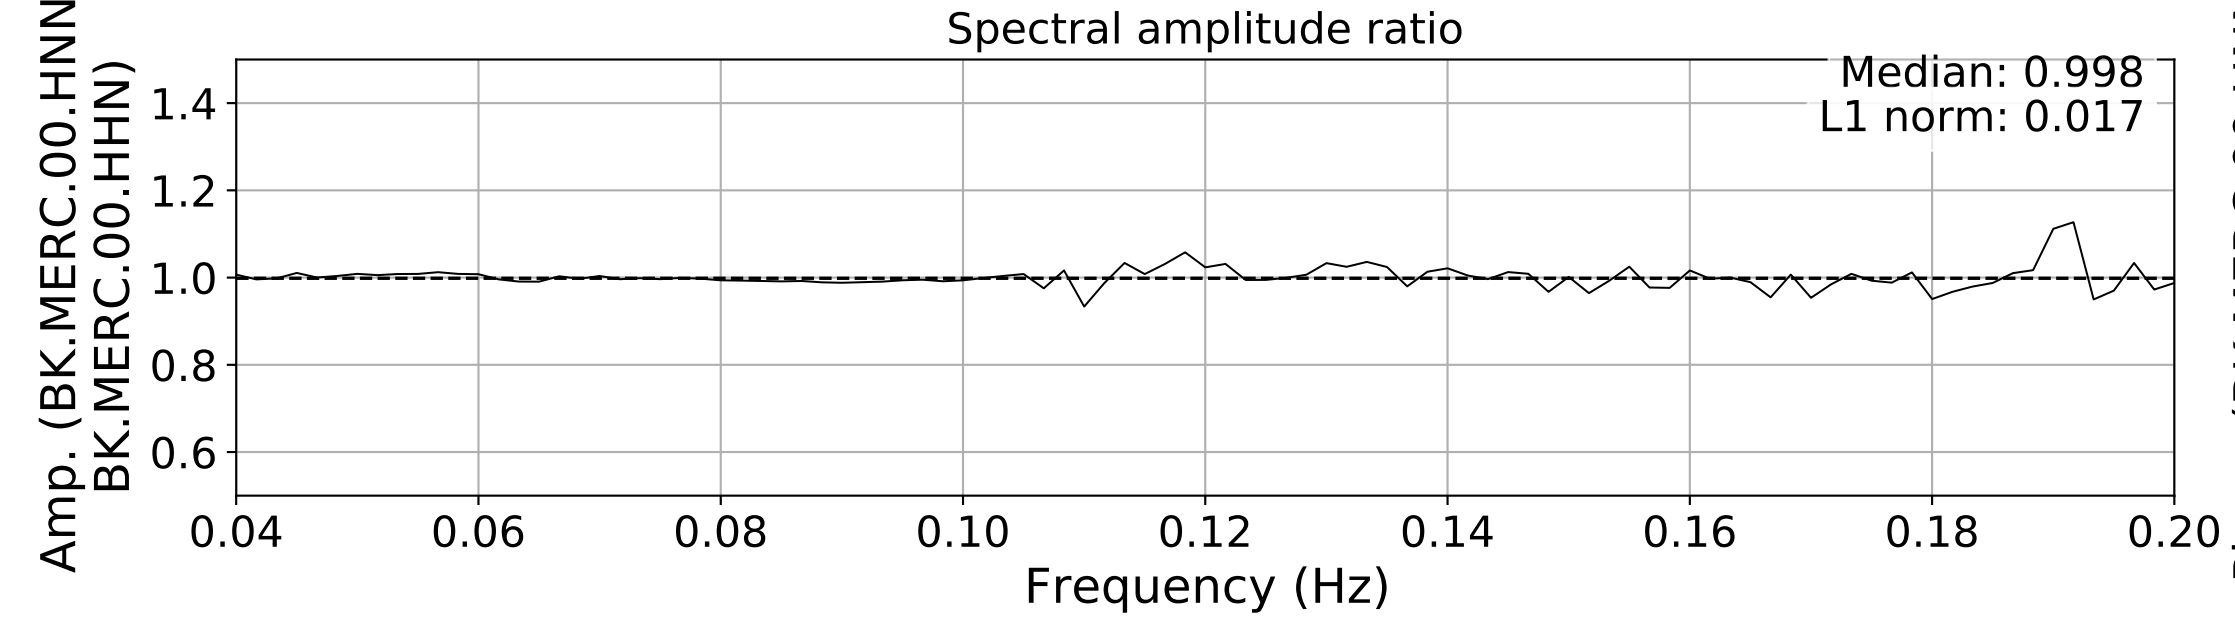

2024.340.184421_M7.0_nc75095651
Origin Time:2024-12-05T18:44:21.110000Z USGS event-id:nc75095651
M7.0 2024 Offshore Cape Mendocino, California Earthquake