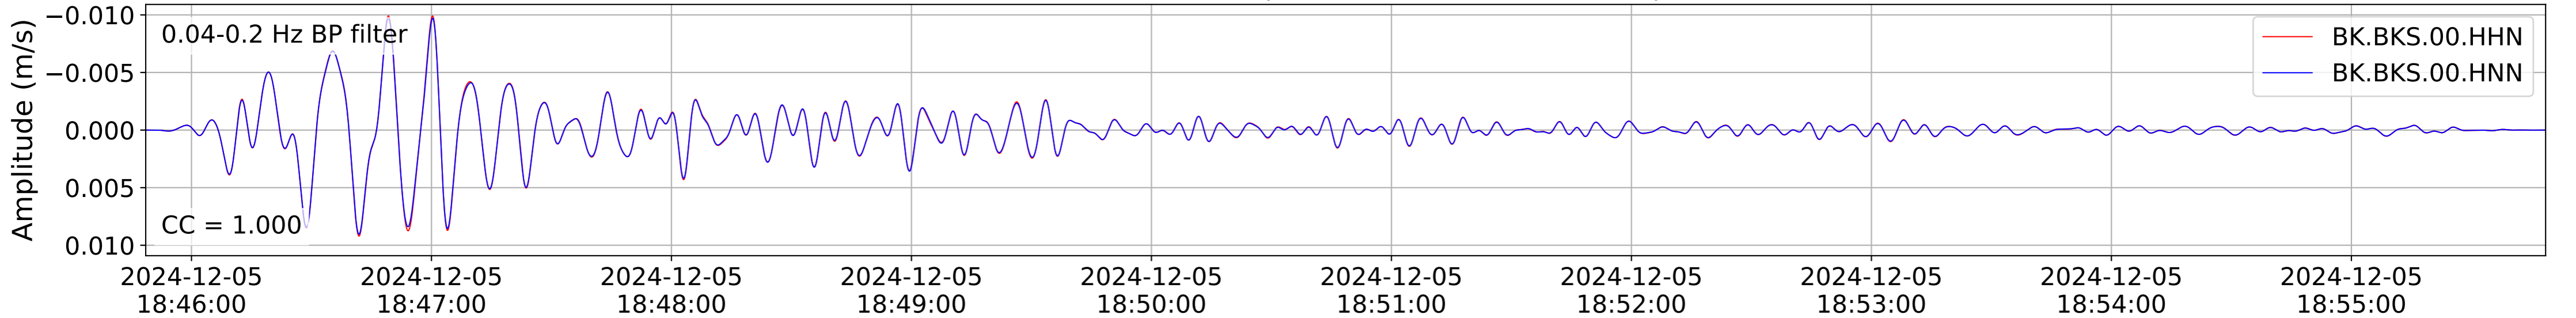

2024.340.184421_M7.0_nc75095651
Origin Time:2024-12-05T18:44:21.110000Z USGS event-id:nc75095651
M7.0 2024 Offshore Cape Mendocino, California Earthquake