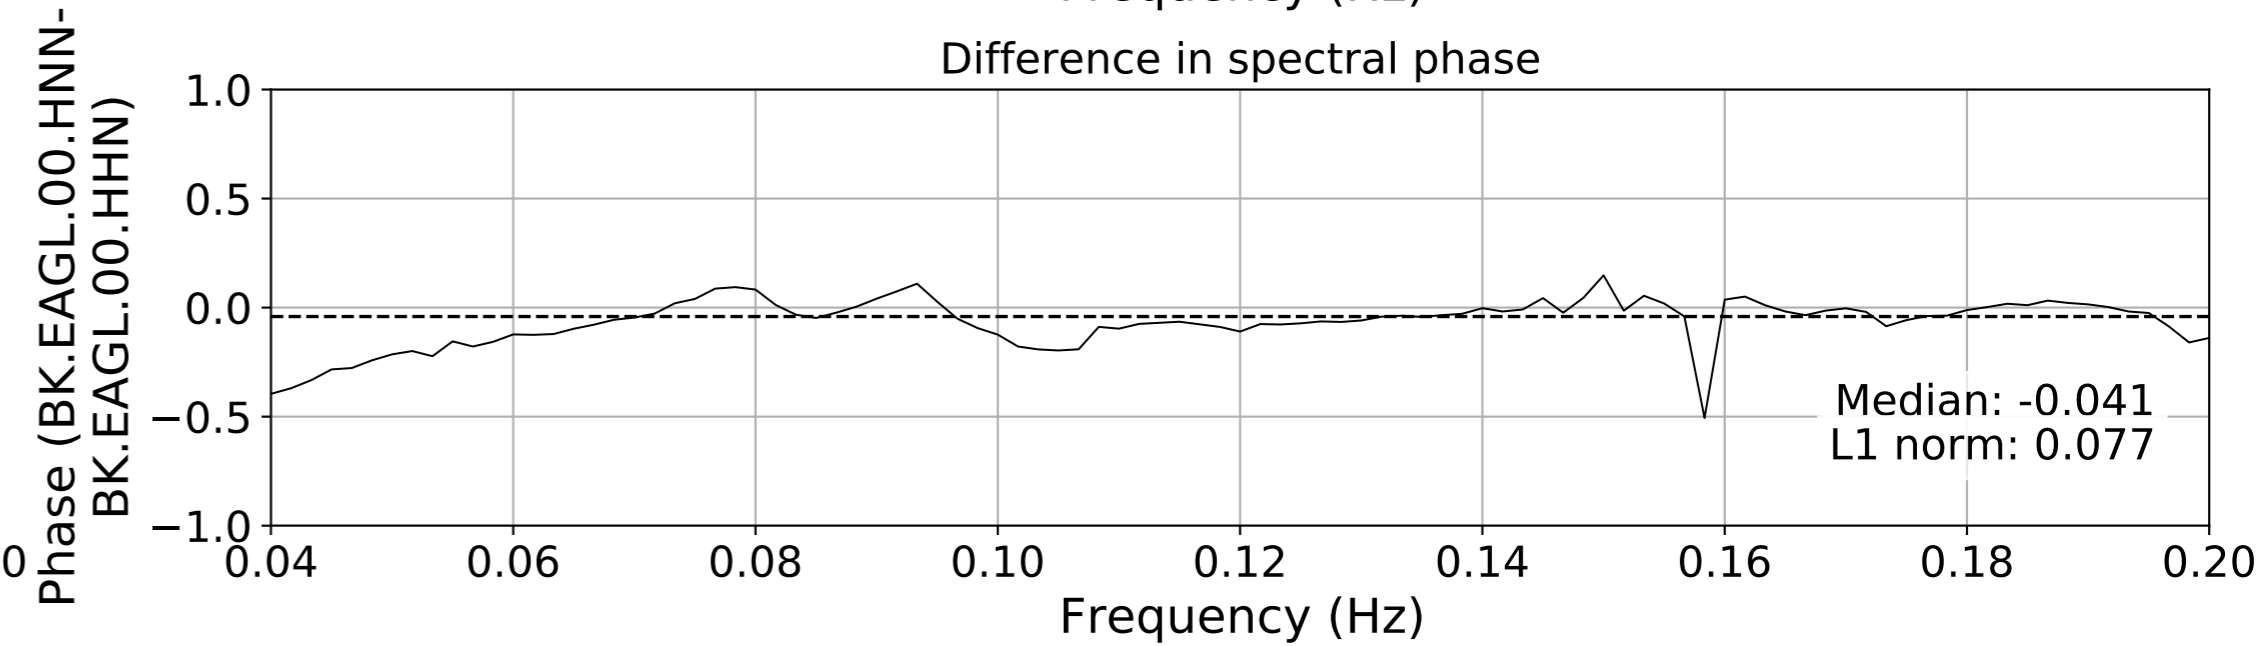

2024.340.184421.M7.0_nc75095651
Origin Time:2024-12-05T18:44:21.110000Z USGS event-id:nc75095651
M7.0 2024 Offshore Cape Mendocino, California Earthquake