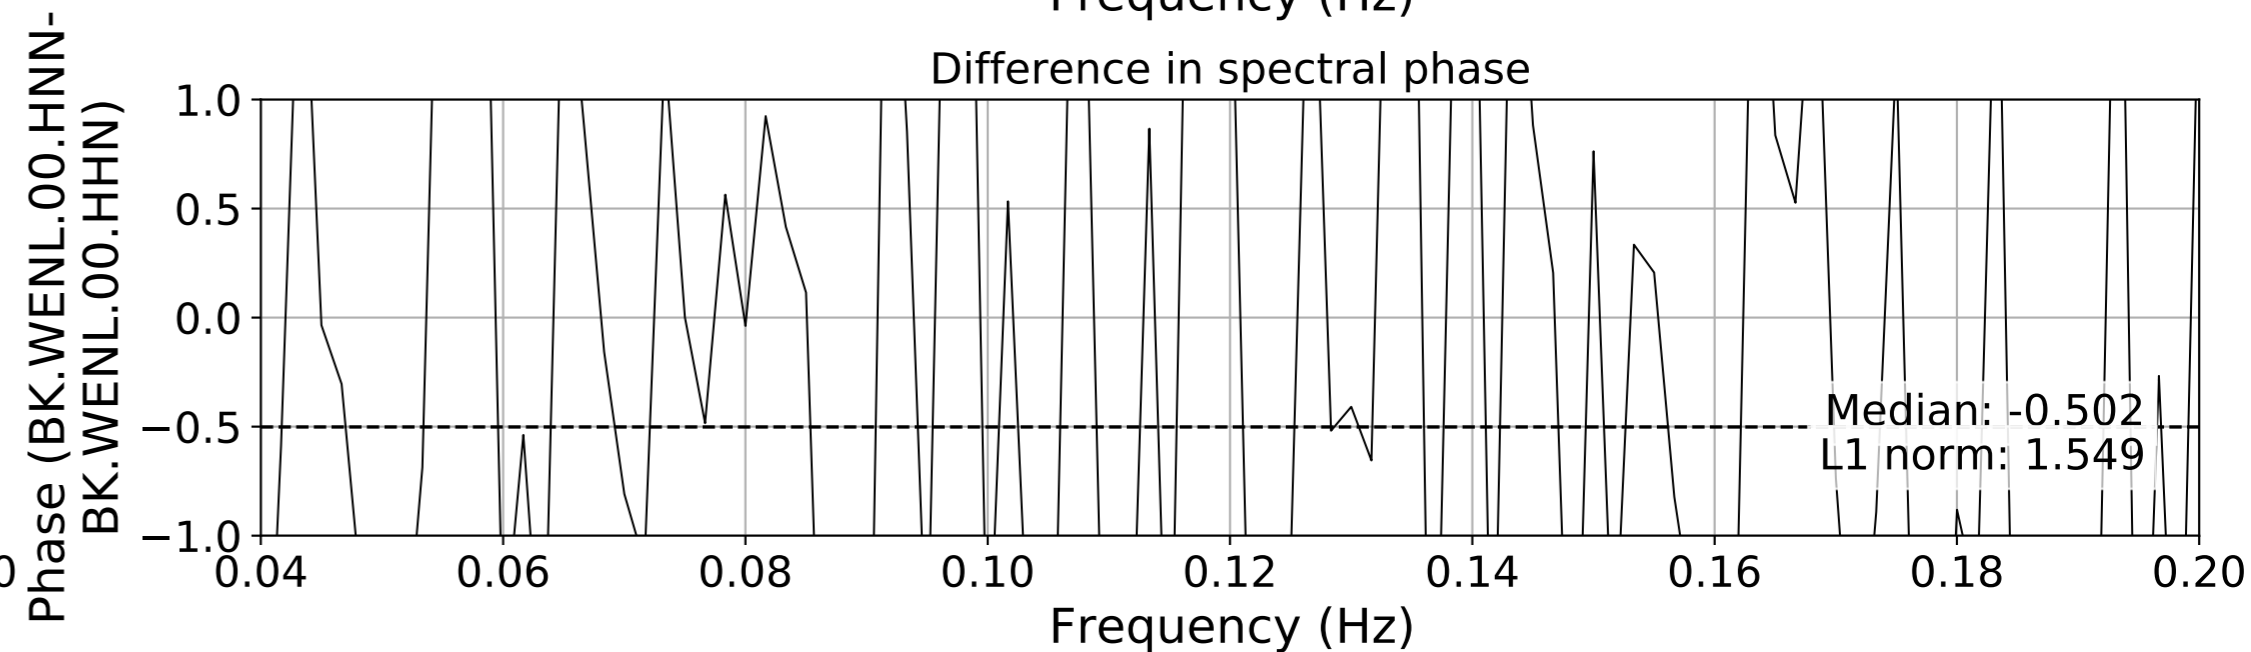

2024.340.184421_M7.0_nc75095651
Origin Time:2024-12-05T18:44:21.110000Z USGS event-id:nc75095651
M7.0 2024 Offshore Cape Mendocino, California Earthquake