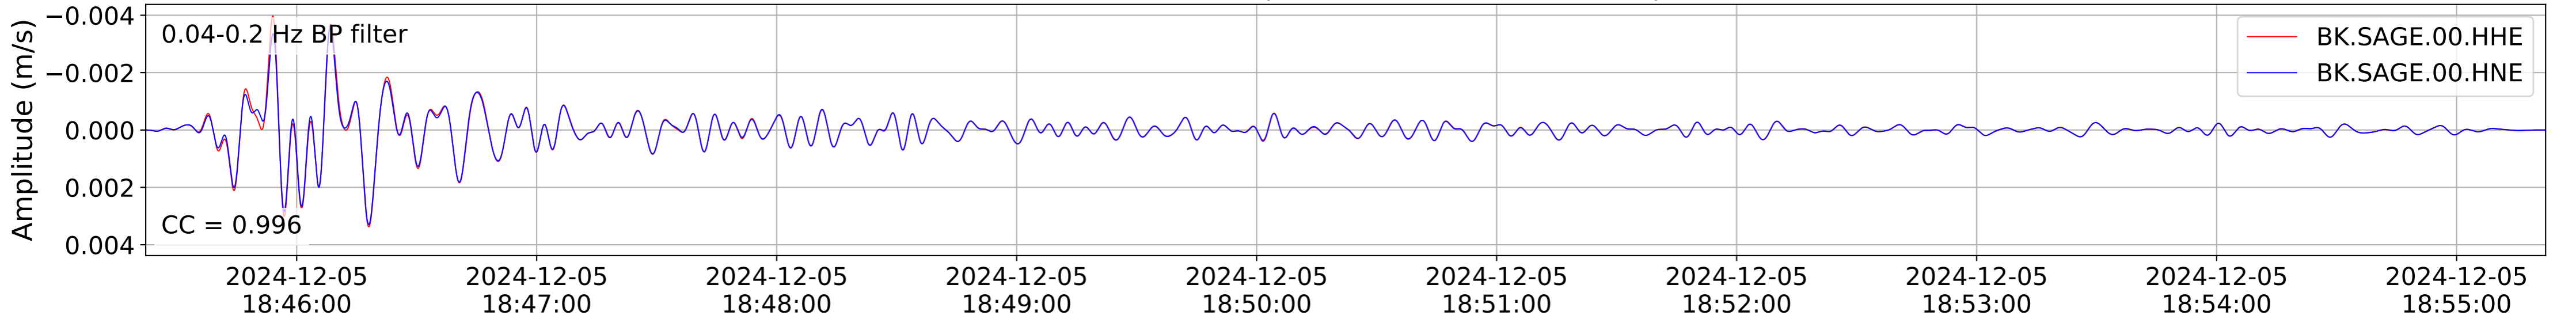

2024.340.184421_M7.0_nc75095651
Origin Time:2024-12-05T18:44:21.110000Z USGS event-id:nc75095651
M7.0 2024 Offshore Cape Mendocino, California Earthquake