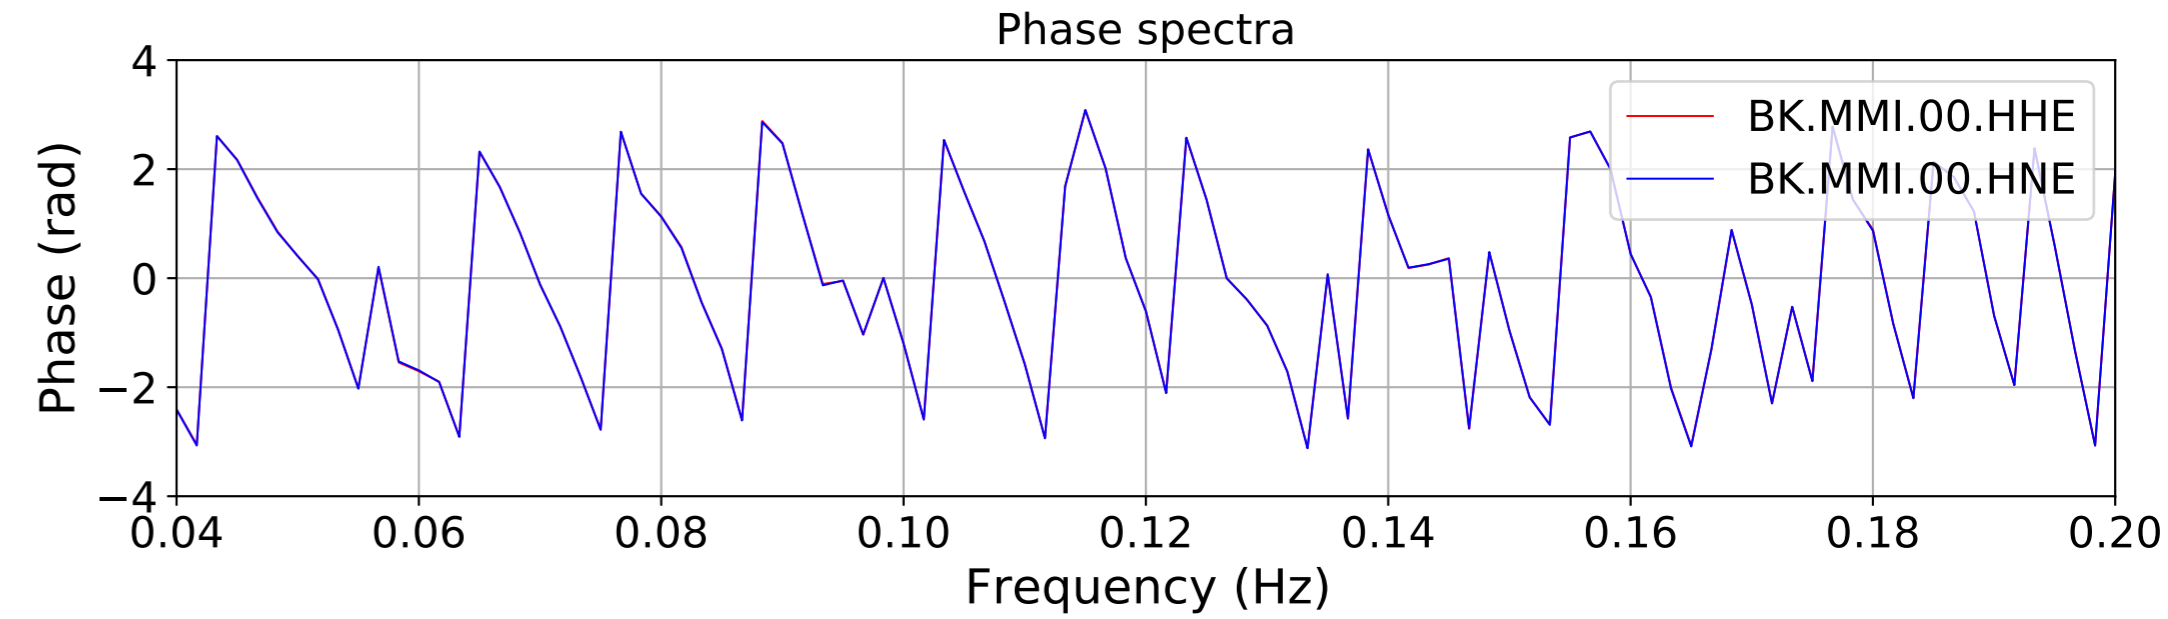

2024.340.184421_M7.0_nc75095651
Origin Time:2024-12-05T18:44:21.110000Z USGS event-id:nc75095651
M7.0 2024 Offshore Cape Mendocino, California Earthquake