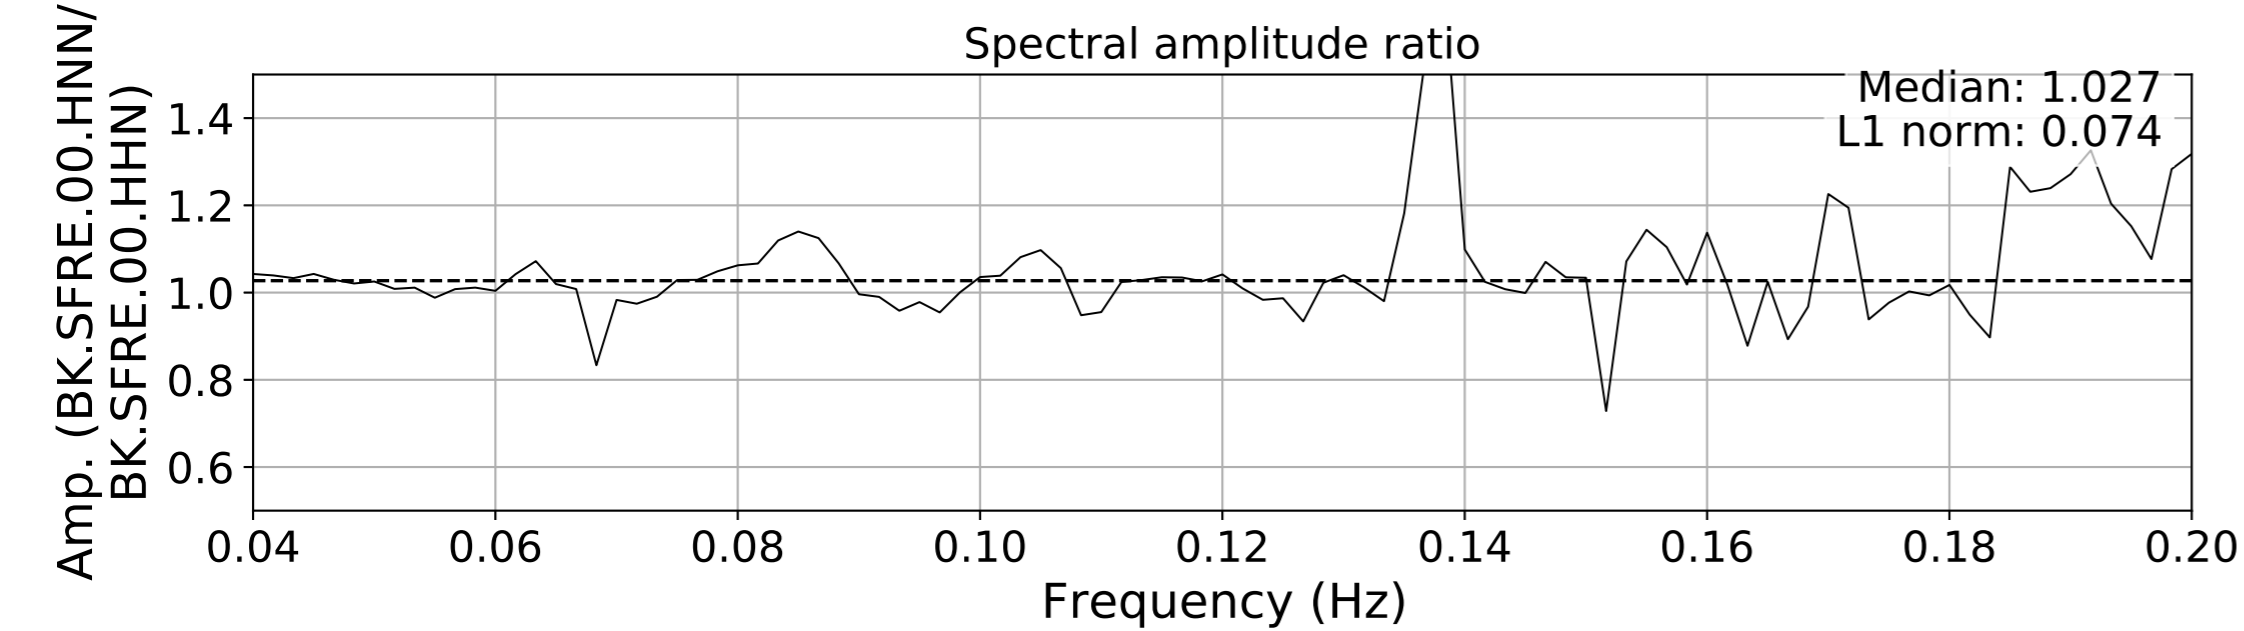

2024.340.184421_M7.0_nc75095651
Origin Time:2024-12-05T18:44:21.110000Z USGS event-id:nc75095651
M7.0 2024 Offshore Cape Mendocino, California Earthquake