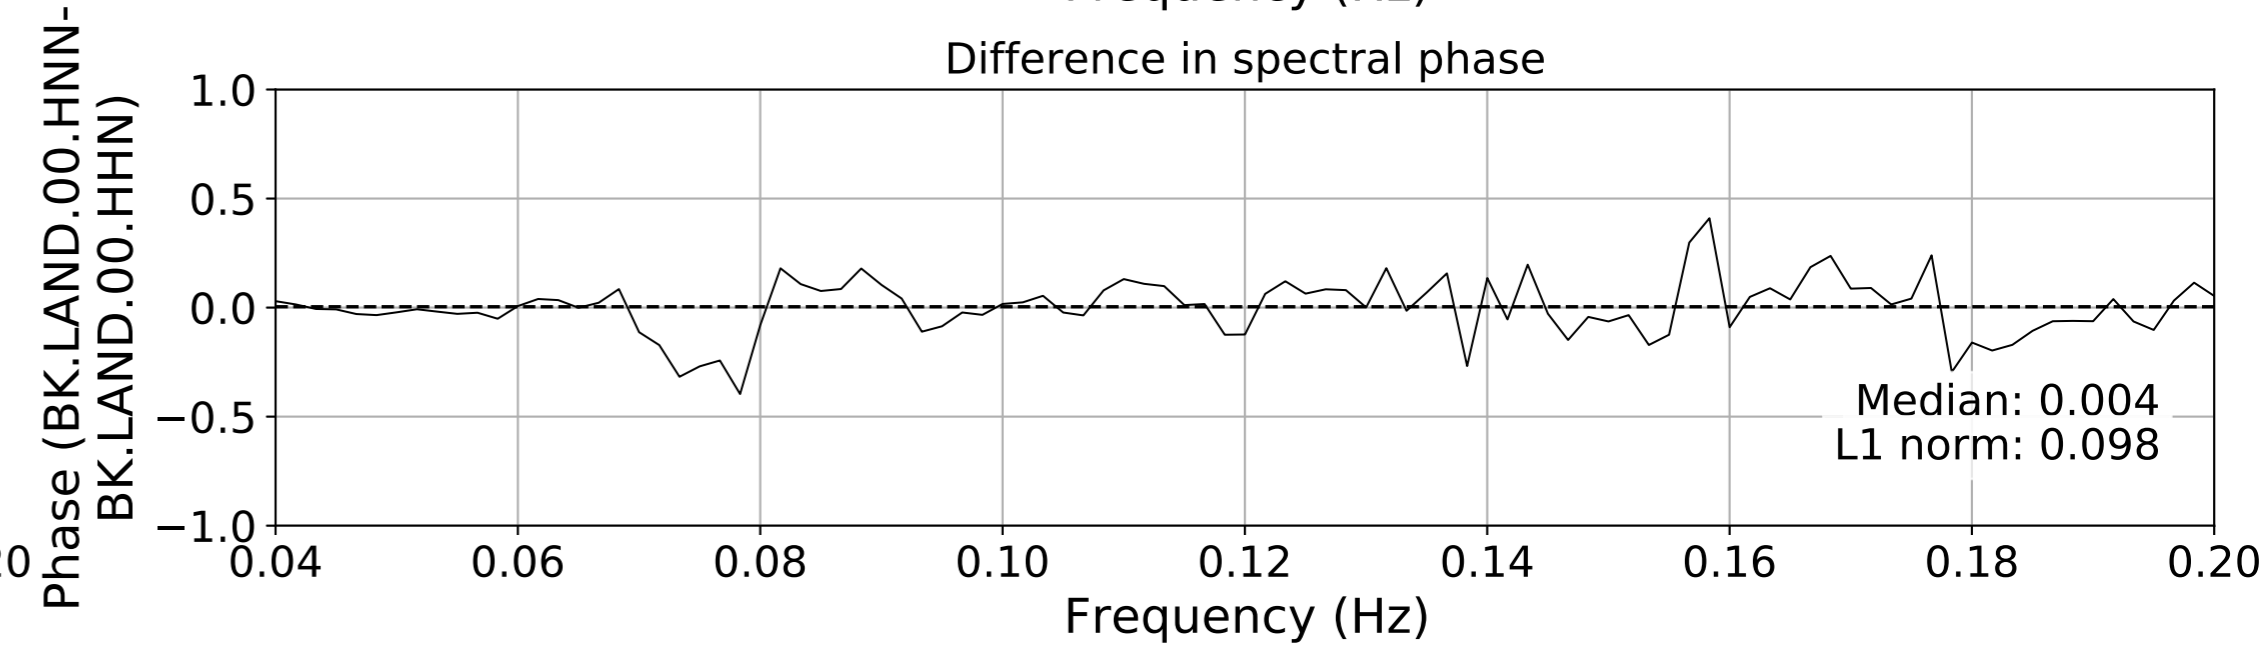

2024.340.184421_M7.0_nc75095651
Origin Time:2024-12-05T18:44:21.110000Z USGS event-id:nc75095651
M7.0 2024 Offshore Cape Mendocino, California Earthquake