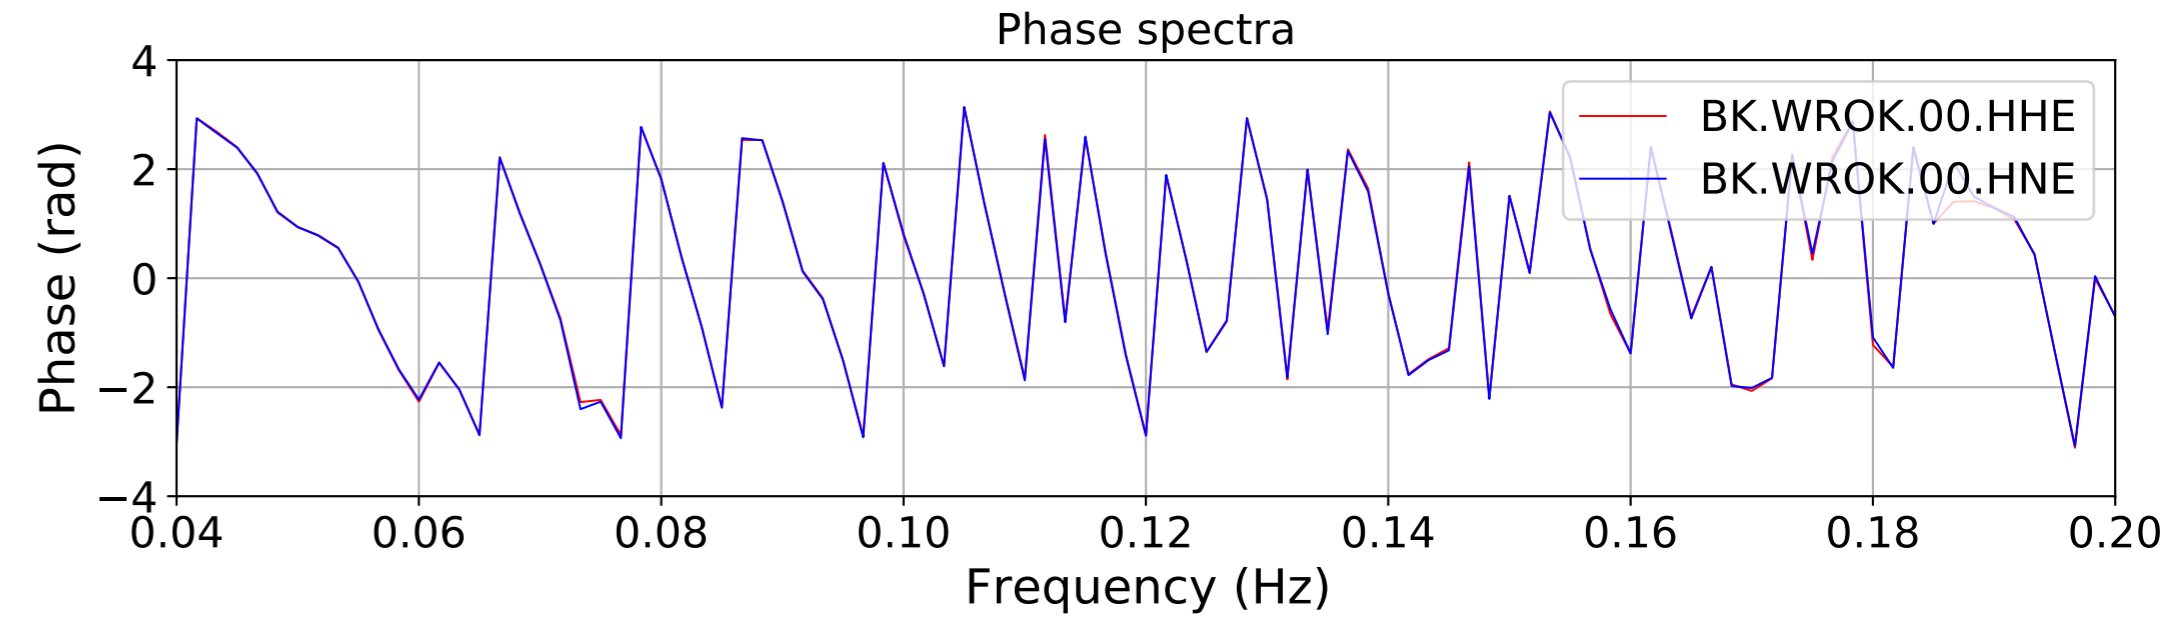

2024.340.184421_M7.0_nc75095651
Origin Time:2024-12-05T18:44:21.110000Z USGS event-id:nc75095651
M7.0 2024 Offshore Cape Mendocino, California Earthquake