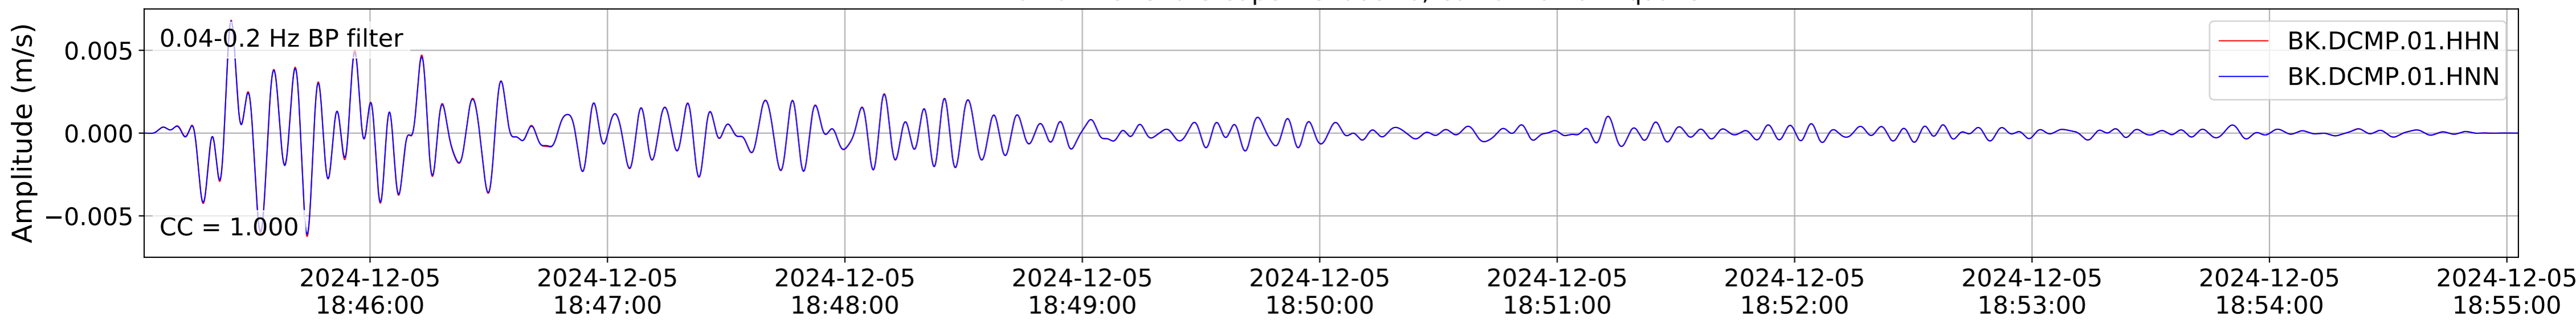

2024.340.184421_M7.0_nc75095651
Origin Time:2024-12-05T18:44:21.110000Z USGS event-id:nc75095651
M7.0 2024 Offshore Cape Mendocino, California Earthquake