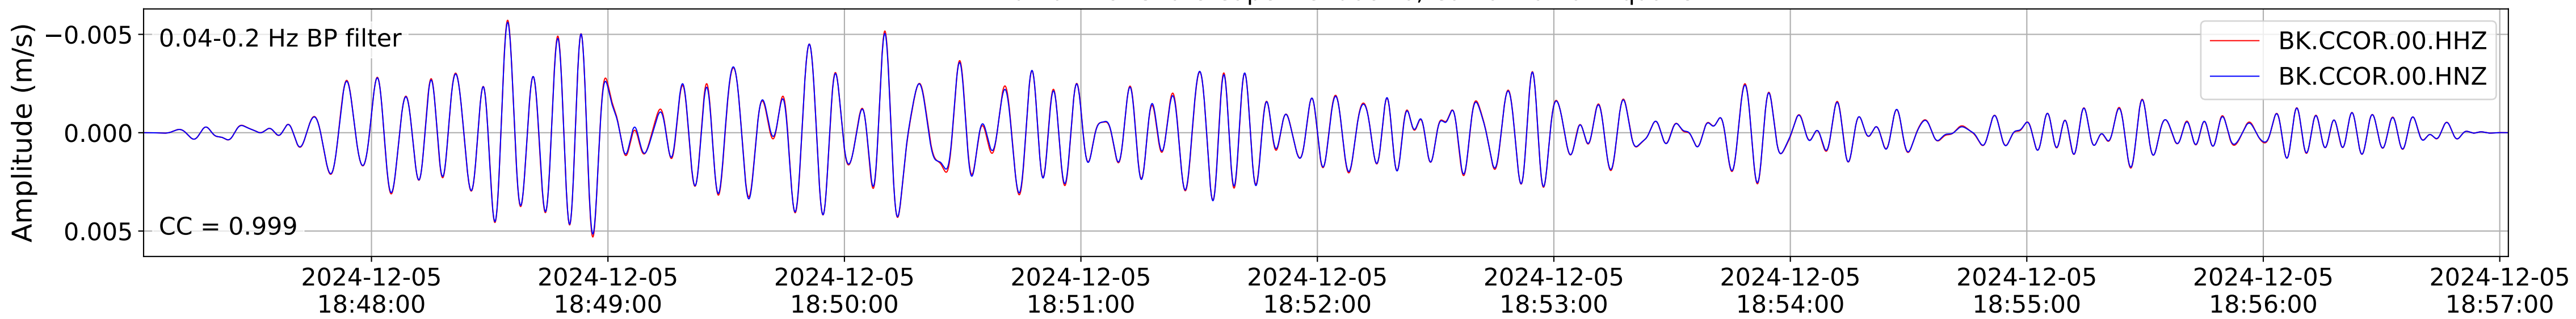

2024.340.184421_M7.0_nc75095651
Origin Time:2024-12-05T18:44:21.110000Z USGS event-id:nc75095651
M7.0 2024 Offshore Cape Mendocino, California Earthquake