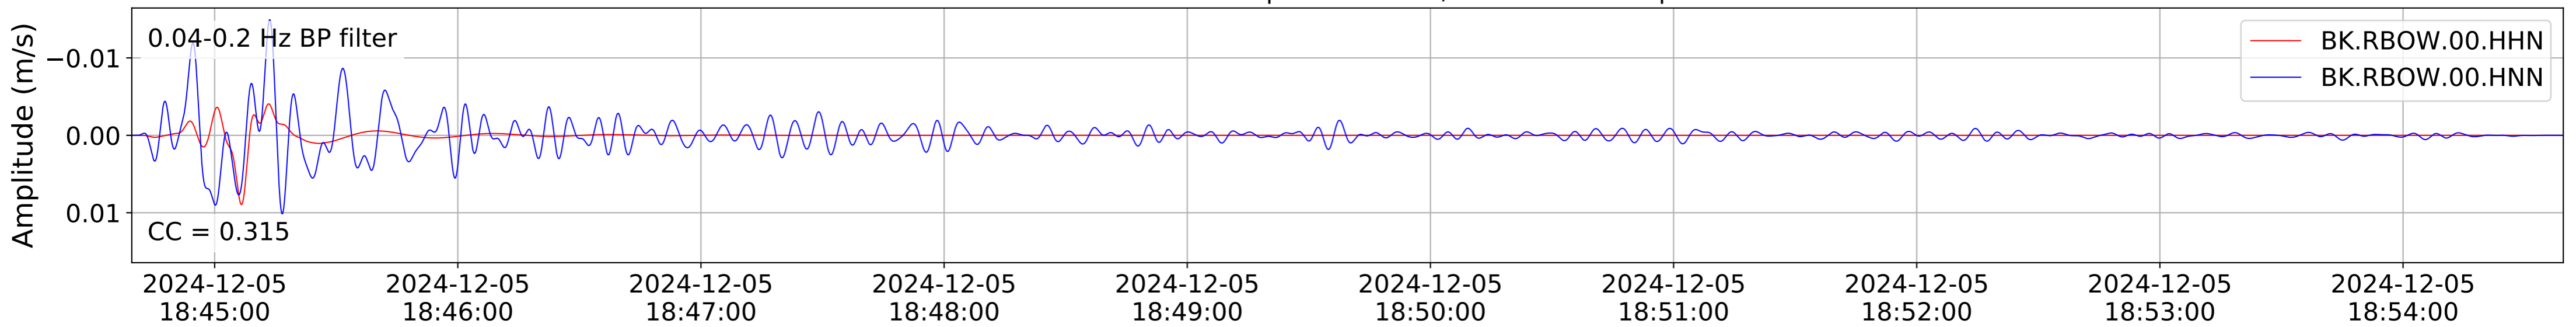

2024.340.184421_M7.0_nc75095651
Origin Time:2024-12-05T18:44:21.110000Z USGS event-id:nc75095651
M7.0 2024 Offshore Cape Mendocino, California Earthquake