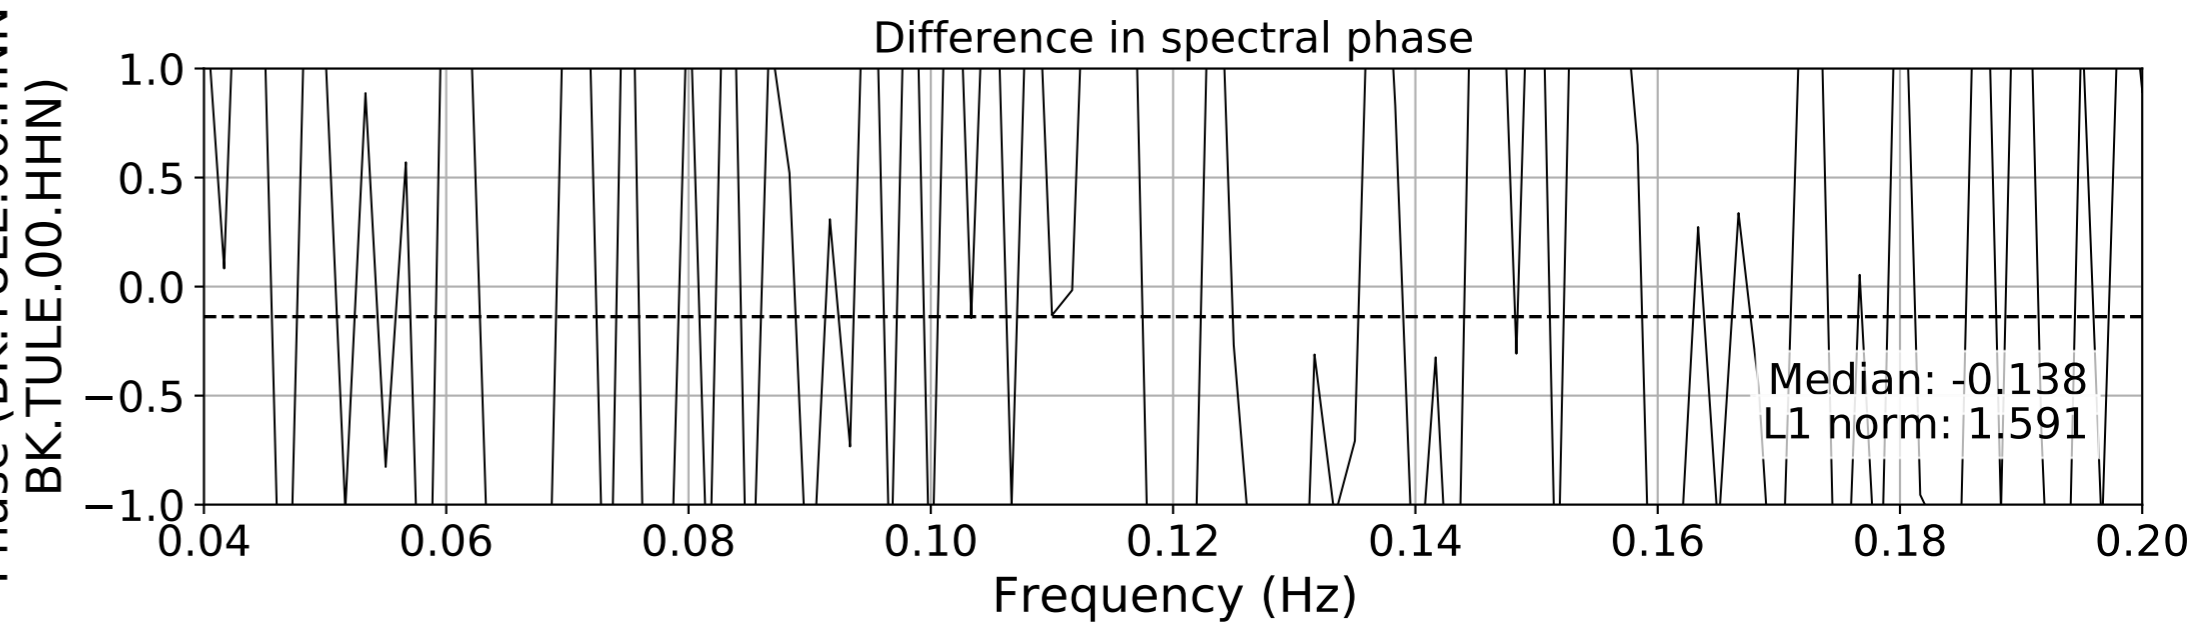

2024.340.184421_M7.0_nc75095651
Origin Time:2024-12-05T18:44:21.110000Z USGS event-id:nc75095651
M7.0 2024 Offshore Cape Mendocino, California Earthquake