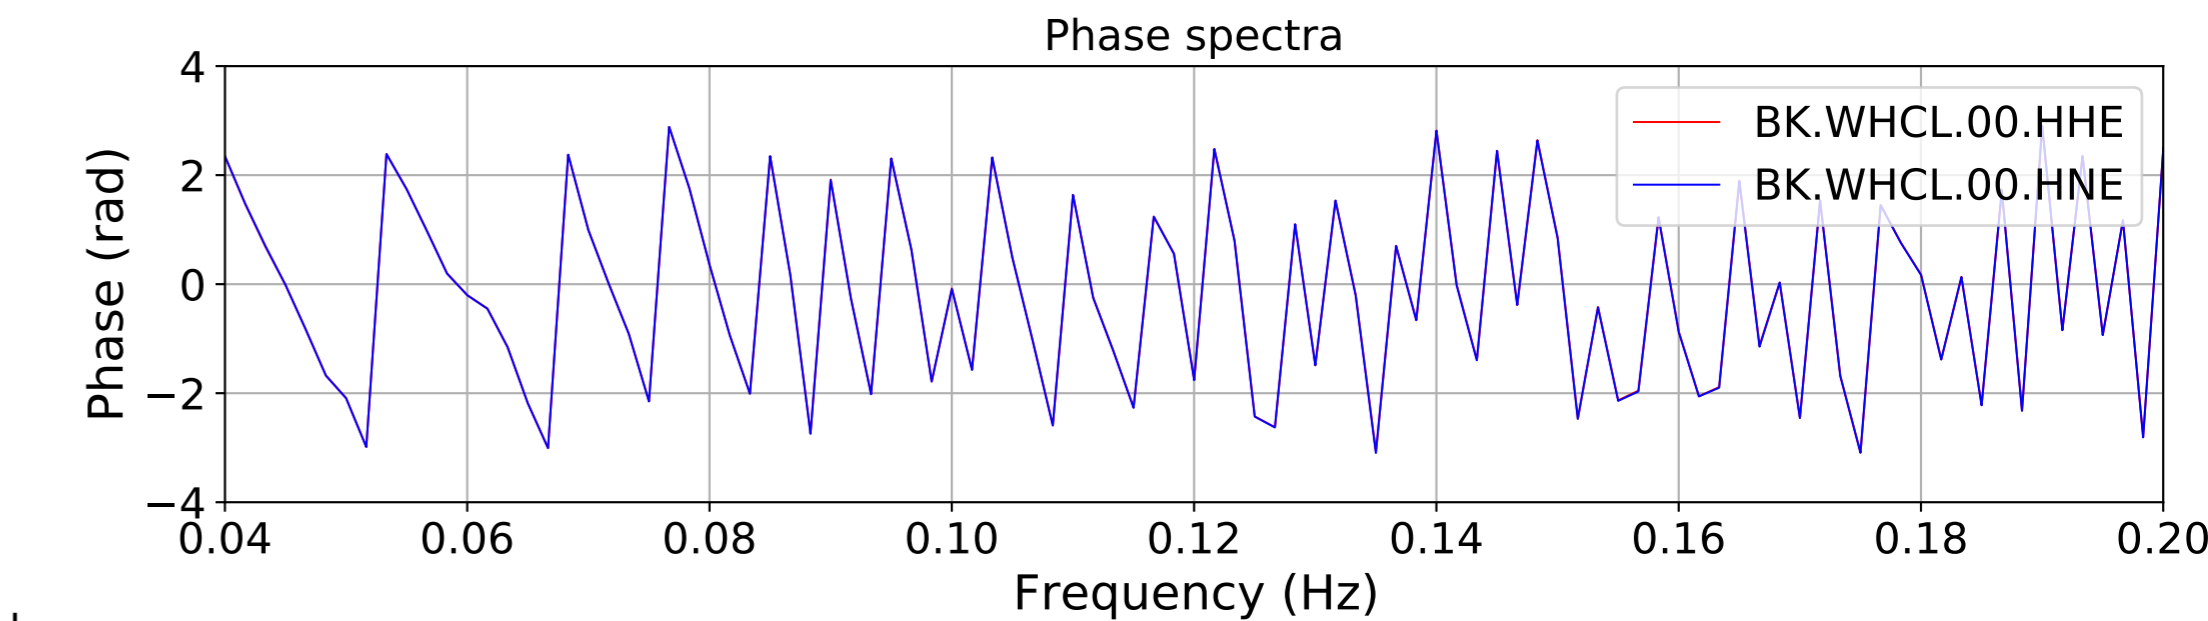

2024.340.184421.M7.0_nc75095651
Origin Time:2024-12-05T18:44:21.110000Z USGS event-id:nc75095651
M7.0 2024 Offshore Cape Mendocino, California Earthquake