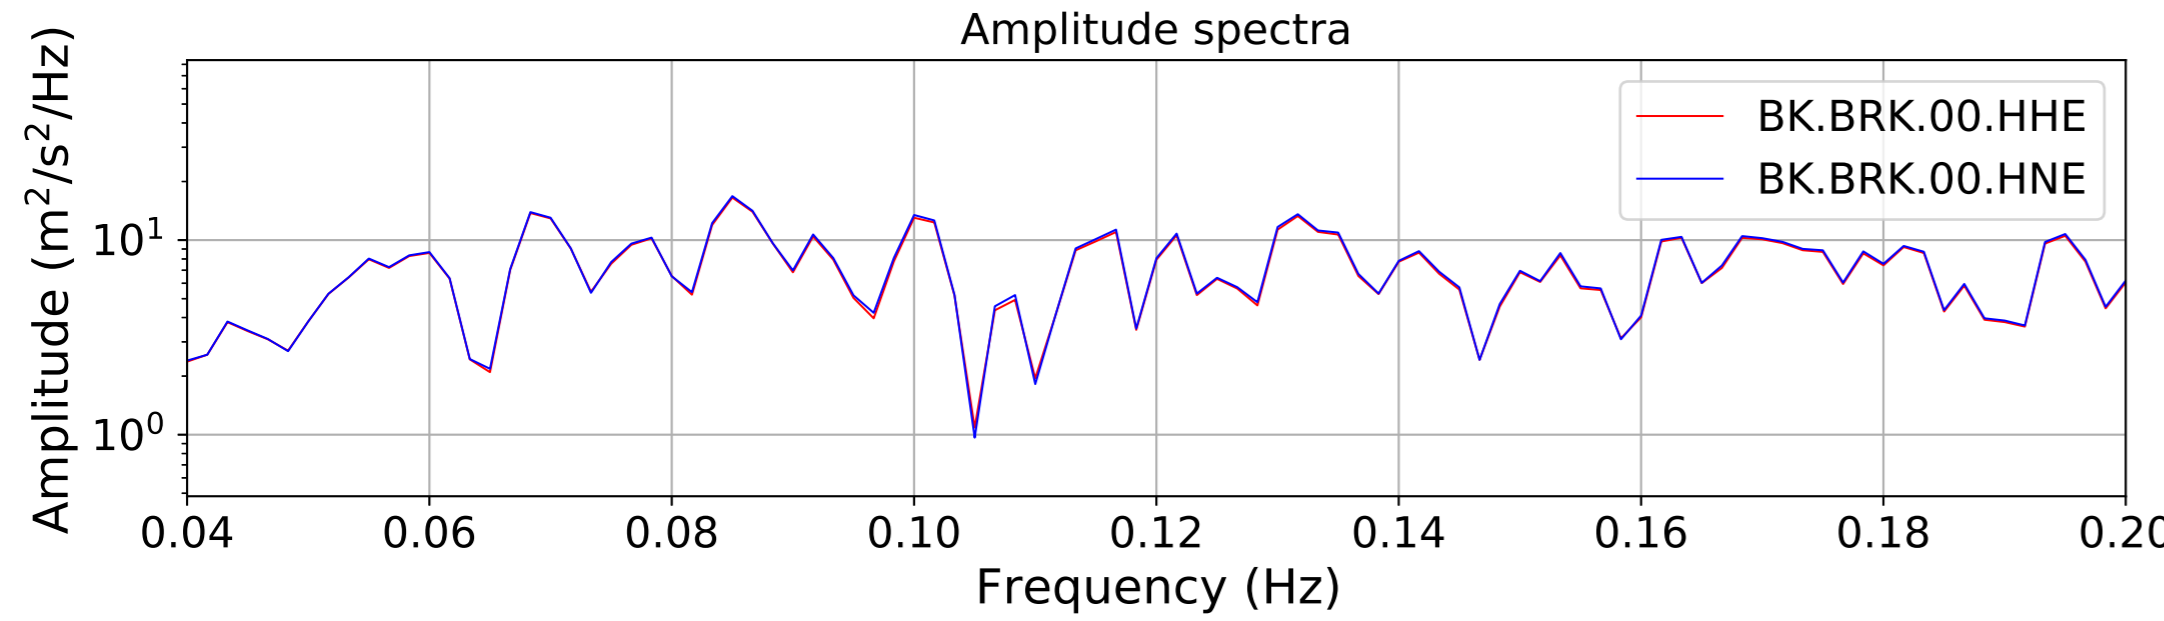

2024.340.184421_M7.0_nc75095651
Origin Time:2024-12-05T18:44:21.110000Z USGS event-id:nc75095651
M7.0 2024 Offshore Cape Mendocino, California Earthquake