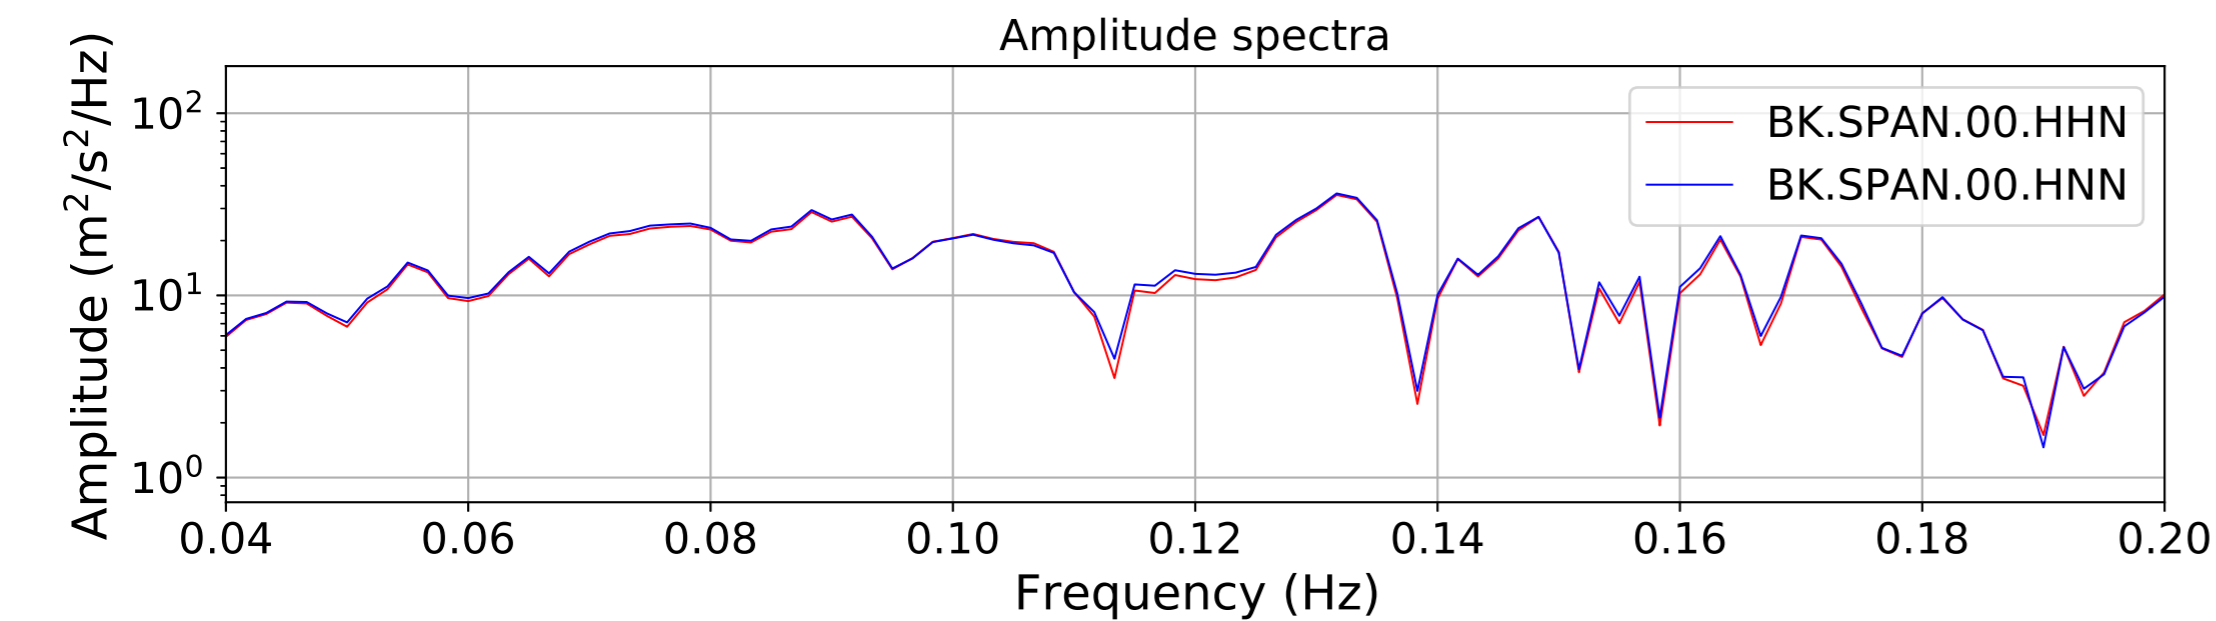

2024.340.184421M7.0_nc75095651
Origin Time:2024-12-05T18:44:21.110000Z USGS event-id:nc75095651
M7.0 2024 Offshore Cape Mendocino, California Earthquake