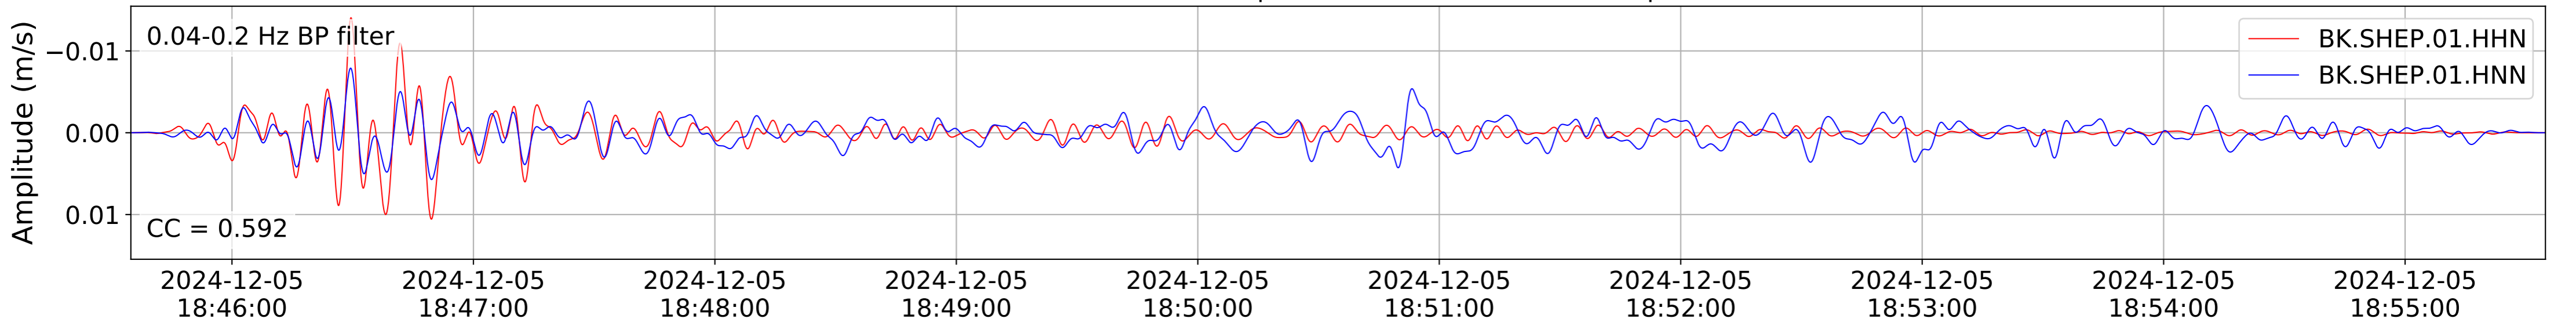

2024.340.184421.M7.0_nc75095651
Origin Time:2024-12-05T18:44:21.110000Z USGS event-id:nc75095651
M7.0 2024 Offshore Cape Mendocino, California Earthquake