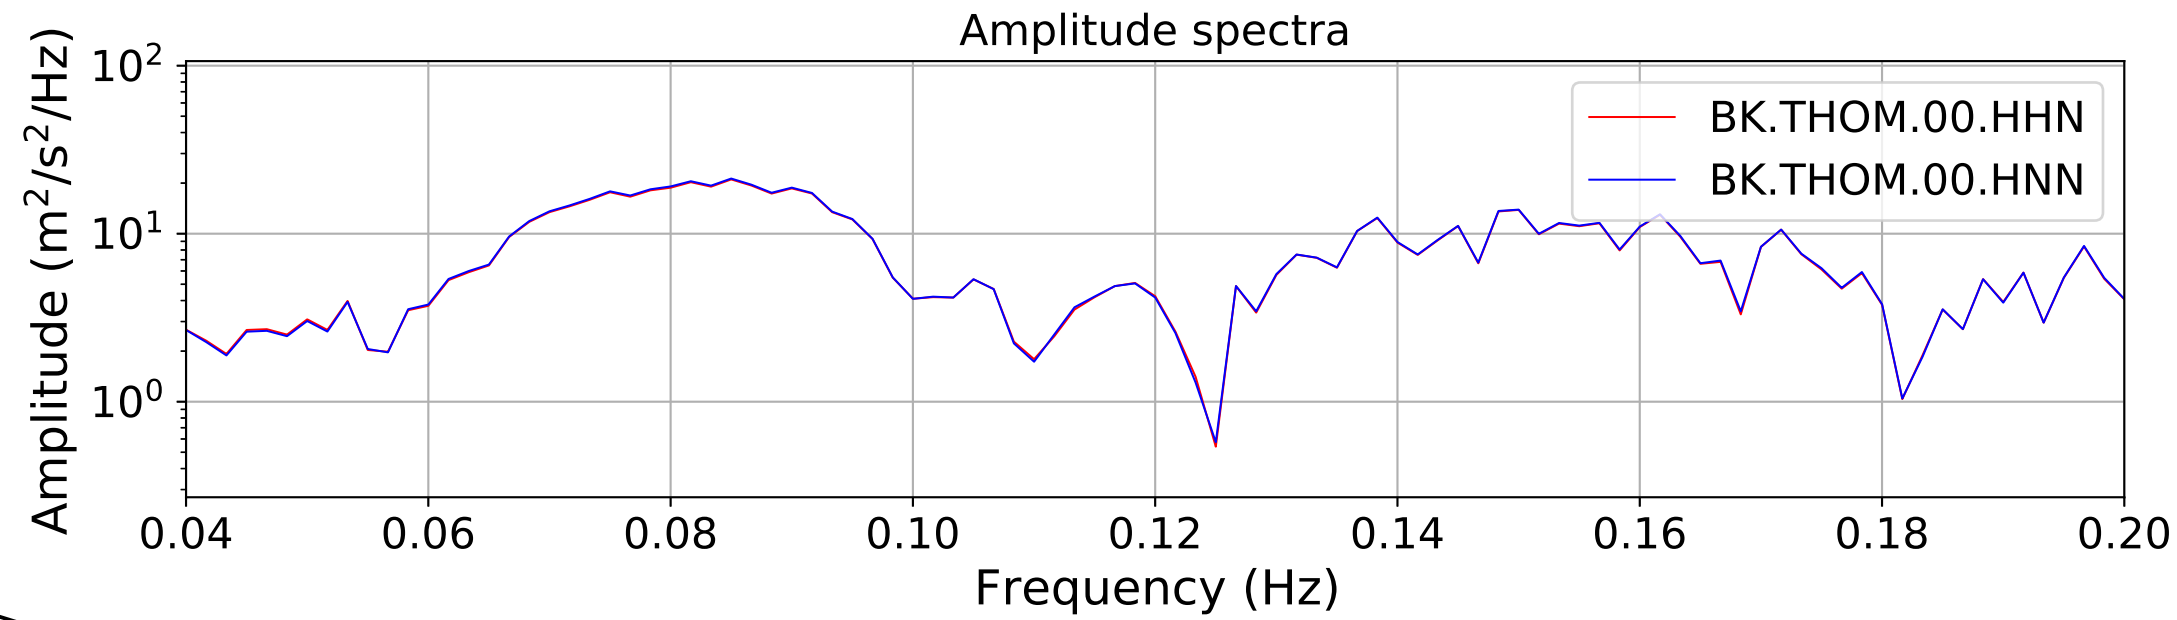

2024.340.184421_M7.0_nc75095651
Origin Time:2024-12-05T18:44:21.110000Z USGS event-id:nc75095651
M7.0 2024 Offshore Cape Mendocino, California Earthquake