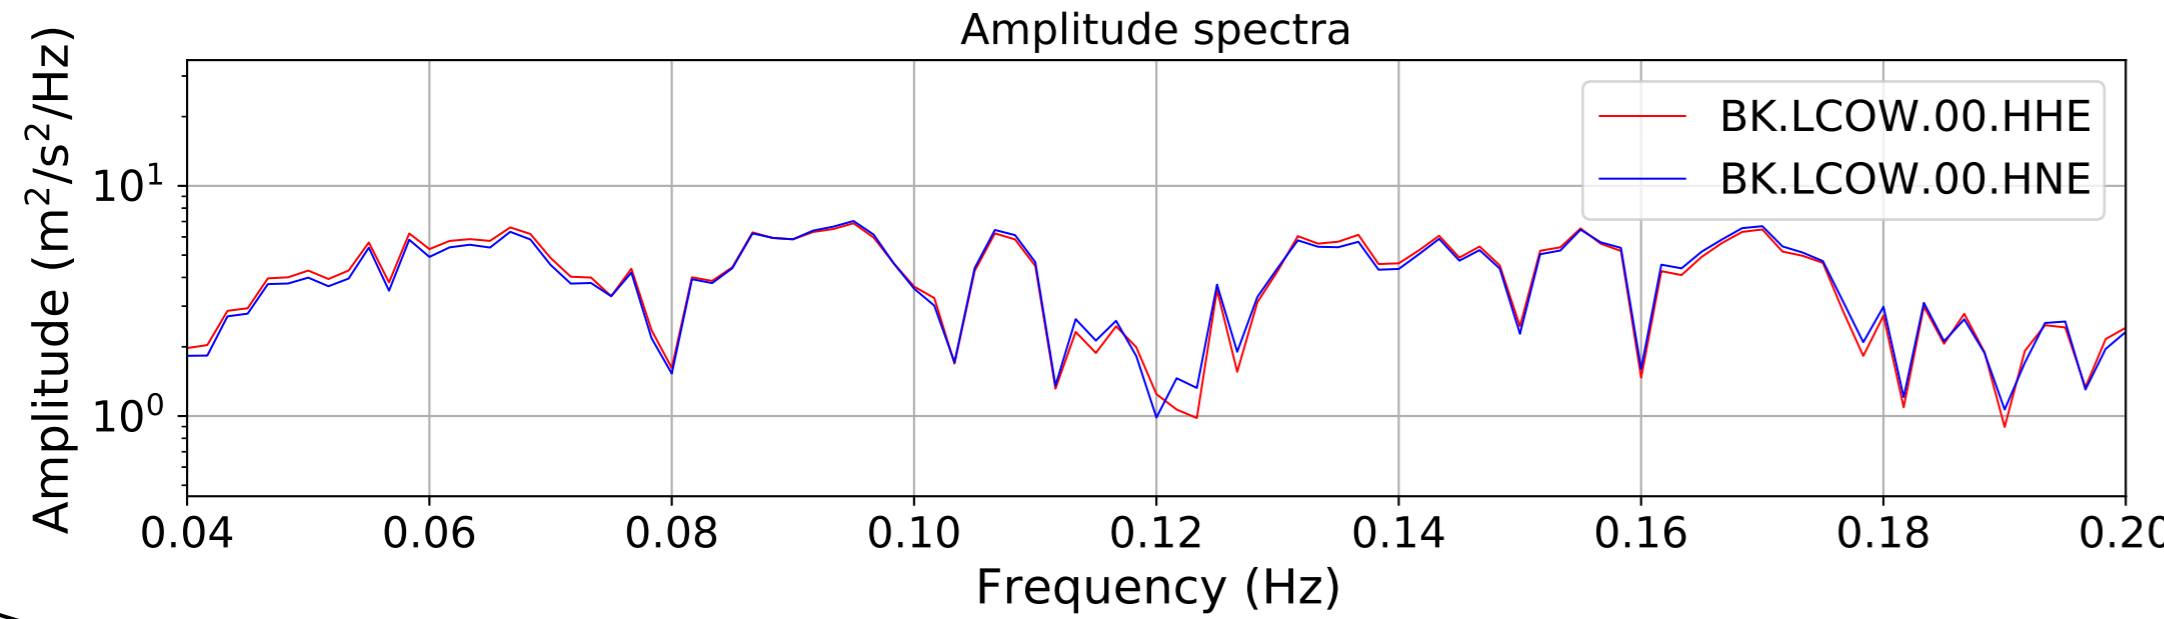

2024.340.184421_M7.0_nc75095651
Origin Time:2024-12-05T18:44:21.110000Z USGS event-id:nc75095651
M7.0 2024 Offshore Cape Mendocino, California Earthquake