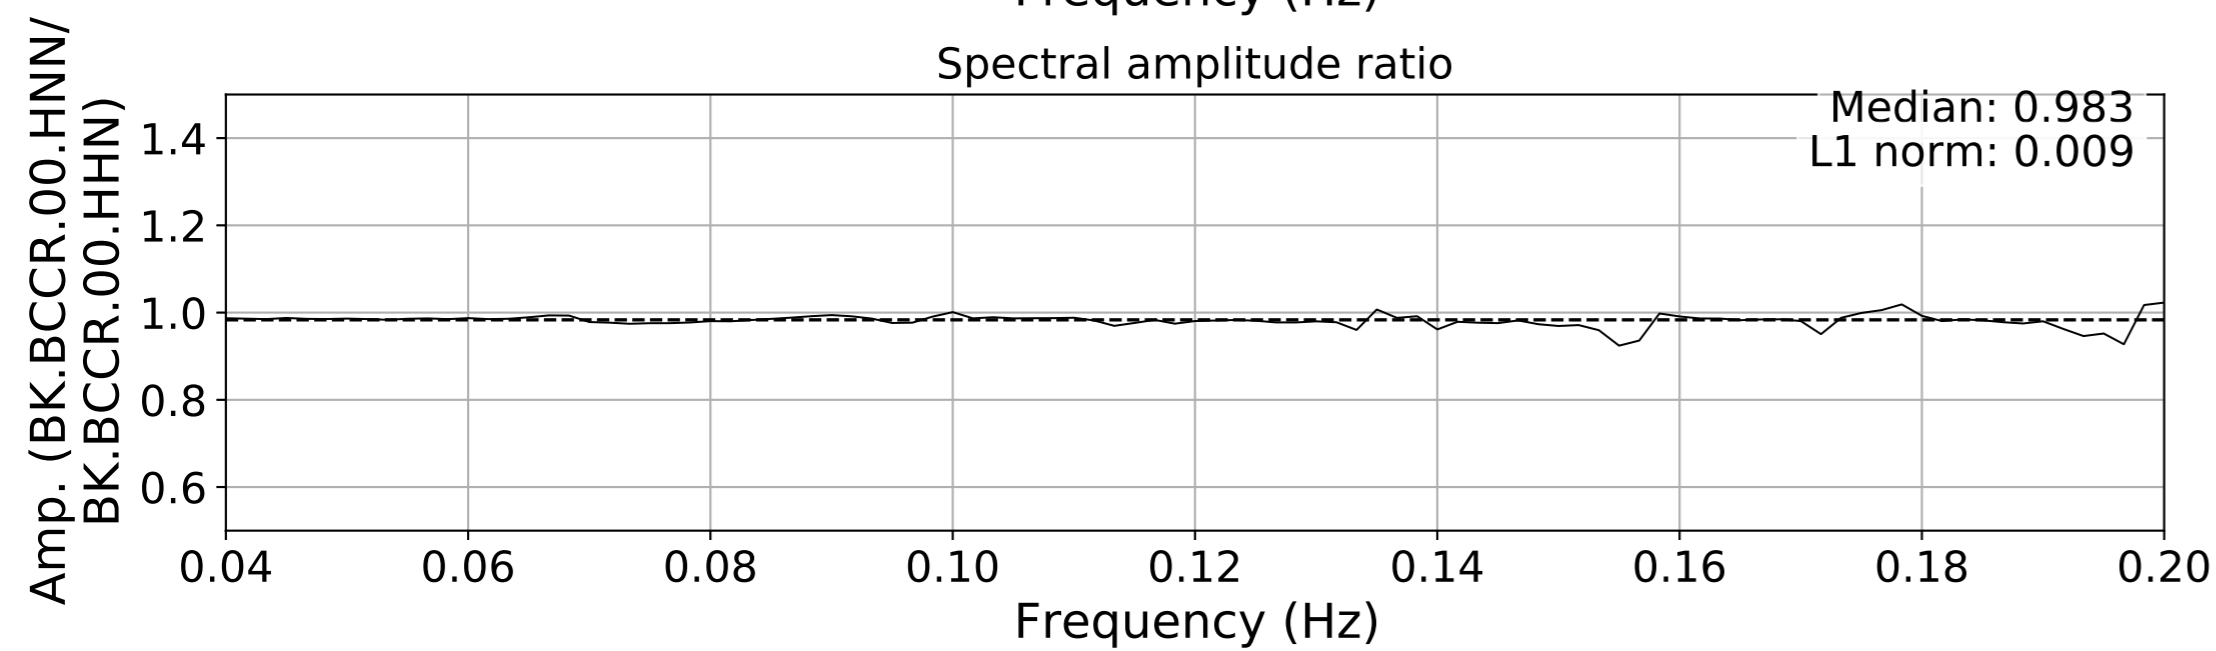

2024.340.184421_M7.0_nc75095651
Origin Time:2024-12-05T18:44:21.110000Z USGS event-id:nc75095651
M7.0 2024 Offshore Cape Mendocino, California Earthquake