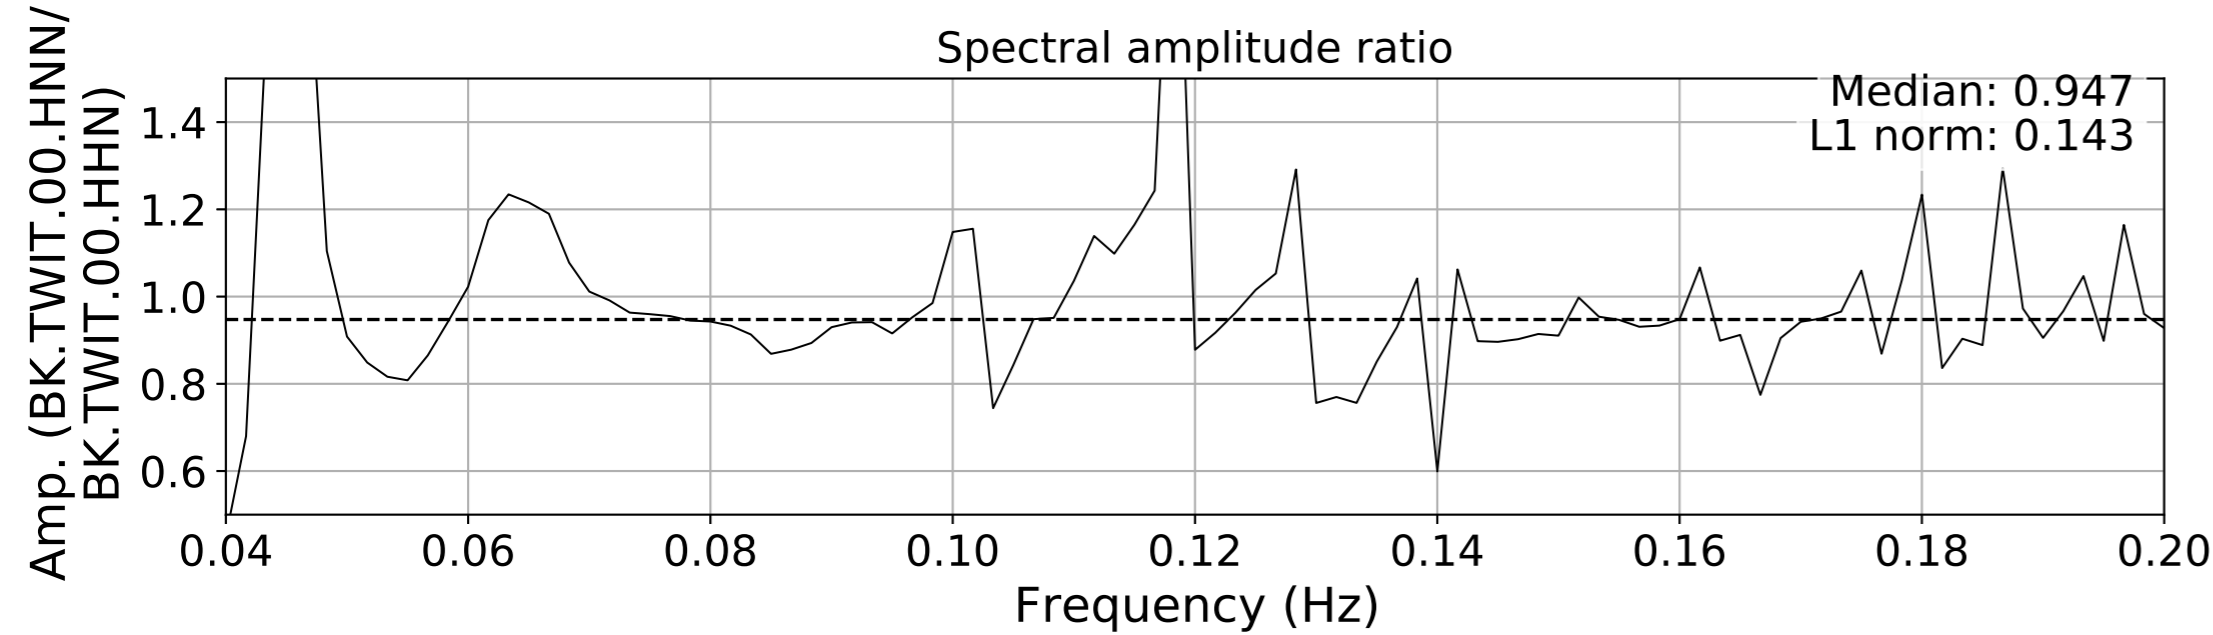

2024.340.184421_M7.0_nc75095651
Origin Time:2024-12-05T18:44:21.110000Z USGS event-id:nc75095651
M7.0 2024 Offshore Cape Mendocino, California Earthquake