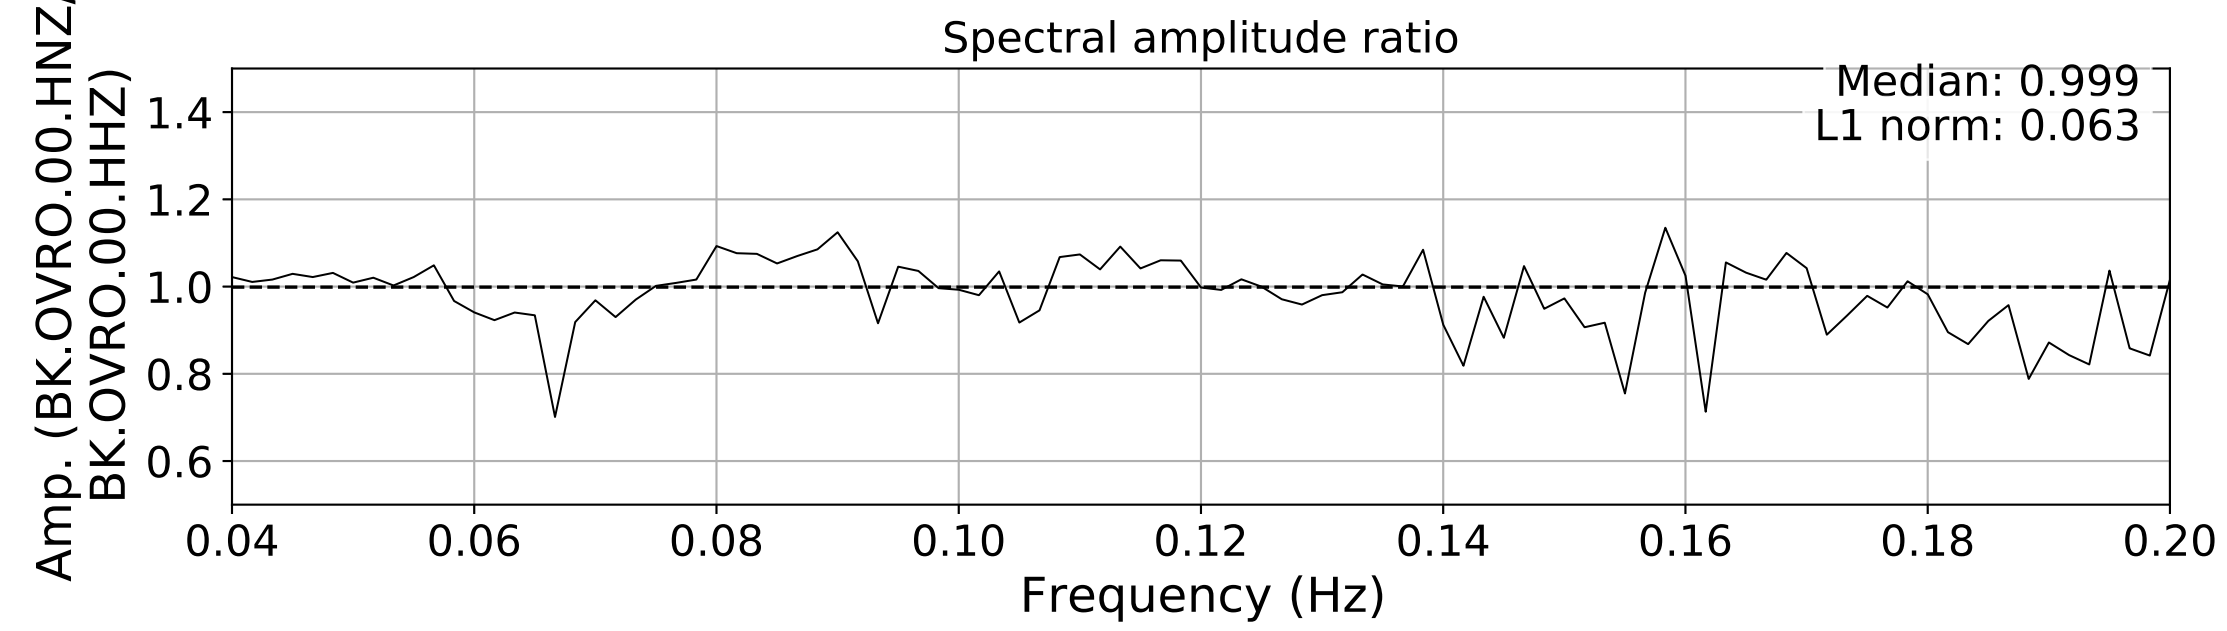

2024.340.184421M7.0_nc75095651
Origin Time:2024-12-05T18:44:21.110000Z USGS event-id:nc75095651
M7.0 2024 Offshore Cape Mendocino, California Earthquake