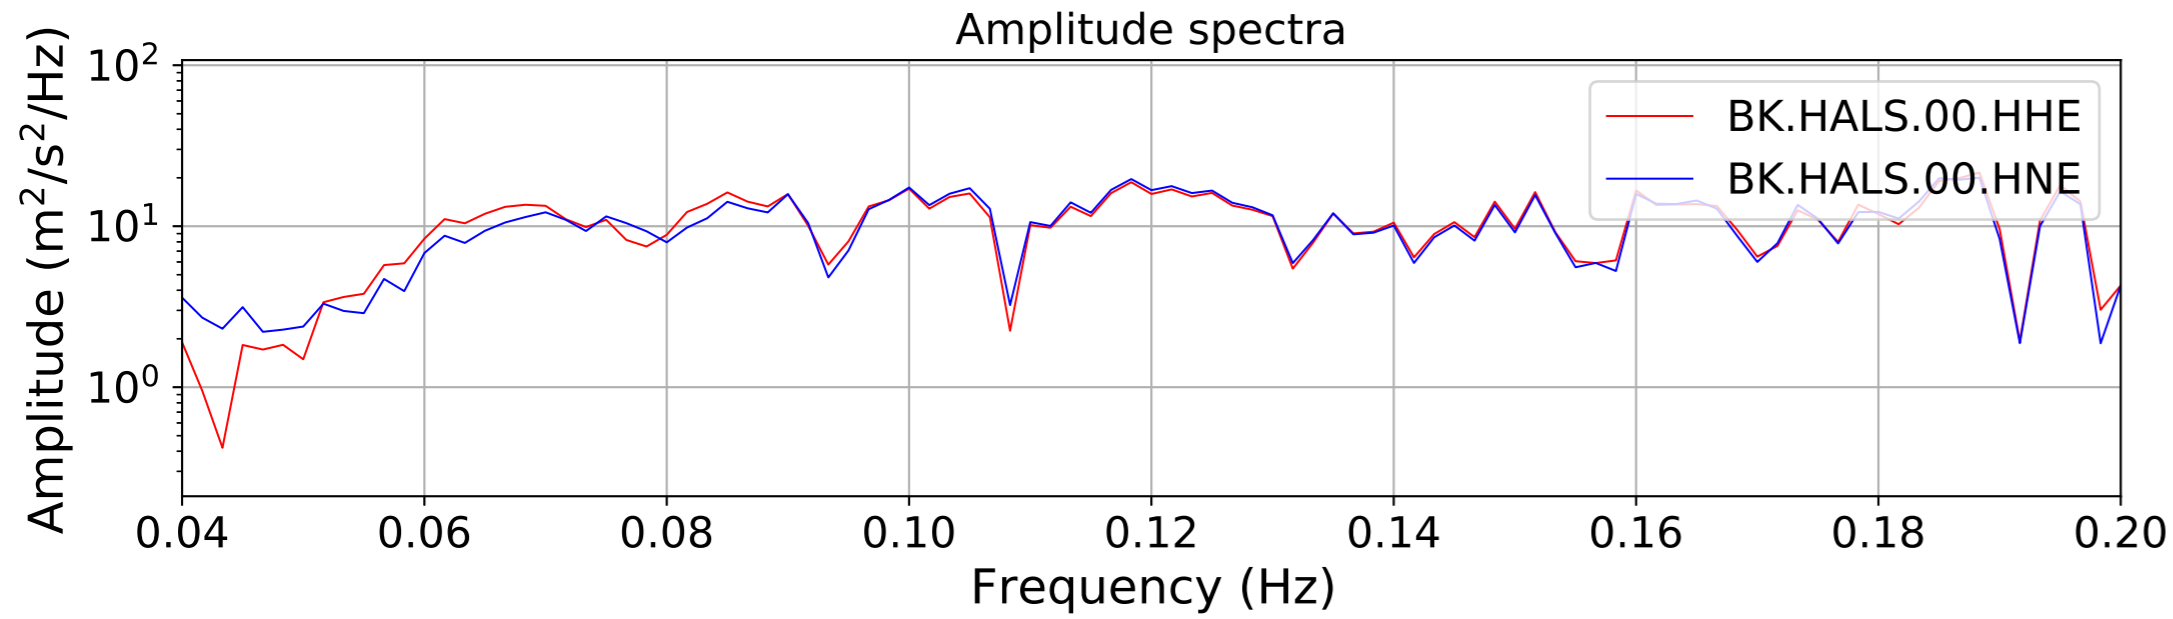

2024.340.184421_M7.0_nc75095651
Origin Time:2024-12-05T18:44:21.110000Z USGS event-id:nc75095651
M7.0 2024 Offshore Cape Mendocino, California Earthquake