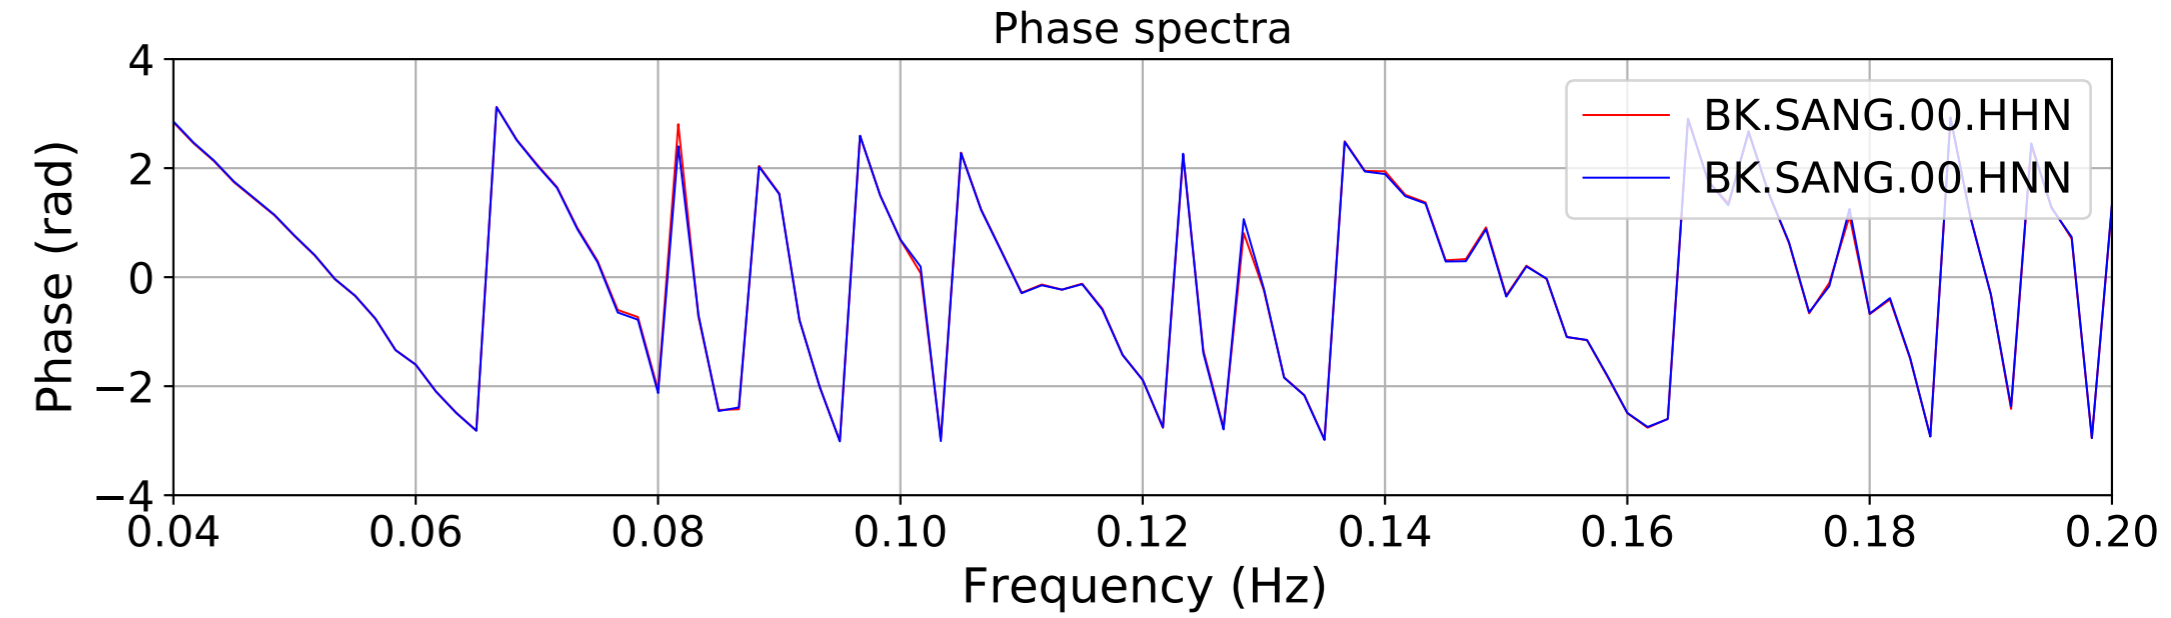

2024.340.184421_M7.0_nc75095651
Origin Time:2024-12-05T18:44:21.110000Z USGS event-id:nc75095651
M7.0 2024 Offshore Cape Mendocino, California Earthquake