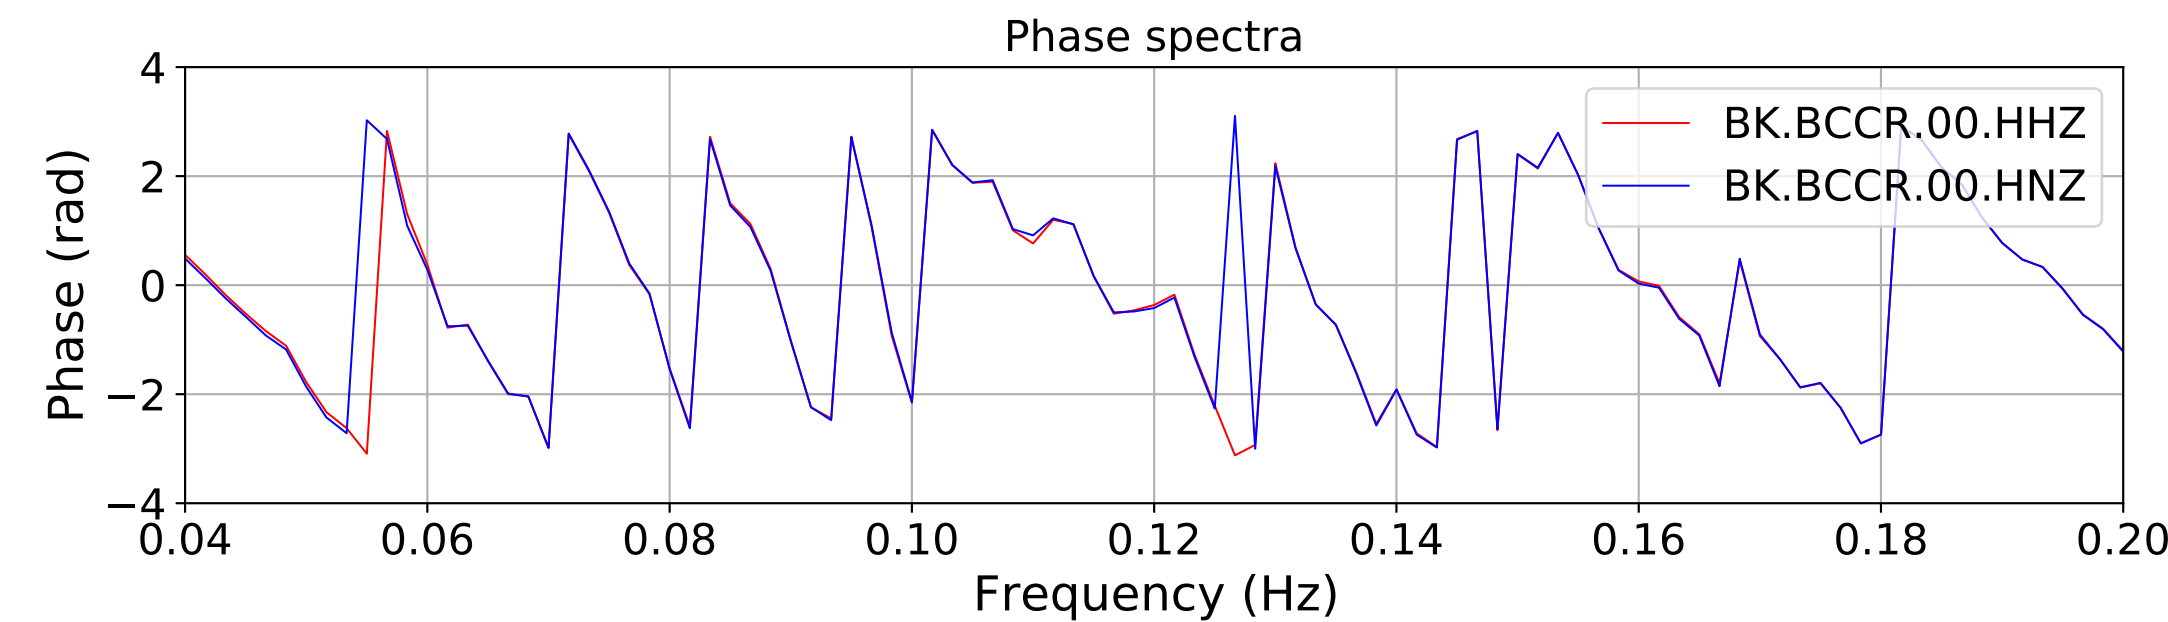

2024.340.184421_M7.0_nc75095651
Origin Time:2024-12-05T18:44:21.110000Z USGS event-id:nc75095651
M7.0 2024 Offshore Cape Mendocino, California Earthquake