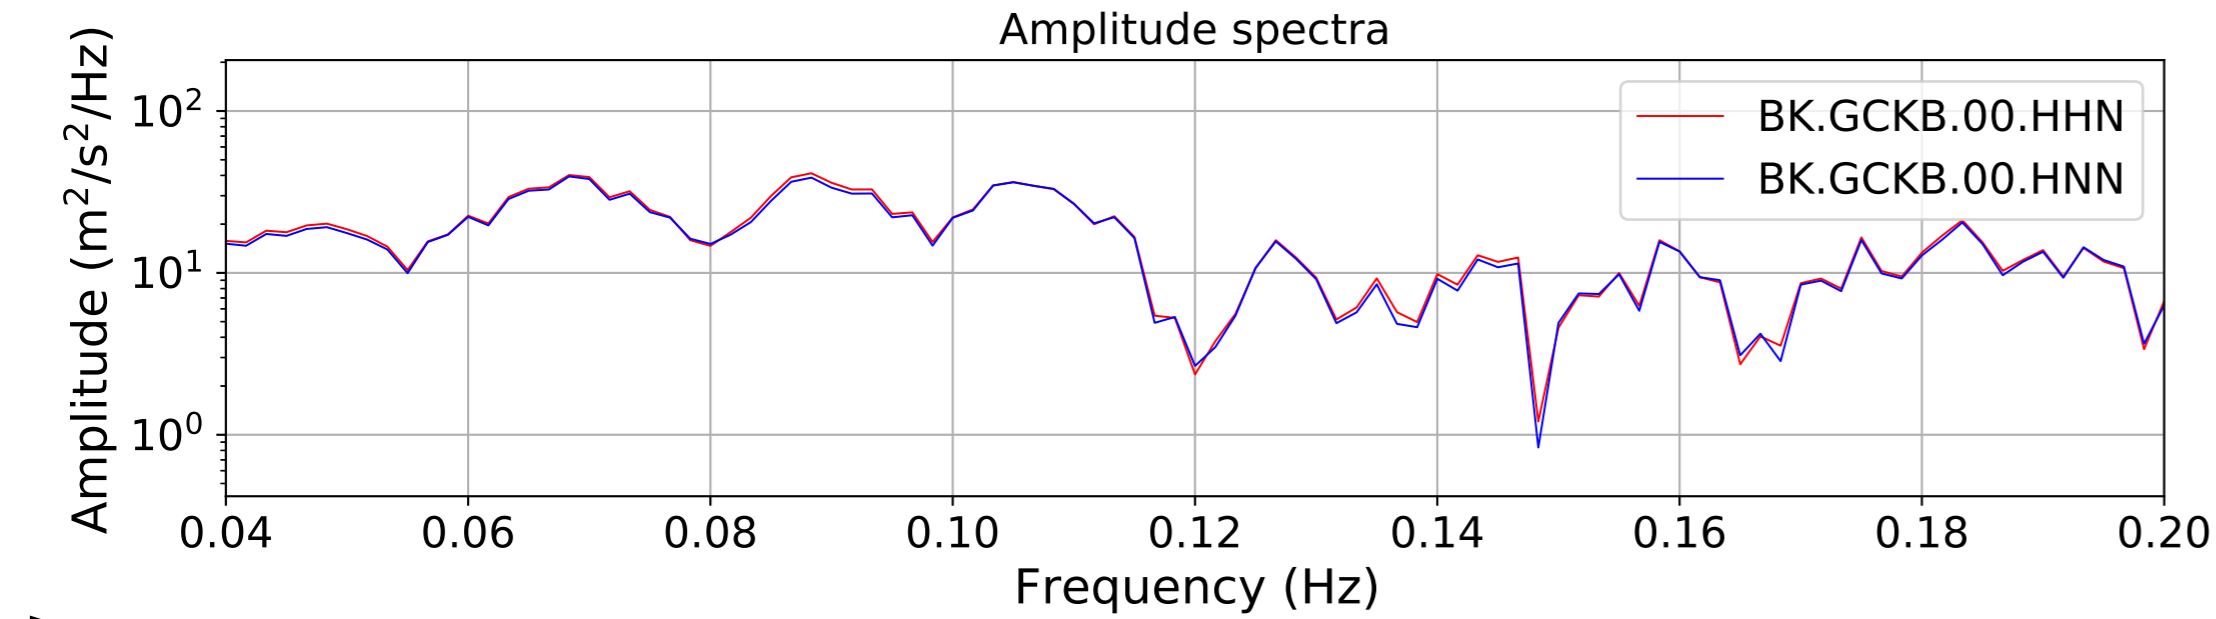

2024.340.184421_M7.0_nc75095651
Origin Time:2024-12-05T18:44:21.110000Z USGS event-id:nc75095651
M7.0 2024 Offshore Cape Mendocino, California Earthquake