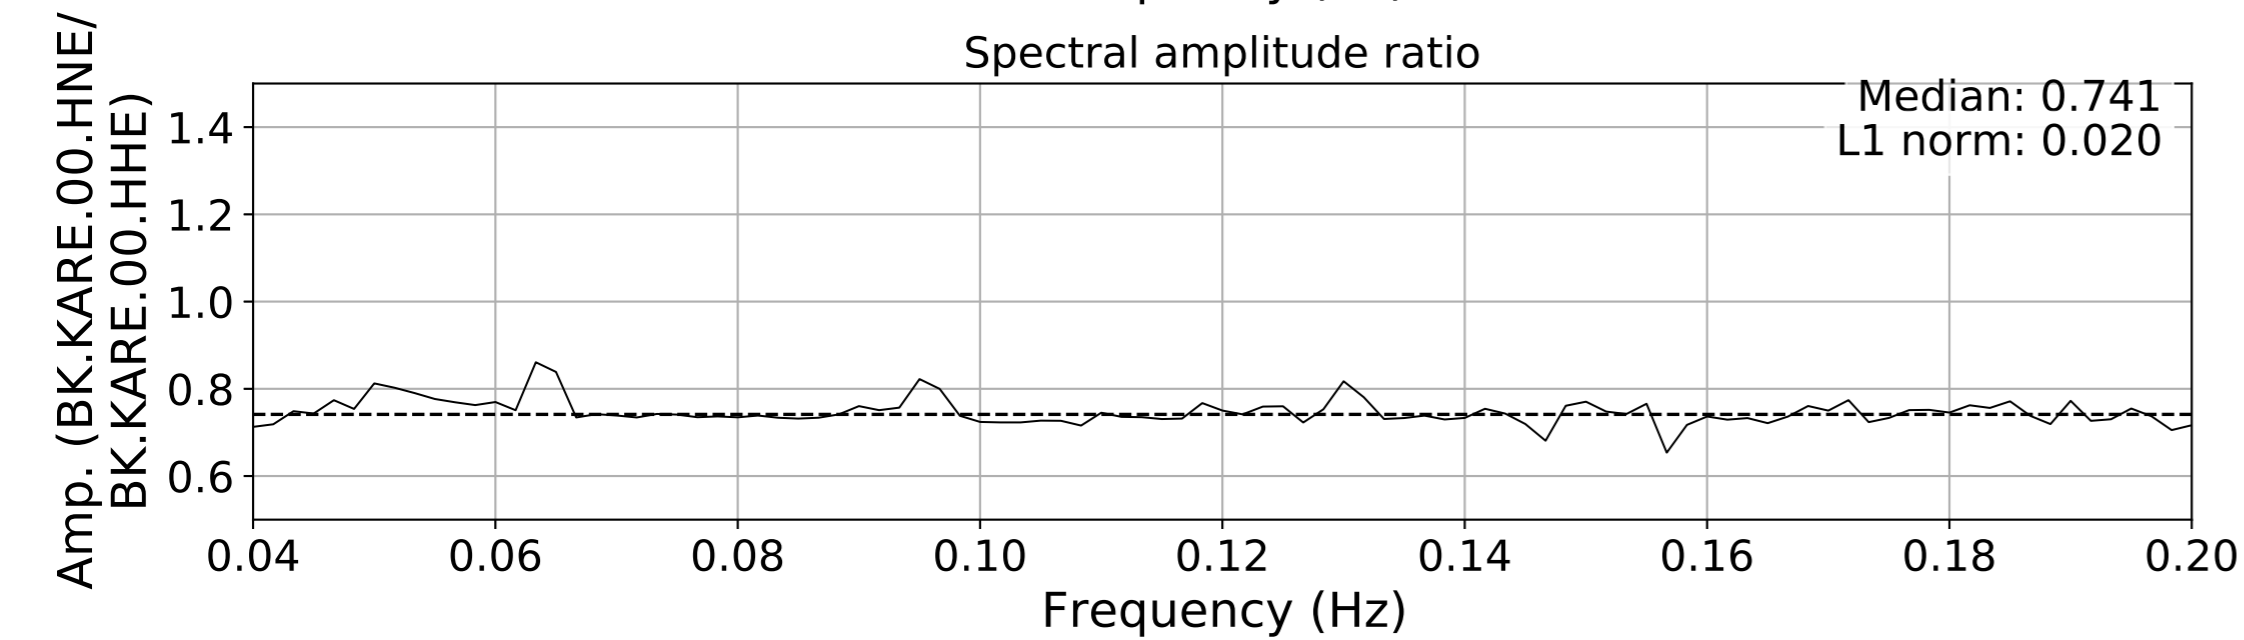

2024.340.184421_M7.0_nc75095651
Origin Time:2024-12-05T18:44:21.110000Z USGS event-id:nc75095651
M7.0 2024 Offshore Cape Mendocino, California Earthquake