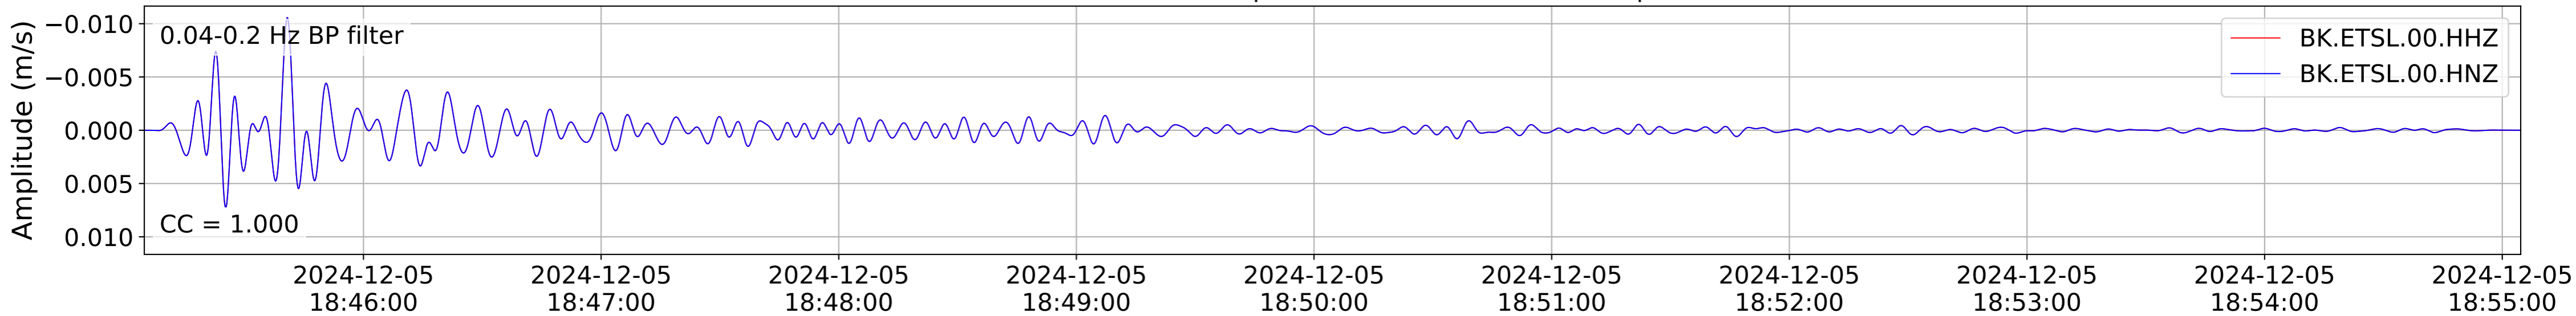

2024.340.184421_M7.0_nc75095651
Origin Time:2024-12-05T18:44:21.110000Z USGS event-id:nc75095651
M7.0 2024 Offshore Cape Mendocino, California Earthquake