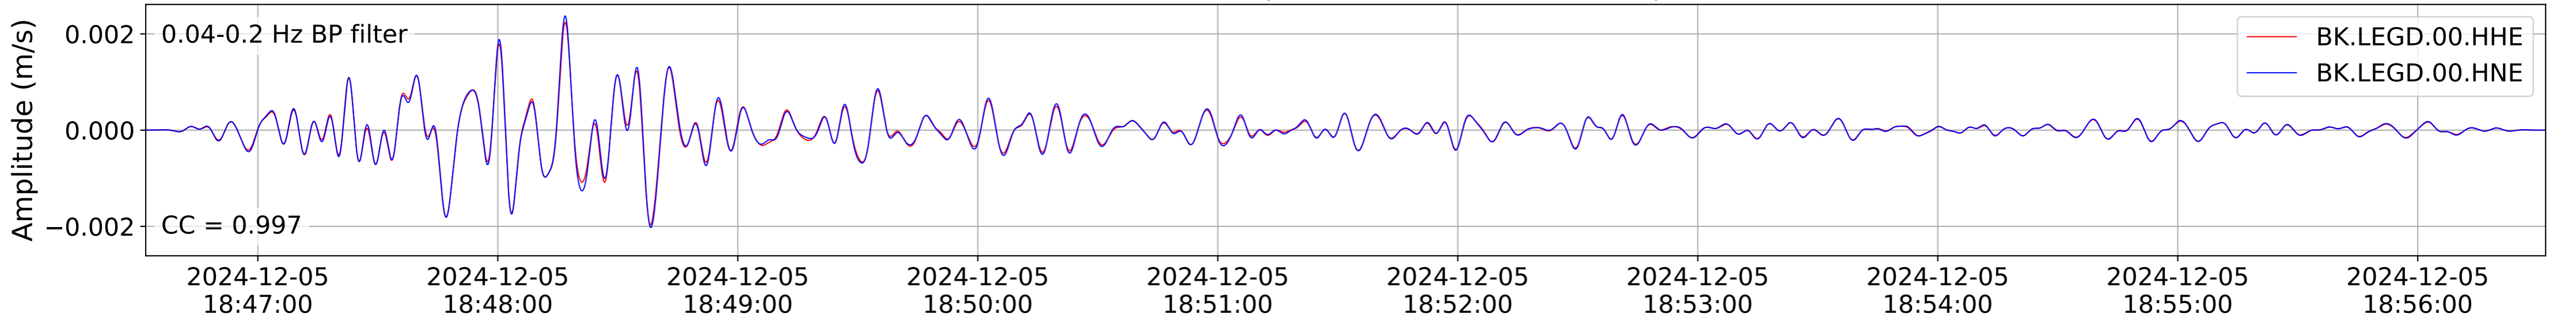

2024.340.184421_M7.0_nc75095651
Origin Time:2024-12-05T18:44:21.110000Z USGS event-id:nc75095651
M7.0 2024 Offshore Cape Mendocino, California Earthquake