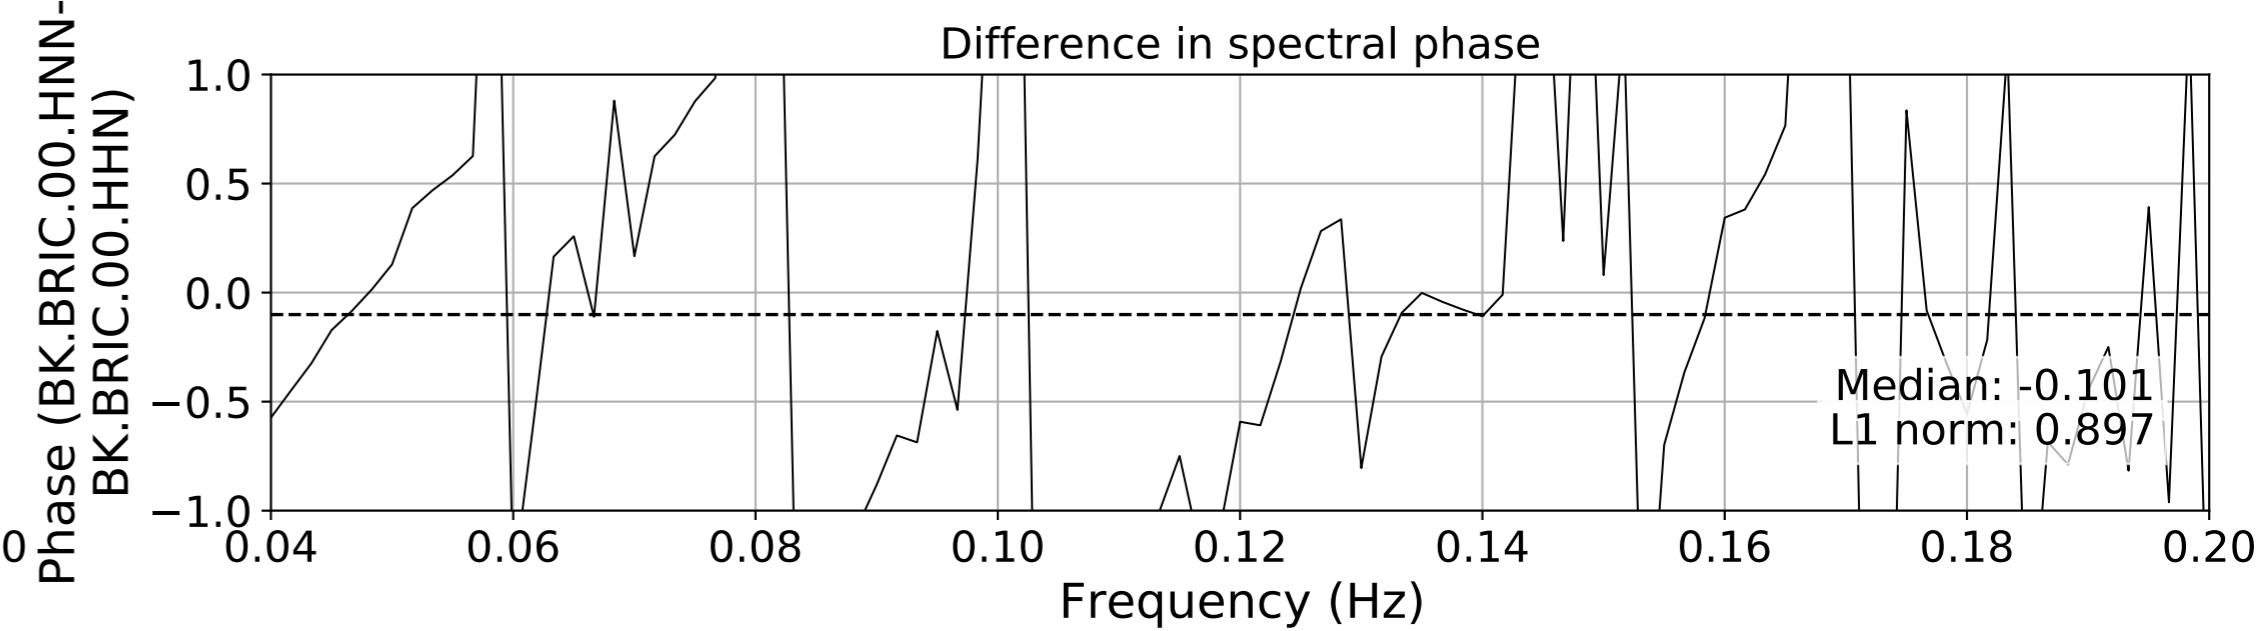

2024.340.184421_M7.0_nc75095651
Origin Time:2024-12-05T18:44:21.110000Z USGS event-id:nc75095651
M7.0 2024 Offshore Cape Mendocino, California Earthquake