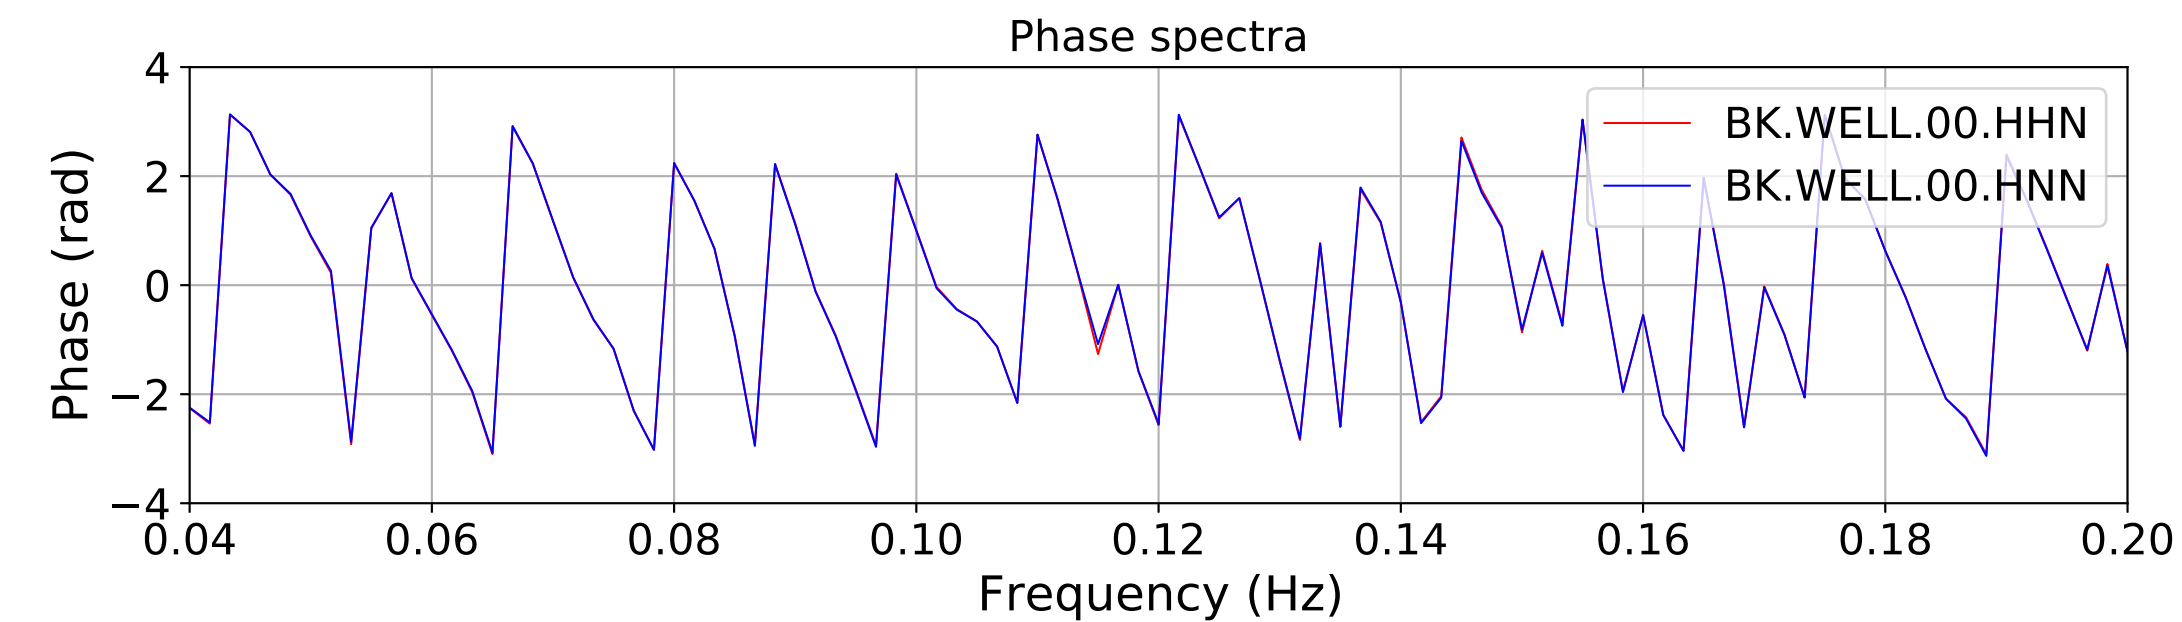

2024.340.184421_M7.0_nc75095651
Origin Time:2024-12-05T18:44:21.110000Z USGS event-id:nc75095651
M7.0 2024 Offshore Cape Mendocino, California Earthquake