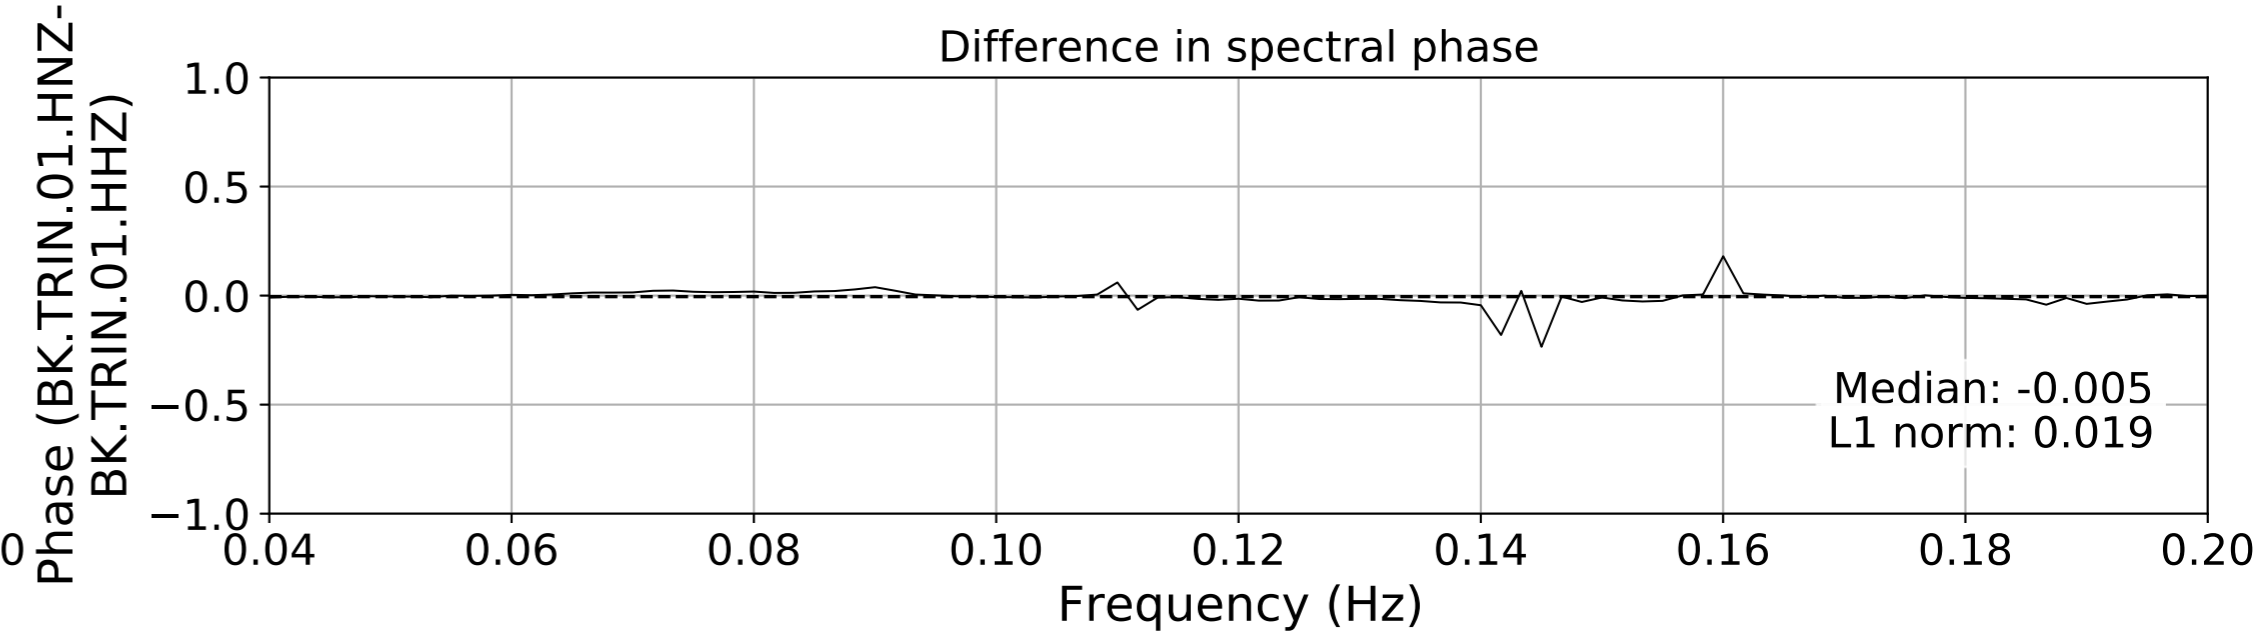

2024.340.184421_M7.0_nc75095651
Origin Time:2024-12-05T18:44:21.110000Z USGS event-id:nc75095651
M7.0 2024 Offshore Cape Mendocino, California Earthquake