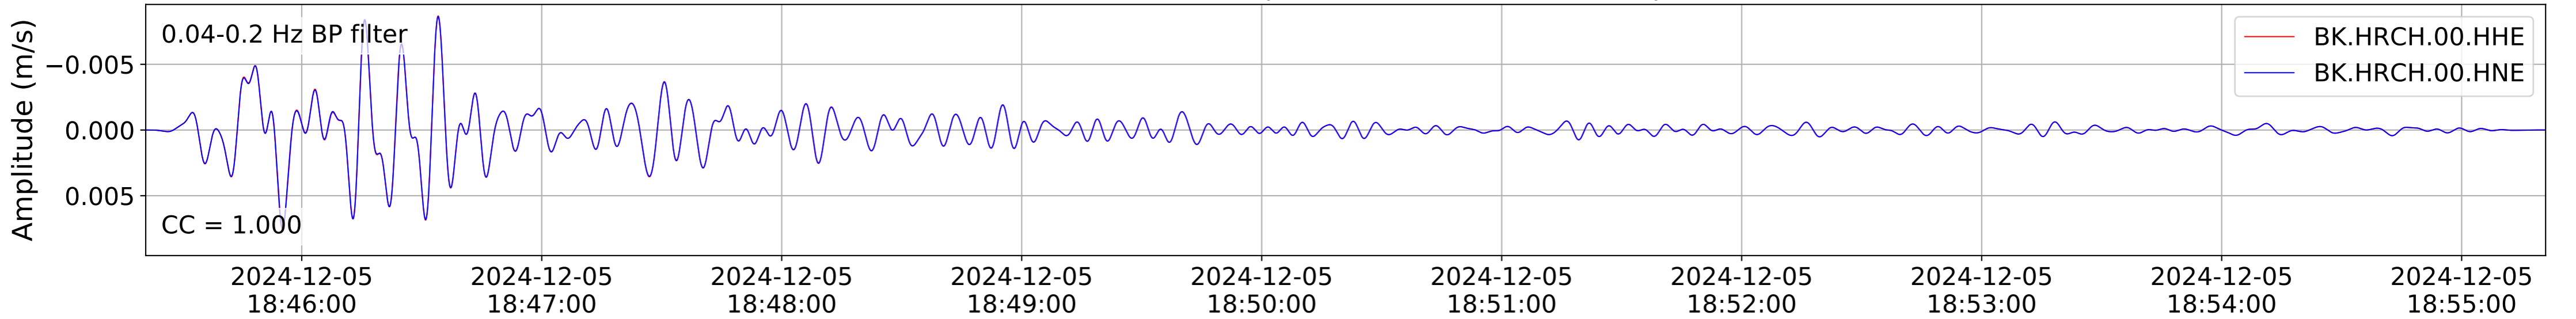

2024.340.184421_M7.0_nc75095651
Origin Time:2024-12-05T18:44:21.110000Z USGS event-id:nc75095651
M7.0 2024 Offshore Cape Mendocino, California Earthquake