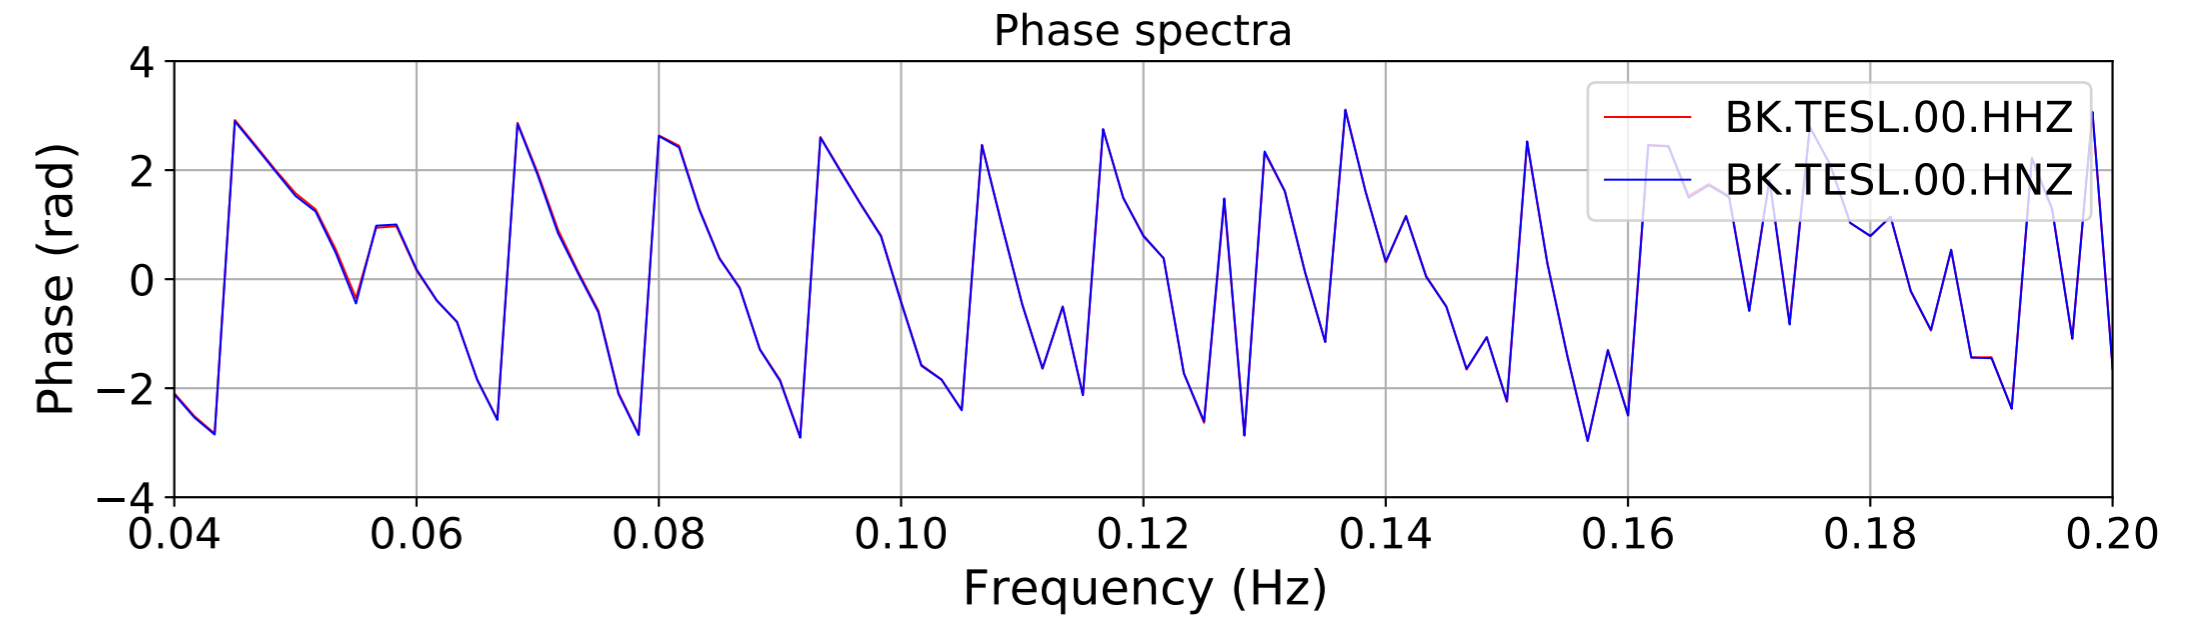

2024.340.184421_M7.0_nc75095651
Origin Time:2024-12-05T18:44:21.110000Z USGS event-id:nc75095651
M7.0 2024 Offshore Cape Mendocino, California Earthquake