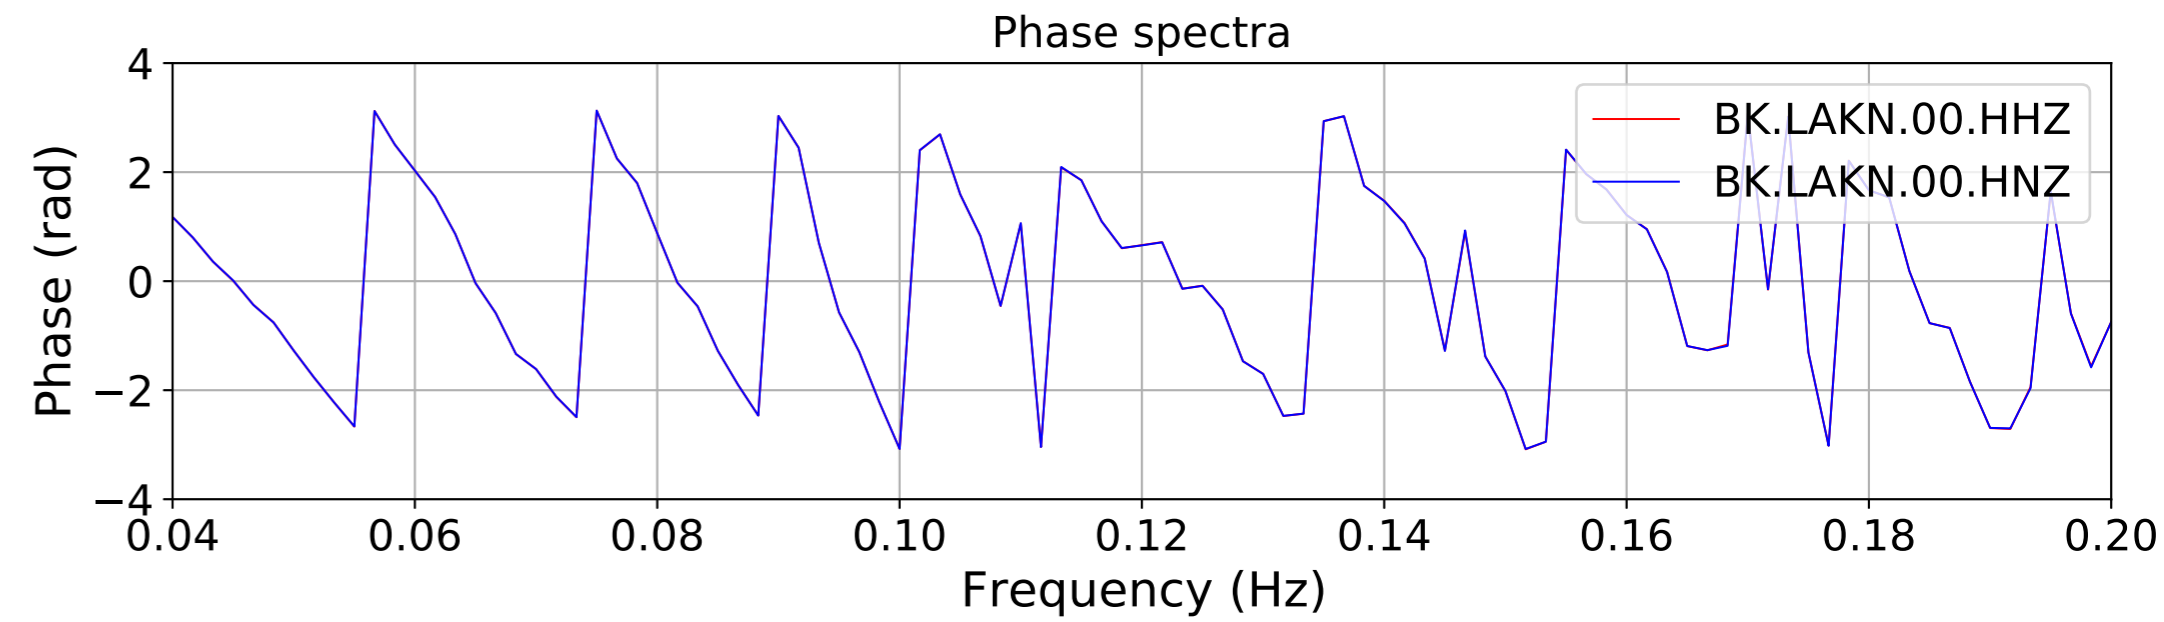

2024.340.184421_M7.0_nc75095651
Origin Time:2024-12-05T18:44:21.110000Z USGS event-id:nc75095651
M7.0 2024 Offshore Cape Mendocino, California Earthquake