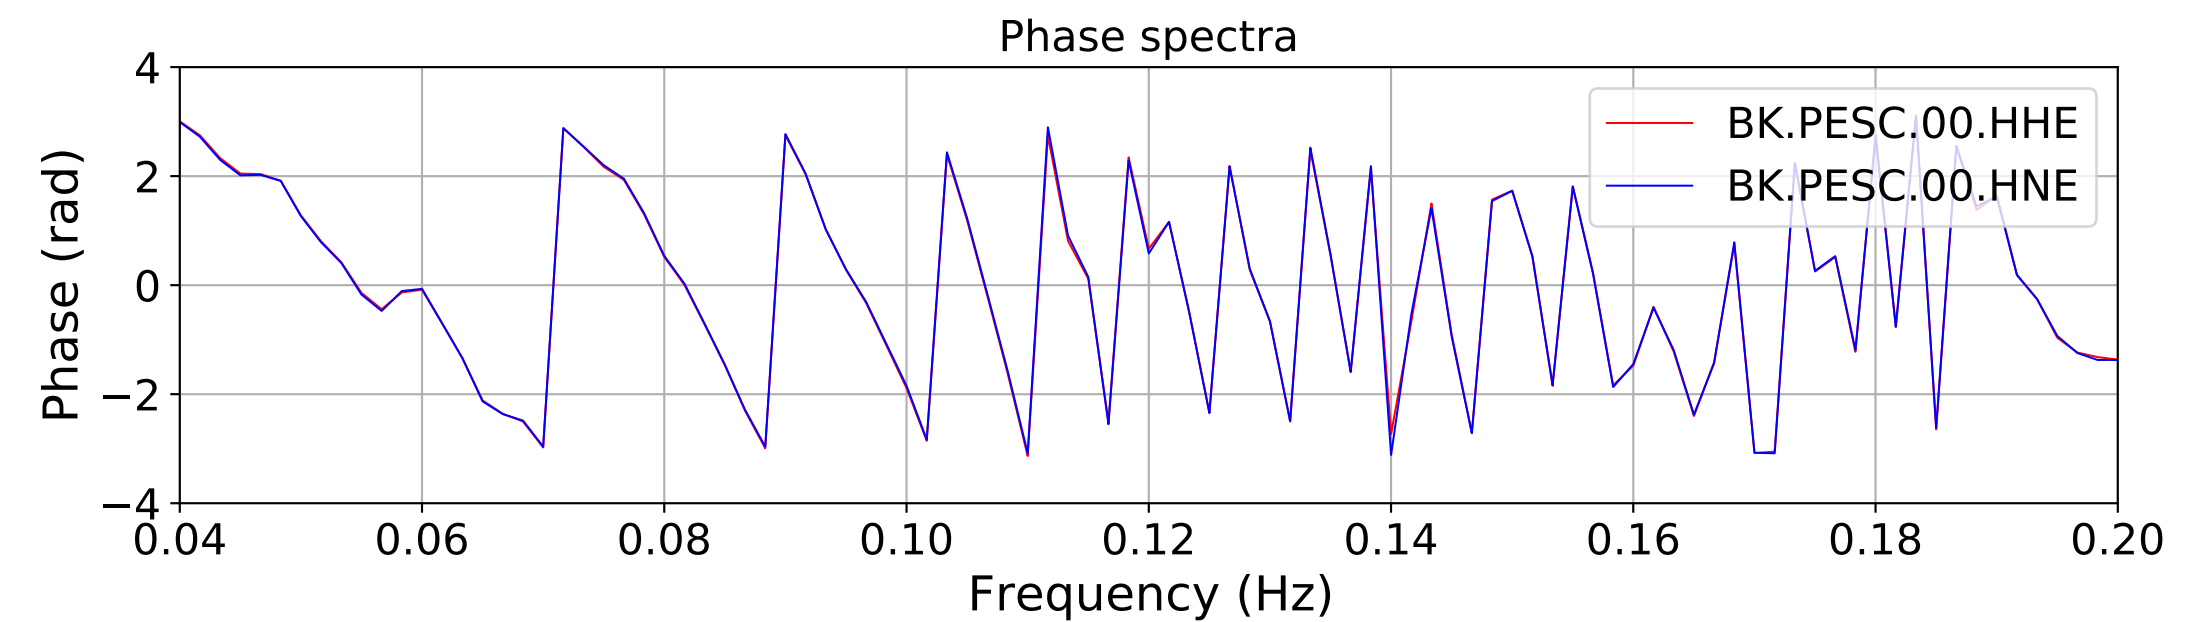

2024.340.184421_M7.0_nc75095651
Origin Time:2024-12-05T18:44:21.110000Z USGS event-id:nc75095651
M7.0 2024 Offshore Cape Mendocino, California Earthquake