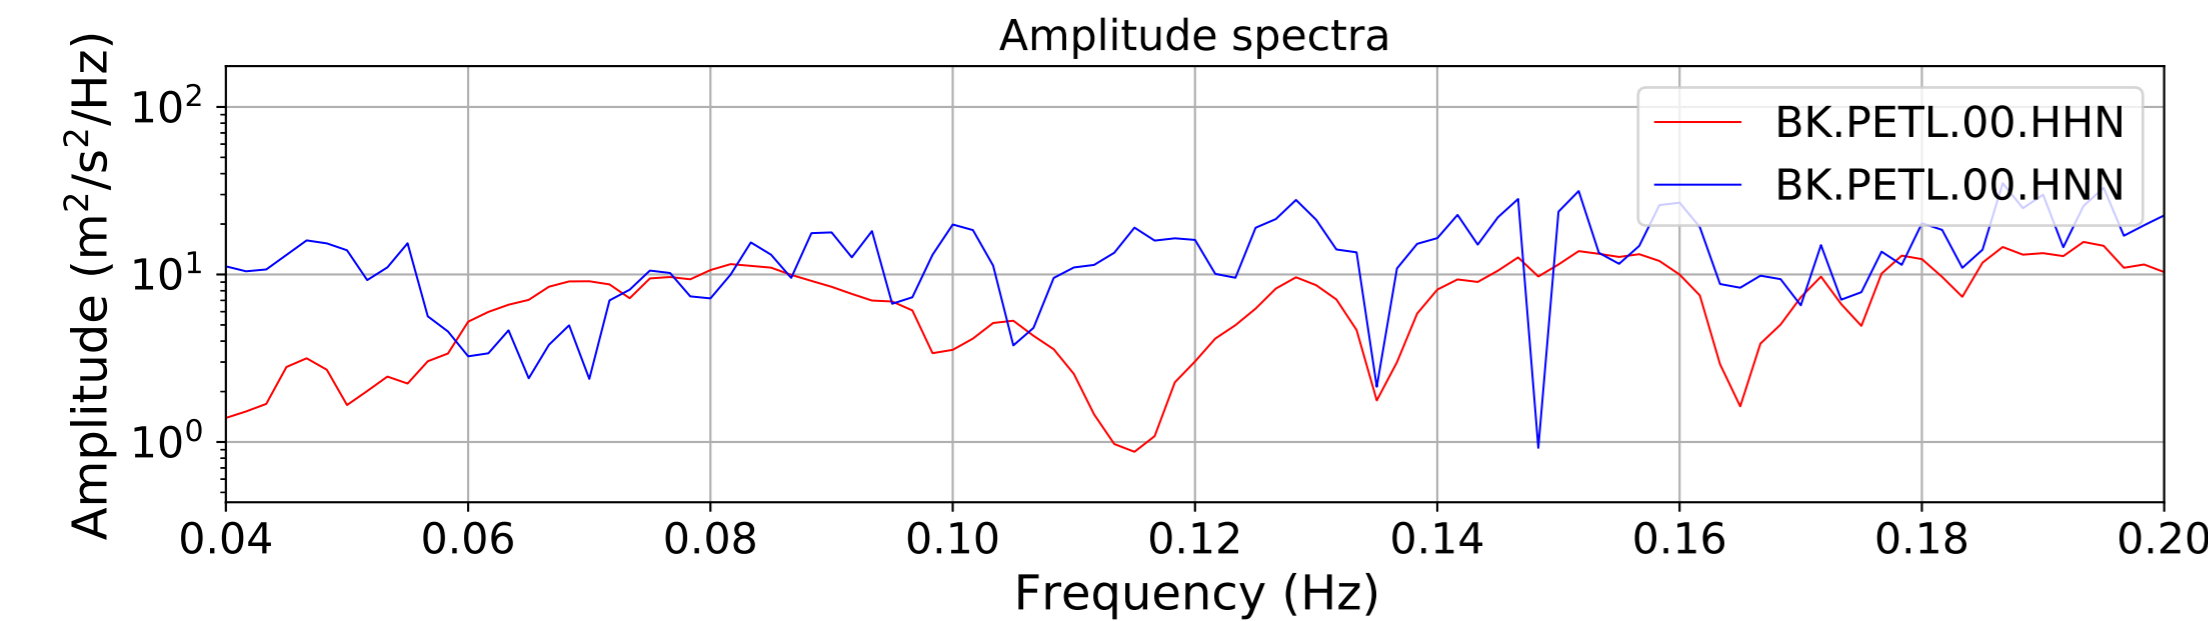

2024.340.184421_M7.0_nc75095651
Origin Time:2024-12-05T18:44:21.110000Z USGS event-id:nc75095651
M7.0 2024 Offshore Cape Mendocino, California Earthquake