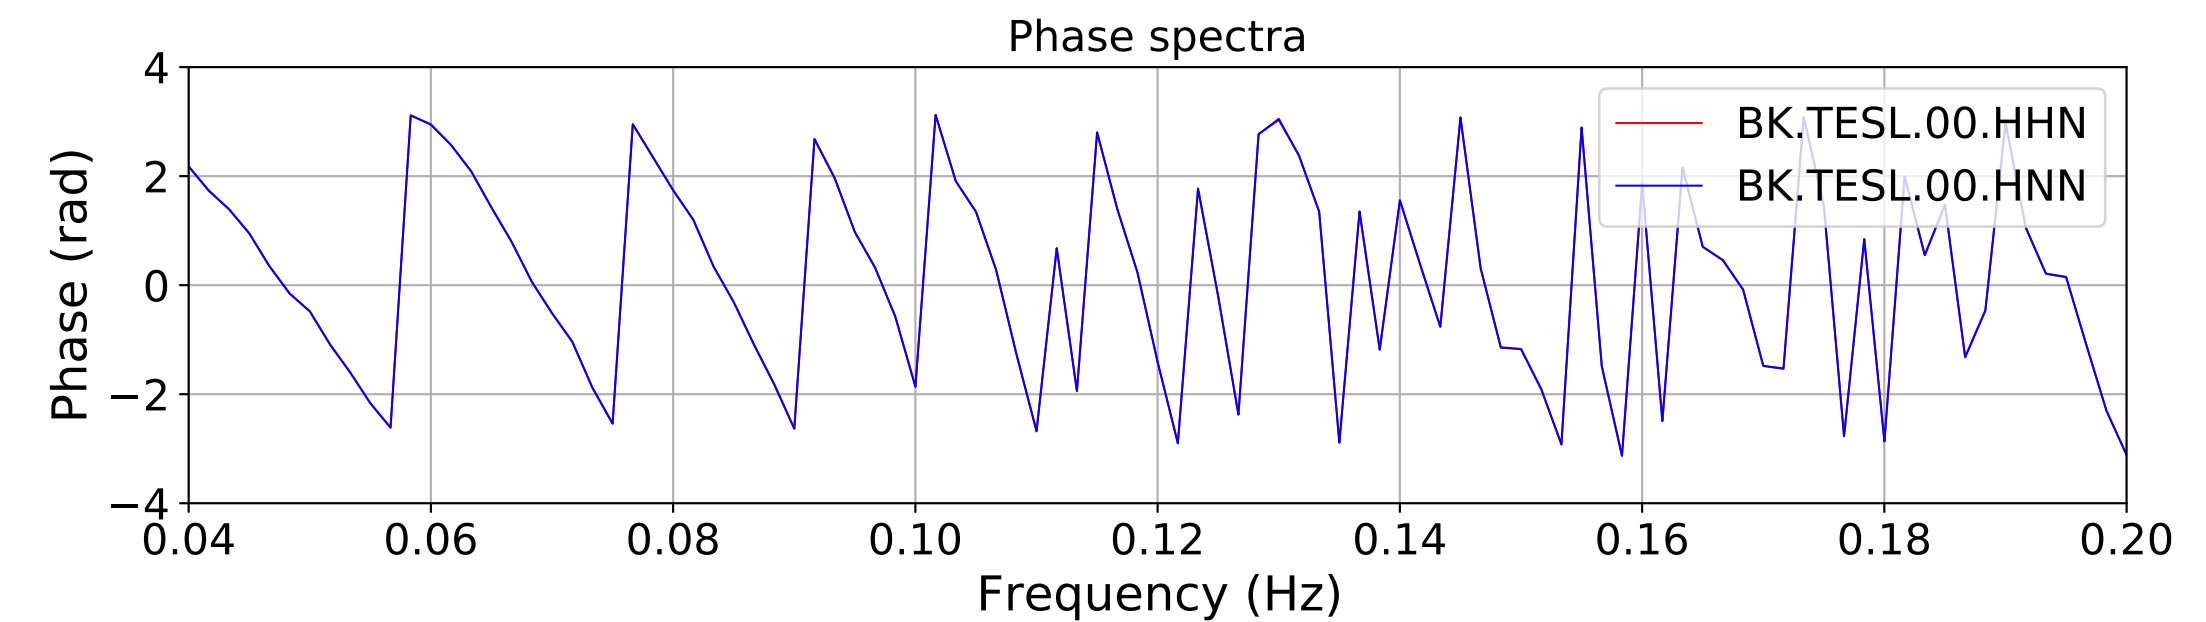

2024.340.184421_M7.0_nc75095651
Origin Time:2024-12-05T18:44:21.110000Z USGS event-id:nc75095651
M7.0 2024 Offshore Cape Mendocino, California Earthquake