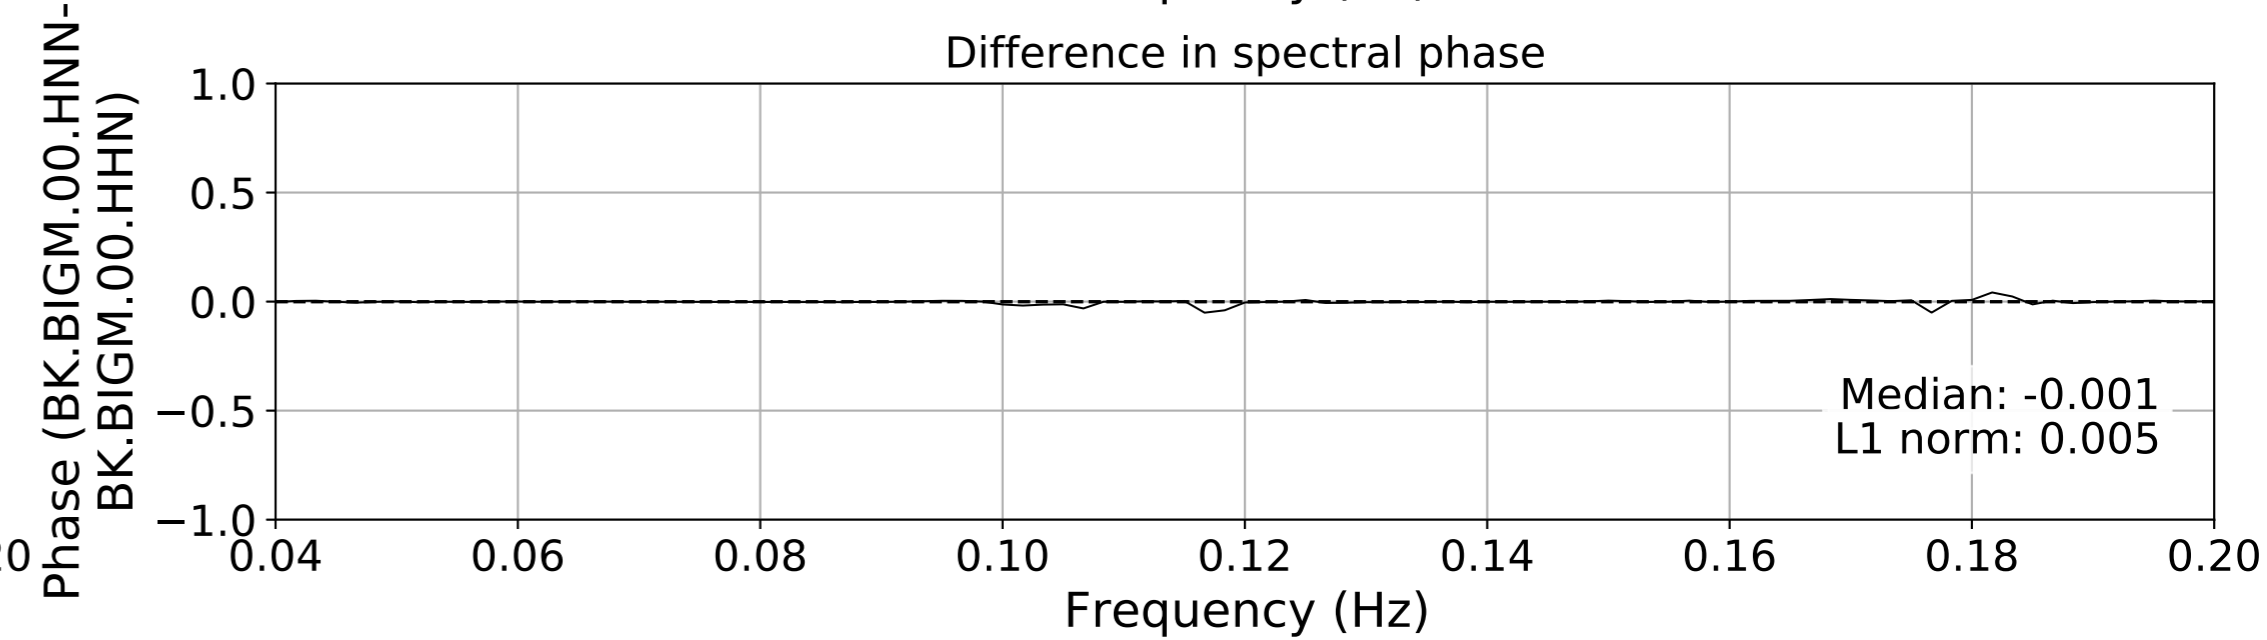

2024.340.184421_M7.0_nc75095651
Origin Time:2024-12-05T18:44:21.110000Z USGS event-id:nc75095651
M7.0 2024 Offshore Cape Mendocino, California Earthquake