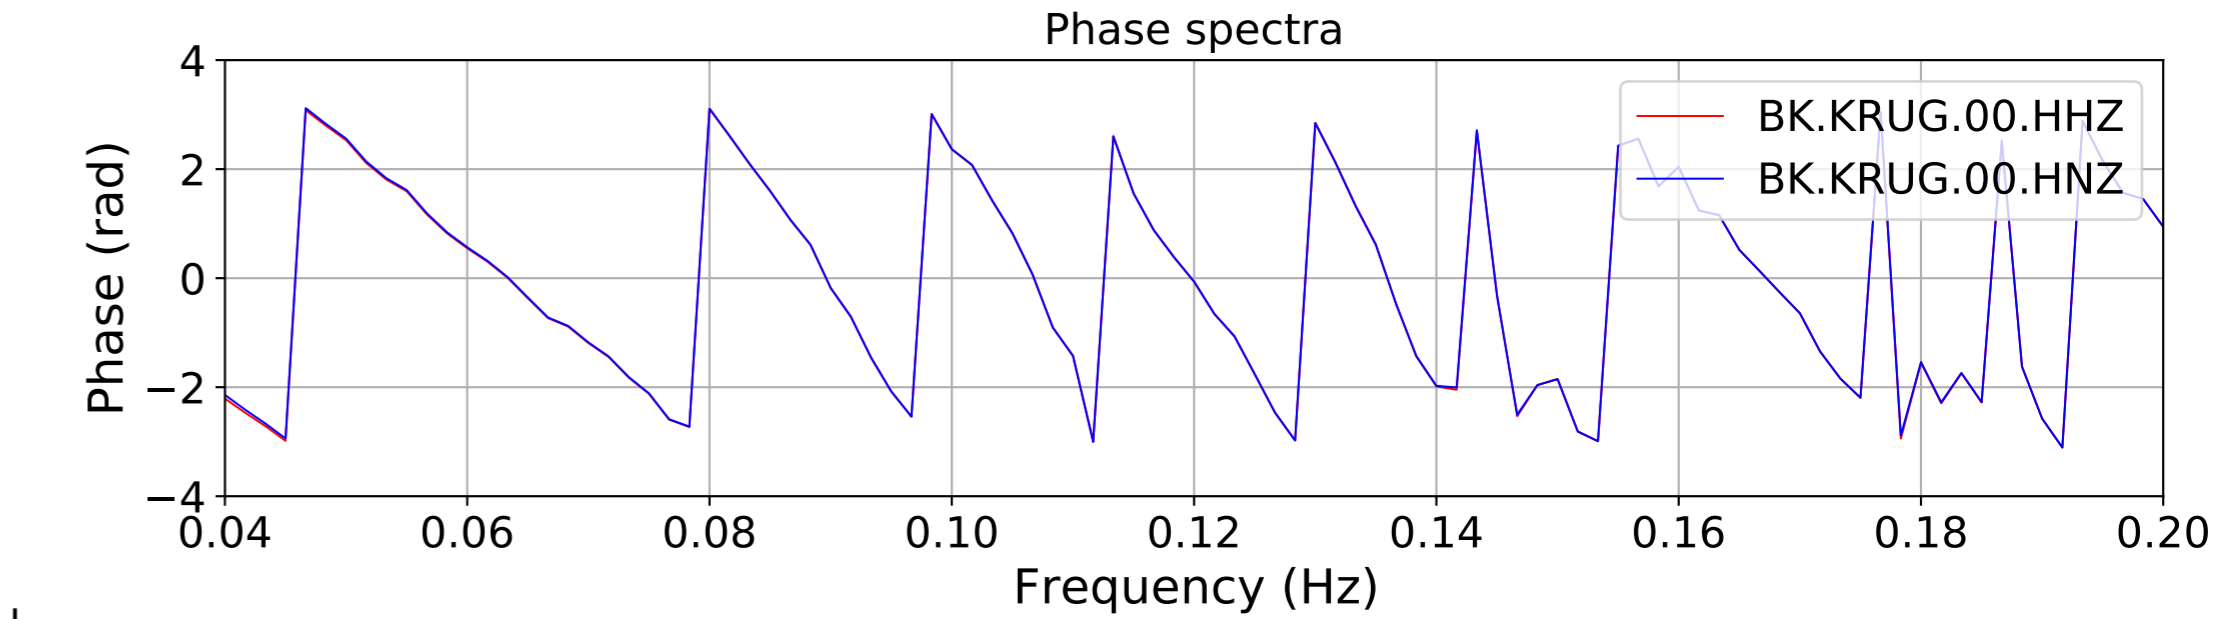

2024.340.184421.M7.0_nc75095651
Origin Time:2024-12-05T18:44:21.110000Z USGS event-id:nc75095651
M7.0 2024 Offshore Cape Mendocino, California Earthquake