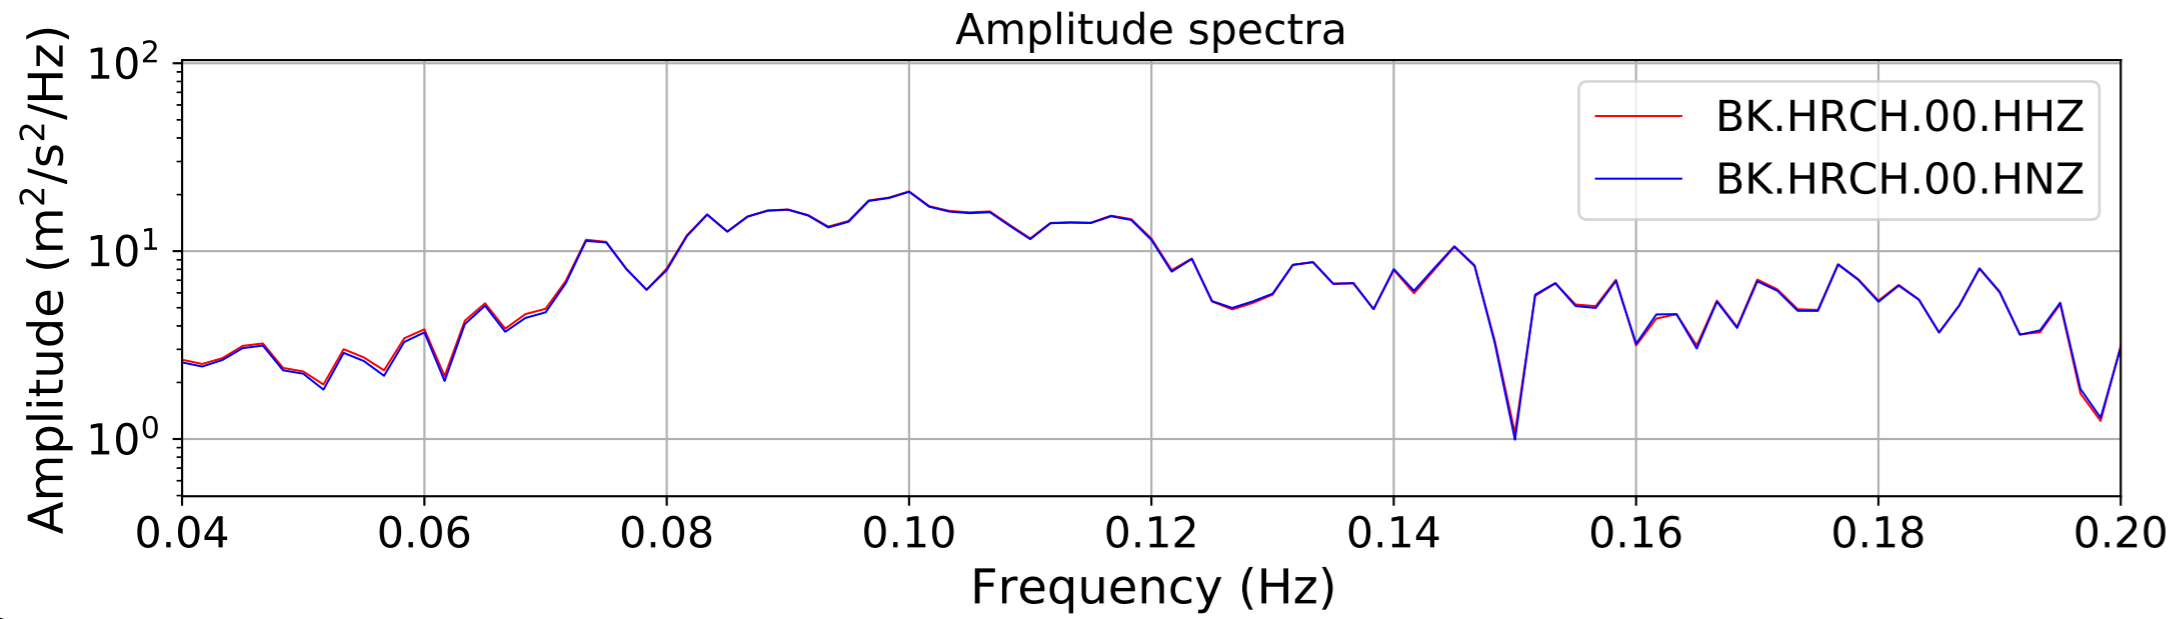

2024.340.184421_M7.0_nc75095651
Origin Time:2024-12-05T18:44:21.110000Z USGS event-id:nc75095651
M7.0 2024 Offshore Cape Mendocino, California Earthquake