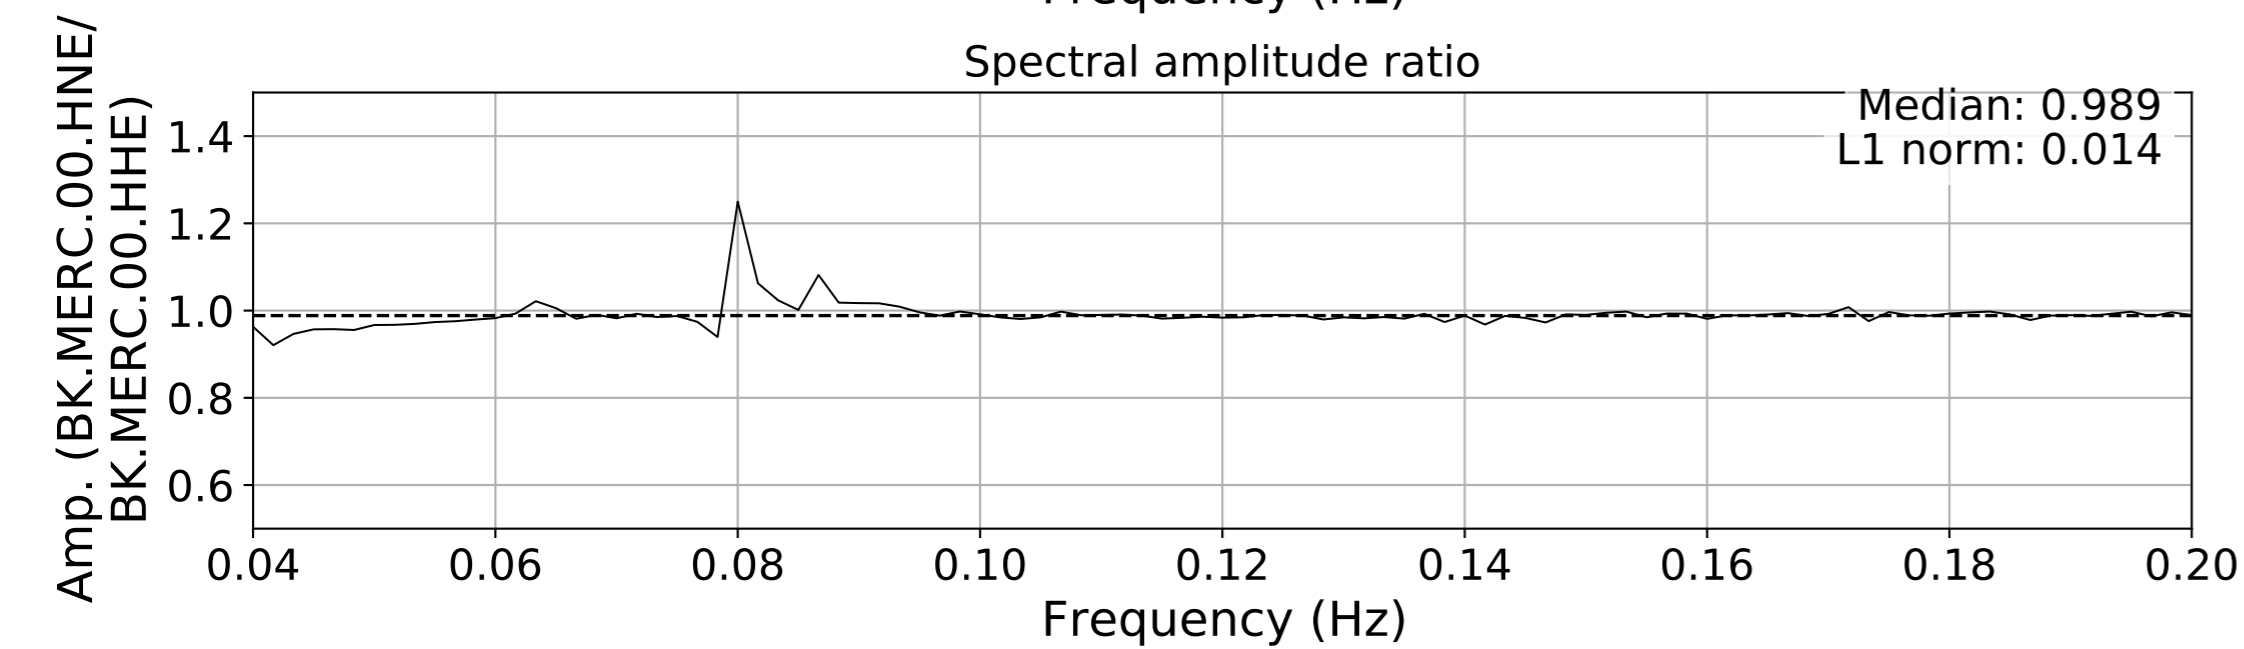

2024.340.184421_M7.0_nc75095651
Origin Time:2024-12-05T18:44:21.110000Z USGS event-id:nc75095651
M7.0 2024 Offshore Cape Mendocino, California Earthquake