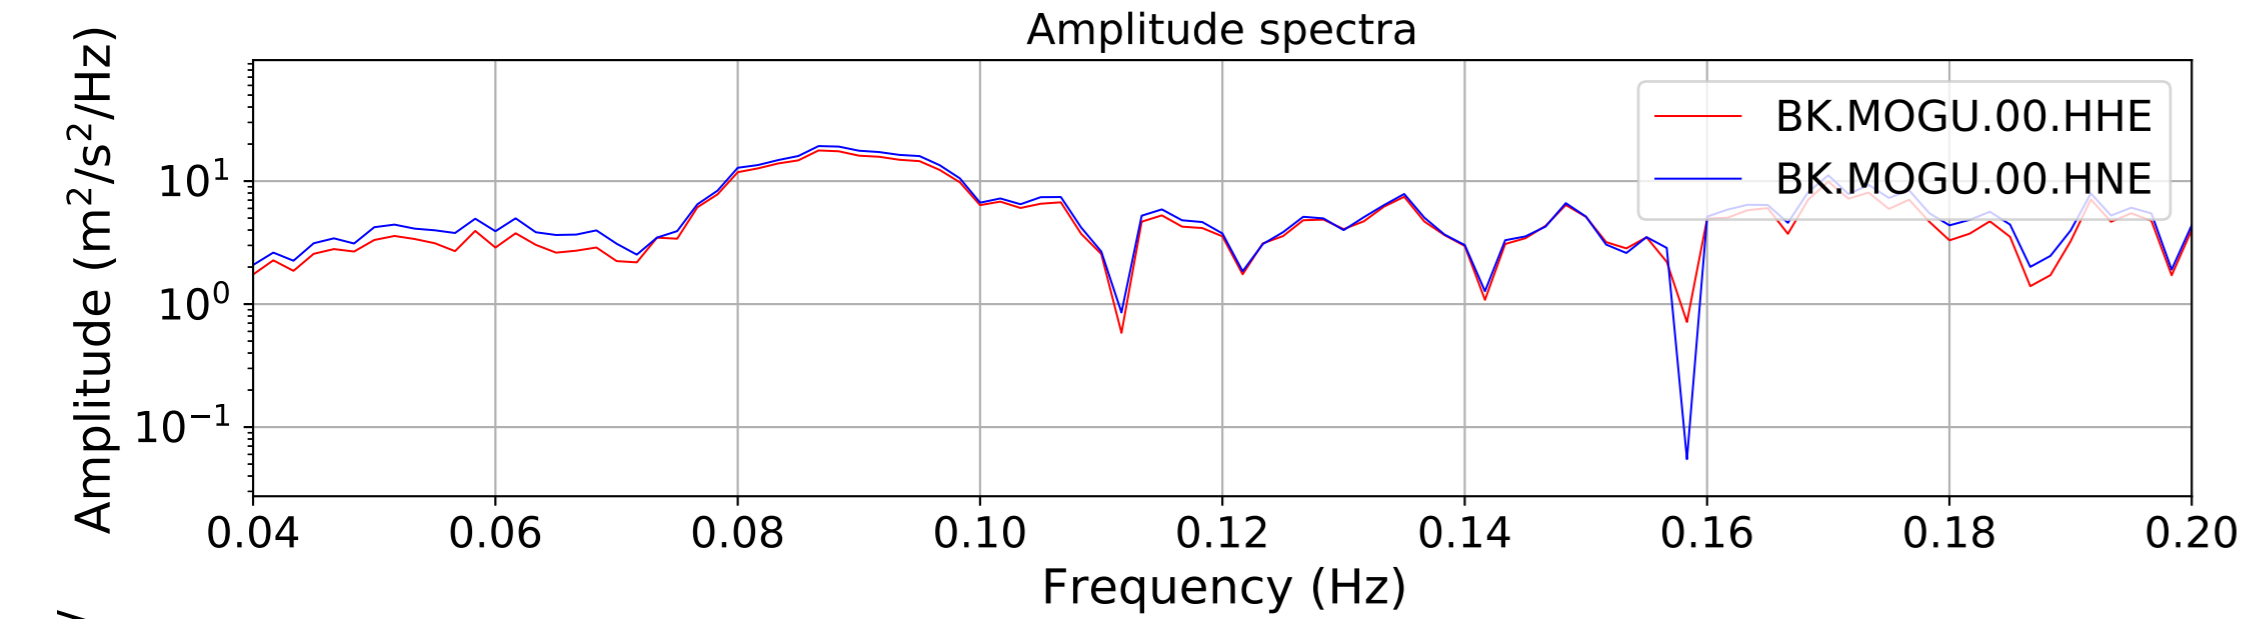

2024.340.184421_M7.0_nc75095651
Origin Time:2024-12-05T18:44:21.110000Z USGS event-id:nc75095651
M7.0 2024 Offshore Cape Mendocino, California Earthquake