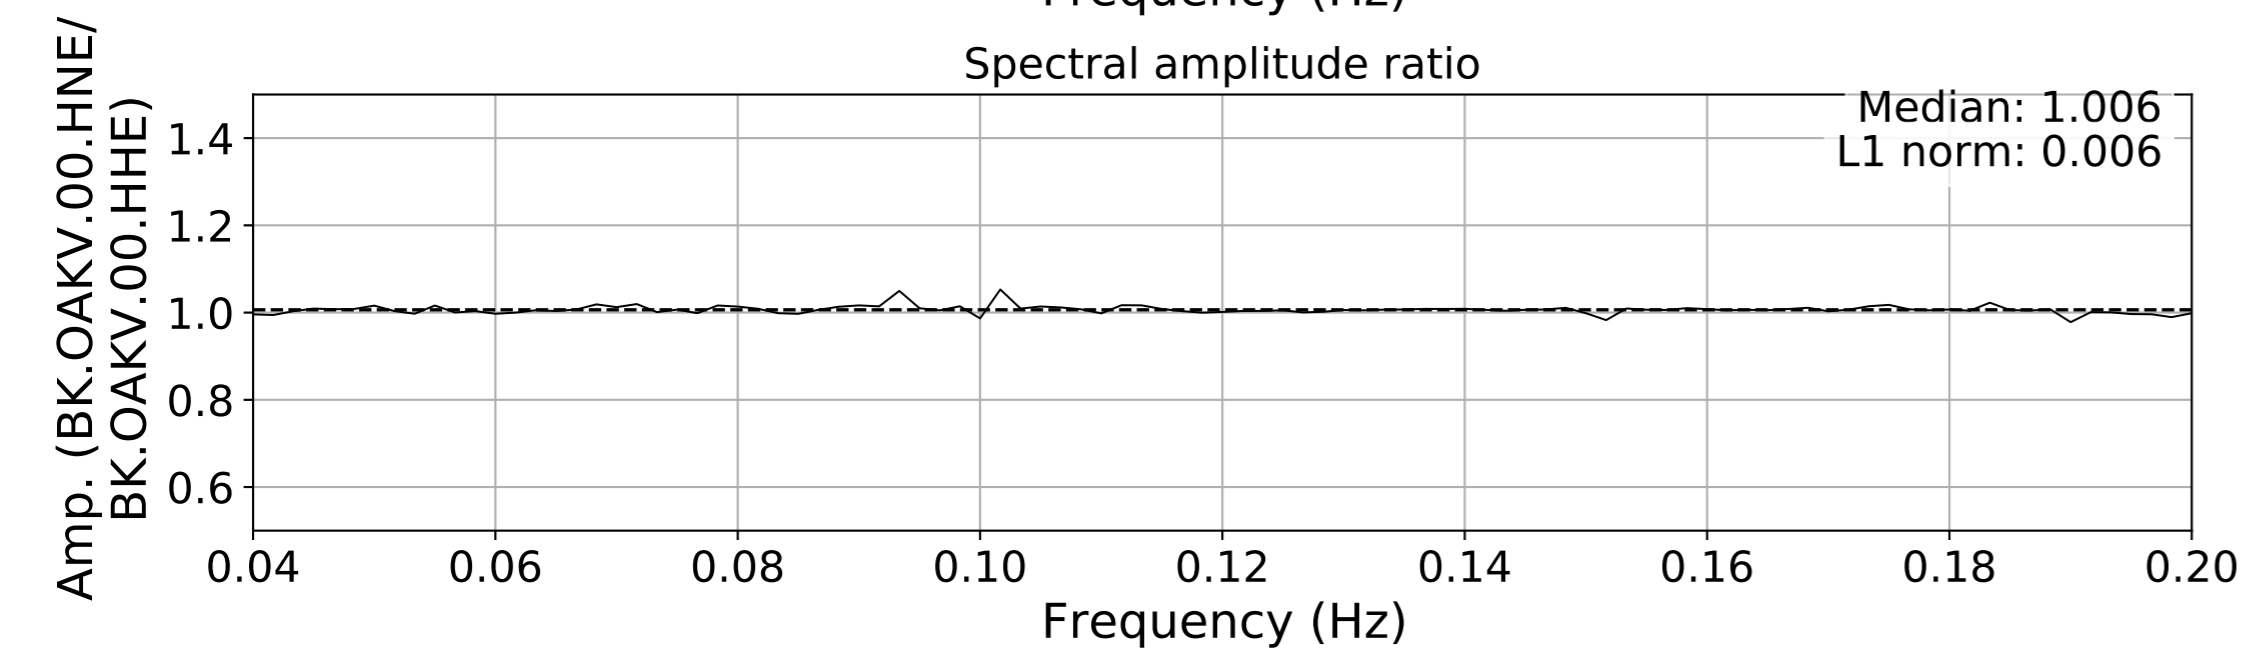

2024.340.184421_M7.0_nc75095651
Origin Time:2024-12-05T18:44:21.110000Z USGS event-id:nc75095651
M7.0 2024 Offshore Cape Mendocino, California Earthquake