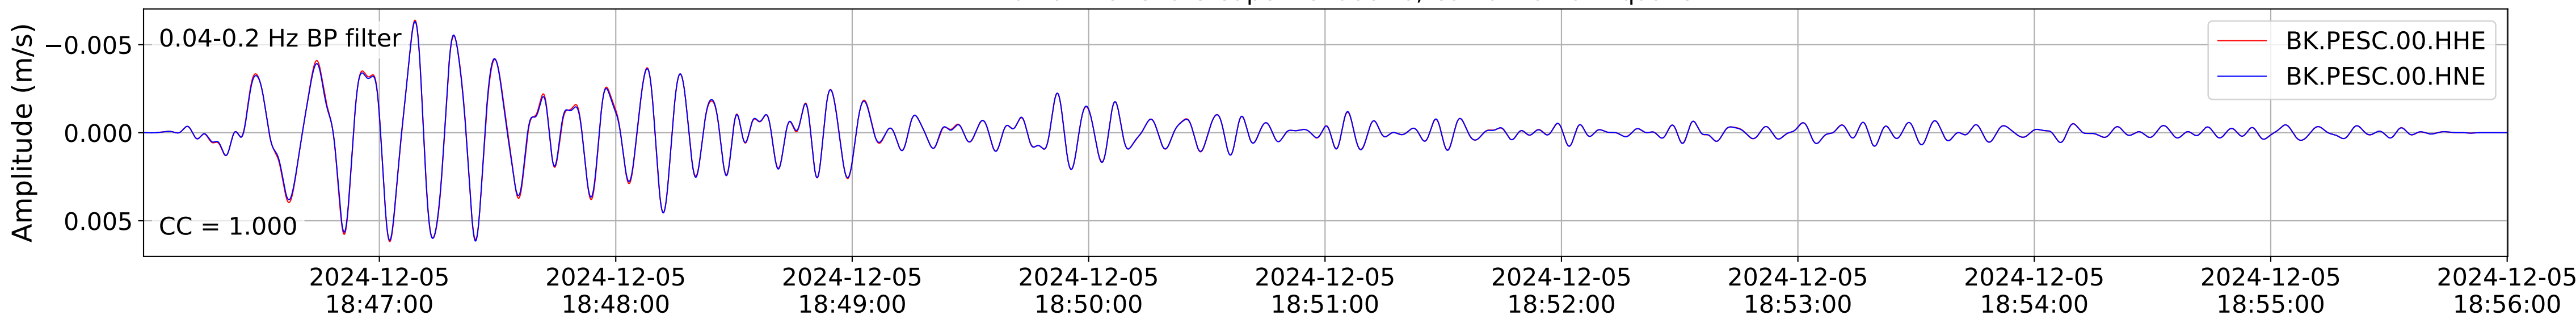

2024.340.184421_M7.0_nc75095651
Origin Time:2024-12-05T18:44:21.110000Z USGS event-id:nc75095651
M7.0 2024 Offshore Cape Mendocino, California Earthquake