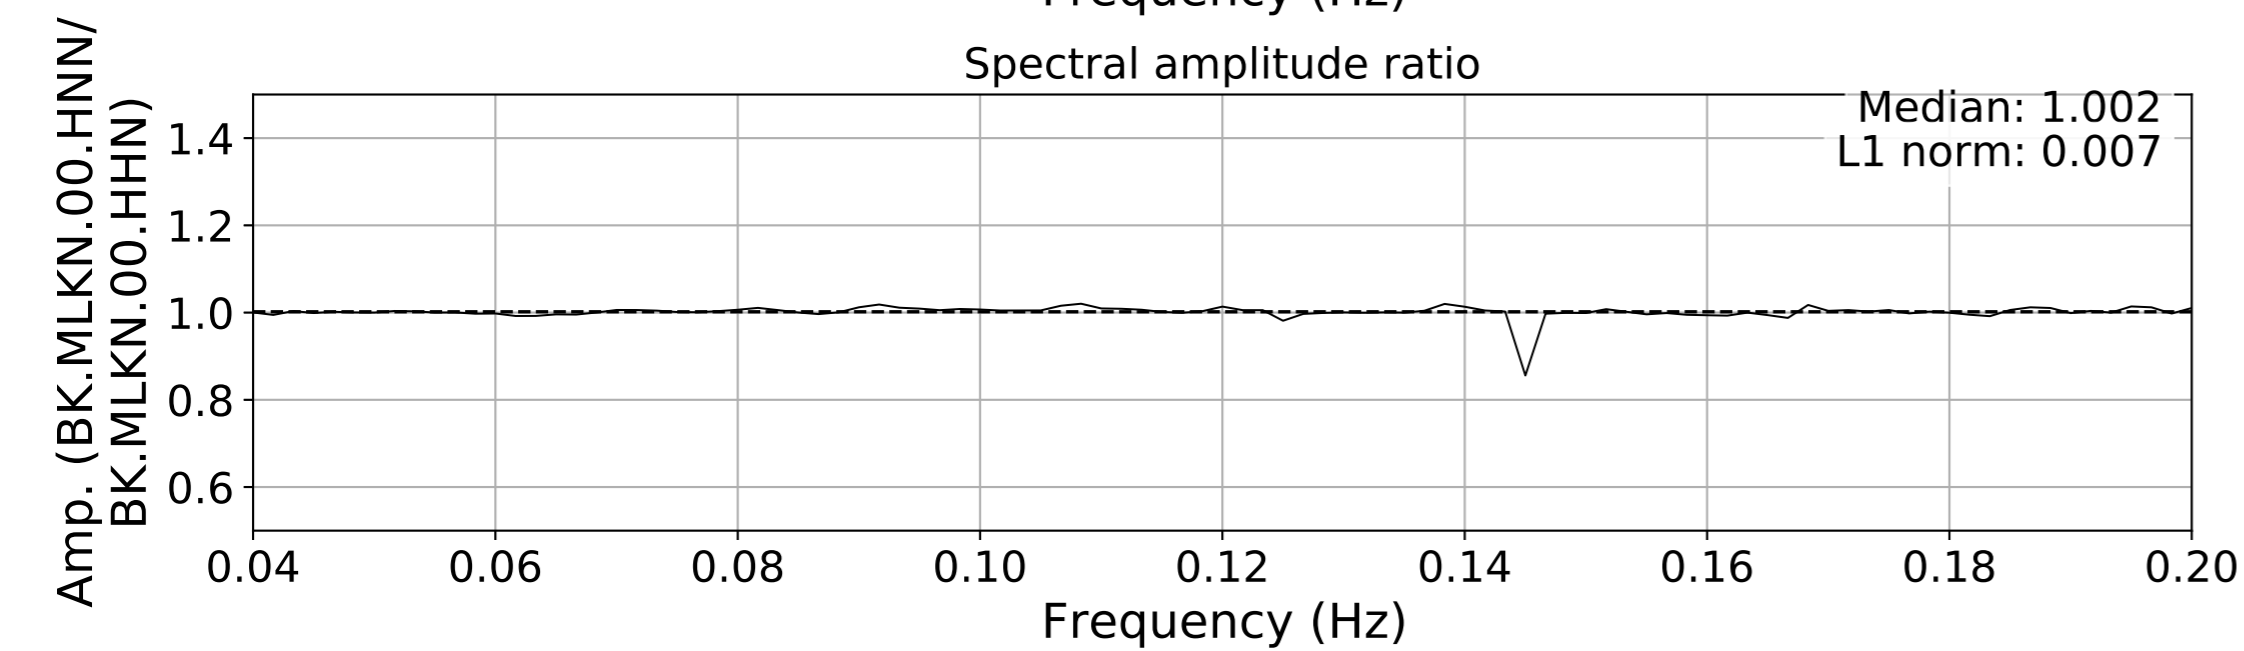

2024.340.184421_M7.0_nc75095651
Origin Time:2024-12-05T18:44:21.110000Z USGS event-id:nc75095651
M7.0 2024 Offshore Cape Mendocino, California Earthquake