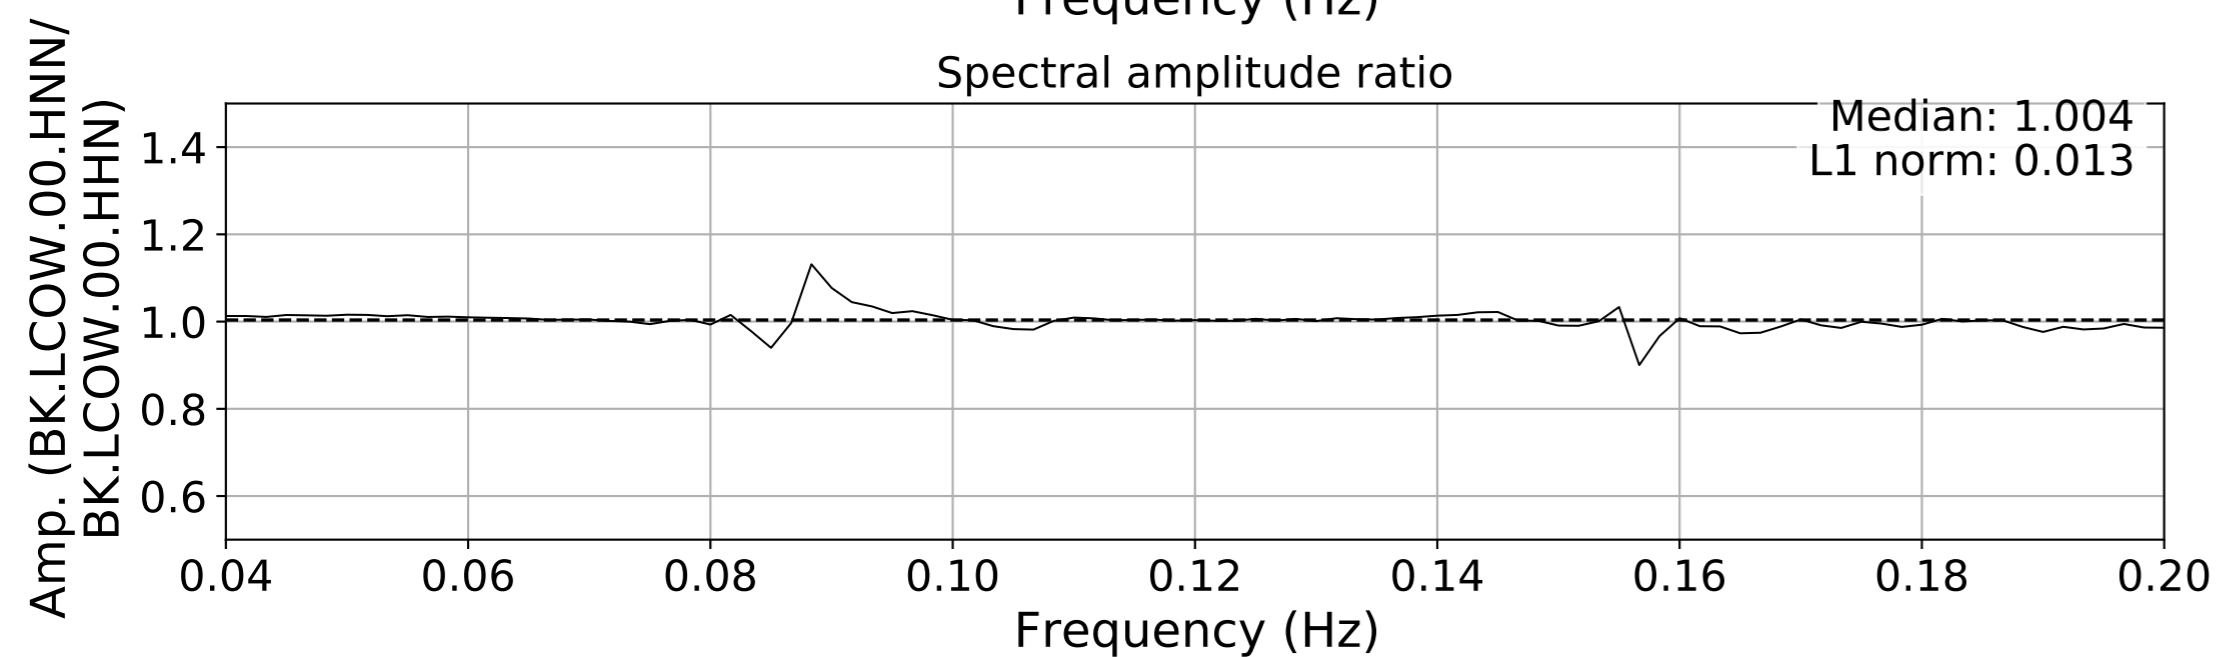

2024.340.184421.M7.0_nc75095651
Origin Time:2024-12-05T18:44:21.110000Z USGS event-id:nc75095651
M7.0 2024 Offshore Cape Mendocino, California Earthquake