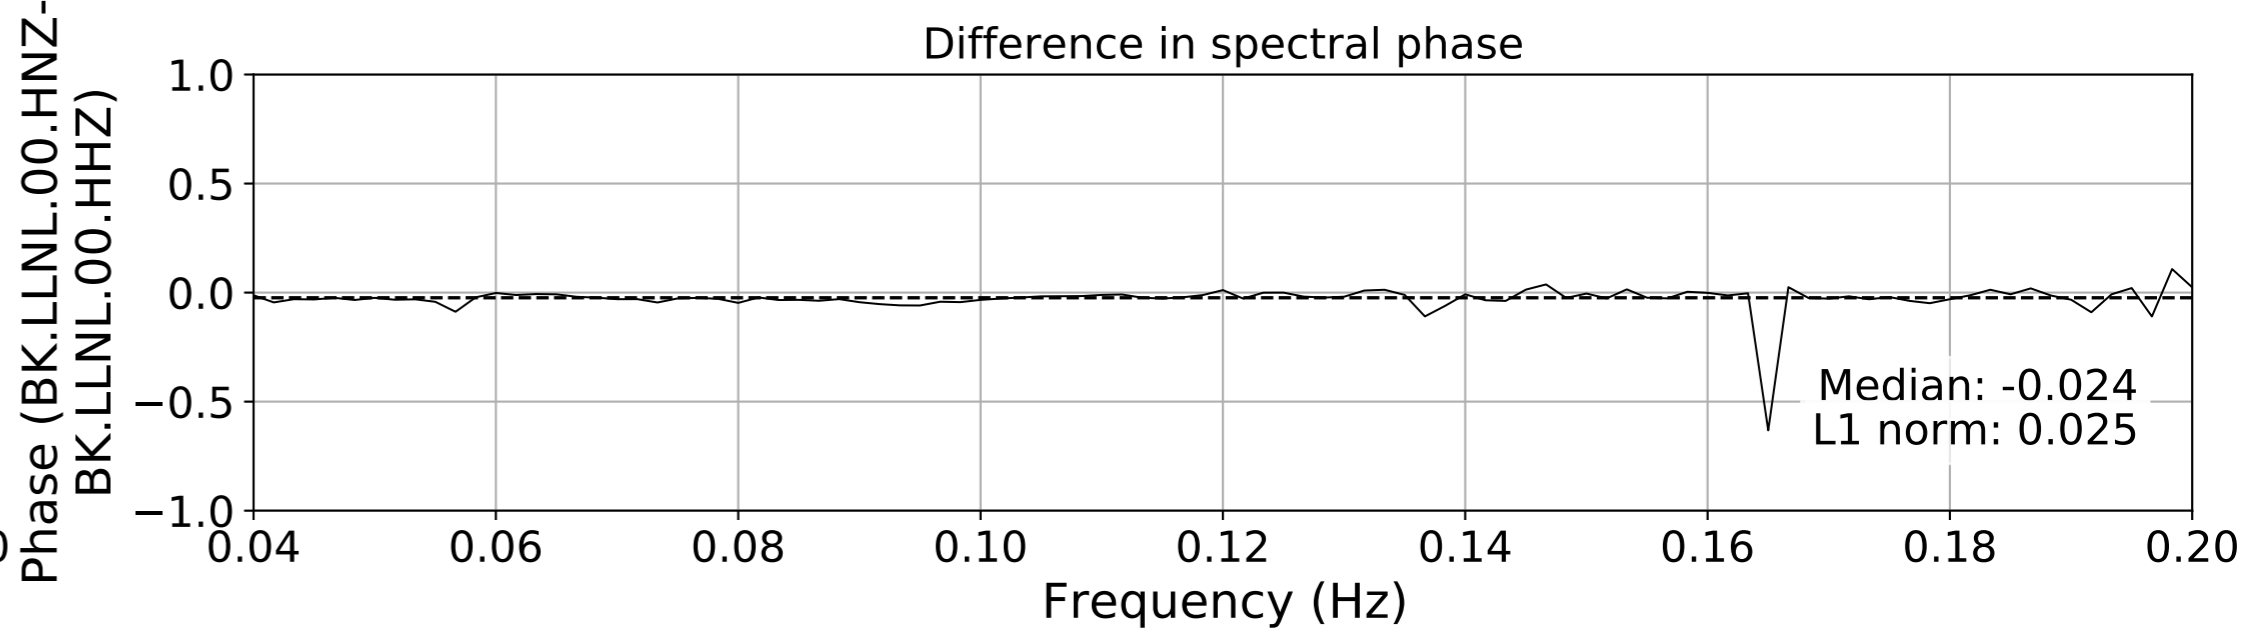

2024.340.184421_M7.0_nc75095651
Origin Time:2024-12-05T18:44:21.110000Z USGS event-id:nc75095651
M7.0 2024 Offshore Cape Mendocino, California Earthquake