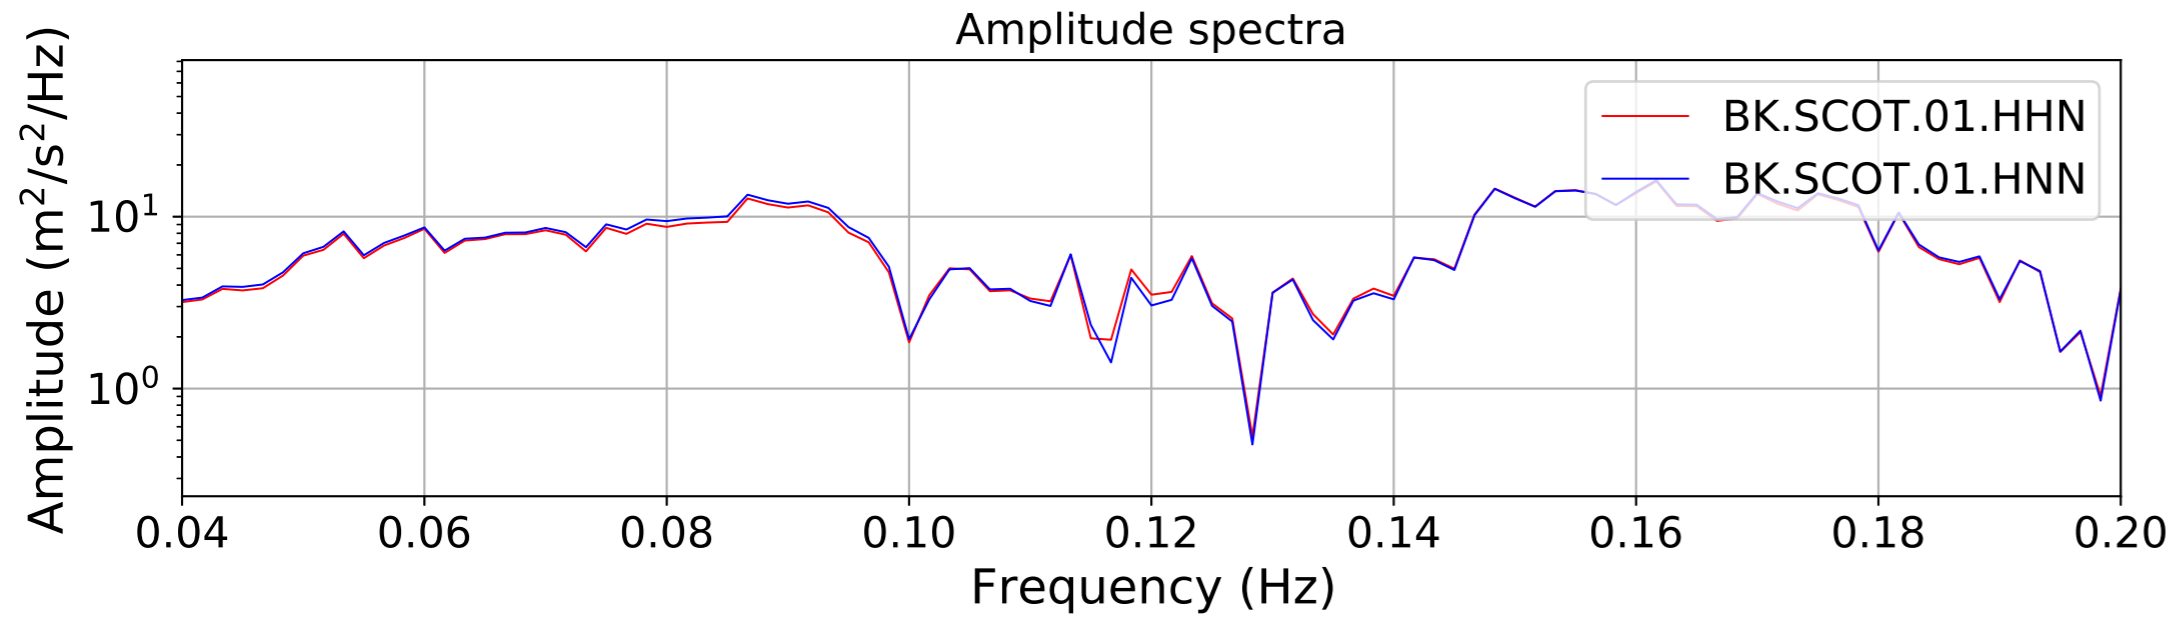

2024.340.184421_M7.0_nc75095651
Origin Time:2024-12-05T18:44:21.110000Z USGS event-id:nc75095651
M7.0 2024 Offshore Cape Mendocino, California Earthquake