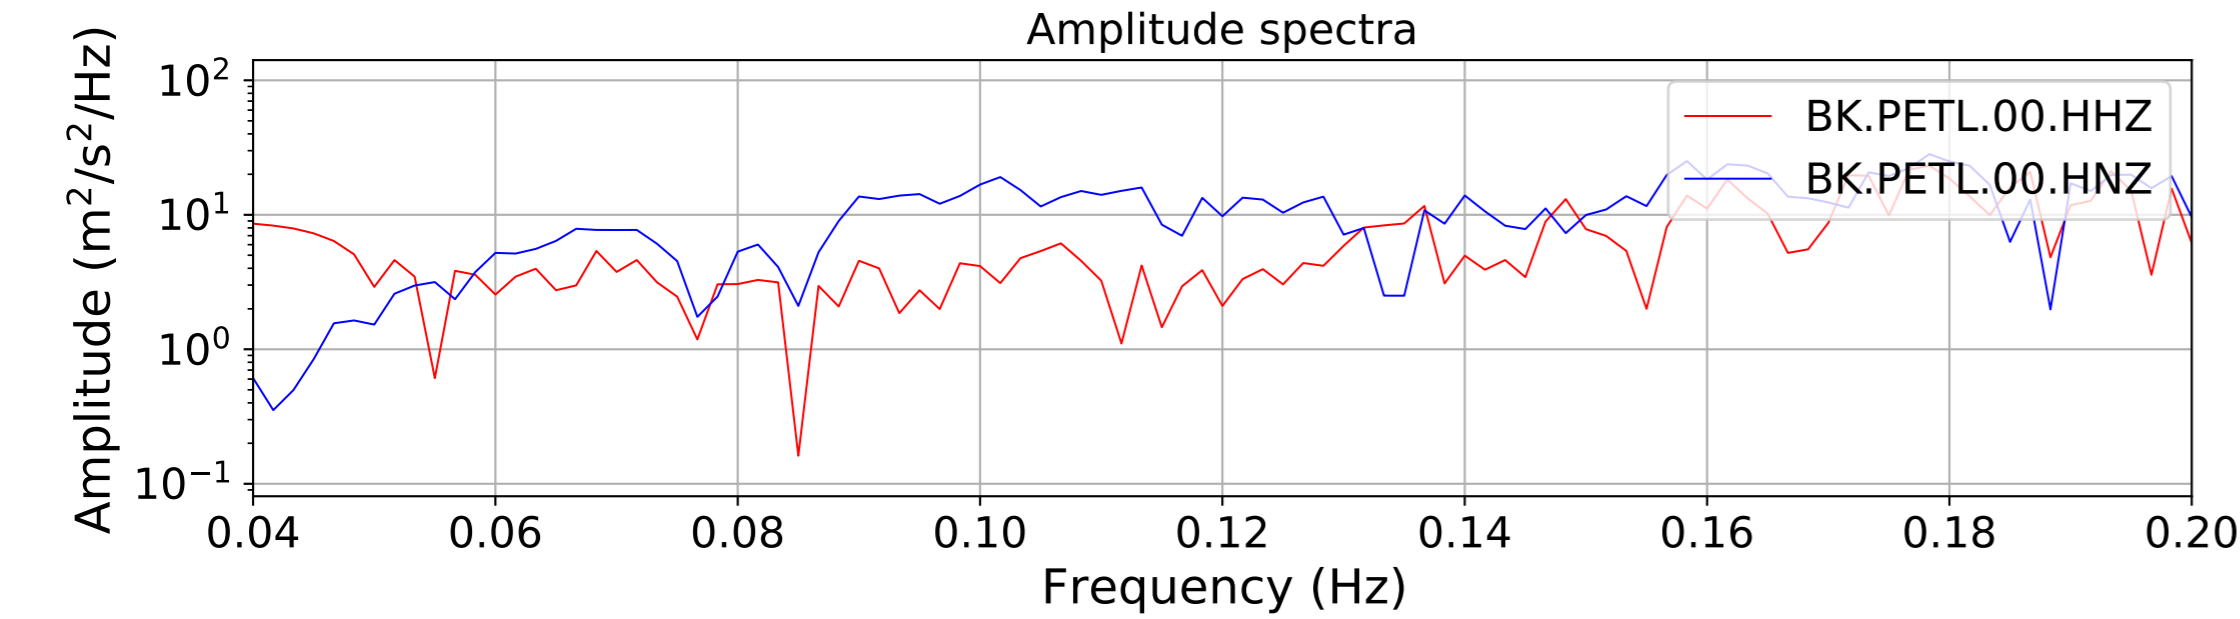

2024.340.184421_M7.0_nc75095651
Origin Time:2024-12-05T18:44:21.110000Z USGS event-id:nc75095651
M7.0 2024 Offshore Cape Mendocino, California Earthquake