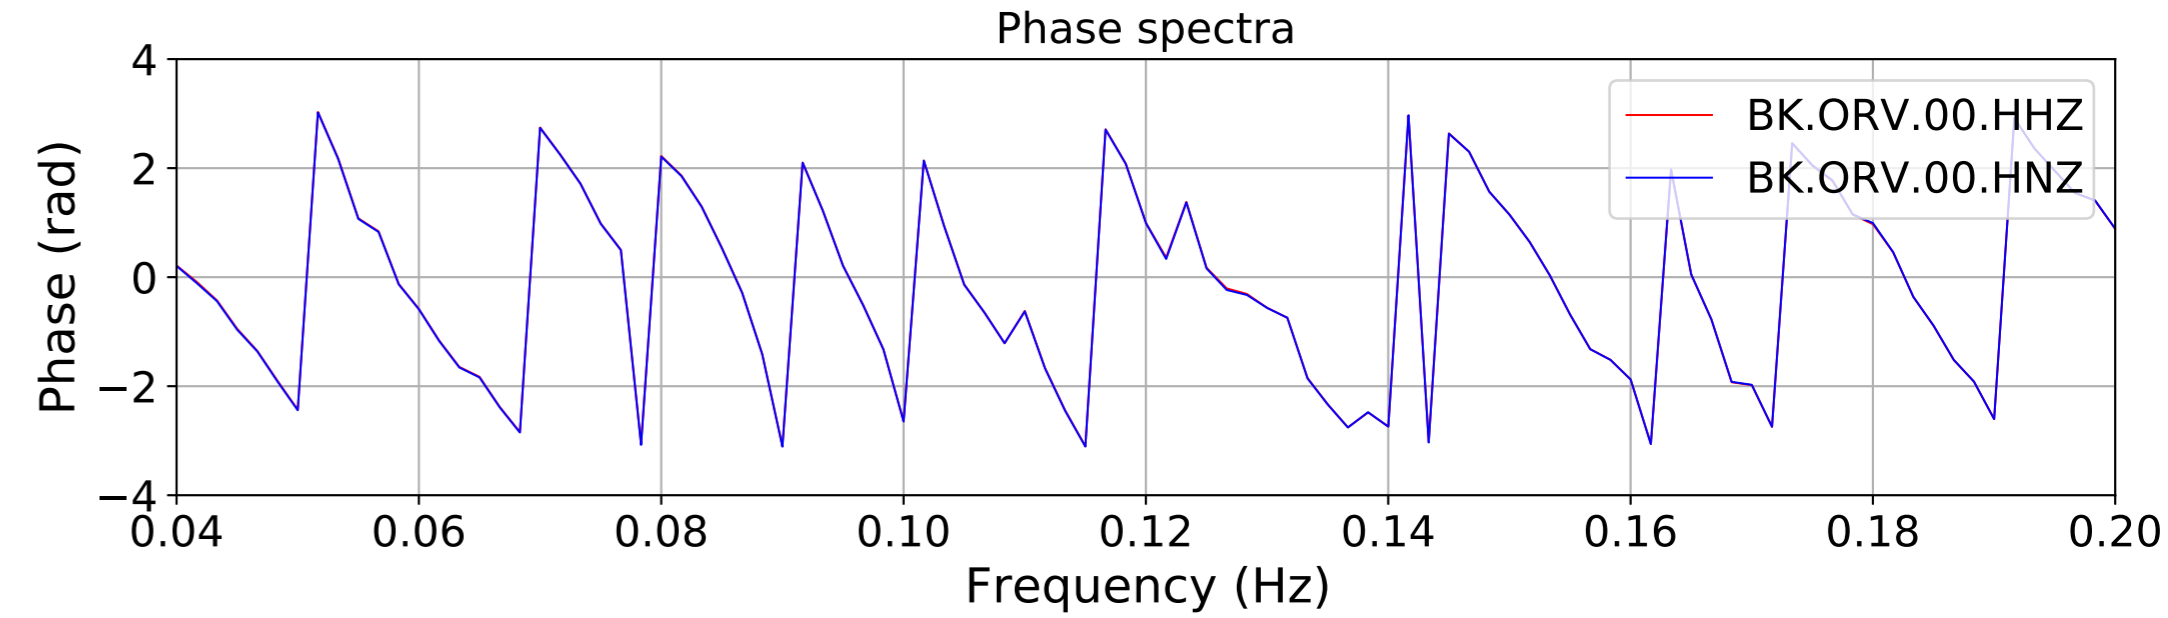

2024.340.184421_M7.0_nc75095651
Origin Time:2024-12-05T18:44:21.110000Z USGS event-id:nc75095651
M7.0 2024 Offshore Cape Mendocino, California Earthquake