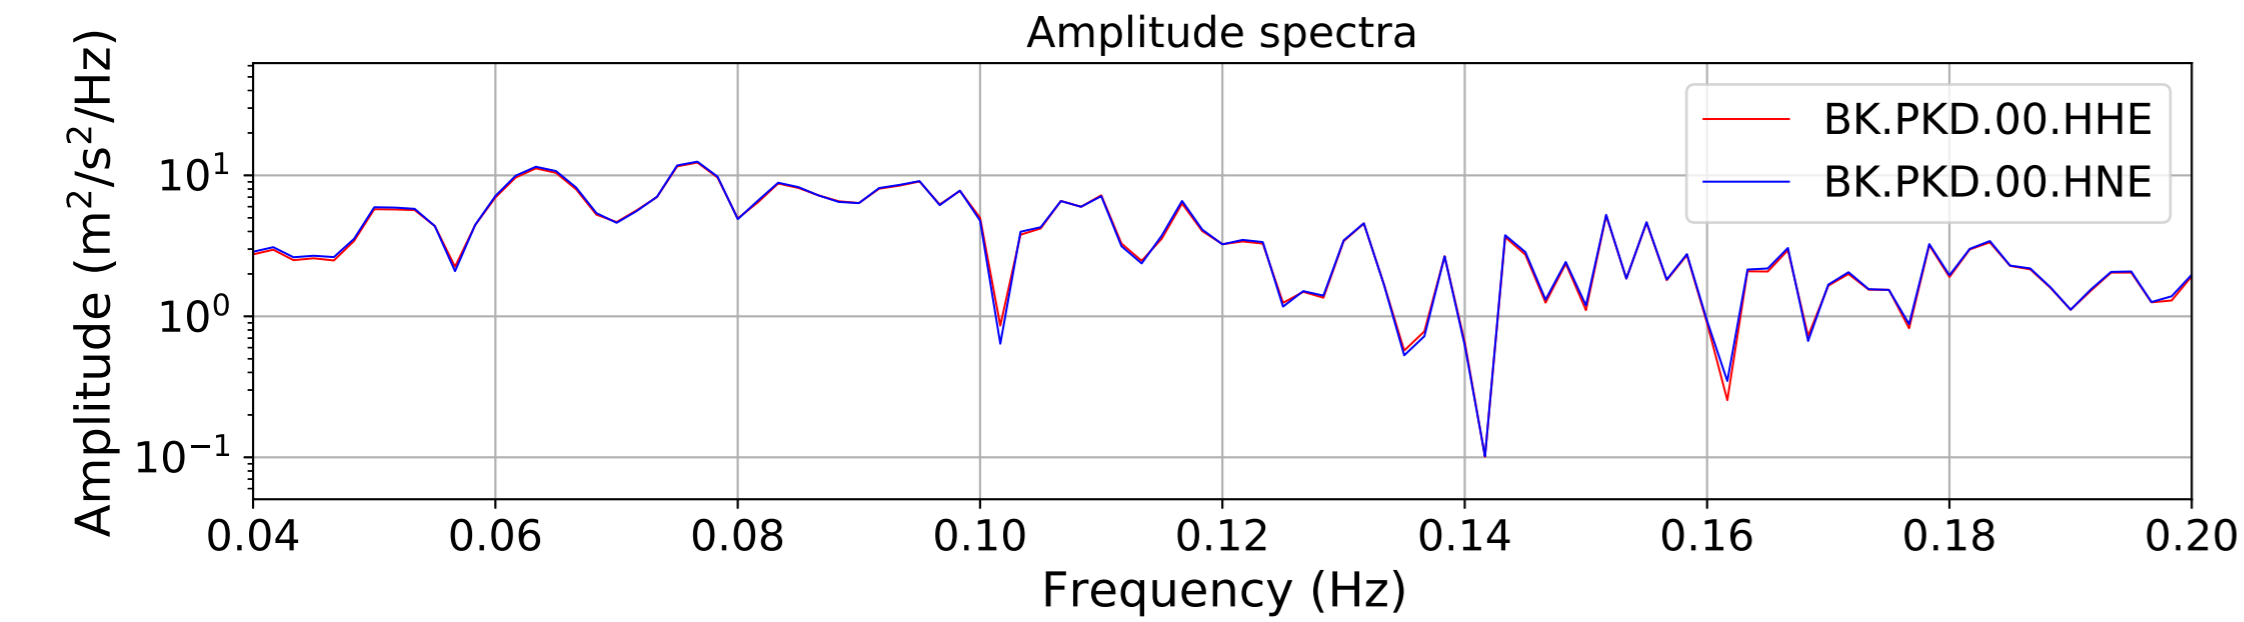

2024.340.184421_M7.0_nc75095651
Origin Time:2024-12-05T18:44:21.110000Z USGS event-id:nc75095651
M7.0 2024 Offshore Cape Mendocino, California Earthquake