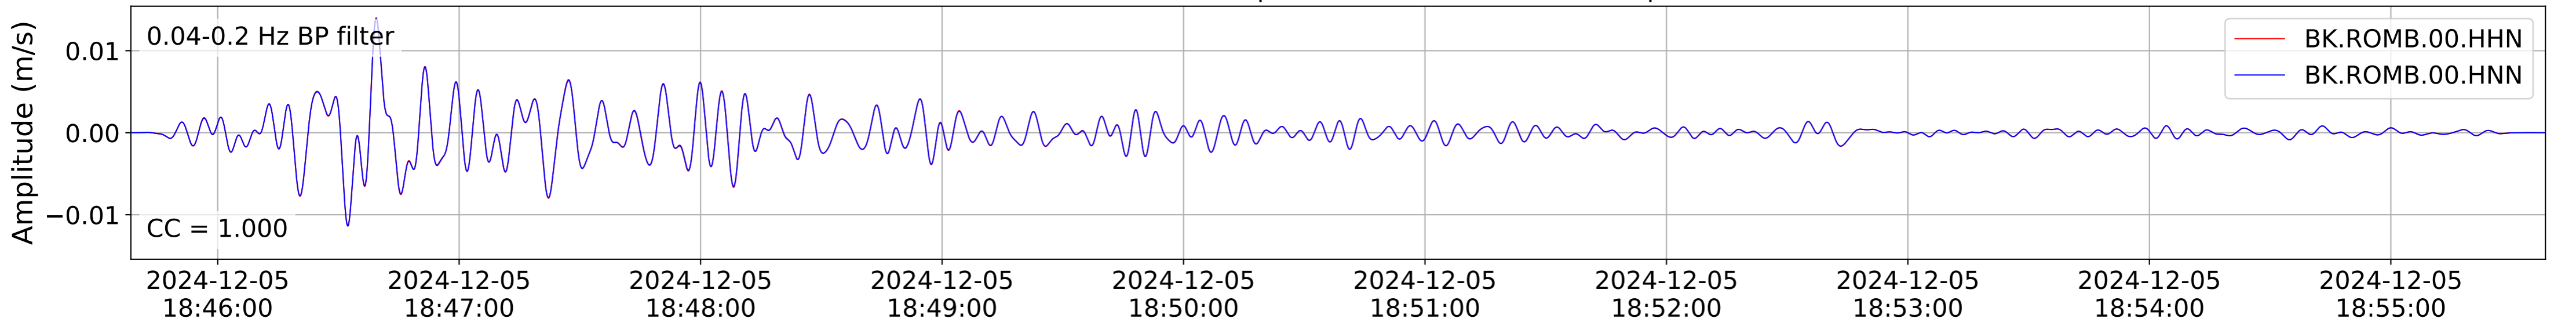

2024.340.184421.M7.0_nc75095651
Origin Time:2024-12-05T18:44:21.110000Z USGS event-id:nc75095651
M7.0 2024 Offshore Cape Mendocino, California Earthquake