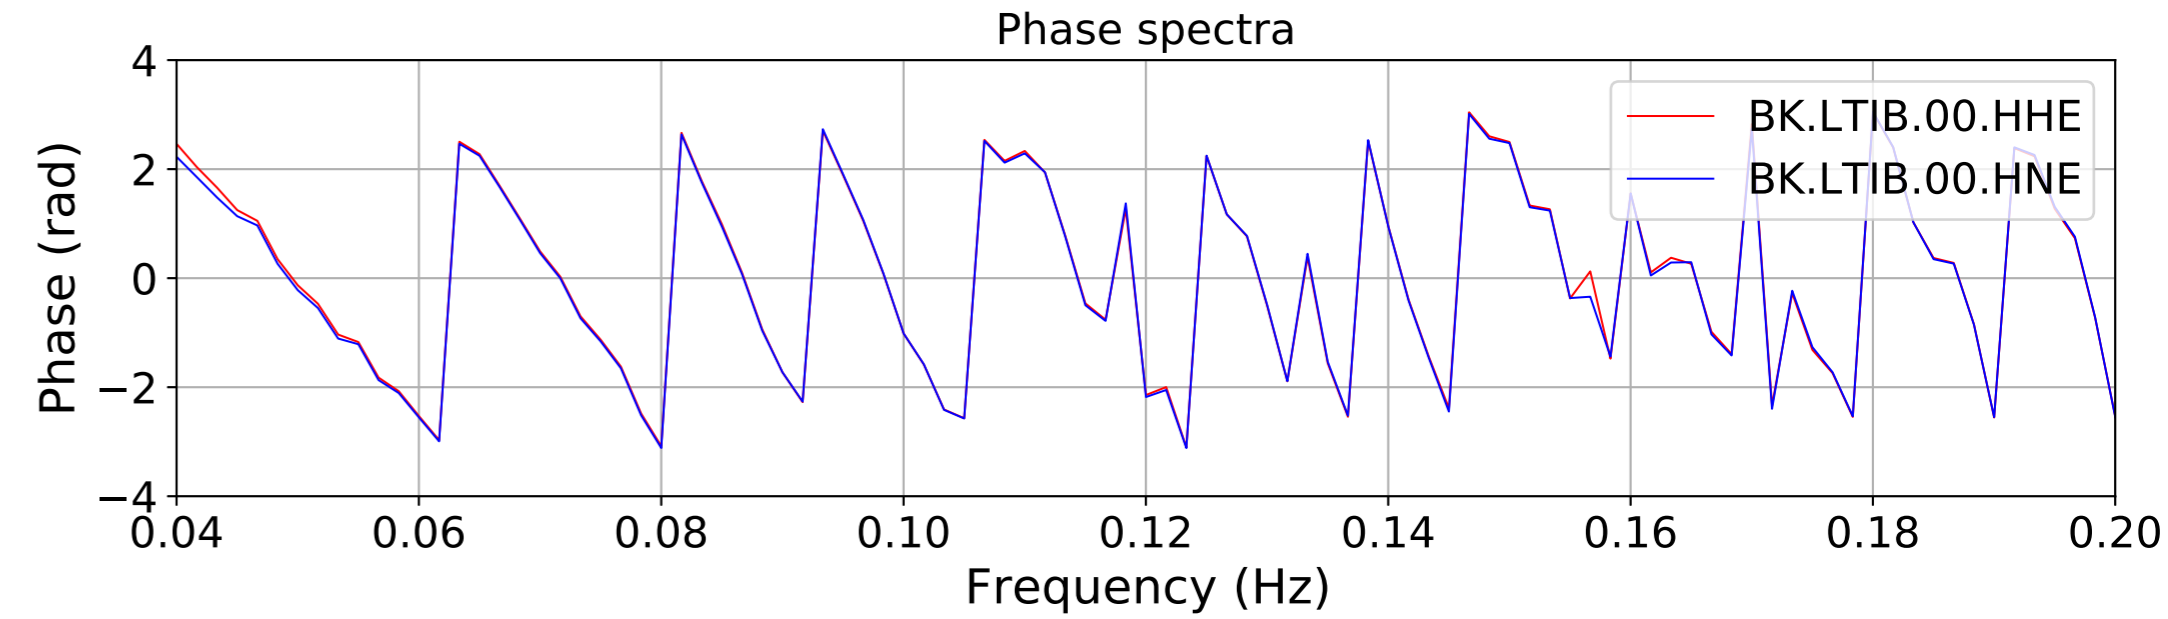

2024.340.184421_M7.0_nc75095651
Origin Time:2024-12-05T18:44:21.110000Z USGS event-id:nc75095651
M7.0 2024 Offshore Cape Mendocino, California Earthquake