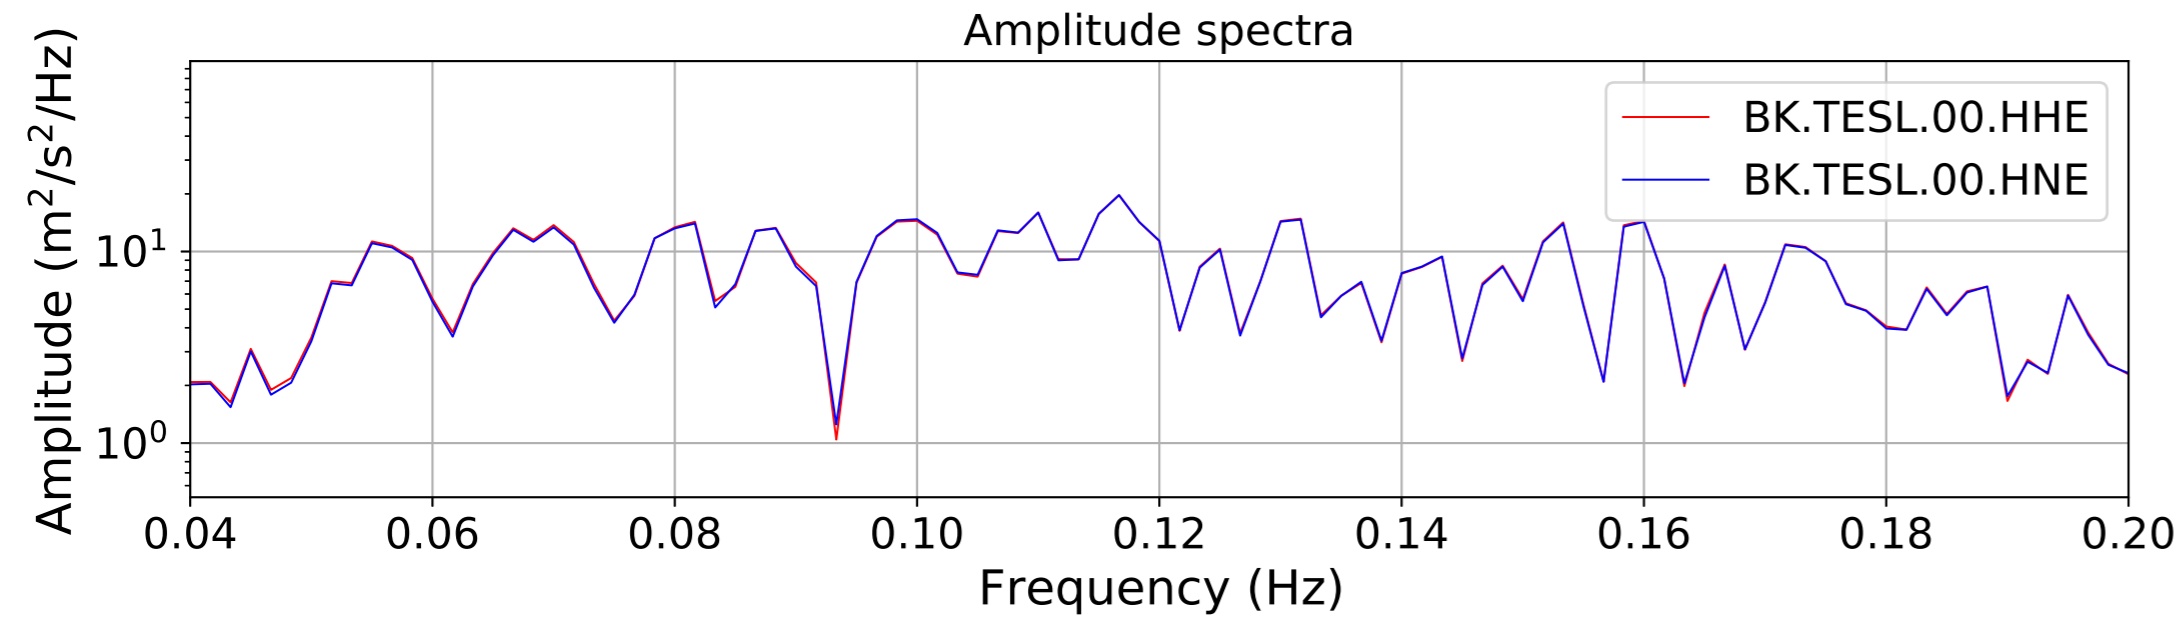

2024.340.184421_M7.0_nc75095651
Origin Time:2024-12-05T18:44:21.110000Z USGS event-id:nc75095651
M7.0 2024 Offshore Cape Mendocino, California Earthquake