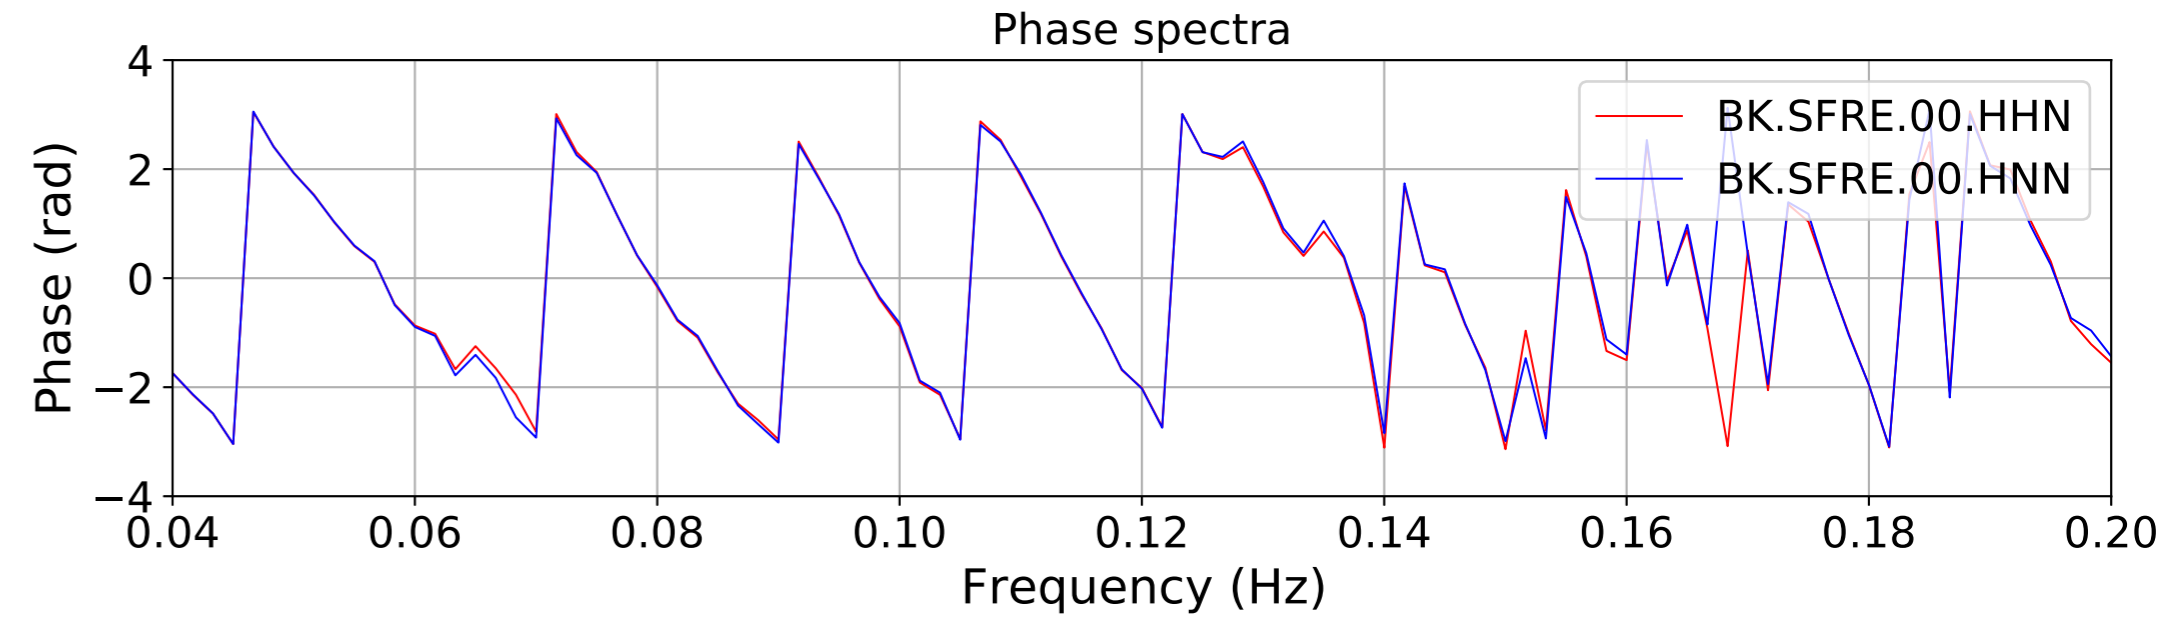

2024.340.184421_M7.0_nc75095651
Origin Time:2024-12-05T18:44:21.110000Z USGS event-id:nc75095651
M7.0 2024 Offshore Cape Mendocino, California Earthquake