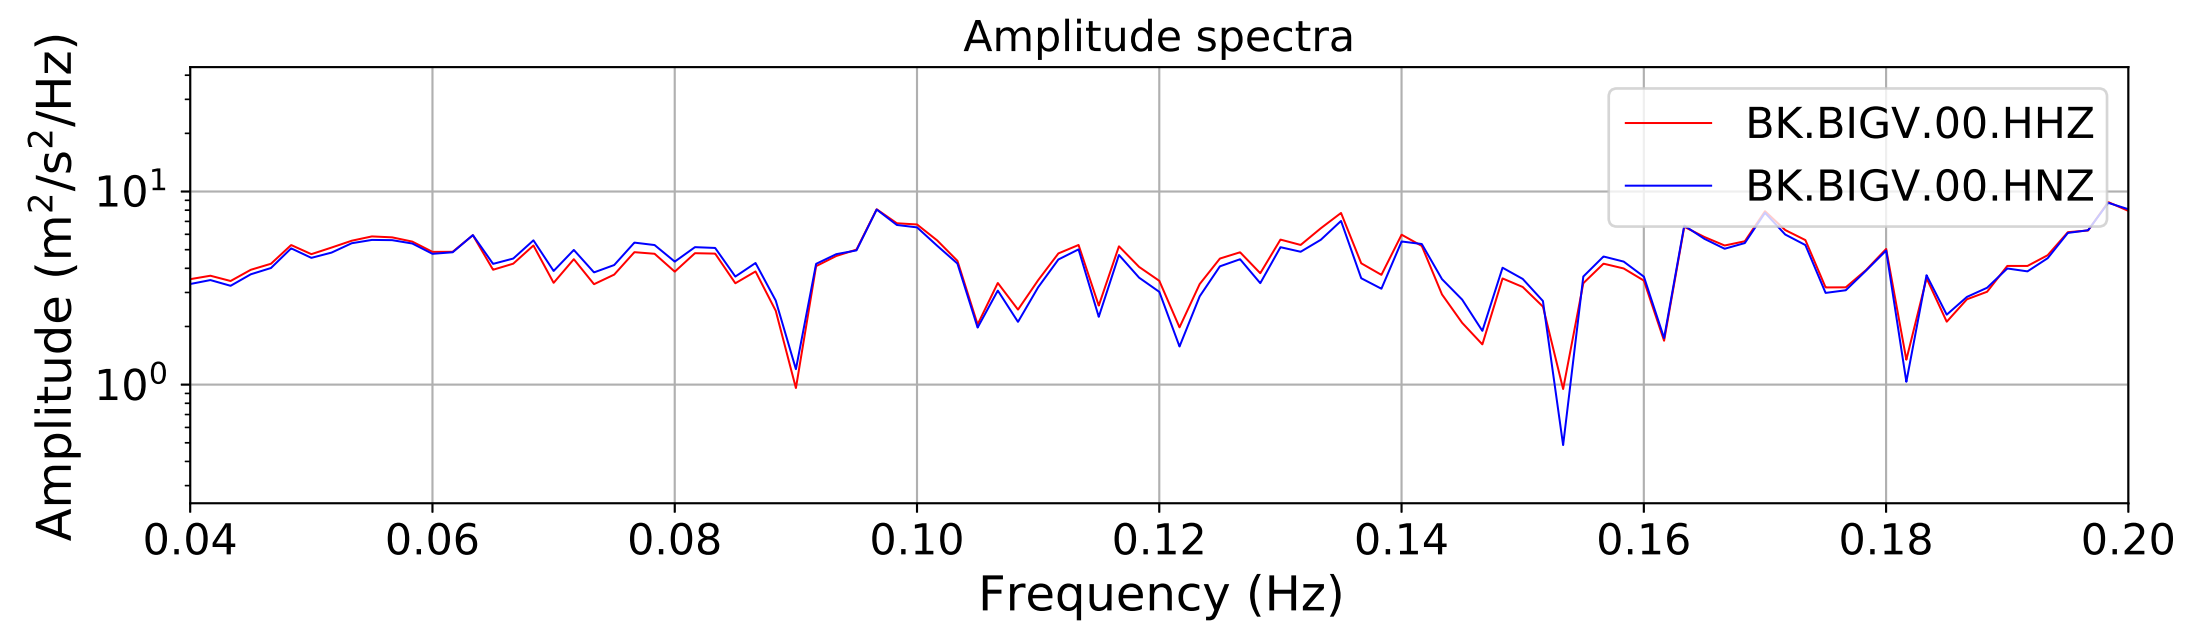

2024.340.184421_M7.0_nc75095651
Origin Time:2024-12-05T18:44:21.110000Z USGS event-id:nc75095651
M7.0 2024 Offshore Cape Mendocino, California Earthquake