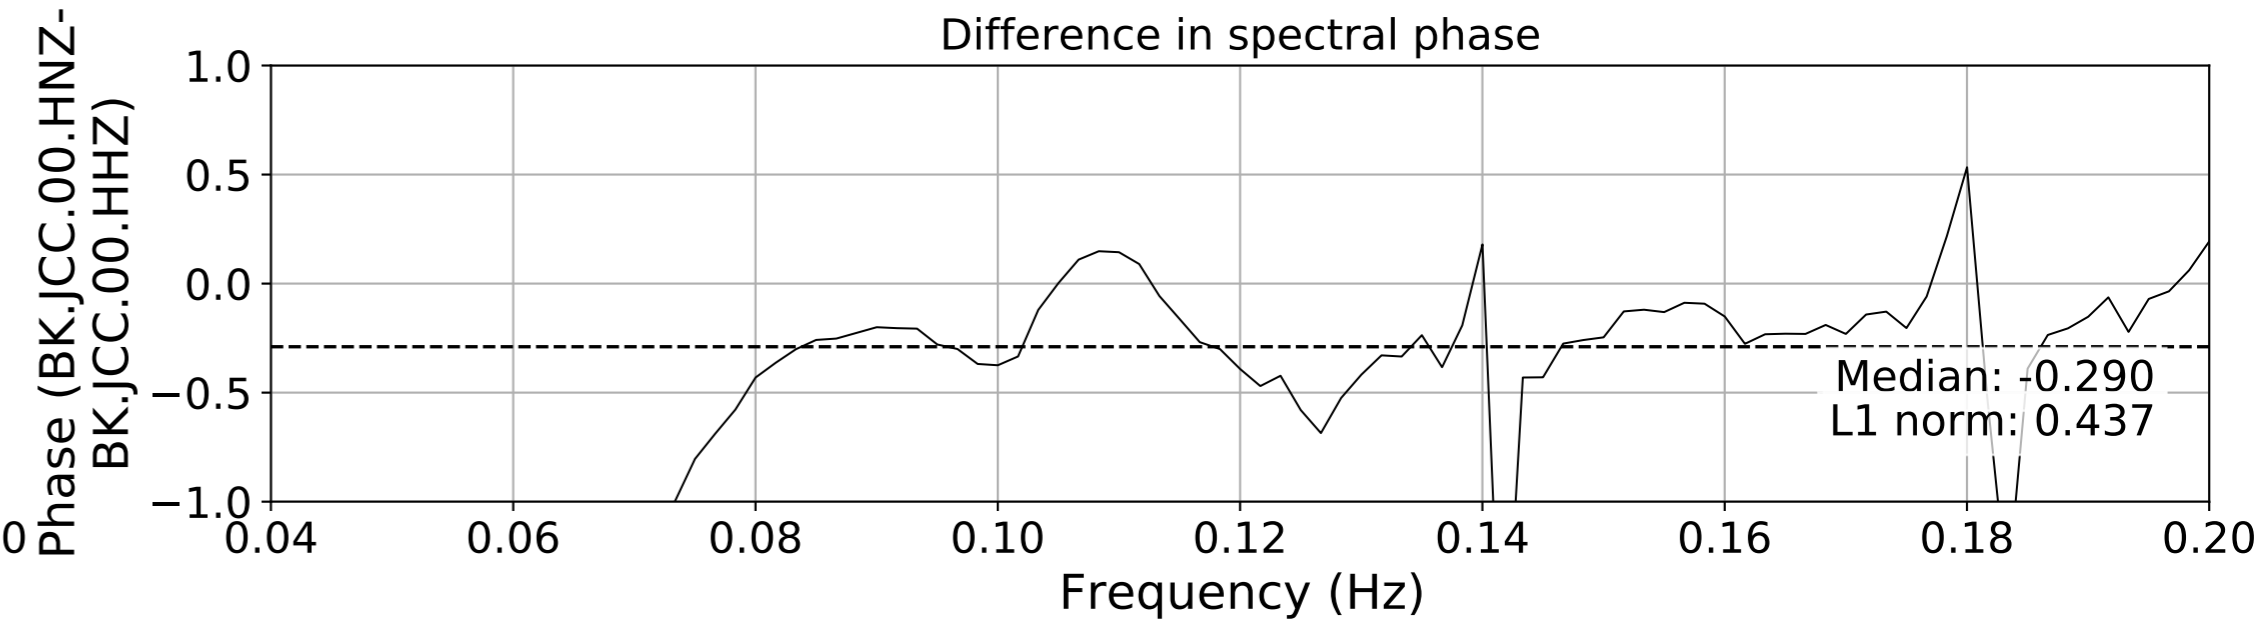

2024.340.184421.M7.0_nc75095651
Origin Time:2024-12-05T18:44:21.110000Z USGS event-id:nc75095651
M7.0 2024 Offshore Cape Mendocino, California Earthquake