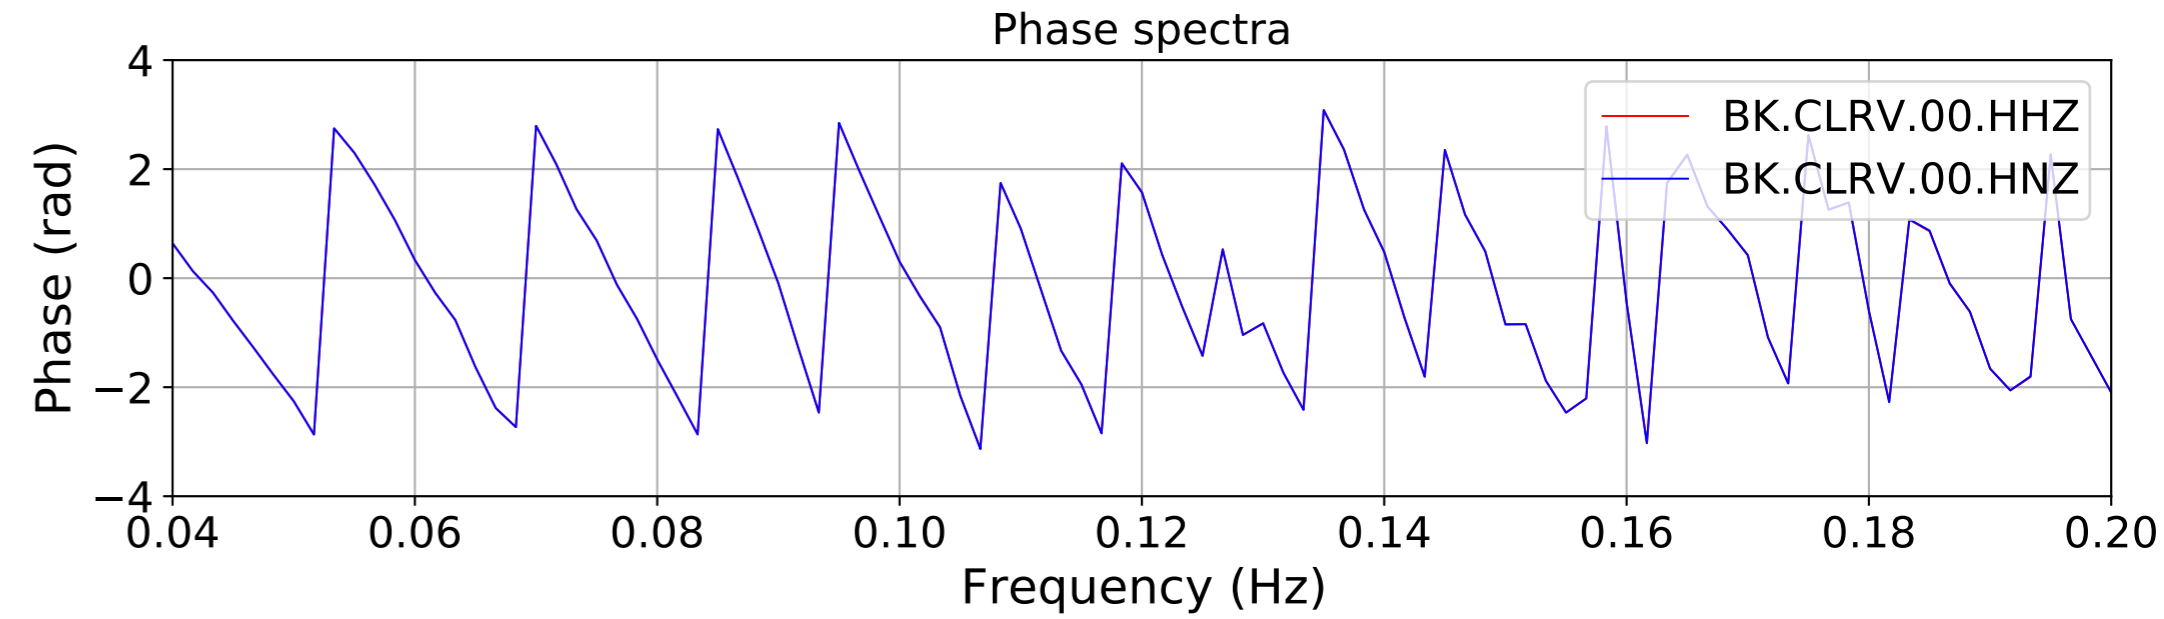

2024.340.184421_M7.0_nc75095651
Origin Time:2024-12-05T18:44:21.110000Z USGS event-id:nc75095651
M7.0 2024 Offshore Cape Mendocino, California Earthquake