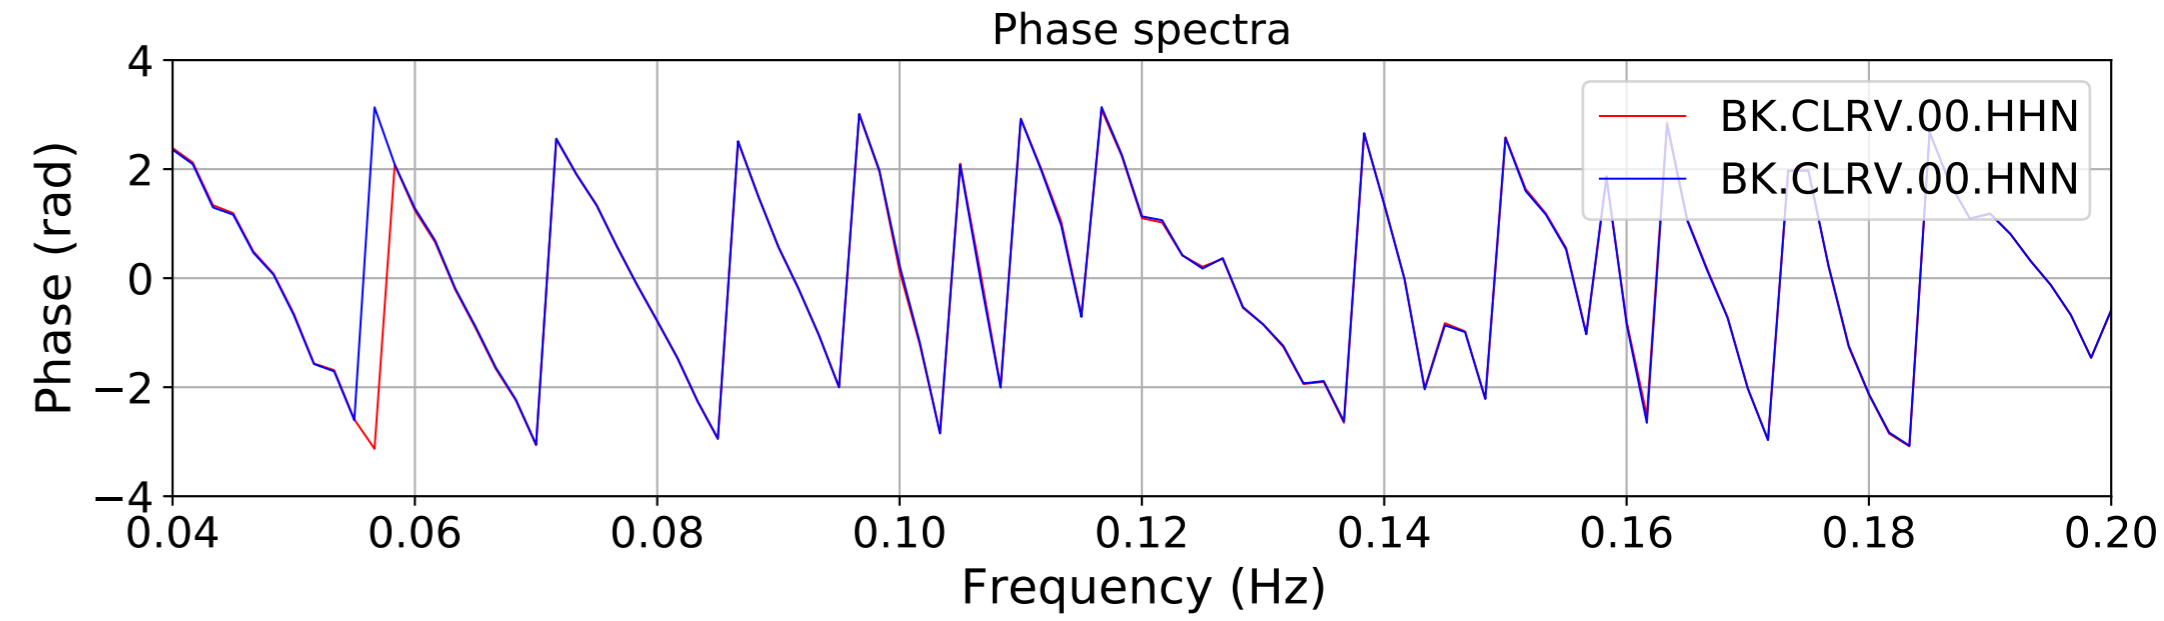

2024.340.184421_M7.0_nc75095651
Origin Time:2024-12-05T18:44:21.110000Z USGS event-id:nc75095651
M7.0 2024 Offshore Cape Mendocino, California Earthquake