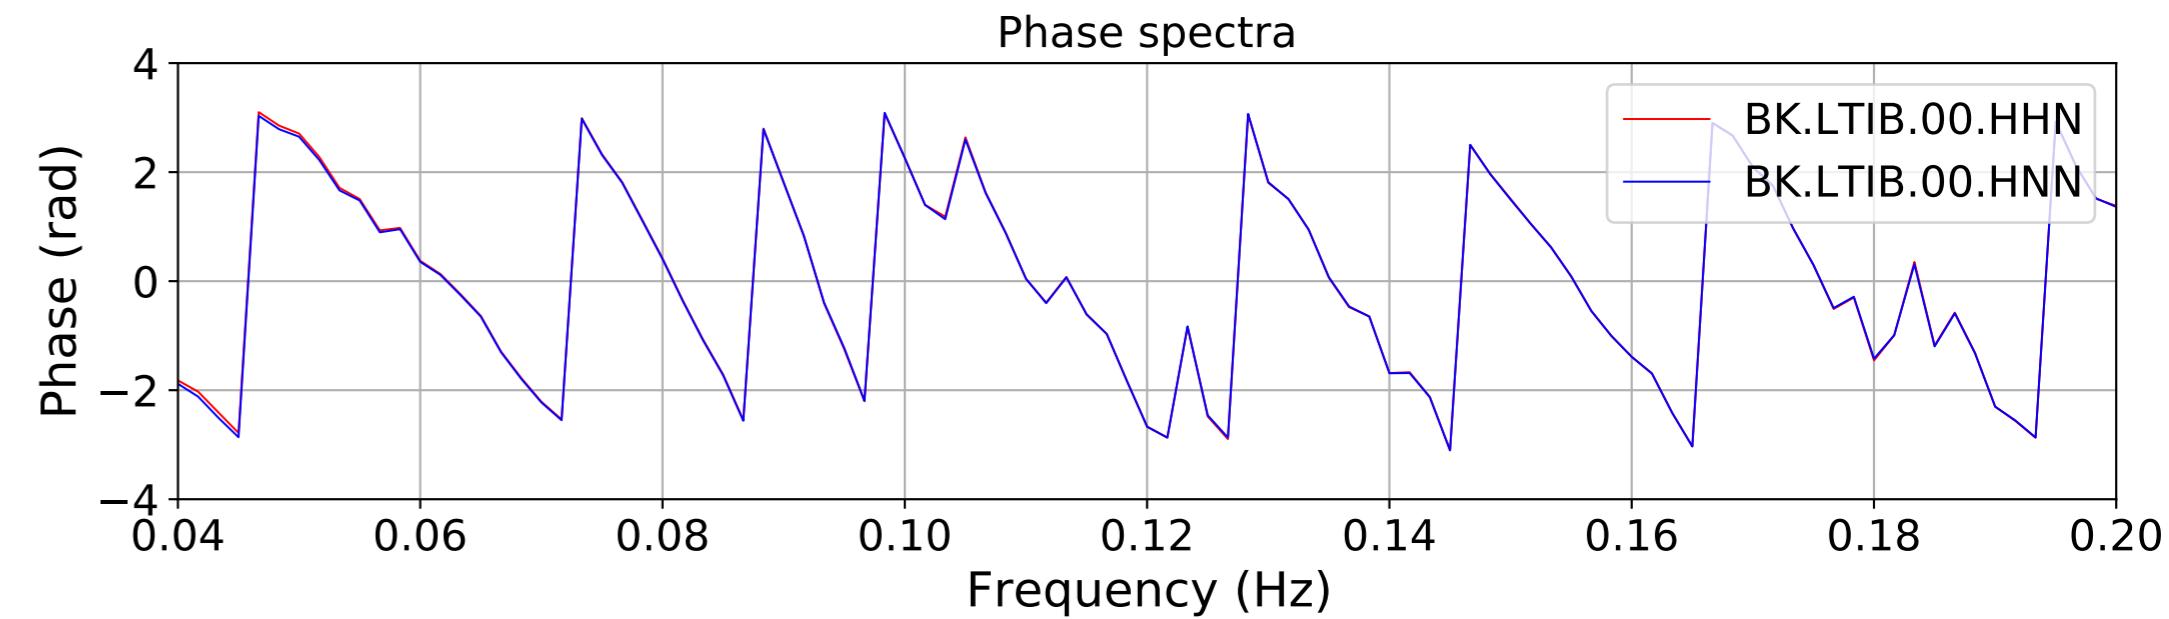

2024.340.184421.M7.0_nc75095651
Origin Time:2024-12-05T18:44:21.110000Z USGS event-id:nc75095651
M7.0 2024 Offshore Cape Mendocino, California Earthquake