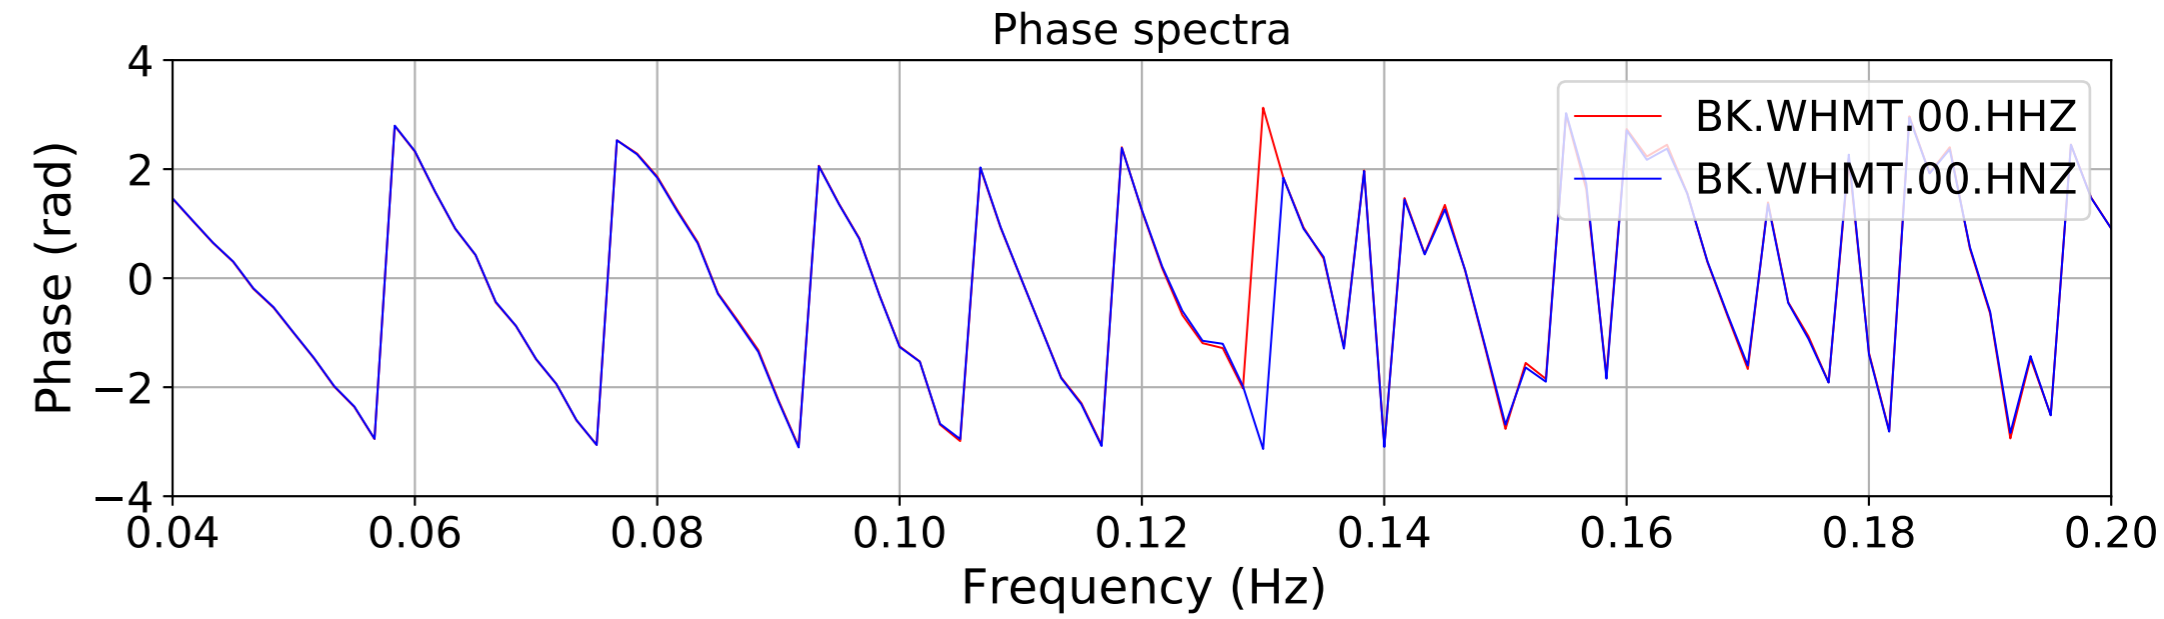

2024.340.184421_M7.0_nc75095651
Origin Time:2024-12-05T18:44:21.110000Z USGS event-id:nc75095651
M7.0 2024 Offshore Cape Mendocino, California Earthquake