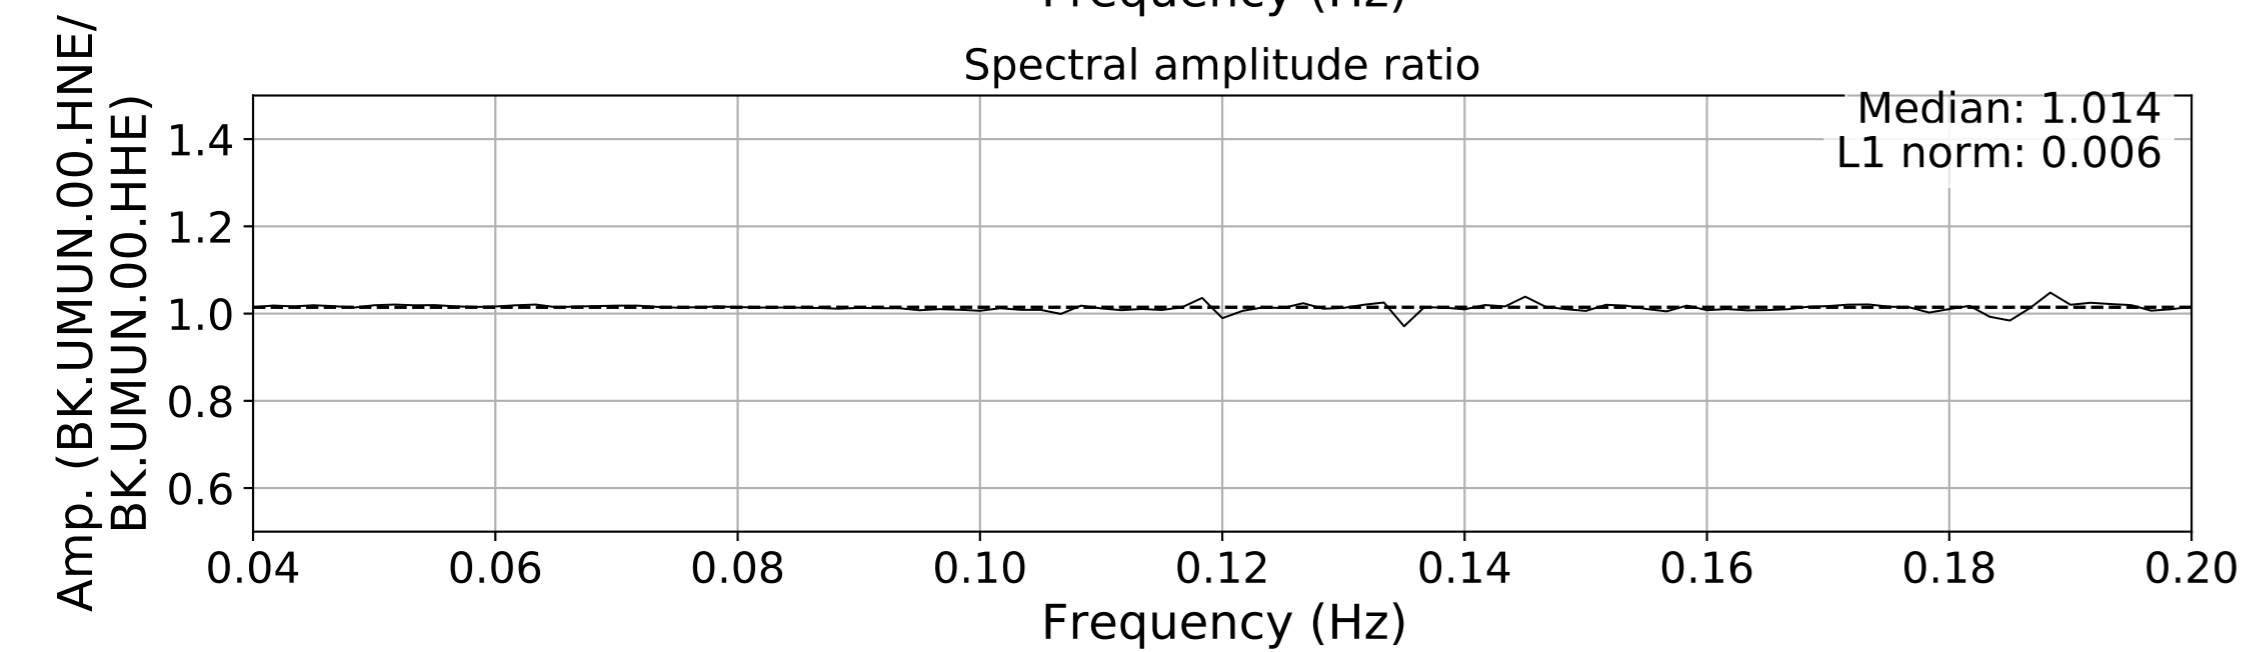

2024.340.184421_M7.0_nc75095651
Origin Time:2024-12-05T18:44:21.110000Z USGS event-id:nc75095651
M7.0 2024 Offshore Cape Mendocino, California Earthquake