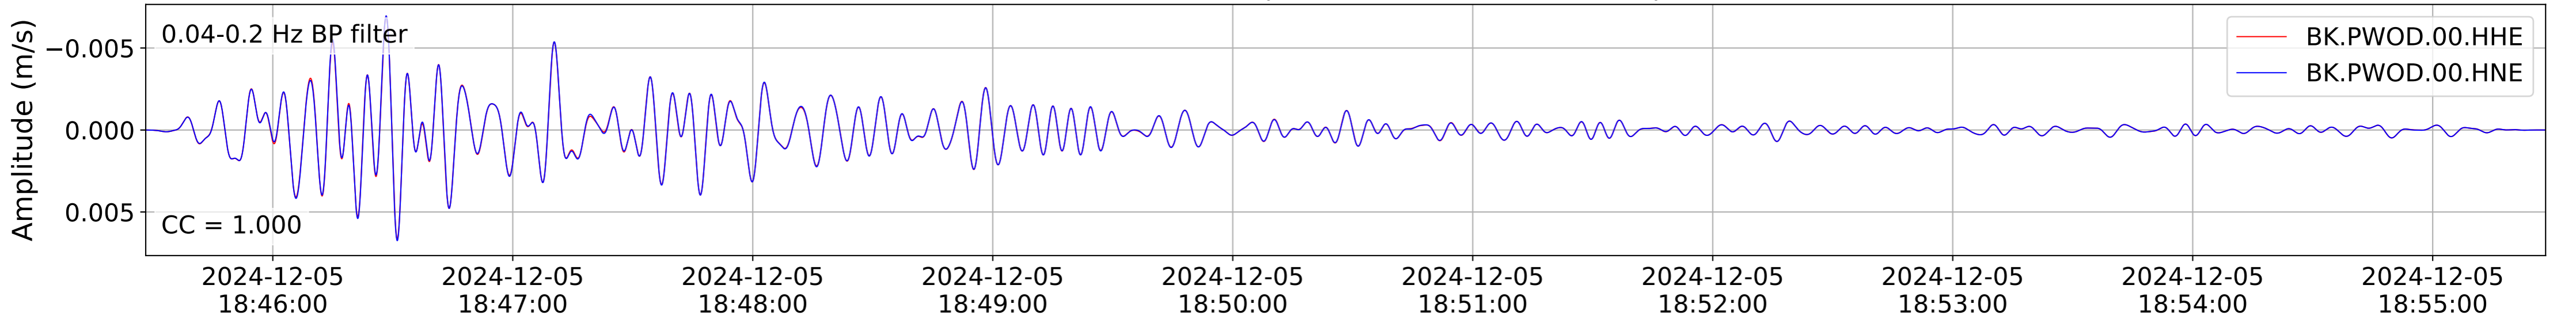

2024.340.184421_M7.0_nc75095651
Origin Time:2024-12-05T18:44:21.110000Z USGS event-id:nc75095651
M7.0 2024 Offshore Cape Mendocino, California Earthquake