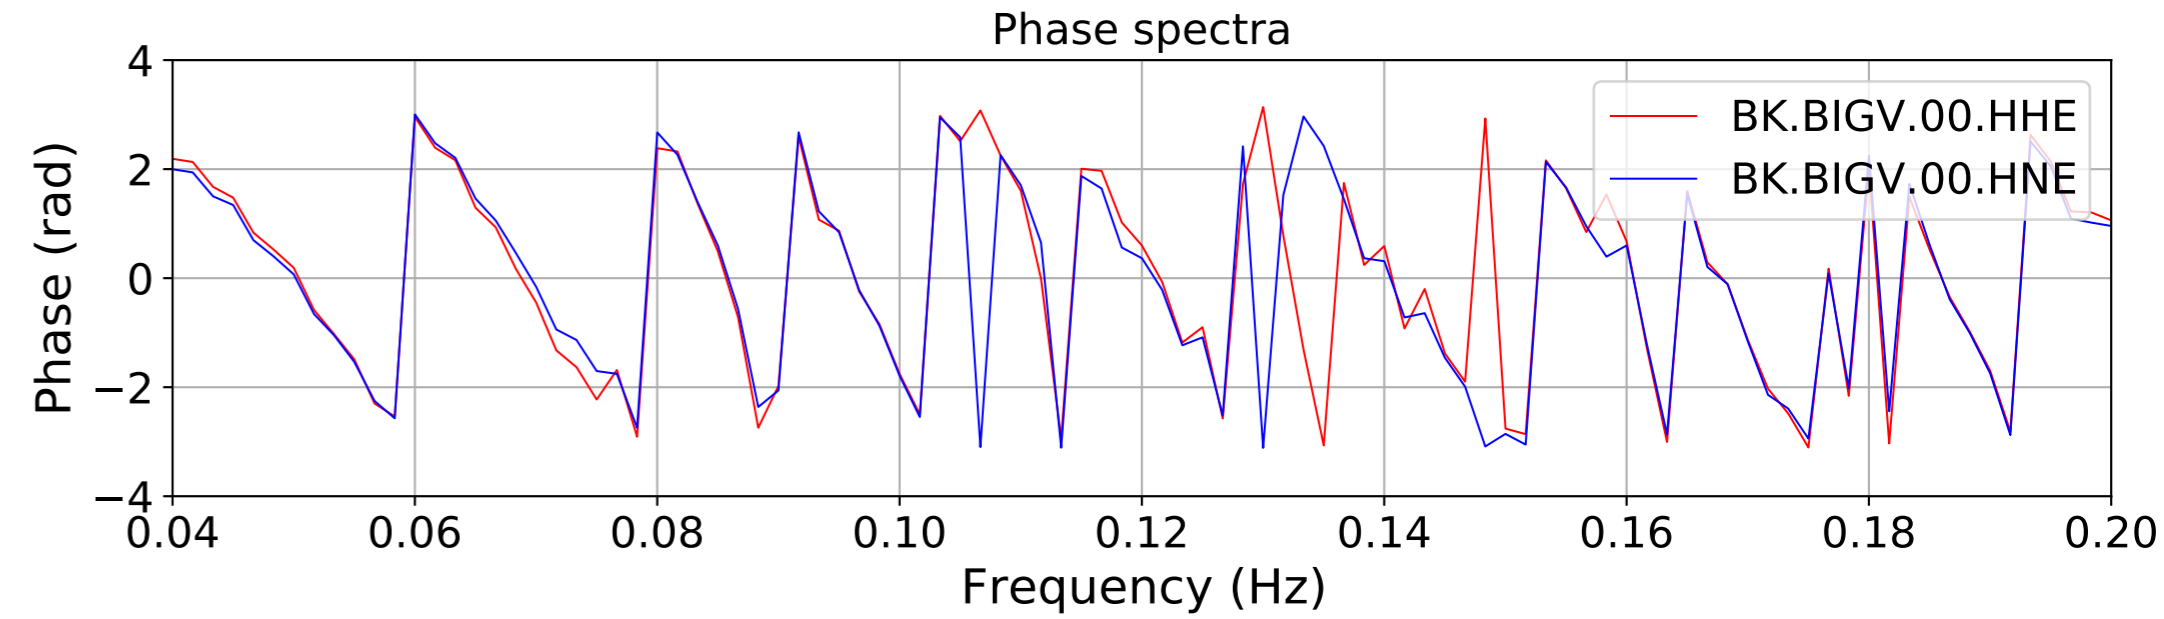

2024.340.184421_M7.0_nc75095651
Origin Time:2024-12-05T18:44:21.110000Z USGS event-id:nc75095651
M7.0 2024 Offshore Cape Mendocino, California Earthquake