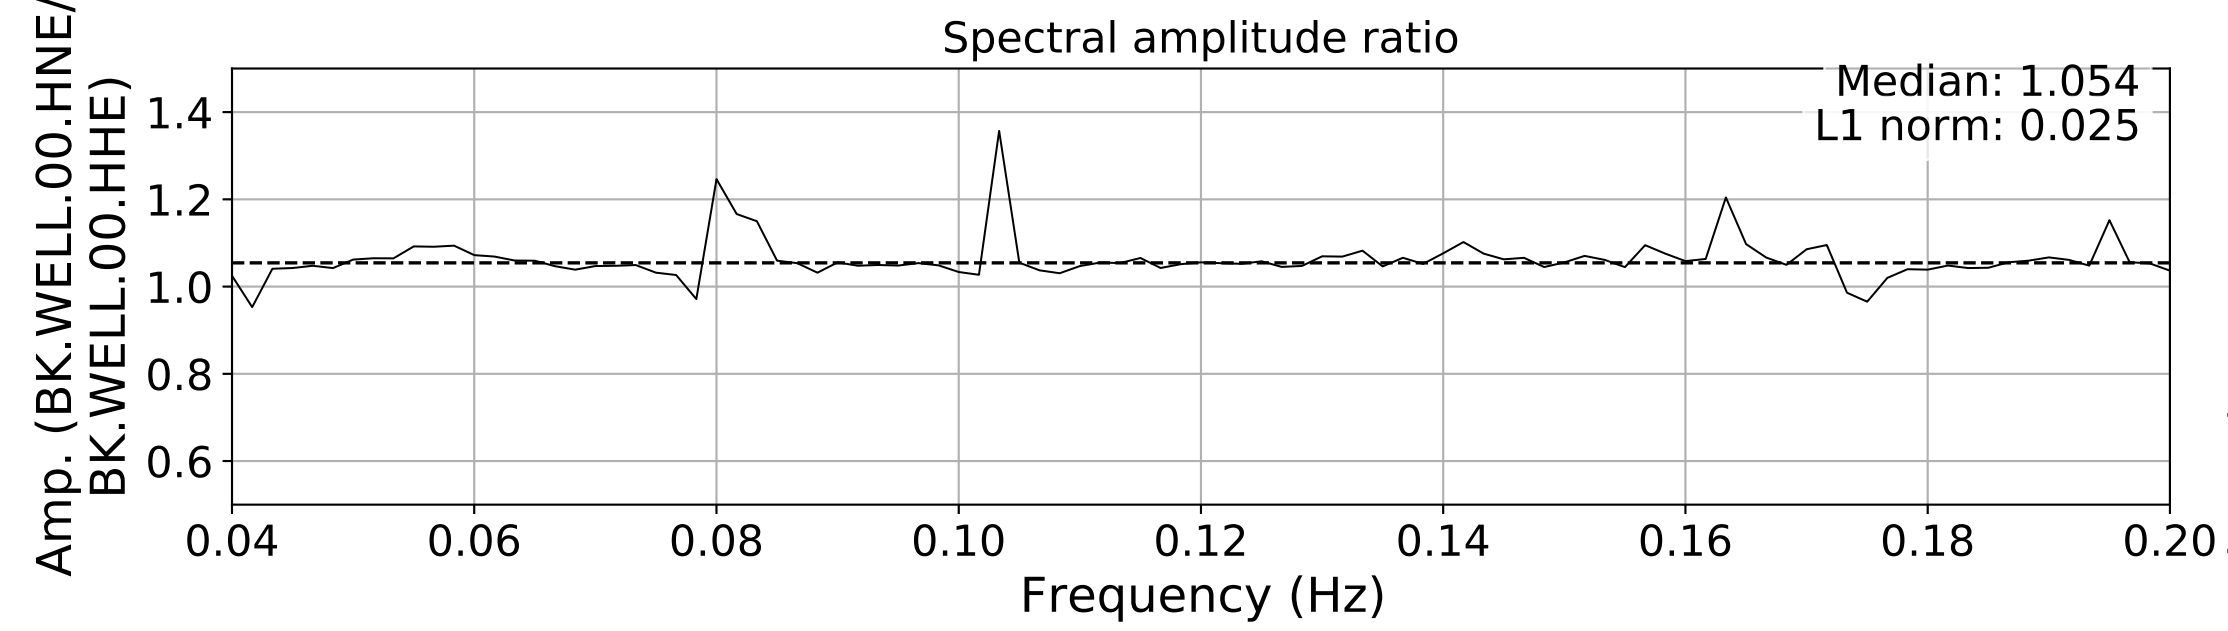

2024.340.184421_M7.0_nc75095651
Origin Time:2024-12-05T18:44:21.110000Z USGS event-id:nc75095651
M7.0 2024 Offshore Cape Mendocino, California Earthquake