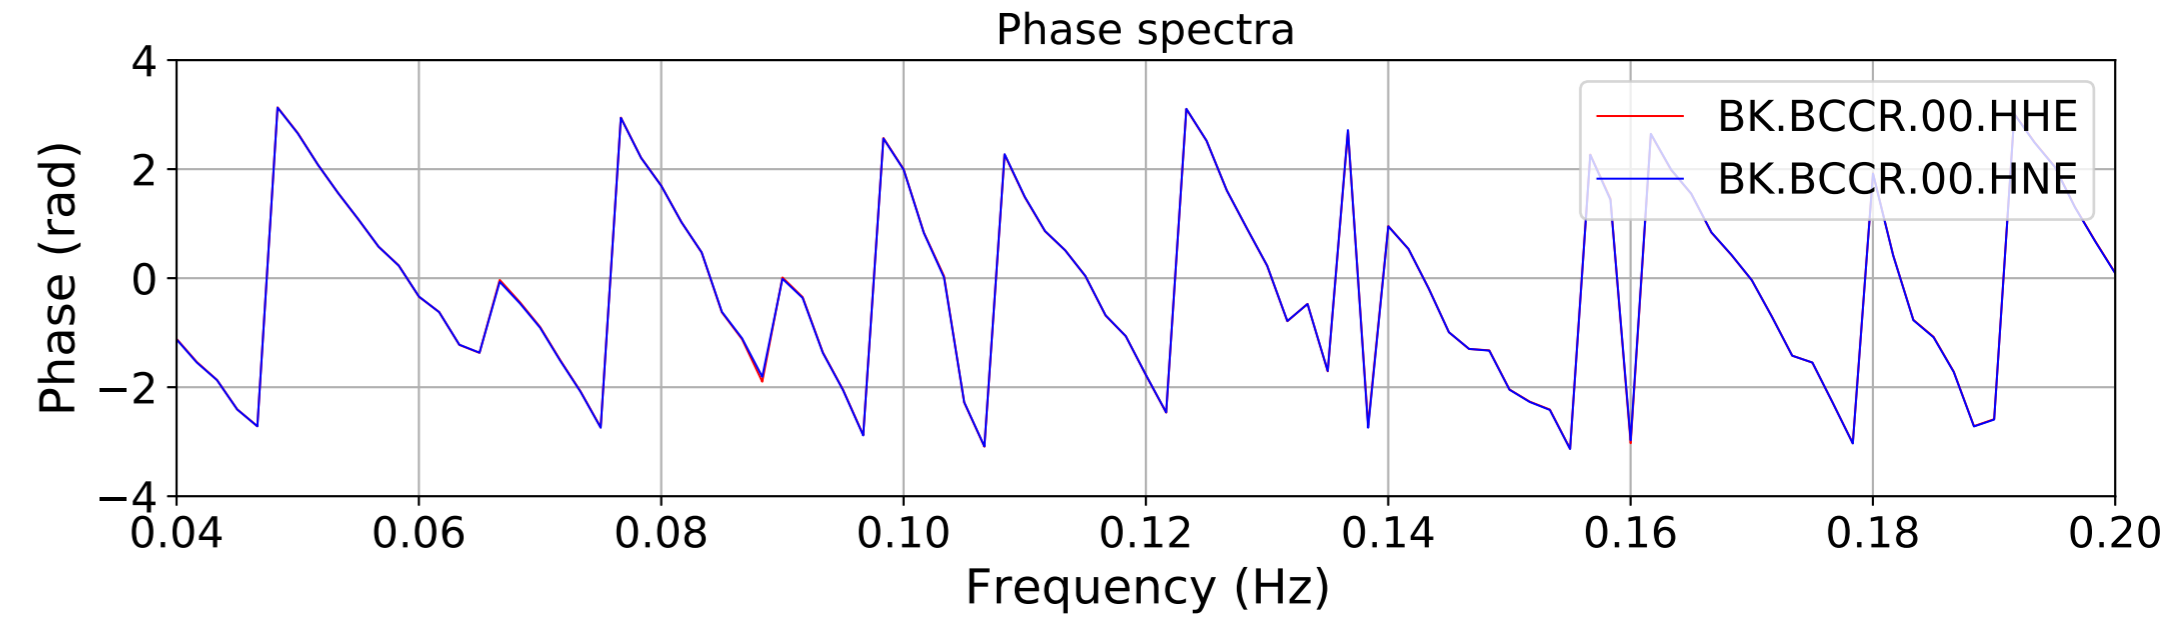

2024.340.184421_M7.0_nc75095651
Origin Time:2024-12-05T18:44:21.110000Z USGS event-id:nc75095651
M7.0 2024 Offshore Cape Mendocino, California Earthquake