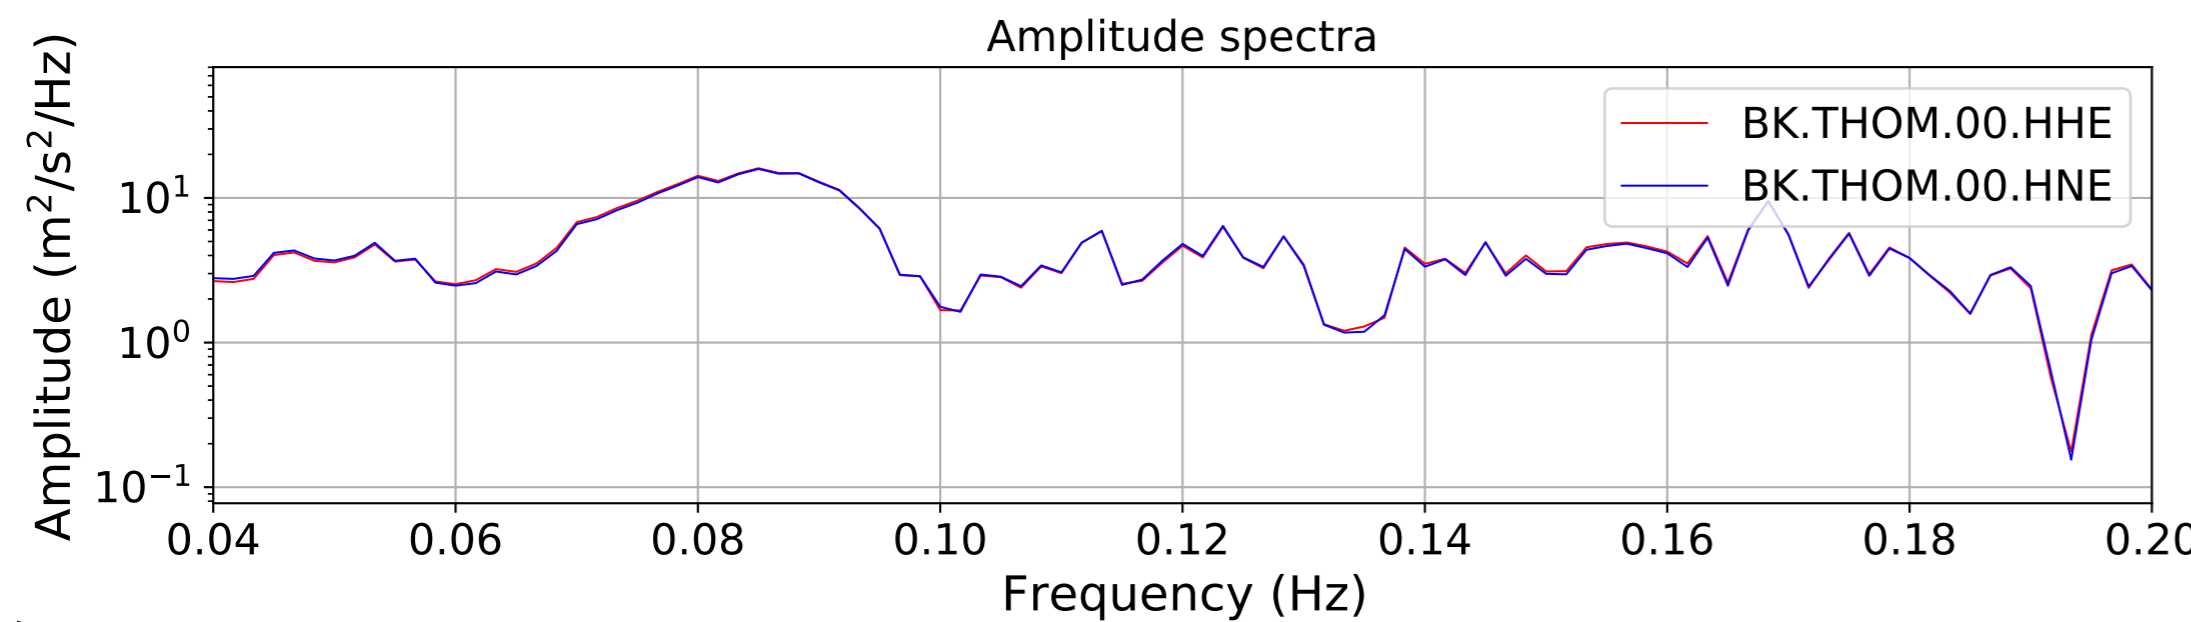

2024.340.184421.M7.0_nc75095651
Origin Time:2024-12-05T18:44:21.110000Z USGS event-id:nc75095651
M7.0 2024 Offshore Cape Mendocino, California Earthquake