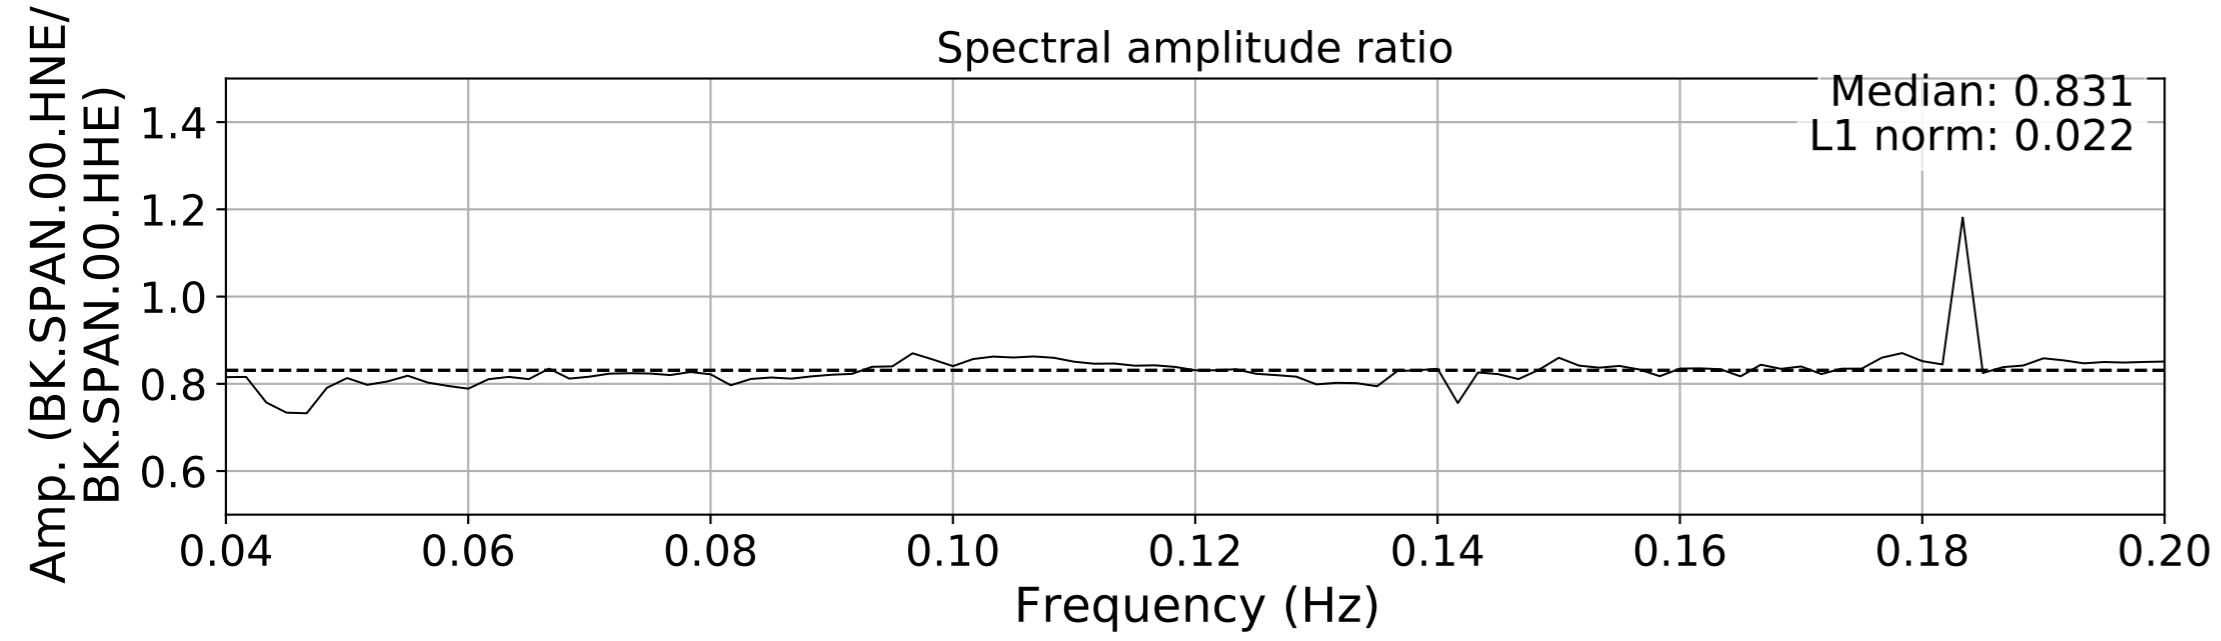

2024.340.184421M7.0_nc75095651
Origin Time:2024-12-05T18:44:21.110000Z USGS event-id:nc75095651
M7.0 2024 Offshore Cape Mendocino, California Earthquake