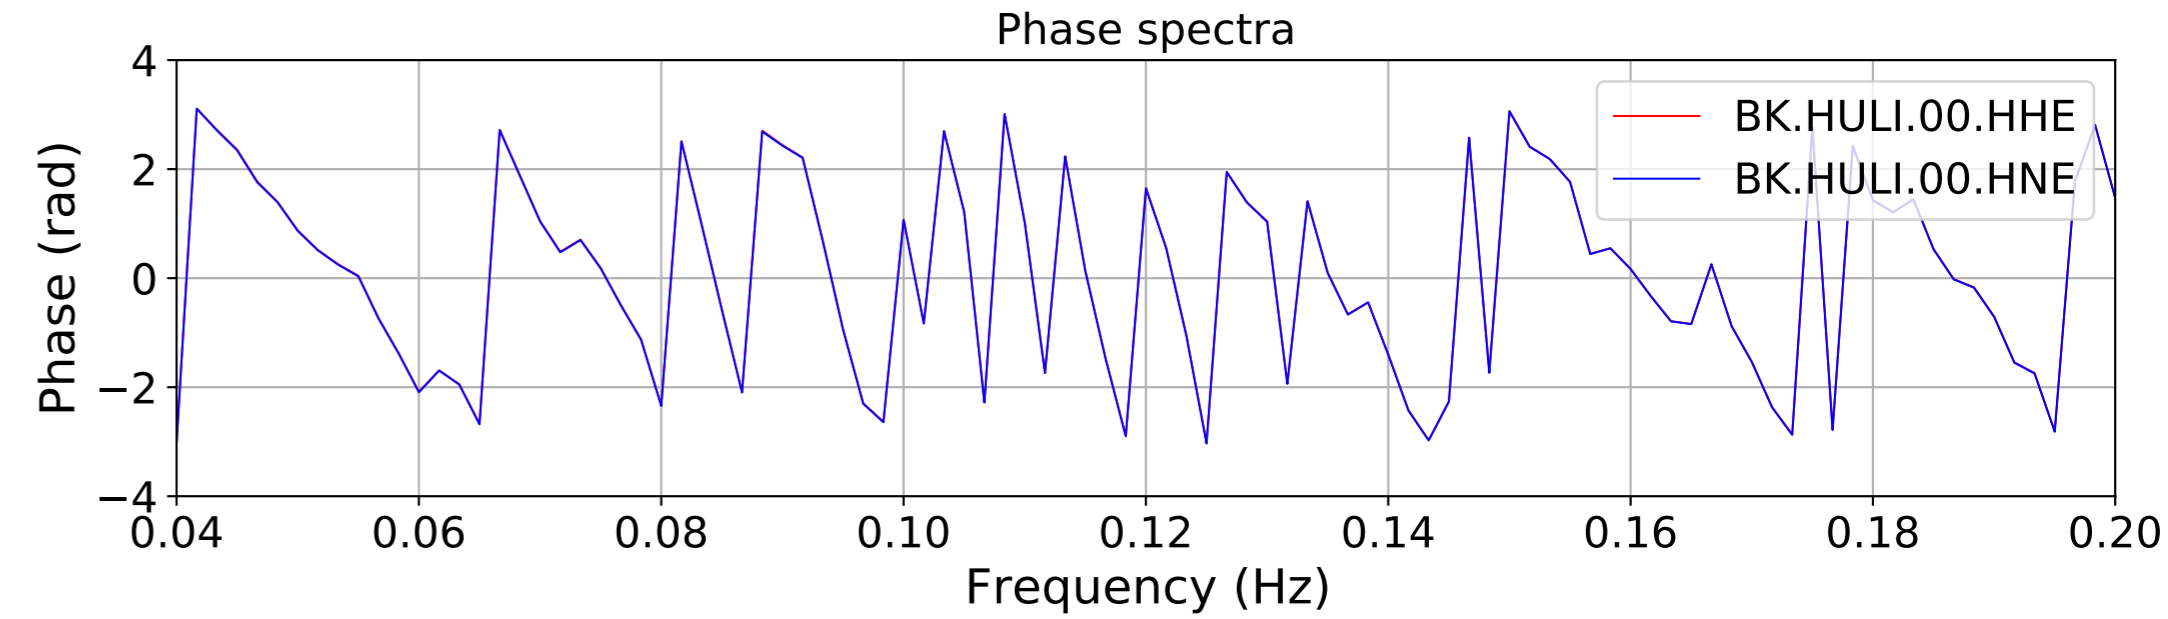

2024.340.184421_M7.0_nc75095651
Origin Time:2024-12-05T18:44:21.110000Z USGS event-id:nc75095651
M7.0 2024 Offshore Cape Mendocino, California Earthquake