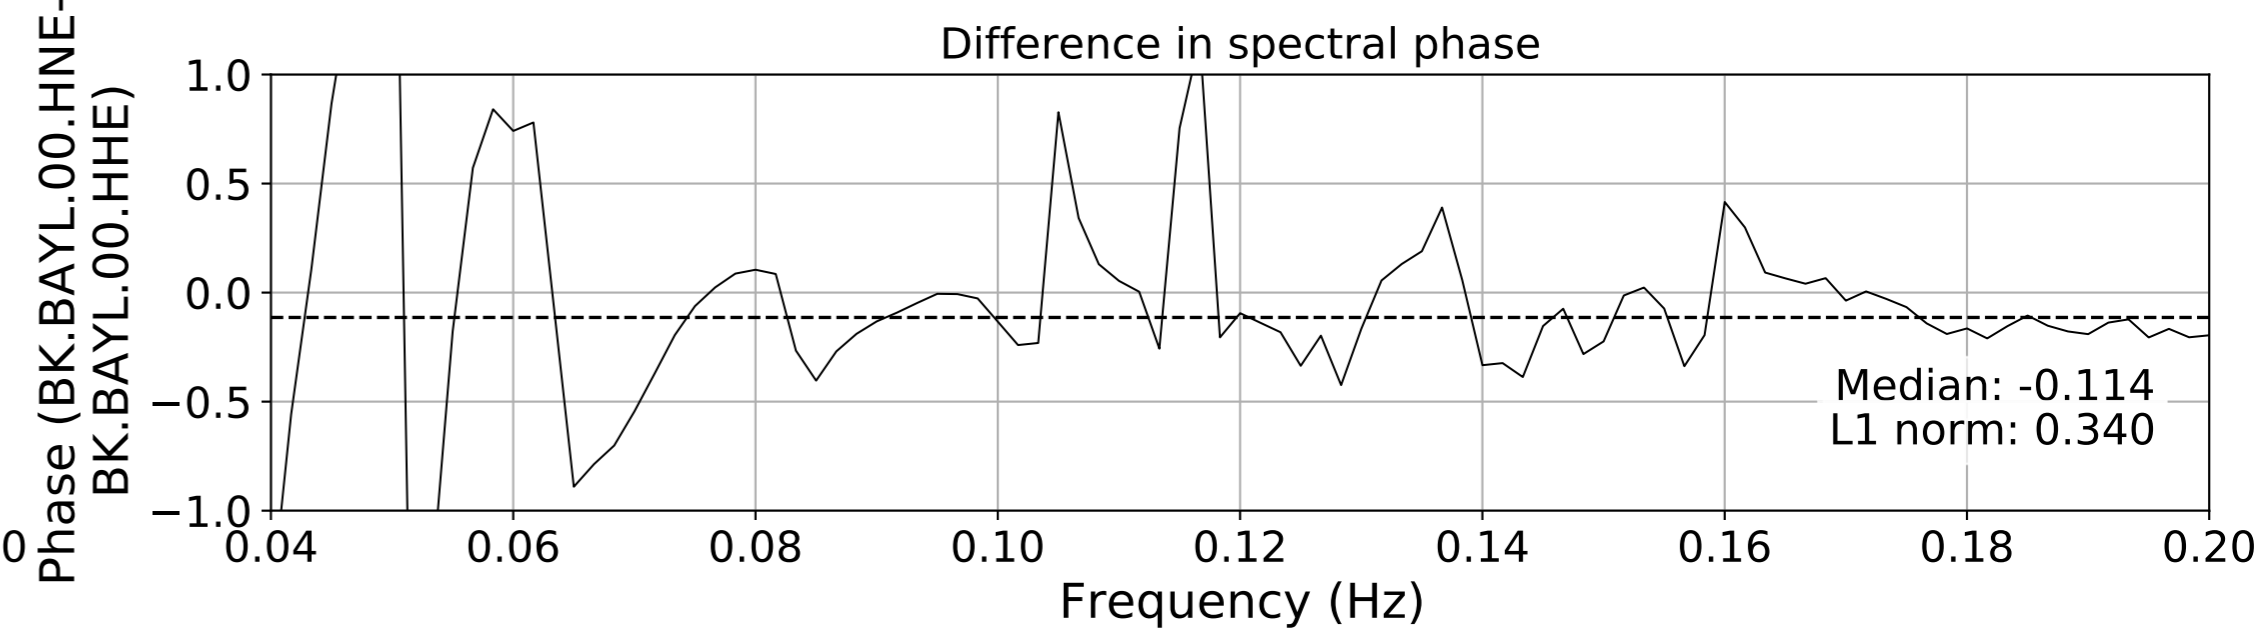

2024.340.184421_M7.0_nc75095651
Origin Time:2024-12-05T18:44:21.110000Z USGS event-id:nc75095651
M7.0 2024 Offshore Cape Mendocino, California Earthquake