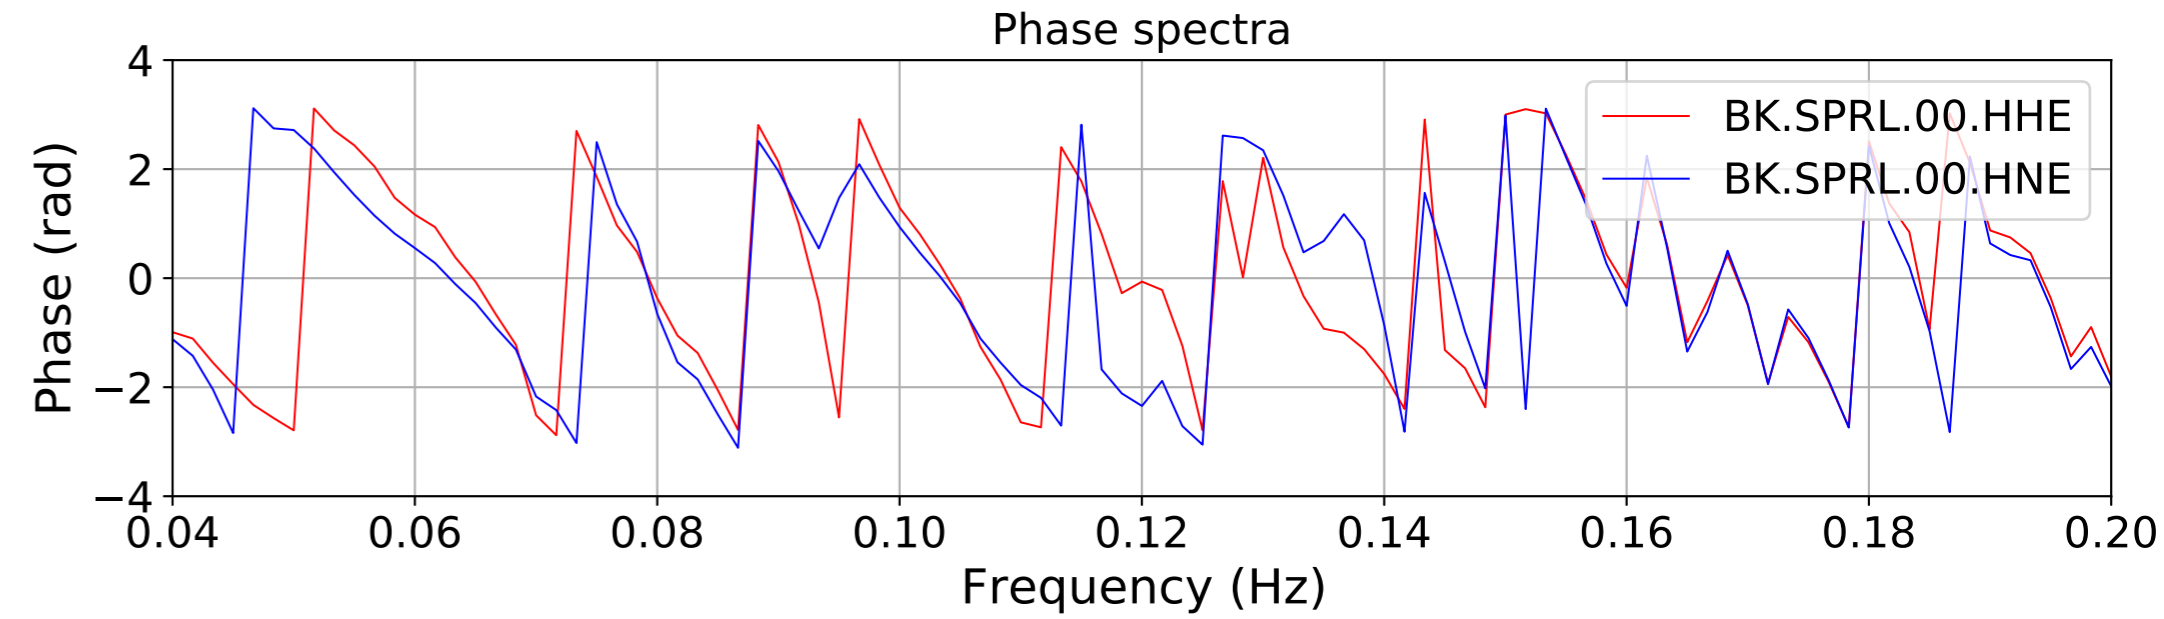

2024.340.184421_M7.0_nc75095651
Origin Time:2024-12-05T18:44:21.110000Z USGS event-id:nc75095651
M7.0 2024 Offshore Cape Mendocino, California Earthquake