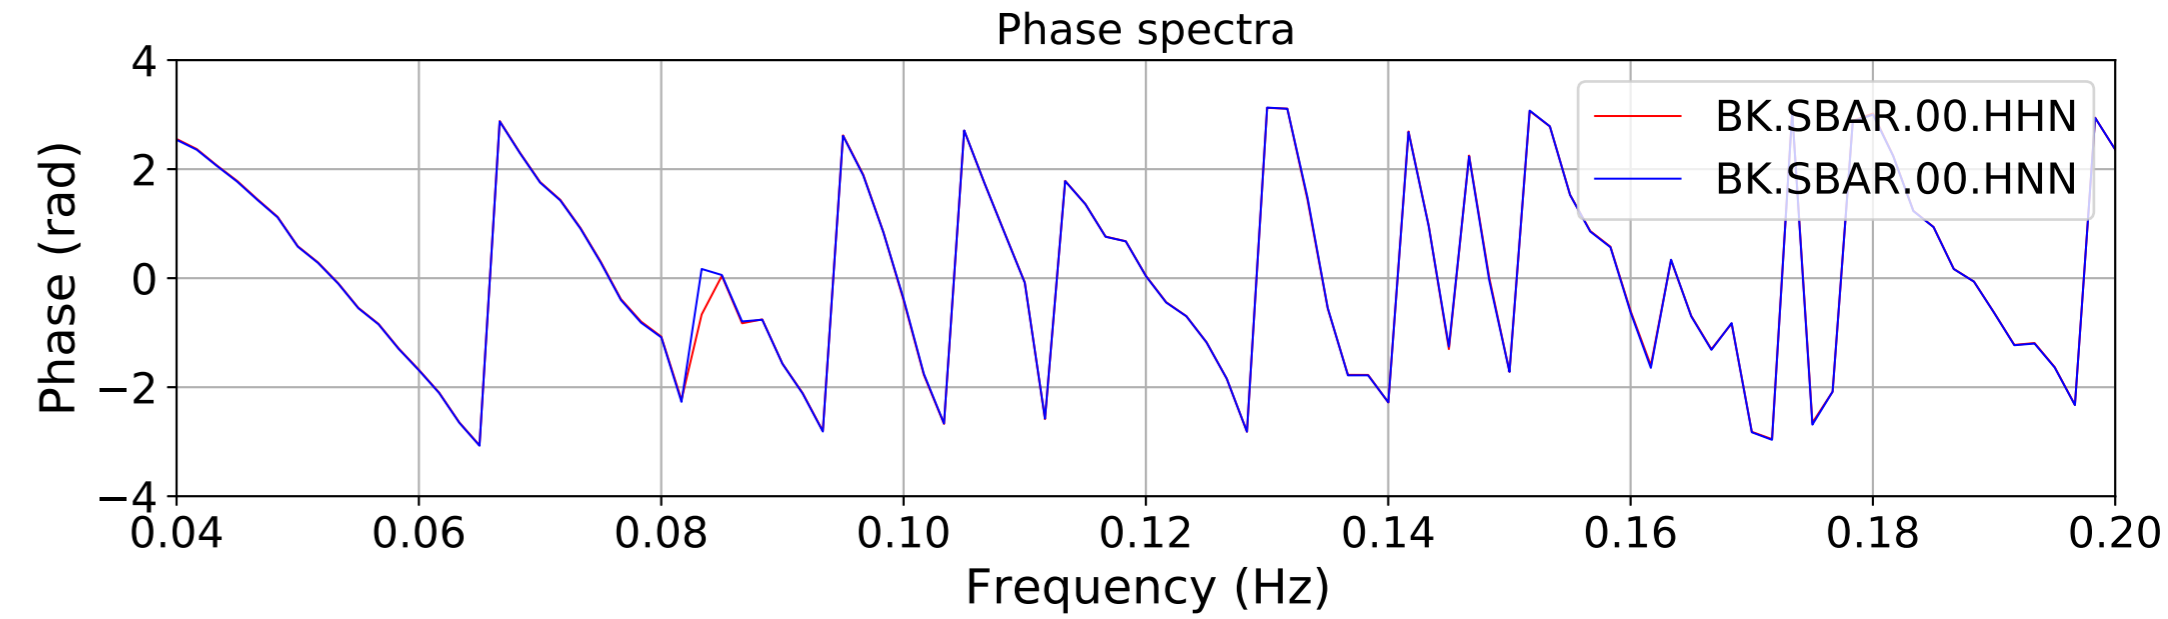

2024.340.184421_M7.0_nc75095651
Origin Time:2024-12-05T18:44:21.110000Z USGS event-id:nc75095651
M7.0 2024 Offshore Cape Mendocino, California Earthquake