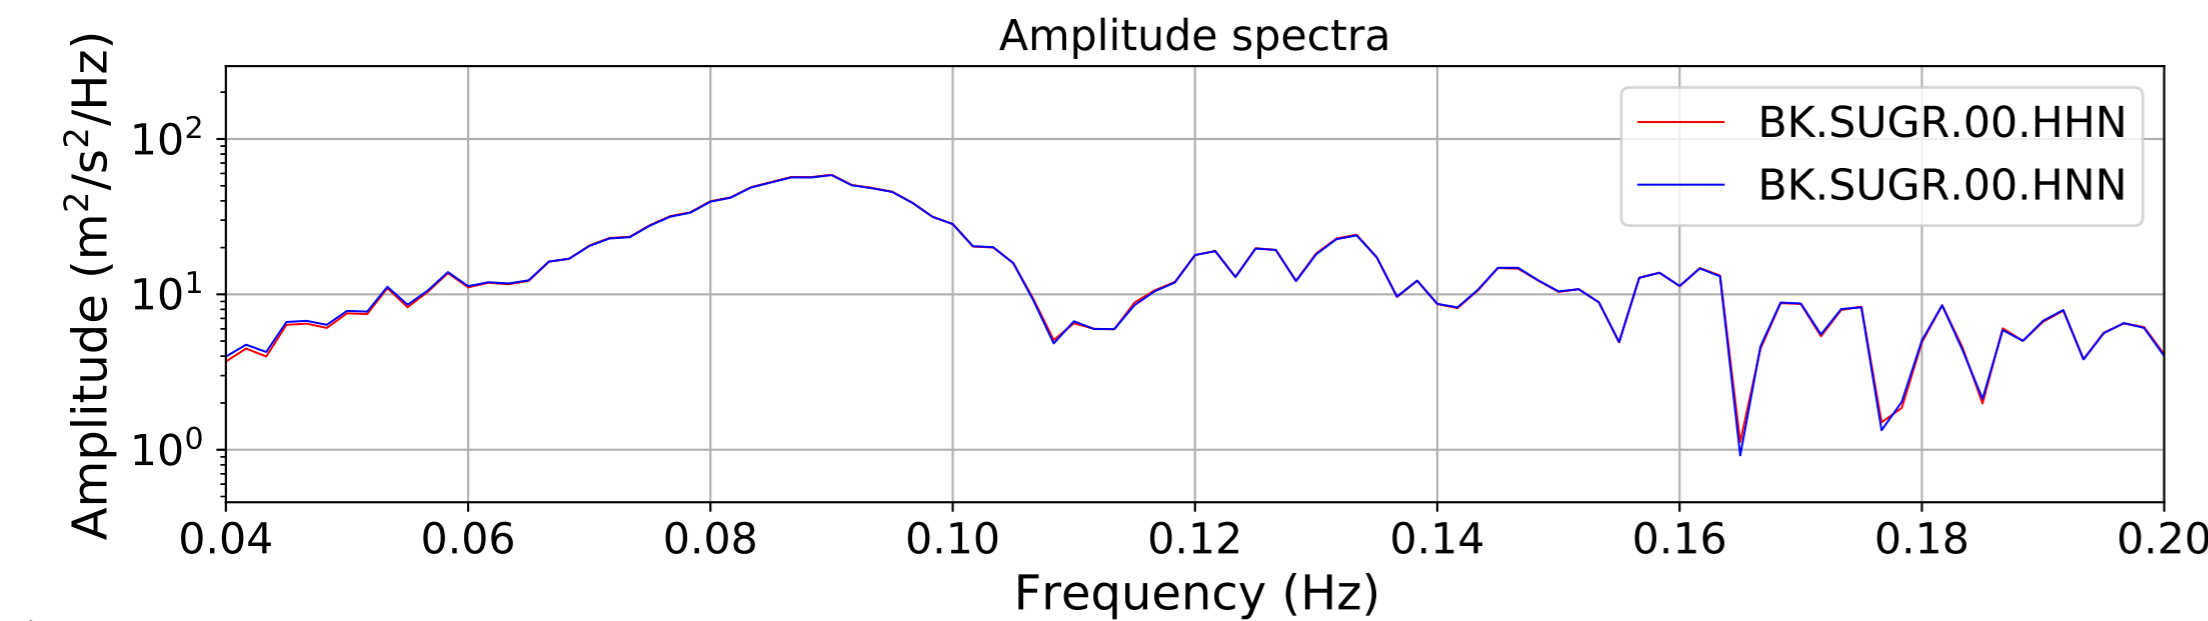

2024.340.184421_M7.0_nc75095651
Origin Time:2024-12-05T18:44:21.110000Z USGS event-id:nc75095651
M7.0 2024 Offshore Cape Mendocino, California Earthquake