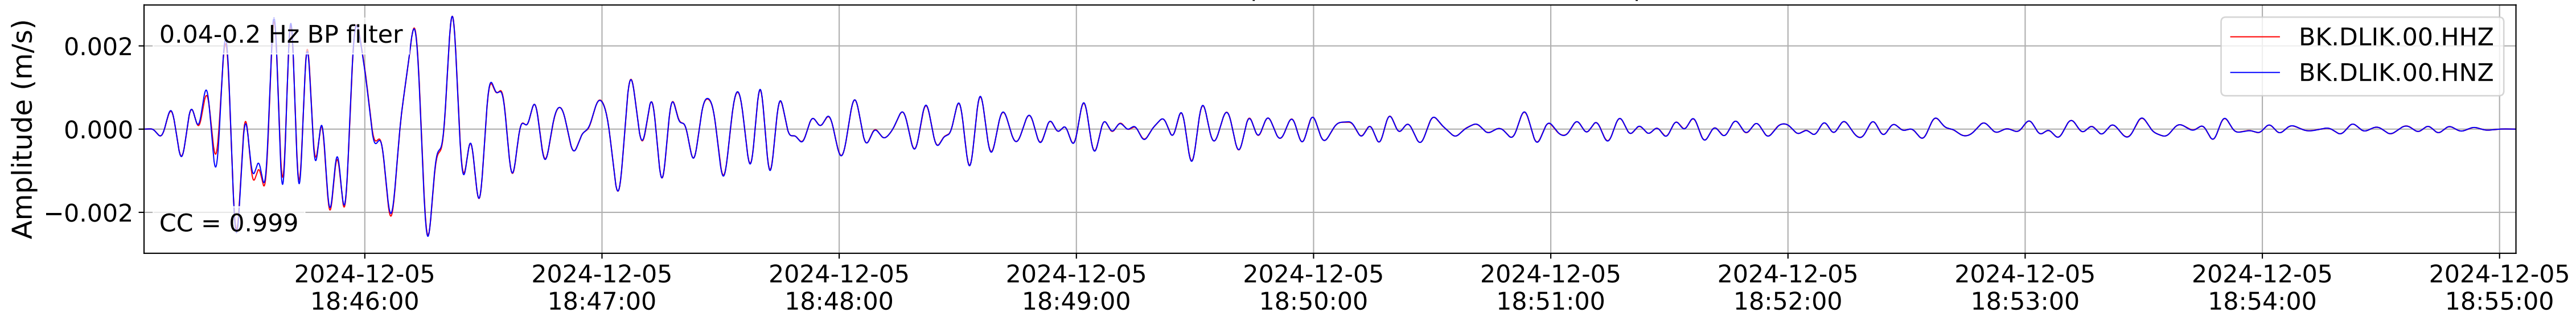

2024.340.184421_M7.0_nc75095651
Origin Time:2024-12-05T18:44:21.110000Z USGS event-id:nc75095651
M7.0 2024 Offshore Cape Mendocino, California Earthquake