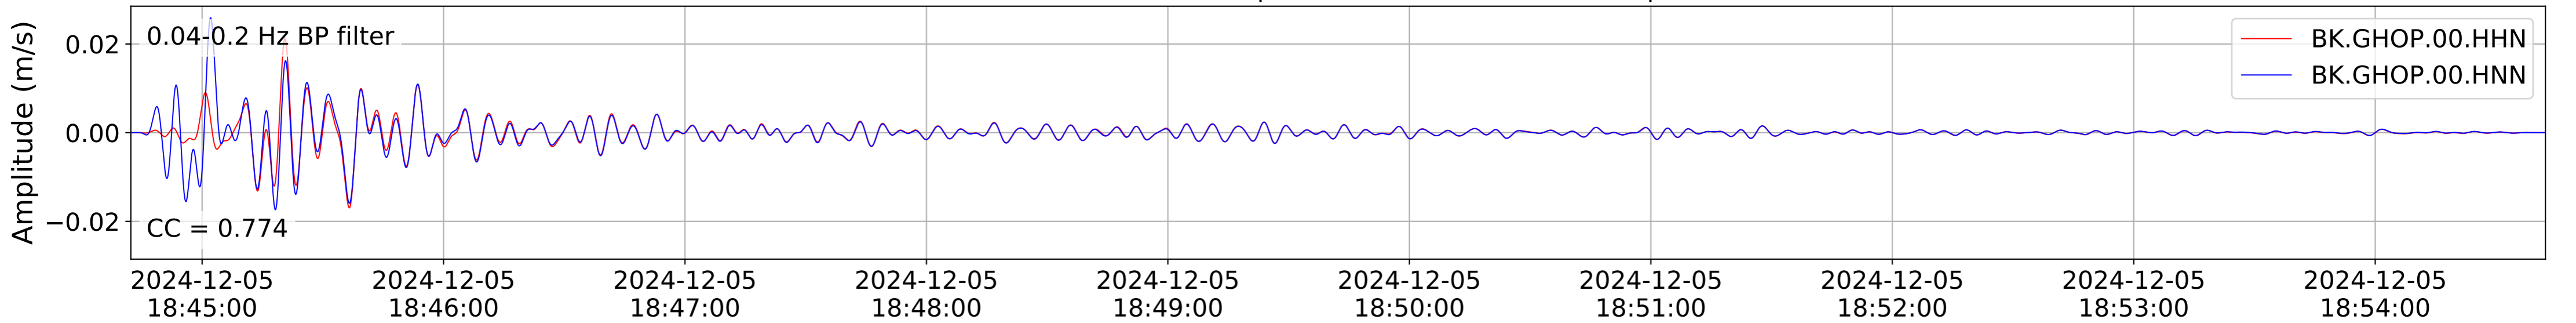

2024.340.184421.M7.0_nc75095651
Origin Time:2024-12-05T18:44:21.110000Z USGS event-id:nc75095651
M7.0 2024 Offshore Cape Mendocino, California Earthquake