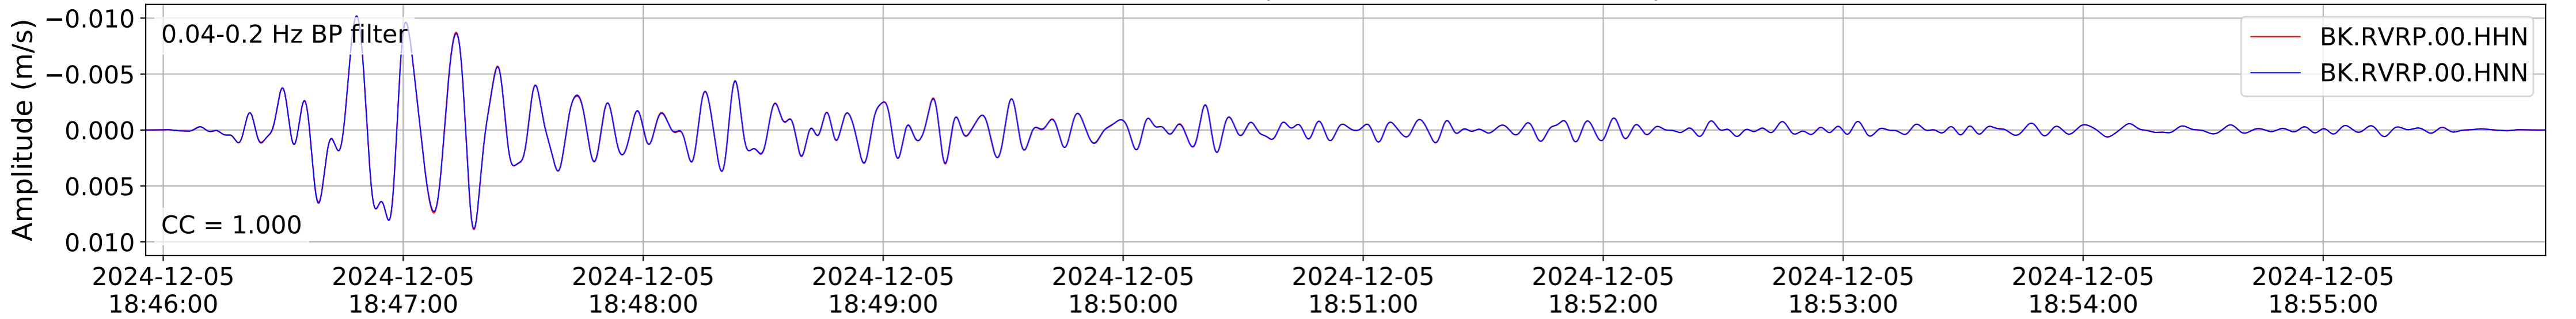

2024.340.184421_M7.0_nc75095651
Origin Time:2024-12-05T18:44:21.110000Z USGS event-id:nc75095651
M7.0 2024 Offshore Cape Mendocino, California Earthquake