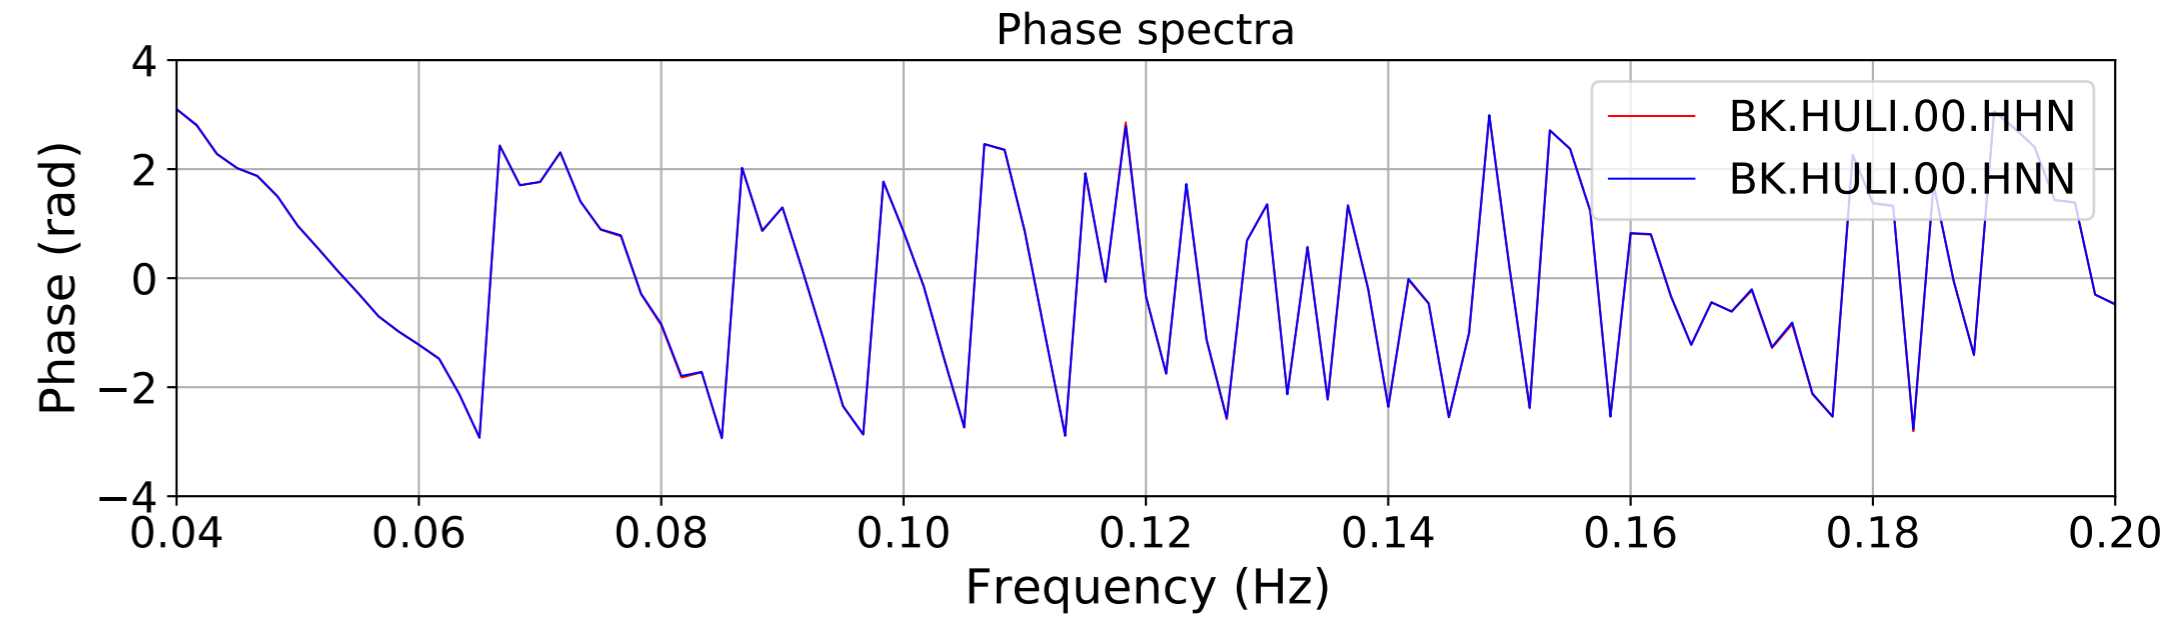

2024.340.184421_M7.0_nc75095651
Origin Time:2024-12-05T18:44:21.110000Z USGS event-id:nc75095651
M7.0 2024 Offshore Cape Mendocino, California Earthquake