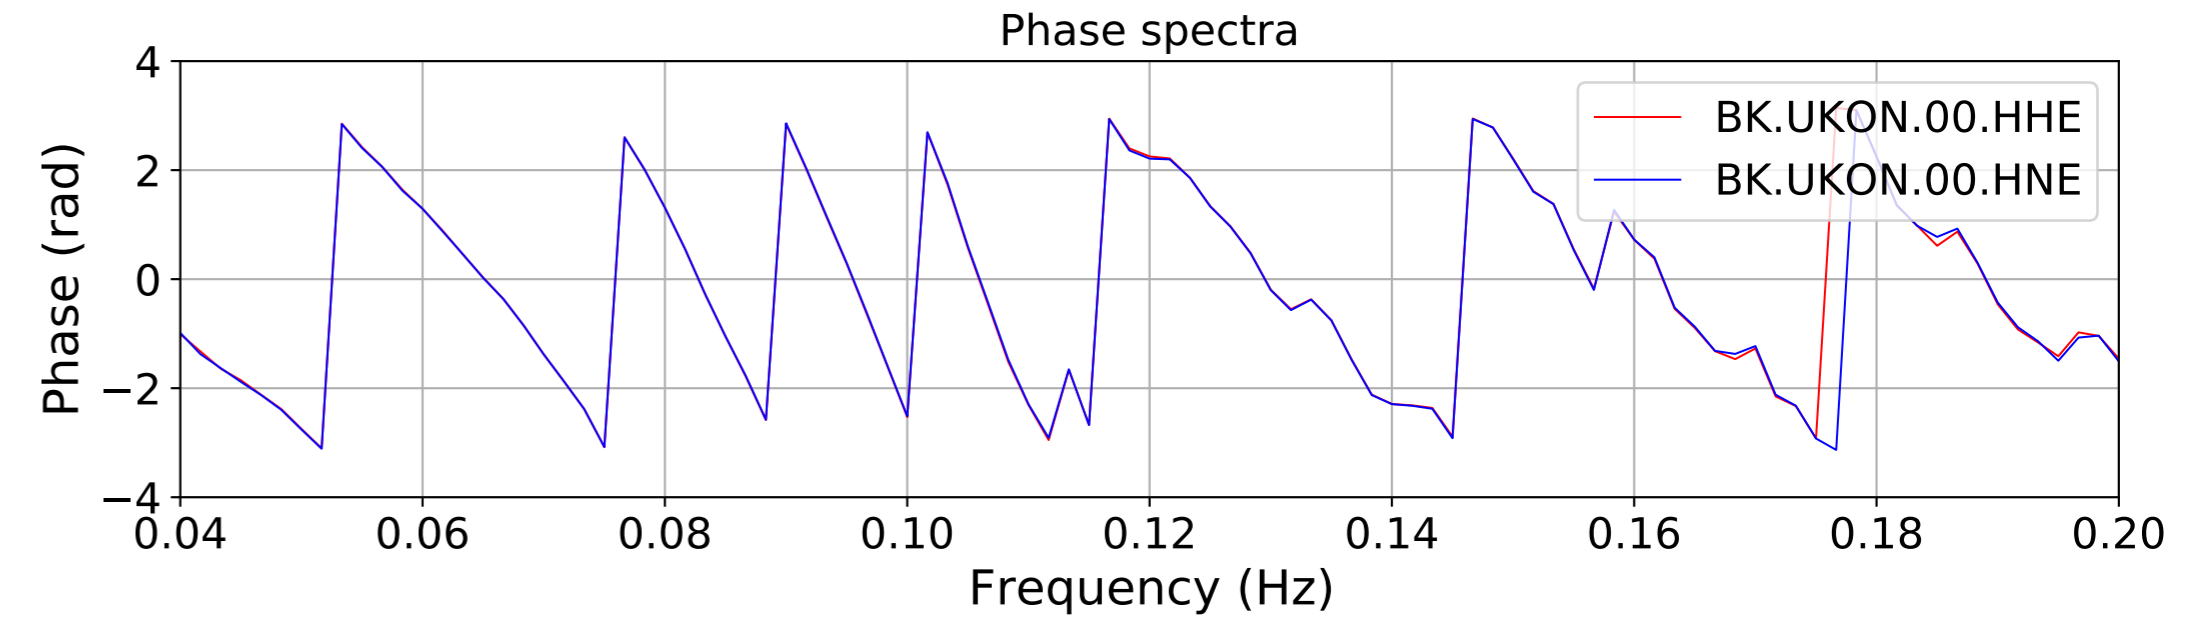

2024.340.184421.M7.0_nc75095651
Origin Time:2024-12-05T18:44:21.110000Z USGS event-id:nc75095651
M7.0 2024 Offshore Cape Mendocino, California Earthquake