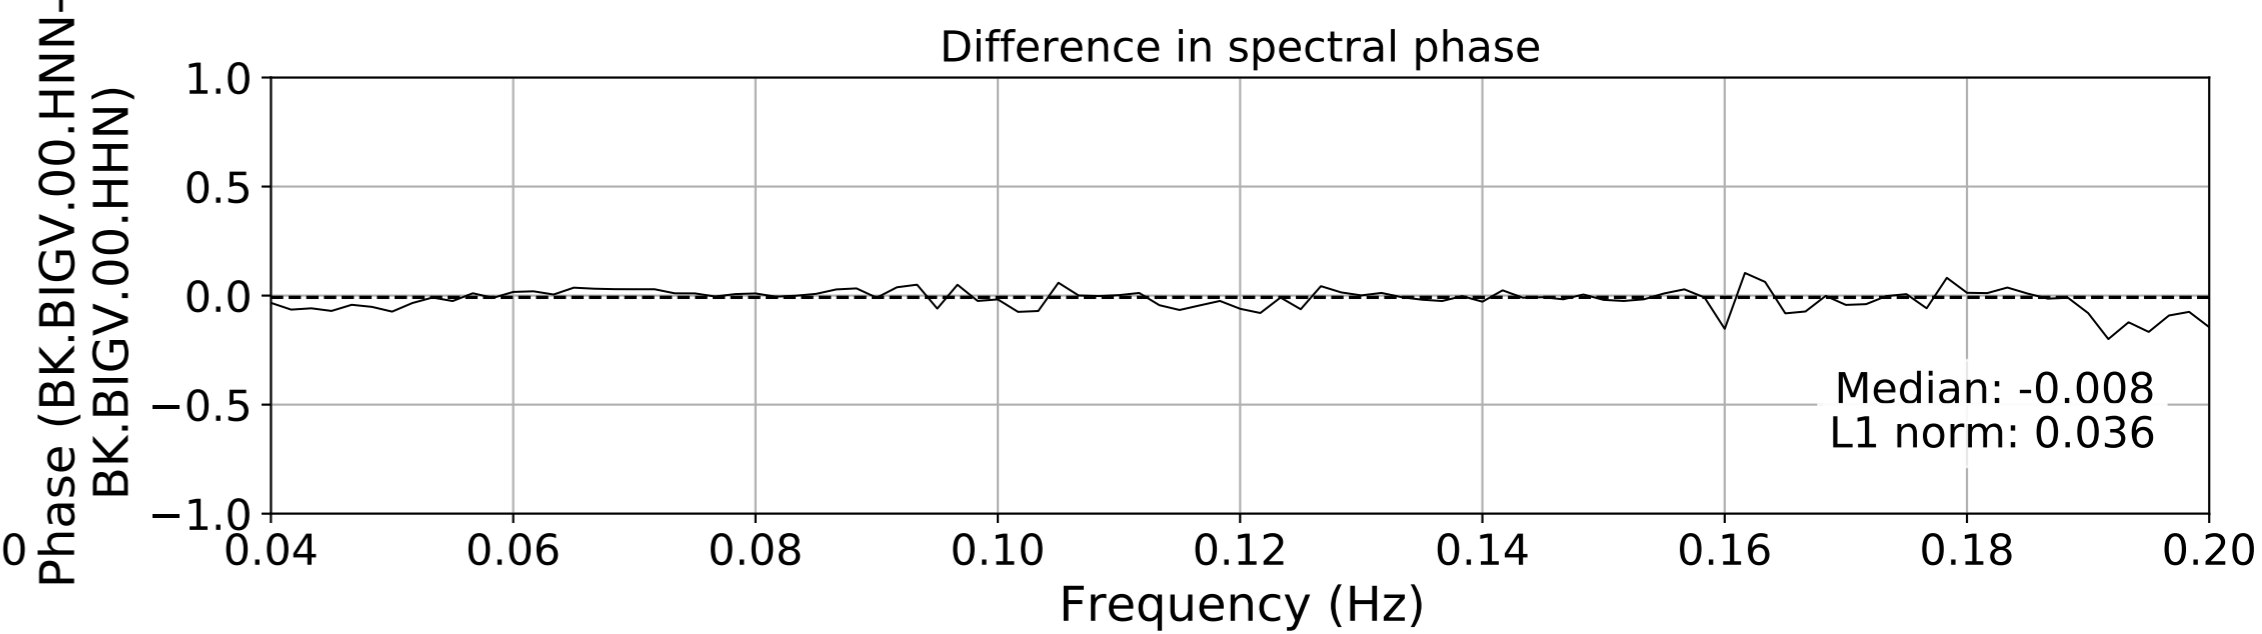

2024.340.184421_M7.0_nc75095651
Origin Time:2024-12-05T18:44:21.110000Z USGS event-id:nc75095651
M7.0 2024 Offshore Cape Mendocino, California Earthquake