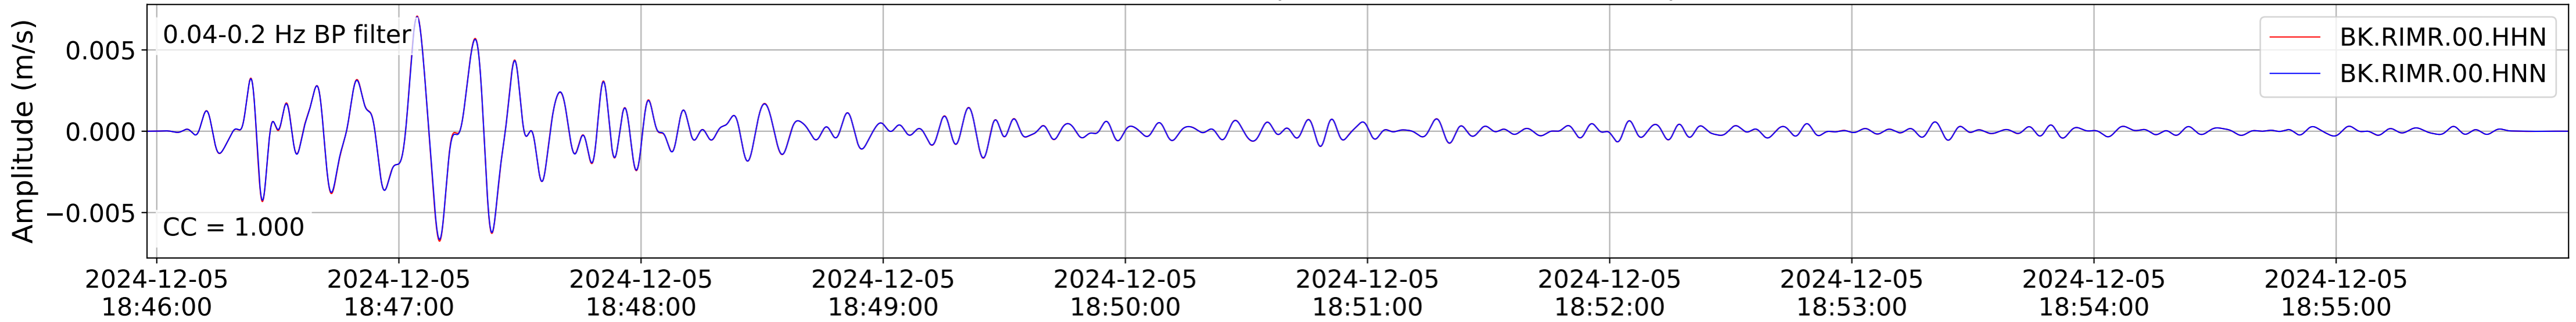

2024.340.184421_M7.0_nc75095651
Origin Time:2024-12-05T18:44:21.110000Z USGS event-id:nc75095651
M7.0 2024 Offshore Cape Mendocino, California Earthquake