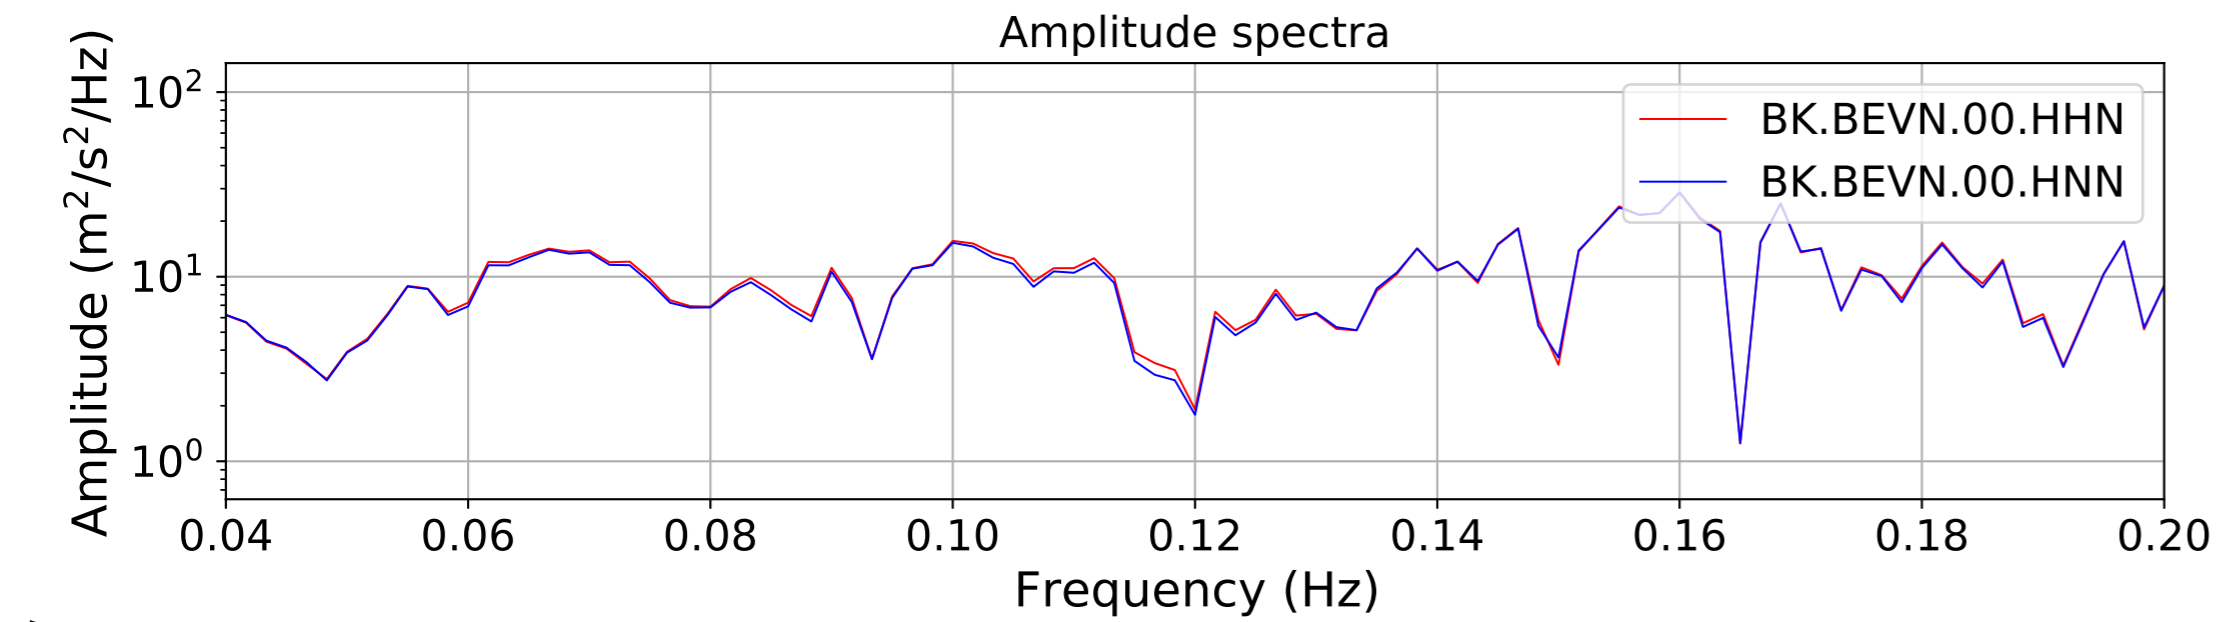

2024.340.184421.M7.0_nc75095651
Origin Time:2024-12-05T18:44:21.110000Z USGS event-id:nc75095651
M7.0 2024 Offshore Cape Mendocino, California Earthquake