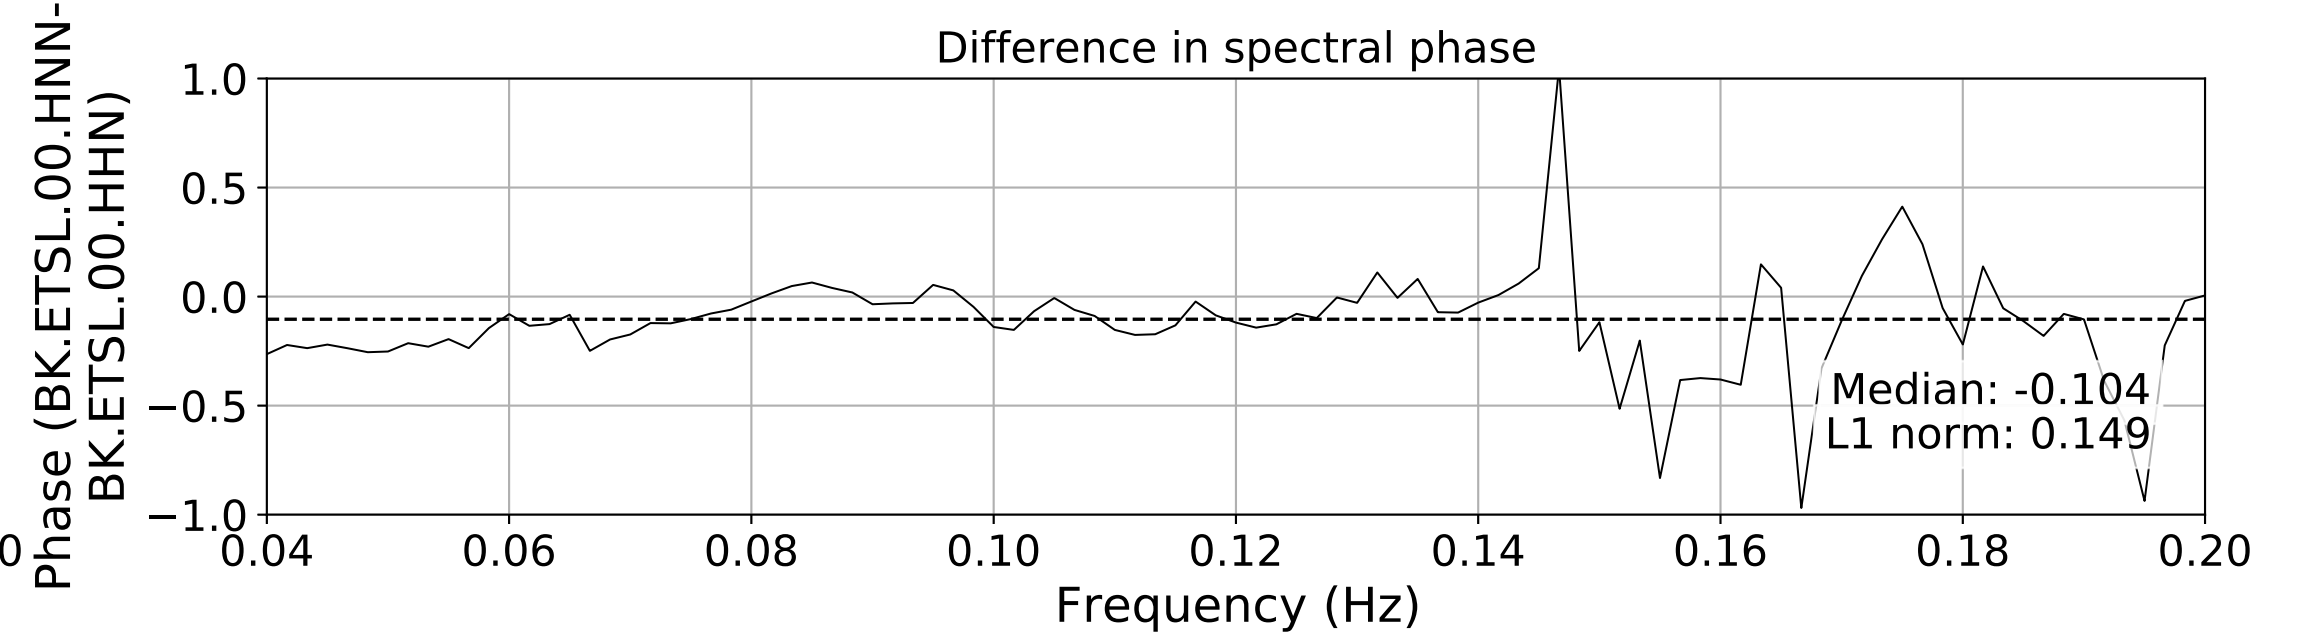

2024.340.184421_M7.0_nc75095651
Origin Time:2024-12-05T18:44:21.110000Z USGS event-id:nc75095651
M7.0 2024 Offshore Cape Mendocino, California Earthquake