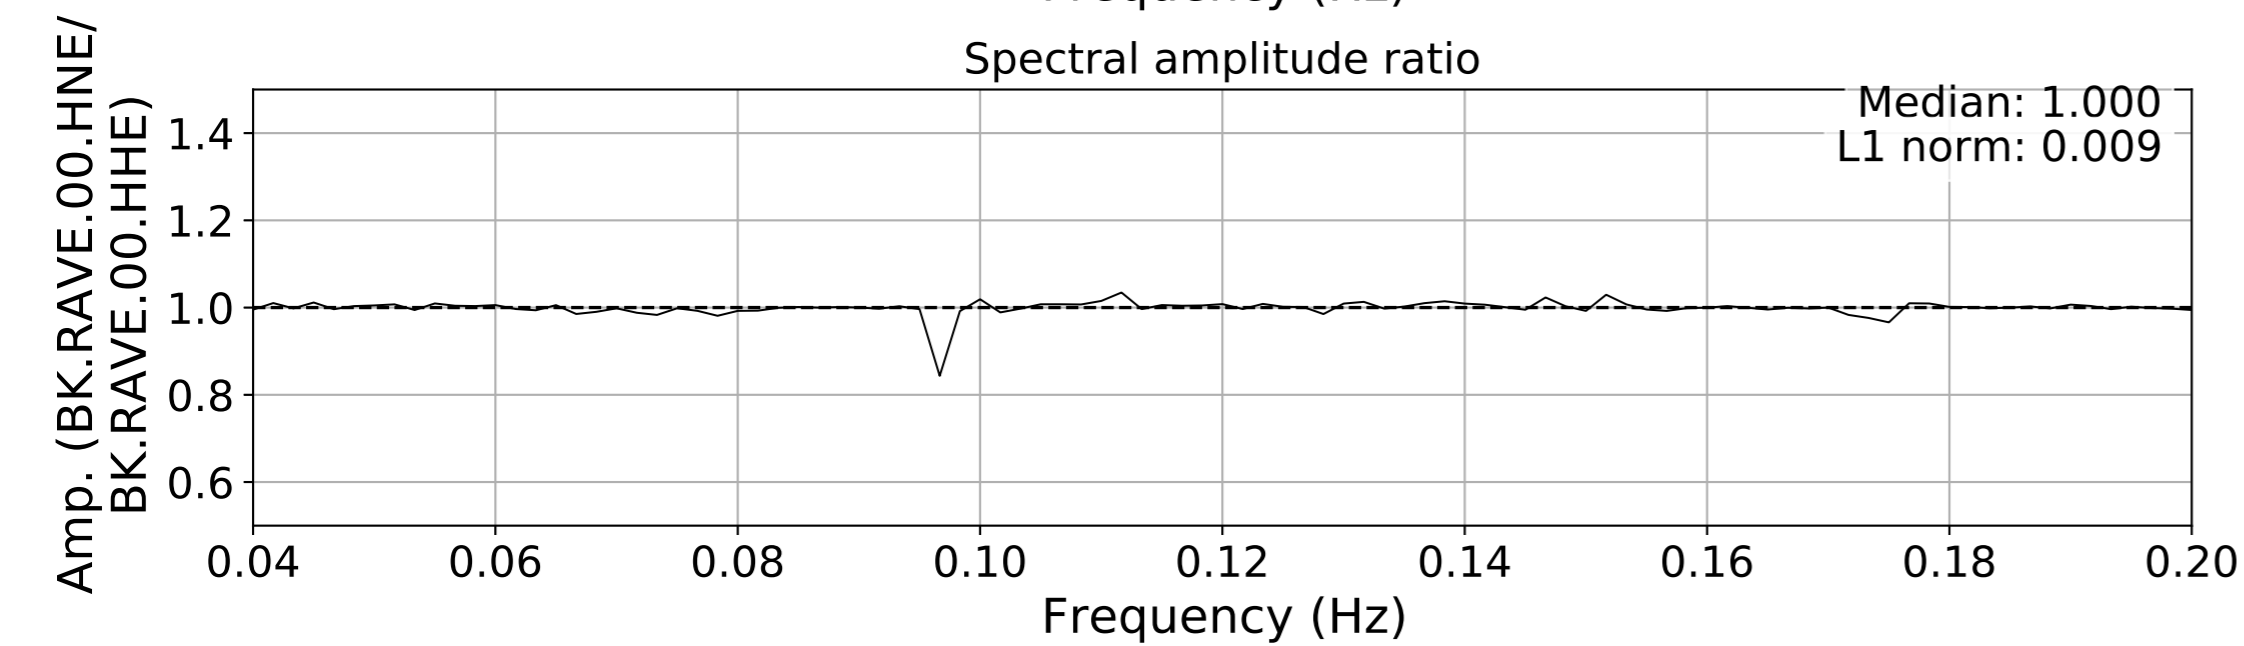

2024.340.184421_M7.0_nc75095651
Origin Time:2024-12-05T18:44:21.110000Z USGS event-id:nc75095651
M7.0 2024 Offshore Cape Mendocino, California Earthquake