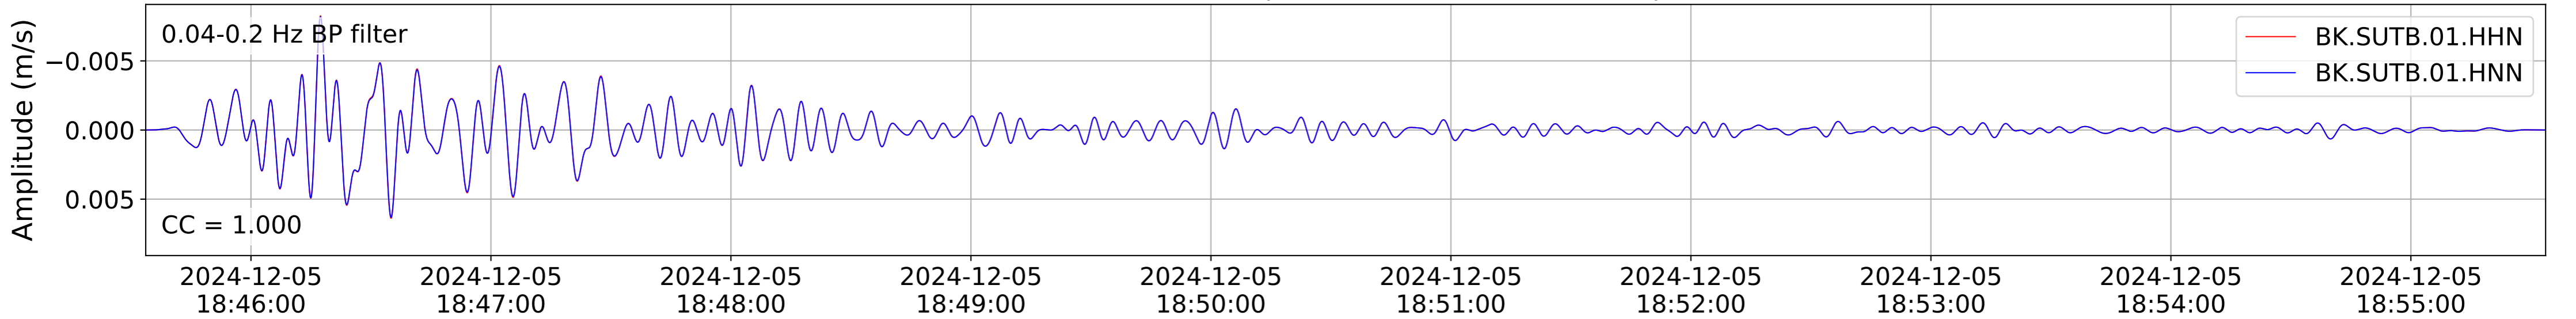

2024.340.184421_M7.0_nc75095651
Origin Time:2024-12-05T18:44:21.110000Z USGS event-id:nc75095651
M7.0 2024 Offshore Cape Mendocino, California Earthquake