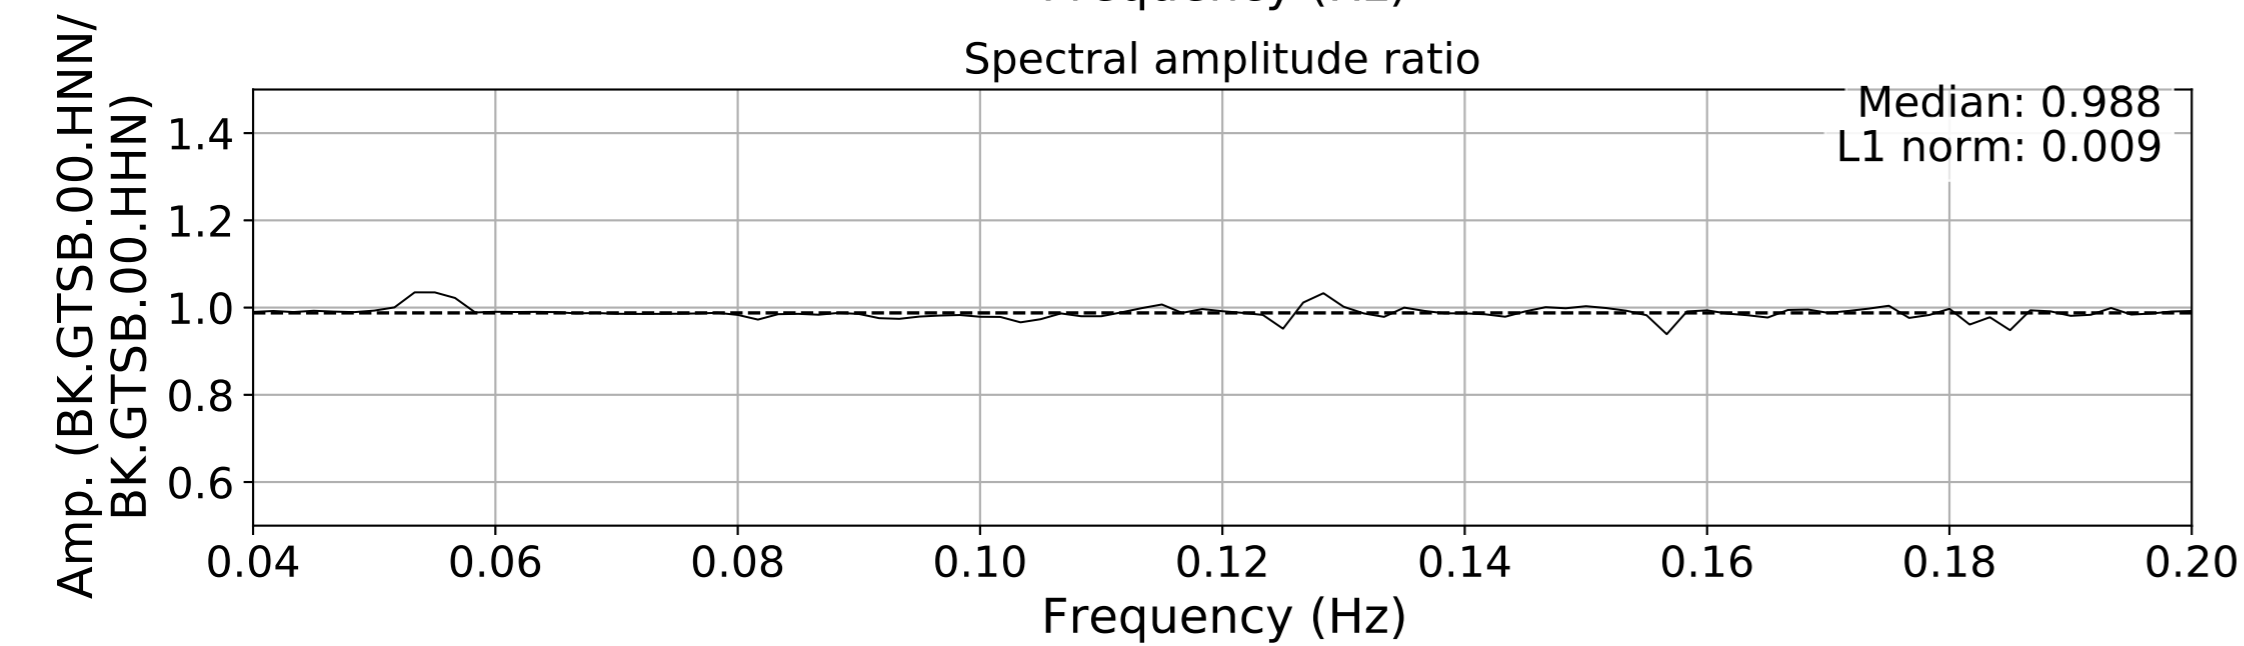

2024.340.184421_M7.0_nc75095651
Origin Time:2024-12-05T18:44:21.110000Z USGS event-id:nc75095651
M7.0 2024 Offshore Cape Mendocino, California Earthquake