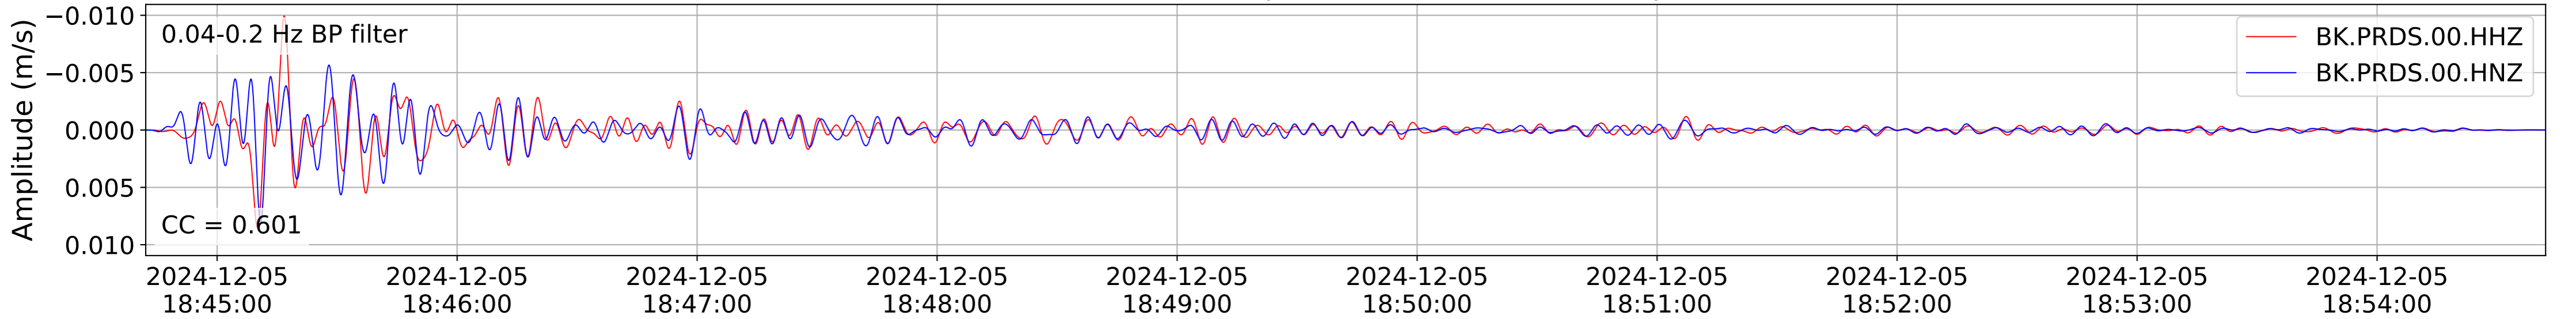

2024.340.184421_M7.0_nc75095651
Origin Time:2024-12-05T18:44:21.110000Z USGS event-id:nc75095651
M7.0 2024 Offshore Cape Mendocino, California Earthquake