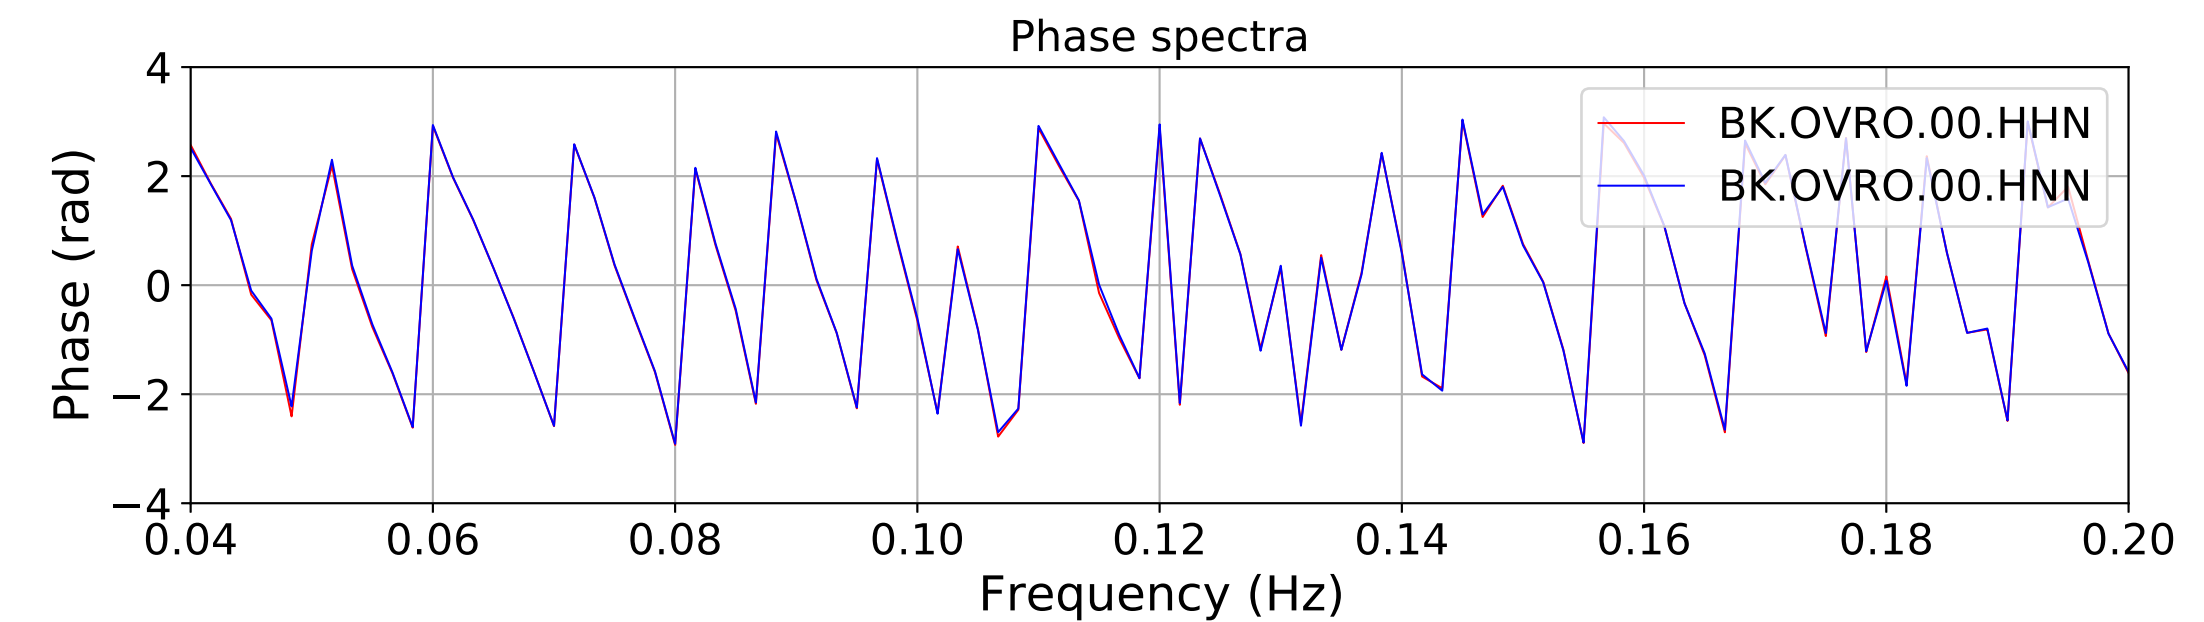

2024.340.184421M7.0_nc75095651
Origin Time:2024-12-05T18:44:21.110000Z USGS event-id:nc75095651
M7.0 2024 Offshore Cape Mendocino, California Earthquake