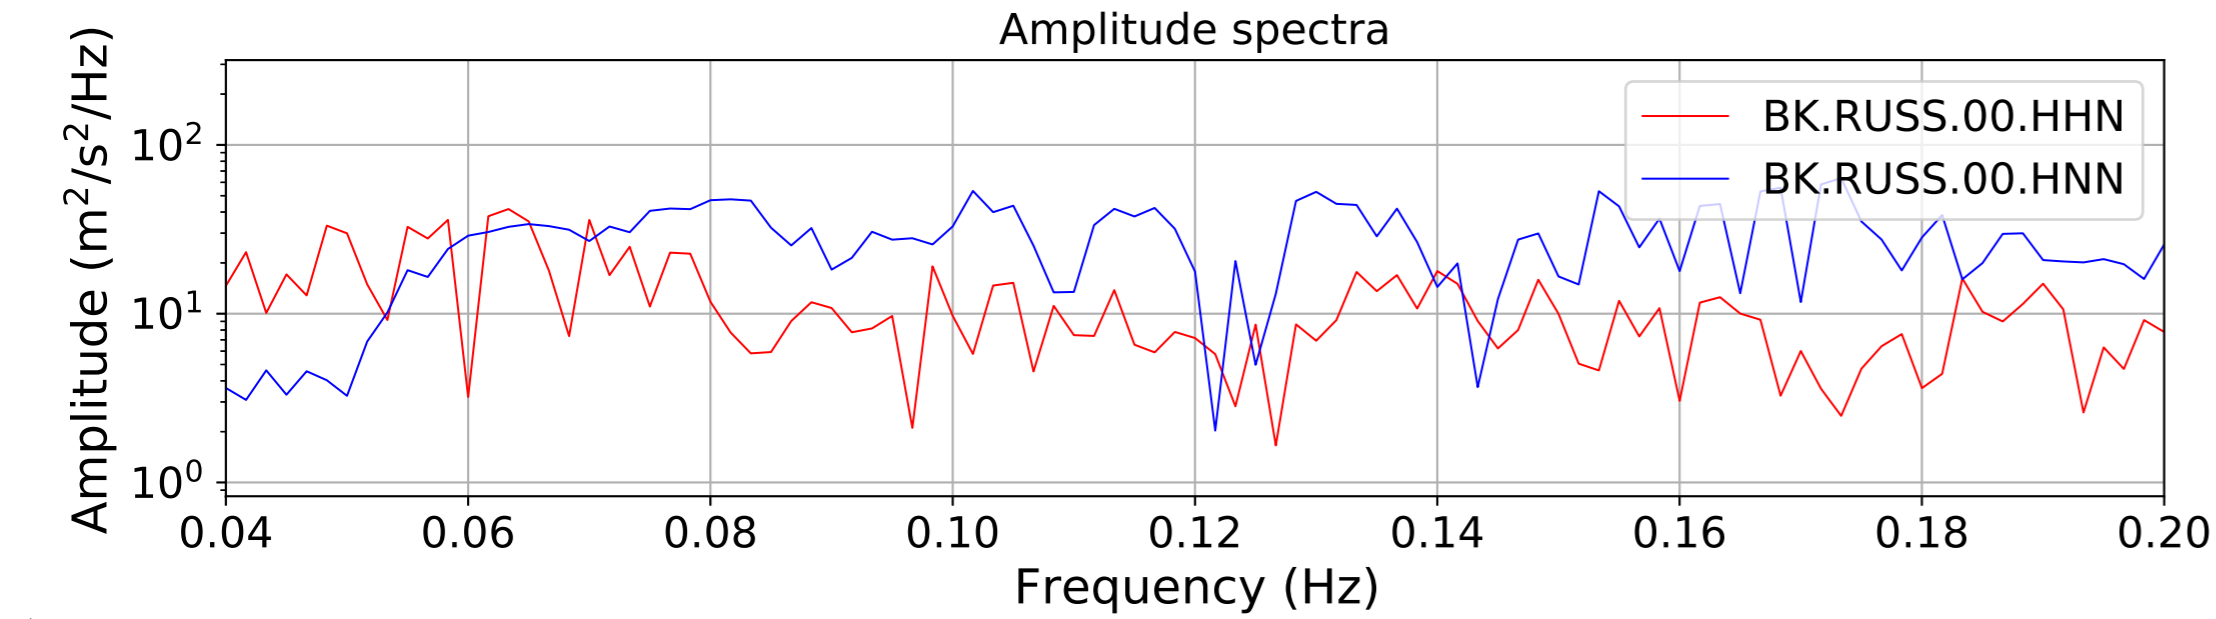

2024.340.184421_M7.0_nc75095651
Origin Time:2024-12-05T18:44:21.110000Z USGS event-id:nc75095651
M7.0 2024 Offshore Cape Mendocino, California Earthquake