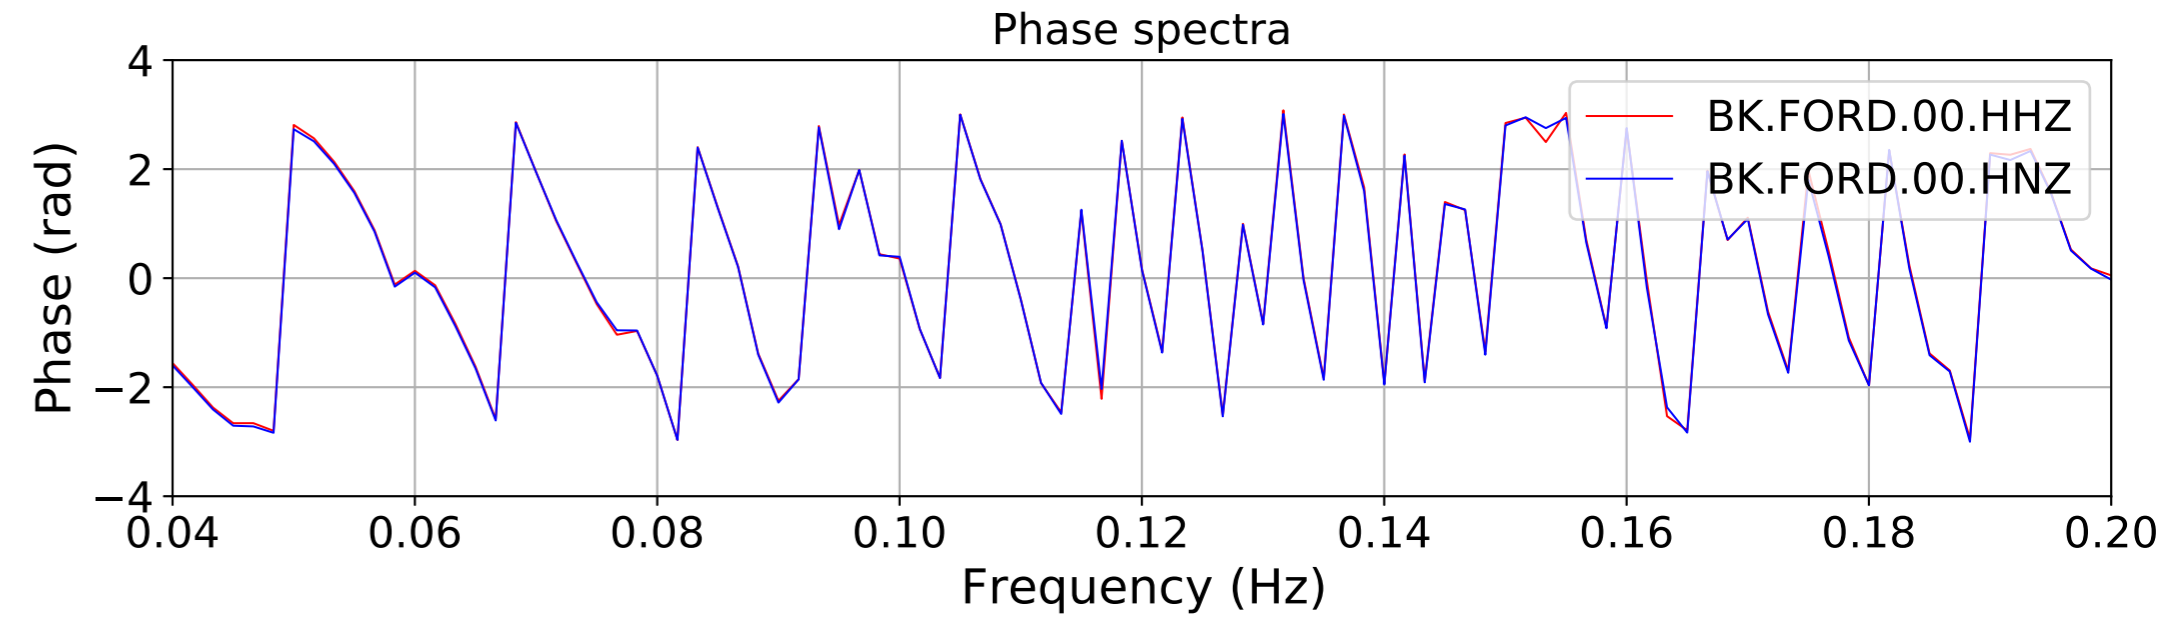

2024.340.184421_M7.0_nc75095651
Origin Time:2024-12-05T18:44:21.110000Z USGS event-id:nc75095651
M7.0 2024 Offshore Cape Mendocino, California Earthquake