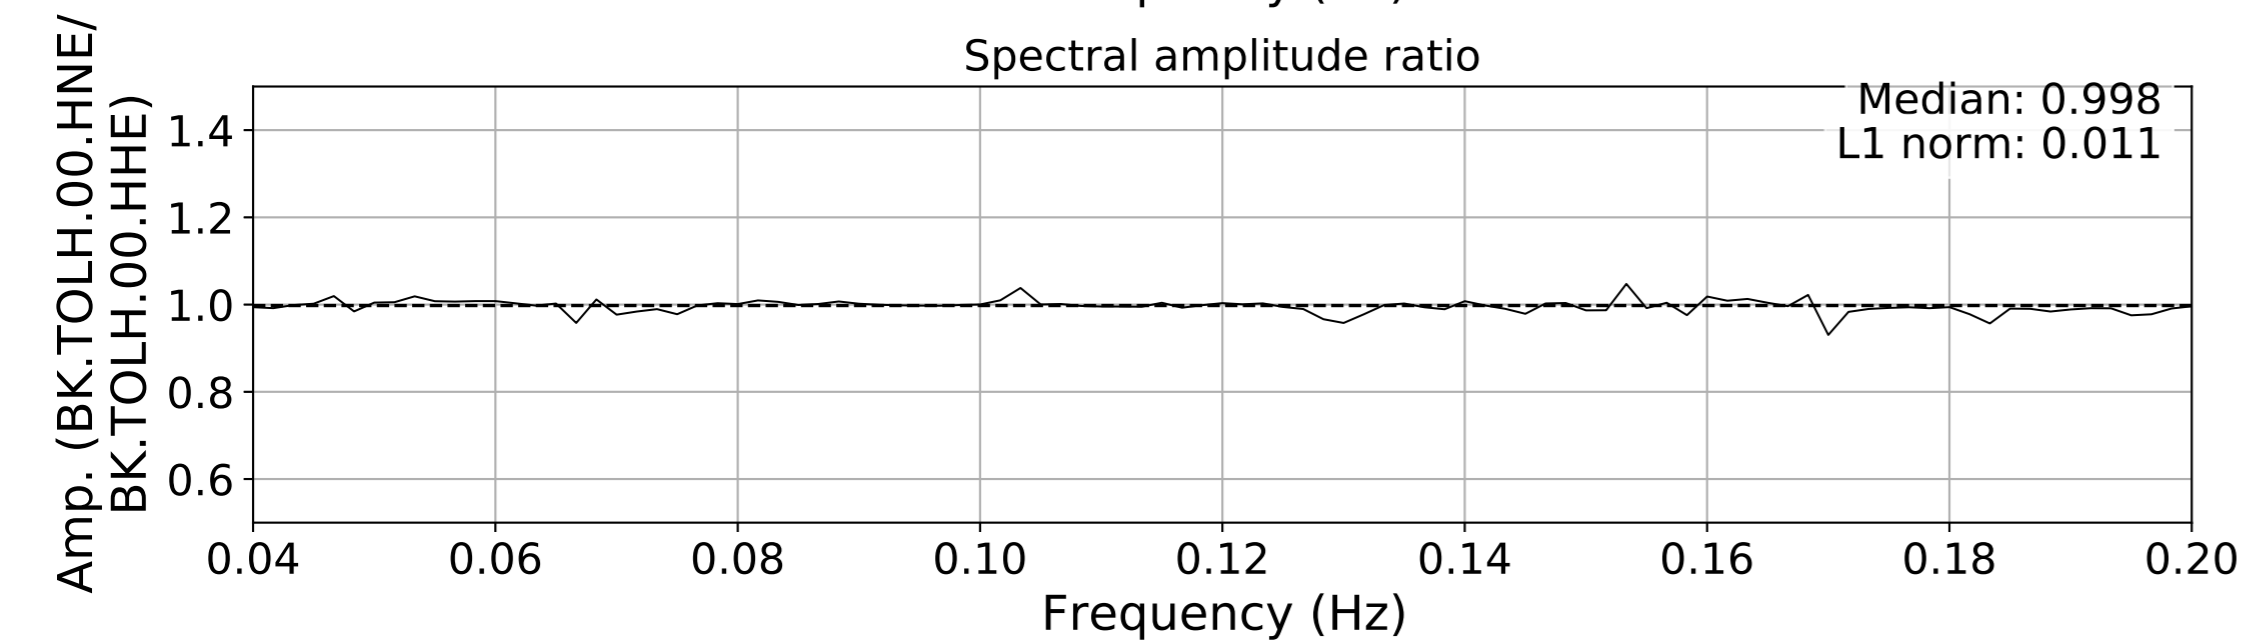

2024.340.184421_M7.0_nc75095651
Origin Time:2024-12-05T18:44:21.110000Z USGS event-id:nc75095651
M7.0 2024 Offshore Cape Mendocino, California Earthquake