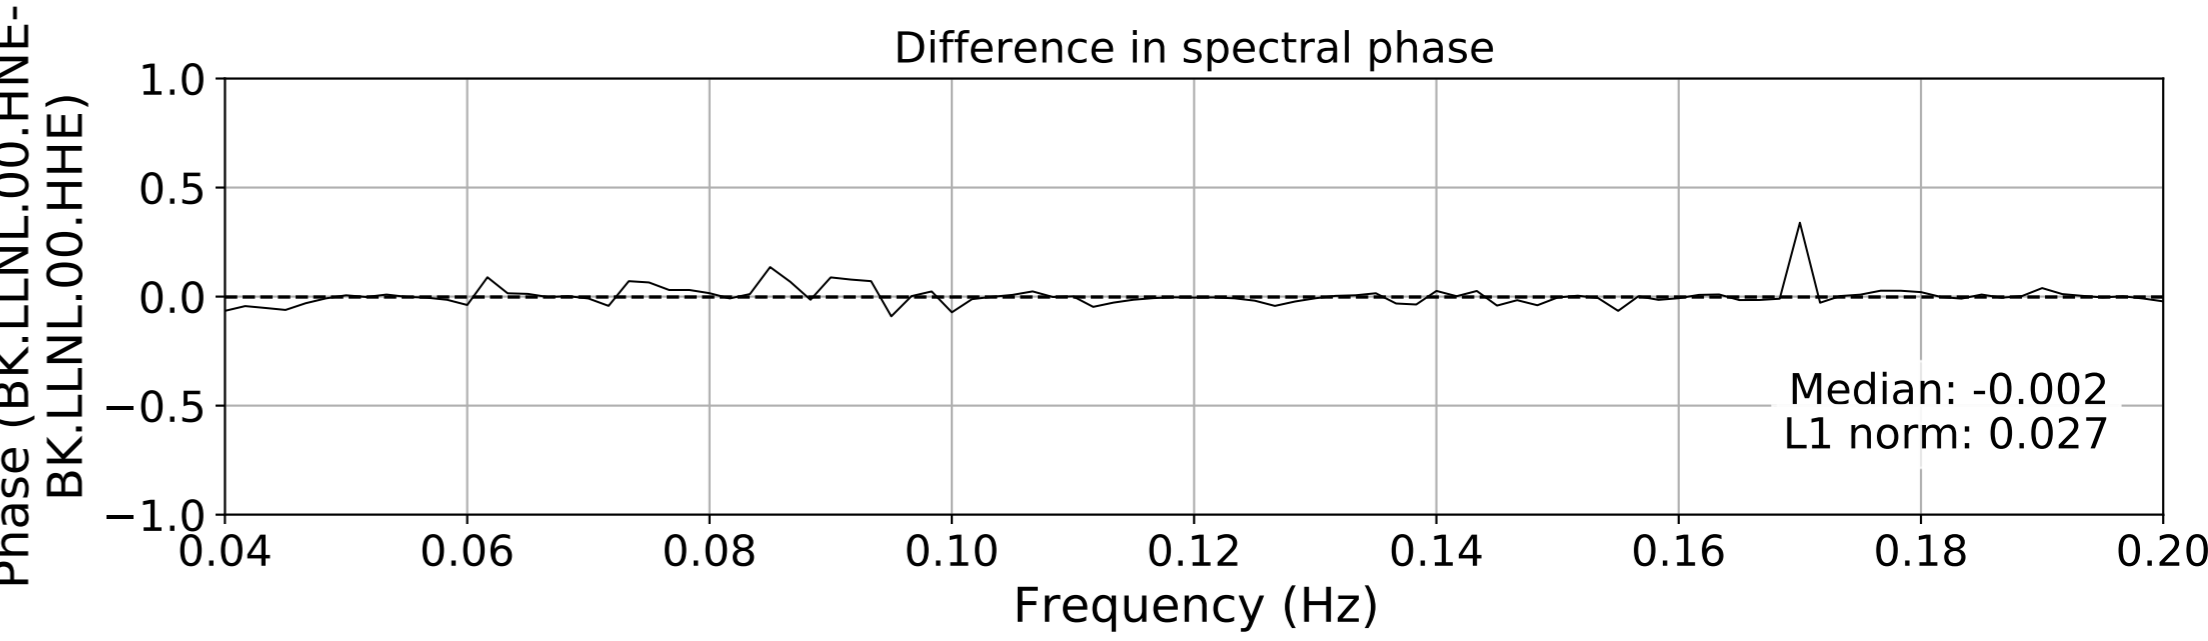

2024.340.184421.M7.0_nc75095651
Origin Time:2024-12-05T18:44:21.110000Z USGS event-id:nc75095651
M7.0 2024 Offshore Cape Mendocino, California Earthquake