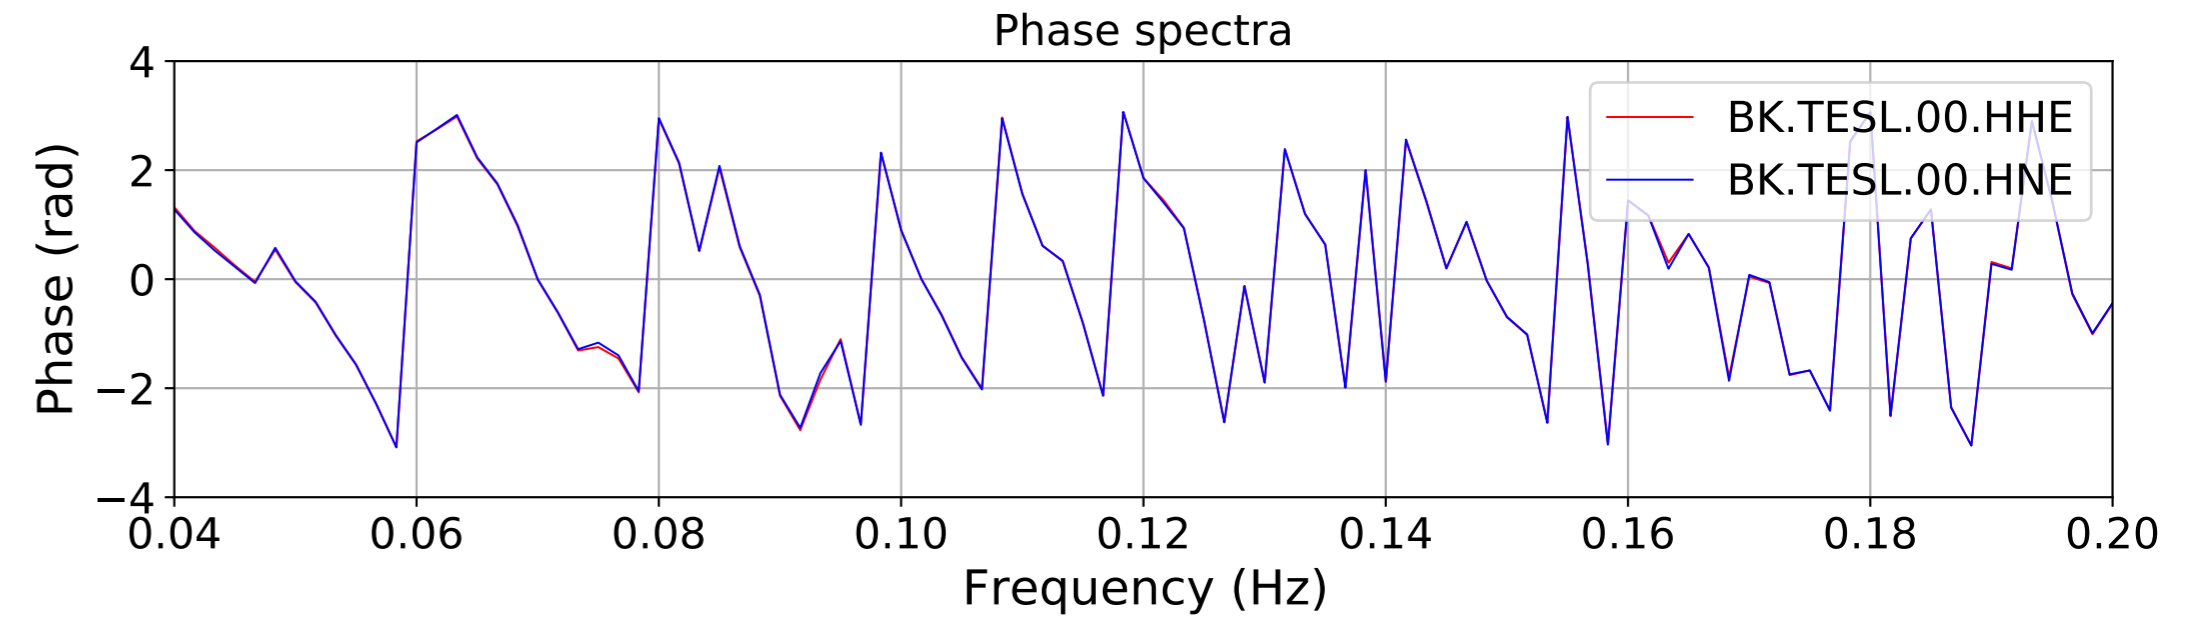

2024.340.184421_M7.0_nc75095651
Origin Time:2024-12-05T18:44:21.110000Z USGS event-id:nc75095651
M7.0 2024 Offshore Cape Mendocino, California Earthquake