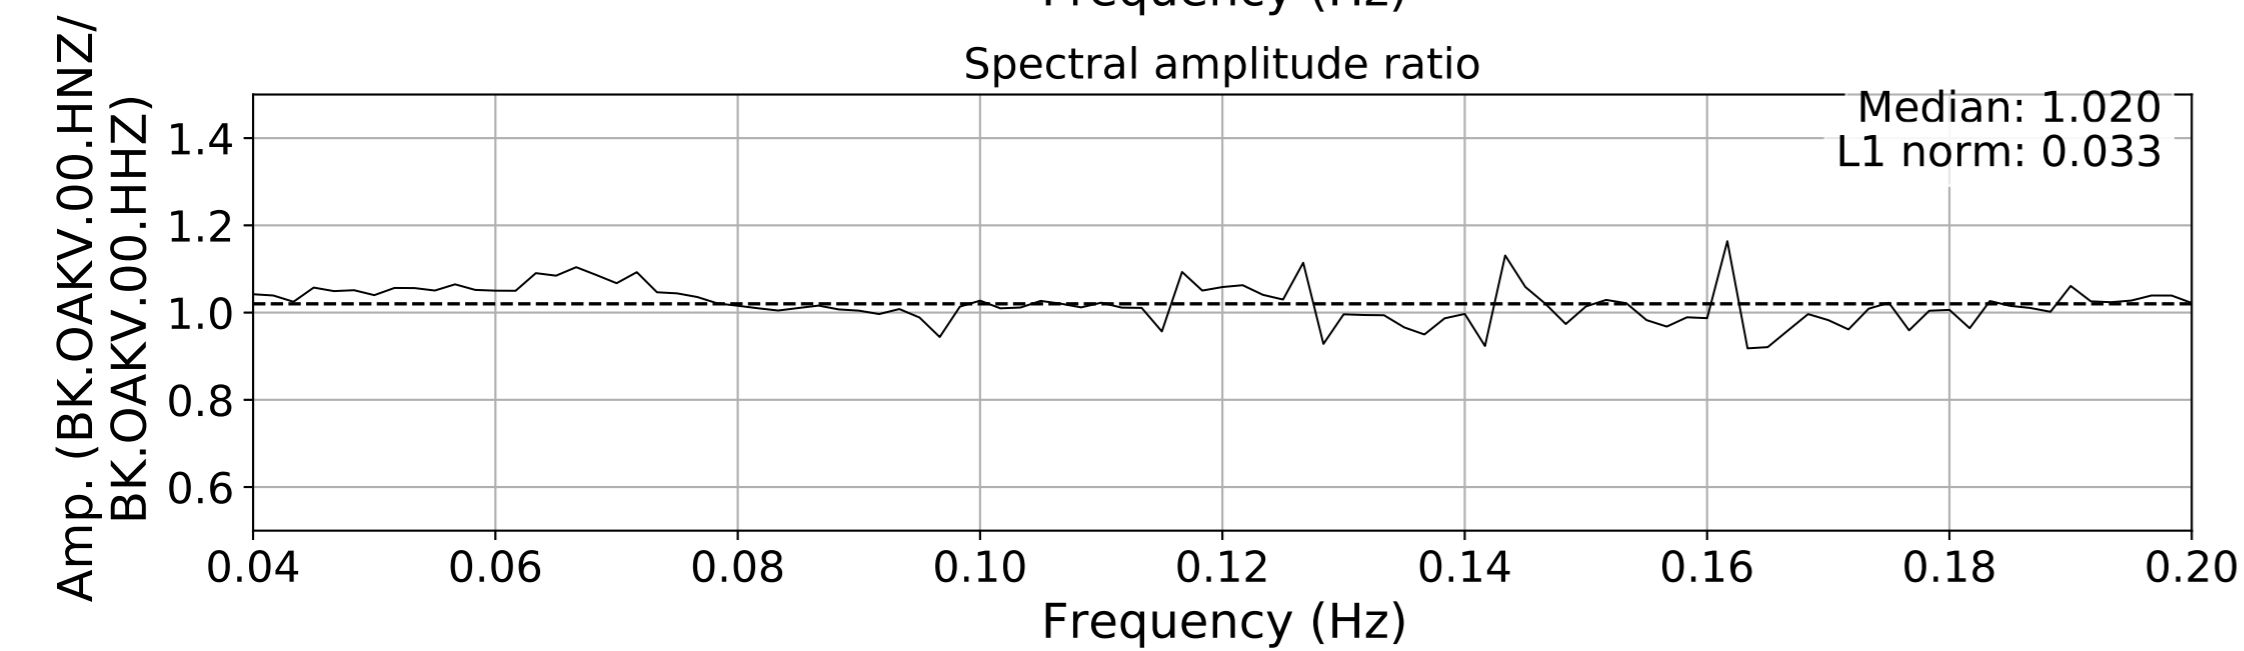

2024.340.184421_M7.0_nc75095651
Origin Time:2024-12-05T18:44:21.110000Z USGS event-id:nc75095651
M7.0 2024 Offshore Cape Mendocino, California Earthquake