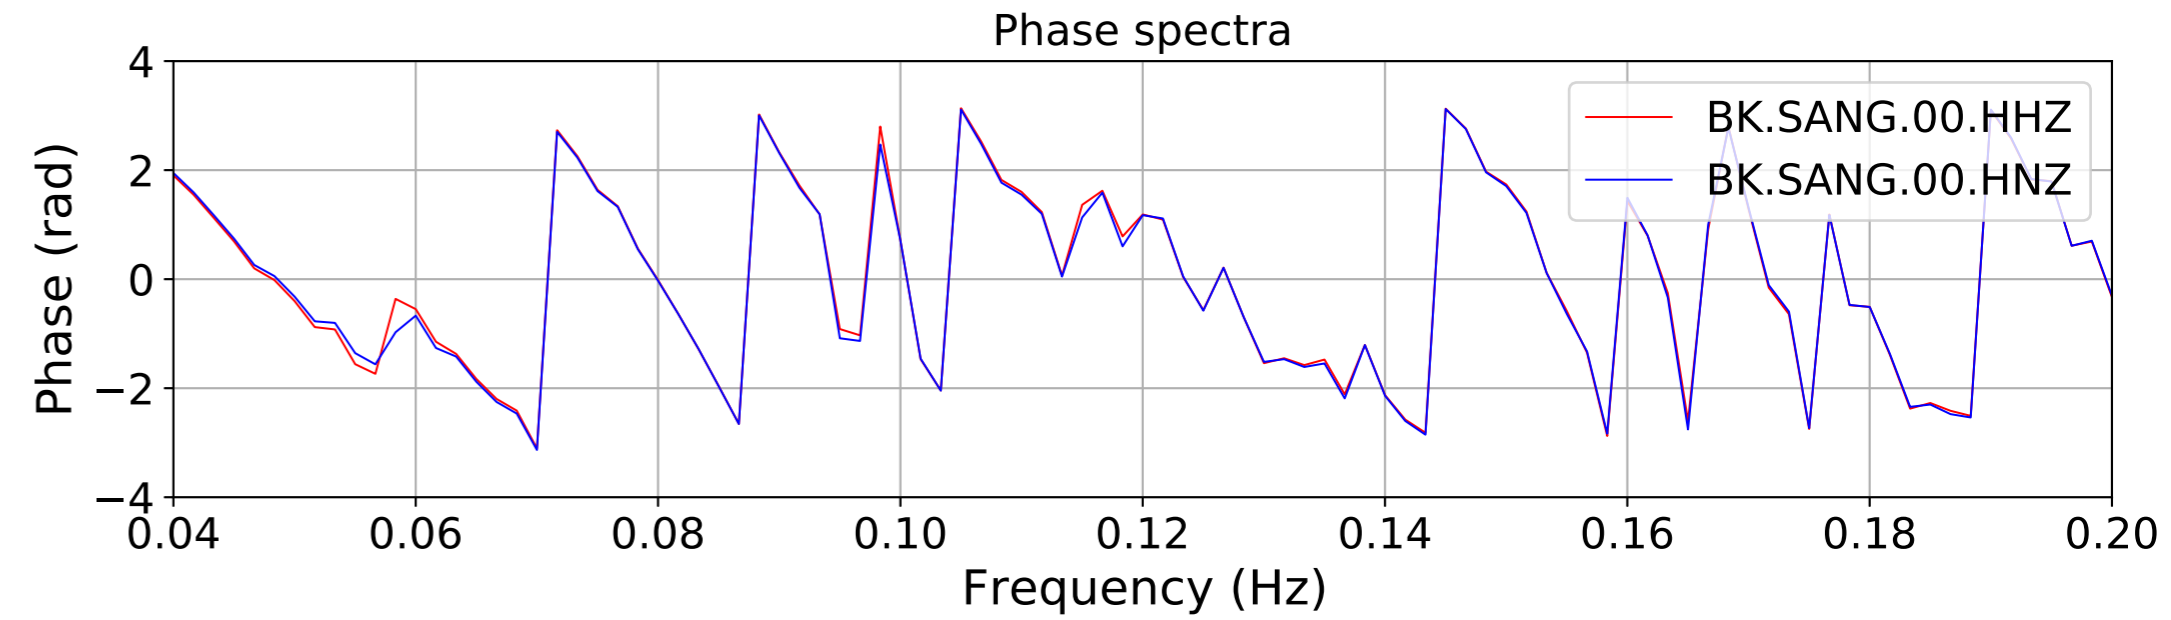

2024.340.184421_M7.0_nc75095651
Origin Time:2024-12-05T18:44:21.110000Z USGS event-id:nc75095651
M7.0 2024 Offshore Cape Mendocino, California Earthquake