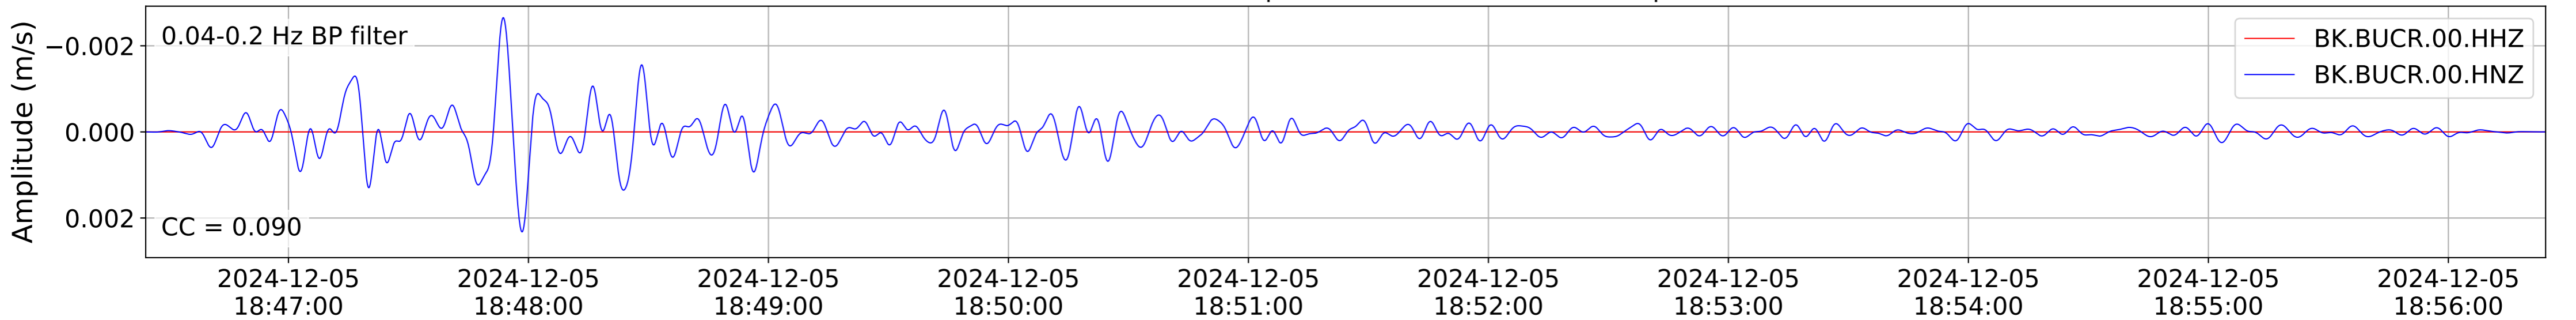

2024.340.184421_M7.0_nc75095651
Origin Time:2024-12-05T18:44:21.110000Z USGS event-id:nc75095651
M7.0 2024 Offshore Cape Mendocino, California Earthquake