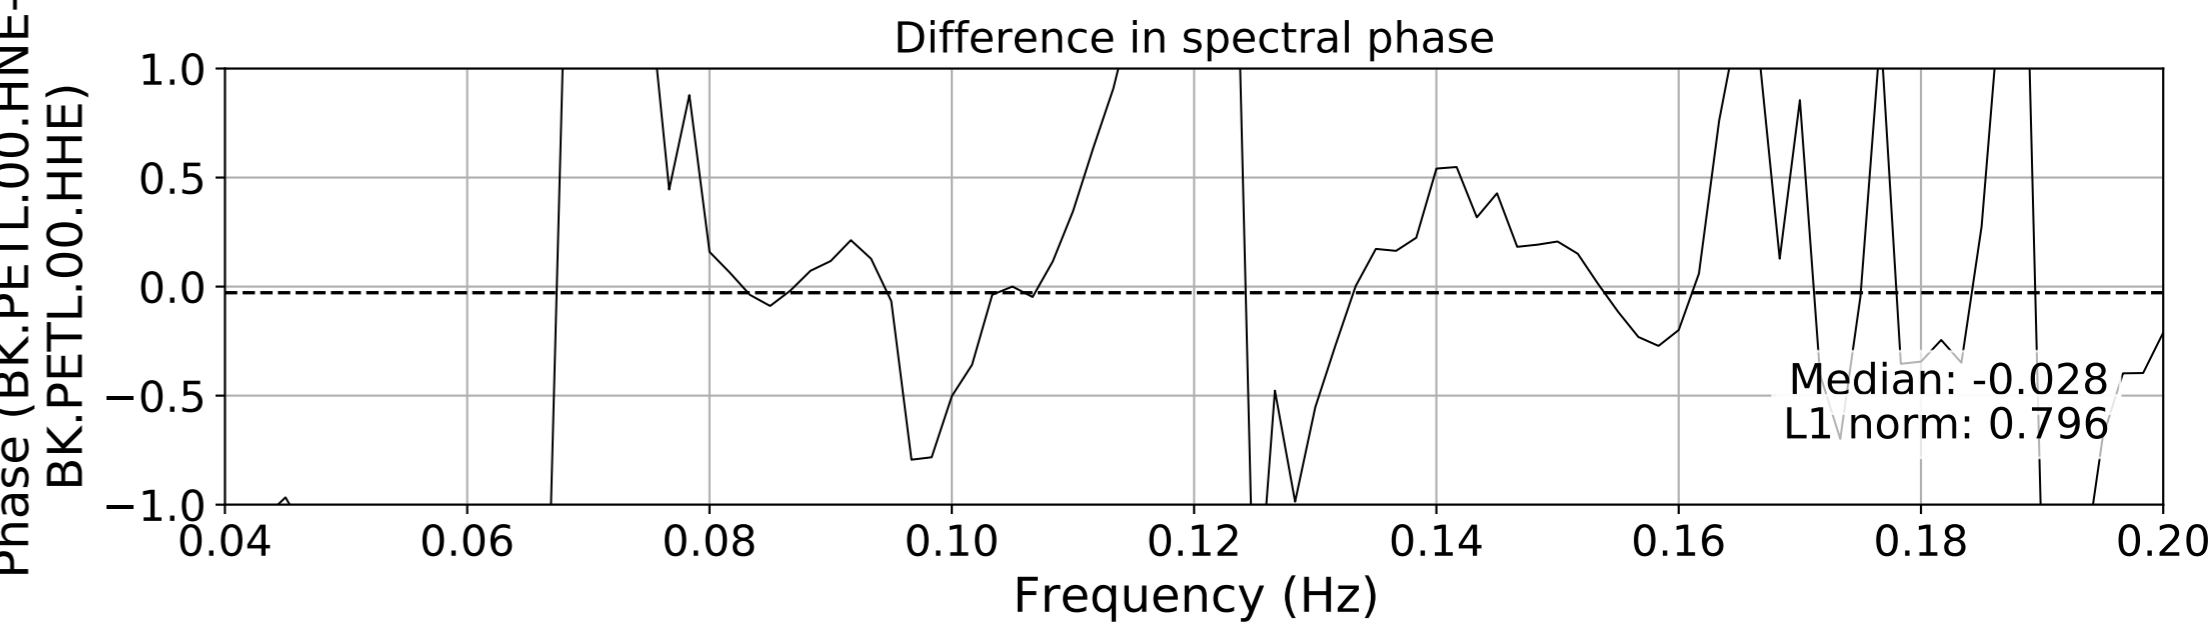

2024.340.184421_M7.0_nc75095651
Origin Time:2024-12-05T18:44:21.110000Z USGS event-id:nc75095651
M7.0 2024 Offshore Cape Mendocino, California Earthquake