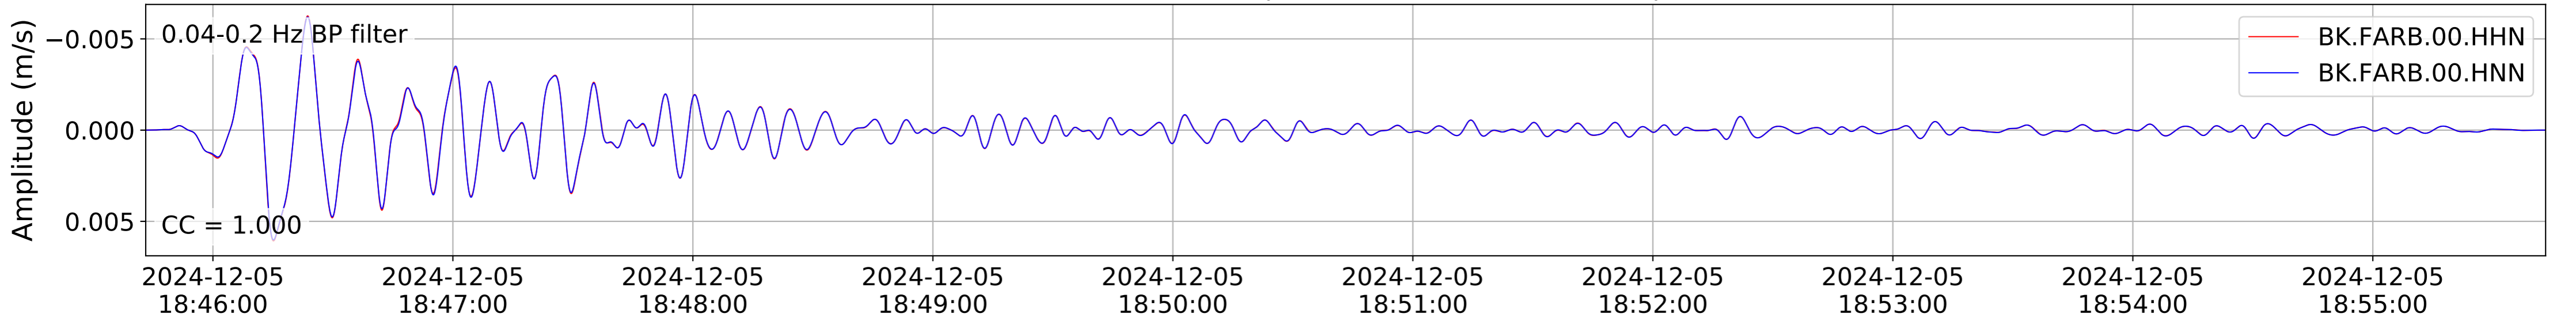

2024.340.184421_M7.0_nc75095651
Origin Time:2024-12-05T18:44:21.110000Z USGS event-id:nc75095651
M7.0 2024 Offshore Cape Mendocino, California Earthquake