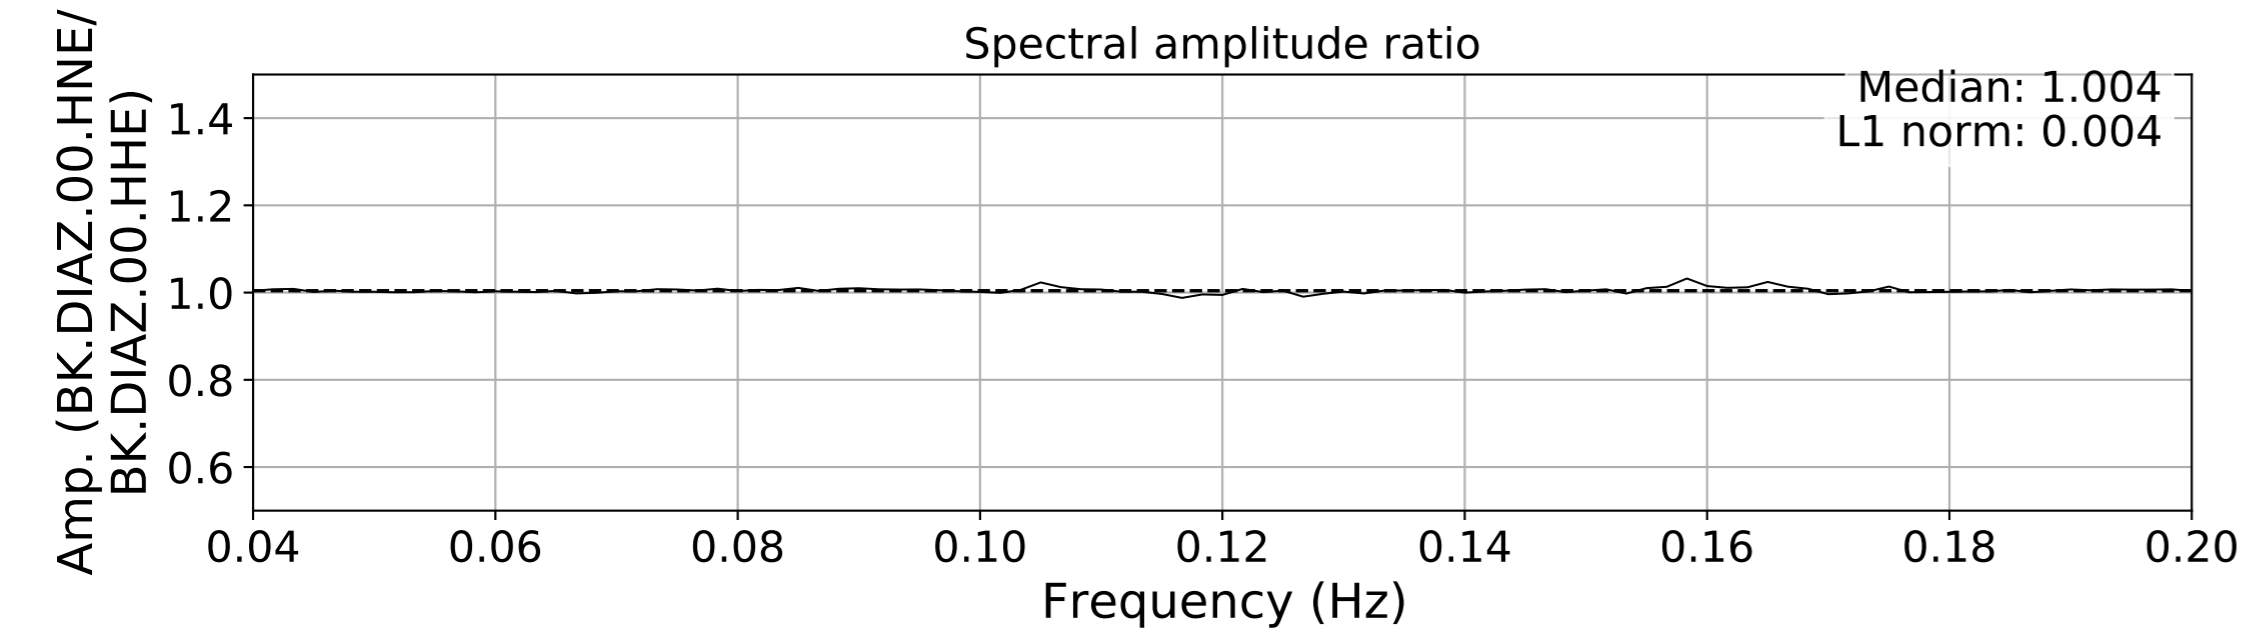

2024.340.184421_M7.0_nc75095651
Origin Time:2024-12-05T18:44:21.110000Z USGS event-id:nc75095651
M7.0 2024 Offshore Cape Mendocino, California Earthquake