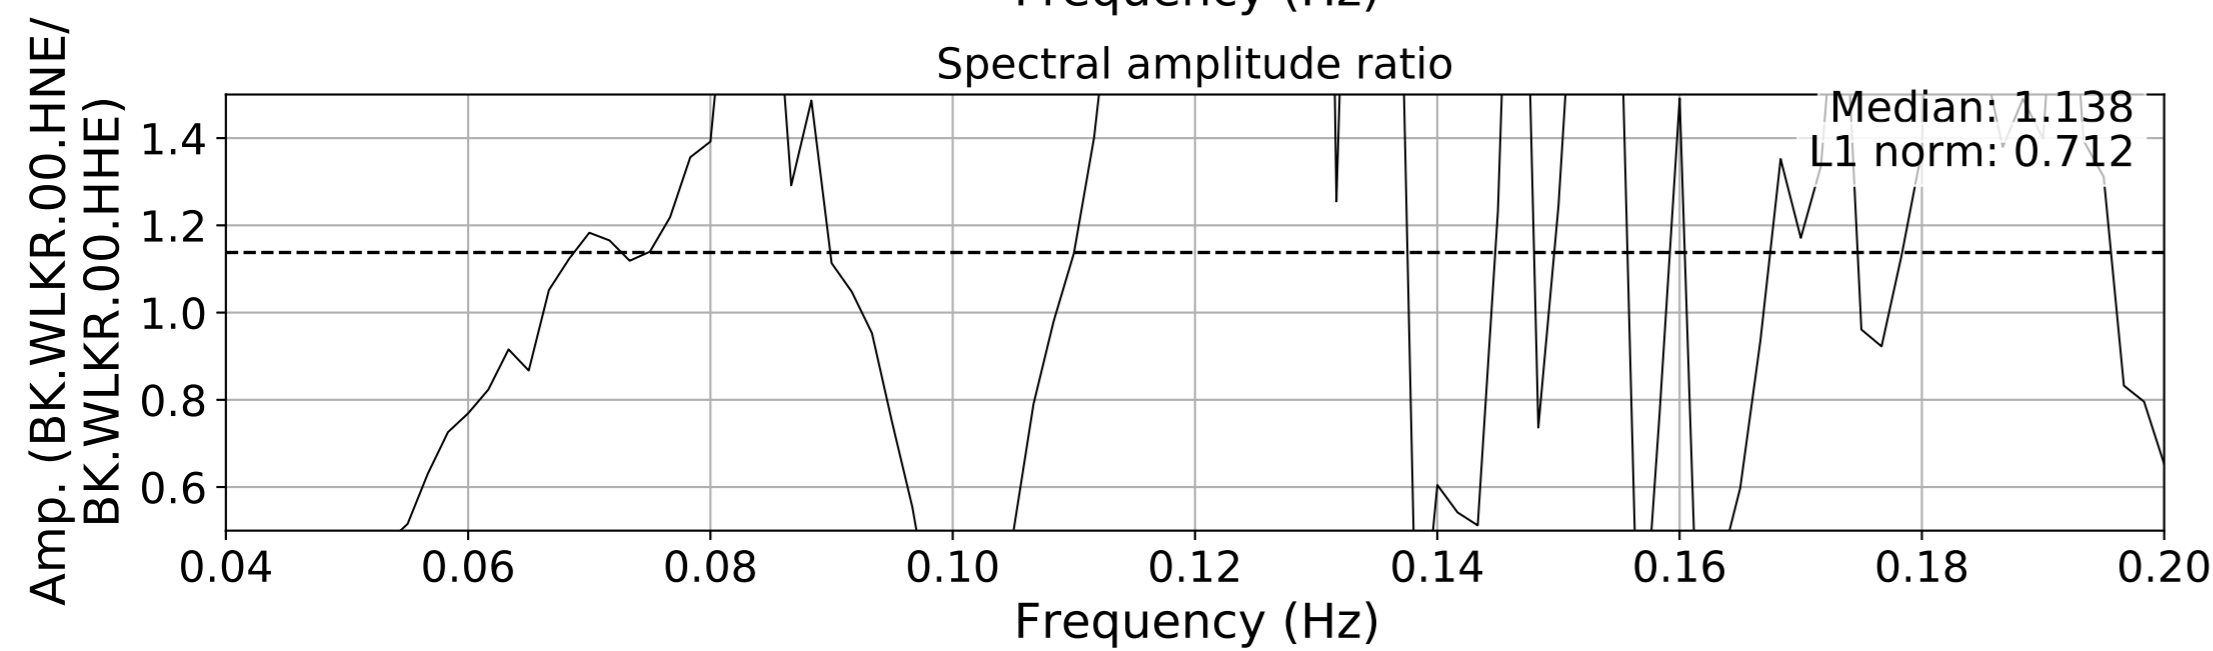

2024.340.184421.M7.0_nc75095651
Origin Time:2024-12-05T18:44:21.110000Z USGS event-id:nc75095651
M7.0 2024 Offshore Cape Mendocino, California Earthquake