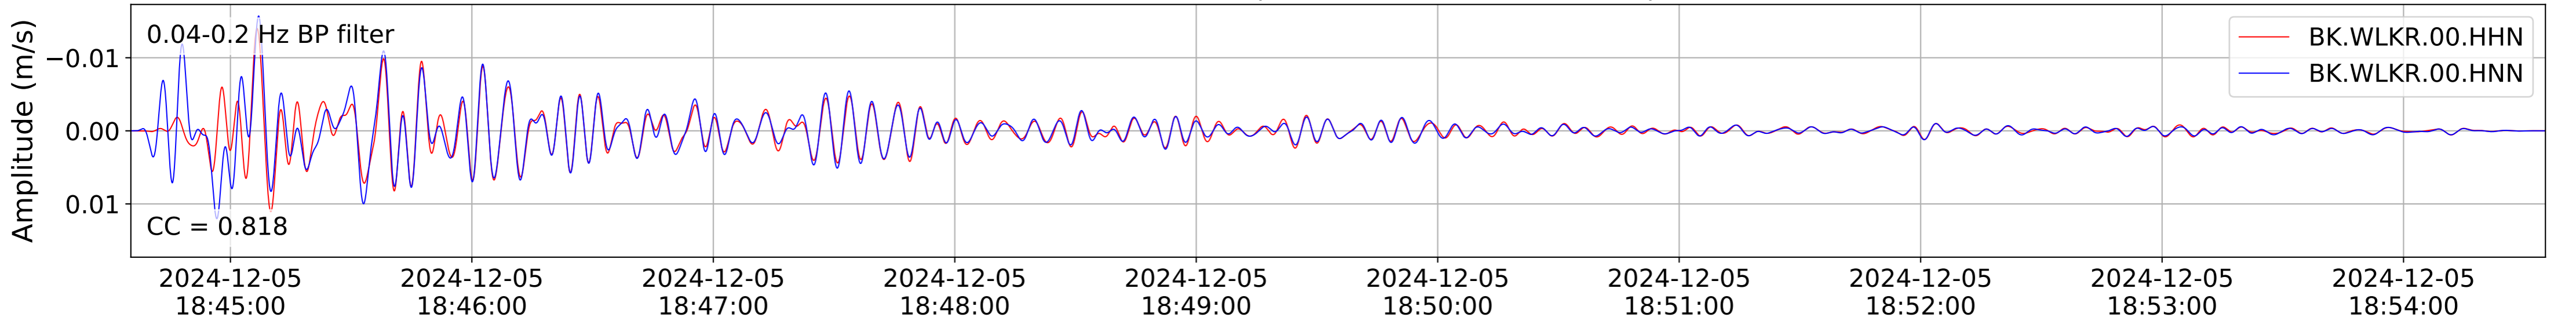

2024.340.184421_M7.0_nc75095651
Origin Time:2024-12-05T18:44:21.110000Z USGS event-id:nc75095651
M7.0 2024 Offshore Cape Mendocino, California Earthquake