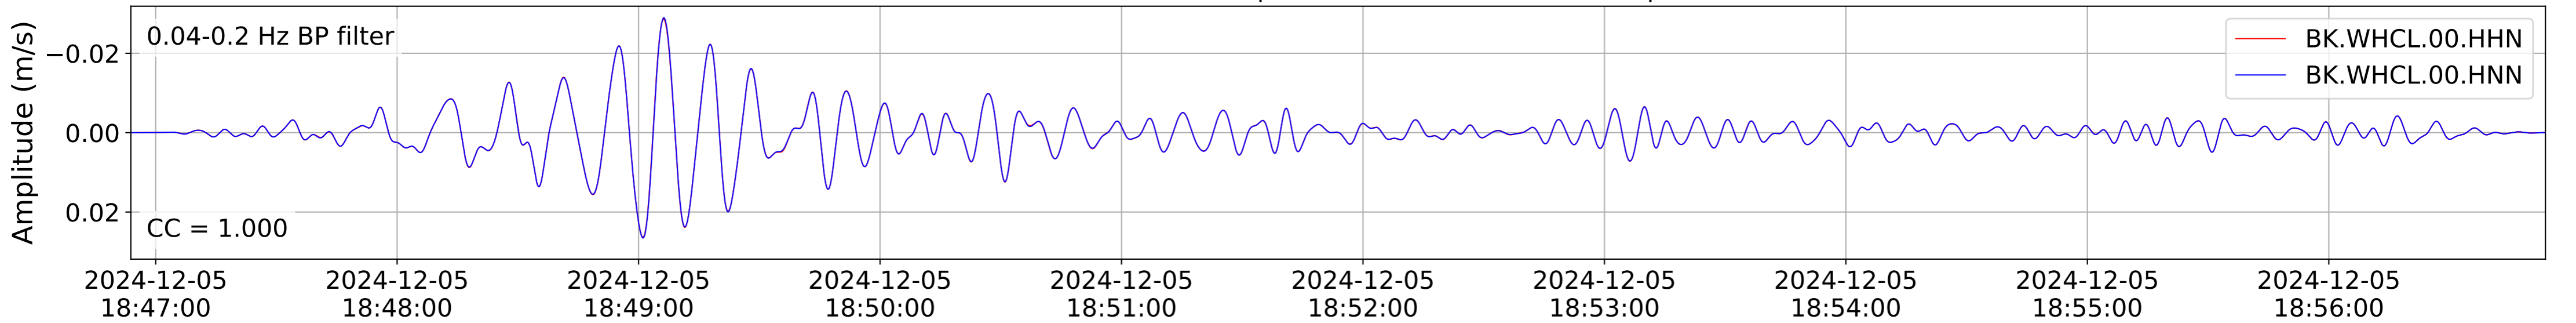

2024.340.184421.M7.0_nc75095651
Origin Time:2024-12-05T18:44:21.110000Z USGS event-id:nc75095651
M7.0 2024 Offshore Cape Mendocino, California Earthquake