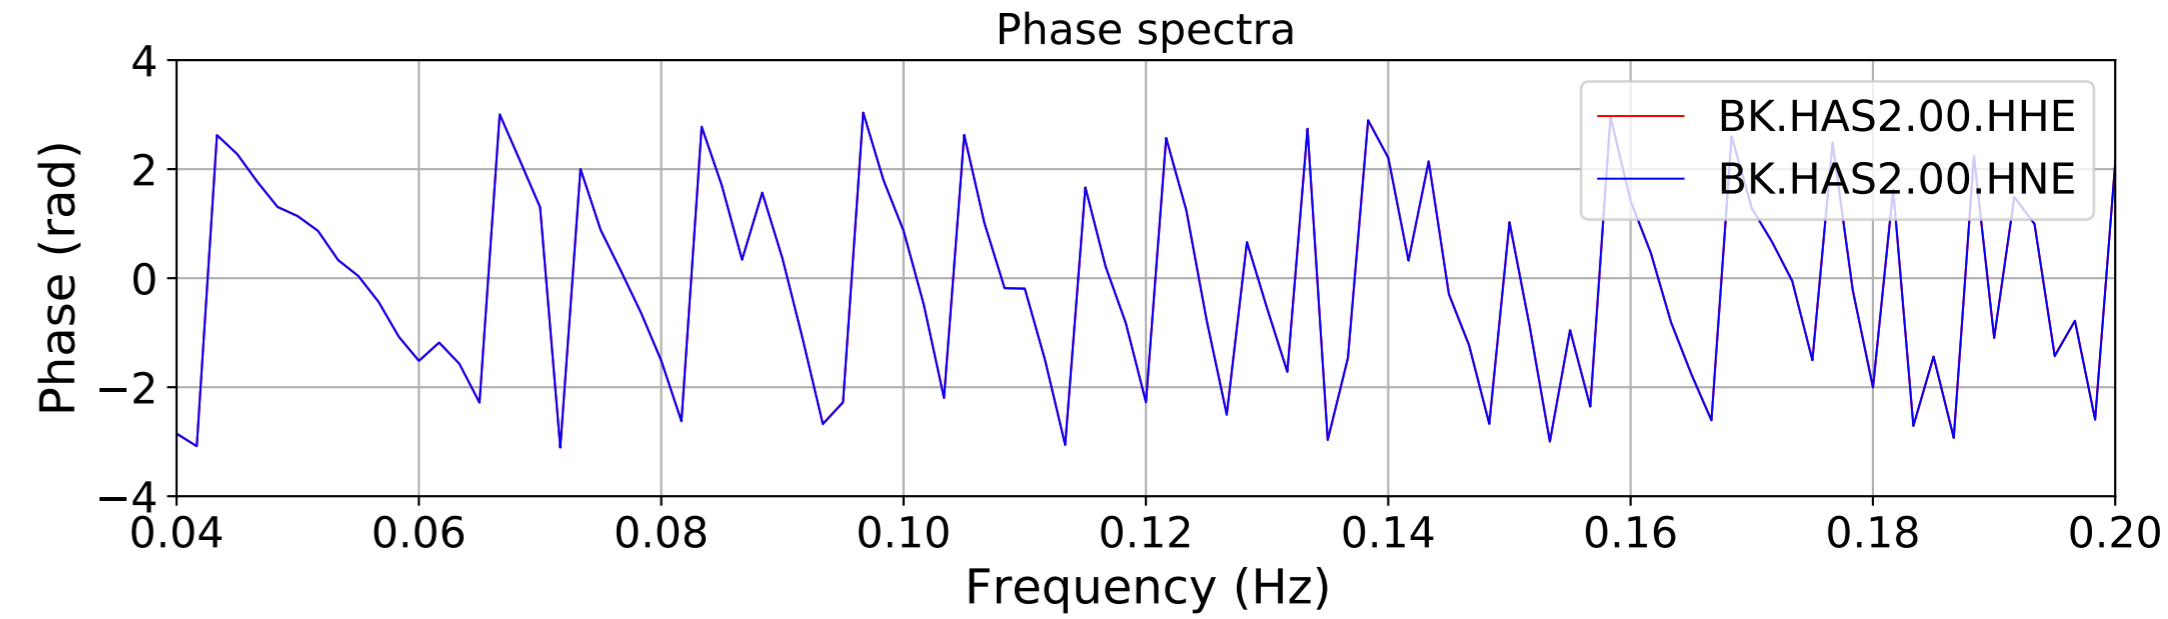

2024.340.184421_M7.0_nc75095651
Origin Time:2024-12-05T18:44:21.110000Z USGS event-id:nc75095651
M7.0 2024 Offshore Cape Mendocino, California Earthquake