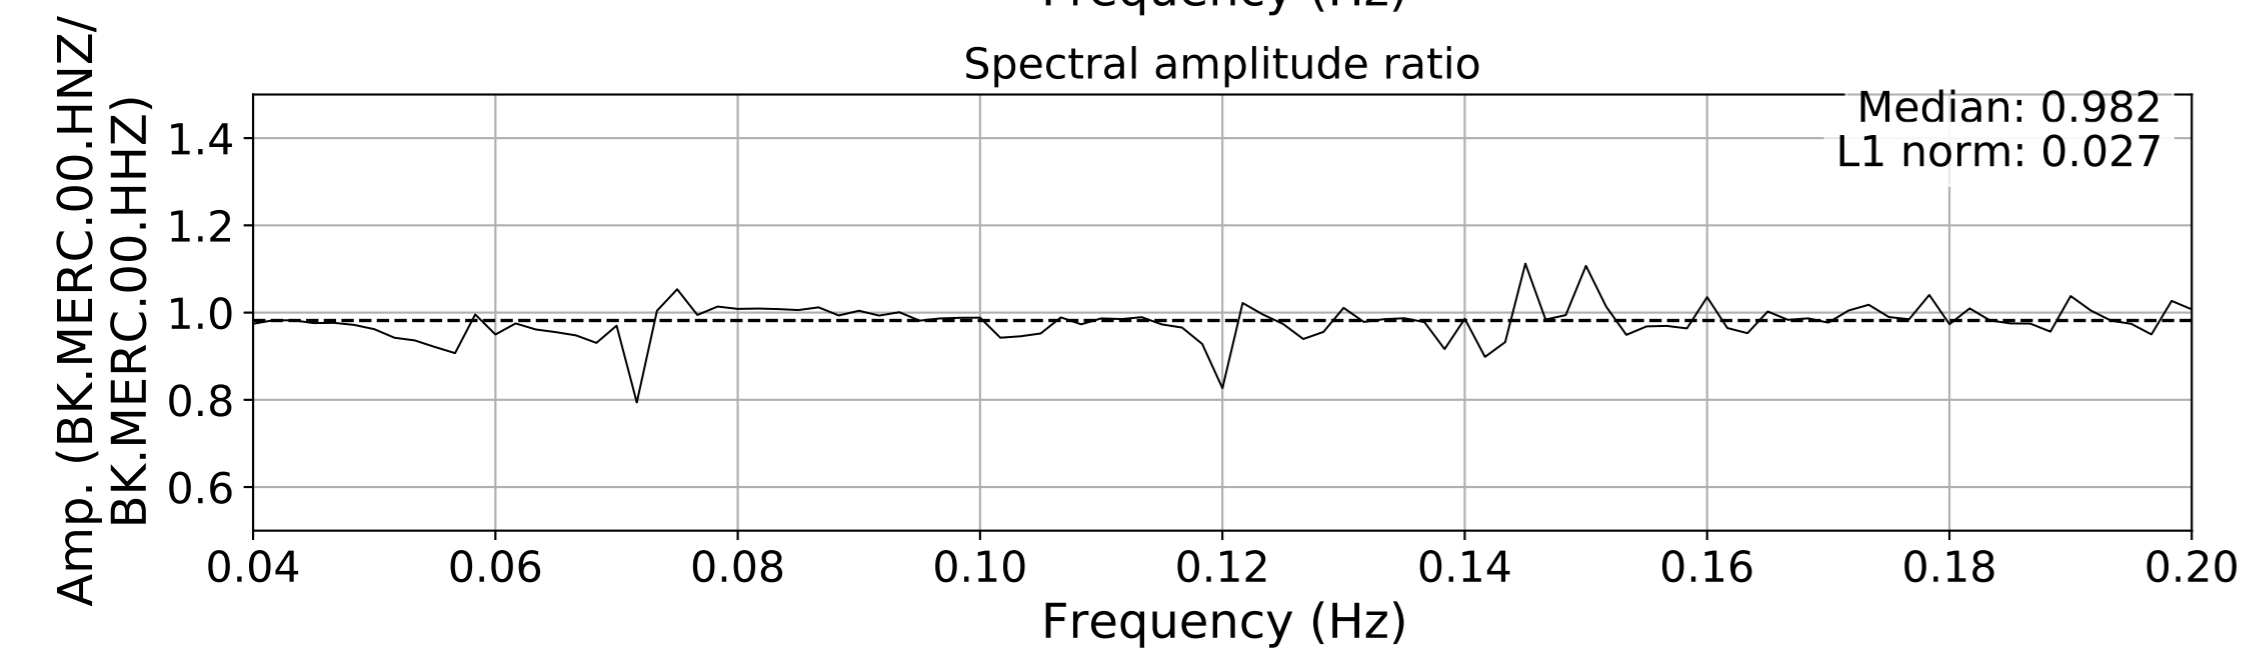

2024.340.184421_M7.0_nc75095651
Origin Time:2024-12-05T18:44:21.110000Z USGS event-id:nc75095651
M7.0 2024 Offshore Cape Mendocino, California Earthquake