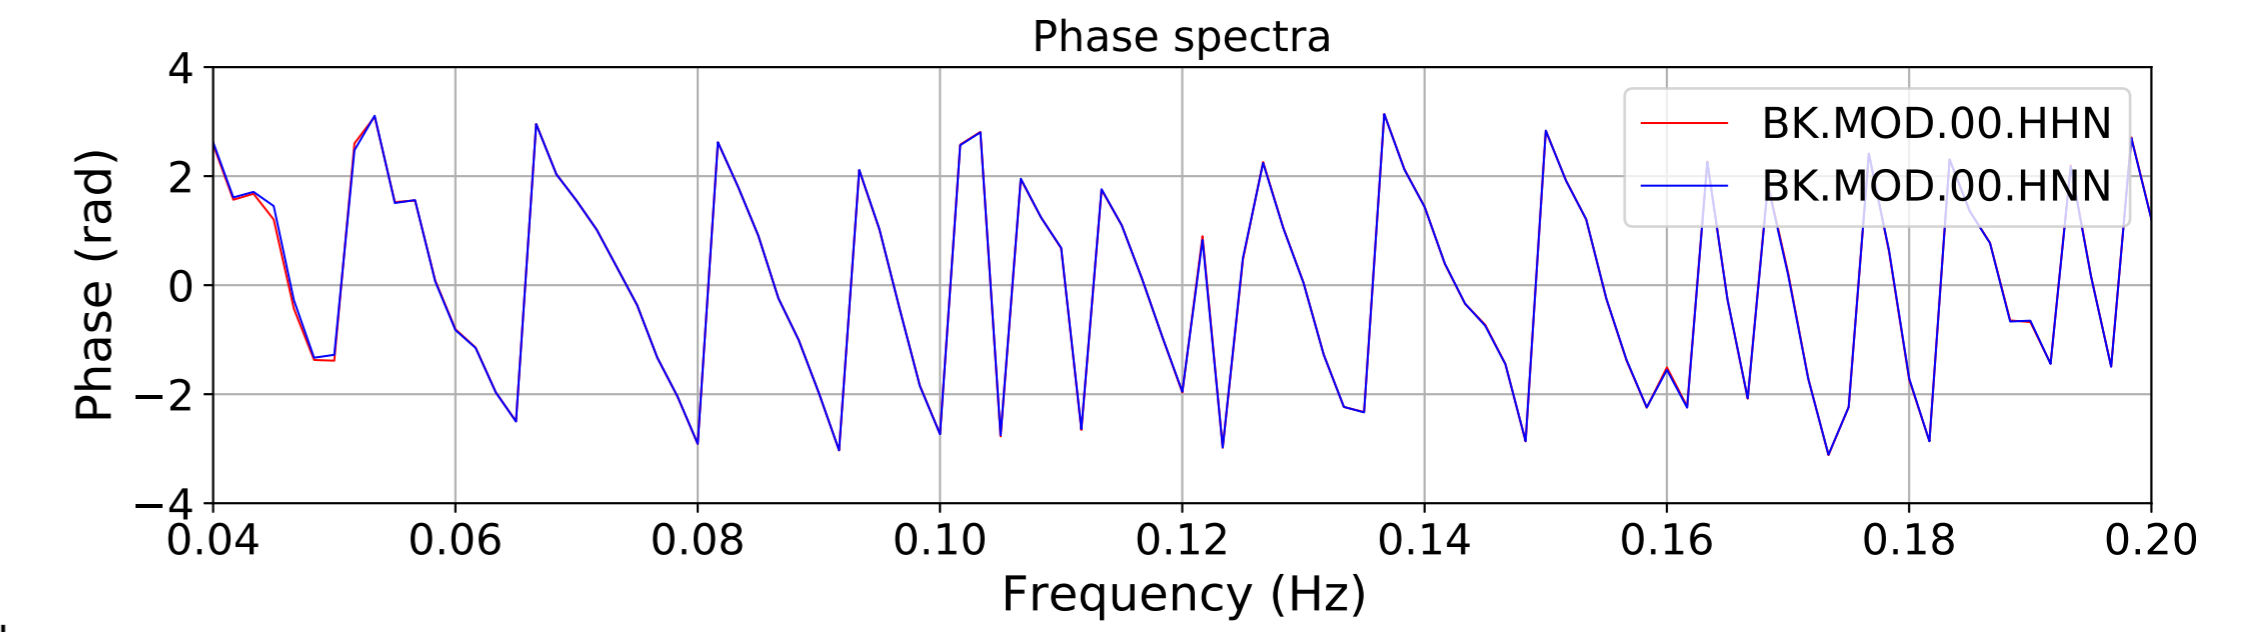

2024.340.184421_M7.0_nc75095651
Origin Time:2024-12-05T18:44:21.110000Z USGS event-id:nc75095651
M7.0 2024 Offshore Cape Mendocino, California Earthquake