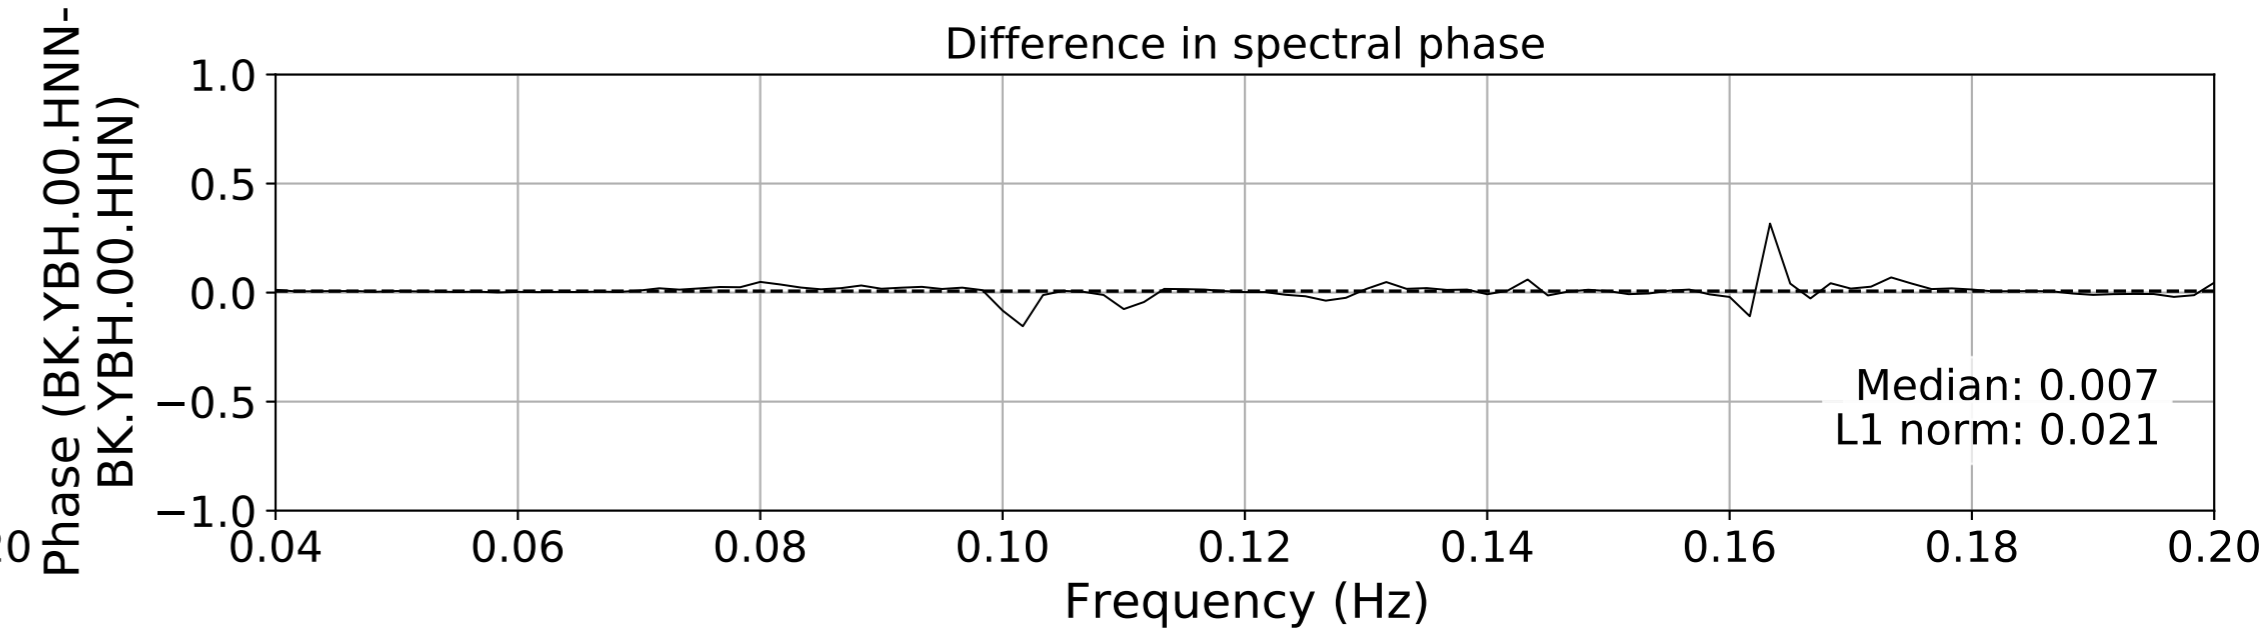

2024.340.184421_M7.0_nc75095651
Origin Time:2024-12-05T18:44:21.110000Z USGS event-id:nc75095651
M7.0 2024 Offshore Cape Mendocino, California Earthquake