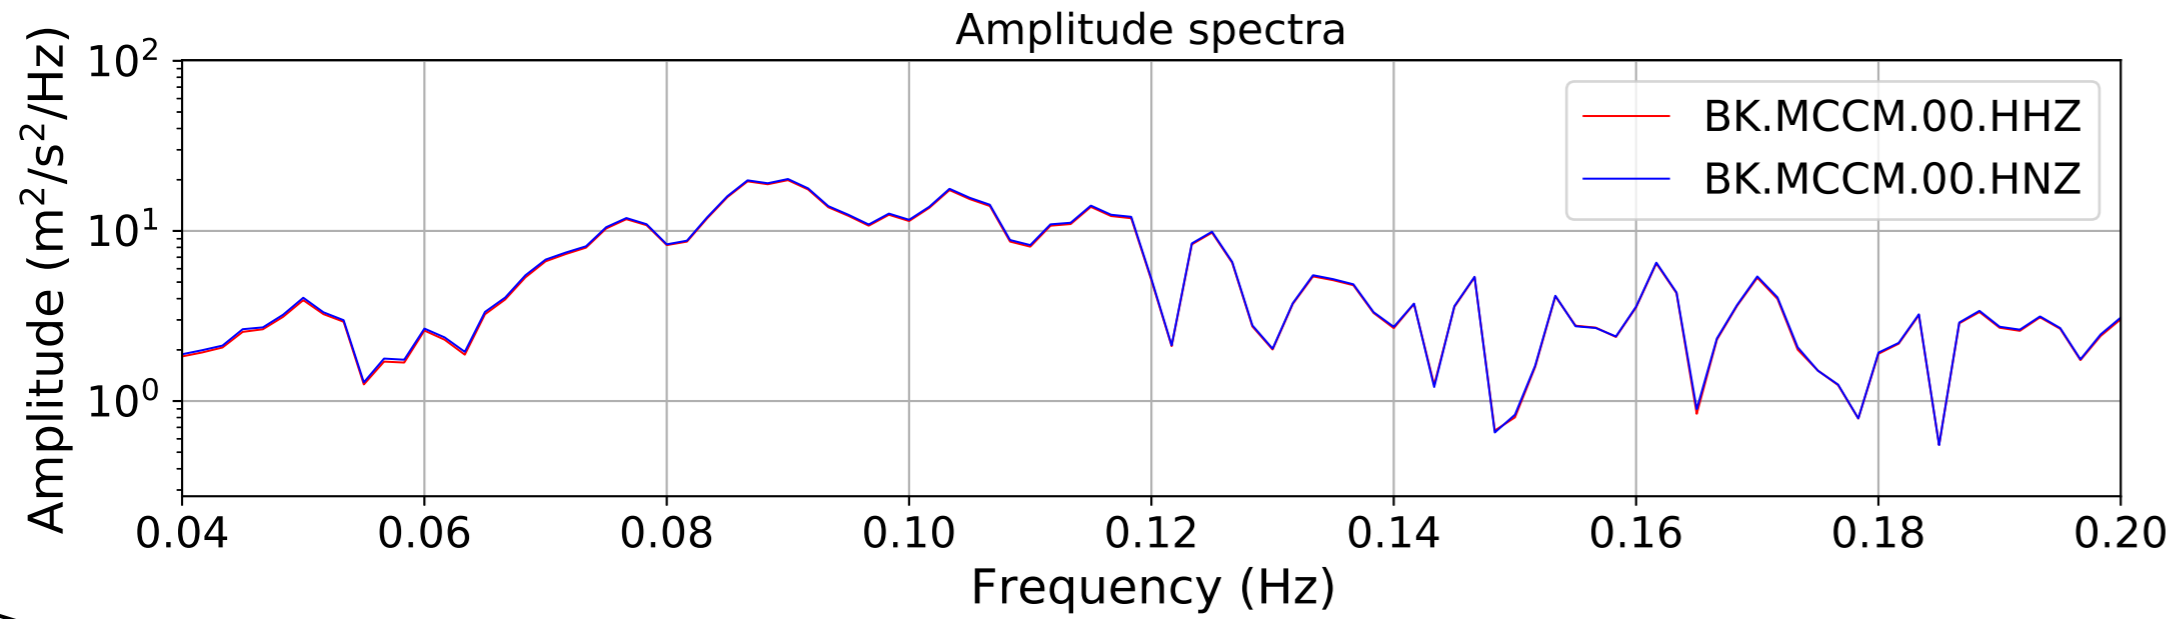

2024.340.184421_M7.0_nc75095651
Origin Time:2024-12-05T18:44:21.110000Z USGS event-id:nc75095651
M7.0 2024 Offshore Cape Mendocino, California Earthquake