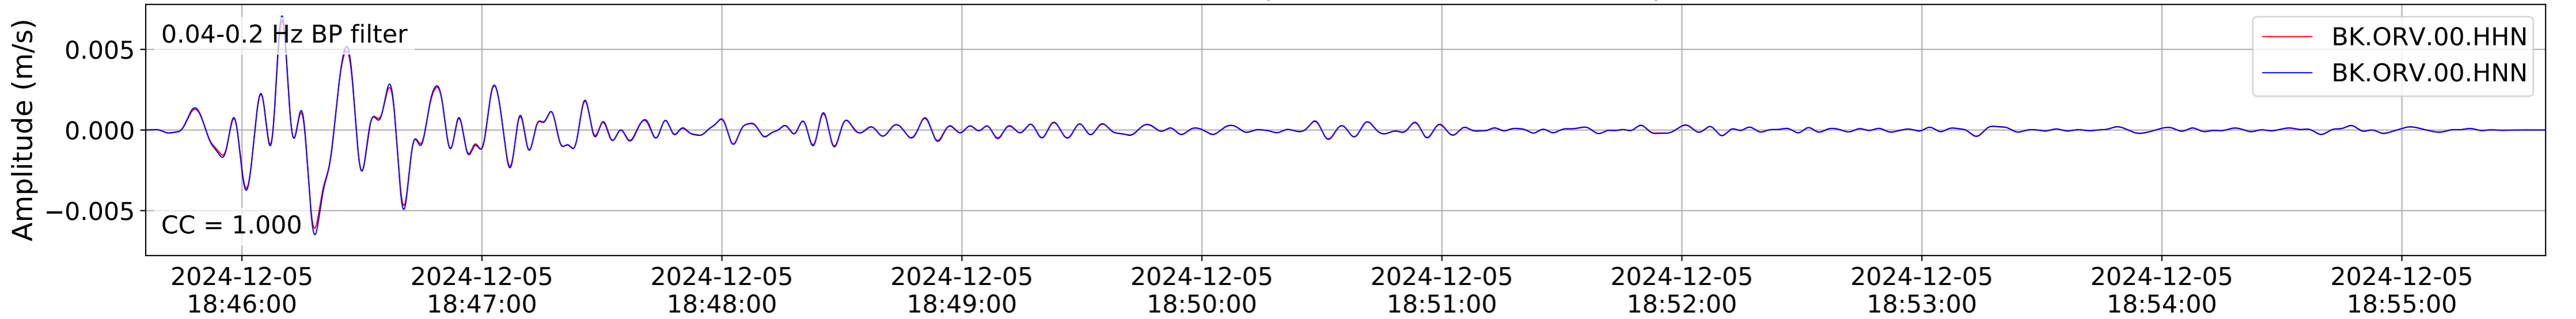

2024.340.184421_M7.0_nc75095651
Origin Time:2024-12-05T18:44:21.110000Z USGS event-id:nc75095651
M7.0 2024 Offshore Cape Mendocino, California Earthquake