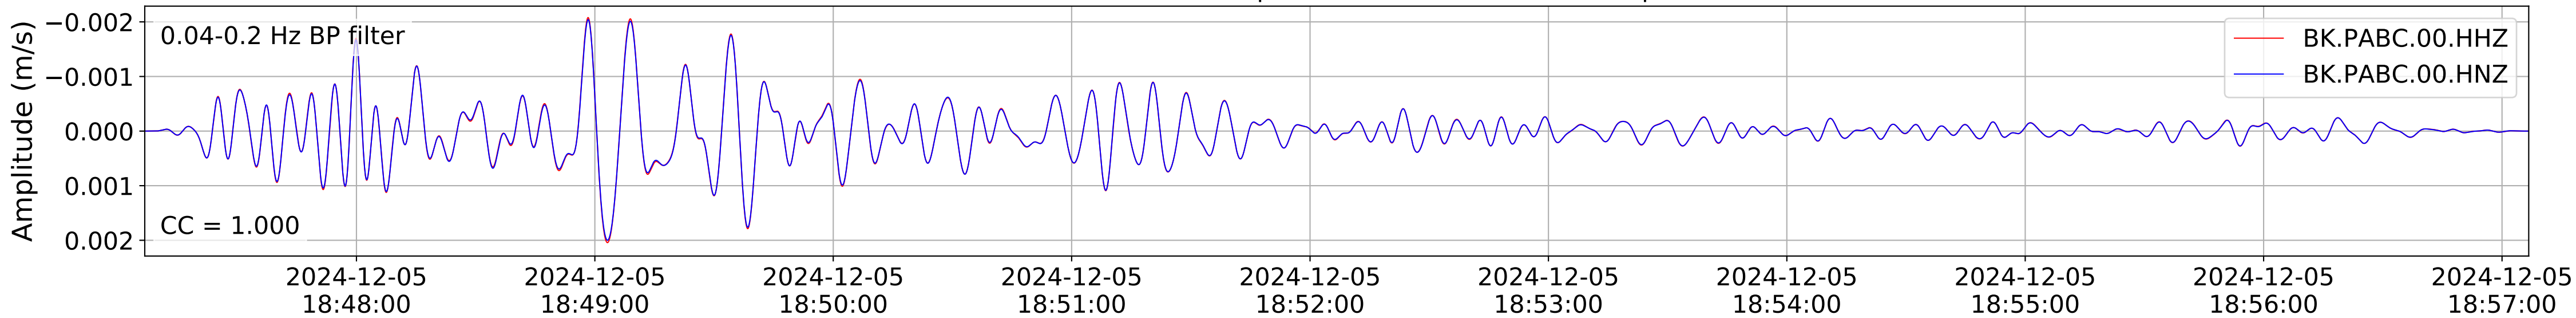

2024.340.184421_M7.0_nc75095651
Origin Time:2024-12-05T18:44:21.110000Z USGS event-id:nc75095651
M7.0 2024 Offshore Cape Mendocino, California Earthquake