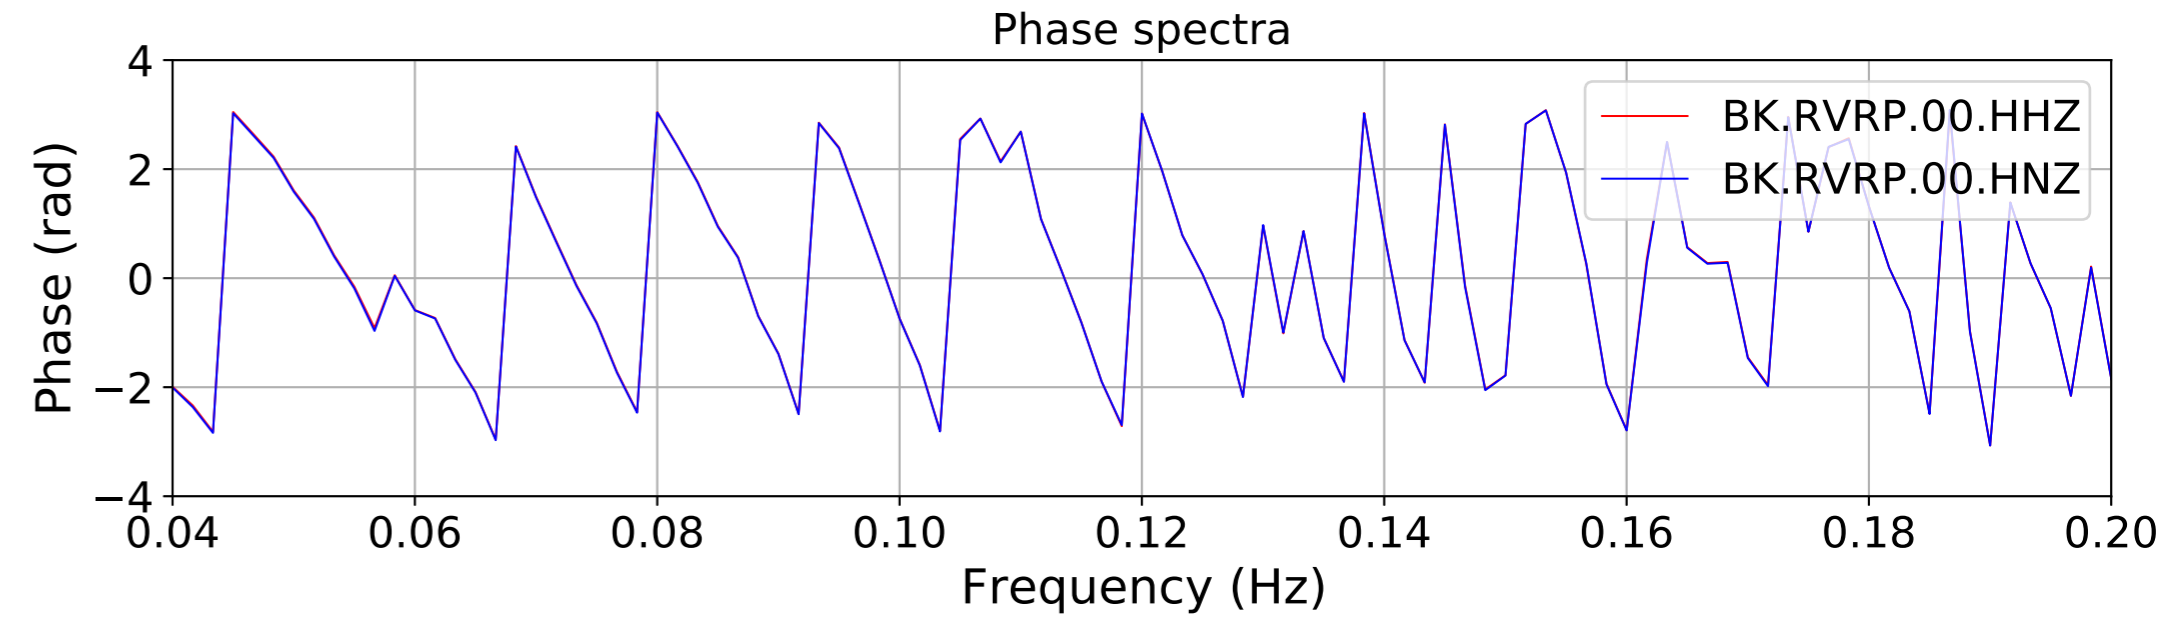

2024.340.184421_M7.0_nc75095651
Origin Time:2024-12-05T18:44:21.110000Z USGS event-id:nc75095651
M7.0 2024 Offshore Cape Mendocino, California Earthquake