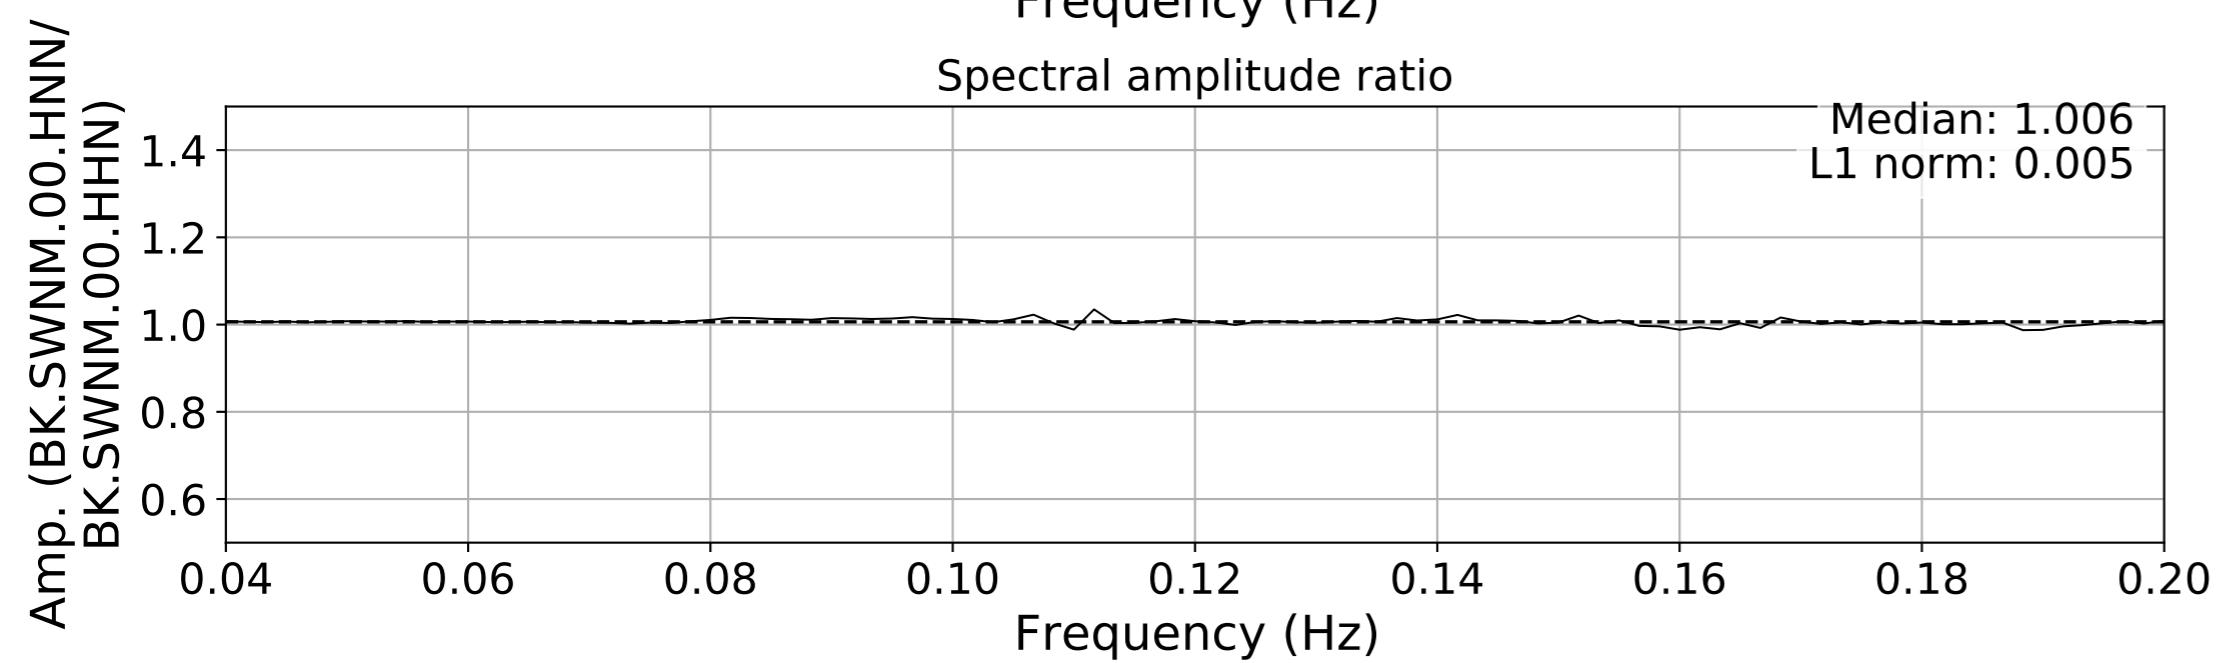

2024.340.184421_M7.0_nc75095651
Origin Time:2024-12-05T18:44:21.110000Z USGS event-id:nc75095651
M7.0 2024 Offshore Cape Mendocino, California Earthquake