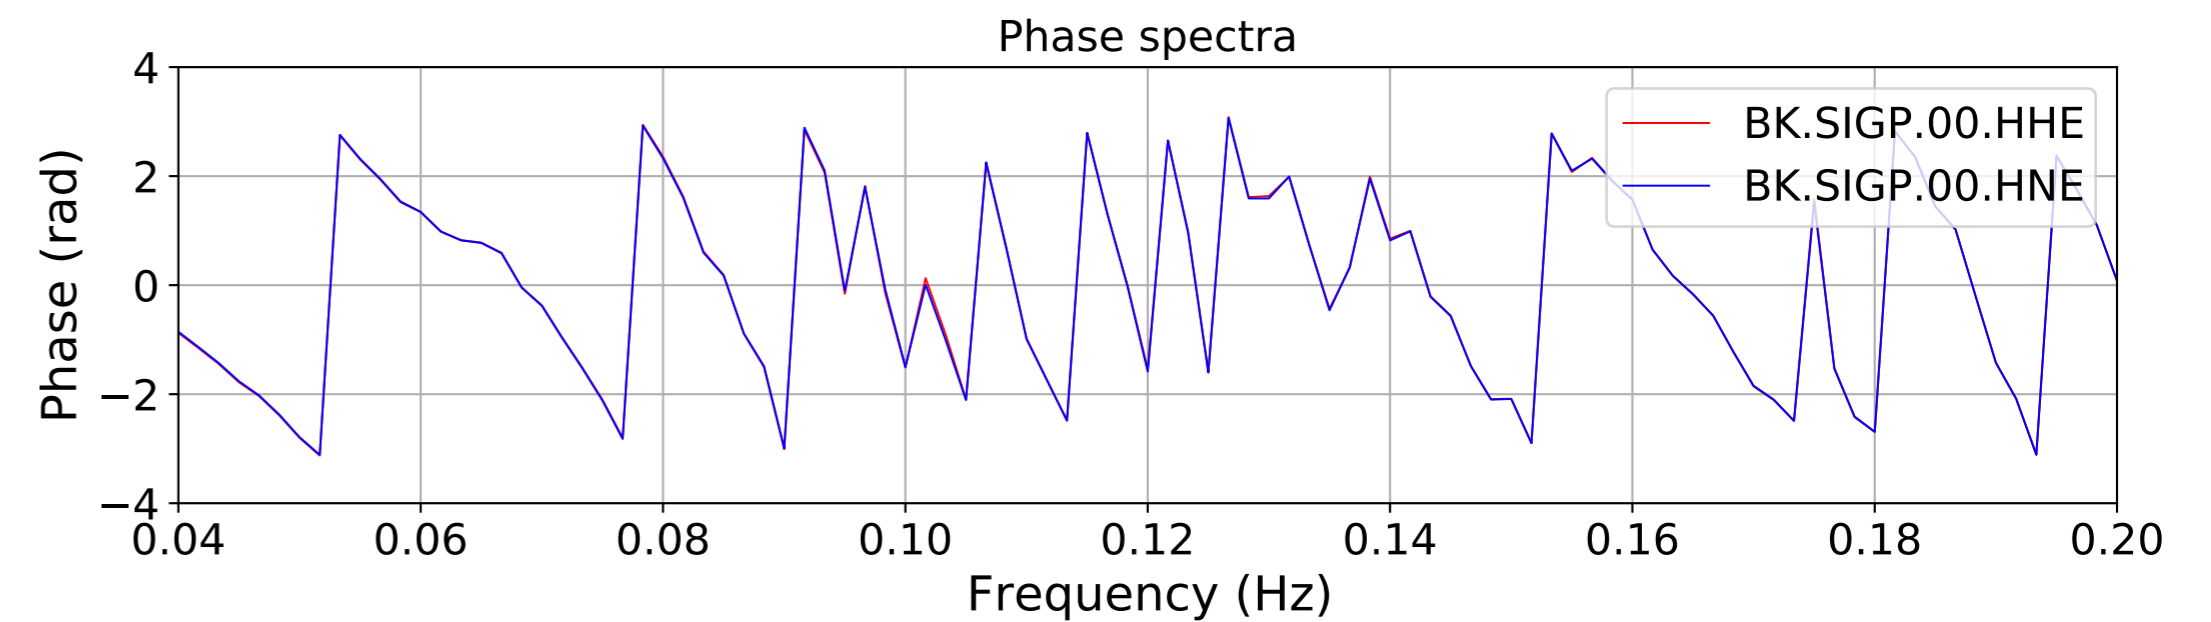

2024.340.184421_M7.0_nc75095651
Origin Time:2024-12-05T18:44:21.110000Z USGS event-id:nc75095651
M7.0 2024 Offshore Cape Mendocino, California Earthquake