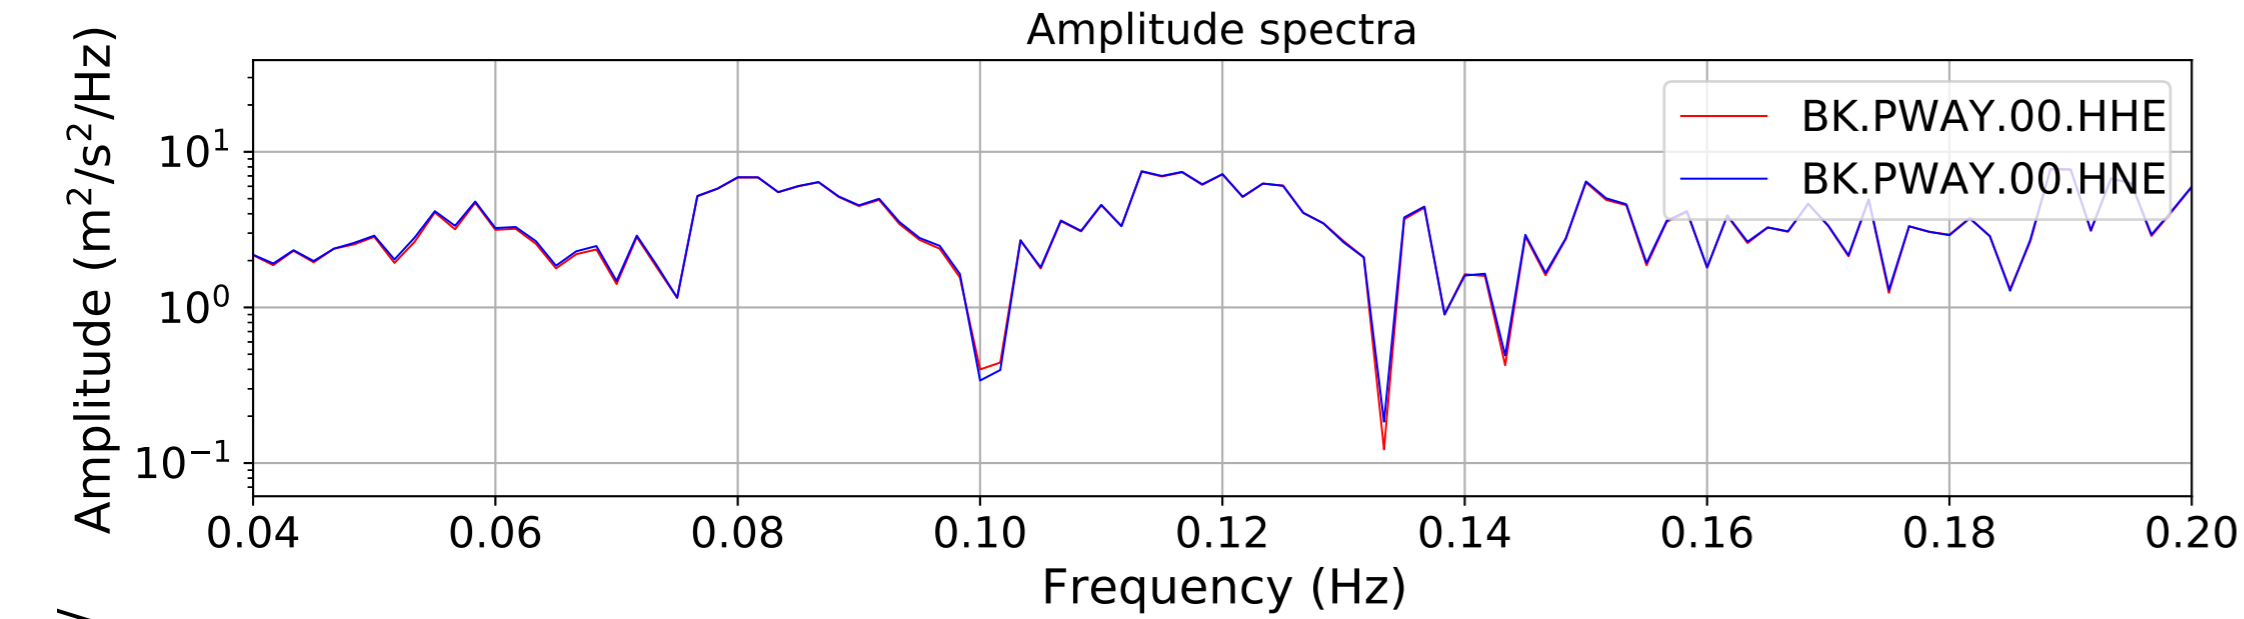

2024.340.184421_M7.0_nc75095651
Origin Time:2024-12-05T18:44:21.110000Z USGS event-id:nc75095651
M7.0 2024 Offshore Cape Mendocino, California Earthquake