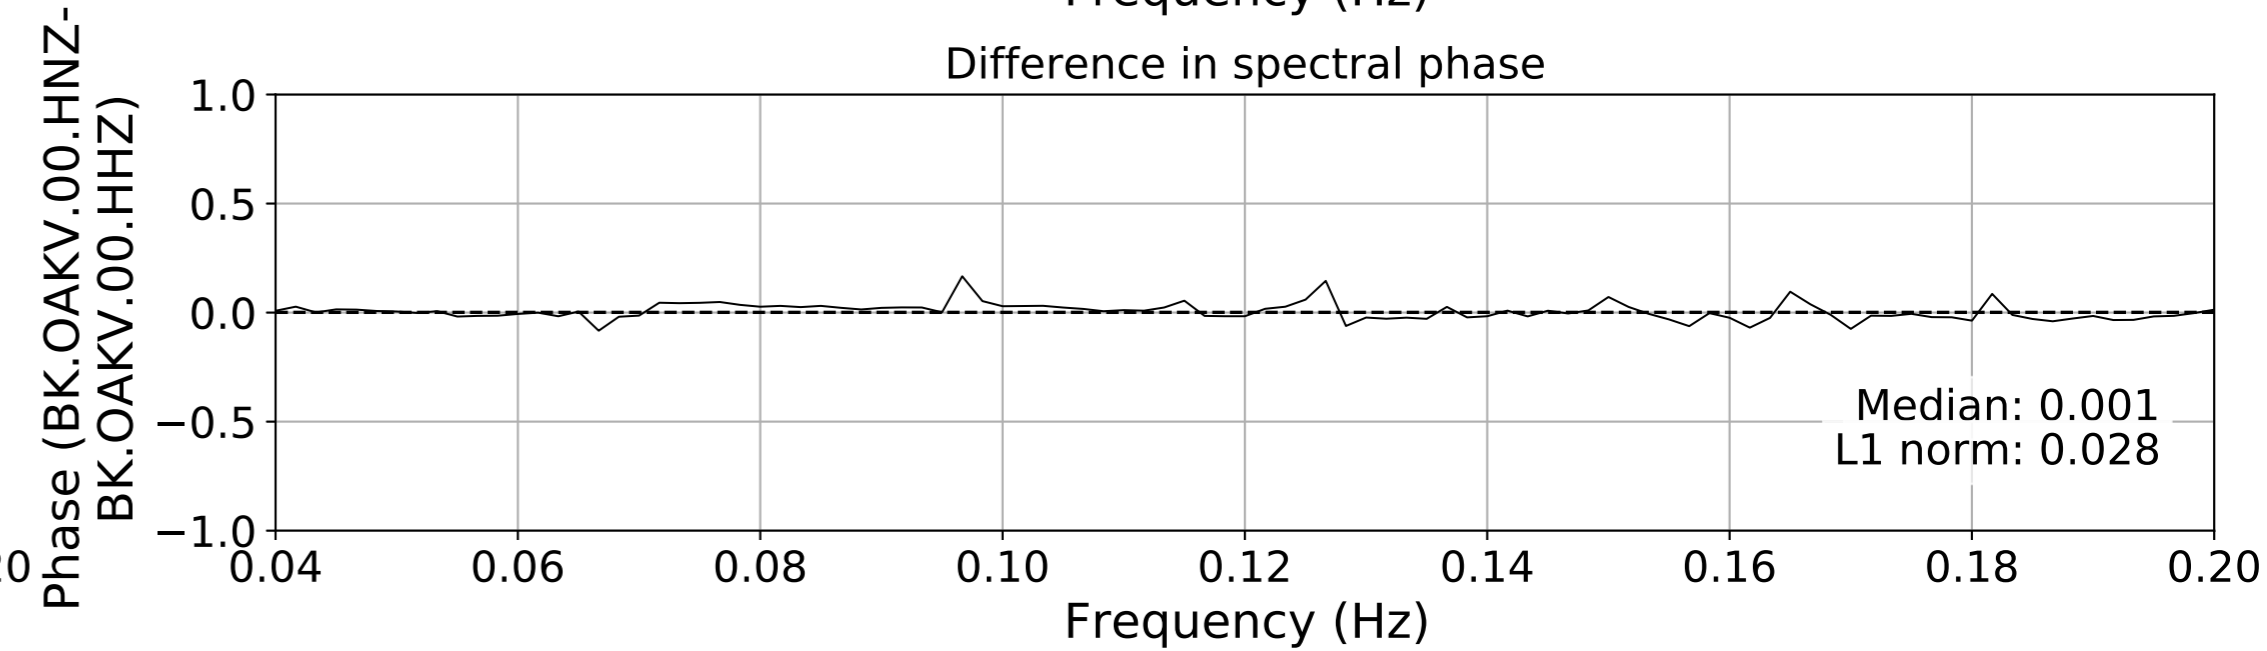

2024.340.184421_M7.0_nc75095651
Origin Time:2024-12-05T18:44:21.110000Z USGS event-id:nc75095651
M7.0 2024 Offshore Cape Mendocino, California Earthquake