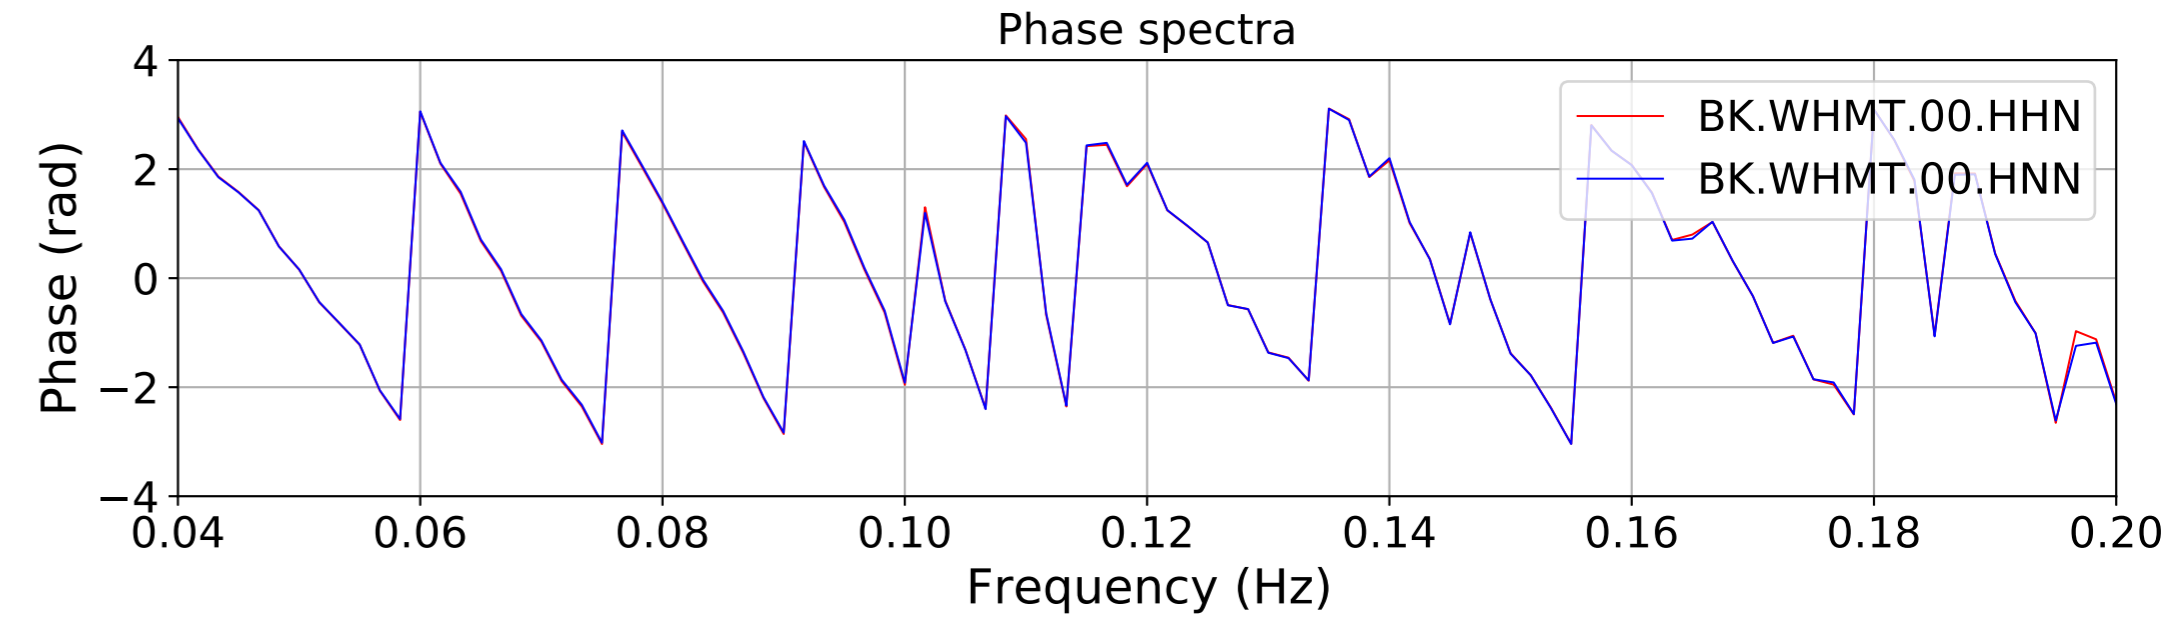

2024.340.184421_M7.0_nc75095651
Origin Time:2024-12-05T18:44:21.110000Z USGS event-id:nc75095651
M7.0 2024 Offshore Cape Mendocino, California Earthquake