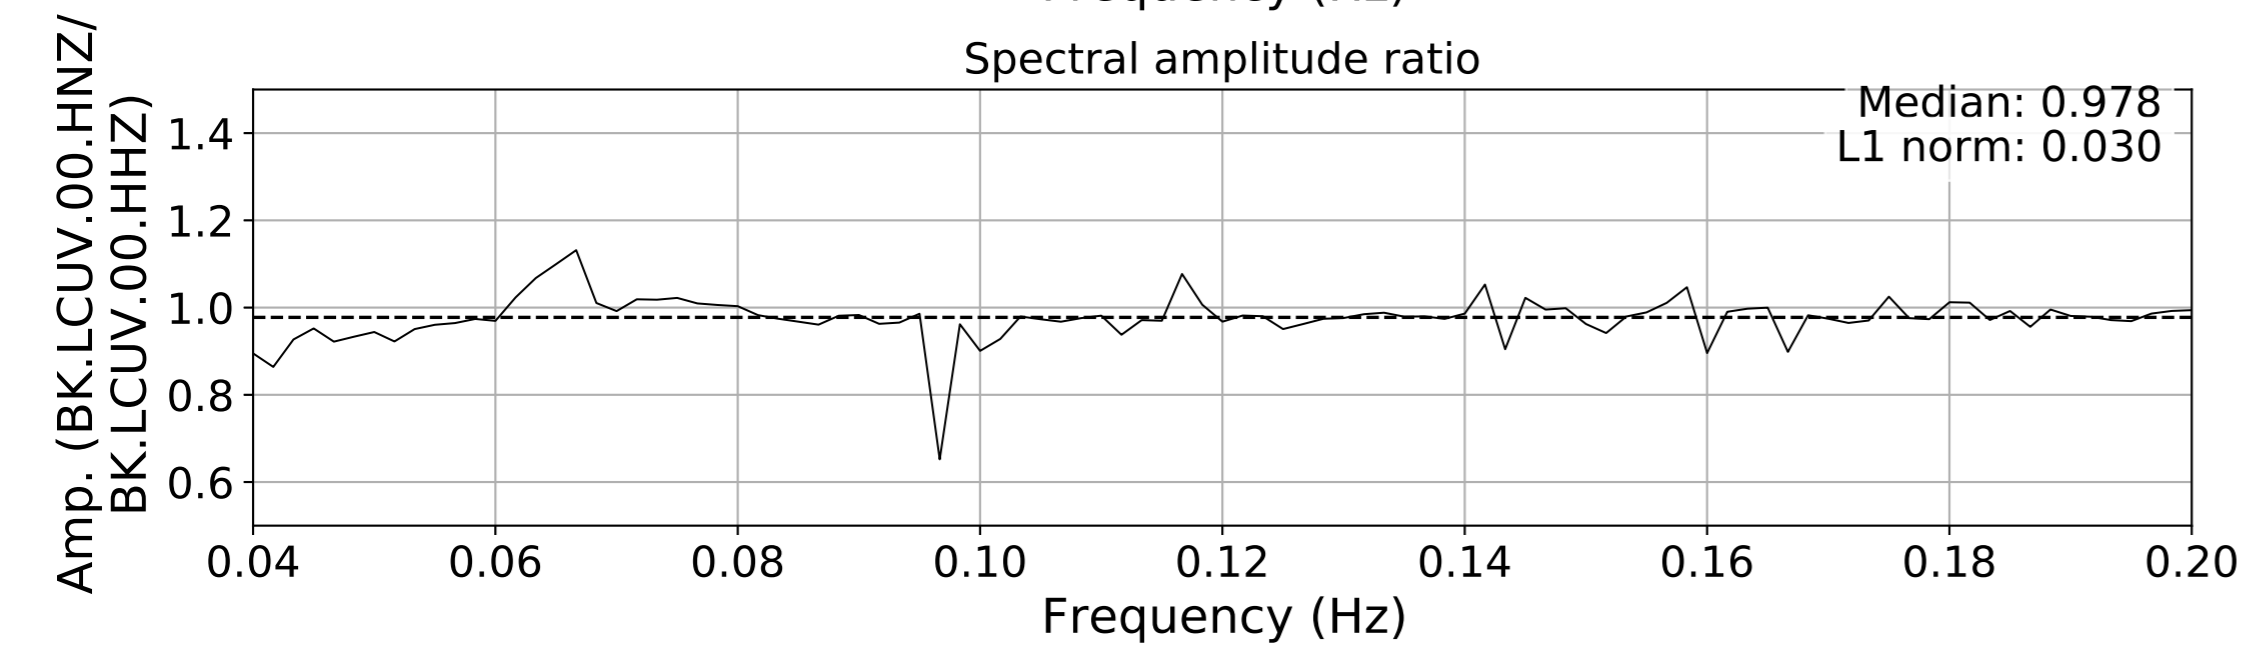

2024.340.184421_M7.0_nc75095651
Origin Time:2024-12-05T18:44:21.110000Z USGS event-id:nc75095651
M7.0 2024 Offshore Cape Mendocino, California Earthquake