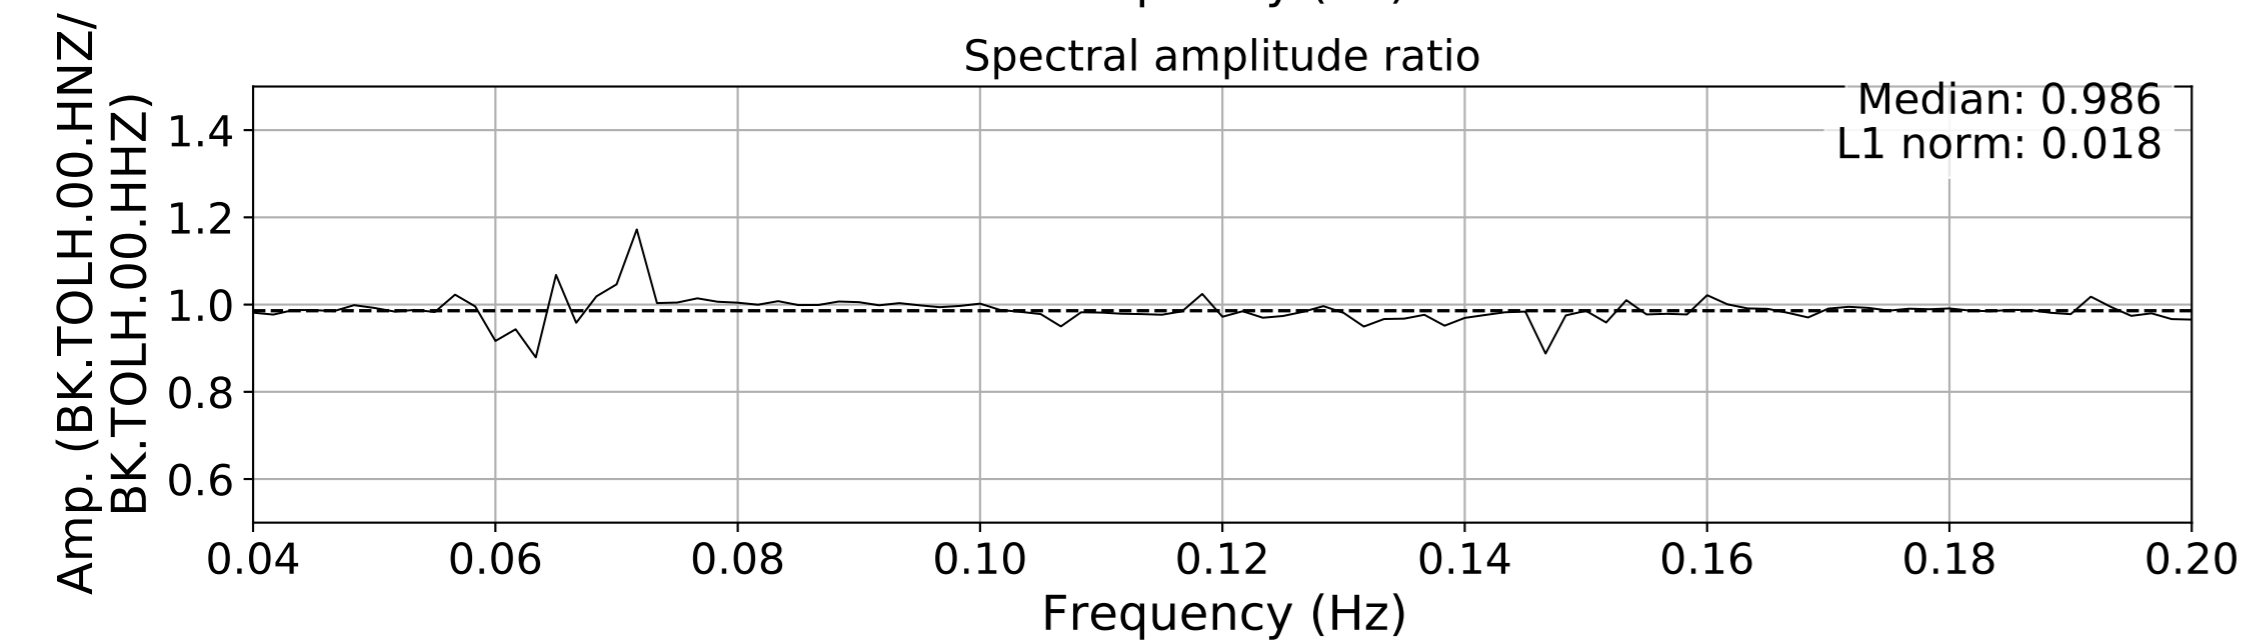

2024.340.184421_M7.0_nc75095651
Origin Time:2024-12-05T18:44:21.110000Z USGS event-id:nc75095651
M7.0 2024 Offshore Cape Mendocino, California Earthquake