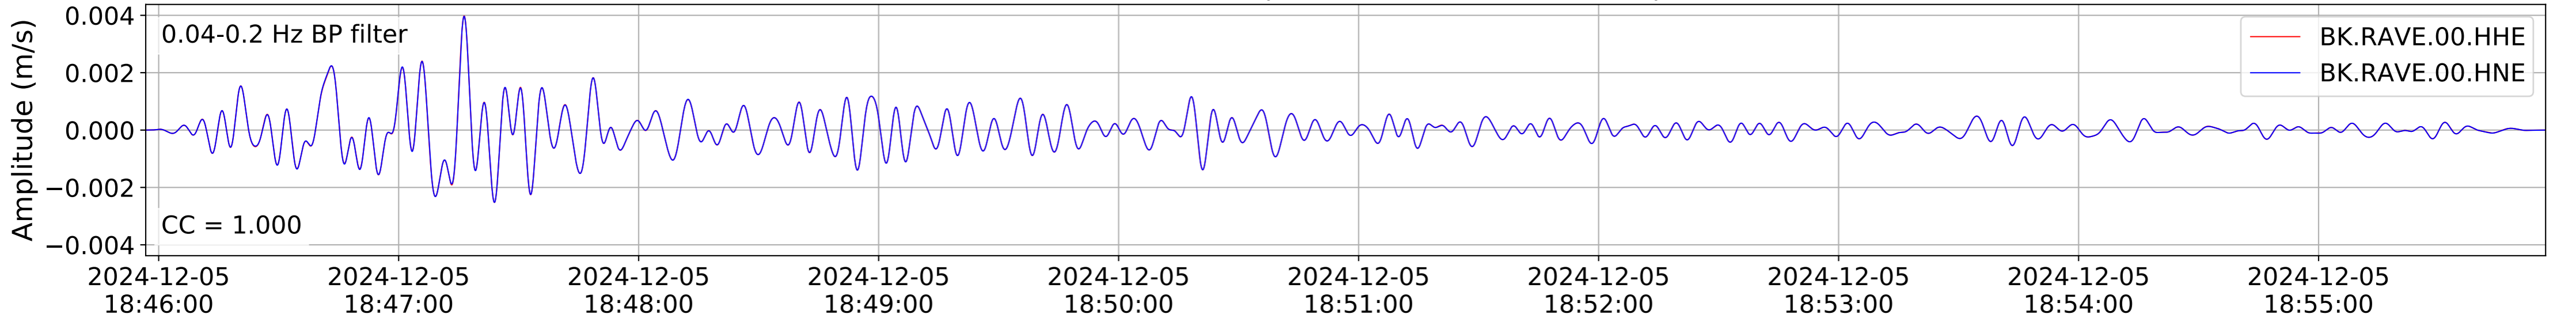

2024.340.184421_M7.0_nc75095651
Origin Time:2024-12-05T18:44:21.110000Z USGS event-id:nc75095651
M7.0 2024 Offshore Cape Mendocino, California Earthquake