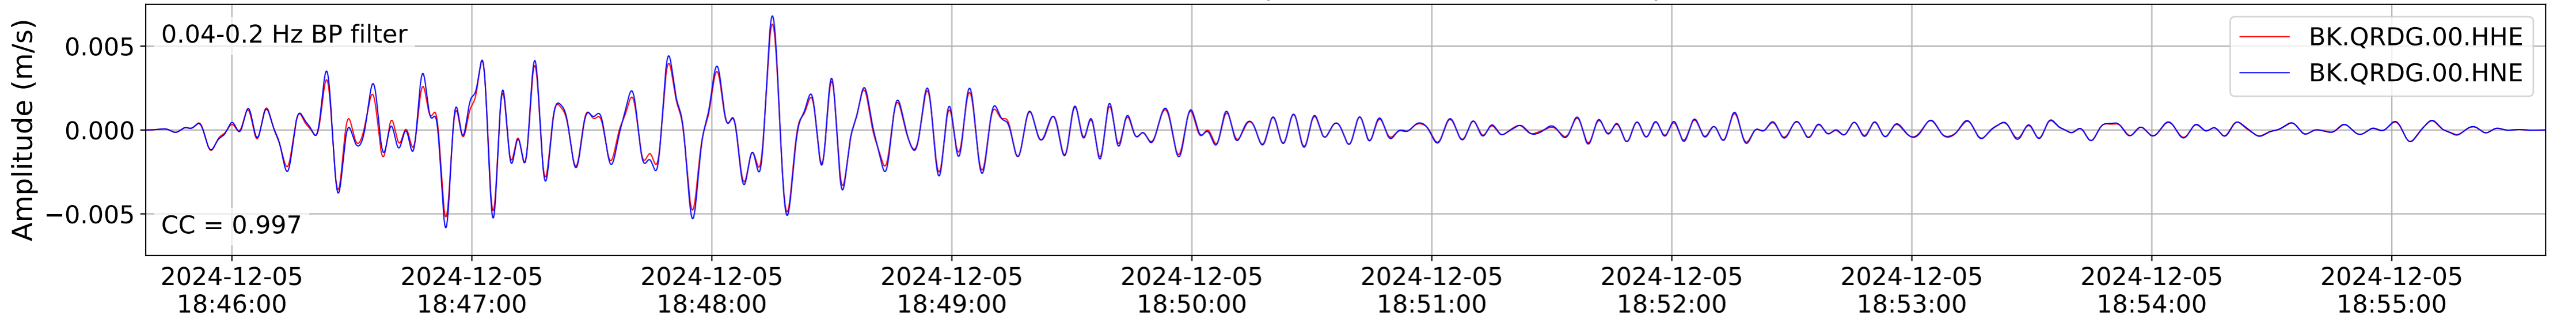

2024.340.184421_M7.0_nc75095651
Origin Time:2024-12-05T18:44:21.110000Z USGS event-id:nc75095651
M7.0 2024 Offshore Cape Mendocino, California Earthquake