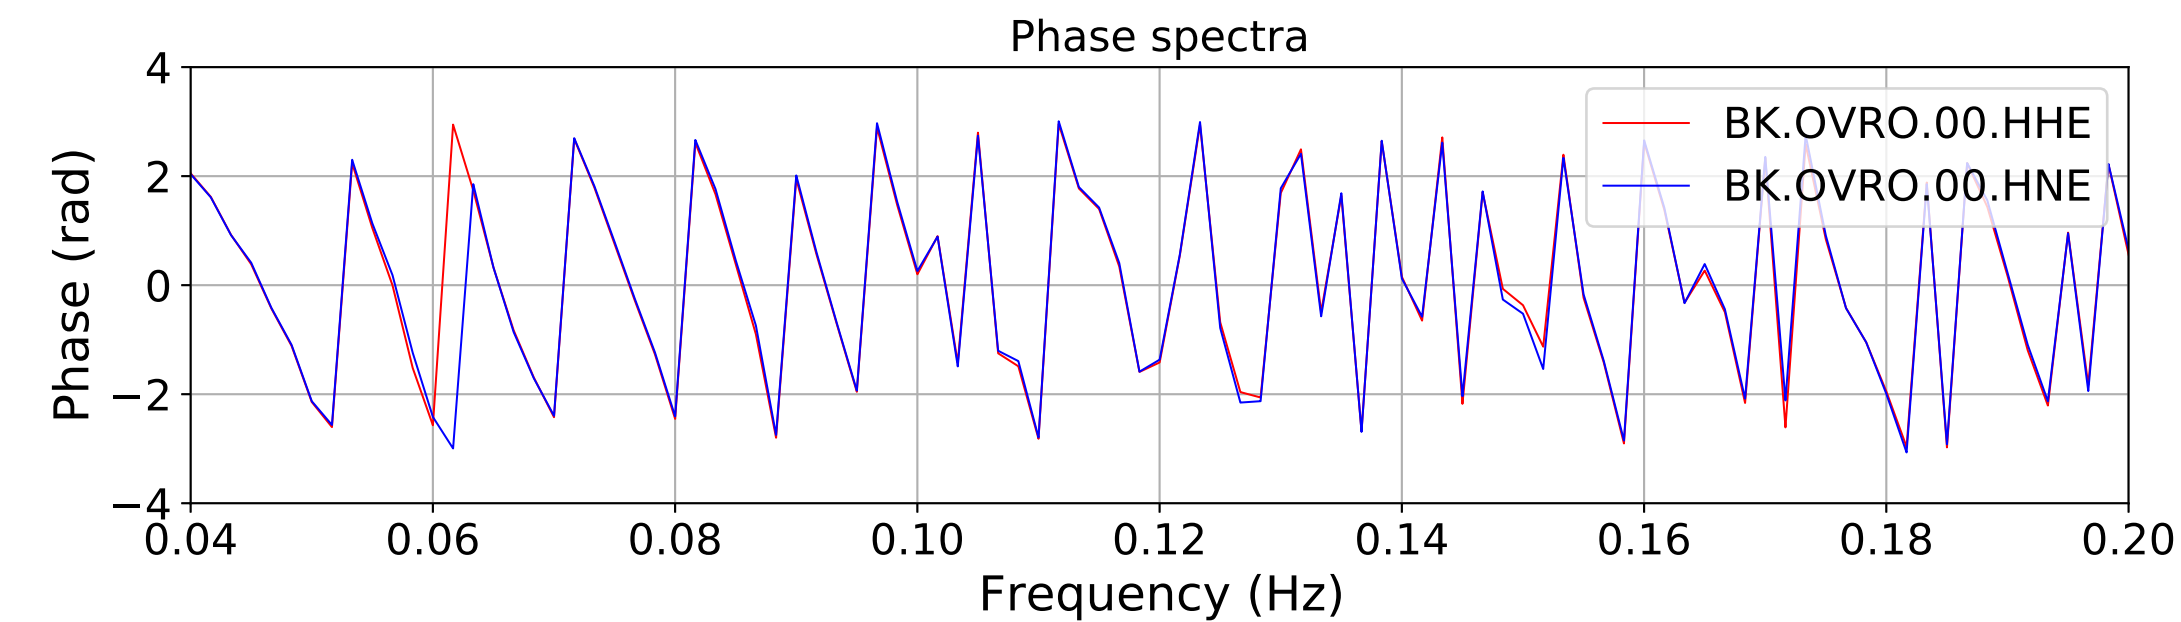

2024.340.184421M7.0_nc75095651
Origin Time:2024-12-05T18:44:21.110000Z USGS event-id:nc75095651
M7.0 2024 Offshore Cape Mendocino, California Earthquake