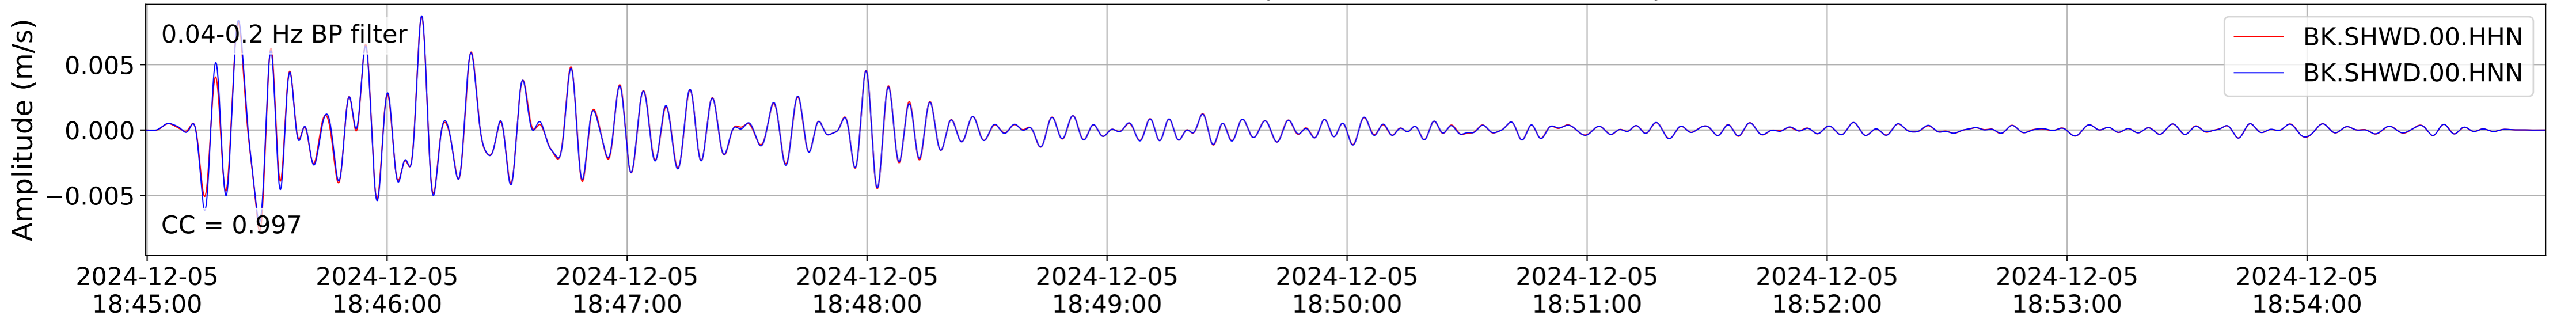

2024.340.184421_M7.0_nc75095651
Origin Time:2024-12-05T18:44:21.110000Z USGS event-id:nc75095651
M7.0 2024 Offshore Cape Mendocino, California Earthquake