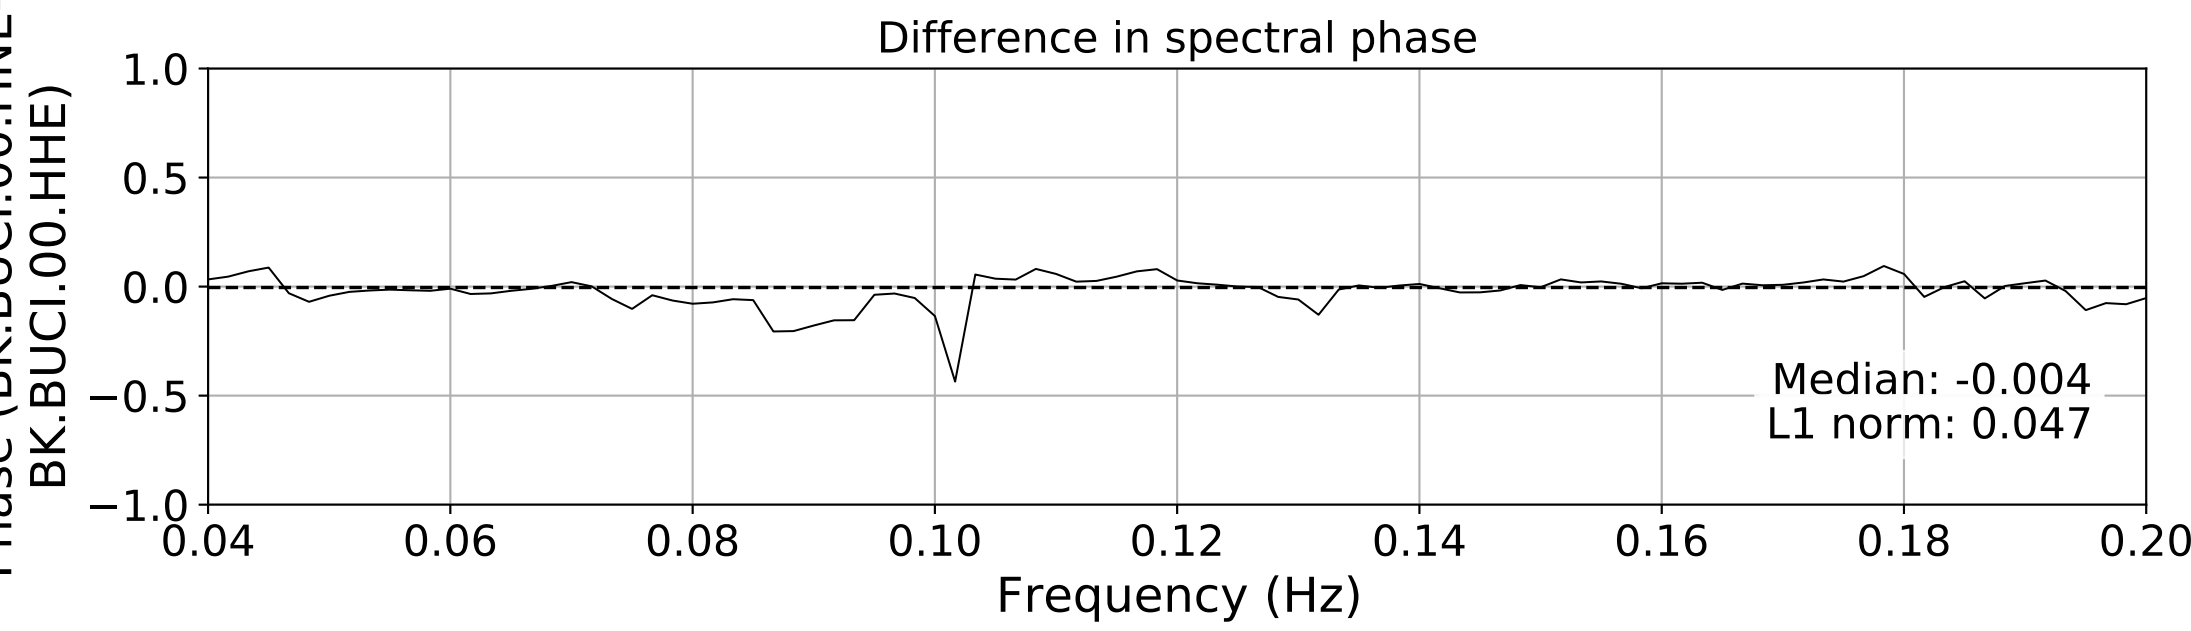

2024.340.184421_M7.0_nc75095651
Origin Time:2024-12-05T18:44:21.110000Z USGS event-id:nc75095651
M7.0 2024 Offshore Cape Mendocino, California Earthquake