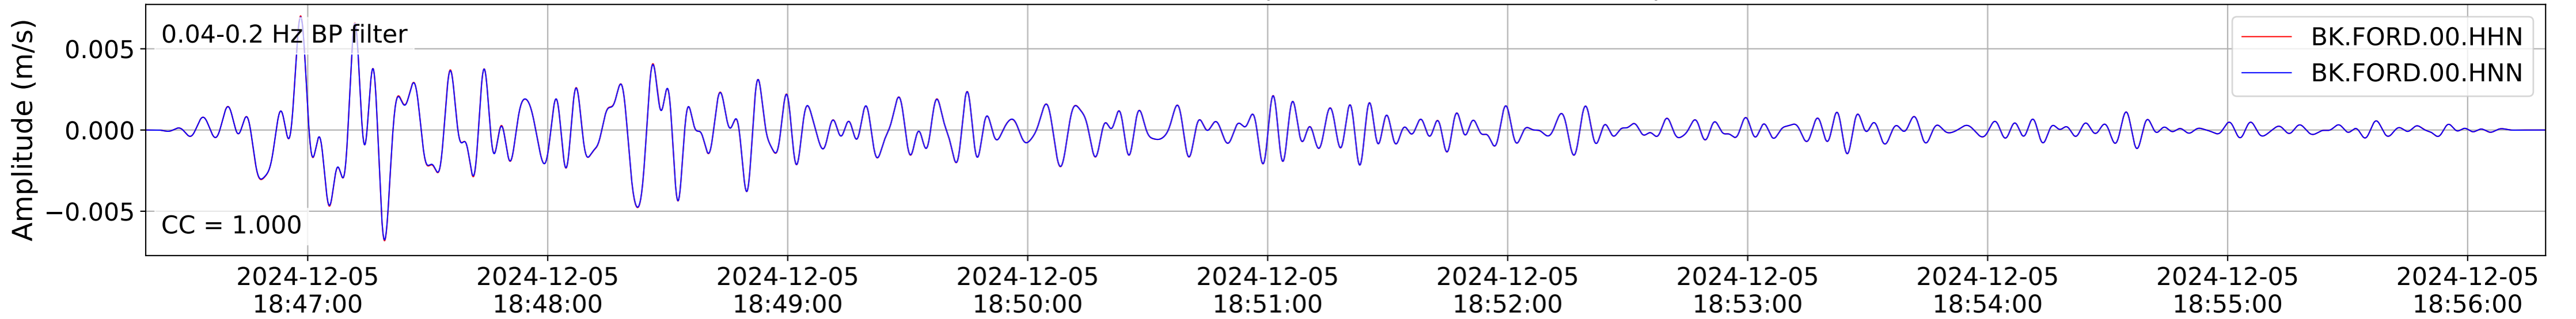

2024.340.184421_M7.0_nc75095651
Origin Time:2024-12-05T18:44:21.110000Z USGS event-id:nc75095651
M7.0 2024 Offshore Cape Mendocino, California Earthquake