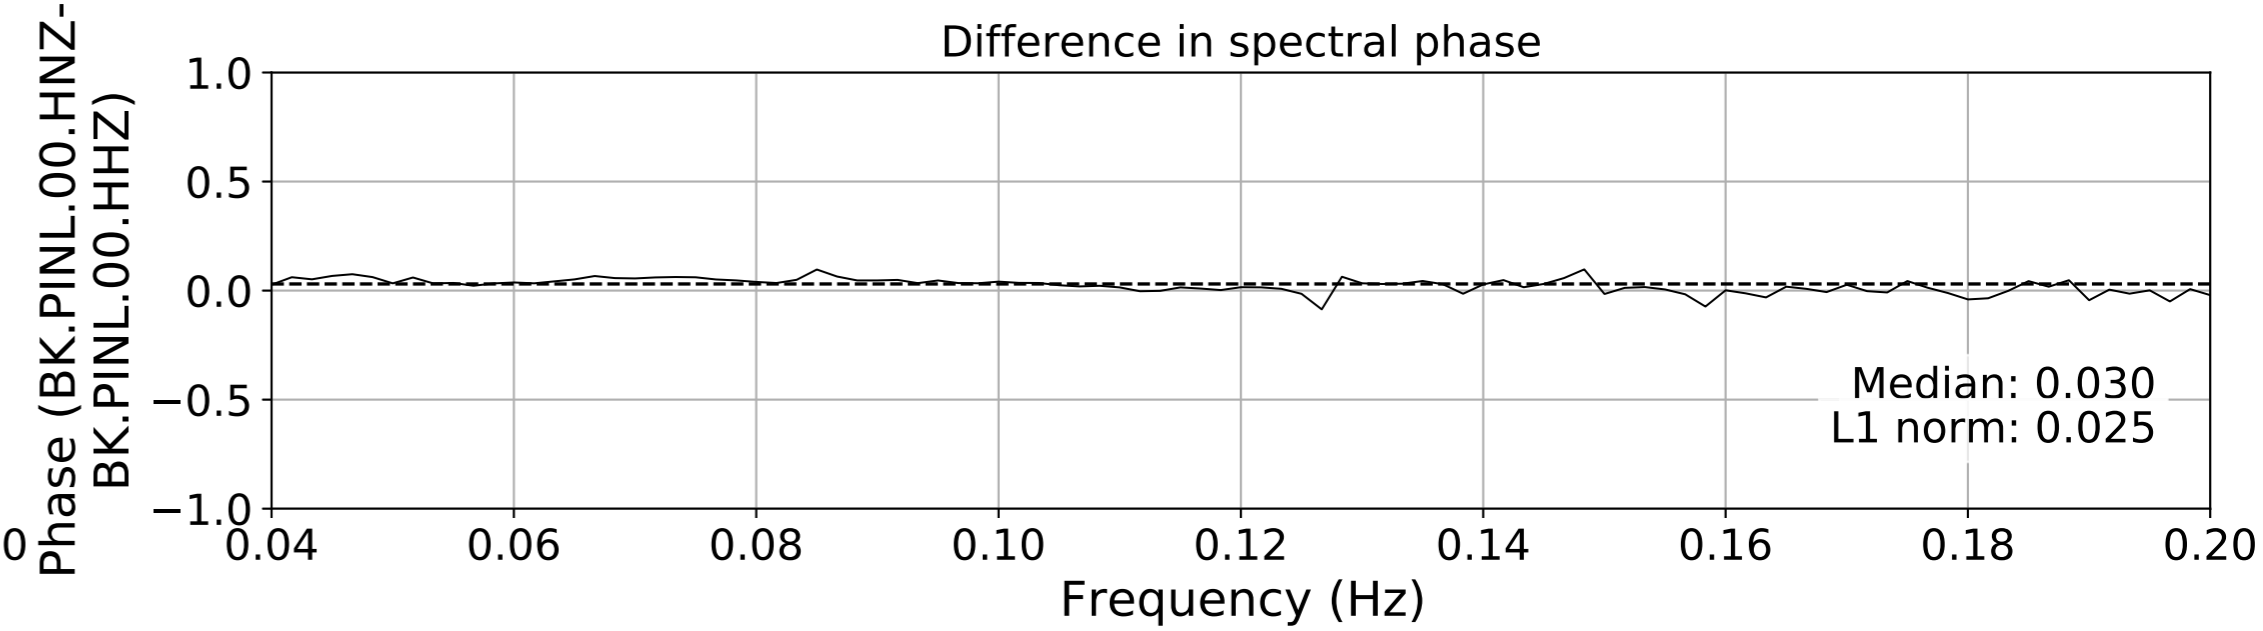

2024.340.184421_M7.0_nc75095651
Origin Time:2024-12-05T18:44:21.110000Z USGS event-id:nc75095651
M7.0 2024 Offshore Cape Mendocino, California Earthquake