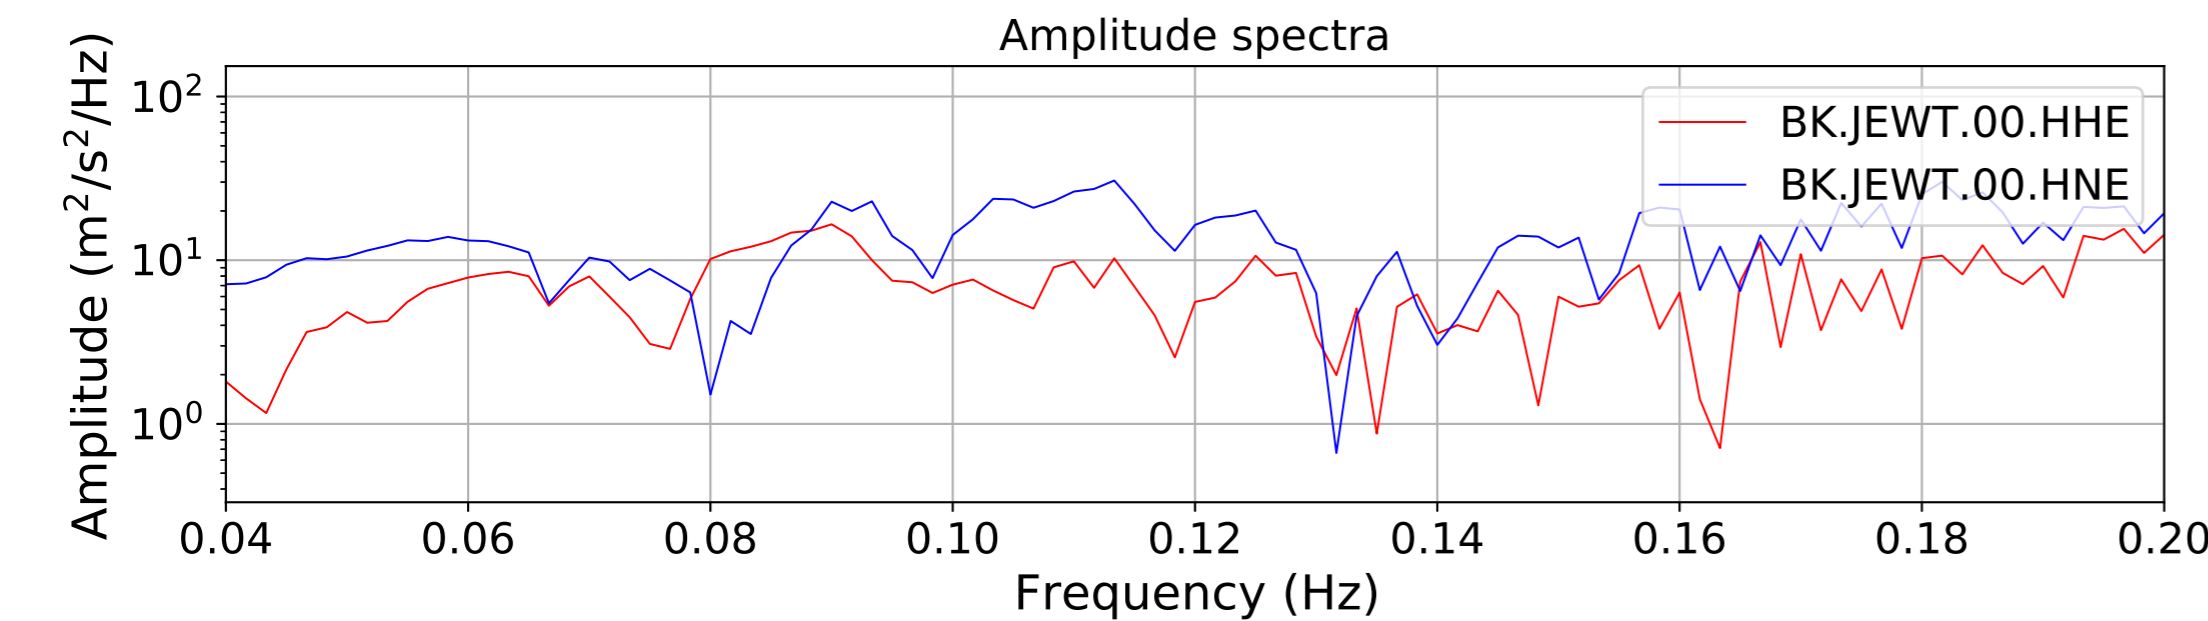

2024.340.184421.M7.0_nc75095651
Origin Time:2024-12-05T18:44:21.110000Z USGS event-id:nc75095651
M7.0 2024 Offshore Cape Mendocino, California Earthquake