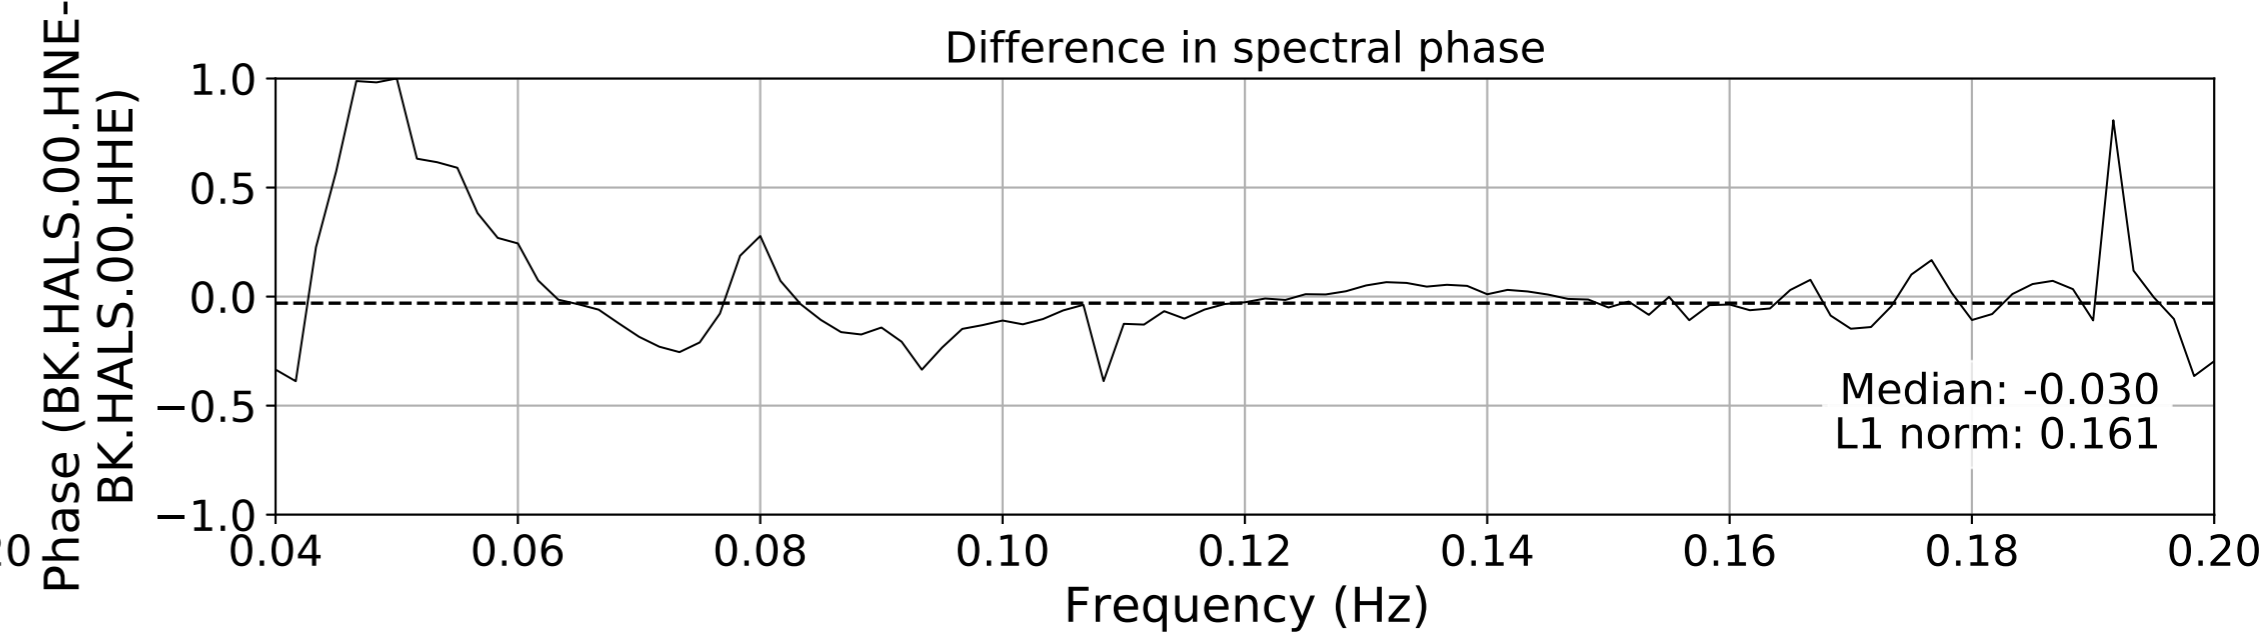

2024.340.184421_M7.0_nc75095651
Origin Time:2024-12-05T18:44:21.110000Z USGS event-id:nc75095651
M7.0 2024 Offshore Cape Mendocino, California Earthquake