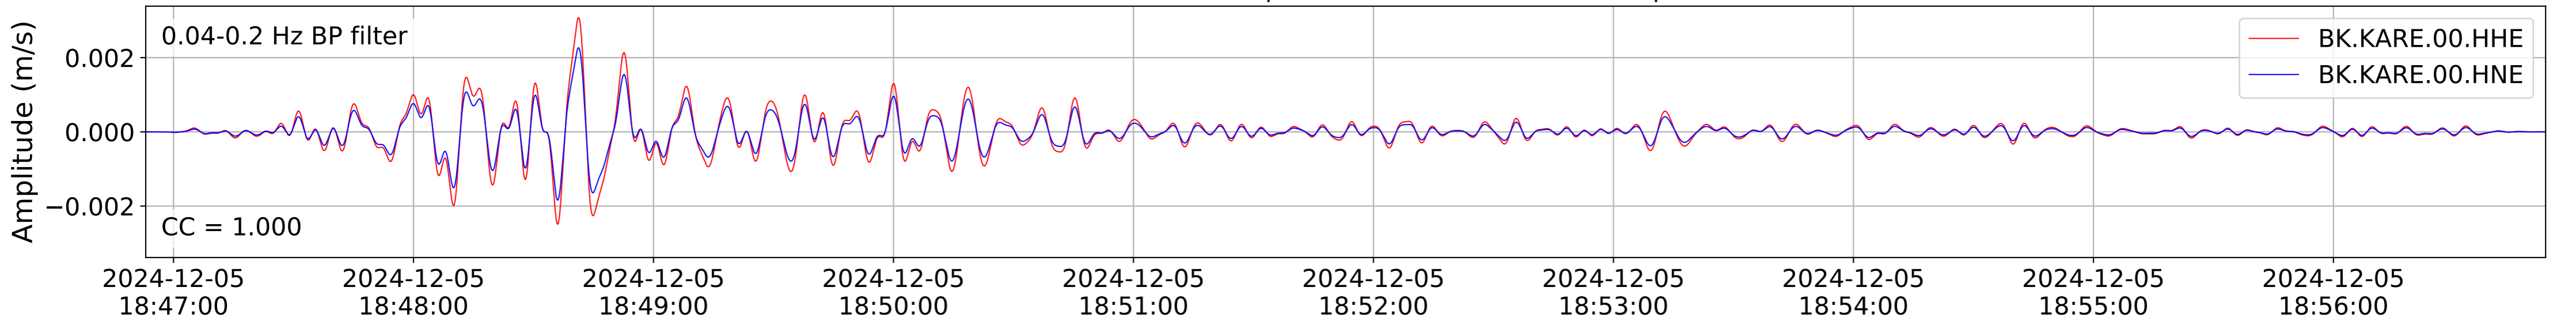

2024.340.184421_M7.0_nc75095651
Origin Time:2024-12-05T18:44:21.110000Z USGS event-id:nc75095651
M7.0 2024 Offshore Cape Mendocino, California Earthquake