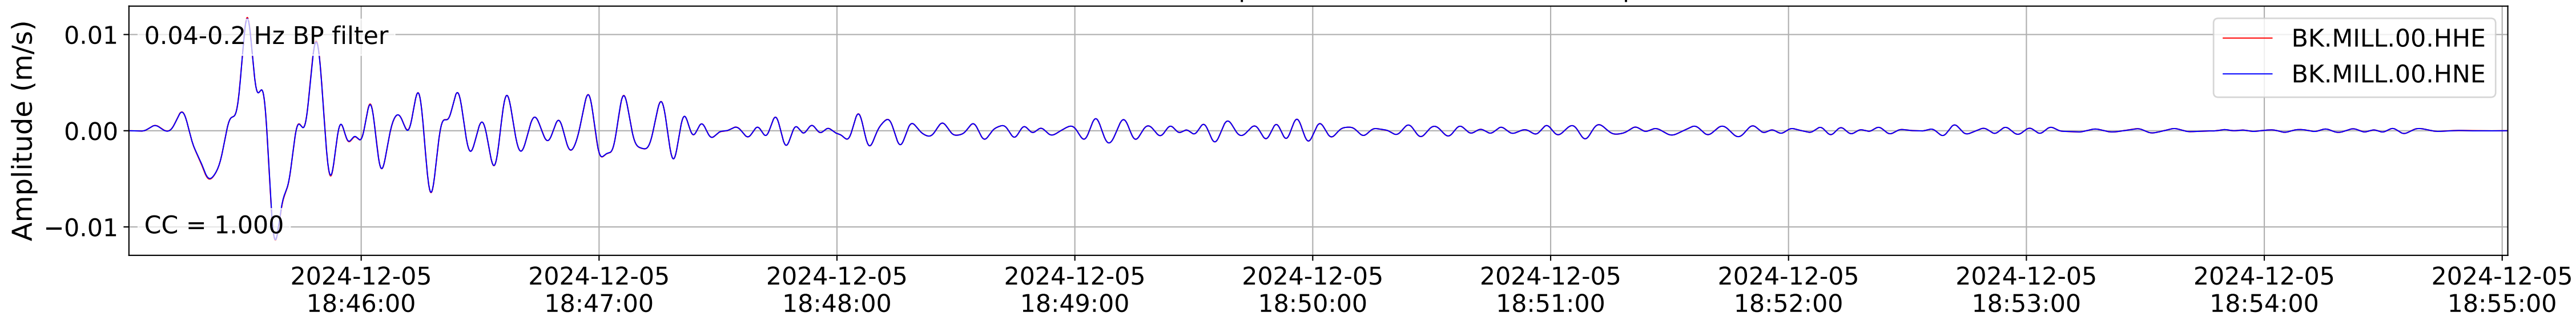

2024.340.184421.M7.0_nc75095651
Origin Time:2024-12-05T18:44:21.110000Z USGS event-id:nc75095651
M7.0 2024 Offshore Cape Mendocino, California Earthquake