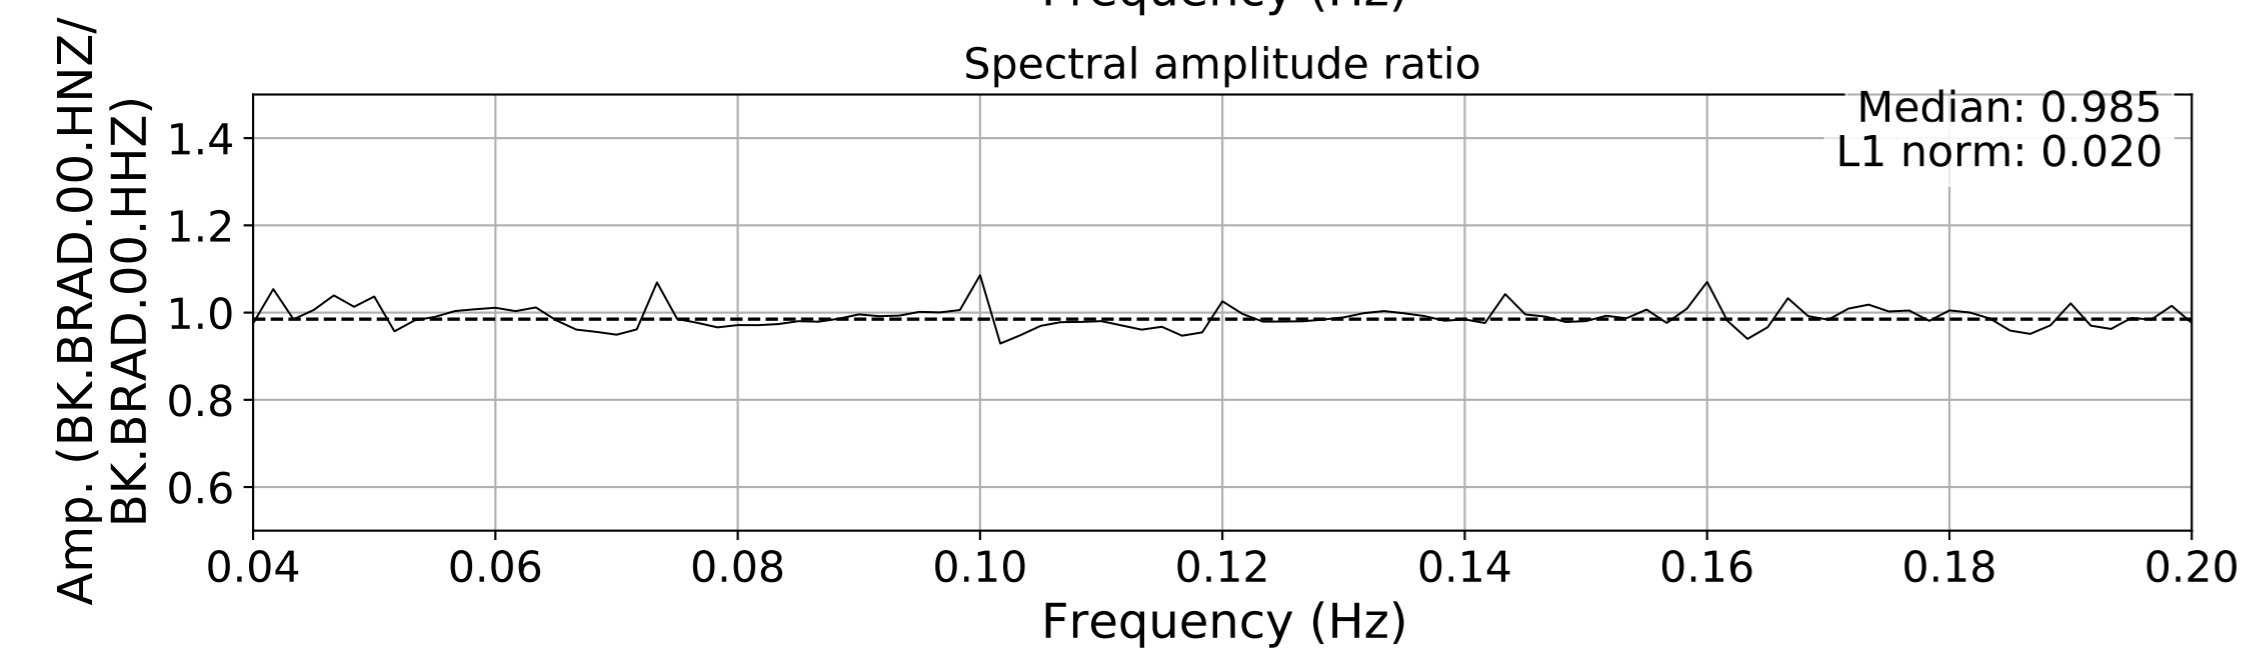

2024.340.184421_M7.0_nc75095651
Origin Time:2024-12-05T18:44:21.110000Z USGS event-id:nc75095651
M7.0 2024 Offshore Cape Mendocino, California Earthquake