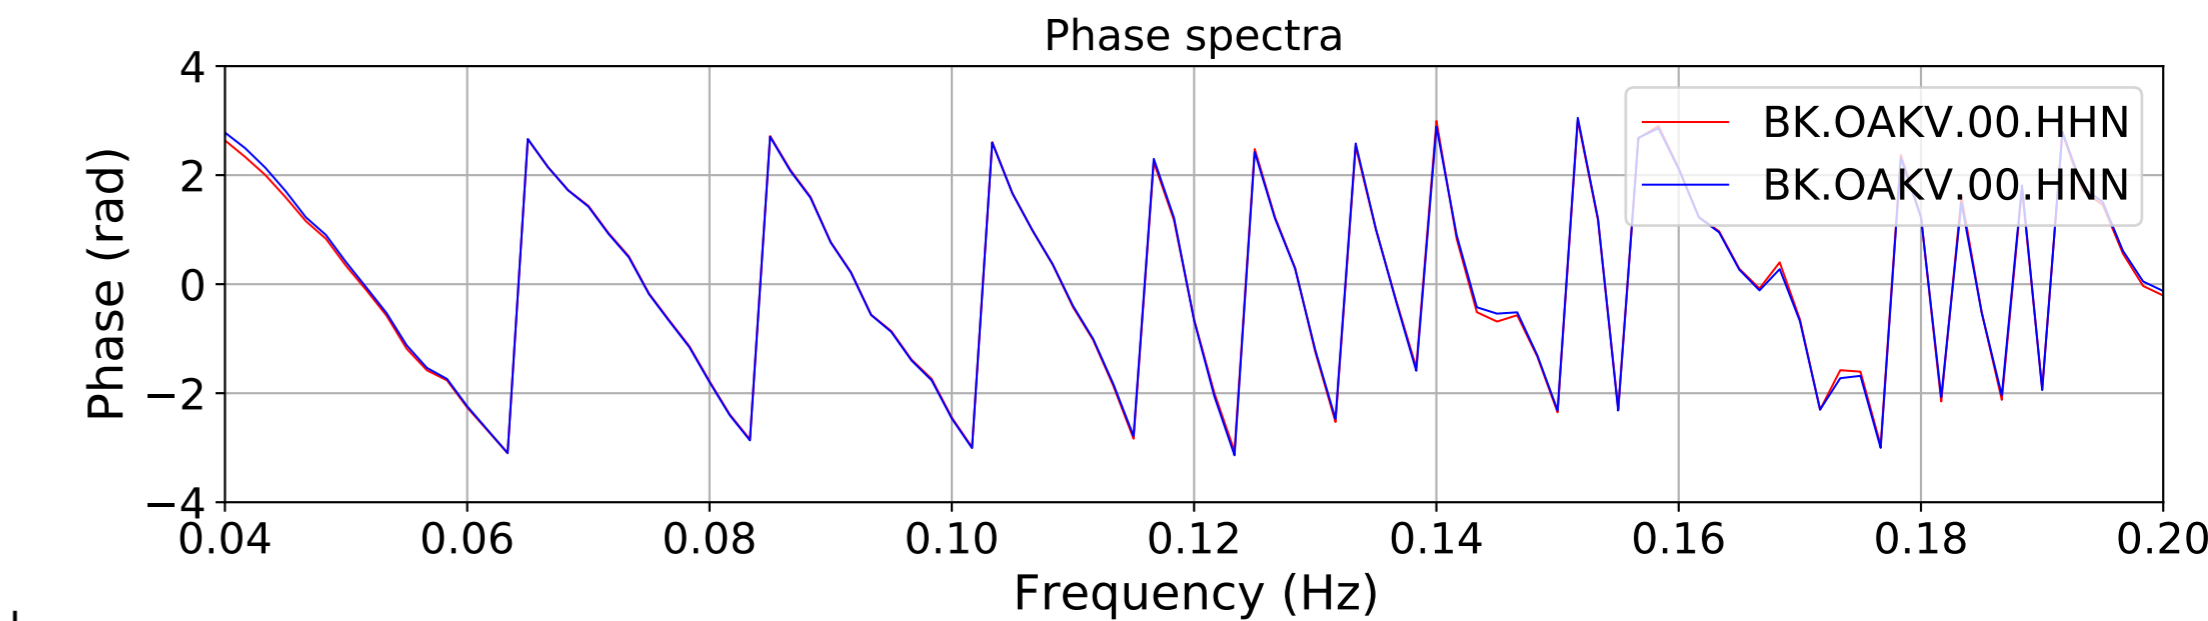

2024.340.184421_M7.0_nc75095651
Origin Time:2024-12-05T18:44:21.110000Z USGS event-id:nc75095651
M7.0 2024 Offshore Cape Mendocino, California Earthquake