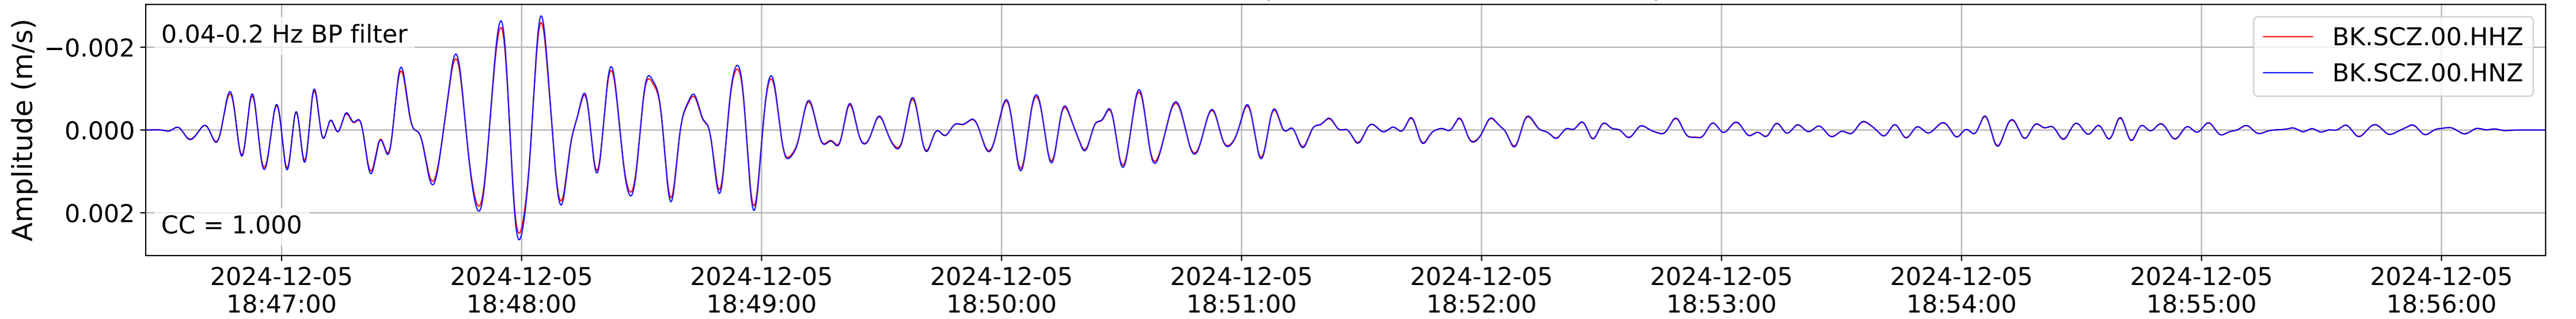

2024.340.184421_M7.0_nc75095651
Origin Time:2024-12-05T18:44:21.110000Z USGS event-id:nc75095651
M7.0 2024 Offshore Cape Mendocino, California Earthquake