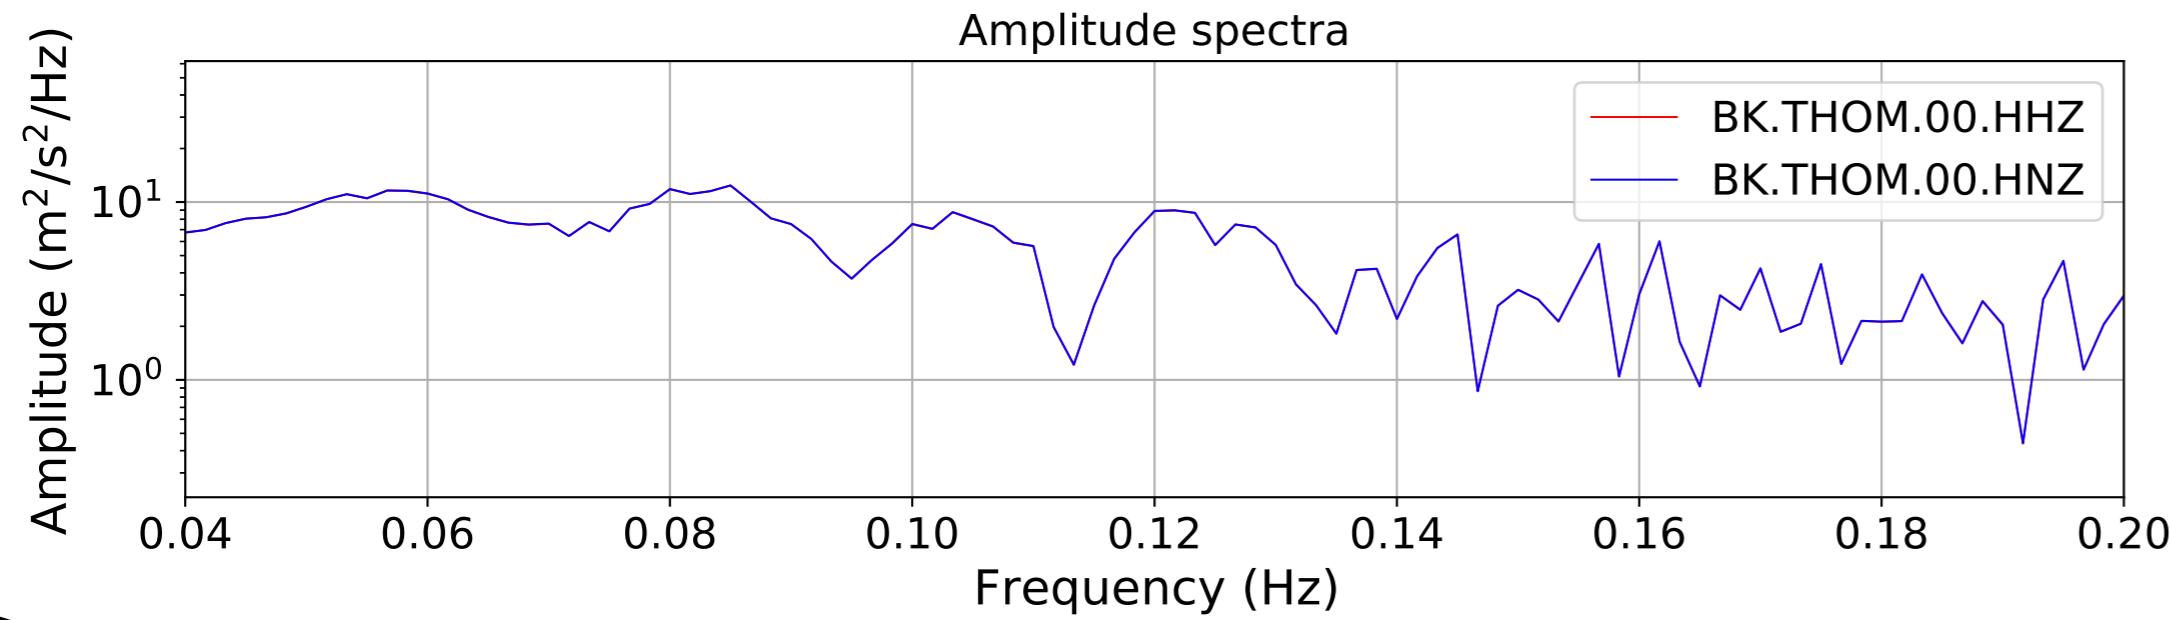

2024.340.184421.M7.0_nc75095651
Origin Time:2024-12-05T18:44:21.110000Z USGS event-id:nc75095651
M7.0 2024 Offshore Cape Mendocino, California Earthquake