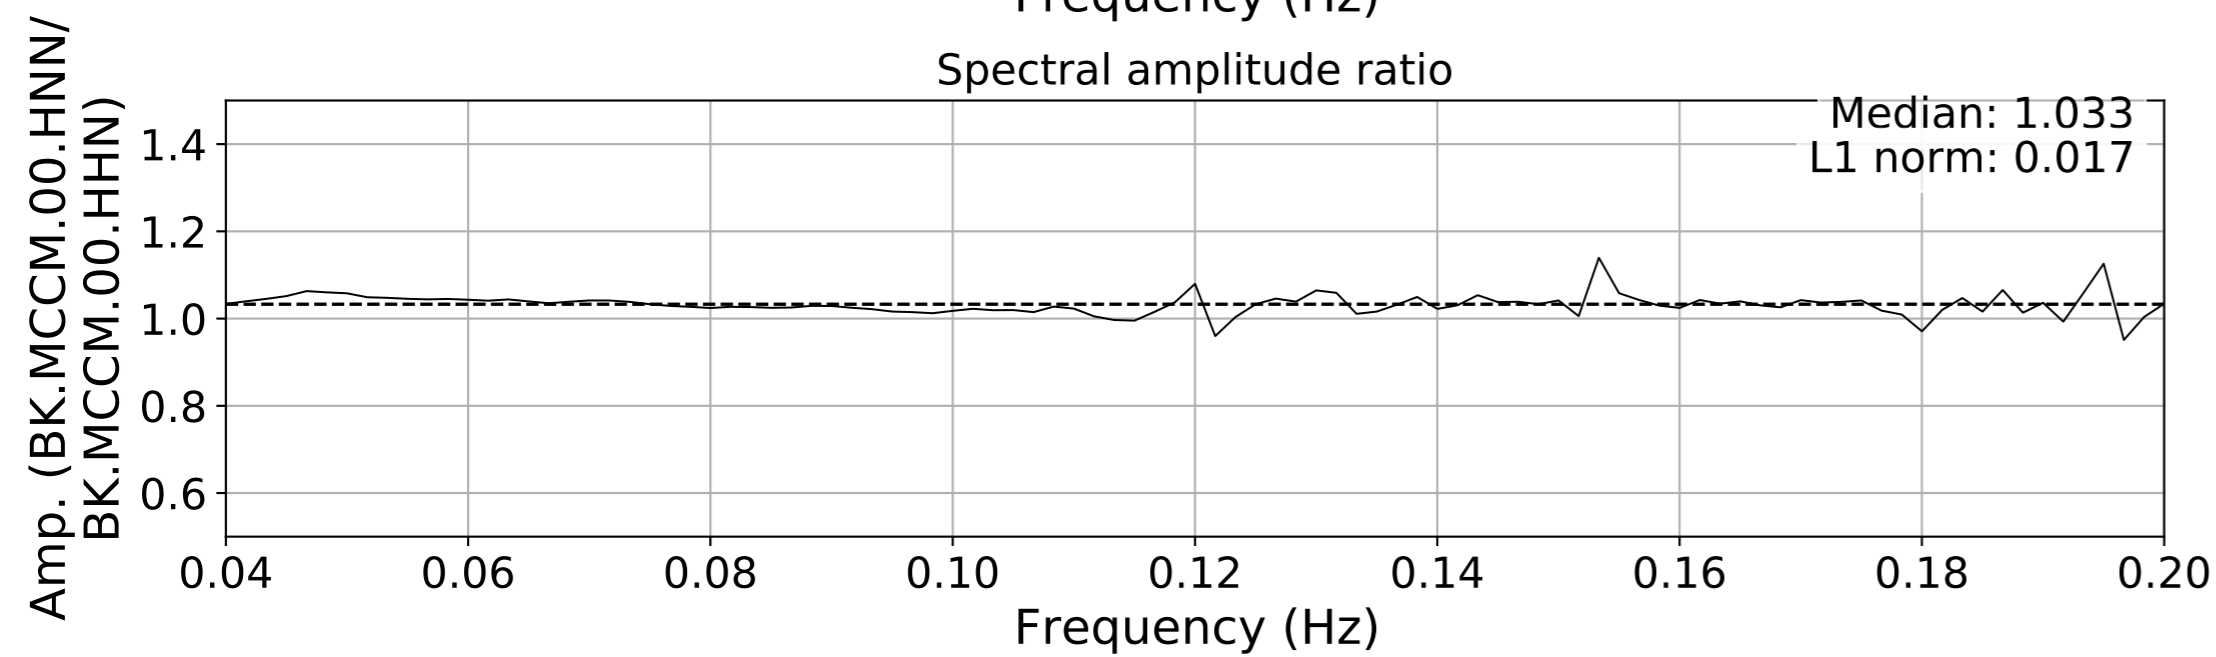

2024.340.184421.M7.0_nc75095651
Origin Time:2024-12-05T18:44:21.110000Z USGS event-id:nc75095651
M7.0 2024 Offshore Cape Mendocino, California Earthquake