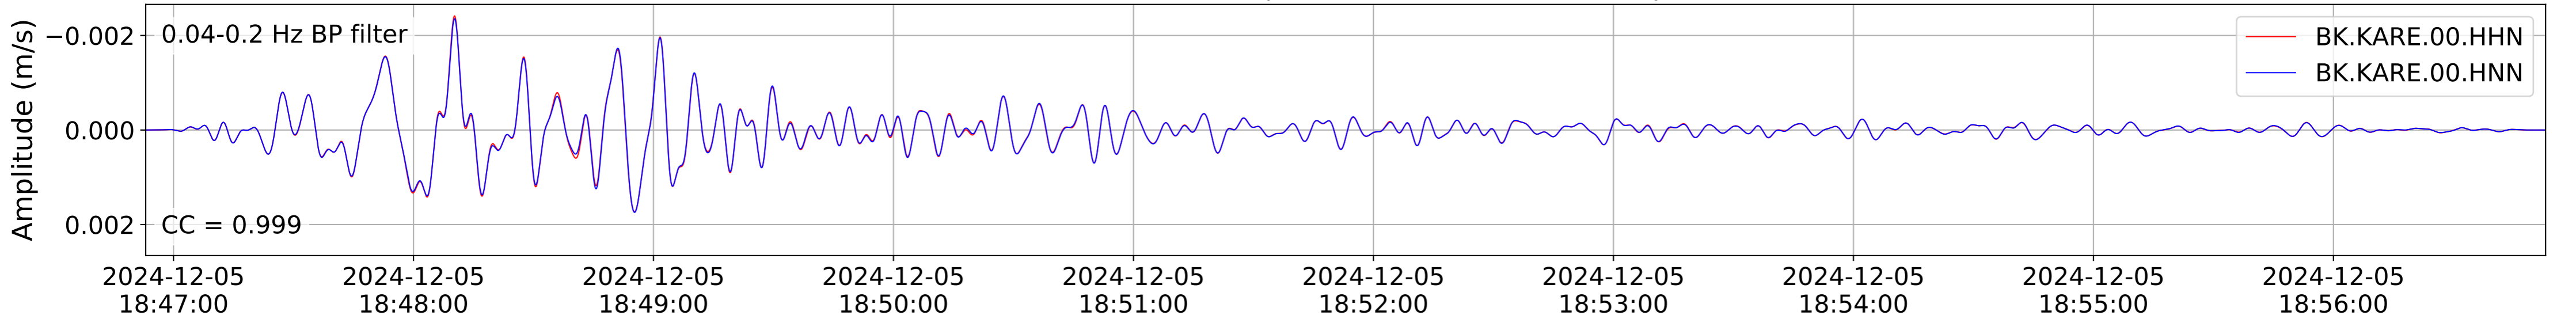

2024.340.184421_M7.0_nc75095651
Origin Time:2024-12-05T18:44:21.110000Z USGS event-id:nc75095651
M7.0 2024 Offshore Cape Mendocino, California Earthquake