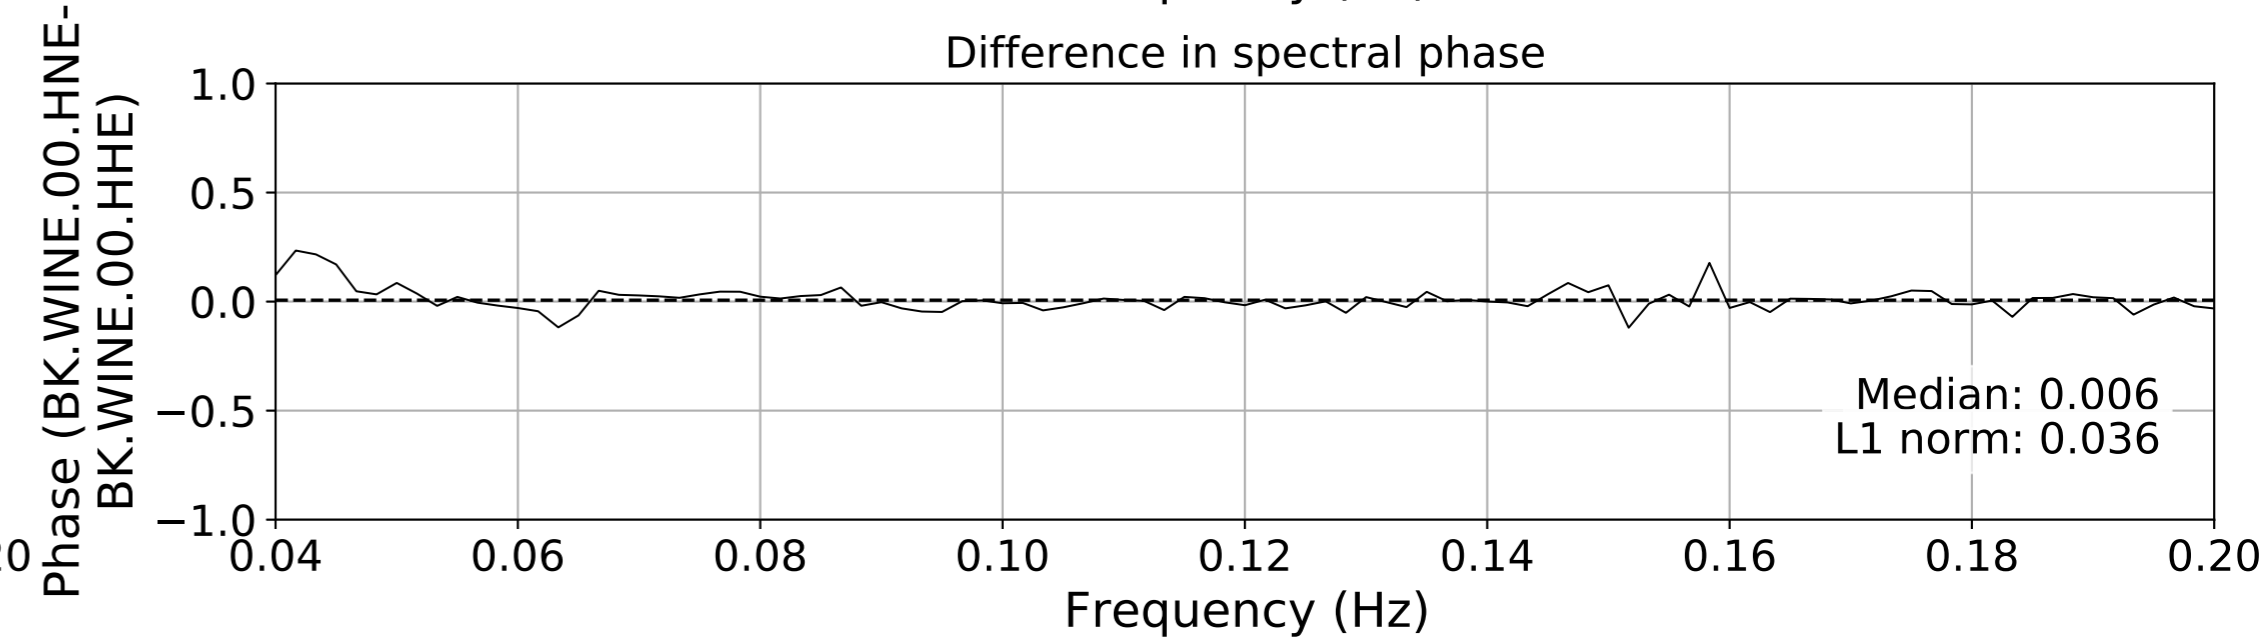

2024.340.184421_M7.0_nc75095651
Origin Time:2024-12-05T18:44:21.110000Z USGS event-id:nc75095651
M7.0 2024 Offshore Cape Mendocino, California Earthquake