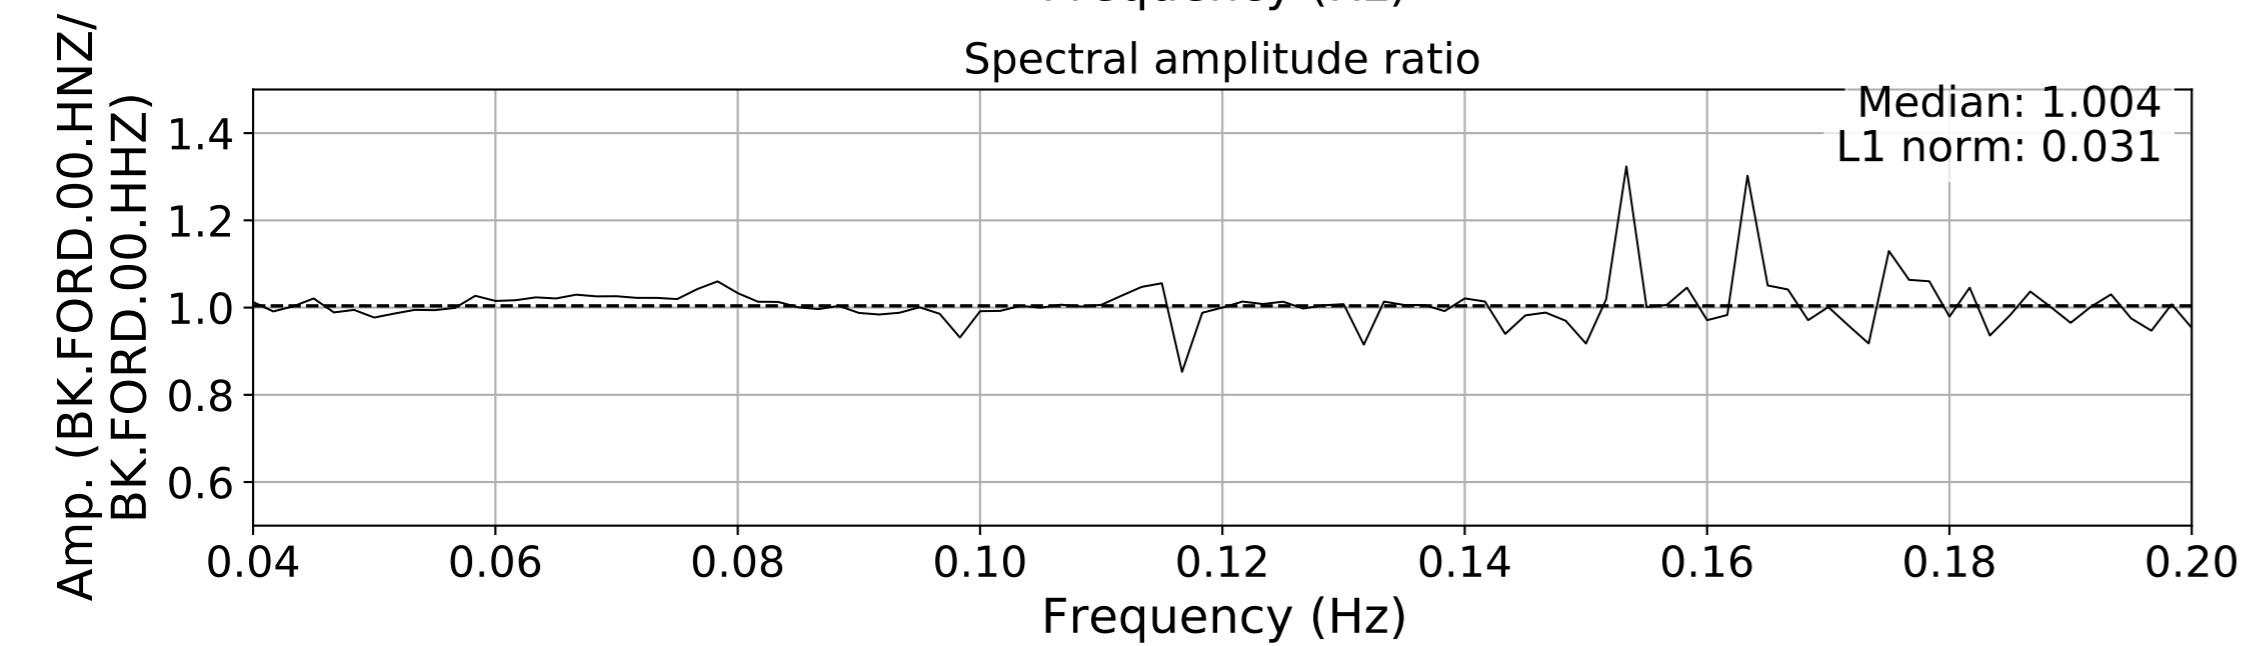

2024.340.184421_M7.0_nc75095651
Origin Time:2024-12-05T18:44:21.110000Z USGS event-id:nc75095651
M7.0 2024 Offshore Cape Mendocino, California Earthquake