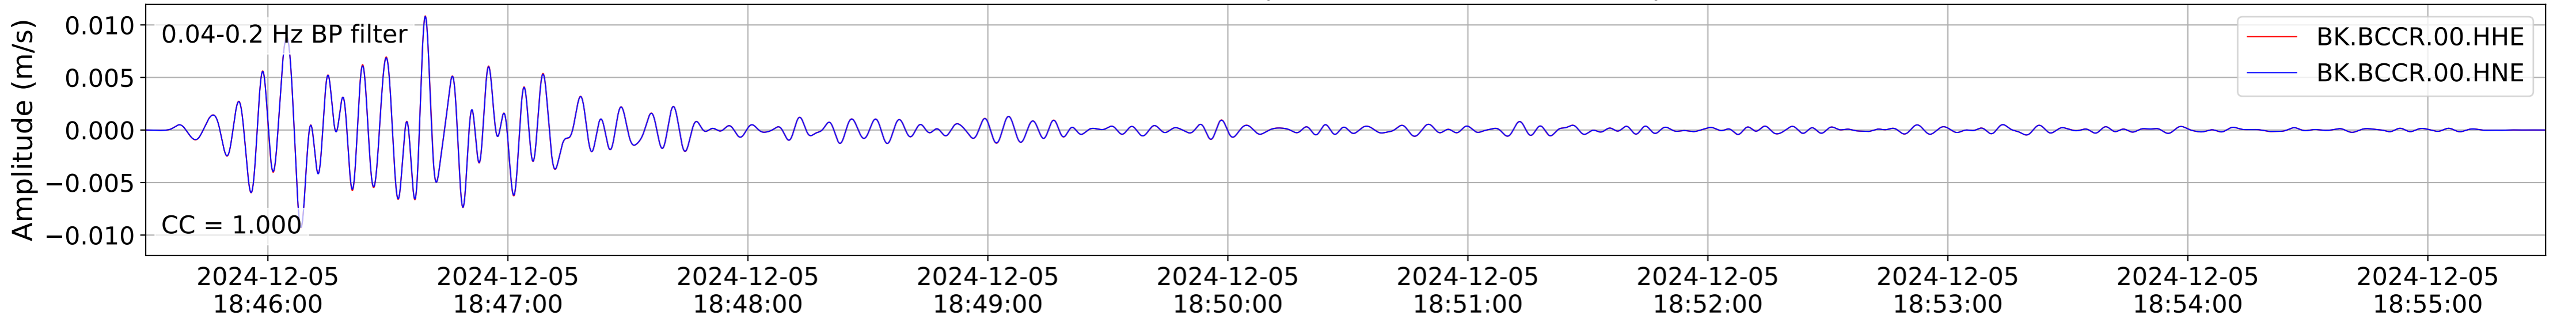

2024.340.184421_M7.0_nc75095651
Origin Time:2024-12-05T18:44:21.110000Z USGS event-id:nc75095651
M7.0 2024 Offshore Cape Mendocino, California Earthquake