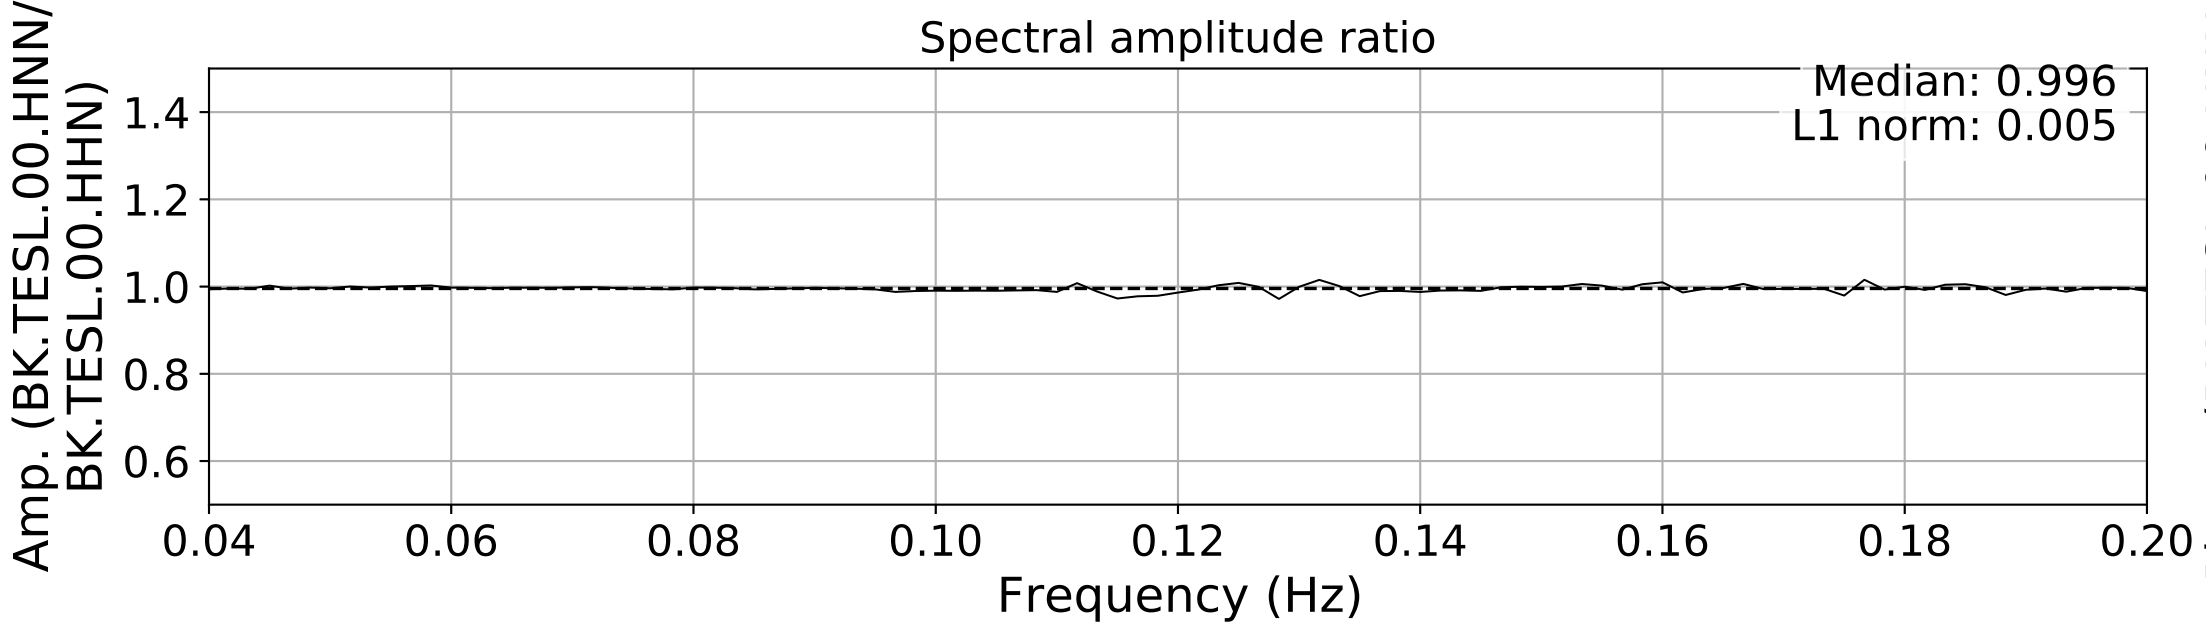

2024.340.184421_M7.0_nc75095651
Origin Time:2024-12-05T18:44:21.110000Z USGS event-id:nc75095651
M7.0 2024 Offshore Cape Mendocino, California Earthquake