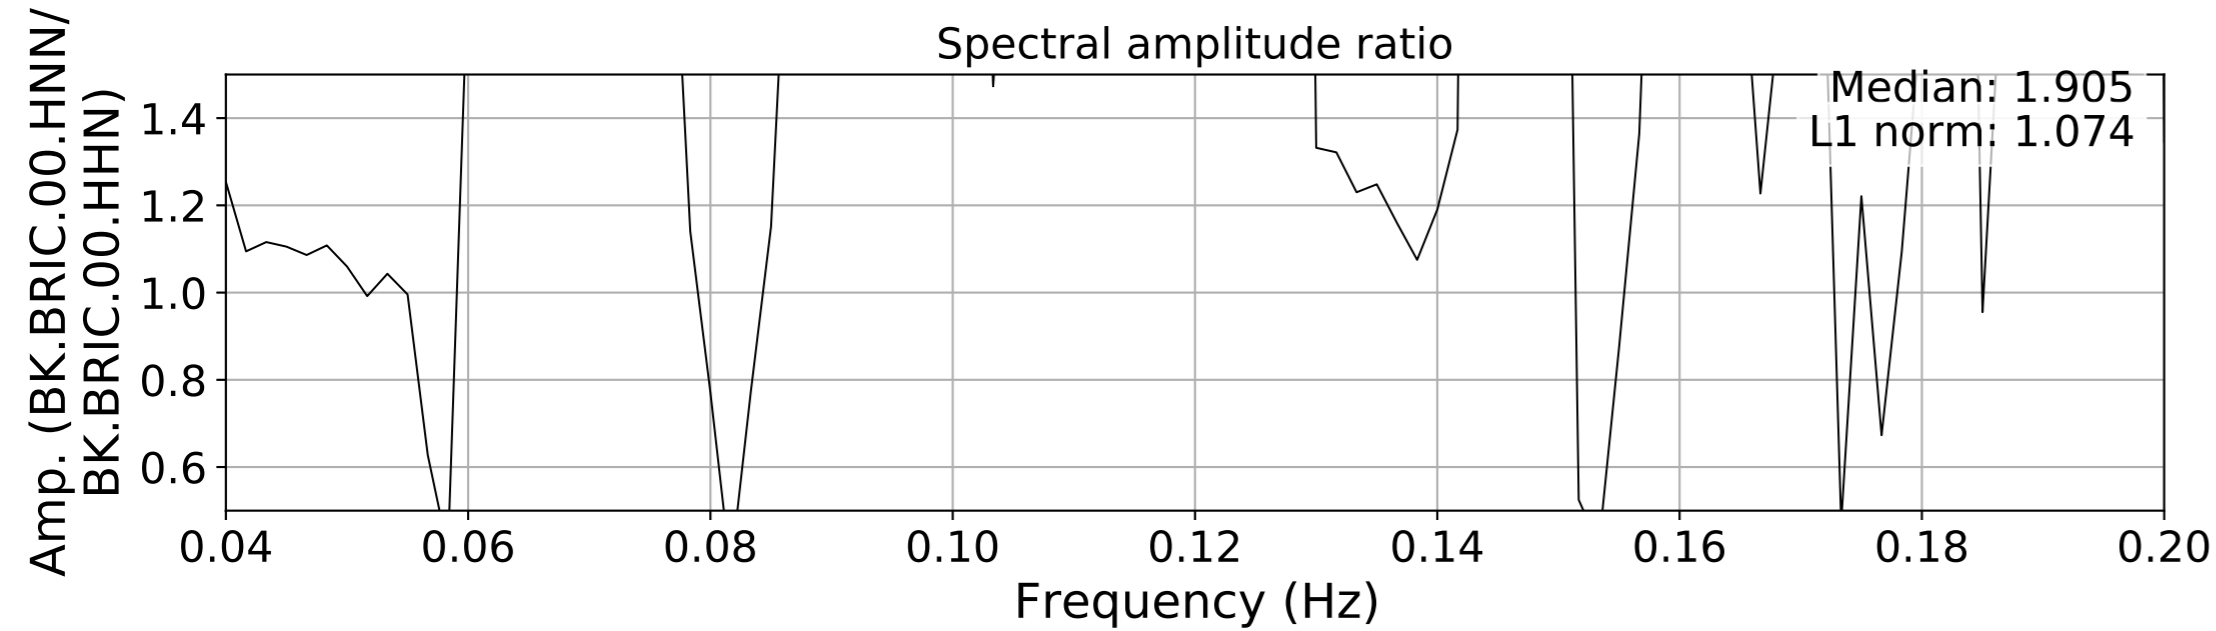

2024.340.184421_M7.0_nc75095651
Origin Time:2024-12-05T18:44:21.110000Z USGS event-id:nc75095651
M7.0 2024 Offshore Cape Mendocino, California Earthquake