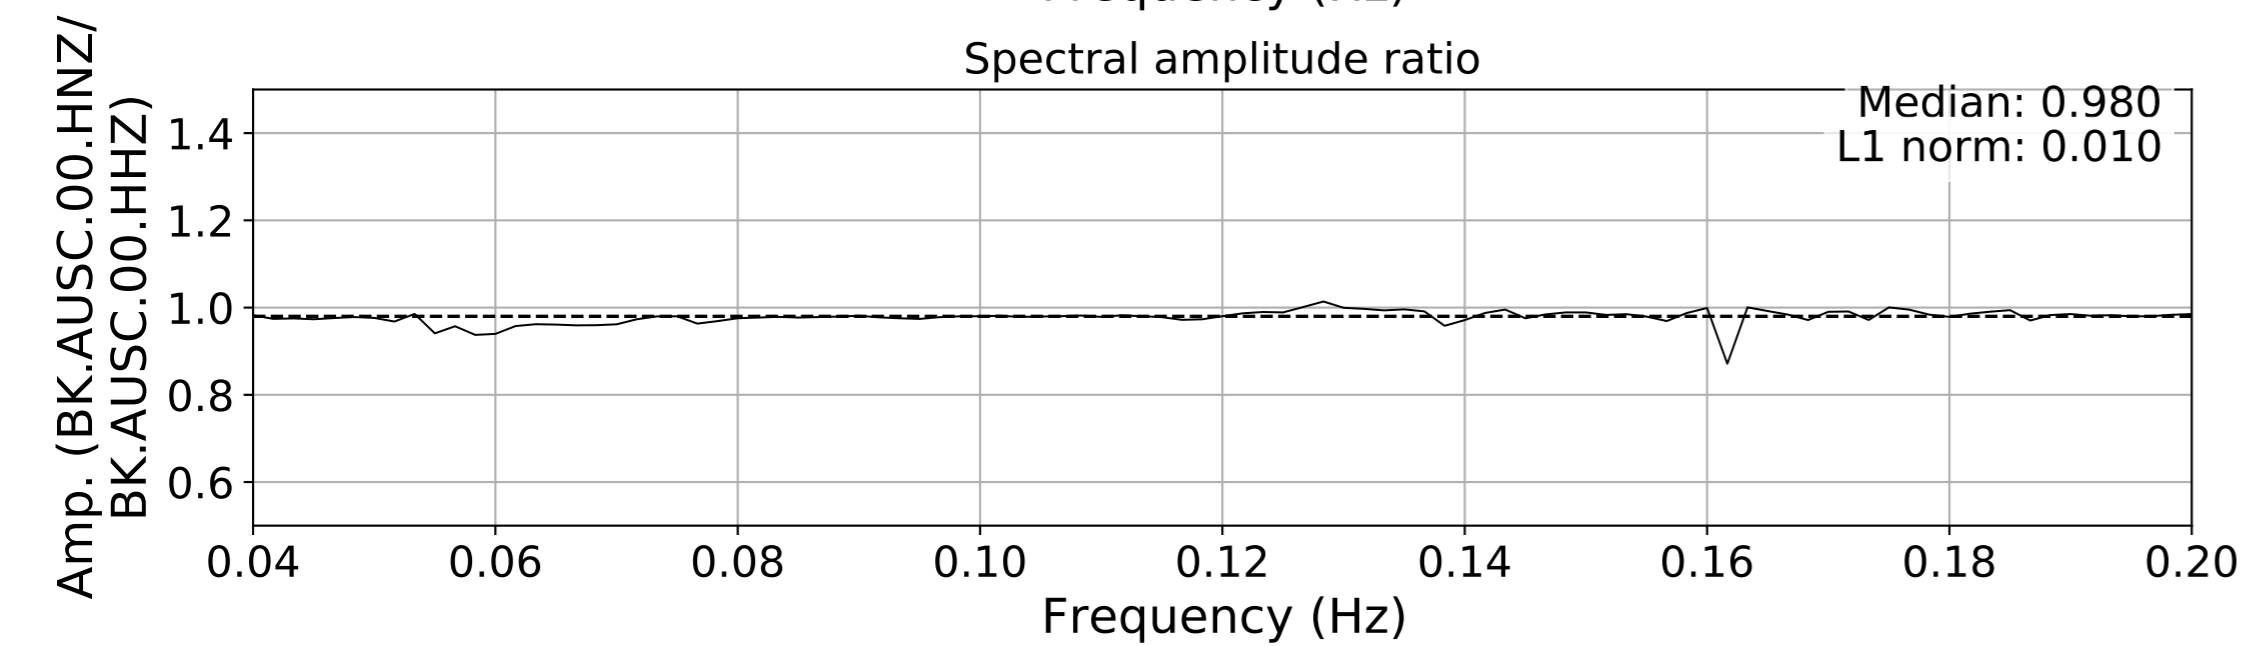

2024.340.184421_M7.0_nc75095651
Origin Time:2024-12-05T18:44:21.110000Z USGS event-id:nc75095651
M7.0 2024 Offshore Cape Mendocino, California Earthquake