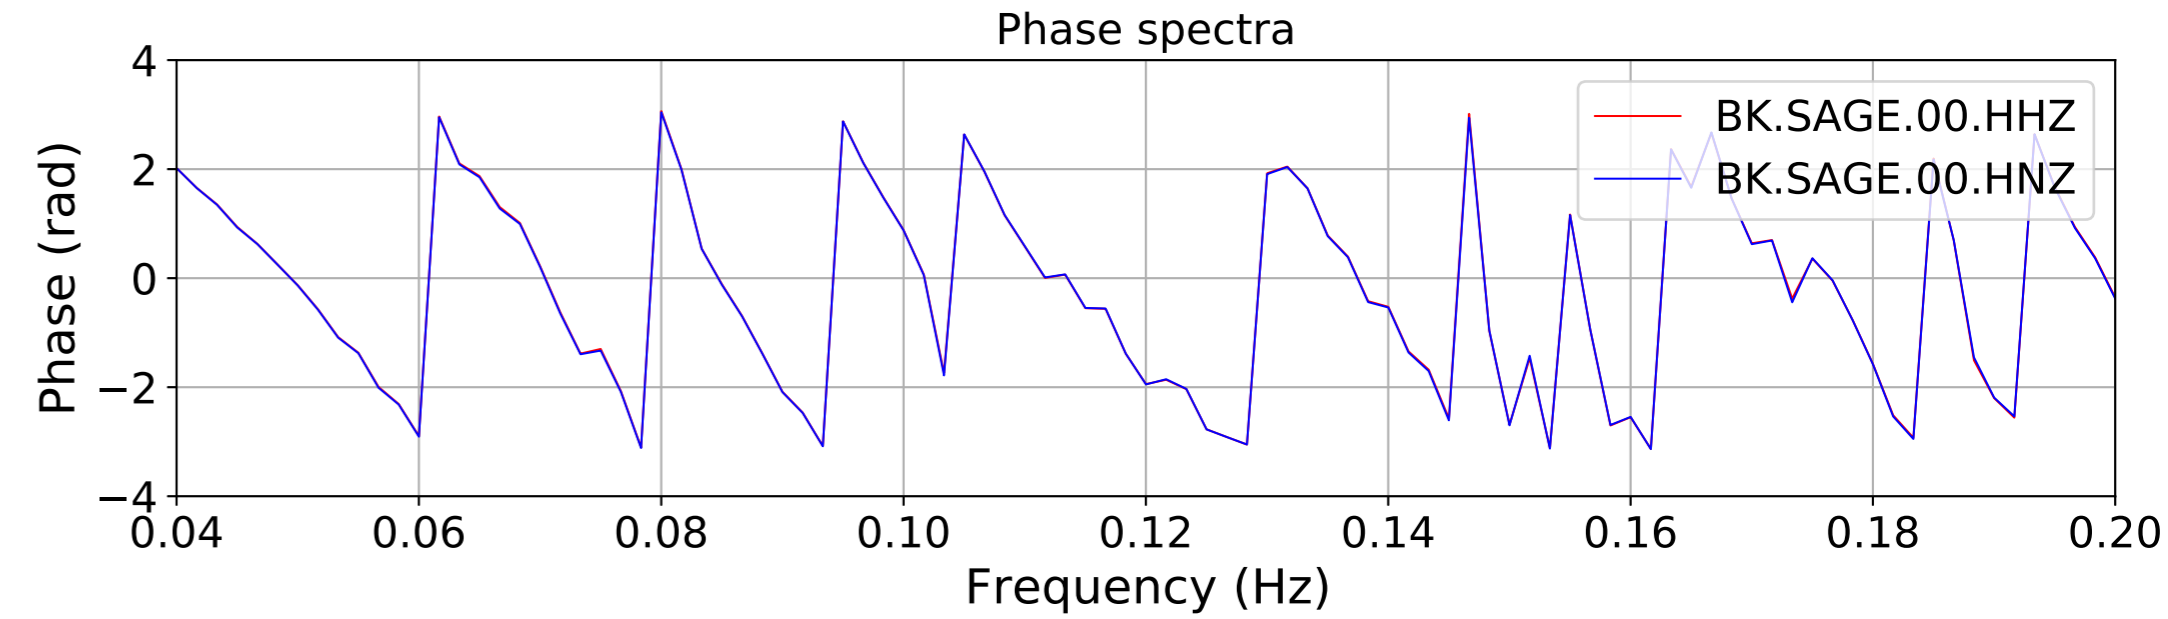

2024.340.184421_M7.0_nc75095651
Origin Time:2024-12-05T18:44:21.110000Z USGS event-id:nc75095651
M7.0 2024 Offshore Cape Mendocino, California Earthquake