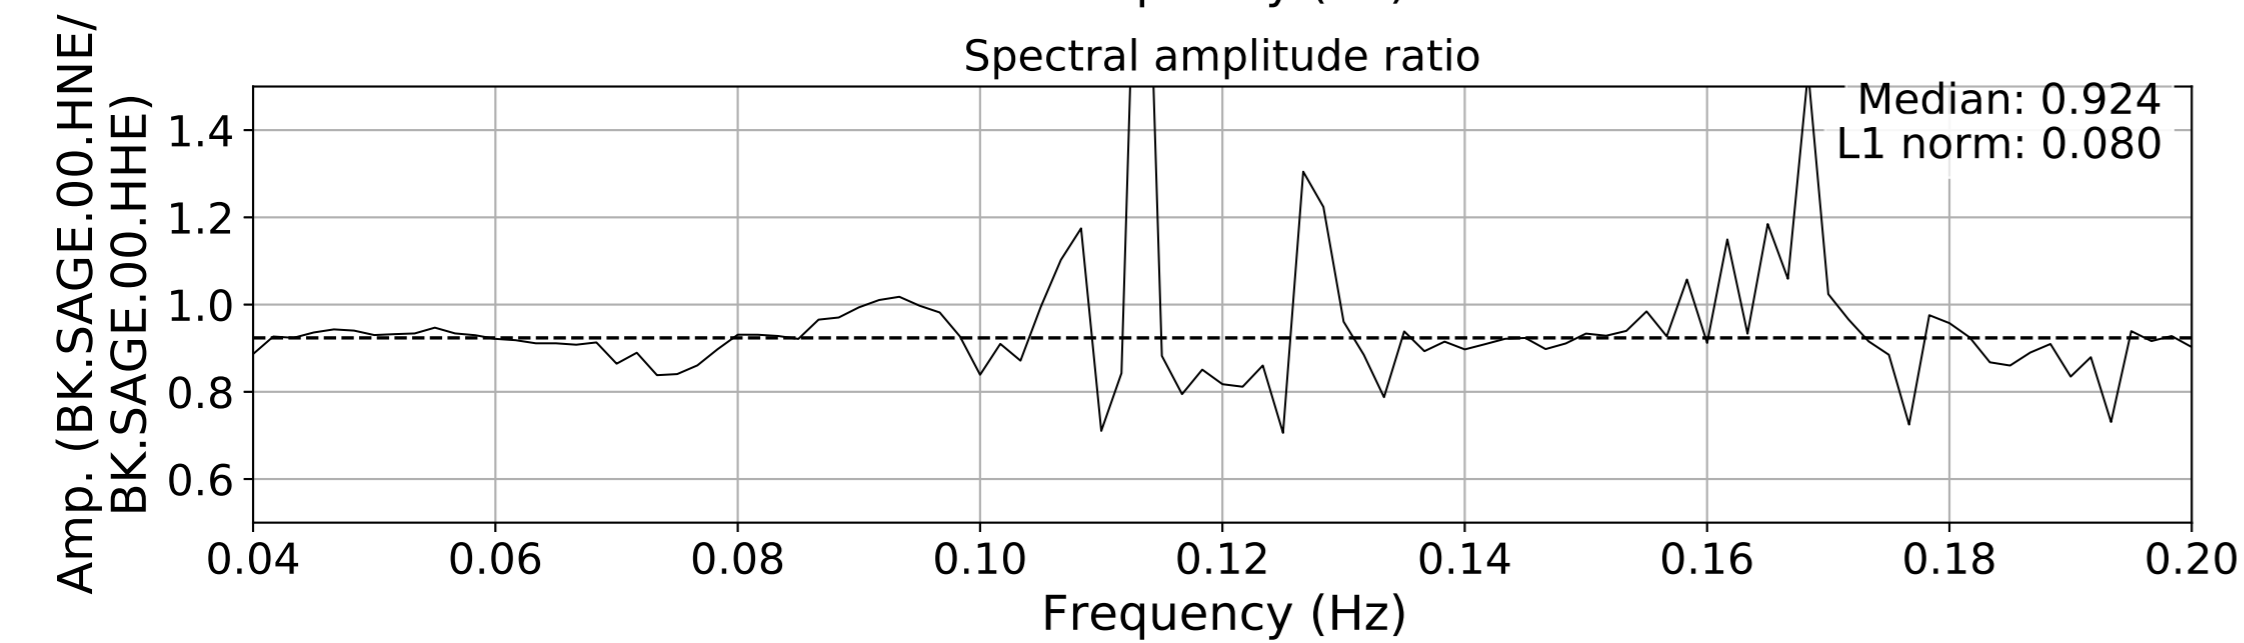

2024.340.184421_M7.0_nc75095651
Origin Time:2024-12-05T18:44:21.110000Z USGS event-id:nc75095651
M7.0 2024 Offshore Cape Mendocino, California Earthquake