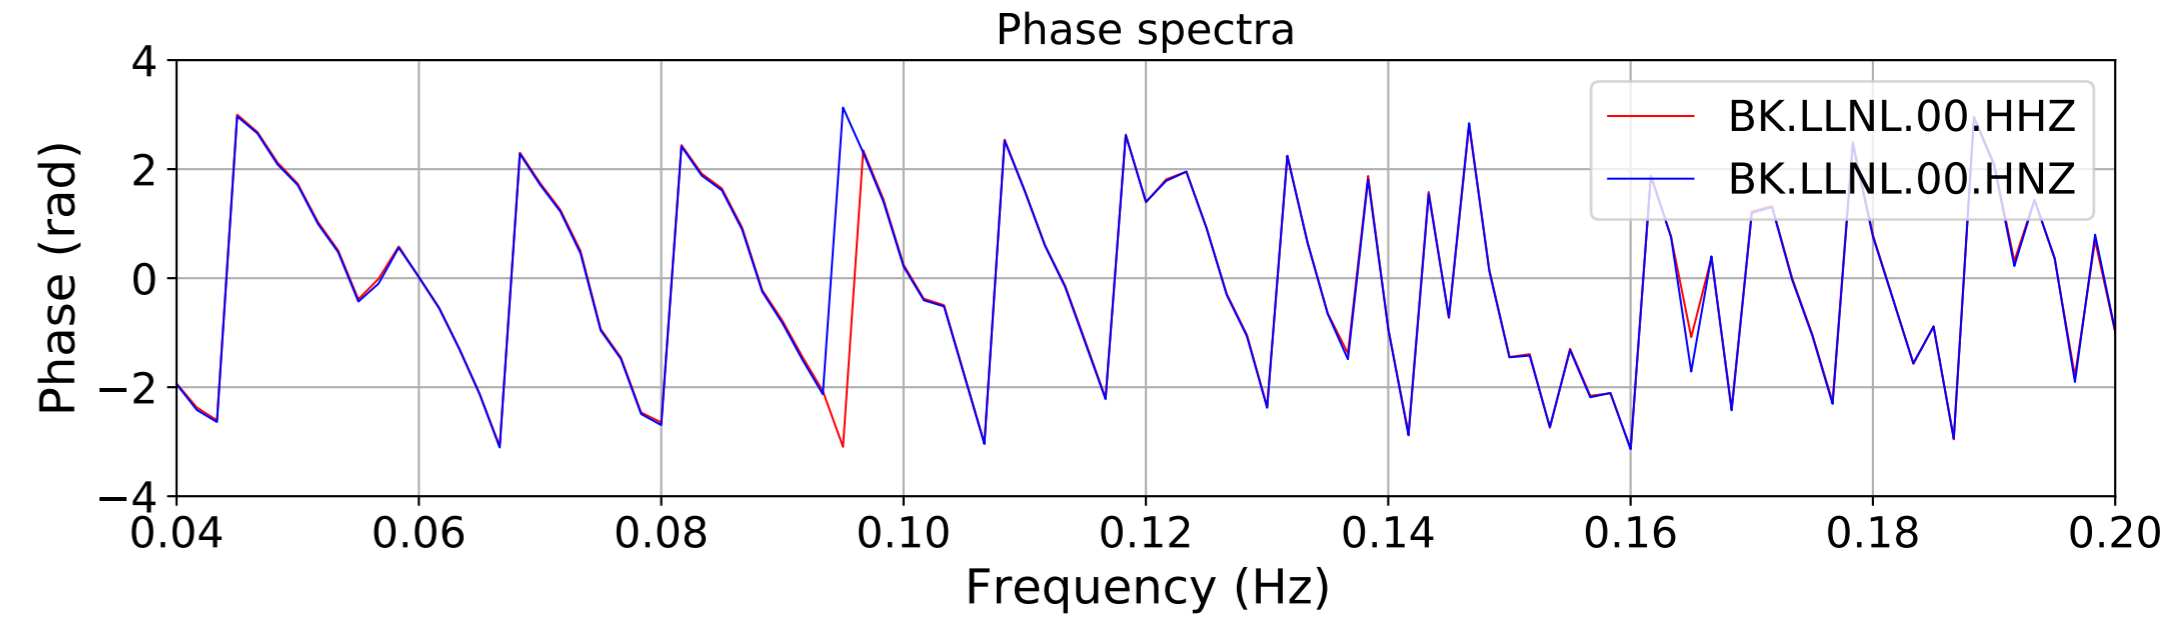

2024.340.184421_M7.0_nc75095651
Origin Time:2024-12-05T18:44:21.110000Z USGS event-id:nc75095651
M7.0 2024 Offshore Cape Mendocino, California Earthquake