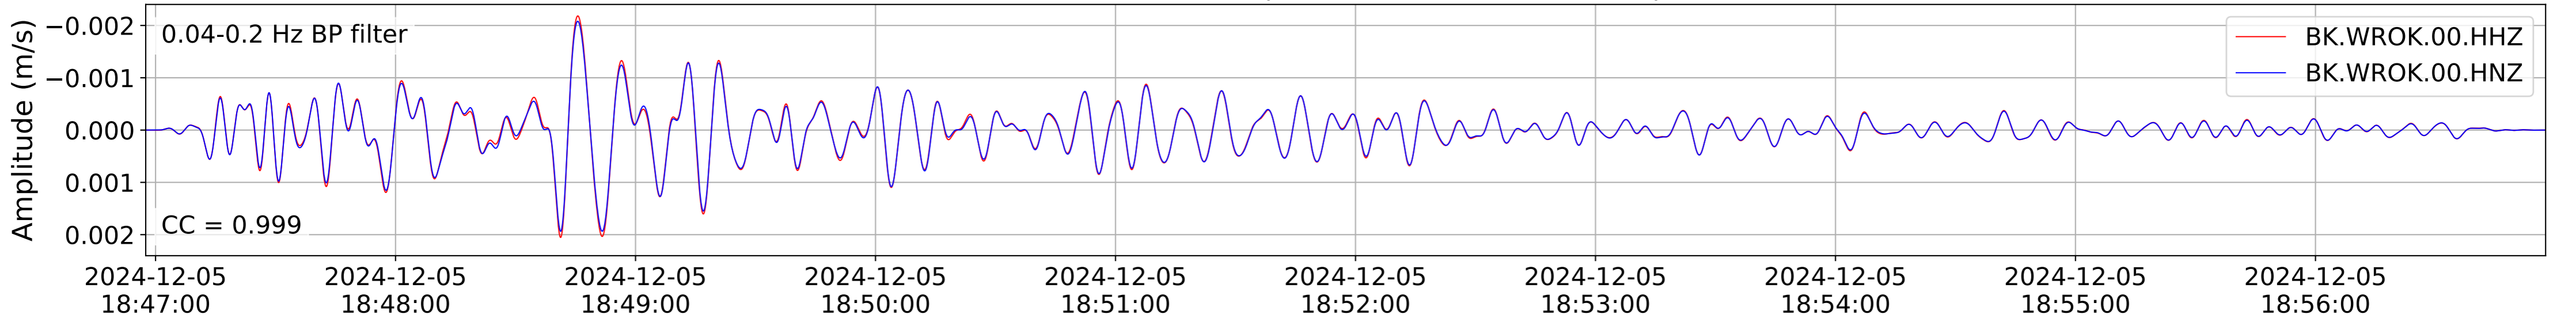

2024.340.184421_M7.0_nc75095651
Origin Time:2024-12-05T18:44:21.110000Z USGS event-id:nc75095651
M7.0 2024 Offshore Cape Mendocino, California Earthquake