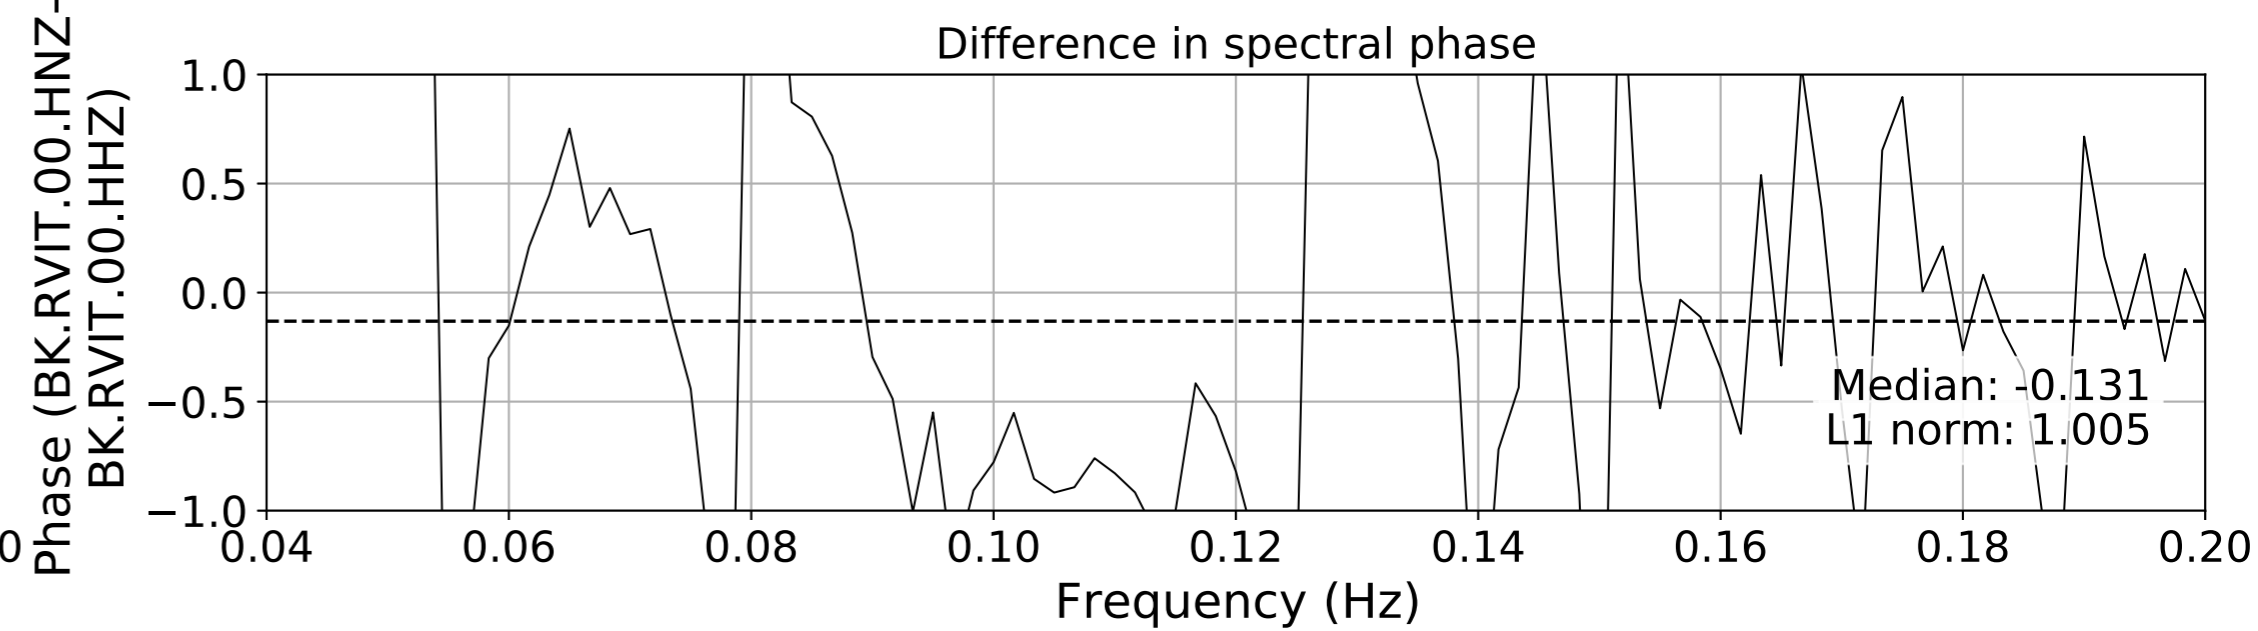

2024.340.184421_M7.0_nc75095651
Origin Time:2024-12-05T18:44:21.110000Z USGS event-id:nc75095651
M7.0 2024 Offshore Cape Mendocino, California Earthquake