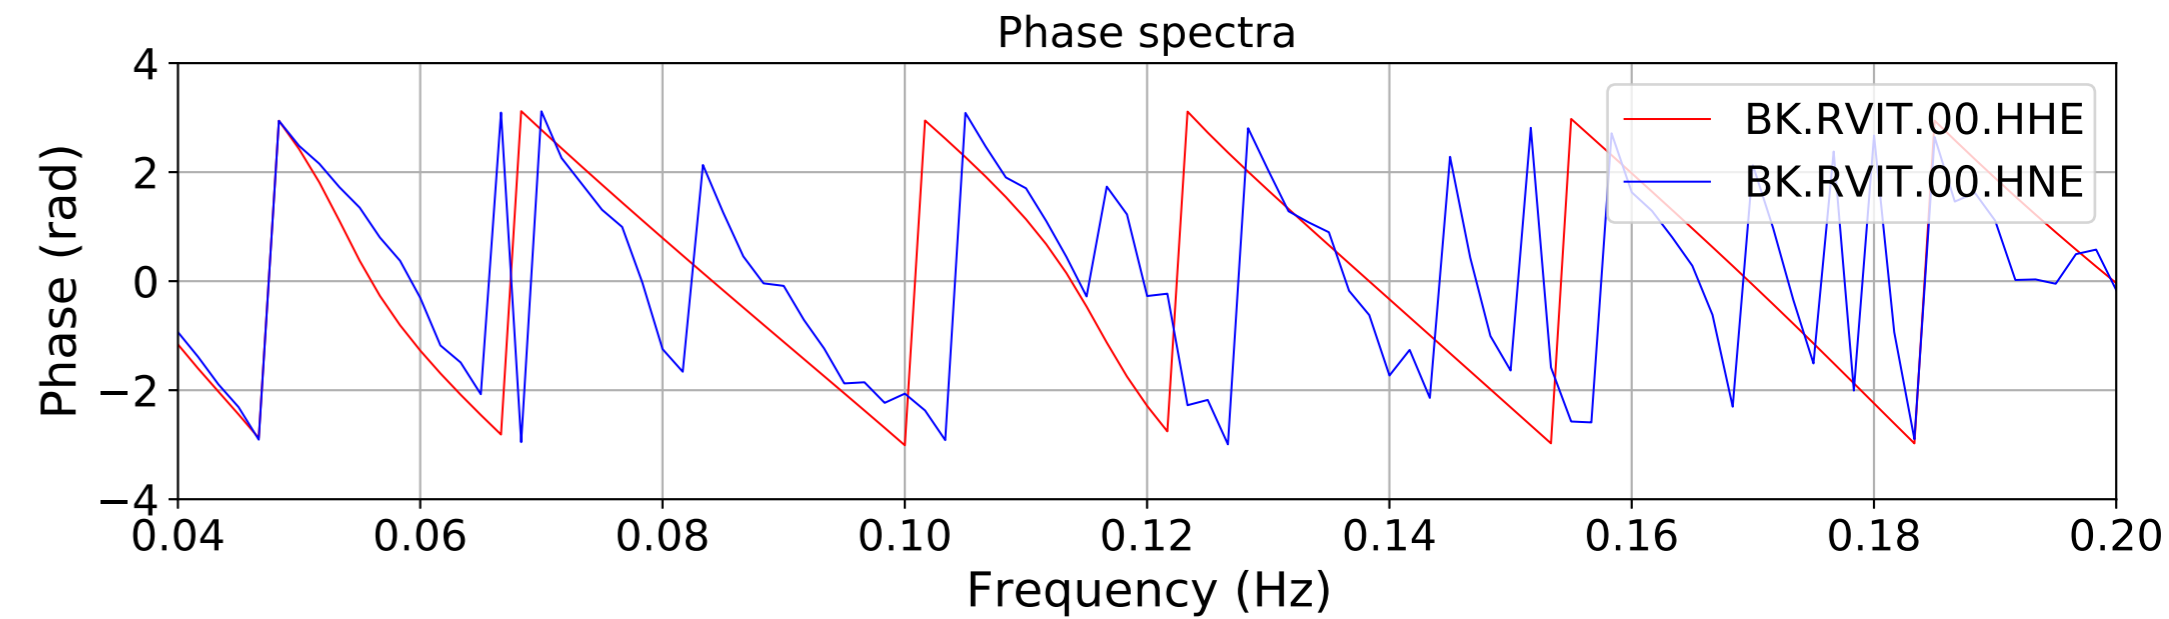

2024.340.184421_M7.0_nc75095651
Origin Time:2024-12-05T18:44:21.110000Z USGS event-id:nc75095651
M7.0 2024 Offshore Cape Mendocino, California Earthquake