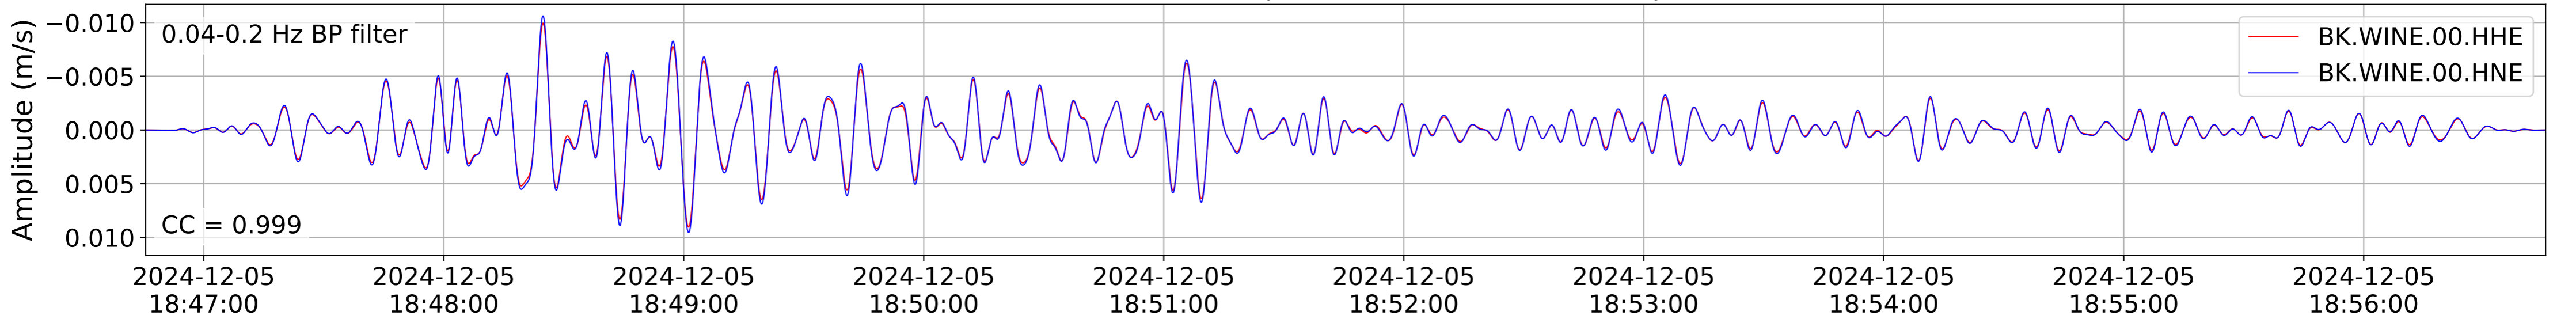

2024.340.184421_M7.0_nc75095651
Origin Time:2024-12-05T18:44:21.110000Z USGS event-id:nc75095651
M7.0 2024 Offshore Cape Mendocino, California Earthquake