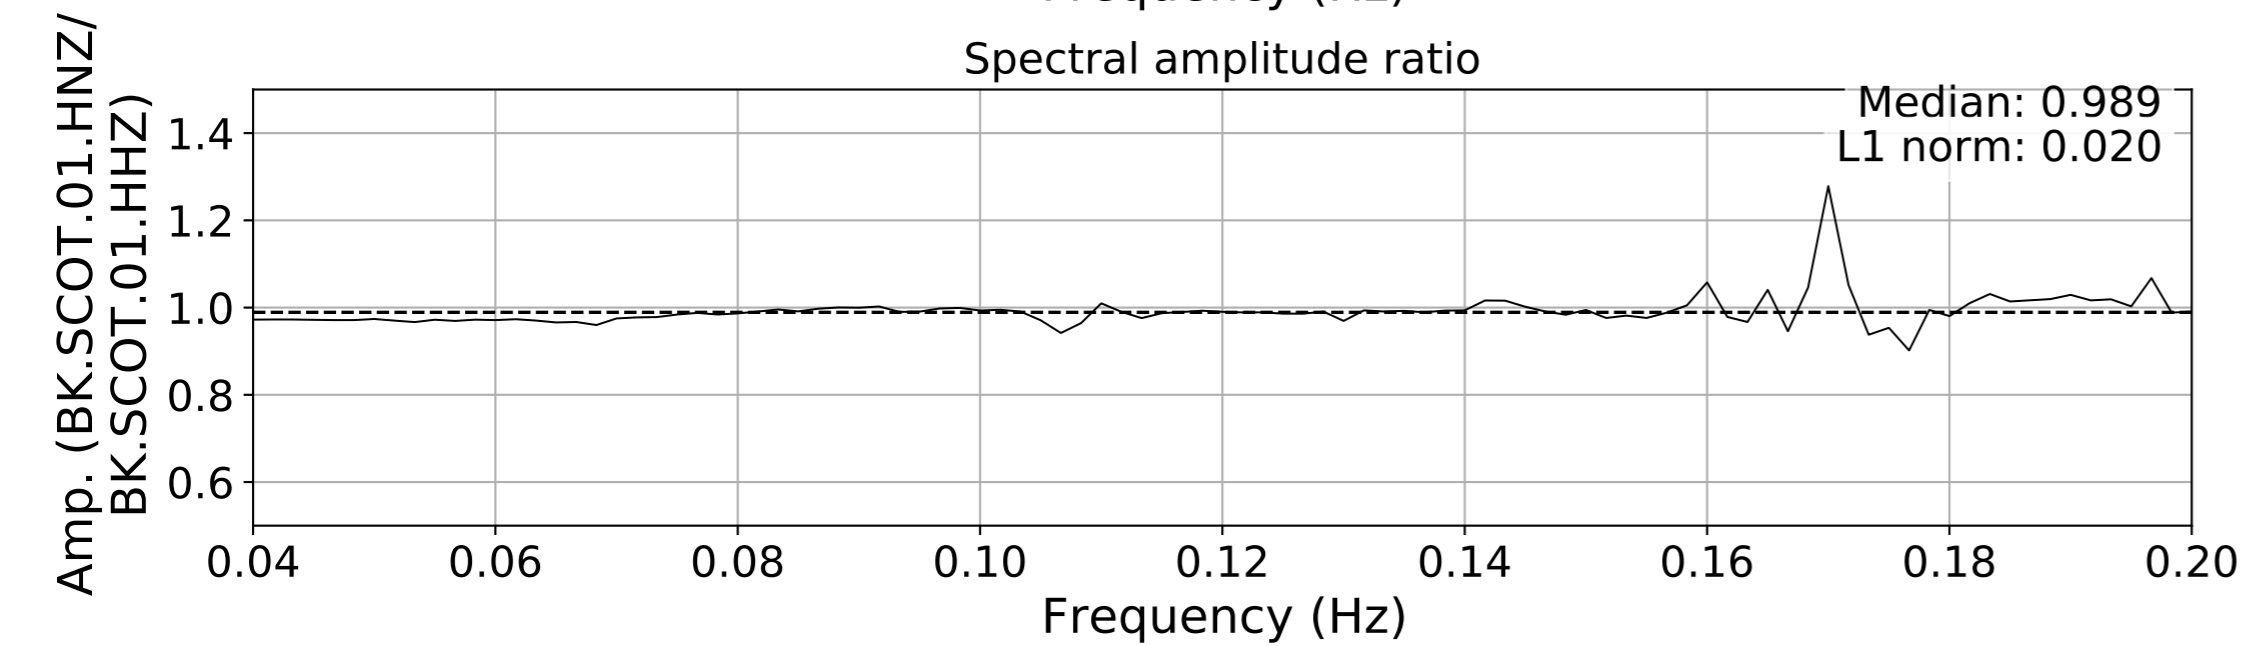

2024.340.184421_M7.0_nc75095651
Origin Time:2024-12-05T18:44:21.110000Z USGS event-id:nc75095651
M7.0 2024 Offshore Cape Mendocino, California Earthquake