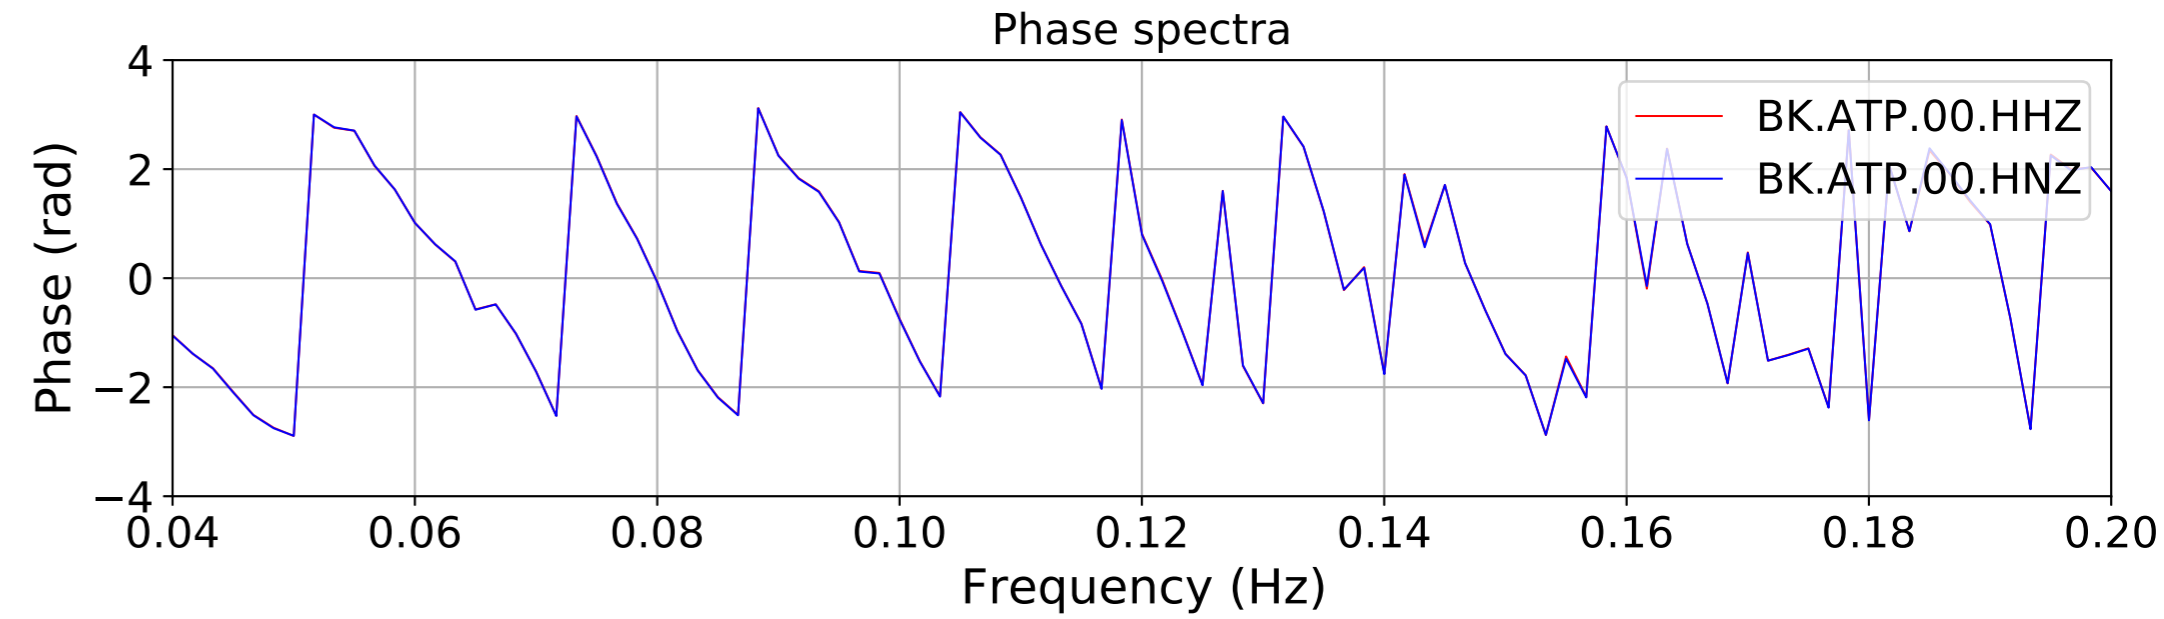

2024.340.184421_M7.0_nc75095651
Origin Time:2024-12-05T18:44:21.110000Z USGS event-id:nc75095651
M7.0 2024 Offshore Cape Mendocino, California Earthquake