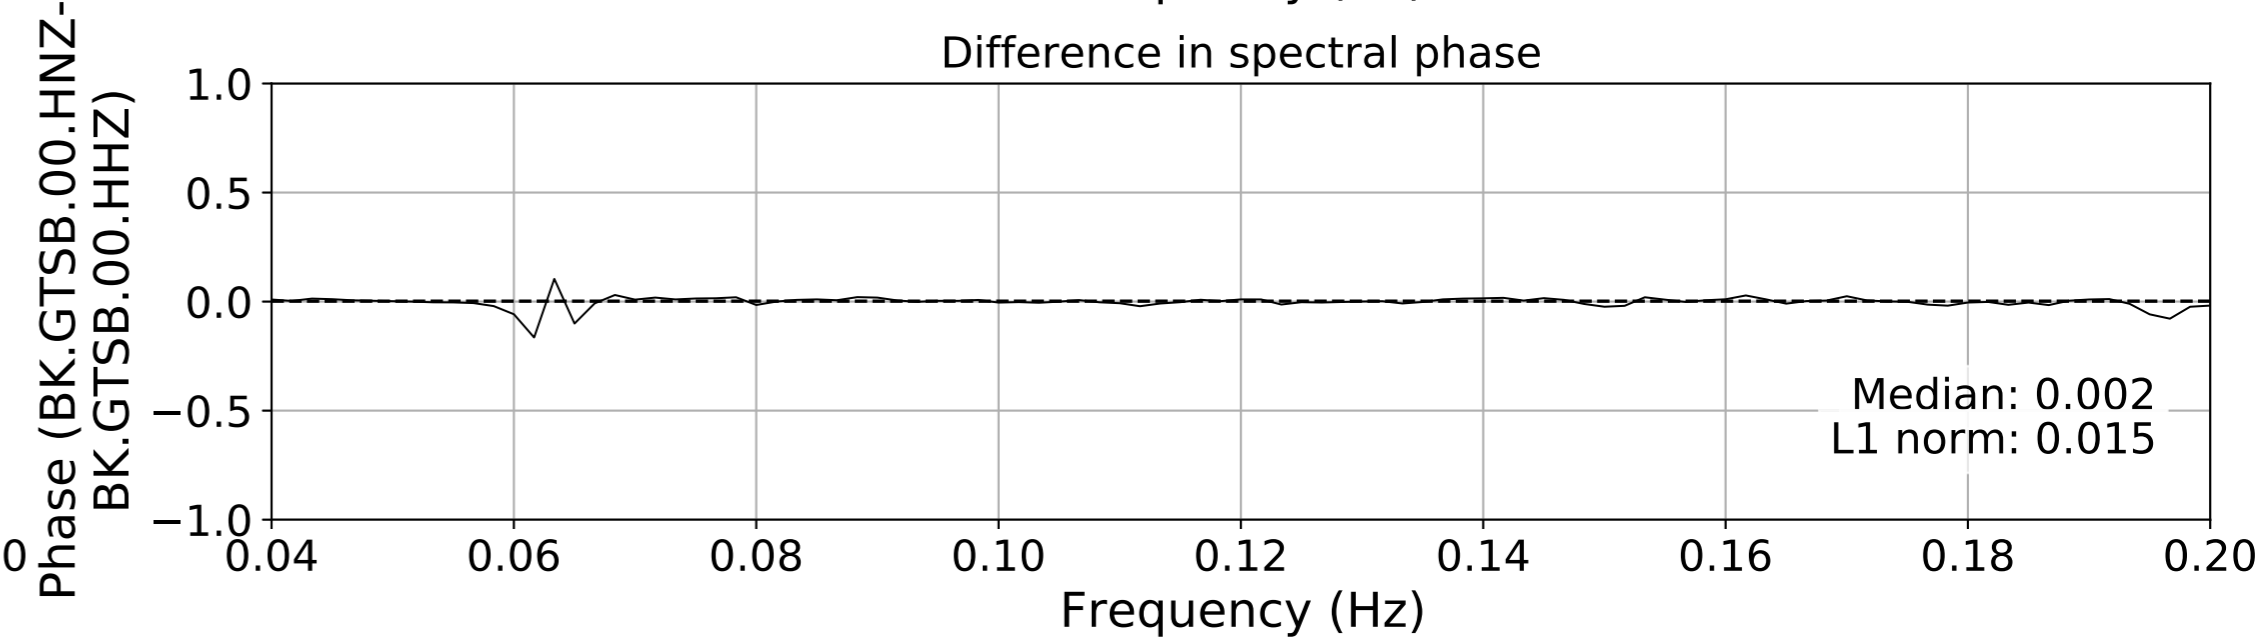

2024.340.184421_M7.0_nc75095651
Origin Time:2024-12-05T18:44:21.110000Z USGS event-id:nc75095651
M7.0 2024 Offshore Cape Mendocino, California Earthquake