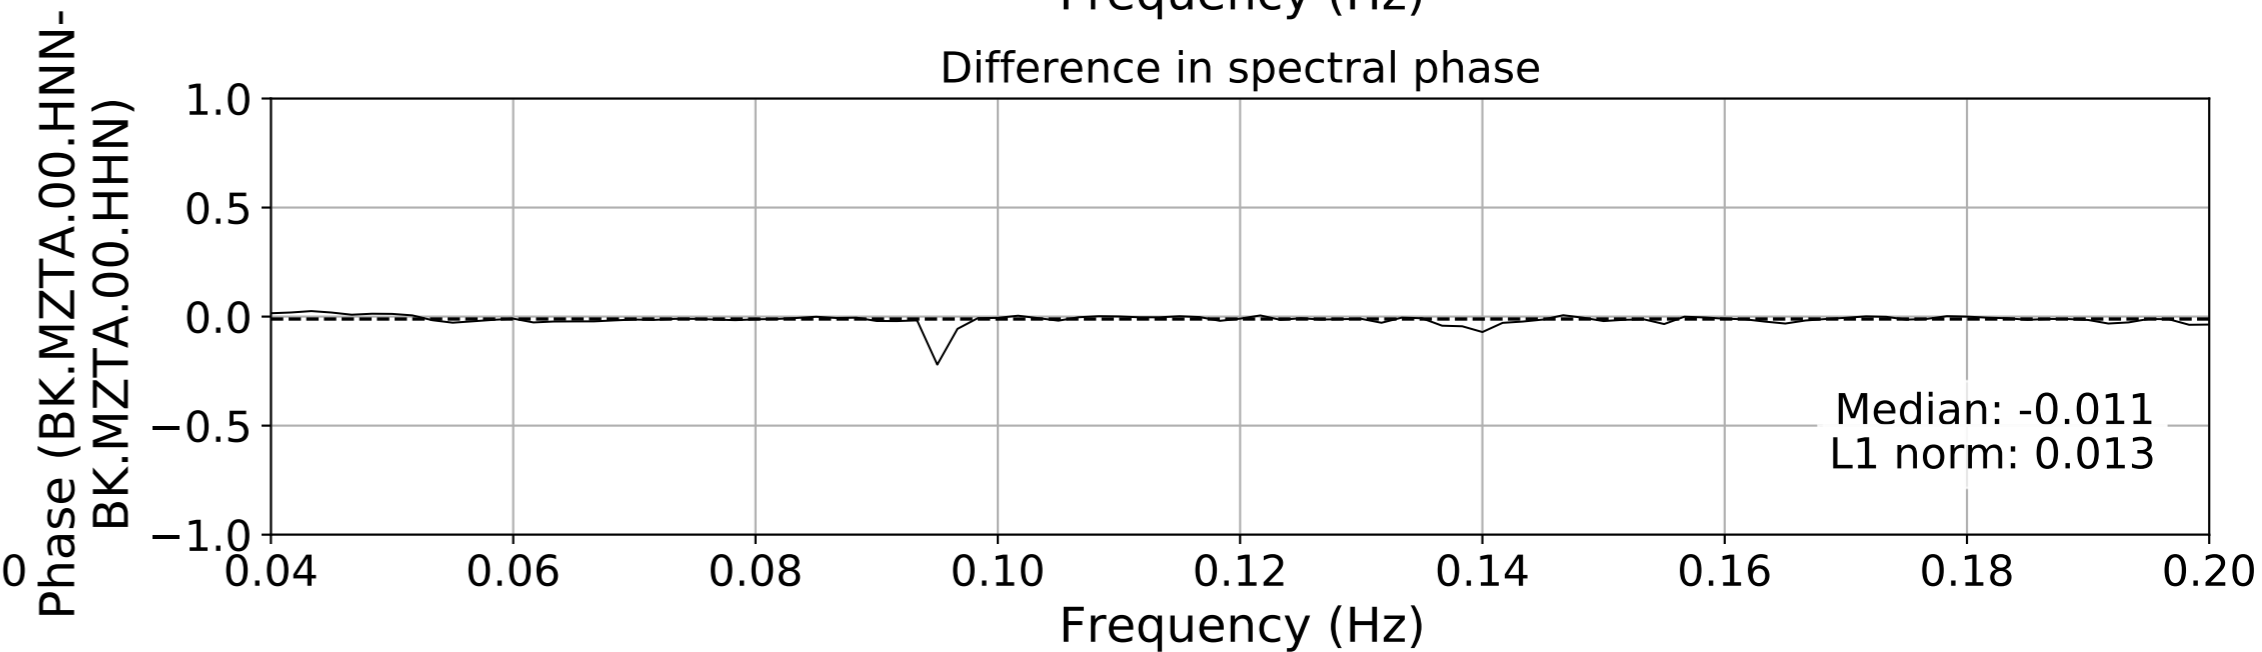

2024.340.184421.M7.0_nc75095651
Origin Time:2024-12-05T18:44:21.110000Z USGS event-id:nc75095651
M7.0 2024 Offshore Cape Mendocino, California Earthquake