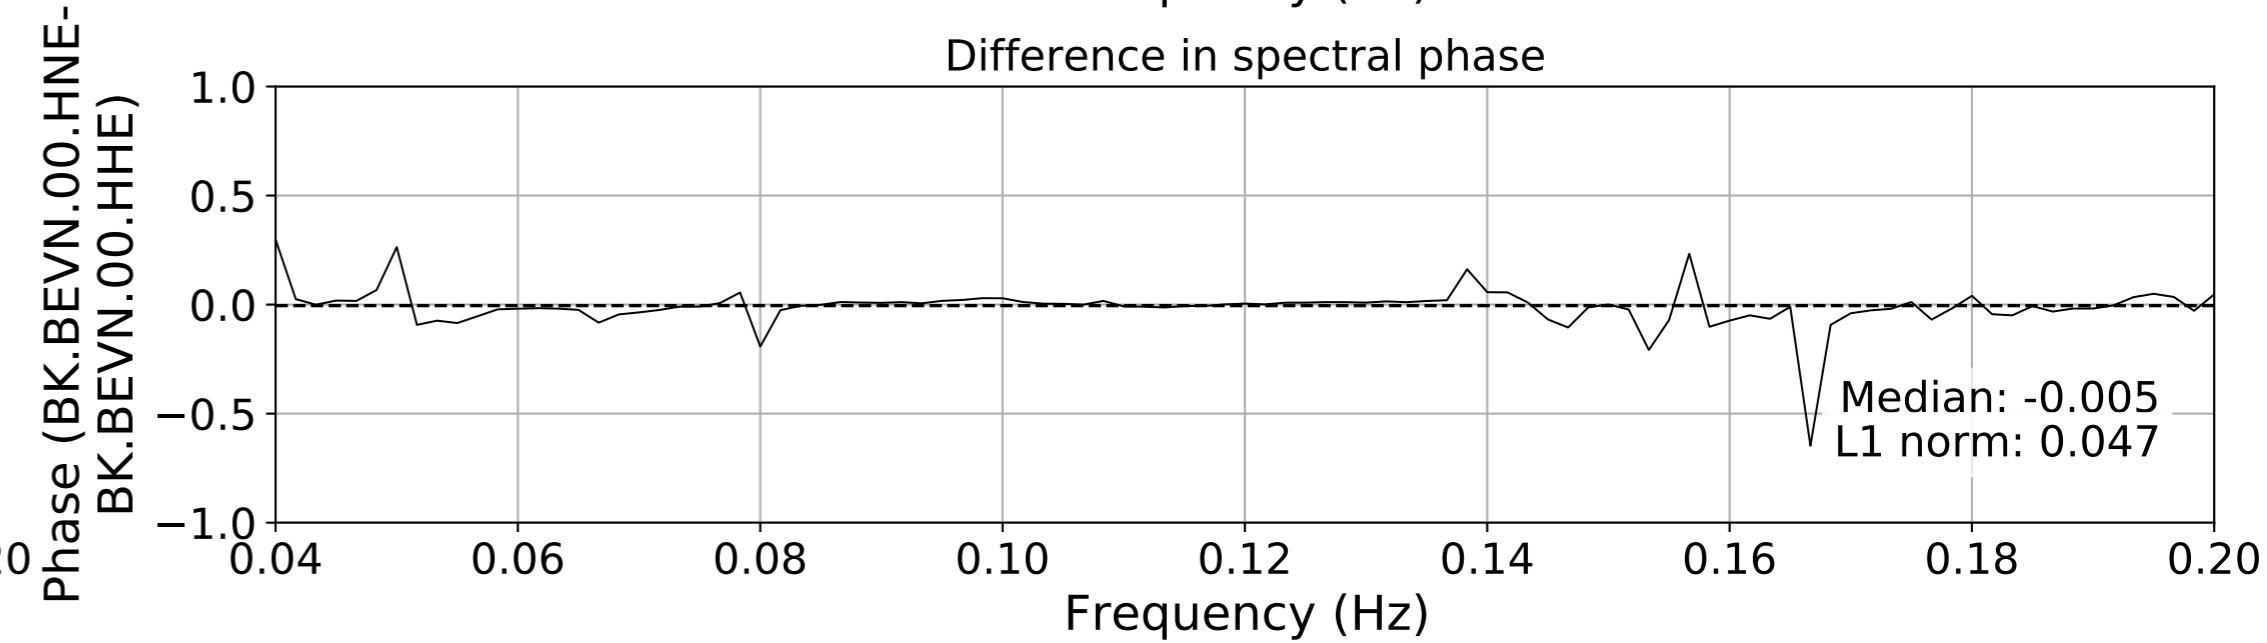

2024.340.184421_M7.0_nc75095651
Origin Time:2024-12-05T18:44:21.110000Z USGS event-id:nc75095651
M7.0 2024 Offshore Cape Mendocino, California Earthquake