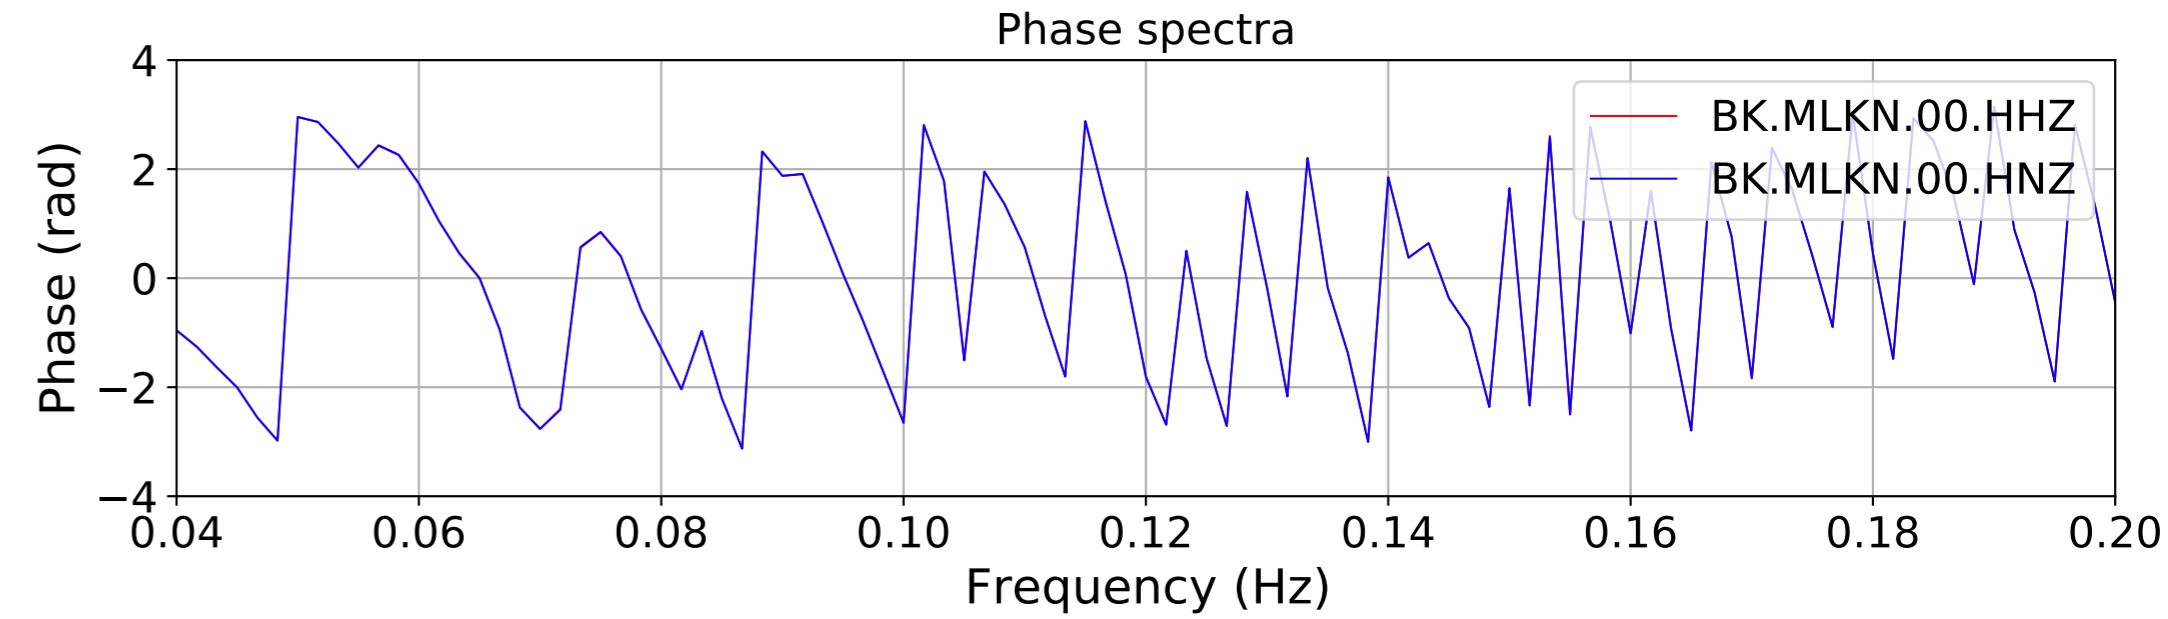

2024.340.184421_M7.0_nc75095651
Origin Time:2024-12-05T18:44:21.110000Z USGS event-id:nc75095651
M7.0 2024 Offshore Cape Mendocino, California Earthquake