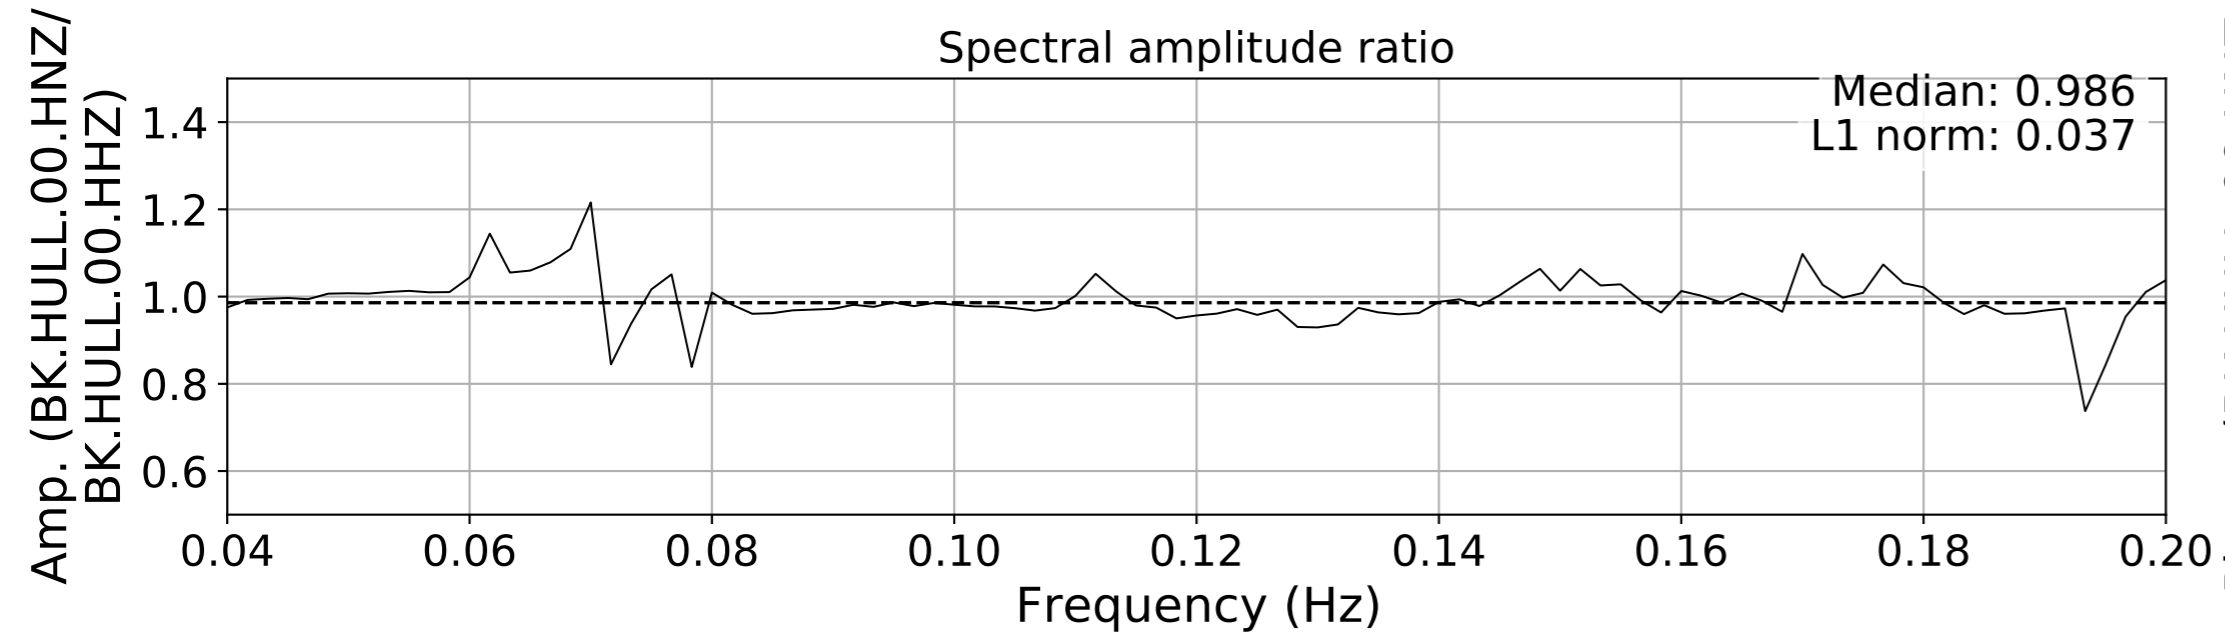

2024.340.184421_M7.0_nc75095651
Origin Time:2024-12-05T18:44:21.110000Z USGS event-id:nc75095651
M7.0 2024 Offshore Cape Mendocino, California Earthquake