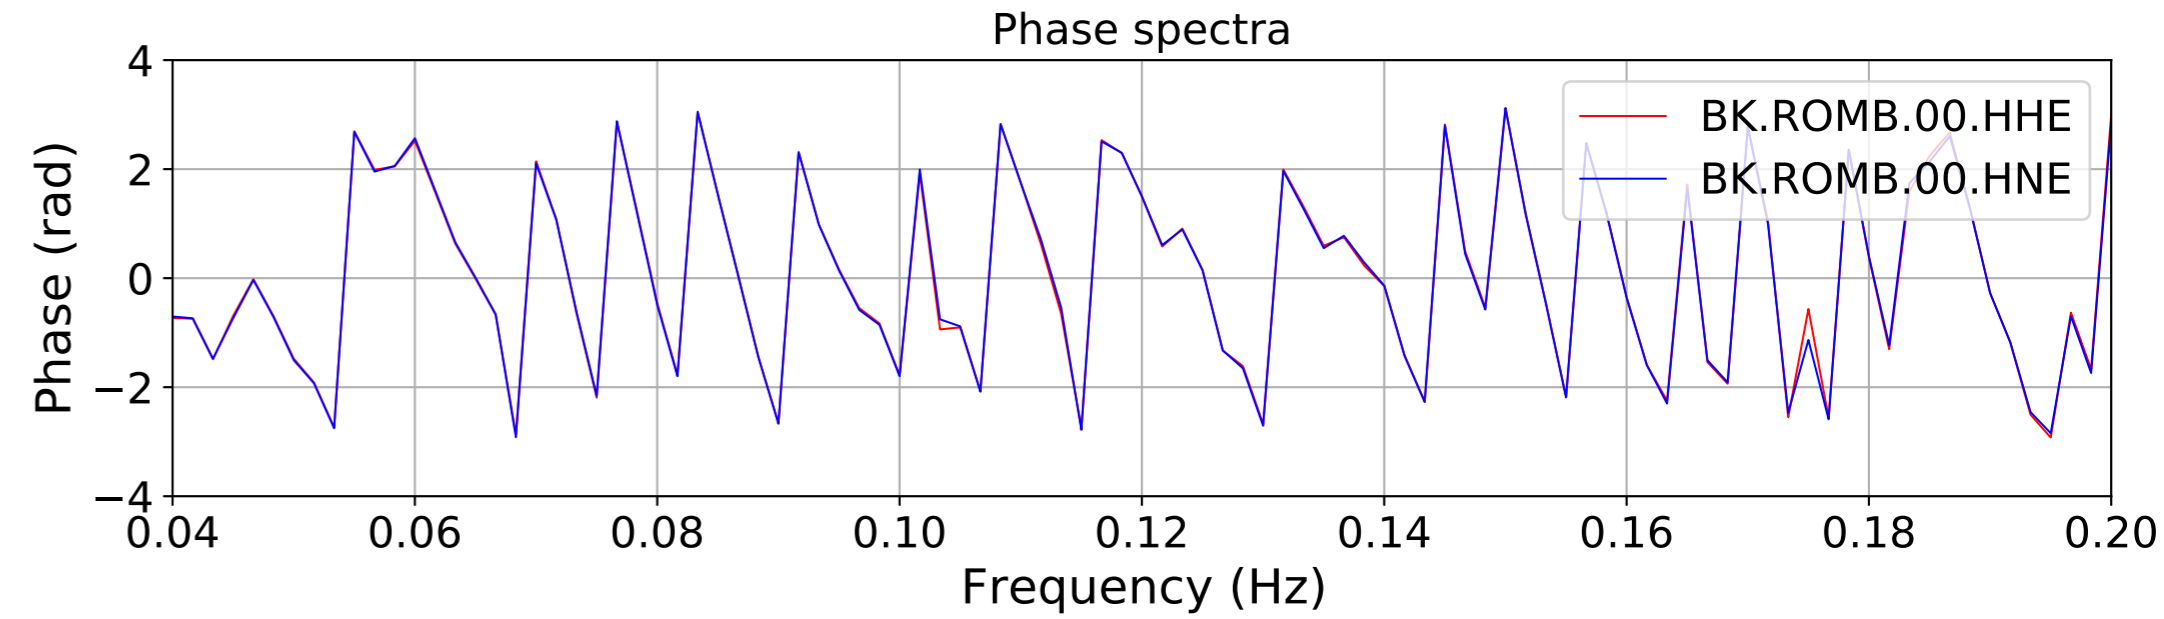

2024.340.184421_M7.0_nc75095651
Origin Time:2024-12-05T18:44:21.110000Z USGS event-id:nc75095651
M7.0 2024 Offshore Cape Mendocino, California Earthquake