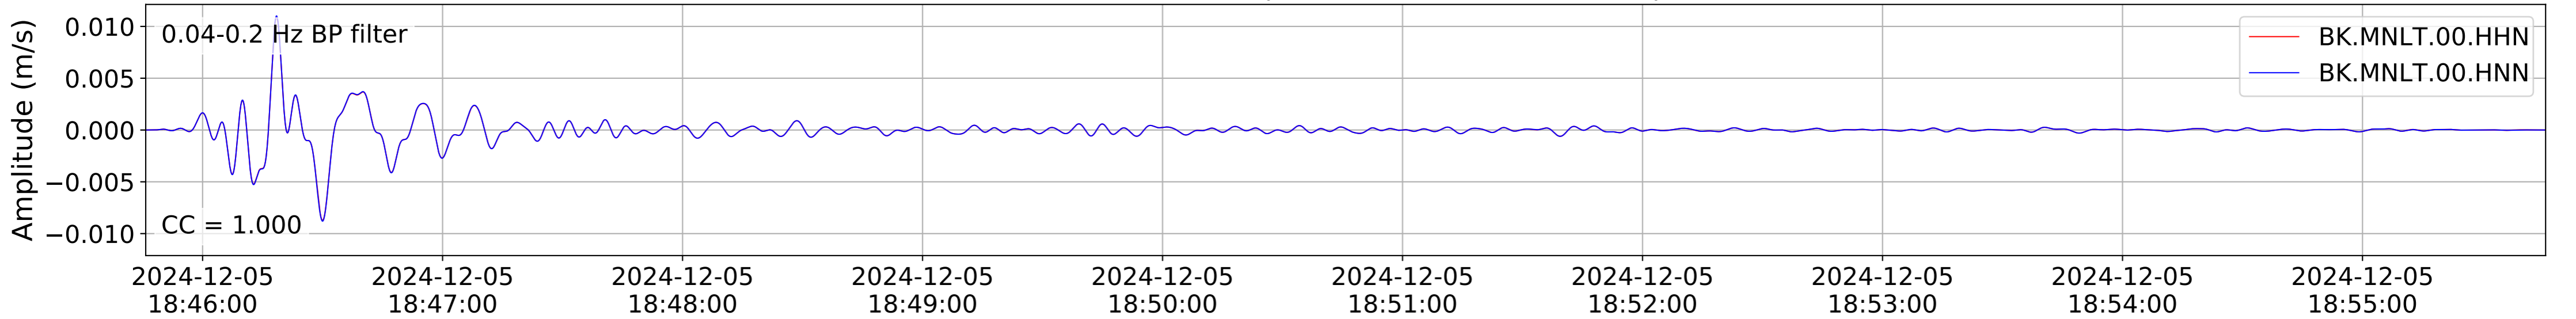

2024.340.184421_M7.0_nc75095651
Origin Time:2024-12-05T18:44:21.110000Z USGS event-id:nc75095651
M7.0 2024 Offshore Cape Mendocino, California Earthquake