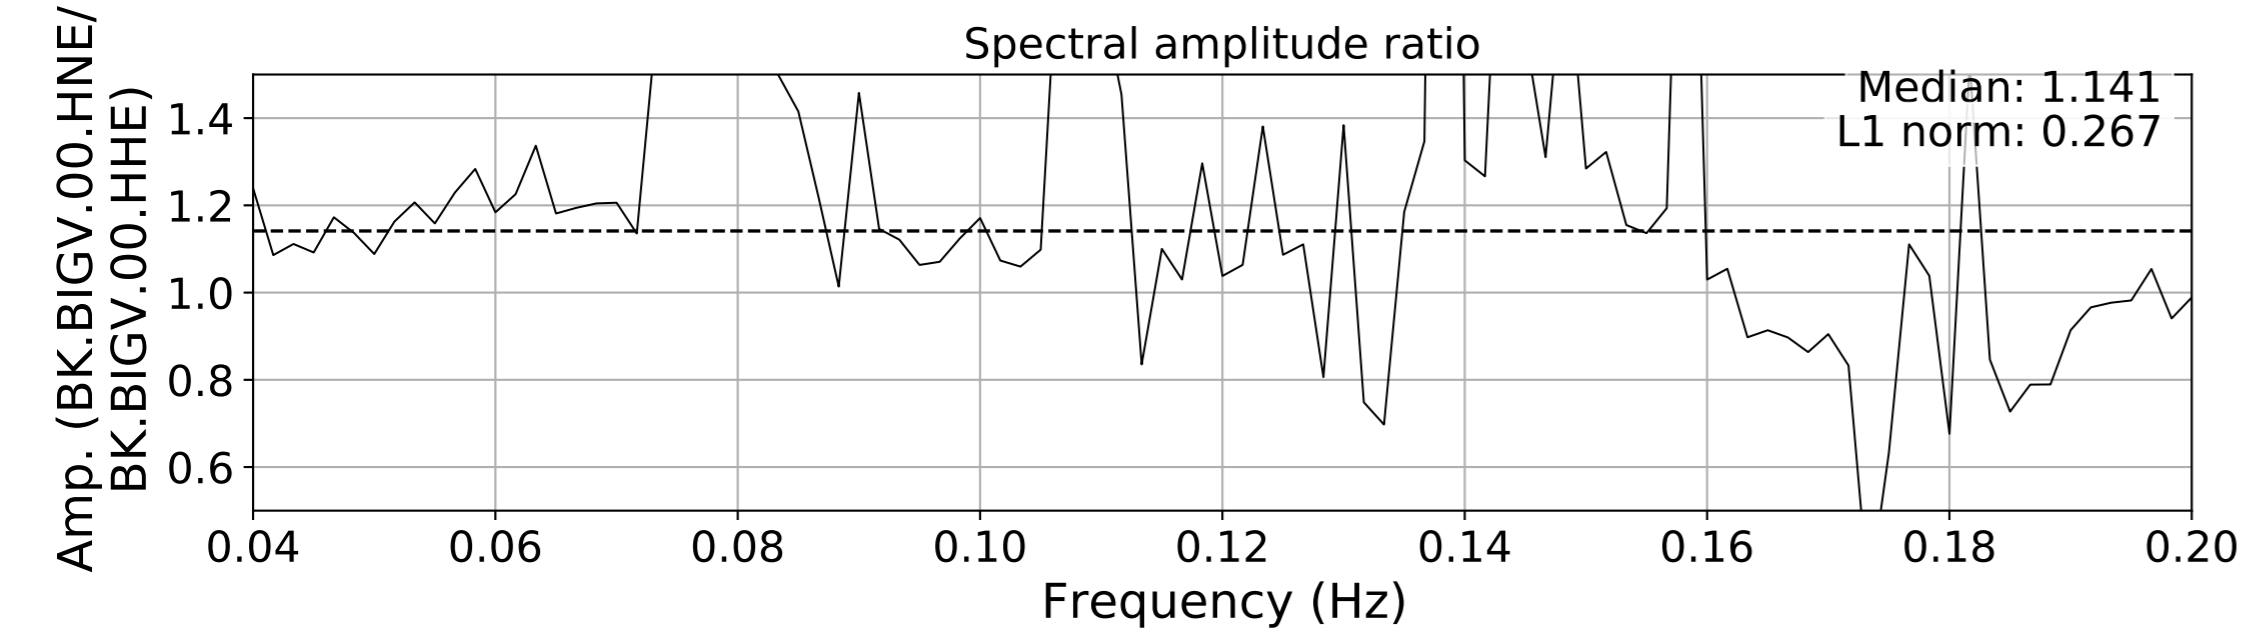

2024.340.184421_M7.0_nc75095651
Origin Time:2024-12-05T18:44:21.110000Z USGS event-id:nc75095651
M7.0 2024 Offshore Cape Mendocino, California Earthquake