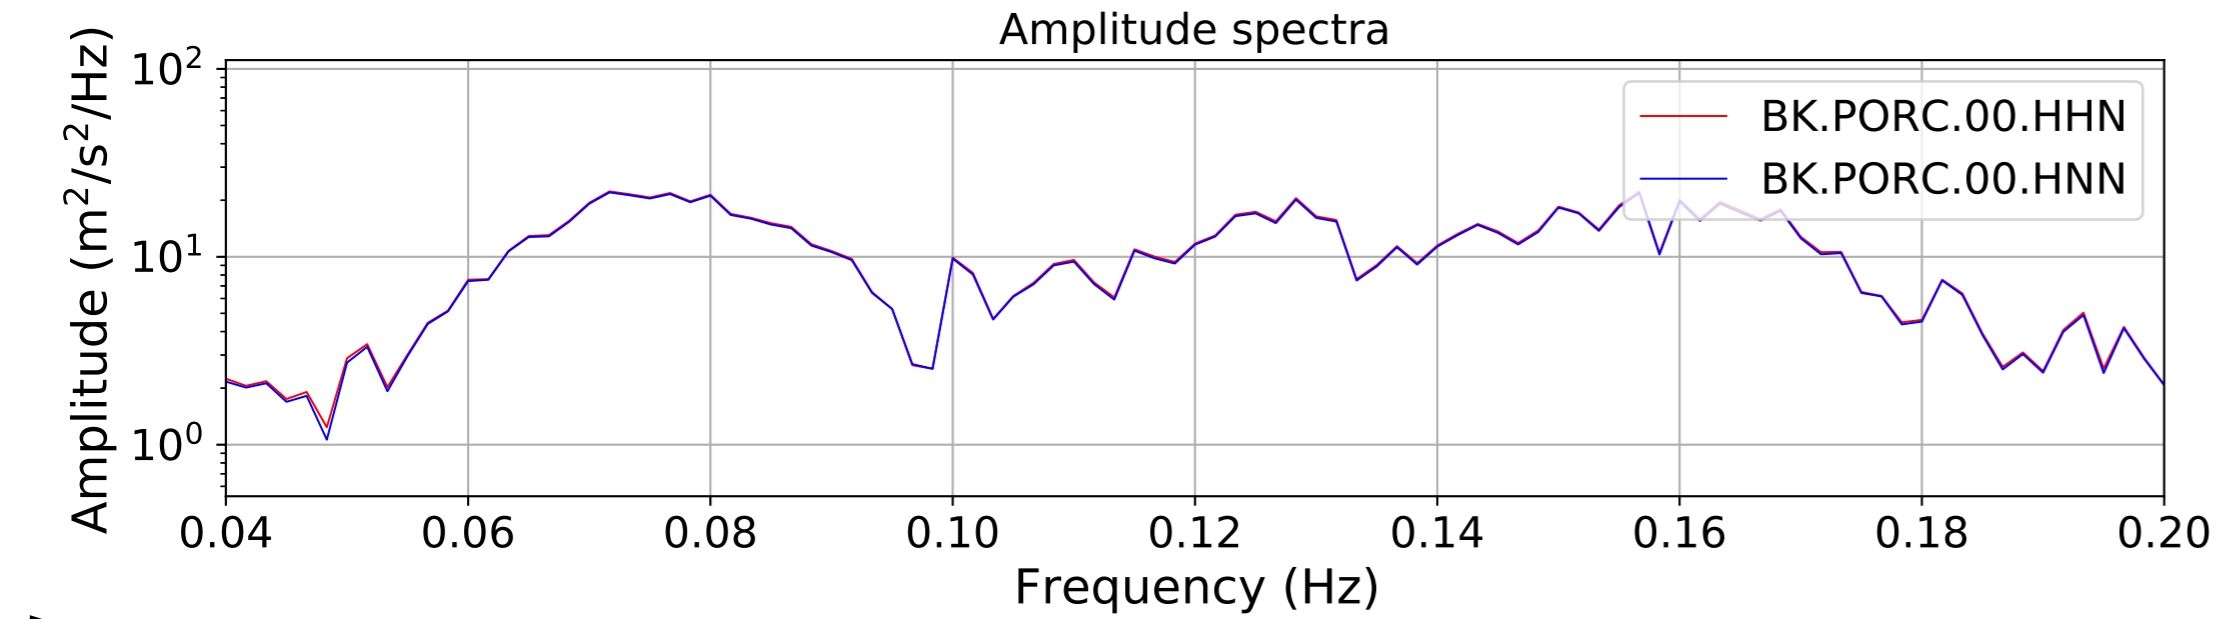

2024.340.184421.M7.0_nc75095651
Origin Time:2024-12-05T18:44:21.110000Z USGS event-id:nc75095651
M7.0 2024 Offshore Cape Mendocino, California Earthquake