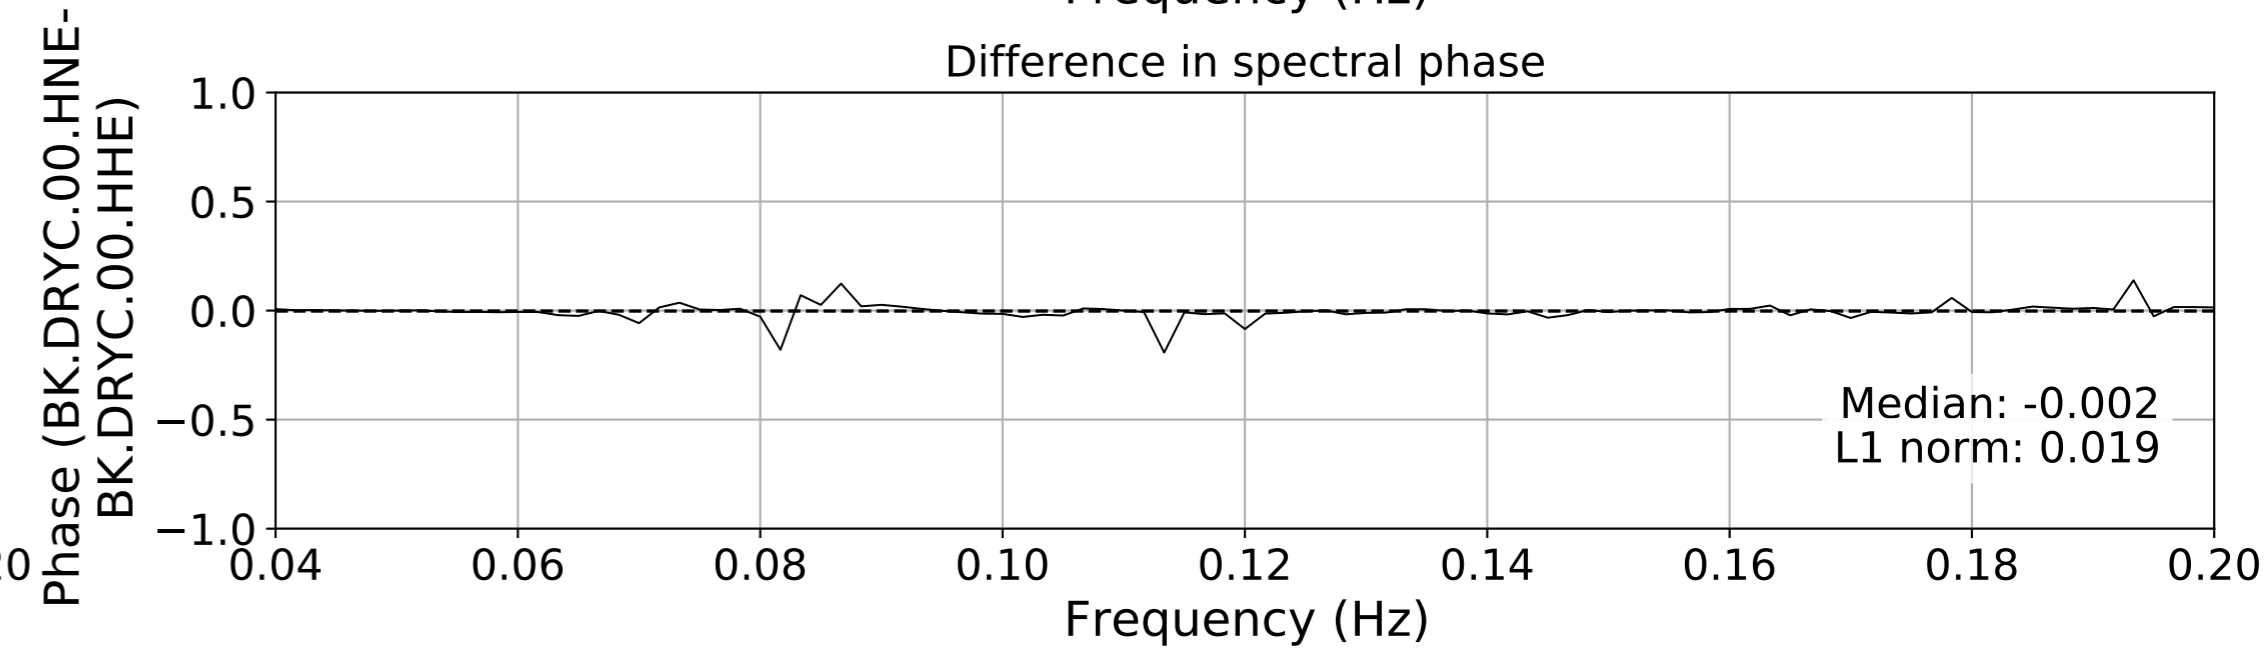

2024.340.184421_M7.0_nc75095651
Origin Time:2024-12-05T18:44:21.110000Z USGS event-id:nc75095651
M7.0 2024 Offshore Cape Mendocino, California Earthquake