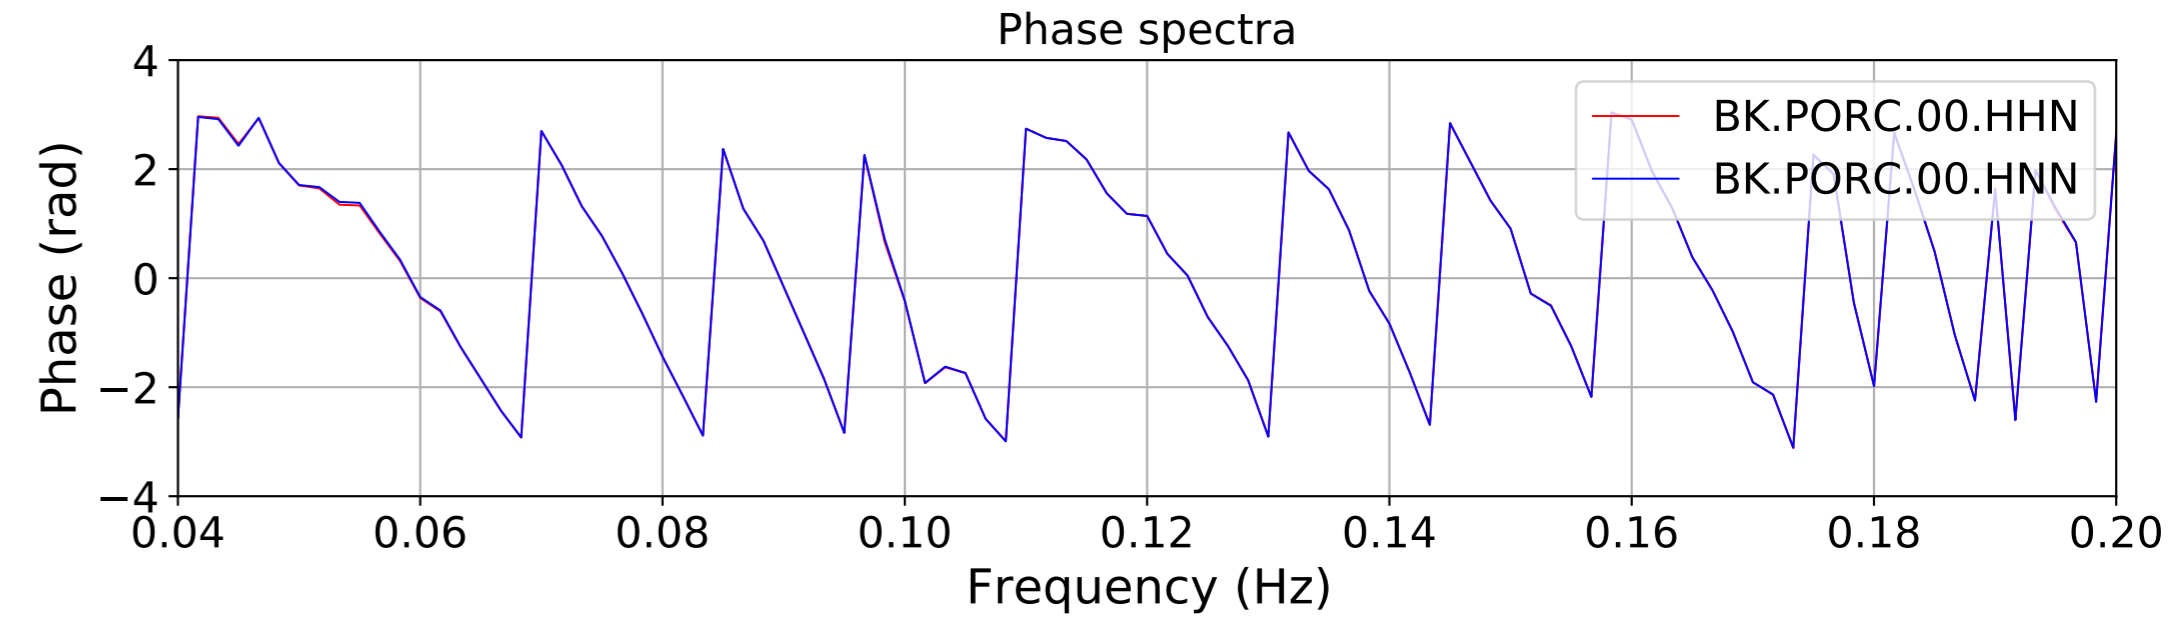

2024.340.184421.M7.0_nc75095651
Origin Time:2024-12-05T18:44:21.110000Z USGS event-id:nc75095651
M7.0 2024 Offshore Cape Mendocino, California Earthquake