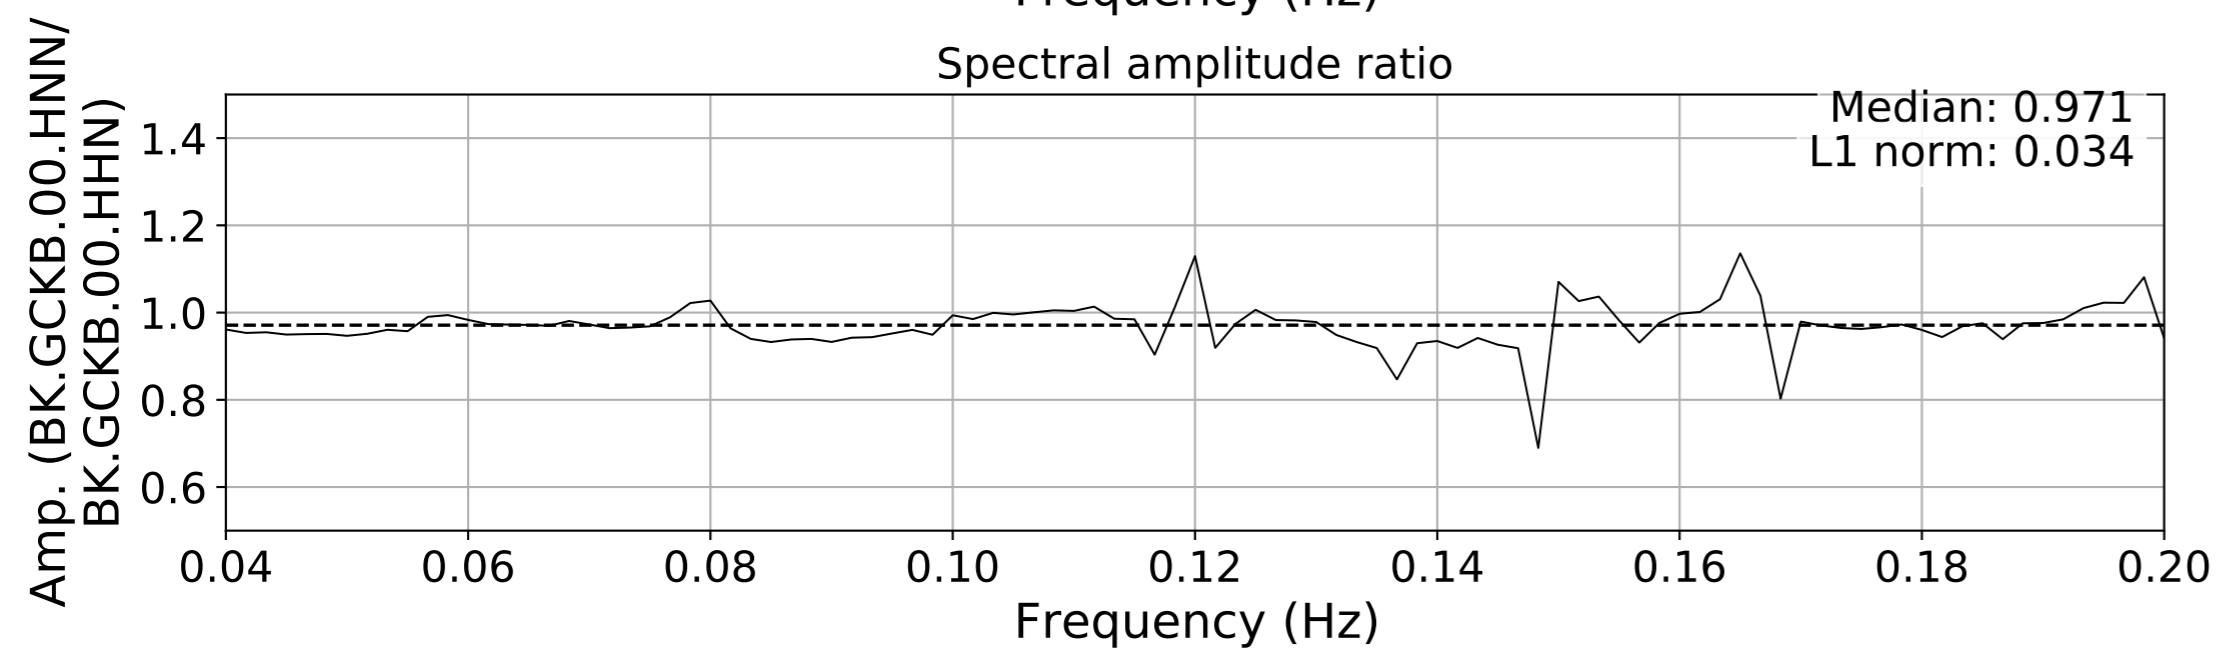

2024.340.184421_M7.0_nc75095651
Origin Time:2024-12-05T18:44:21.110000Z USGS event-id:nc75095651
M7.0 2024 Offshore Cape Mendocino, California Earthquake