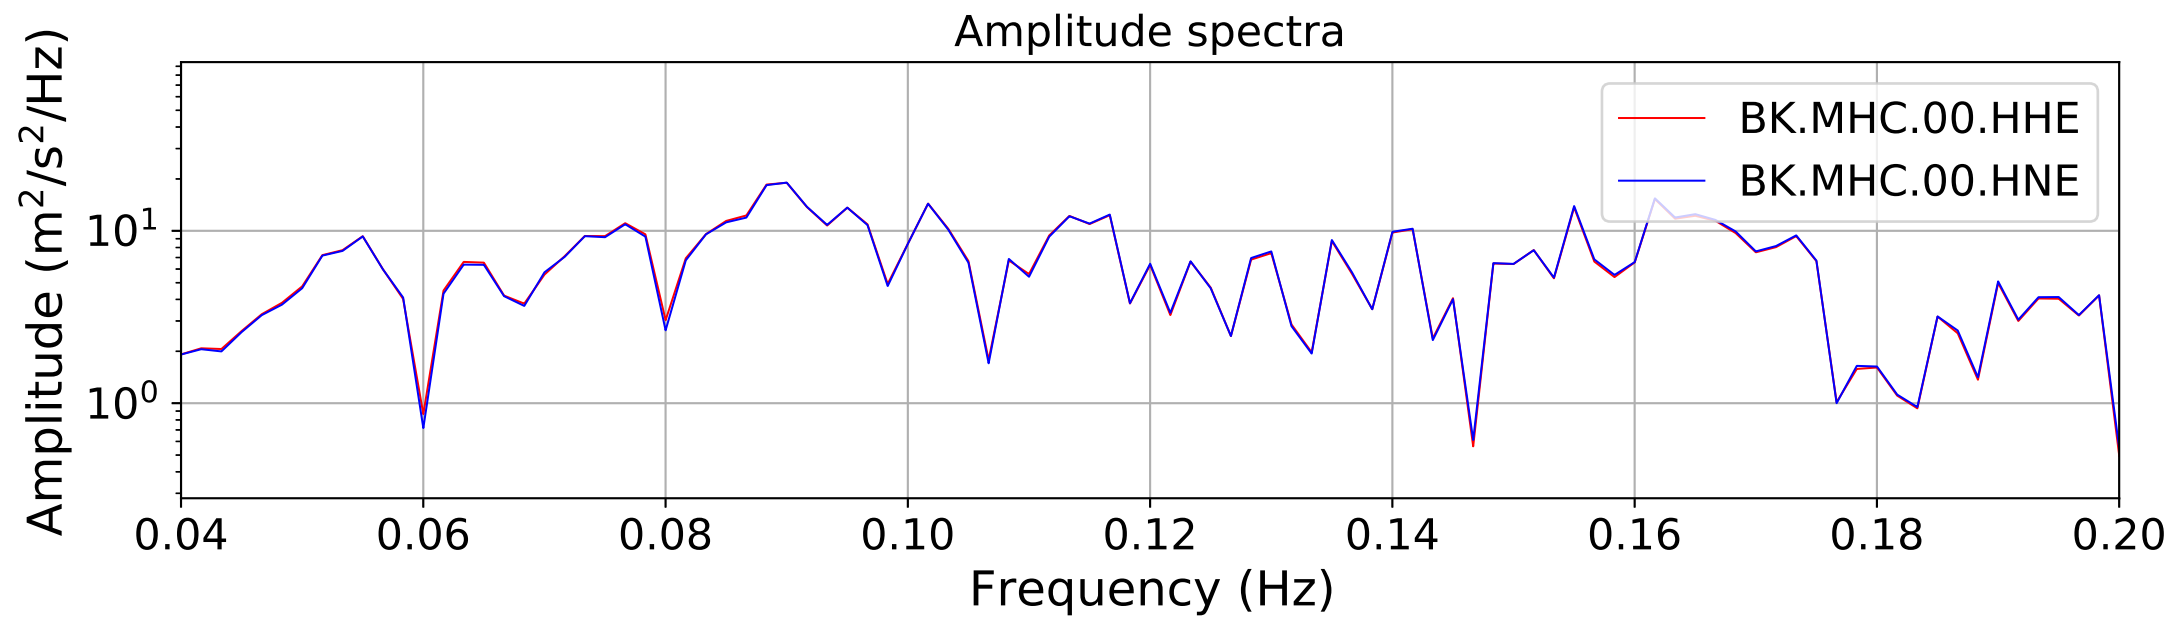

2024.340.184421_M7.0_nc75095651
Origin Time:2024-12-05T18:44:21.110000Z USGS event-id:nc75095651
M7.0 2024 Offshore Cape Mendocino, California Earthquake