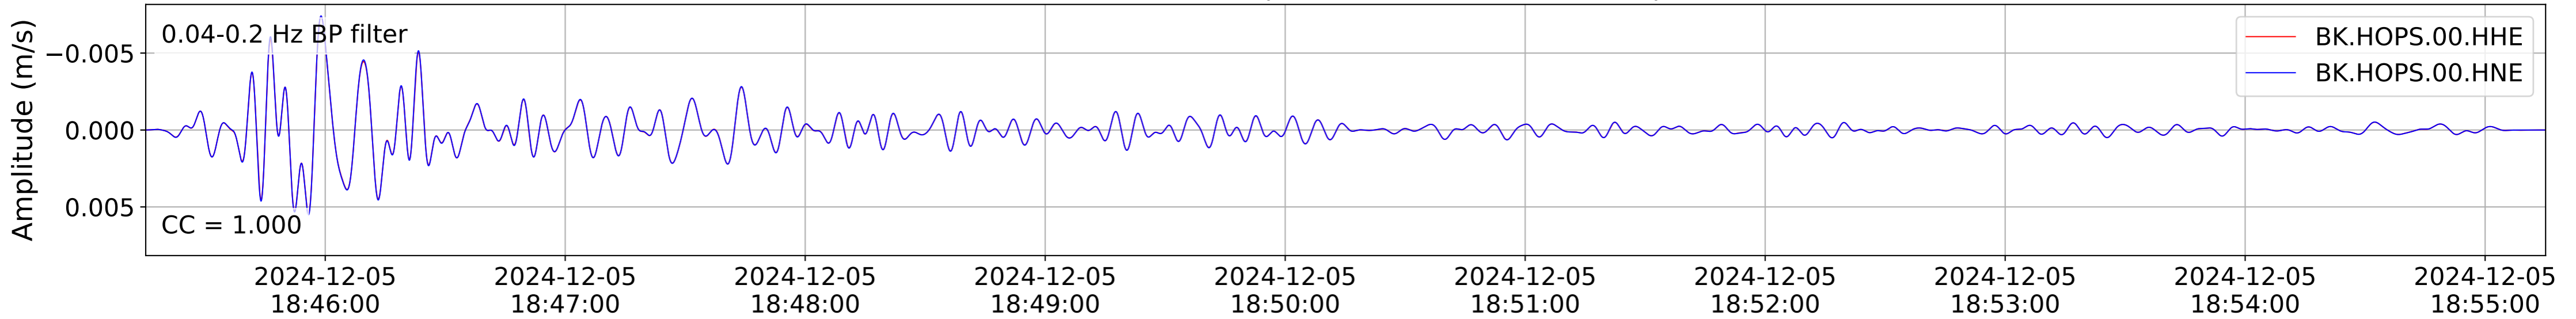

2024.340.184421_M7.0_nc75095651
Origin Time:2024-12-05T18:44:21.110000Z USGS event-id:nc75095651
M7.0 2024 Offshore Cape Mendocino, California Earthquake