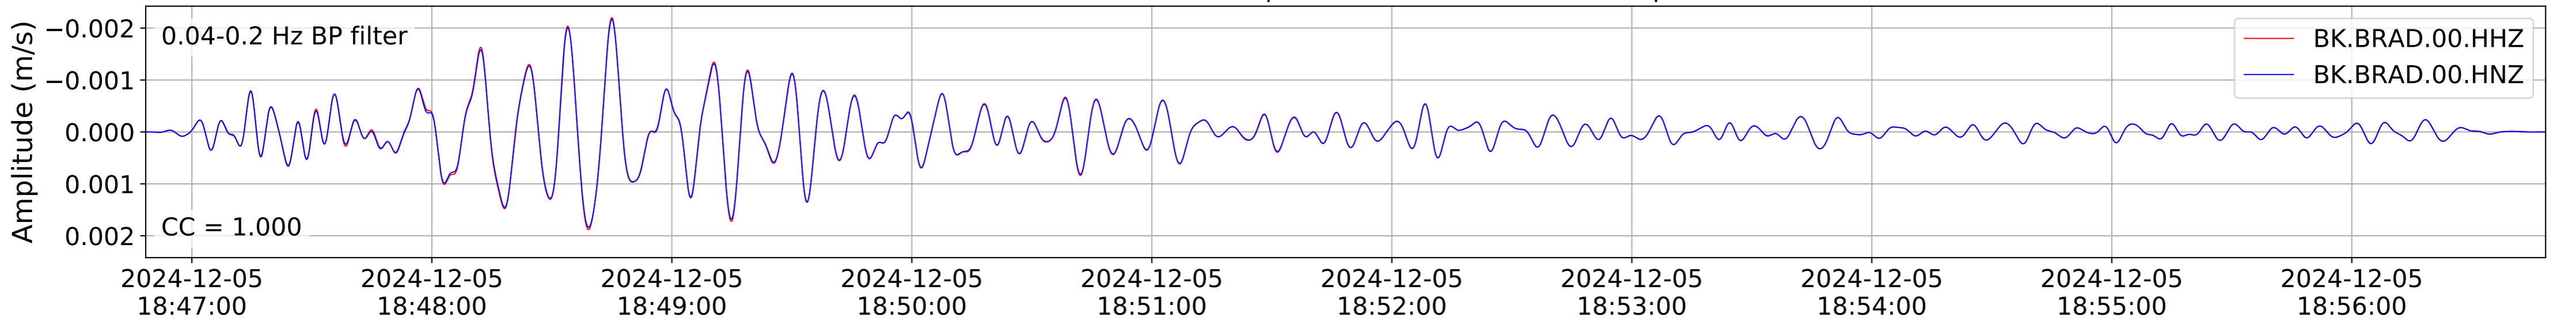

2024.340.184421_M7.0_nc75095651
Origin Time:2024-12-05T18:44:21.110000Z USGS event-id:nc75095651
M7.0 2024 Offshore Cape Mendocino, California Earthquake