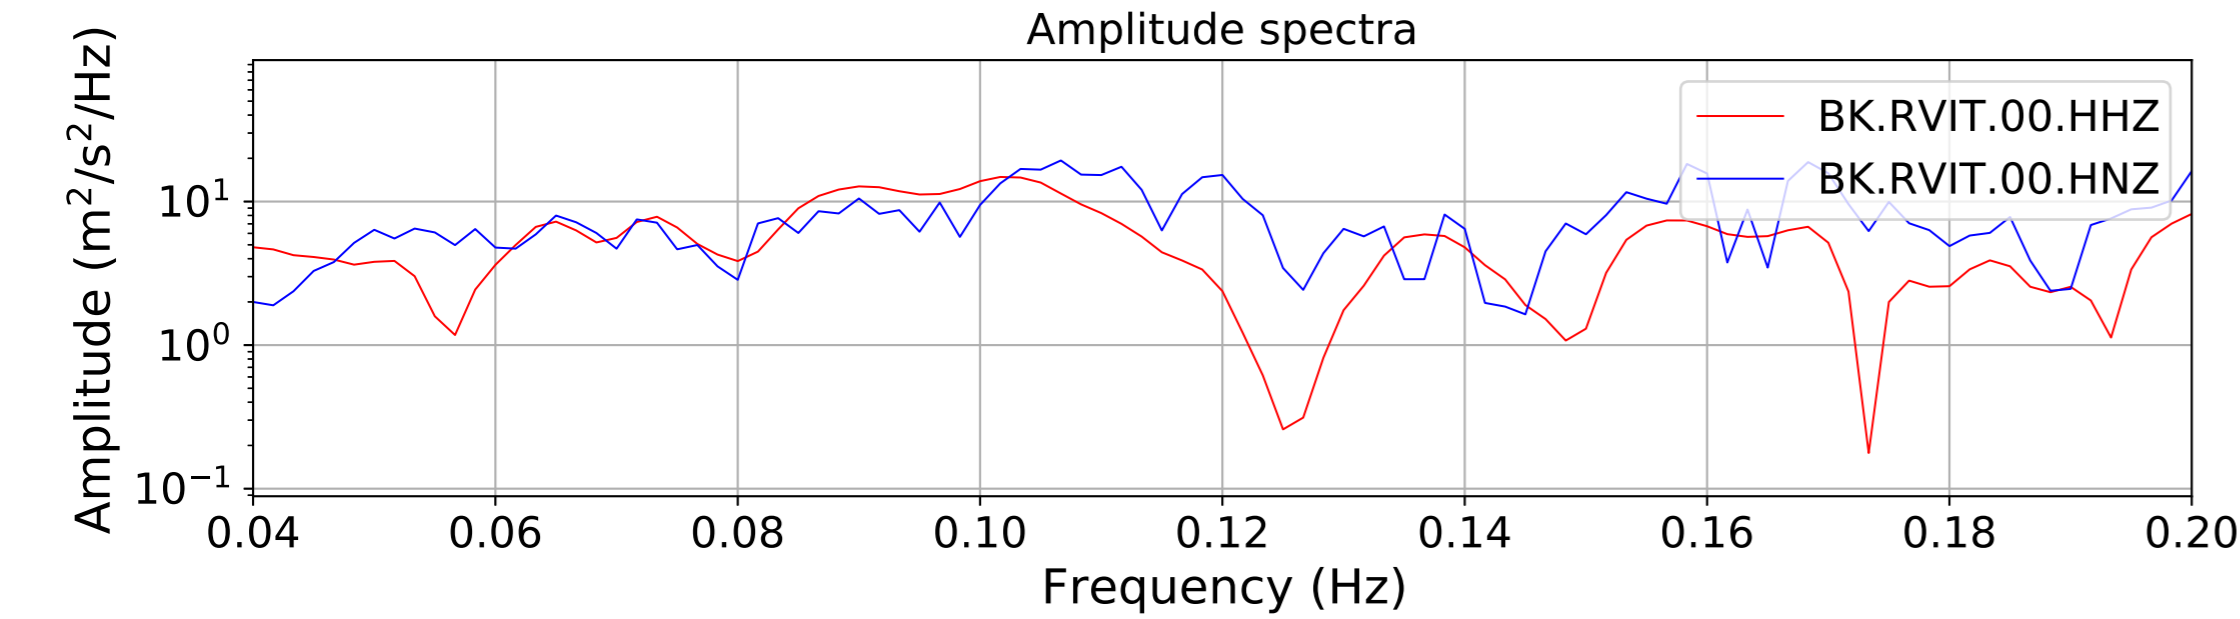

2024.340.184421_M7.0_nc75095651
Origin Time:2024-12-05T18:44:21.110000Z USGS event-id:nc75095651
M7.0 2024 Offshore Cape Mendocino, California Earthquake