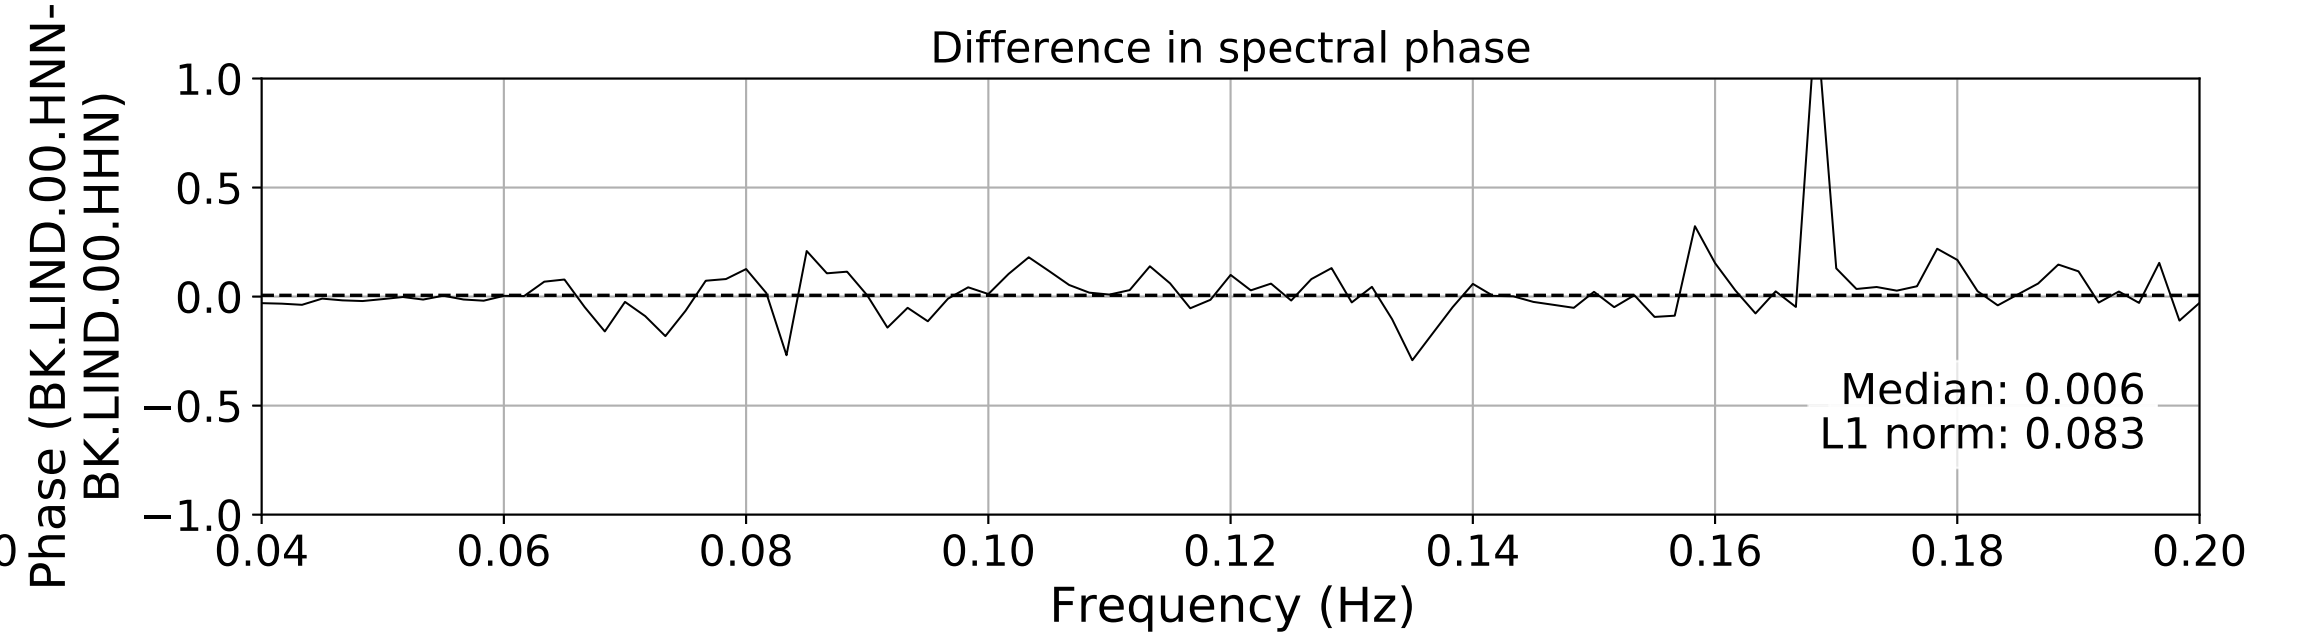

2024.340.184421_M7.0_nc75095651
Origin Time:2024-12-05T18:44:21.110000Z USGS event-id:nc75095651
M7.0 2024 Offshore Cape Mendocino, California Earthquake