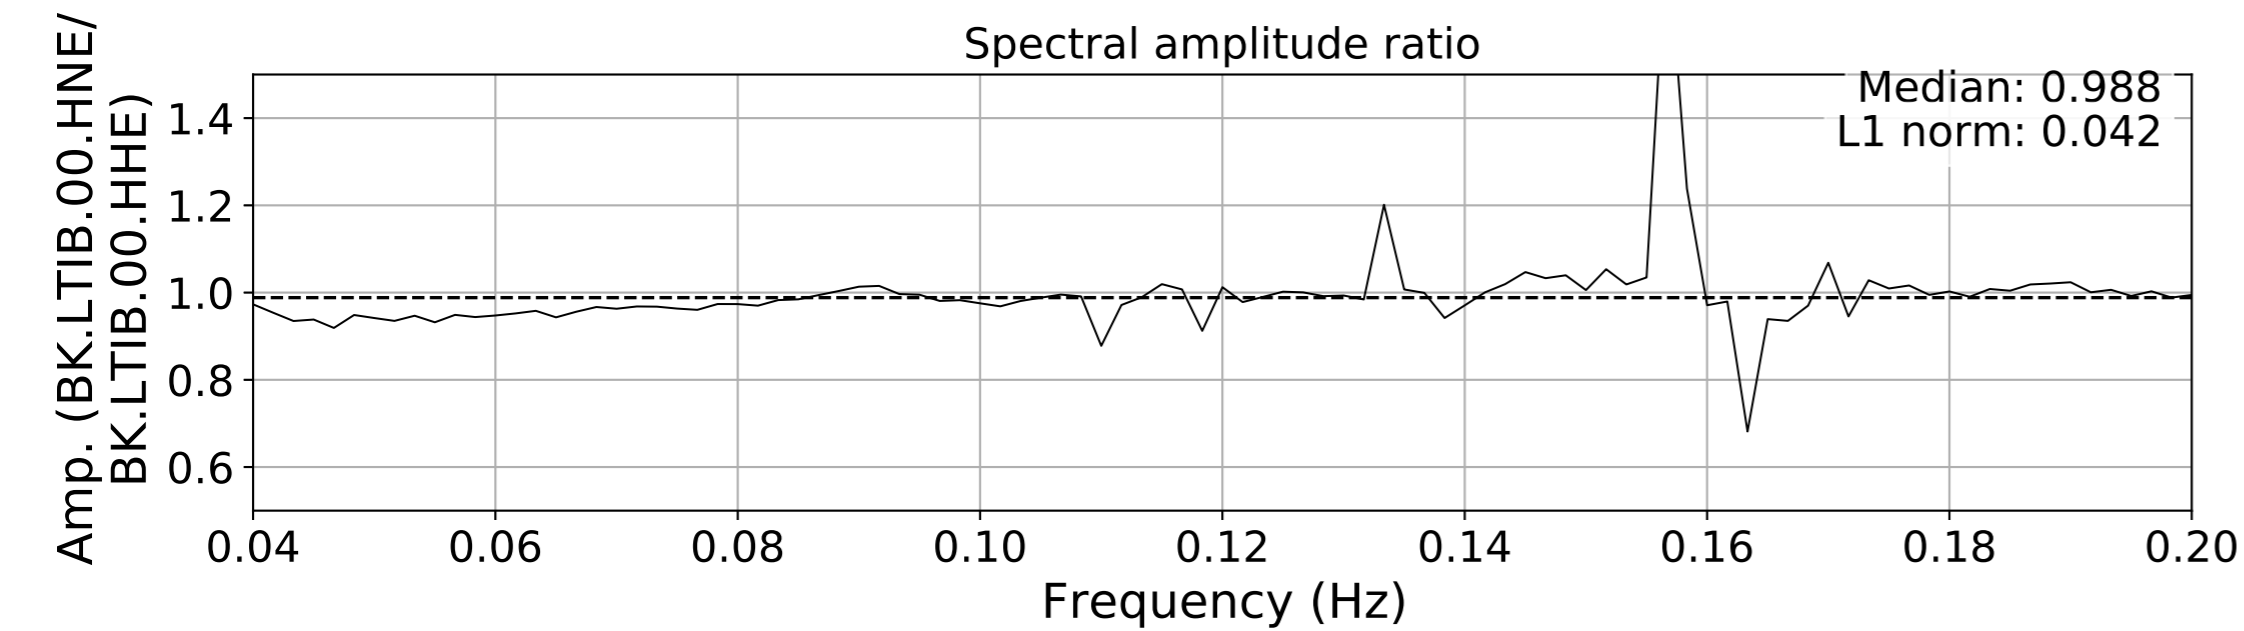

2024.340.184421_M7.0_nc75095651
Origin Time:2024-12-05T18:44:21.110000Z USGS event-id:nc75095651
M7.0 2024 Offshore Cape Mendocino, California Earthquake