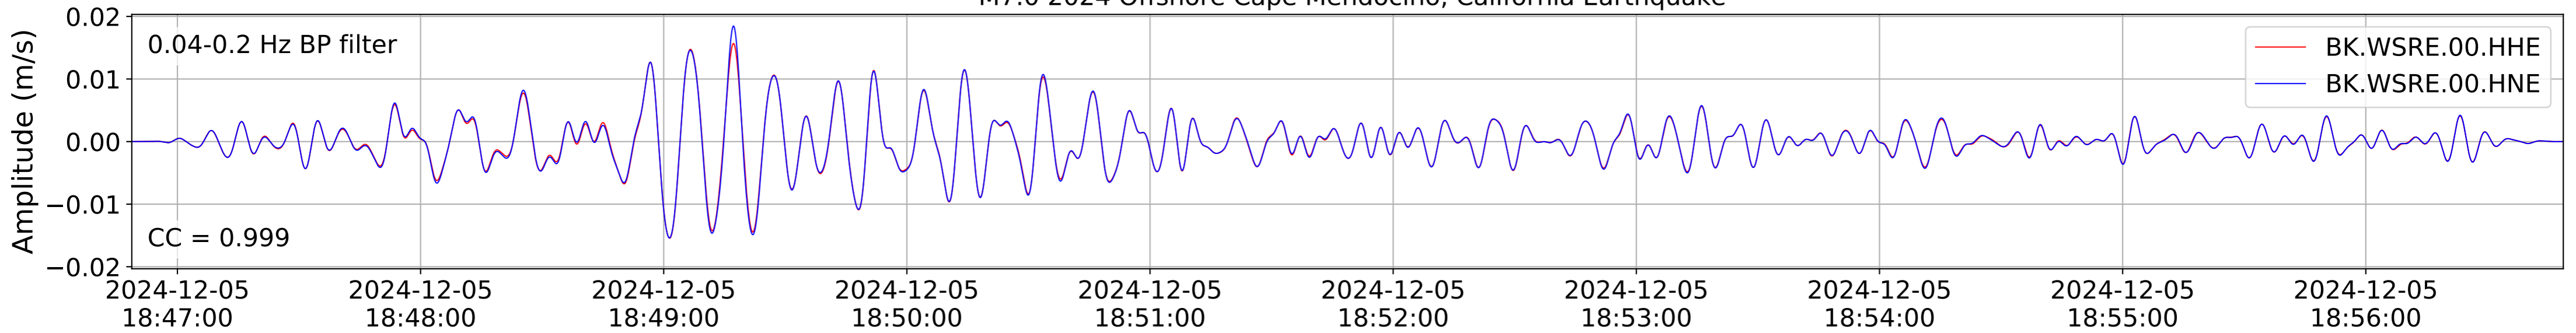

2024.340.184421.M7.0_nc75095651
Origin Time:2024-12-05T18:44:21.110000Z USGS event-id:nc75095651
M7.0 2024 Offshore Cape Mendocino, California Earthquake