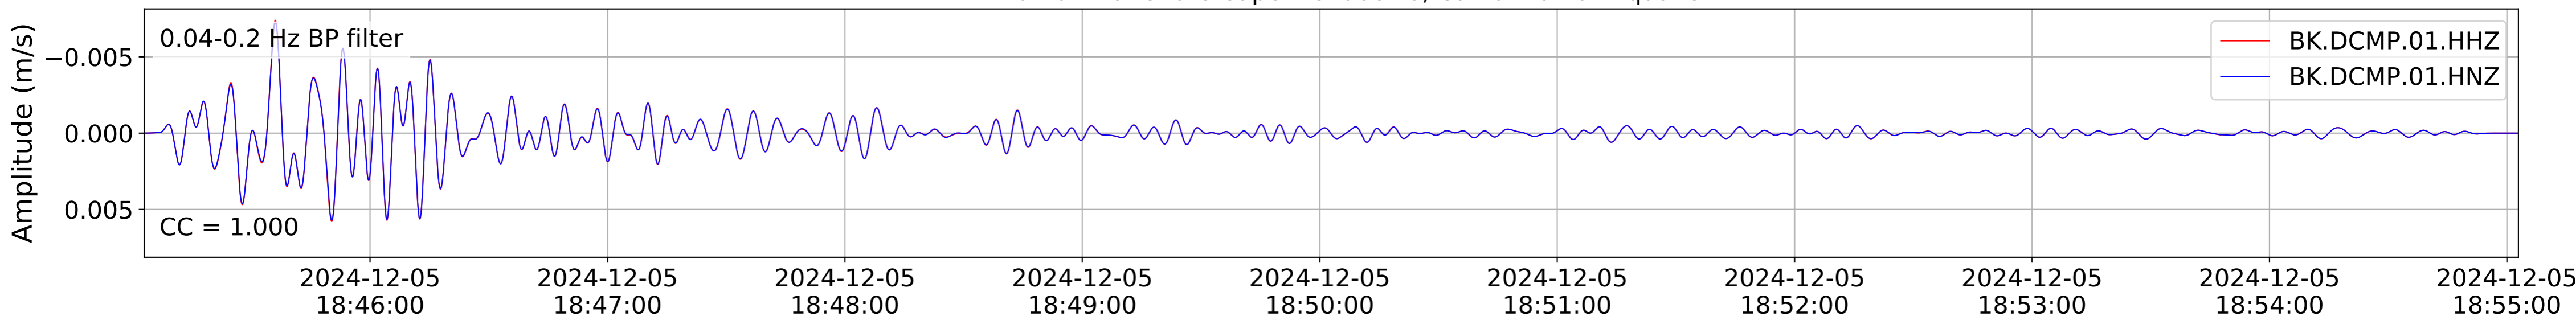

2024.340.184421_M7.0_nc75095651
Origin Time:2024-12-05T18:44:21.110000Z USGS event-id:nc75095651
M7.0 2024 Offshore Cape Mendocino, California Earthquake