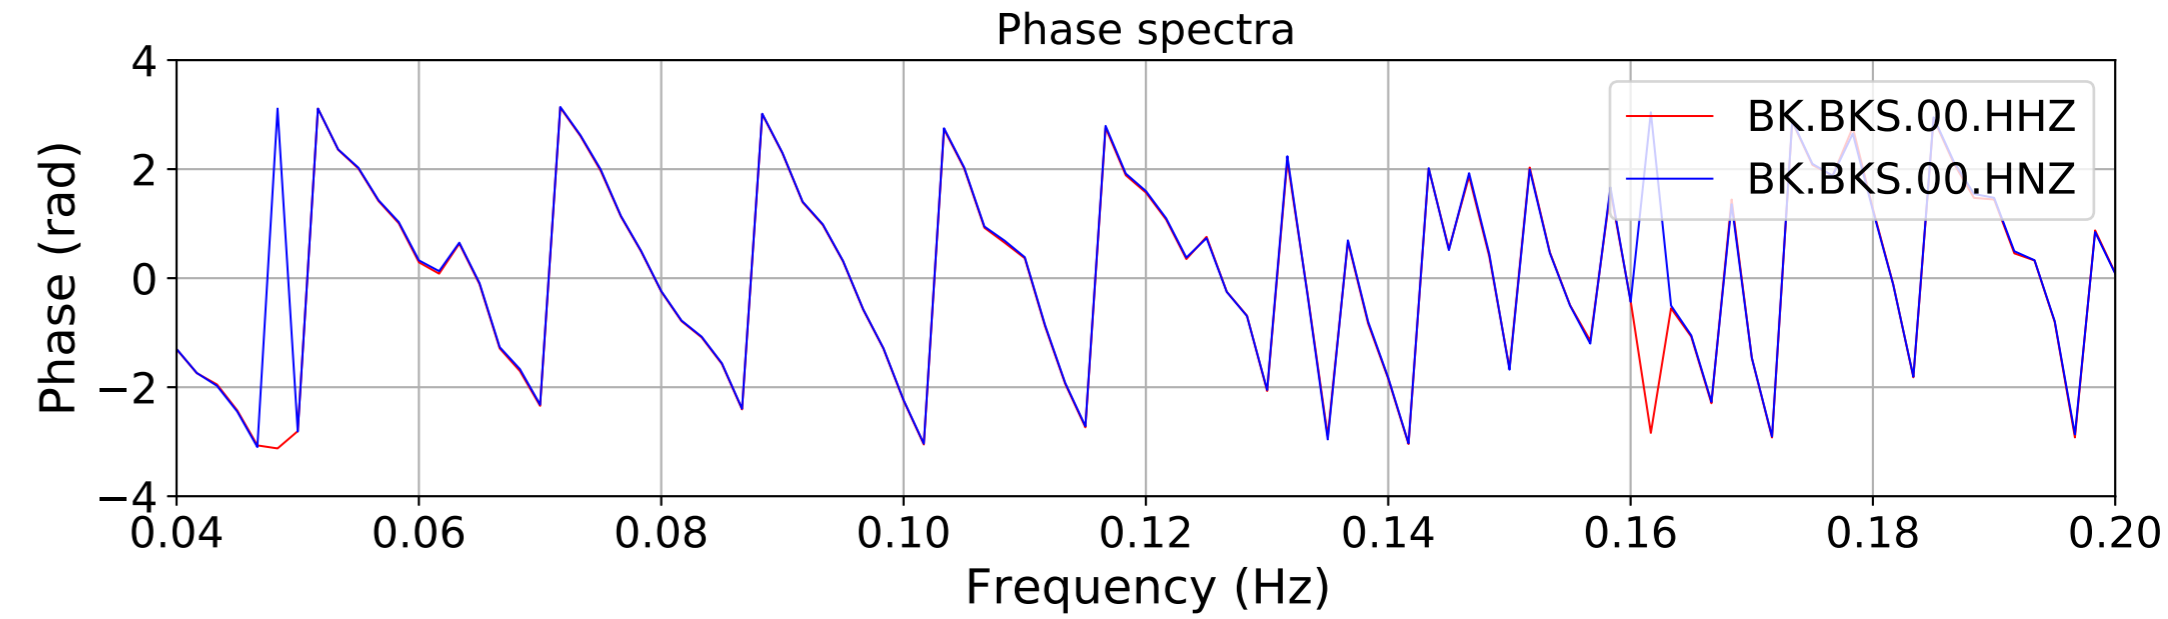

2024.340.184421_M7.0_nc75095651
Origin Time:2024-12-05T18:44:21.110000Z USGS event-id:nc75095651
M7.0 2024 Offshore Cape Mendocino, California Earthquake