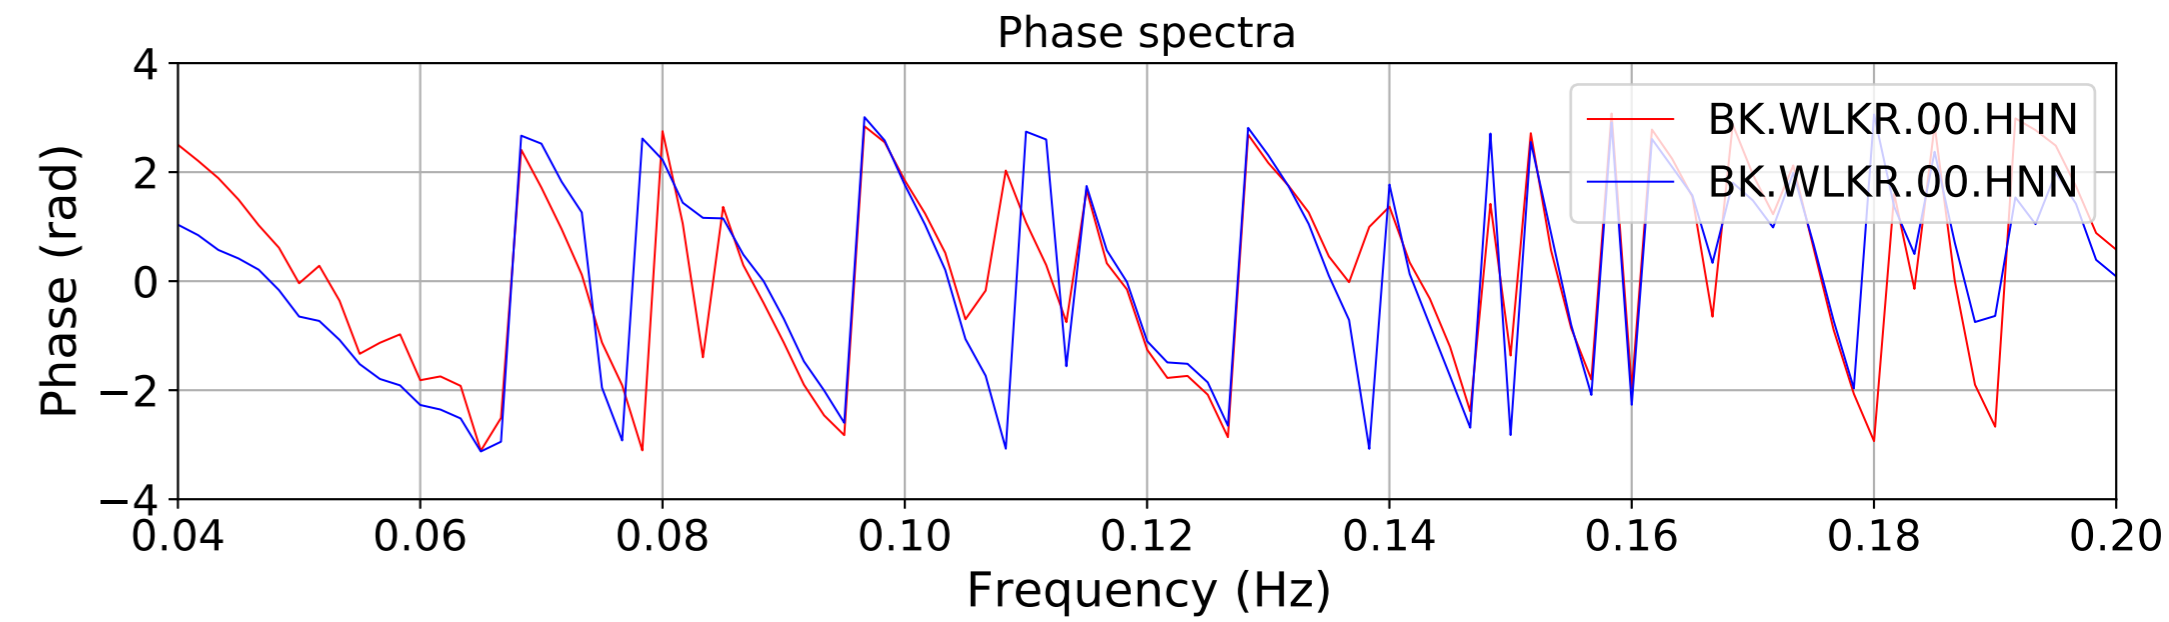

2024.340.184421_M7.0_nc75095651
Origin Time:2024-12-05T18:44:21.110000Z USGS event-id:nc75095651
M7.0 2024 Offshore Cape Mendocino, California Earthquake