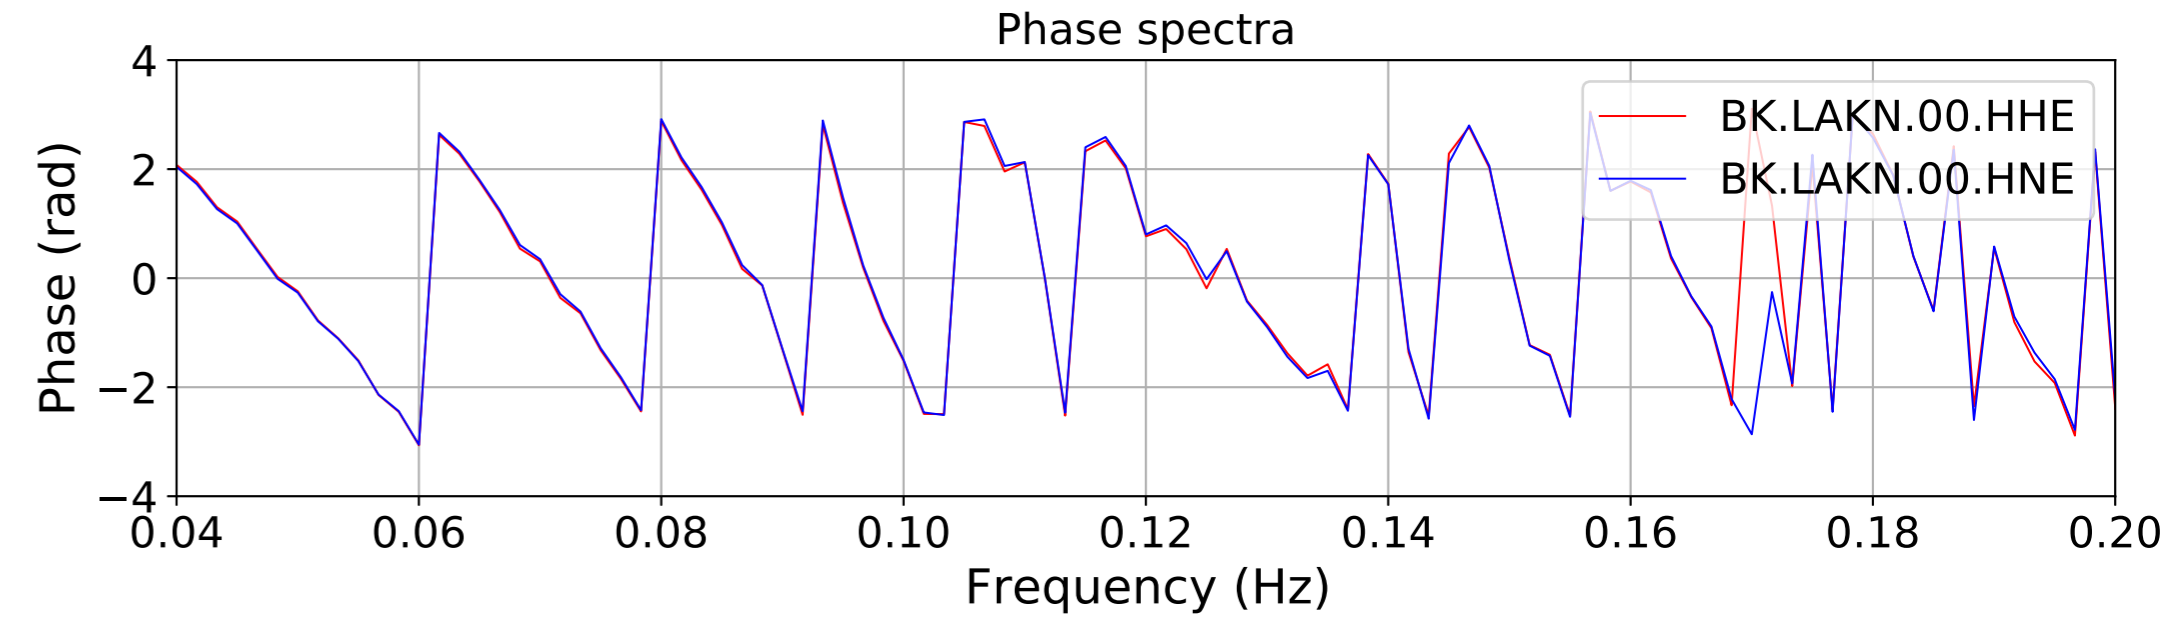

2024.340.184421_M7.0_nc75095651
Origin Time:2024-12-05T18:44:21.110000Z USGS event-id:nc75095651
M7.0 2024 Offshore Cape Mendocino, California Earthquake