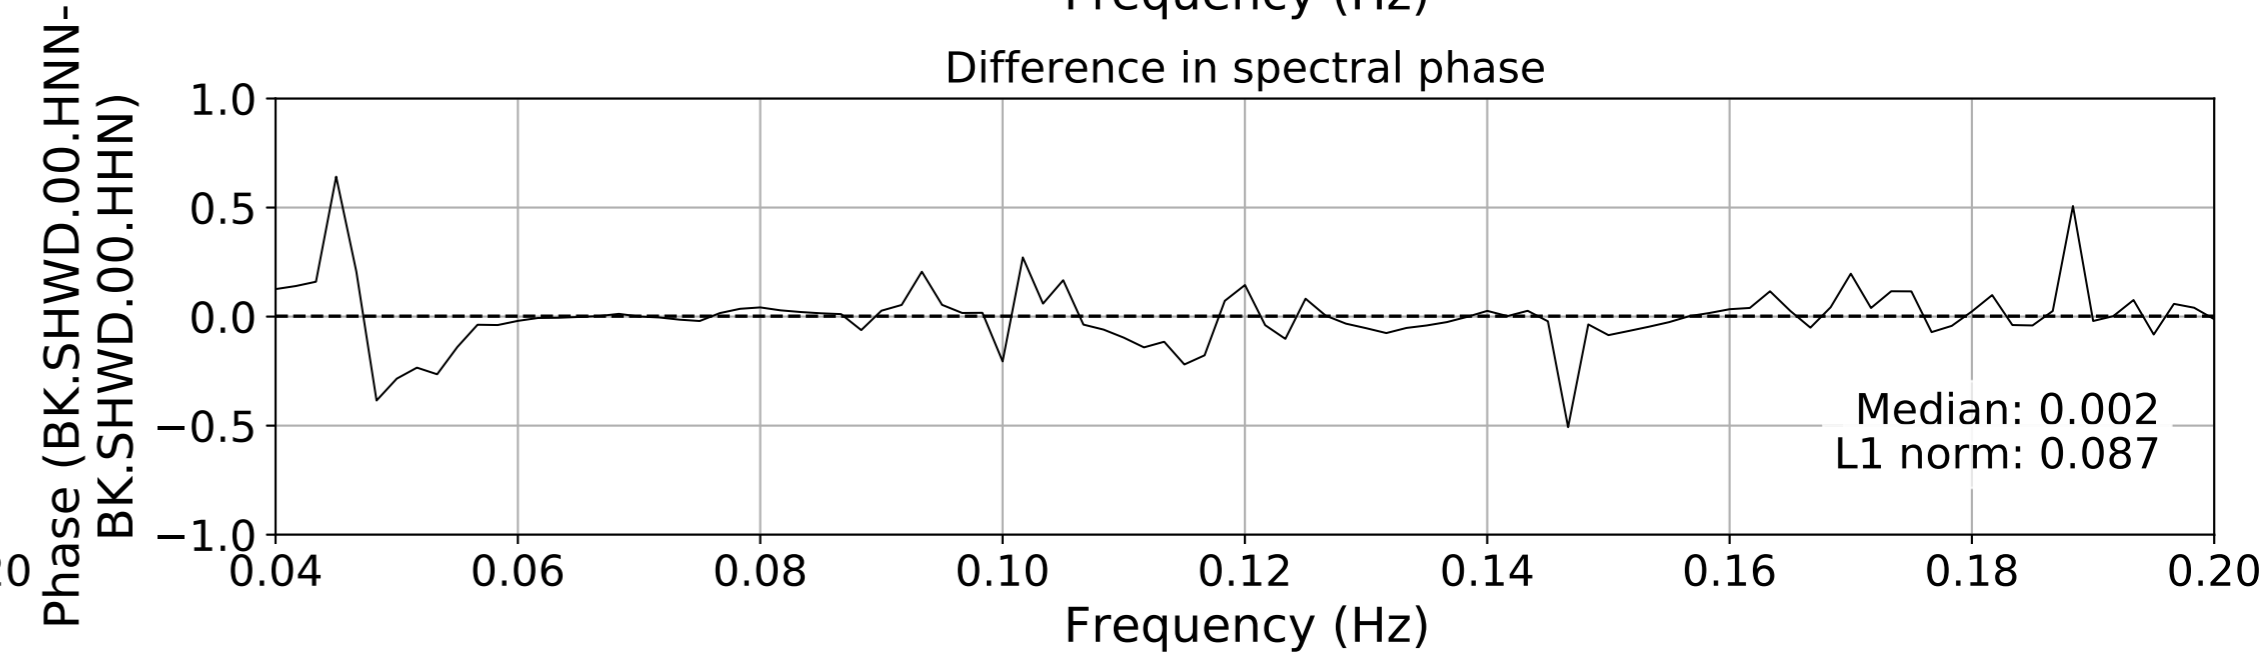

2024.340.184421_M7.0_nc75095651
Origin Time:2024-12-05T18:44:21.110000Z USGS event-id:nc75095651
M7.0 2024 Offshore Cape Mendocino, California Earthquake