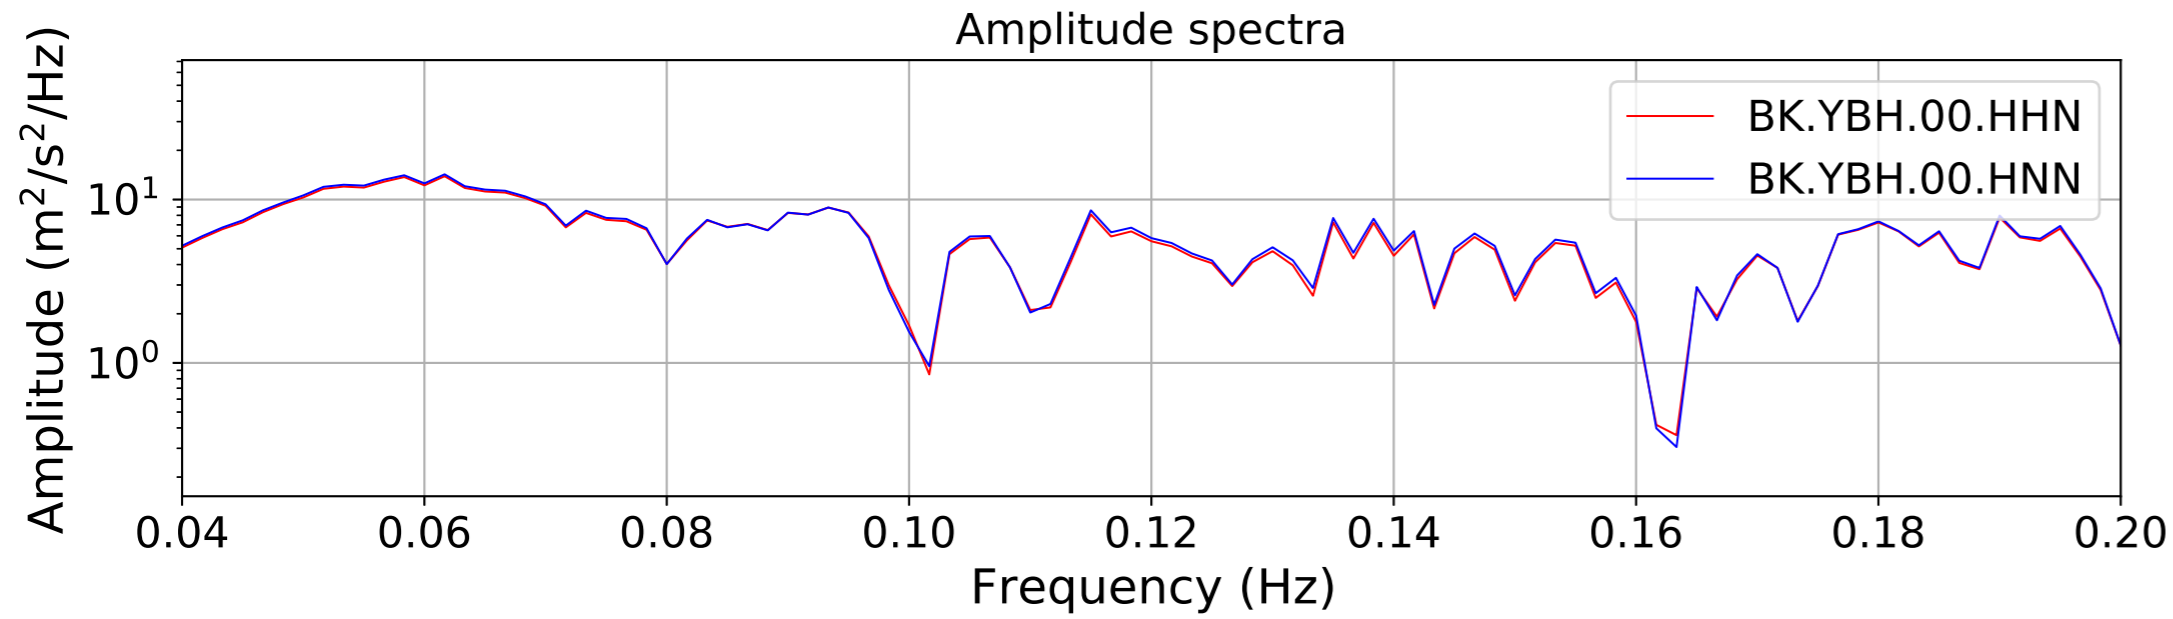

2024.340.184421_M7.0_nc75095651
Origin Time:2024-12-05T18:44:21.110000Z USGS event-id:nc75095651
M7.0 2024 Offshore Cape Mendocino, California Earthquake