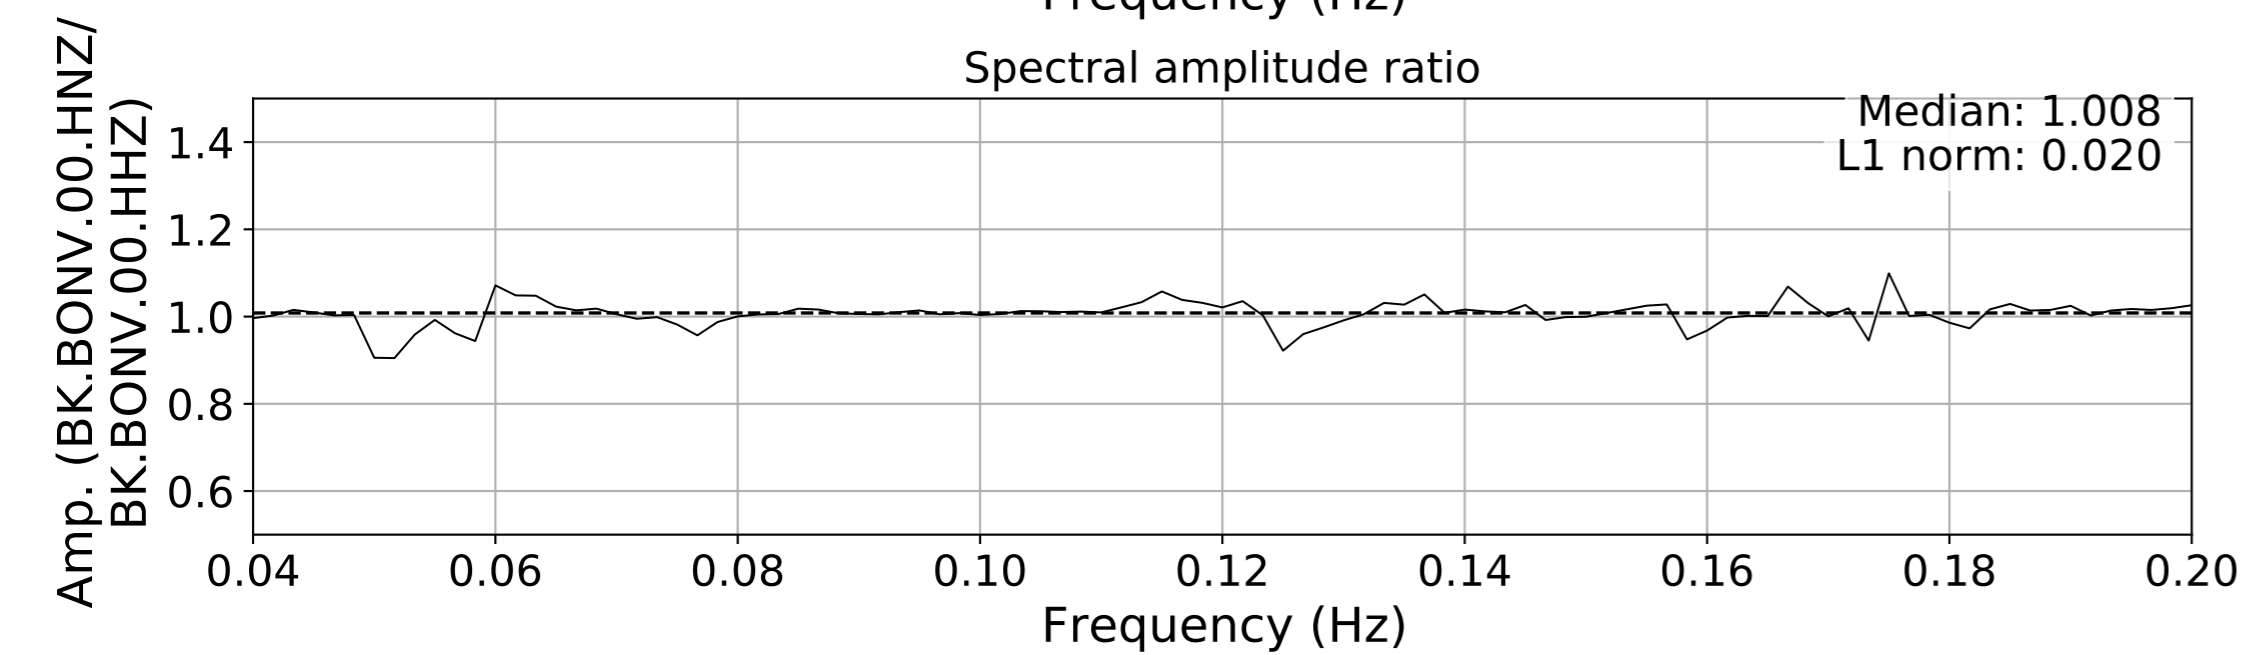

2024.340.184421_M7.0_nc75095651
Origin Time:2024-12-05T18:44:21.110000Z USGS event-id:nc75095651
M7.0 2024 Offshore Cape Mendocino, California Earthquake