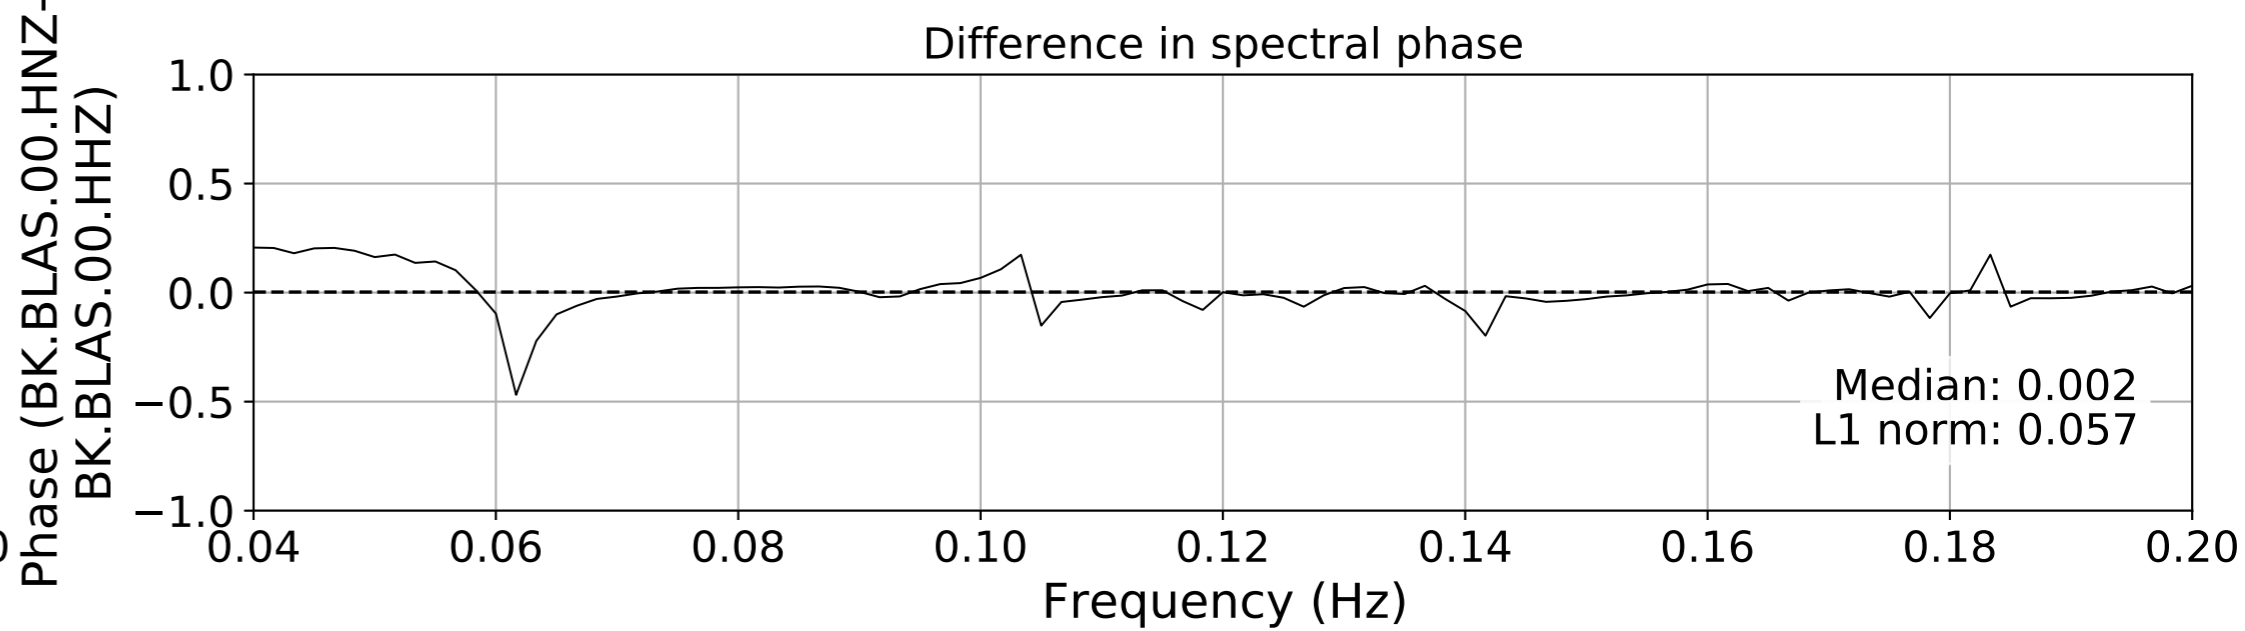

2024.340.184421_M7.0_nc75095651
Origin Time:2024-12-05T18:44:21.110000Z USGS event-id:nc75095651
M7.0 2024 Offshore Cape Mendocino, California Earthquake