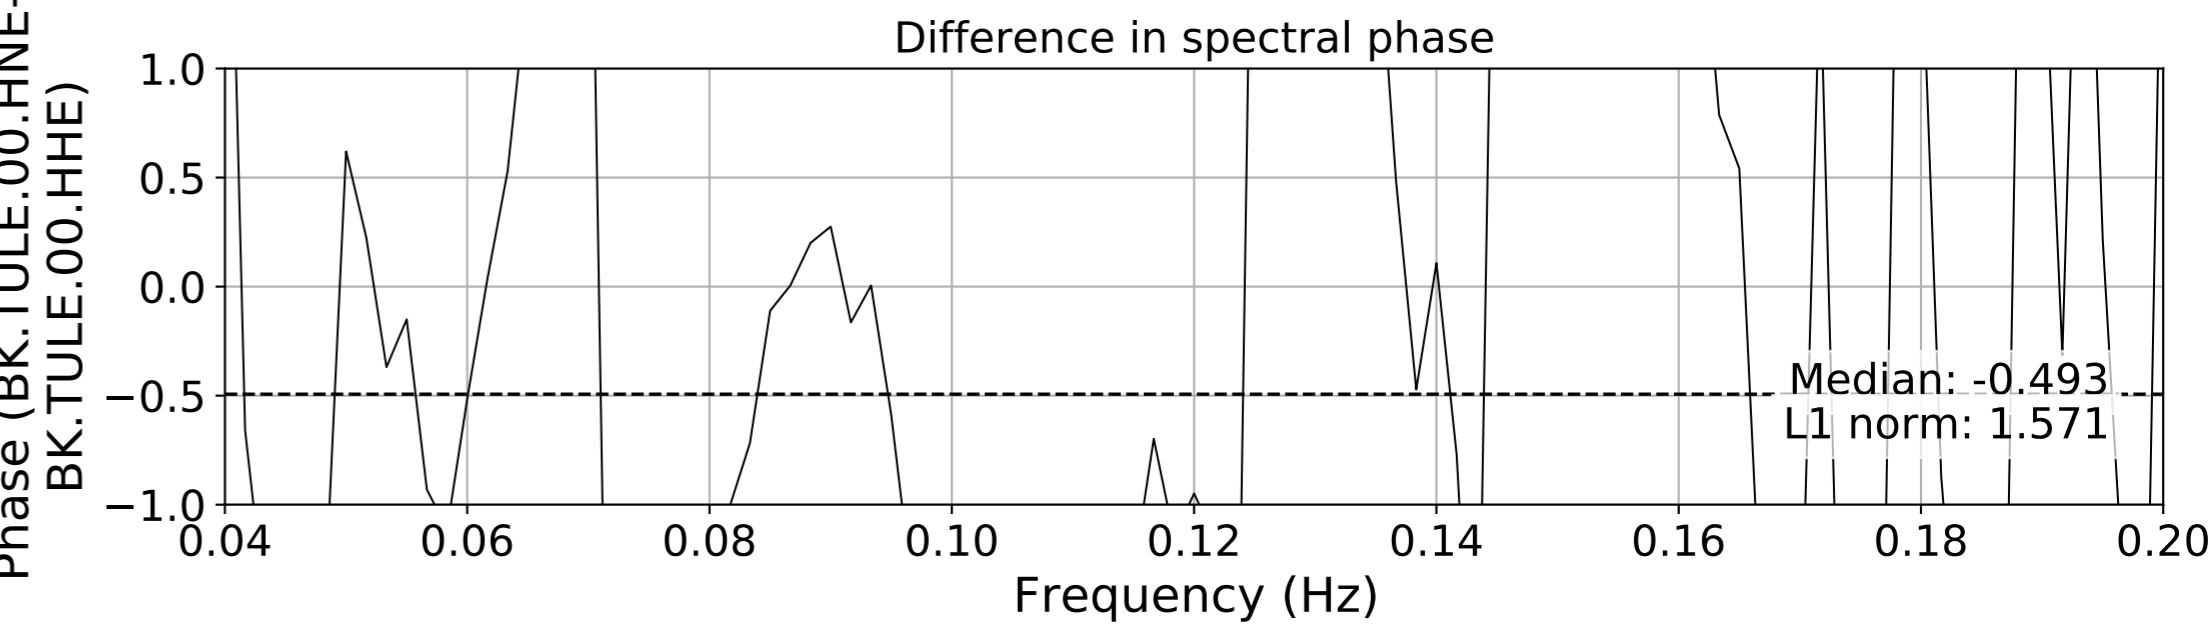

2024.340.184421_M7.0_nc75095651
Origin Time:2024-12-05T18:44:21.110000Z USGS event-id:nc75095651
M7.0 2024 Offshore Cape Mendocino, California Earthquake