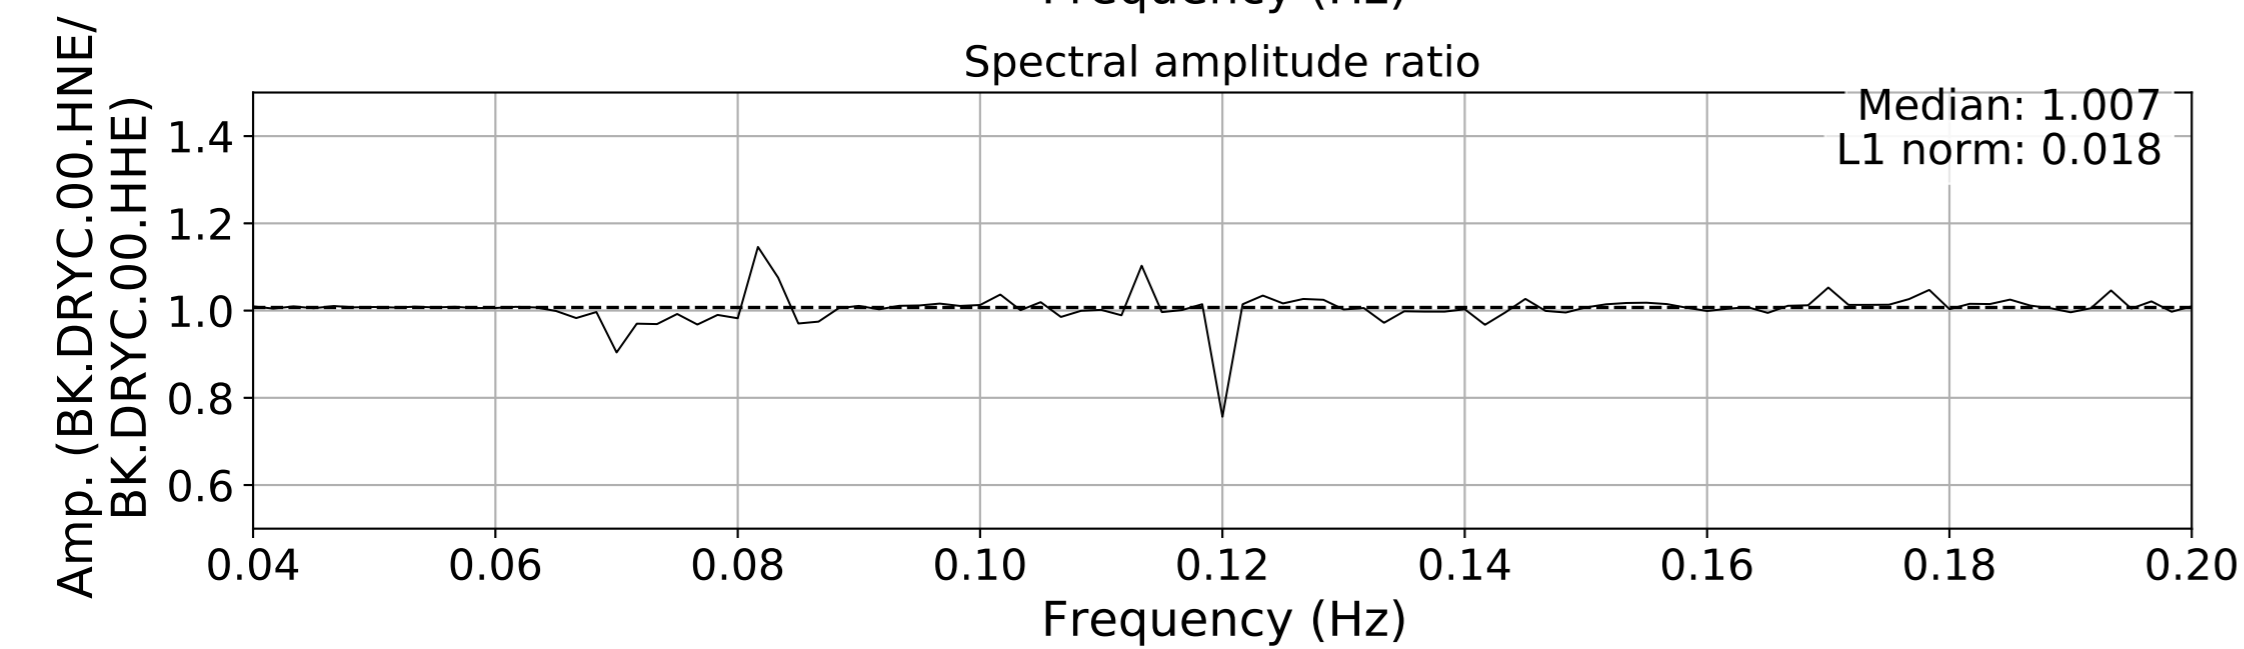

2024.340.184421_M7.0_nc75095651
Origin Time:2024-12-05T18:44:21.110000Z USGS event-id:nc75095651
M7.0 2024 Offshore Cape Mendocino, California Earthquake