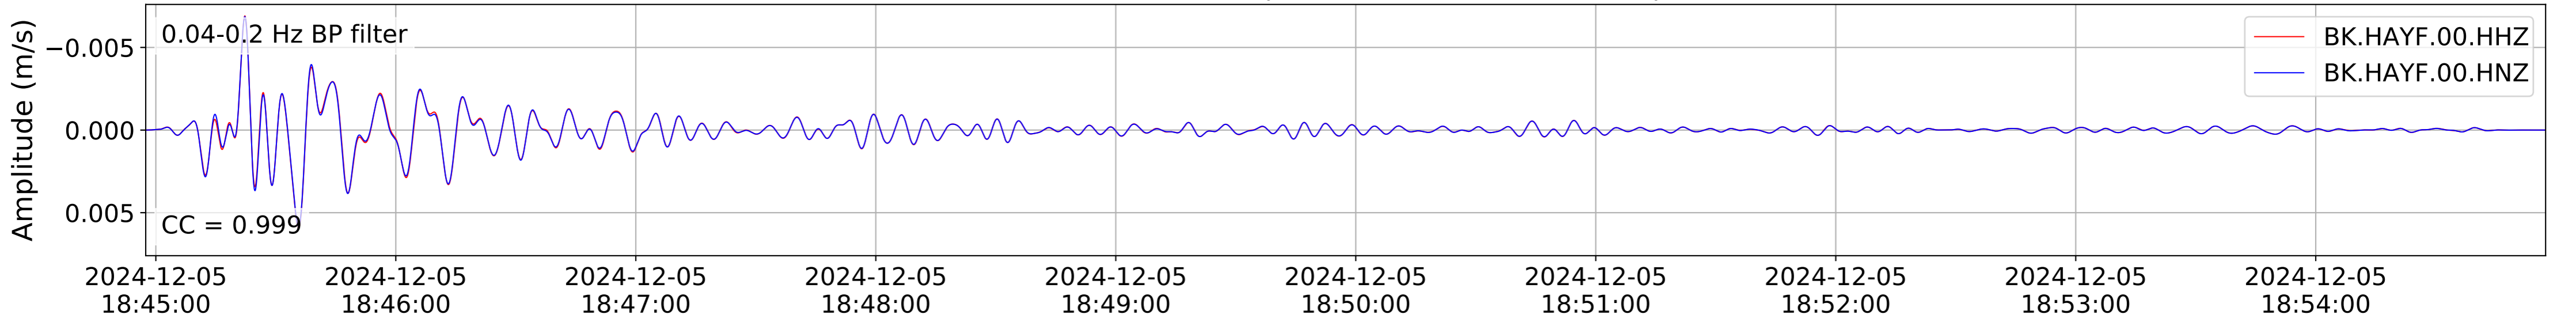

2024.340.184421_M7.0_nc75095651
Origin Time:2024-12-05T18:44:21.110000Z USGS event-id:nc75095651
M7.0 2024 Offshore Cape Mendocino, California Earthquake