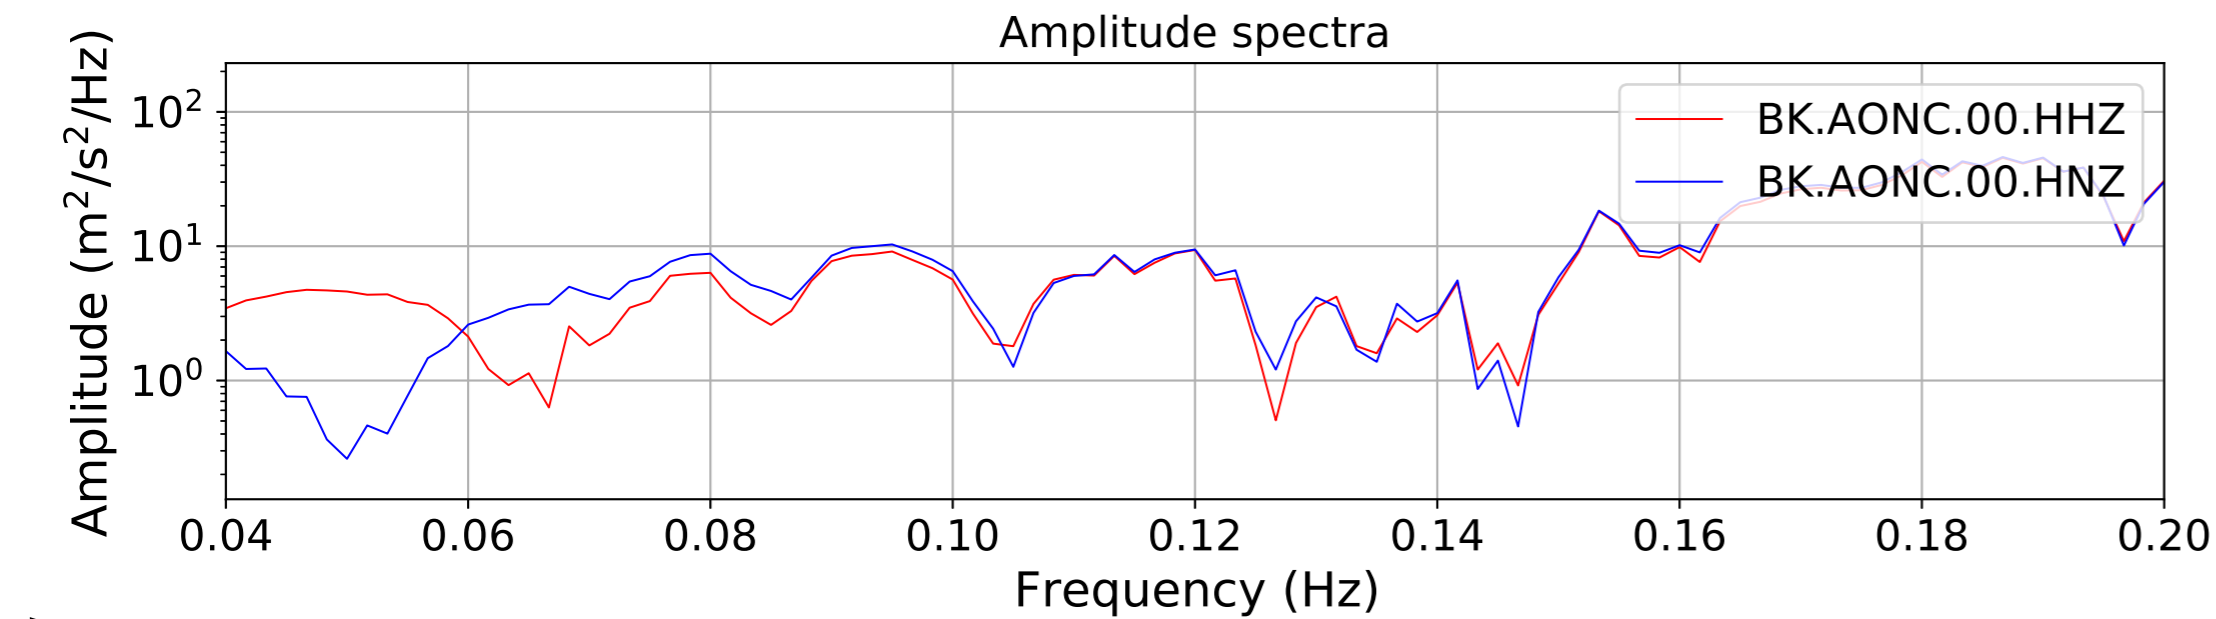

2024.340.184421.M7.0_nc75095651
Origin Time:2024-12-05T18:44:21.110000Z USGS event-id:nc75095651
M7.0 2024 Offshore Cape Mendocino, California Earthquake