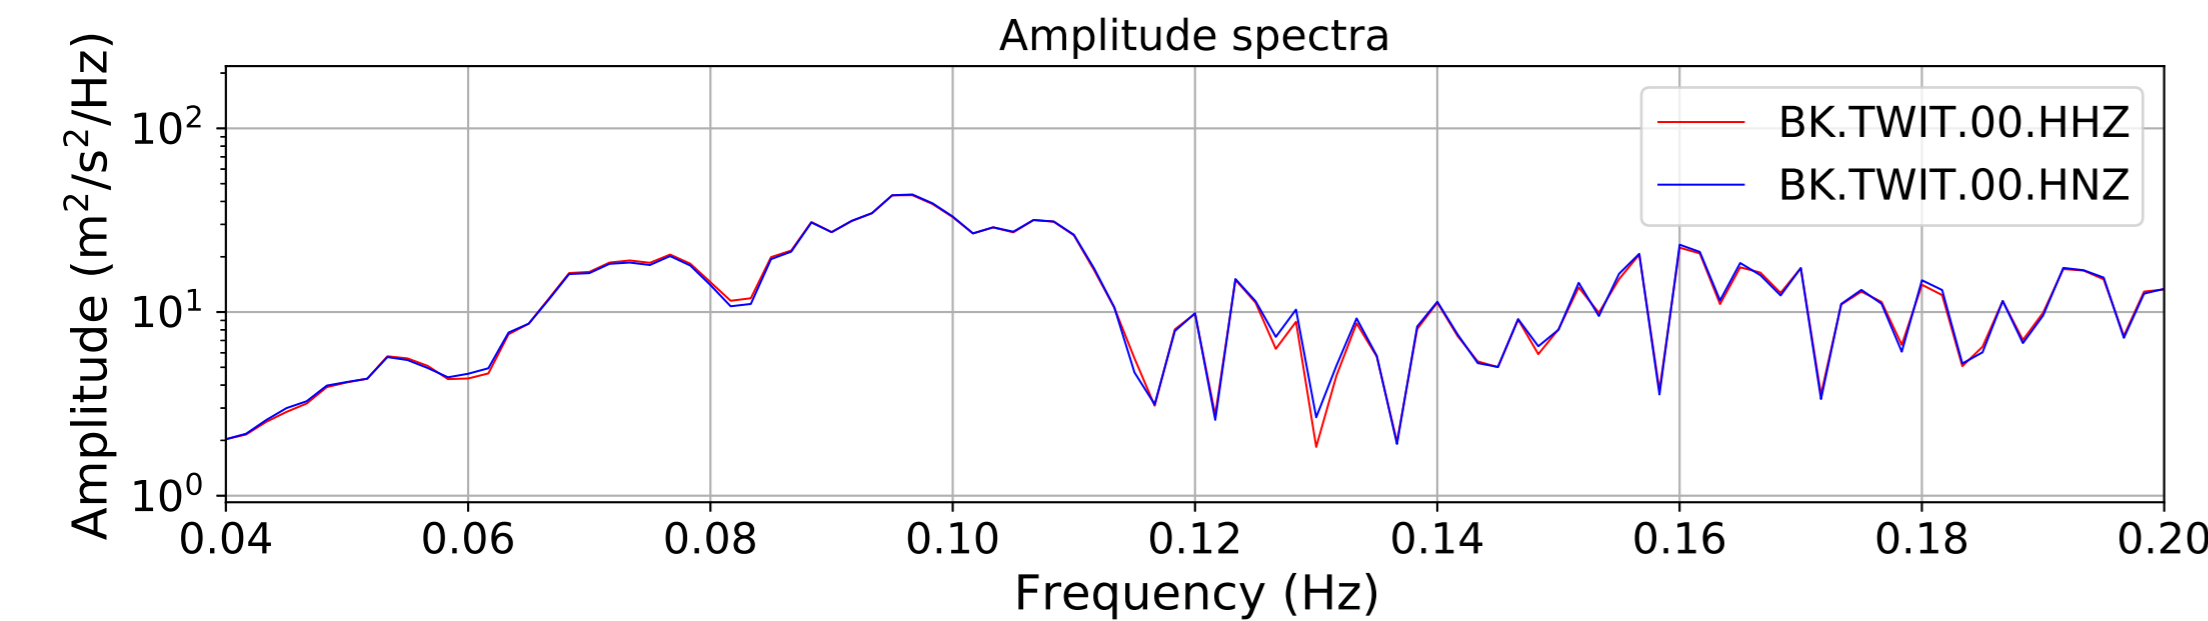

2024.340.184421.M7.0_nc75095651
Origin Time:2024-12-05T18:44:21.110000Z USGS event-id:nc75095651
M7.0 2024 Offshore Cape Mendocino, California Earthquake