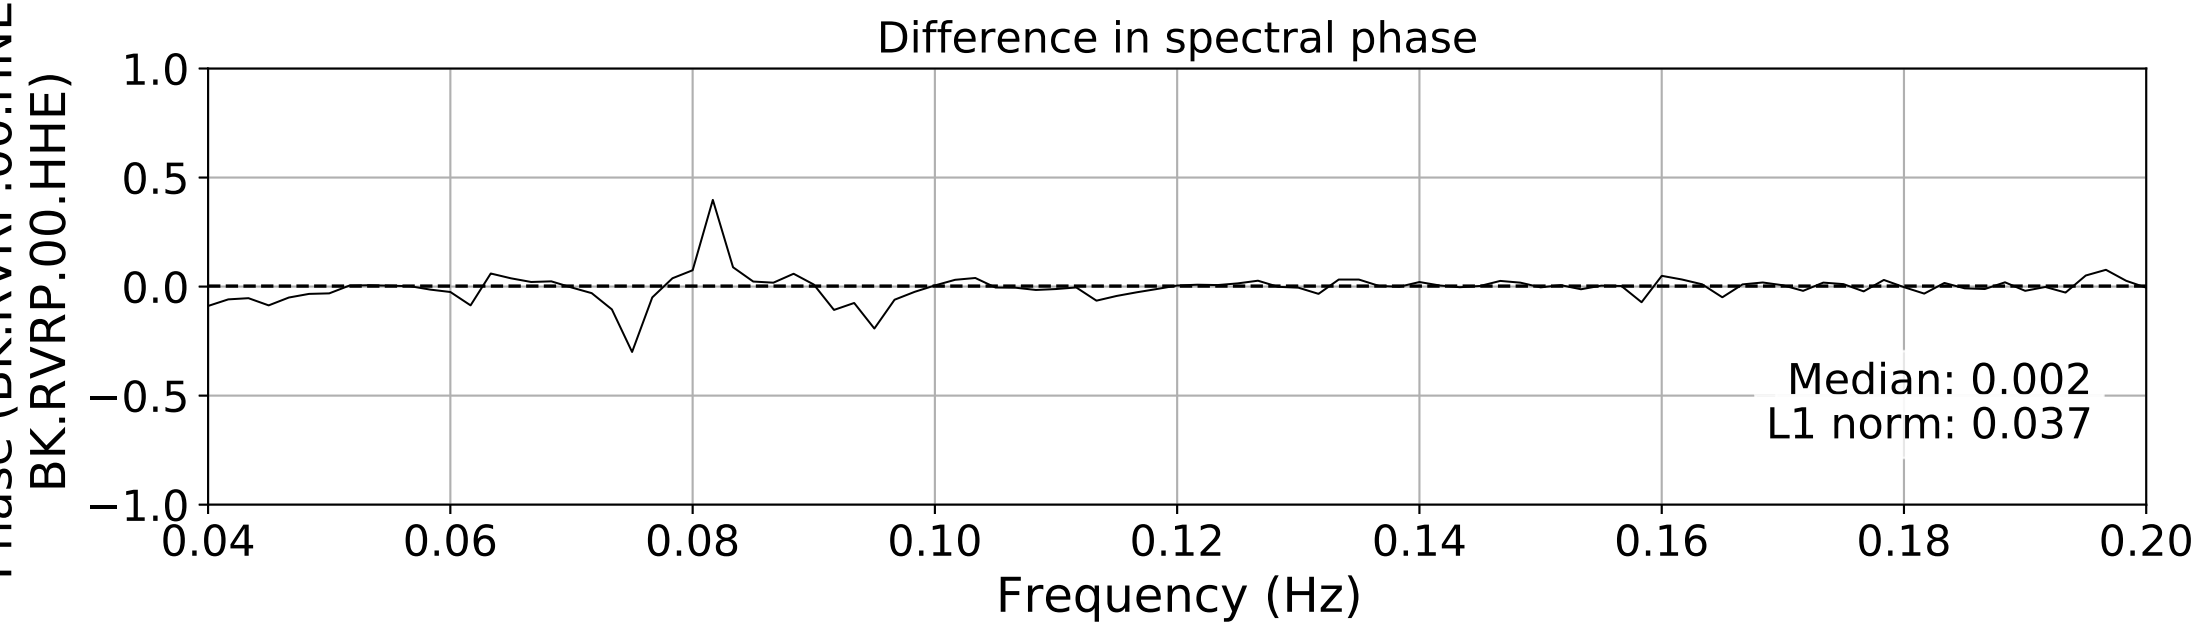

2024.340.184421_M7.0_nc75095651
Origin Time:2024-12-05T18:44:21.110000Z USGS event-id:nc75095651
M7.0 2024 Offshore Cape Mendocino, California Earthquake