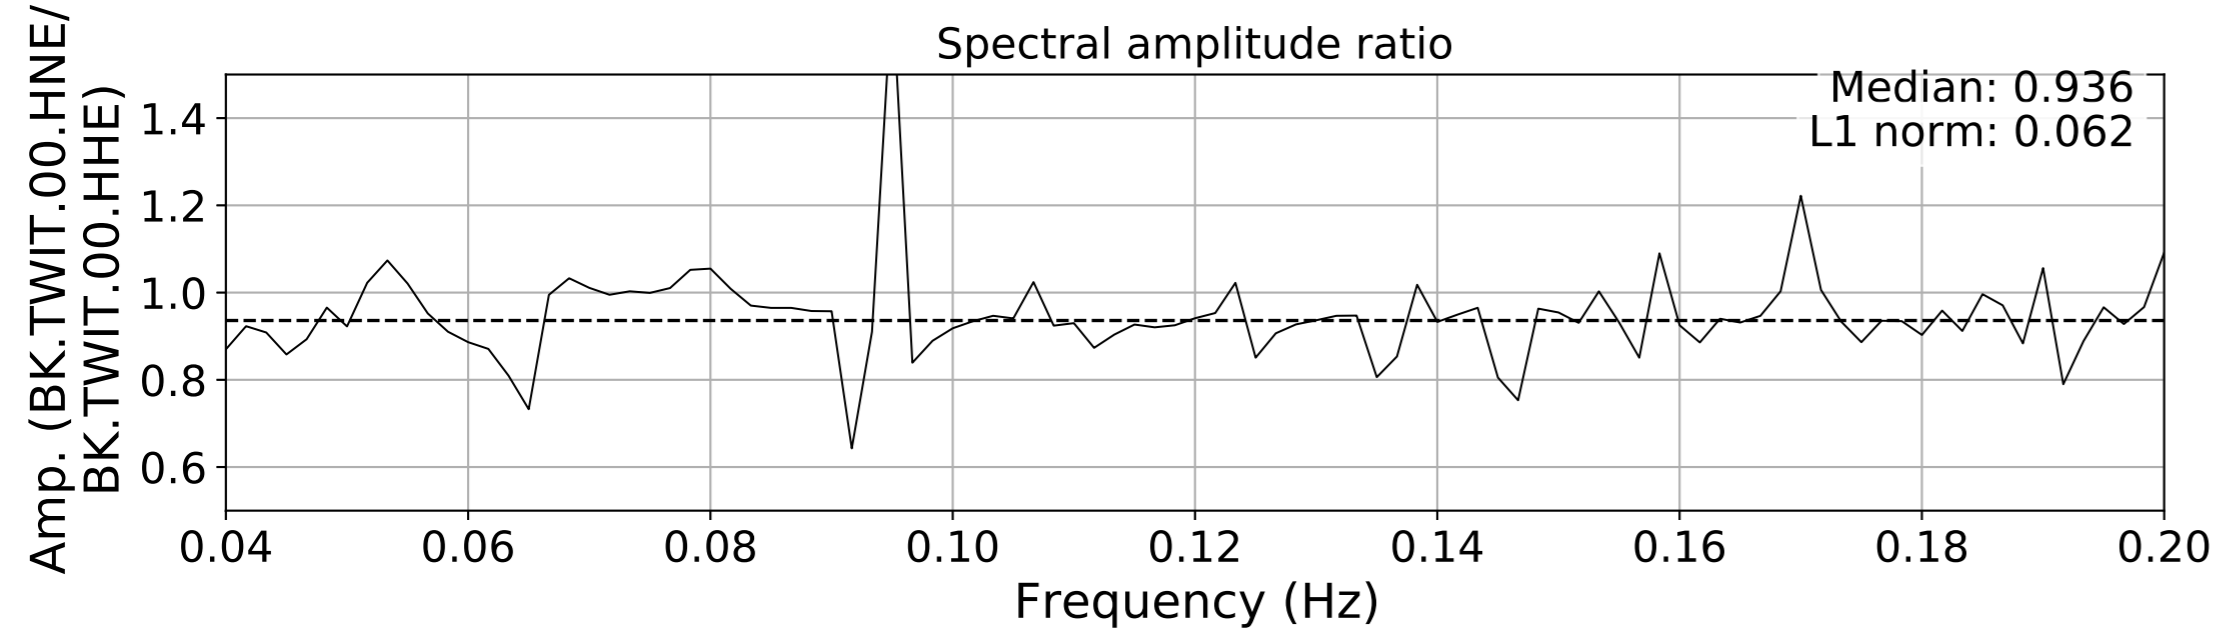

2024.340.184421.M7.0_nc75095651
Origin Time:2024-12-05T18:44:21.110000Z USGS event-id:nc75095651
M7.0 2024 Offshore Cape Mendocino, California Earthquake