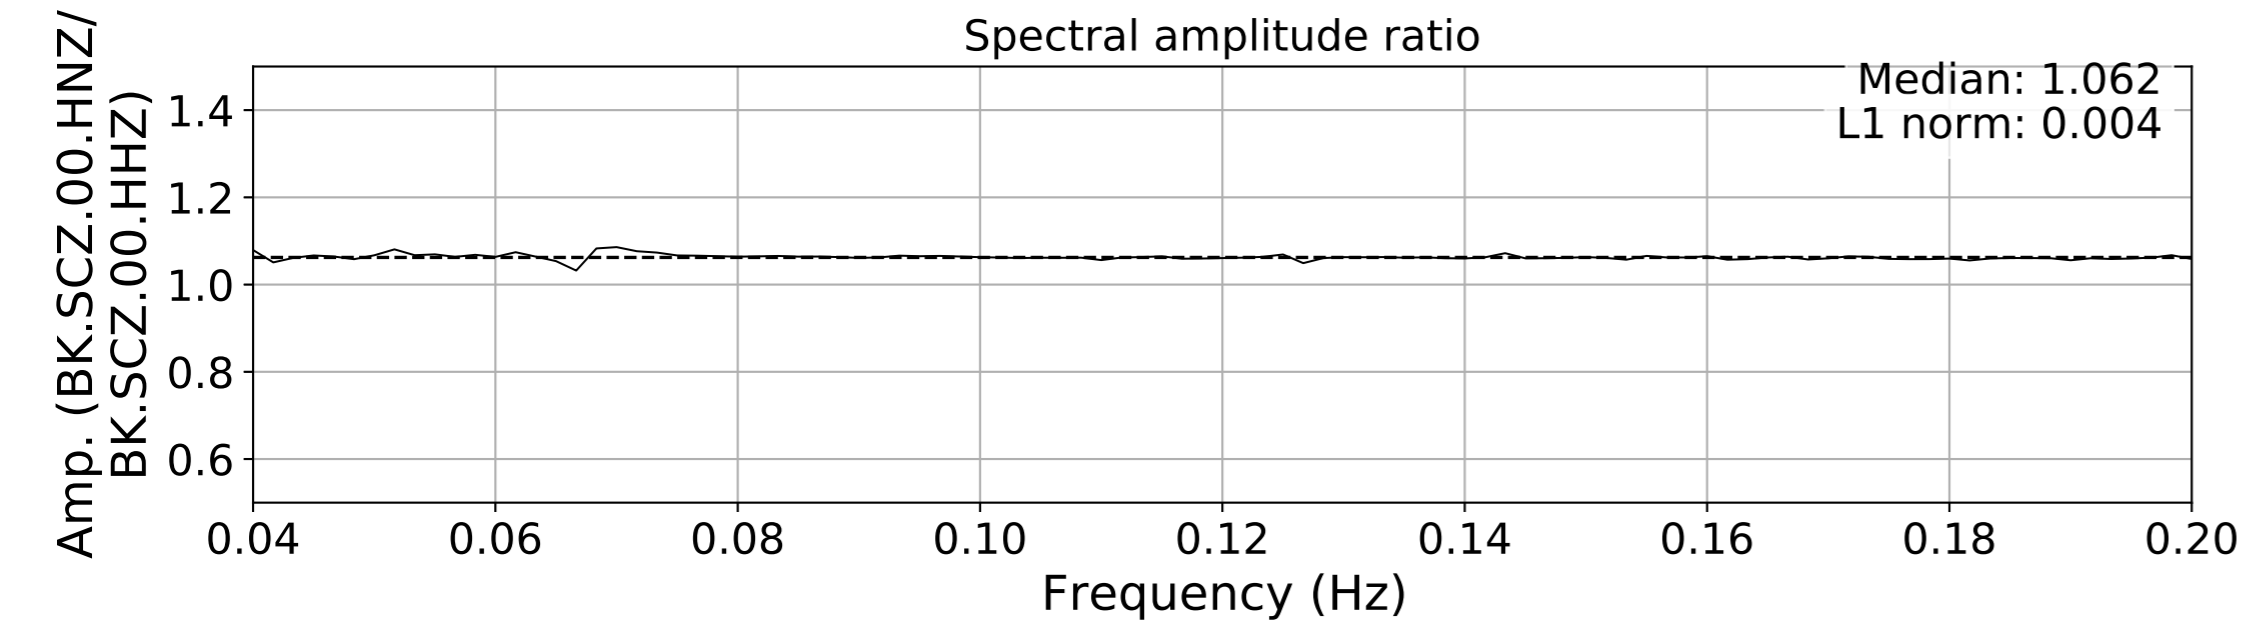

2024.340.184421_M7.0_nc75095651
Origin Time:2024-12-05T18:44:21.110000Z USGS event-id:nc75095651
M7.0 2024 Offshore Cape Mendocino, California Earthquake