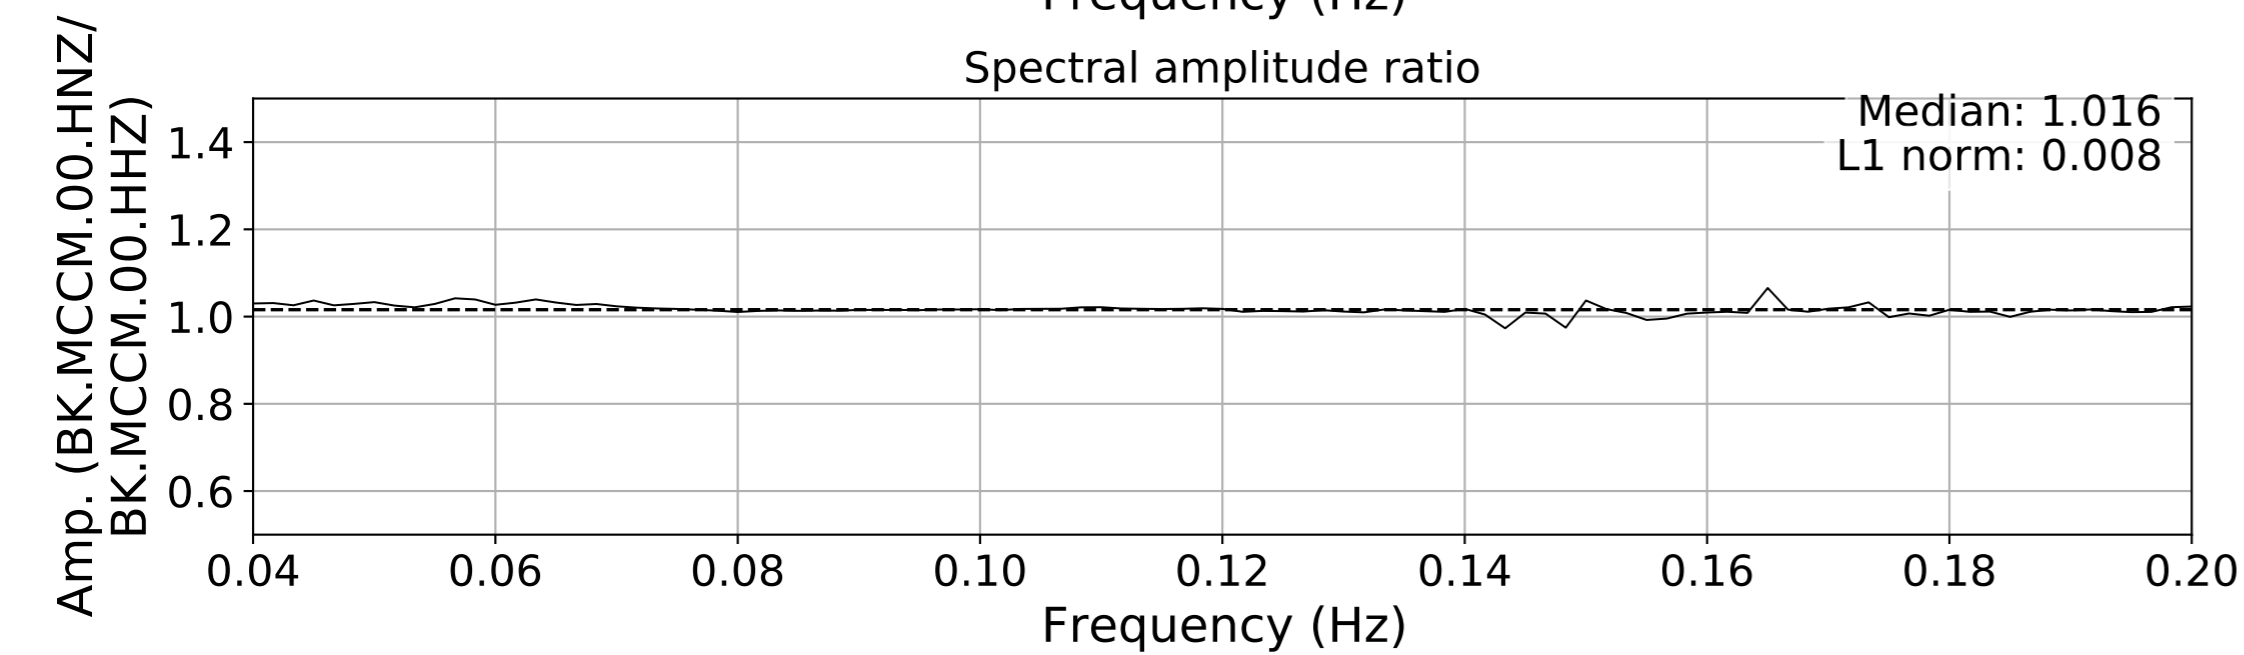

2024.340.184421_M7.0_nc75095651
Origin Time:2024-12-05T18:44:21.110000Z USGS event-id:nc75095651
M7.0 2024 Offshore Cape Mendocino, California Earthquake