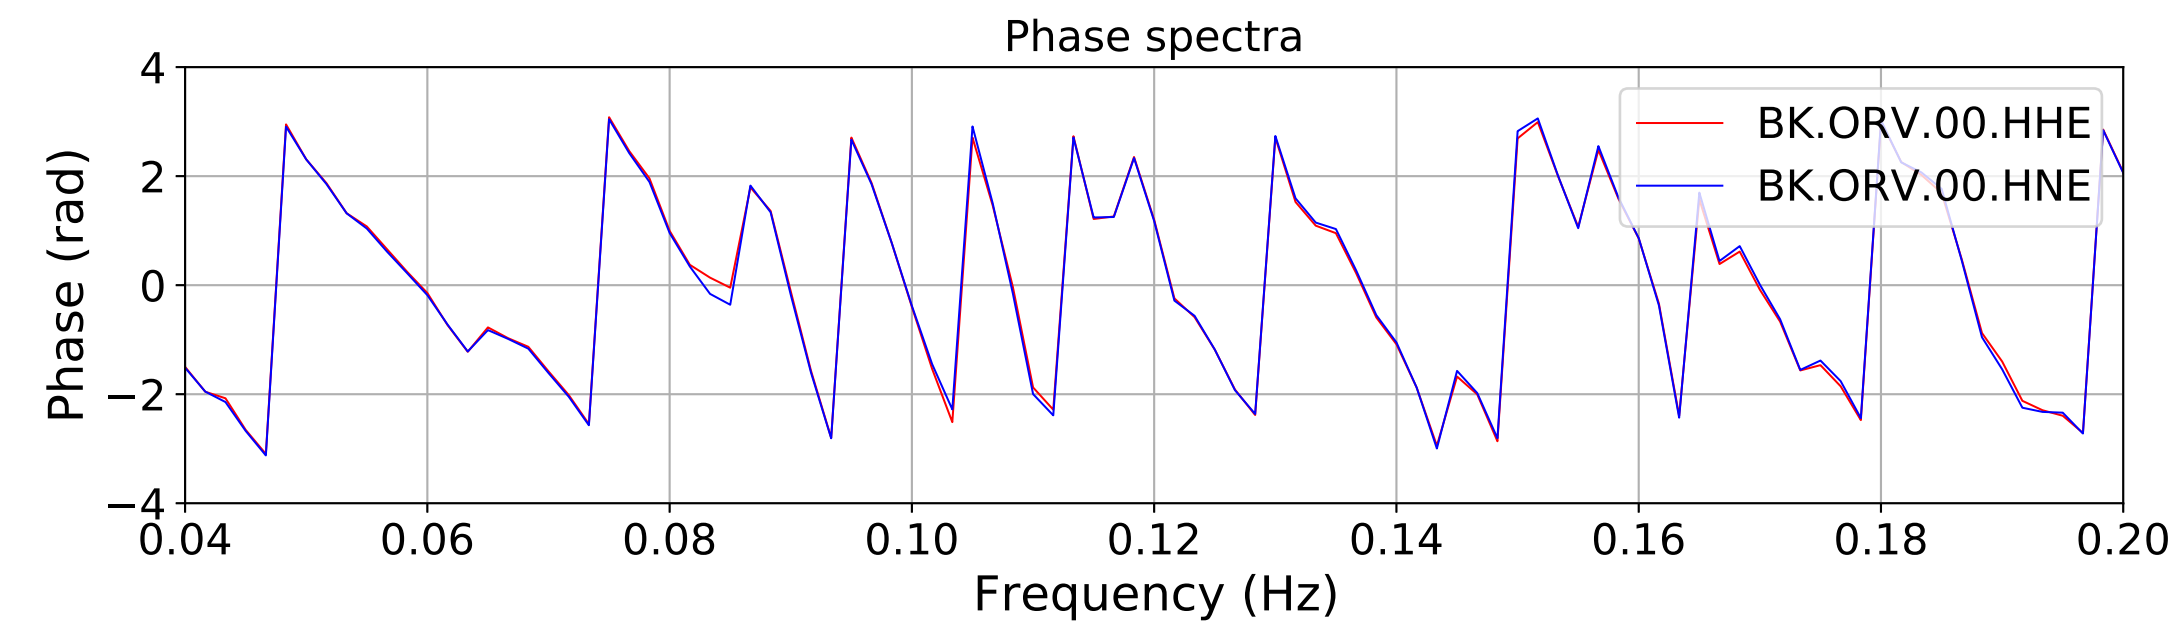

2024.340.184421_M7.0_nc75095651
Origin Time:2024-12-05T18:44:21.110000Z USGS event-id:nc75095651
M7.0 2024 Offshore Cape Mendocino, California Earthquake