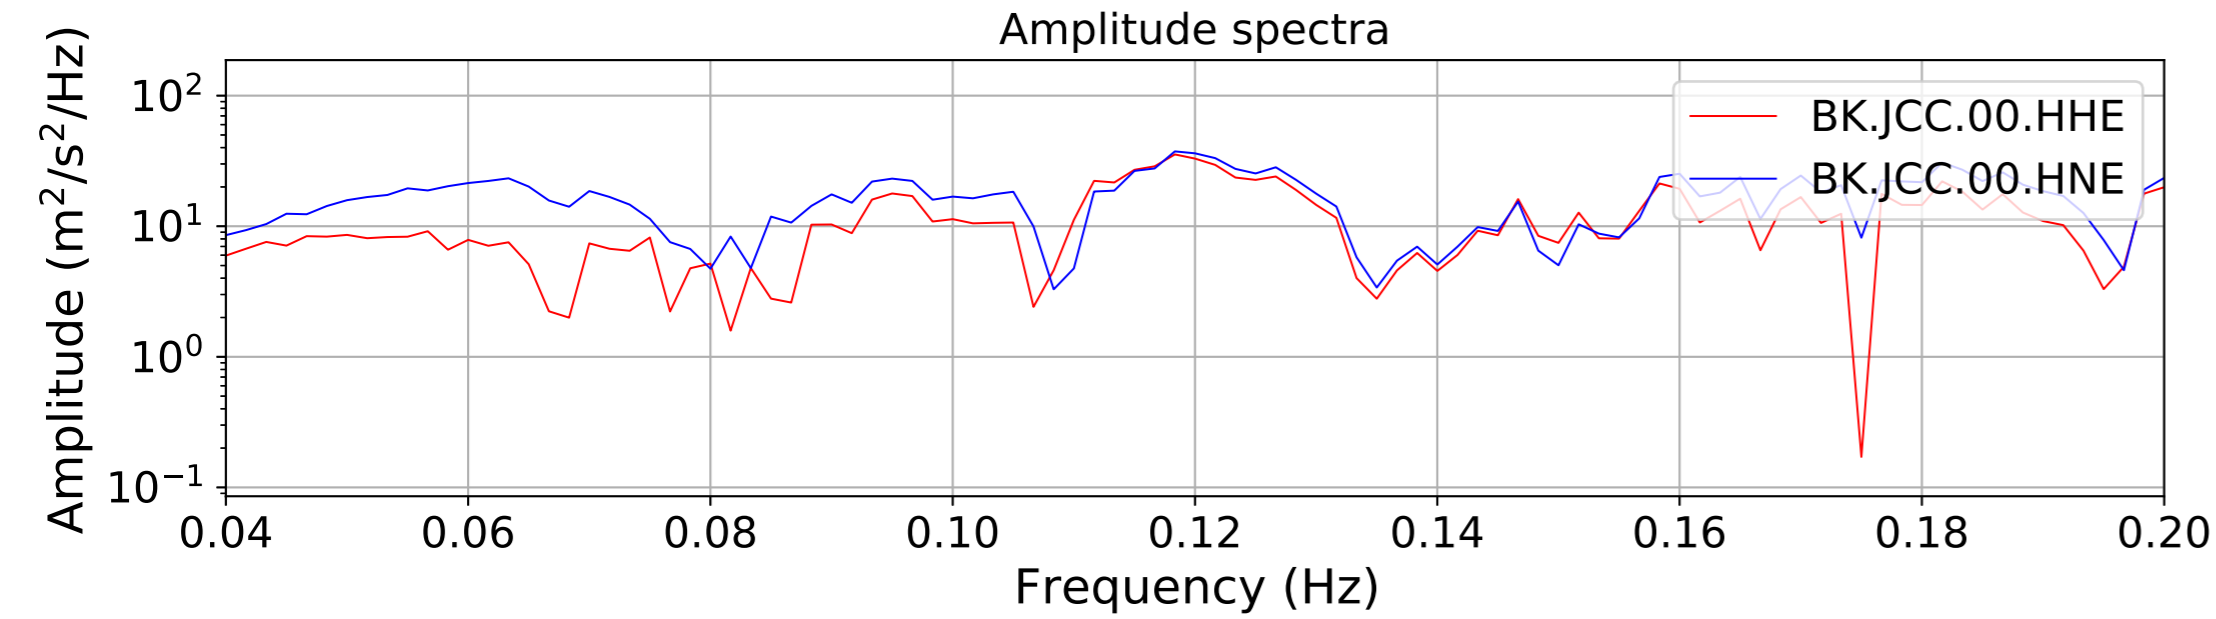

2024.340.184421_M7.0_nc75095651
Origin Time:2024-12-05T18:44:21.110000Z USGS event-id:nc75095651
M7.0 2024 Offshore Cape Mendocino, California Earthquake