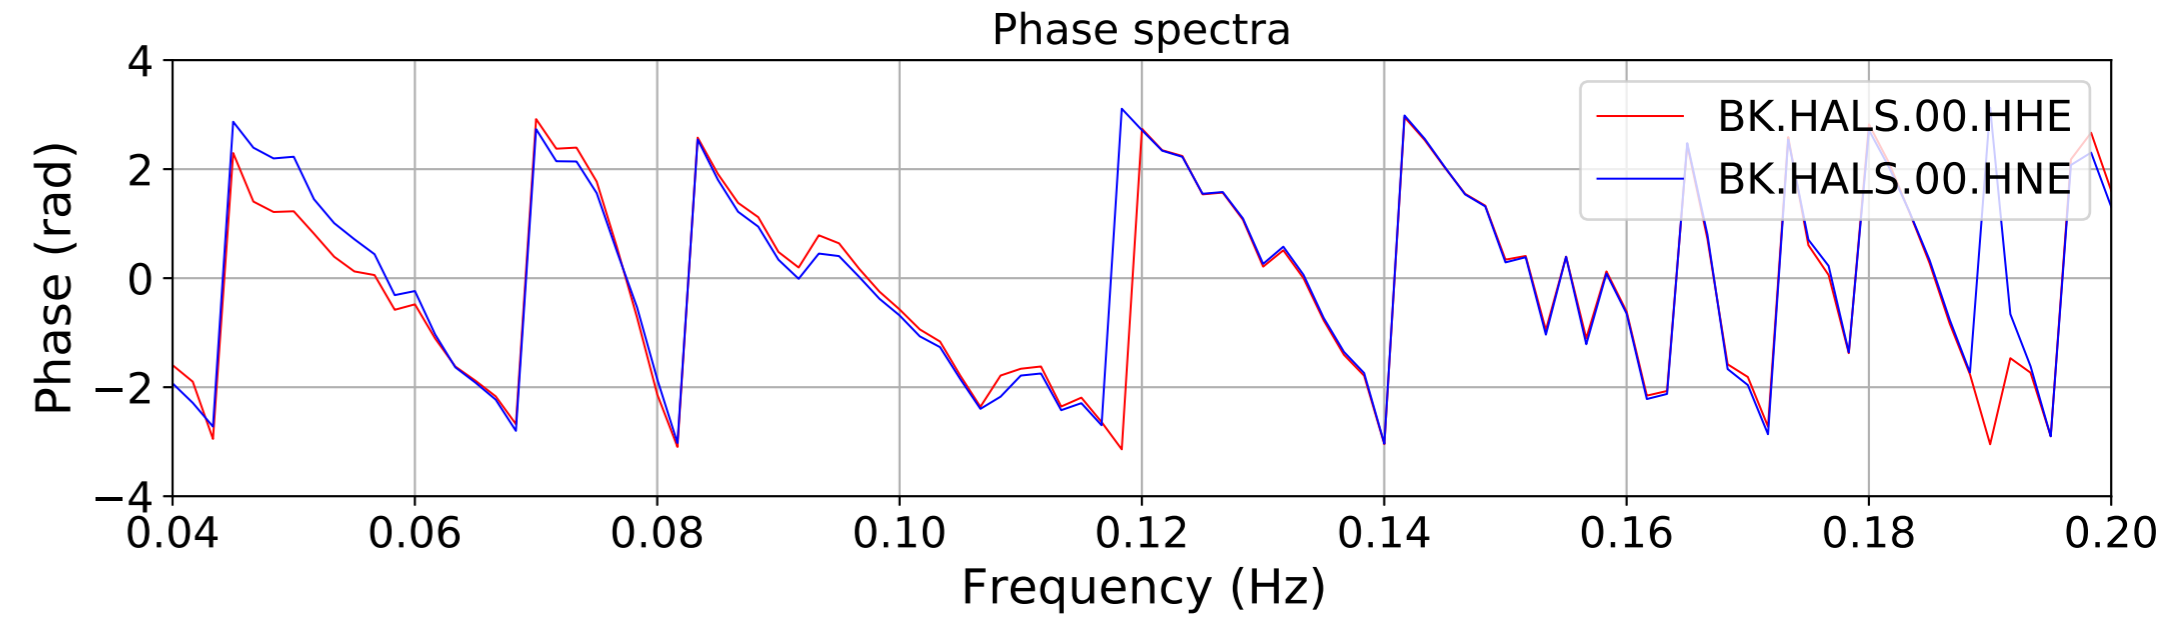

2024.340.184421_M7.0_nc75095651
Origin Time:2024-12-05T18:44:21.110000Z USGS event-id:nc75095651
M7.0 2024 Offshore Cape Mendocino, California Earthquake