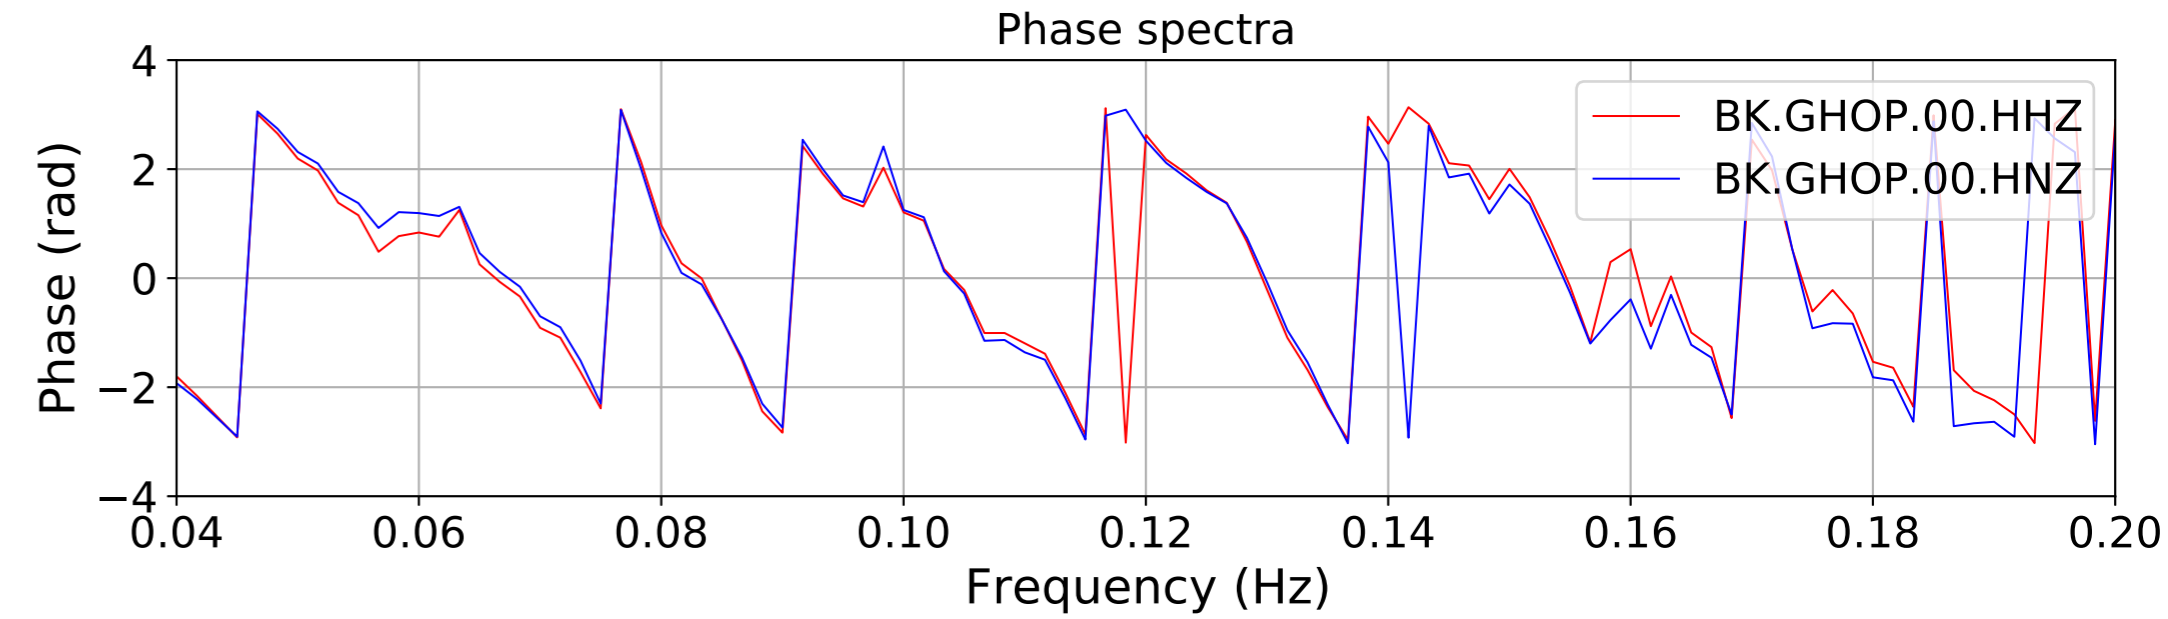

2024.340.184421_M7.0_nc75095651
Origin Time:2024-12-05T18:44:21.110000Z USGS event-id:nc75095651
M7.0 2024 Offshore Cape Mendocino, California Earthquake