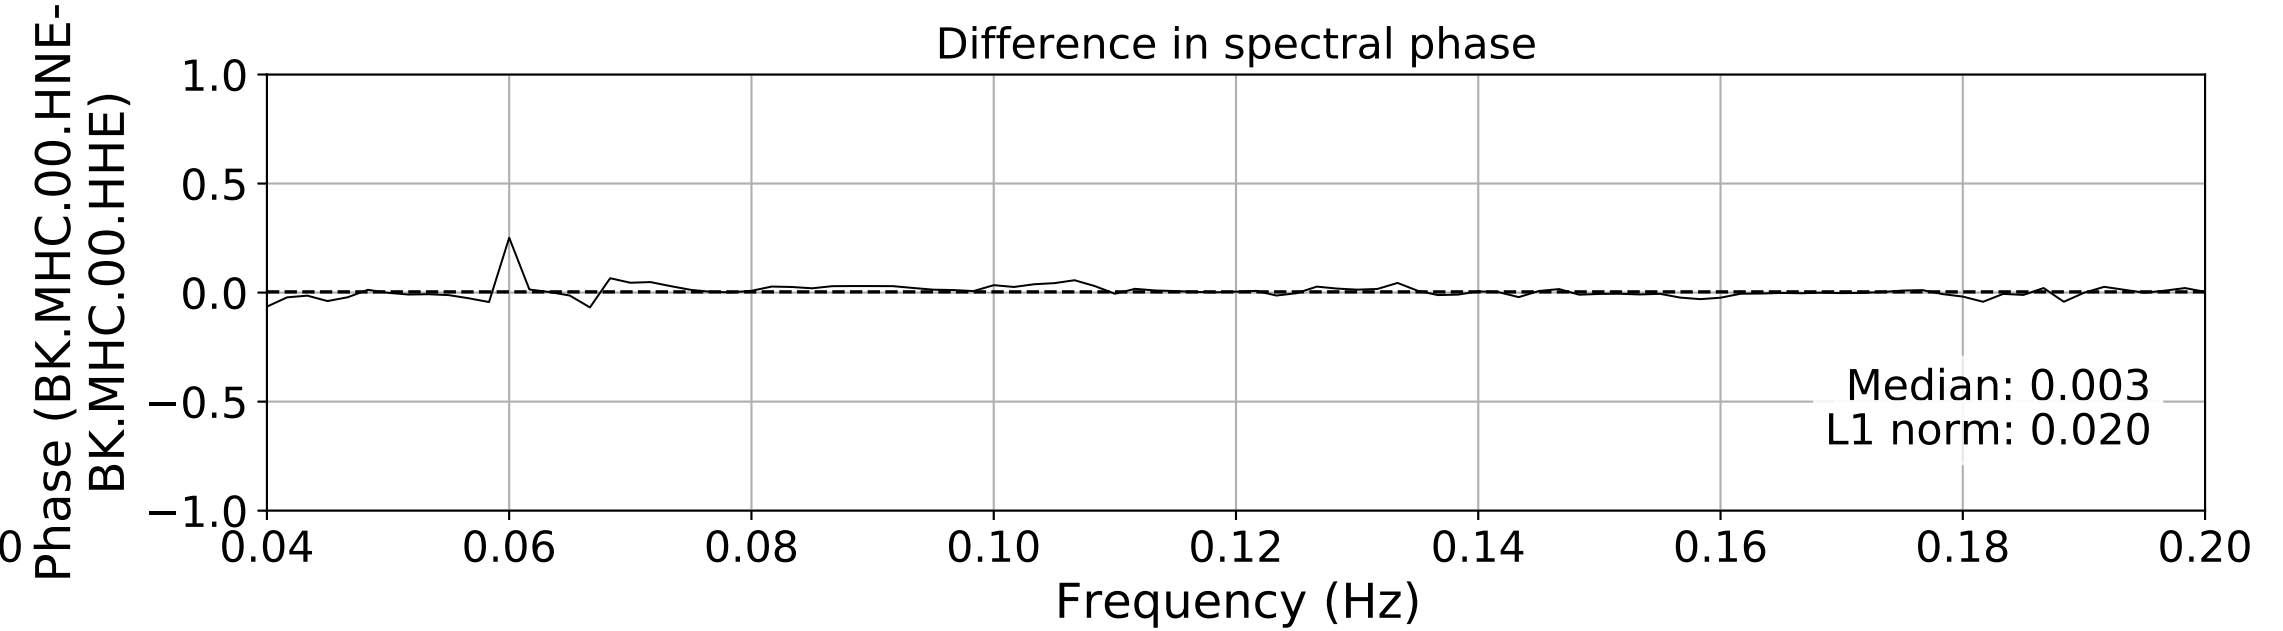

2024.340.184421_M7.0_nc75095651
Origin Time:2024-12-05T18:44:21.110000Z USGS event-id:nc75095651
M7.0 2024 Offshore Cape Mendocino, California Earthquake