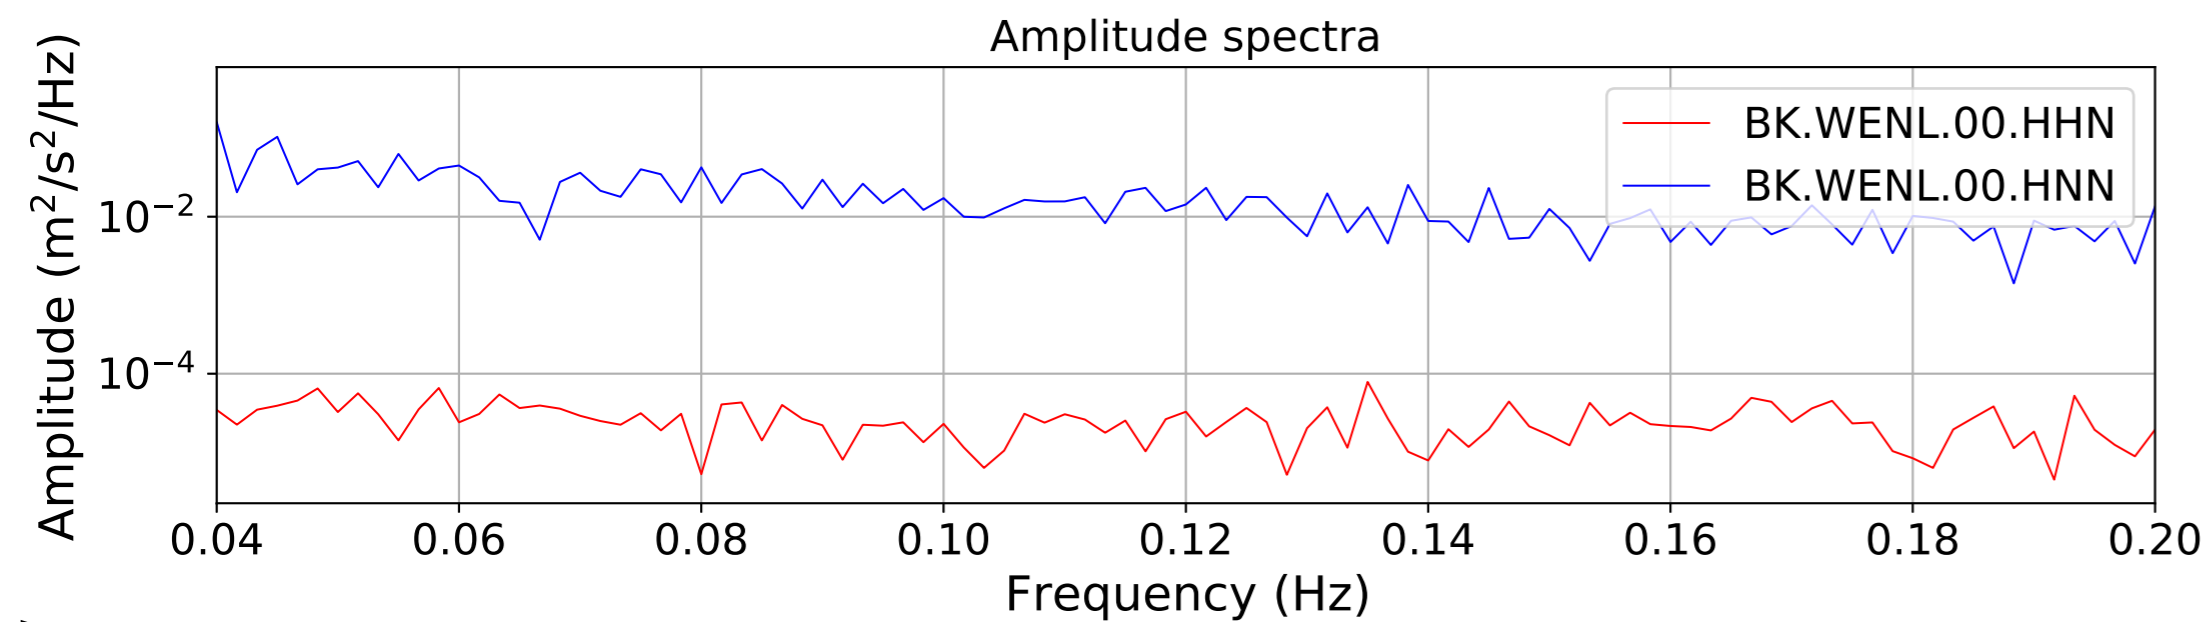

2024.340.184421_M7.0_nc75095651
Origin Time:2024-12-05T18:44:21.110000Z USGS event-id:nc75095651
M7.0 2024 Offshore Cape Mendocino, California Earthquake