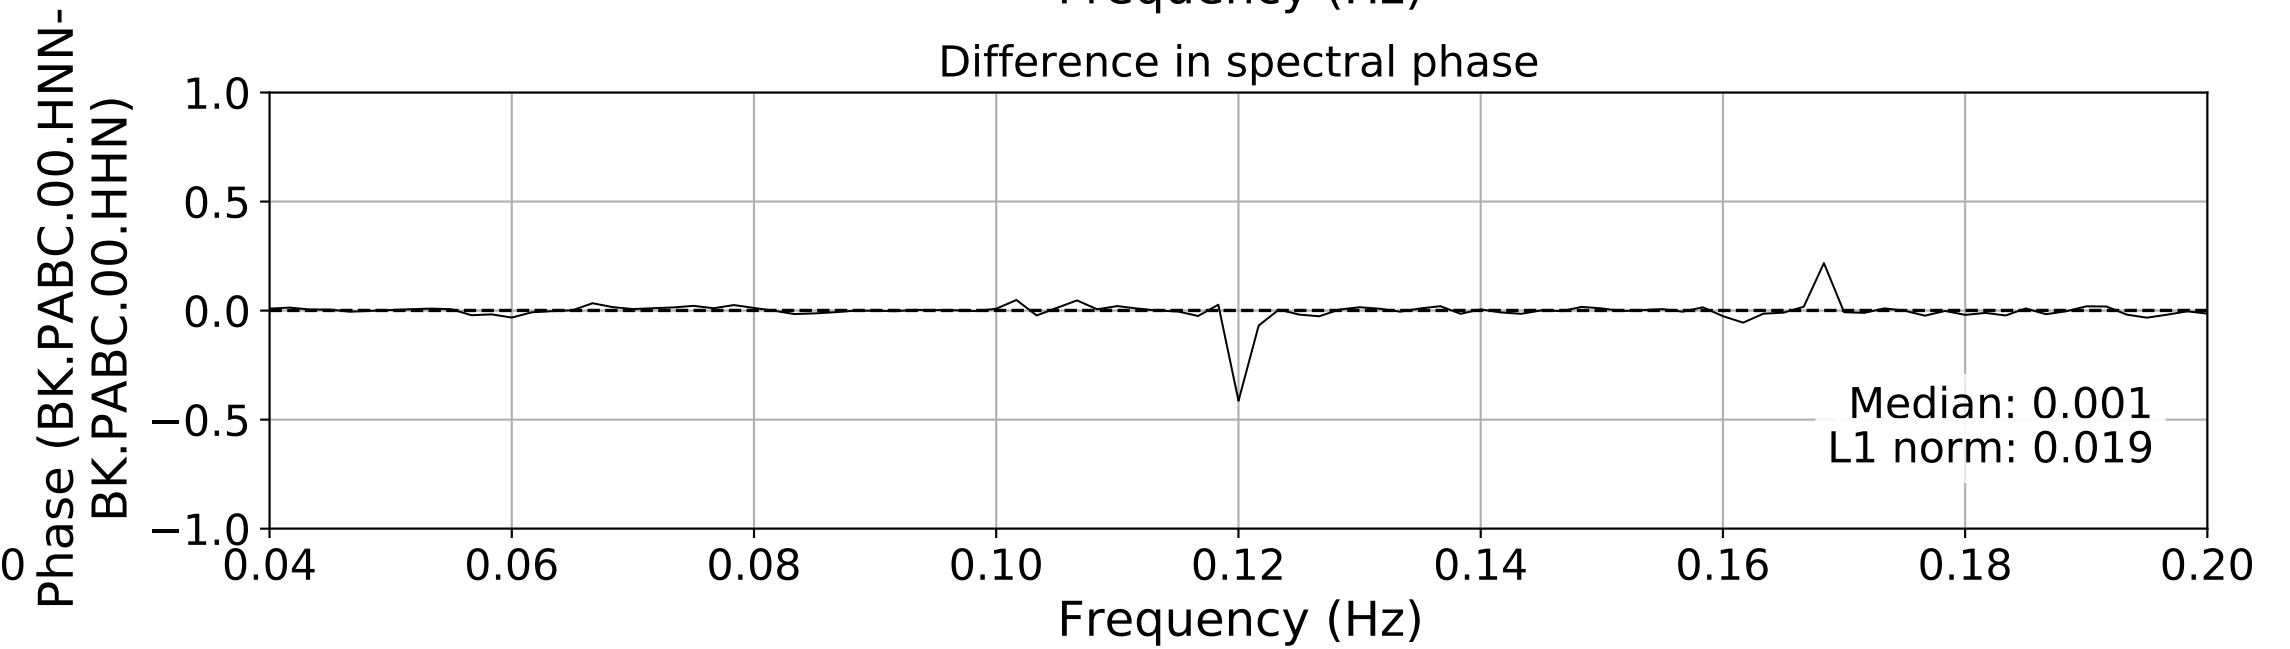

2024.340.184421_M7.0_nc75095651
Origin Time:2024-12-05T18:44:21.110000Z USGS event-id:nc75095651
M7.0 2024 Offshore Cape Mendocino, California Earthquake