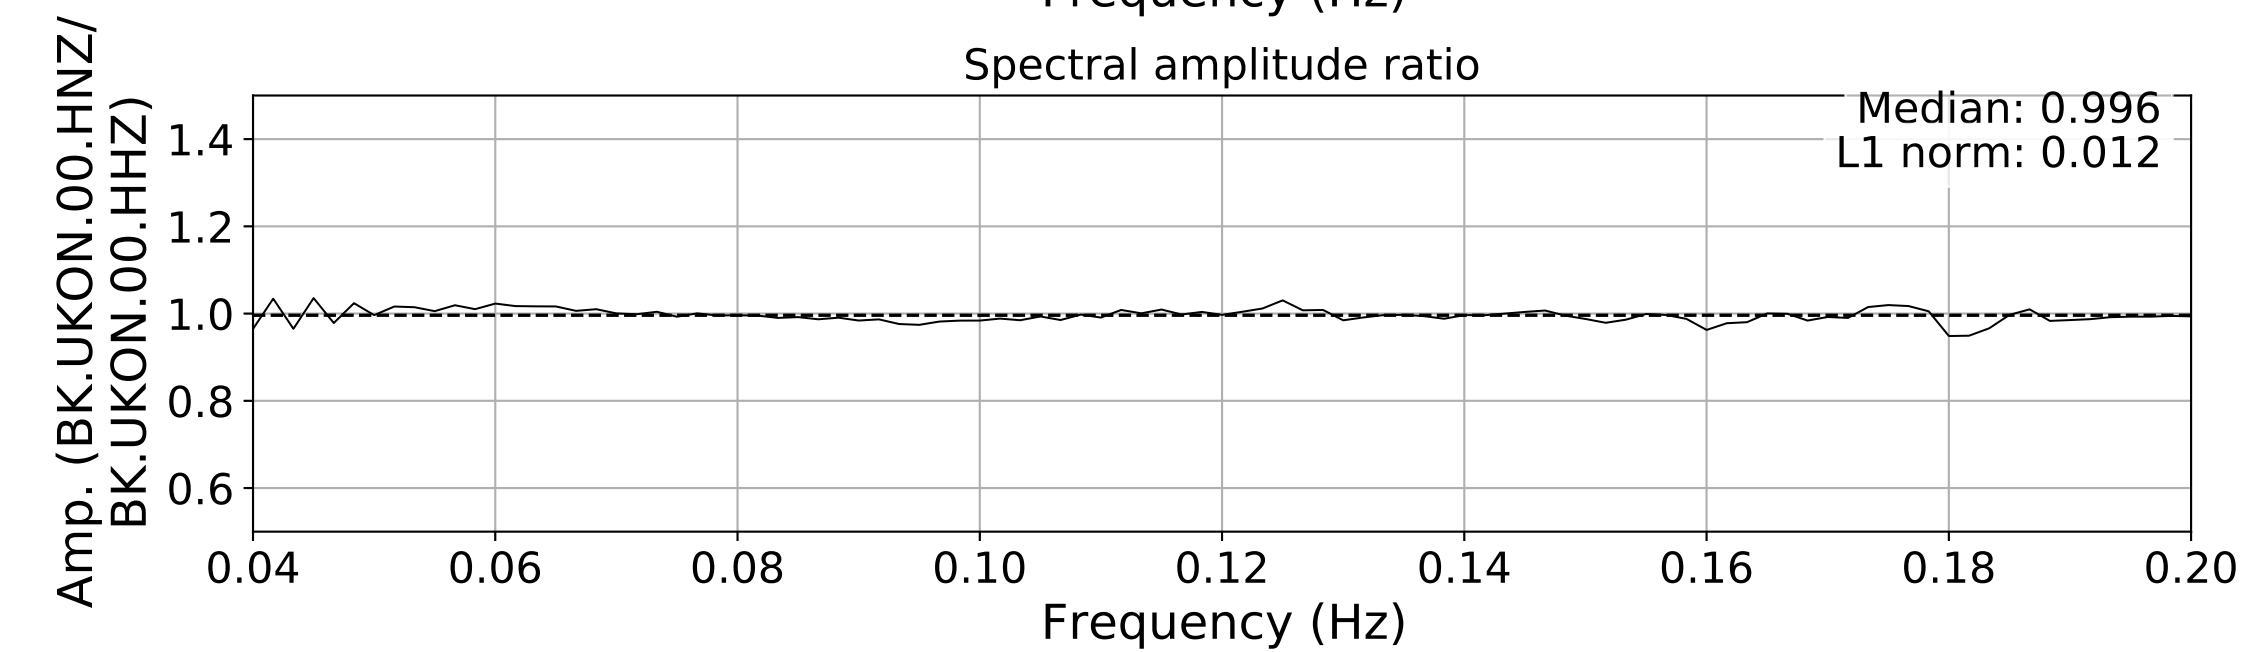

2024.340.184421_M7.0_nc75095651
Origin Time:2024-12-05T18:44:21.110000Z USGS event-id:nc75095651
M7.0 2024 Offshore Cape Mendocino, California Earthquake