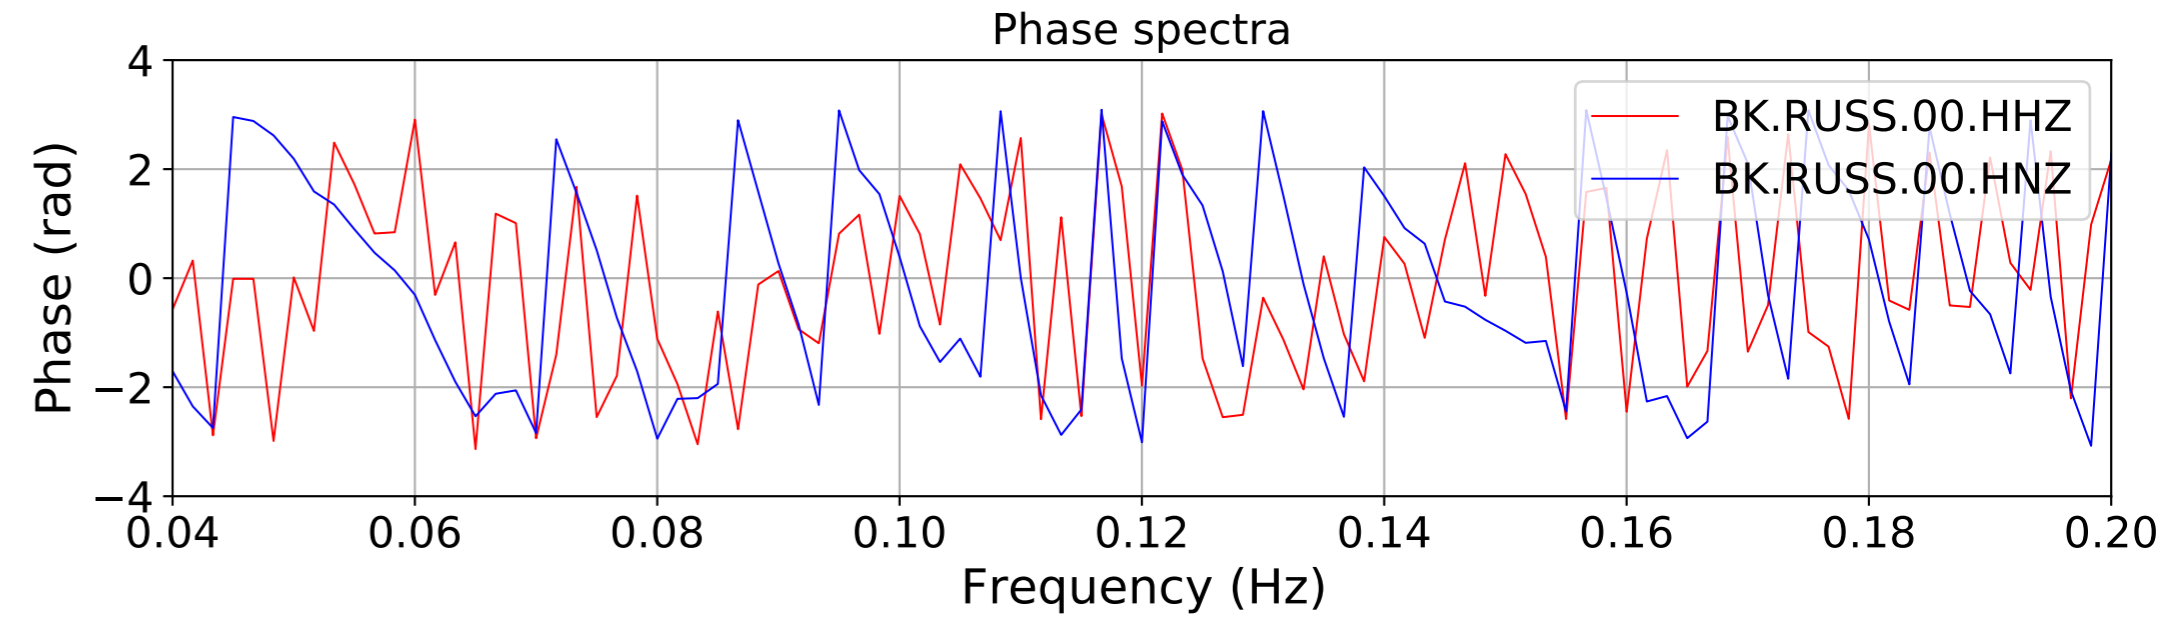

2024.340.184421_M7.0_nc75095651
Origin Time:2024-12-05T18:44:21.110000Z USGS event-id:nc75095651
M7.0 2024 Offshore Cape Mendocino, California Earthquake