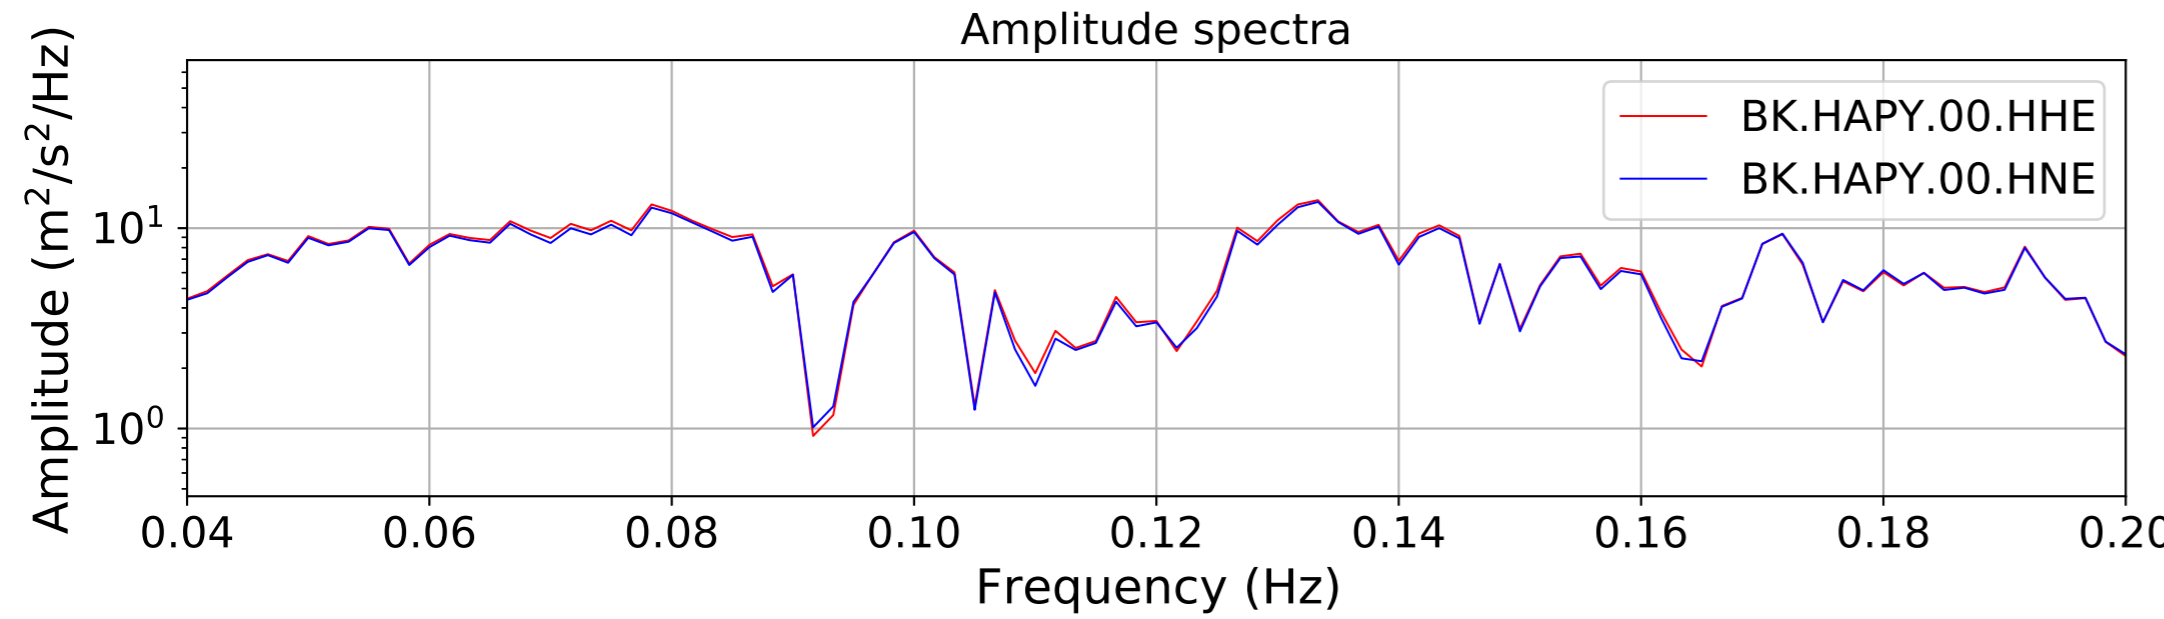

2024.340.184421_M7.0_nc75095651
Origin Time:2024-12-05T18:44:21.110000Z USGS event-id:nc75095651
M7.0 2024 Offshore Cape Mendocino, California Earthquake