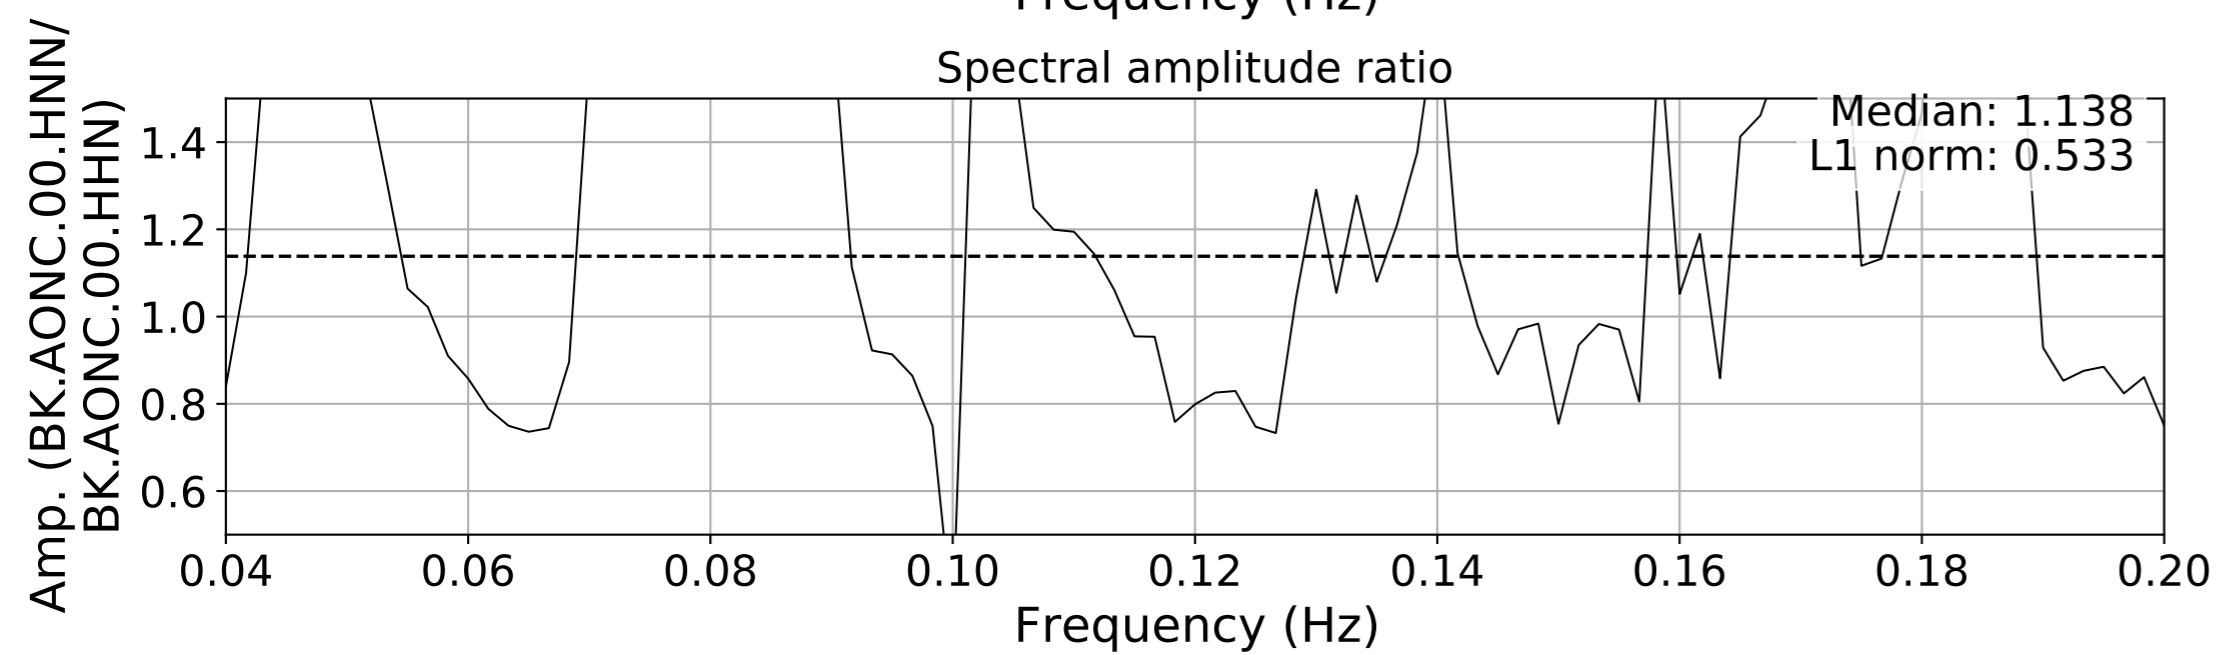

2024.340.184421.M7.0_nc75095651
Origin Time:2024-12-05T18:44:21.110000Z USGS event-id:nc75095651
M7.0 2024 Offshore Cape Mendocino, California Earthquake