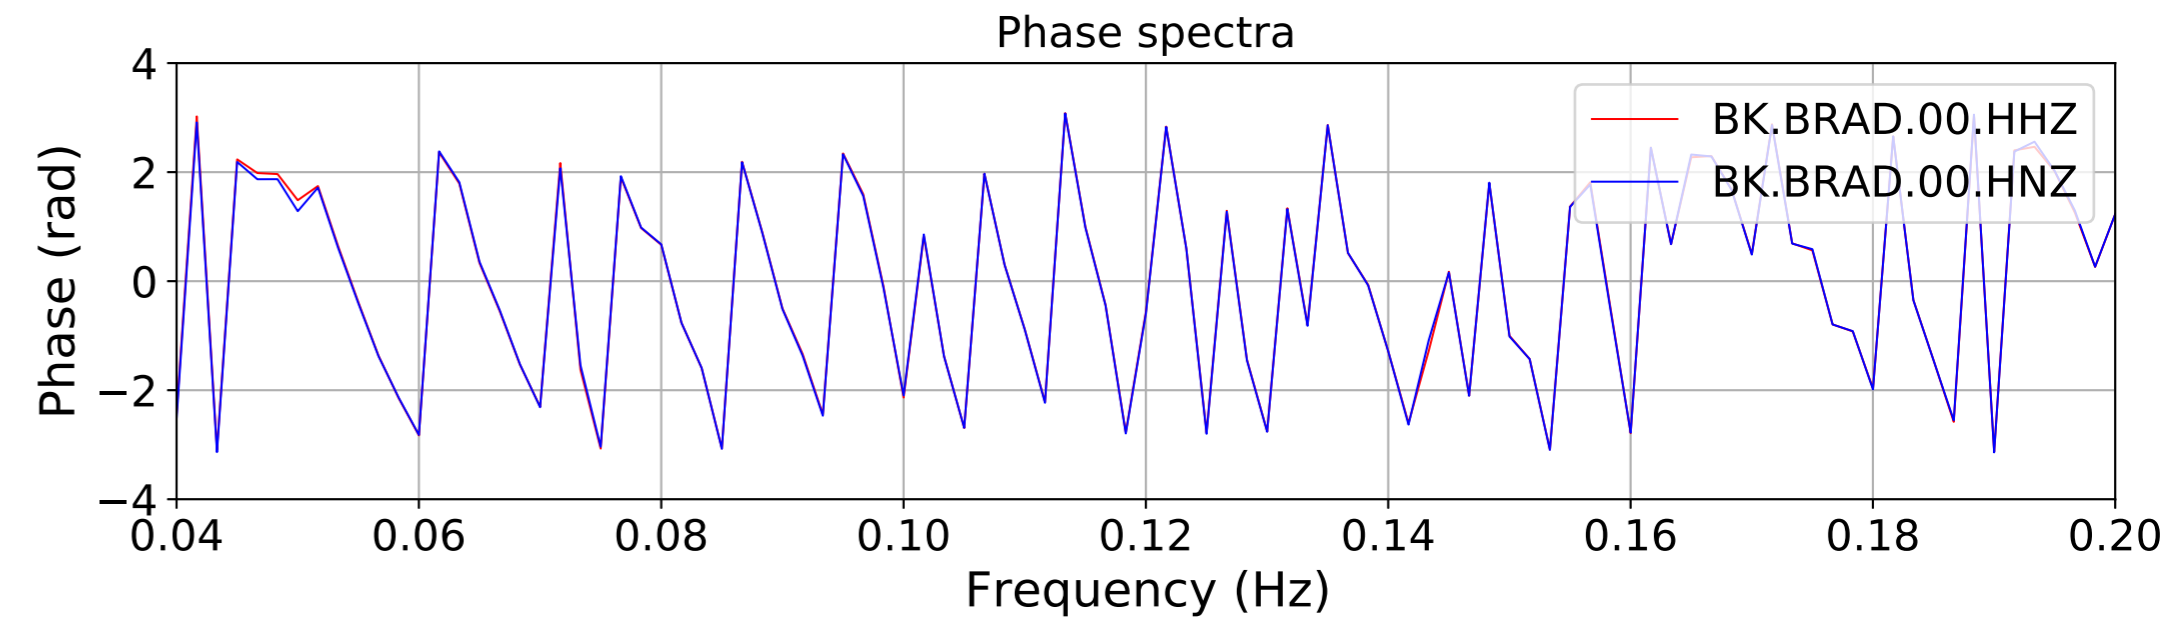

2024.340.184421_M7.0_nc75095651
Origin Time:2024-12-05T18:44:21.110000Z USGS event-id:nc75095651
M7.0 2024 Offshore Cape Mendocino, California Earthquake