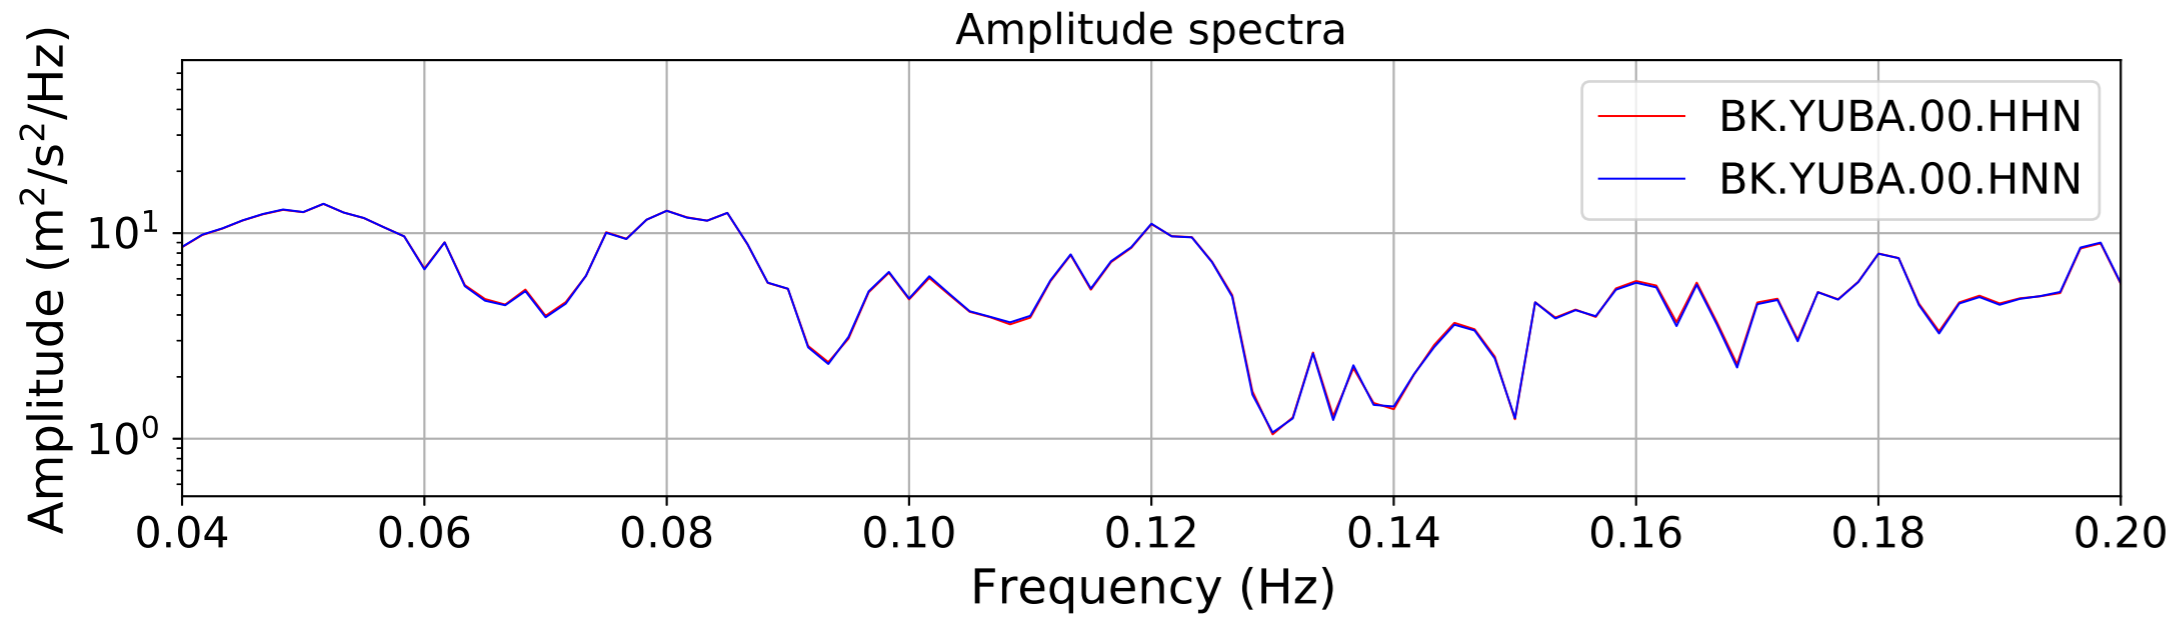

2024.340.184421_M7.0_nc75095651
Origin Time:2024-12-05T18:44:21.110000Z USGS event-id:nc75095651
M7.0 2024 Offshore Cape Mendocino, California Earthquake