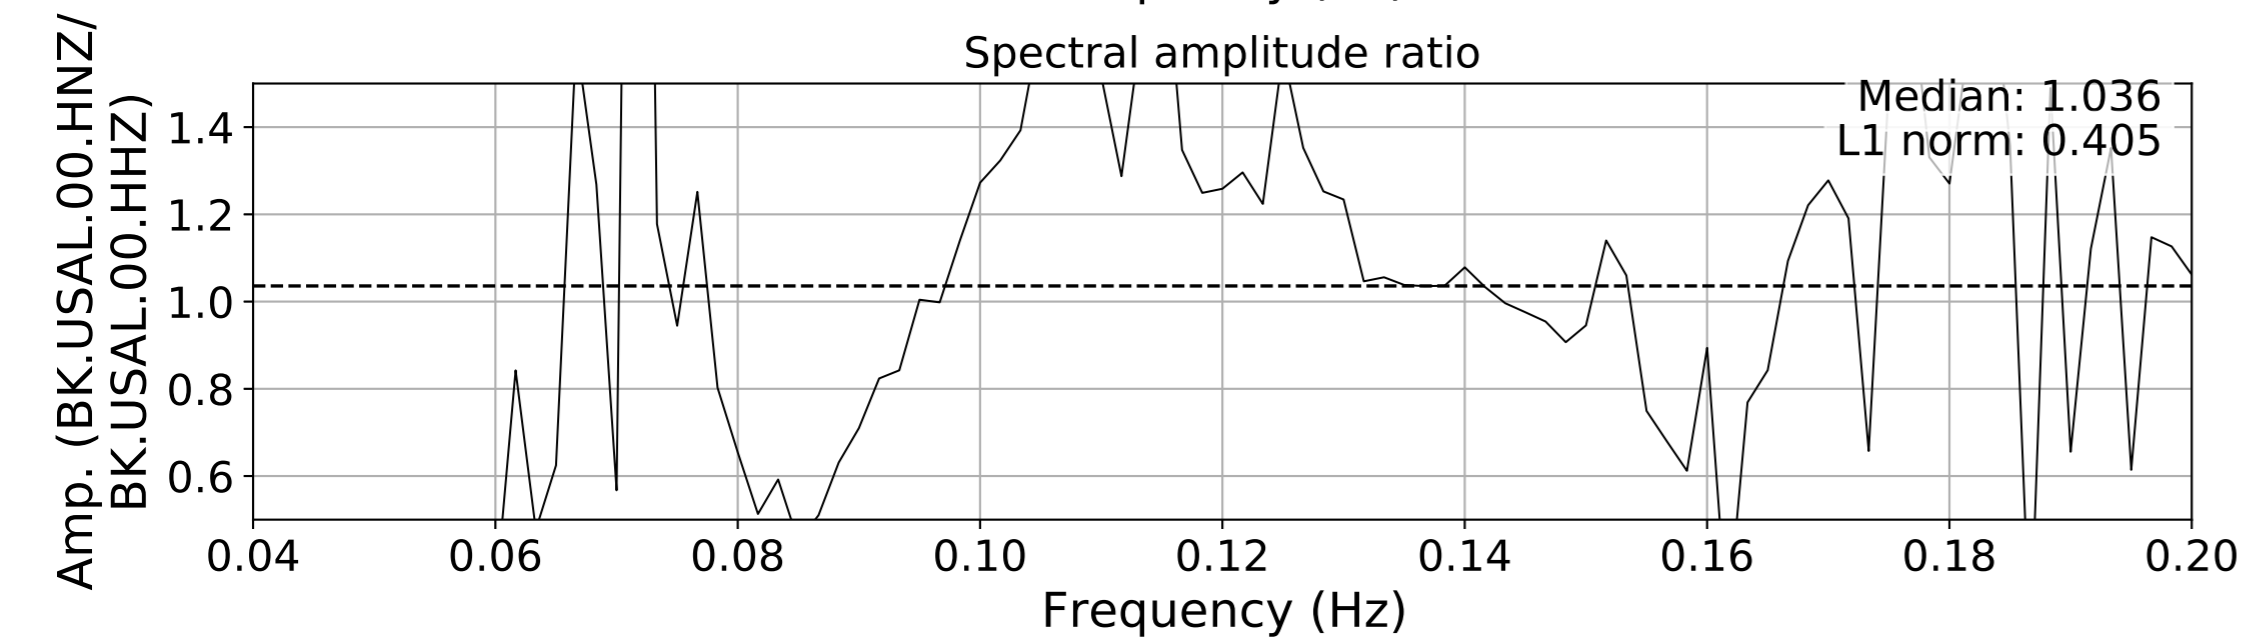

2024.340.184421_M7.0_nc75095651
Origin Time:2024-12-05T18:44:21.110000Z USGS event-id:nc75095651
M7.0 2024 Offshore Cape Mendocino, California Earthquake