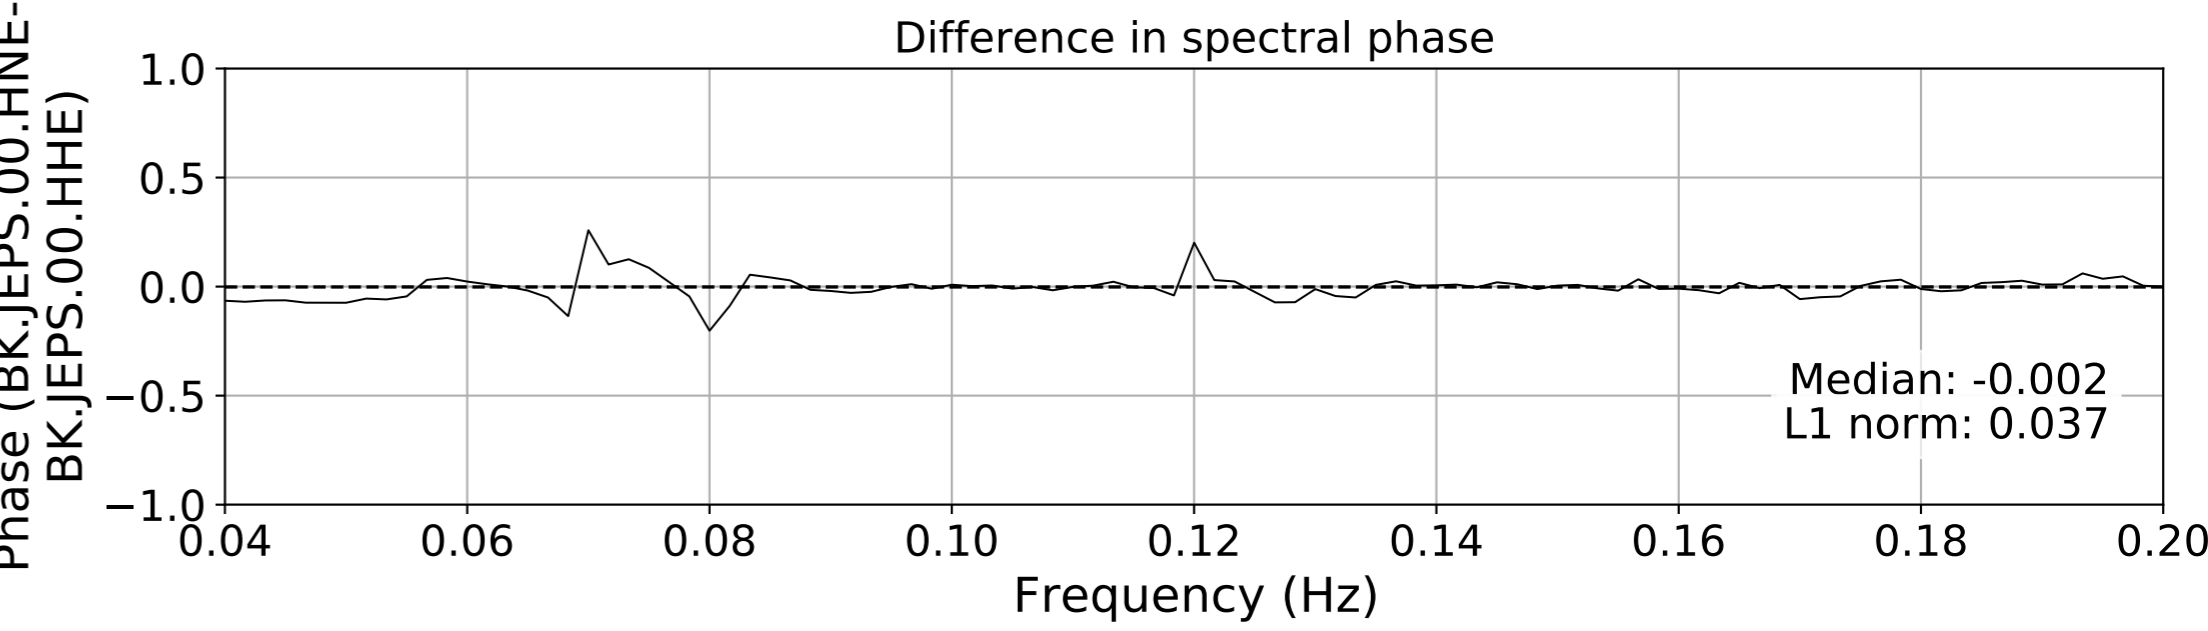

2024.340.184421.M7.0_nc75095651
Origin Time:2024-12-05T18:44:21.110000Z USGS event-id:nc75095651
M7.0 2024 Offshore Cape Mendocino, California Earthquake