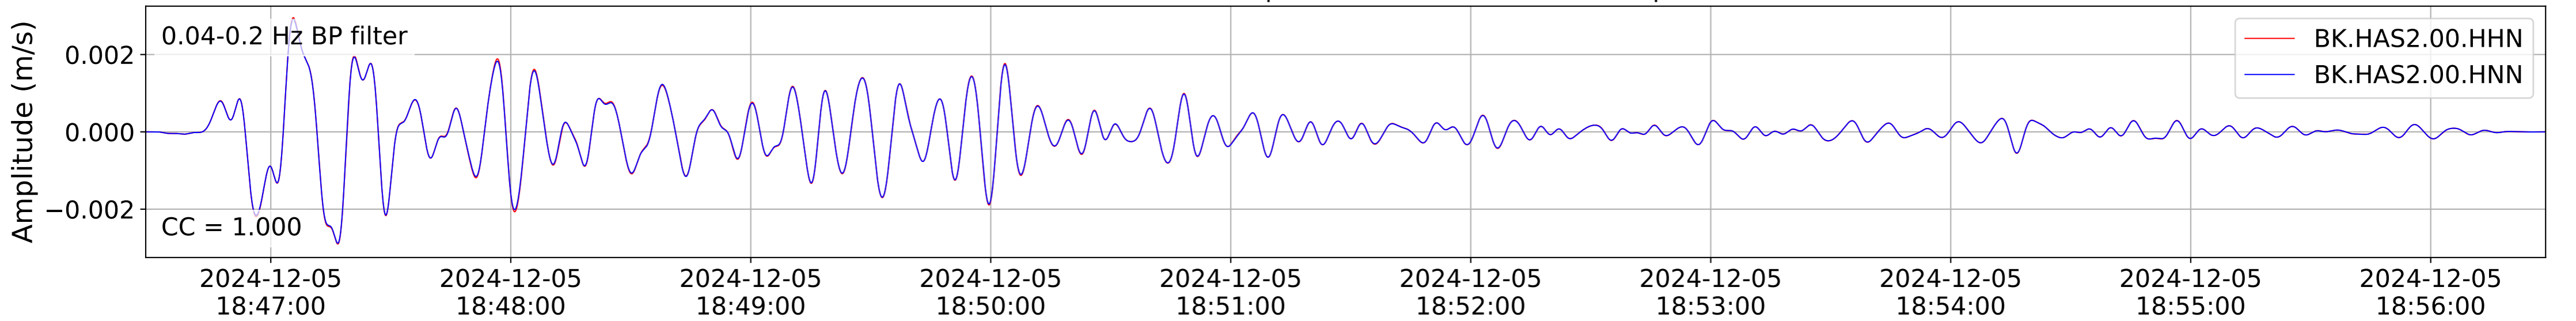

2024.340.184421_M7.0_nc75095651
Origin Time:2024-12-05T18:44:21.110000Z USGS event-id:nc75095651
M7.0 2024 Offshore Cape Mendocino, California Earthquake