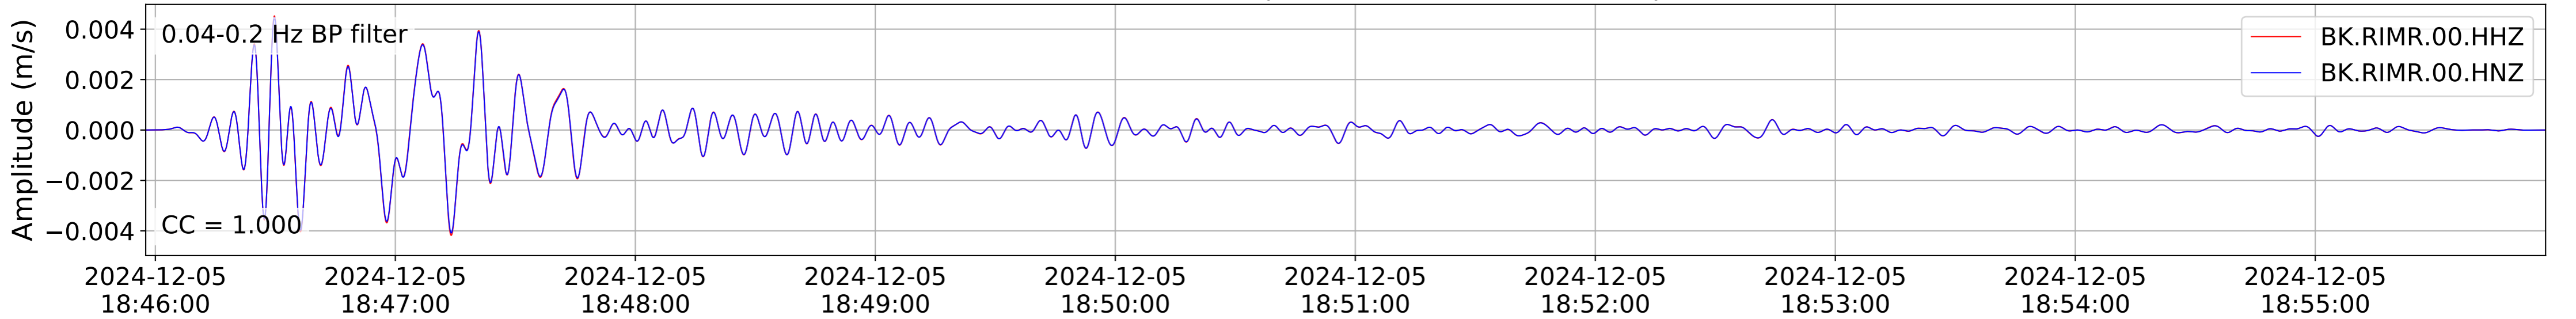

2024.340.184421_M7.0_nc75095651
Origin Time:2024-12-05T18:44:21.110000Z USGS event-id:nc75095651
M7.0 2024 Offshore Cape Mendocino, California Earthquake