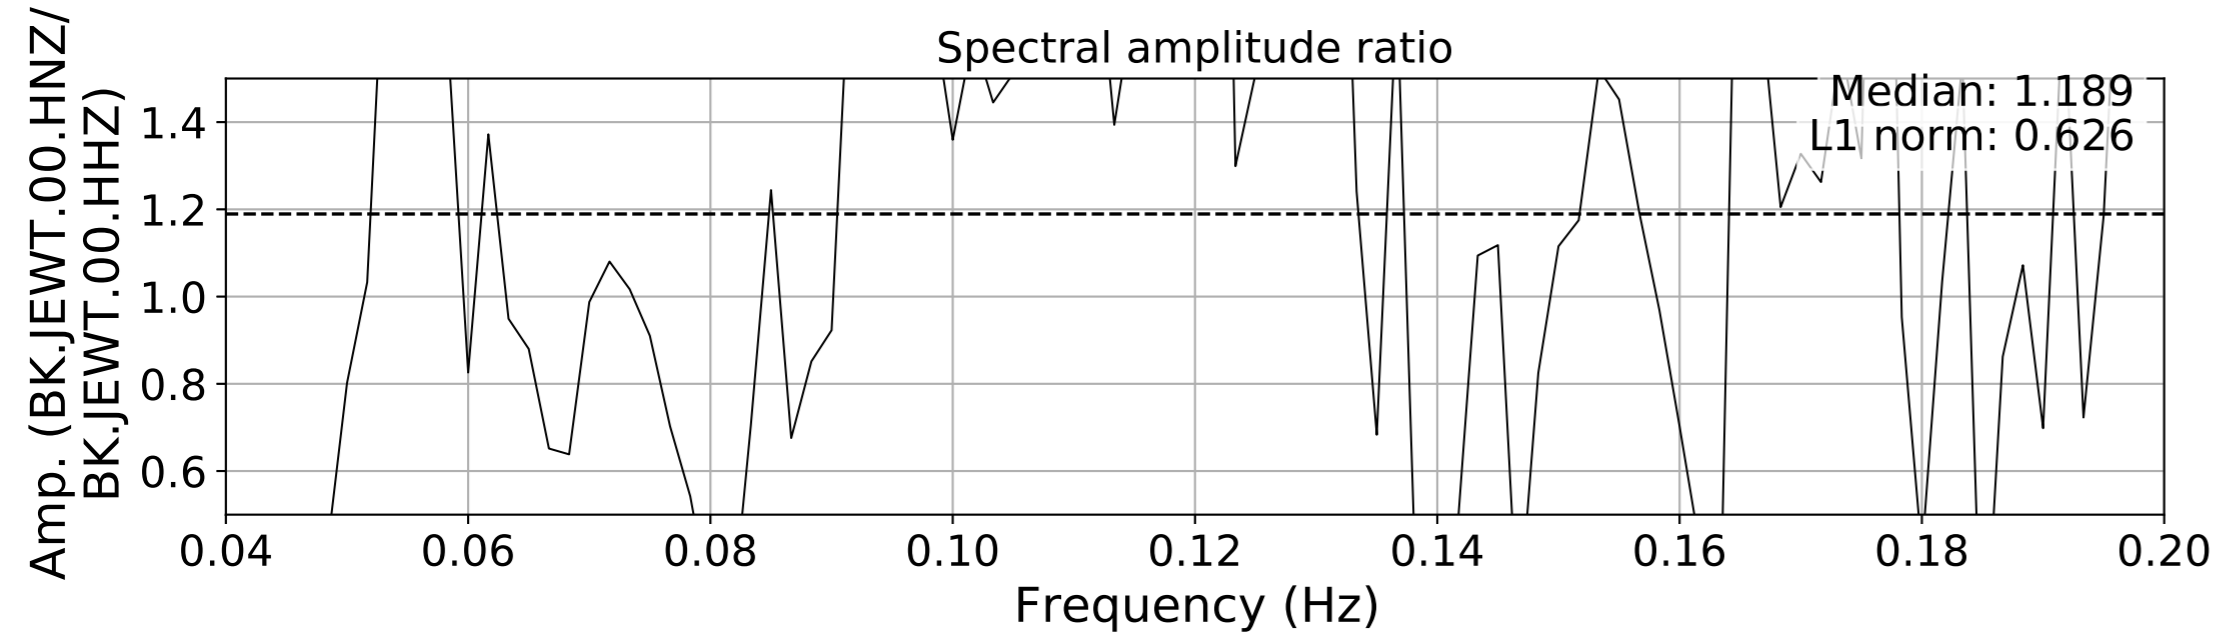

2024.340.184421_M7.0_nc75095651
Origin Time:2024-12-05T18:44:21.110000Z USGS event-id:nc75095651
M7.0 2024 Offshore Cape Mendocino, California Earthquake