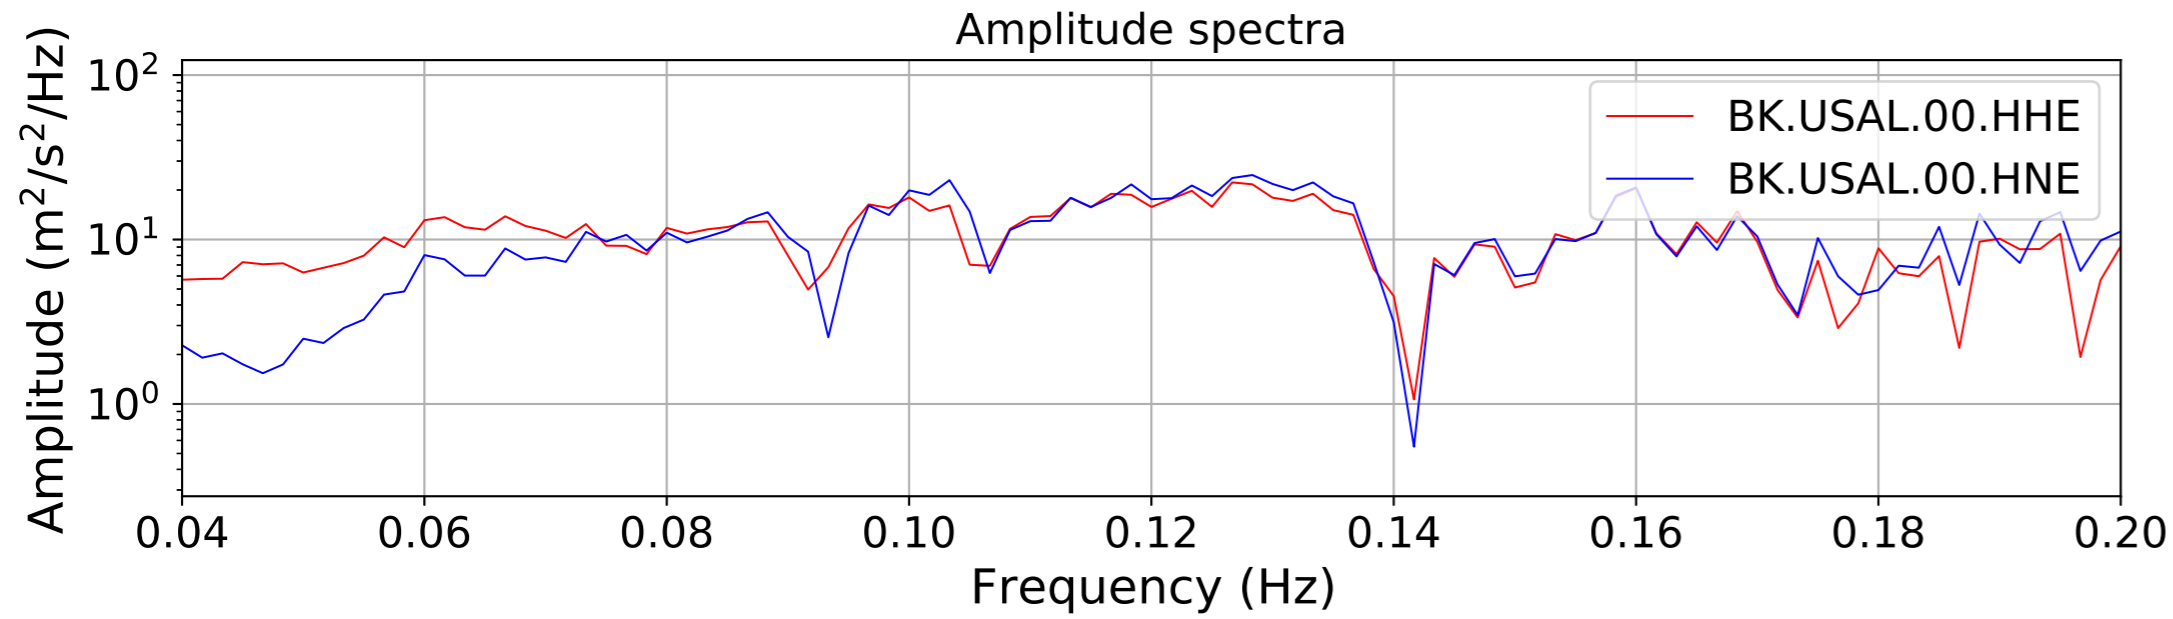

2024.340.184421_M7.0_nc75095651
Origin Time:2024-12-05T18:44:21.110000Z USGS event-id:nc75095651
M7.0 2024 Offshore Cape Mendocino, California Earthquake