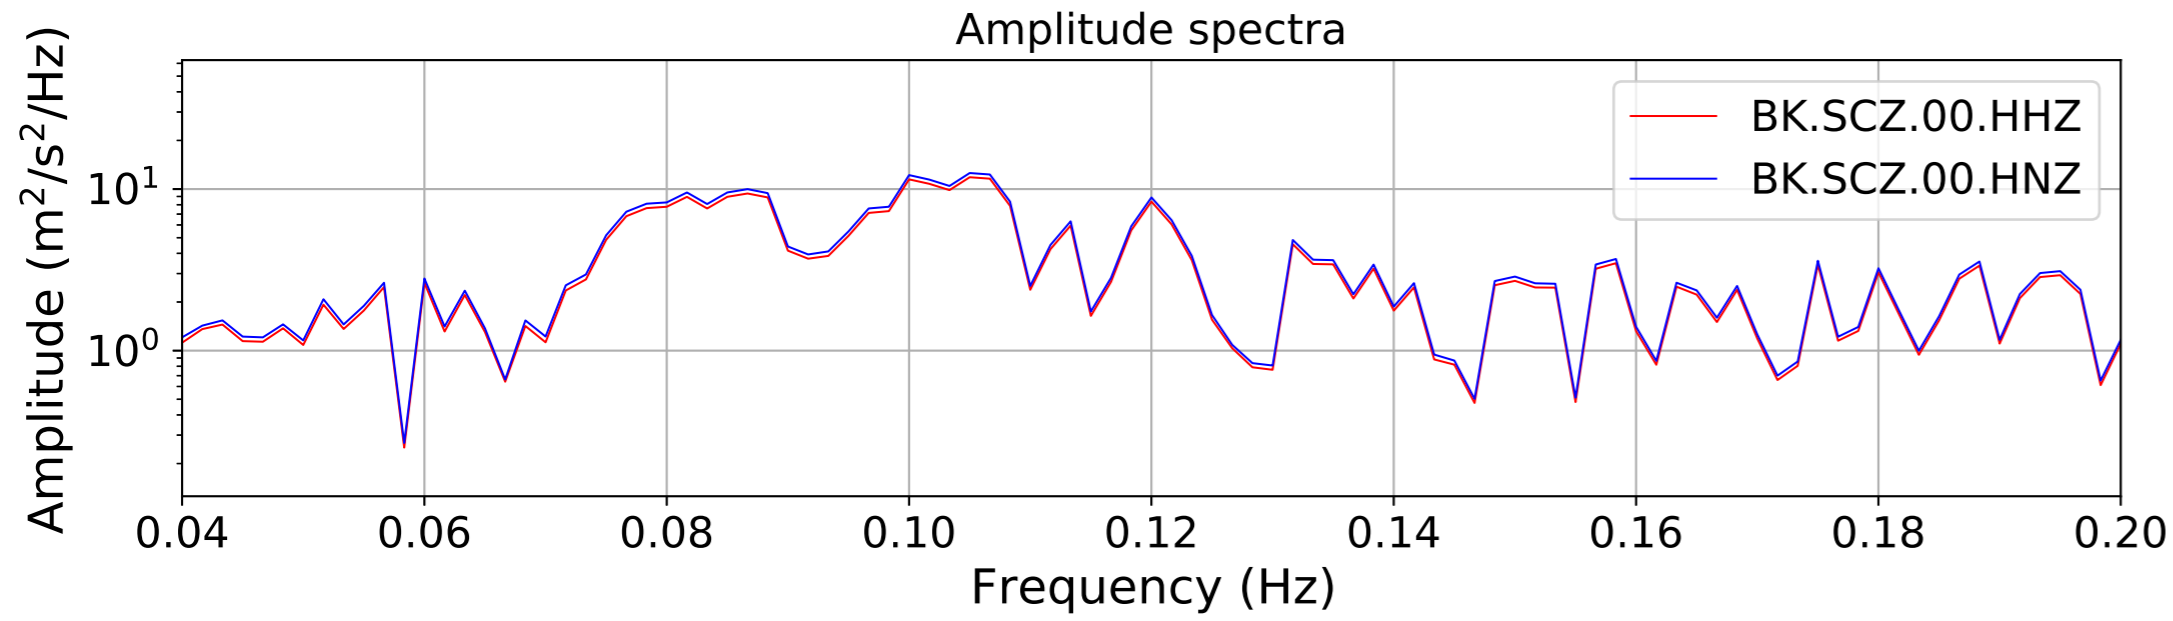

2024.340.184421_M7.0_nc75095651
Origin Time:2024-12-05T18:44:21.110000Z USGS event-id:nc75095651
M7.0 2024 Offshore Cape Mendocino, California Earthquake