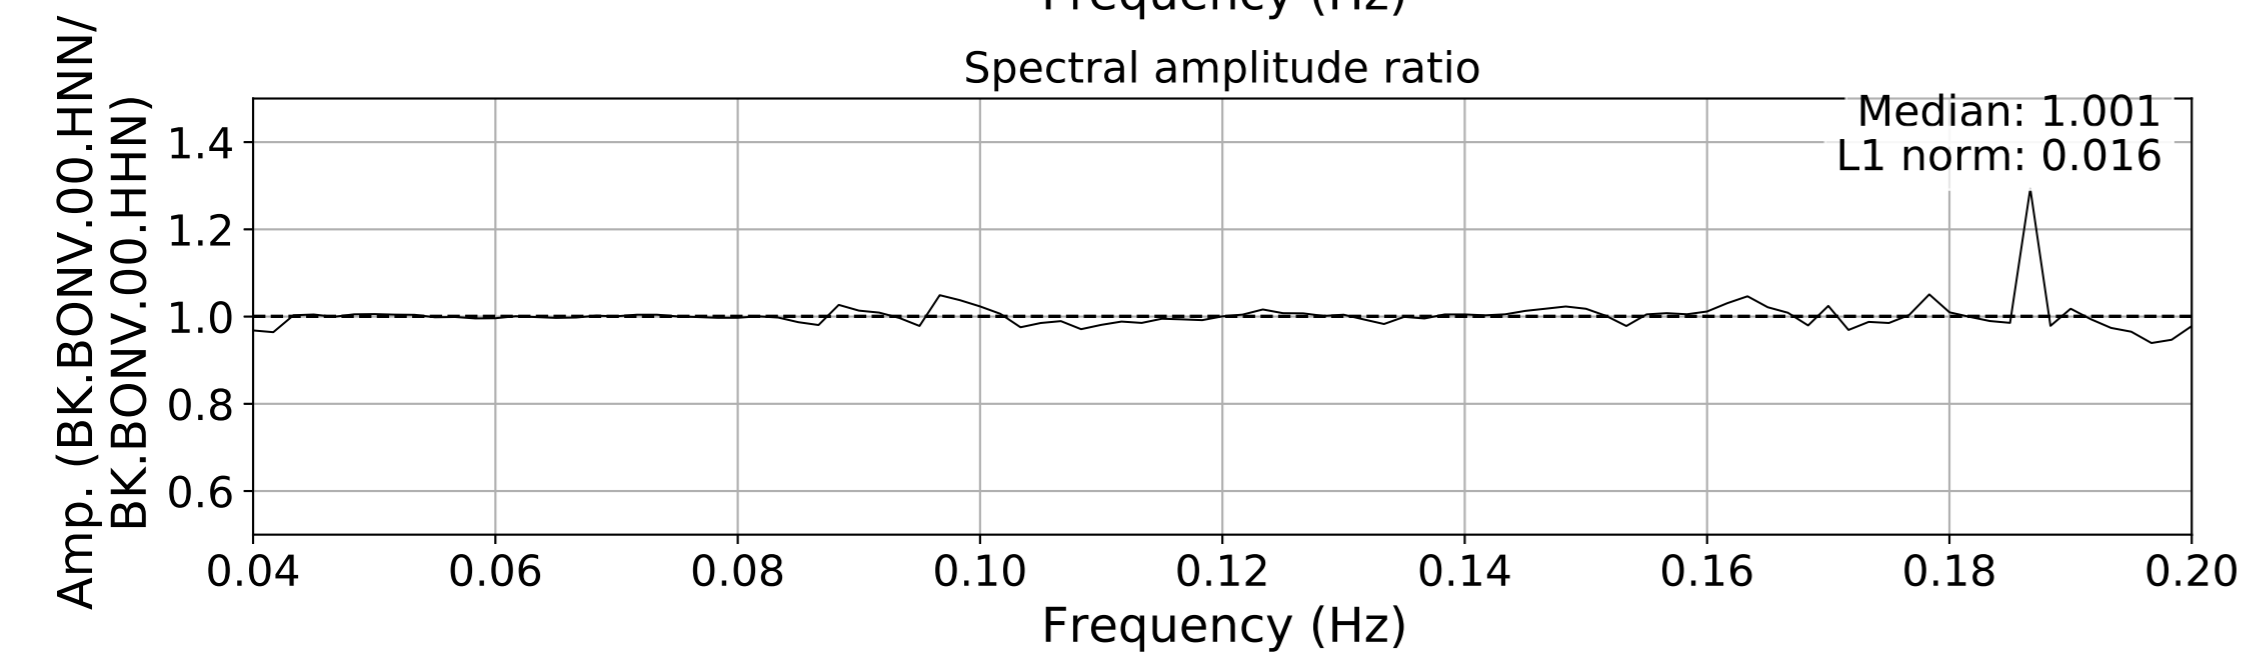

2024.340.184421_M7.0_nc75095651
Origin Time:2024-12-05T18:44:21.110000Z USGS event-id:nc75095651
M7.0 2024 Offshore Cape Mendocino, California Earthquake