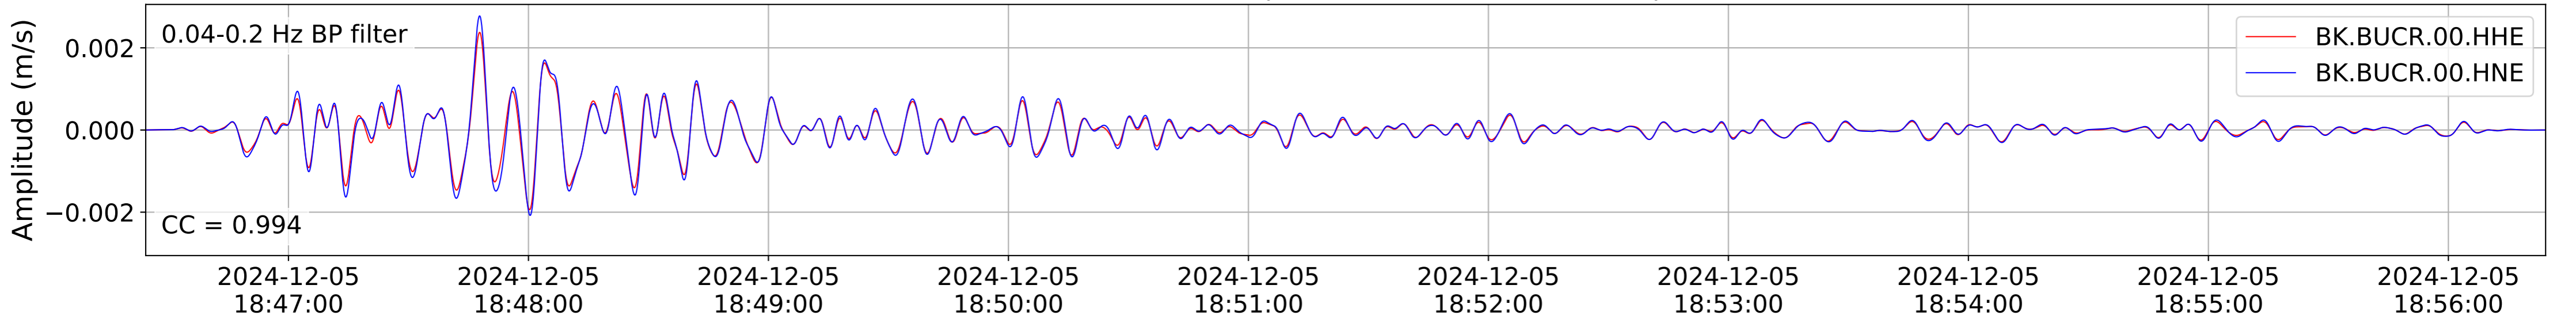

2024.340.184421_M7.0_nc75095651
Origin Time:2024-12-05T18:44:21.110000Z USGS event-id:nc75095651
M7.0 2024 Offshore Cape Mendocino, California Earthquake