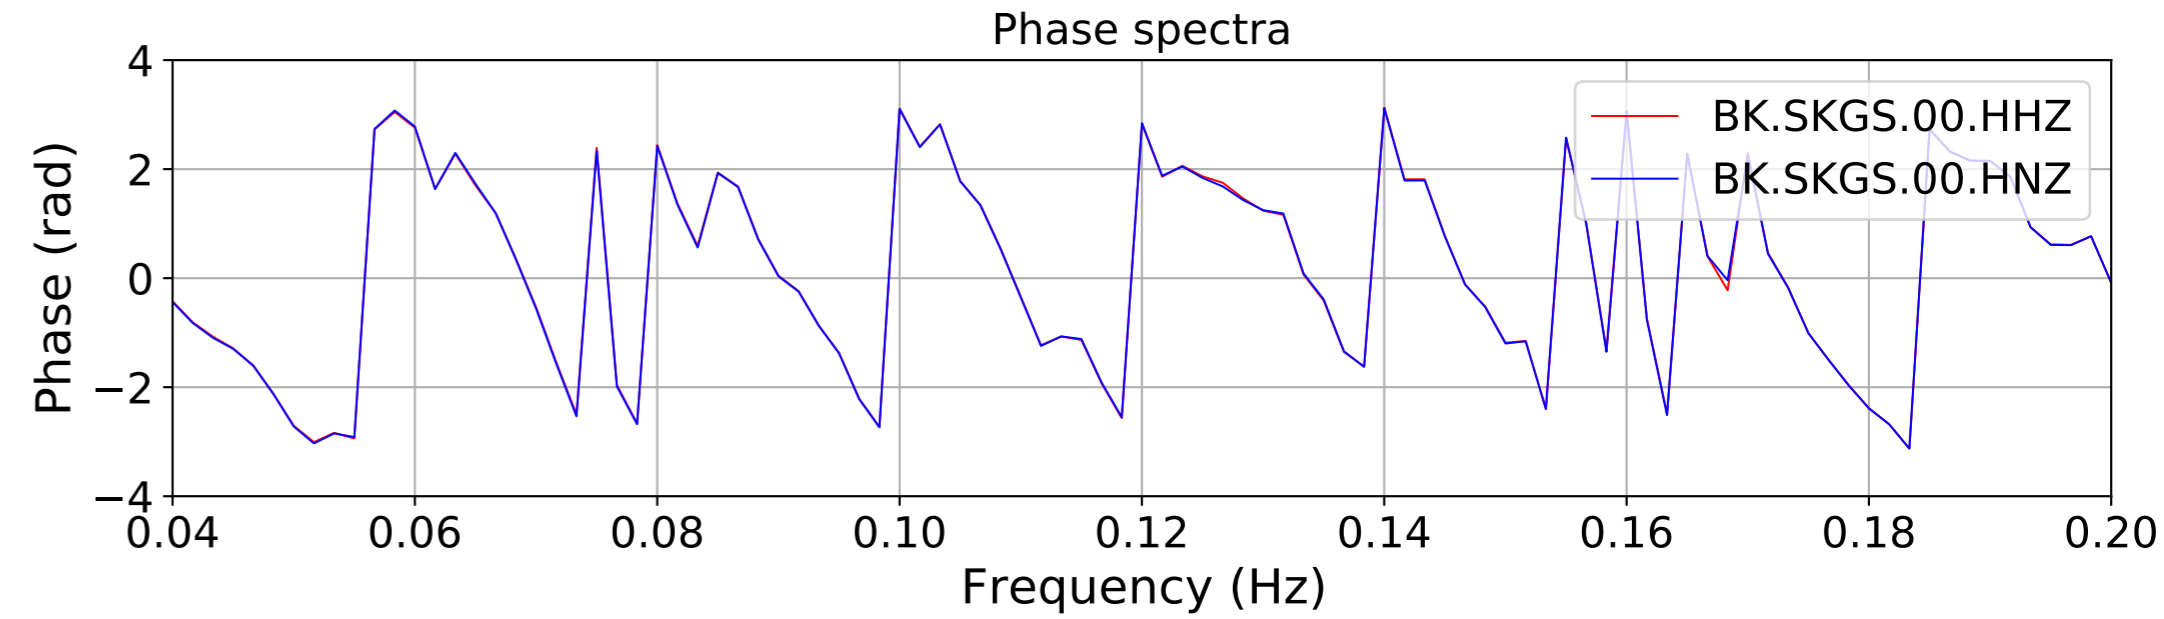

2024.340.184421_M7.0_nc75095651
Origin Time:2024-12-05T18:44:21.110000Z USGS event-id:nc75095651
M7.0 2024 Offshore Cape Mendocino, California Earthquake