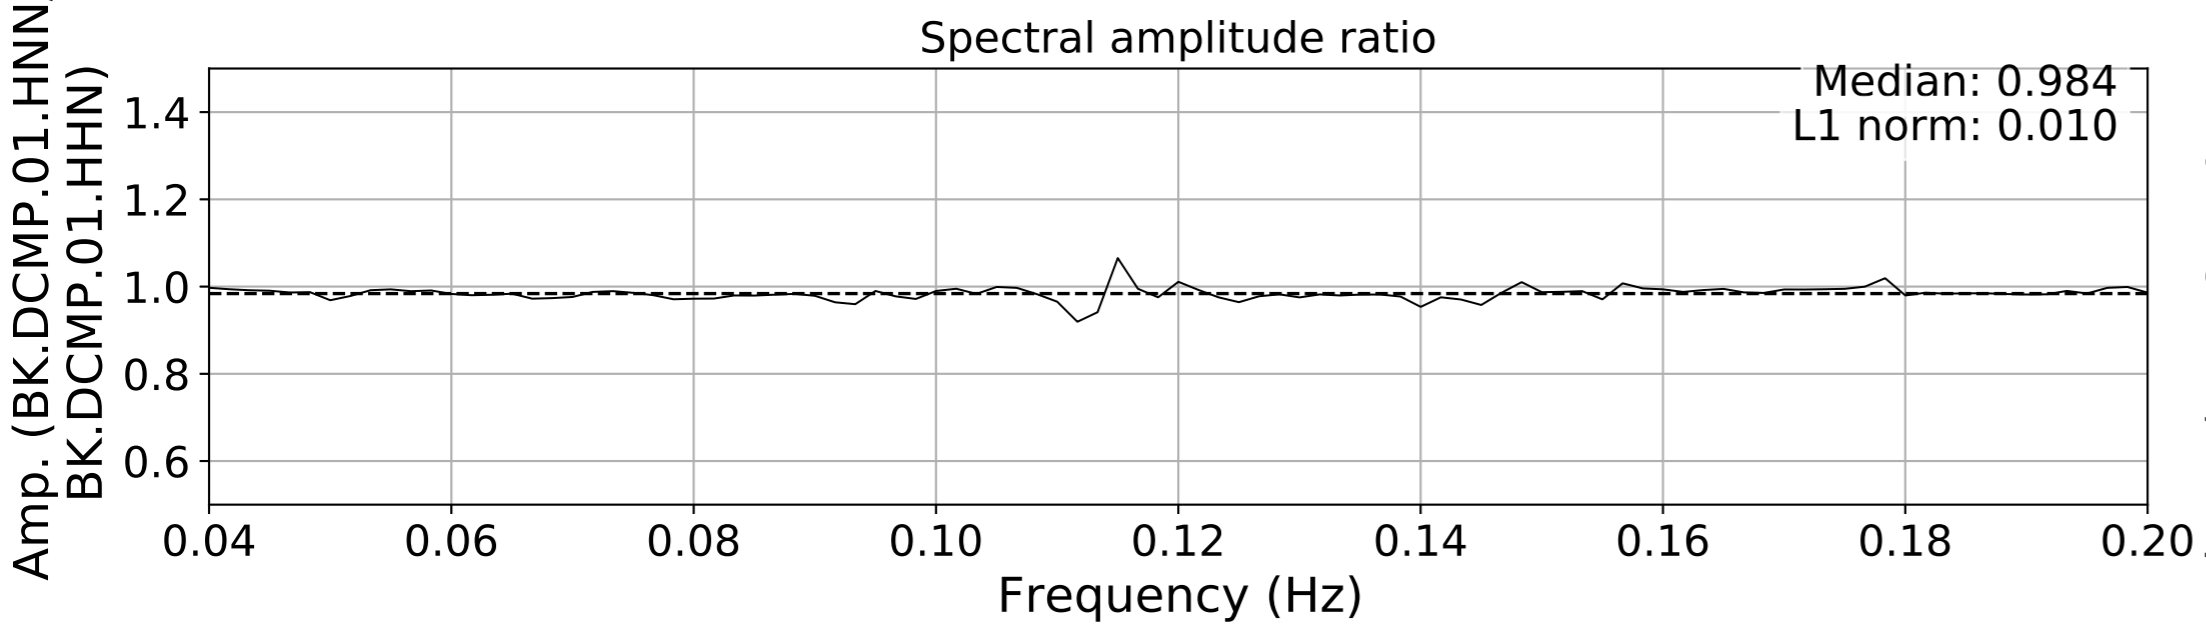

2024.340.184421_M7.0_nc75095651
Origin Time:2024-12-05T18:44:21.110000Z USGS event-id:nc75095651
M7.0 2024 Offshore Cape Mendocino, California Earthquake