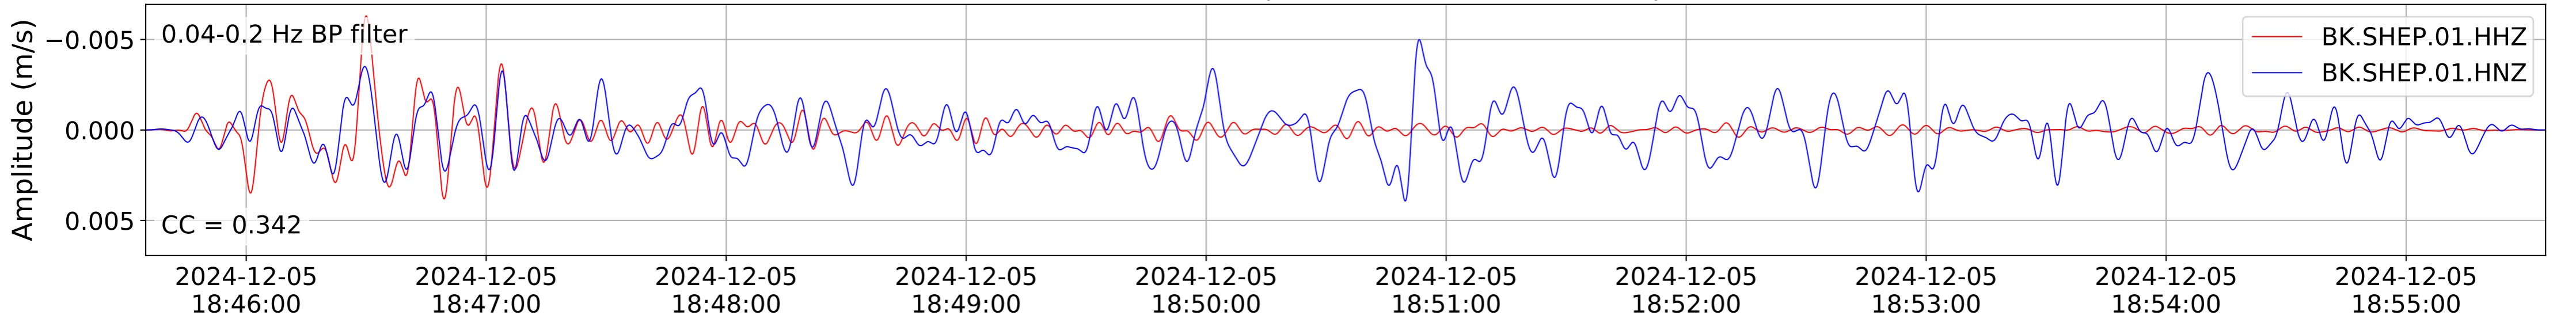

2024.340.184421_M7.0_nc75095651
Origin Time:2024-12-05T18:44:21.110000Z USGS event-id:nc75095651
M7.0 2024 Offshore Cape Mendocino, California Earthquake