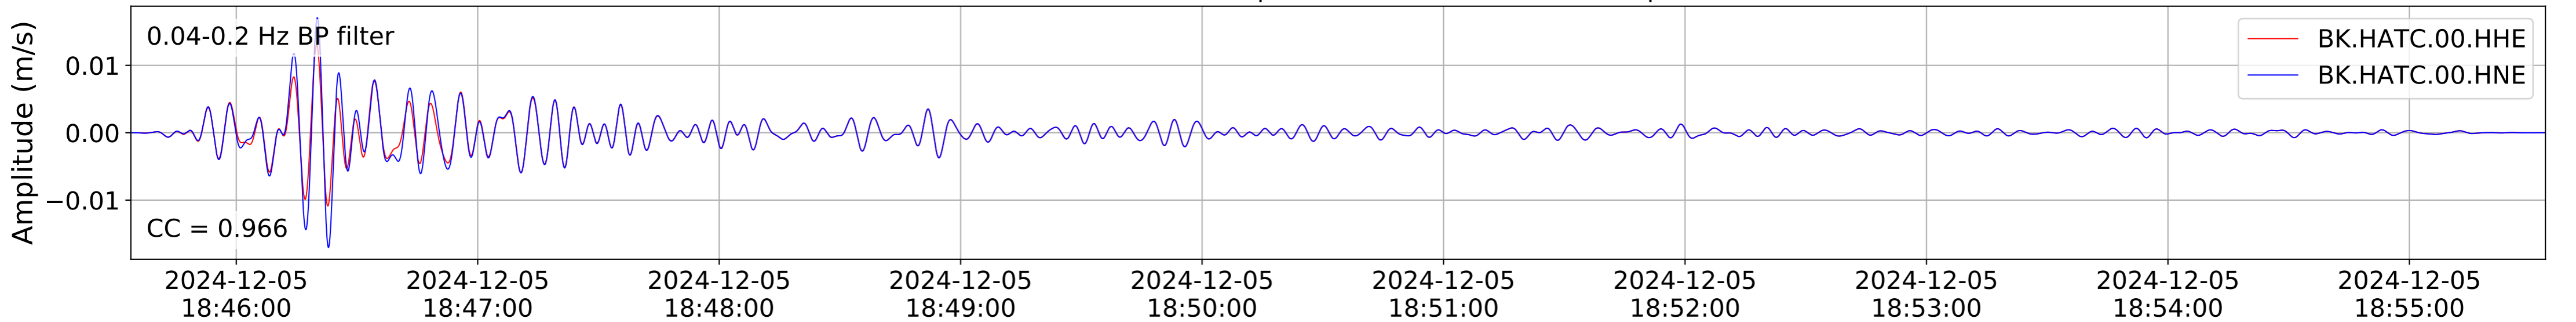

2024.340.184421_M7.0_nc75095651
Origin Time:2024-12-05T18:44:21.110000Z USGS event-id:nc75095651
M7.0 2024 Offshore Cape Mendocino, California Earthquake