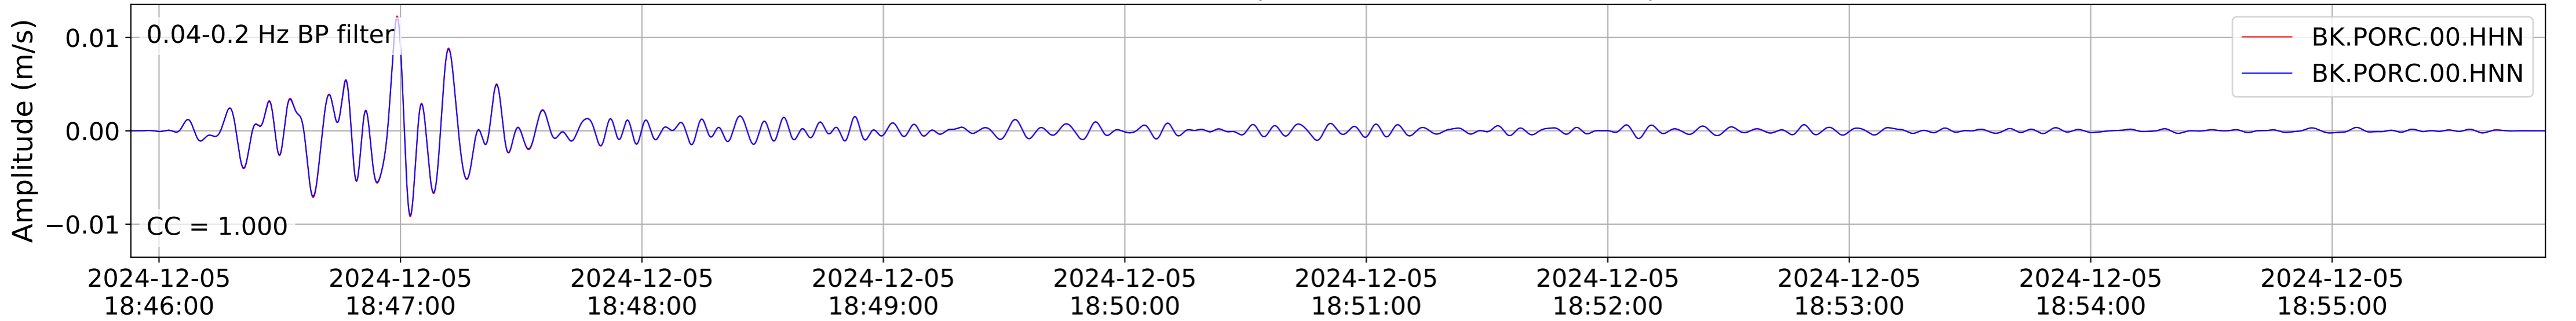

2024.340.184421.M7.0_nc75095651
Origin Time:2024-12-05T18:44:21.110000Z USGS event-id:nc75095651
M7.0 2024 Offshore Cape Mendocino, California Earthquake