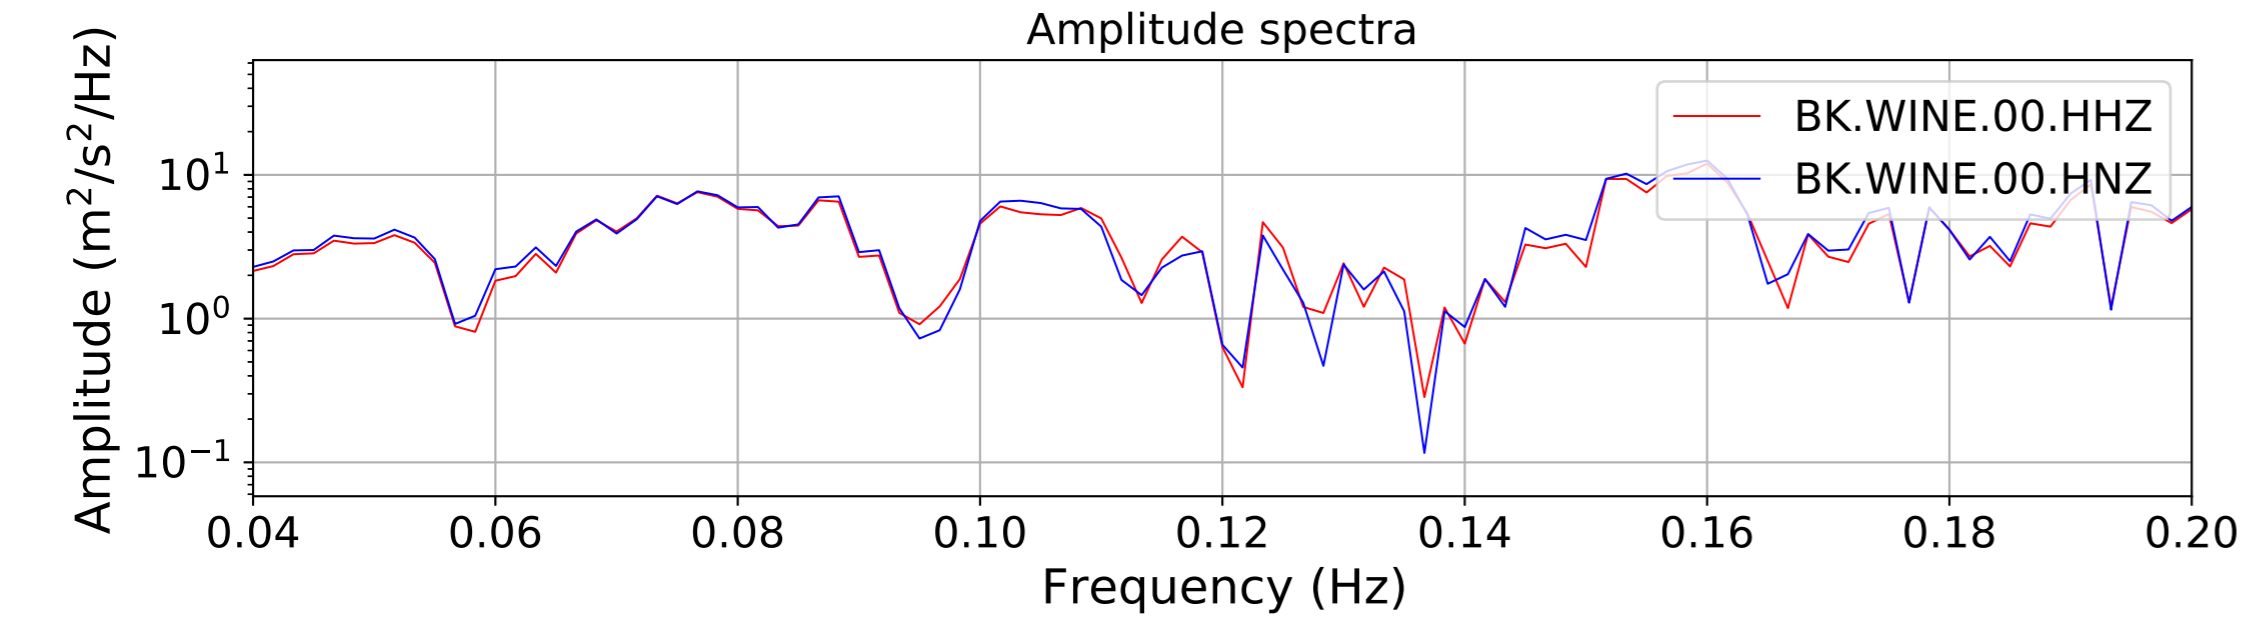

2024.340.184421_M7.0_nc75095651
Origin Time:2024-12-05T18:44:21.110000Z USGS event-id:nc75095651
M7.0 2024 Offshore Cape Mendocino, California Earthquake