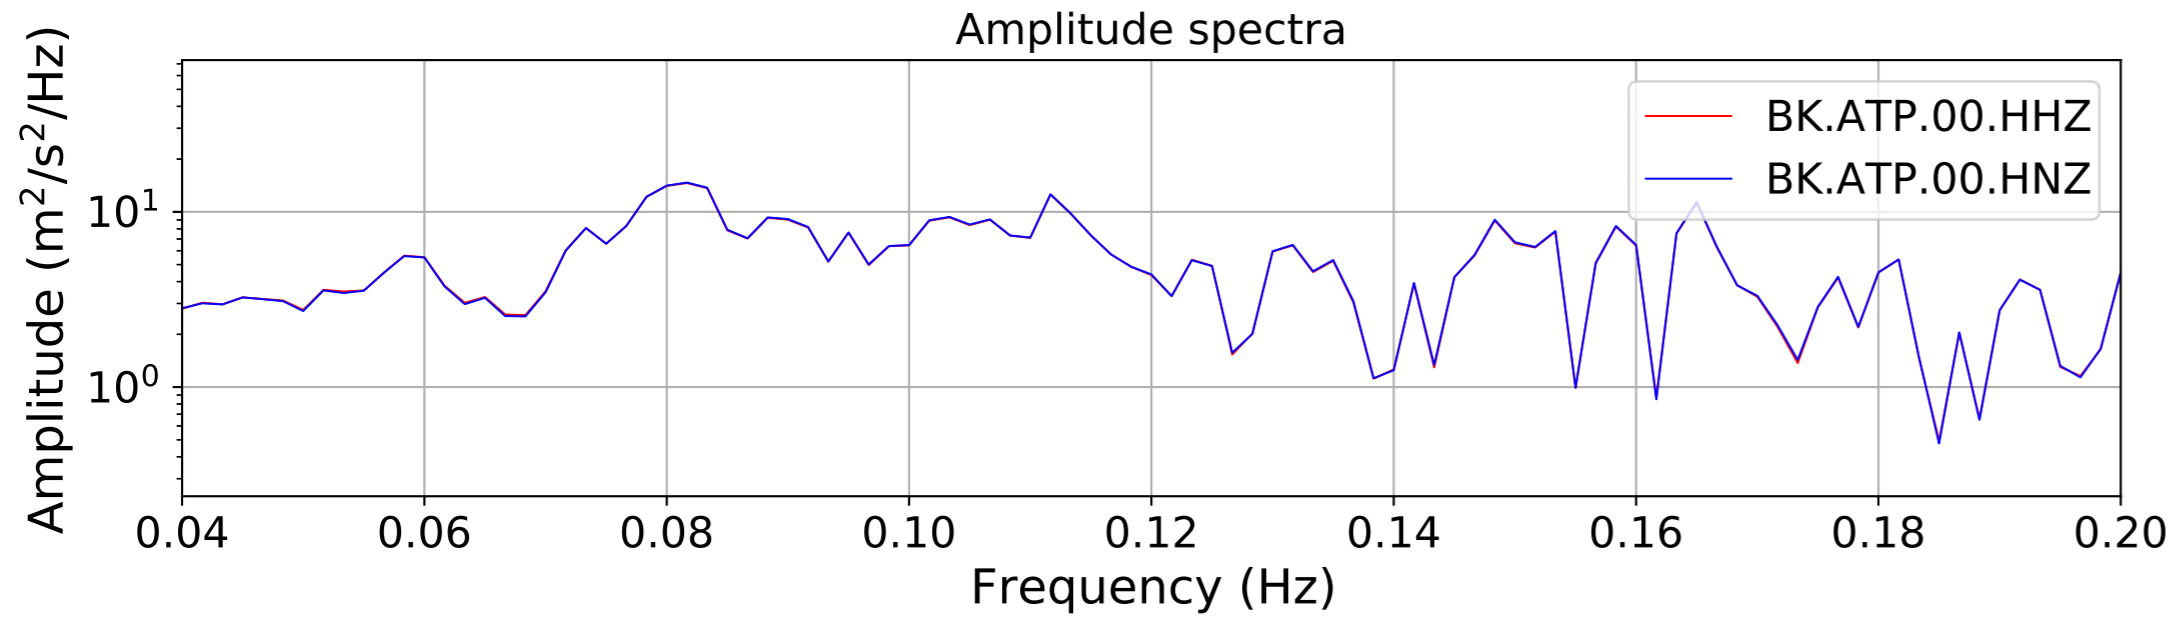

2024.340.184421_M7.0_nc75095651
Origin Time:2024-12-05T18:44:21.110000Z USGS event-id:nc75095651
M7.0 2024 Offshore Cape Mendocino, California Earthquake