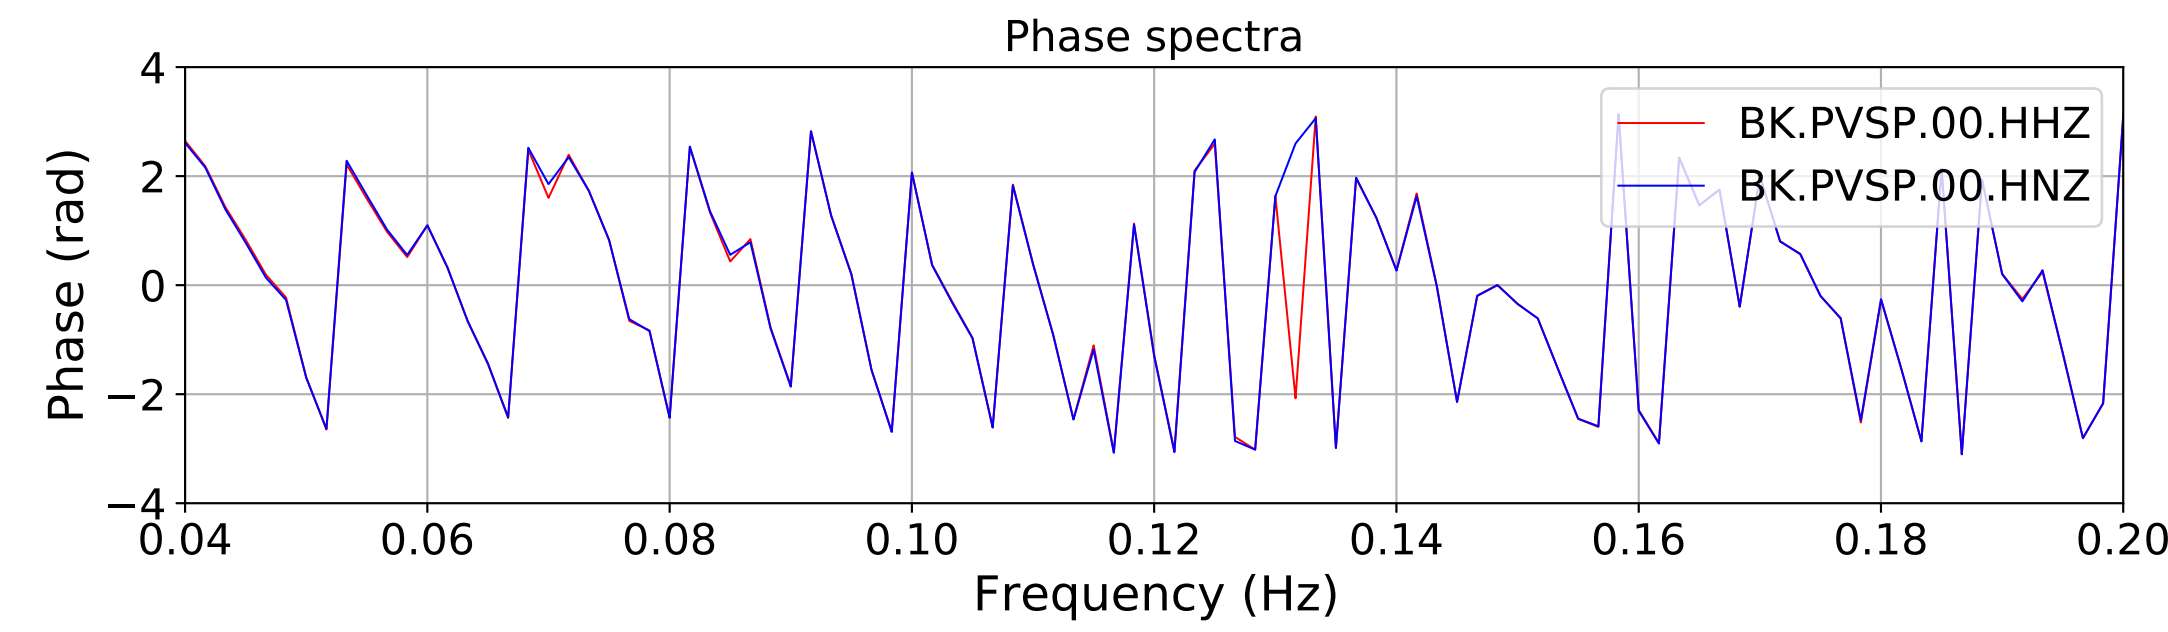

2024.340.184421_M7.0_nc75095651
Origin Time:2024-12-05T18:44:21.110000Z USGS event-id:nc75095651
M7.0 2024 Offshore Cape Mendocino, California Earthquake