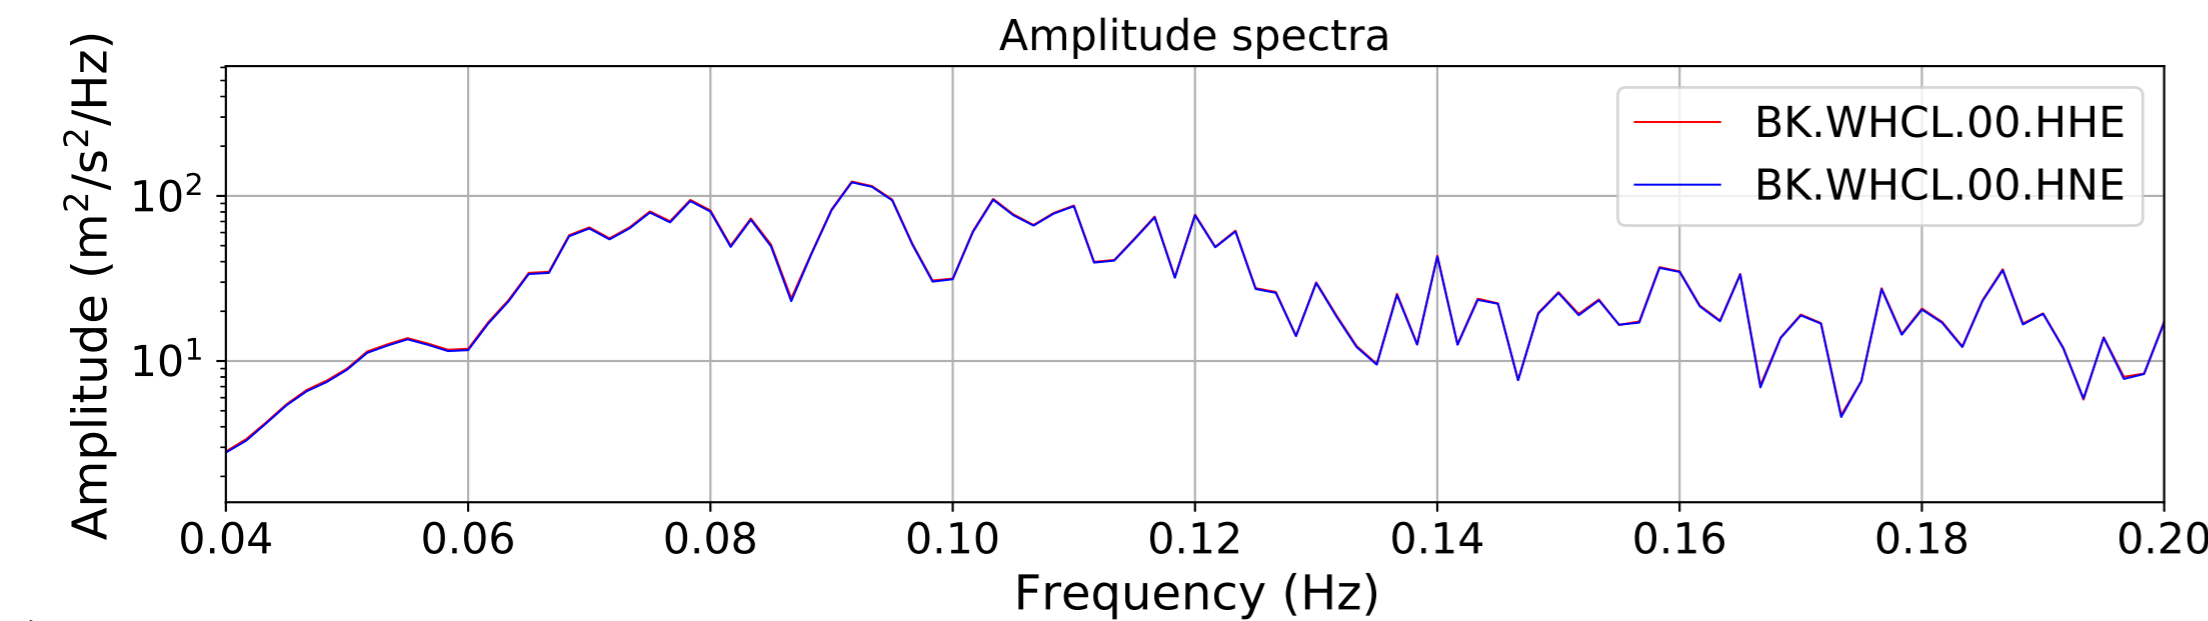

2024.340.184421.M7.0_nc75095651
Origin Time:2024-12-05T18:44:21.110000Z USGS event-id:nc75095651
M7.0 2024 Offshore Cape Mendocino, California Earthquake