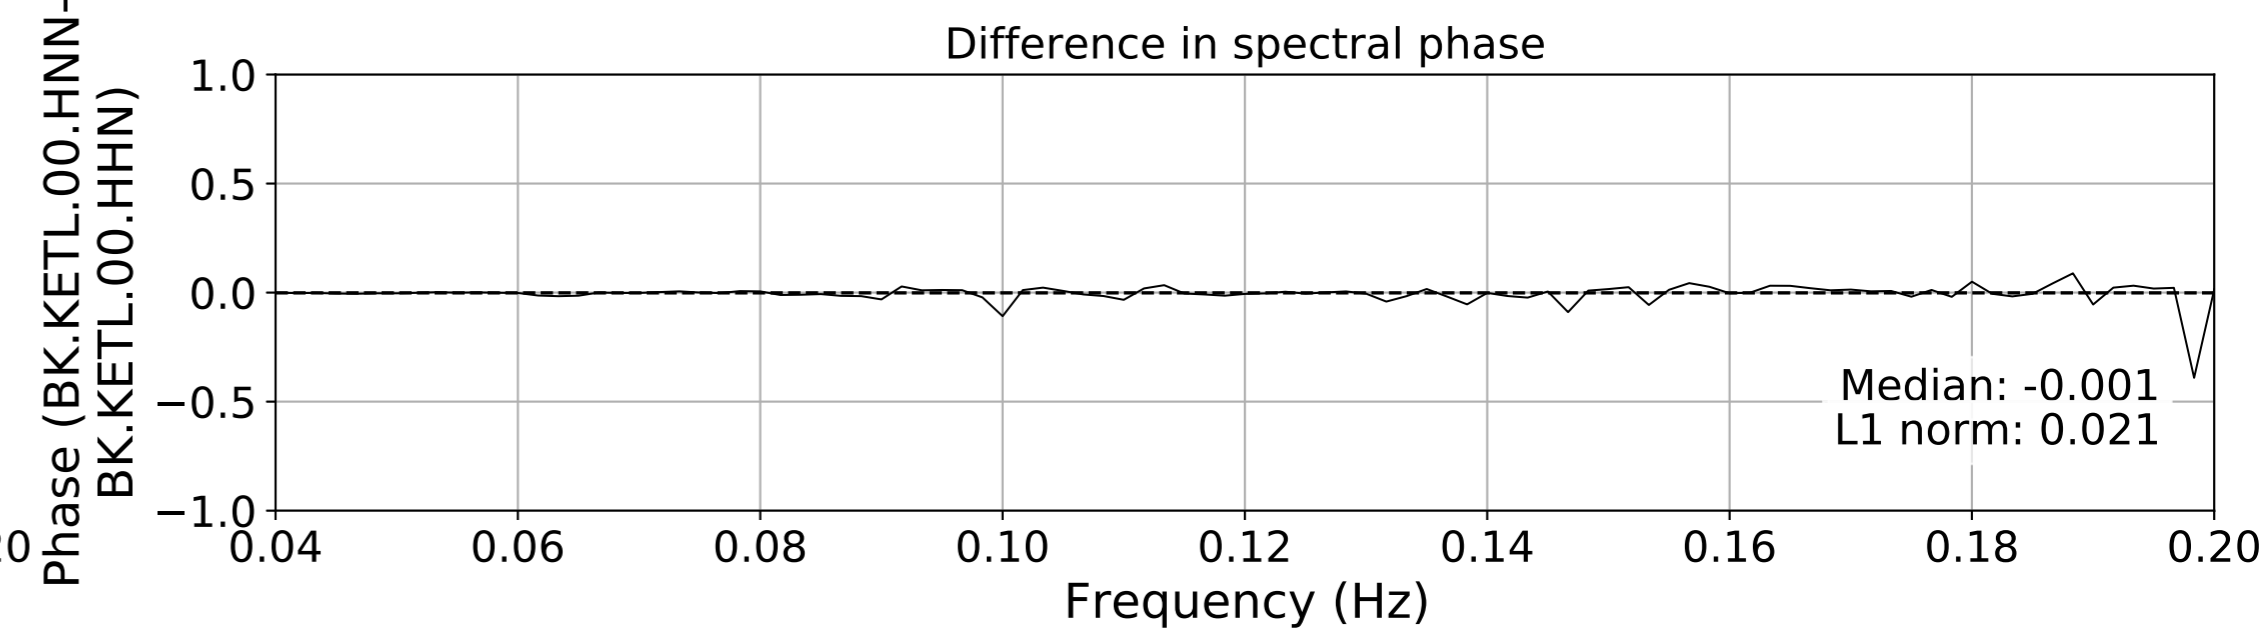

2024.340.184421_M7.0_nc75095651
Origin Time:2024-12-05T18:44:21.110000Z USGS event-id:nc75095651
M7.0 2024 Offshore Cape Mendocino, California Earthquake