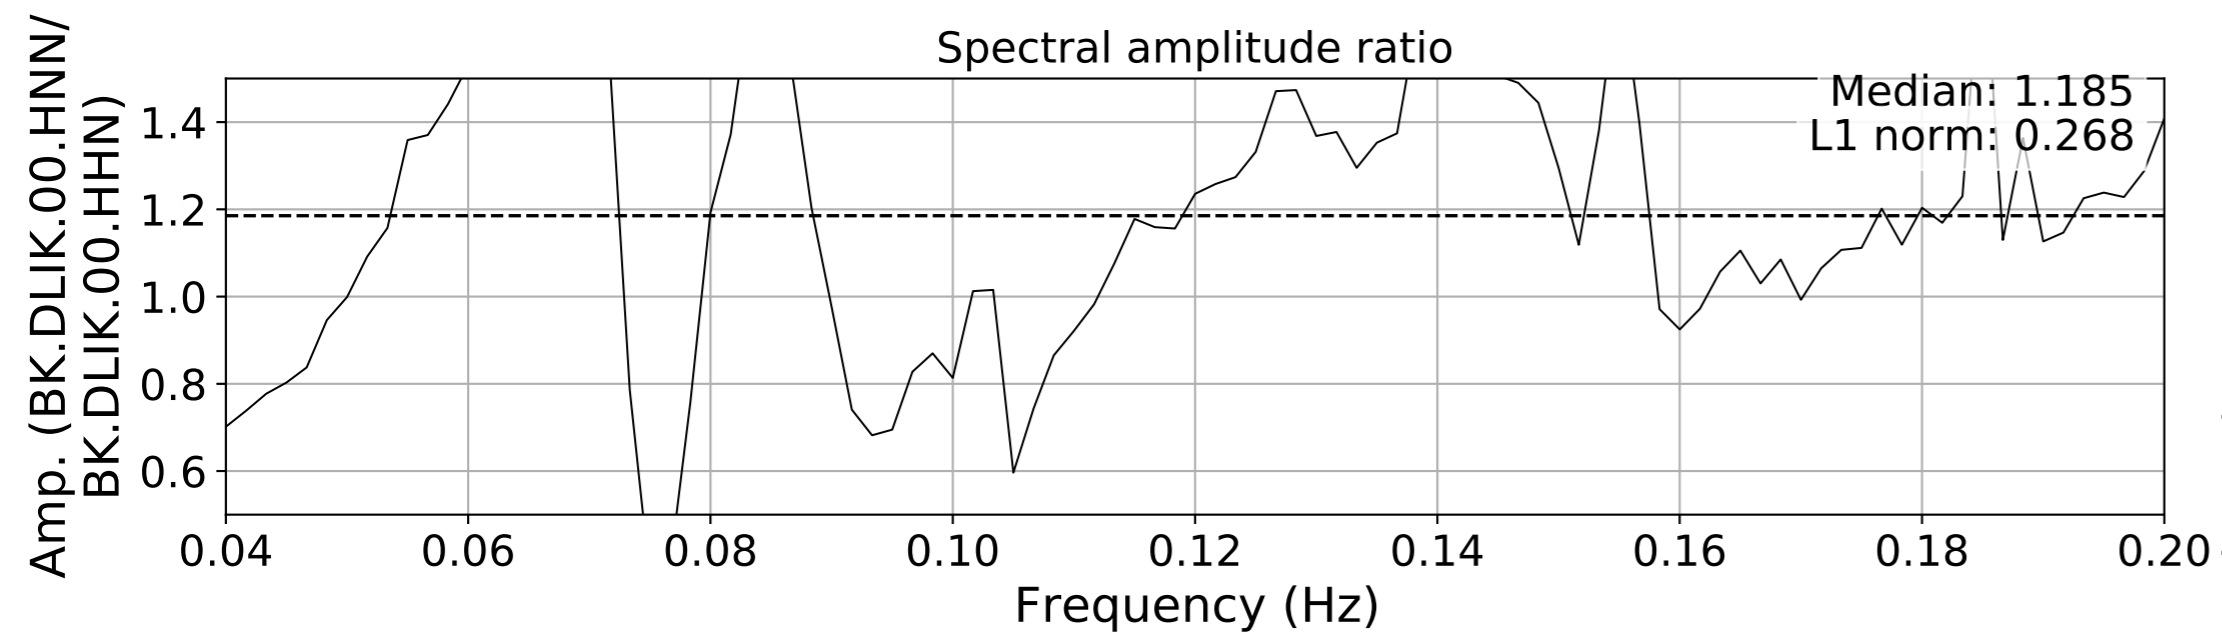

2024.340.184421_M7.0_nc75095651
Origin Time:2024-12-05T18:44:21.110000Z USGS event-id:nc75095651
M7.0 2024 Offshore Cape Mendocino, California Earthquake