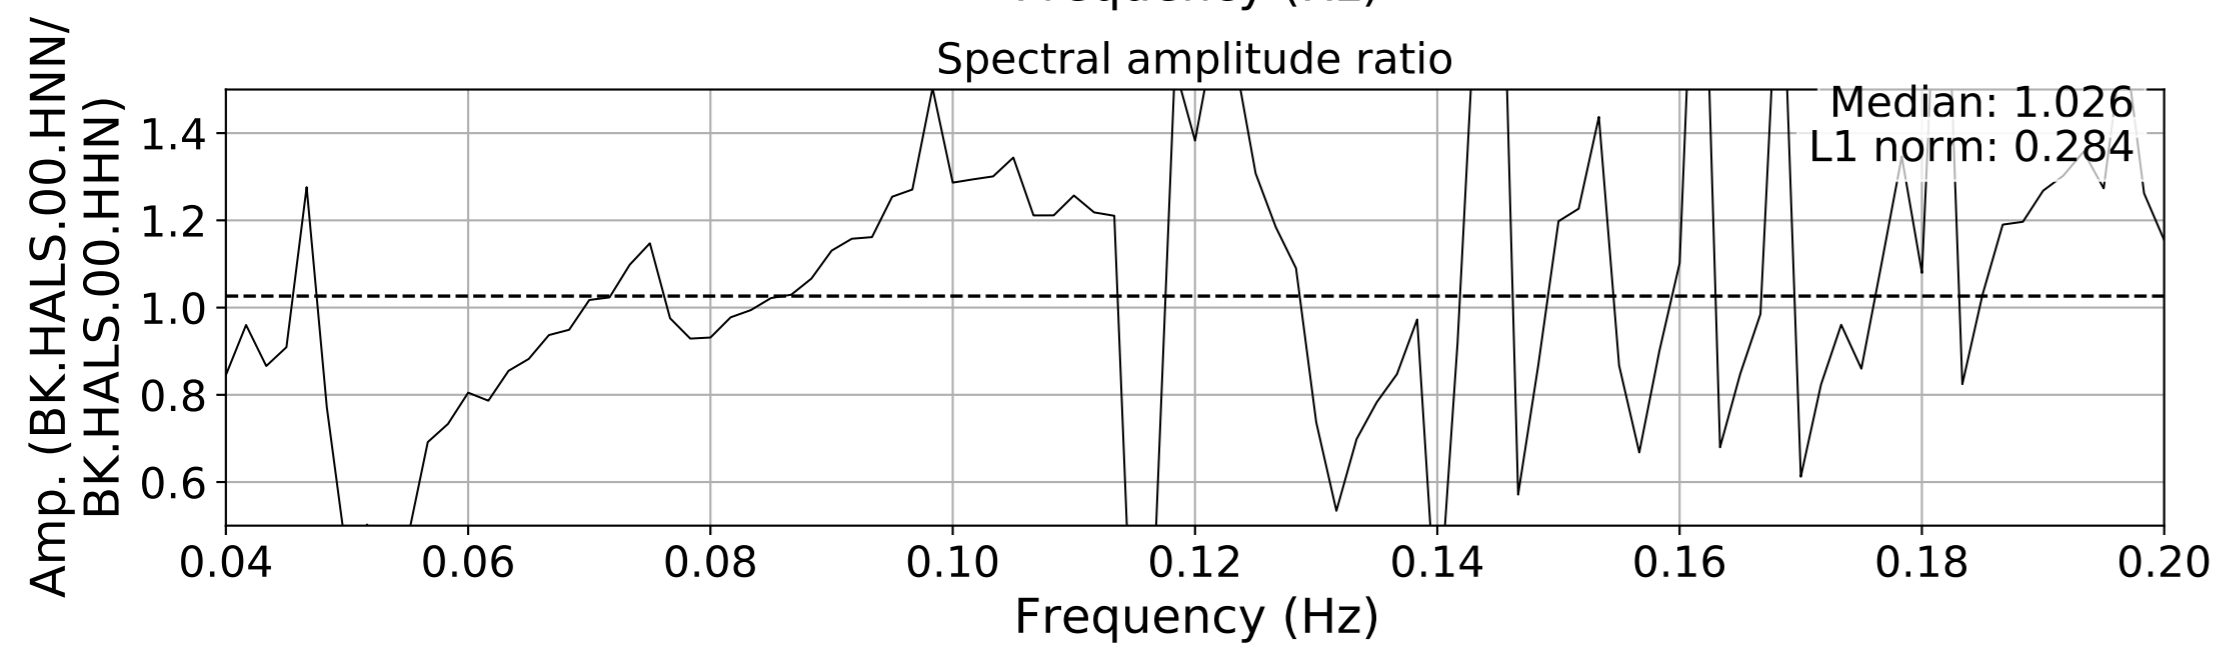

2024.340.184421.M7.0_nc75095651
Origin Time:2024-12-05T18:44:21.110000Z USGS event-id:nc75095651
M7.0 2024 Offshore Cape Mendocino, California Earthquake