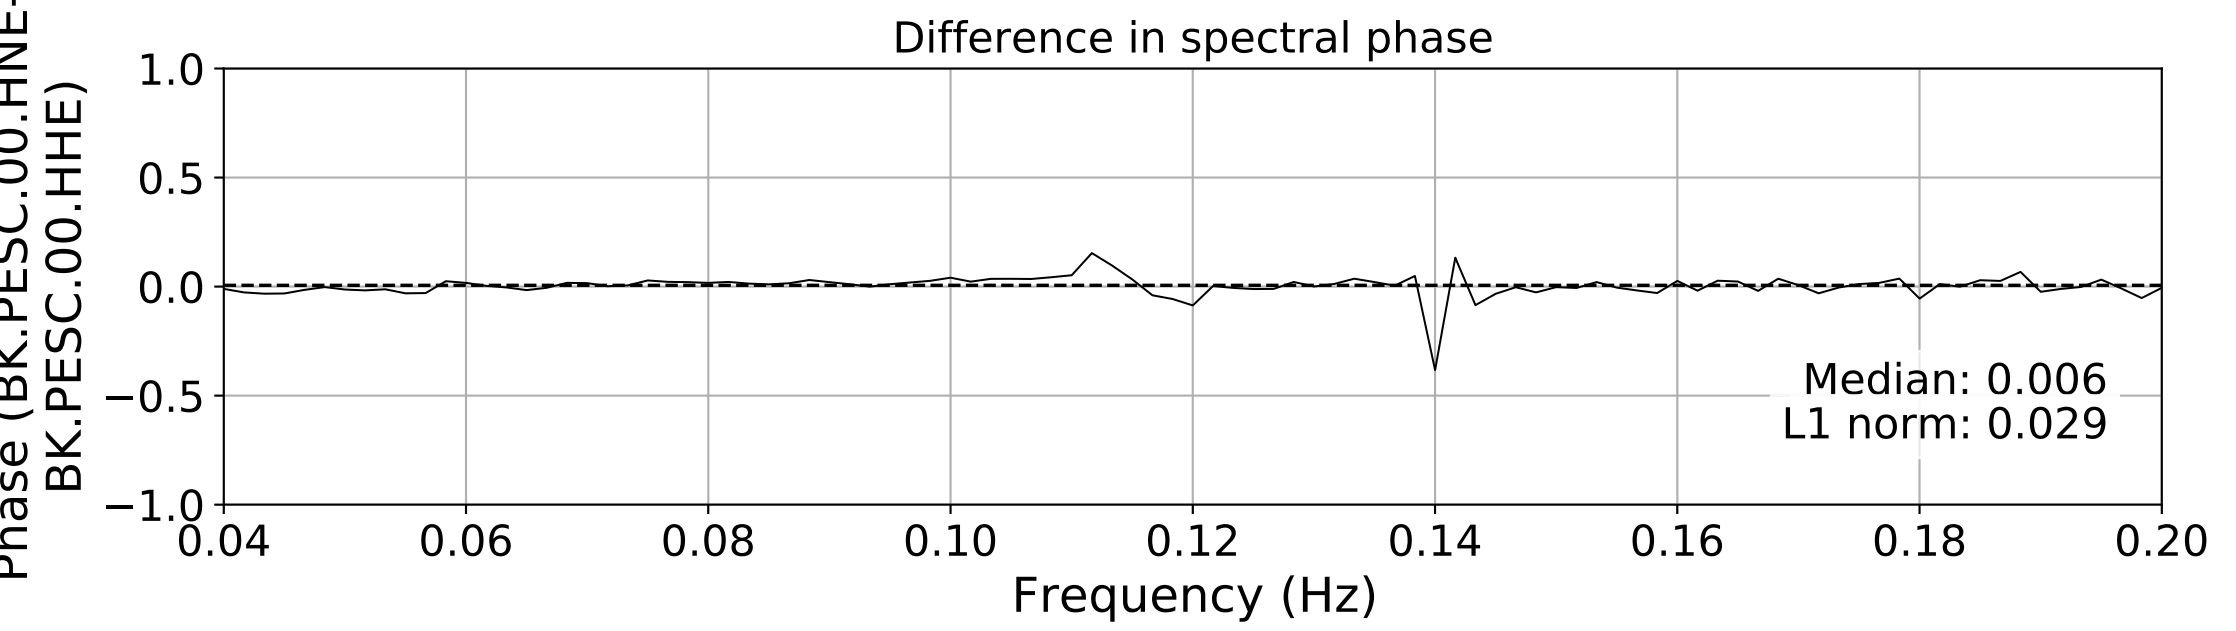

2024.340.184421_M7.0_nc75095651
Origin Time:2024-12-05T18:44:21.110000Z USGS event-id:nc75095651
M7.0 2024 Offshore Cape Mendocino, California Earthquake