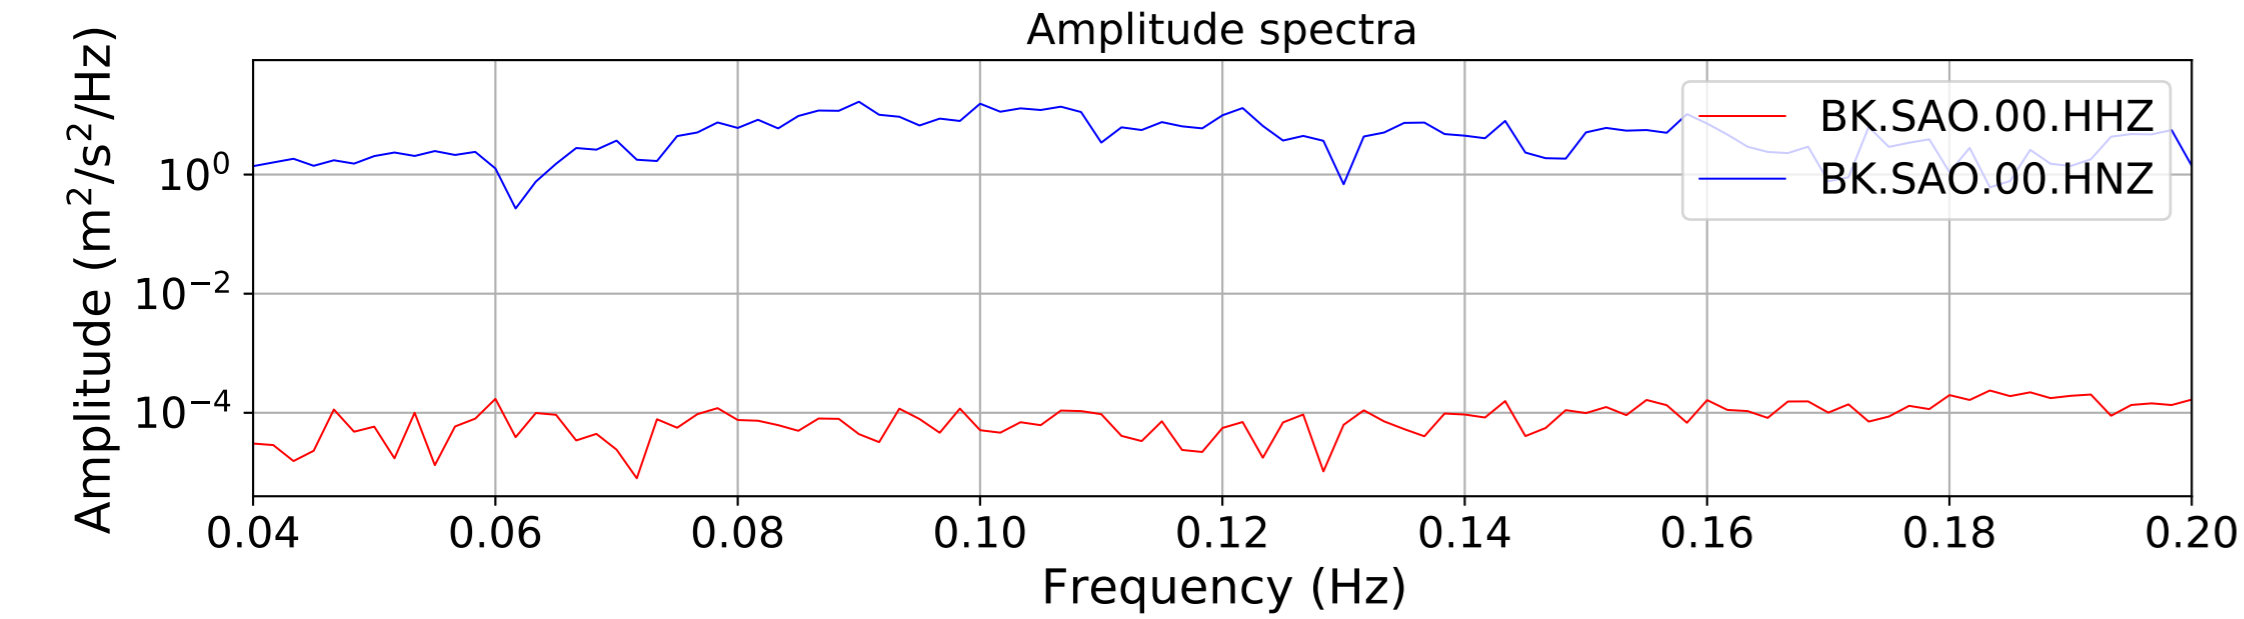

2024.340.184421_M7.0_nc75095651
Origin Time:2024-12-05T18:44:21.110000Z USGS event-id:nc75095651
M7.0 2024 Offshore Cape Mendocino, California Earthquake