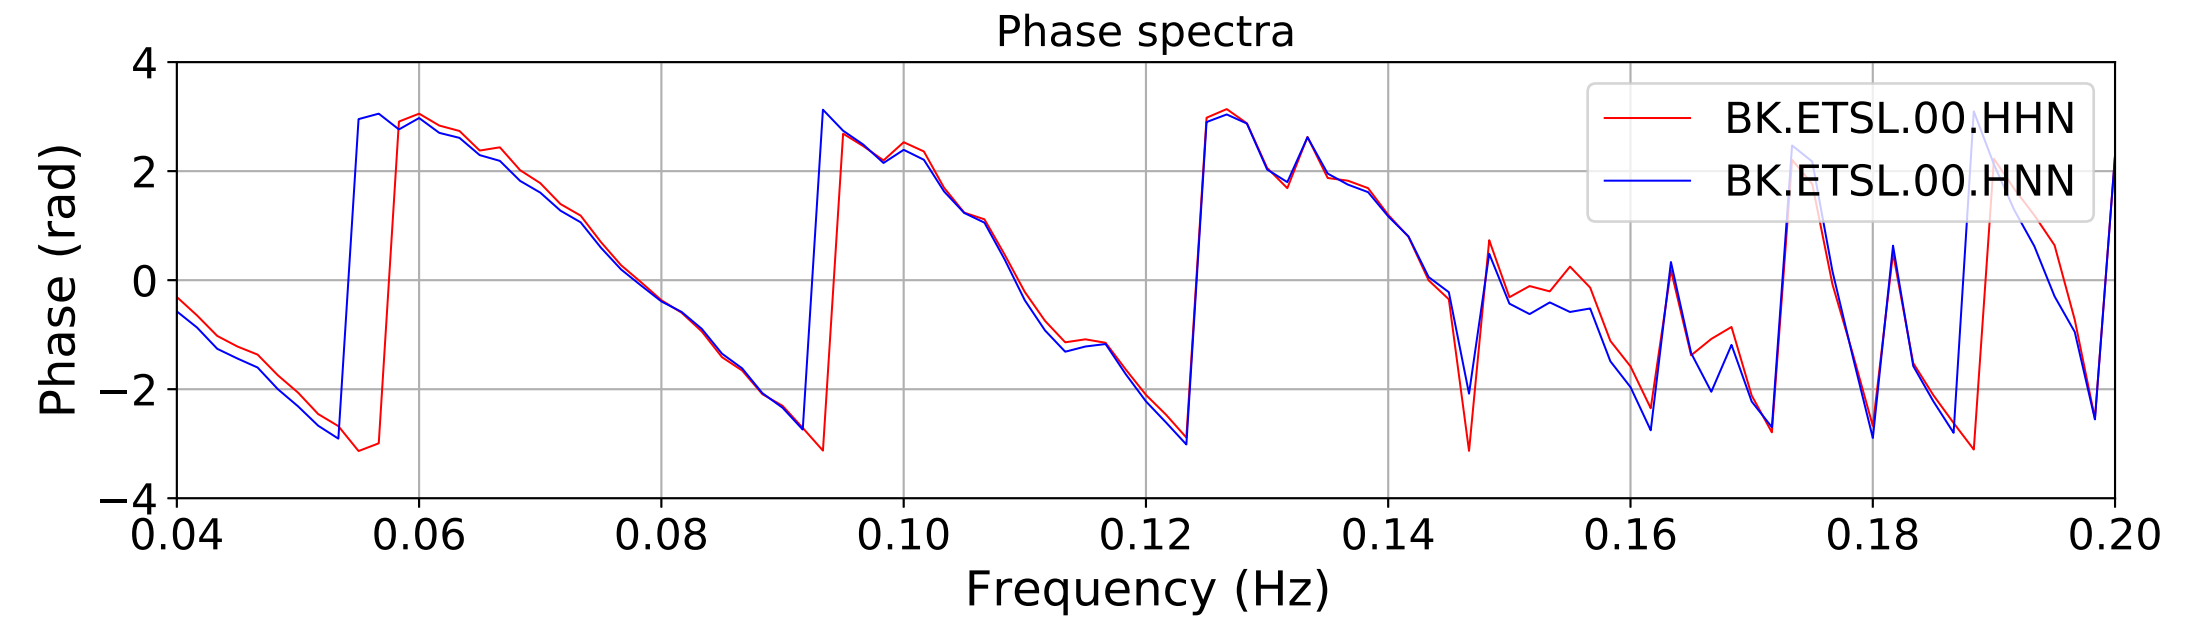

2024.340.184421_M7.0_nc75095651
Origin Time:2024-12-05T18:44:21.110000Z USGS event-id:nc75095651
M7.0 2024 Offshore Cape Mendocino, California Earthquake