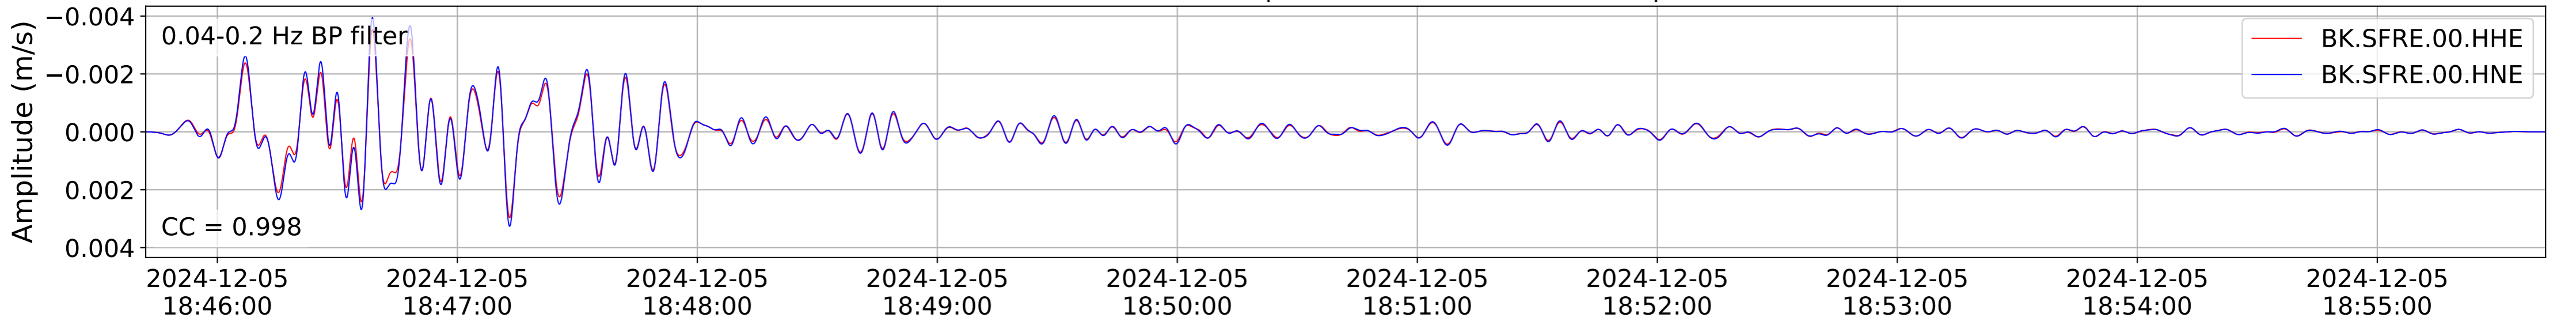

2024.340.184421_M7.0_nc75095651
Origin Time:2024-12-05T18:44:21.110000Z USGS event-id:nc75095651
M7.0 2024 Offshore Cape Mendocino, California Earthquake