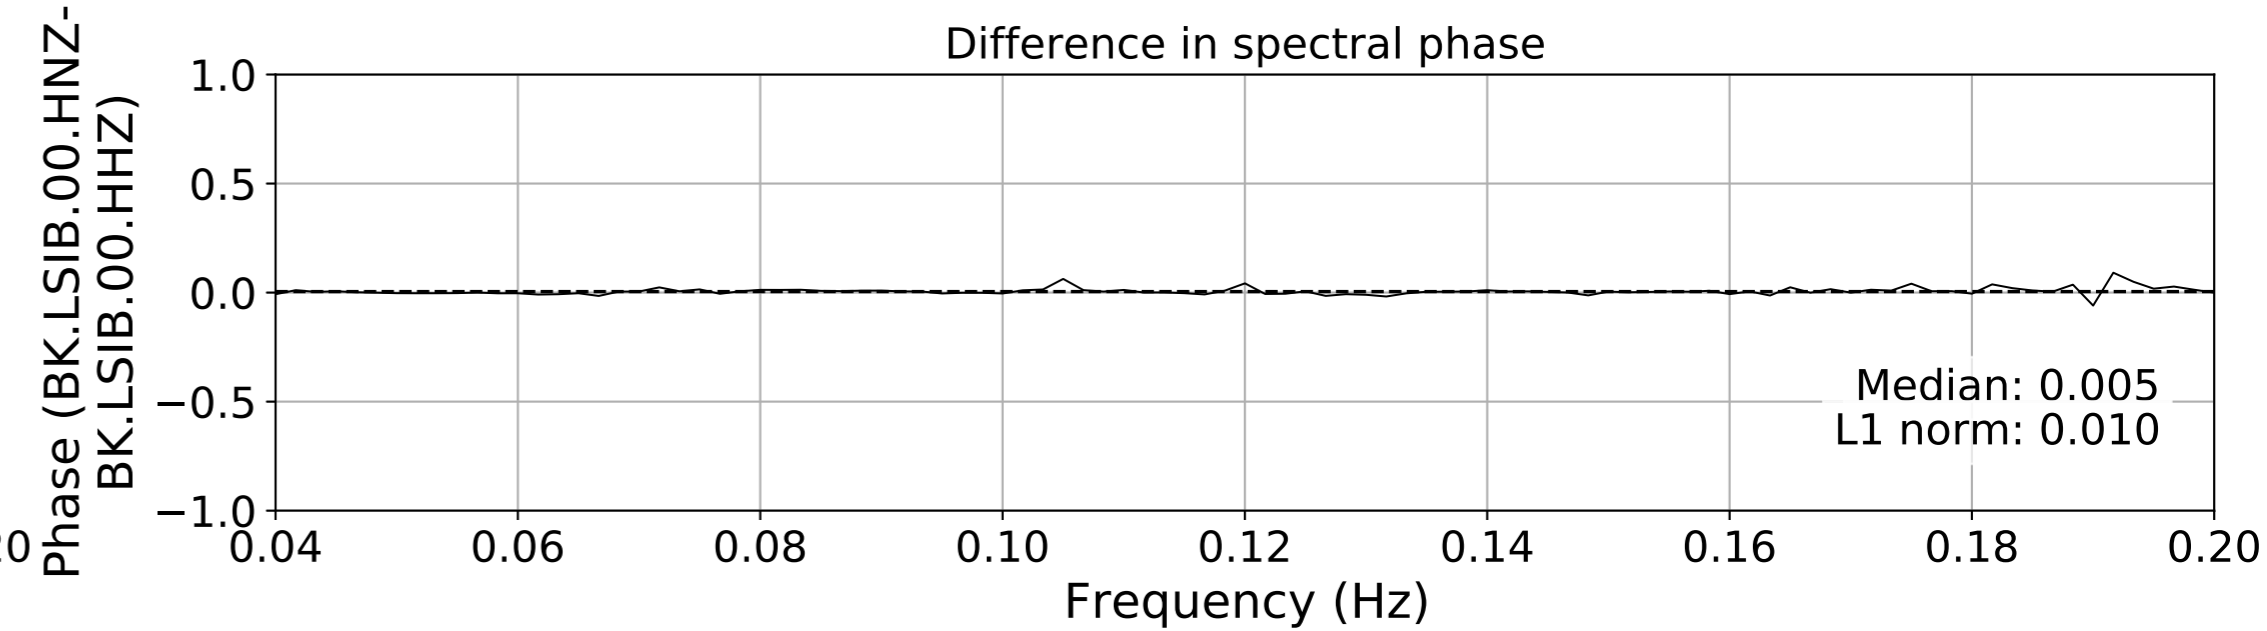

2024.340.184421_M7.0_nc75095651
Origin Time:2024-12-05T18:44:21.110000Z USGS event-id:nc75095651
M7.0 2024 Offshore Cape Mendocino, California Earthquake