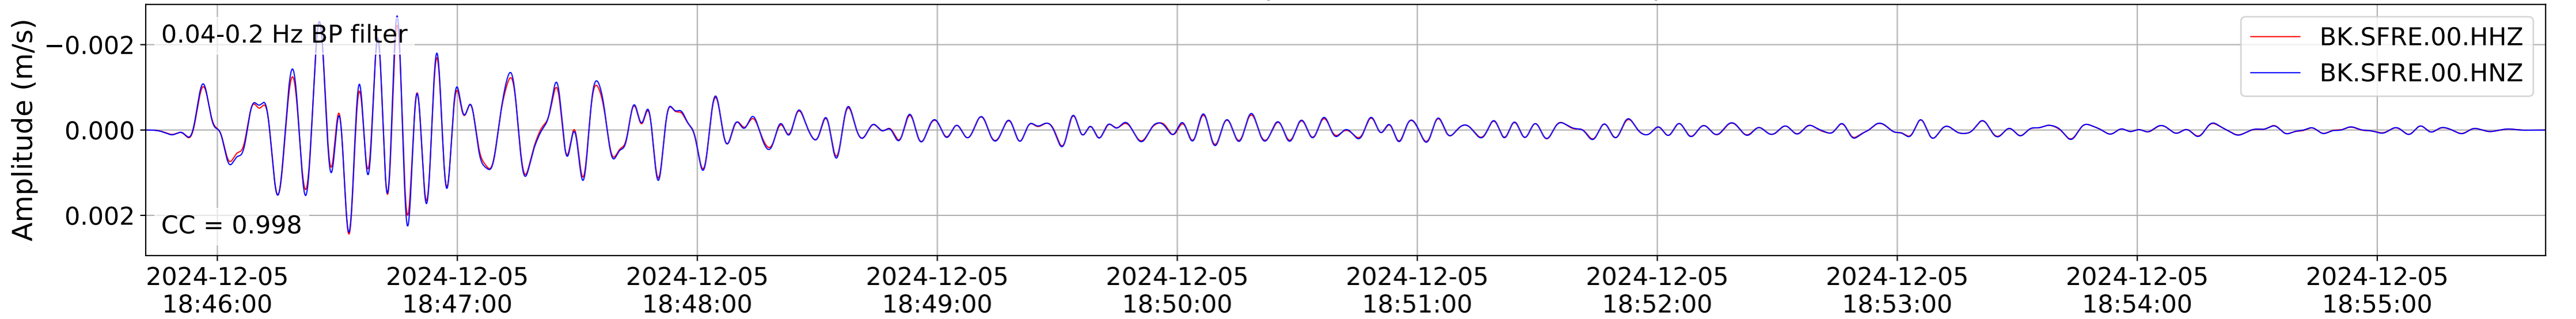

2024.340.184421_M7.0_nc75095651
Origin Time:2024-12-05T18:44:21.110000Z USGS event-id:nc75095651
M7.0 2024 Offshore Cape Mendocino, California Earthquake