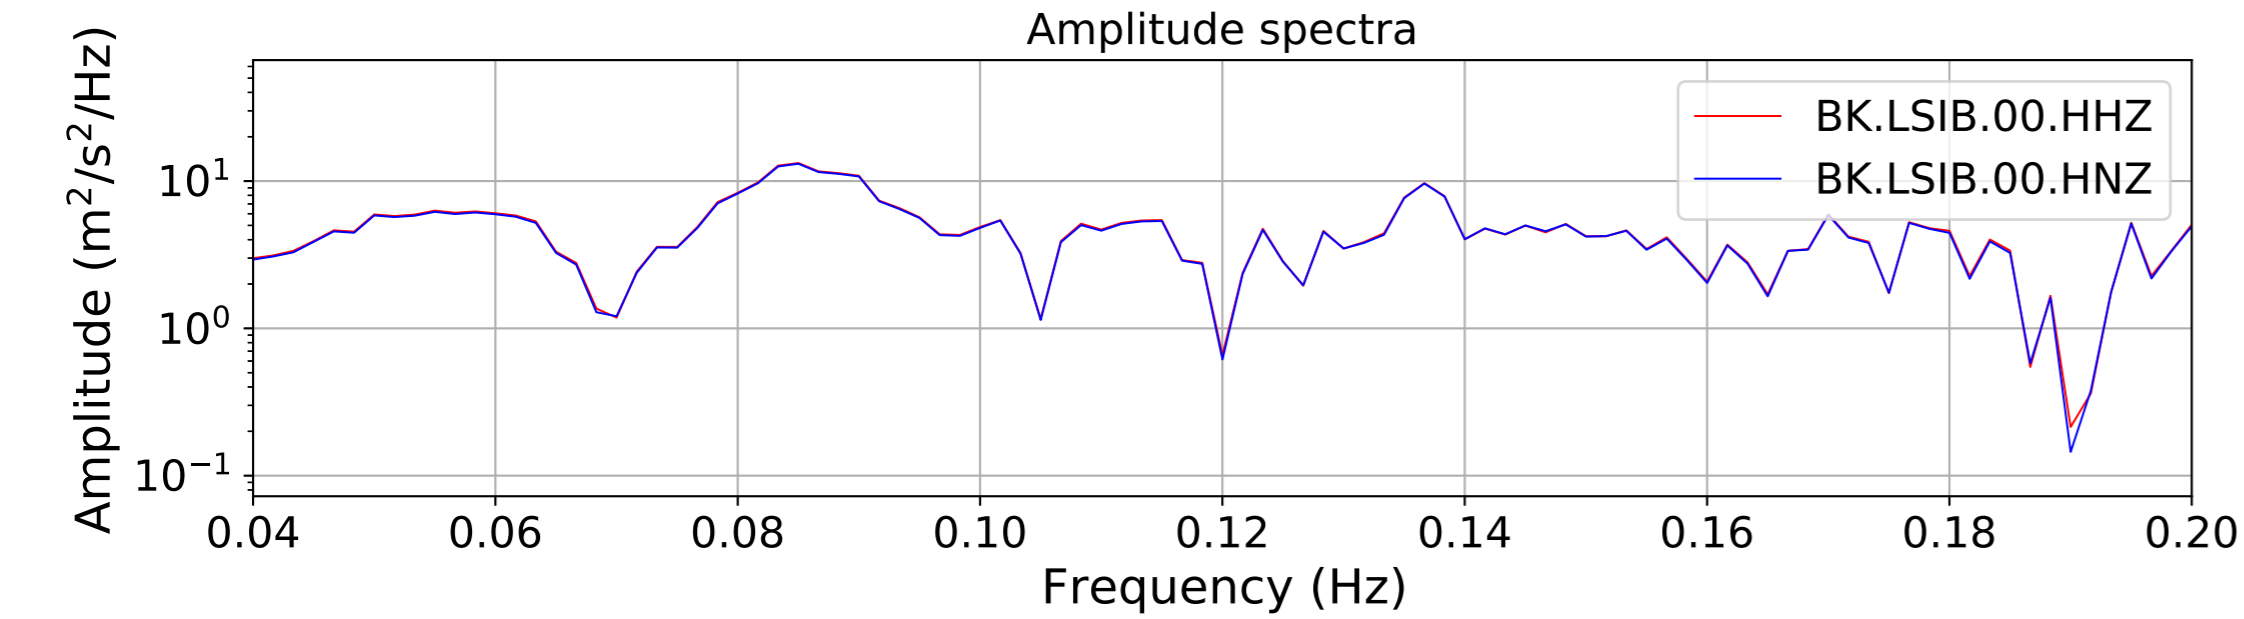

2024.340.184421_M7.0_nc75095651
Origin Time:2024-12-05T18:44:21.110000Z USGS event-id:nc75095651
M7.0 2024 Offshore Cape Mendocino, California Earthquake