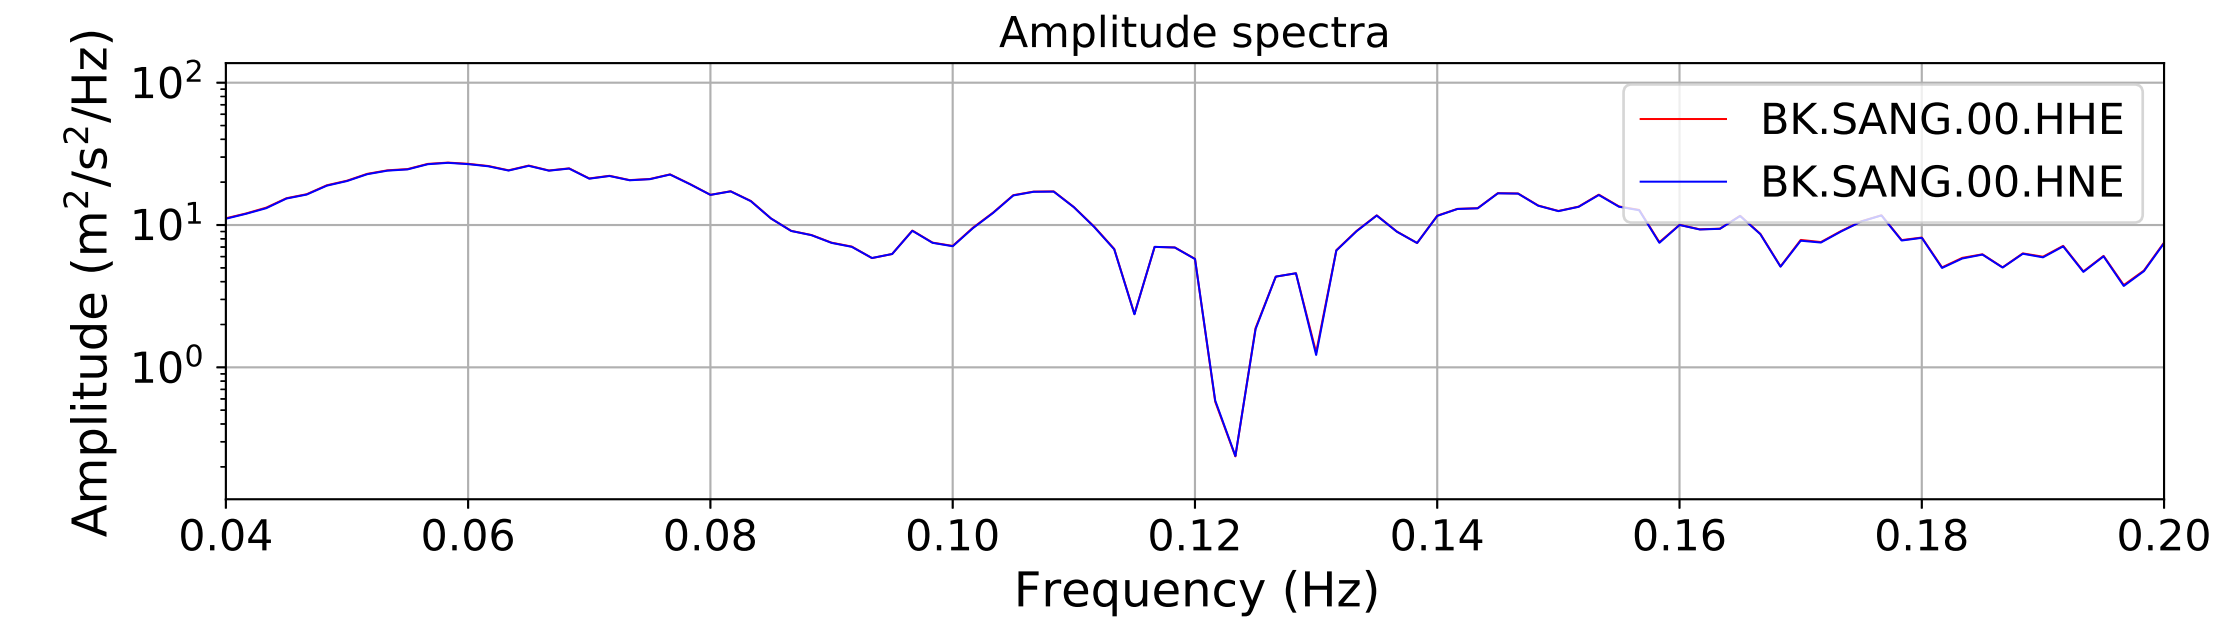

2024.340.184421_M7.0_nc75095651
Origin Time:2024-12-05T18:44:21.110000Z USGS event-id:nc75095651
M7.0 2024 Offshore Cape Mendocino, California Earthquake