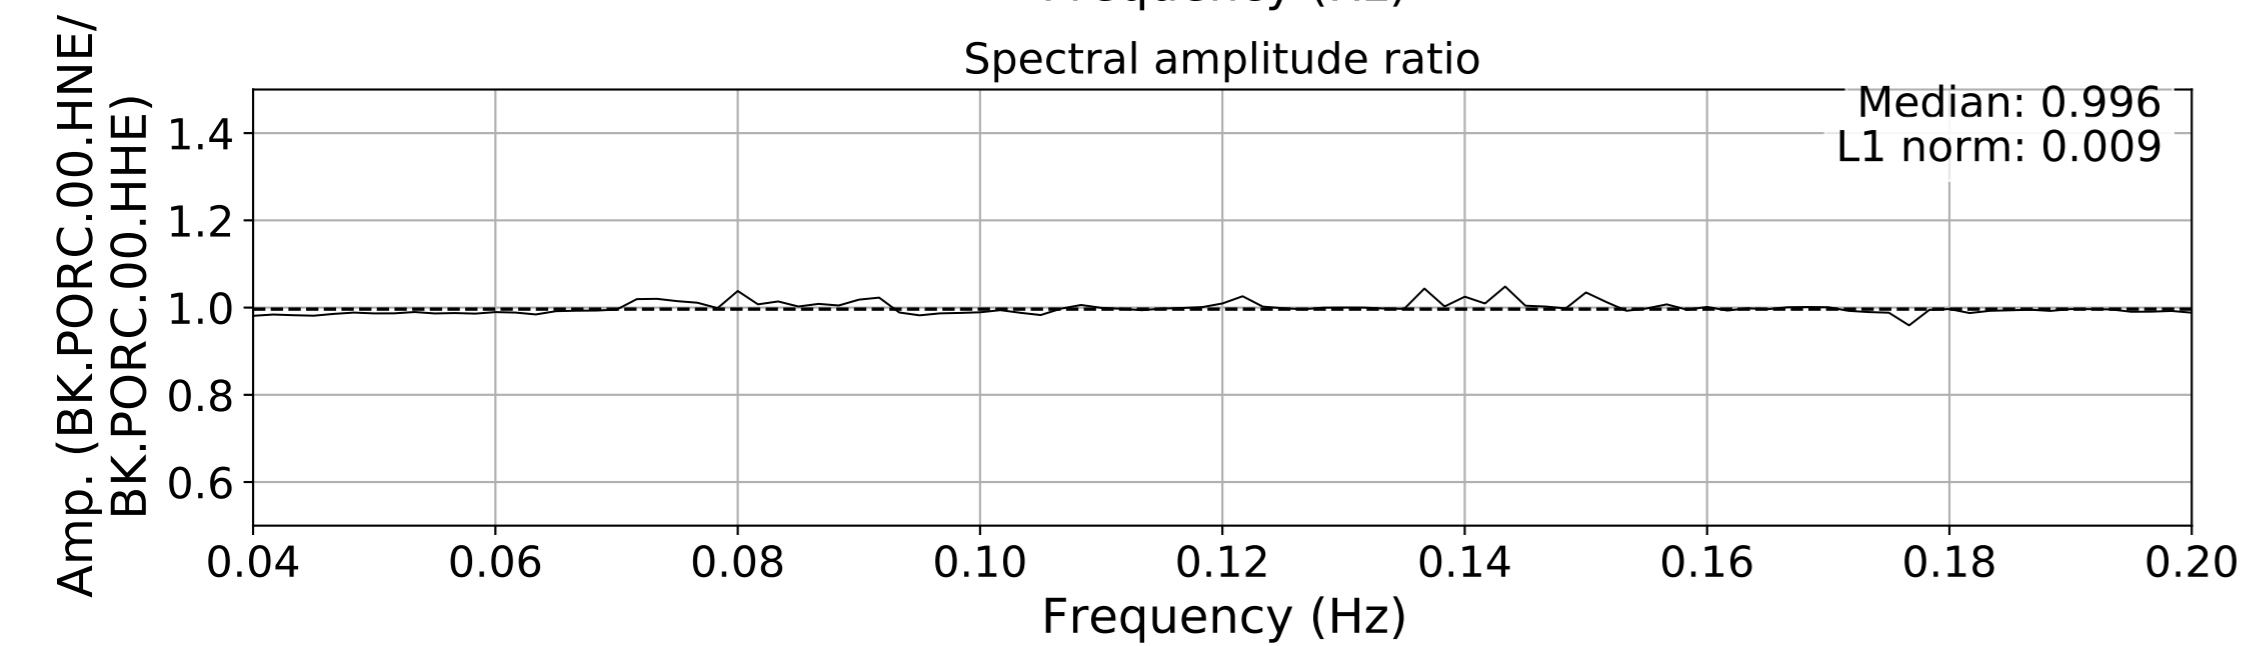

2024.340.184421_M7.0_nc75095651
Origin Time:2024-12-05T18:44:21.110000Z USGS event-id:nc75095651
M7.0 2024 Offshore Cape Mendocino, California Earthquake