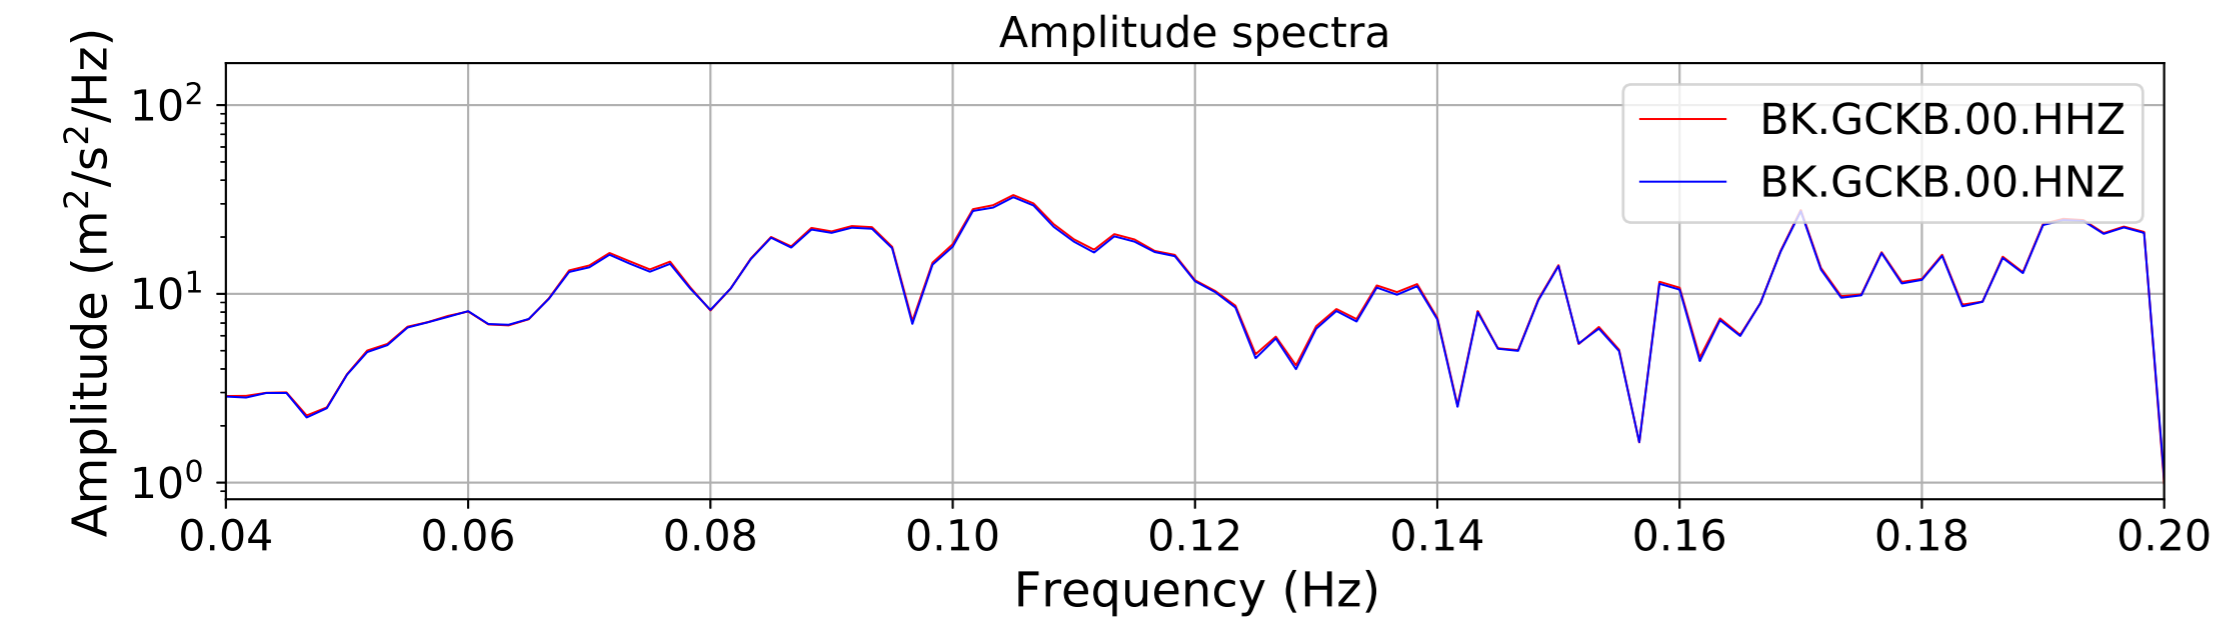

2024.340.184421_M7.0_nc75095651
Origin Time:2024-12-05T18:44:21.110000Z USGS event-id:nc75095651
M7.0 2024 Offshore Cape Mendocino, California Earthquake