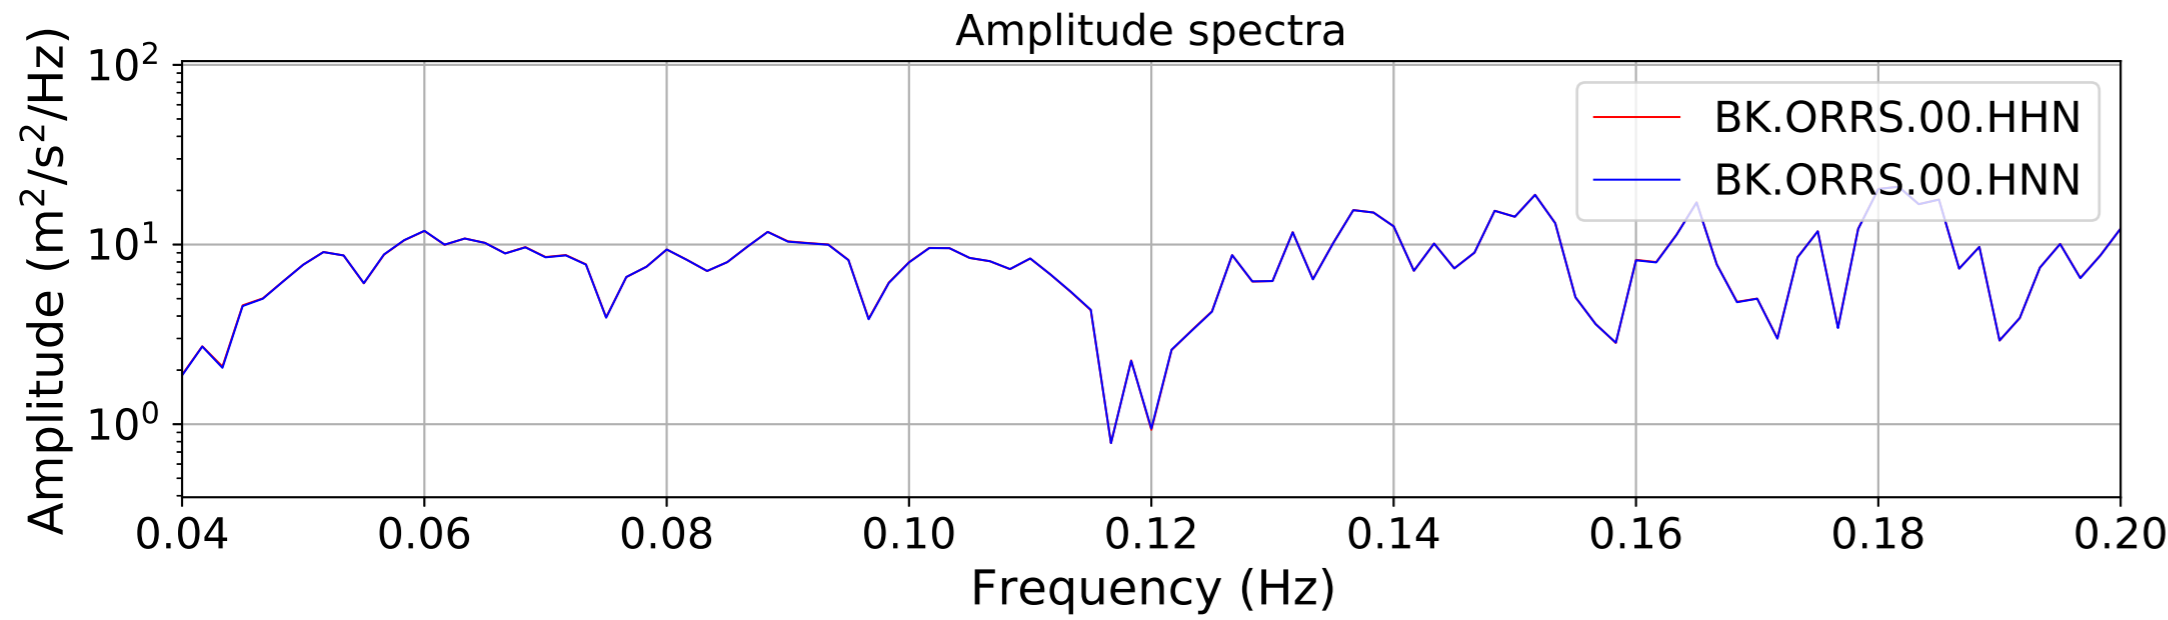

2024.340.184421_M7.0_nc75095651
Origin Time:2024-12-05T18:44:21.110000Z USGS event-id:nc75095651
M7.0 2024 Offshore Cape Mendocino, California Earthquake