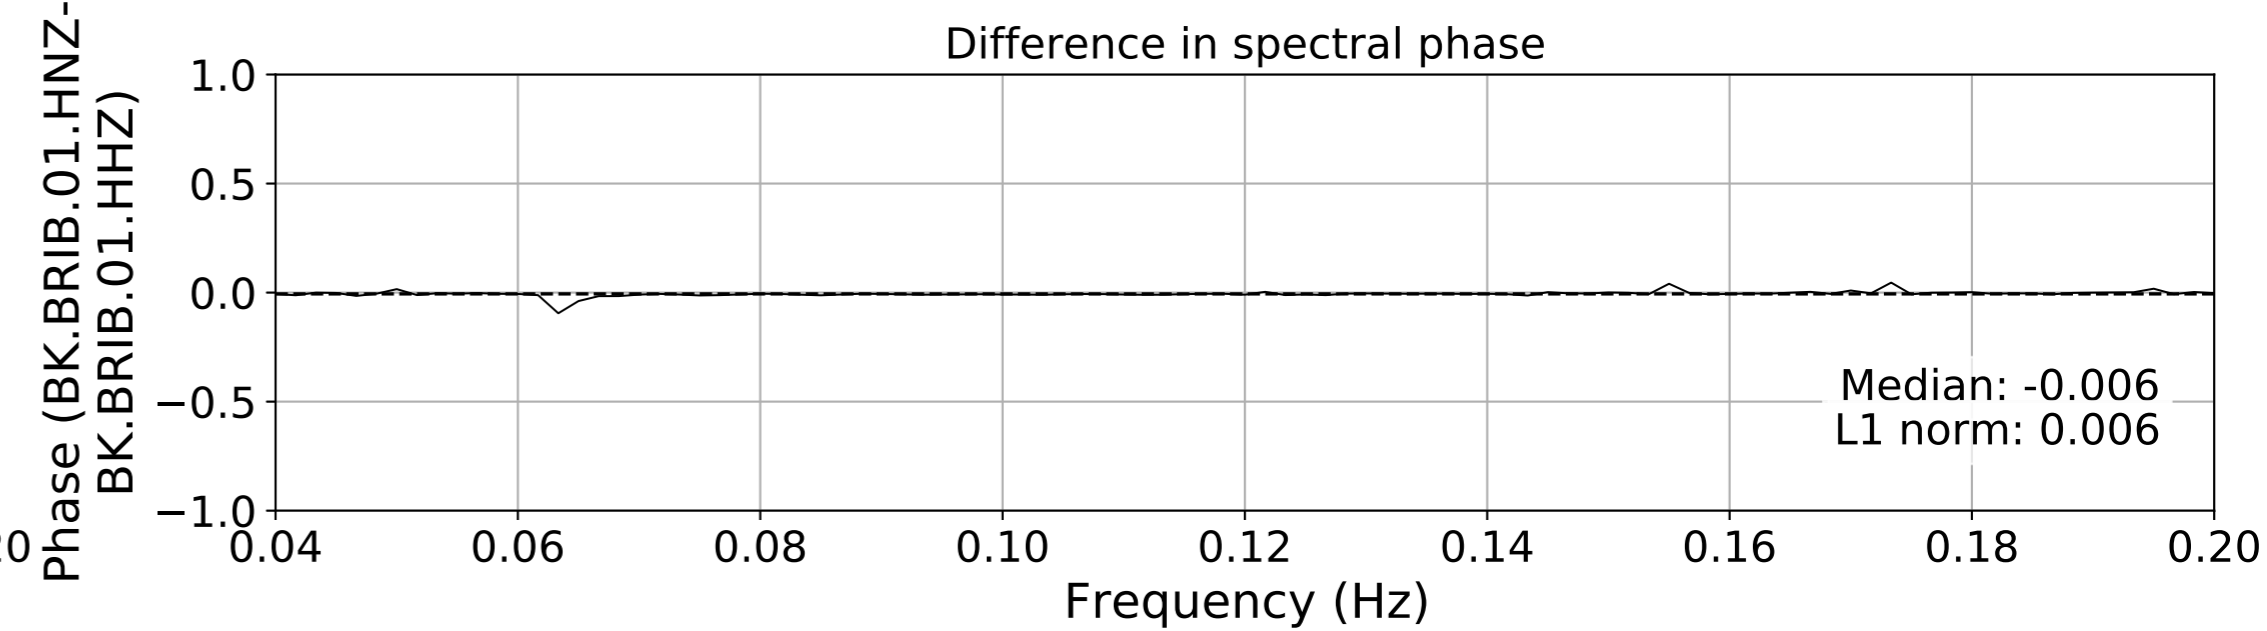

2024.340.184421_M7.0_nc75095651
Origin Time:2024-12-05T18:44:21.110000Z USGS event-id:nc75095651
M7.0 2024 Offshore Cape Mendocino, California Earthquake