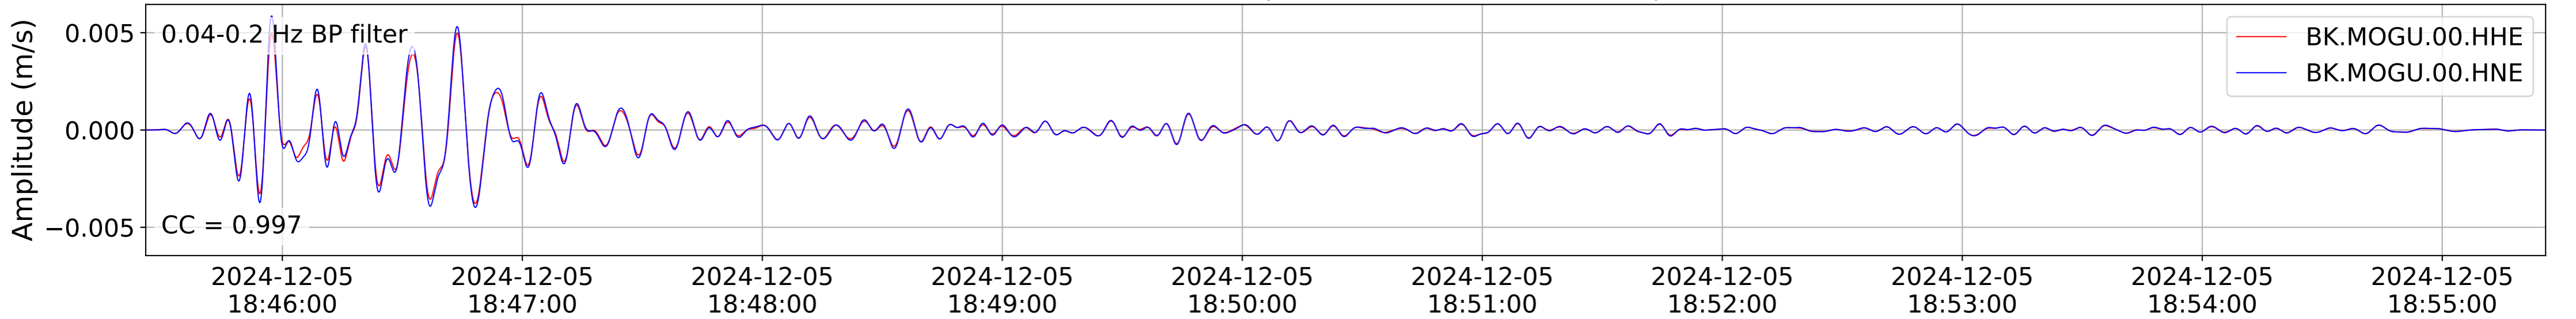

2024.340.184421_M7.0_nc75095651
Origin Time:2024-12-05T18:44:21.110000Z USGS event-id:nc75095651
M7.0 2024 Offshore Cape Mendocino, California Earthquake