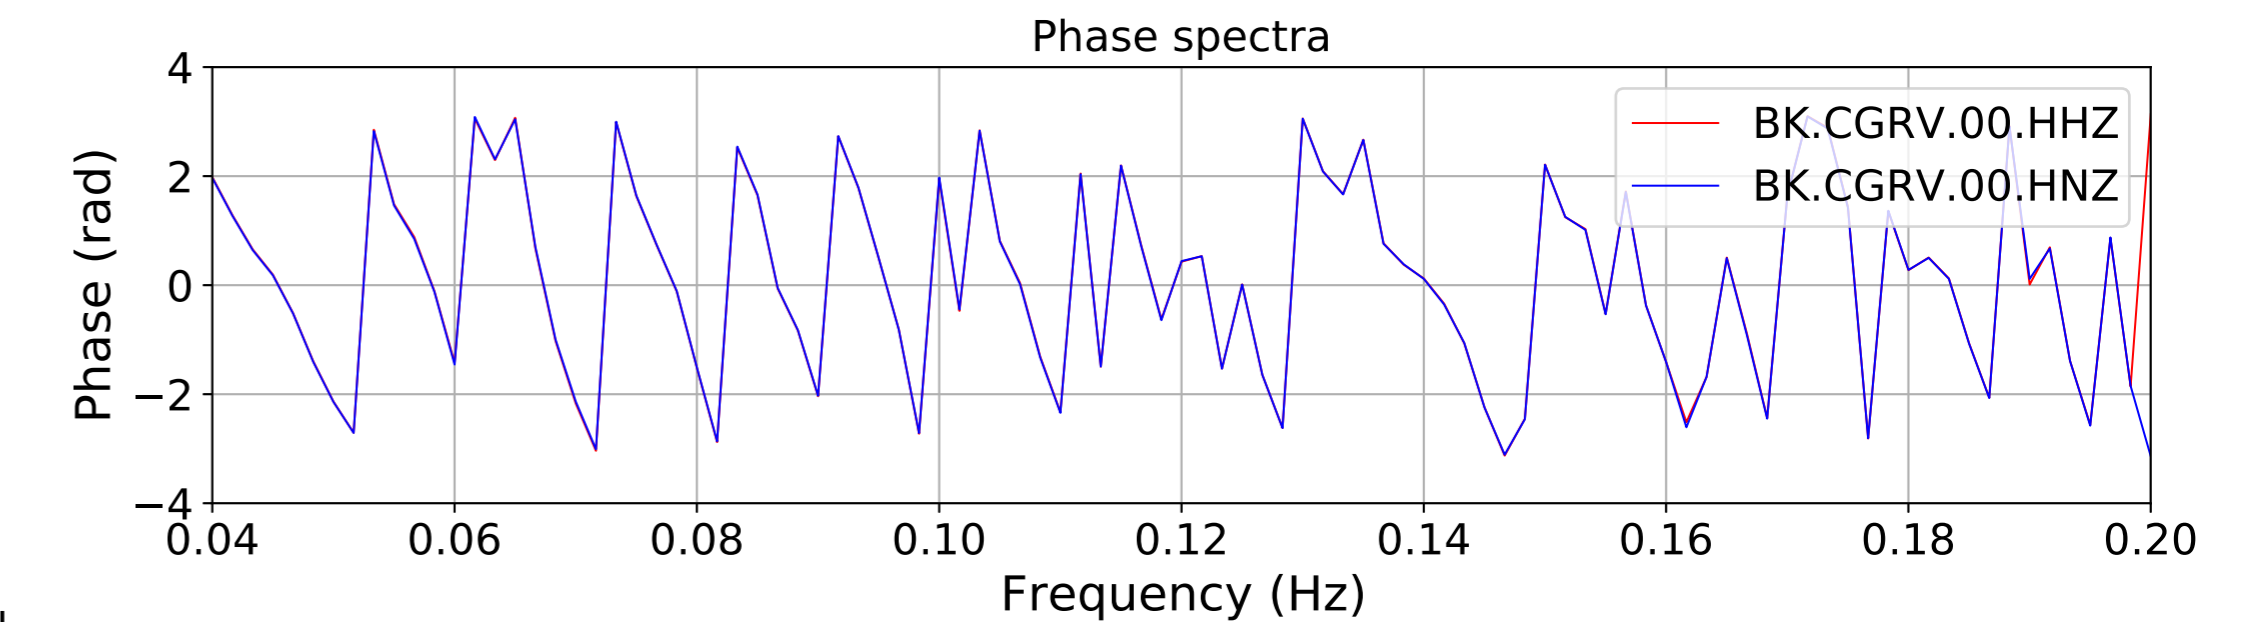

2024.340.184421M7.0_nc75095651
Origin Time:2024-12-05T18:44:21.110000Z USGS event-id:nc75095651
M7.0 2024 Offshore Cape Mendocino, California Earthquake