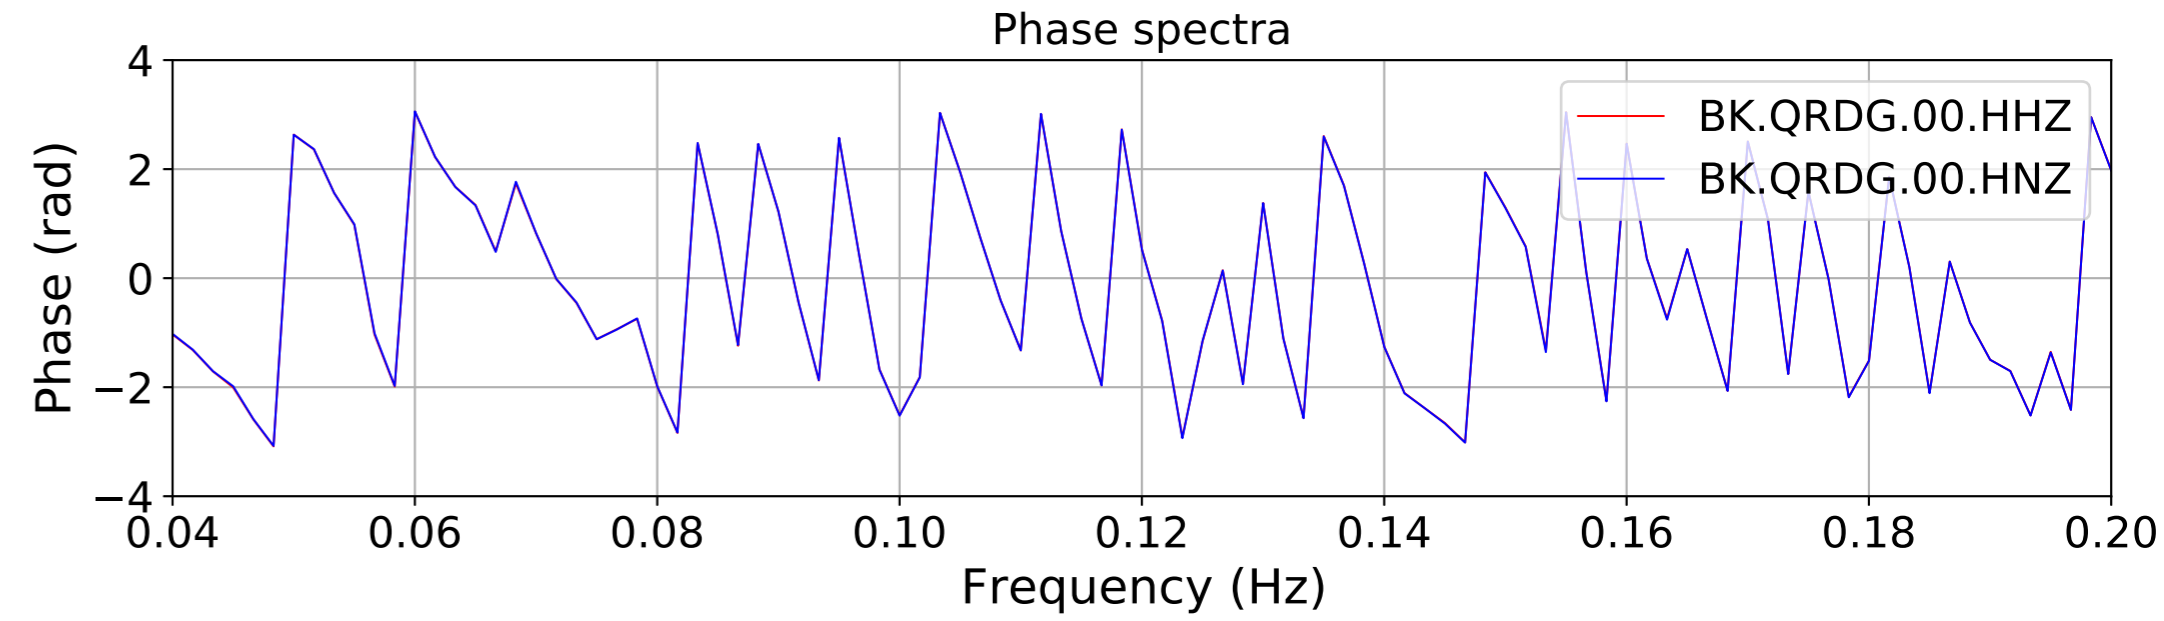

2024.340.184421_M7.0_nc75095651
Origin Time:2024-12-05T18:44:21.110000Z USGS event-id:nc75095651
M7.0 2024 Offshore Cape Mendocino, California Earthquake