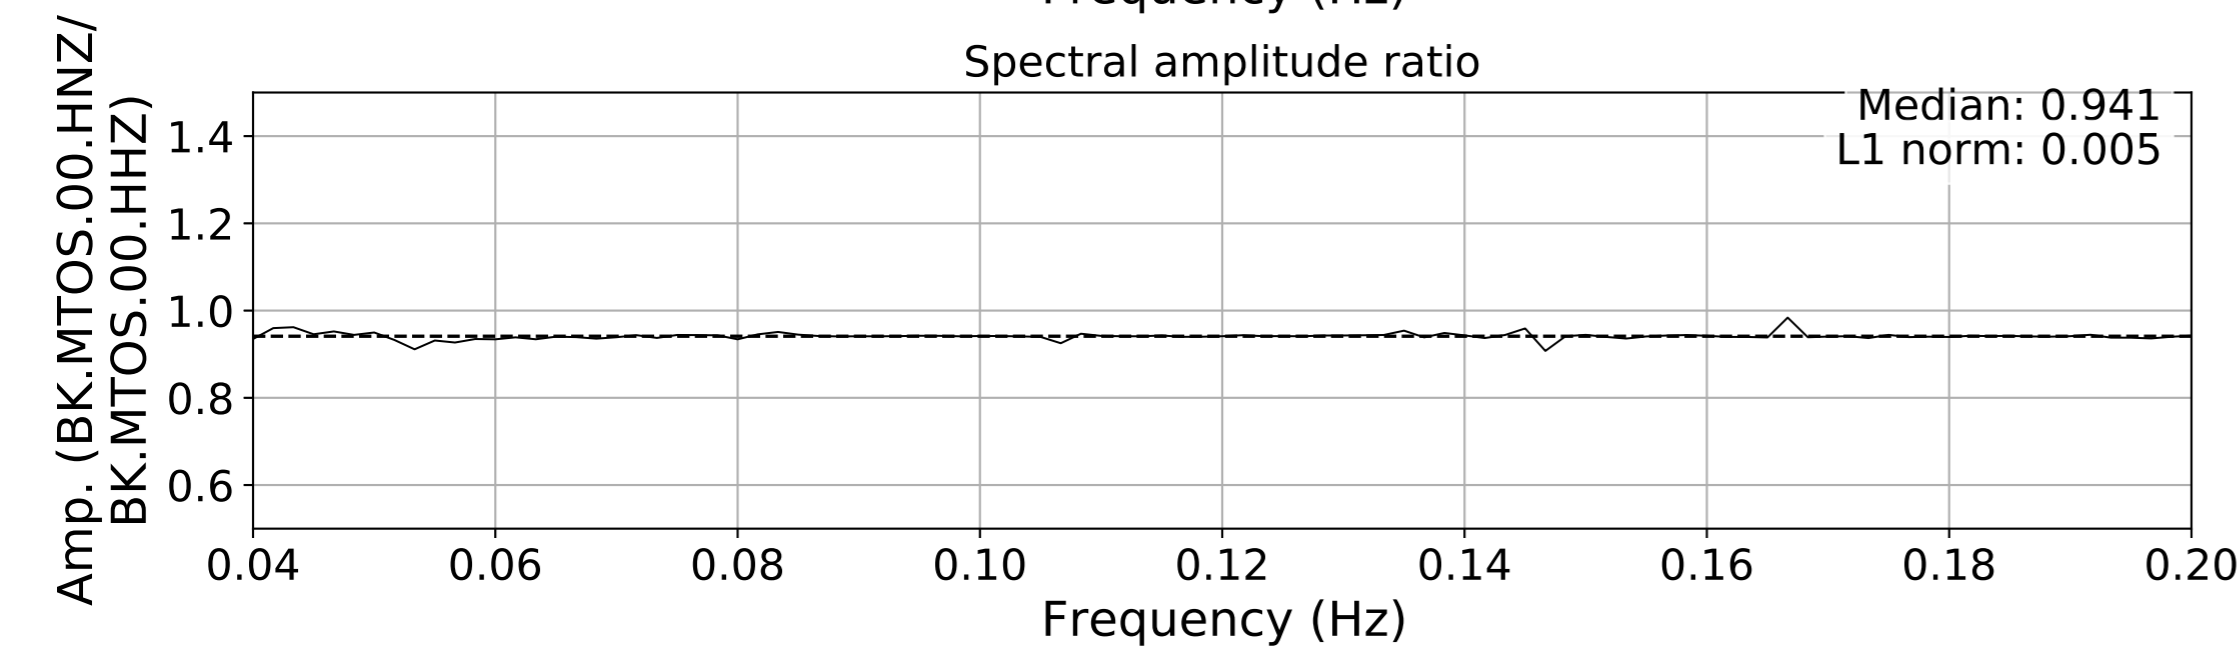

2024.340.184421_M7.0_nc75095651
Origin Time:2024-12-05T18:44:21.110000Z USGS event-id:nc75095651
M7.0 2024 Offshore Cape Mendocino, California Earthquake