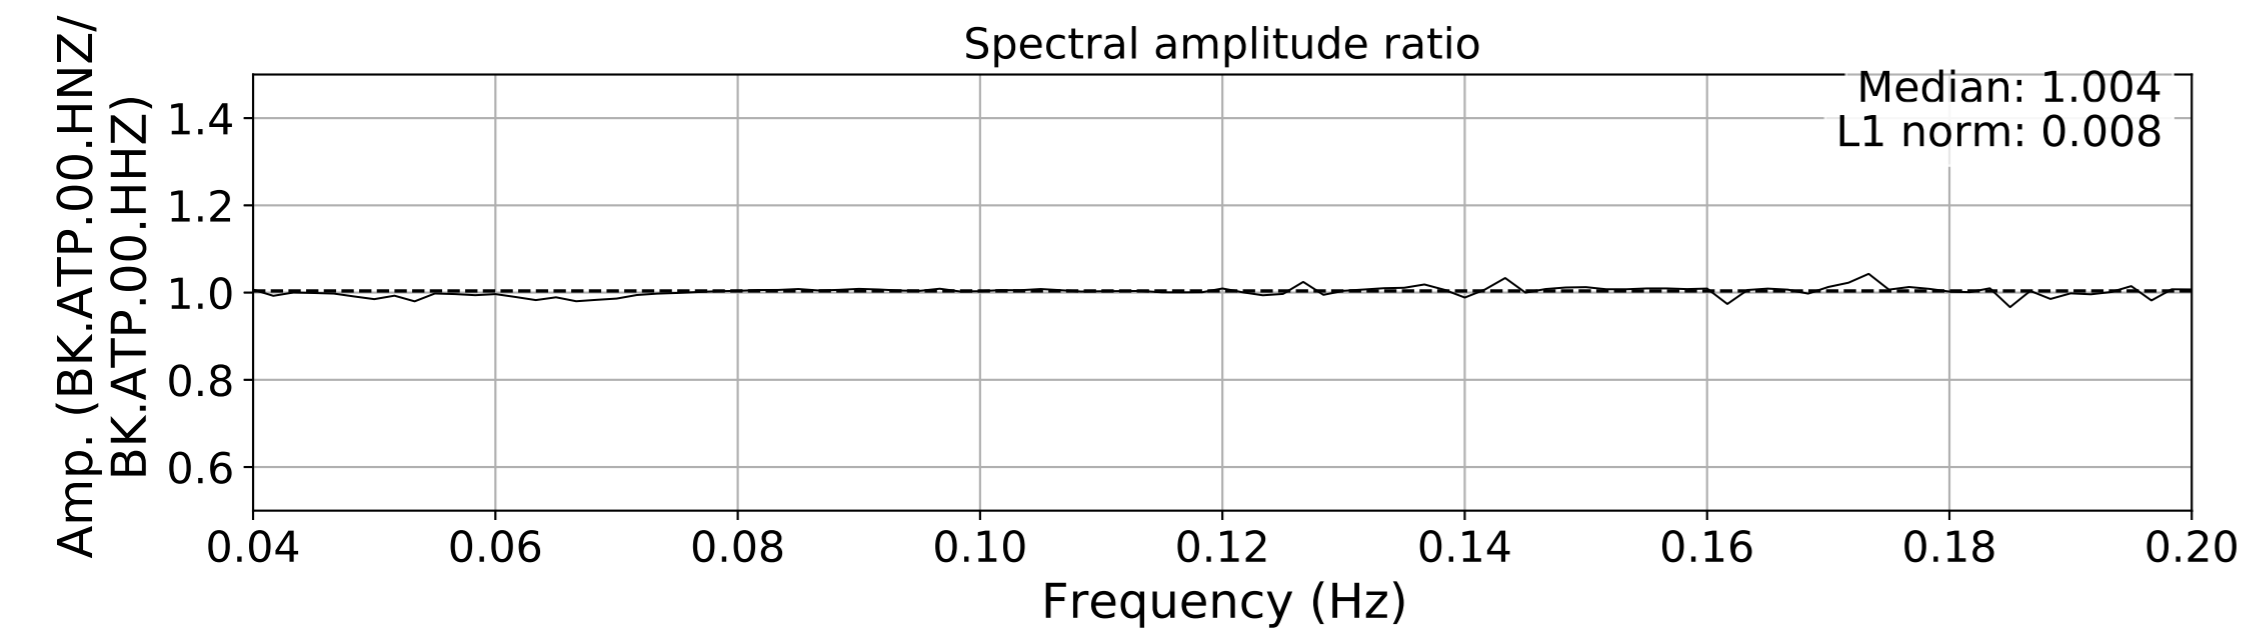

2024.340.184421_M7.0_nc75095651
Origin Time:2024-12-05T18:44:21.110000Z USGS event-id:nc75095651
M7.0 2024 Offshore Cape Mendocino, California Earthquake