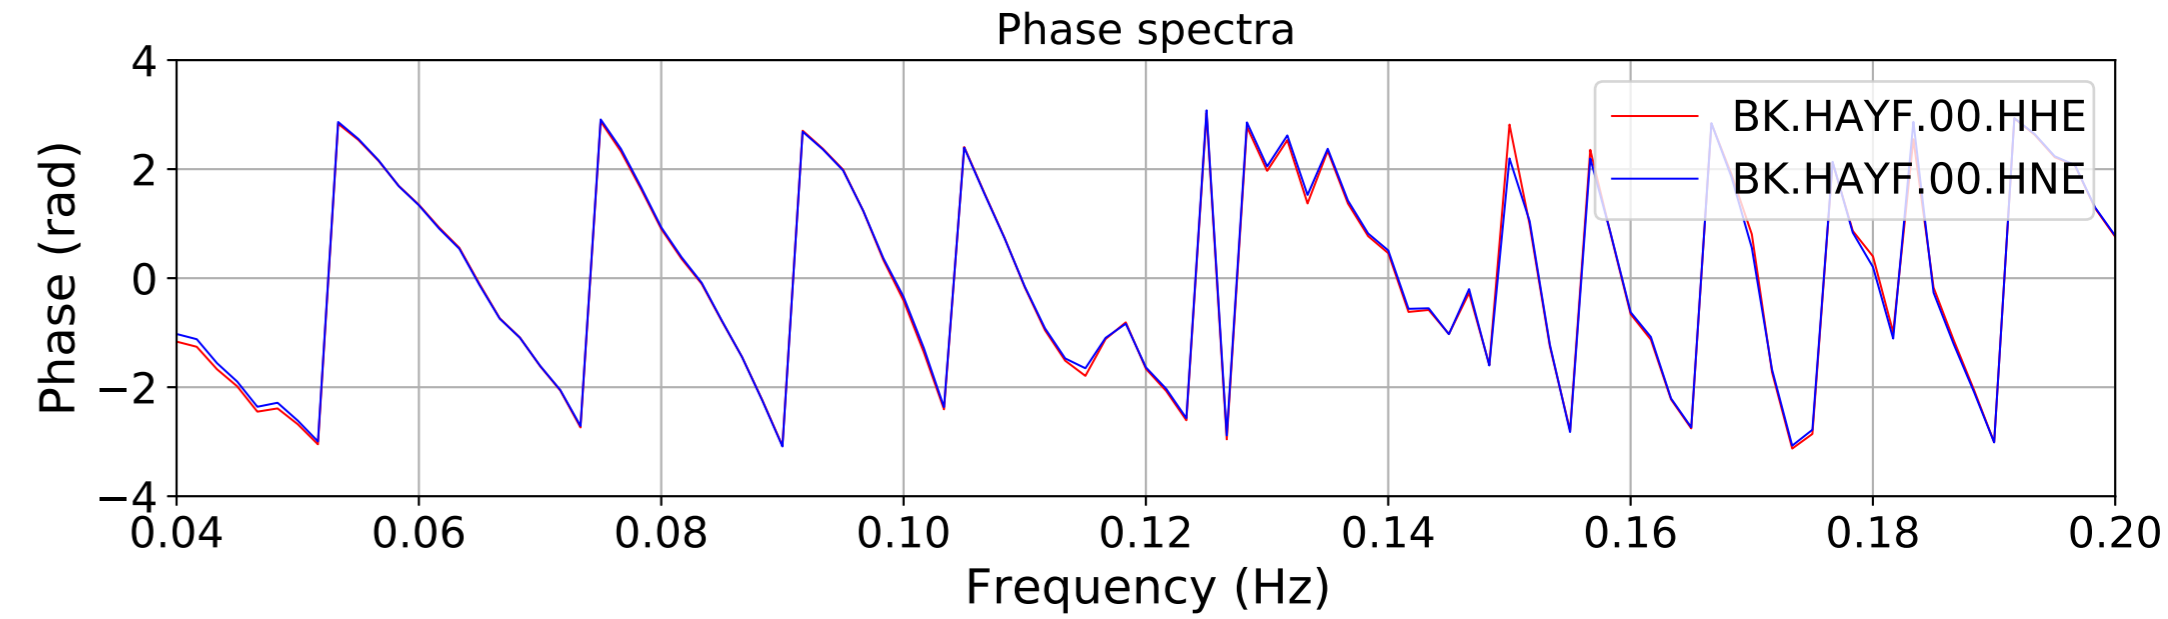

2024.340.184421_M7.0_nc75095651
Origin Time:2024-12-05T18:44:21.110000Z USGS event-id:nc75095651
M7.0 2024 Offshore Cape Mendocino, California Earthquake