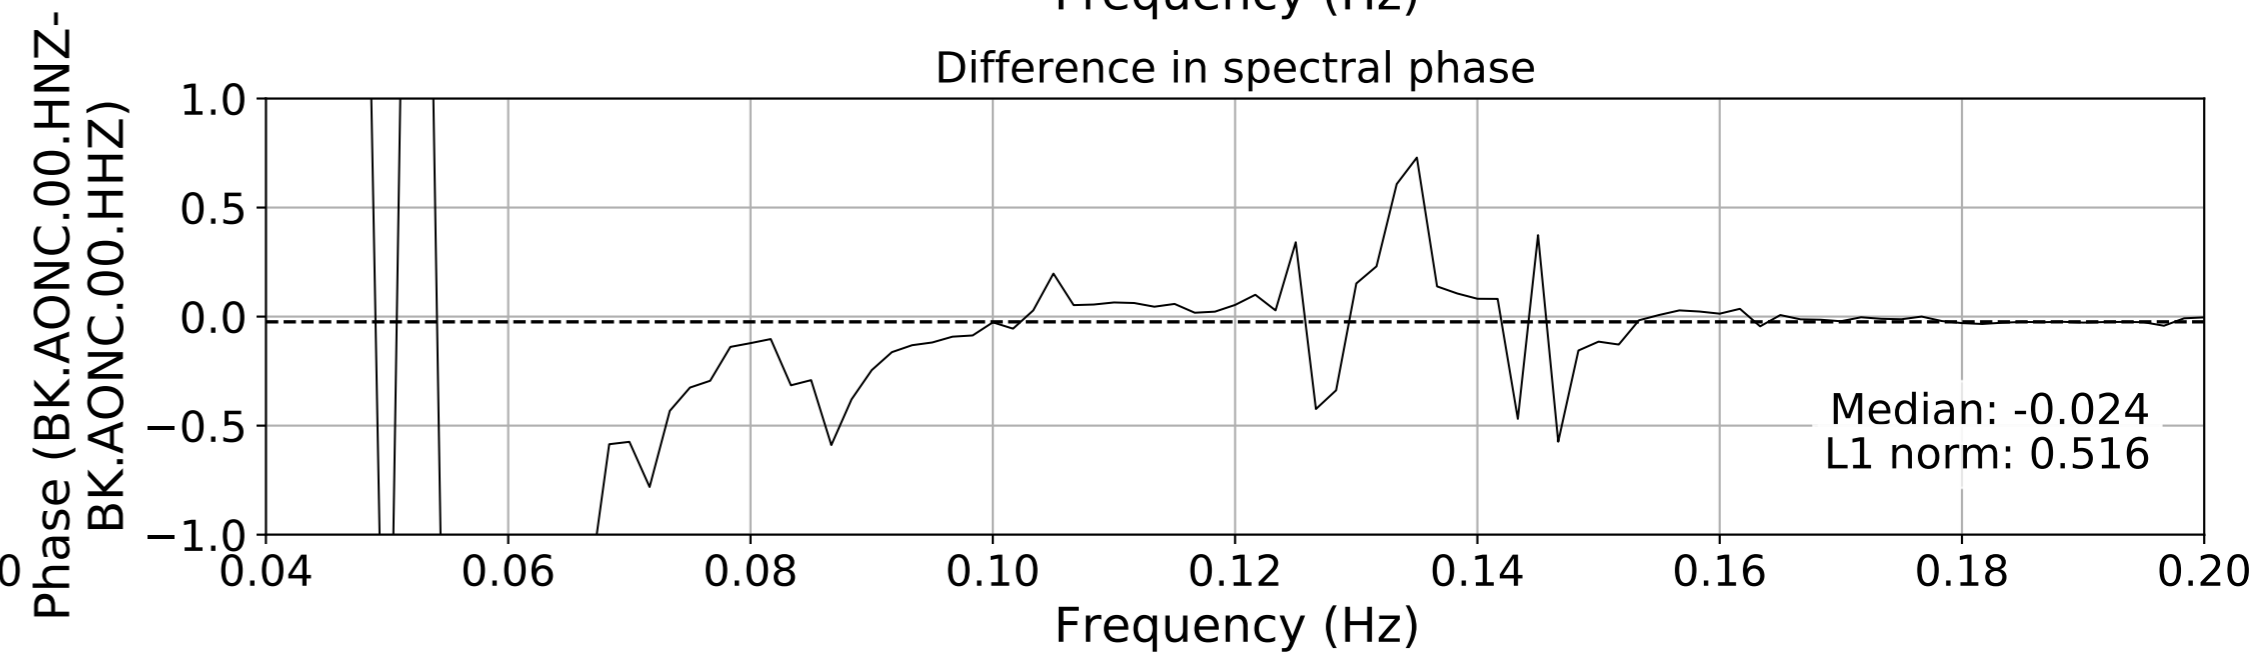

2024.340.184421.M7.0_nc75095651
Origin Time:2024-12-05T18:44:21.110000Z USGS event-id:nc75095651
M7.0 2024 Offshore Cape Mendocino, California Earthquake