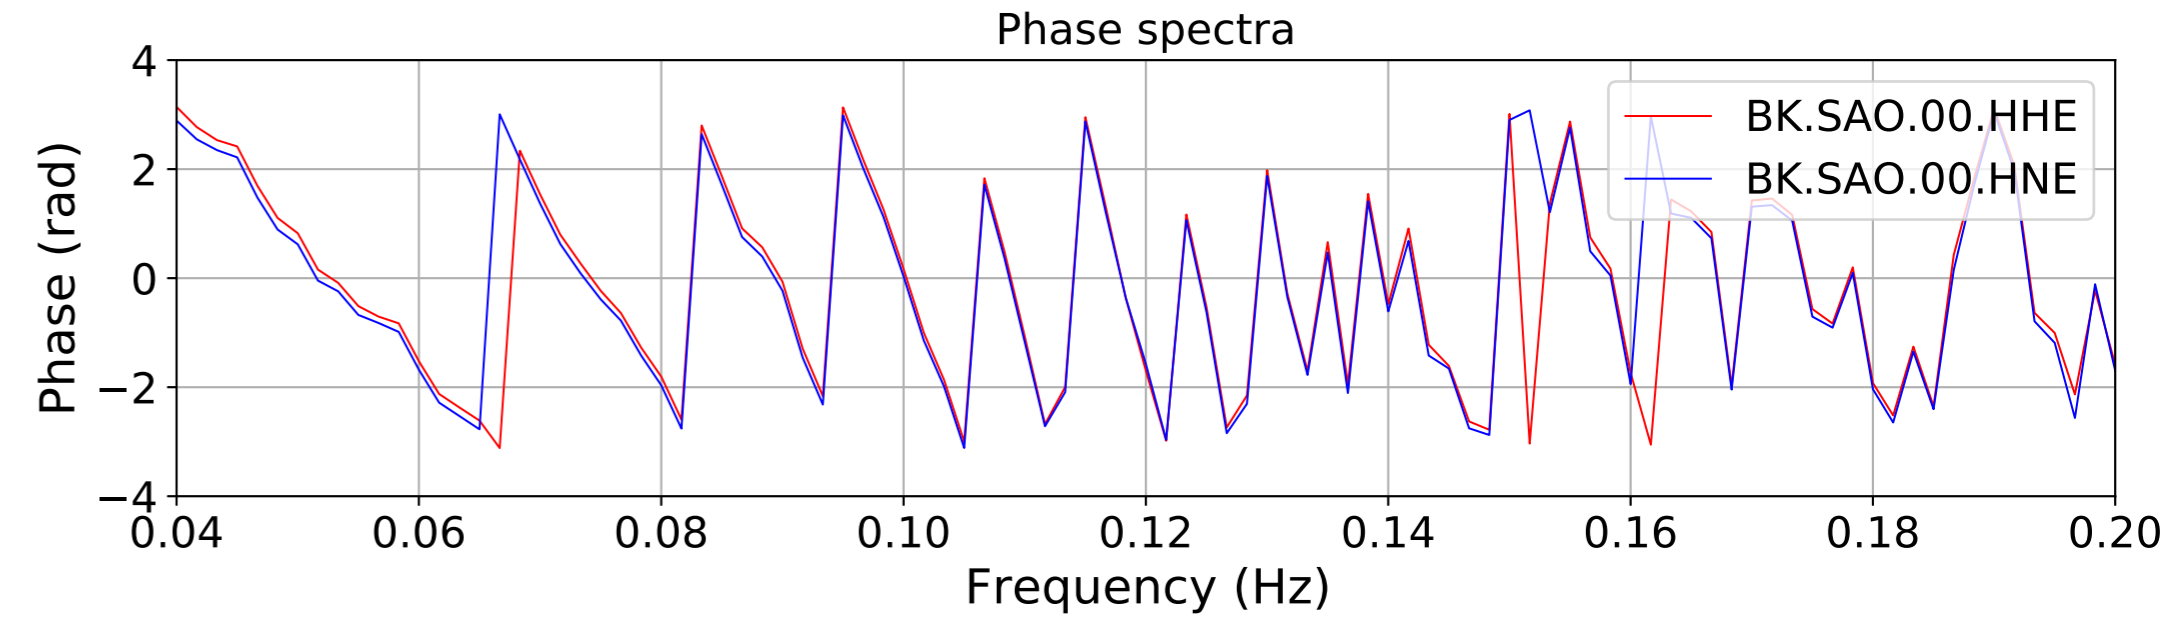

2024.340.184421_M7.0_nc75095651
Origin Time:2024-12-05T18:44:21.110000Z USGS event-id:nc75095651
M7.0 2024 Offshore Cape Mendocino, California Earthquake