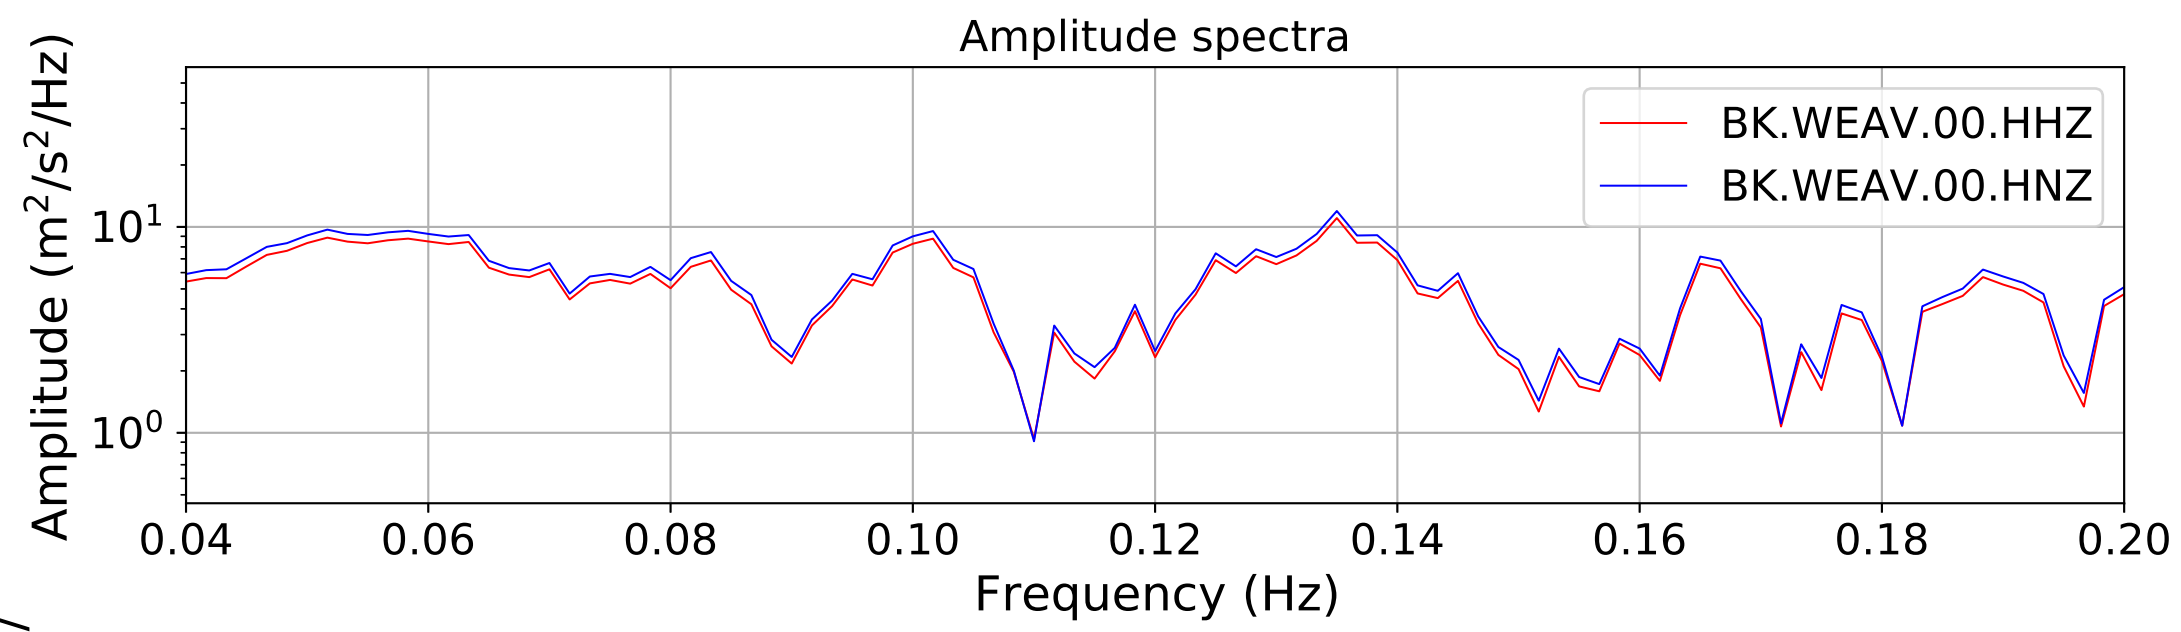

2024.340.184421M7.0_nc75095651
Origin Time:2024-12-05T18:44:21.110000Z USGS event-id:nc75095651
M7.0 2024 Offshore Cape Mendocino, California Earthquake