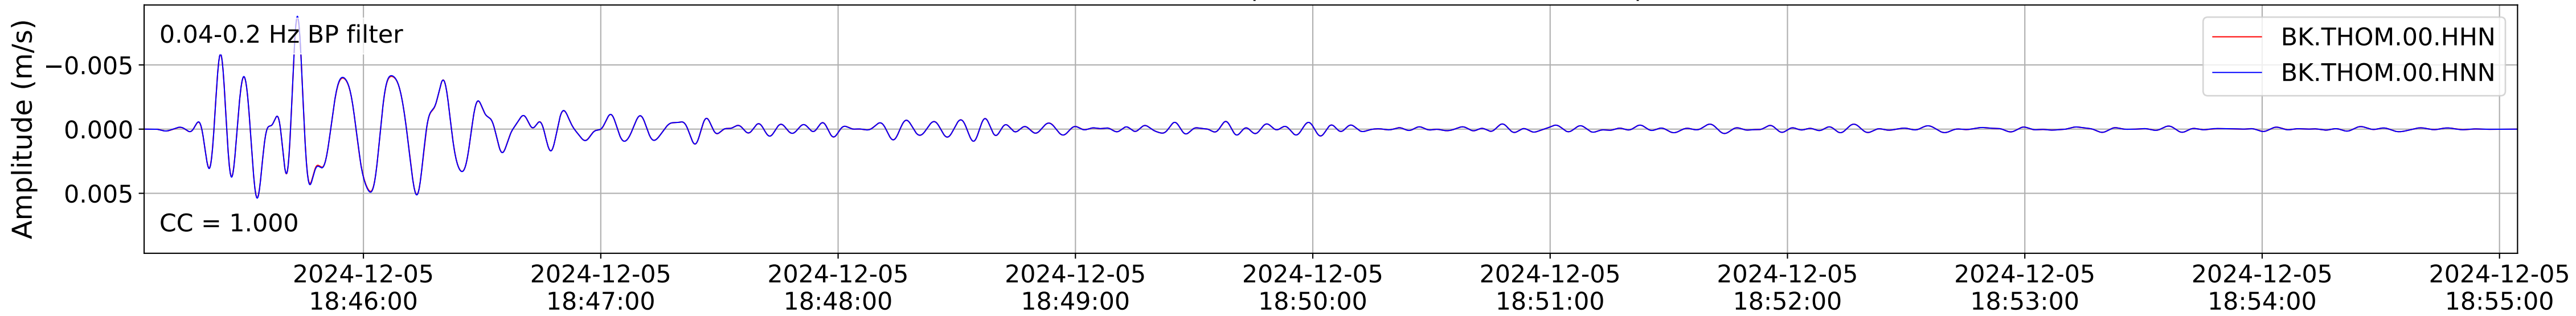

2024.340.184421_M7.0_nc75095651
Origin Time:2024-12-05T18:44:21.110000Z USGS event-id:nc75095651
M7.0 2024 Offshore Cape Mendocino, California Earthquake