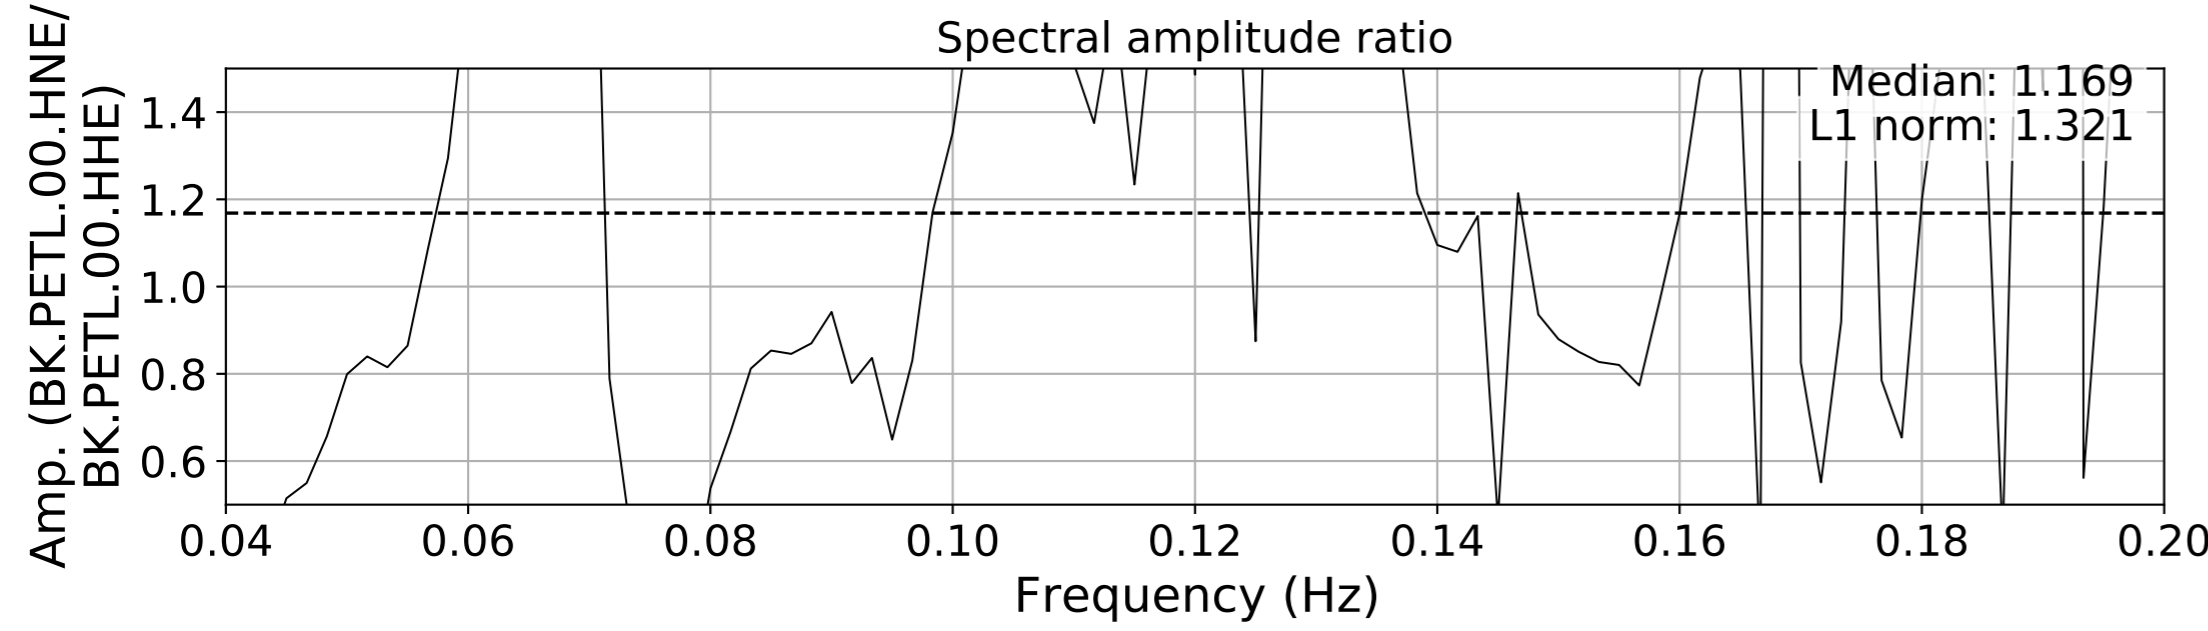

2024.340.184421_M7.0_nc75095651
Origin Time:2024-12-05T18:44:21.110000Z USGS event-id:nc75095651
M7.0 2024 Offshore Cape Mendocino, California Earthquake