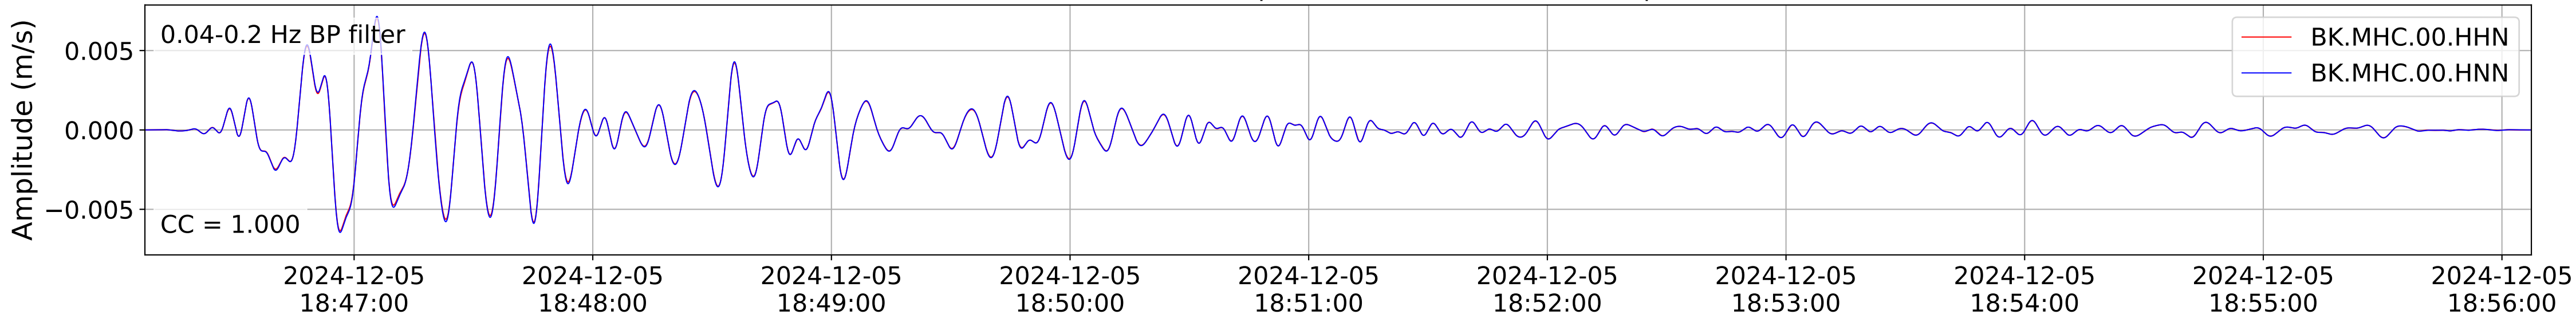

2024.340.184421_M7.0_nc75095651
Origin Time:2024-12-05T18:44:21.110000Z USGS event-id:nc75095651
M7.0 2024 Offshore Cape Mendocino, California Earthquake