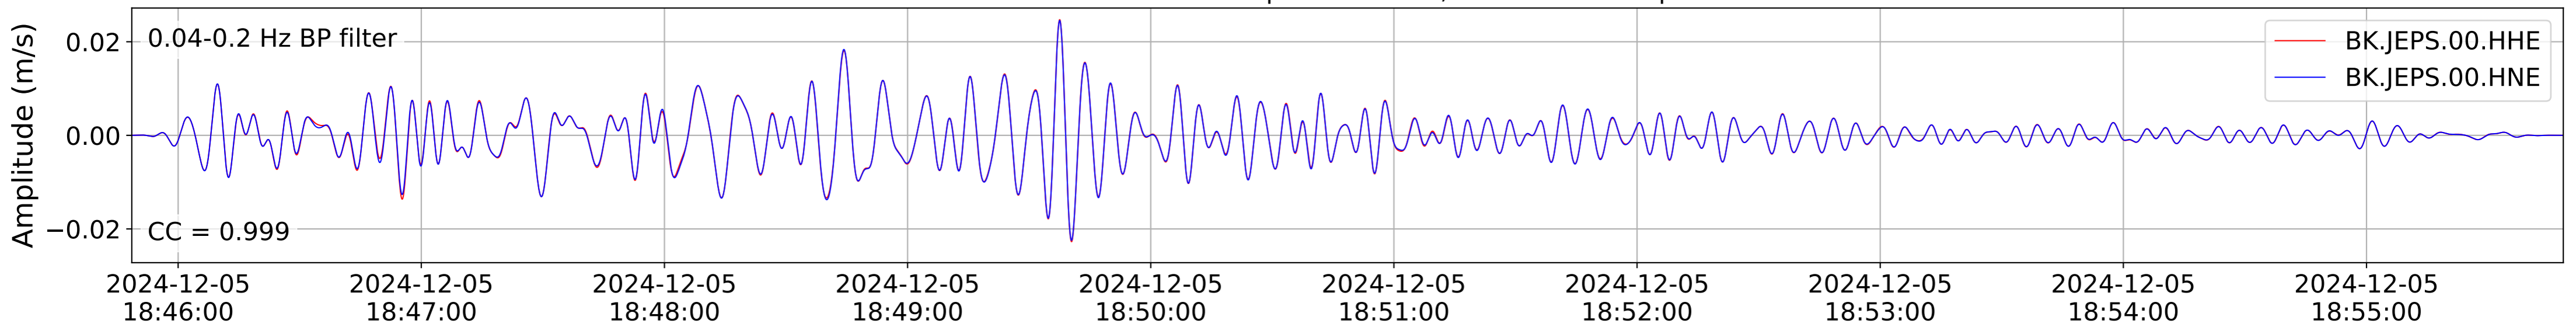

2024.340.184421.M7.0_nc75095651
Origin Time:2024-12-05T18:44:21.110000Z USGS event-id:nc75095651
M7.0 2024 Offshore Cape Mendocino, California Earthquake