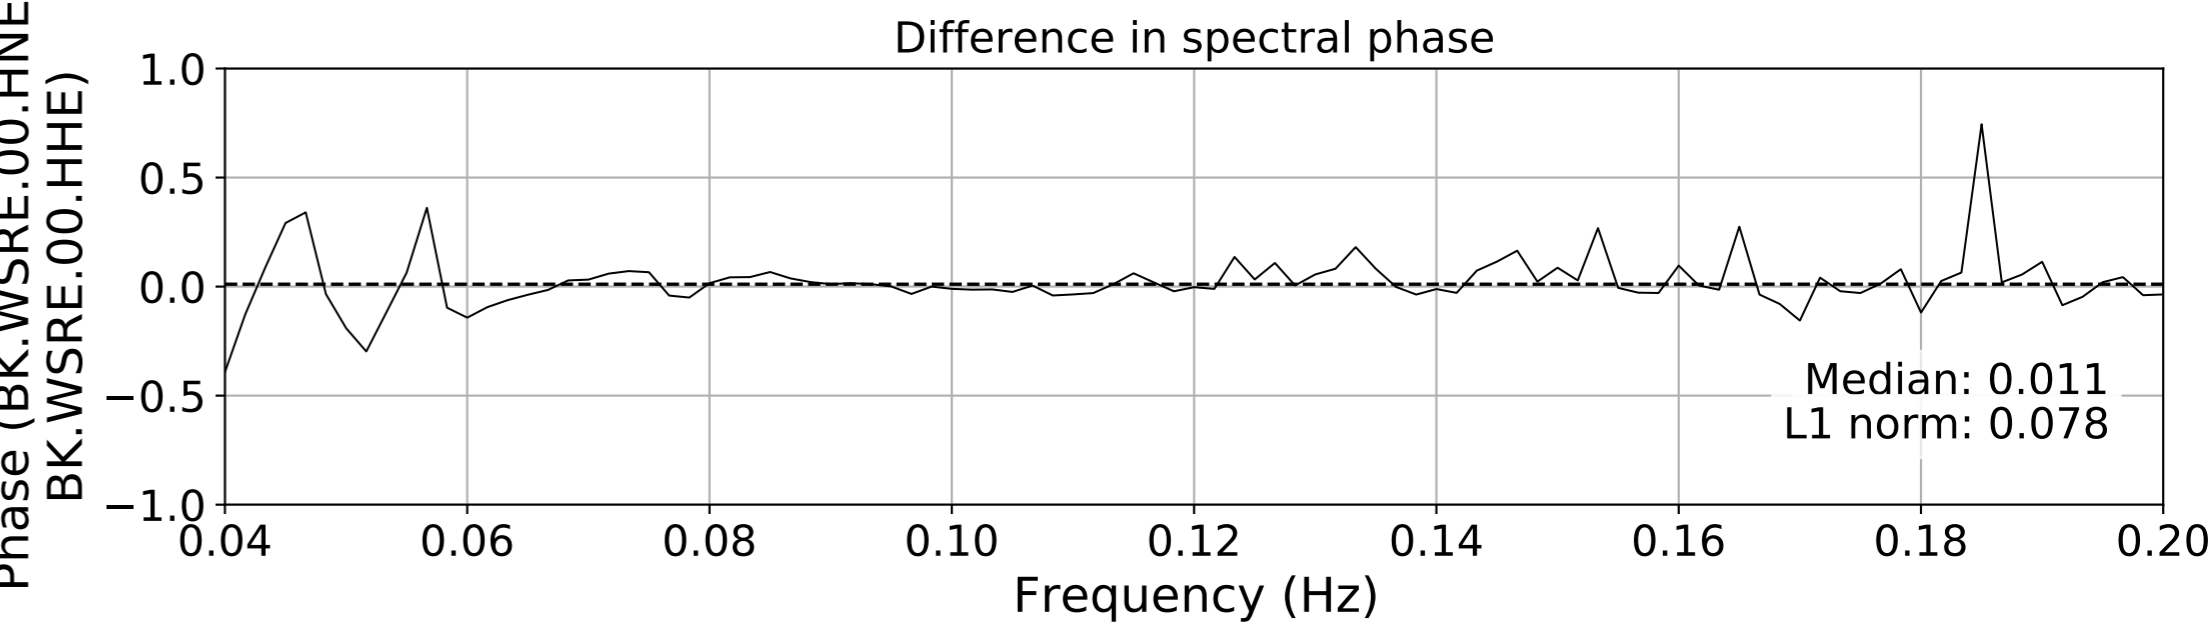

2024.340.184421.M7.0_nc75095651
Origin Time:2024-12-05T18:44:21.110000Z USGS event-id:nc75095651
M7.0 2024 Offshore Cape Mendocino, California Earthquake