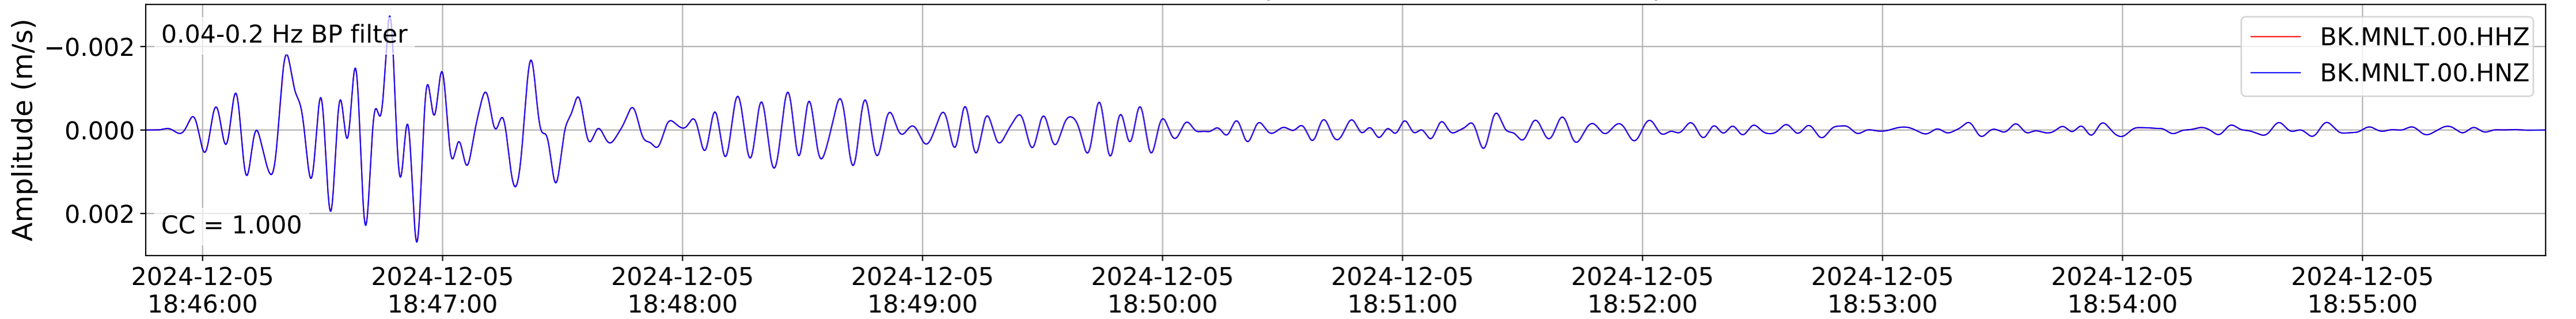

2024.340.184421_M7.0_nc75095651
Origin Time:2024-12-05T18:44:21.110000Z USGS event-id:nc75095651
M7.0 2024 Offshore Cape Mendocino, California Earthquake