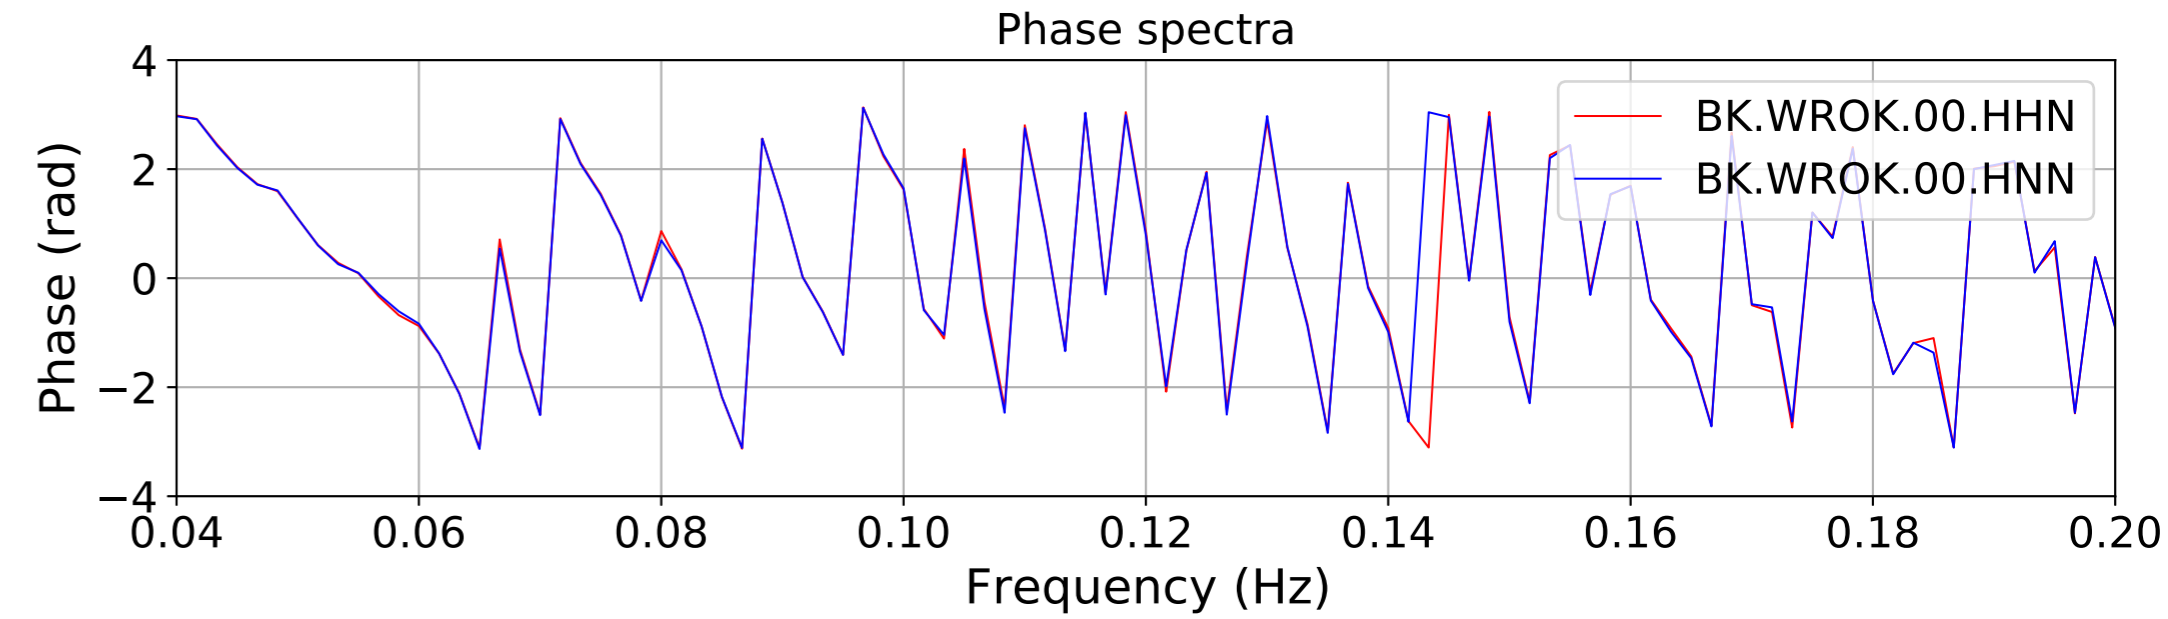

2024.340.184421_M7.0_nc75095651
Origin Time:2024-12-05T18:44:21.110000Z USGS event-id:nc75095651
M7.0 2024 Offshore Cape Mendocino, California Earthquake