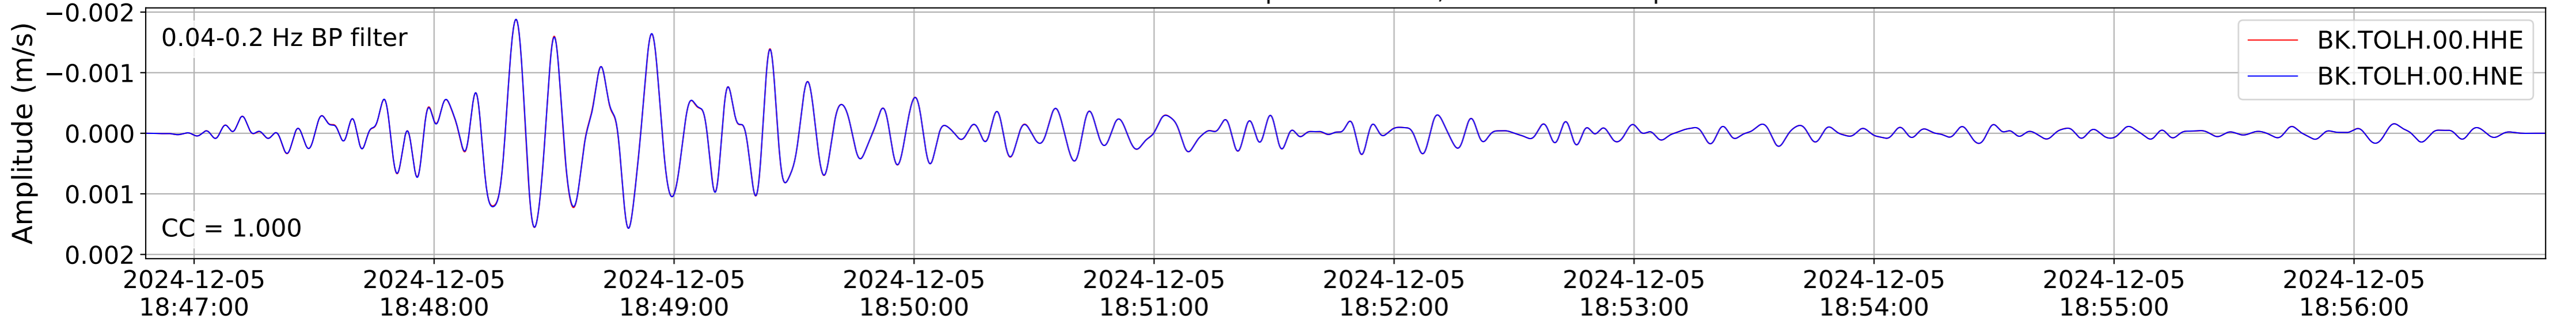

2024.340.184421_M7.0_nc75095651
Origin Time:2024-12-05T18:44:21.110000Z USGS event-id:nc75095651
M7.0 2024 Offshore Cape Mendocino, California Earthquake