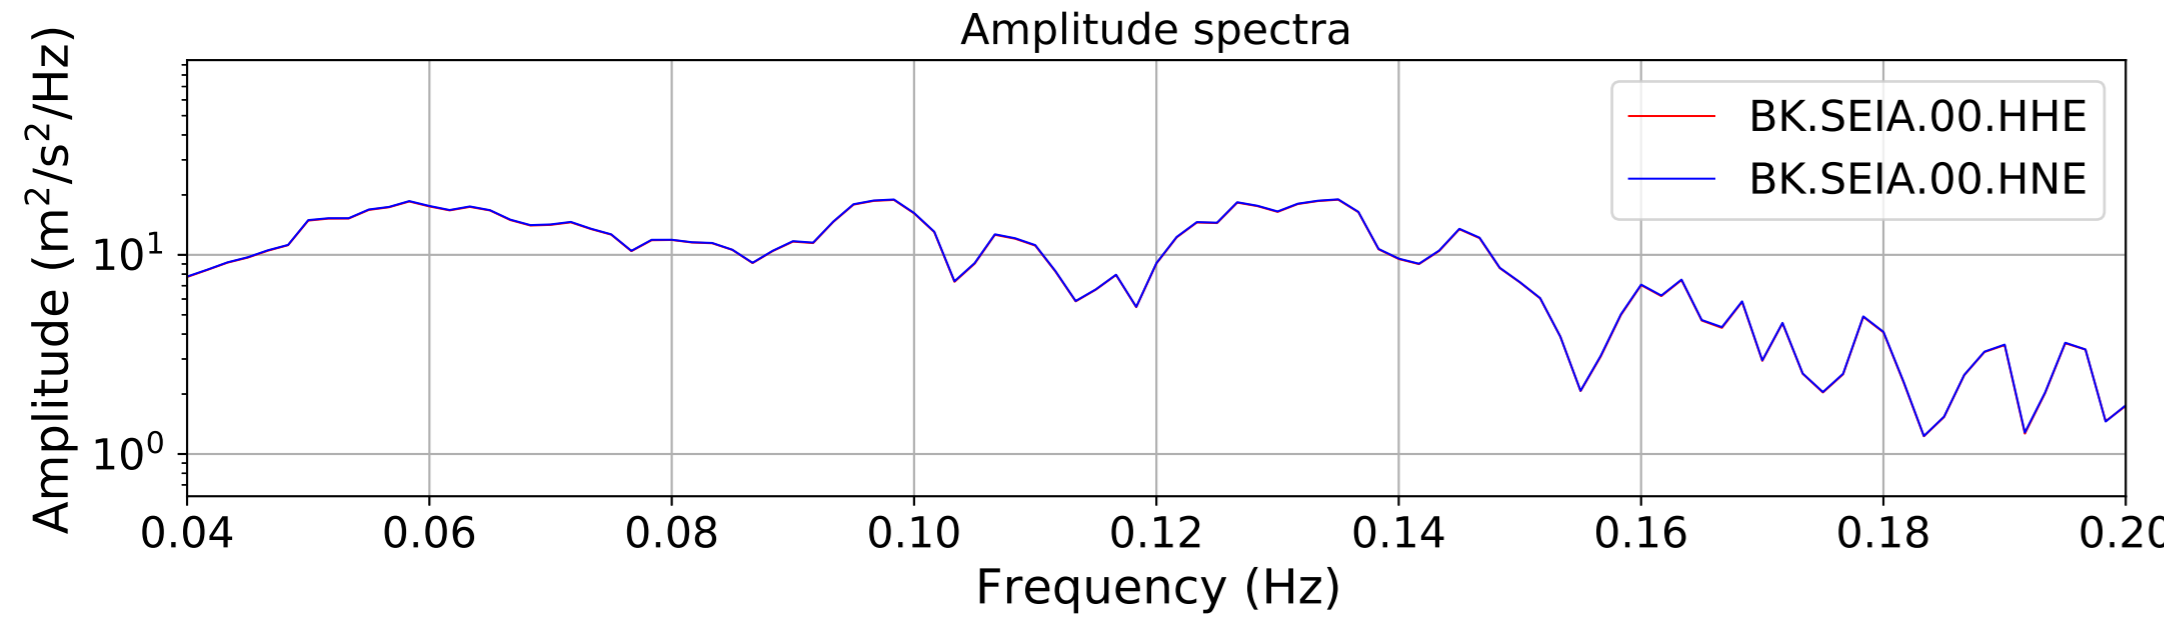

2024.340.184421_M7.0_nc75095651
Origin Time:2024-12-05T18:44:21.110000Z USGS event-id:nc75095651
M7.0 2024 Offshore Cape Mendocino, California Earthquake