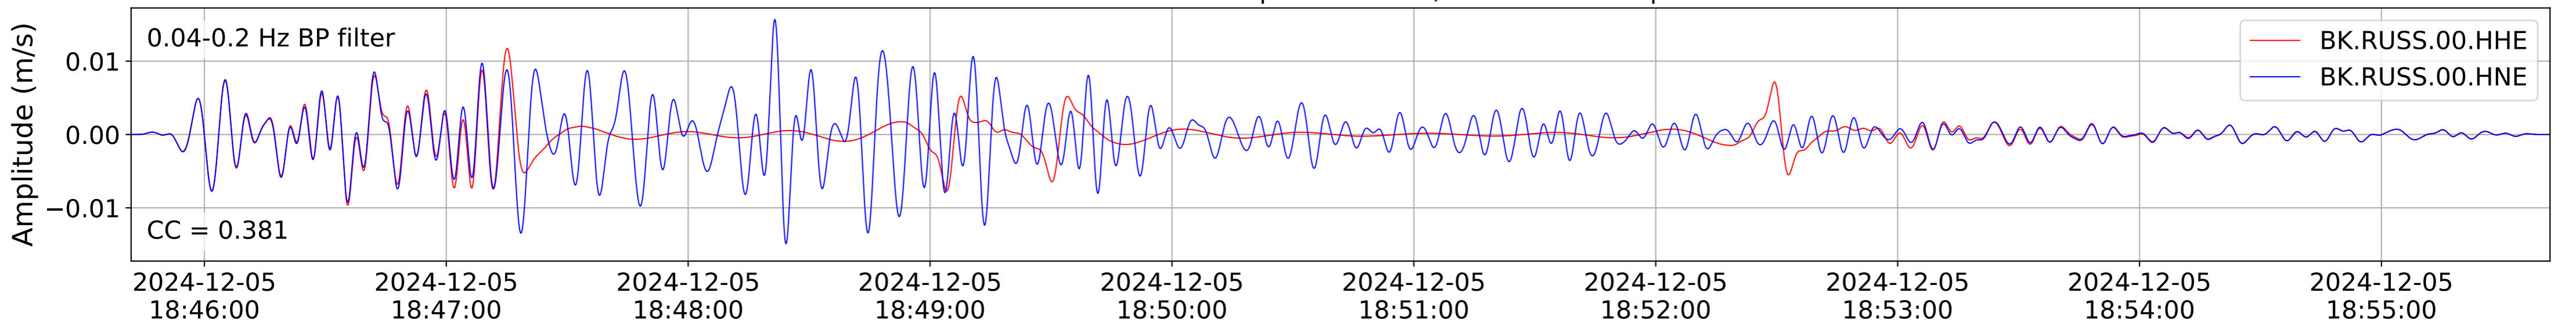

2024.340.184421_M7.0_nc75095651
Origin Time:2024-12-05T18:44:21.110000Z USGS event-id:nc75095651
M7.0 2024 Offshore Cape Mendocino, California Earthquake