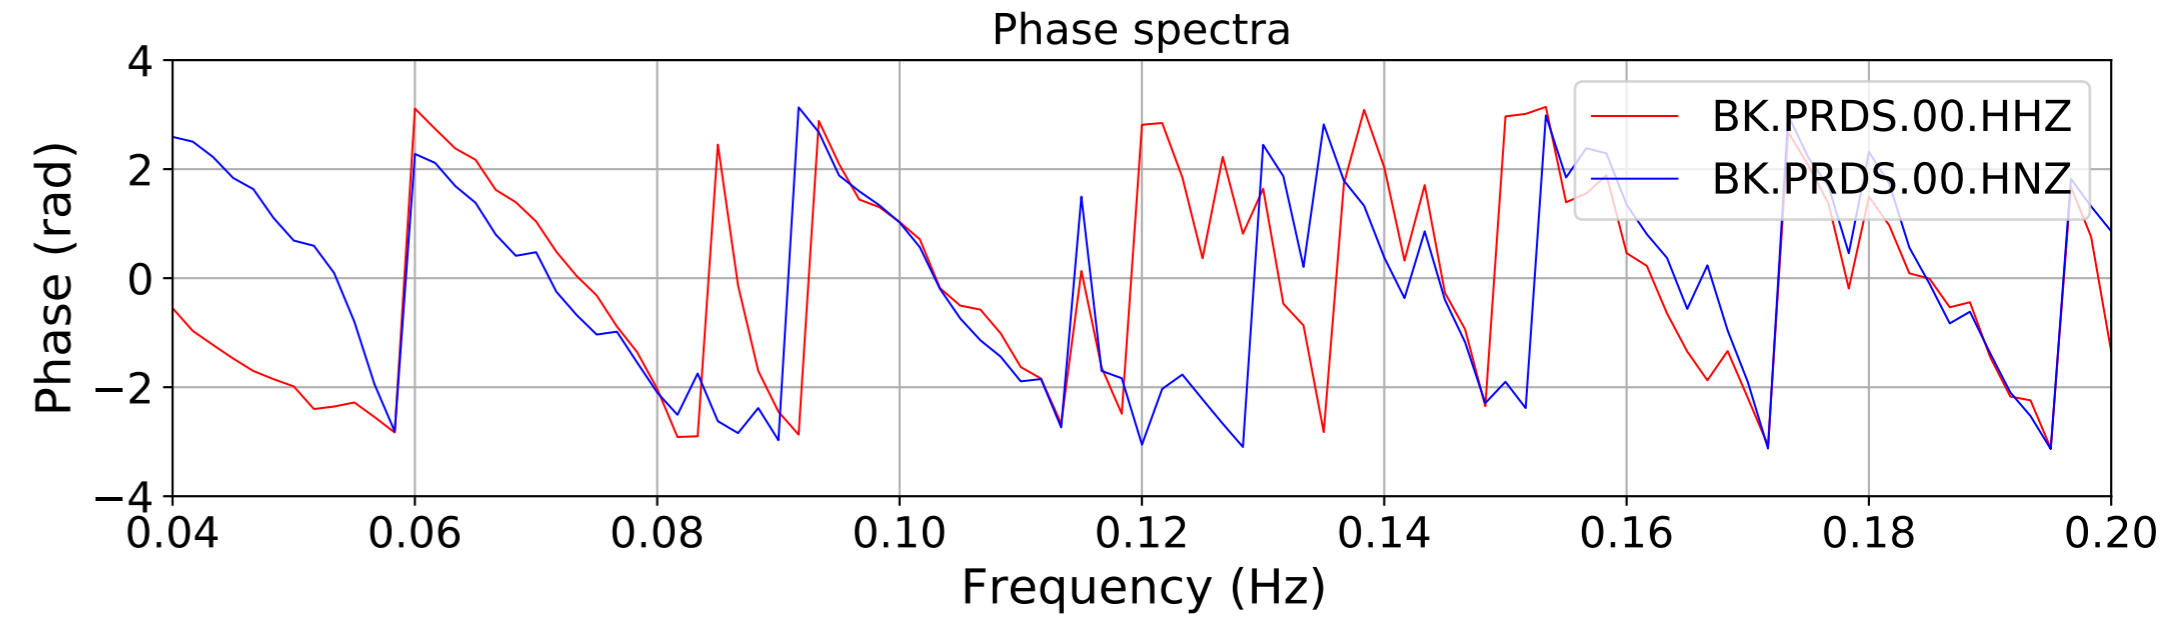

2024.340.184421_M7.0_nc75095651
Origin Time:2024-12-05T18:44:21.110000Z USGS event-id:nc75095651
M7.0 2024 Offshore Cape Mendocino, California Earthquake