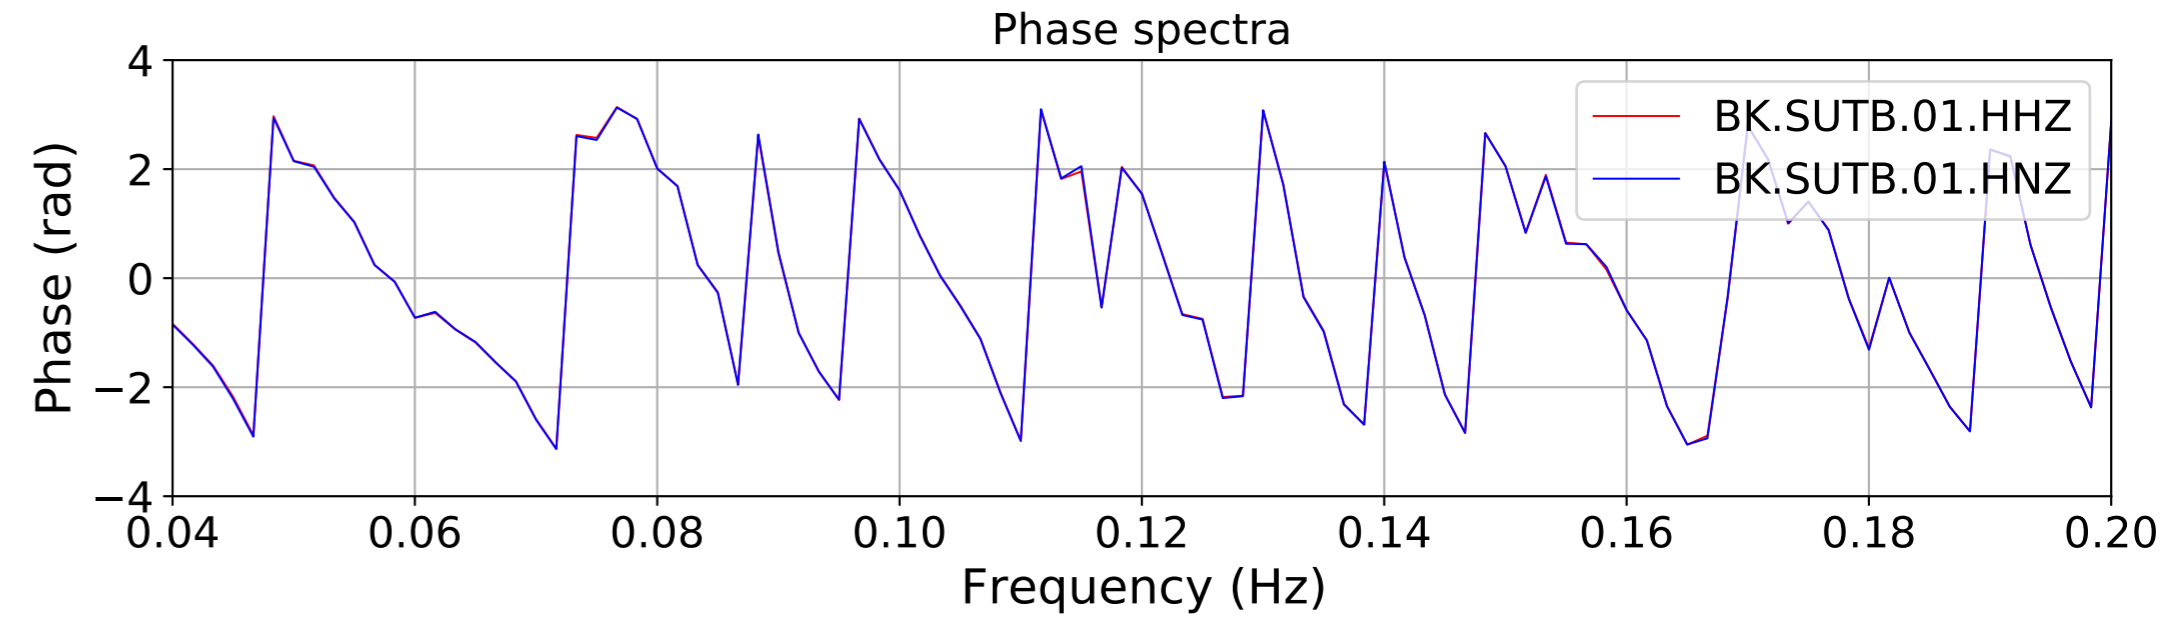

2024.340.184421_M7.0_nc75095651
Origin Time:2024-12-05T18:44:21.110000Z USGS event-id:nc75095651
M7.0 2024 Offshore Cape Mendocino, California Earthquake