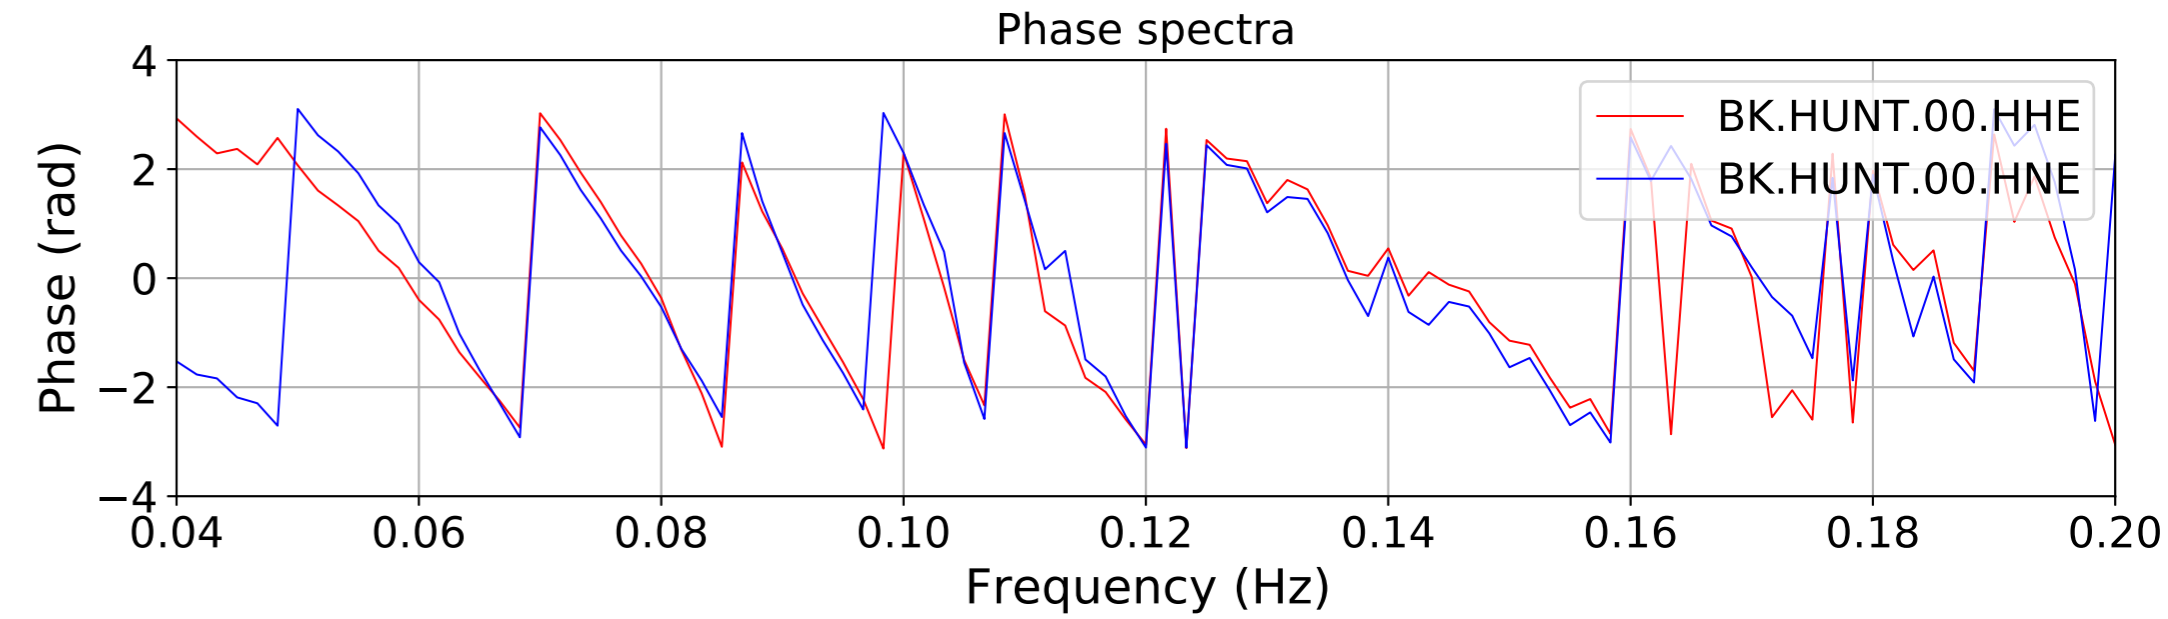

2024.340.184421_M7.0_nc75095651
Origin Time:2024-12-05T18:44:21.110000Z USGS event-id:nc75095651
M7.0 2024 Offshore Cape Mendocino, California Earthquake