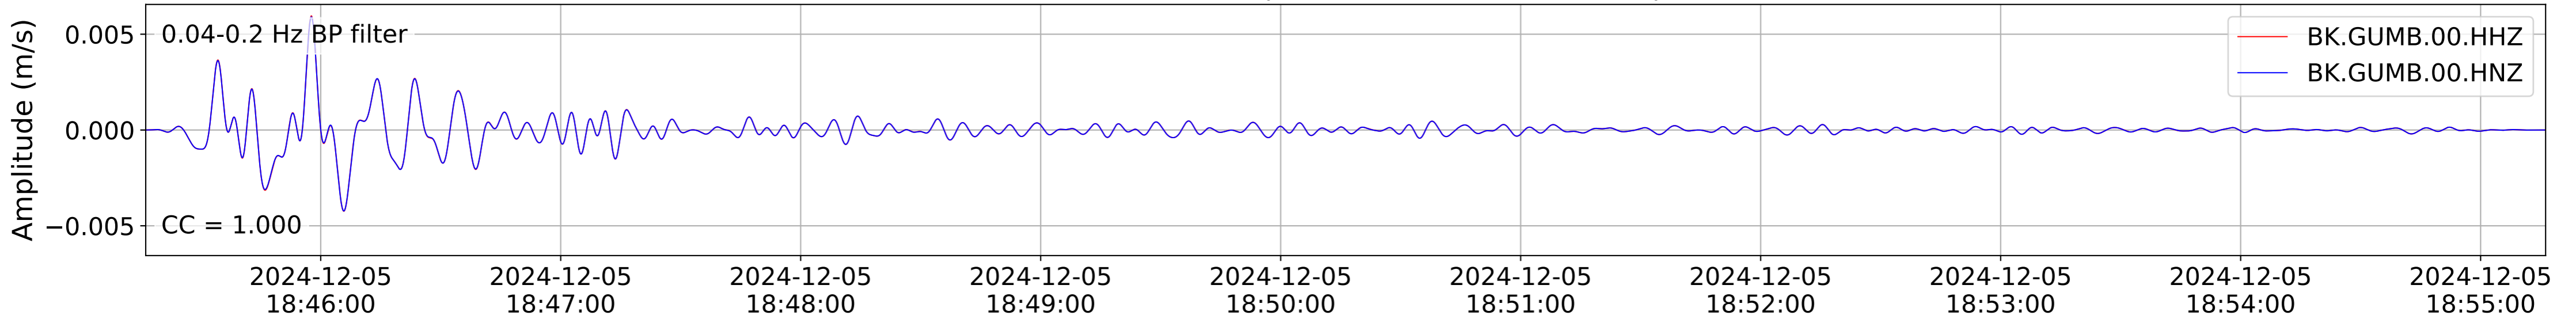

2024.340.184421_M7.0_nc75095651
Origin Time:2024-12-05T18:44:21.110000Z USGS event-id:nc75095651
M7.0 2024 Offshore Cape Mendocino, California Earthquake