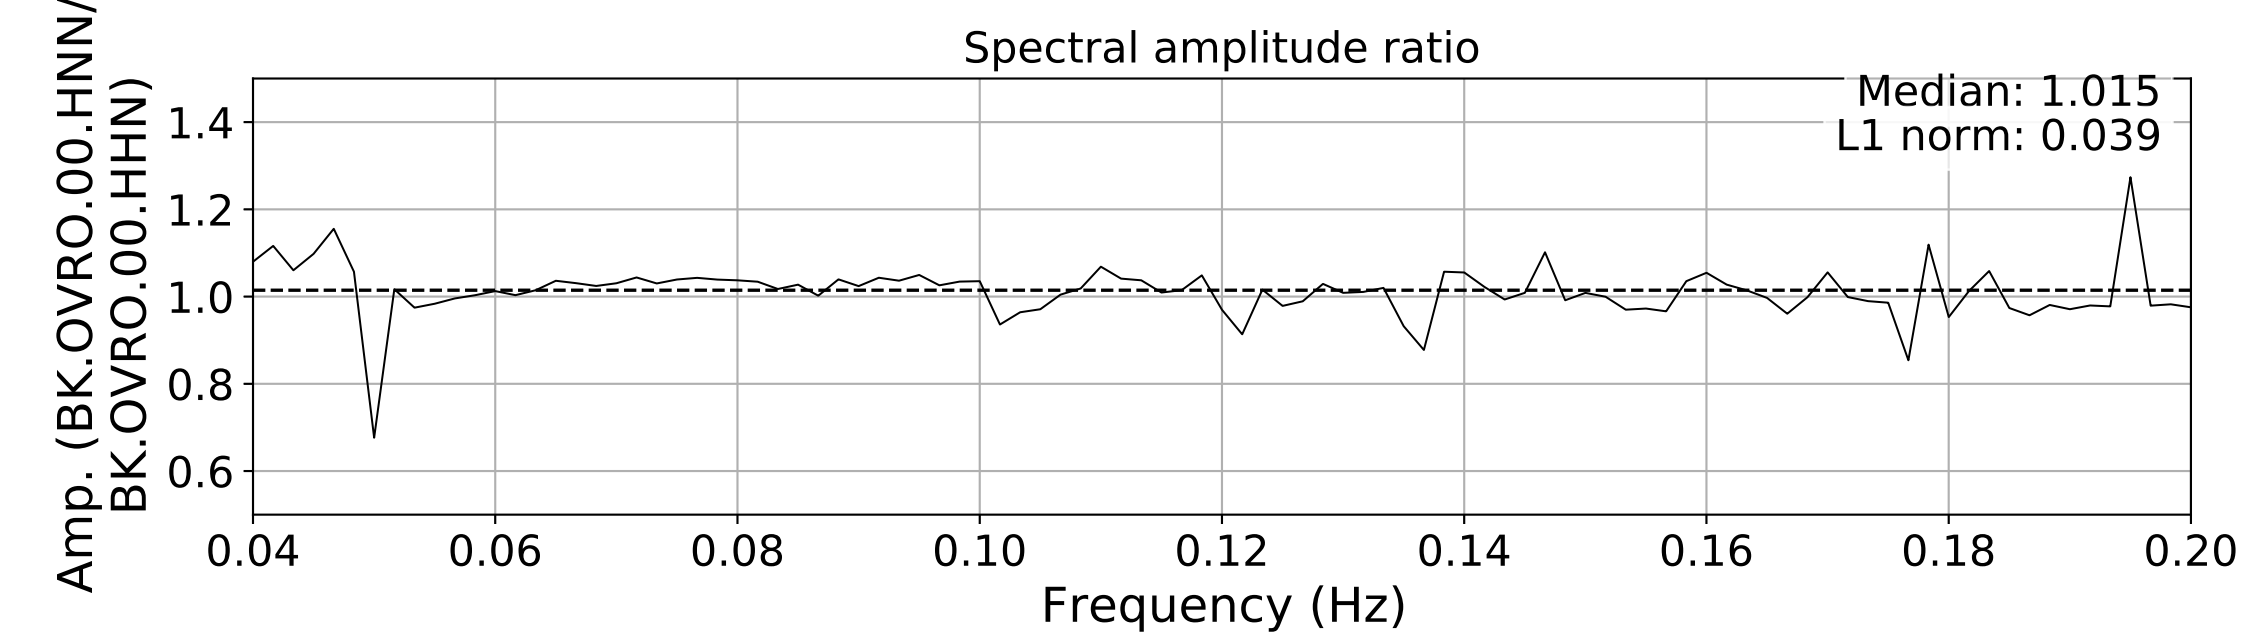

2024.340.184421M7.0_nc75095651
Origin Time:2024-12-05T18:44:21.110000Z USGS event-id:nc75095651
M7.0 2024 Offshore Cape Mendocino, California Earthquake