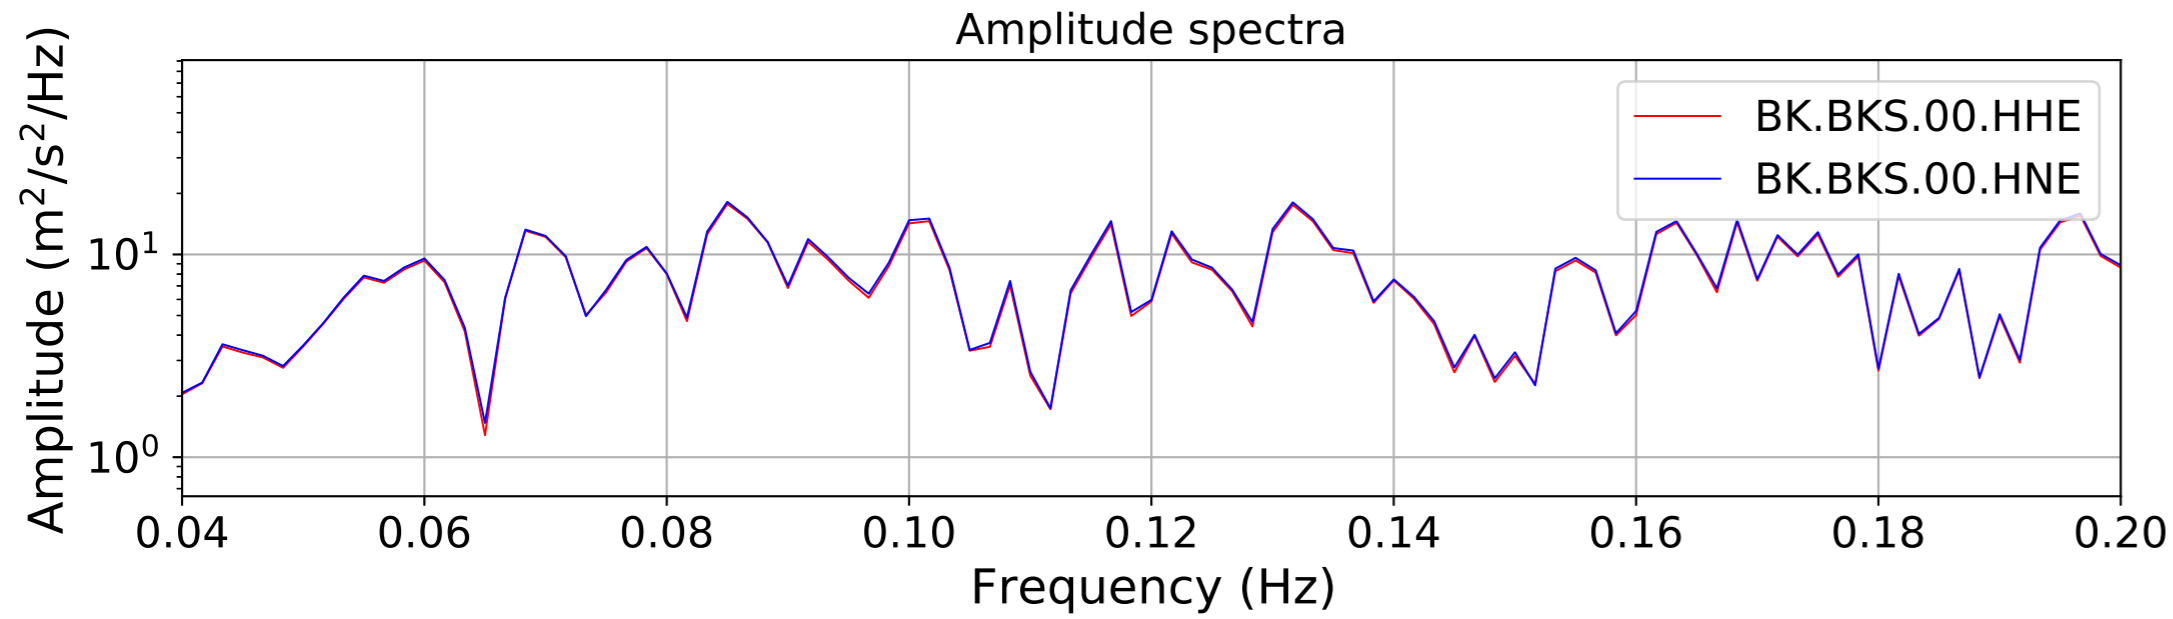

2024.340.184421_M7.0_nc75095651
Origin Time:2024-12-05T18:44:21.110000Z USGS event-id:nc75095651
M7.0 2024 Offshore Cape Mendocino, California Earthquake