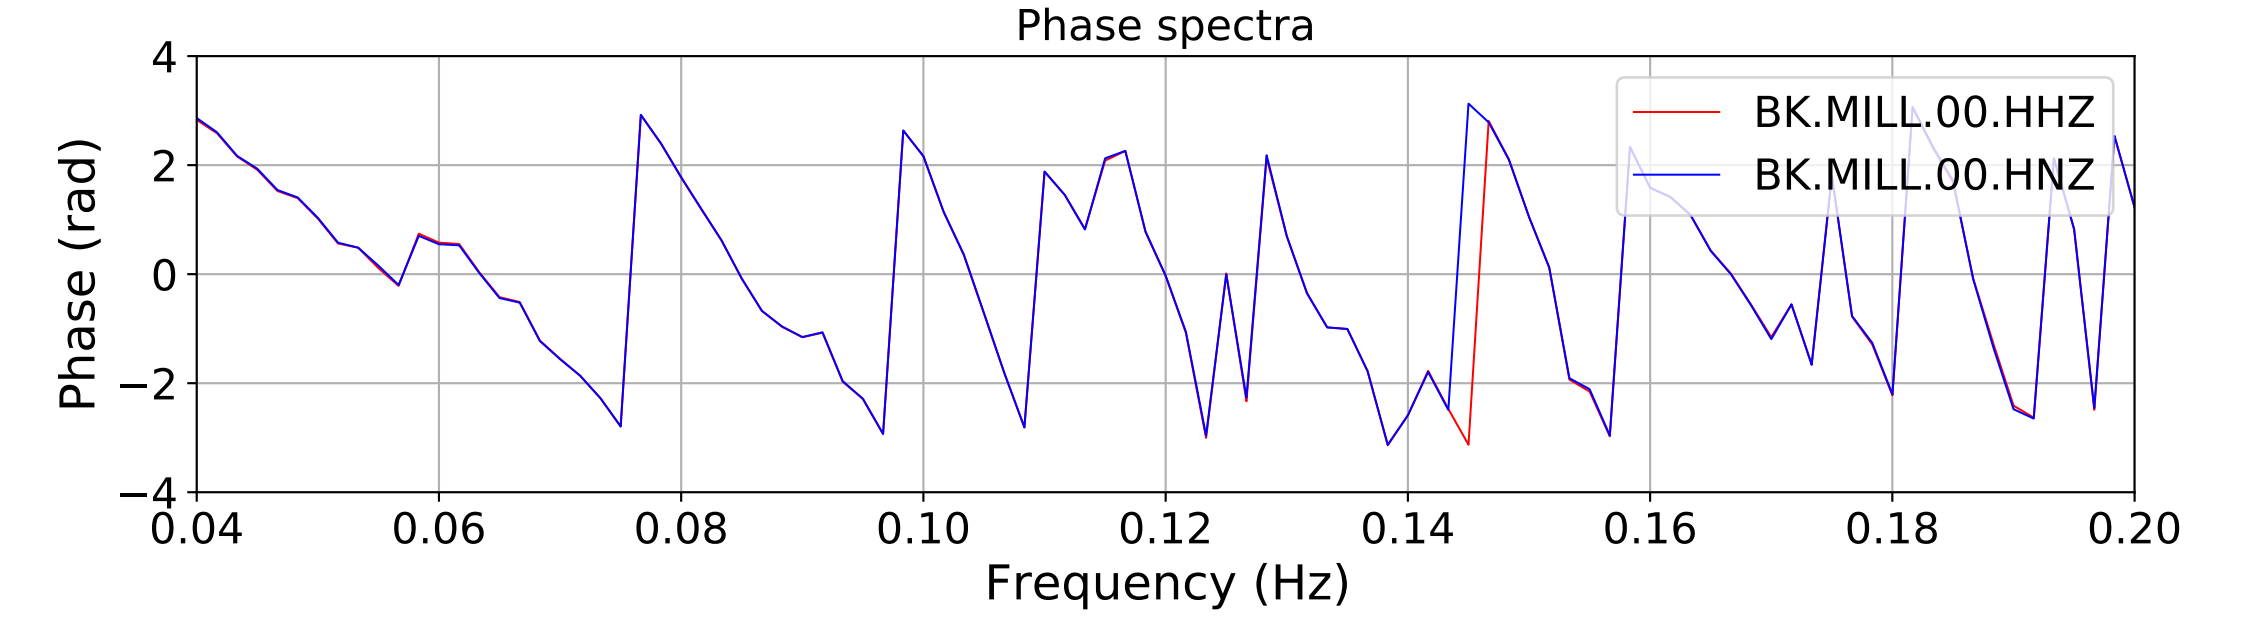

2024.340.184421_M7.0_nc75095651
Origin Time:2024-12-05T18:44:21.110000Z USGS event-id:nc75095651
M7.0 2024 Offshore Cape Mendocino, California Earthquake