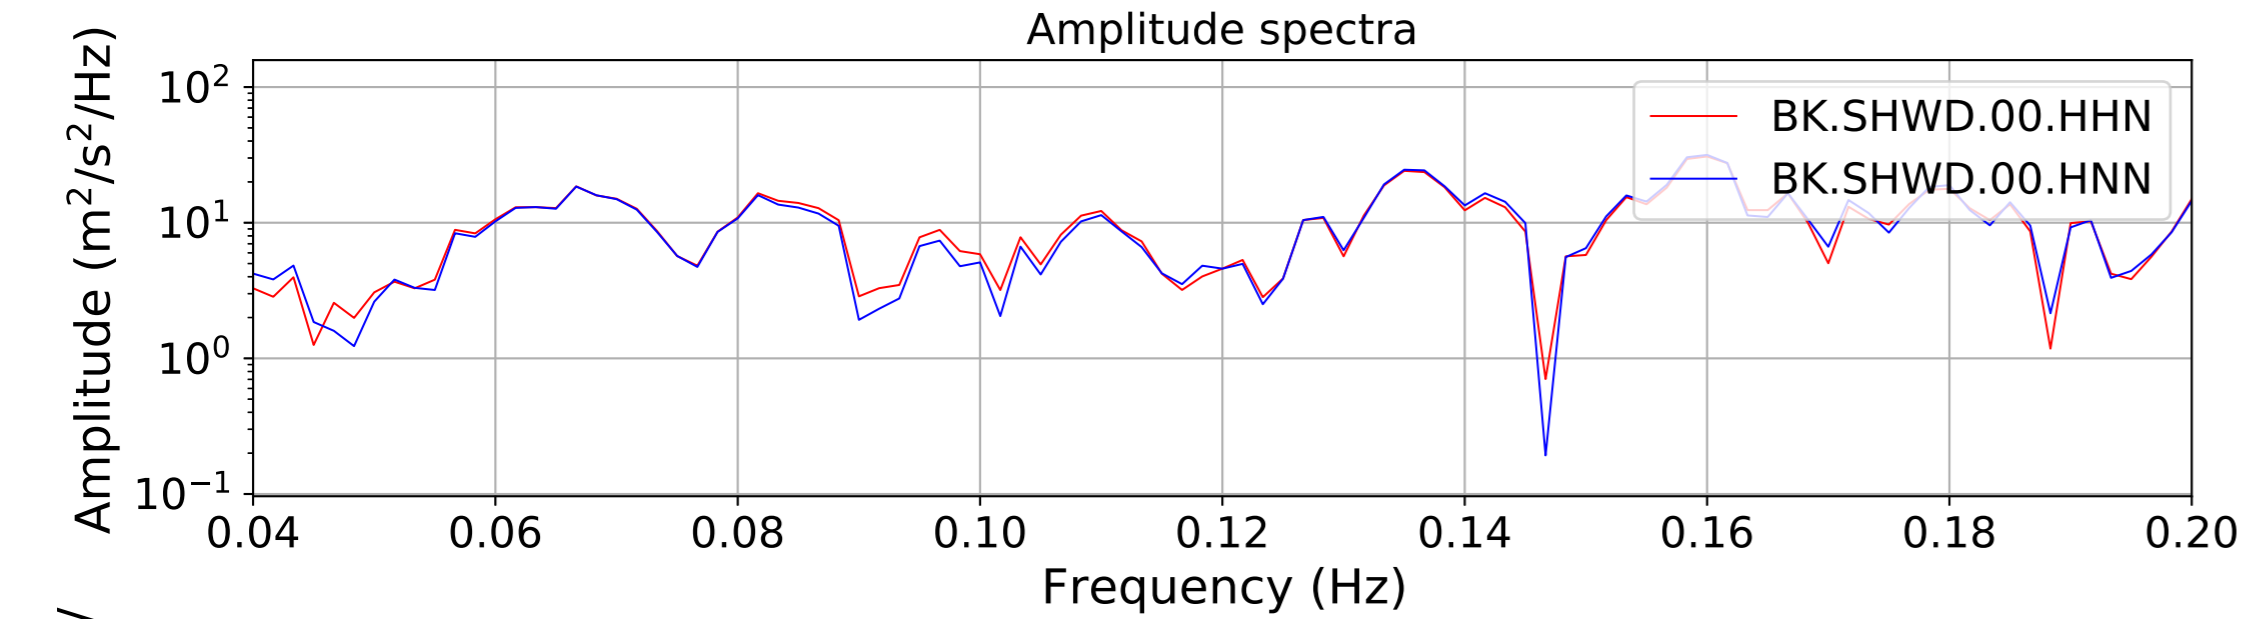

2024.340.184421_M7.0_nc75095651
Origin Time:2024-12-05T18:44:21.110000Z USGS event-id:nc75095651
M7.0 2024 Offshore Cape Mendocino, California Earthquake