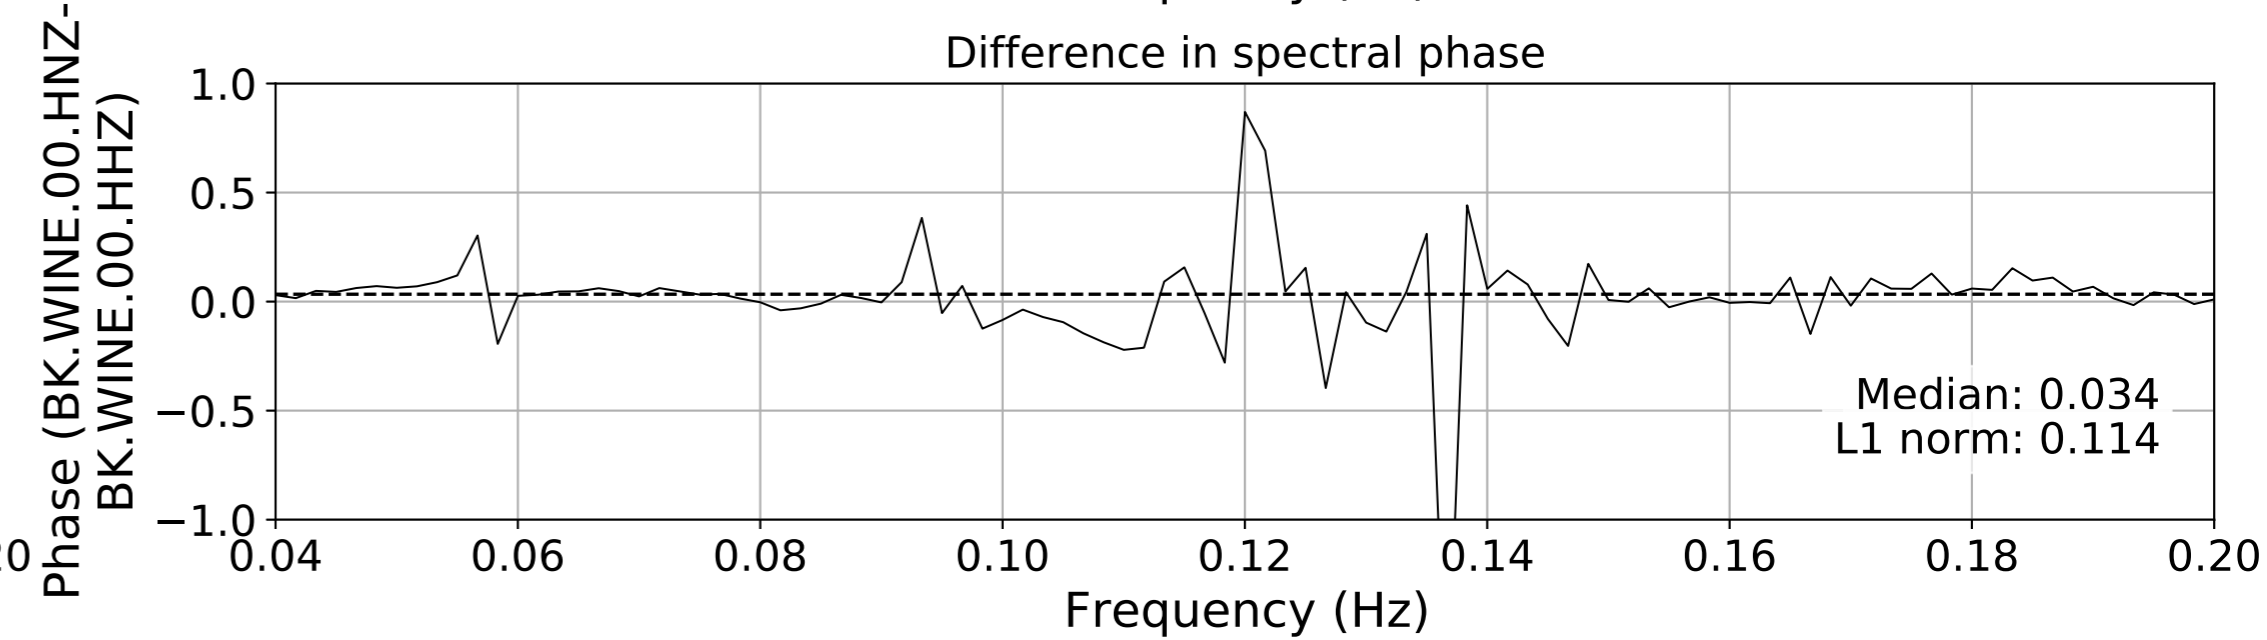

2024.340.184421_M7.0_nc75095651
Origin Time:2024-12-05T18:44:21.110000Z USGS event-id:nc75095651
M7.0 2024 Offshore Cape Mendocino, California Earthquake