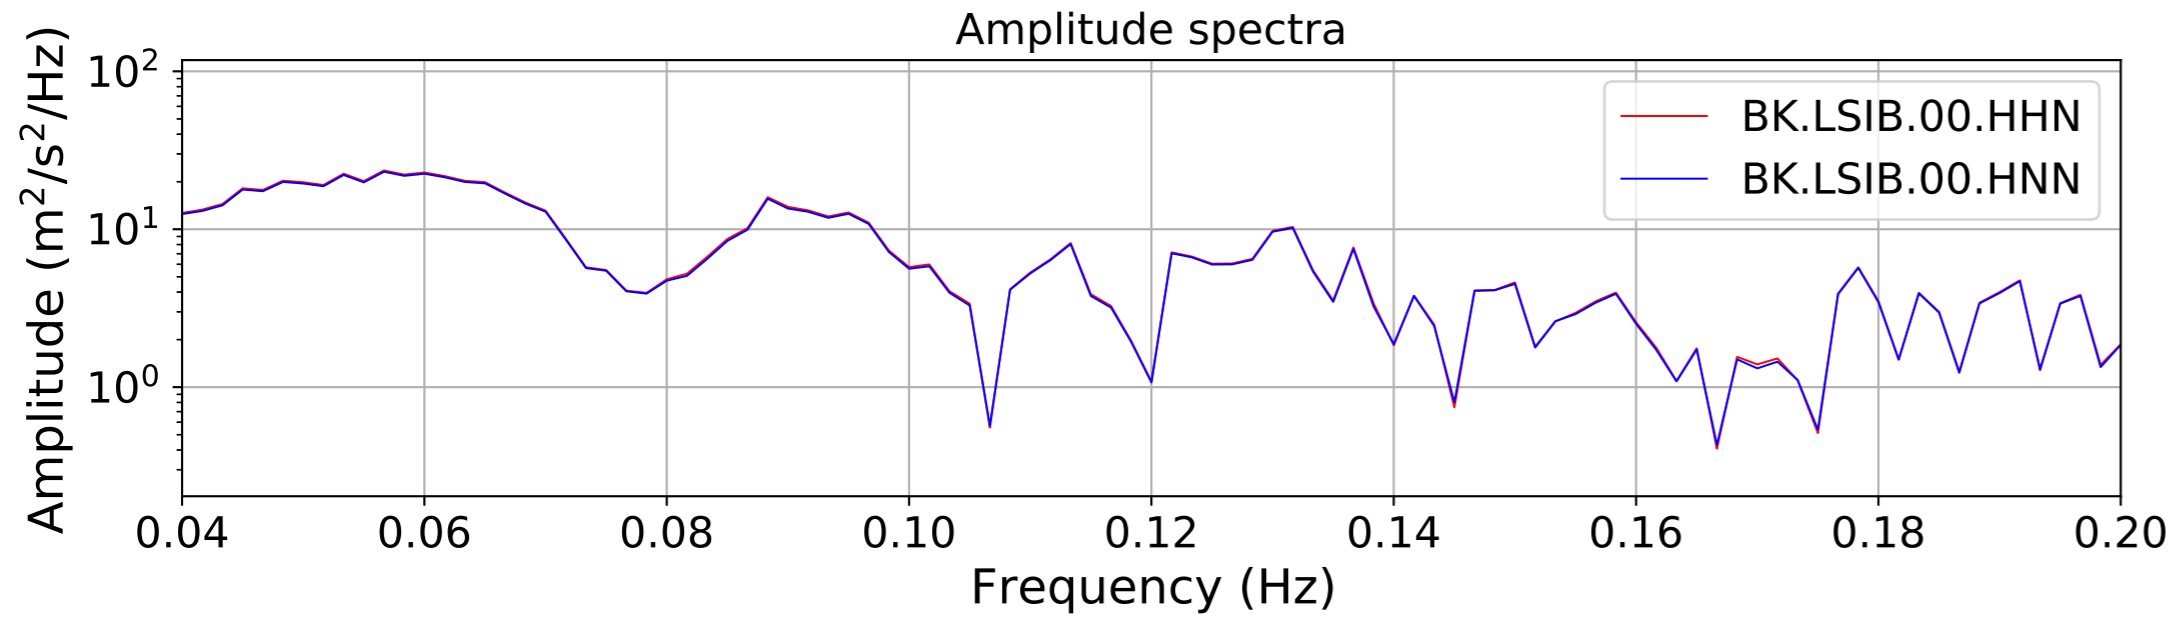

2024.340.184421_M7.0_nc75095651
Origin Time:2024-12-05T18:44:21.110000Z USGS event-id:nc75095651
M7.0 2024 Offshore Cape Mendocino, California Earthquake