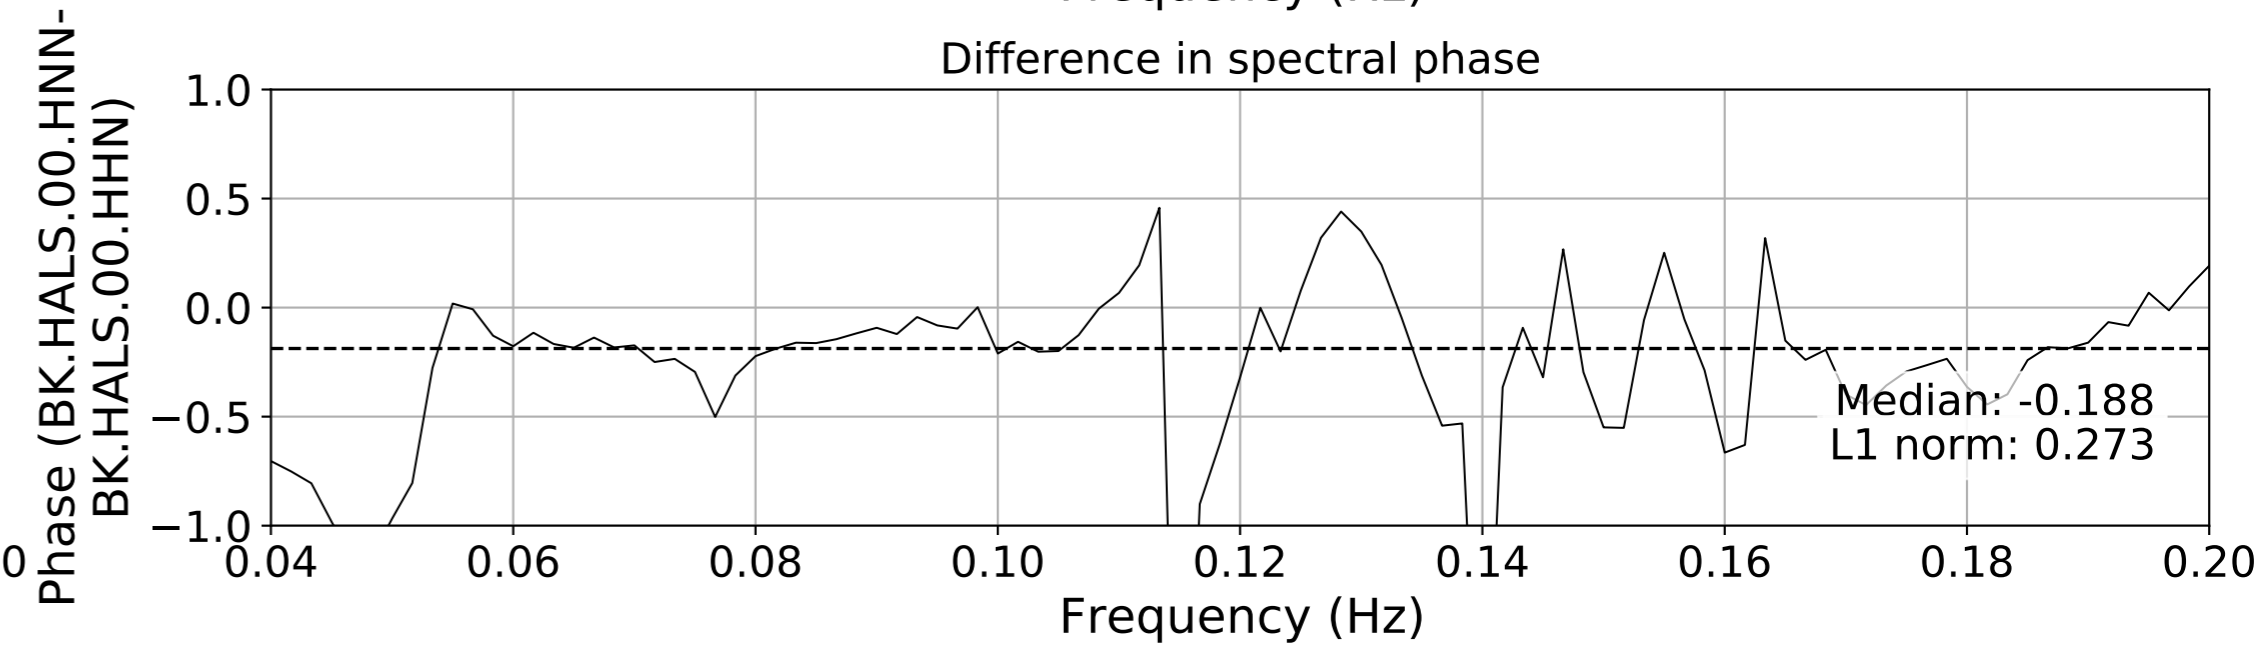

2024.340.184421.M7.0_nc75095651
Origin Time:2024-12-05T18:44:21.110000Z USGS event-id:nc75095651
M7.0 2024 Offshore Cape Mendocino, California Earthquake