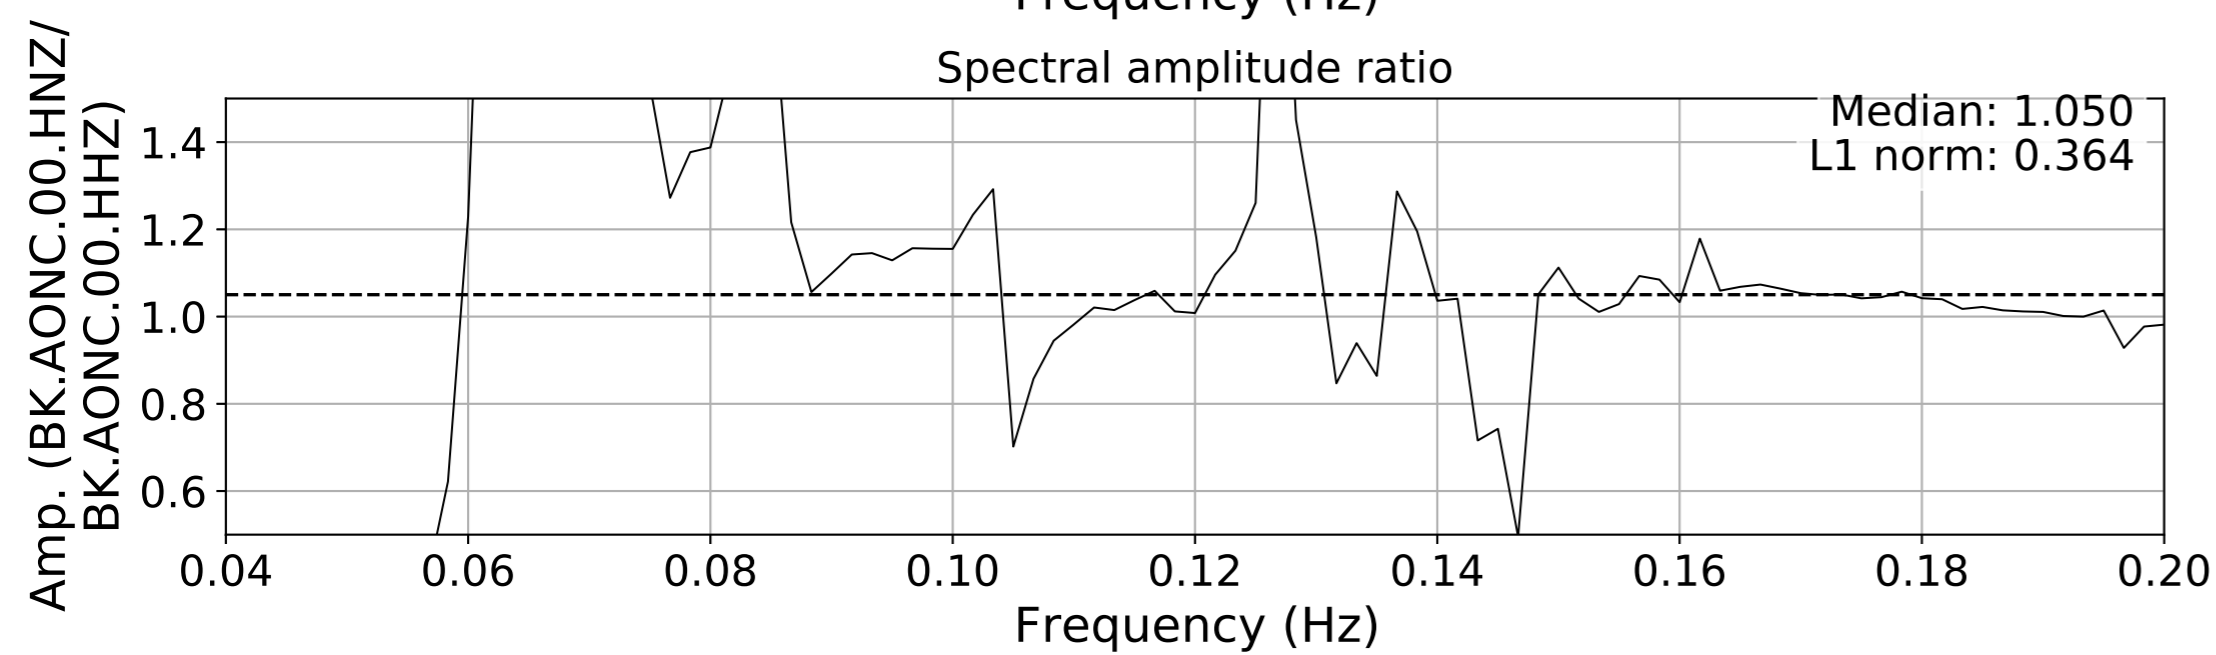

2024.340.184421.M7.0_nc75095651
Origin Time:2024-12-05T18:44:21.110000Z USGS event-id:nc75095651
M7.0 2024 Offshore Cape Mendocino, California Earthquake