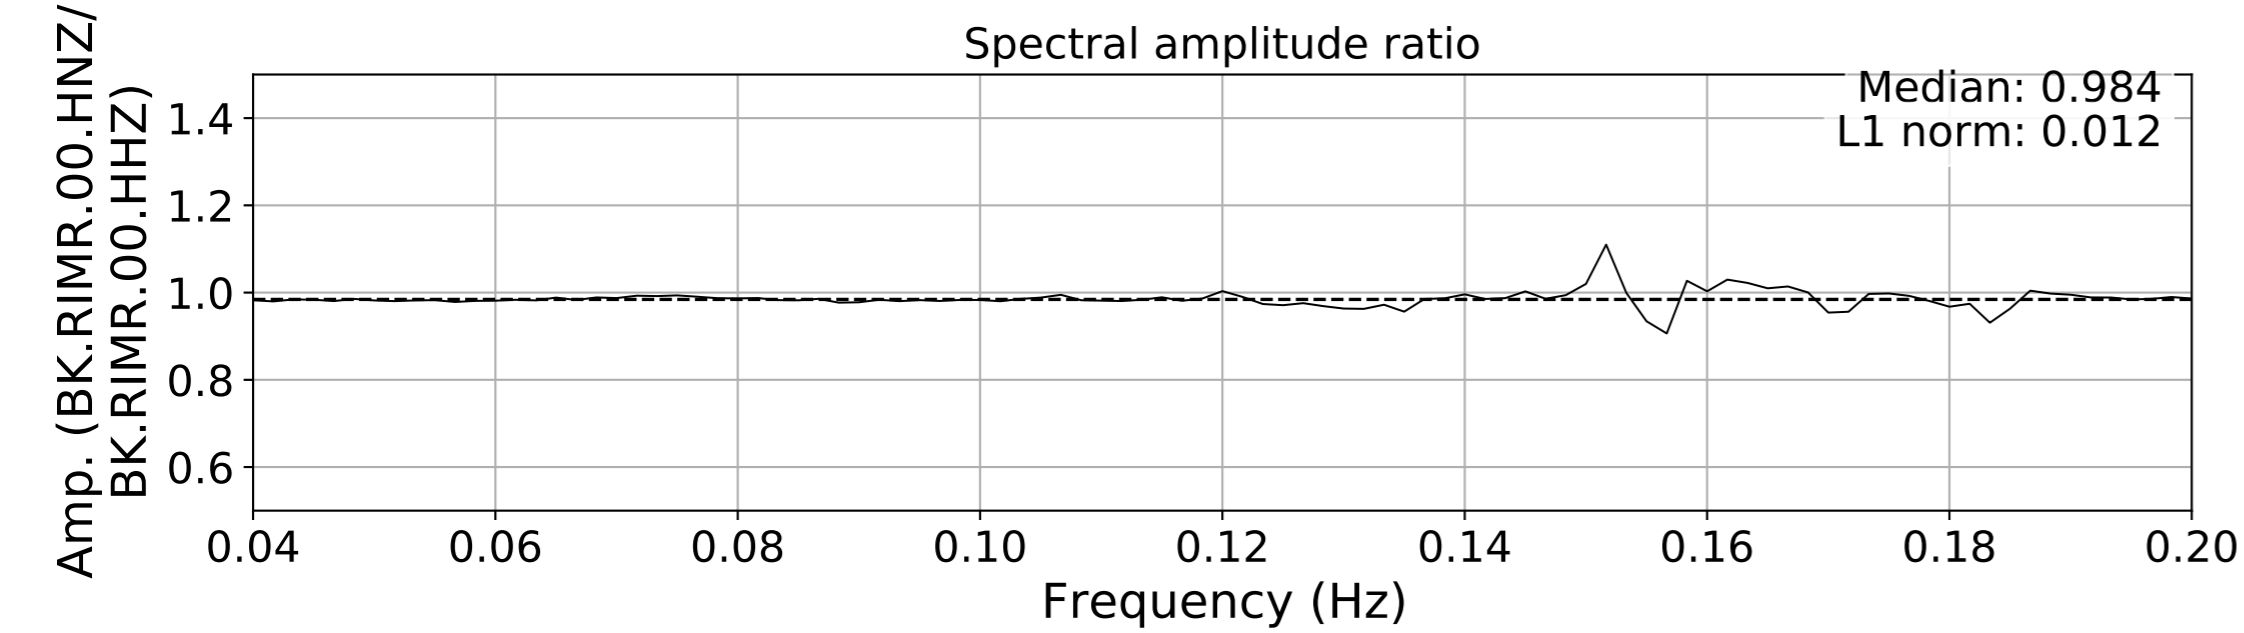

2024.340.184421_M7.0_nc75095651
Origin Time:2024-12-05T18:44:21.110000Z USGS event-id:nc75095651
M7.0 2024 Offshore Cape Mendocino, California Earthquake