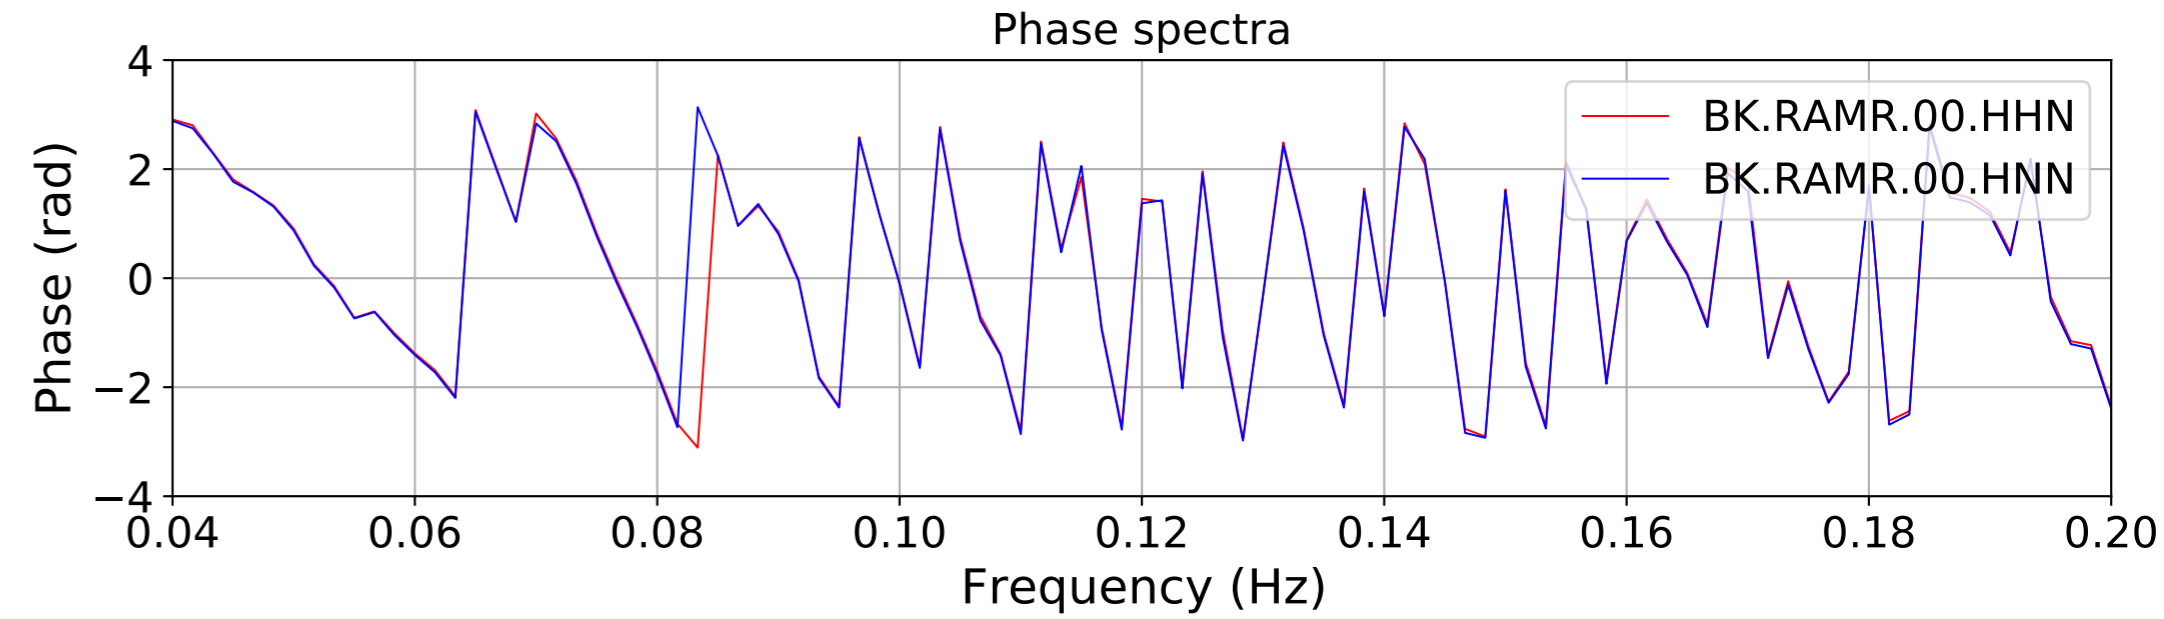

2024.340.184421_M7.0_nc75095651
Origin Time:2024-12-05T18:44:21.110000Z USGS event-id:nc75095651
M7.0 2024 Offshore Cape Mendocino, California Earthquake