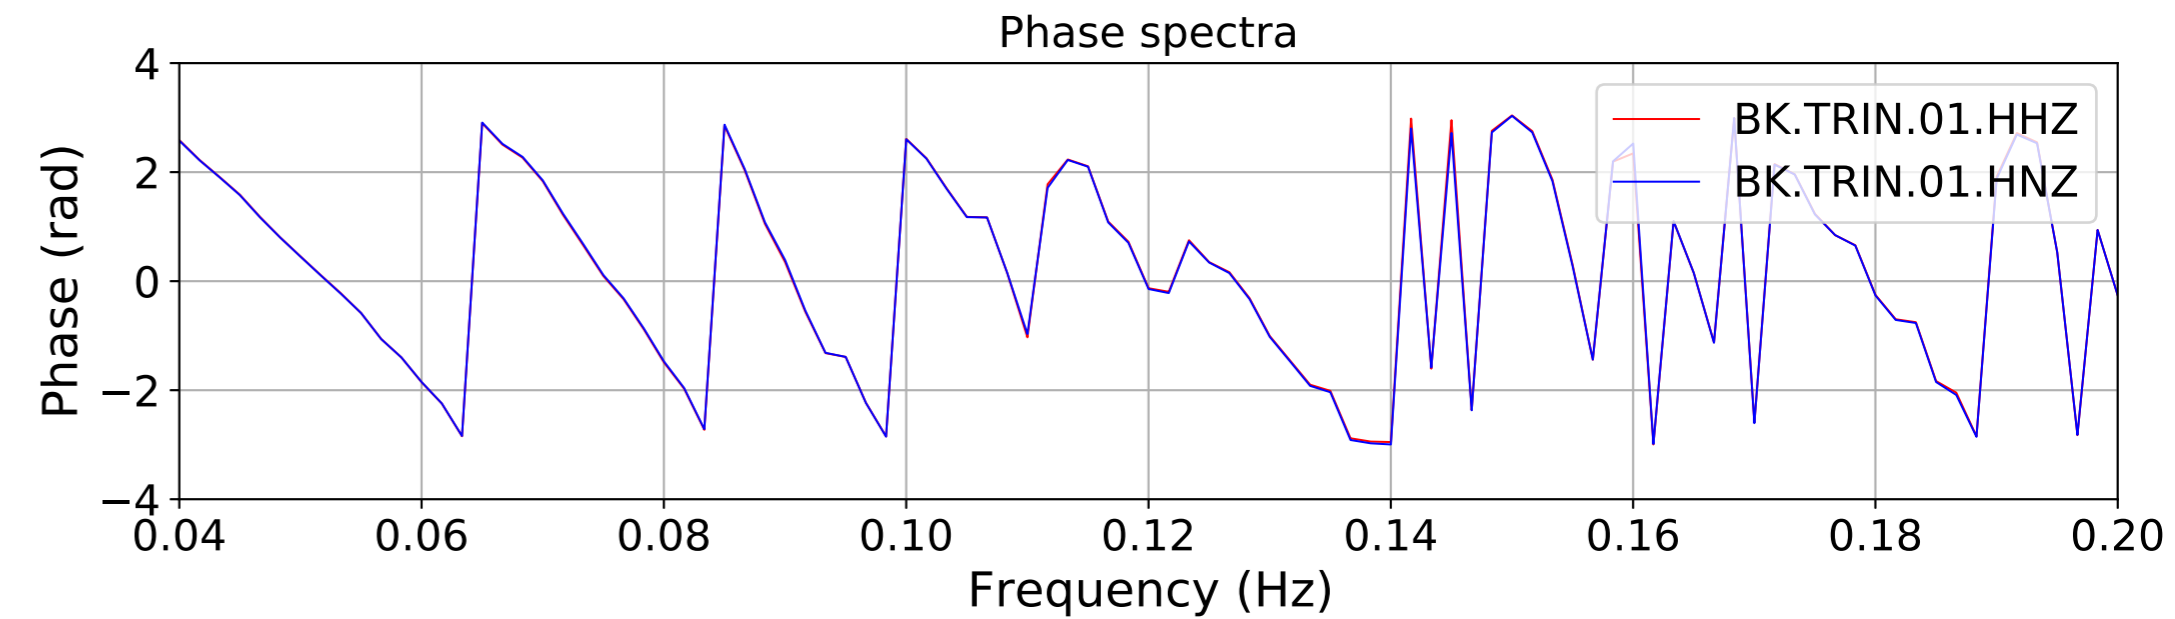

2024.340.184421_M7.0_nc75095651
Origin Time:2024-12-05T18:44:21.110000Z USGS event-id:nc75095651
M7.0 2024 Offshore Cape Mendocino, California Earthquake