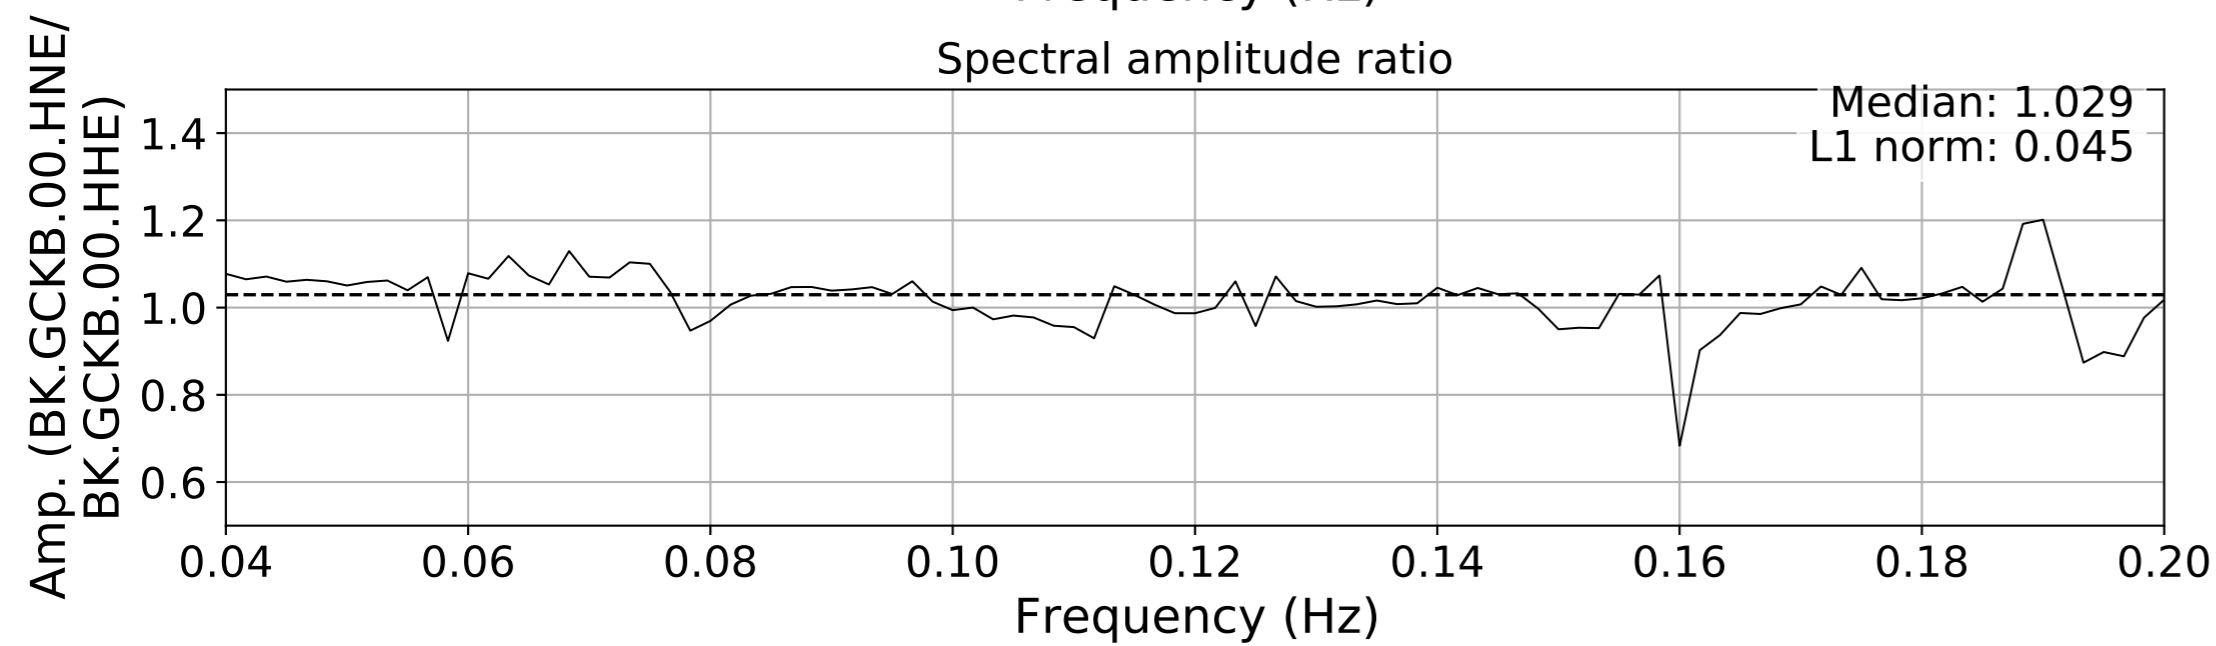

2024.340.184421_M7.0_nc75095651
Origin Time:2024-12-05T18:44:21.110000Z USGS event-id:nc75095651
M7.0 2024 Offshore Cape Mendocino, California Earthquake