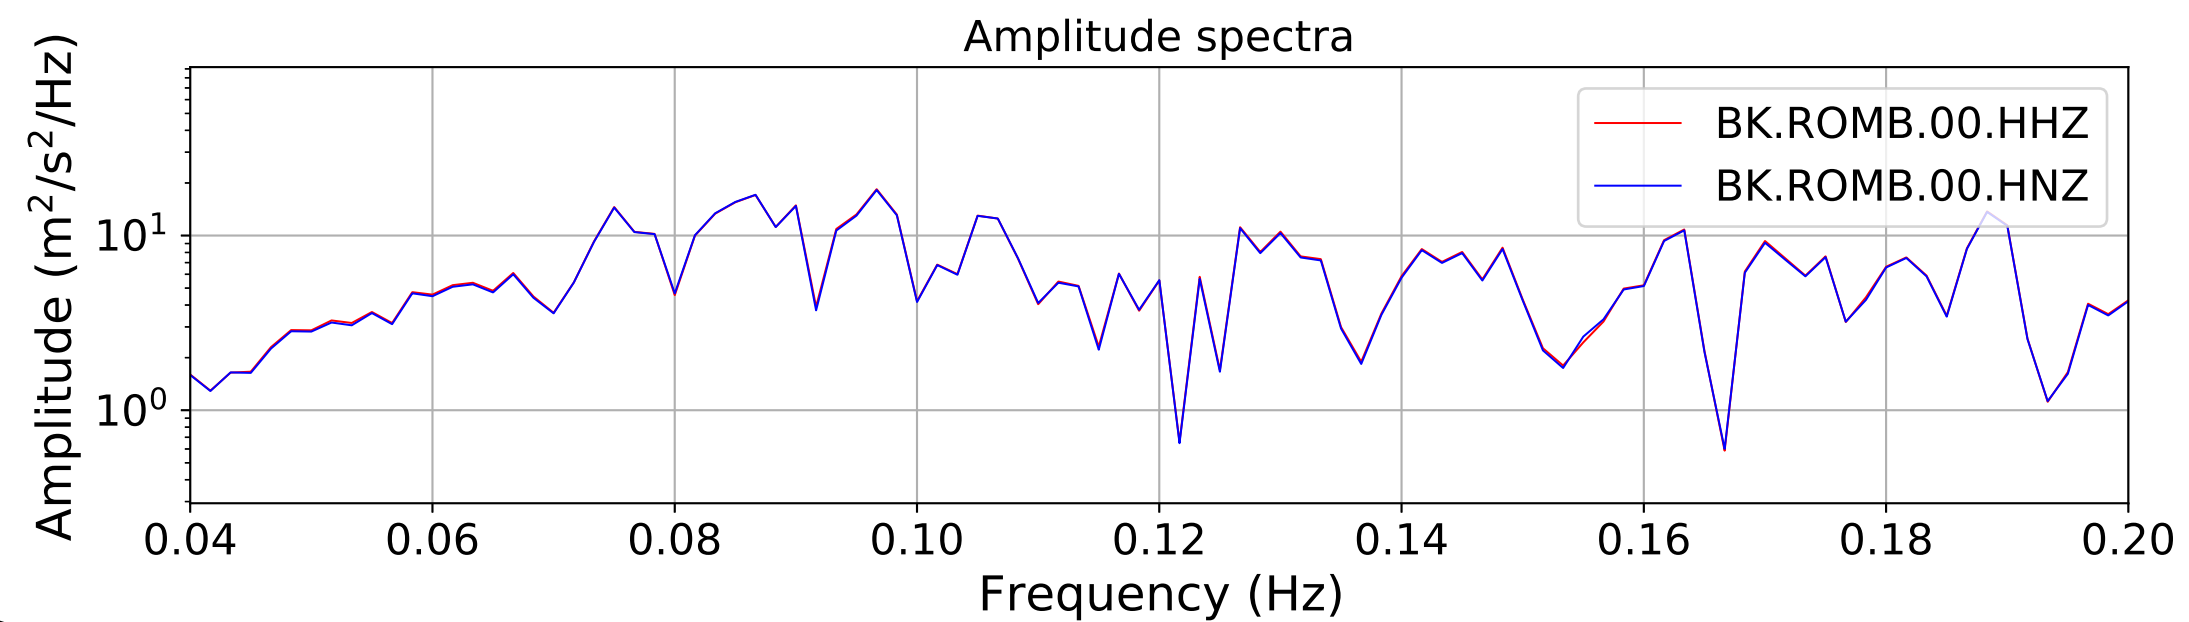

2024.340.184421_M7.0_nc75095651
Origin Time:2024-12-05T18:44:21.110000Z USGS event-id:nc75095651
M7.0 2024 Offshore Cape Mendocino, California Earthquake