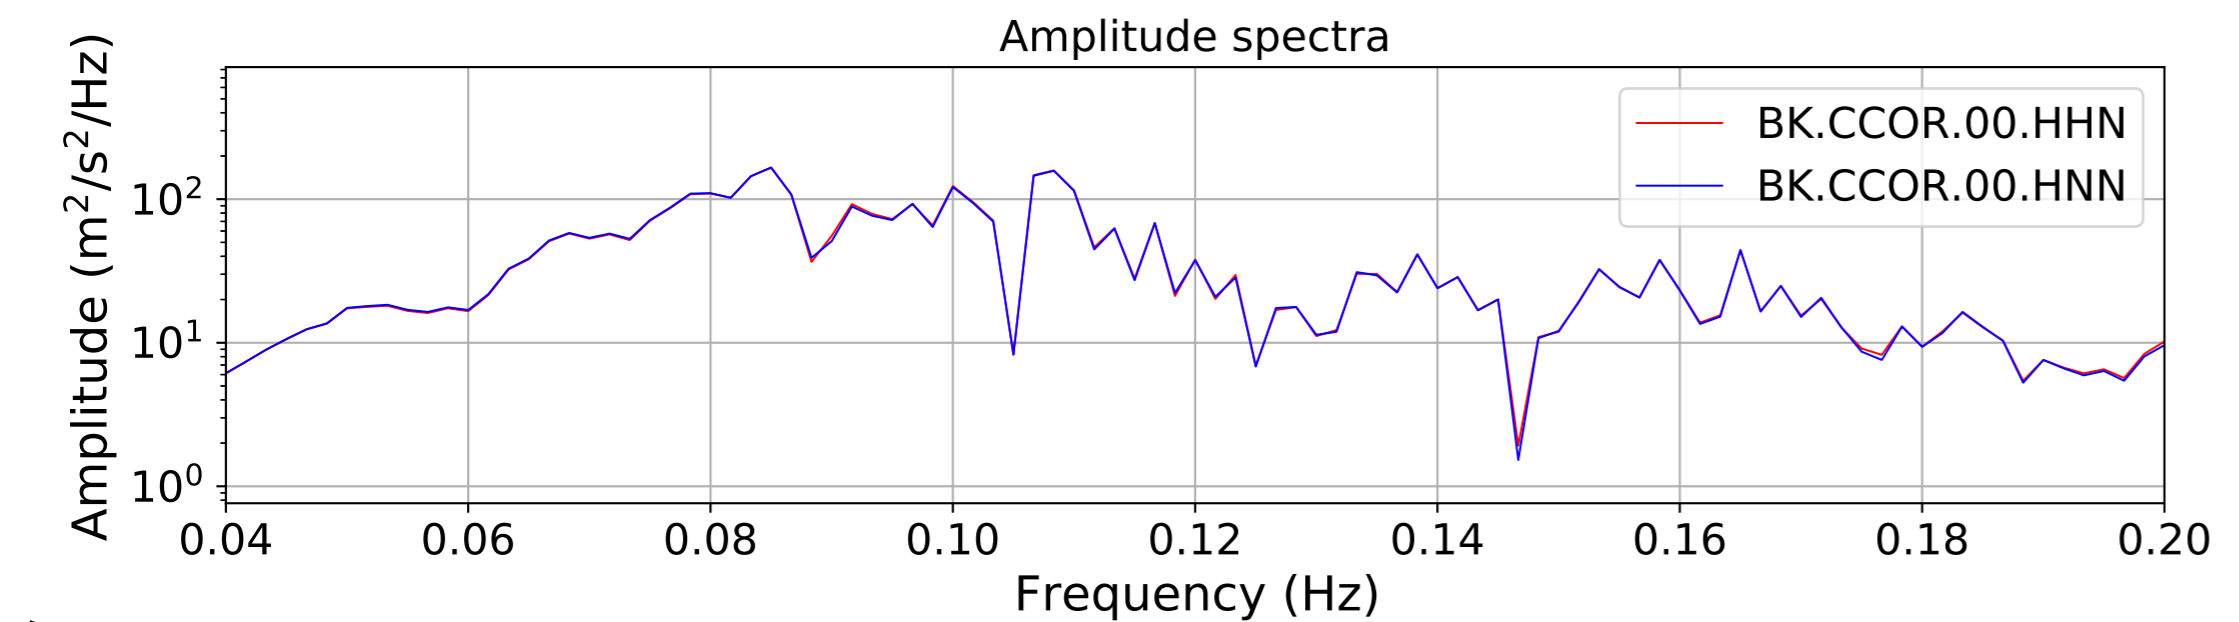

2024.340.184421_M7.0_nc75095651
Origin Time:2024-12-05T18:44:21.110000Z USGS event-id:nc75095651
M7.0 2024 Offshore Cape Mendocino, California Earthquake