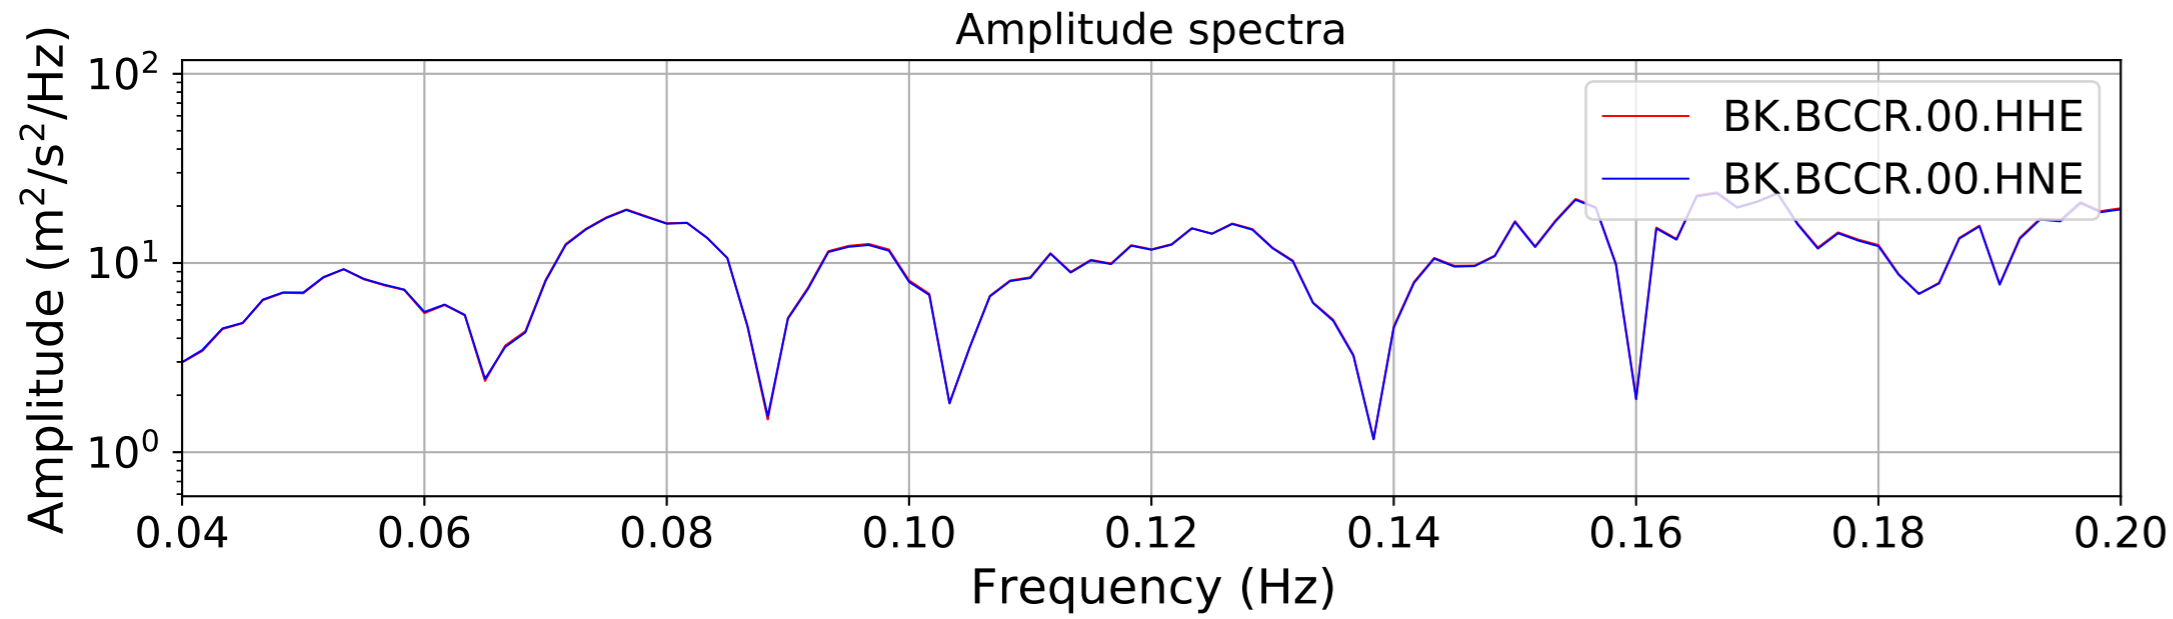

2024.340.184421_M7.0_nc75095651
Origin Time:2024-12-05T18:44:21.110000Z USGS event-id:nc75095651
M7.0 2024 Offshore Cape Mendocino, California Earthquake