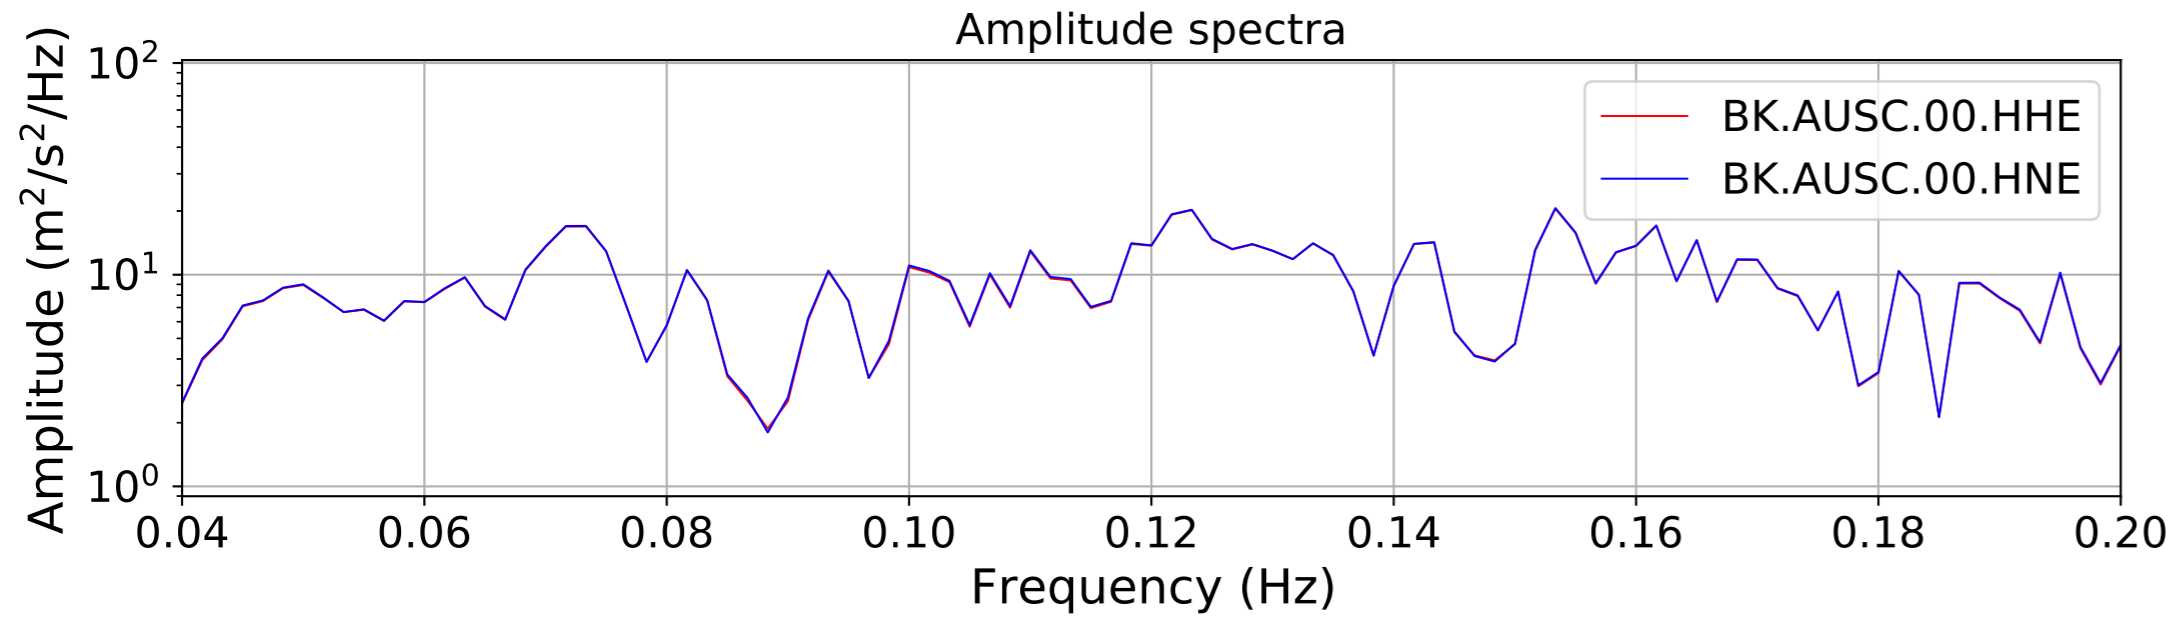

2024.340.184421_M7.0_nc75095651
Origin Time:2024-12-05T18:44:21.110000Z USGS event-id:nc75095651
M7.0 2024 Offshore Cape Mendocino, California Earthquake