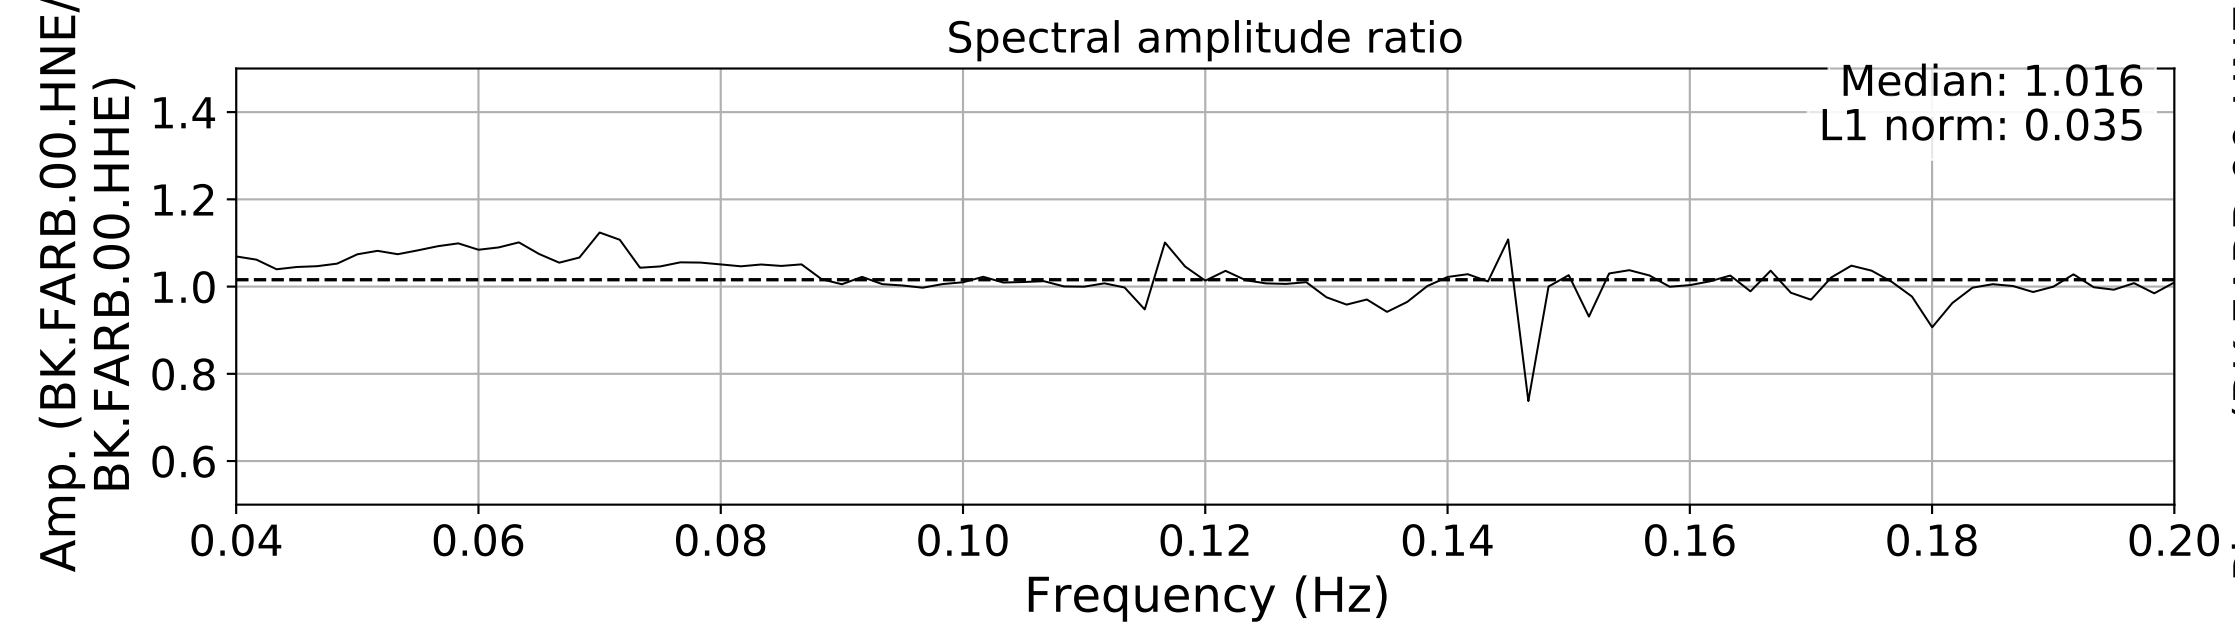

2024.340.184421_M7.0_nc75095651
Origin Time:2024-12-05T18:44:21.110000Z USGS event-id:nc75095651
M7.0 2024 Offshore Cape Mendocino, California Earthquake