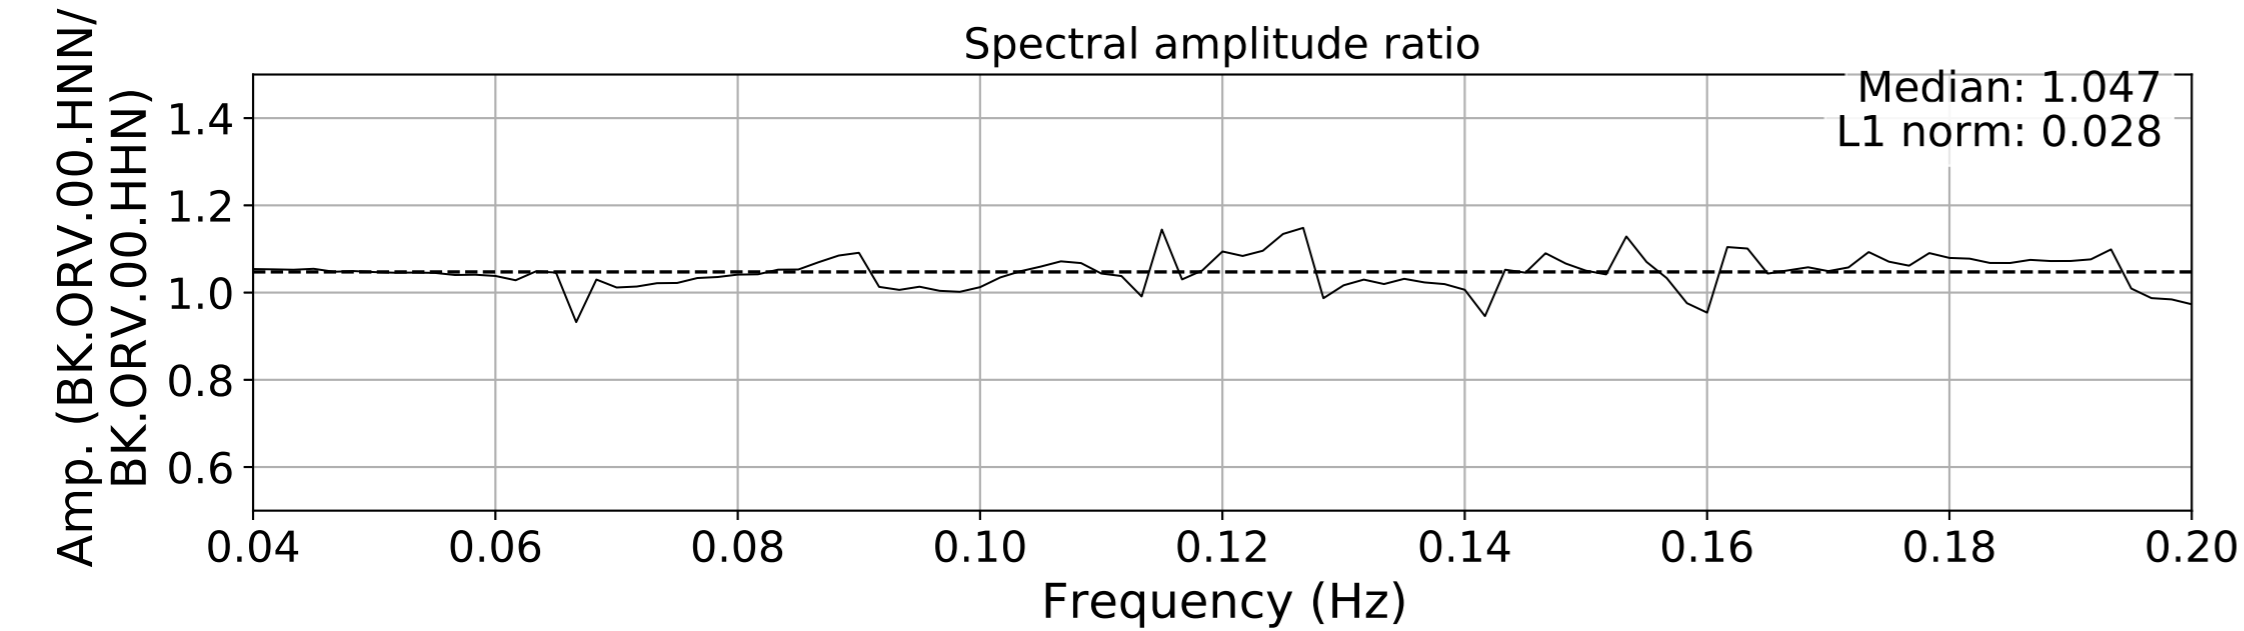

2024.340.184421_M7.0_nc75095651
Origin Time:2024-12-05T18:44:21.110000Z USGS event-id:nc75095651
M7.0 2024 Offshore Cape Mendocino, California Earthquake