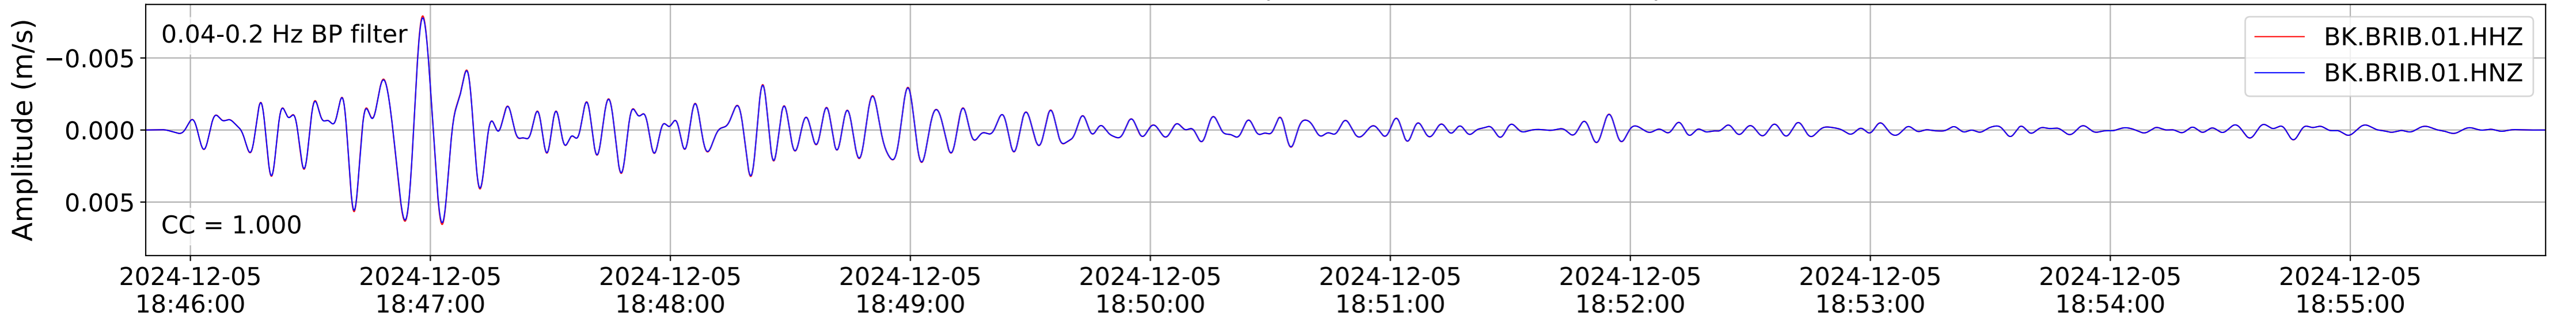

2024.340.184421_M7.0_nc75095651
Origin Time:2024-12-05T18:44:21.110000Z USGS event-id:nc75095651
M7.0 2024 Offshore Cape Mendocino, California Earthquake