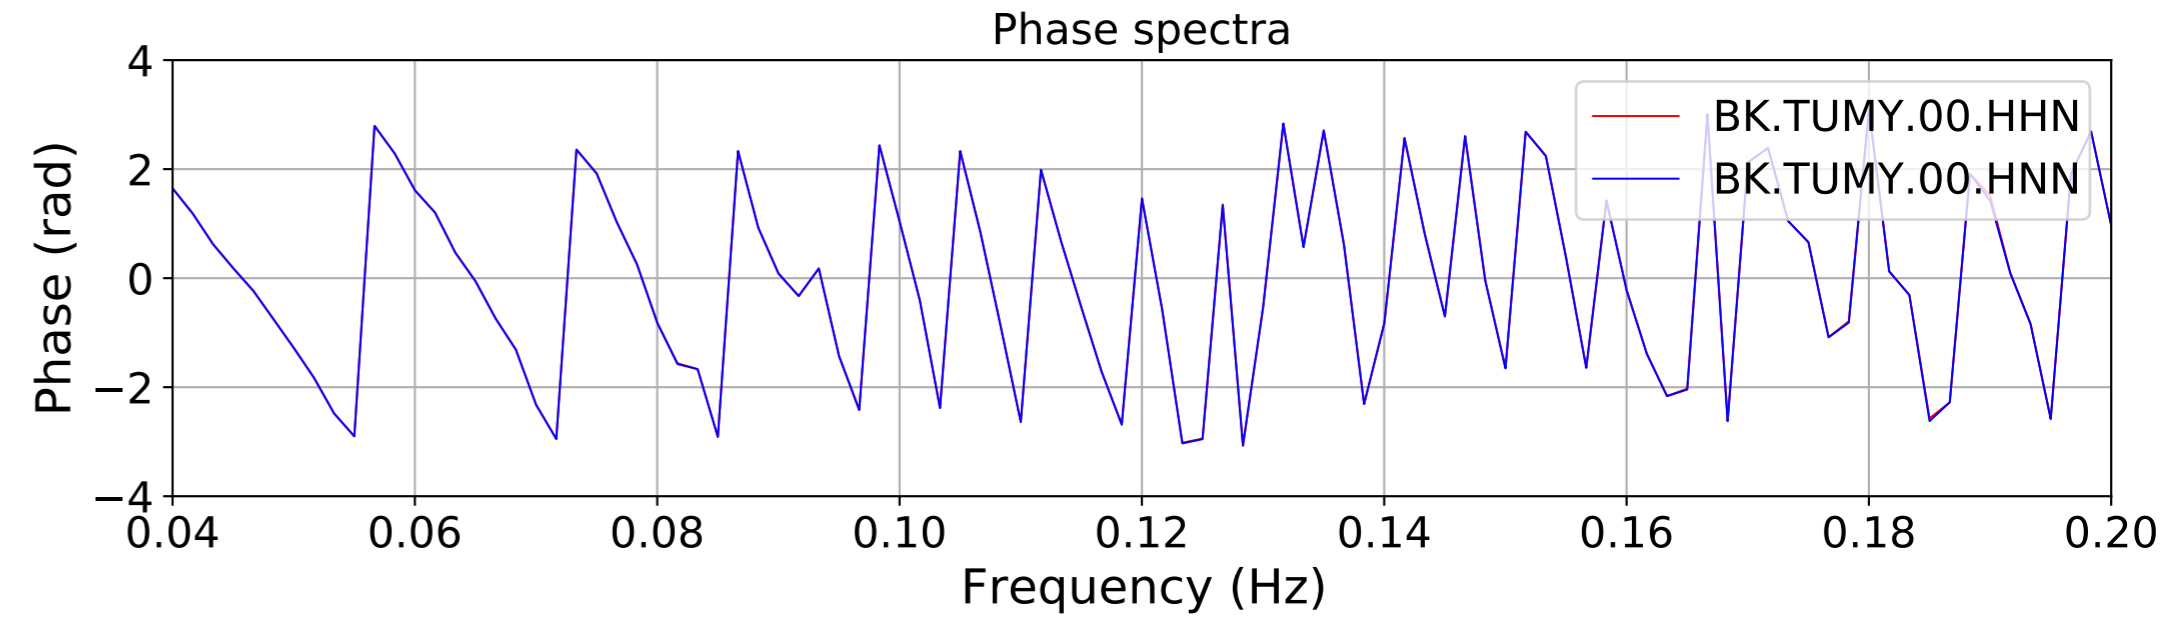

2024.340.184421_M7.0_nc75095651
Origin Time:2024-12-05T18:44:21.110000Z USGS event-id:nc75095651
M7.0 2024 Offshore Cape Mendocino, California Earthquake