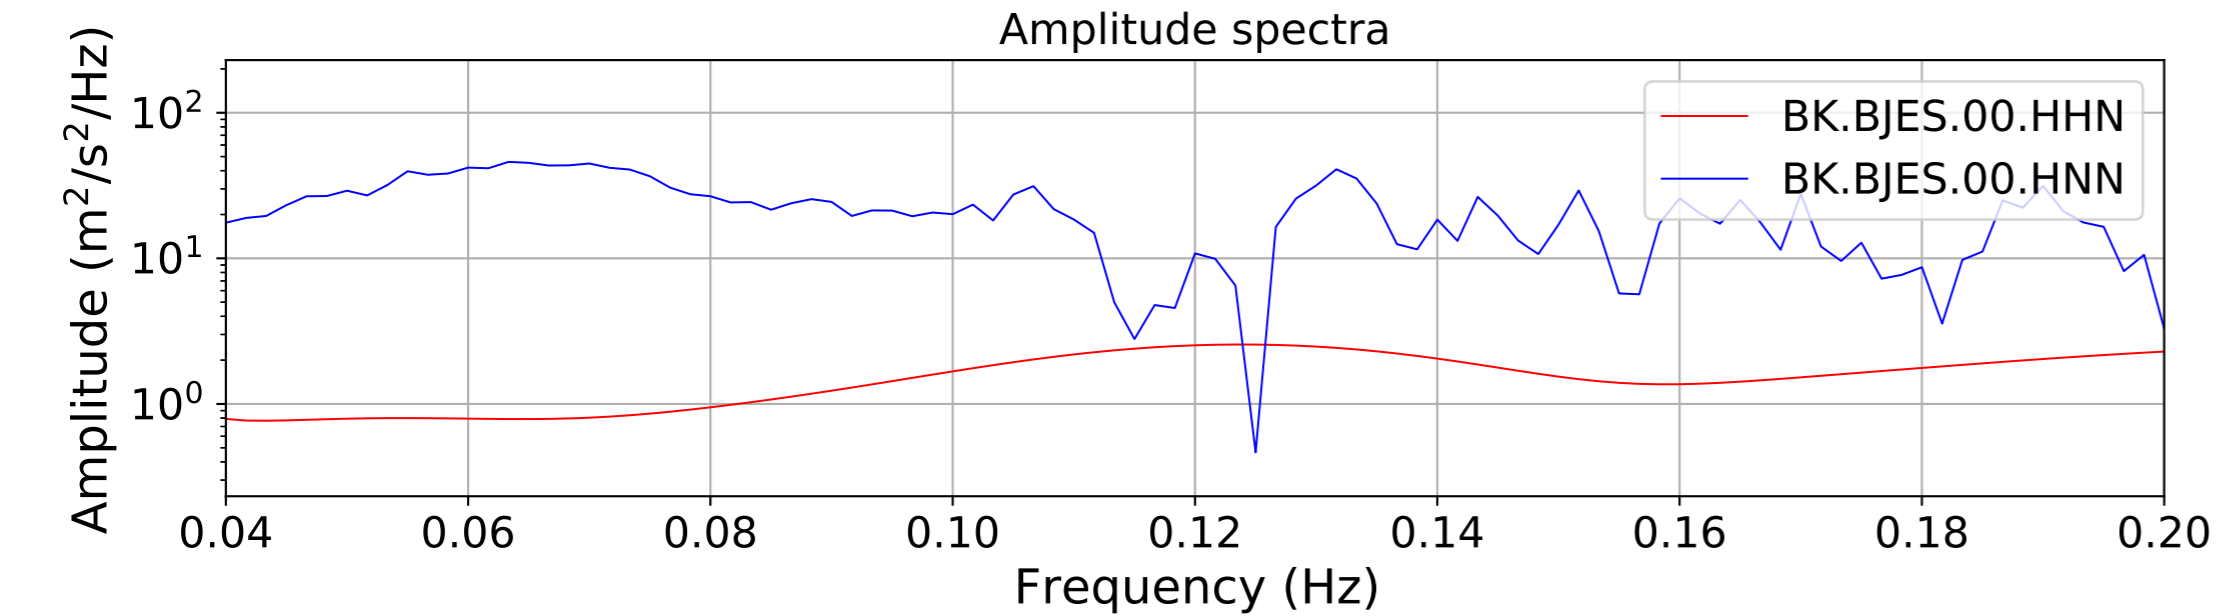

2024.340.184421_M7.0_nc75095651
Origin Time:2024-12-05T18:44:21.110000Z USGS event-id:nc75095651
M7.0 2024 Offshore Cape Mendocino, California Earthquake