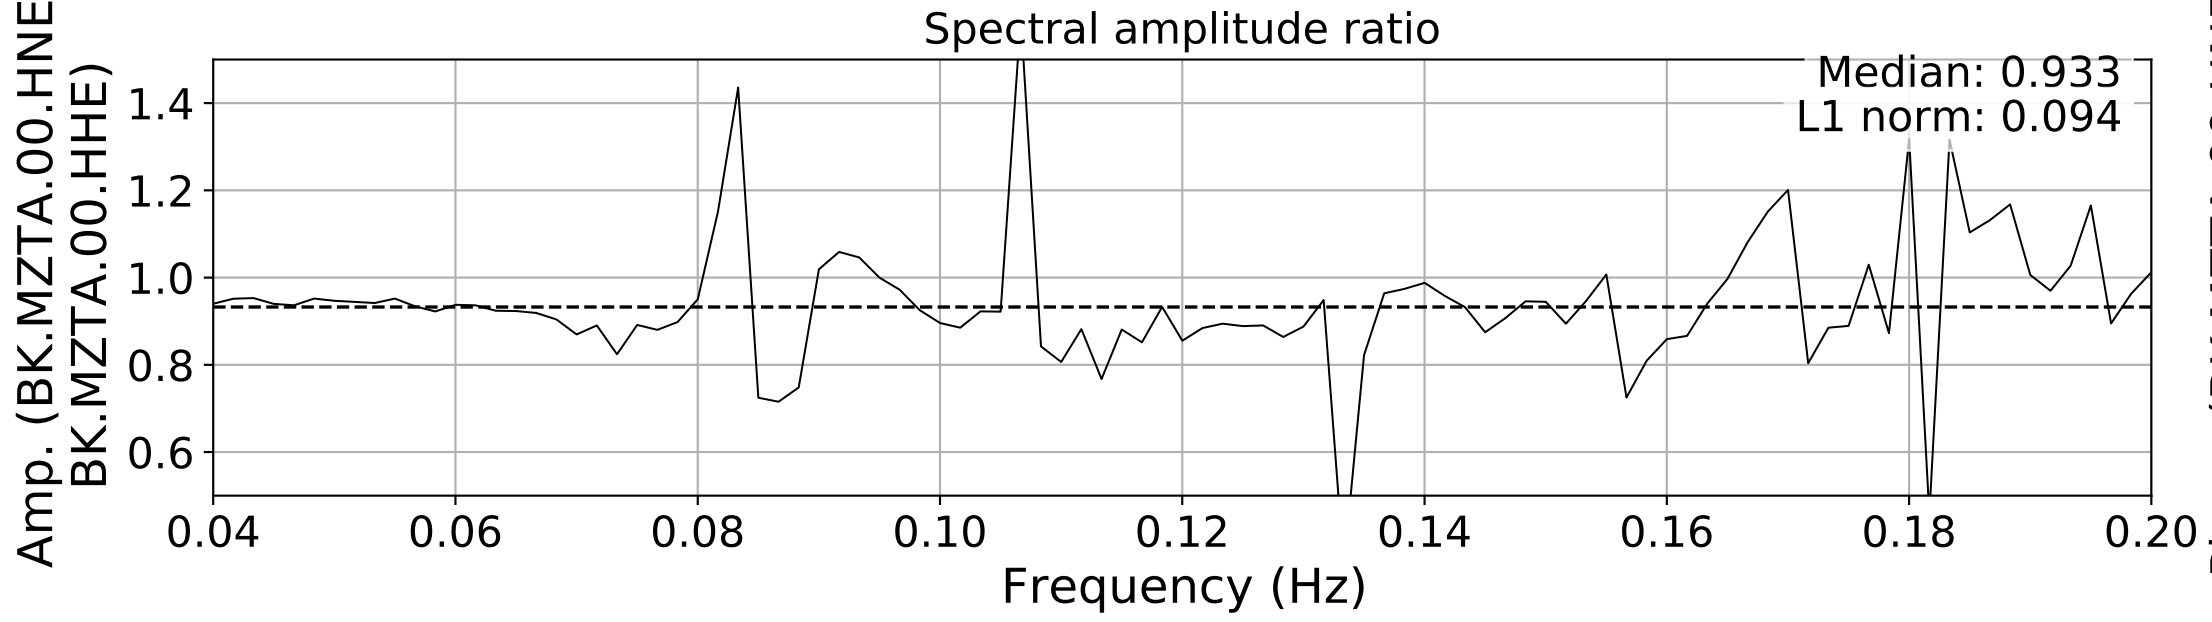

2024.340.184421_M7.0_nc75095651
Origin Time:2024-12-05T18:44:21.110000Z USGS event-id:nc75095651
M7.0 2024 Offshore Cape Mendocino, California Earthquake