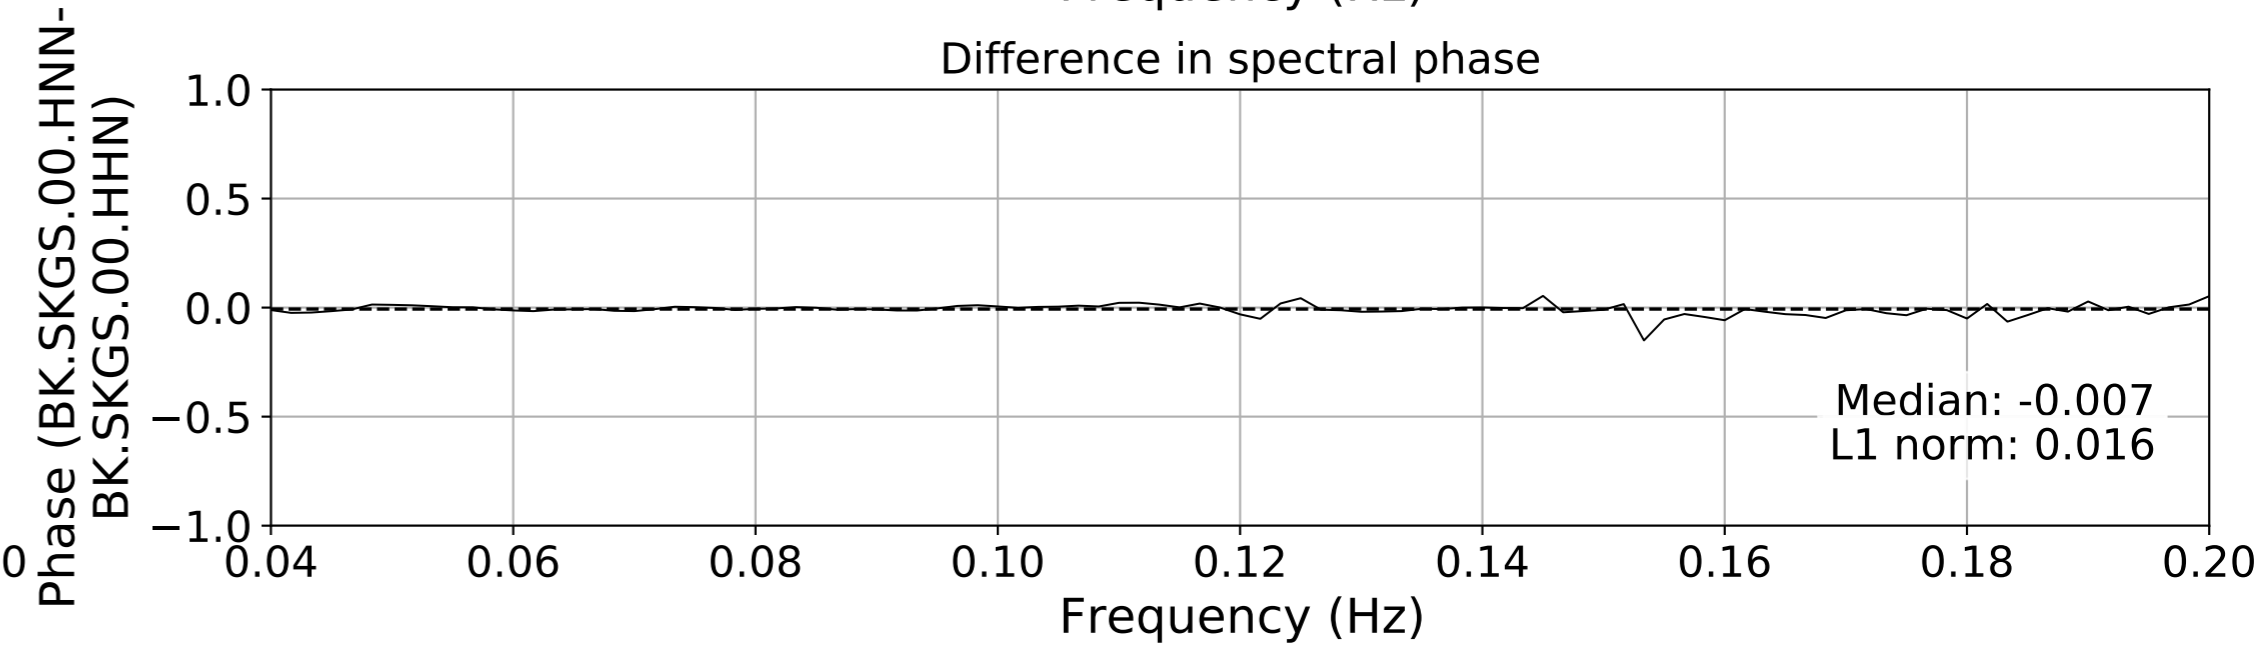

2024.340.184421_M7.0_nc75095651
Origin Time:2024-12-05T18:44:21.110000Z USGS event-id:nc75095651
M7.0 2024 Offshore Cape Mendocino, California Earthquake