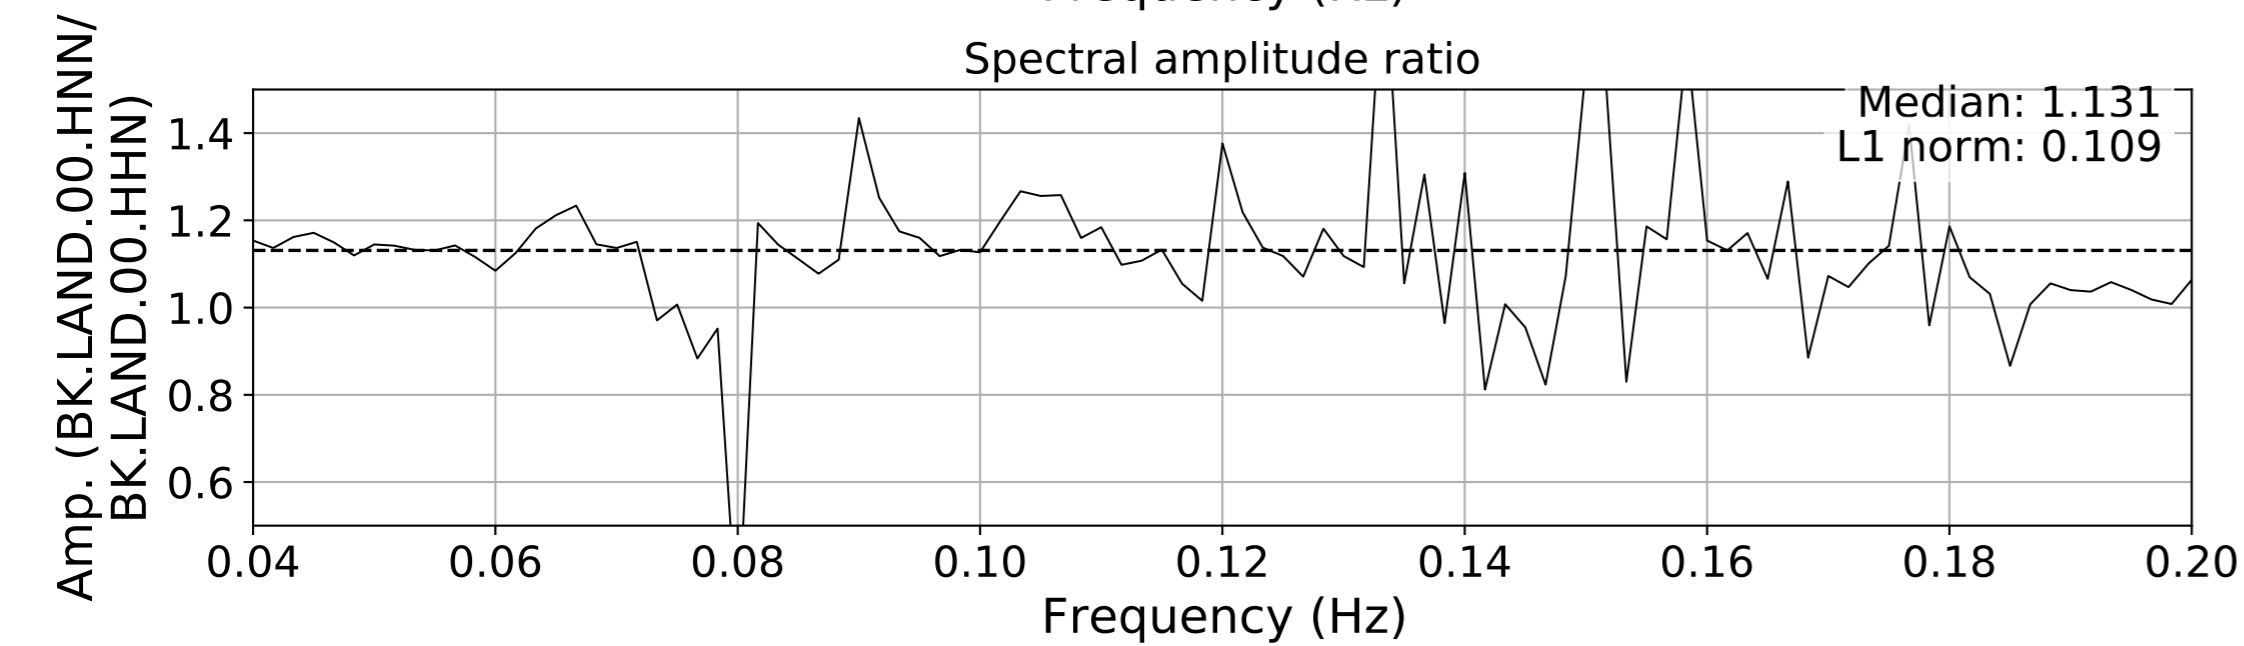

2024.340.184421_M7.0_nc75095651
Origin Time:2024-12-05T18:44:21.110000Z USGS event-id:nc75095651
M7.0 2024 Offshore Cape Mendocino, California Earthquake