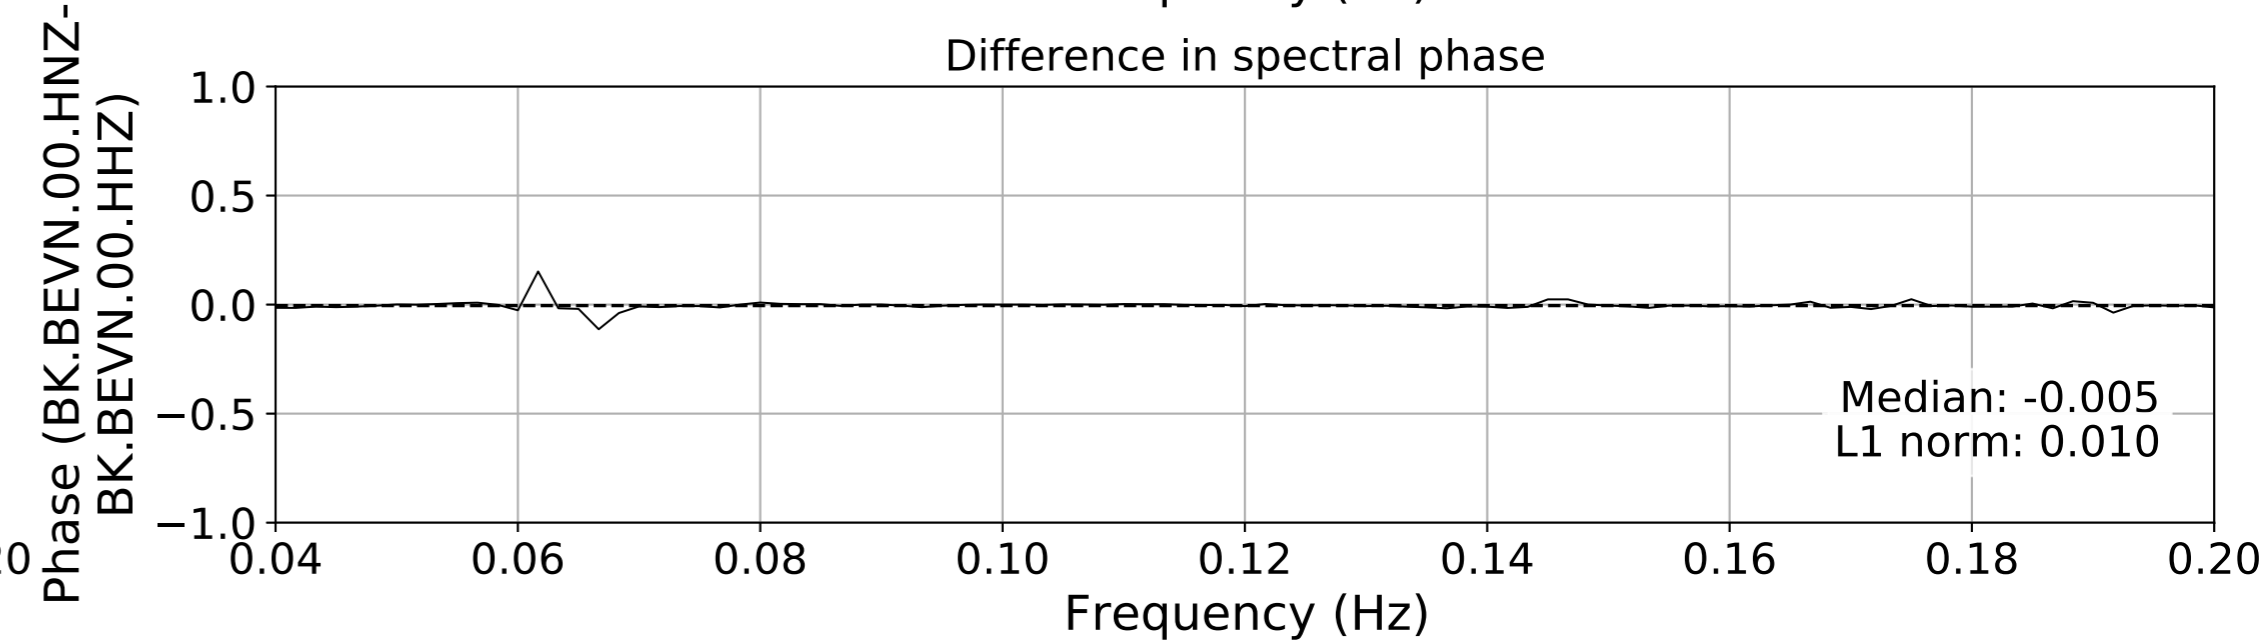

2024.340.184421_M7.0_nc75095651
Origin Time:2024-12-05T18:44:21.110000Z USGS event-id:nc75095651
M7.0 2024 Offshore Cape Mendocino, California Earthquake