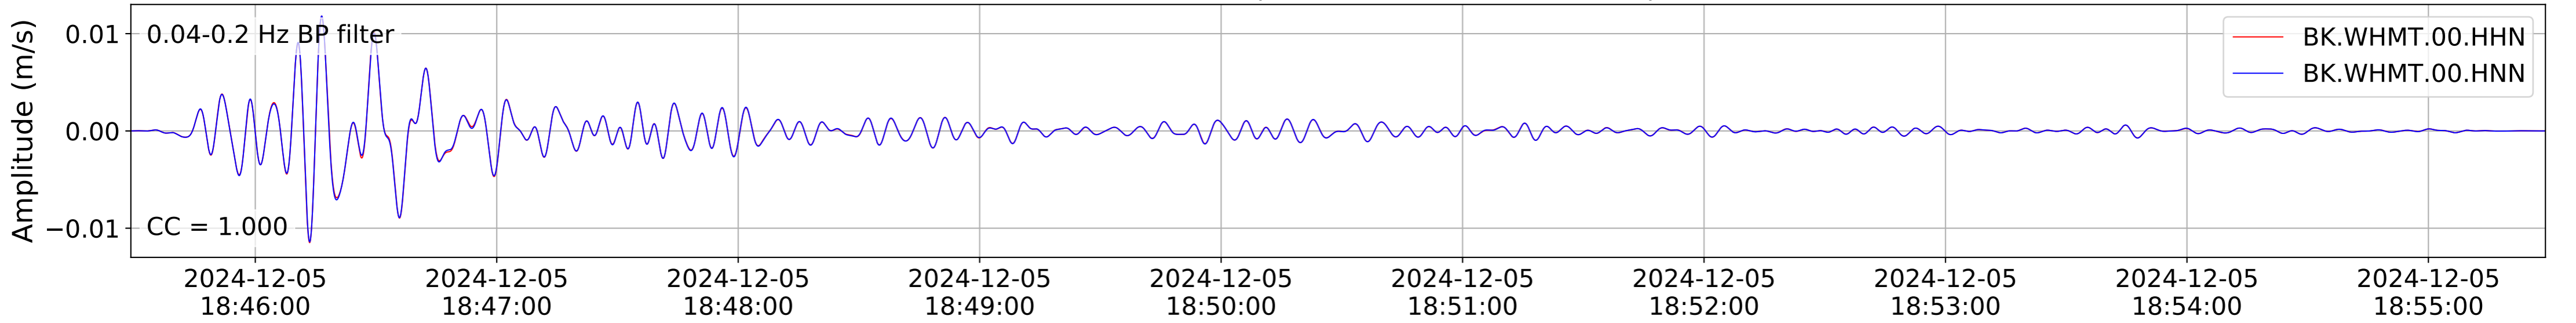

2024.340.184421_M7.0_nc75095651
Origin Time:2024-12-05T18:44:21.110000Z USGS event-id:nc75095651
M7.0 2024 Offshore Cape Mendocino, California Earthquake