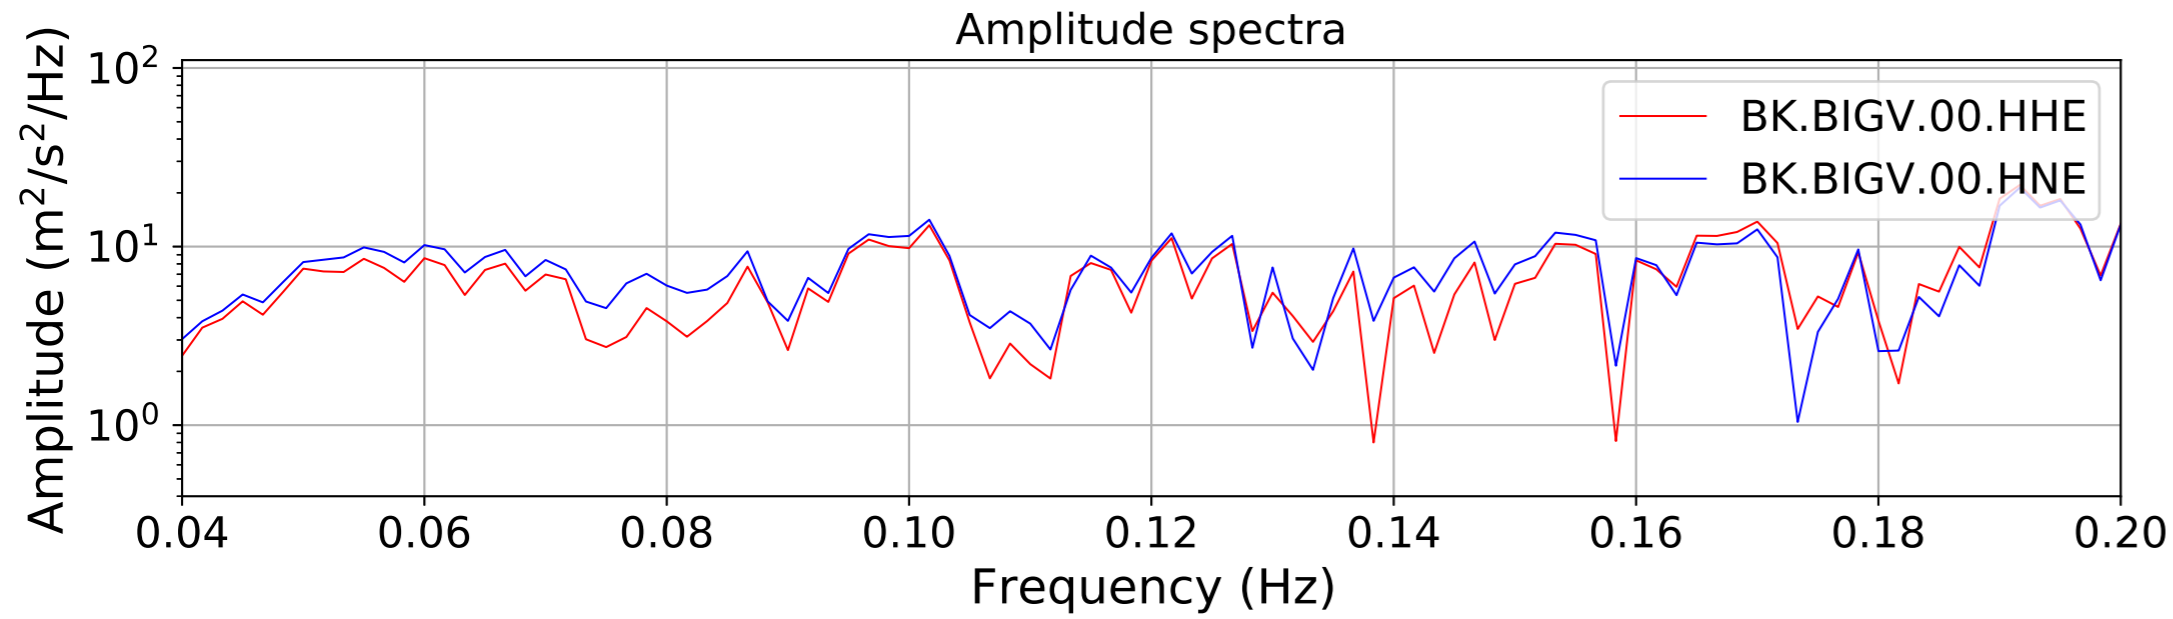

2024.340.184421_M7.0_nc75095651
Origin Time:2024-12-05T18:44:21.110000Z USGS event-id:nc75095651
M7.0 2024 Offshore Cape Mendocino, California Earthquake