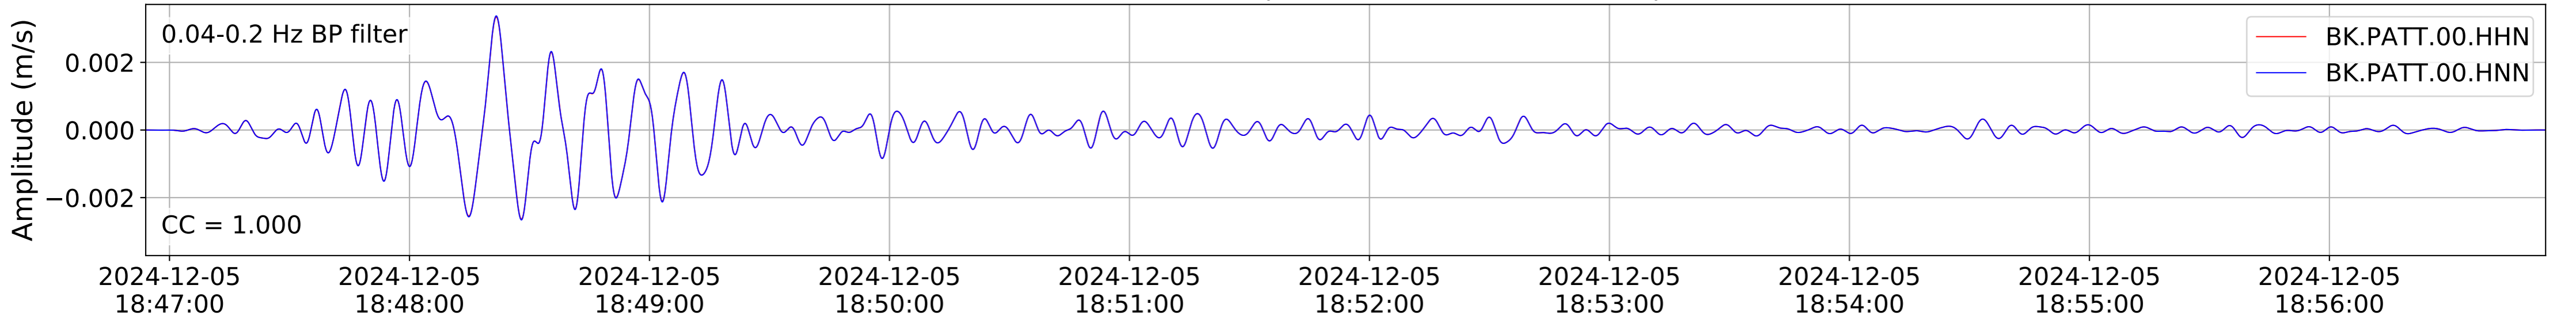

2024.340.184421_M7.0_nc75095651
Origin Time:2024-12-05T18:44:21.110000Z USGS event-id:nc75095651
M7.0 2024 Offshore Cape Mendocino, California Earthquake