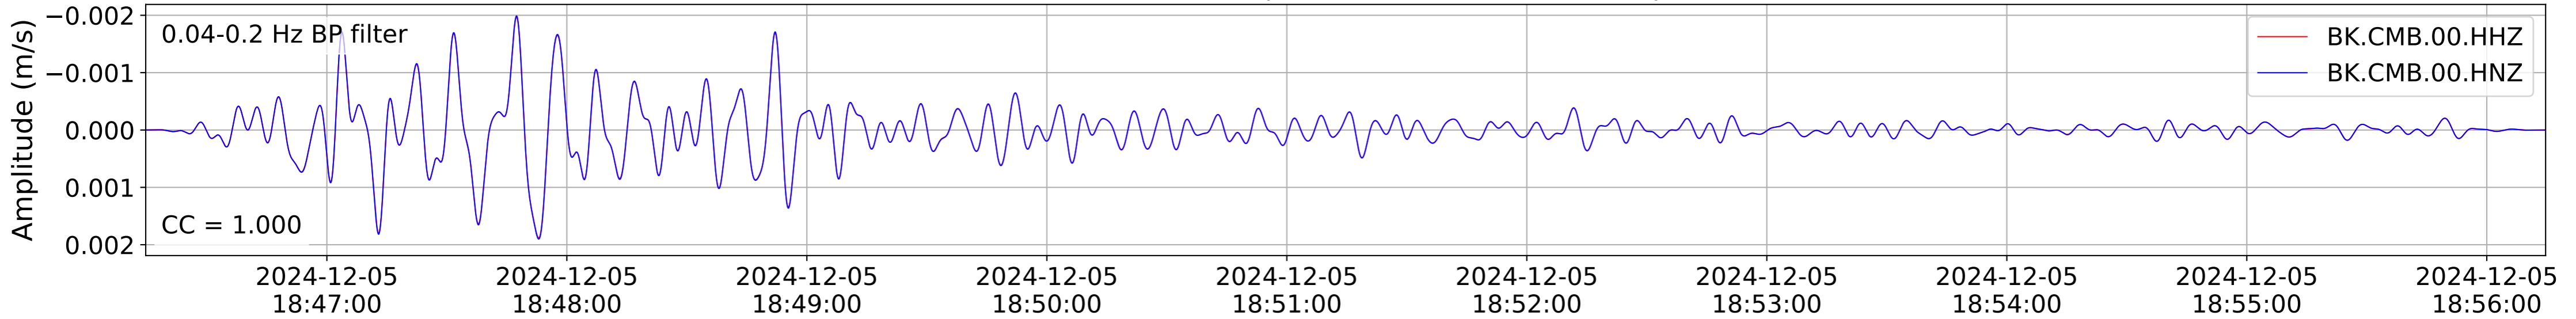

2024.340.184421_M7.0_nc75095651
Origin Time:2024-12-05T18:44:21.110000Z USGS event-id:nc75095651
M7.0 2024 Offshore Cape Mendocino, California Earthquake