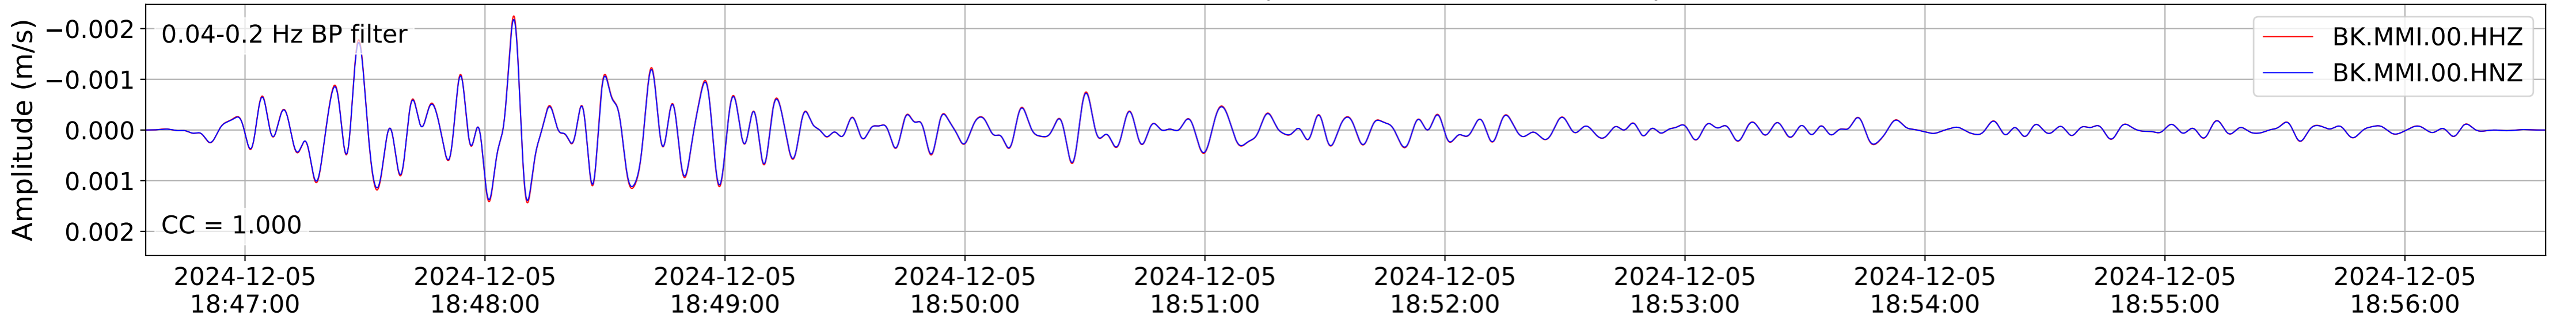

2024.340.184421_M7.0_nc75095651
Origin Time:2024-12-05T18:44:21.110000Z USGS event-id:nc75095651
M7.0 2024 Offshore Cape Mendocino, California Earthquake