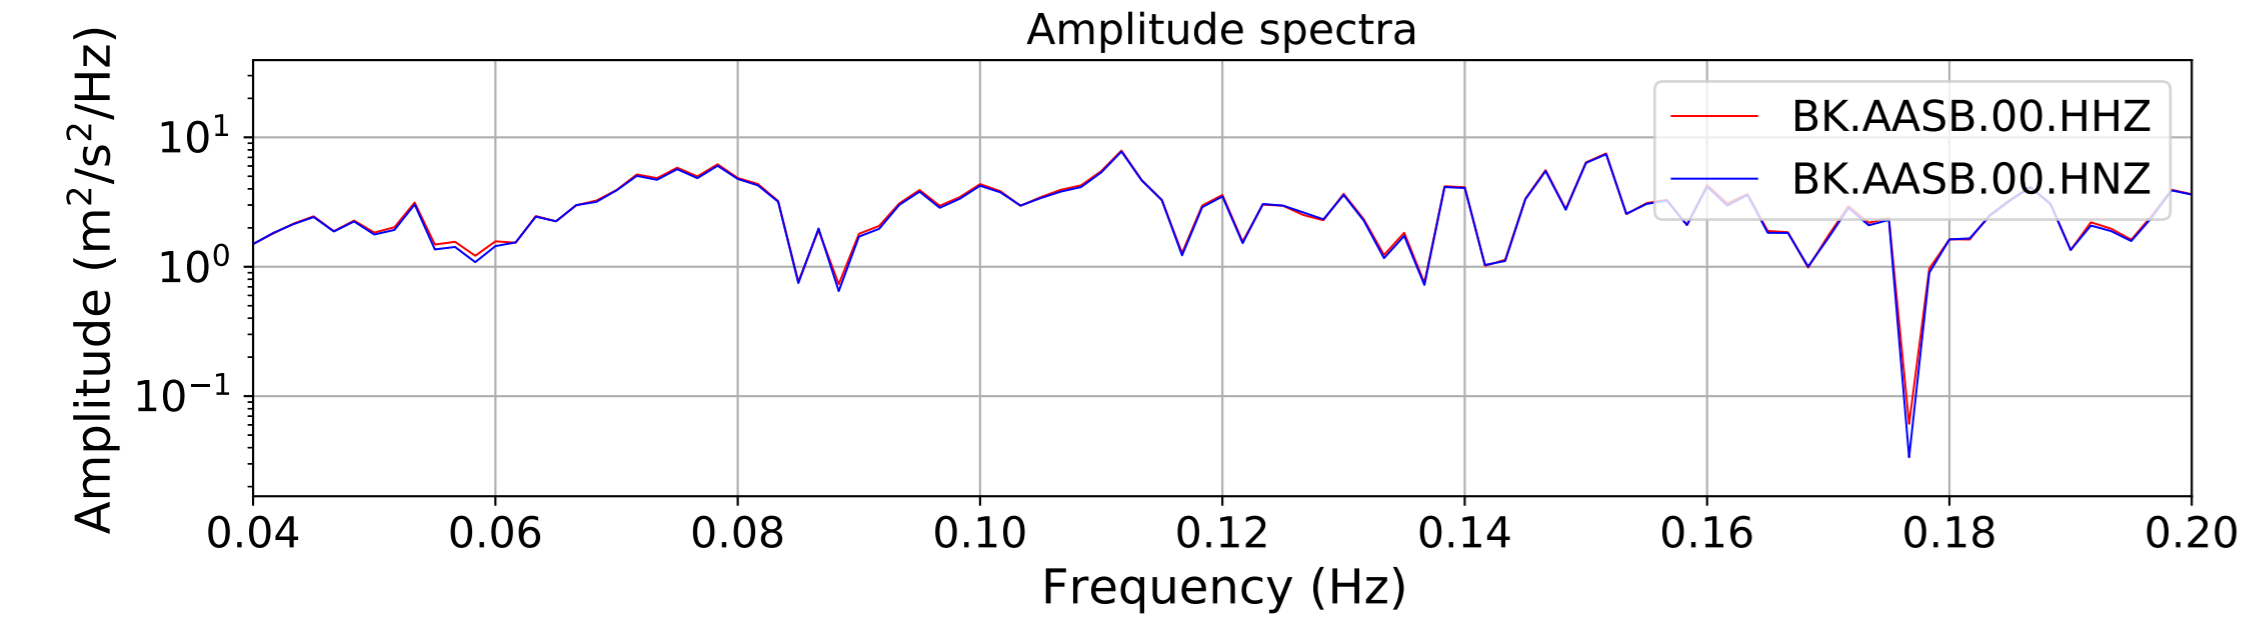

2024.340.184421_M7.0_nc75095651
Origin Time:2024-12-05T18:44:21.110000Z USGS event-id:nc75095651
M7.0 2024 Offshore Cape Mendocino, California Earthquake