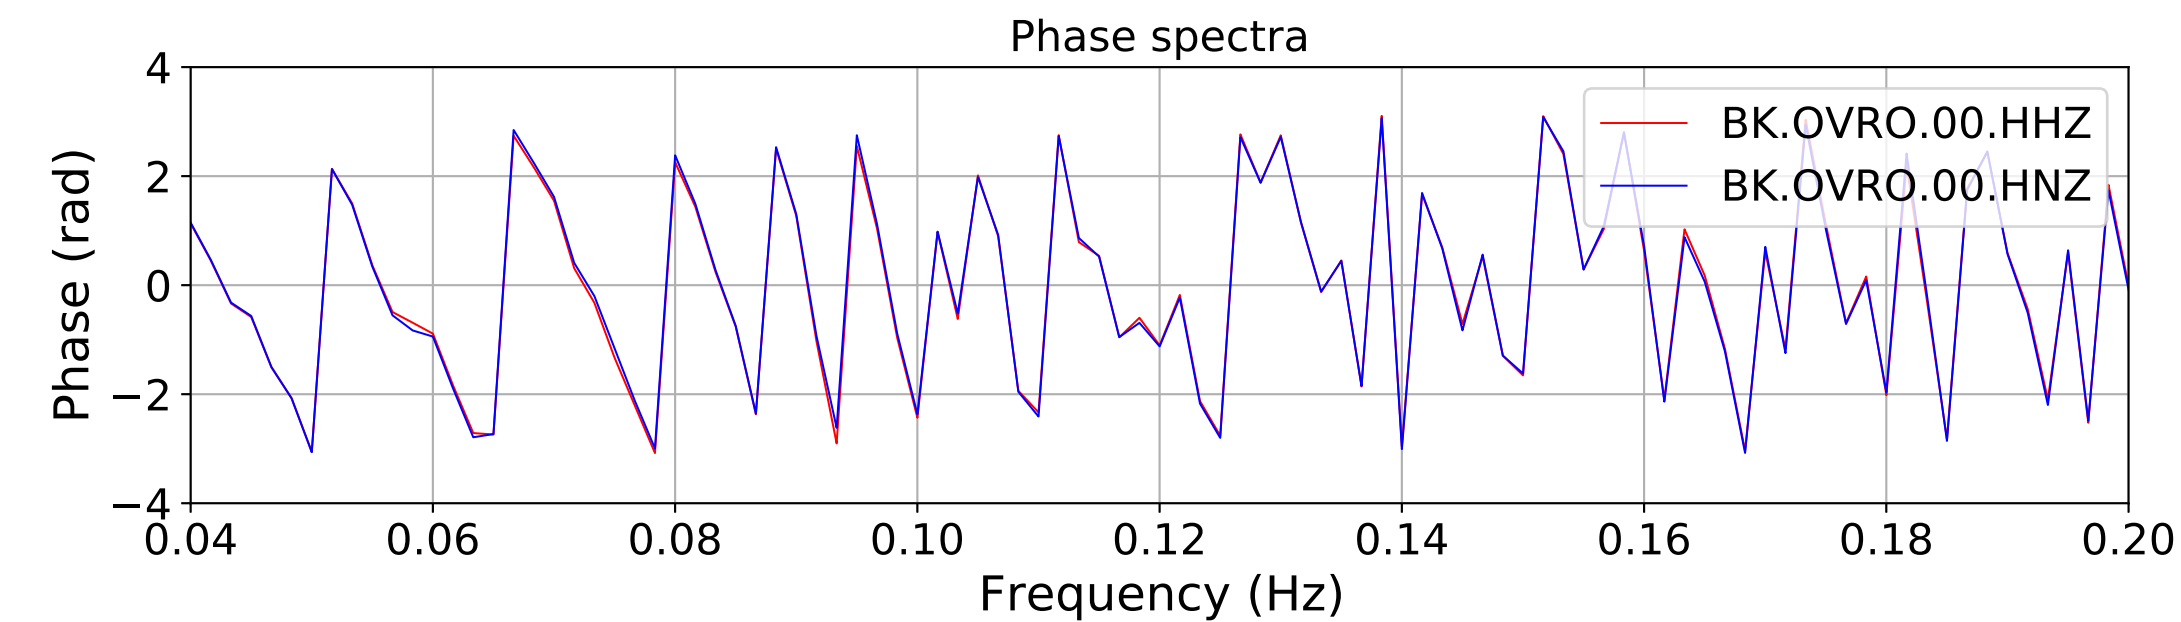

2024.340.184421M7.0_nc75095651
Origin Time:2024-12-05T18:44:21.110000Z USGS event-id:nc75095651
M7.0 2024 Offshore Cape Mendocino, California Earthquake