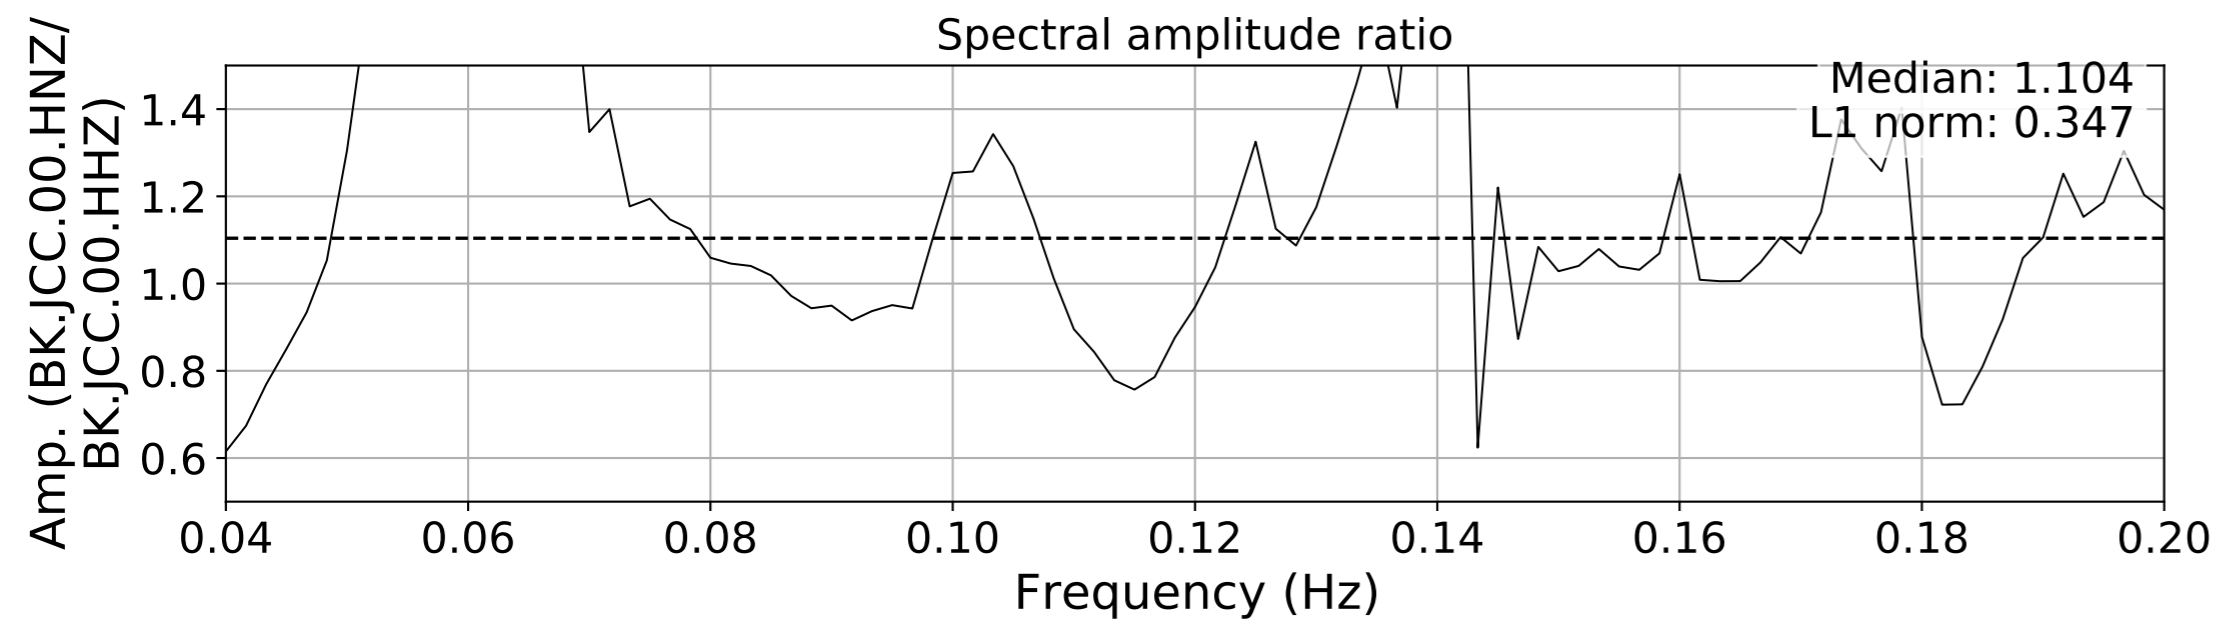

2024.340.184421.M7.0_nc75095651
Origin Time:2024-12-05T18:44:21.110000Z USGS event-id:nc75095651
M7.0 2024 Offshore Cape Mendocino, California Earthquake