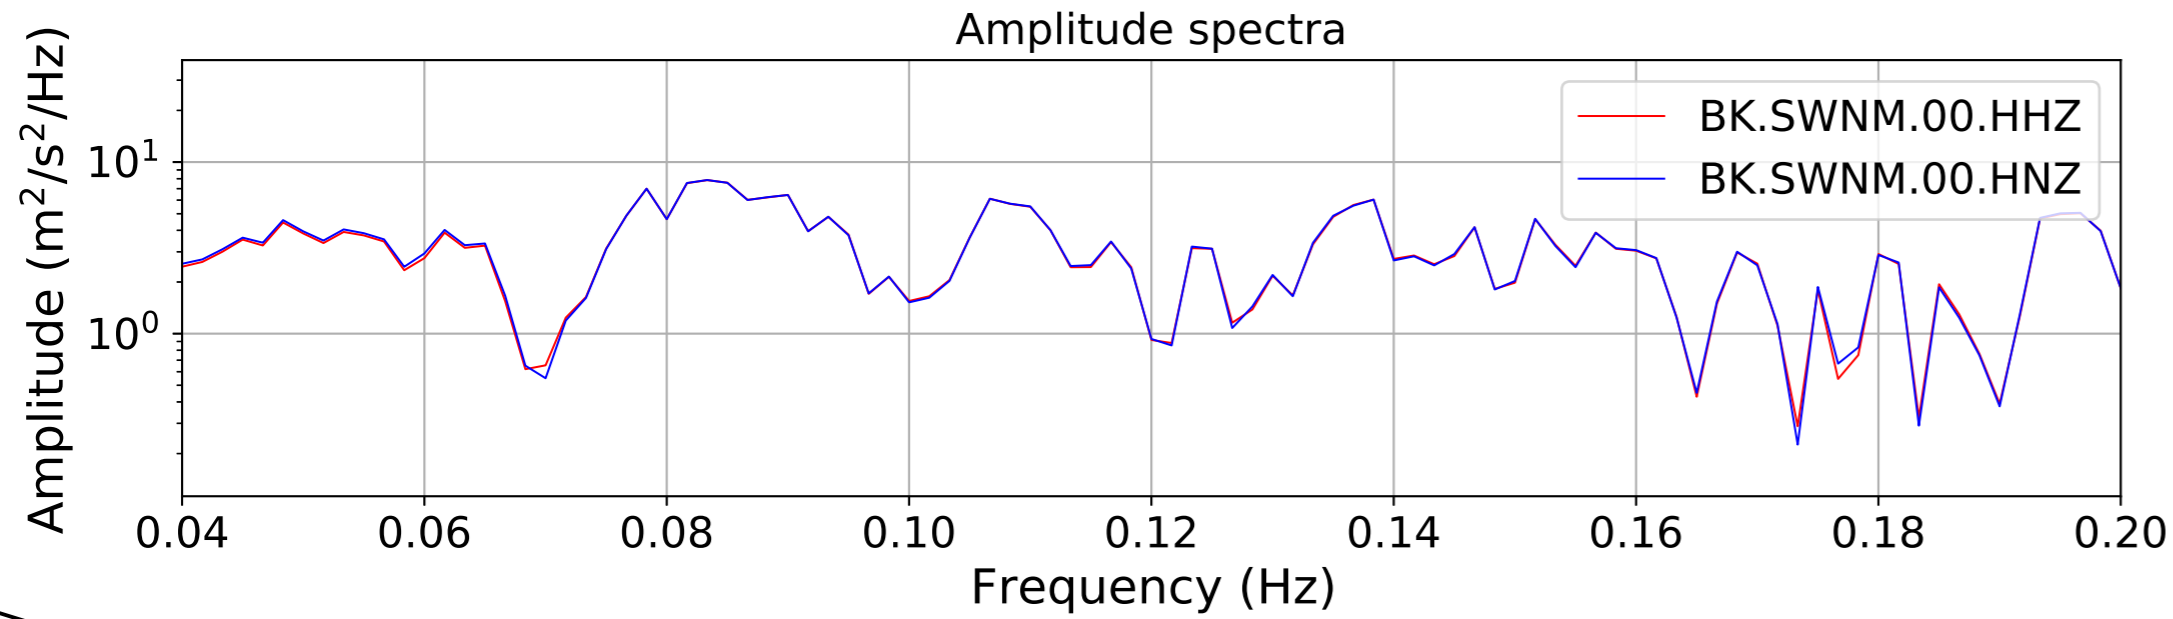

2024.340.184421_M7.0_nc75095651
Origin Time:2024-12-05T18:44:21.110000Z USGS event-id:nc75095651
M7.0 2024 Offshore Cape Mendocino, California Earthquake