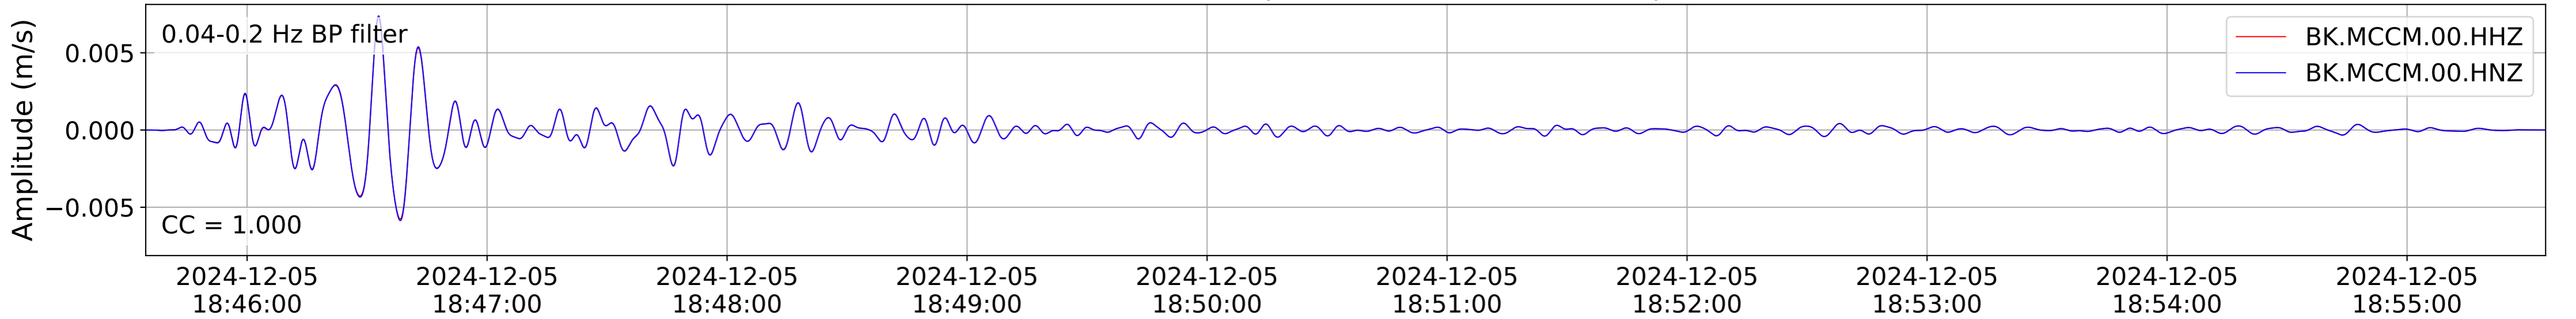

2024.340.184421_M7.0_nc75095651
Origin Time:2024-12-05T18:44:21.110000Z USGS event-id:nc75095651
M7.0 2024 Offshore Cape Mendocino, California Earthquake