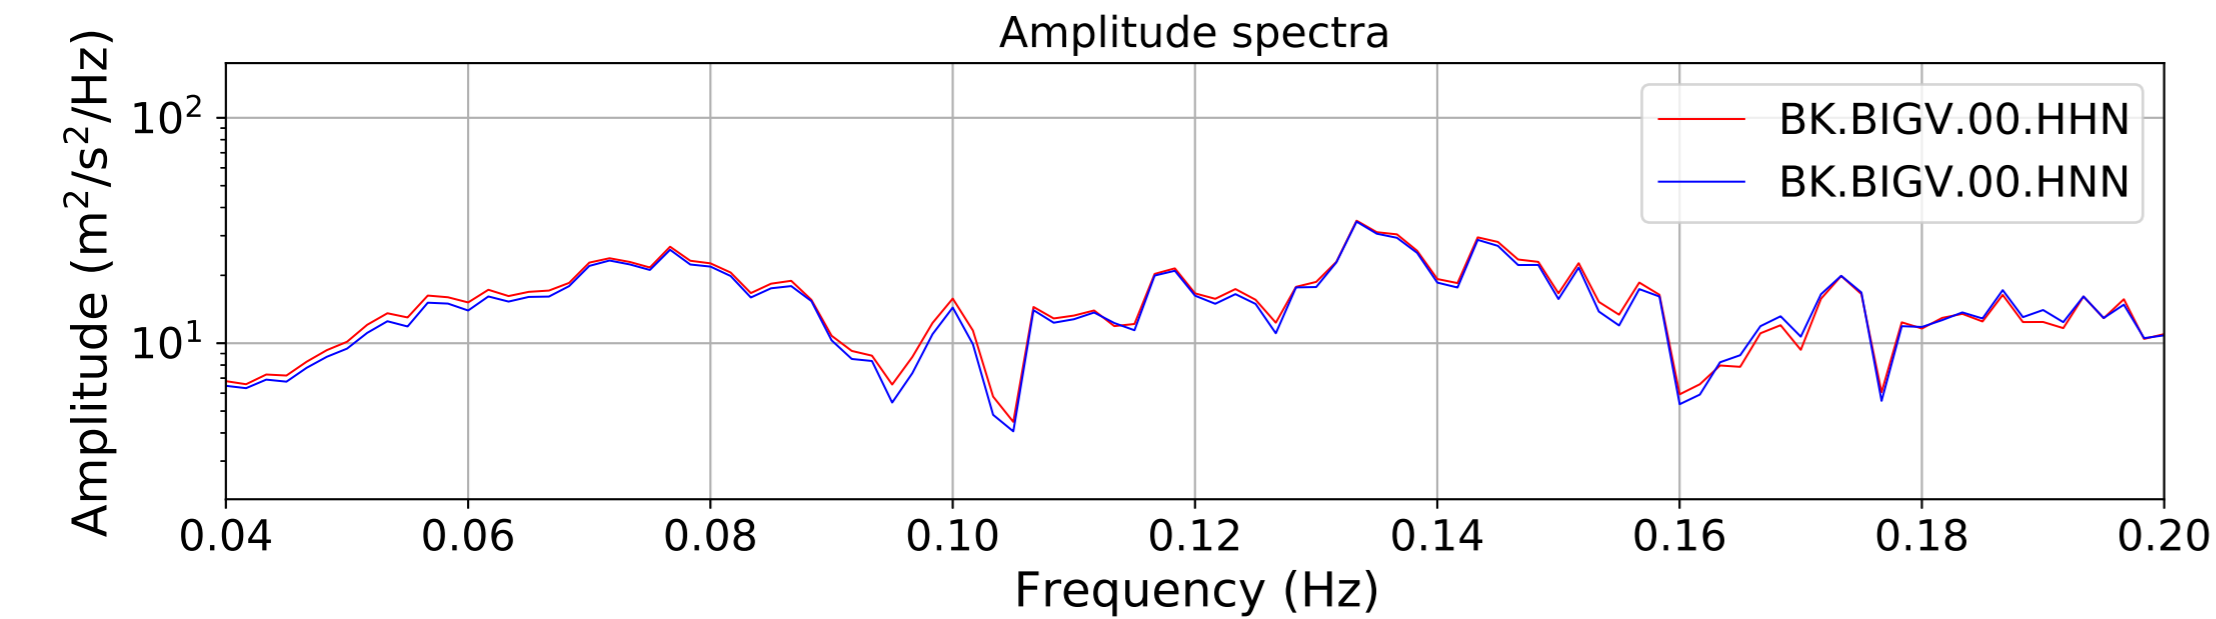

2024.340.184421_M7.0_nc75095651
Origin Time:2024-12-05T18:44:21.110000Z USGS event-id:nc75095651
M7.0 2024 Offshore Cape Mendocino, California Earthquake