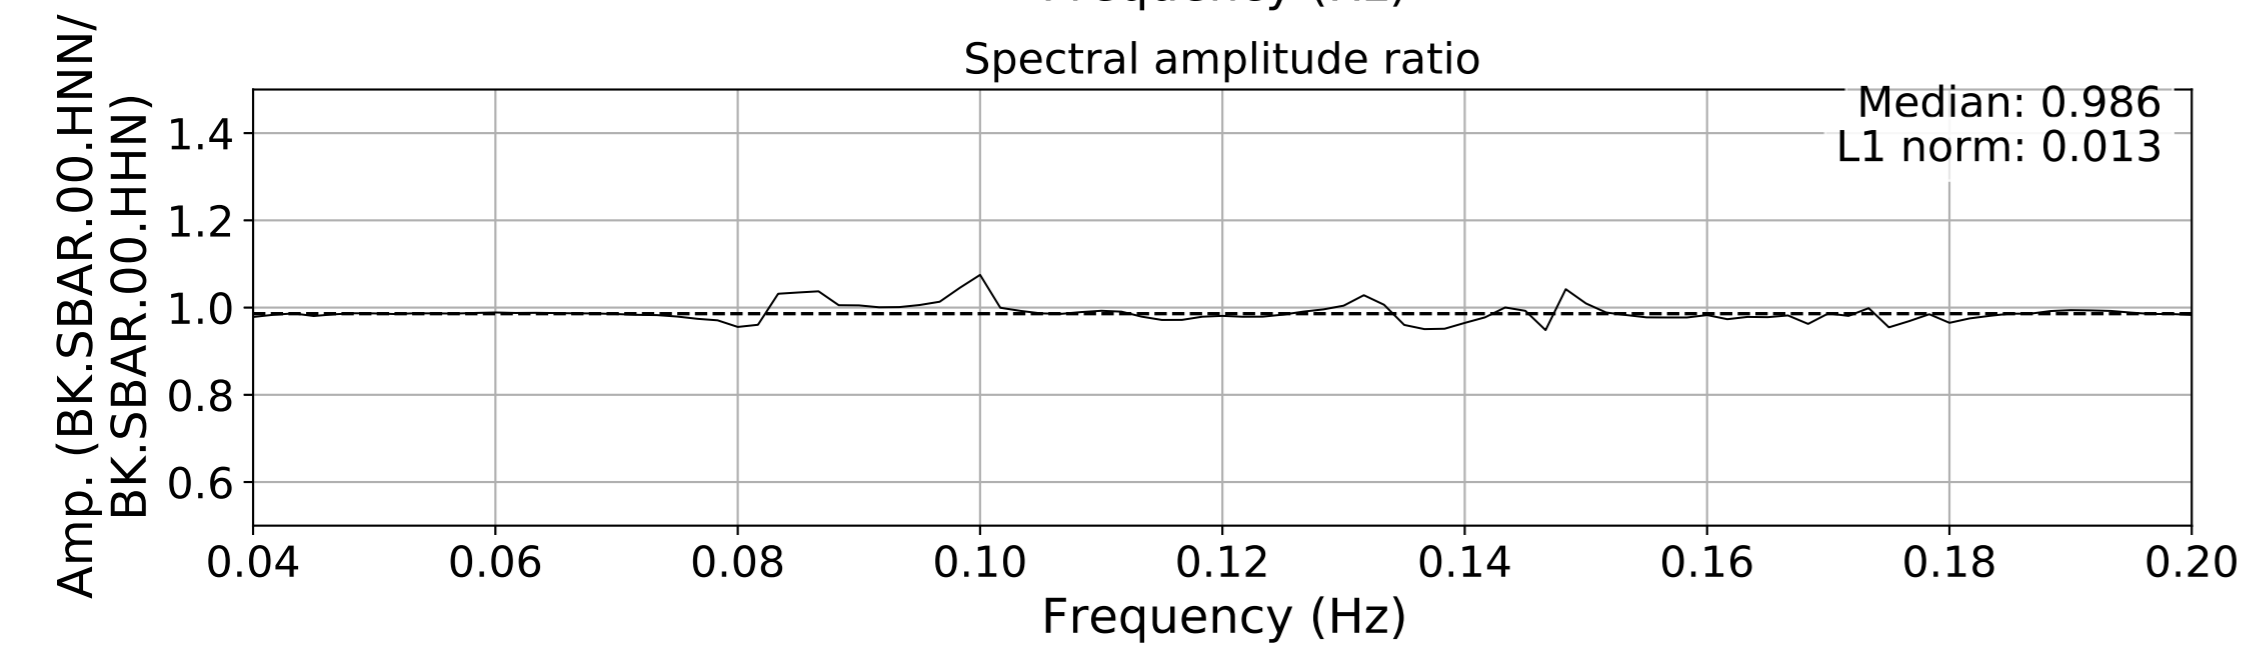

2024.340.184421_M7.0_nc75095651
Origin Time:2024-12-05T18:44:21.110000Z USGS event-id:nc75095651
M7.0 2024 Offshore Cape Mendocino, California Earthquake