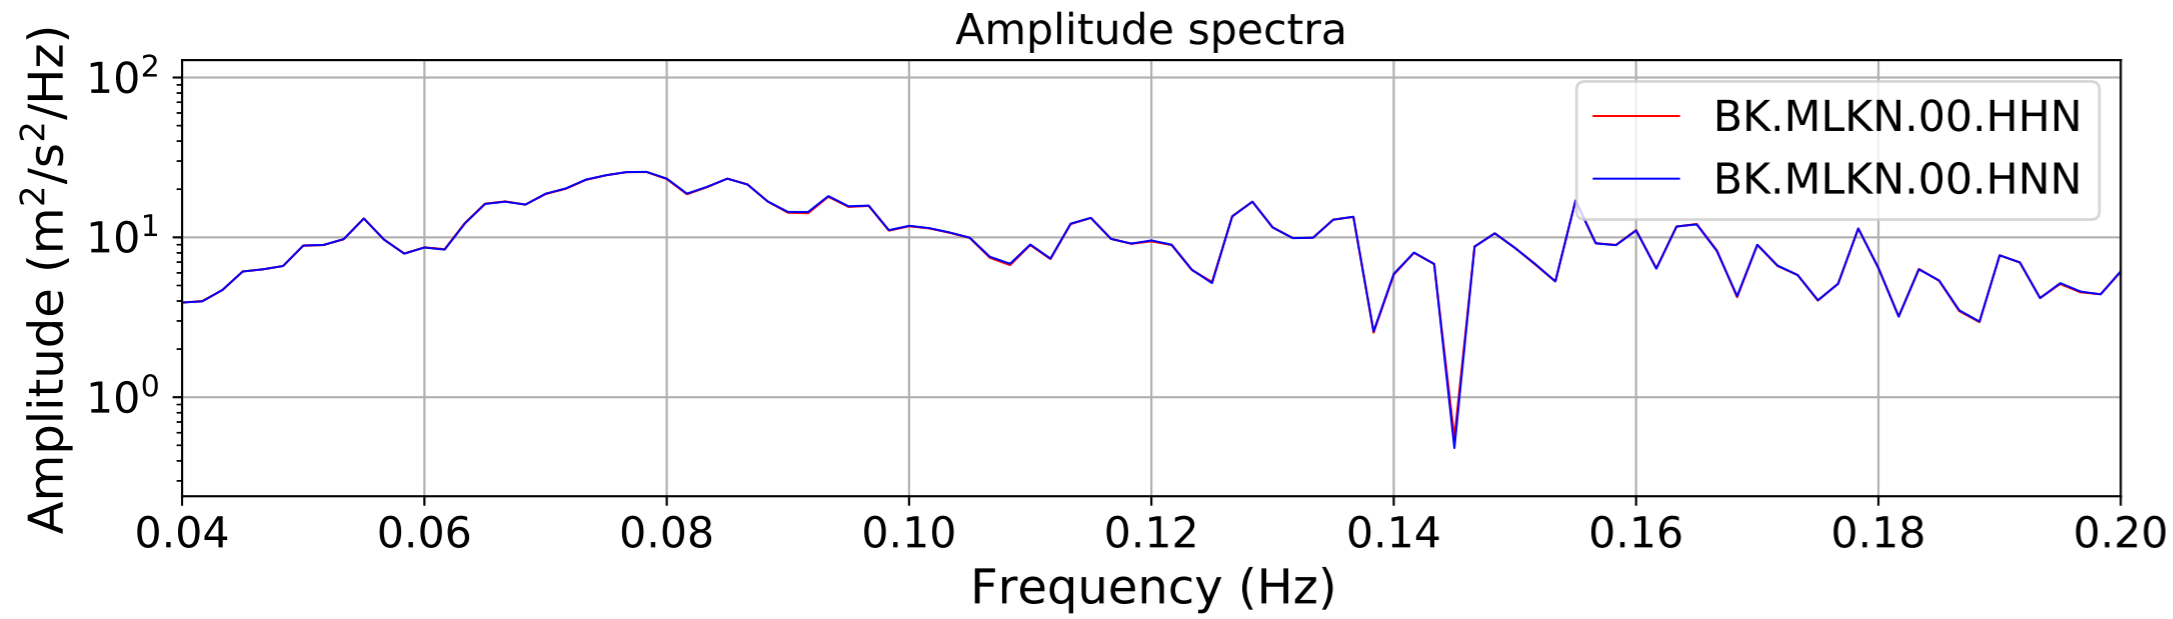

2024.340.184421_M7.0_nc75095651
Origin Time:2024-12-05T18:44:21.110000Z USGS event-id:nc75095651
M7.0 2024 Offshore Cape Mendocino, California Earthquake