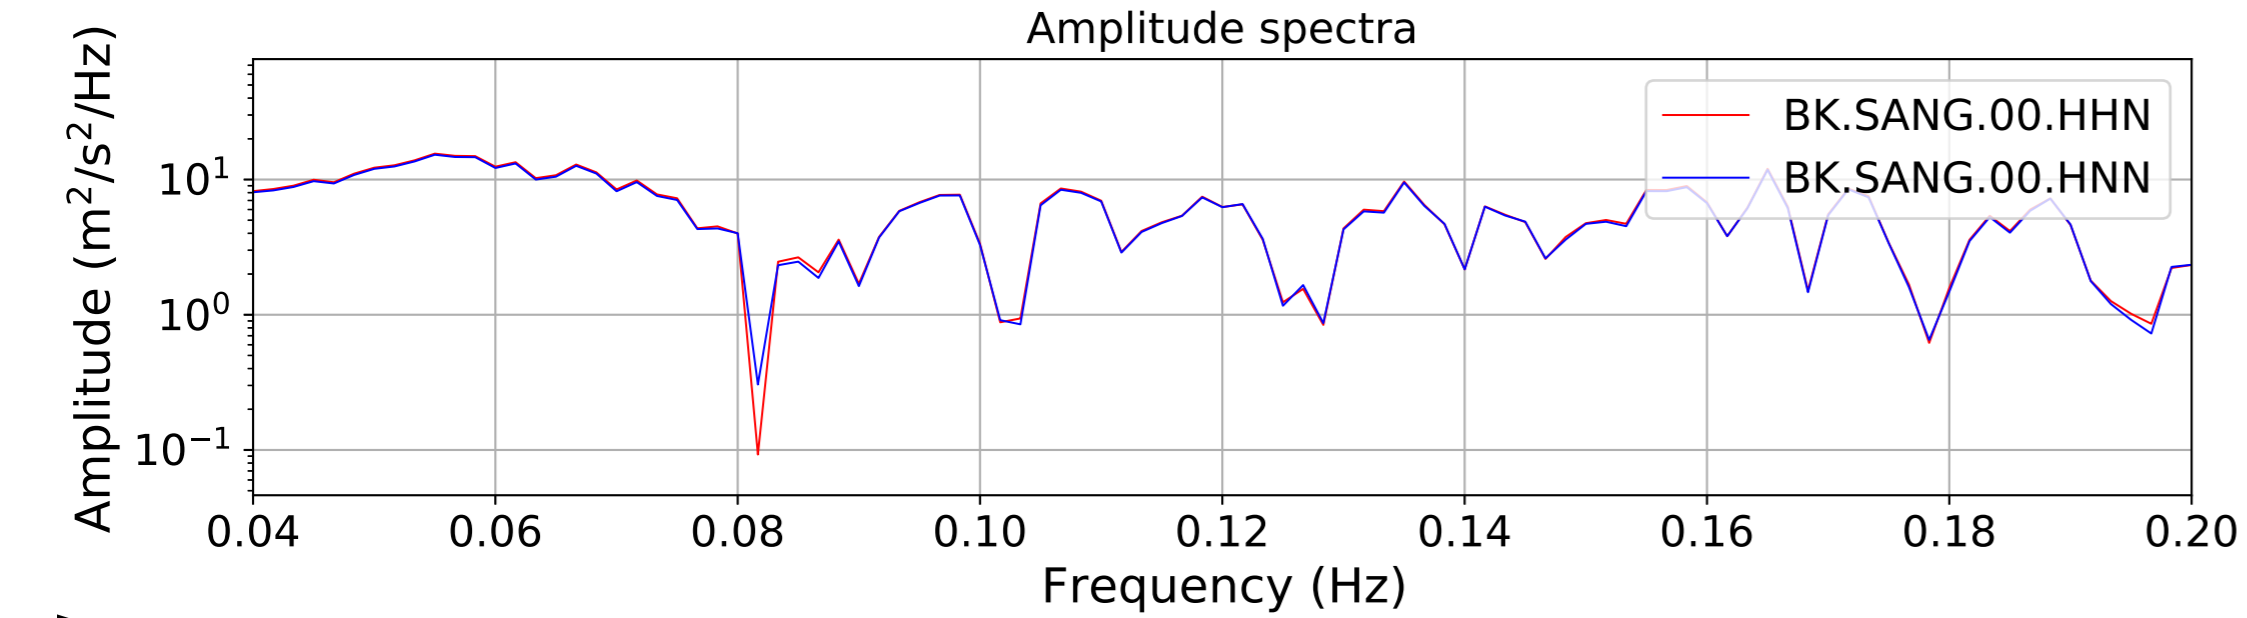

2024.340.184421_M7.0_nc75095651
Origin Time:2024-12-05T18:44:21.110000Z USGS event-id:nc75095651
M7.0 2024 Offshore Cape Mendocino, California Earthquake