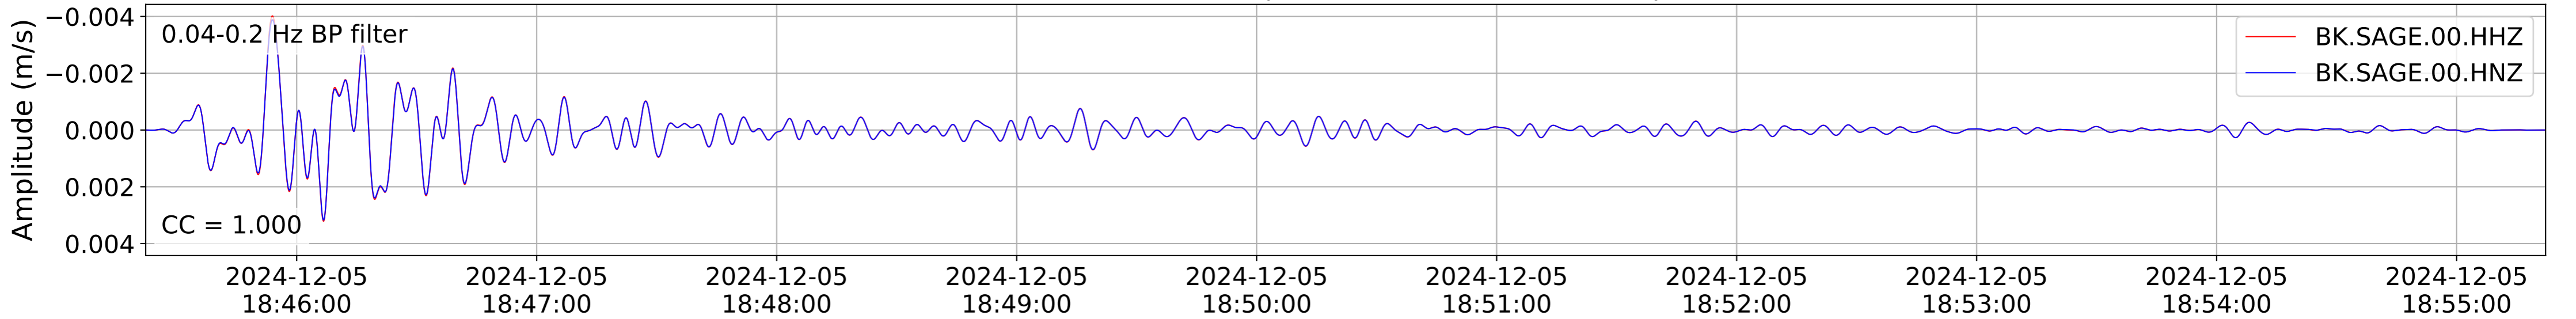

2024.340.184421_M7.0_nc75095651
Origin Time:2024-12-05T18:44:21.110000Z USGS event-id:nc75095651
M7.0 2024 Offshore Cape Mendocino, California Earthquake