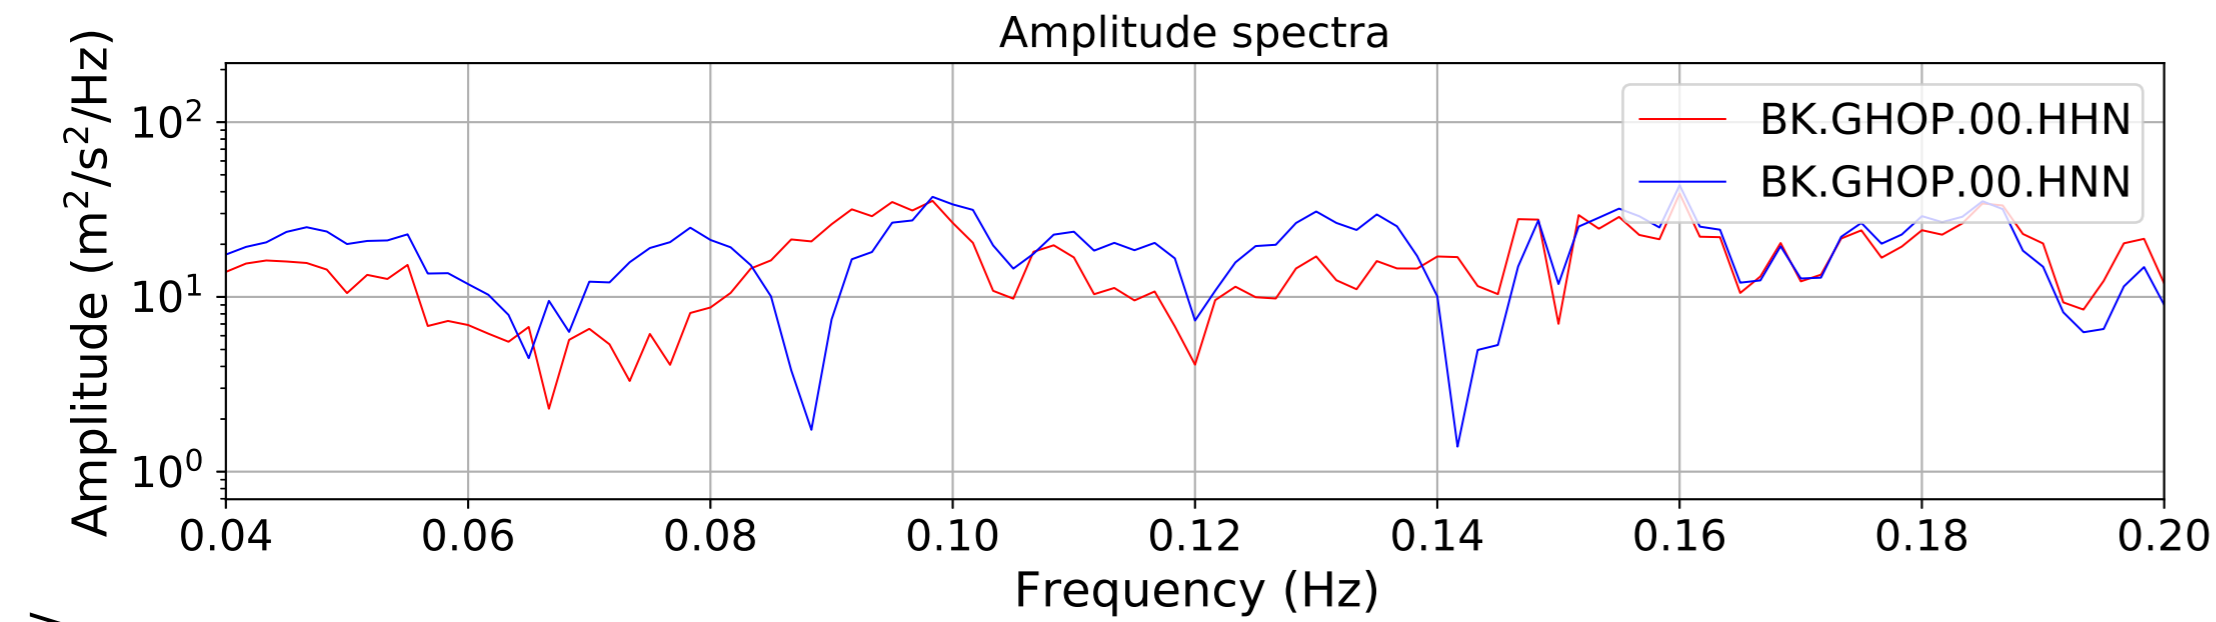

2024.340.184421.M7.0_nc75095651
Origin Time:2024-12-05T18:44:21.110000Z USGS event-id:nc75095651
M7.0 2024 Offshore Cape Mendocino, California Earthquake