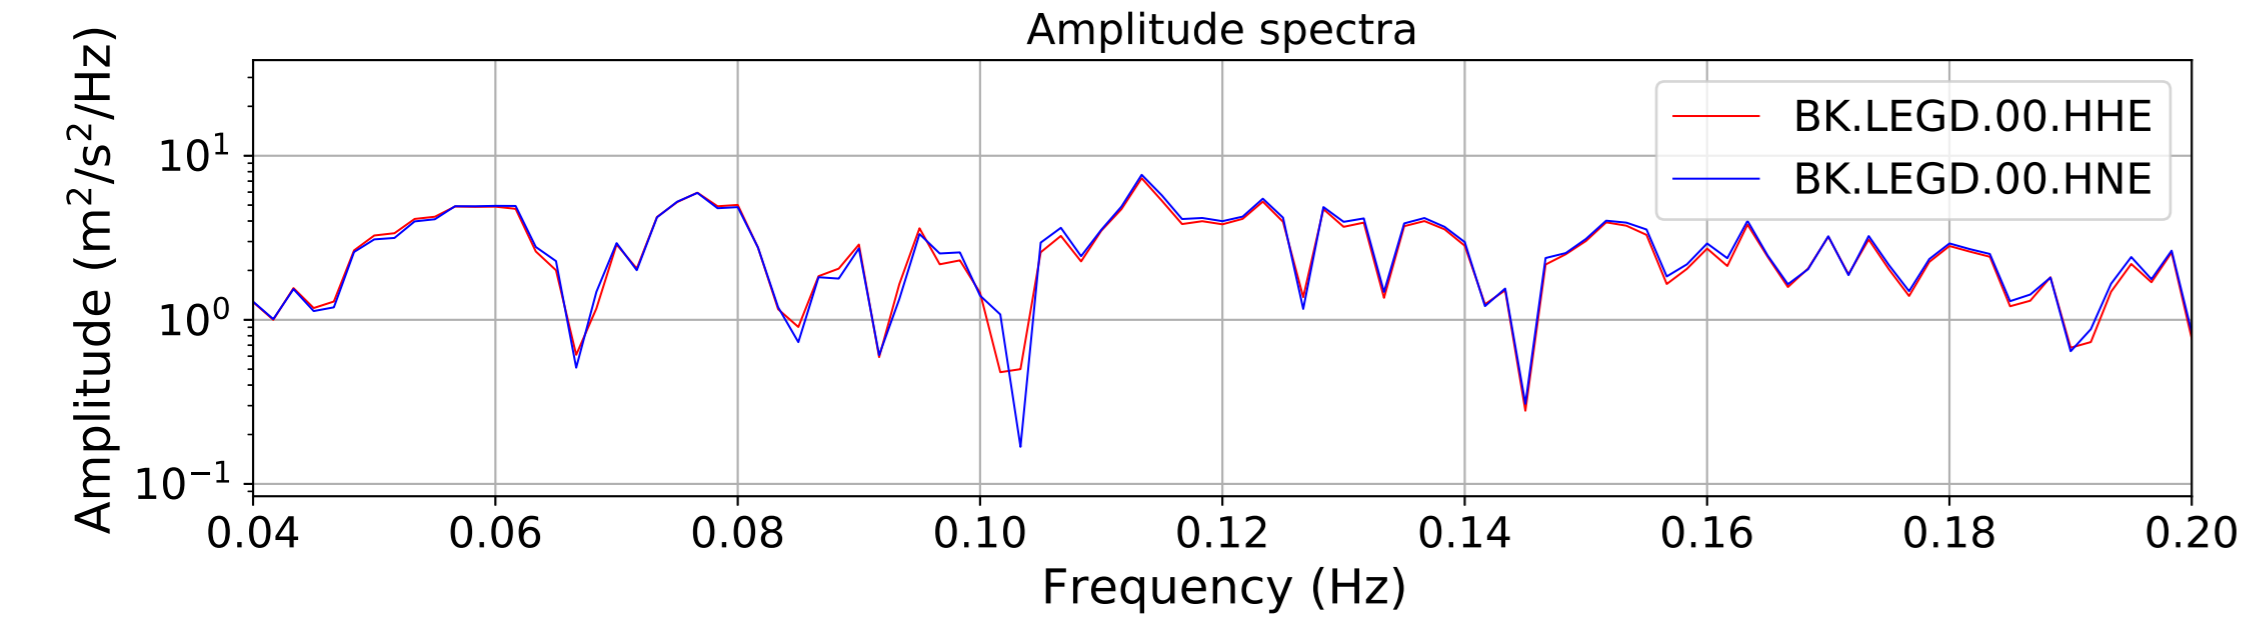

2024.340.184421_M7.0_nc75095651
Origin Time:2024-12-05T18:44:21.110000Z USGS event-id:nc75095651
M7.0 2024 Offshore Cape Mendocino, California Earthquake