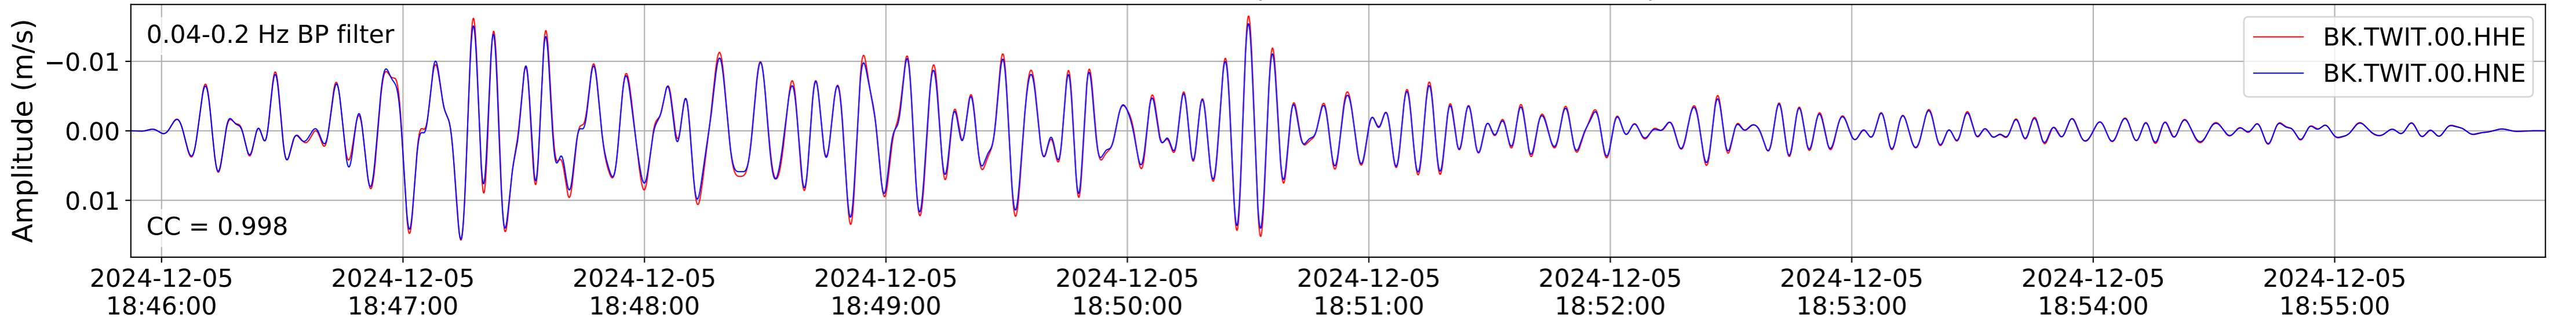

2024.340.184421.M7.0_nc75095651
Origin Time:2024-12-05T18:44:21.110000Z USGS event-id:nc75095651
M7.0 2024 Offshore Cape Mendocino, California Earthquake