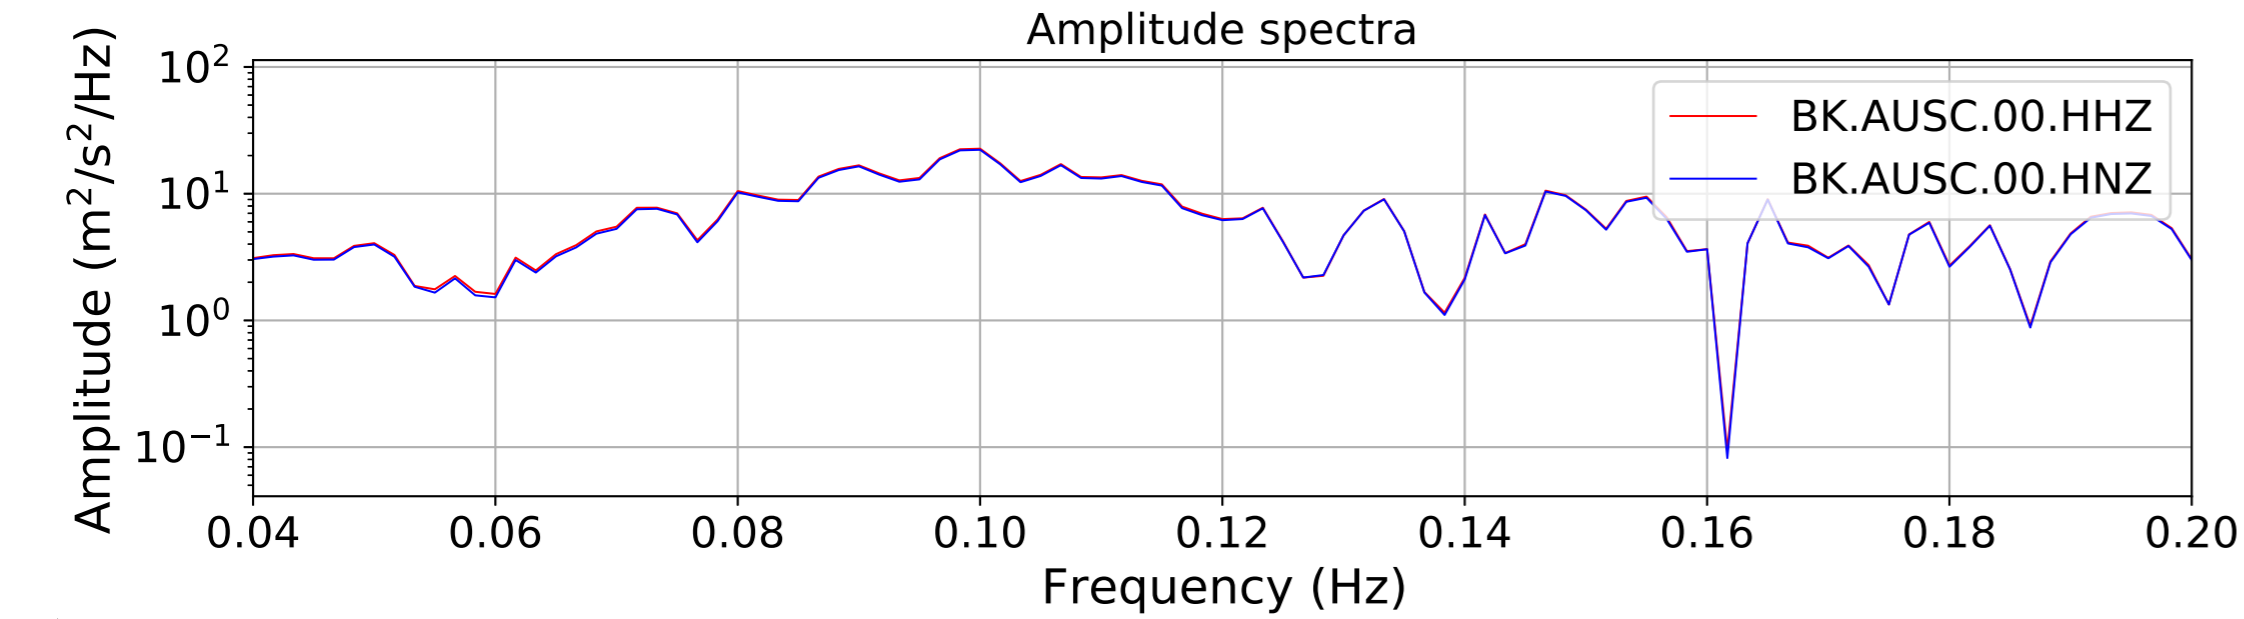

2024.340.184421_M7.0_nc75095651
Origin Time:2024-12-05T18:44:21.110000Z USGS event-id:nc75095651
M7.0 2024 Offshore Cape Mendocino, California Earthquake