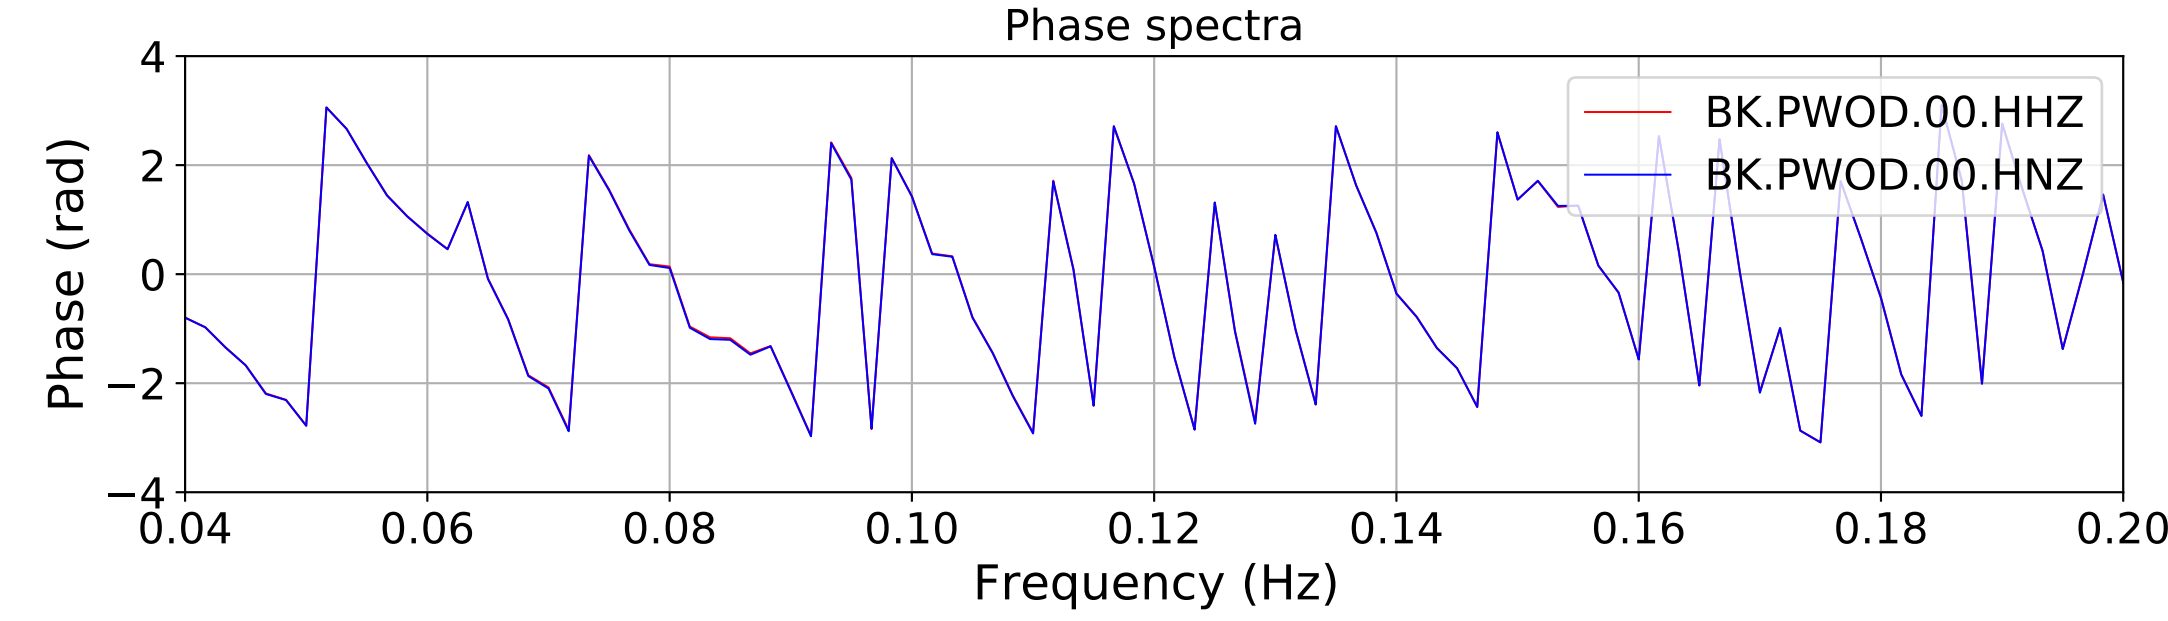

2024.340.184421_M7.0_nc75095651
Origin Time:2024-12-05T18:44:21.110000Z USGS event-id:nc75095651
M7.0 2024 Offshore Cape Mendocino, California Earthquake