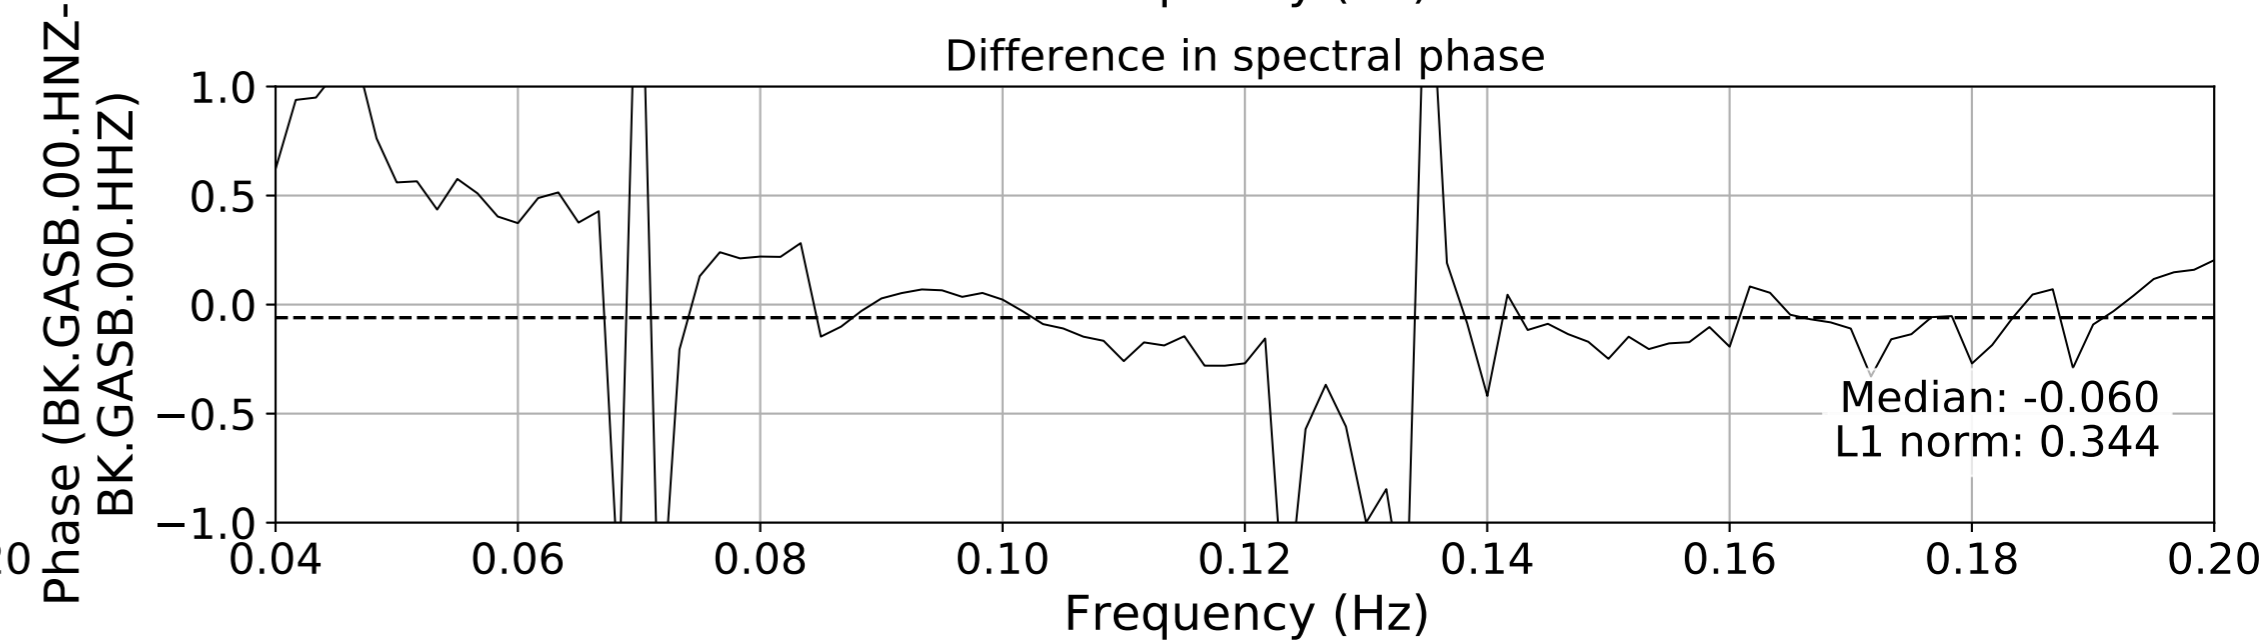

2024.340.184421_M7.0_nc75095651
Origin Time:2024-12-05T18:44:21.110000Z USGS event-id:nc75095651
M7.0 2024 Offshore Cape Mendocino, California Earthquake