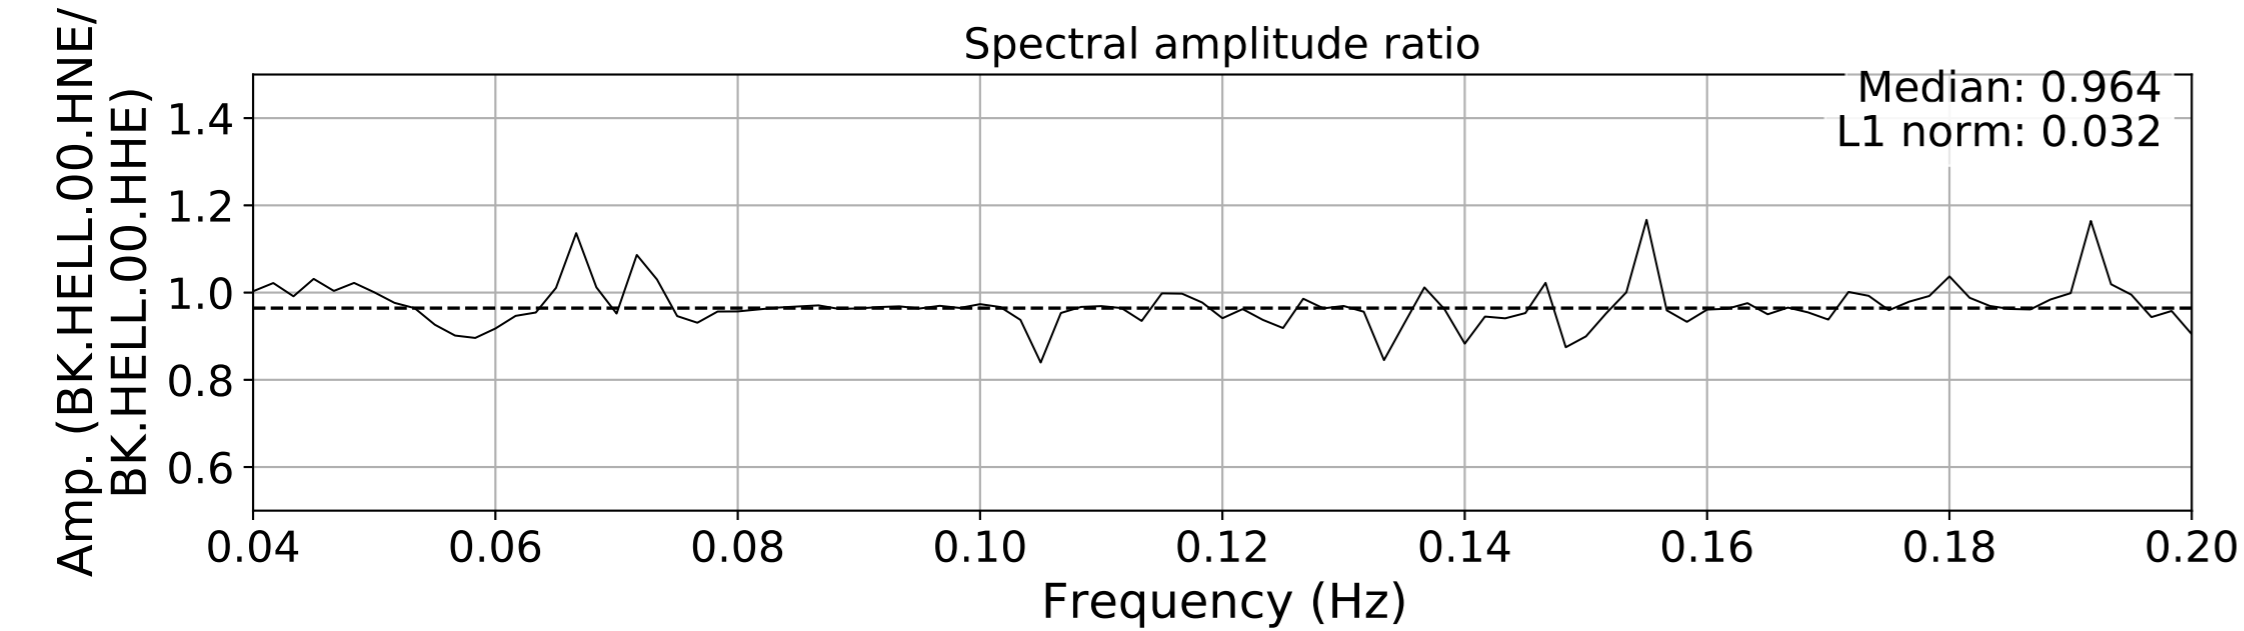

2024.340.184421_M7.0_nc75095651
Origin Time:2024-12-05T18:44:21.110000Z USGS event-id:nc75095651
M7.0 2024 Offshore Cape Mendocino, California Earthquake