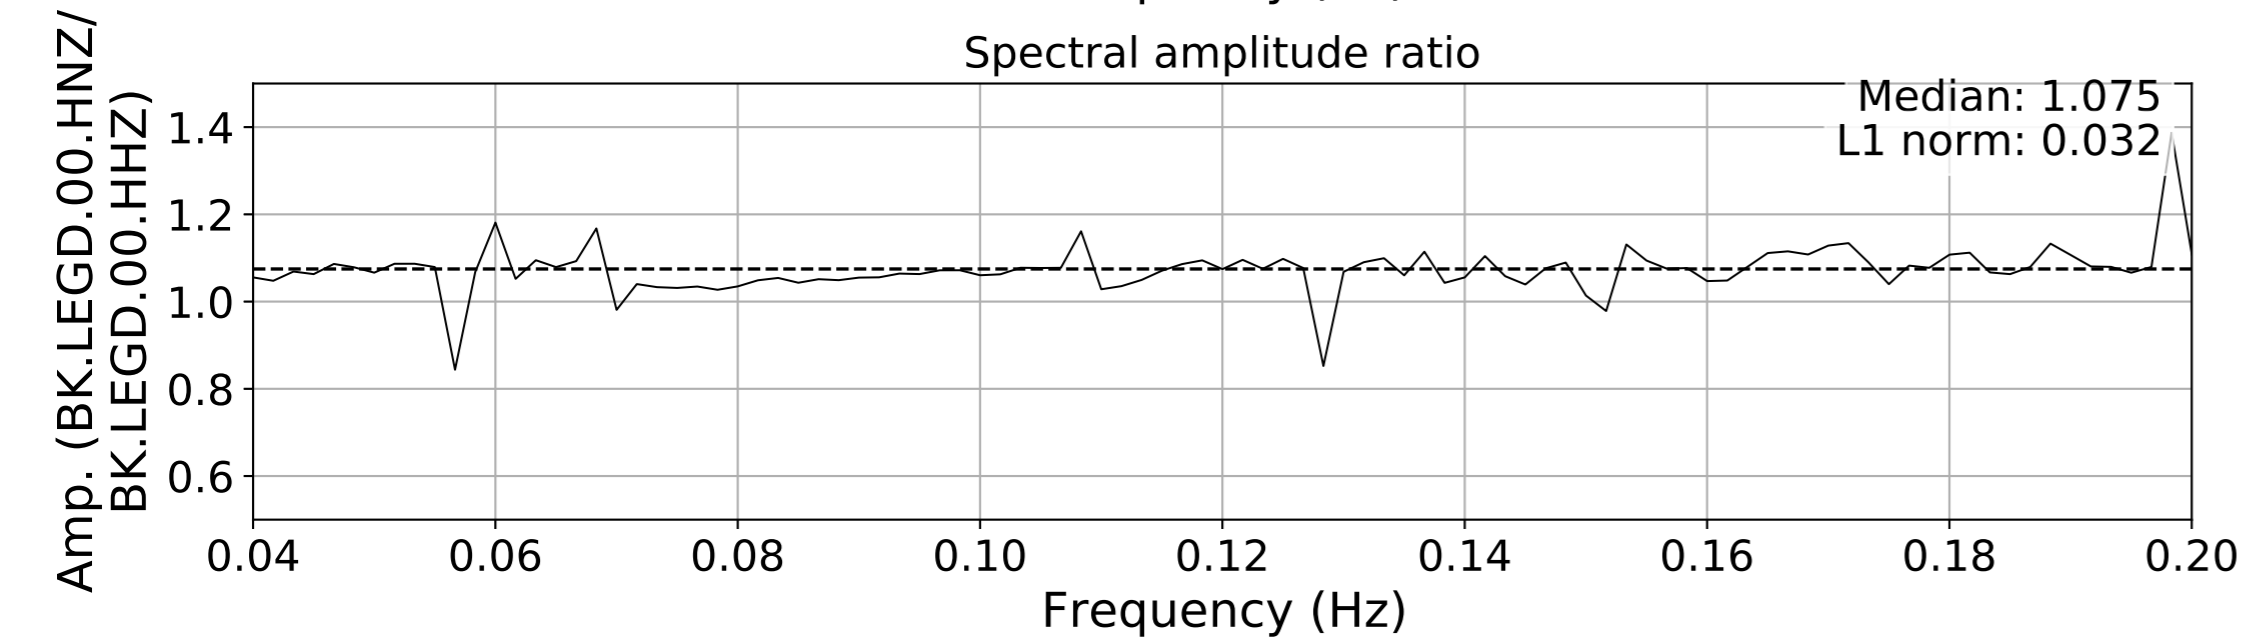

2024.340.184421_M7.0_nc75095651
Origin Time:2024-12-05T18:44:21.110000Z USGS event-id:nc75095651
M7.0 2024 Offshore Cape Mendocino, California Earthquake