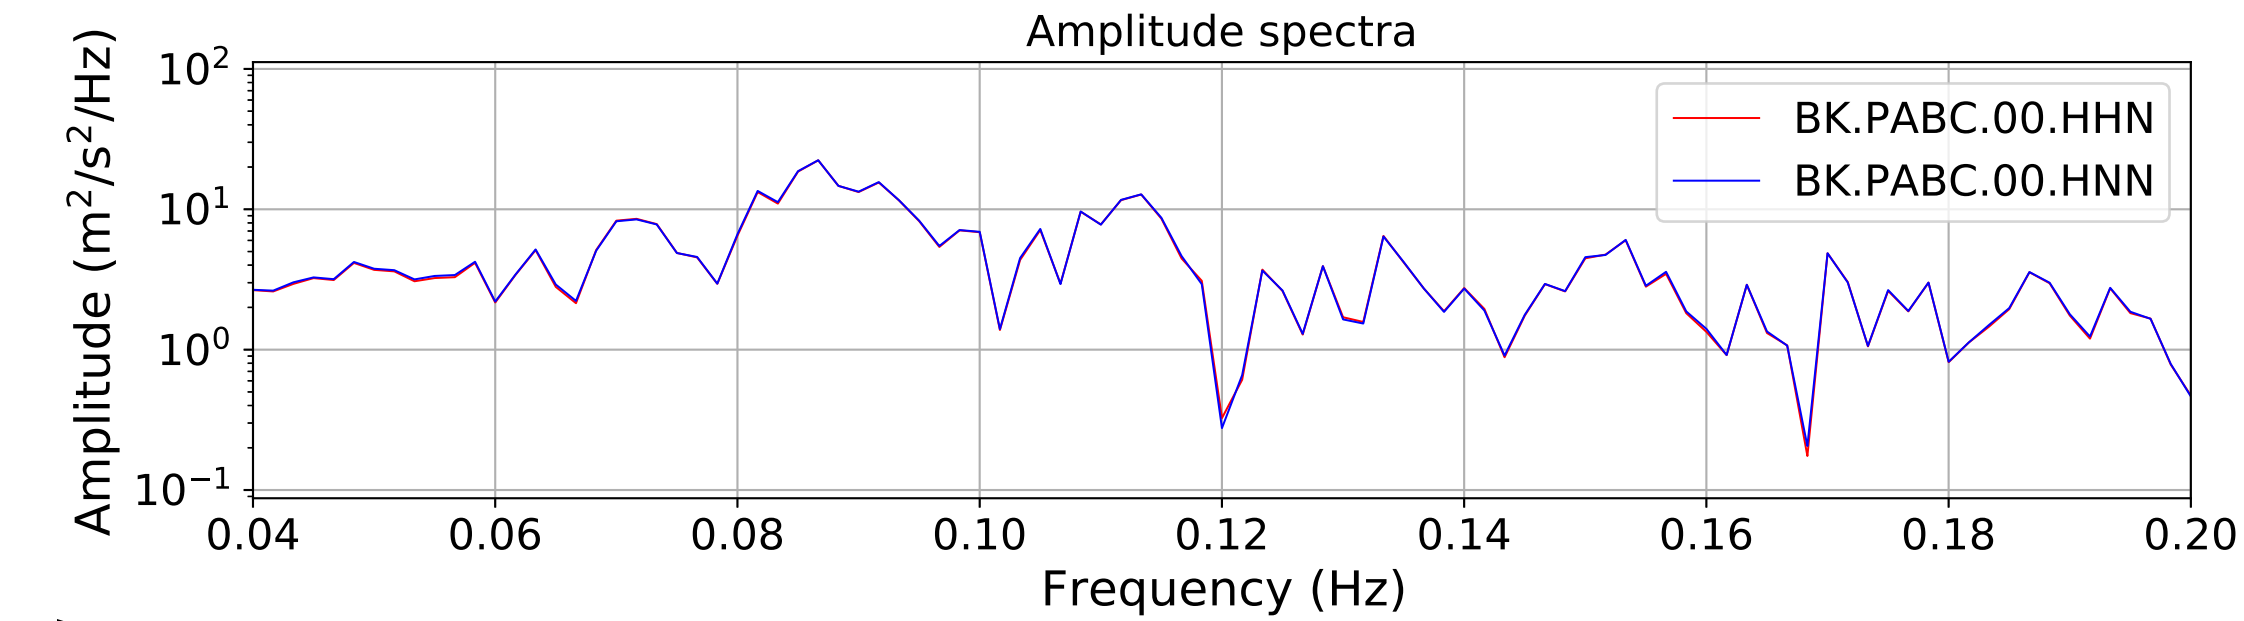

2024.340.184421_M7.0_nc75095651
Origin Time:2024-12-05T18:44:21.110000Z USGS event-id:nc75095651
M7.0 2024 Offshore Cape Mendocino, California Earthquake