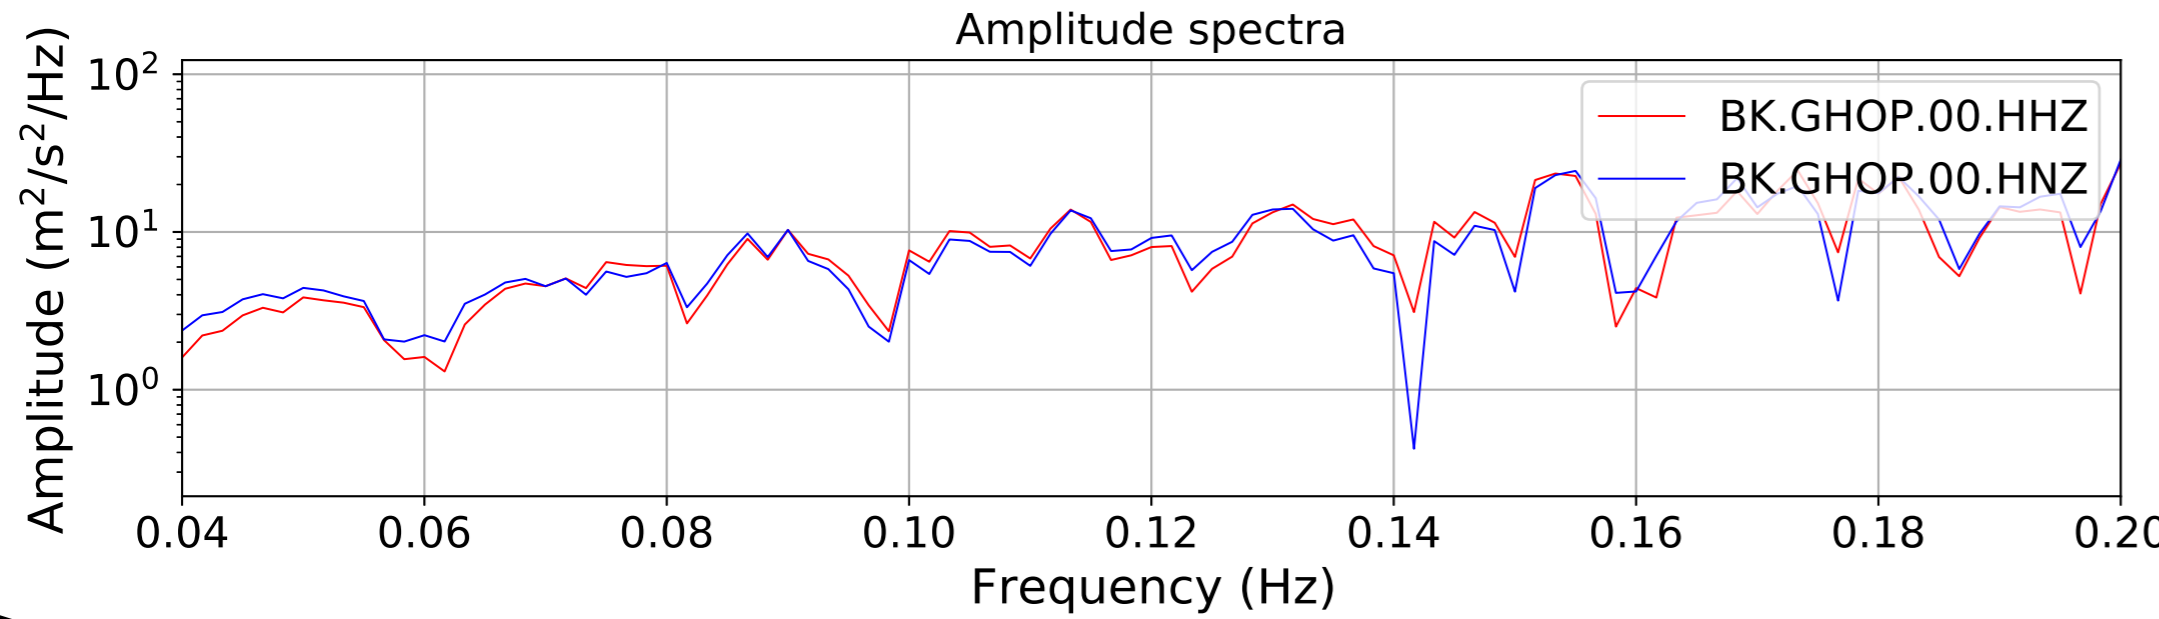

2024.340.184421_M7.0_nc75095651
Origin Time:2024-12-05T18:44:21.110000Z USGS event-id:nc75095651
M7.0 2024 Offshore Cape Mendocino, California Earthquake