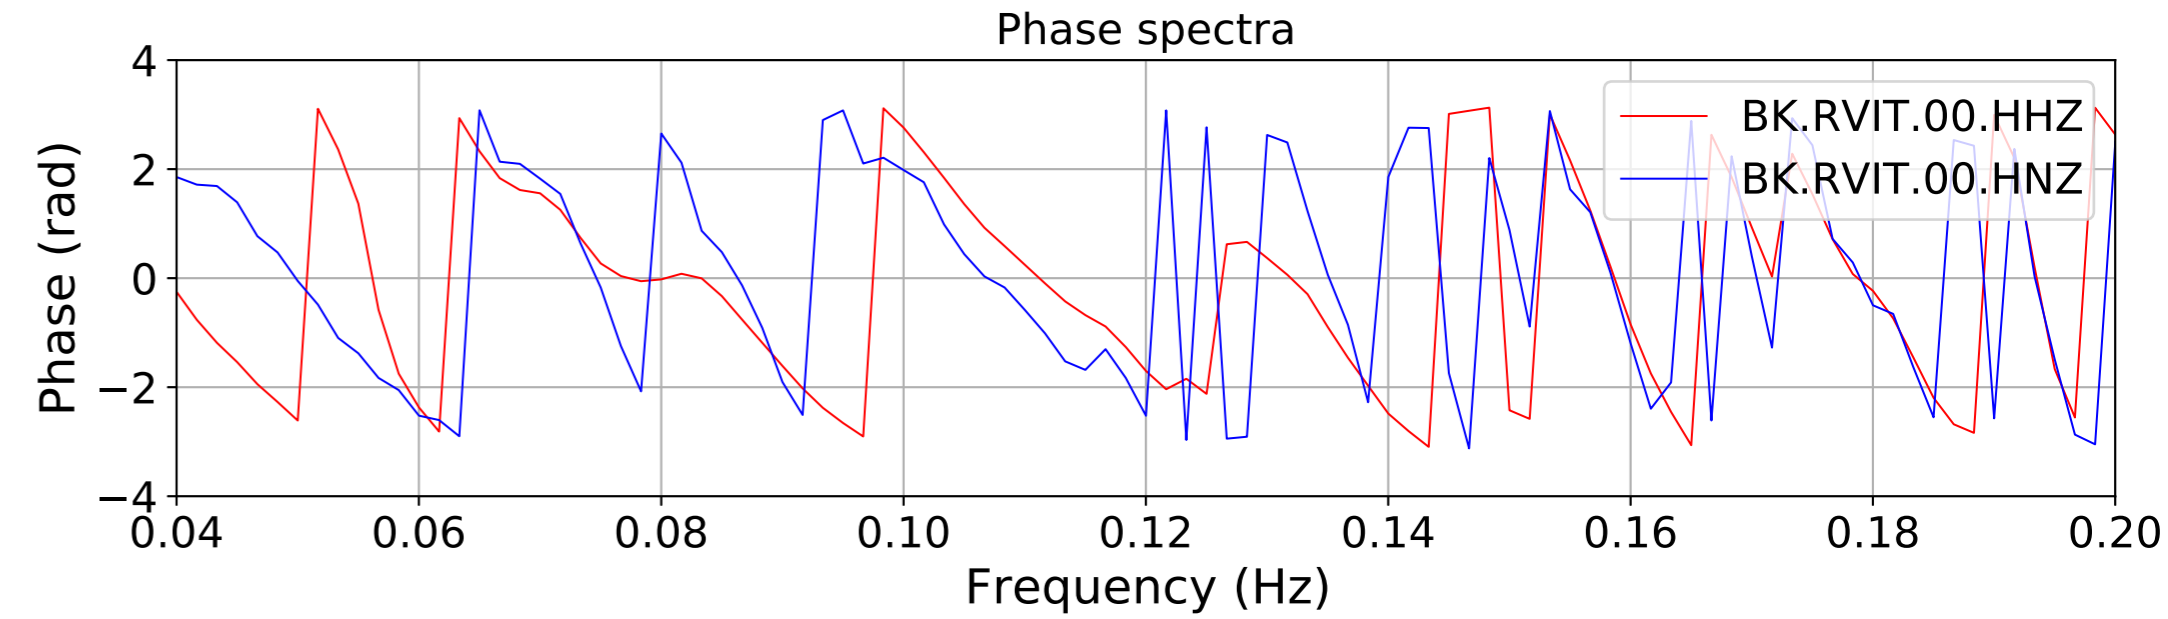

2024.340.184421_M7.0_nc75095651
Origin Time:2024-12-05T18:44:21.110000Z USGS event-id:nc75095651
M7.0 2024 Offshore Cape Mendocino, California Earthquake