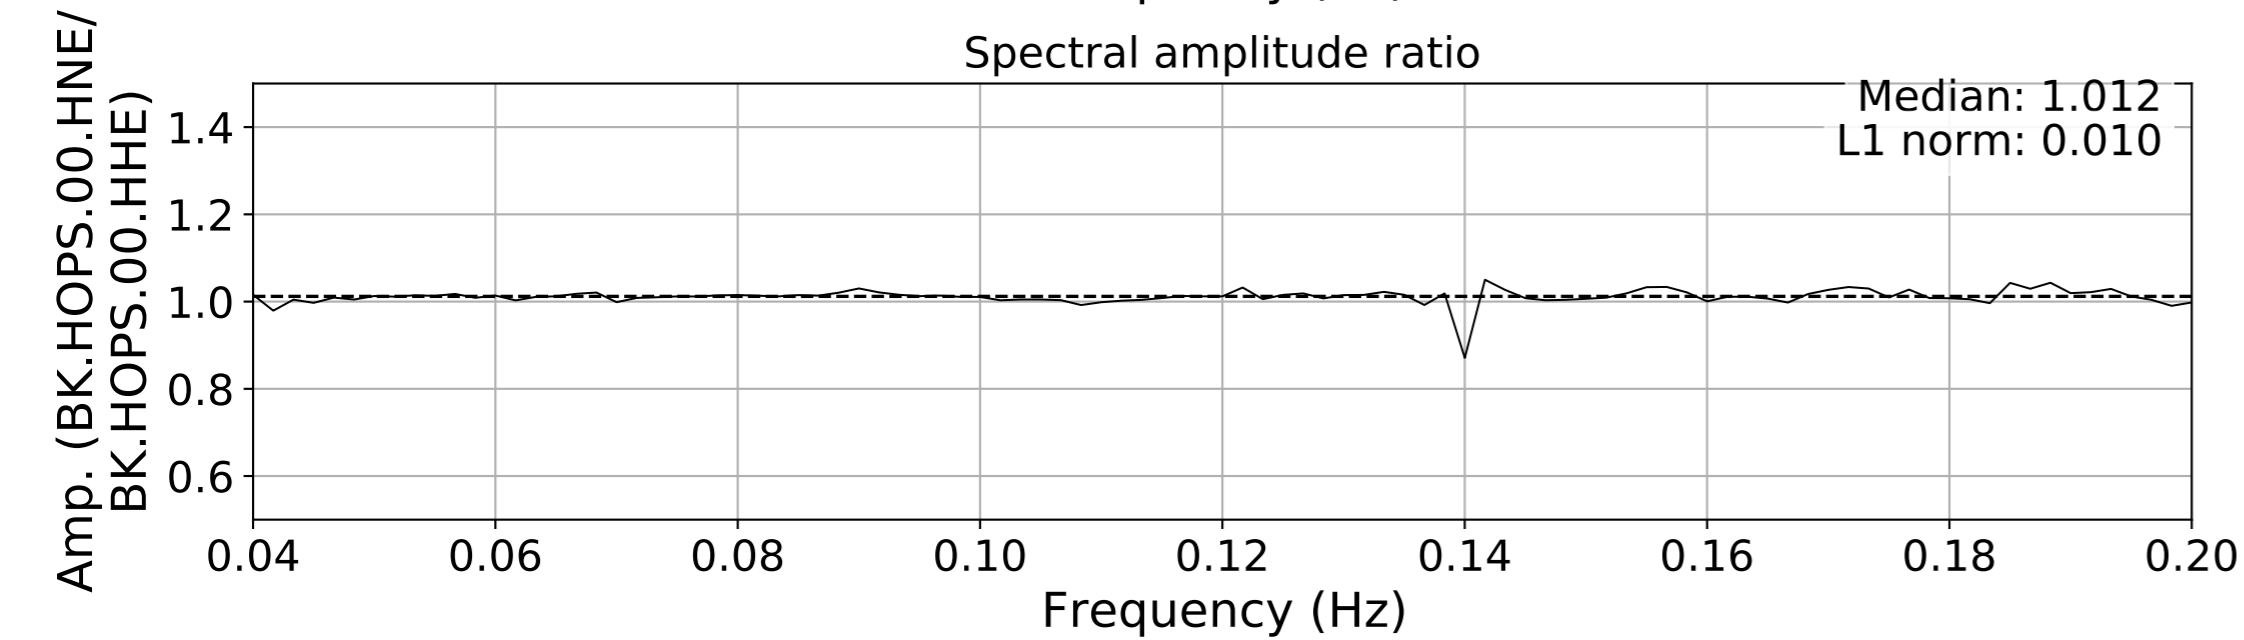

2024.340.184421_M7.0_nc75095651
Origin Time:2024-12-05T18:44:21.110000Z USGS event-id:nc75095651
M7.0 2024 Offshore Cape Mendocino, California Earthquake