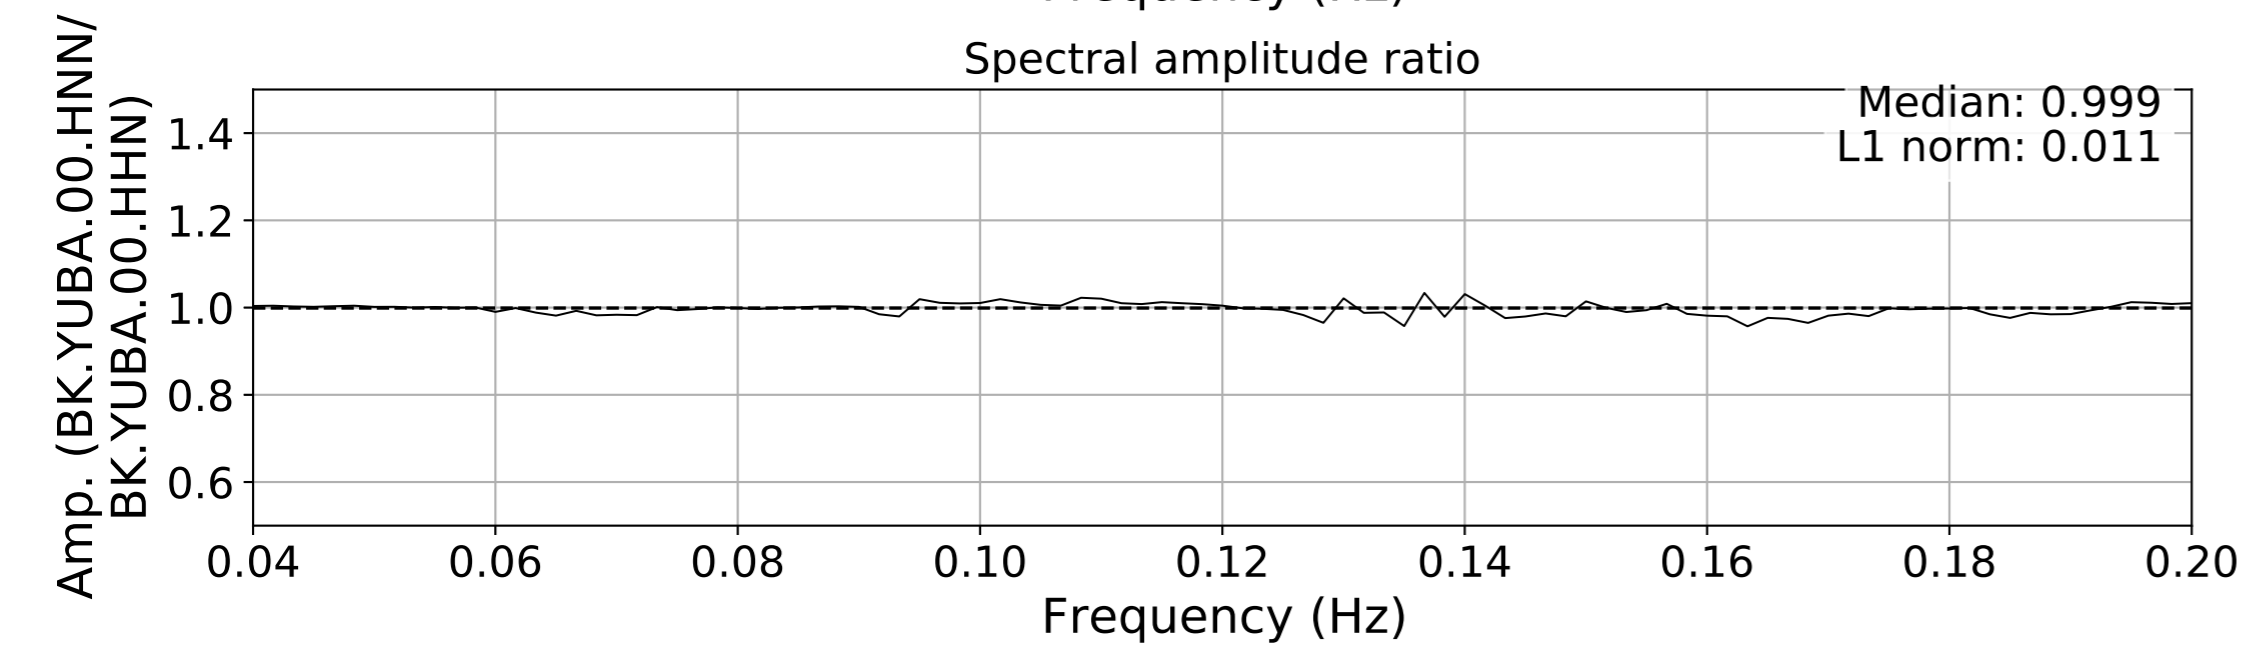

2024.340.184421_M7.0_nc75095651
Origin Time:2024-12-05T18:44:21.110000Z USGS event-id:nc75095651
M7.0 2024 Offshore Cape Mendocino, California Earthquake