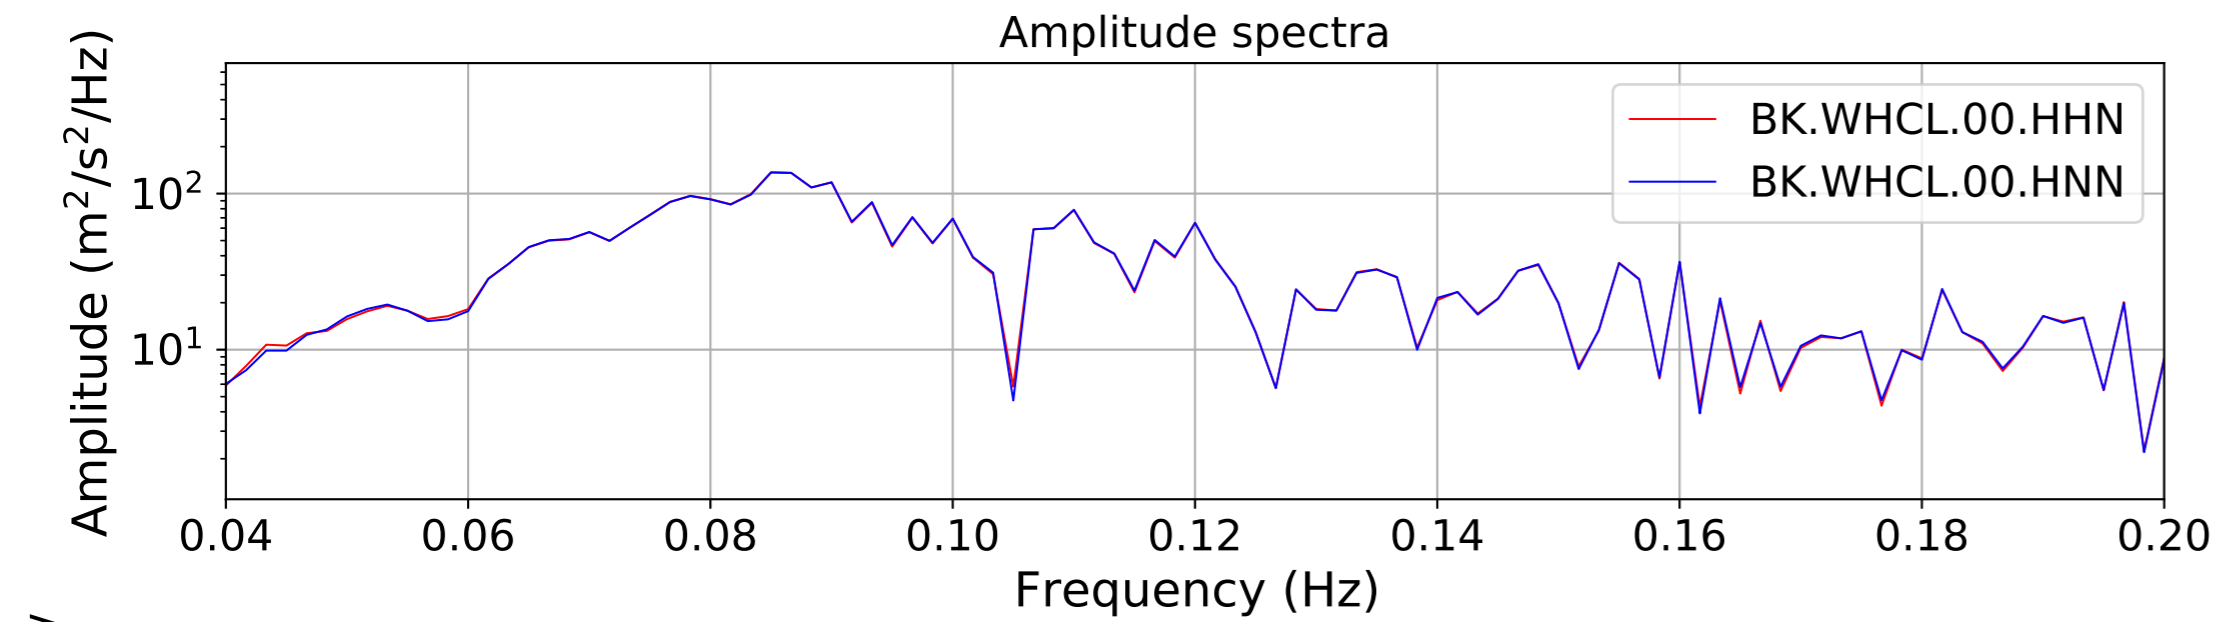

2024.340.184421.M7.0_nc75095651
Origin Time:2024-12-05T18:44:21.110000Z USGS event-id:nc75095651
M7.0 2024 Offshore Cape Mendocino, California Earthquake