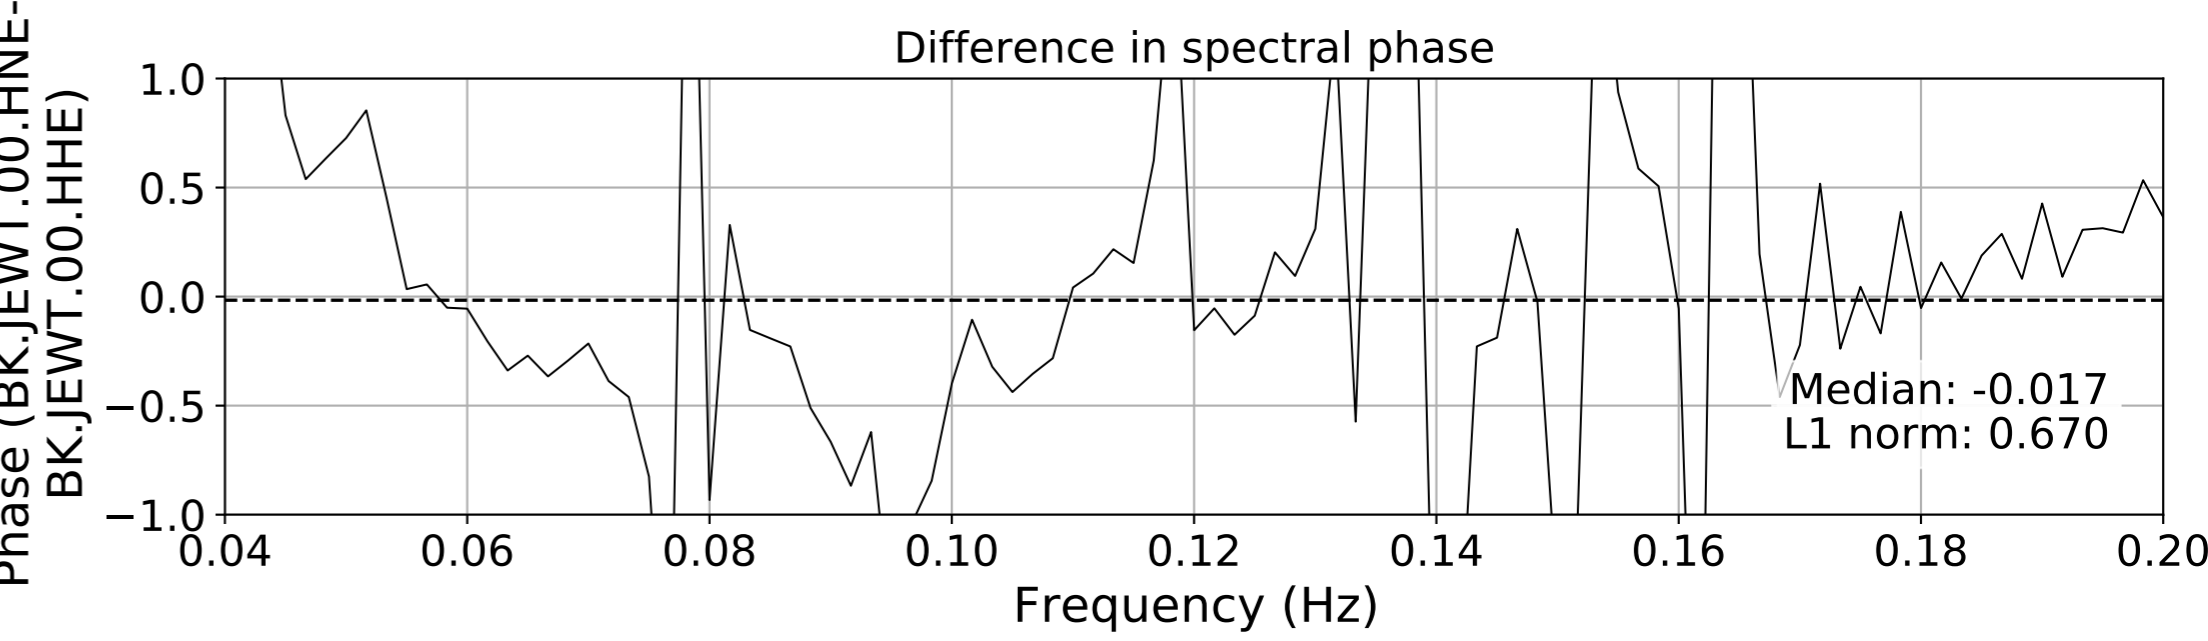

2024.340.184421.M7.0_nc75095651
Origin Time:2024-12-05T18:44:21.110000Z USGS event-id:nc75095651
M7.0 2024 Offshore Cape Mendocino, California Earthquake