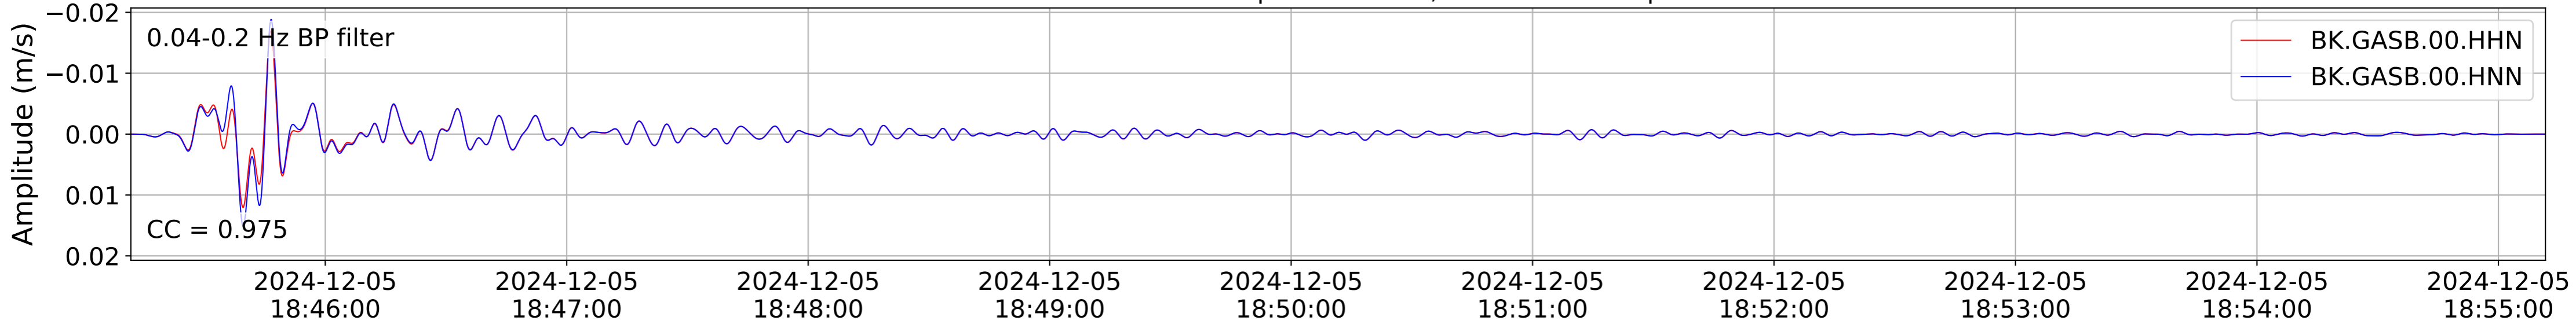

2024.340.184421.M7.0_nc75095651
Origin Time:2024-12-05T18:44:21.110000Z USGS event-id:nc75095651
M7.0 2024 Offshore Cape Mendocino, California Earthquake