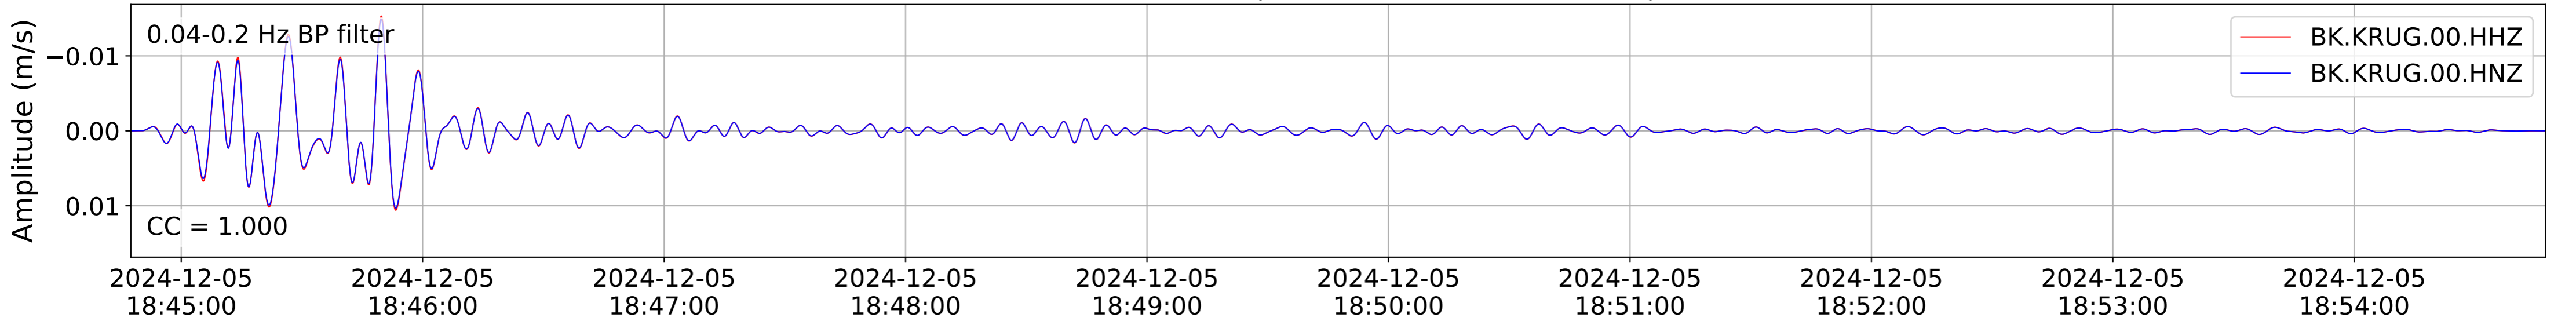

2024.340.184421.M7.0_nc75095651
Origin Time:2024-12-05T18:44:21.110000Z USGS event-id:nc75095651
M7.0 2024 Offshore Cape Mendocino, California Earthquake