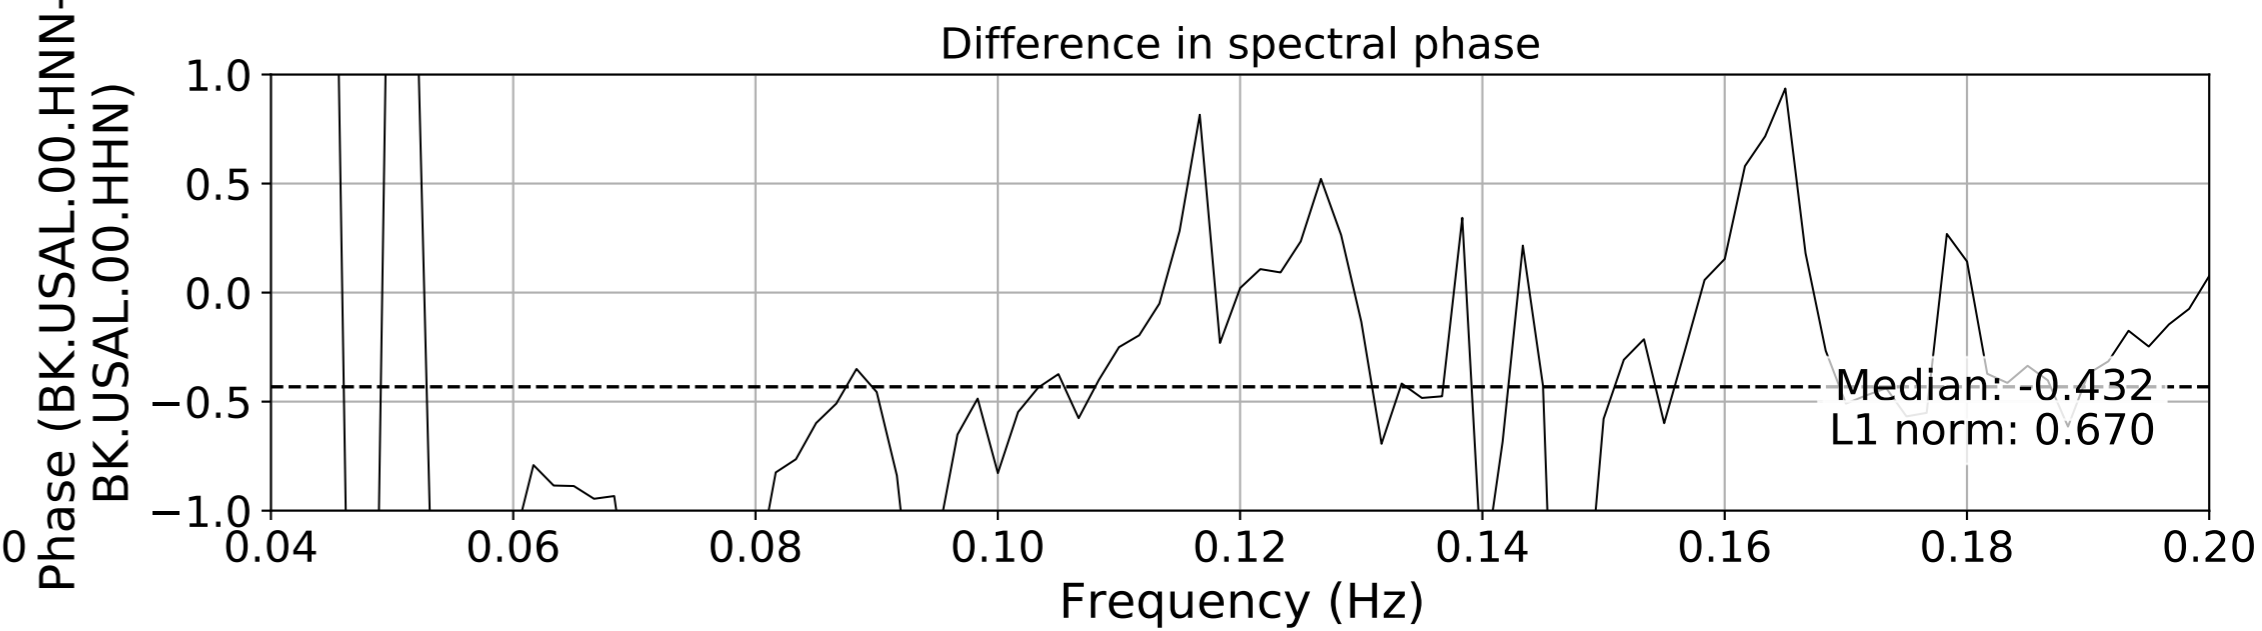

2024.340.184421_M7.0_nc75095651
Origin Time:2024-12-05T18:44:21.110000Z USGS event-id:nc75095651
M7.0 2024 Offshore Cape Mendocino, California Earthquake