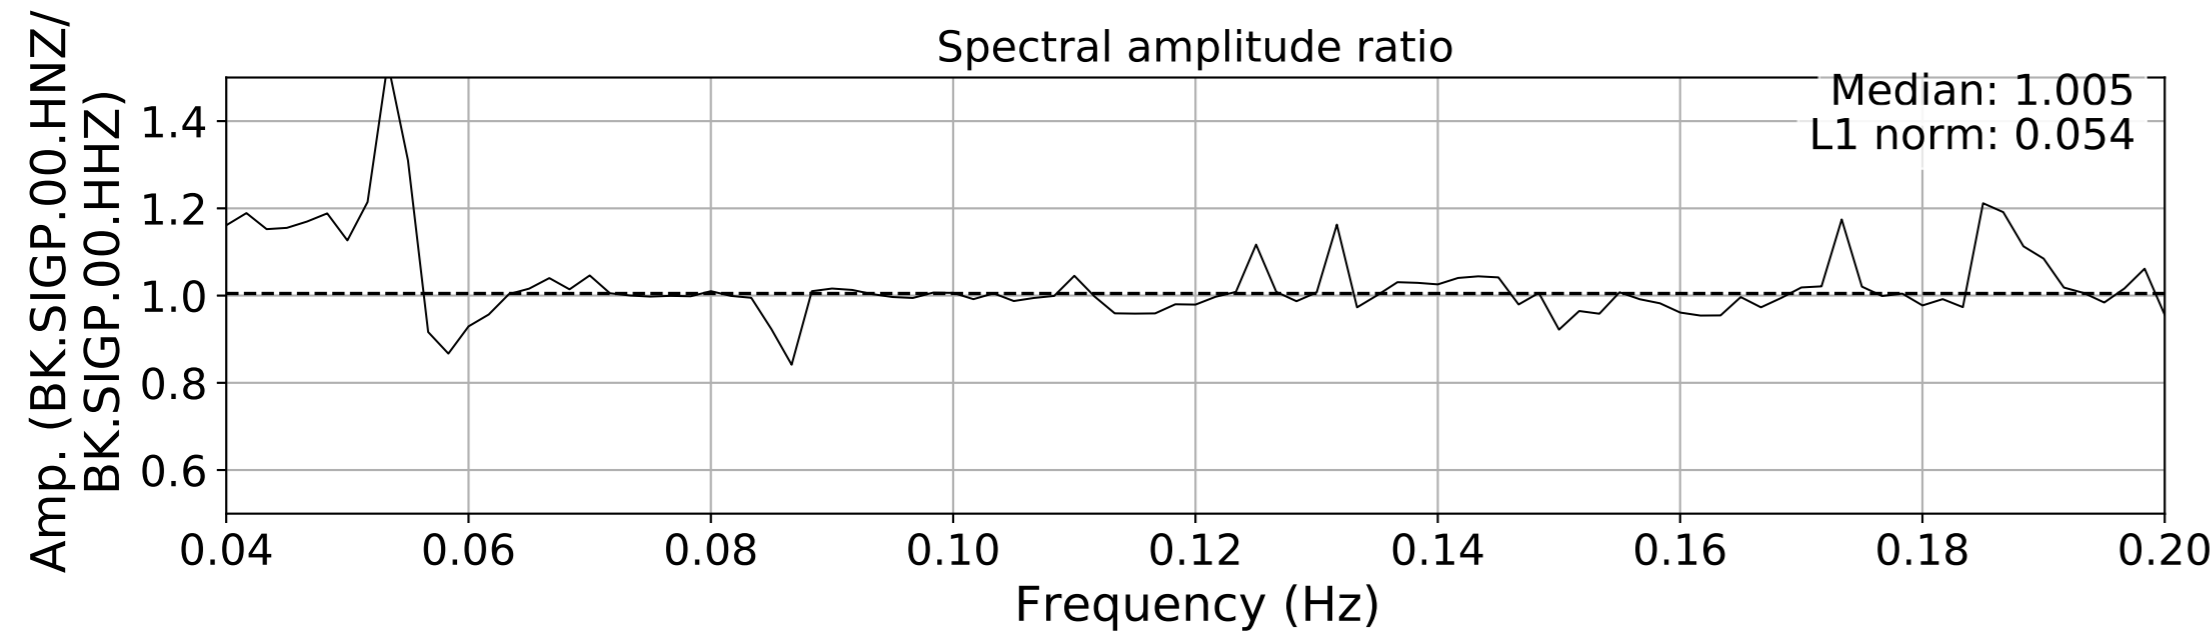

2024.340.184421.M7.0_nc75095651
Origin Time:2024-12-05T18:44:21.110000Z USGS event-id:nc75095651
M7.0 2024 Offshore Cape Mendocino, California Earthquake