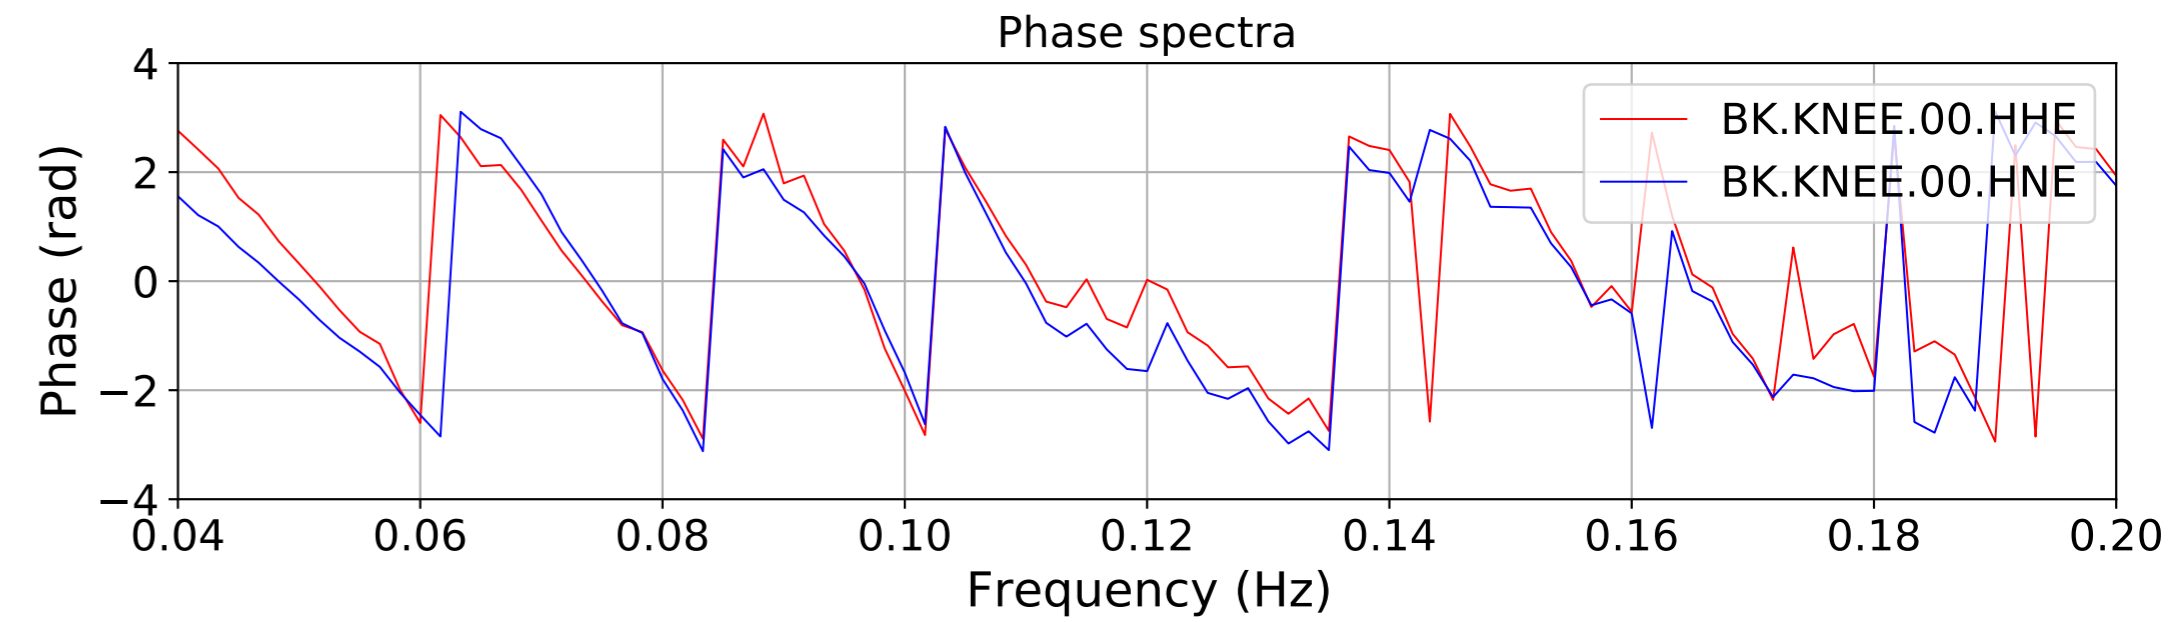

2024.340.184421.M7.0_nc75095651
Origin Time:2024-12-05T18:44:21.110000Z USGS event-id:nc75095651
M7.0 2024 Offshore Cape Mendocino, California Earthquake