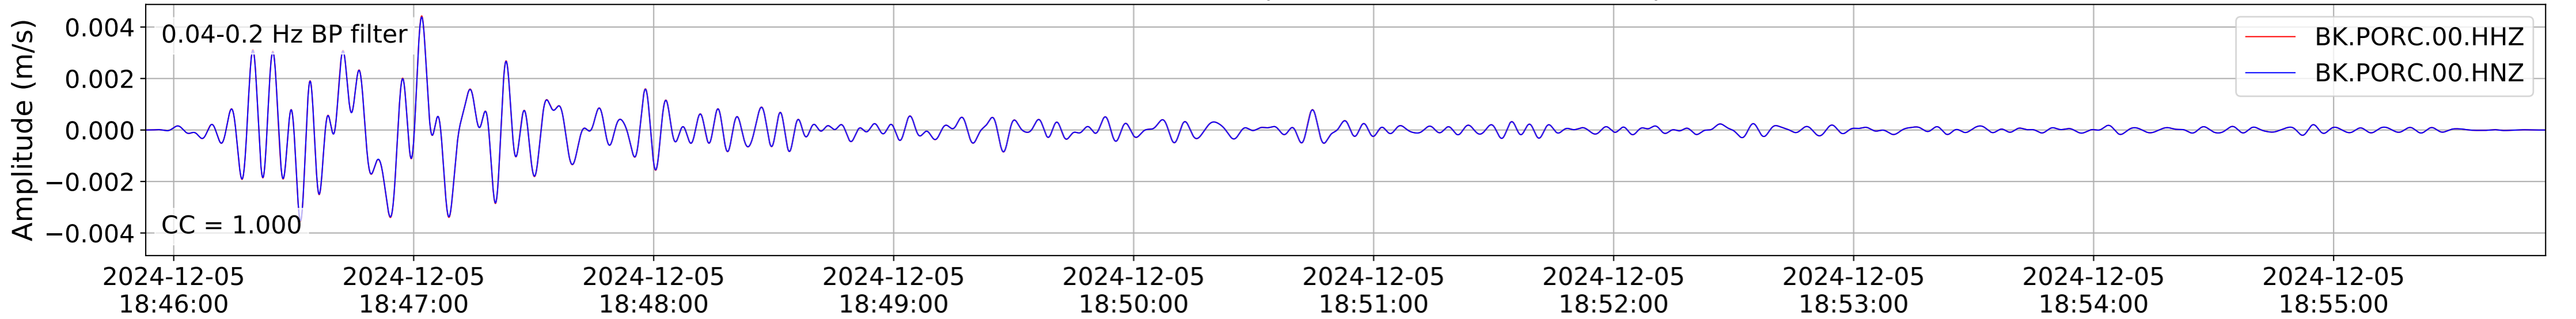

2024.340.184421_M7.0_nc75095651
Origin Time:2024-12-05T18:44:21.110000Z USGS event-id:nc75095651
M7.0 2024 Offshore Cape Mendocino, California Earthquake