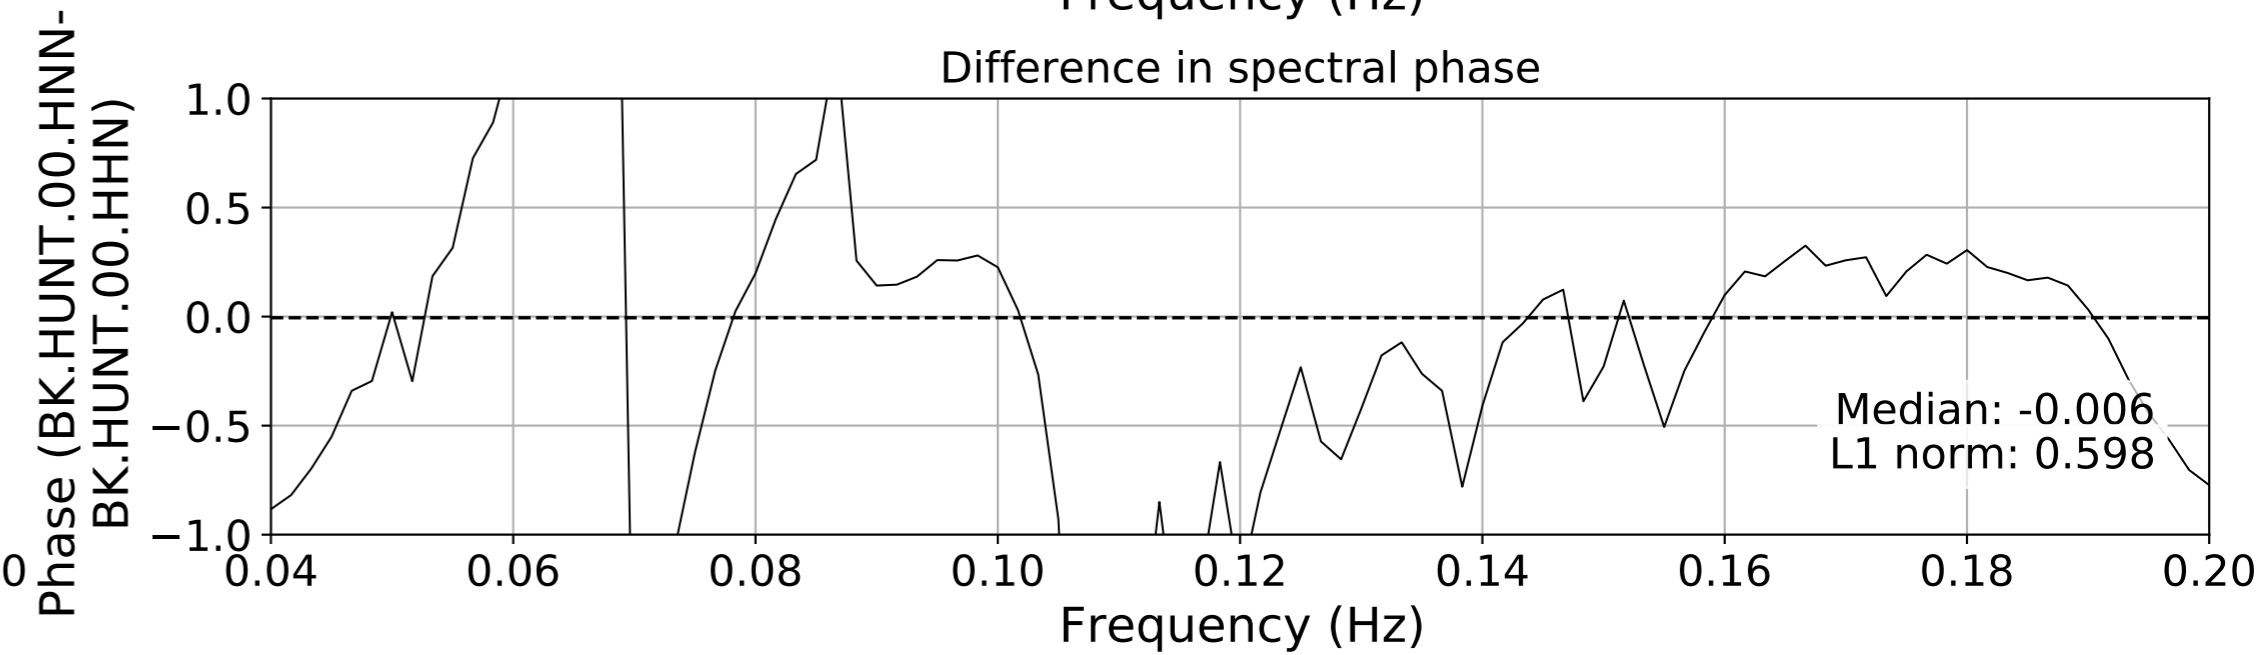

2024.340.184421.M7.0_nc75095651
Origin Time:2024-12-05T18:44:21.110000Z USGS event-id:nc75095651
M7.0 2024 Offshore Cape Mendocino, California Earthquake