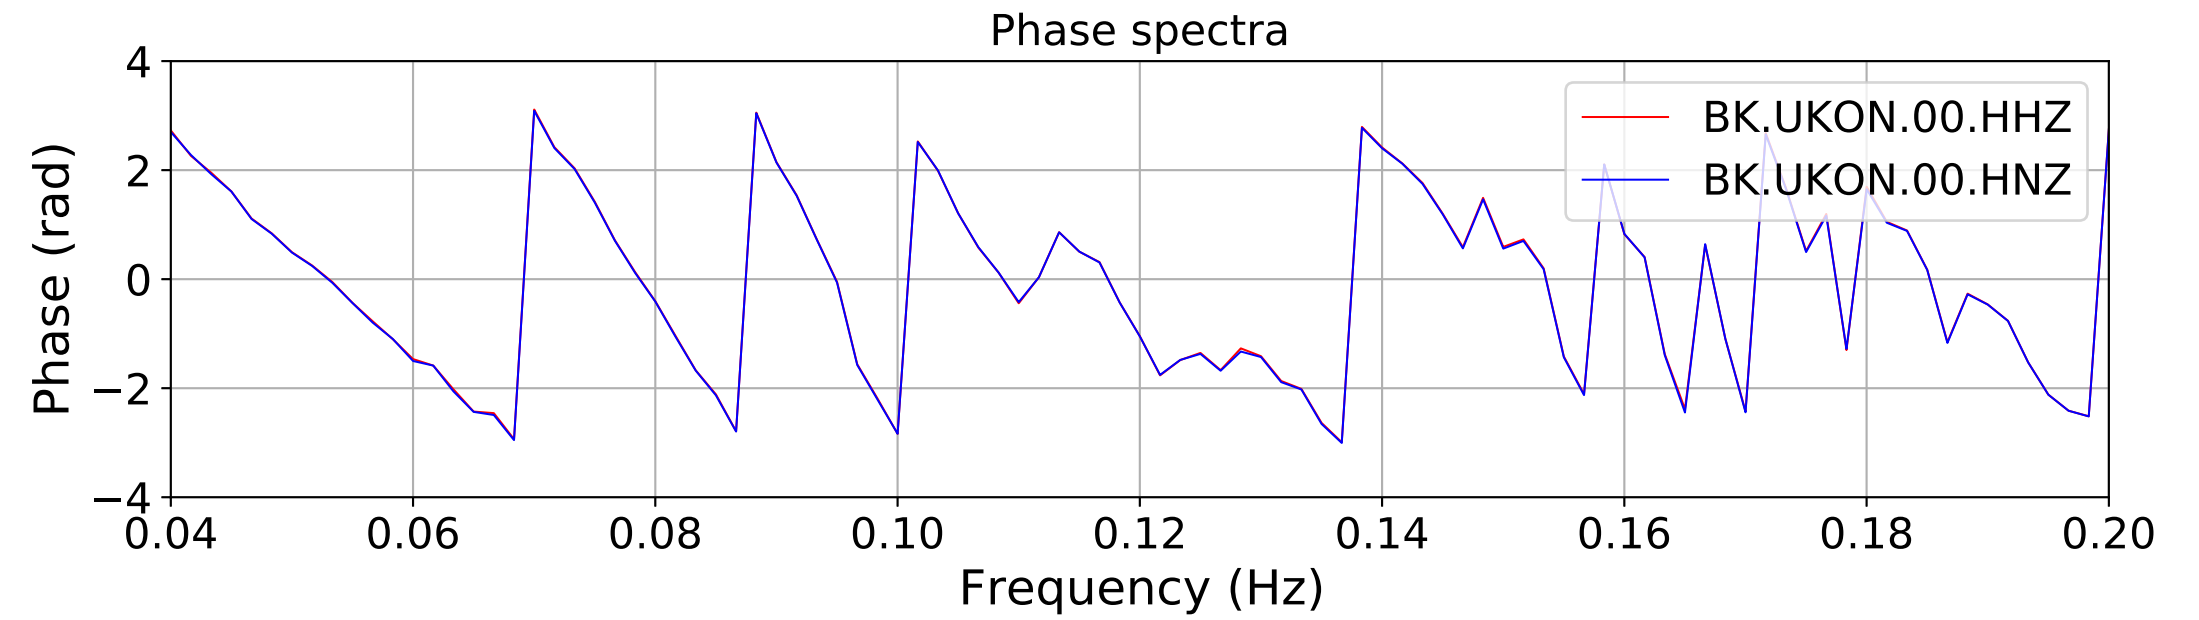

2024.340.184421_M7.0_nc75095651
Origin Time:2024-12-05T18:44:21.110000Z USGS event-id:nc75095651
M7.0 2024 Offshore Cape Mendocino, California Earthquake