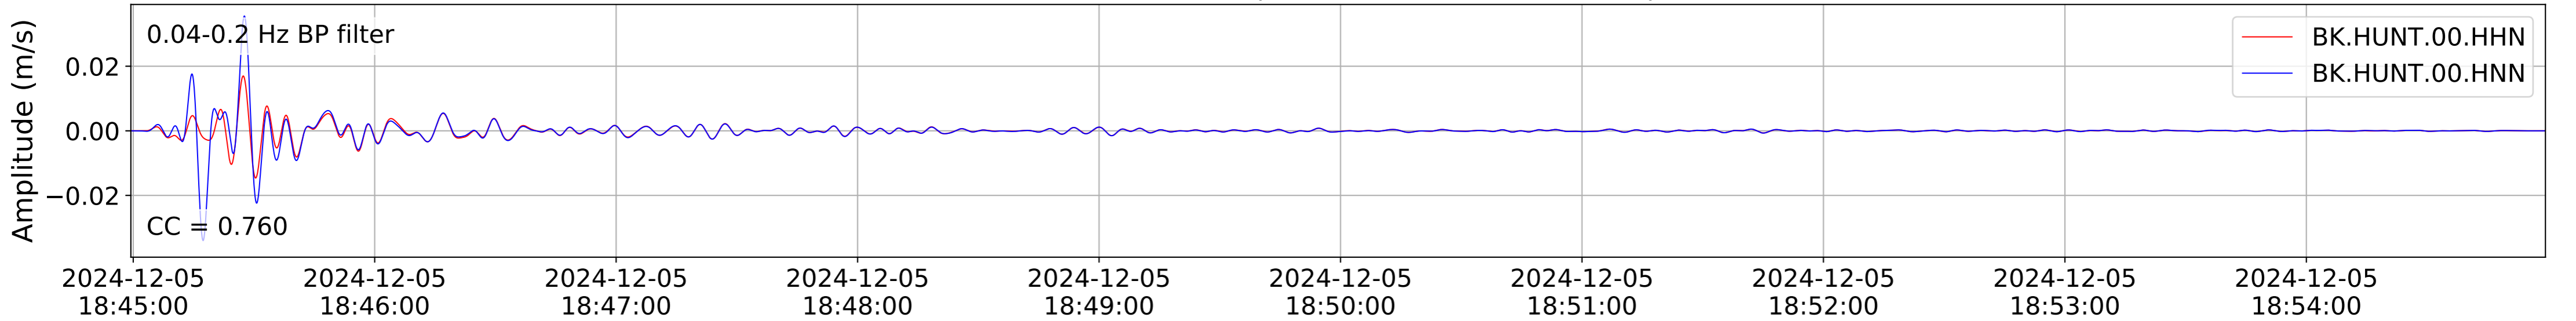

2024.340.184421.M7.0_nc75095651
Origin Time:2024-12-05T18:44:21.110000Z USGS event-id:nc75095651
M7.0 2024 Offshore Cape Mendocino, California Earthquake