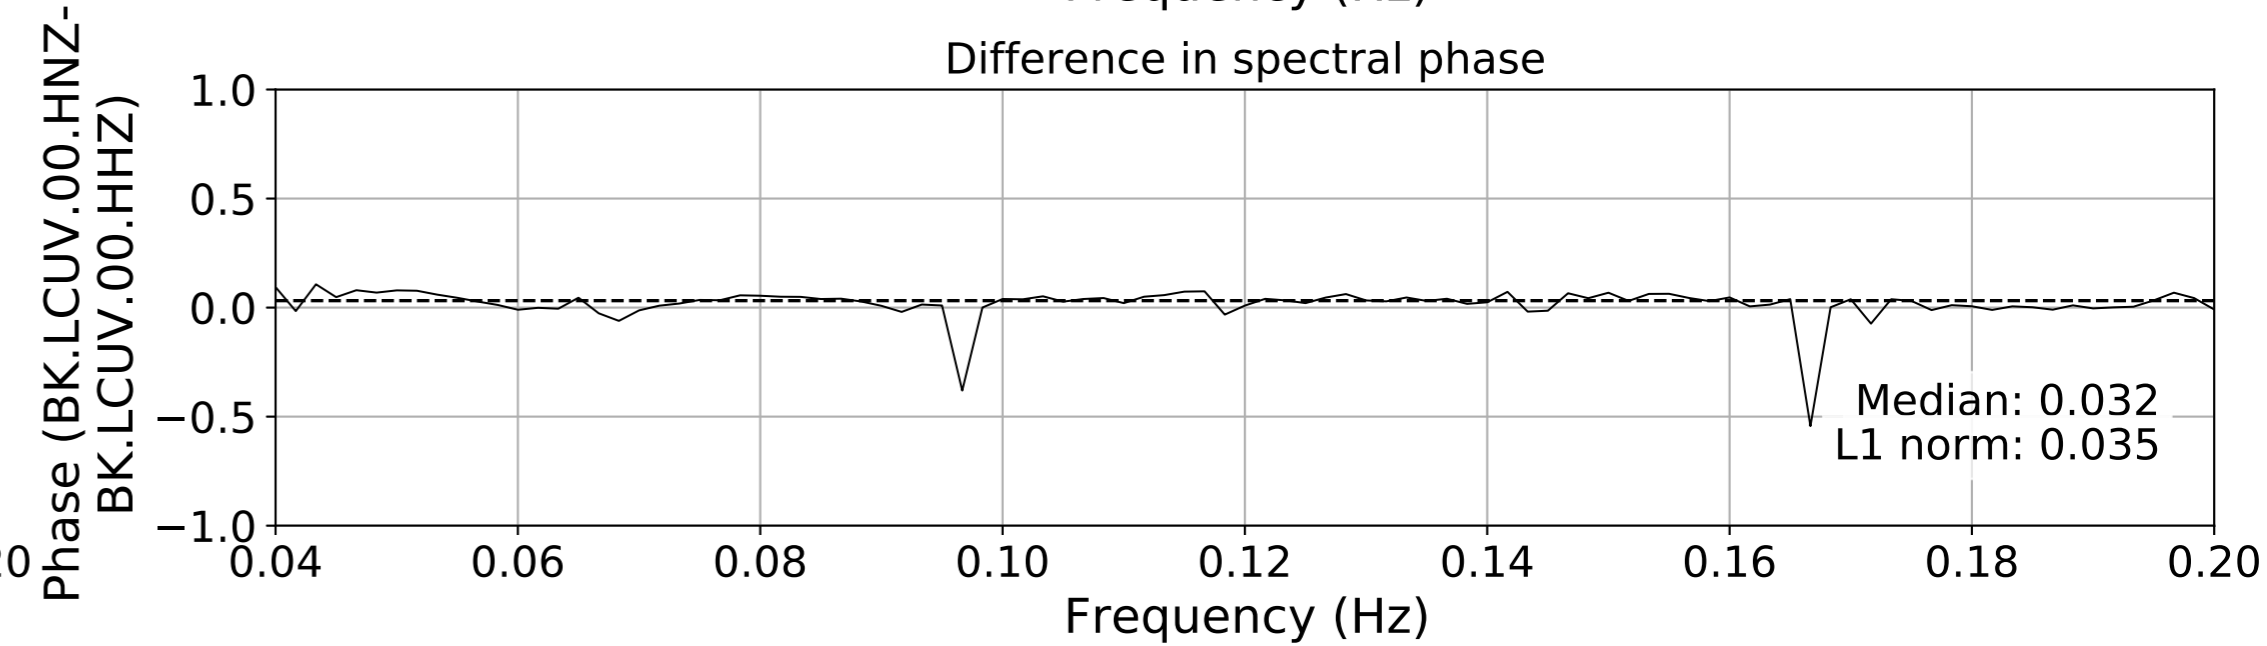

2024.340.184421_M7.0_nc75095651
Origin Time:2024-12-05T18:44:21.110000Z USGS event-id:nc75095651
M7.0 2024 Offshore Cape Mendocino, California Earthquake