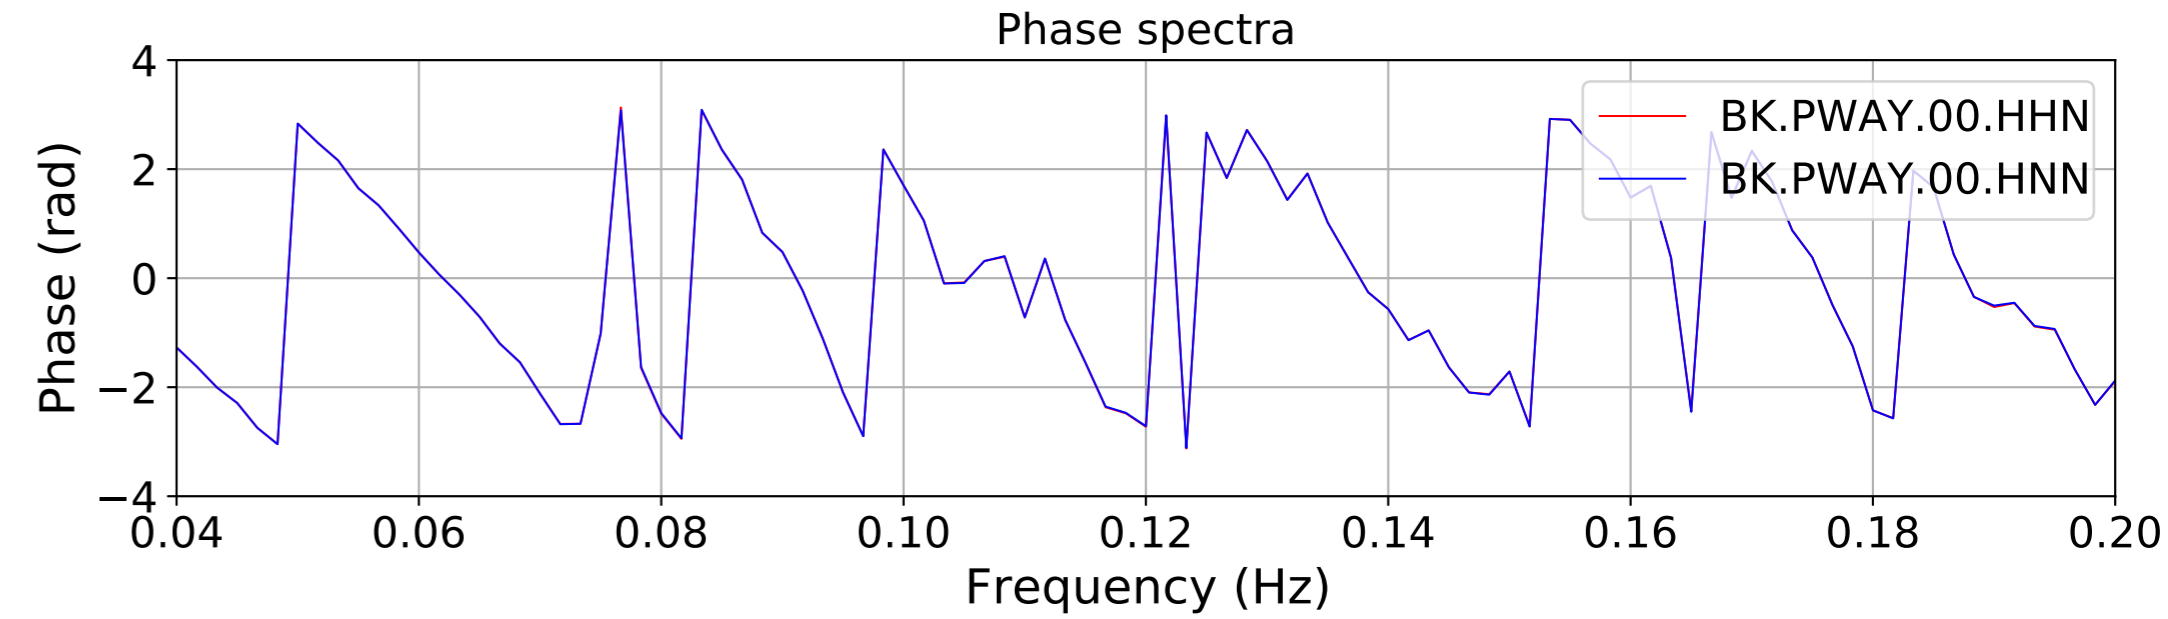

2024.340.184421_M7.0_nc75095651
Origin Time:2024-12-05T18:44:21.110000Z USGS event-id:nc75095651
M7.0 2024 Offshore Cape Mendocino, California Earthquake