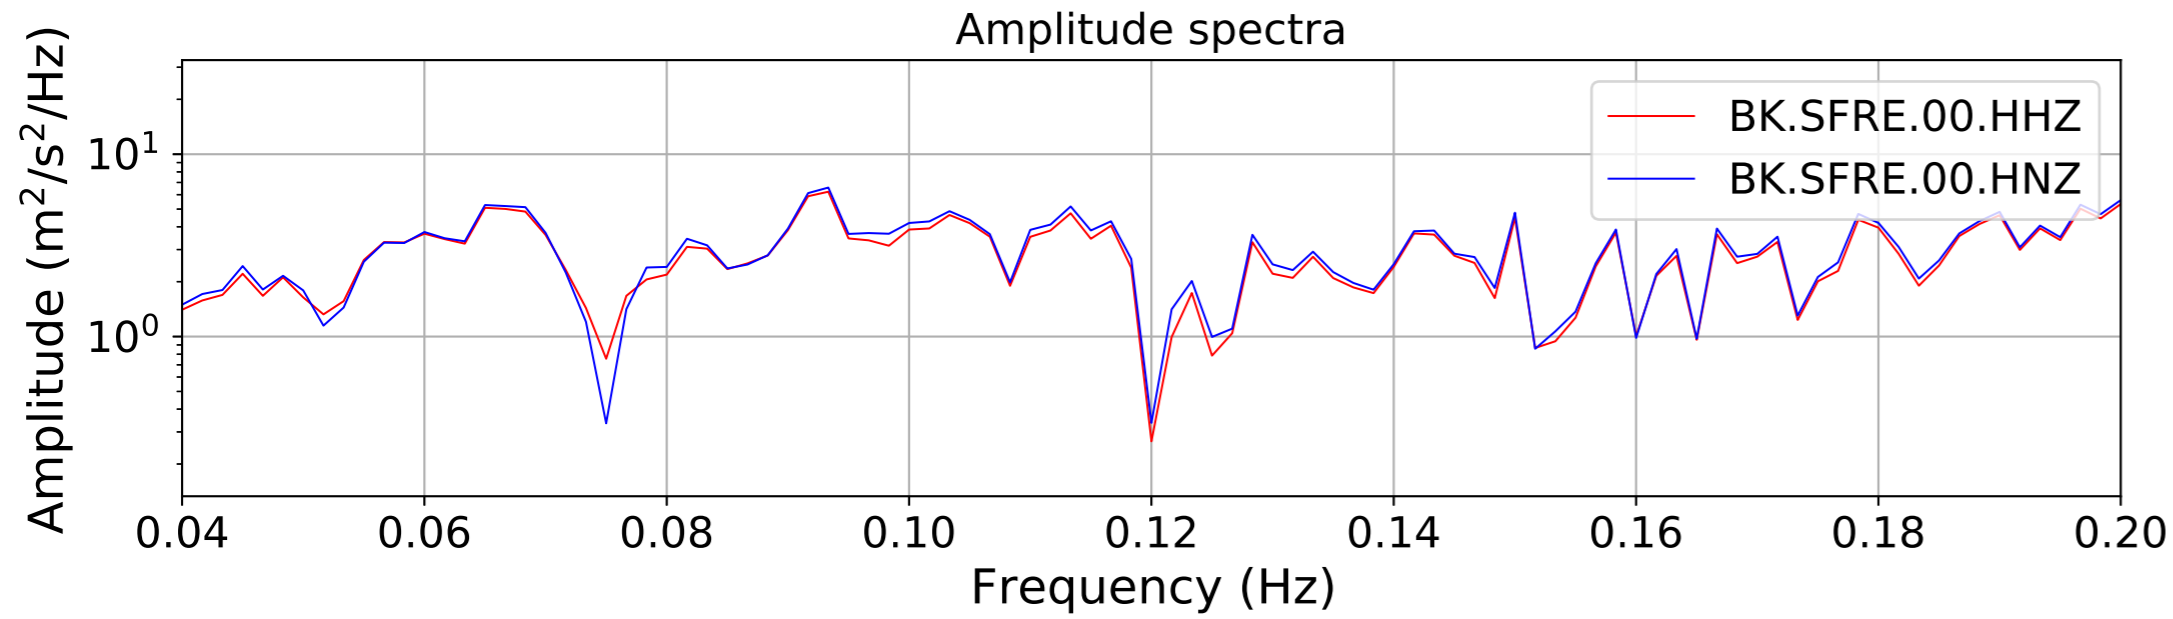

2024.340.184421_M7.0_nc75095651
Origin Time:2024-12-05T18:44:21.110000Z USGS event-id:nc75095651
M7.0 2024 Offshore Cape Mendocino, California Earthquake