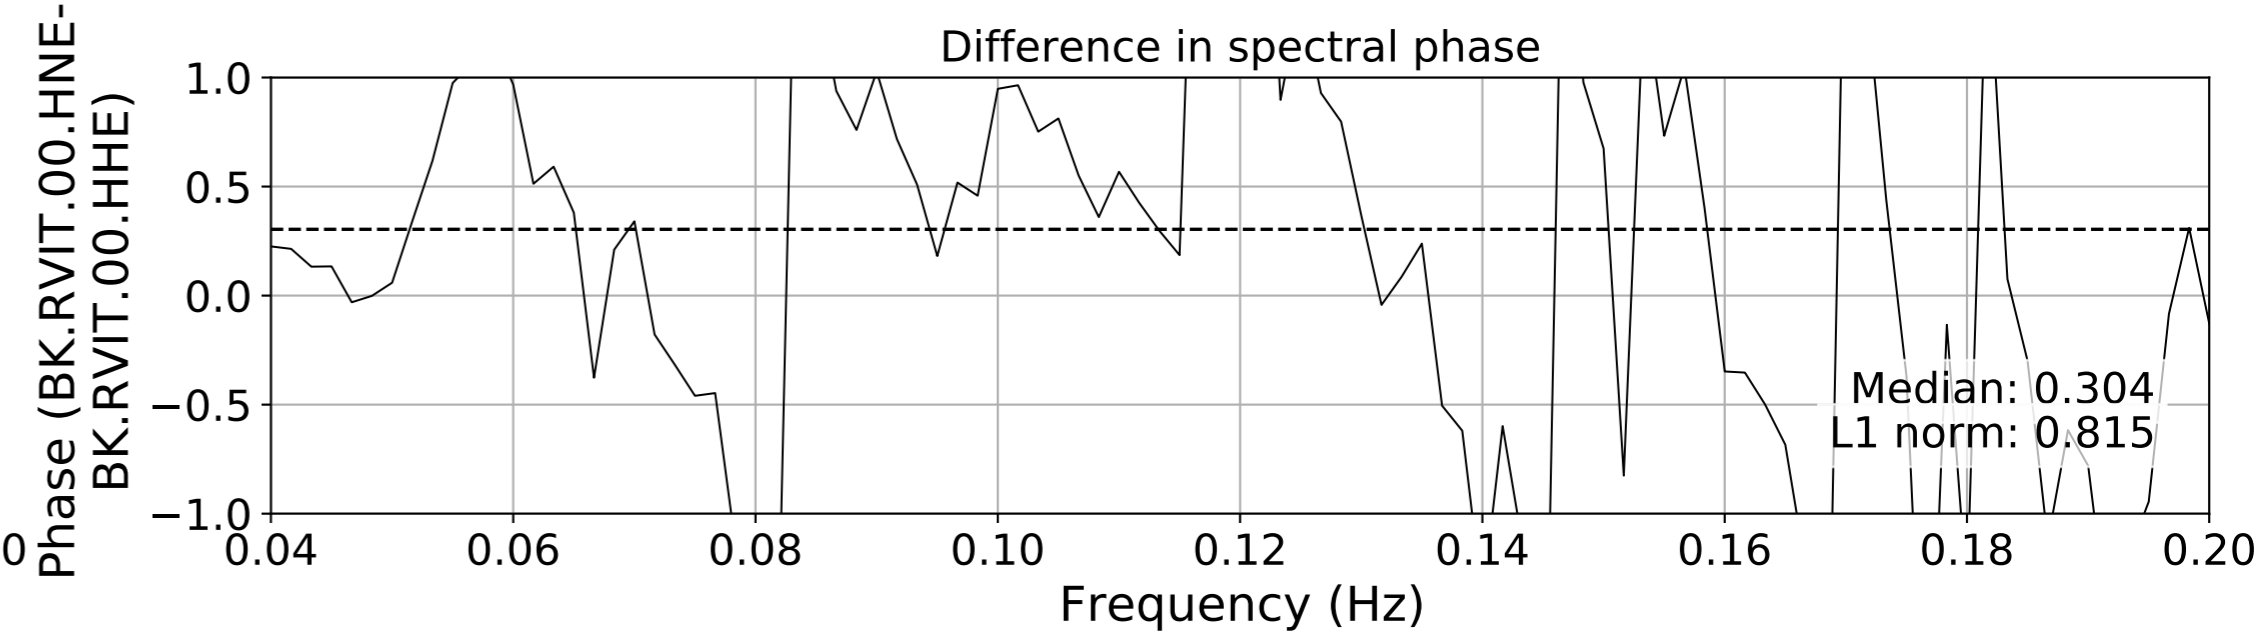

2024.340.184421_M7.0_nc75095651
Origin Time:2024-12-05T18:44:21.110000Z USGS event-id:nc75095651
M7.0 2024 Offshore Cape Mendocino, California Earthquake