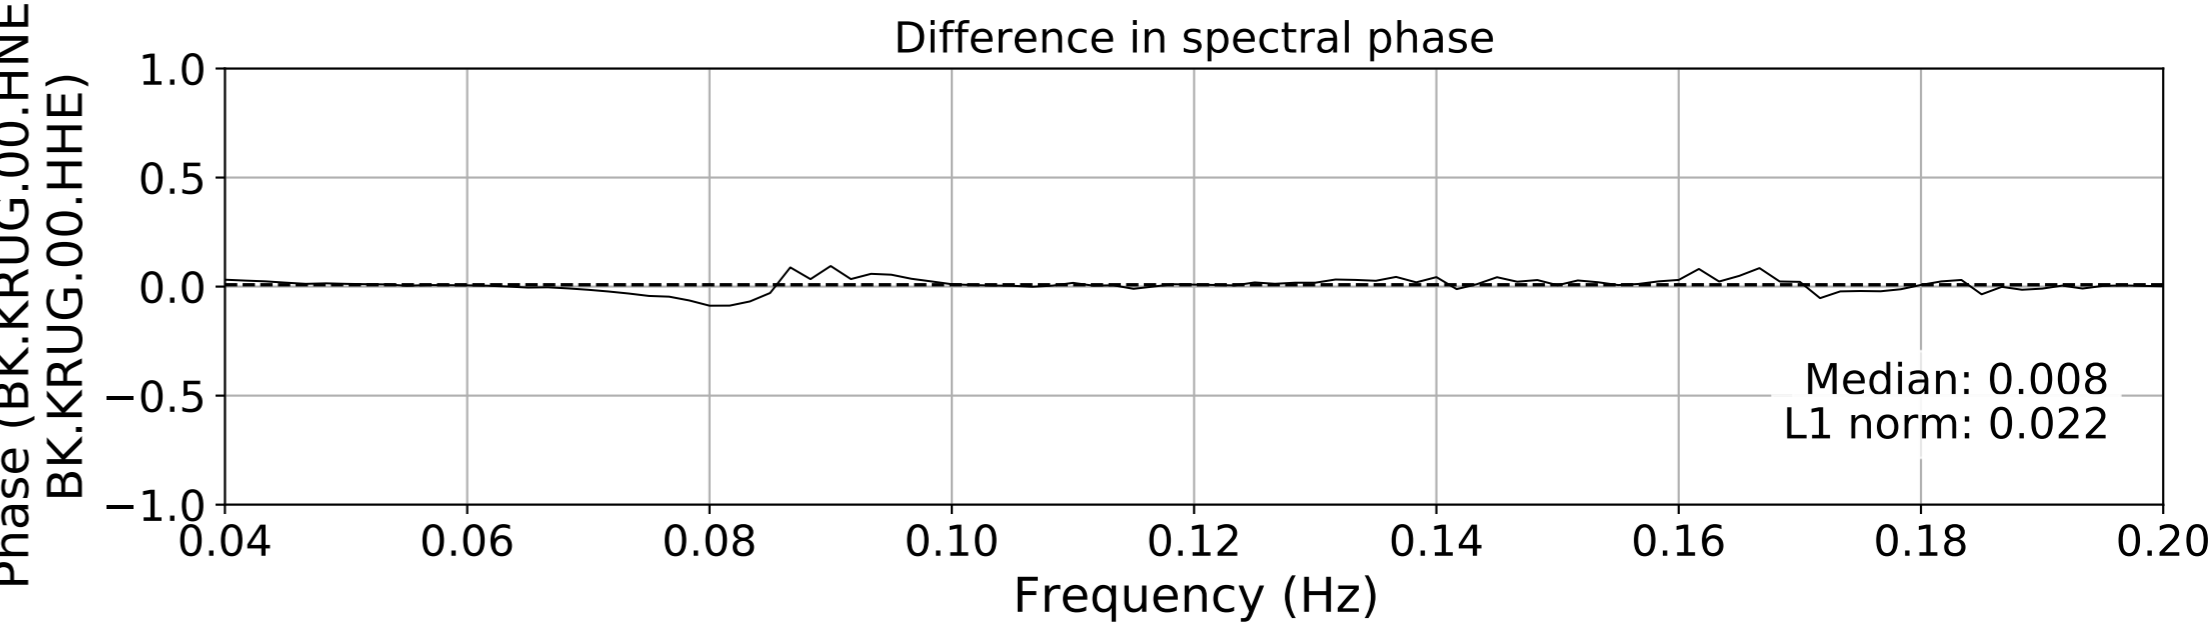

2024.340.184421.M7.0_nc75095651
Origin Time:2024-12-05T18:44:21.110000Z USGS event-id:nc75095651
M7.0 2024 Offshore Cape Mendocino, California Earthquake