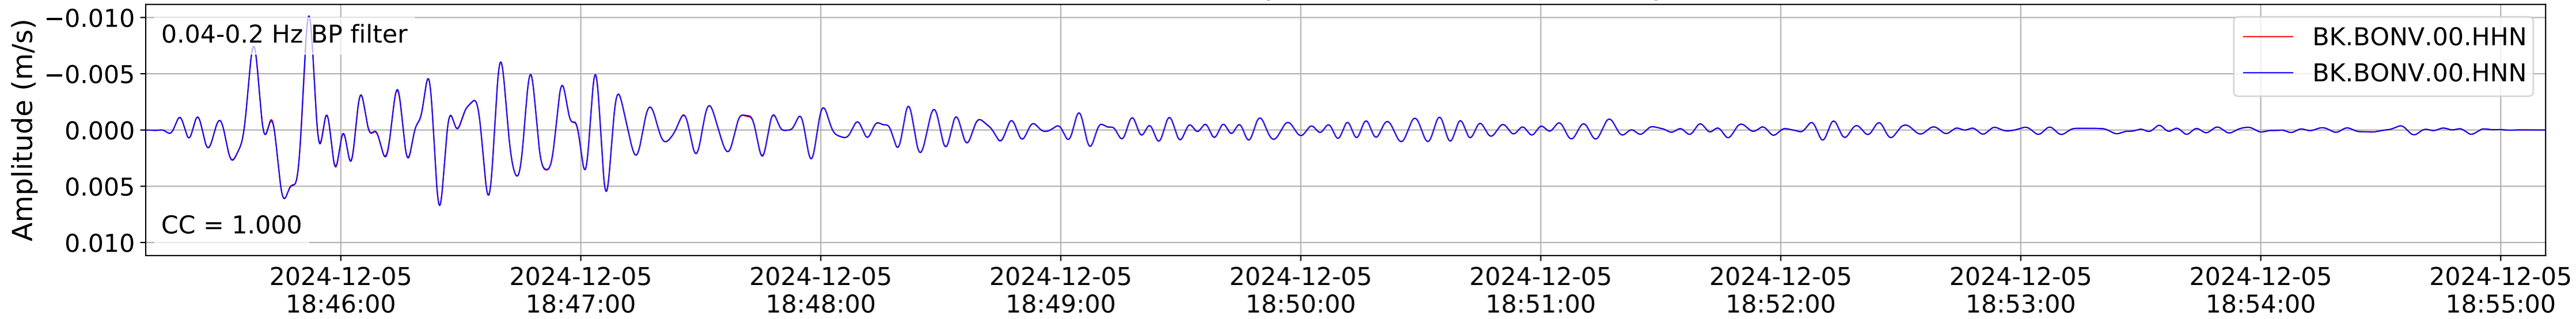

2024.340.184421_M7.0_nc75095651
Origin Time:2024-12-05T18:44:21.110000Z USGS event-id:nc75095651
M7.0 2024 Offshore Cape Mendocino, California Earthquake