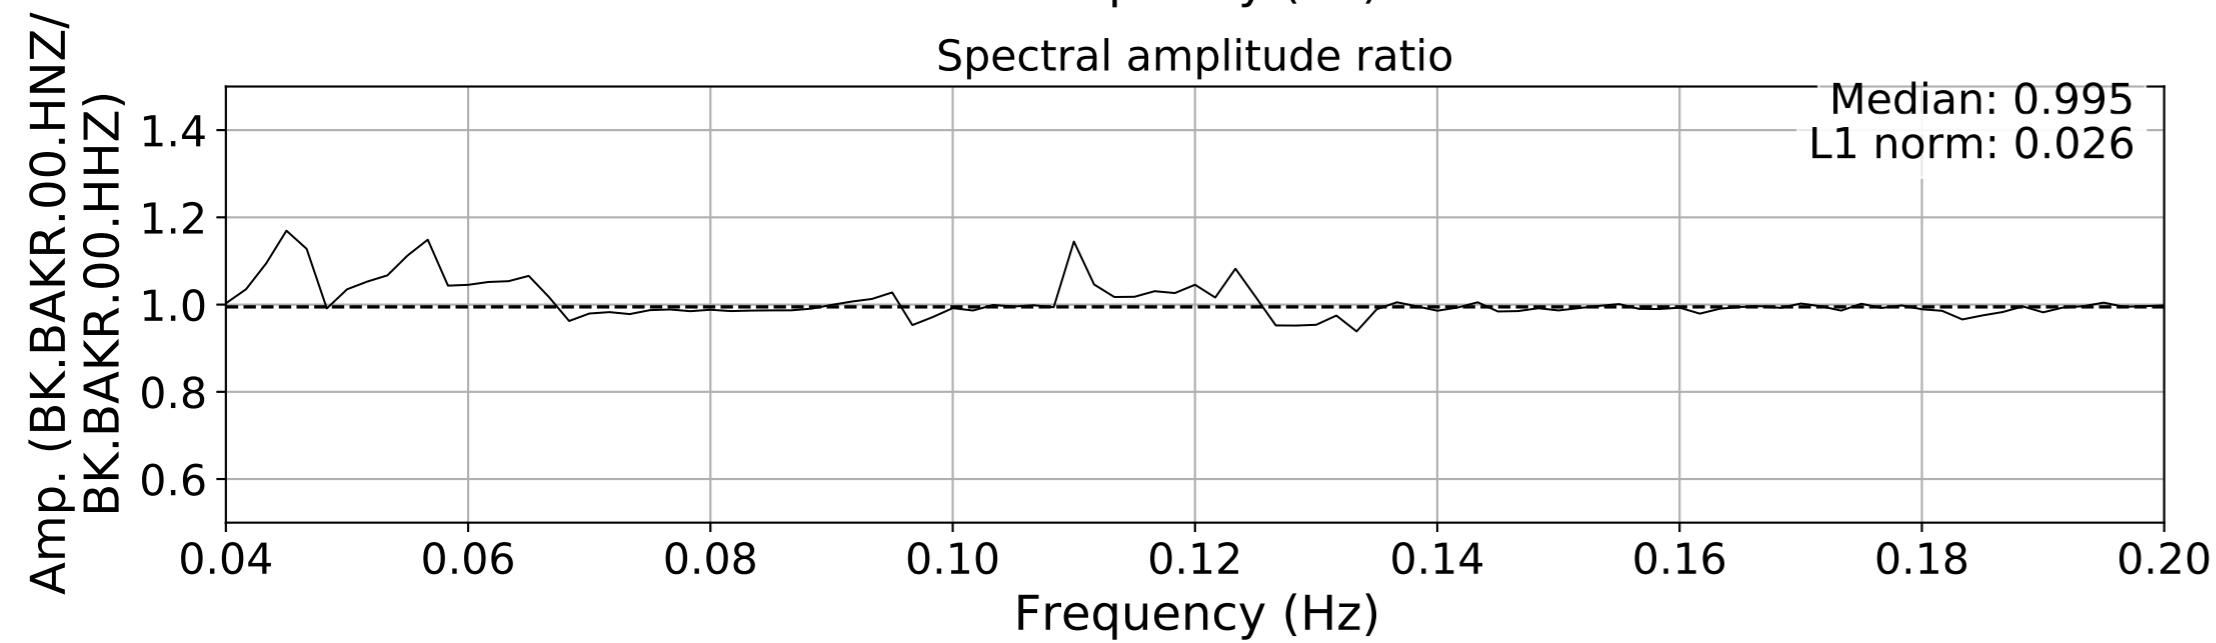

2024.340.184421.M7.0_nc75095651
Origin Time:2024-12-05T18:44:21.110000Z USGS event-id:nc75095651
M7.0 2024 Offshore Cape Mendocino, California Earthquake