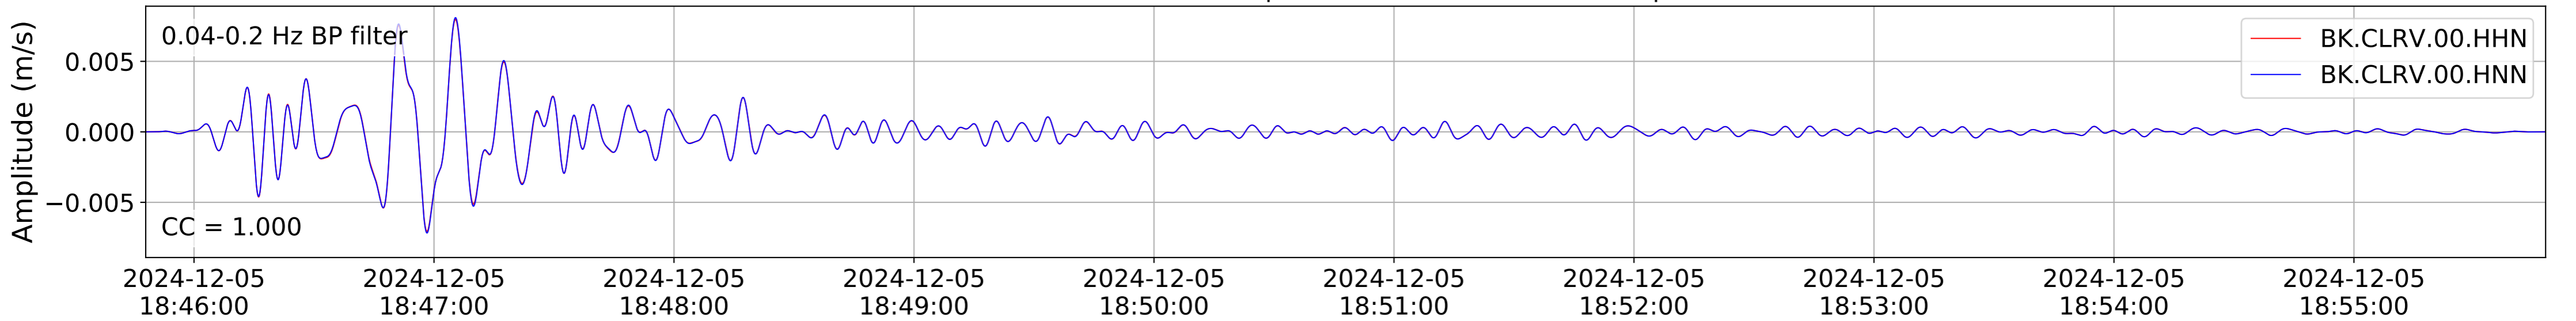

2024.340.184421_M7.0_nc75095651
Origin Time:2024-12-05T18:44:21.110000Z USGS event-id:nc75095651
M7.0 2024 Offshore Cape Mendocino, California Earthquake