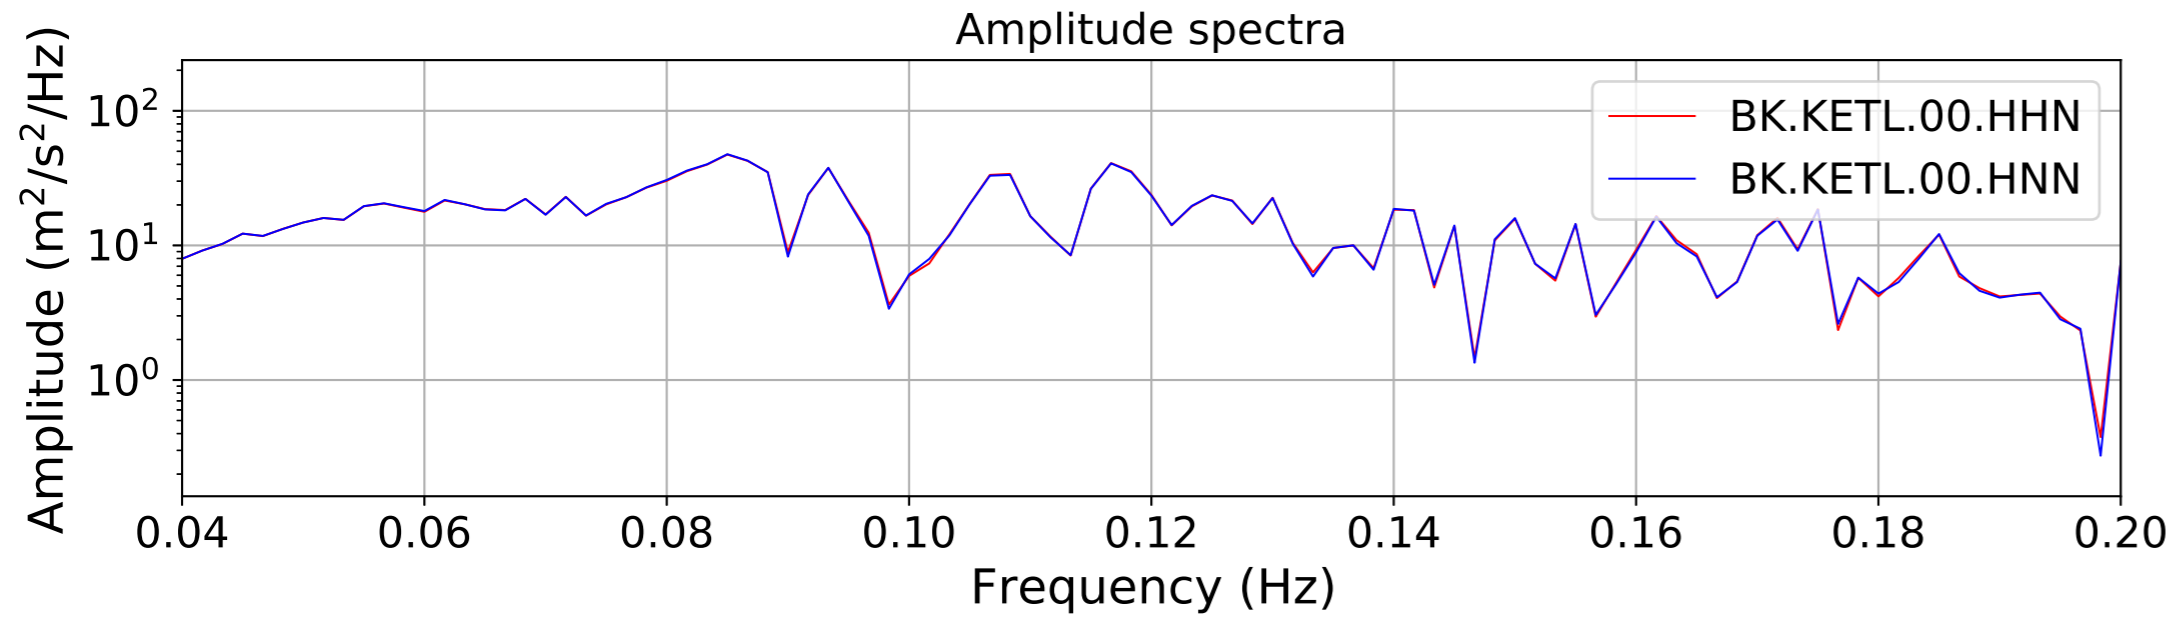

2024.340.184421_M7.0_nc75095651
Origin Time:2024-12-05T18:44:21.110000Z USGS event-id:nc75095651
M7.0 2024 Offshore Cape Mendocino, California Earthquake