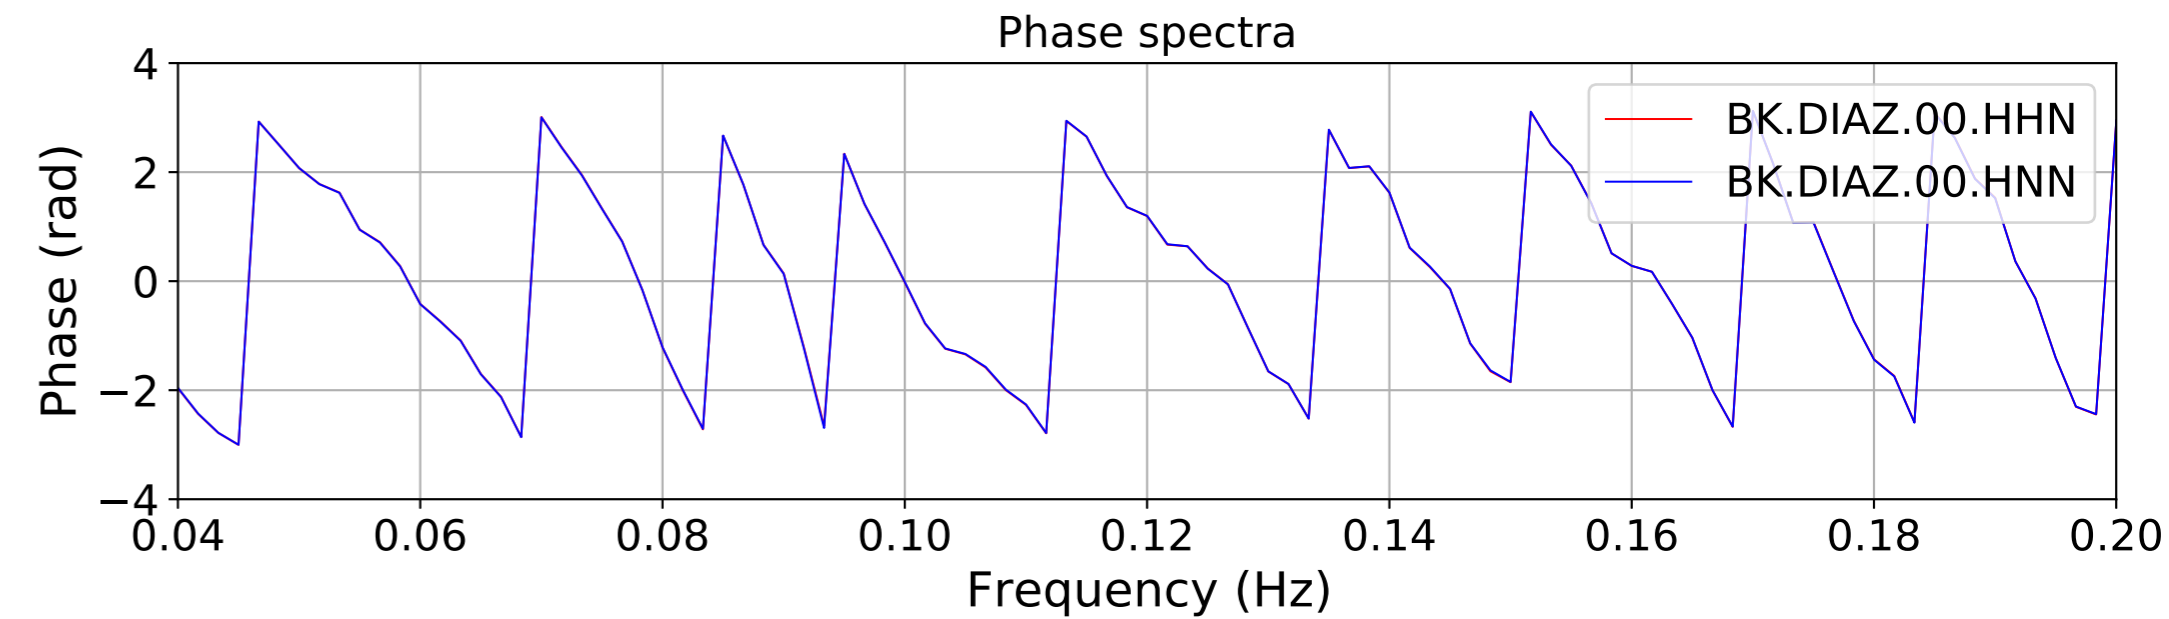

2024.340.184421_M7.0_nc75095651
Origin Time:2024-12-05T18:44:21.110000Z USGS event-id:nc75095651
M7.0 2024 Offshore Cape Mendocino, California Earthquake