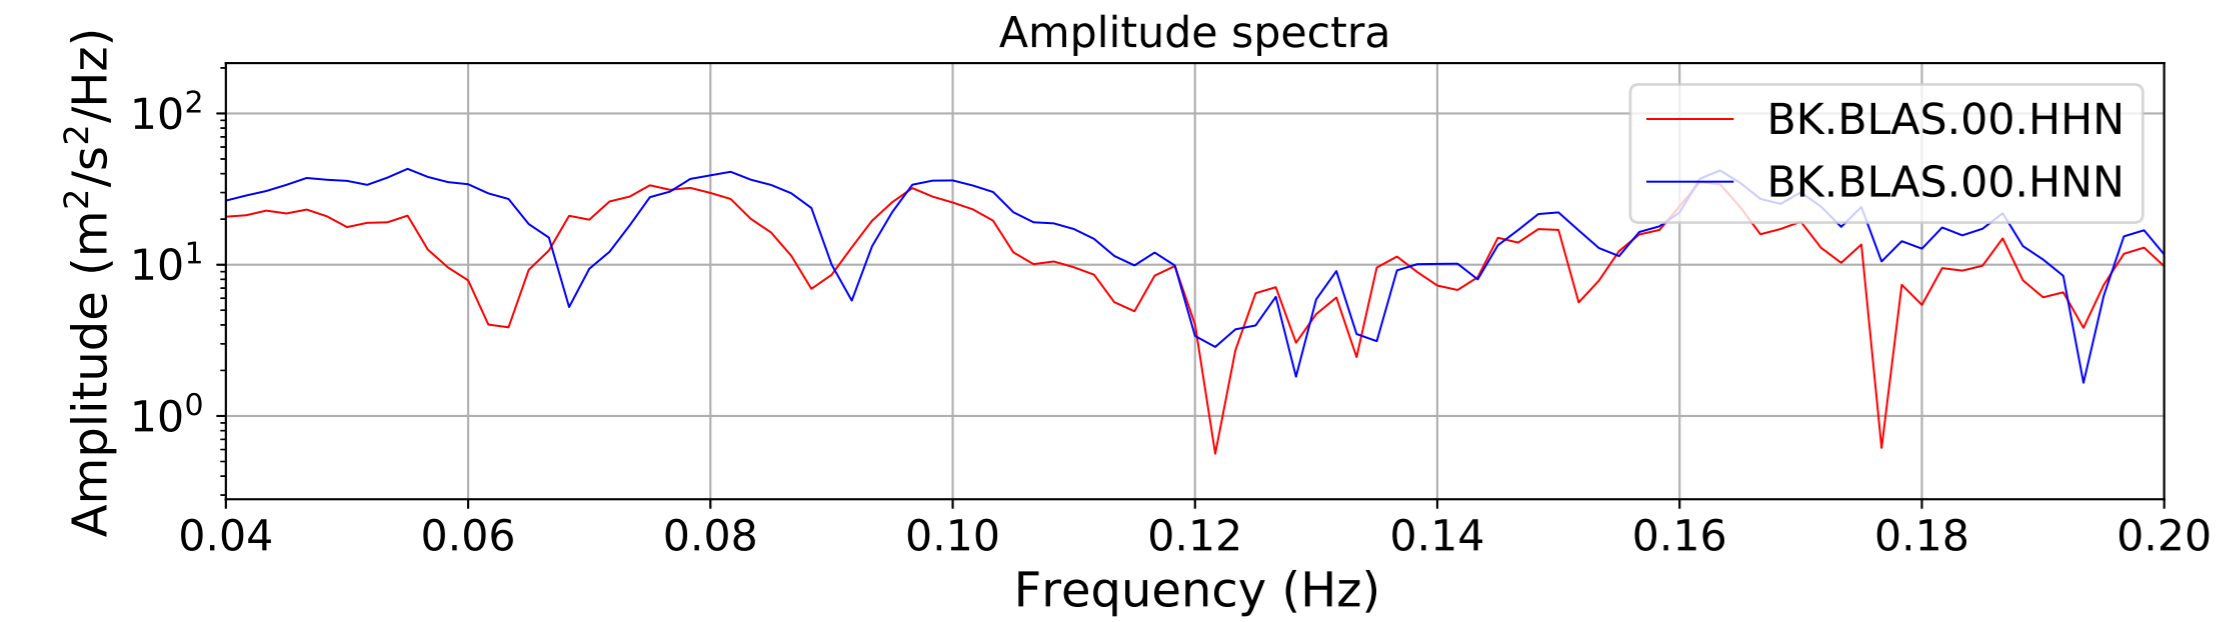

2024.340.184421_M7.0_nc75095651
Origin Time:2024-12-05T18:44:21.110000Z USGS event-id:nc75095651
M7.0 2024 Offshore Cape Mendocino, California Earthquake