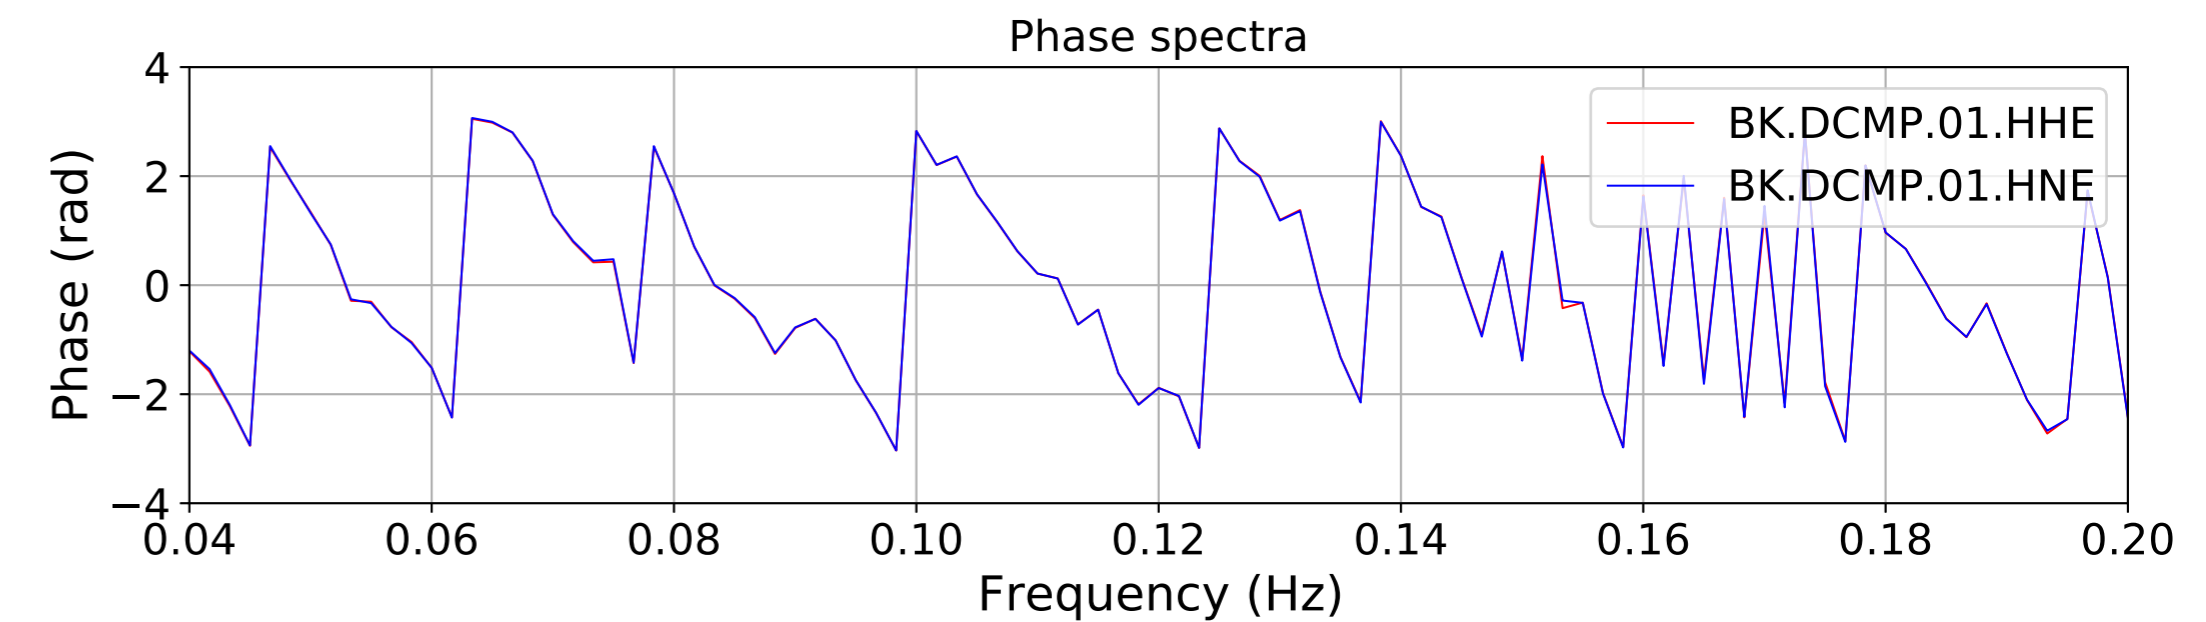

2024.340.184421_M7.0_nc75095651
Origin Time:2024-12-05T18:44:21.110000Z USGS event-id:nc75095651
M7.0 2024 Offshore Cape Mendocino, California Earthquake