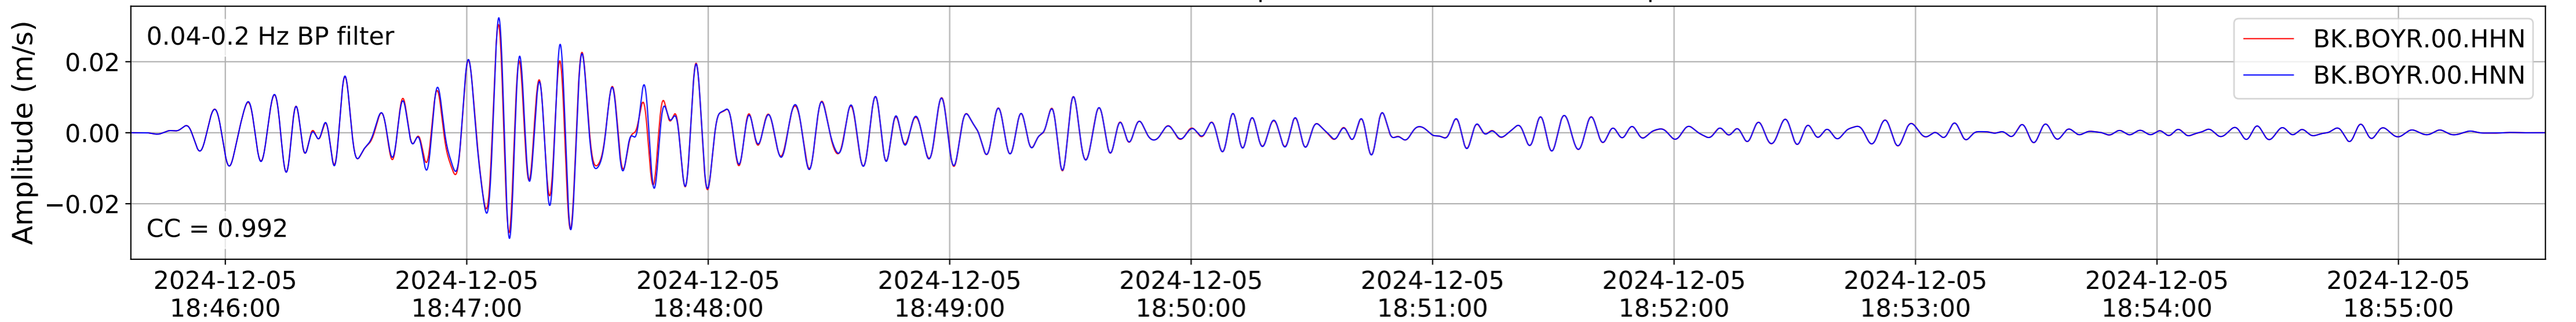

2024.340.184421_M7.0_nc75095651
Origin Time:2024-12-05T18:44:21.110000Z USGS event-id:nc75095651
M7.0 2024 Offshore Cape Mendocino, California Earthquake