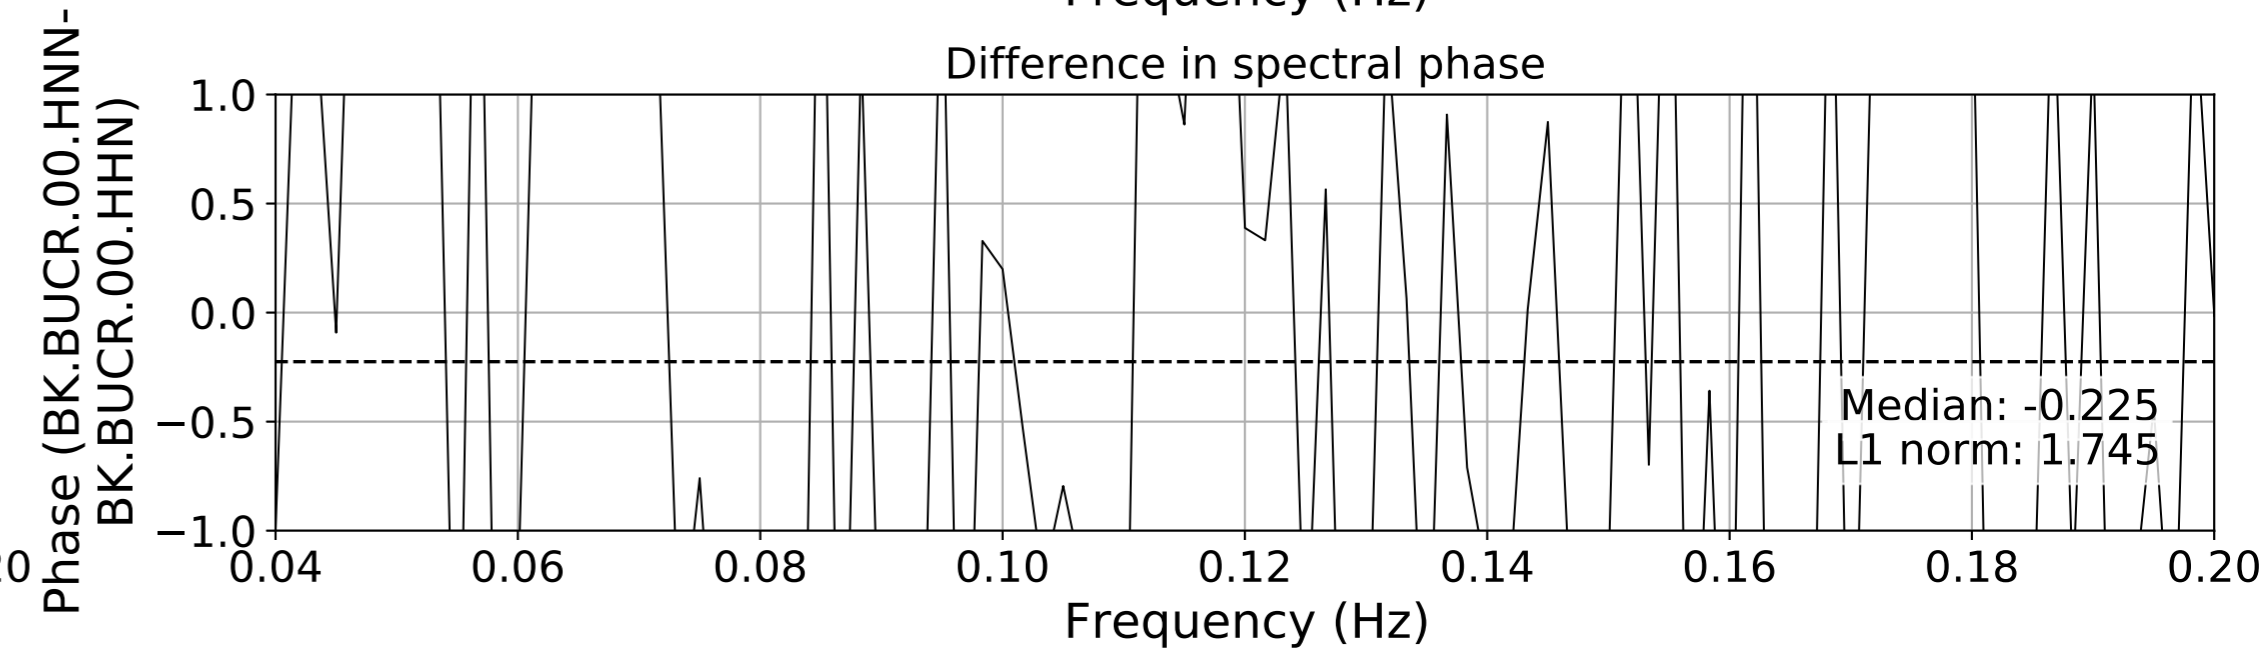

2024.340.184421_M7.0_nc75095651
Origin Time:2024-12-05T18:44:21.110000Z USGS event-id:nc75095651
M7.0 2024 Offshore Cape Mendocino, California Earthquake