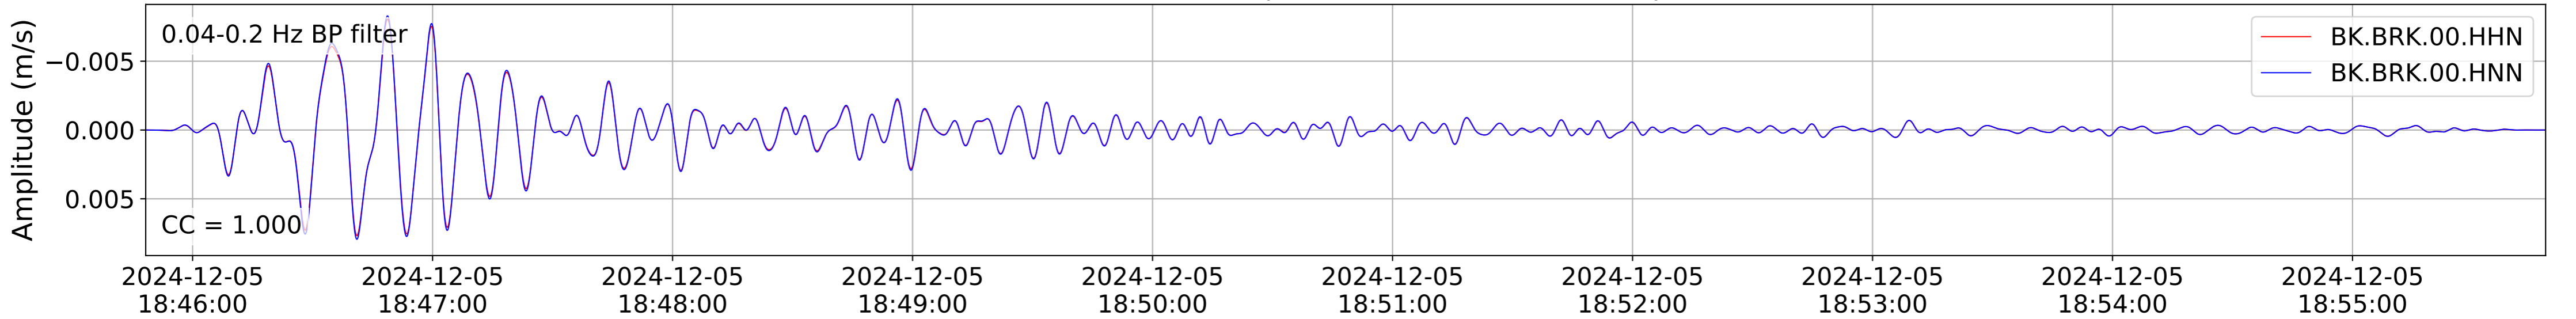

2024.340.184421_M7.0_nc75095651
Origin Time:2024-12-05T18:44:21.110000Z USGS event-id:nc75095651
M7.0 2024 Offshore Cape Mendocino, California Earthquake