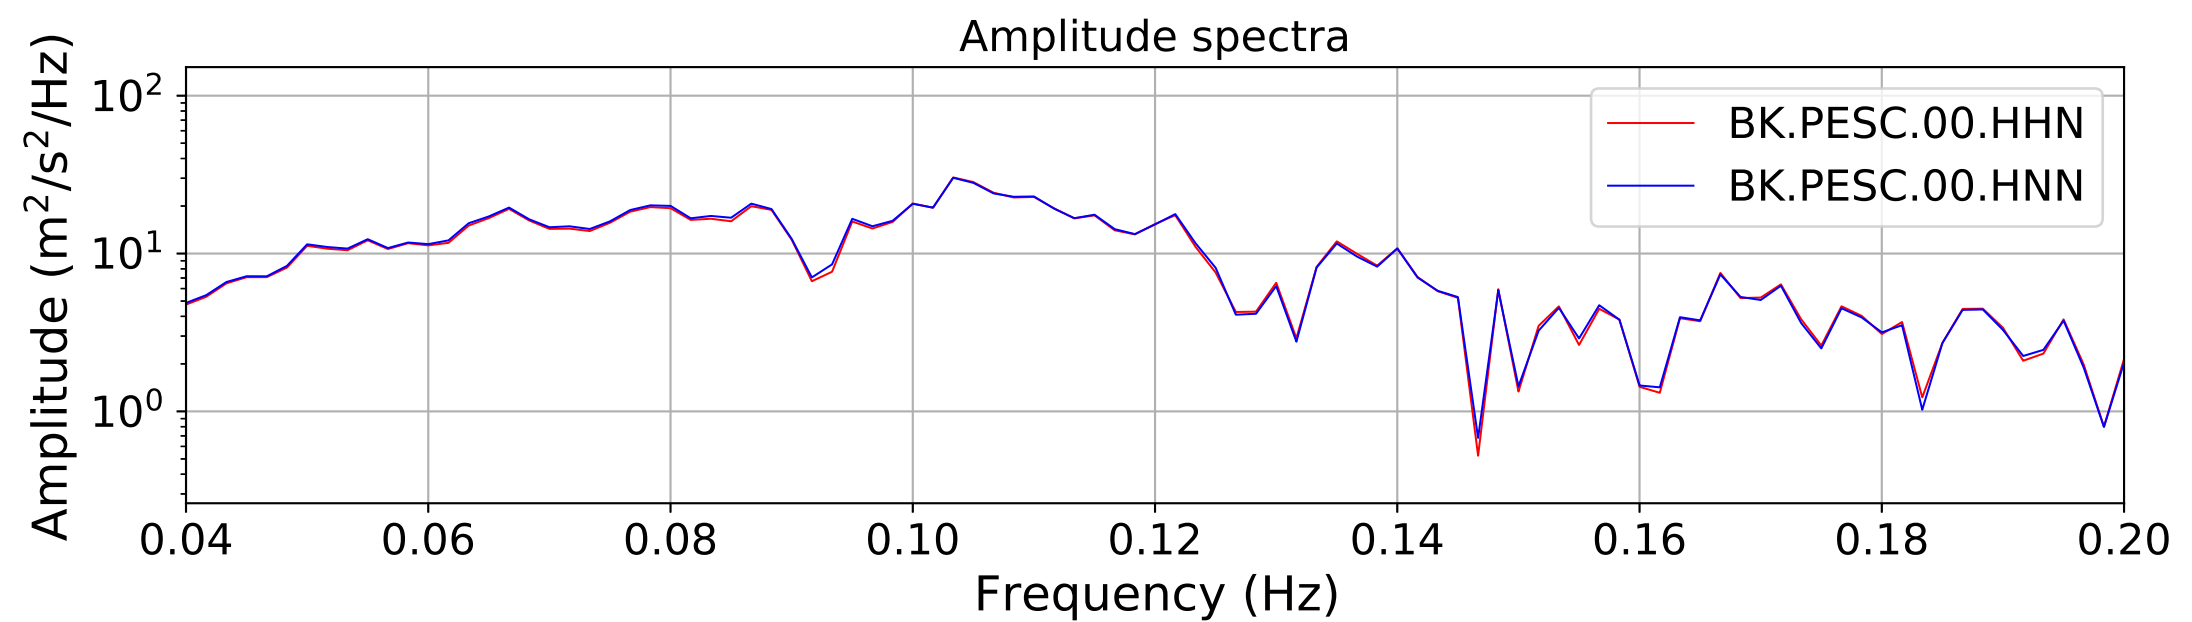

2024.340.184421_M7.0_nc75095651
Origin Time:2024-12-05T18:44:21.110000Z USGS event-id:nc75095651
M7.0 2024 Offshore Cape Mendocino, California Earthquake