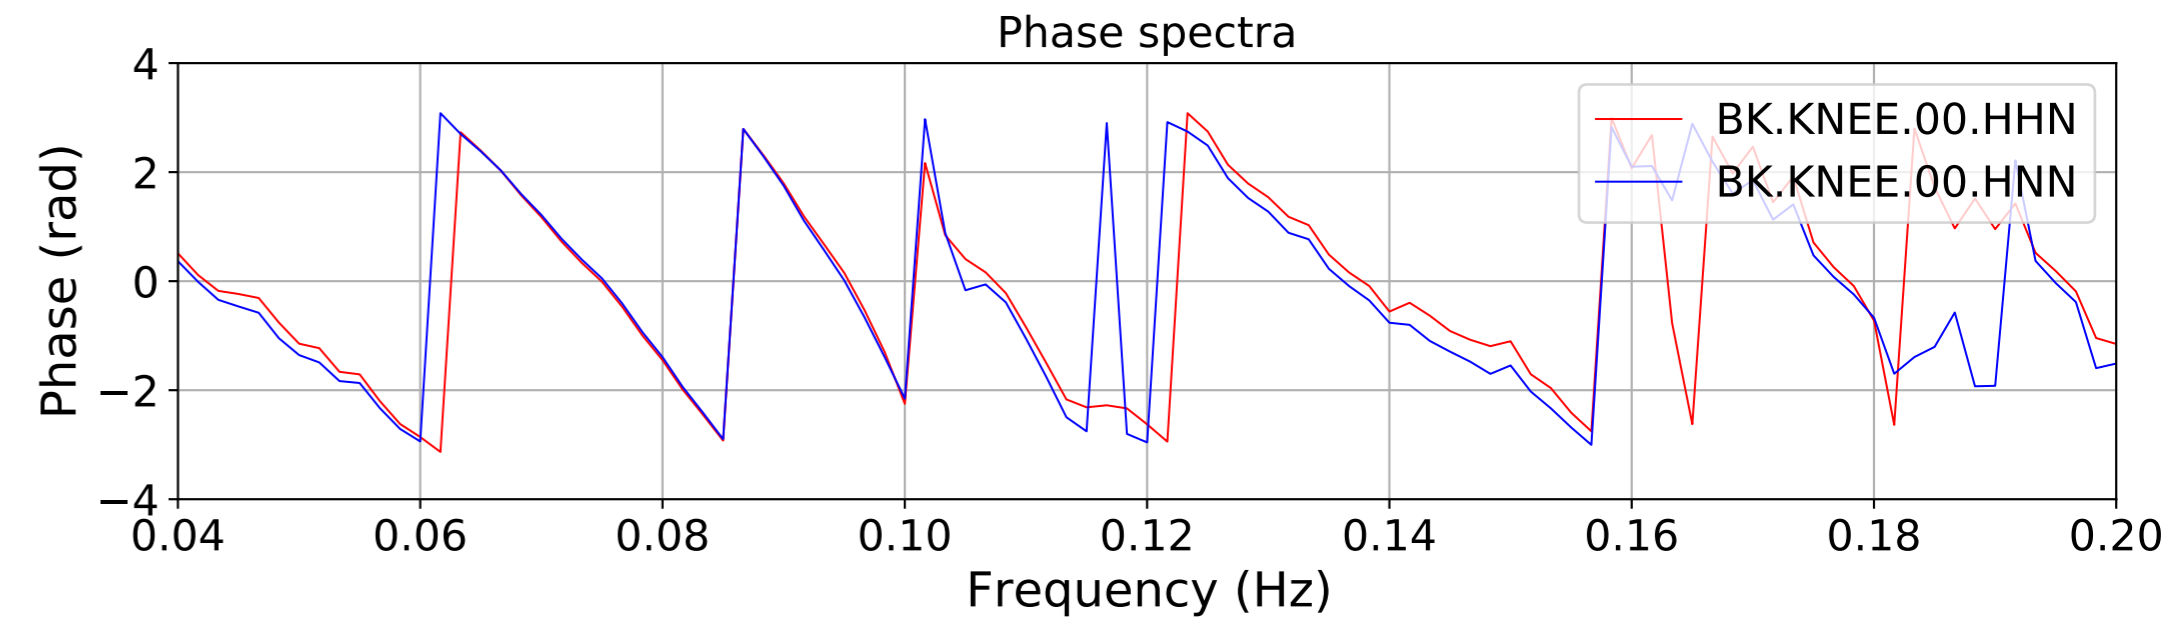

2024.340.184421.M7.0_nc75095651
Origin Time:2024-12-05T18:44:21.110000Z USGS event-id:nc75095651
M7.0 2024 Offshore Cape Mendocino, California Earthquake