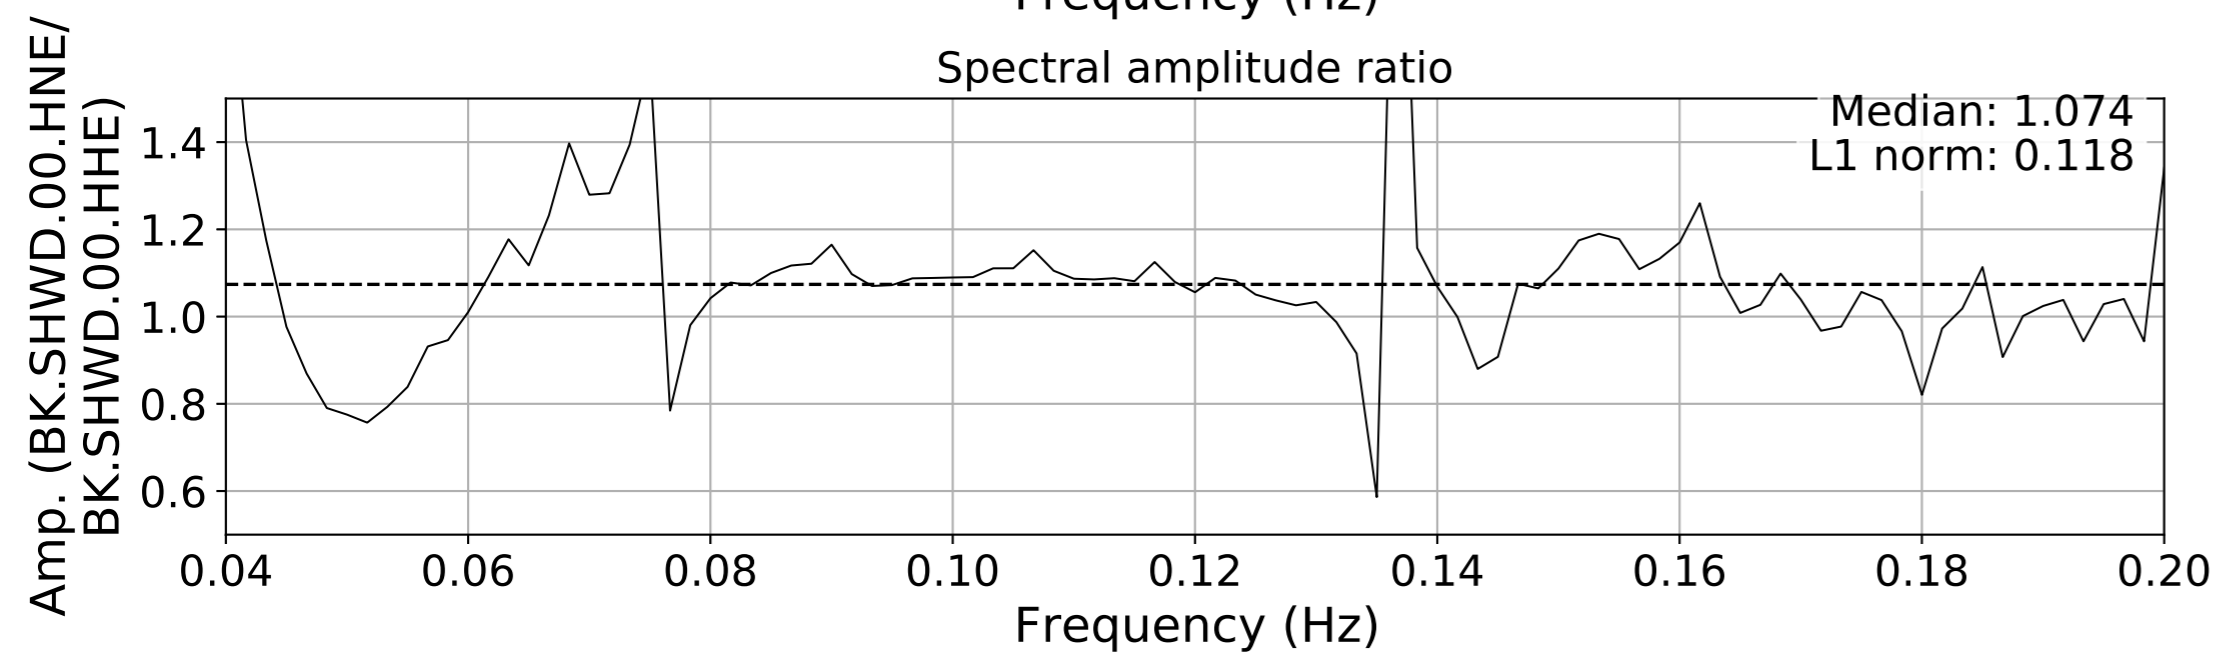

2024.340.184421.M7.0_nc75095651
Origin Time:2024-12-05T18:44:21.110000Z USGS event-id:nc75095651
M7.0 2024 Offshore Cape Mendocino, California Earthquake