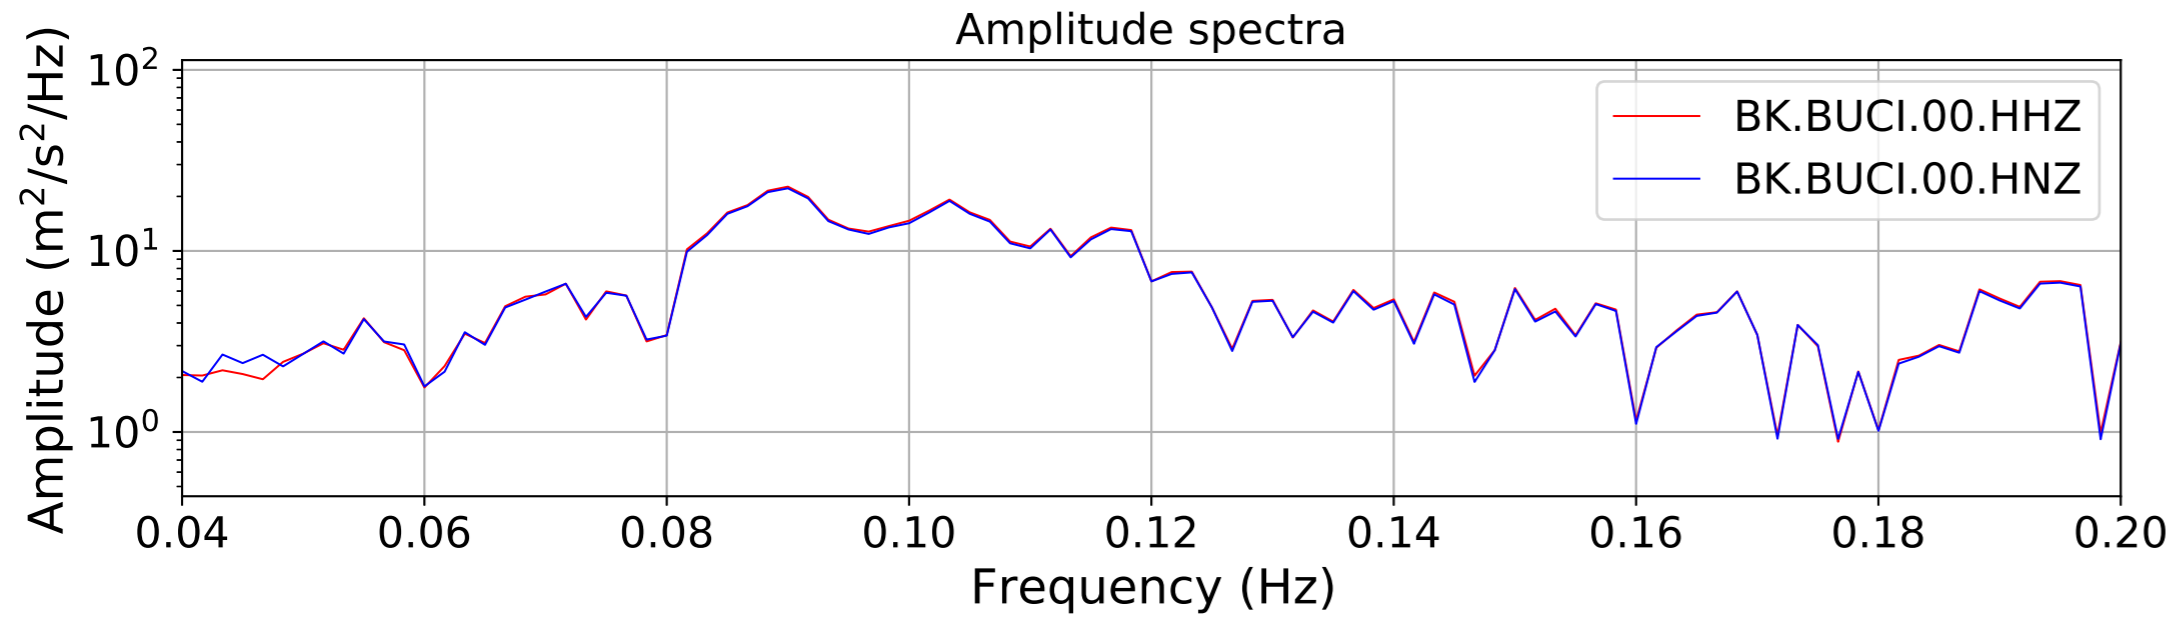

2024.340.184421_M7.0_nc75095651
Origin Time:2024-12-05T18:44:21.110000Z USGS event-id:nc75095651
M7.0 2024 Offshore Cape Mendocino, California Earthquake