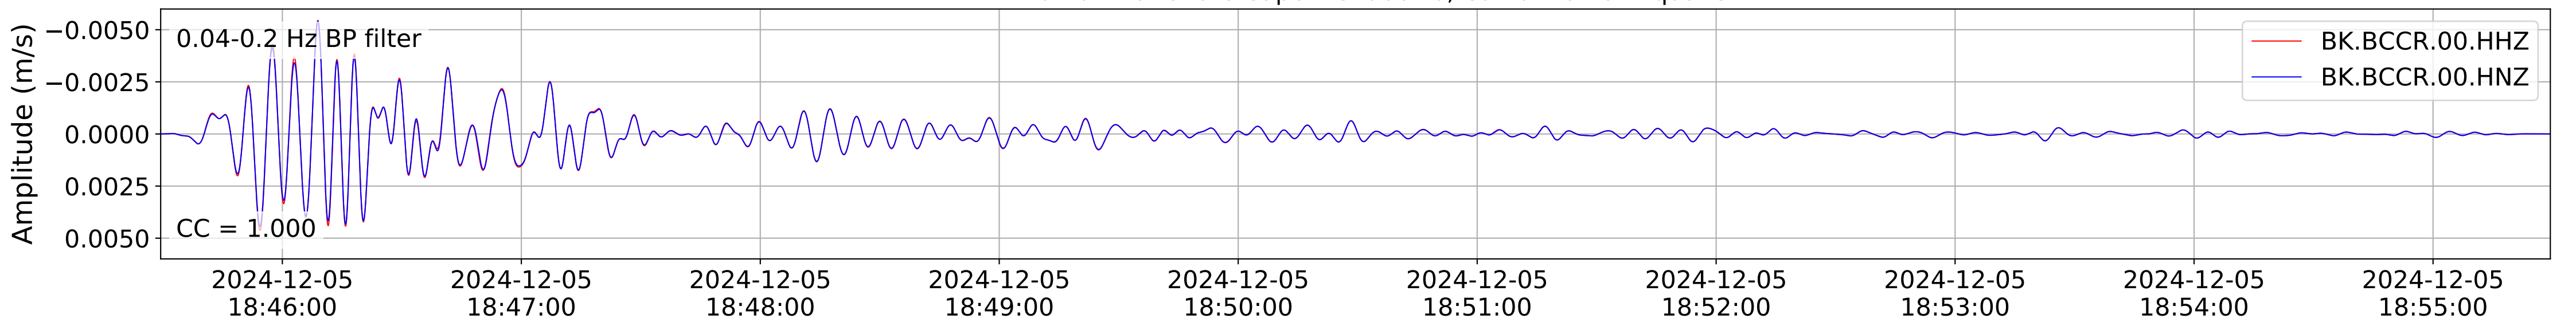

2024.340.184421_M7.0_nc75095651
Origin Time:2024-12-05T18:44:21.110000Z USGS event-id:nc75095651
M7.0 2024 Offshore Cape Mendocino, California Earthquake