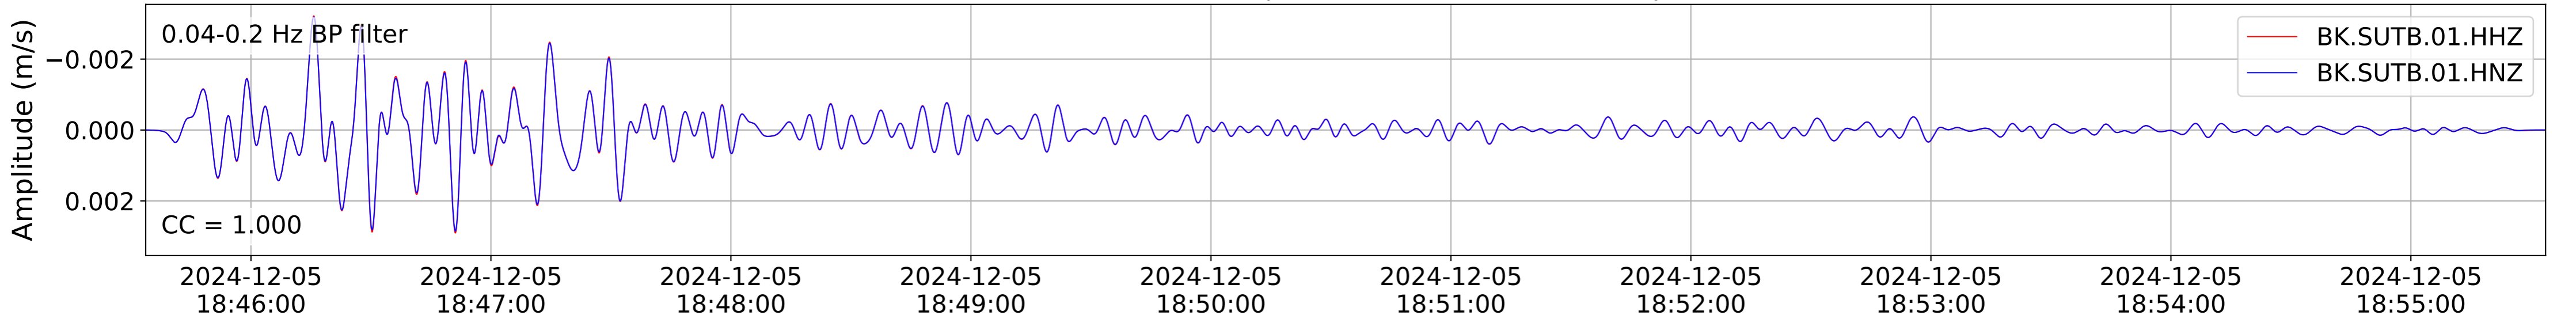

2024.340.184421_M7.0_nc75095651
Origin Time:2024-12-05T18:44:21.110000Z USGS event-id:nc75095651
M7.0 2024 Offshore Cape Mendocino, California Earthquake