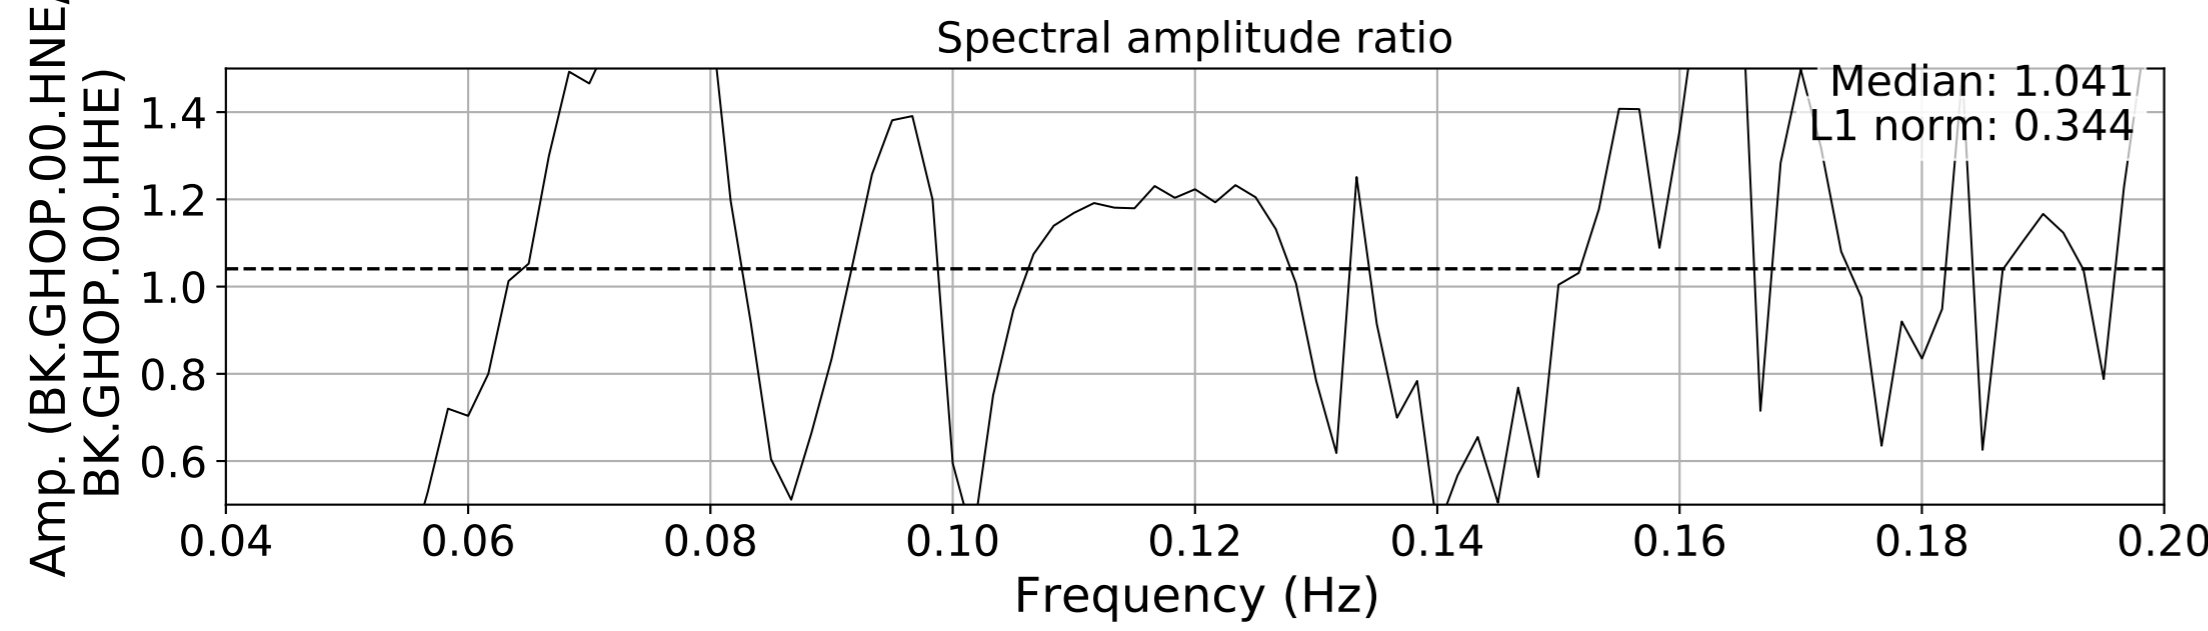

2024.340.184421.M7.0_nc75095651
Origin Time:2024-12-05T18:44:21.110000Z USGS event-id:nc75095651
M7.0 2024 Offshore Cape Mendocino, California Earthquake