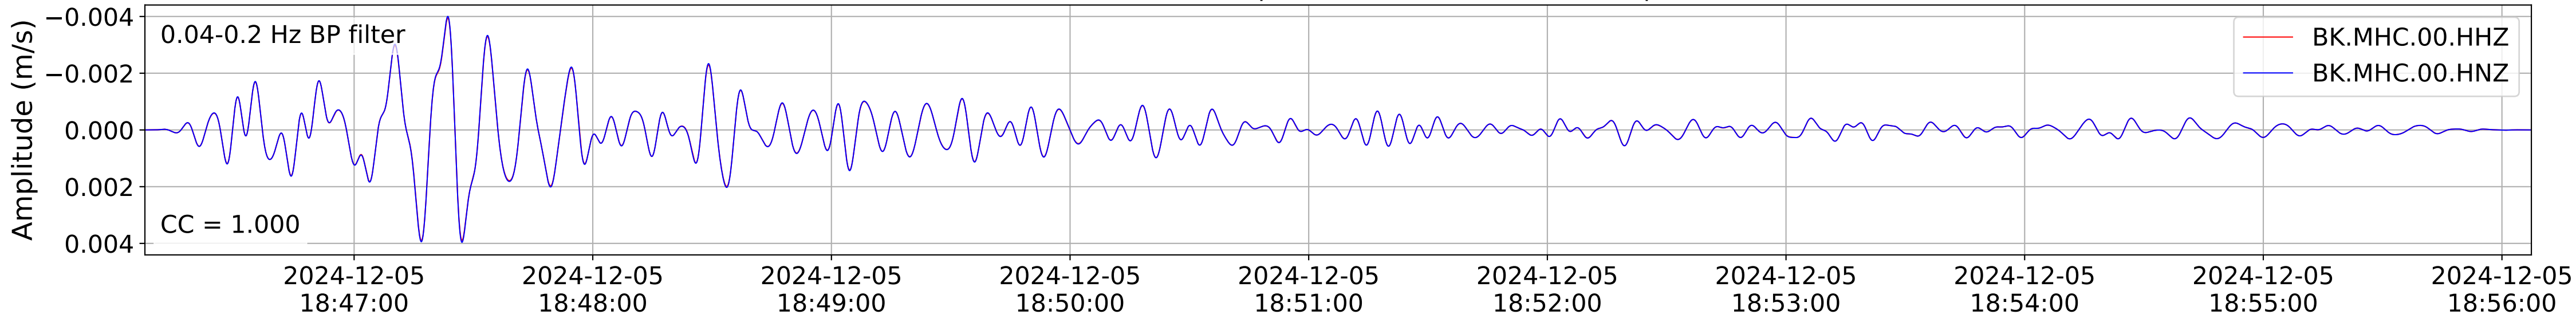

2024.340.184421_M7.0_nc75095651
Origin Time:2024-12-05T18:44:21.110000Z USGS event-id:nc75095651
M7.0 2024 Offshore Cape Mendocino, California Earthquake