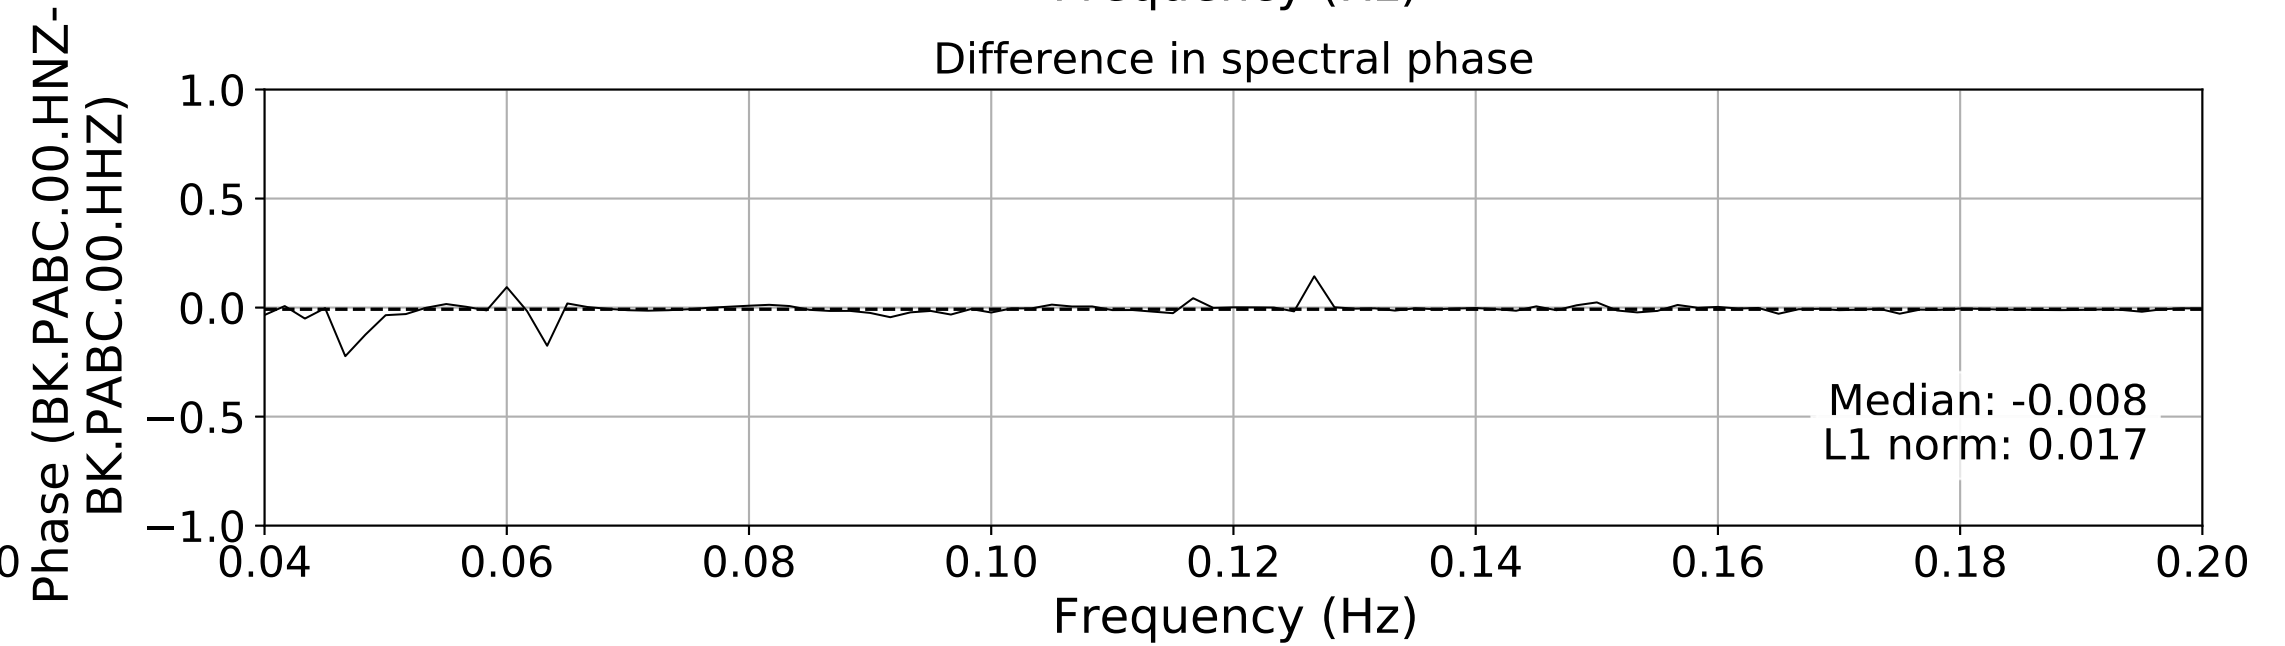

2024.340.184421_M7.0_nc75095651
Origin Time:2024-12-05T18:44:21.110000Z USGS event-id:nc75095651
M7.0 2024 Offshore Cape Mendocino, California Earthquake