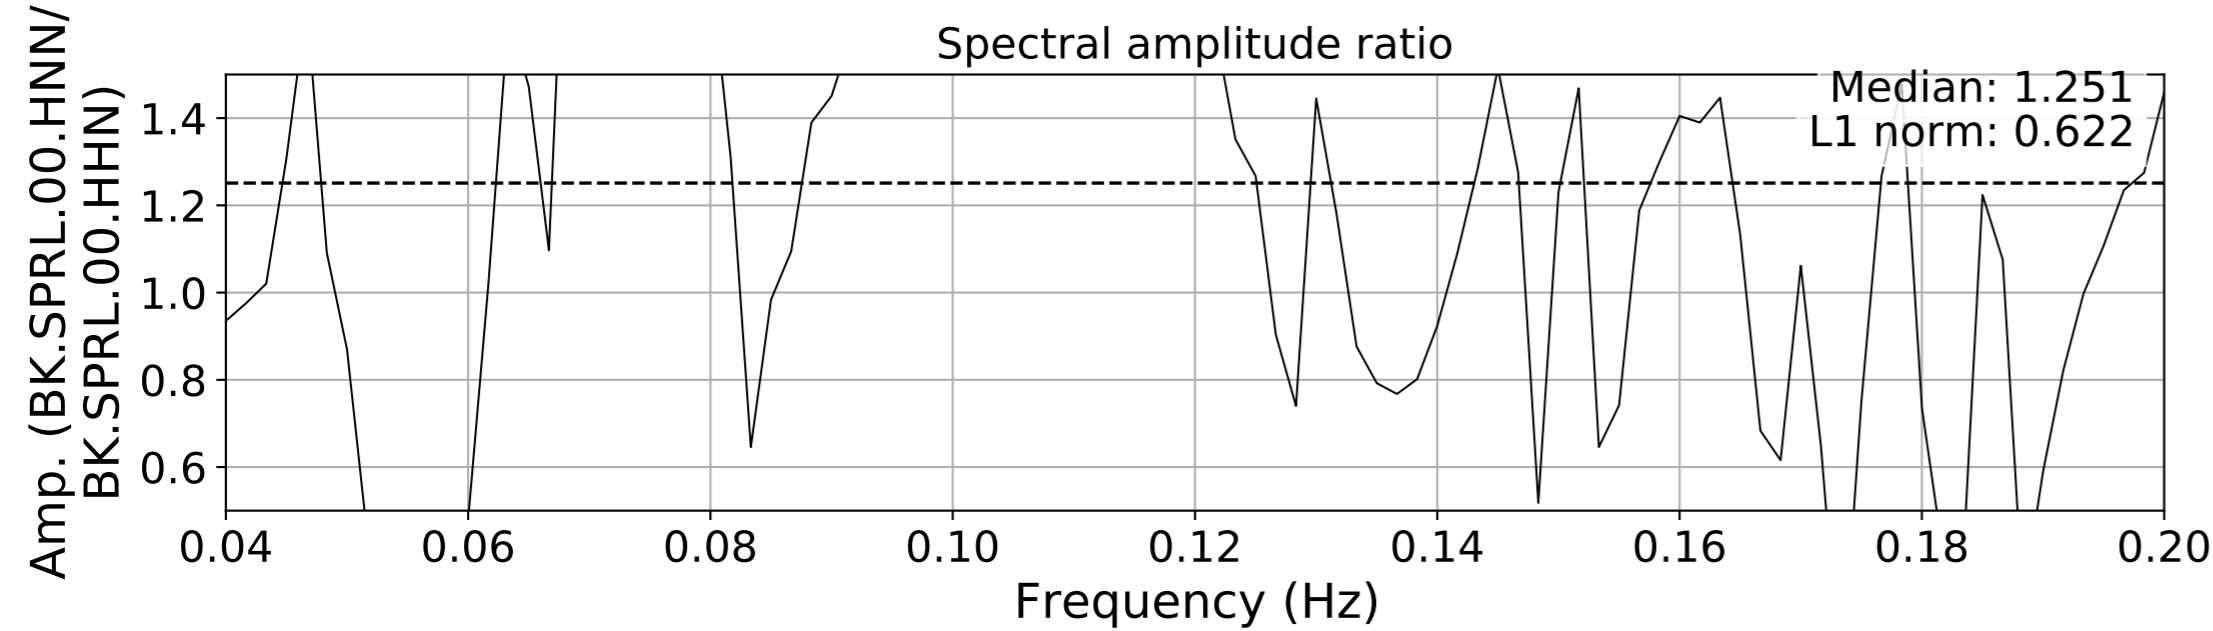

2024.340.184421.M7.0_nc75095651
Origin Time:2024-12-05T18:44:21.110000Z USGS event-id:nc75095651
M7.0 2024 Offshore Cape Mendocino, California Earthquake