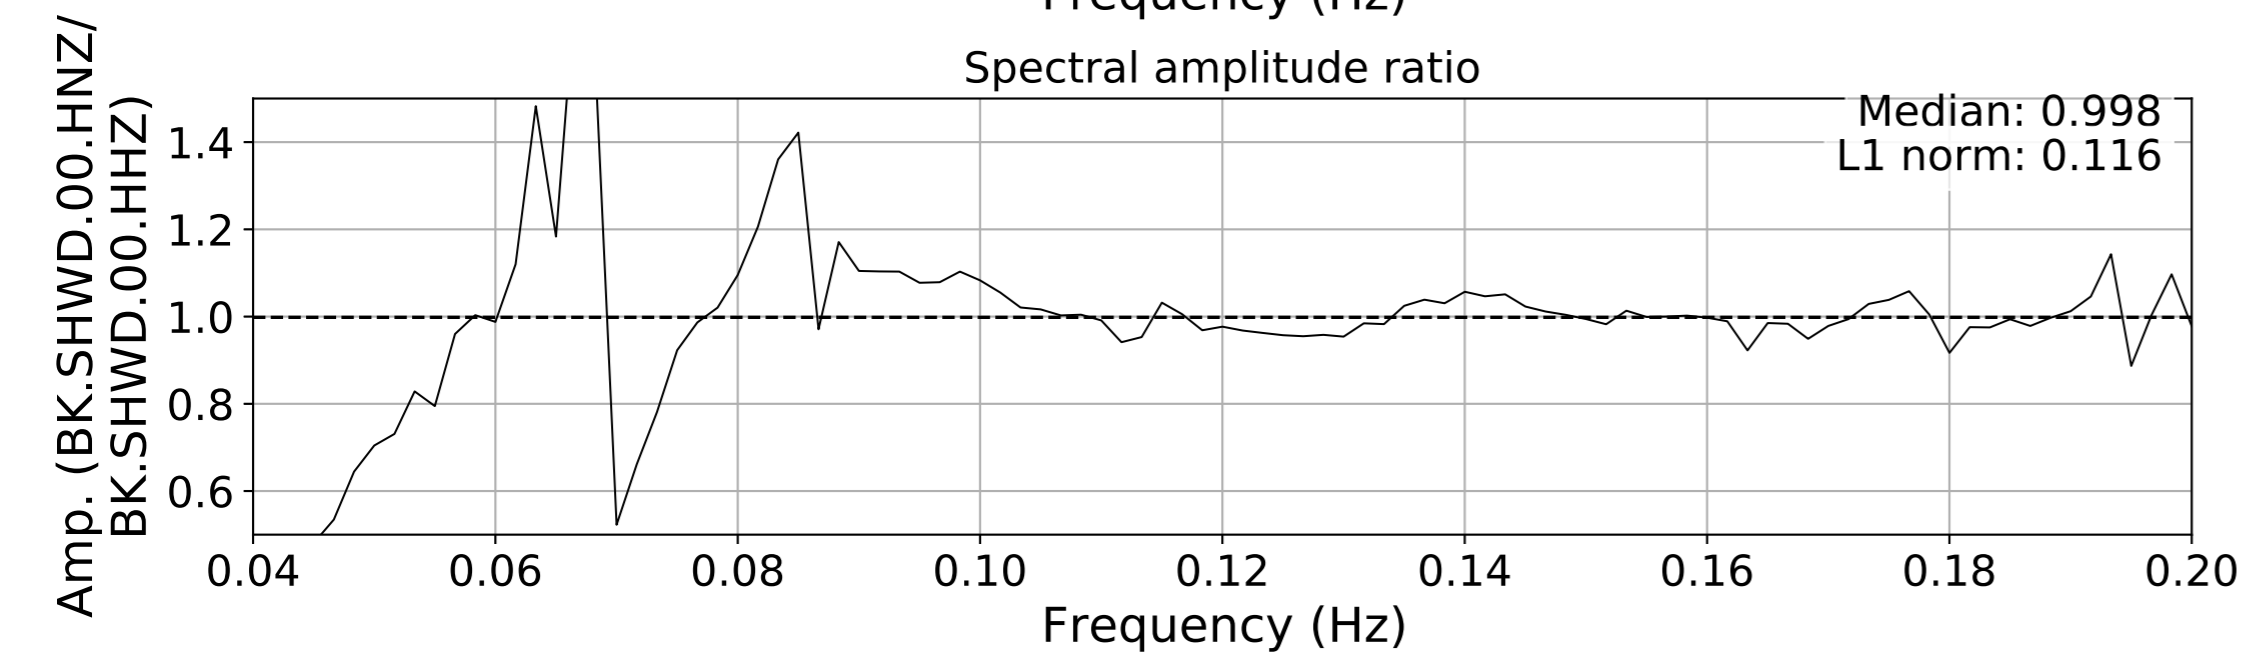

2024.340.184421_M7.0_nc75095651
Origin Time:2024-12-05T18:44:21.110000Z USGS event-id:nc75095651
M7.0 2024 Offshore Cape Mendocino, California Earthquake