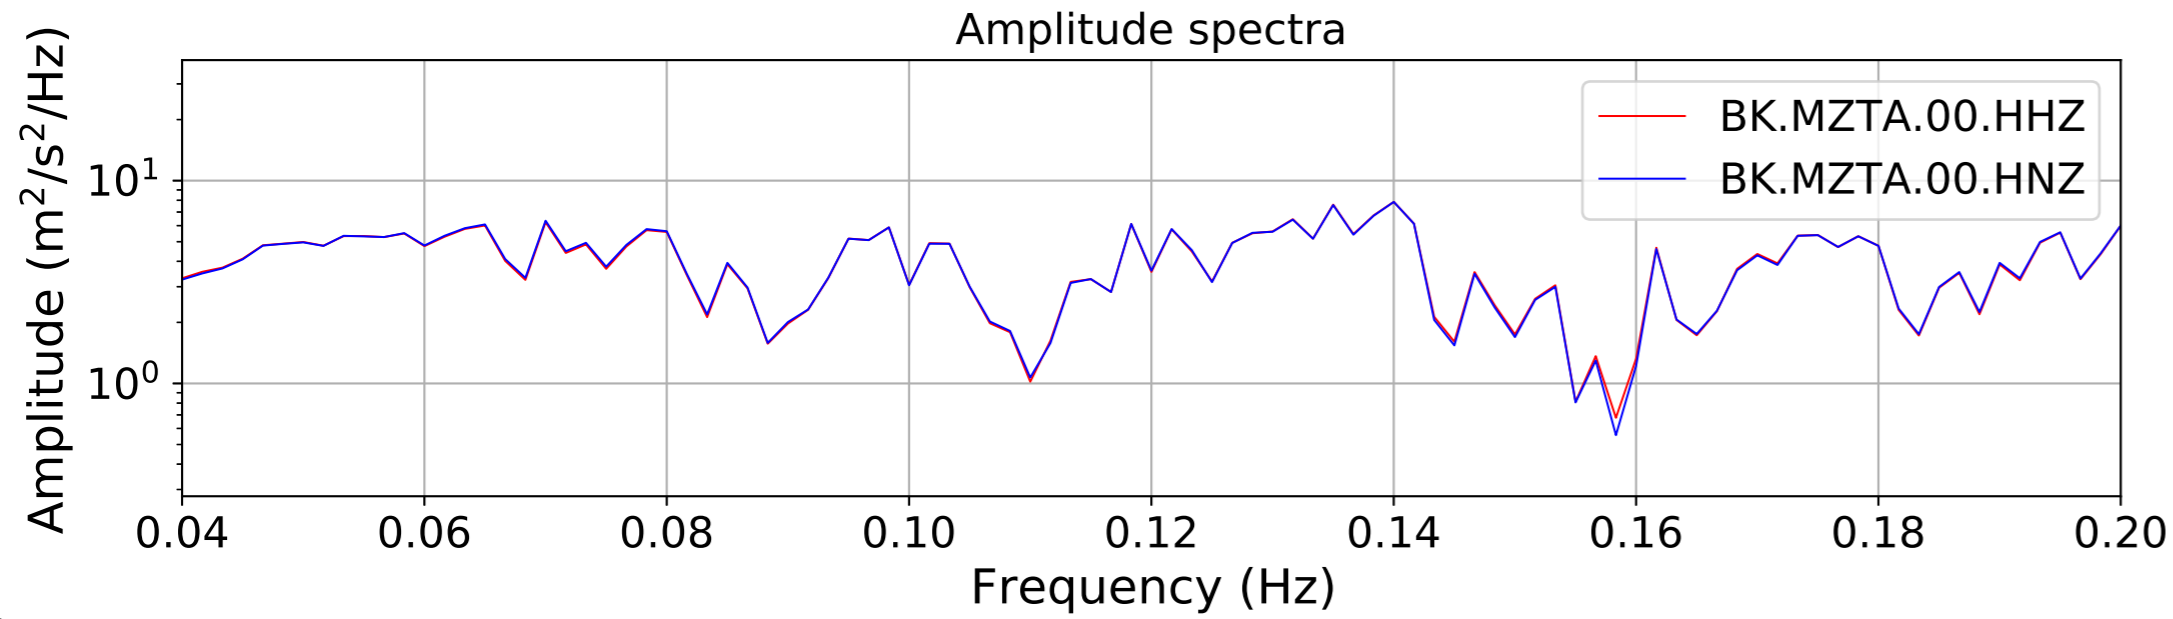

2024.340.184421_M7.0_nc75095651
Origin Time:2024-12-05T18:44:21.110000Z USGS event-id:nc75095651
M7.0 2024 Offshore Cape Mendocino, California Earthquake