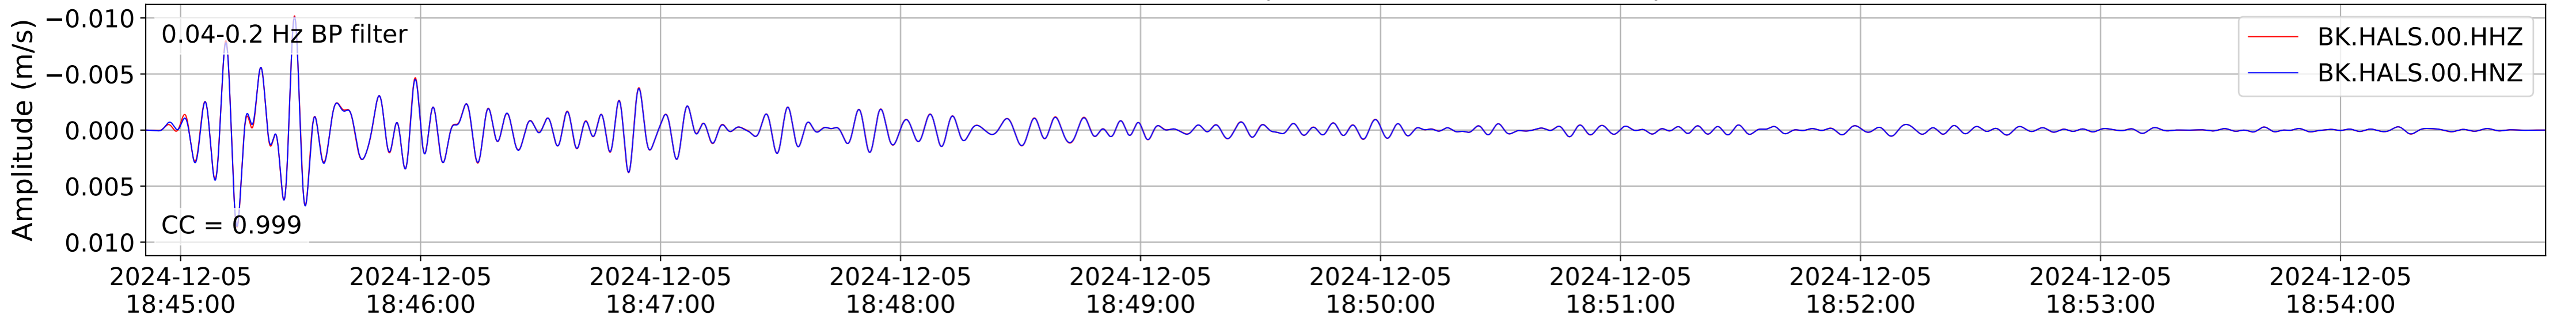

2024.340.184421_M7.0_nc75095651
Origin Time:2024-12-05T18:44:21.110000Z USGS event-id:nc75095651
M7.0 2024 Offshore Cape Mendocino, California Earthquake