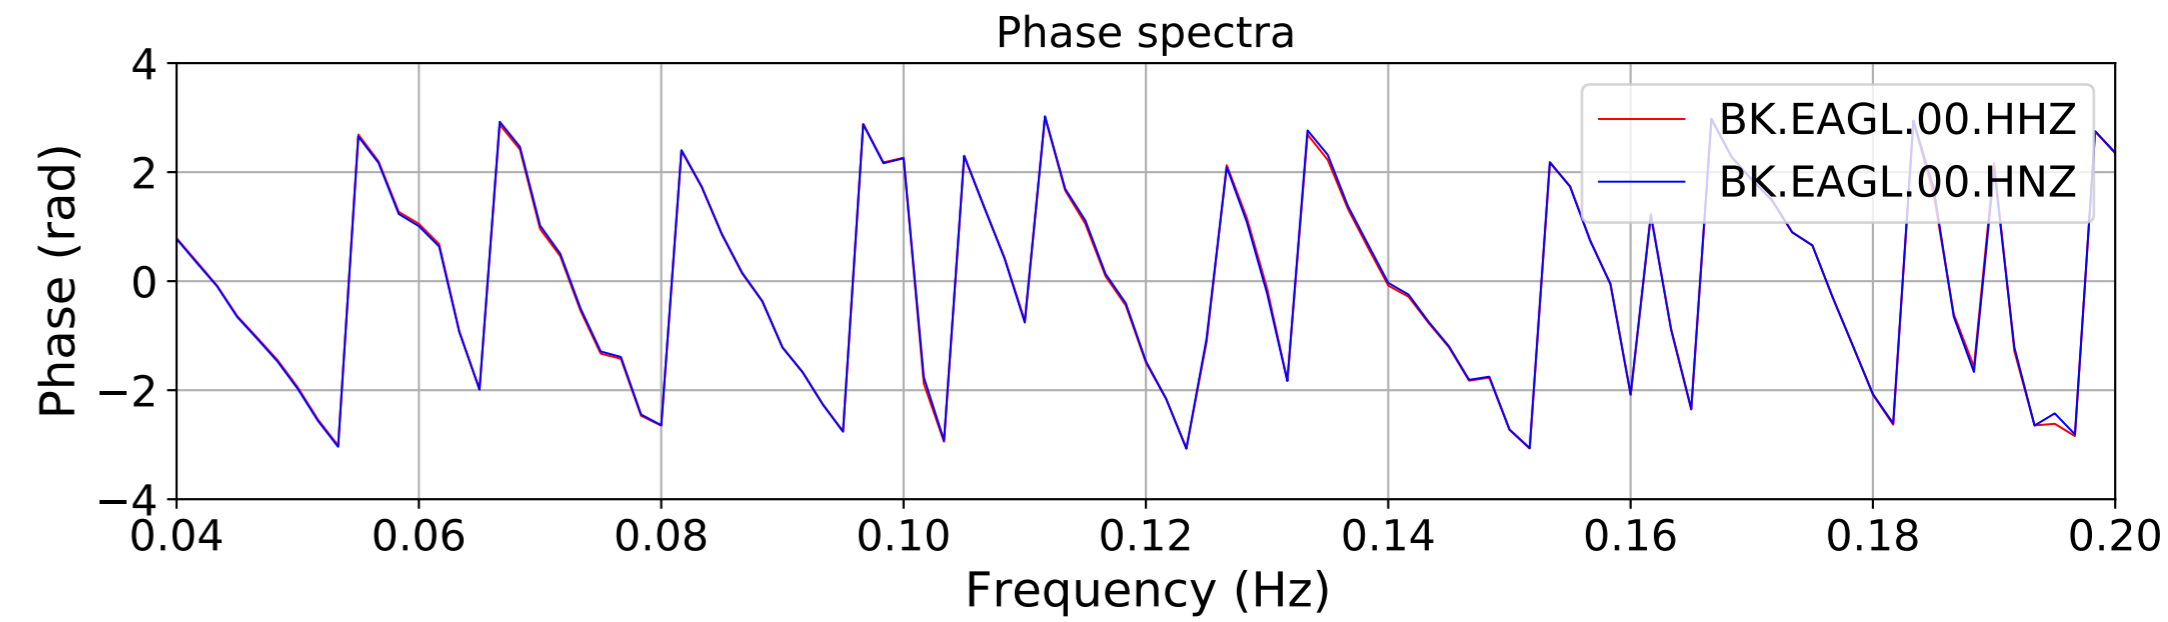

2024.340.184421_M7.0_nc75095651
Origin Time:2024-12-05T18:44:21.110000Z USGS event-id:nc75095651
M7.0 2024 Offshore Cape Mendocino, California Earthquake