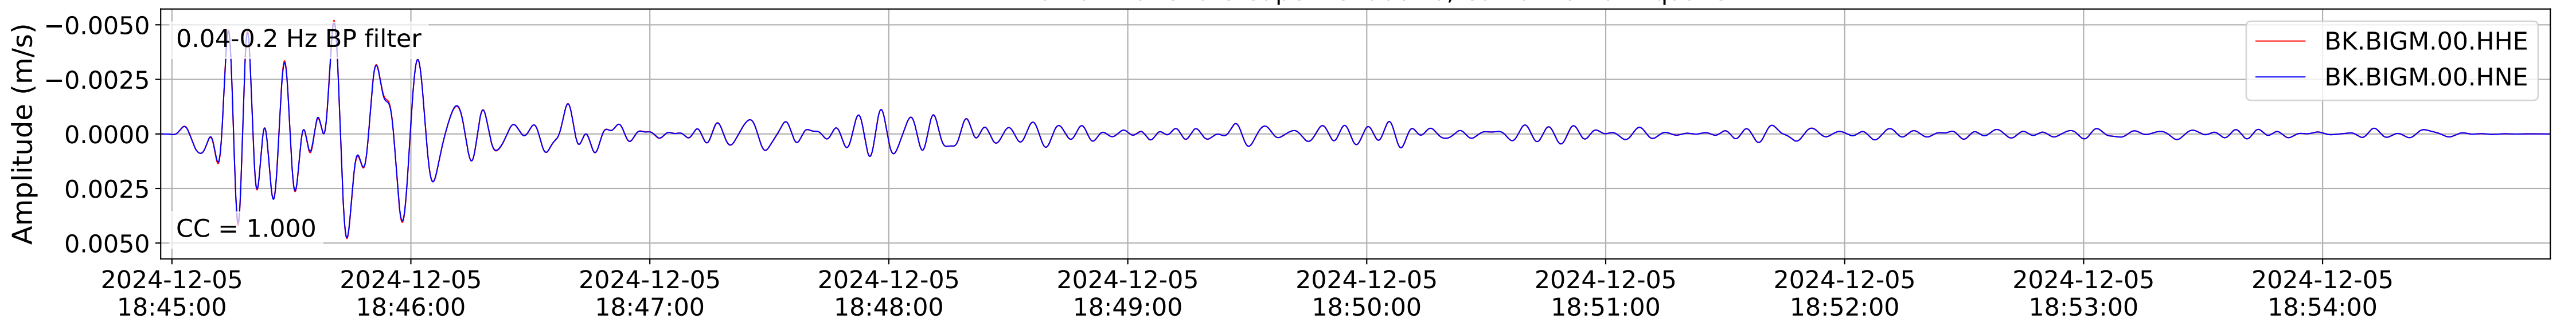

2024.340.184421_M7.0_nc75095651
Origin Time:2024-12-05T18:44:21.110000Z USGS event-id:nc75095651
M7.0 2024 Offshore Cape Mendocino, California Earthquake