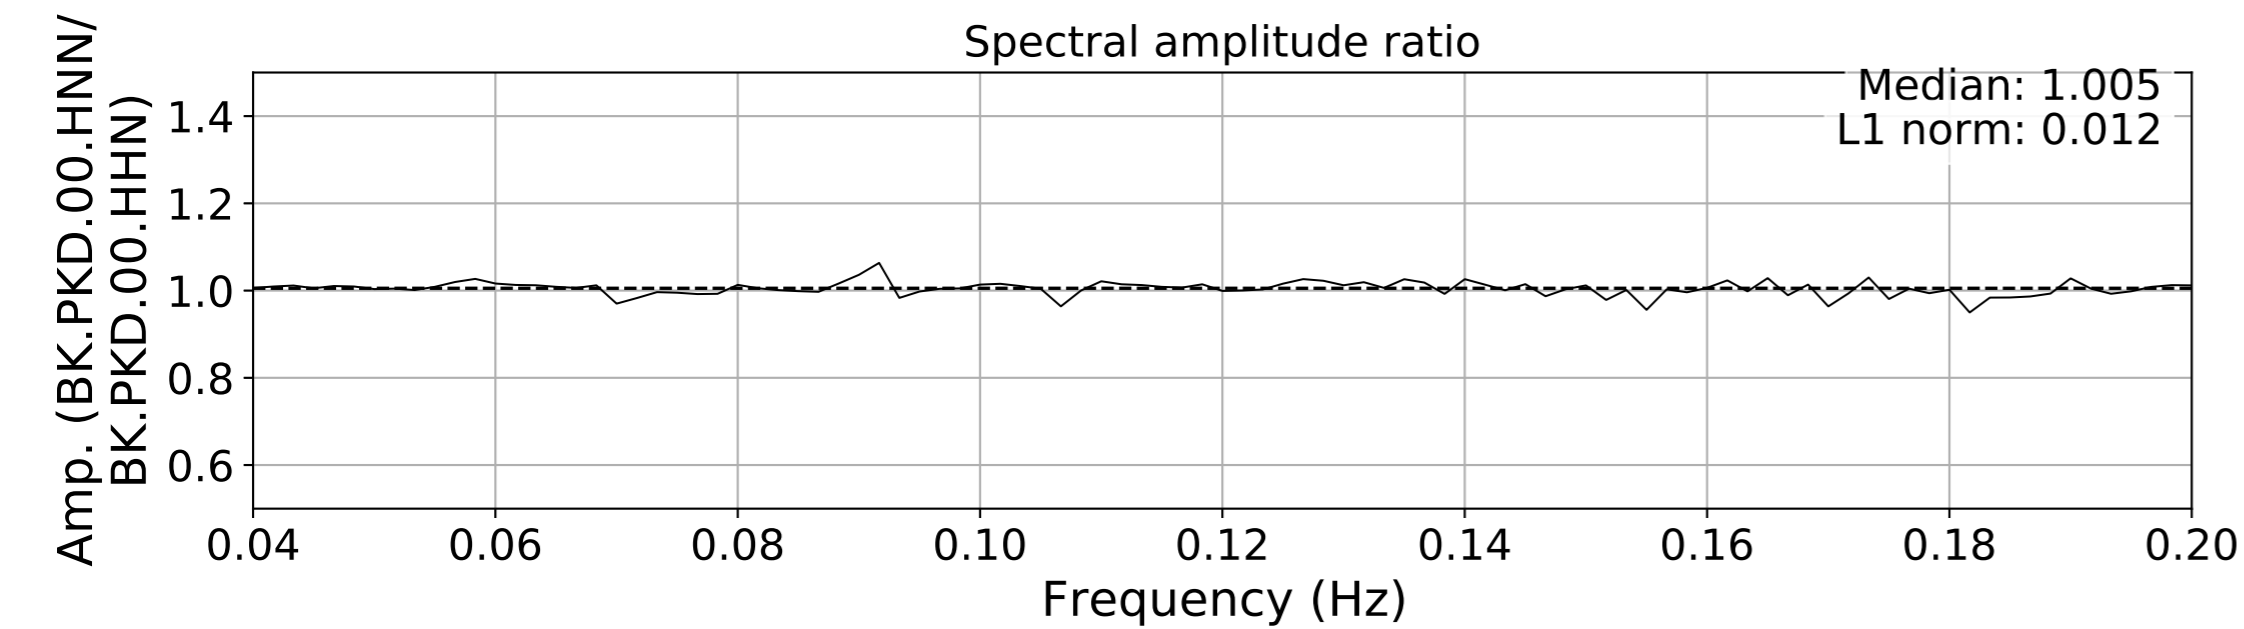

2024.340.184421_M7.0_nc75095651
Origin Time:2024-12-05T18:44:21.110000Z USGS event-id:nc75095651
M7.0 2024 Offshore Cape Mendocino, California Earthquake