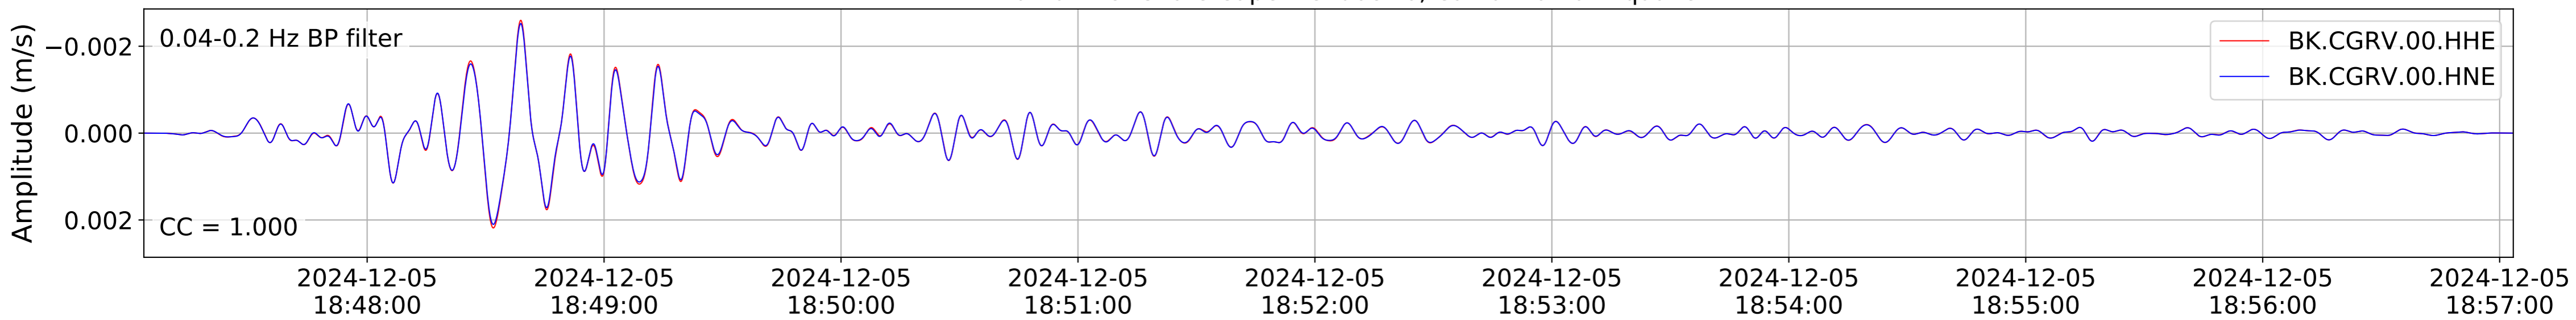

2024.340.184421M7.0_nc75095651
Origin Time:2024-12-05T18:44:21.110000Z USGS event-id:nc75095651
M7.0 2024 Offshore Cape Mendocino, California Earthquake