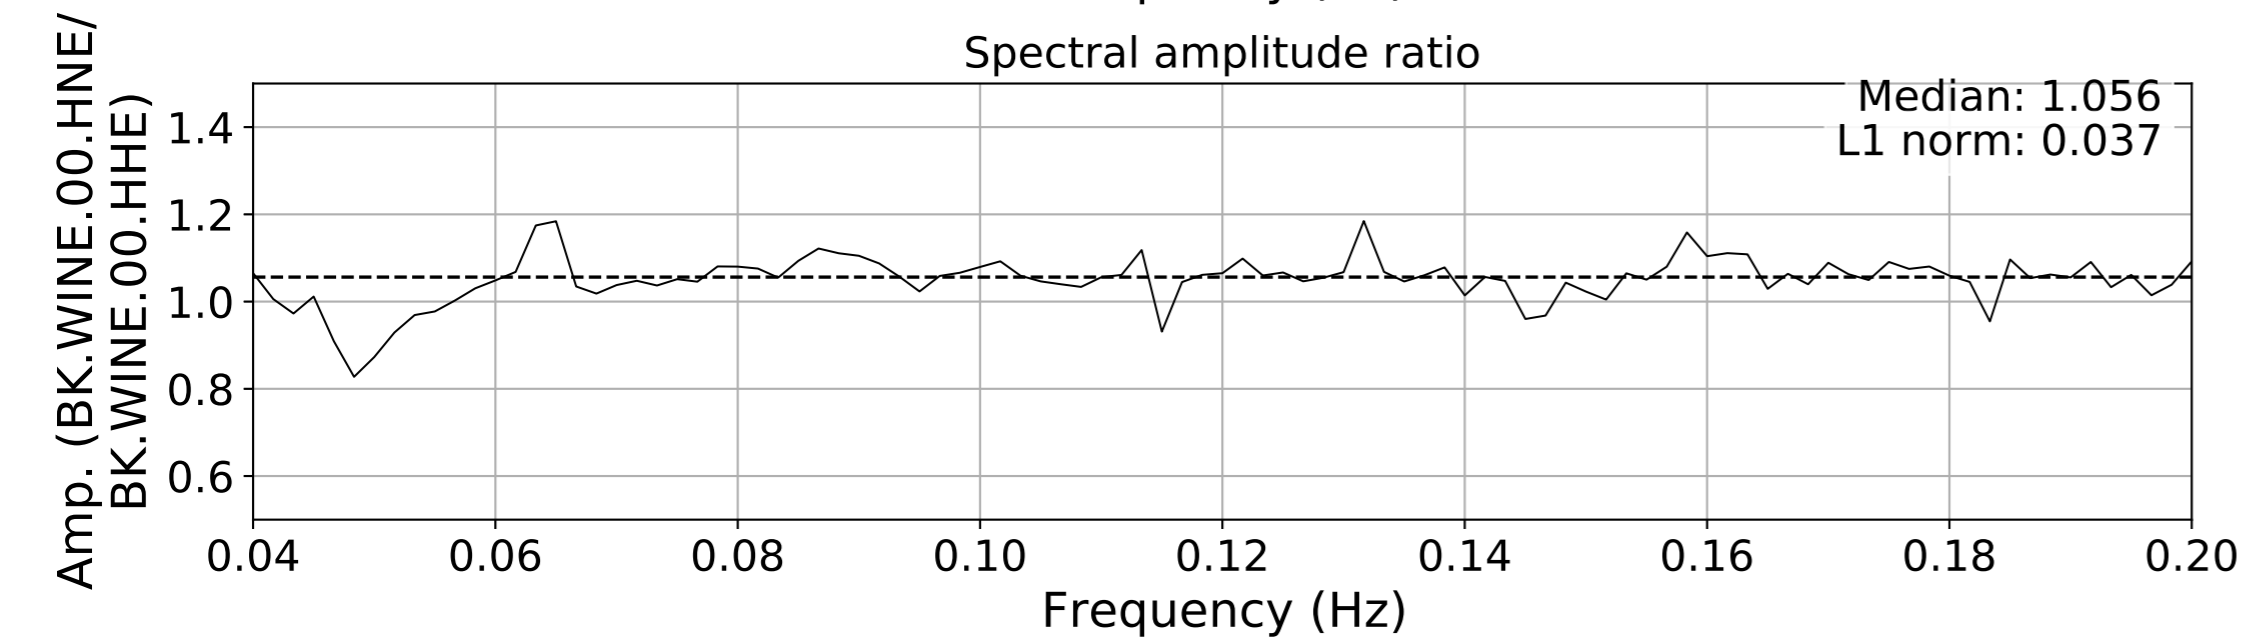

2024.340.184421_M7.0_nc75095651
Origin Time:2024-12-05T18:44:21.110000Z USGS event-id:nc75095651
M7.0 2024 Offshore Cape Mendocino, California Earthquake