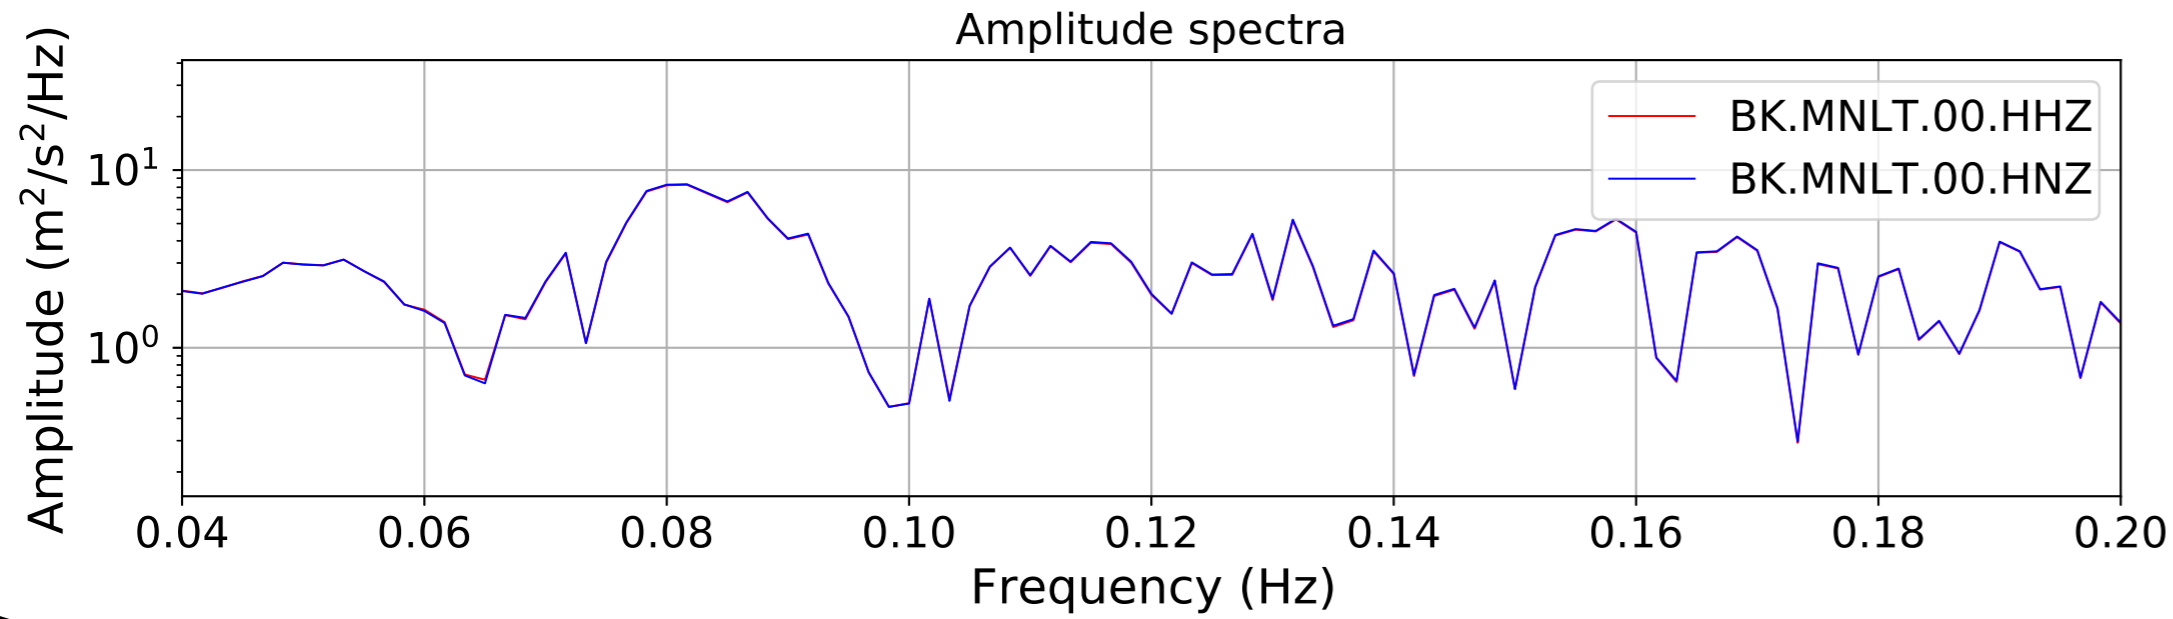

2024.340.184421_M7.0_nc75095651
Origin Time:2024-12-05T18:44:21.110000Z USGS event-id:nc75095651
M7.0 2024 Offshore Cape Mendocino, California Earthquake