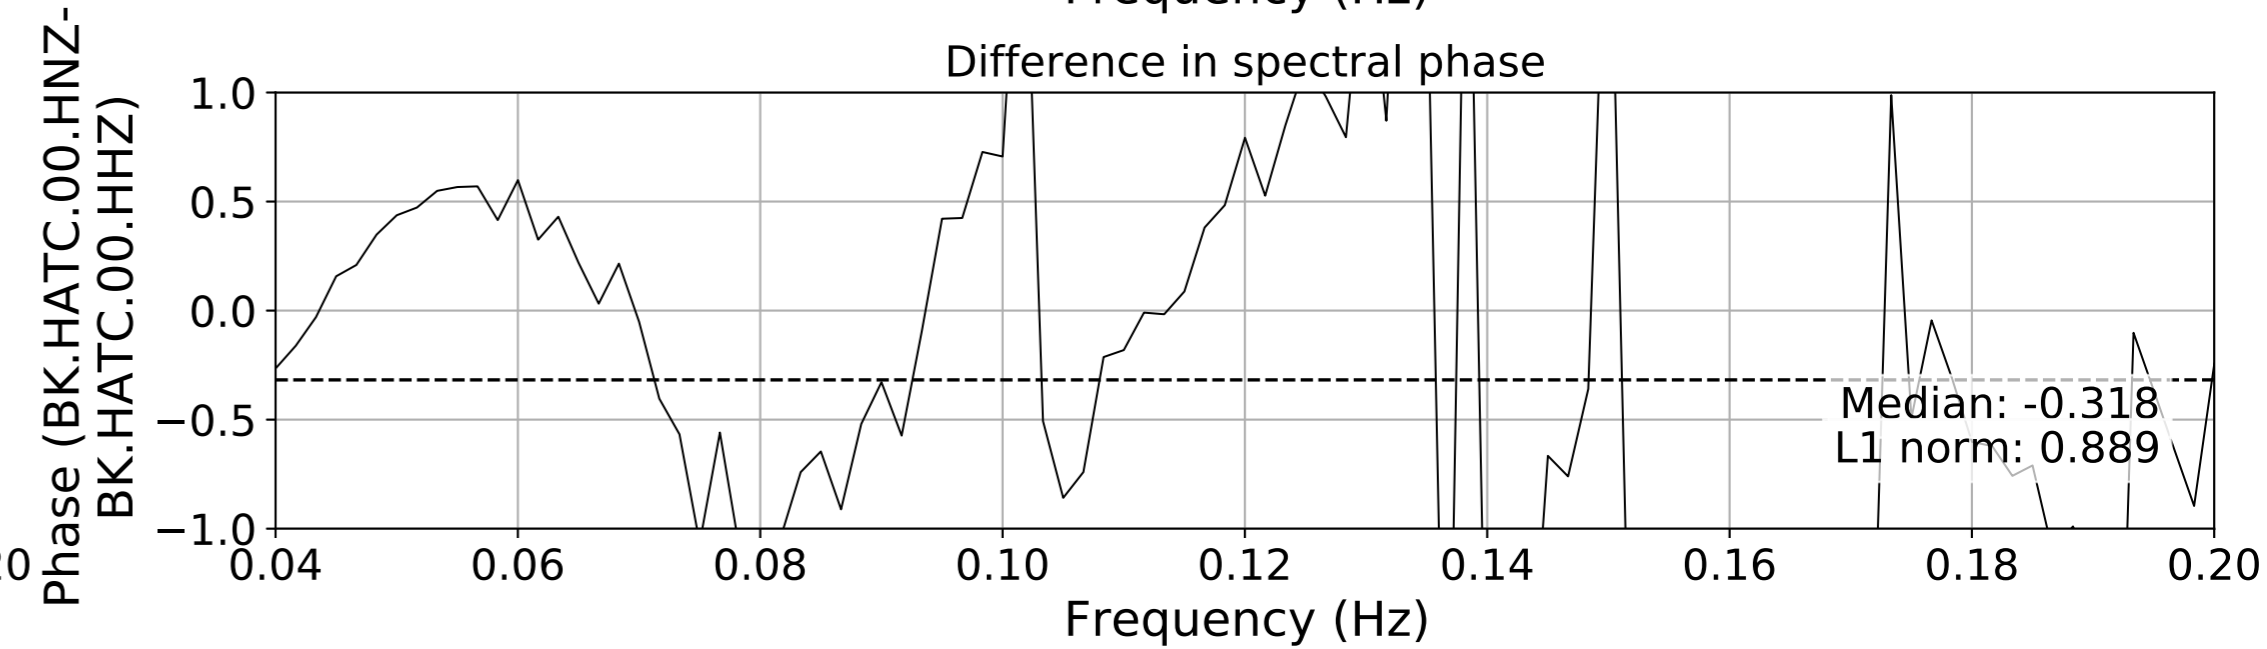

2024.340.184421_M7.0_nc75095651
Origin Time:2024-12-05T18:44:21.110000Z USGS event-id:nc75095651
M7.0 2024 Offshore Cape Mendocino, California Earthquake