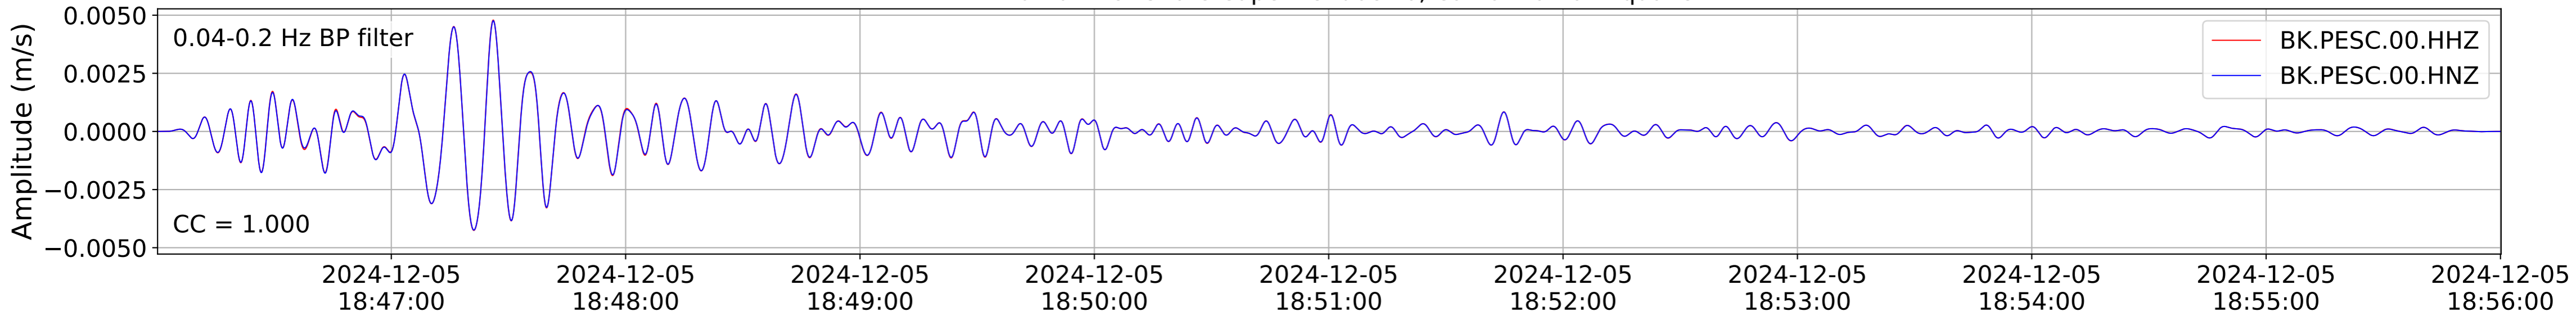

2024.340.184421_M7.0_nc75095651
Origin Time:2024-12-05T18:44:21.110000Z USGS event-id:nc75095651
M7.0 2024 Offshore Cape Mendocino, California Earthquake