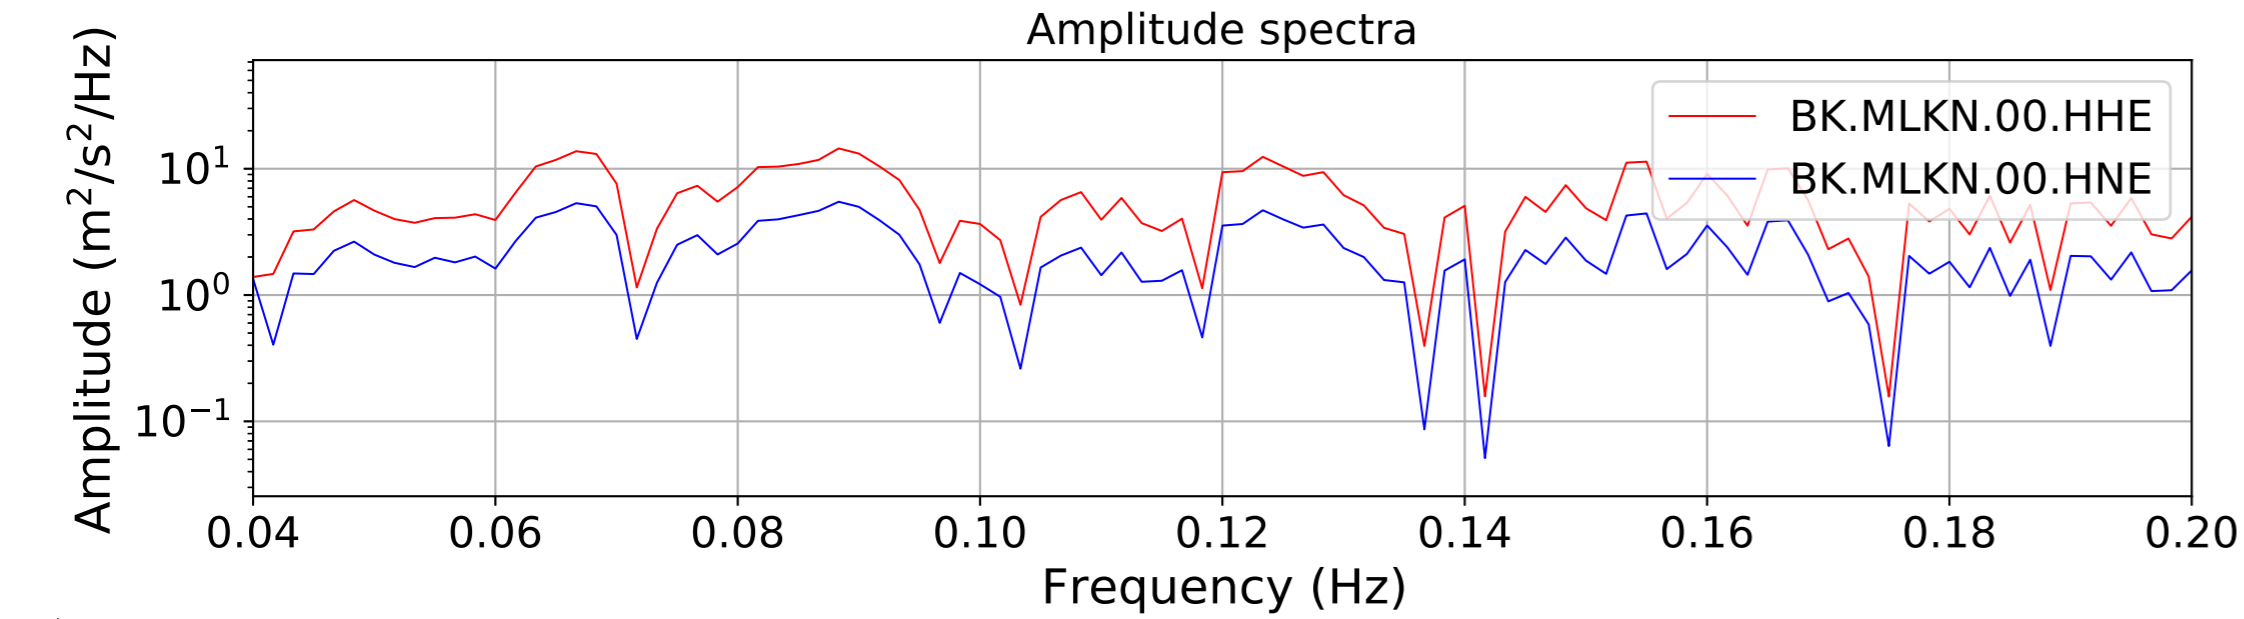

2024.340.184421_M7.0_nc75095651
Origin Time:2024-12-05T18:44:21.110000Z USGS event-id:nc75095651
M7.0 2024 Offshore Cape Mendocino, California Earthquake