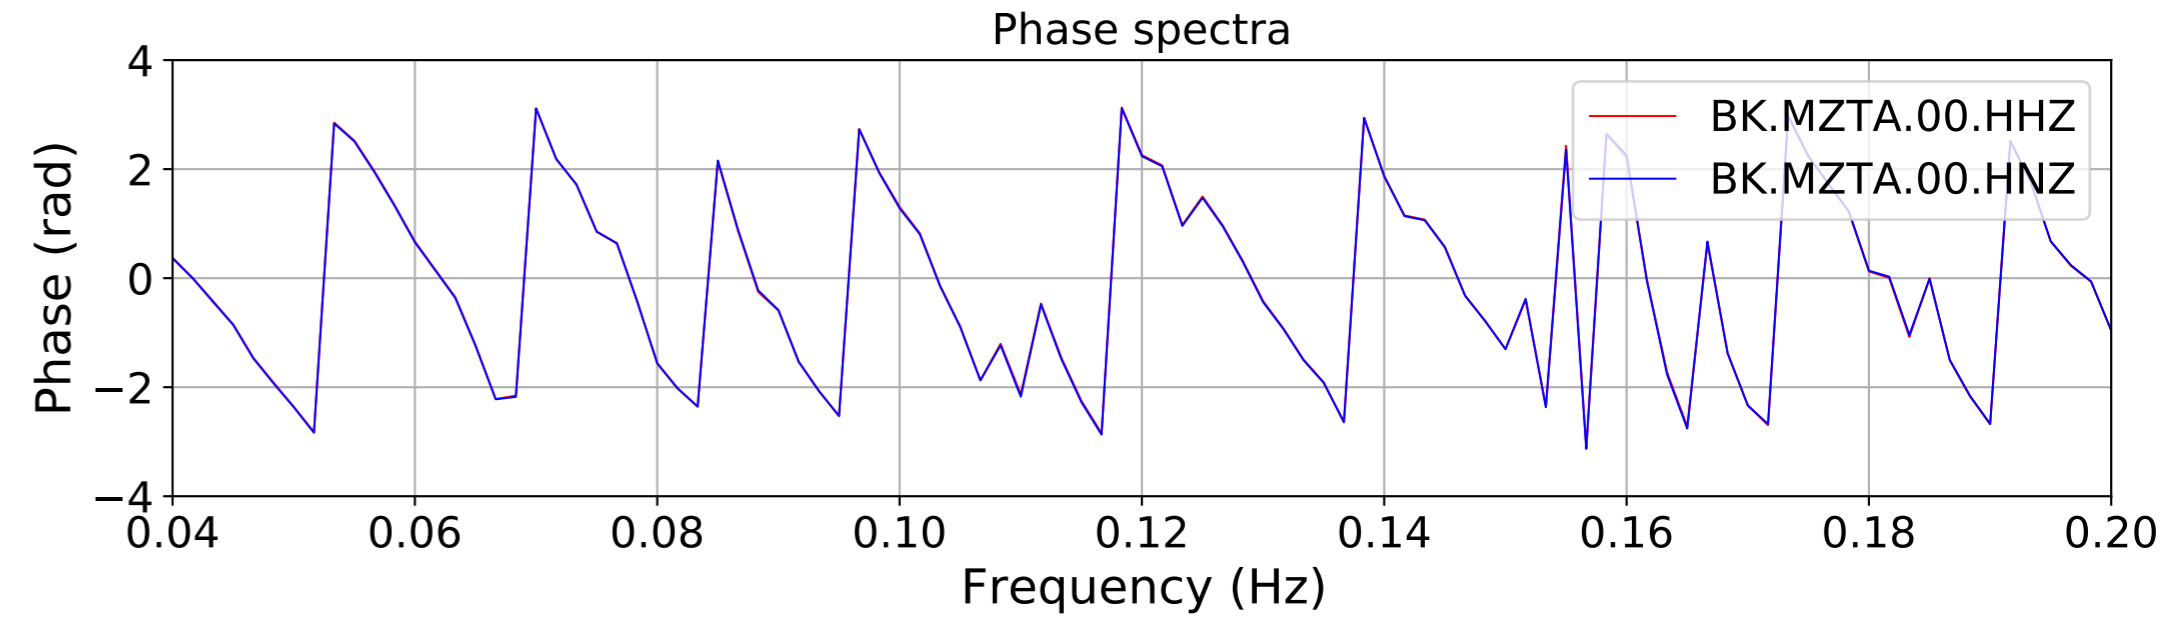

2024.340.184421_M7.0_nc75095651
Origin Time:2024-12-05T18:44:21.110000Z USGS event-id:nc75095651
M7.0 2024 Offshore Cape Mendocino, California Earthquake