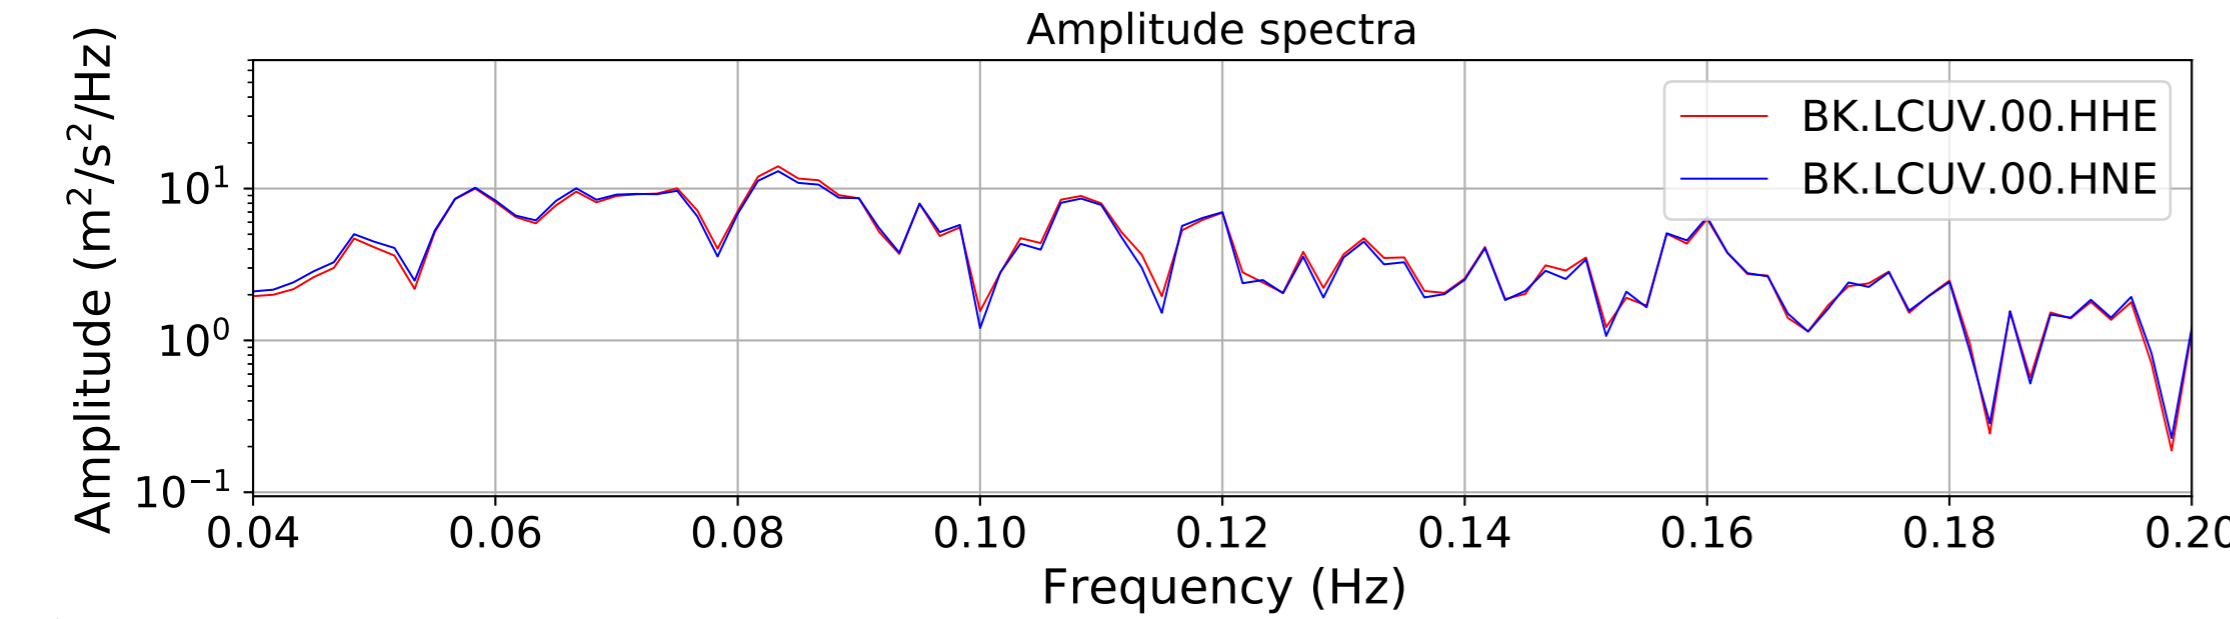

2024.340.184421_M7.0_nc75095651
Origin Time:2024-12-05T18:44:21.110000Z USGS event-id:nc75095651
M7.0 2024 Offshore Cape Mendocino, California Earthquake