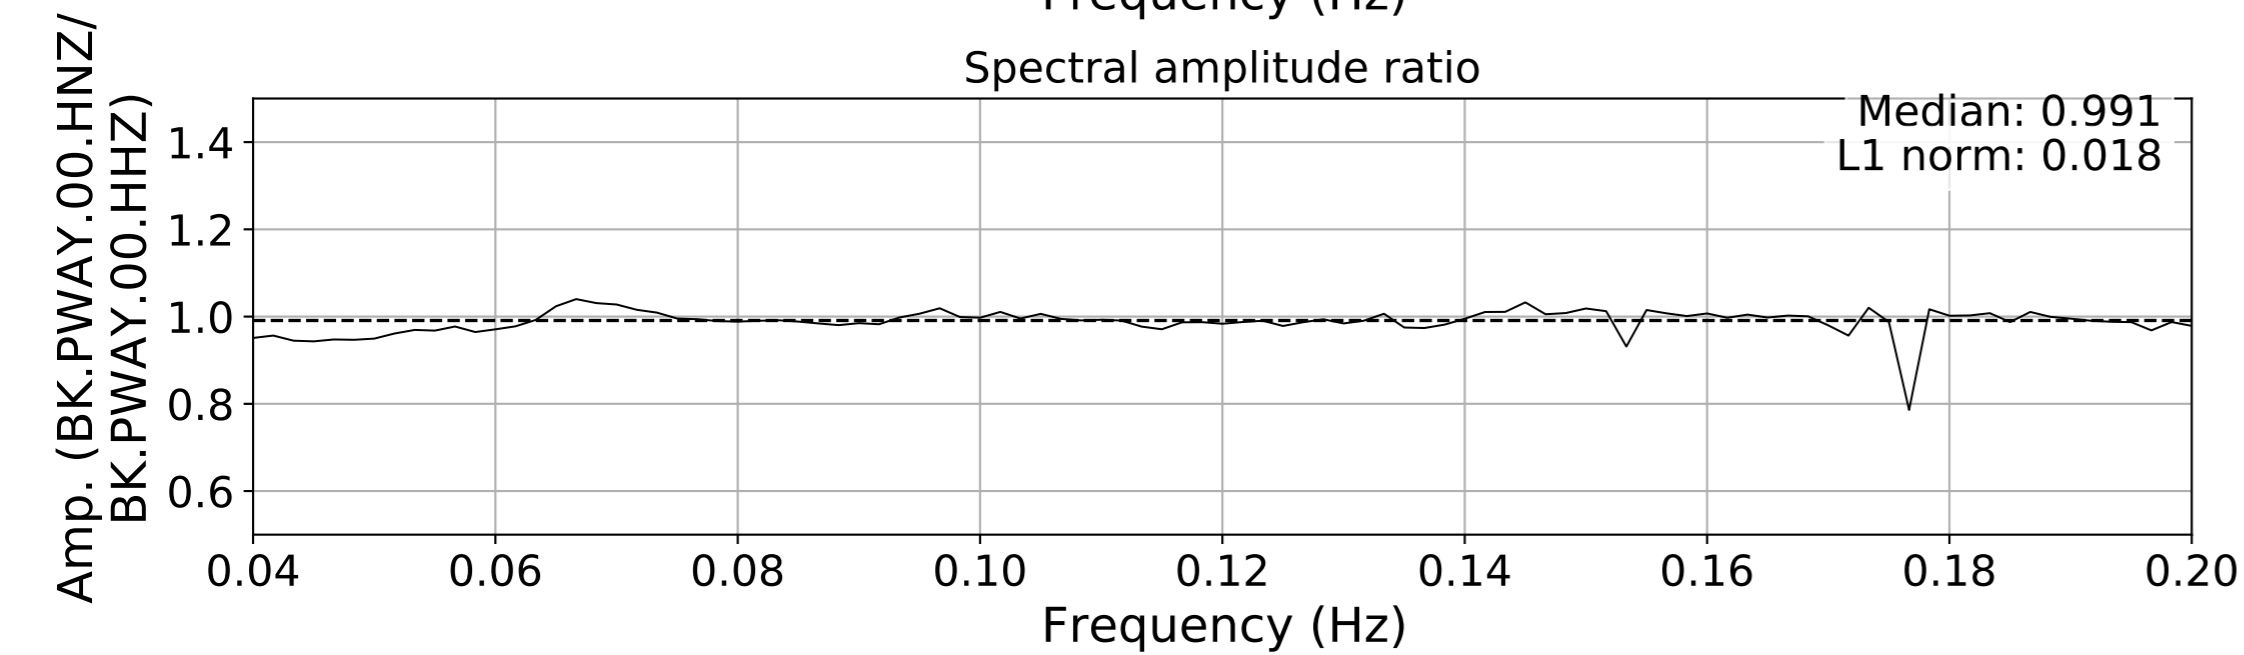

2024.340.184421_M7.0_nc75095651
Origin Time:2024-12-05T18:44:21.110000Z USGS event-id:nc75095651
M7.0 2024 Offshore Cape Mendocino, California Earthquake