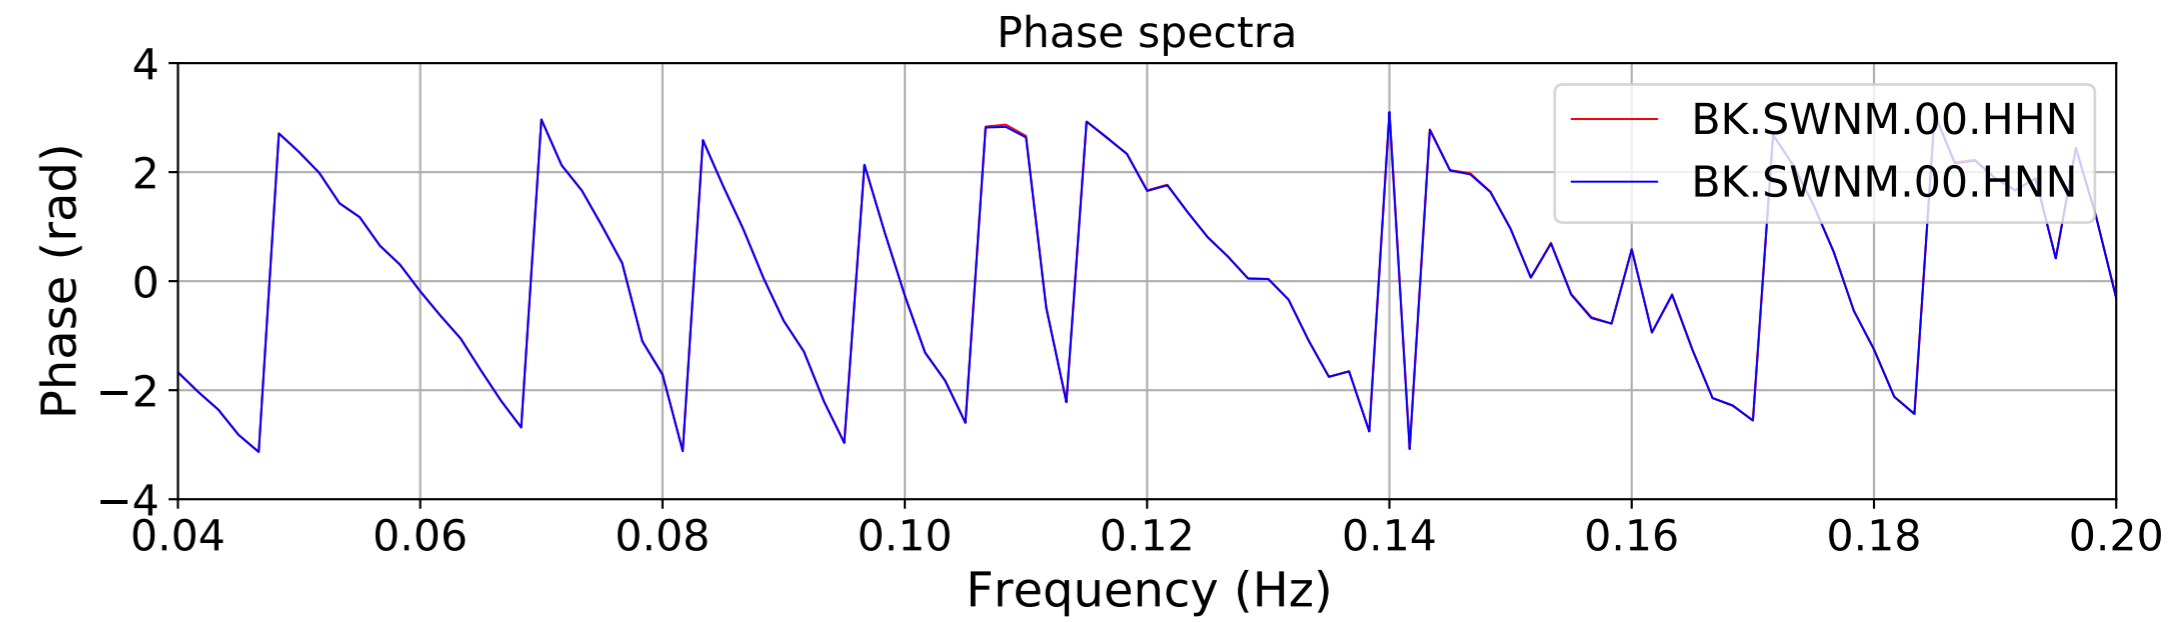

2024.340.184421_M7.0_nc75095651
Origin Time:2024-12-05T18:44:21.110000Z USGS event-id:nc75095651
M7.0 2024 Offshore Cape Mendocino, California Earthquake