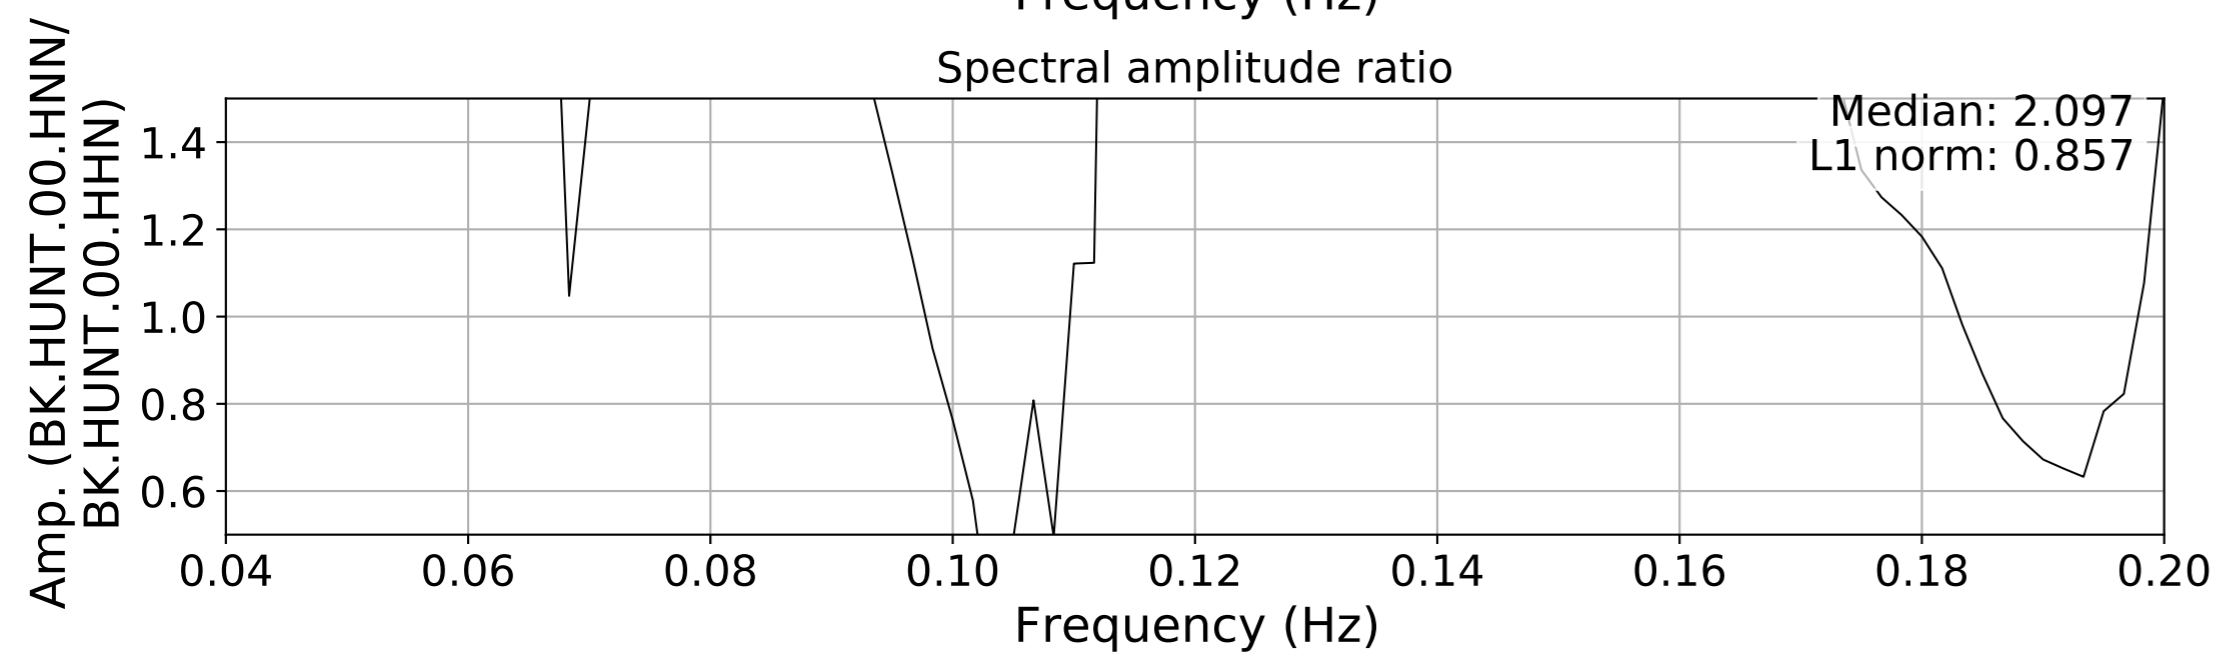

2024.340.184421.M7.0_nc75095651
Origin Time:2024-12-05T18:44:21.110000Z USGS event-id:nc75095651
M7.0 2024 Offshore Cape Mendocino, California Earthquake