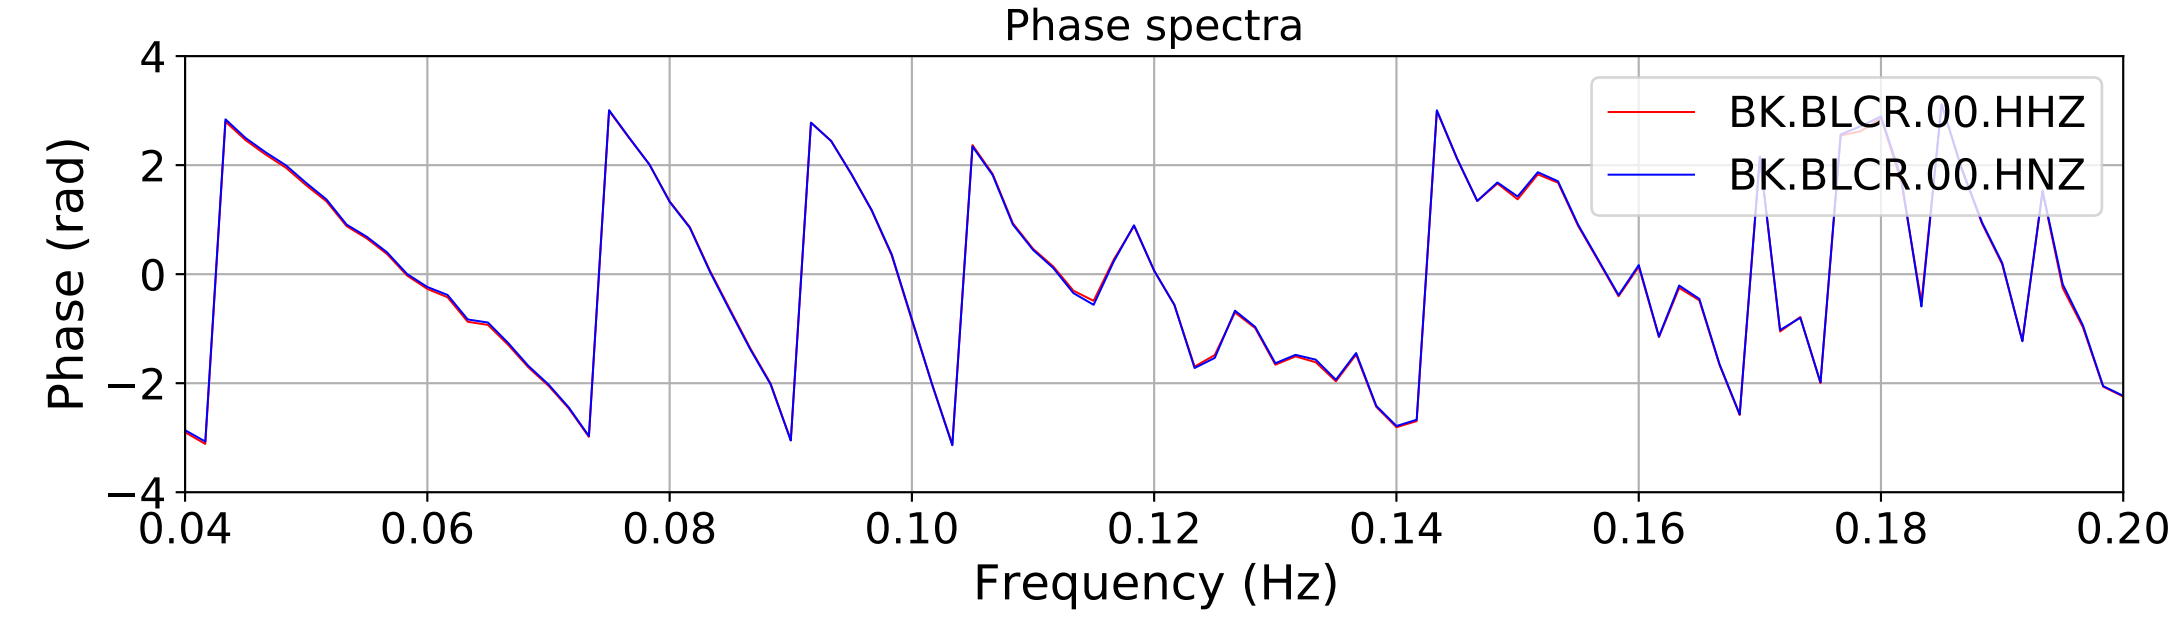

2024.340.184421_M7.0_nc75095651
Origin Time:2024-12-05T18:44:21.110000Z USGS event-id:nc75095651
M7.0 2024 Offshore Cape Mendocino, California Earthquake