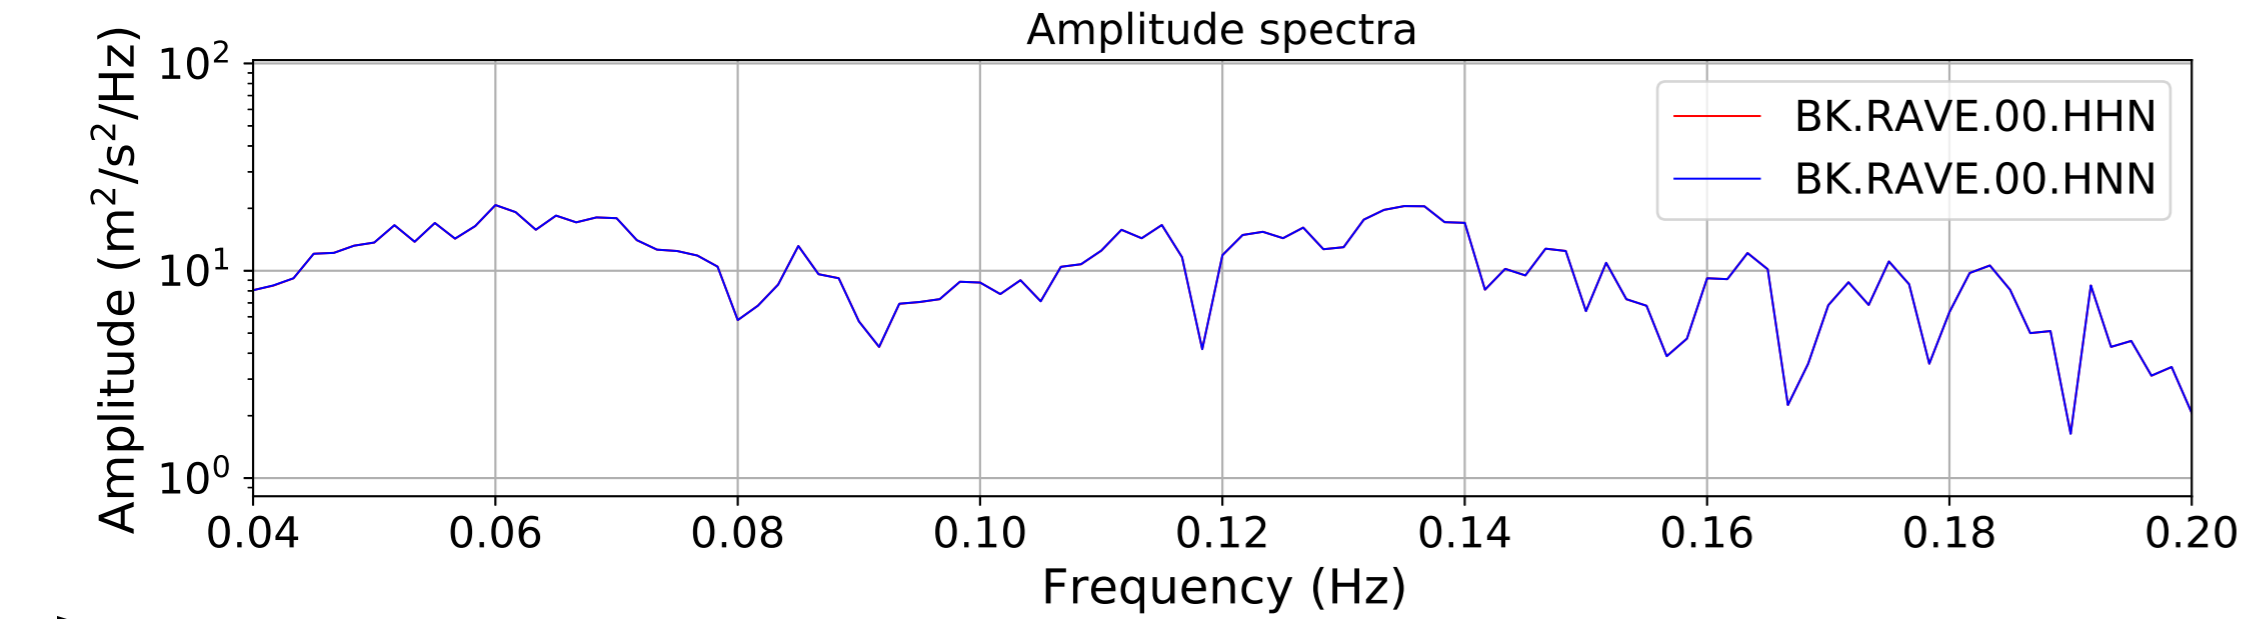

2024.340.184421_M7.0_nc75095651
Origin Time:2024-12-05T18:44:21.110000Z USGS event-id:nc75095651
M7.0 2024 Offshore Cape Mendocino, California Earthquake