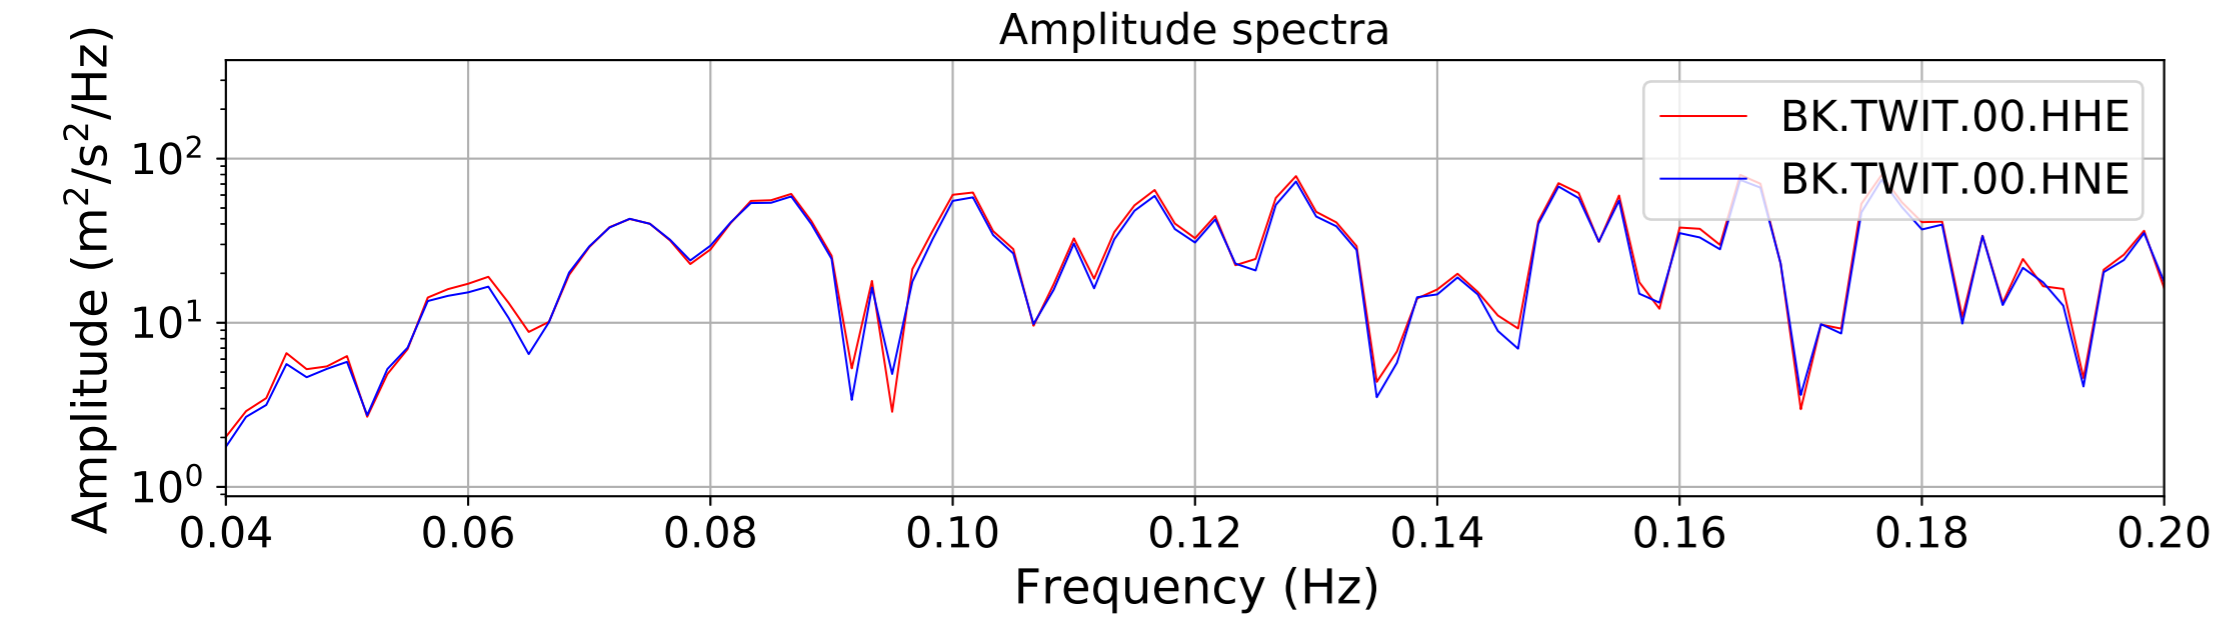

2024.340.184421.M7.0_nc75095651
Origin Time:2024-12-05T18:44:21.110000Z USGS event-id:nc75095651
M7.0 2024 Offshore Cape Mendocino, California Earthquake