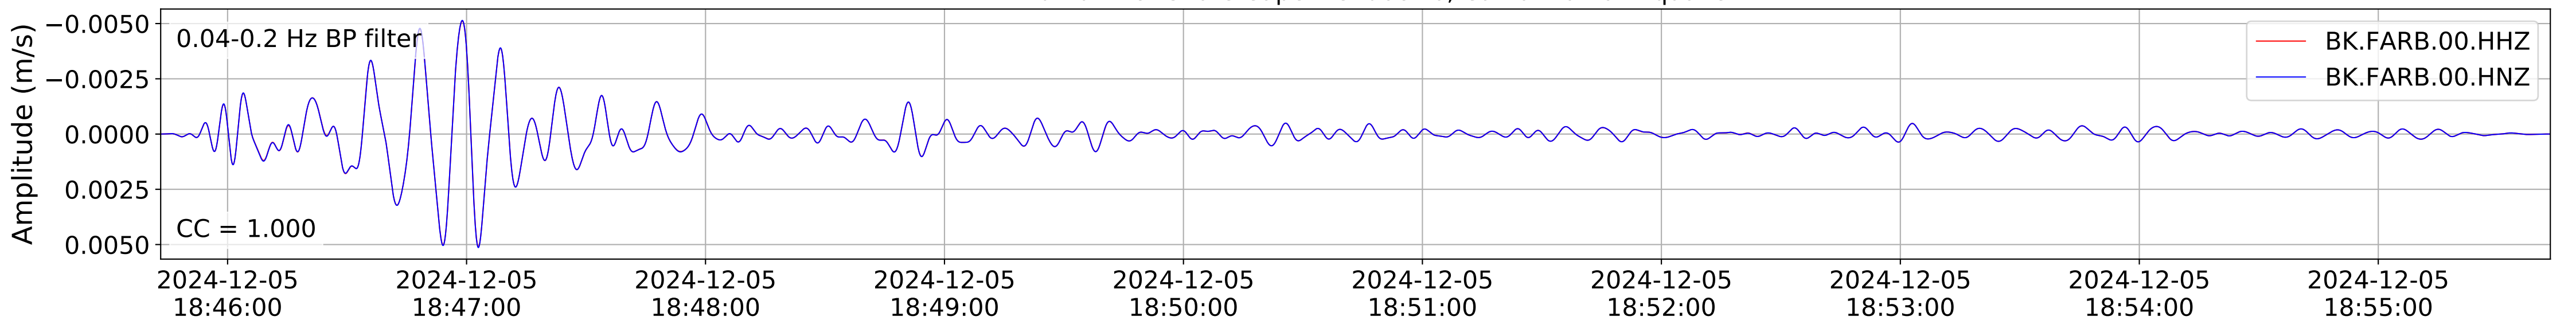

2024.340.184421_M7.0_nc75095651
Origin Time:2024-12-05T18:44:21.110000Z USGS event-id:nc75095651
M7.0 2024 Offshore Cape Mendocino, California Earthquake