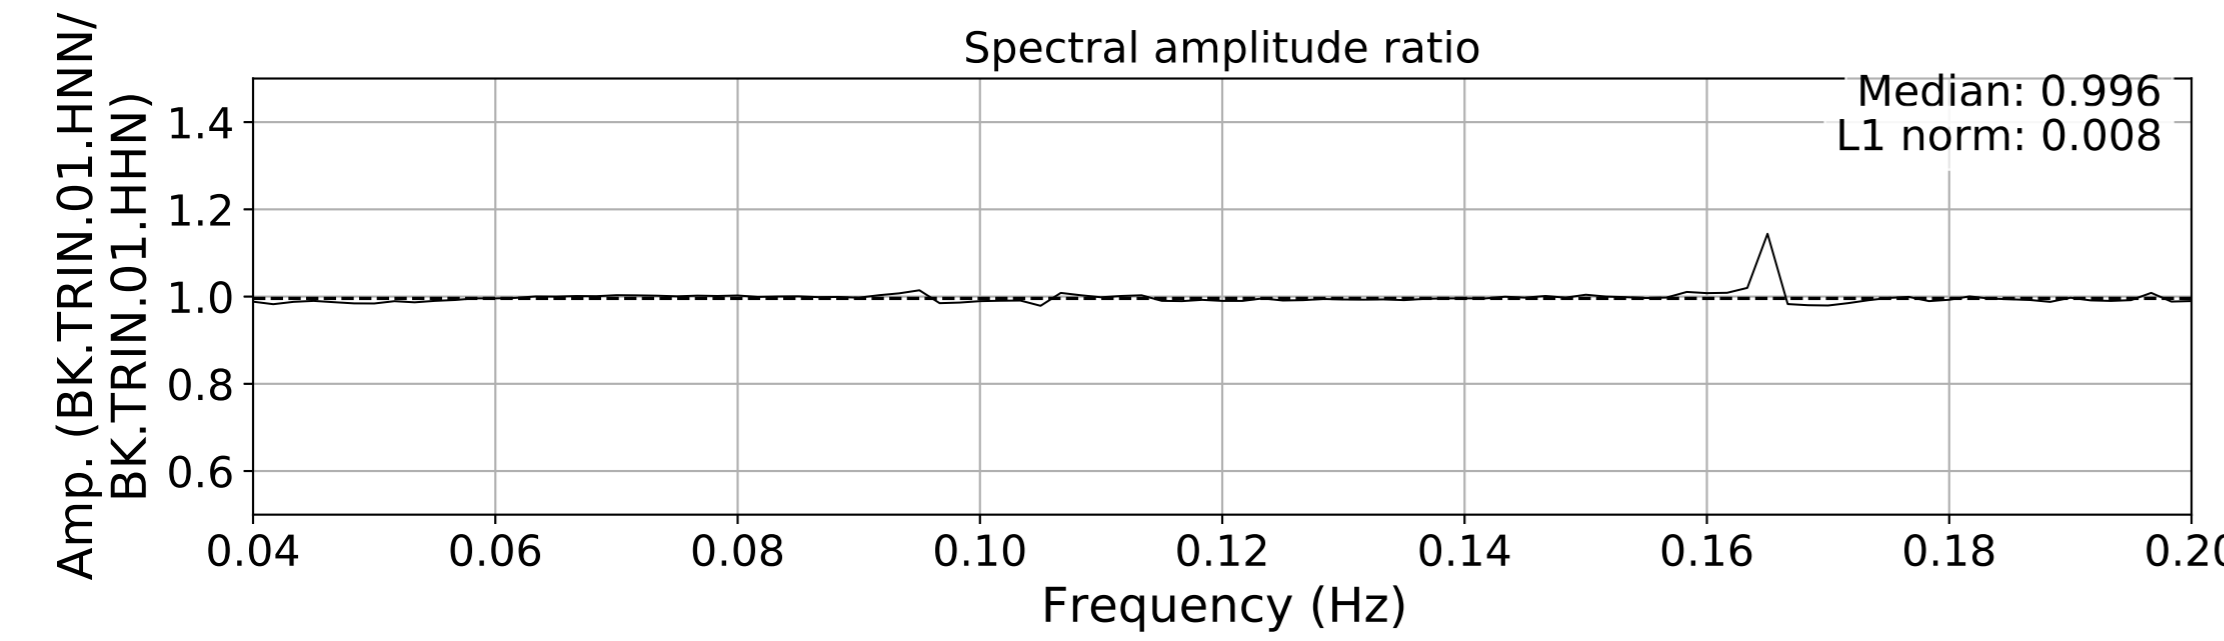

2024.340.184421_M7.0_nc75095651
Origin Time:2024-12-05T18:44:21.110000Z USGS event-id:nc75095651
M7.0 2024 Offshore Cape Mendocino, California Earthquake