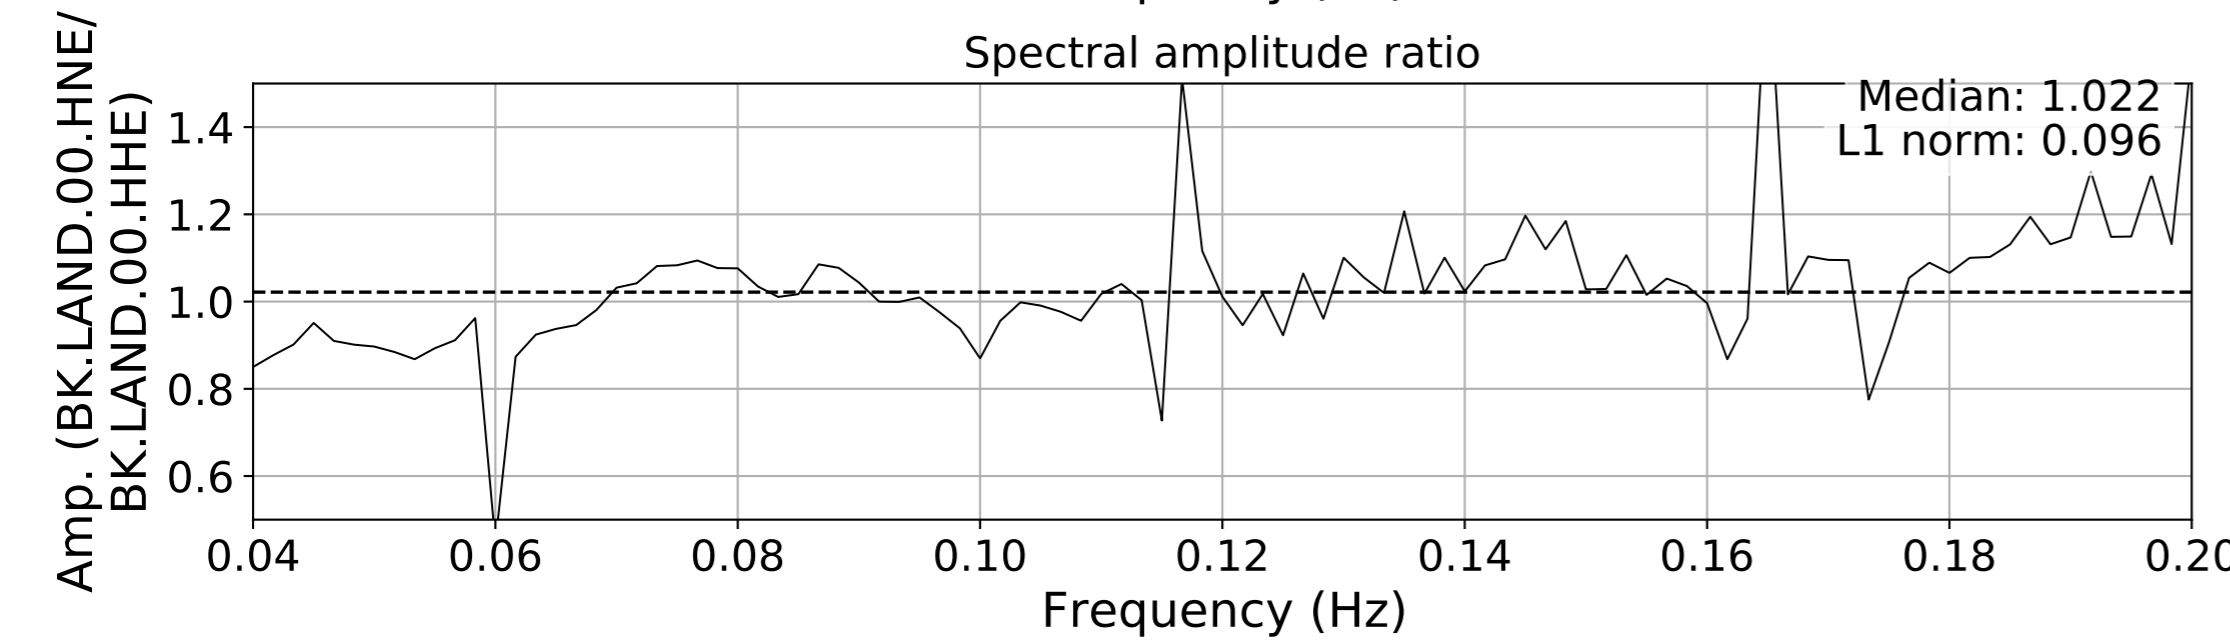

2024.340.184421_M7.0_nc75095651
Origin Time:2024-12-05T18:44:21.110000Z USGS event-id:nc75095651
M7.0 2024 Offshore Cape Mendocino, California Earthquake