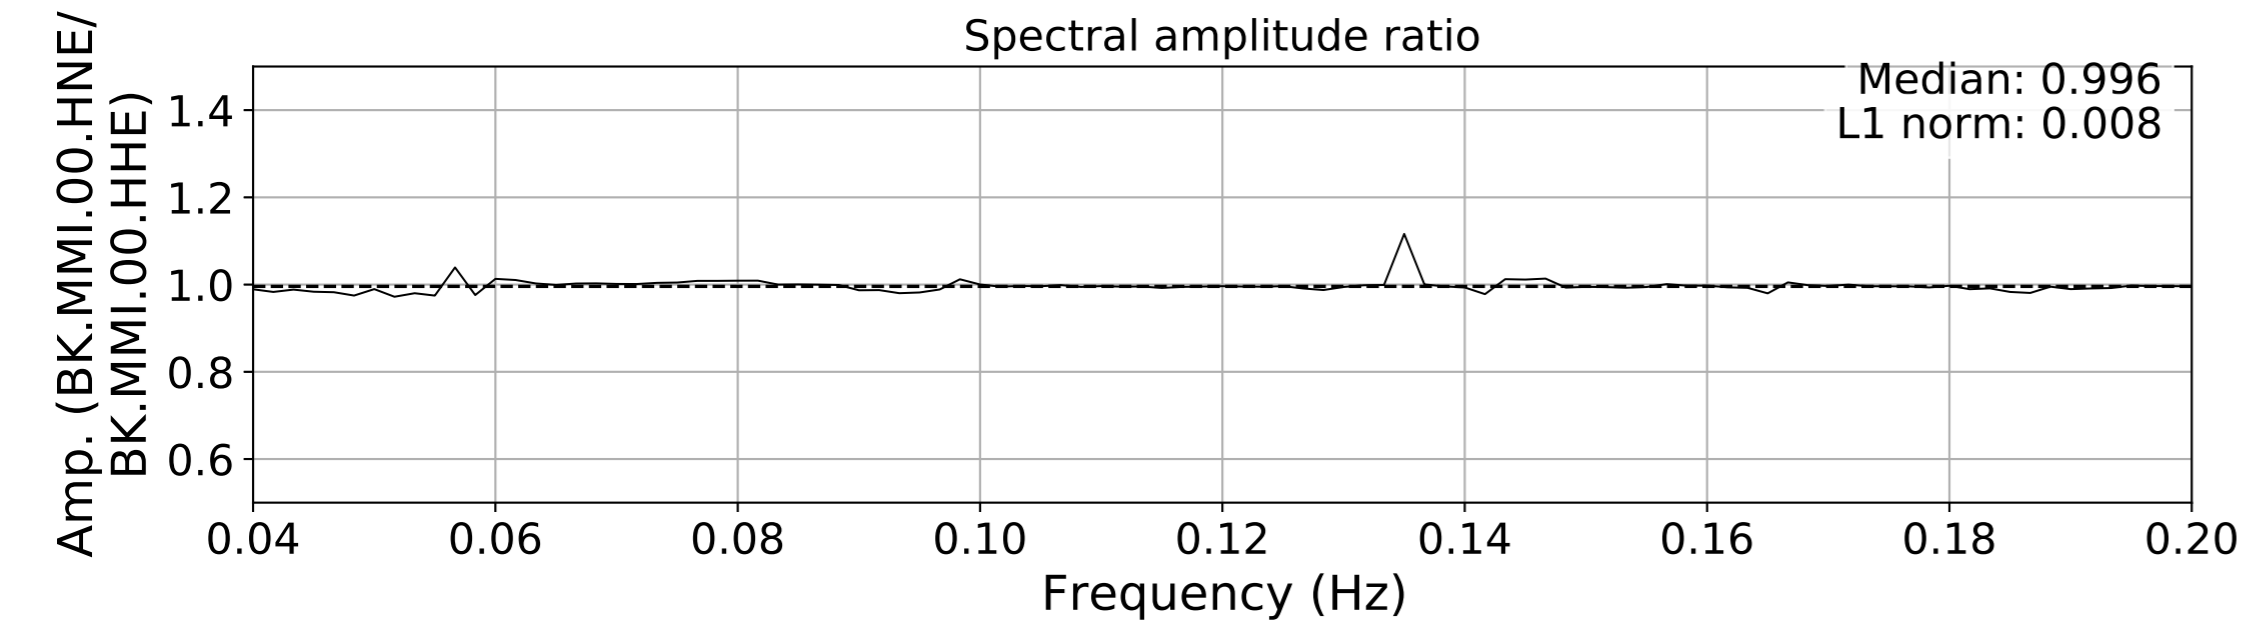

2024.340.184421_M7.0_nc75095651
Origin Time:2024-12-05T18:44:21.110000Z USGS event-id:nc75095651
M7.0 2024 Offshore Cape Mendocino, California Earthquake