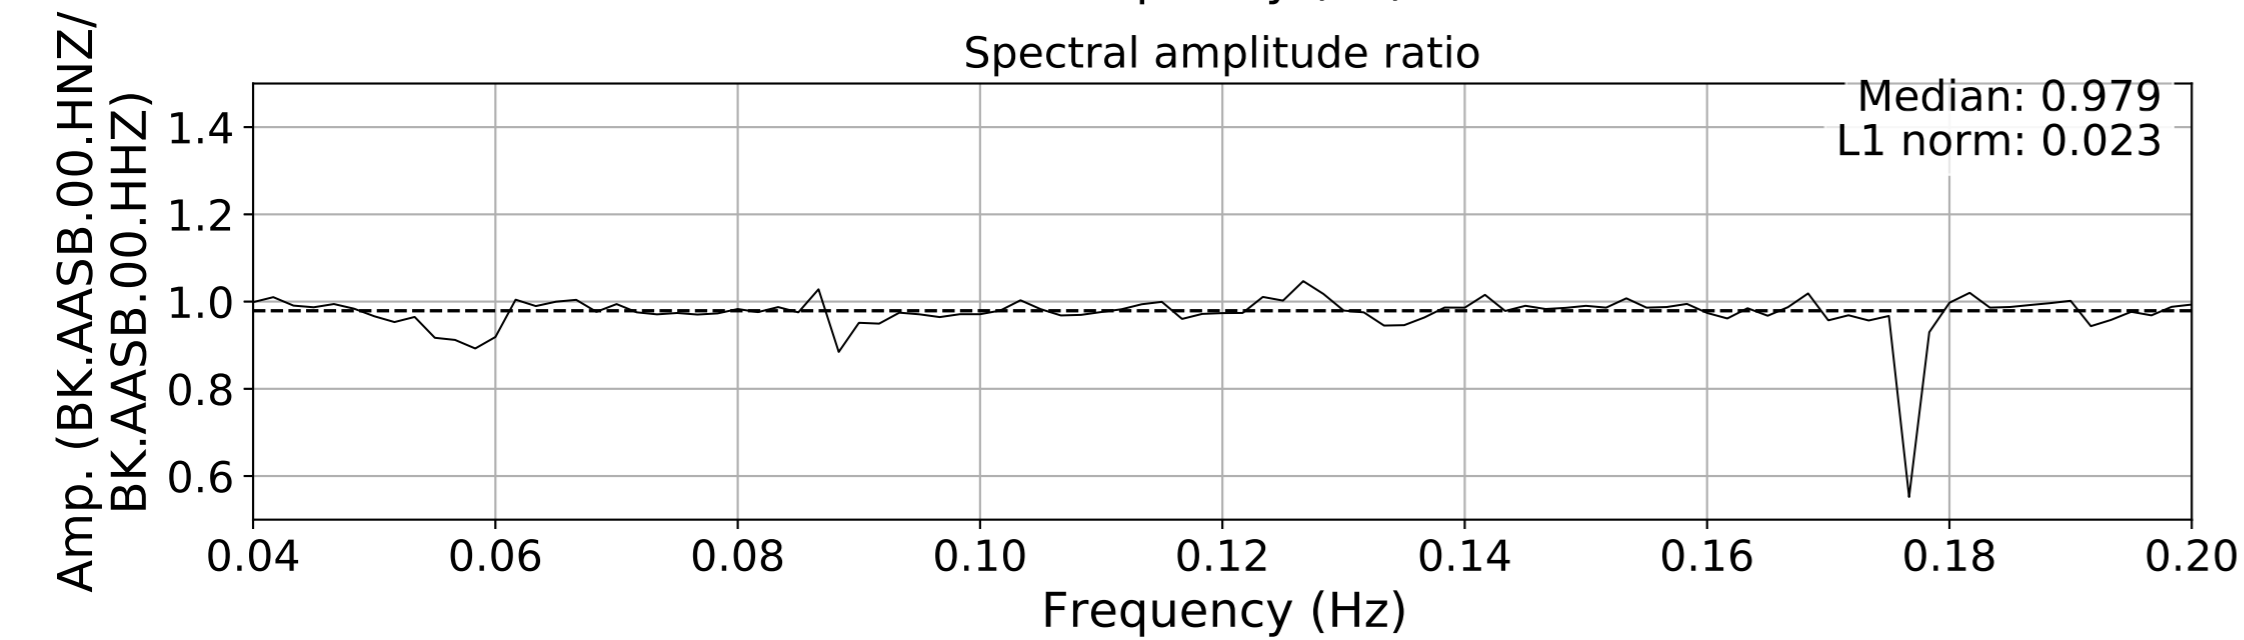

2024.340.184421_M7.0_nc75095651
Origin Time:2024-12-05T18:44:21.110000Z USGS event-id:nc75095651
M7.0 2024 Offshore Cape Mendocino, California Earthquake