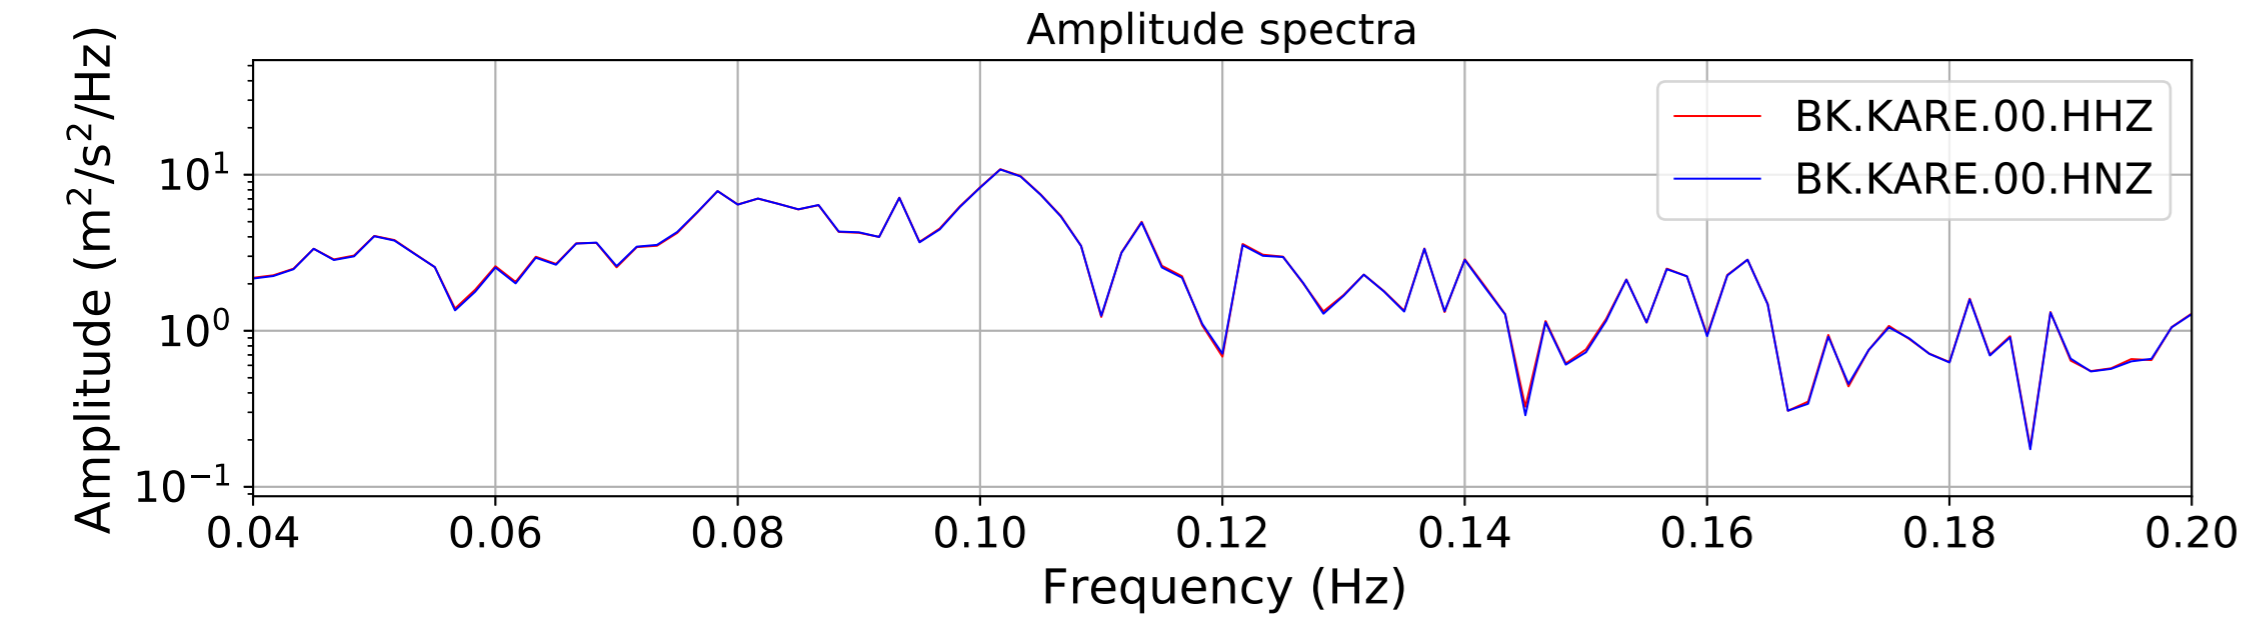

2024.340.184421_M7.0_nc75095651
Origin Time:2024-12-05T18:44:21.110000Z USGS event-id:nc75095651
M7.0 2024 Offshore Cape Mendocino, California Earthquake