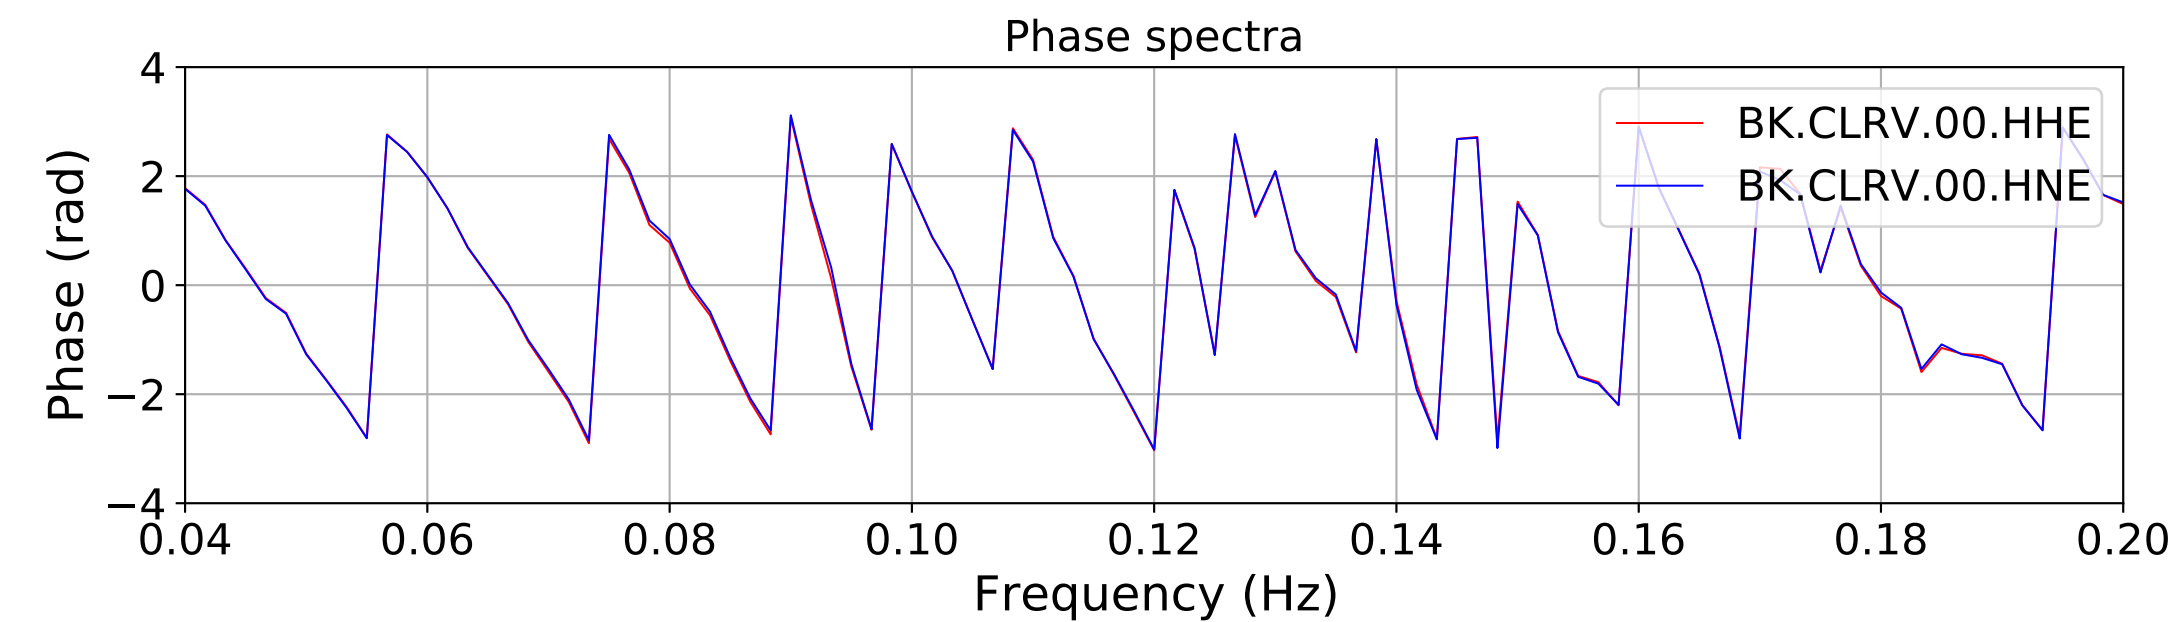

2024.340.184421_M7.0_nc75095651
Origin Time:2024-12-05T18:44:21.110000Z USGS event-id:nc75095651
M7.0 2024 Offshore Cape Mendocino, California Earthquake