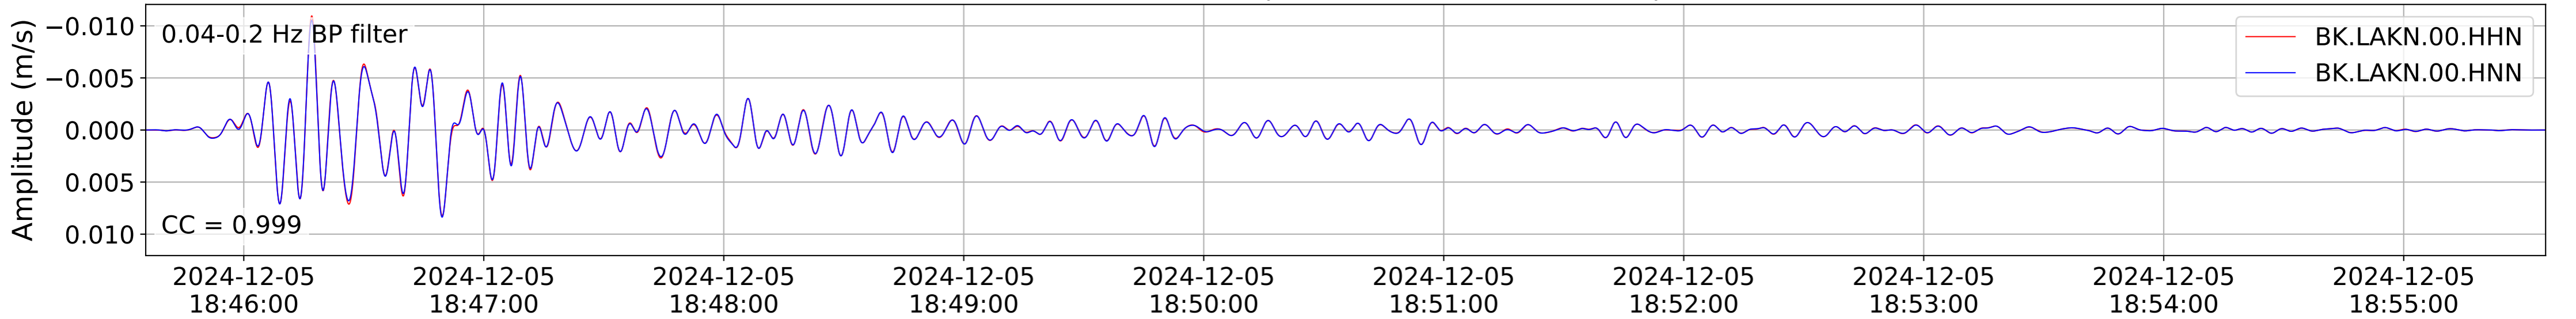

2024.340.184421_M7.0_nc75095651
Origin Time:2024-12-05T18:44:21.110000Z USGS event-id:nc75095651
M7.0 2024 Offshore Cape Mendocino, California Earthquake