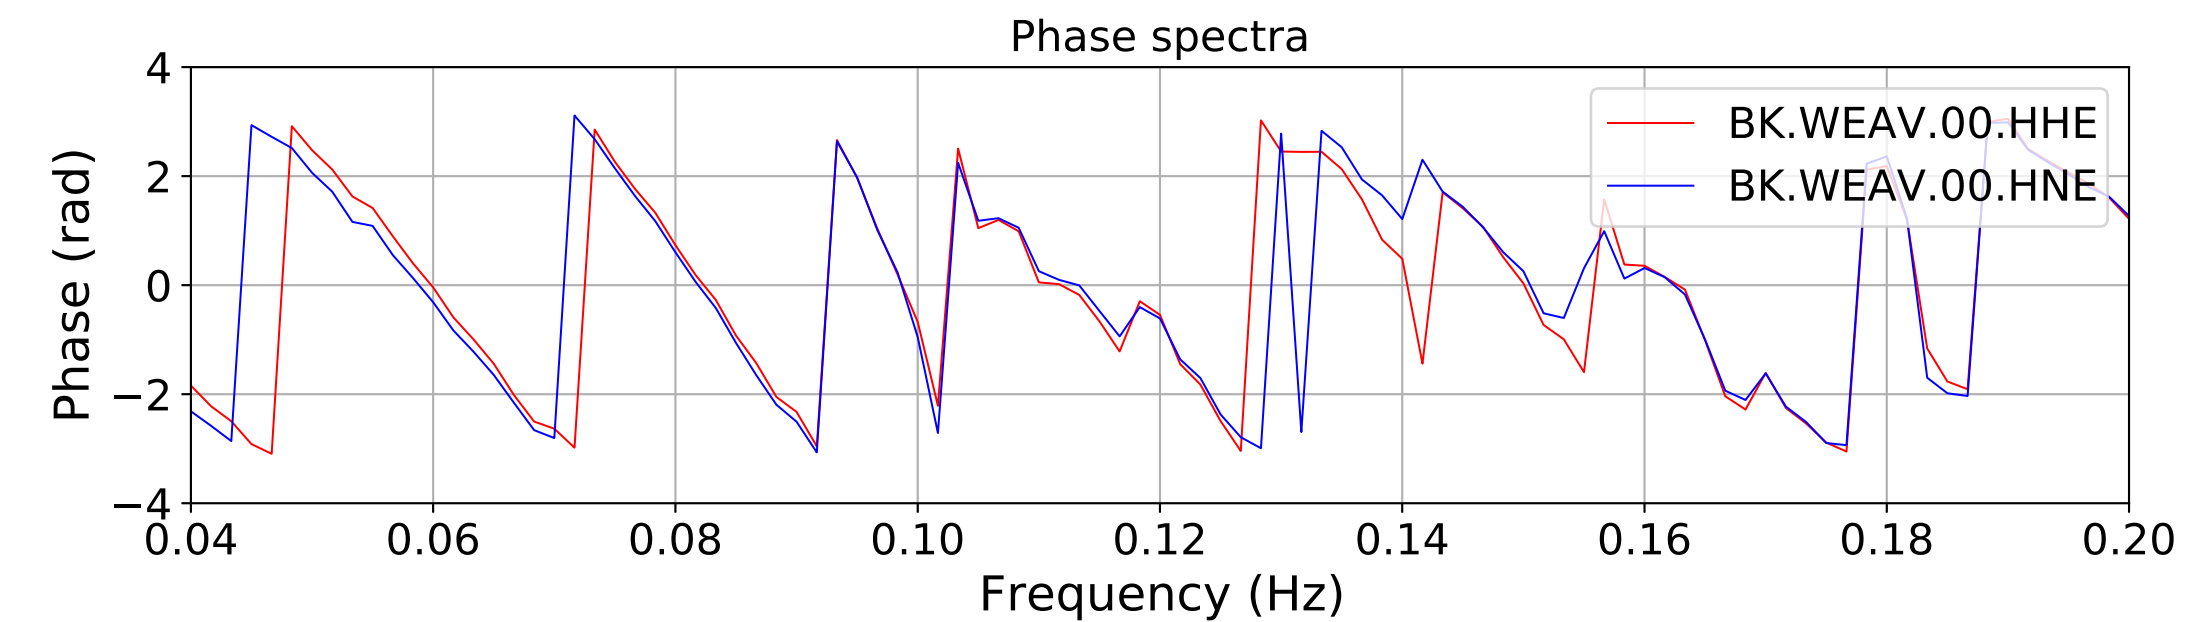

2024.340.184421M7.0_nc75095651
Origin Time:2024-12-05T18:44:21.110000Z USGS event-id:nc75095651
M7.0 2024 Offshore Cape Mendocino, California Earthquake