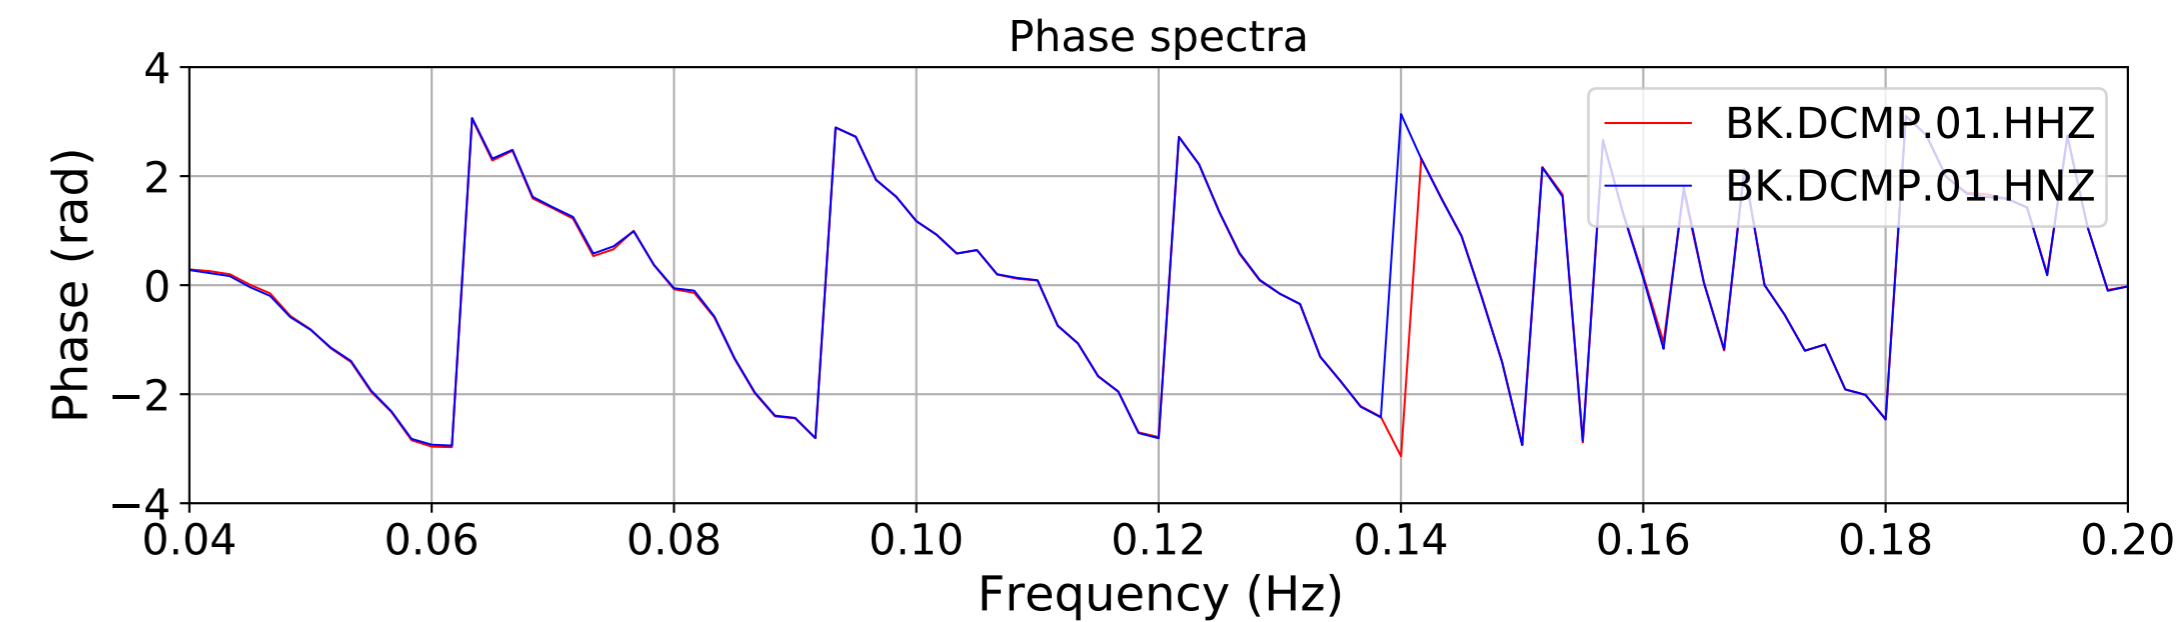

2024.340.184421_M7.0_nc75095651
Origin Time:2024-12-05T18:44:21.110000Z USGS event-id:nc75095651
M7.0 2024 Offshore Cape Mendocino, California Earthquake