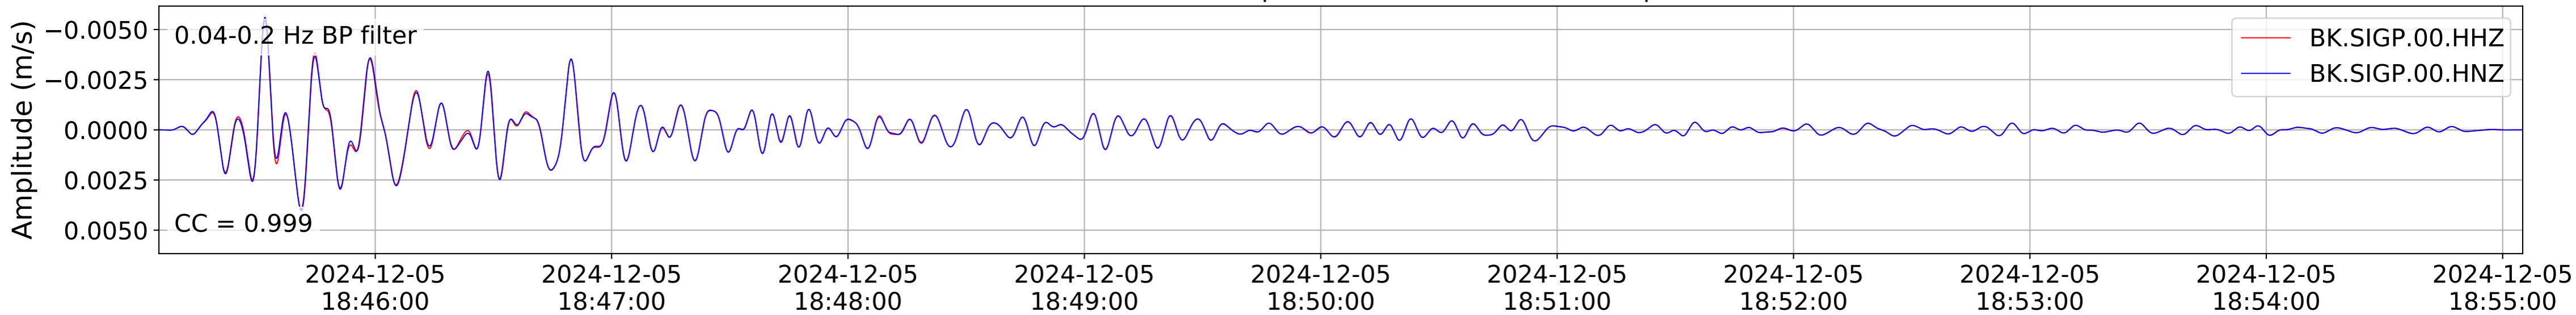

2024.340.184421.M7.0_nc75095651
Origin Time:2024-12-05T18:44:21.110000Z USGS event-id:nc75095651
M7.0 2024 Offshore Cape Mendocino, California Earthquake