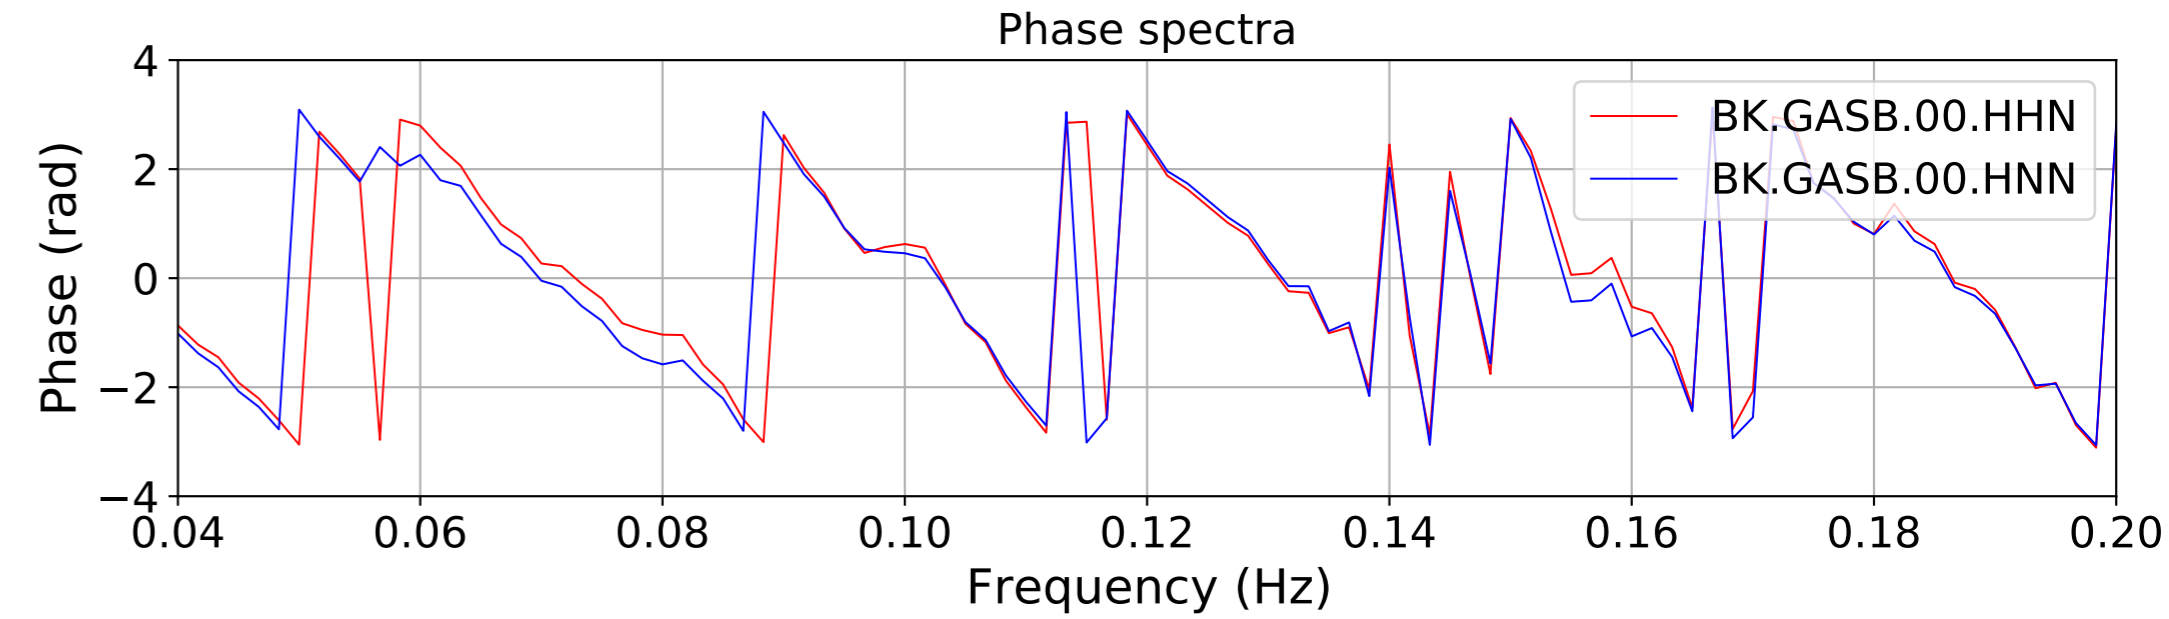

2024.340.184421.M7.0_nc75095651
Origin Time:2024-12-05T18:44:21.110000Z USGS event-id:nc75095651
M7.0 2024 Offshore Cape Mendocino, California Earthquake