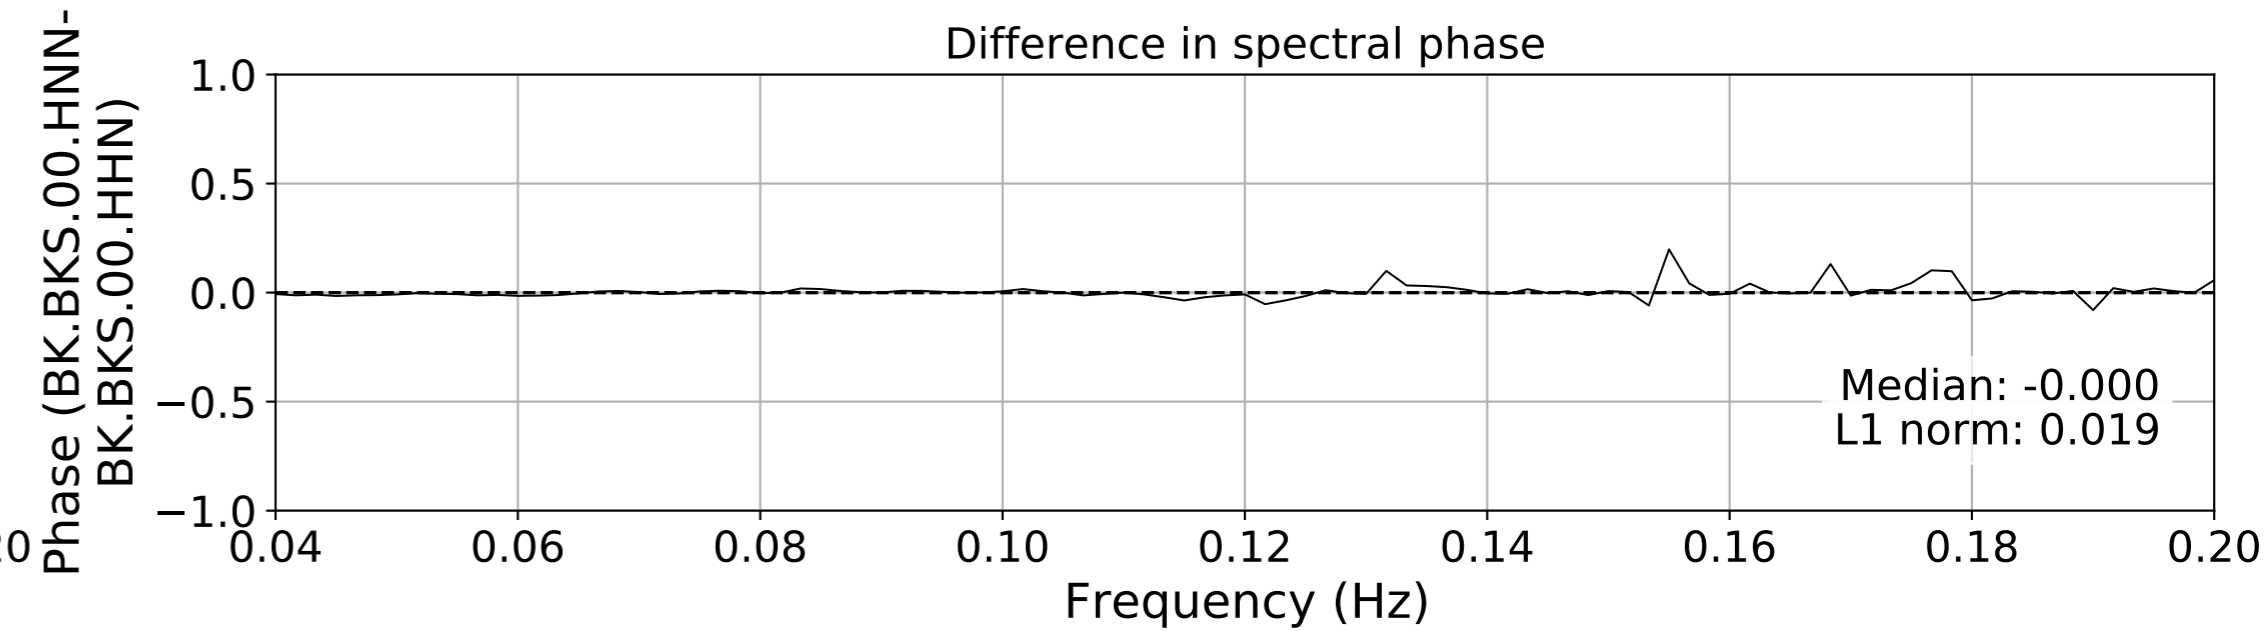

2024.340.184421_M7.0_nc75095651
Origin Time:2024-12-05T18:44:21.110000Z USGS event-id:nc75095651
M7.0 2024 Offshore Cape Mendocino, California Earthquake