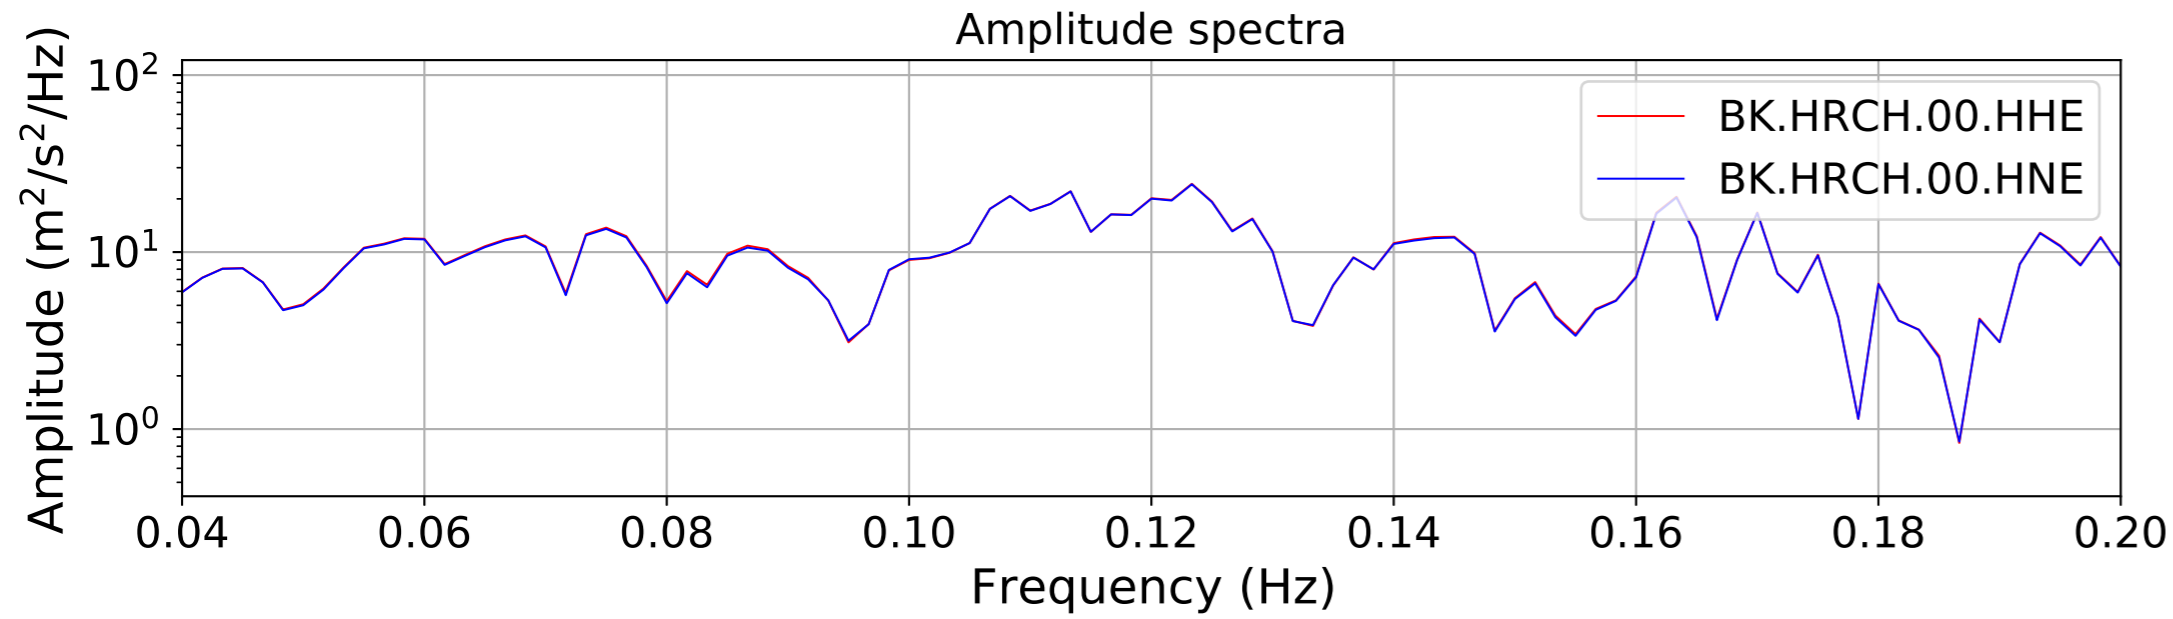

2024.340.184421_M7.0_nc75095651
Origin Time:2024-12-05T18:44:21.110000Z USGS event-id:nc75095651
M7.0 2024 Offshore Cape Mendocino, California Earthquake