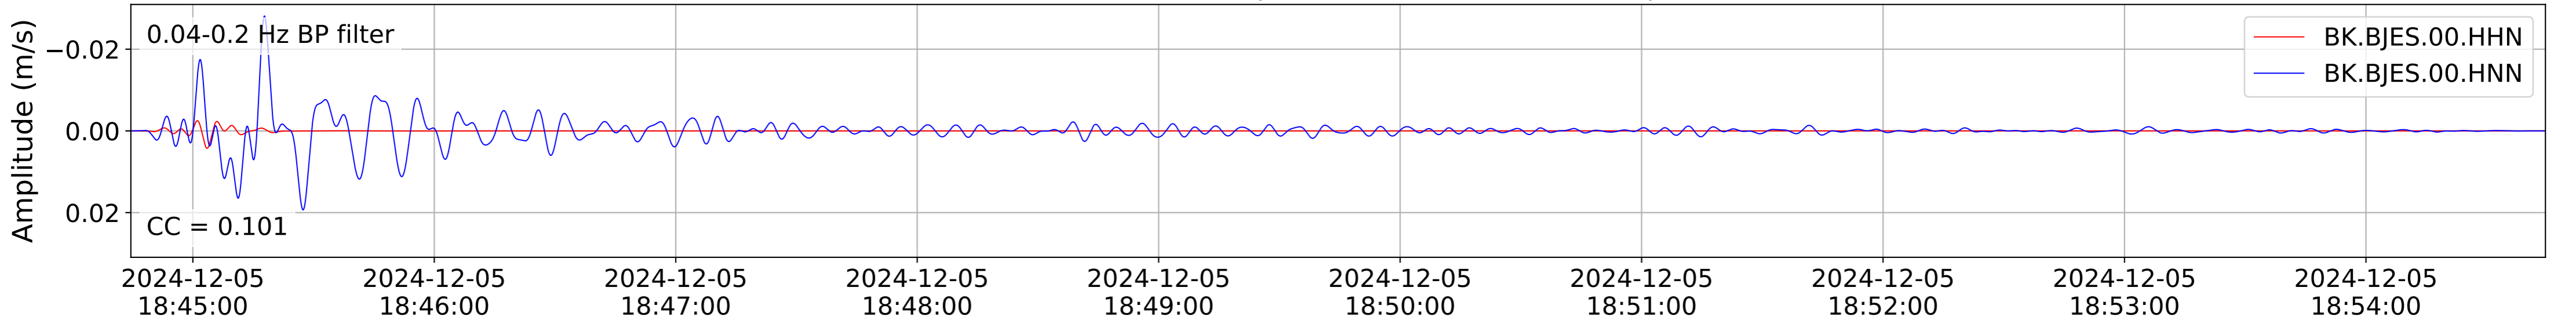

2024.340.184421_M7.0_nc75095651
Origin Time:2024-12-05T18:44:21.110000Z USGS event-id:nc75095651
M7.0 2024 Offshore Cape Mendocino, California Earthquake