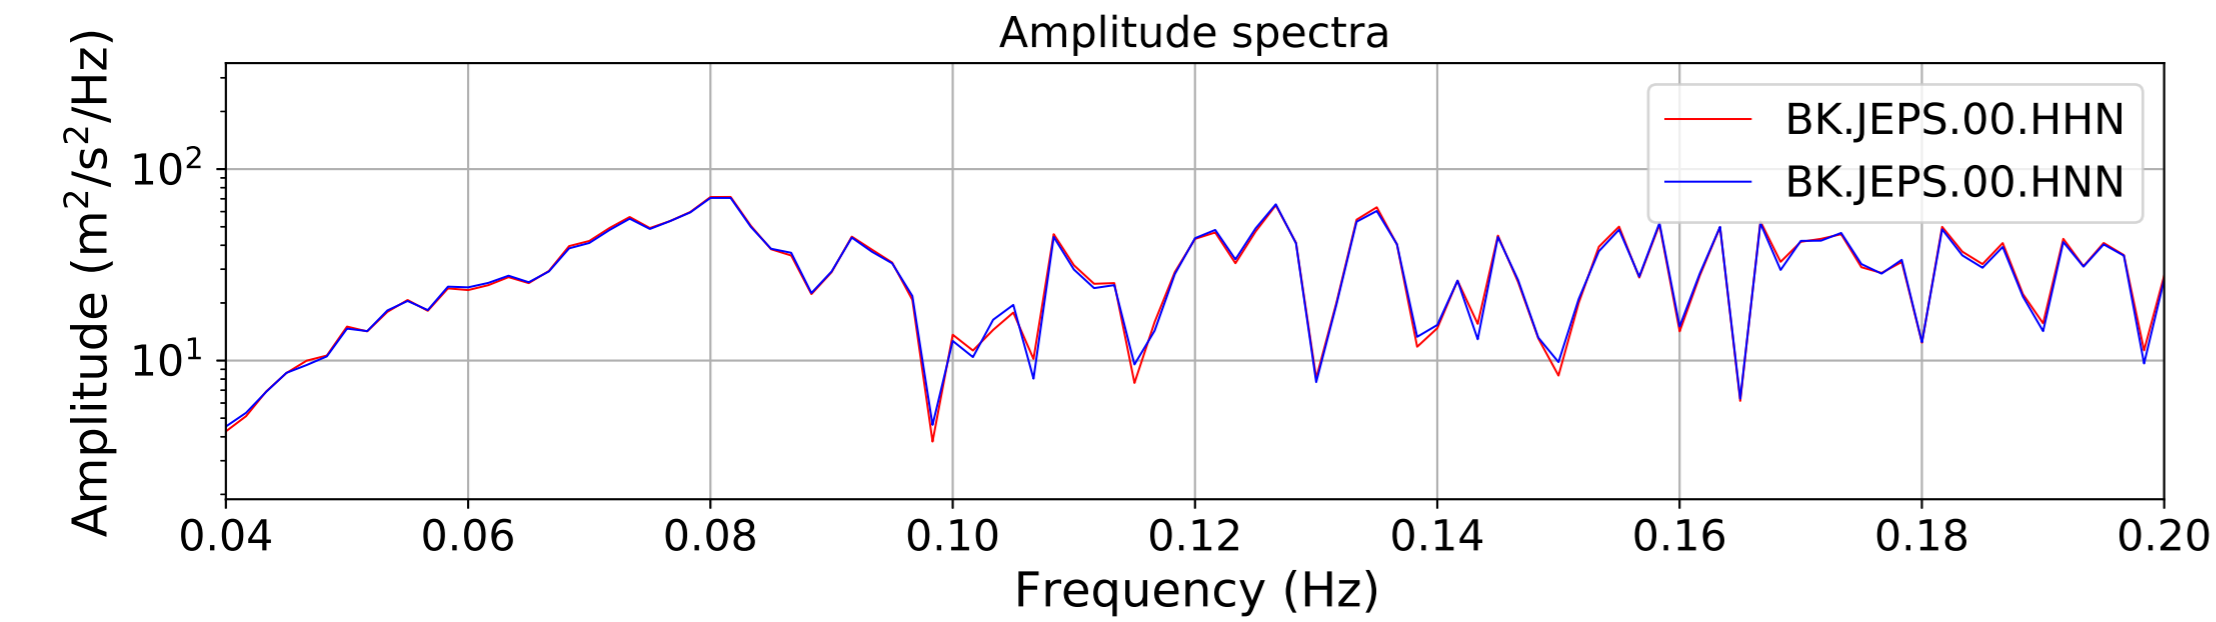

2024.340.184421.M7.0_nc75095651
Origin Time:2024-12-05T18:44:21.110000Z USGS event-id:nc75095651
M7.0 2024 Offshore Cape Mendocino, California Earthquake