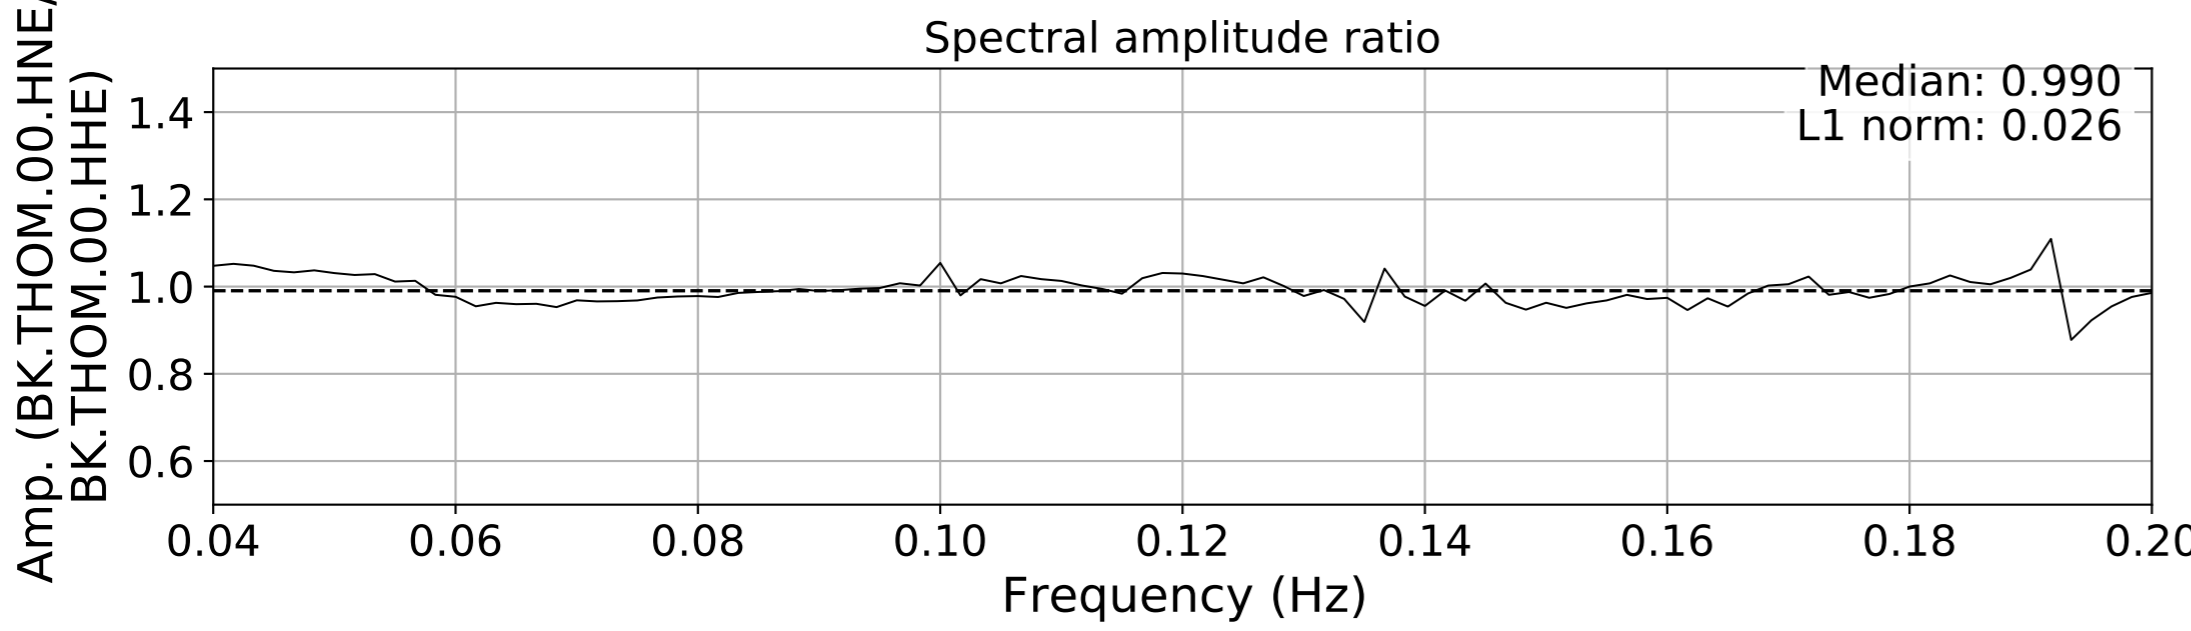

2024.340.184421.M7.0_nc75095651
Origin Time:2024-12-05T18:44:21.110000Z USGS event-id:nc75095651
M7.0 2024 Offshore Cape Mendocino, California Earthquake