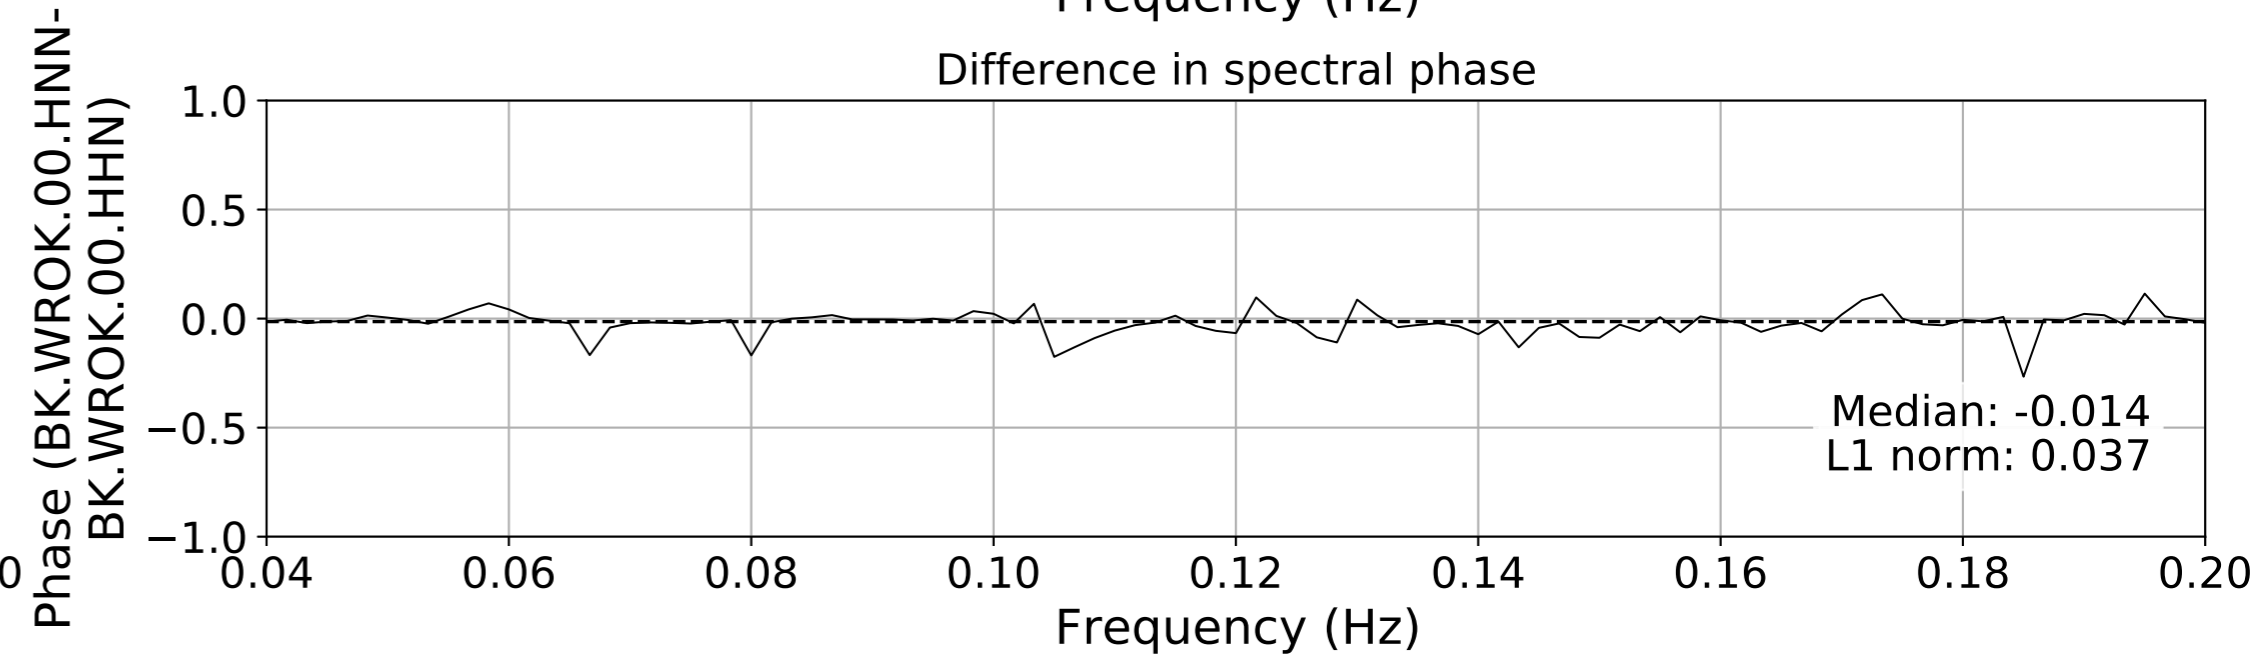

2024.340.184421_M7.0_nc75095651
Origin Time:2024-12-05T18:44:21.110000Z USGS event-id:nc75095651
M7.0 2024 Offshore Cape Mendocino, California Earthquake