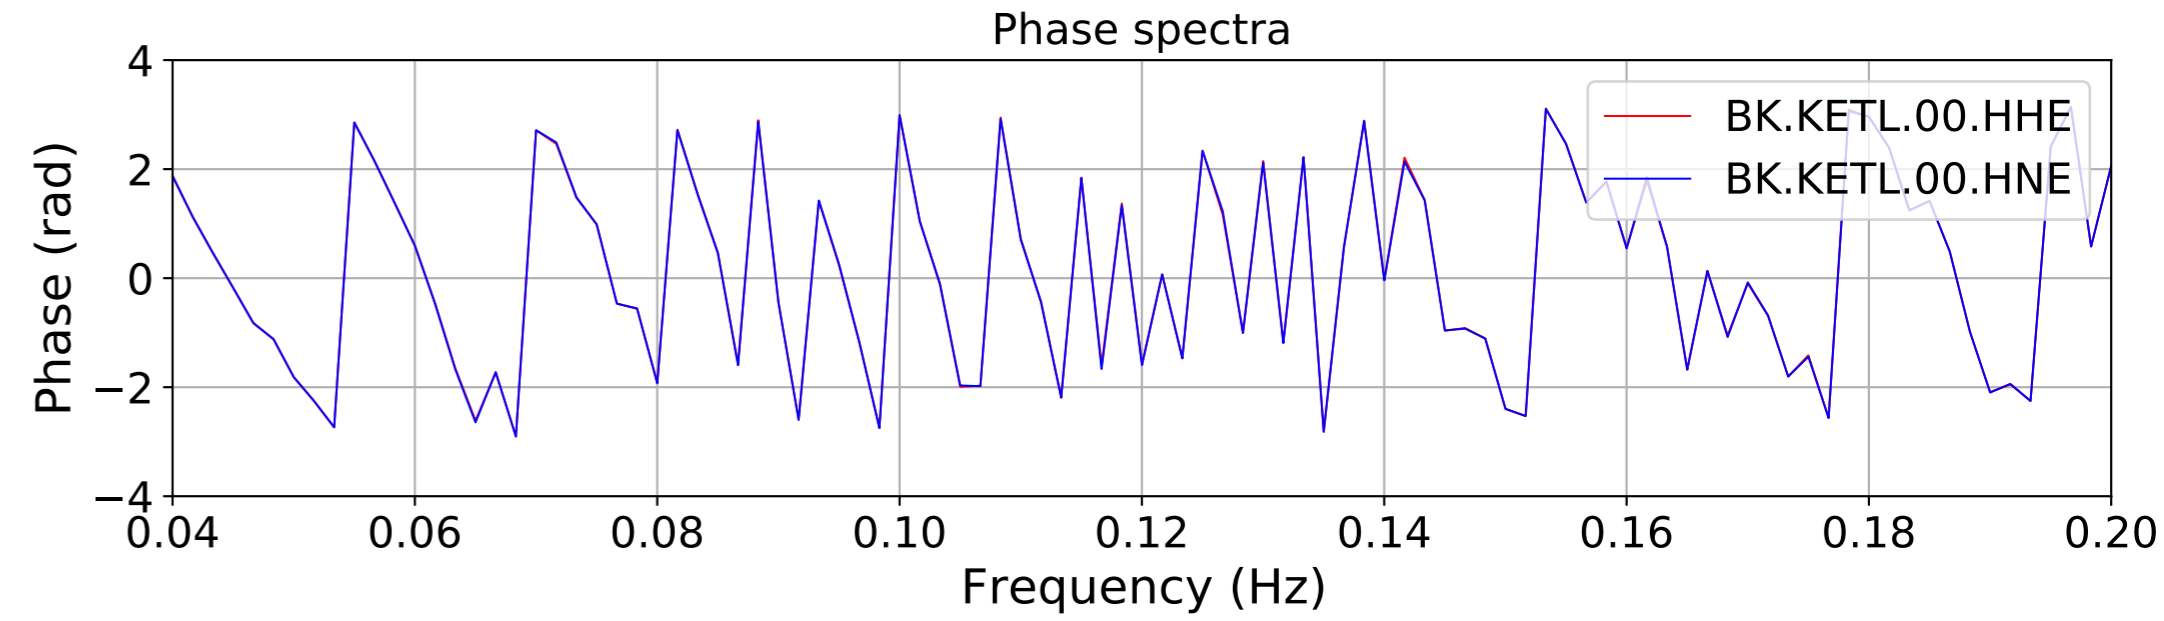

2024.340.184421_M7.0_nc75095651
Origin Time:2024-12-05T18:44:21.110000Z USGS event-id:nc75095651
M7.0 2024 Offshore Cape Mendocino, California Earthquake