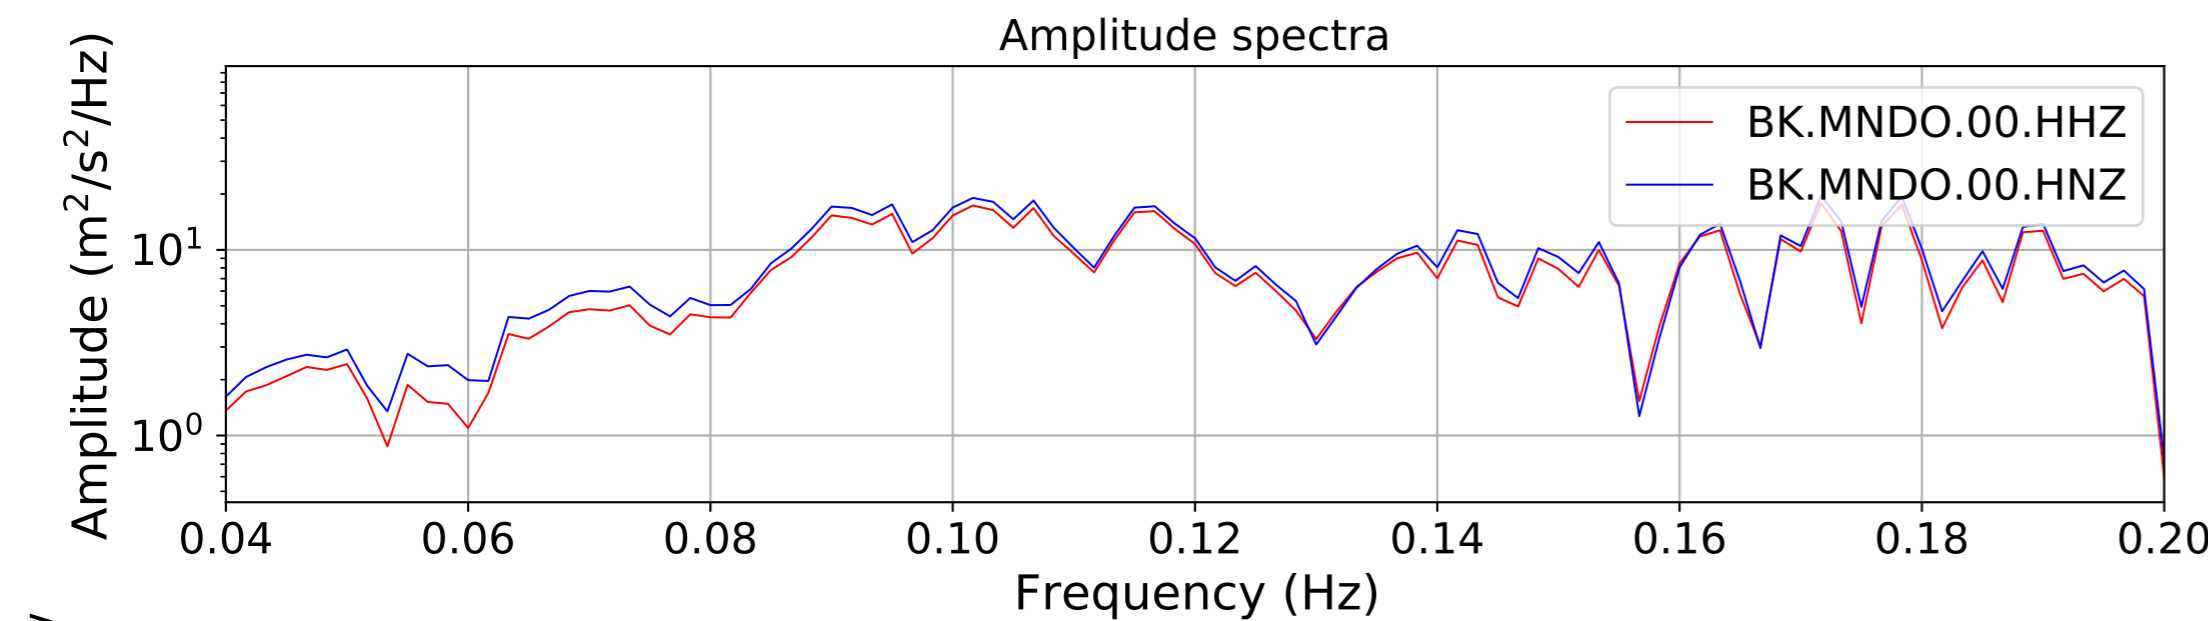

2024.340.184421.M7.0_nc75095651
Origin Time:2024-12-05T18:44:21.110000Z USGS event-id:nc75095651
M7.0 2024 Offshore Cape Mendocino, California Earthquake