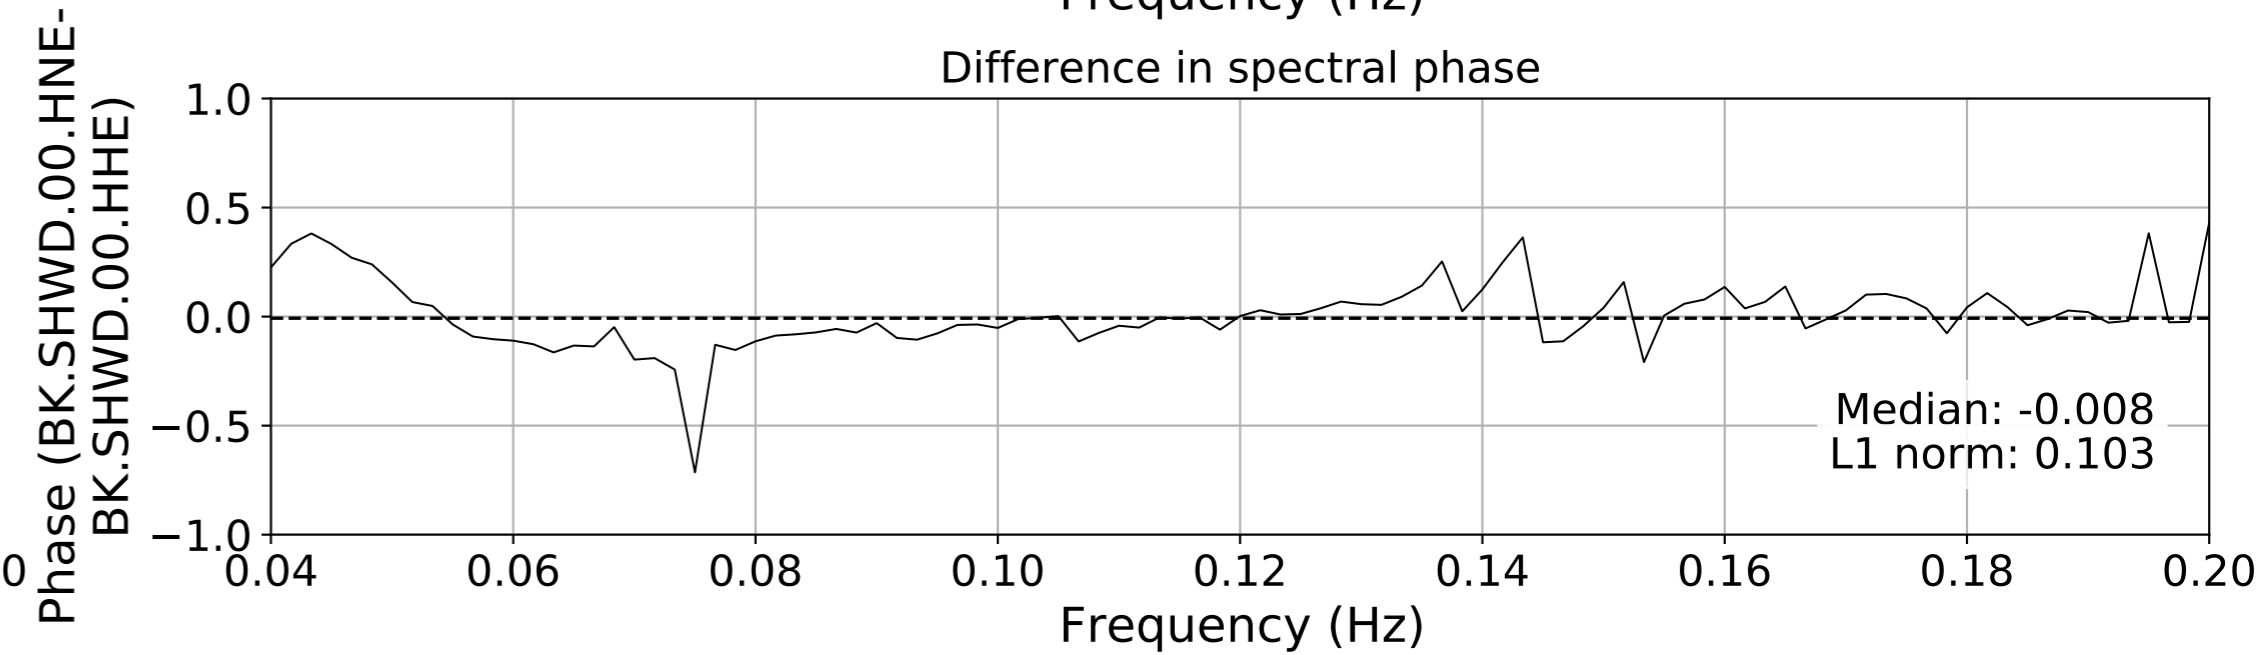

2024.340.184421.M7.0_nc75095651
Origin Time:2024-12-05T18:44:21.110000Z USGS event-id:nc75095651
M7.0 2024 Offshore Cape Mendocino, California Earthquake