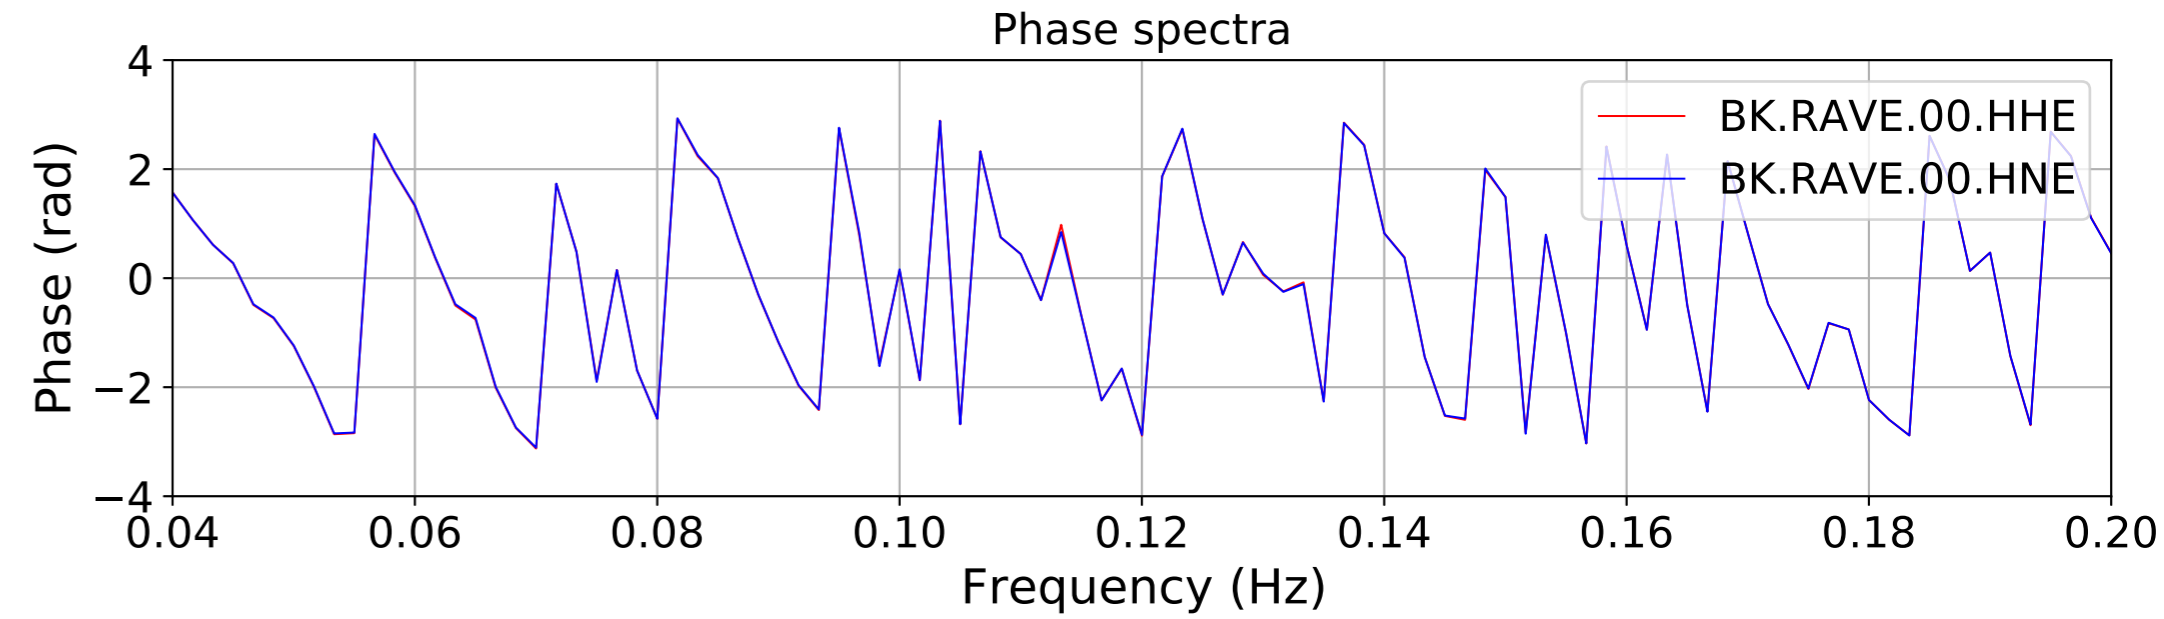

2024.340.184421_M7.0_nc75095651
Origin Time:2024-12-05T18:44:21.110000Z USGS event-id:nc75095651
M7.0 2024 Offshore Cape Mendocino, California Earthquake