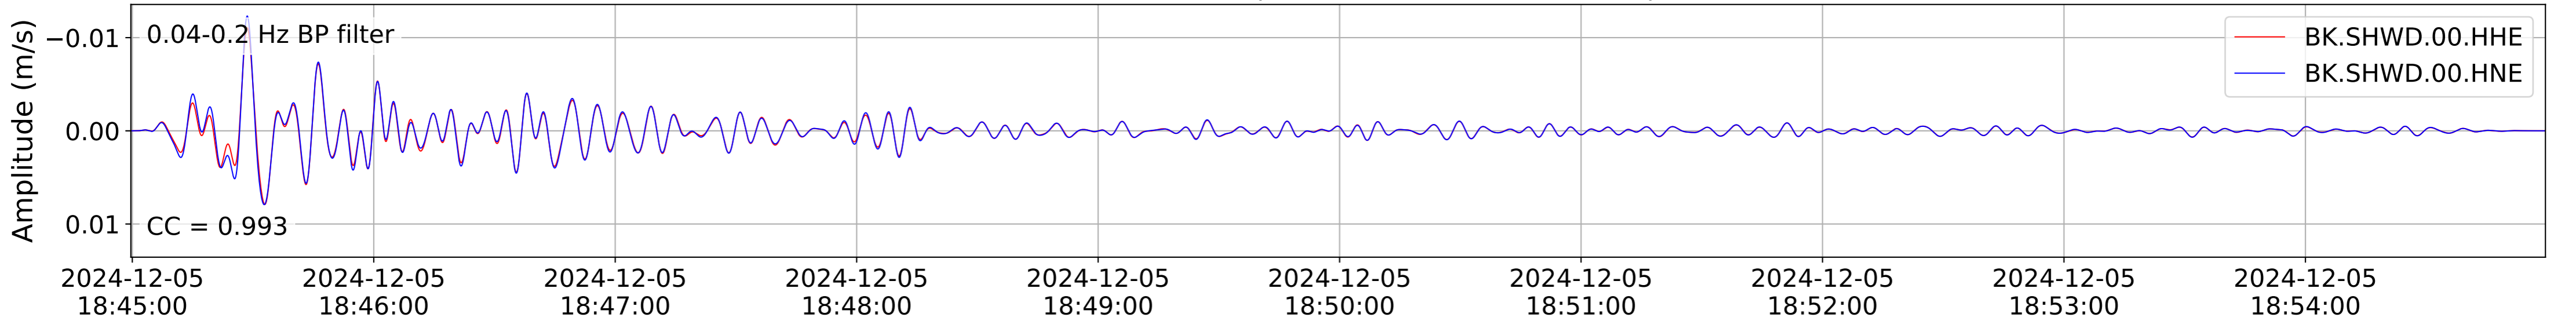

2024.340.184421.M7.0_nc75095651
Origin Time:2024-12-05T18:44:21.110000Z USGS event-id:nc75095651
M7.0 2024 Offshore Cape Mendocino, California Earthquake