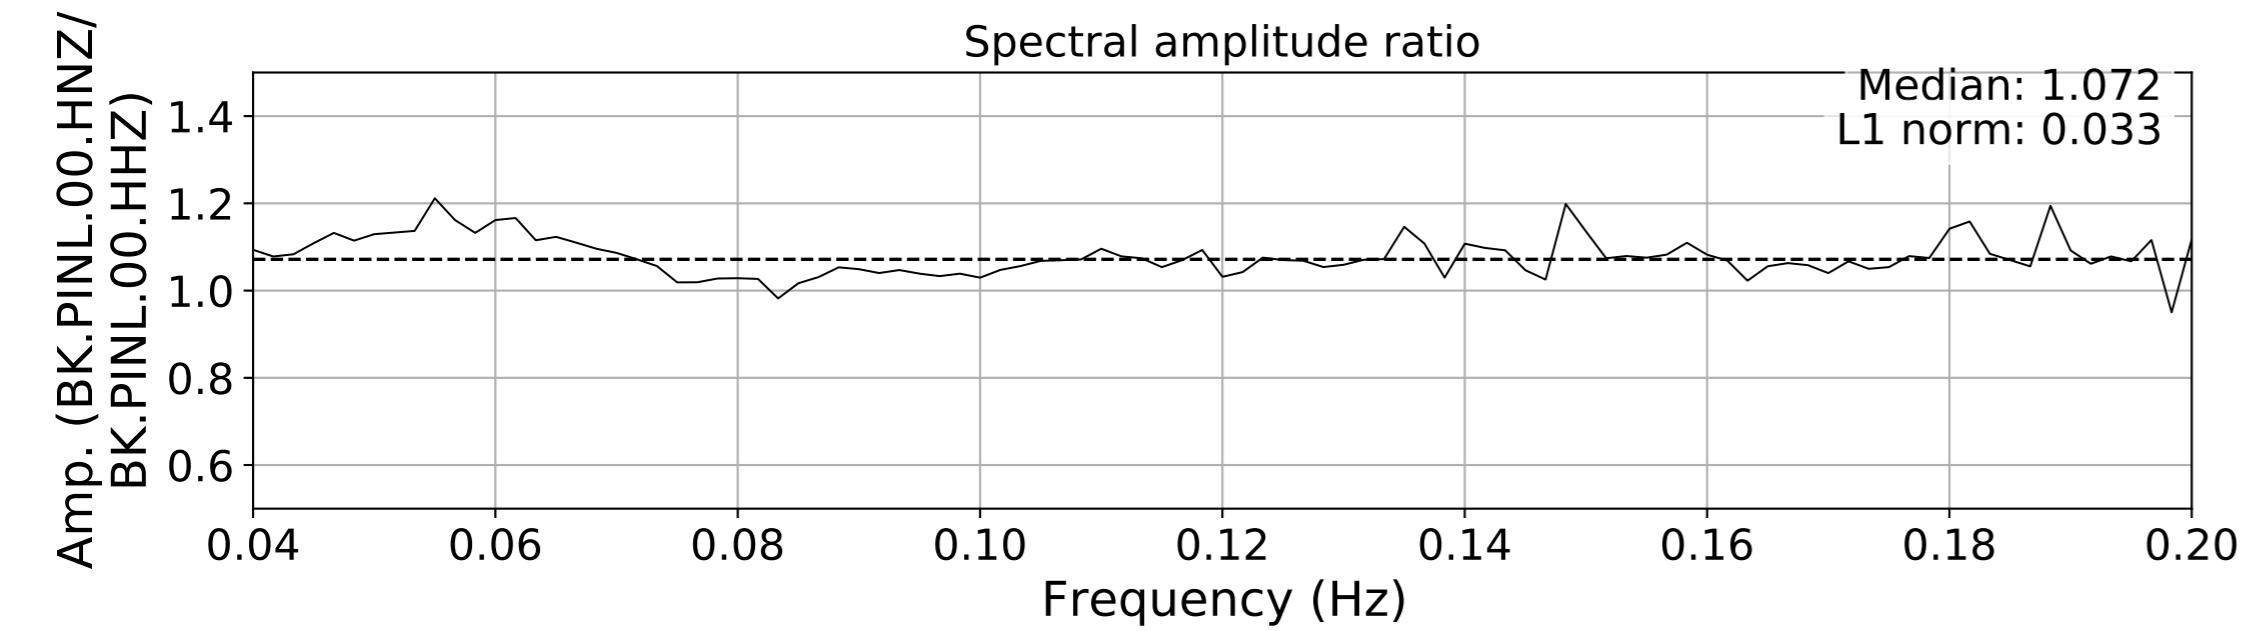

2024.340.184421_M7.0_nc75095651
Origin Time:2024-12-05T18:44:21.110000Z USGS event-id:nc75095651
M7.0 2024 Offshore Cape Mendocino, California Earthquake