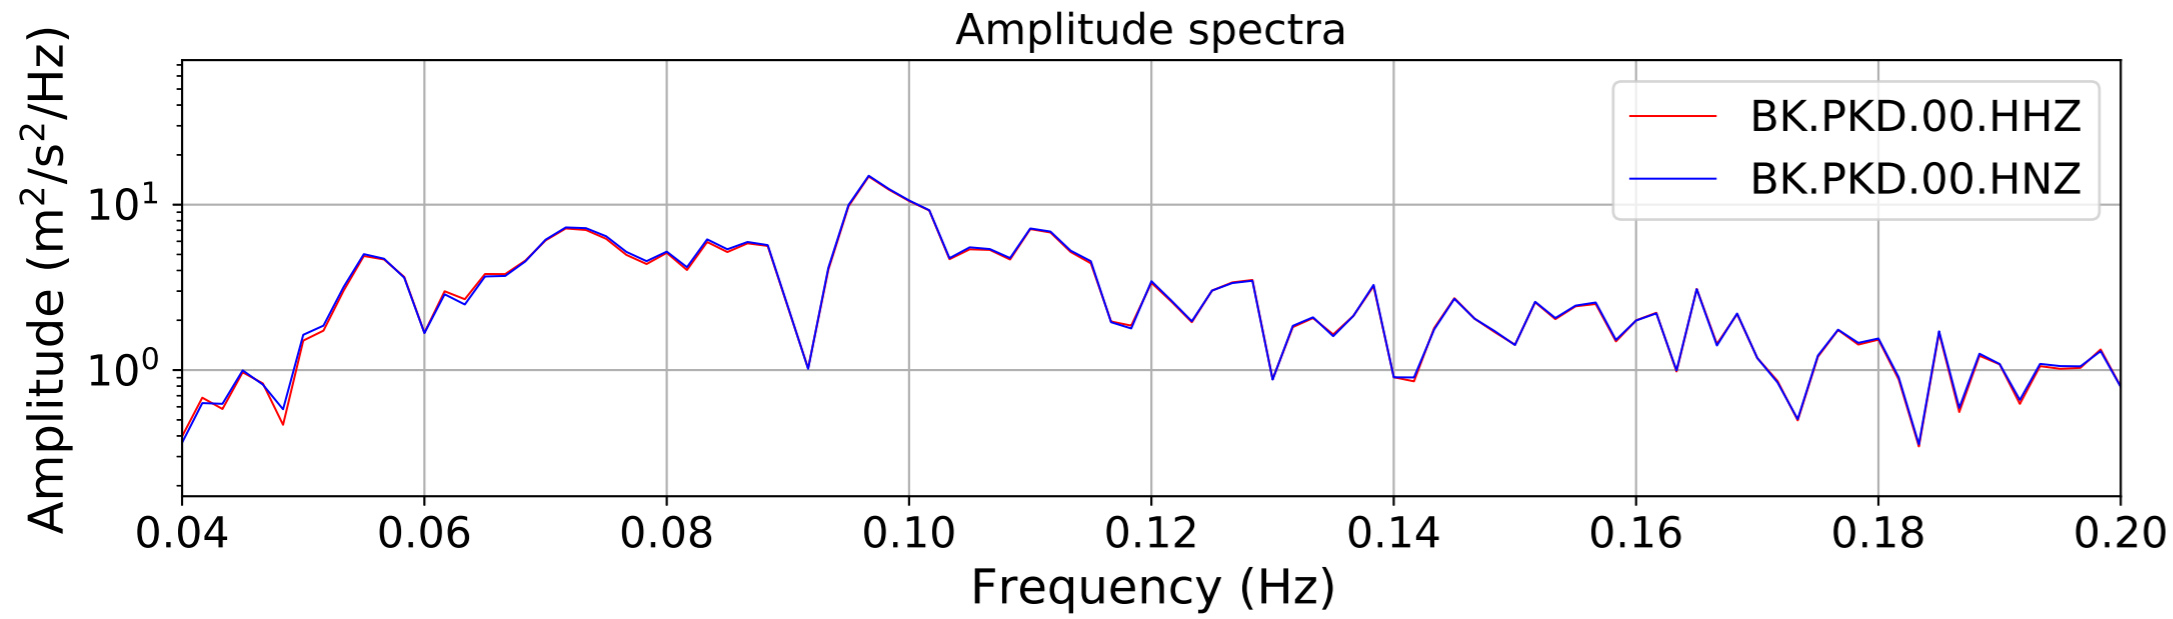

2024.340.184421_M7.0_nc75095651
Origin Time:2024-12-05T18:44:21.110000Z USGS event-id:nc75095651
M7.0 2024 Offshore Cape Mendocino, California Earthquake