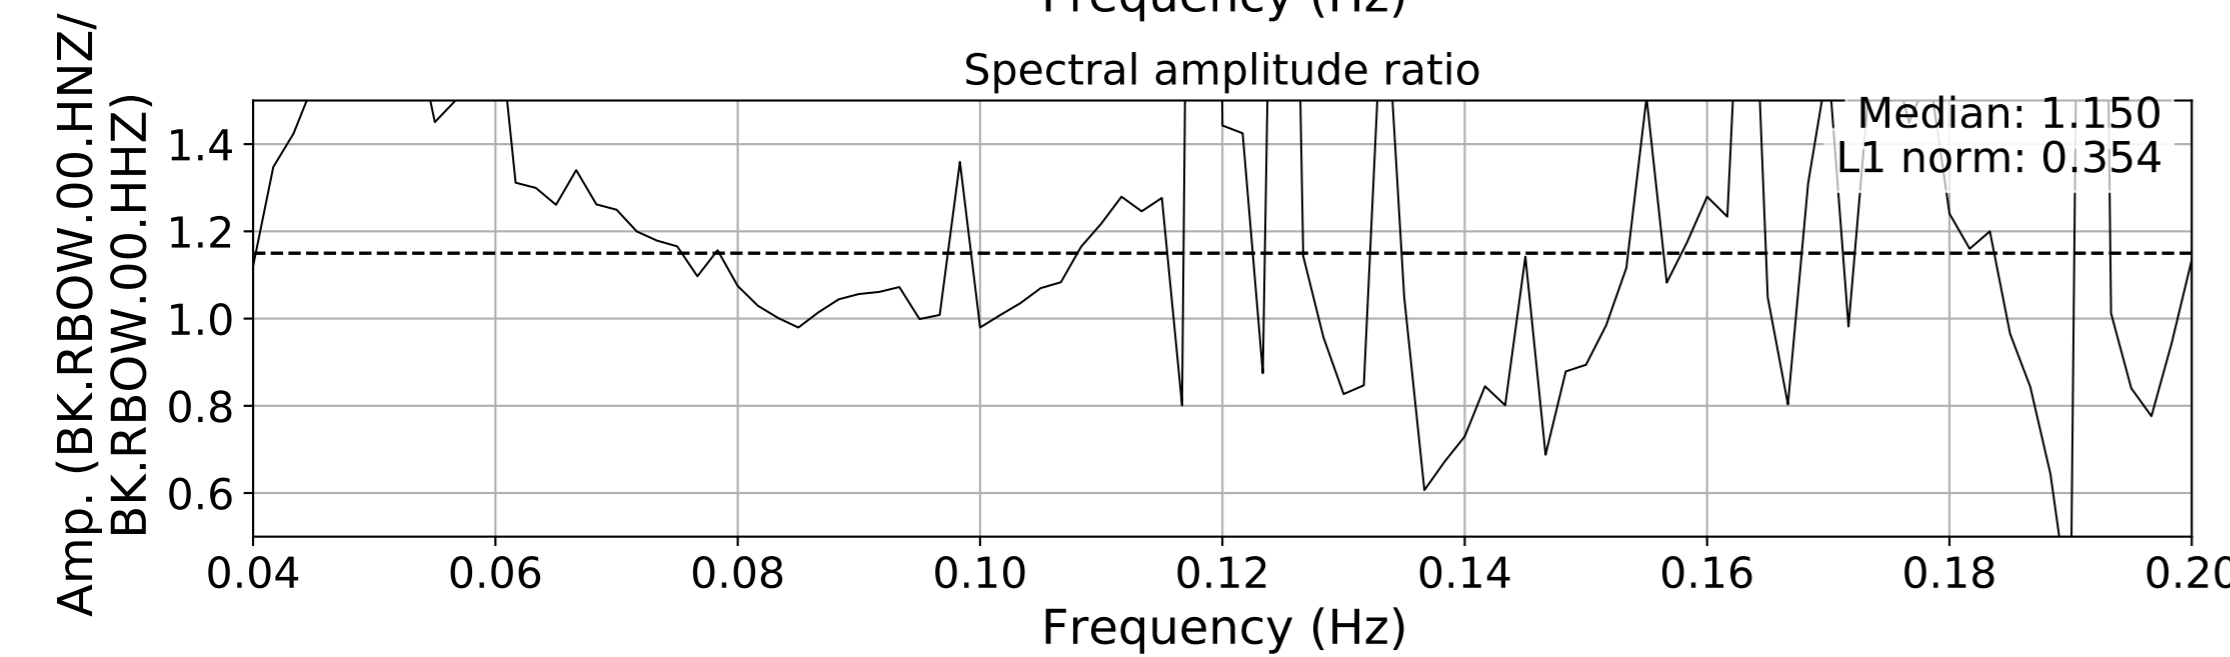

2024.340.184421_M7.0_nc75095651
Origin Time:2024-12-05T18:44:21.110000Z USGS event-id:nc75095651
M7.0 2024 Offshore Cape Mendocino, California Earthquake