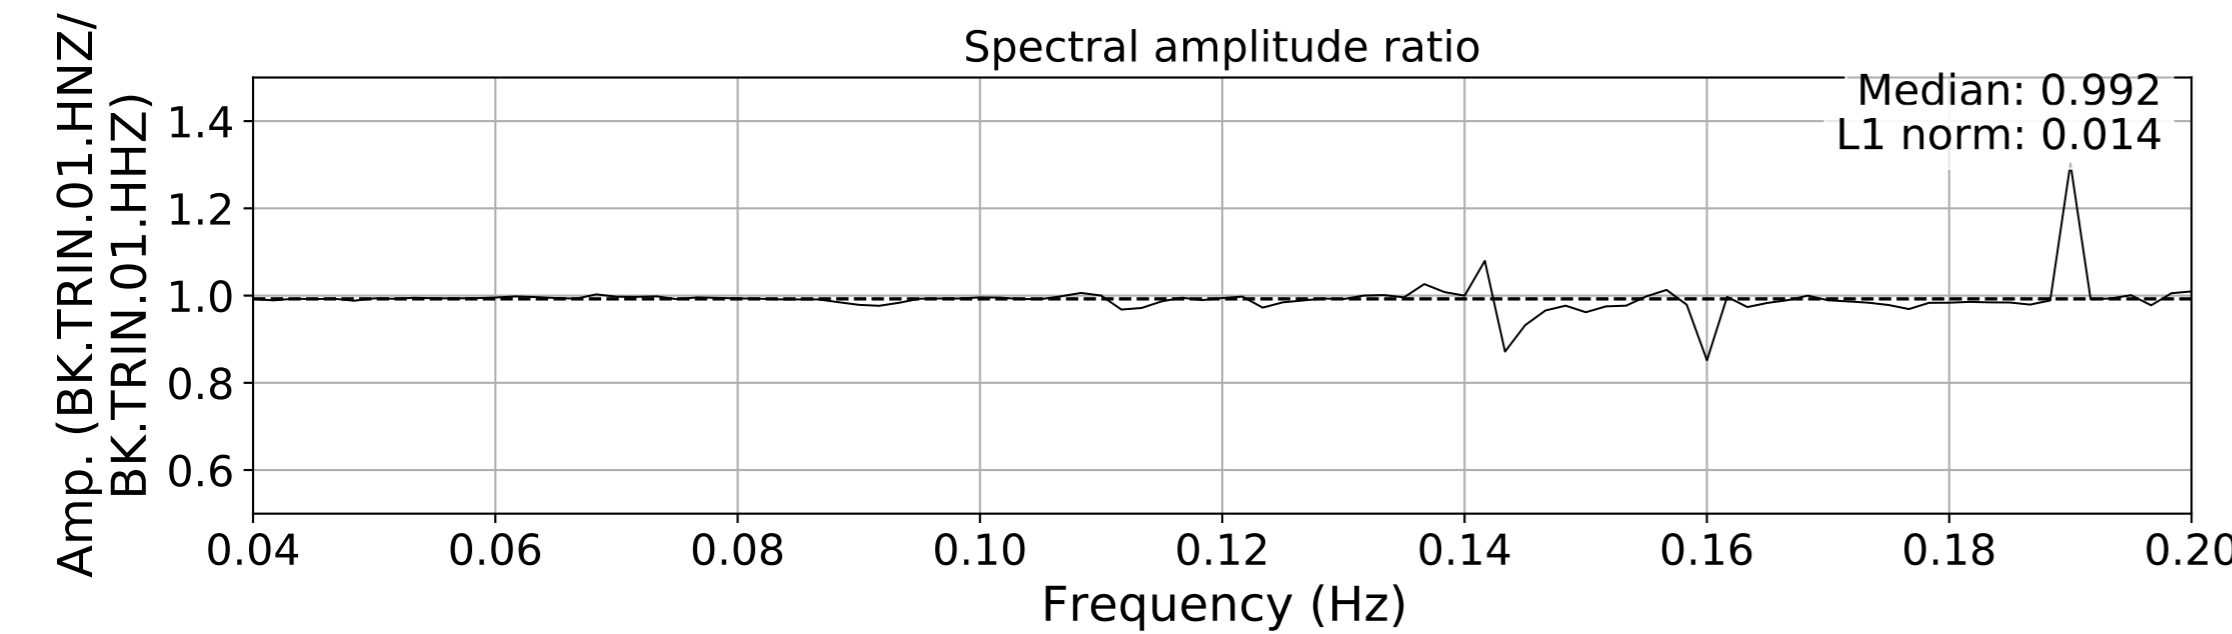

2024.340.184421_M7.0_nc75095651
Origin Time:2024-12-05T18:44:21.110000Z USGS event-id:nc75095651
M7.0 2024 Offshore Cape Mendocino, California Earthquake