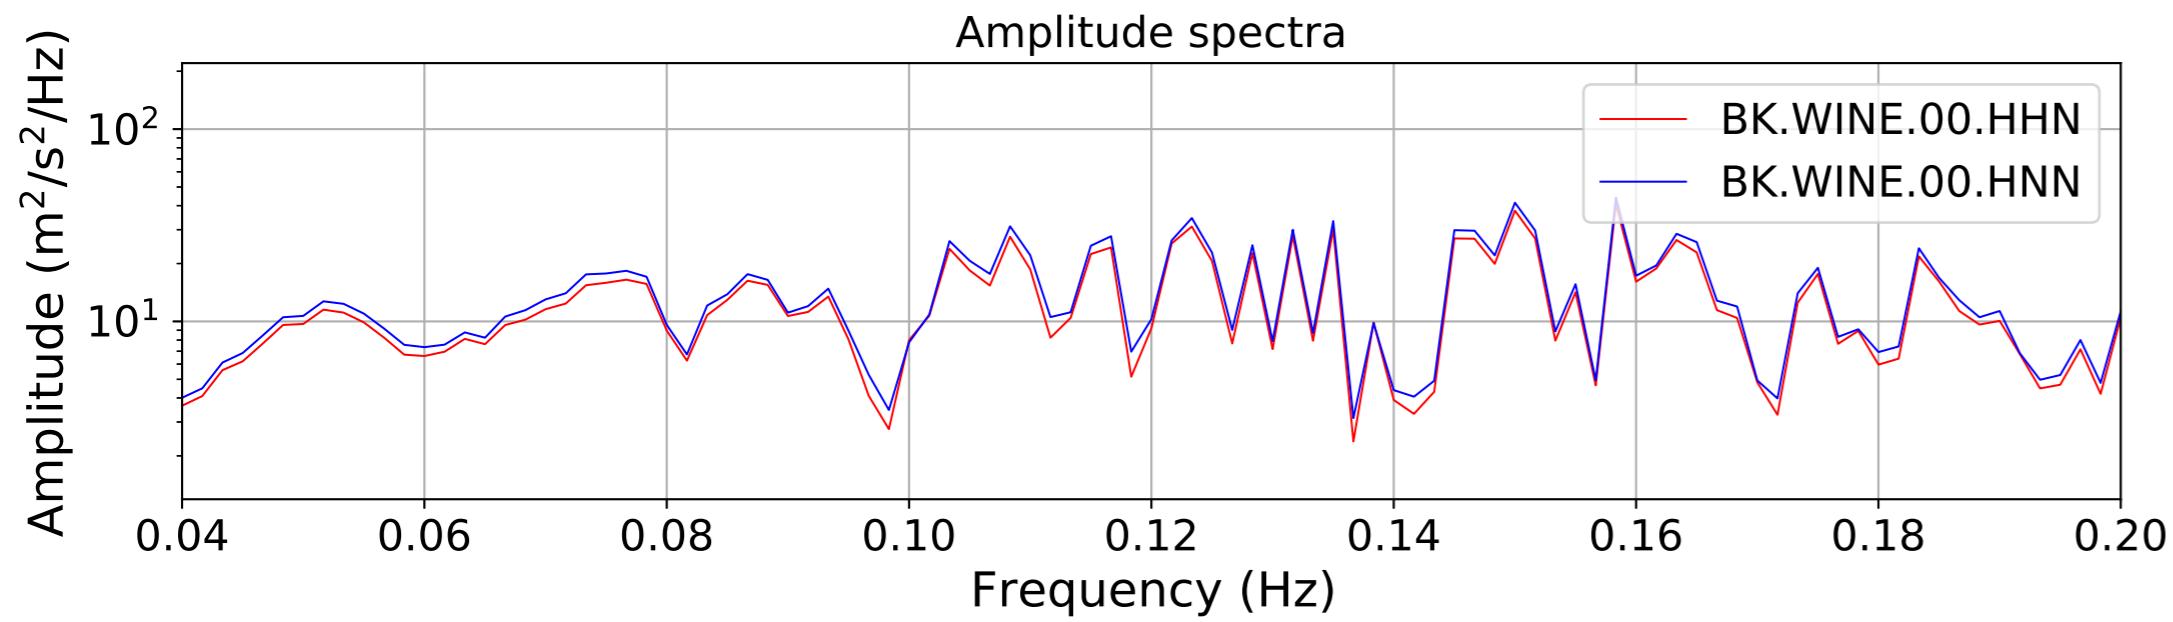

2024.340.184421_M7.0_nc75095651
Origin Time:2024-12-05T18:44:21.110000Z USGS event-id:nc75095651
M7.0 2024 Offshore Cape Mendocino, California Earthquake