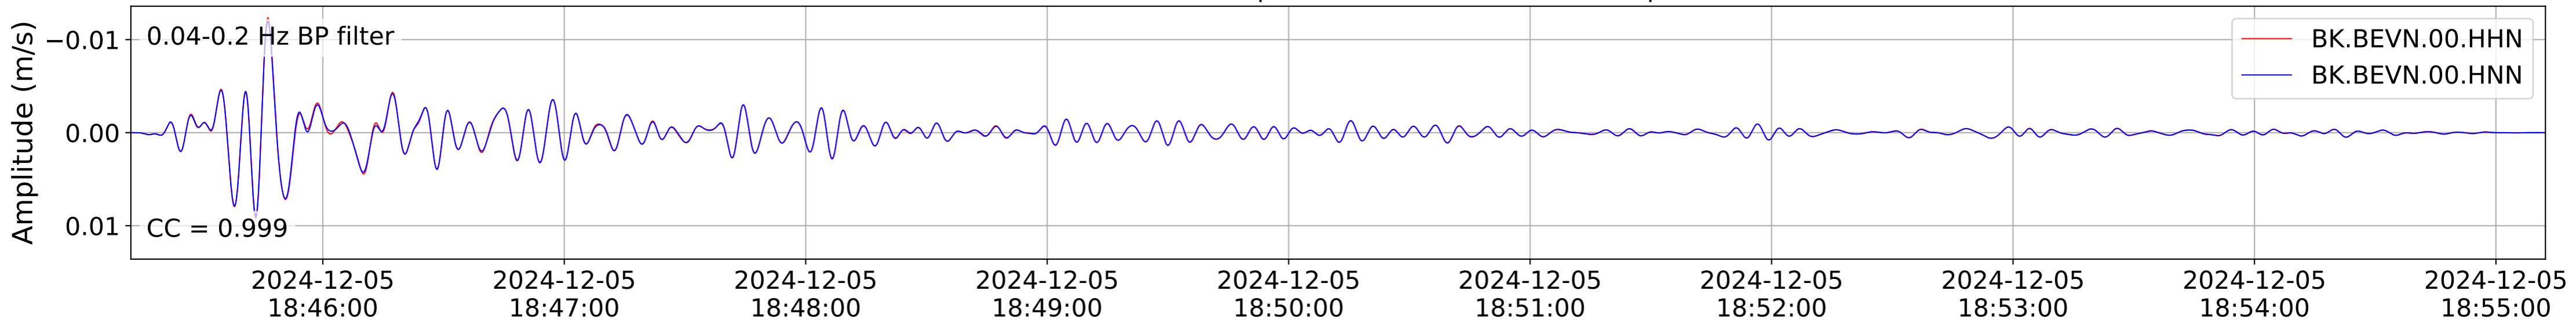

2024.340.184421.M7.0_nc75095651
Origin Time:2024-12-05T18:44:21.110000Z USGS event-id:nc75095651
M7.0 2024 Offshore Cape Mendocino, California Earthquake