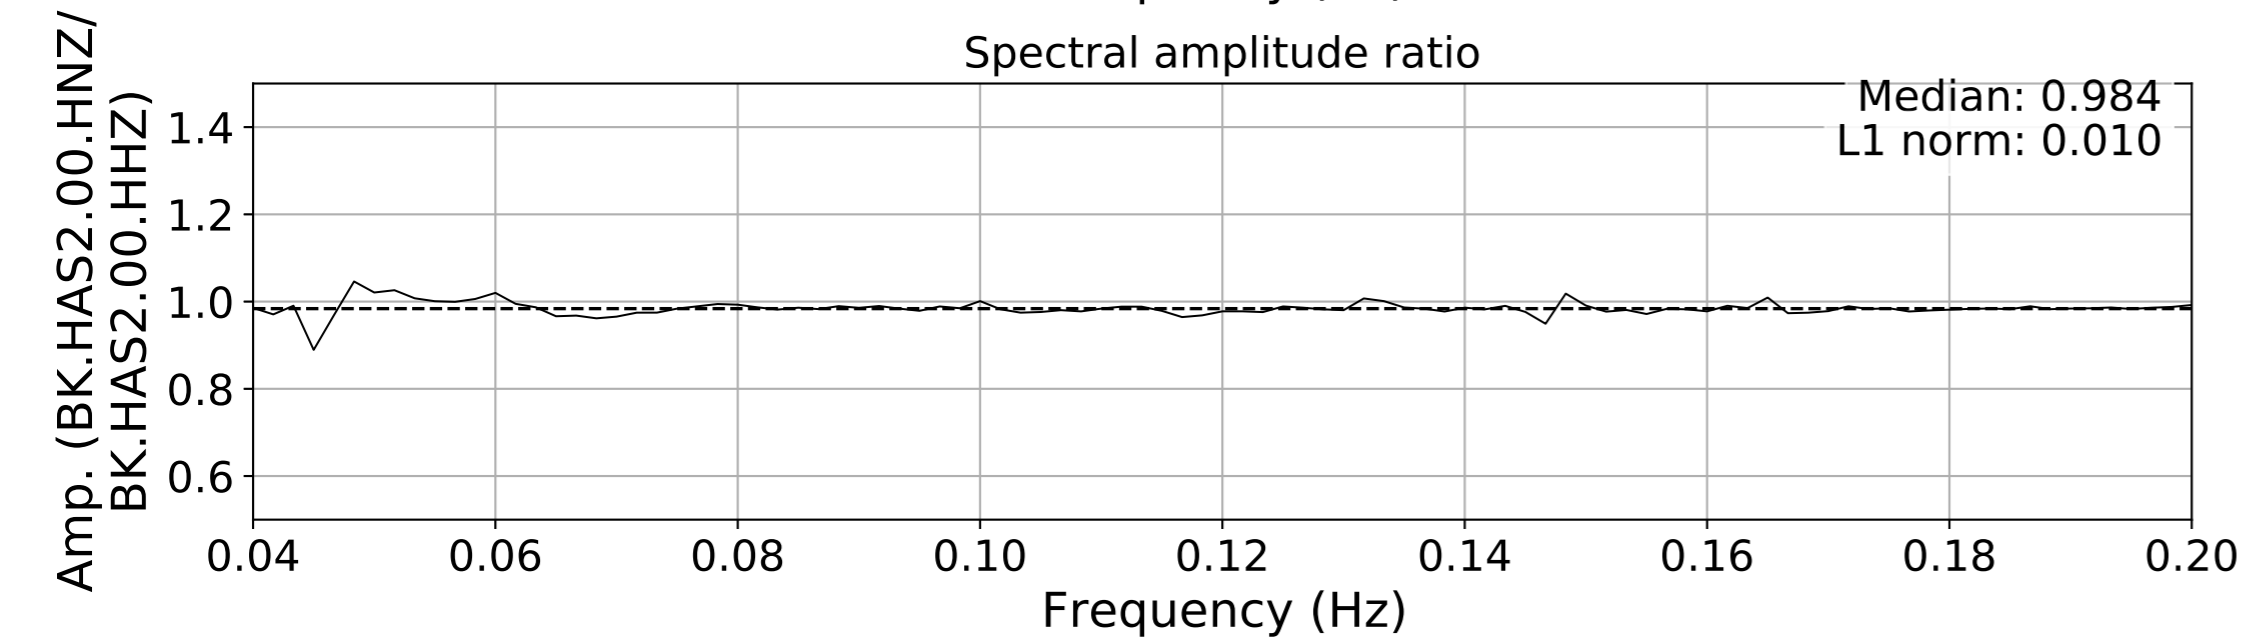

2024.340.184421_M7.0_nc75095651
Origin Time:2024-12-05T18:44:21.110000Z USGS event-id:nc75095651
M7.0 2024 Offshore Cape Mendocino, California Earthquake