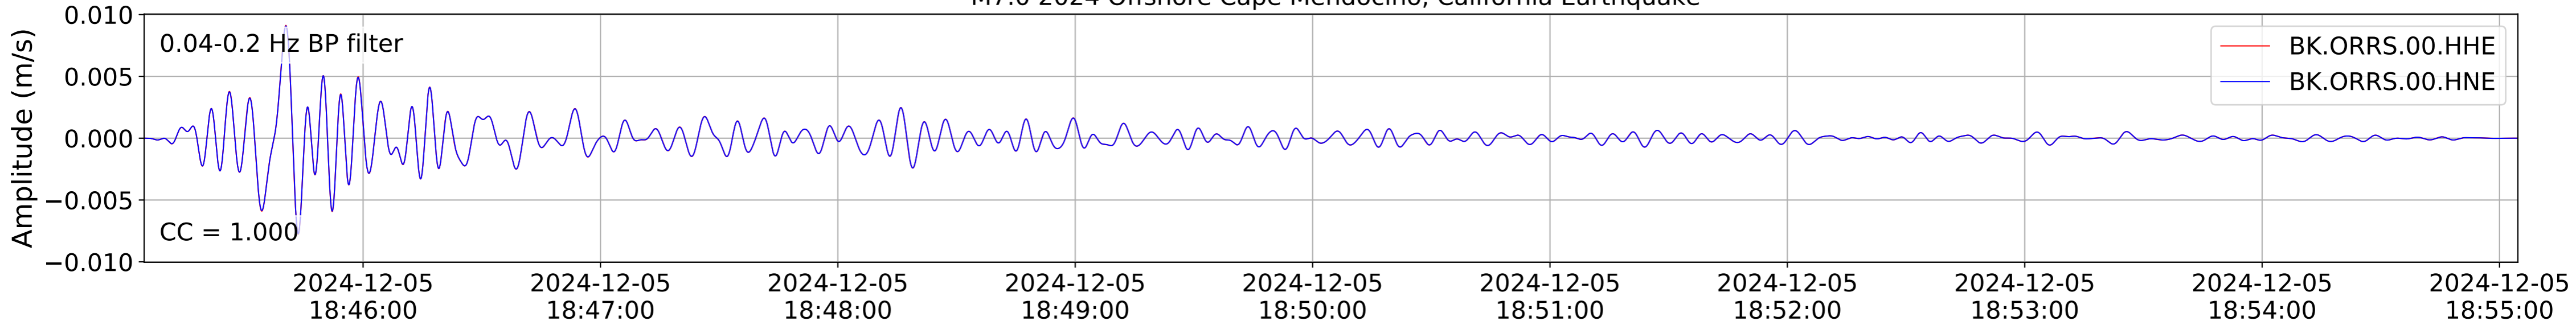

2024.340.184421_M7.0_nc75095651
Origin Time:2024-12-05T18:44:21.110000Z USGS event-id:nc75095651
M7.0 2024 Offshore Cape Mendocino, California Earthquake