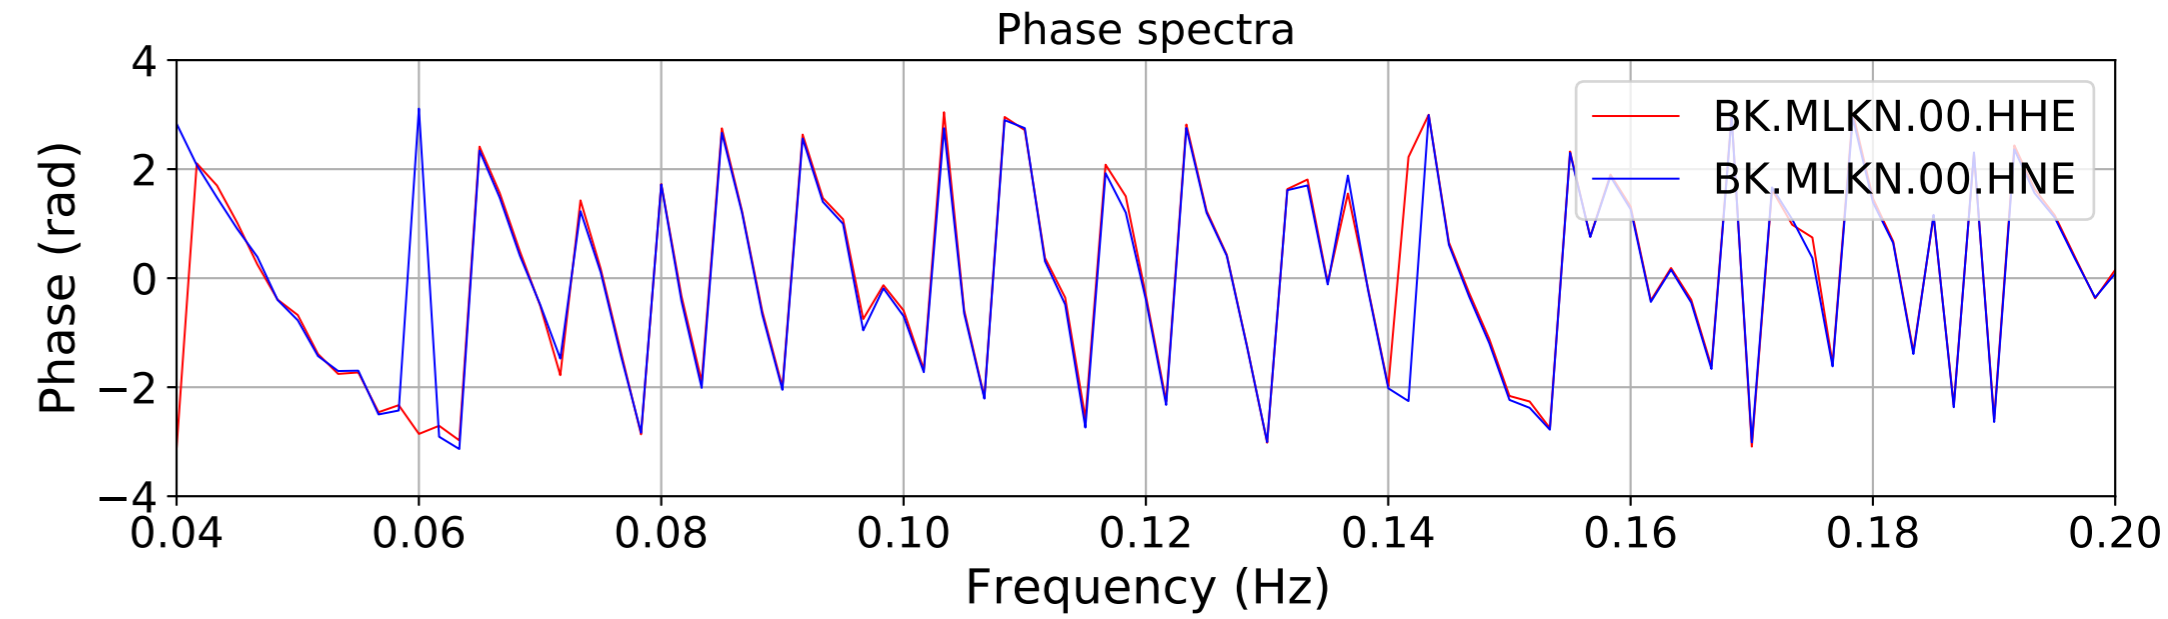

2024.340.184421_M7.0_nc75095651
Origin Time:2024-12-05T18:44:21.110000Z USGS event-id:nc75095651
M7.0 2024 Offshore Cape Mendocino, California Earthquake