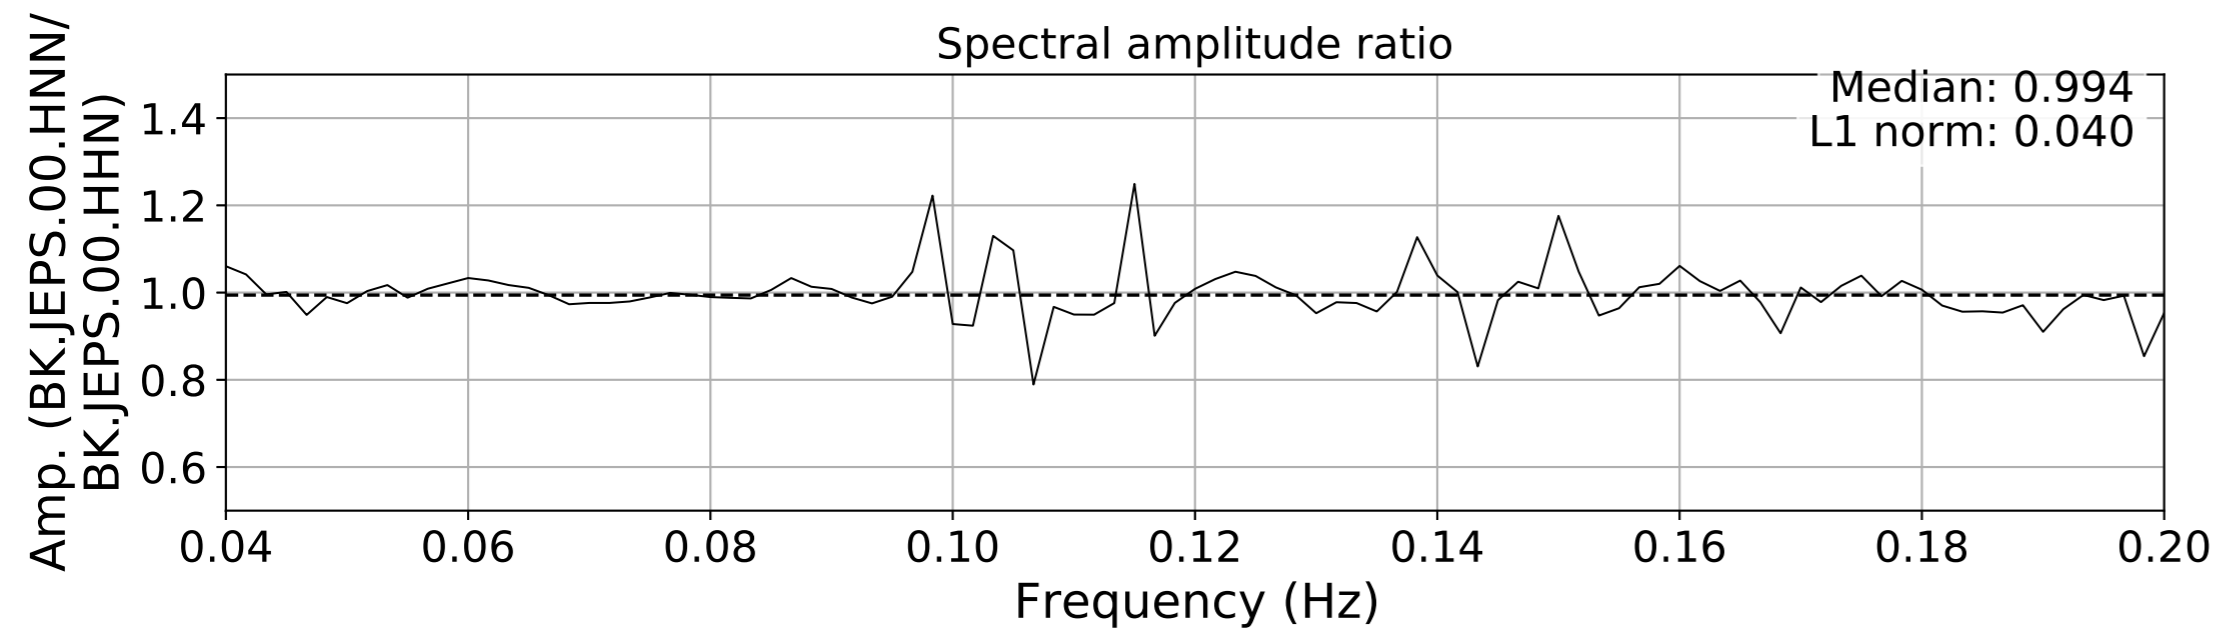

2024.340.184421.M7.0_nc75095651
Origin Time:2024-12-05T18:44:21.110000Z USGS event-id:nc75095651
M7.0 2024 Offshore Cape Mendocino, California Earthquake