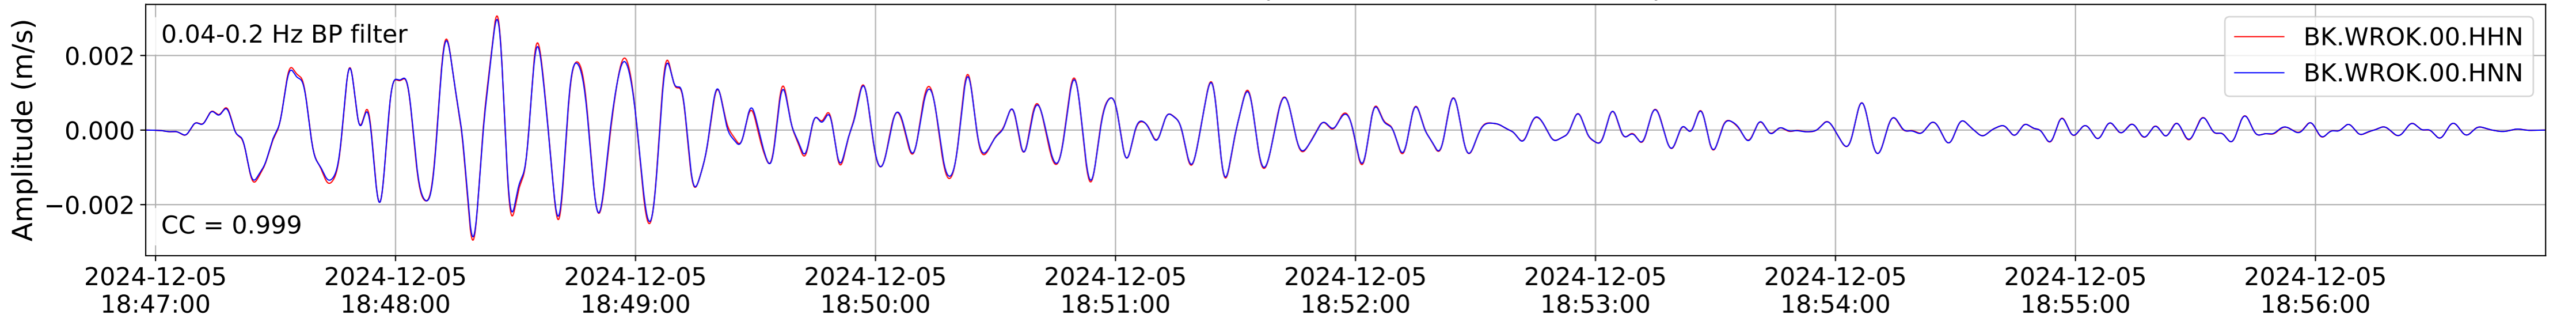

2024.340.184421_M7.0_nc75095651
Origin Time:2024-12-05T18:44:21.110000Z USGS event-id:nc75095651
M7.0 2024 Offshore Cape Mendocino, California Earthquake