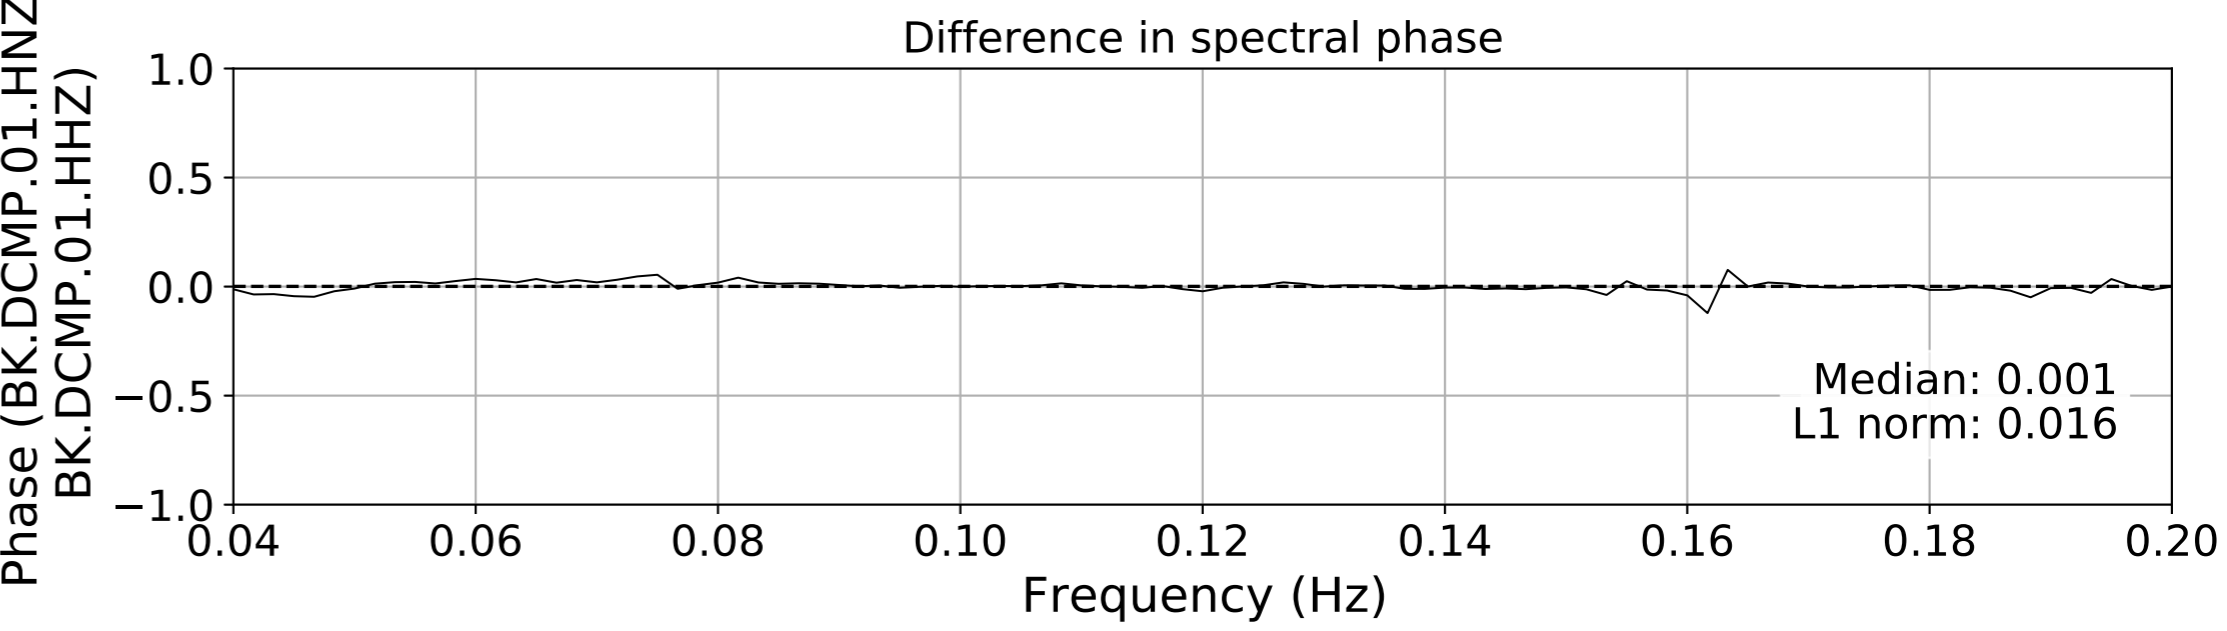

2024.340.184421_M7.0_nc75095651
Origin Time:2024-12-05T18:44:21.110000Z USGS event-id:nc75095651
M7.0 2024 Offshore Cape Mendocino, California Earthquake