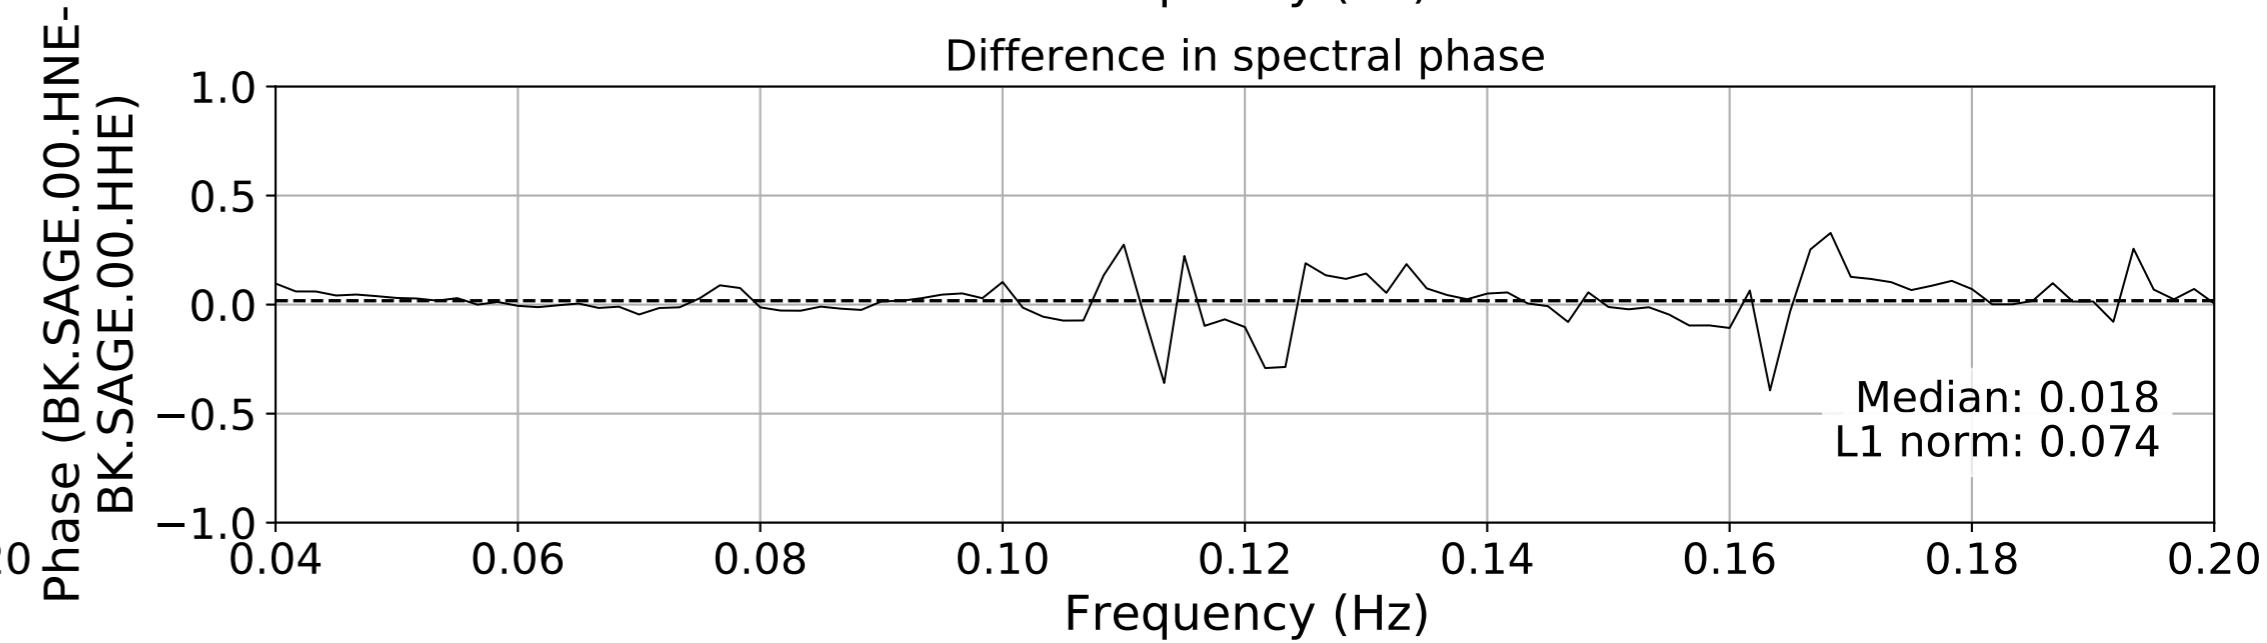

2024.340.184421_M7.0_nc75095651
Origin Time:2024-12-05T18:44:21.110000Z USGS event-id:nc75095651
M7.0 2024 Offshore Cape Mendocino, California Earthquake