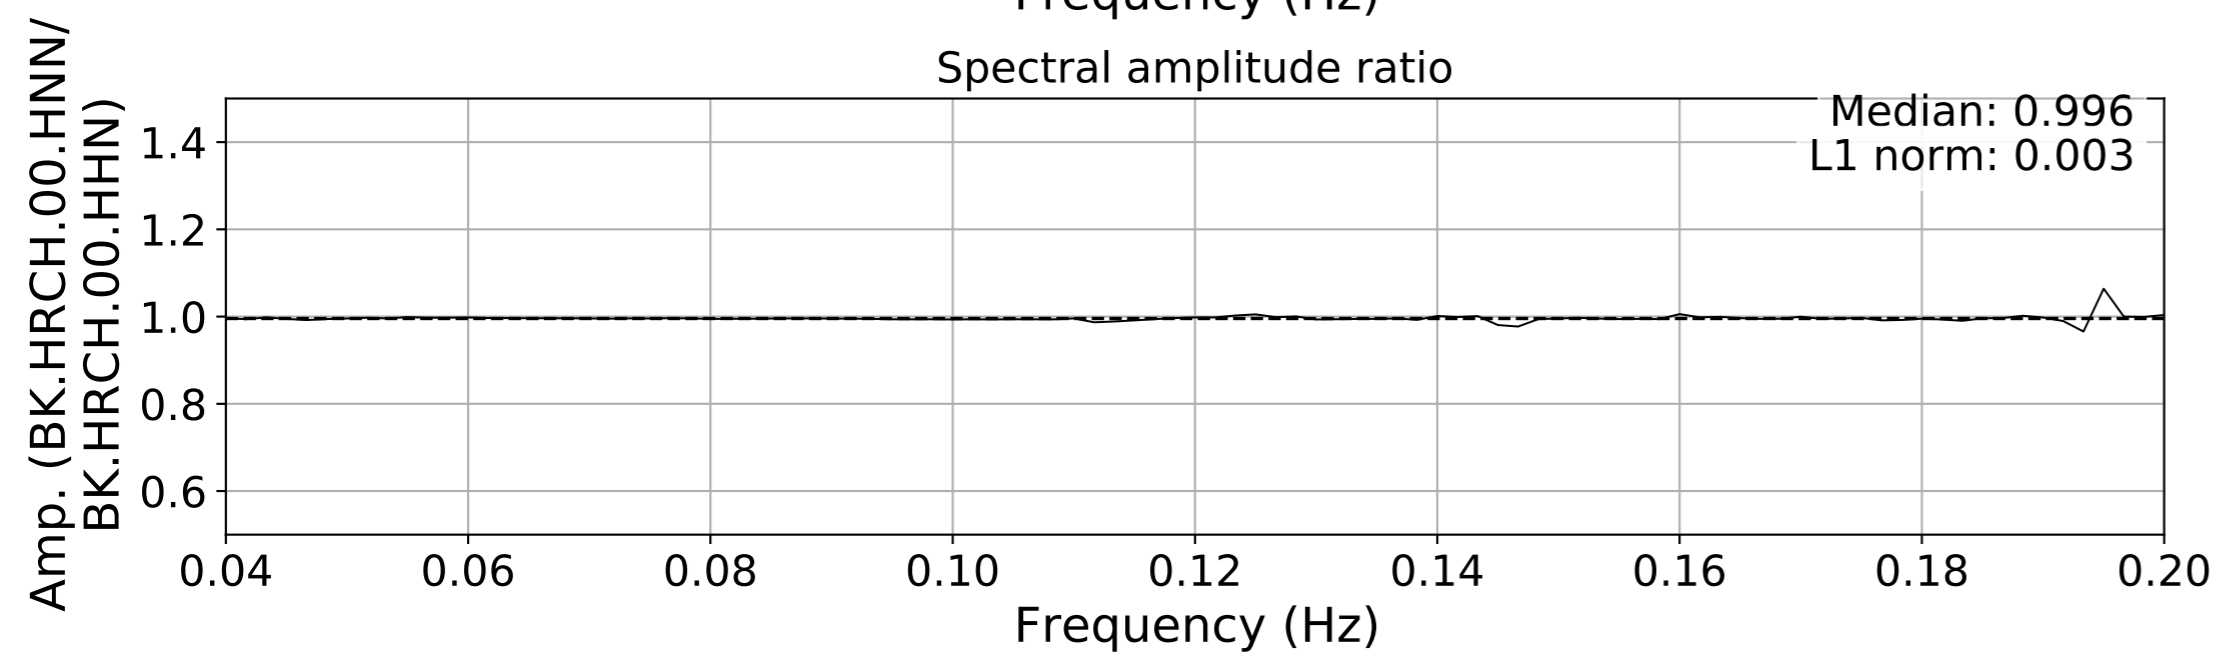

2024.340.184421_M7.0_nc75095651
Origin Time:2024-12-05T18:44:21.110000Z USGS event-id:nc75095651
M7.0 2024 Offshore Cape Mendocino, California Earthquake