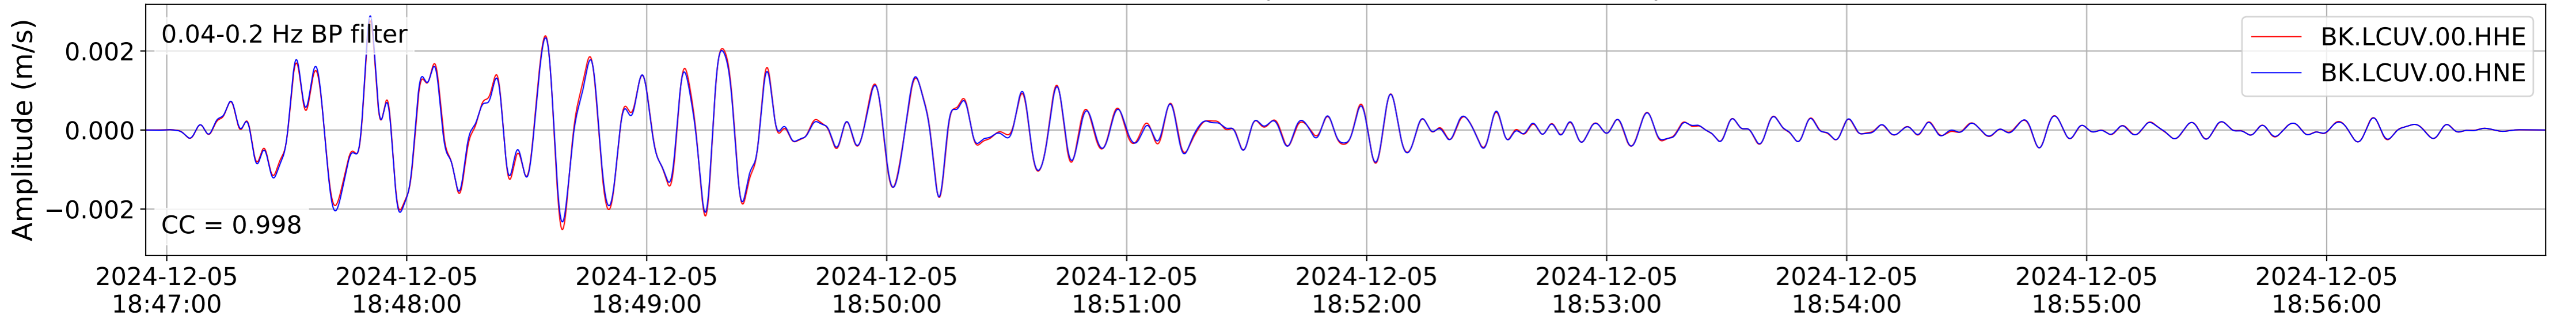

2024.340.184421_M7.0_nc75095651
Origin Time:2024-12-05T18:44:21.110000Z USGS event-id:nc75095651
M7.0 2024 Offshore Cape Mendocino, California Earthquake