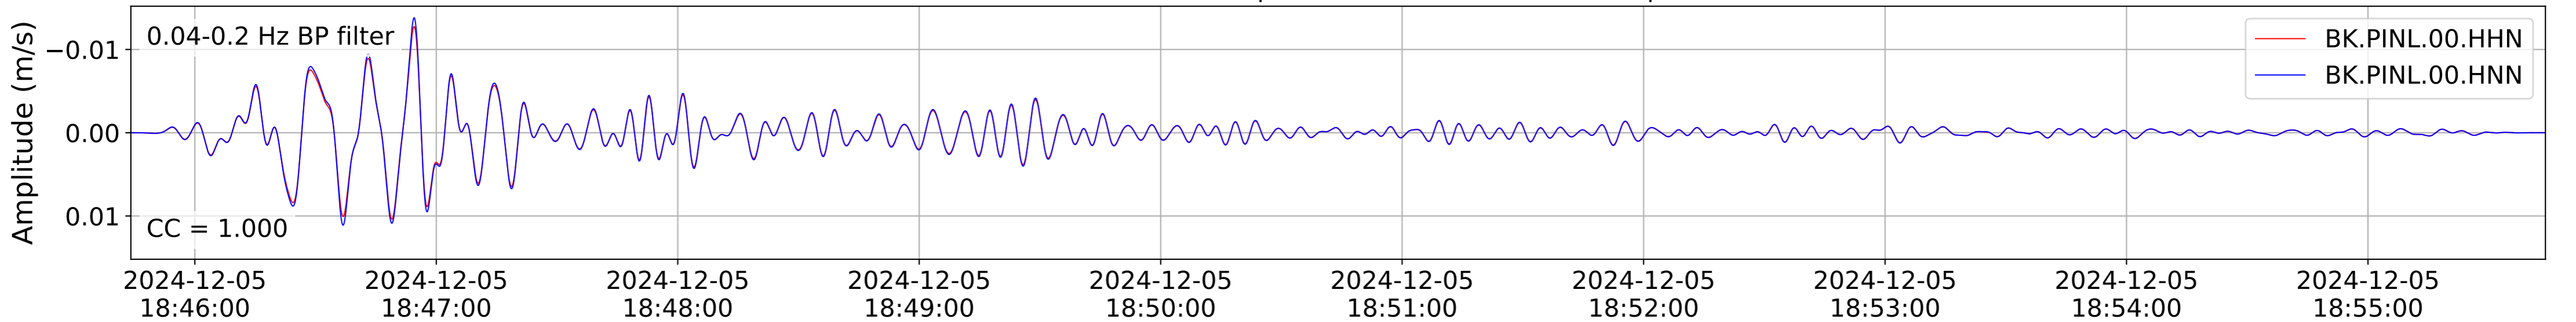

2024.340.184421.M7.0_nc75095651
Origin Time:2024-12-05T18:44:21.110000Z USGS event-id:nc75095651
M7.0 2024 Offshore Cape Mendocino, California Earthquake