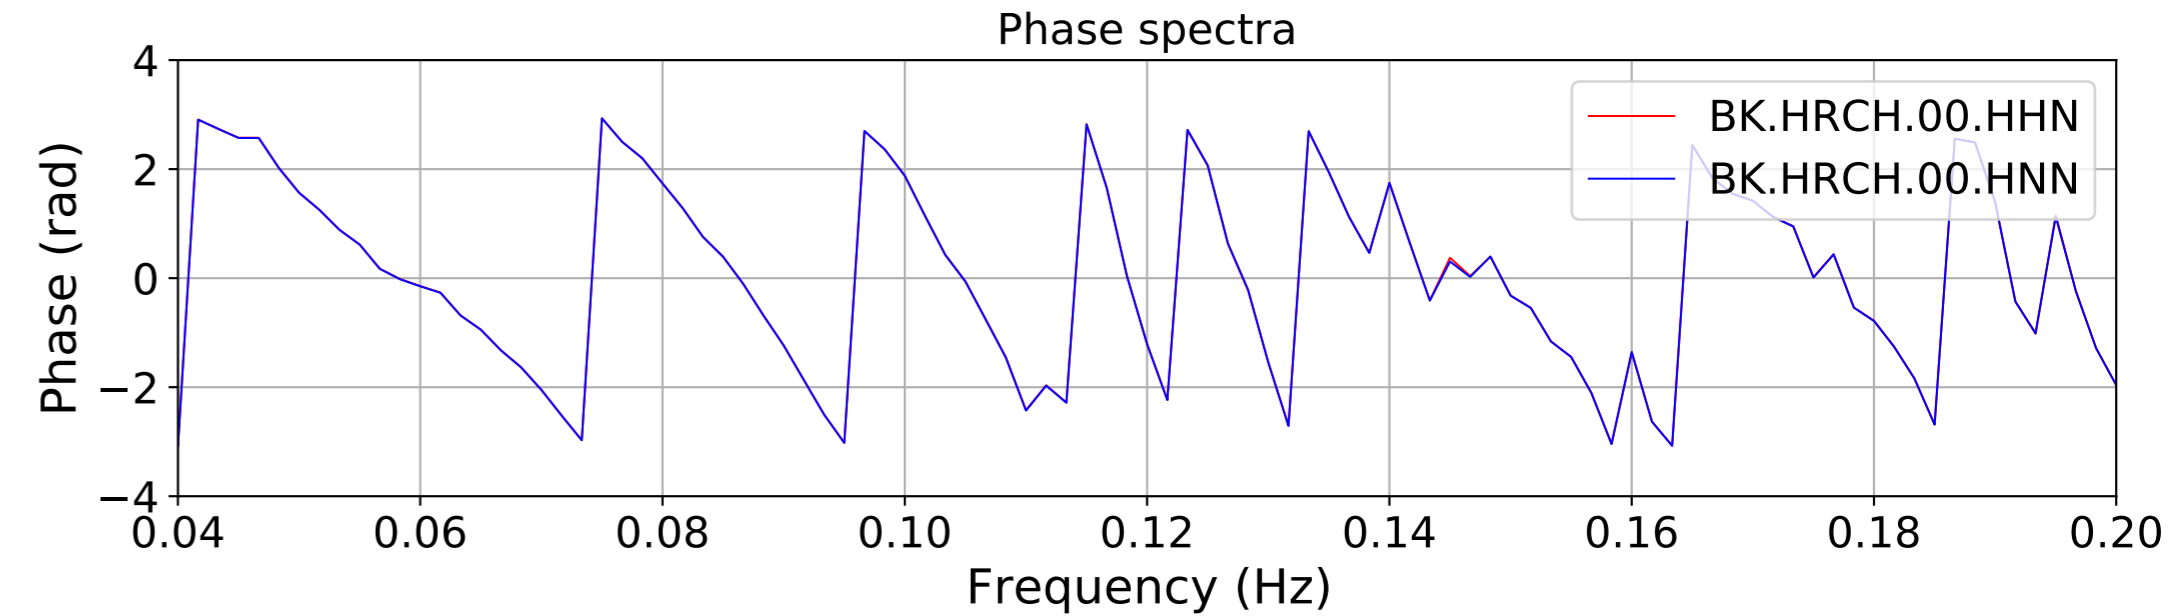

2024.340.184421_M7.0_nc75095651
Origin Time:2024-12-05T18:44:21.110000Z USGS event-id:nc75095651
M7.0 2024 Offshore Cape Mendocino, California Earthquake