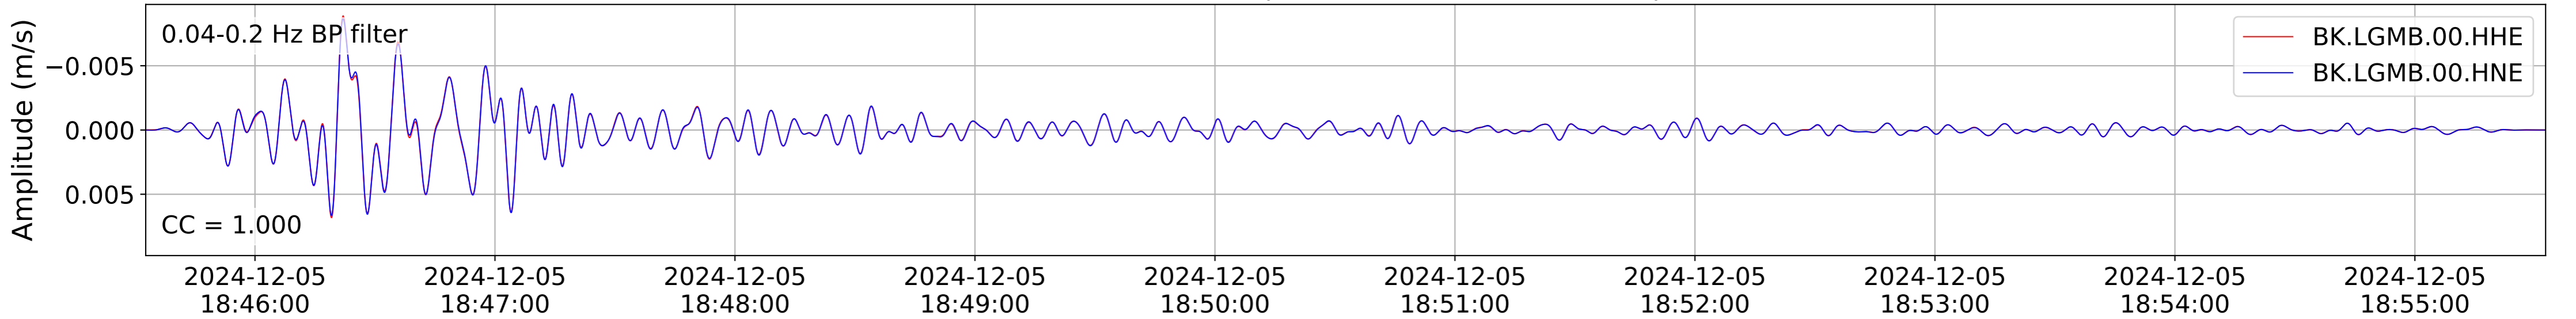

2024.340.184421_M7.0_nc75095651
Origin Time:2024-12-05T18:44:21.110000Z USGS event-id:nc75095651
M7.0 2024 Offshore Cape Mendocino, California Earthquake