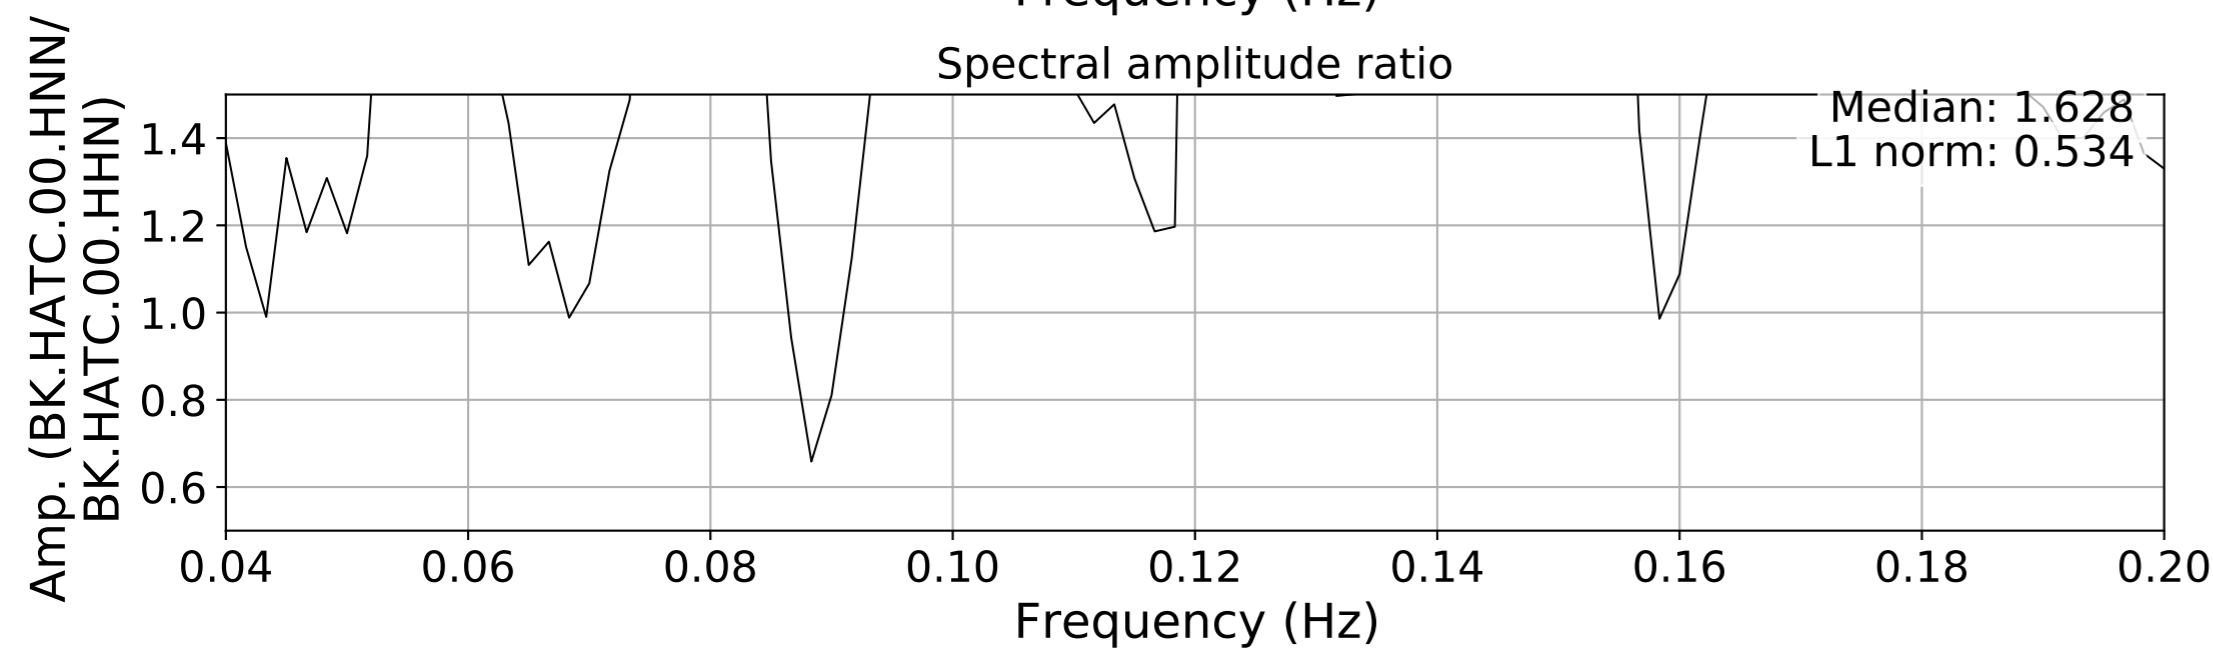

2024.340.184421_M7.0_nc75095651
Origin Time:2024-12-05T18:44:21.110000Z USGS event-id:nc75095651
M7.0 2024 Offshore Cape Mendocino, California Earthquake