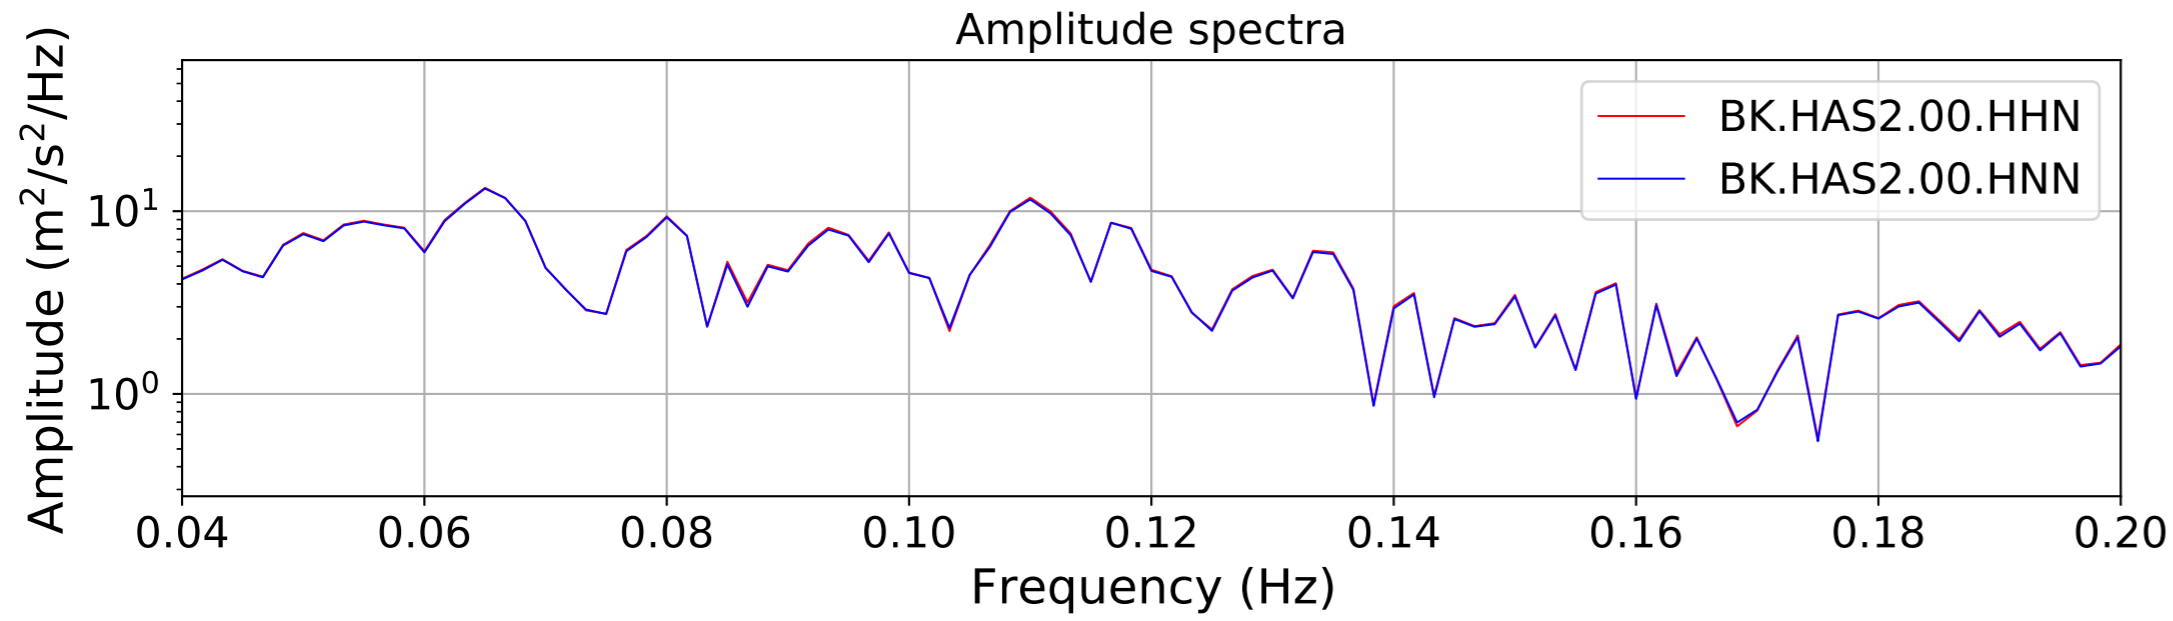

2024.340.184421_M7.0_nc75095651
Origin Time:2024-12-05T18:44:21.110000Z USGS event-id:nc75095651
M7.0 2024 Offshore Cape Mendocino, California Earthquake