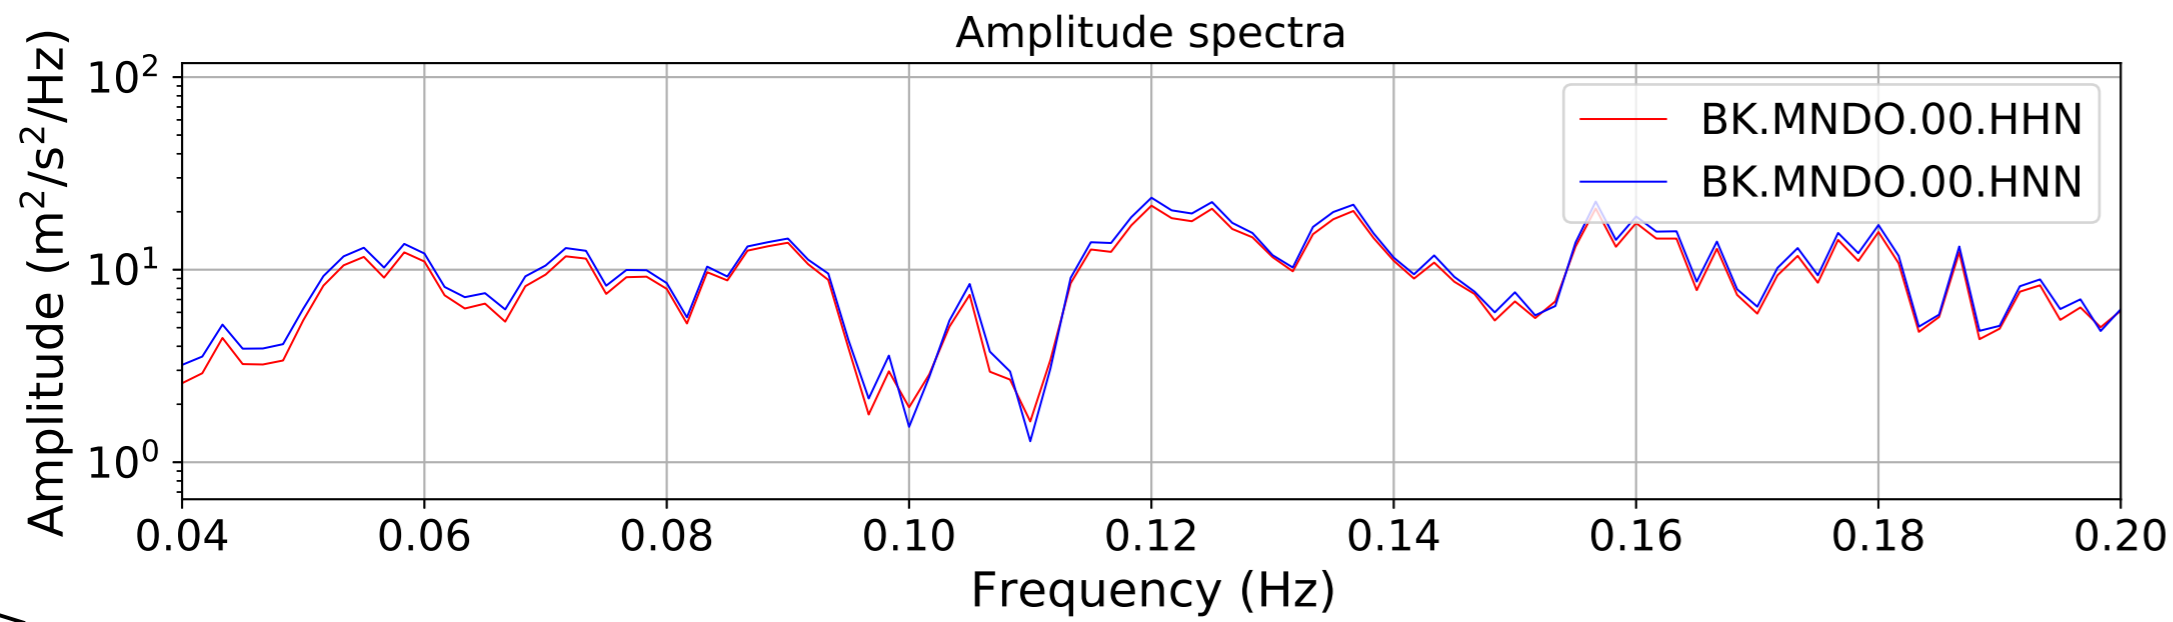

2024.340.184421_M7.0_nc75095651
Origin Time:2024-12-05T18:44:21.110000Z USGS event-id:nc75095651
M7.0 2024 Offshore Cape Mendocino, California Earthquake