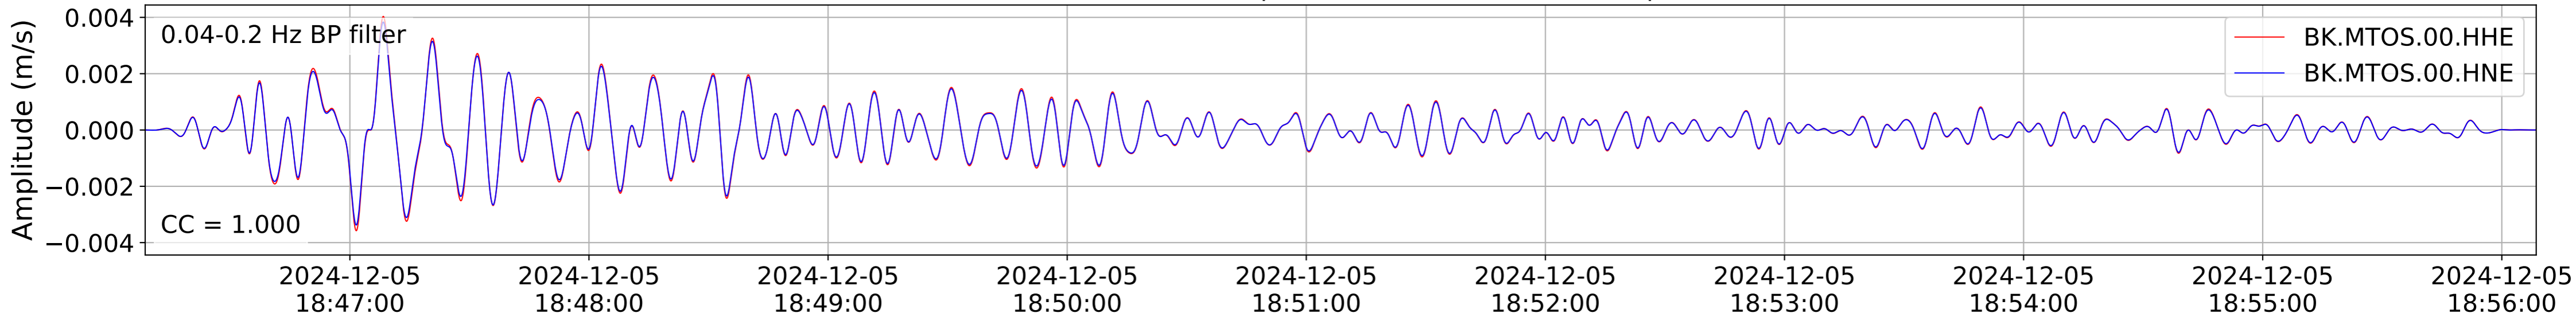

2024.340.184421.M7.0_nc75095651
Origin Time:2024-12-05T18:44:21.110000Z USGS event-id:nc75095651
M7.0 2024 Offshore Cape Mendocino, California Earthquake