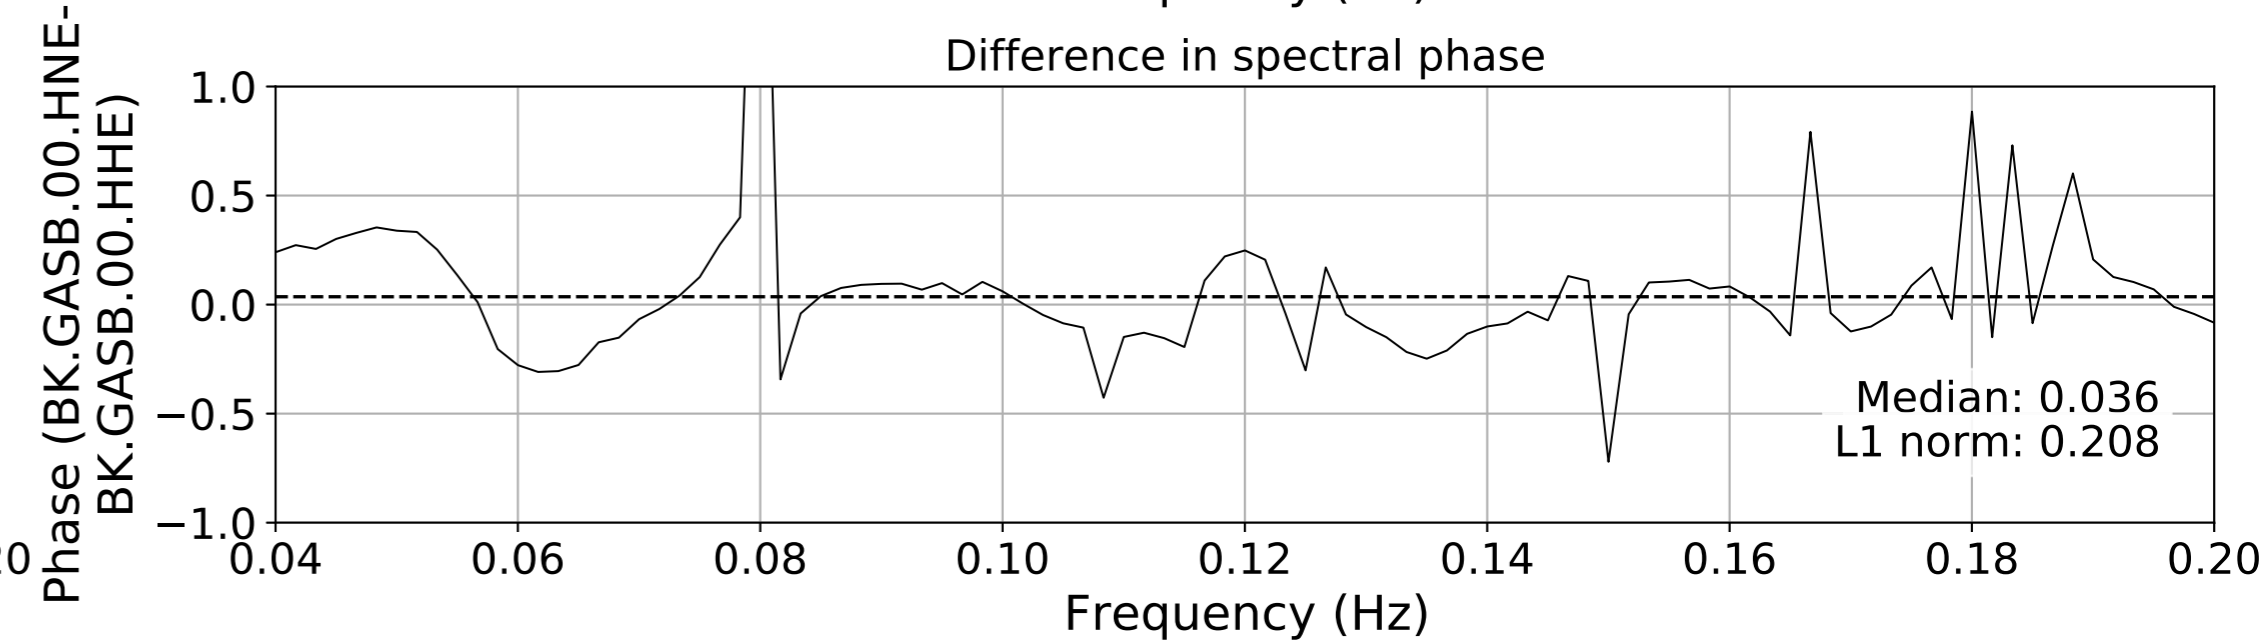

2024.340.184421_M7.0_nc75095651
Origin Time:2024-12-05T18:44:21.110000Z USGS event-id:nc75095651
M7.0 2024 Offshore Cape Mendocino, California Earthquake