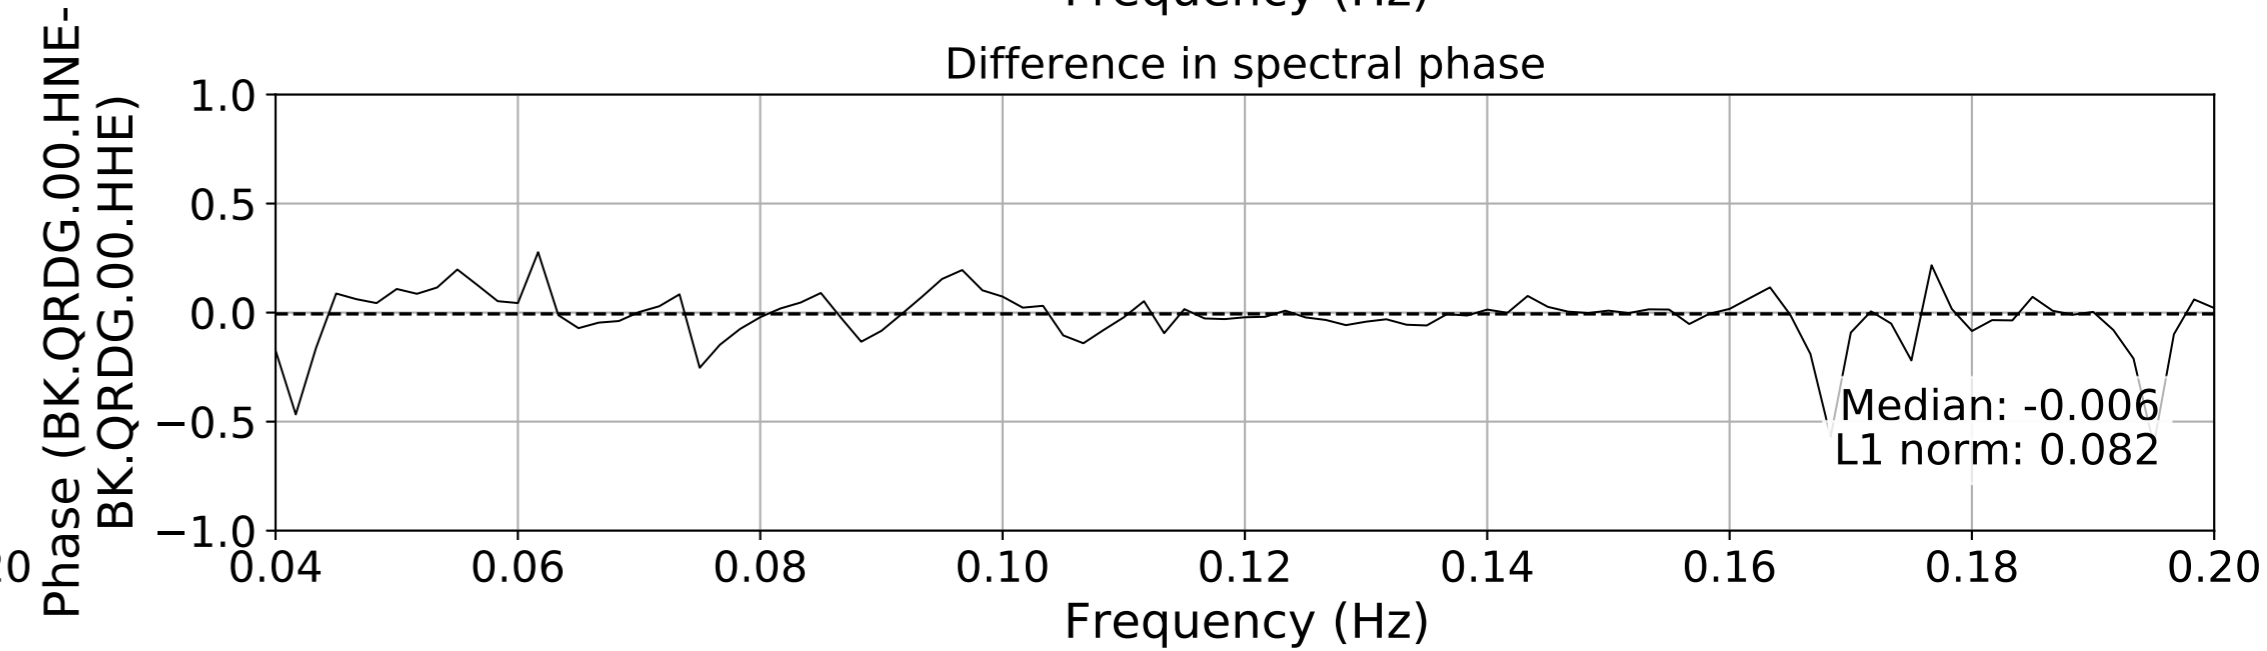

2024.340.184421_M7.0_nc75095651
Origin Time:2024-12-05T18:44:21.110000Z USGS event-id:nc75095651
M7.0 2024 Offshore Cape Mendocino, California Earthquake