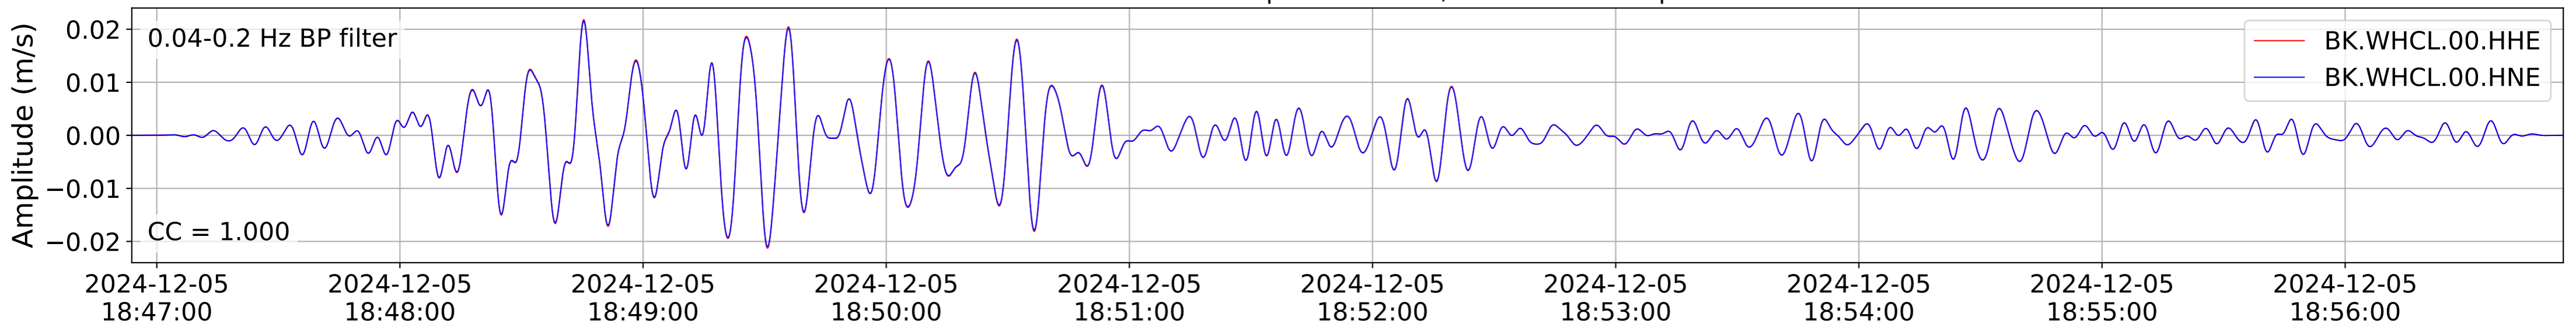

2024.340.184421.M7.0_nc75095651
Origin Time:2024-12-05T18:44:21.110000Z USGS event-id:nc75095651
M7.0 2024 Offshore Cape Mendocino, California Earthquake