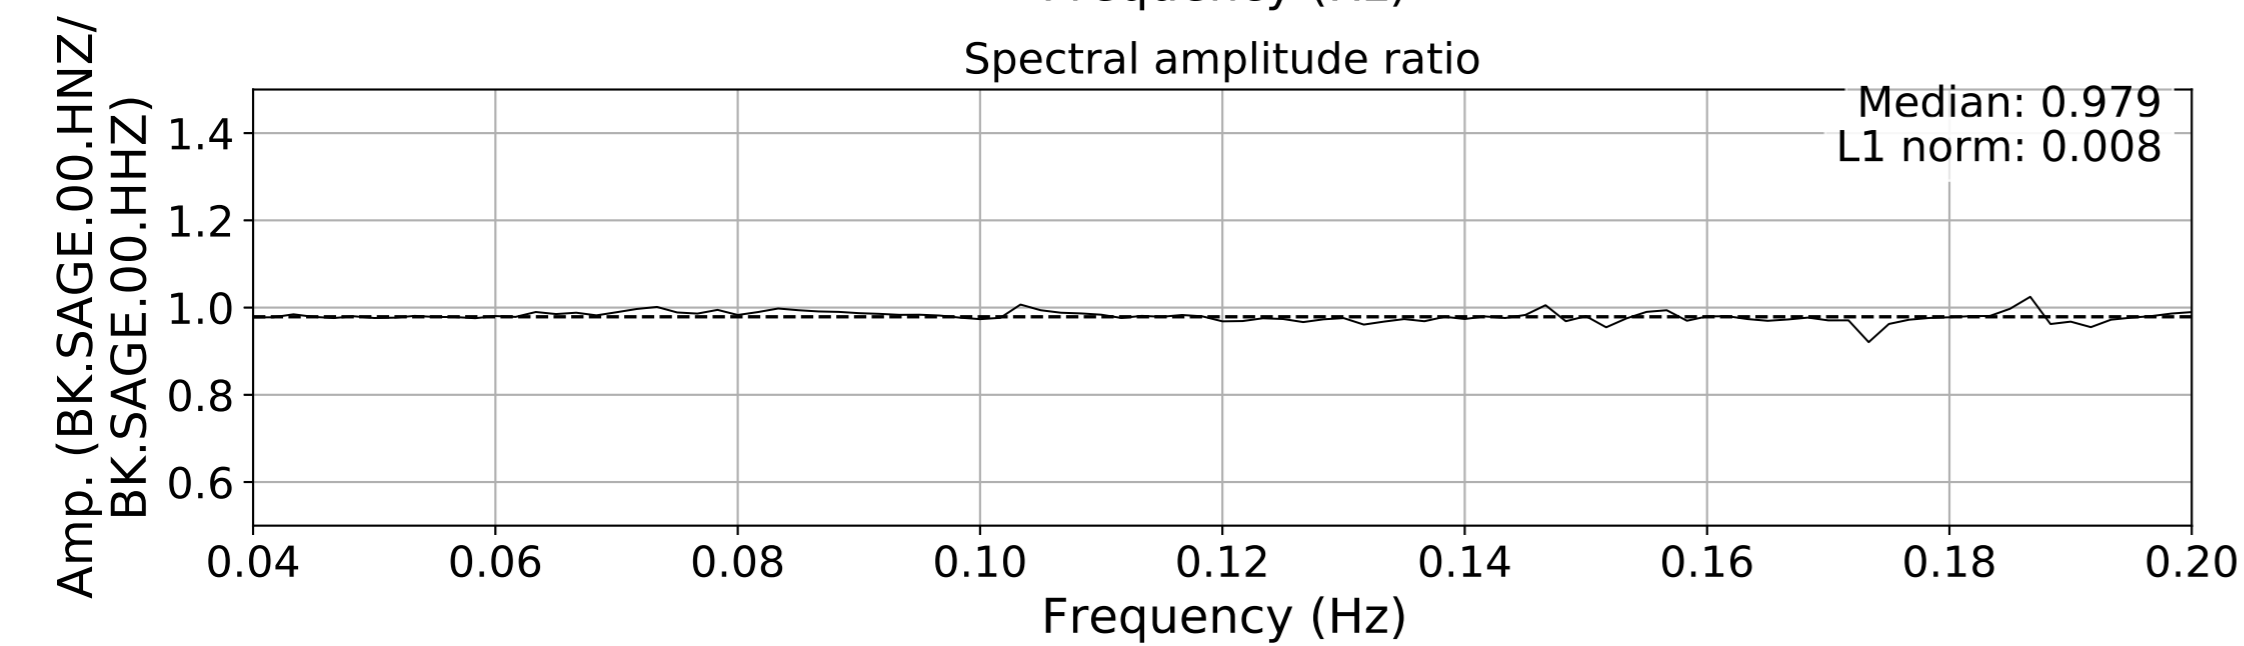

2024.340.184421_M7.0_nc75095651
Origin Time:2024-12-05T18:44:21.110000Z USGS event-id:nc75095651
M7.0 2024 Offshore Cape Mendocino, California Earthquake