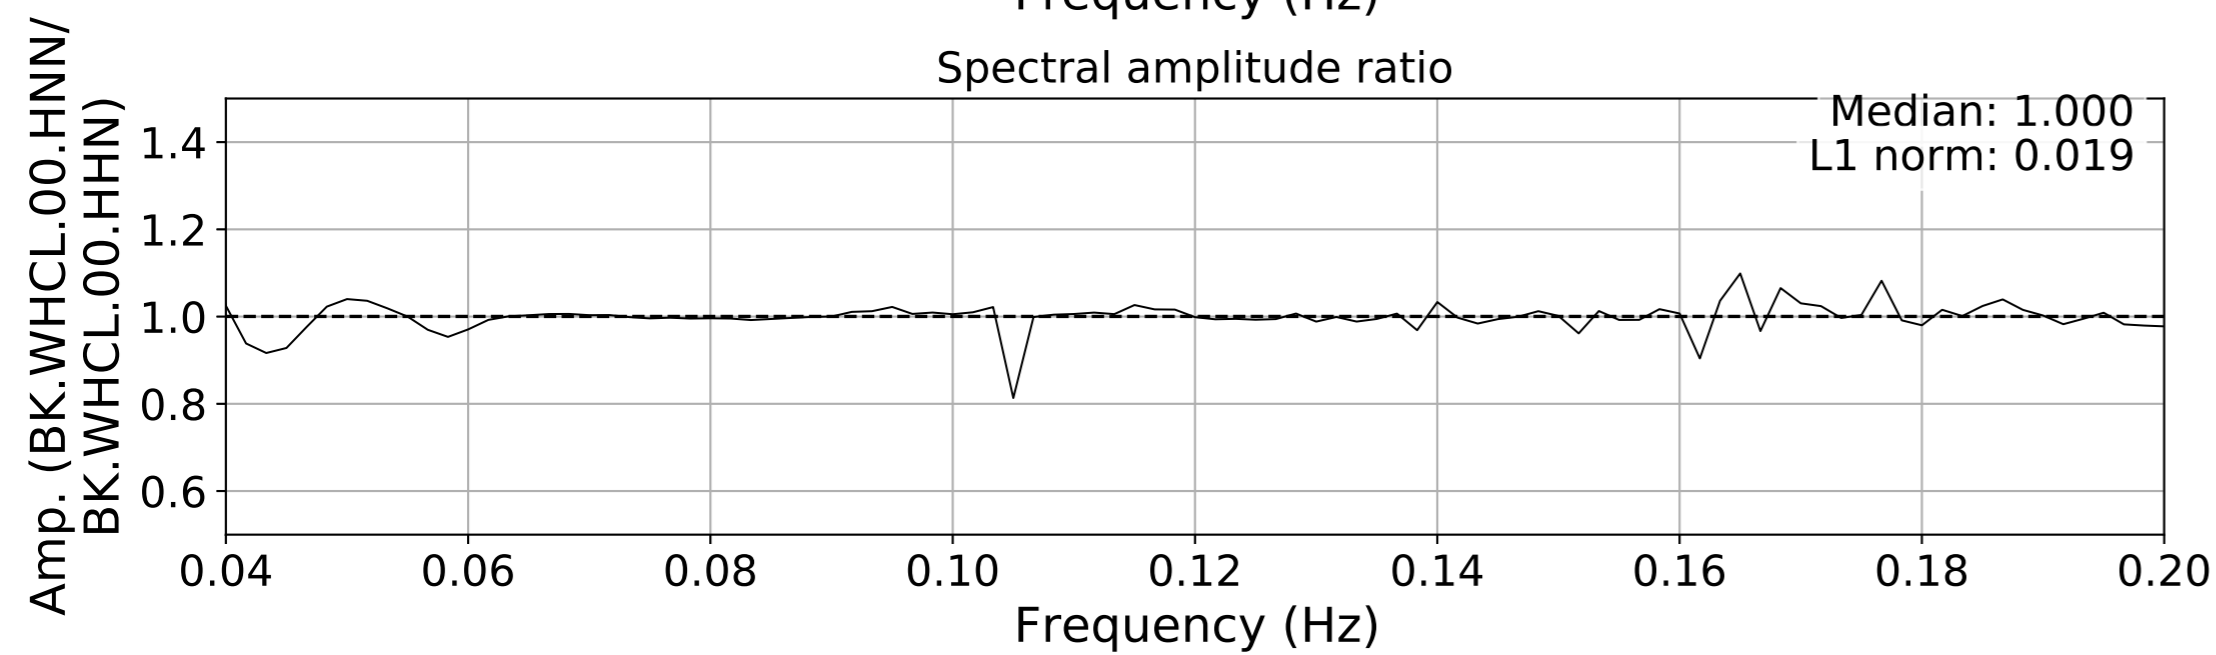

2024.340.184421.M7.0_nc75095651
Origin Time:2024-12-05T18:44:21.110000Z USGS event-id:nc75095651
M7.0 2024 Offshore Cape Mendocino, California Earthquake