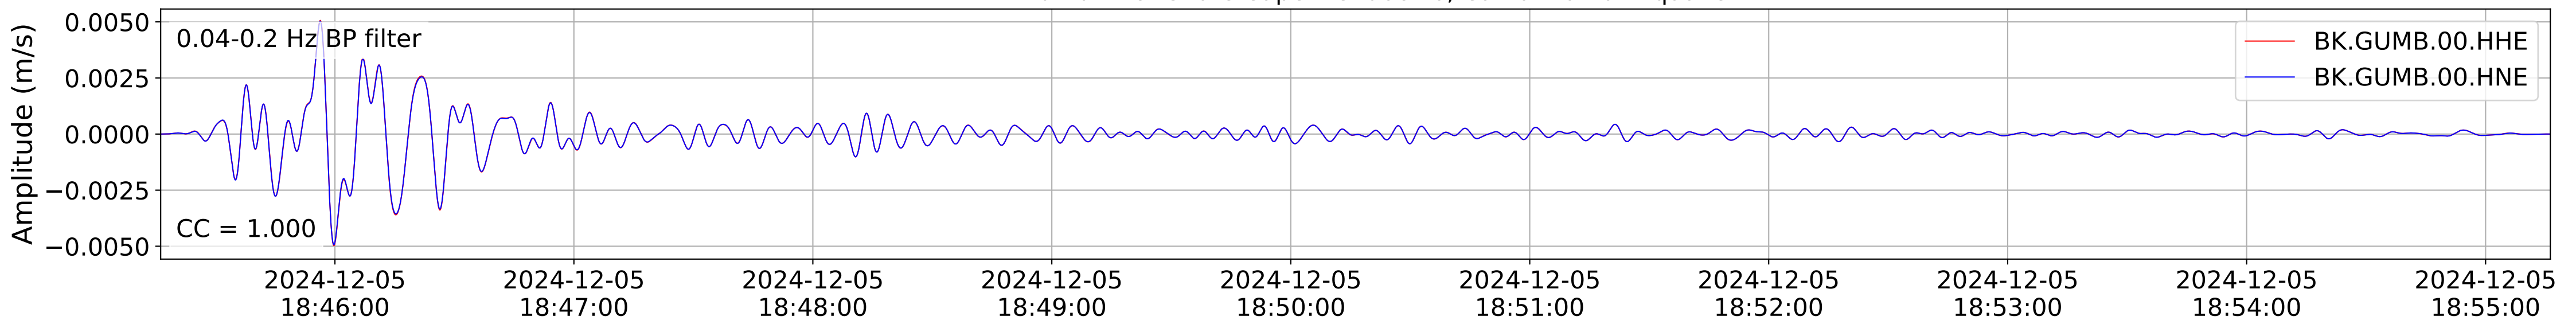

2024.340.184421_M7.0_nc75095651
Origin Time:2024-12-05T18:44:21.110000Z USGS event-id:nc75095651
M7.0 2024 Offshore Cape Mendocino, California Earthquake