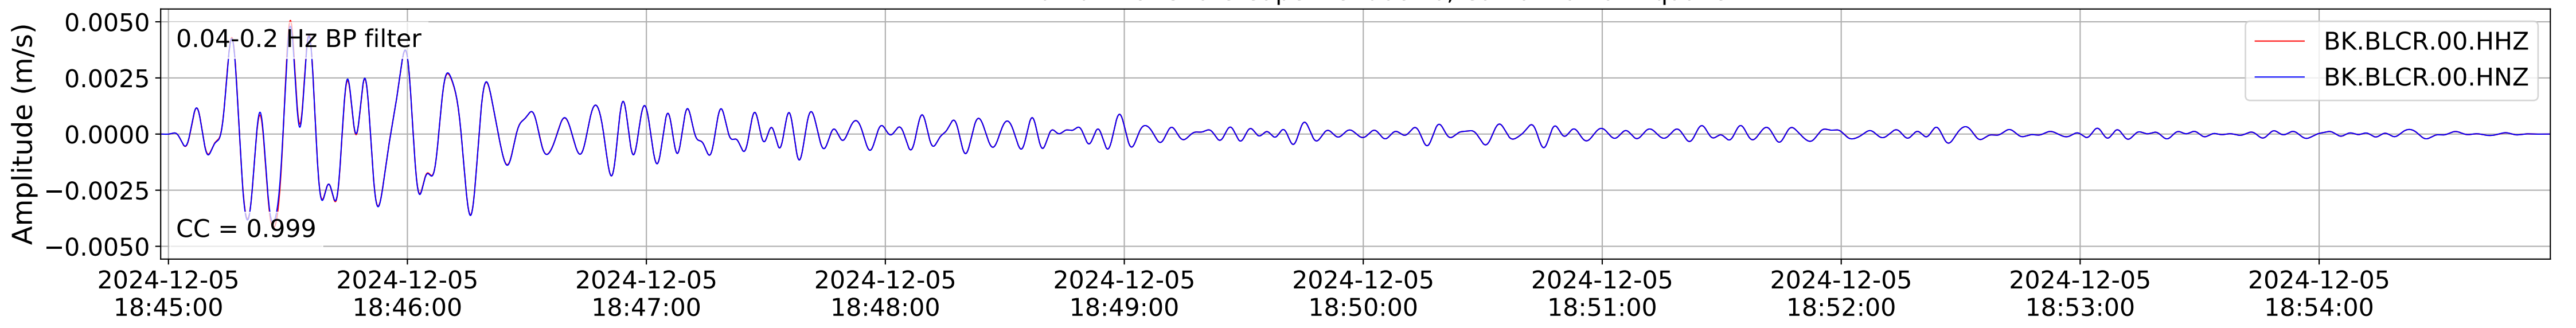

2024.340.184421_M7.0_nc75095651
Origin Time:2024-12-05T18:44:21.110000Z USGS event-id:nc75095651
M7.0 2024 Offshore Cape Mendocino, California Earthquake