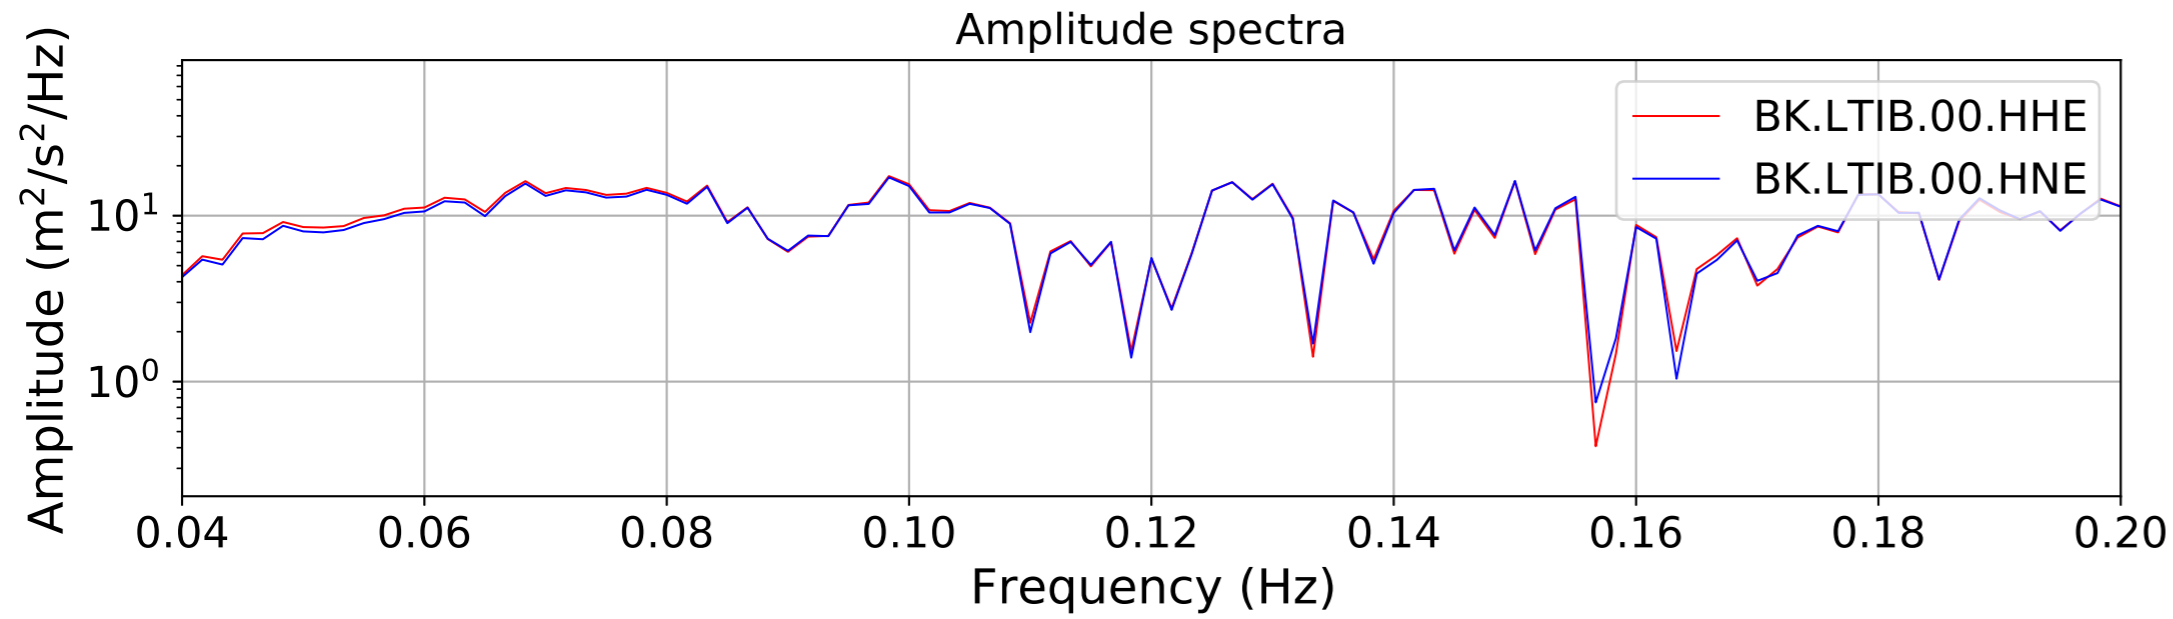

2024.340.184421_M7.0_nc75095651
Origin Time:2024-12-05T18:44:21.110000Z USGS event-id:nc75095651
M7.0 2024 Offshore Cape Mendocino, California Earthquake