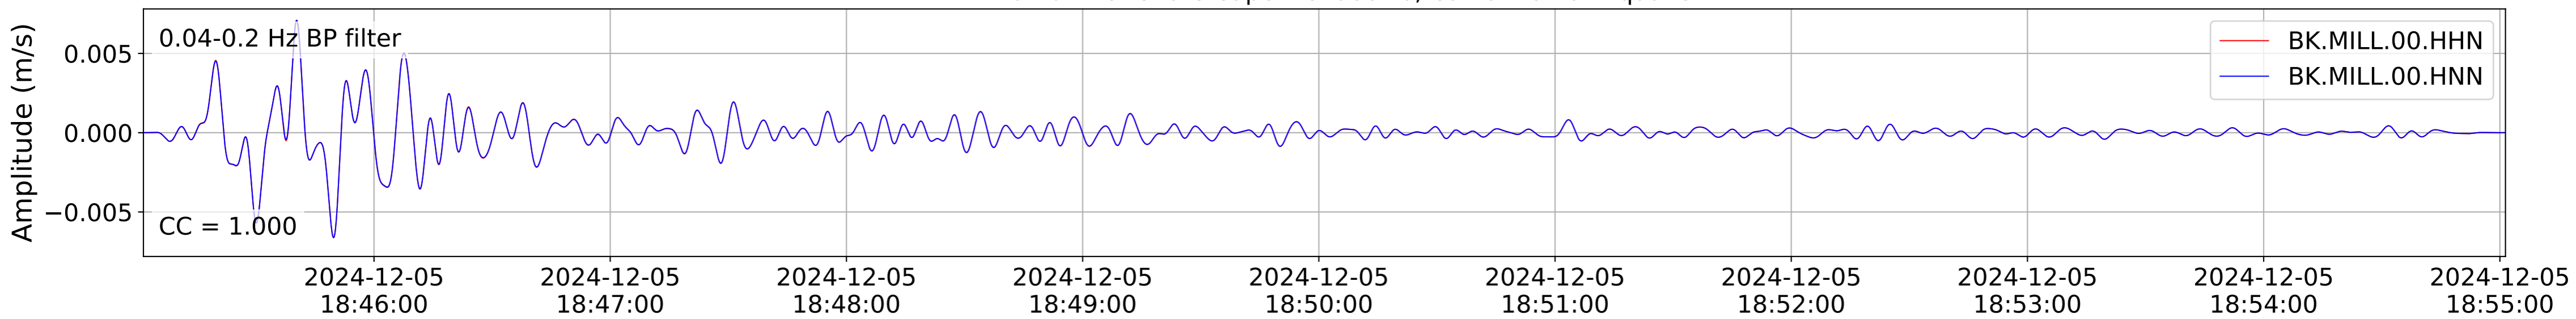

2024.340.184421_M7.0_nc75095651
Origin Time:2024-12-05T18:44:21.110000Z USGS event-id:nc75095651
M7.0 2024 Offshore Cape Mendocino, California Earthquake