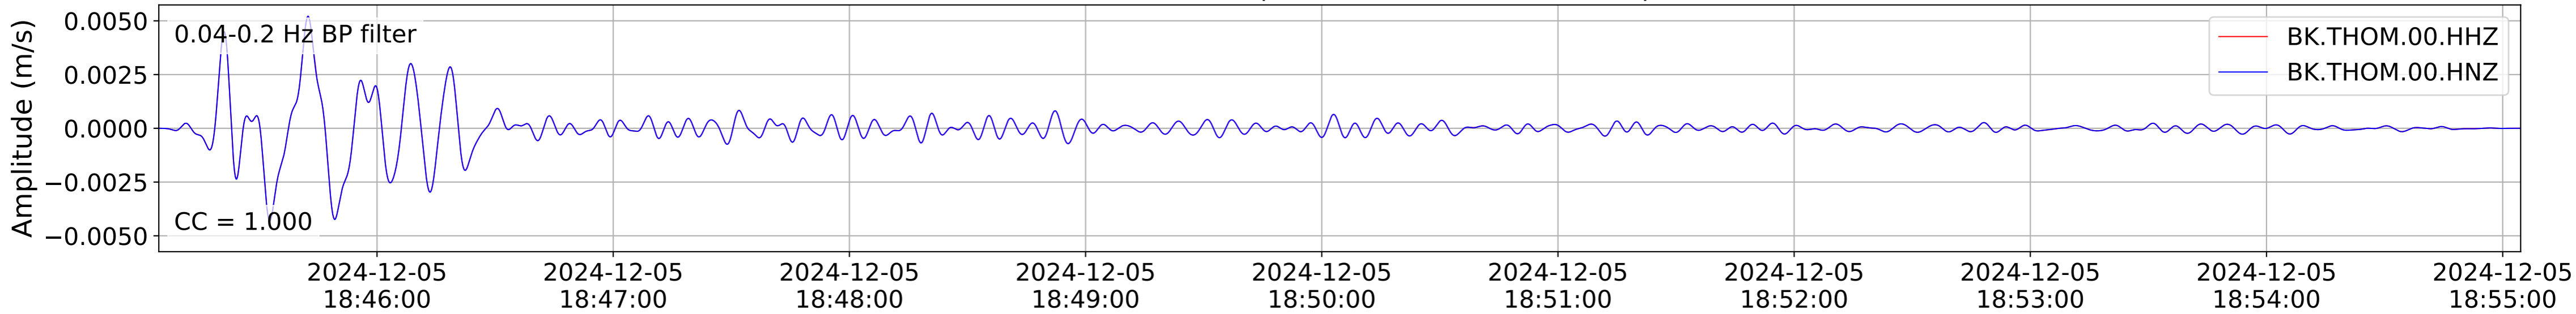

2024.340.184421.M7.0_nc75095651
Origin Time:2024-12-05T18:44:21.110000Z USGS event-id:nc75095651
M7.0 2024 Offshore Cape Mendocino, California Earthquake