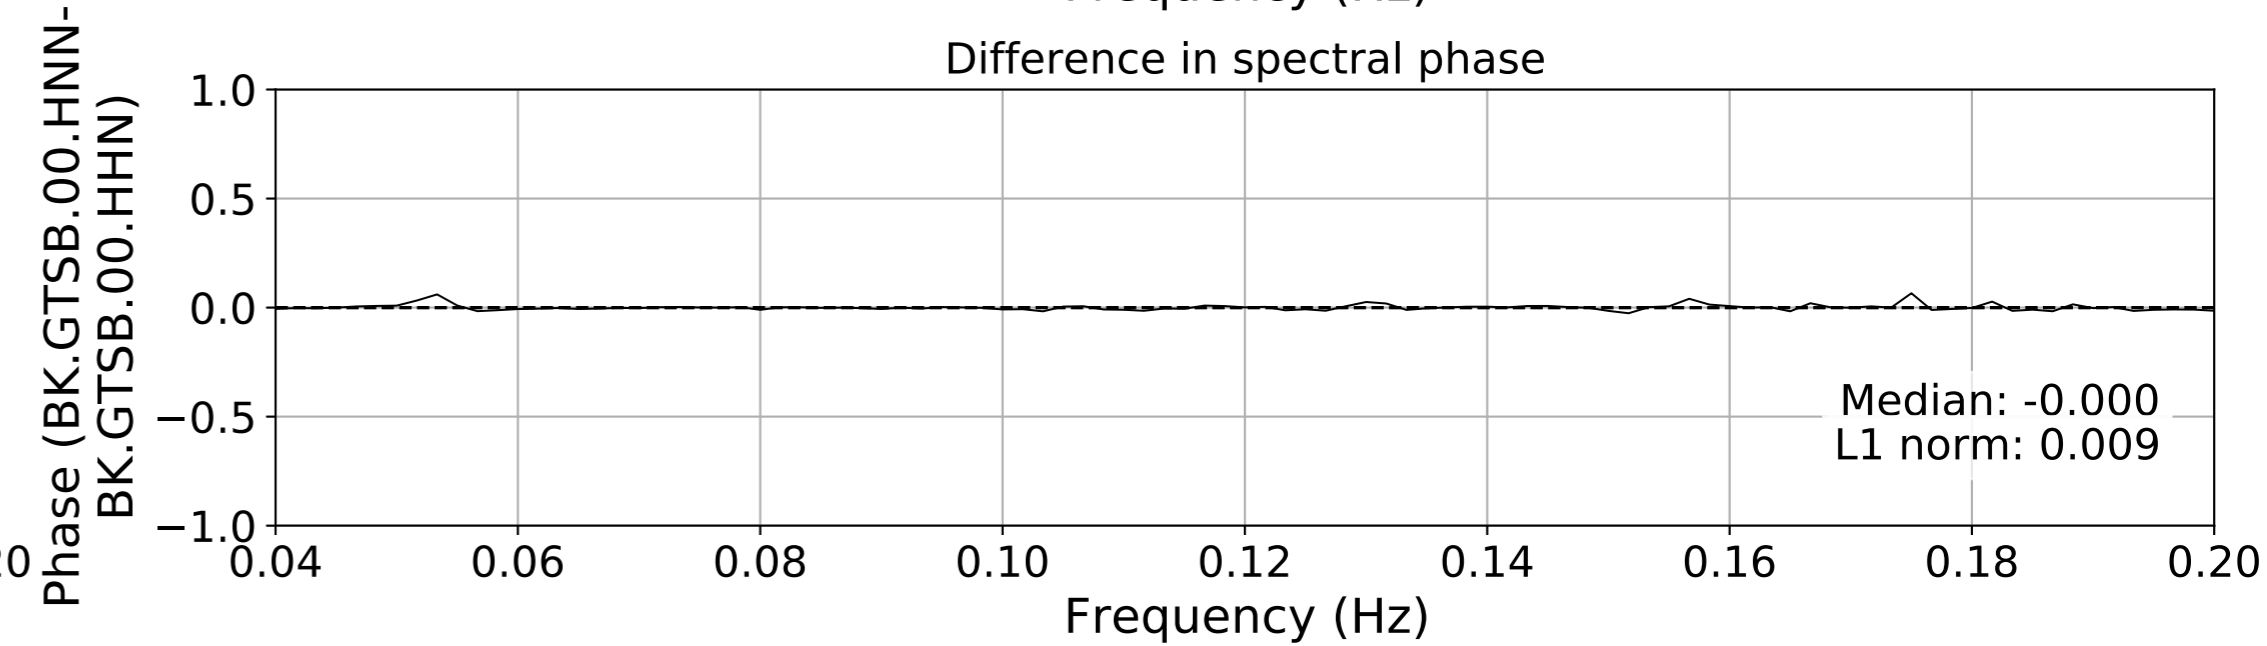

2024.340.184421_M7.0_nc75095651
Origin Time:2024-12-05T18:44:21.110000Z USGS event-id:nc75095651
M7.0 2024 Offshore Cape Mendocino, California Earthquake