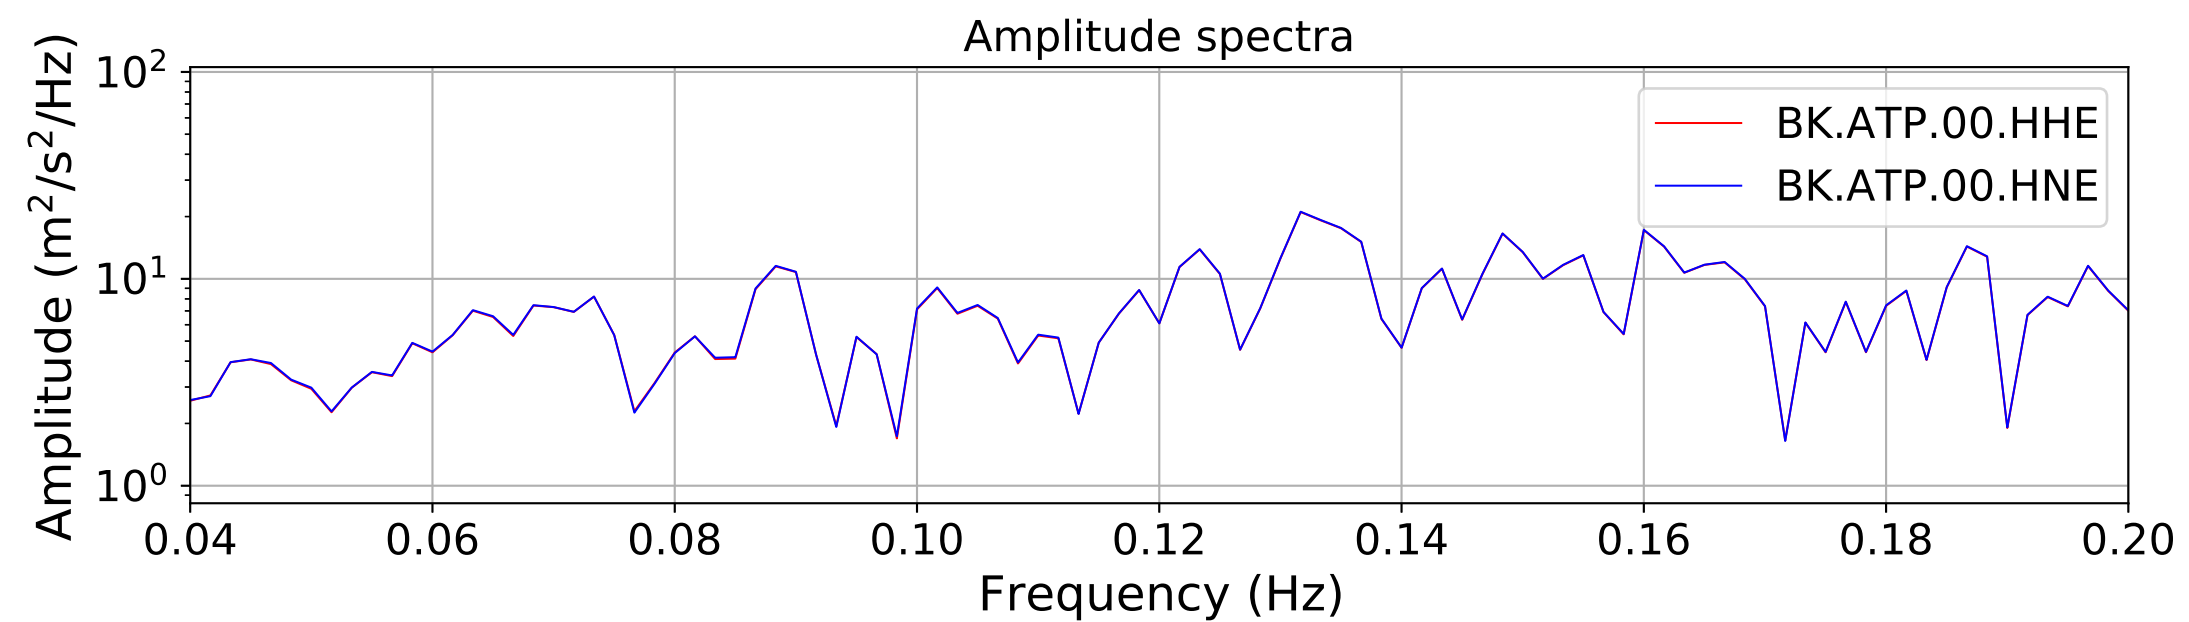

2024.340.184421_M7.0_nc75095651
Origin Time:2024-12-05T18:44:21.110000Z USGS event-id:nc75095651
M7.0 2024 Offshore Cape Mendocino, California Earthquake