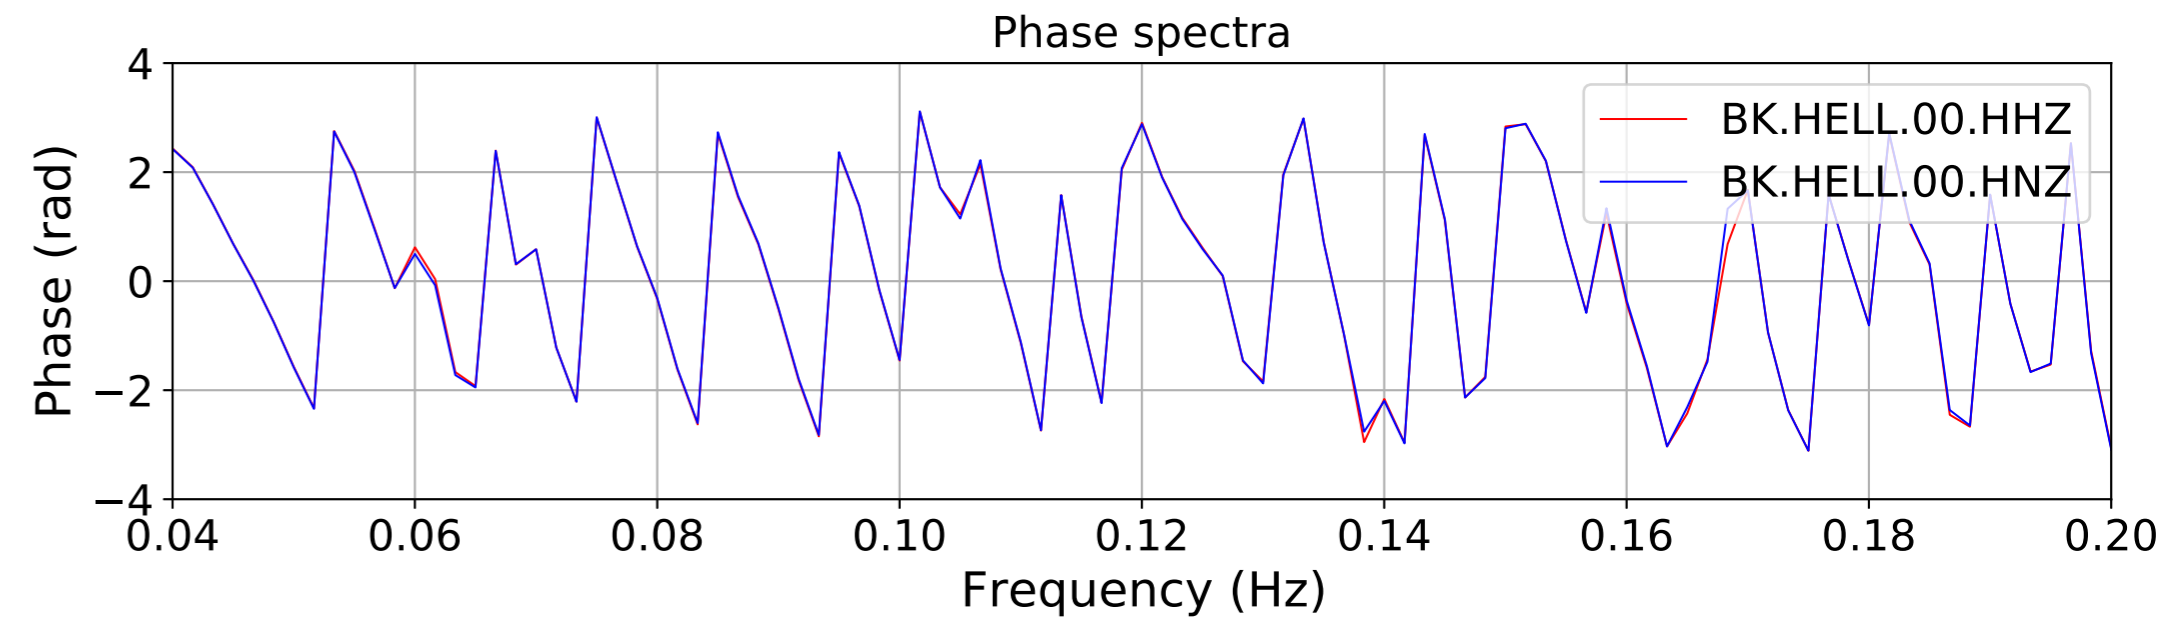

2024.340.184421_M7.0_nc75095651
Origin Time:2024-12-05T18:44:21.110000Z USGS event-id:nc75095651
M7.0 2024 Offshore Cape Mendocino, California Earthquake