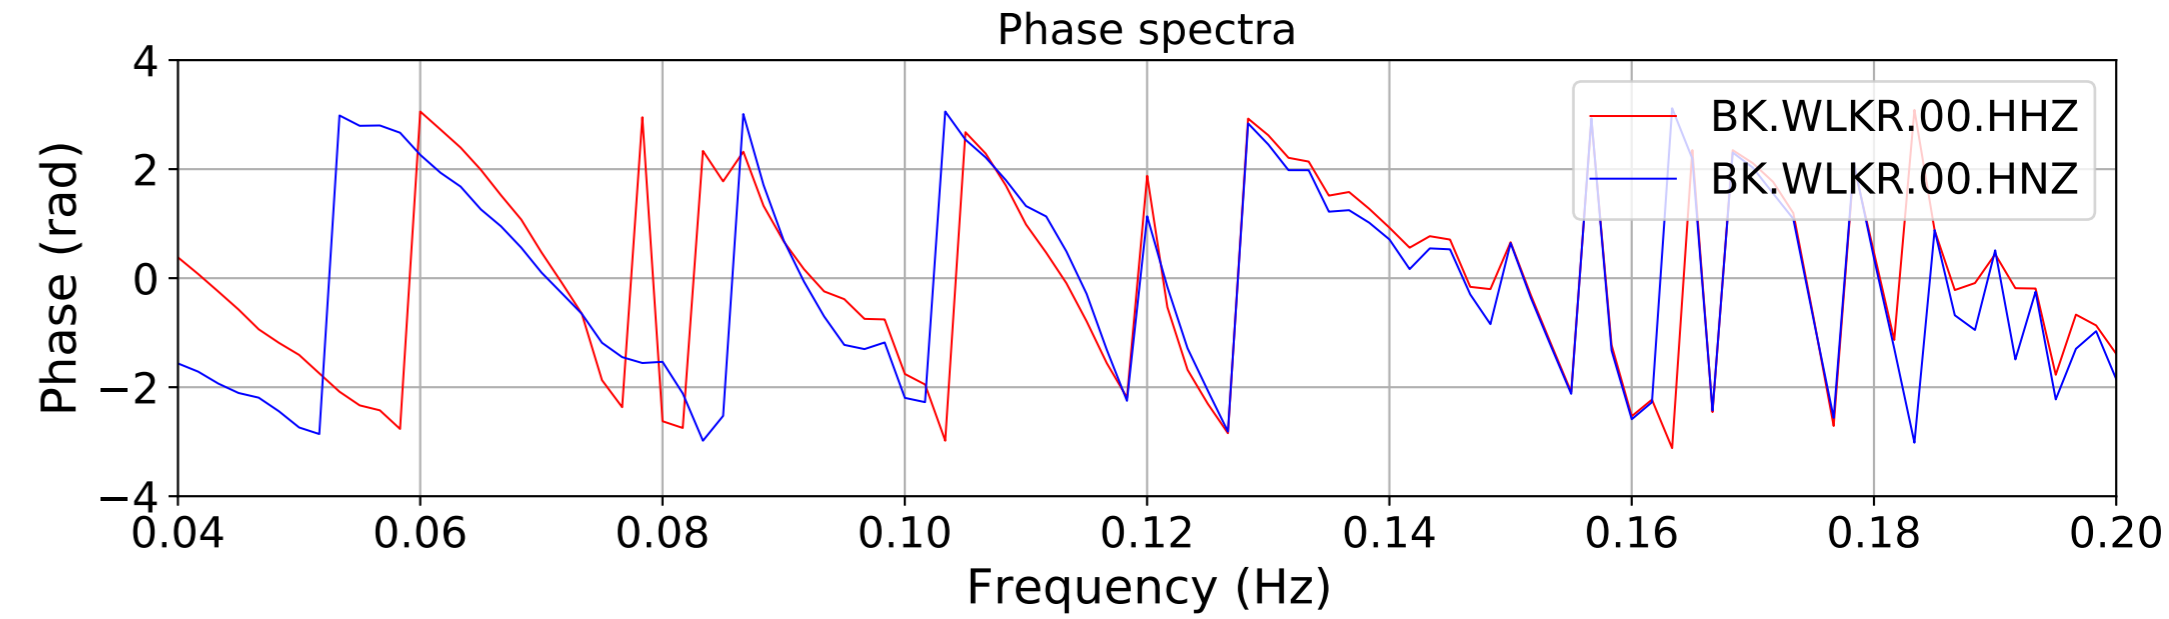

2024.340.184421.M7.0_nc75095651
Origin Time:2024-12-05T18:44:21.110000Z USGS event-id:nc75095651
M7.0 2024 Offshore Cape Mendocino, California Earthquake