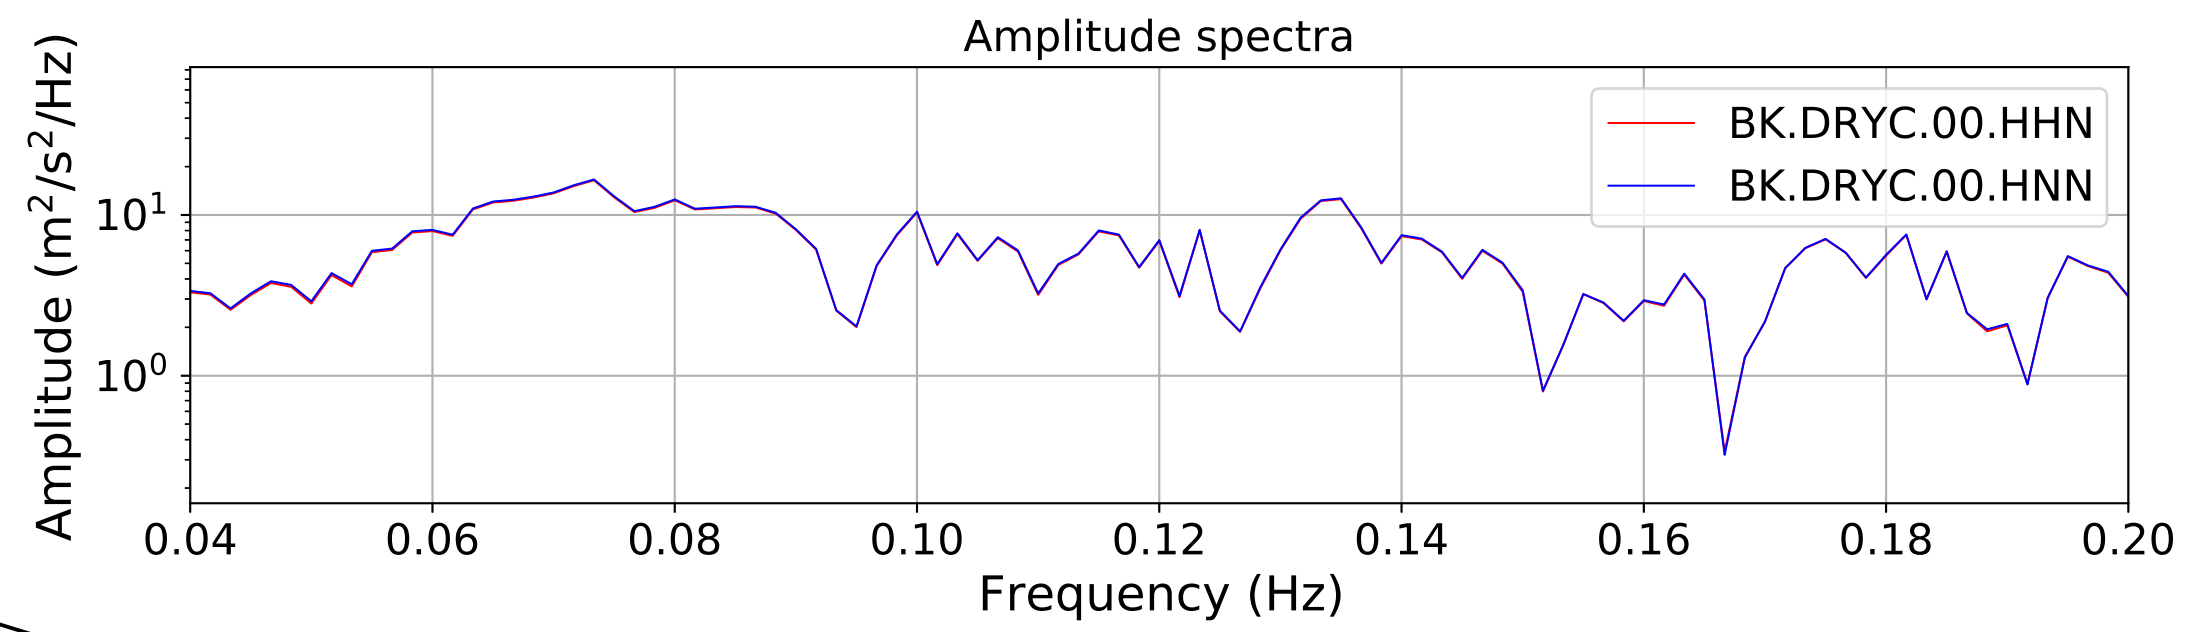

2024.340.184421_M7.0_nc75095651
Origin Time:2024-12-05T18:44:21.110000Z USGS event-id:nc75095651
M7.0 2024 Offshore Cape Mendocino, California Earthquake