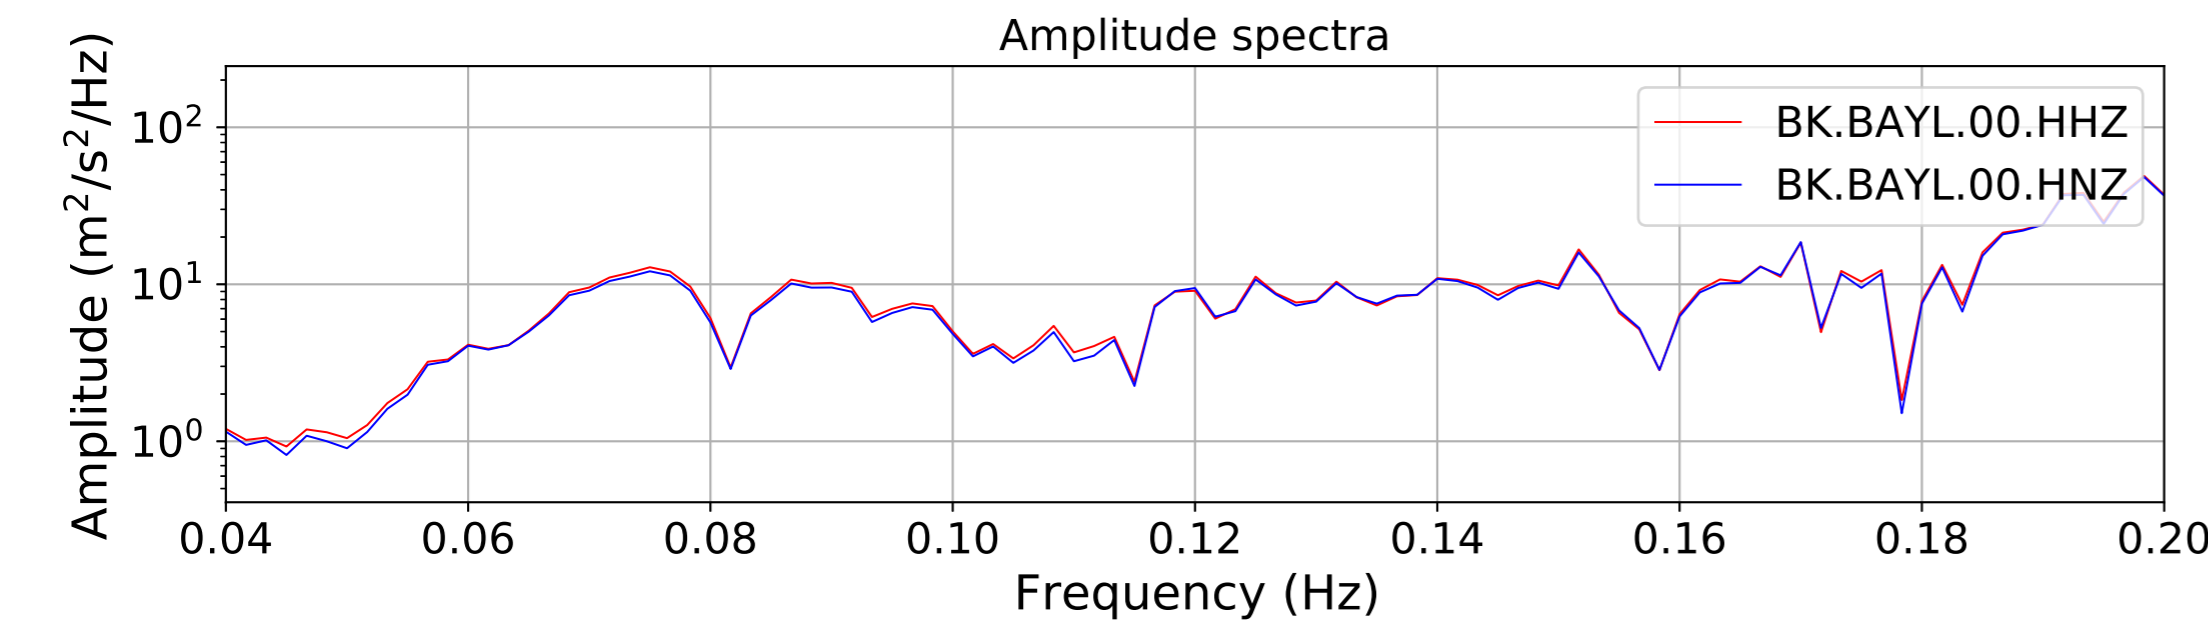

2024.340.184421_M7.0_nc75095651
Origin Time:2024-12-05T18:44:21.110000Z USGS event-id:nc75095651
M7.0 2024 Offshore Cape Mendocino, California Earthquake