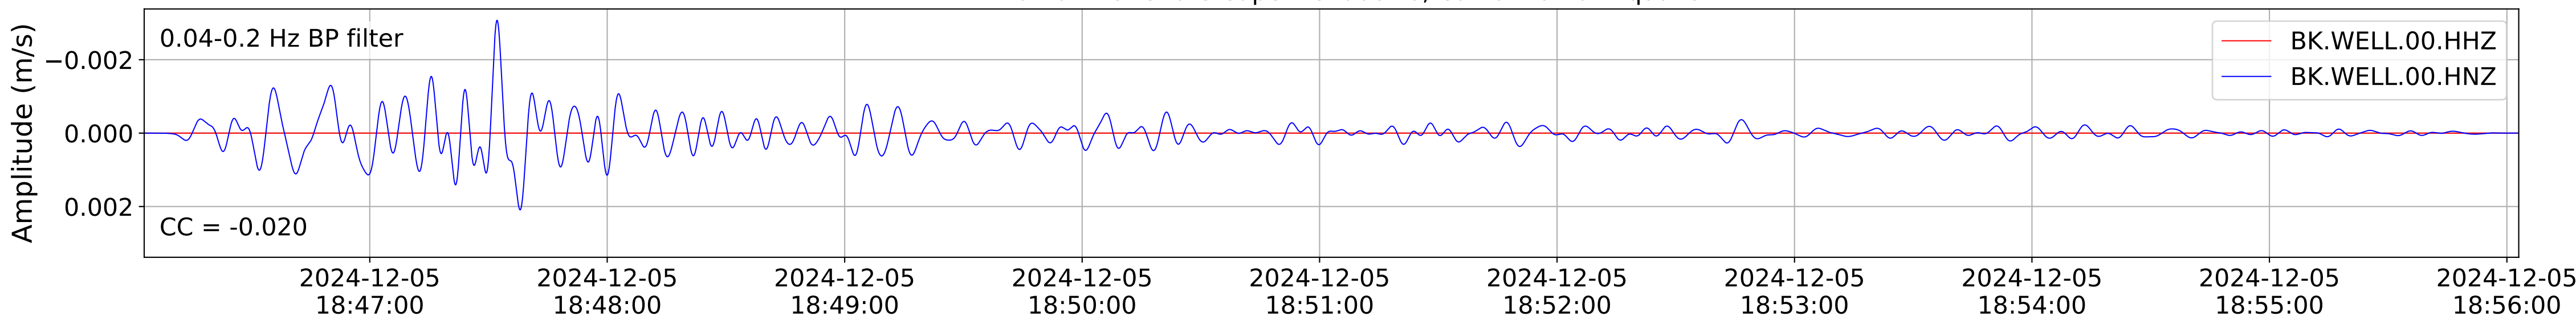

2024.340.184421_M7.0_nc75095651
Origin Time:2024-12-05T18:44:21.110000Z USGS event-id:nc75095651
M7.0 2024 Offshore Cape Mendocino, California Earthquake