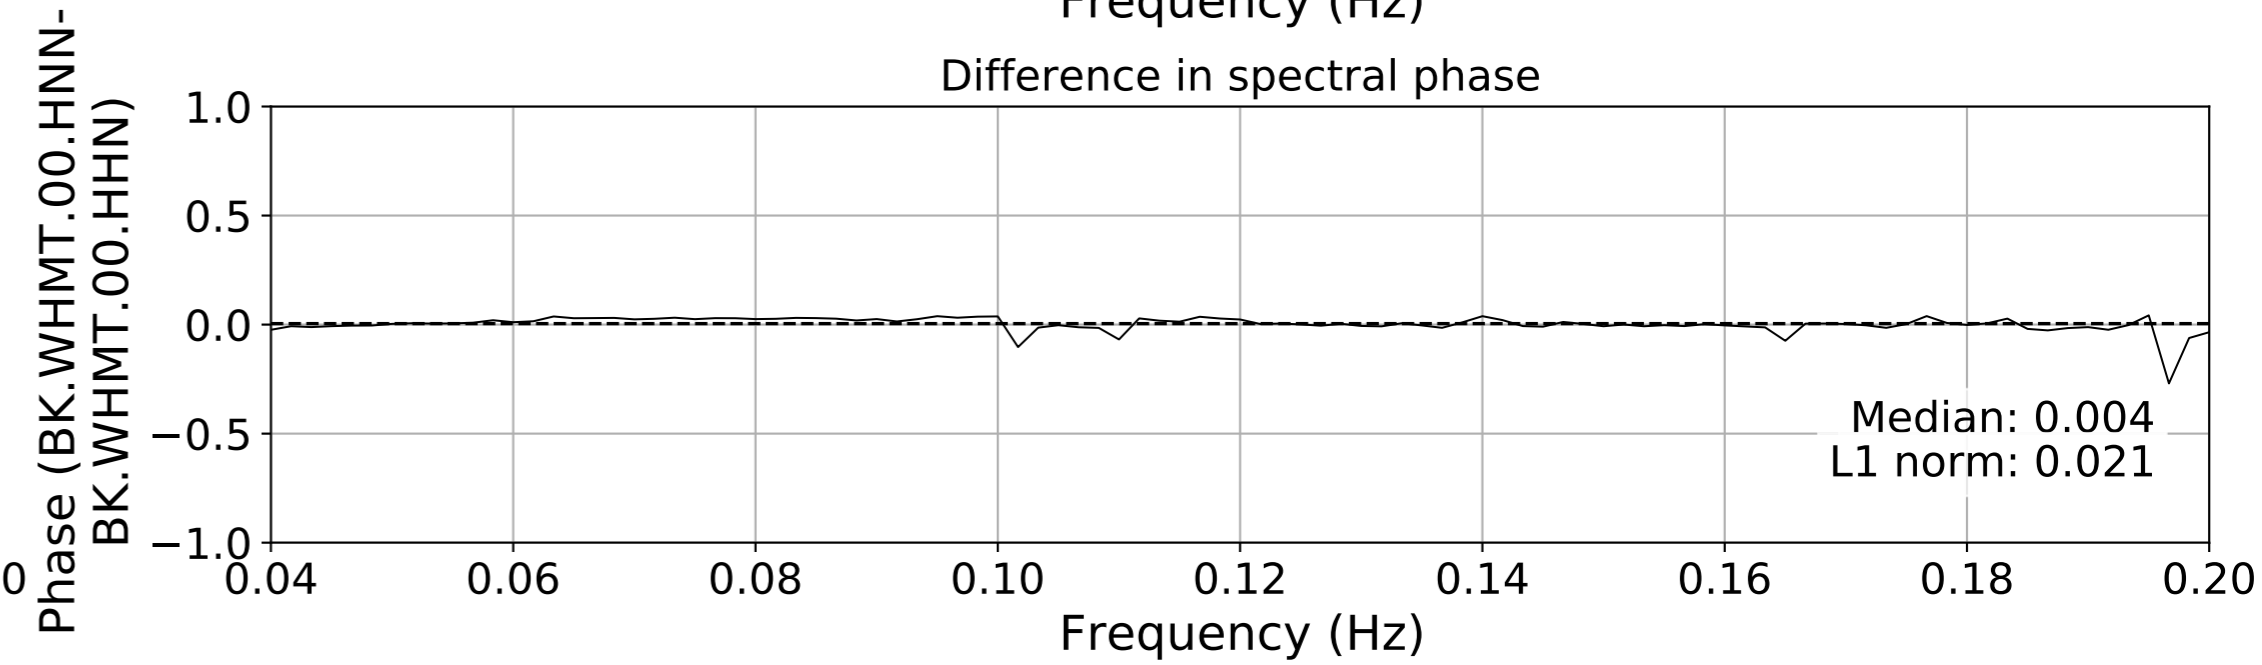

2024.340.184421_M7.0_nc75095651
Origin Time:2024-12-05T18:44:21.110000Z USGS event-id:nc75095651
M7.0 2024 Offshore Cape Mendocino, California Earthquake