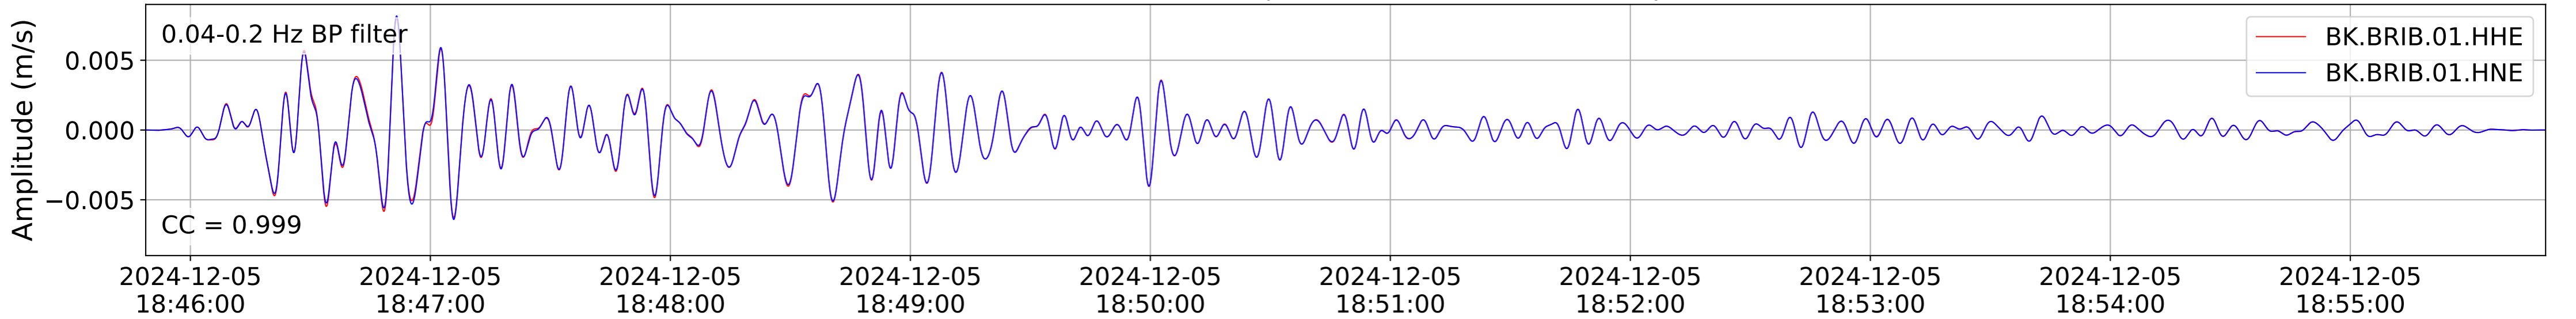

2024.340.184421_M7.0_nc75095651
Origin Time:2024-12-05T18:44:21.110000Z USGS event-id:nc75095651
M7.0 2024 Offshore Cape Mendocino, California Earthquake