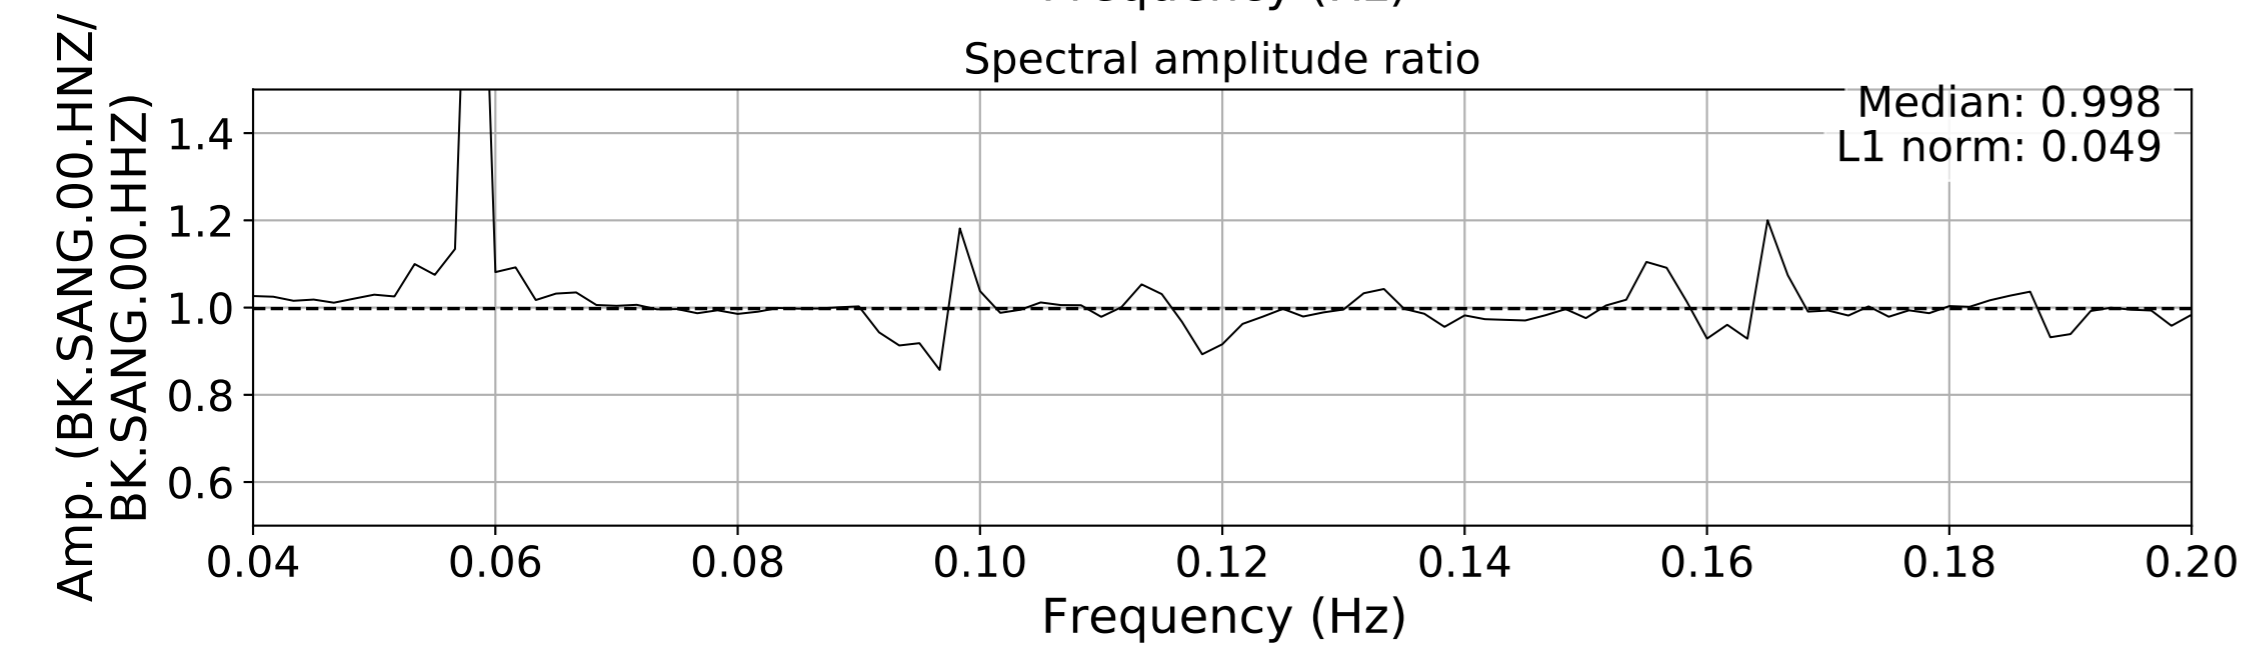

2024.340.184421_M7.0_nc75095651
Origin Time:2024-12-05T18:44:21.110000Z USGS event-id:nc75095651
M7.0 2024 Offshore Cape Mendocino, California Earthquake