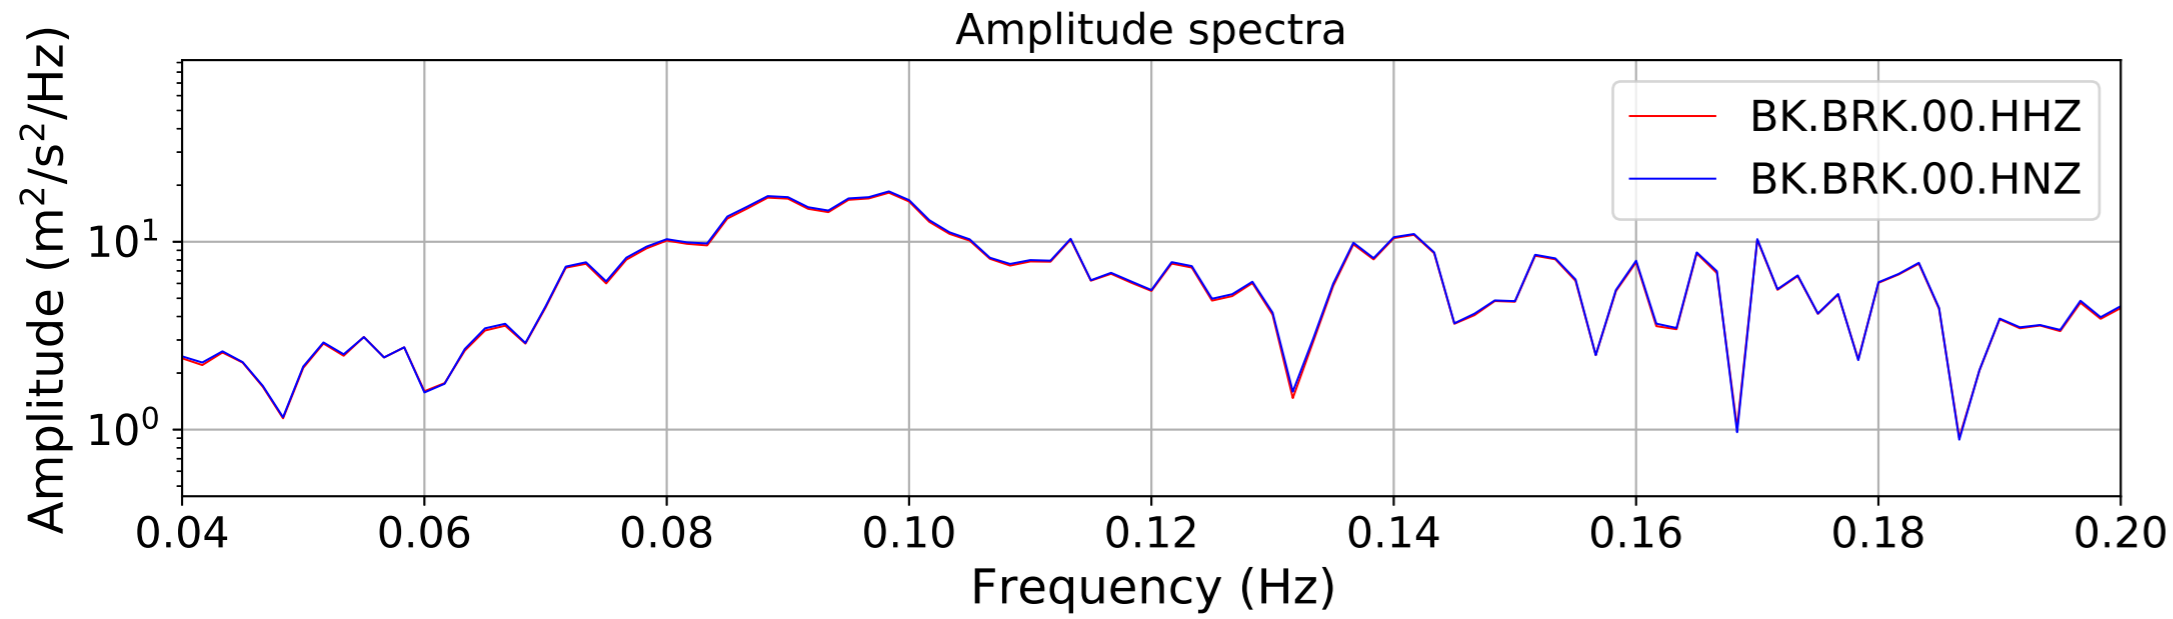

2024.340.184421_M7.0_nc75095651
Origin Time:2024-12-05T18:44:21.110000Z USGS event-id:nc75095651
M7.0 2024 Offshore Cape Mendocino, California Earthquake