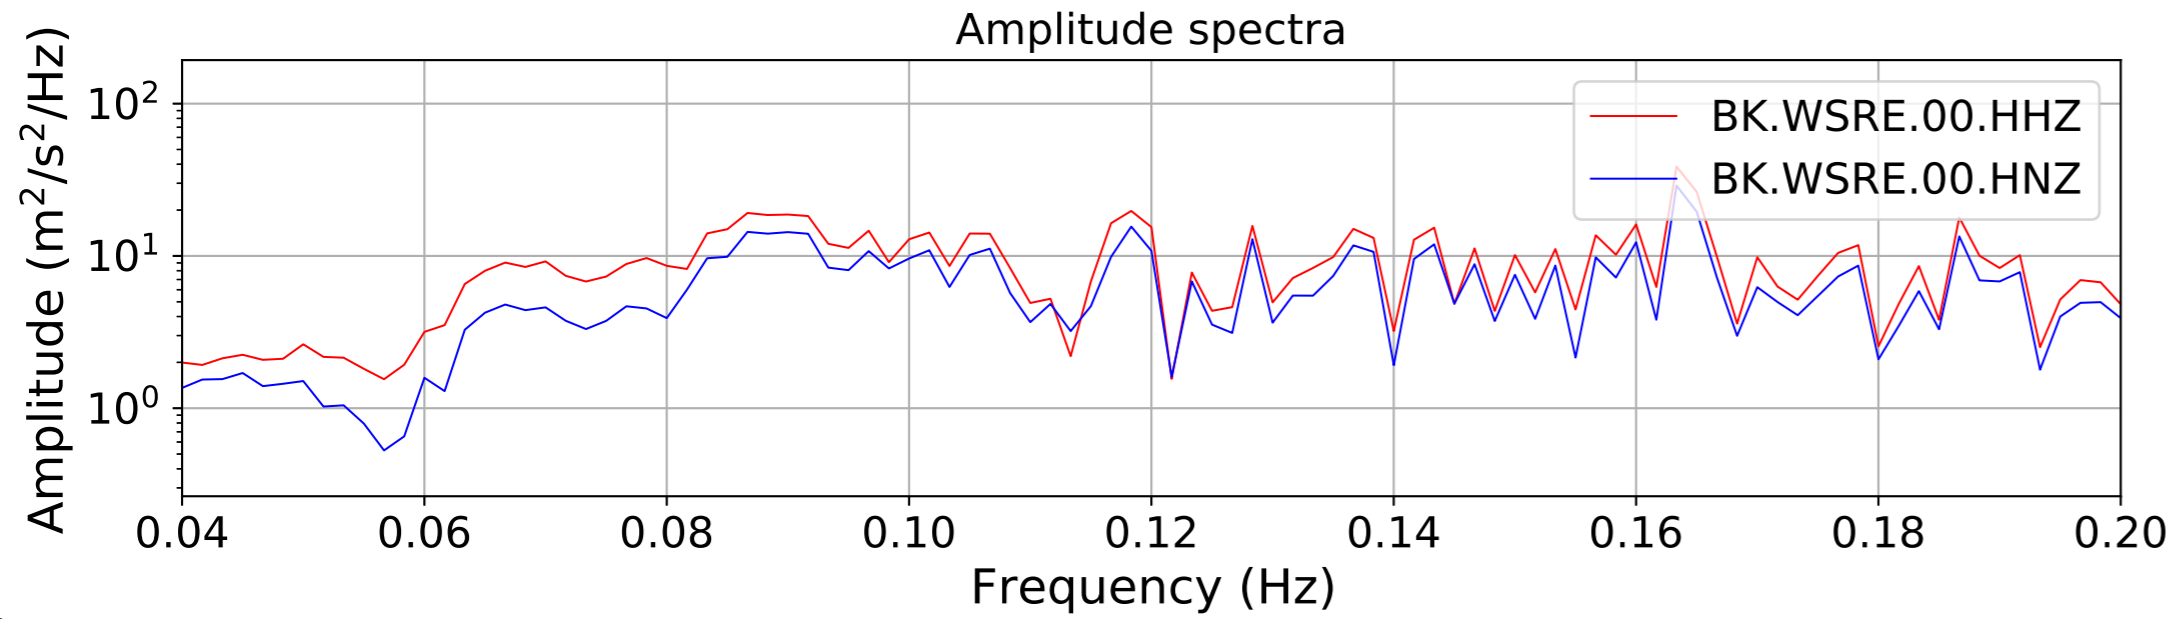

2024.340.184421_M7.0_nc75095651
Origin Time:2024-12-05T18:44:21.110000Z USGS event-id:nc75095651
M7.0 2024 Offshore Cape Mendocino, California Earthquake