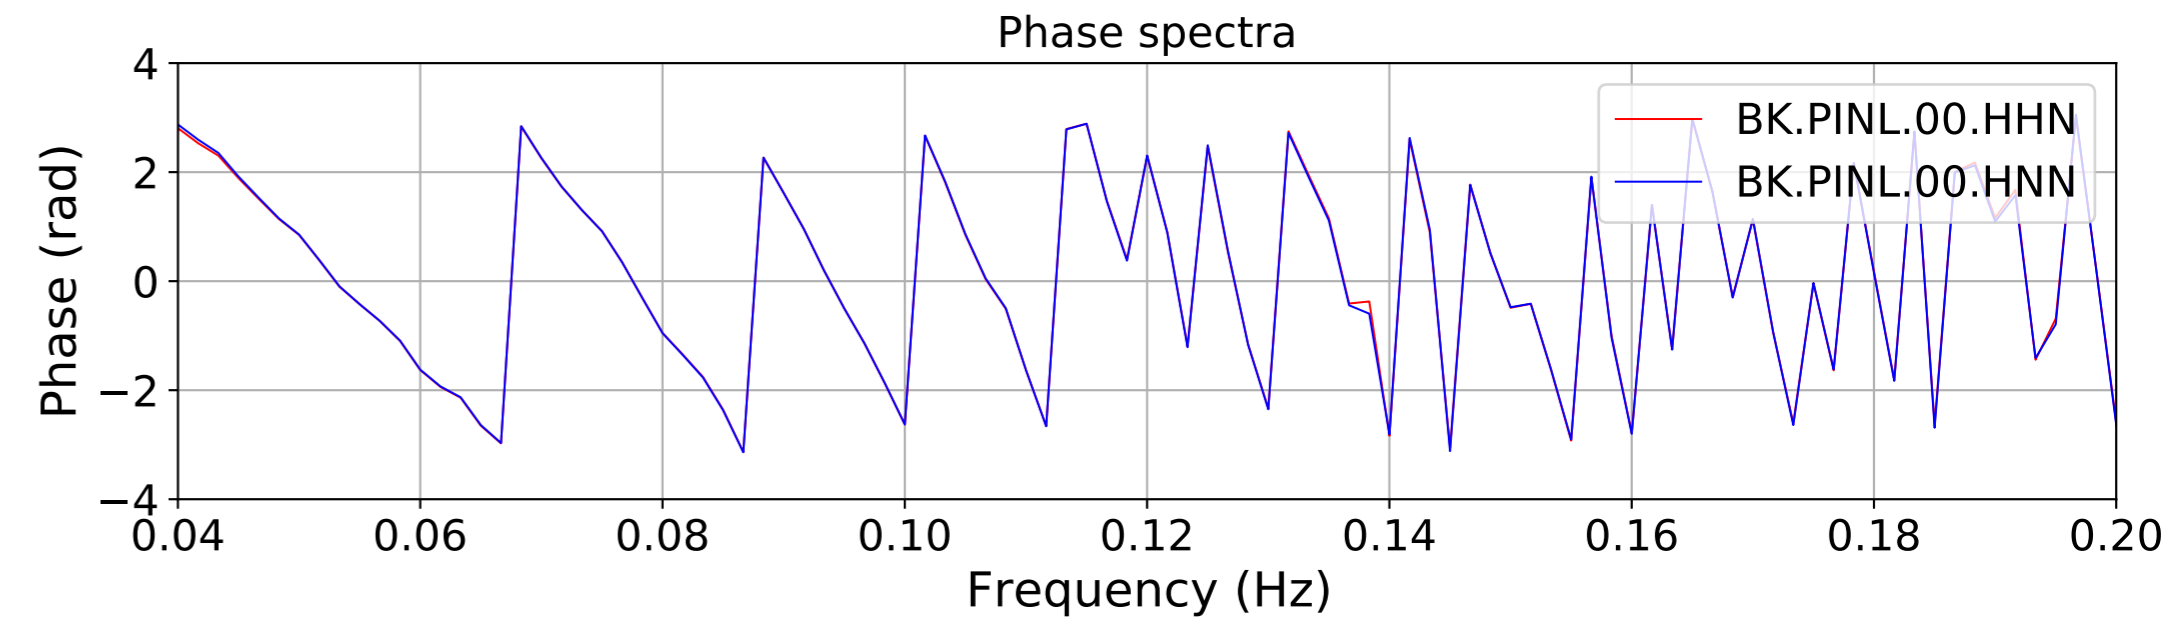

2024.340.184421.M7.0_nc75095651
Origin Time:2024-12-05T18:44:21.110000Z USGS event-id:nc75095651
M7.0 2024 Offshore Cape Mendocino, California Earthquake