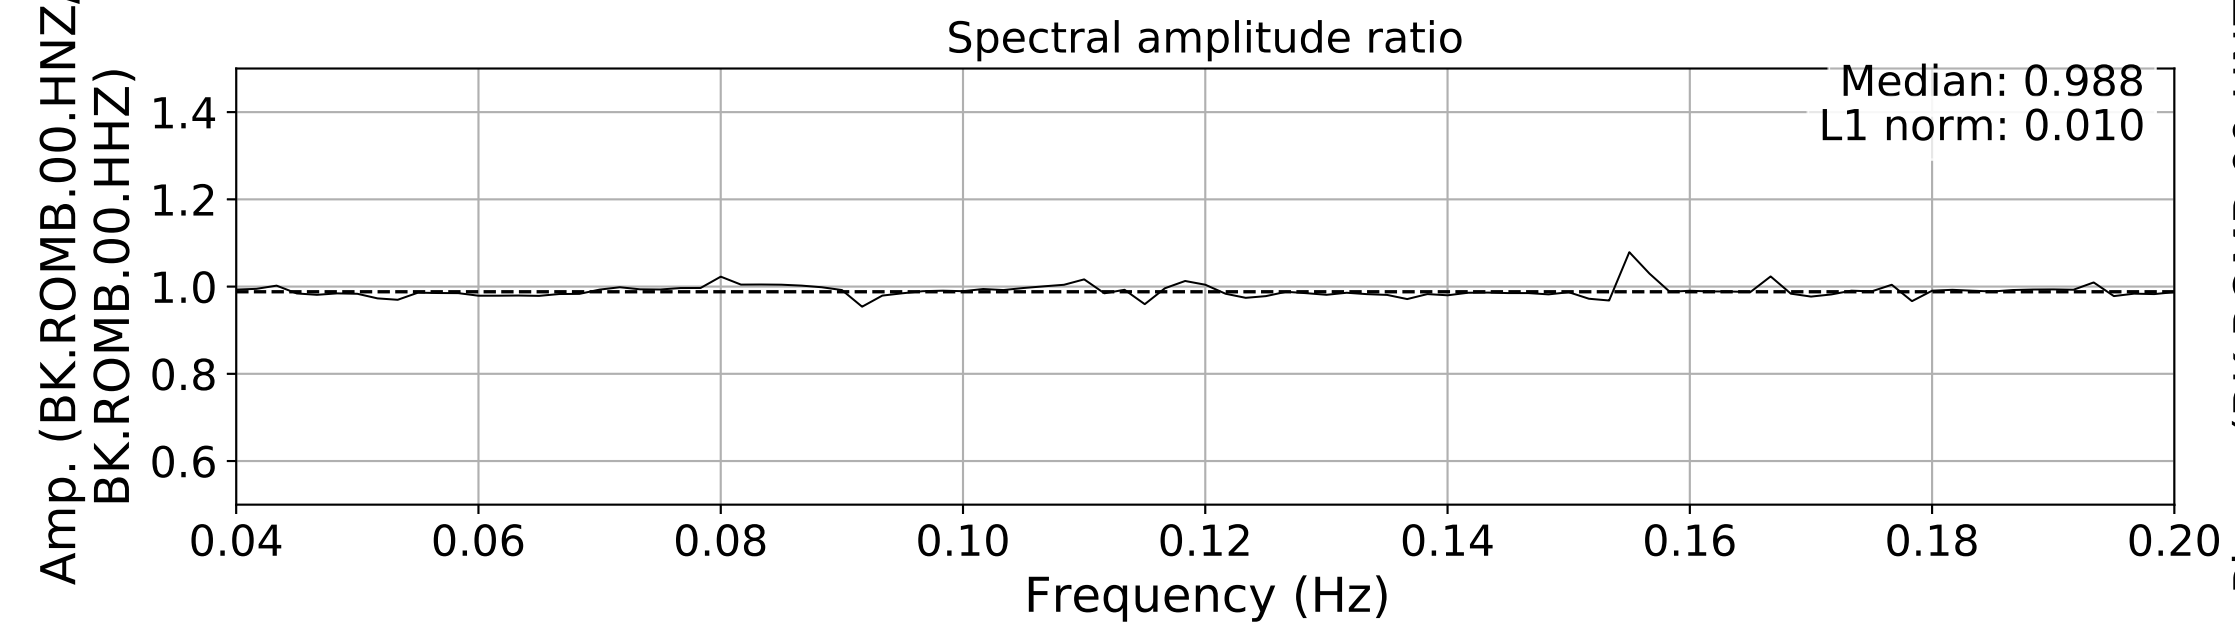

2024.340.184421_M7.0_nc75095651
Origin Time:2024-12-05T18:44:21.110000Z USGS event-id:nc75095651
M7.0 2024 Offshore Cape Mendocino, California Earthquake