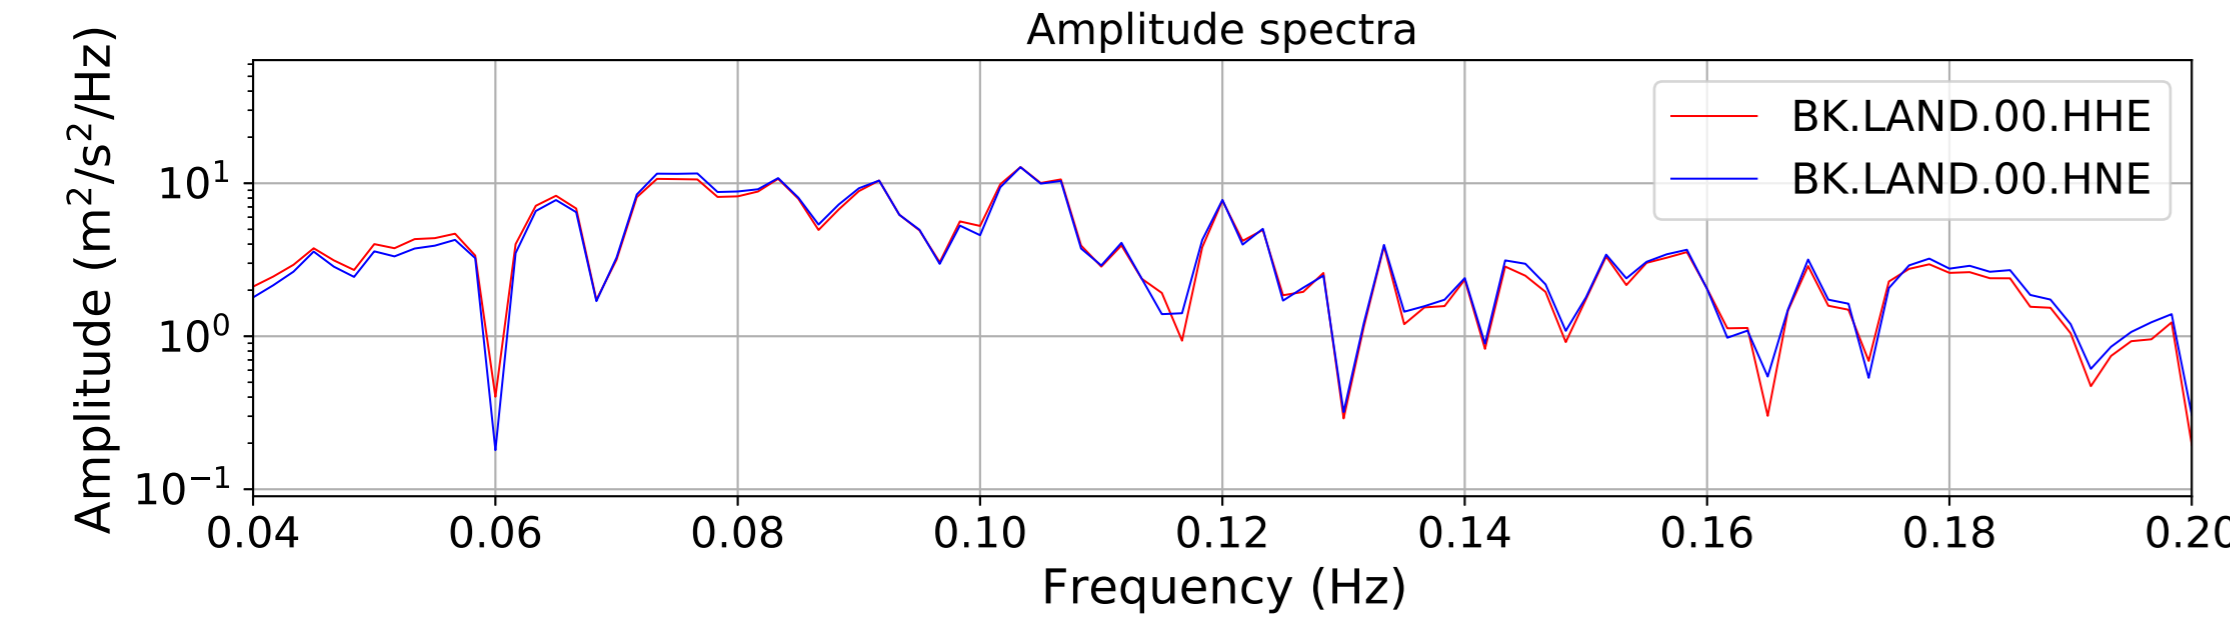

2024.340.184421_M7.0_nc75095651
Origin Time:2024-12-05T18:44:21.110000Z USGS event-id:nc75095651
M7.0 2024 Offshore Cape Mendocino, California Earthquake