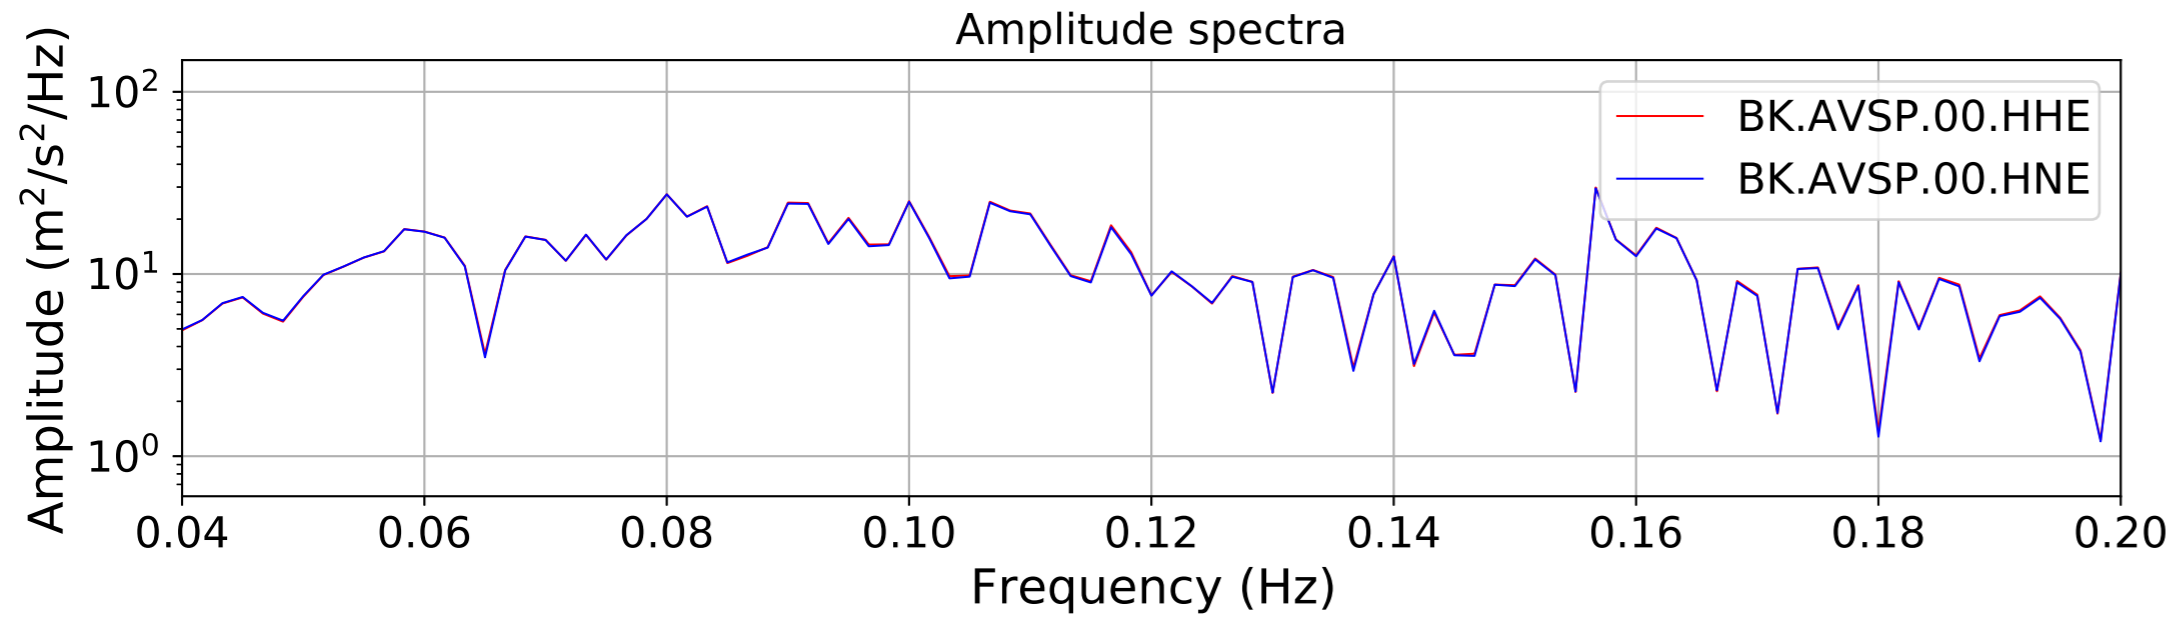

2024.340.184421_M7.0_nc75095651
Origin Time:2024-12-05T18:44:21.110000Z USGS event-id:nc75095651
M7.0 2024 Offshore Cape Mendocino, California Earthquake