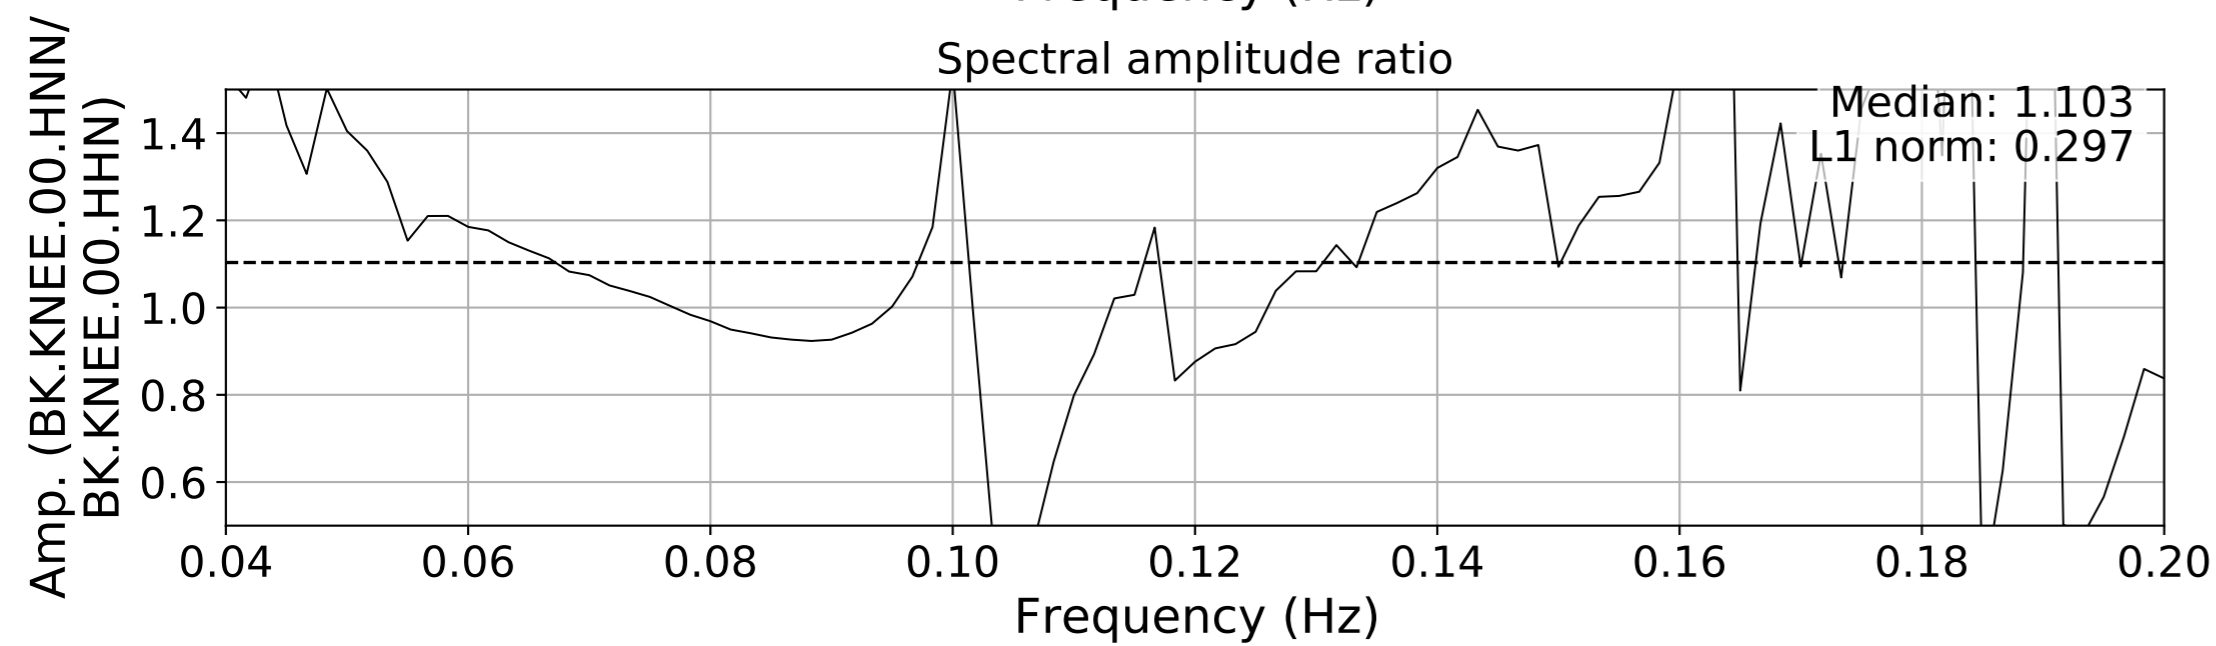

2024.340.184421.M7.0_nc75095651
Origin Time:2024-12-05T18:44:21.110000Z USGS event-id:nc75095651
M7.0 2024 Offshore Cape Mendocino, California Earthquake