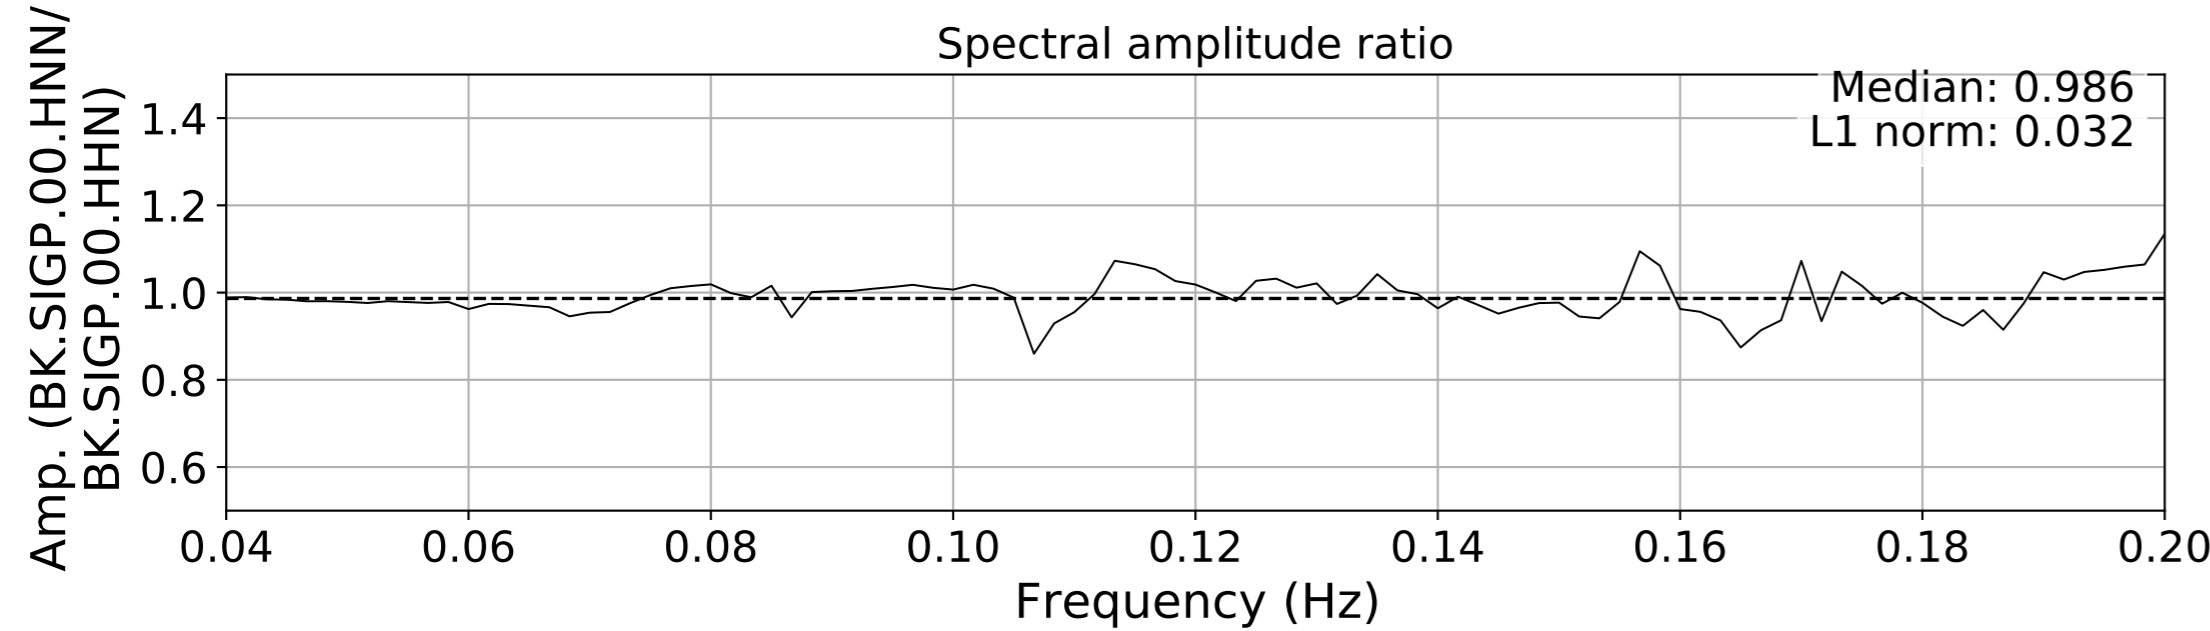

2024.340.184421.M7.0_nc75095651
Origin Time:2024-12-05T18:44:21.110000Z USGS event-id:nc75095651
M7.0 2024 Offshore Cape Mendocino, California Earthquake