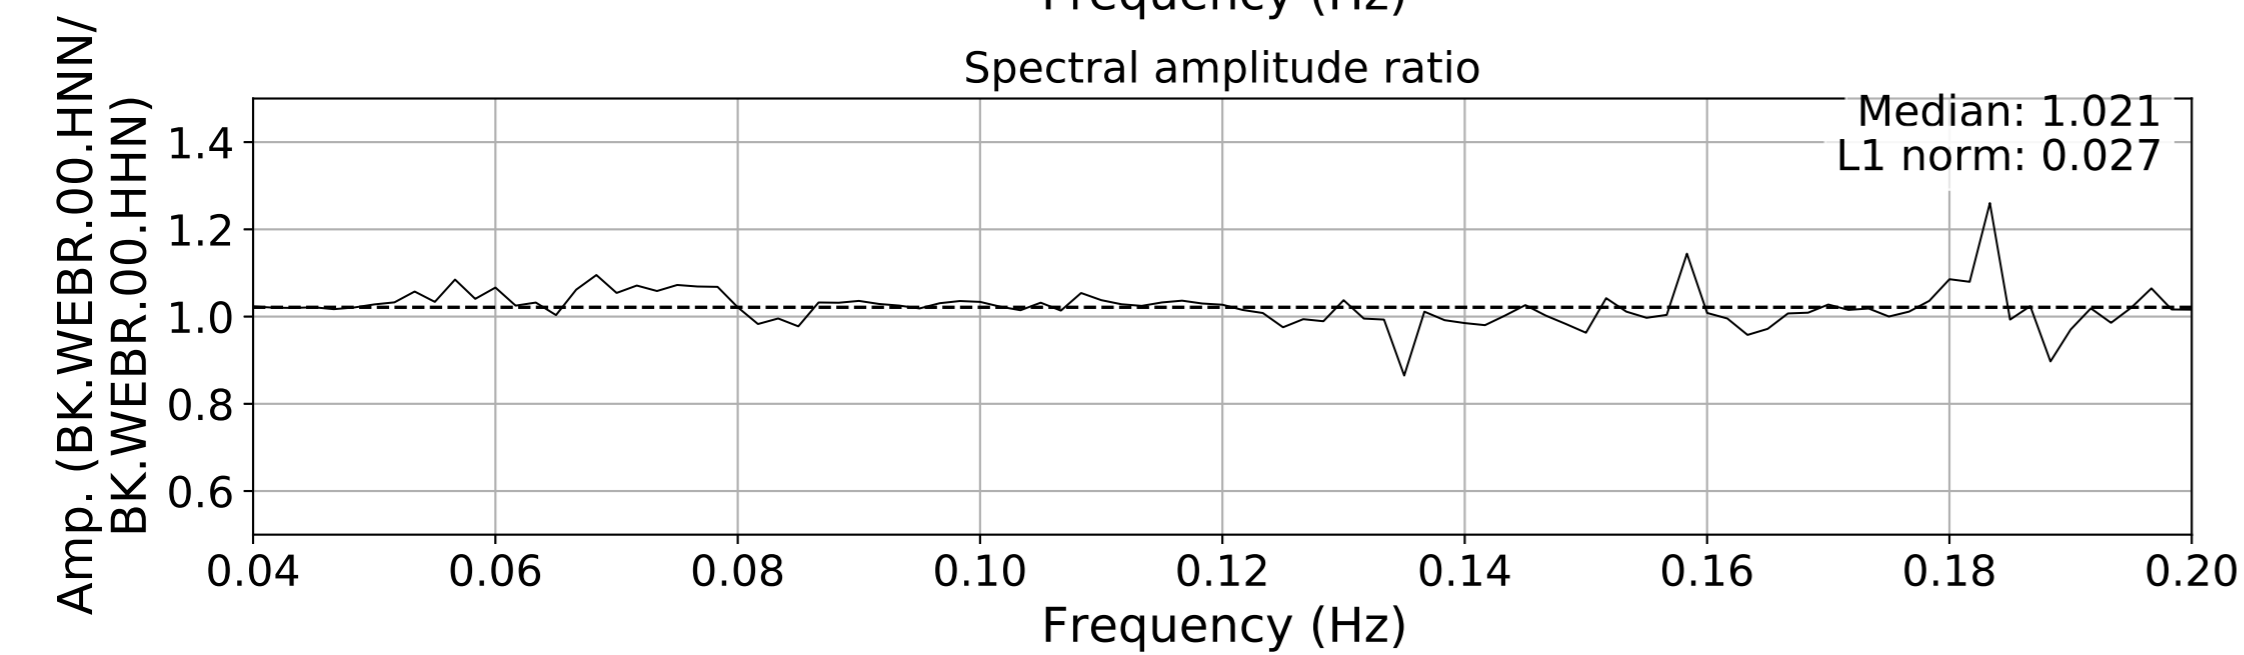

2024.340.184421_M7.0_nc75095651
Origin Time:2024-12-05T18:44:21.110000Z USGS event-id:nc75095651
M7.0 2024 Offshore Cape Mendocino, California Earthquake