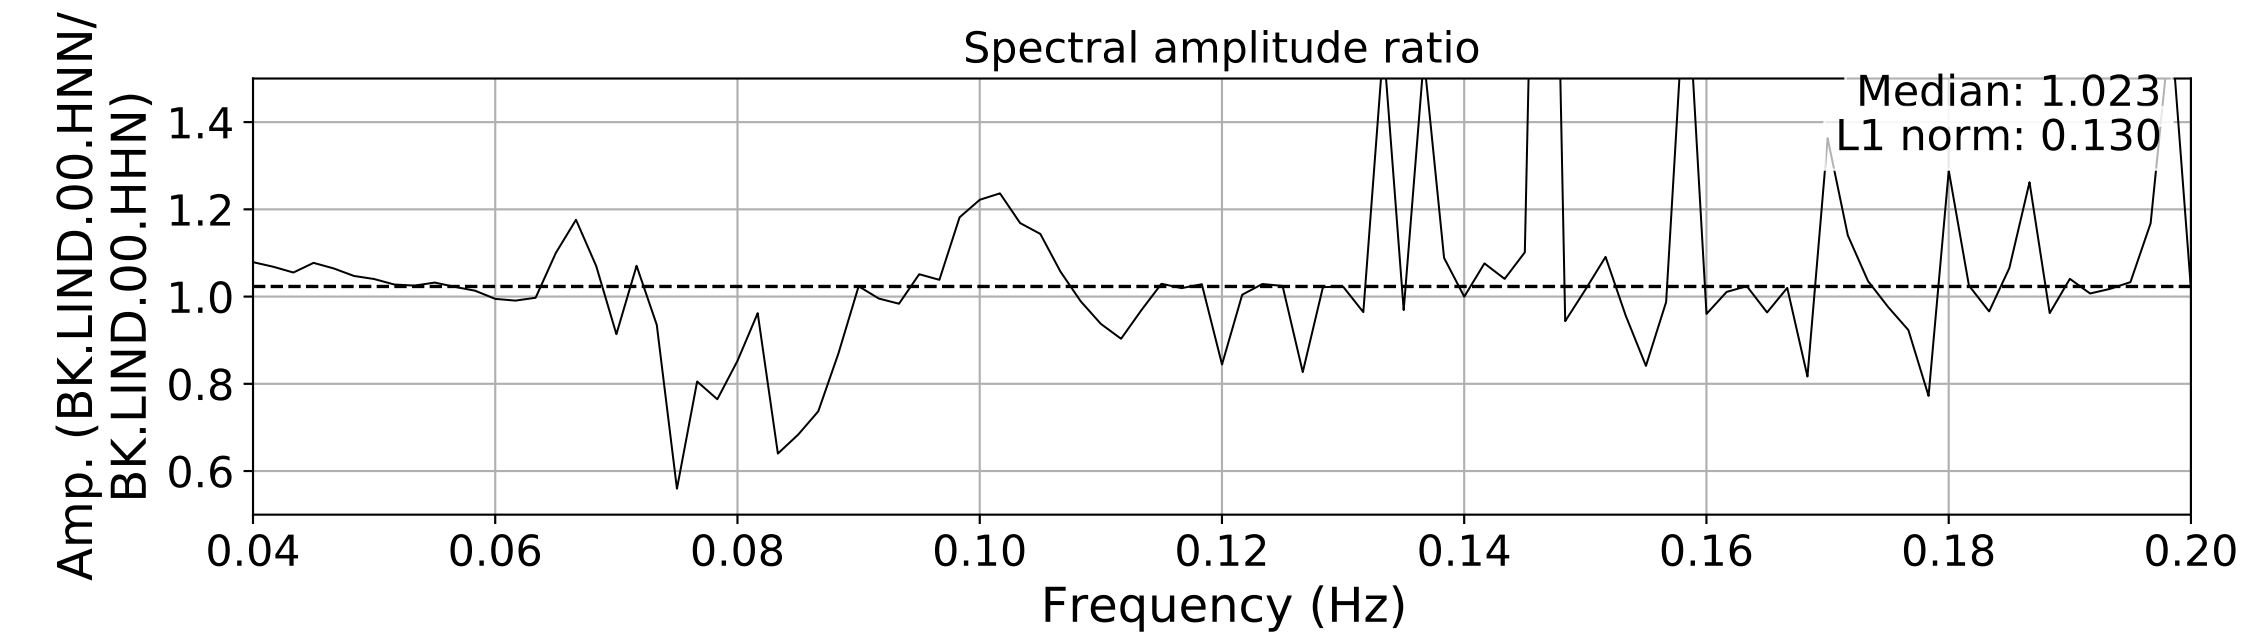

2024.340.184421_M7.0_nc75095651
Origin Time:2024-12-05T18:44:21.110000Z USGS event-id:nc75095651
M7.0 2024 Offshore Cape Mendocino, California Earthquake