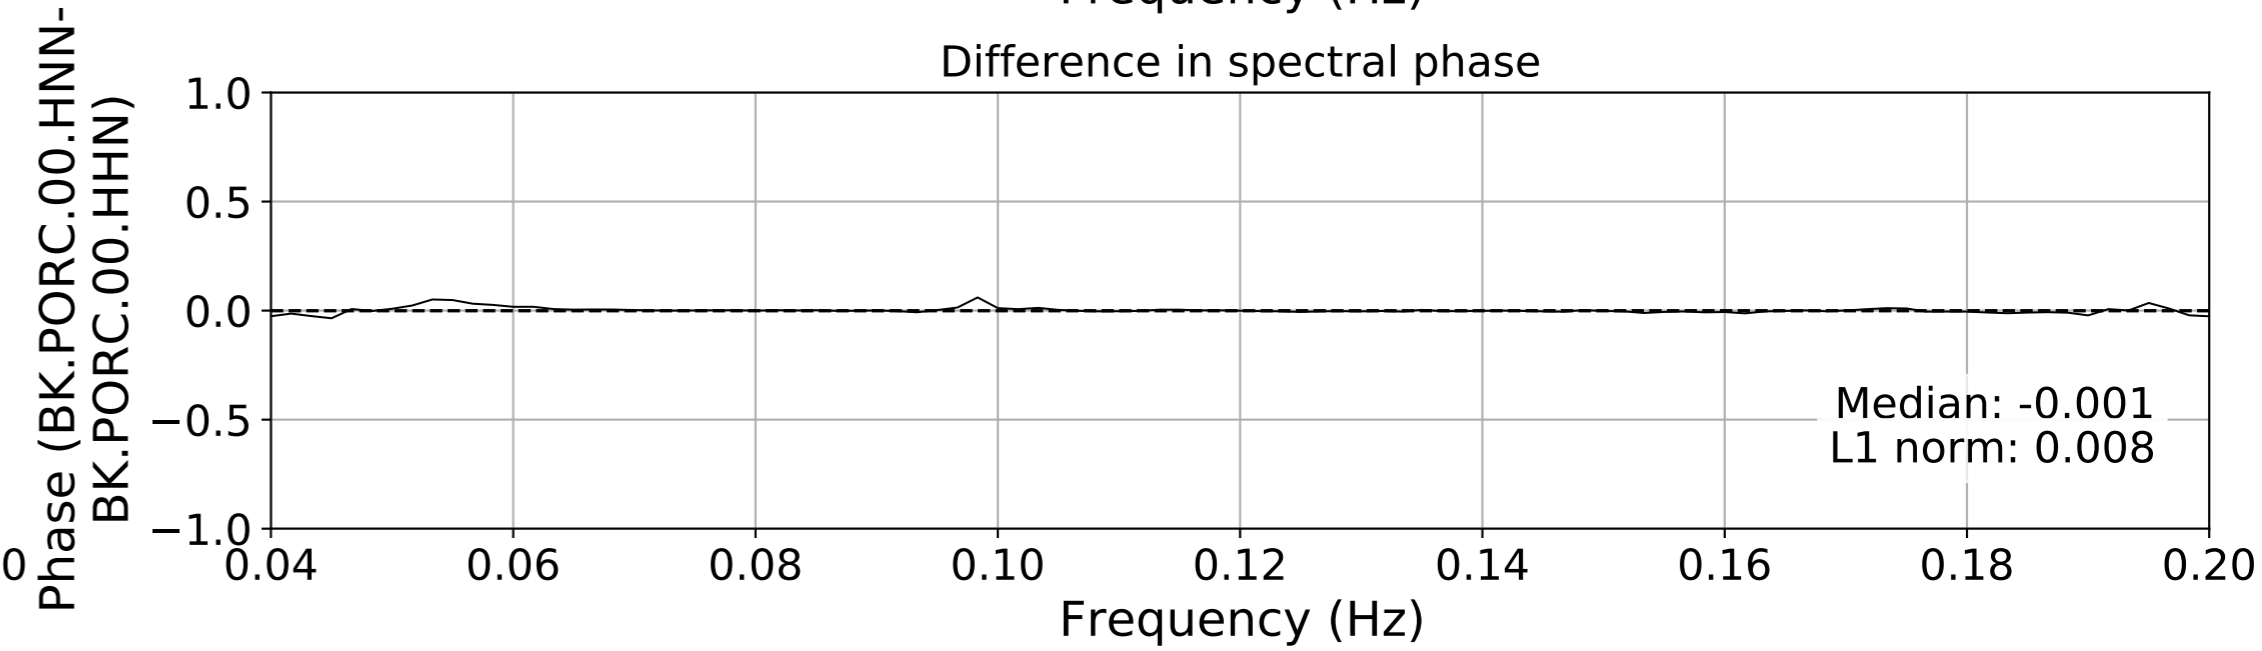

2024.340.184421.M7.0_nc75095651
Origin Time:2024-12-05T18:44:21.110000Z USGS event-id:nc75095651
M7.0 2024 Offshore Cape Mendocino, California Earthquake