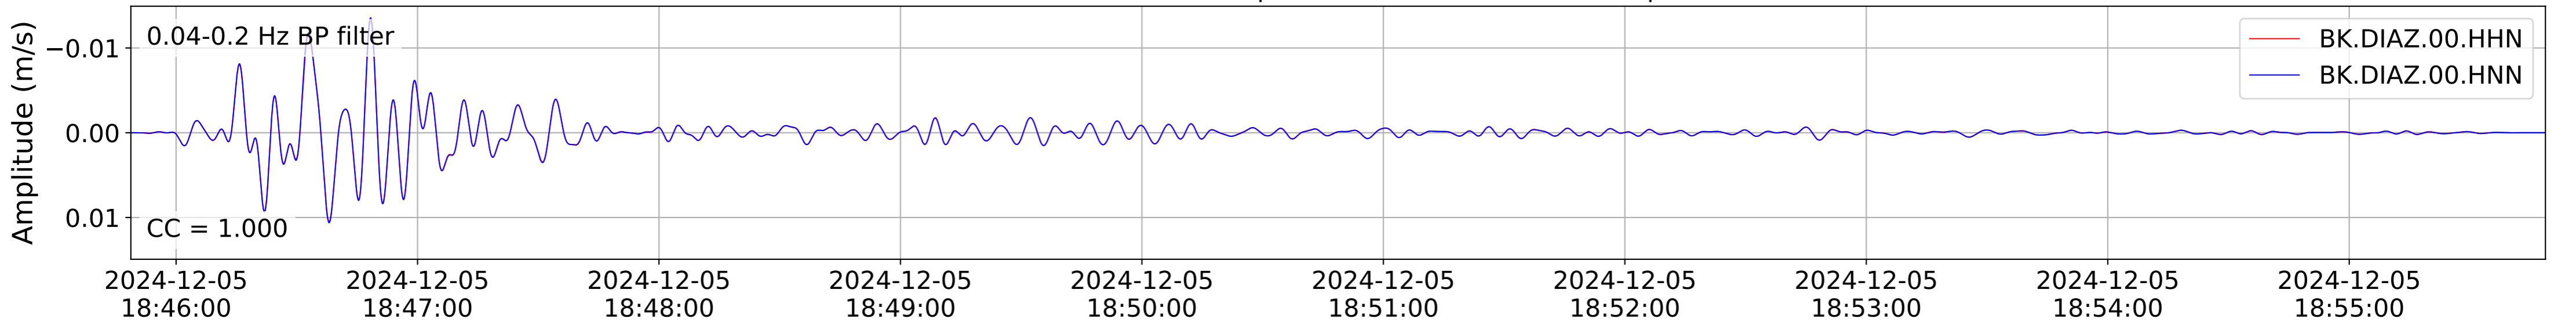

2024.340.184421_M7.0_nc75095651
Origin Time:2024-12-05T18:44:21.110000Z USGS event-id:nc75095651
M7.0 2024 Offshore Cape Mendocino, California Earthquake