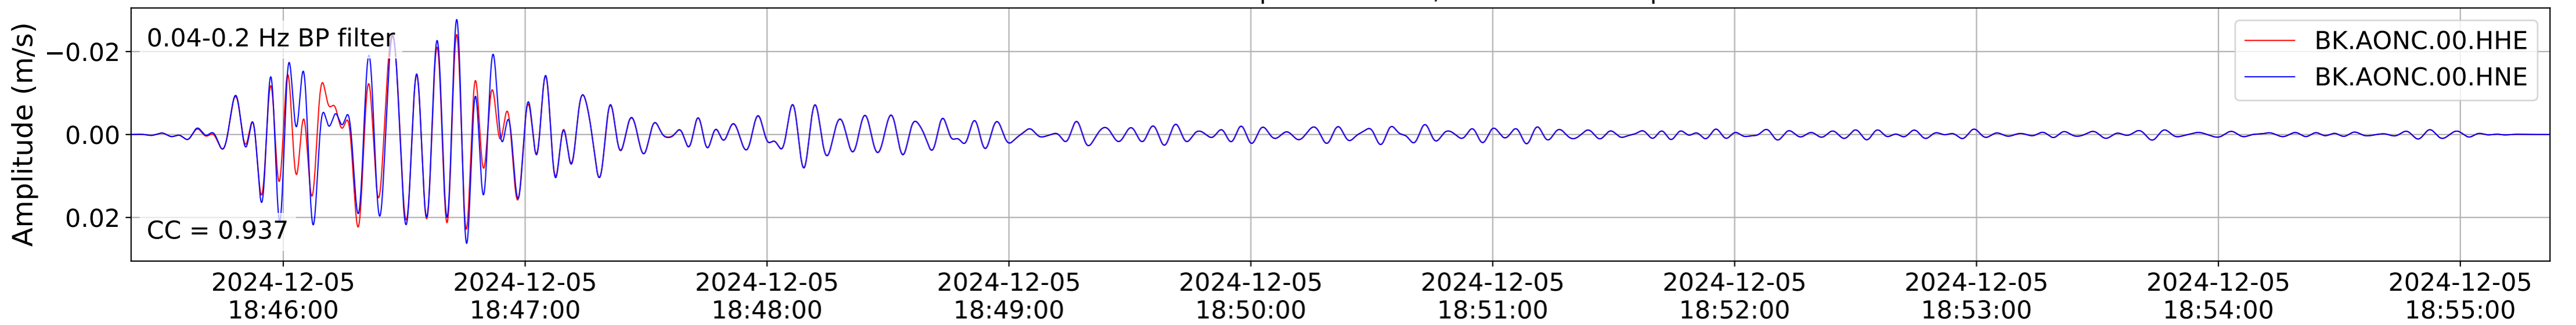

2024.340.184421_M7.0_nc75095651
Origin Time:2024-12-05T18:44:21.110000Z USGS event-id:nc75095651
M7.0 2024 Offshore Cape Mendocino, California Earthquake