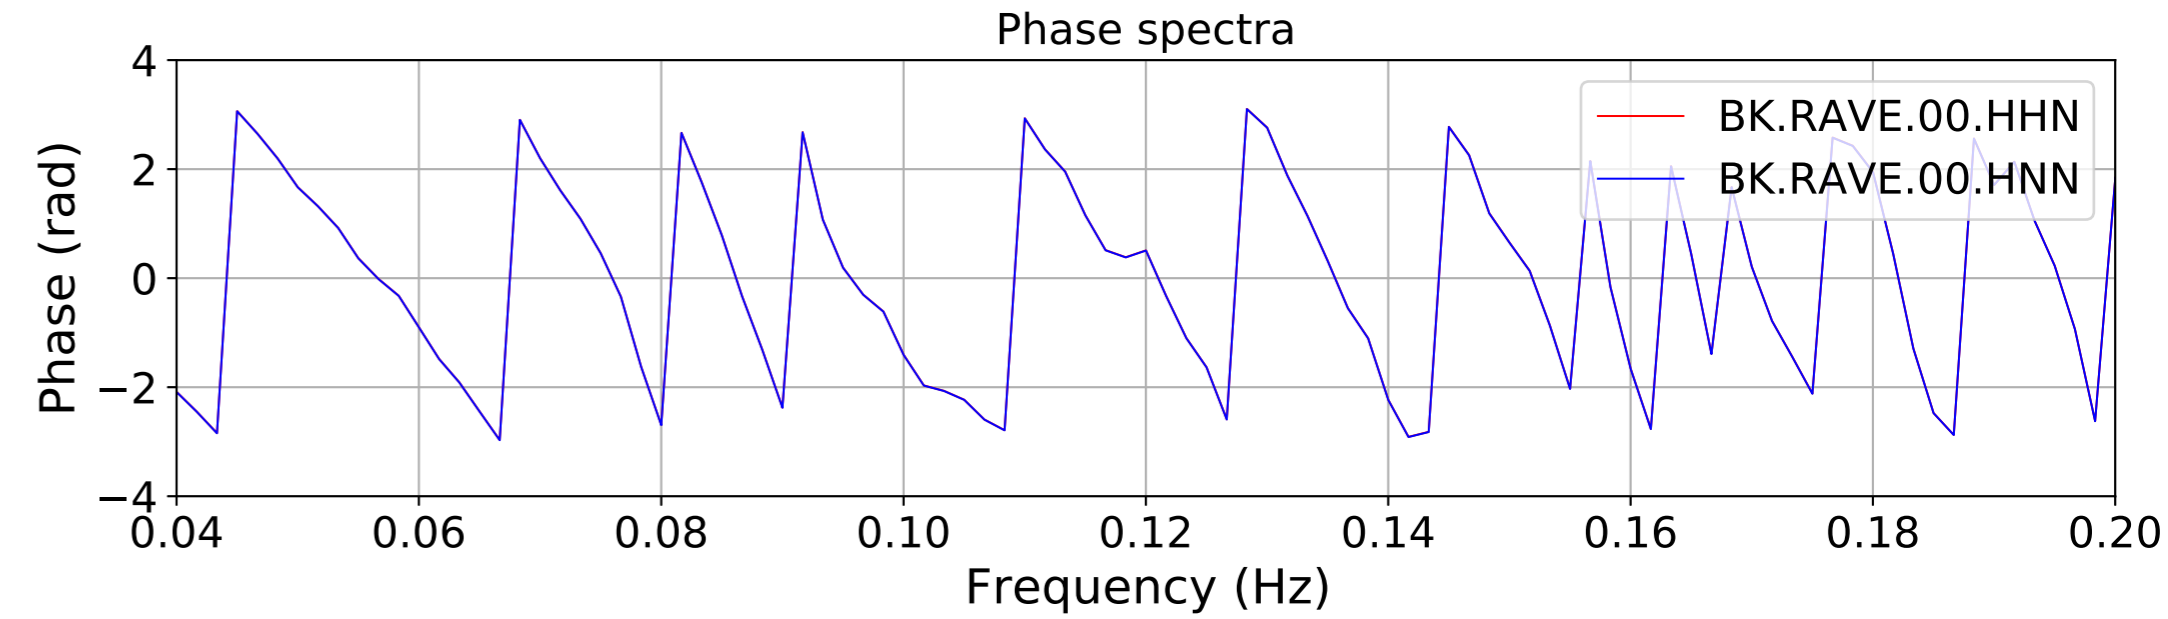

2024.340.184421_M7.0_nc75095651
Origin Time:2024-12-05T18:44:21.110000Z USGS event-id:nc75095651
M7.0 2024 Offshore Cape Mendocino, California Earthquake