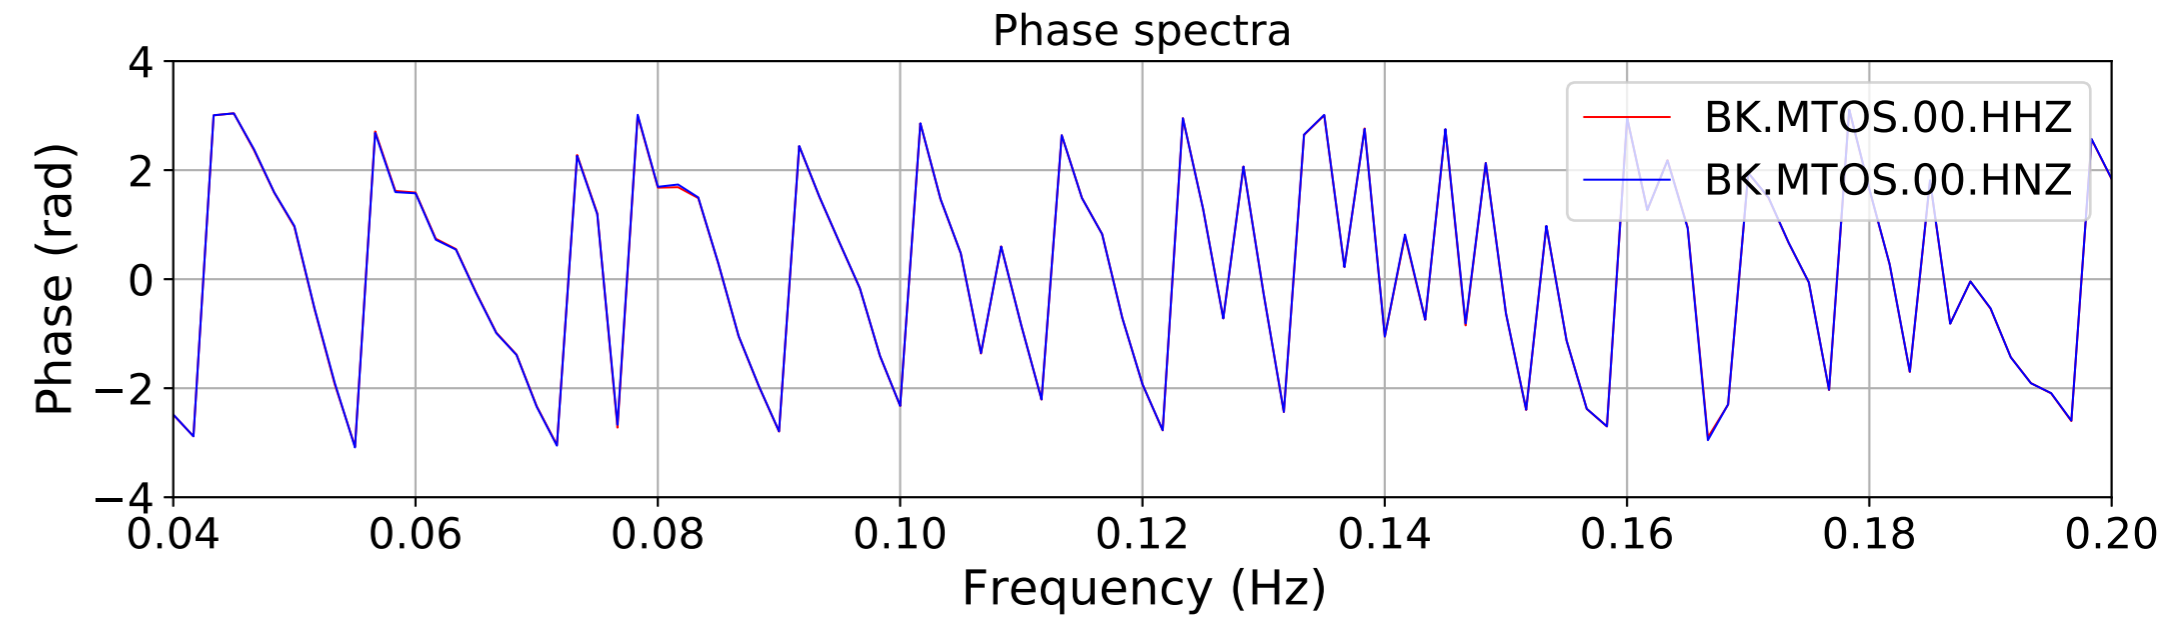

2024.340.184421_M7.0_nc75095651
Origin Time:2024-12-05T18:44:21.110000Z USGS event-id:nc75095651
M7.0 2024 Offshore Cape Mendocino, California Earthquake