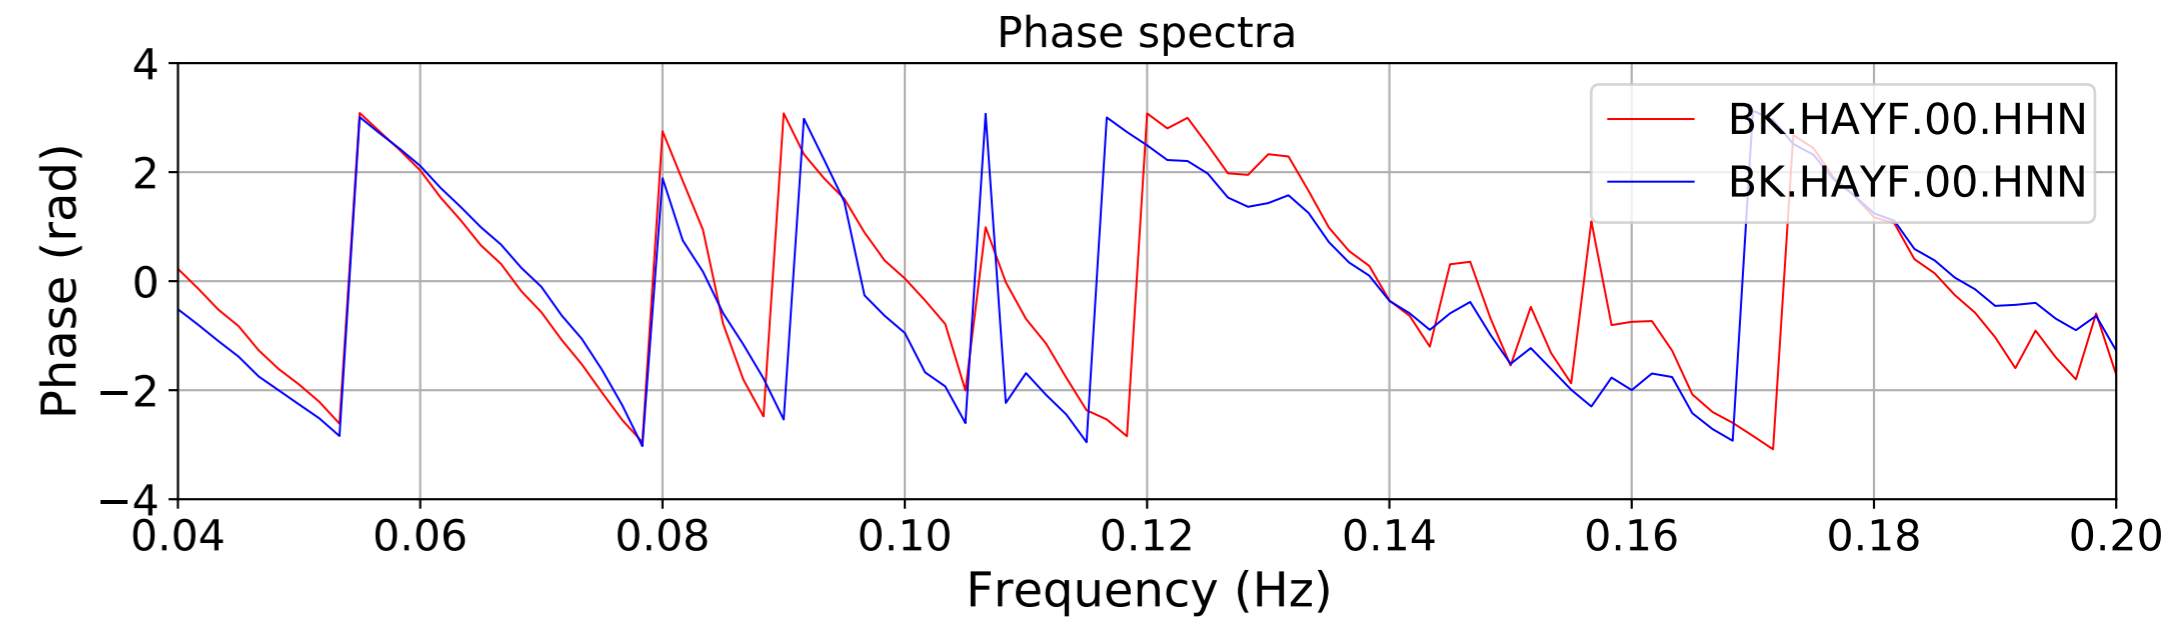

2024.340.184421.M7.0_nc75095651
Origin Time:2024-12-05T18:44:21.110000Z USGS event-id:nc75095651
M7.0 2024 Offshore Cape Mendocino, California Earthquake