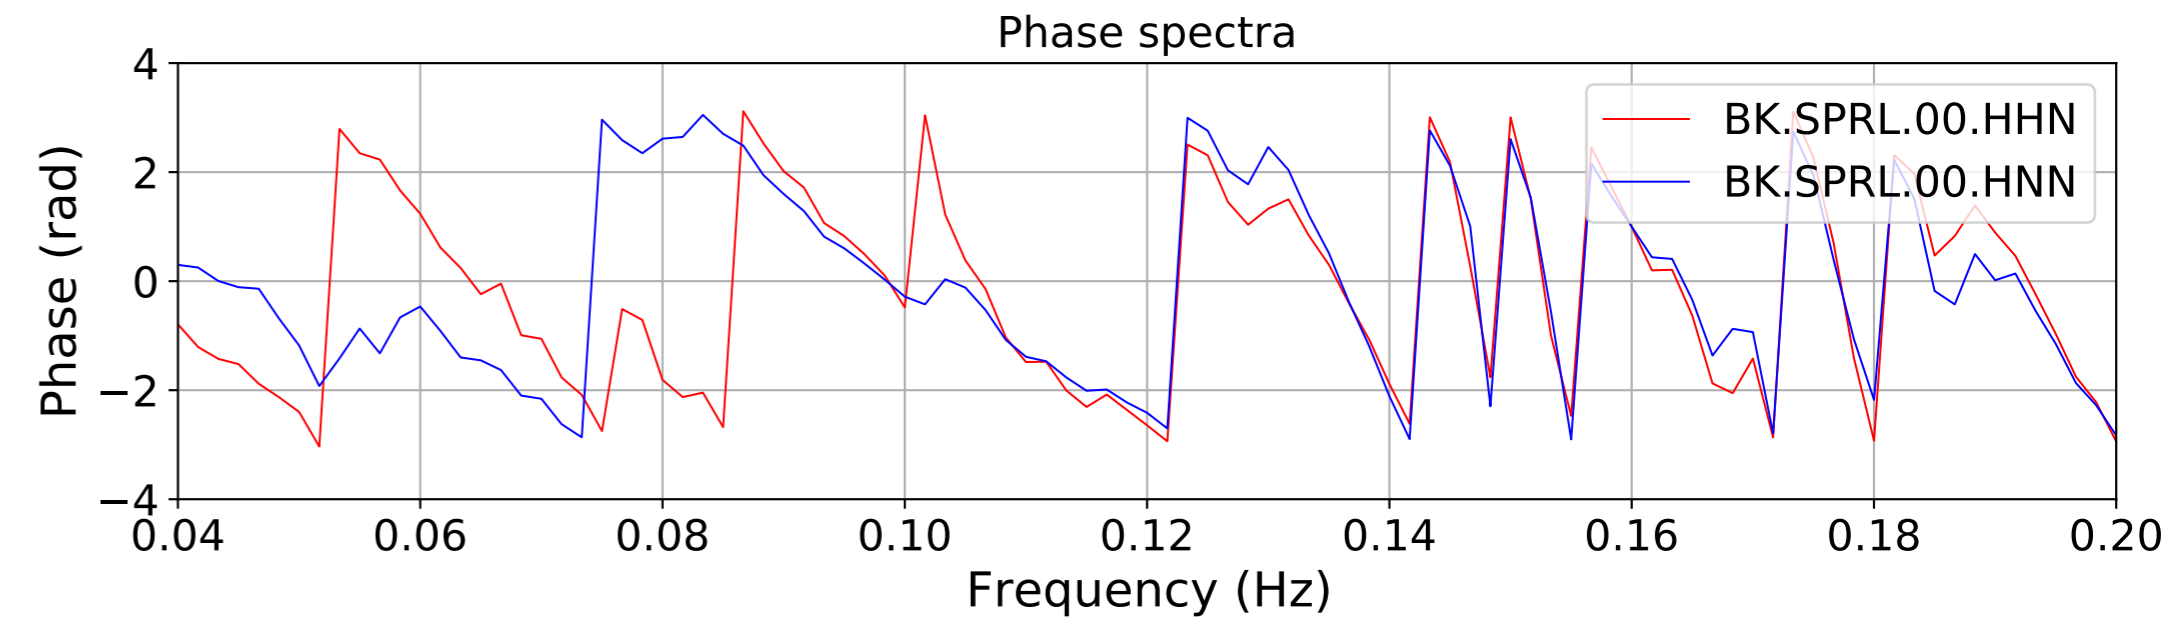

2024.340.184421.M7.0_nc75095651
Origin Time:2024-12-05T18:44:21.110000Z USGS event-id:nc75095651
M7.0 2024 Offshore Cape Mendocino, California Earthquake