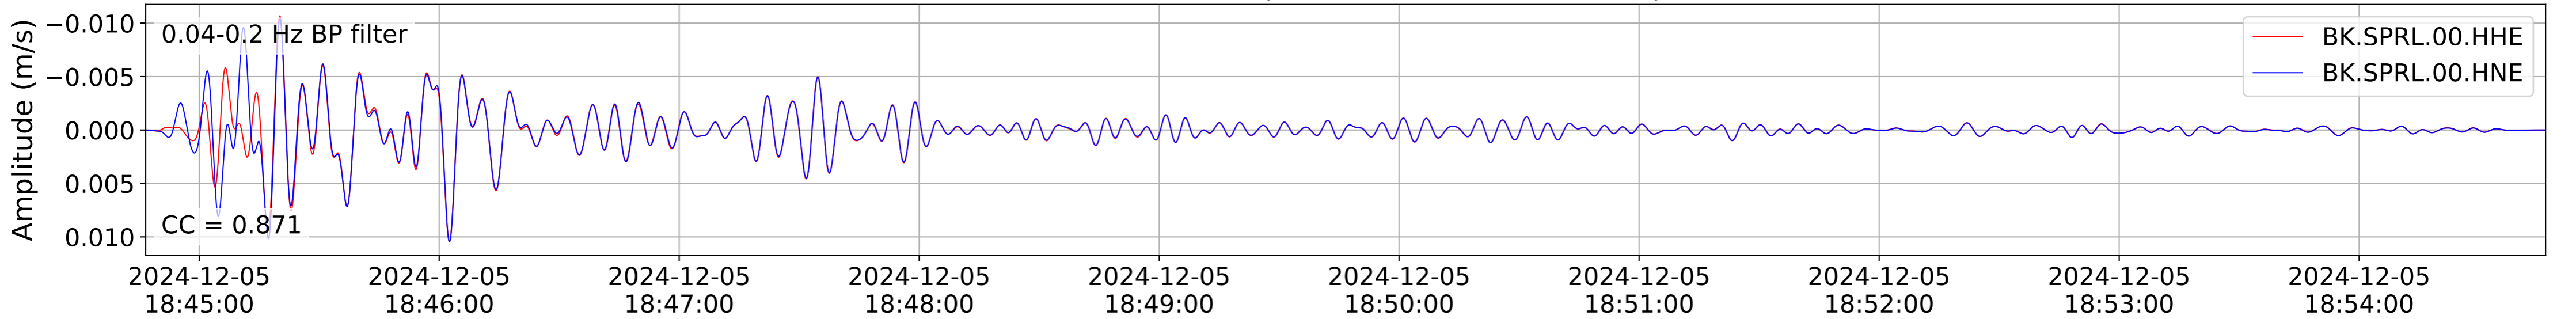

2024.340.184421_M7.0_nc75095651
Origin Time:2024-12-05T18:44:21.110000Z USGS event-id:nc75095651
M7.0 2024 Offshore Cape Mendocino, California Earthquake