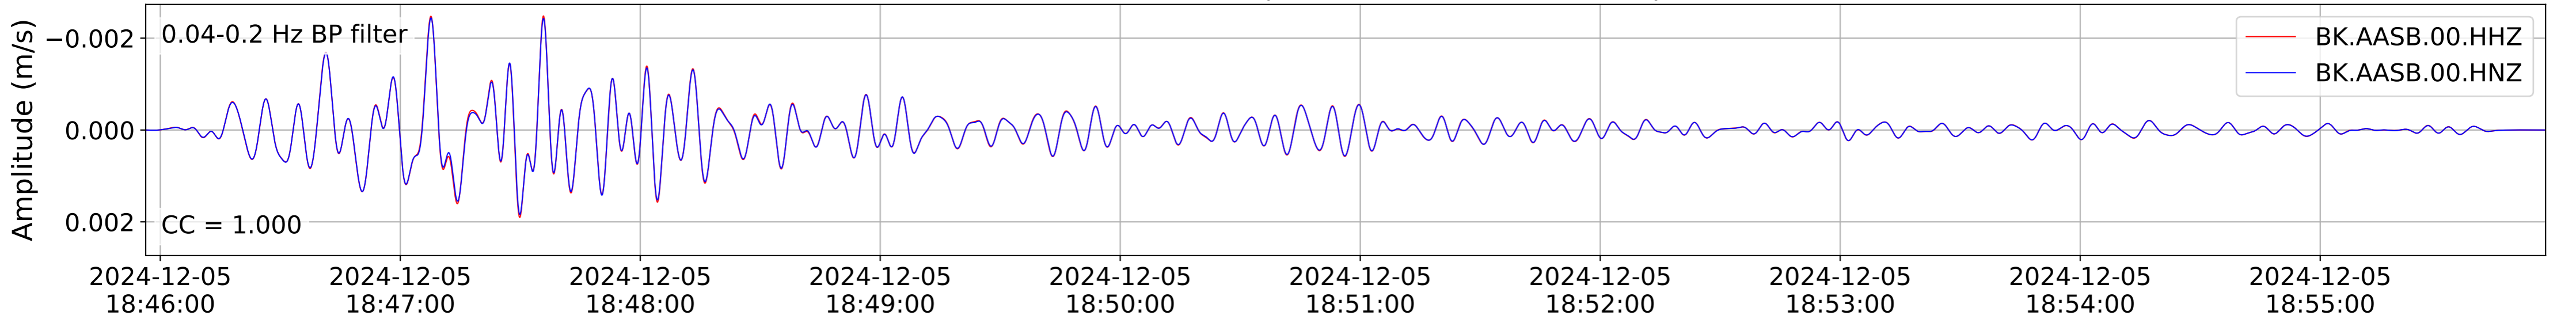

2024.340.184421_M7.0_nc75095651
Origin Time:2024-12-05T18:44:21.110000Z USGS event-id:nc75095651
M7.0 2024 Offshore Cape Mendocino, California Earthquake