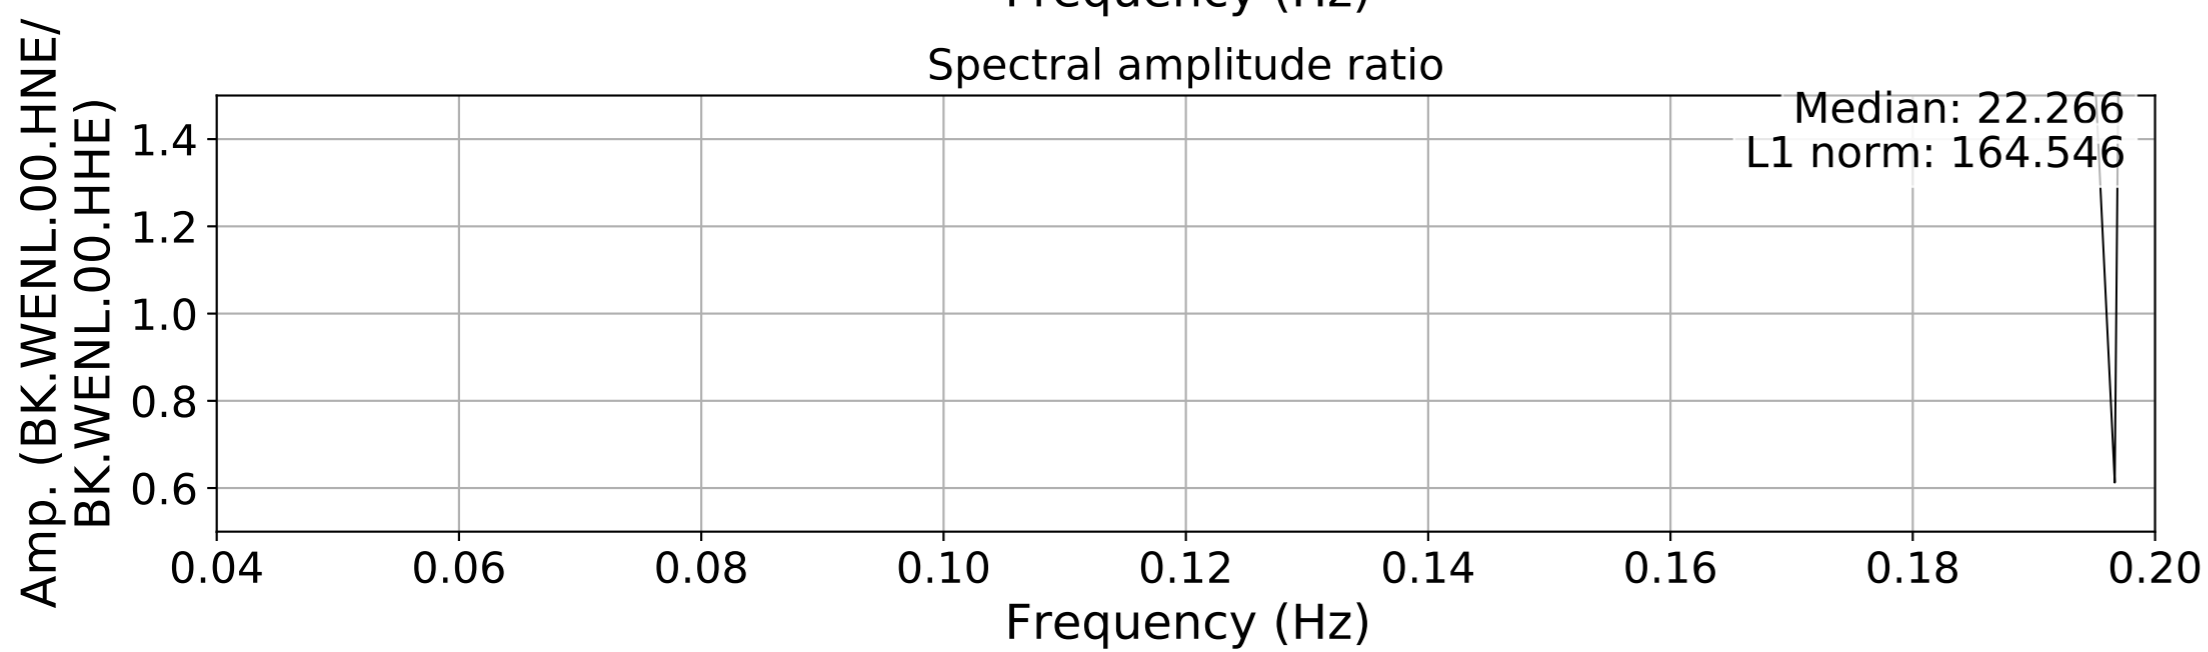

2024.340.184421_M7.0_nc75095651
Origin Time:2024-12-05T18:44:21.110000Z USGS event-id:nc75095651
M7.0 2024 Offshore Cape Mendocino, California Earthquake