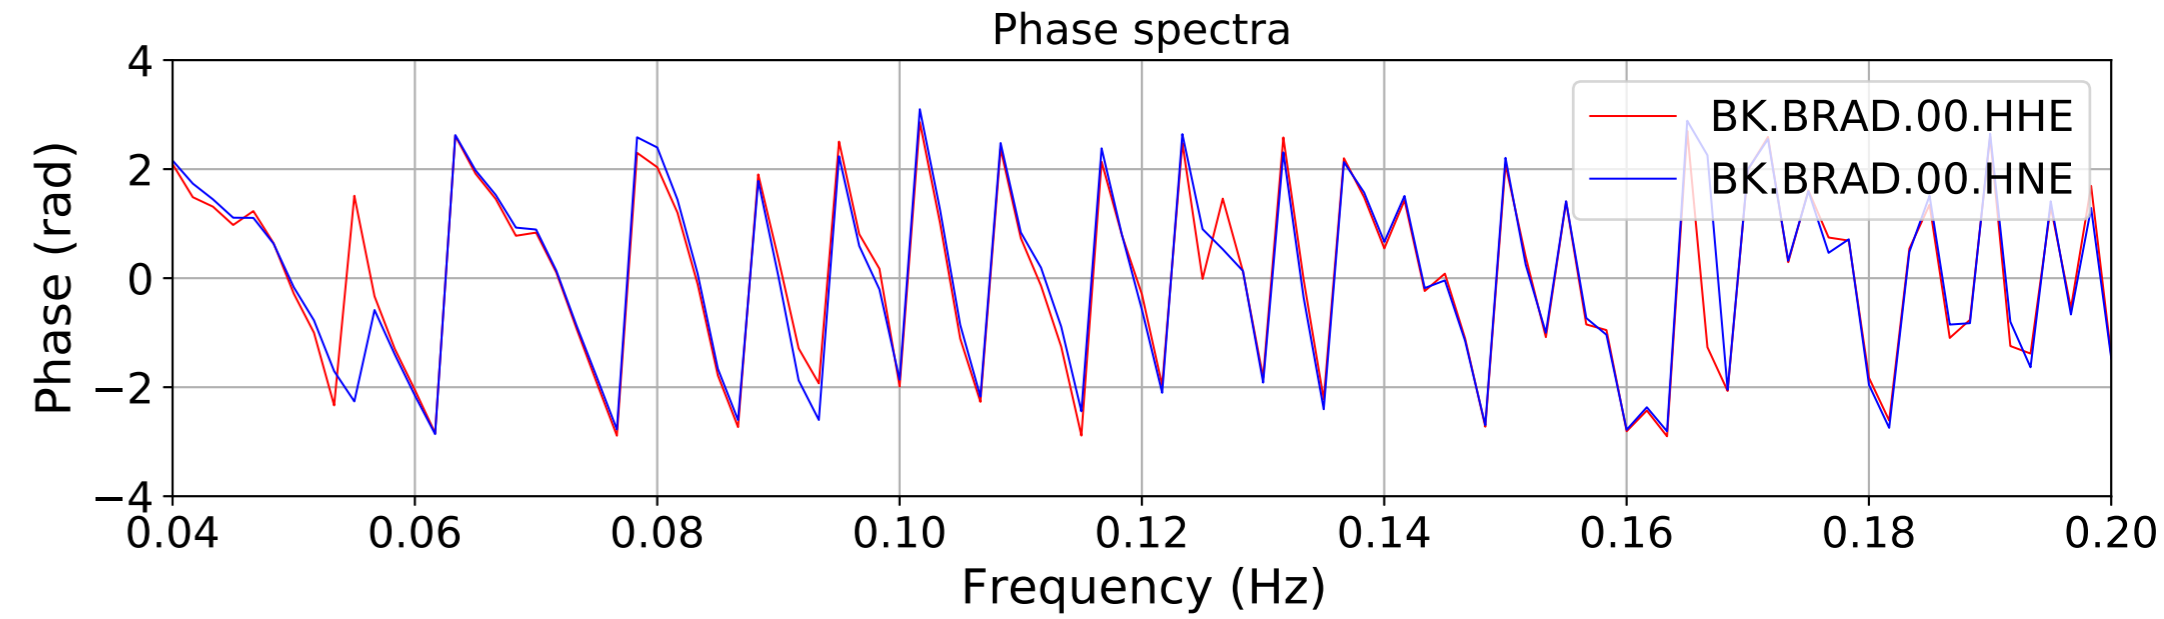

2024.340.184421_M7.0_nc75095651
Origin Time:2024-12-05T18:44:21.110000Z USGS event-id:nc75095651
M7.0 2024 Offshore Cape Mendocino, California Earthquake