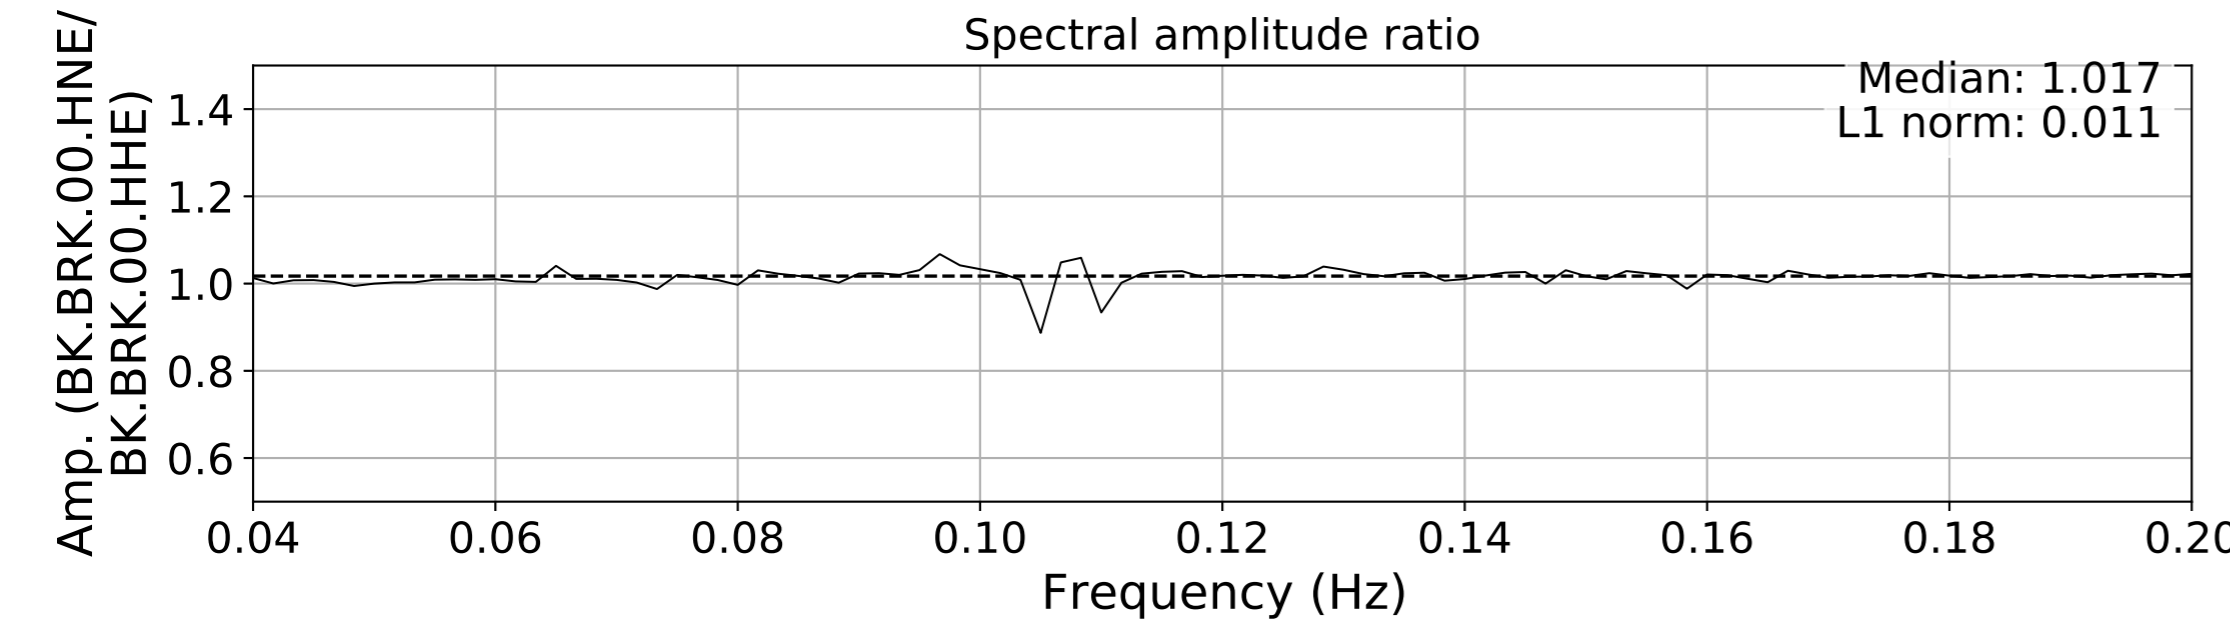

2024.340.184421_M7.0_nc75095651
Origin Time:2024-12-05T18:44:21.110000Z USGS event-id:nc75095651
M7.0 2024 Offshore Cape Mendocino, California Earthquake