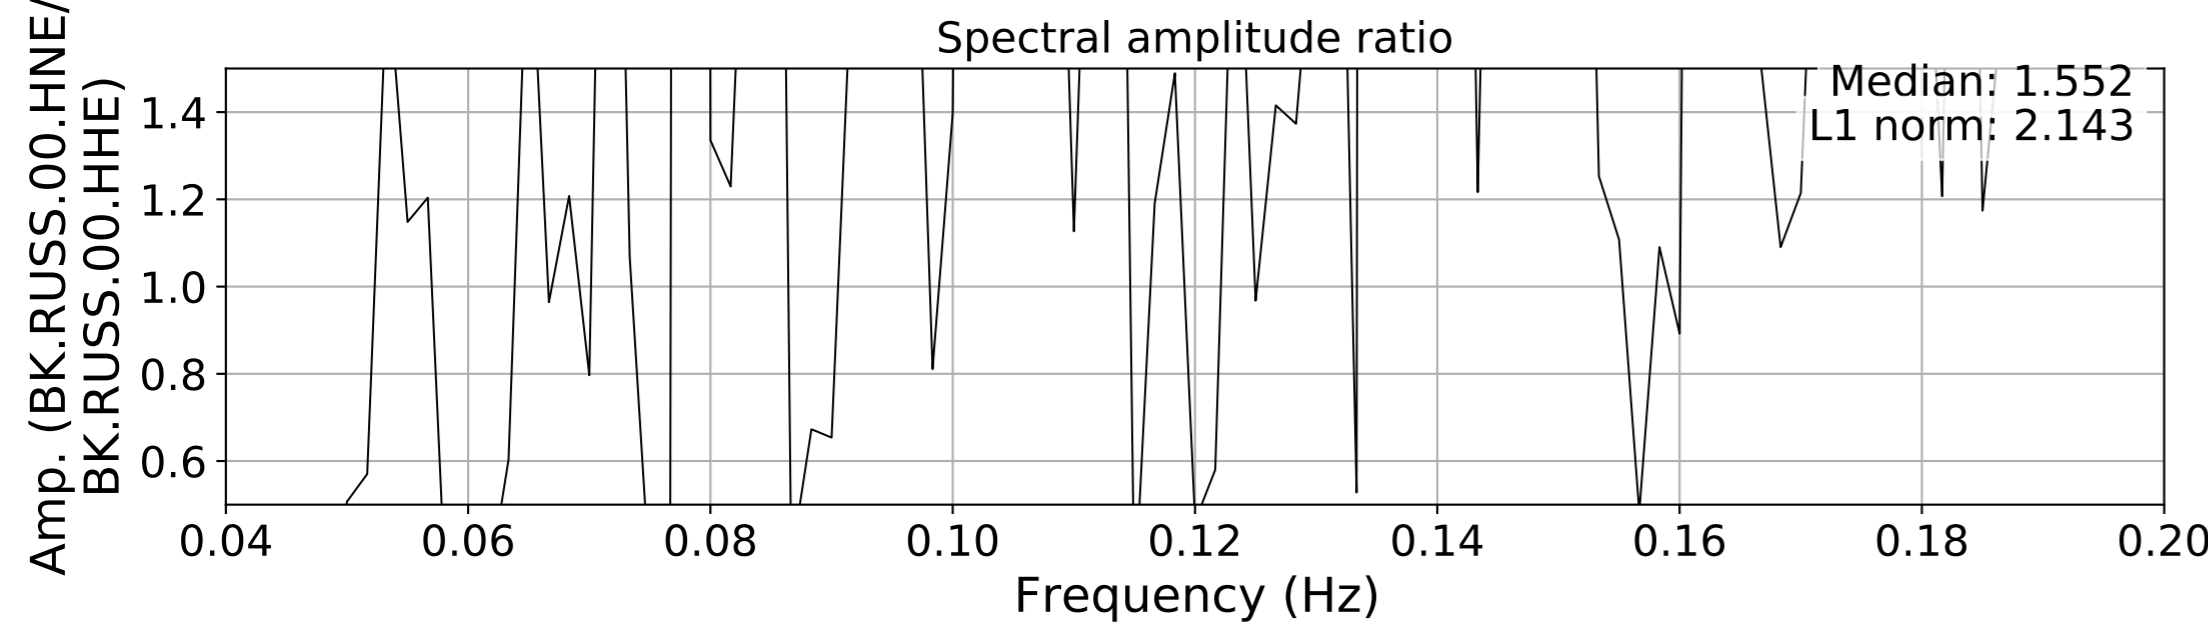

2024.340.184421_M7.0_nc75095651
Origin Time:2024-12-05T18:44:21.110000Z USGS event-id:nc75095651
M7.0 2024 Offshore Cape Mendocino, California Earthquake