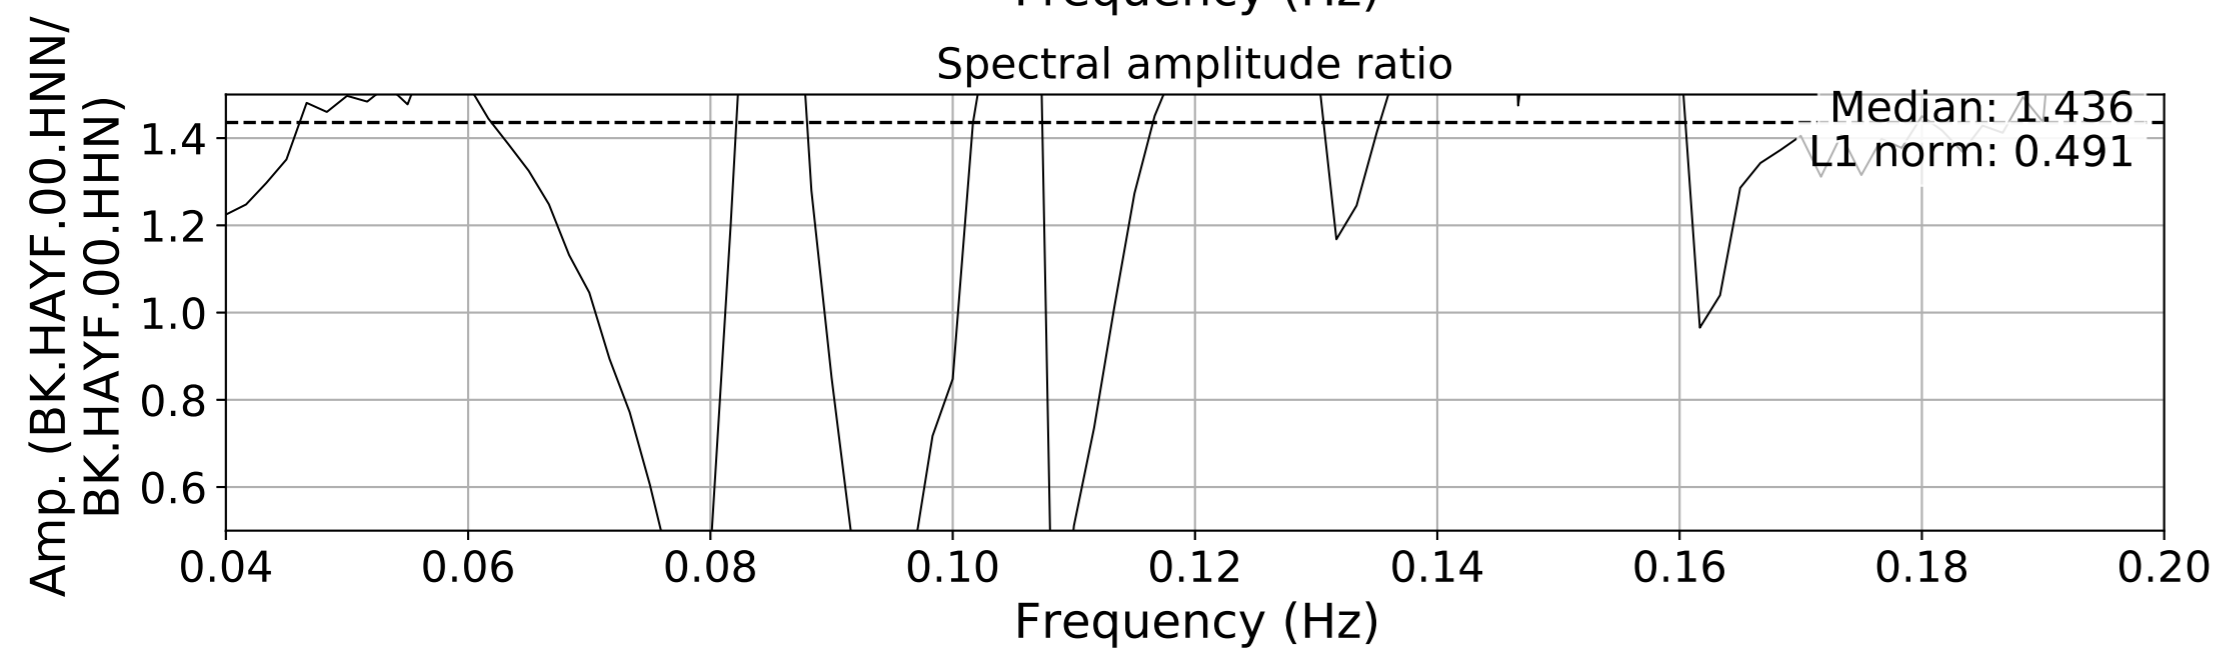

2024.340.184421.M7.0_nc75095651
Origin Time:2024-12-05T18:44:21.110000Z USGS event-id:nc75095651
M7.0 2024 Offshore Cape Mendocino, California Earthquake