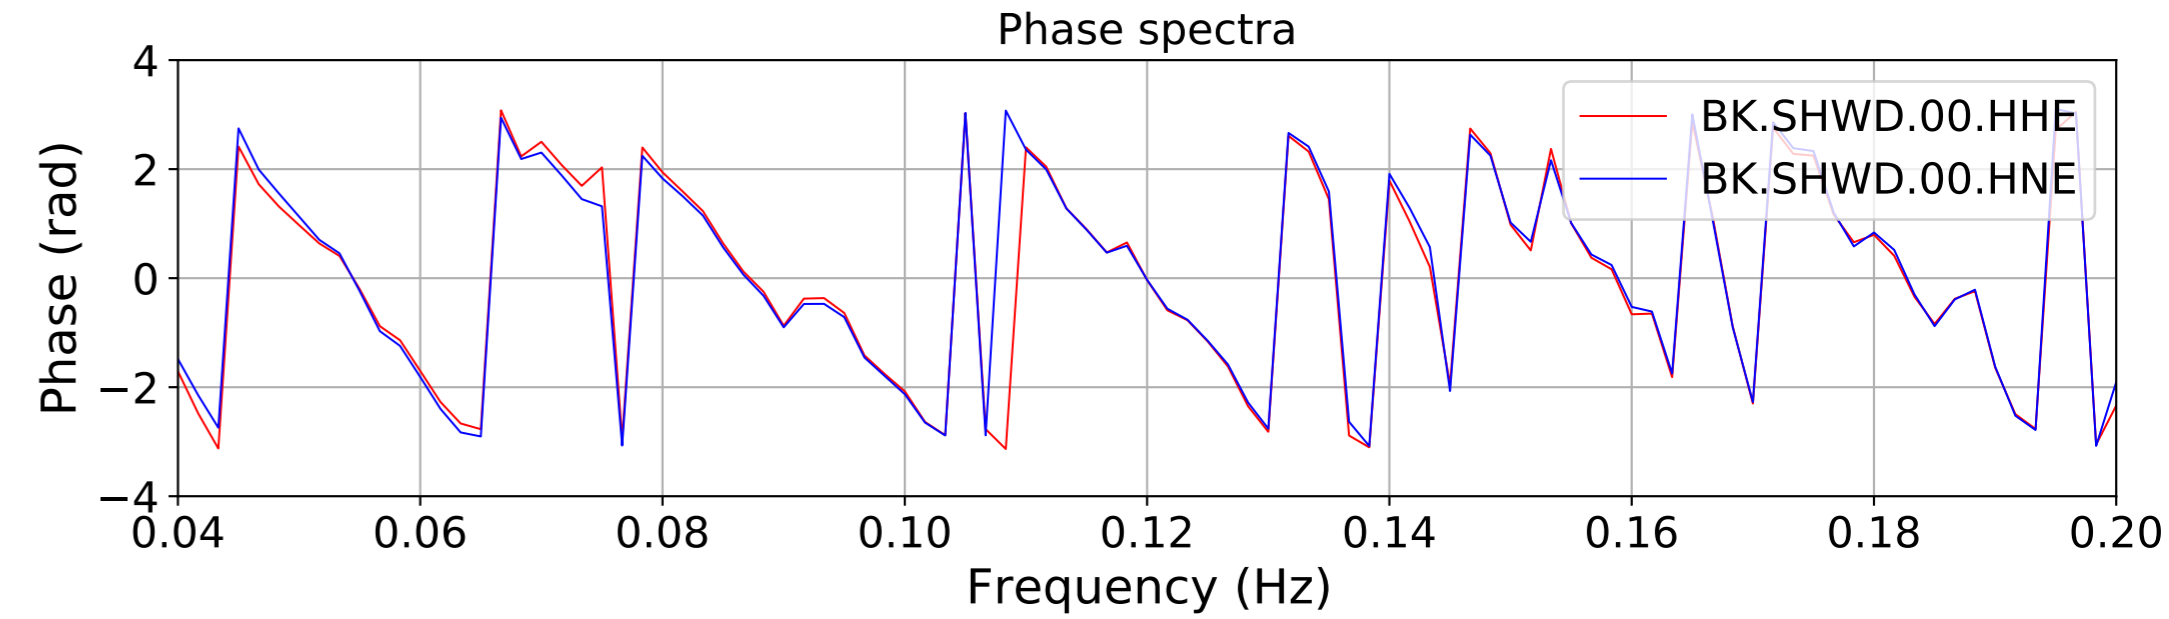

2024.340.184421.M7.0_nc75095651
Origin Time:2024-12-05T18:44:21.110000Z USGS event-id:nc75095651
M7.0 2024 Offshore Cape Mendocino, California Earthquake