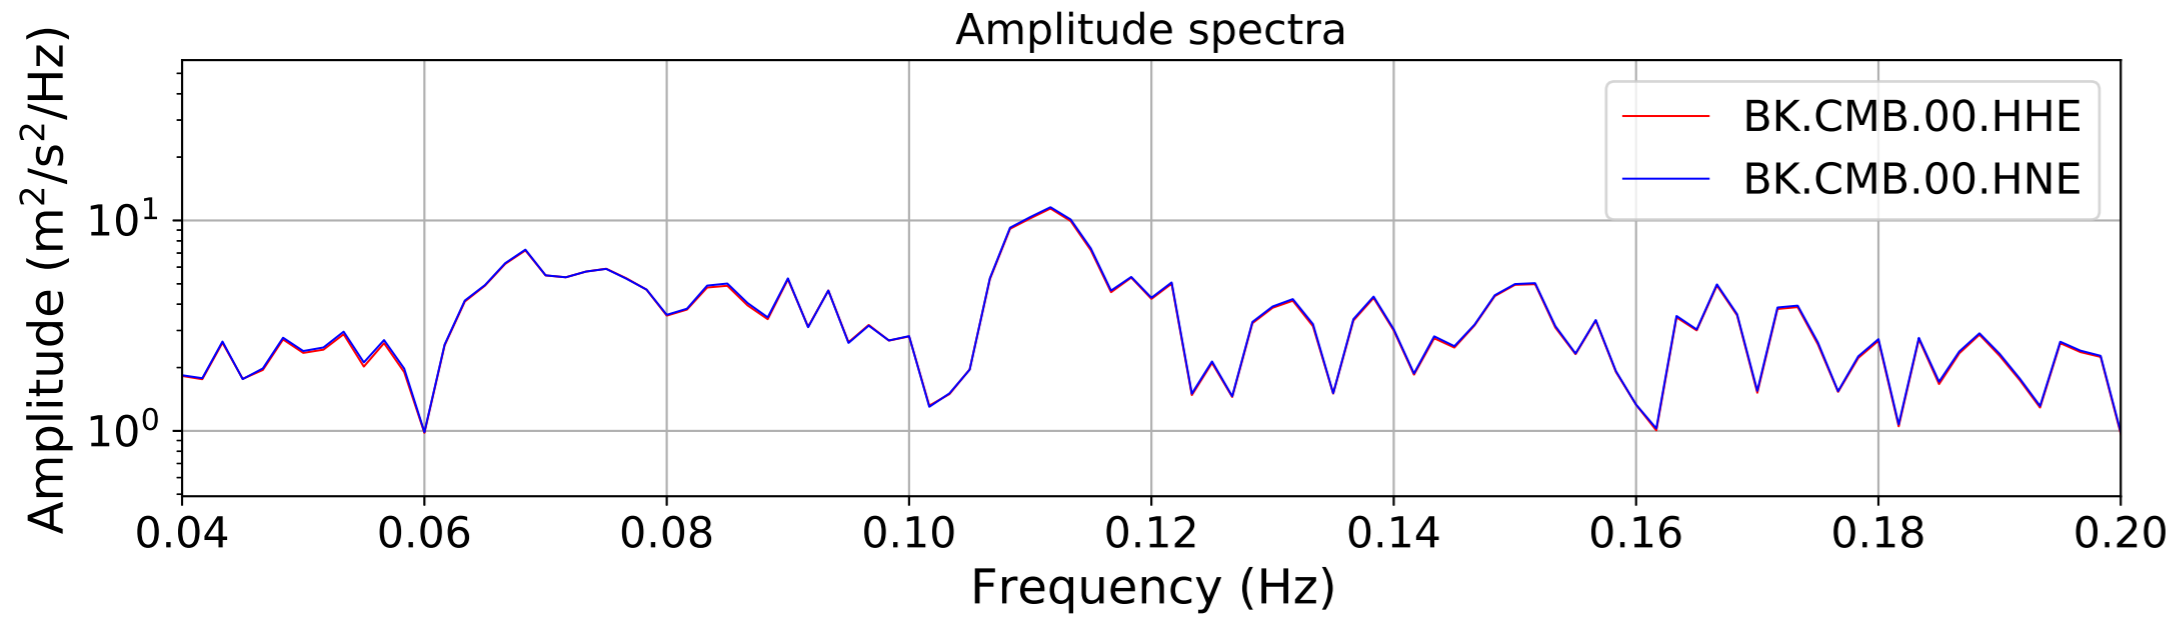

2024.340.184421_M7.0_nc75095651
Origin Time:2024-12-05T18:44:21.110000Z USGS event-id:nc75095651
M7.0 2024 Offshore Cape Mendocino, California Earthquake