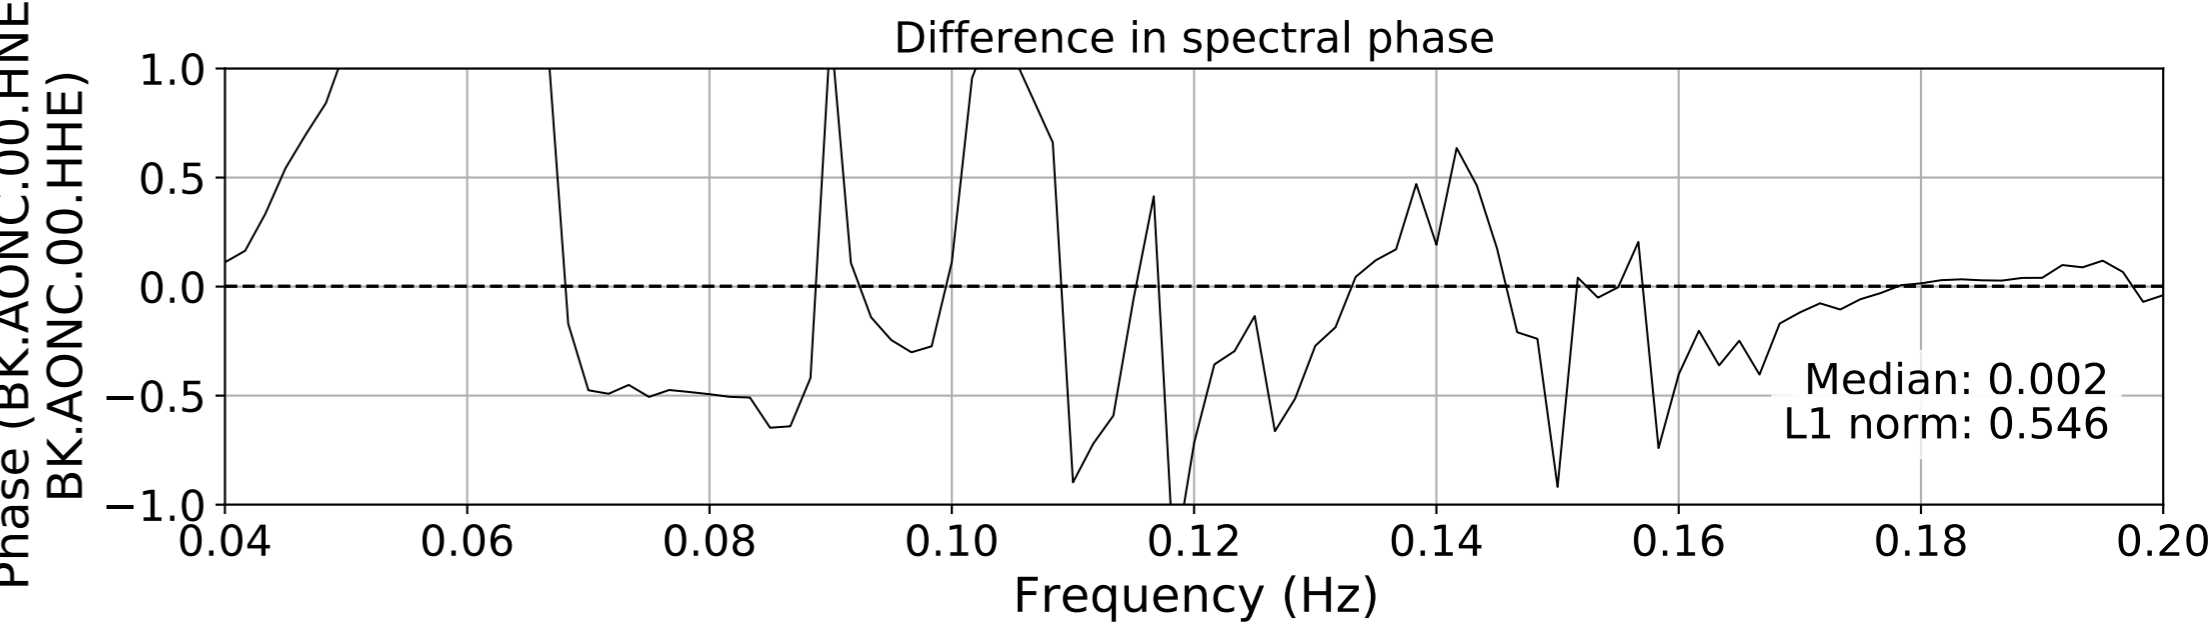

2024.340.184421_M7.0_nc75095651
Origin Time:2024-12-05T18:44:21.110000Z USGS event-id:nc75095651
M7.0 2024 Offshore Cape Mendocino, California Earthquake