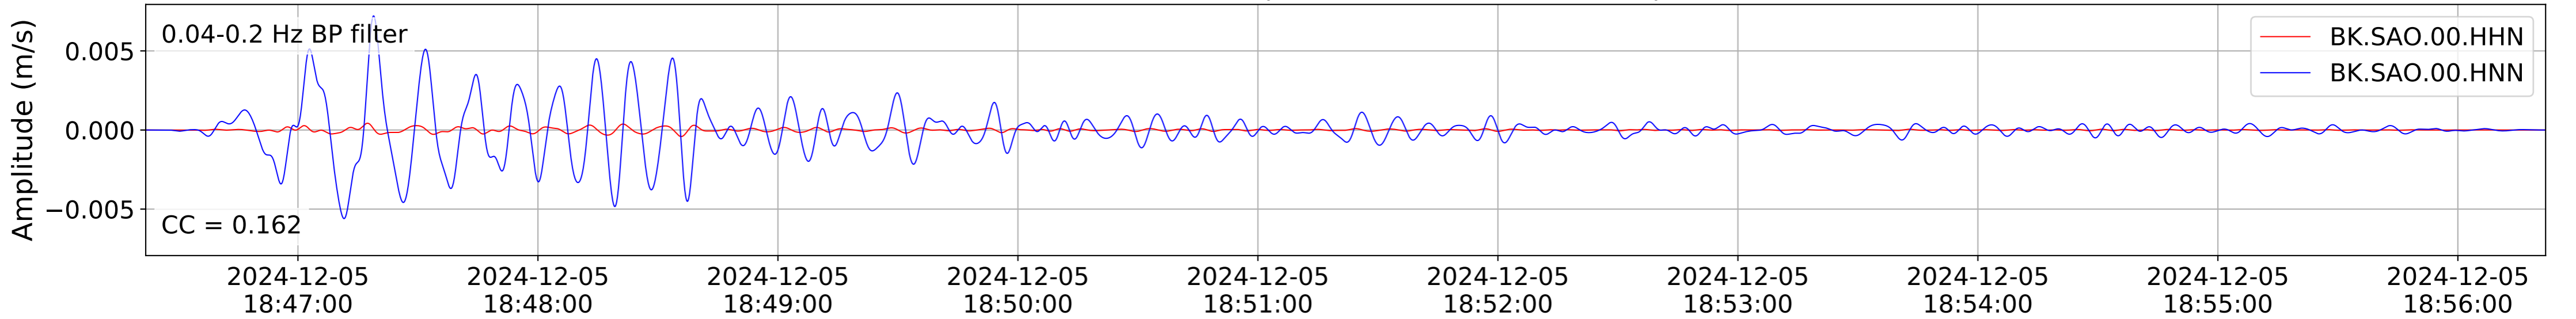

2024.340.184421_M7.0_nc75095651
Origin Time:2024-12-05T18:44:21.110000Z USGS event-id:nc75095651
M7.0 2024 Offshore Cape Mendocino, California Earthquake