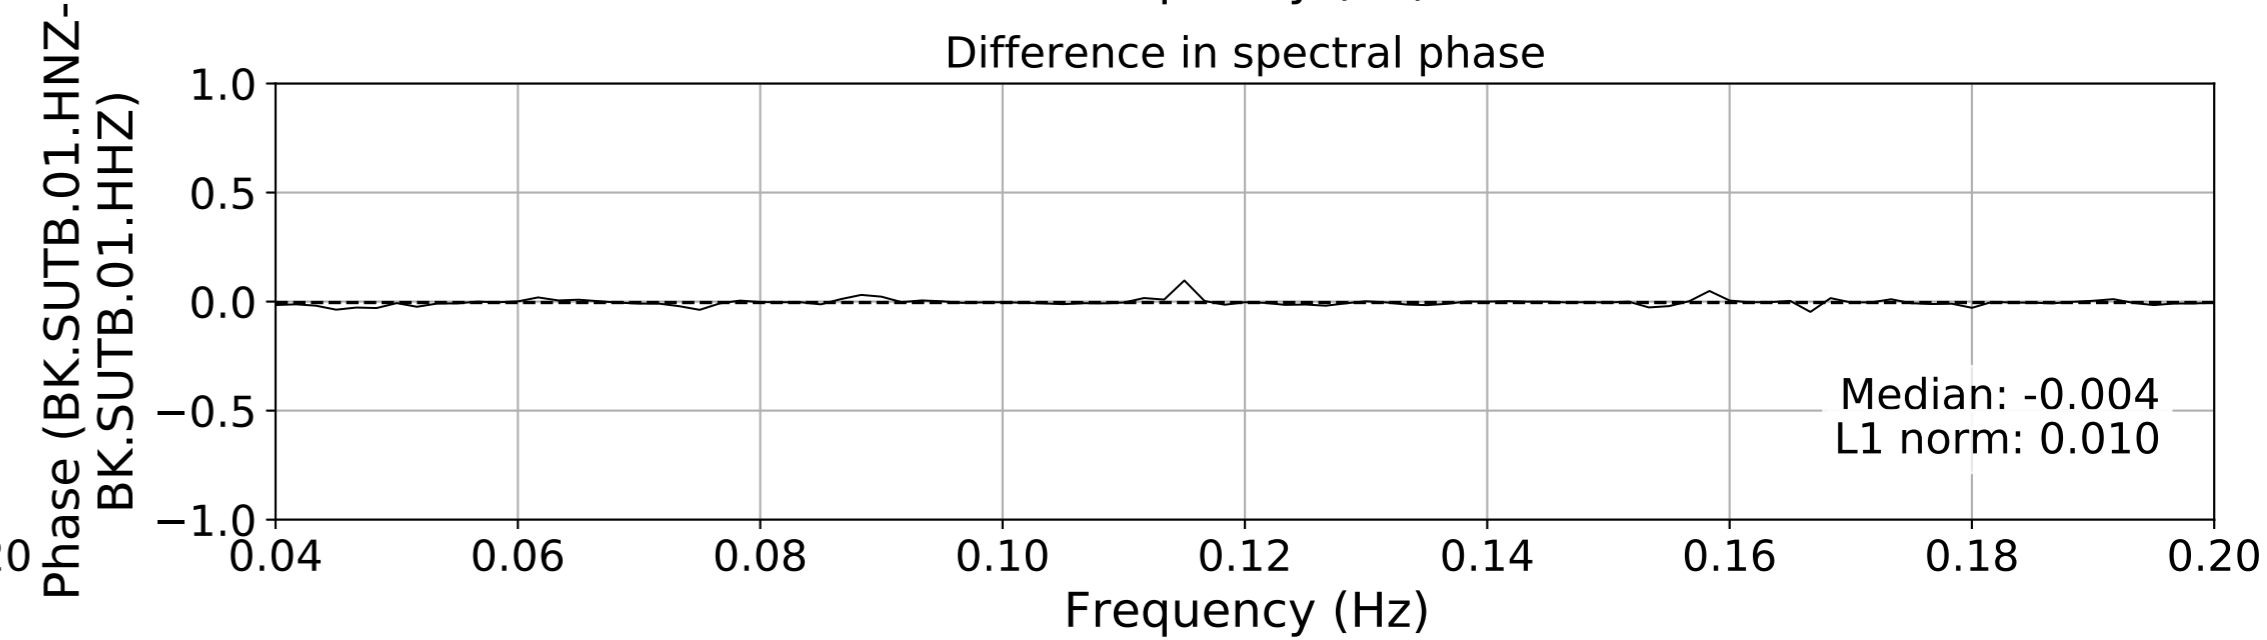

2024.340.184421_M7.0_nc75095651
Origin Time:2024-12-05T18:44:21.110000Z USGS event-id:nc75095651
M7.0 2024 Offshore Cape Mendocino, California Earthquake