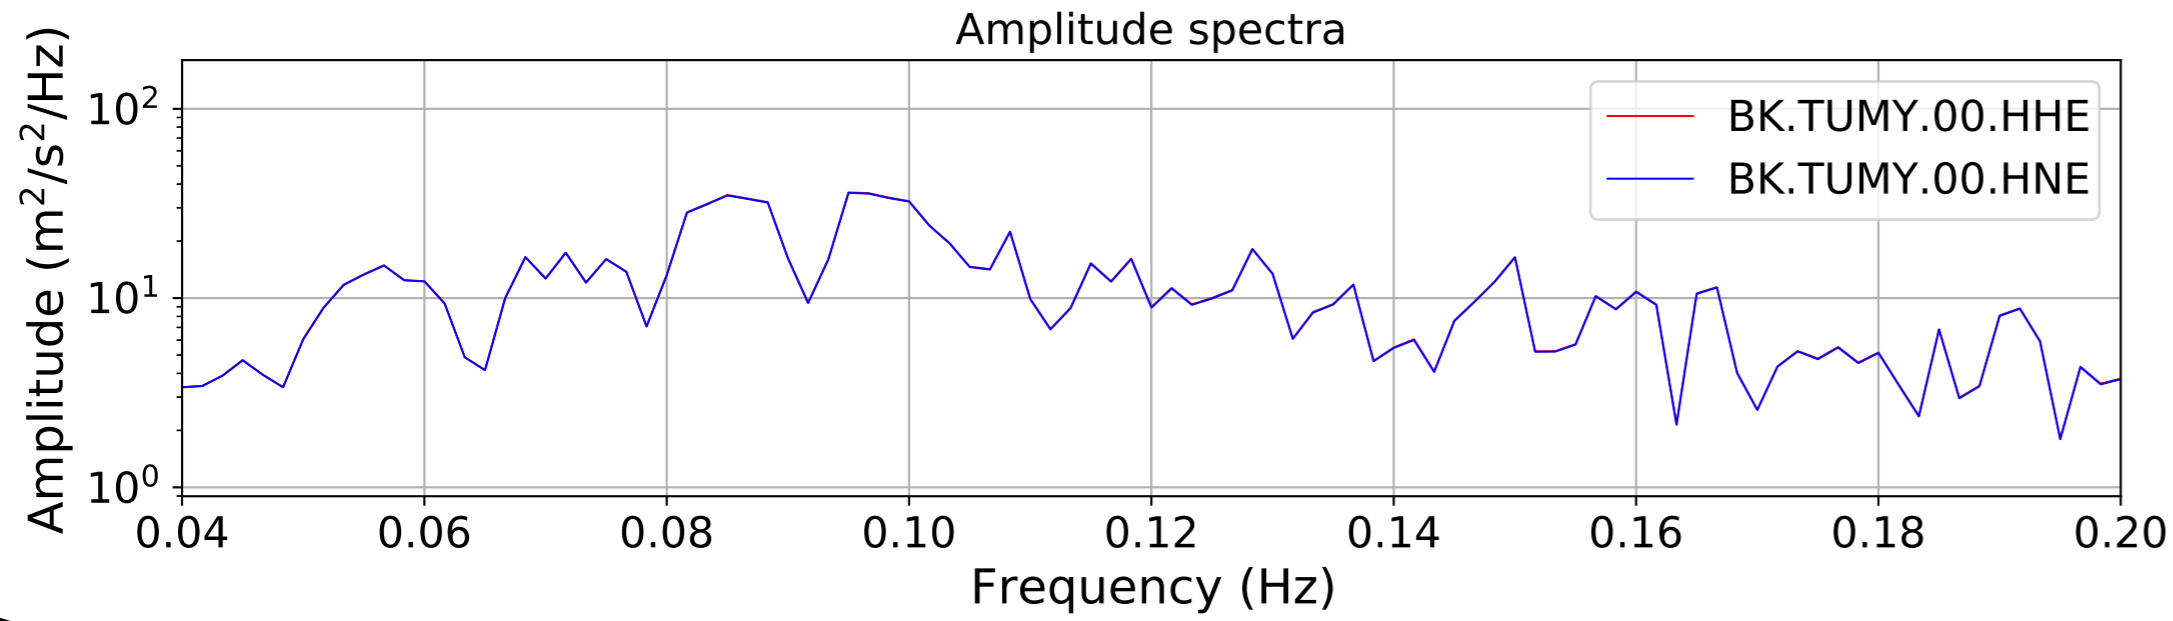

2024.340.184421_M7.0_nc75095651
Origin Time:2024-12-05T18:44:21.110000Z USGS event-id:nc75095651
M7.0 2024 Offshore Cape Mendocino, California Earthquake