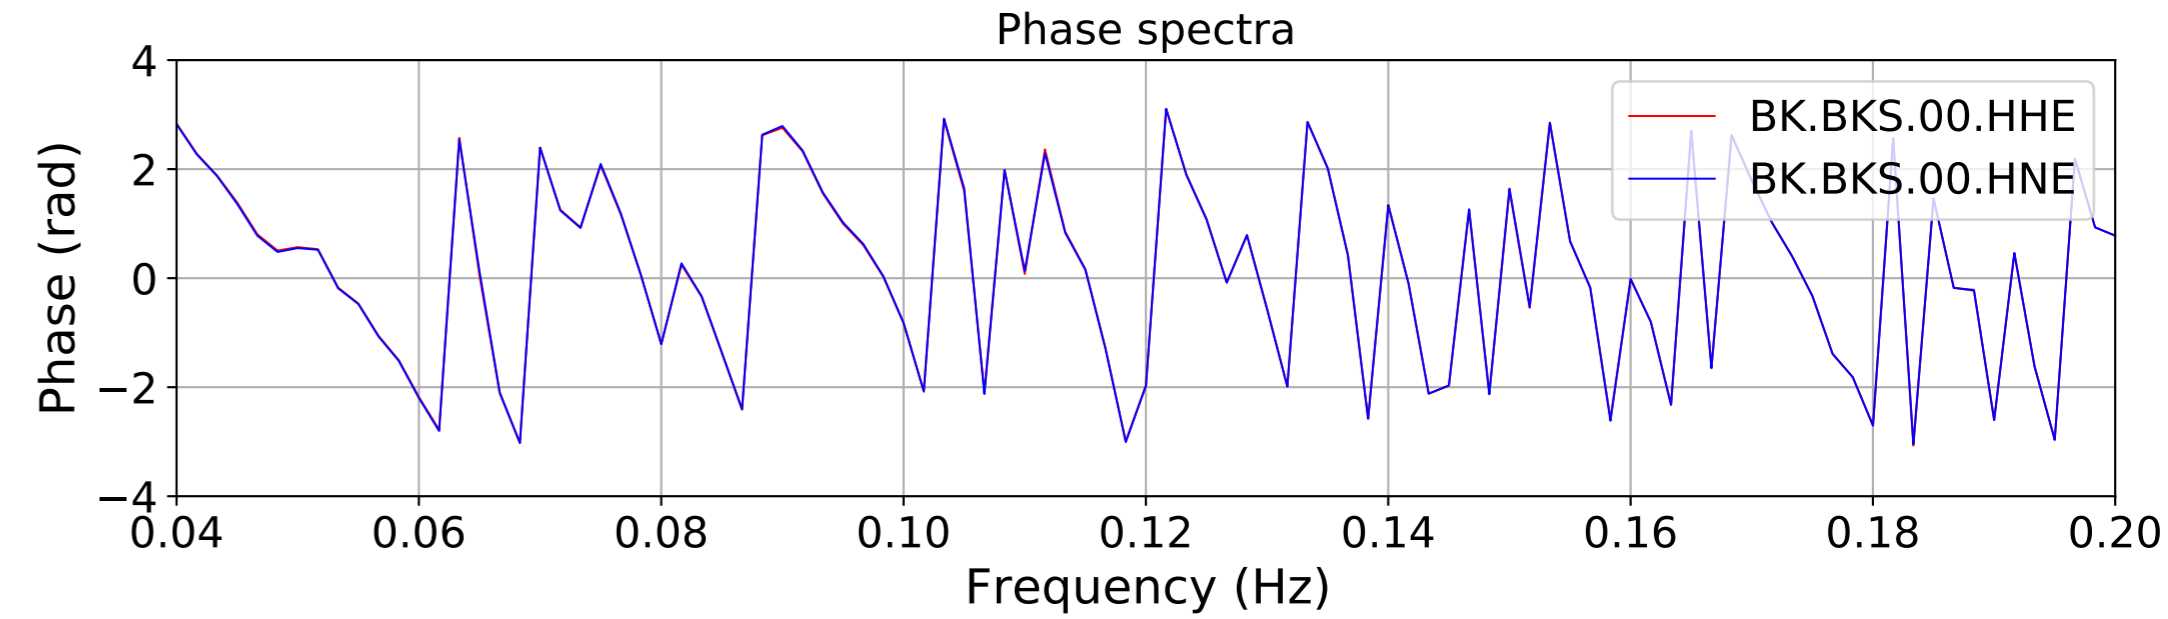

2024.340.184421_M7.0_nc75095651
Origin Time:2024-12-05T18:44:21.110000Z USGS event-id:nc75095651
M7.0 2024 Offshore Cape Mendocino, California Earthquake