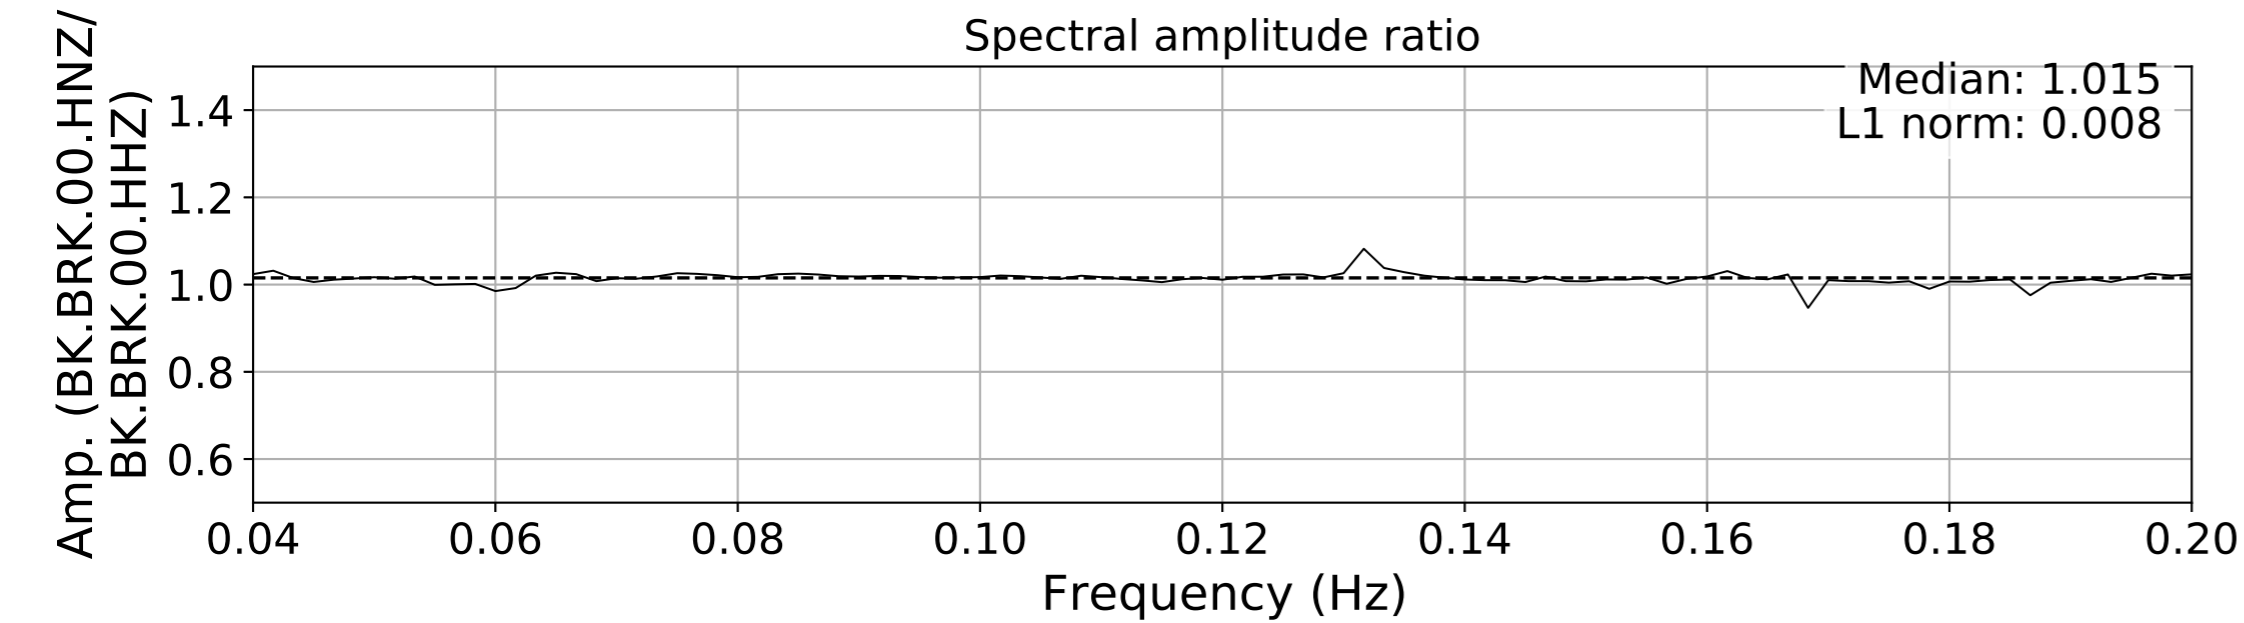

2024.340.184421_M7.0_nc75095651
Origin Time:2024-12-05T18:44:21.110000Z USGS event-id:nc75095651
M7.0 2024 Offshore Cape Mendocino, California Earthquake