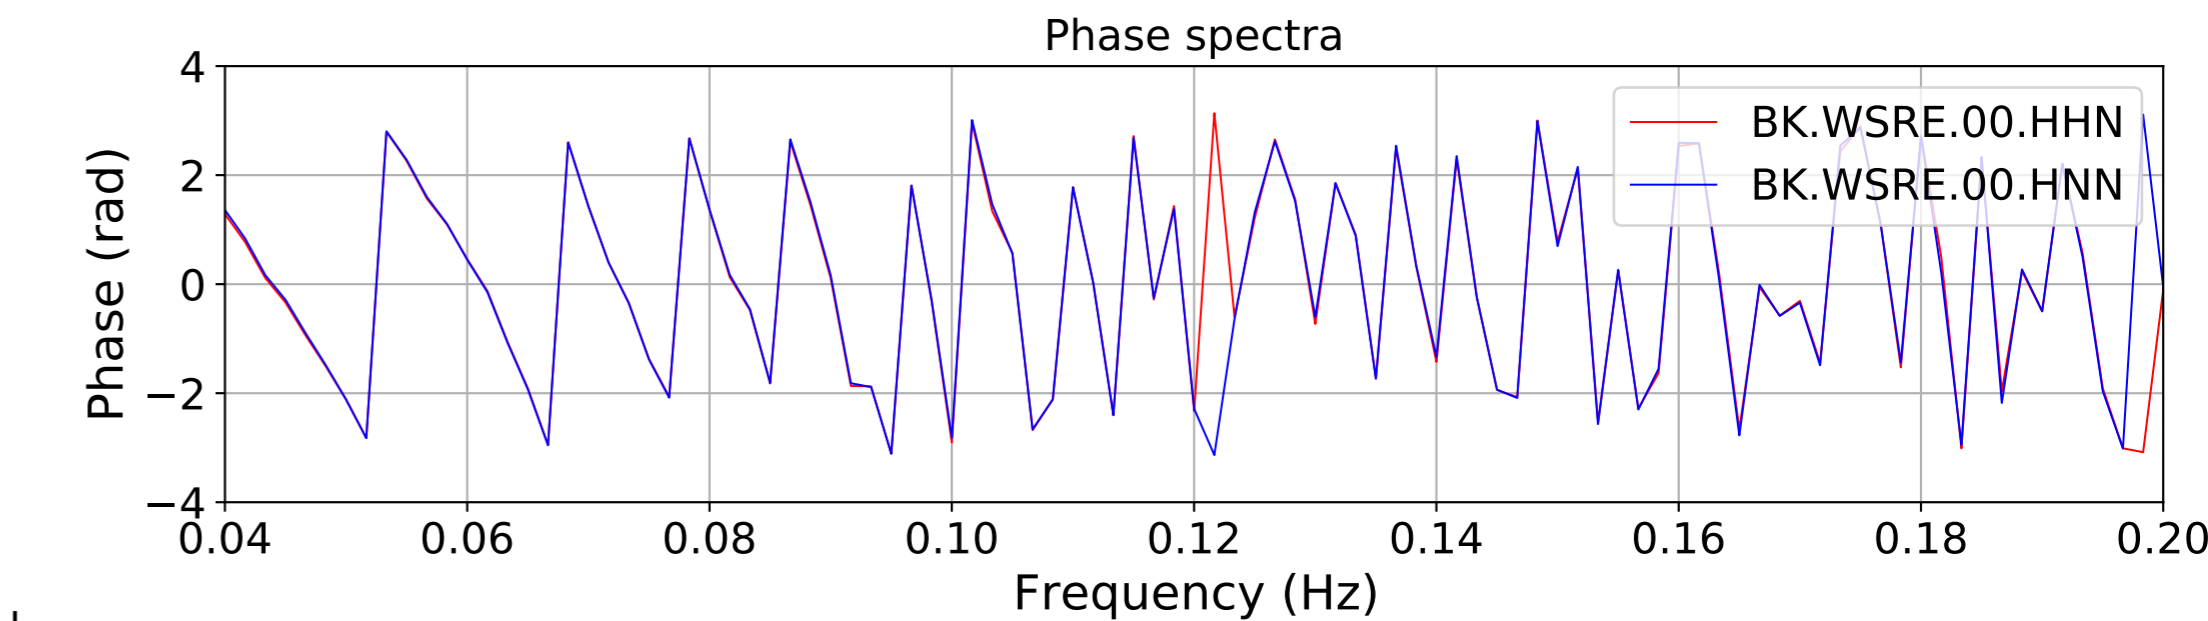

2024.340.184421.M7.0_nc75095651
Origin Time:2024-12-05T18:44:21.110000Z USGS event-id:nc75095651
M7.0 2024 Offshore Cape Mendocino, California Earthquake