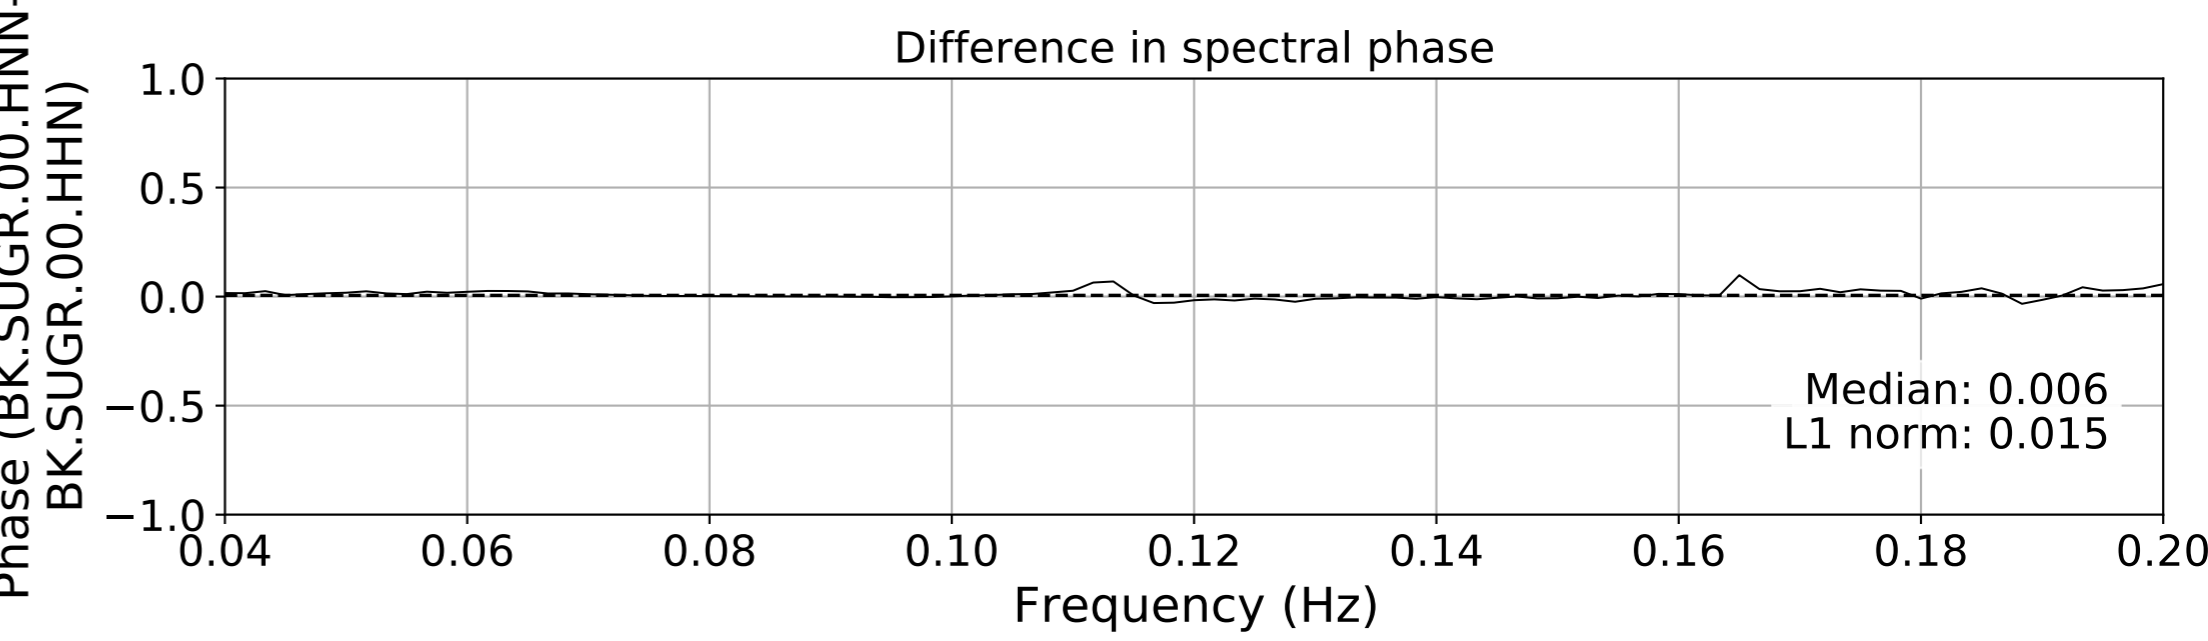

2024.340.184421_M7.0_nc75095651
Origin Time:2024-12-05T18:44:21.110000Z USGS event-id:nc75095651
M7.0 2024 Offshore Cape Mendocino, California Earthquake