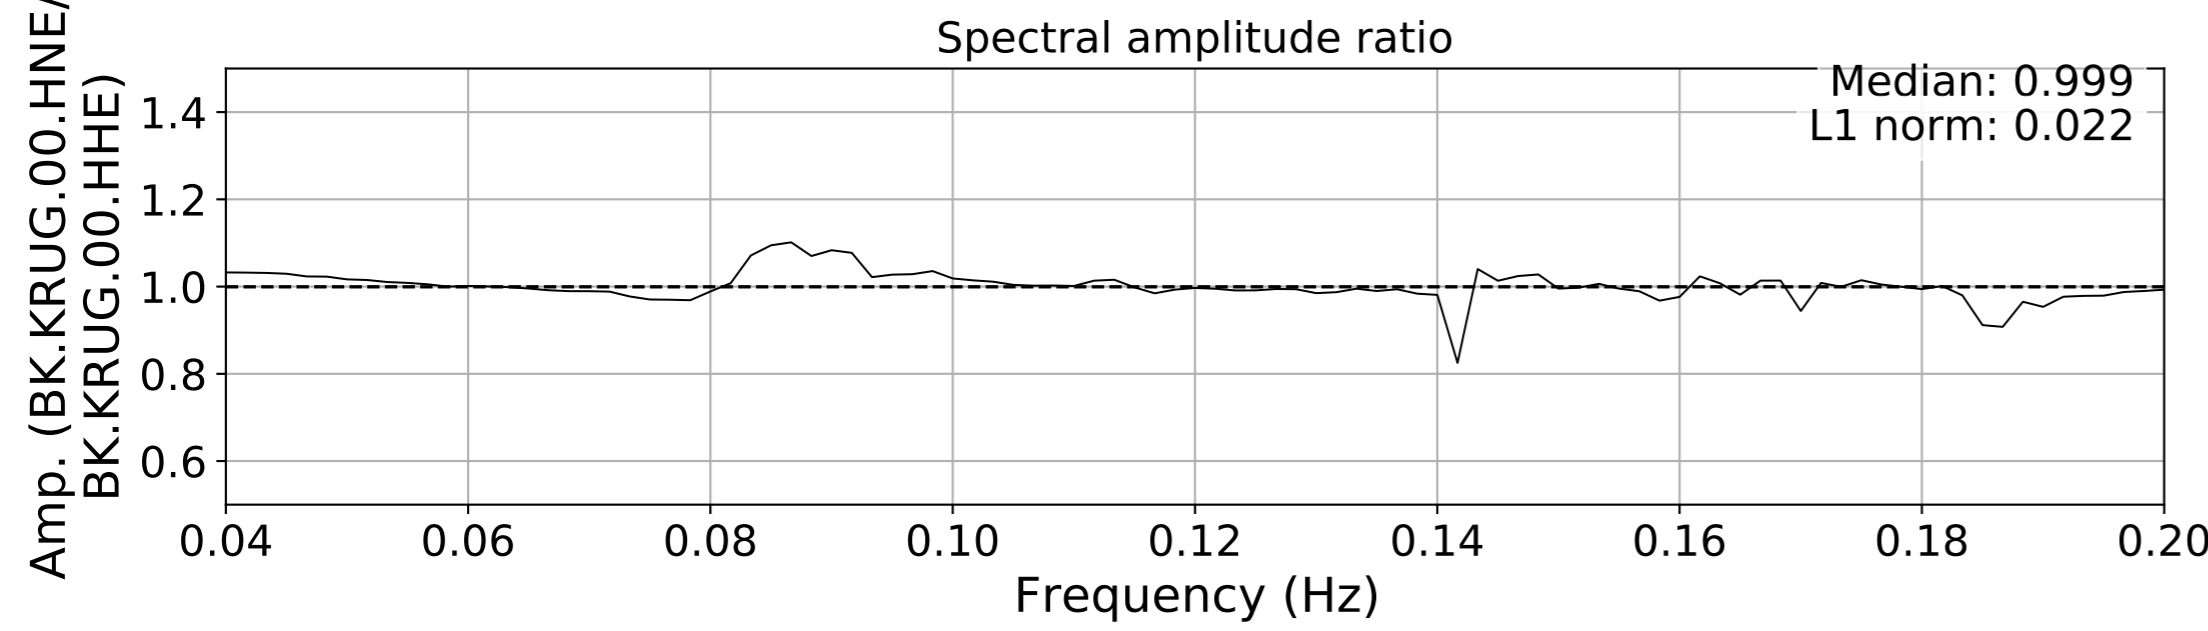

2024.340.184421.M7.0_nc75095651
Origin Time:2024-12-05T18:44:21.110000Z USGS event-id:nc75095651
M7.0 2024 Offshore Cape Mendocino, California Earthquake