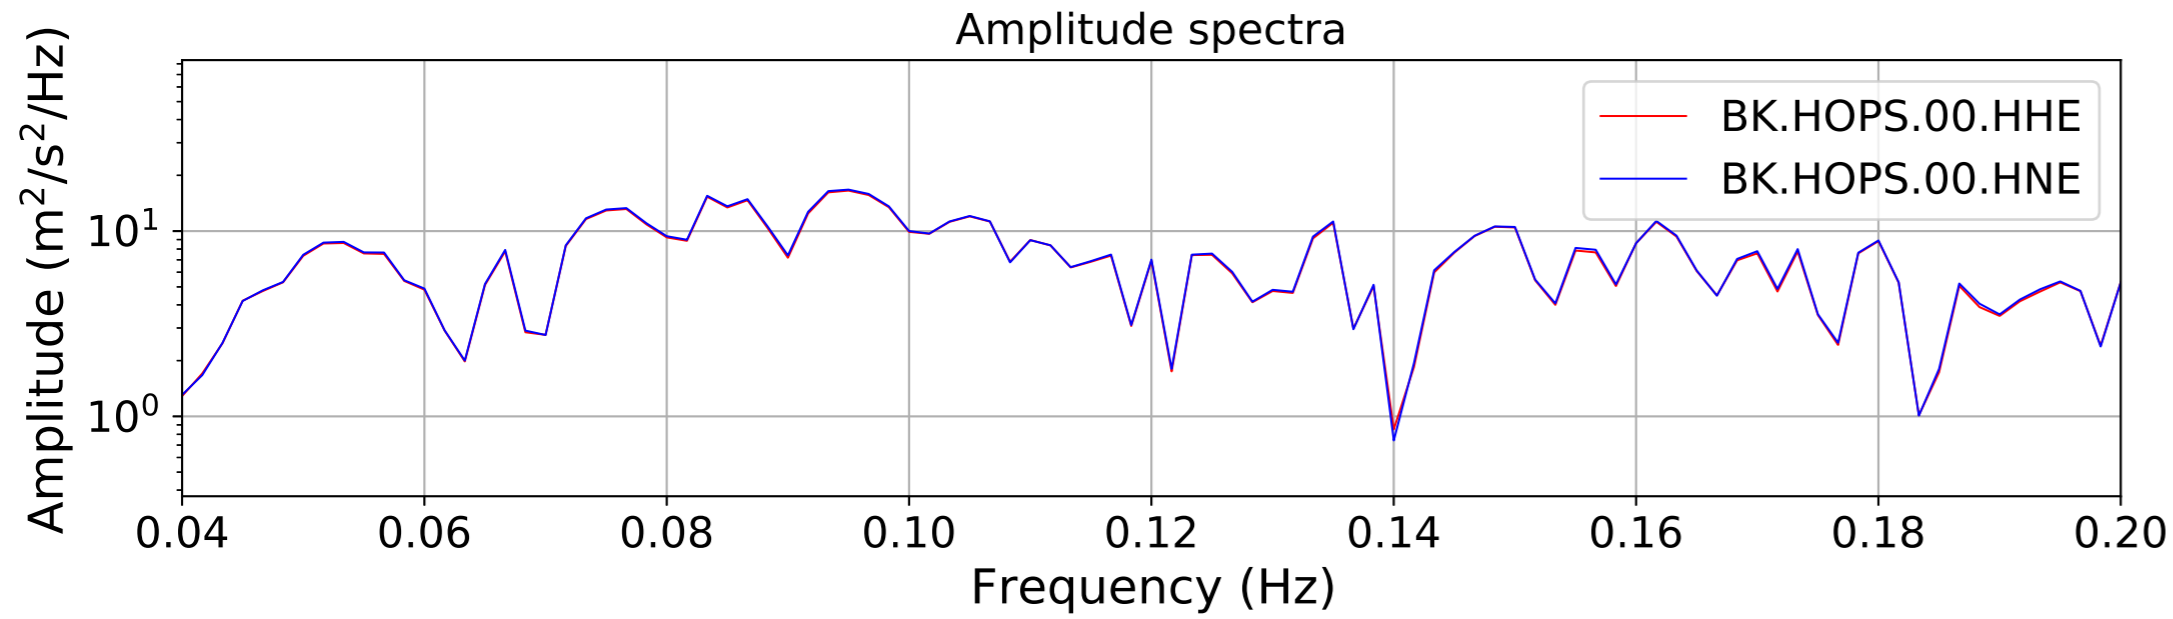

2024.340.184421_M7.0_nc75095651
Origin Time:2024-12-05T18:44:21.110000Z USGS event-id:nc75095651
M7.0 2024 Offshore Cape Mendocino, California Earthquake