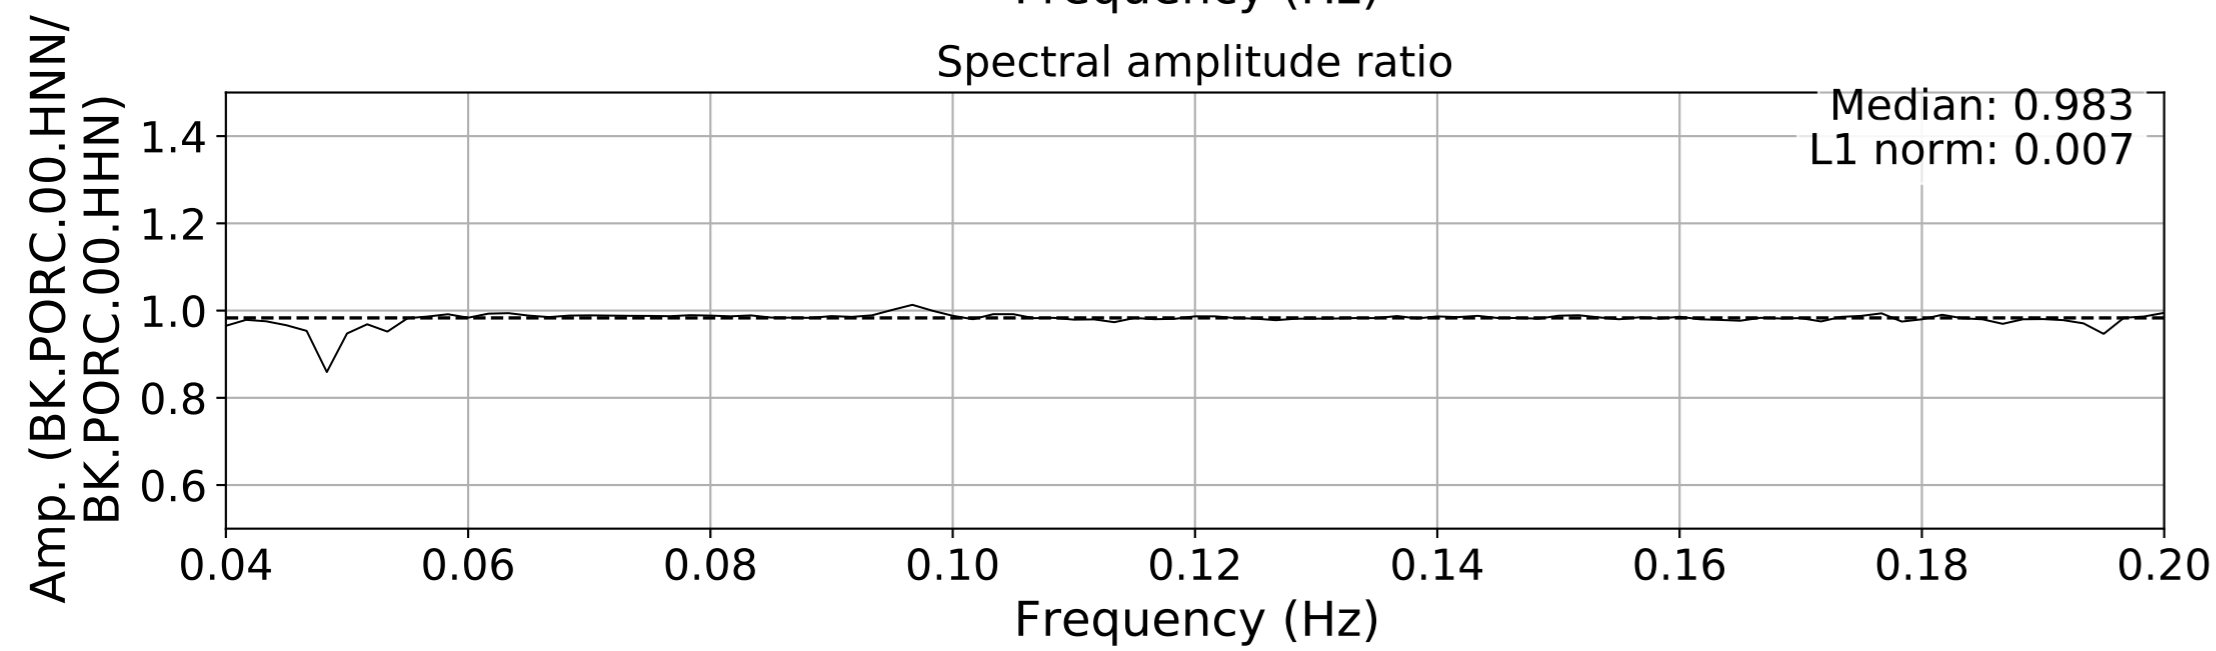

2024.340.184421.M7.0_nc75095651
Origin Time:2024-12-05T18:44:21.110000Z USGS event-id:nc75095651
M7.0 2024 Offshore Cape Mendocino, California Earthquake