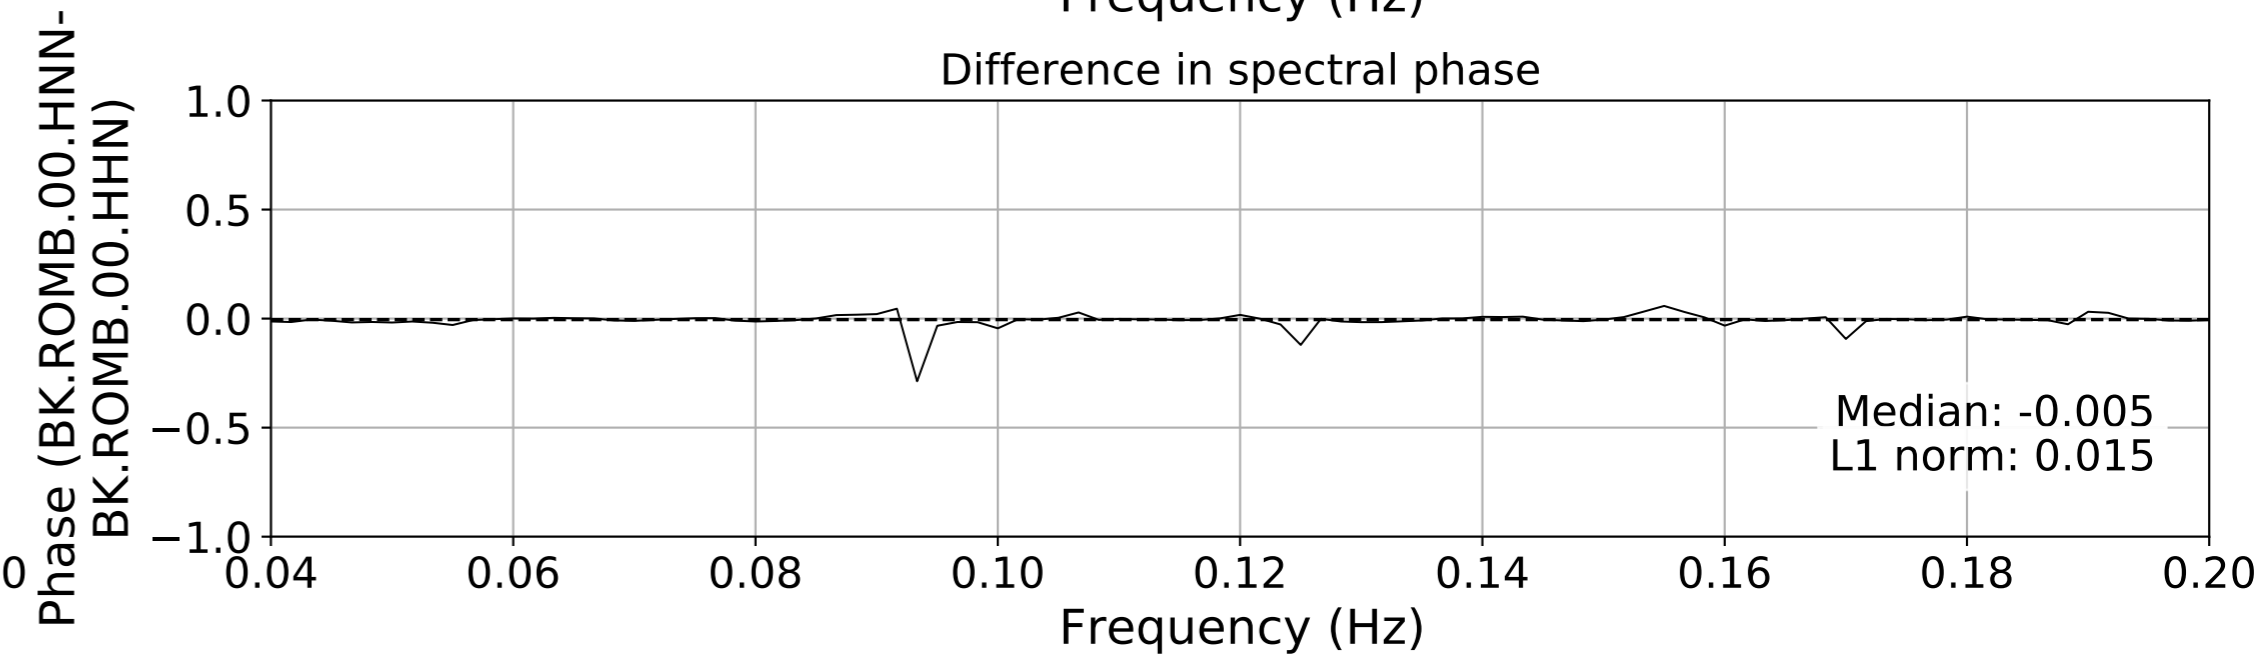

2024.340.184421.M7.0_nc75095651
Origin Time:2024-12-05T18:44:21.110000Z USGS event-id:nc75095651
M7.0 2024 Offshore Cape Mendocino, California Earthquake