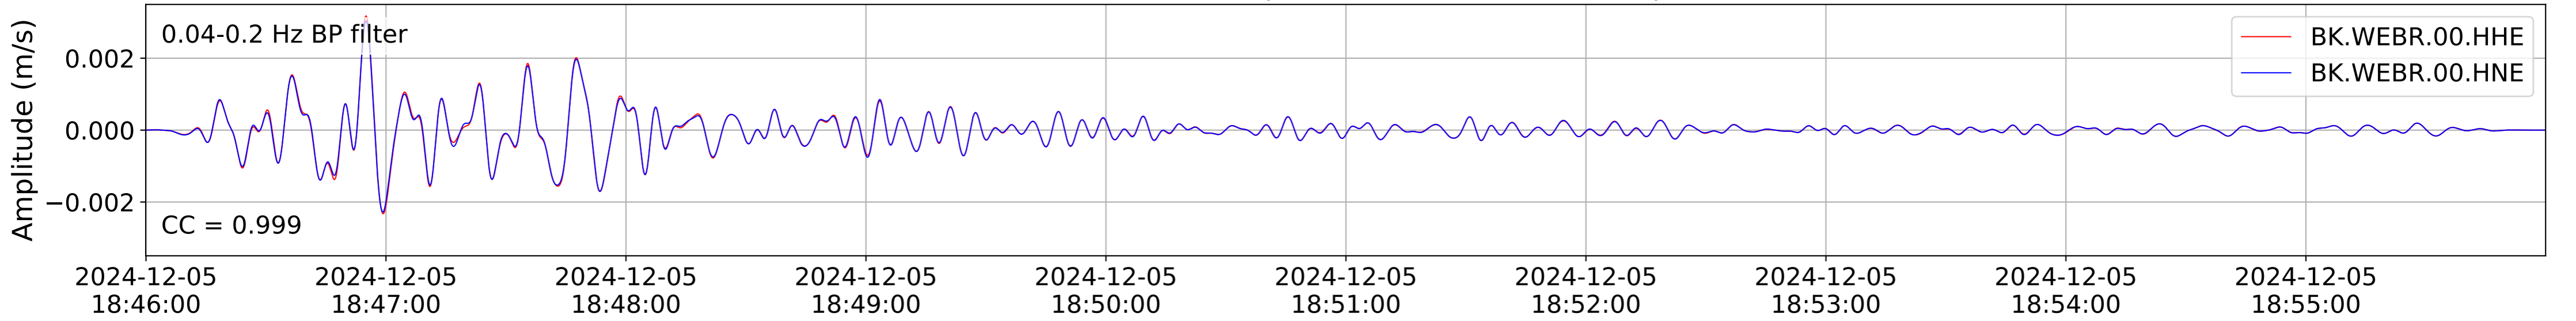

2024.340.184421_M7.0_nc75095651
Origin Time:2024-12-05T18:44:21.110000Z USGS event-id:nc75095651
M7.0 2024 Offshore Cape Mendocino, California Earthquake