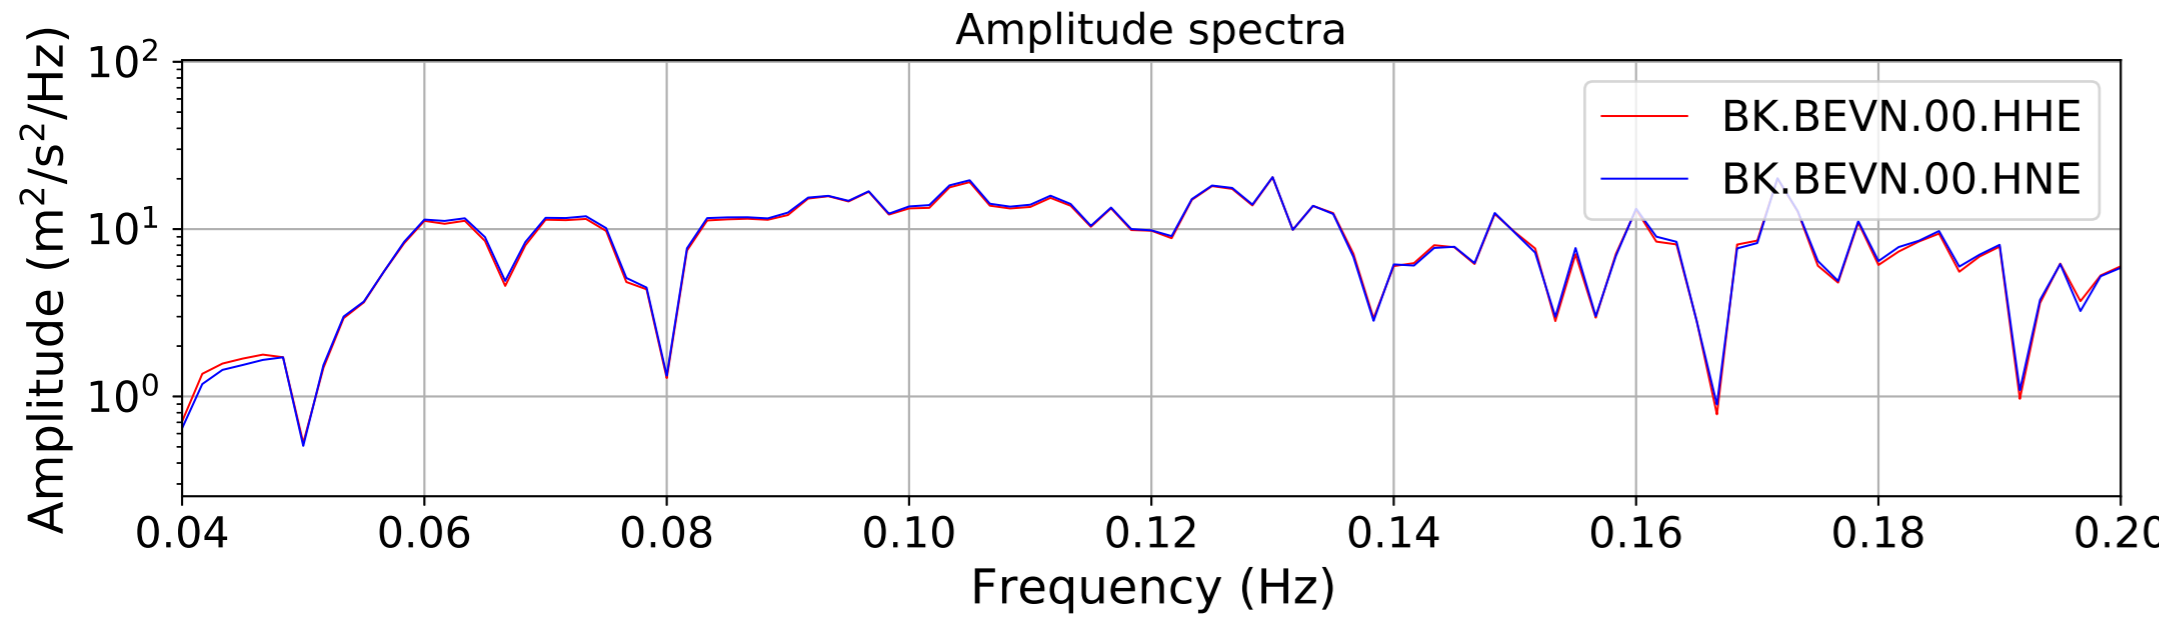

2024.340.184421_M7.0_nc75095651
Origin Time:2024-12-05T18:44:21.110000Z USGS event-id:nc75095651
M7.0 2024 Offshore Cape Mendocino, California Earthquake