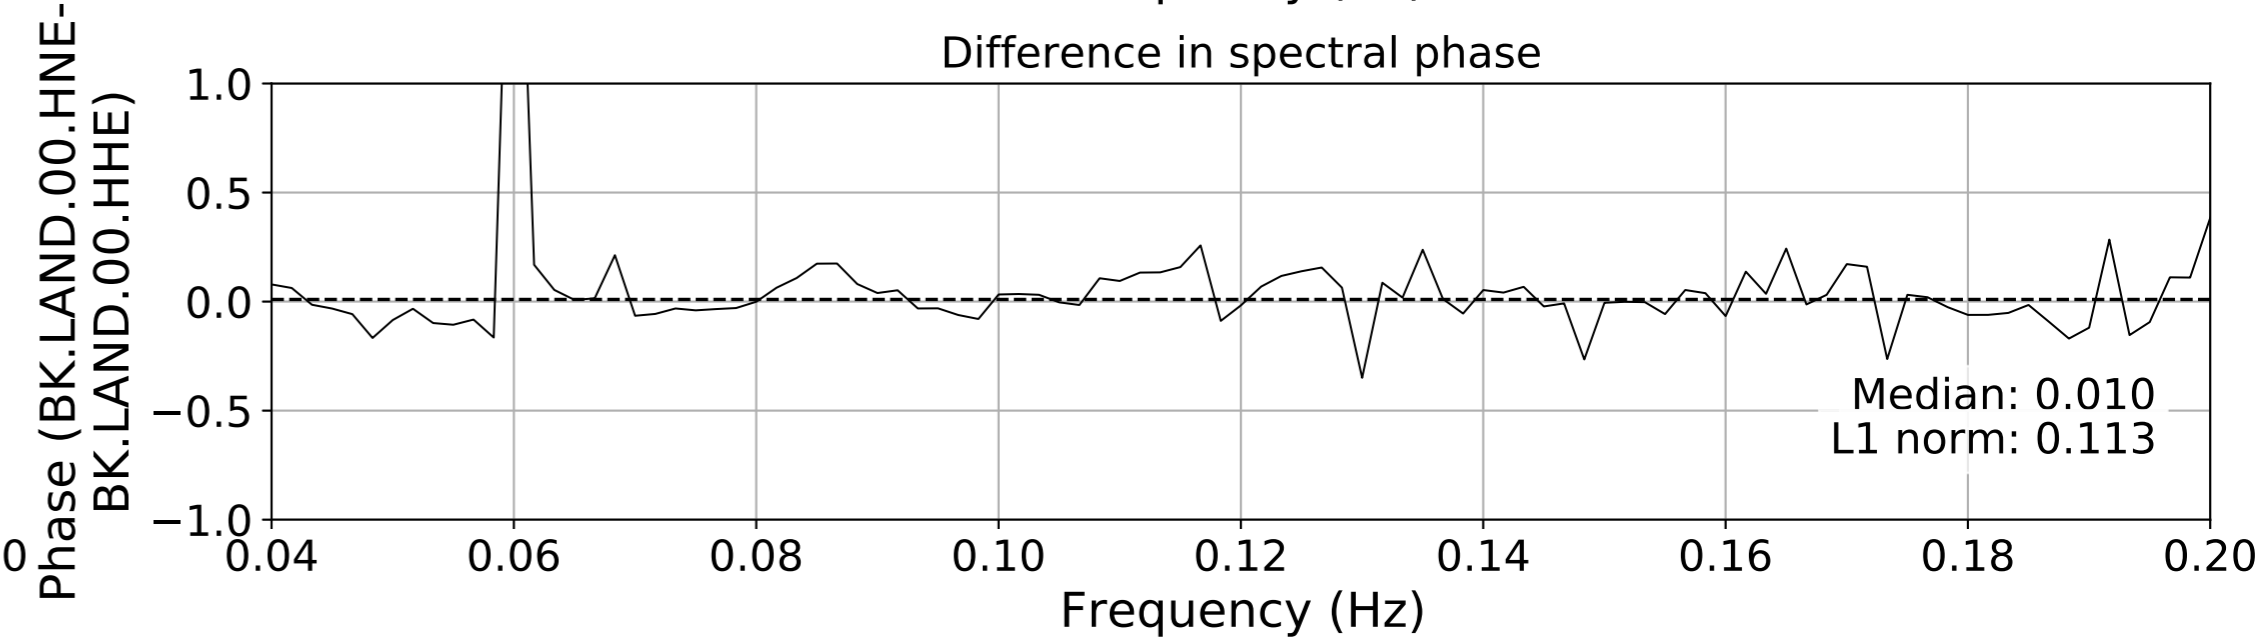

2024.340.184421_M7.0_nc75095651
Origin Time:2024-12-05T18:44:21.110000Z USGS event-id:nc75095651
M7.0 2024 Offshore Cape Mendocino, California Earthquake