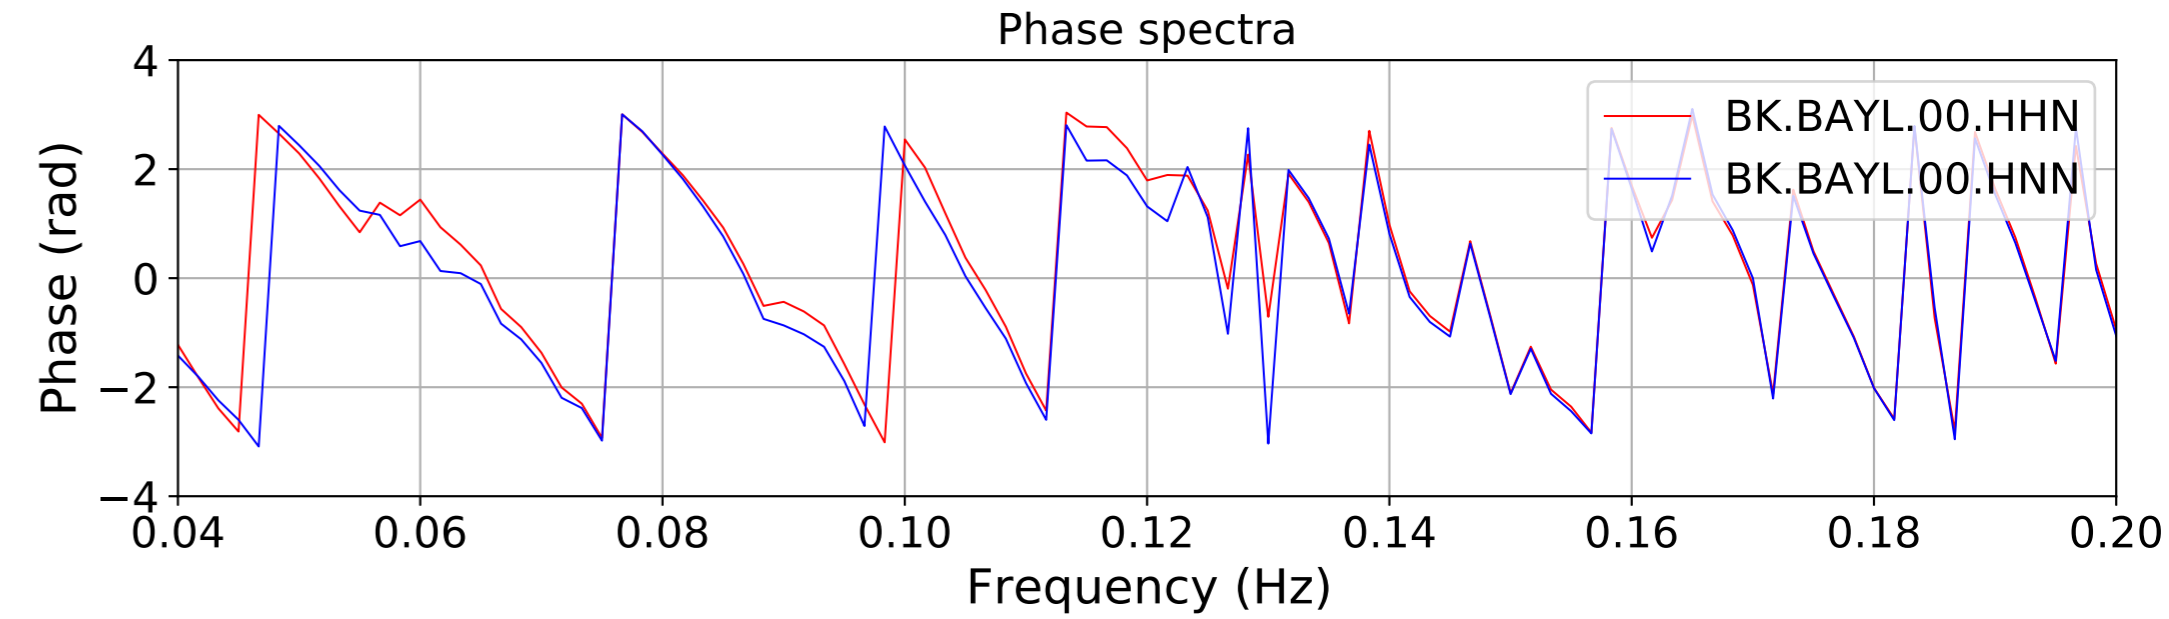

2024.340.184421_M7.0_nc75095651
Origin Time:2024-12-05T18:44:21.110000Z USGS event-id:nc75095651
M7.0 2024 Offshore Cape Mendocino, California Earthquake