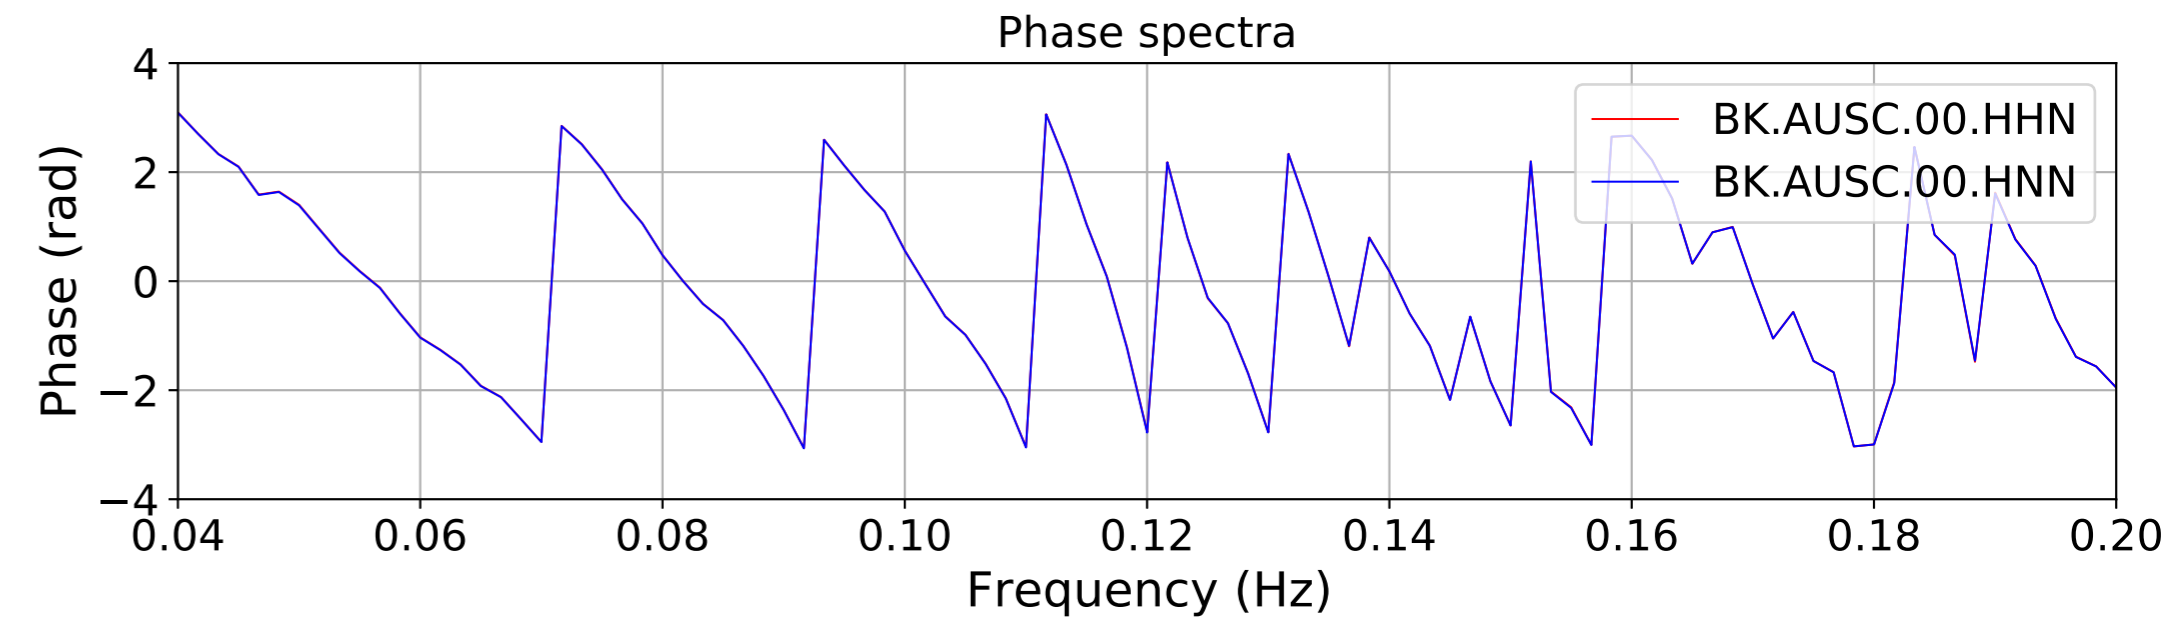

2024.340.184421_M7.0_nc75095651
Origin Time:2024-12-05T18:44:21.110000Z USGS event-id:nc75095651
M7.0 2024 Offshore Cape Mendocino, California Earthquake