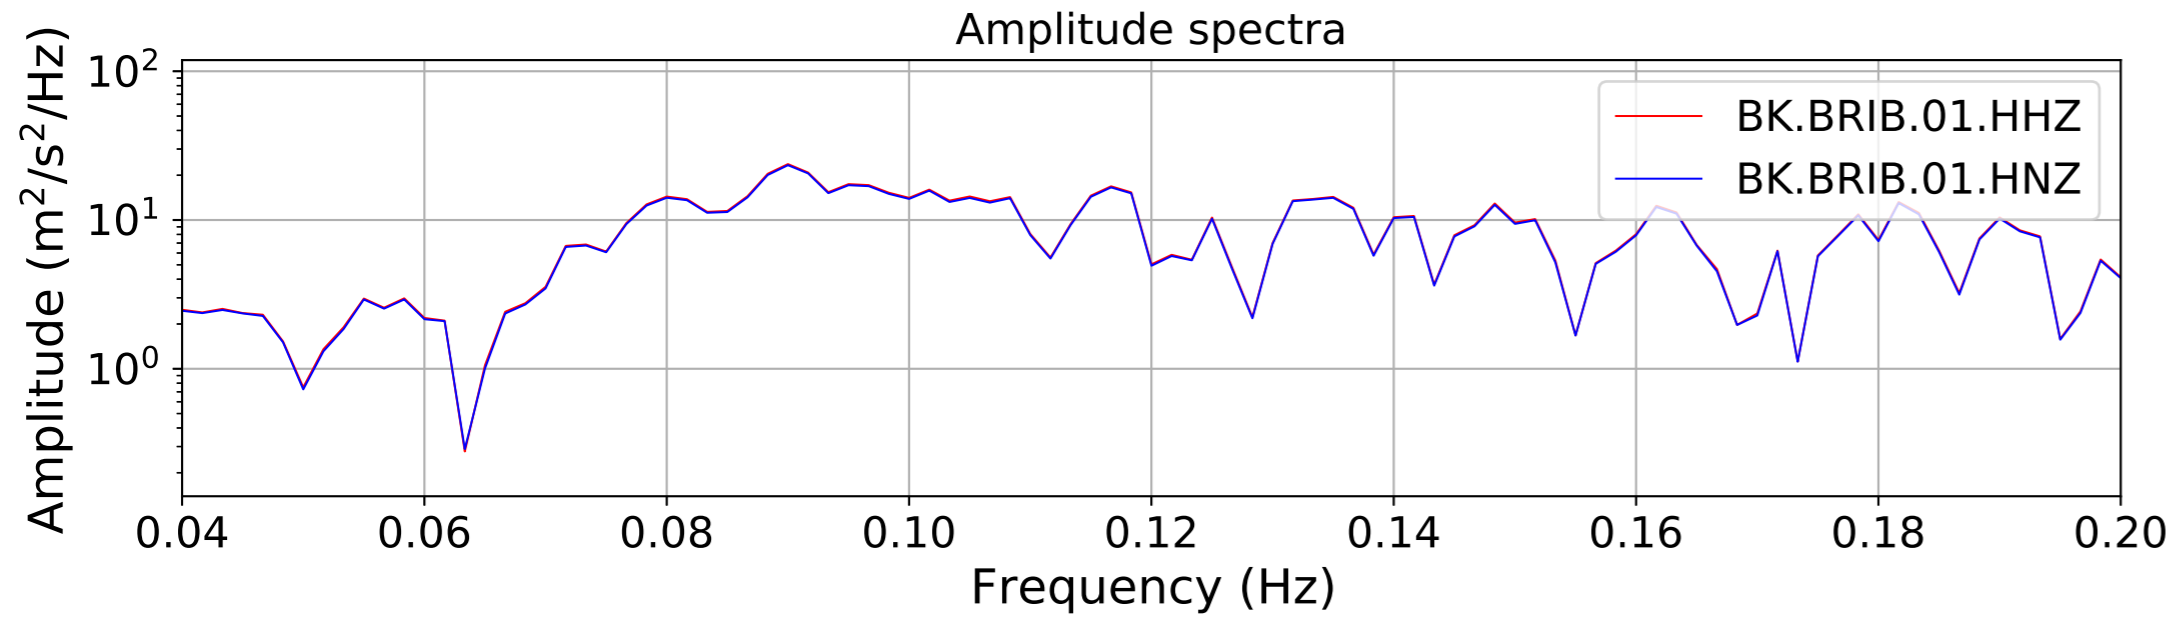

2024.340.184421_M7.0_nc75095651
Origin Time:2024-12-05T18:44:21.110000Z USGS event-id:nc75095651
M7.0 2024 Offshore Cape Mendocino, California Earthquake