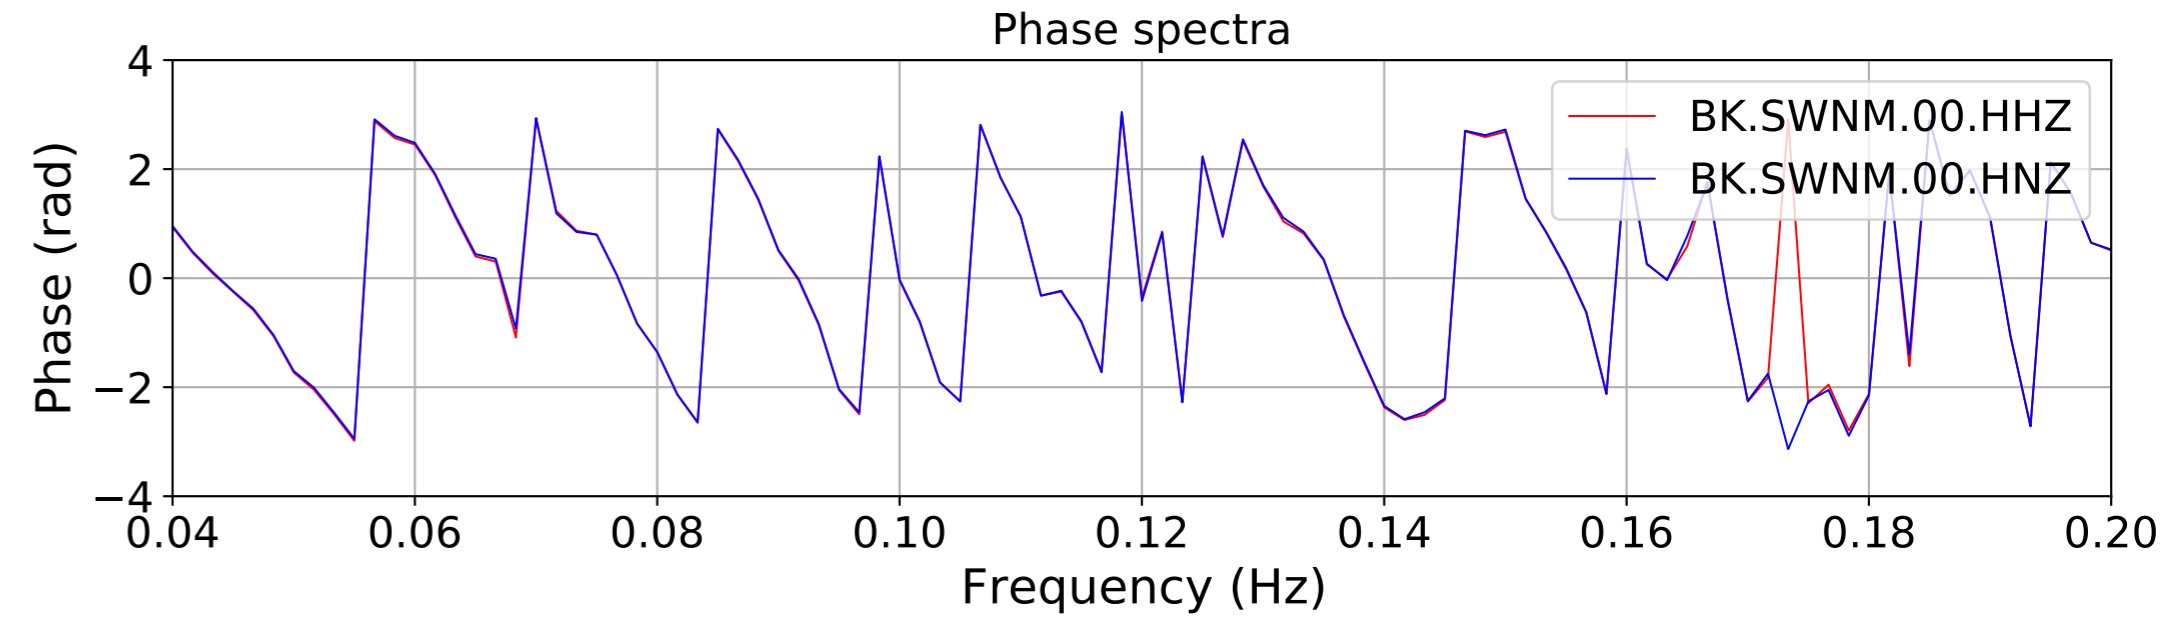

2024.340.184421_M7.0_nc75095651
Origin Time:2024-12-05T18:44:21.110000Z USGS event-id:nc75095651
M7.0 2024 Offshore Cape Mendocino, California Earthquake