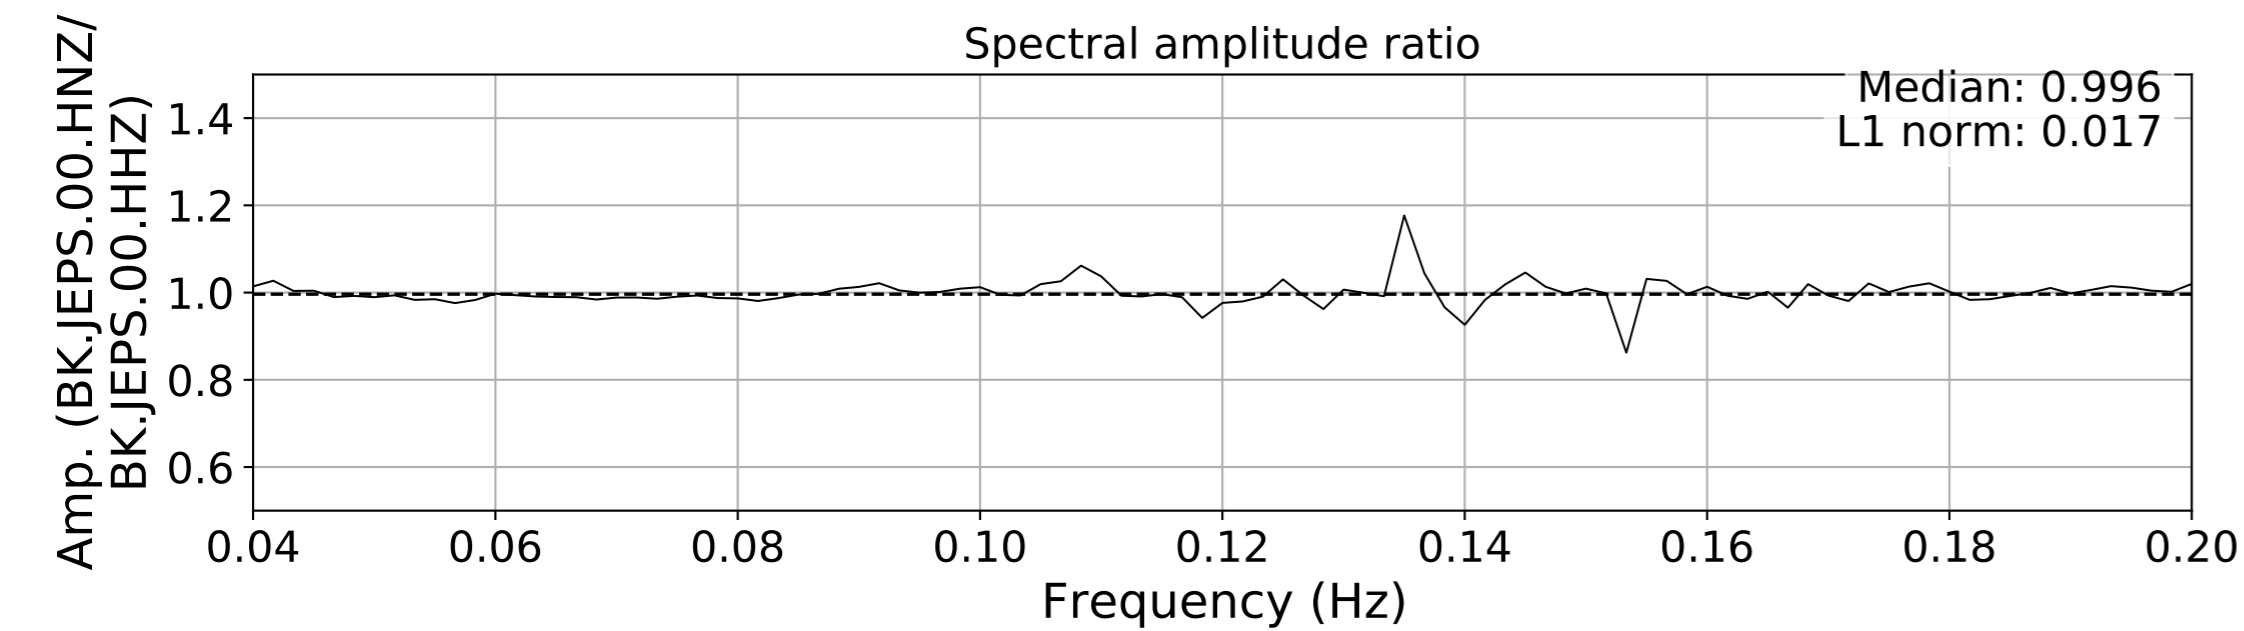

2024.340.184421_M7.0_nc75095651
Origin Time:2024-12-05T18:44:21.110000Z USGS event-id:nc75095651
M7.0 2024 Offshore Cape Mendocino, California Earthquake