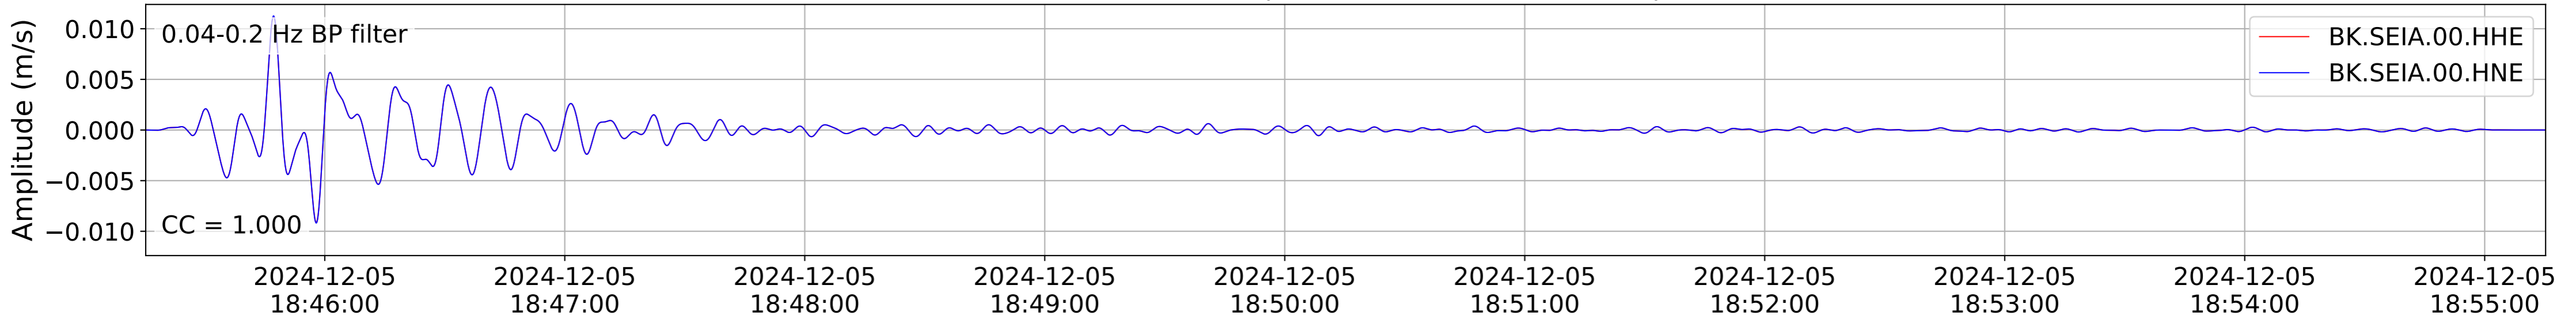

2024.340.184421_M7.0_nc75095651
Origin Time:2024-12-05T18:44:21.110000Z USGS event-id:nc75095651
M7.0 2024 Offshore Cape Mendocino, California Earthquake