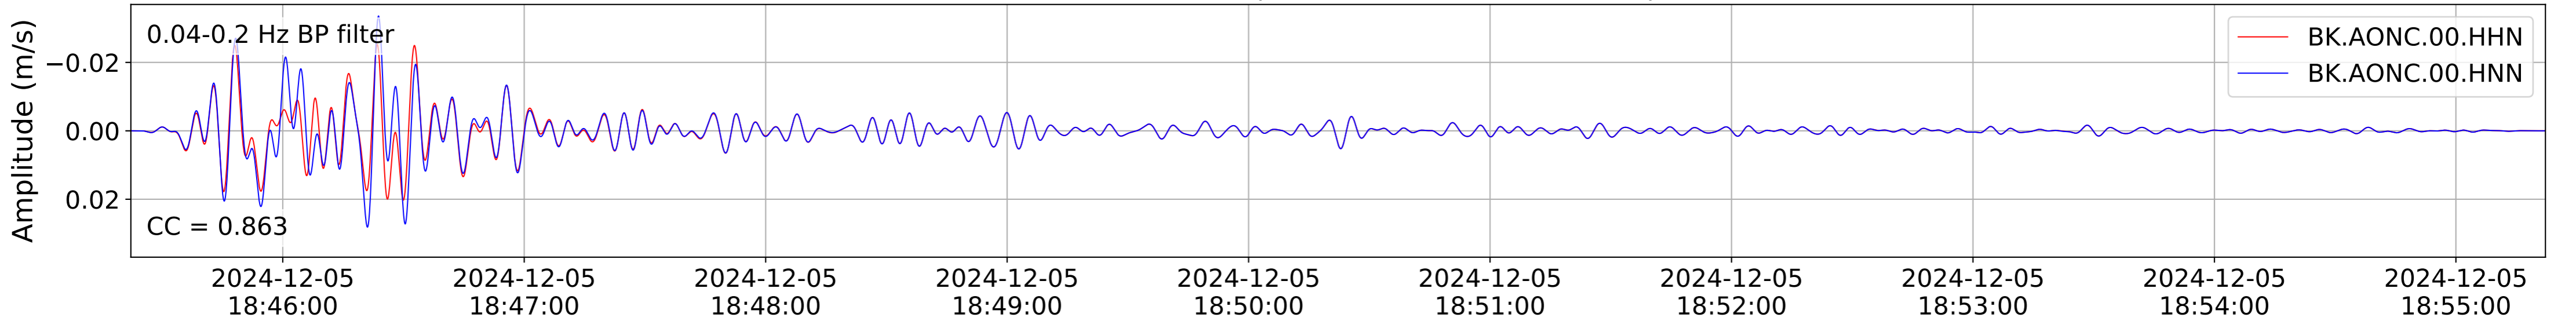

2024.340.184421.M7.0_nc75095651
Origin Time:2024-12-05T18:44:21.110000Z USGS event-id:nc75095651
M7.0 2024 Offshore Cape Mendocino, California Earthquake