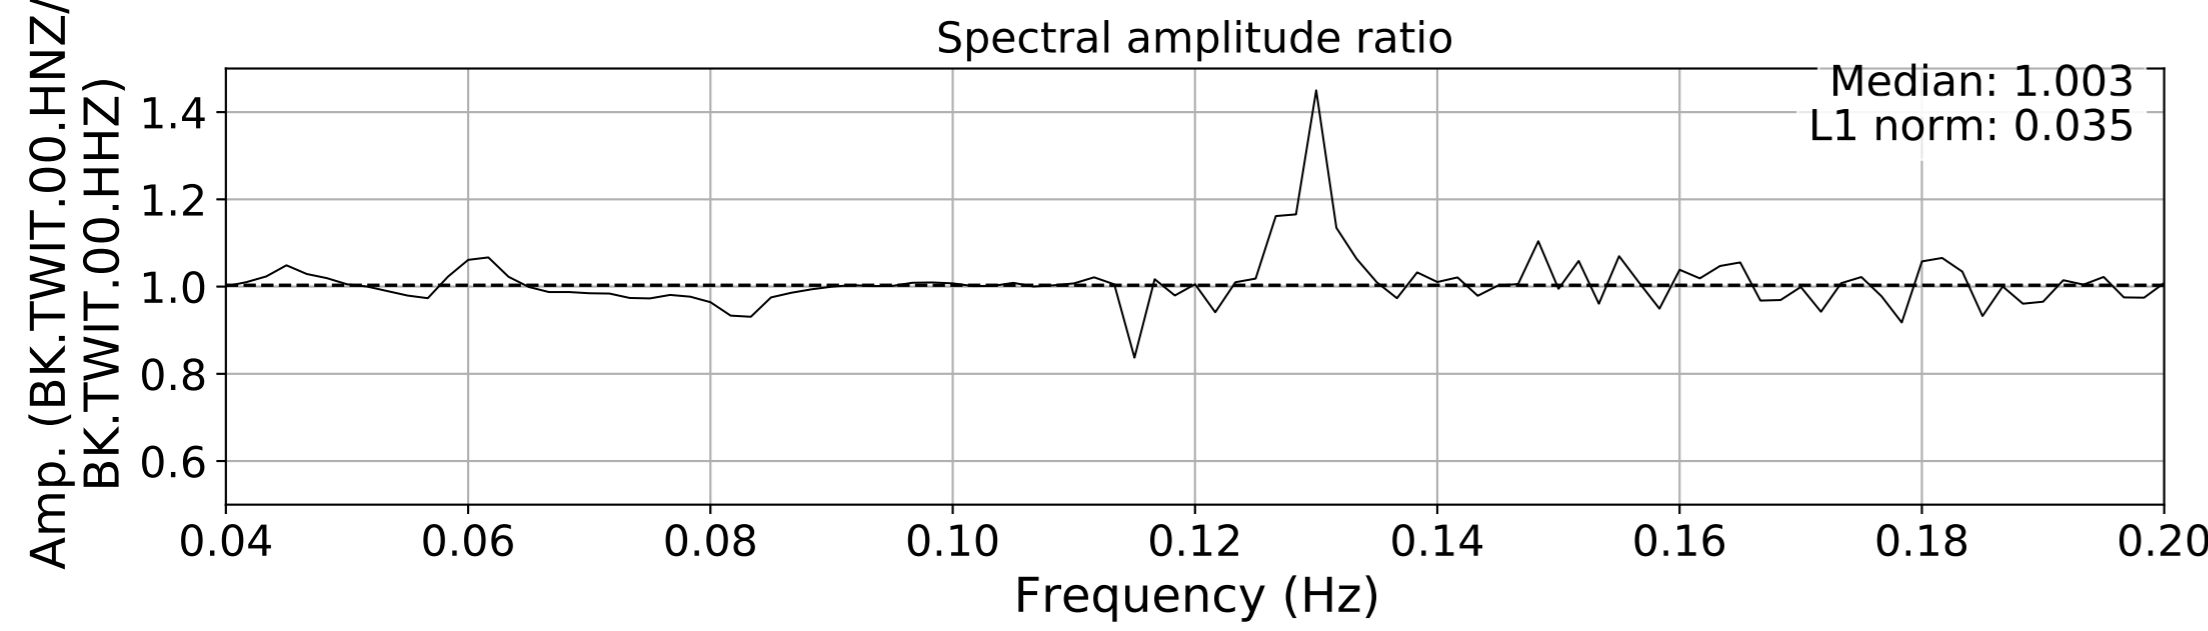

2024.340.184421.M7.0_nc75095651
Origin Time:2024-12-05T18:44:21.110000Z USGS event-id:nc75095651
M7.0 2024 Offshore Cape Mendocino, California Earthquake