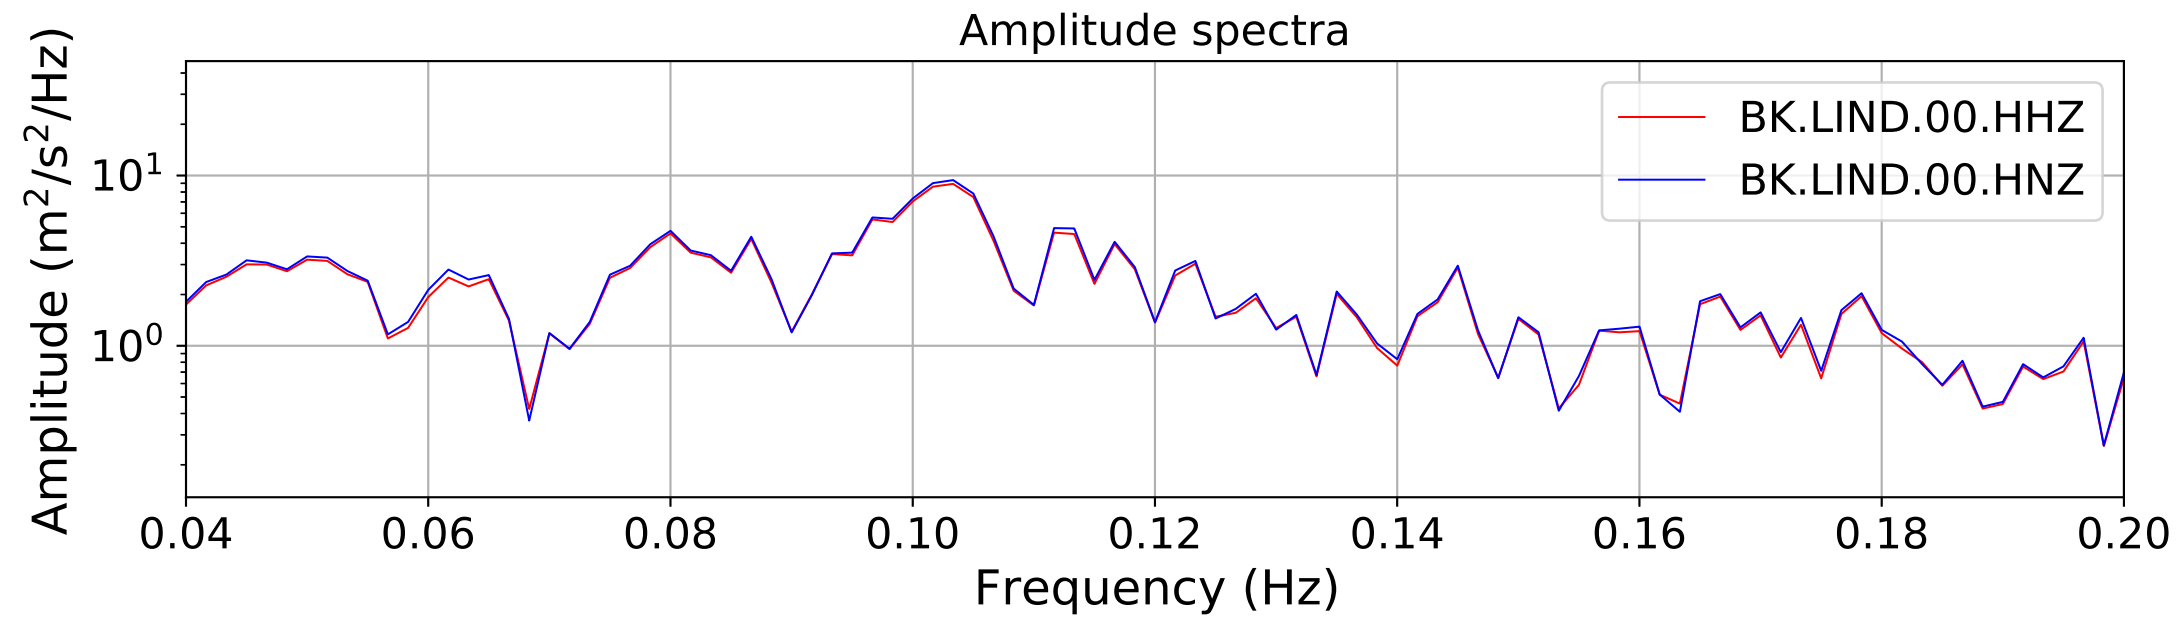

2024.340.184421_M7.0_nc75095651
Origin Time:2024-12-05T18:44:21.110000Z USGS event-id:nc75095651
M7.0 2024 Offshore Cape Mendocino, California Earthquake