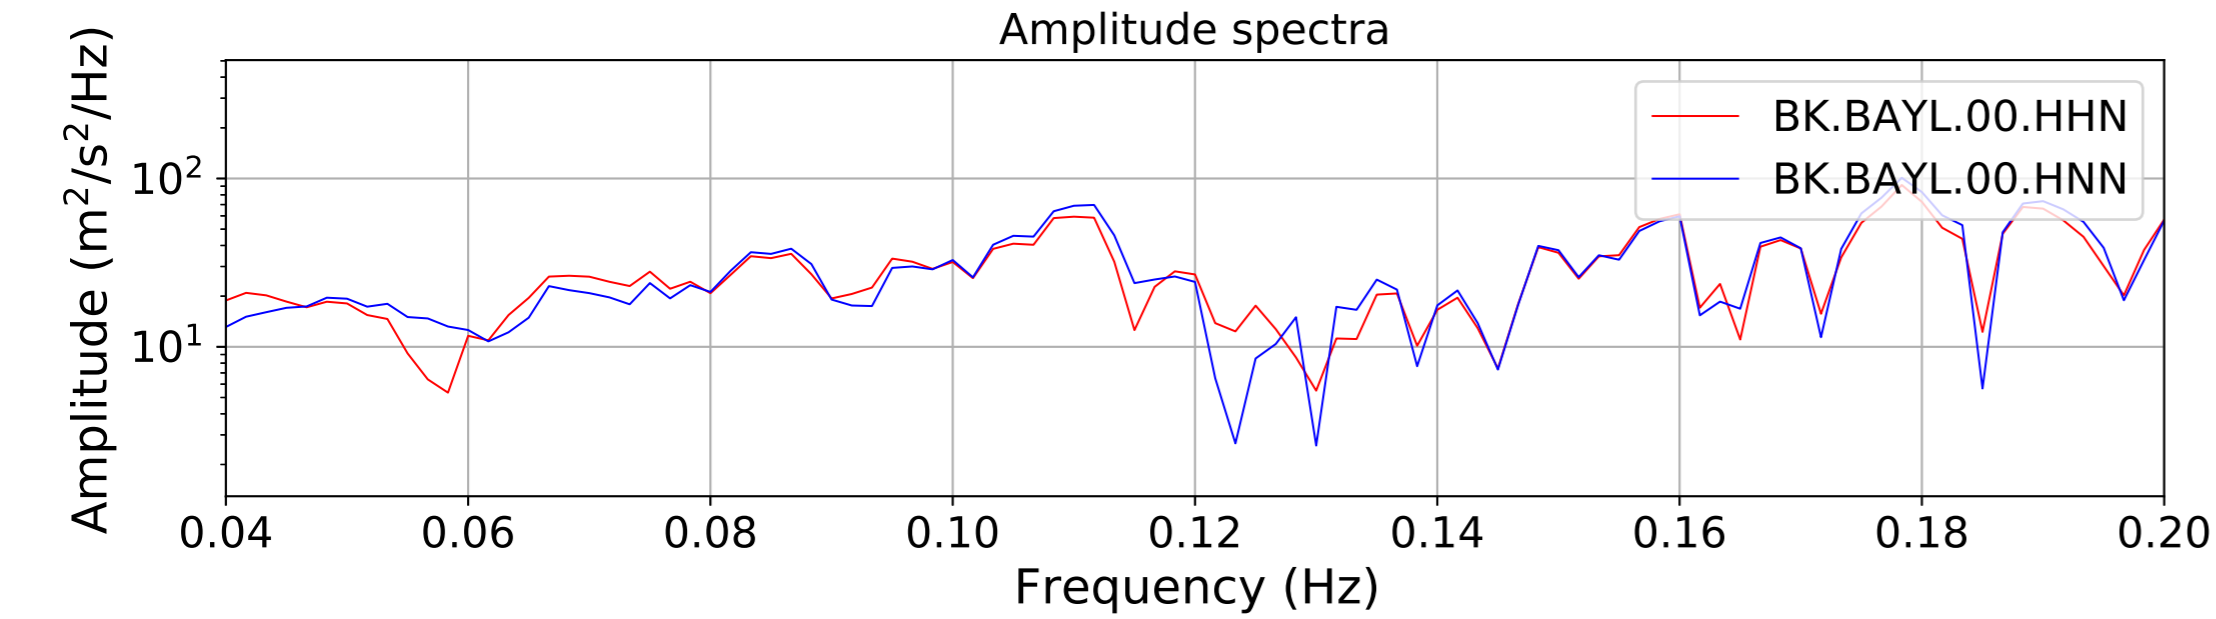

2024.340.184421_M7.0_nc75095651
Origin Time:2024-12-05T18:44:21.110000Z USGS event-id:nc75095651
M7.0 2024 Offshore Cape Mendocino, California Earthquake