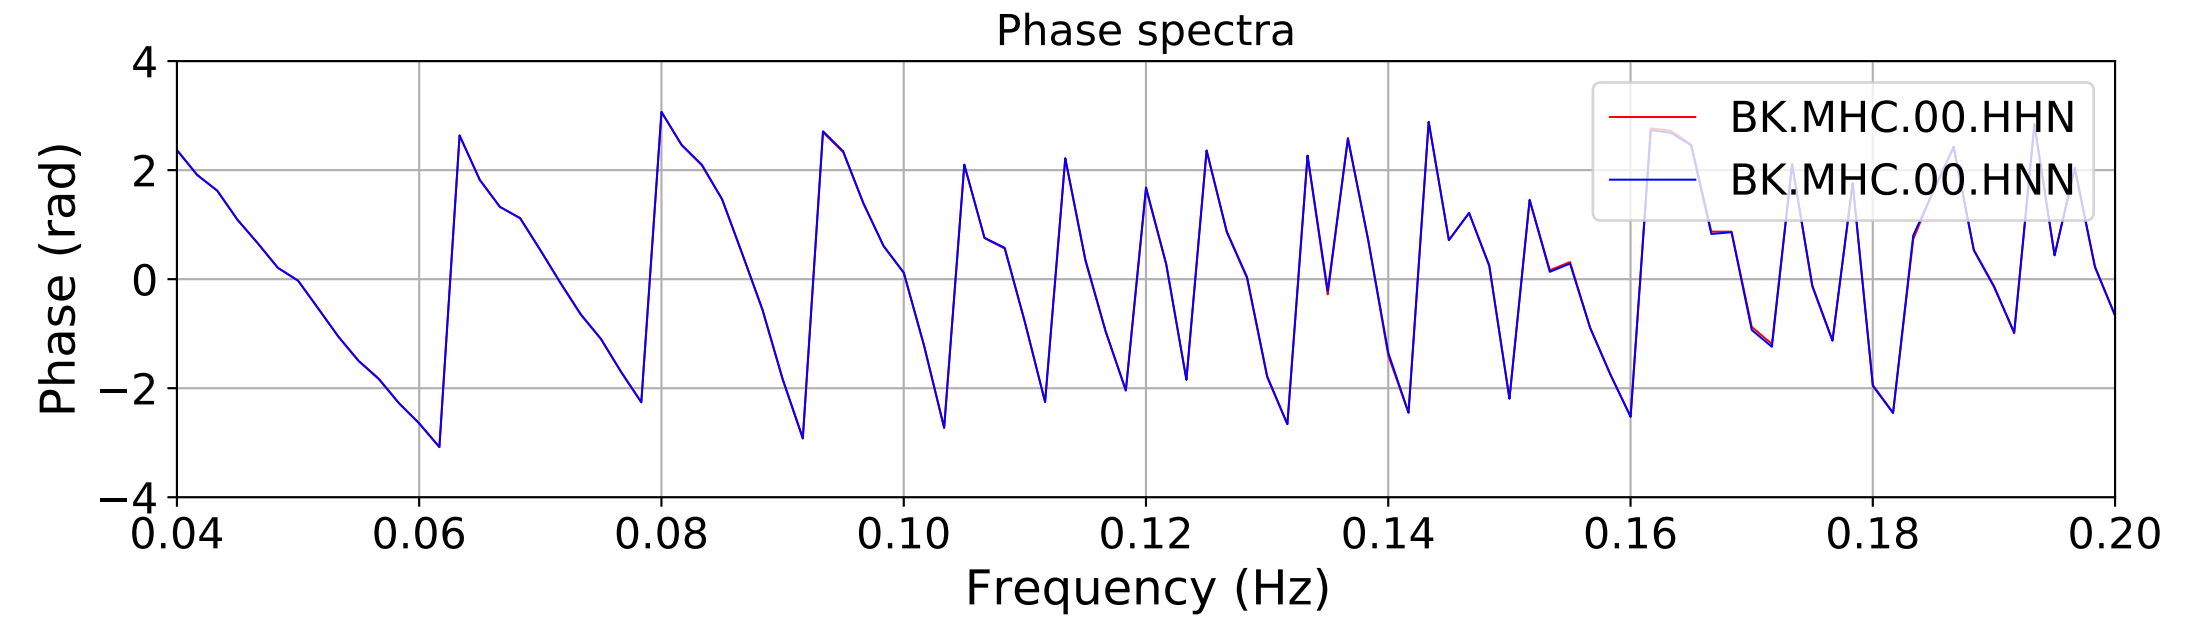

2024.340.184421_M7.0_nc75095651
Origin Time:2024-12-05T18:44:21.110000Z USGS event-id:nc75095651
M7.0 2024 Offshore Cape Mendocino, California Earthquake