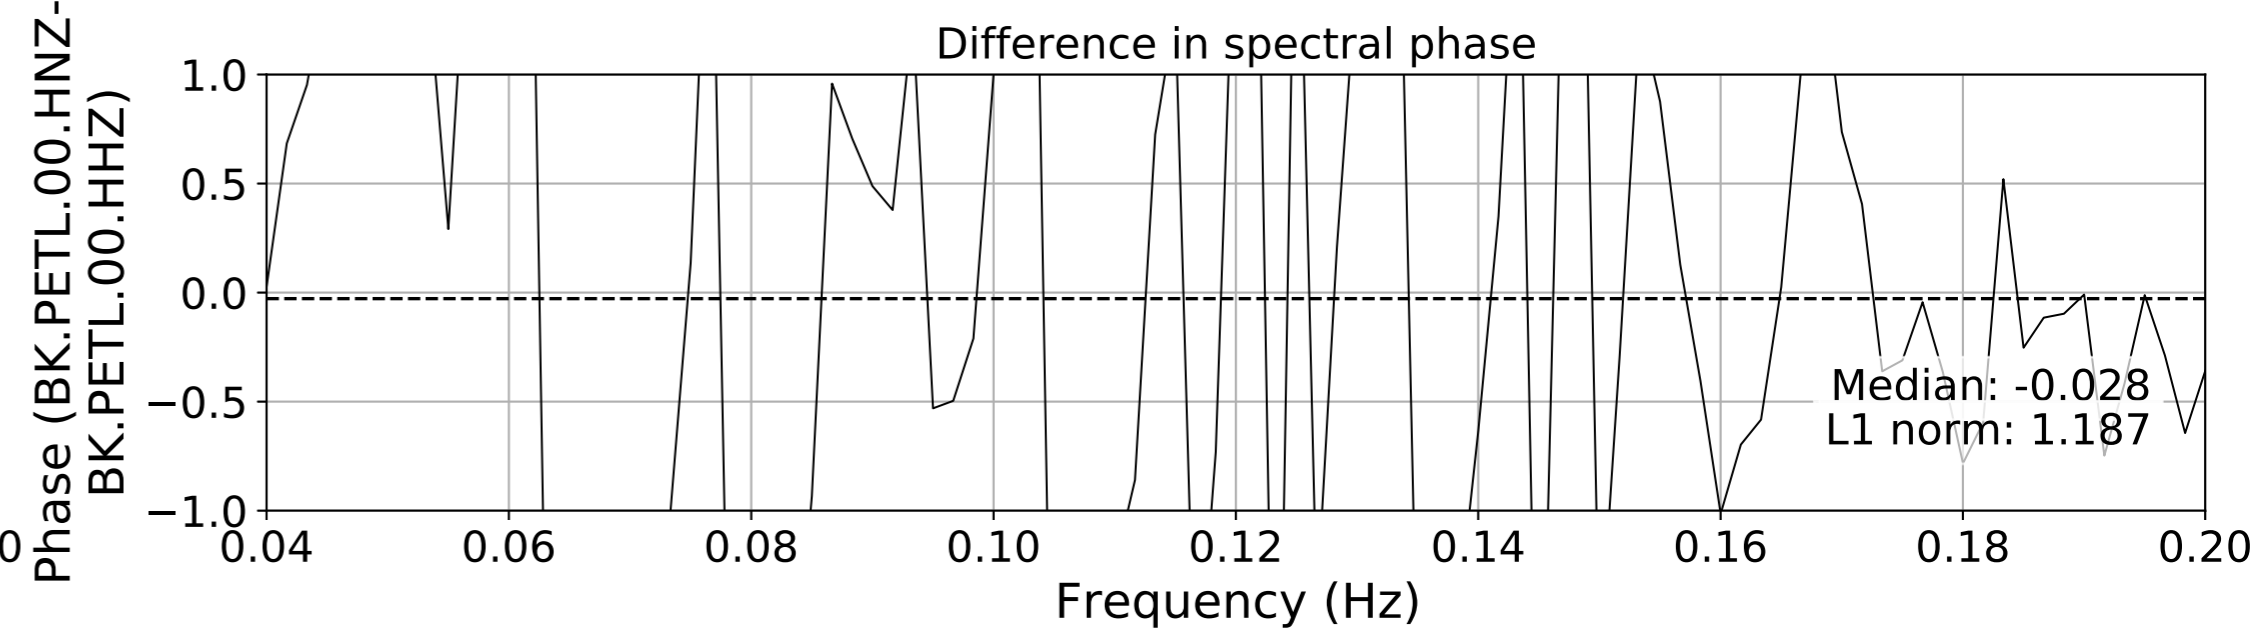

2024.340.184421_M7.0_nc75095651
Origin Time:2024-12-05T18:44:21.110000Z USGS event-id:nc75095651
M7.0 2024 Offshore Cape Mendocino, California Earthquake