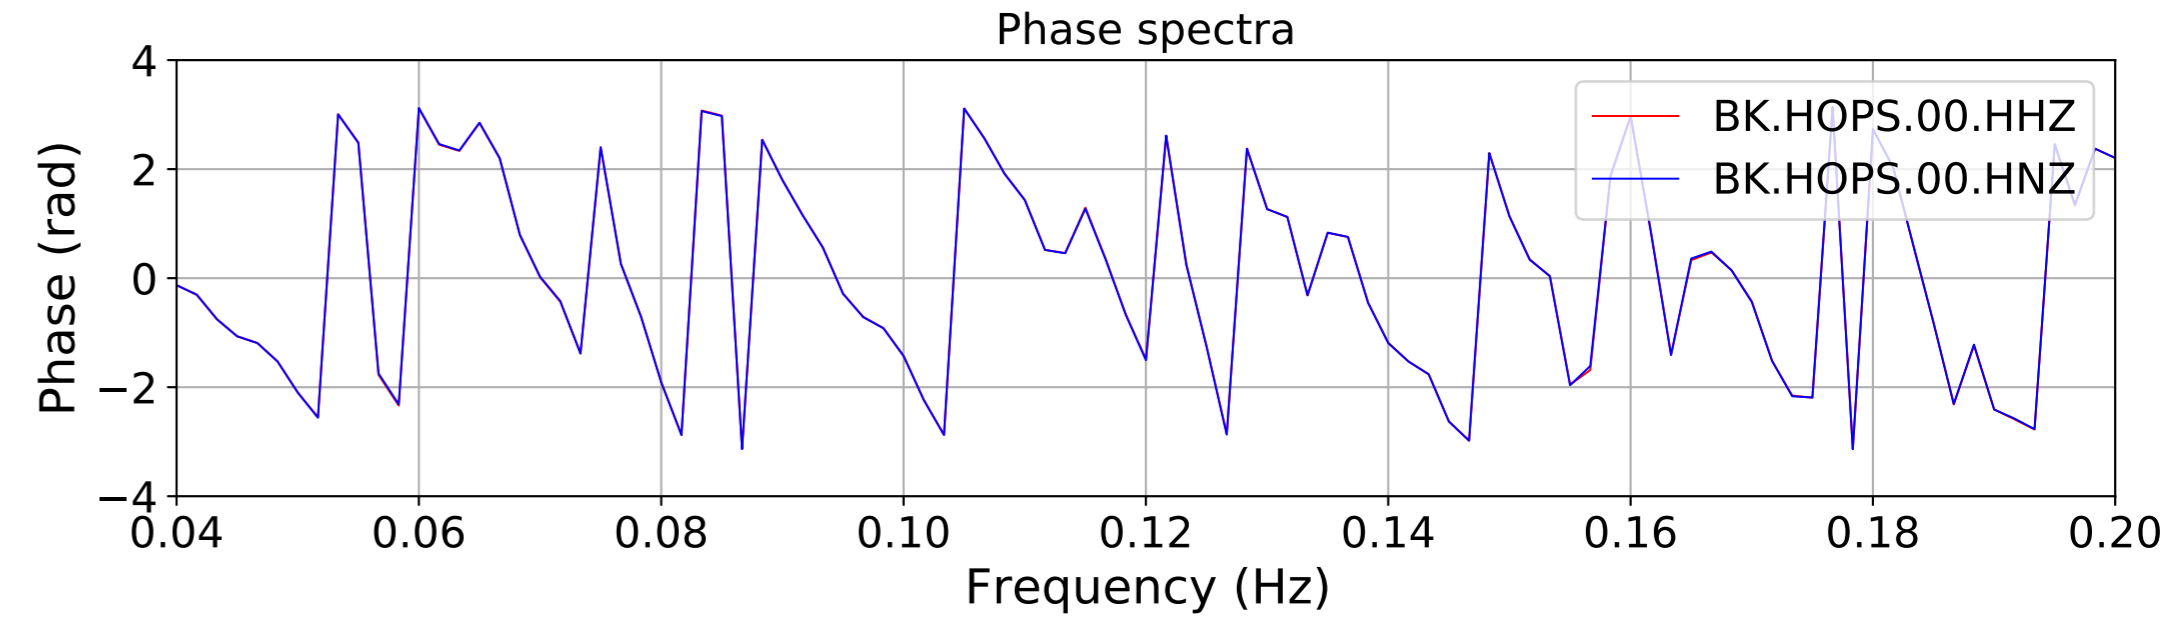

2024.340.184421_M7.0_nc75095651
Origin Time:2024-12-05T18:44:21.110000Z USGS event-id:nc75095651
M7.0 2024 Offshore Cape Mendocino, California Earthquake