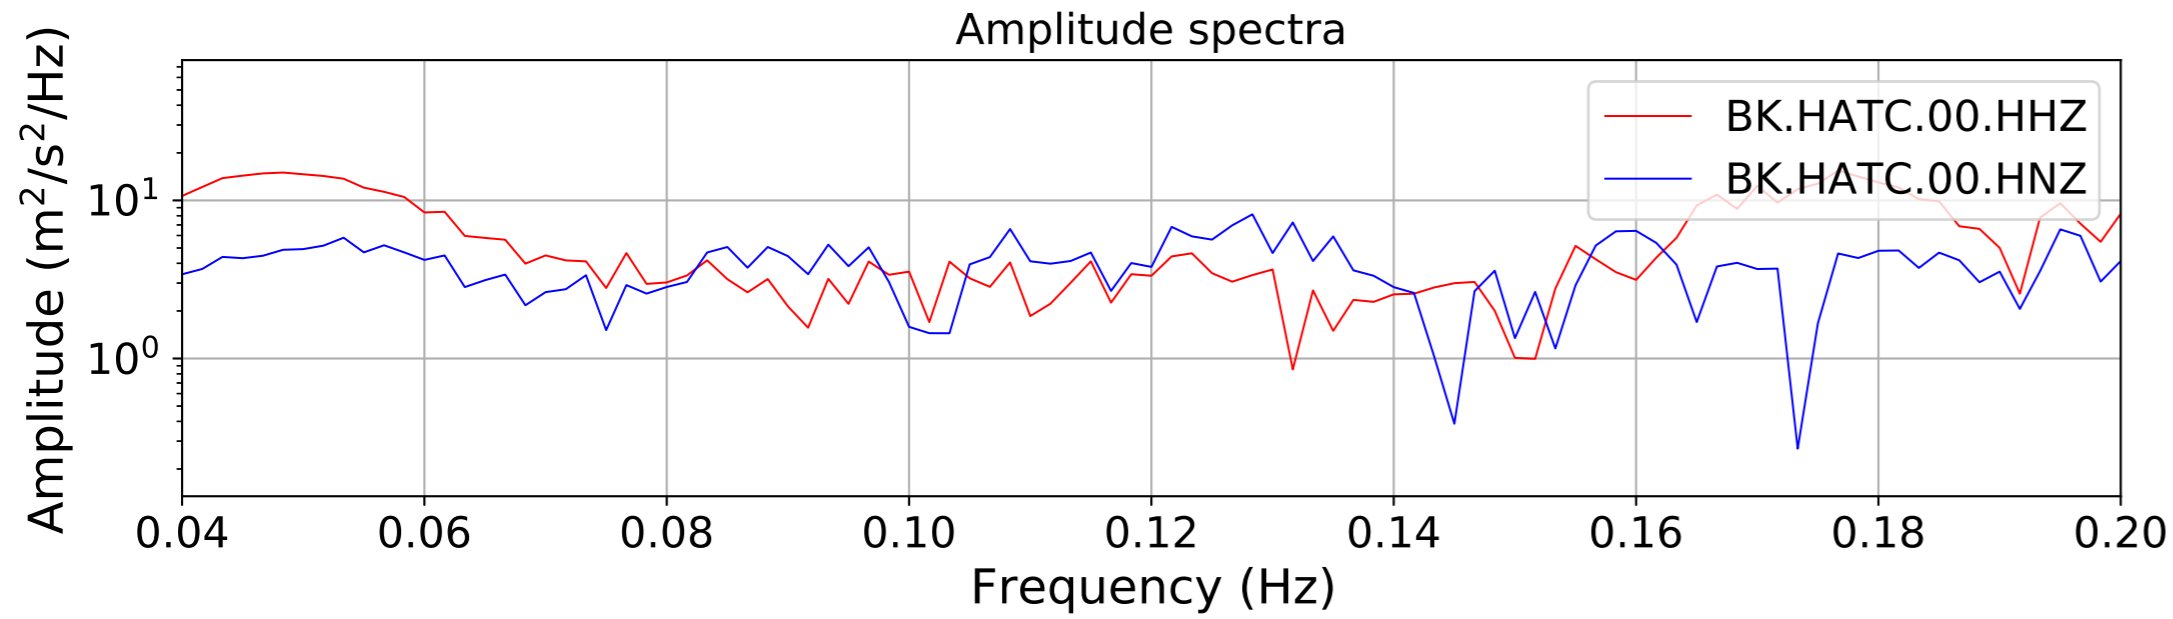

2024.340.184421_M7.0_nc75095651
Origin Time:2024-12-05T18:44:21.110000Z USGS event-id:nc75095651
M7.0 2024 Offshore Cape Mendocino, California Earthquake