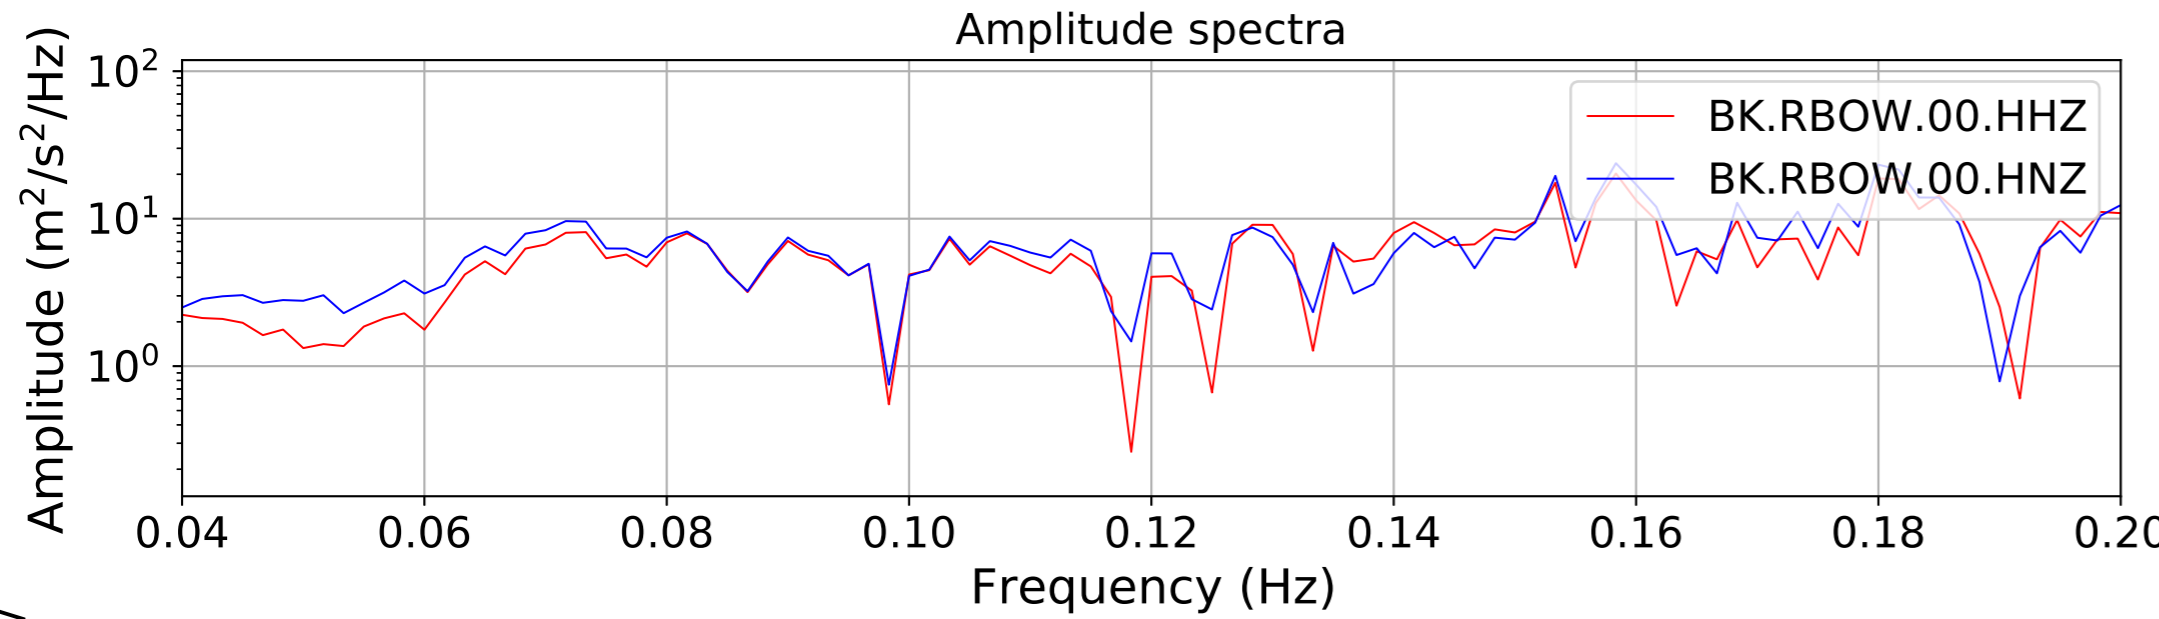

2024.340.184421_M7.0_nc75095651
Origin Time:2024-12-05T18:44:21.110000Z USGS event-id:nc75095651
M7.0 2024 Offshore Cape Mendocino, California Earthquake