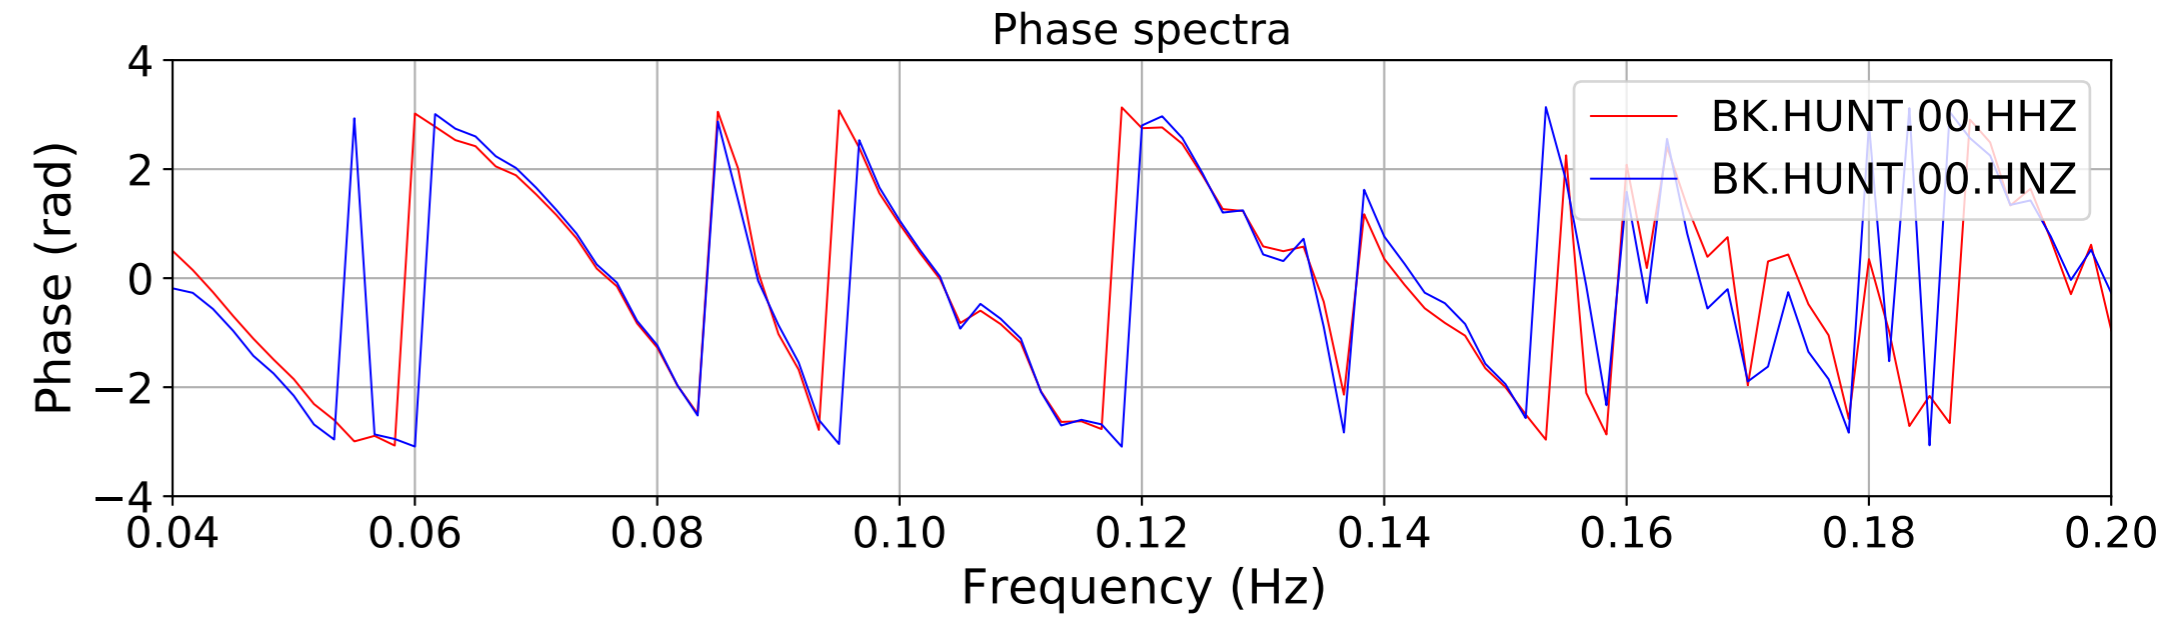

2024.340.184421_M7.0_nc75095651
Origin Time:2024-12-05T18:44:21.110000Z USGS event-id:nc75095651
M7.0 2024 Offshore Cape Mendocino, California Earthquake