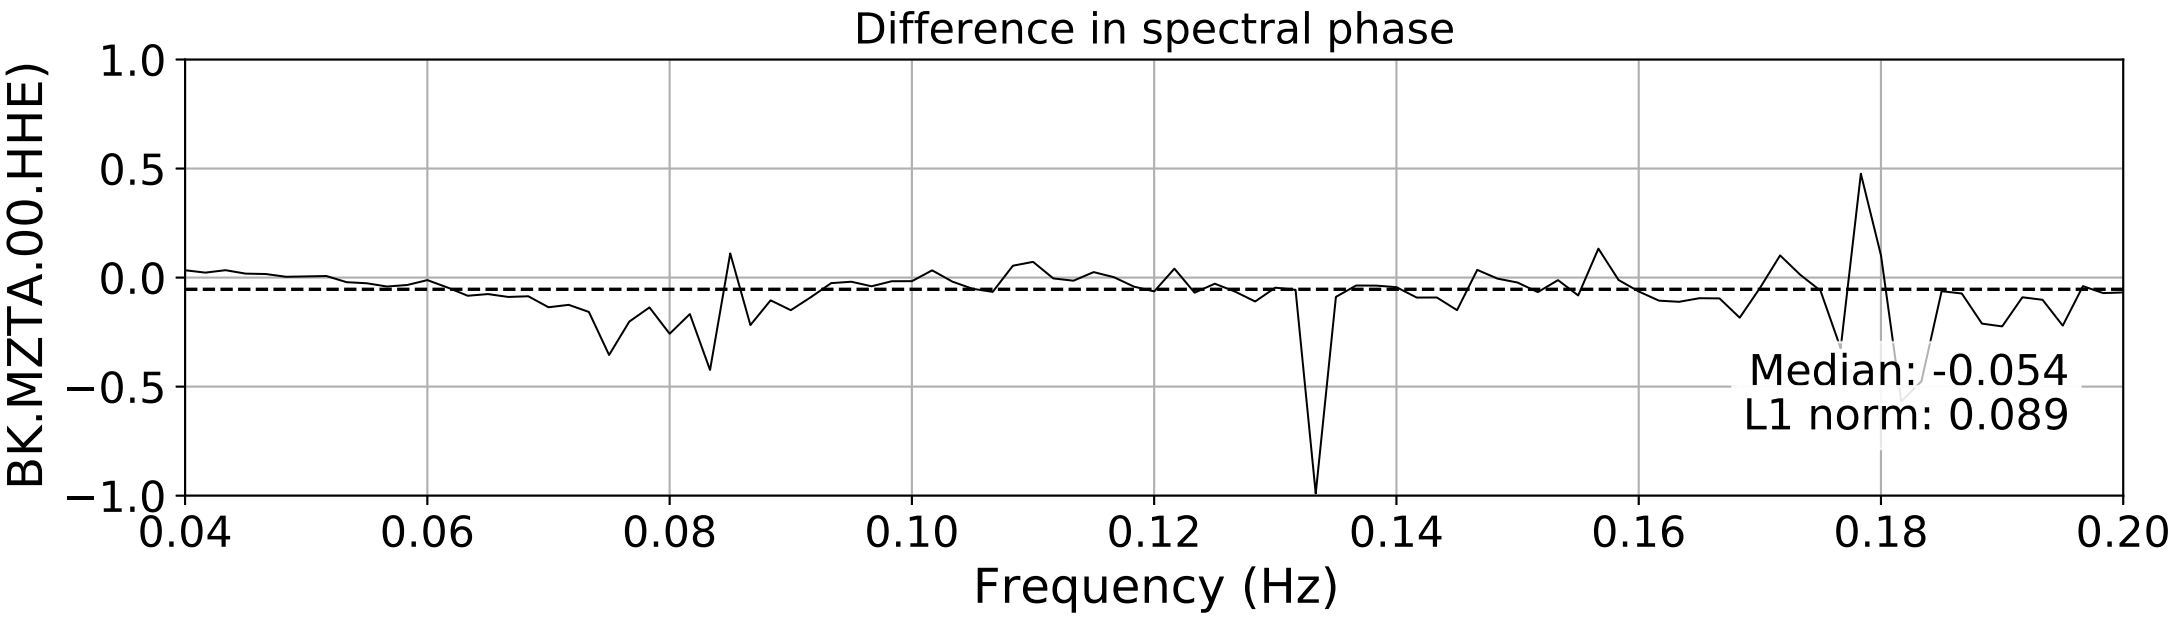

2024.340.184421_M7.0_nc75095651
Origin Time:2024-12-05T18:44:21.110000Z USGS event-id:nc75095651
M7.0 2024 Offshore Cape Mendocino, California Earthquake