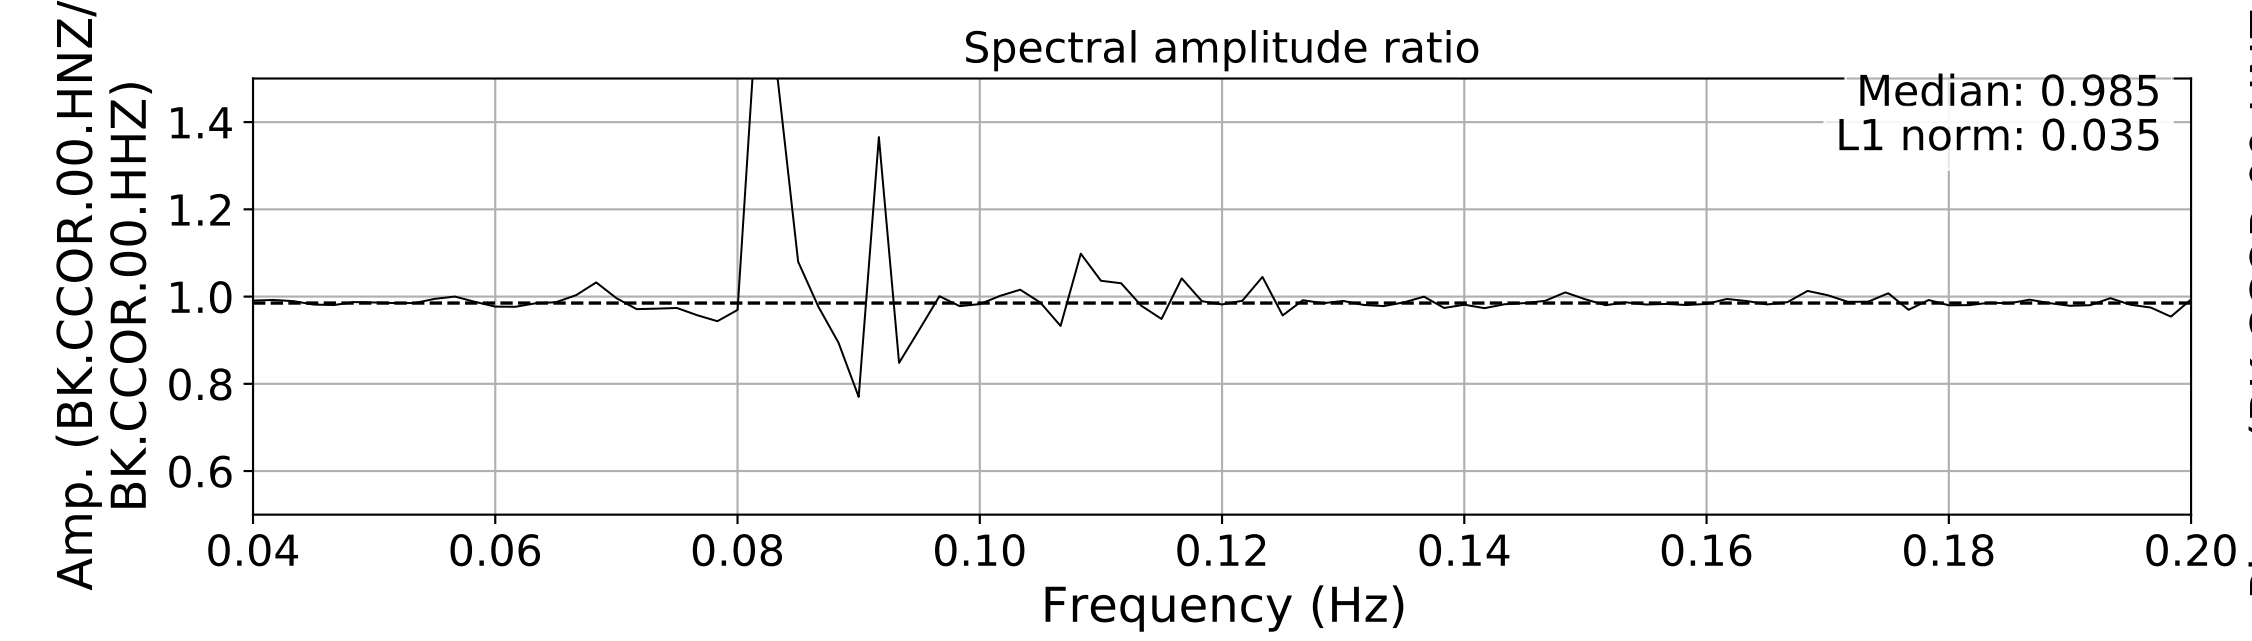

2024.340.184421_M7.0_nc75095651
Origin Time:2024-12-05T18:44:21.110000Z USGS event-id:nc75095651
M7.0 2024 Offshore Cape Mendocino, California Earthquake