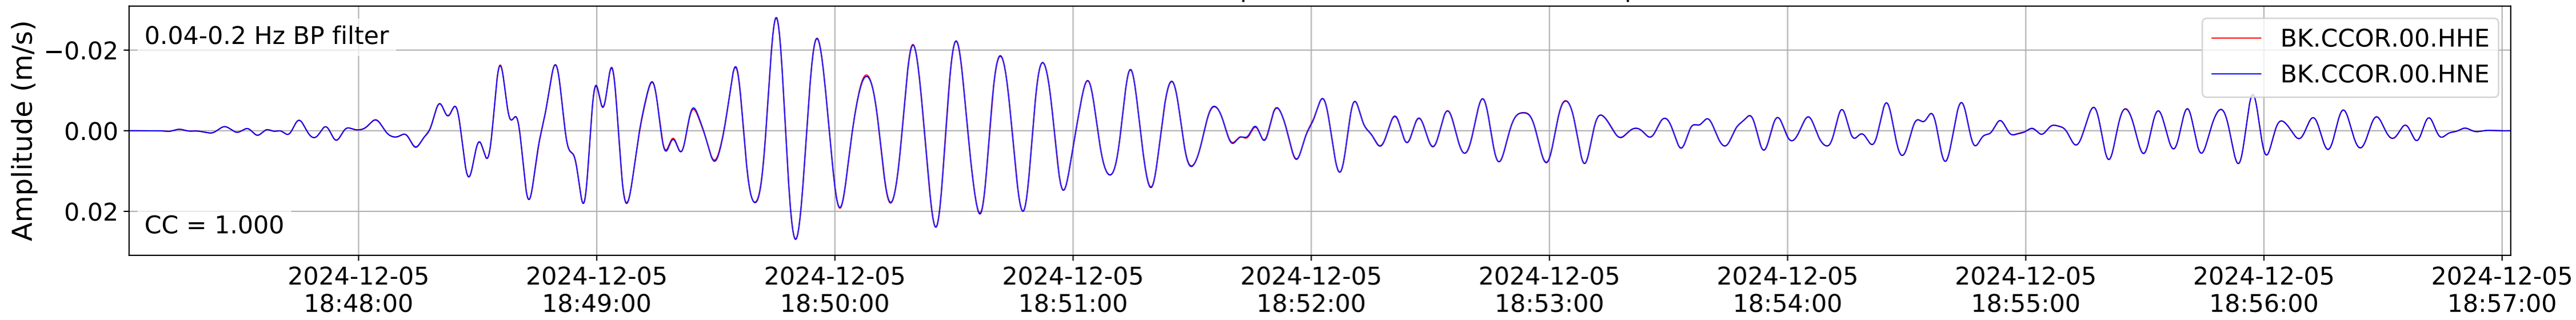

2024.340.184421_M7.0_nc75095651
Origin Time:2024-12-05T18:44:21.110000Z USGS event-id:nc75095651
M7.0 2024 Offshore Cape Mendocino, California Earthquake