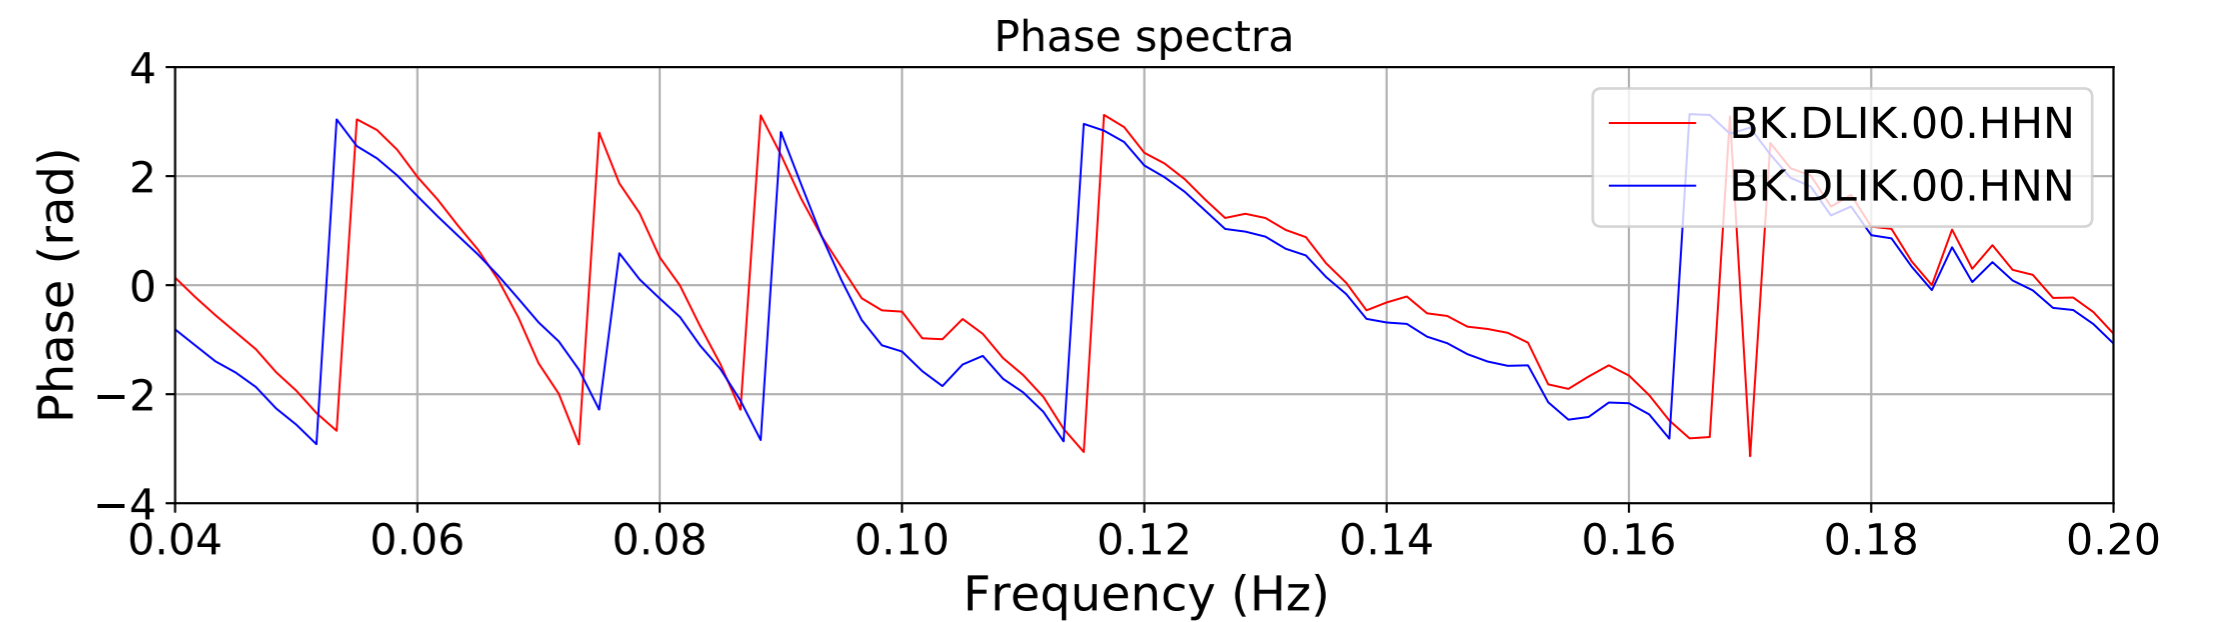

2024.340.184421_M7.0_nc75095651
Origin Time:2024-12-05T18:44:21.110000Z USGS event-id:nc75095651
M7.0 2024 Offshore Cape Mendocino, California Earthquake