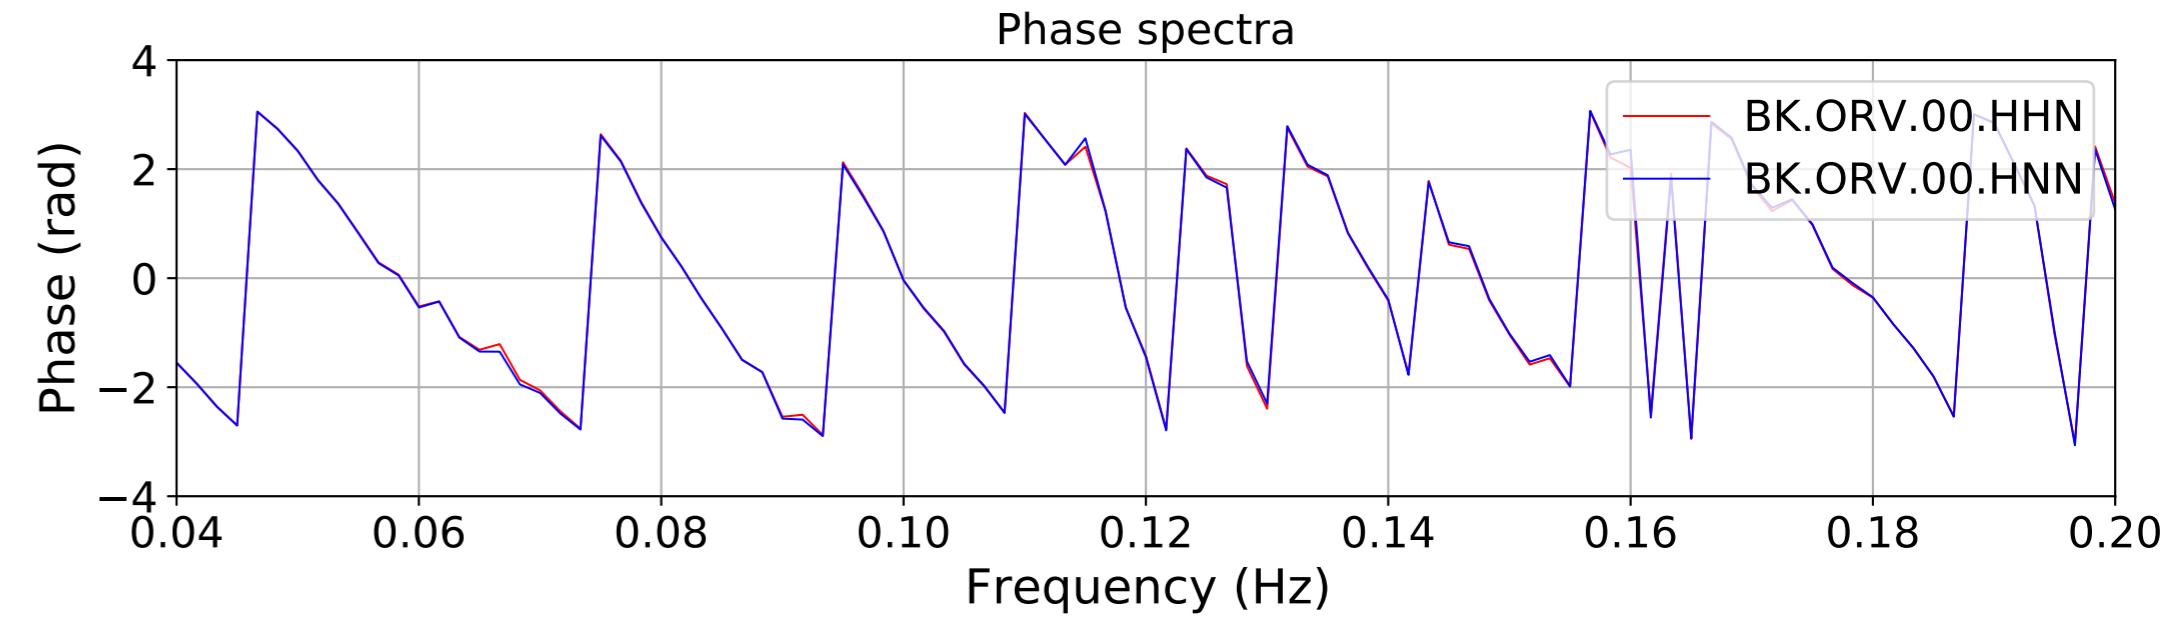

2024.340.184421_M7.0_nc75095651
Origin Time:2024-12-05T18:44:21.110000Z USGS event-id:nc75095651
M7.0 2024 Offshore Cape Mendocino, California Earthquake