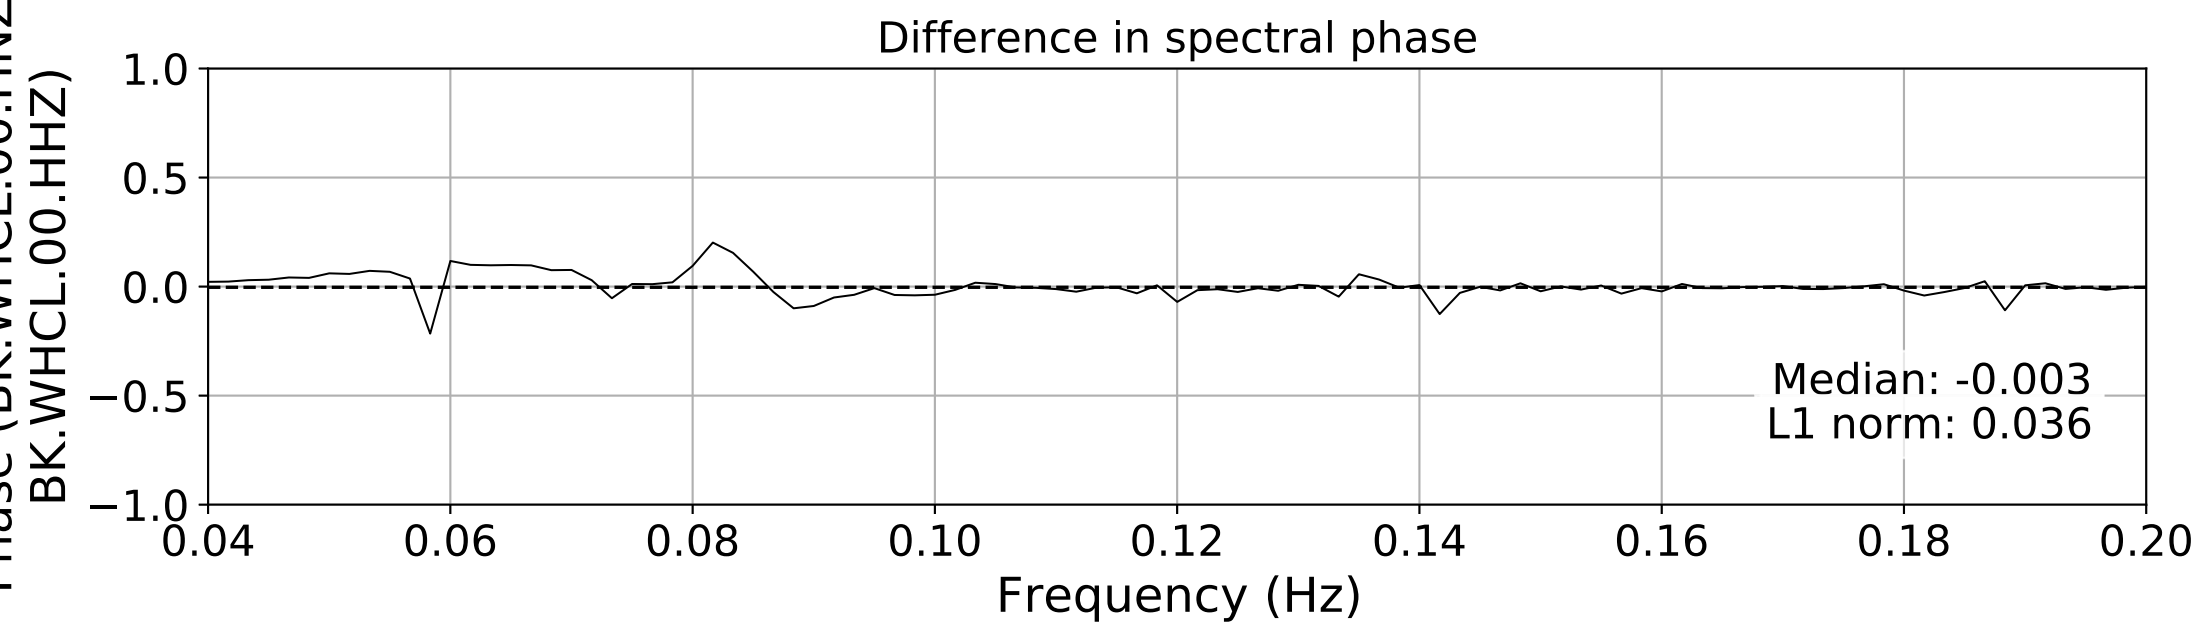

2024.340.184421_M7.0_nc75095651
Origin Time:2024-12-05T18:44:21.110000Z USGS event-id:nc75095651
M7.0 2024 Offshore Cape Mendocino, California Earthquake