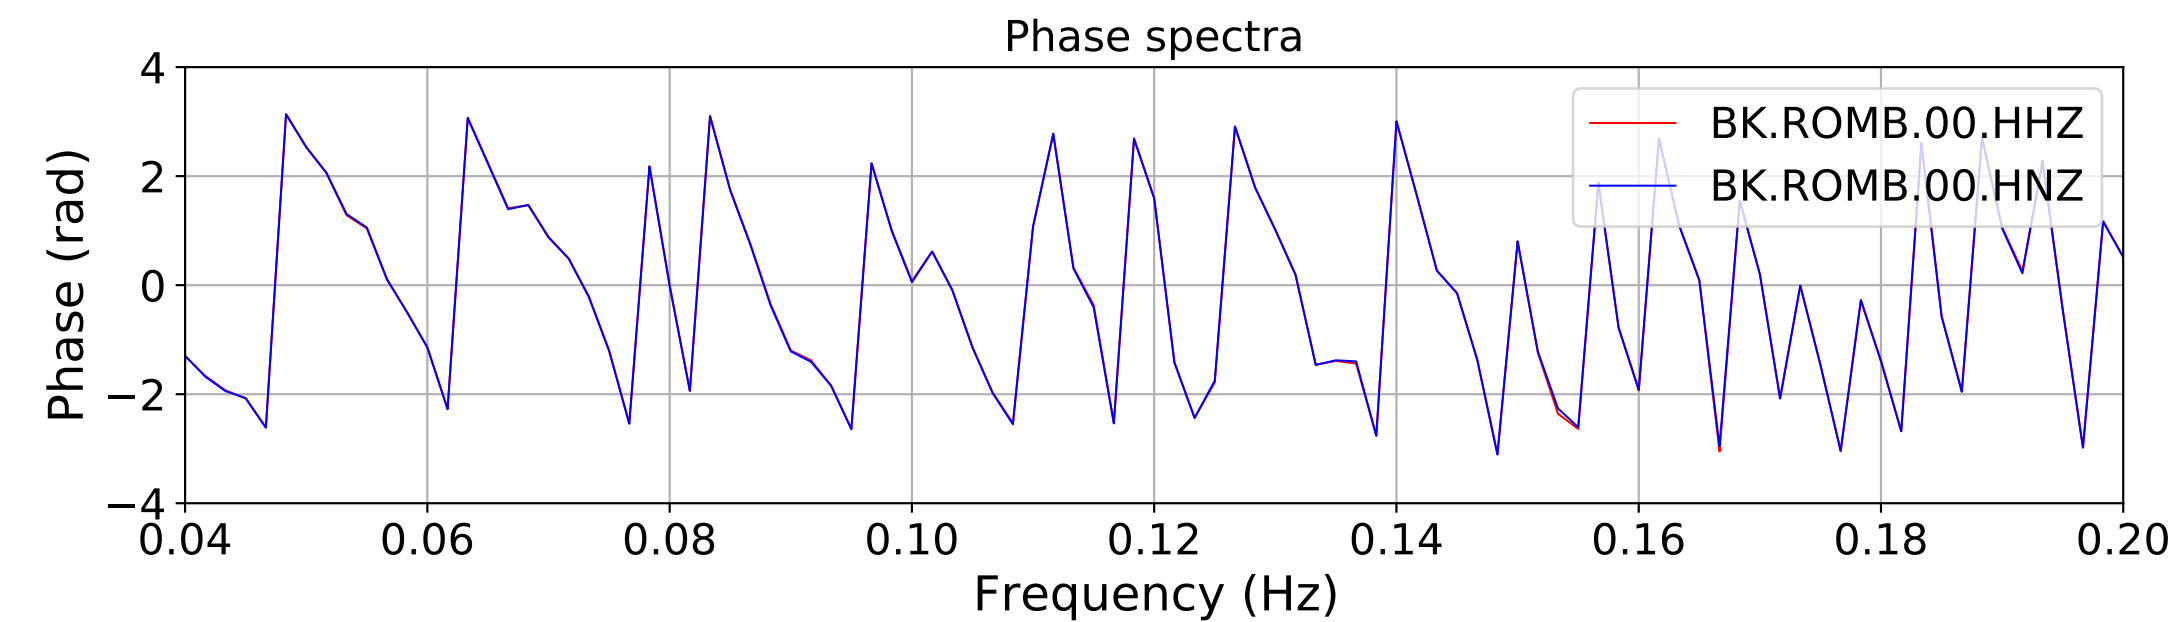

2024.340.184421_M7.0_nc75095651
Origin Time:2024-12-05T18:44:21.110000Z USGS event-id:nc75095651
M7.0 2024 Offshore Cape Mendocino, California Earthquake