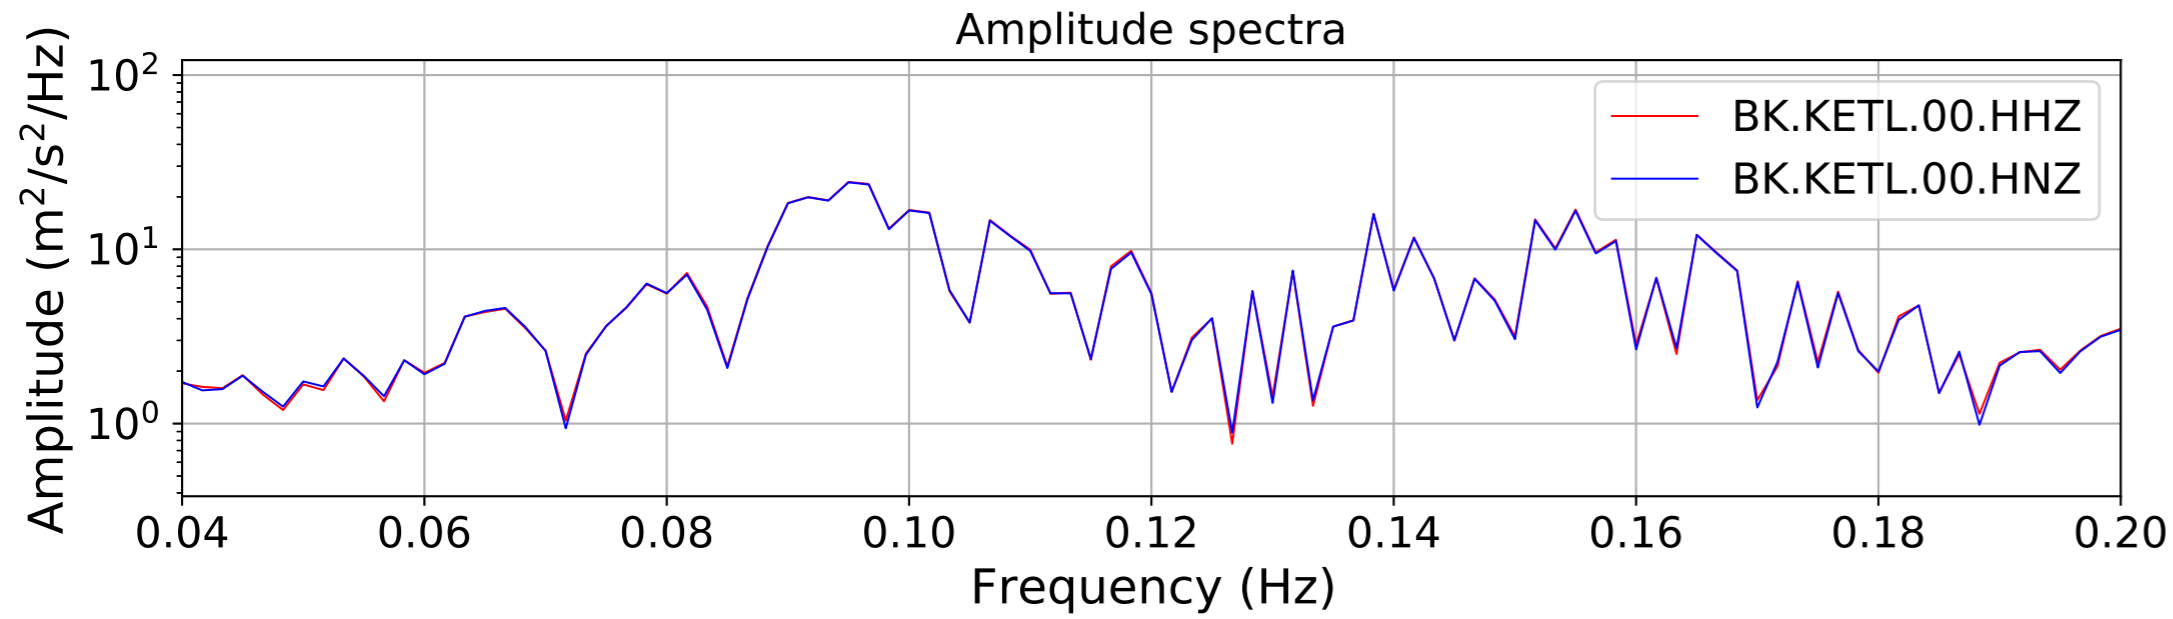

2024.340.184421_M7.0_nc75095651
Origin Time:2024-12-05T18:44:21.110000Z USGS event-id:nc75095651
M7.0 2024 Offshore Cape Mendocino, California Earthquake