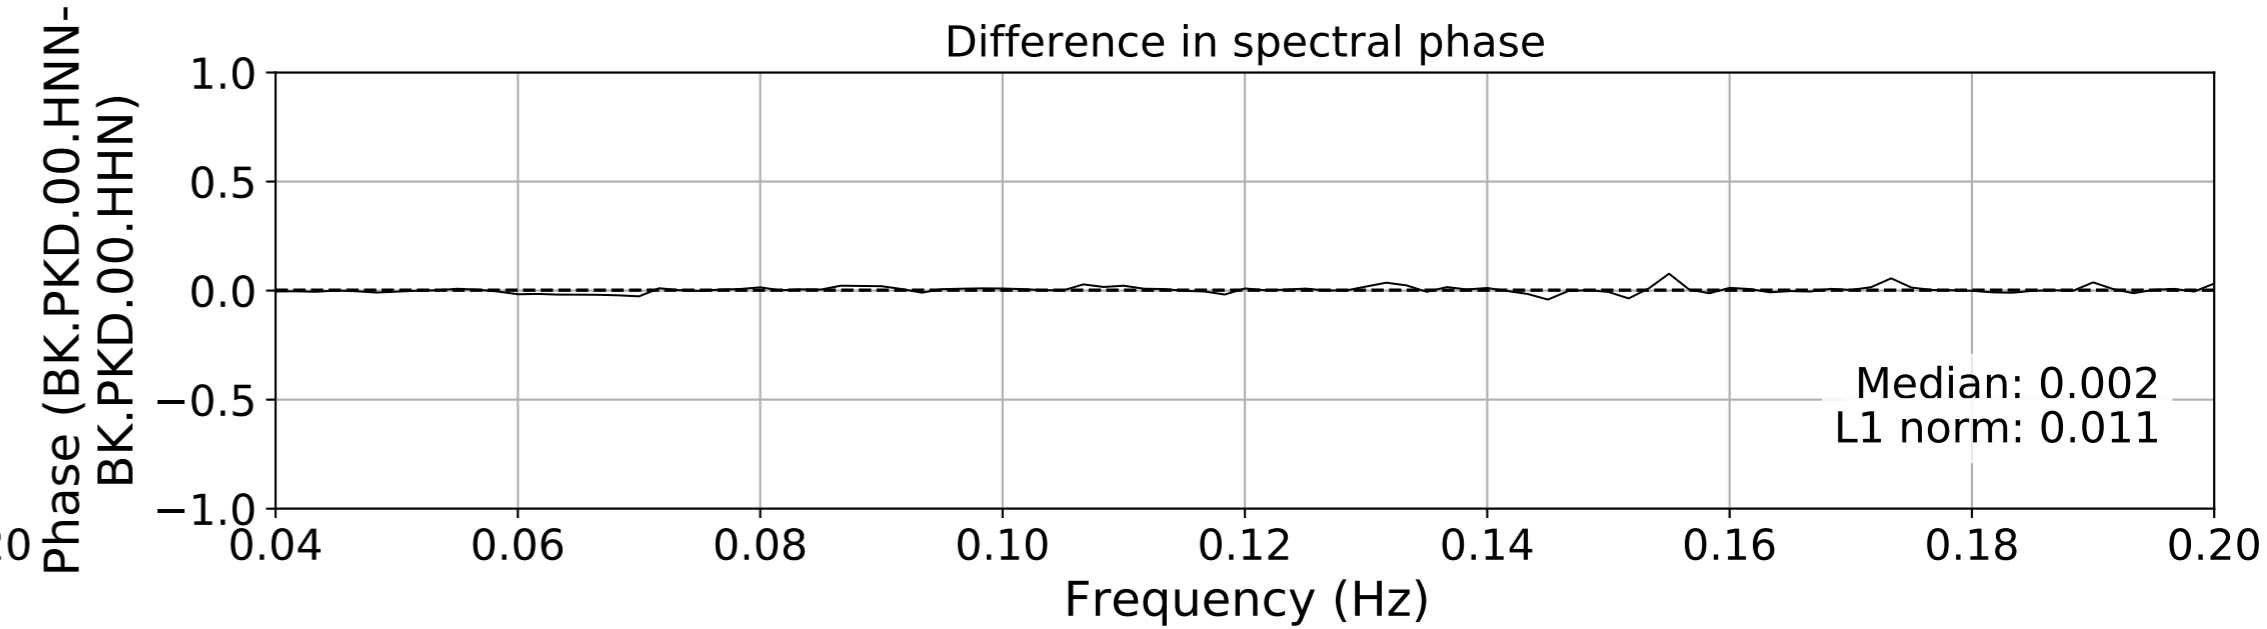

2024.340.184421_M7.0_nc75095651
Origin Time:2024-12-05T18:44:21.110000Z USGS event-id:nc75095651
M7.0 2024 Offshore Cape Mendocino, California Earthquake