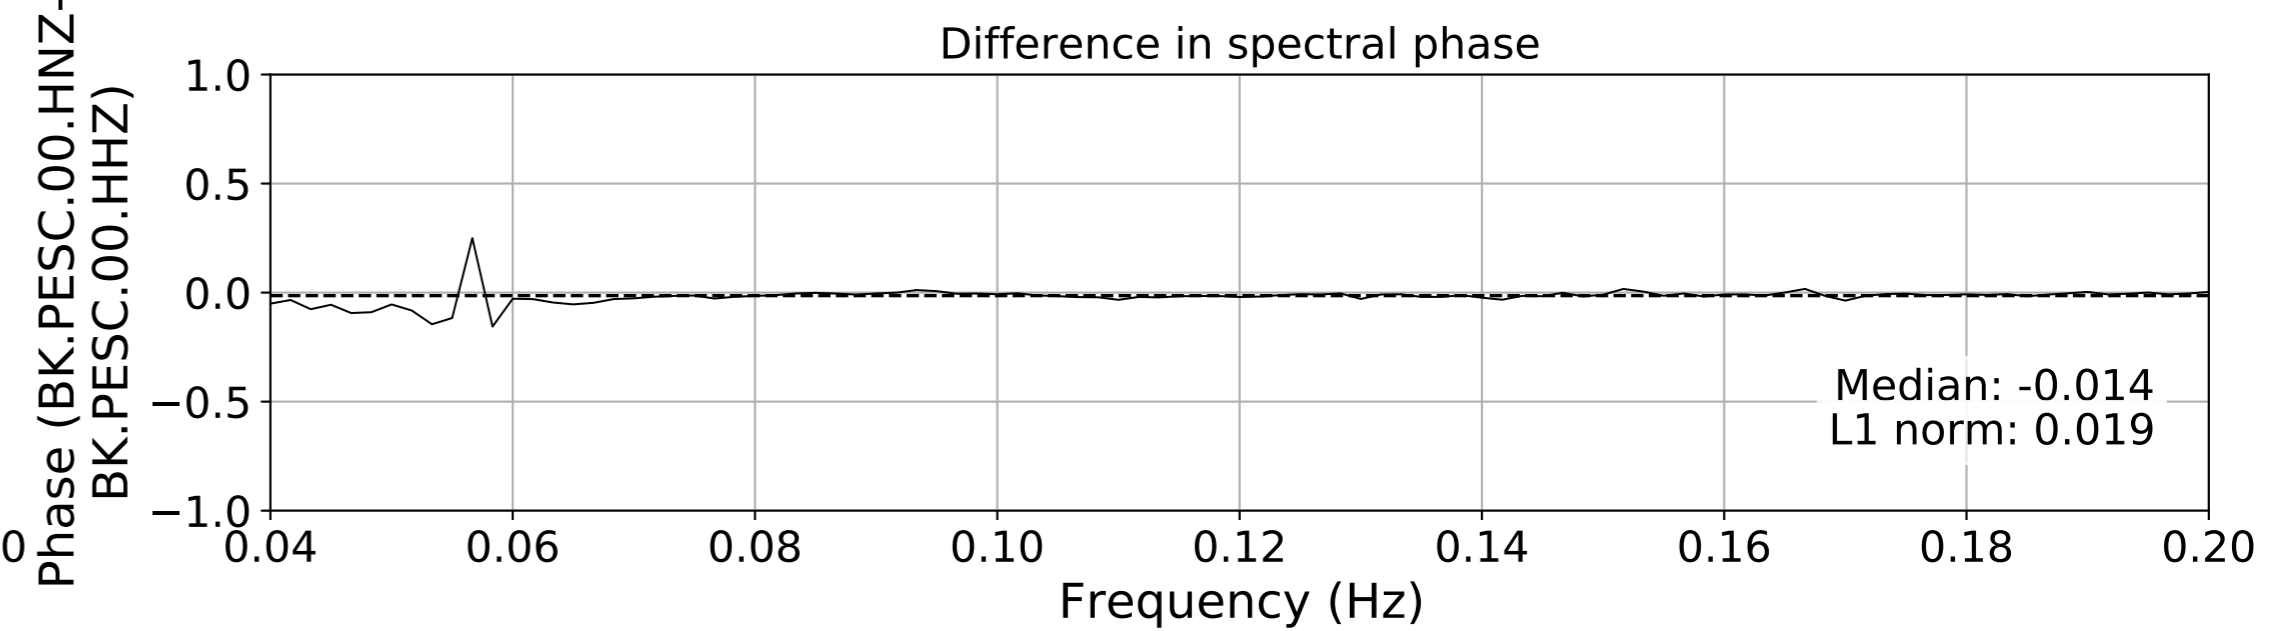

2024.340.184421_M7.0_nc75095651
Origin Time:2024-12-05T18:44:21.110000Z USGS event-id:nc75095651
M7.0 2024 Offshore Cape Mendocino, California Earthquake