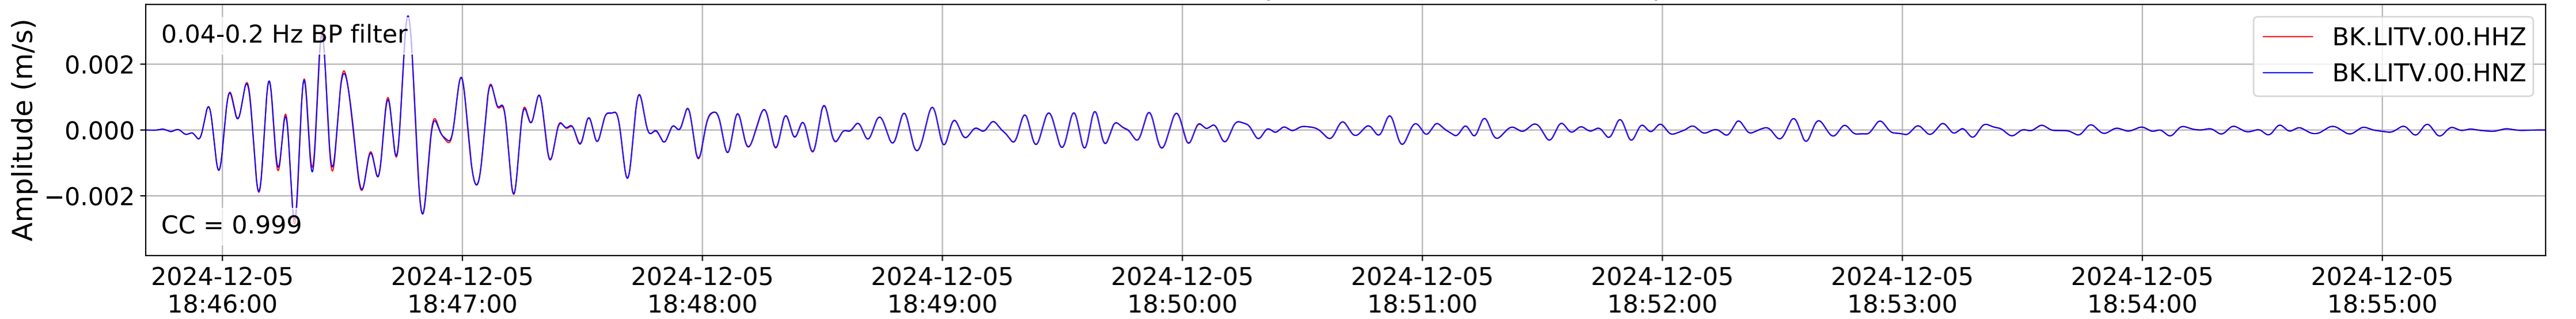

2024.340.184421_M7.0_nc75095651
Origin Time:2024-12-05T18:44:21.110000Z USGS event-id:nc75095651
M7.0 2024 Offshore Cape Mendocino, California Earthquake