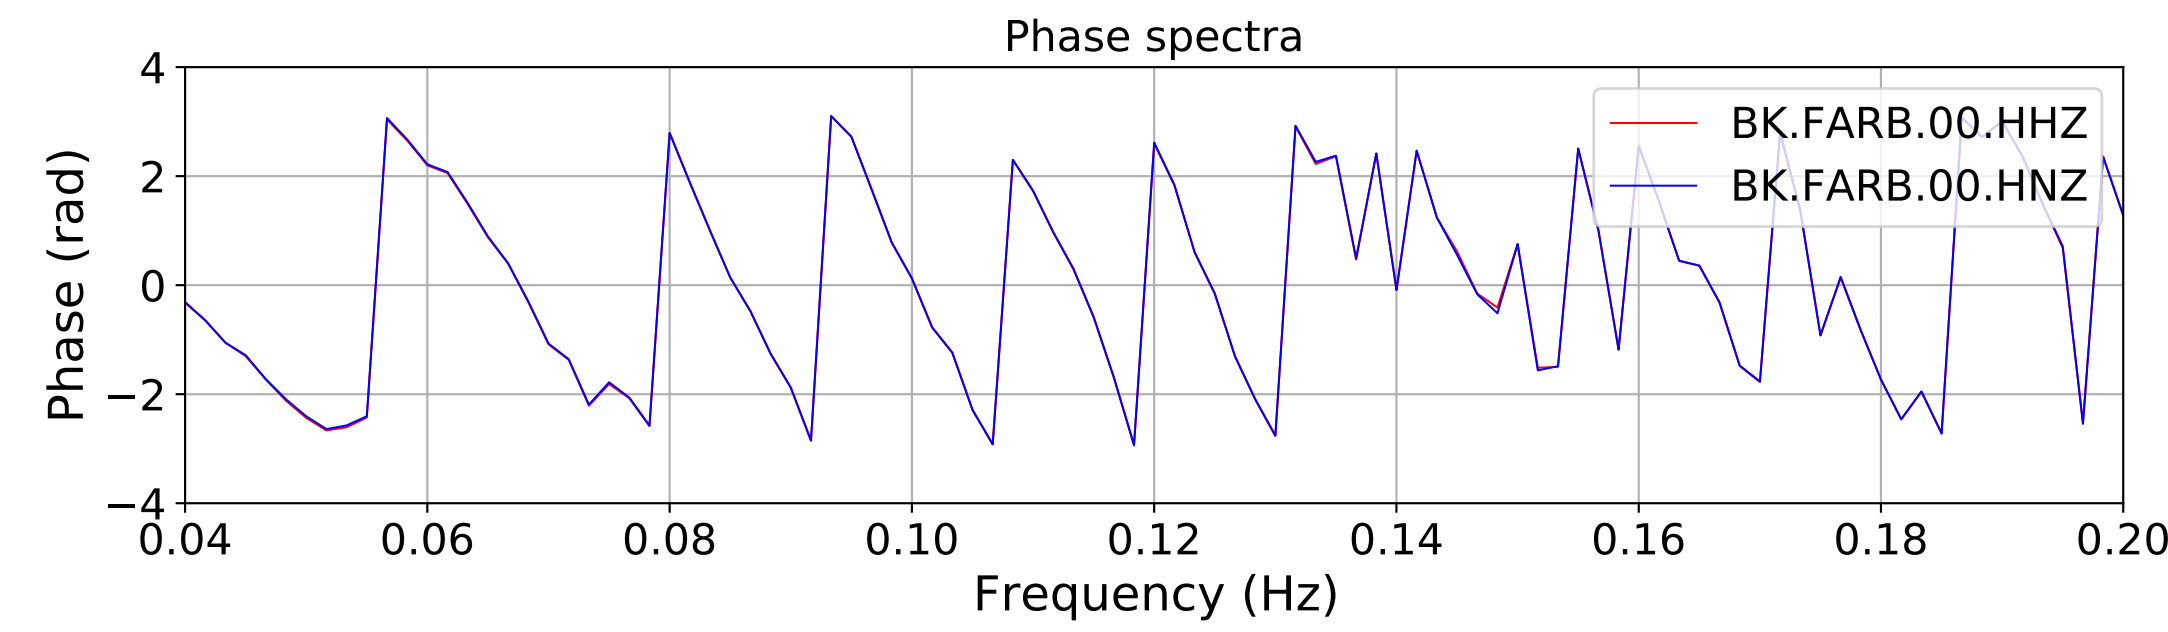

2024.340.184421_M7.0_nc75095651
Origin Time:2024-12-05T18:44:21.110000Z USGS event-id:nc75095651
M7.0 2024 Offshore Cape Mendocino, California Earthquake