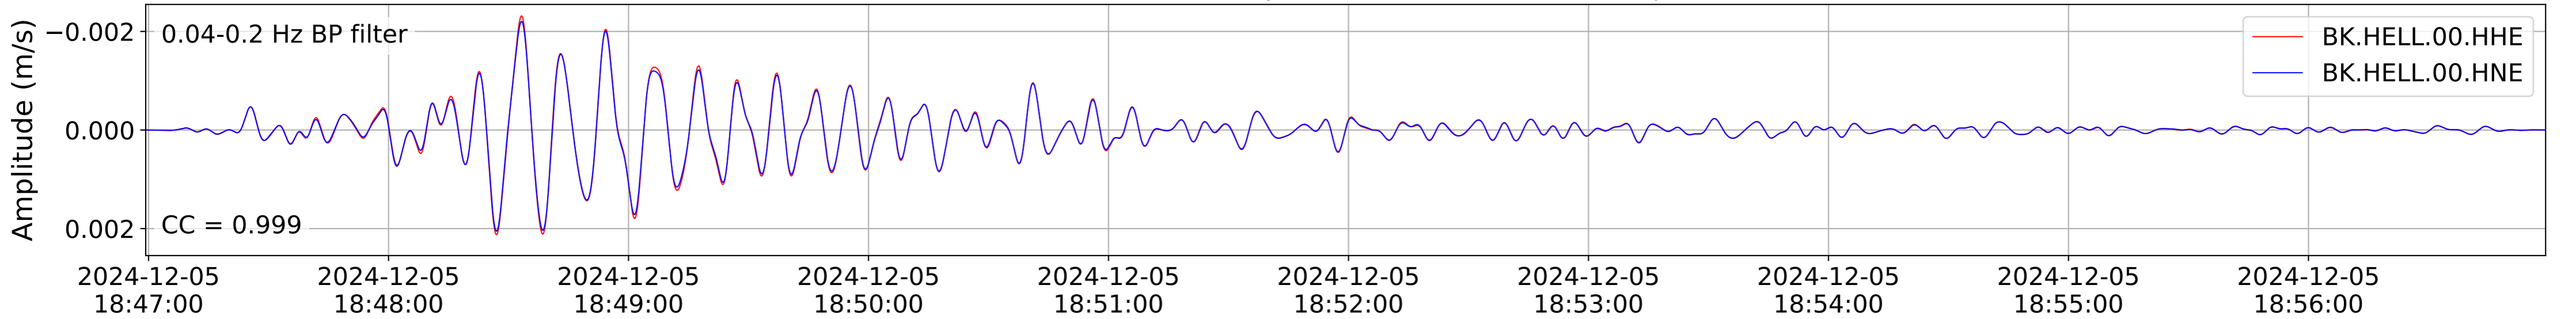

2024.340.184421_M7.0_nc75095651
Origin Time:2024-12-05T18:44:21.110000Z USGS event-id:nc75095651
M7.0 2024 Offshore Cape Mendocino, California Earthquake