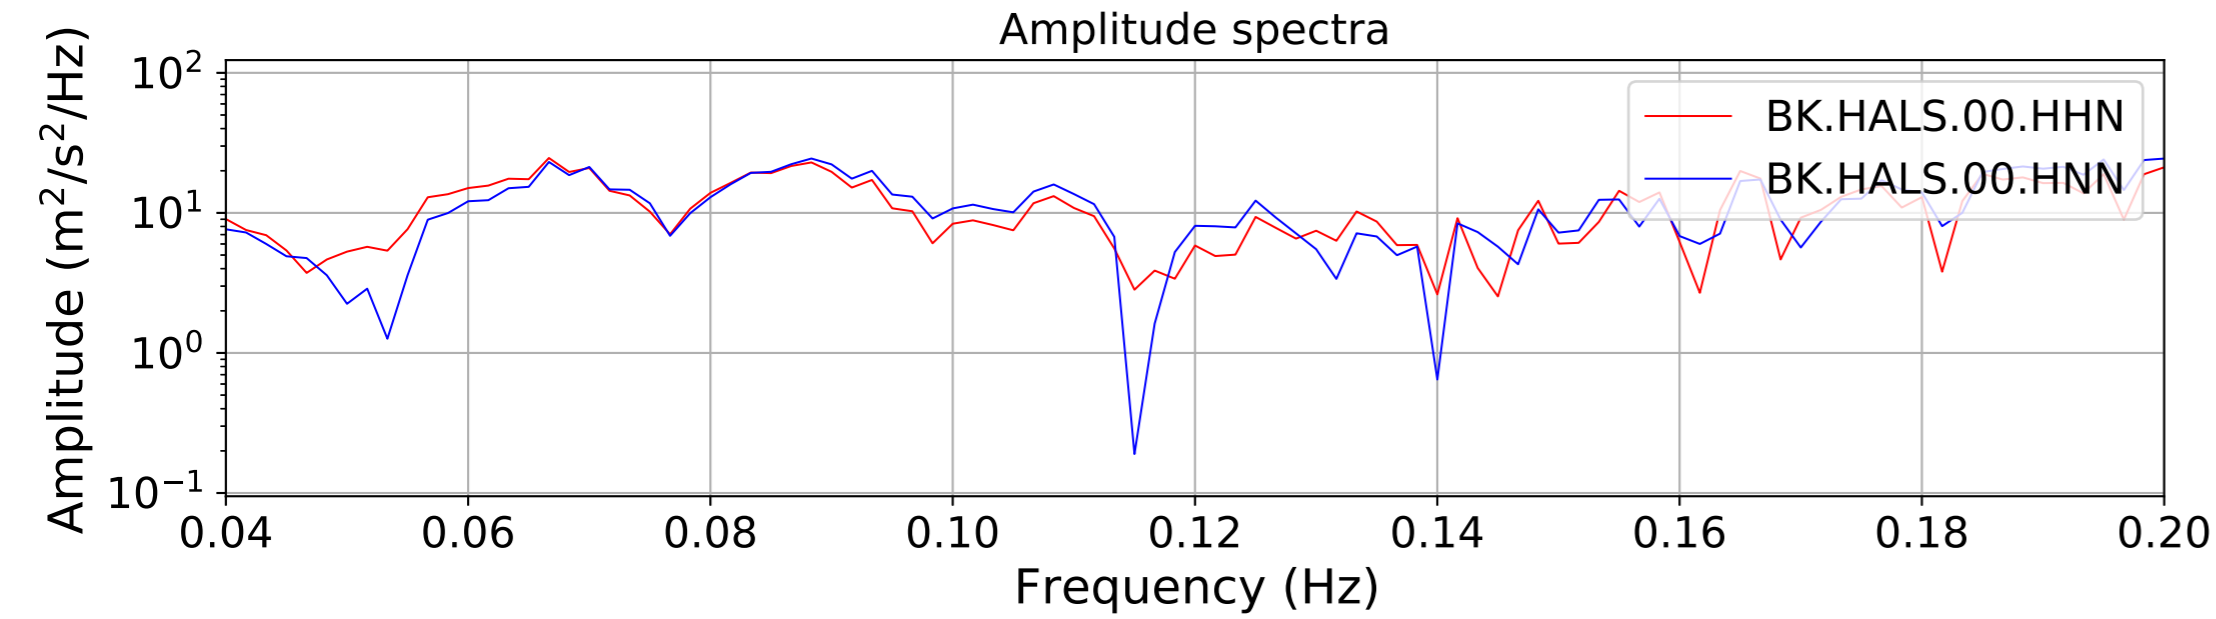

2024.340.184421.M7.0_nc75095651
Origin Time:2024-12-05T18:44:21.110000Z USGS event-id:nc75095651
M7.0 2024 Offshore Cape Mendocino, California Earthquake