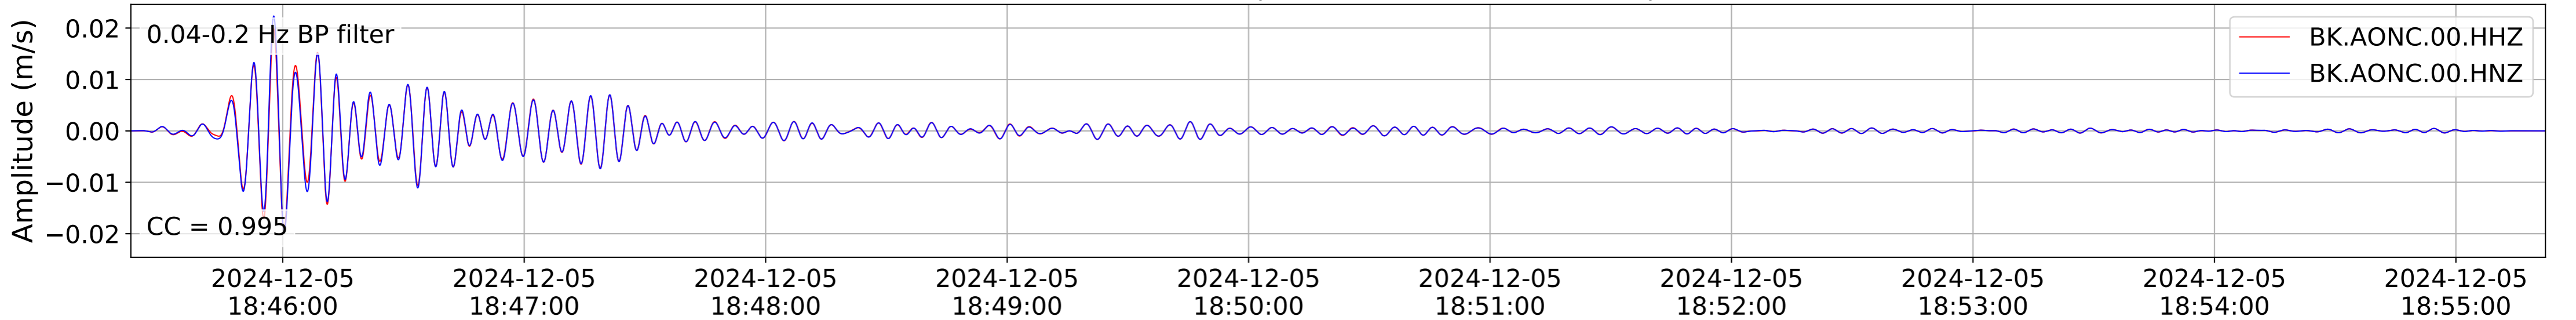

2024.340.184421.M7.0_nc75095651
Origin Time:2024-12-05T18:44:21.110000Z USGS event-id:nc75095651
M7.0 2024 Offshore Cape Mendocino, California Earthquake