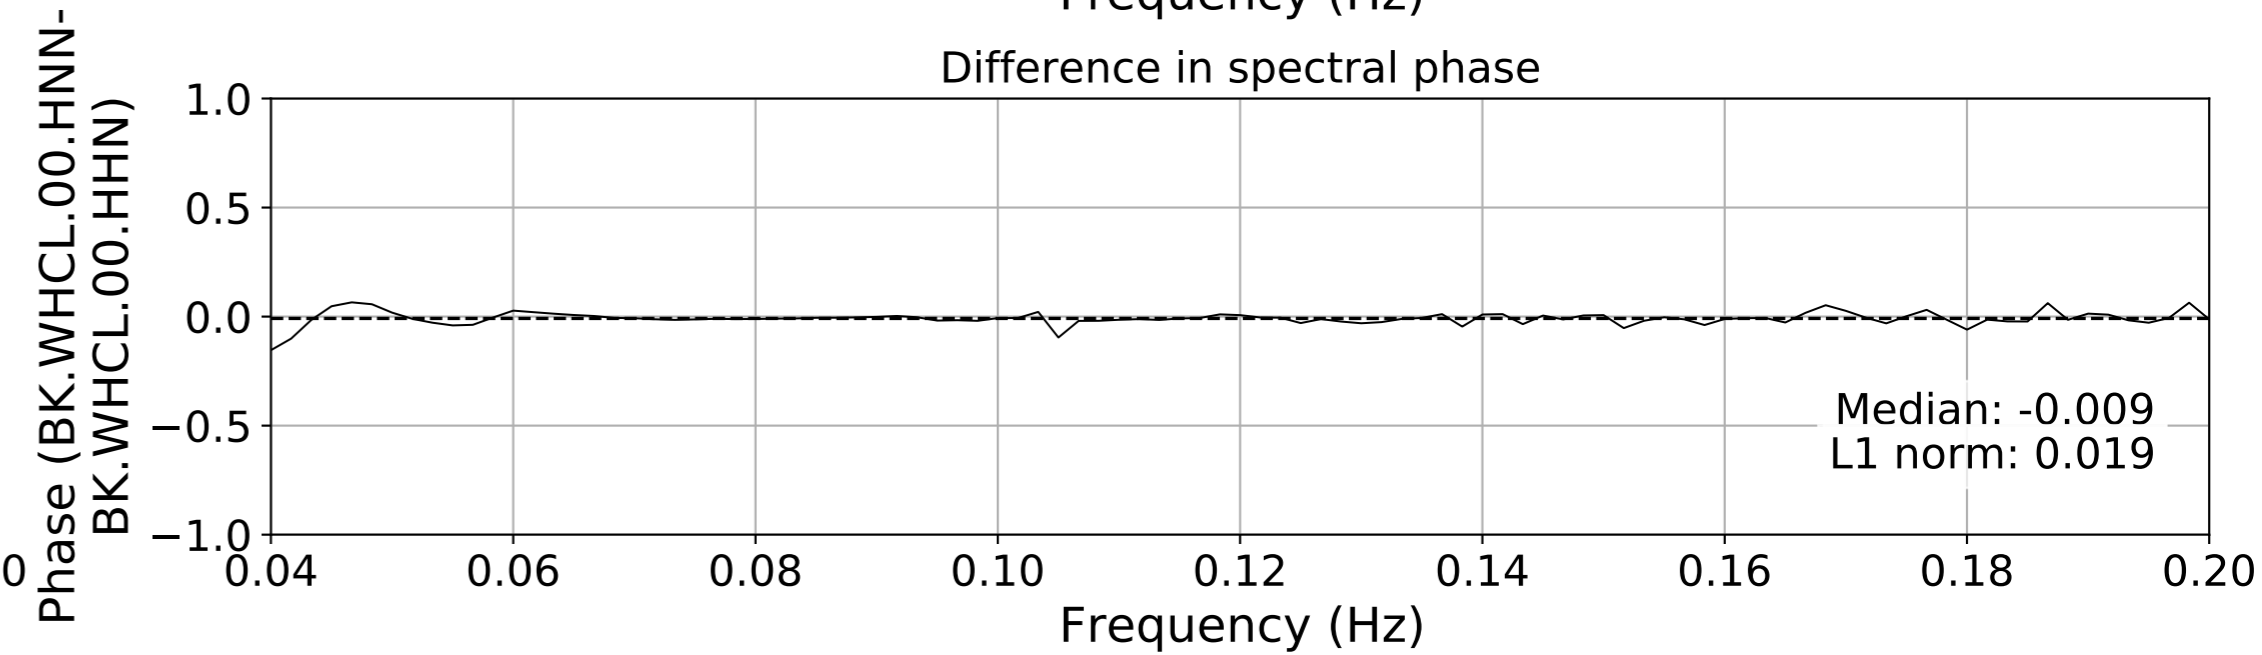

2024.340.184421.M7.0_nc75095651
Origin Time:2024-12-05T18:44:21.110000Z USGS event-id:nc75095651
M7.0 2024 Offshore Cape Mendocino, California Earthquake