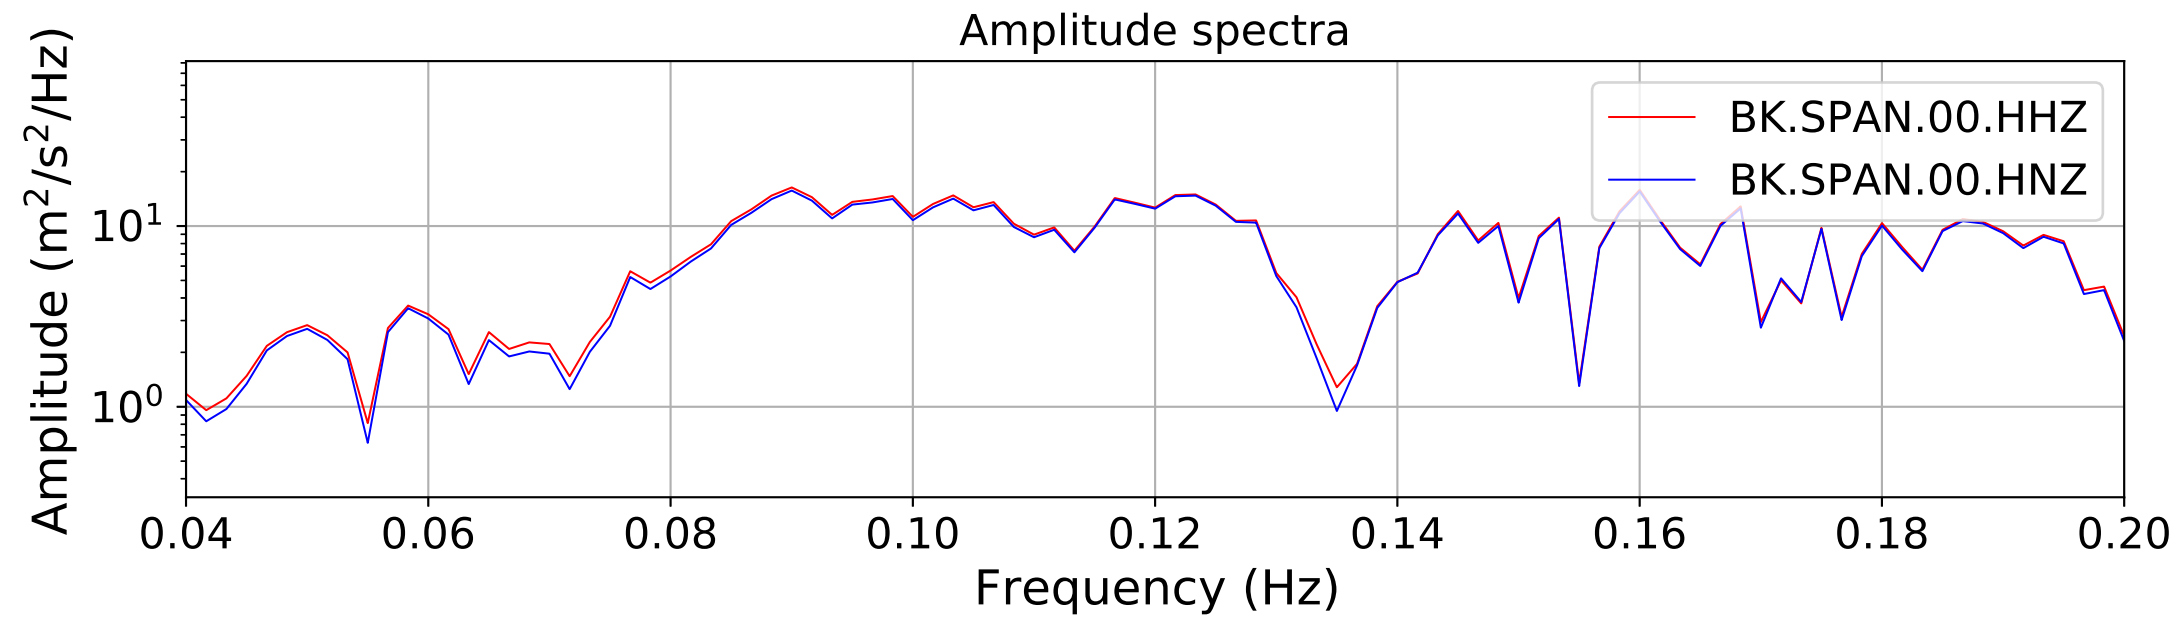

2024.340.184421_M7.0_nc75095651
Origin Time:2024-12-05T18:44:21.110000Z USGS event-id:nc75095651
M7.0 2024 Offshore Cape Mendocino, California Earthquake