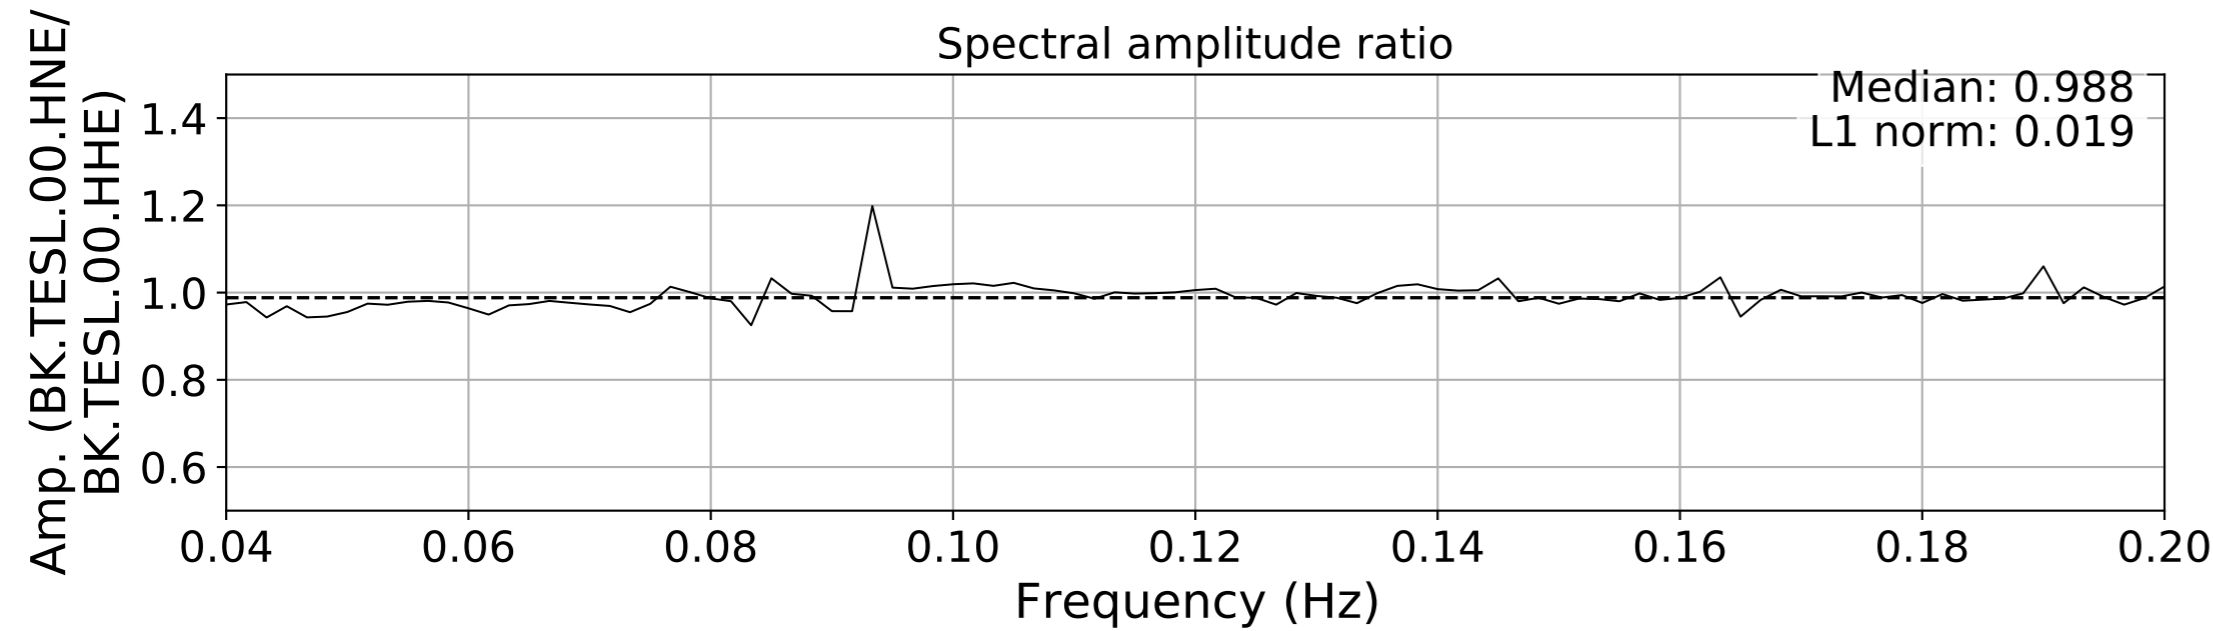

2024.340.184421_M7.0_nc75095651
Origin Time:2024-12-05T18:44:21.110000Z USGS event-id:nc75095651
M7.0 2024 Offshore Cape Mendocino, California Earthquake