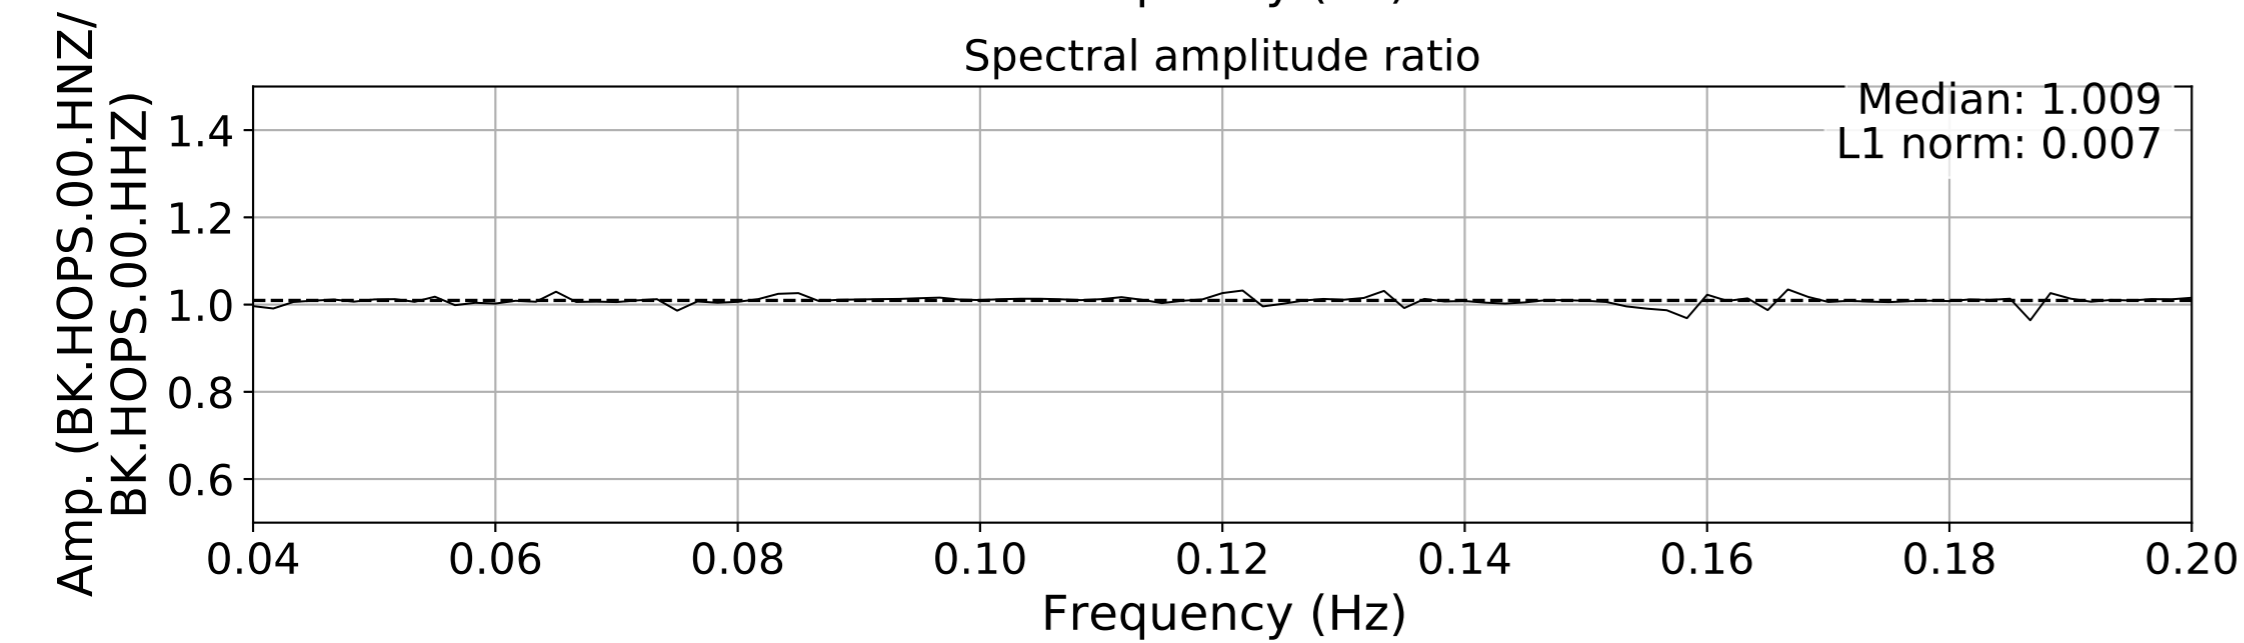

2024.340.184421_M7.0_nc75095651
Origin Time:2024-12-05T18:44:21.110000Z USGS event-id:nc75095651
M7.0 2024 Offshore Cape Mendocino, California Earthquake