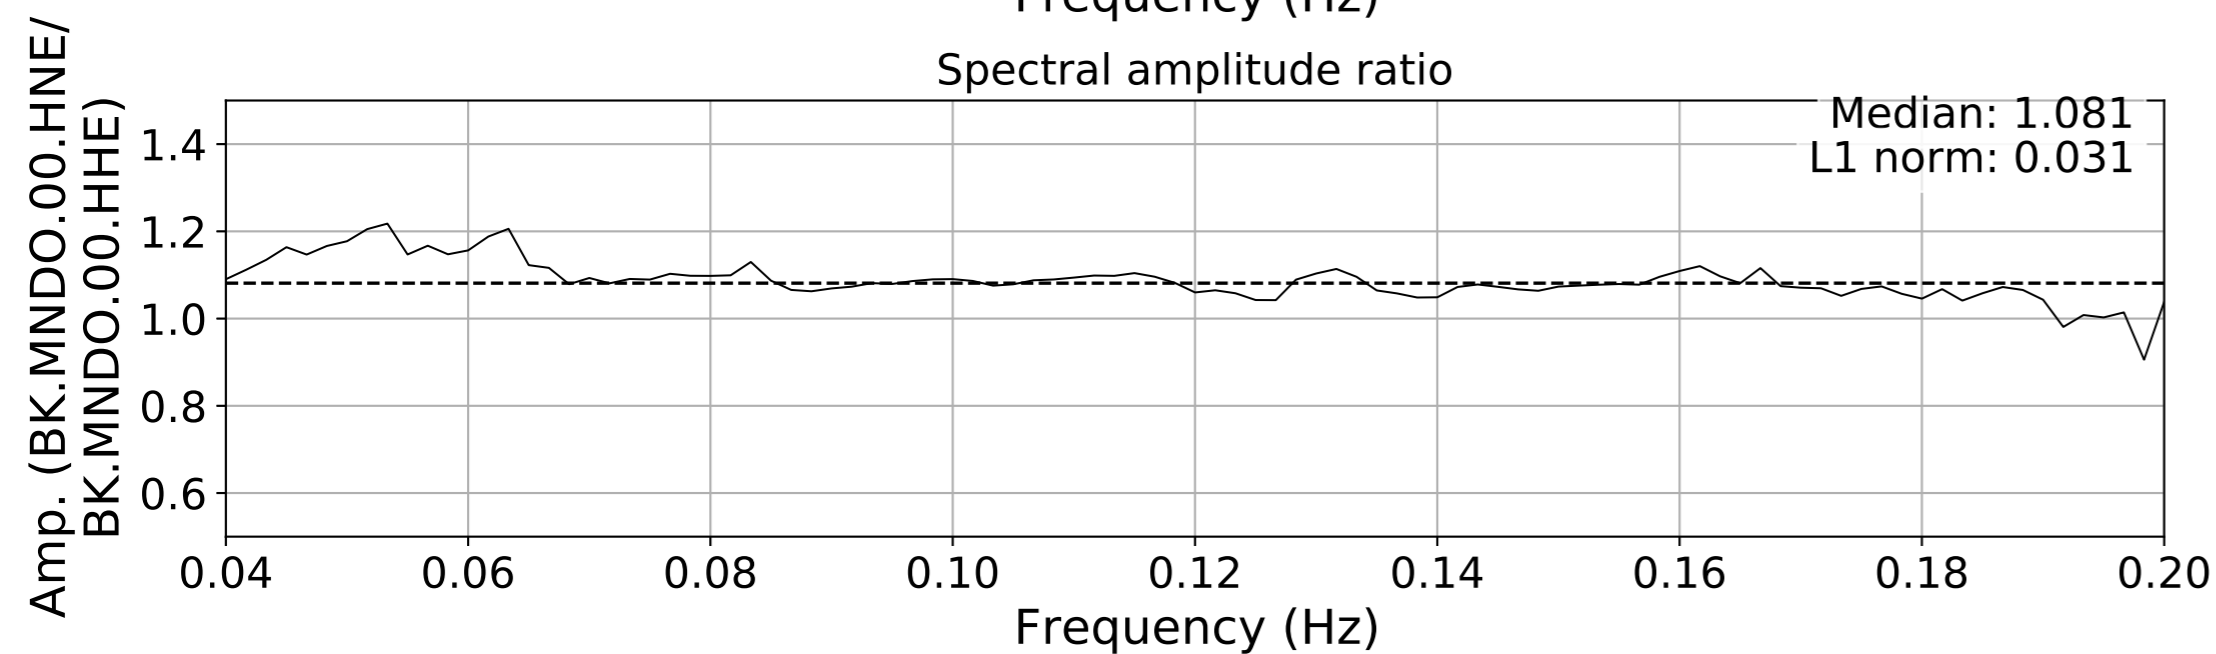

2024.340.184421.M7.0_nc75095651
Origin Time:2024-12-05T18:44:21.110000Z USGS event-id:nc75095651
M7.0 2024 Offshore Cape Mendocino, California Earthquake