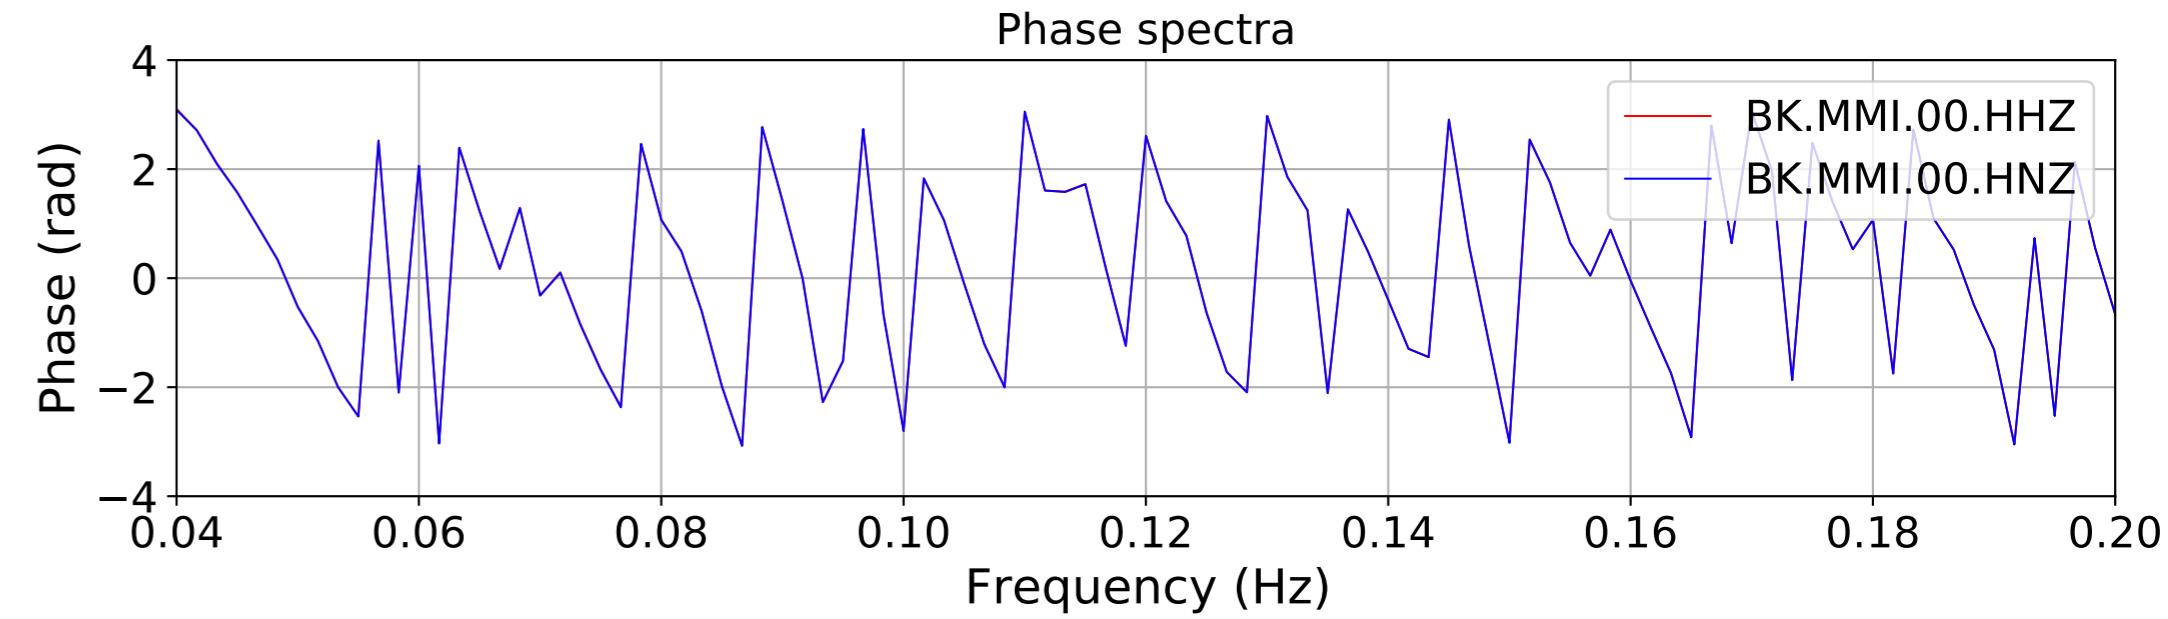

2024.340.184421_M7.0_nc75095651
Origin Time:2024-12-05T18:44:21.110000Z USGS event-id:nc75095651
M7.0 2024 Offshore Cape Mendocino, California Earthquake