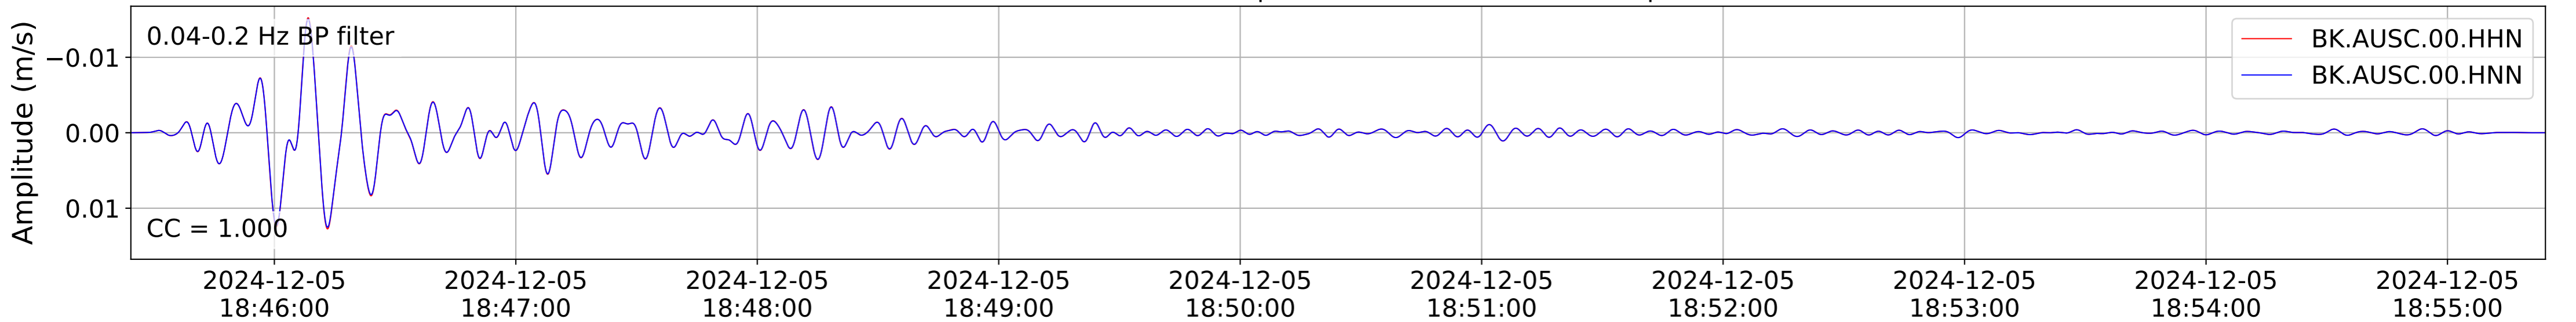

2024.340.184421_M7.0_nc75095651
Origin Time:2024-12-05T18:44:21.110000Z USGS event-id:nc75095651
M7.0 2024 Offshore Cape Mendocino, California Earthquake