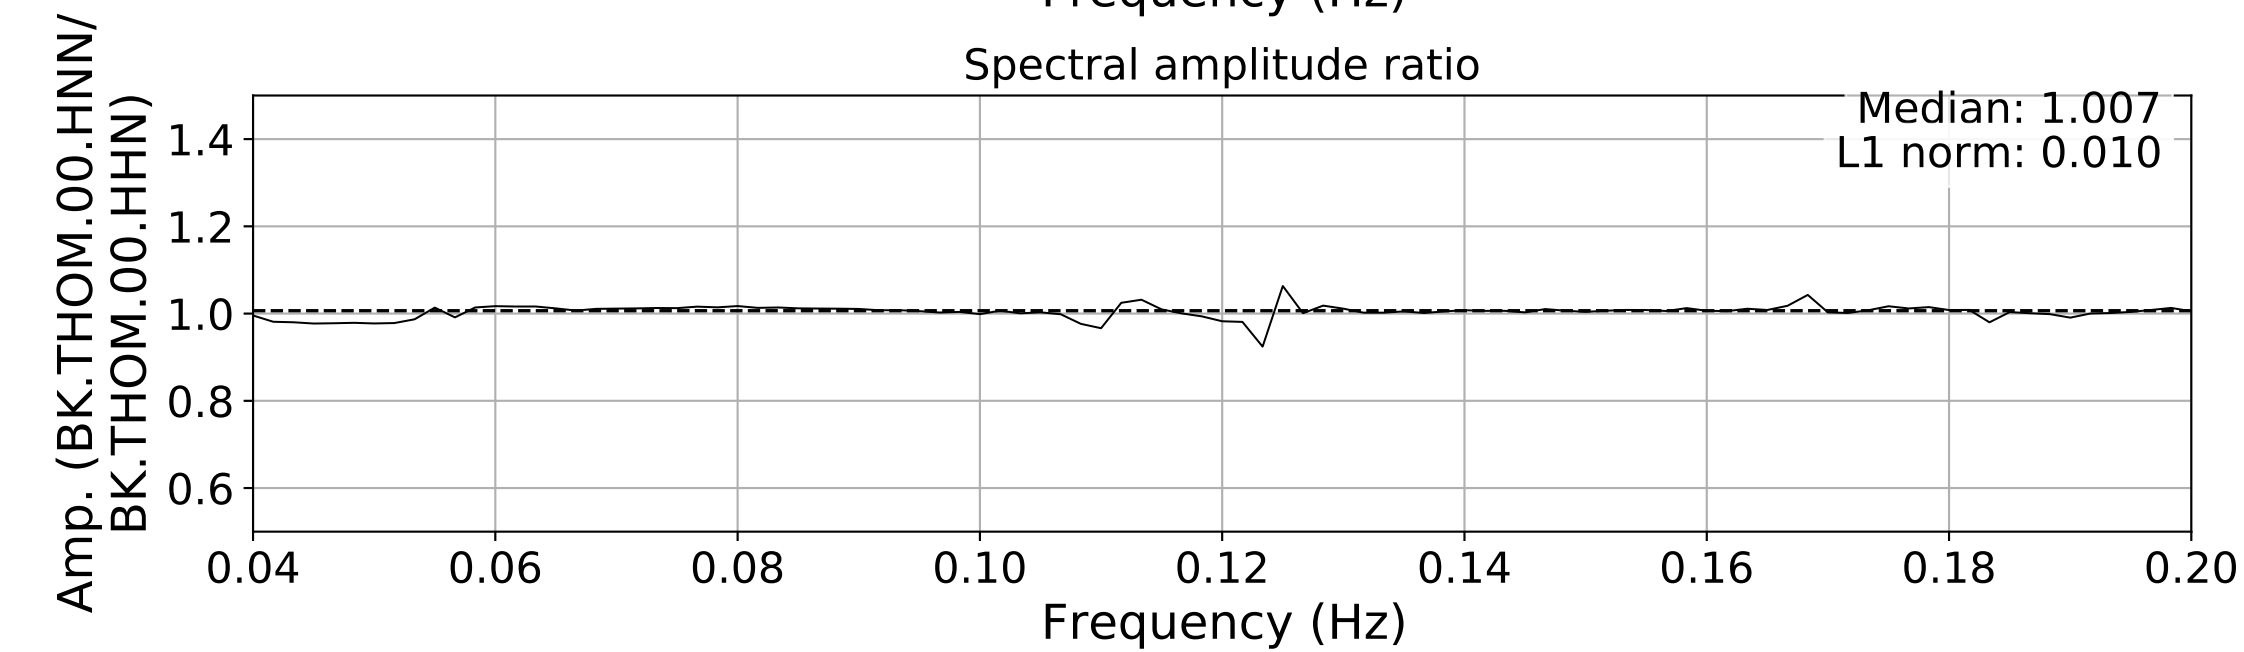

2024.340.184421_M7.0_nc75095651
Origin Time:2024-12-05T18:44:21.110000Z USGS event-id:nc75095651
M7.0 2024 Offshore Cape Mendocino, California Earthquake