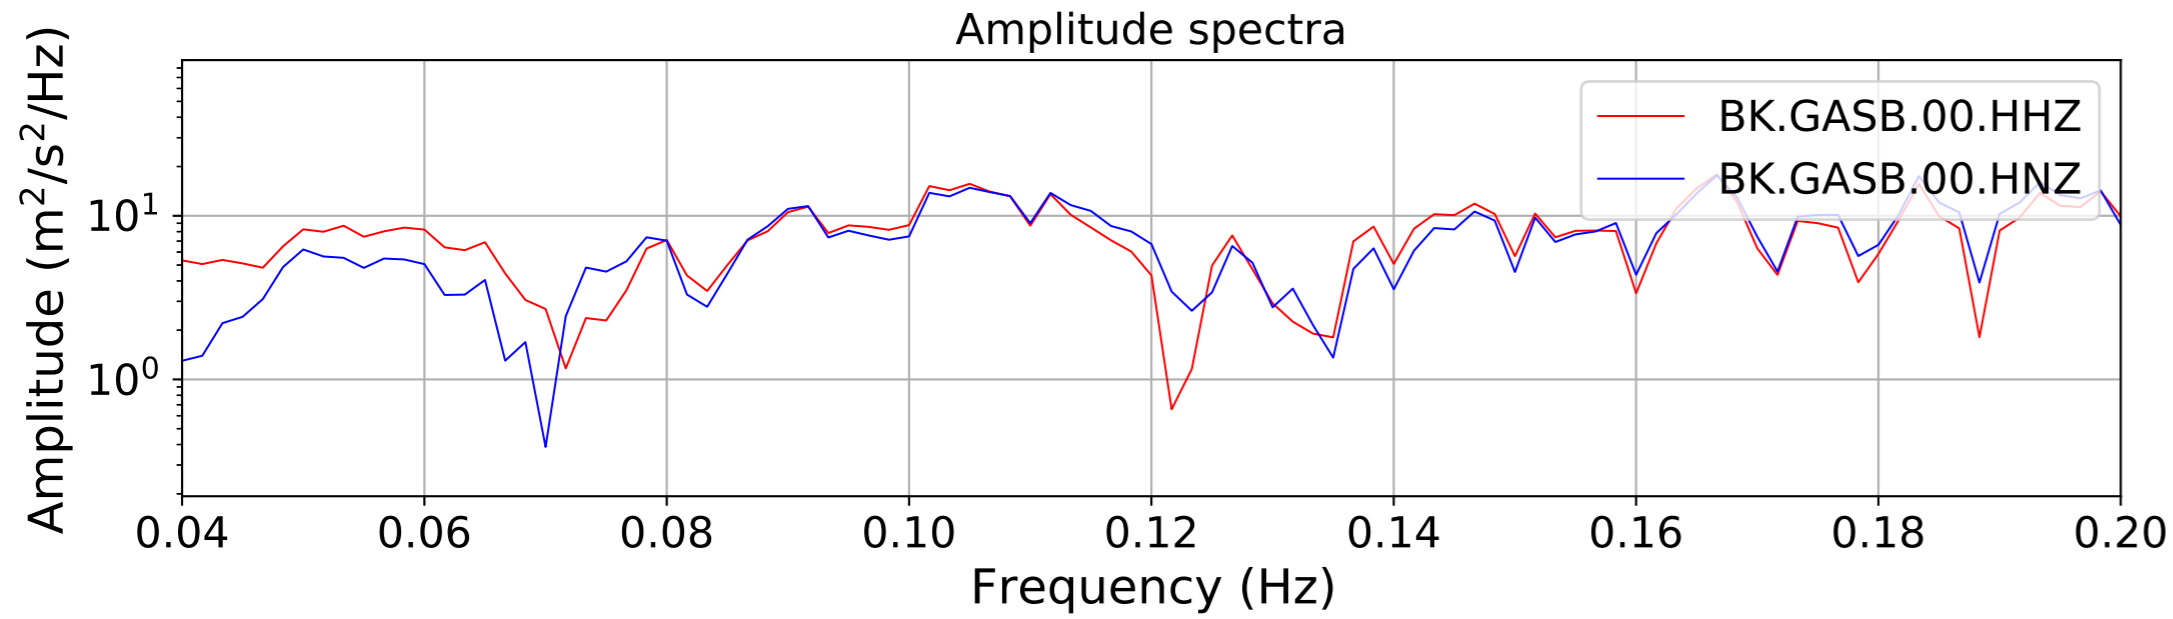

2024.340.184421_M7.0_nc75095651
Origin Time:2024-12-05T18:44:21.110000Z USGS event-id:nc75095651
M7.0 2024 Offshore Cape Mendocino, California Earthquake