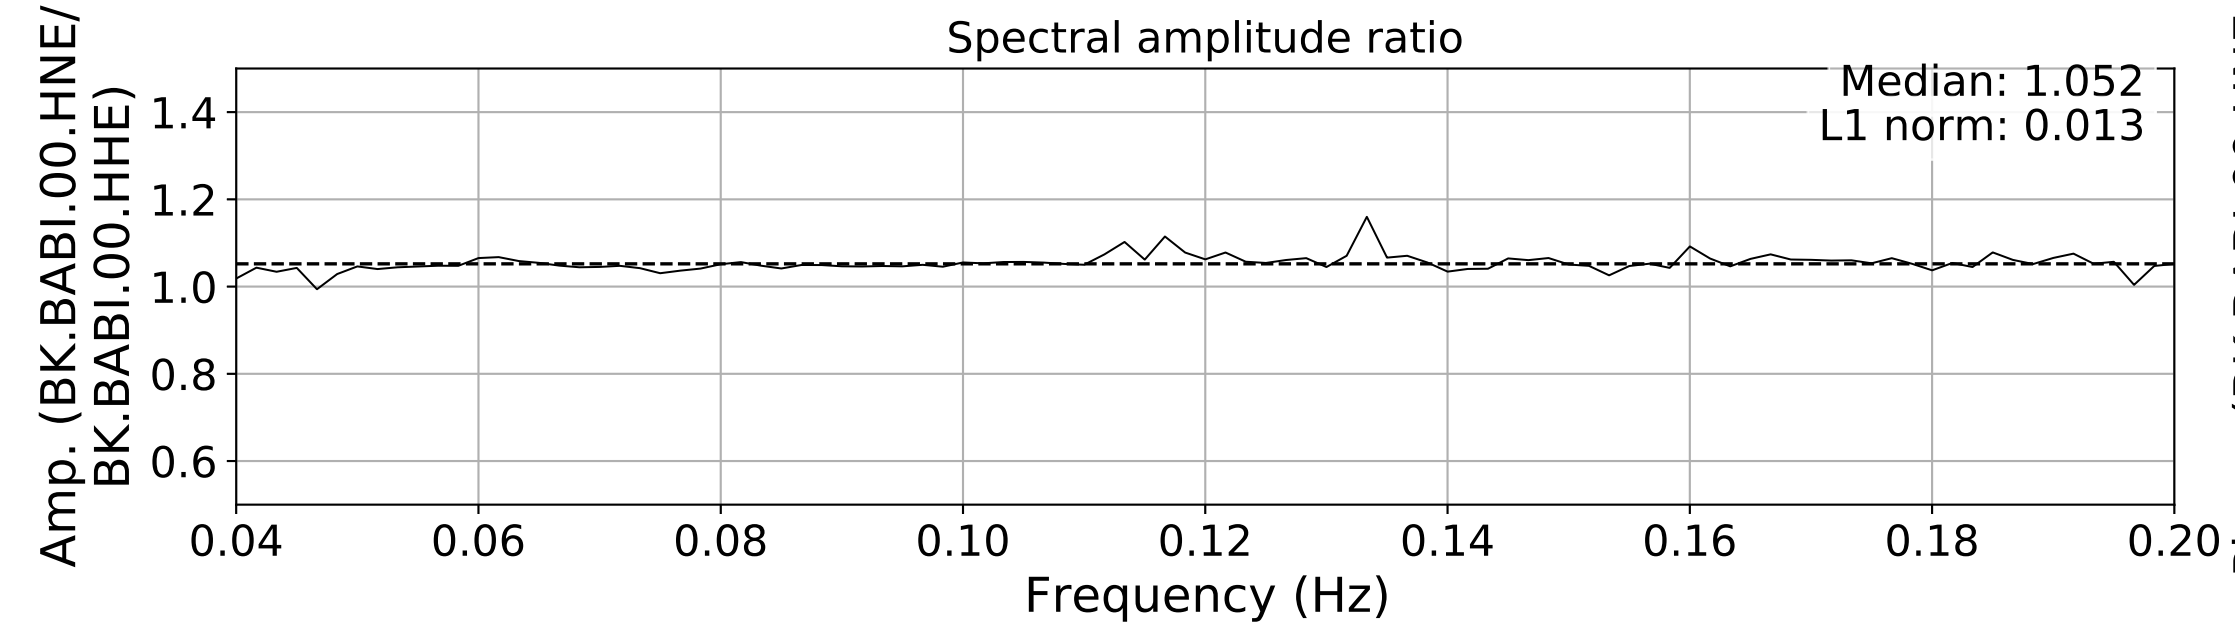

2024.340.184421_M7.0_nc75095651
Origin Time:2024-12-05T18:44:21.110000Z USGS event-id:nc75095651
M7.0 2024 Offshore Cape Mendocino, California Earthquake