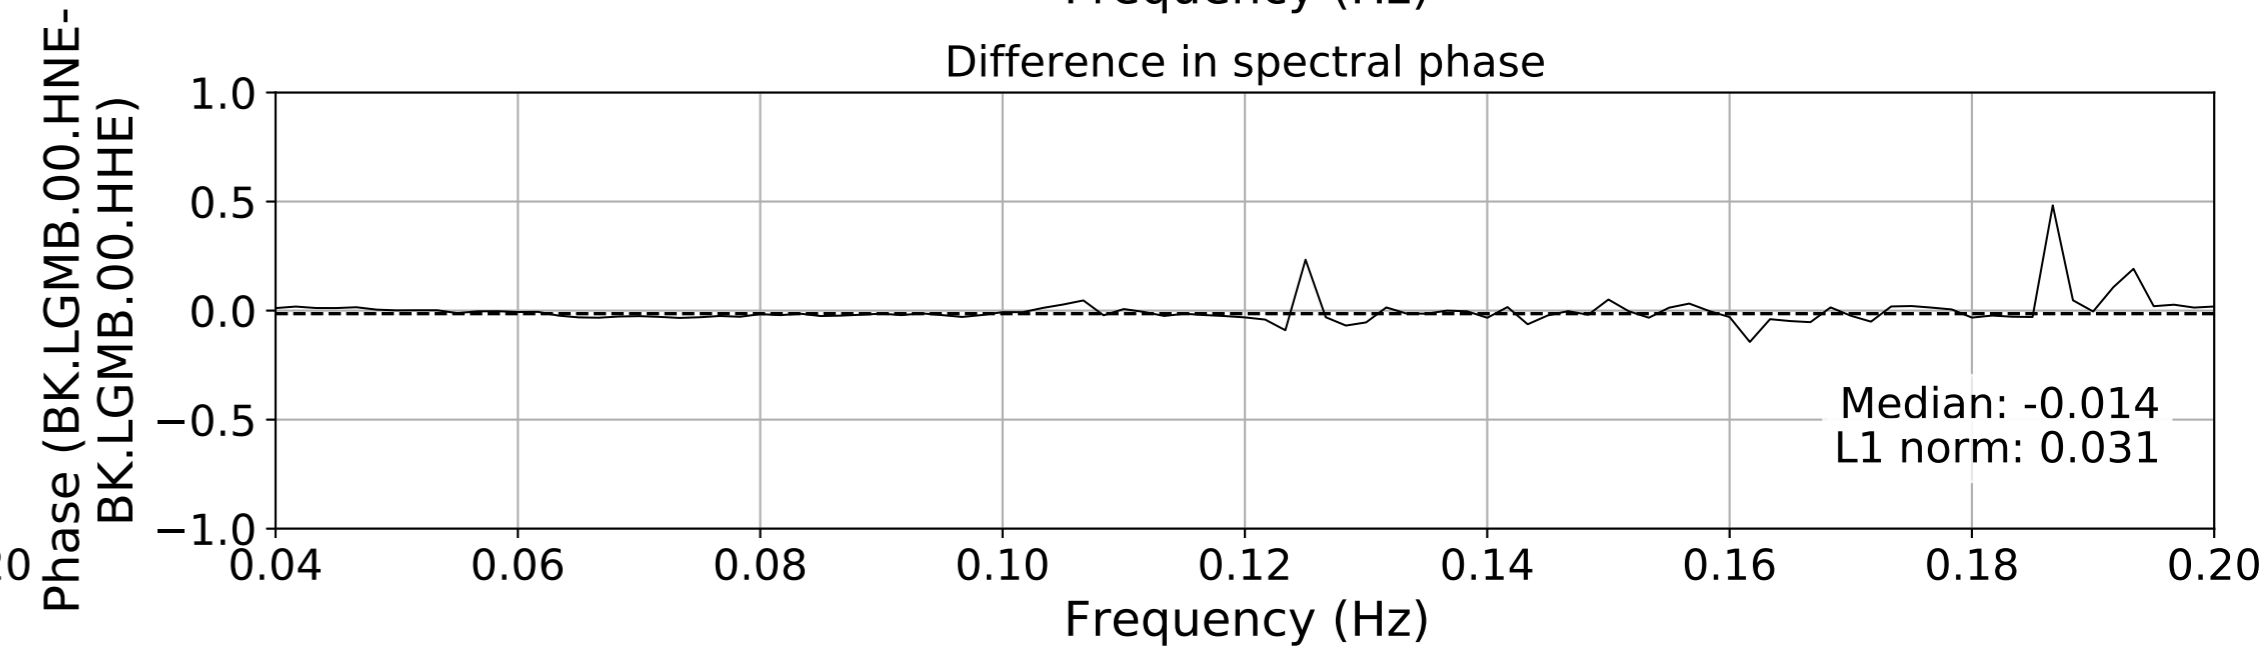

2024.340.184421_M7.0_nc75095651
Origin Time:2024-12-05T18:44:21.110000Z USGS event-id:nc75095651
M7.0 2024 Offshore Cape Mendocino, California Earthquake