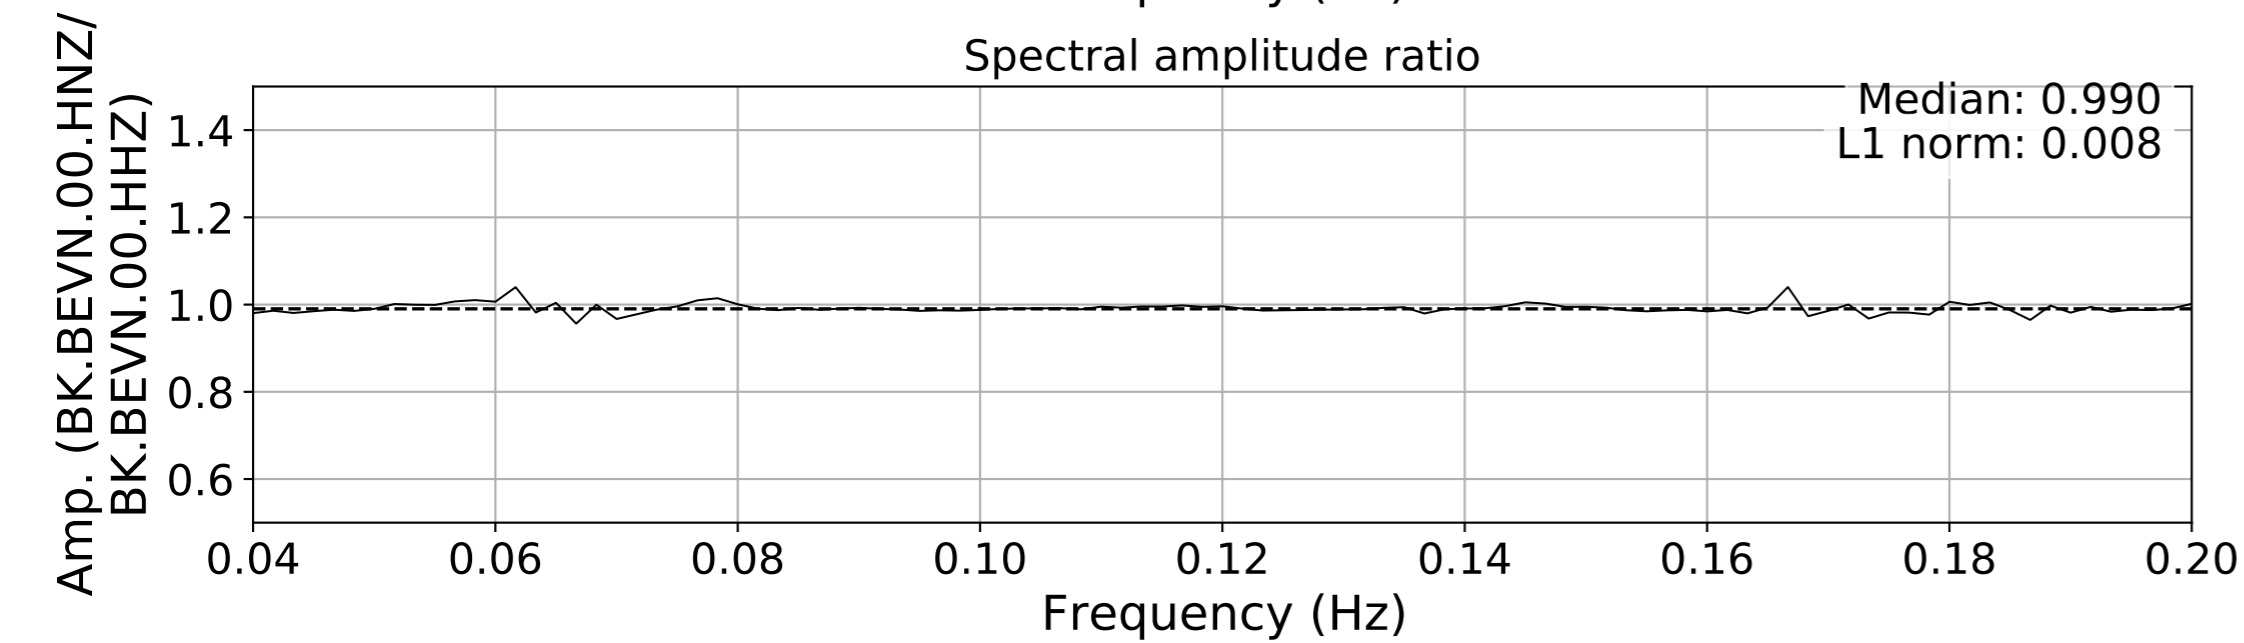

2024.340.184421_M7.0_nc75095651
Origin Time:2024-12-05T18:44:21.110000Z USGS event-id:nc75095651
M7.0 2024 Offshore Cape Mendocino, California Earthquake