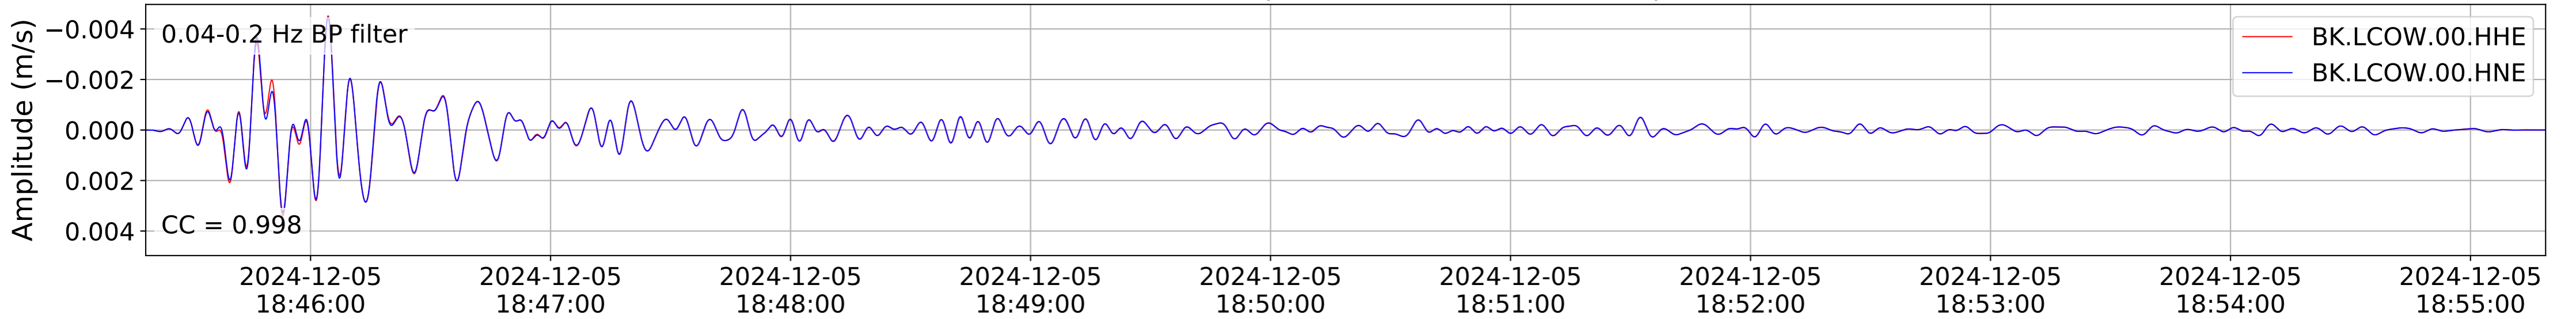

2024.340.184421_M7.0_nc75095651
Origin Time:2024-12-05T18:44:21.110000Z USGS event-id:nc75095651
M7.0 2024 Offshore Cape Mendocino, California Earthquake