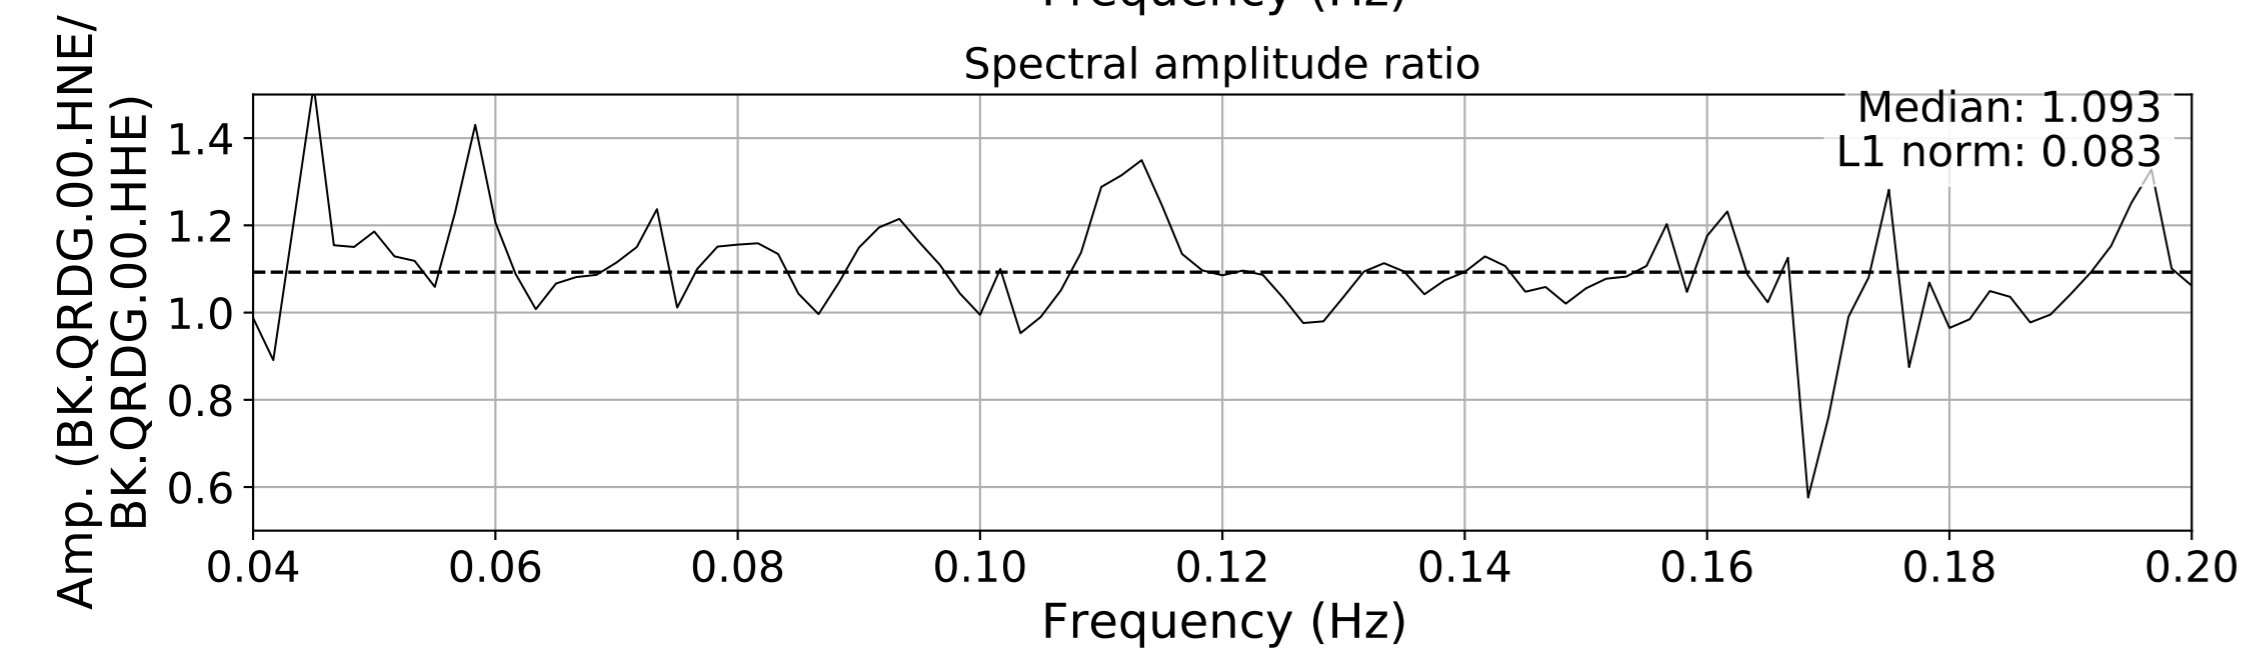

2024.340.184421_M7.0_nc75095651
Origin Time:2024-12-05T18:44:21.110000Z USGS event-id:nc75095651
M7.0 2024 Offshore Cape Mendocino, California Earthquake