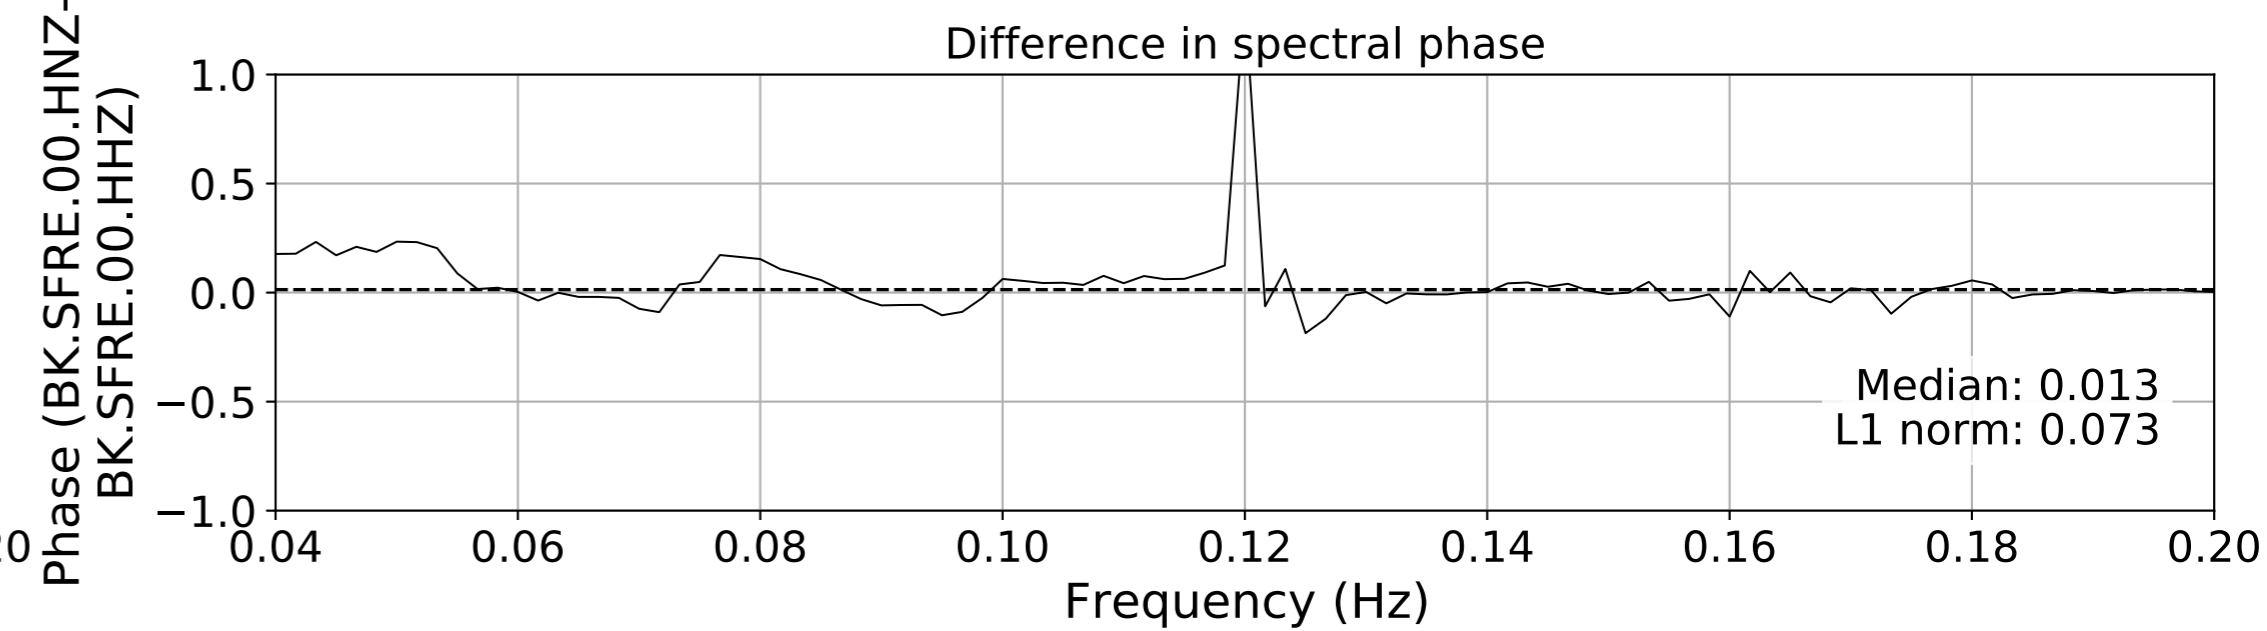

2024.340.184421_M7.0_nc75095651
Origin Time:2024-12-05T18:44:21.110000Z USGS event-id:nc75095651
M7.0 2024 Offshore Cape Mendocino, California Earthquake