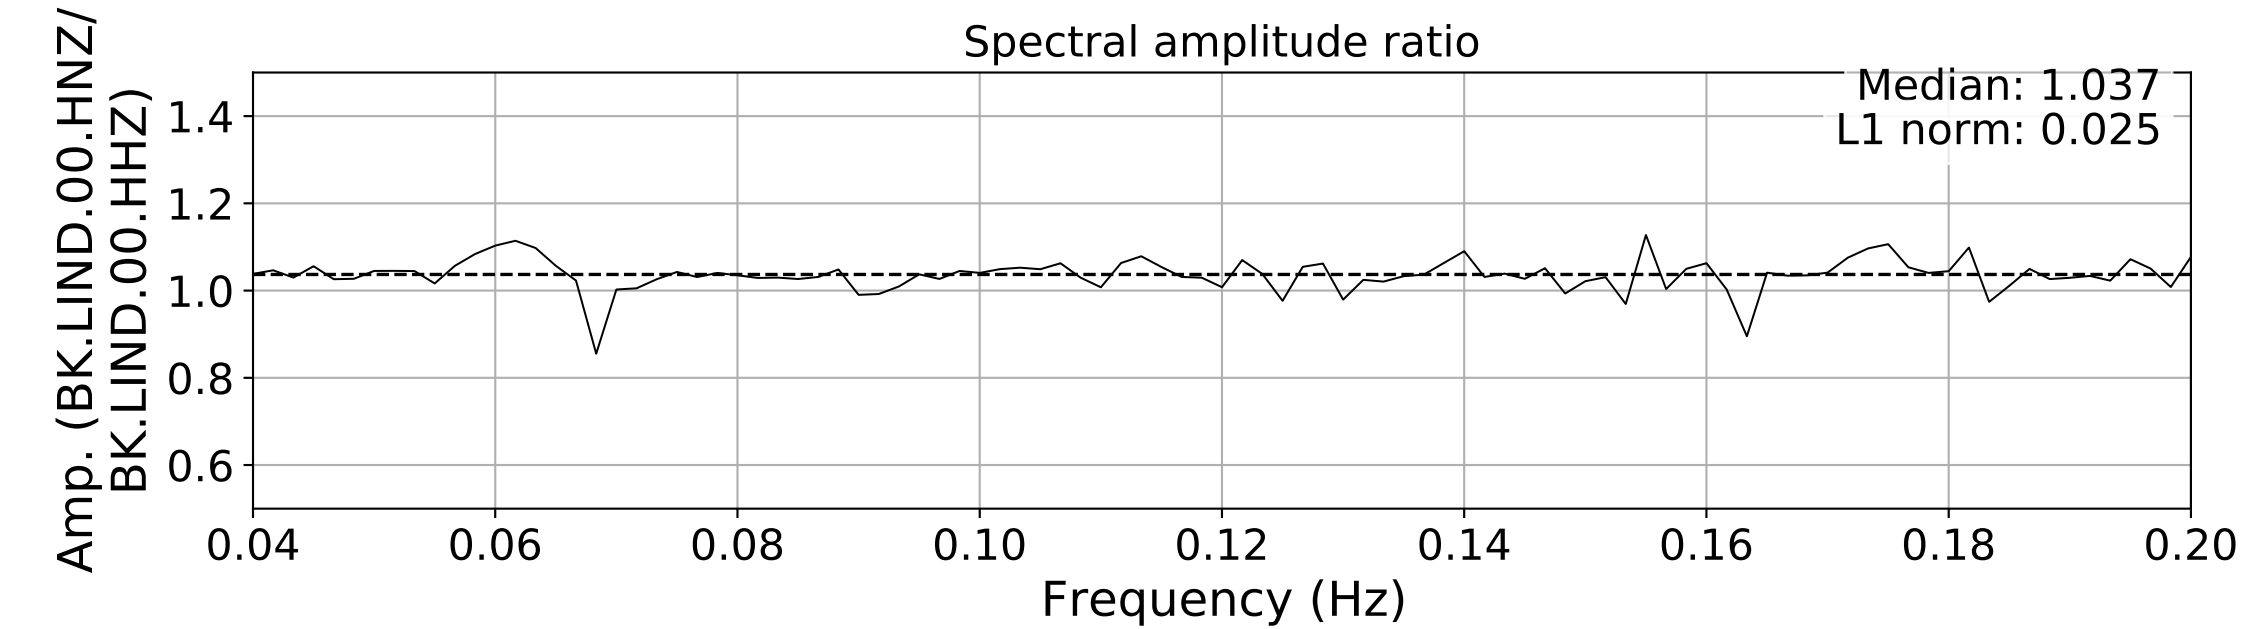

2024.340.184421_M7.0_nc75095651
Origin Time:2024-12-05T18:44:21.110000Z USGS event-id:nc75095651
M7.0 2024 Offshore Cape Mendocino, California Earthquake