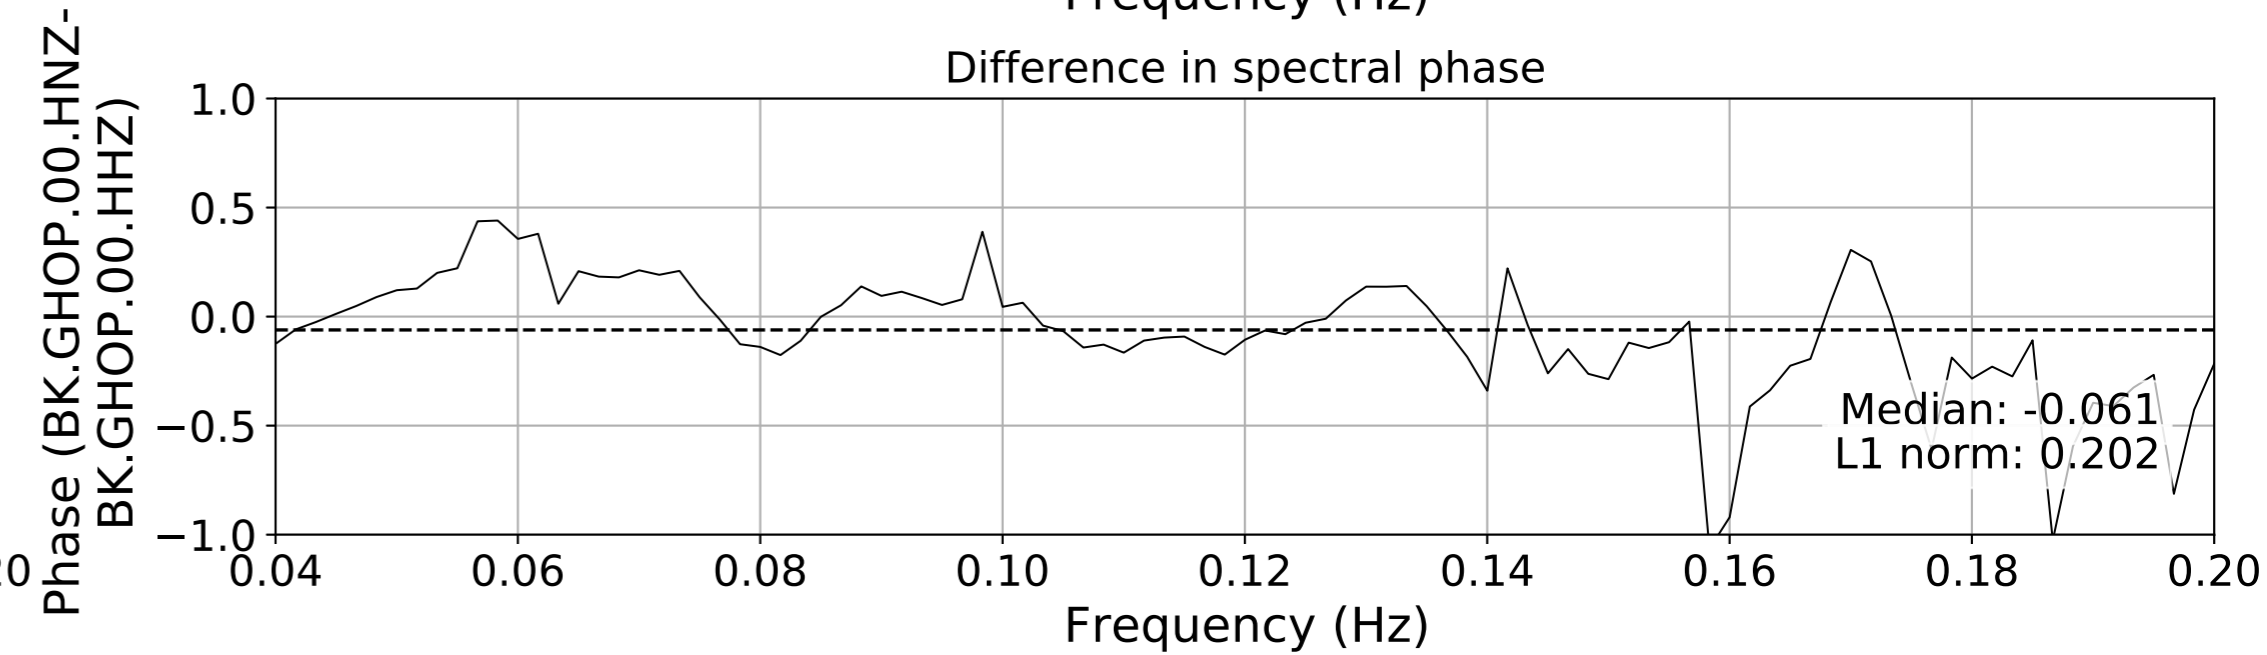

2024.340.184421_M7.0_nc75095651
Origin Time:2024-12-05T18:44:21.110000Z USGS event-id:nc75095651
M7.0 2024 Offshore Cape Mendocino, California Earthquake