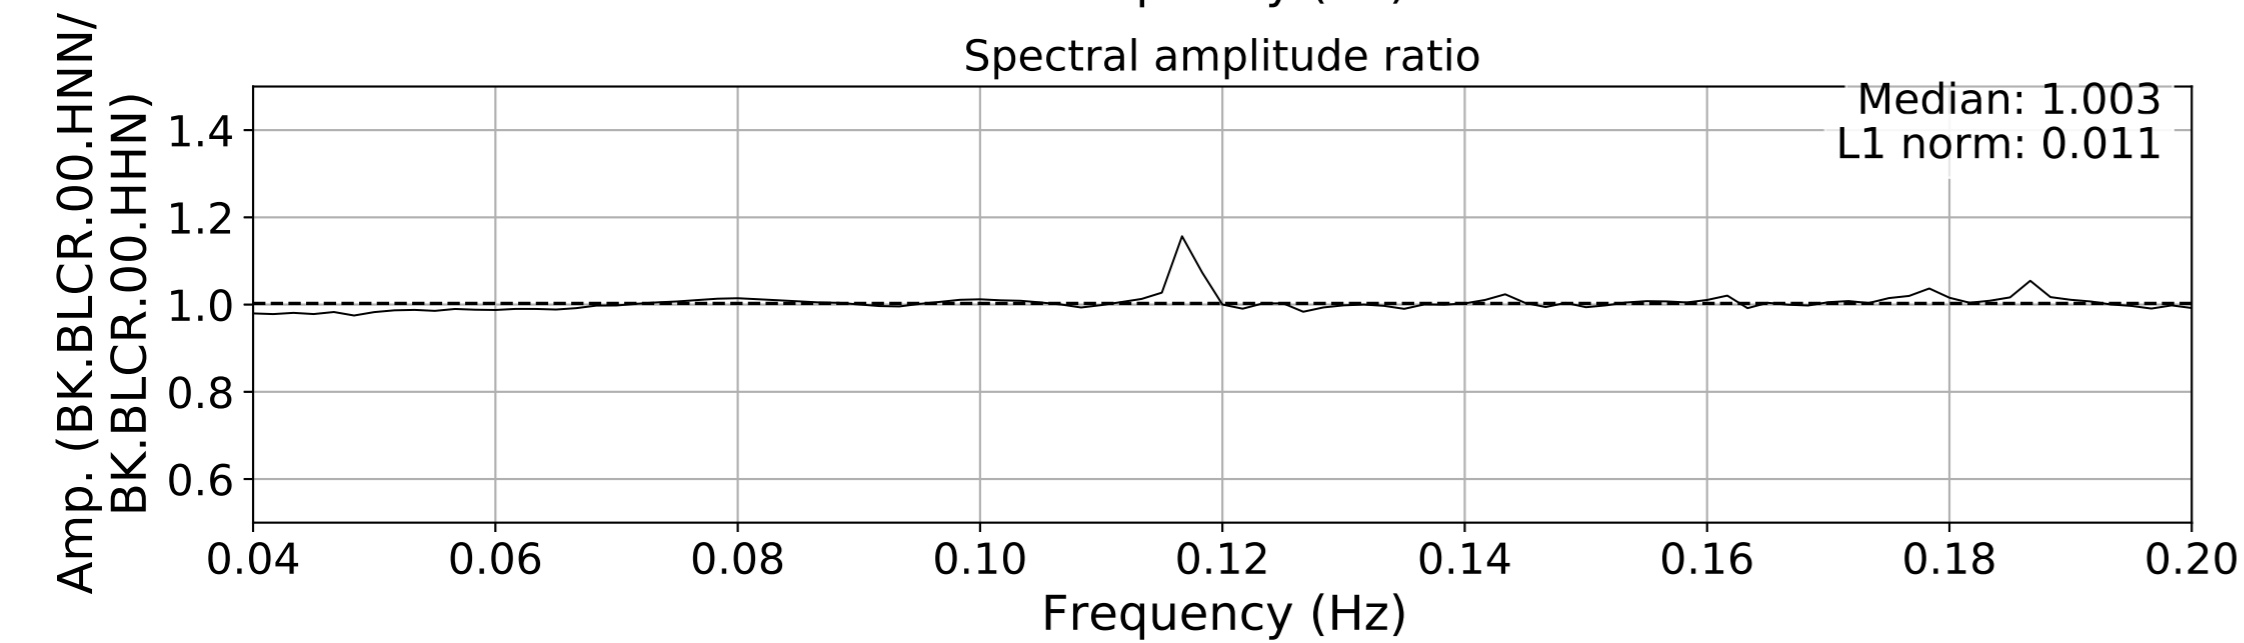

2024.340.184421_M7.0_nc75095651
Origin Time:2024-12-05T18:44:21.110000Z USGS event-id:nc75095651
M7.0 2024 Offshore Cape Mendocino, California Earthquake