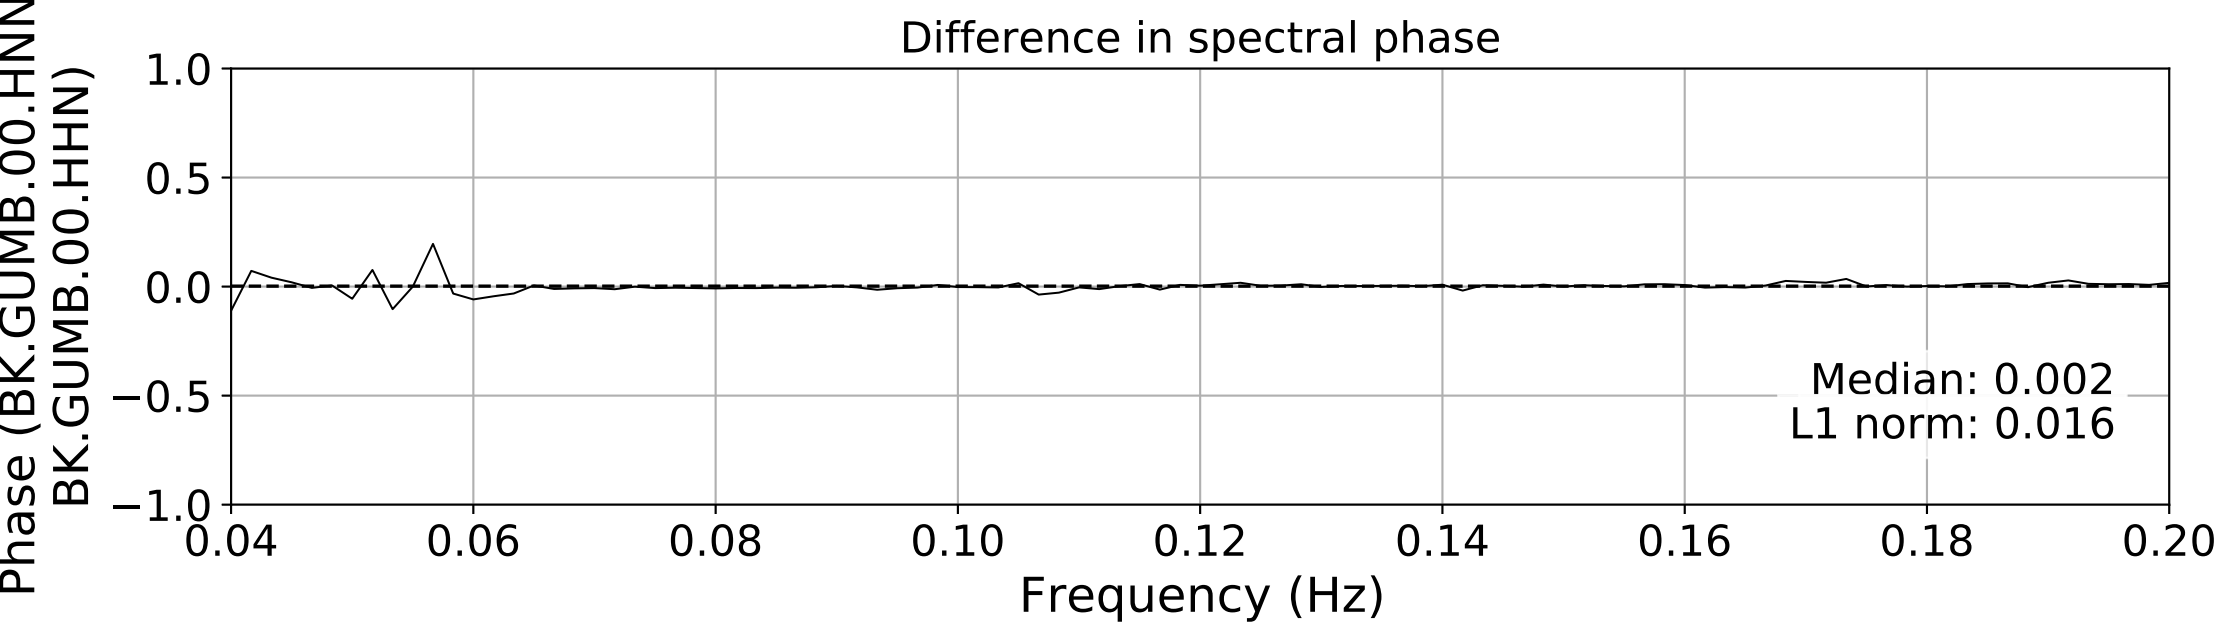

2024.340.184421_M7.0_nc75095651
Origin Time:2024-12-05T18:44:21.110000Z USGS event-id:nc75095651
M7.0 2024 Offshore Cape Mendocino, California Earthquake