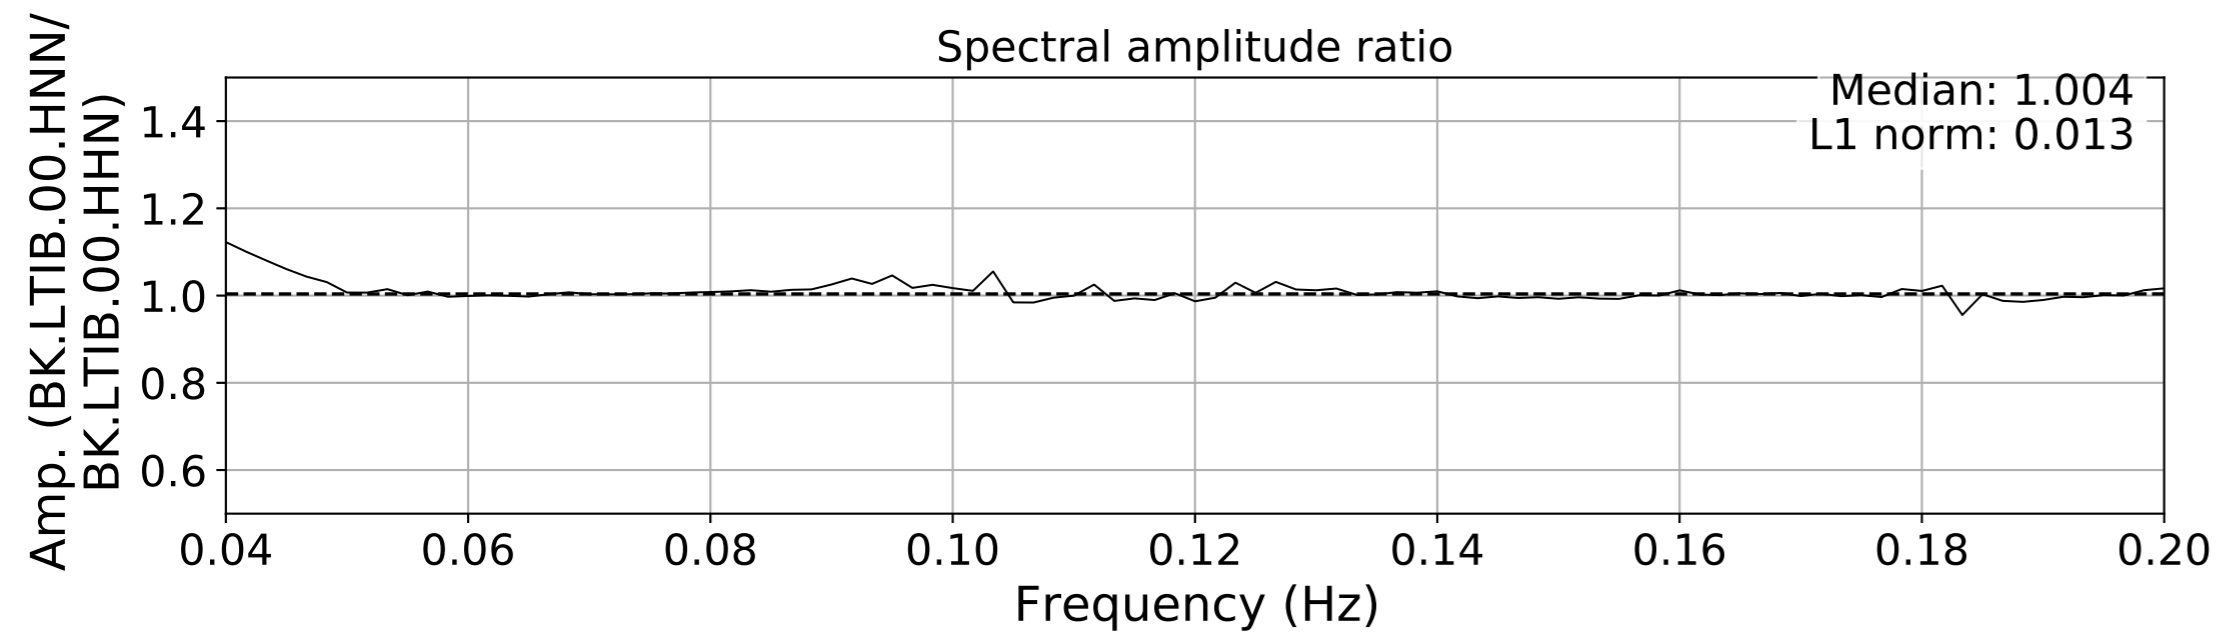

2024.340.184421.M7.0_nc75095651
Origin Time:2024-12-05T18:44:21.110000Z USGS event-id:nc75095651
M7.0 2024 Offshore Cape Mendocino, California Earthquake