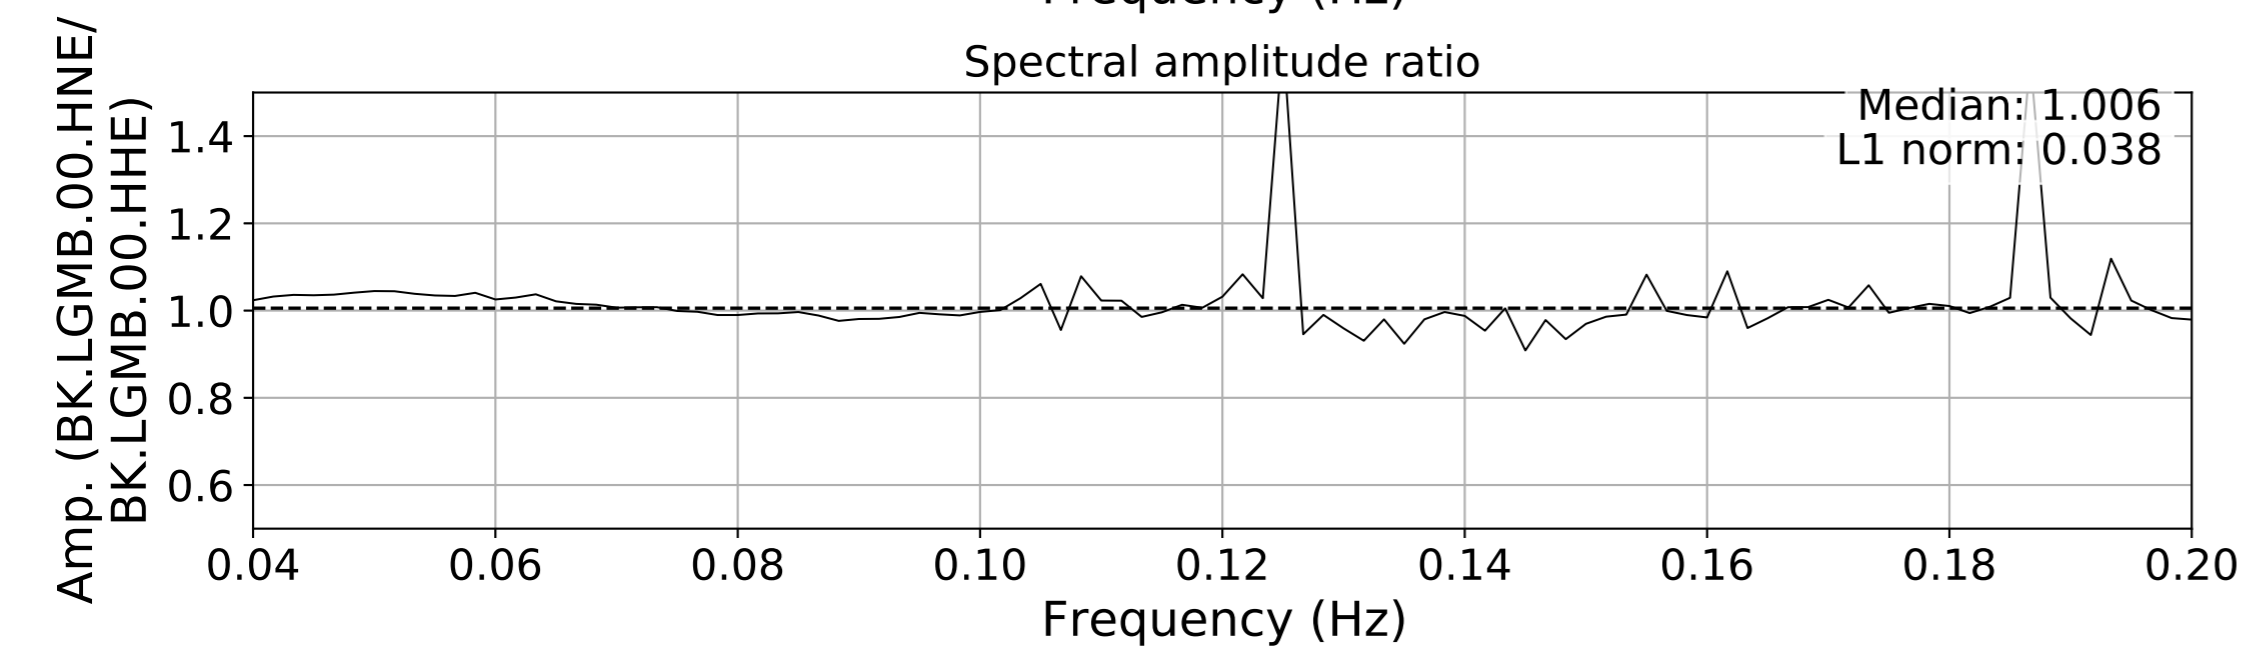

2024.340.184421_M7.0_nc75095651
Origin Time:2024-12-05T18:44:21.110000Z USGS event-id:nc75095651
M7.0 2024 Offshore Cape Mendocino, California Earthquake