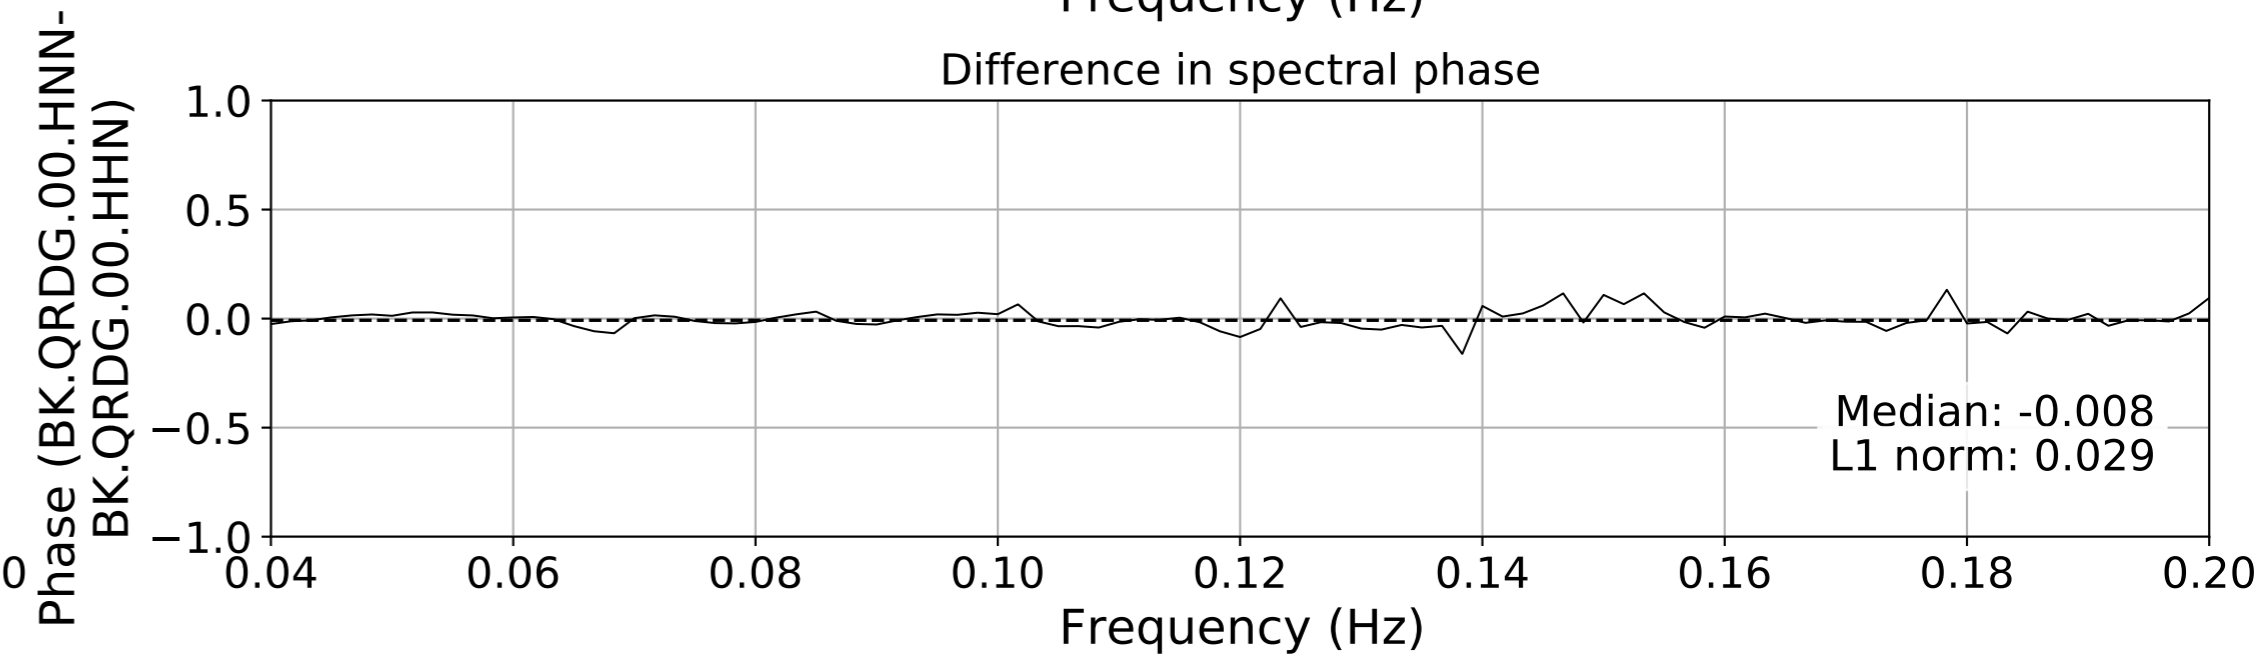

2024.340.184421.M7.0_nc75095651
Origin Time:2024-12-05T18:44:21.110000Z USGS event-id:nc75095651
M7.0 2024 Offshore Cape Mendocino, California Earthquake