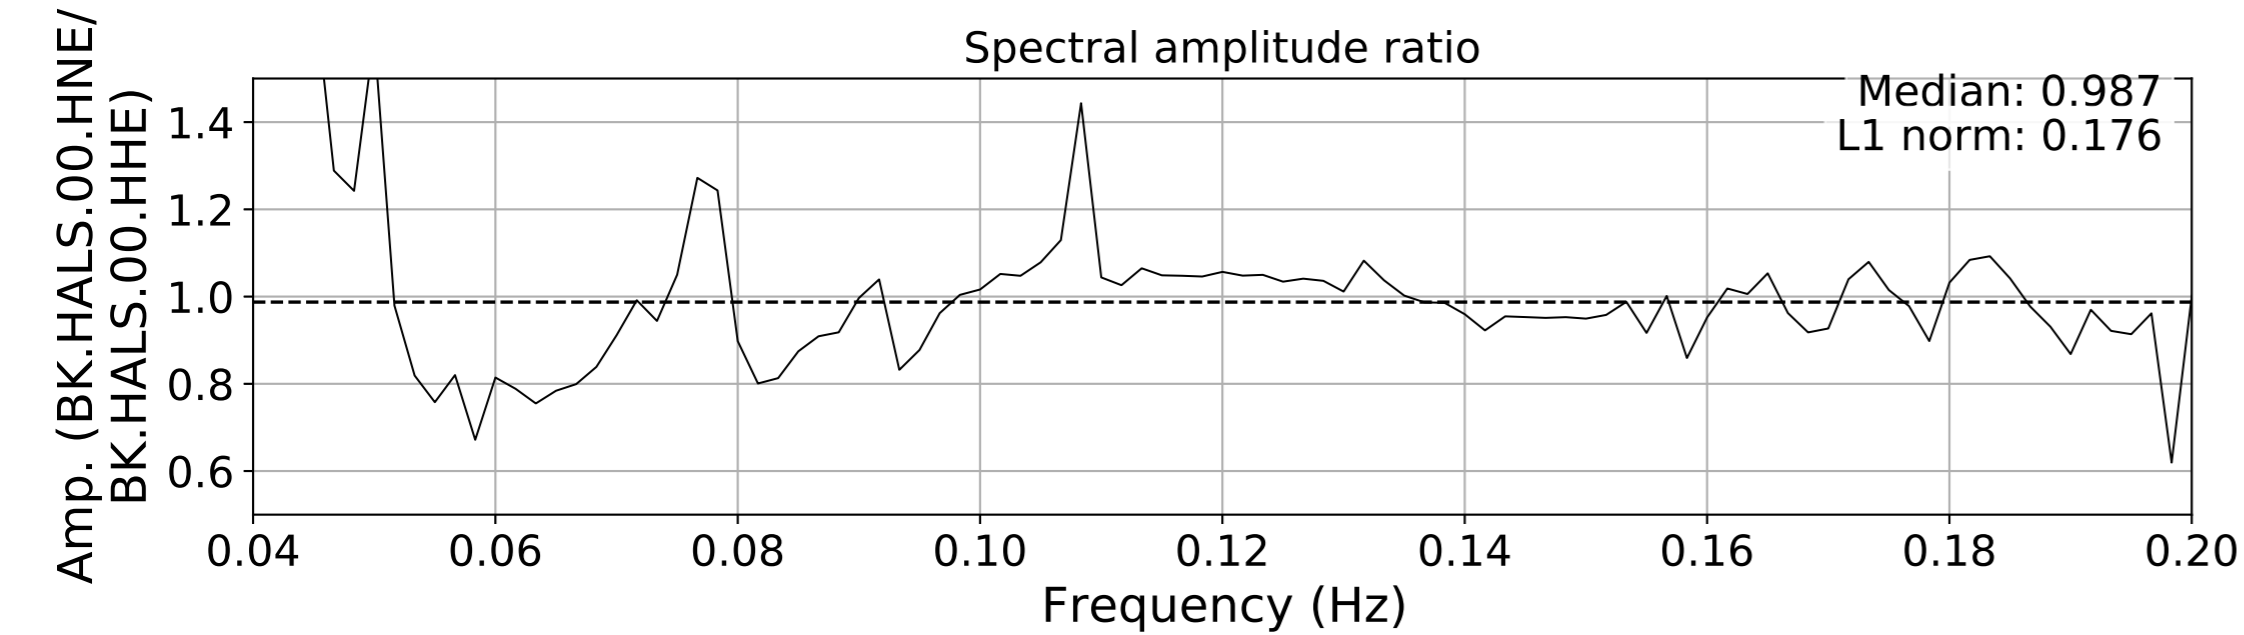

2024.340.184421_M7.0_nc75095651
Origin Time:2024-12-05T18:44:21.110000Z USGS event-id:nc75095651
M7.0 2024 Offshore Cape Mendocino, California Earthquake