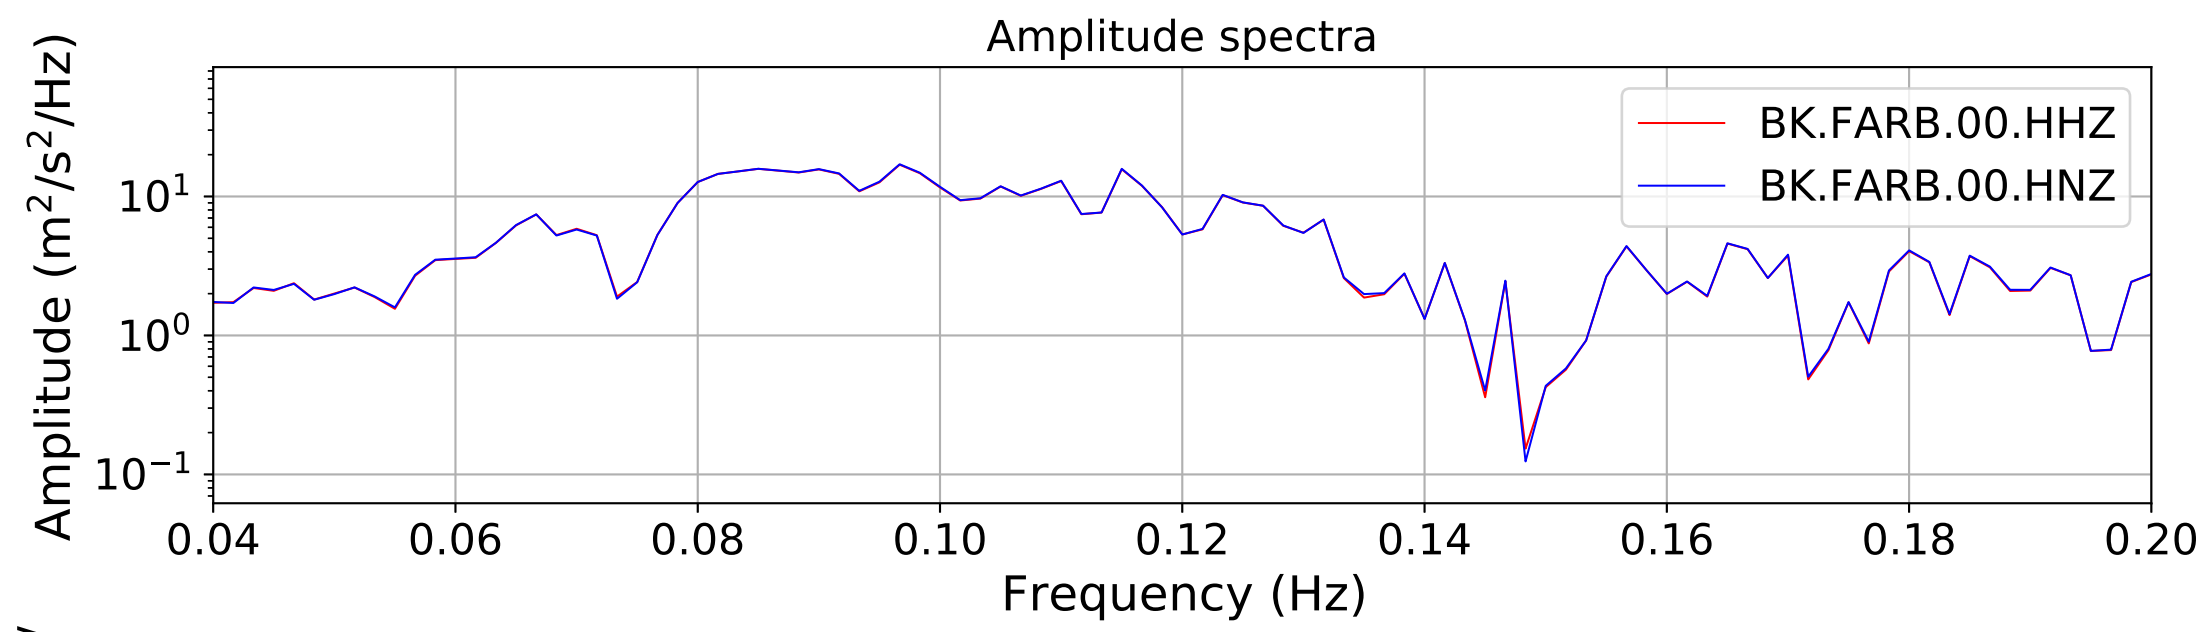

2024.340.184421_M7.0_nc75095651
Origin Time:2024-12-05T18:44:21.110000Z USGS event-id:nc75095651
M7.0 2024 Offshore Cape Mendocino, California Earthquake