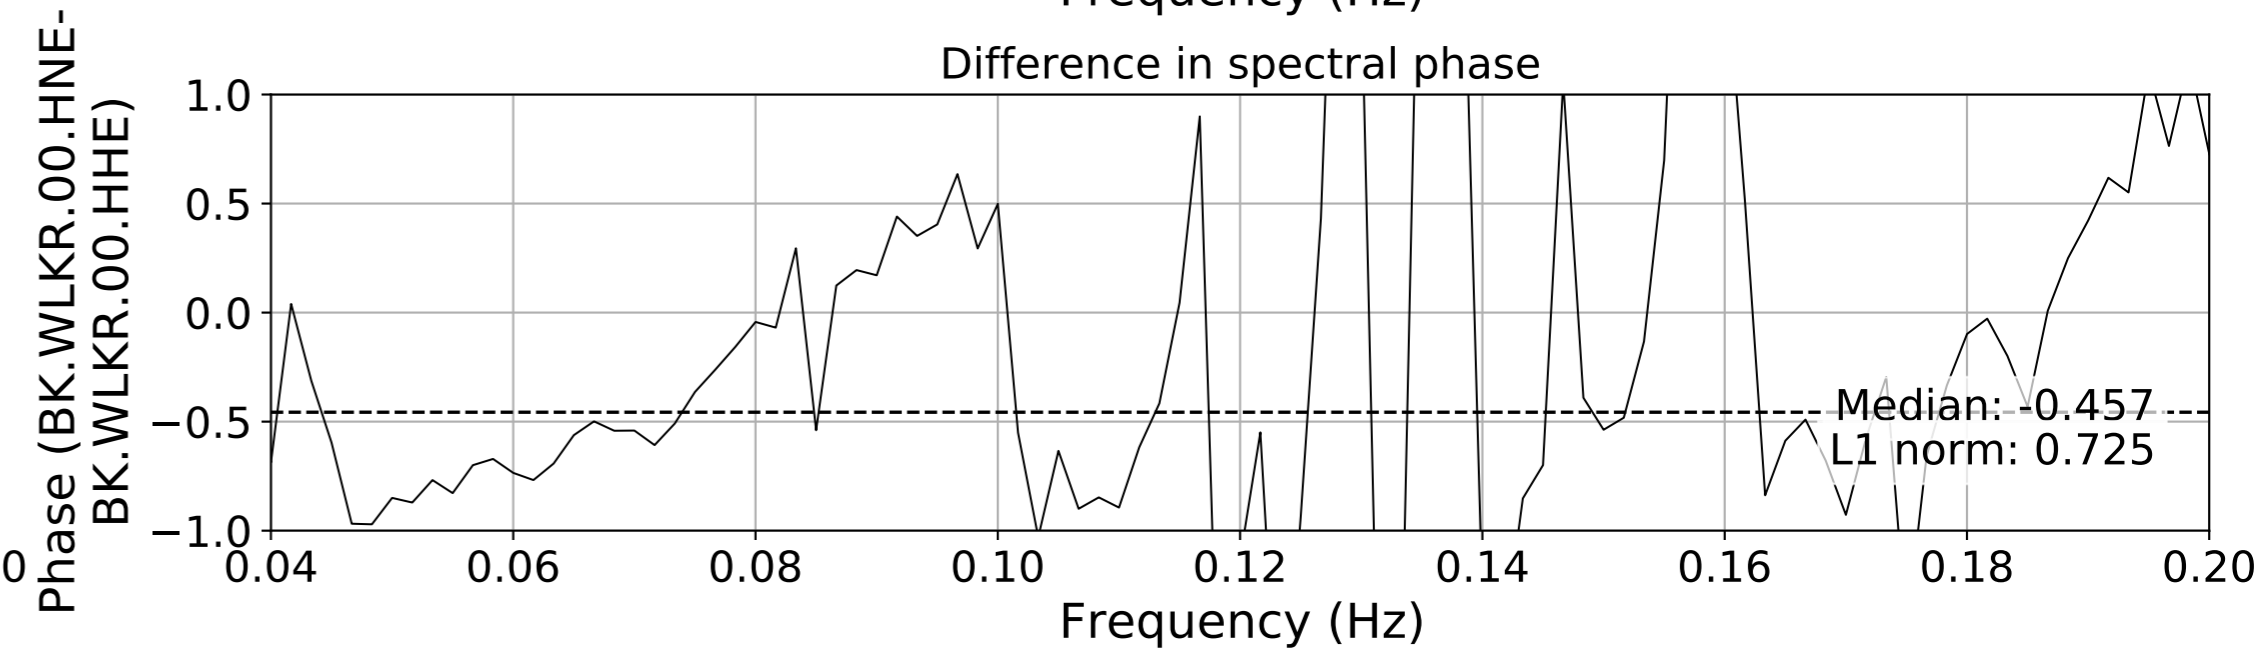

2024.340.184421.M7.0_nc75095651
Origin Time:2024-12-05T18:44:21.110000Z USGS event-id:nc75095651
M7.0 2024 Offshore Cape Mendocino, California Earthquake