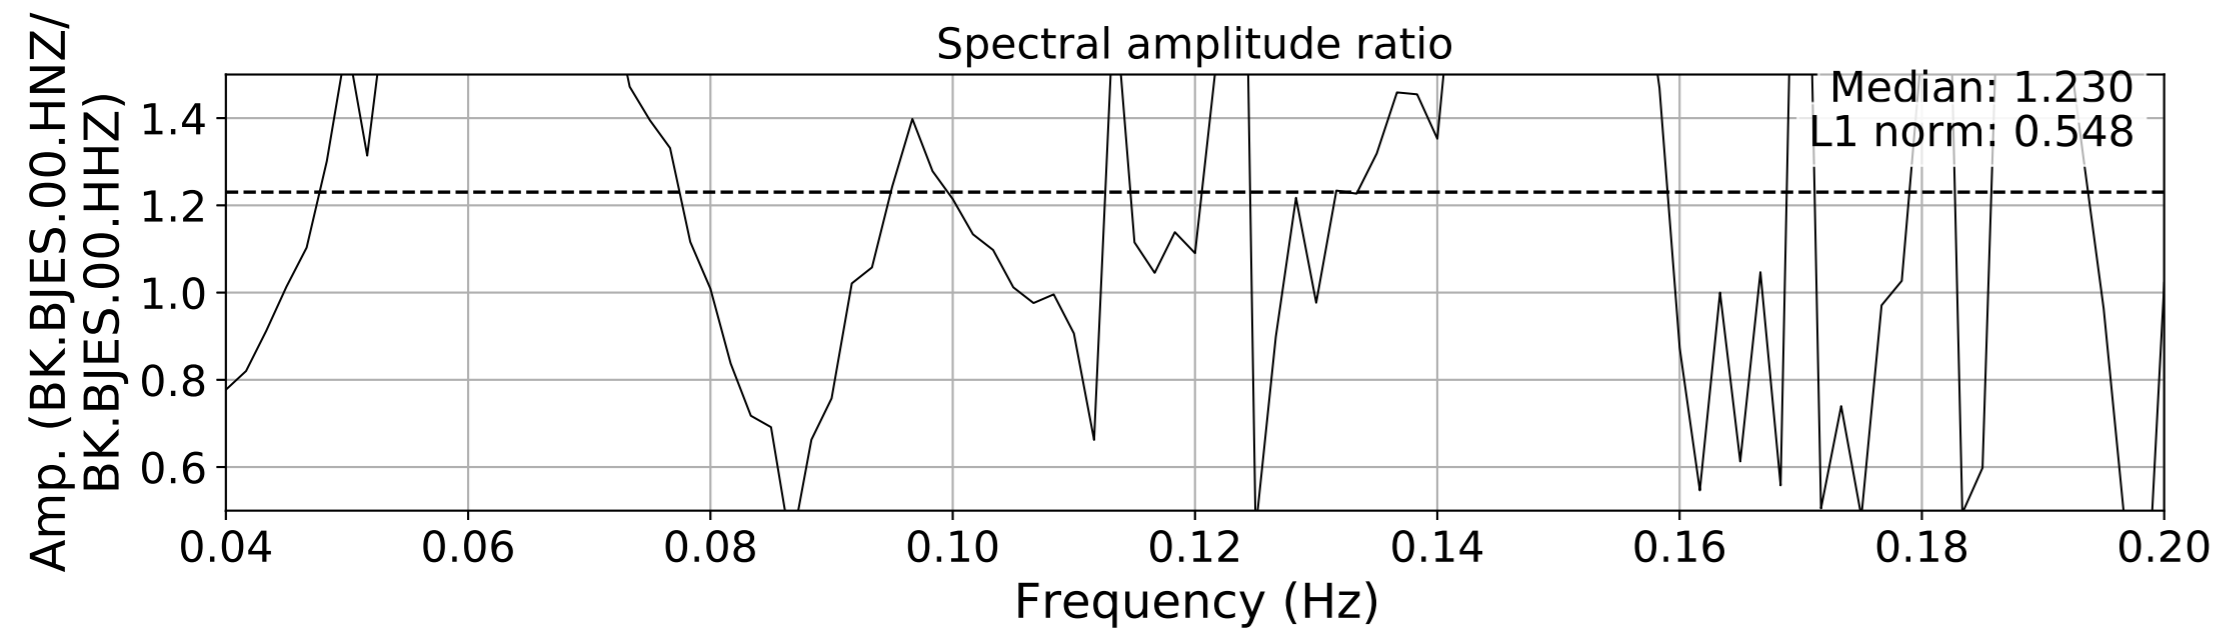

2024.340.184421.M7.0_nc75095651
Origin Time:2024-12-05T18:44:21.110000Z USGS event-id:nc75095651
M7.0 2024 Offshore Cape Mendocino, California Earthquake