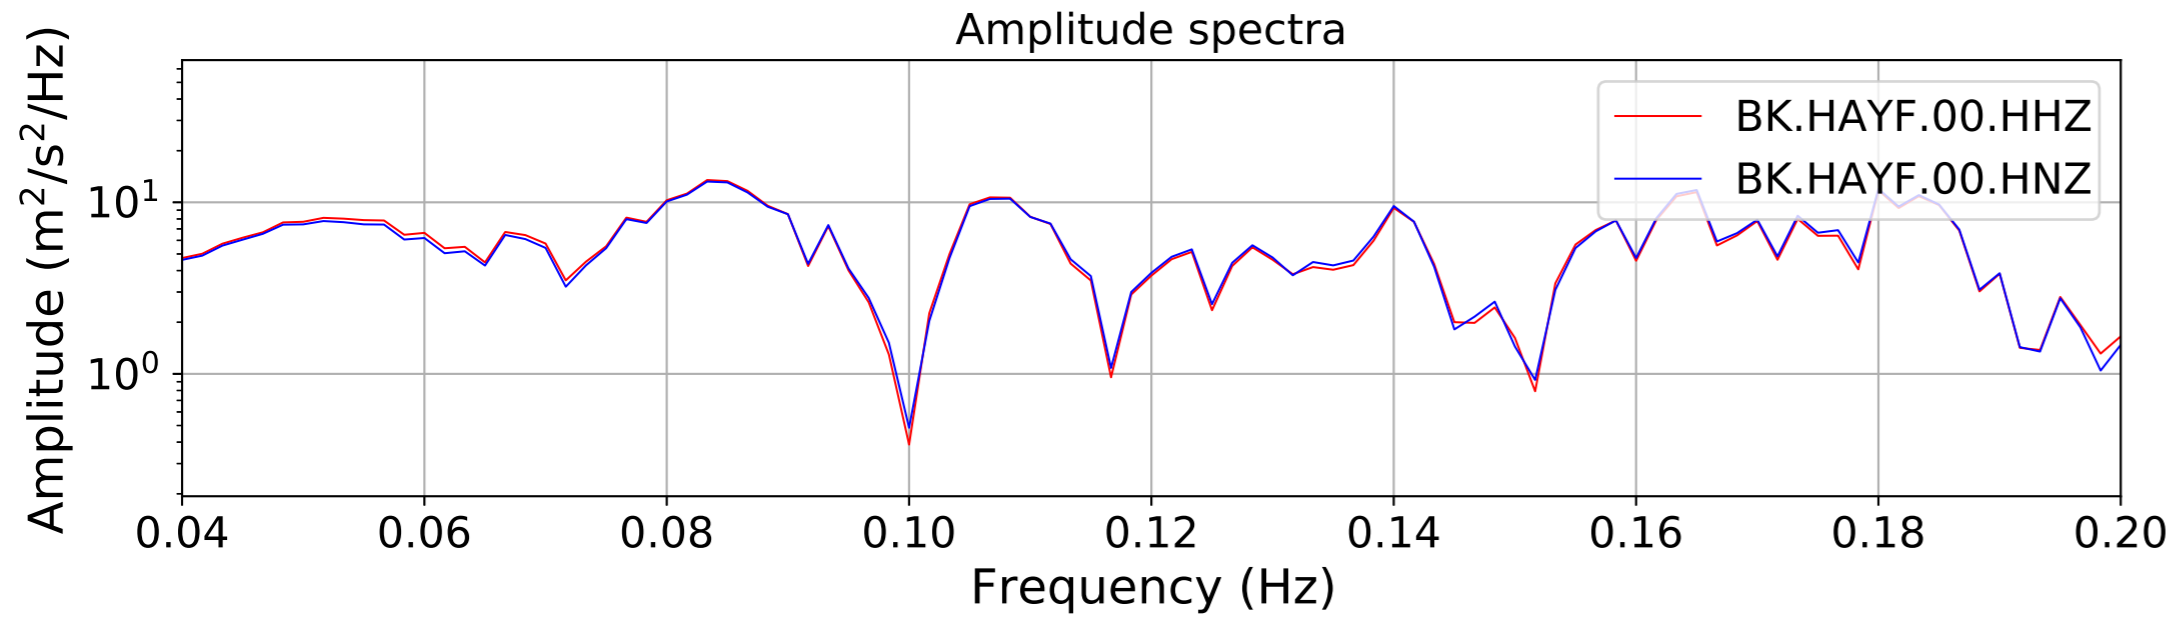

2024.340.184421_M7.0_nc75095651
Origin Time:2024-12-05T18:44:21.110000Z USGS event-id:nc75095651
M7.0 2024 Offshore Cape Mendocino, California Earthquake