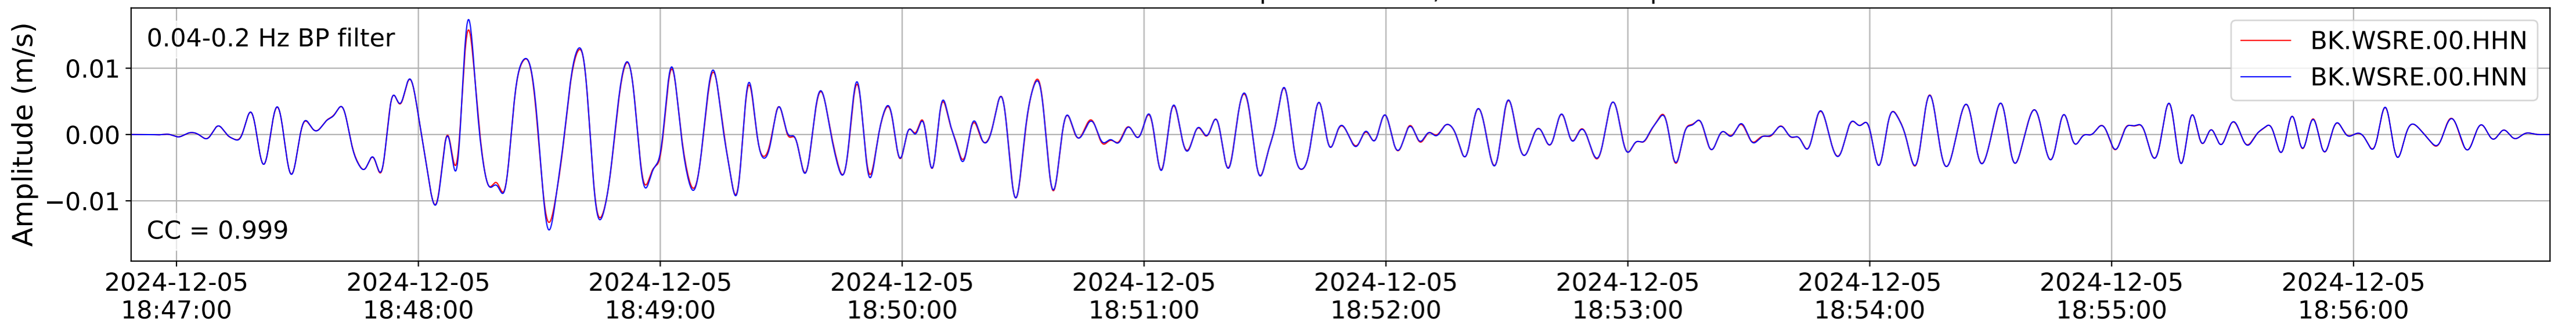

2024.340.184421.M7.0_nc75095651
Origin Time:2024-12-05T18:44:21.110000Z USGS event-id:nc75095651
M7.0 2024 Offshore Cape Mendocino, California Earthquake