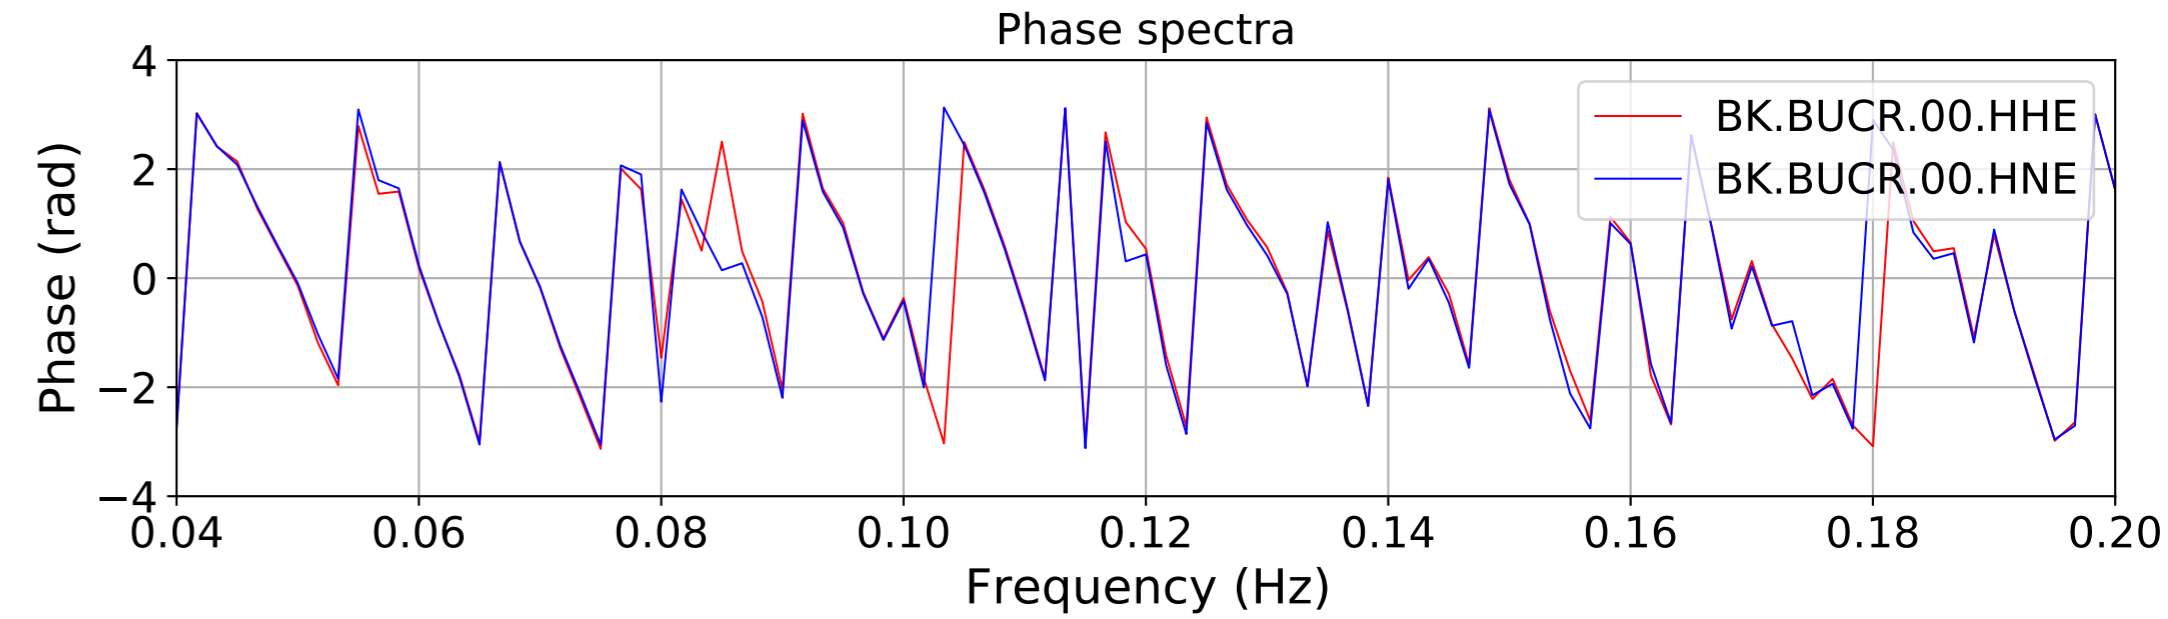

2024.340.184421_M7.0_nc75095651
Origin Time:2024-12-05T18:44:21.110000Z USGS event-id:nc75095651
M7.0 2024 Offshore Cape Mendocino, California Earthquake