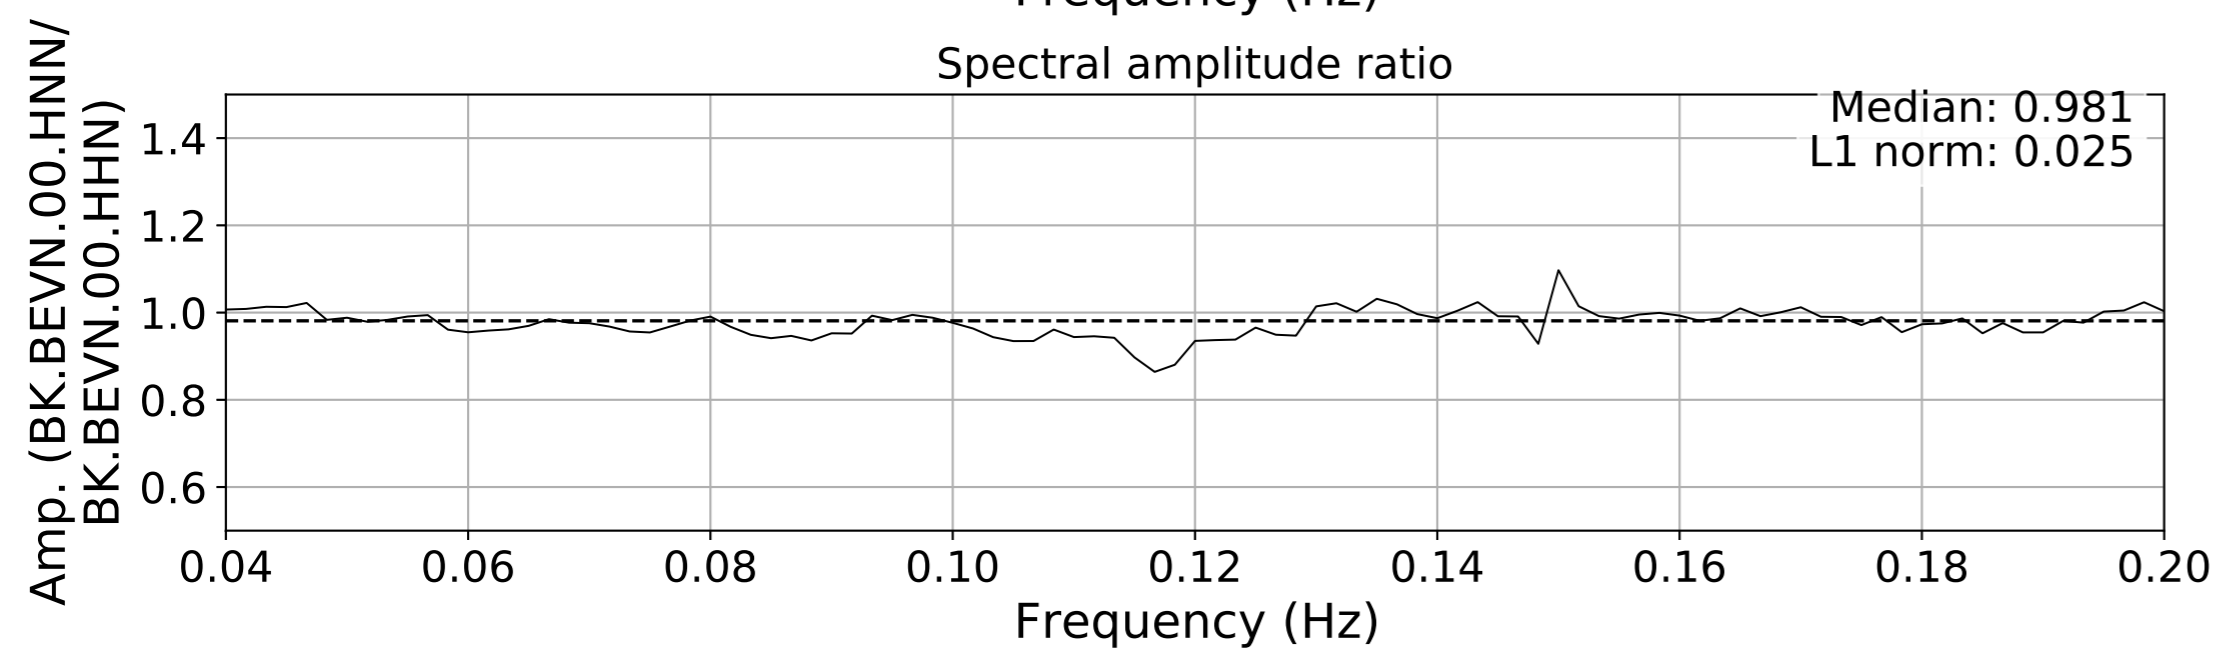

2024.340.184421.M7.0_nc75095651
Origin Time:2024-12-05T18:44:21.110000Z USGS event-id:nc75095651
M7.0 2024 Offshore Cape Mendocino, California Earthquake