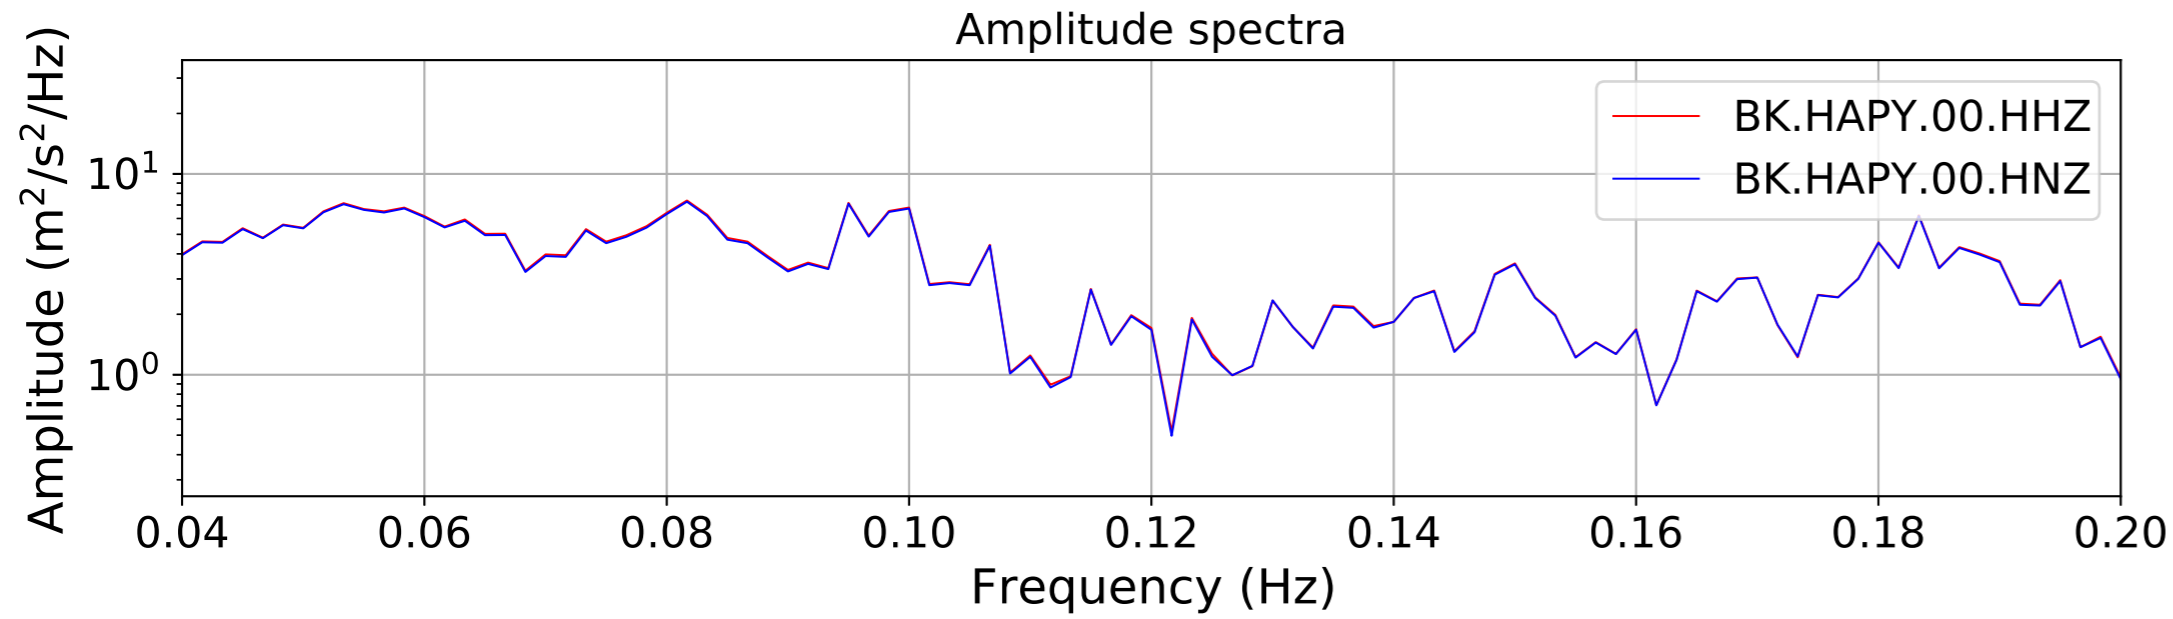

2024.340.184421_M7.0_nc75095651
Origin Time:2024-12-05T18:44:21.110000Z USGS event-id:nc75095651
M7.0 2024 Offshore Cape Mendocino, California Earthquake