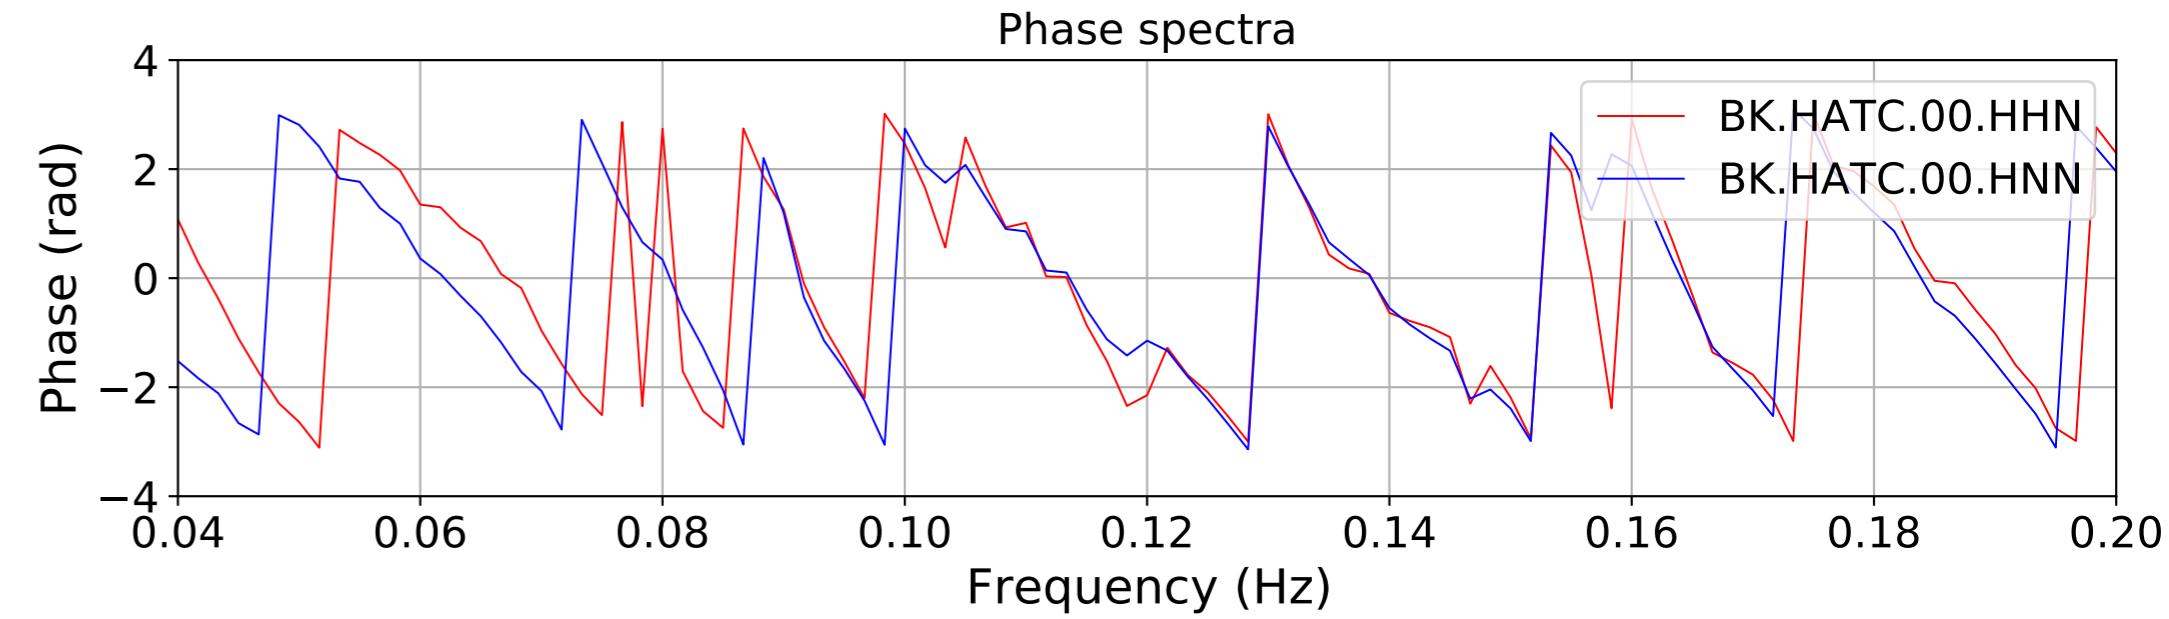

2024.340.184421_M7.0_nc75095651
Origin Time:2024-12-05T18:44:21.110000Z USGS event-id:nc75095651
M7.0 2024 Offshore Cape Mendocino, California Earthquake