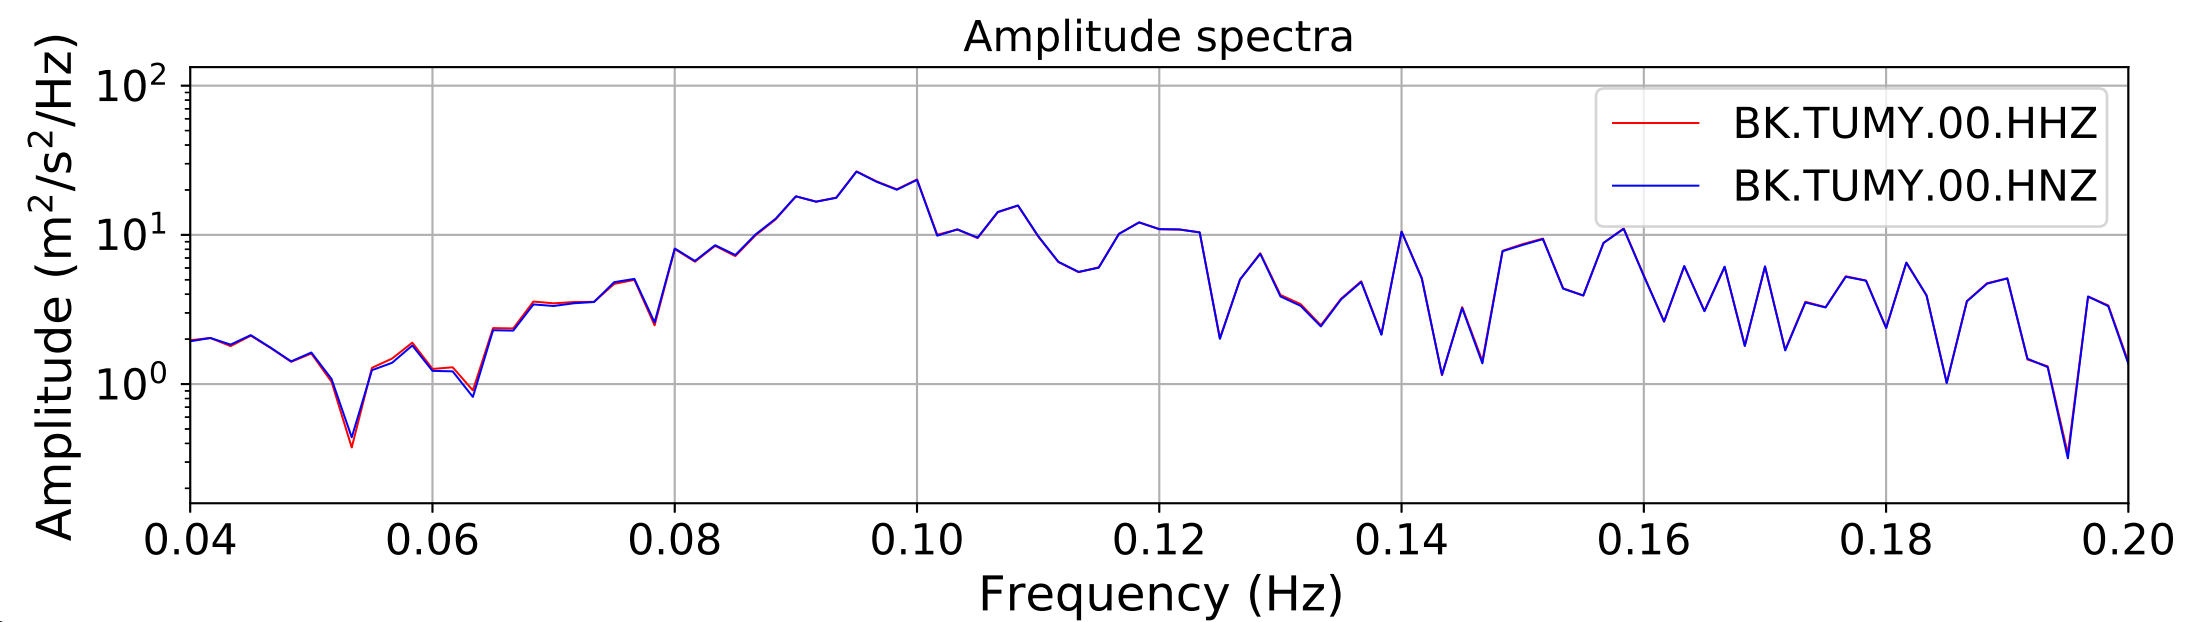

2024.340.184421_M7.0_nc75095651
Origin Time:2024-12-05T18:44:21.110000Z USGS event-id:nc75095651
M7.0 2024 Offshore Cape Mendocino, California Earthquake