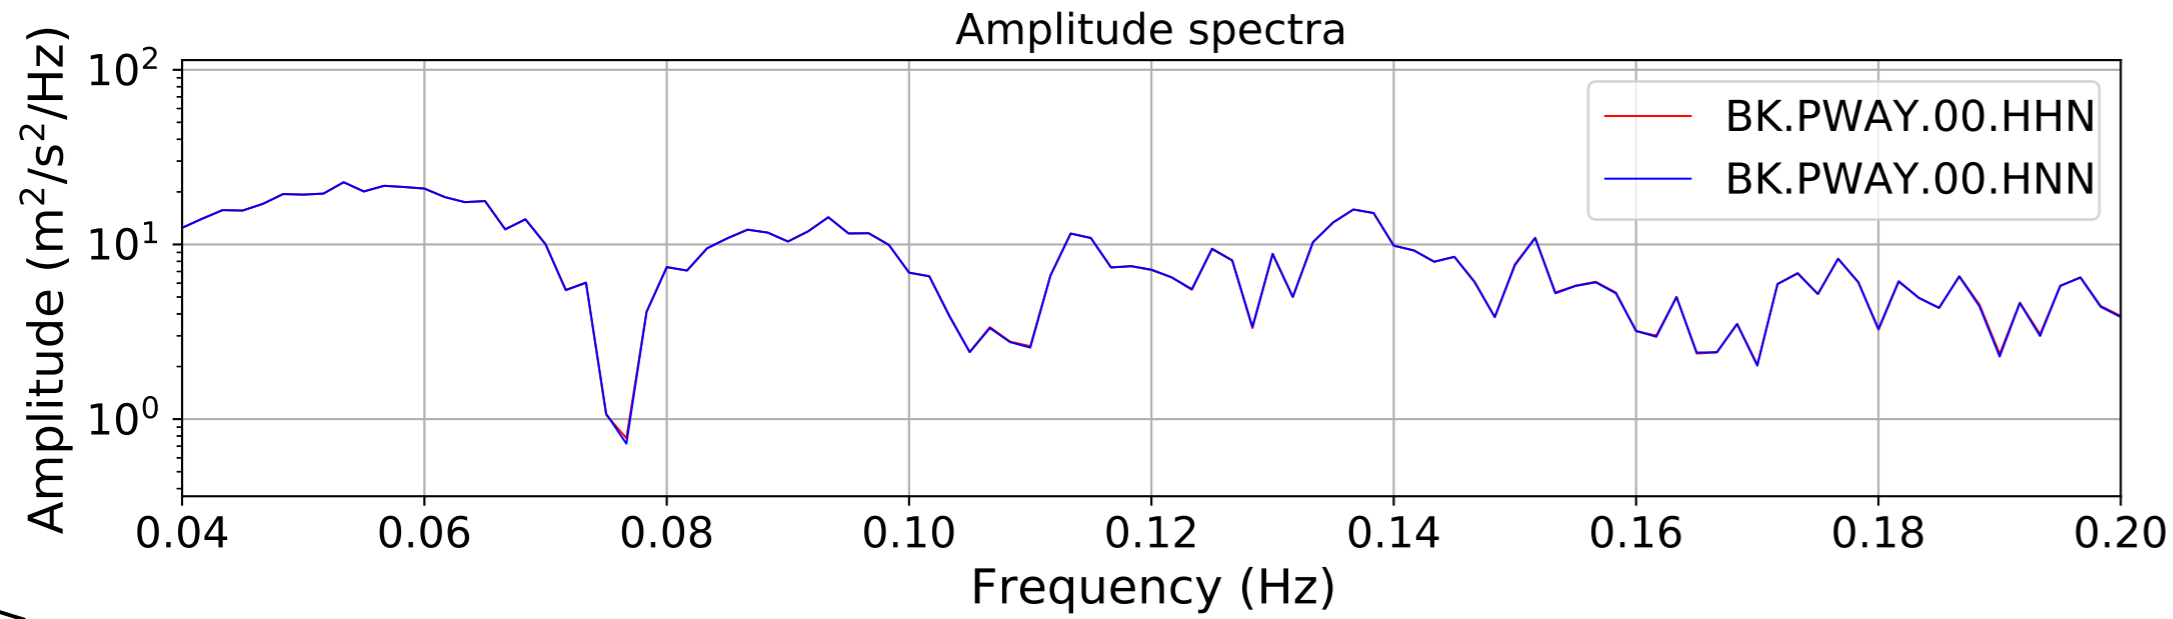

2024.340.184421_M7.0_nc75095651
Origin Time:2024-12-05T18:44:21.110000Z USGS event-id:nc75095651
M7.0 2024 Offshore Cape Mendocino, California Earthquake