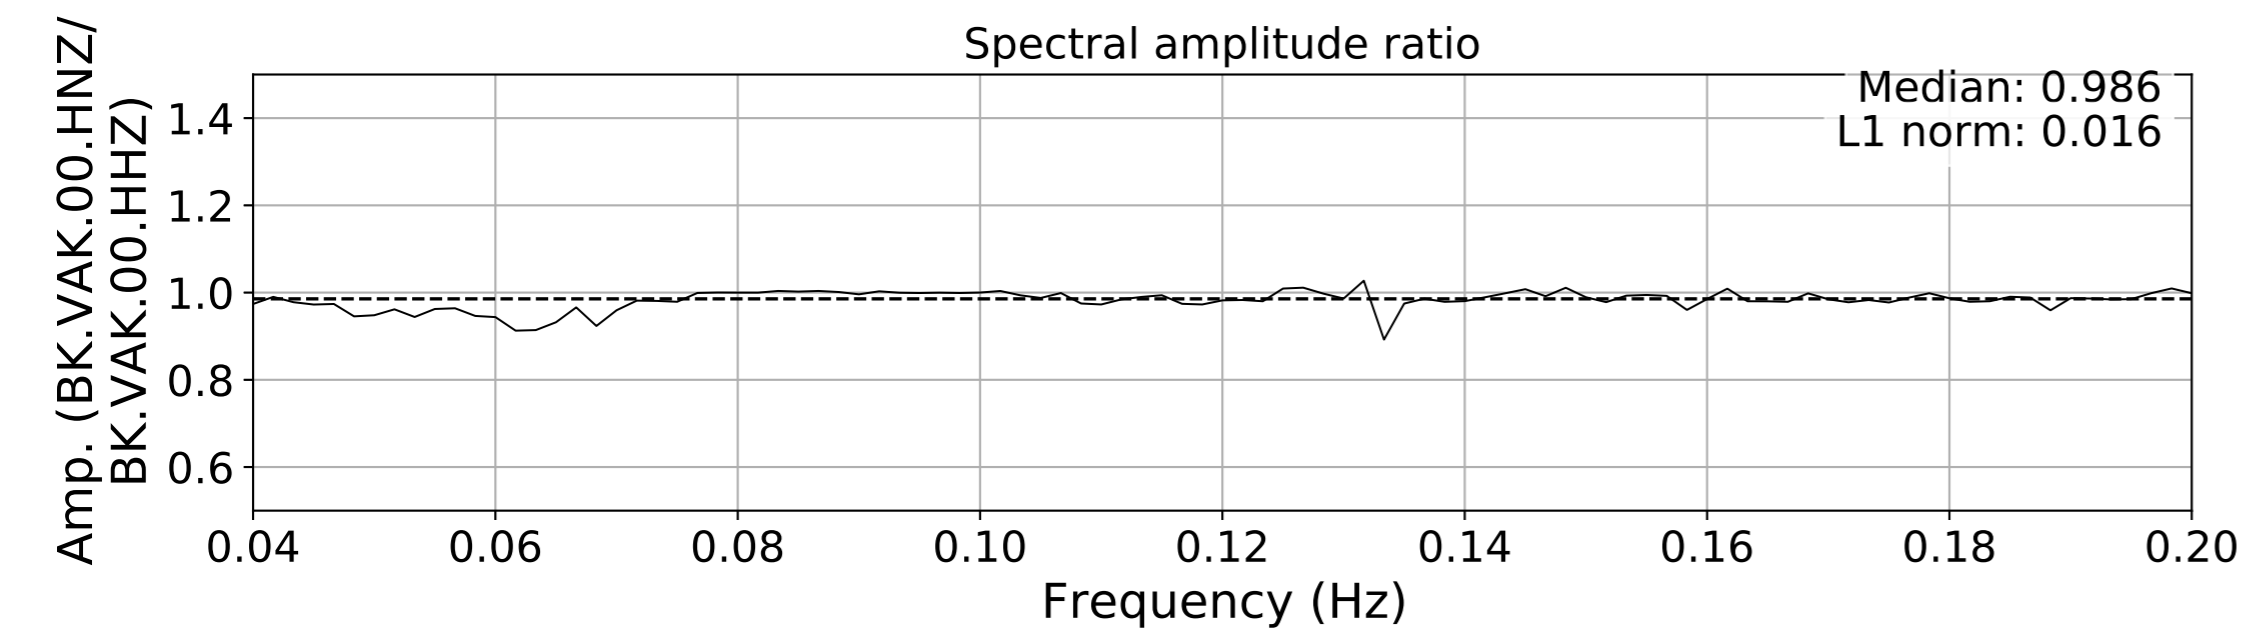

2024.340.184421_M7.0_nc75095651
Origin Time:2024-12-05T18:44:21.110000Z USGS event-id:nc75095651
M7.0 2024 Offshore Cape Mendocino, California Earthquake