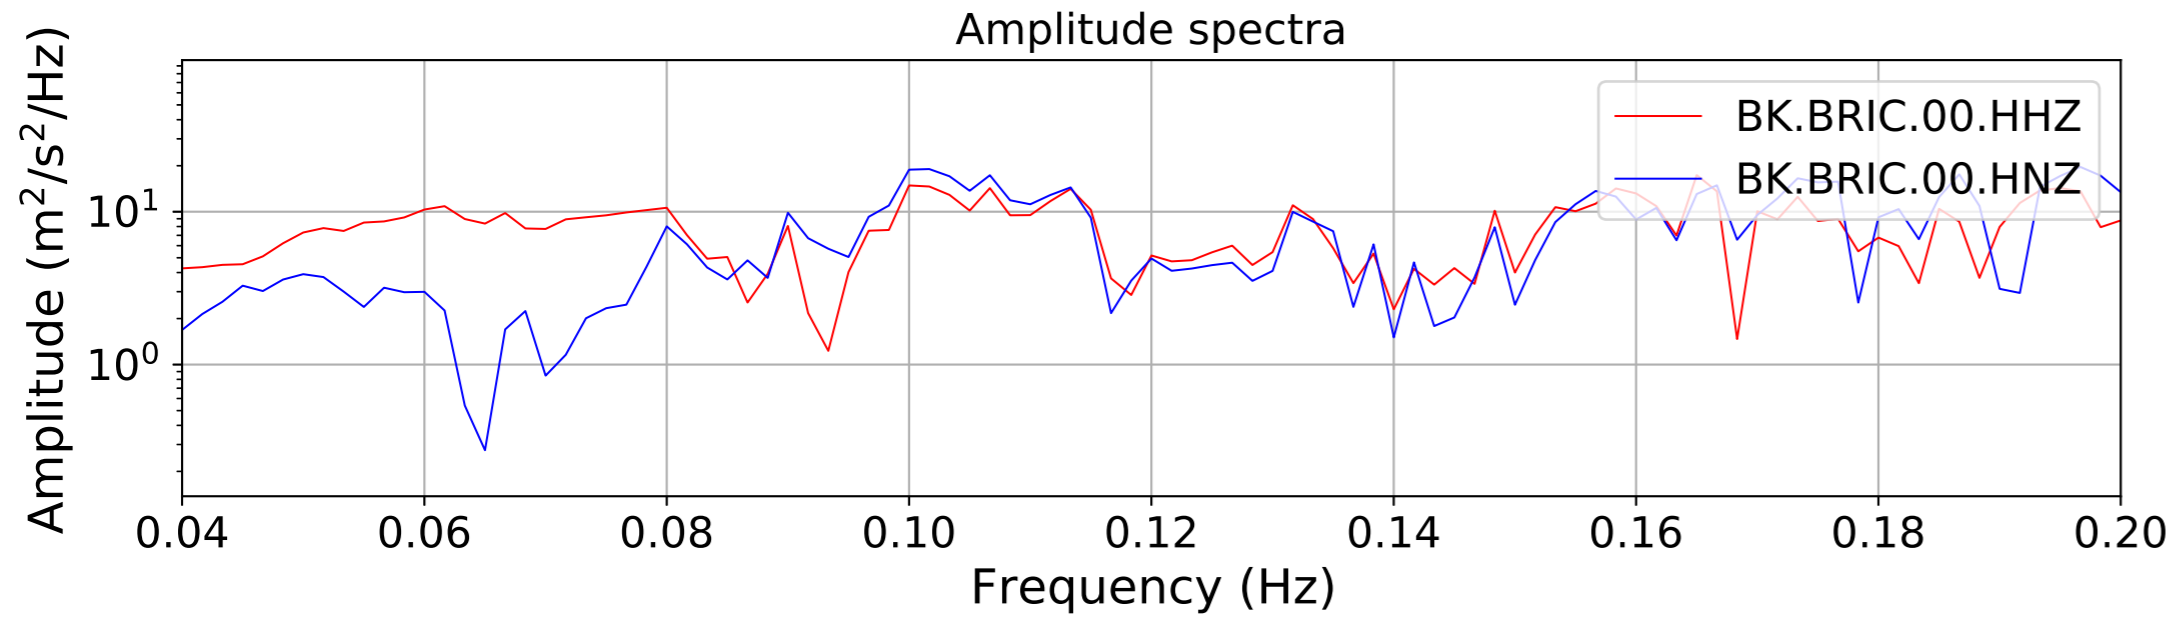

2024.340.184421_M7.0_nc75095651
Origin Time:2024-12-05T18:44:21.110000Z USGS event-id:nc75095651
M7.0 2024 Offshore Cape Mendocino, California Earthquake