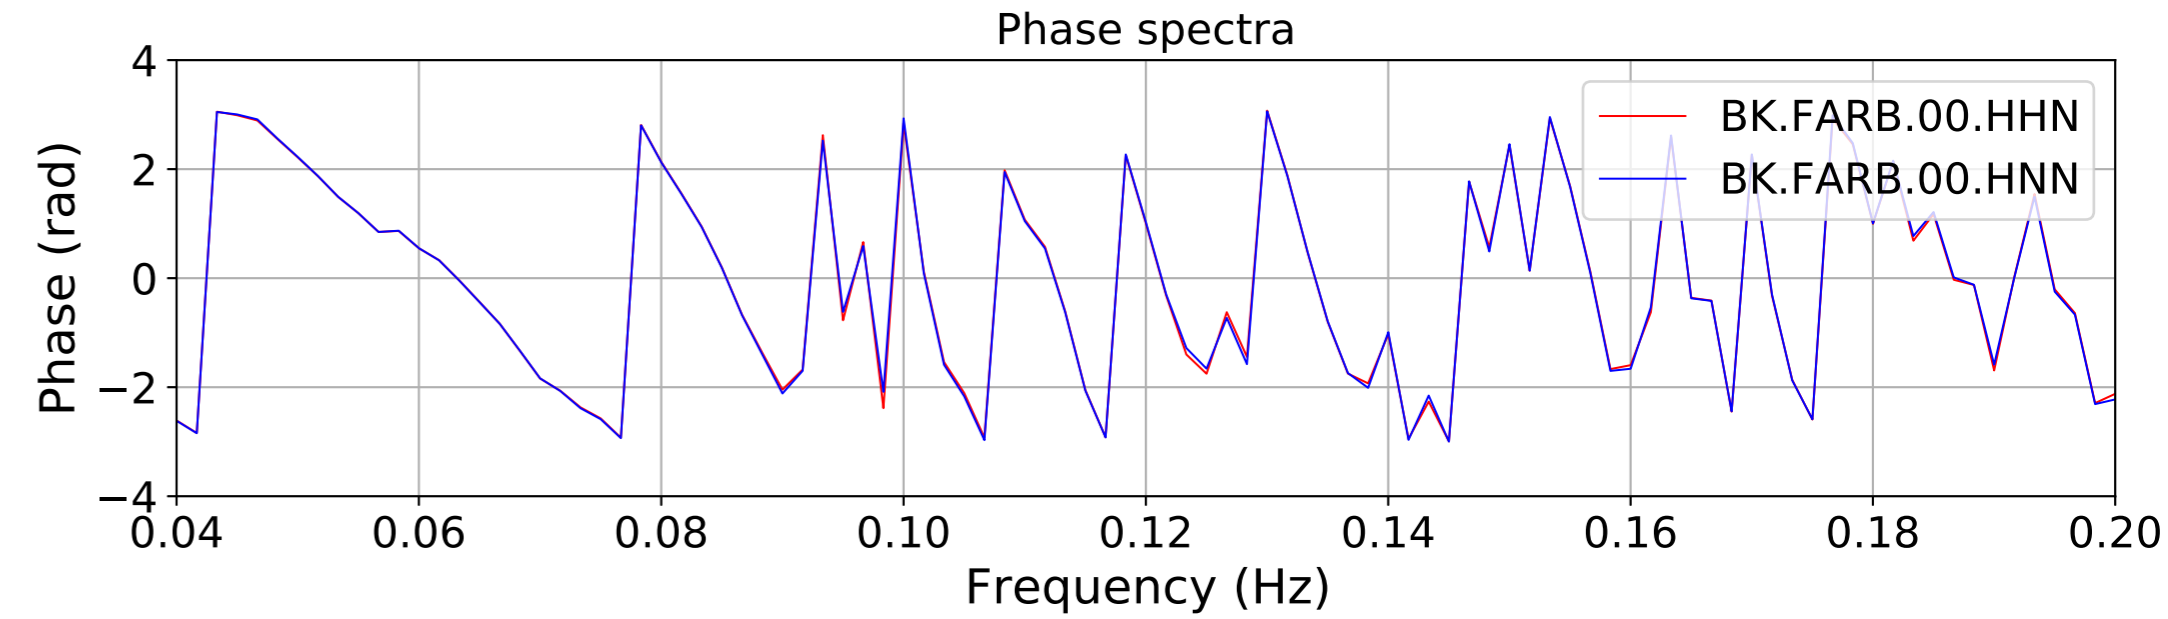

2024.340.184421_M7.0_nc75095651
Origin Time:2024-12-05T18:44:21.110000Z USGS event-id:nc75095651
M7.0 2024 Offshore Cape Mendocino, California Earthquake