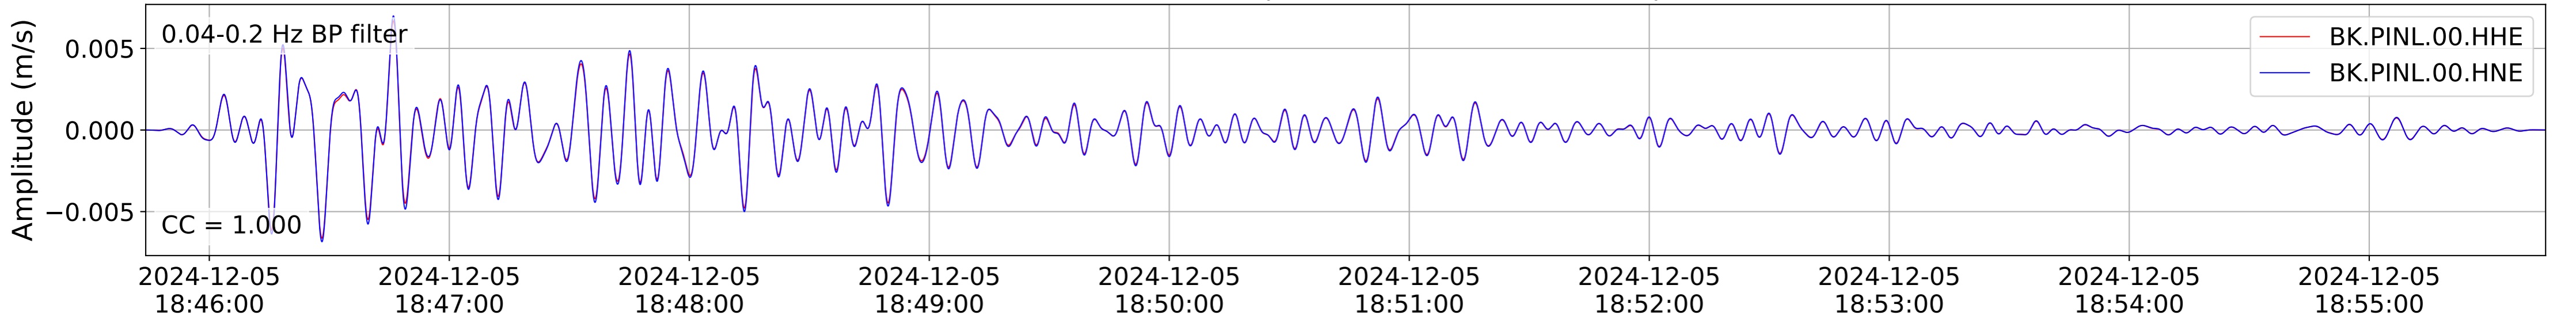

2024.340.184421_M7.0_nc75095651
Origin Time:2024-12-05T18:44:21.110000Z USGS event-id:nc75095651
M7.0 2024 Offshore Cape Mendocino, California Earthquake