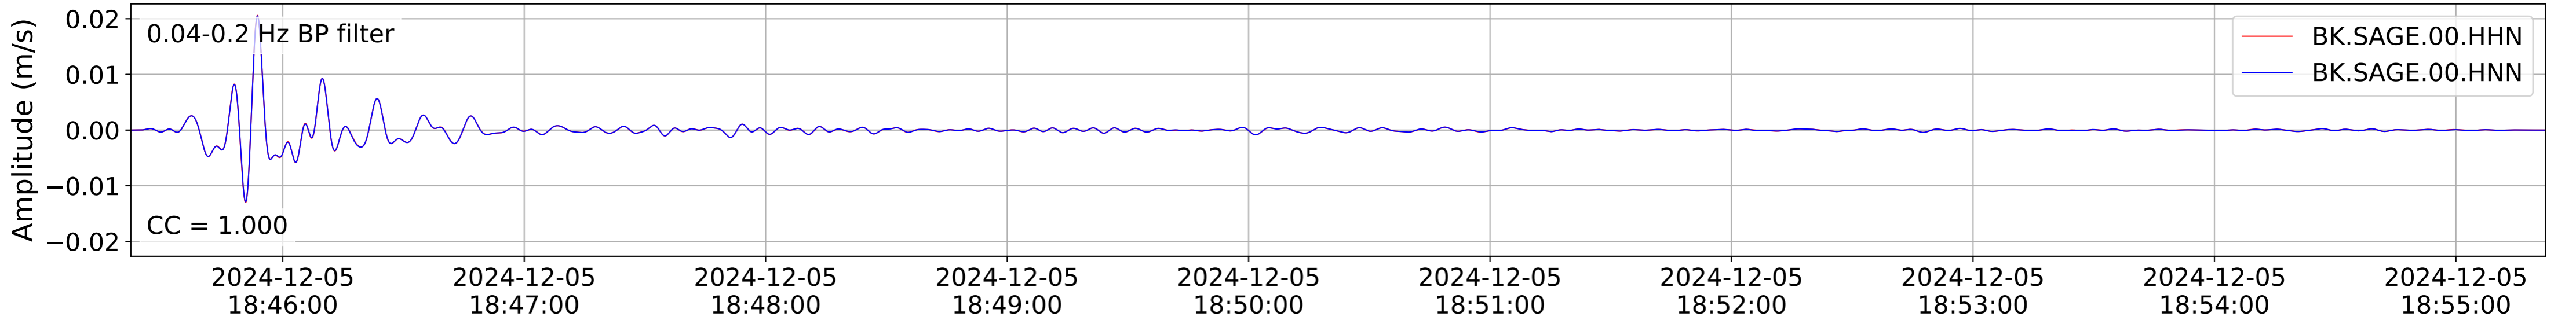

2024.340.184421.M7.0_nc75095651
Origin Time:2024-12-05T18:44:21.110000Z USGS event-id:nc75095651
M7.0 2024 Offshore Cape Mendocino, California Earthquake