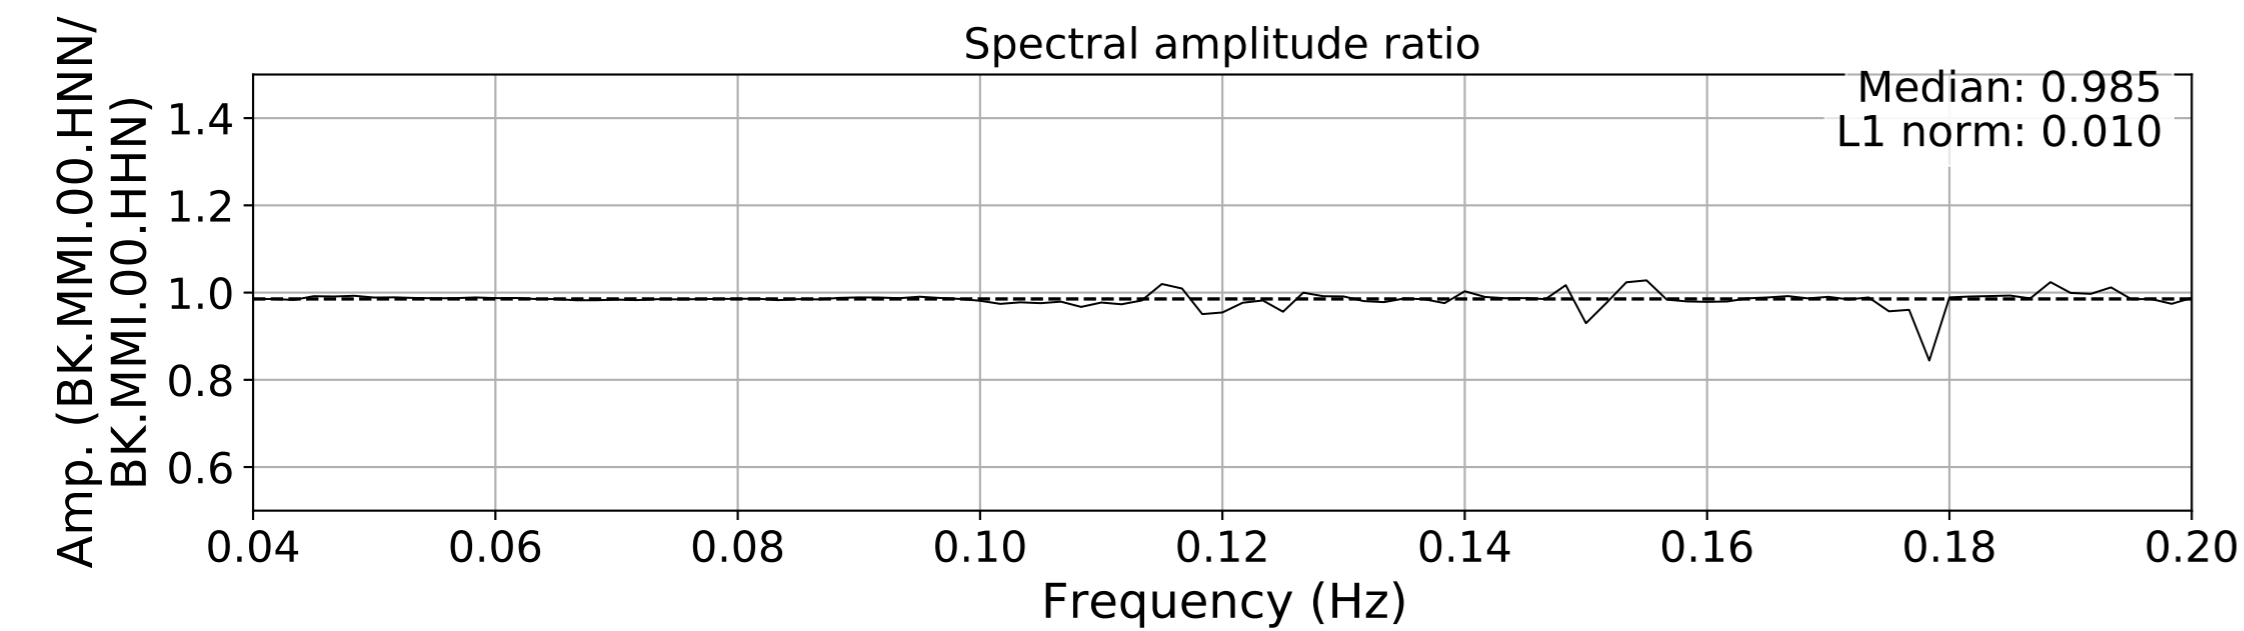

2024.340.184421_M7.0_nc75095651
Origin Time:2024-12-05T18:44:21.110000Z USGS event-id:nc75095651
M7.0 2024 Offshore Cape Mendocino, California Earthquake