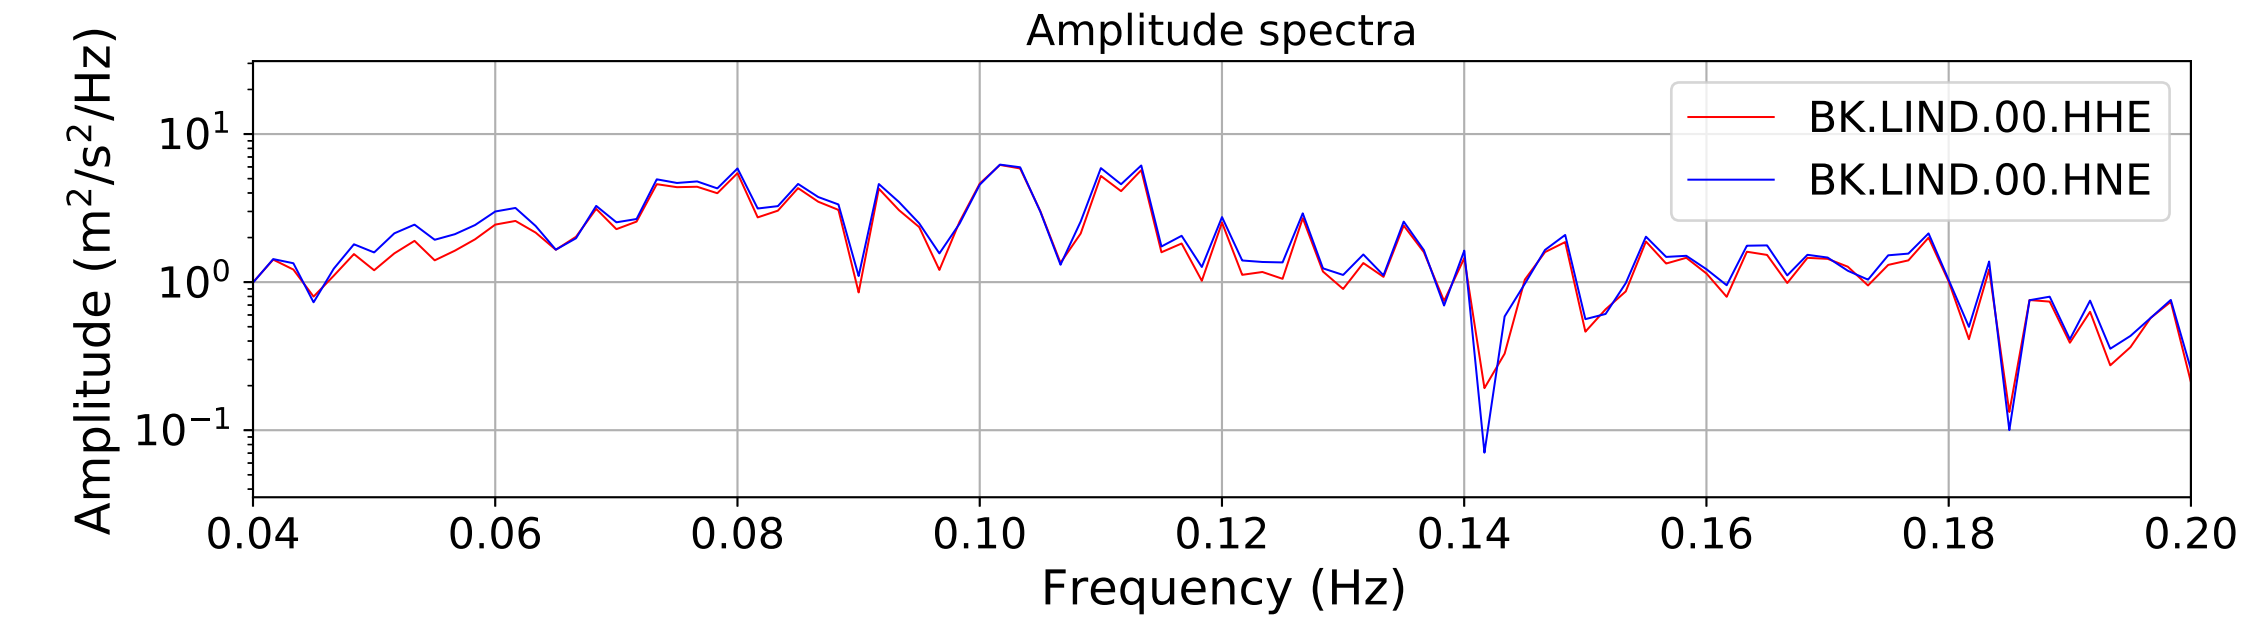

2024.340.184421_M7.0_nc75095651
Origin Time:2024-12-05T18:44:21.110000Z USGS event-id:nc75095651
M7.0 2024 Offshore Cape Mendocino, California Earthquake