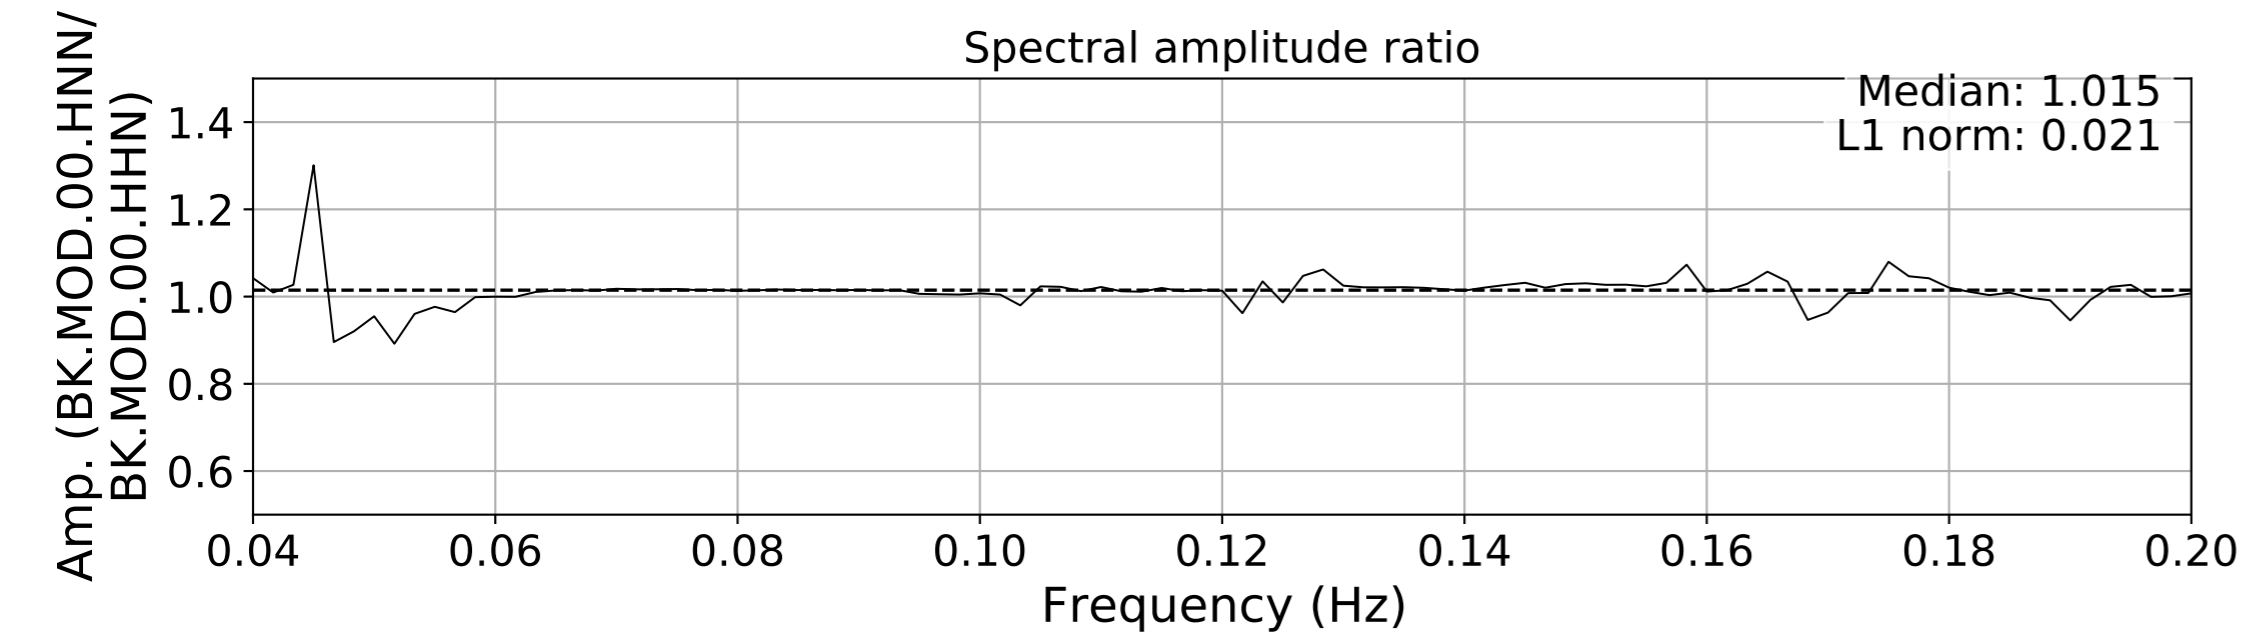

2024.340.184421_M7.0_nc75095651
Origin Time:2024-12-05T18:44:21.110000Z USGS event-id:nc75095651
M7.0 2024 Offshore Cape Mendocino, California Earthquake