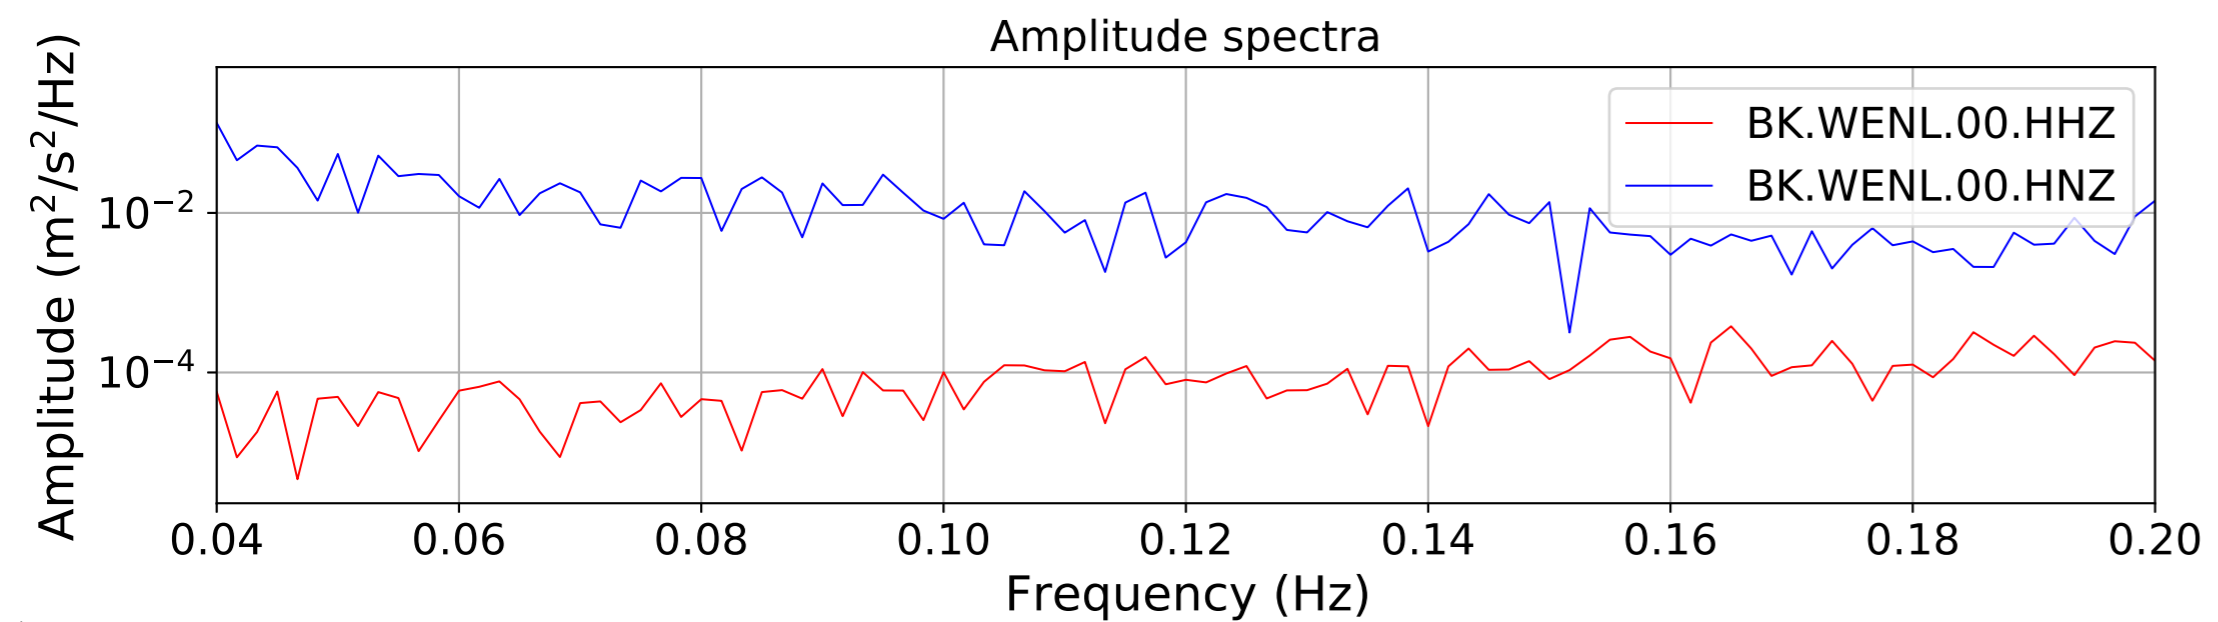

2024.340.184421_M7.0_nc75095651
Origin Time:2024-12-05T18:44:21.110000Z USGS event-id:nc75095651
M7.0 2024 Offshore Cape Mendocino, California Earthquake