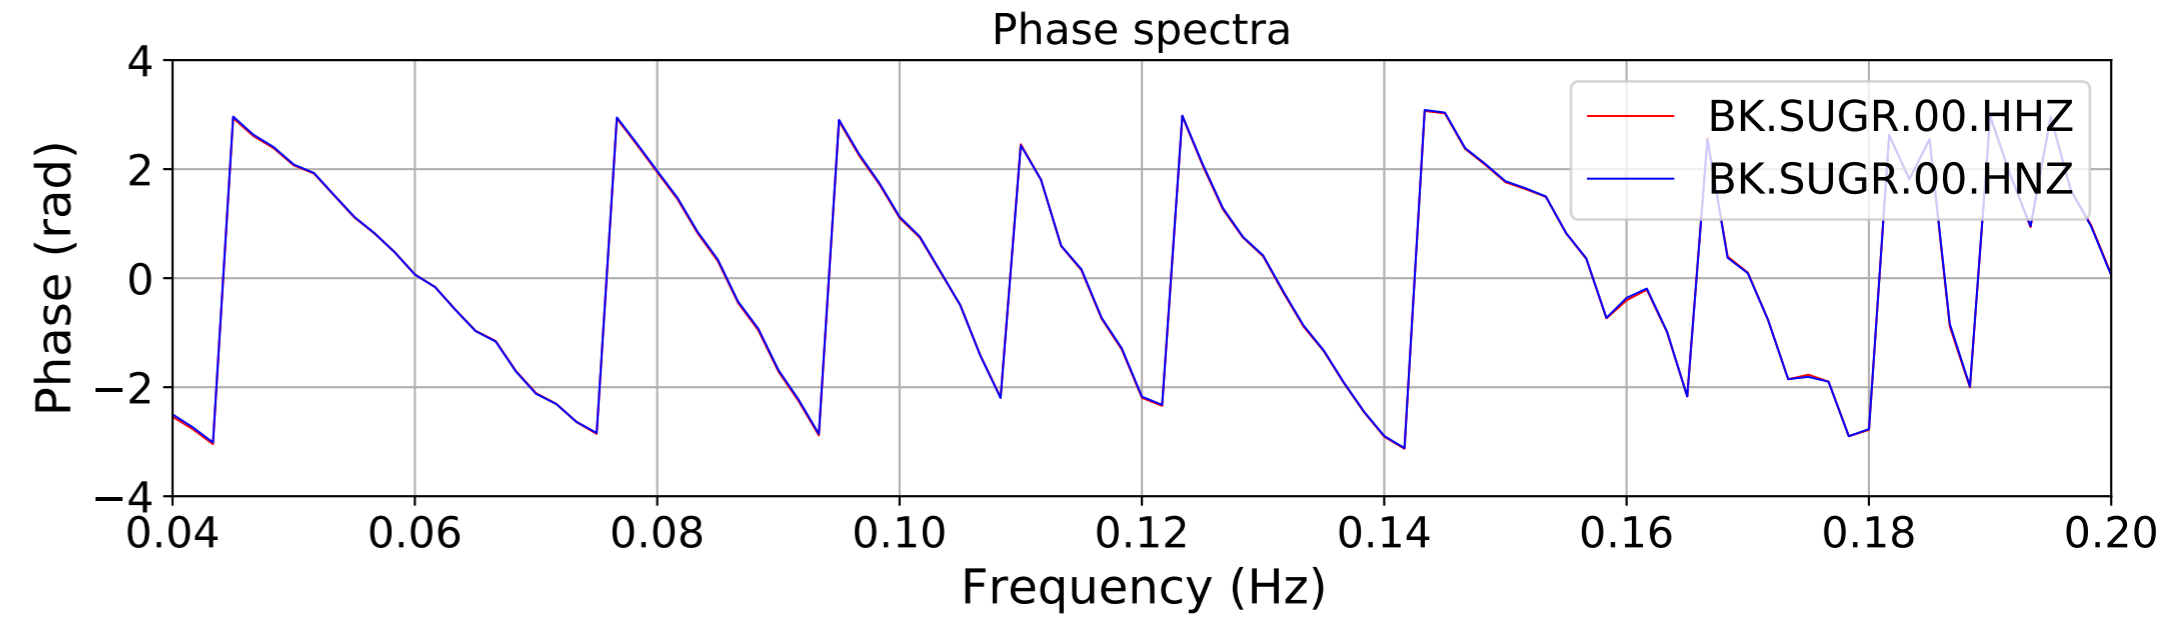

2024.340.184421_M7.0_nc75095651
Origin Time:2024-12-05T18:44:21.110000Z USGS event-id:nc75095651
M7.0 2024 Offshore Cape Mendocino, California Earthquake