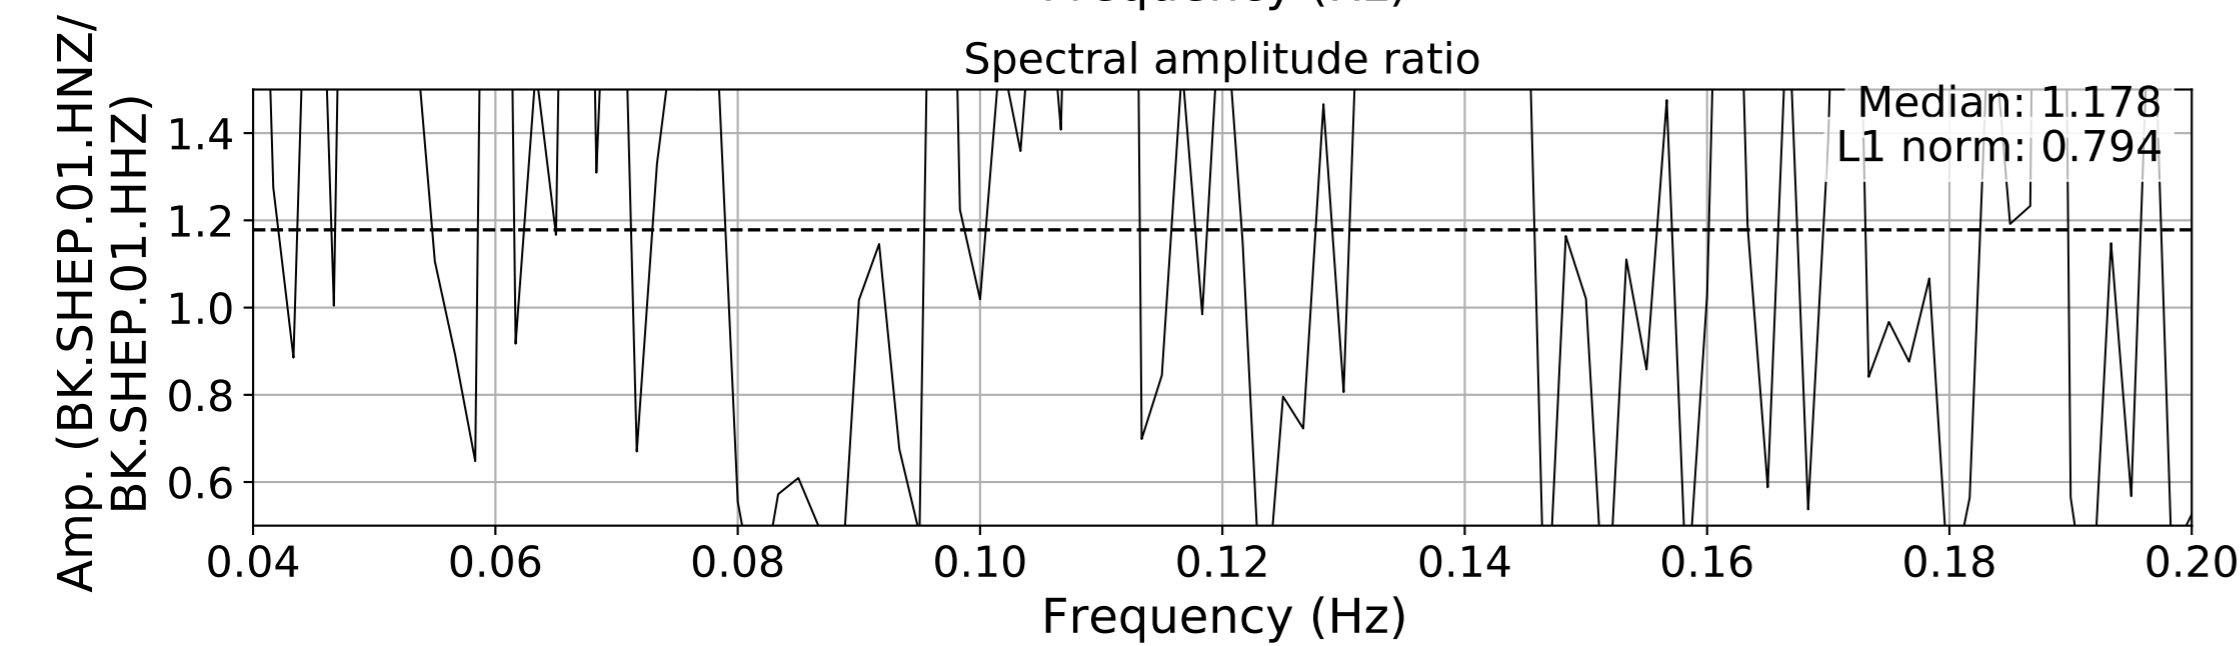

2024.340.184421_M7.0_nc75095651
Origin Time:2024-12-05T18:44:21.110000Z USGS event-id:nc75095651
M7.0 2024 Offshore Cape Mendocino, California Earthquake