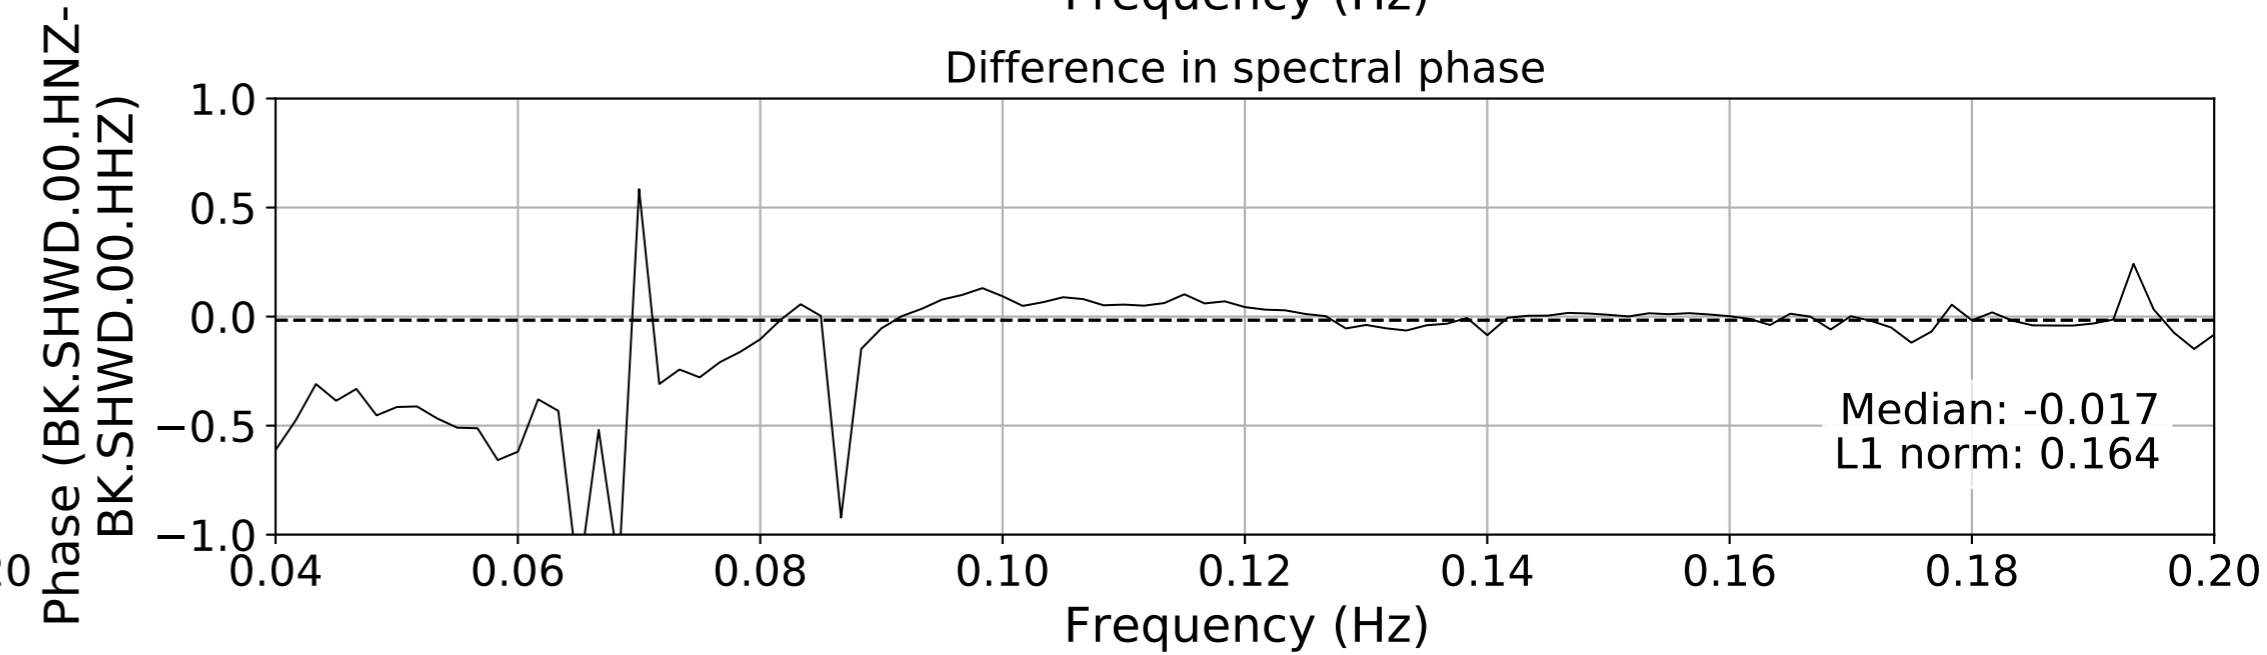

2024.340.184421_M7.0_nc75095651
Origin Time:2024-12-05T18:44:21.110000Z USGS event-id:nc75095651
M7.0 2024 Offshore Cape Mendocino, California Earthquake