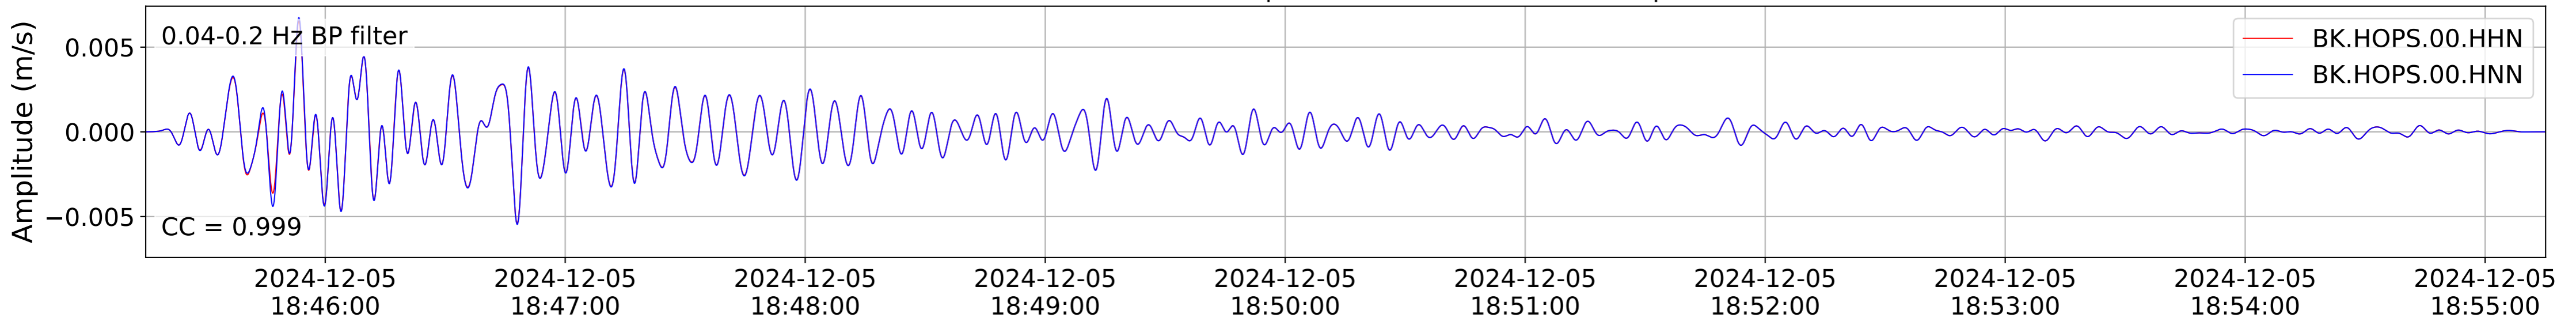

2024.340.184421_M7.0_nc75095651
Origin Time:2024-12-05T18:44:21.110000Z USGS event-id:nc75095651
M7.0 2024 Offshore Cape Mendocino, California Earthquake