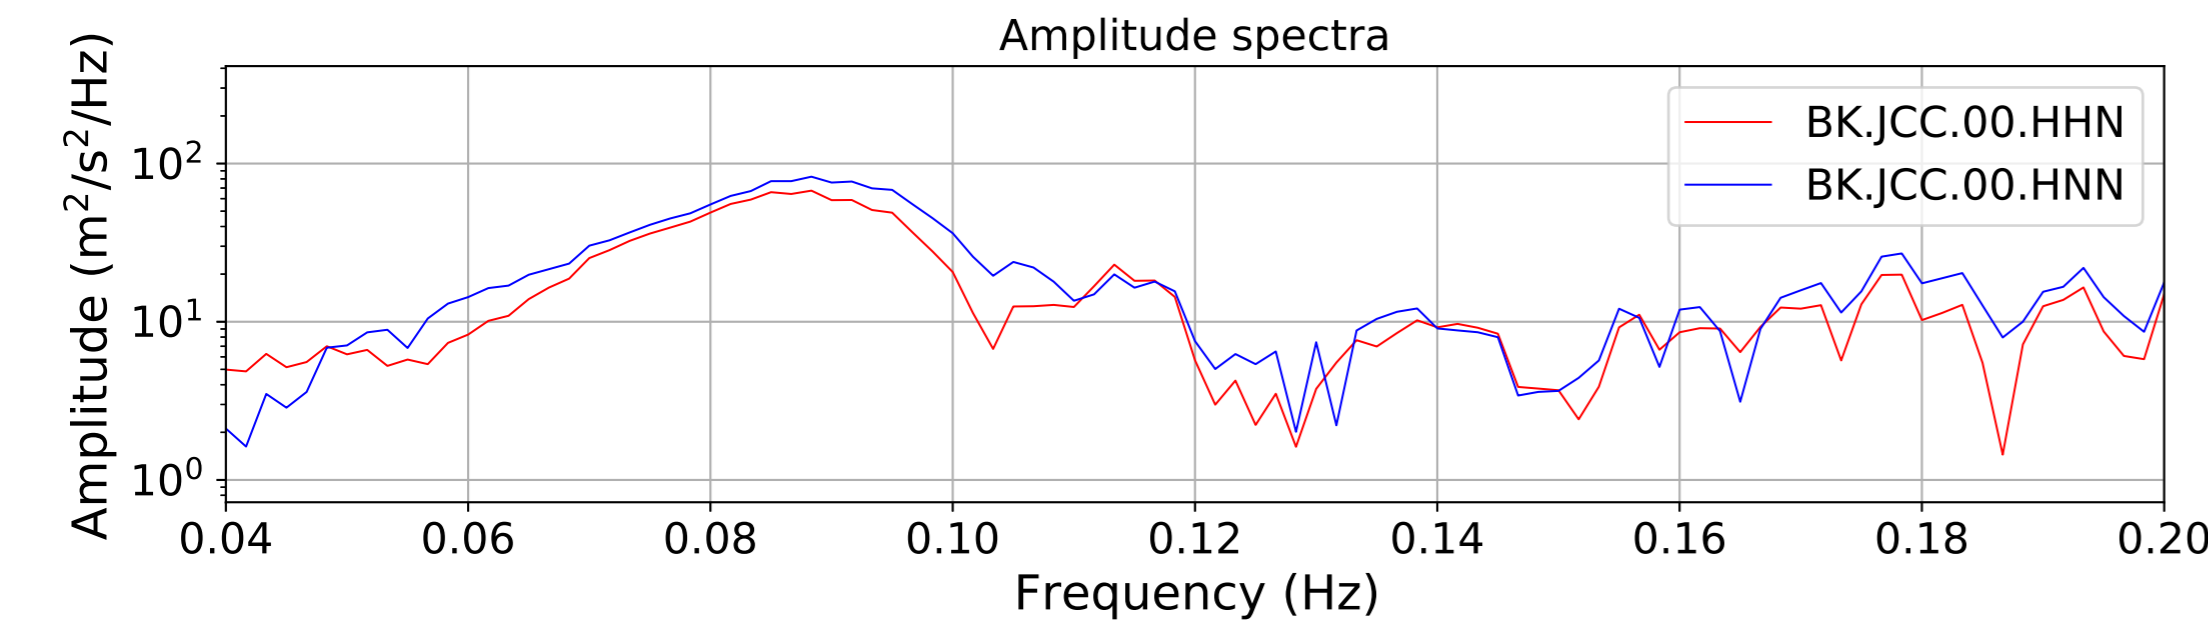

2024.340.184421_M7.0_nc75095651
Origin Time:2024-12-05T18:44:21.110000Z USGS event-id:nc75095651
M7.0 2024 Offshore Cape Mendocino, California Earthquake