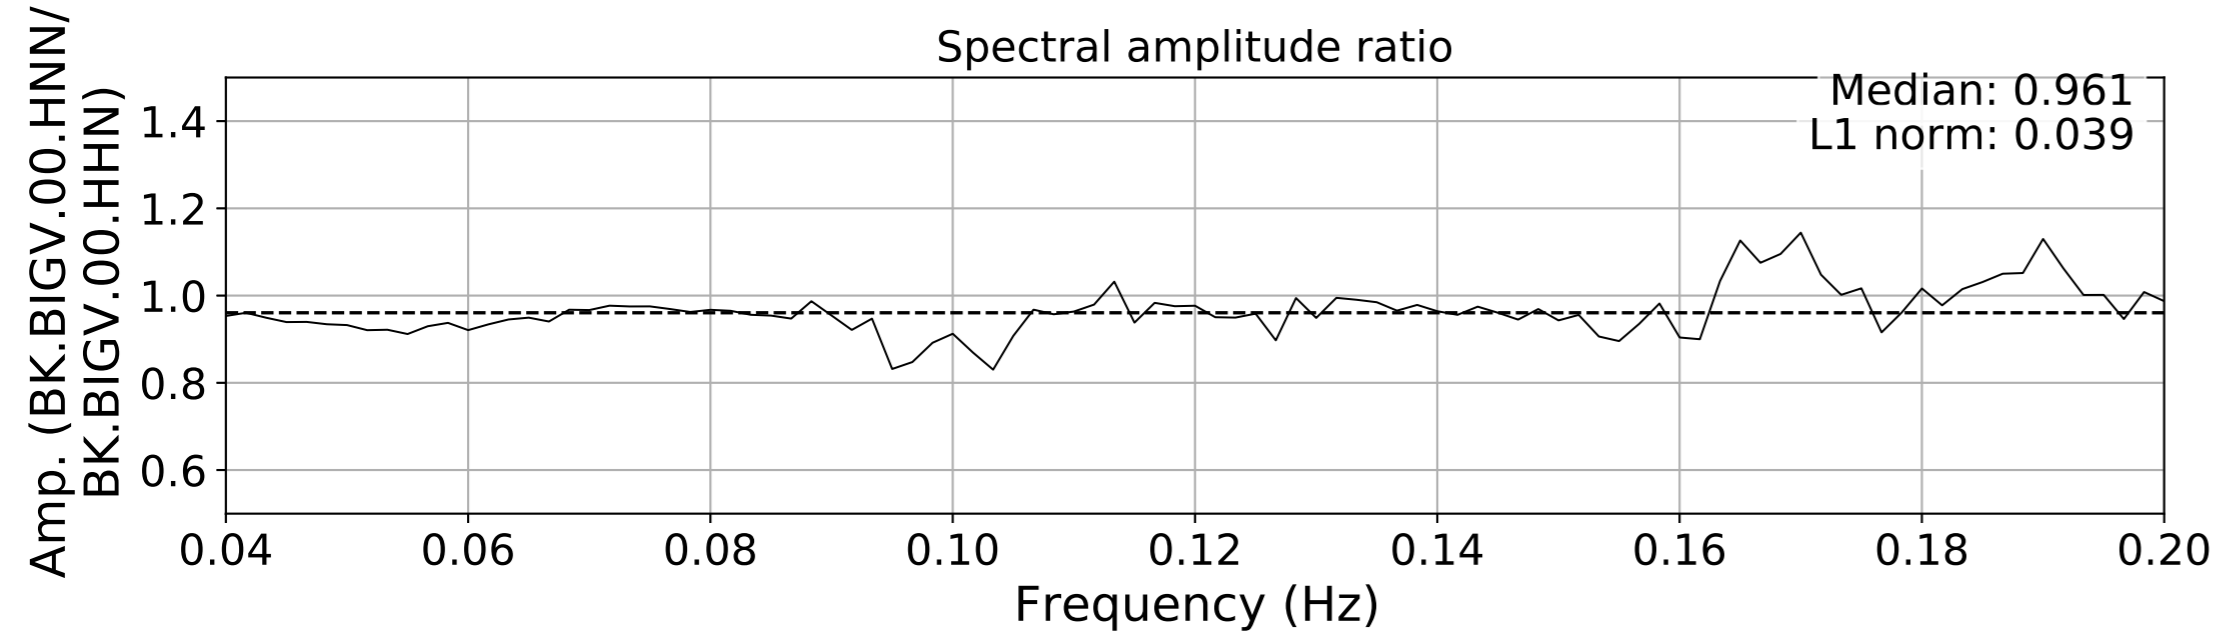

2024.340.184421_M7.0_nc75095651
Origin Time:2024-12-05T18:44:21.110000Z USGS event-id:nc75095651
M7.0 2024 Offshore Cape Mendocino, California Earthquake