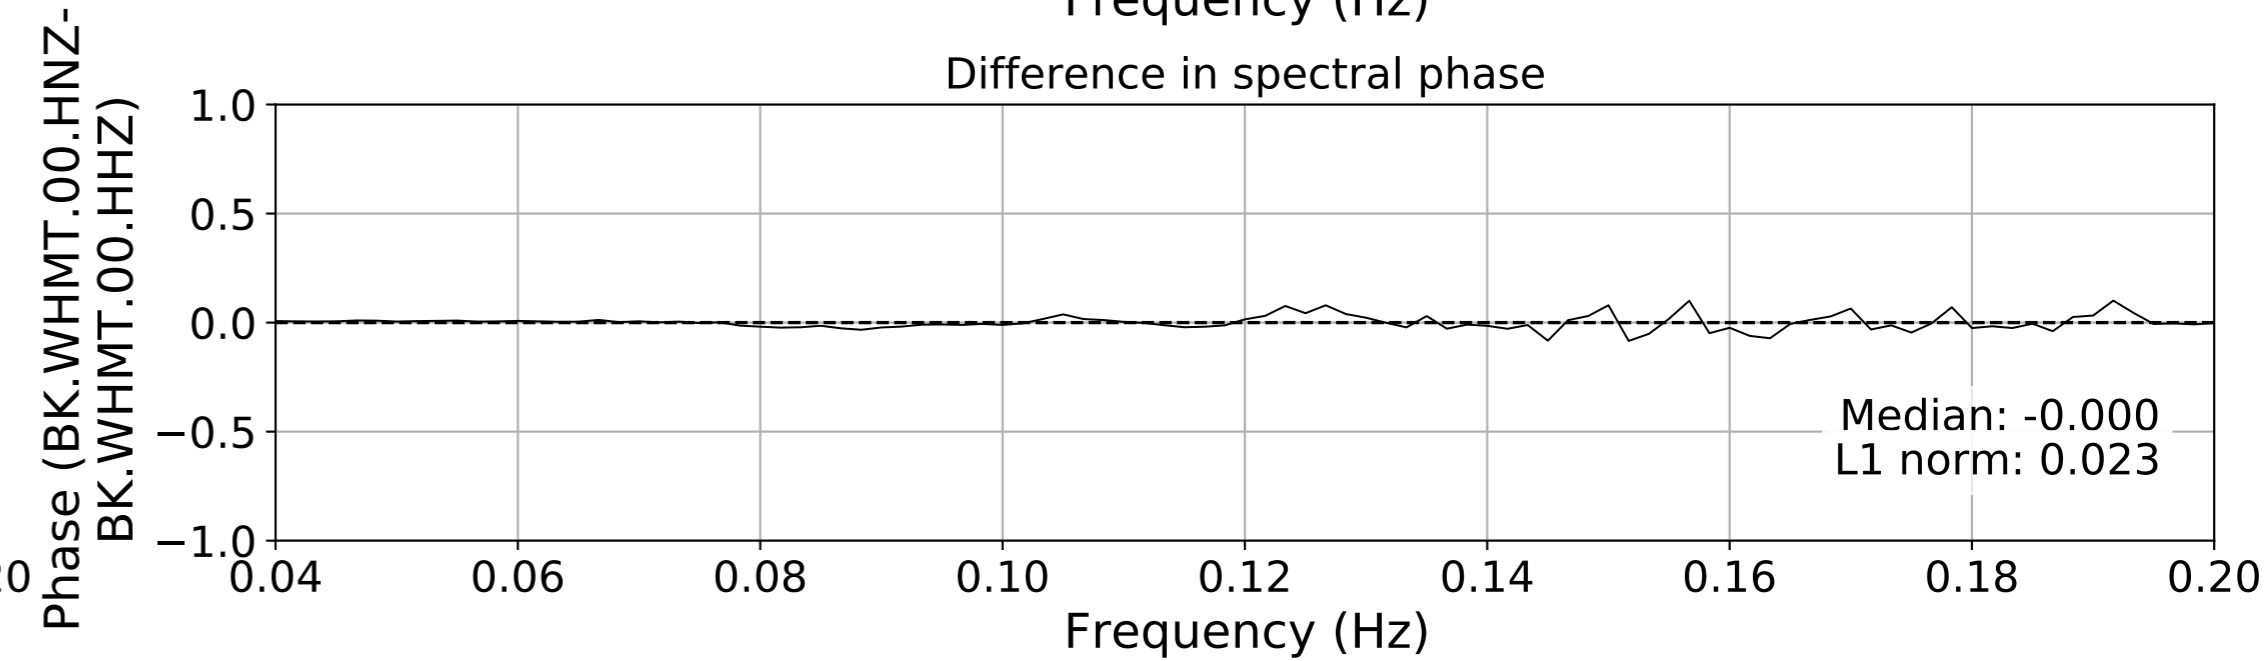

2024.340.184421_M7.0_nc75095651
Origin Time:2024-12-05T18:44:21.110000Z USGS event-id:nc75095651
M7.0 2024 Offshore Cape Mendocino, California Earthquake