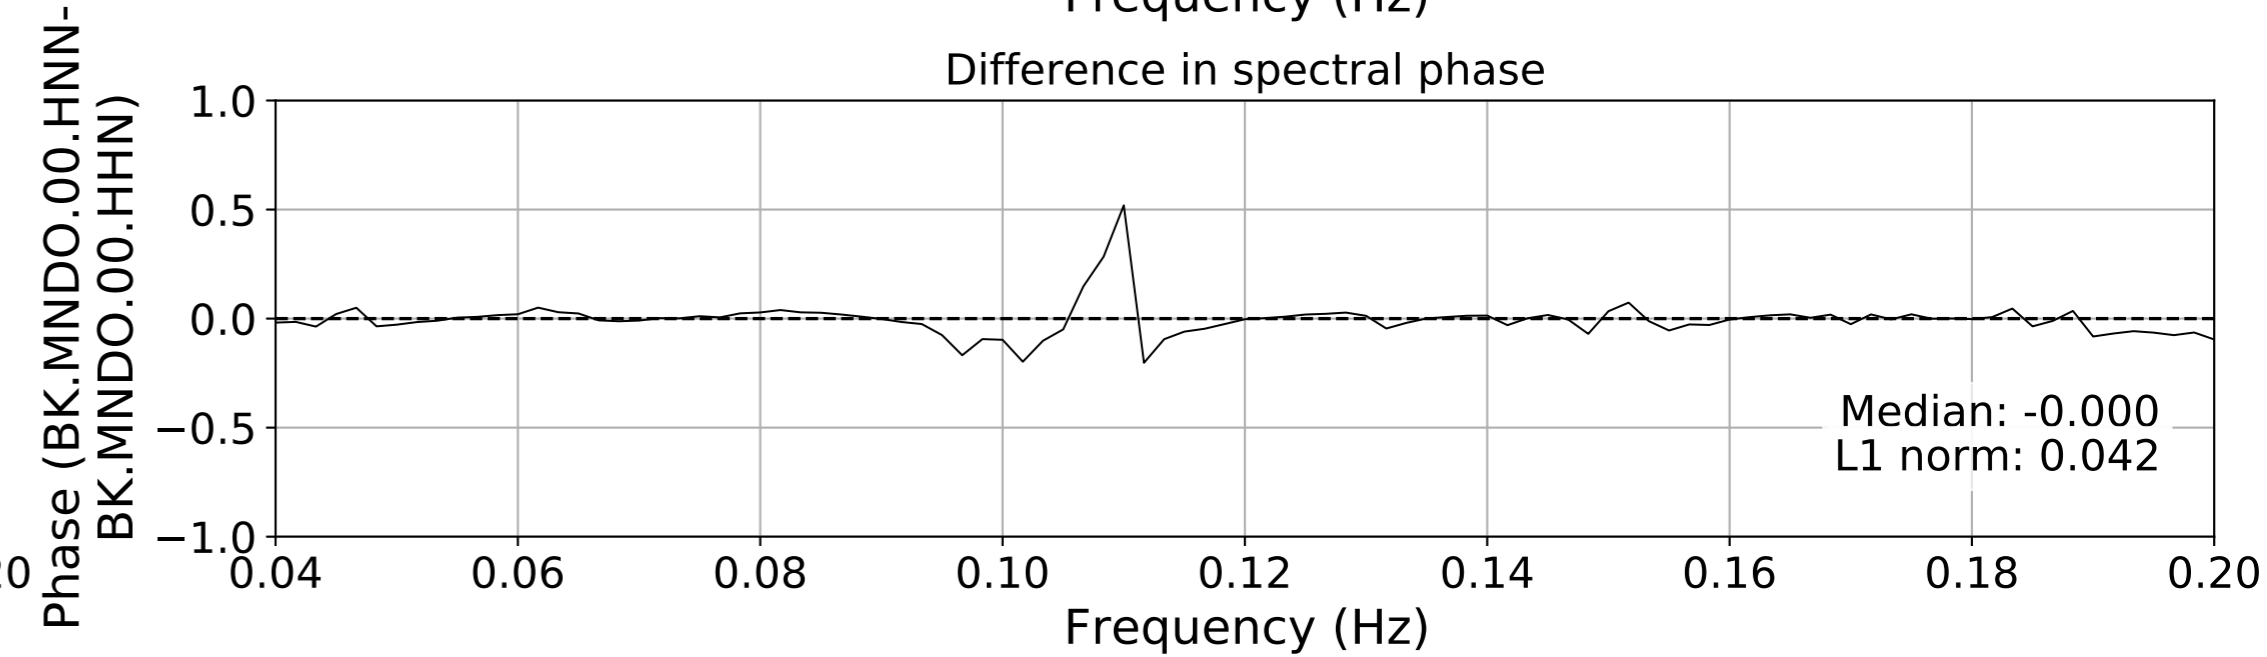

2024.340.184421_M7.0_nc75095651
Origin Time:2024-12-05T18:44:21.110000Z USGS event-id:nc75095651
M7.0 2024 Offshore Cape Mendocino, California Earthquake