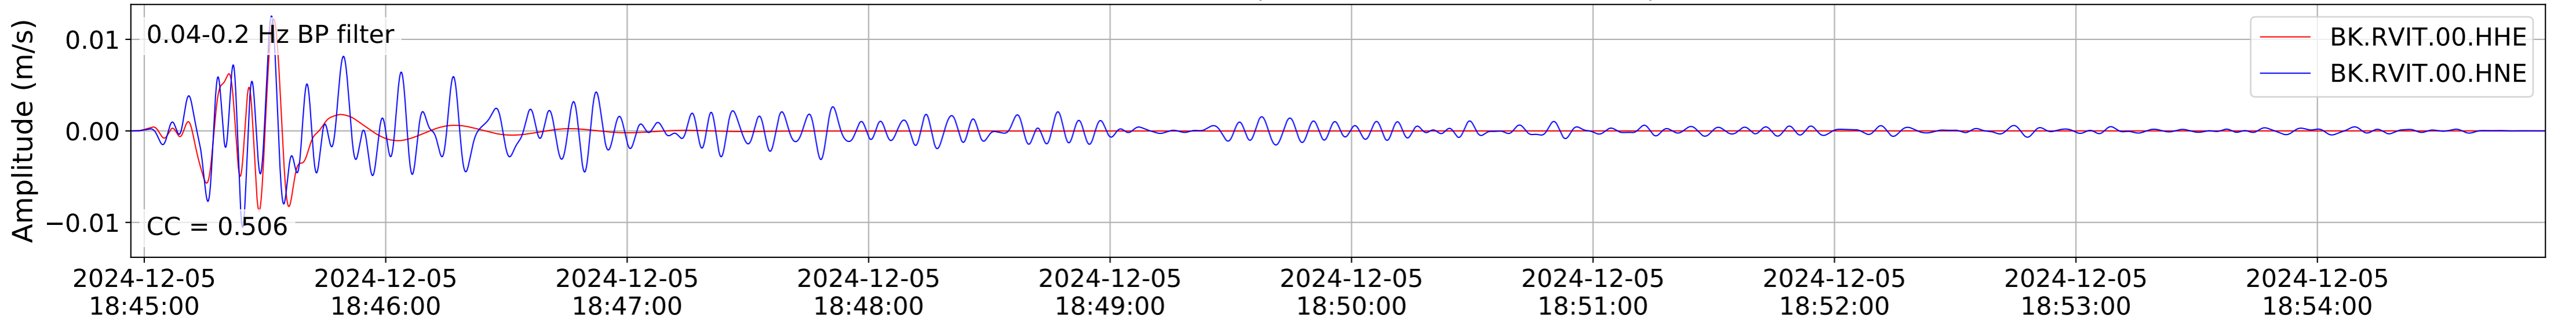

2024.340.184421_M7.0_nc75095651
Origin Time:2024-12-05T18:44:21.110000Z USGS event-id:nc75095651
M7.0 2024 Offshore Cape Mendocino, California Earthquake