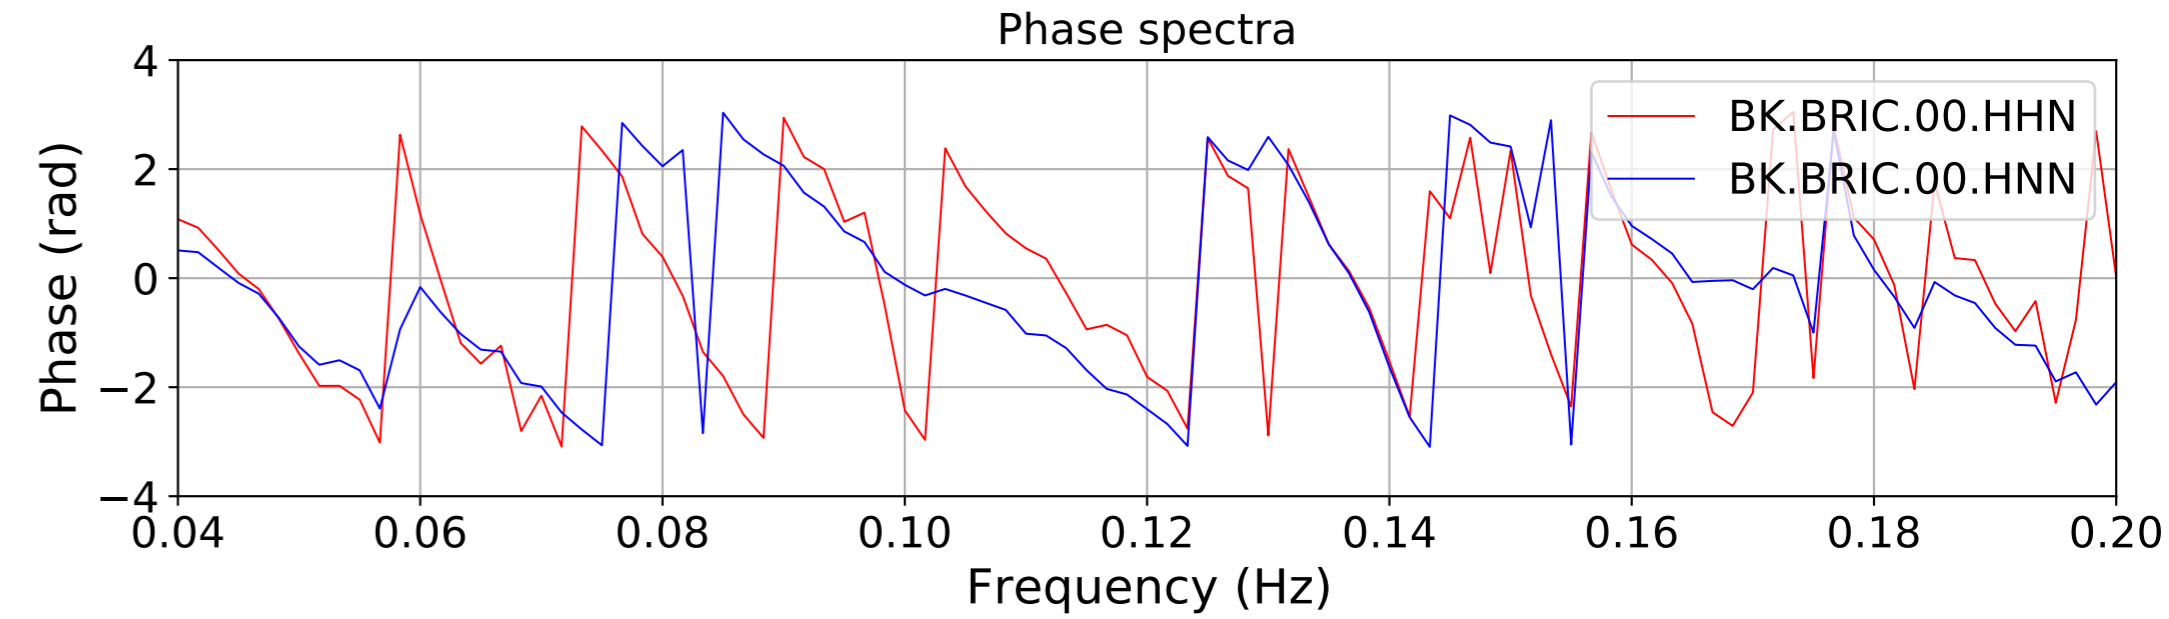

2024.340.184421_M7.0_nc75095651
Origin Time:2024-12-05T18:44:21.110000Z USGS event-id:nc75095651
M7.0 2024 Offshore Cape Mendocino, California Earthquake