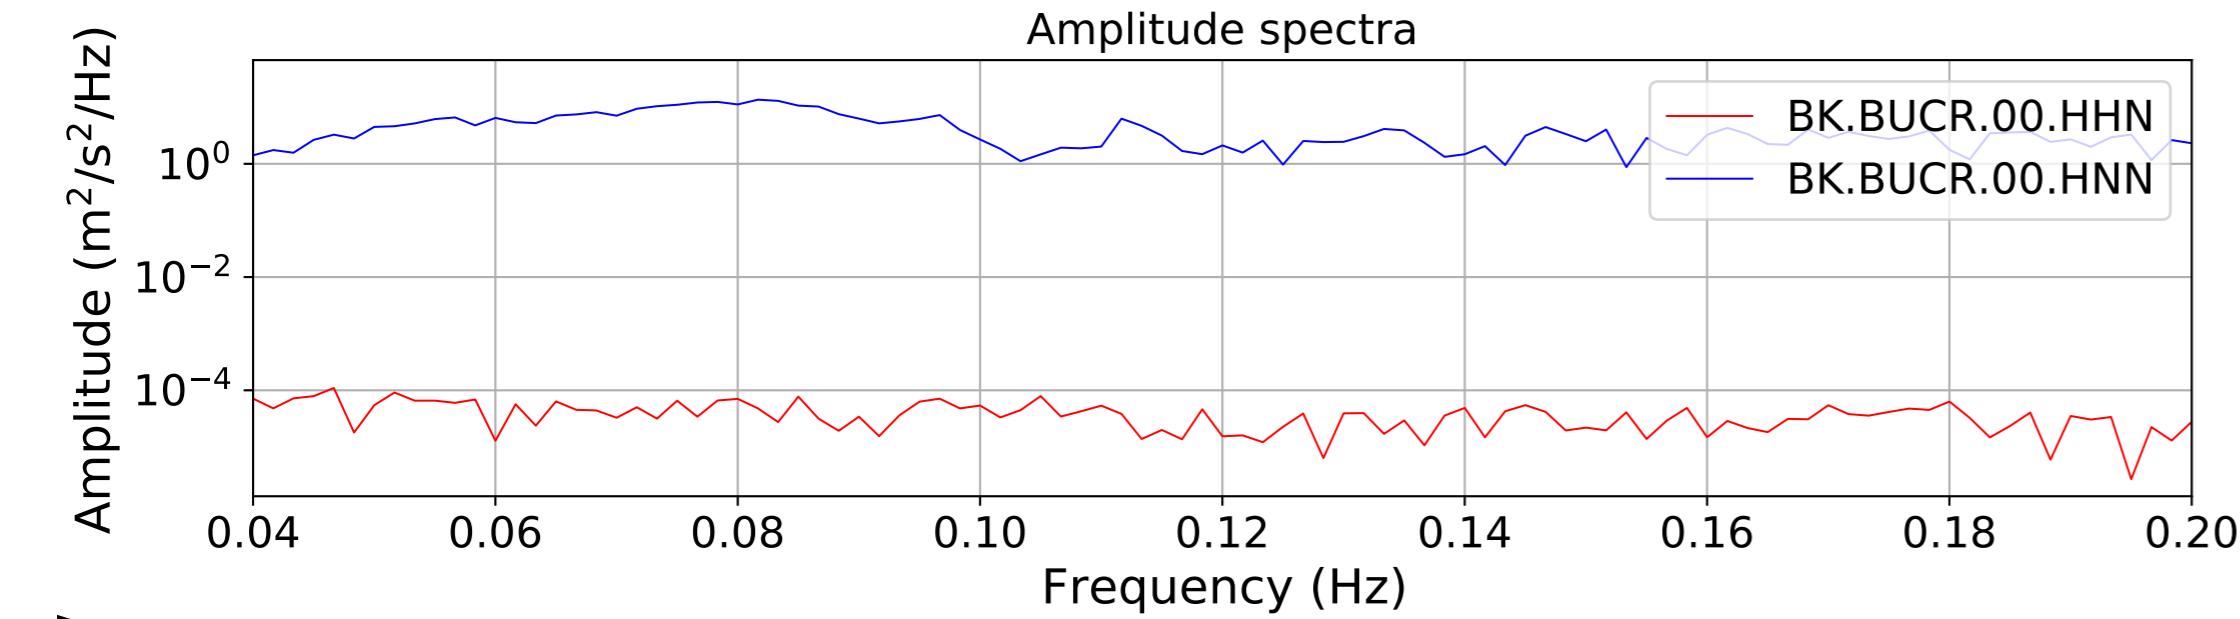

2024.340.184421_M7.0_nc75095651
Origin Time:2024-12-05T18:44:21.110000Z USGS event-id:nc75095651
M7.0 2024 Offshore Cape Mendocino, California Earthquake