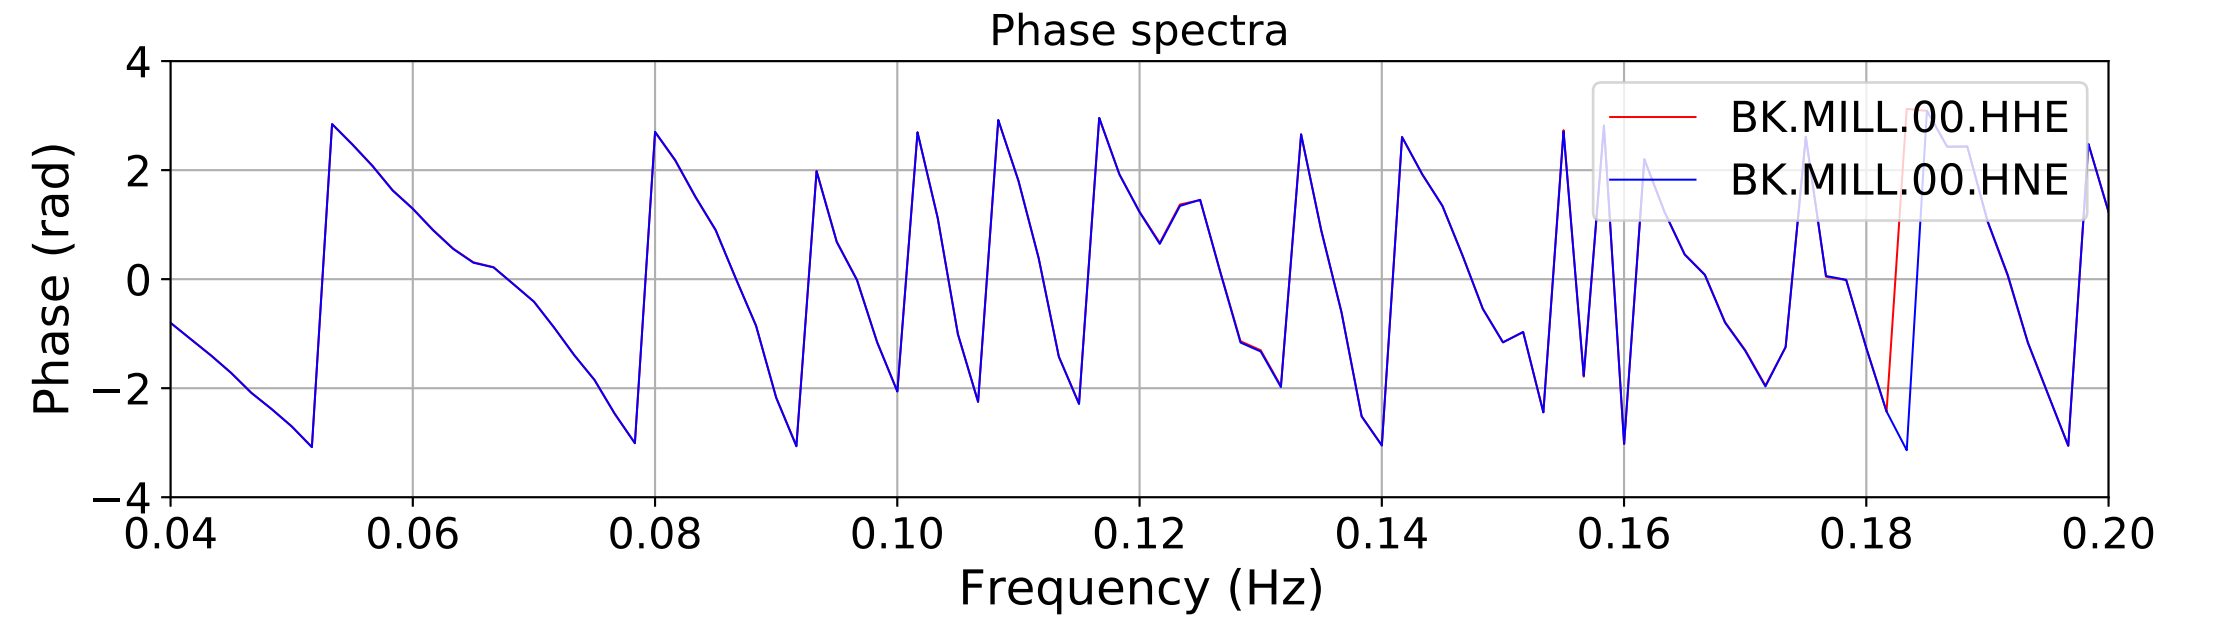

2024.340.184421.M7.0_nc75095651
Origin Time:2024-12-05T18:44:21.110000Z USGS event-id:nc75095651
M7.0 2024 Offshore Cape Mendocino, California Earthquake