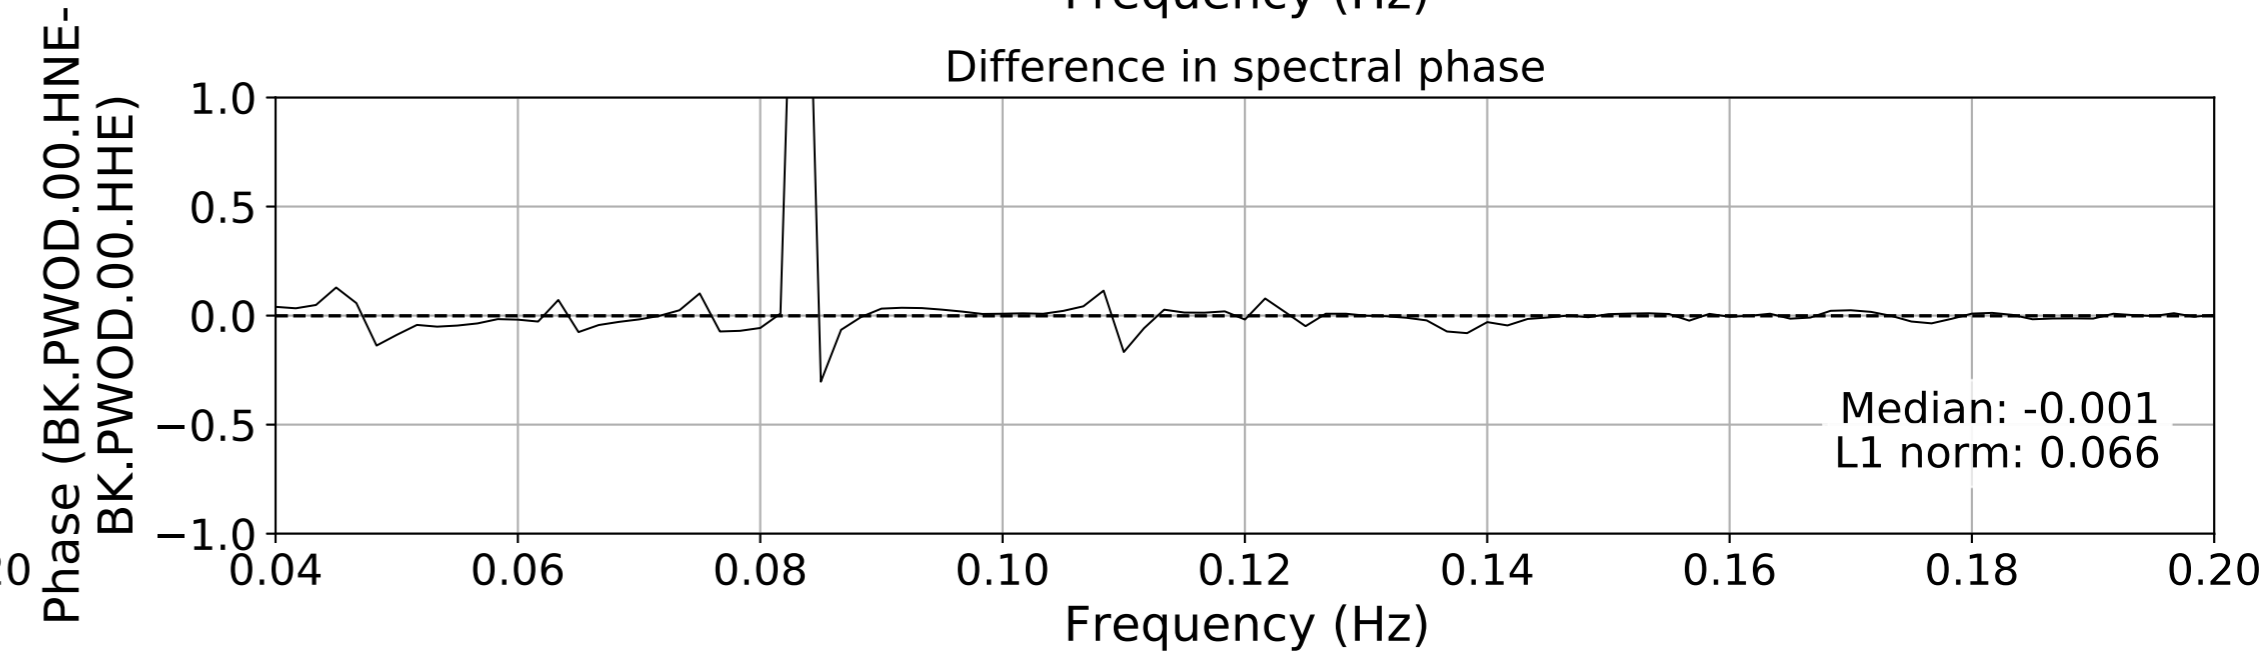

2024.340.184421_M7.0_nc75095651
Origin Time:2024-12-05T18:44:21.110000Z USGS event-id:nc75095651
M7.0 2024 Offshore Cape Mendocino, California Earthquake