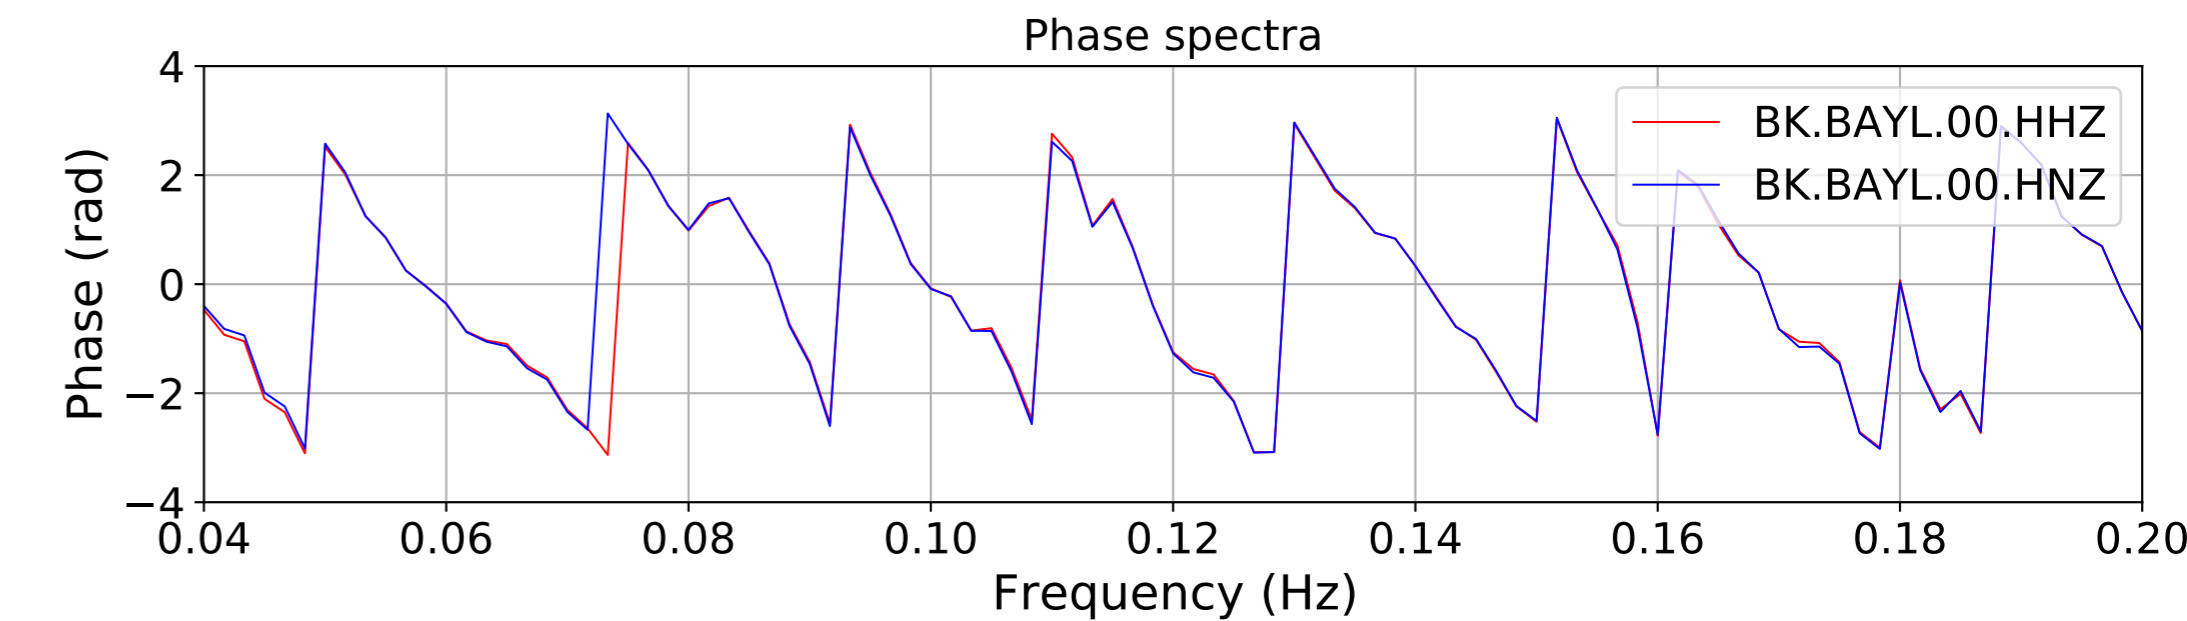

2024.340.184421_M7.0_nc75095651
Origin Time:2024-12-05T18:44:21.110000Z USGS event-id:nc75095651
M7.0 2024 Offshore Cape Mendocino, California Earthquake