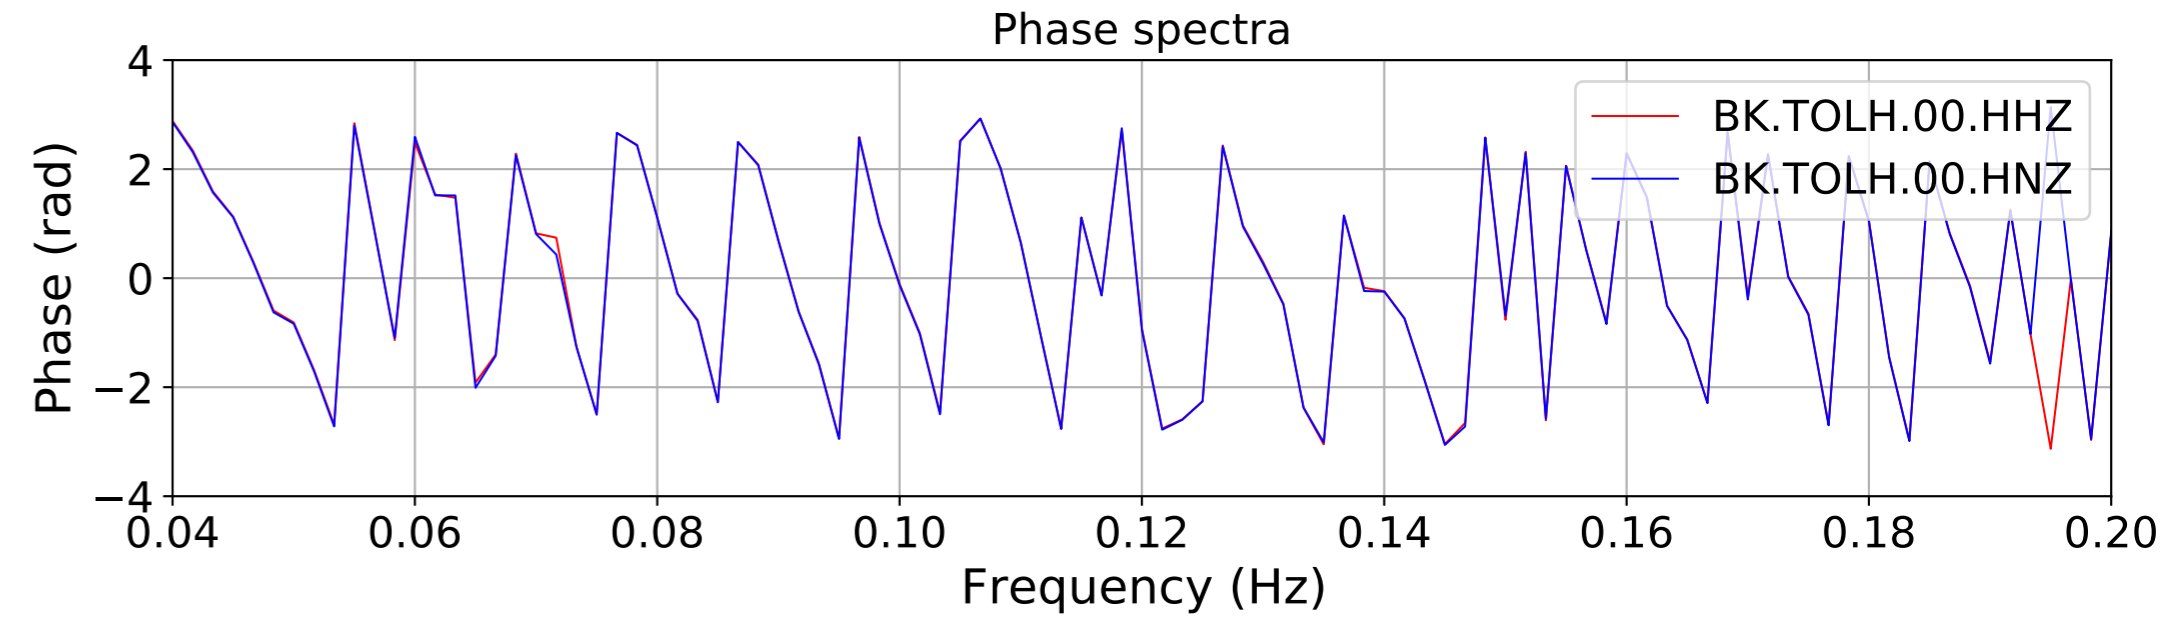

2024.340.184421_M7.0_nc75095651
Origin Time:2024-12-05T18:44:21.110000Z USGS event-id:nc75095651
M7.0 2024 Offshore Cape Mendocino, California Earthquake