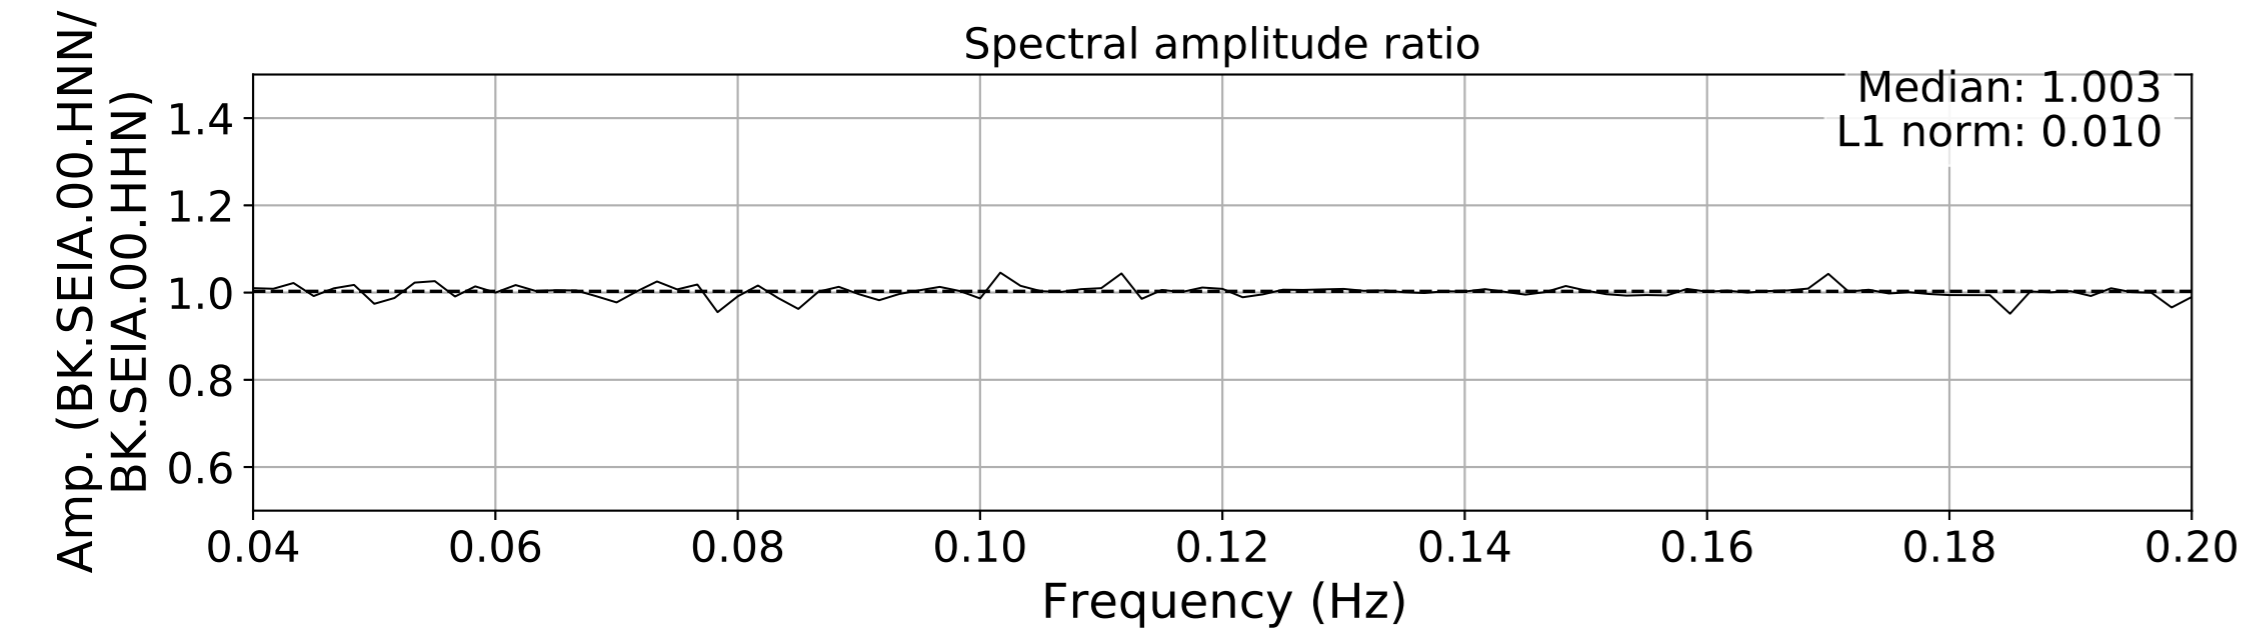

2024.340.184421_M7.0_nc75095651
Origin Time:2024-12-05T18:44:21.110000Z USGS event-id:nc75095651
M7.0 2024 Offshore Cape Mendocino, California Earthquake