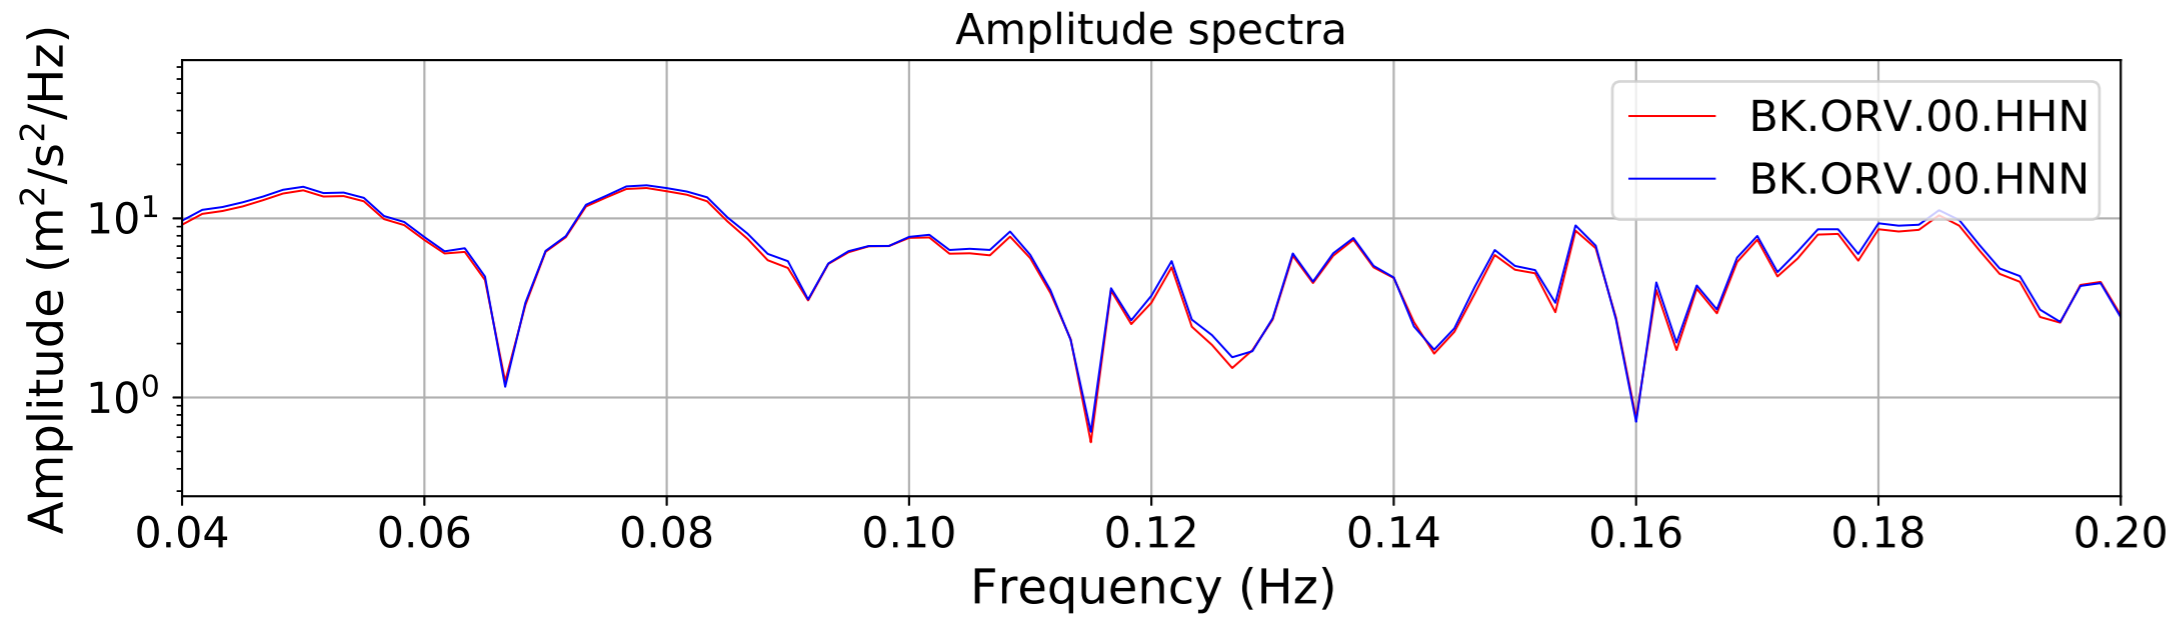

2024.340.184421_M7.0_nc75095651
Origin Time:2024-12-05T18:44:21.110000Z USGS event-id:nc75095651
M7.0 2024 Offshore Cape Mendocino, California Earthquake