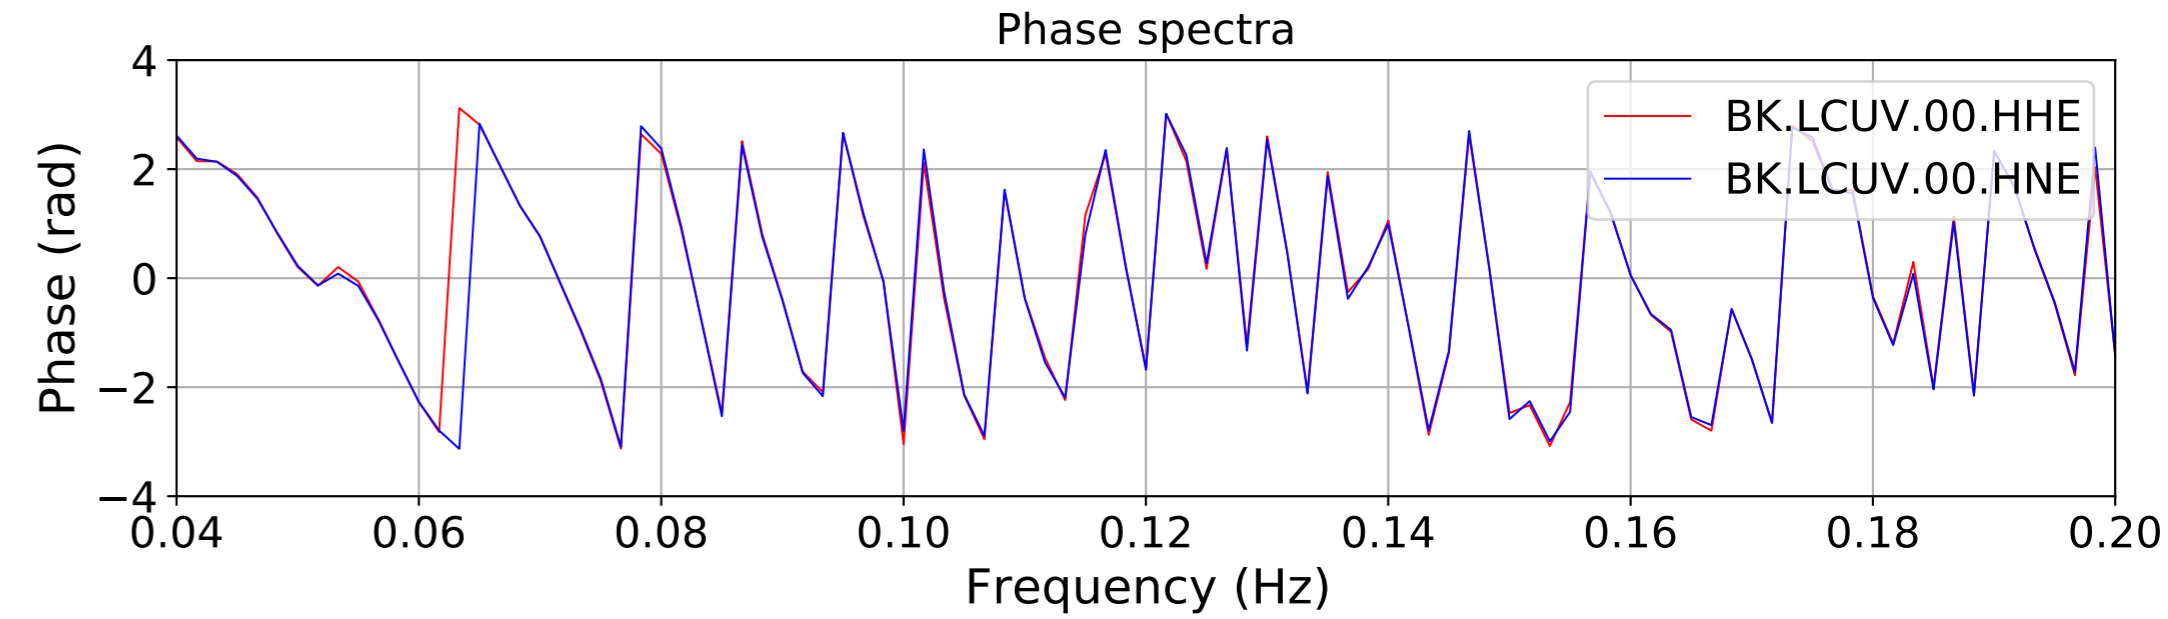

2024.340.184421_M7.0_nc75095651
Origin Time:2024-12-05T18:44:21.110000Z USGS event-id:nc75095651
M7.0 2024 Offshore Cape Mendocino, California Earthquake