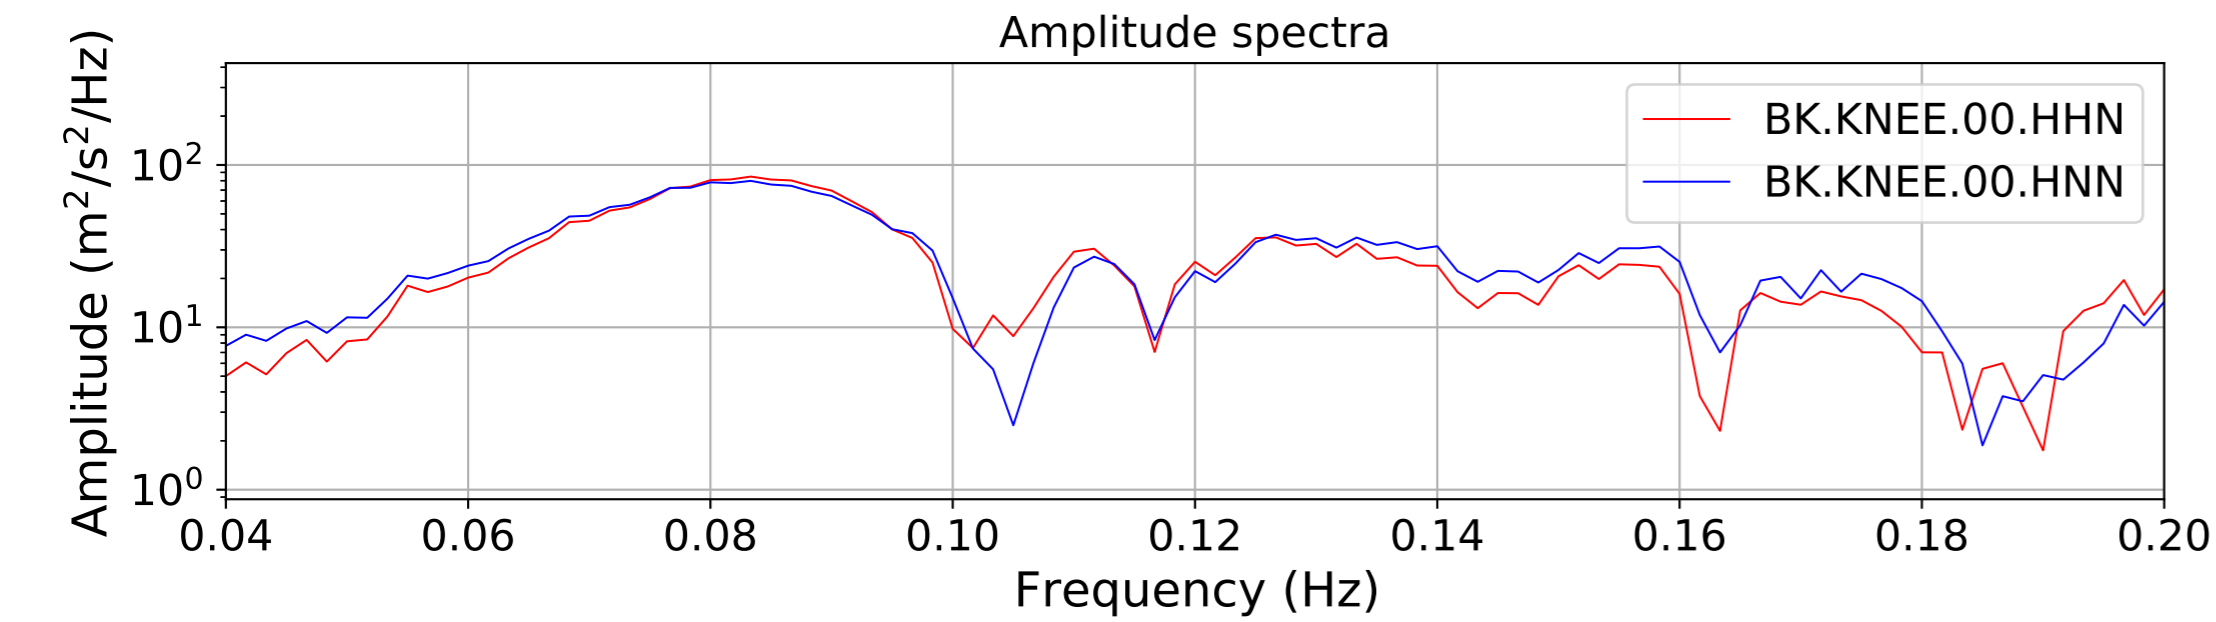

2024.340.184421.M7.0_nc75095651
Origin Time:2024-12-05T18:44:21.110000Z USGS event-id:nc75095651
M7.0 2024 Offshore Cape Mendocino, California Earthquake