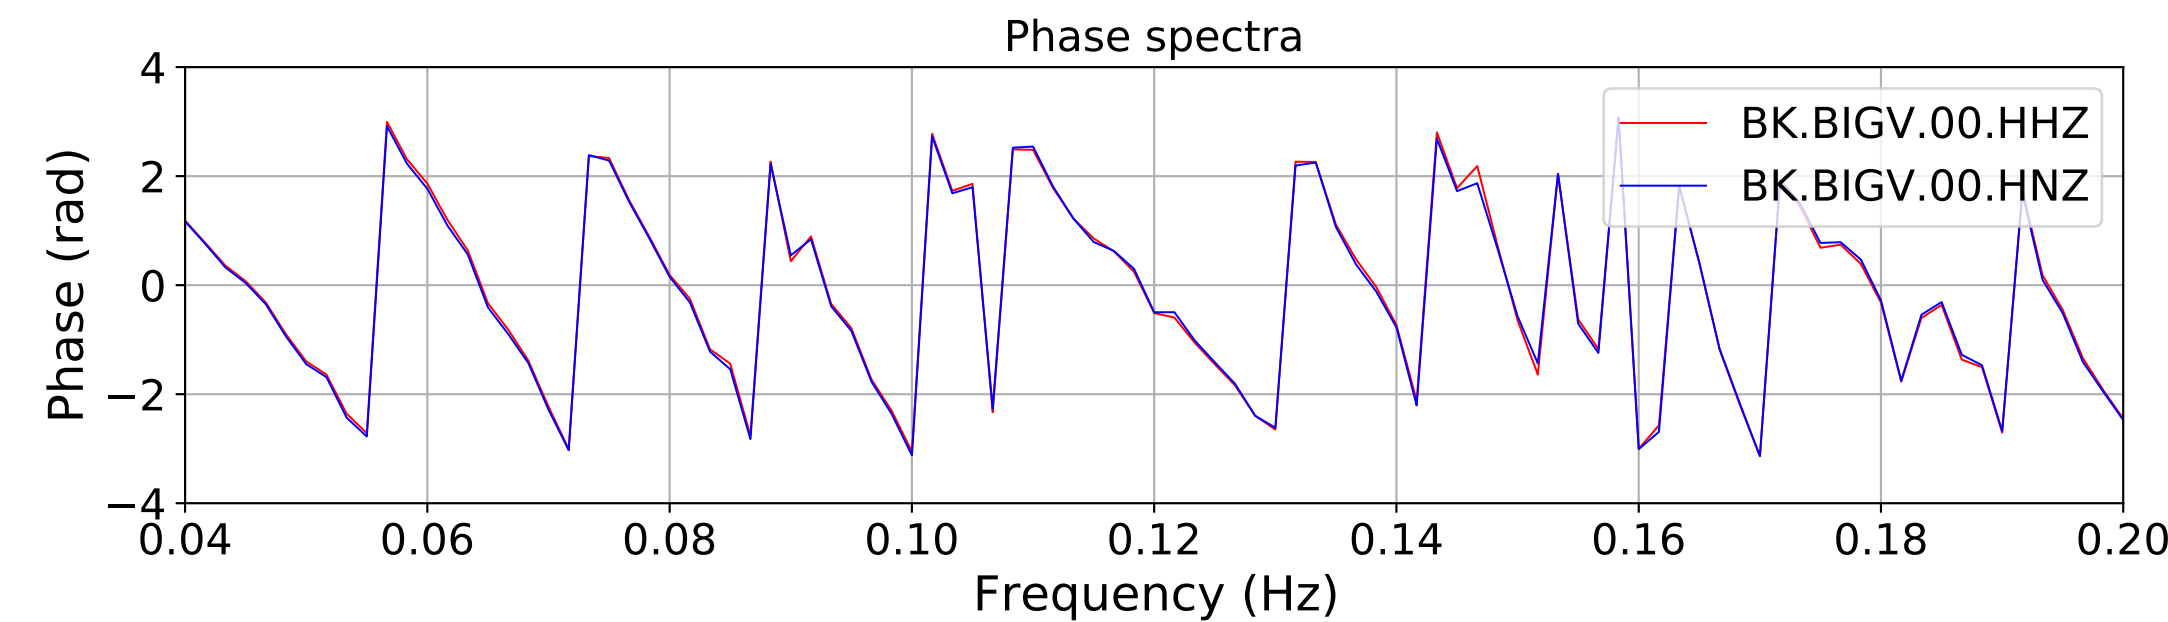

2024.340.184421_M7.0_nc75095651
Origin Time:2024-12-05T18:44:21.110000Z USGS event-id:nc75095651
M7.0 2024 Offshore Cape Mendocino, California Earthquake