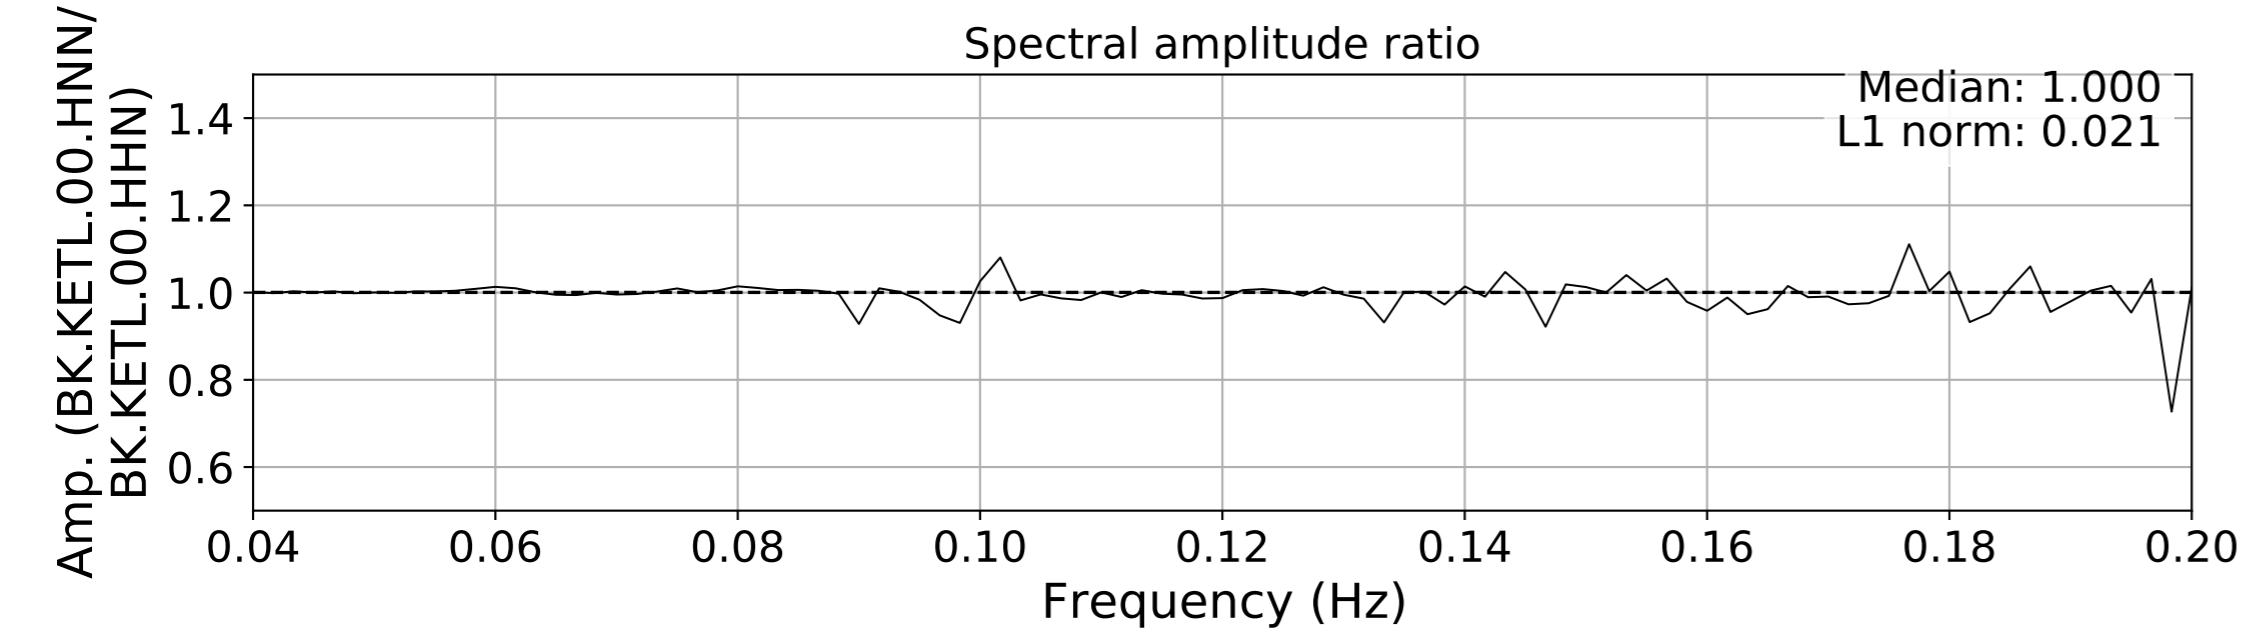

2024.340.184421_M7.0_nc75095651
Origin Time:2024-12-05T18:44:21.110000Z USGS event-id:nc75095651
M7.0 2024 Offshore Cape Mendocino, California Earthquake