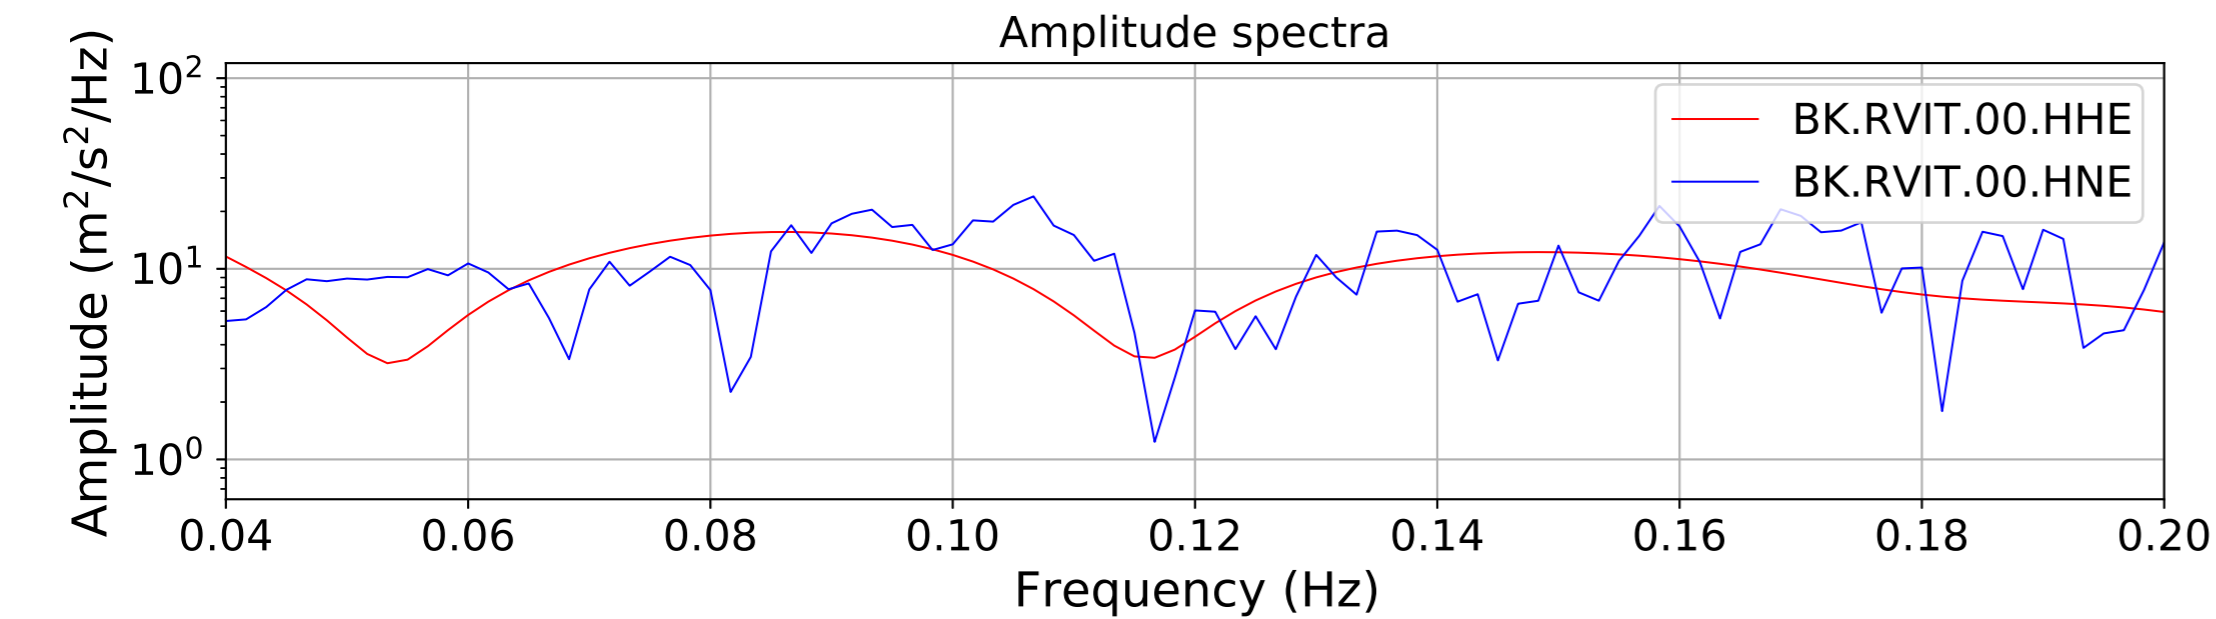

2024.340.184421_M7.0_nc75095651
Origin Time:2024-12-05T18:44:21.110000Z USGS event-id:nc75095651
M7.0 2024 Offshore Cape Mendocino, California Earthquake