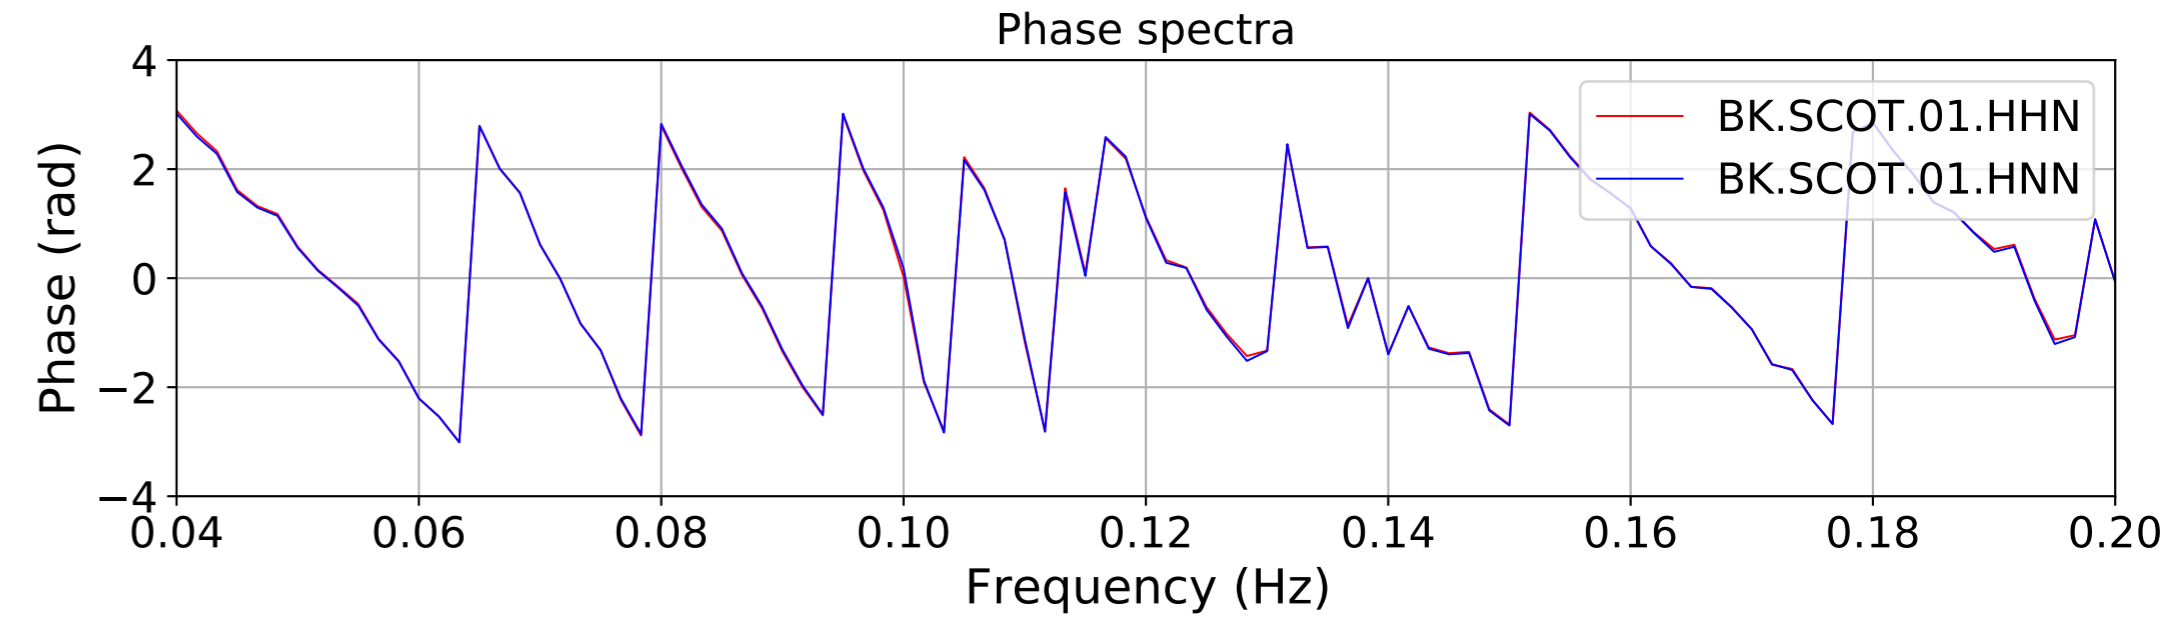

2024.340.184421_M7.0_nc75095651
Origin Time:2024-12-05T18:44:21.110000Z USGS event-id:nc75095651
M7.0 2024 Offshore Cape Mendocino, California Earthquake