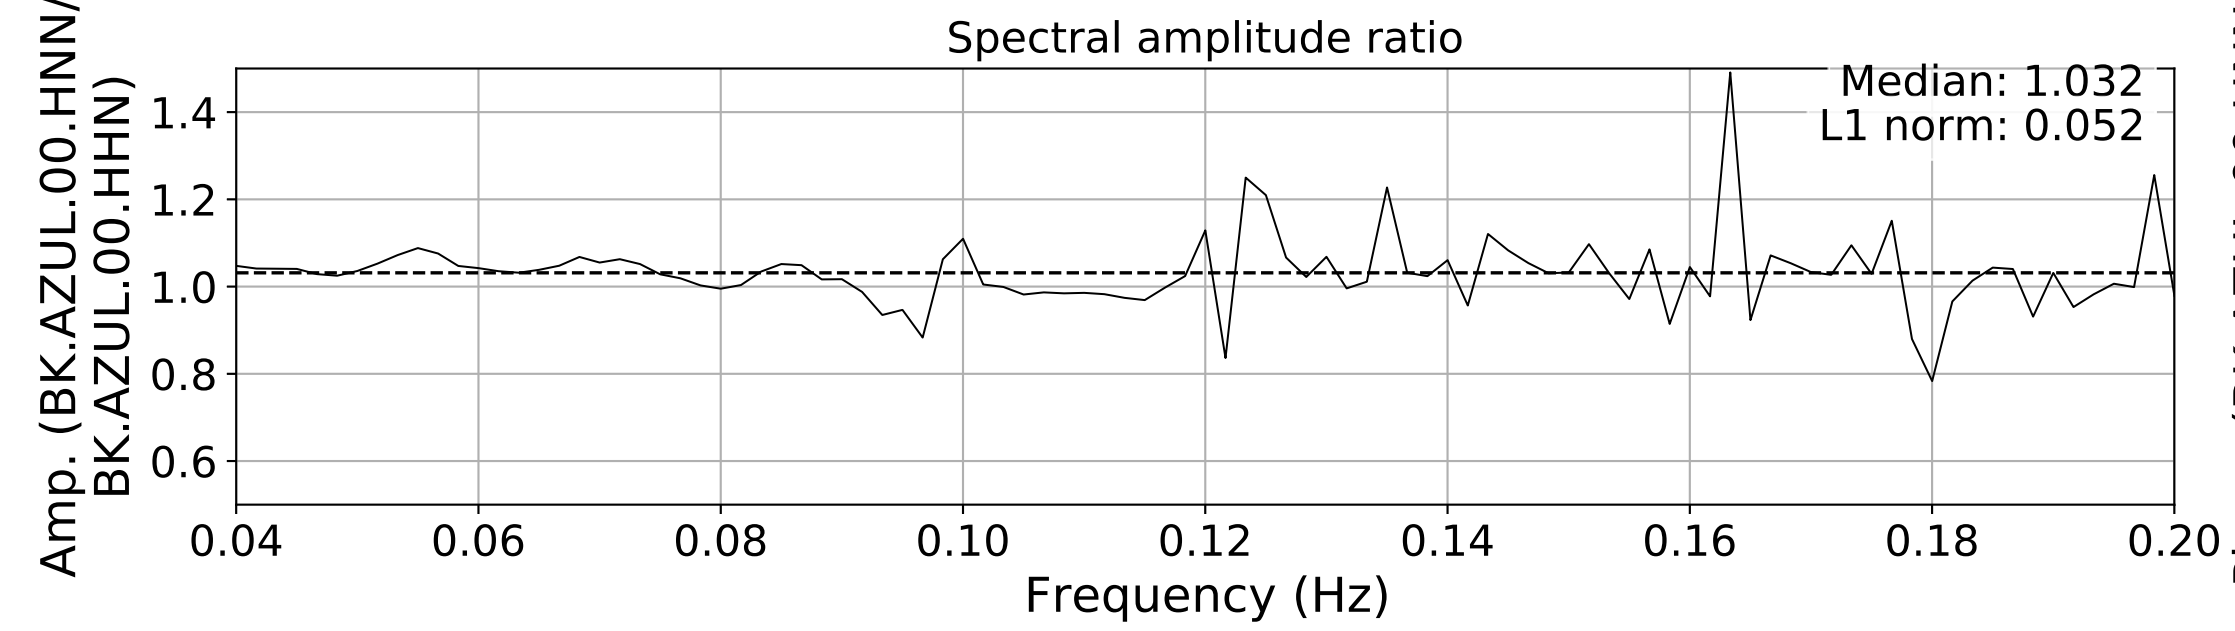

2024.340.184421_M7.0_nc75095651
Origin Time:2024-12-05T18:44:21.110000Z USGS event-id:nc75095651
M7.0 2024 Offshore Cape Mendocino, California Earthquake