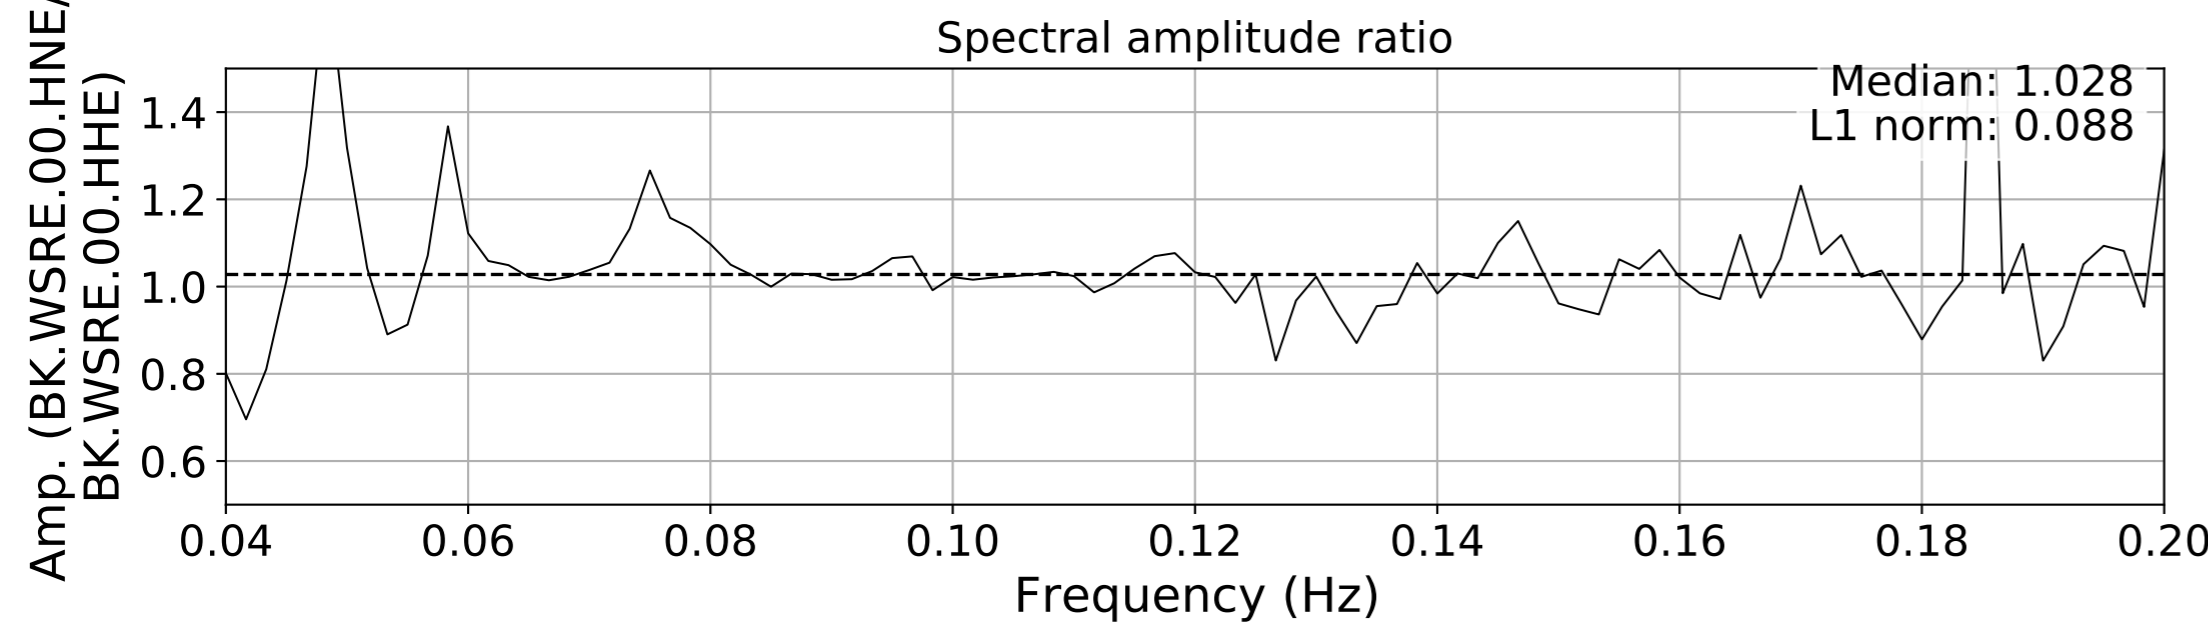

2024.340.184421.M7.0_nc75095651
Origin Time:2024-12-05T18:44:21.110000Z USGS event-id:nc75095651
M7.0 2024 Offshore Cape Mendocino, California Earthquake