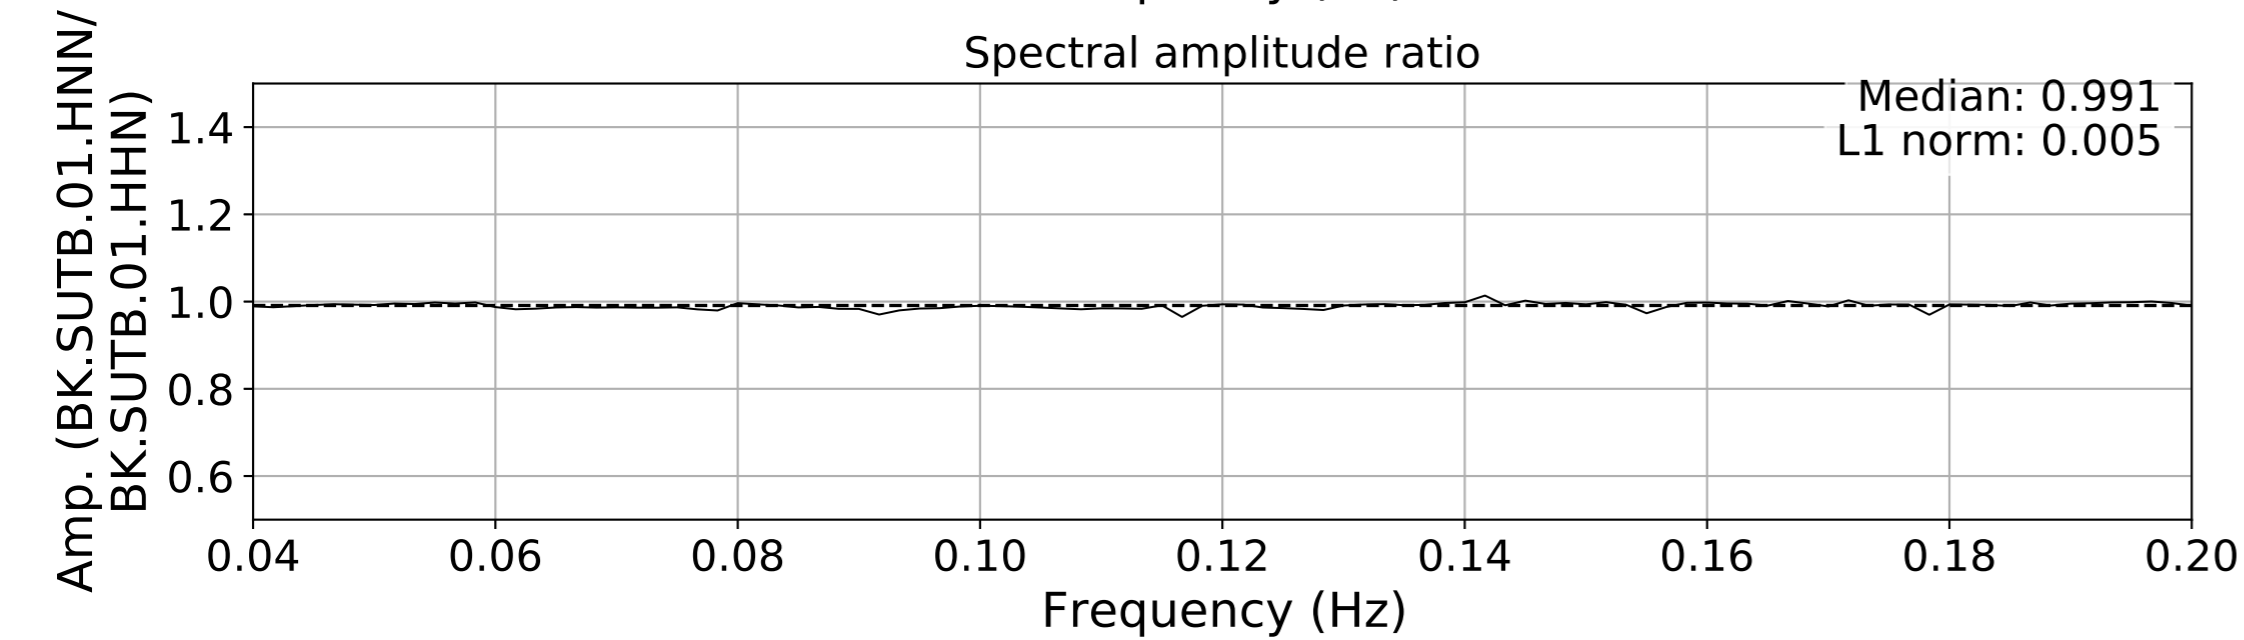

2024.340.184421_M7.0_nc75095651
Origin Time:2024-12-05T18:44:21.110000Z USGS event-id:nc75095651
M7.0 2024 Offshore Cape Mendocino, California Earthquake