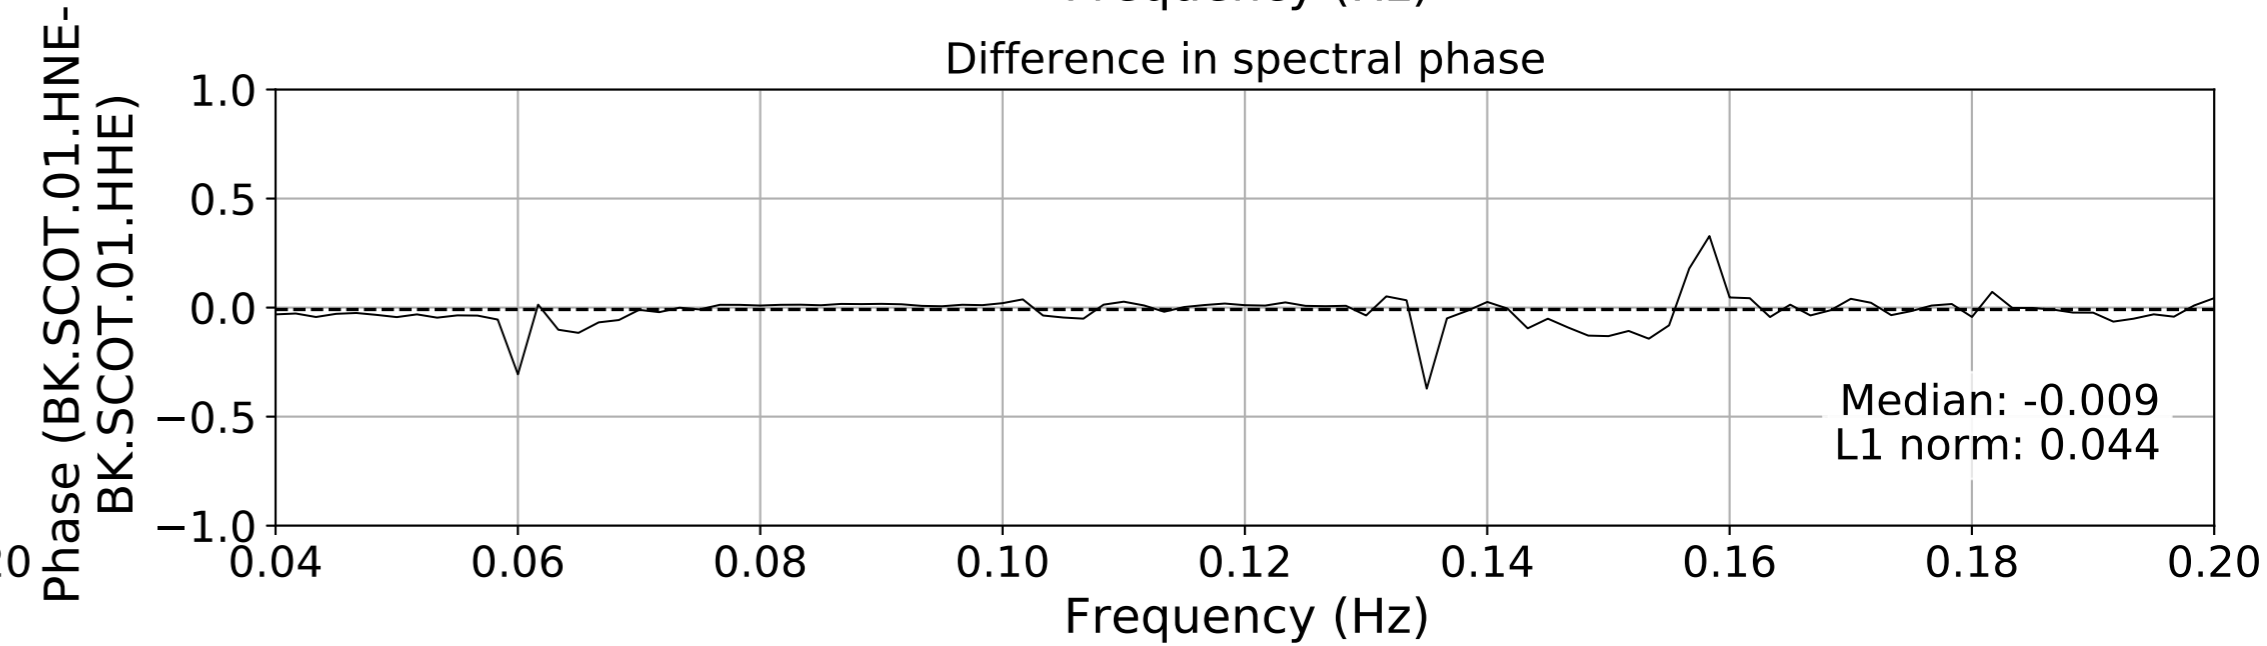

2024.340.184421_M7.0_nc75095651
Origin Time:2024-12-05T18:44:21.110000Z USGS event-id:nc75095651
M7.0 2024 Offshore Cape Mendocino, California Earthquake