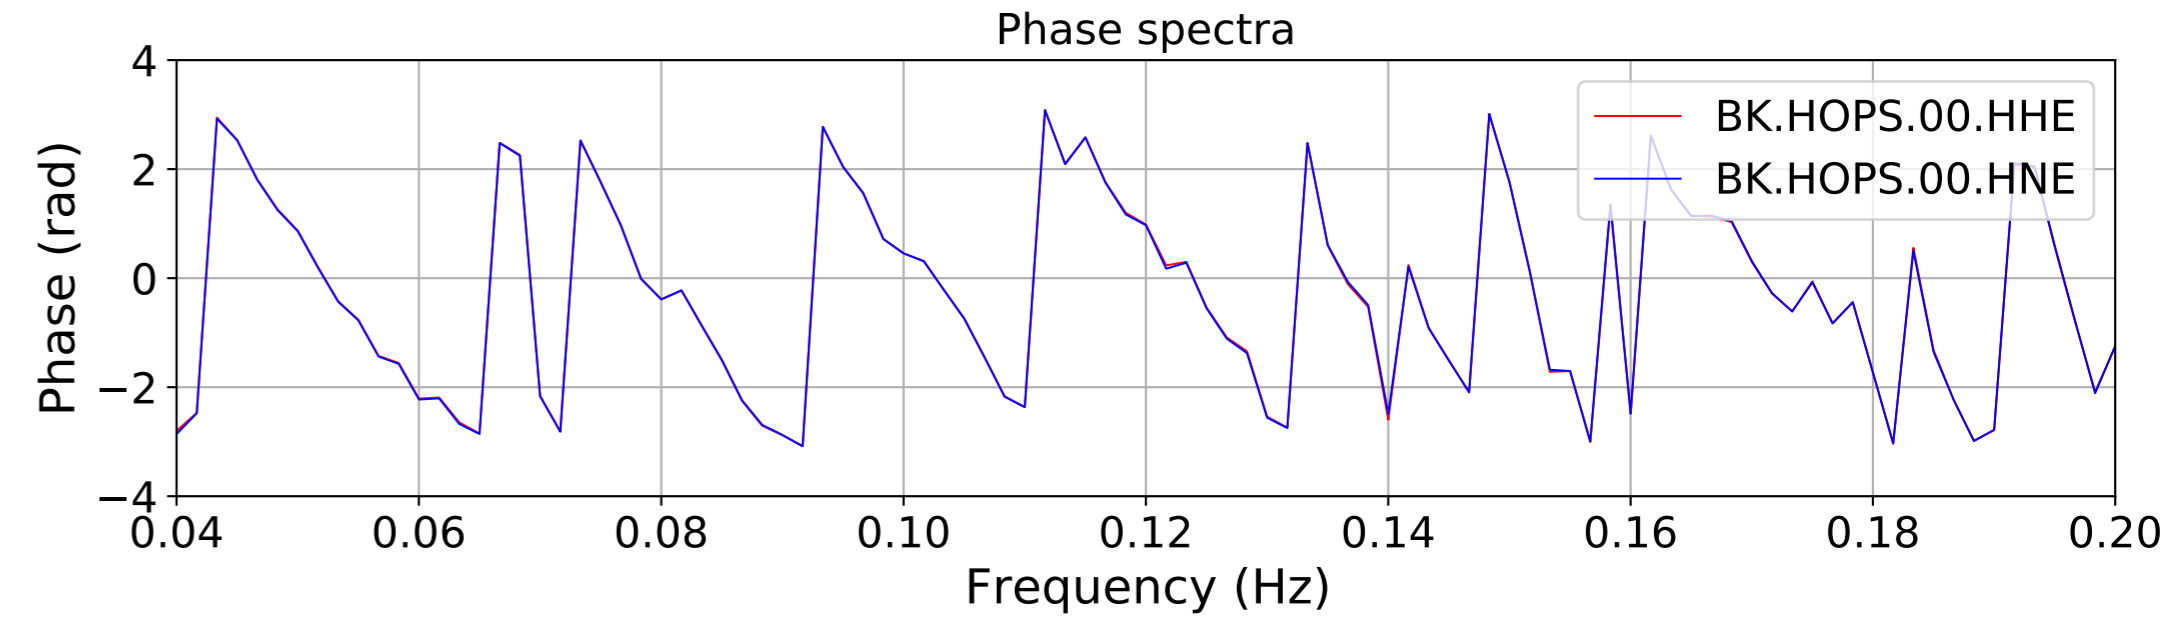

2024.340.184421_M7.0_nc75095651
Origin Time:2024-12-05T18:44:21.110000Z USGS event-id:nc75095651
M7.0 2024 Offshore Cape Mendocino, California Earthquake