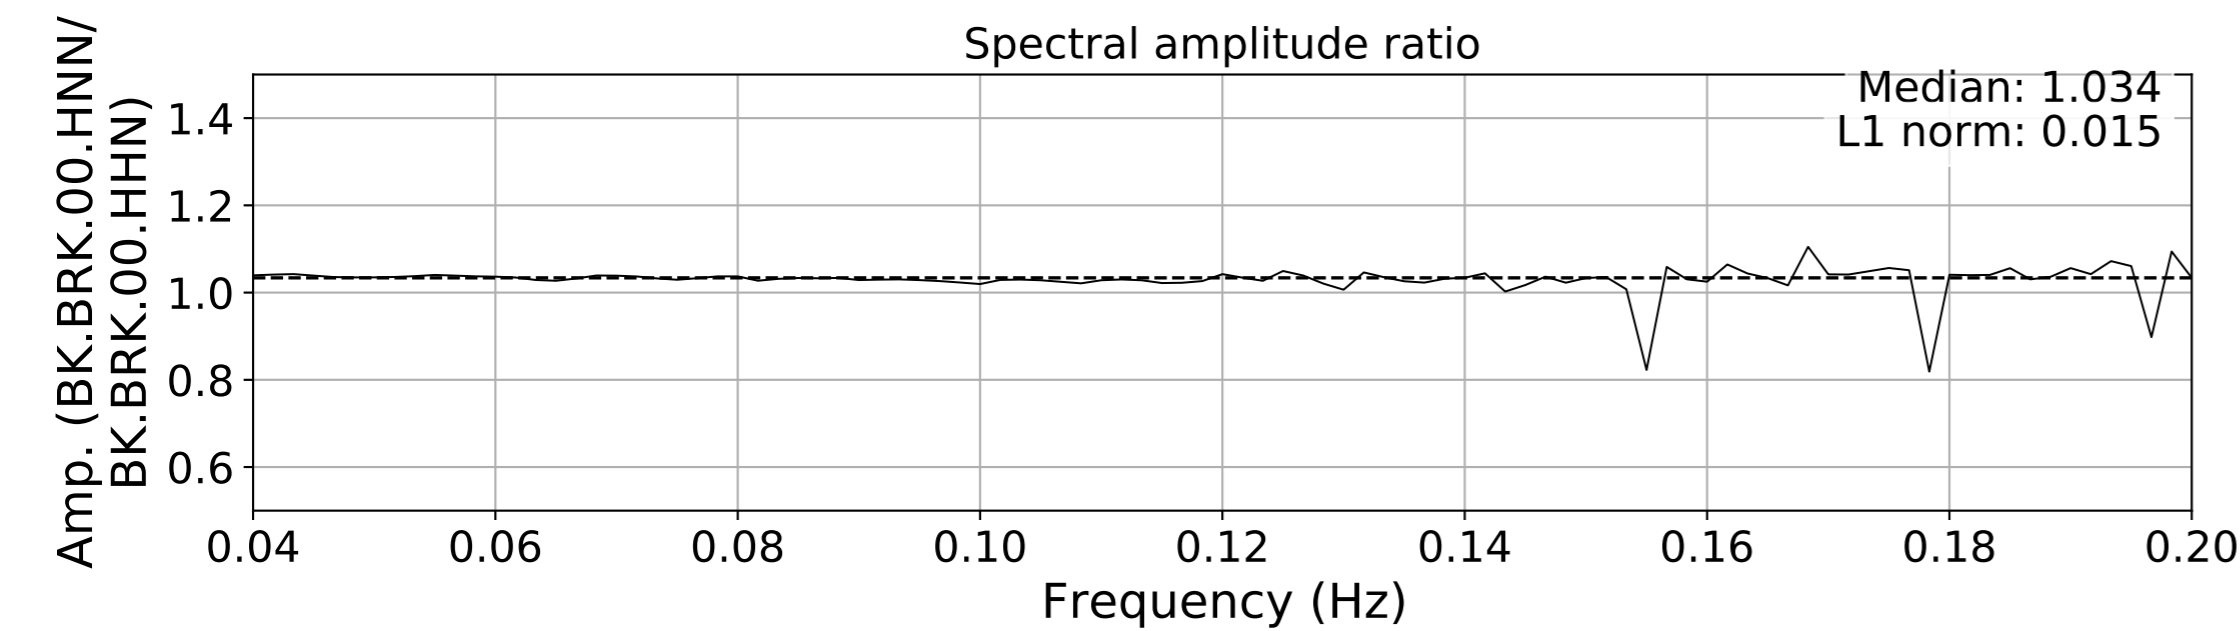

2024.340.184421_M7.0_nc75095651
Origin Time:2024-12-05T18:44:21.110000Z USGS event-id:nc75095651
M7.0 2024 Offshore Cape Mendocino, California Earthquake