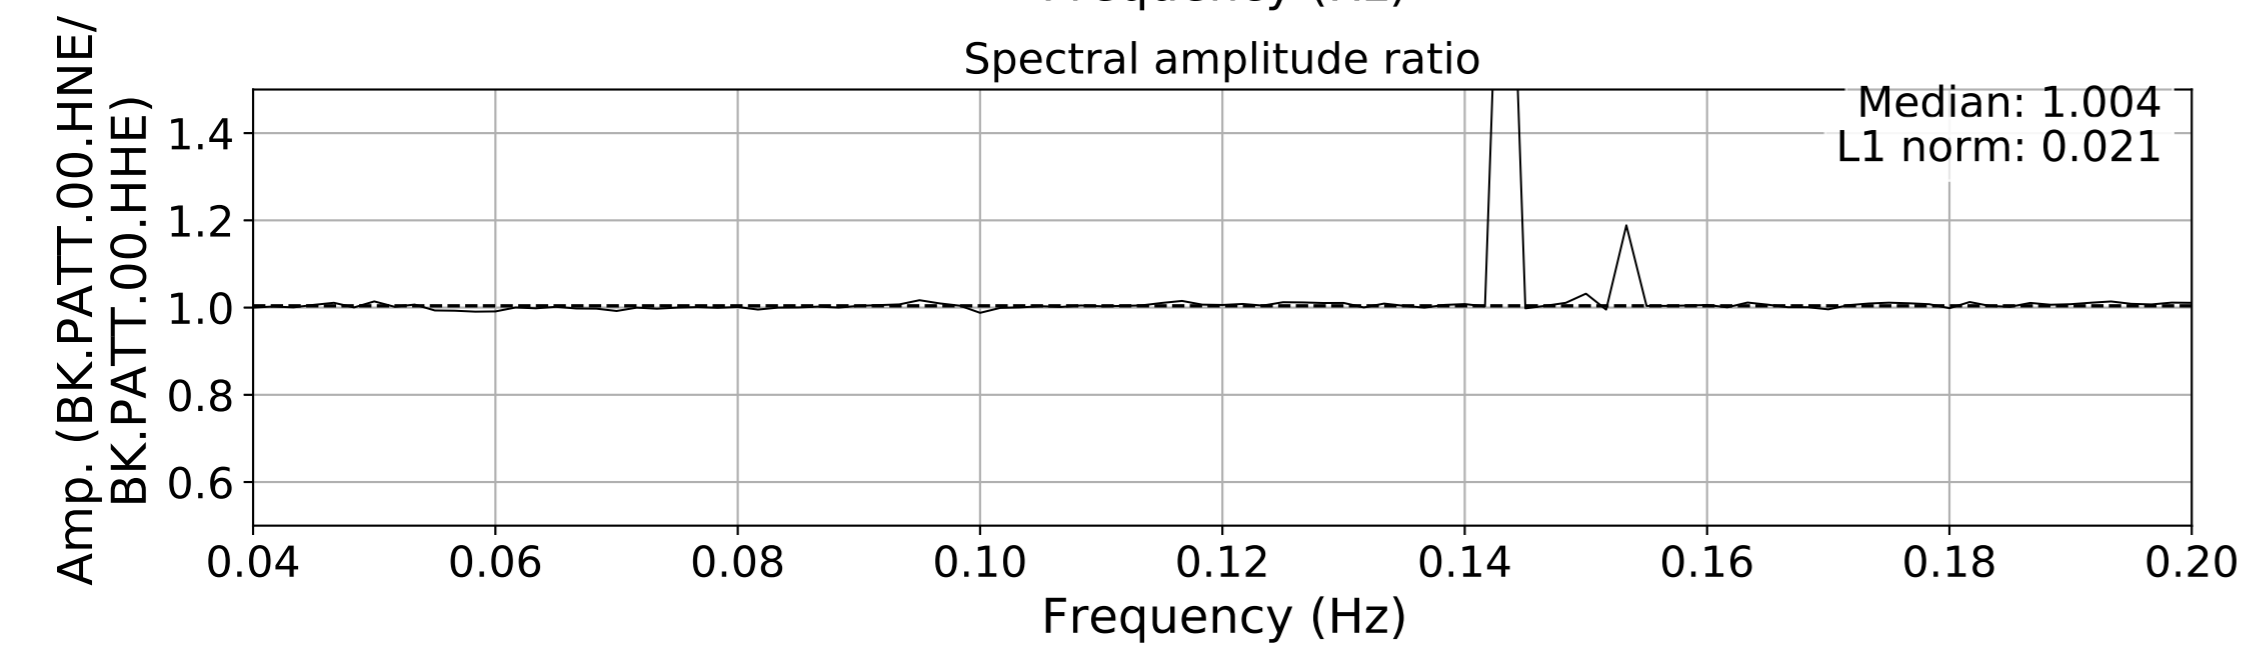

2024.340.184421_M7.0_nc75095651
Origin Time:2024-12-05T18:44:21.110000Z USGS event-id:nc75095651
M7.0 2024 Offshore Cape Mendocino, California Earthquake