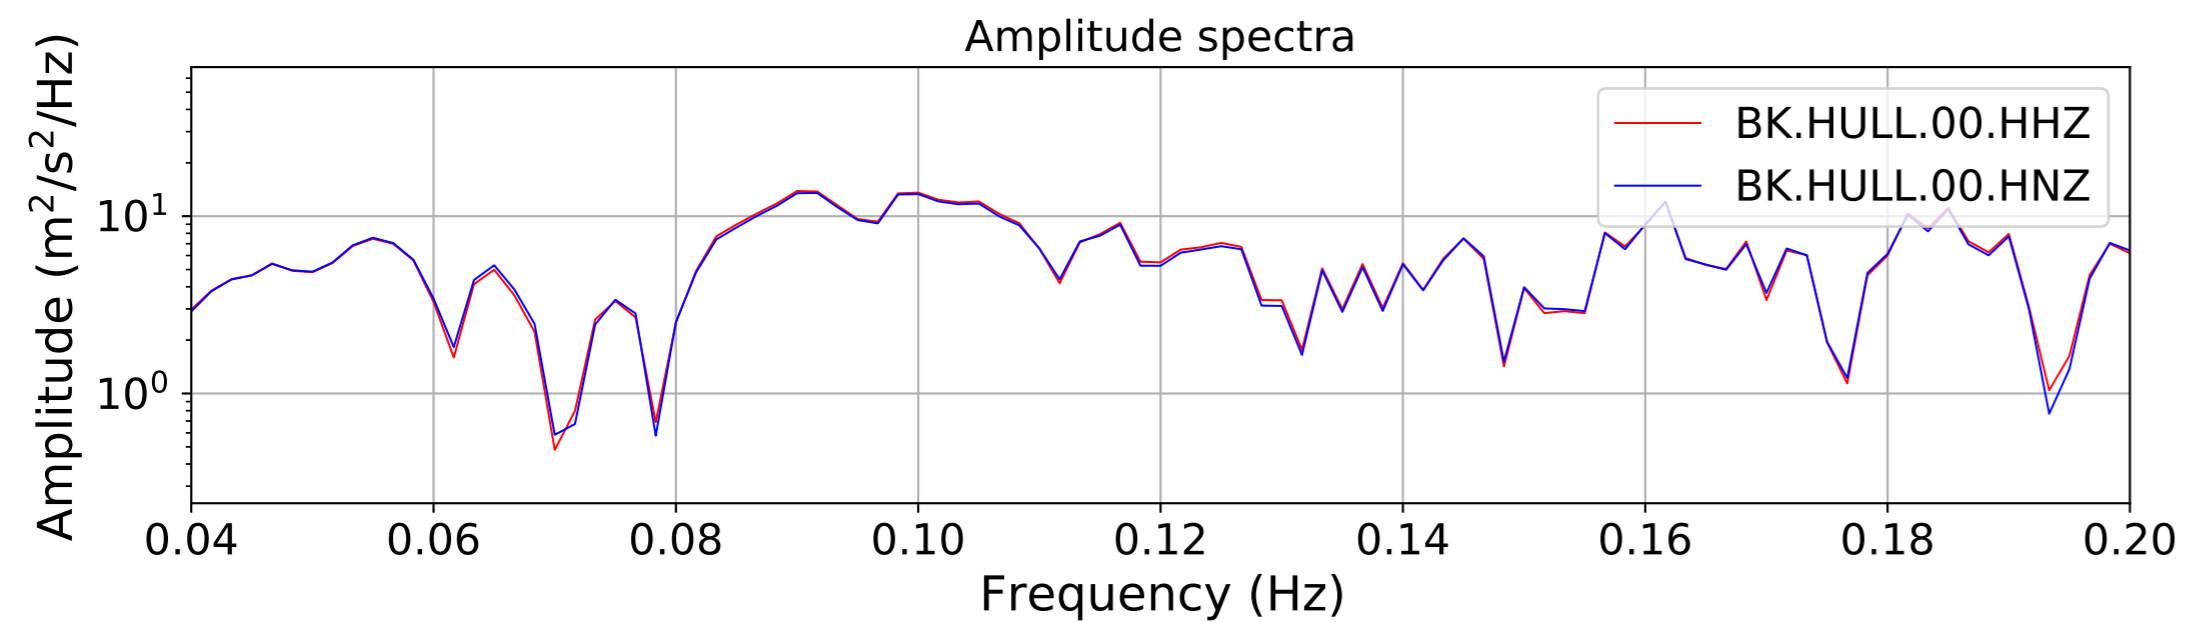

2024.340.184421_M7.0_nc75095651
Origin Time:2024-12-05T18:44:21.110000Z USGS event-id:nc75095651
M7.0 2024 Offshore Cape Mendocino, California Earthquake