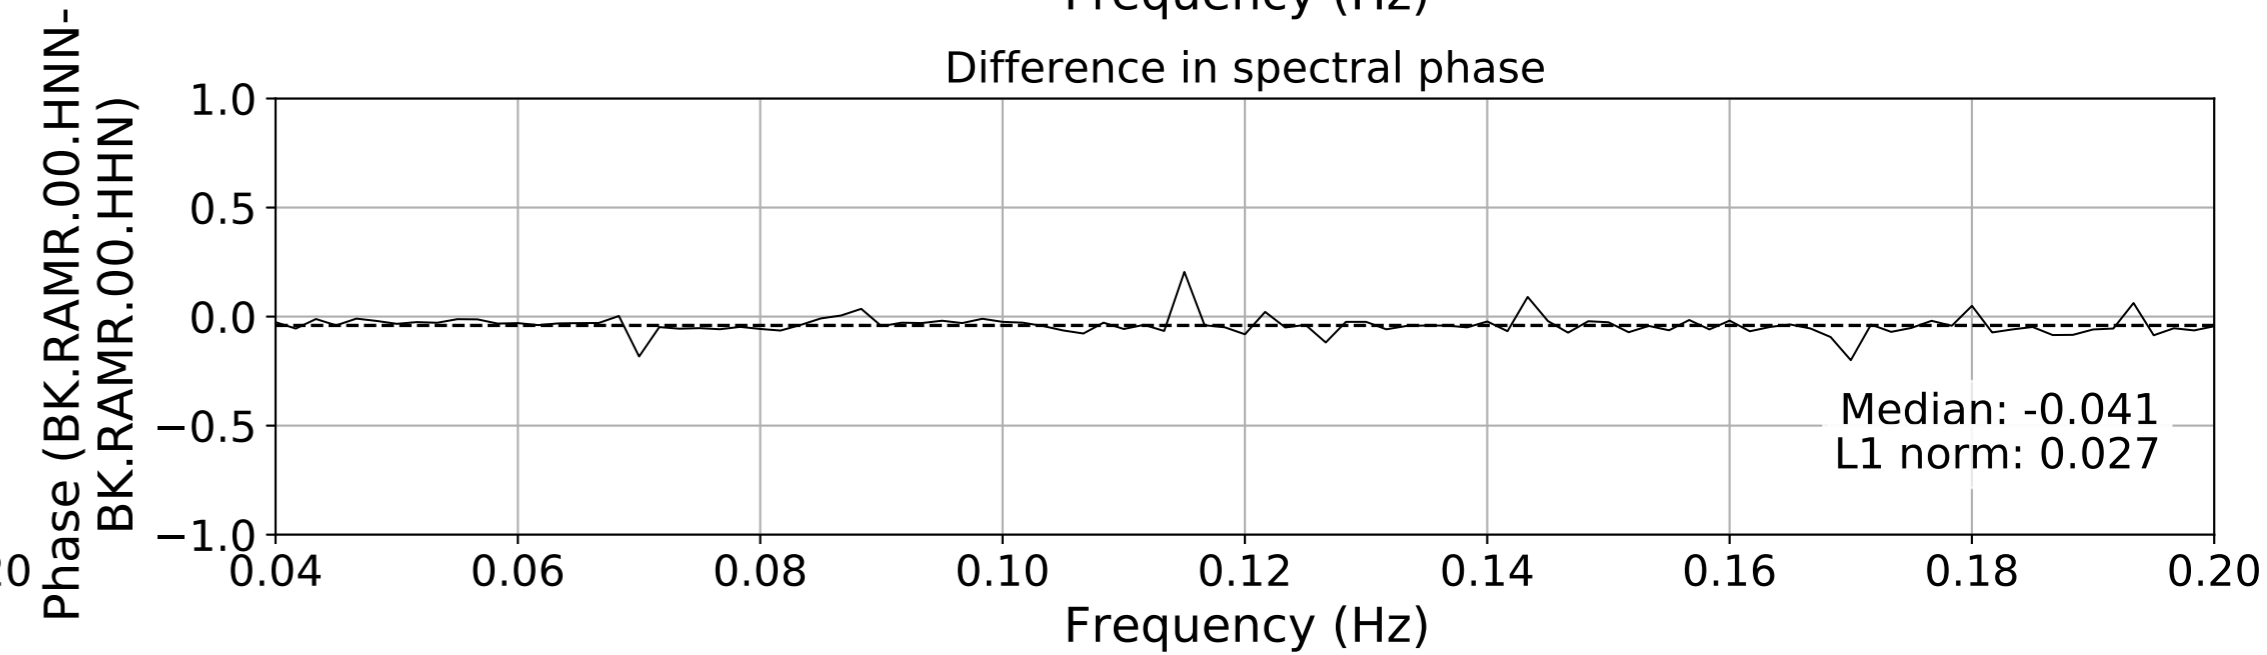

2024.340.184421_M7.0_nc75095651
Origin Time:2024-12-05T18:44:21.110000Z USGS event-id:nc75095651
M7.0 2024 Offshore Cape Mendocino, California Earthquake