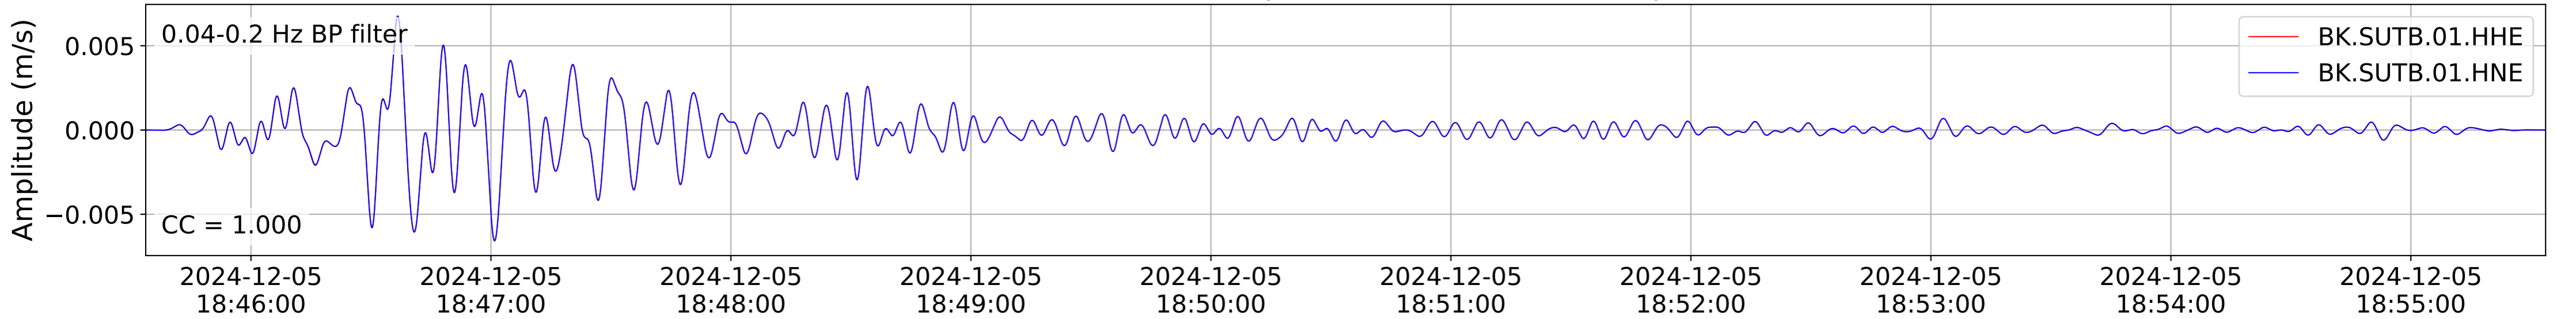

2024.340.184421_M7.0_nc75095651
Origin Time:2024-12-05T18:44:21.110000Z USGS event-id:nc75095651
M7.0 2024 Offshore Cape Mendocino, California Earthquake