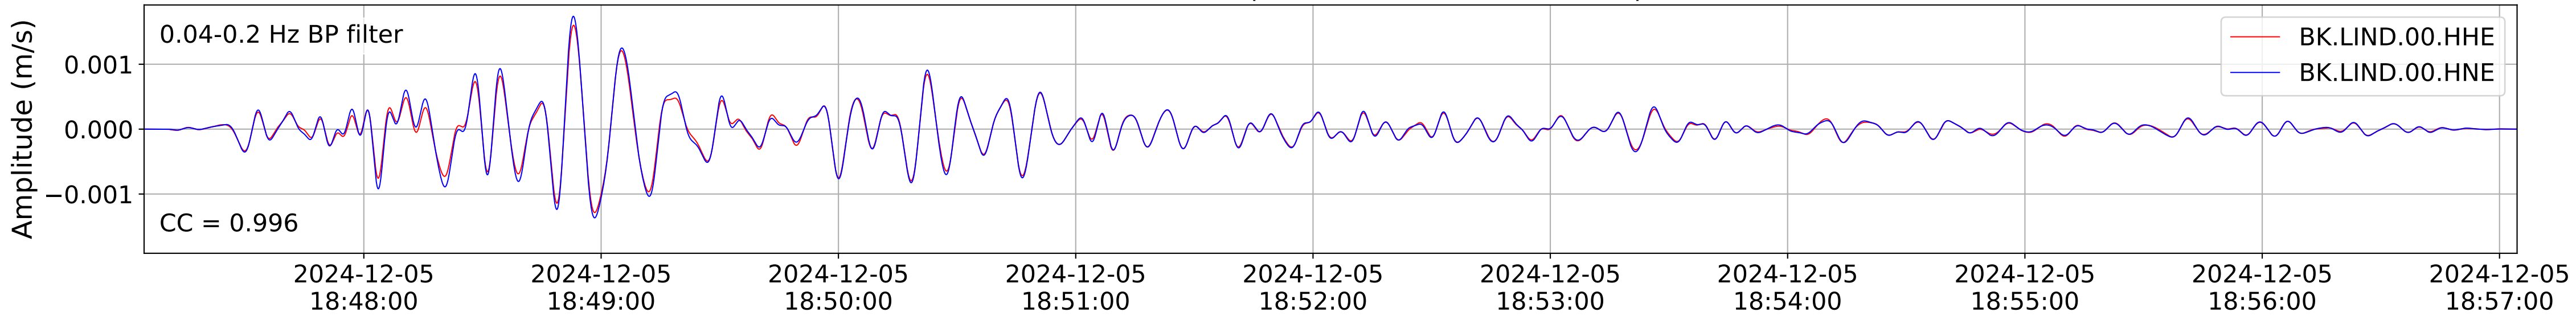

2024.340.184421_M7.0_nc75095651
Origin Time:2024-12-05T18:44:21.110000Z USGS event-id:nc75095651
M7.0 2024 Offshore Cape Mendocino, California Earthquake