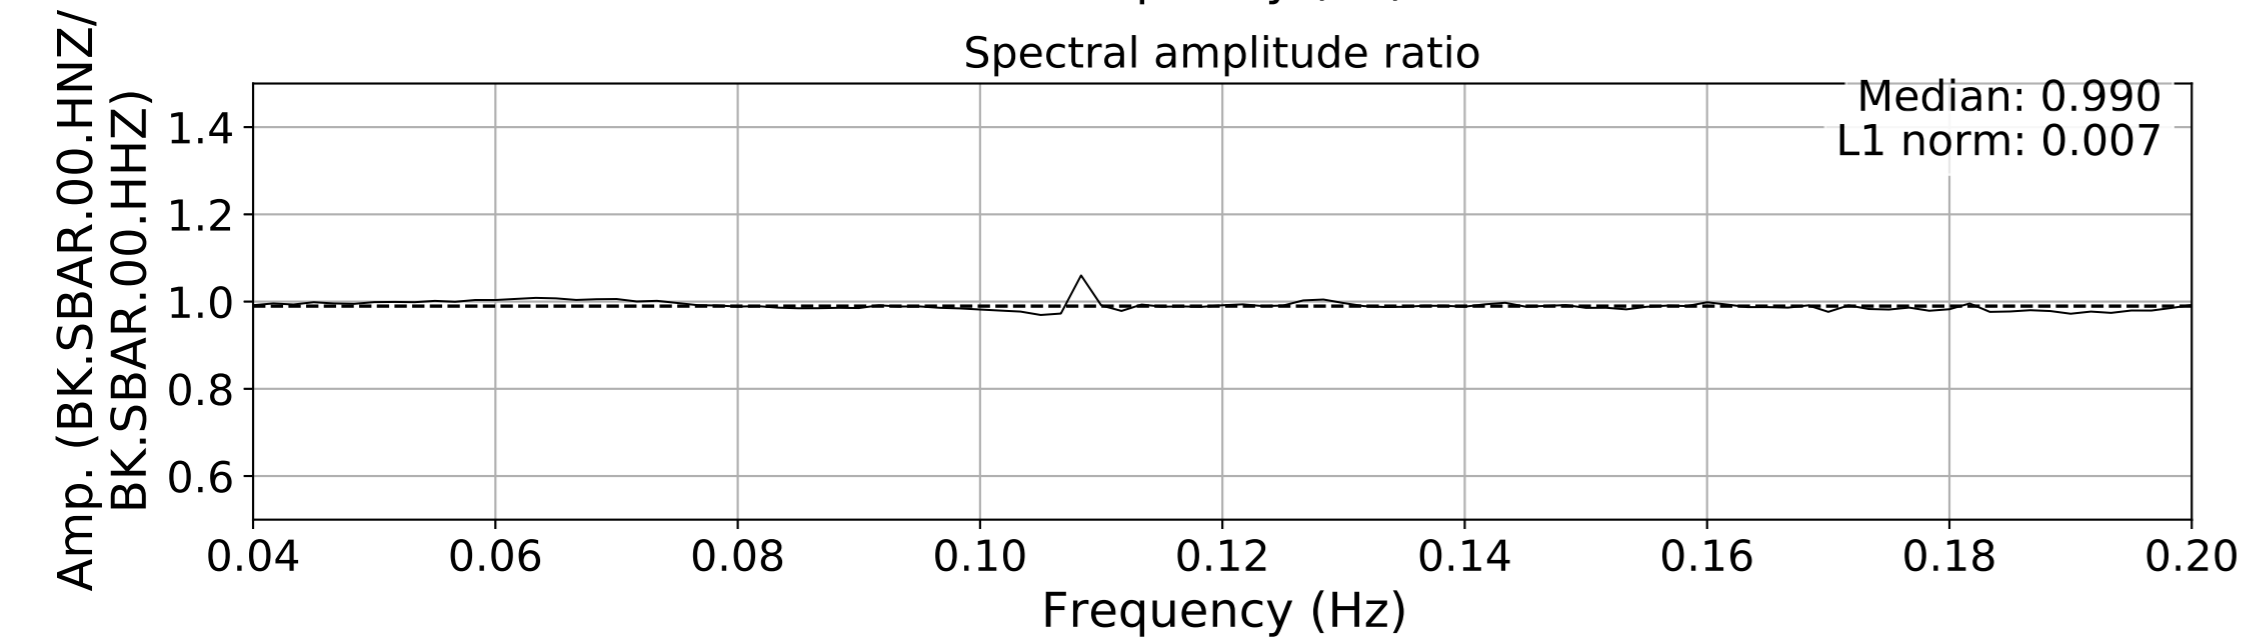

2024.340.184421_M7.0_nc75095651
Origin Time:2024-12-05T18:44:21.110000Z USGS event-id:nc75095651
M7.0 2024 Offshore Cape Mendocino, California Earthquake