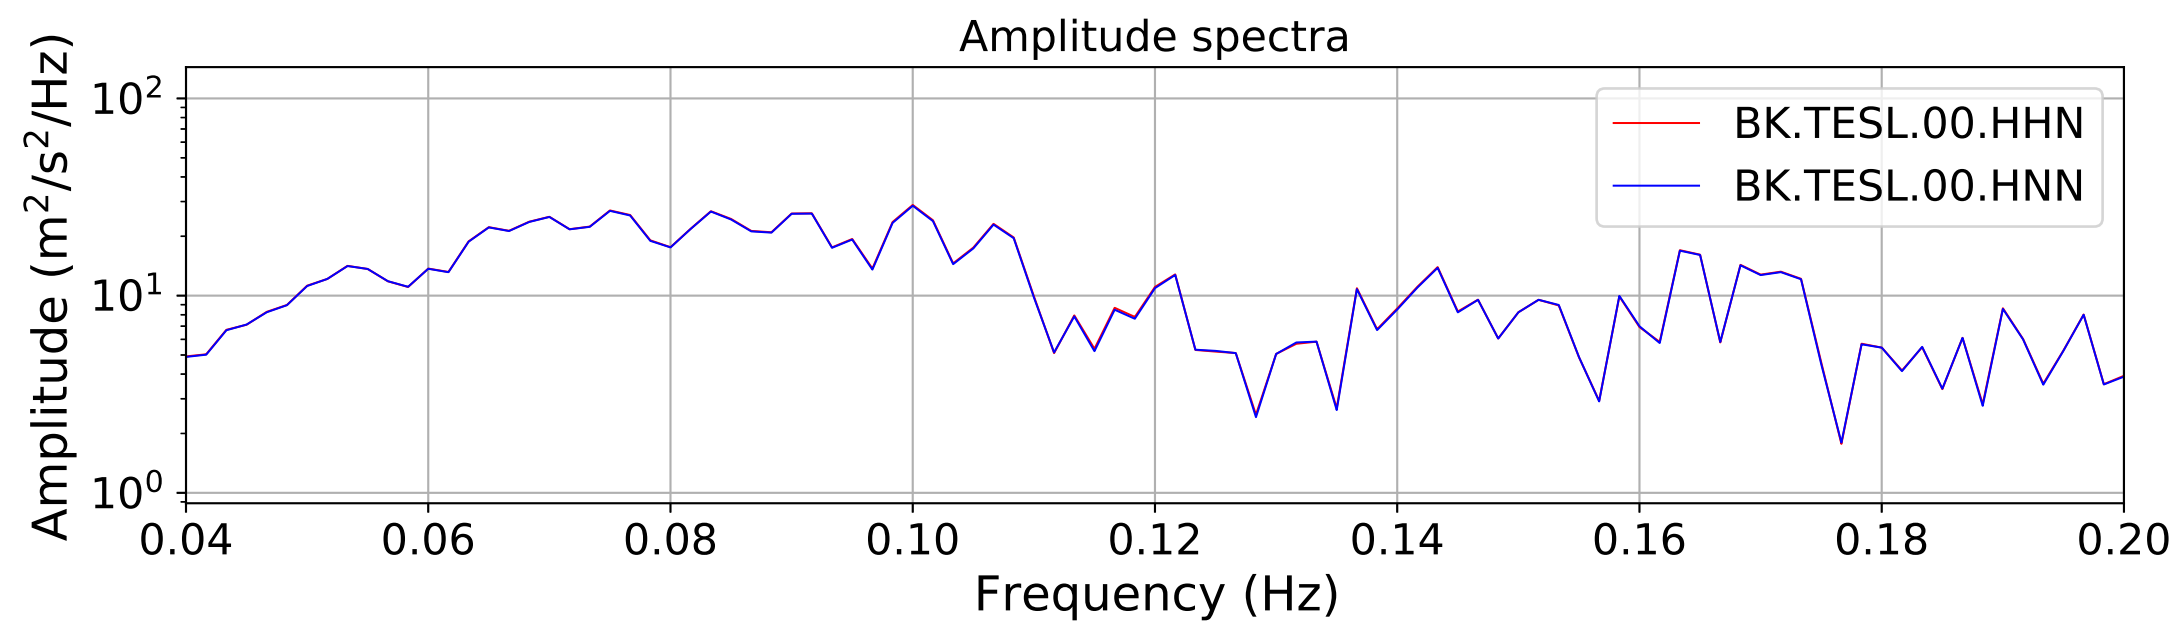

2024.340.184421_M7.0_nc75095651
Origin Time:2024-12-05T18:44:21.110000Z USGS event-id:nc75095651
M7.0 2024 Offshore Cape Mendocino, California Earthquake