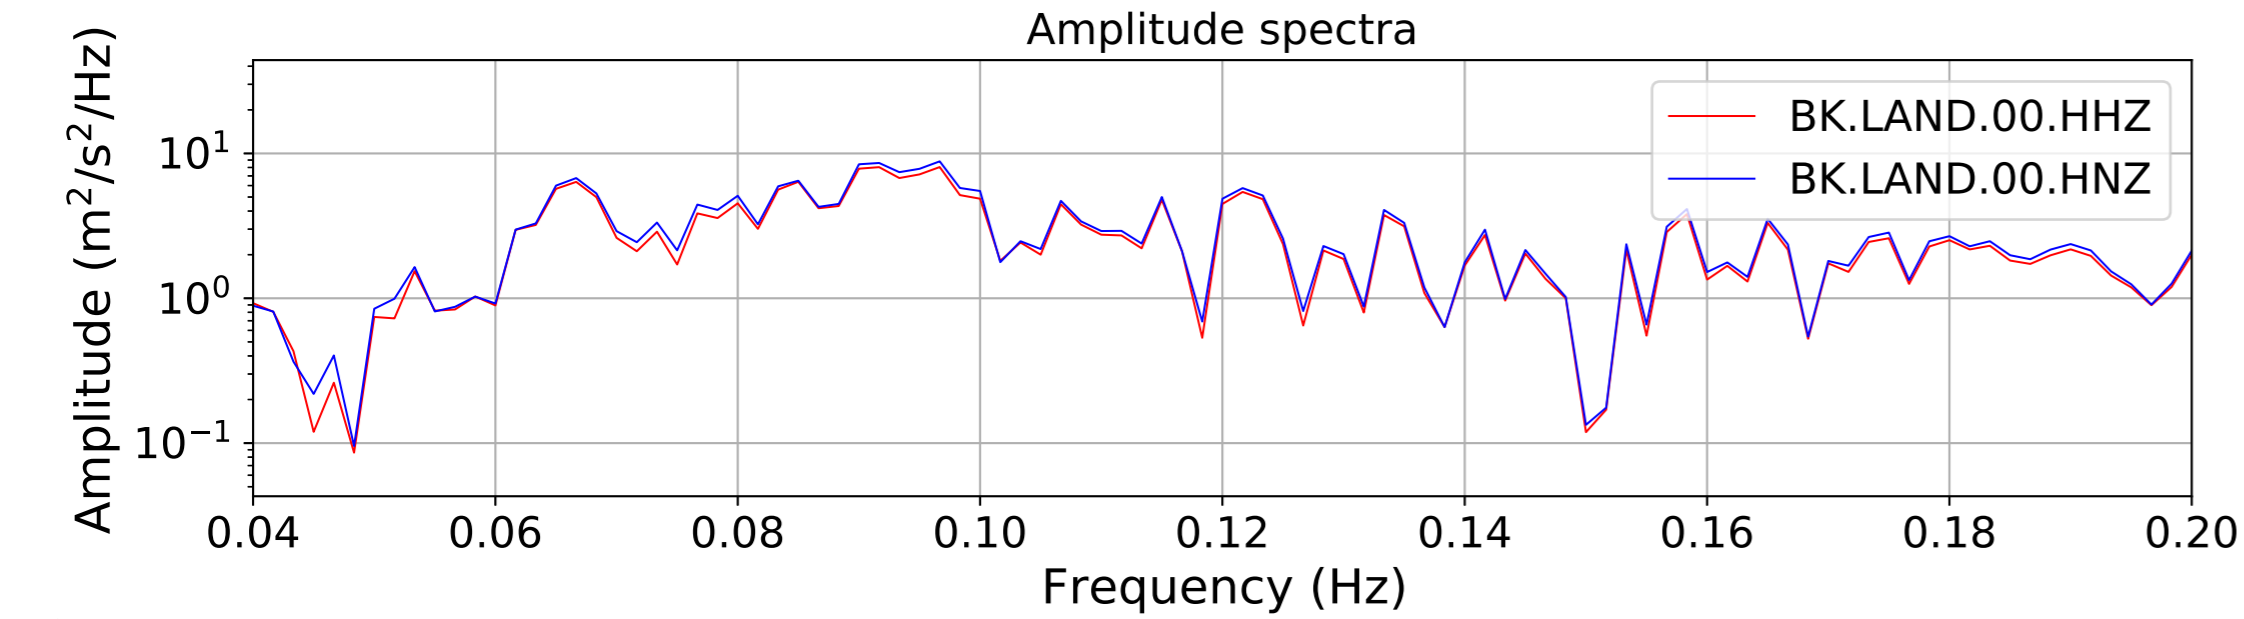

2024.340.184421_M7.0_nc75095651
Origin Time:2024-12-05T18:44:21.110000Z USGS event-id:nc75095651
M7.0 2024 Offshore Cape Mendocino, California Earthquake