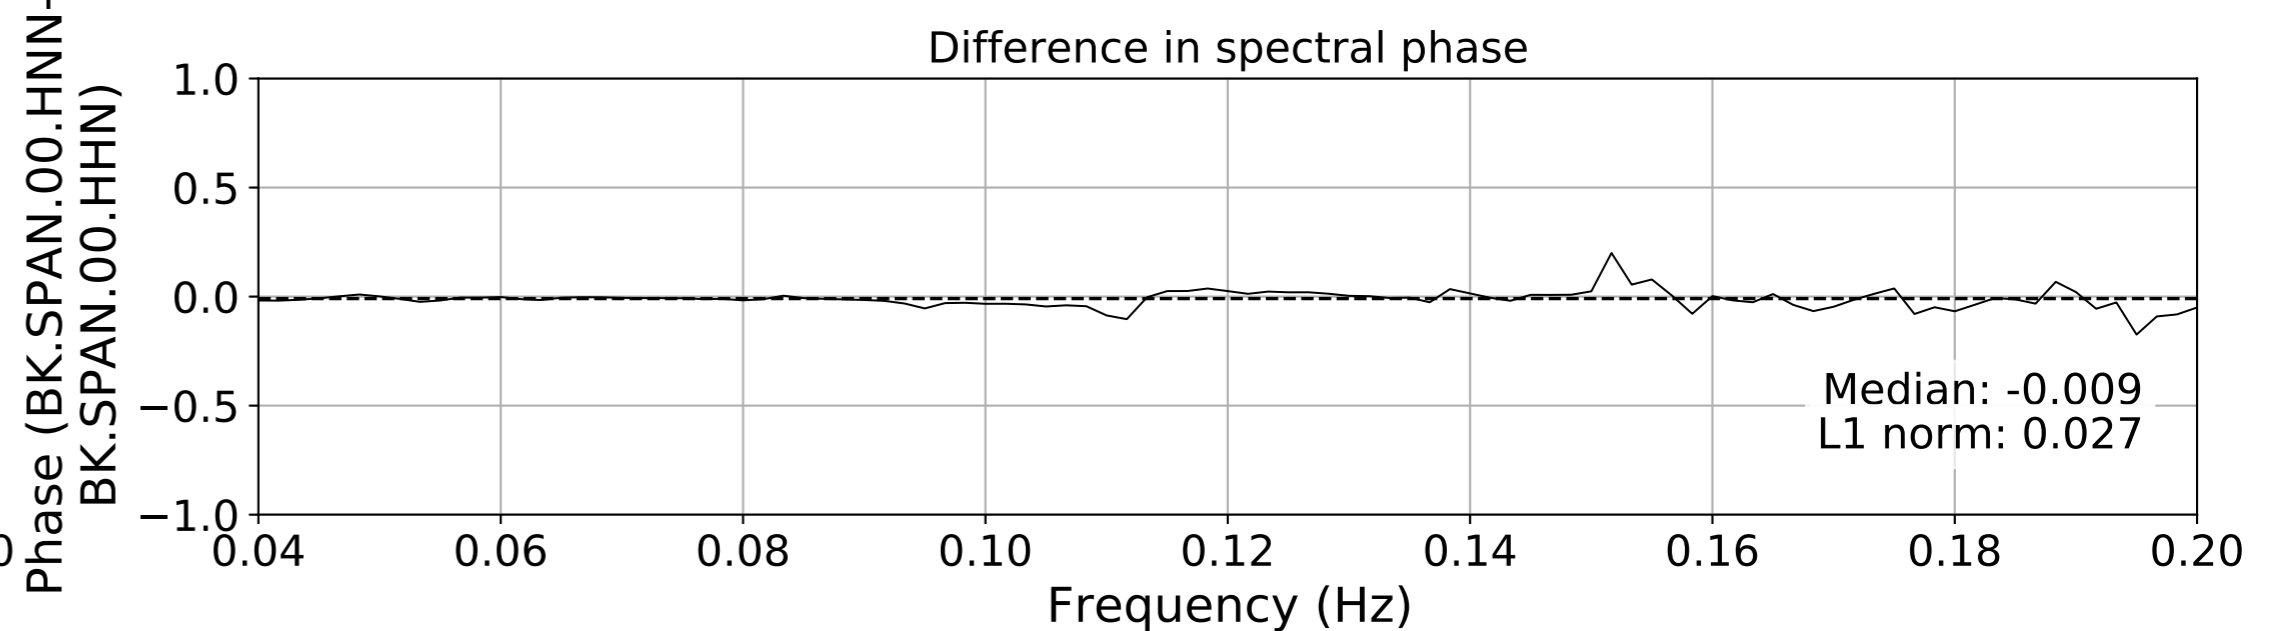

2024.340.184421M7.0_nc75095651
Origin Time:2024-12-05T18:44:21.110000Z USGS event-id:nc75095651
M7.0 2024 Offshore Cape Mendocino, California Earthquake