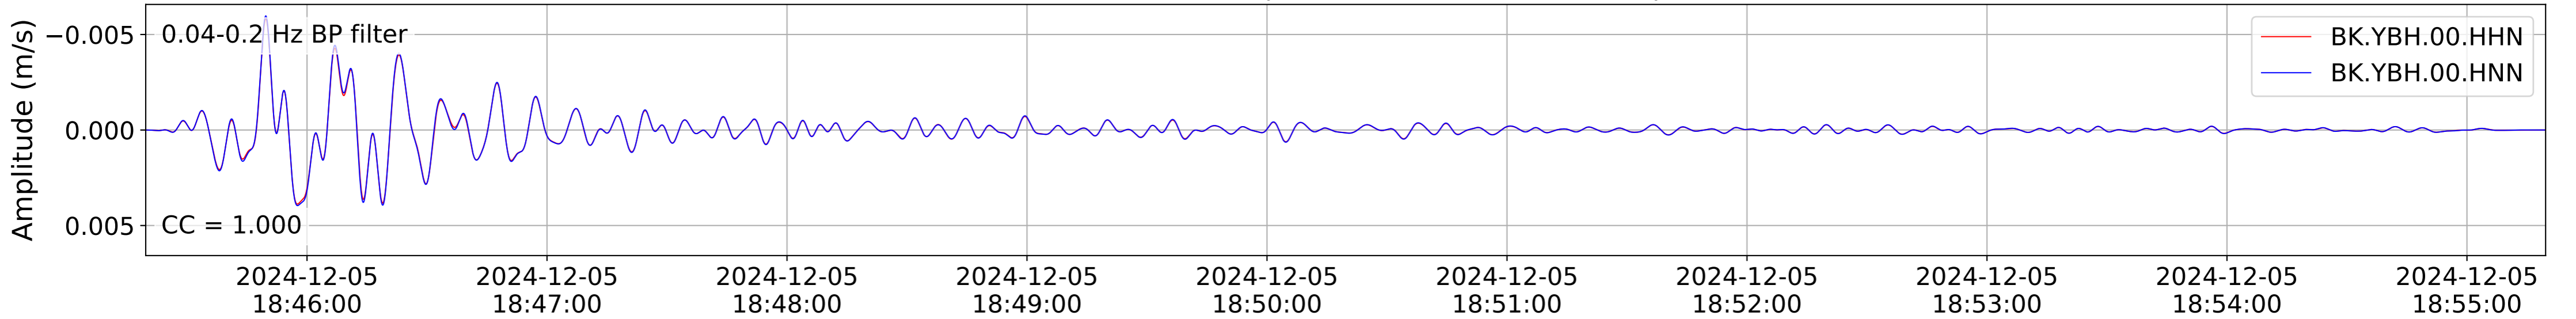

2024.340.184421_M7.0_nc75095651
Origin Time:2024-12-05T18:44:21.110000Z USGS event-id:nc75095651
M7.0 2024 Offshore Cape Mendocino, California Earthquake