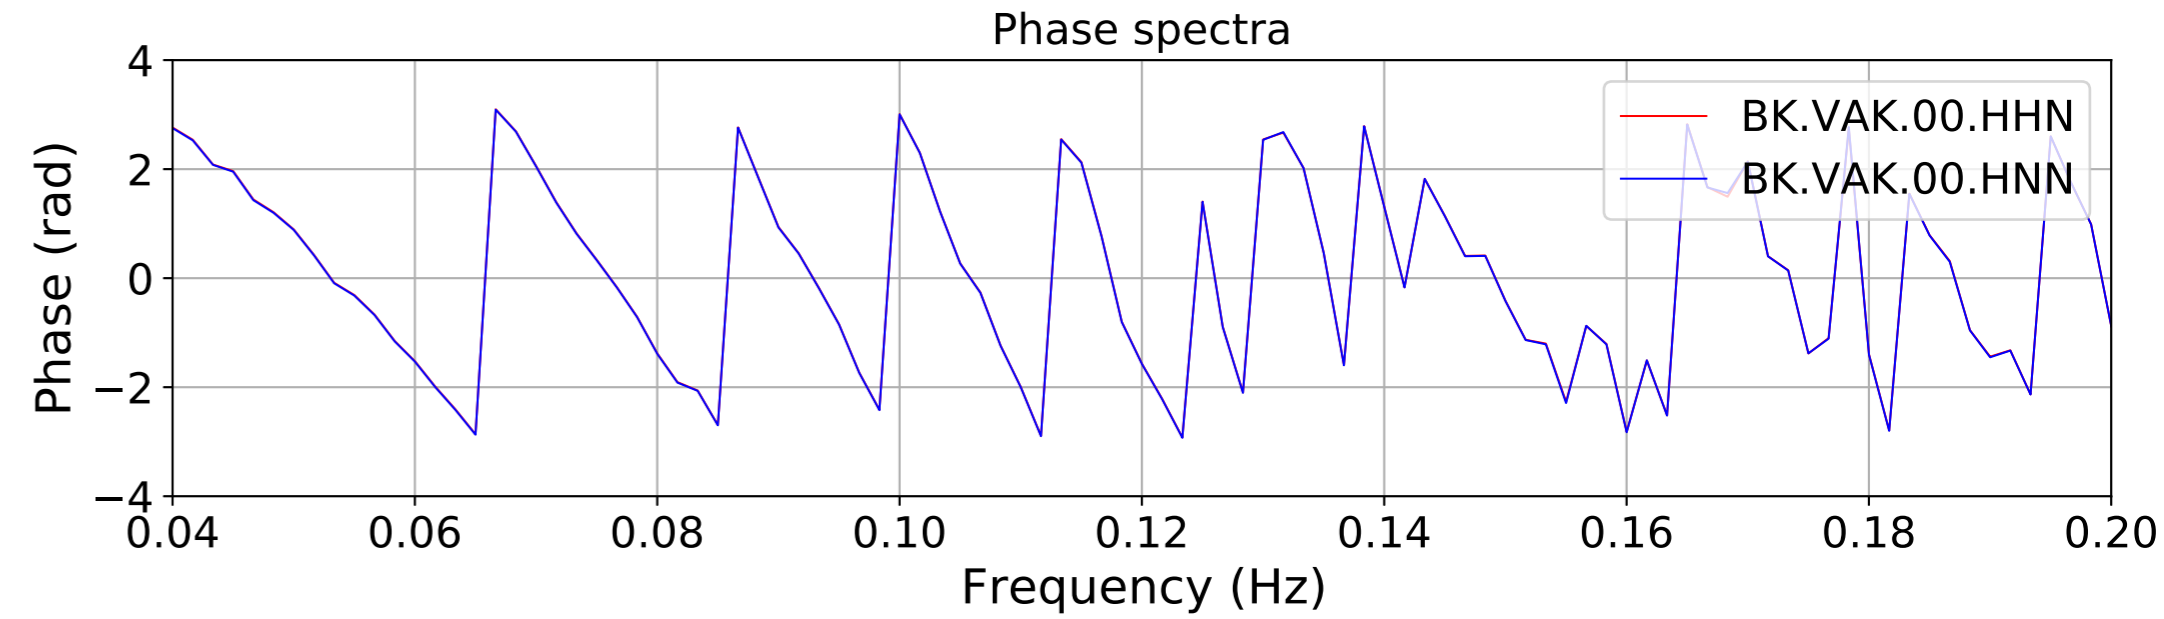

2024.340.184421_M7.0_nc75095651
Origin Time:2024-12-05T18:44:21.110000Z USGS event-id:nc75095651
M7.0 2024 Offshore Cape Mendocino, California Earthquake