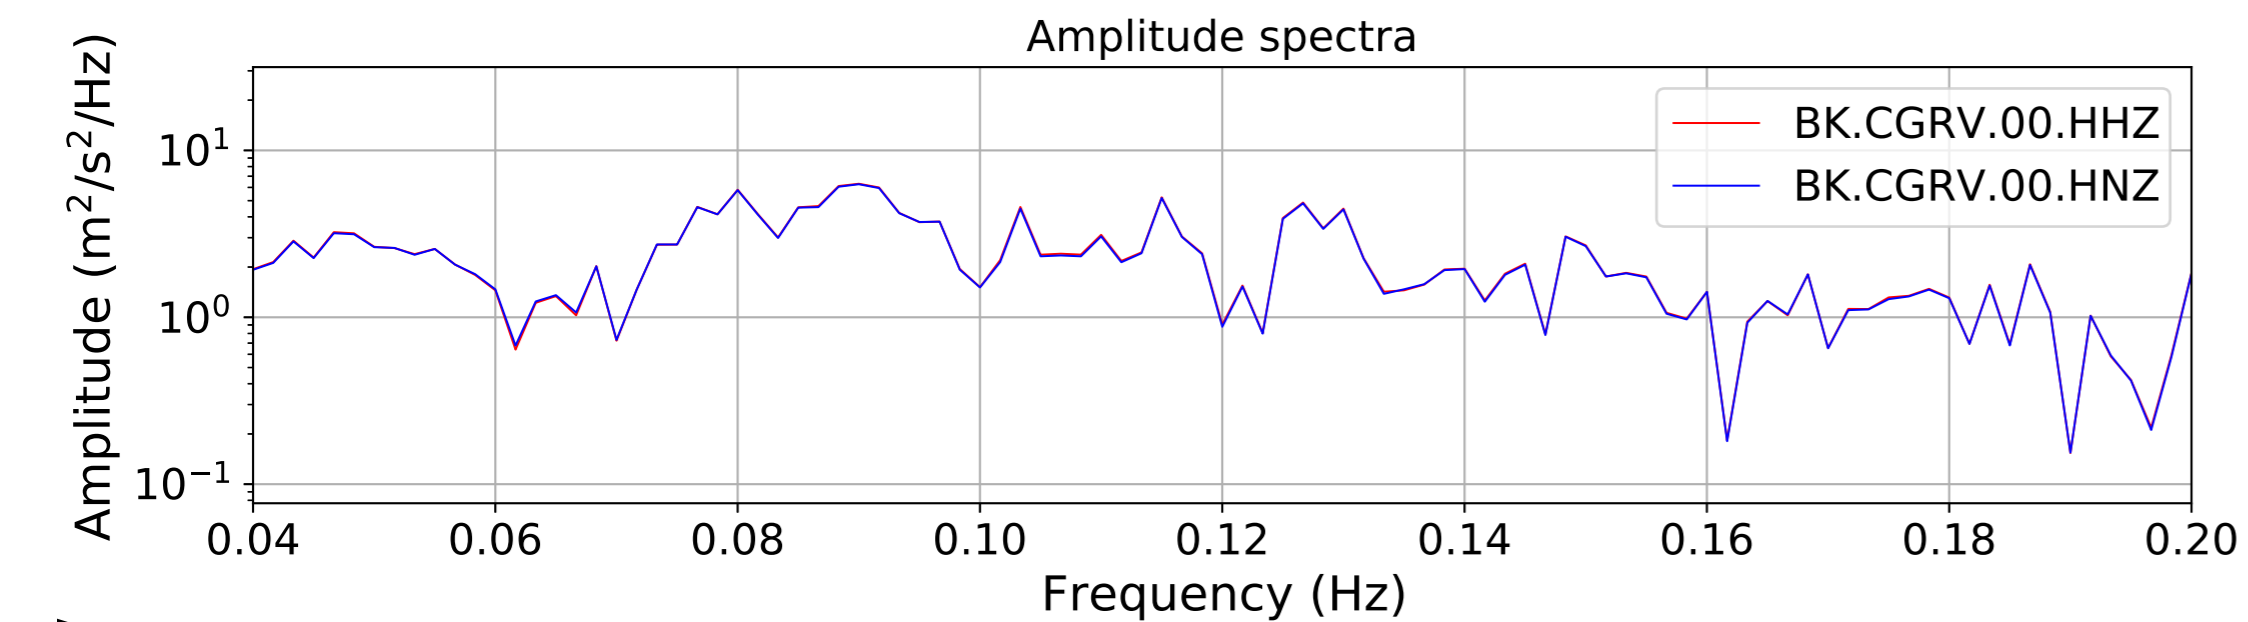

2024.340.184421M7.0_nc75095651
Origin Time:2024-12-05T18:44:21.110000Z USGS event-id:nc75095651
M7.0 2024 Offshore Cape Mendocino, California Earthquake