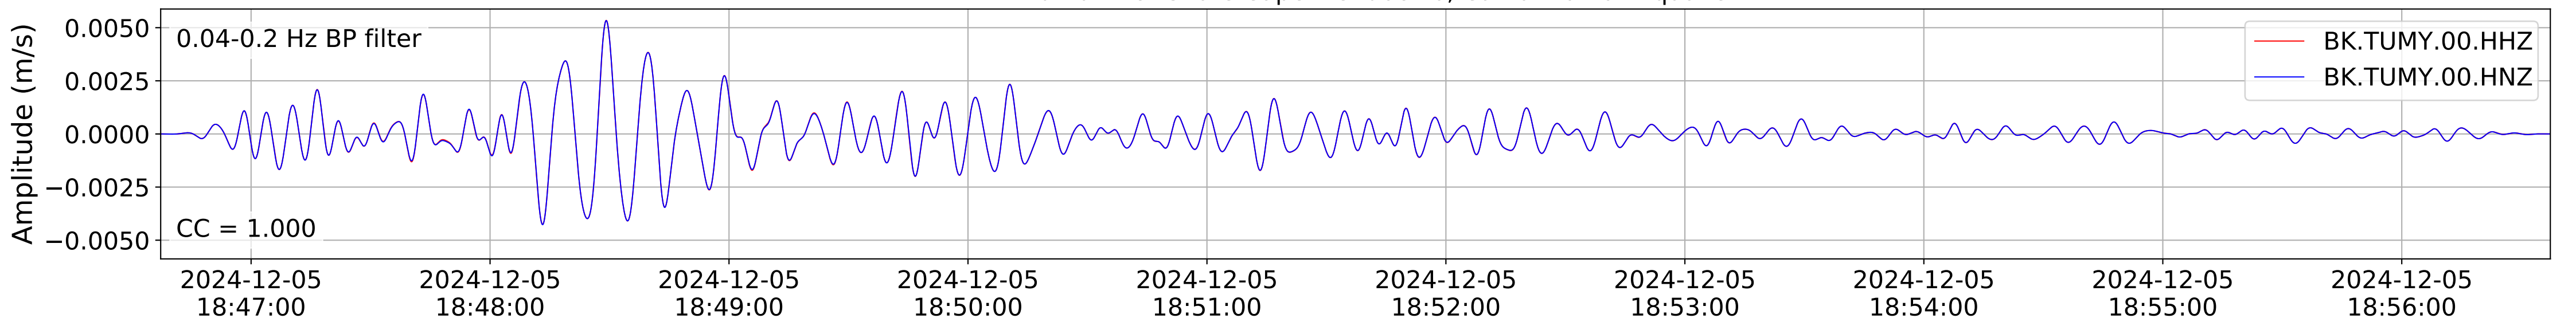

2024.340.184421_M7.0_nc75095651
Origin Time:2024-12-05T18:44:21.110000Z USGS event-id:nc75095651
M7.0 2024 Offshore Cape Mendocino, California Earthquake