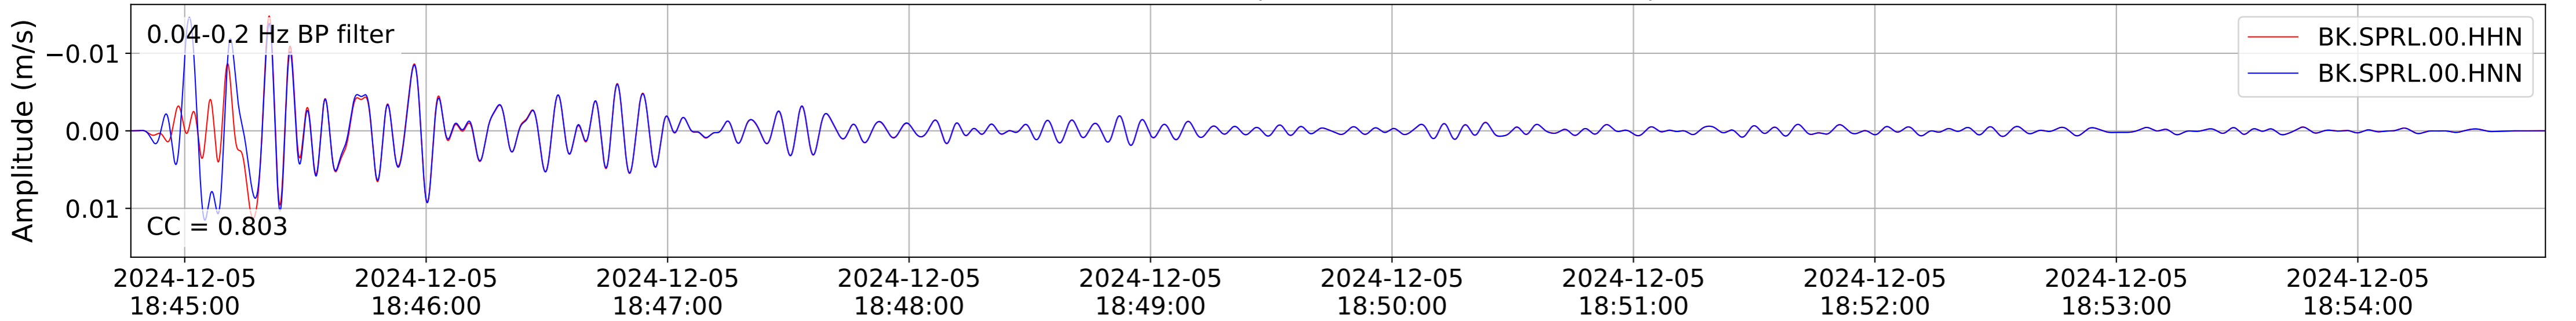

2024.340.184421.M7.0_nc75095651
Origin Time:2024-12-05T18:44:21.110000Z USGS event-id:nc75095651
M7.0 2024 Offshore Cape Mendocino, California Earthquake