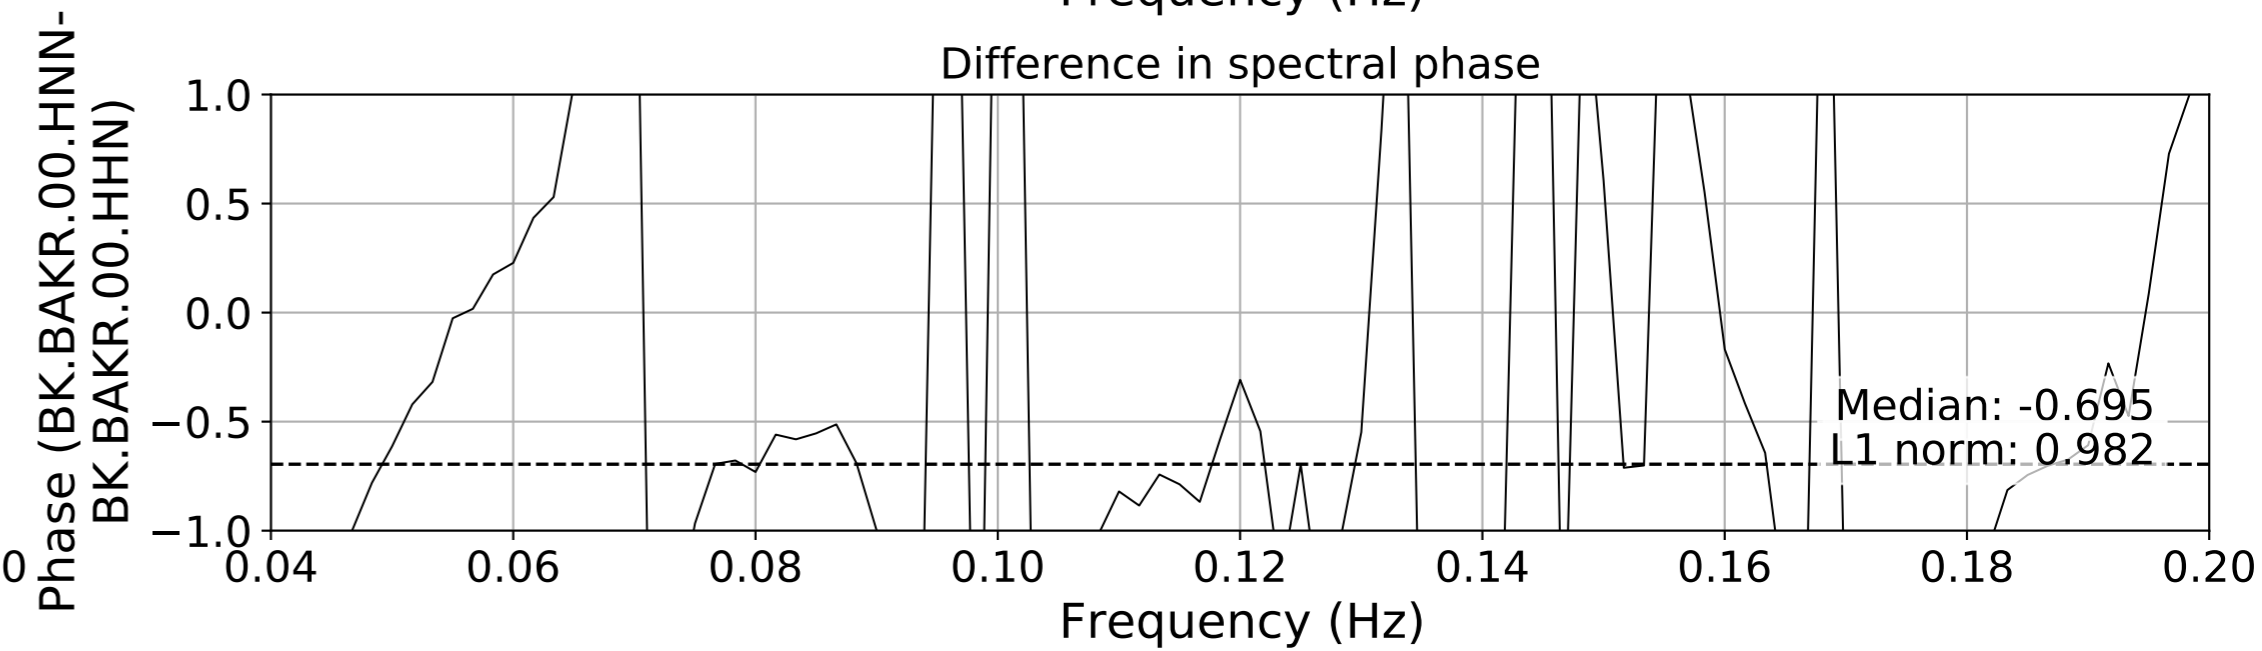

2024.340.184421_M7.0_nc75095651
Origin Time:2024-12-05T18:44:21.110000Z USGS event-id:nc75095651
M7.0 2024 Offshore Cape Mendocino, California Earthquake