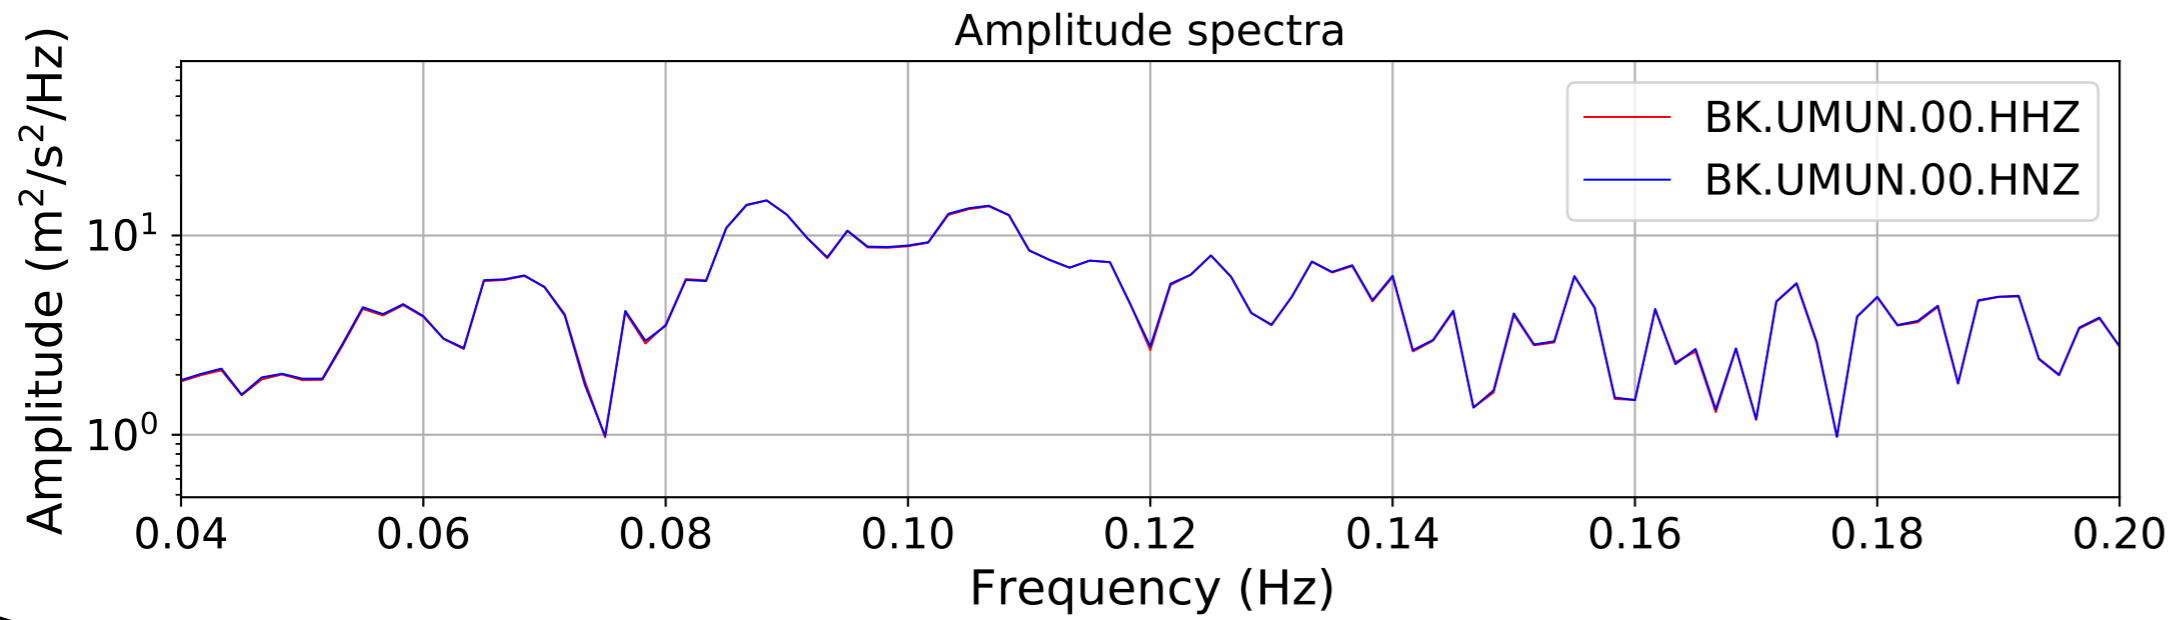

2024.340.184421_M7.0_nc75095651
Origin Time:2024-12-05T18:44:21.110000Z USGS event-id:nc75095651
M7.0 2024 Offshore Cape Mendocino, California Earthquake