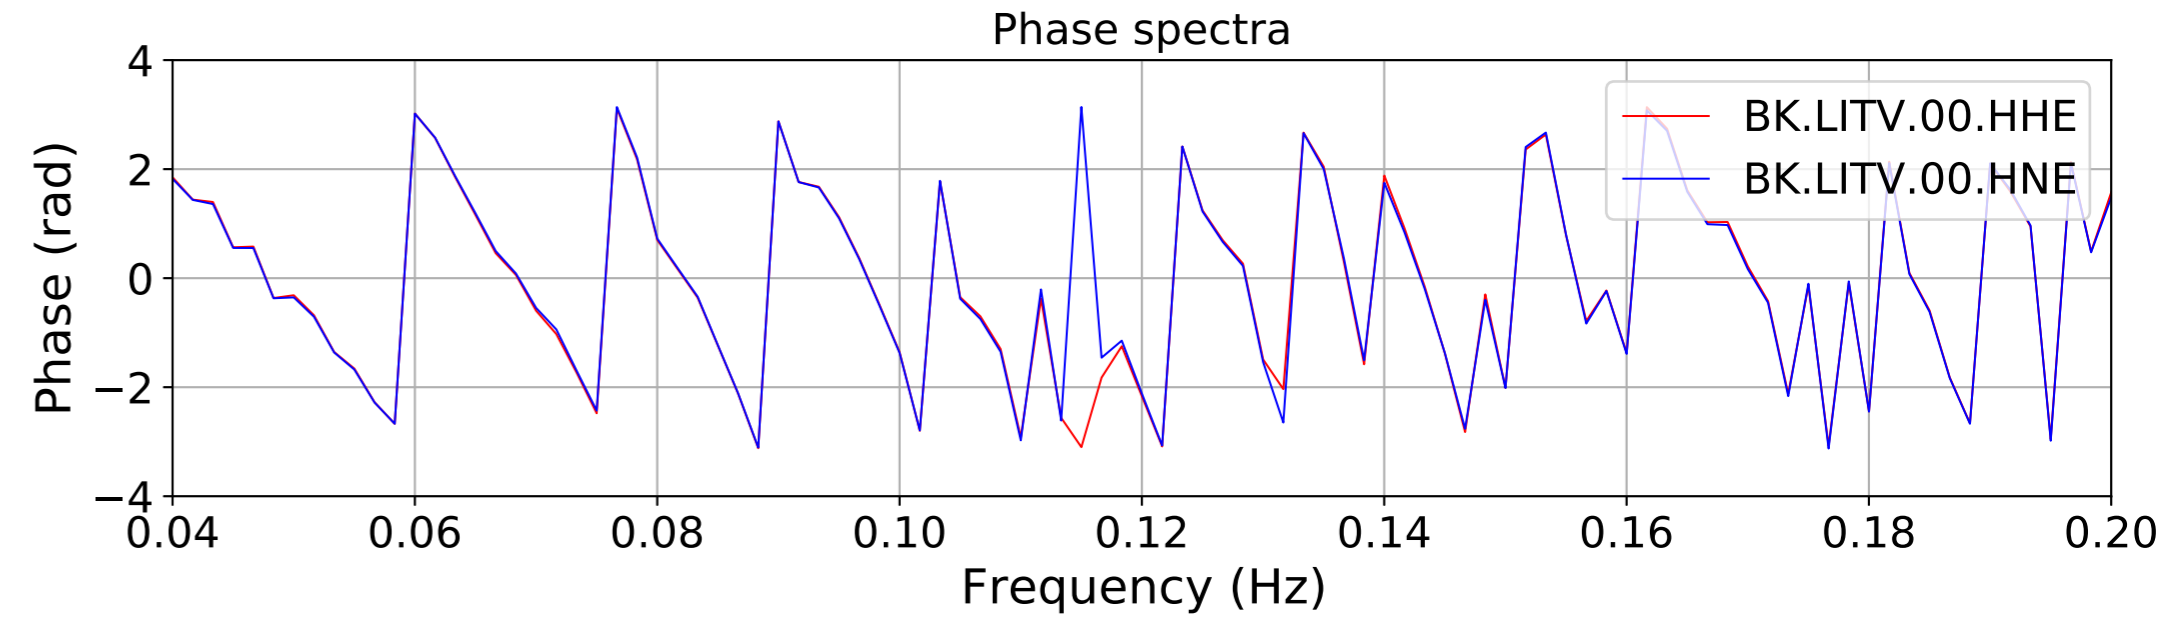

2024.340.184421_M7.0_nc75095651
Origin Time:2024-12-05T18:44:21.110000Z USGS event-id:nc75095651
M7.0 2024 Offshore Cape Mendocino, California Earthquake