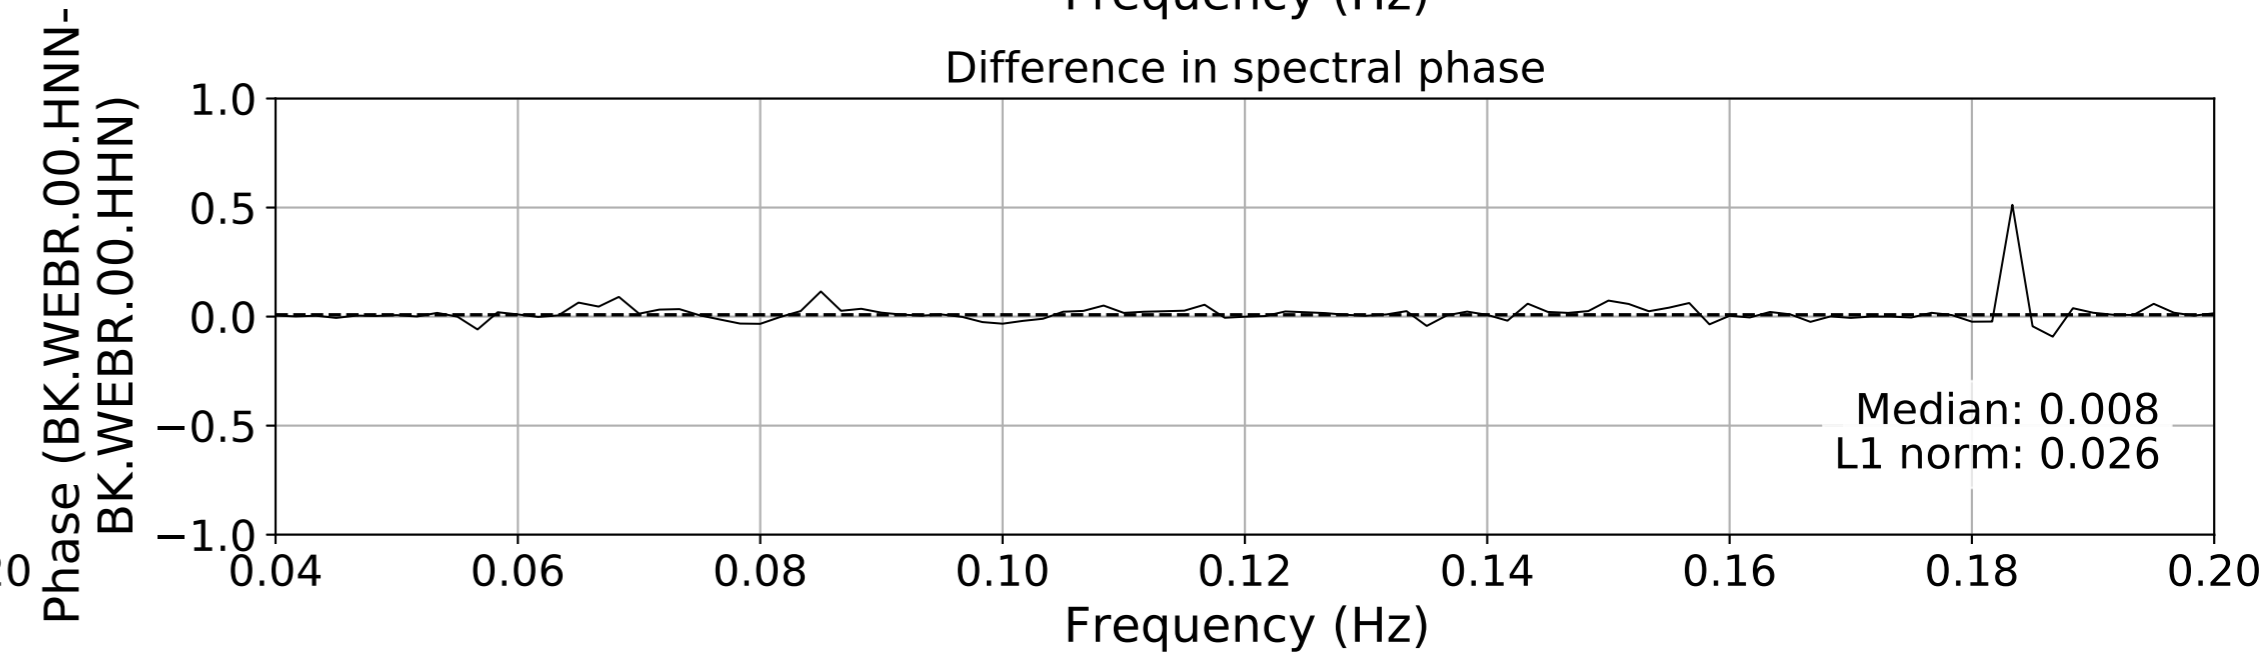

2024.340.184421_M7.0_nc75095651
Origin Time:2024-12-05T18:44:21.110000Z USGS event-id:nc75095651
M7.0 2024 Offshore Cape Mendocino, California Earthquake