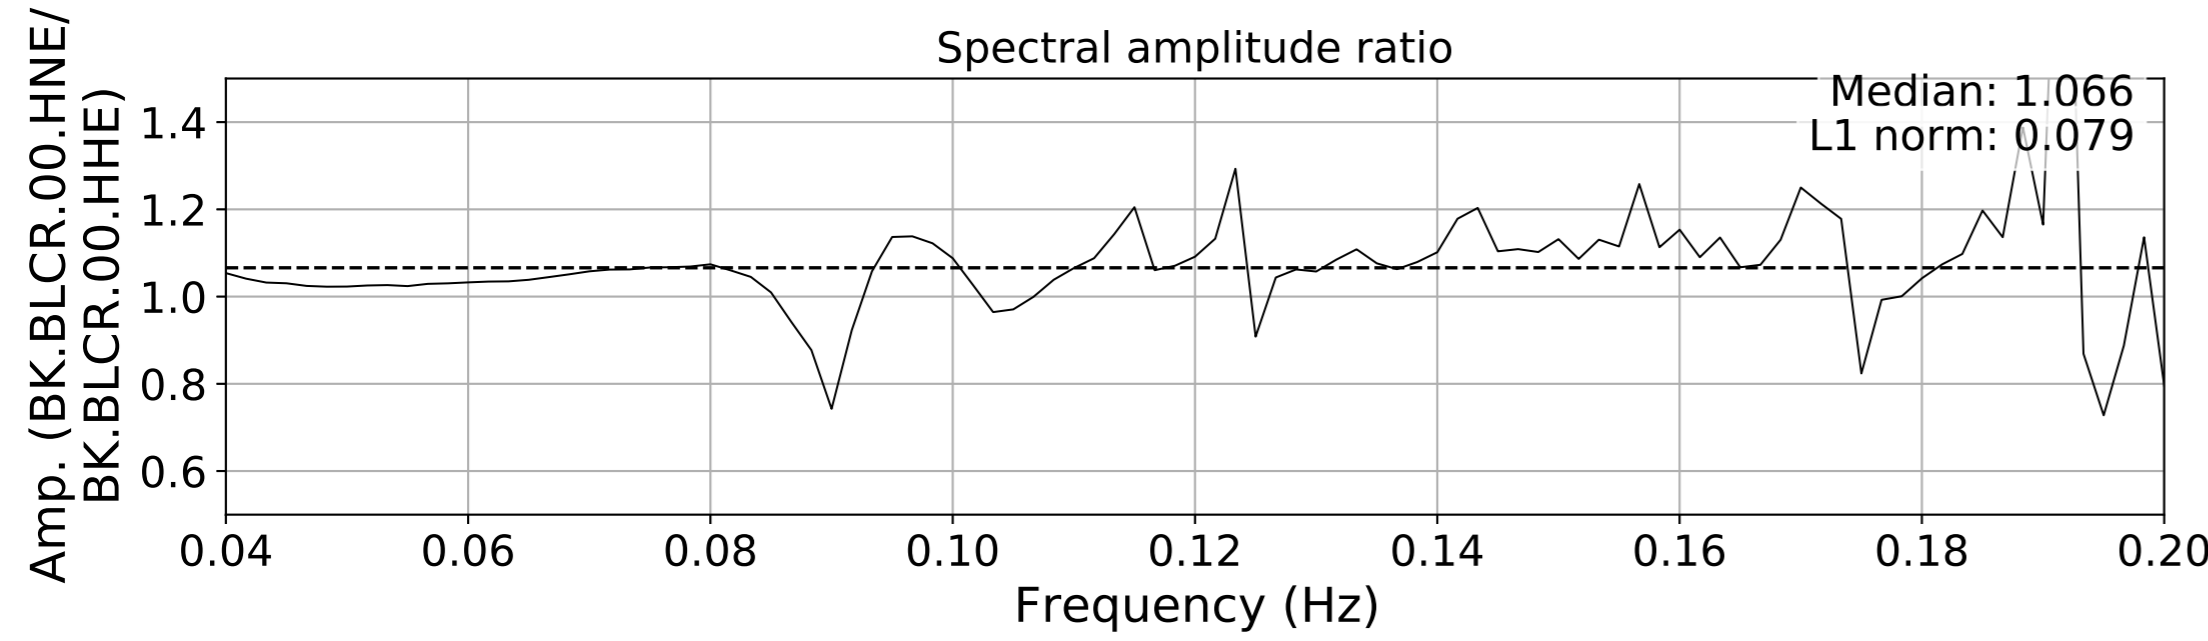

2024.340.184421.M7.0_nc75095651
Origin Time:2024-12-05T18:44:21.110000Z USGS event-id:nc75095651
M7.0 2024 Offshore Cape Mendocino, California Earthquake