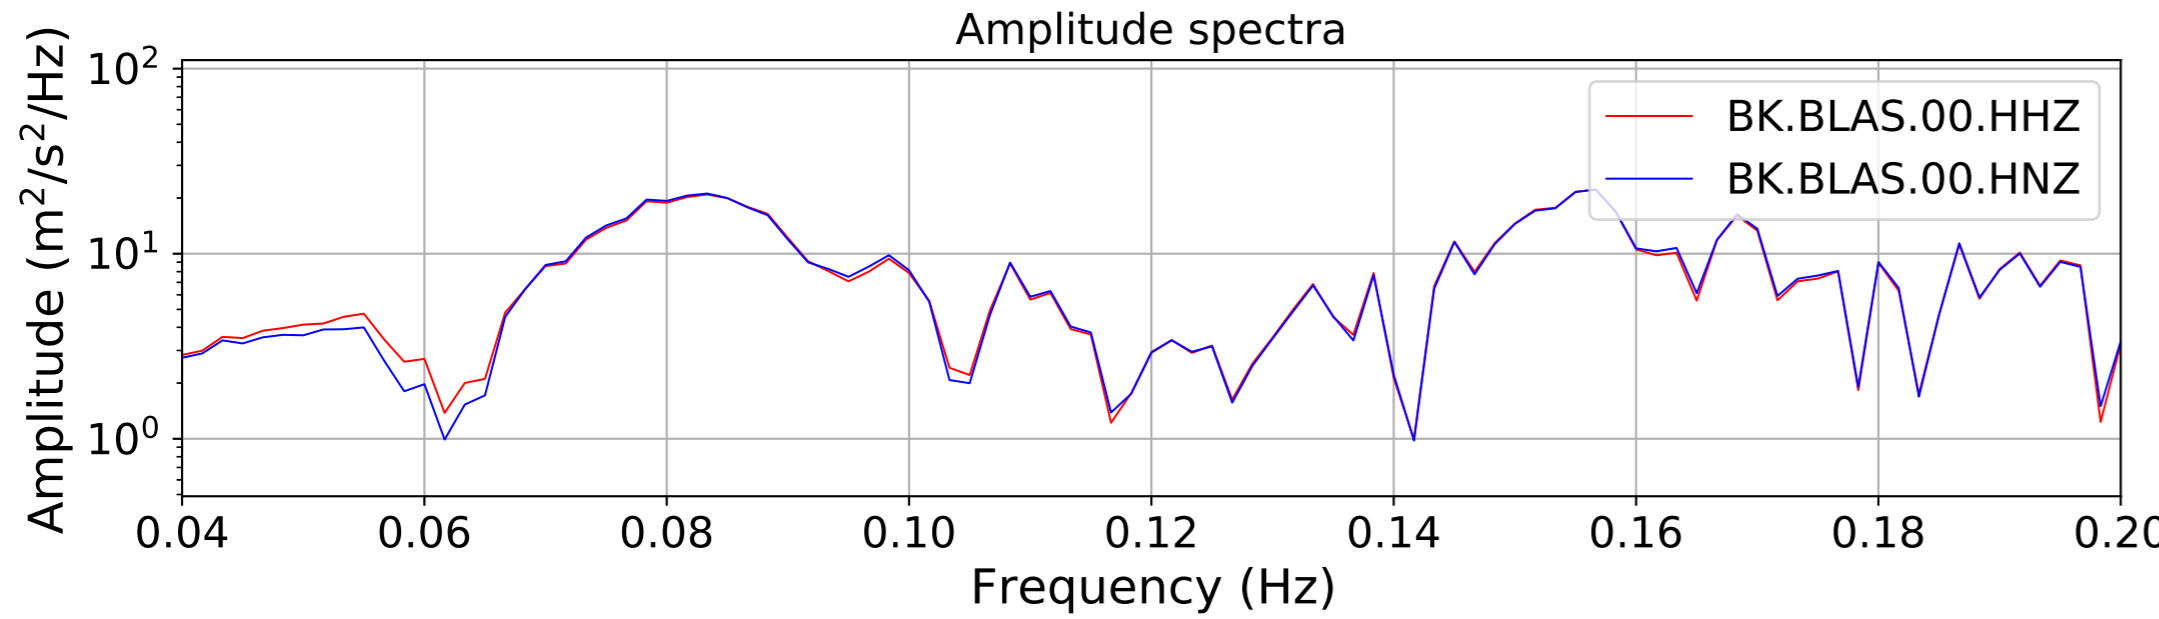

2024.340.184421_M7.0_nc75095651
Origin Time:2024-12-05T18:44:21.110000Z USGS event-id:nc75095651
M7.0 2024 Offshore Cape Mendocino, California Earthquake