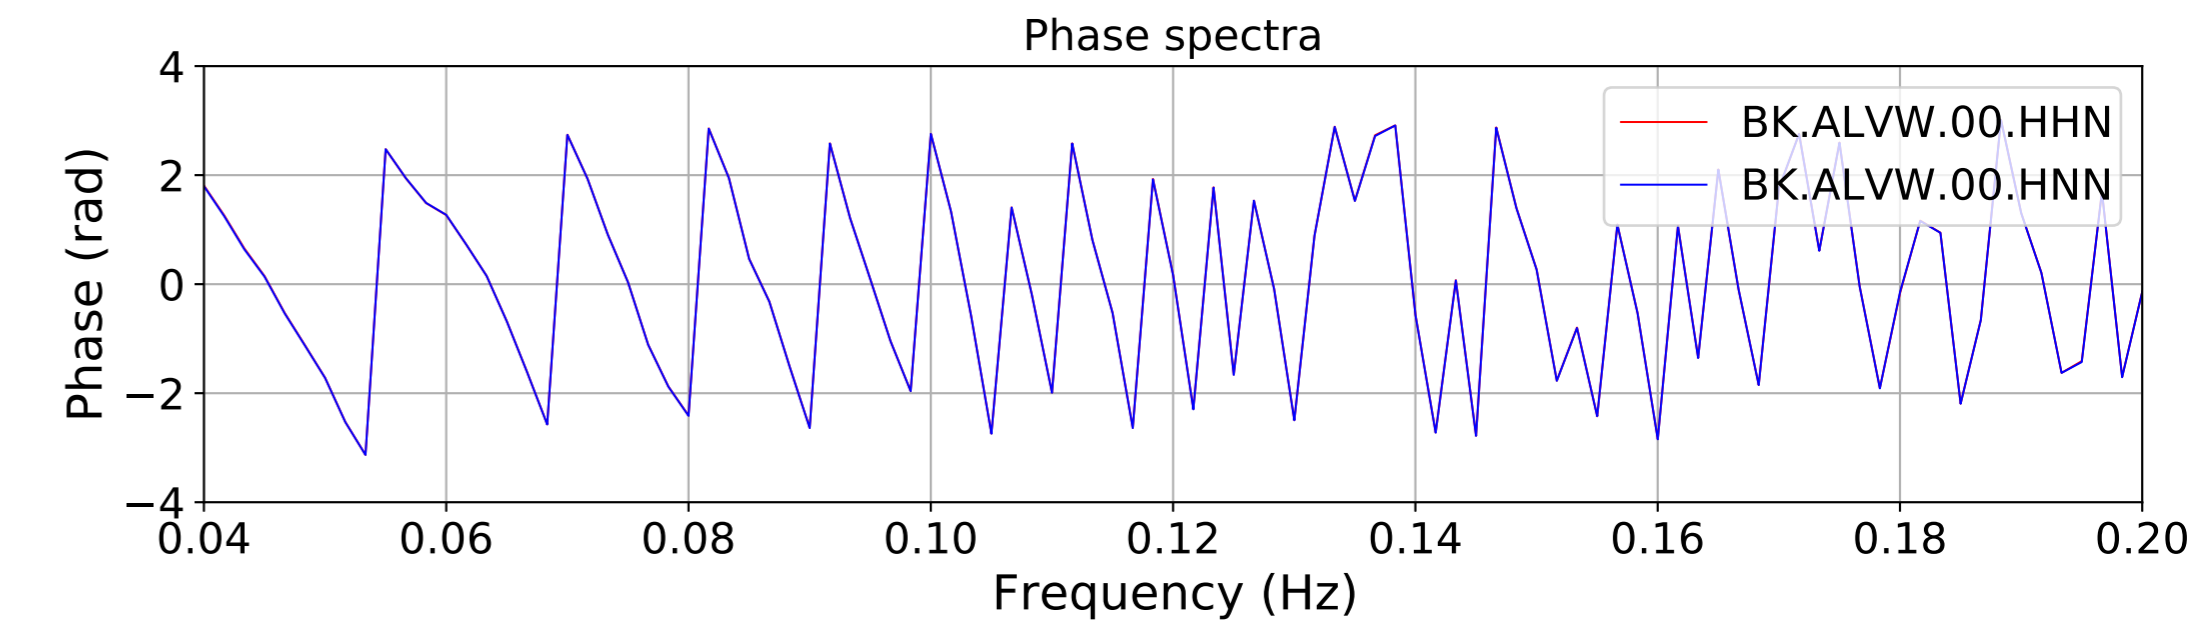

2024.340.184421.M7.0_nc75095651
Origin Time:2024-12-05T18:44:21.110000Z USGS event-id:nc75095651
M7.0 2024 Offshore Cape Mendocino, California Earthquake