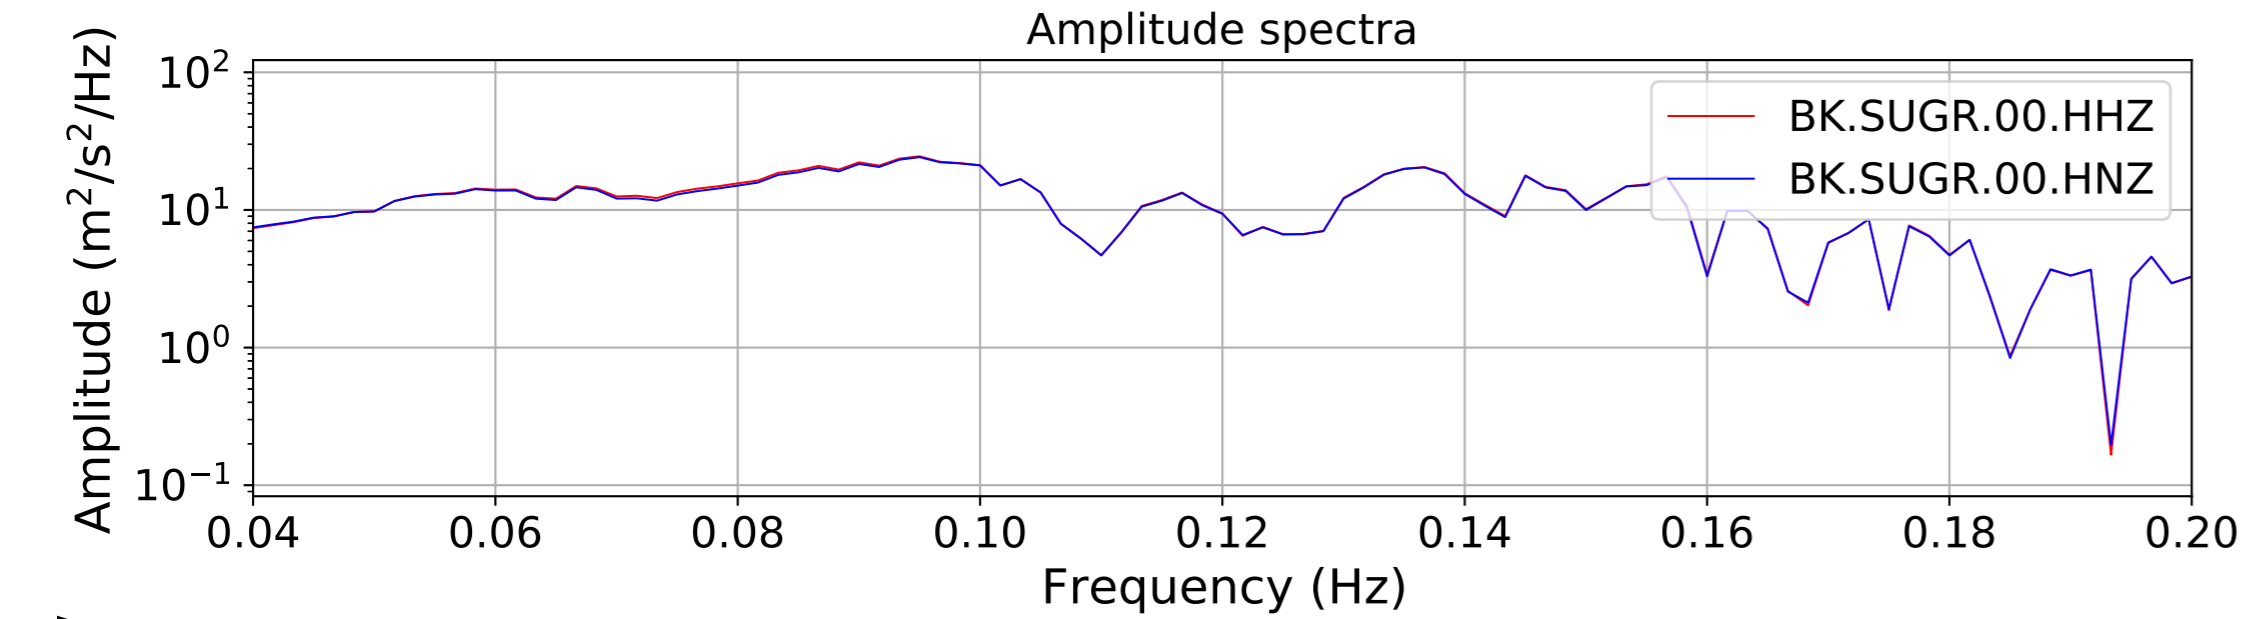

2024.340.184421_M7.0_nc75095651
Origin Time:2024-12-05T18:44:21.110000Z USGS event-id:nc75095651
M7.0 2024 Offshore Cape Mendocino, California Earthquake