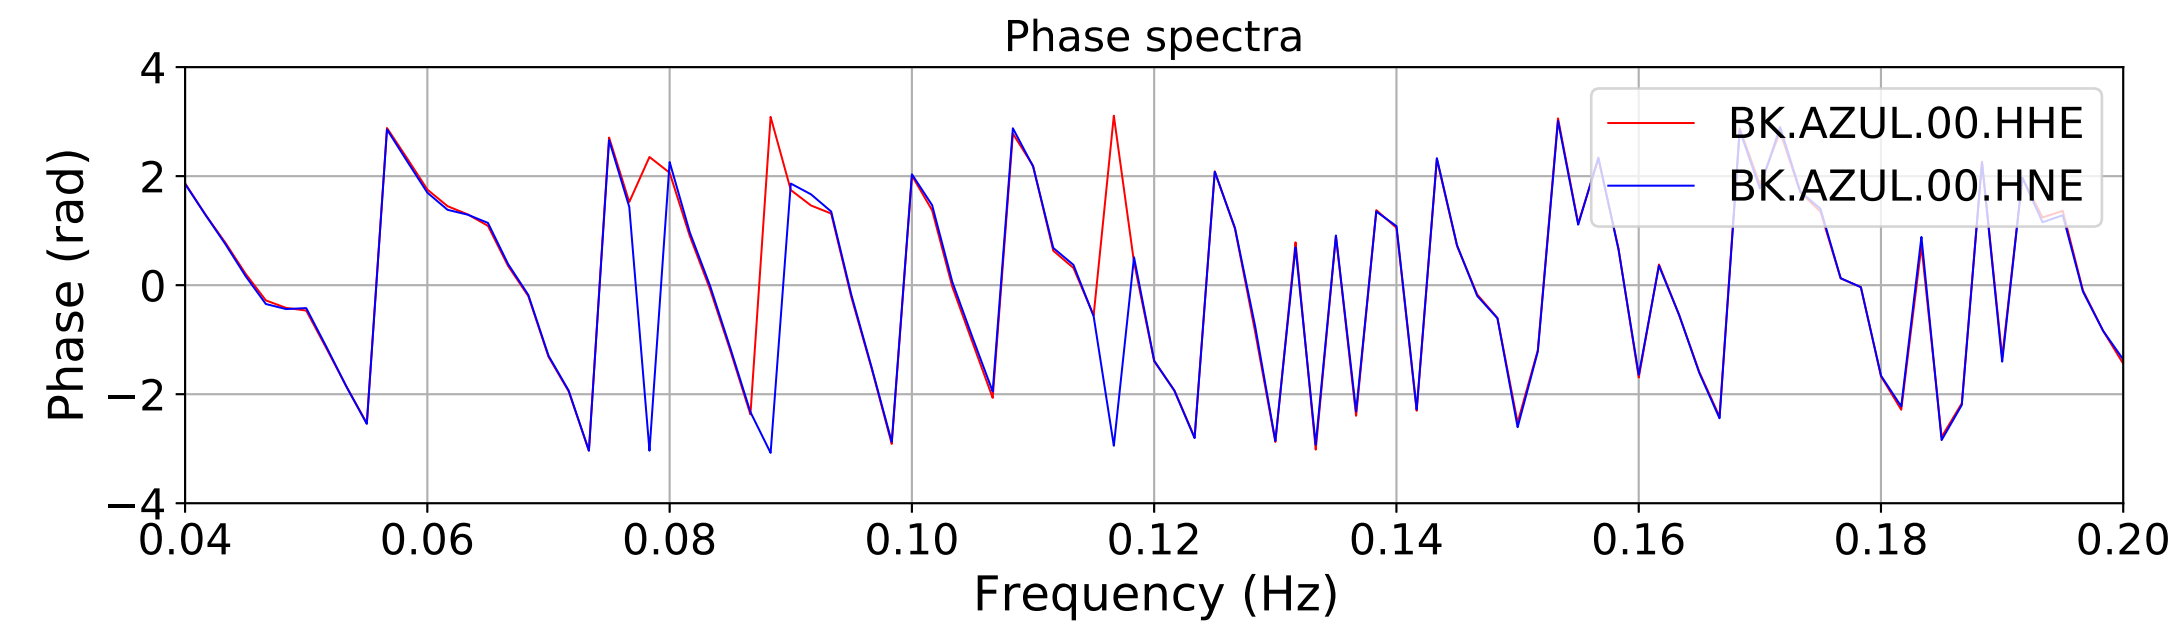

2024.340.184421_M7.0_nc75095651
Origin Time:2024-12-05T18:44:21.110000Z USGS event-id:nc75095651
M7.0 2024 Offshore Cape Mendocino, California Earthquake