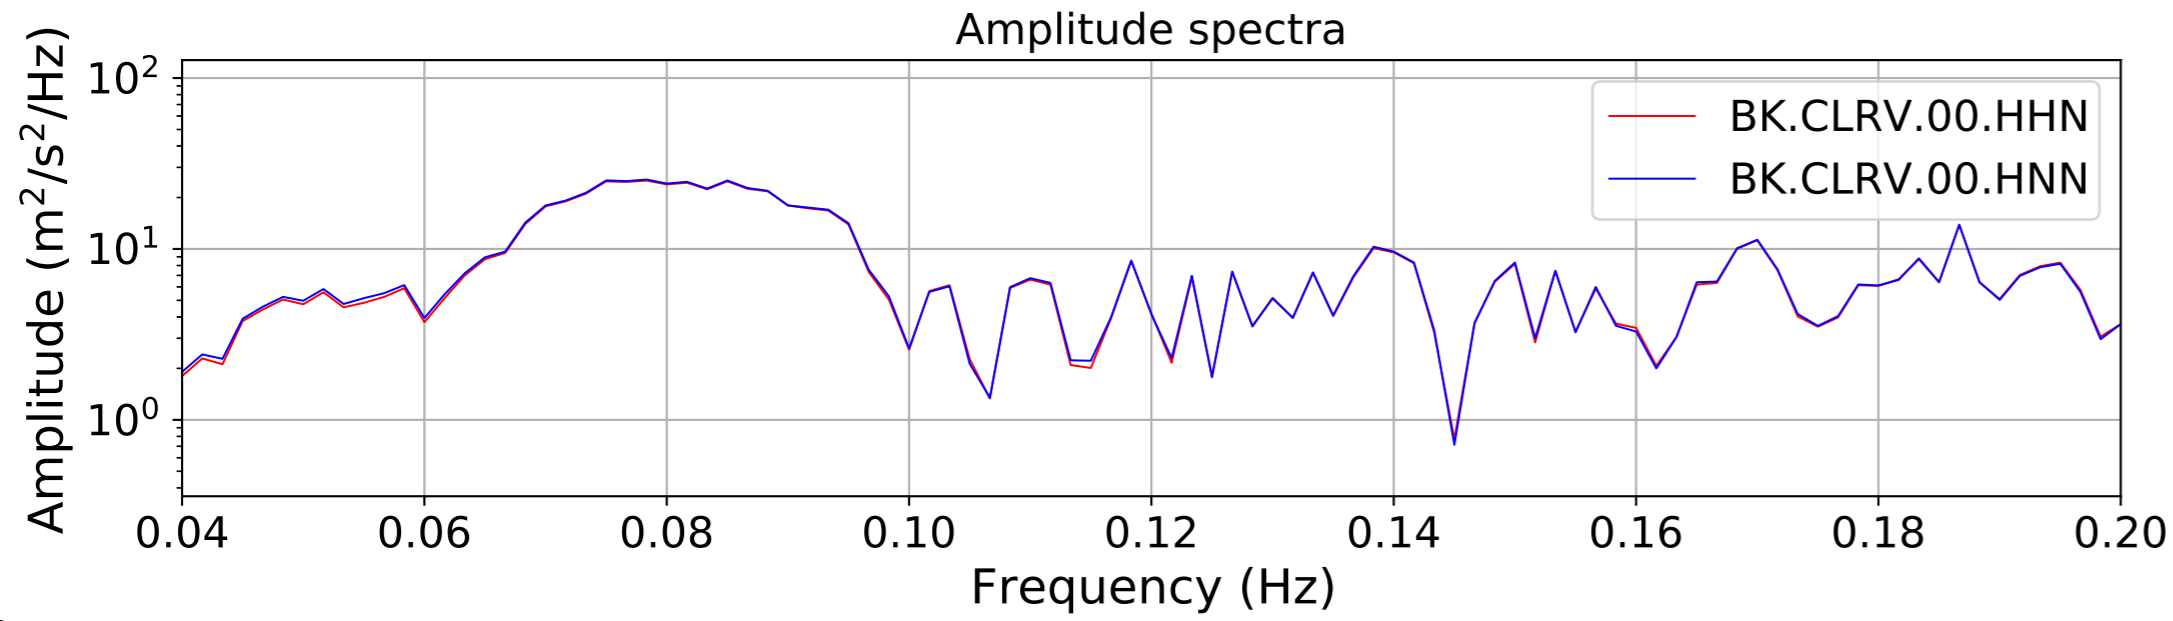

2024.340.184421_M7.0_nc75095651
Origin Time:2024-12-05T18:44:21.110000Z USGS event-id:nc75095651
M7.0 2024 Offshore Cape Mendocino, California Earthquake