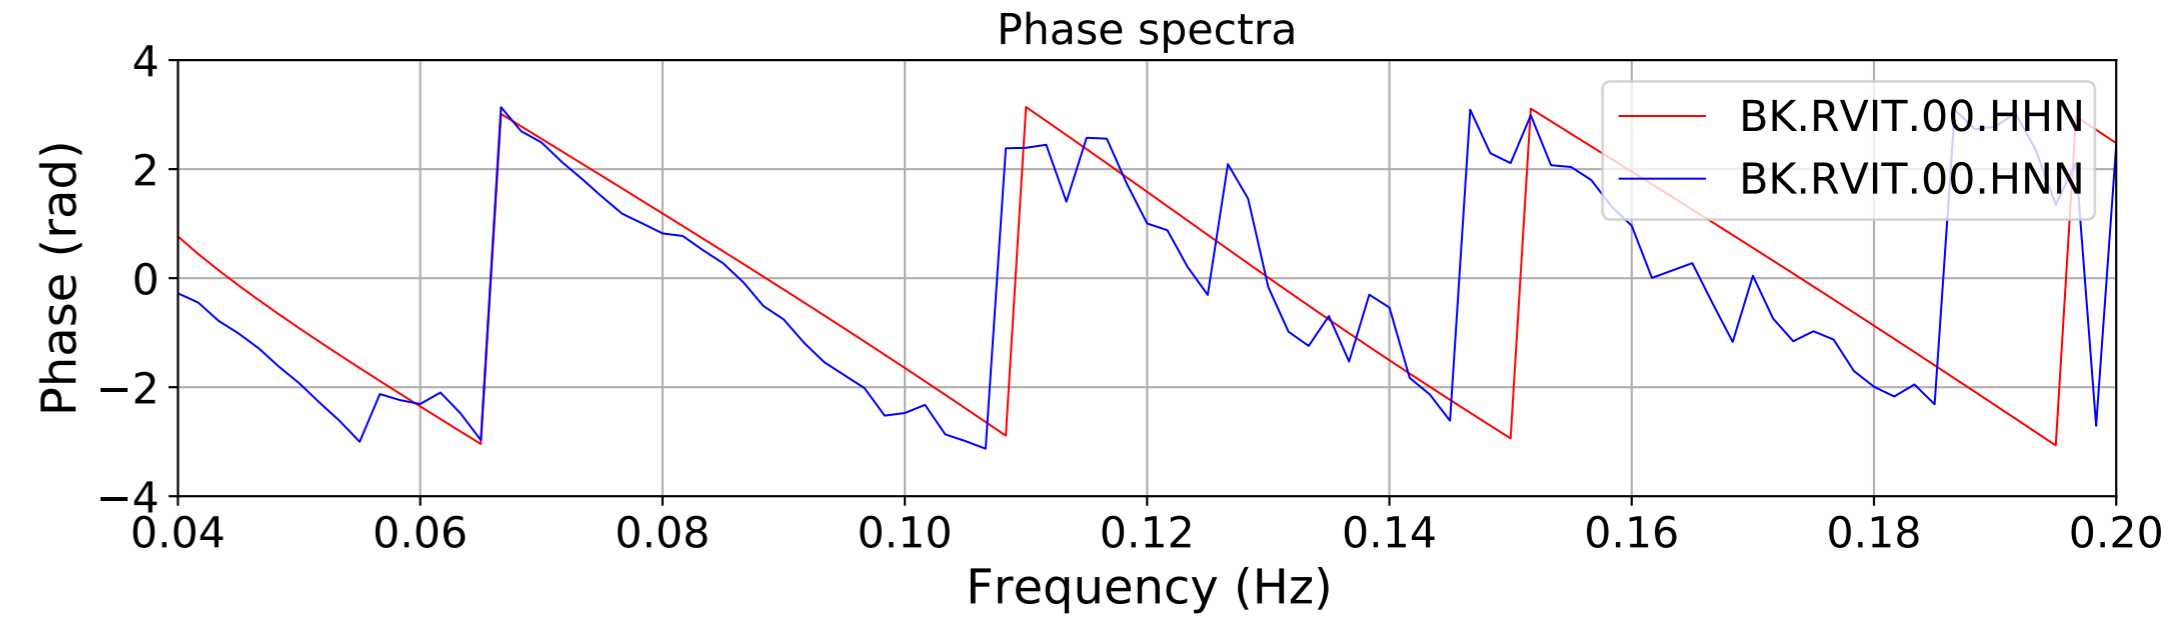

2024.340.184421_M7.0_nc75095651
Origin Time:2024-12-05T18:44:21.110000Z USGS event-id:nc75095651
M7.0 2024 Offshore Cape Mendocino, California Earthquake