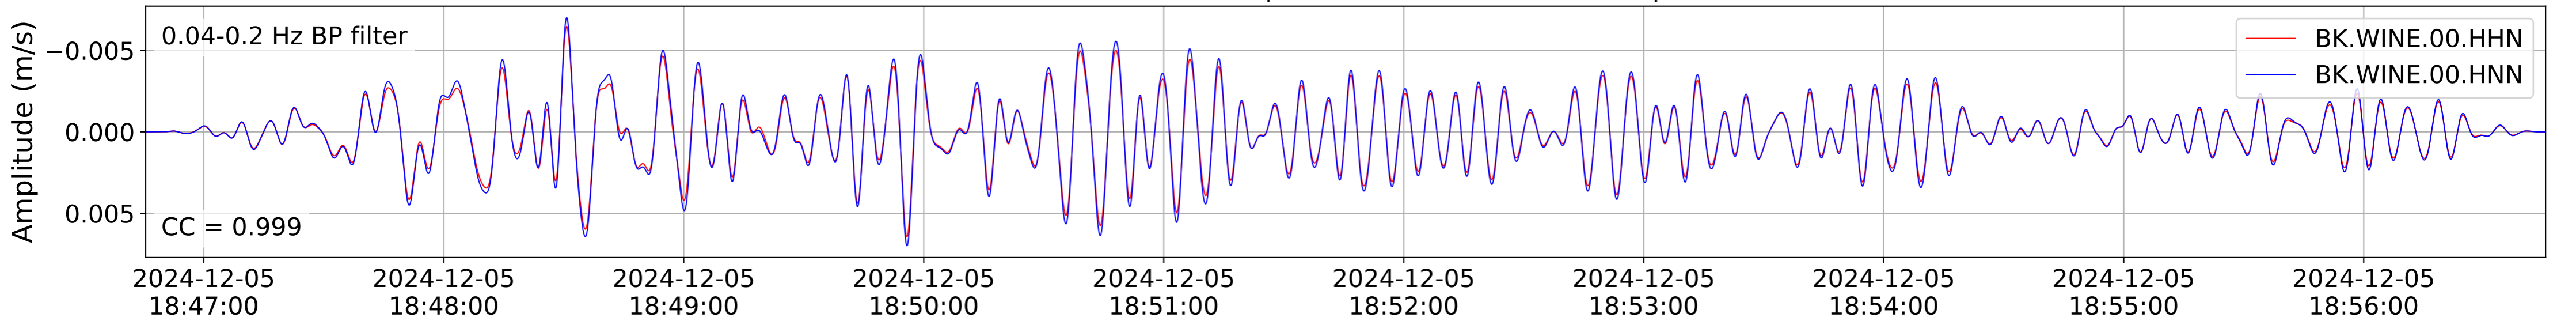

2024.340.184421_M7.0_nc75095651
Origin Time:2024-12-05T18:44:21.110000Z USGS event-id:nc75095651
M7.0 2024 Offshore Cape Mendocino, California Earthquake