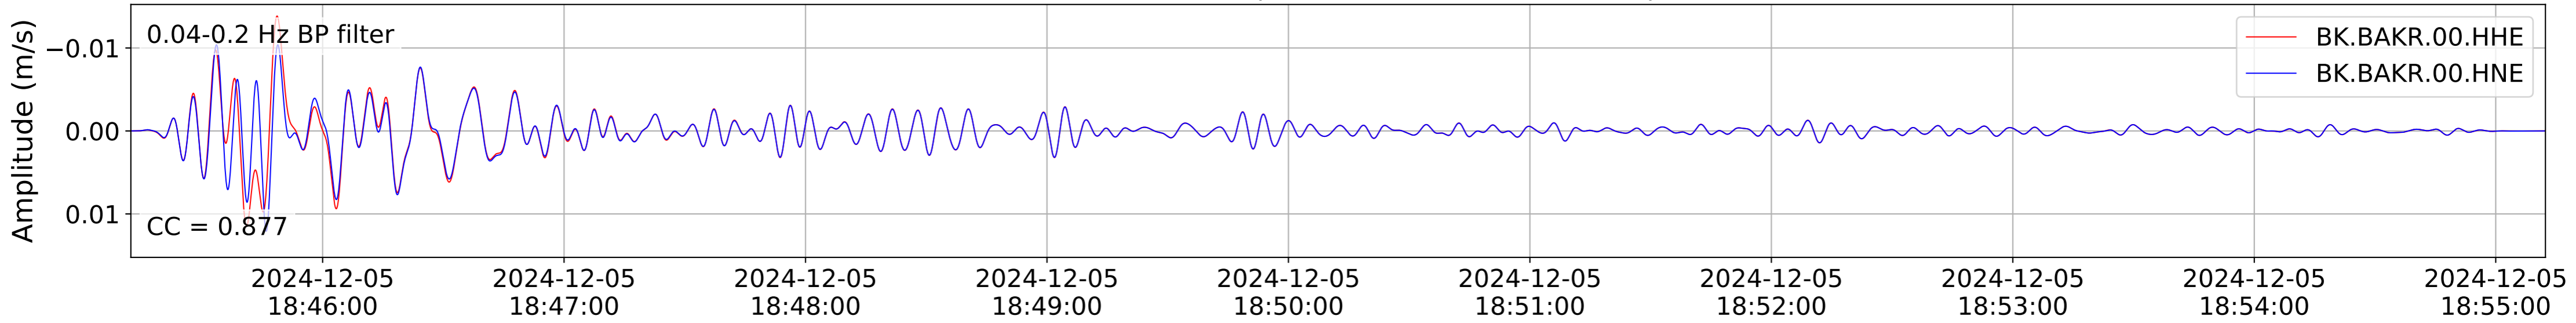

2024.340.184421.M7.0_nc75095651
Origin Time:2024-12-05T18:44:21.110000Z USGS event-id:nc75095651
M7.0 2024 Offshore Cape Mendocino, California Earthquake