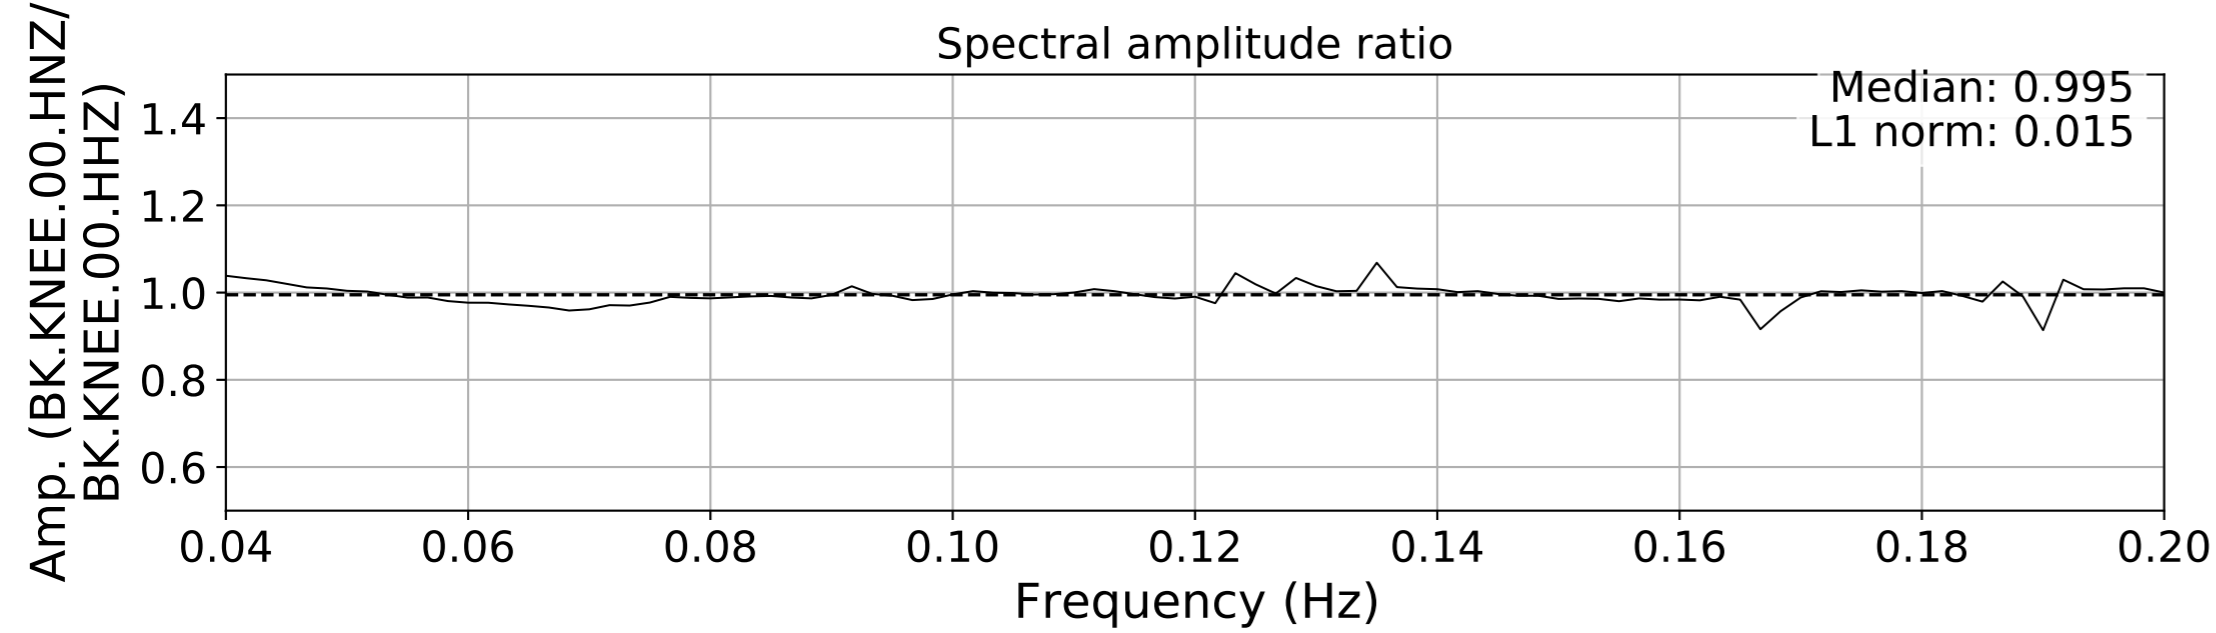

2024.340.184421.M7.0_nc75095651
Origin Time:2024-12-05T18:44:21.110000Z USGS event-id:nc75095651
M7.0 2024 Offshore Cape Mendocino, California Earthquake