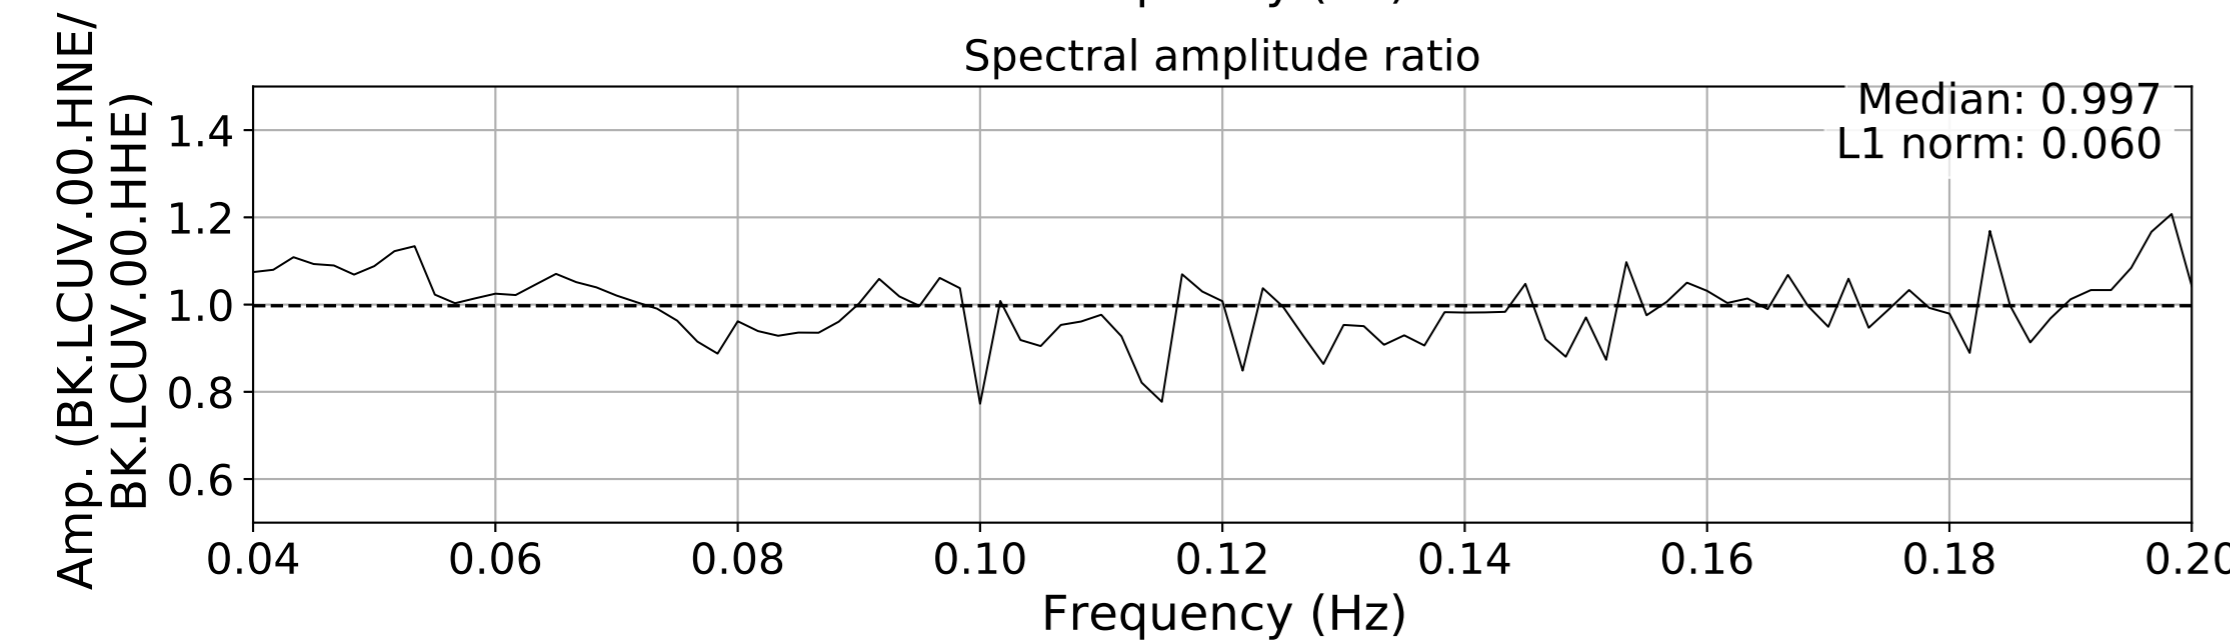

2024.340.184421_M7.0_nc75095651
Origin Time:2024-12-05T18:44:21.110000Z USGS event-id:nc75095651
M7.0 2024 Offshore Cape Mendocino, California Earthquake