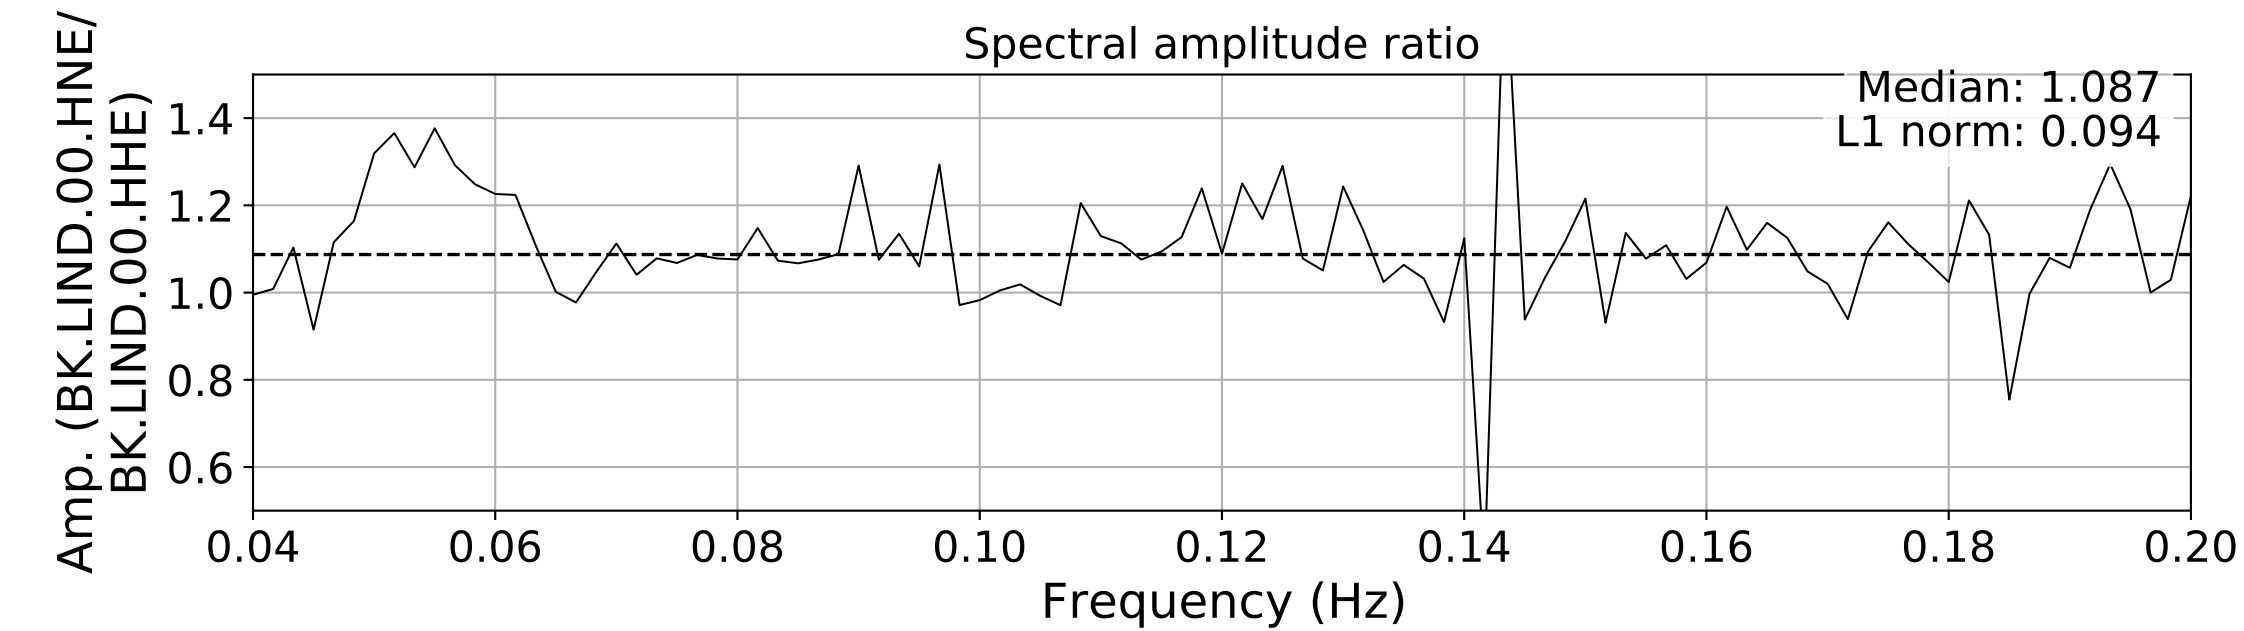

2024.340.184421_M7.0_nc75095651
Origin Time:2024-12-05T18:44:21.110000Z USGS event-id:nc75095651
M7.0 2024 Offshore Cape Mendocino, California Earthquake