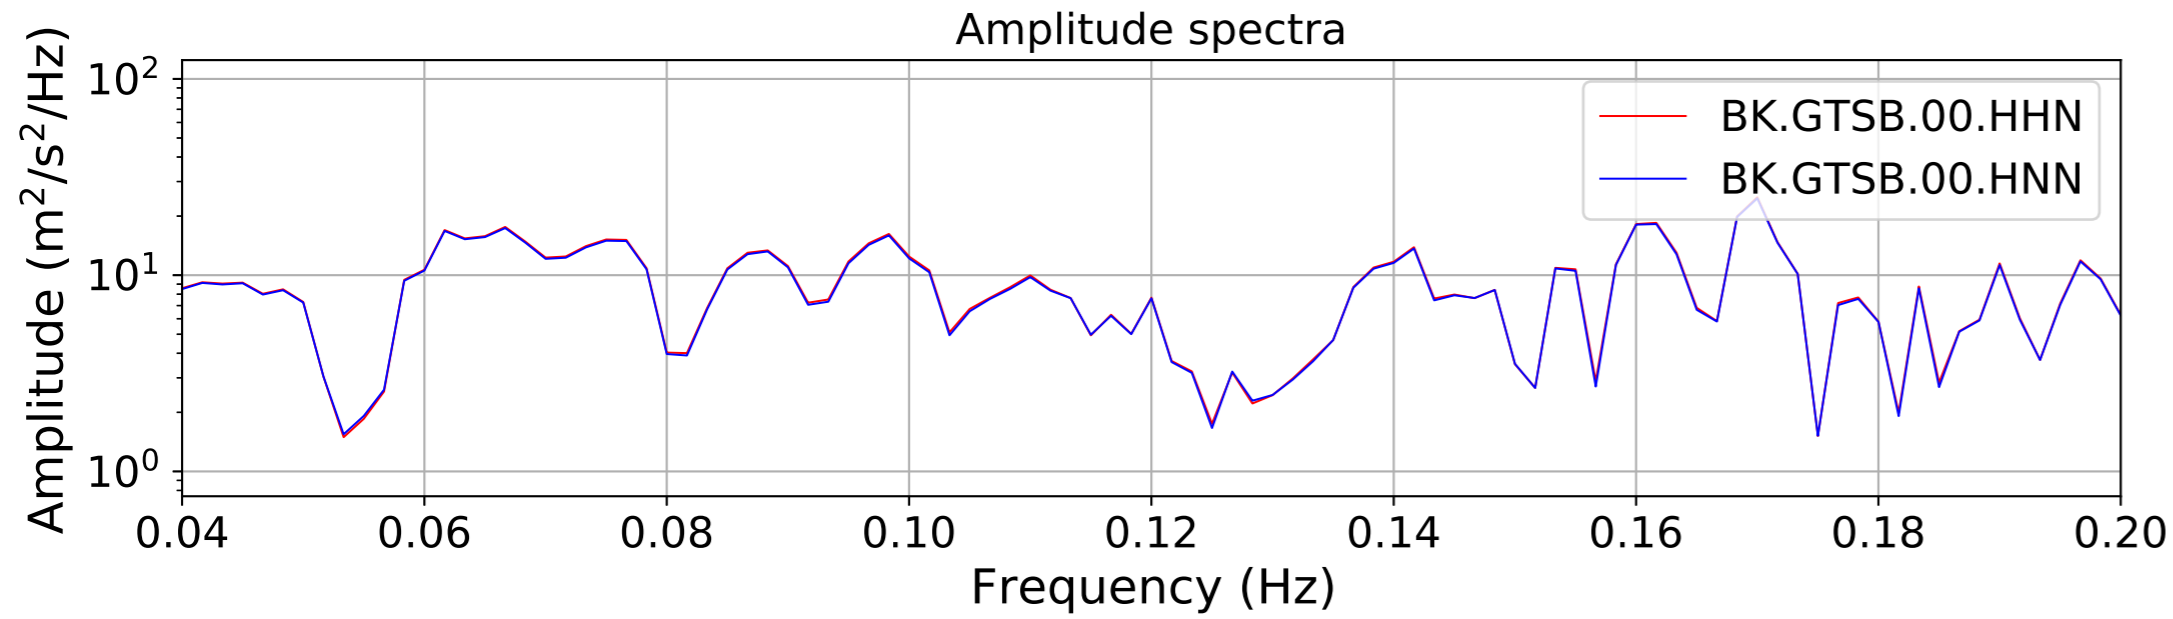

2024.340.184421_M7.0_nc75095651
Origin Time:2024-12-05T18:44:21.110000Z USGS event-id:nc75095651
M7.0 2024 Offshore Cape Mendocino, California Earthquake