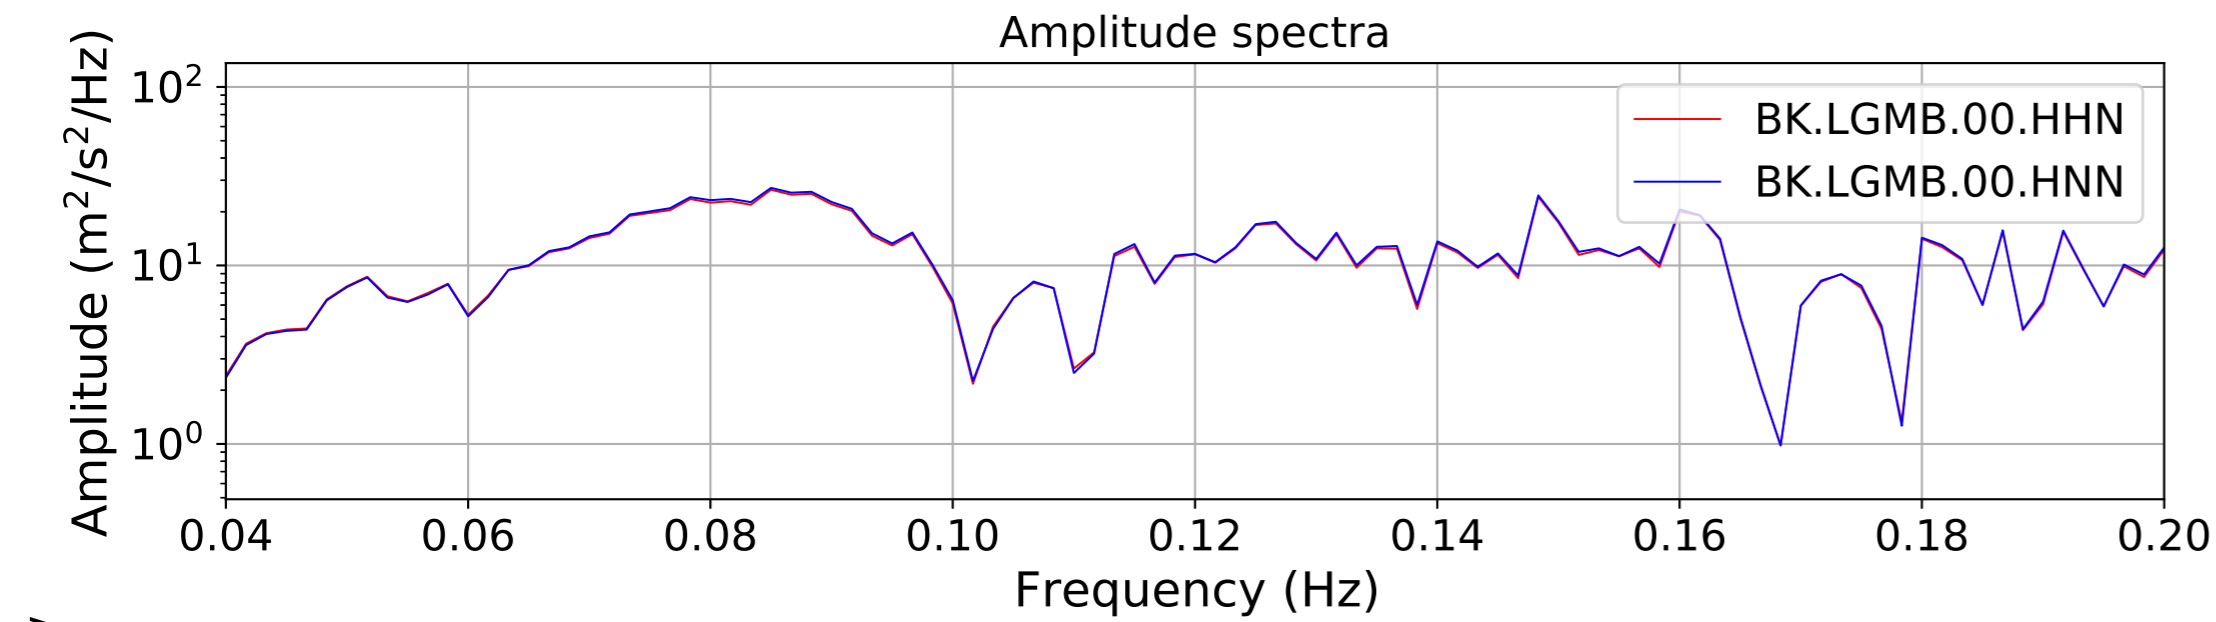

2024.340.184421_M7.0_nc75095651
Origin Time:2024-12-05T18:44:21.110000Z USGS event-id:nc75095651
M7.0 2024 Offshore Cape Mendocino, California Earthquake