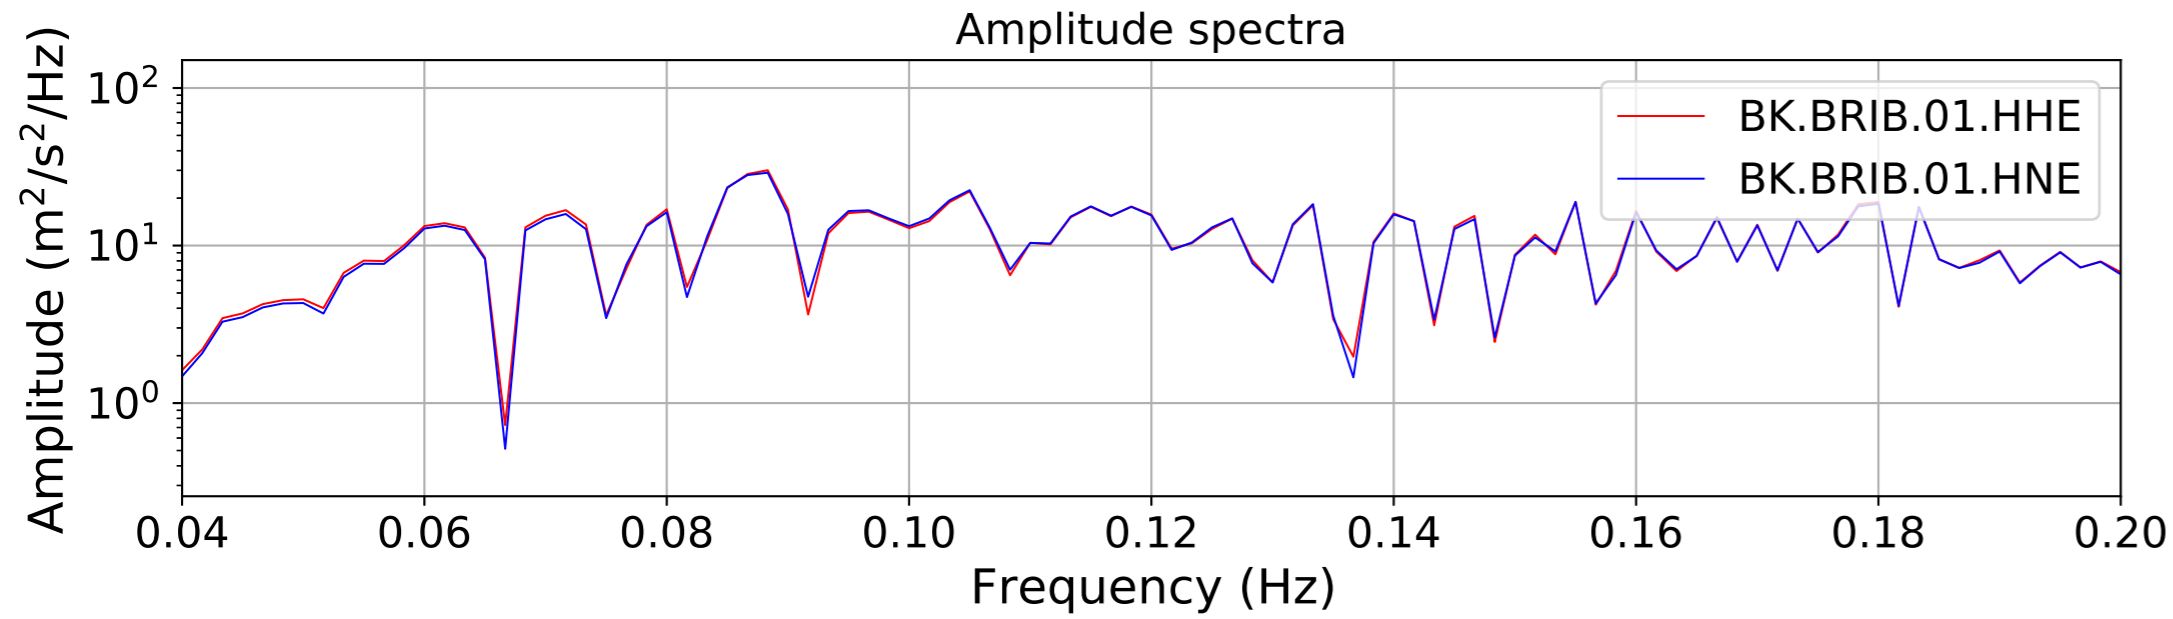

2024.340.184421_M7.0_nc75095651
Origin Time:2024-12-05T18:44:21.110000Z USGS event-id:nc75095651
M7.0 2024 Offshore Cape Mendocino, California Earthquake