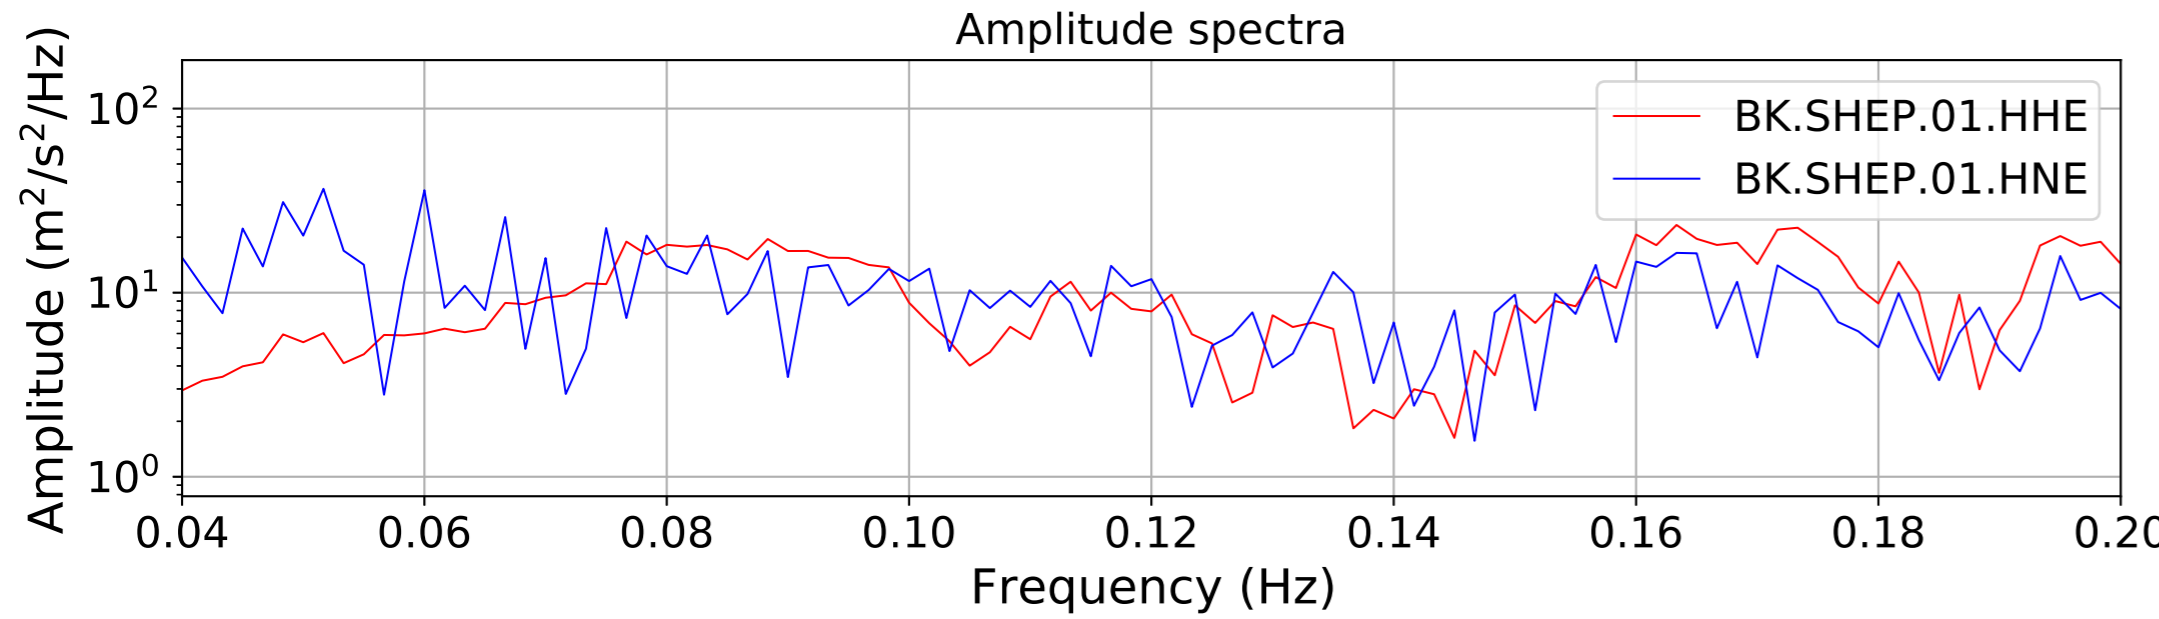

2024.340.184421_M7.0_nc75095651
Origin Time:2024-12-05T18:44:21.110000Z USGS event-id:nc75095651
M7.0 2024 Offshore Cape Mendocino, California Earthquake