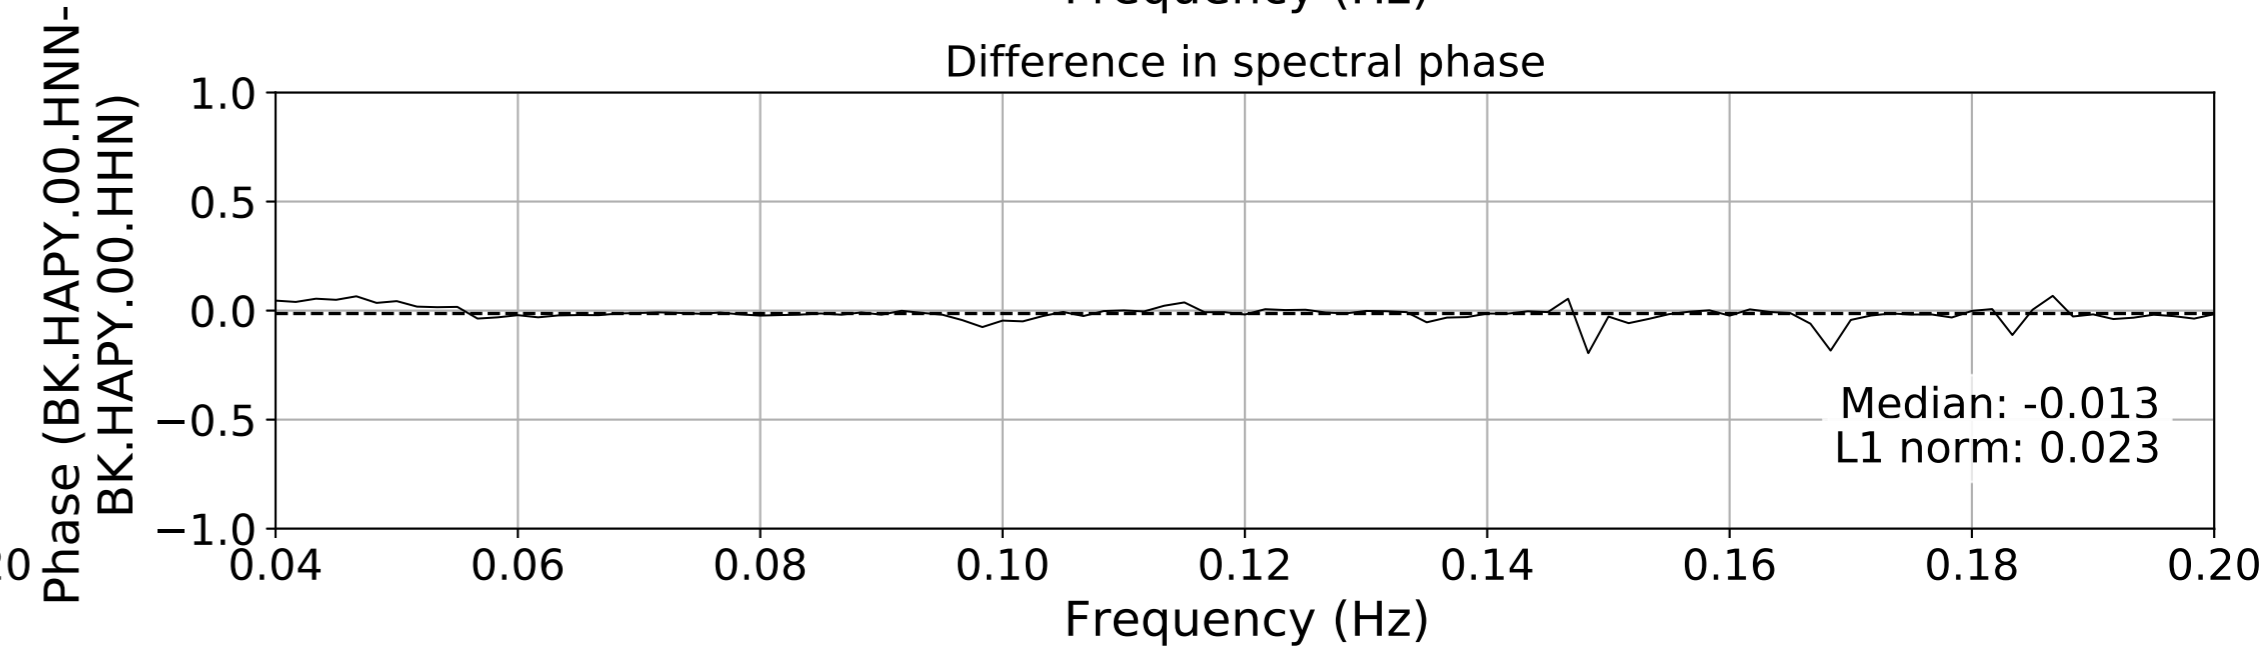

2024.340.184421_M7.0_nc75095651
Origin Time:2024-12-05T18:44:21.110000Z USGS event-id:nc75095651
M7.0 2024 Offshore Cape Mendocino, California Earthquake