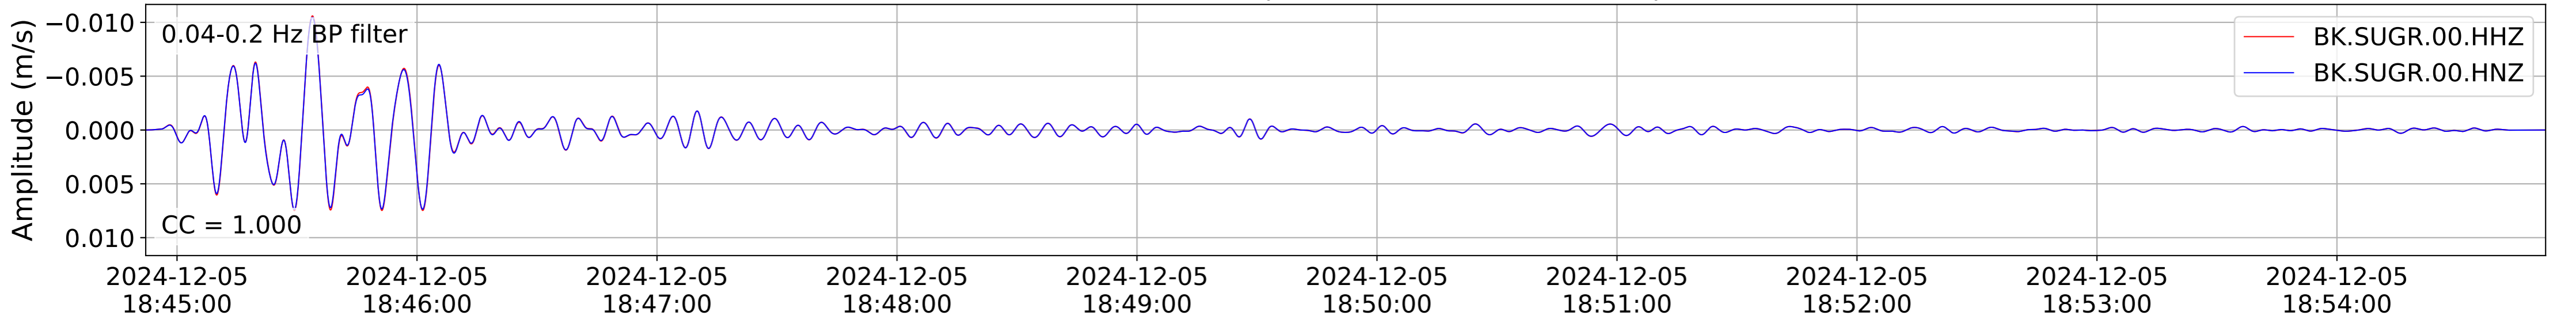

2024.340.184421_M7.0_nc75095651
Origin Time:2024-12-05T18:44:21.110000Z USGS event-id:nc75095651
M7.0 2024 Offshore Cape Mendocino, California Earthquake