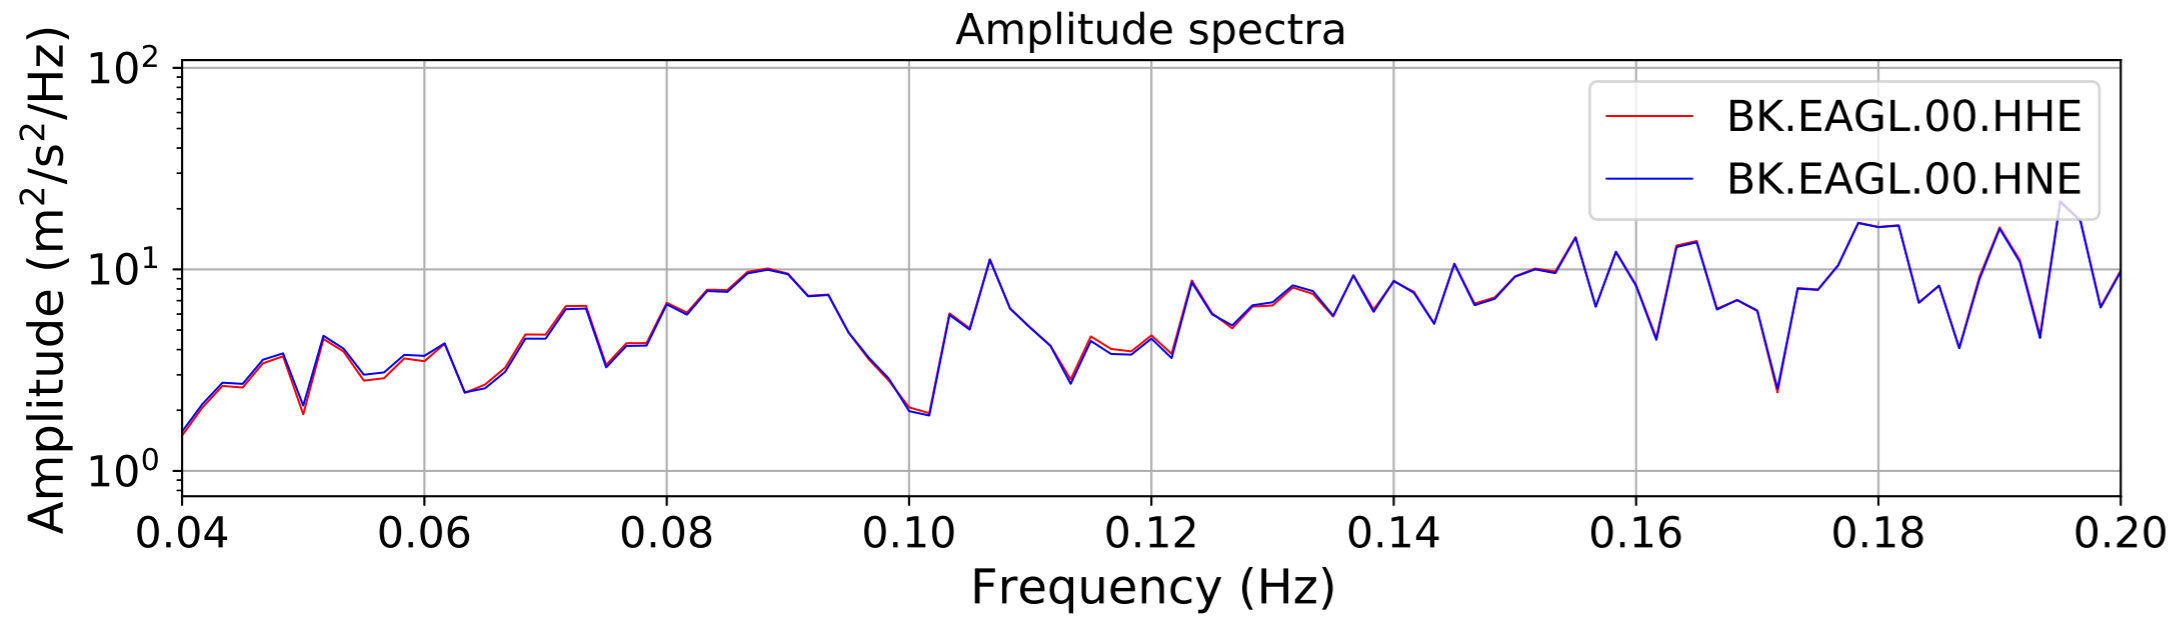

2024.340.184421_M7.0_nc75095651
Origin Time:2024-12-05T18:44:21.110000Z USGS event-id:nc75095651
M7.0 2024 Offshore Cape Mendocino, California Earthquake