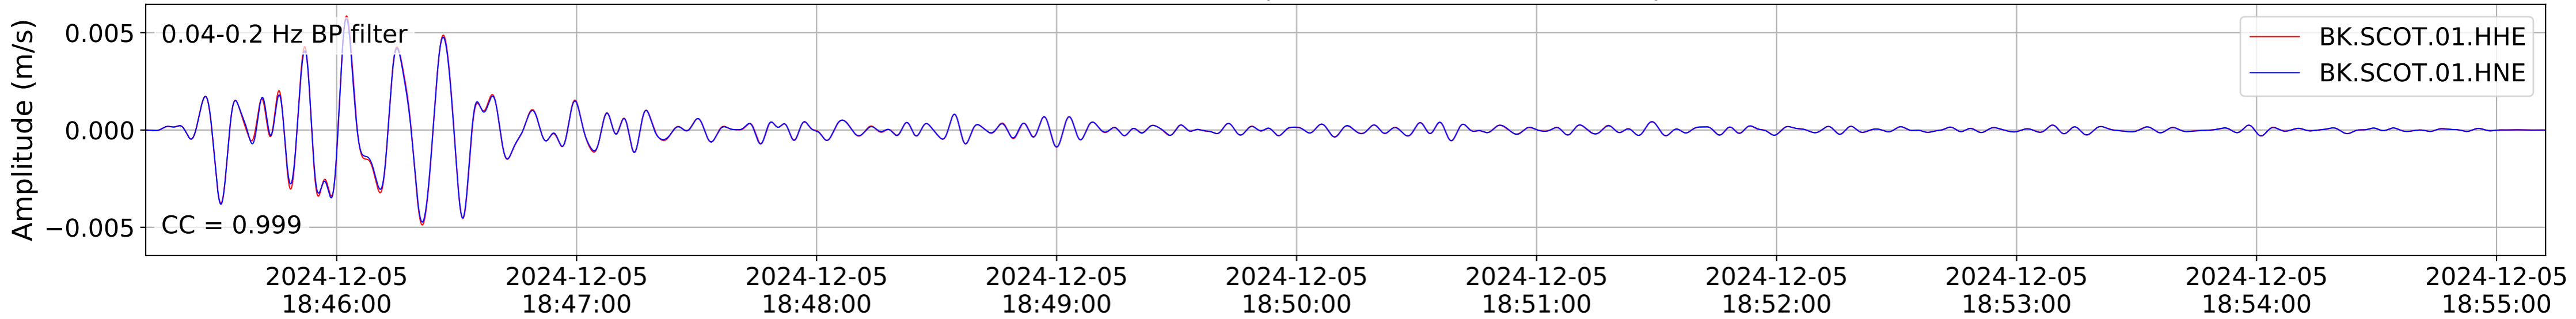

2024.340.184421_M7.0_nc75095651
Origin Time:2024-12-05T18:44:21.110000Z USGS event-id:nc75095651
M7.0 2024 Offshore Cape Mendocino, California Earthquake