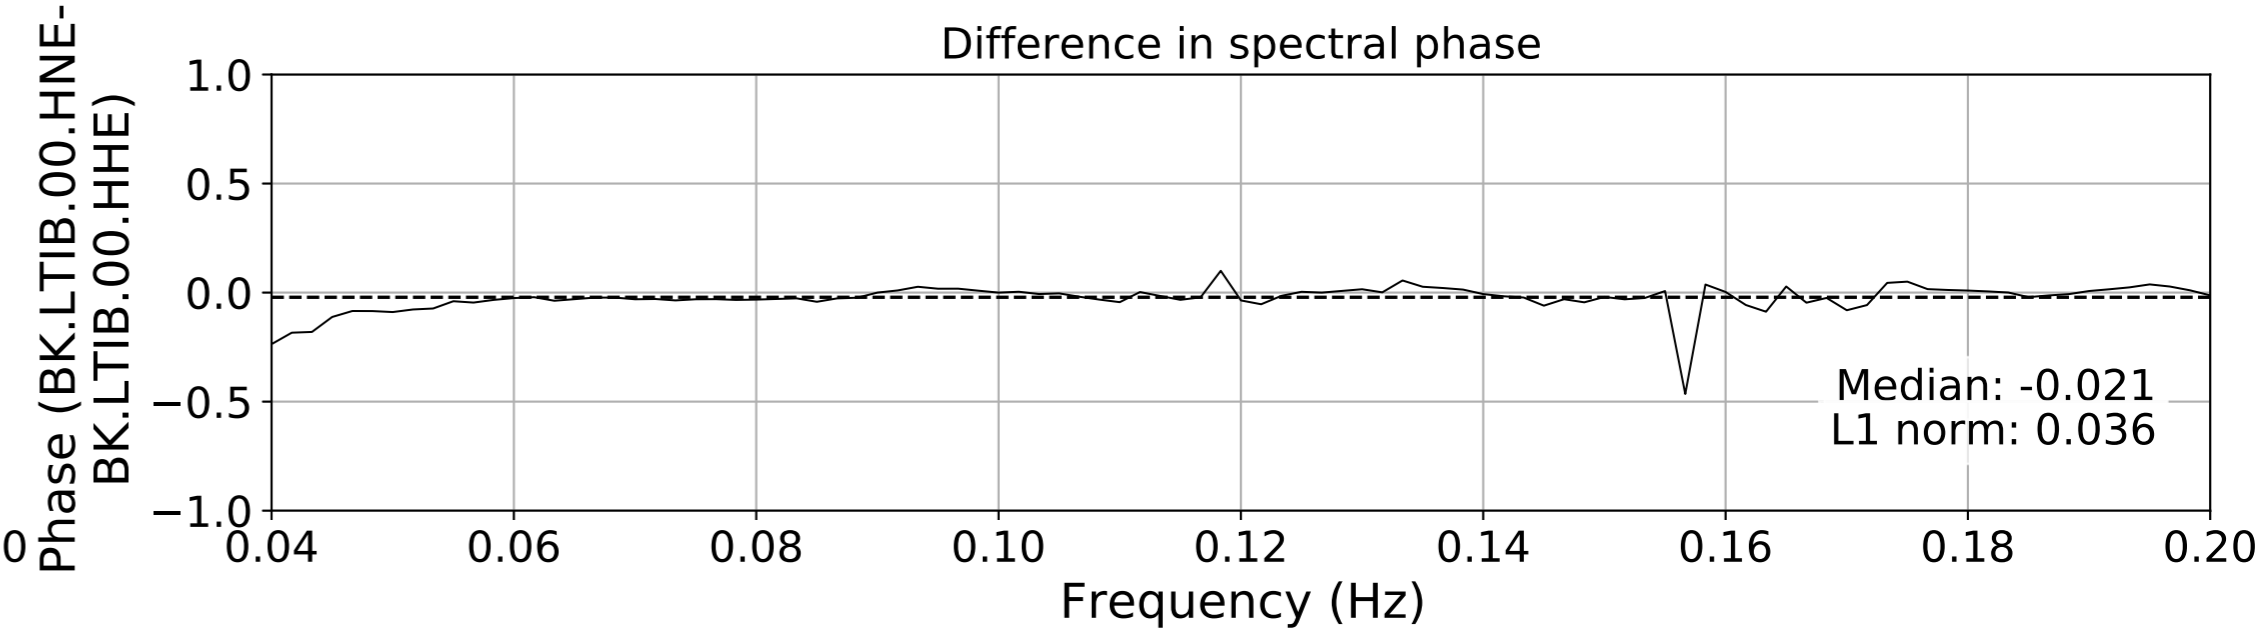

2024.340.184421_M7.0_nc75095651
Origin Time:2024-12-05T18:44:21.110000Z USGS event-id:nc75095651
M7.0 2024 Offshore Cape Mendocino, California Earthquake