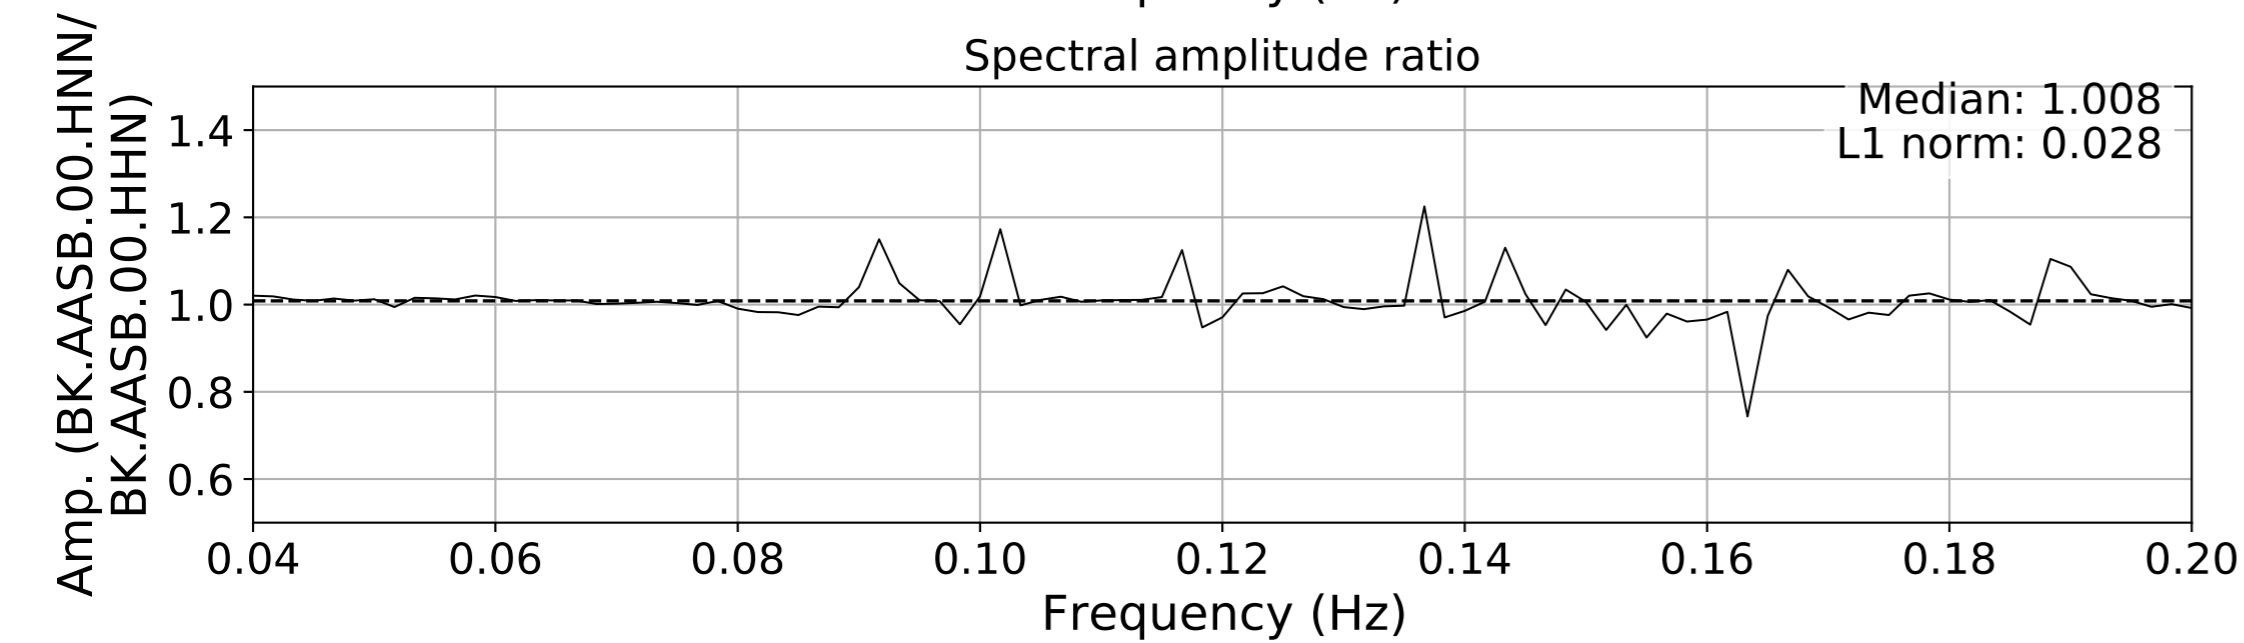

2024.340.184421_M7.0_nc75095651
Origin Time:2024-12-05T18:44:21.110000Z USGS event-id:nc75095651
M7.0 2024 Offshore Cape Mendocino, California Earthquake

2024.340.184421_M7.0_nc75095651
Origin Time:2024-12-05T18:44:21.110000Z USGS event-id:nc75095651
M7.0 2024 Offshore Cape Mendocino, California Earthquake