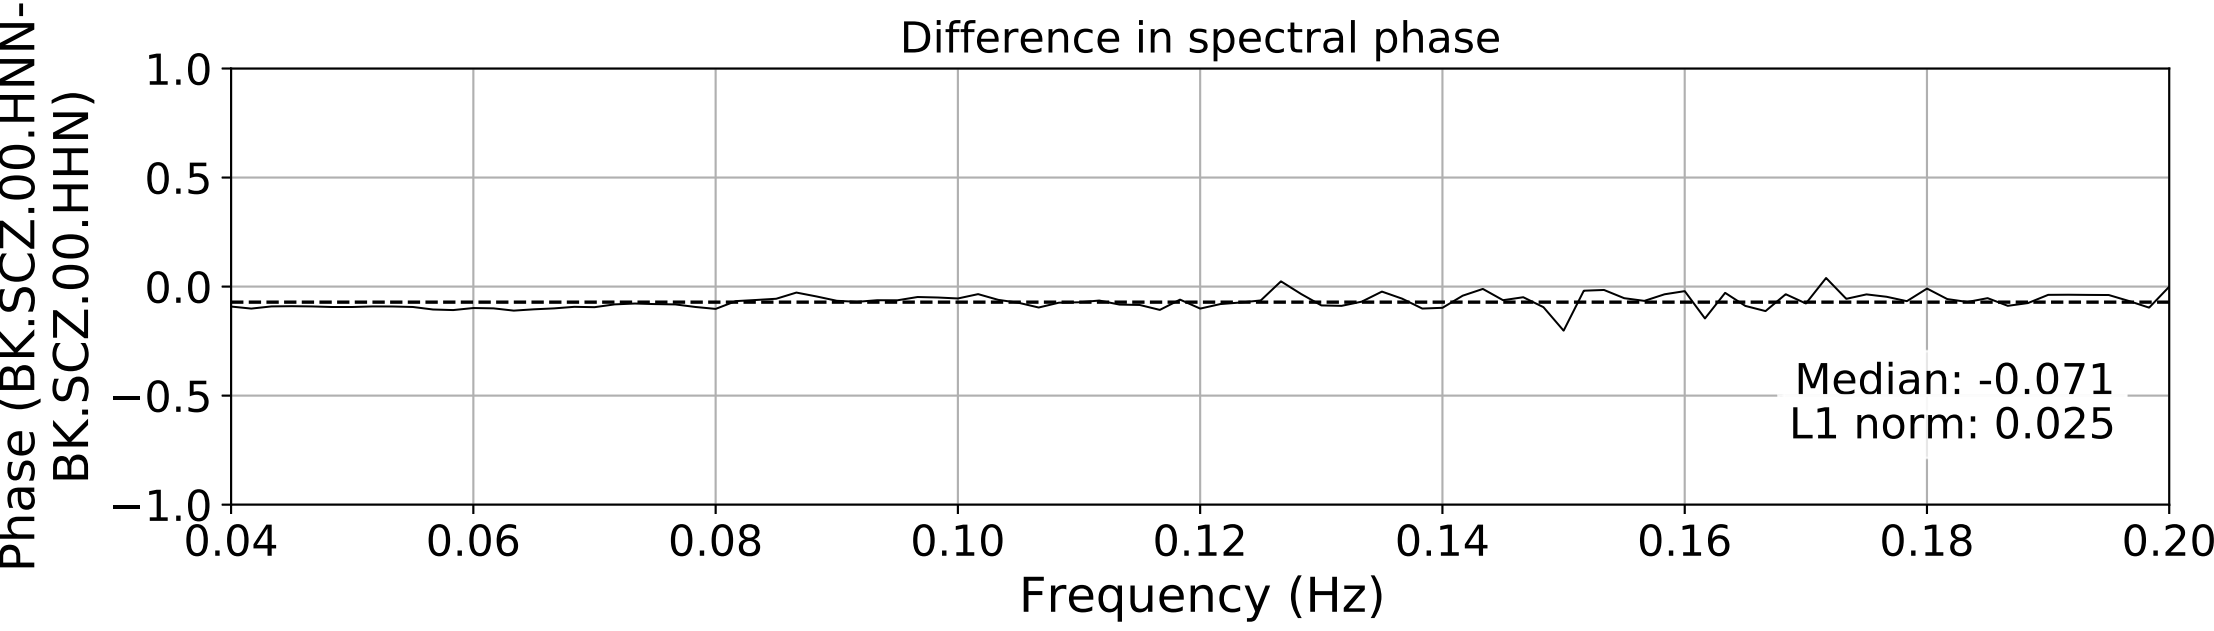

2024.340.184421_M7.0_nc75095651
Origin Time:2024-12-05T18:44:21.110000Z USGS event-id:nc75095651
M7.0 2024 Offshore Cape Mendocino, California Earthquake