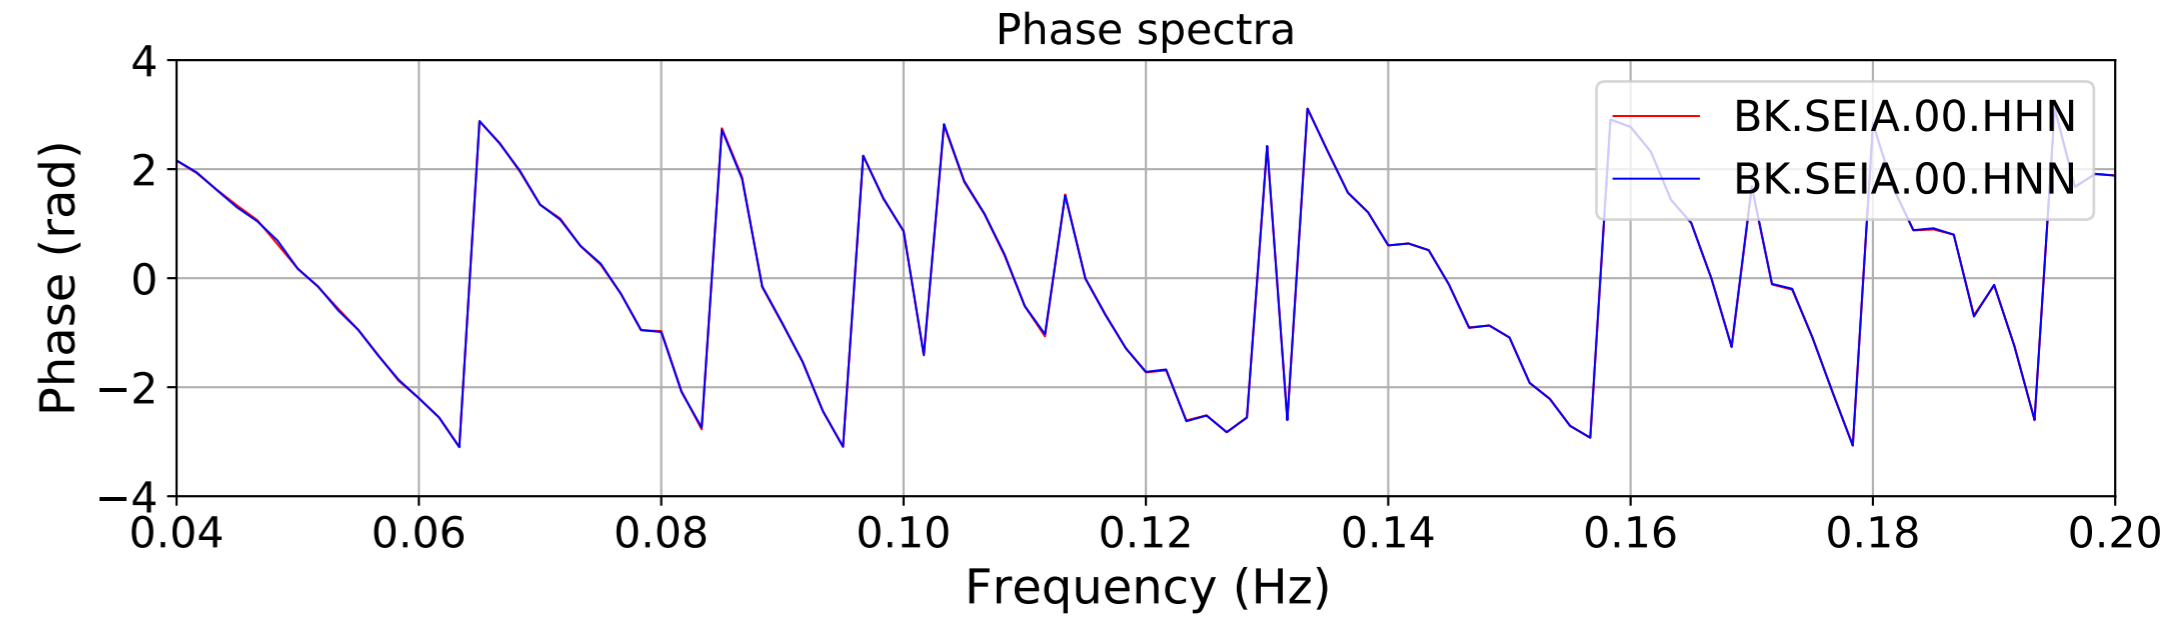

2024.340.184421_M7.0_nc75095651
Origin Time:2024-12-05T18:44:21.110000Z USGS event-id:nc75095651
M7.0 2024 Offshore Cape Mendocino, California Earthquake