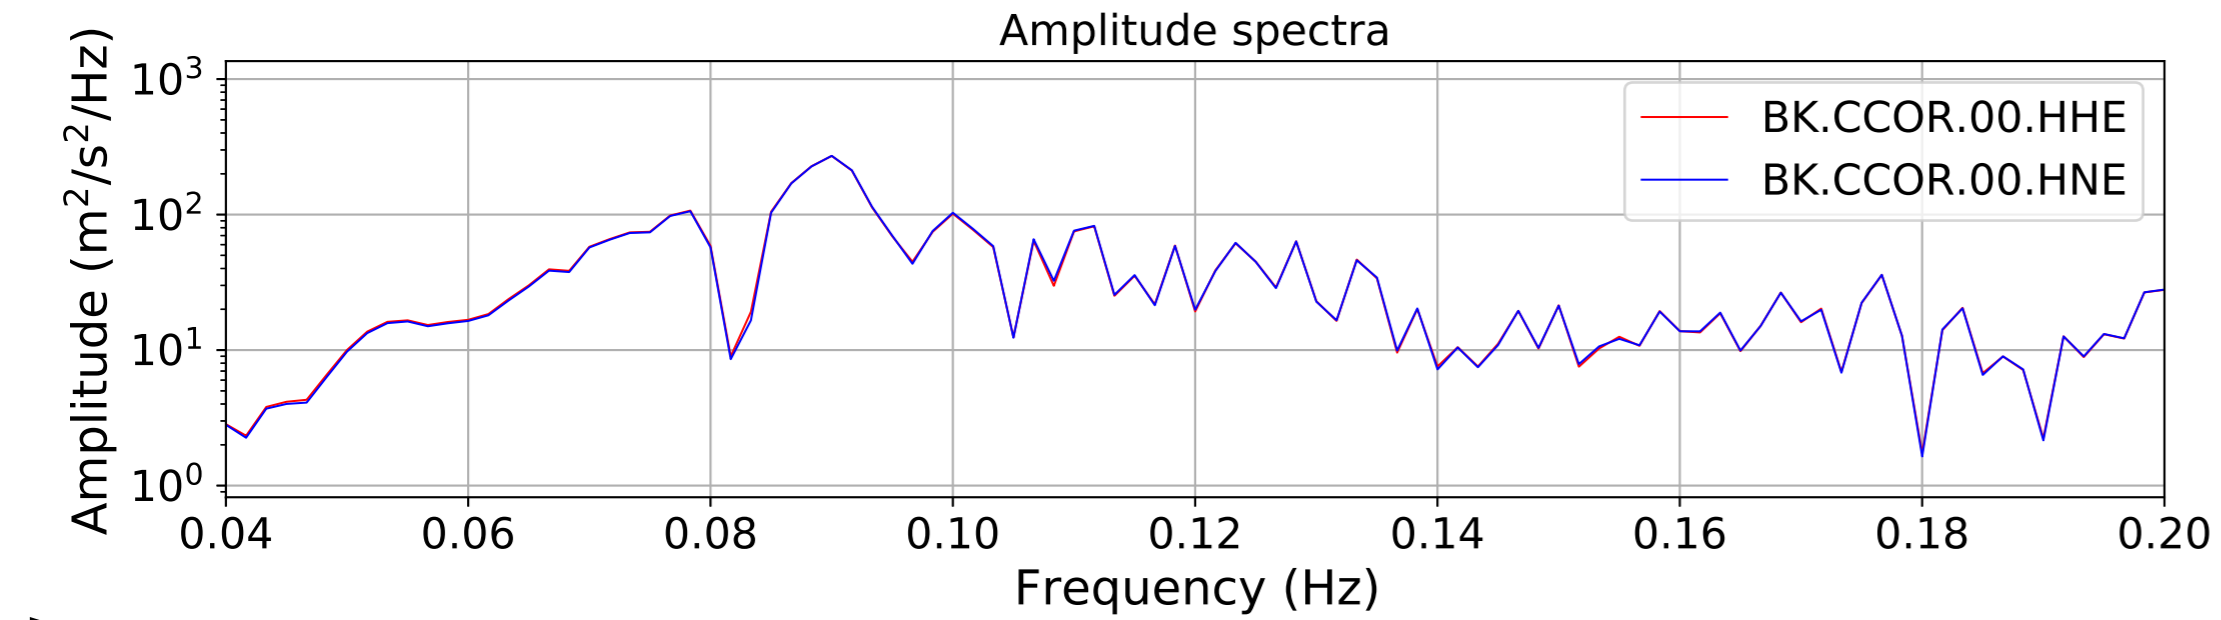

2024.340.184421_M7.0_nc75095651
Origin Time:2024-12-05T18:44:21.110000Z USGS event-id:nc75095651
M7.0 2024 Offshore Cape Mendocino, California Earthquake