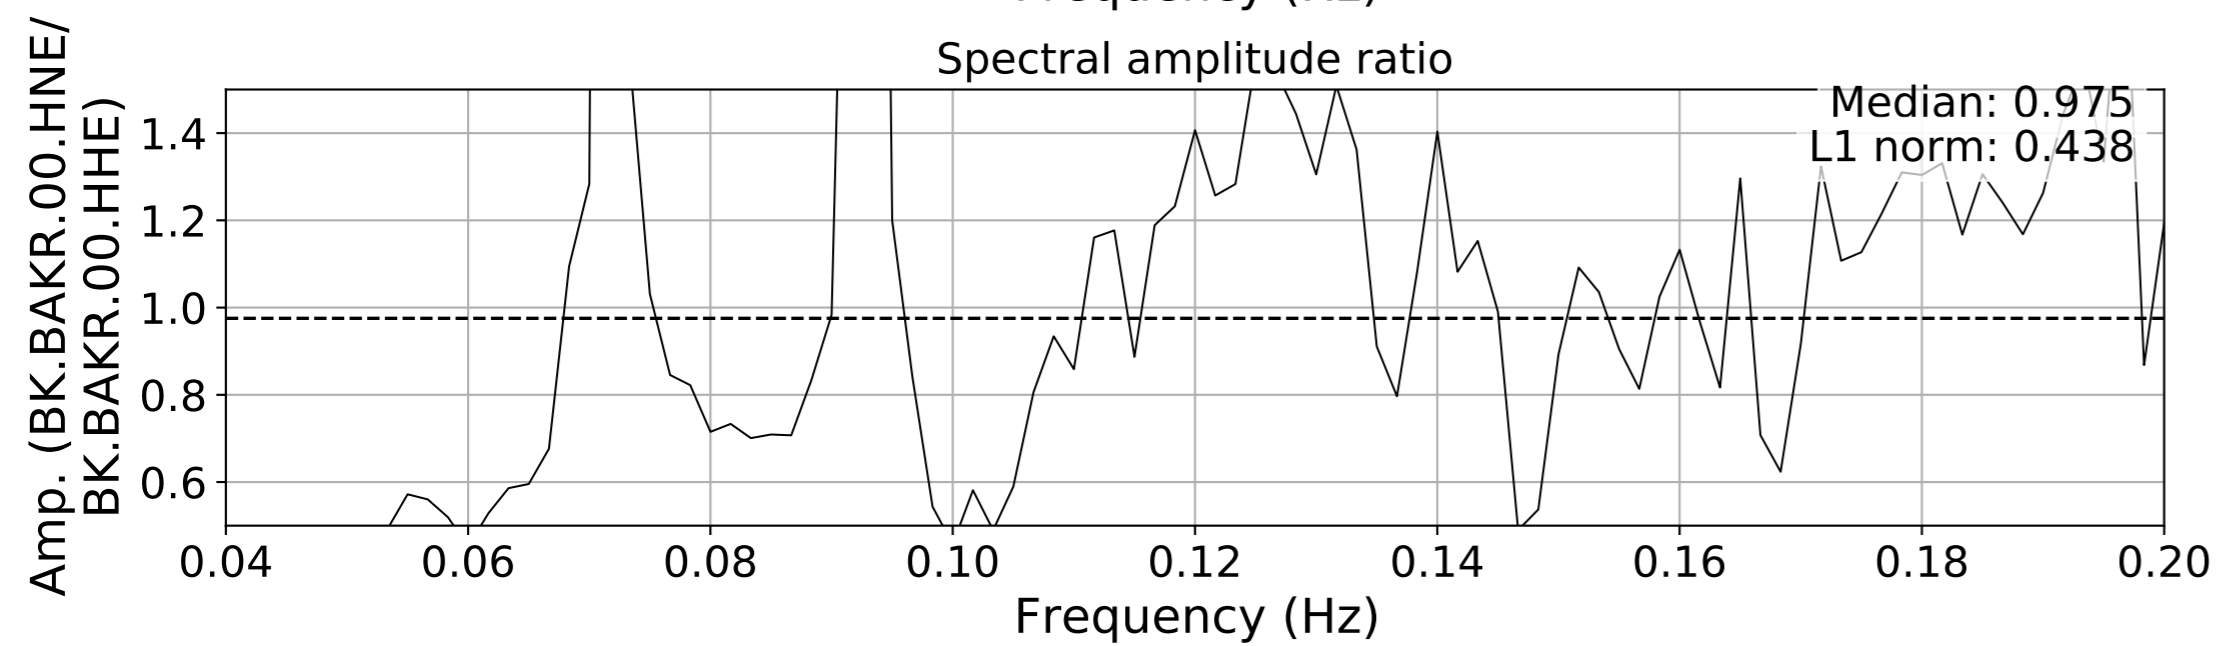

2024.340.184421.M7.0_nc75095651
Origin Time:2024-12-05T18:44:21.110000Z USGS event-id:nc75095651
M7.0 2024 Offshore Cape Mendocino, California Earthquake