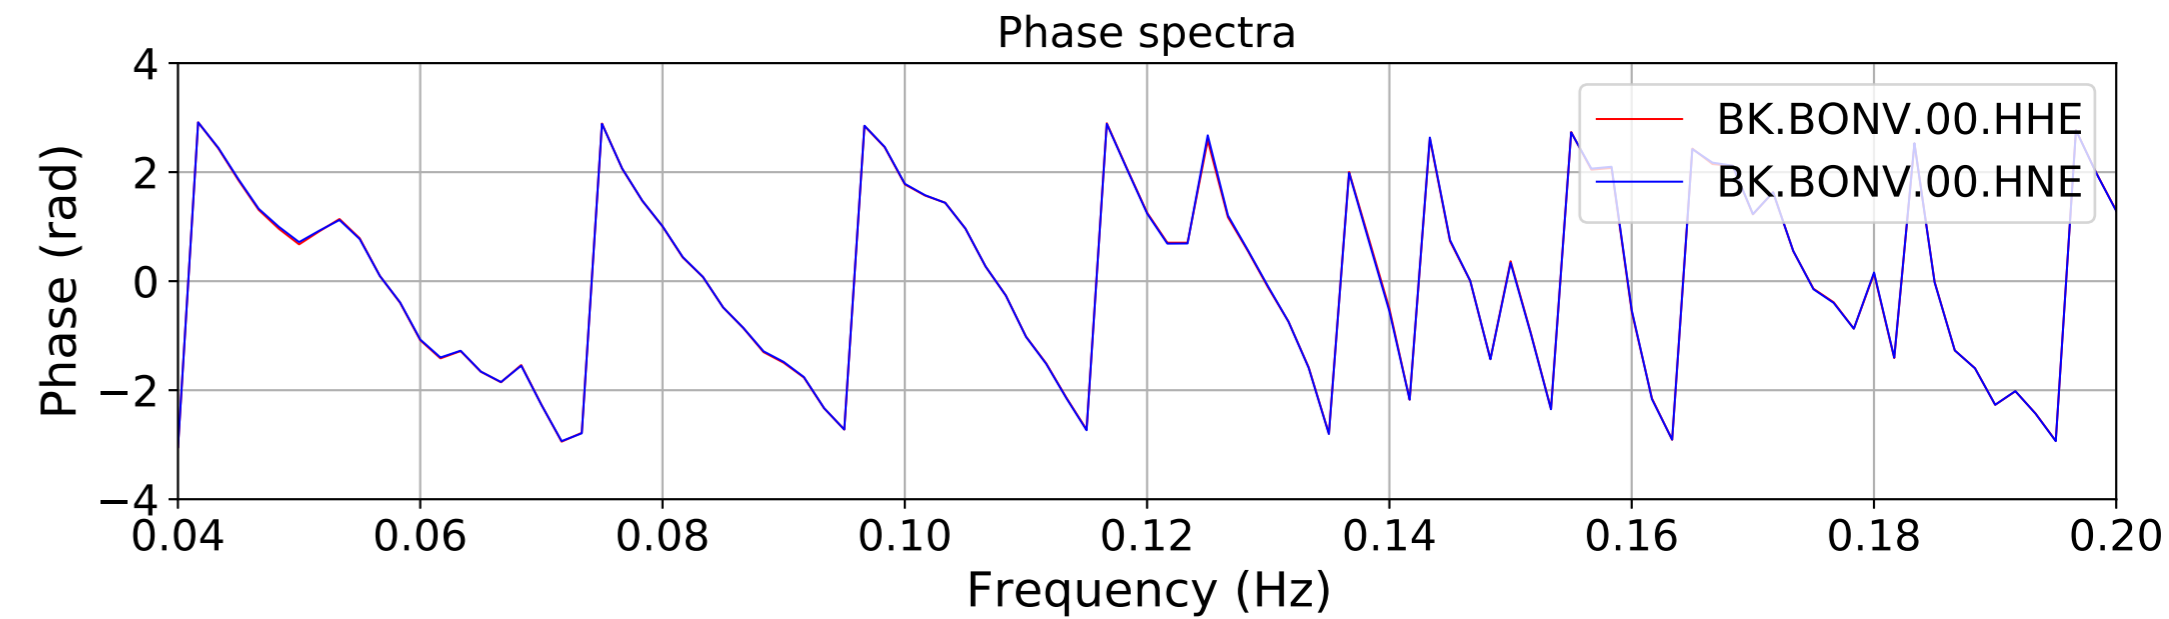

2024.340.184421.M7.0_nc75095651
Origin Time:2024-12-05T18:44:21.110000Z USGS event-id:nc75095651
M7.0 2024 Offshore Cape Mendocino, California Earthquake