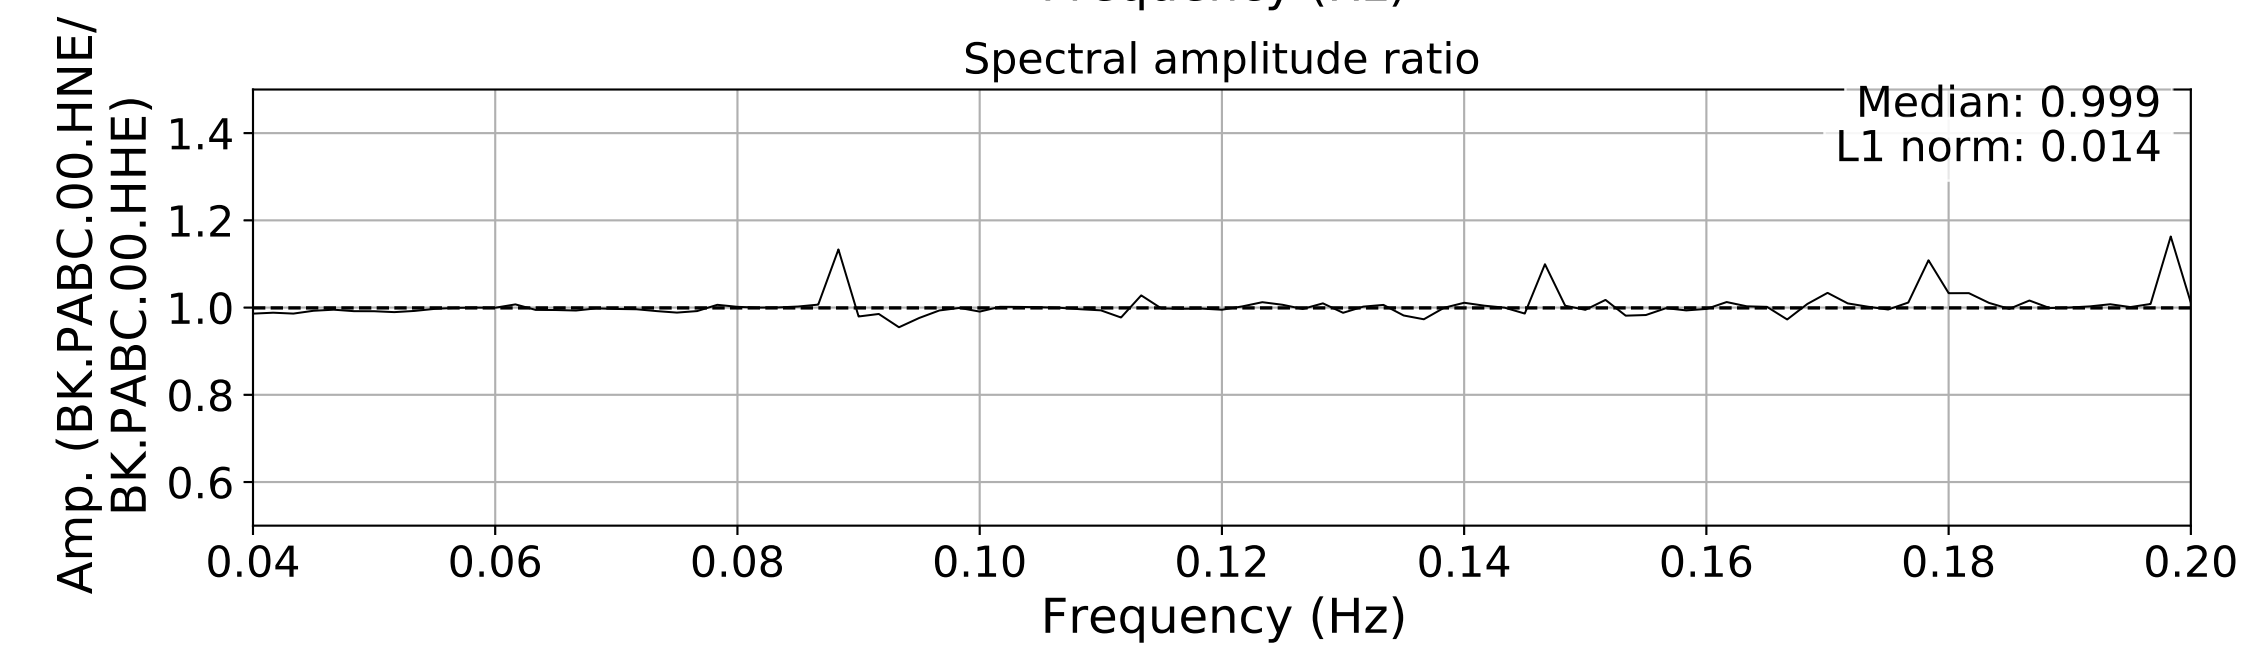

2024.340.184421_M7.0_nc75095651
Origin Time:2024-12-05T18:44:21.110000Z USGS event-id:nc75095651
M7.0 2024 Offshore Cape Mendocino, California Earthquake