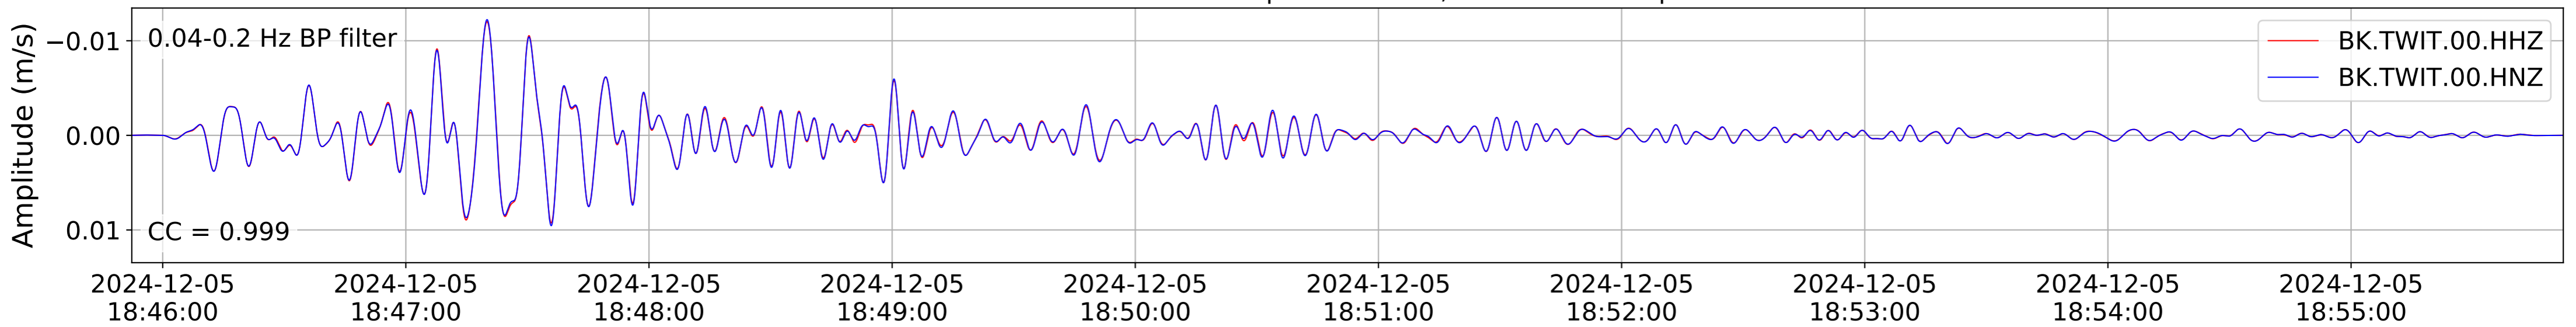

2024.340.184421.M7.0_nc75095651
Origin Time:2024-12-05T18:44:21.110000Z USGS event-id:nc75095651
M7.0 2024 Offshore Cape Mendocino, California Earthquake