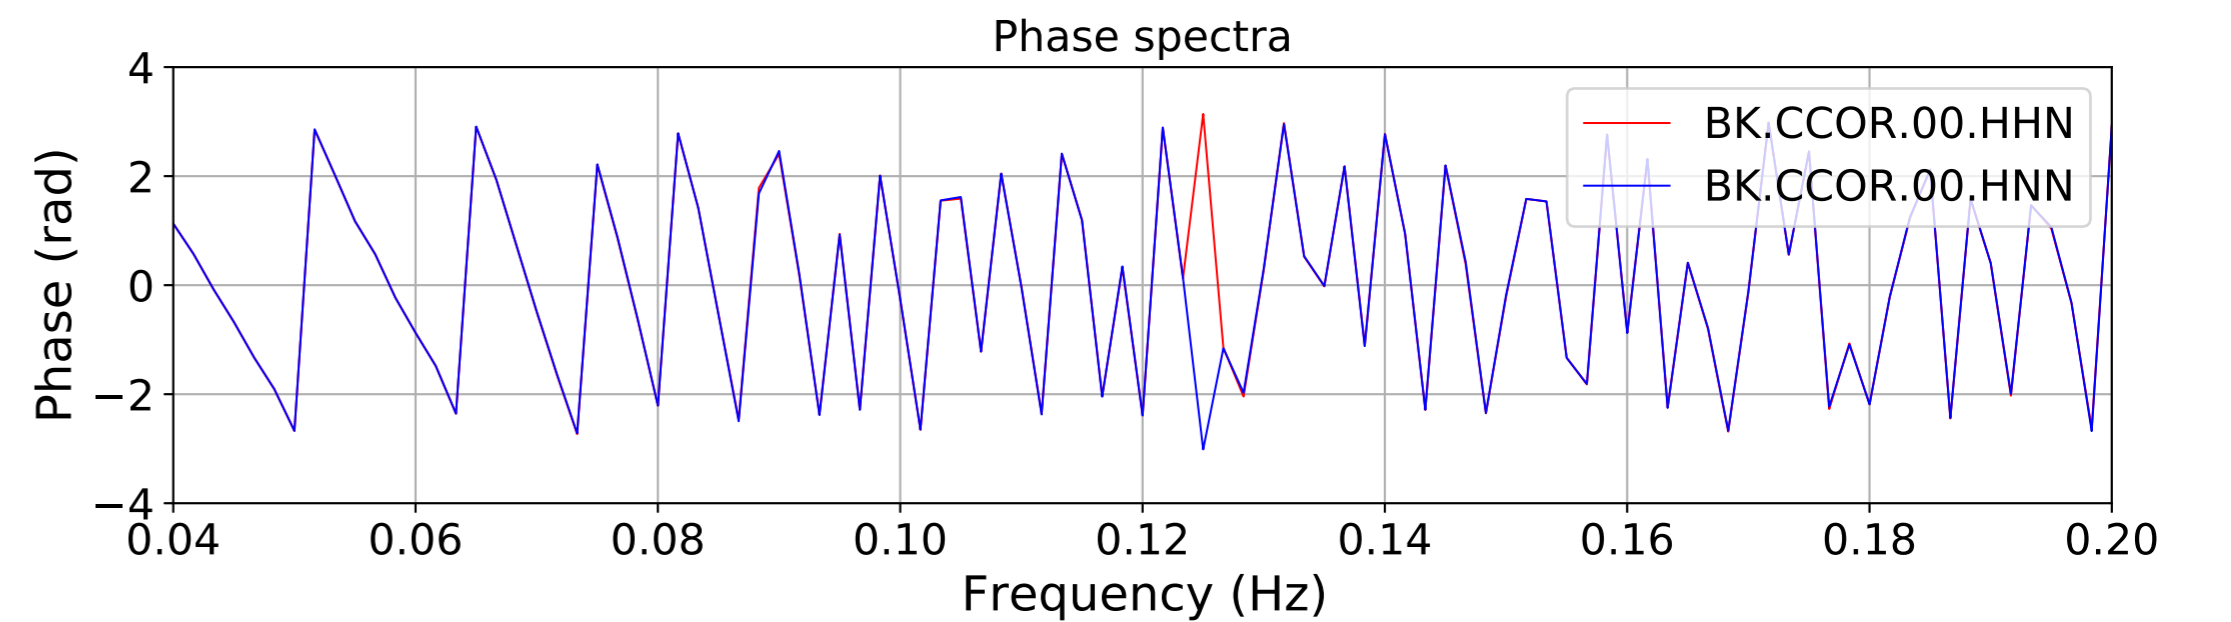

2024.340.184421_M7.0_nc75095651
Origin Time:2024-12-05T18:44:21.110000Z USGS event-id:nc75095651
M7.0 2024 Offshore Cape Mendocino, California Earthquake