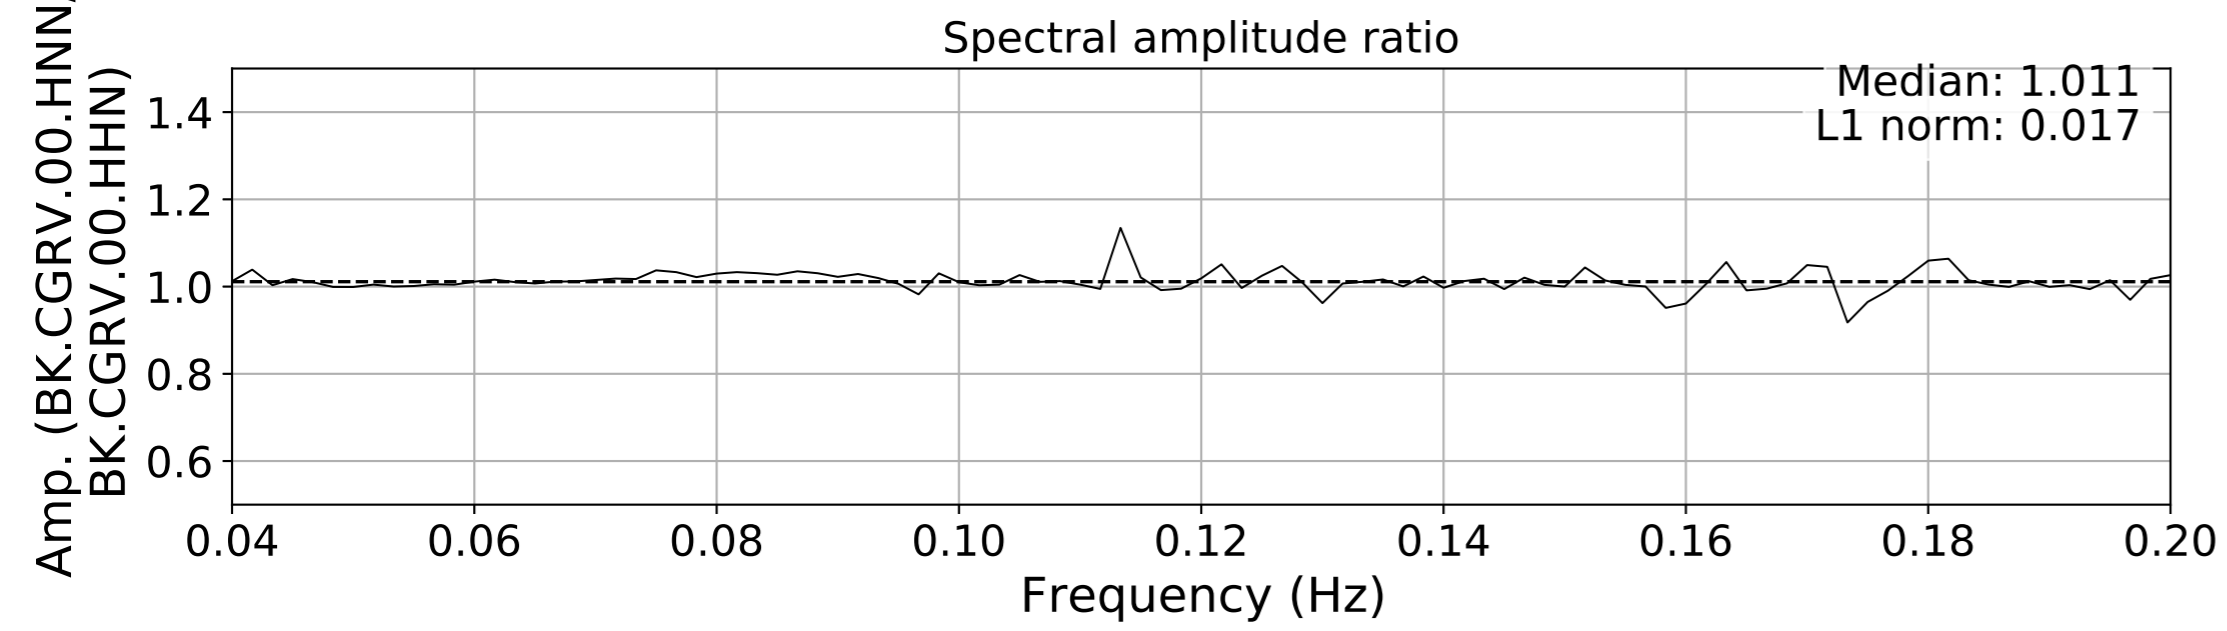

2024.340.184421M7.0_nc75095651
Origin Time:2024-12-05T18:44:21.110000Z USGS event-id:nc75095651
M7.0 2024 Offshore Cape Mendocino, California Earthquake