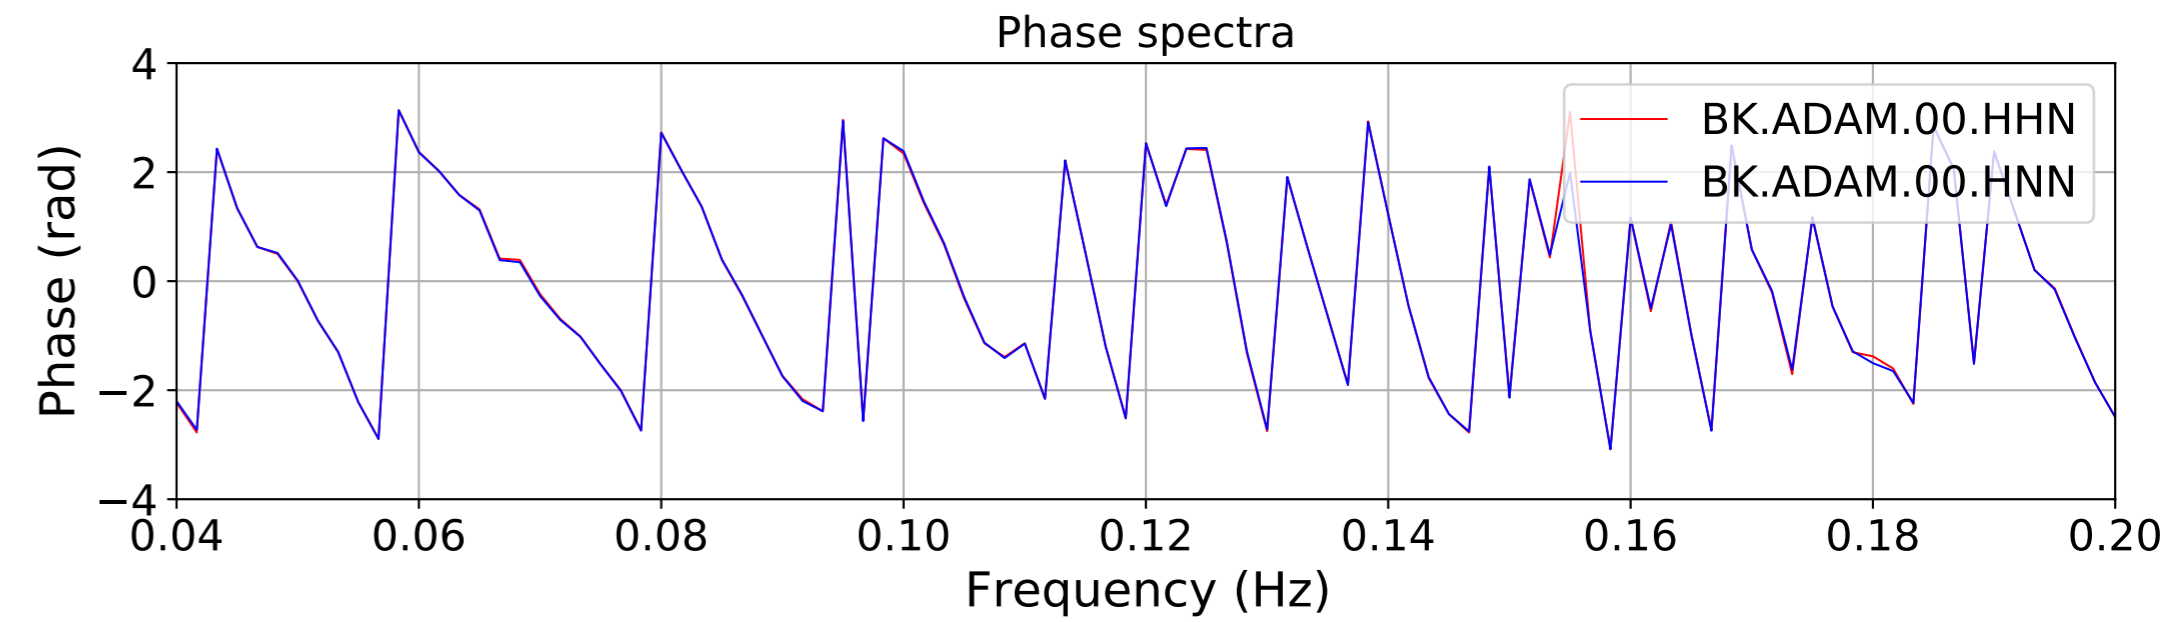

2024.340.184421_M7.0_nc75095651
Origin Time:2024-12-05T18:44:21.110000Z USGS event-id:nc75095651
M7.0 2024 Offshore Cape Mendocino, California Earthquake