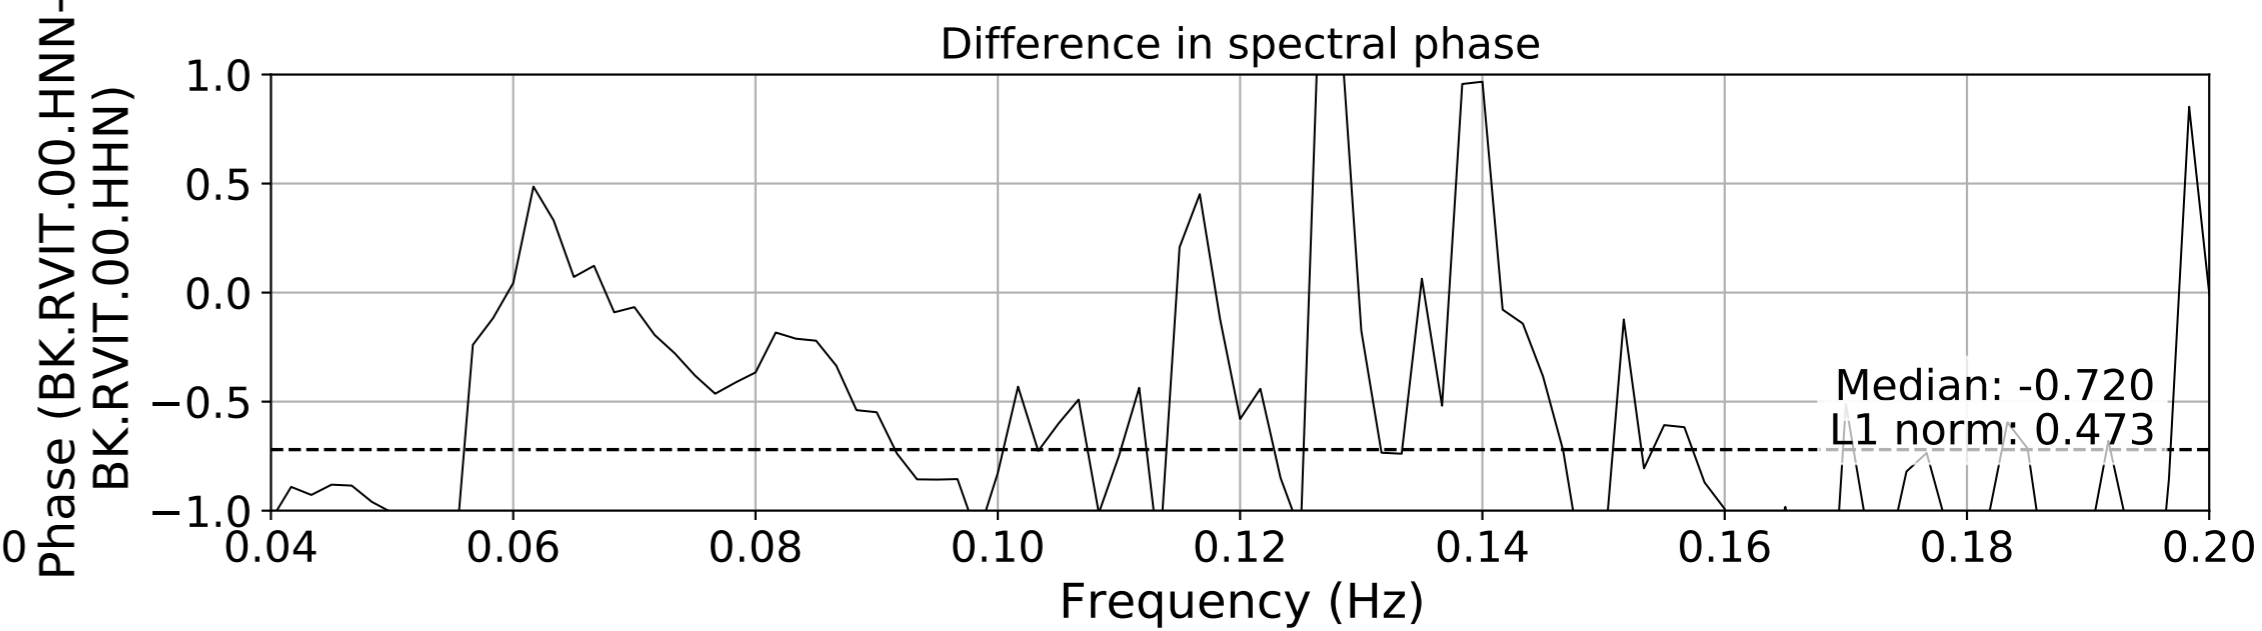

2024.340.184421_M7.0_nc75095651
Origin Time:2024-12-05T18:44:21.110000Z USGS event-id:nc75095651
M7.0 2024 Offshore Cape Mendocino, California Earthquake