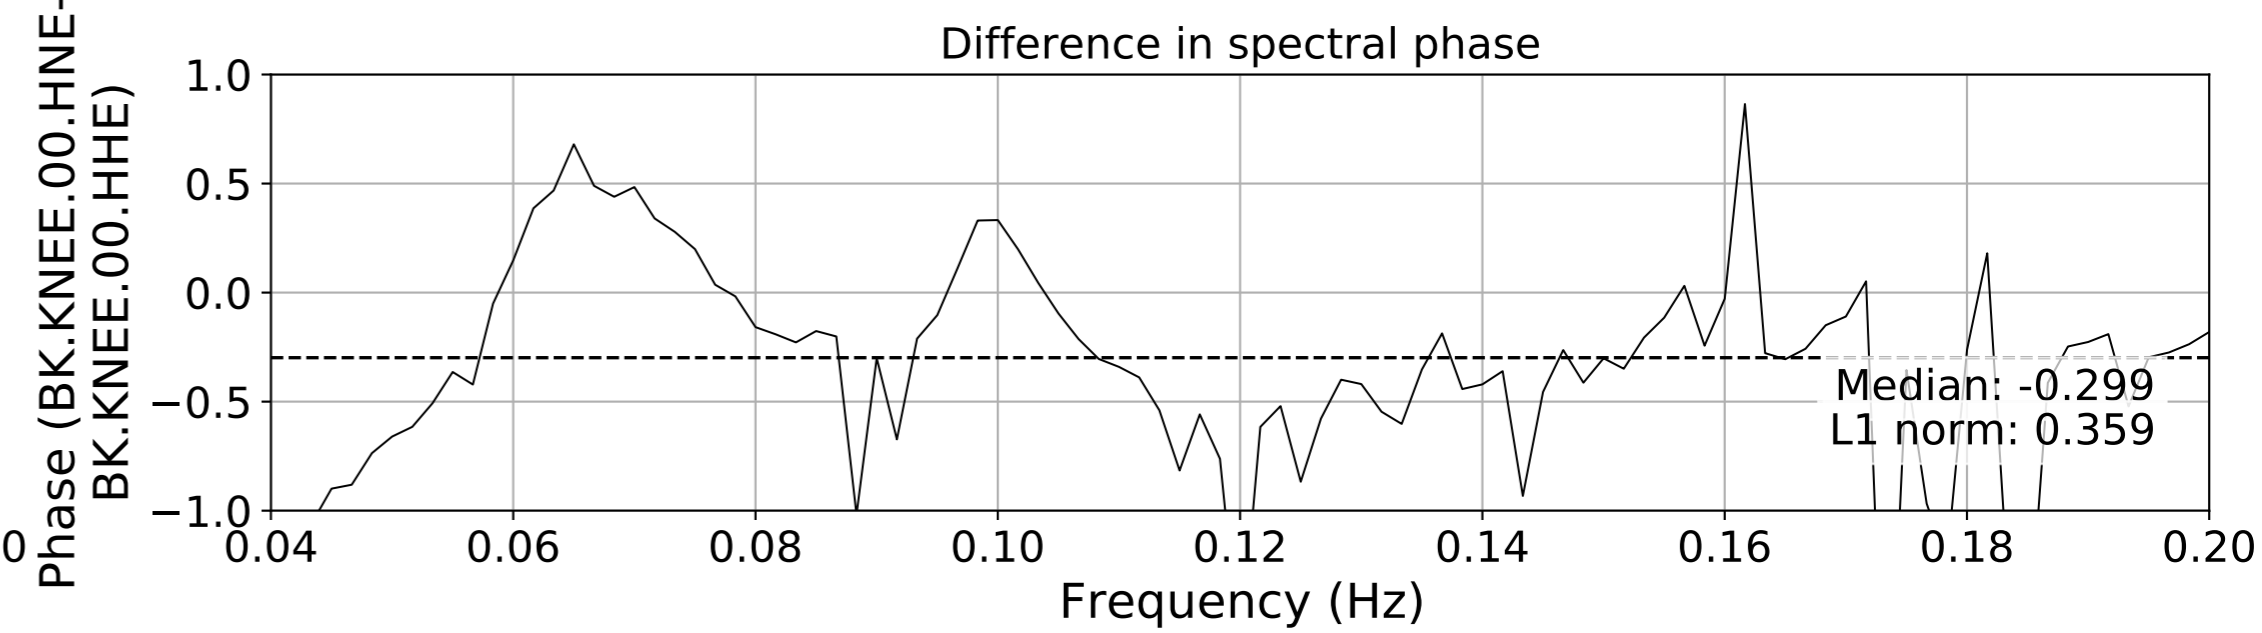

2024.340.184421.M7.0_nc75095651
Origin Time:2024-12-05T18:44:21.110000Z USGS event-id:nc75095651
M7.0 2024 Offshore Cape Mendocino, California Earthquake