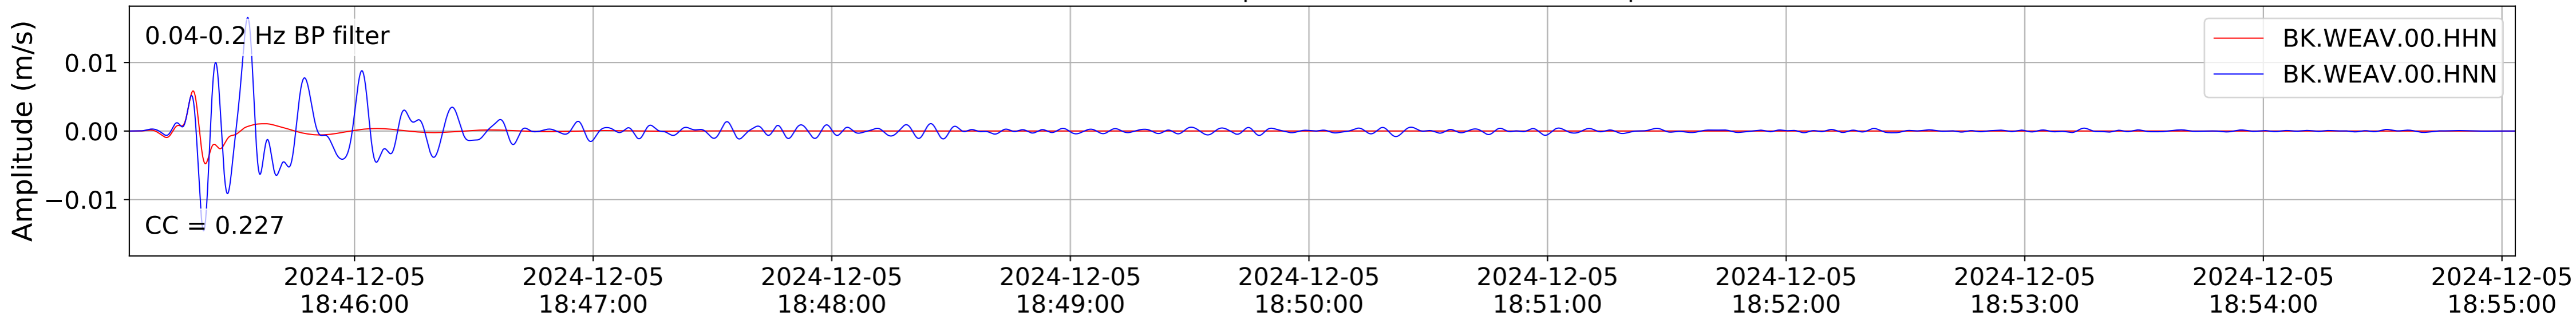

2024.340.184421_M7.0_nc75095651
Origin Time:2024-12-05T18:44:21.110000Z USGS event-id:nc75095651
M7.0 2024 Offshore Cape Mendocino, California Earthquake