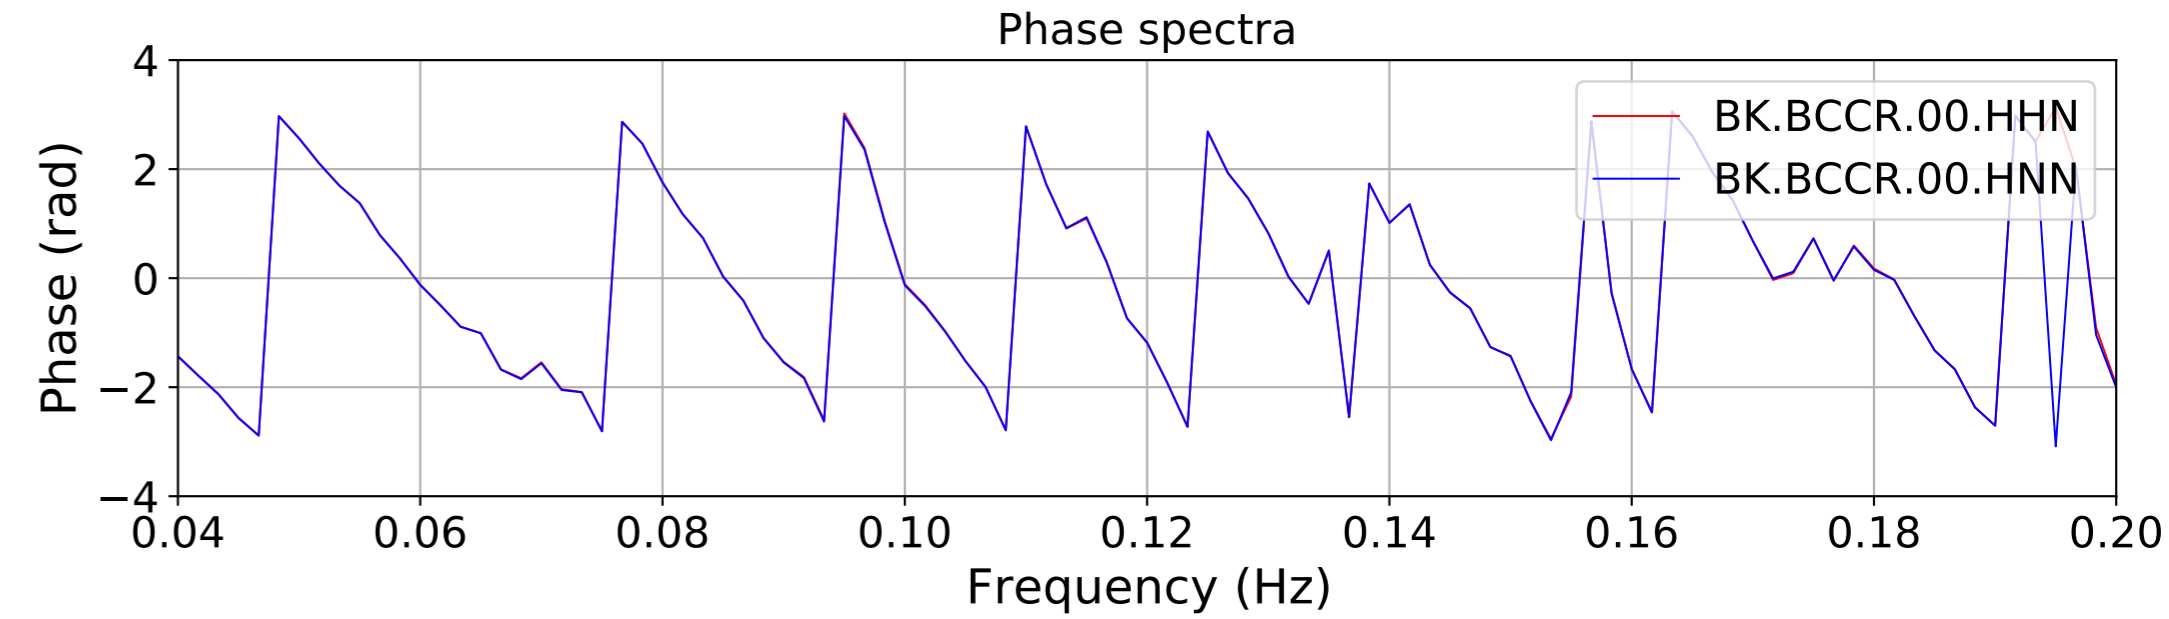

2024.340.184421_M7.0_nc75095651
Origin Time:2024-12-05T18:44:21.110000Z USGS event-id:nc75095651
M7.0 2024 Offshore Cape Mendocino, California Earthquake