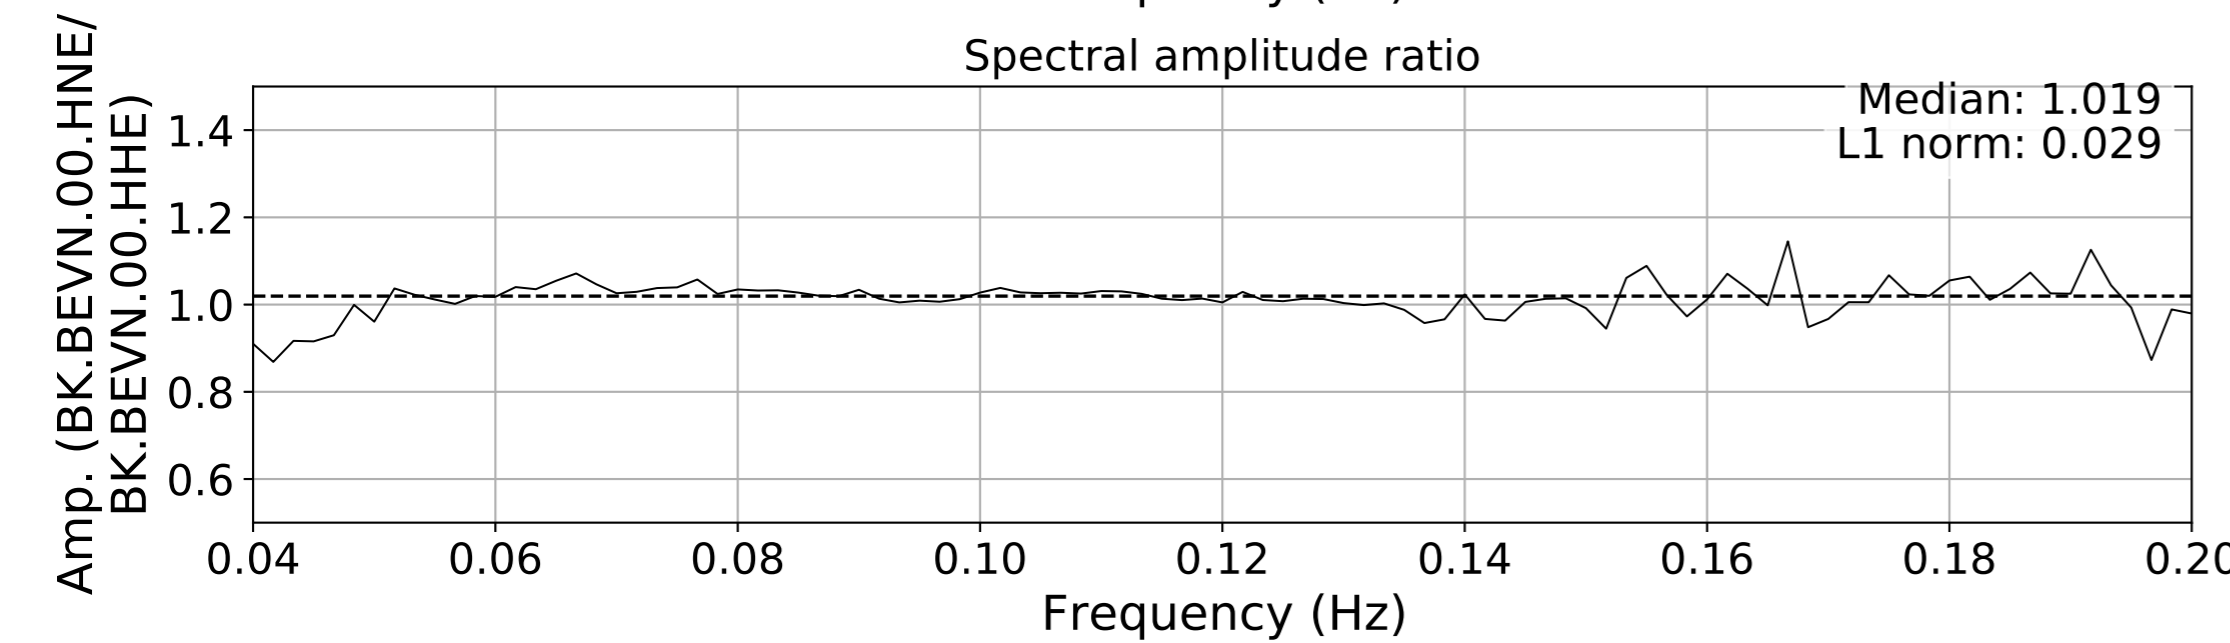

2024.340.184421_M7.0_nc75095651
Origin Time:2024-12-05T18:44:21.110000Z USGS event-id:nc75095651
M7.0 2024 Offshore Cape Mendocino, California Earthquake