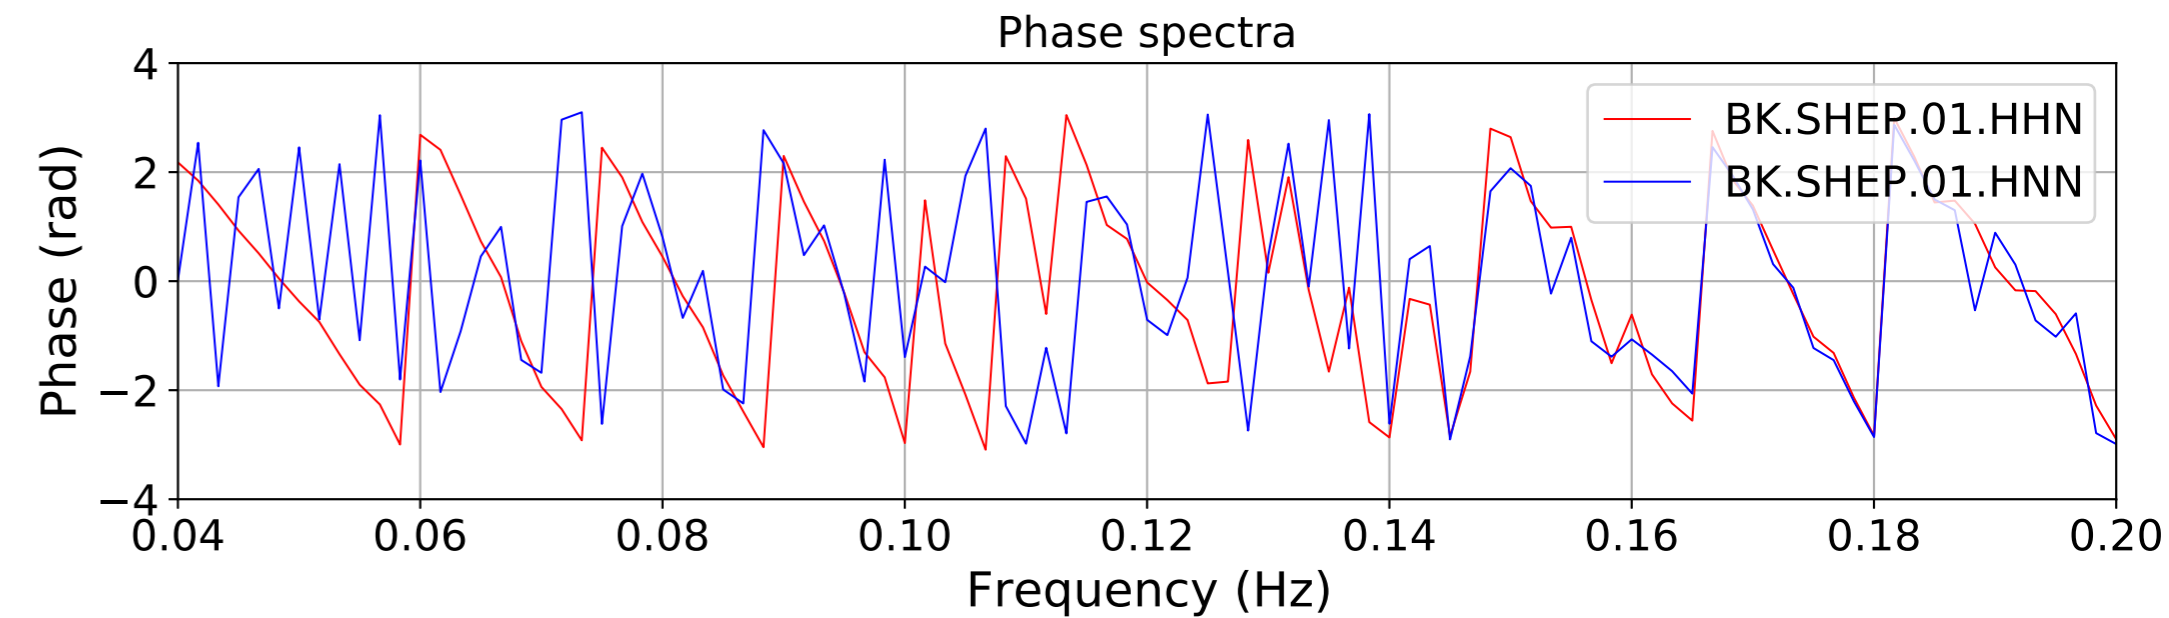

2024.340.184421.M7.0_nc75095651
Origin Time:2024-12-05T18:44:21.110000Z USGS event-id:nc75095651
M7.0 2024 Offshore Cape Mendocino, California Earthquake