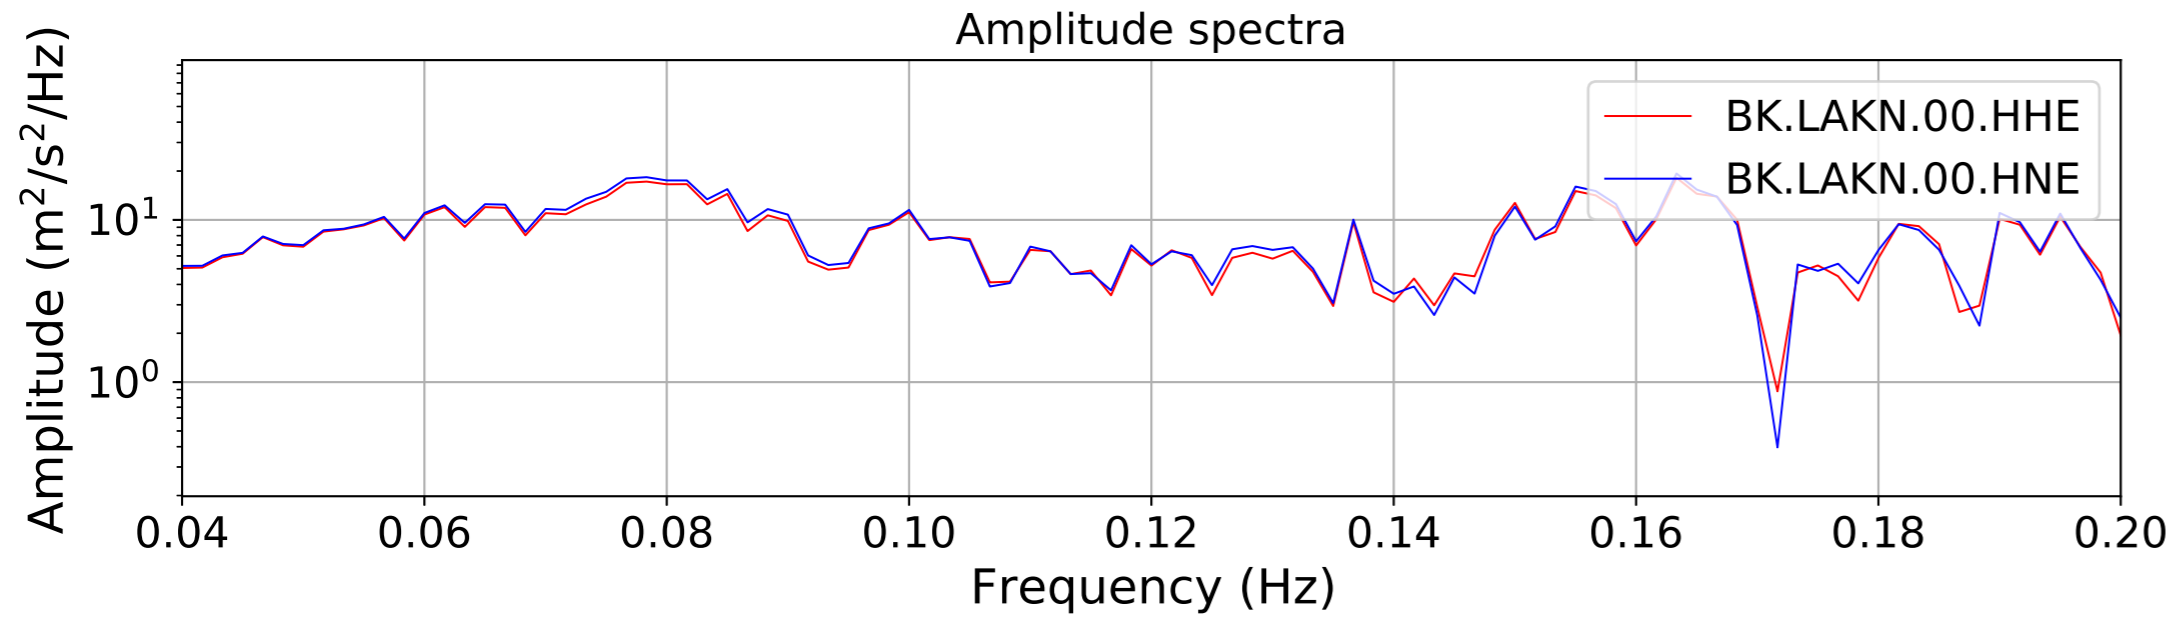

2024.340.184421_M7.0_nc75095651
Origin Time:2024-12-05T18:44:21.110000Z USGS event-id:nc75095651
M7.0 2024 Offshore Cape Mendocino, California Earthquake