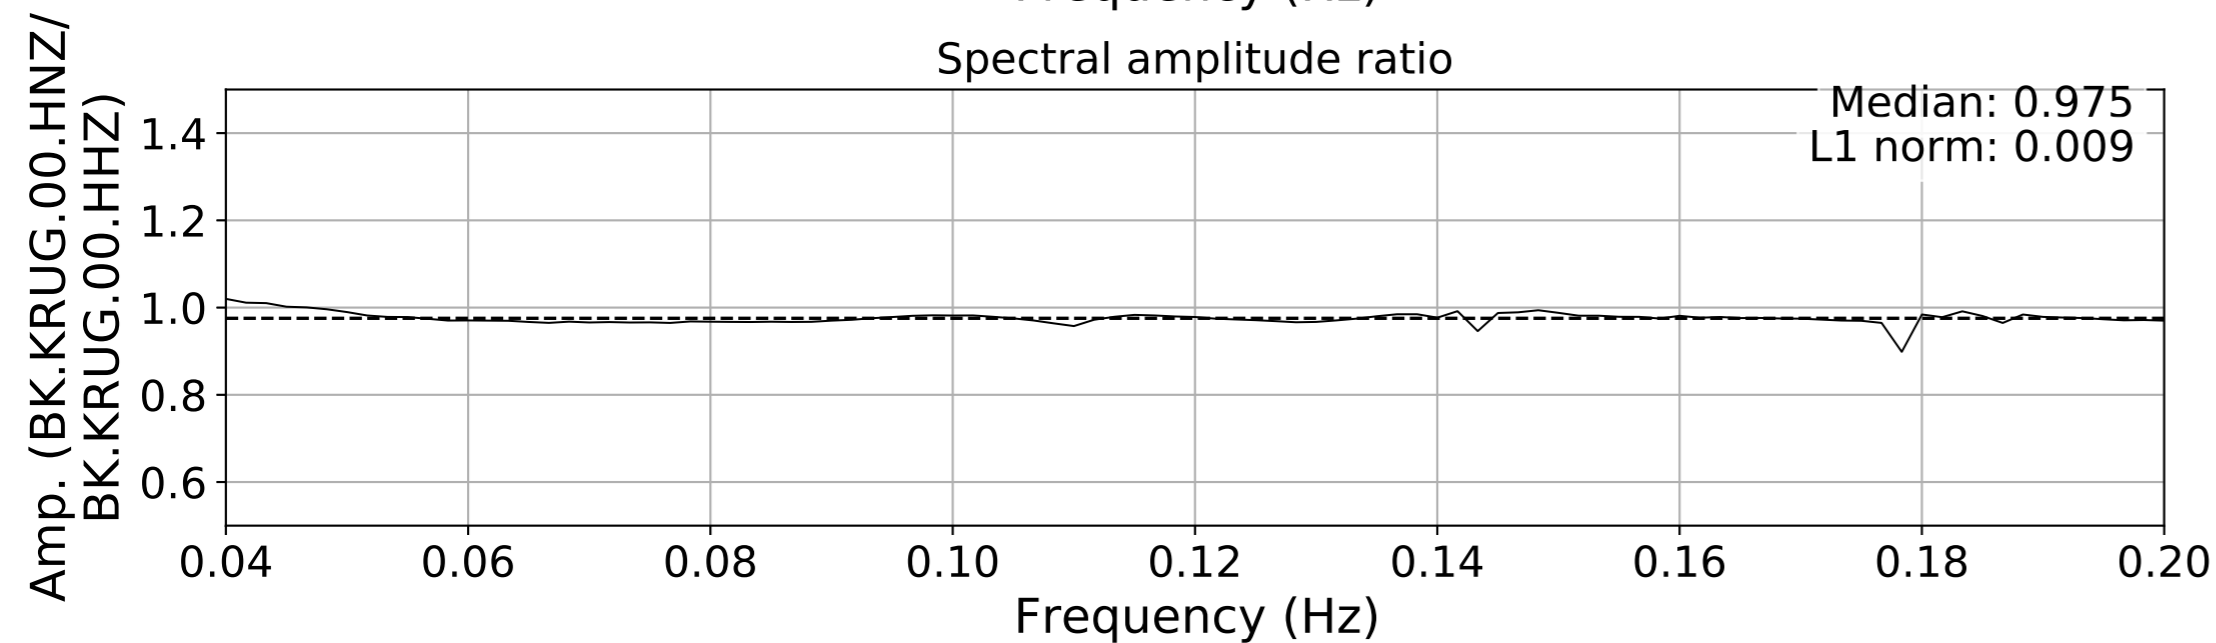

2024.340.184421.M7.0_nc75095651
Origin Time:2024-12-05T18:44:21.110000Z USGS event-id:nc75095651
M7.0 2024 Offshore Cape Mendocino, California Earthquake