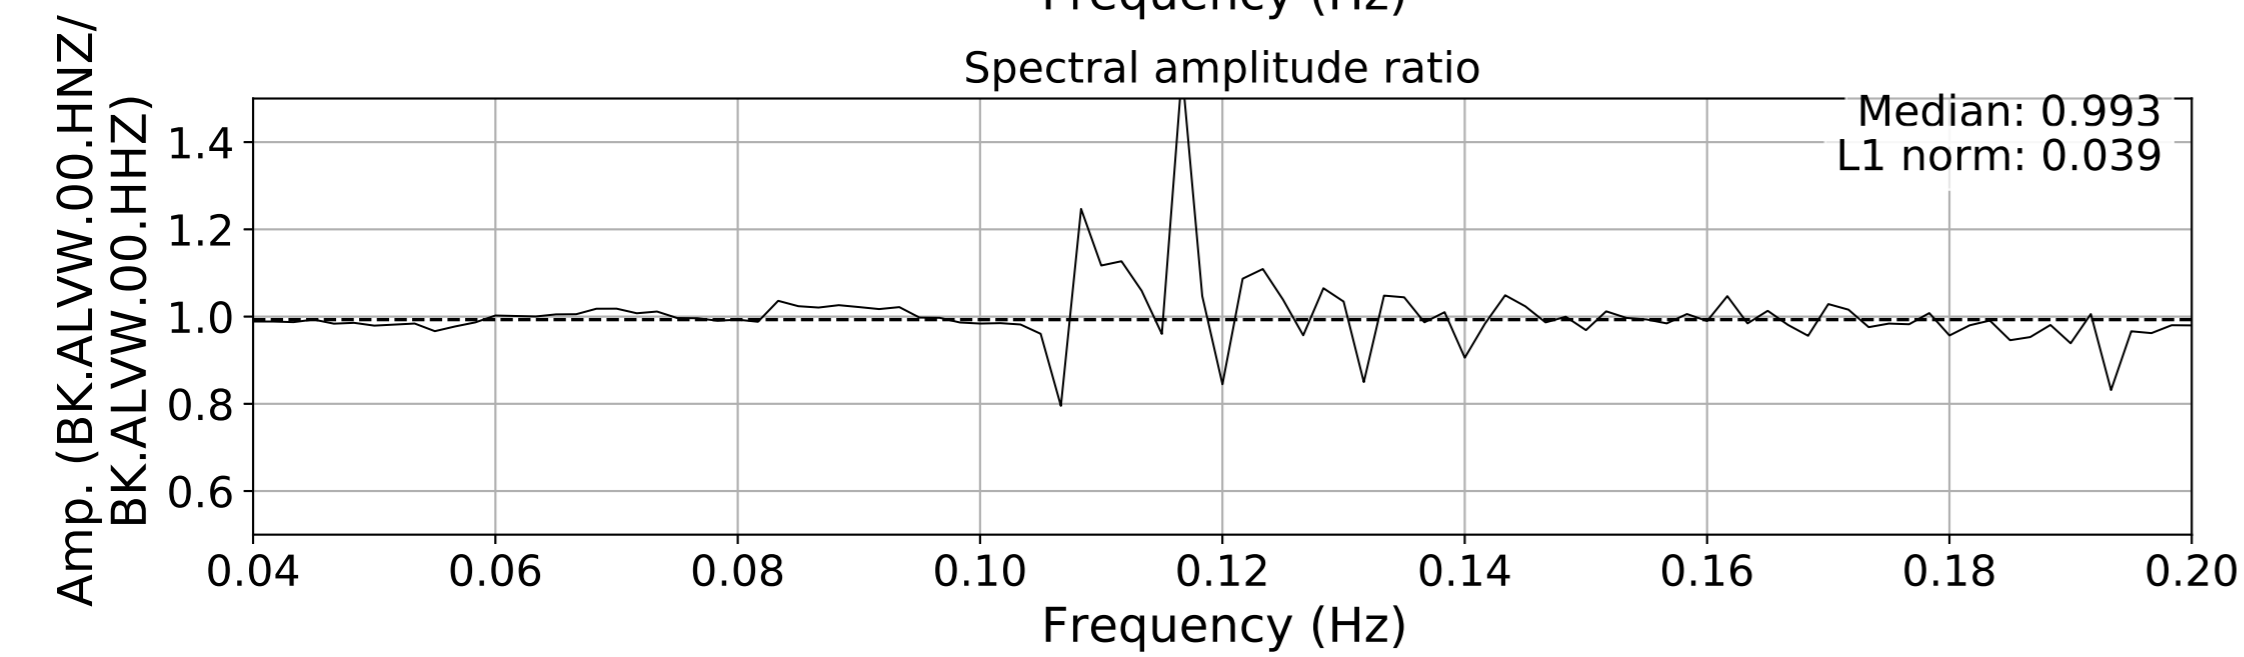

2024.340.184421_M7.0_nc75095651
Origin Time:2024-12-05T18:44:21.110000Z USGS event-id:nc75095651
M7.0 2024 Offshore Cape Mendocino, California Earthquake