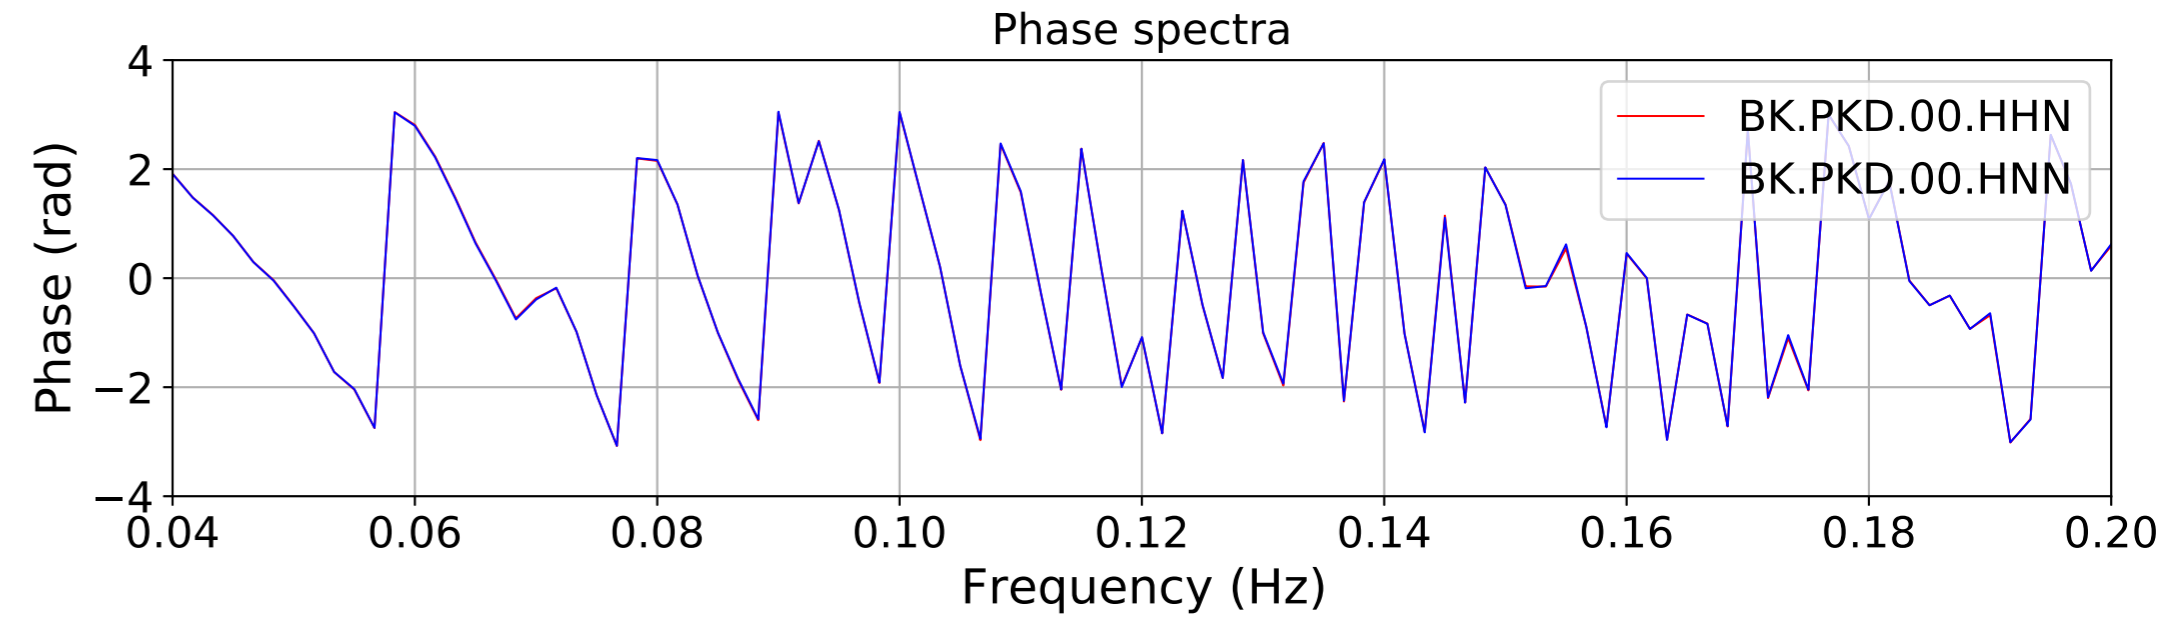

2024.340.184421_M7.0_nc75095651
Origin Time:2024-12-05T18:44:21.110000Z USGS event-id:nc75095651
M7.0 2024 Offshore Cape Mendocino, California Earthquake