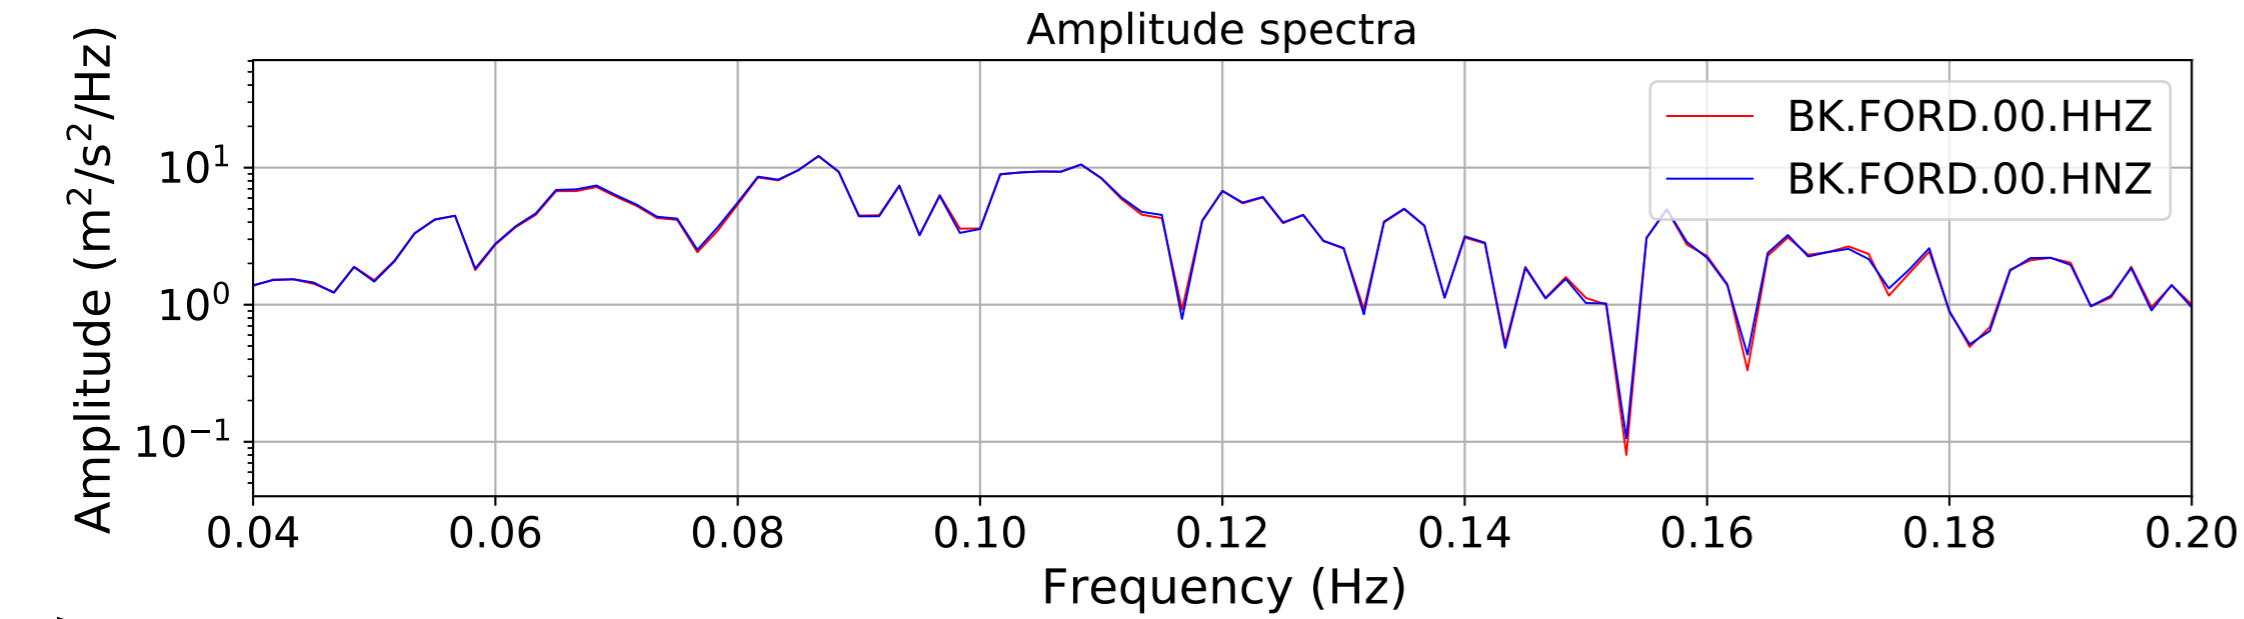

2024.340.184421_M7.0_nc75095651
Origin Time:2024-12-05T18:44:21.110000Z USGS event-id:nc75095651
M7.0 2024 Offshore Cape Mendocino, California Earthquake