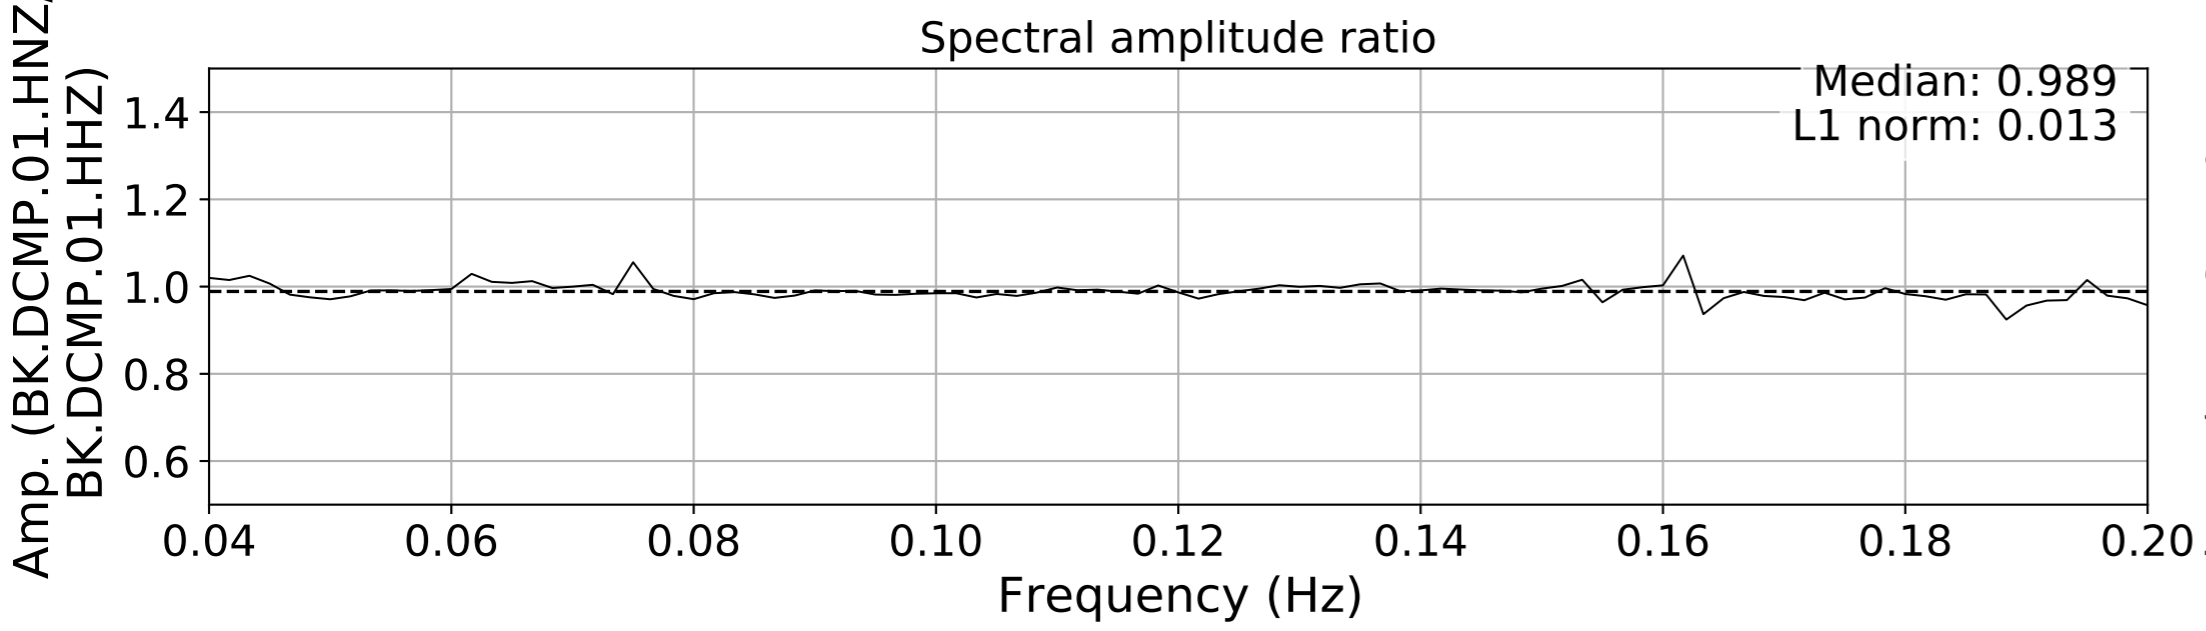

2024.340.184421_M7.0_nc75095651
Origin Time:2024-12-05T18:44:21.110000Z USGS event-id:nc75095651
M7.0 2024 Offshore Cape Mendocino, California Earthquake