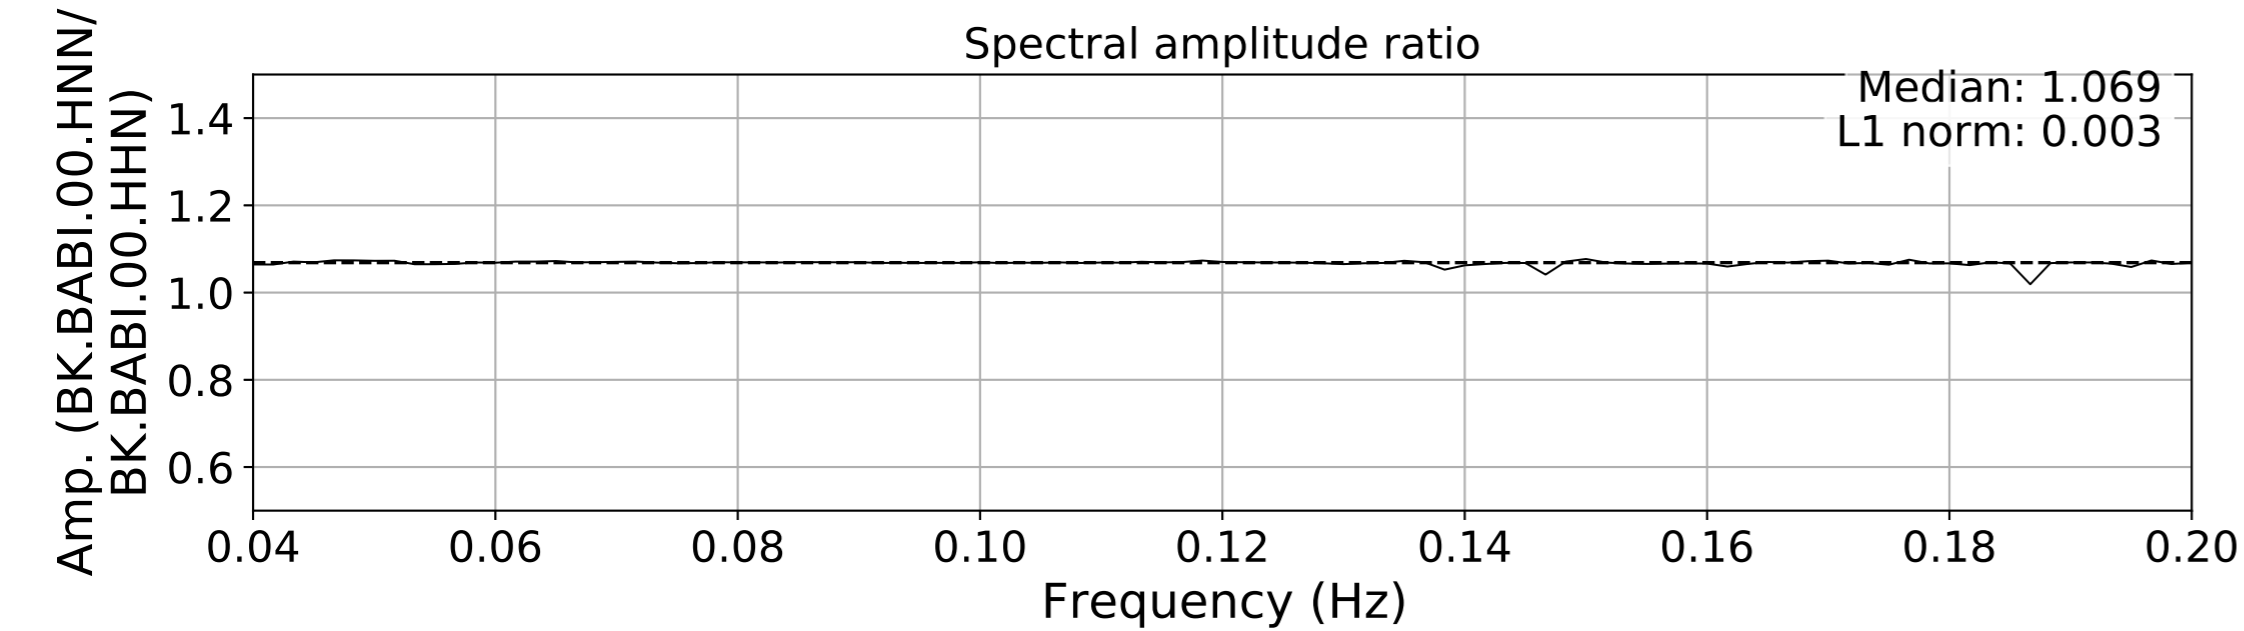

2024.340.184421_M7.0_nc75095651
Origin Time:2024-12-05T18:44:21.110000Z USGS event-id:nc75095651
M7.0 2024 Offshore Cape Mendocino, California Earthquake