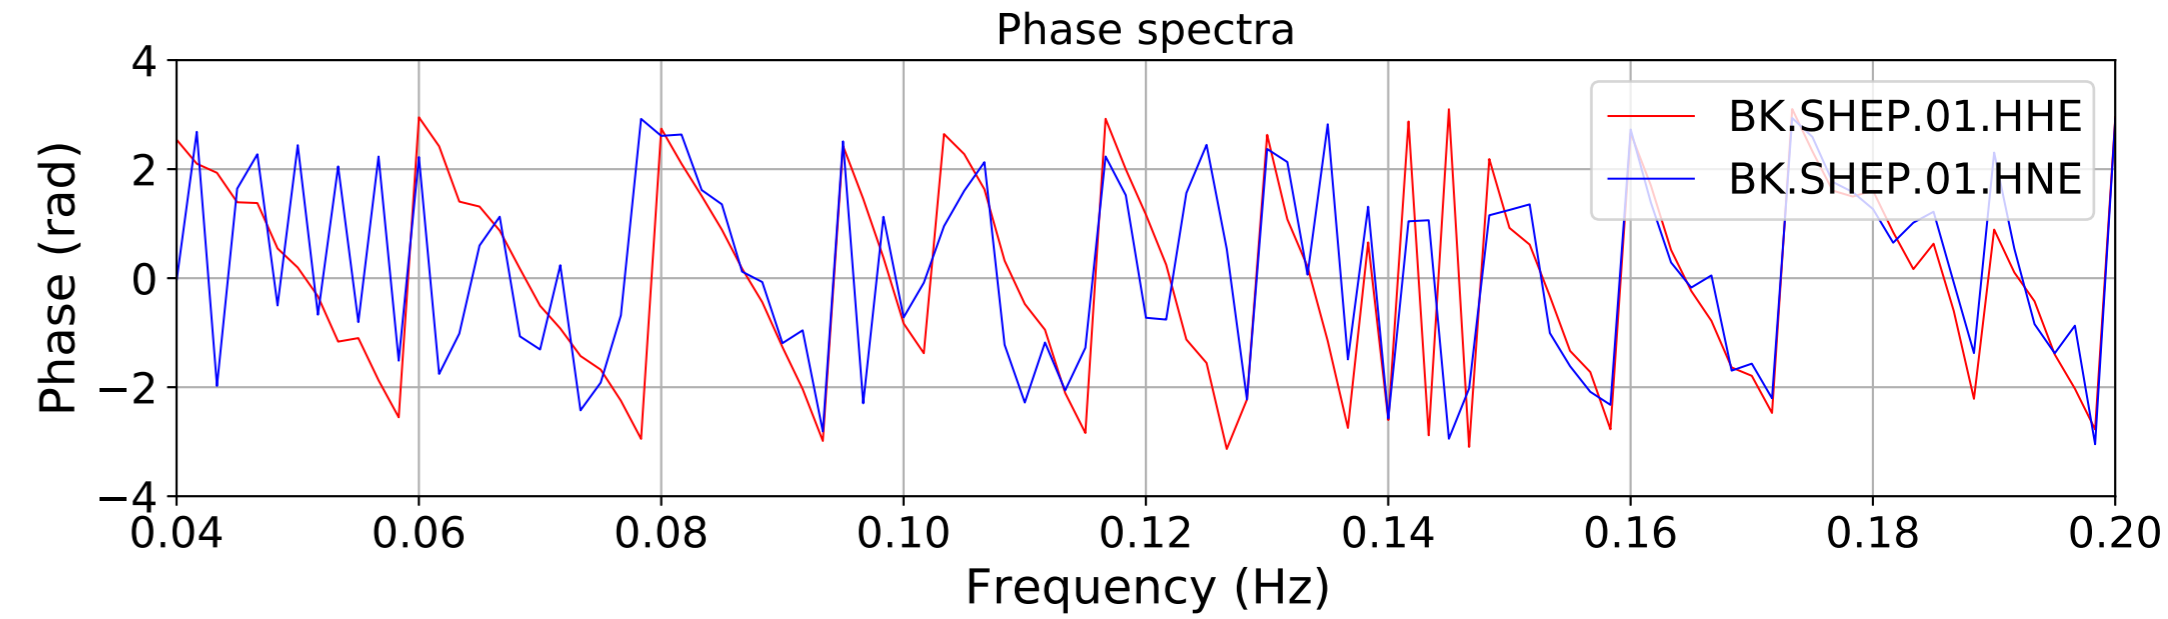

2024.340.184421_M7.0_nc75095651
Origin Time:2024-12-05T18:44:21.110000Z USGS event-id:nc75095651
M7.0 2024 Offshore Cape Mendocino, California Earthquake