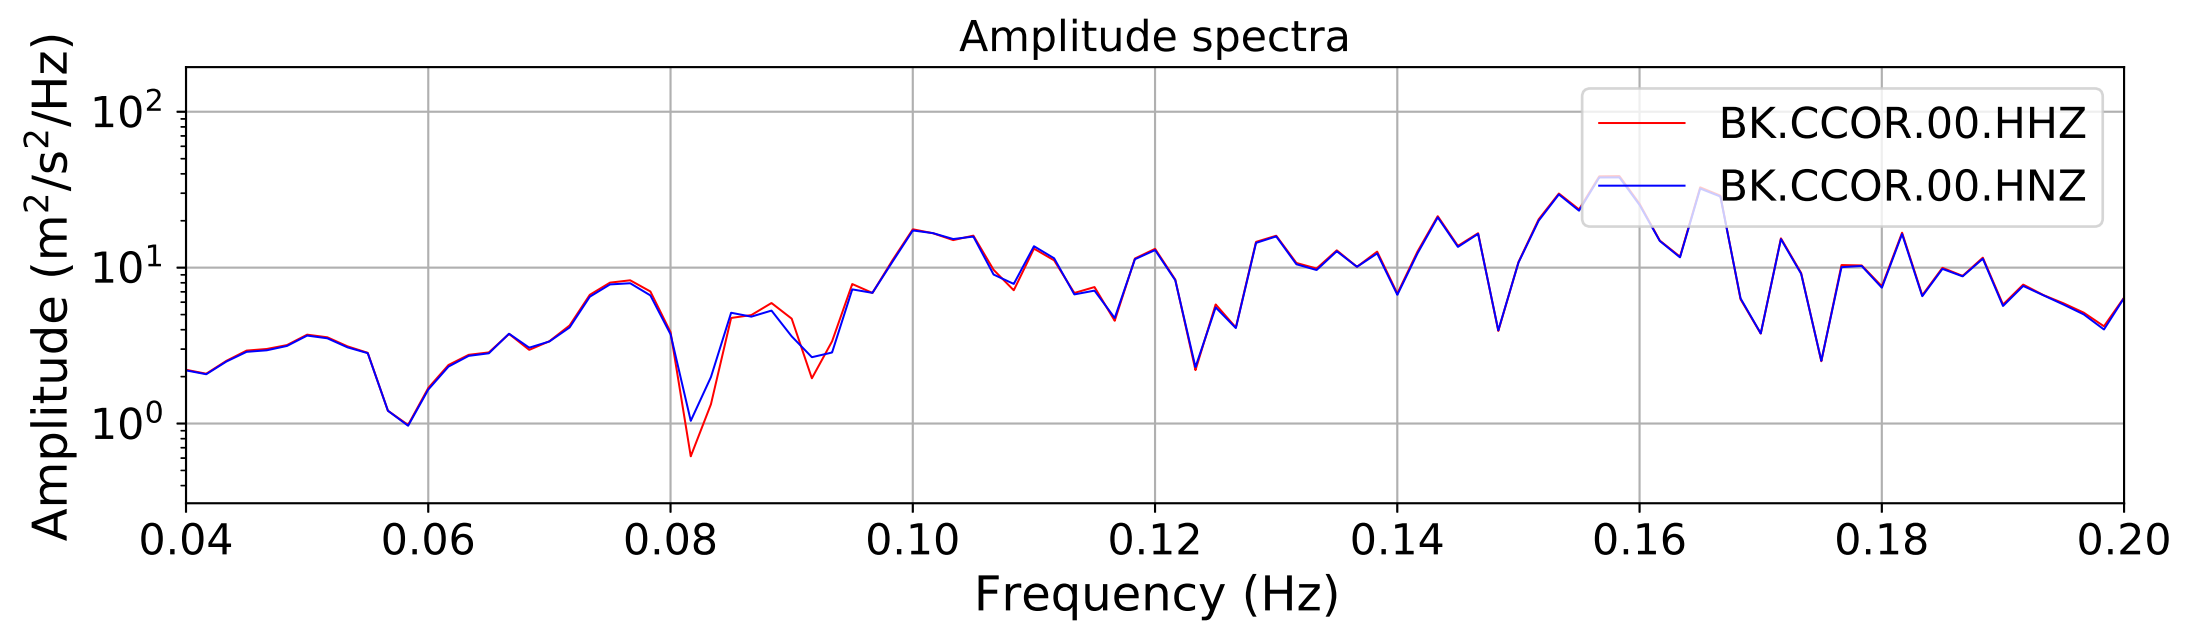

2024.340.184421_M7.0_nc75095651
Origin Time:2024-12-05T18:44:21.110000Z USGS event-id:nc75095651
M7.0 2024 Offshore Cape Mendocino, California Earthquake