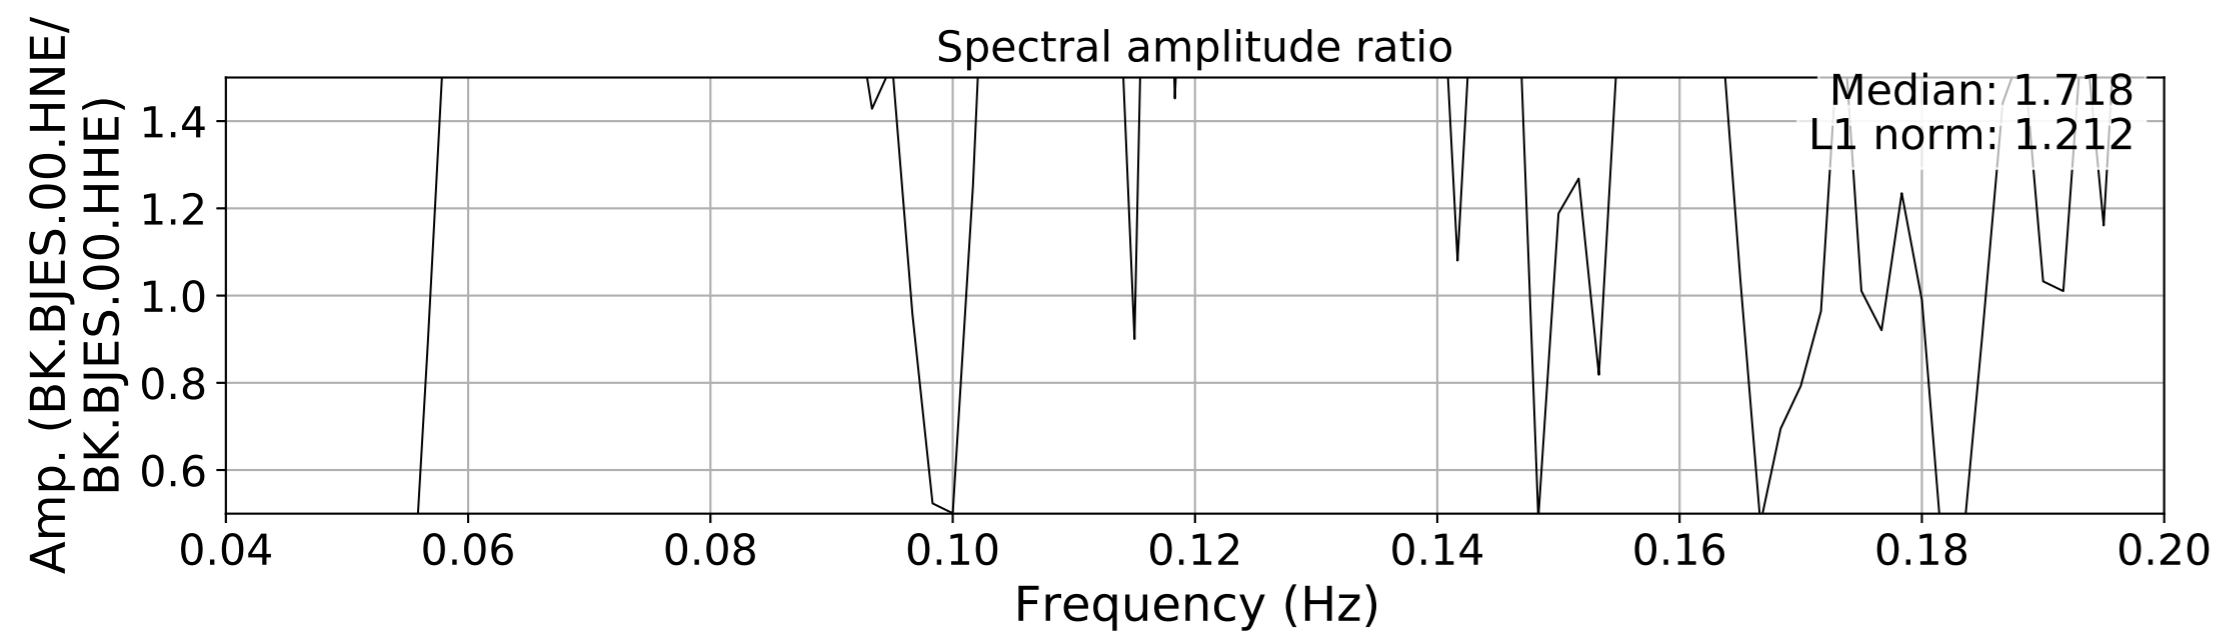

2024.340.184421_M7.0_nc75095651
Origin Time:2024-12-05T18:44:21.110000Z USGS event-id:nc75095651
M7.0 2024 Offshore Cape Mendocino, California Earthquake