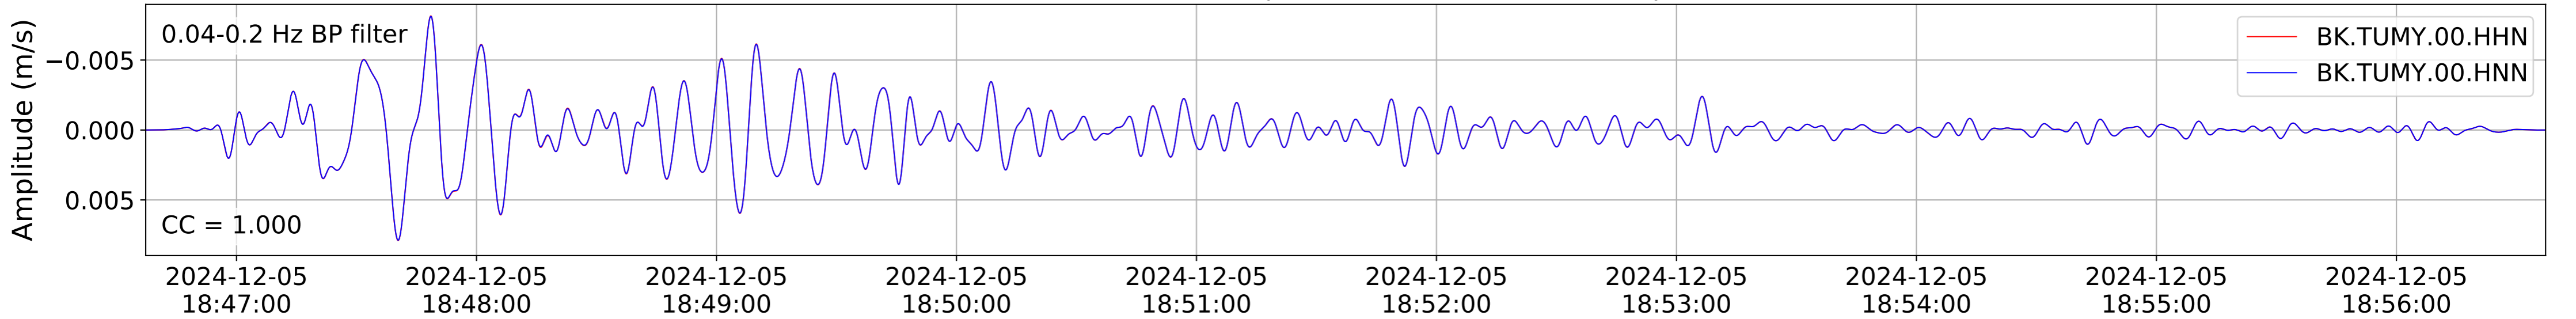

2024.340.184421_M7.0_nc75095651
Origin Time:2024-12-05T18:44:21.110000Z USGS event-id:nc75095651
M7.0 2024 Offshore Cape Mendocino, California Earthquake