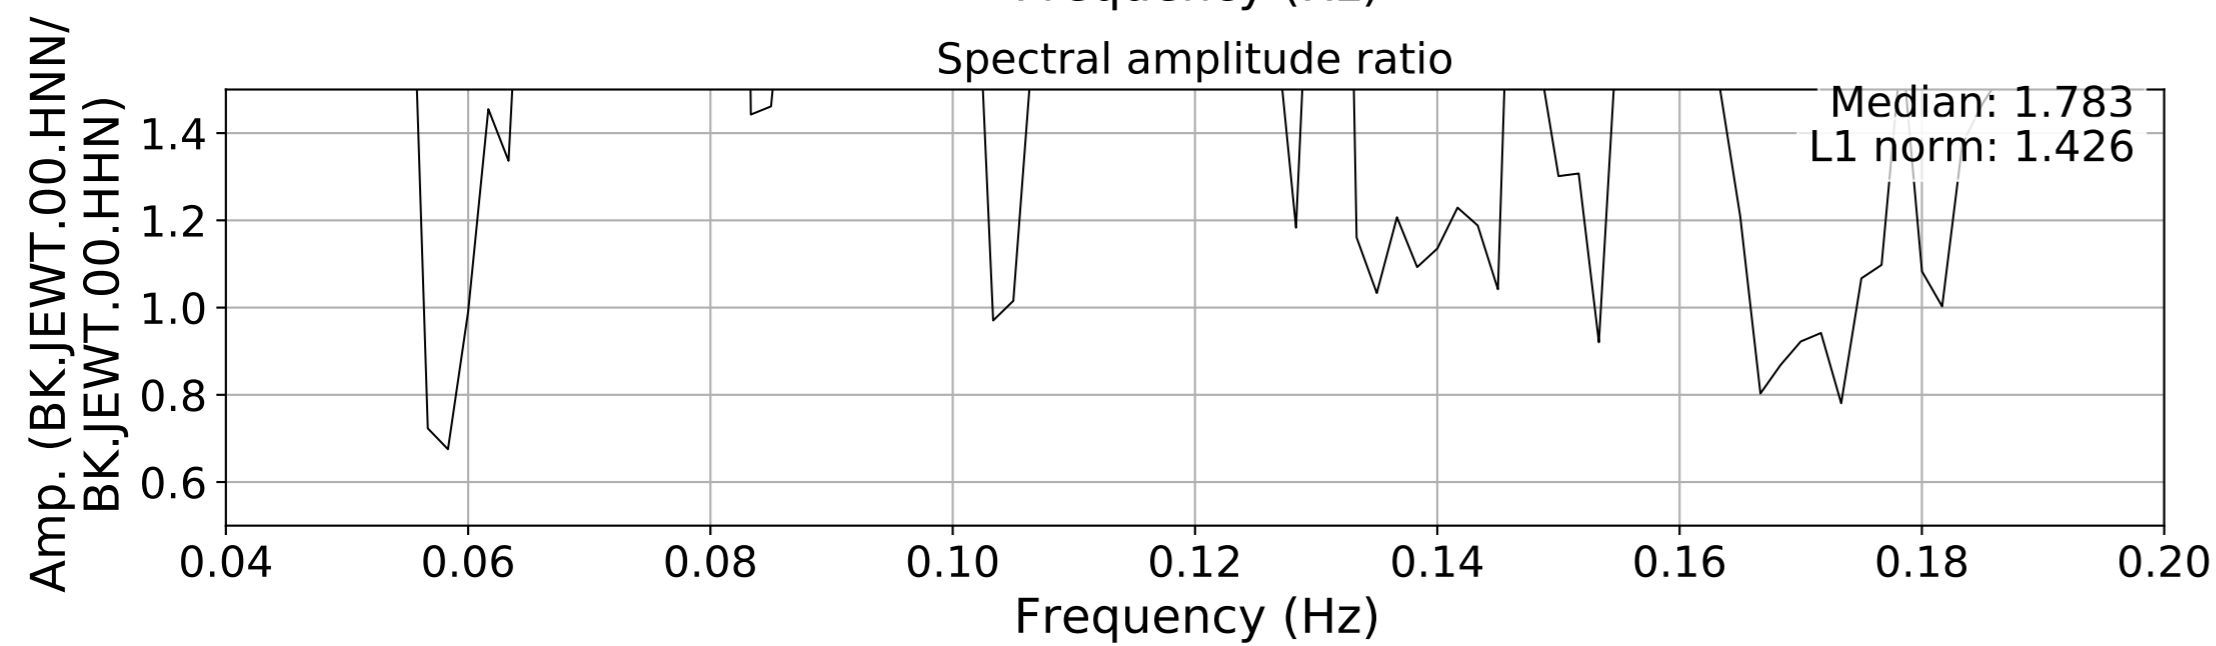

2024.340.184421.M7.0_nc75095651
Origin Time:2024-12-05T18:44:21.110000Z USGS event-id:nc75095651
M7.0 2024 Offshore Cape Mendocino, California Earthquake