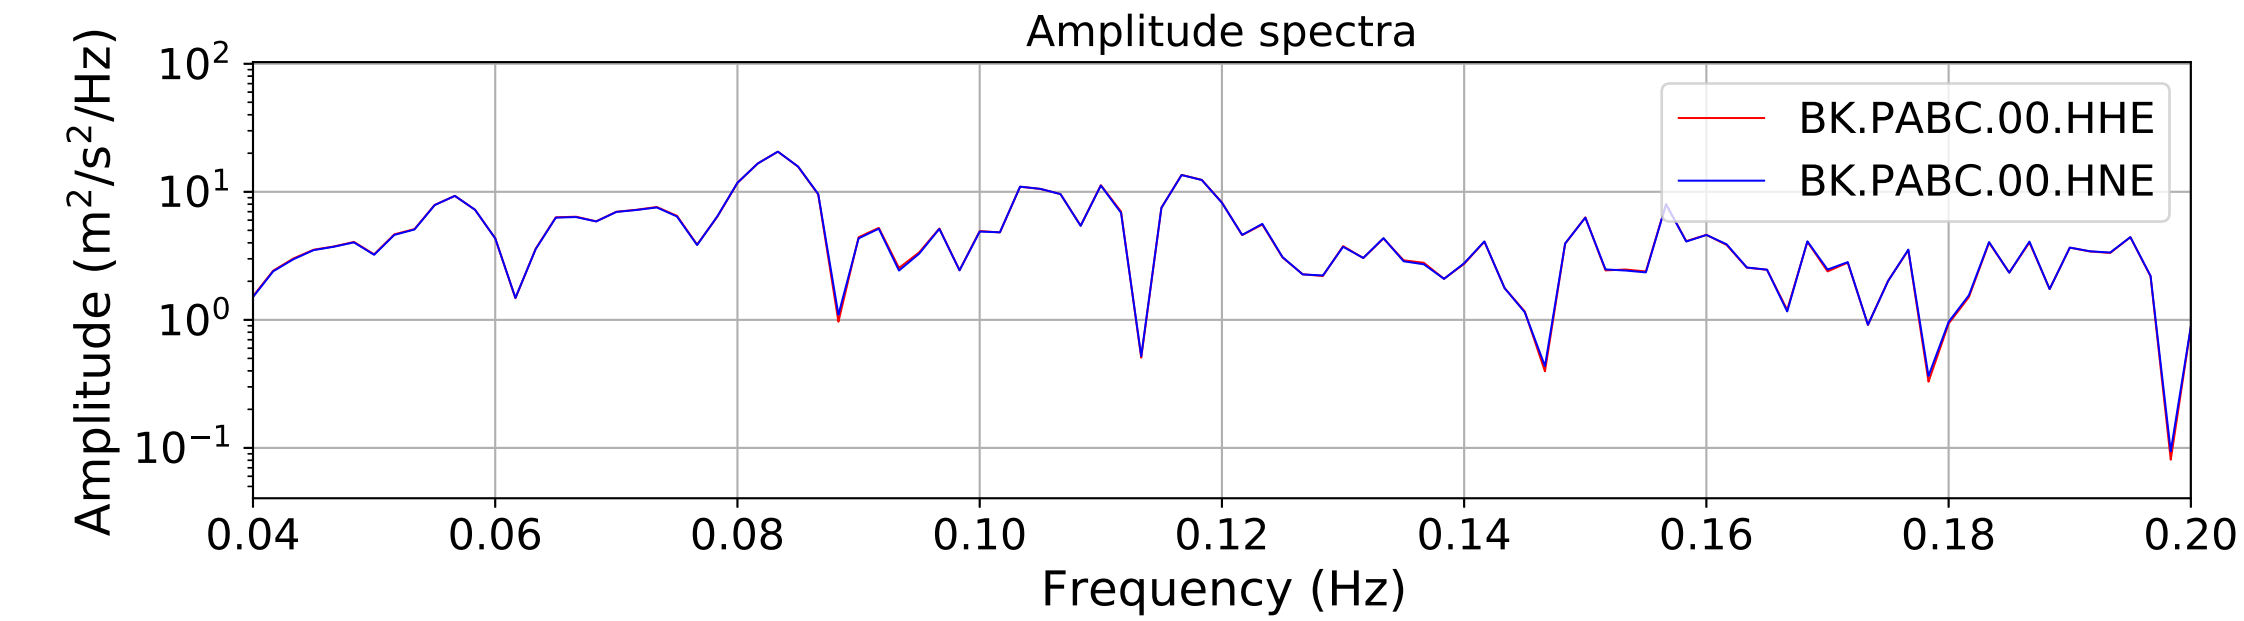

2024.340.184421_M7.0_nc75095651
Origin Time:2024-12-05T18:44:21.110000Z USGS event-id:nc75095651
M7.0 2024 Offshore Cape Mendocino, California Earthquake