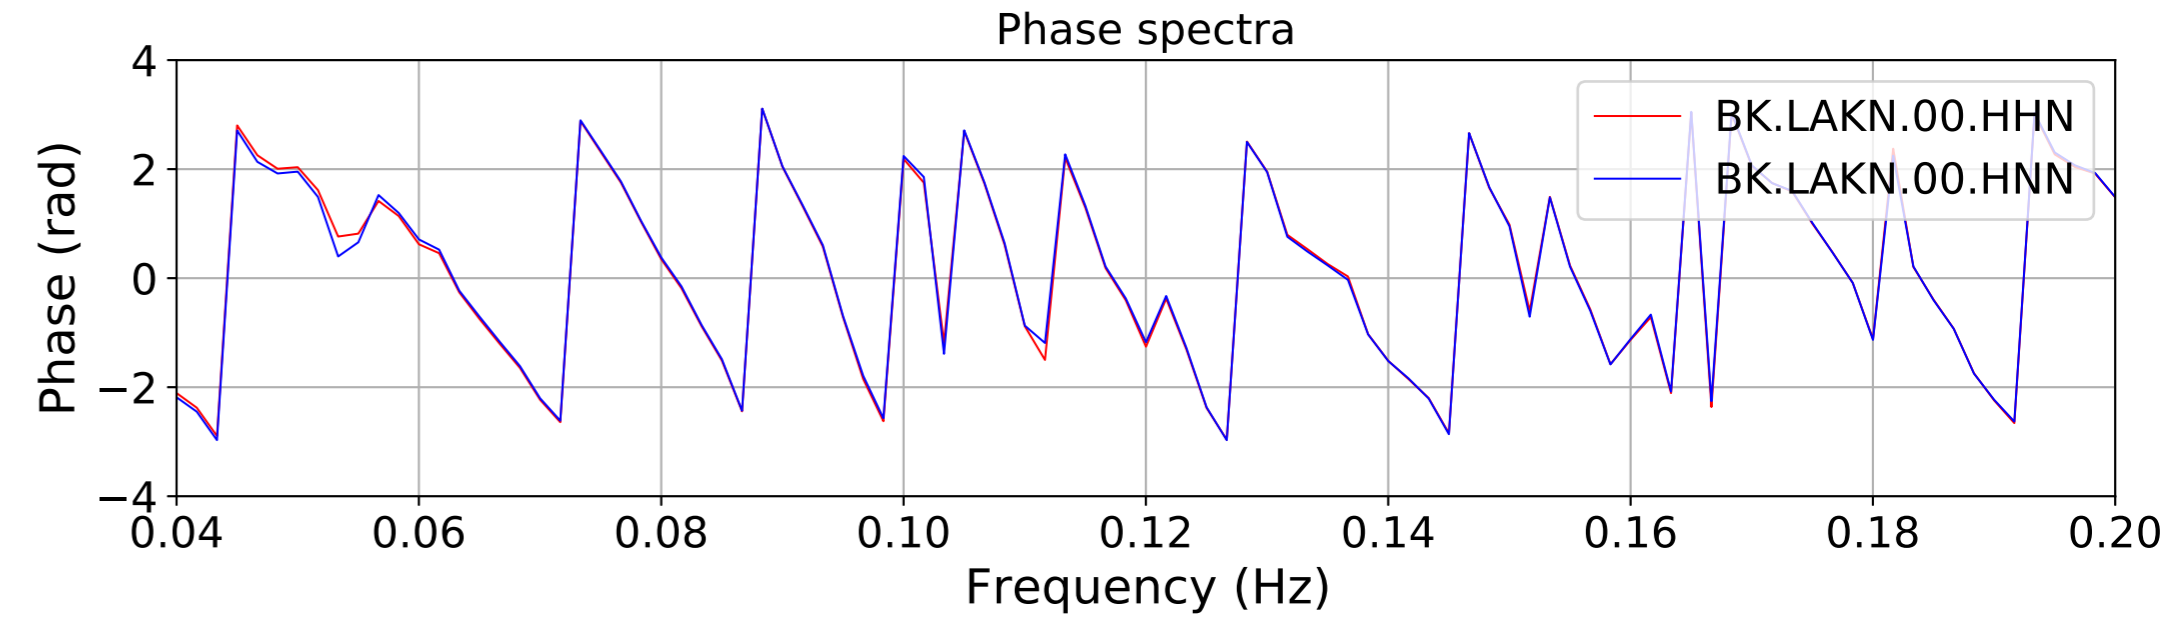

2024.340.184421_M7.0_nc75095651
Origin Time:2024-12-05T18:44:21.110000Z USGS event-id:nc75095651
M7.0 2024 Offshore Cape Mendocino, California Earthquake