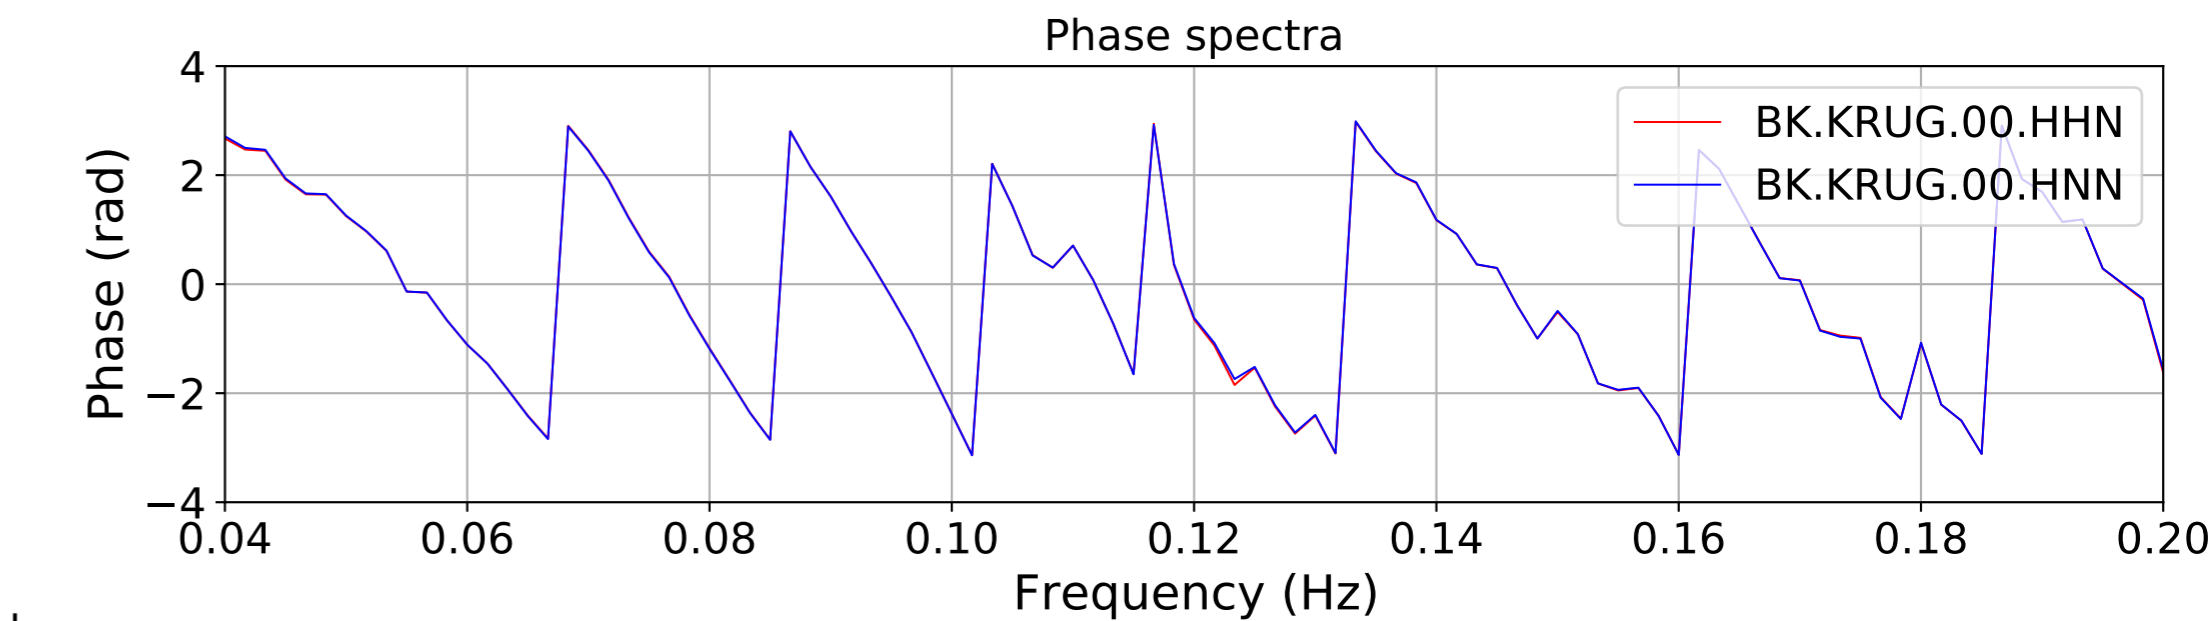

2024.340.184421.M7.0_nc75095651
Origin Time:2024-12-05T18:44:21.110000Z USGS event-id:nc75095651
M7.0 2024 Offshore Cape Mendocino, California Earthquake