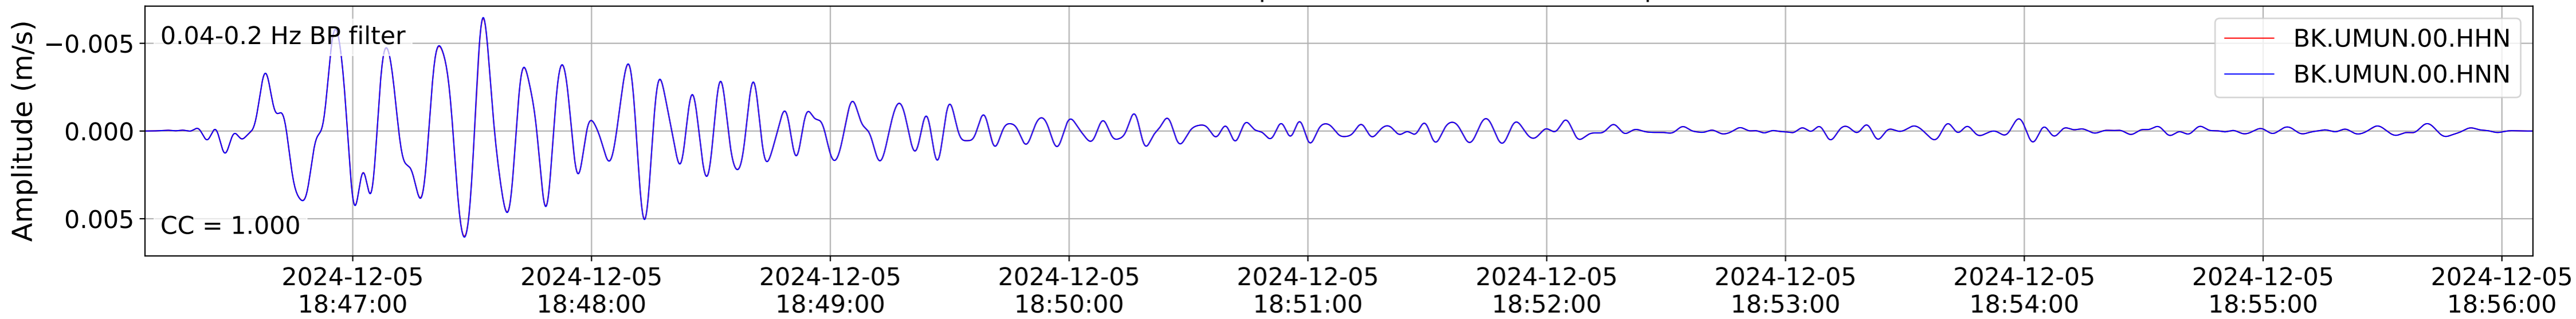

2024.340.184421_M7.0_nc75095651
Origin Time:2024-12-05T18:44:21.110000Z USGS event-id:nc75095651
M7.0 2024 Offshore Cape Mendocino, California Earthquake