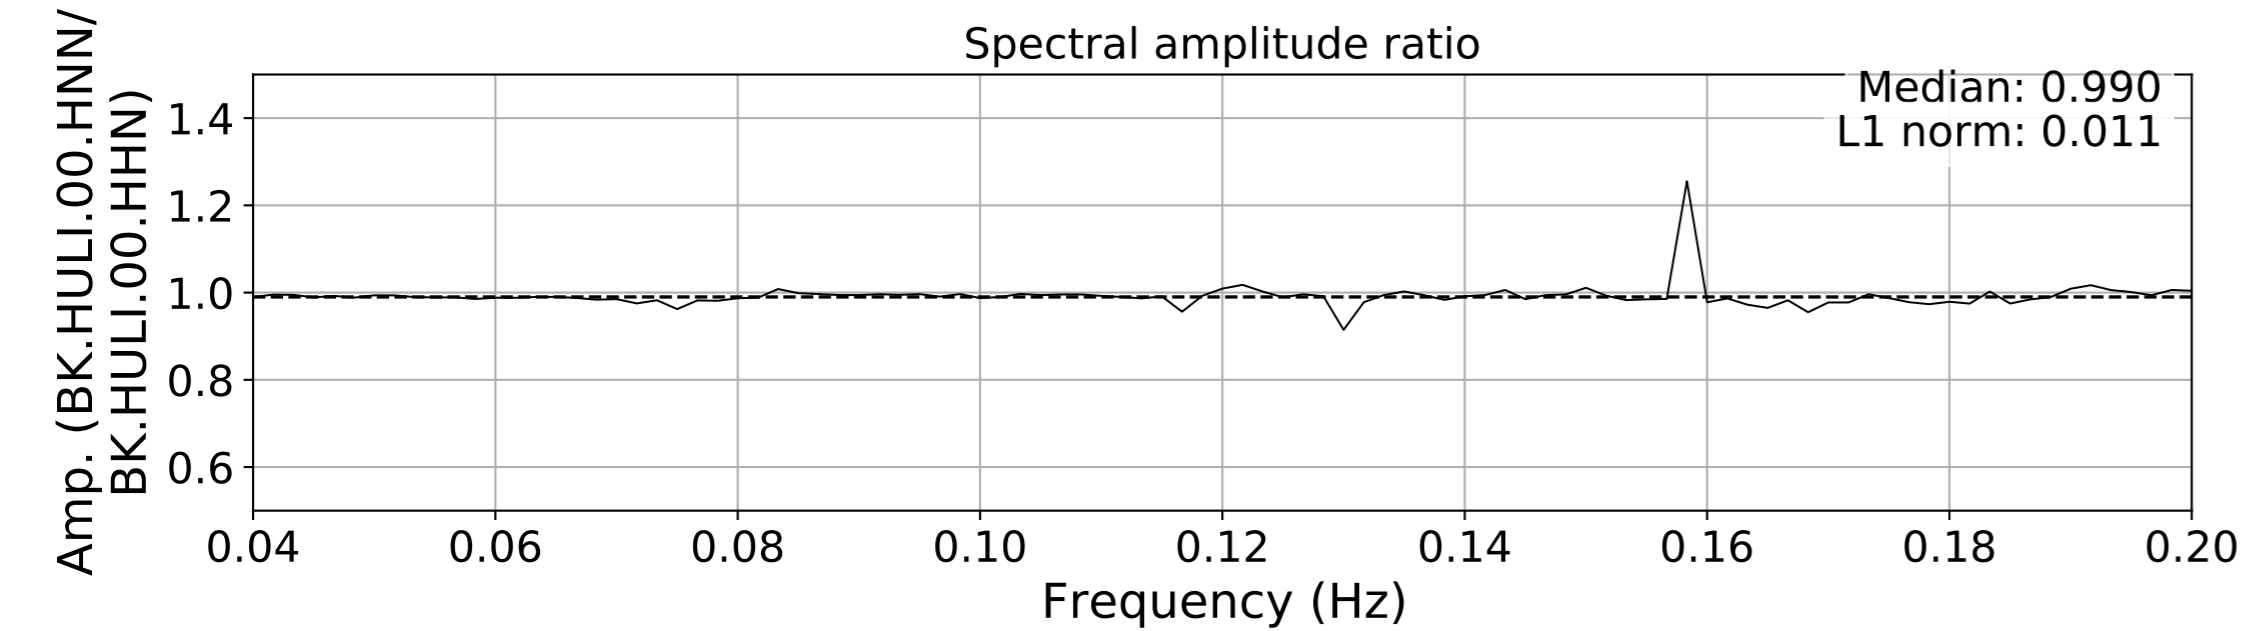

2024.340.184421_M7.0_nc75095651
Origin Time:2024-12-05T18:44:21.110000Z USGS event-id:nc75095651
M7.0 2024 Offshore Cape Mendocino, California Earthquake