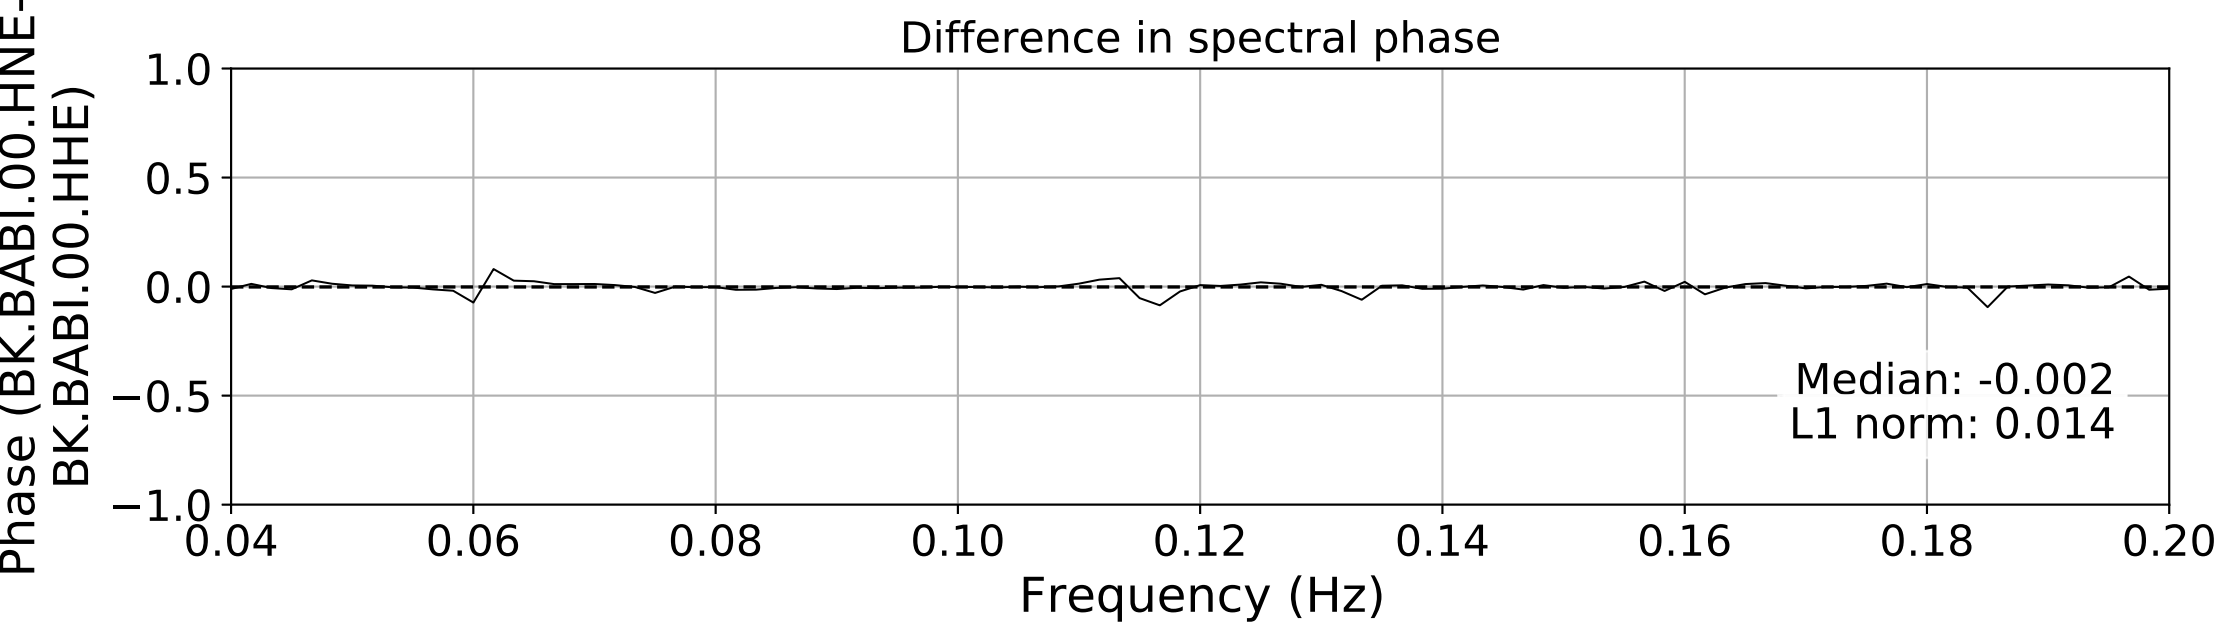

2024.340.184421_M7.0_nc75095651
Origin Time:2024-12-05T18:44:21.110000Z USGS event-id:nc75095651
M7.0 2024 Offshore Cape Mendocino, California Earthquake