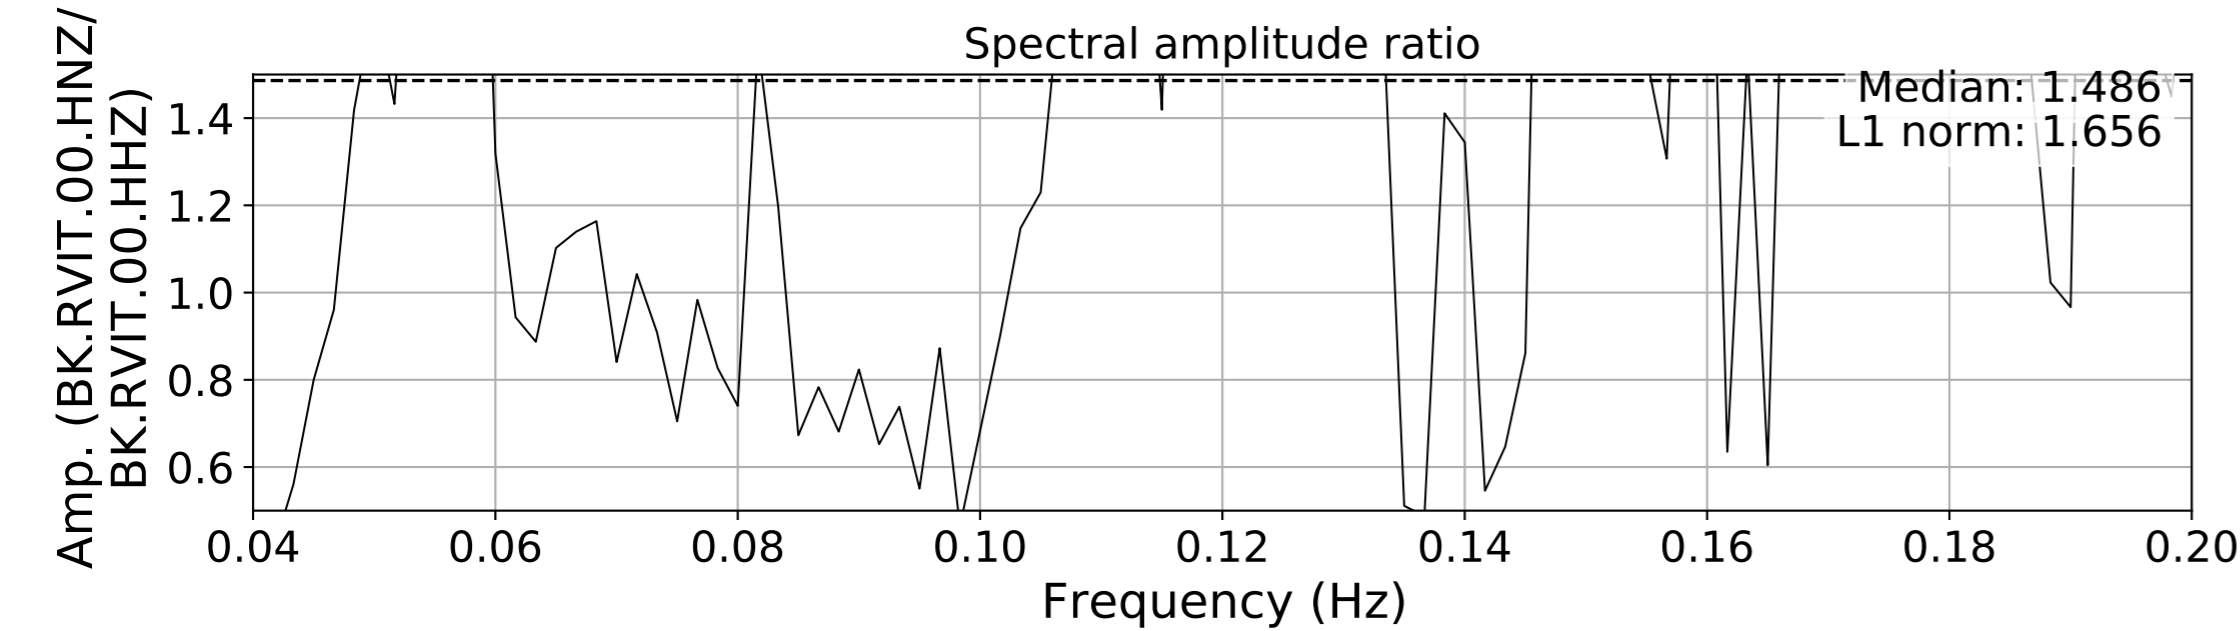

2024.340.184421_M7.0_nc75095651
Origin Time:2024-12-05T18:44:21.110000Z USGS event-id:nc75095651
M7.0 2024 Offshore Cape Mendocino, California Earthquake