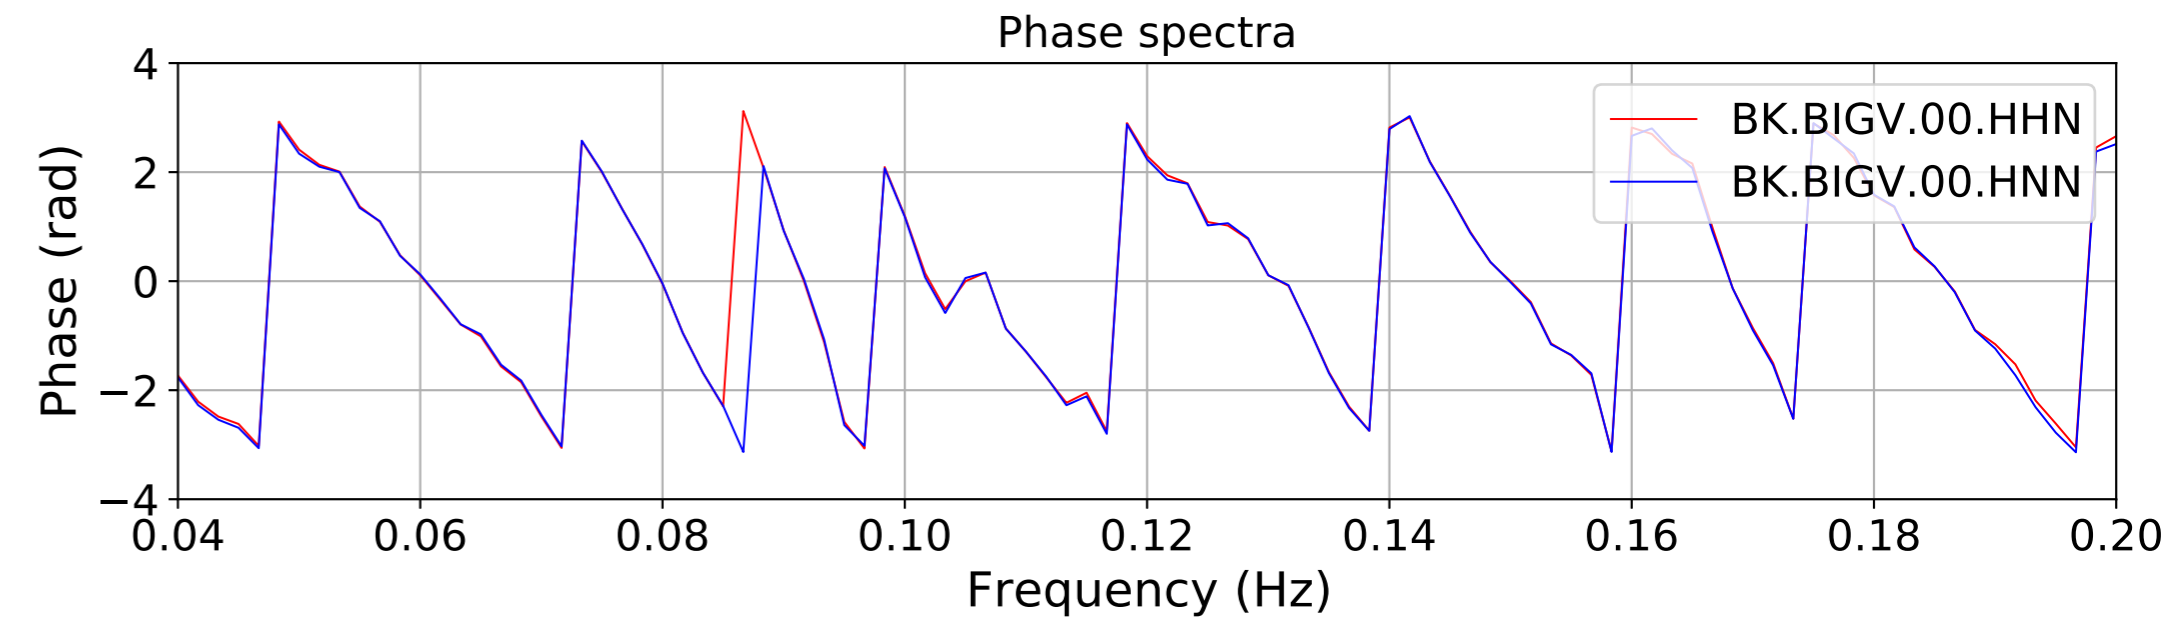

2024.340.184421_M7.0_nc75095651
Origin Time:2024-12-05T18:44:21.110000Z USGS event-id:nc75095651
M7.0 2024 Offshore Cape Mendocino, California Earthquake