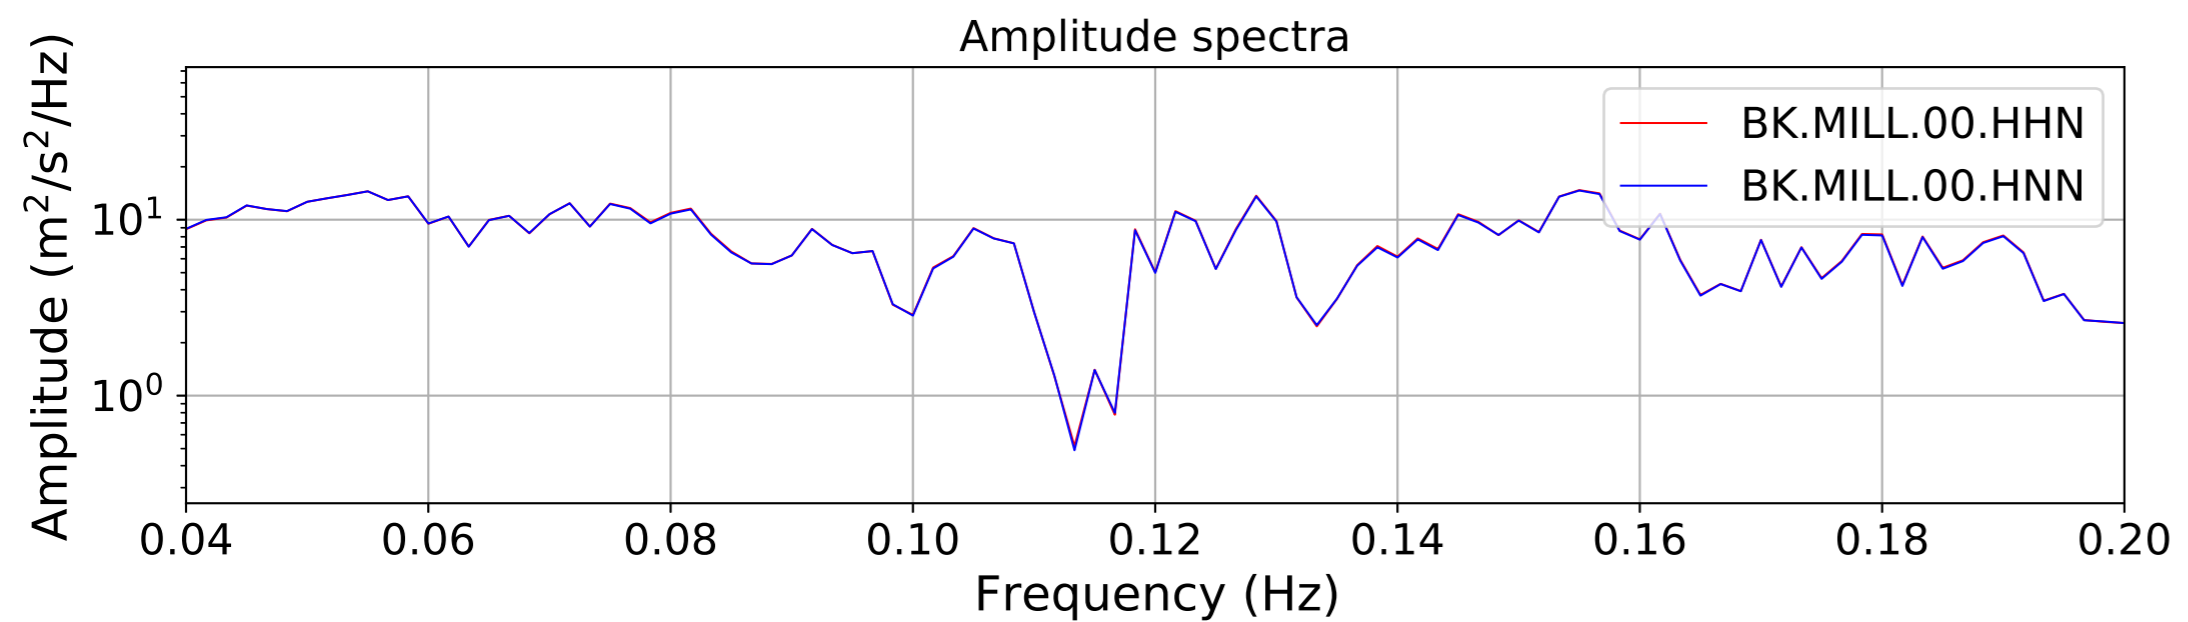

2024.340.184421_M7.0_nc75095651
Origin Time:2024-12-05T18:44:21.110000Z USGS event-id:nc75095651
M7.0 2024 Offshore Cape Mendocino, California Earthquake