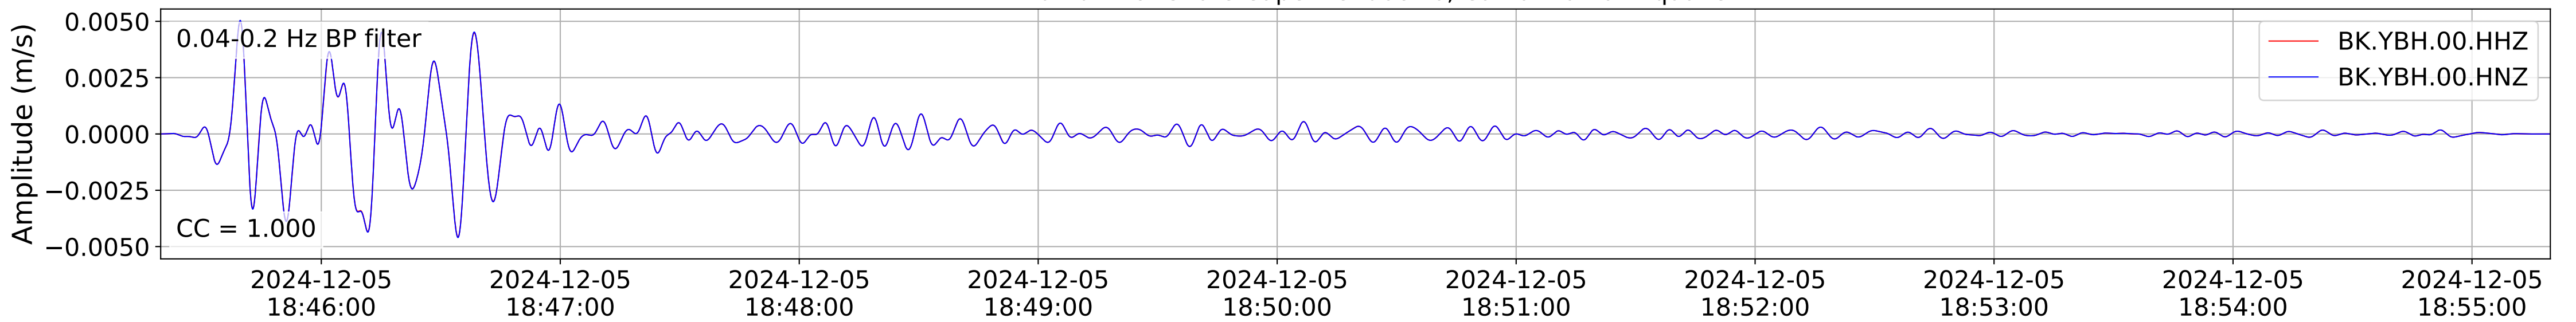

2024.340.184421_M7.0_nc75095651
Origin Time:2024-12-05T18:44:21.110000Z USGS event-id:nc75095651
M7.0 2024 Offshore Cape Mendocino, California Earthquake