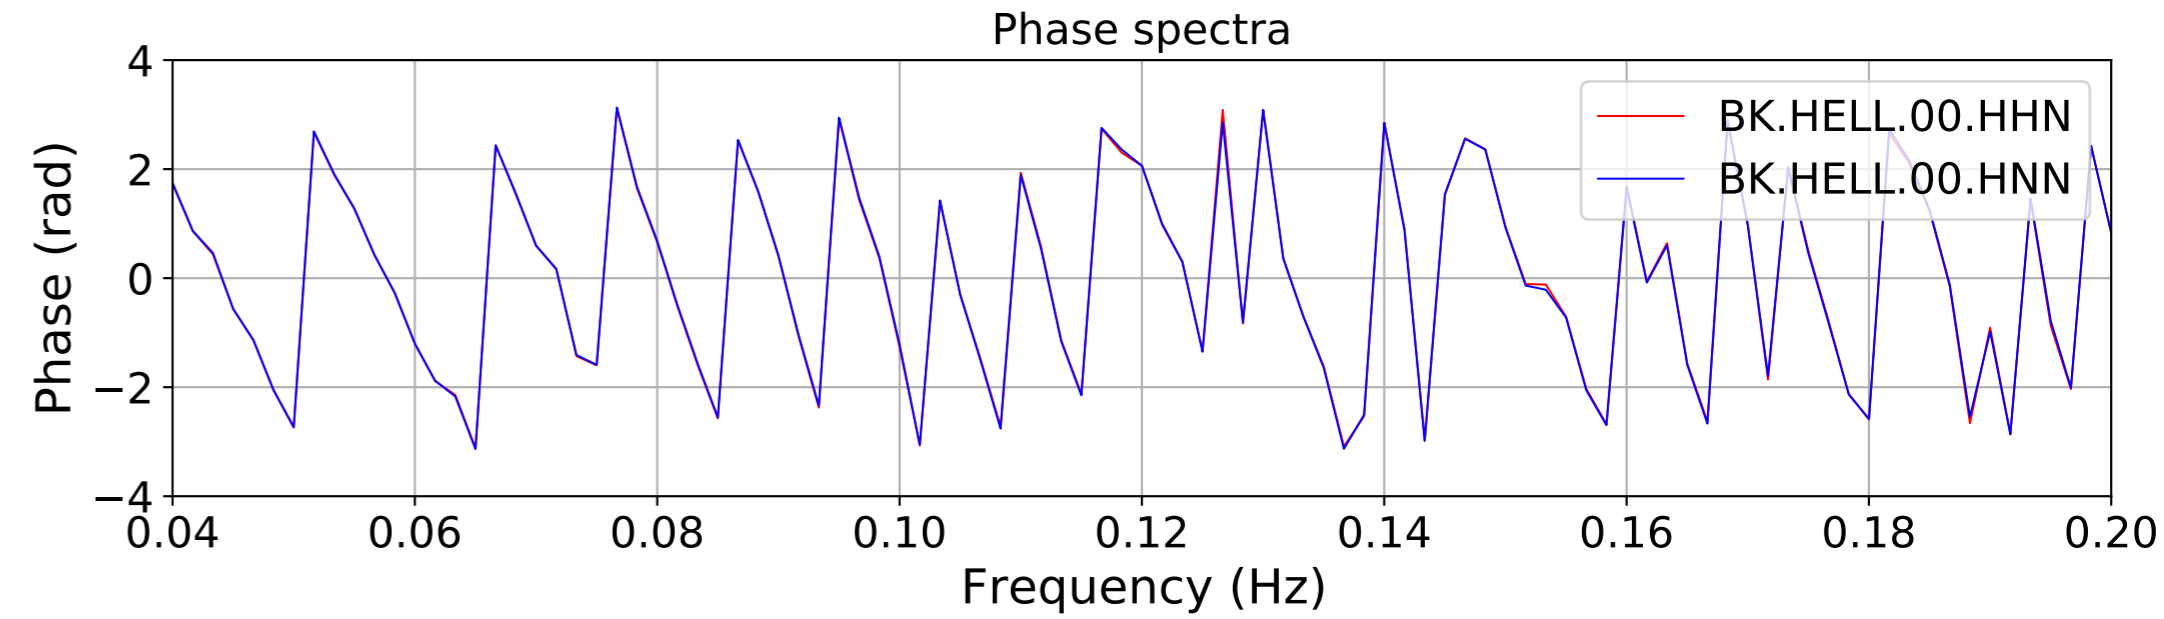

2024.340.184421_M7.0_nc75095651
Origin Time:2024-12-05T18:44:21.110000Z USGS event-id:nc75095651
M7.0 2024 Offshore Cape Mendocino, California Earthquake