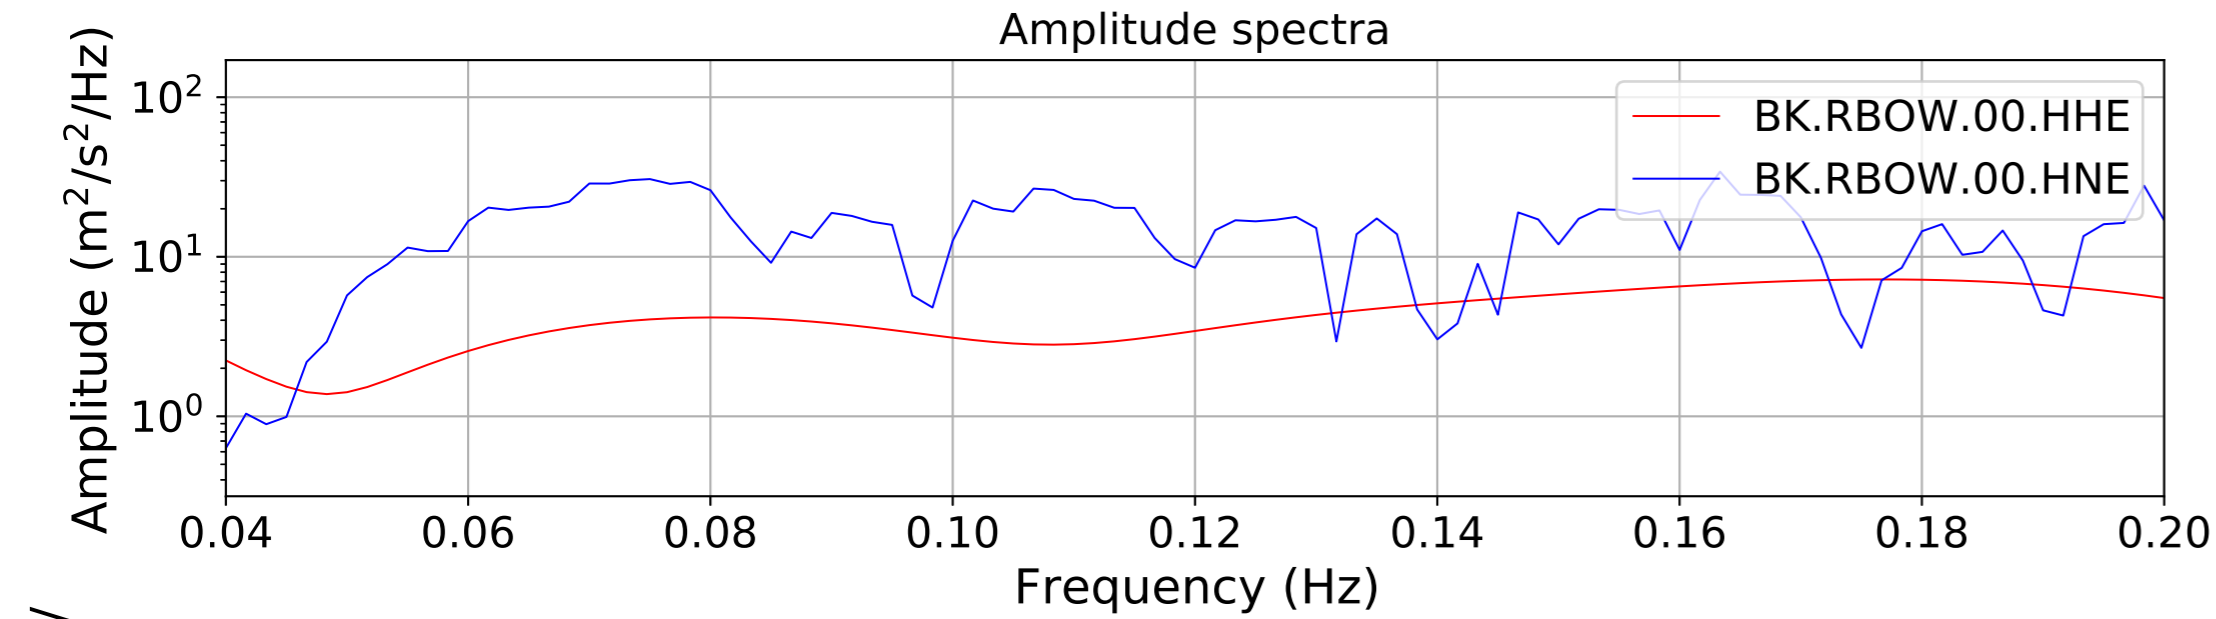

2024.340.184421_M7.0_nc75095651
Origin Time:2024-12-05T18:44:21.110000Z USGS event-id:nc75095651
M7.0 2024 Offshore Cape Mendocino, California Earthquake