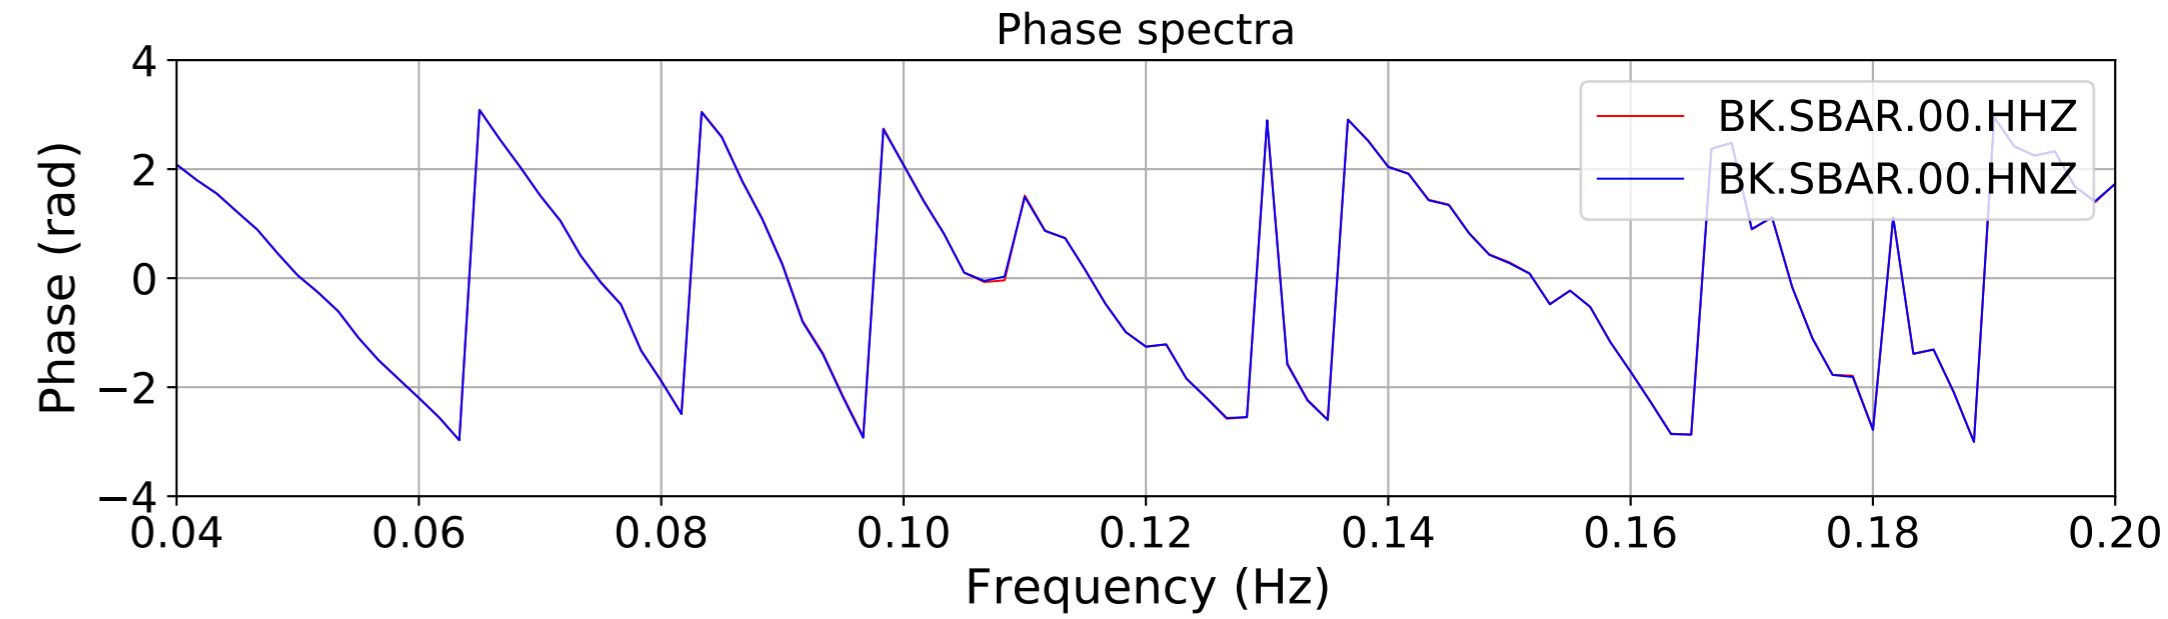

2024.340.184421_M7.0_nc75095651
Origin Time:2024-12-05T18:44:21.110000Z USGS event-id:nc75095651
M7.0 2024 Offshore Cape Mendocino, California Earthquake