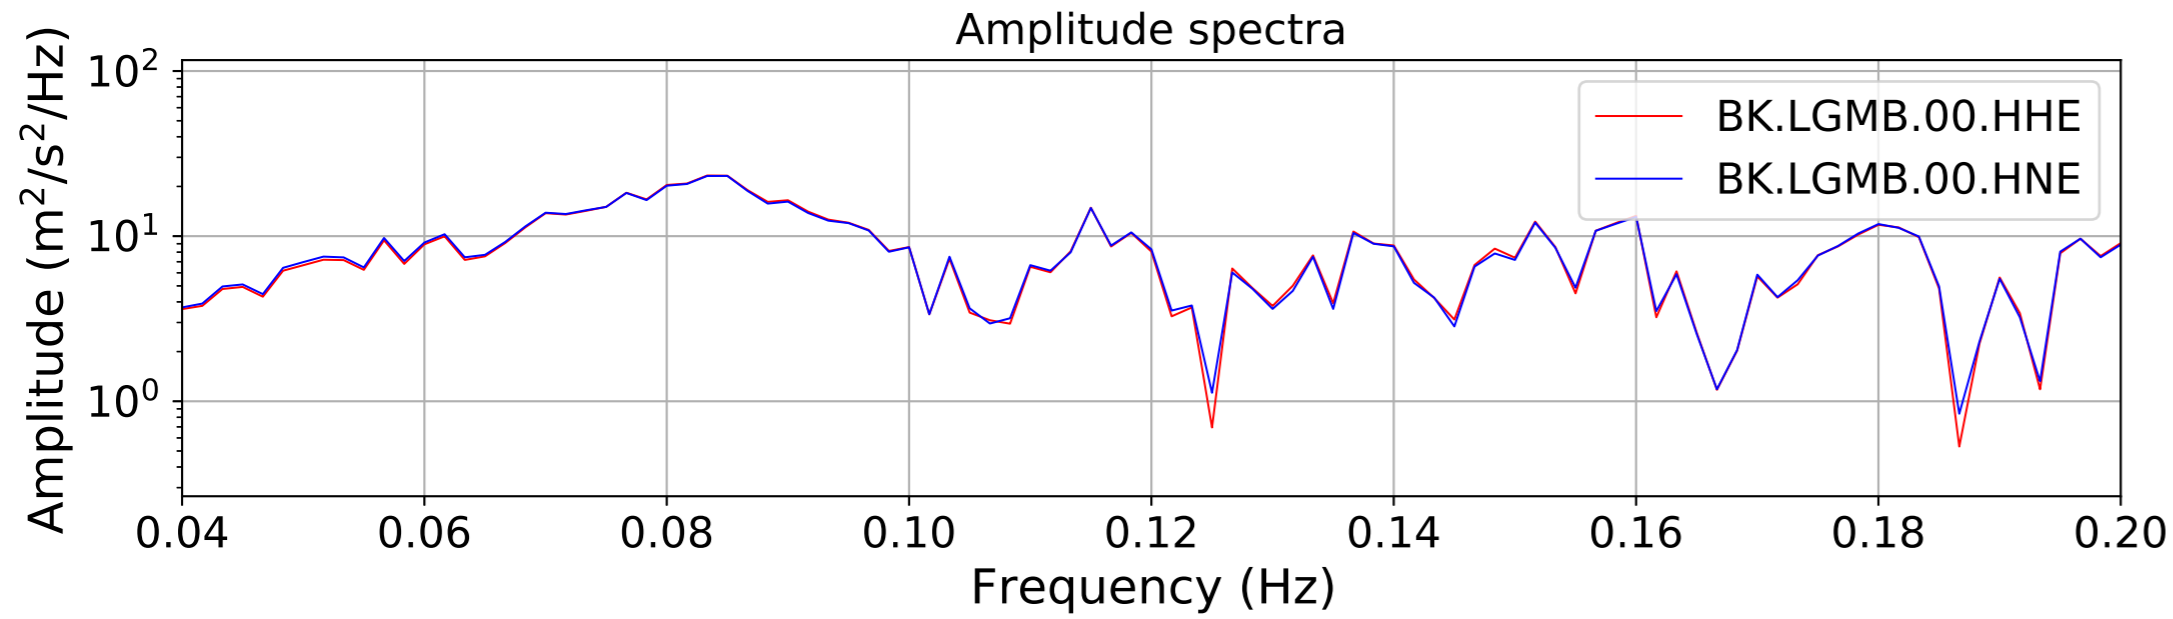

2024.340.184421_M7.0_nc75095651
Origin Time:2024-12-05T18:44:21.110000Z USGS event-id:nc75095651
M7.0 2024 Offshore Cape Mendocino, California Earthquake