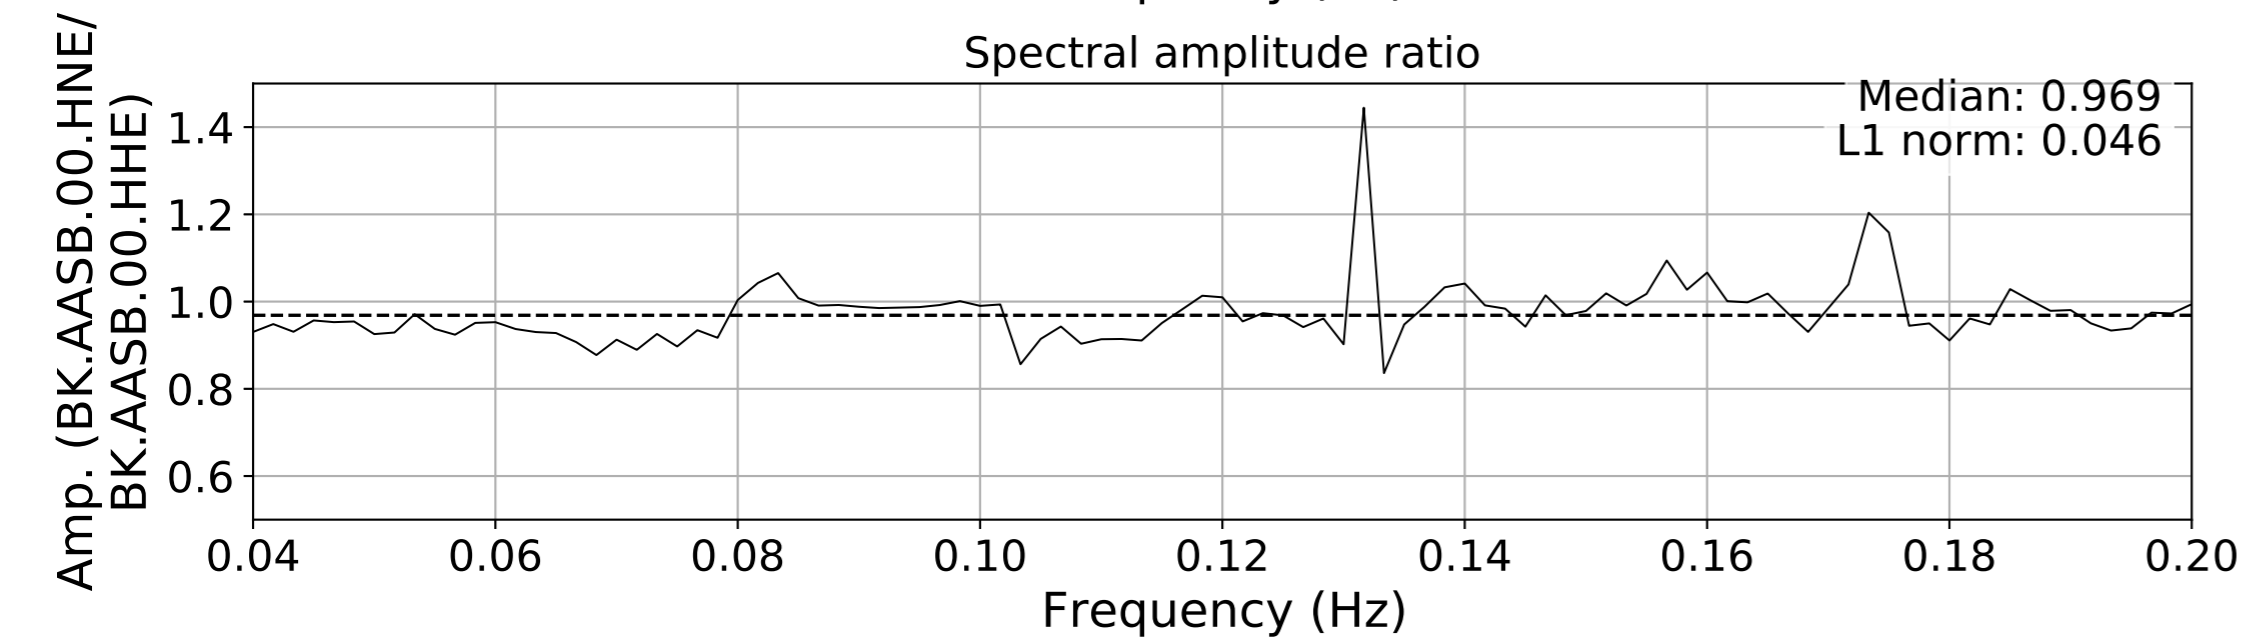

2024.340.184421_M7.0_nc75095651
Origin Time:2024-12-05T18:44:21.110000Z USGS event-id:nc75095651
M7.0 2024 Offshore Cape Mendocino, California Earthquake

2024.340.184421_M7.0_nc75095651
Origin Time:2024-12-05T18:44:21.110000Z USGS event-id:nc75095651
M7.0 2024 Offshore Cape Mendocino, California Earthquake