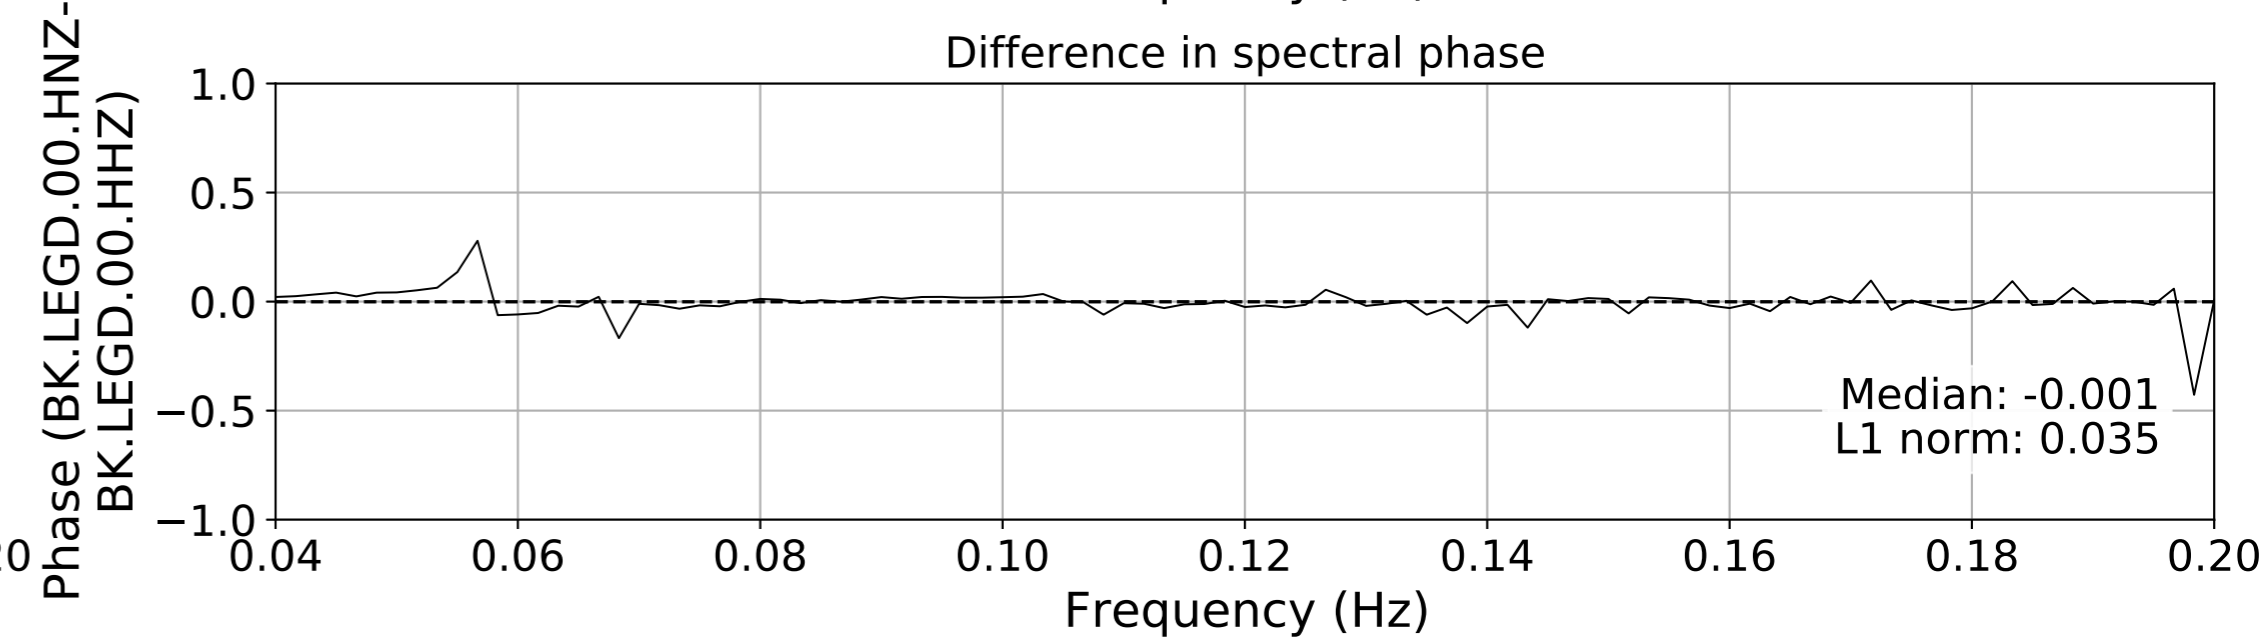

2024.340.184421_M7.0_nc75095651
Origin Time:2024-12-05T18:44:21.110000Z USGS event-id:nc75095651
M7.0 2024 Offshore Cape Mendocino, California Earthquake