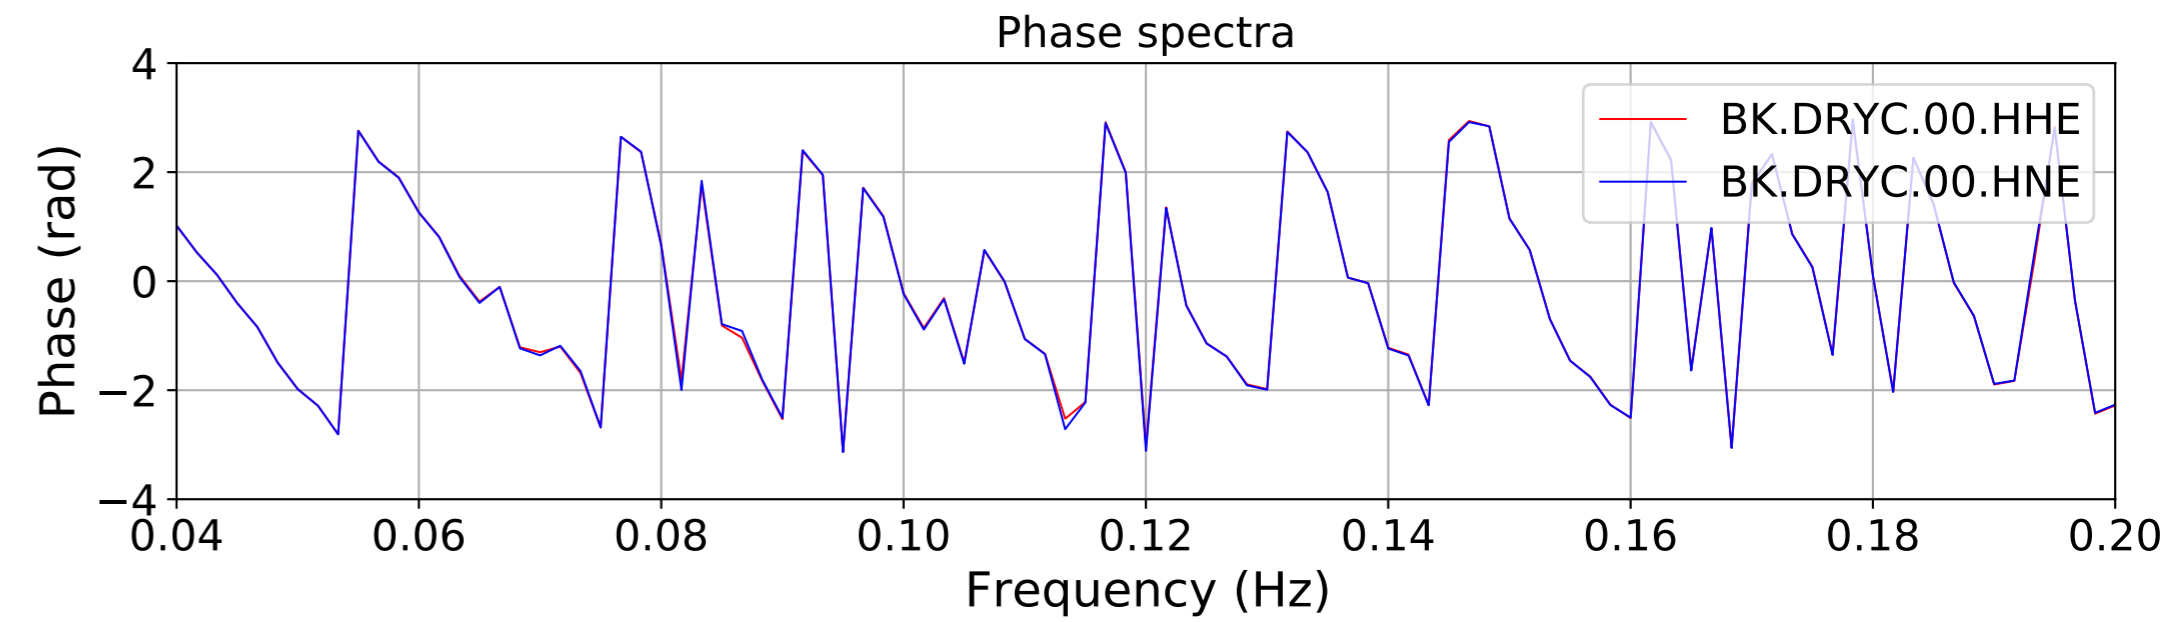

2024.340.184421_M7.0_nc75095651
Origin Time:2024-12-05T18:44:21.110000Z USGS event-id:nc75095651
M7.0 2024 Offshore Cape Mendocino, California Earthquake