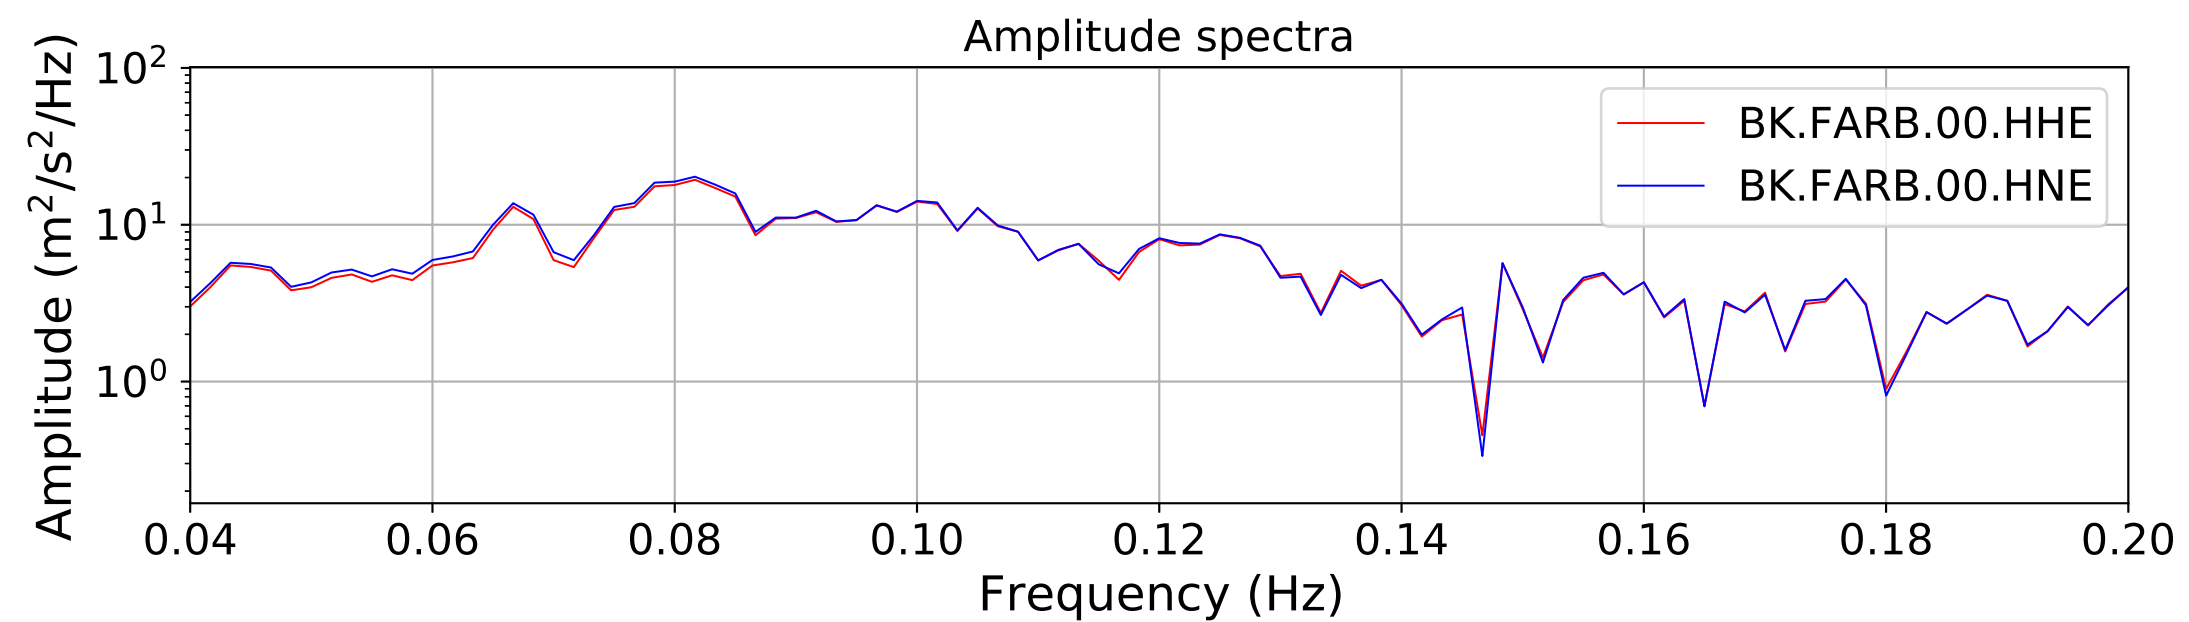

2024.340.184421_M7.0_nc75095651
Origin Time:2024-12-05T18:44:21.110000Z USGS event-id:nc75095651
M7.0 2024 Offshore Cape Mendocino, California Earthquake