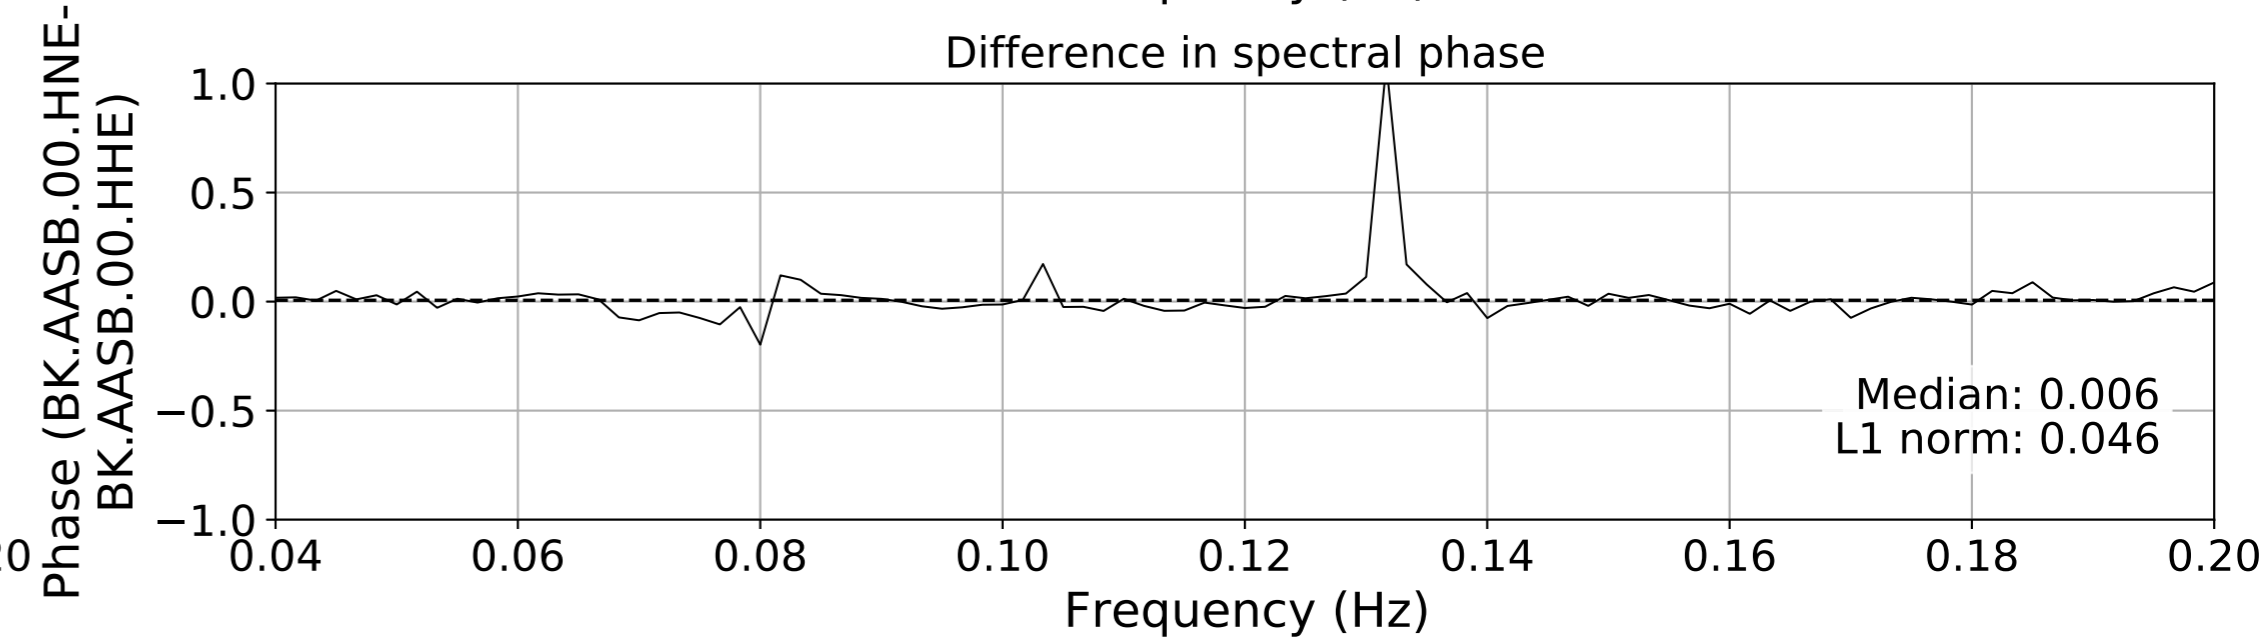

2024.340.184421_M7.0_nc75095651
Origin Time:2024-12-05T18:44:21.110000Z USGS event-id:nc75095651
M7.0 2024 Offshore Cape Mendocino, California Earthquake

2024.340.184421_M7.0_nc75095651
Origin Time:2024-12-05T18:44:21.110000Z USGS event-id:nc75095651
M7.0 2024 Offshore Cape Mendocino, California Earthquake