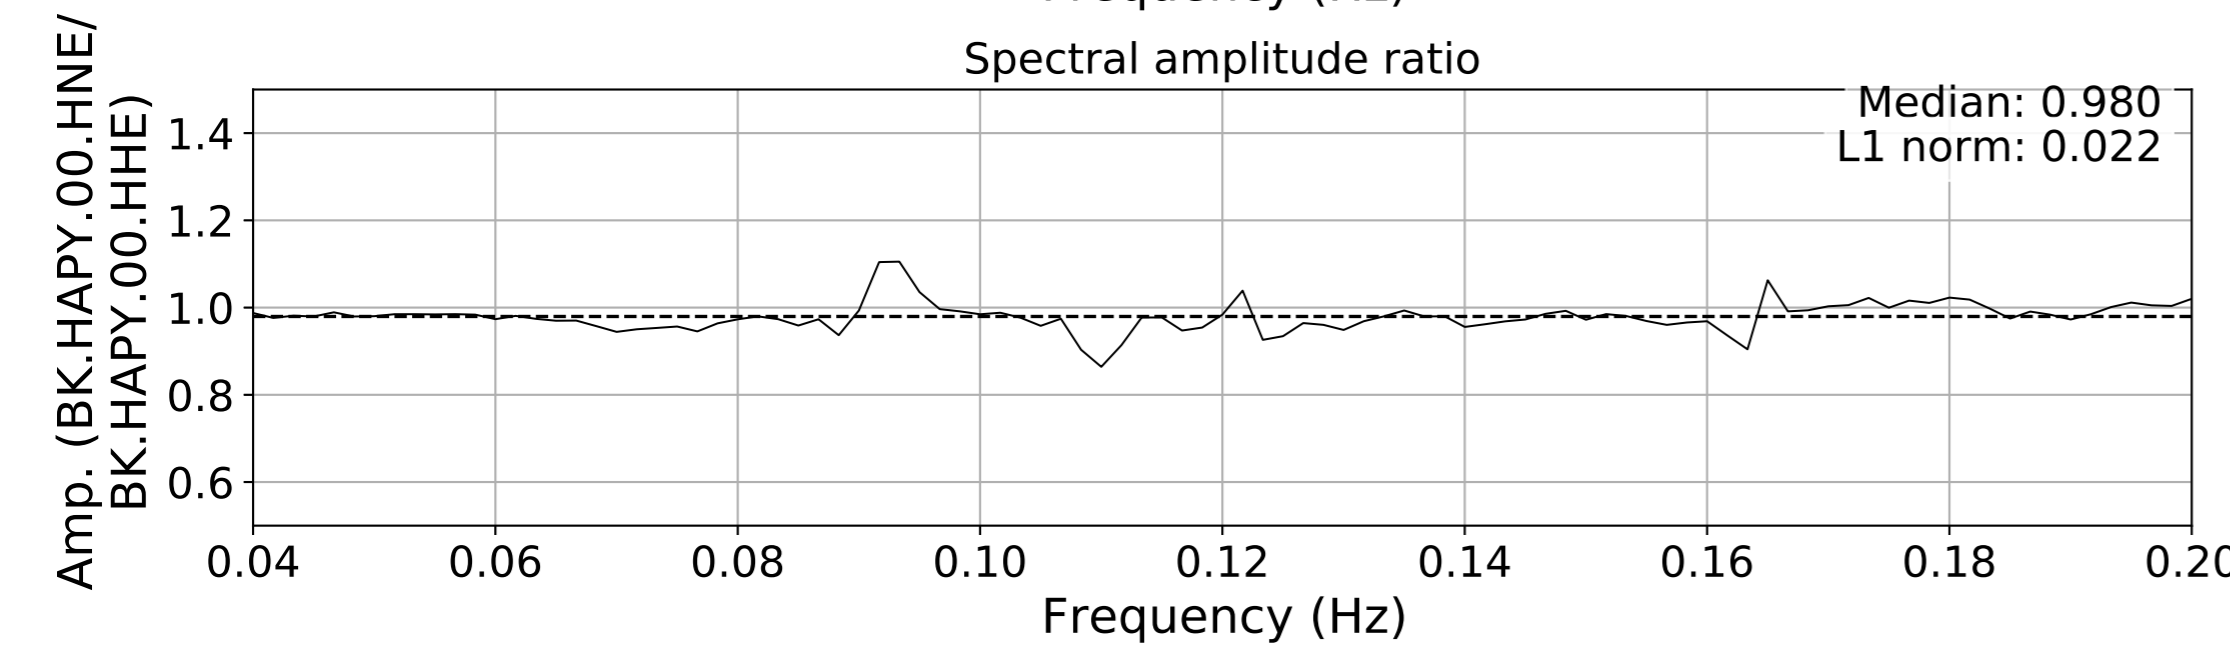

2024.340.184421_M7.0_nc75095651
Origin Time:2024-12-05T18:44:21.110000Z USGS event-id:nc75095651
M7.0 2024 Offshore Cape Mendocino, California Earthquake