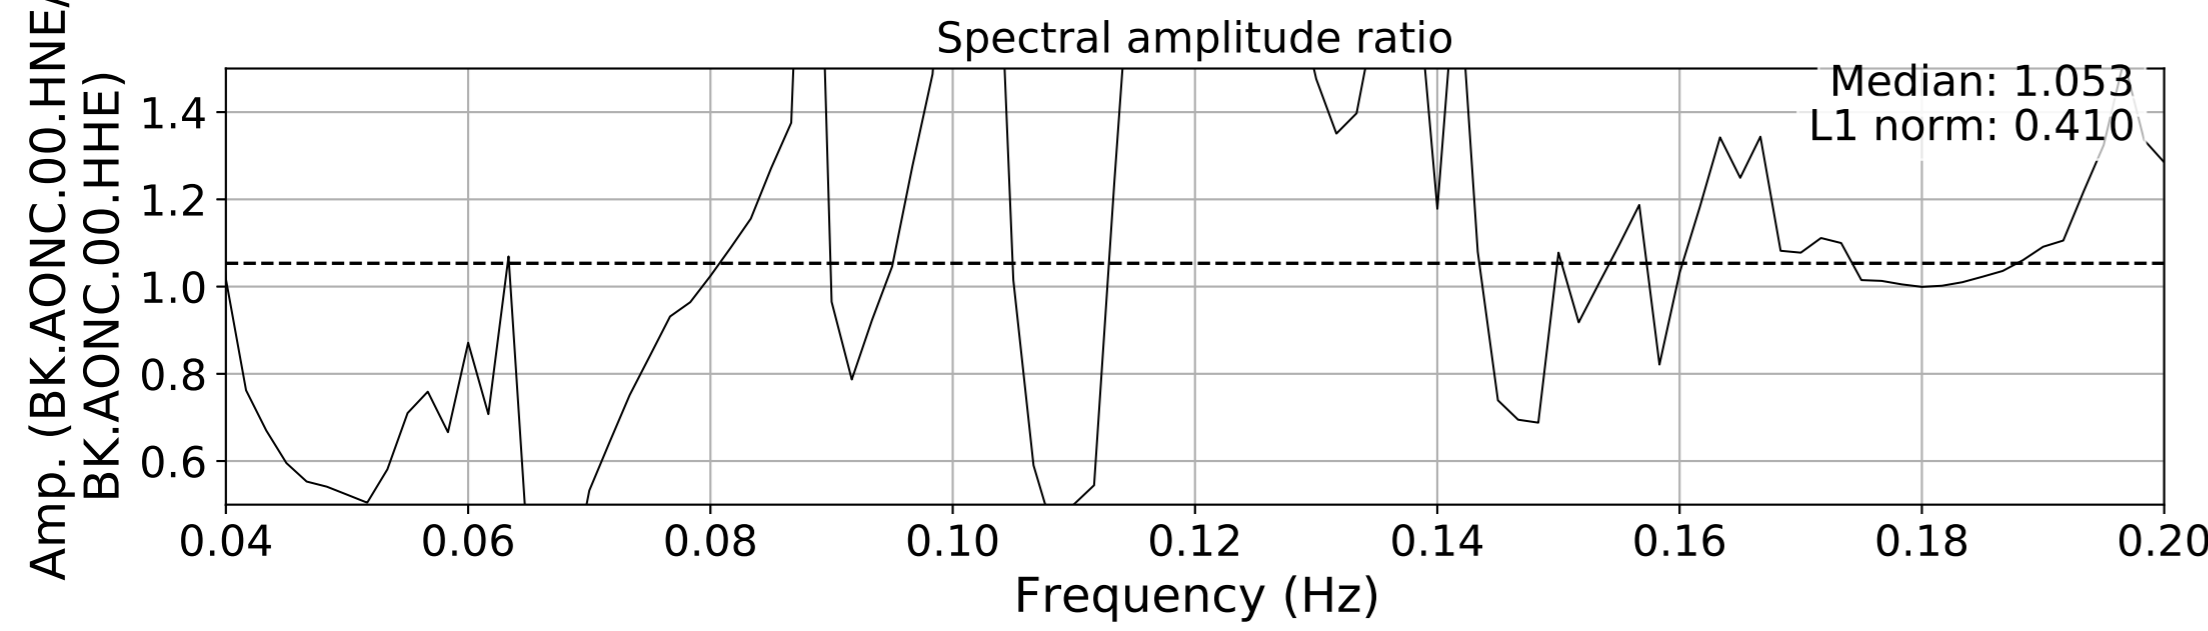

2024.340.184421_M7.0_nc75095651
Origin Time:2024-12-05T18:44:21.110000Z USGS event-id:nc75095651
M7.0 2024 Offshore Cape Mendocino, California Earthquake