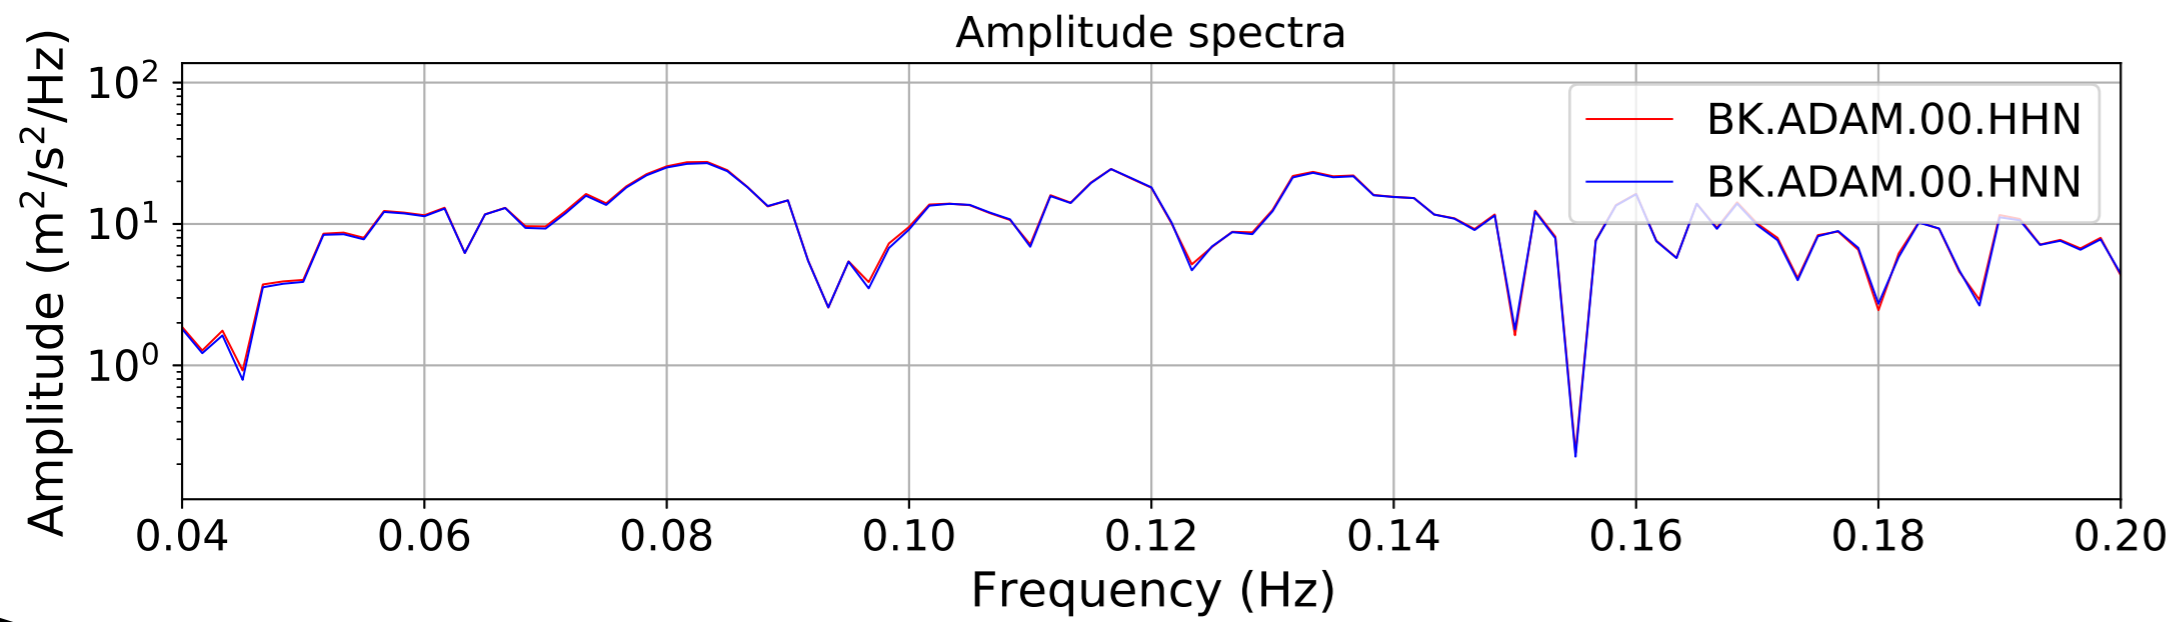

2024.340.184421_M7.0_nc75095651
Origin Time:2024-12-05T18:44:21.110000Z USGS event-id:nc75095651
M7.0 2024 Offshore Cape Mendocino, California Earthquake