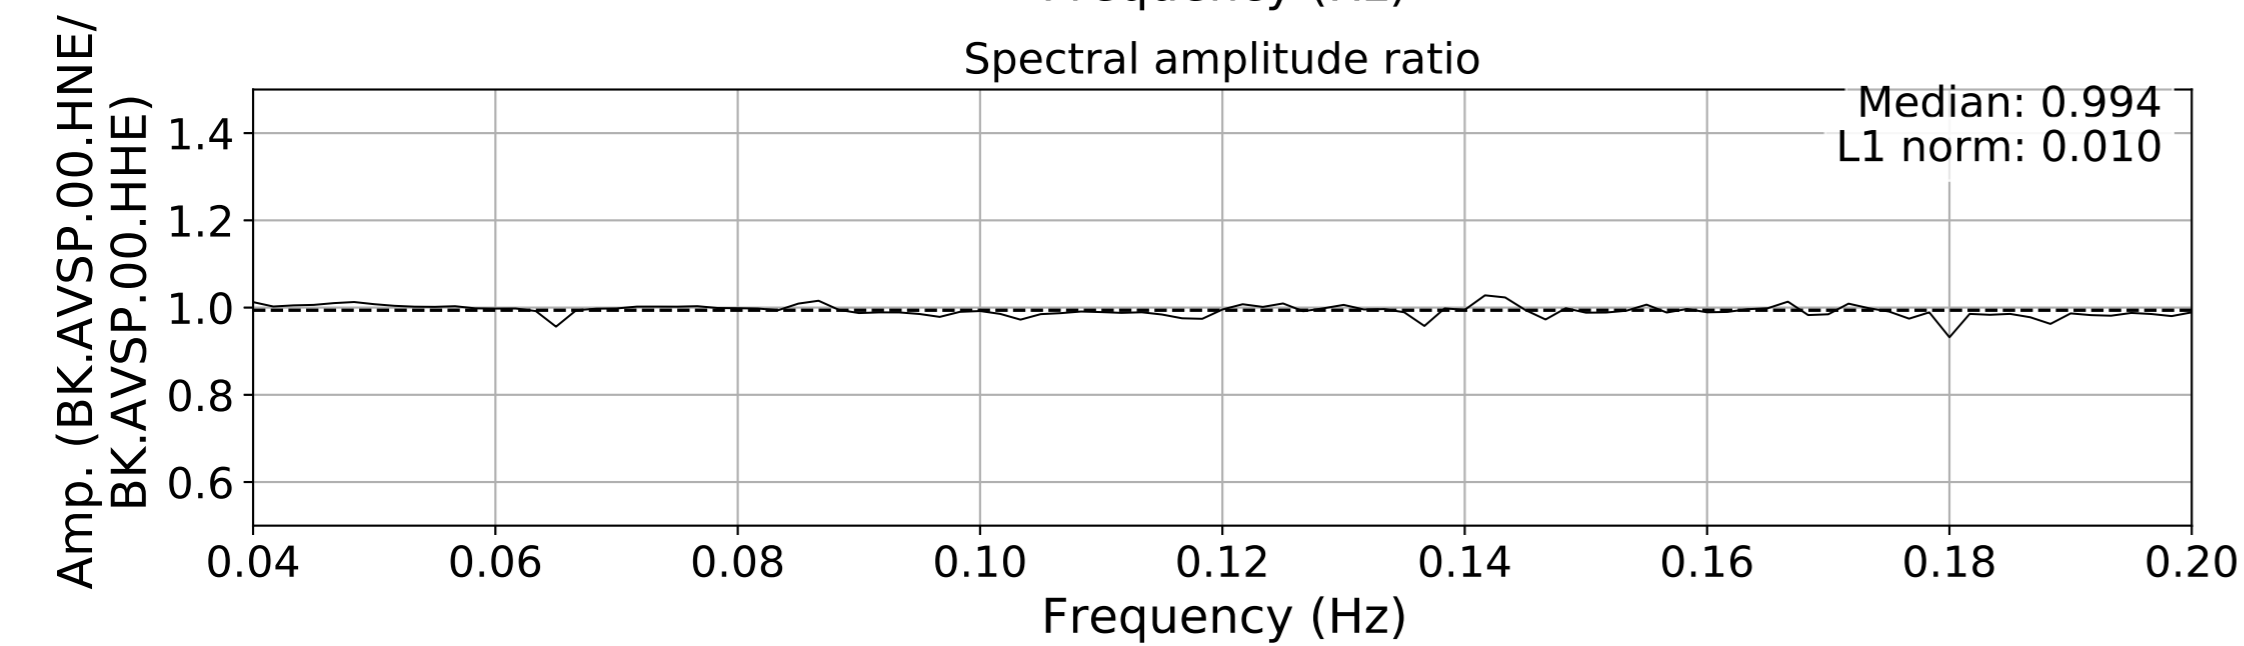

2024.340.184421_M7.0_nc75095651
Origin Time:2024-12-05T18:44:21.110000Z USGS event-id:nc75095651
M7.0 2024 Offshore Cape Mendocino, California Earthquake