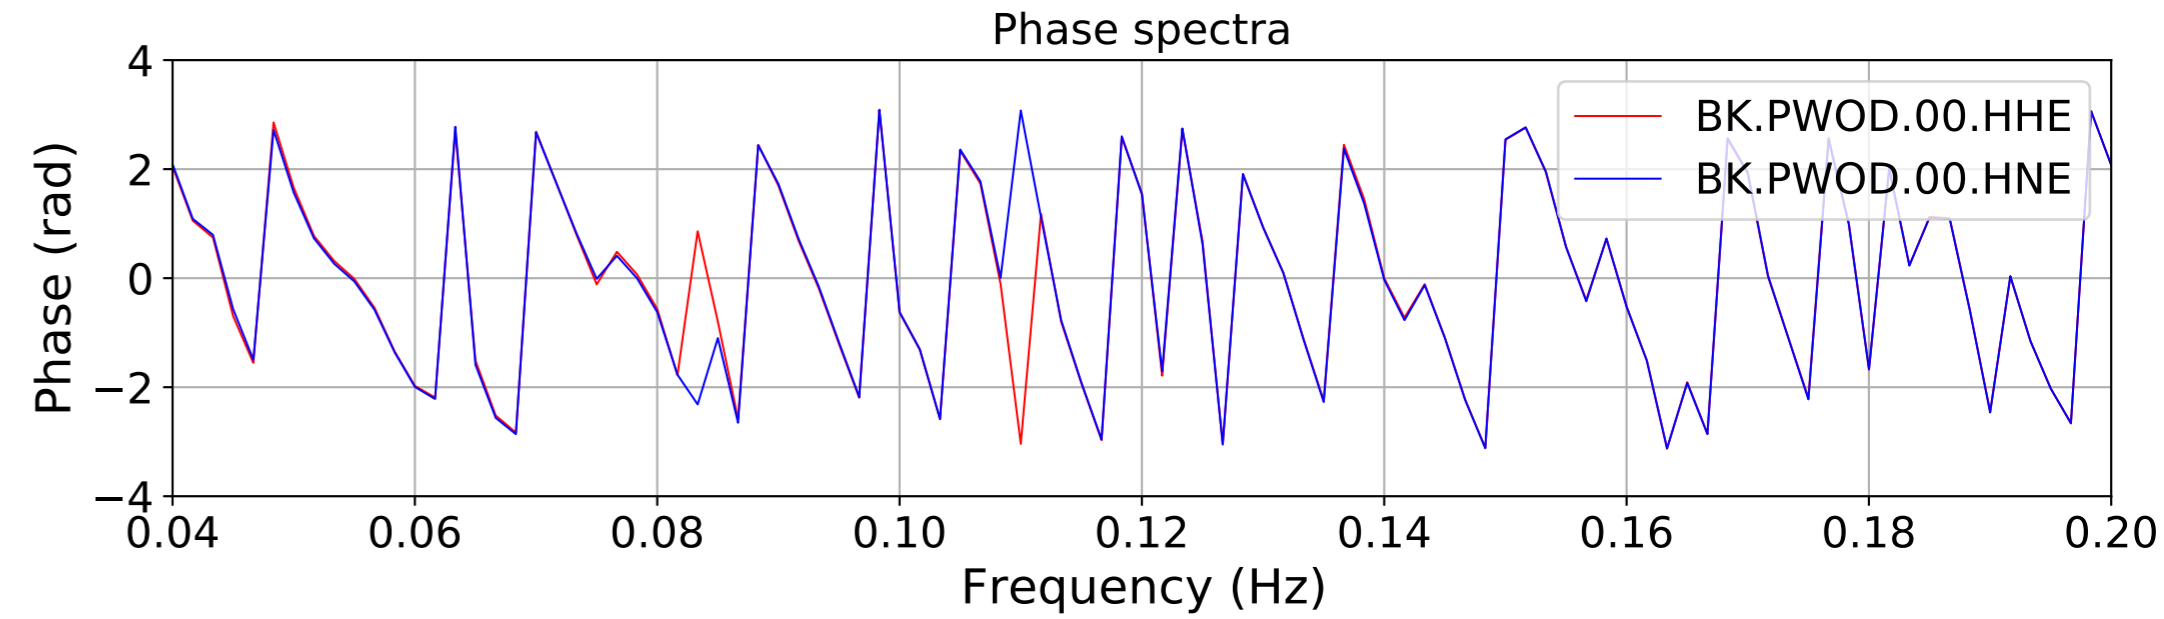

2024.340.184421_M7.0_nc75095651
Origin Time:2024-12-05T18:44:21.110000Z USGS event-id:nc75095651
M7.0 2024 Offshore Cape Mendocino, California Earthquake