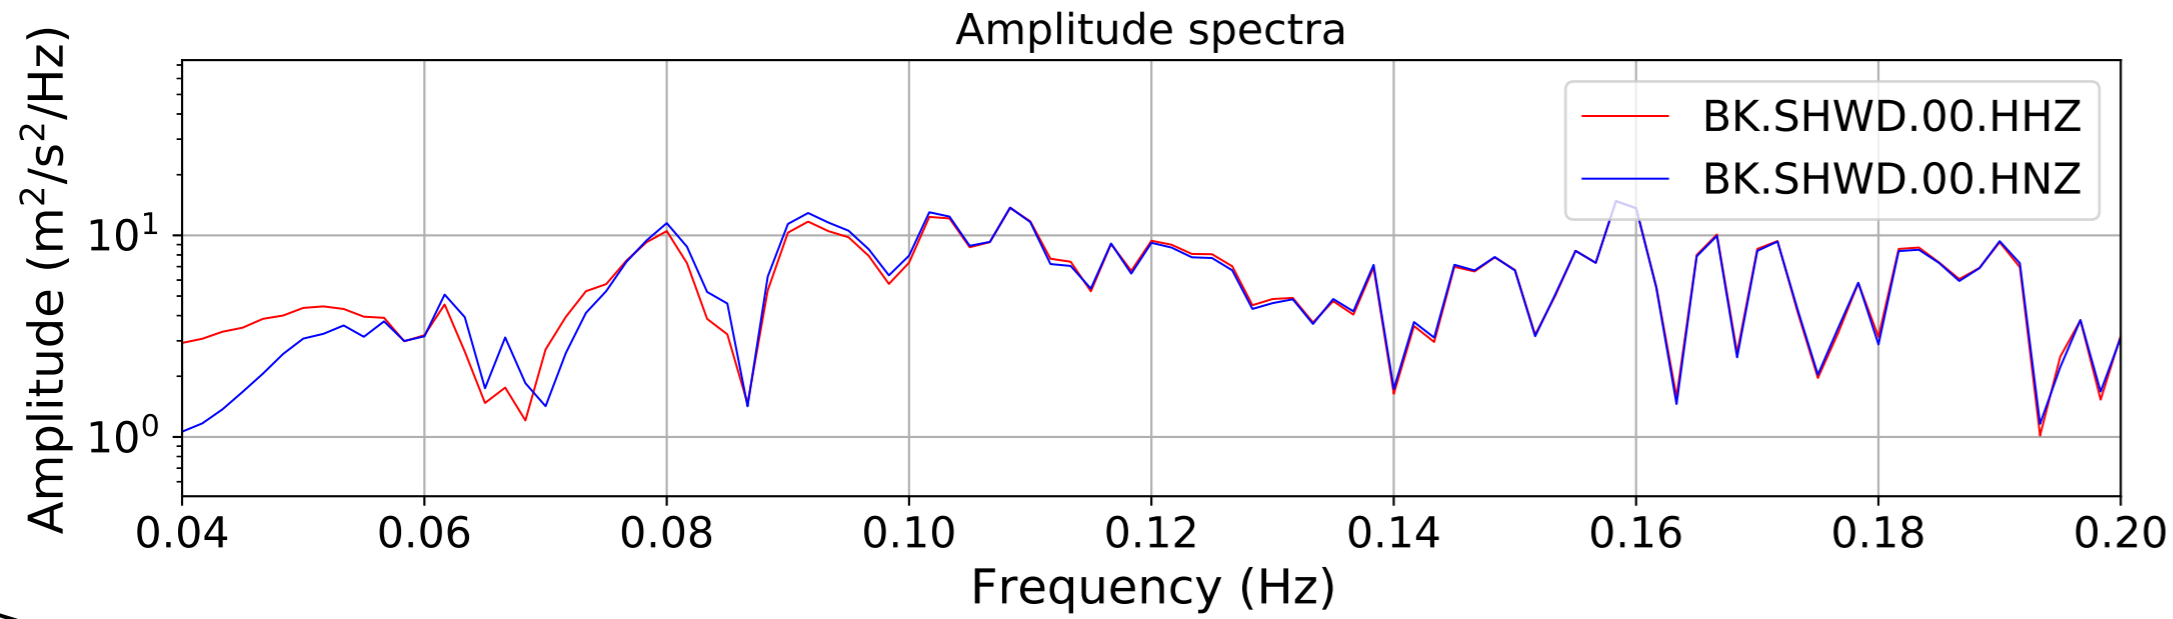

2024.340.184421_M7.0_nc75095651
Origin Time:2024-12-05T18:44:21.110000Z USGS event-id:nc75095651
M7.0 2024 Offshore Cape Mendocino, California Earthquake