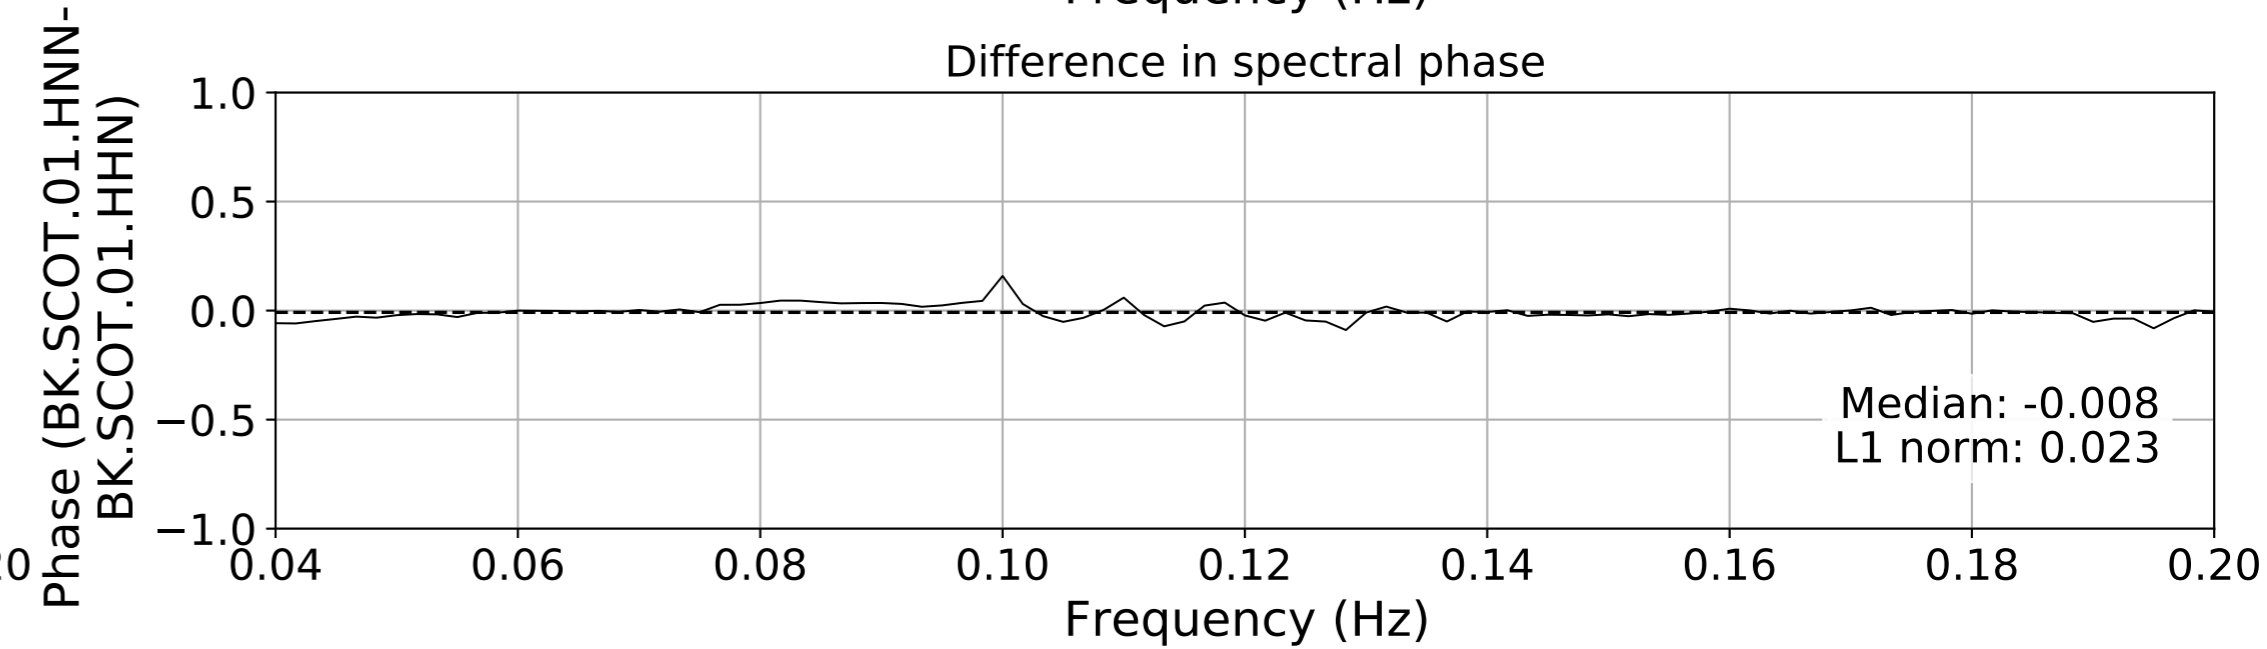

2024.340.184421_M7.0_nc75095651
Origin Time:2024-12-05T18:44:21.110000Z USGS event-id:nc75095651
M7.0 2024 Offshore Cape Mendocino, California Earthquake