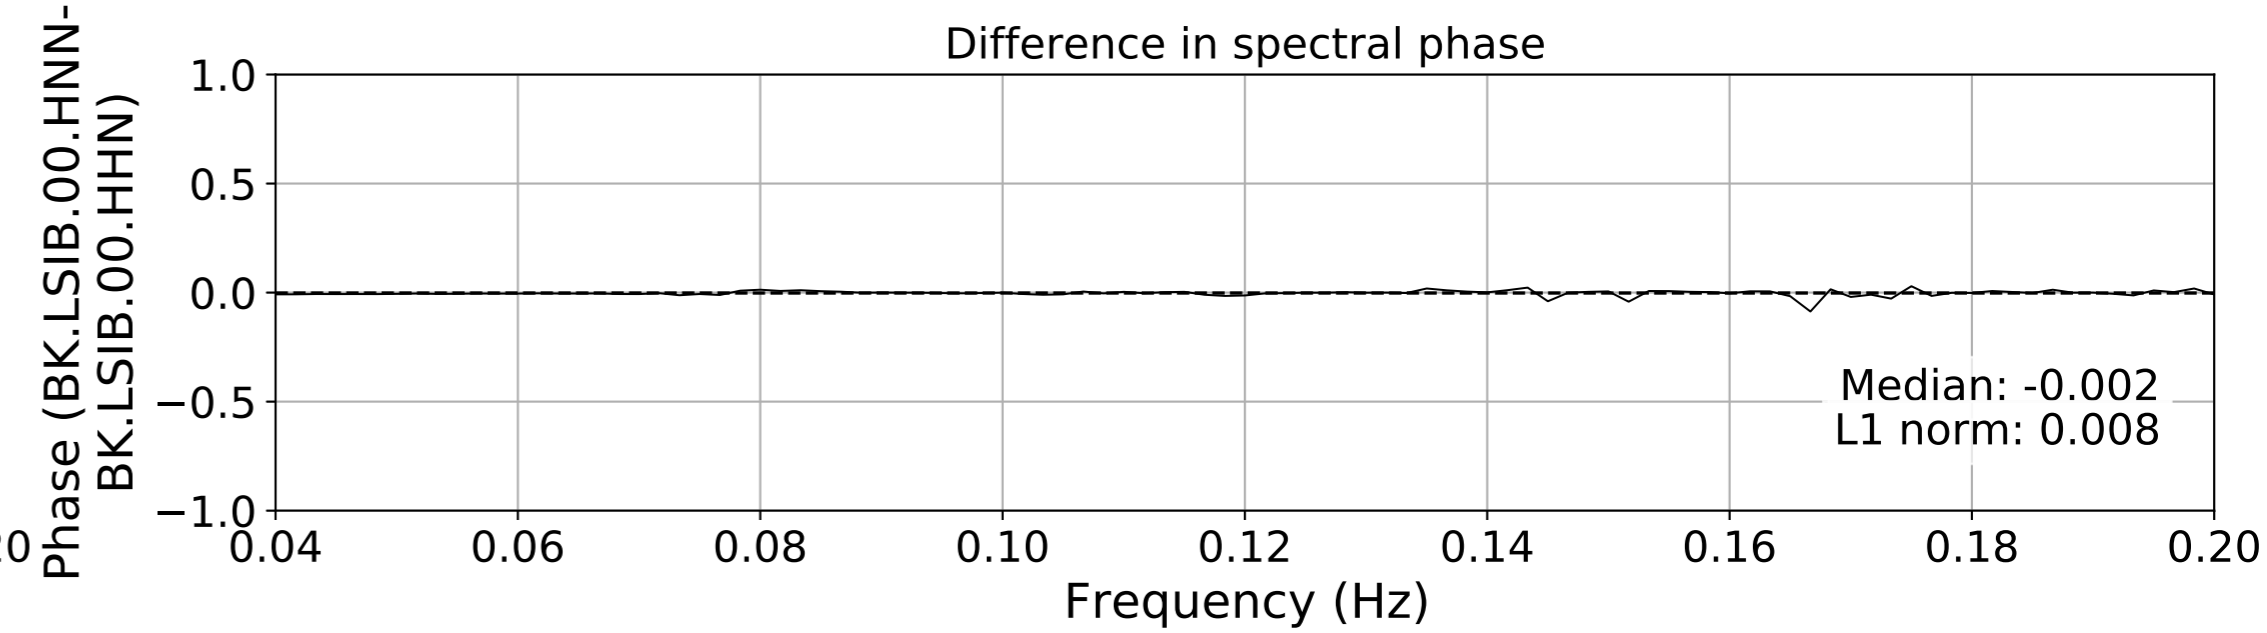

2024.340.184421_M7.0_nc75095651
Origin Time:2024-12-05T18:44:21.110000Z USGS event-id:nc75095651
M7.0 2024 Offshore Cape Mendocino, California Earthquake