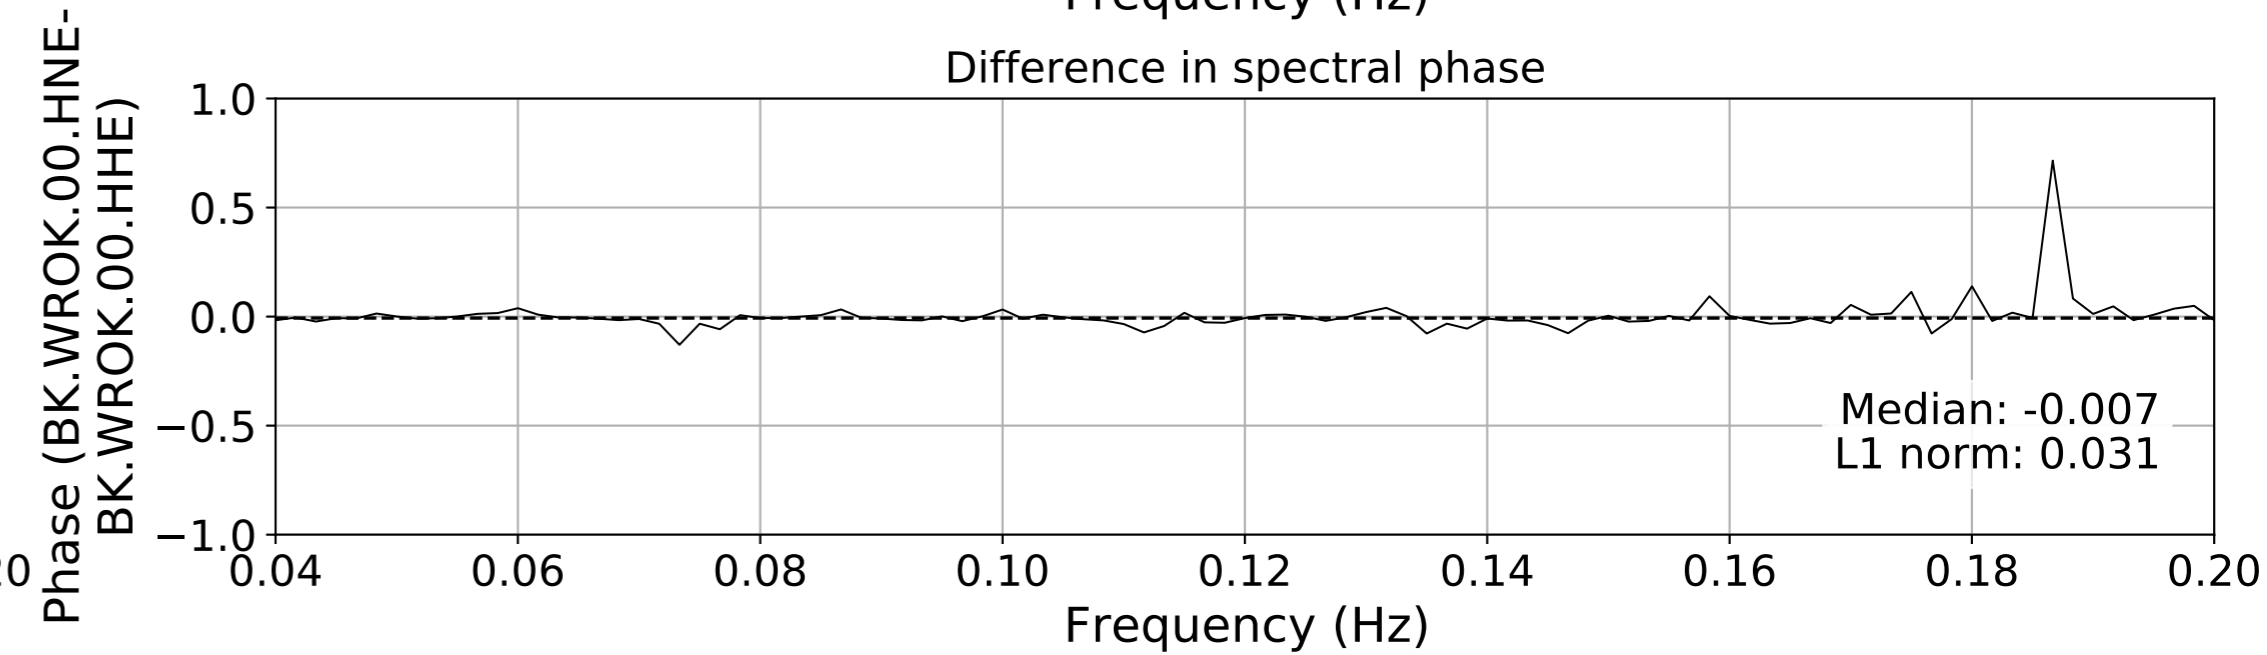

2024.340.184421_M7.0_nc75095651
Origin Time:2024-12-05T18:44:21.110000Z USGS event-id:nc75095651
M7.0 2024 Offshore Cape Mendocino, California Earthquake