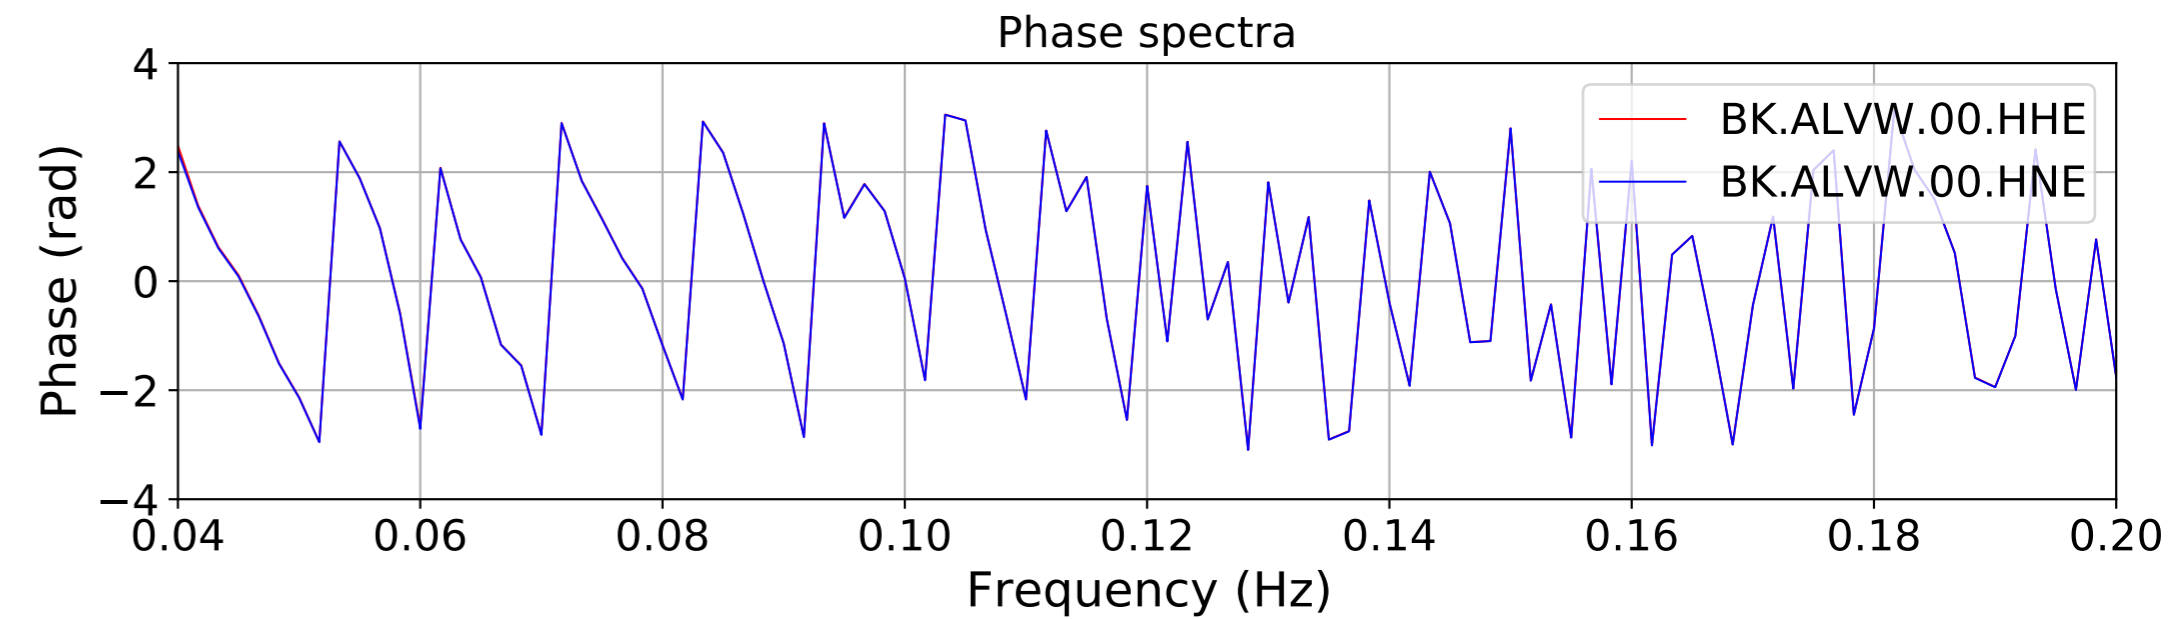

2024.340.184421.M7.0_nc75095651
Origin Time:2024-12-05T18:44:21.110000Z USGS event-id:nc75095651
M7.0 2024 Offshore Cape Mendocino, California Earthquake