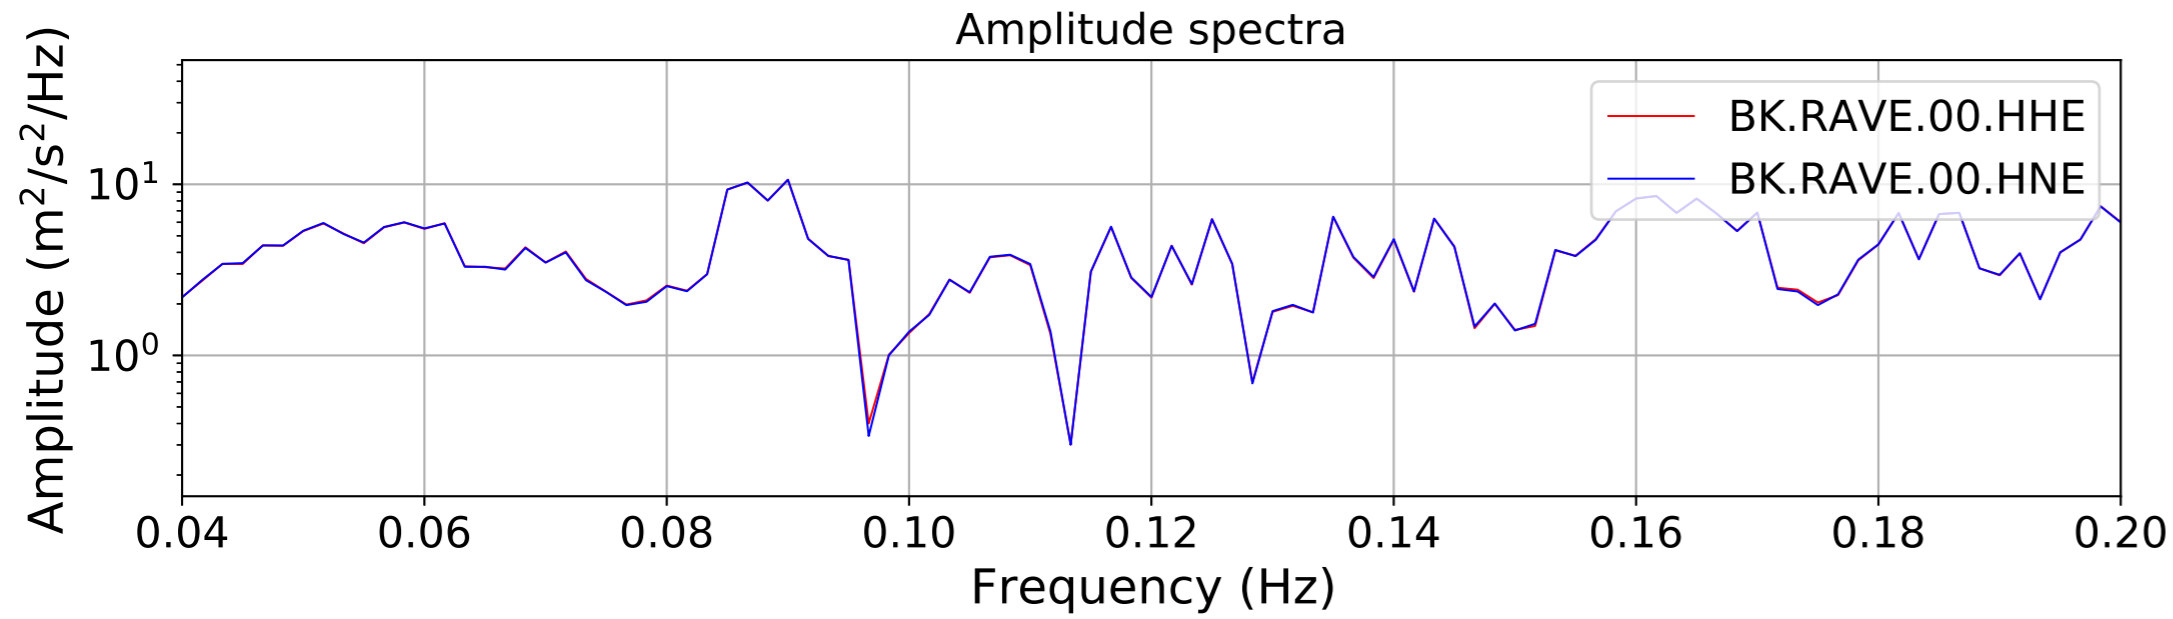

2024.340.184421_M7.0_nc75095651
Origin Time:2024-12-05T18:44:21.110000Z USGS event-id:nc75095651
M7.0 2024 Offshore Cape Mendocino, California Earthquake