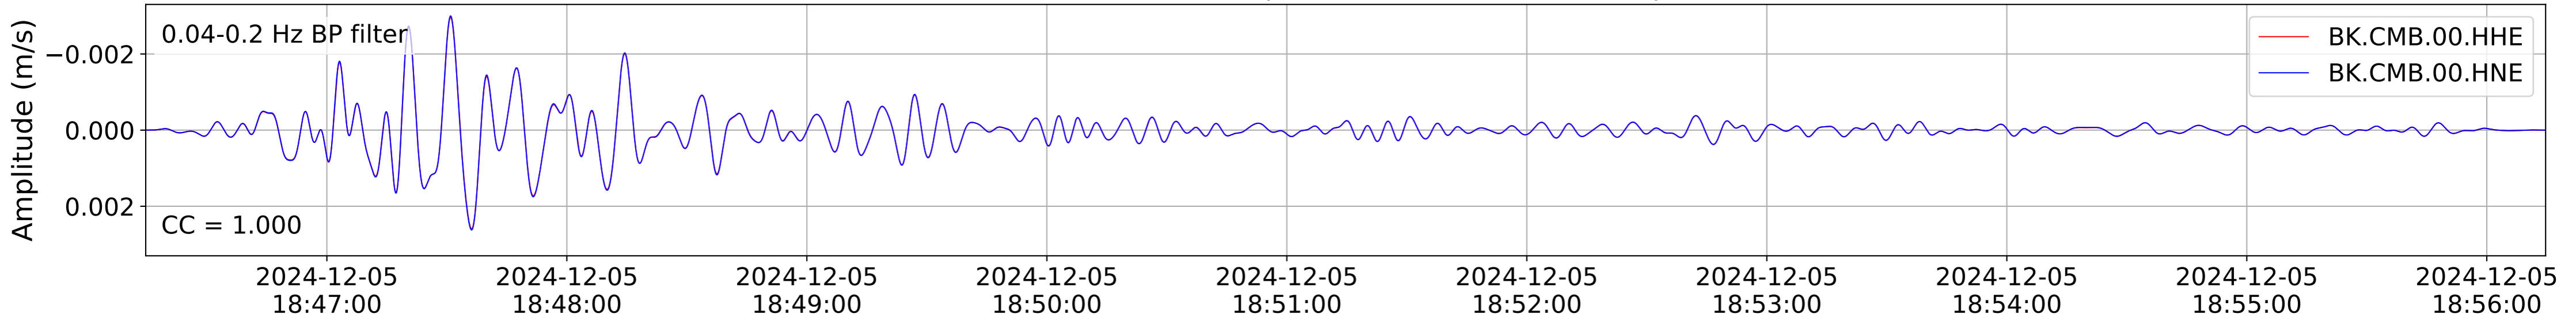

2024.340.184421_M7.0_nc75095651
Origin Time:2024-12-05T18:44:21.110000Z USGS event-id:nc75095651
M7.0 2024 Offshore Cape Mendocino, California Earthquake