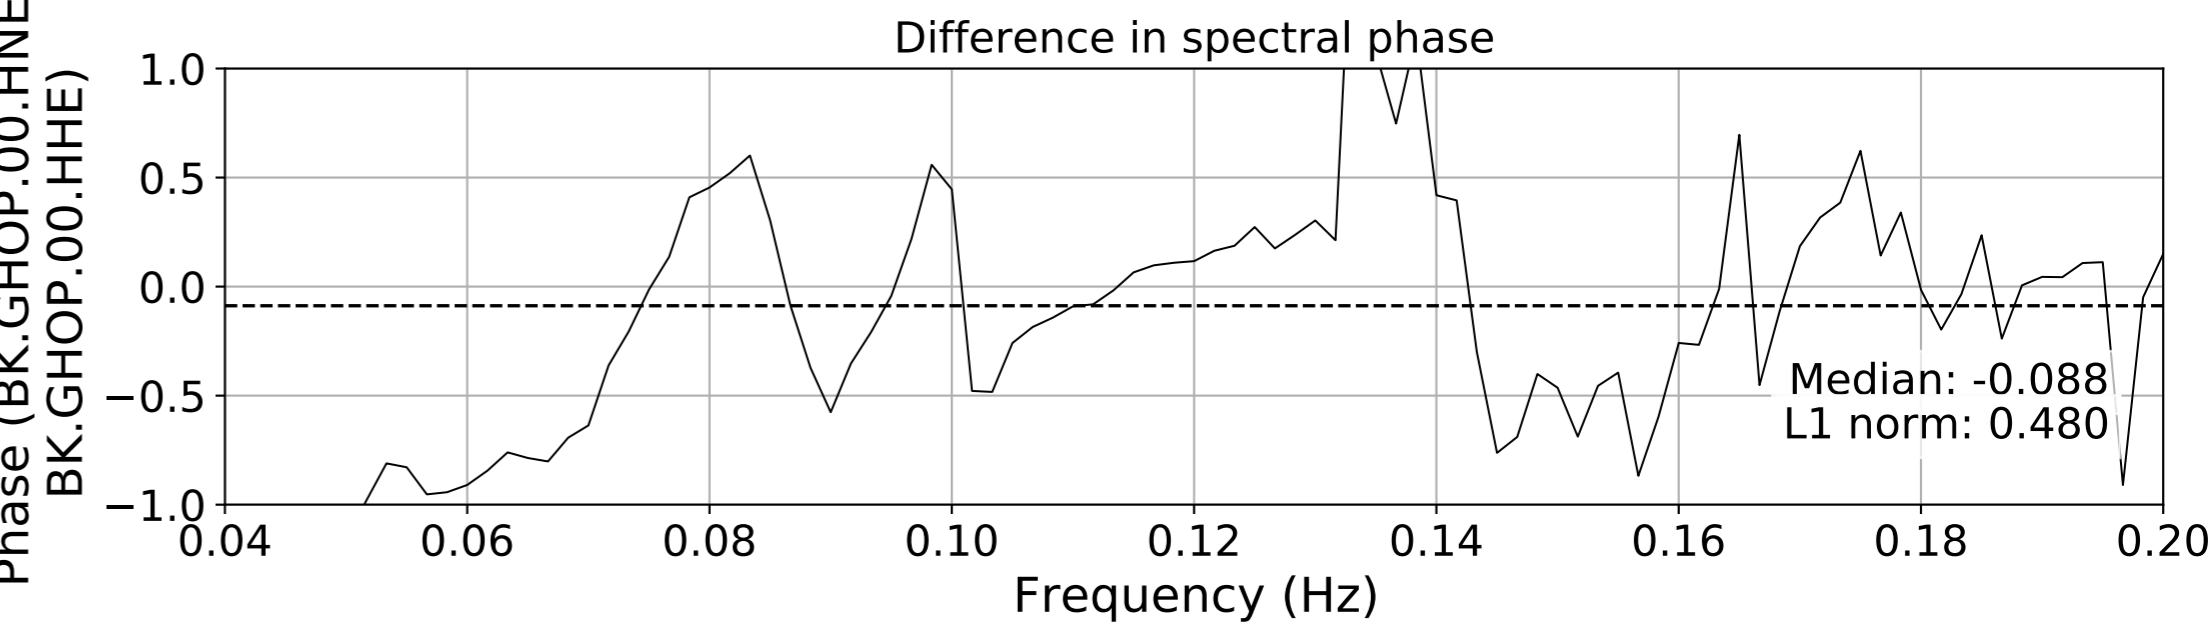

2024.340.184421.M7.0_nc75095651
Origin Time:2024-12-05T18:44:21.110000Z USGS event-id:nc75095651
M7.0 2024 Offshore Cape Mendocino, California Earthquake