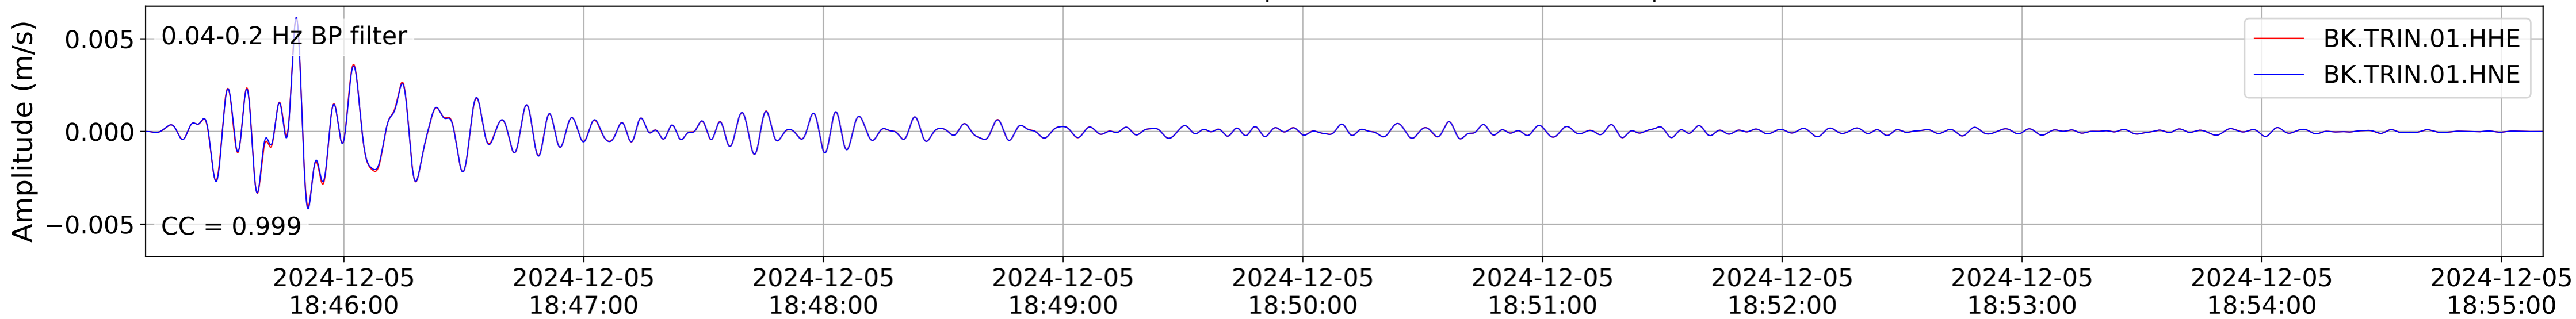

2024.340.184421_M7.0_nc75095651
Origin Time:2024-12-05T18:44:21.110000Z USGS event-id:nc75095651
M7.0 2024 Offshore Cape Mendocino, California Earthquake