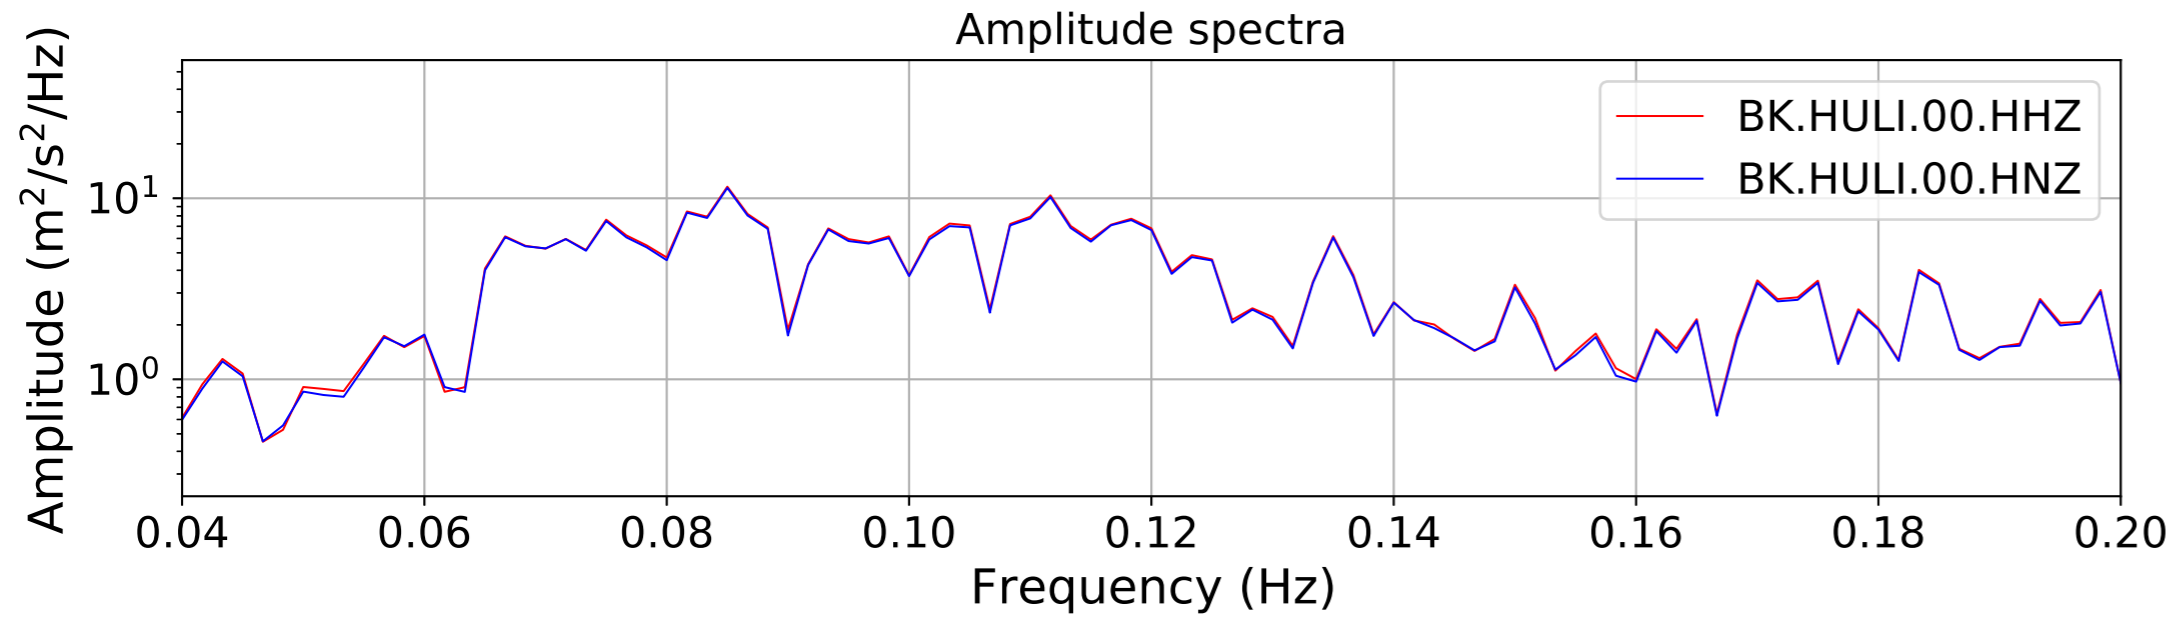

2024.340.184421_M7.0_nc75095651
Origin Time:2024-12-05T18:44:21.110000Z USGS event-id:nc75095651
M7.0 2024 Offshore Cape Mendocino, California Earthquake