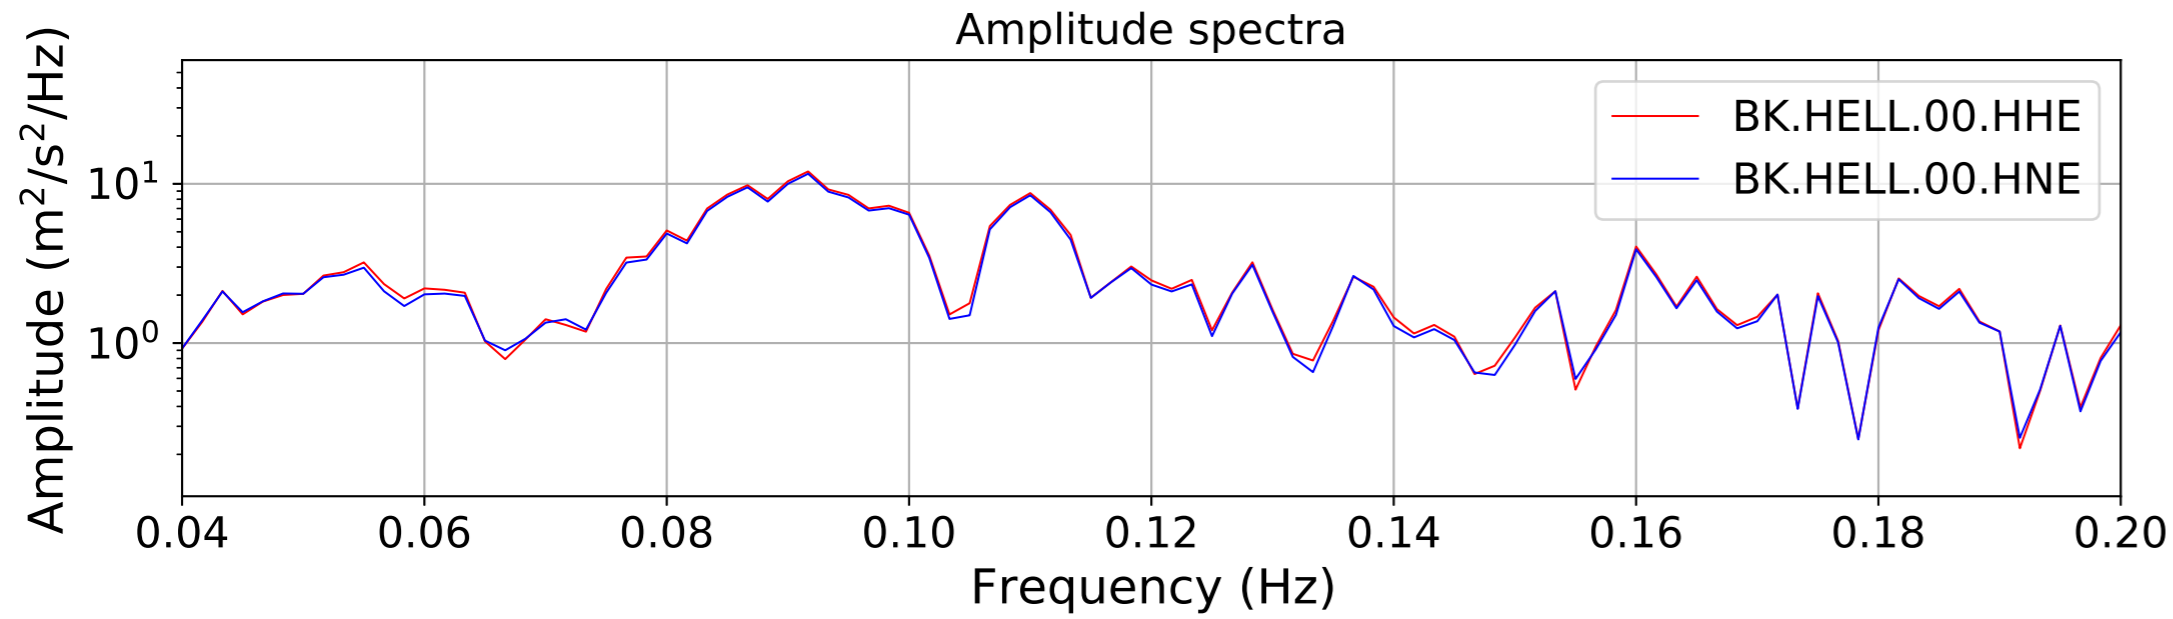

2024.340.184421_M7.0_nc75095651
Origin Time:2024-12-05T18:44:21.110000Z USGS event-id:nc75095651
M7.0 2024 Offshore Cape Mendocino, California Earthquake