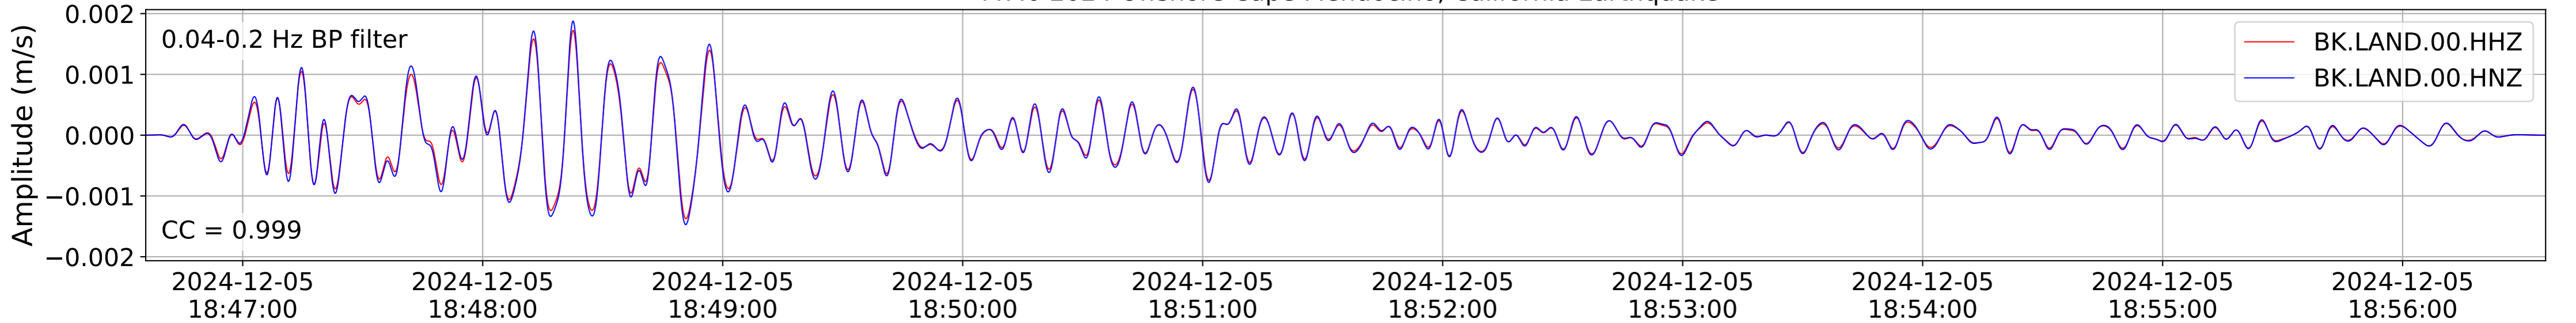

2024.340.184421_M7.0_nc75095651
Origin Time:2024-12-05T18:44:21.110000Z USGS event-id:nc75095651
M7.0 2024 Offshore Cape Mendocino, California Earthquake