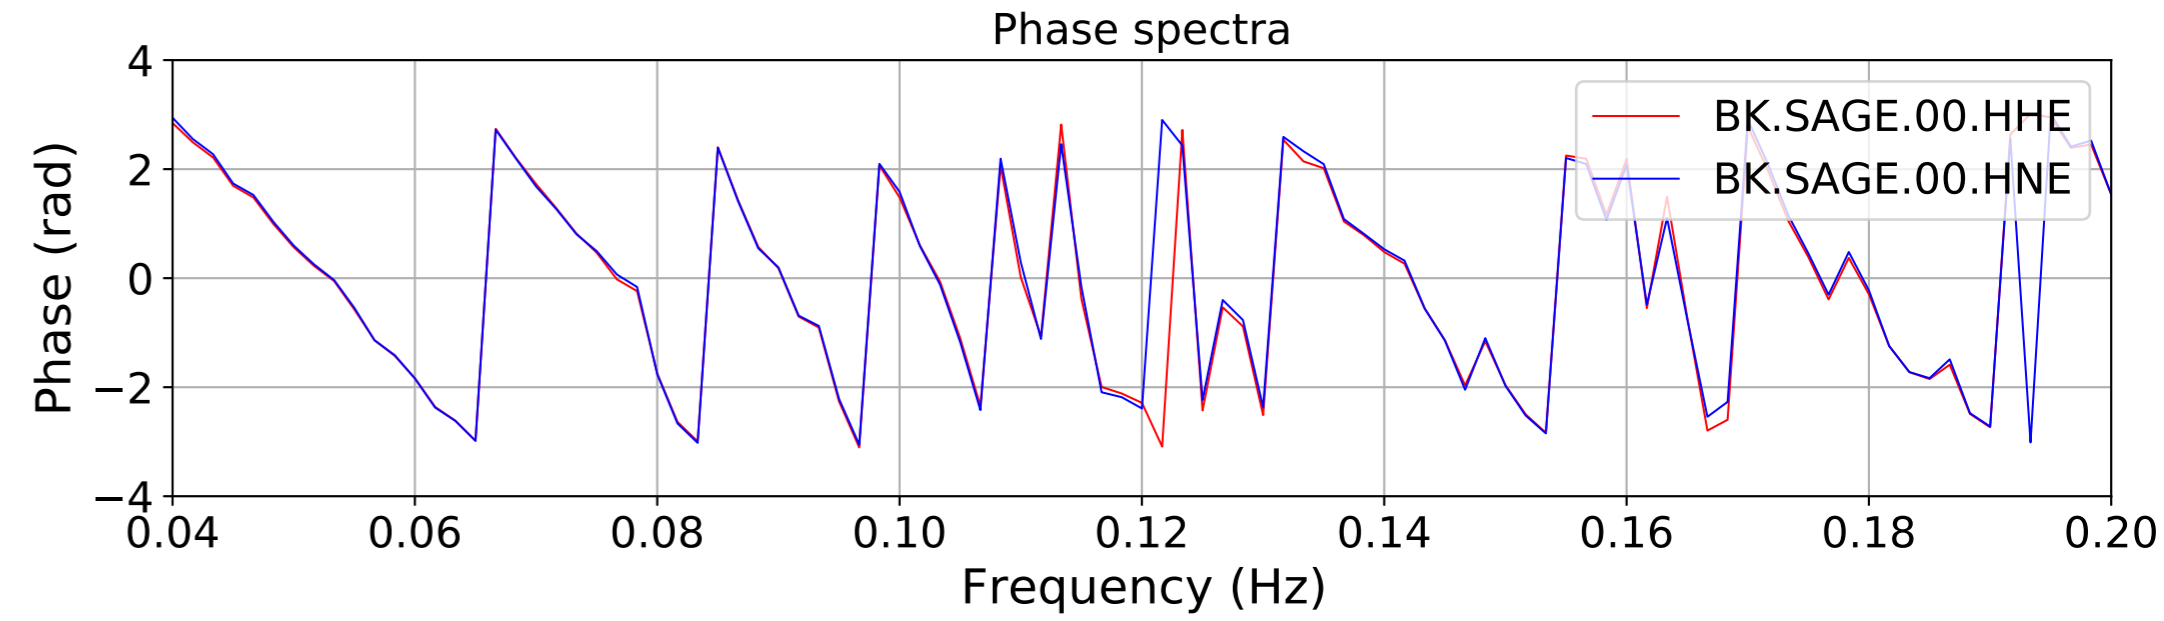

2024.340.184421_M7.0_nc75095651
Origin Time:2024-12-05T18:44:21.110000Z USGS event-id:nc75095651
M7.0 2024 Offshore Cape Mendocino, California Earthquake