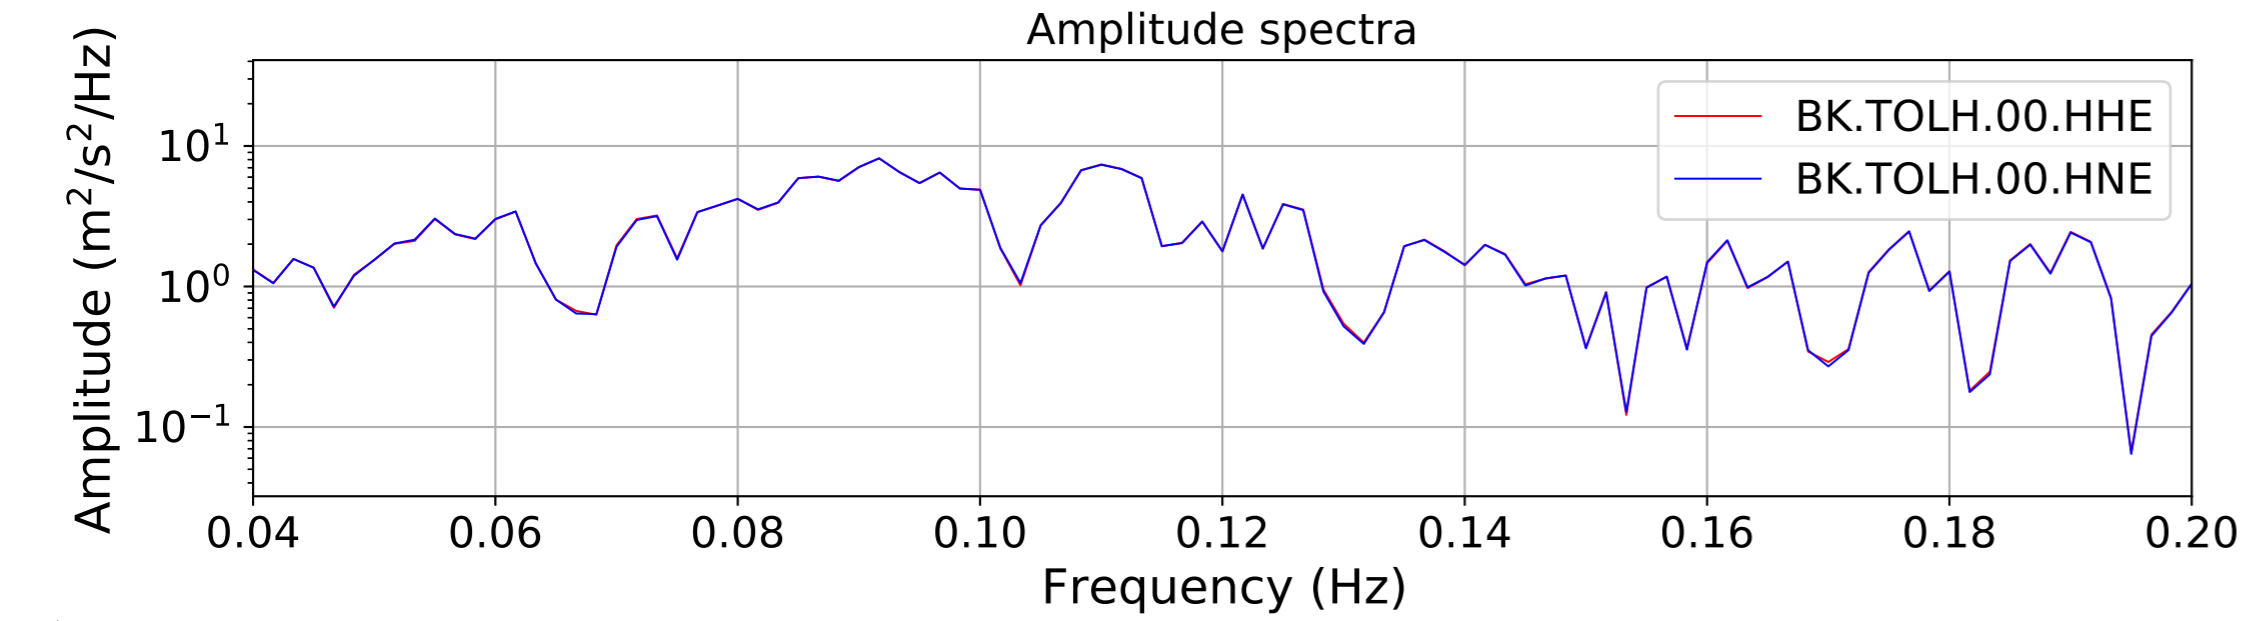

2024.340.184421_M7.0_nc75095651
Origin Time:2024-12-05T18:44:21.110000Z USGS event-id:nc75095651
M7.0 2024 Offshore Cape Mendocino, California Earthquake