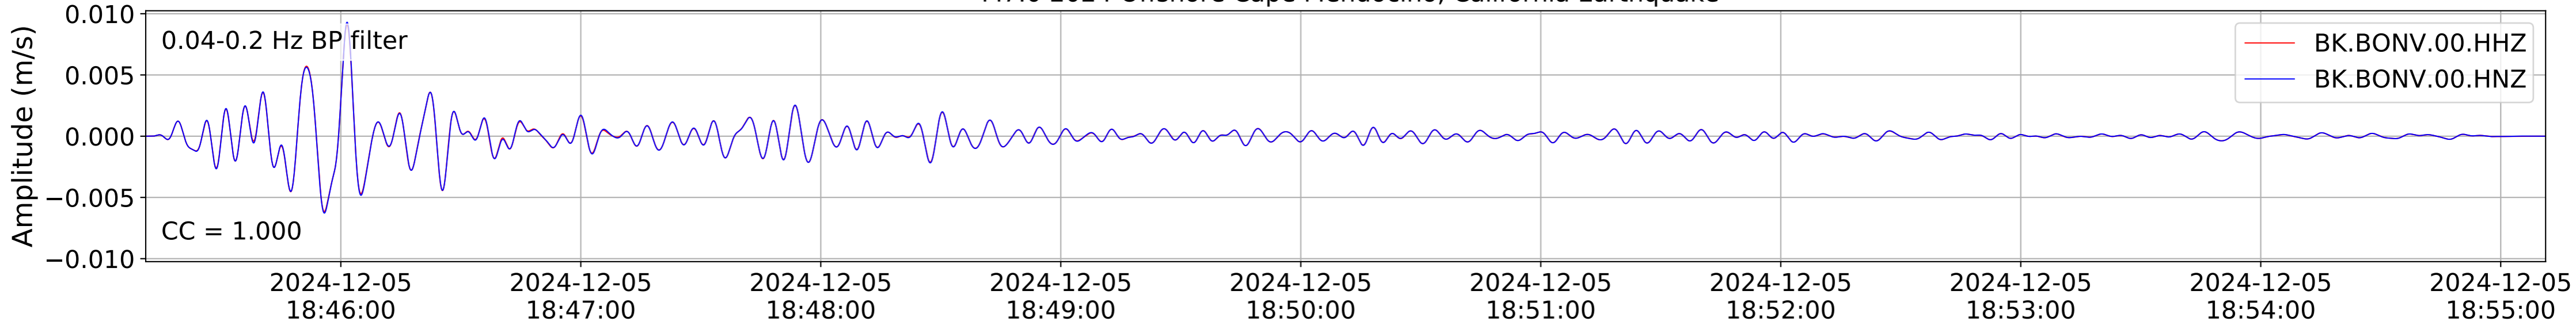

2024.340.184421_M7.0_nc75095651
Origin Time:2024-12-05T18:44:21.110000Z USGS event-id:nc75095651
M7.0 2024 Offshore Cape Mendocino, California Earthquake