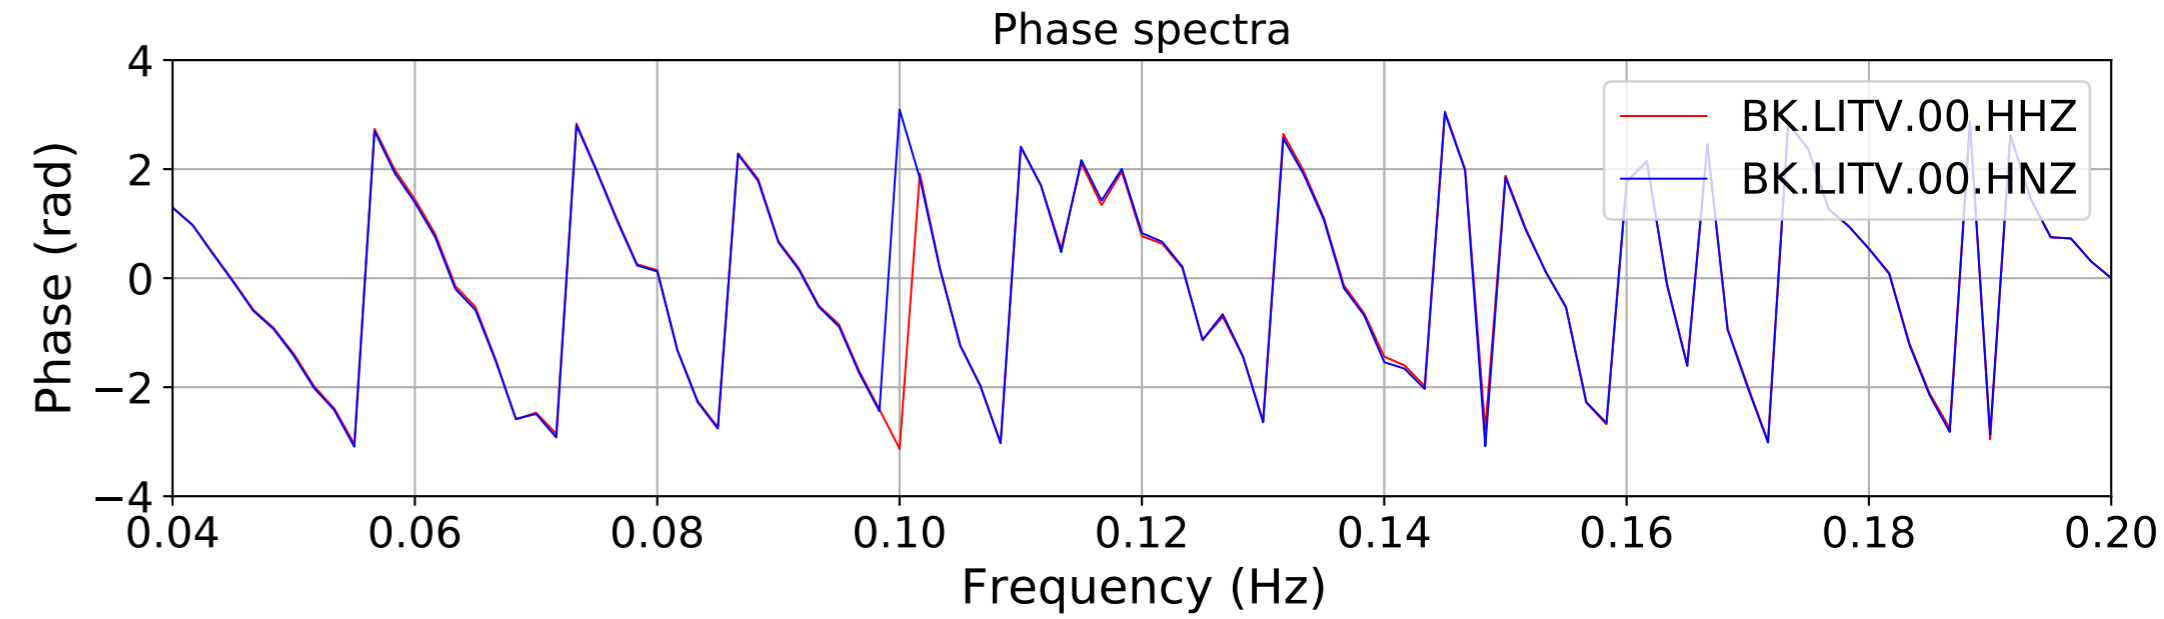

2024.340.184421_M7.0_nc75095651
Origin Time:2024-12-05T18:44:21.110000Z USGS event-id:nc75095651
M7.0 2024 Offshore Cape Mendocino, California Earthquake