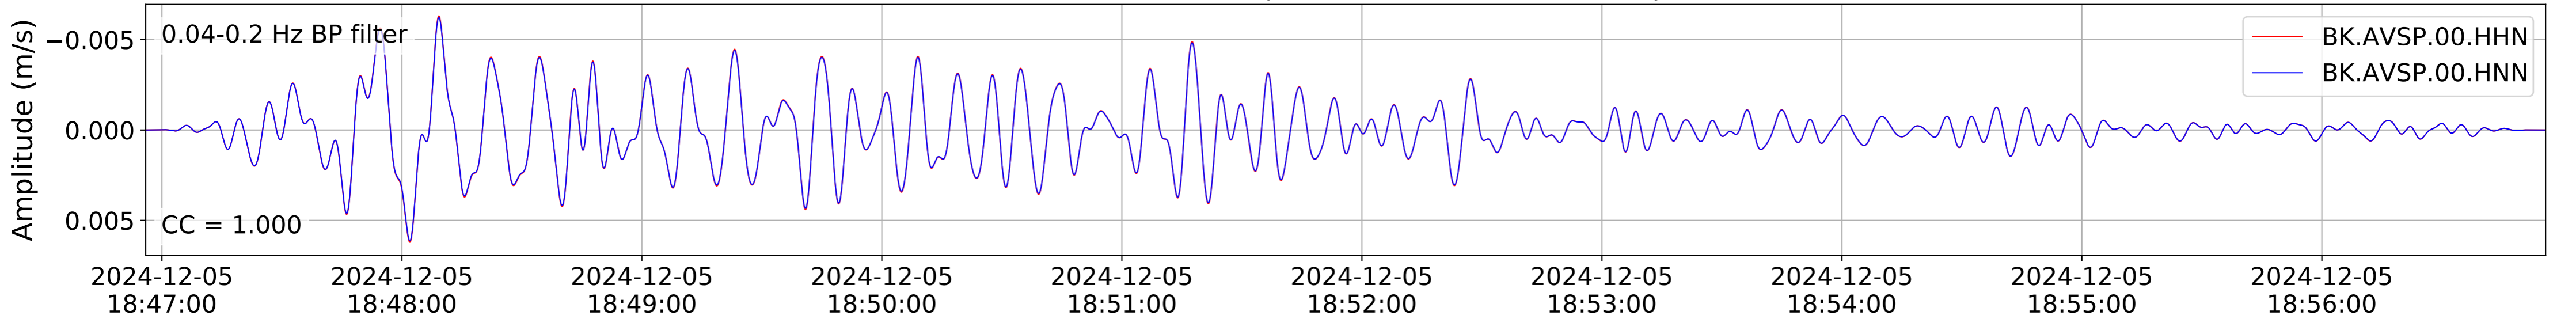

2024.340.184421_M7.0_nc75095651
Origin Time:2024-12-05T18:44:21.110000Z USGS event-id:nc75095651
M7.0 2024 Offshore Cape Mendocino, California Earthquake