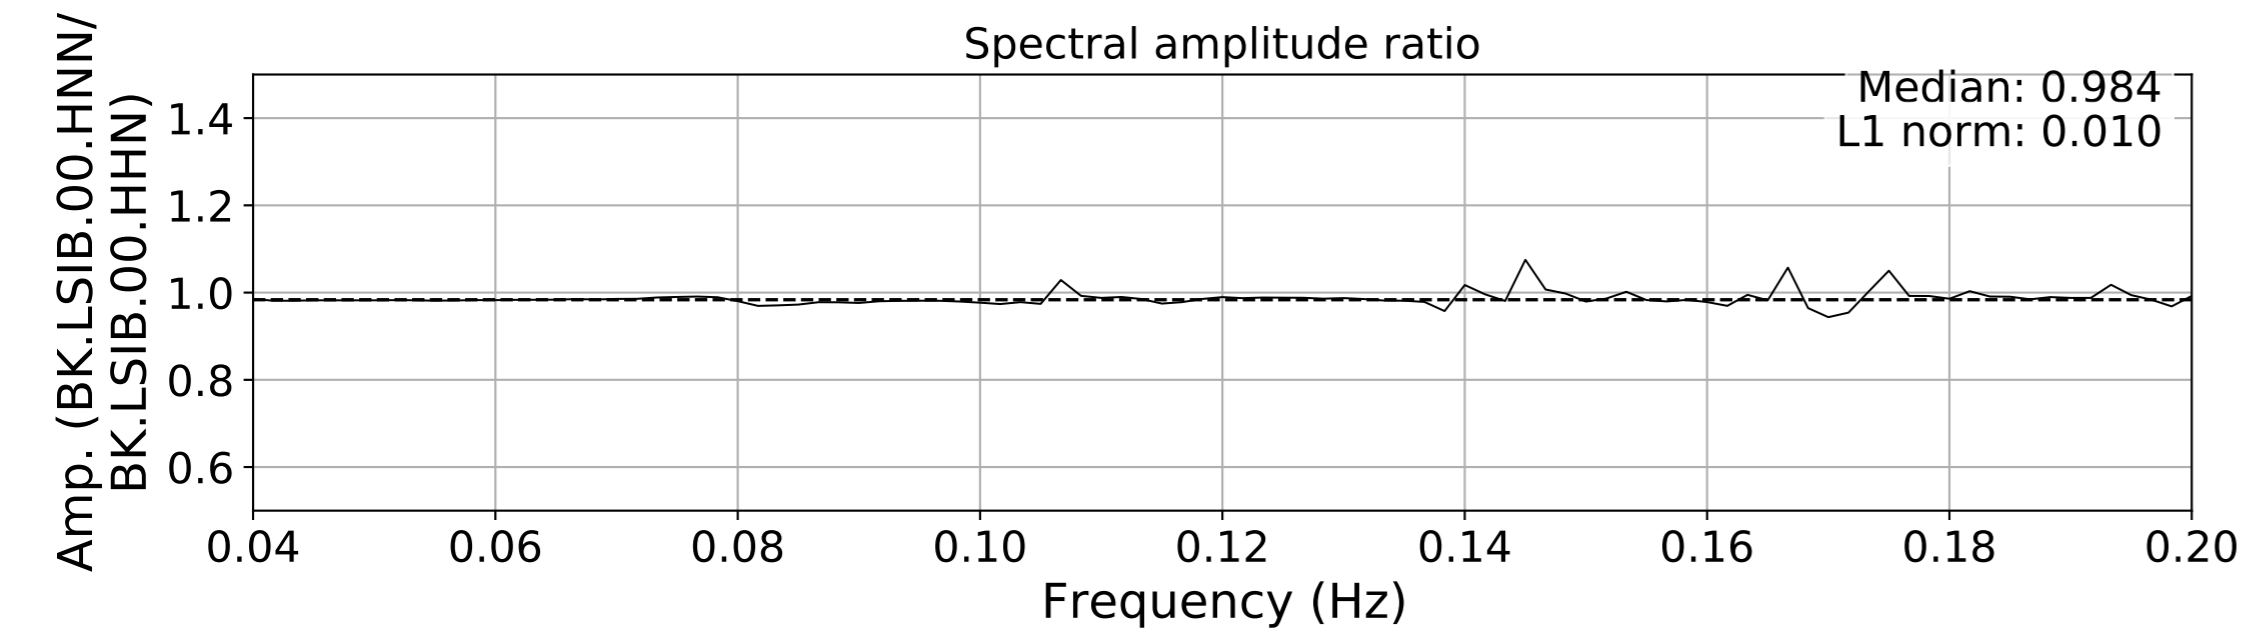

2024.340.184421_M7.0_nc75095651
Origin Time:2024-12-05T18:44:21.110000Z USGS event-id:nc75095651
M7.0 2024 Offshore Cape Mendocino, California Earthquake