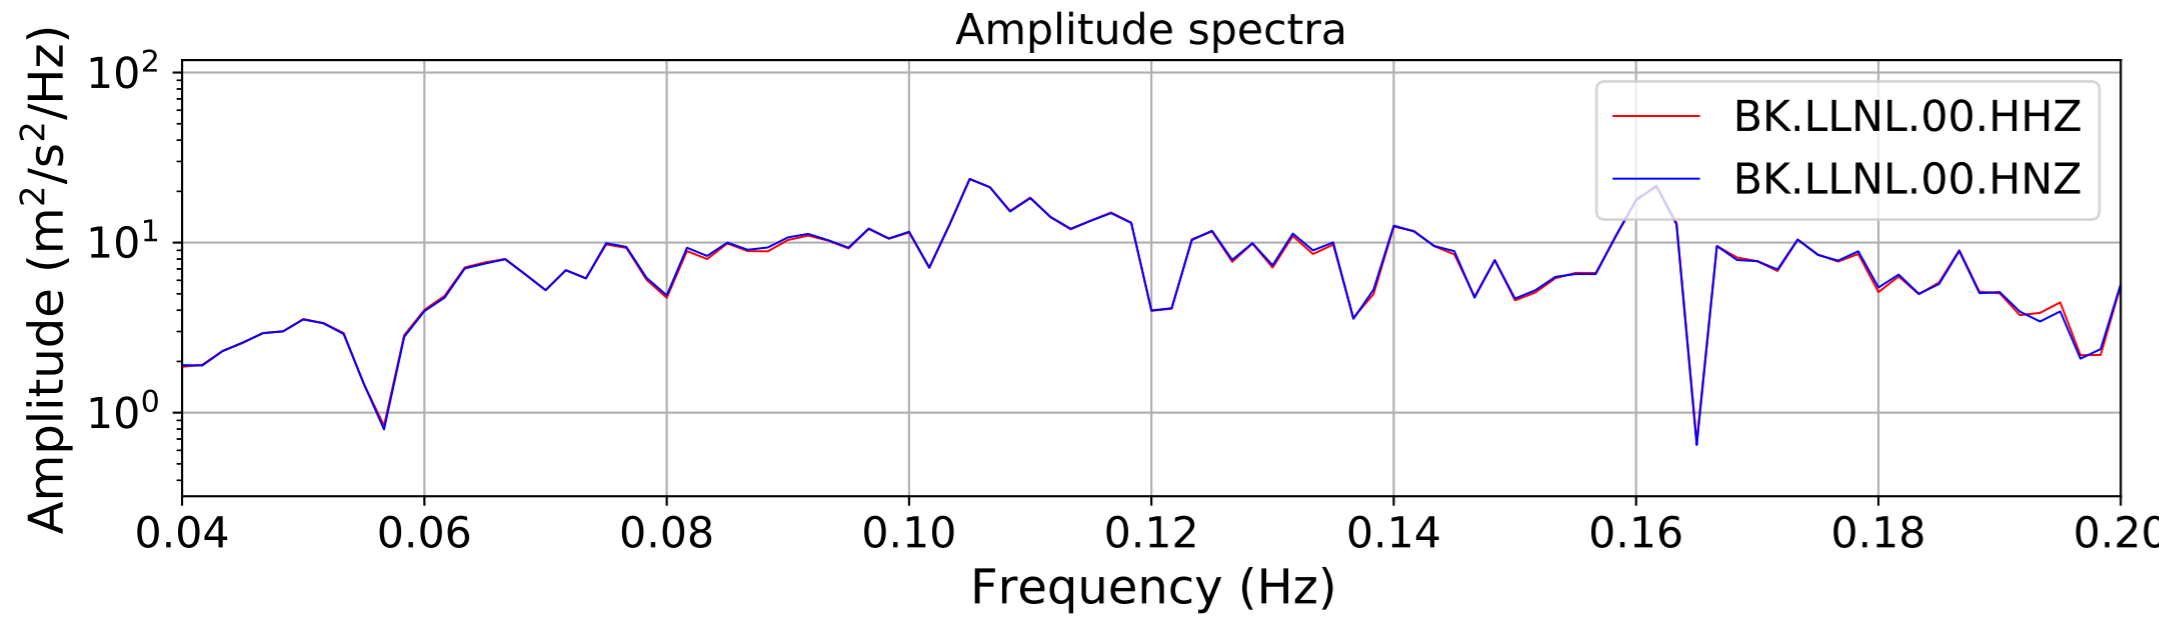

2024.340.184421_M7.0_nc75095651
Origin Time:2024-12-05T18:44:21.110000Z USGS event-id:nc75095651
M7.0 2024 Offshore Cape Mendocino, California Earthquake