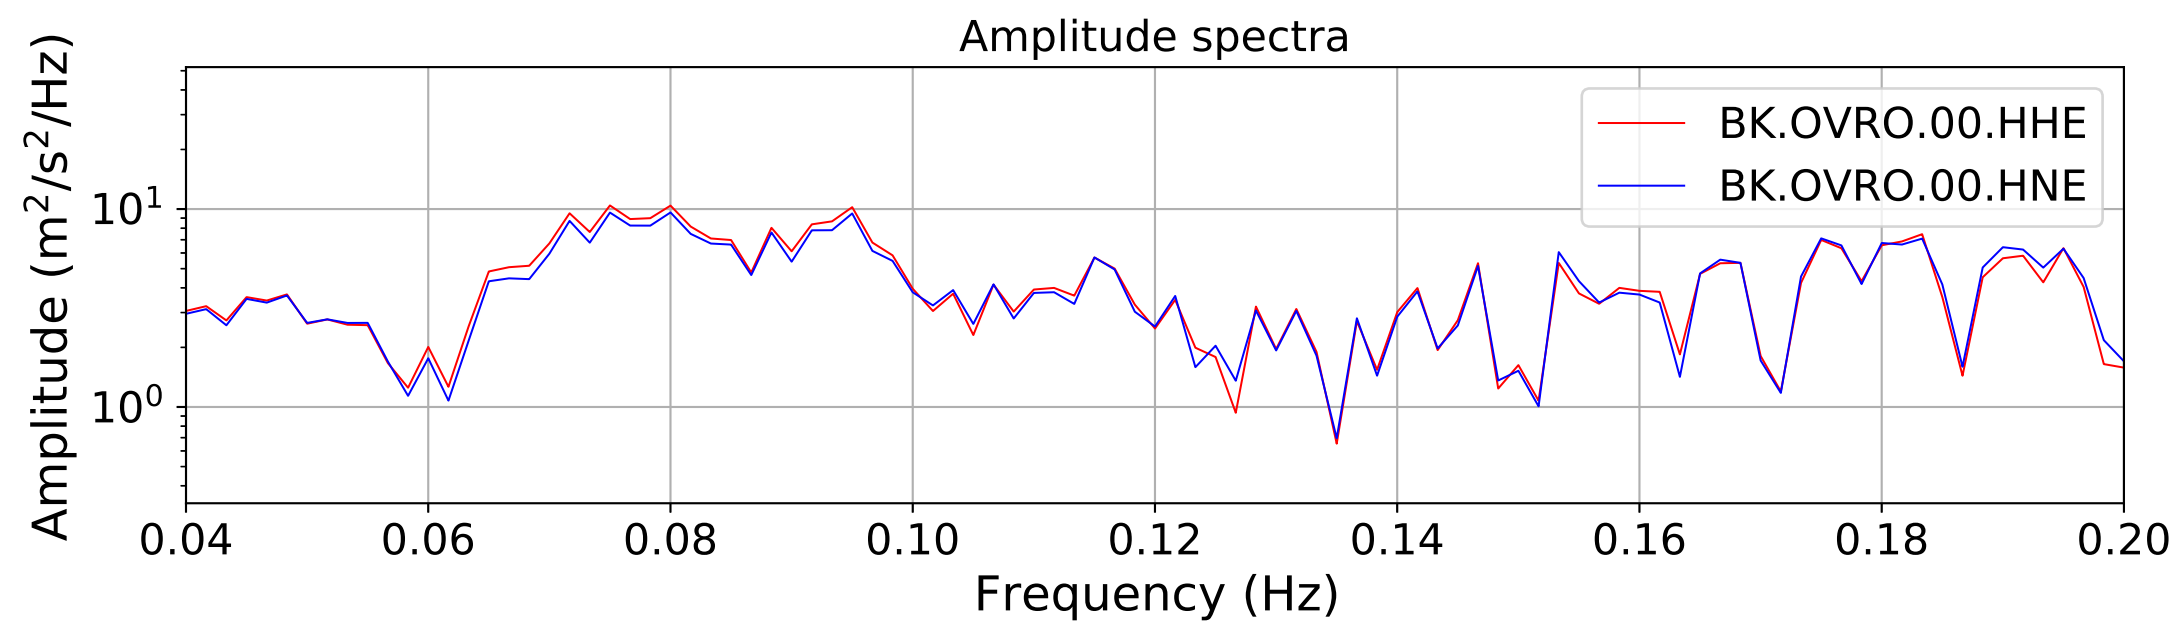

2024.340.184421M7.0_nc75095651
Origin Time:2024-12-05T18:44:21.110000Z USGS event-id:nc75095651
M7.0 2024 Offshore Cape Mendocino, California Earthquake