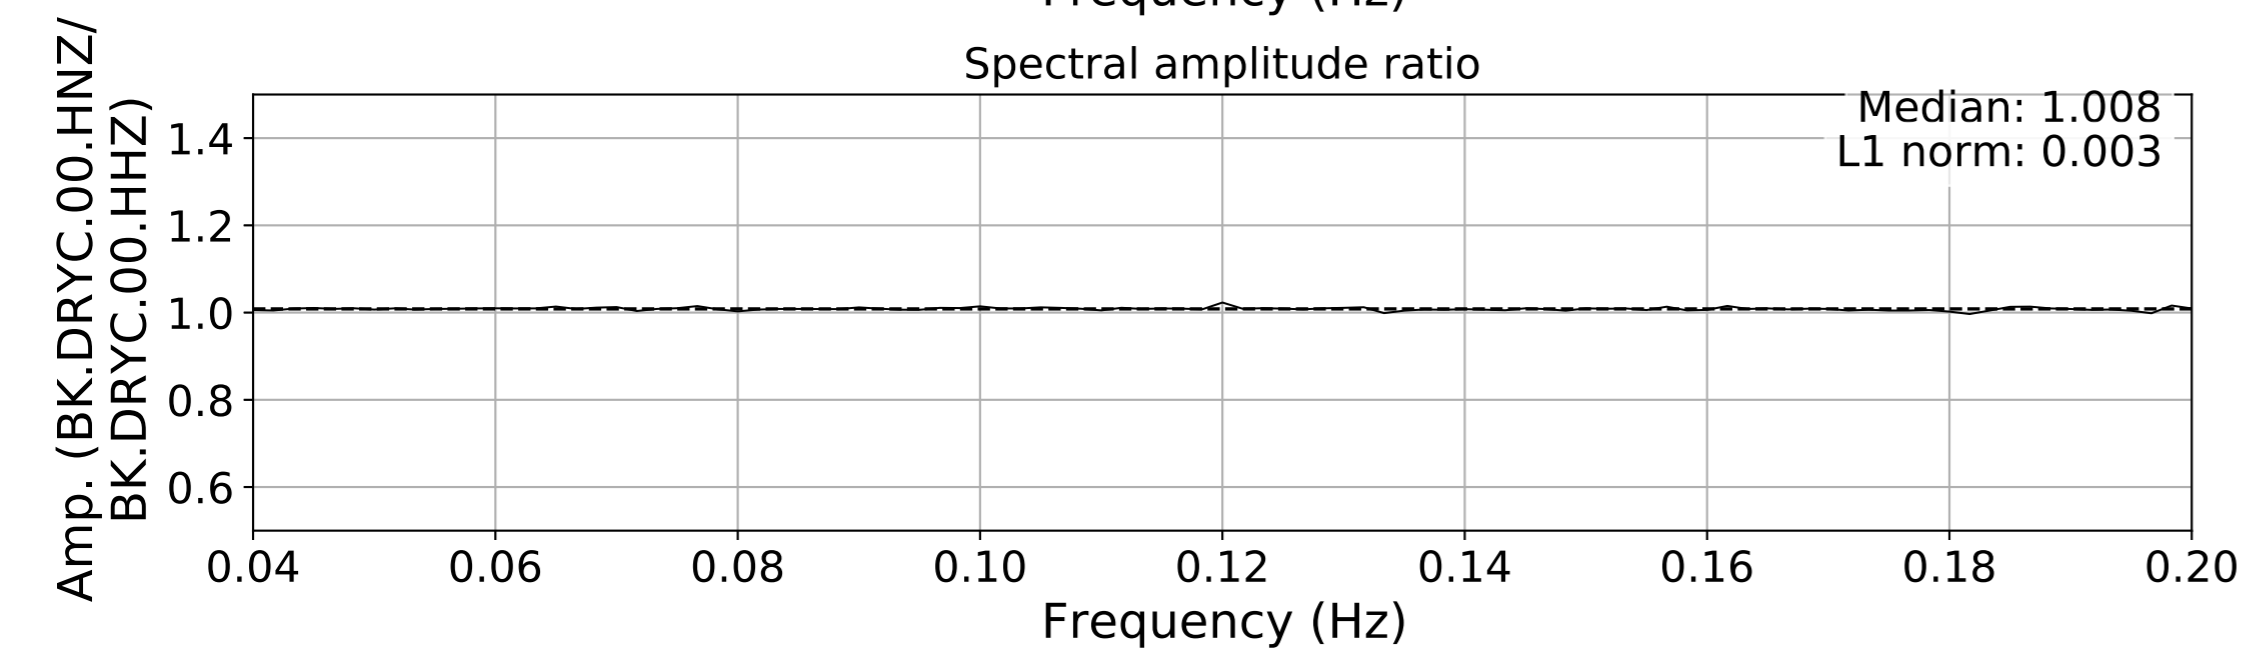

2024.340.184421_M7.0_nc75095651
Origin Time:2024-12-05T18:44:21.110000Z USGS event-id:nc75095651
M7.0 2024 Offshore Cape Mendocino, California Earthquake