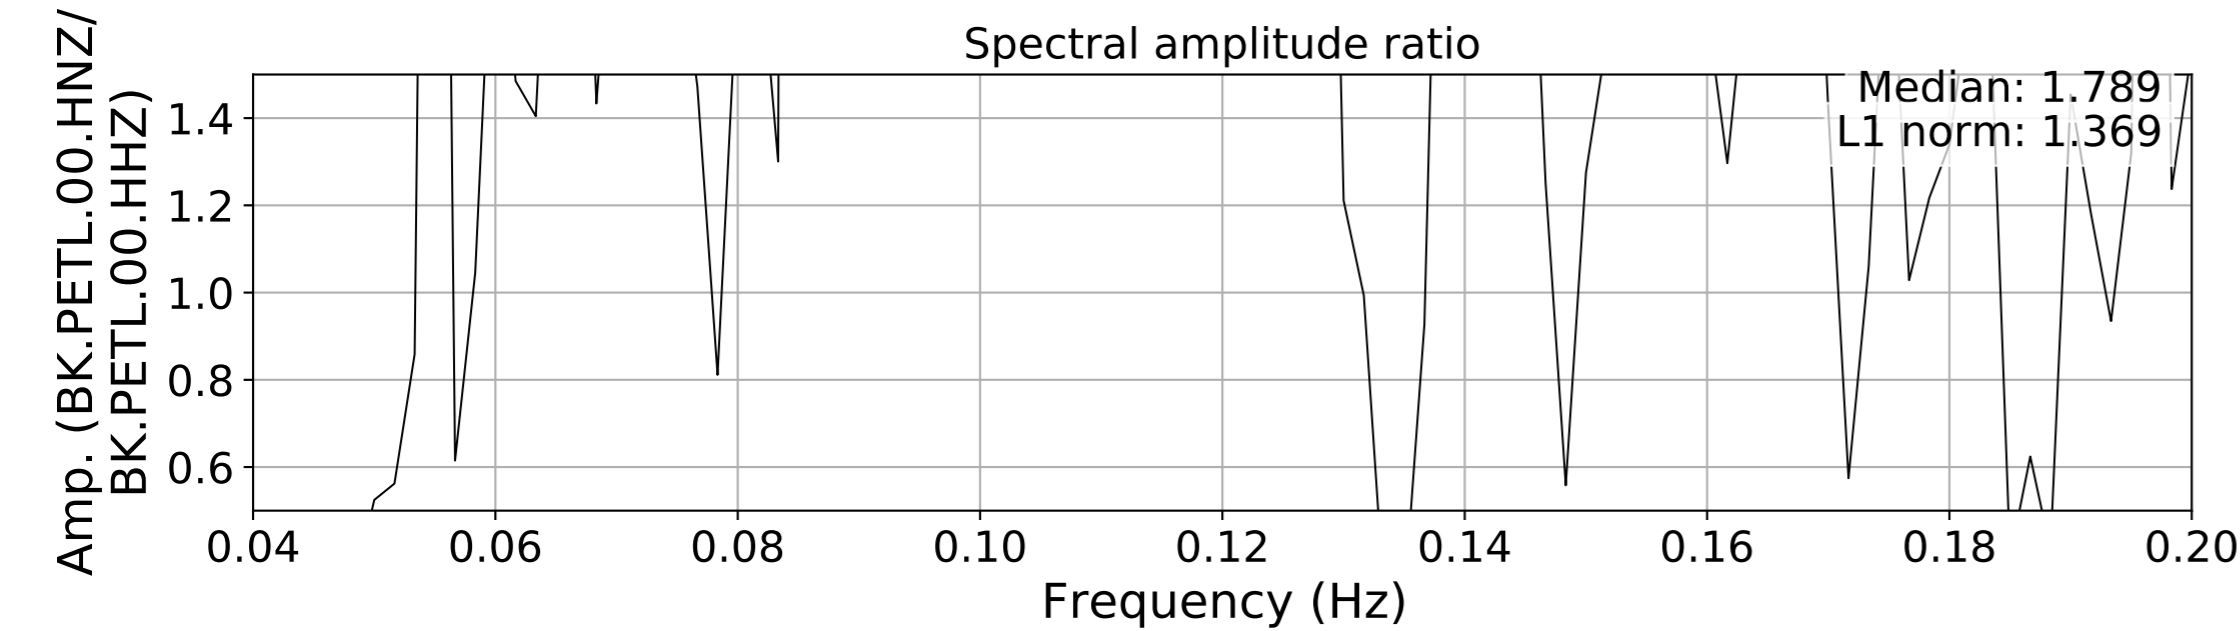

2024.340.184421_M7.0_nc75095651
Origin Time:2024-12-05T18:44:21.110000Z USGS event-id:nc75095651
M7.0 2024 Offshore Cape Mendocino, California Earthquake