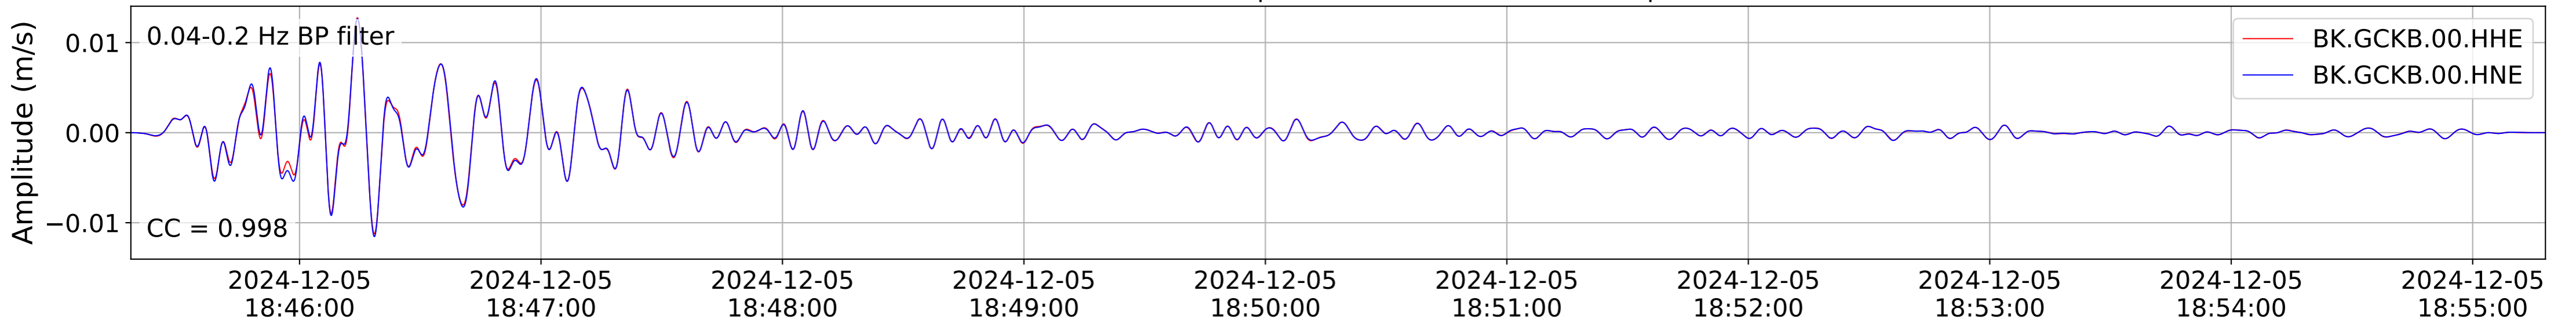

2024.340.184421_M7.0_nc75095651
Origin Time:2024-12-05T18:44:21.110000Z USGS event-id:nc75095651
M7.0 2024 Offshore Cape Mendocino, California Earthquake