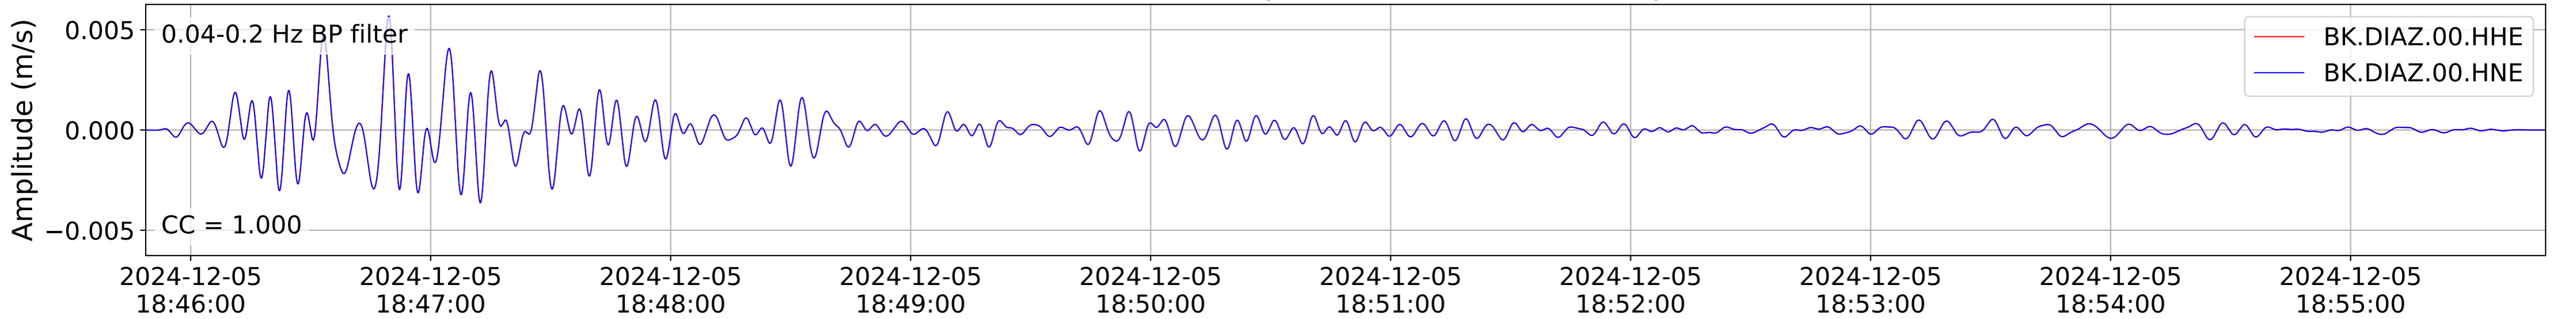

2024.340.184421_M7.0_nc75095651
Origin Time:2024-12-05T18:44:21.110000Z USGS event-id:nc75095651
M7.0 2024 Offshore Cape Mendocino, California Earthquake