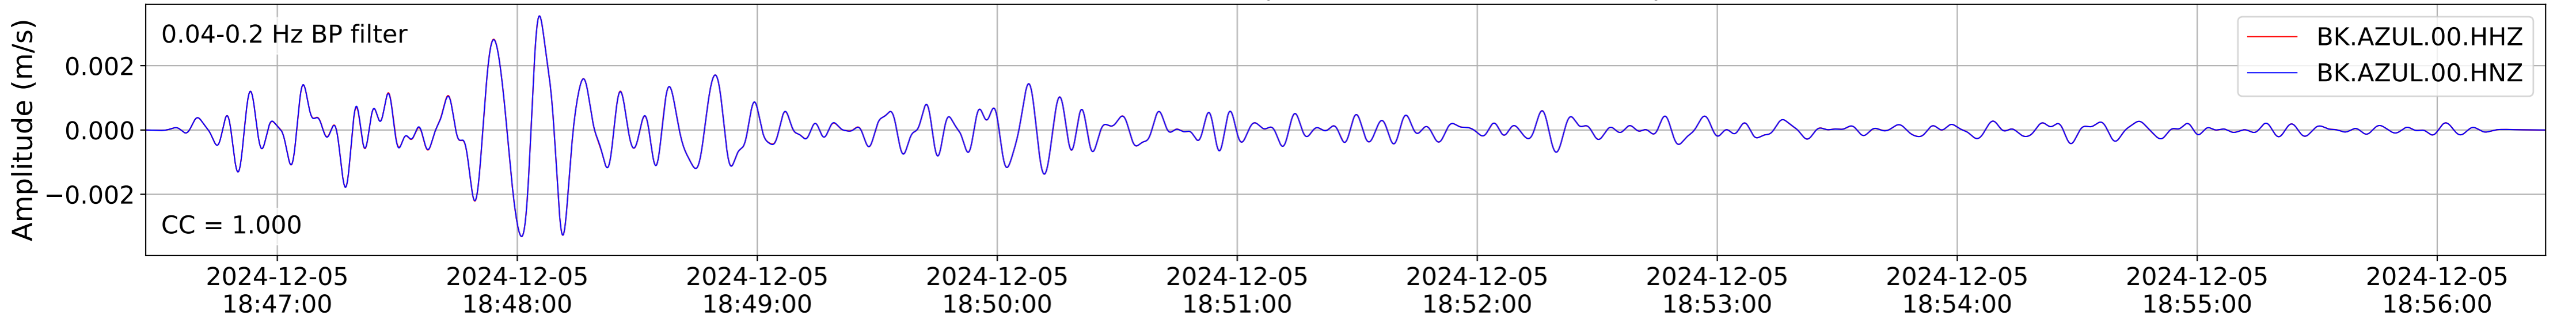

2024.340.184421_M7.0_nc75095651
Origin Time:2024-12-05T18:44:21.110000Z USGS event-id:nc75095651
M7.0 2024 Offshore Cape Mendocino, California Earthquake