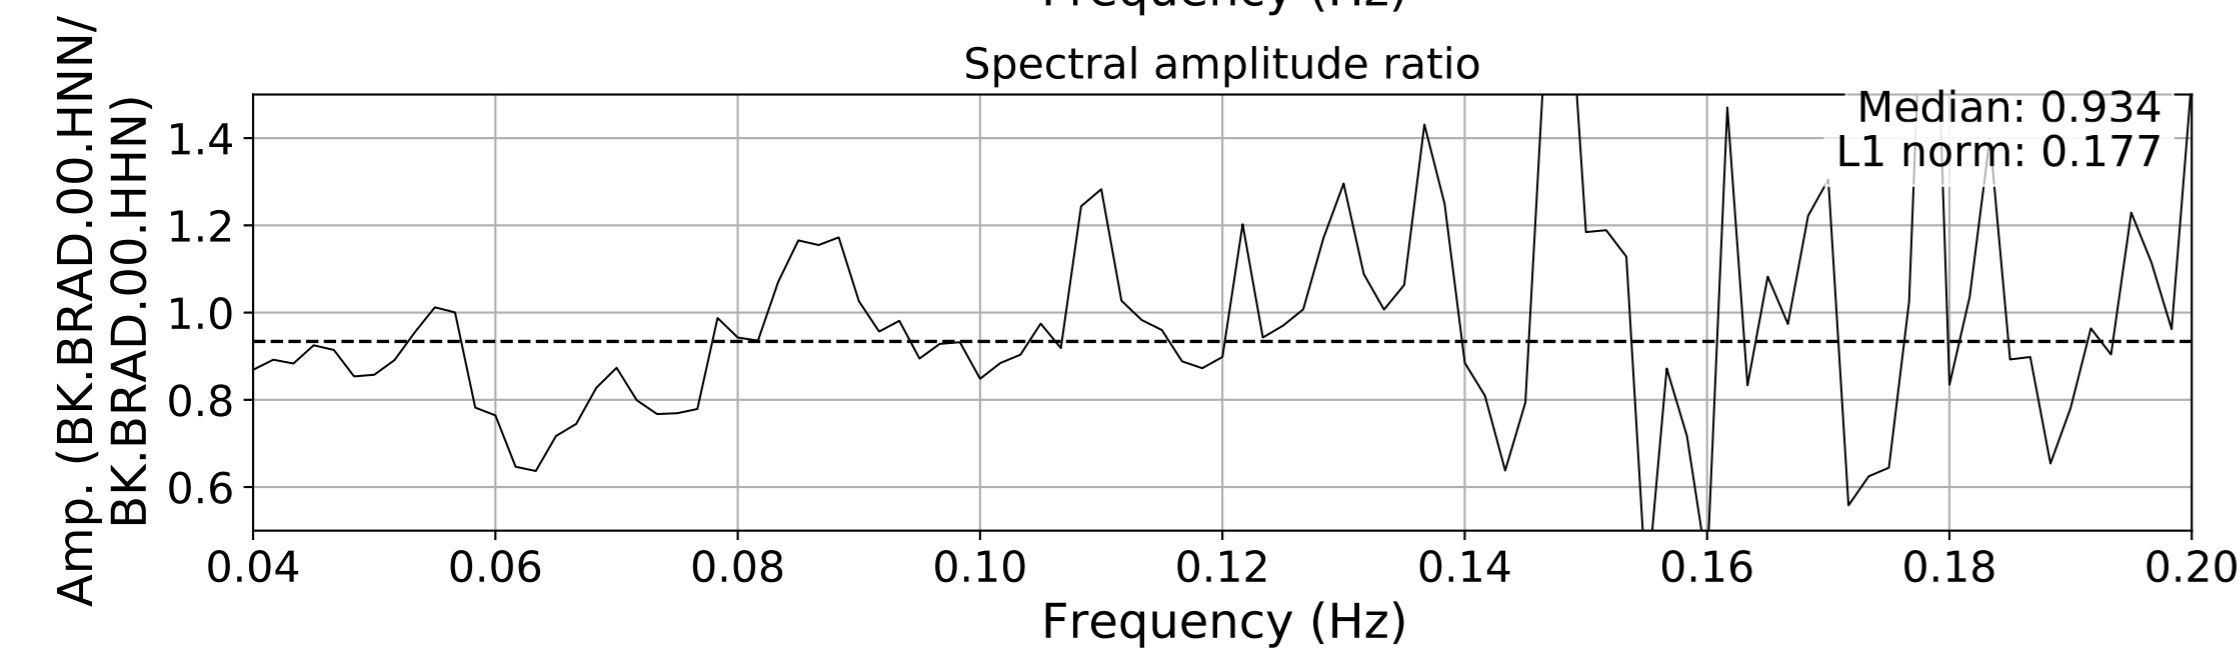

2024.340.184421_M7.0_nc75095651
Origin Time:2024-12-05T18:44:21.110000Z USGS event-id:nc75095651
M7.0 2024 Offshore Cape Mendocino, California Earthquake