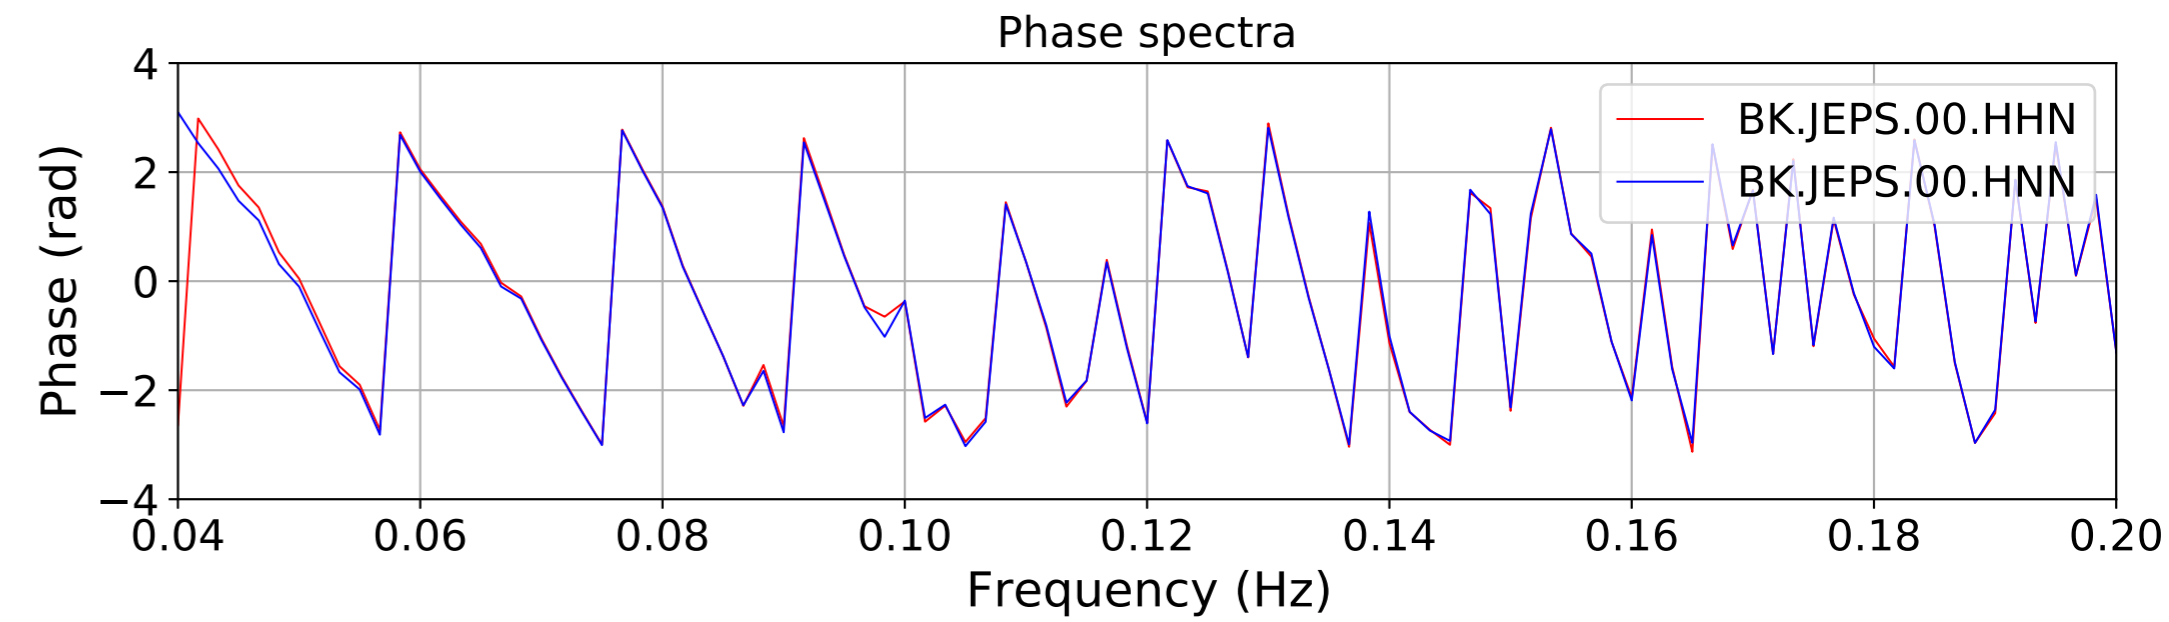

2024.340.184421.M7.0_nc75095651
Origin Time:2024-12-05T18:44:21.110000Z USGS event-id:nc75095651
M7.0 2024 Offshore Cape Mendocino, California Earthquake