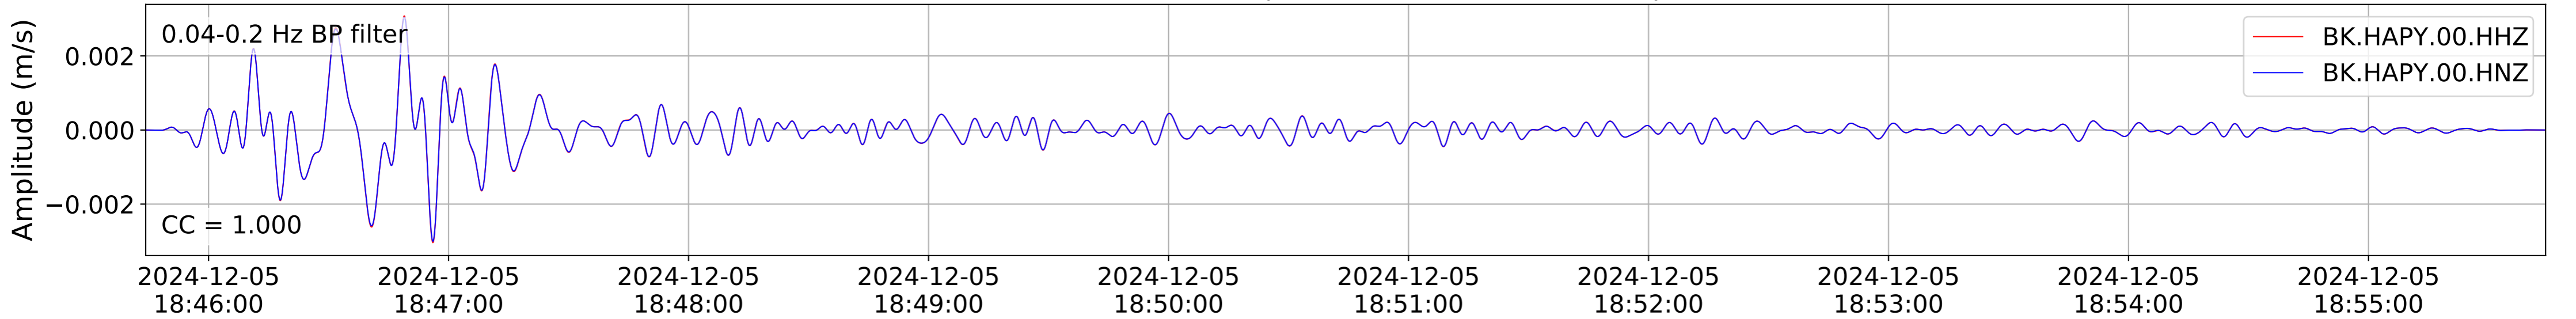

2024.340.184421_M7.0_nc75095651
Origin Time:2024-12-05T18:44:21.110000Z USGS event-id:nc75095651
M7.0 2024 Offshore Cape Mendocino, California Earthquake