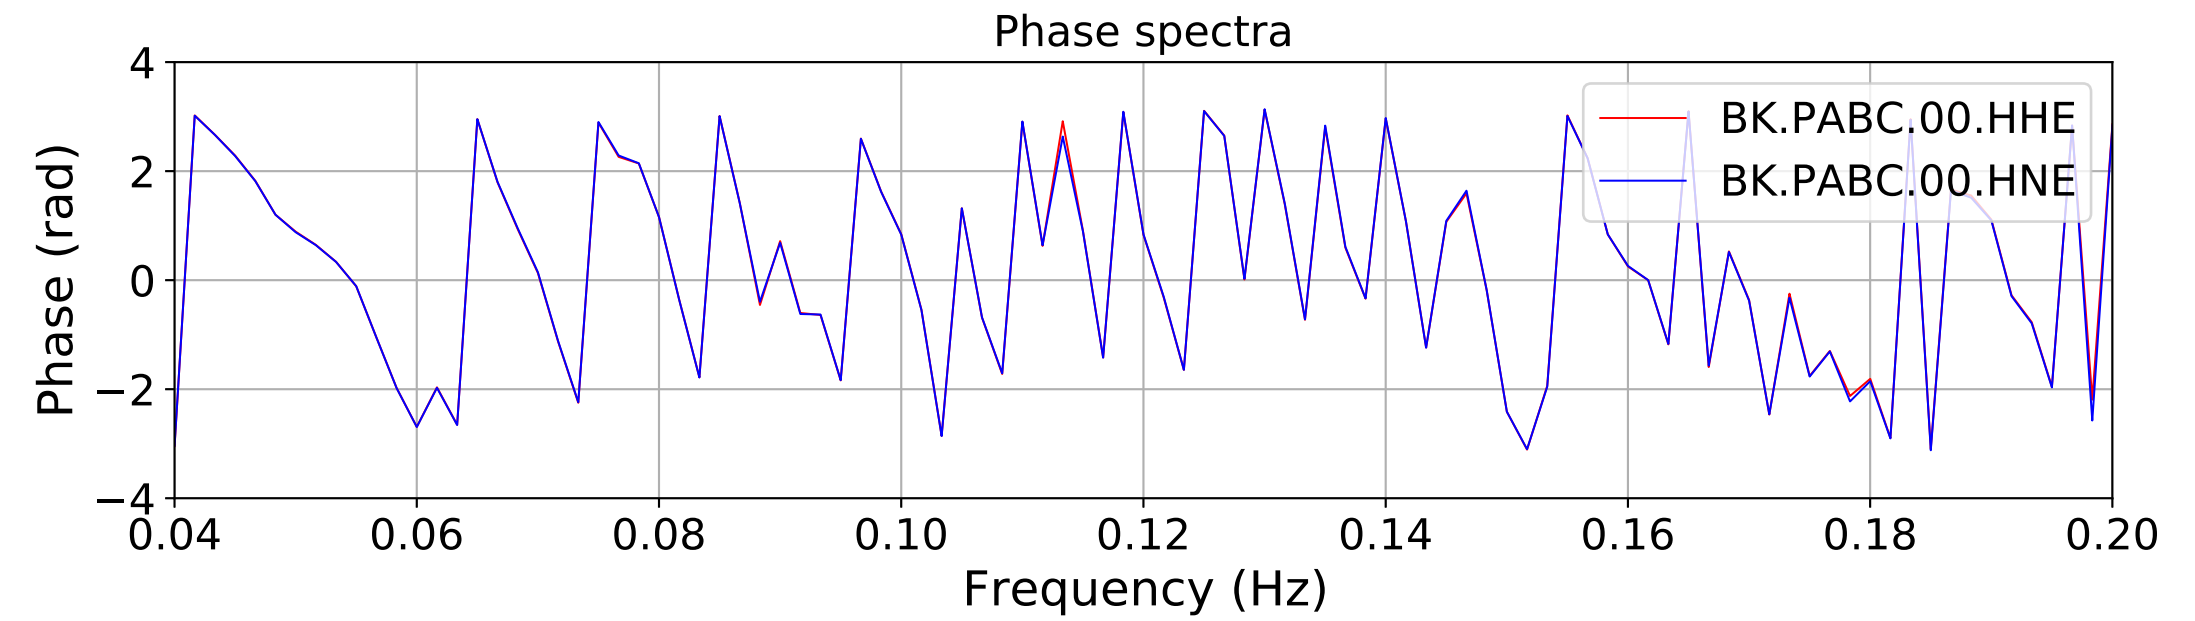

2024.340.184421_M7.0_nc75095651
Origin Time:2024-12-05T18:44:21.110000Z USGS event-id:nc75095651
M7.0 2024 Offshore Cape Mendocino, California Earthquake