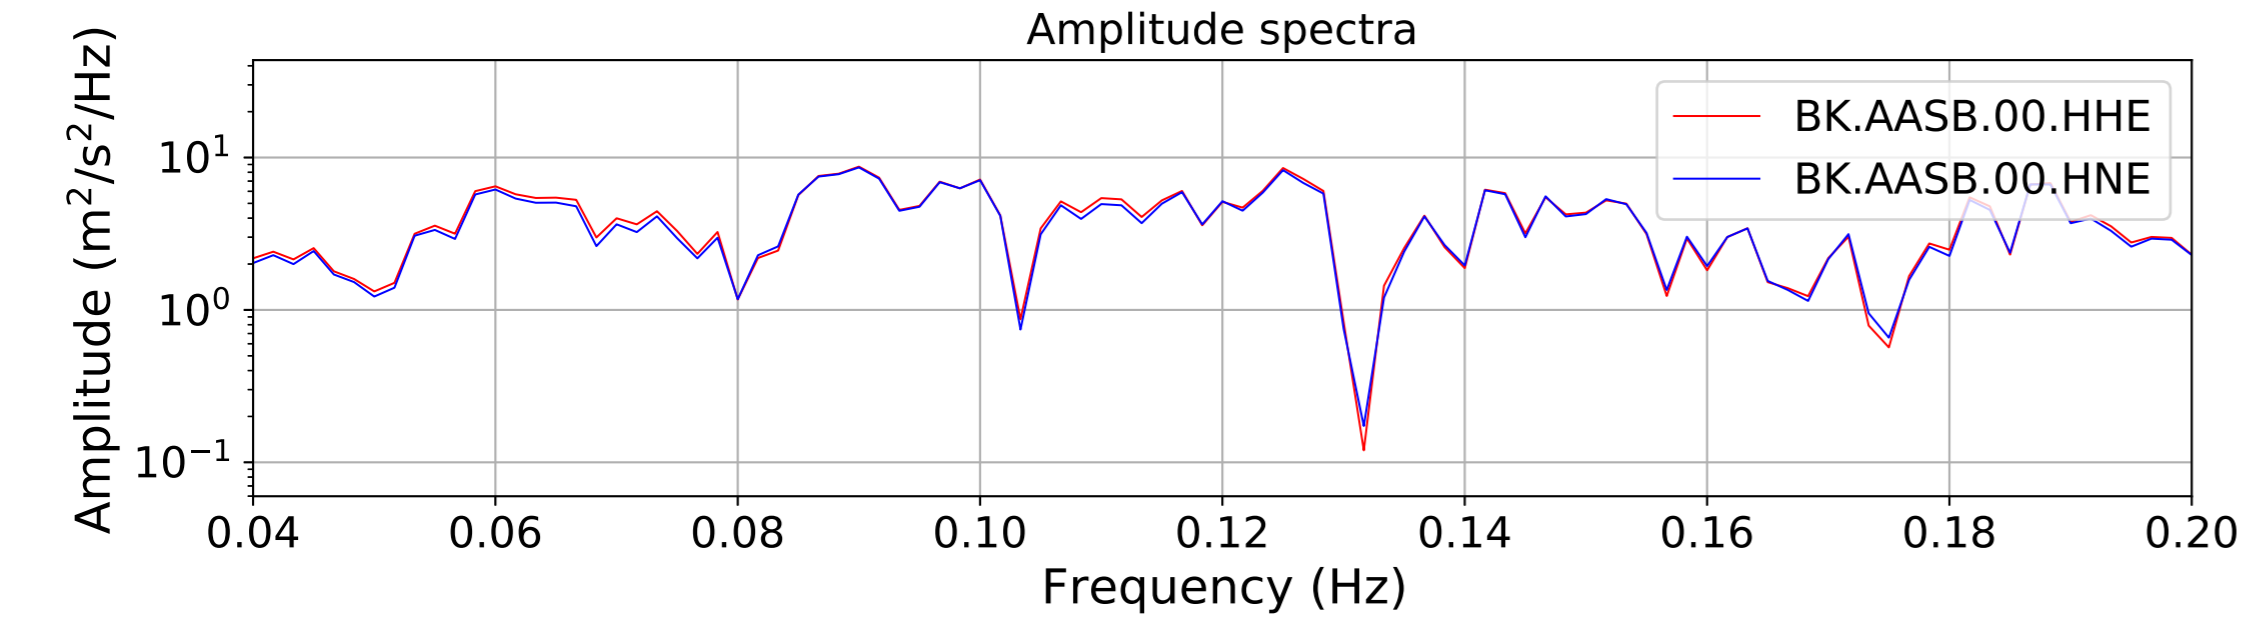

2024.340.184421_M7.0_nc75095651
Origin Time:2024-12-05T18:44:21.110000Z USGS event-id:nc75095651
M7.0 2024 Offshore Cape Mendocino, California Earthquake

2024.340.184421_M7.0_nc75095651
Origin Time:2024-12-05T18:44:21.110000Z USGS event-id:nc75095651
M7.0 2024 Offshore Cape Mendocino, California Earthquake