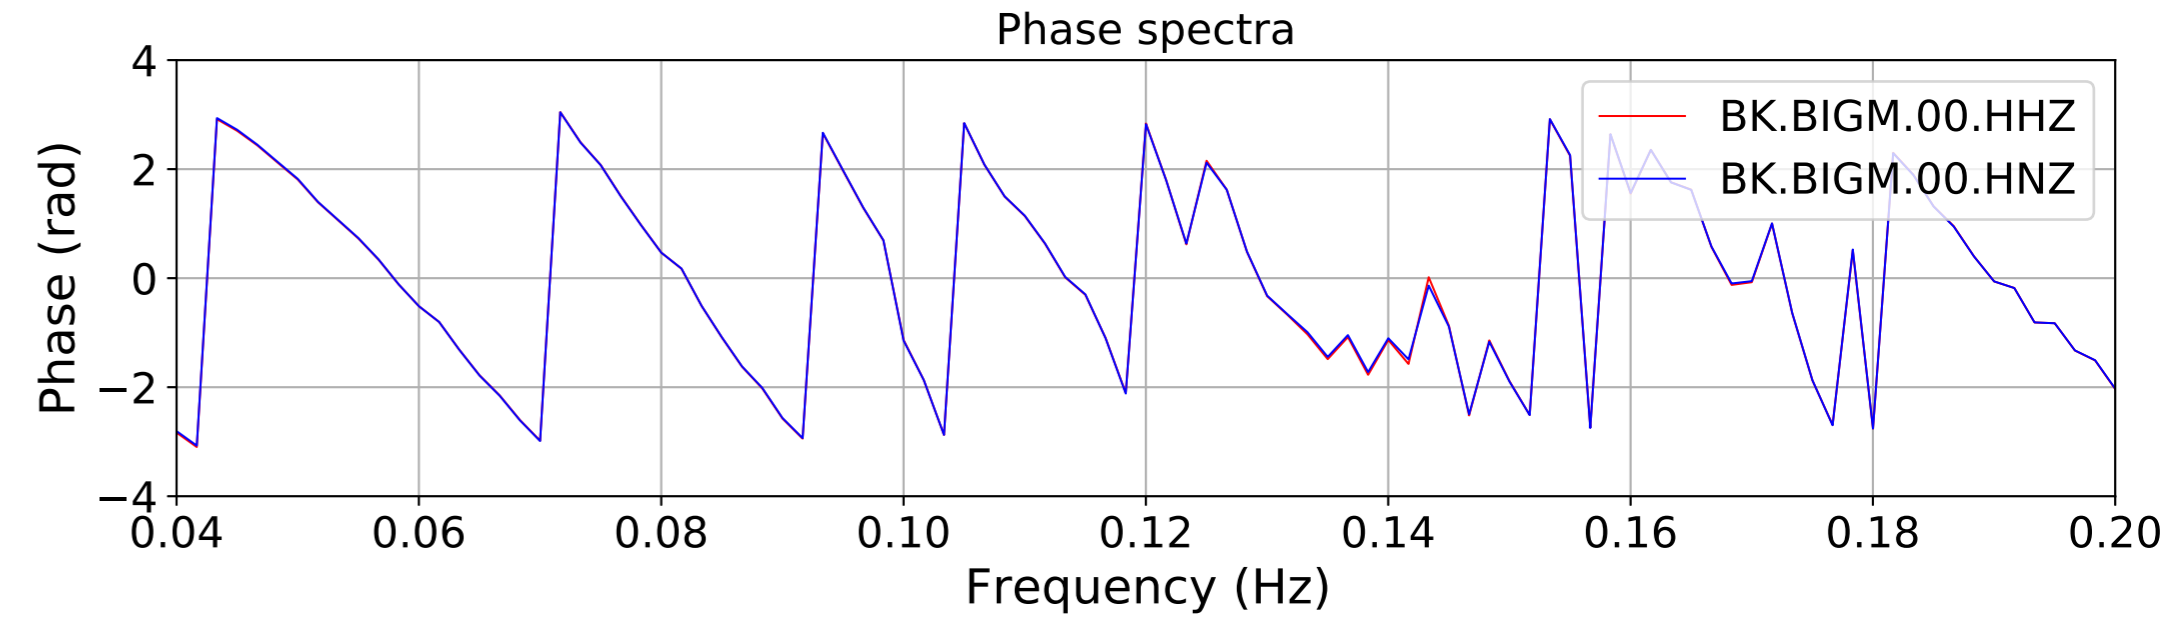

2024.340.184421_M7.0_nc75095651
Origin Time:2024-12-05T18:44:21.110000Z USGS event-id:nc75095651
M7.0 2024 Offshore Cape Mendocino, California Earthquake