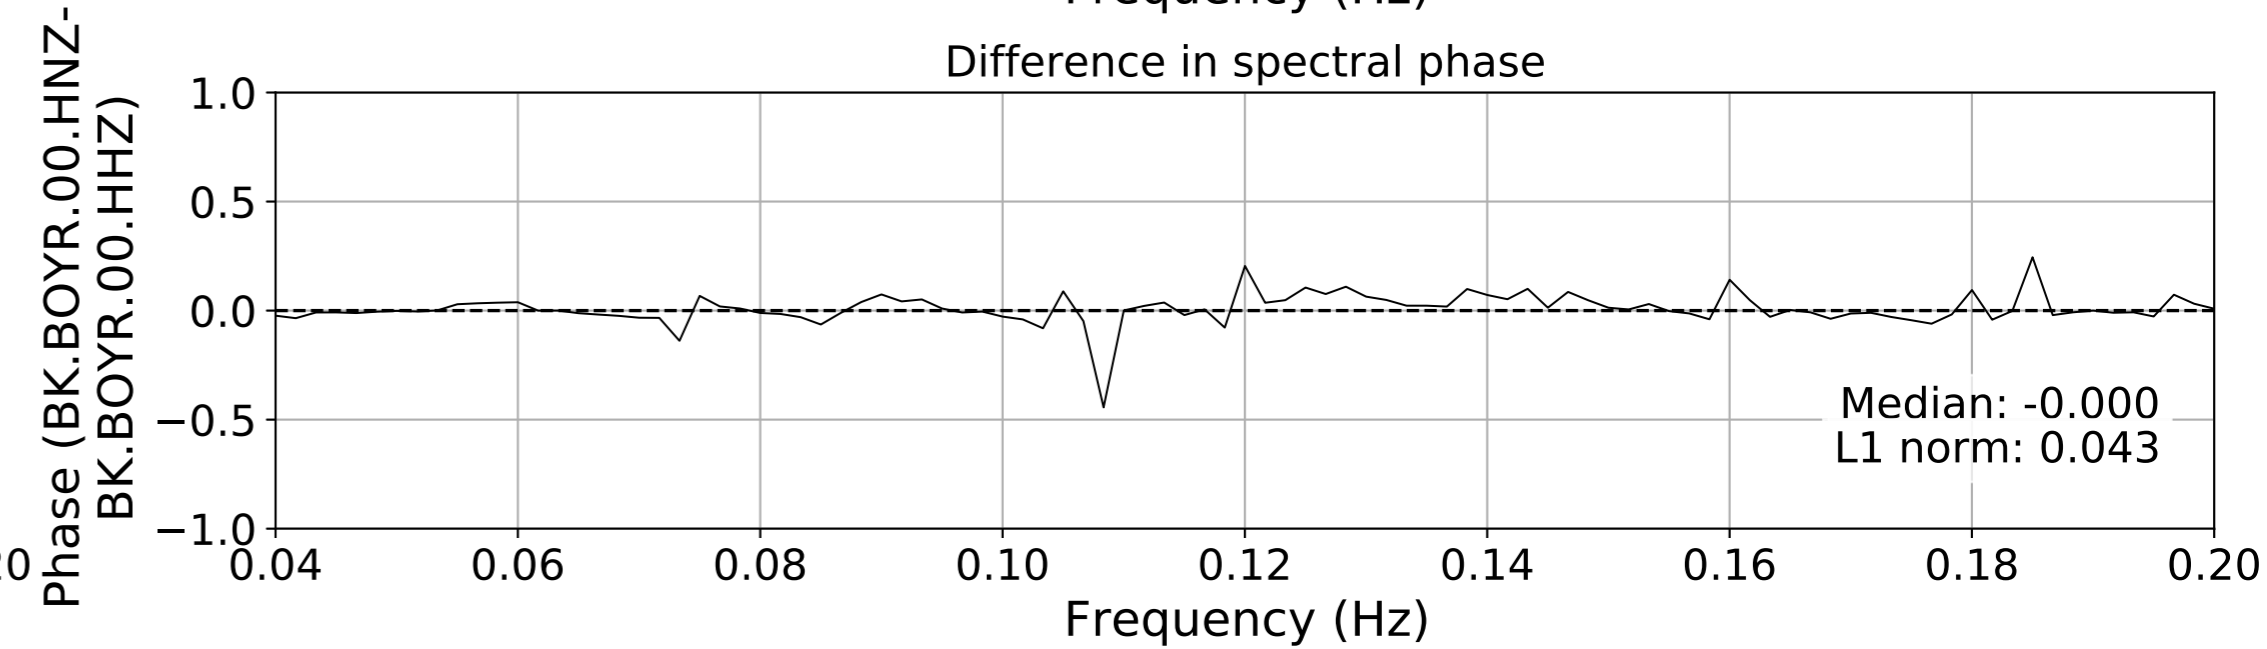

2024.340.184421_M7.0_nc75095651
Origin Time:2024-12-05T18:44:21.110000Z USGS event-id:nc75095651
M7.0 2024 Offshore Cape Mendocino, California Earthquake