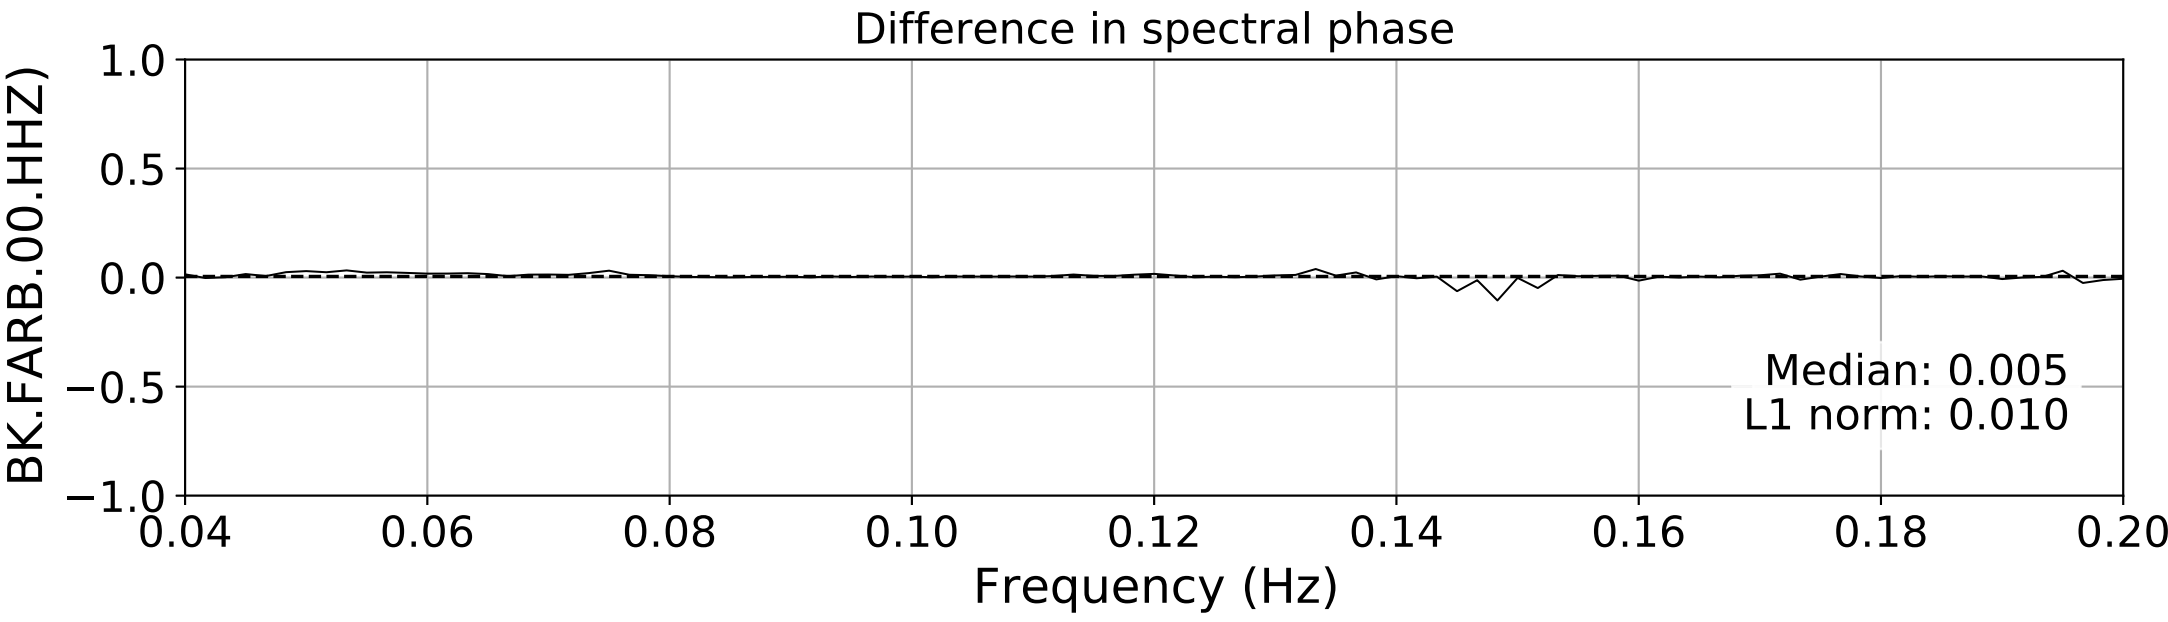

2024.340.184421_M7.0_nc75095651
Origin Time:2024-12-05T18:44:21.110000Z USGS event-id:nc75095651
M7.0 2024 Offshore Cape Mendocino, California Earthquake