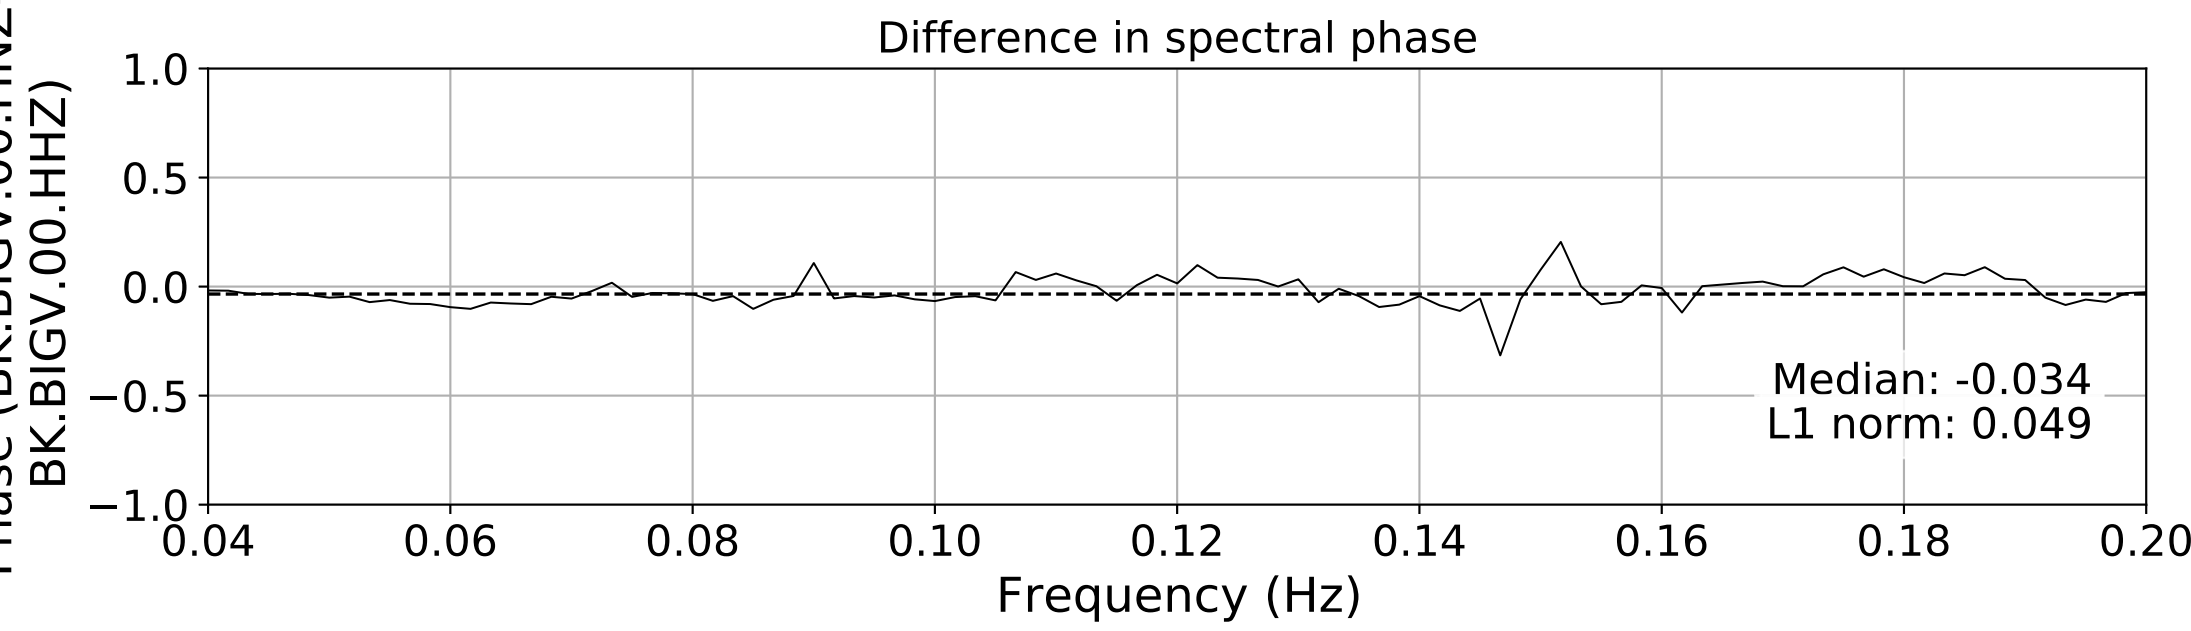

2024.340.184421_M7.0_nc75095651
Origin Time:2024-12-05T18:44:21.110000Z USGS event-id:nc75095651
M7.0 2024 Offshore Cape Mendocino, California Earthquake