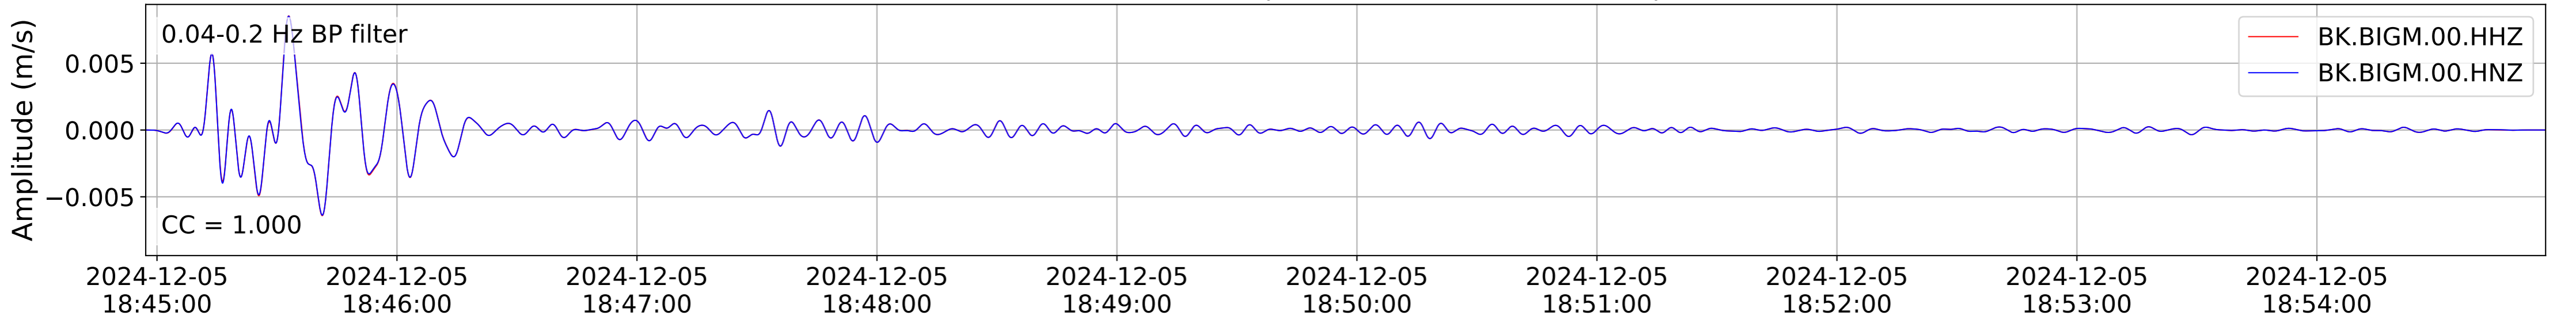

2024.340.184421_M7.0_nc75095651
Origin Time:2024-12-05T18:44:21.110000Z USGS event-id:nc75095651
M7.0 2024 Offshore Cape Mendocino, California Earthquake