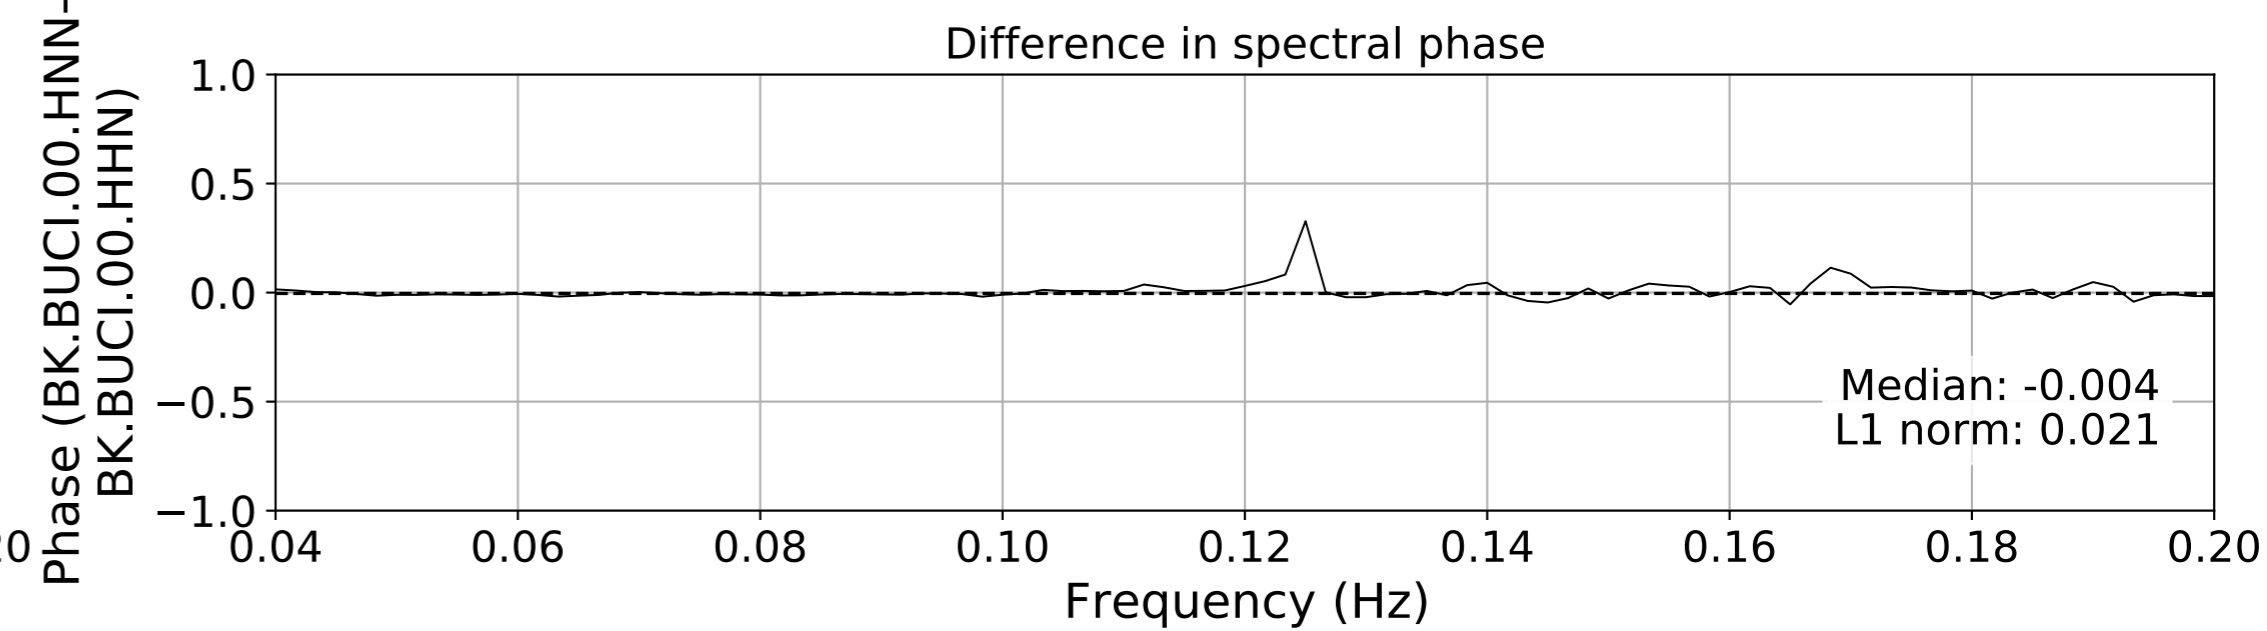

2024.340.184421_M7.0_nc75095651
Origin Time:2024-12-05T18:44:21.110000Z USGS event-id:nc75095651
M7.0 2024 Offshore Cape Mendocino, California Earthquake