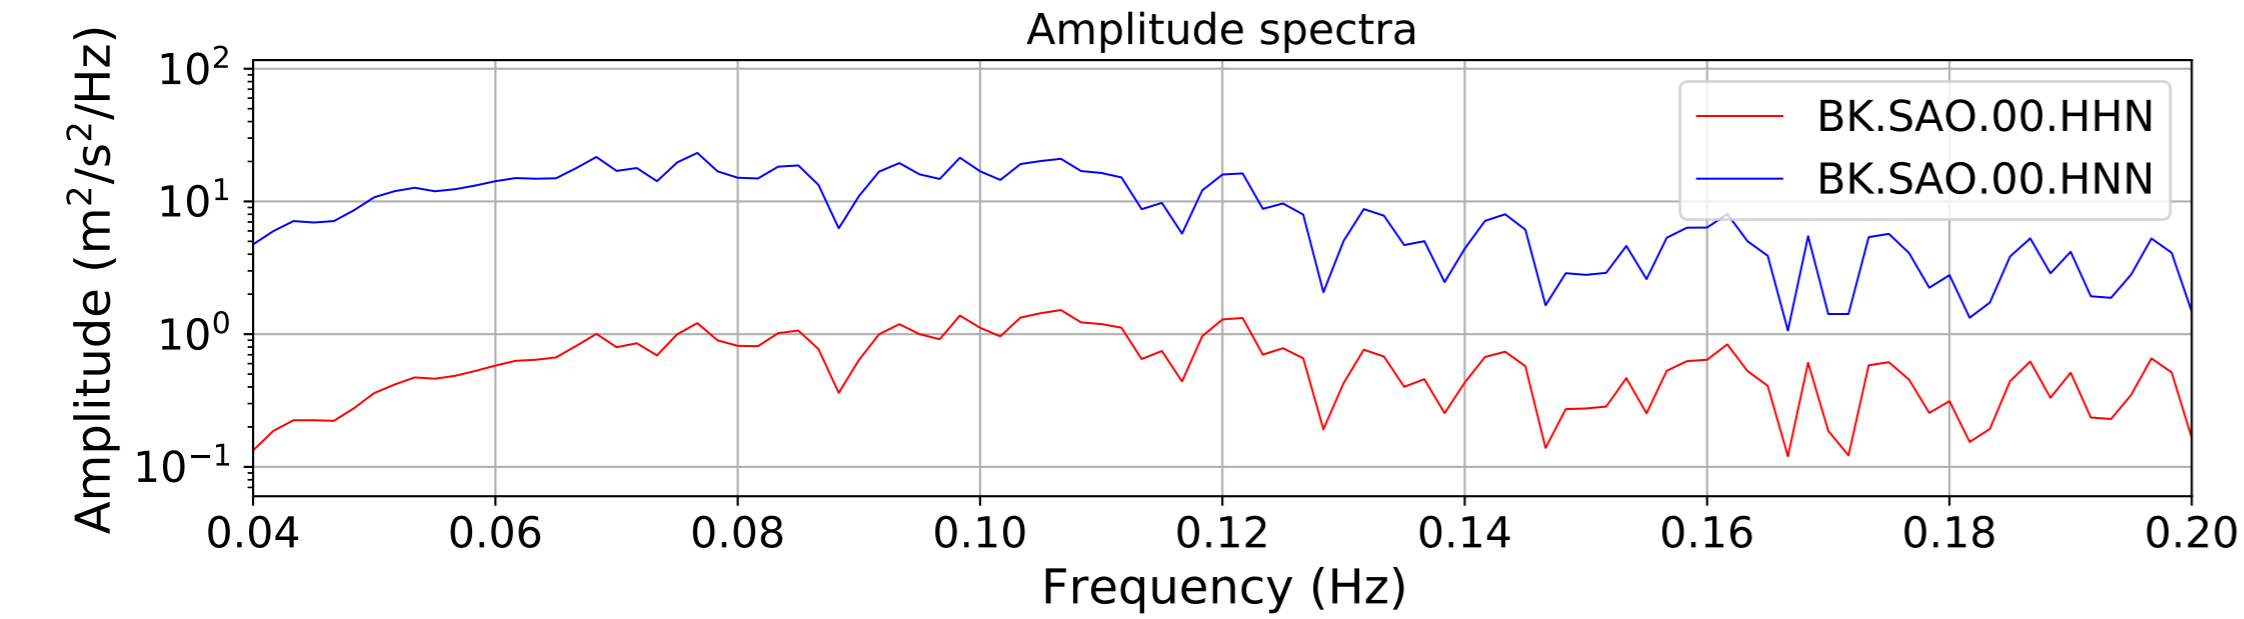

2024.340.184421_M7.0_nc75095651
Origin Time:2024-12-05T18:44:21.110000Z USGS event-id:nc75095651
M7.0 2024 Offshore Cape Mendocino, California Earthquake