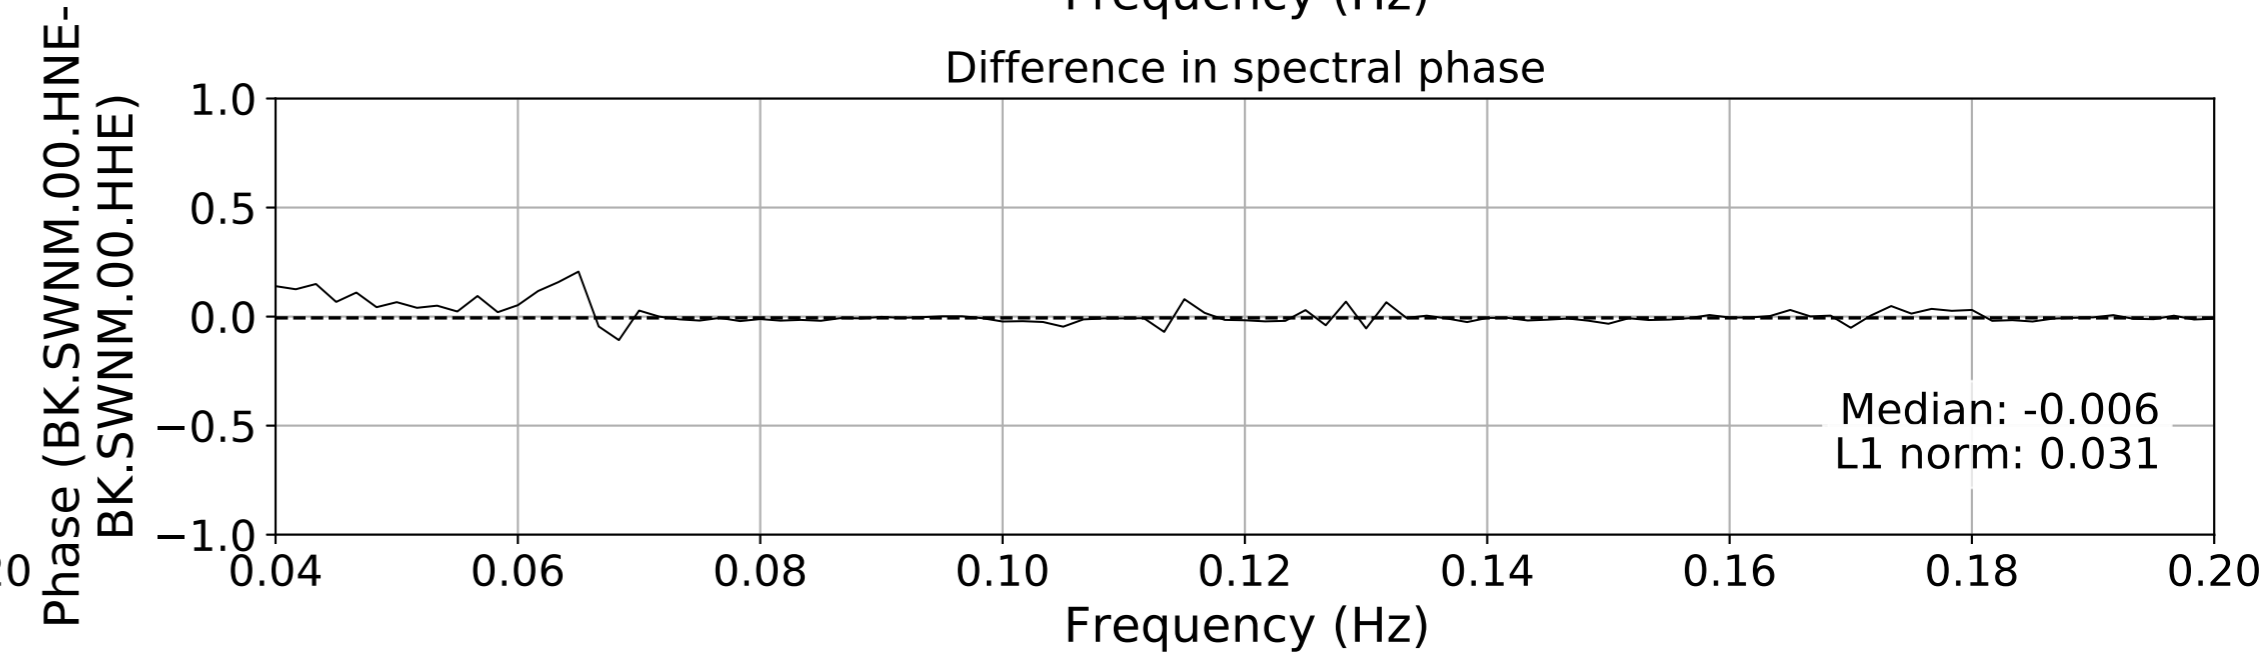

2024.340.184421_M7.0_nc75095651
Origin Time:2024-12-05T18:44:21.110000Z USGS event-id:nc75095651
M7.0 2024 Offshore Cape Mendocino, California Earthquake