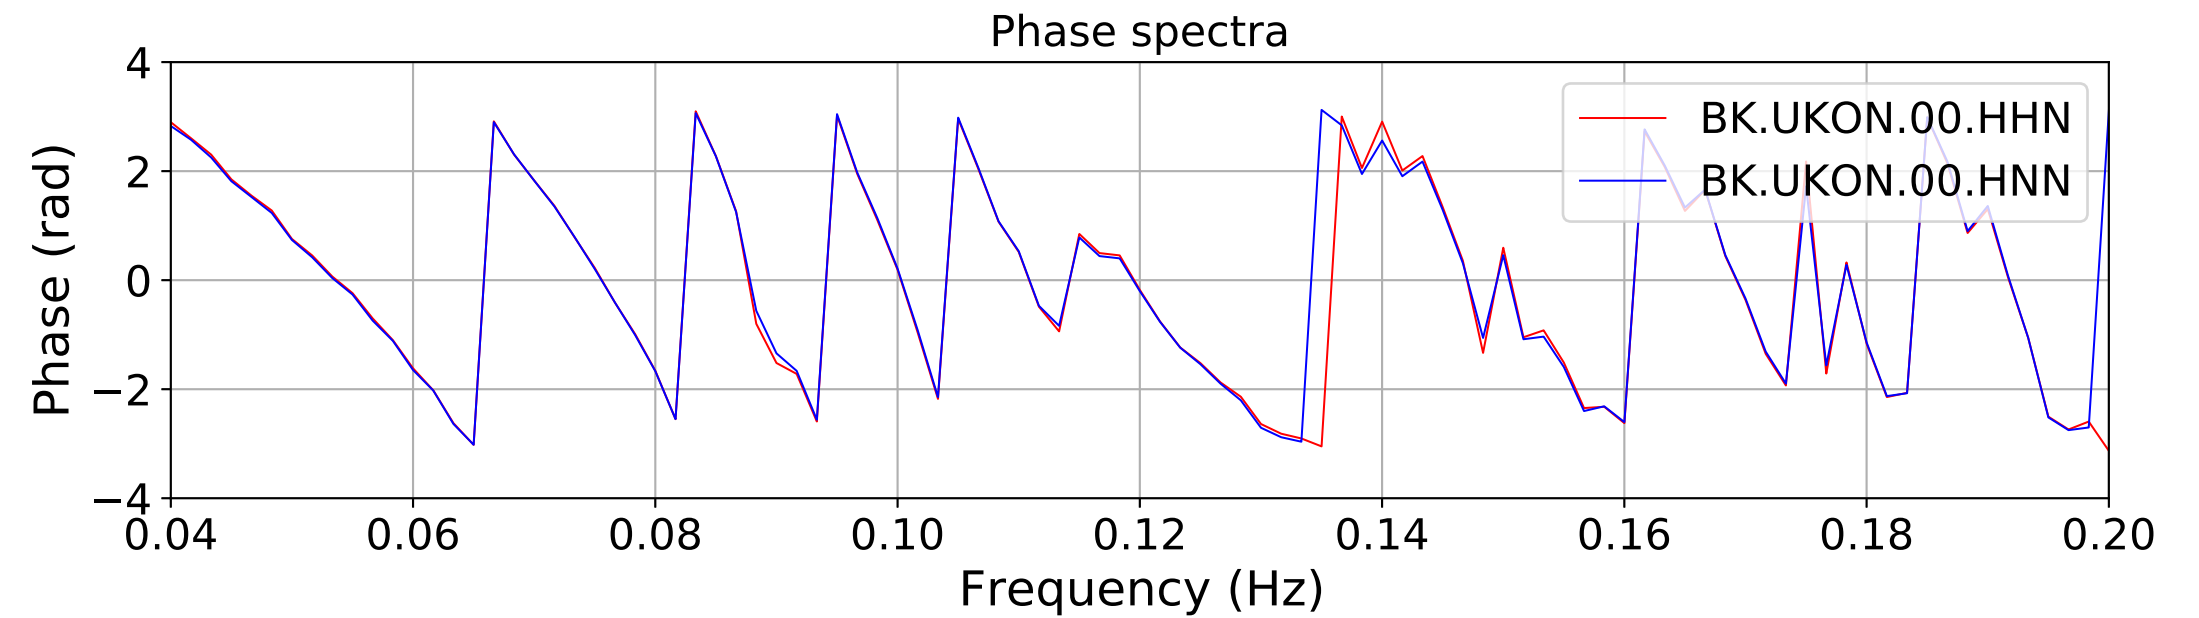

2024.340.184421_M7.0_nc75095651
Origin Time:2024-12-05T18:44:21.110000Z USGS event-id:nc75095651
M7.0 2024 Offshore Cape Mendocino, California Earthquake