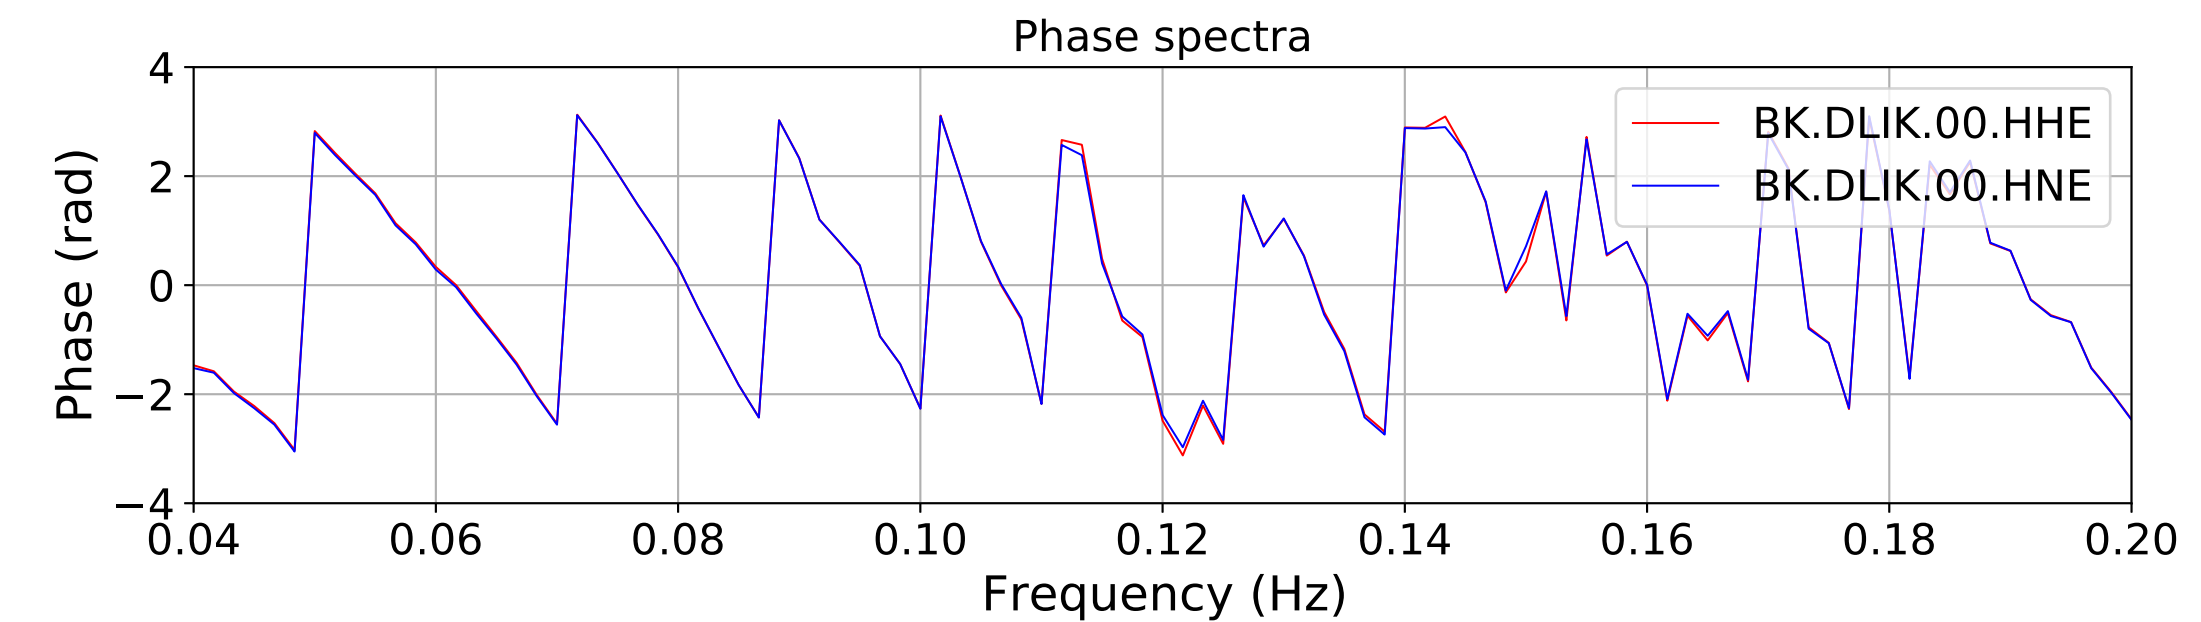

2024.340.184421_M7.0_nc75095651
Origin Time:2024-12-05T18:44:21.110000Z USGS event-id:nc75095651
M7.0 2024 Offshore Cape Mendocino, California Earthquake