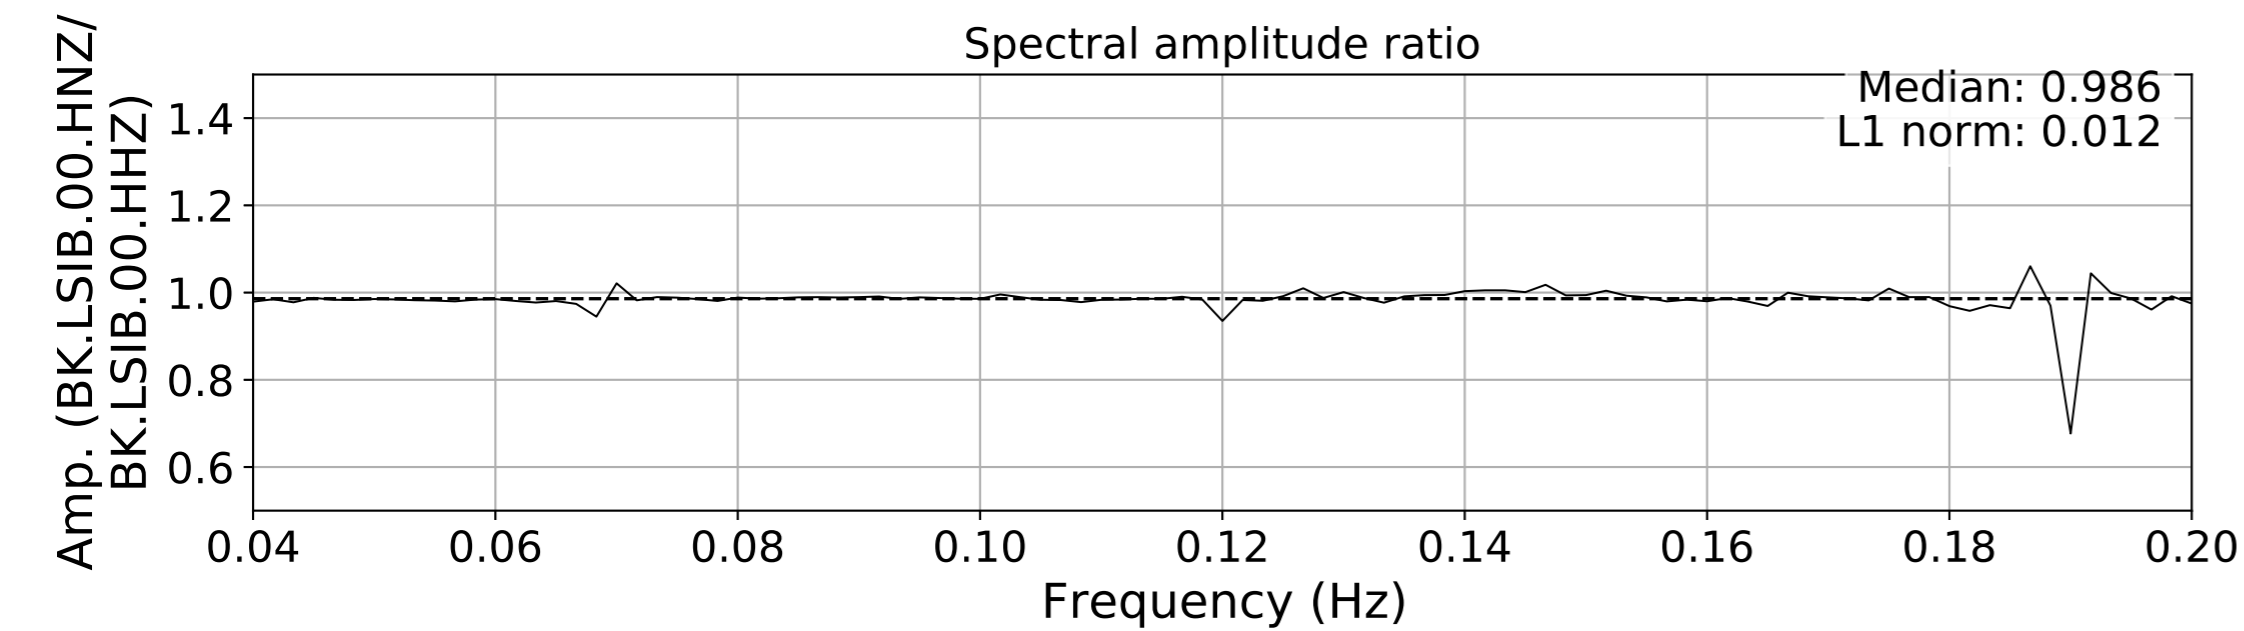

2024.340.184421_M7.0_nc75095651
Origin Time:2024-12-05T18:44:21.110000Z USGS event-id:nc75095651
M7.0 2024 Offshore Cape Mendocino, California Earthquake