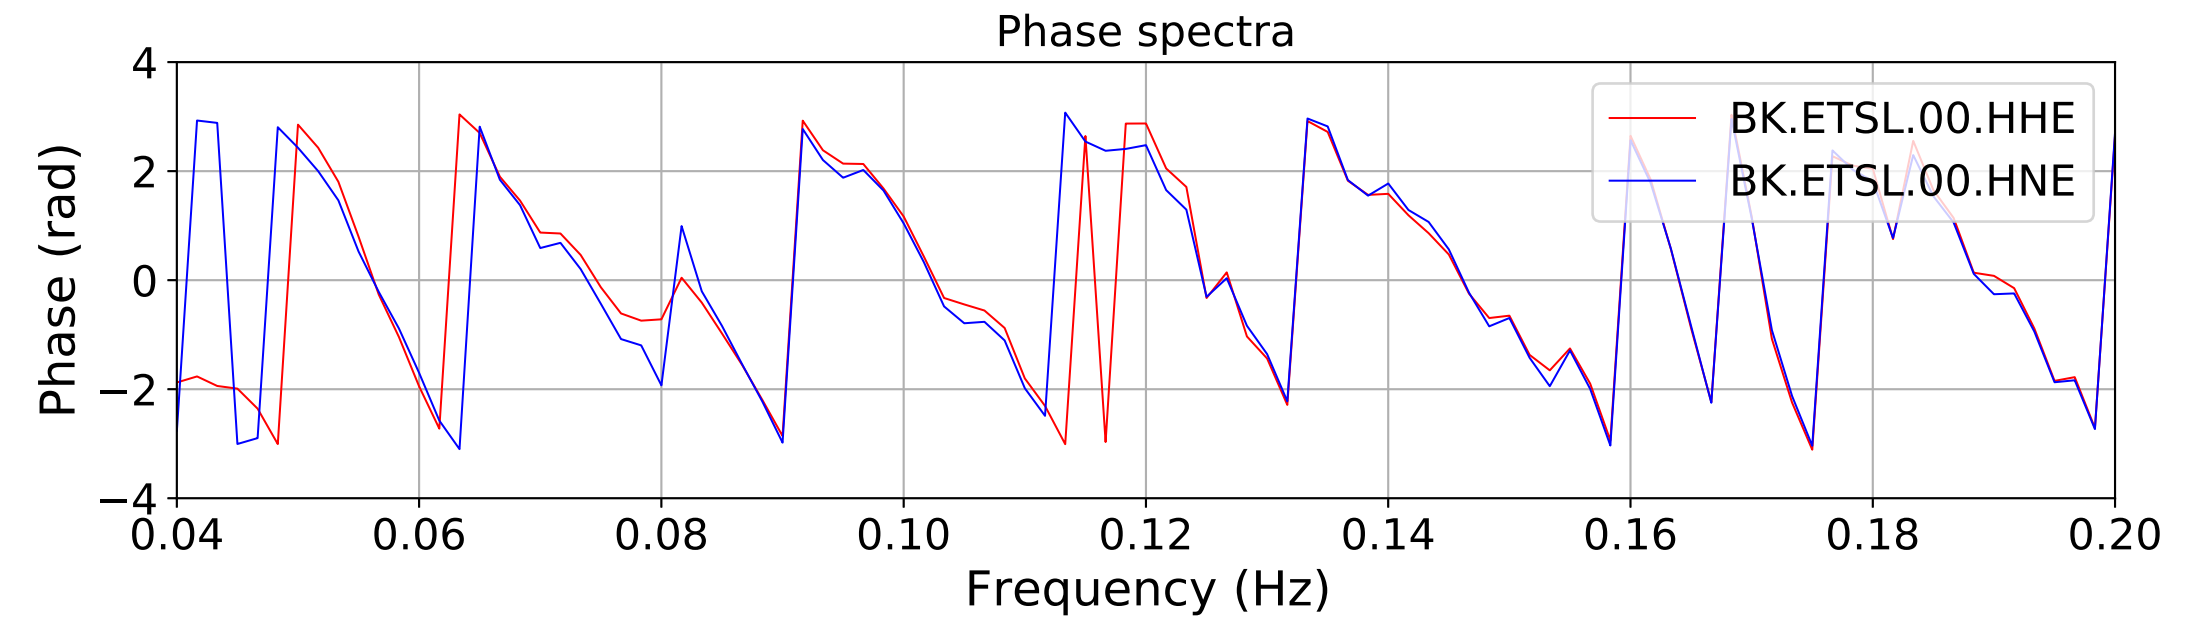

2024.340.184421_M7.0_nc75095651
Origin Time:2024-12-05T18:44:21.110000Z USGS event-id:nc75095651
M7.0 2024 Offshore Cape Mendocino, California Earthquake