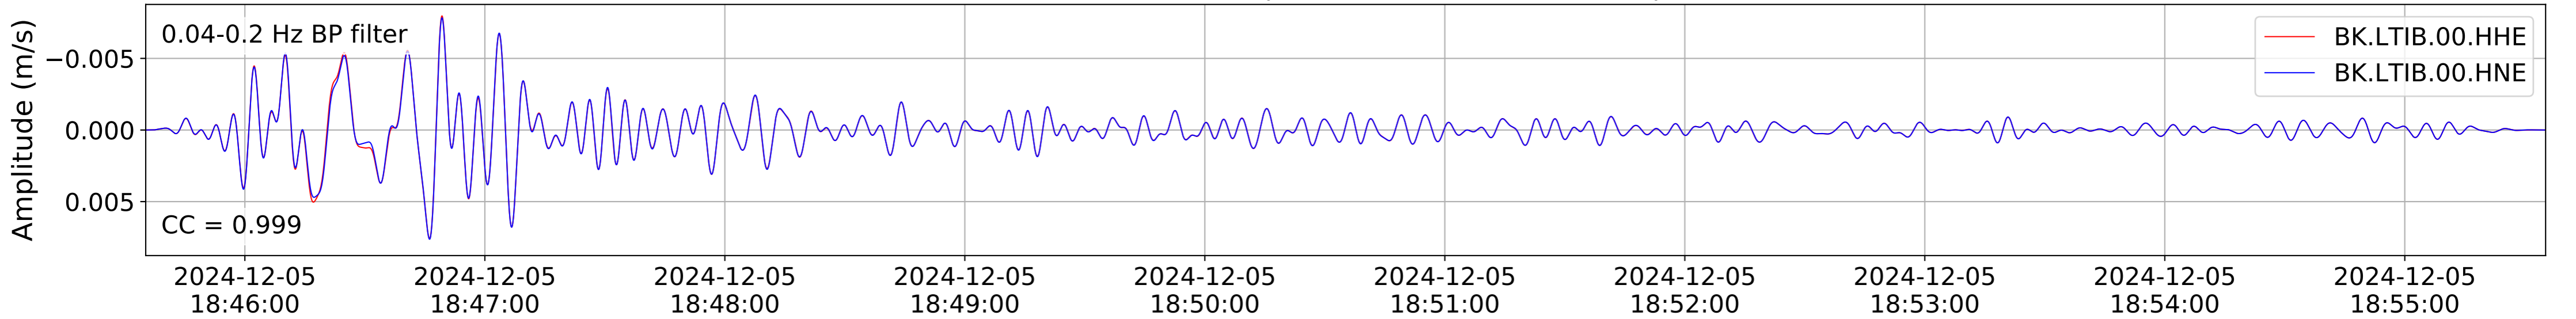

2024.340.184421_M7.0_nc75095651
Origin Time:2024-12-05T18:44:21.110000Z USGS event-id:nc75095651
M7.0 2024 Offshore Cape Mendocino, California Earthquake