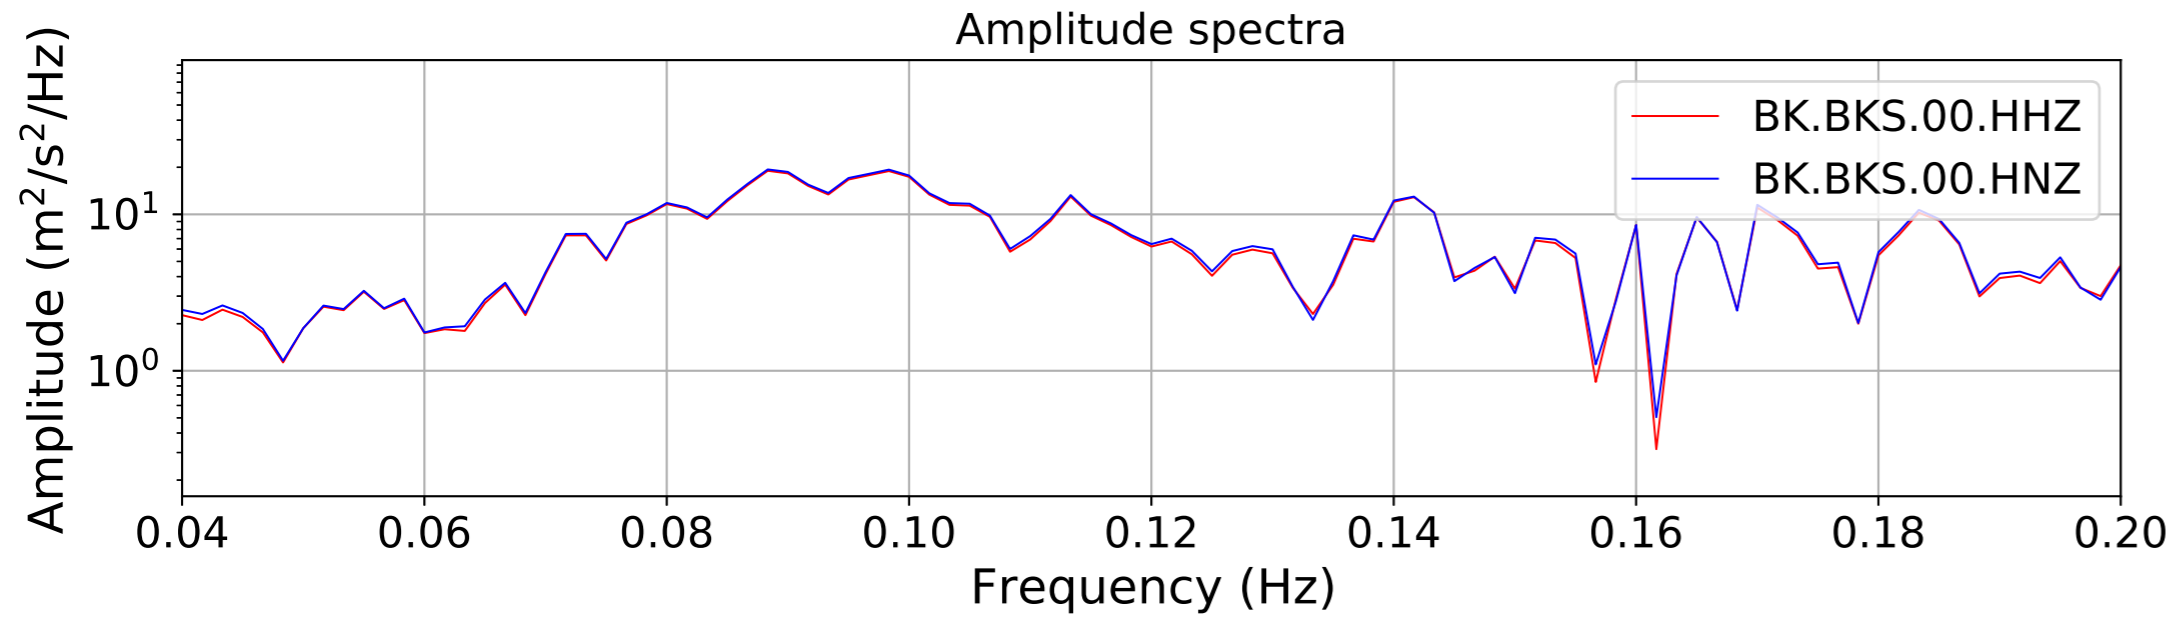

2024.340.184421_M7.0_nc75095651
Origin Time:2024-12-05T18:44:21.110000Z USGS event-id:nc75095651
M7.0 2024 Offshore Cape Mendocino, California Earthquake