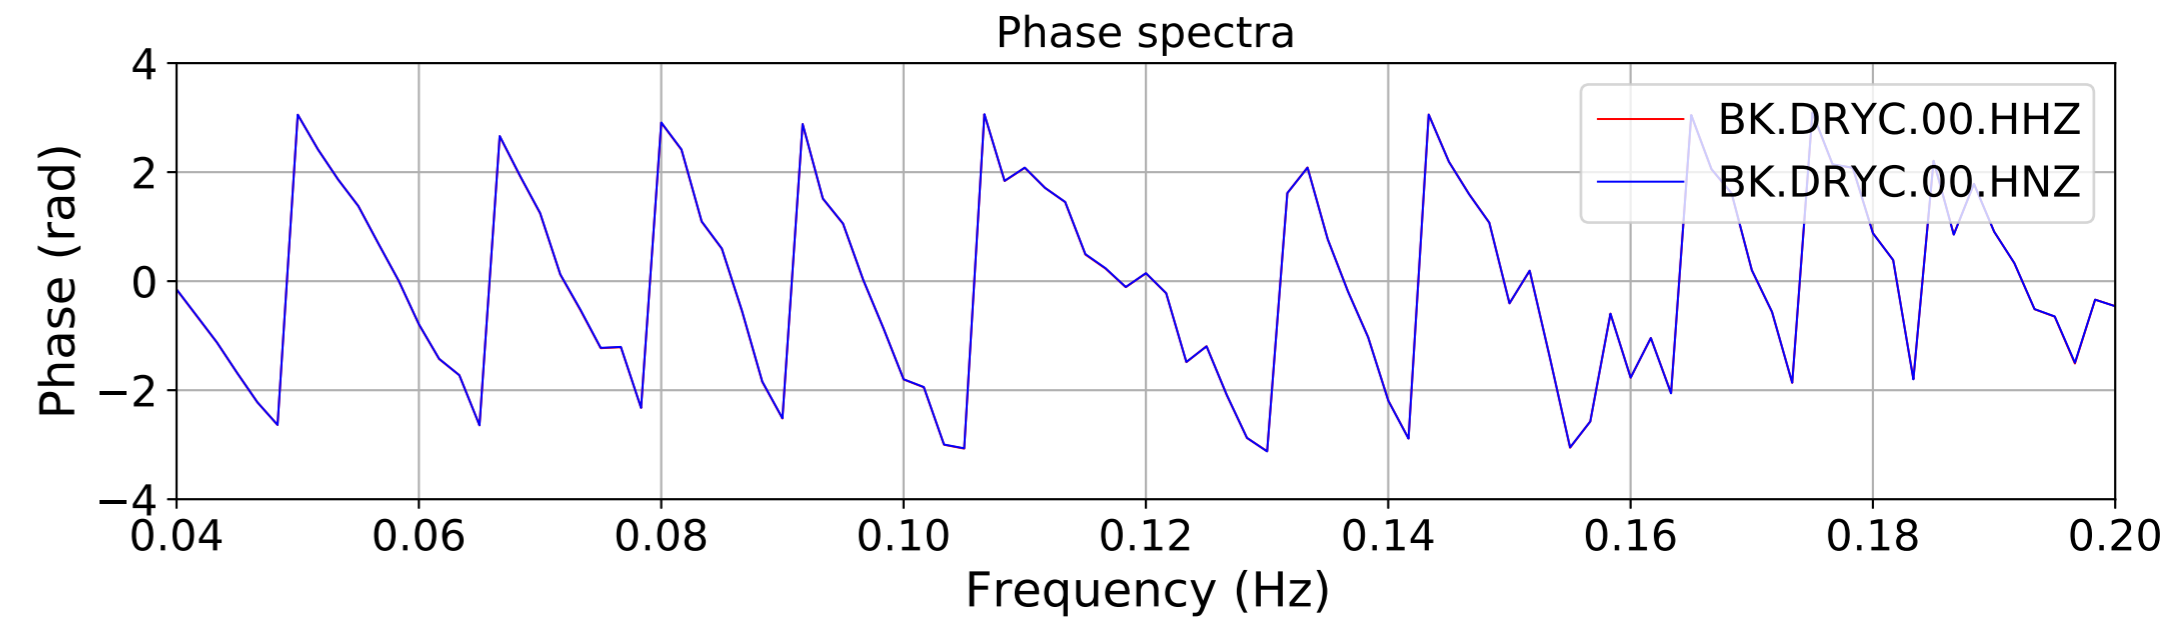

2024.340.184421_M7.0_nc75095651
Origin Time:2024-12-05T18:44:21.110000Z USGS event-id:nc75095651
M7.0 2024 Offshore Cape Mendocino, California Earthquake