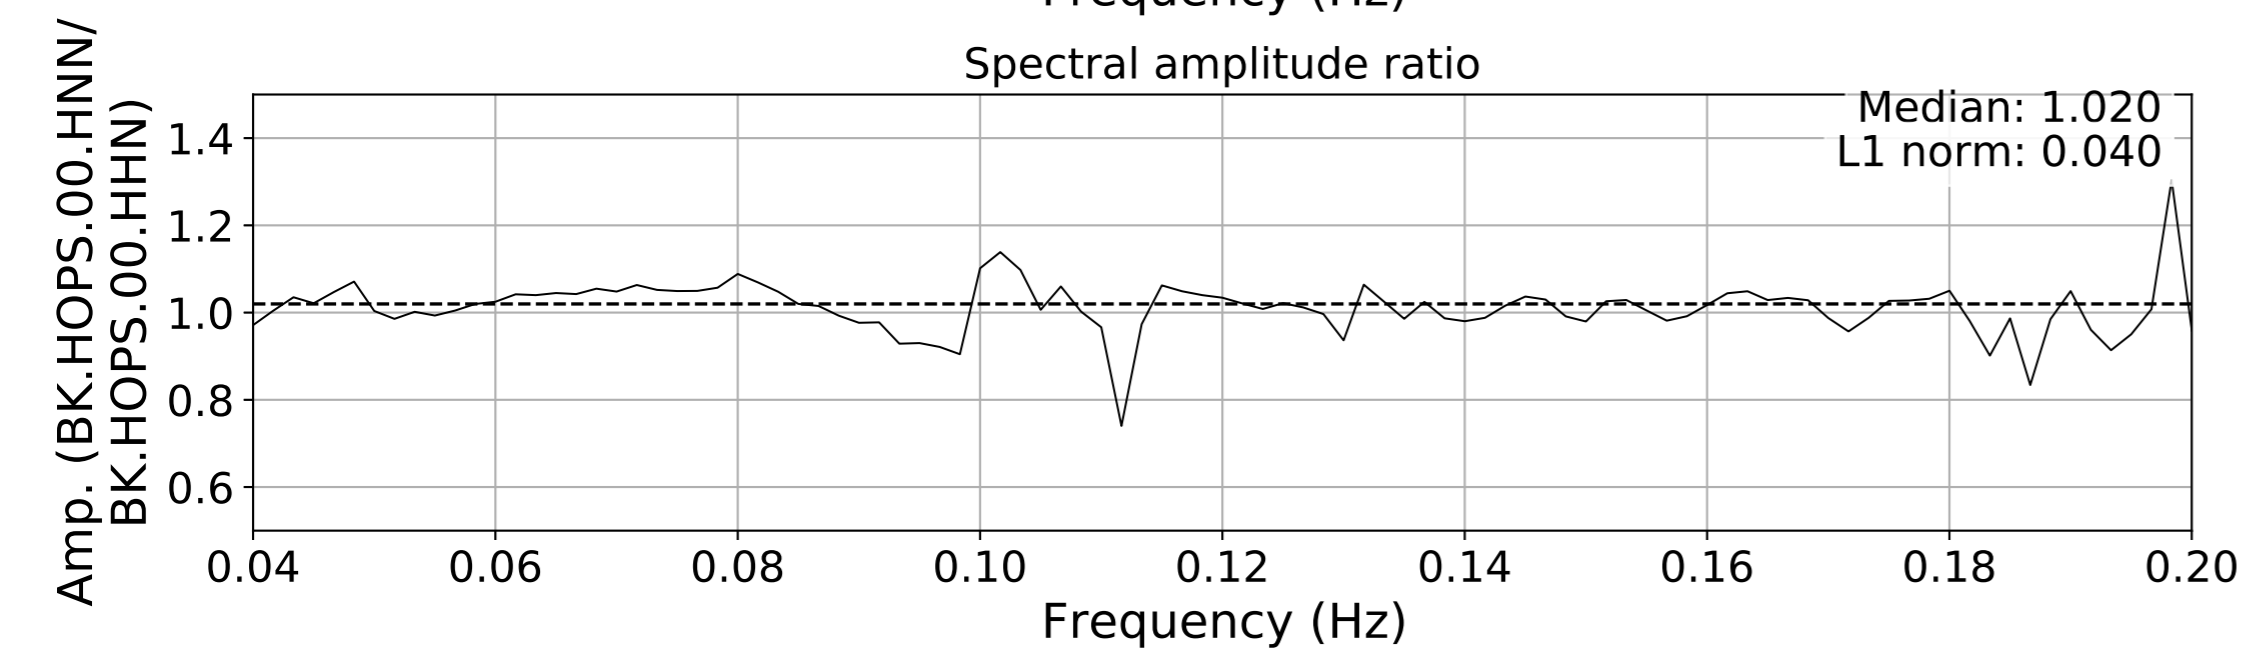

2024.340.184421_M7.0_nc75095651
Origin Time:2024-12-05T18:44:21.110000Z USGS event-id:nc75095651
M7.0 2024 Offshore Cape Mendocino, California Earthquake