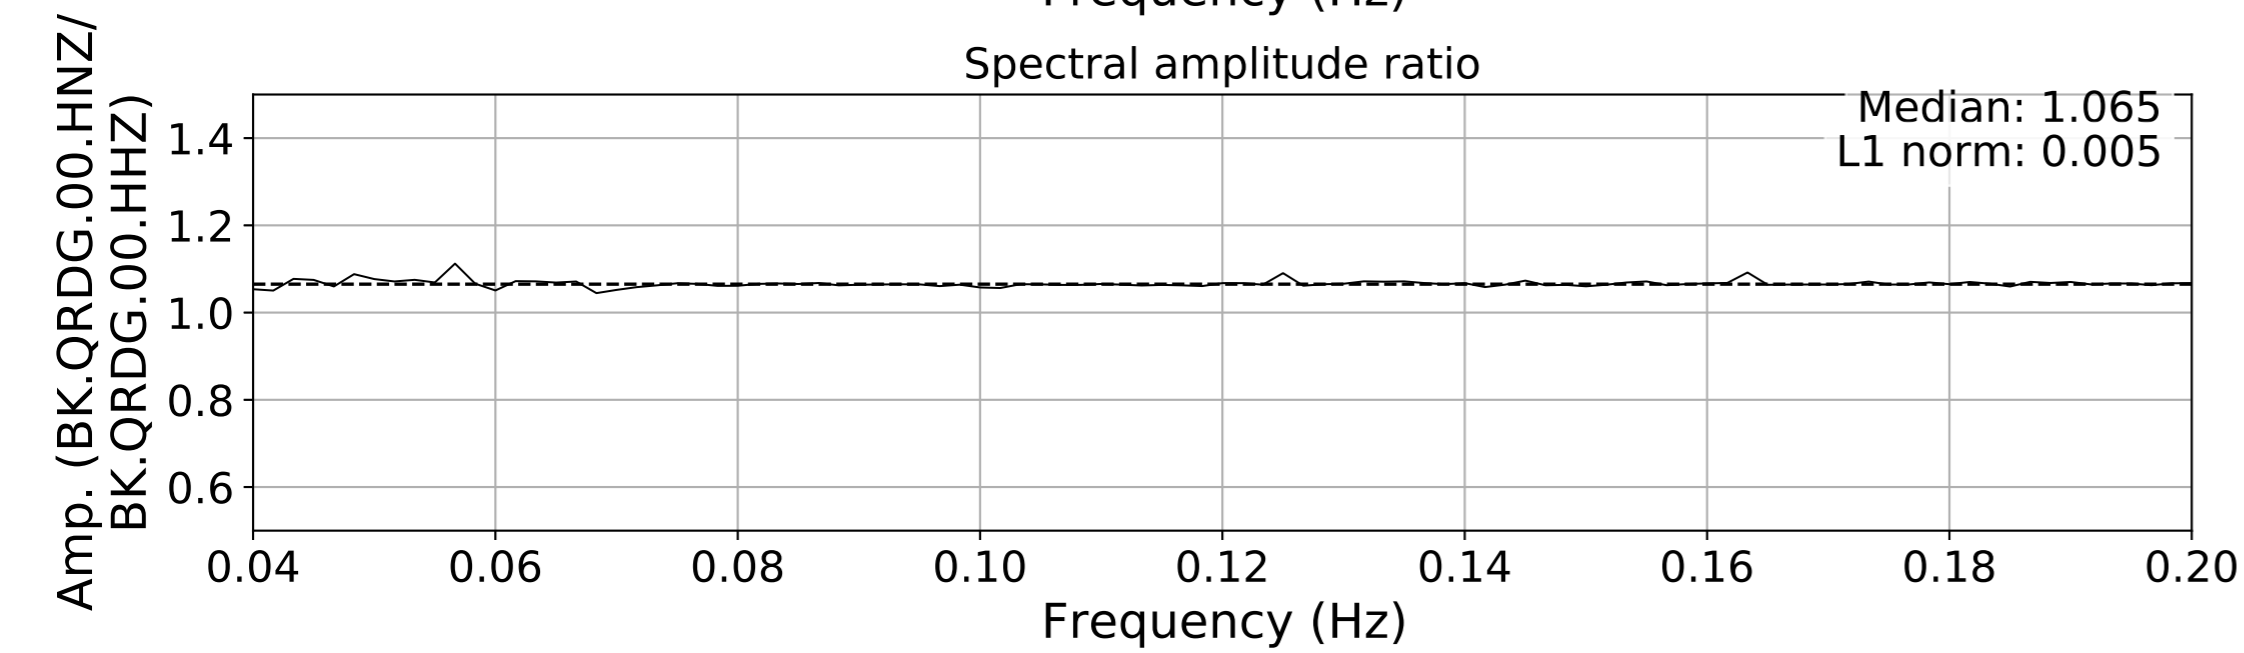

2024.340.184421_M7.0_nc75095651
Origin Time:2024-12-05T18:44:21.110000Z USGS event-id:nc75095651
M7.0 2024 Offshore Cape Mendocino, California Earthquake