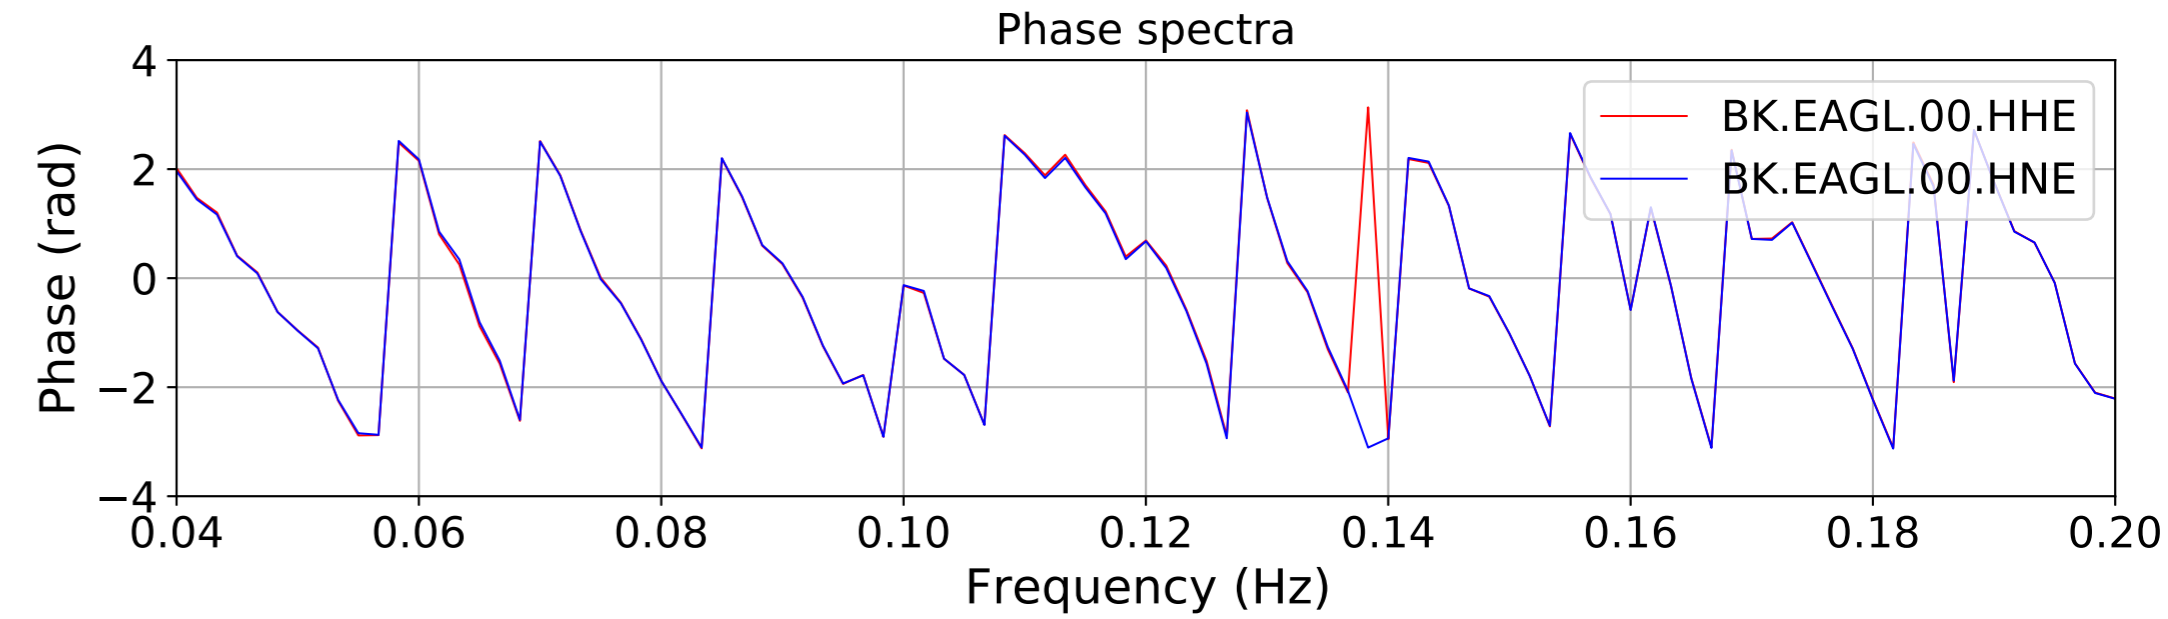

2024.340.184421_M7.0_nc75095651
Origin Time:2024-12-05T18:44:21.110000Z USGS event-id:nc75095651
M7.0 2024 Offshore Cape Mendocino, California Earthquake