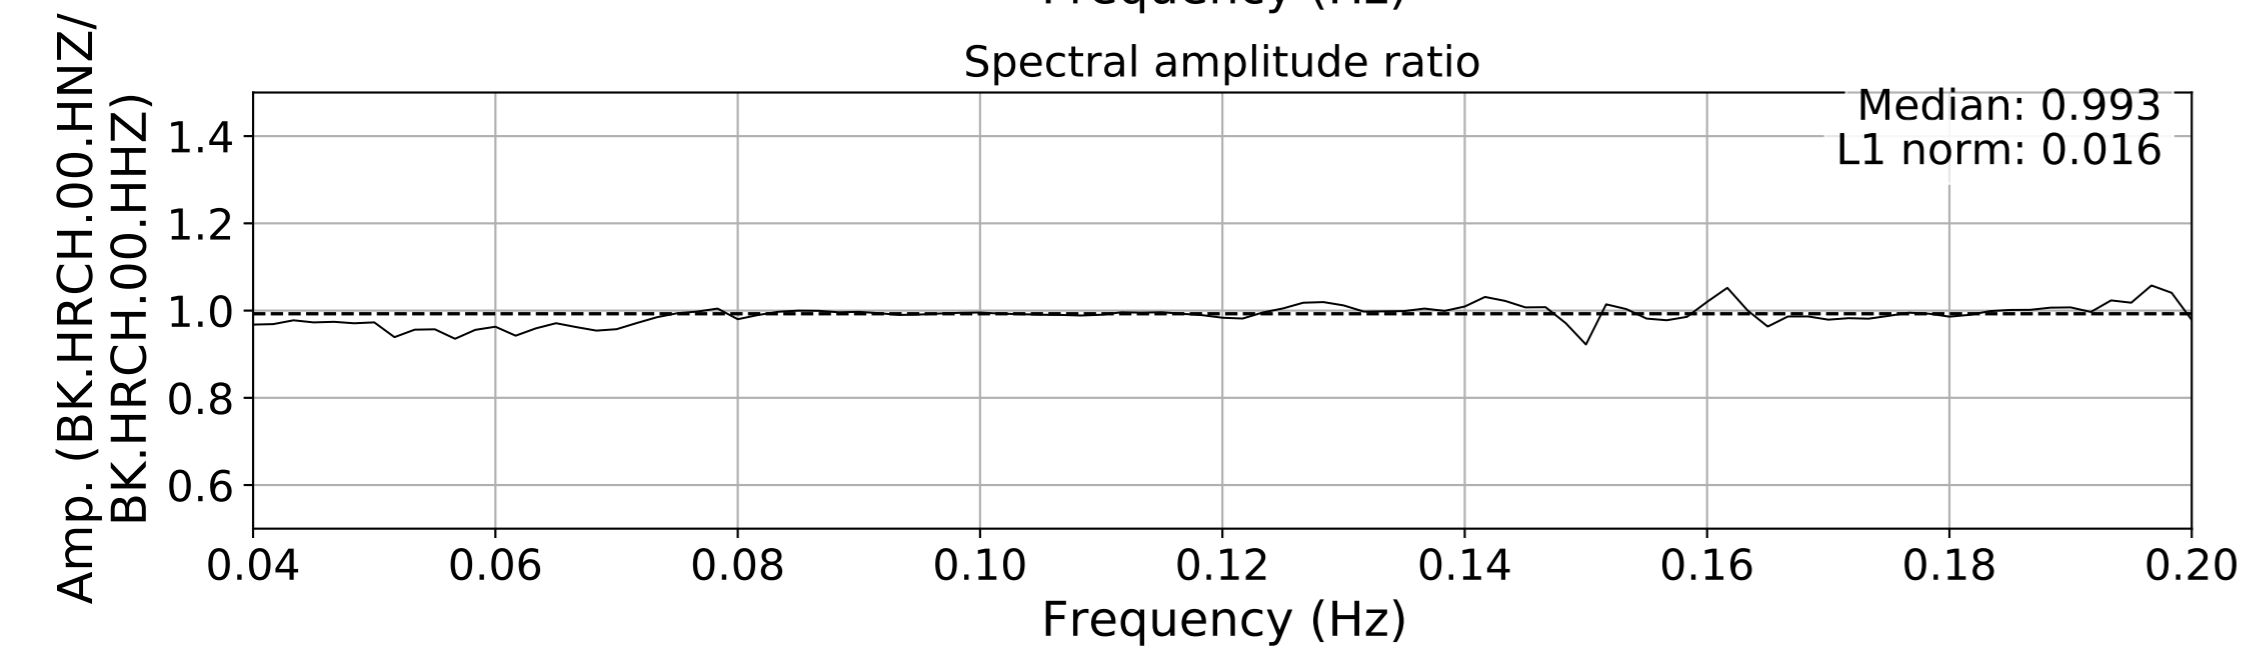

2024.340.184421_M7.0_nc75095651
Origin Time:2024-12-05T18:44:21.110000Z USGS event-id:nc75095651
M7.0 2024 Offshore Cape Mendocino, California Earthquake