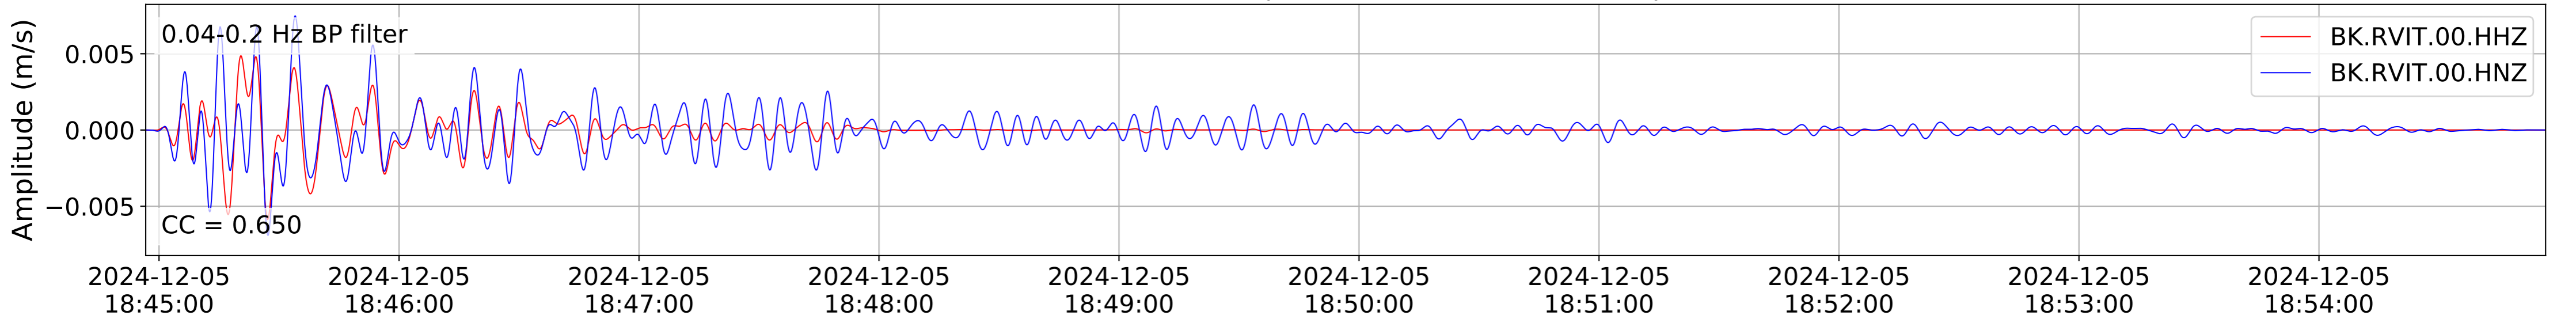

2024.340.184421_M7.0_nc75095651
Origin Time:2024-12-05T18:44:21.110000Z USGS event-id:nc75095651
M7.0 2024 Offshore Cape Mendocino, California Earthquake