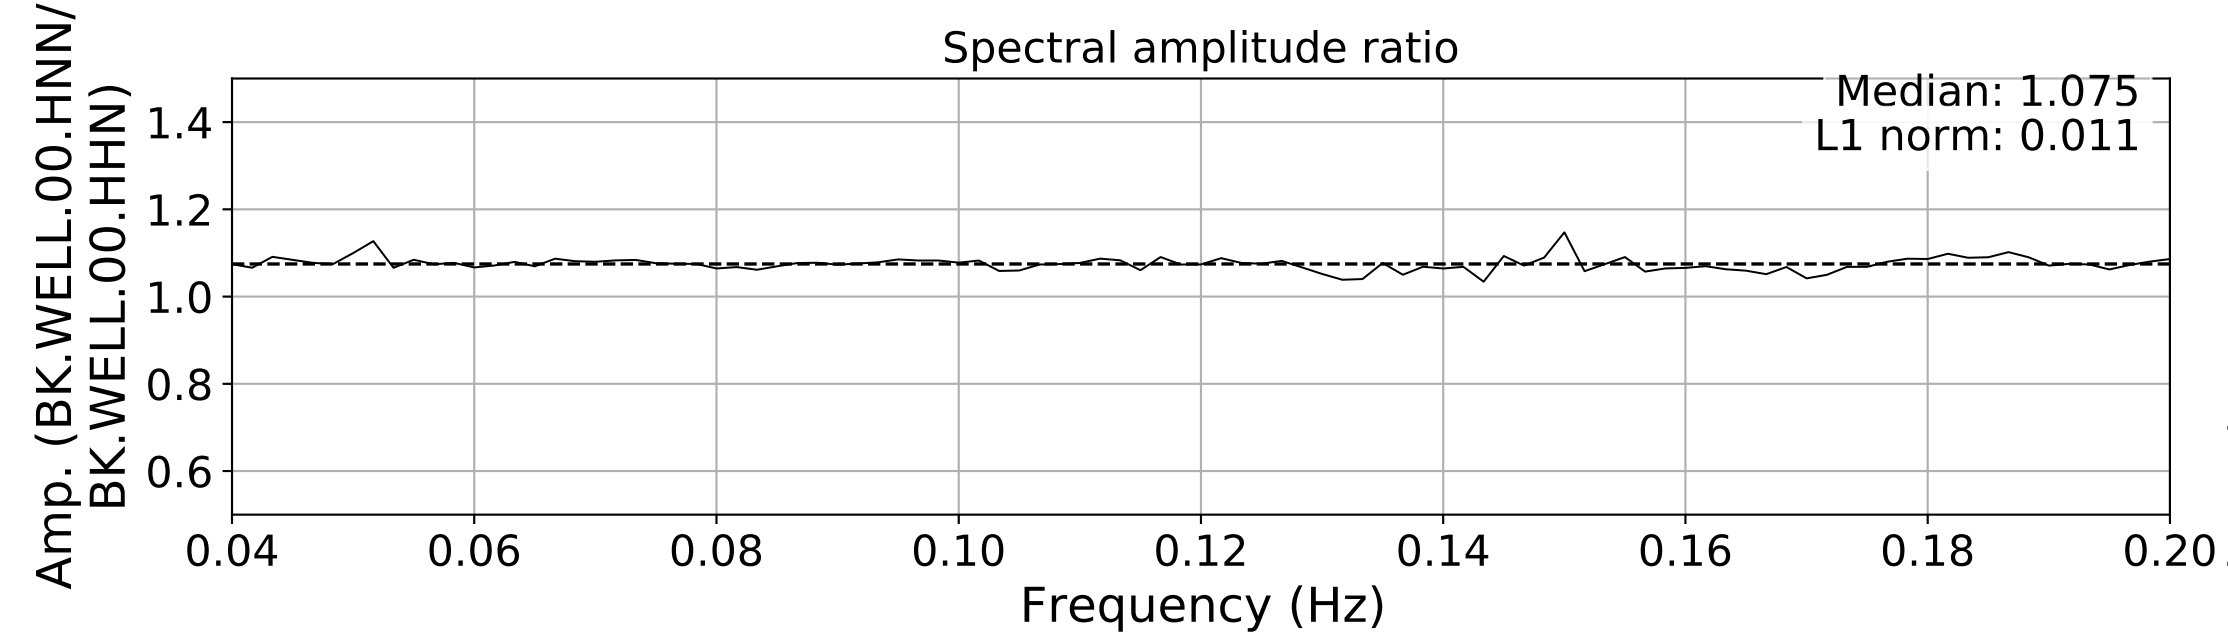

2024.340.184421_M7.0_nc75095651
Origin Time:2024-12-05T18:44:21.110000Z USGS event-id:nc75095651
M7.0 2024 Offshore Cape Mendocino, California Earthquake