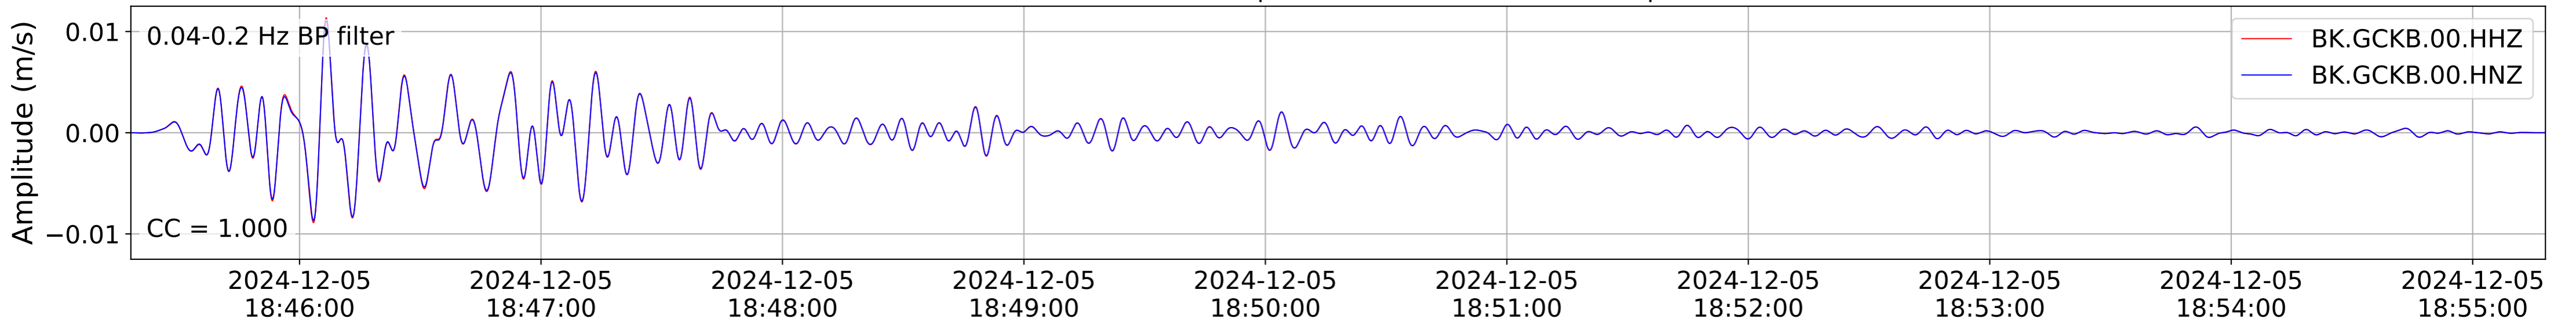

2024.340.184421_M7.0_nc75095651
Origin Time:2024-12-05T18:44:21.110000Z USGS event-id:nc75095651
M7.0 2024 Offshore Cape Mendocino, California Earthquake