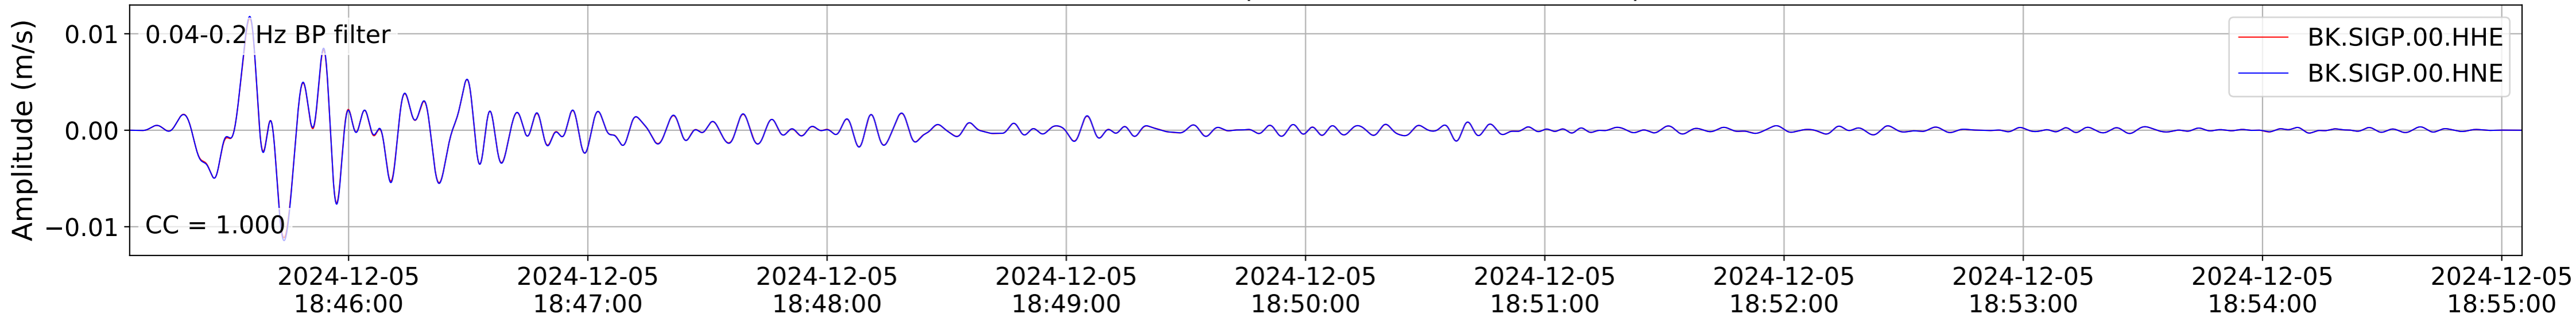

2024.340.184421_M7.0_nc75095651
Origin Time:2024-12-05T18:44:21.110000Z USGS event-id:nc75095651
M7.0 2024 Offshore Cape Mendocino, California Earthquake