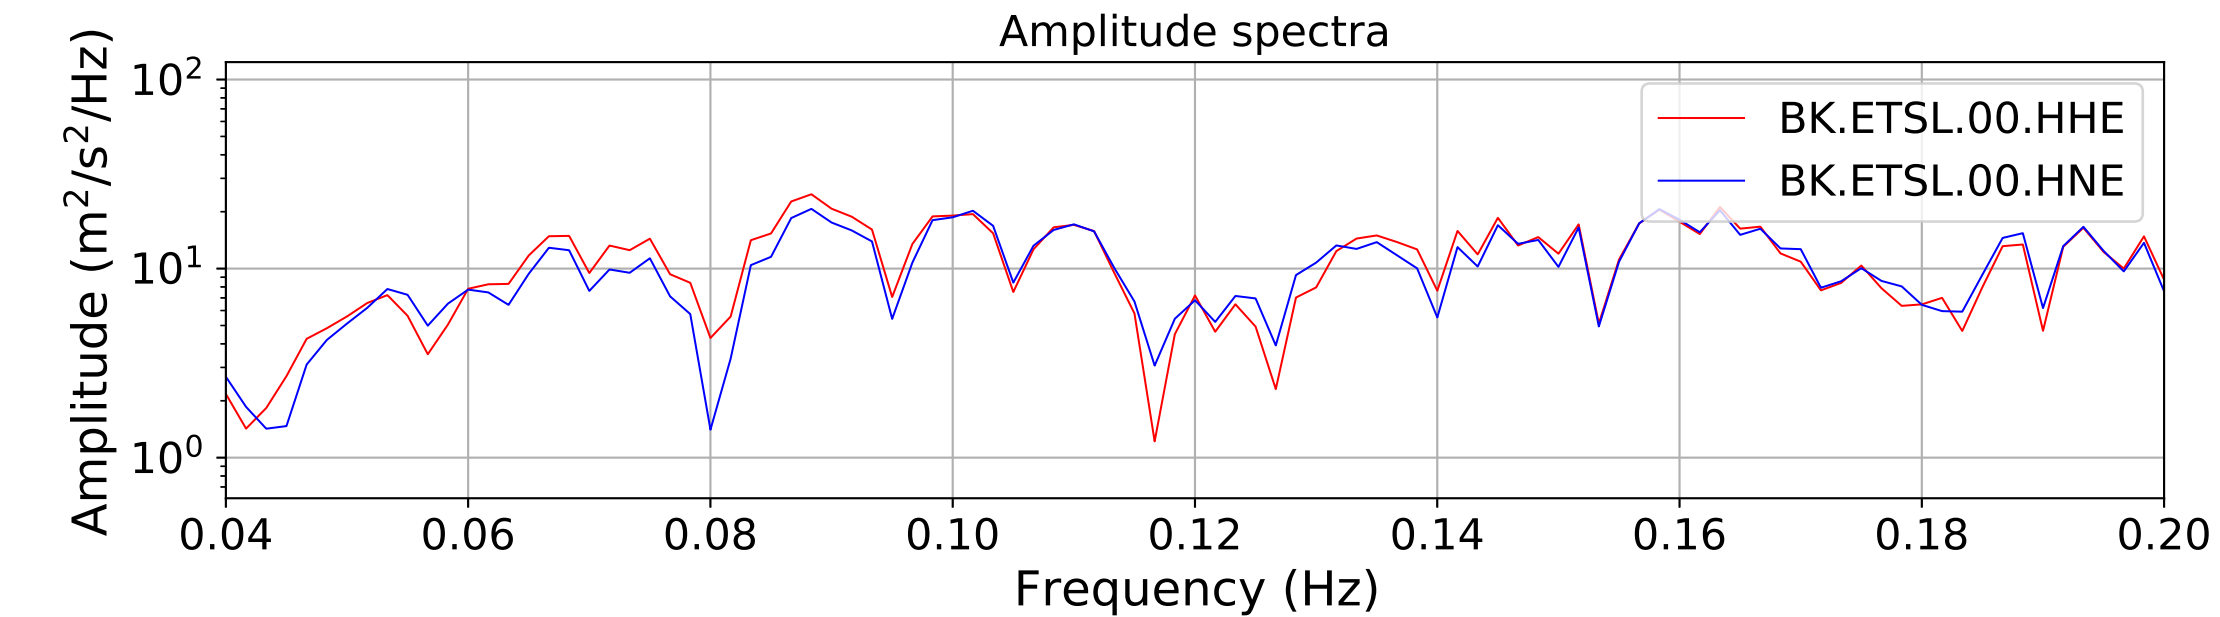

2024.340.184421_M7.0_nc75095651
Origin Time:2024-12-05T18:44:21.110000Z USGS event-id:nc75095651
M7.0 2024 Offshore Cape Mendocino, California Earthquake