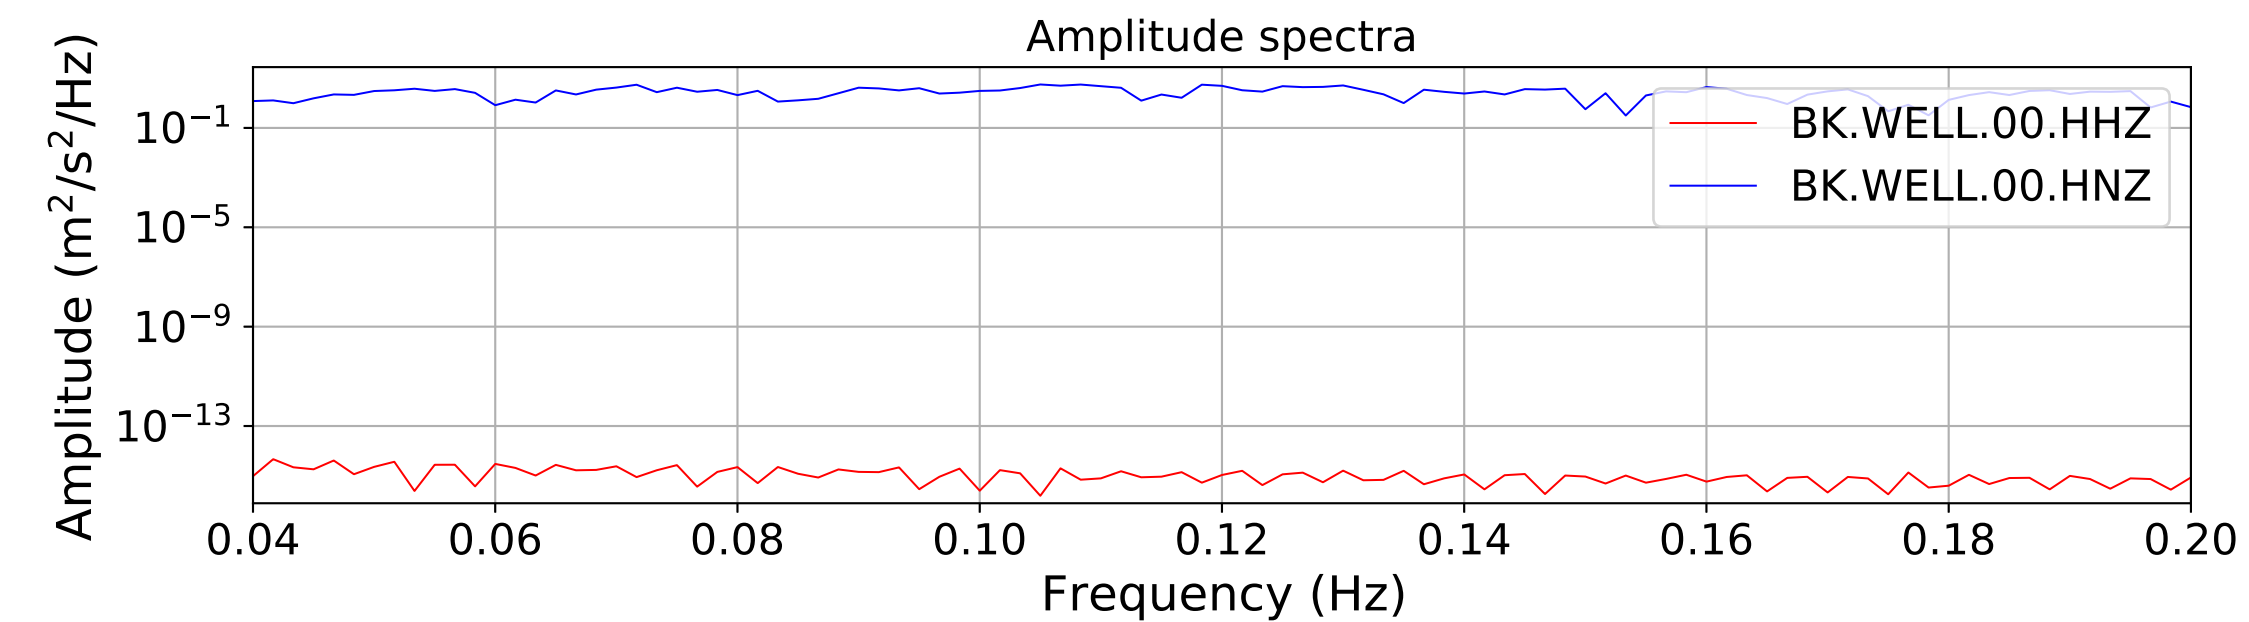

2024.340.184421_M7.0_nc75095651
Origin Time:2024-12-05T18:44:21.110000Z USGS event-id:nc75095651
M7.0 2024 Offshore Cape Mendocino, California Earthquake