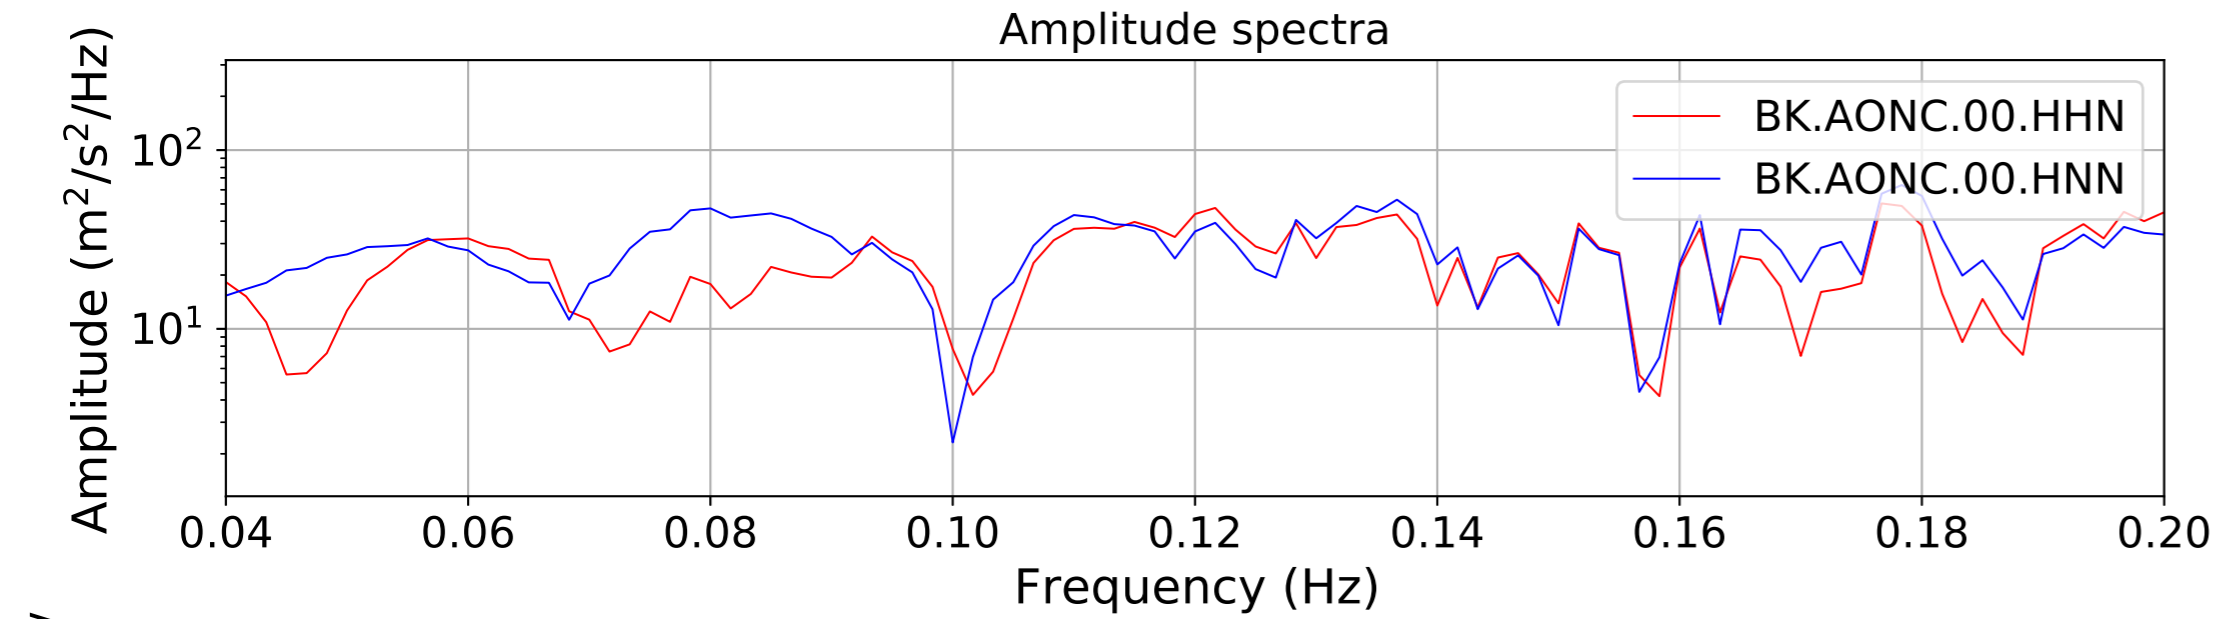

2024.340.184421.M7.0_nc75095651
Origin Time:2024-12-05T18:44:21.110000Z USGS event-id:nc75095651
M7.0 2024 Offshore Cape Mendocino, California Earthquake