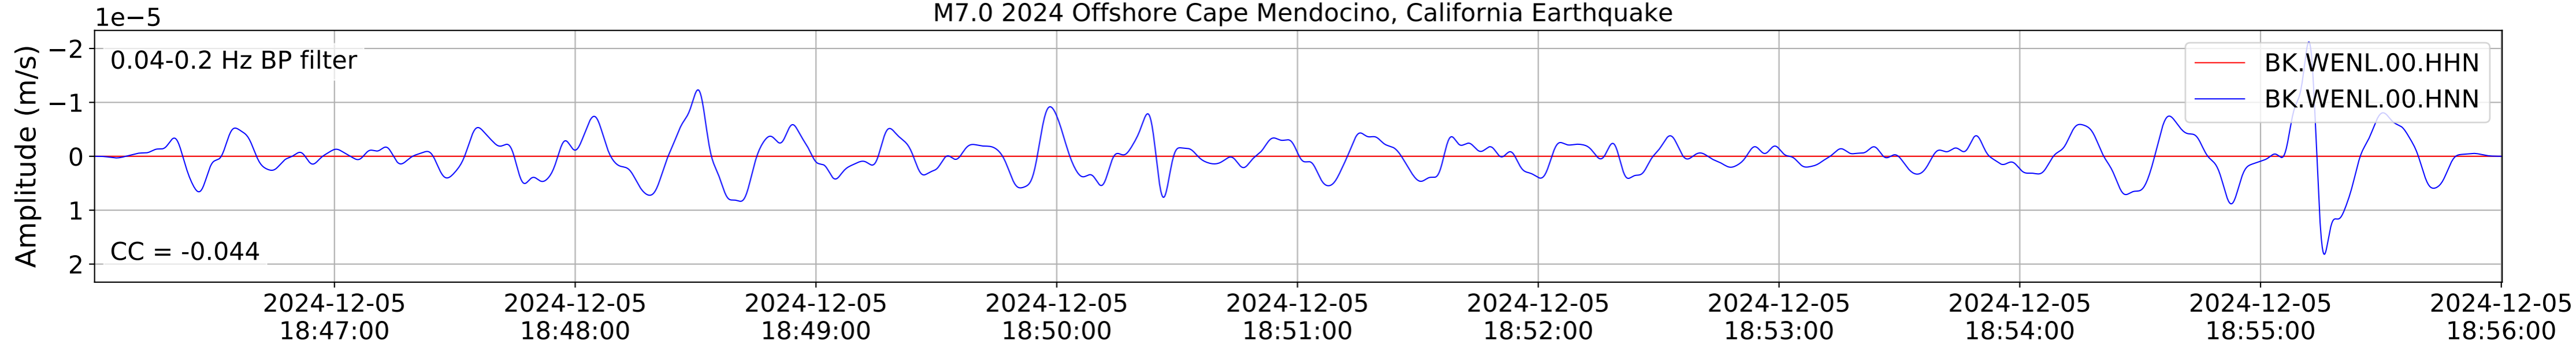

2024.340.184421_M7.0_nc75095651
Origin Time:2024-12-05T18:44:21.110000Z USGS event-id:nc75095651
M7.0 2024 Offshore Cape Mendocino, California Earthquake