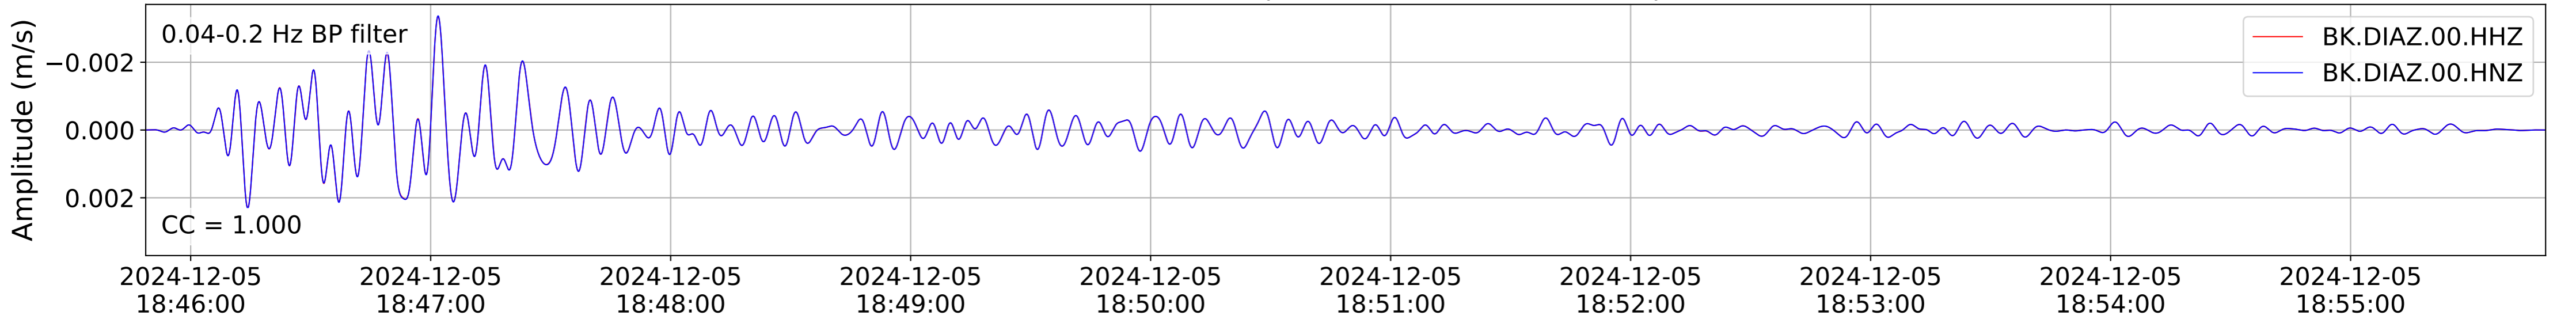

2024.340.184421_M7.0_nc75095651
Origin Time:2024-12-05T18:44:21.110000Z USGS event-id:nc75095651
M7.0 2024 Offshore Cape Mendocino, California Earthquake