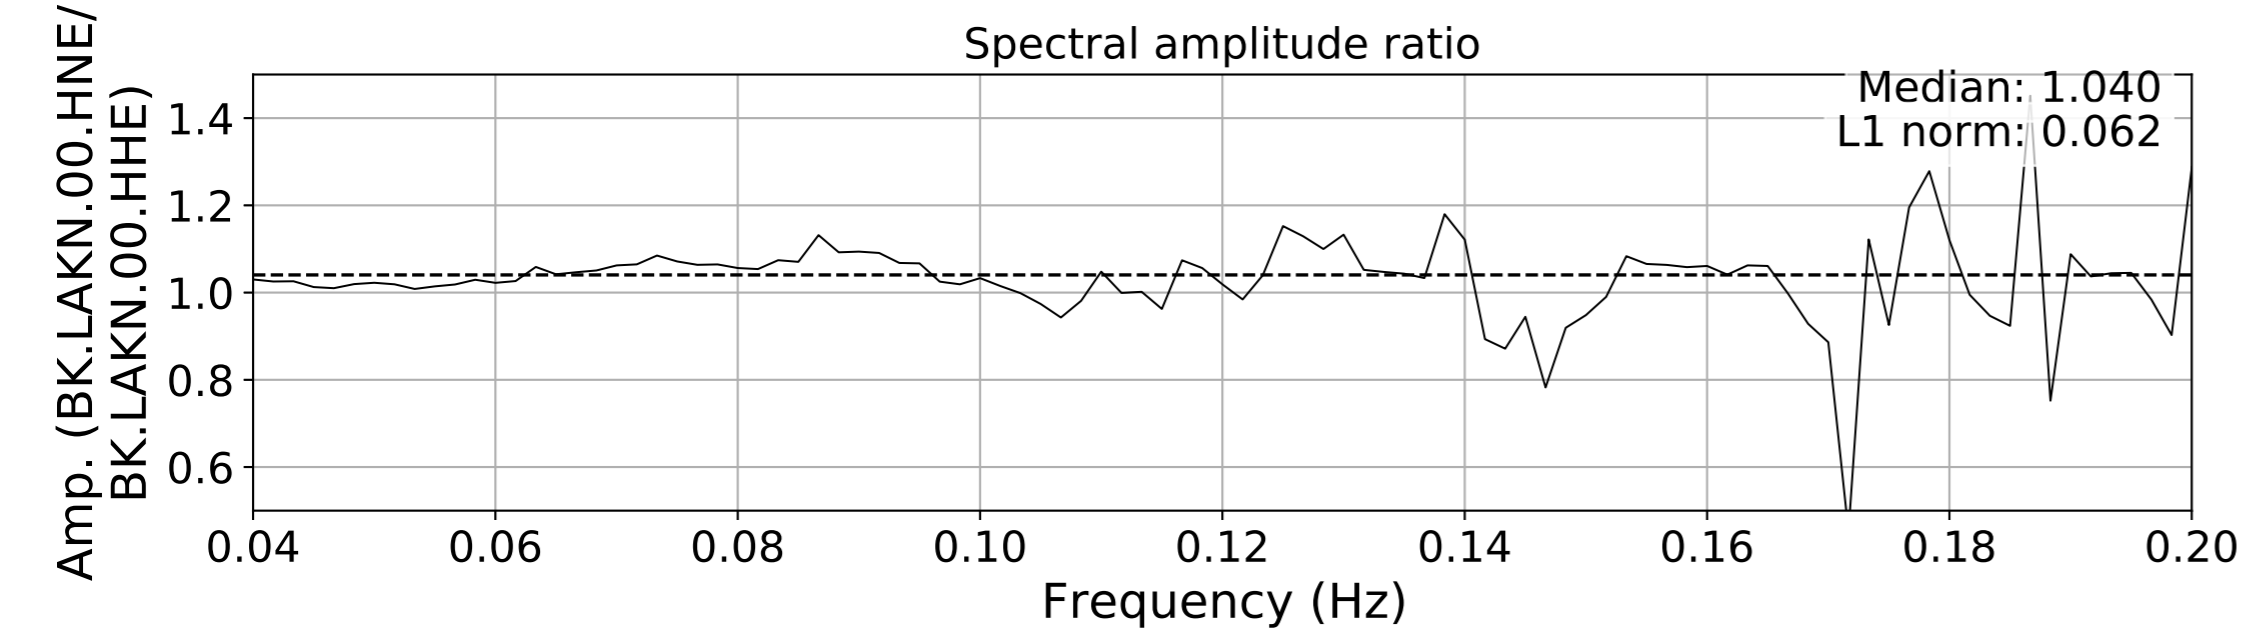

2024.340.184421_M7.0_nc75095651
Origin Time:2024-12-05T18:44:21.110000Z USGS event-id:nc75095651
M7.0 2024 Offshore Cape Mendocino, California Earthquake