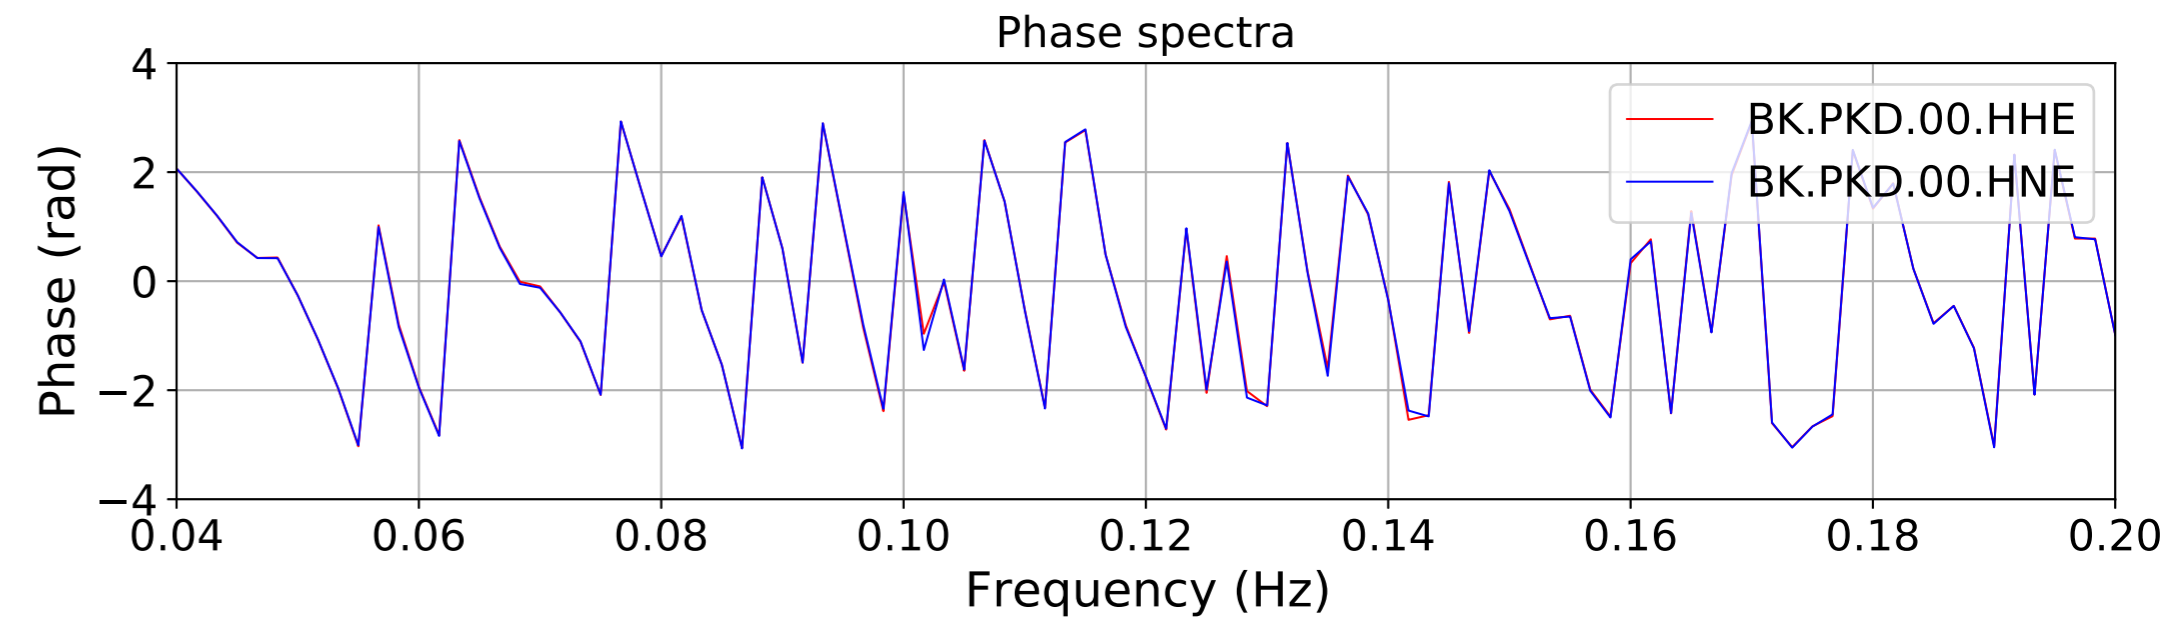

2024.340.184421_M7.0_nc75095651
Origin Time:2024-12-05T18:44:21.110000Z USGS event-id:nc75095651
M7.0 2024 Offshore Cape Mendocino, California Earthquake