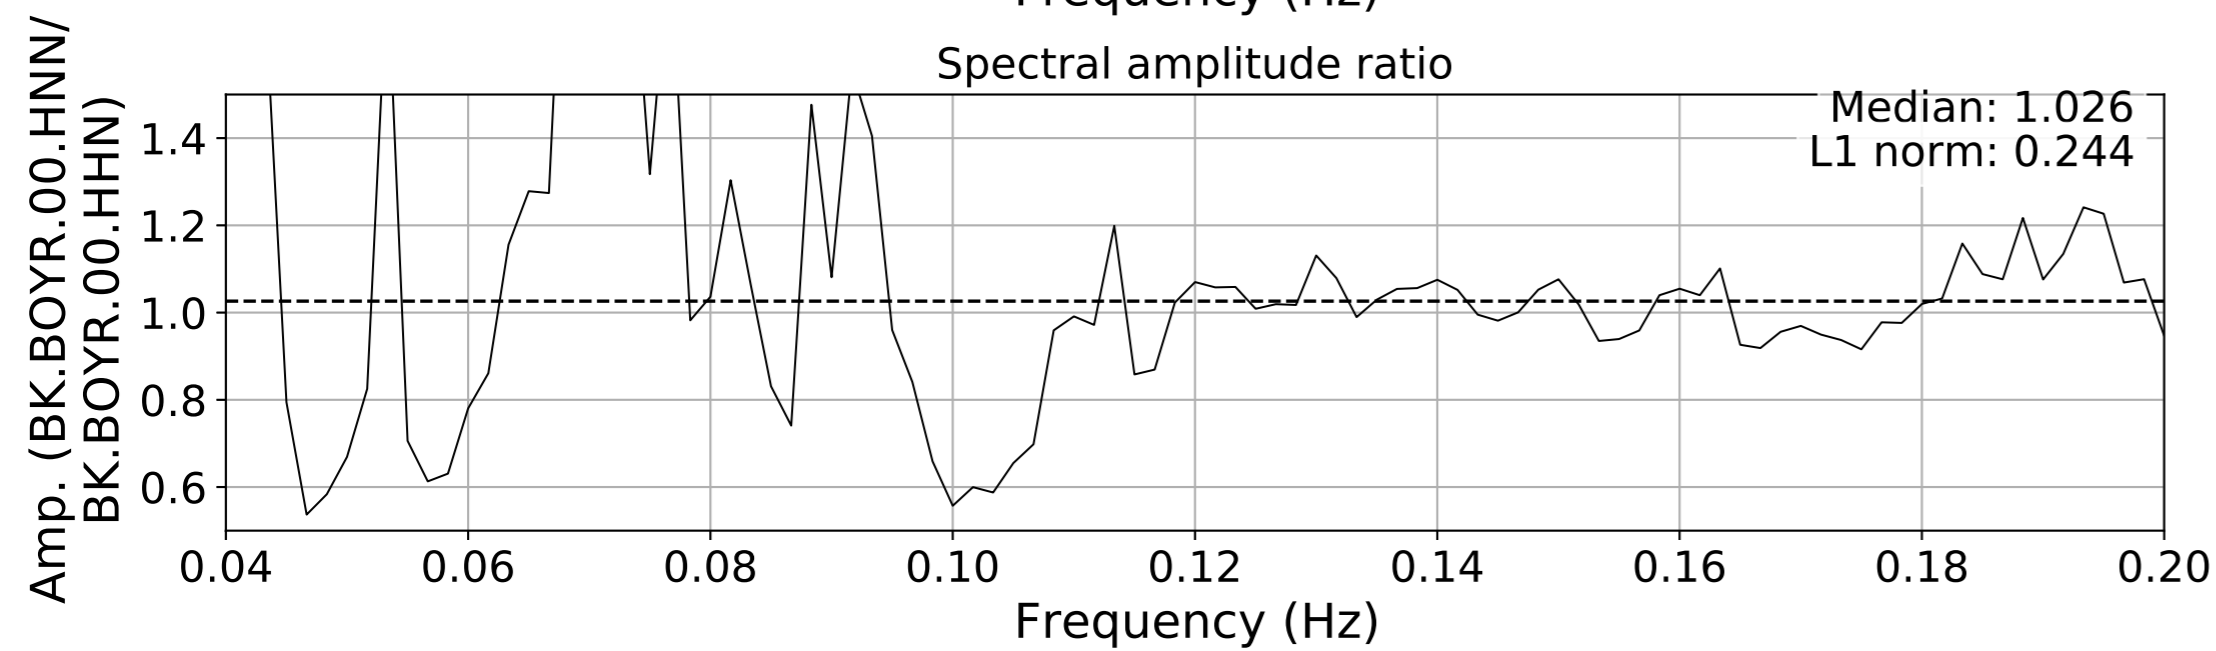

2024.340.184421_M7.0_nc75095651
Origin Time:2024-12-05T18:44:21.110000Z USGS event-id:nc75095651
M7.0 2024 Offshore Cape Mendocino, California Earthquake