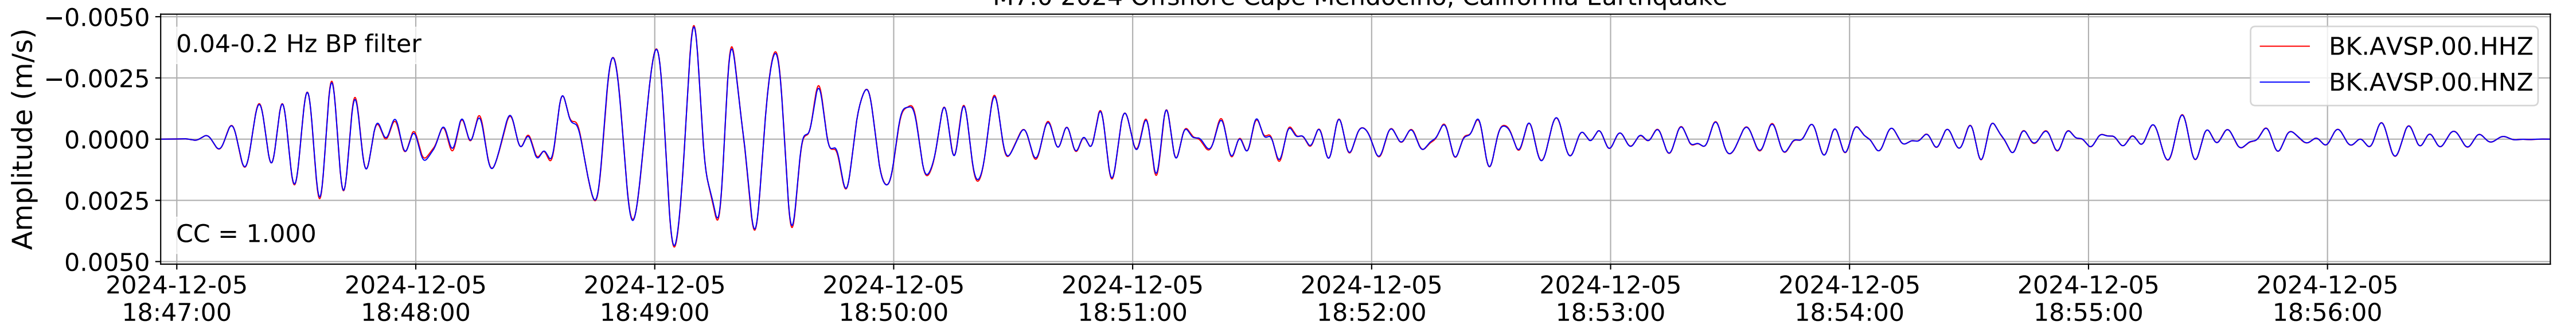

2024.340.184421_M7.0_nc75095651
Origin Time:2024-12-05T18:44:21.110000Z USGS event-id:nc75095651
M7.0 2024 Offshore Cape Mendocino, California Earthquake