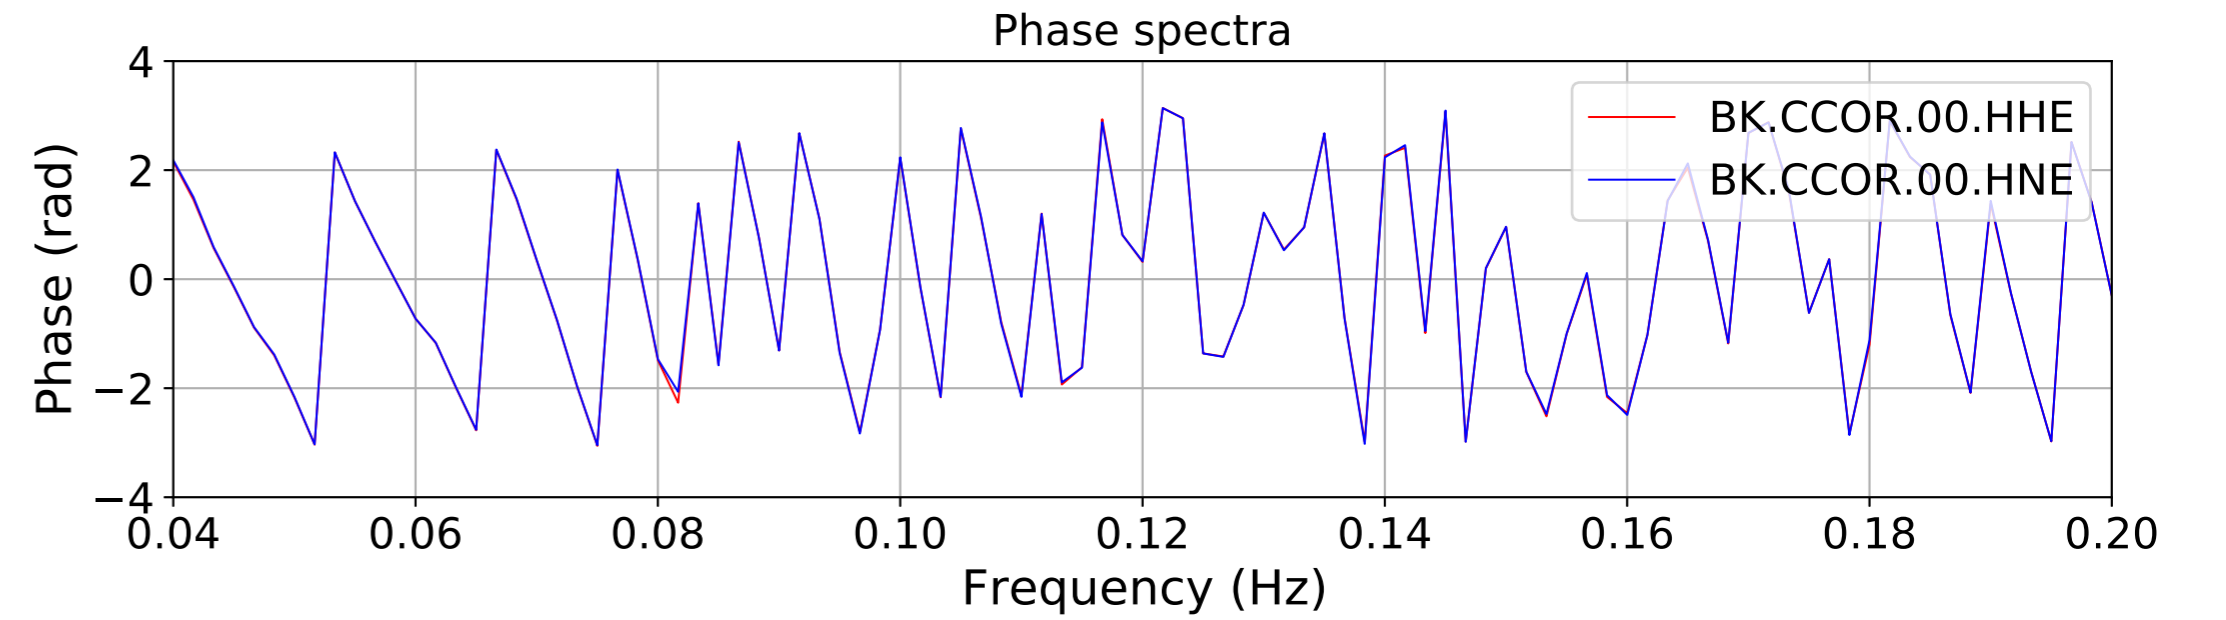

2024.340.184421_M7.0_nc75095651
Origin Time:2024-12-05T18:44:21.110000Z USGS event-id:nc75095651
M7.0 2024 Offshore Cape Mendocino, California Earthquake