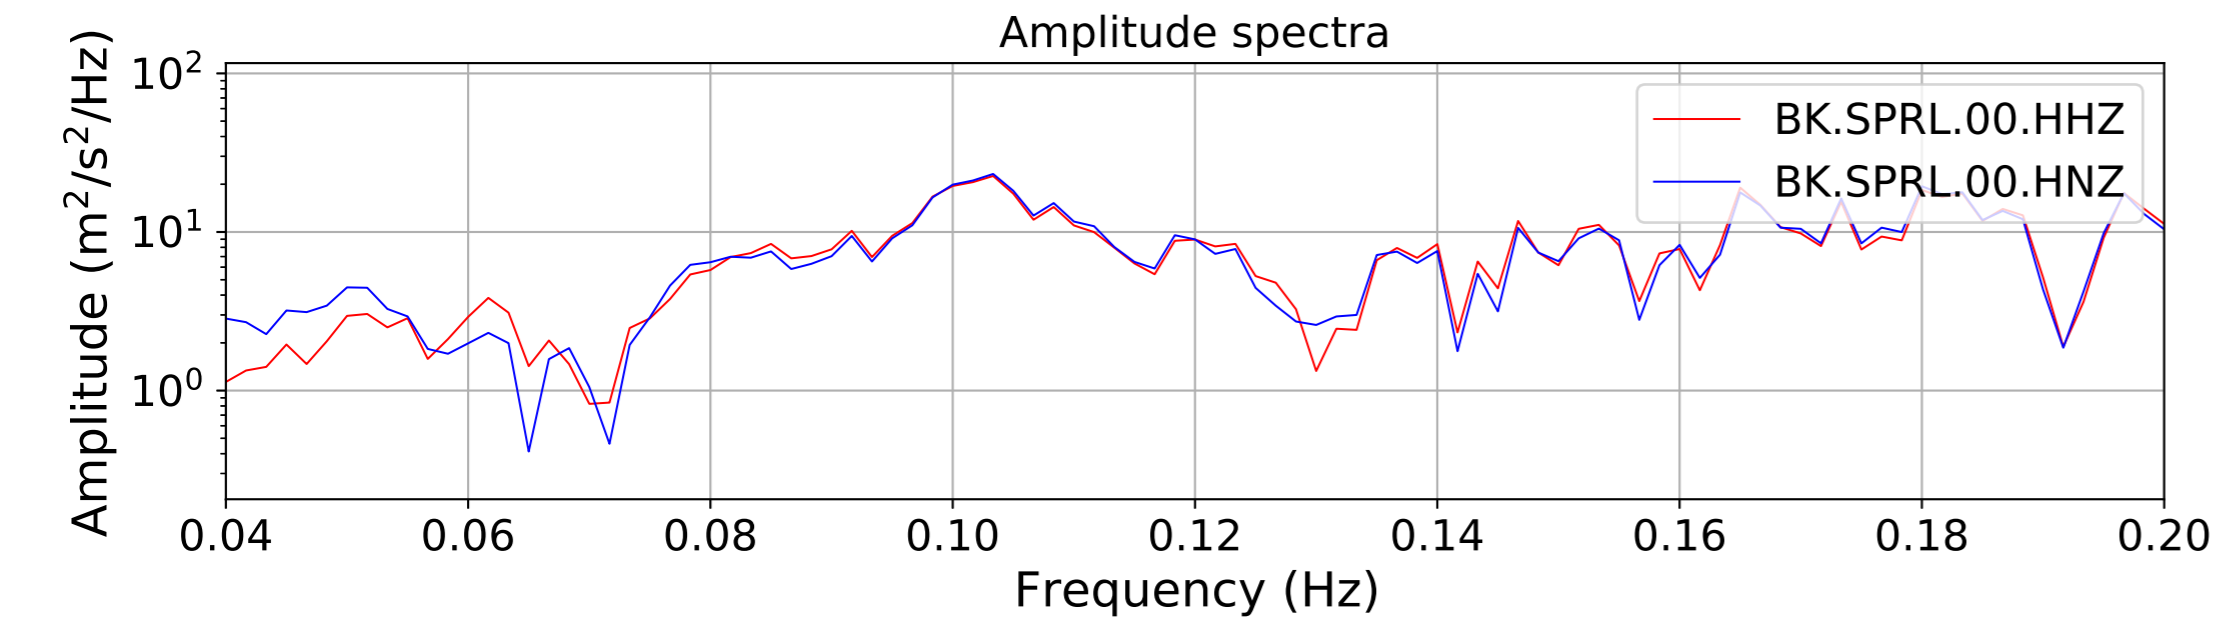

2024.340.184421.M7.0_nc75095651
Origin Time:2024-12-05T18:44:21.110000Z USGS event-id:nc75095651
M7.0 2024 Offshore Cape Mendocino, California Earthquake