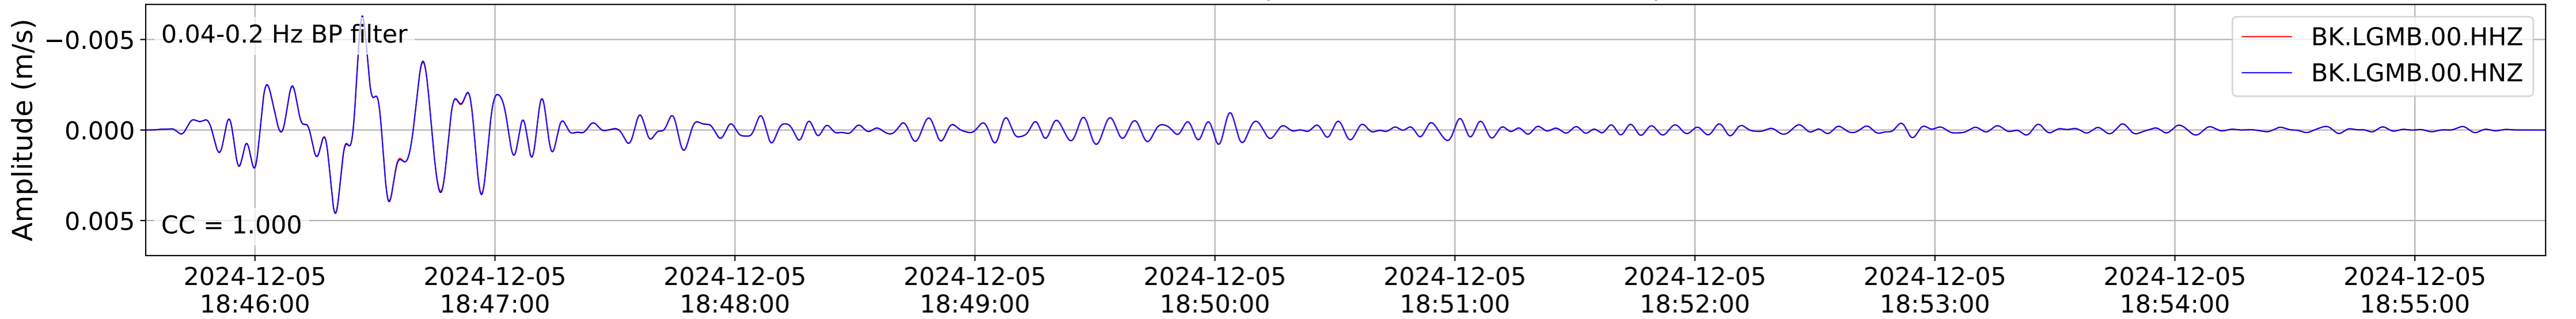

2024.340.184421_M7.0_nc75095651
Origin Time:2024-12-05T18:44:21.110000Z USGS event-id:nc75095651
M7.0 2024 Offshore Cape Mendocino, California Earthquake