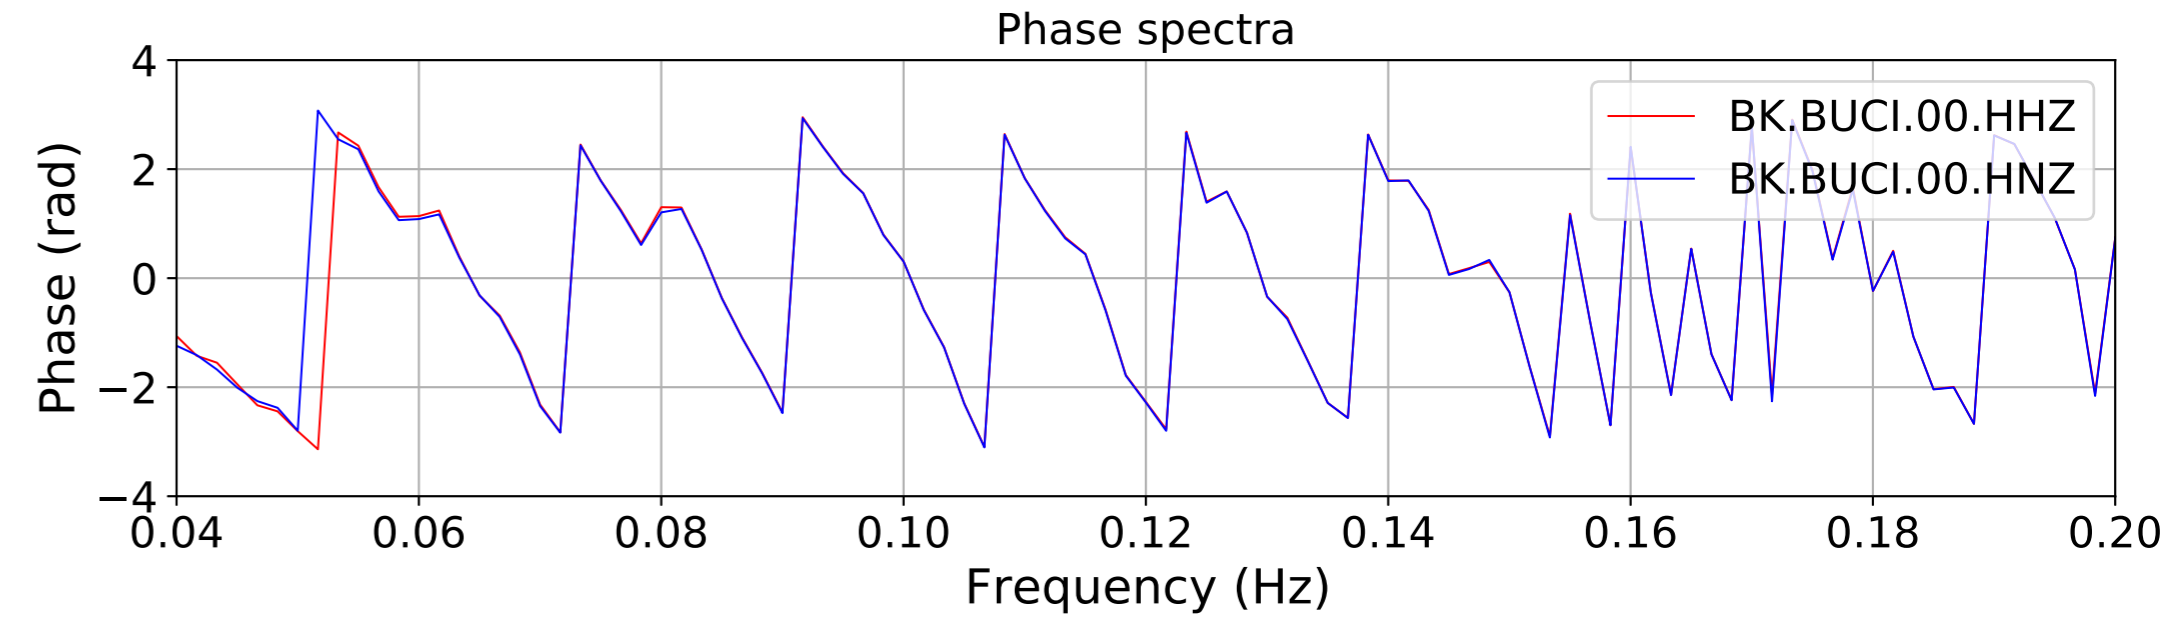

2024.340.184421_M7.0_nc75095651
Origin Time:2024-12-05T18:44:21.110000Z USGS event-id:nc75095651
M7.0 2024 Offshore Cape Mendocino, California Earthquake