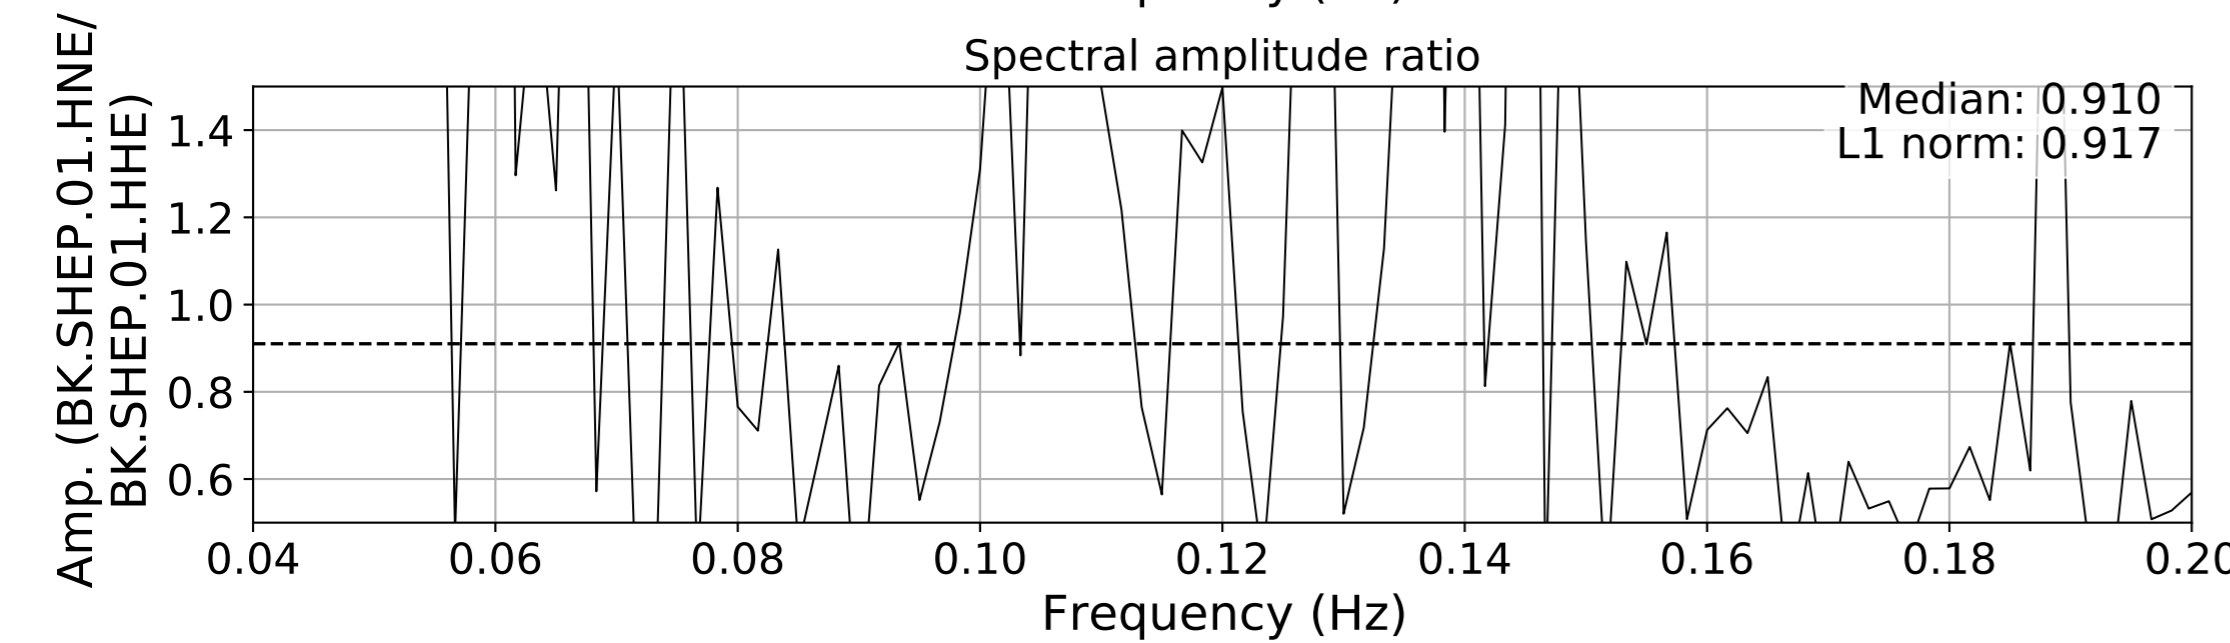

2024.340.184421_M7.0_nc75095651
Origin Time:2024-12-05T18:44:21.110000Z USGS event-id:nc75095651
M7.0 2024 Offshore Cape Mendocino, California Earthquake