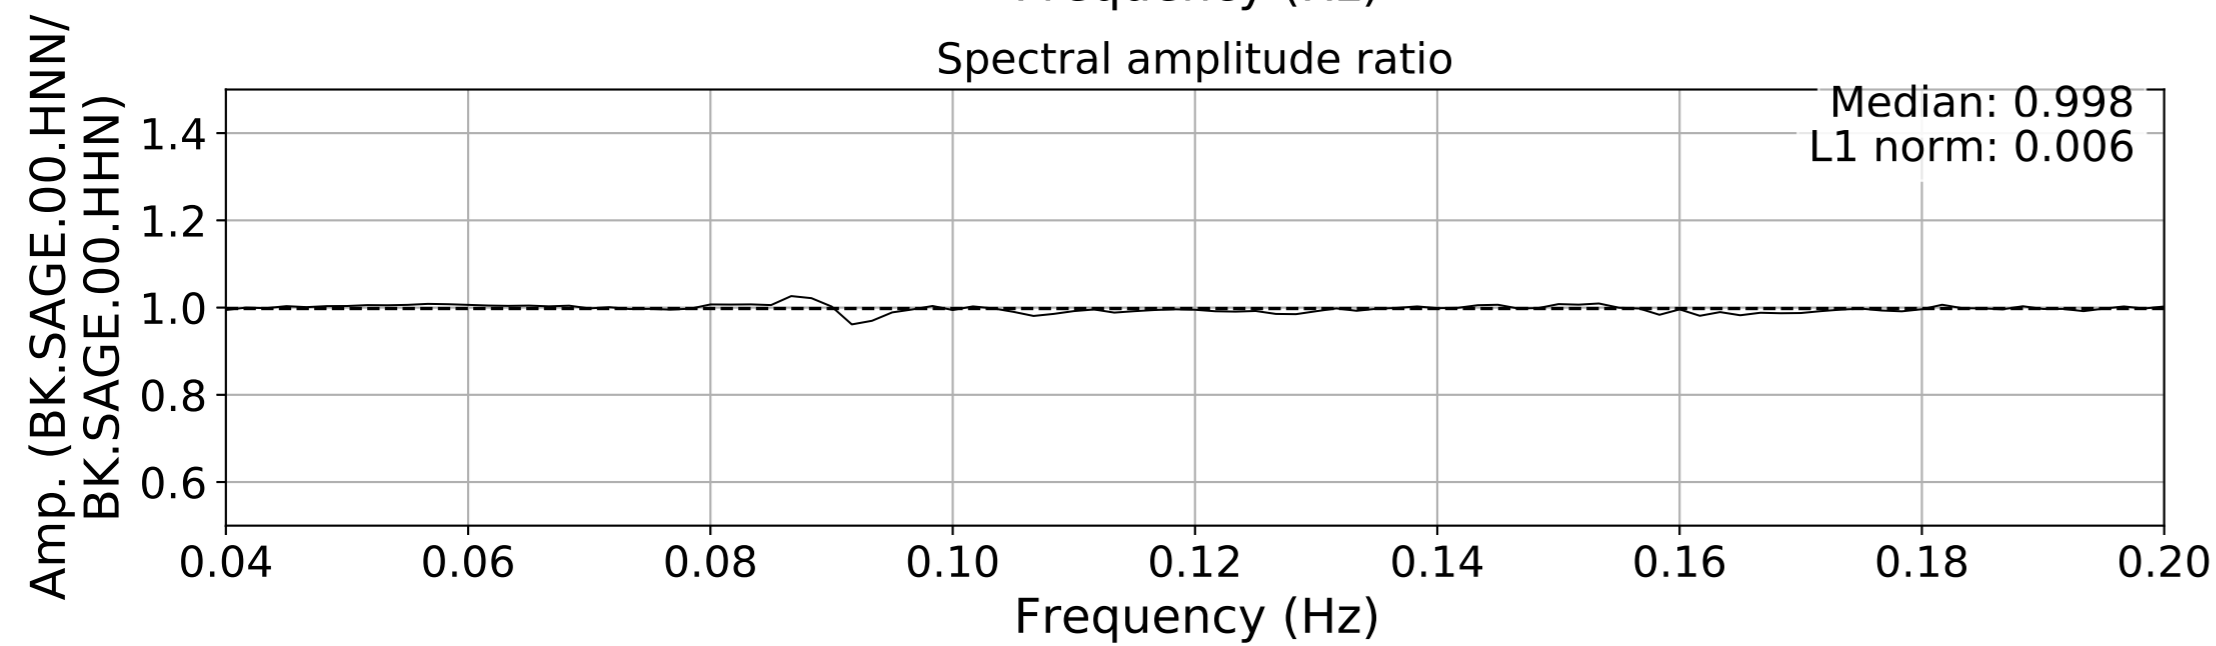

2024.340.184421.M7.0_nc75095651
Origin Time:2024-12-05T18:44:21.110000Z USGS event-id:nc75095651
M7.0 2024 Offshore Cape Mendocino, California Earthquake