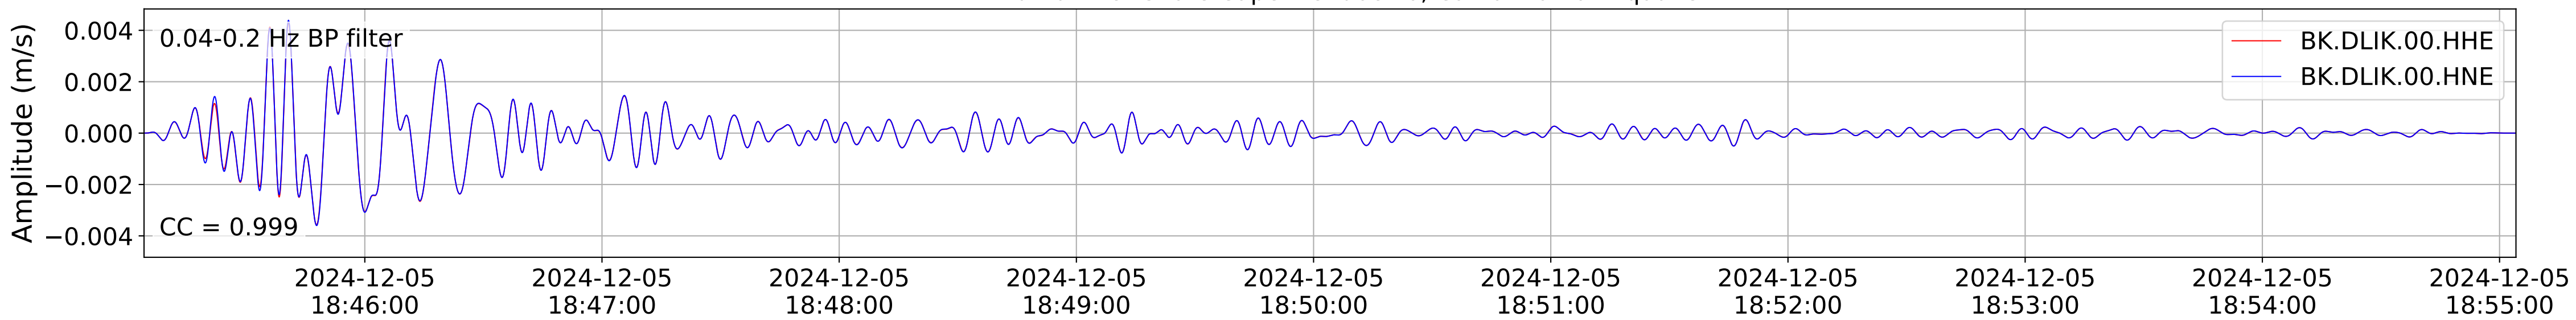

2024.340.184421_M7.0_nc75095651
Origin Time:2024-12-05T18:44:21.110000Z USGS event-id:nc75095651
M7.0 2024 Offshore Cape Mendocino, California Earthquake