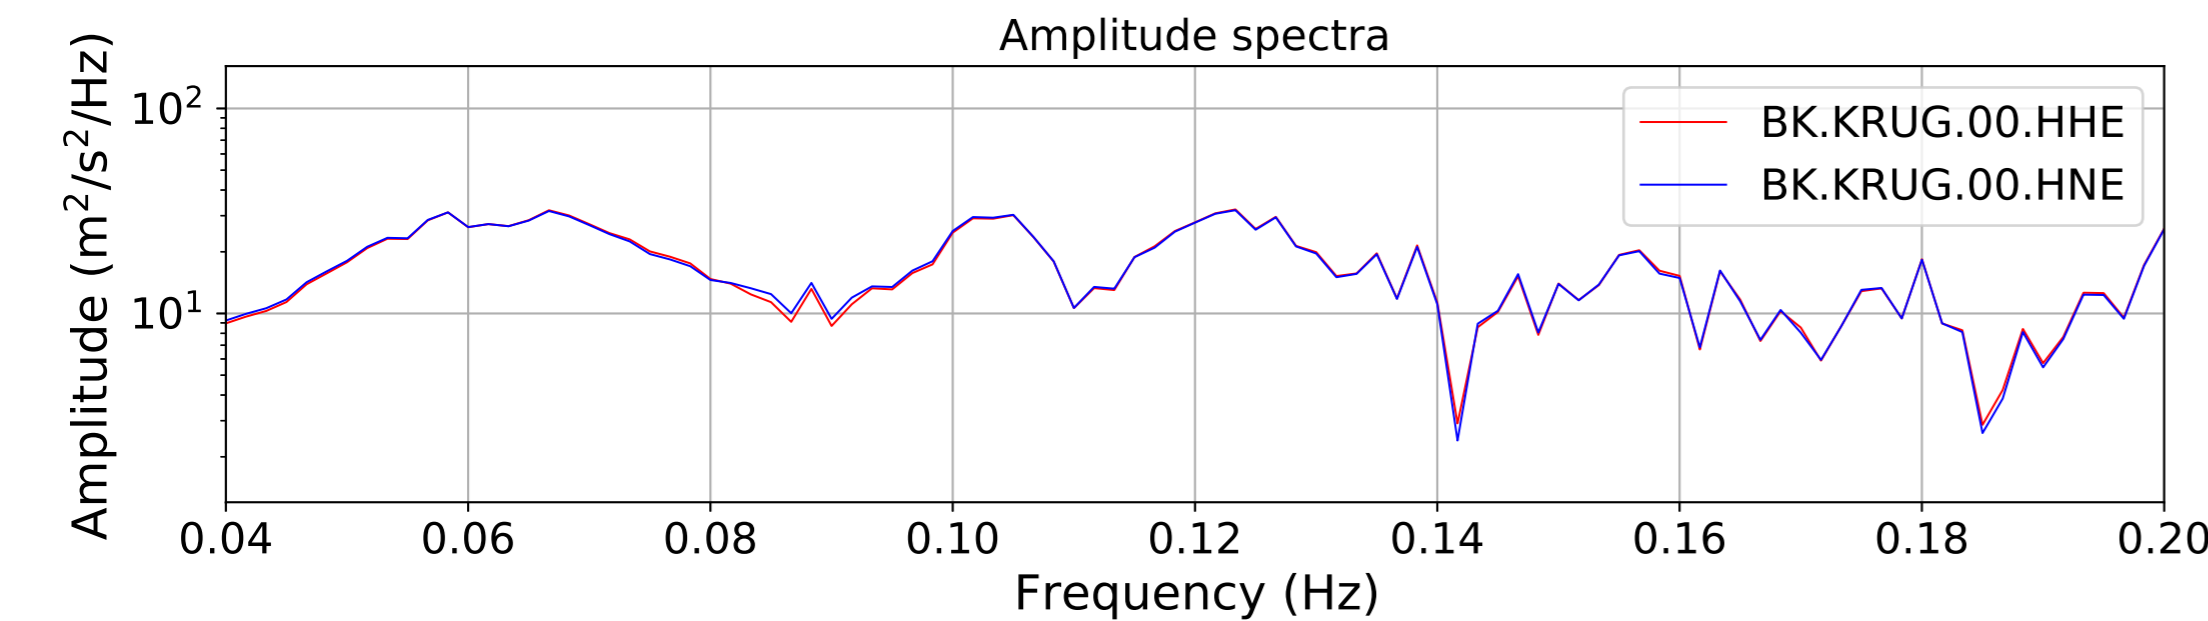

2024.340.184421.M7.0_nc75095651
Origin Time:2024-12-05T18:44:21.110000Z USGS event-id:nc75095651
M7.0 2024 Offshore Cape Mendocino, California Earthquake