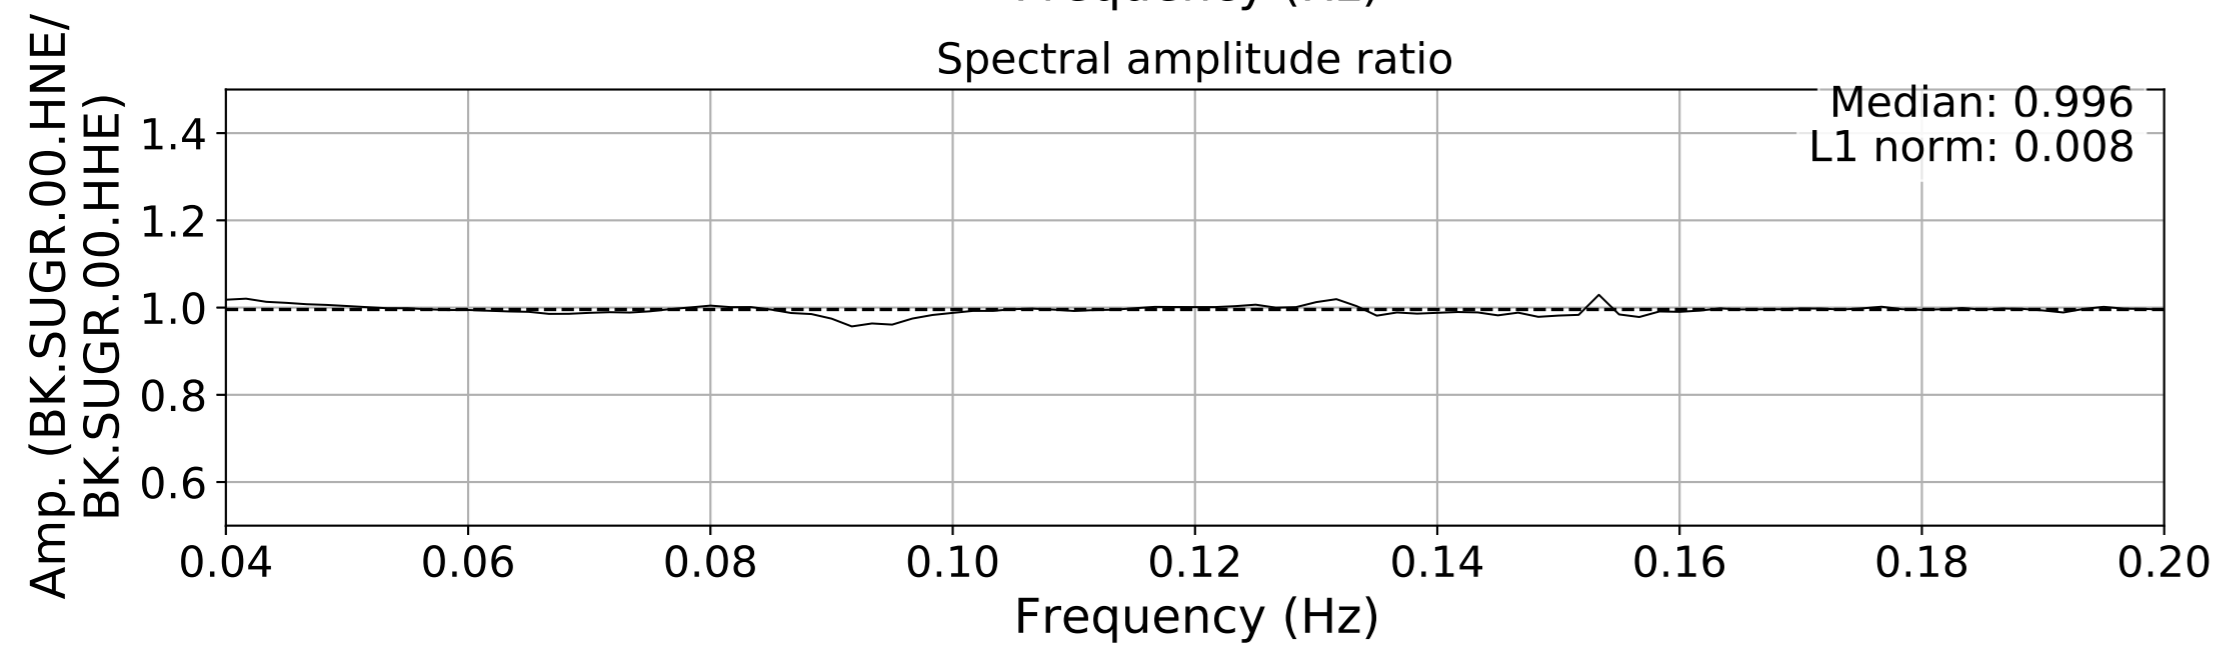

2024.340.184421.M7.0_nc75095651
Origin Time:2024-12-05T18:44:21.110000Z USGS event-id:nc75095651
M7.0 2024 Offshore Cape Mendocino, California Earthquake