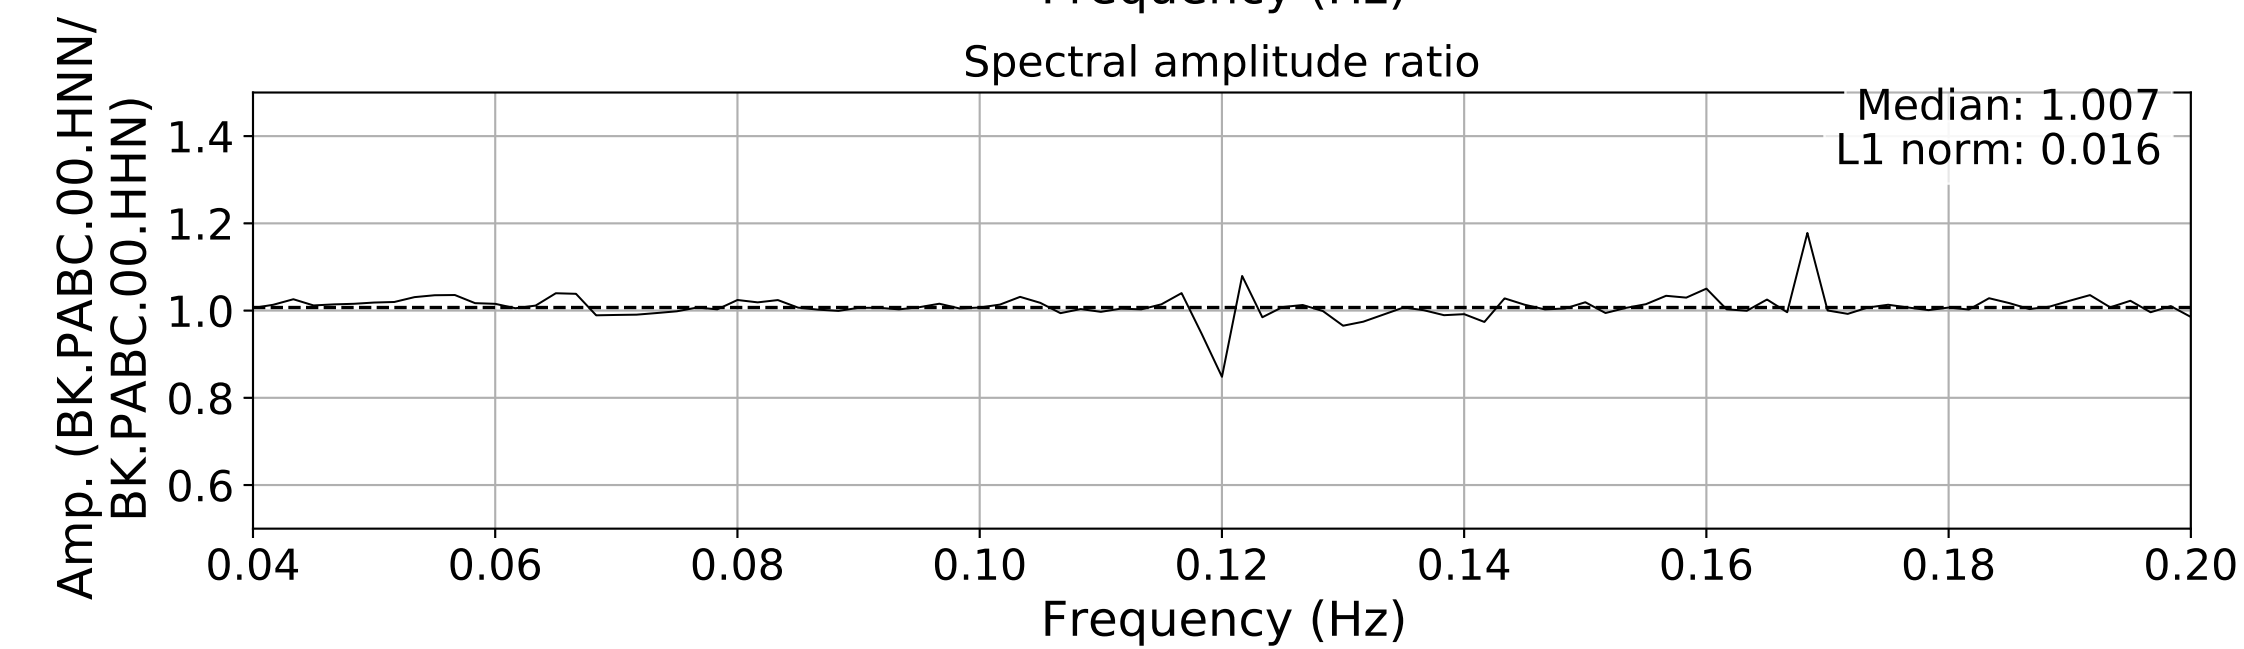

2024.340.184421_M7.0_nc75095651
Origin Time:2024-12-05T18:44:21.110000Z USGS event-id:nc75095651
M7.0 2024 Offshore Cape Mendocino, California Earthquake