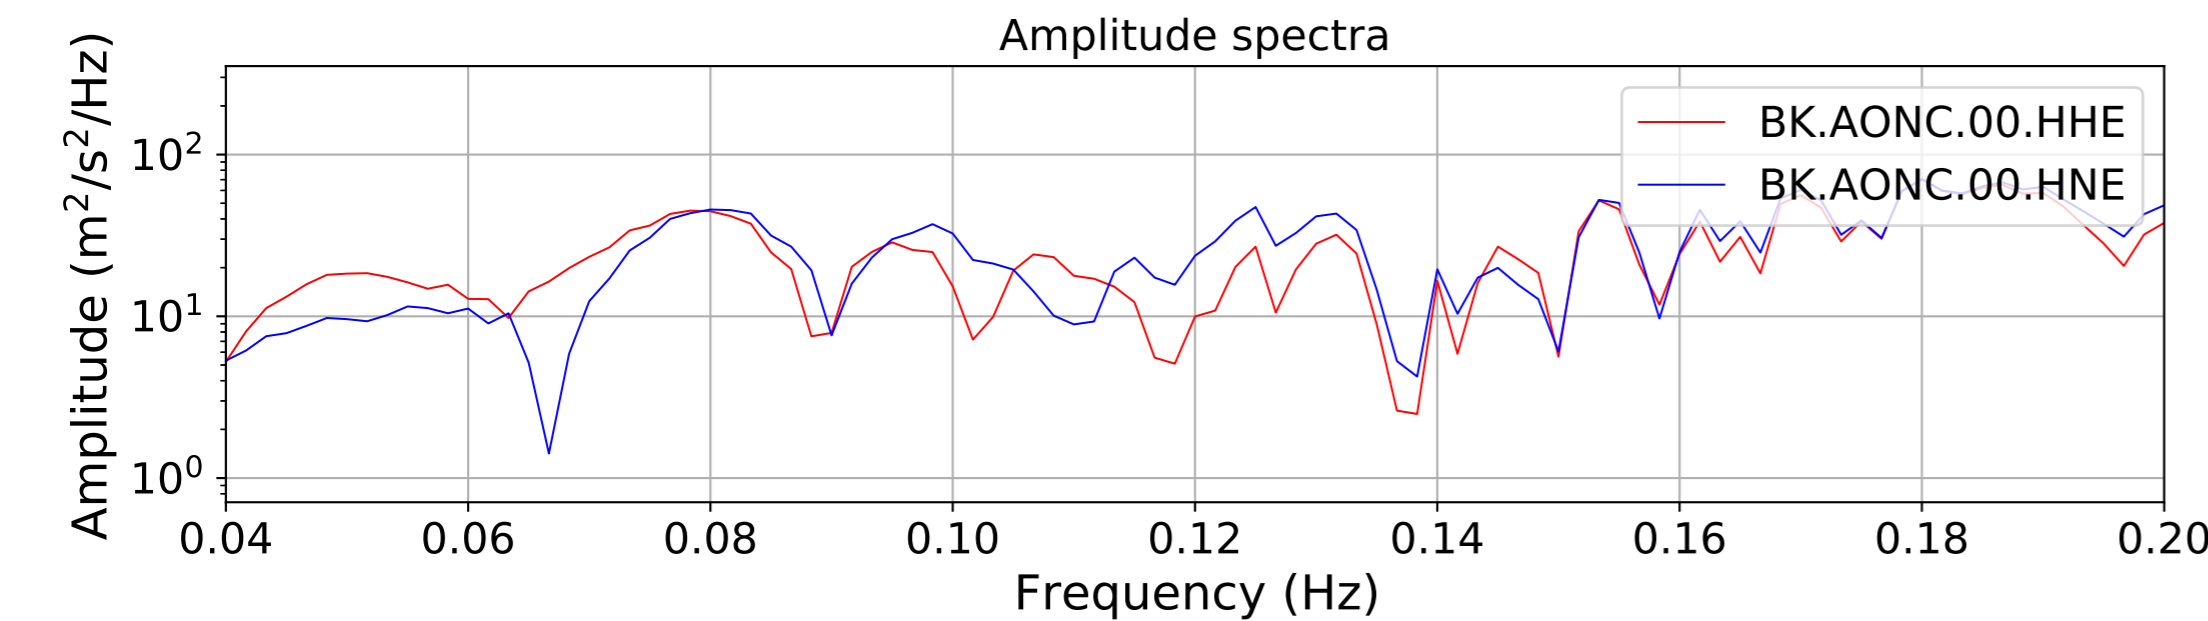

2024.340.184421_M7.0_nc75095651
Origin Time:2024-12-05T18:44:21.110000Z USGS event-id:nc75095651
M7.0 2024 Offshore Cape Mendocino, California Earthquake