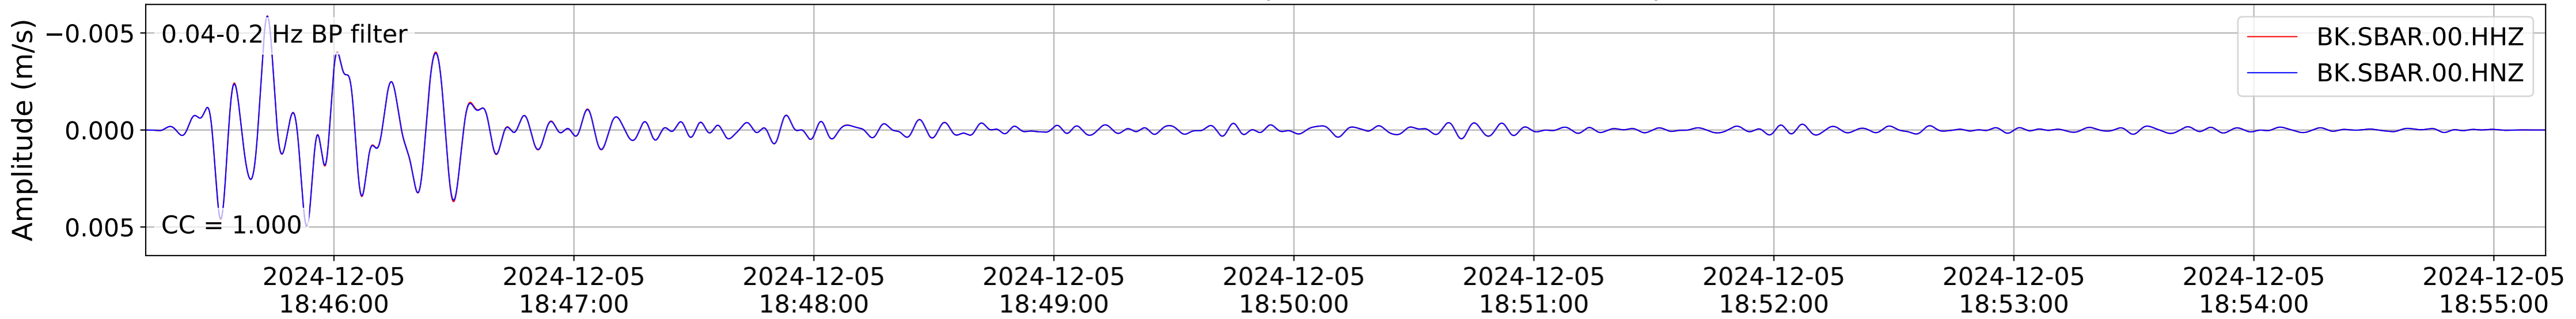

2024.340.184421_M7.0_nc75095651
Origin Time:2024-12-05T18:44:21.110000Z USGS event-id:nc75095651
M7.0 2024 Offshore Cape Mendocino, California Earthquake