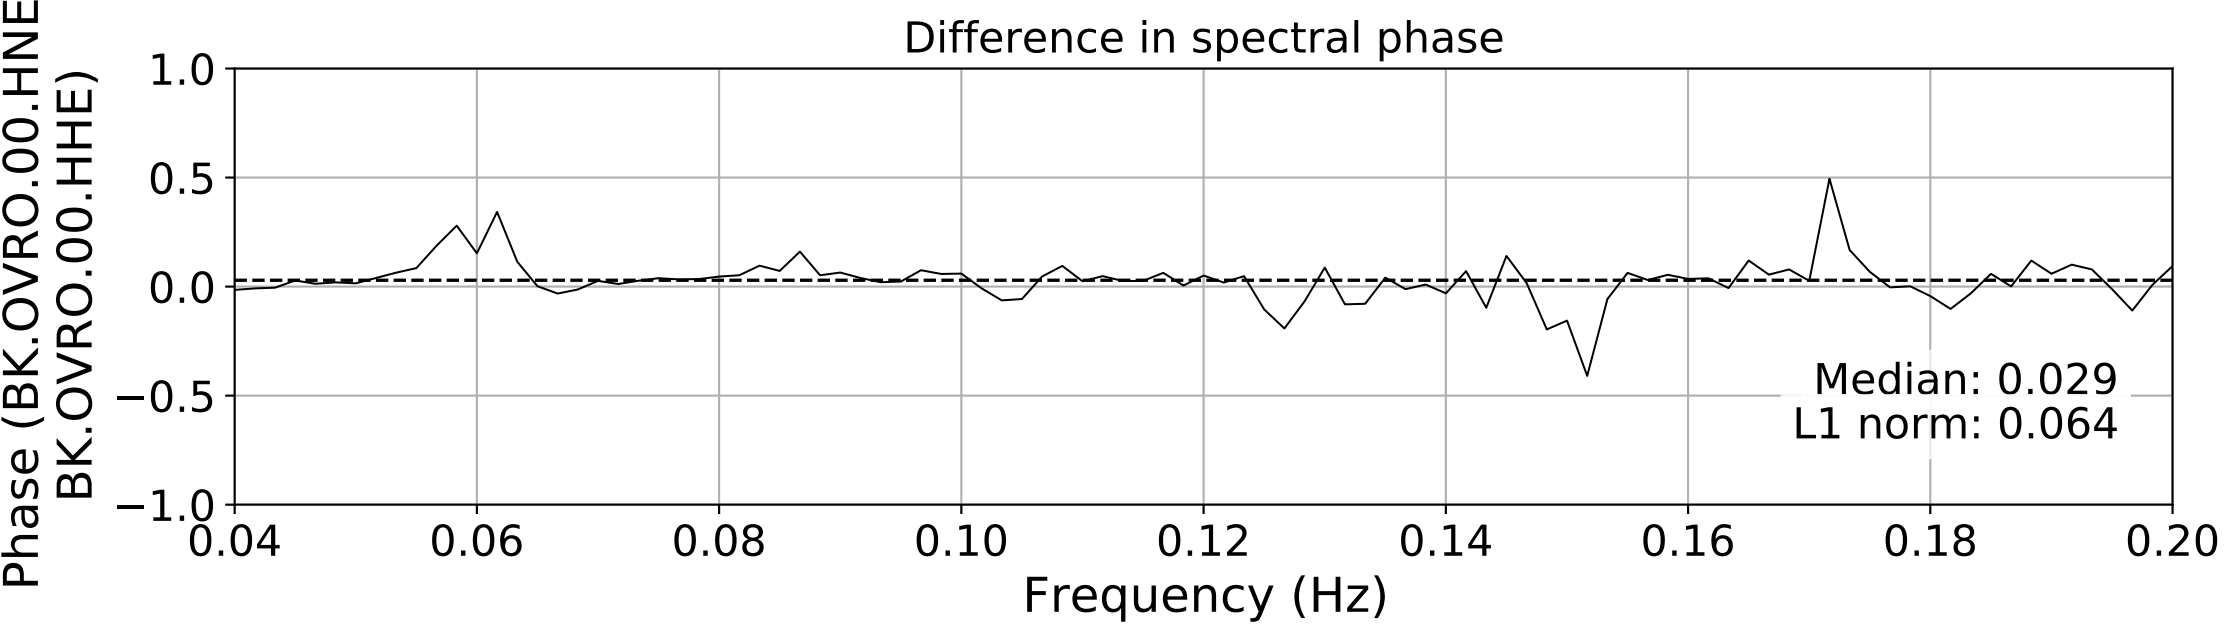

2024.340.184421M7.0_nc75095651
Origin Time:2024-12-05T18:44:21.110000Z USGS event-id:nc75095651
M7.0 2024 Offshore Cape Mendocino, California Earthquake