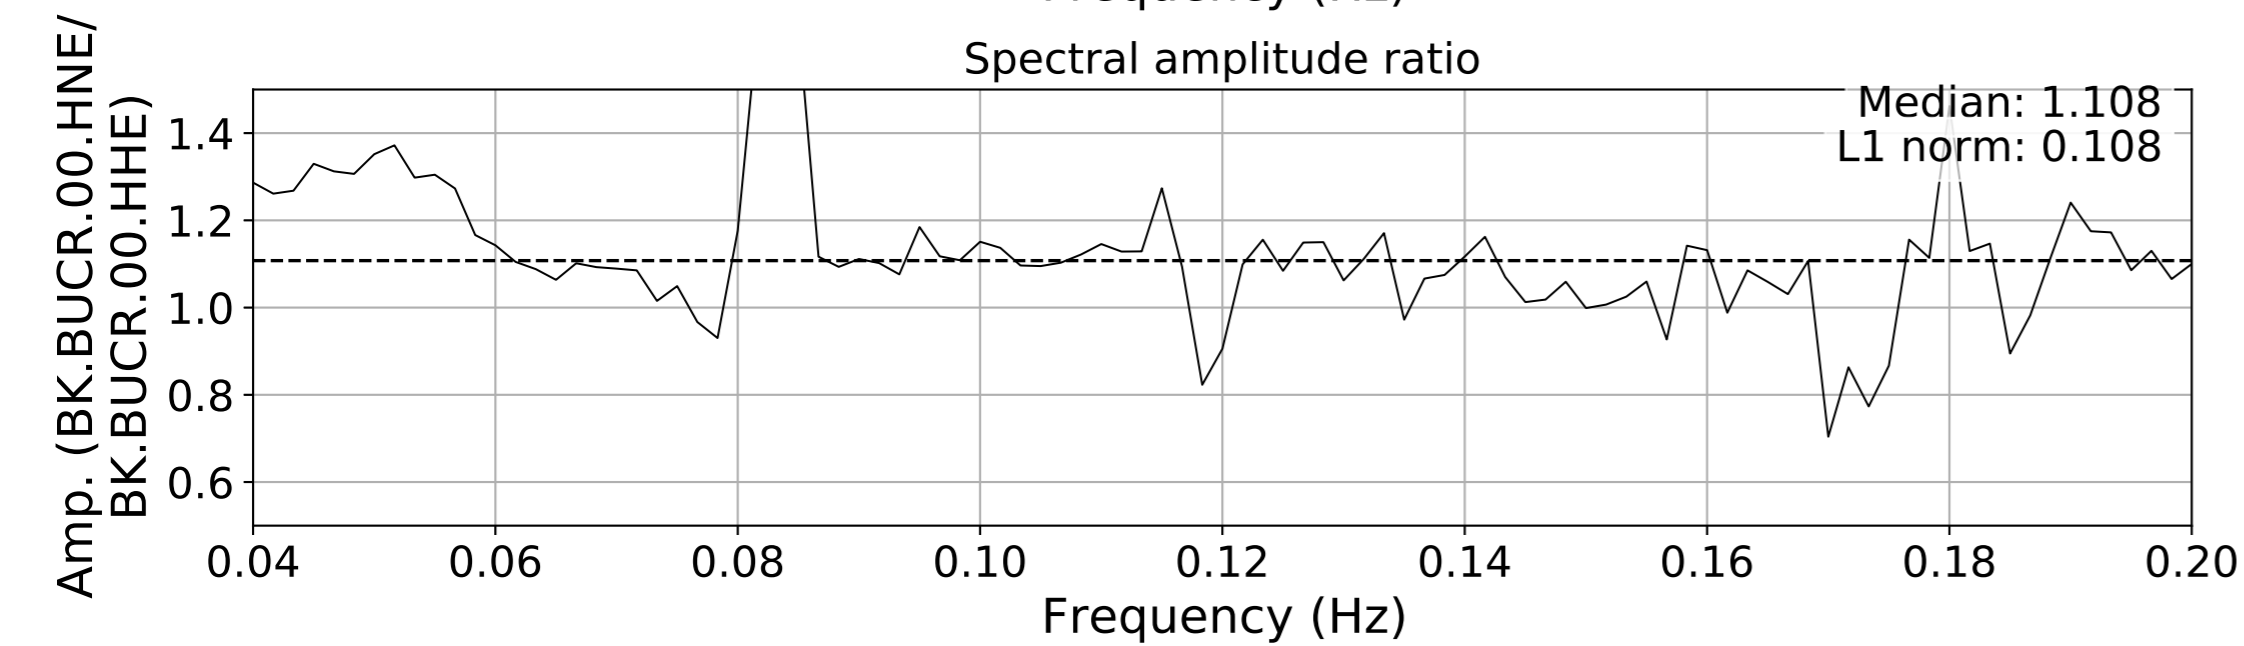

2024.340.184421_M7.0_nc75095651
Origin Time:2024-12-05T18:44:21.110000Z USGS event-id:nc75095651
M7.0 2024 Offshore Cape Mendocino, California Earthquake