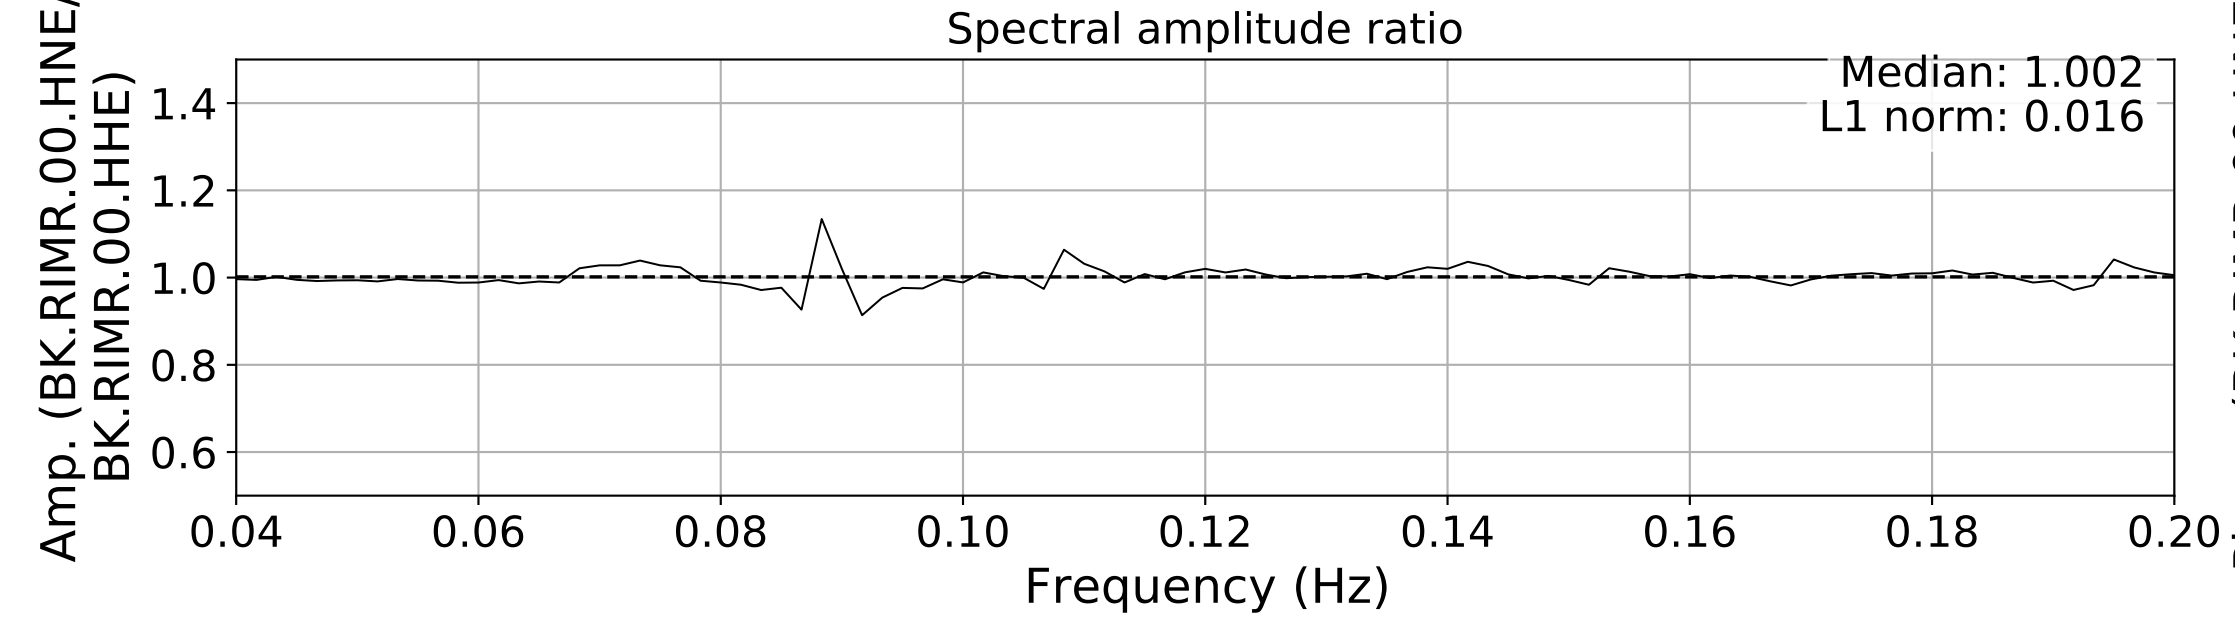

2024.340.184421_M7.0_nc75095651
Origin Time:2024-12-05T18:44:21.110000Z USGS event-id:nc75095651
M7.0 2024 Offshore Cape Mendocino, California Earthquake