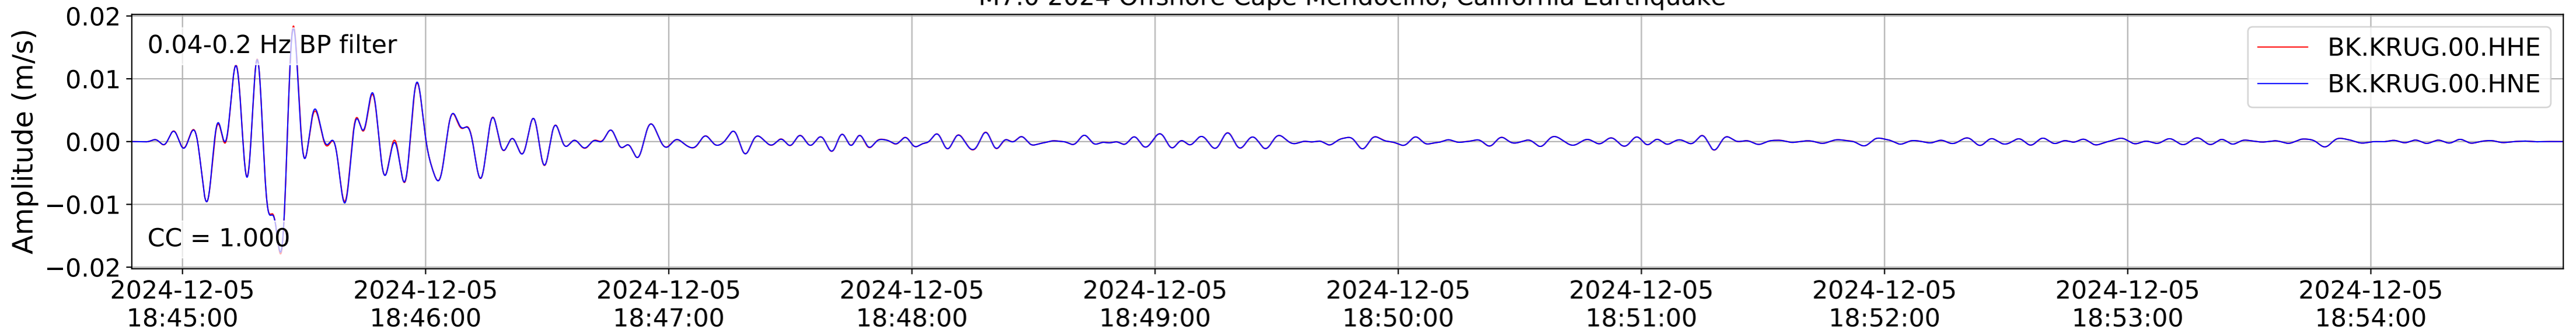

2024.340.184421.M7.0_nc75095651
Origin Time:2024-12-05T18:44:21.110000Z USGS event-id:nc75095651
M7.0 2024 Offshore Cape Mendocino, California Earthquake