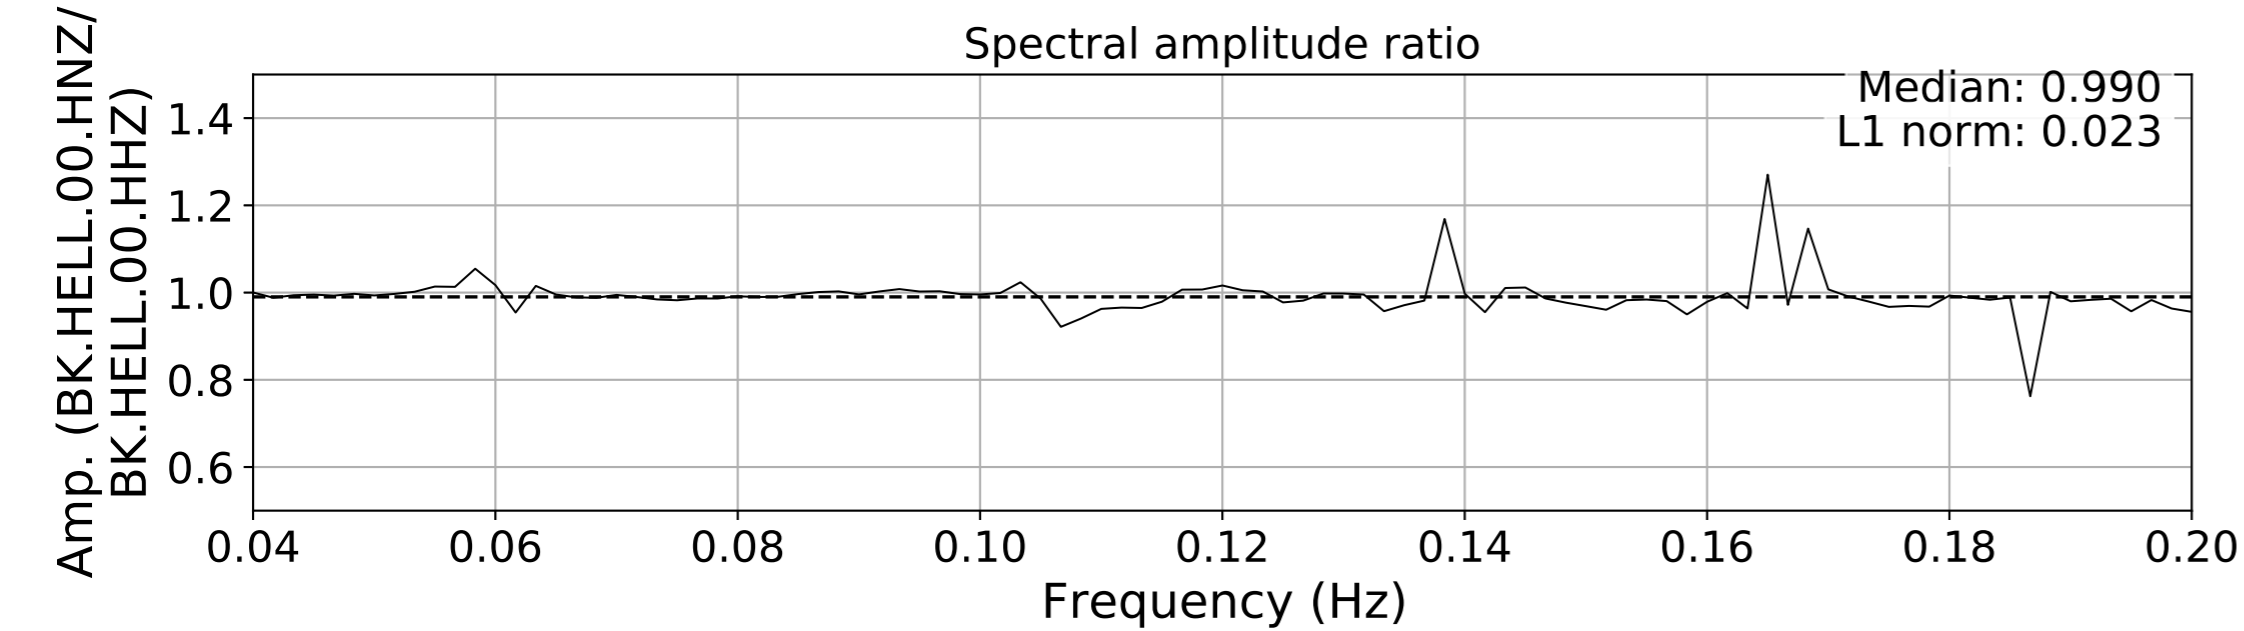

2024.340.184421_M7.0_nc75095651
Origin Time:2024-12-05T18:44:21.110000Z USGS event-id:nc75095651
M7.0 2024 Offshore Cape Mendocino, California Earthquake