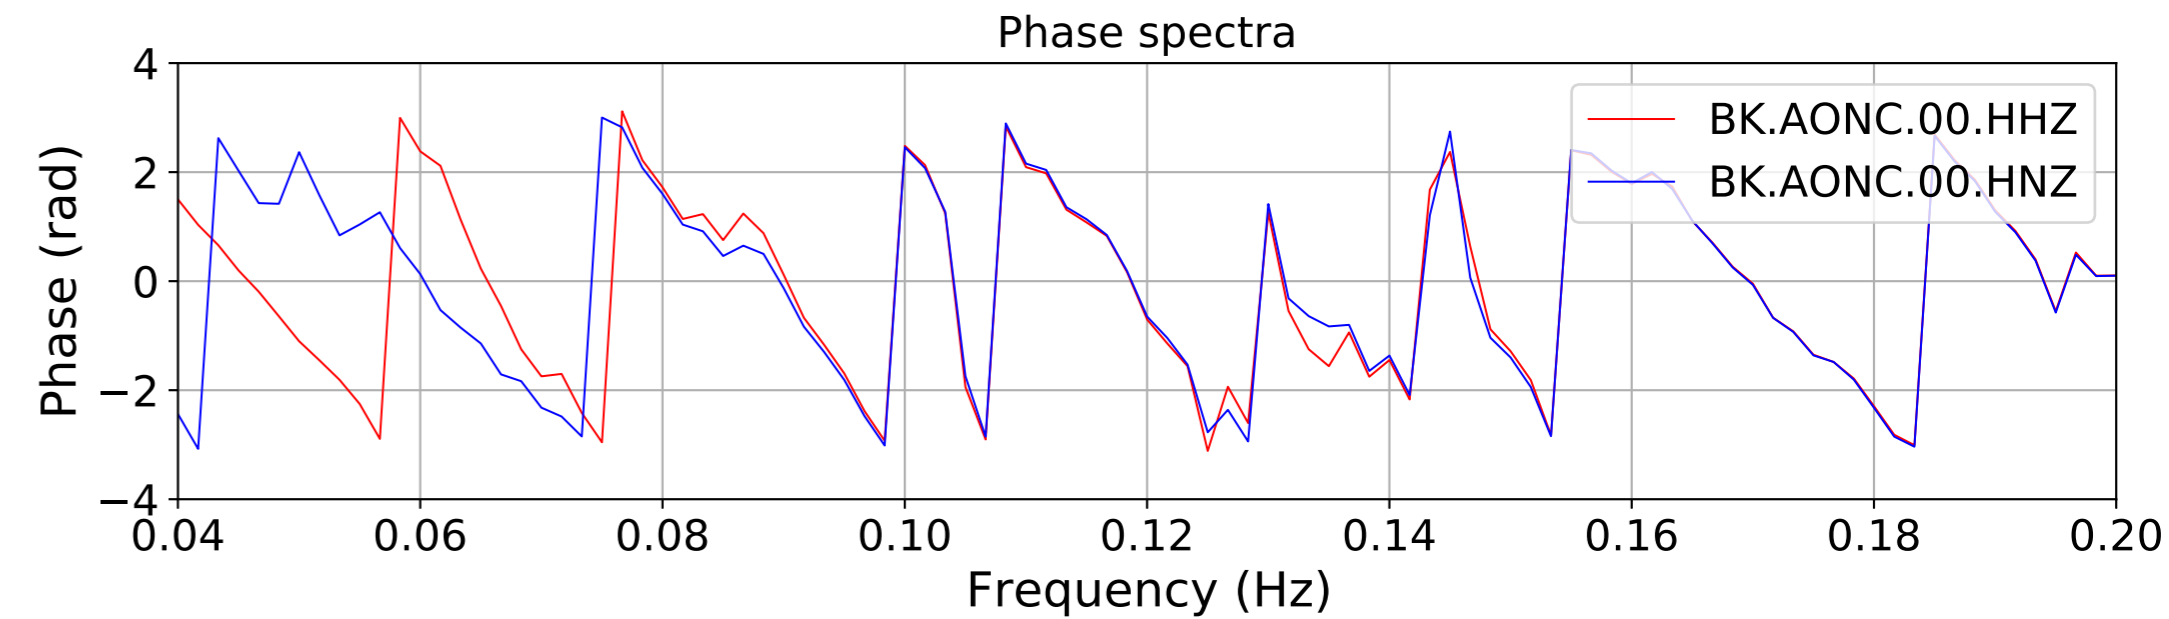

2024.340.184421.M7.0_nc75095651
Origin Time:2024-12-05T18:44:21.110000Z USGS event-id:nc75095651
M7.0 2024 Offshore Cape Mendocino, California Earthquake