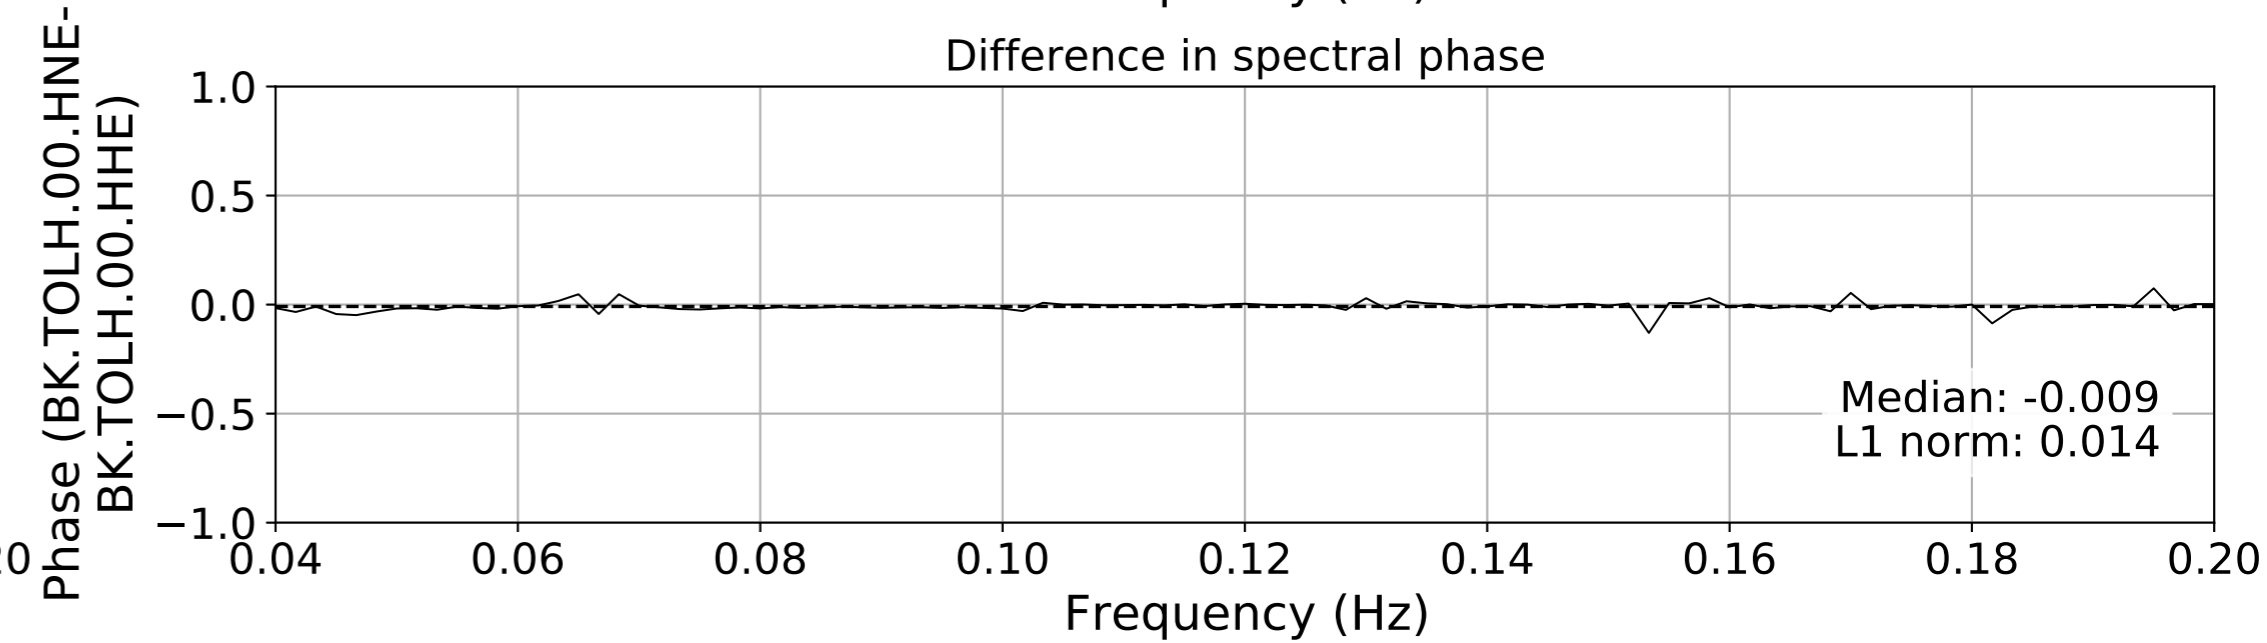

2024.340.184421_M7.0_nc75095651
Origin Time:2024-12-05T18:44:21.110000Z USGS event-id:nc75095651
M7.0 2024 Offshore Cape Mendocino, California Earthquake