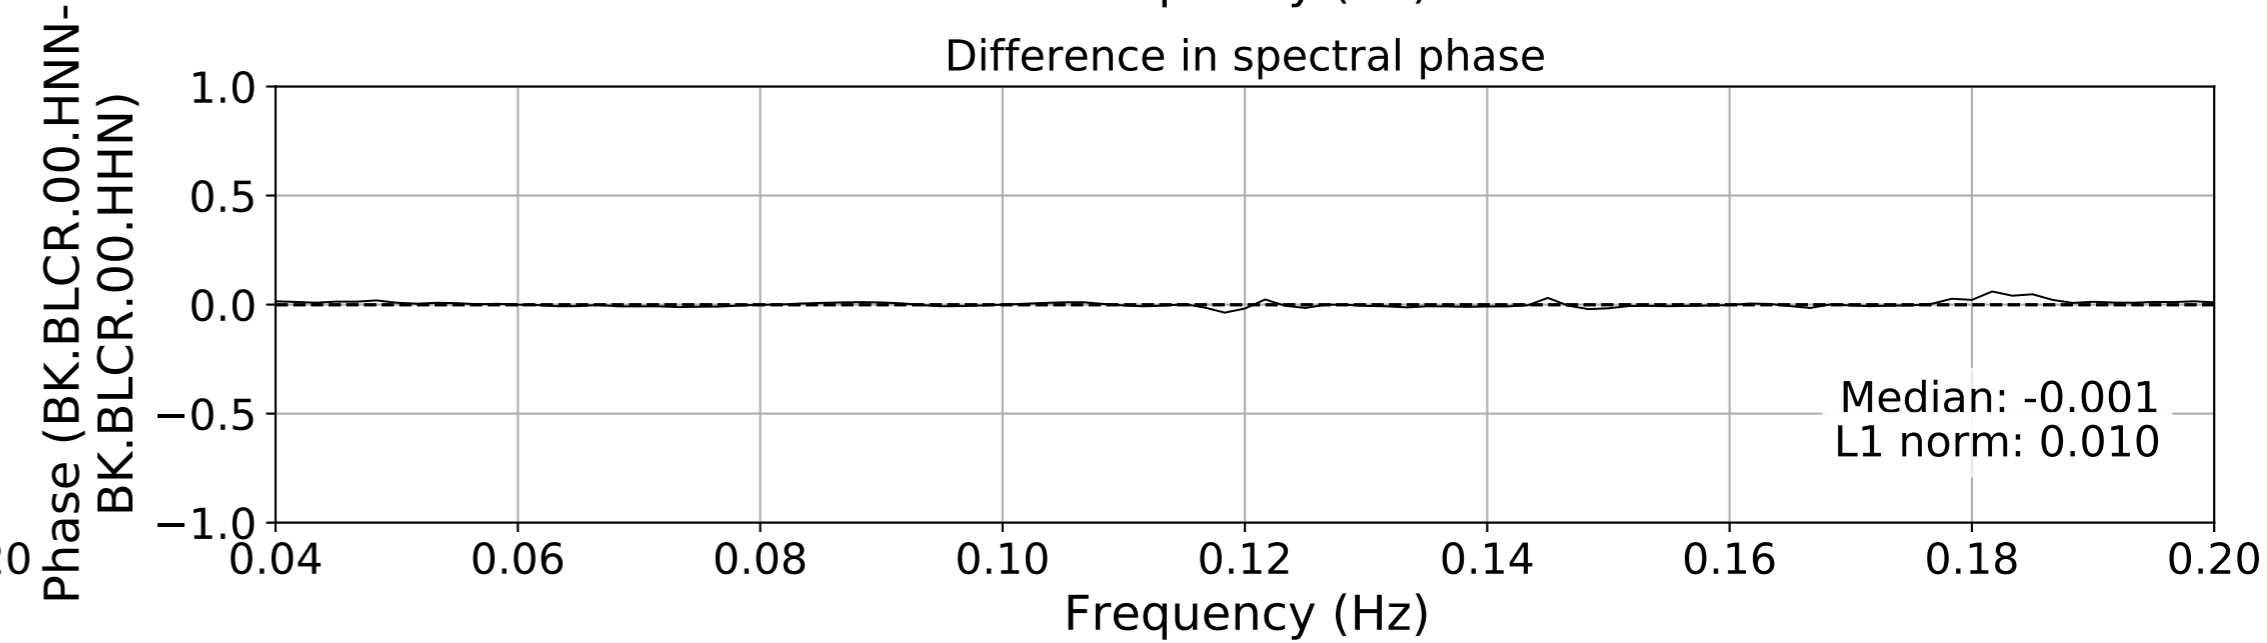

2024.340.184421_M7.0_nc75095651
Origin Time:2024-12-05T18:44:21.110000Z USGS event-id:nc75095651
M7.0 2024 Offshore Cape Mendocino, California Earthquake