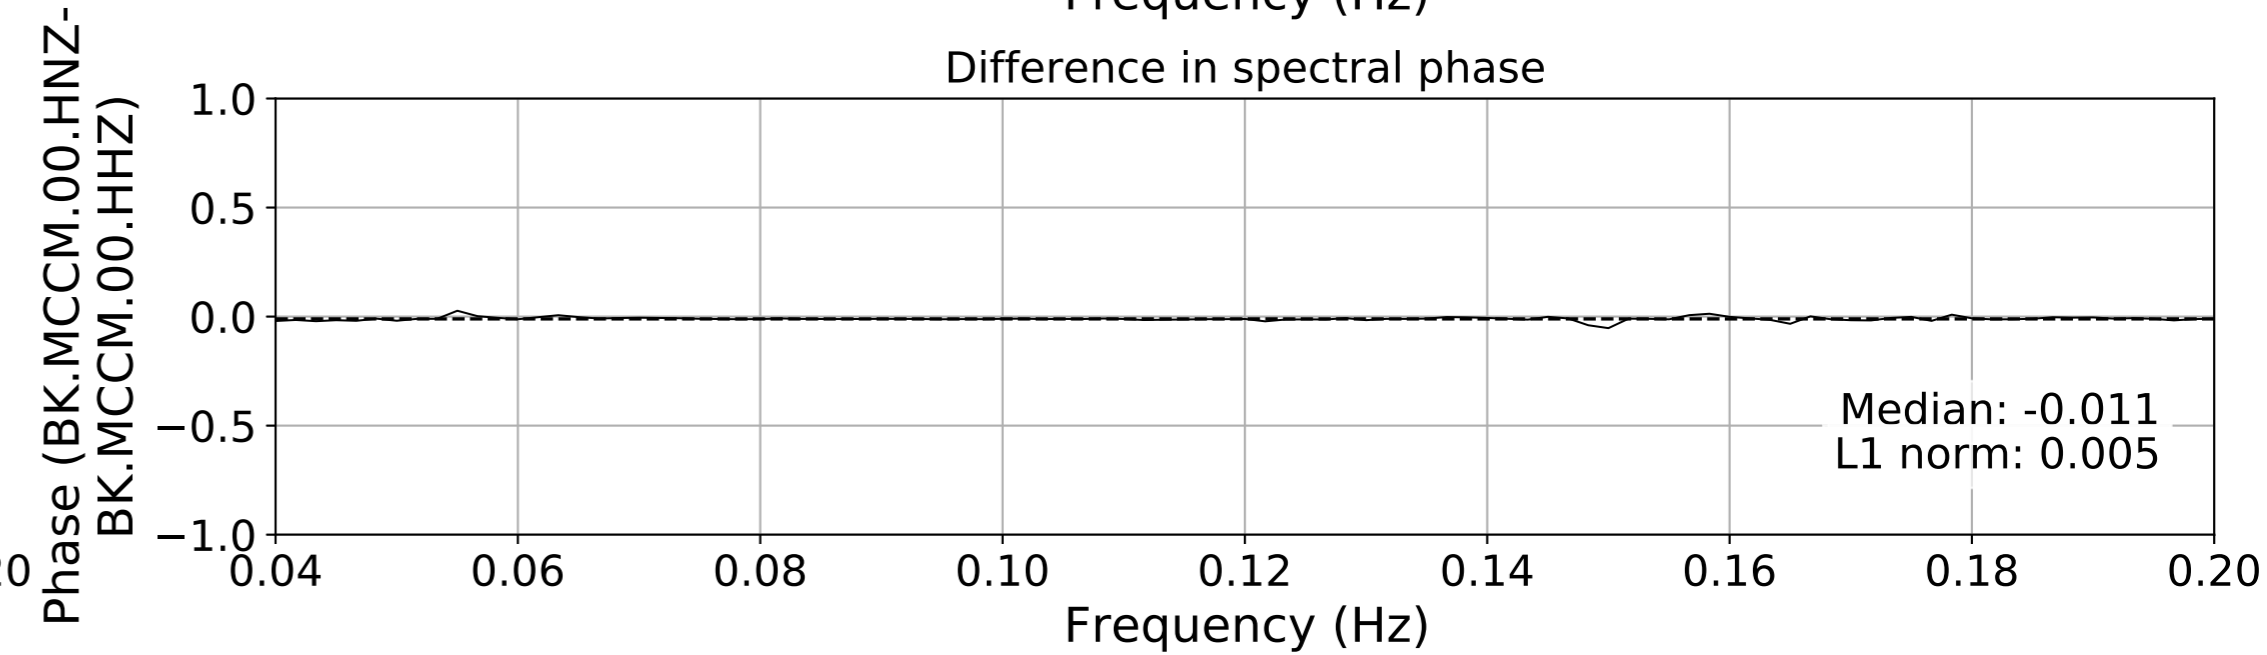

2024.340.184421_M7.0_nc75095651
Origin Time:2024-12-05T18:44:21.110000Z USGS event-id:nc75095651
M7.0 2024 Offshore Cape Mendocino, California Earthquake