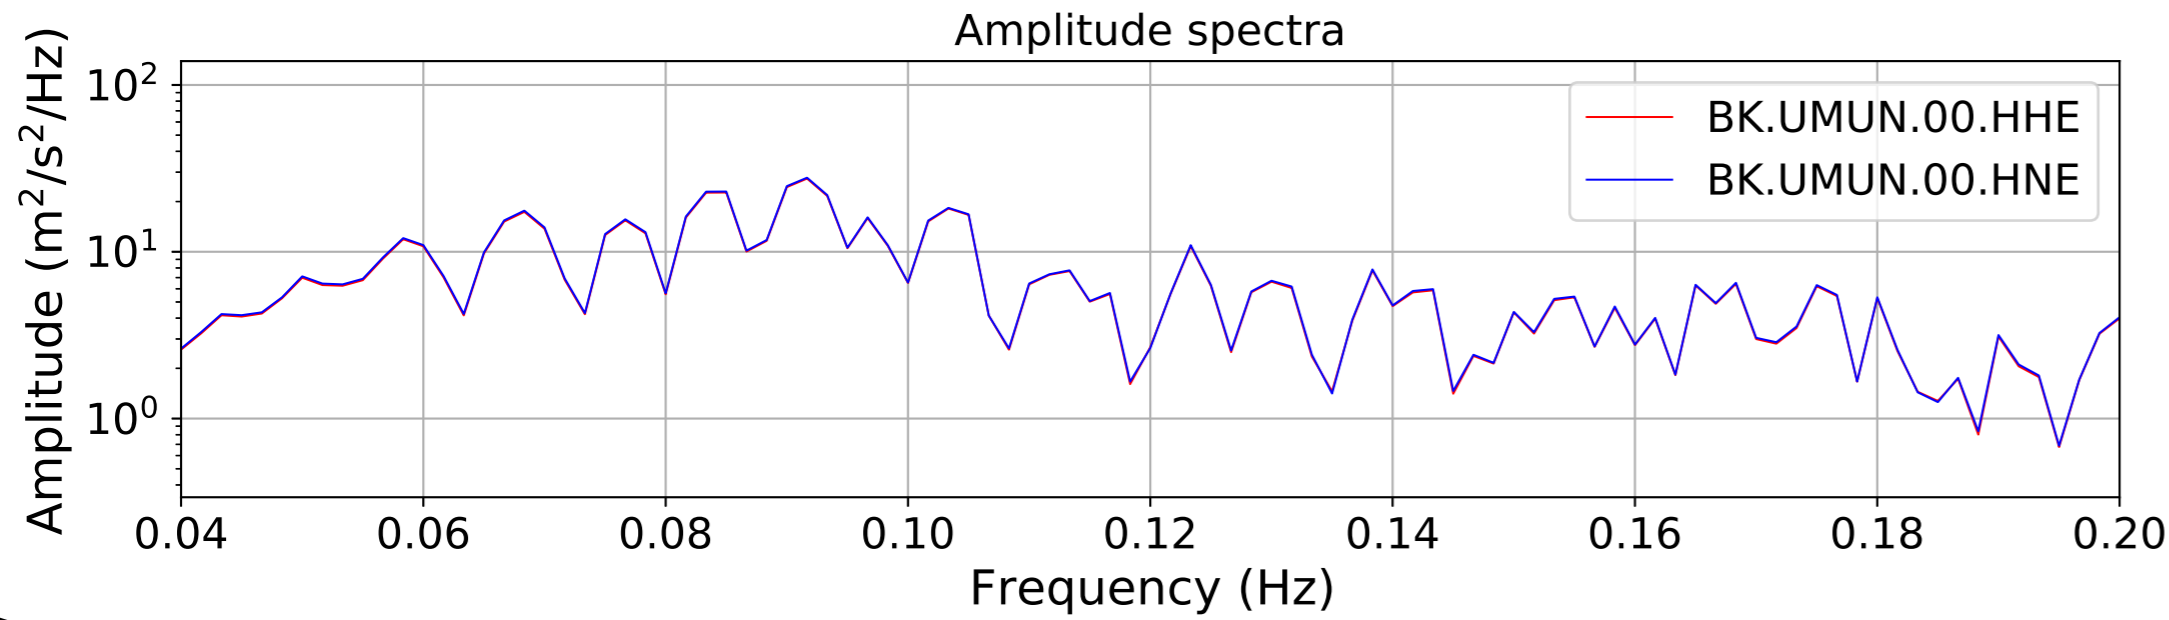

2024.340.184421_M7.0_nc75095651
Origin Time:2024-12-05T18:44:21.110000Z USGS event-id:nc75095651
M7.0 2024 Offshore Cape Mendocino, California Earthquake