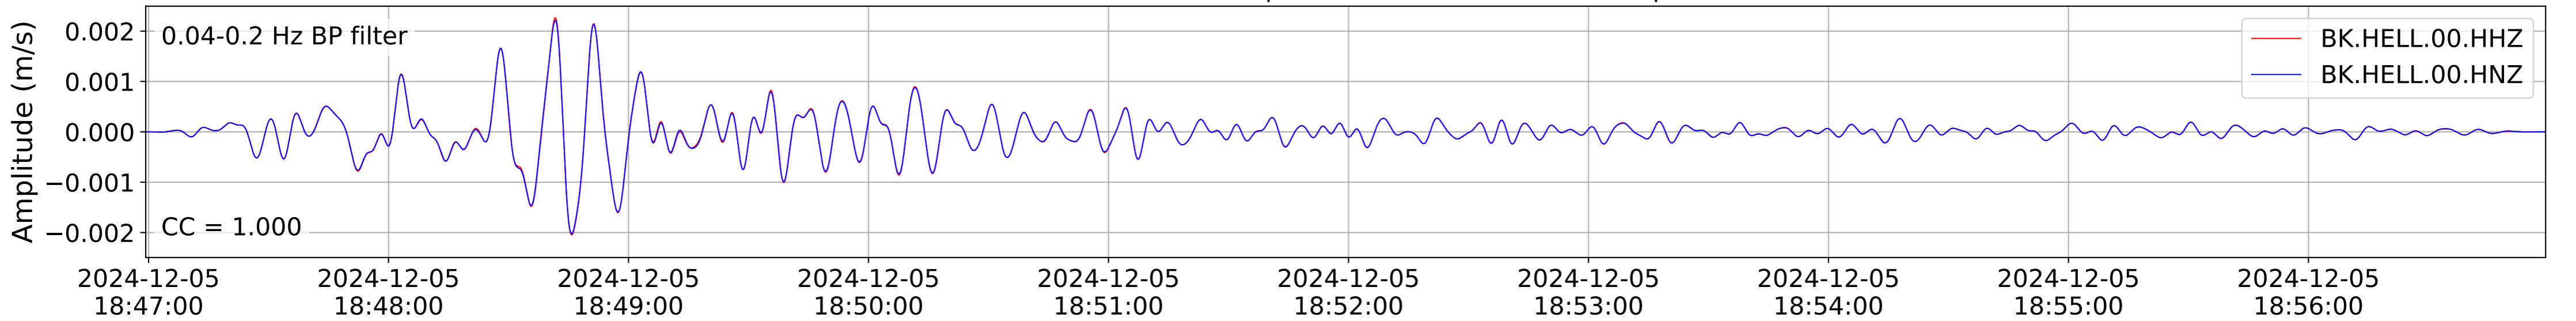

2024.340.184421_M7.0_nc75095651
Origin Time:2024-12-05T18:44:21.110000Z USGS event-id:nc75095651
M7.0 2024 Offshore Cape Mendocino, California Earthquake