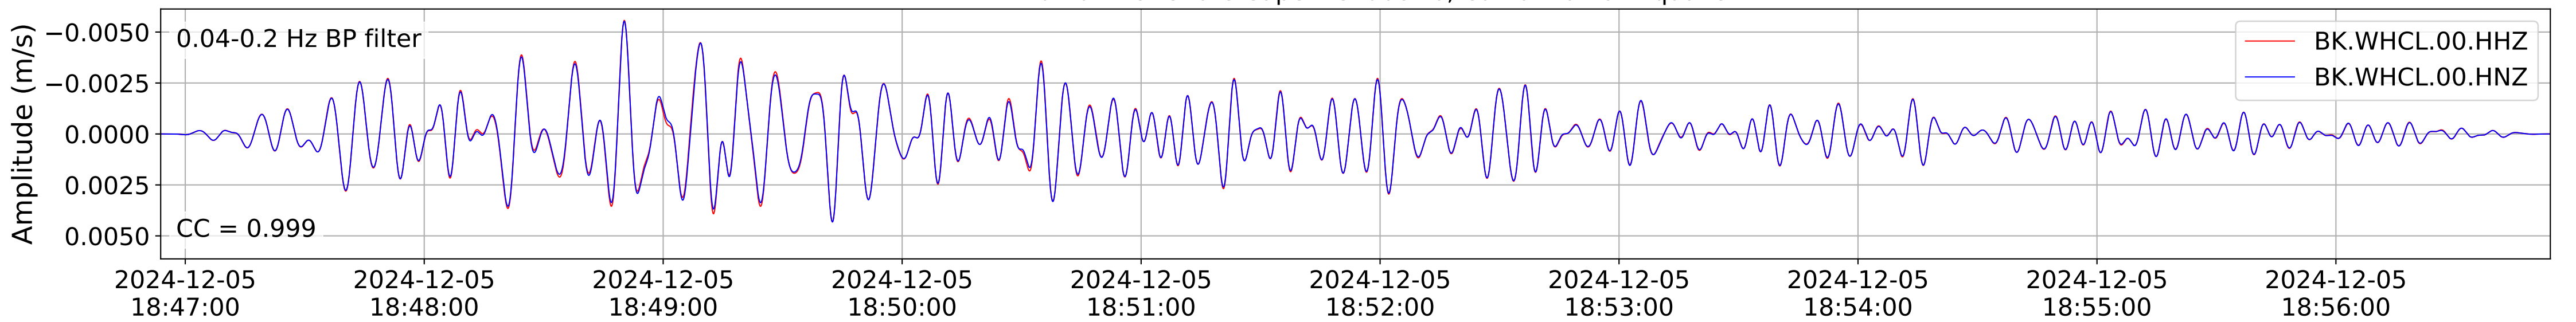

2024.340.184421_M7.0_nc75095651
Origin Time:2024-12-05T18:44:21.110000Z USGS event-id:nc75095651
M7.0 2024 Offshore Cape Mendocino, California Earthquake