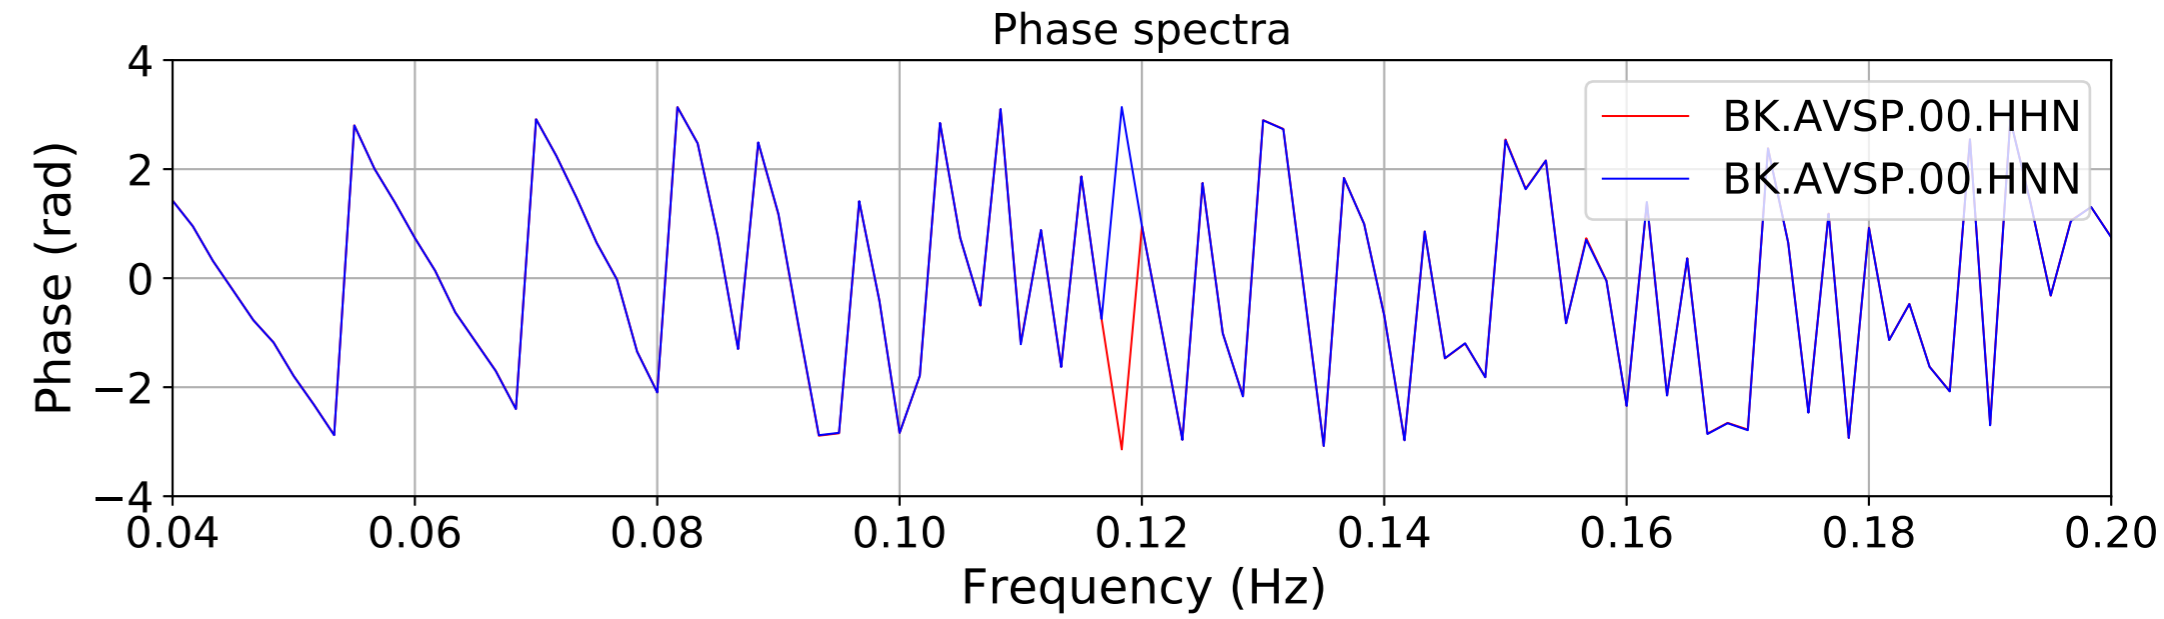

2024.340.184421_M7.0_nc75095651
Origin Time:2024-12-05T18:44:21.110000Z USGS event-id:nc75095651
M7.0 2024 Offshore Cape Mendocino, California Earthquake