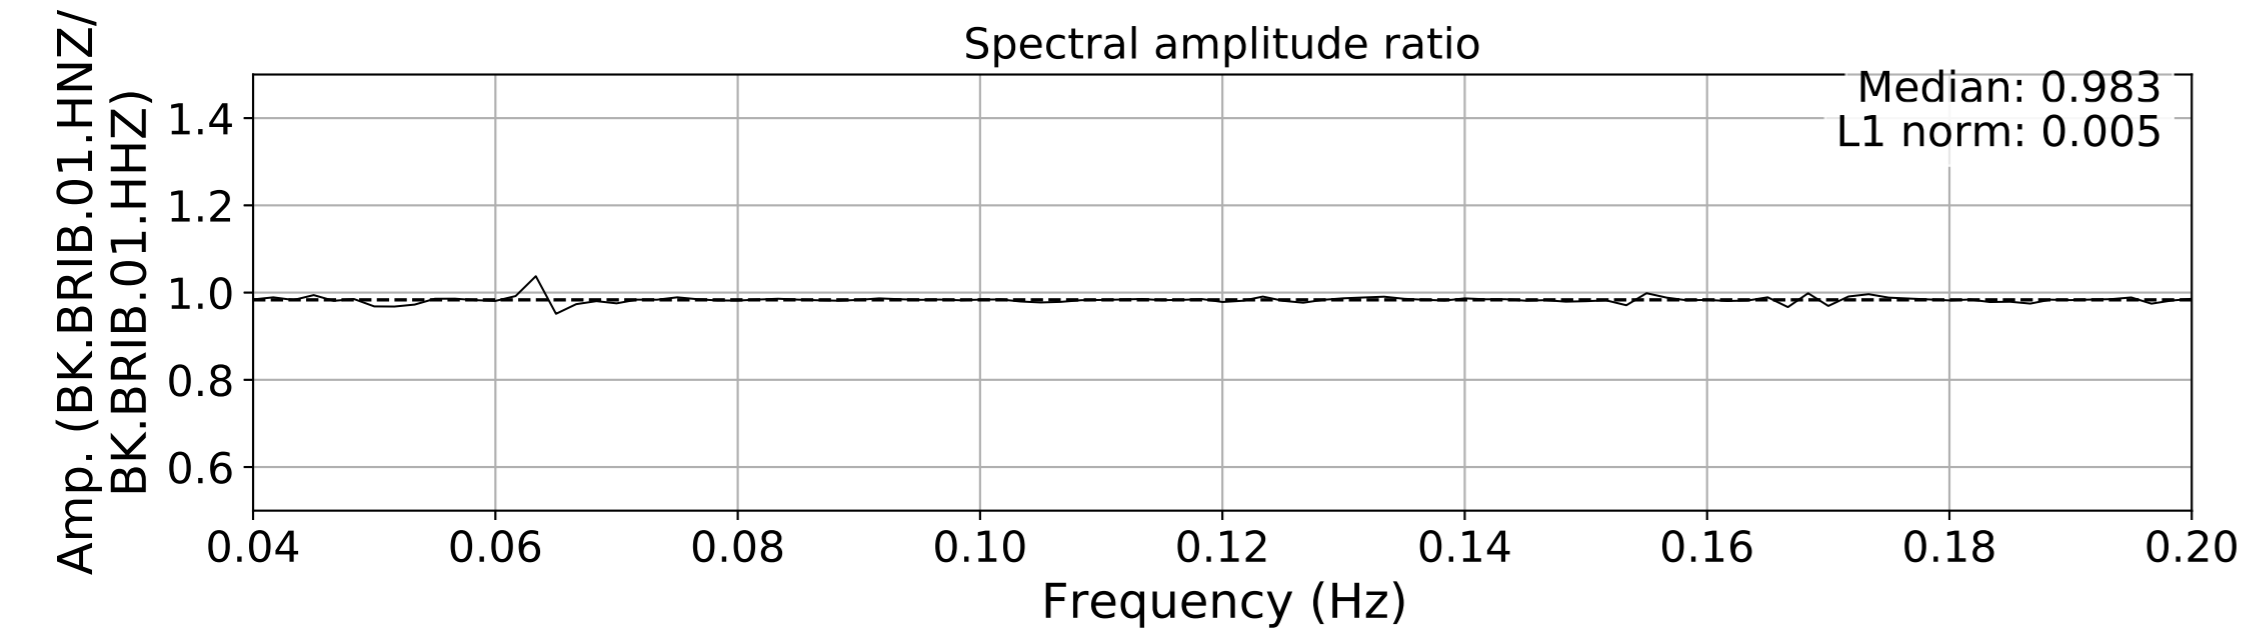

2024.340.184421_M7.0_nc75095651
Origin Time:2024-12-05T18:44:21.110000Z USGS event-id:nc75095651
M7.0 2024 Offshore Cape Mendocino, California Earthquake