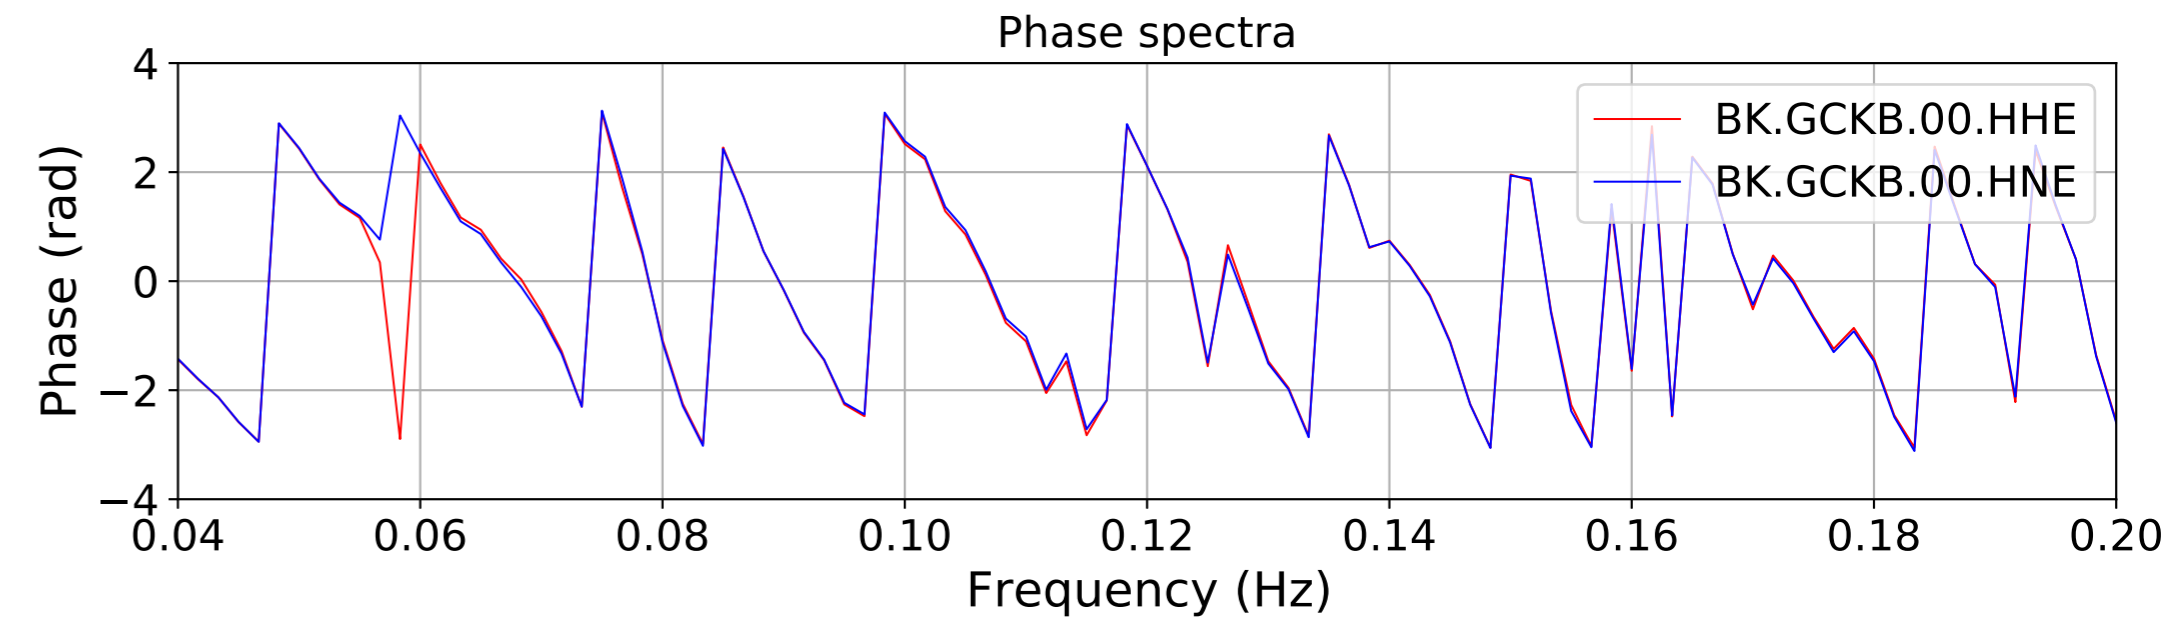

2024.340.184421_M7.0_nc75095651
Origin Time:2024-12-05T18:44:21.110000Z USGS event-id:nc75095651
M7.0 2024 Offshore Cape Mendocino, California Earthquake