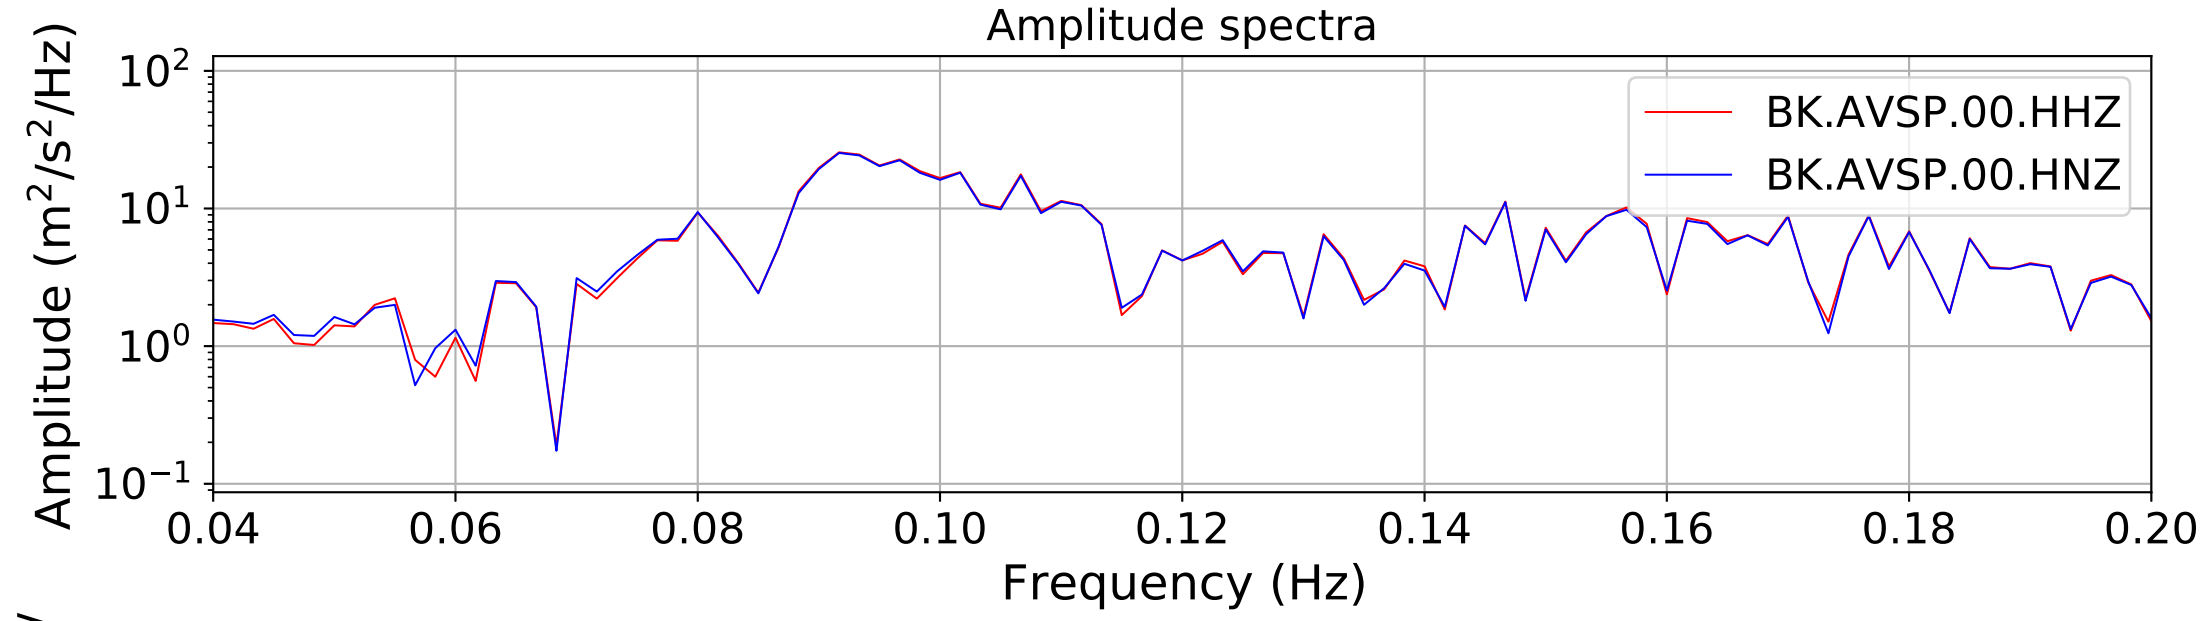

2024.340.184421_M7.0_nc75095651
Origin Time:2024-12-05T18:44:21.110000Z USGS event-id:nc75095651
M7.0 2024 Offshore Cape Mendocino, California Earthquake