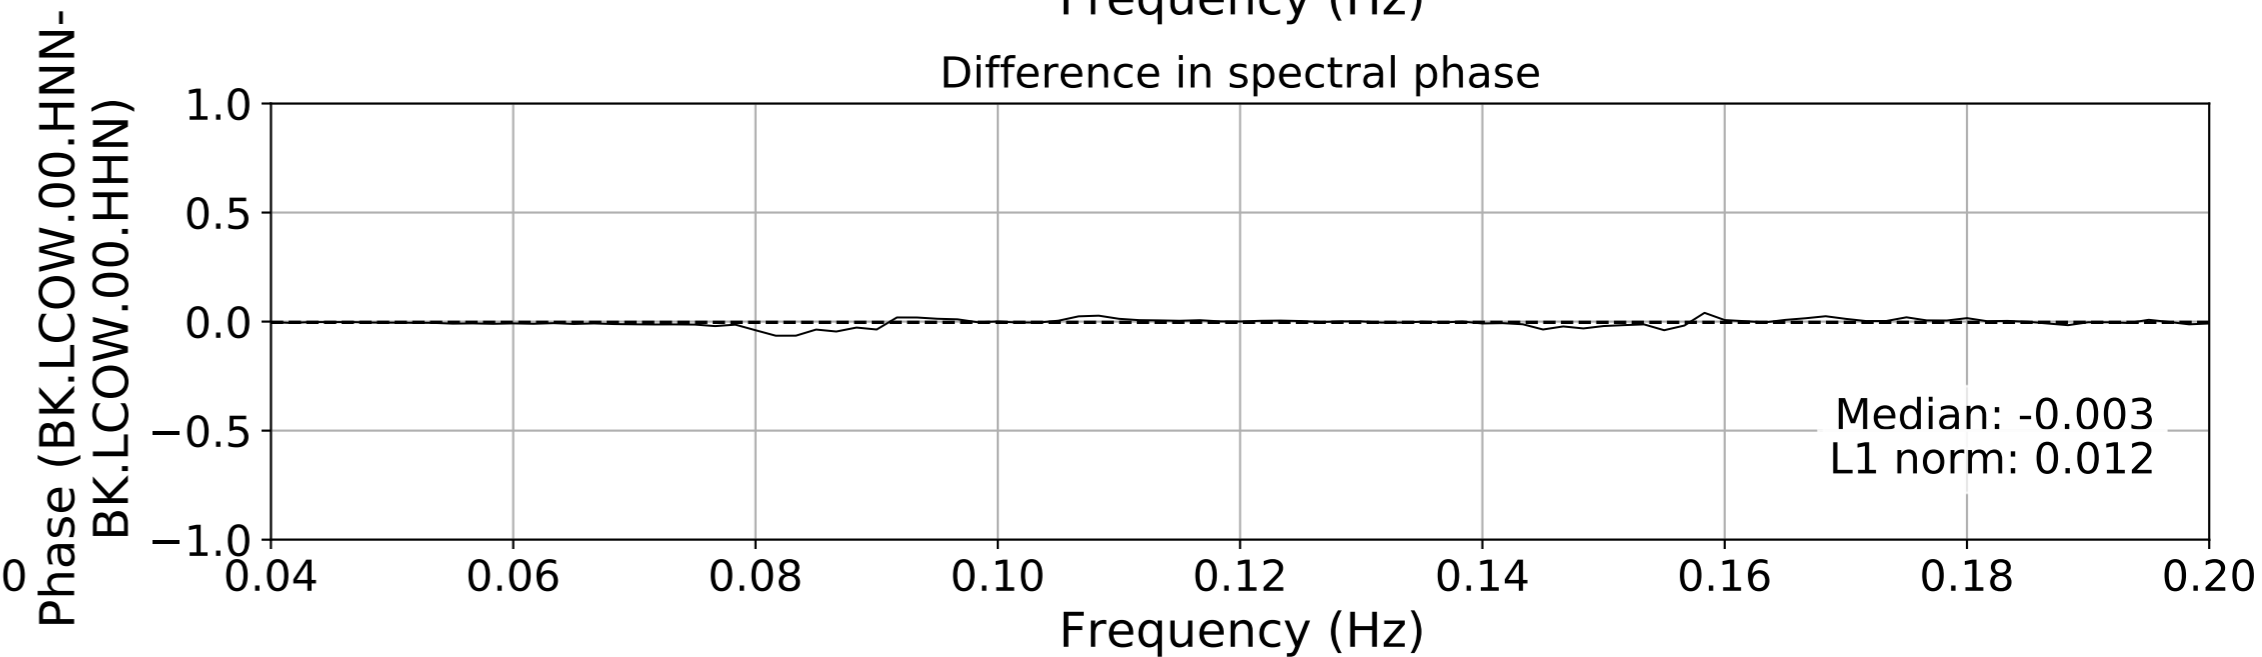

2024.340.184421.M7.0_nc75095651
Origin Time:2024-12-05T18:44:21.110000Z USGS event-id:nc75095651
M7.0 2024 Offshore Cape Mendocino, California Earthquake