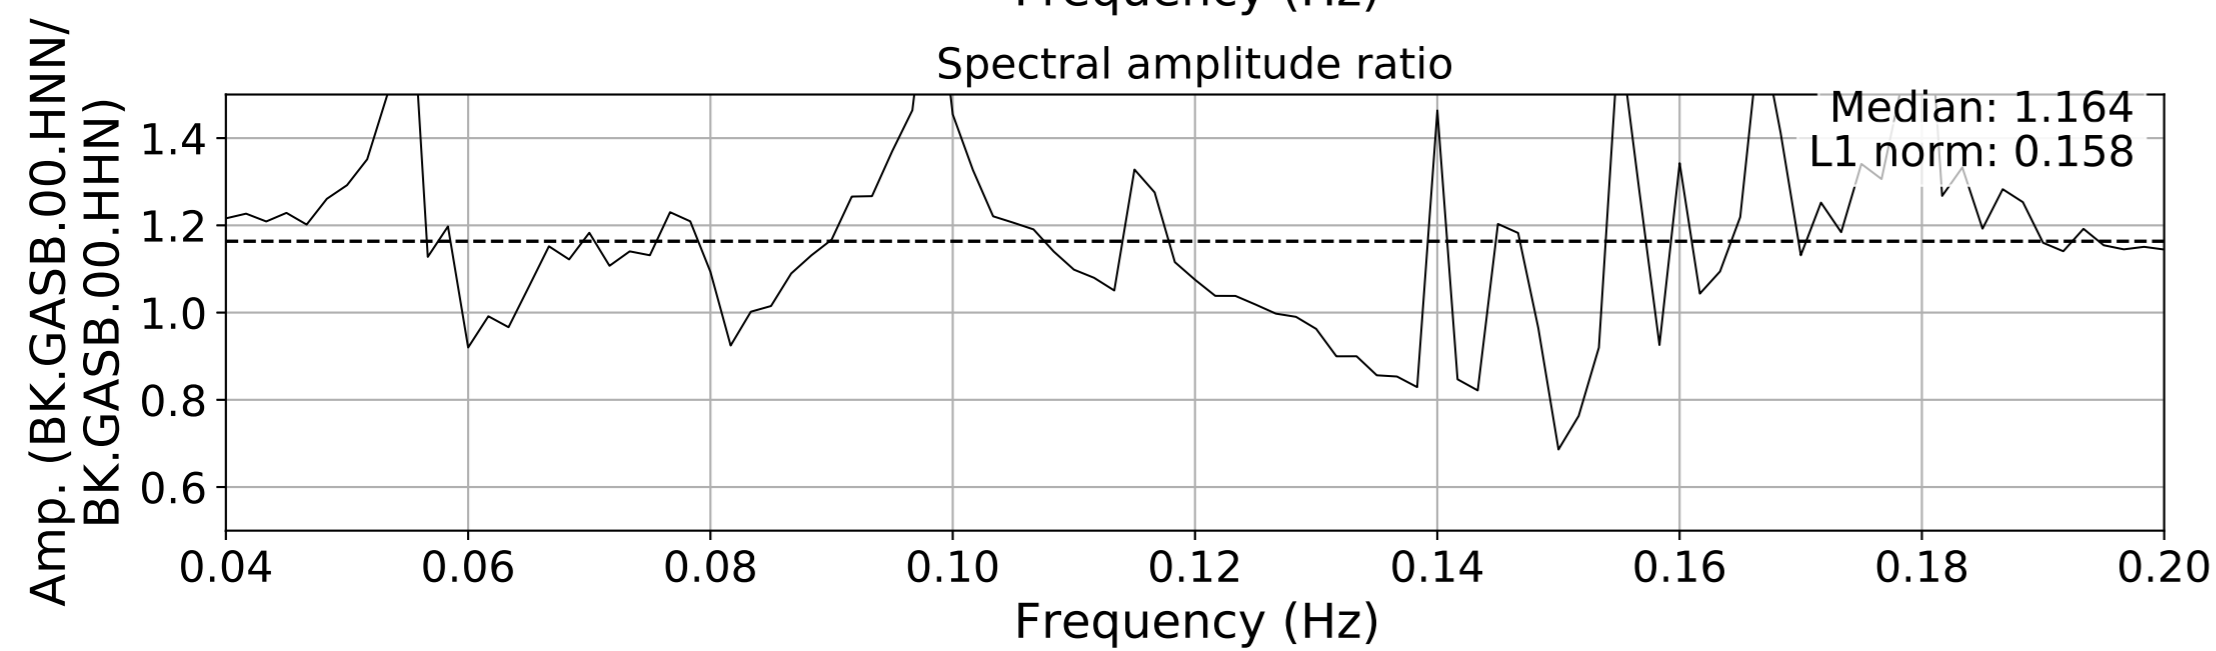

2024.340.184421.M7.0_nc75095651
Origin Time:2024-12-05T18:44:21.110000Z USGS event-id:nc75095651
M7.0 2024 Offshore Cape Mendocino, California Earthquake