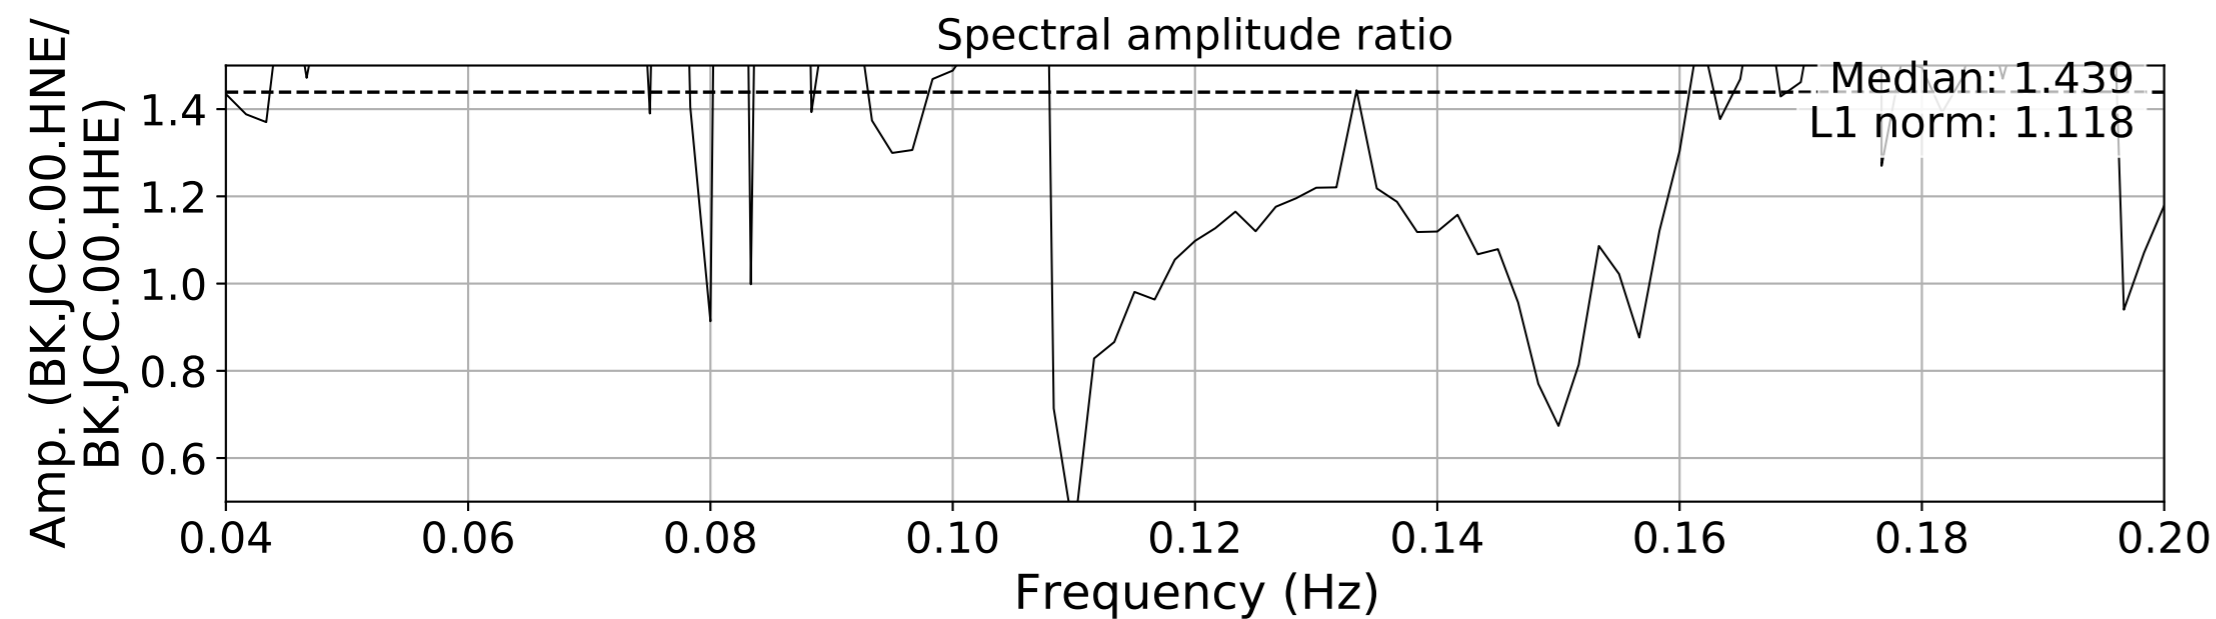

2024.340.184421_M7.0_nc75095651
Origin Time:2024-12-05T18:44:21.110000Z USGS event-id:nc75095651
M7.0 2024 Offshore Cape Mendocino, California Earthquake