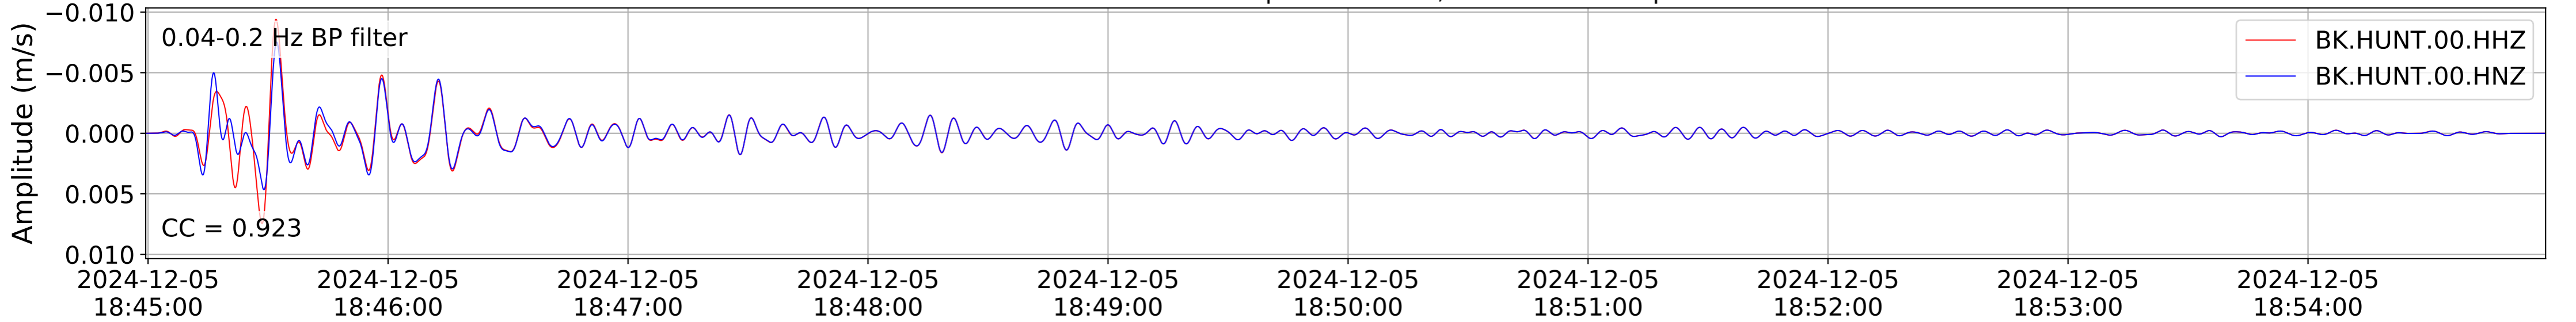

2024.340.184421_M7.0_nc75095651
Origin Time:2024-12-05T18:44:21.110000Z USGS event-id:nc75095651
M7.0 2024 Offshore Cape Mendocino, California Earthquake