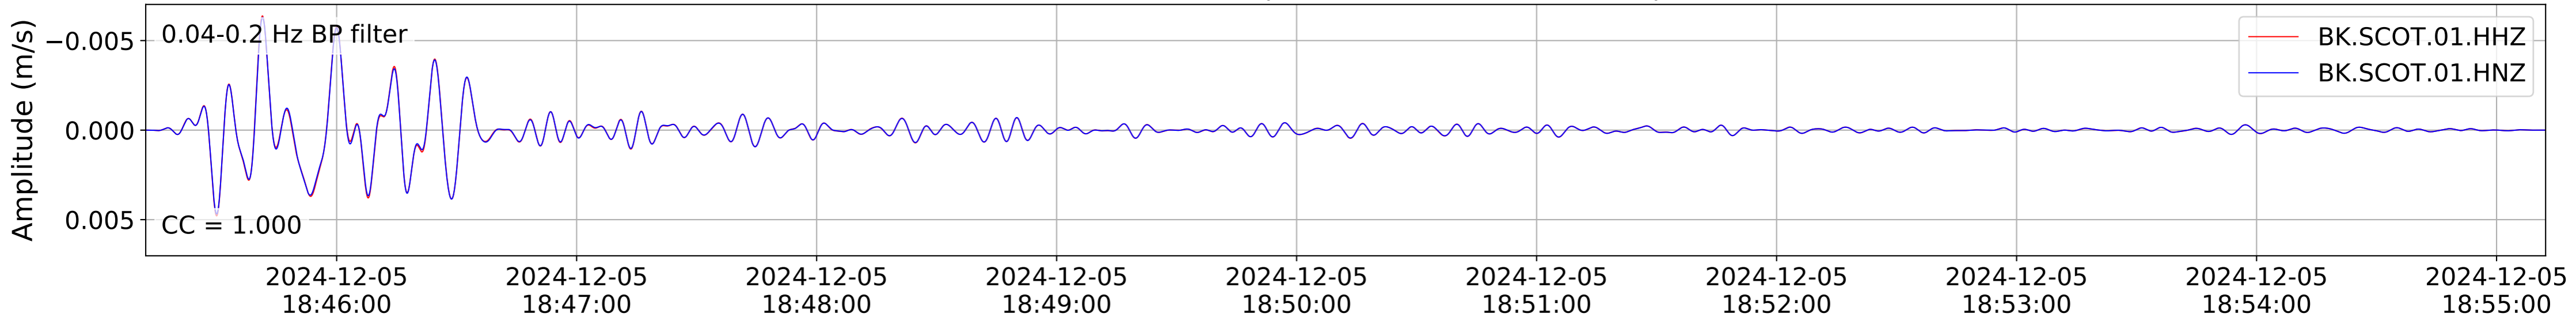

2024.340.184421_M7.0_nc75095651
Origin Time:2024-12-05T18:44:21.110000Z USGS event-id:nc75095651
M7.0 2024 Offshore Cape Mendocino, California Earthquake