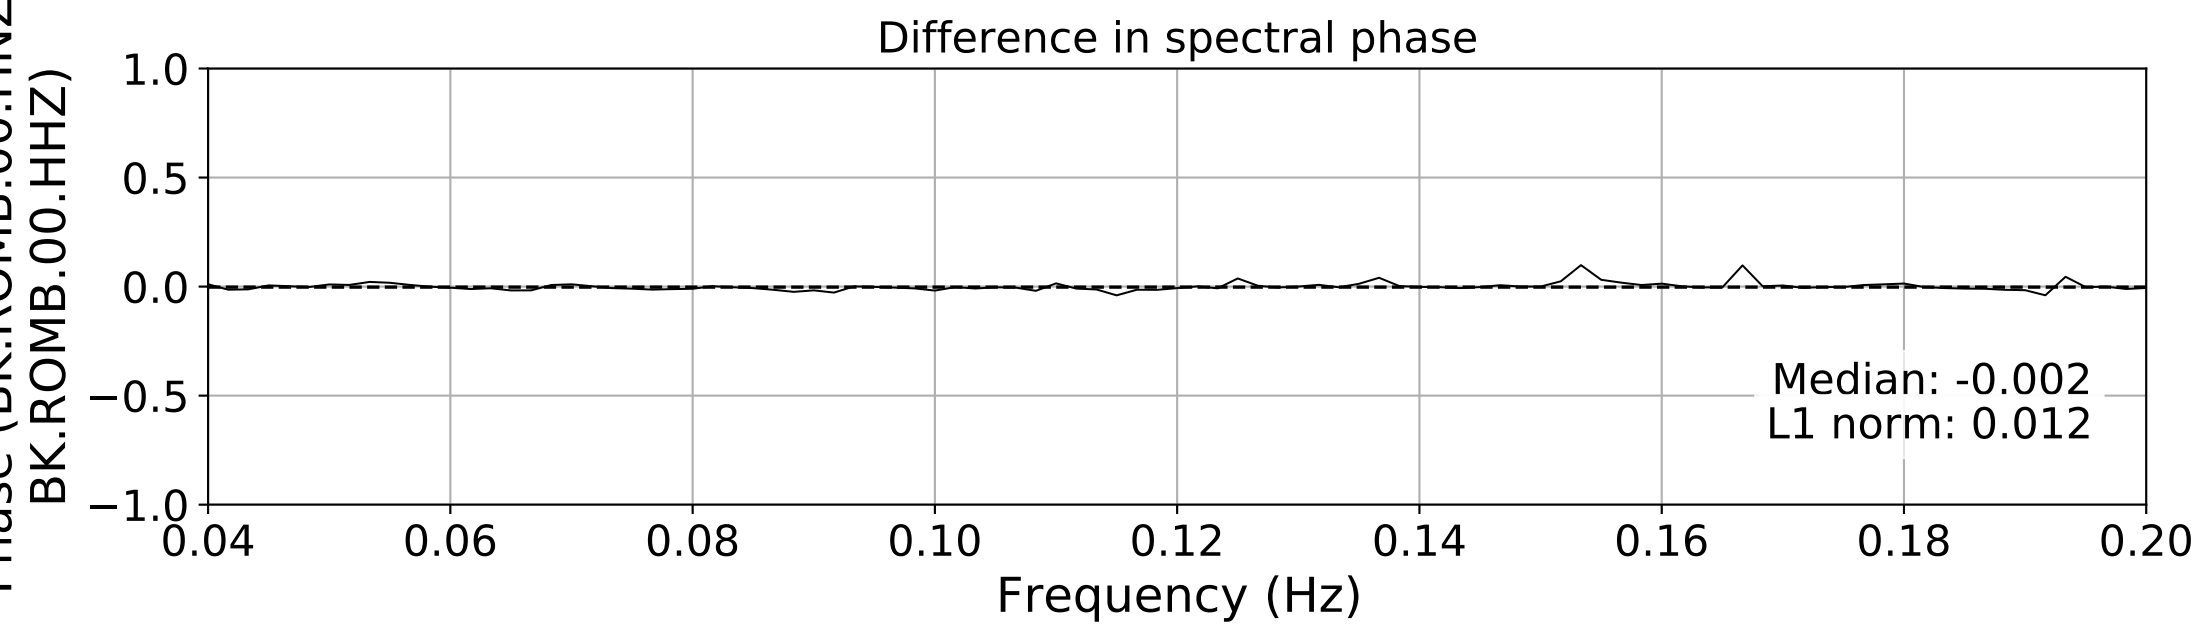

2024.340.184421_M7.0_nc75095651
Origin Time:2024-12-05T18:44:21.110000Z USGS event-id:nc75095651
M7.0 2024 Offshore Cape Mendocino, California Earthquake