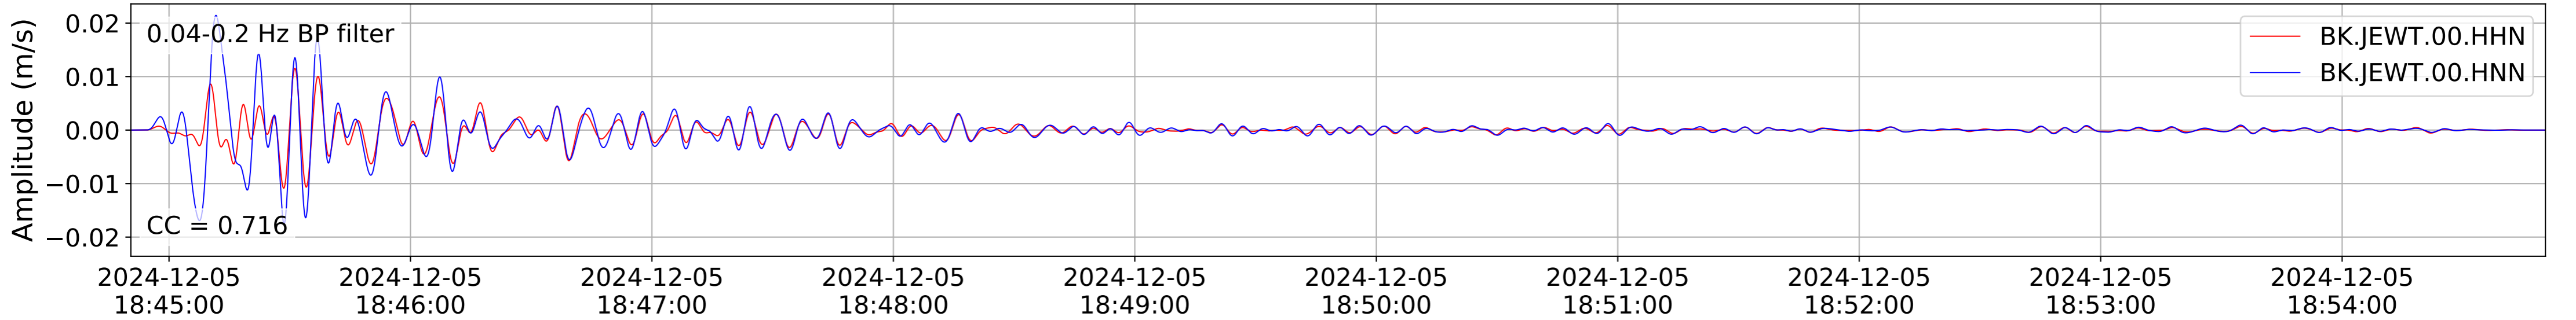

2024.340.184421.M7.0_nc75095651
Origin Time:2024-12-05T18:44:21.110000Z USGS event-id:nc75095651
M7.0 2024 Offshore Cape Mendocino, California Earthquake