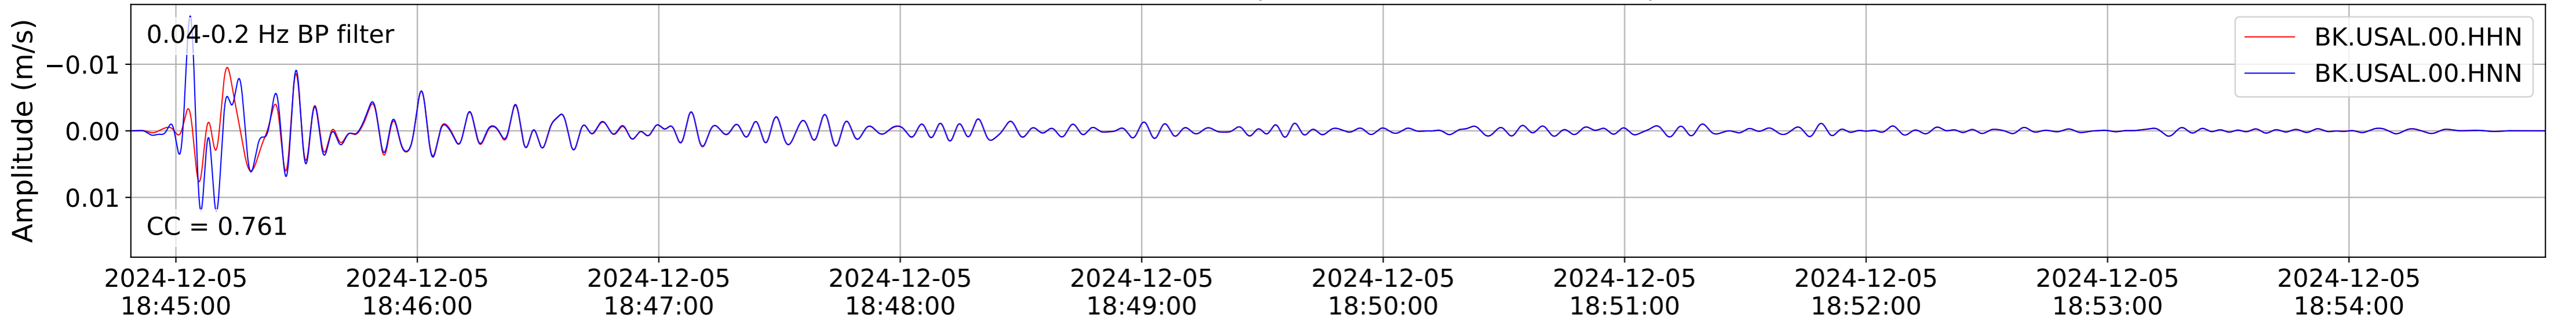

2024.340.184421_M7.0_nc75095651
Origin Time:2024-12-05T18:44:21.110000Z USGS event-id:nc75095651
M7.0 2024 Offshore Cape Mendocino, California Earthquake