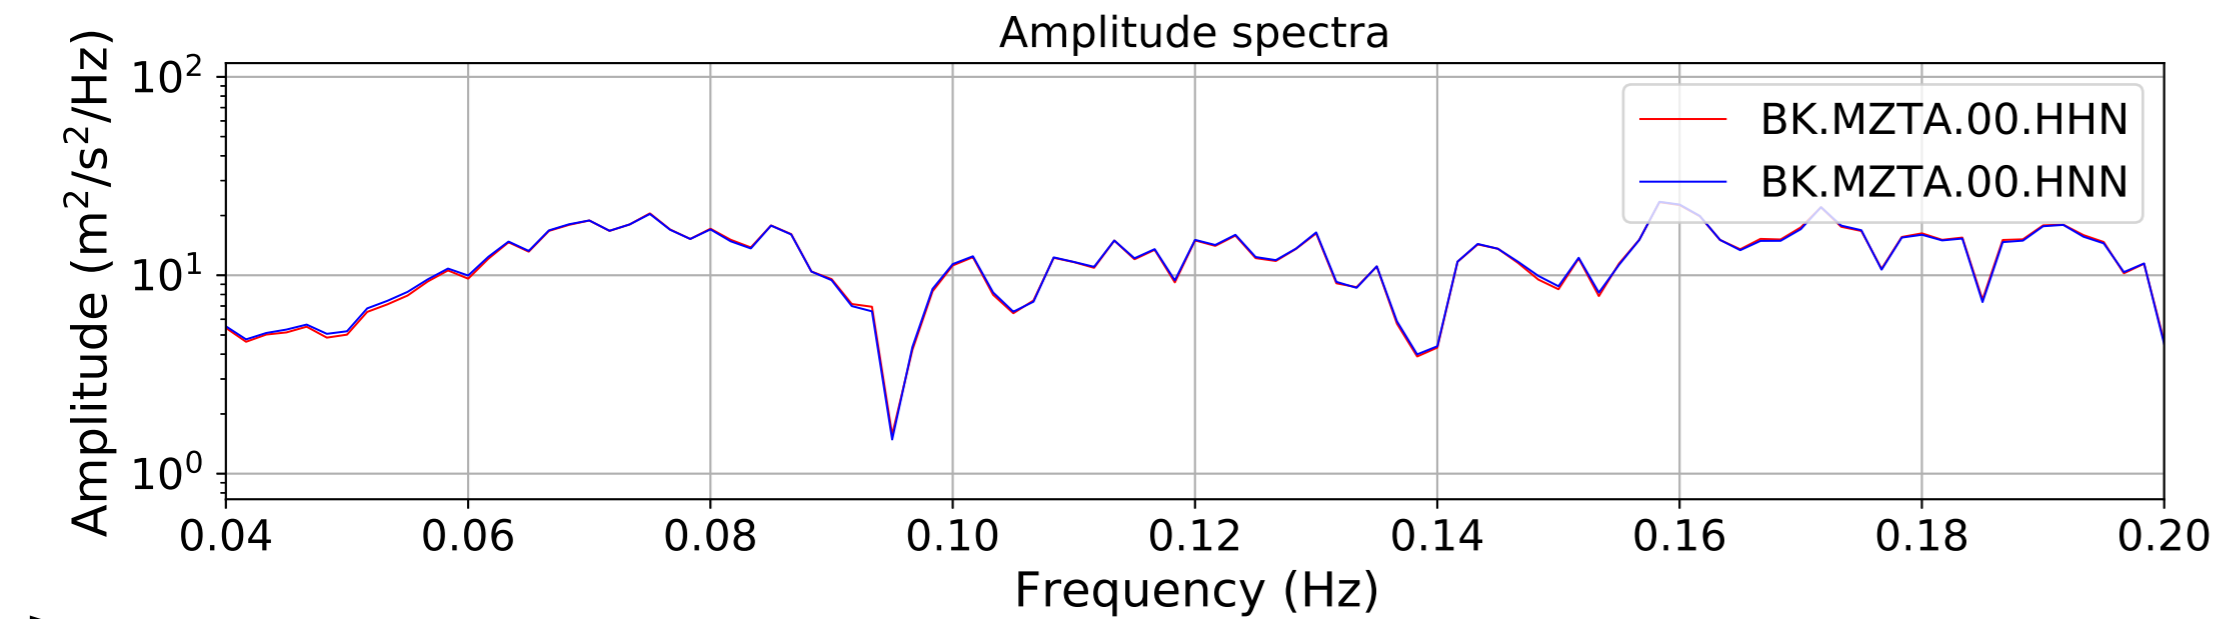

2024.340.184421.M7.0_nc75095651
Origin Time:2024-12-05T18:44:21.110000Z USGS event-id:nc75095651
M7.0 2024 Offshore Cape Mendocino, California Earthquake