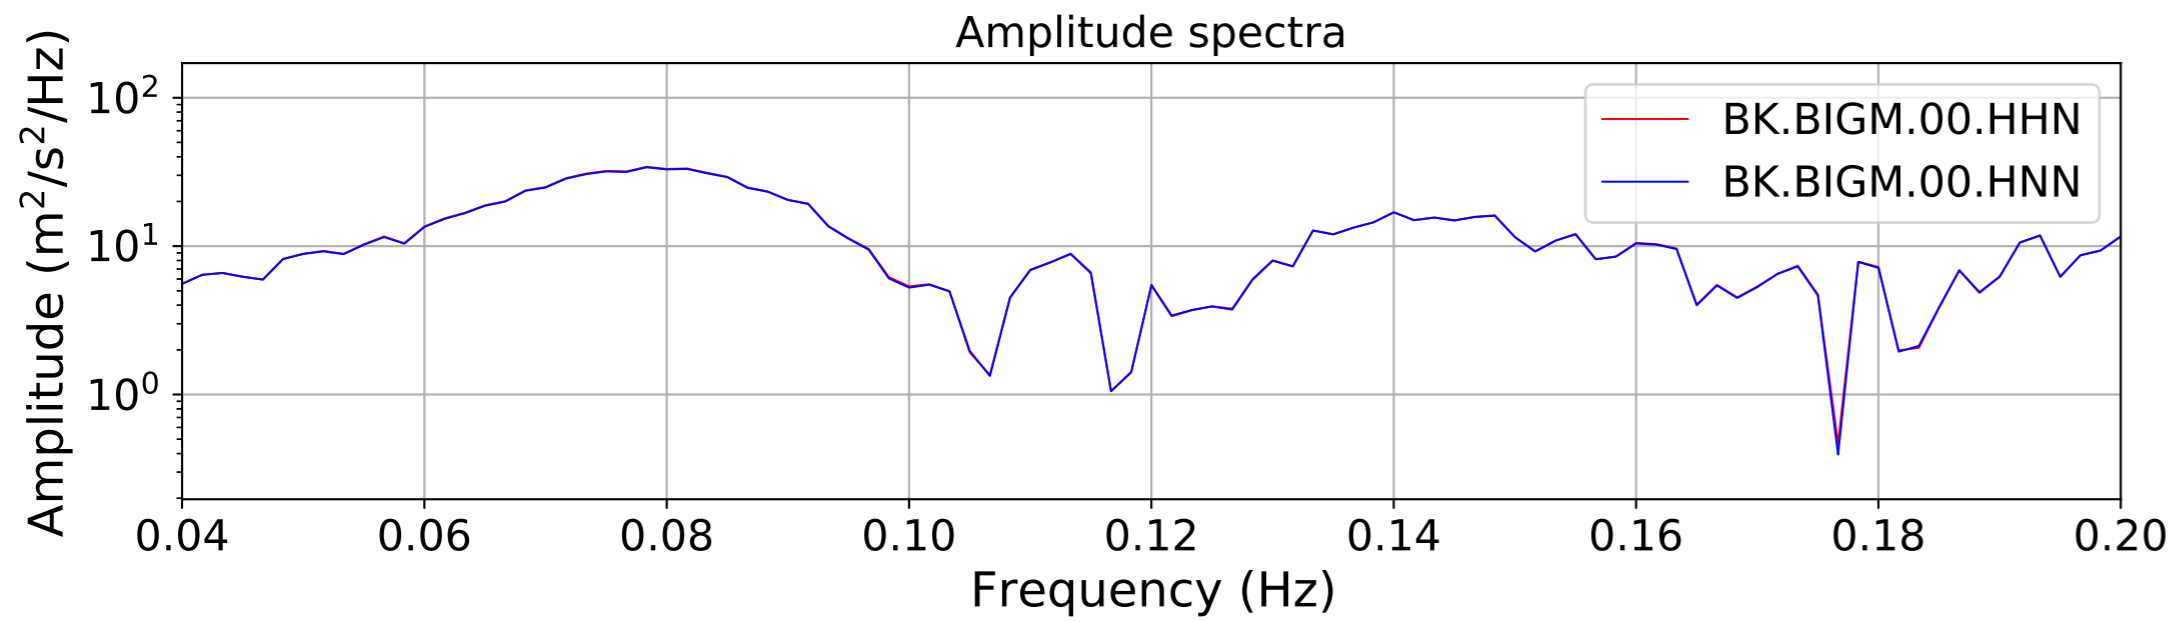

2024.340.184421_M7.0_nc75095651
Origin Time:2024-12-05T18:44:21.110000Z USGS event-id:nc75095651
M7.0 2024 Offshore Cape Mendocino, California Earthquake