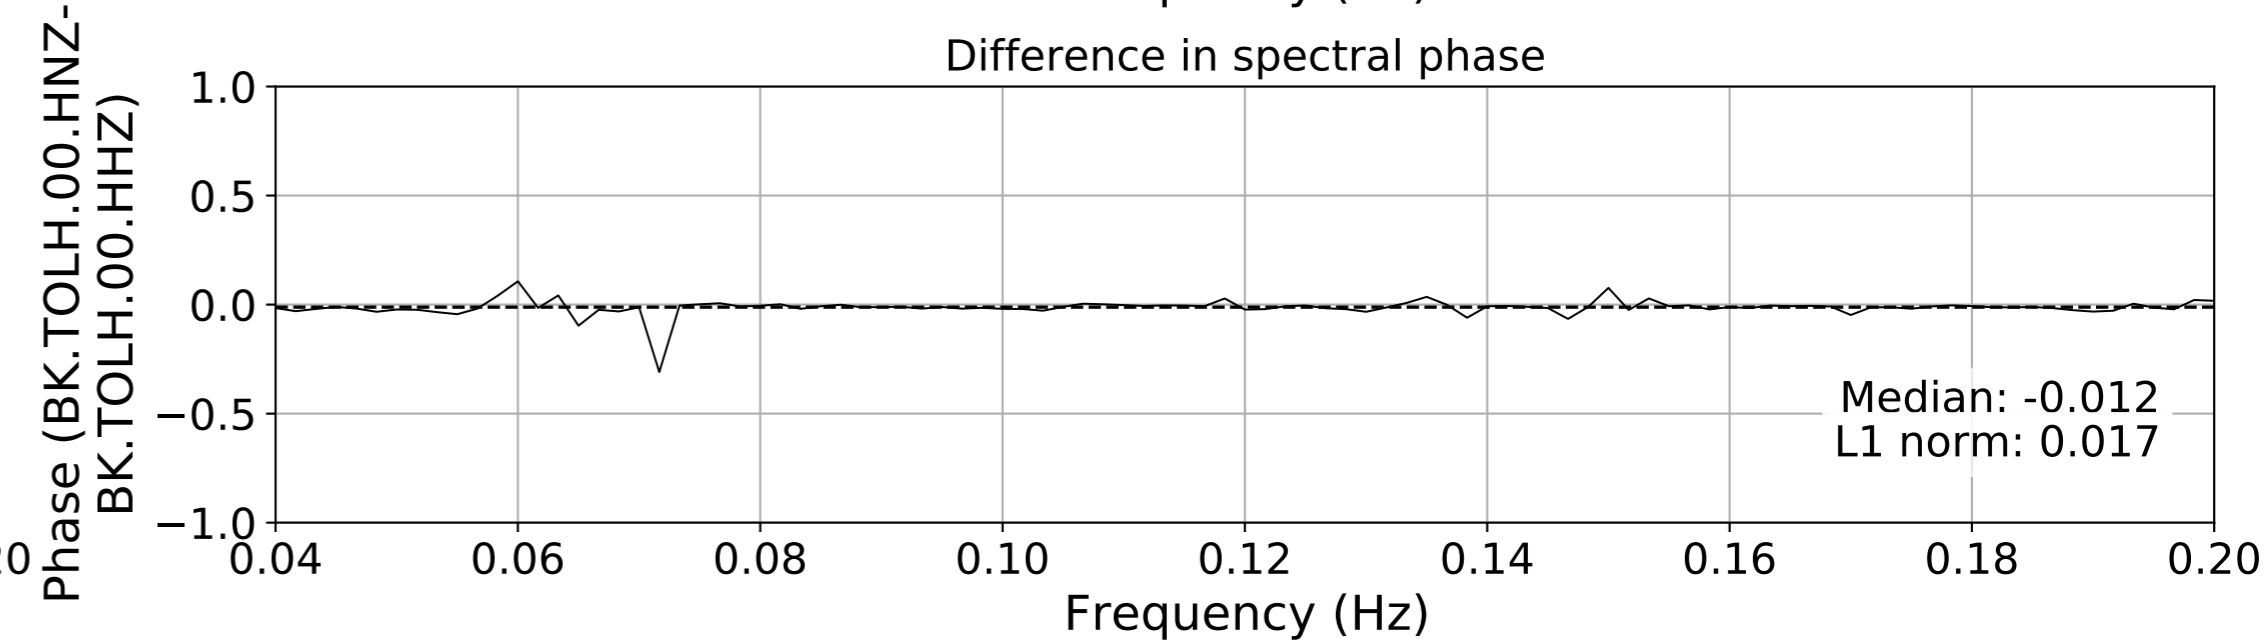

2024.340.184421_M7.0_nc75095651
Origin Time:2024-12-05T18:44:21.110000Z USGS event-id:nc75095651
M7.0 2024 Offshore Cape Mendocino, California Earthquake