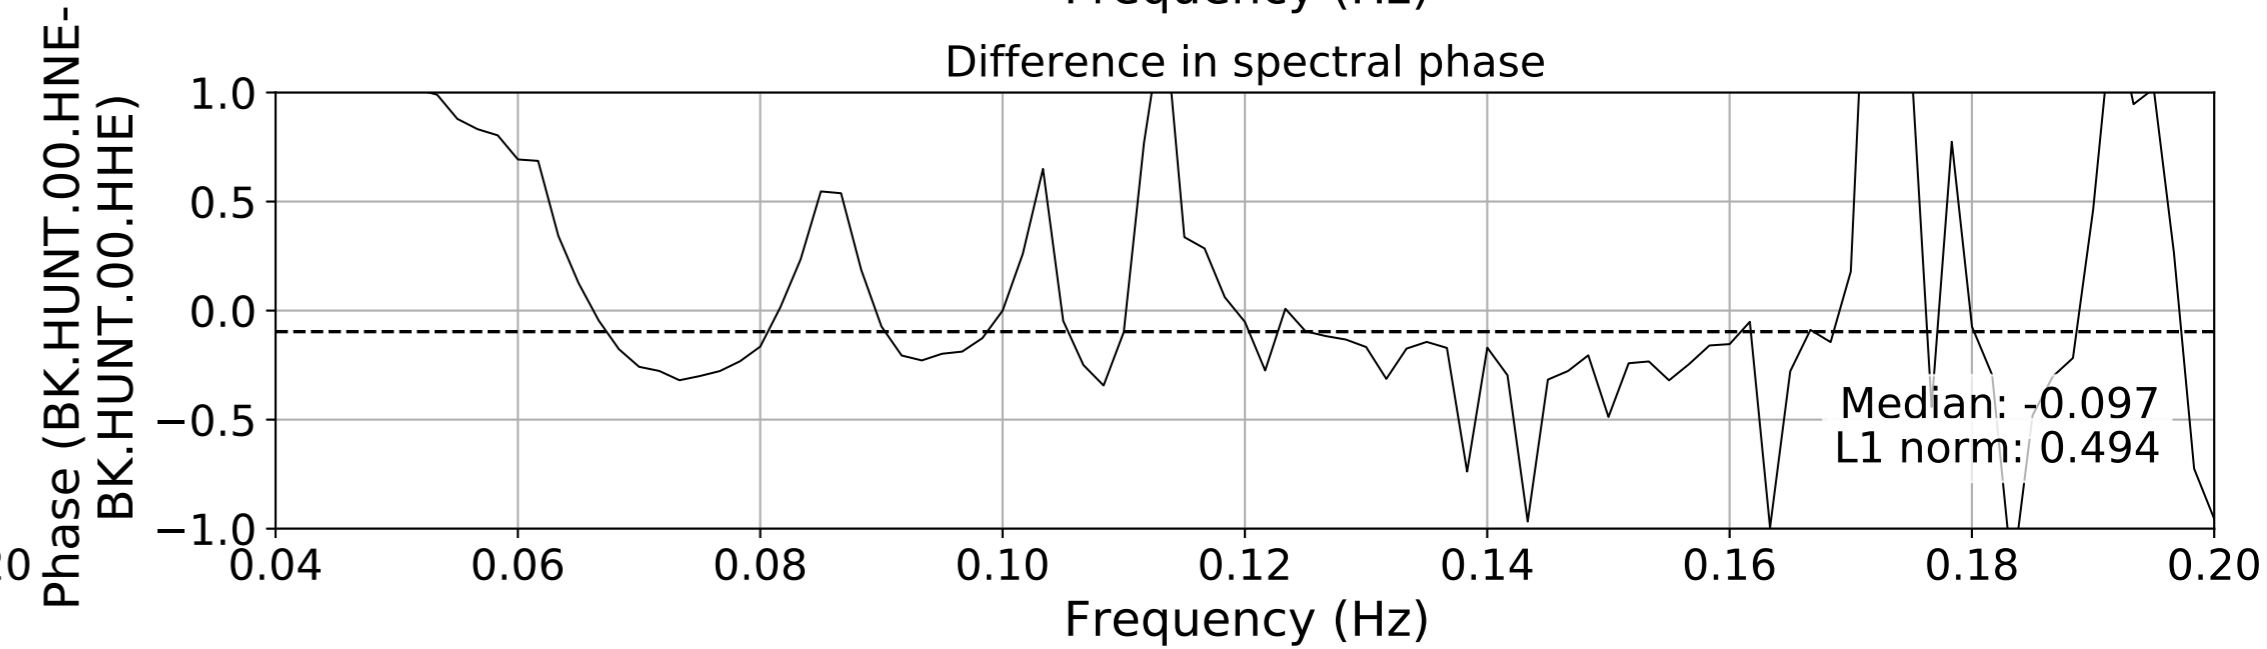

2024.340.184421_M7.0_nc75095651
Origin Time:2024-12-05T18:44:21.110000Z USGS event-id:nc75095651
M7.0 2024 Offshore Cape Mendocino, California Earthquake