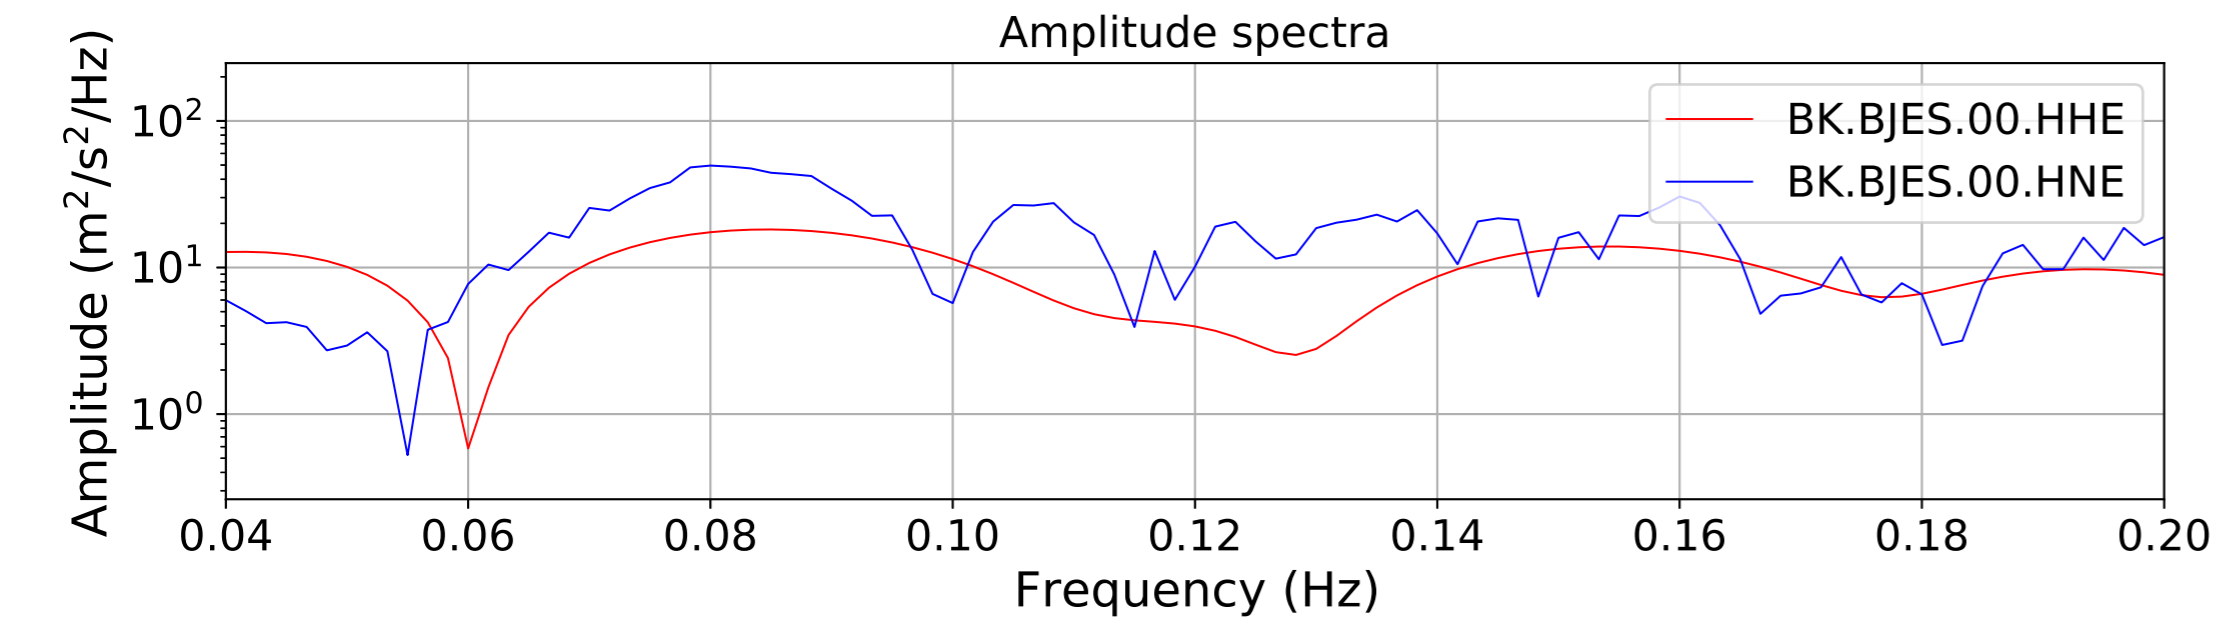

2024.340.184421_M7.0_nc75095651
Origin Time:2024-12-05T18:44:21.110000Z USGS event-id:nc75095651
M7.0 2024 Offshore Cape Mendocino, California Earthquake