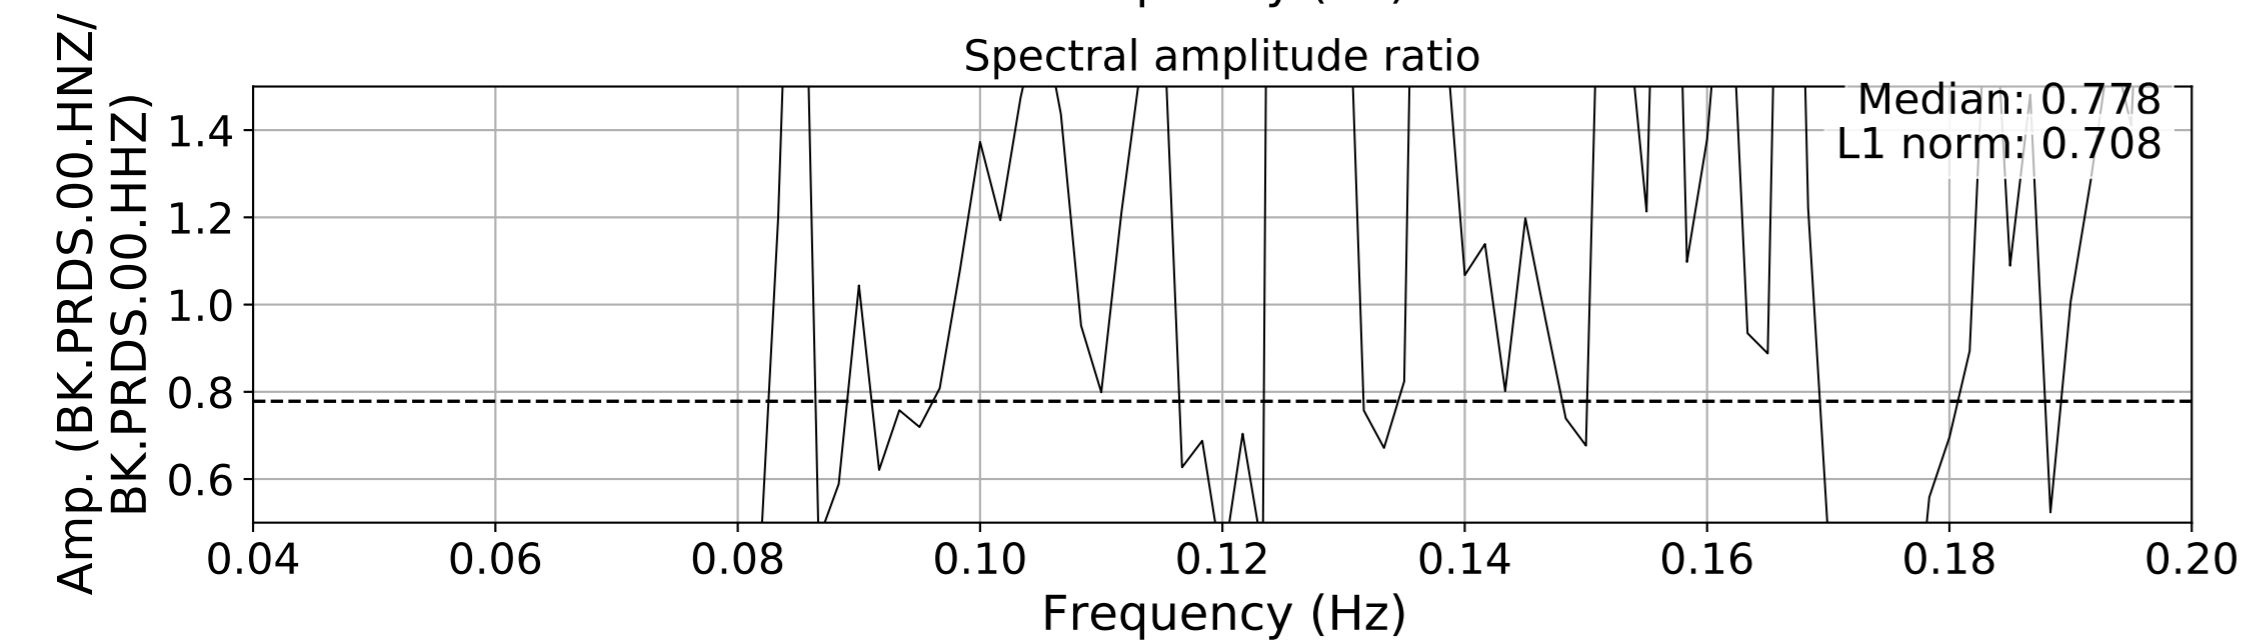

2024.340.184421_M7.0_nc75095651
Origin Time:2024-12-05T18:44:21.110000Z USGS event-id:nc75095651
M7.0 2024 Offshore Cape Mendocino, California Earthquake