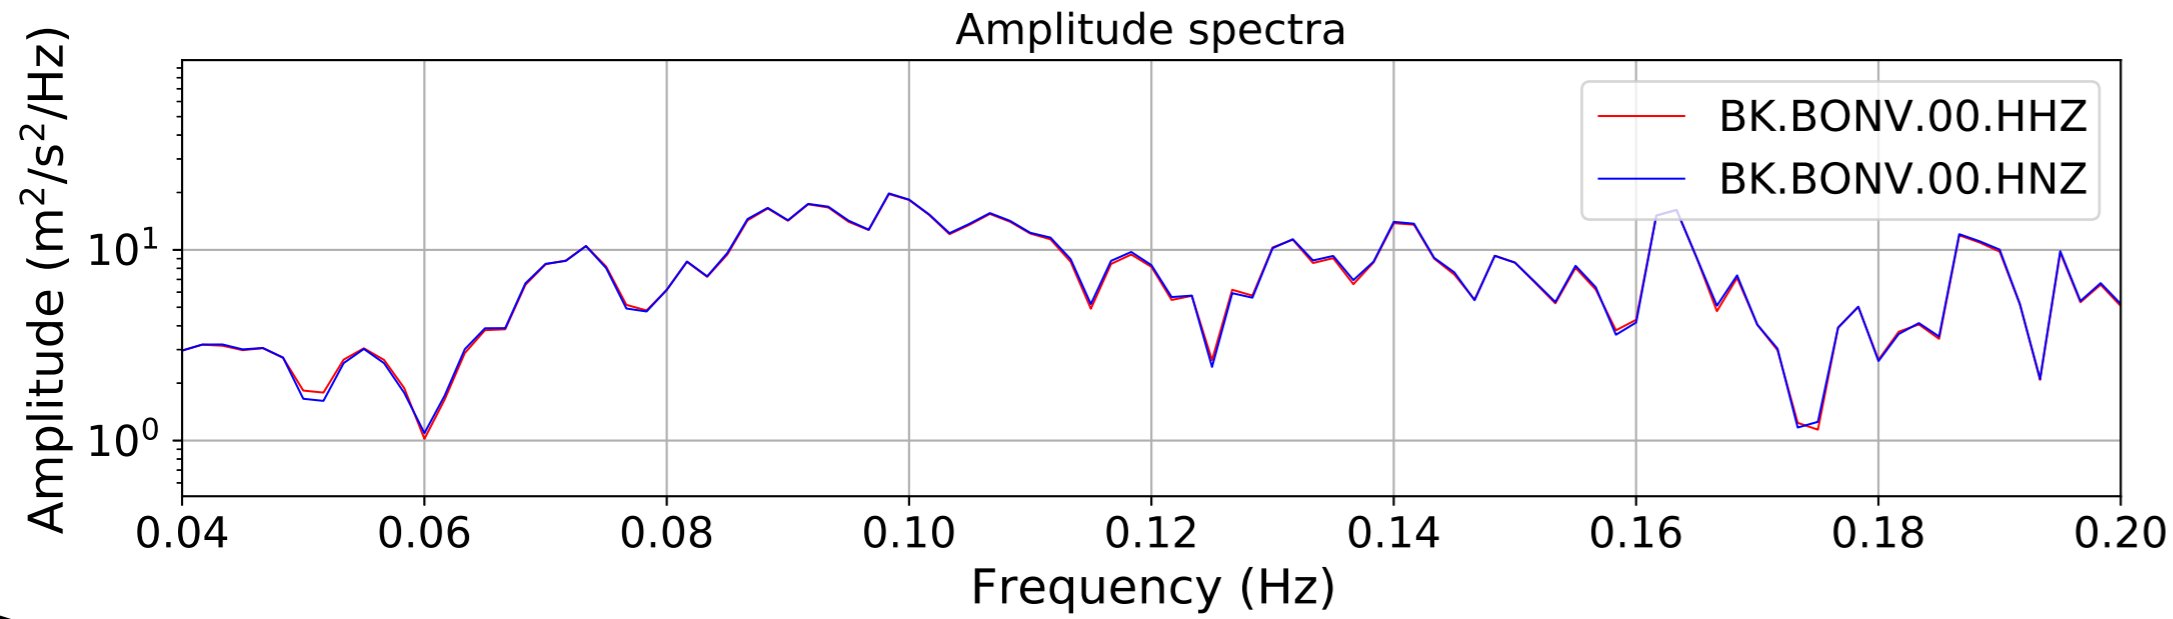

2024.340.184421_M7.0_nc75095651
Origin Time:2024-12-05T18:44:21.110000Z USGS event-id:nc75095651
M7.0 2024 Offshore Cape Mendocino, California Earthquake