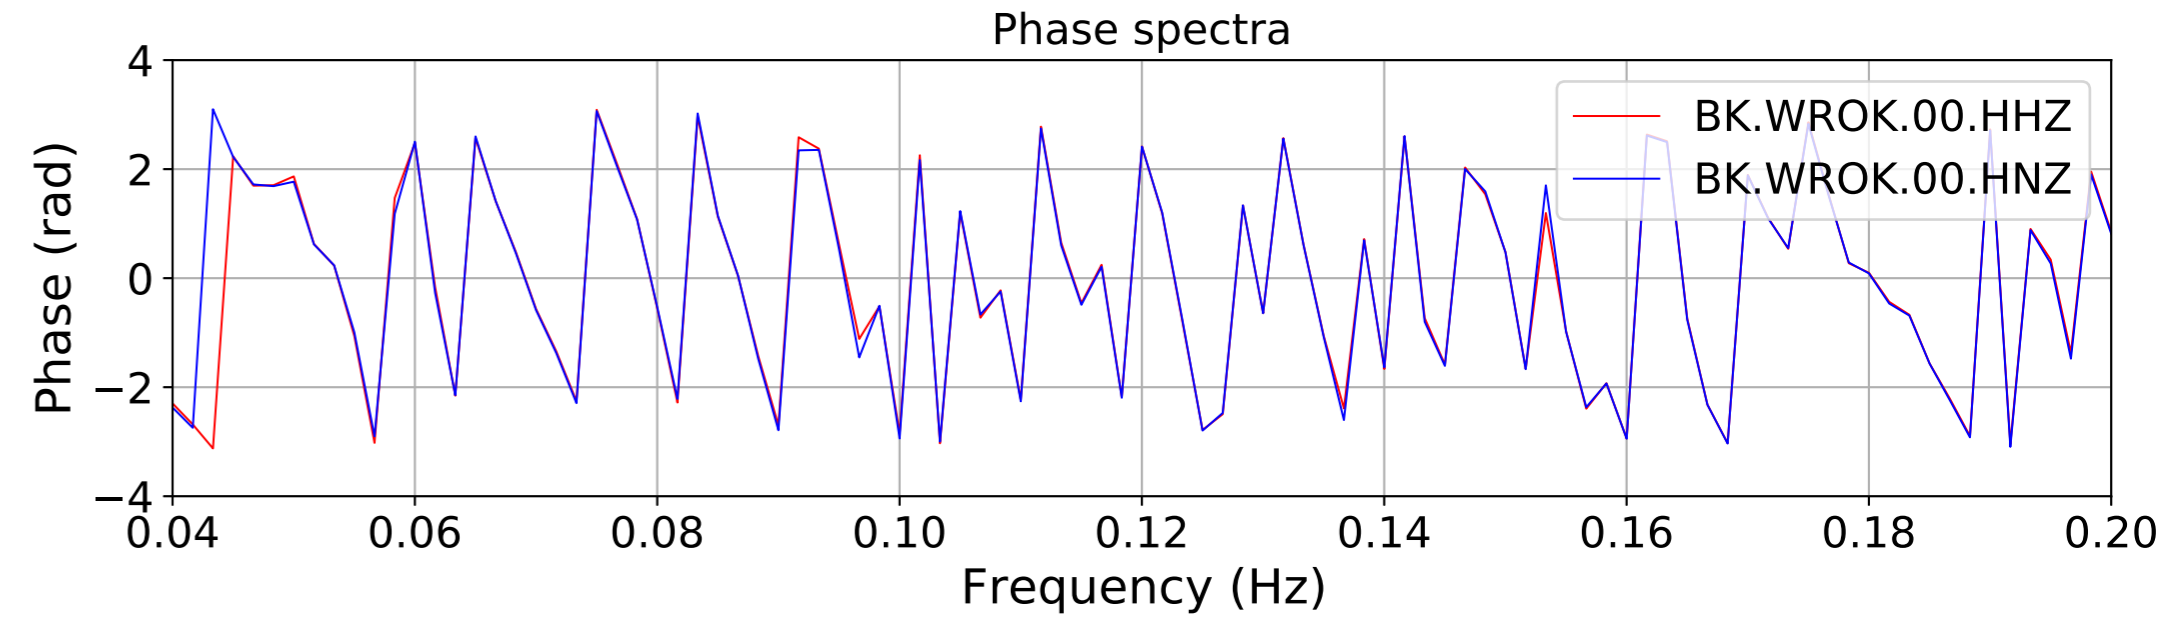

2024.340.184421_M7.0_nc75095651
Origin Time:2024-12-05T18:44:21.110000Z USGS event-id:nc75095651
M7.0 2024 Offshore Cape Mendocino, California Earthquake