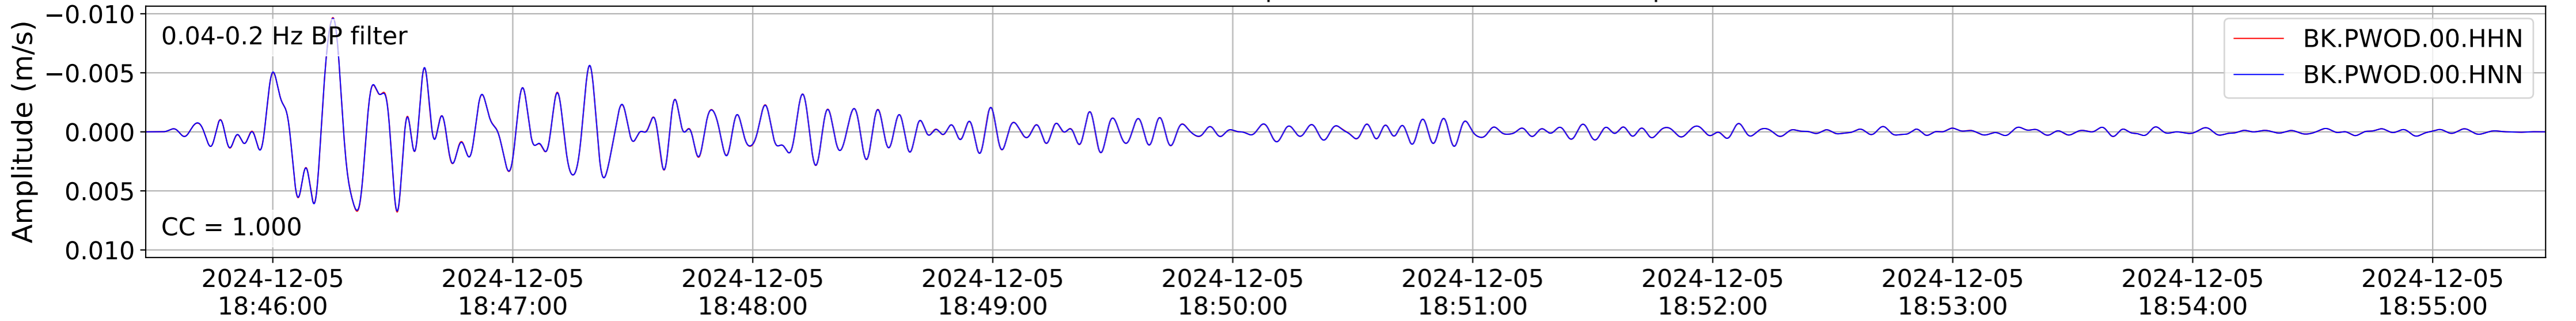

2024.340.184421_M7.0_nc75095651
Origin Time:2024-12-05T18:44:21.110000Z USGS event-id:nc75095651
M7.0 2024 Offshore Cape Mendocino, California Earthquake