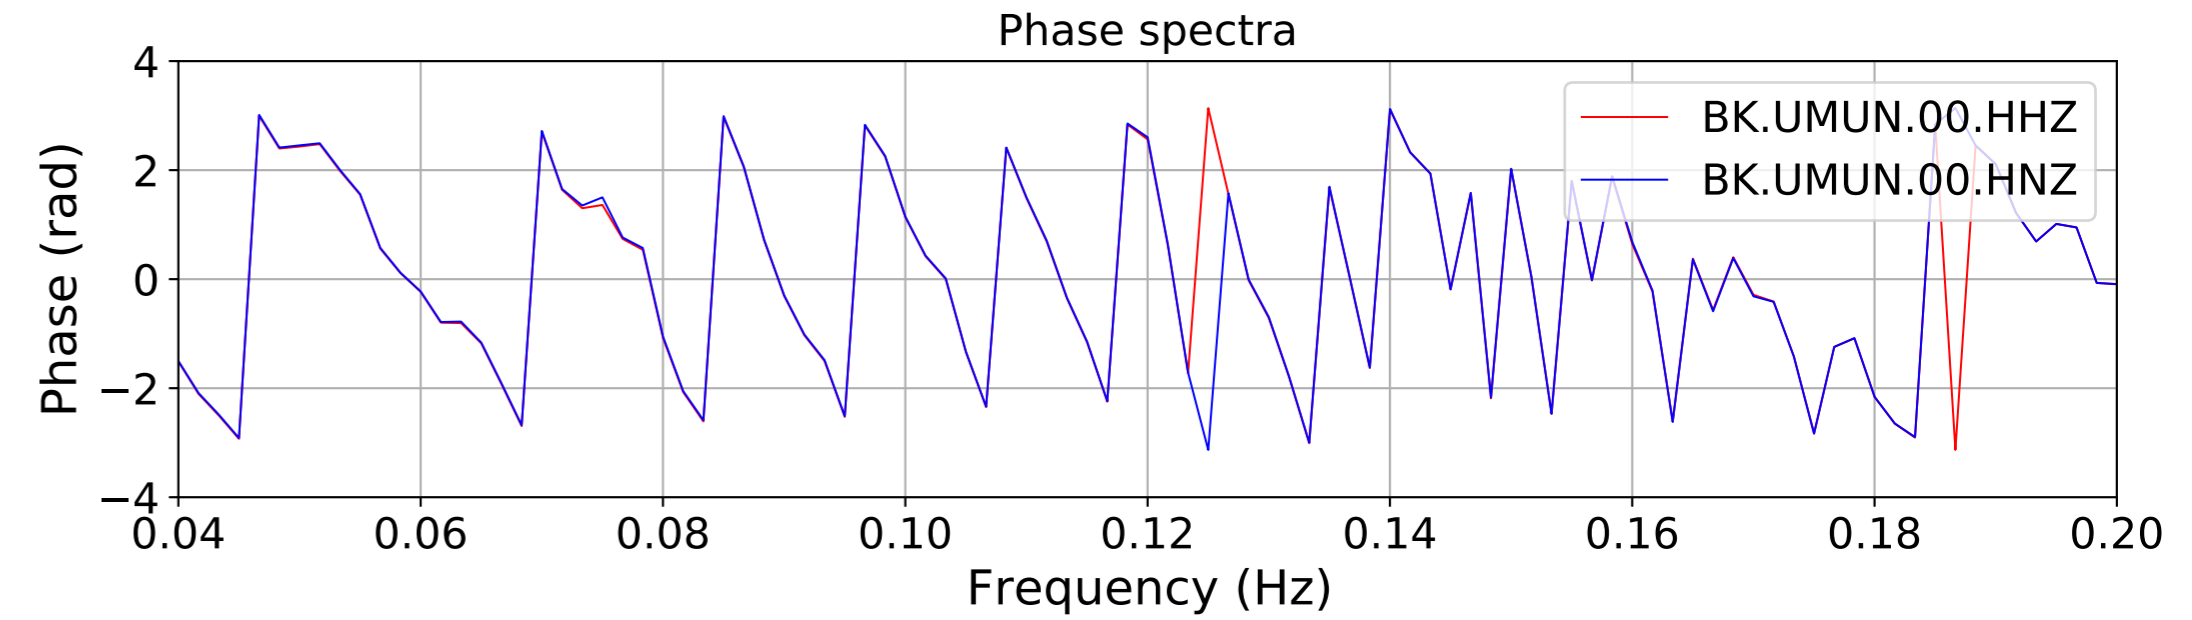

2024.340.184421_M7.0_nc75095651
Origin Time:2024-12-05T18:44:21.110000Z USGS event-id:nc75095651
M7.0 2024 Offshore Cape Mendocino, California Earthquake