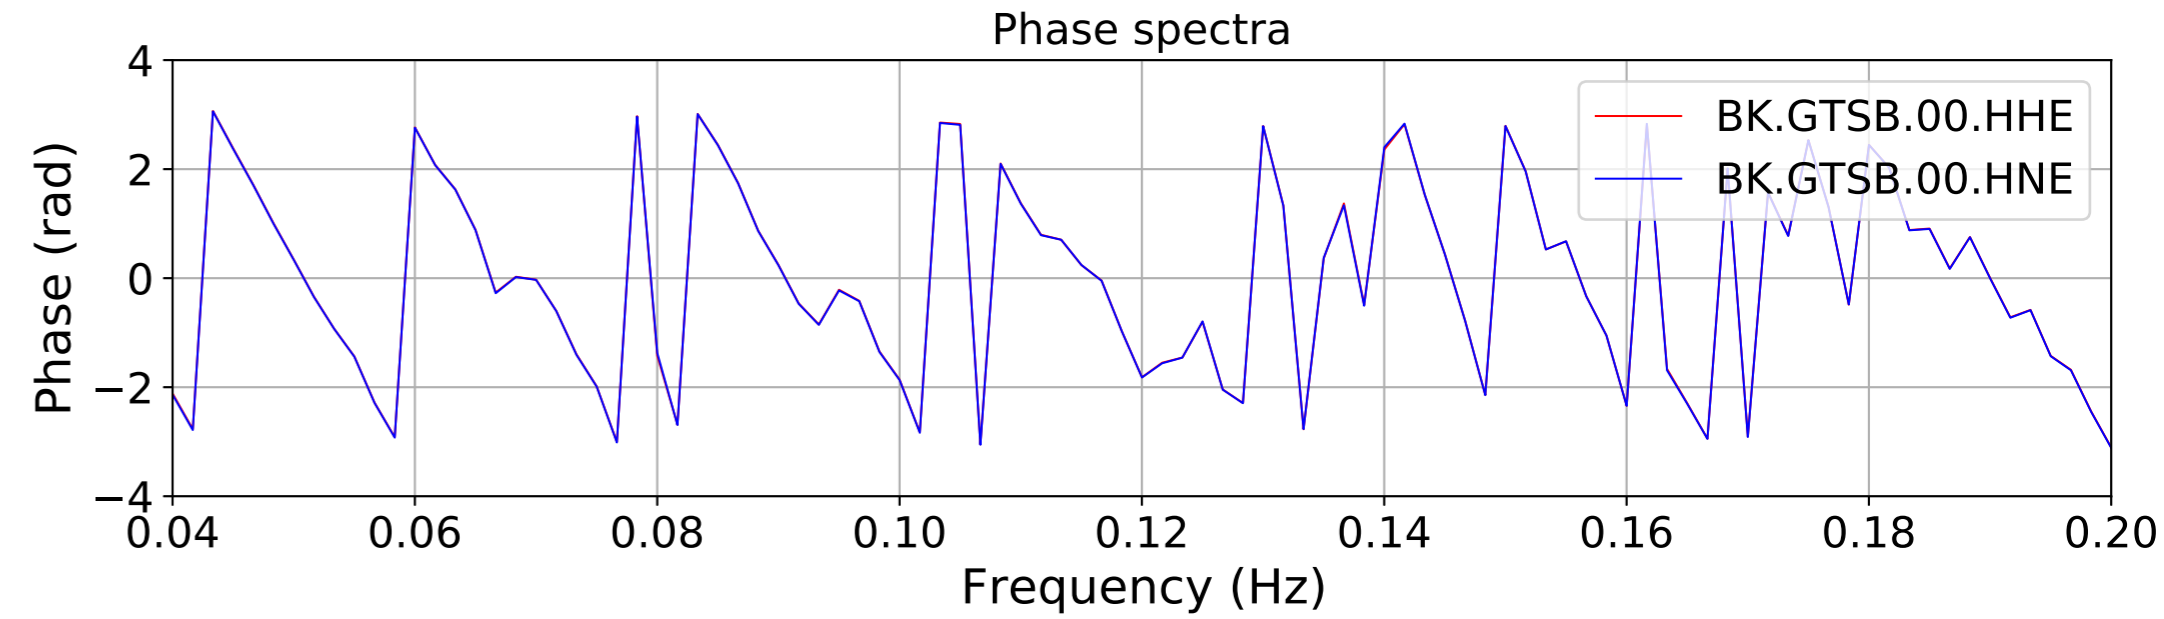

2024.340.184421_M7.0_nc75095651
Origin Time:2024-12-05T18:44:21.110000Z USGS event-id:nc75095651
M7.0 2024 Offshore Cape Mendocino, California Earthquake