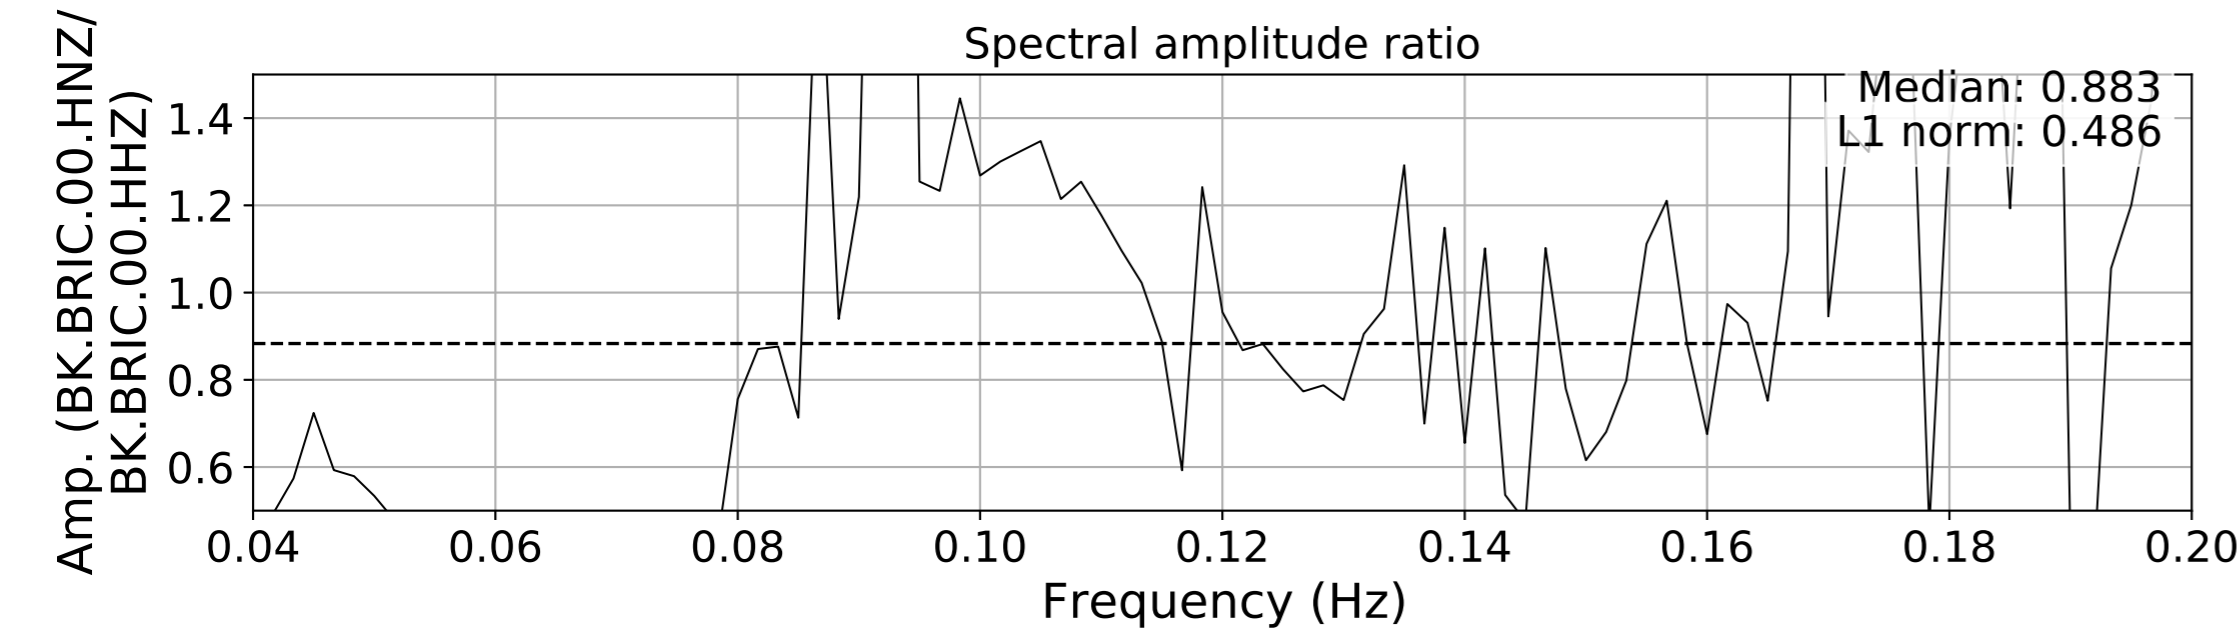

2024.340.184421_M7.0_nc75095651
Origin Time:2024-12-05T18:44:21.110000Z USGS event-id:nc75095651
M7.0 2024 Offshore Cape Mendocino, California Earthquake