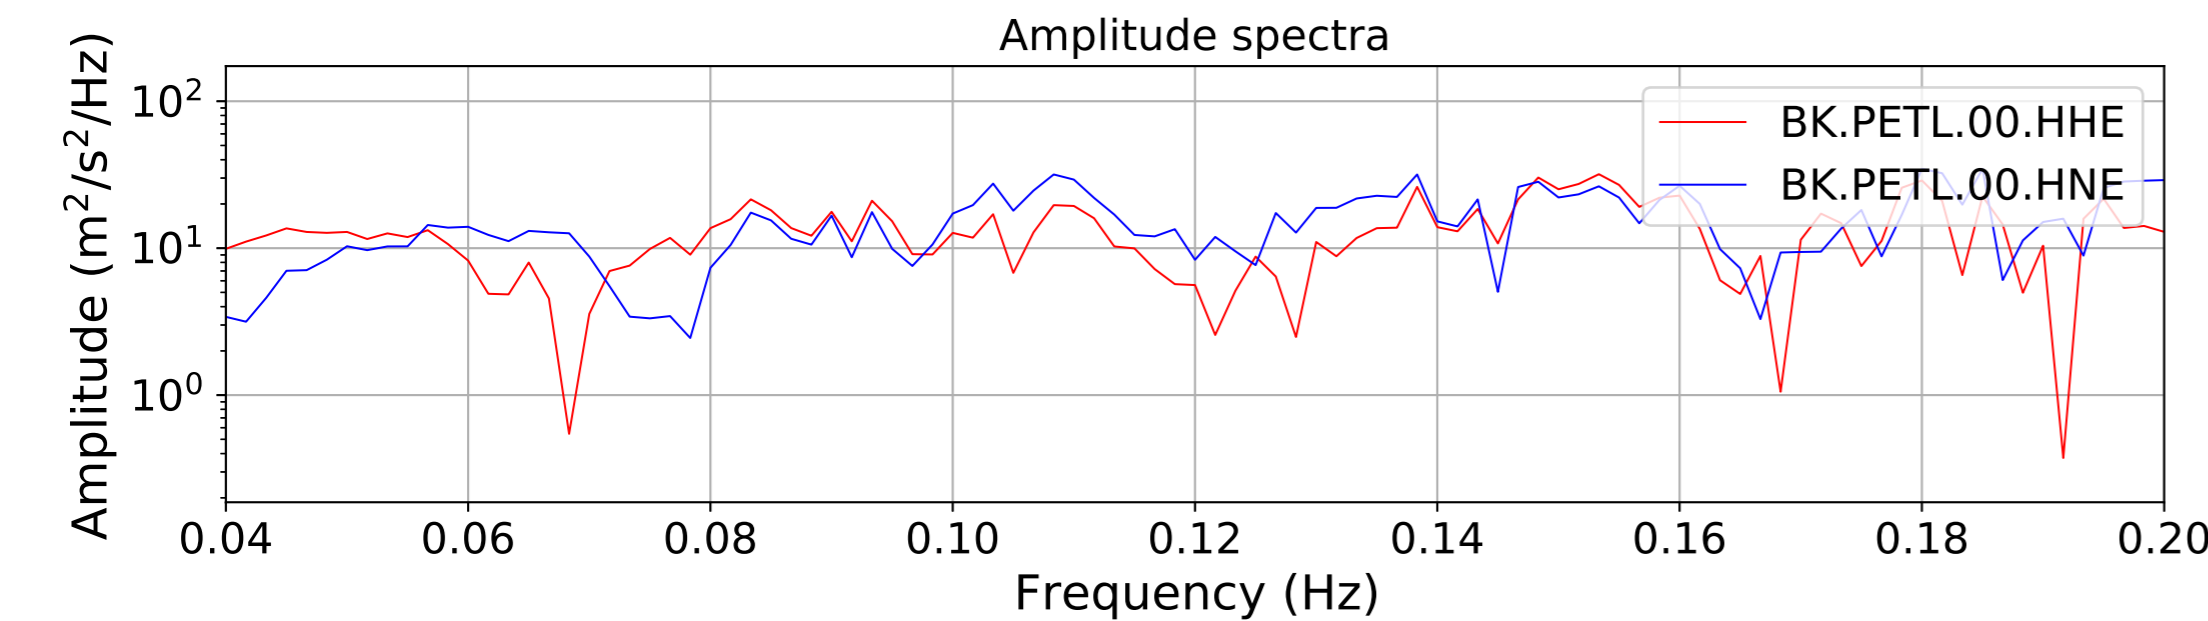

2024.340.184421_M7.0_nc75095651
Origin Time:2024-12-05T18:44:21.110000Z USGS event-id:nc75095651
M7.0 2024 Offshore Cape Mendocino, California Earthquake