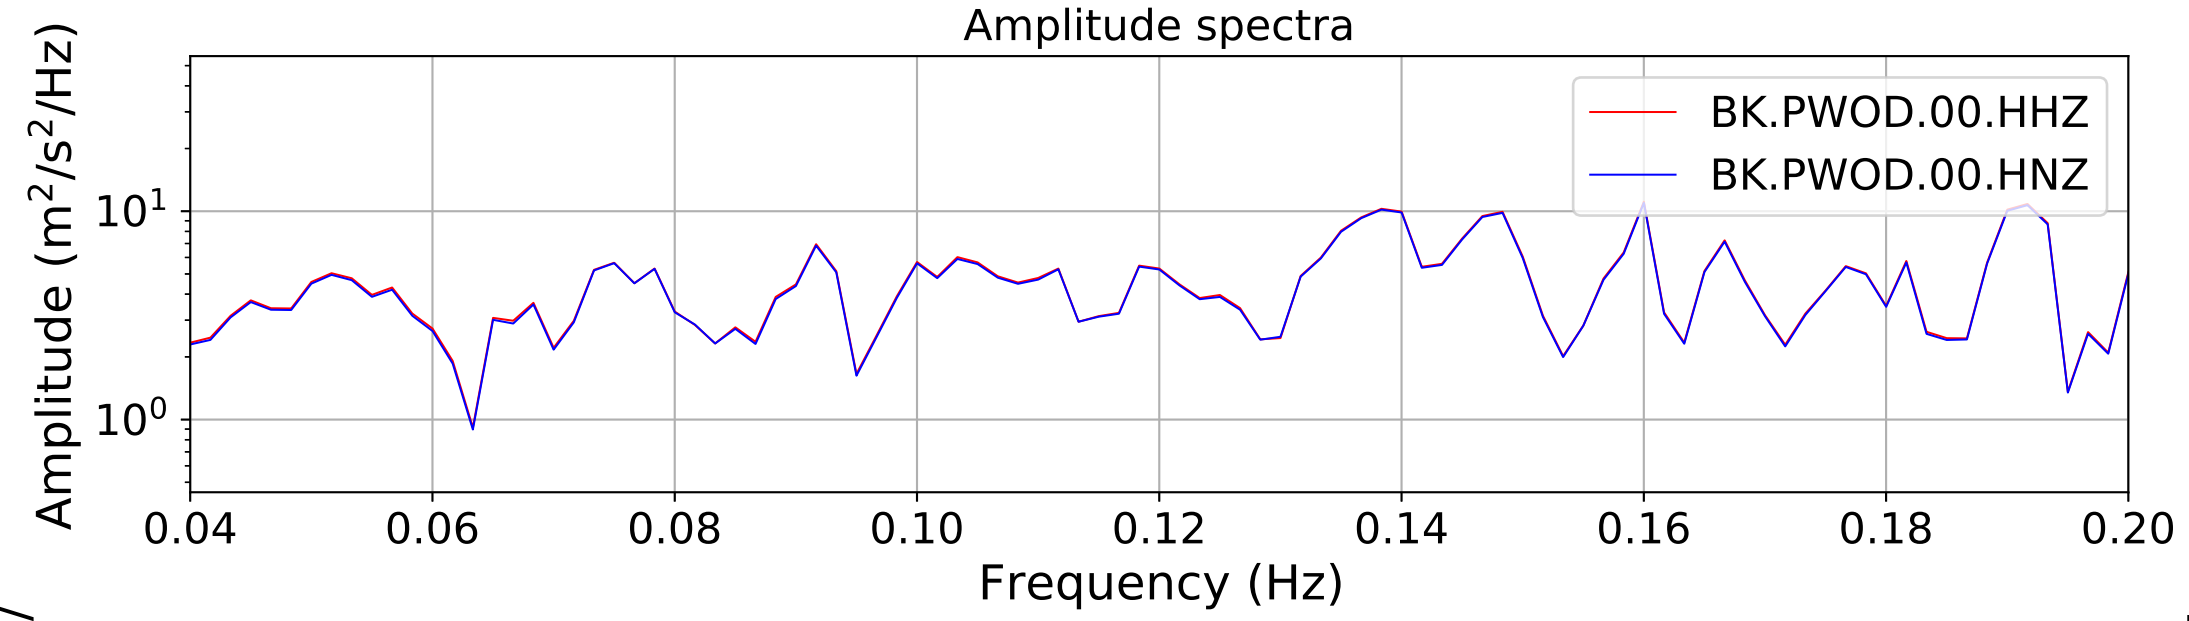

2024.340.184421_M7.0_nc75095651
Origin Time:2024-12-05T18:44:21.110000Z USGS event-id:nc75095651
M7.0 2024 Offshore Cape Mendocino, California Earthquake