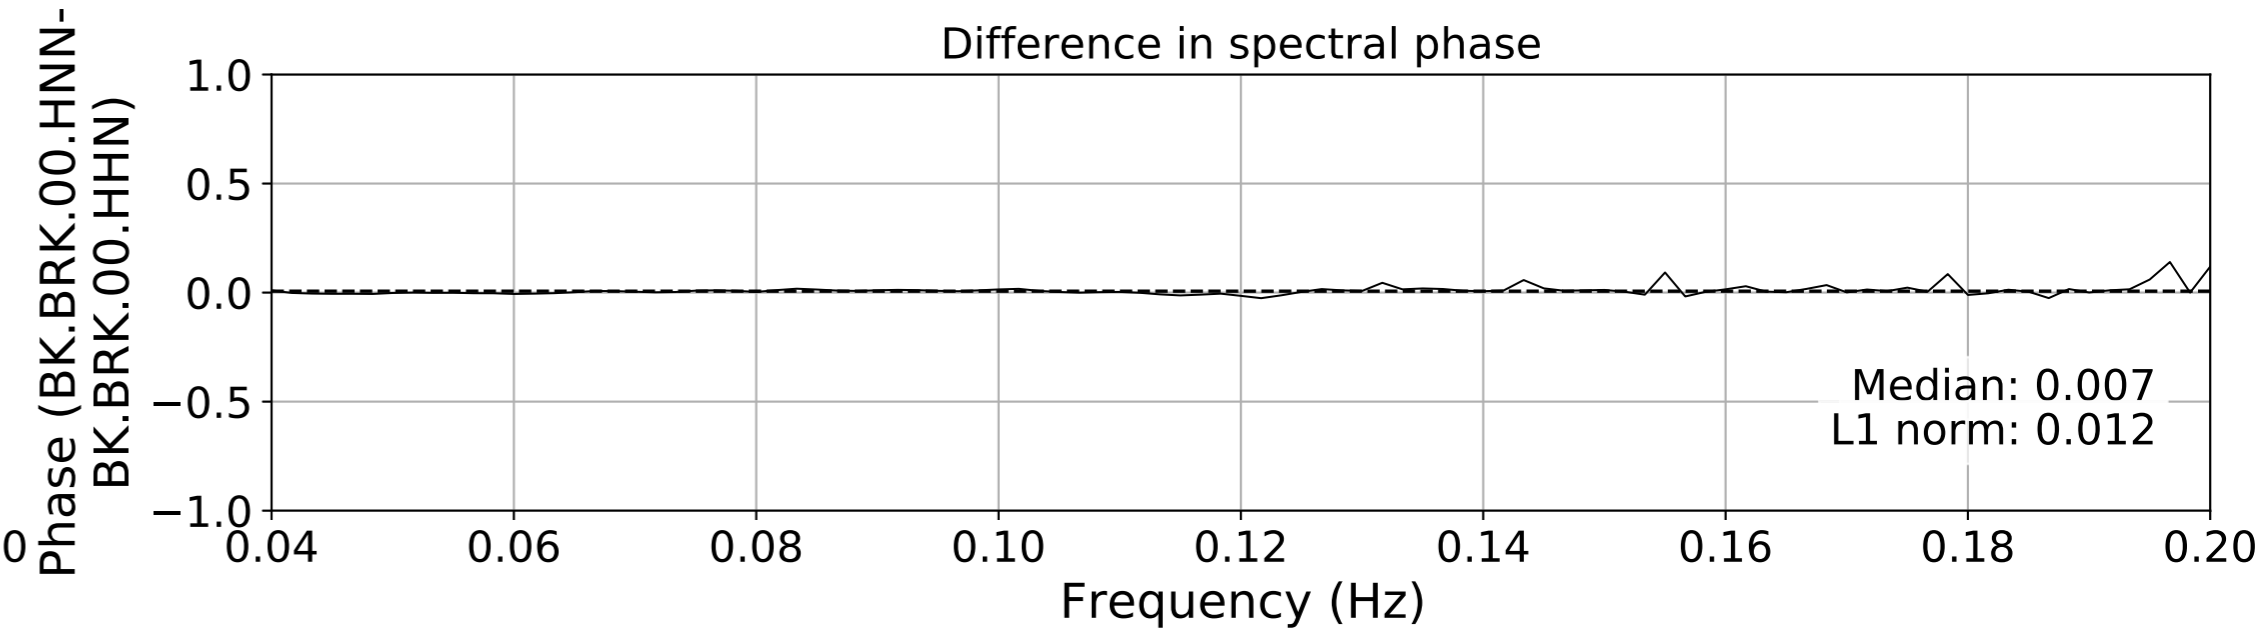

2024.340.184421_M7.0_nc75095651
Origin Time:2024-12-05T18:44:21.110000Z USGS event-id:nc75095651
M7.0 2024 Offshore Cape Mendocino, California Earthquake