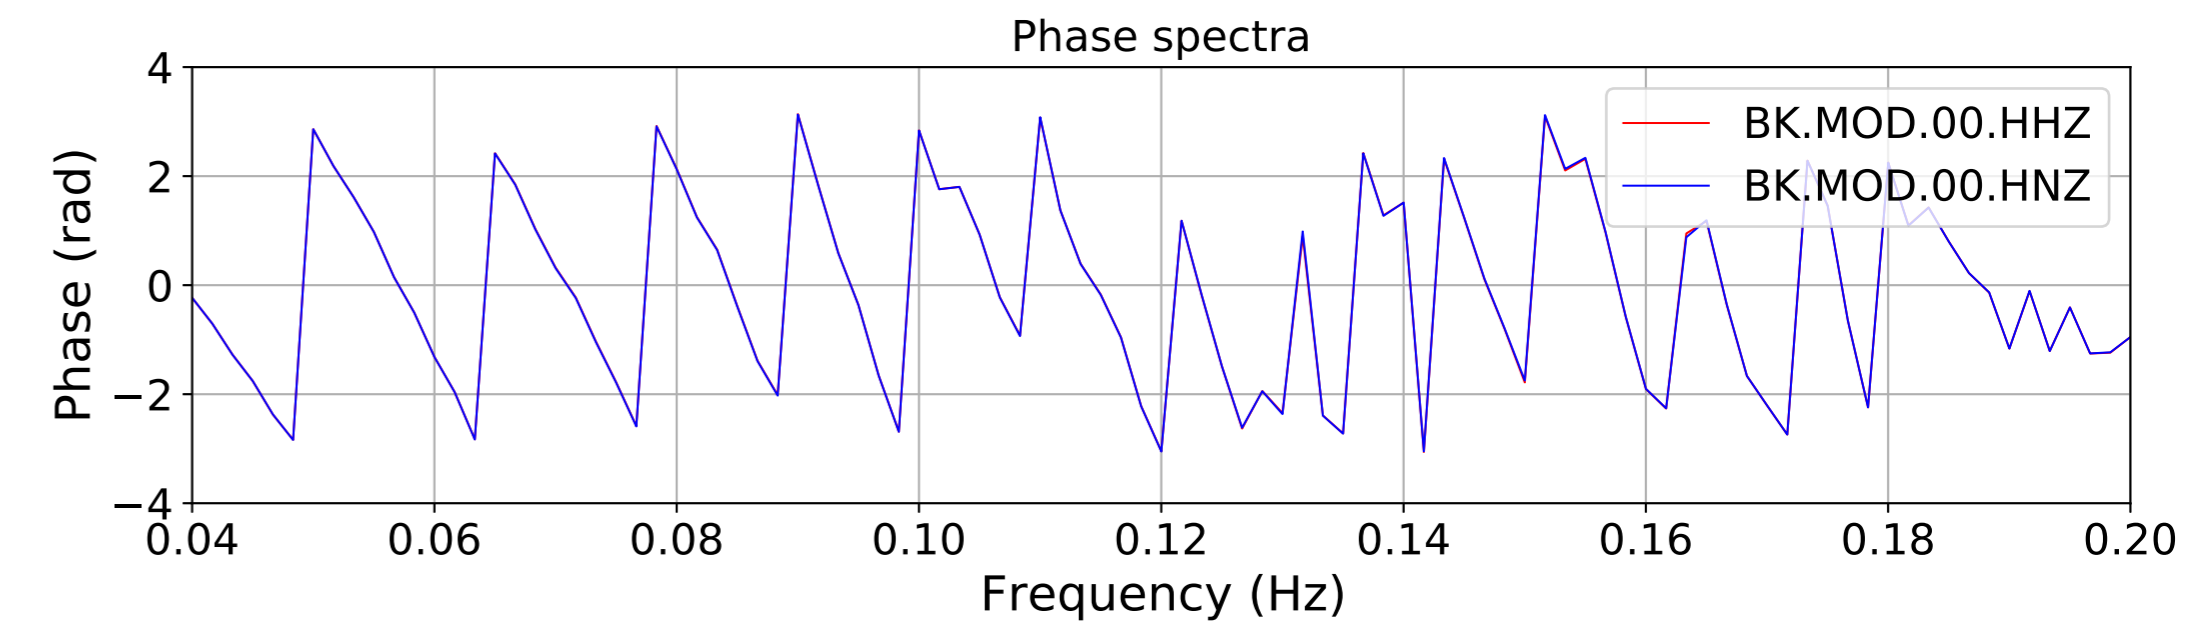

2024.340.184421_M7.0_nc75095651
Origin Time:2024-12-05T18:44:21.110000Z USGS event-id:nc75095651
M7.0 2024 Offshore Cape Mendocino, California Earthquake