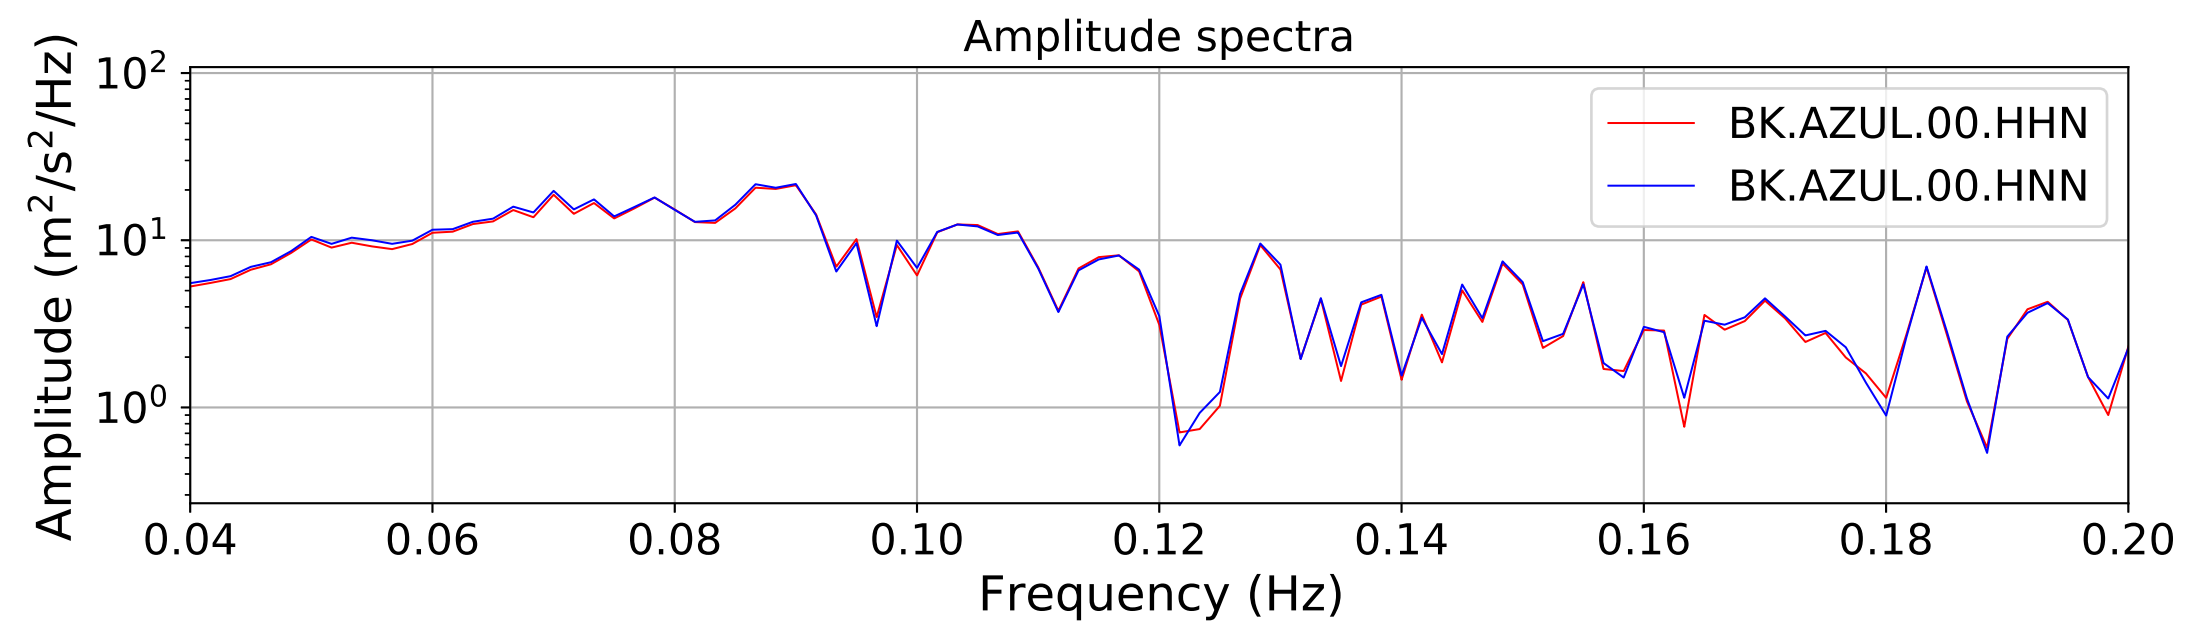

2024.340.184421_M7.0_nc75095651
Origin Time:2024-12-05T18:44:21.110000Z USGS event-id:nc75095651
M7.0 2024 Offshore Cape Mendocino, California Earthquake