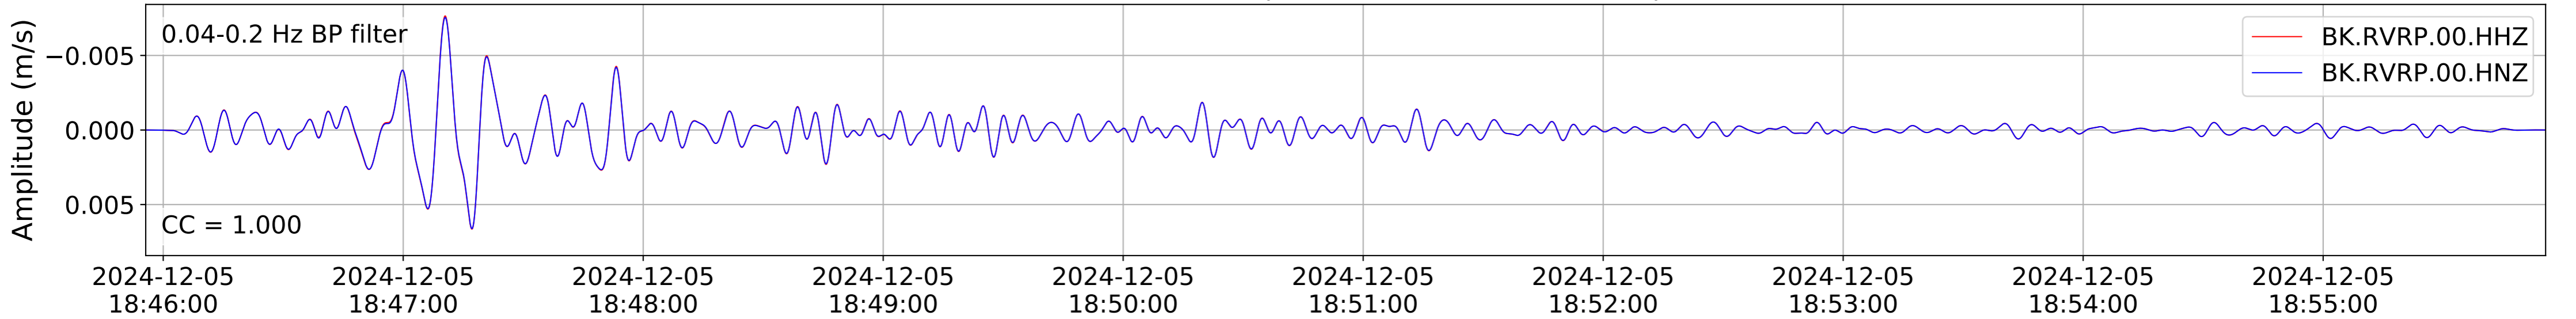

2024.340.184421_M7.0_nc75095651
Origin Time:2024-12-05T18:44:21.110000Z USGS event-id:nc75095651
M7.0 2024 Offshore Cape Mendocino, California Earthquake