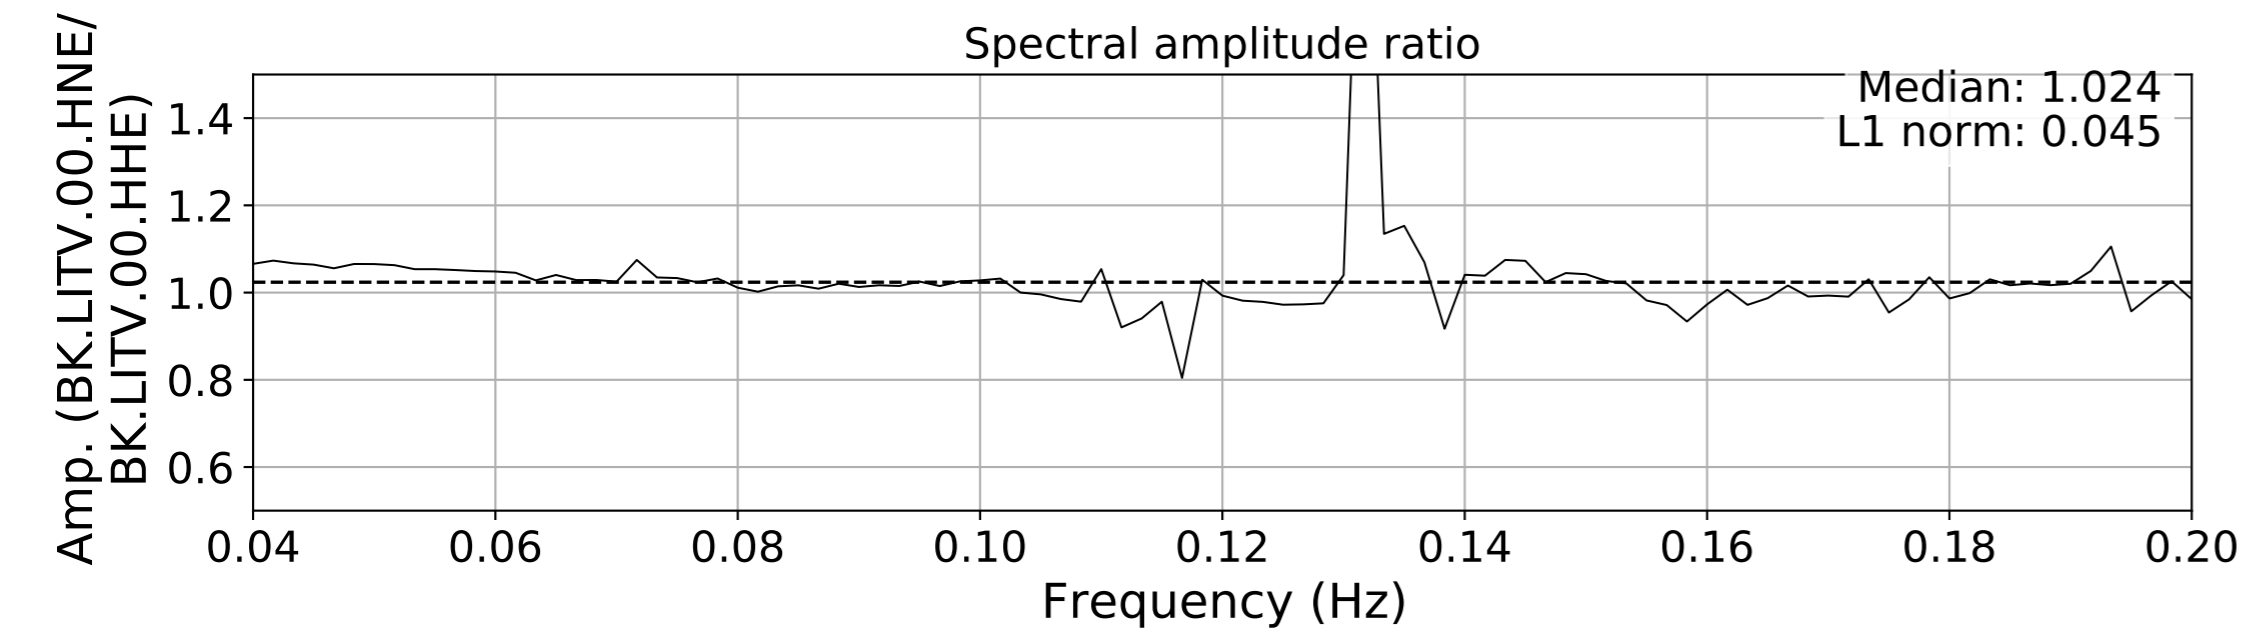

2024.340.184421_M7.0_nc75095651
Origin Time:2024-12-05T18:44:21.110000Z USGS event-id:nc75095651
M7.0 2024 Offshore Cape Mendocino, California Earthquake