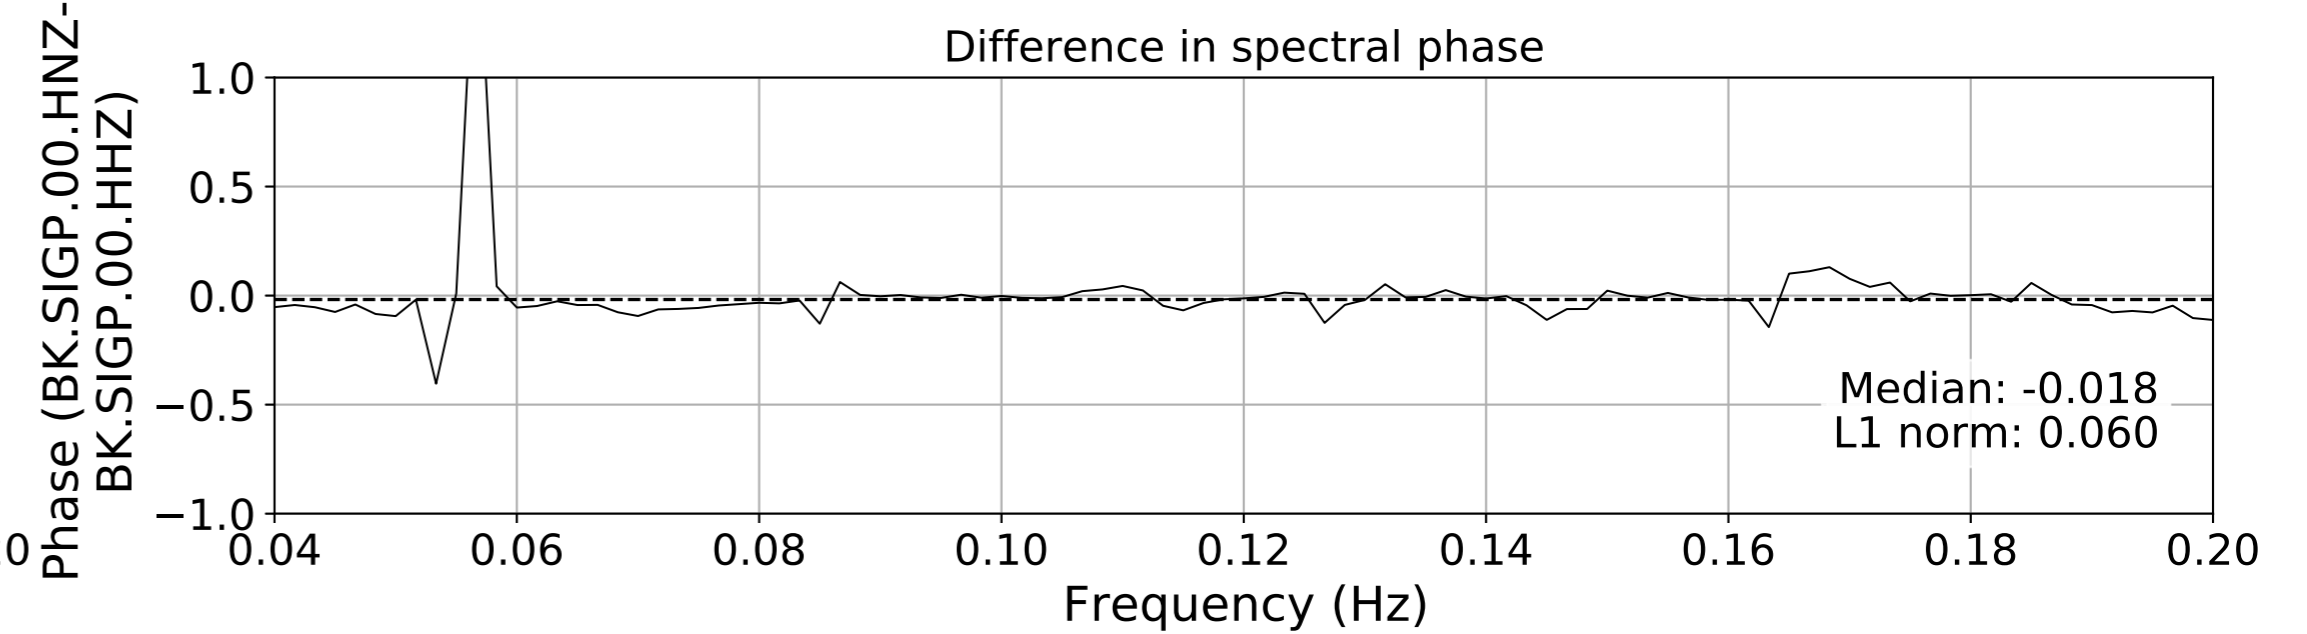

2024.340.184421.M7.0_nc75095651
Origin Time:2024-12-05T18:44:21.110000Z USGS event-id:nc75095651
M7.0 2024 Offshore Cape Mendocino, California Earthquake