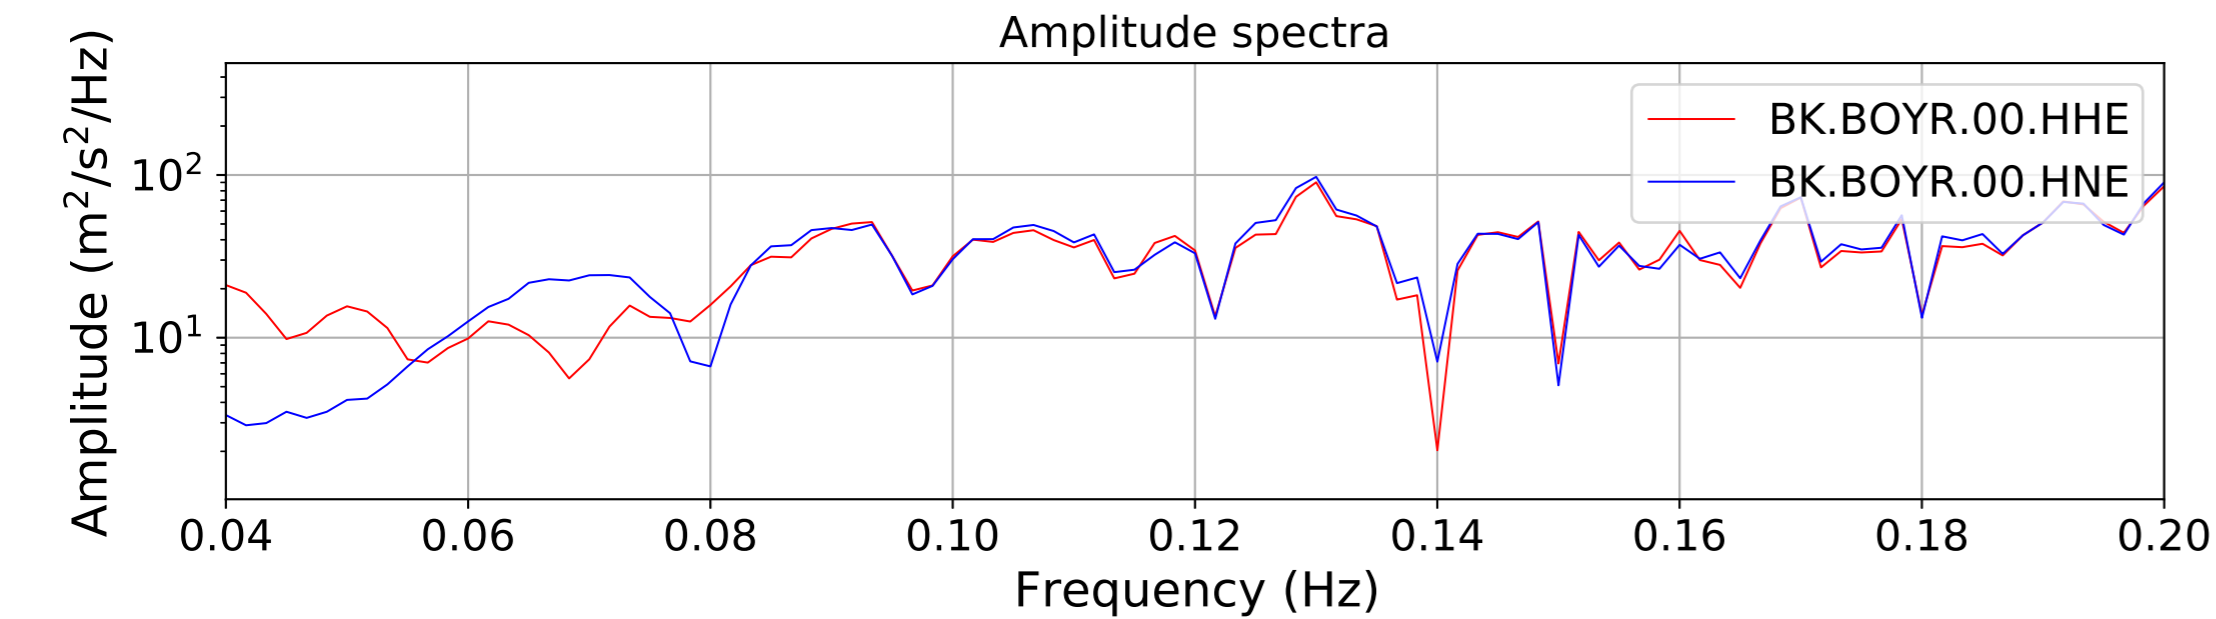

2024.340.184421_M7.0_nc75095651
Origin Time:2024-12-05T18:44:21.110000Z USGS event-id:nc75095651
M7.0 2024 Offshore Cape Mendocino, California Earthquake