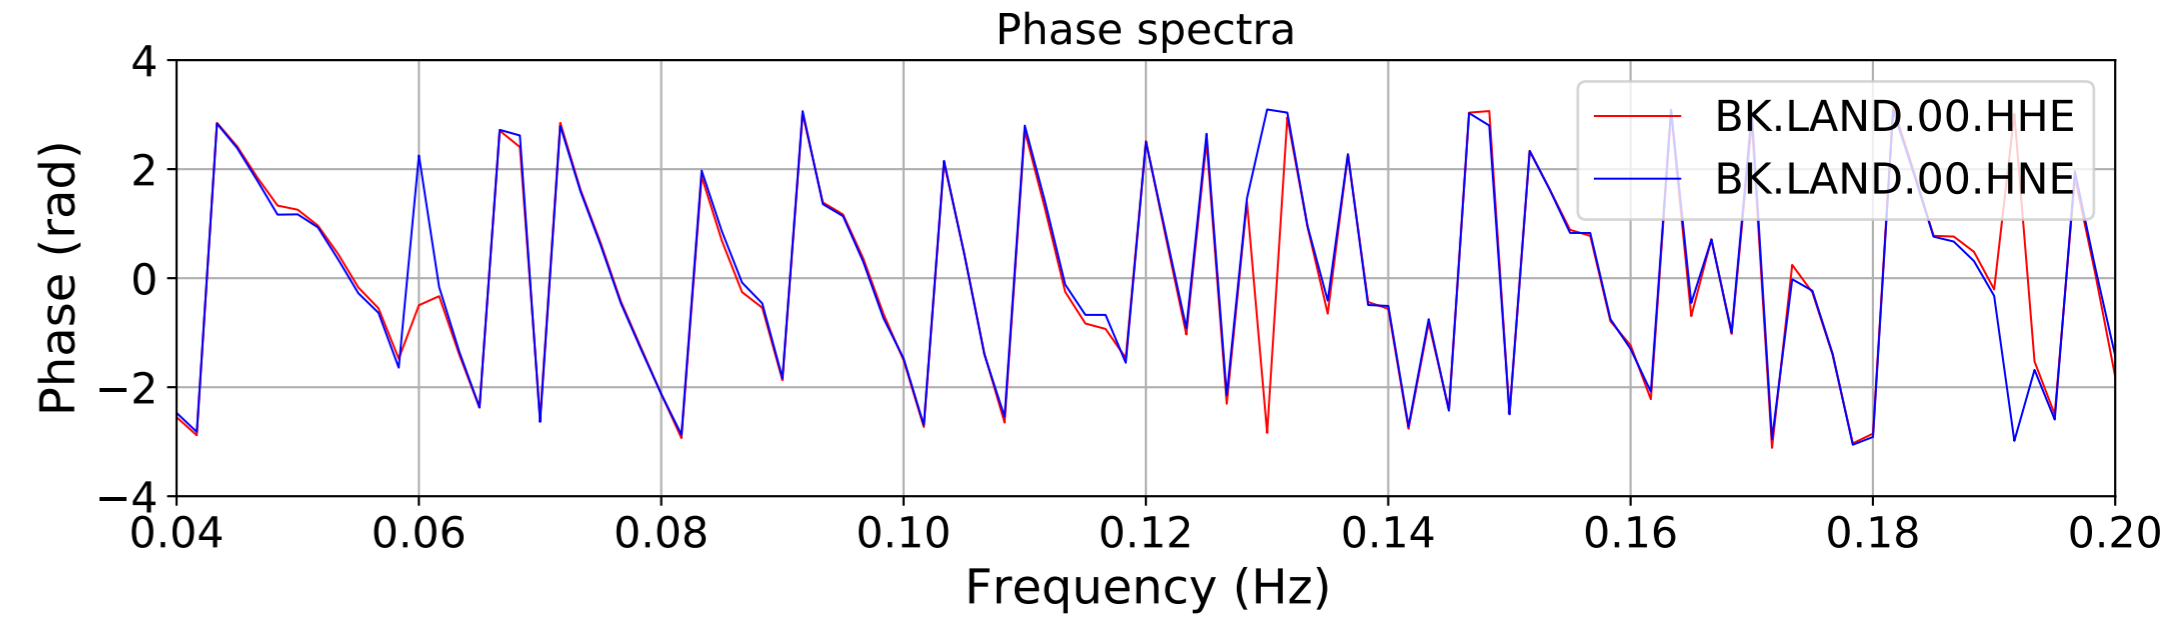

2024.340.184421_M7.0_nc75095651
Origin Time:2024-12-05T18:44:21.110000Z USGS event-id:nc75095651
M7.0 2024 Offshore Cape Mendocino, California Earthquake