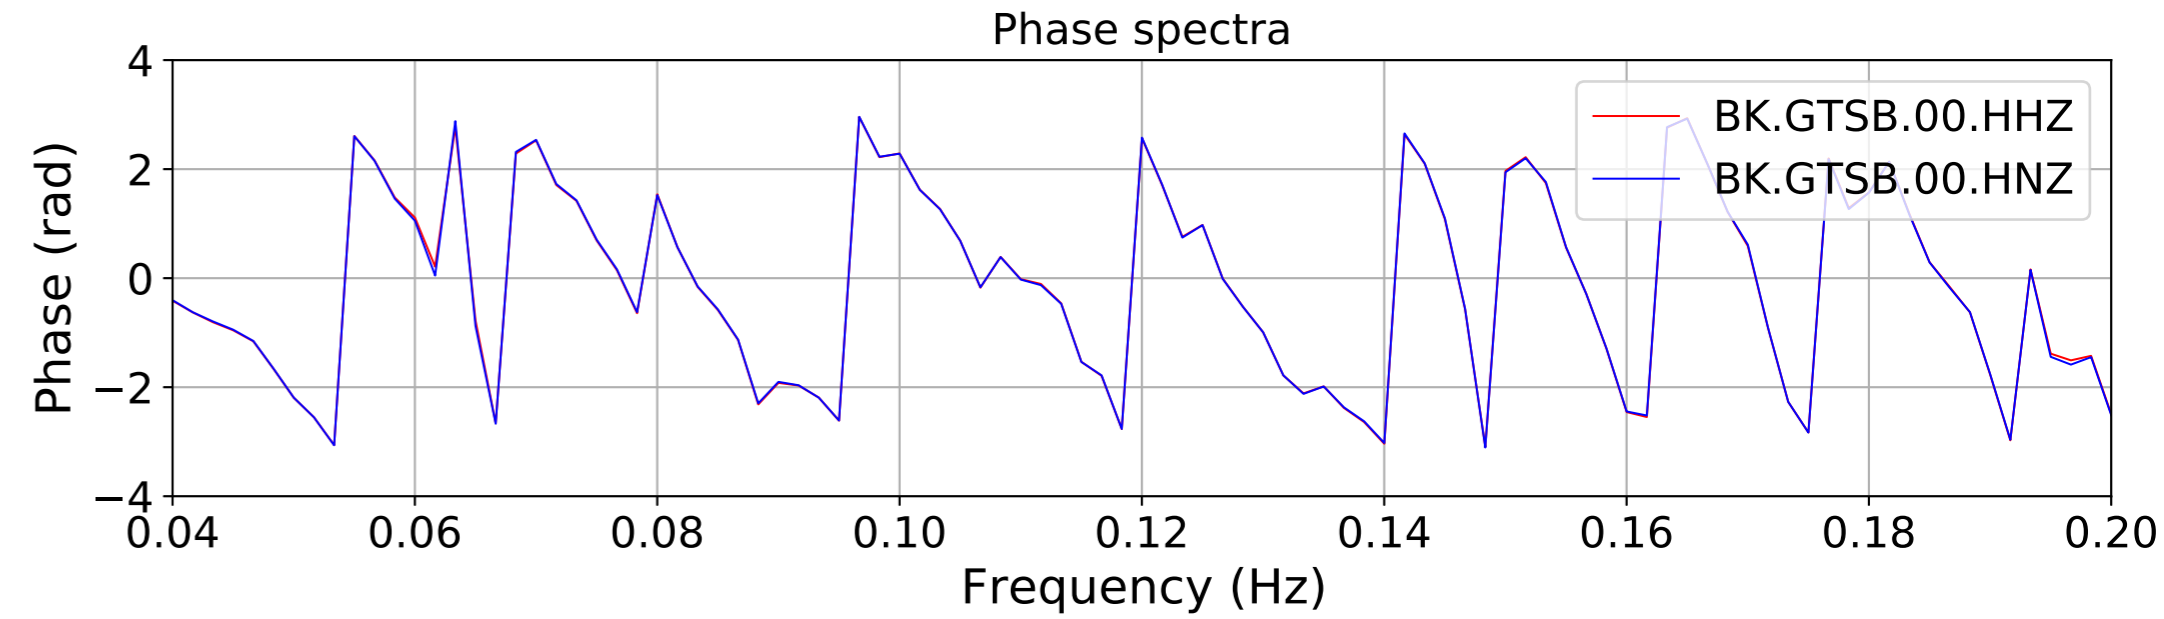

2024.340.184421_M7.0_nc75095651
Origin Time:2024-12-05T18:44:21.110000Z USGS event-id:nc75095651
M7.0 2024 Offshore Cape Mendocino, California Earthquake