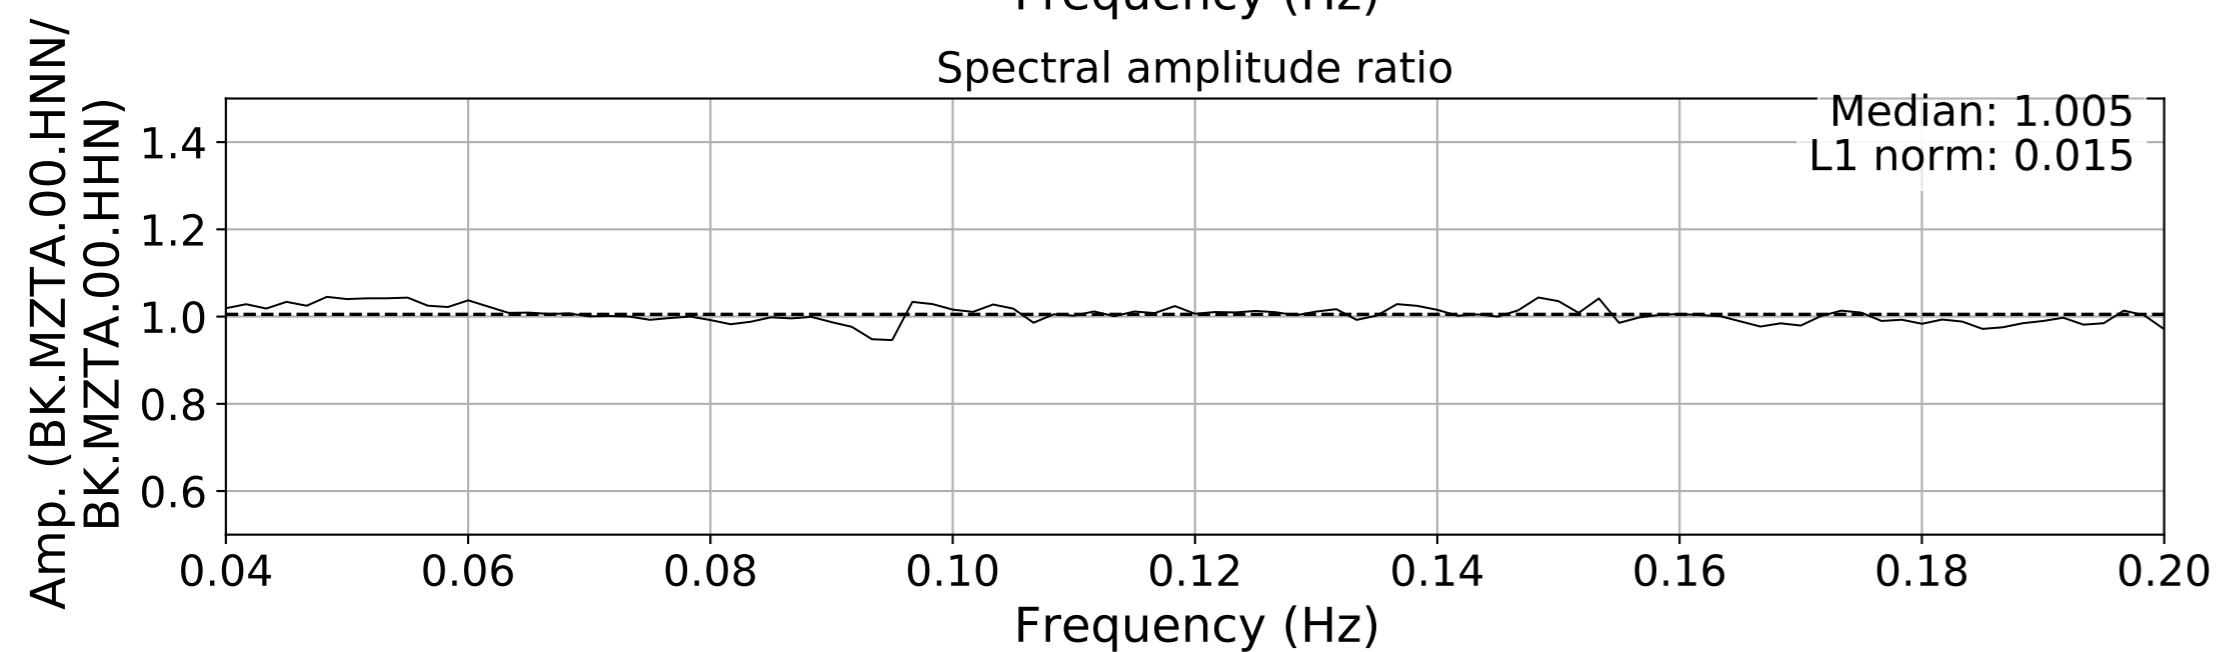

2024.340.184421.M7.0_nc75095651
Origin Time:2024-12-05T18:44:21.110000Z USGS event-id:nc75095651
M7.0 2024 Offshore Cape Mendocino, California Earthquake