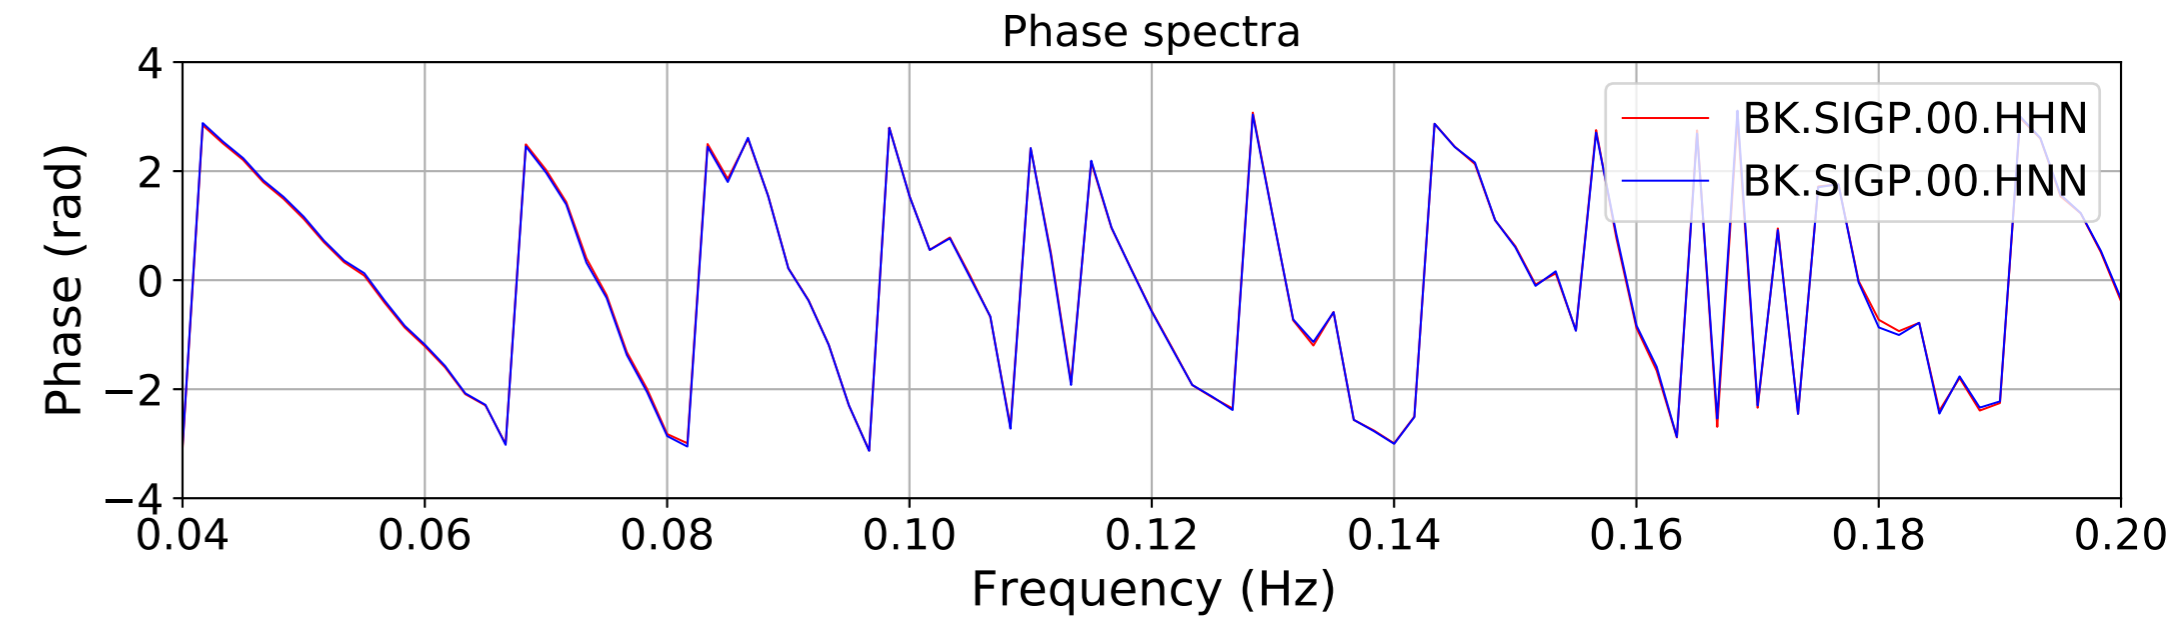

2024.340.184421.M7.0_nc75095651
Origin Time:2024-12-05T18:44:21.110000Z USGS event-id:nc75095651
M7.0 2024 Offshore Cape Mendocino, California Earthquake