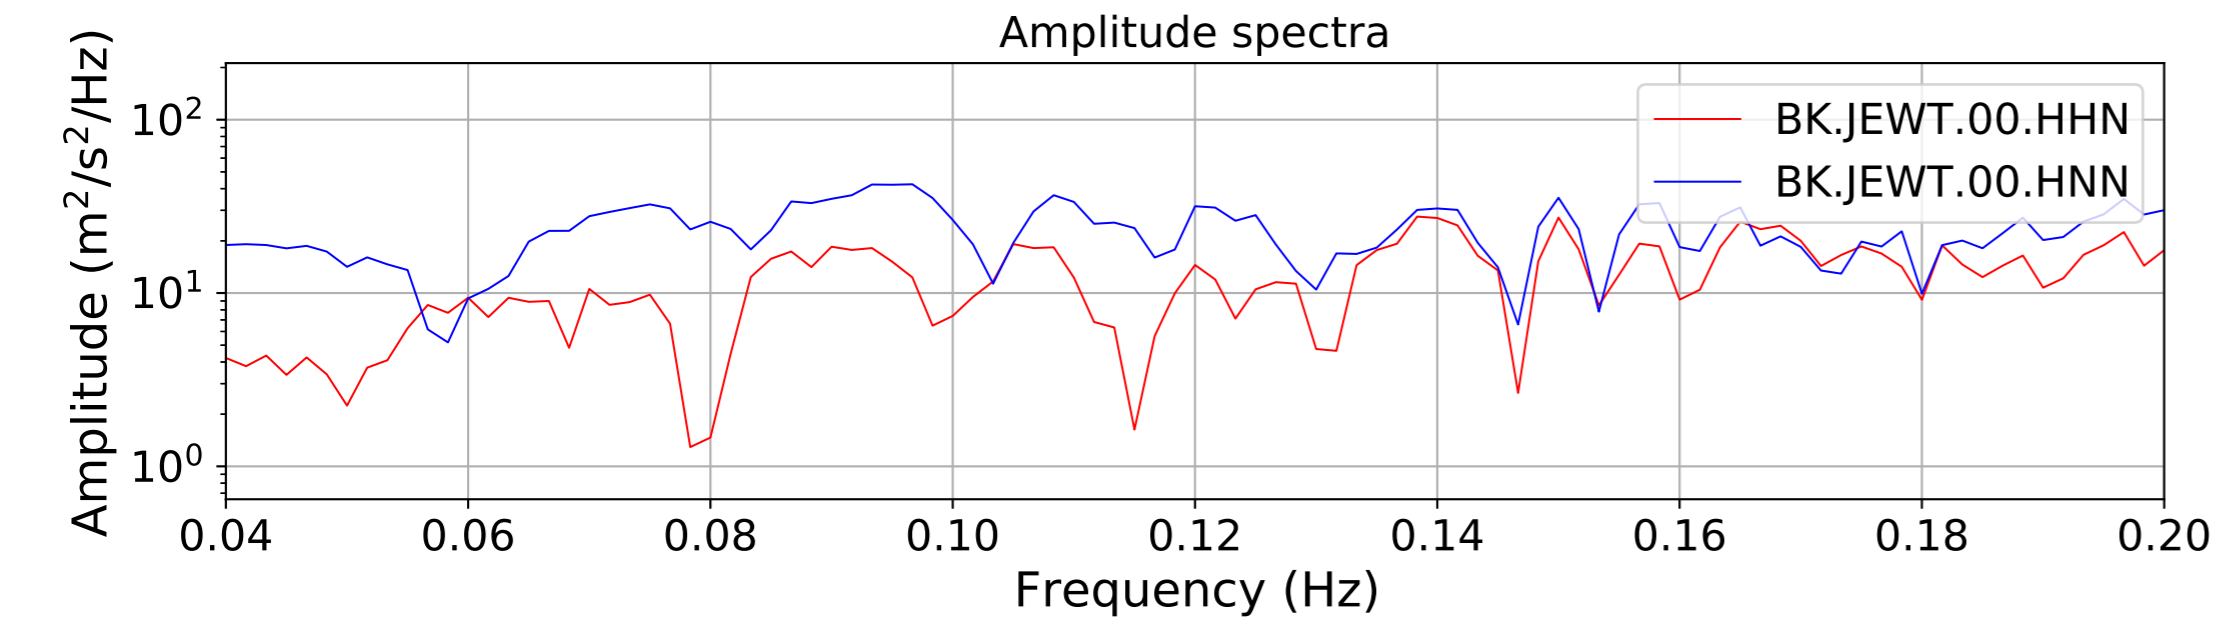

2024.340.184421.M7.0_nc75095651
Origin Time:2024-12-05T18:44:21.110000Z USGS event-id:nc75095651
M7.0 2024 Offshore Cape Mendocino, California Earthquake