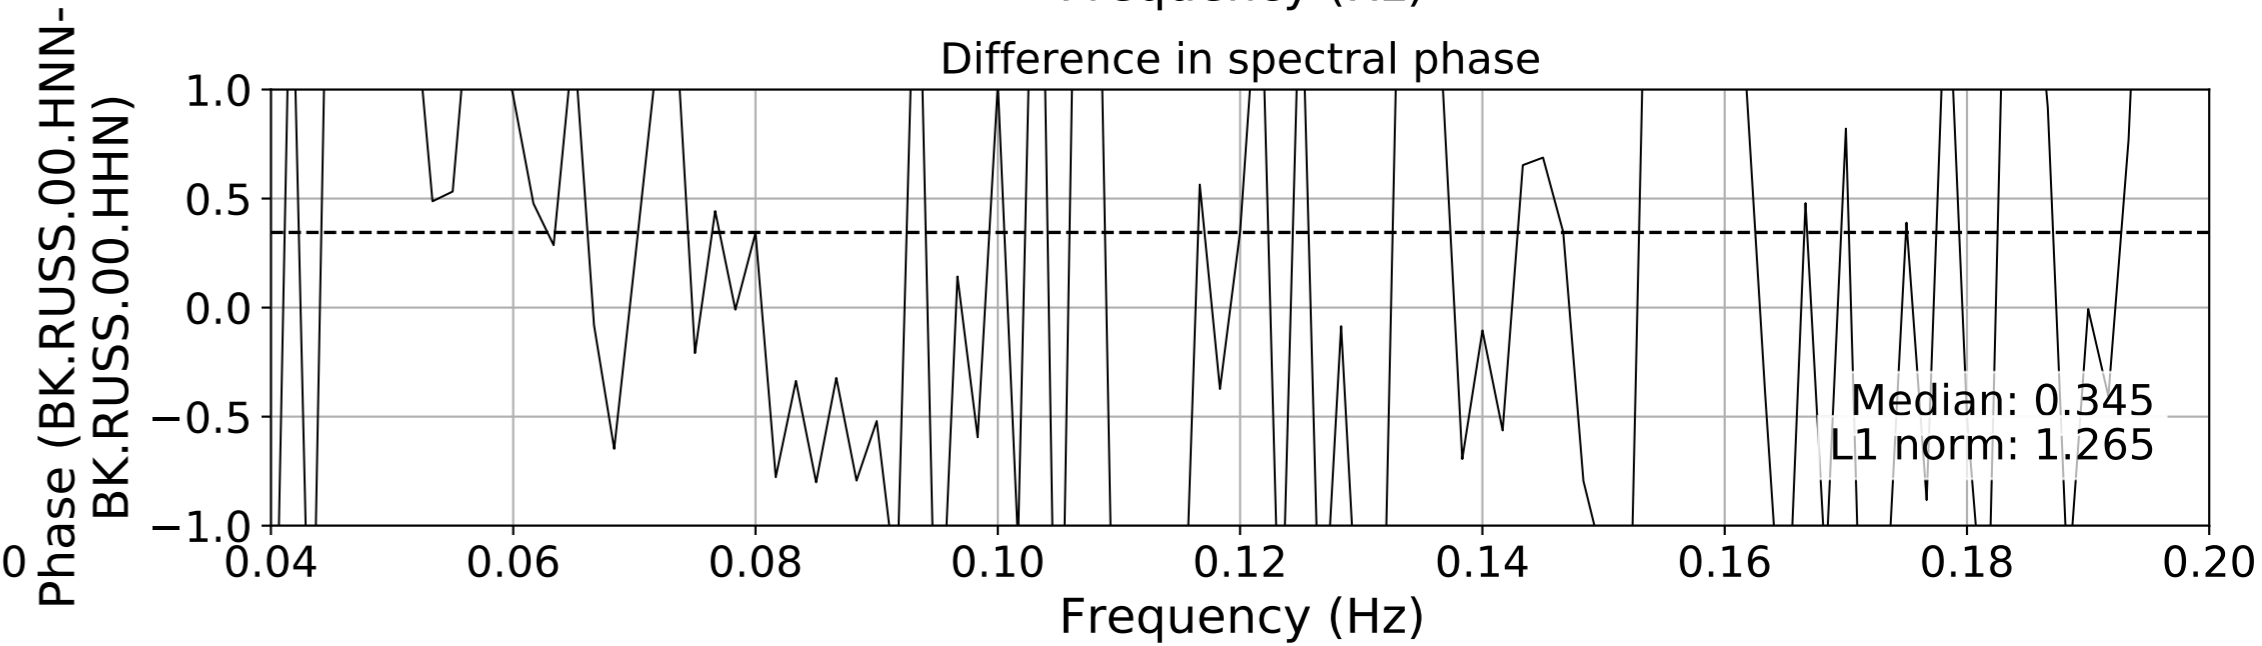

2024.340.184421_M7.0_nc75095651
Origin Time:2024-12-05T18:44:21.110000Z USGS event-id:nc75095651
M7.0 2024 Offshore Cape Mendocino, California Earthquake