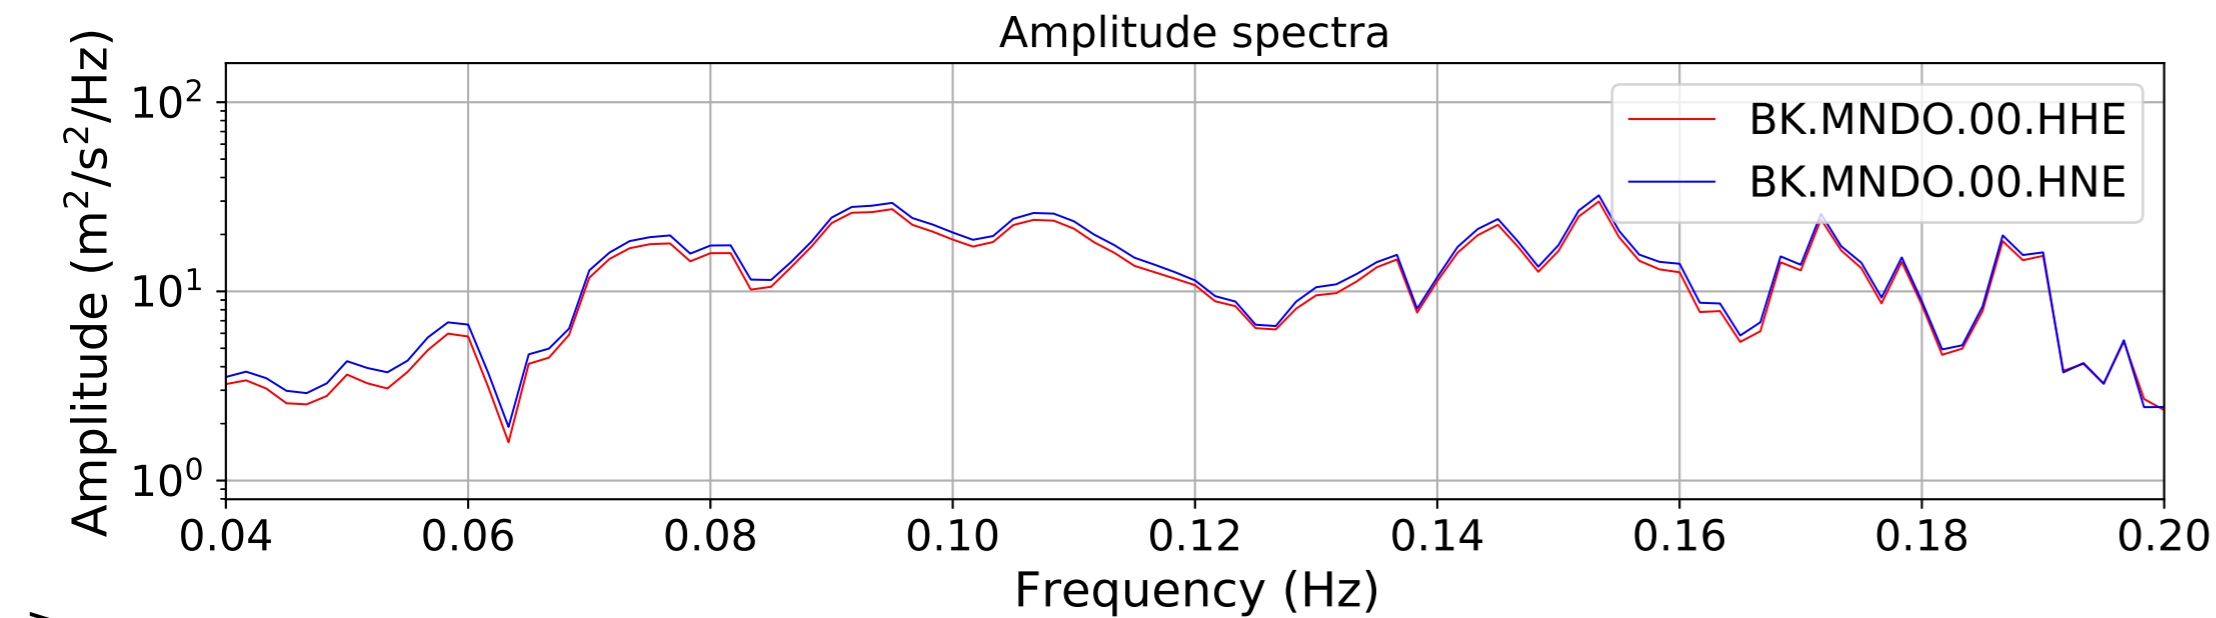

2024.340.184421.M7.0_nc75095651
Origin Time:2024-12-05T18:44:21.110000Z USGS event-id:nc75095651
M7.0 2024 Offshore Cape Mendocino, California Earthquake