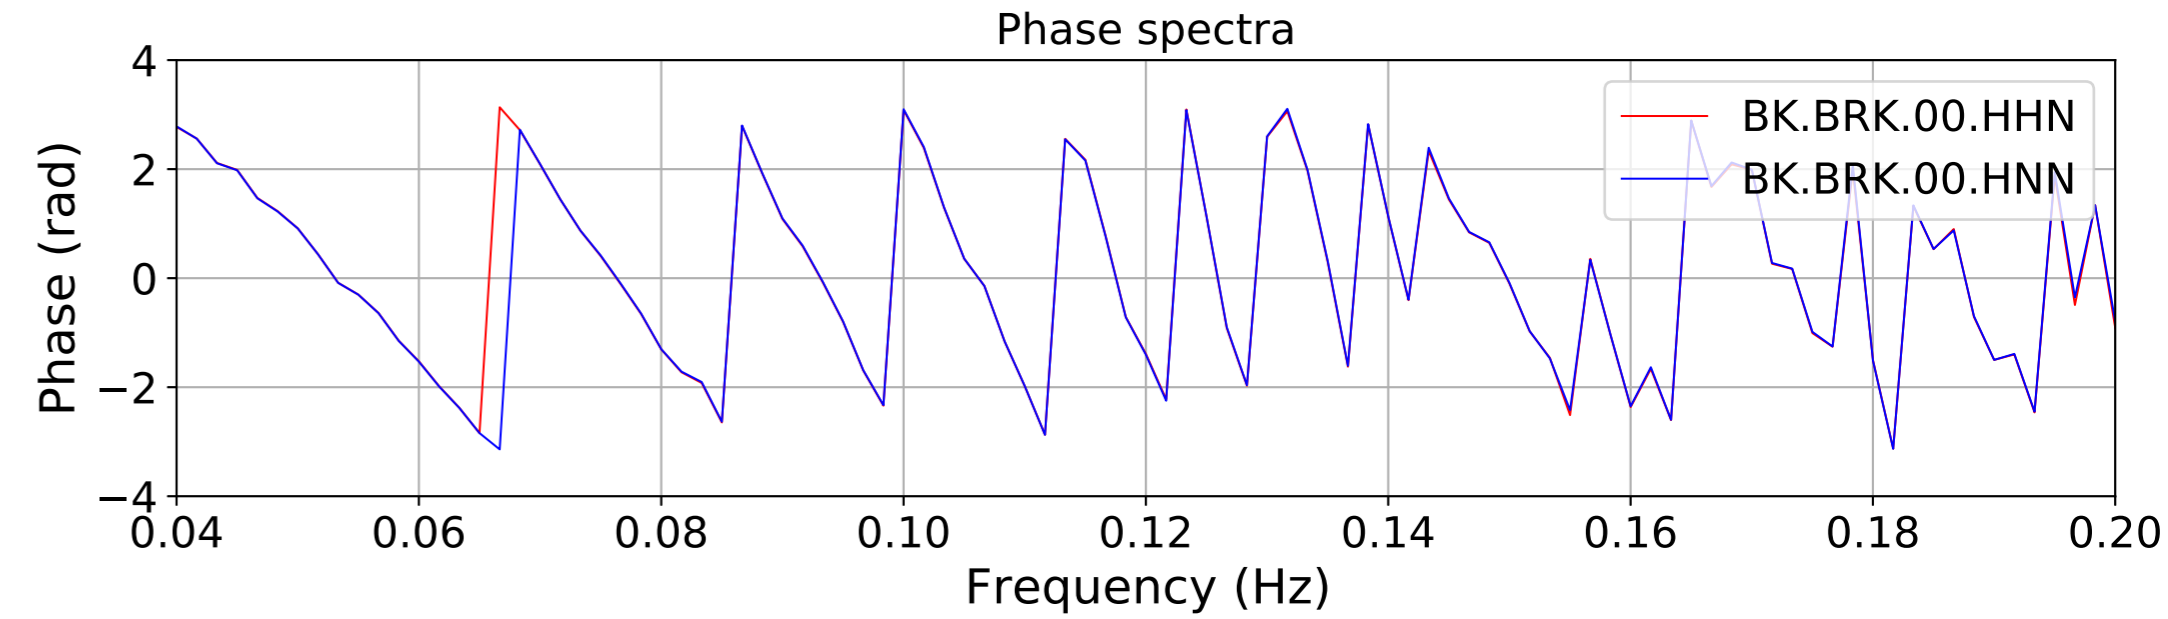

2024.340.184421_M7.0_nc75095651
Origin Time:2024-12-05T18:44:21.110000Z USGS event-id:nc75095651
M7.0 2024 Offshore Cape Mendocino, California Earthquake