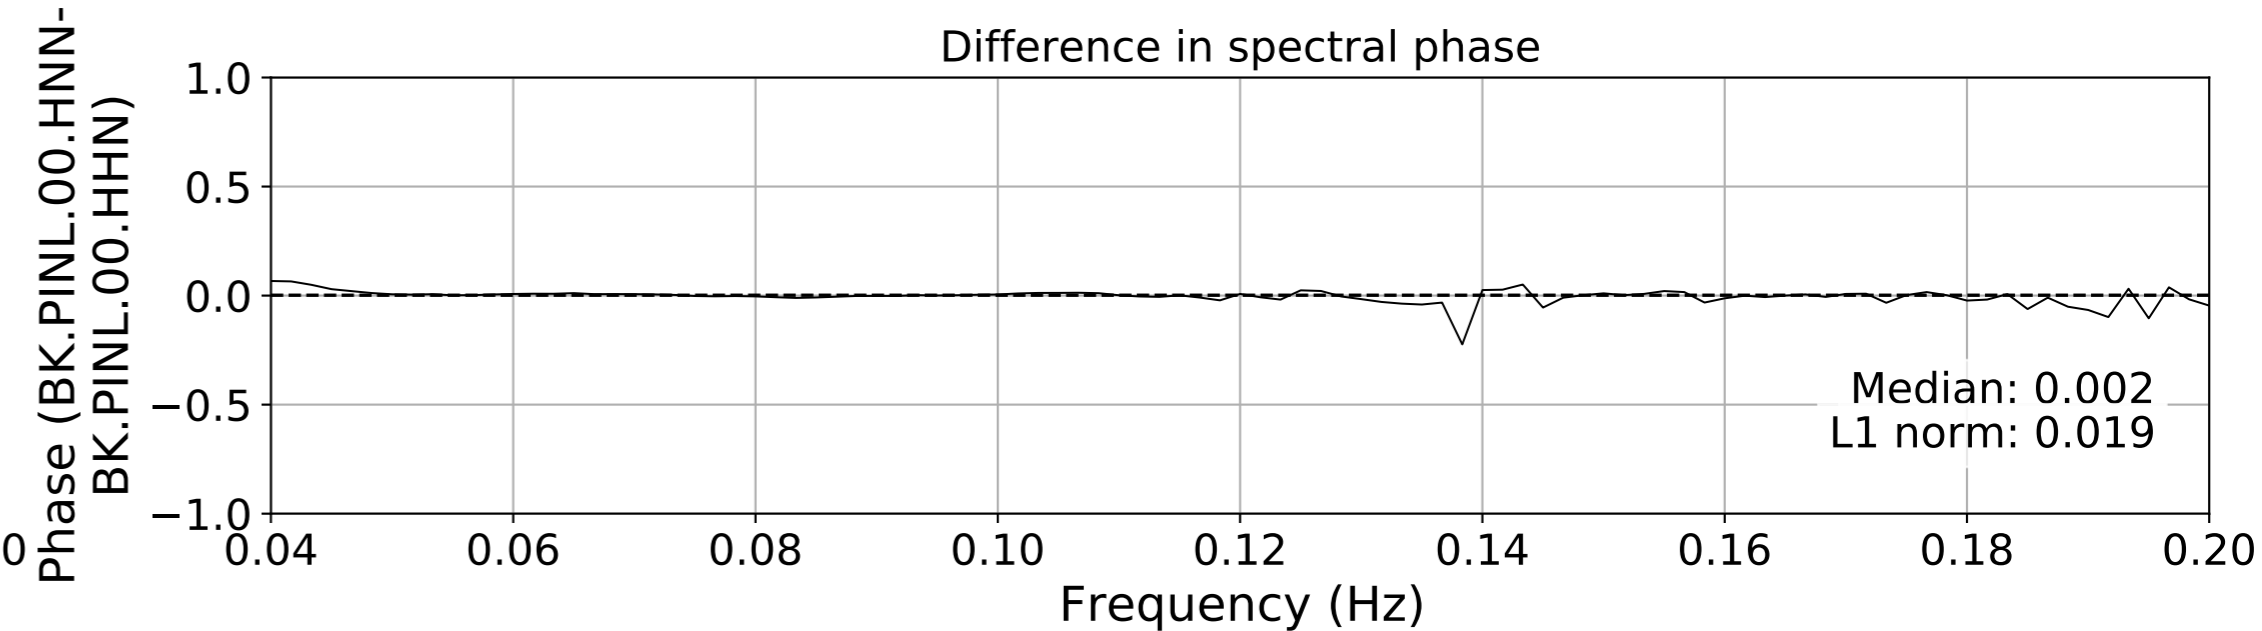

2024.340.184421.M7.0_nc75095651
Origin Time:2024-12-05T18:44:21.110000Z USGS event-id:nc75095651
M7.0 2024 Offshore Cape Mendocino, California Earthquake