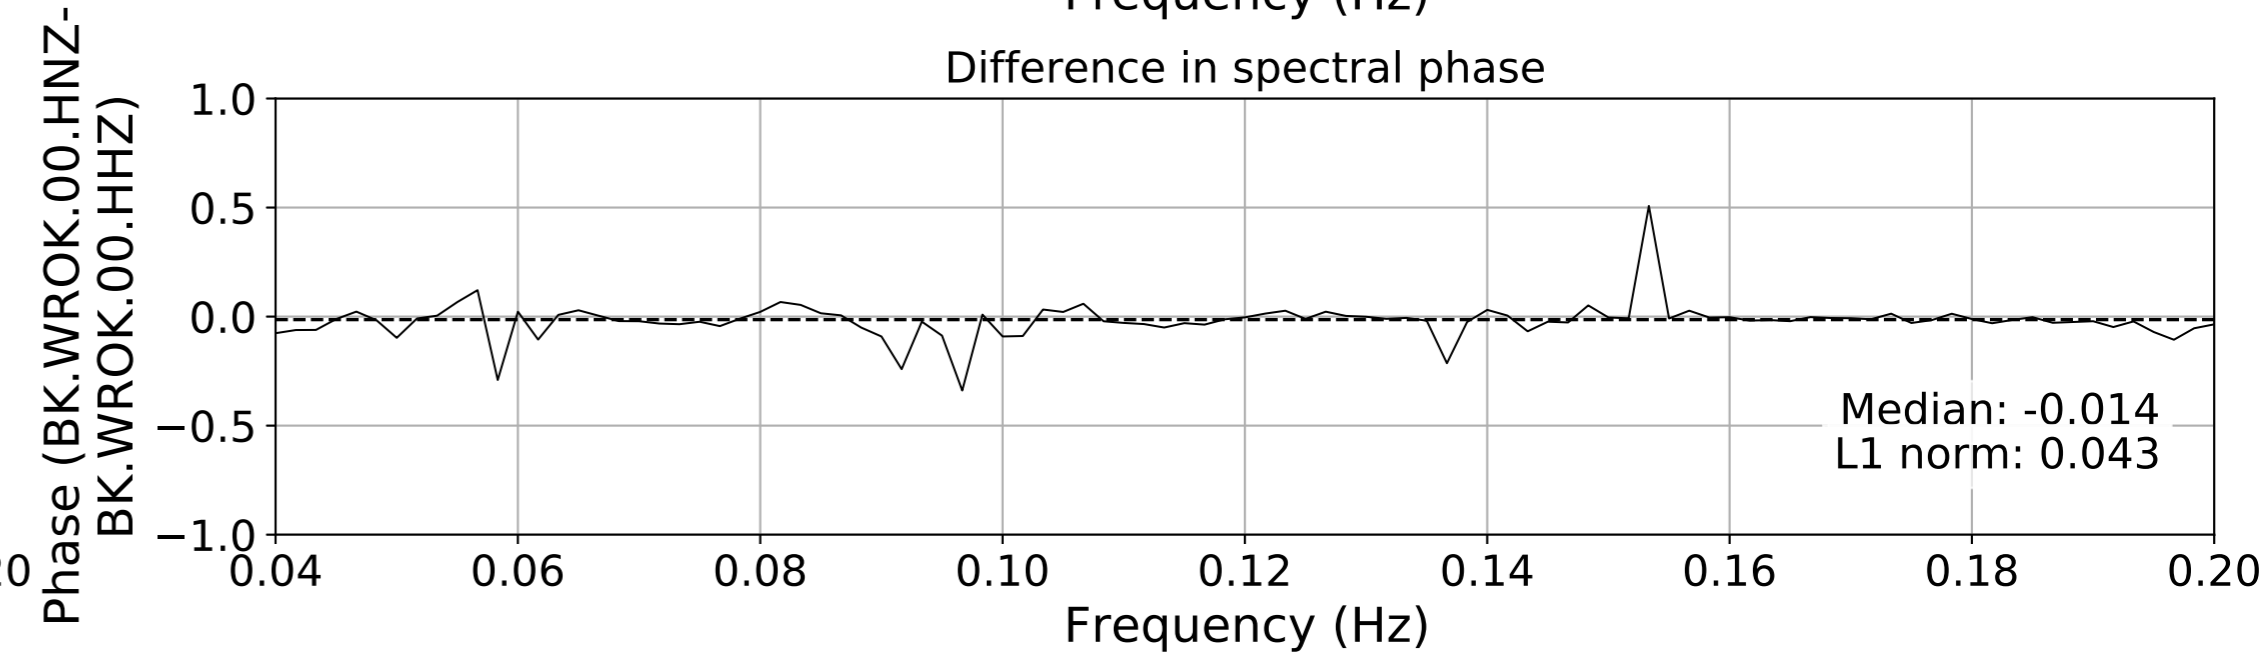

2024.340.184421_M7.0_nc75095651
Origin Time:2024-12-05T18:44:21.110000Z USGS event-id:nc75095651
M7.0 2024 Offshore Cape Mendocino, California Earthquake