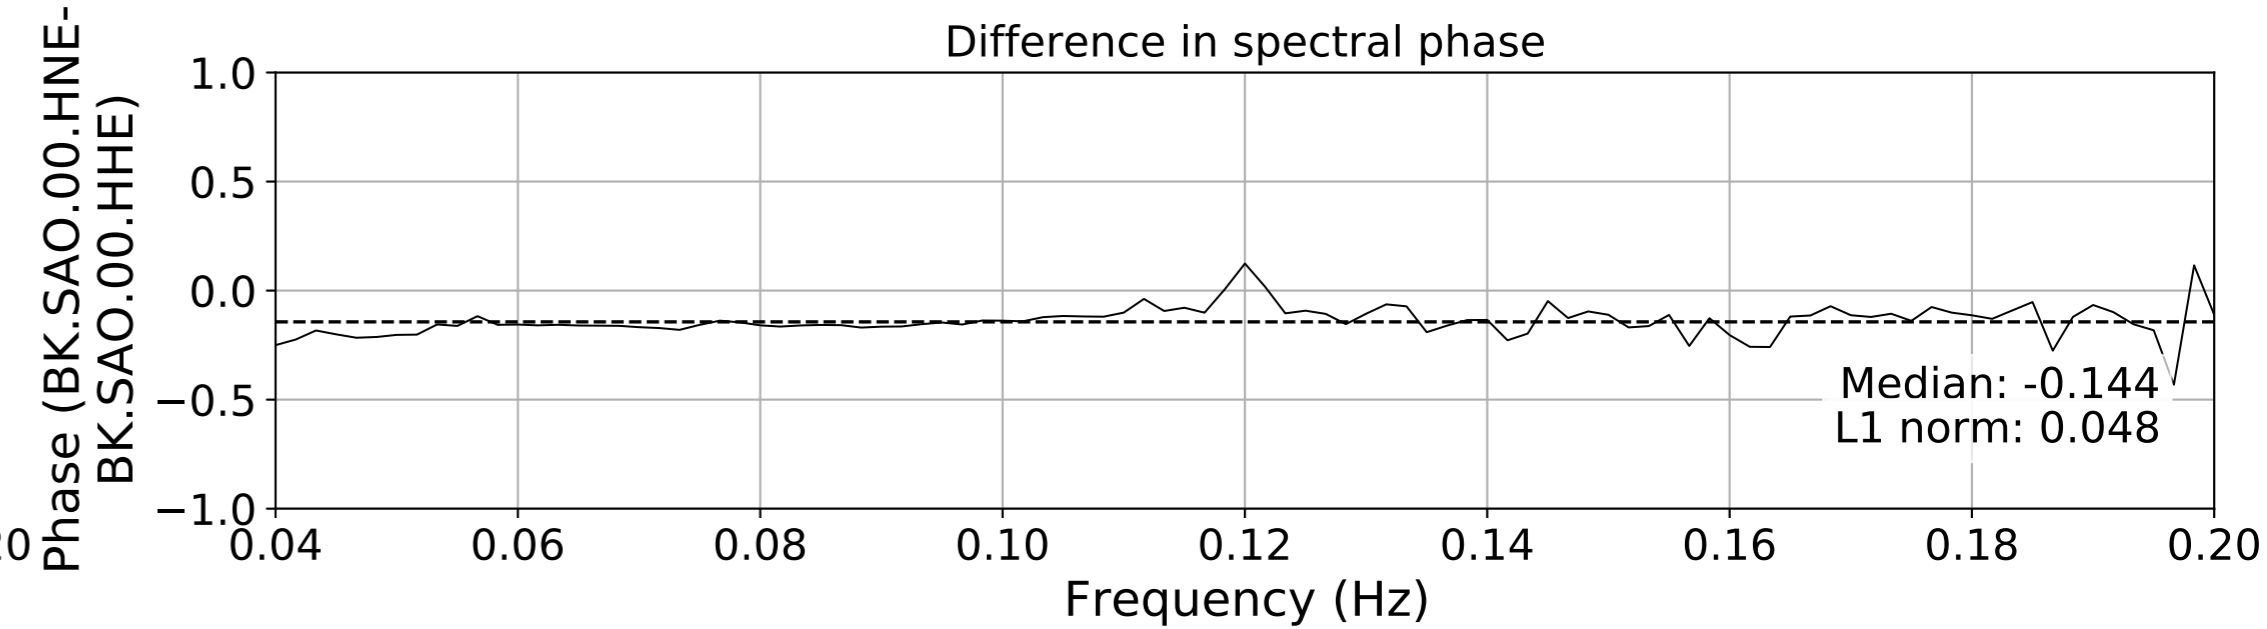

2024.340.184421_M7.0_nc75095651
Origin Time:2024-12-05T18:44:21.110000Z USGS event-id:nc75095651
M7.0 2024 Offshore Cape Mendocino, California Earthquake