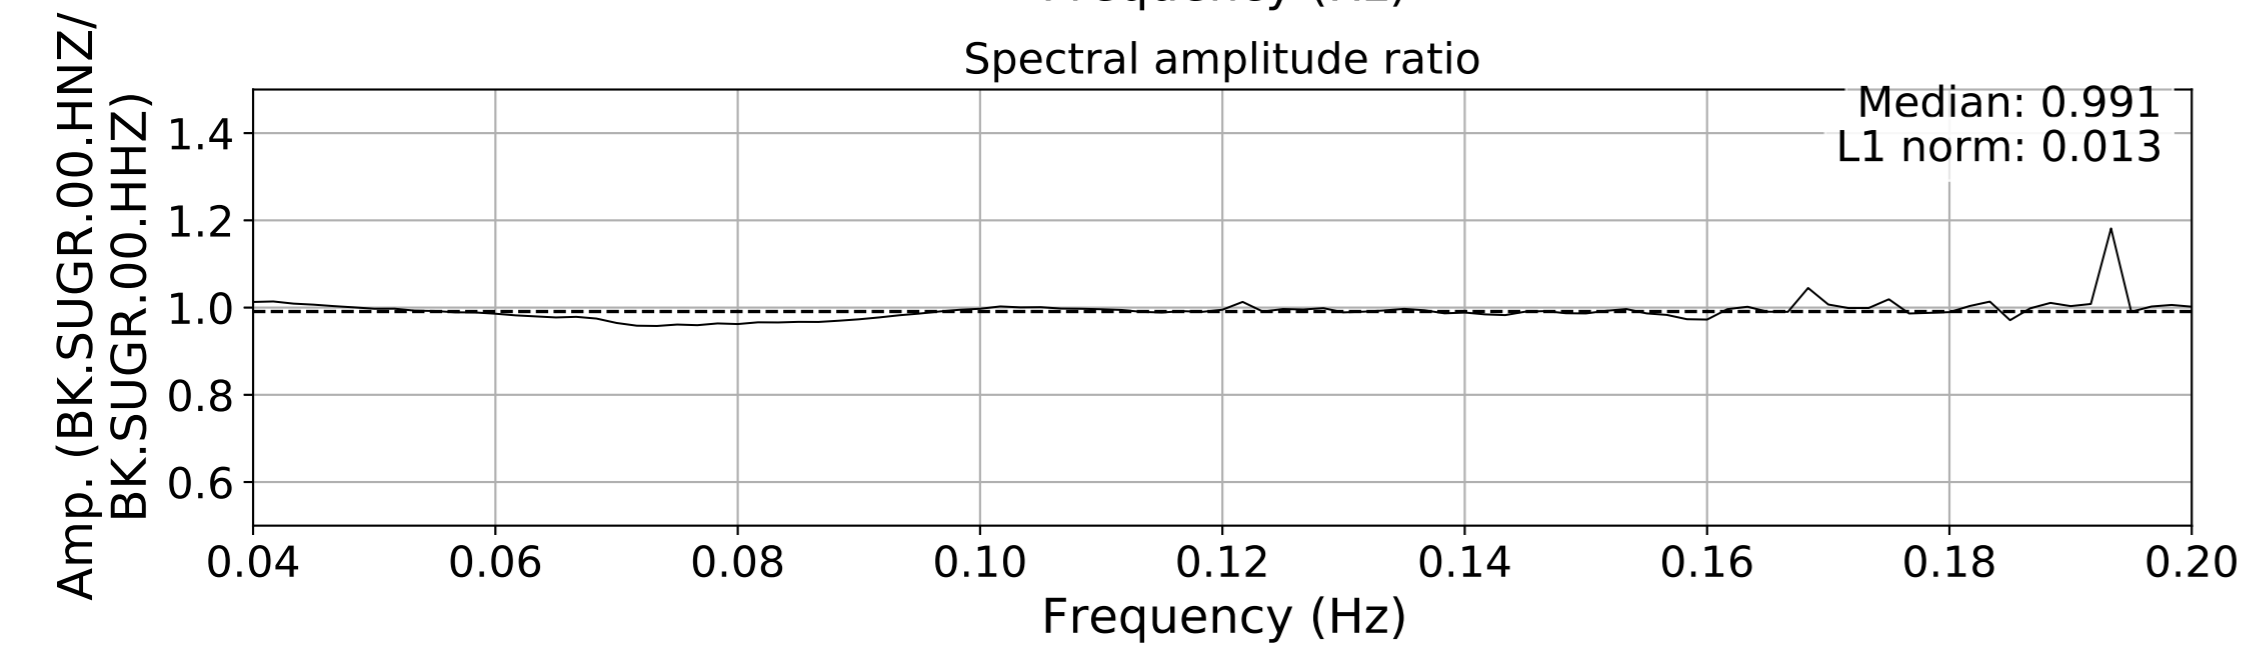

2024.340.184421_M7.0_nc75095651
Origin Time:2024-12-05T18:44:21.110000Z USGS event-id:nc75095651
M7.0 2024 Offshore Cape Mendocino, California Earthquake