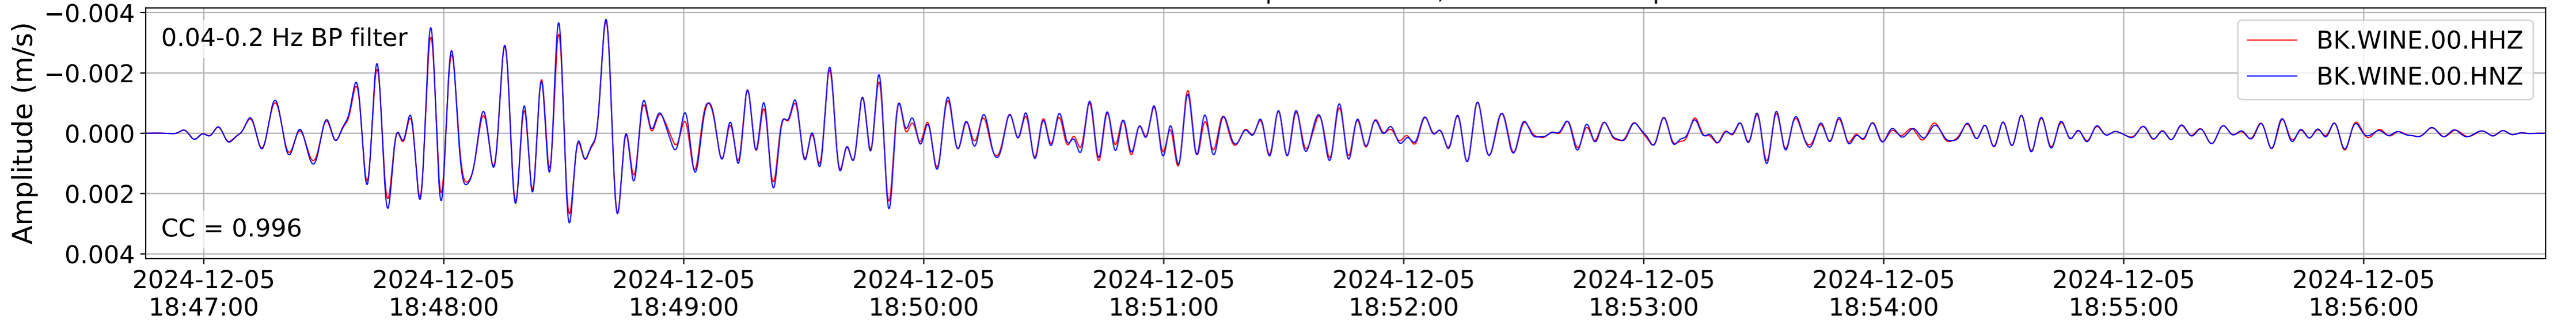

2024.340.184421_M7.0_nc75095651
Origin Time:2024-12-05T18:44:21.110000Z USGS event-id:nc75095651
M7.0 2024 Offshore Cape Mendocino, California Earthquake