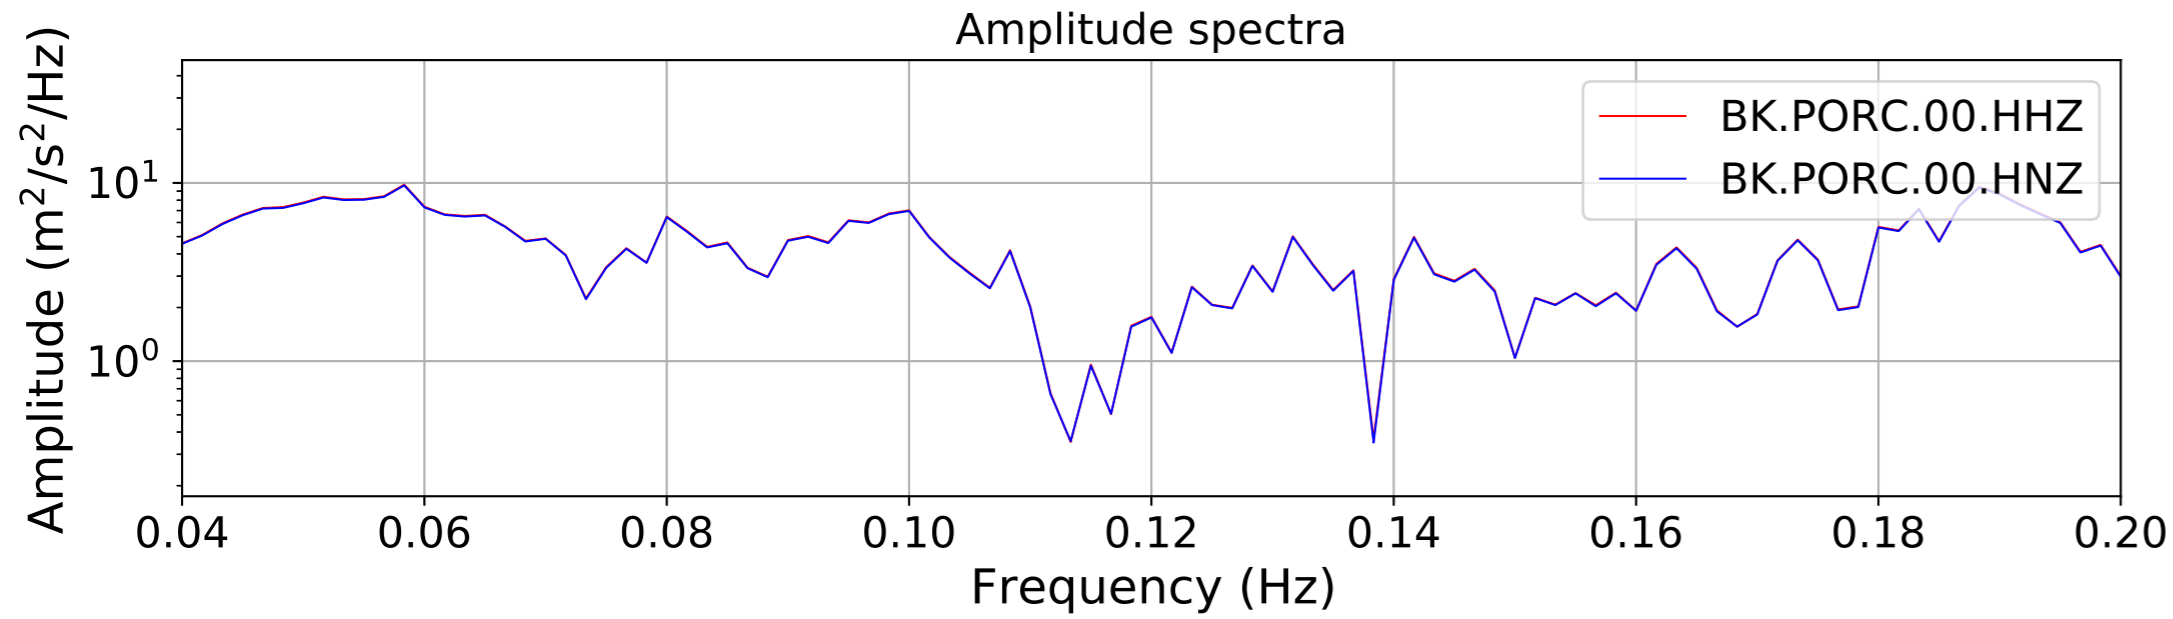

2024.340.184421_M7.0_nc75095651
Origin Time:2024-12-05T18:44:21.110000Z USGS event-id:nc75095651
M7.0 2024 Offshore Cape Mendocino, California Earthquake