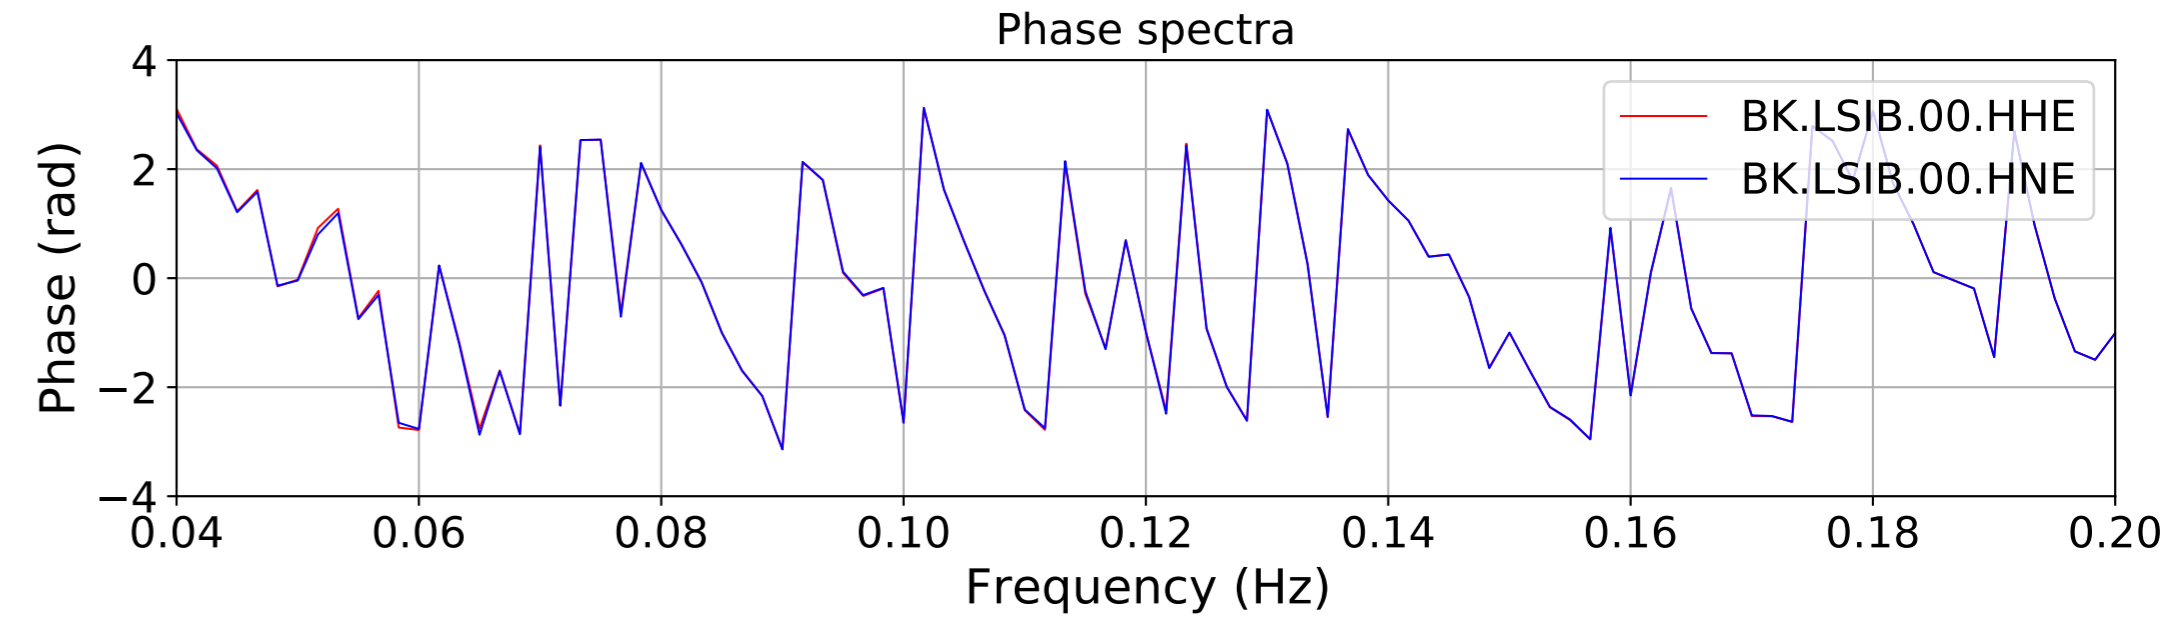

2024.340.184421_M7.0_nc75095651
Origin Time:2024-12-05T18:44:21.110000Z USGS event-id:nc75095651
M7.0 2024 Offshore Cape Mendocino, California Earthquake