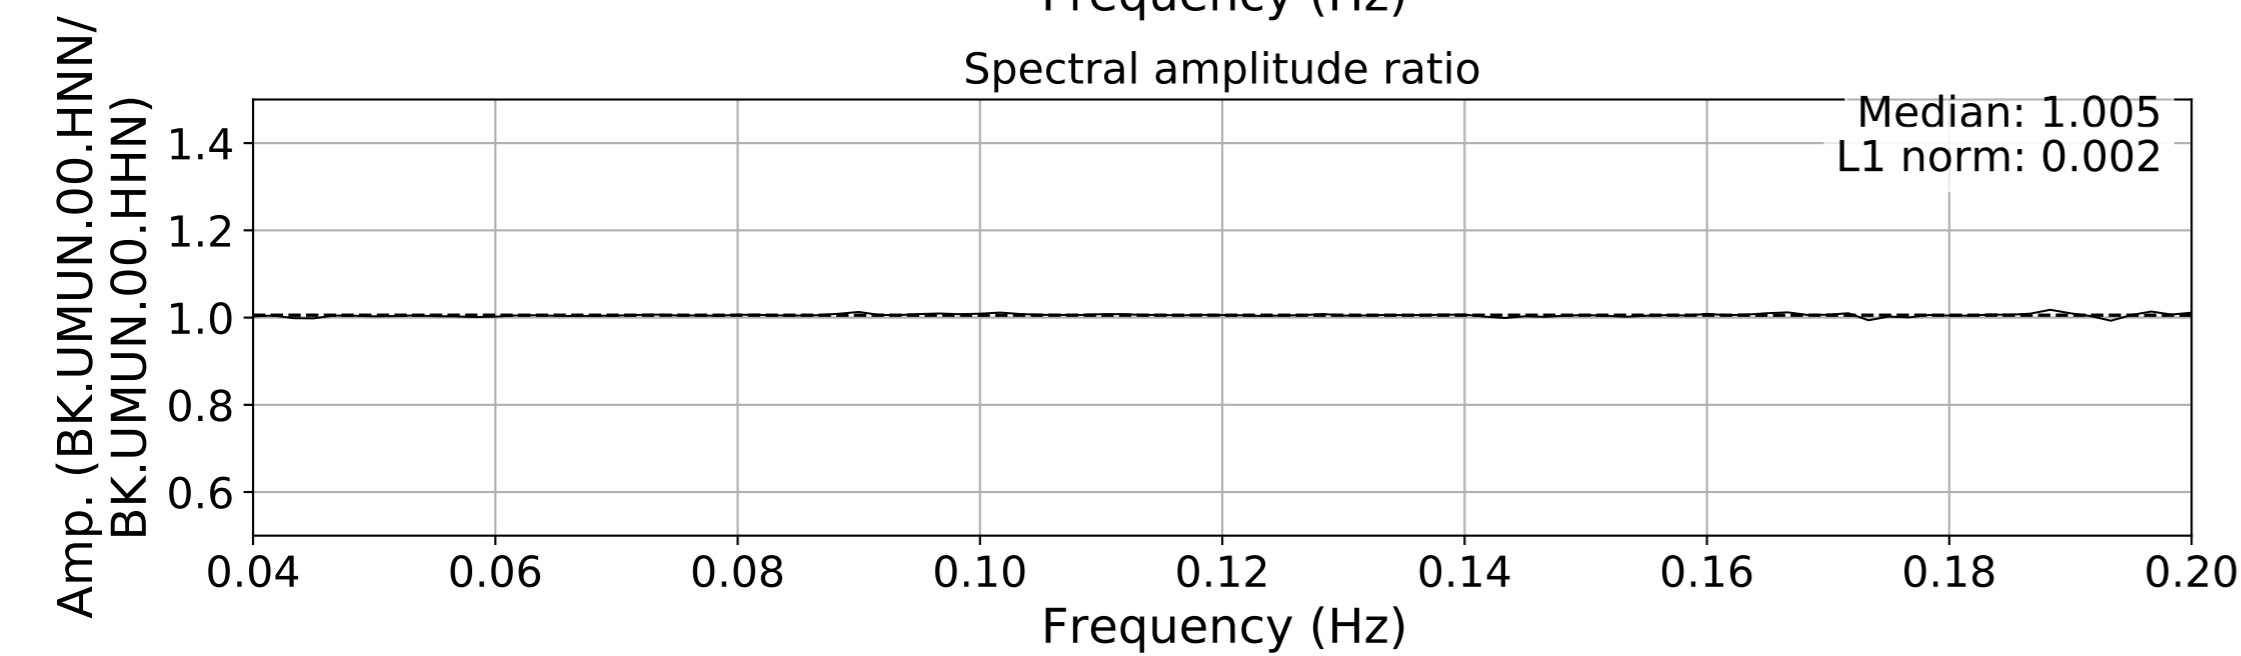

2024.340.184421_M7.0_nc75095651
Origin Time:2024-12-05T18:44:21.110000Z USGS event-id:nc75095651
M7.0 2024 Offshore Cape Mendocino, California Earthquake