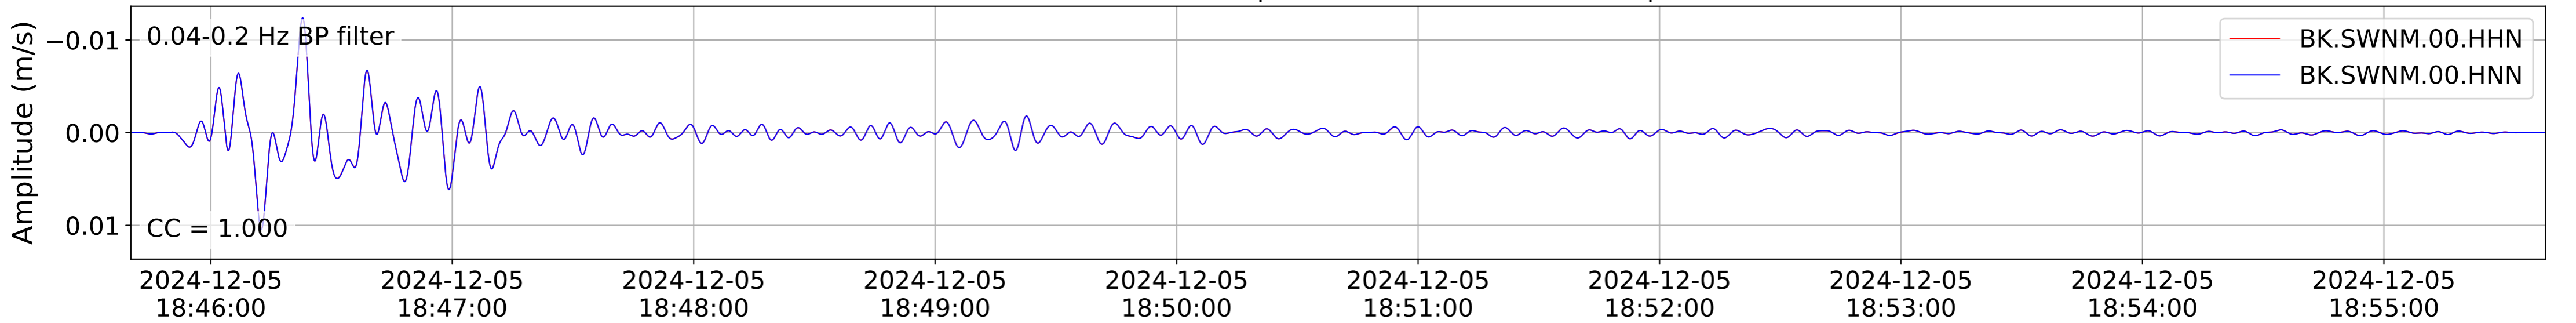

2024.340.184421_M7.0_nc75095651
Origin Time:2024-12-05T18:44:21.110000Z USGS event-id:nc75095651
M7.0 2024 Offshore Cape Mendocino, California Earthquake