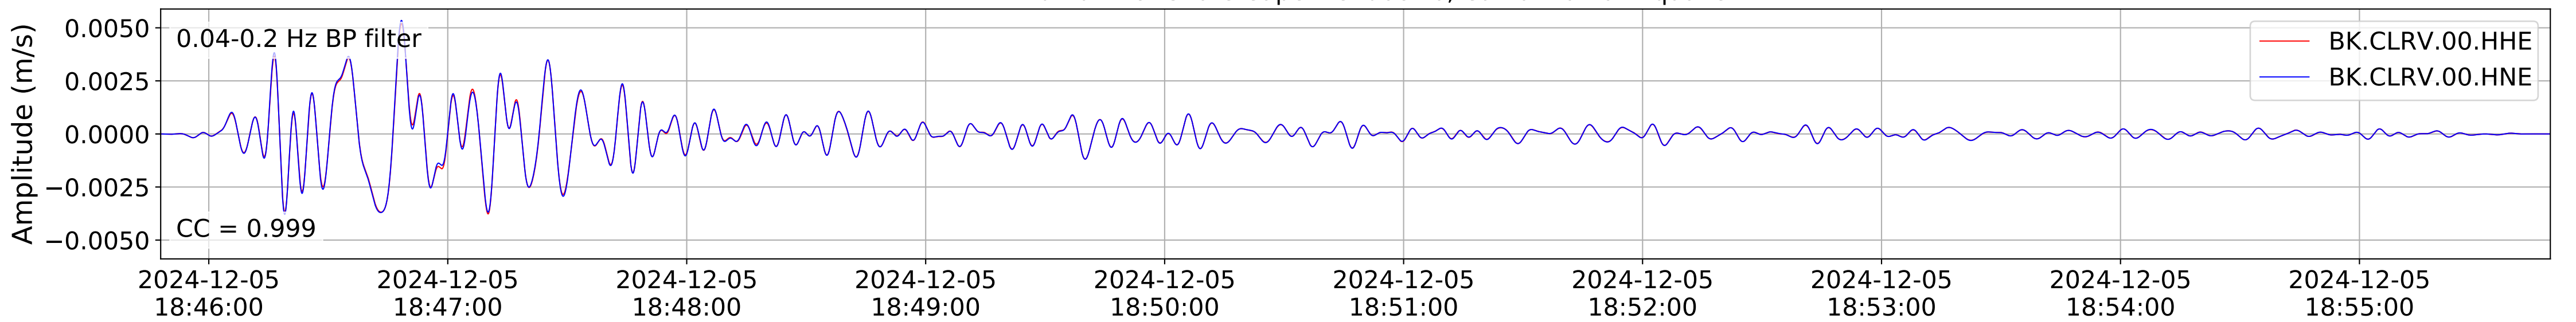

2024.340.184421_M7.0_nc75095651
Origin Time:2024-12-05T18:44:21.110000Z USGS event-id:nc75095651
M7.0 2024 Offshore Cape Mendocino, California Earthquake