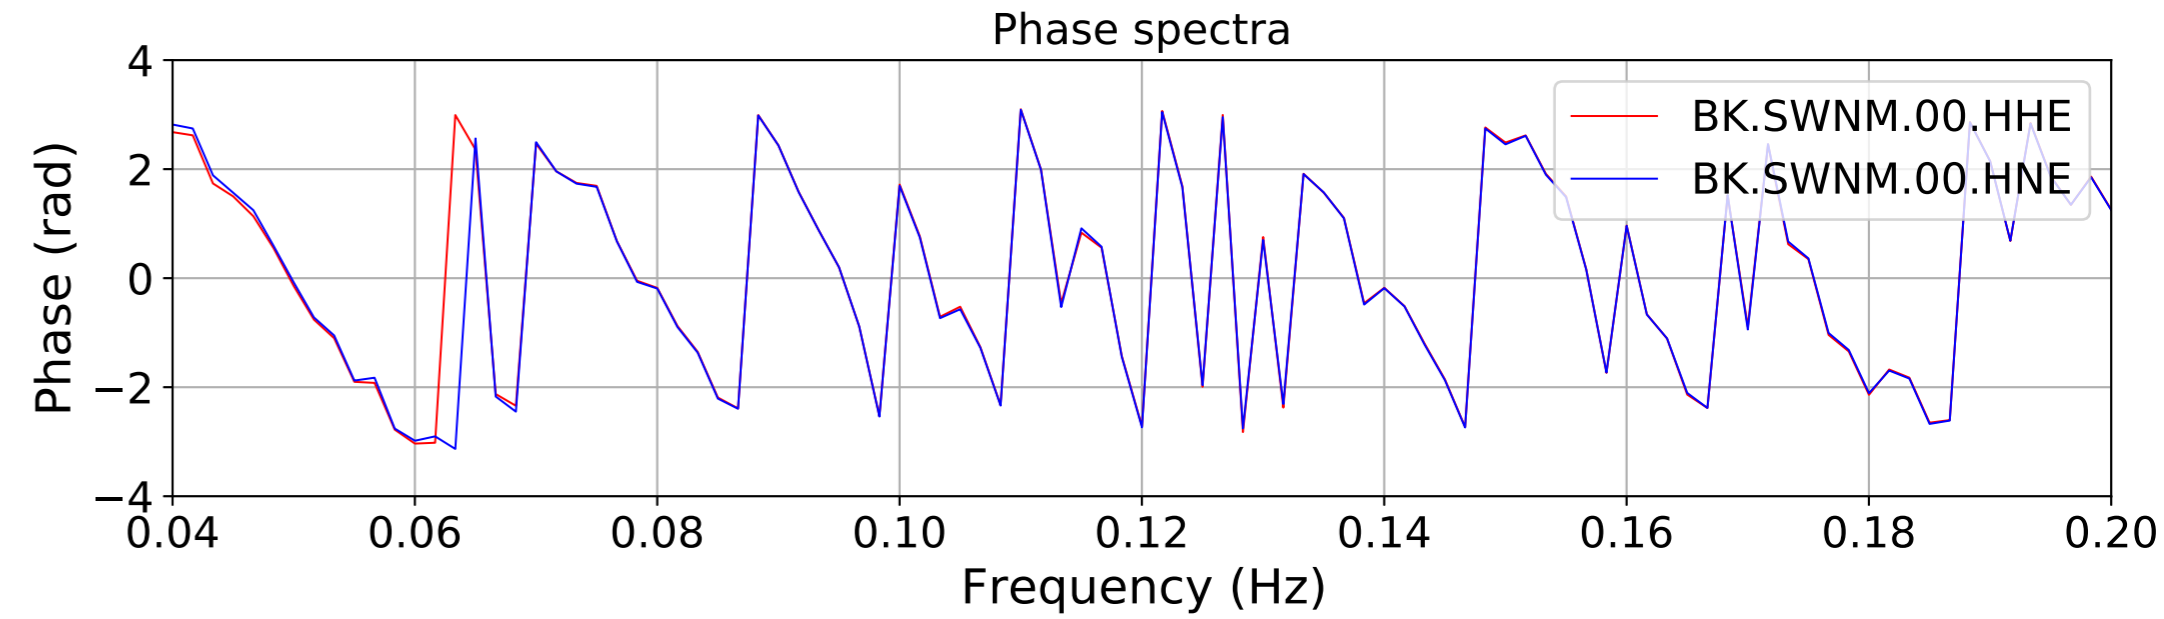

2024.340.184421_M7.0_nc75095651
Origin Time:2024-12-05T18:44:21.110000Z USGS event-id:nc75095651
M7.0 2024 Offshore Cape Mendocino, California Earthquake