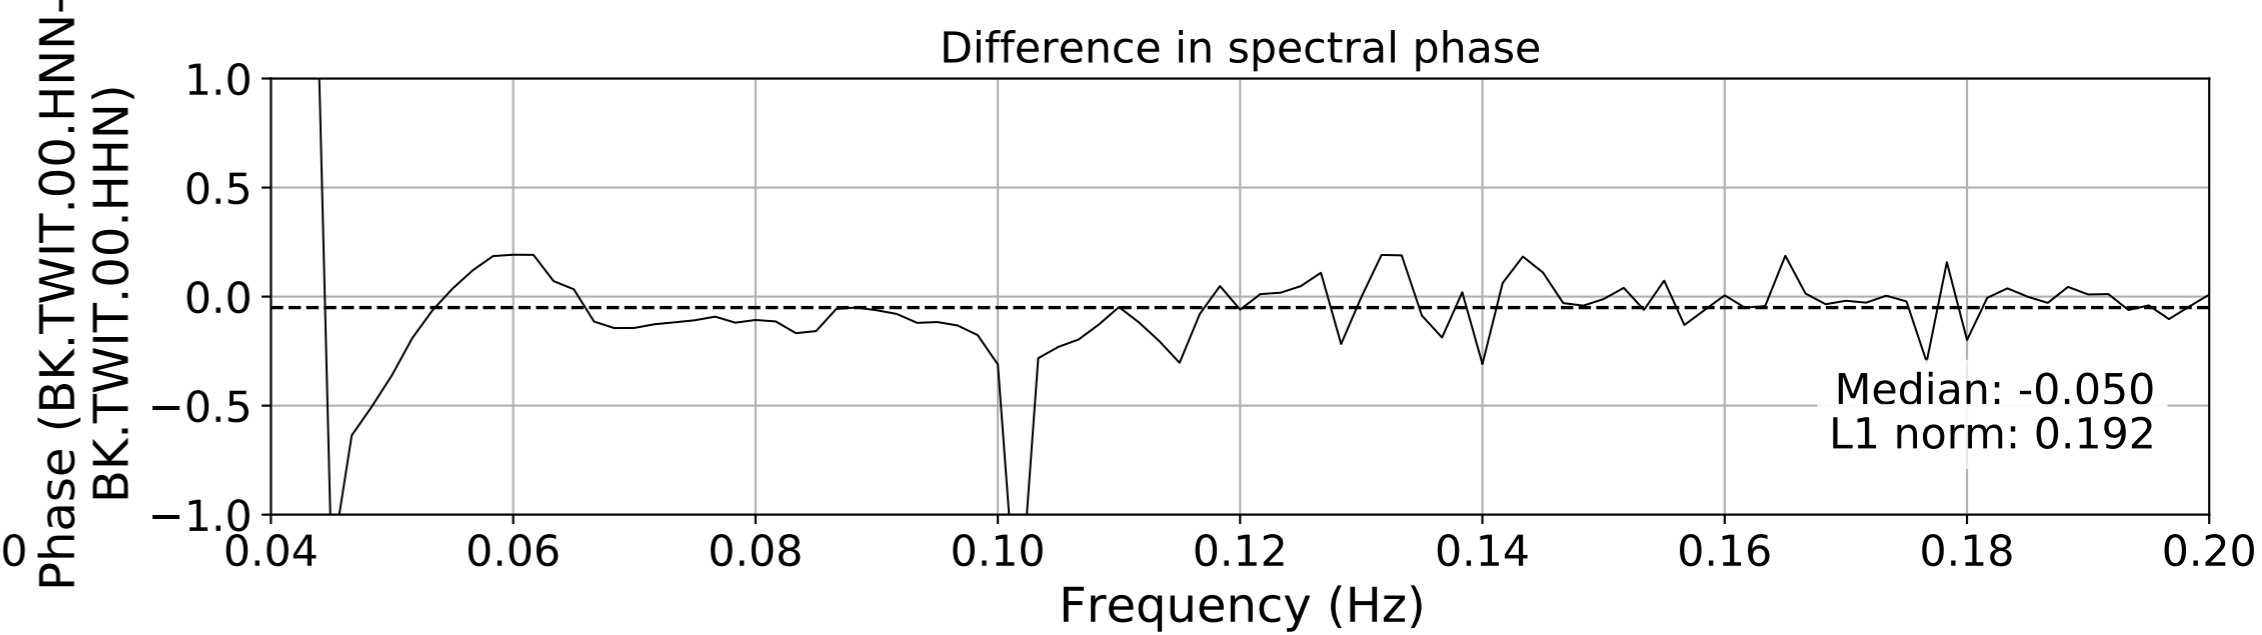

2024.340.184421_M7.0_nc75095651
Origin Time:2024-12-05T18:44:21.110000Z USGS event-id:nc75095651
M7.0 2024 Offshore Cape Mendocino, California Earthquake