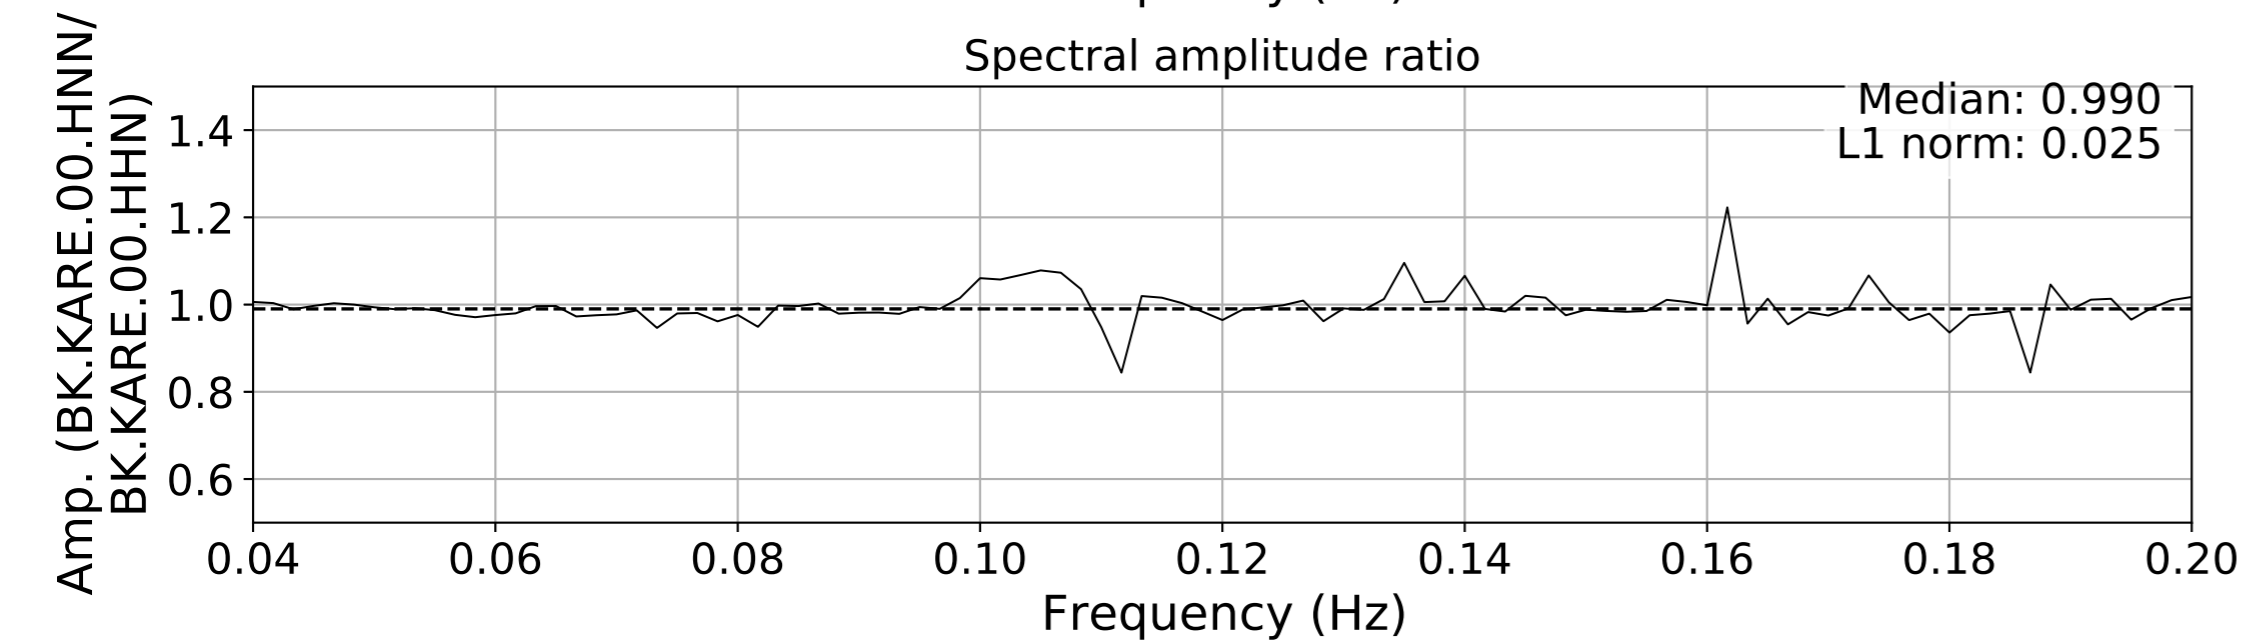

2024.340.184421_M7.0_nc75095651
Origin Time:2024-12-05T18:44:21.110000Z USGS event-id:nc75095651
M7.0 2024 Offshore Cape Mendocino, California Earthquake