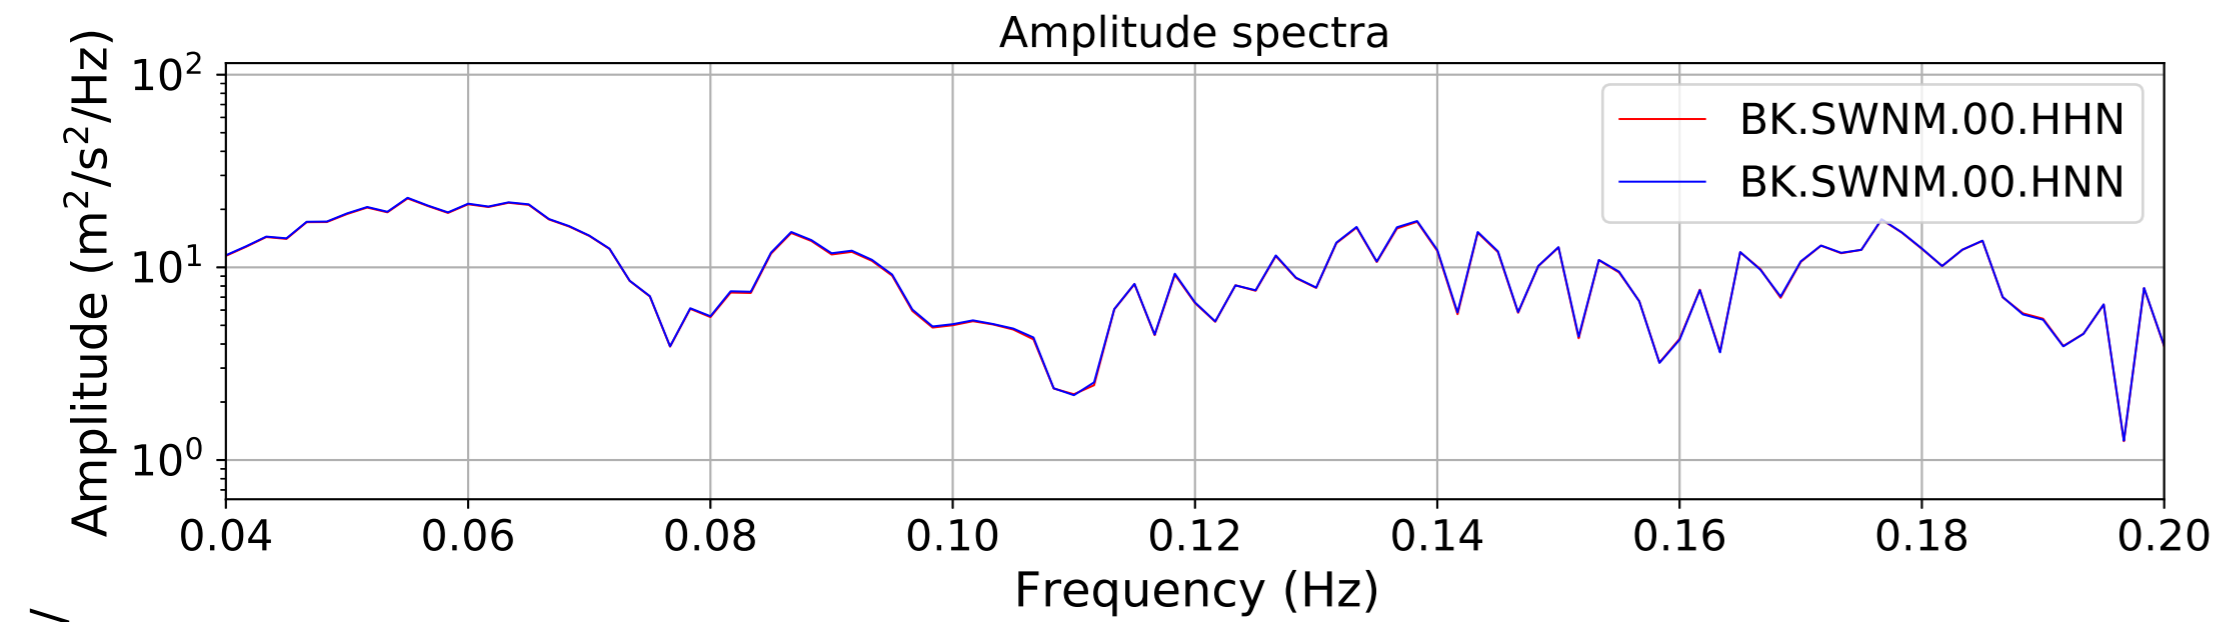

2024.340.184421_M7.0_nc75095651
Origin Time:2024-12-05T18:44:21.110000Z USGS event-id:nc75095651
M7.0 2024 Offshore Cape Mendocino, California Earthquake