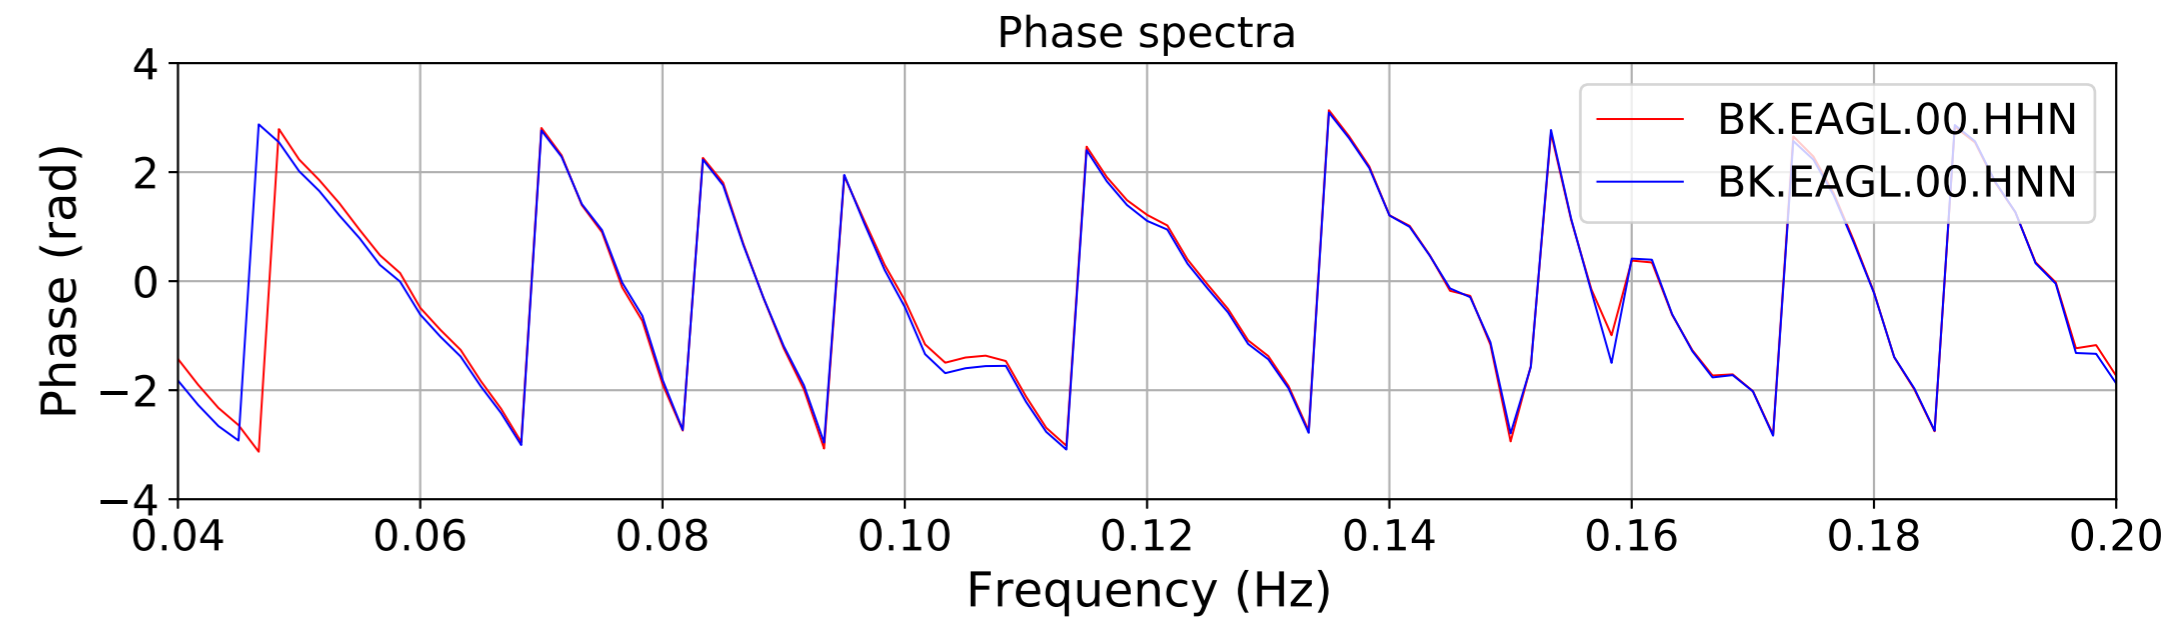

2024.340.184421.M7.0_nc75095651
Origin Time:2024-12-05T18:44:21.110000Z USGS event-id:nc75095651
M7.0 2024 Offshore Cape Mendocino, California Earthquake