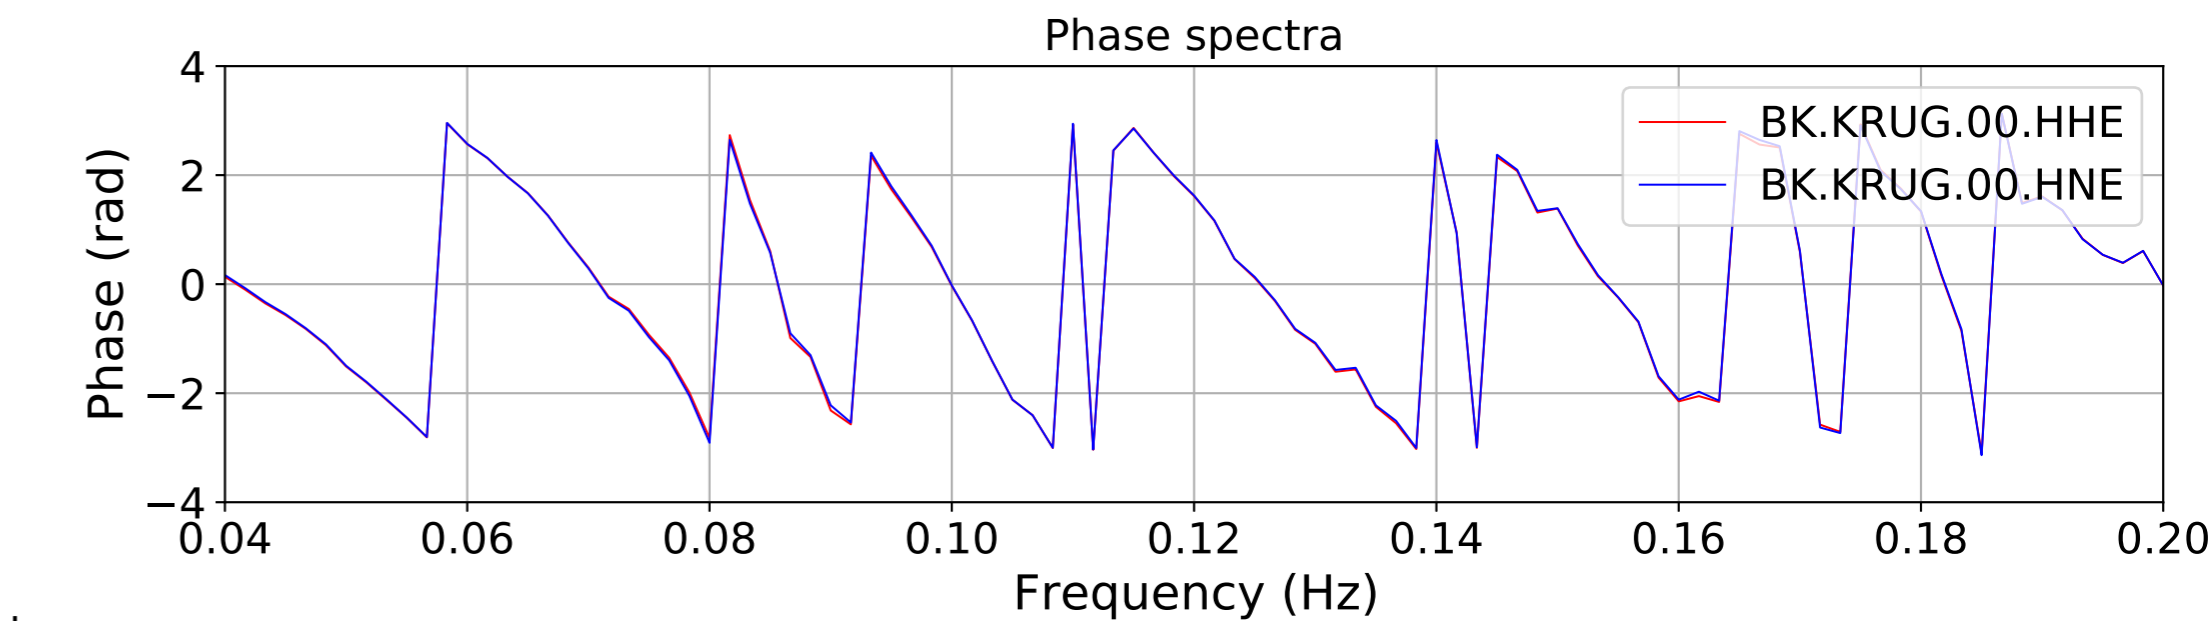

2024.340.184421.M7.0_nc75095651
Origin Time:2024-12-05T18:44:21.110000Z USGS event-id:nc75095651
M7.0 2024 Offshore Cape Mendocino, California Earthquake