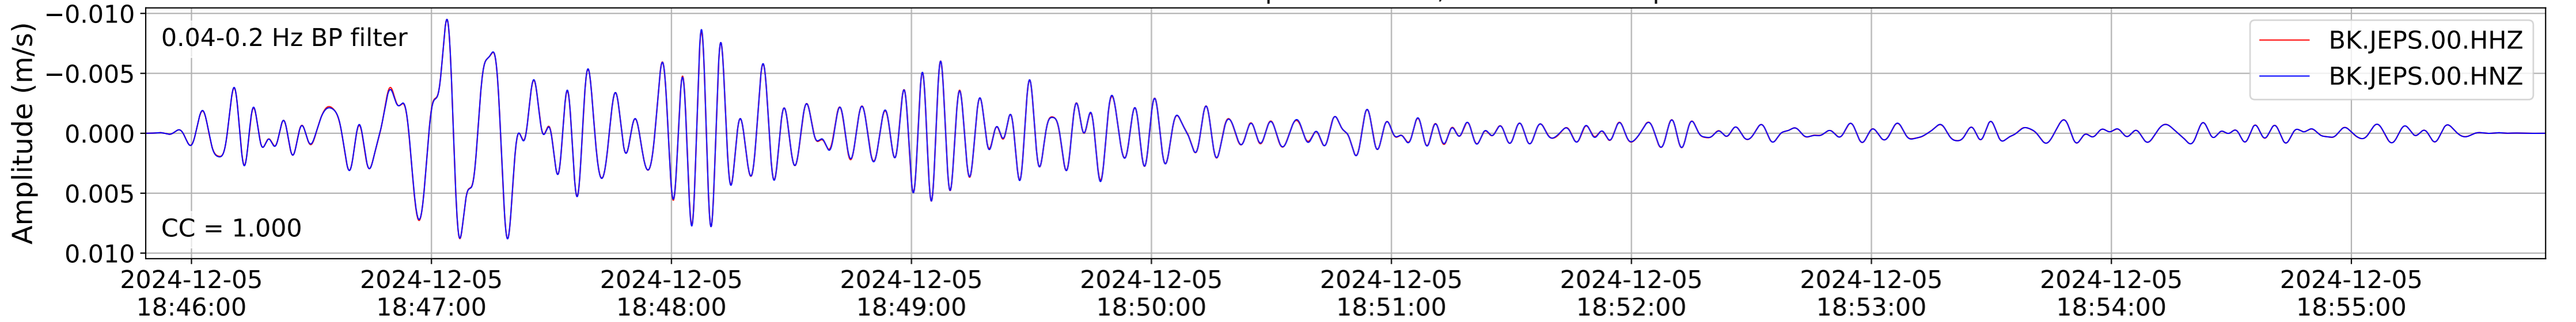

2024.340.184421_M7.0_nc75095651
Origin Time:2024-12-05T18:44:21.110000Z USGS event-id:nc75095651
M7.0 2024 Offshore Cape Mendocino, California Earthquake