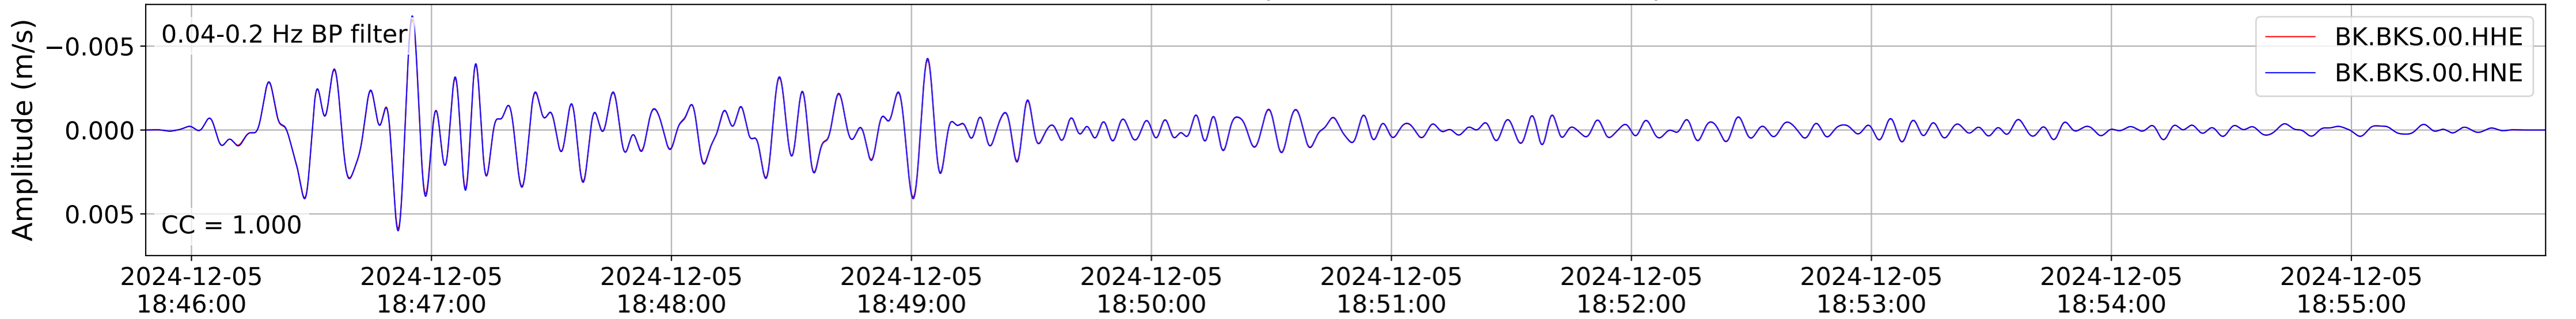

2024.340.184421_M7.0_nc75095651
Origin Time:2024-12-05T18:44:21.110000Z USGS event-id:nc75095651
M7.0 2024 Offshore Cape Mendocino, California Earthquake