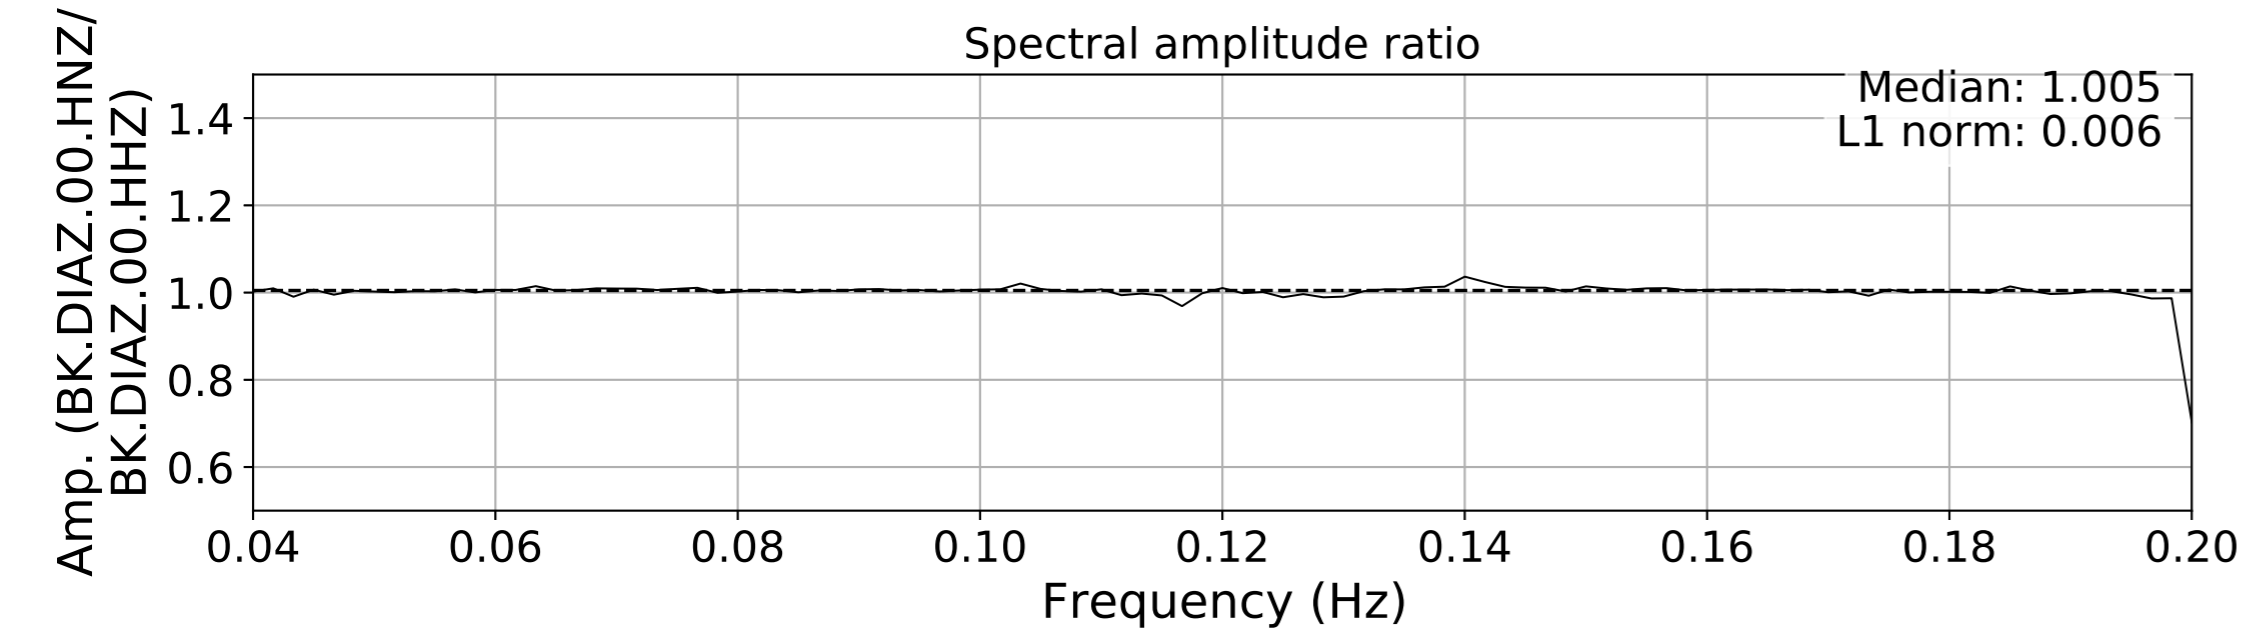

2024.340.184421_M7.0_nc75095651
Origin Time:2024-12-05T18:44:21.110000Z USGS event-id:nc75095651
M7.0 2024 Offshore Cape Mendocino, California Earthquake