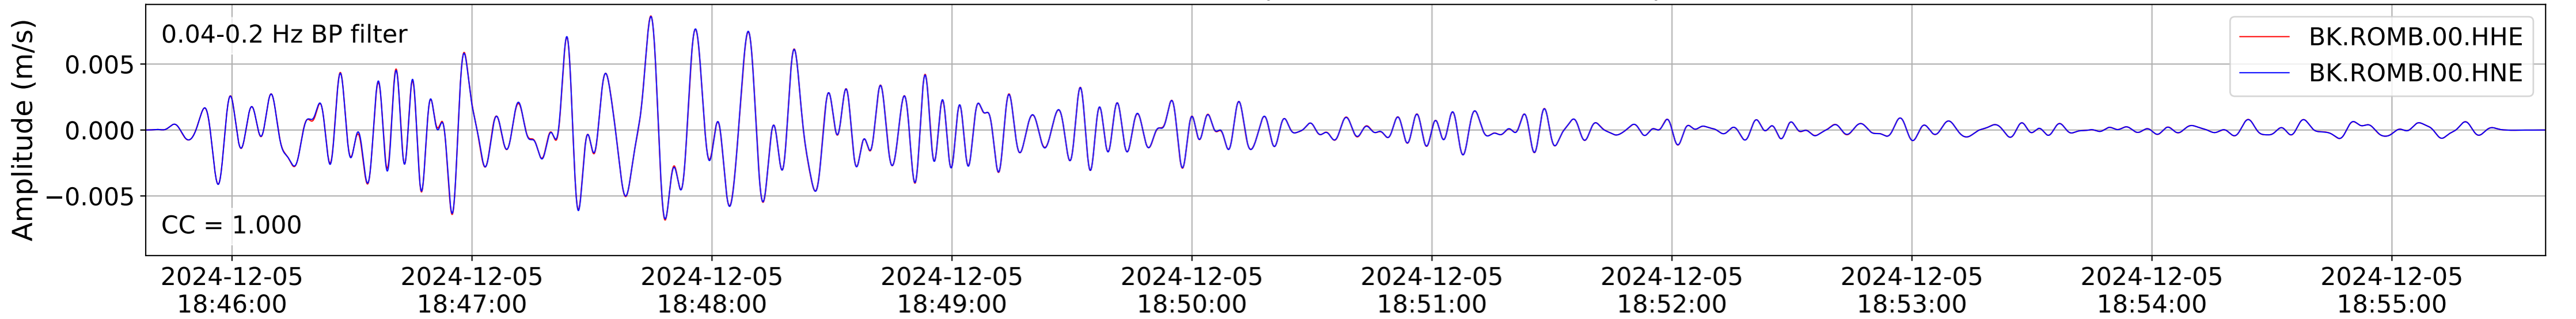

2024.340.184421_M7.0_nc75095651
Origin Time:2024-12-05T18:44:21.110000Z USGS event-id:nc75095651
M7.0 2024 Offshore Cape Mendocino, California Earthquake