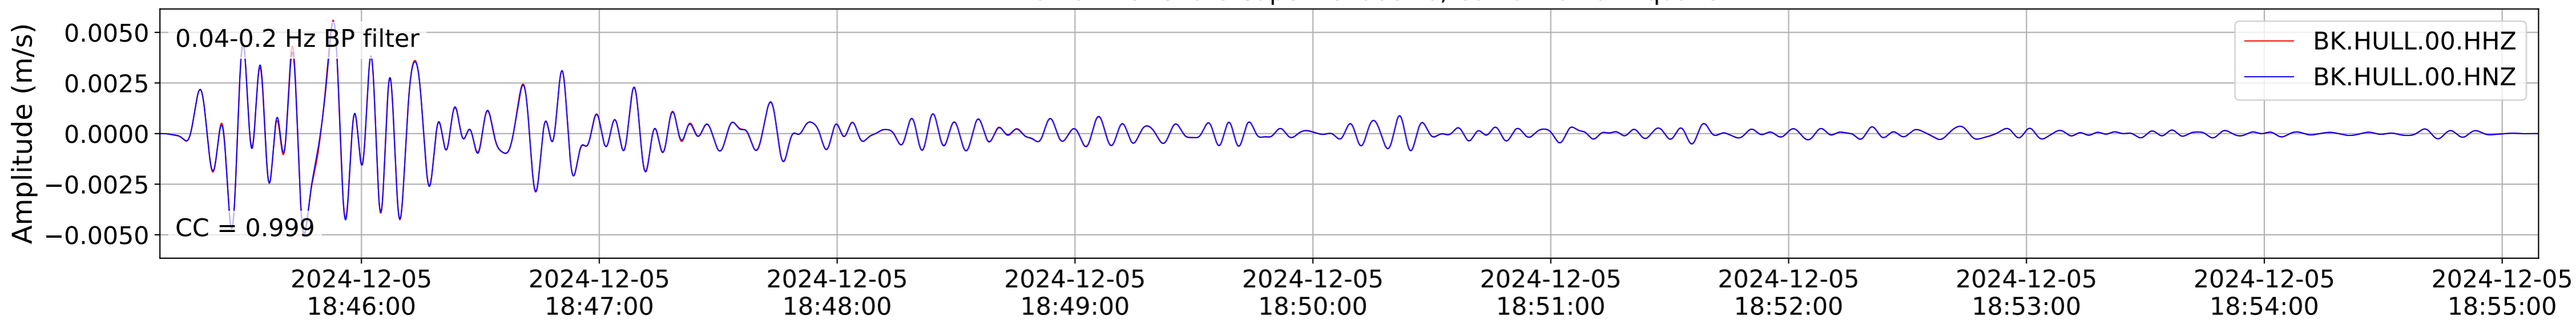

2024.340.184421_M7.0_nc75095651
Origin Time:2024-12-05T18:44:21.110000Z USGS event-id:nc75095651
M7.0 2024 Offshore Cape Mendocino, California Earthquake