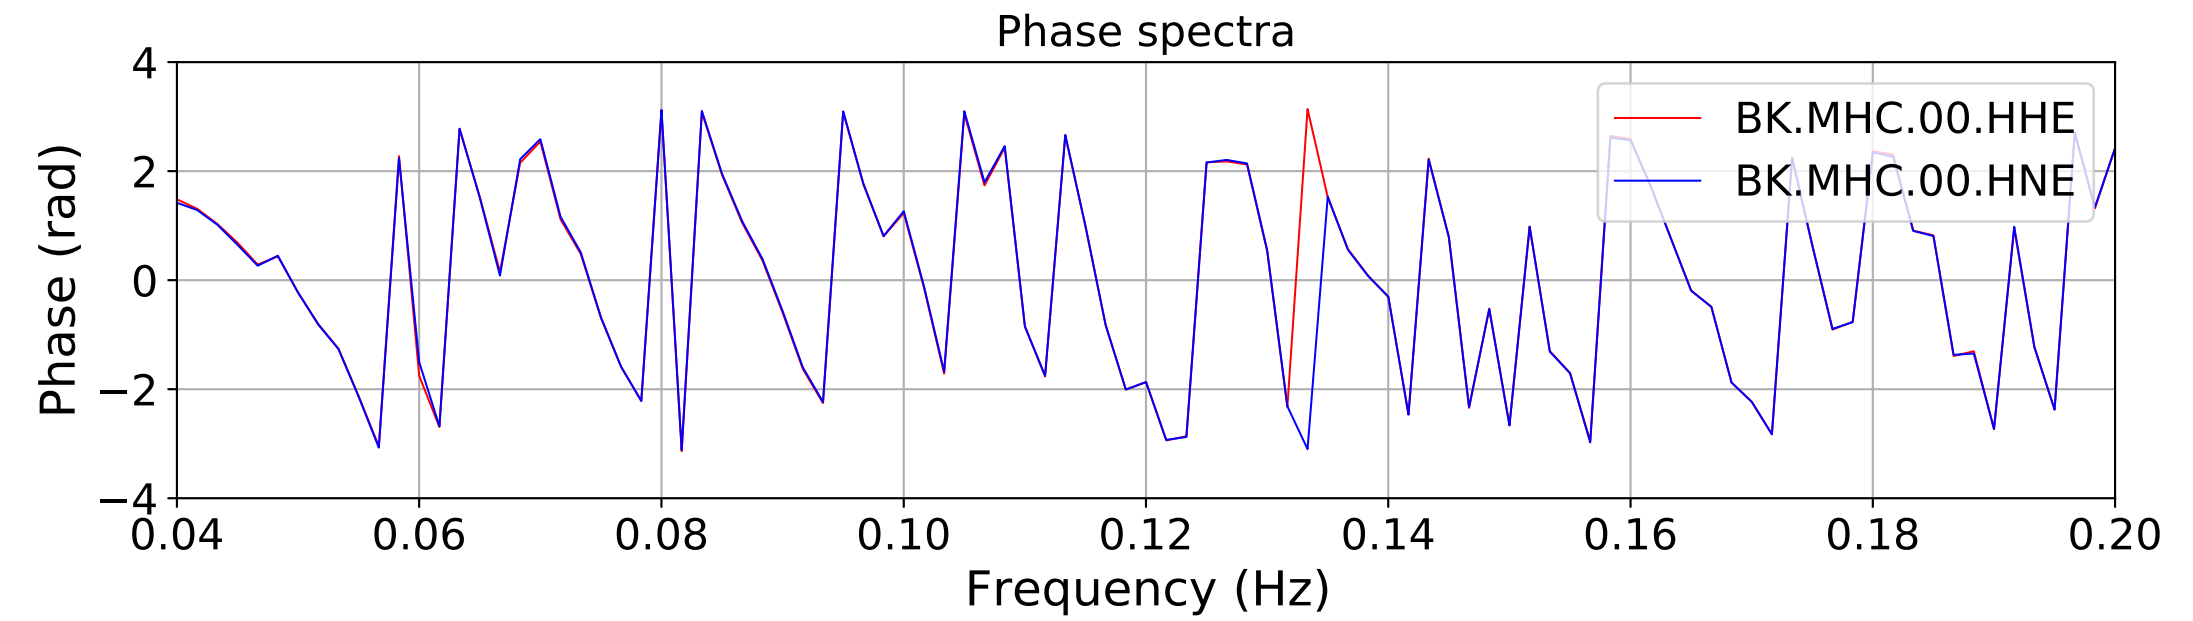

2024.340.184421_M7.0_nc75095651
Origin Time:2024-12-05T18:44:21.110000Z USGS event-id:nc75095651
M7.0 2024 Offshore Cape Mendocino, California Earthquake