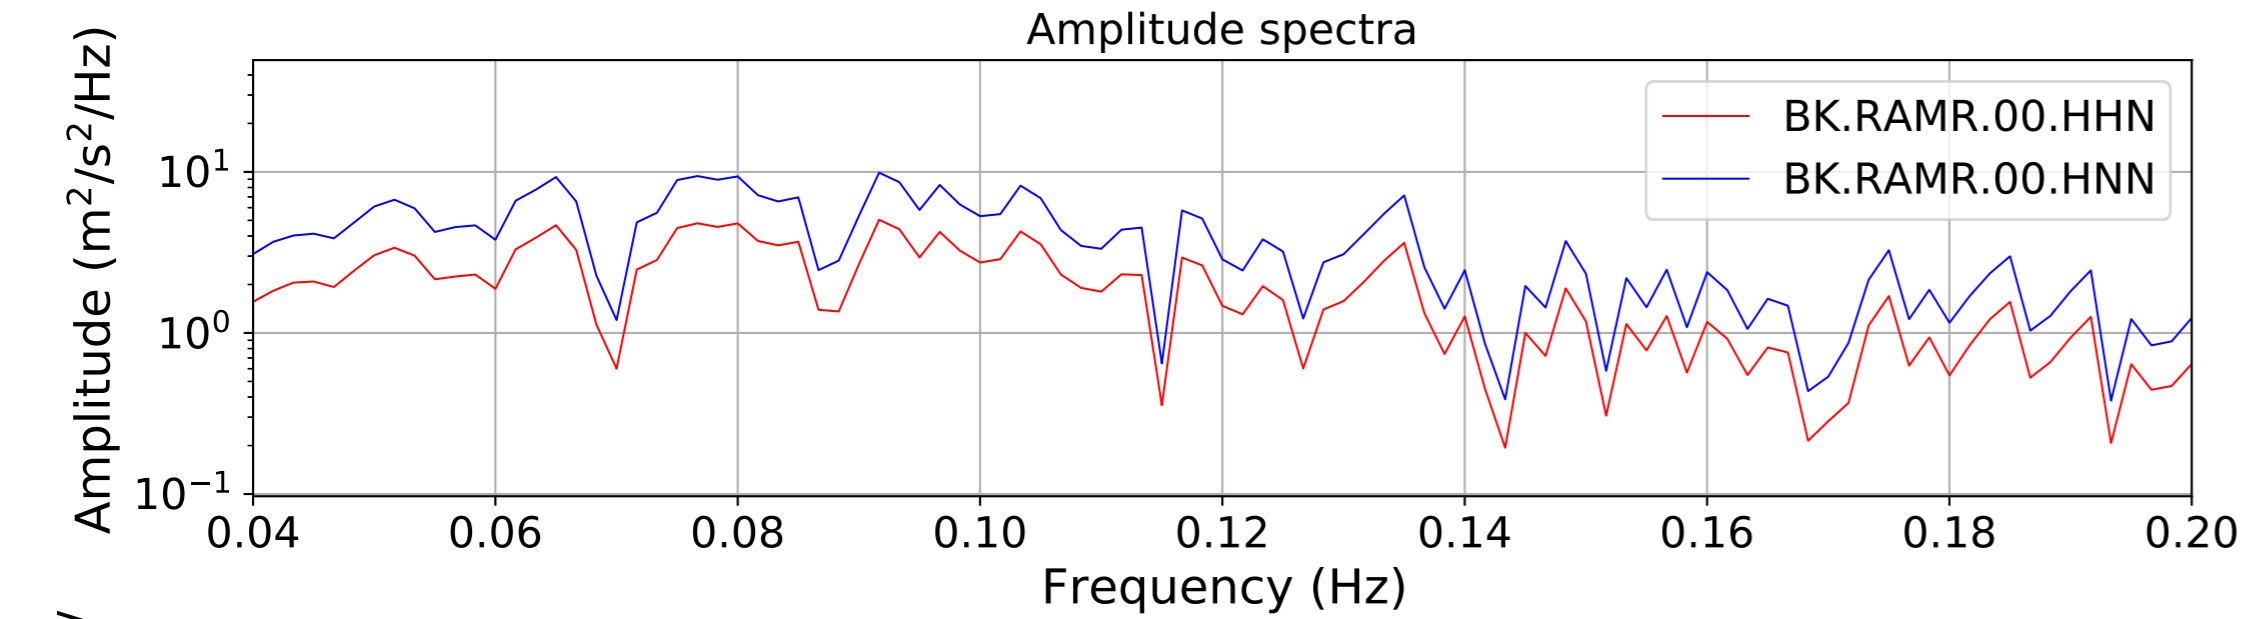

2024.340.184421_M7.0_nc75095651
Origin Time:2024-12-05T18:44:21.110000Z USGS event-id:nc75095651
M7.0 2024 Offshore Cape Mendocino, California Earthquake