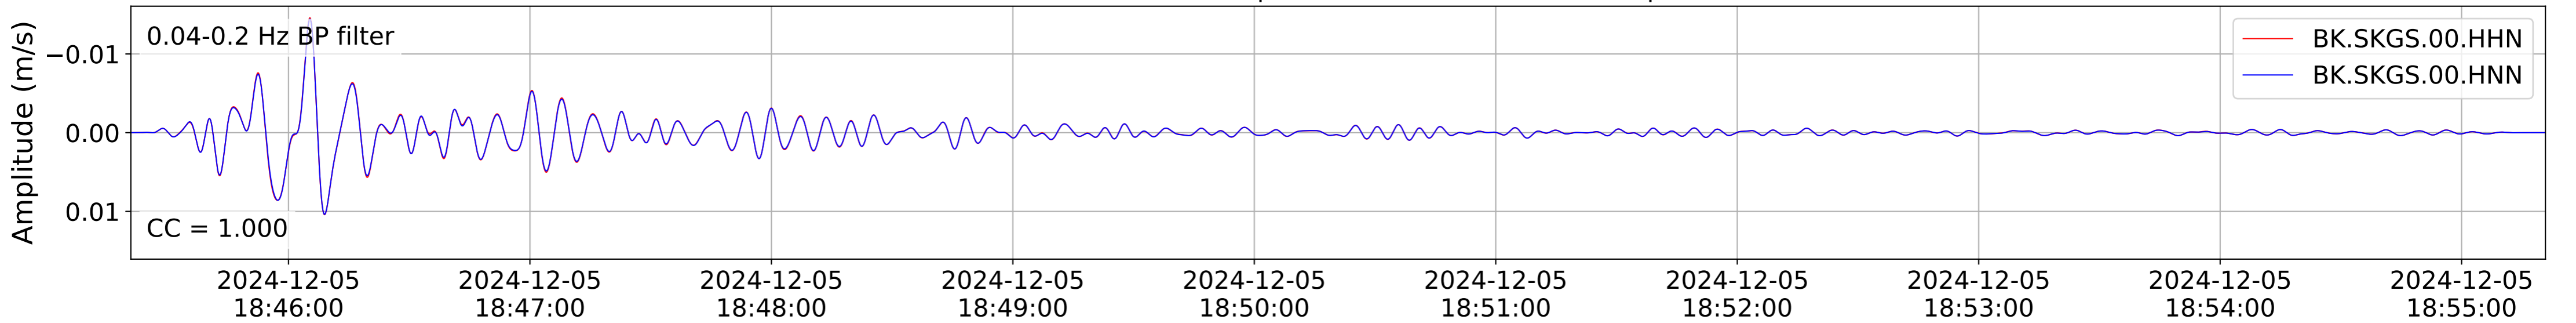

2024.340.184421_M7.0_nc75095651
Origin Time:2024-12-05T18:44:21.110000Z USGS event-id:nc75095651
M7.0 2024 Offshore Cape Mendocino, California Earthquake