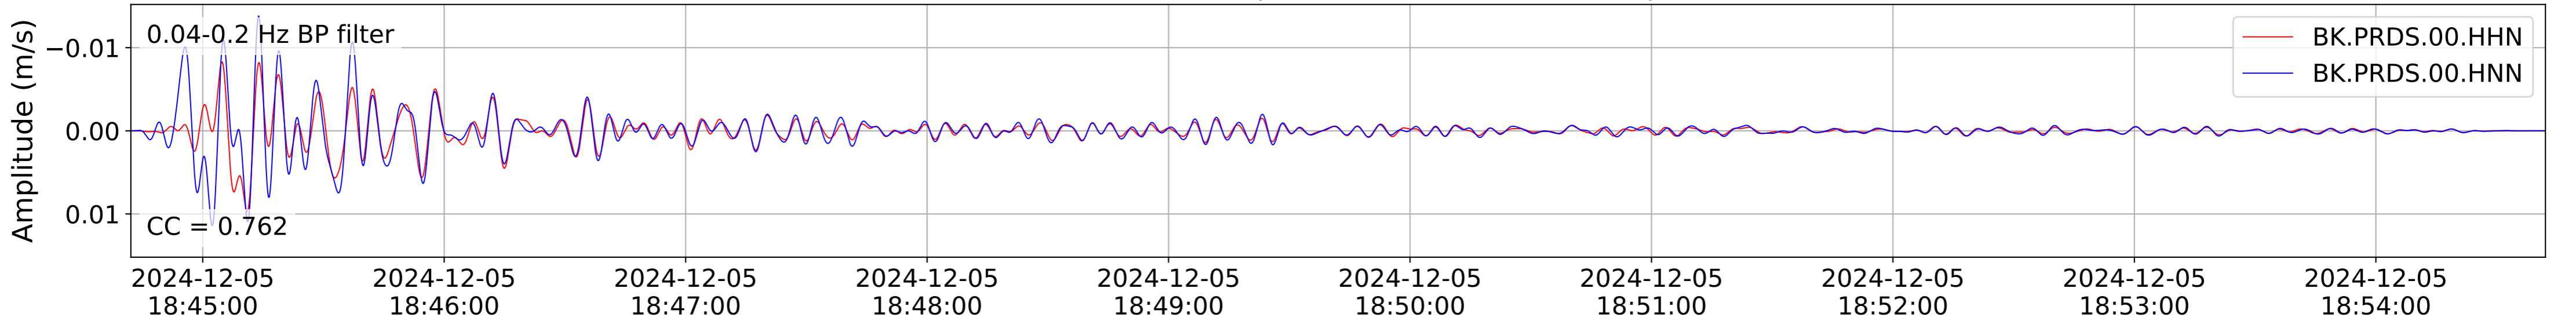

2024.340.184421.M7.0_nc75095651
Origin Time:2024-12-05T18:44:21.110000Z USGS event-id:nc75095651
M7.0 2024 Offshore Cape Mendocino, California Earthquake