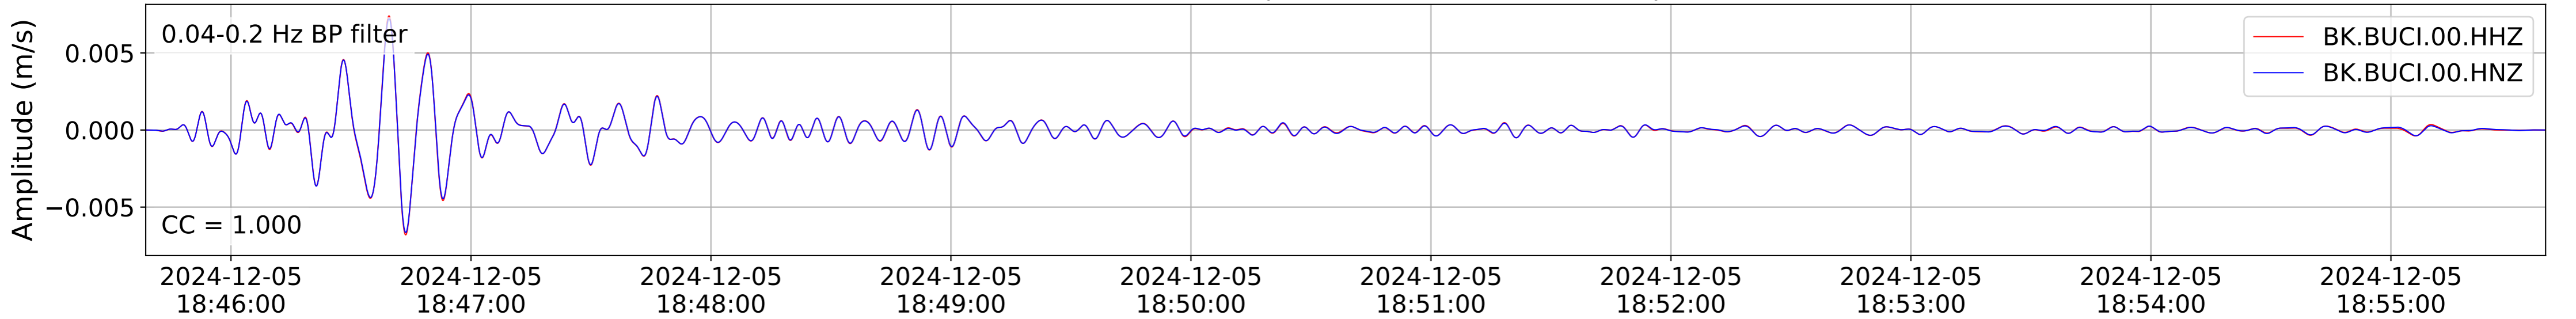

2024.340.184421_M7.0_nc75095651
Origin Time:2024-12-05T18:44:21.110000Z USGS event-id:nc75095651
M7.0 2024 Offshore Cape Mendocino, California Earthquake