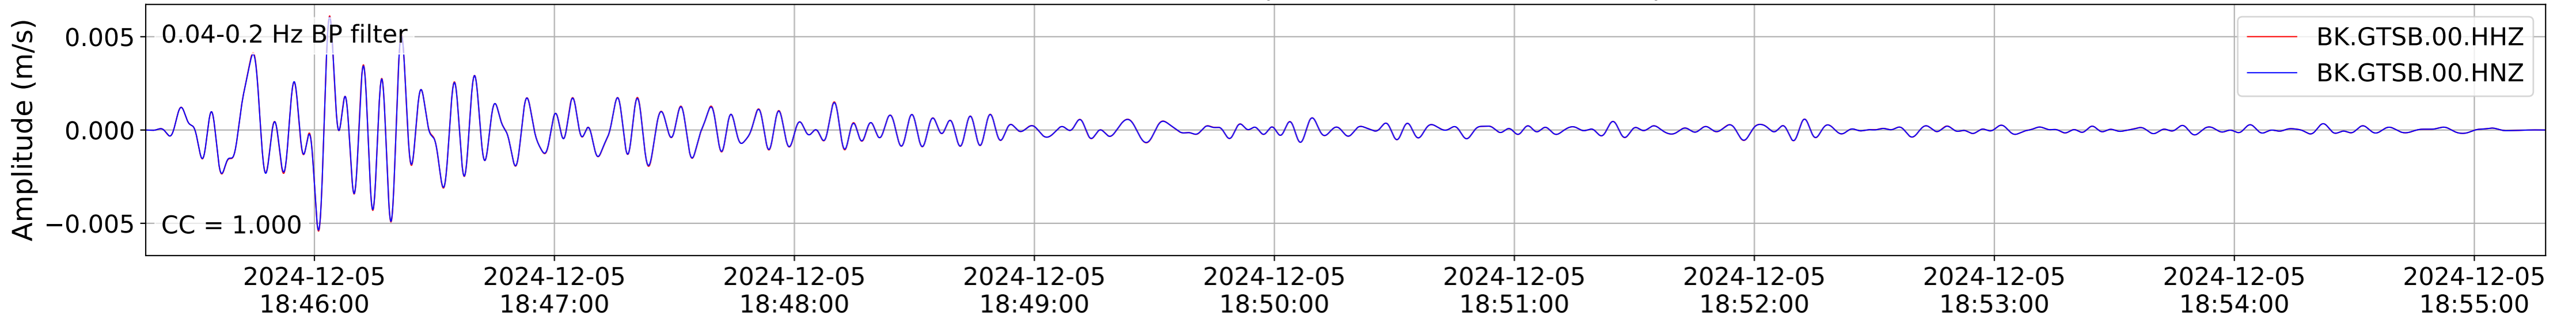

2024.340.184421_M7.0_nc75095651
Origin Time:2024-12-05T18:44:21.110000Z USGS event-id:nc75095651
M7.0 2024 Offshore Cape Mendocino, California Earthquake