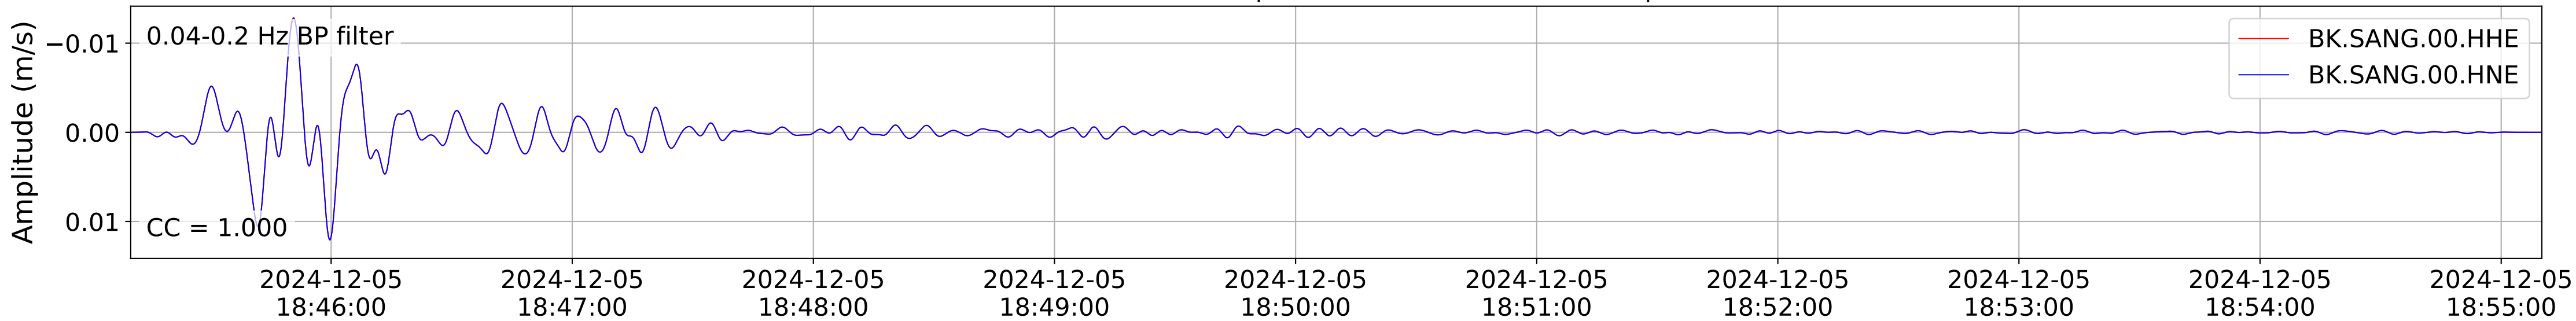

2024.340.184421_M7.0_nc75095651
Origin Time:2024-12-05T18:44:21.110000Z USGS event-id:nc75095651
M7.0 2024 Offshore Cape Mendocino, California Earthquake