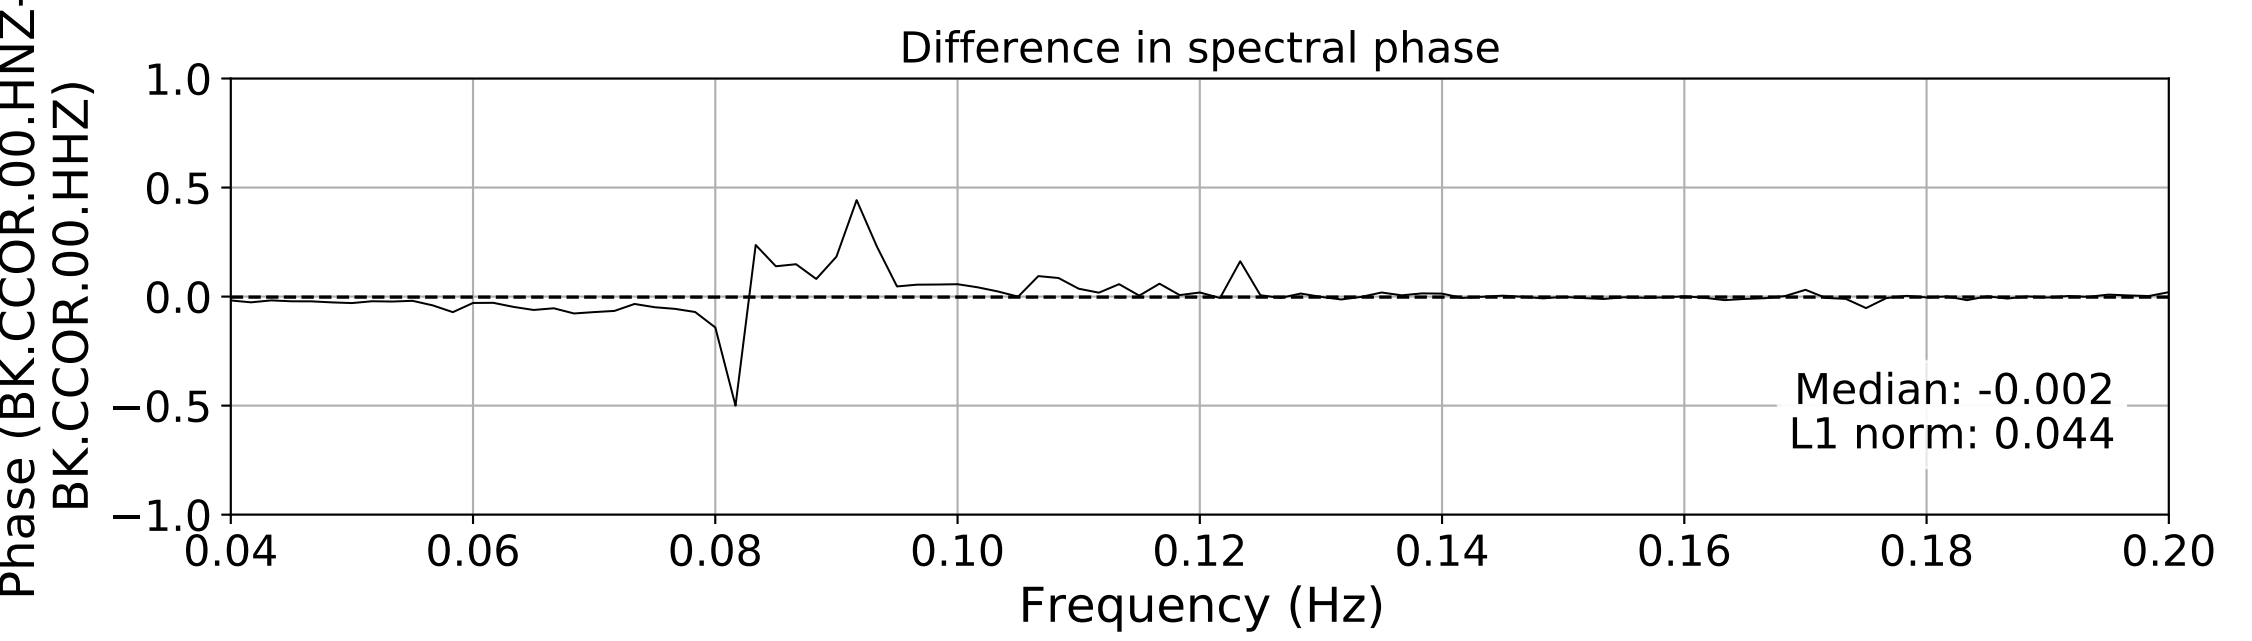

2024.340.184421_M7.0_nc75095651
Origin Time:2024-12-05T18:44:21.110000Z USGS event-id:nc75095651
M7.0 2024 Offshore Cape Mendocino, California Earthquake