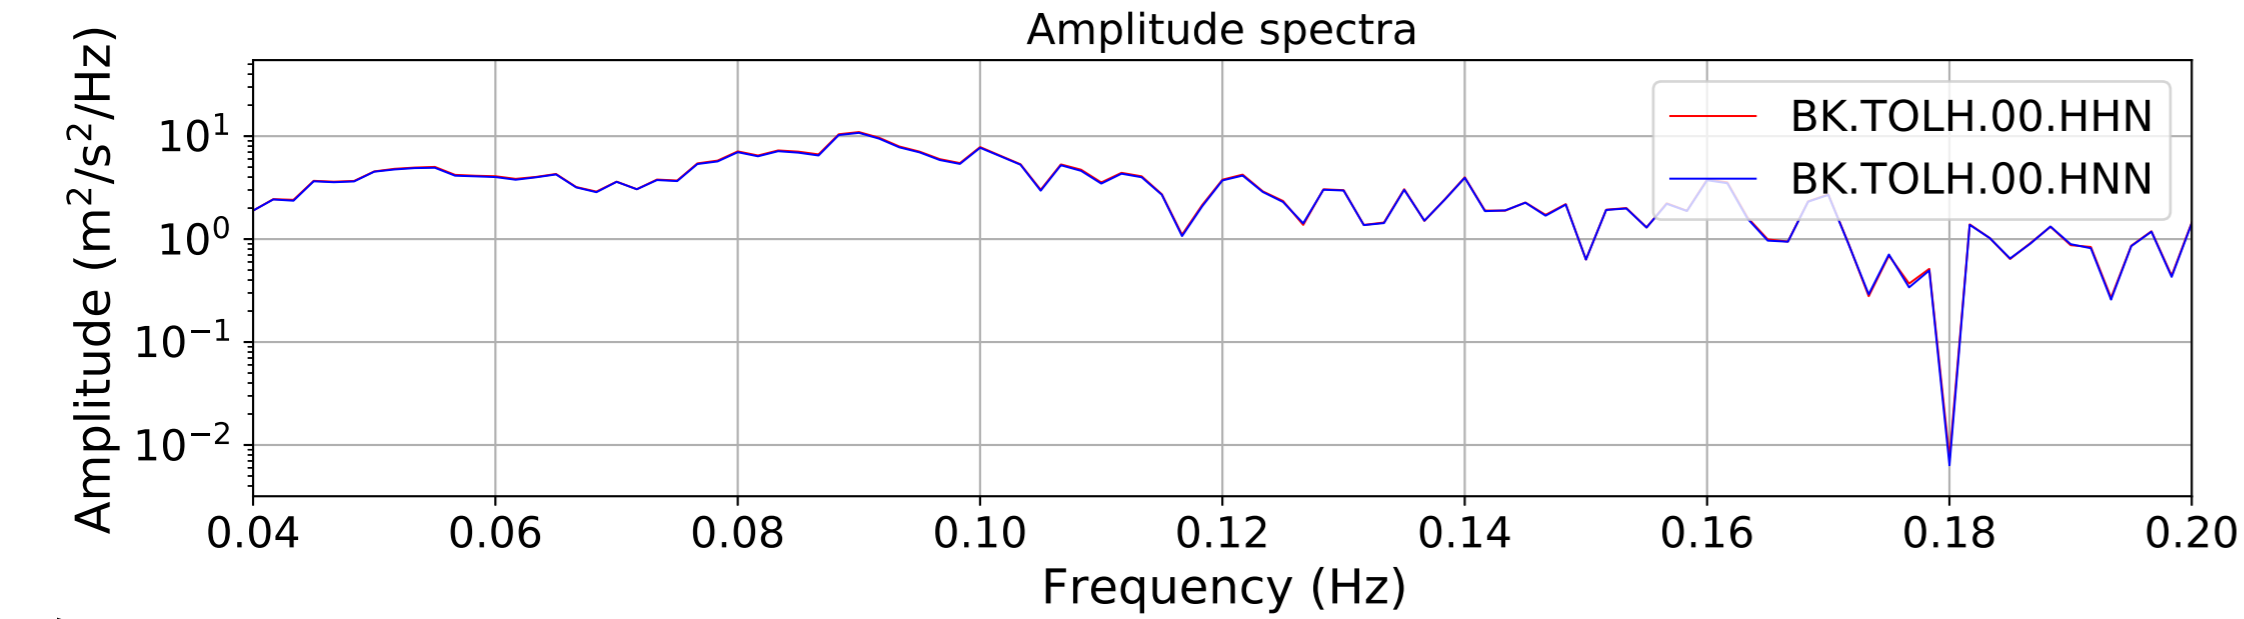

2024.340.184421_M7.0_nc75095651
Origin Time:2024-12-05T18:44:21.110000Z USGS event-id:nc75095651
M7.0 2024 Offshore Cape Mendocino, California Earthquake