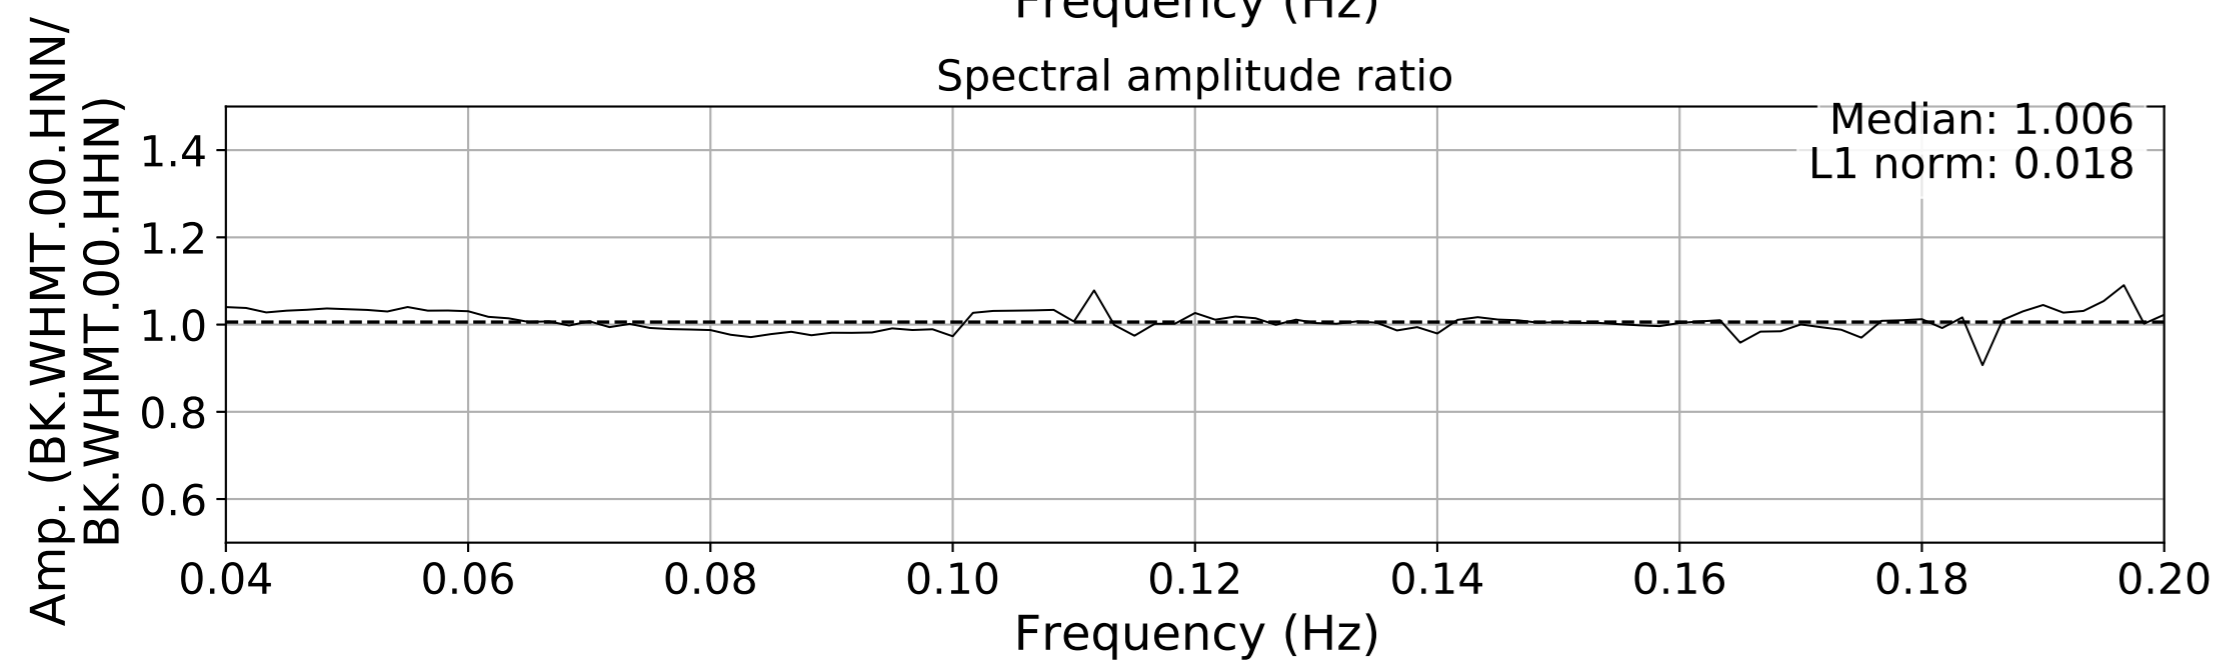

2024.340.184421_M7.0_nc75095651
Origin Time:2024-12-05T18:44:21.110000Z USGS event-id:nc75095651
M7.0 2024 Offshore Cape Mendocino, California Earthquake