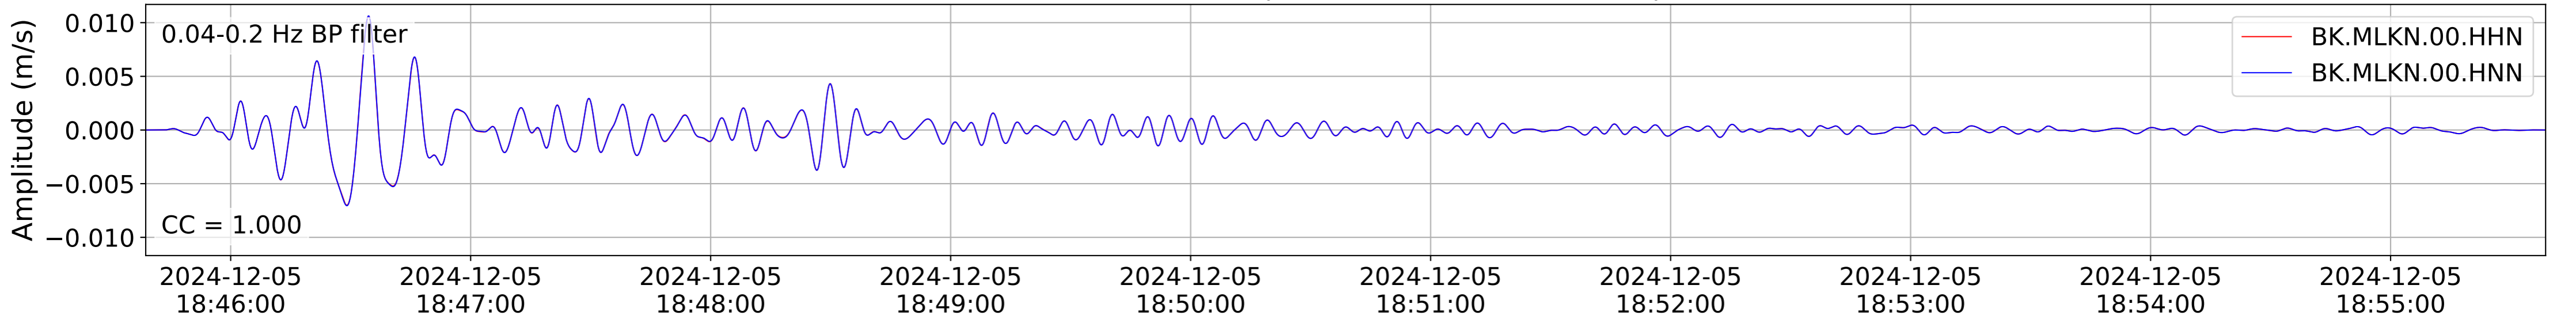

2024.340.184421_M7.0_nc75095651
Origin Time:2024-12-05T18:44:21.110000Z USGS event-id:nc75095651
M7.0 2024 Offshore Cape Mendocino, California Earthquake