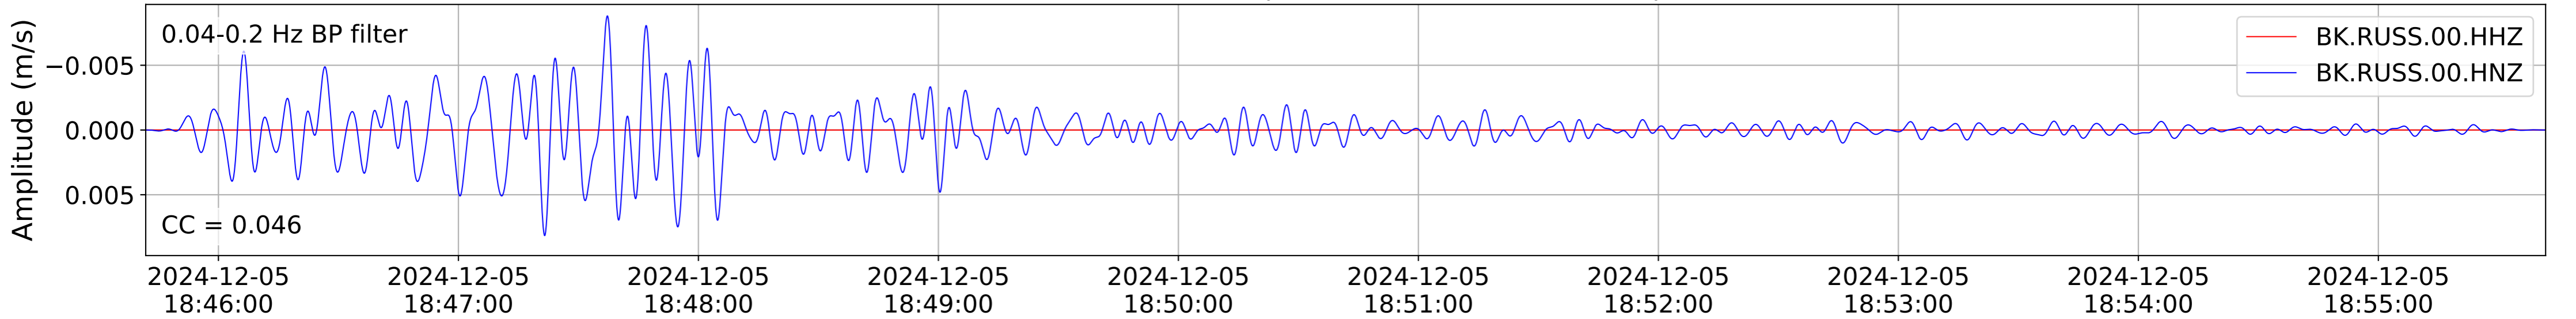

2024.340.184421_M7.0_nc75095651
Origin Time:2024-12-05T18:44:21.110000Z USGS event-id:nc75095651
M7.0 2024 Offshore Cape Mendocino, California Earthquake