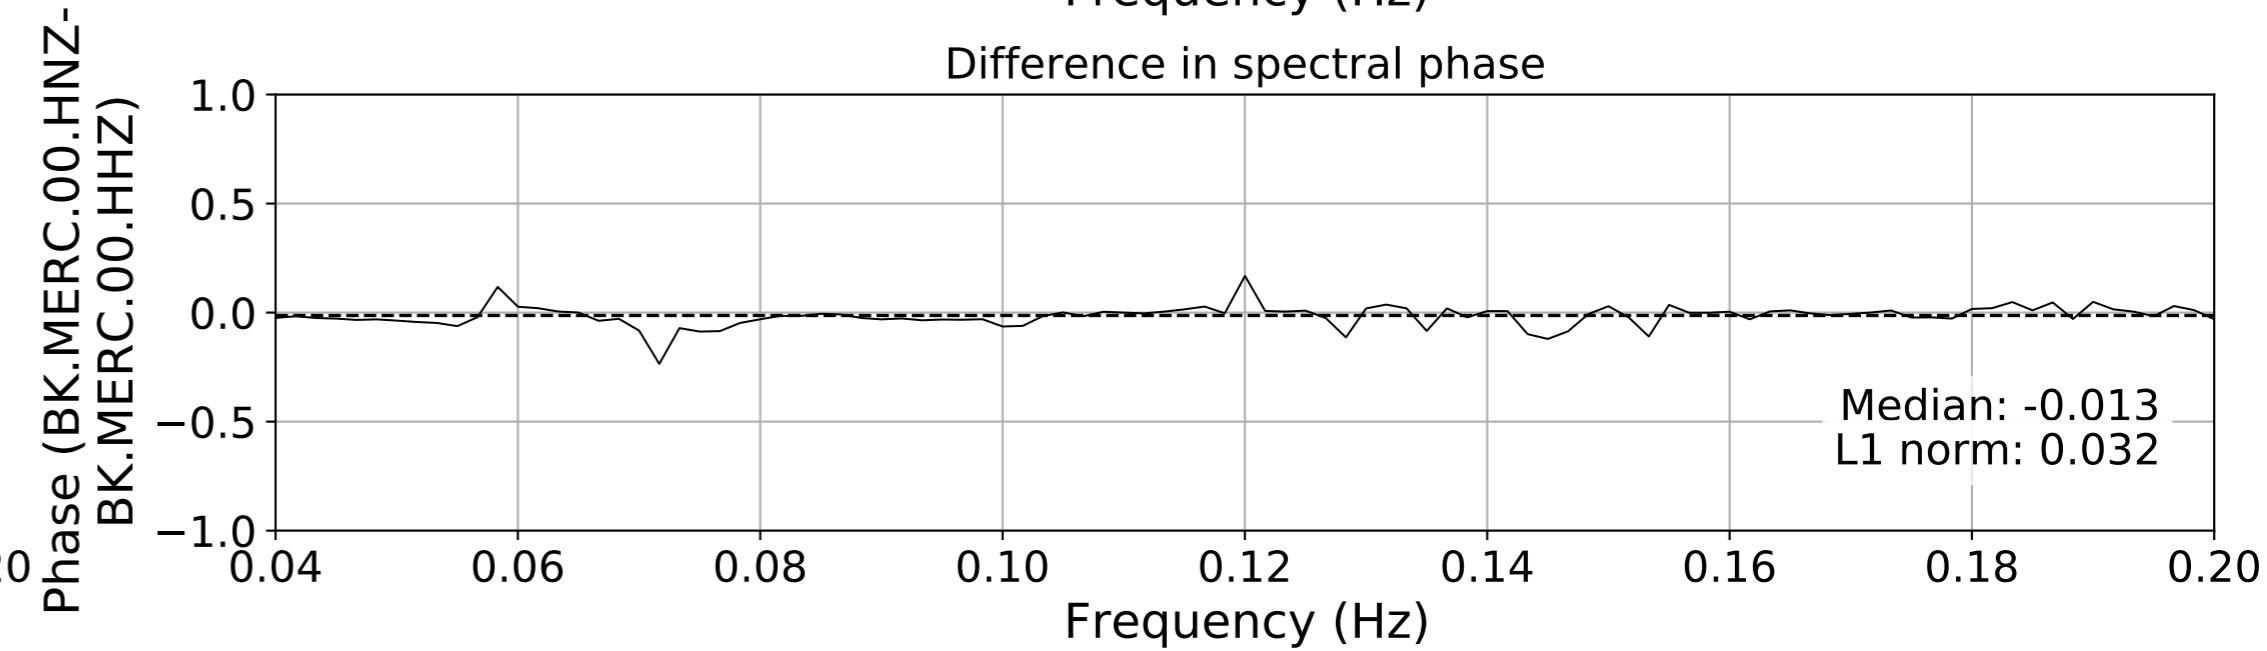

2024.340.184421_M7.0_nc75095651
Origin Time:2024-12-05T18:44:21.110000Z USGS event-id:nc75095651
M7.0 2024 Offshore Cape Mendocino, California Earthquake