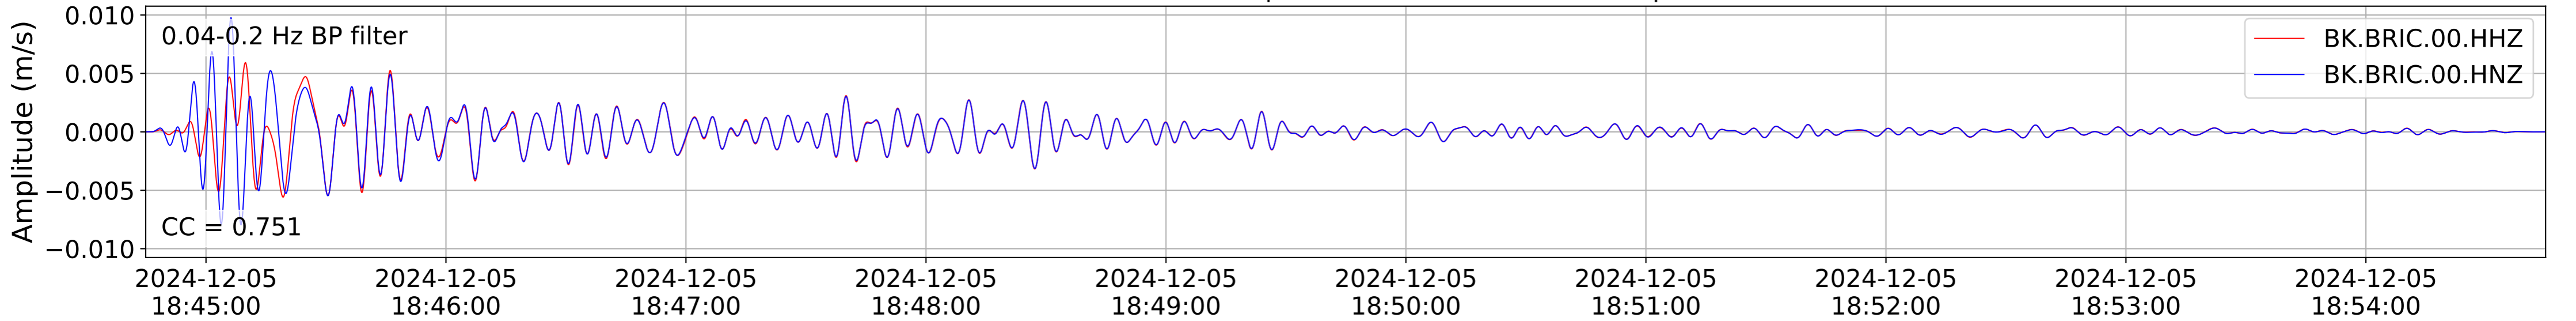

2024.340.184421_M7.0_nc75095651
Origin Time:2024-12-05T18:44:21.110000Z USGS event-id:nc75095651
M7.0 2024 Offshore Cape Mendocino, California Earthquake