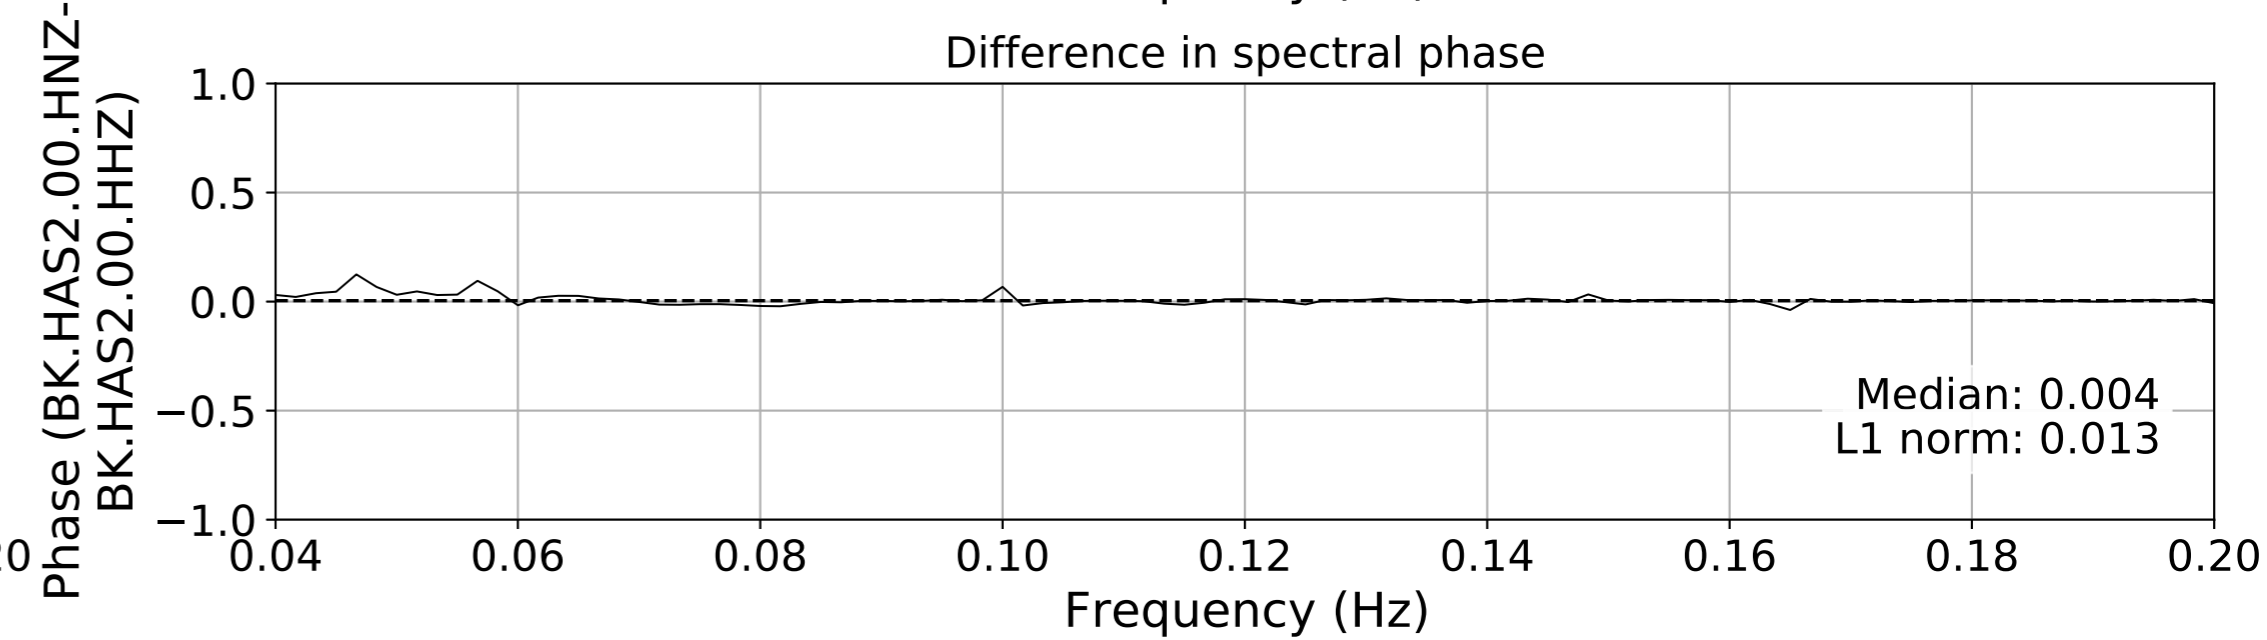

2024.340.184421_M7.0_nc75095651
Origin Time:2024-12-05T18:44:21.110000Z USGS event-id:nc75095651
M7.0 2024 Offshore Cape Mendocino, California Earthquake