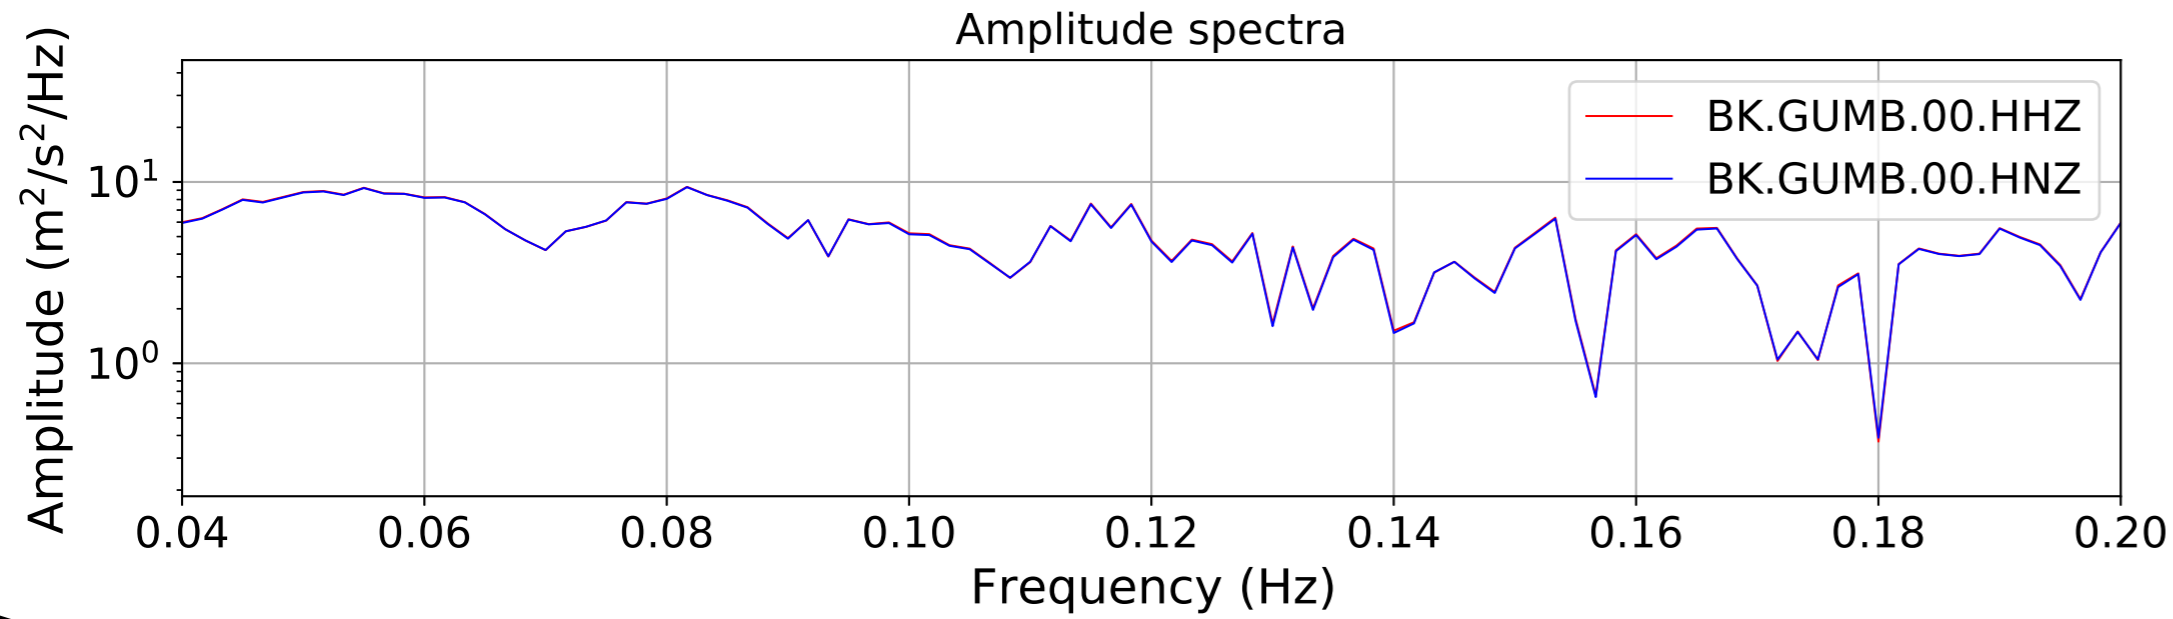

2024.340.184421_M7.0_nc75095651
Origin Time:2024-12-05T18:44:21.110000Z USGS event-id:nc75095651
M7.0 2024 Offshore Cape Mendocino, California Earthquake