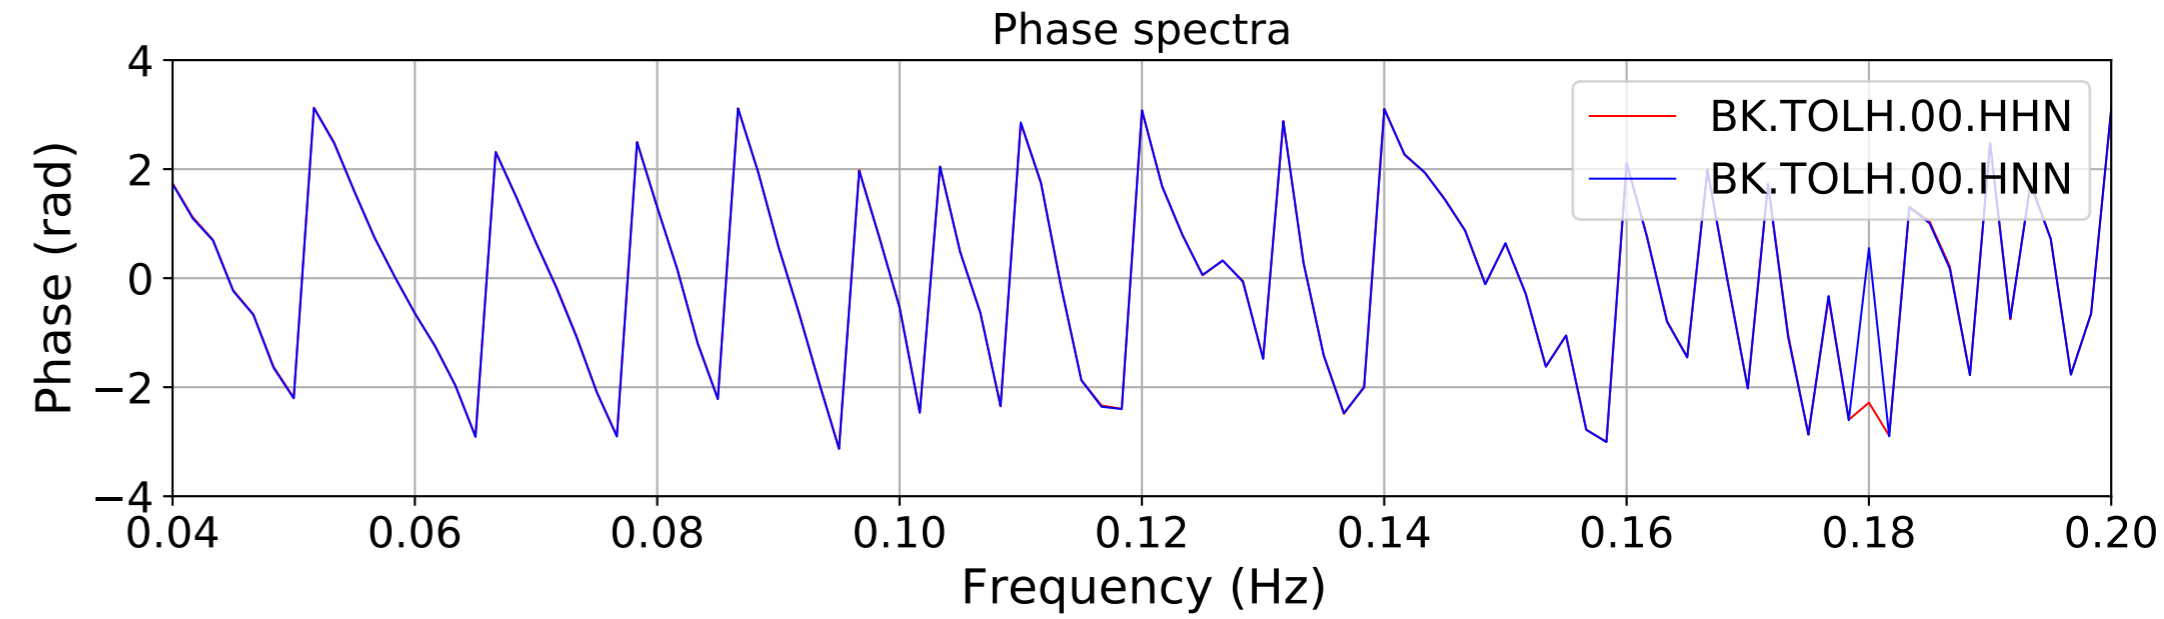

2024.340.184421_M7.0_nc75095651
Origin Time:2024-12-05T18:44:21.110000Z USGS event-id:nc75095651
M7.0 2024 Offshore Cape Mendocino, California Earthquake