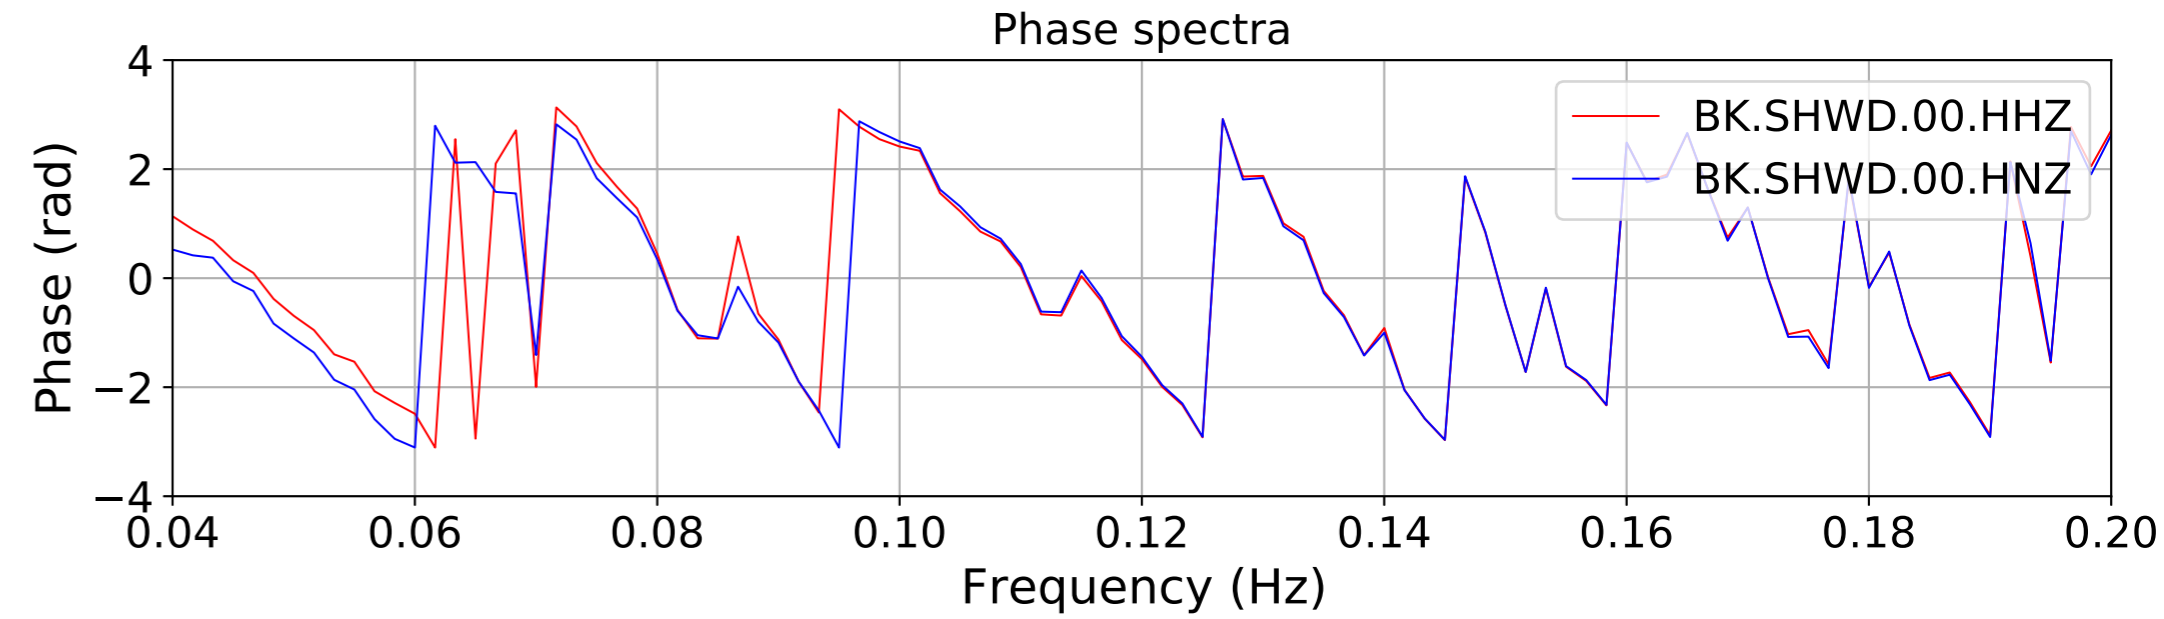

2024.340.184421_M7.0_nc75095651
Origin Time:2024-12-05T18:44:21.110000Z USGS event-id:nc75095651
M7.0 2024 Offshore Cape Mendocino, California Earthquake