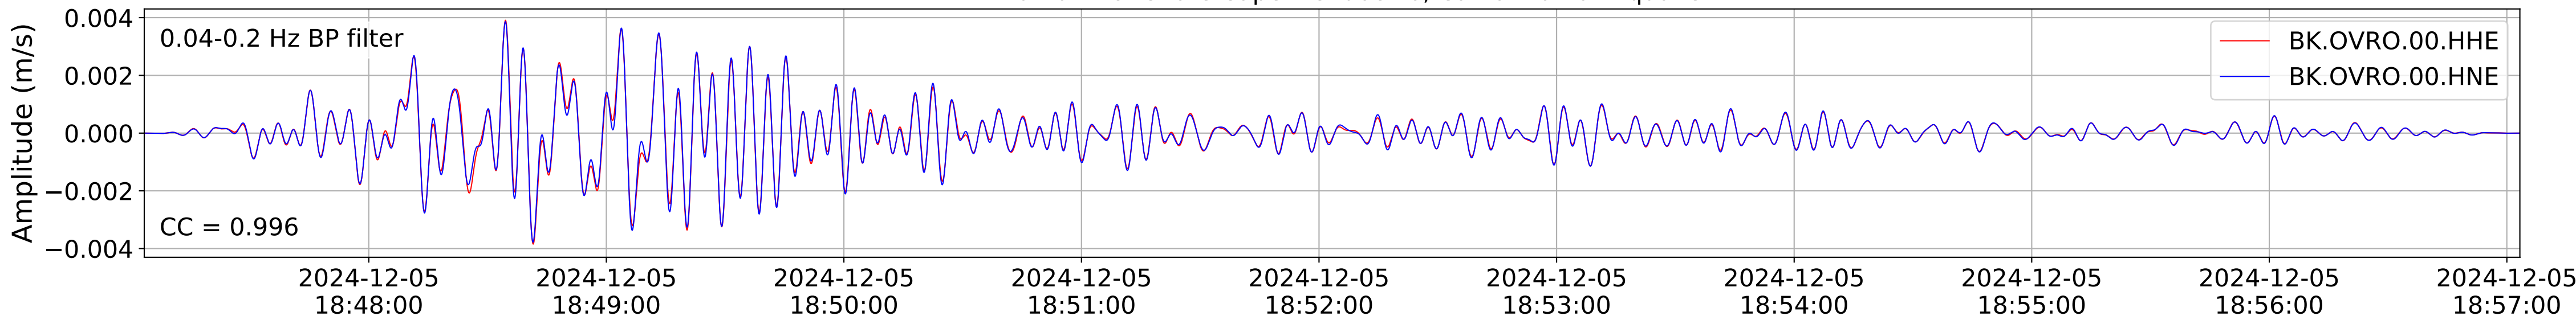

2024.340.184421M7.0_nc75095651
Origin Time:2024-12-05T18:44:21.110000Z USGS event-id:nc75095651
M7.0 2024 Offshore Cape Mendocino, California Earthquake