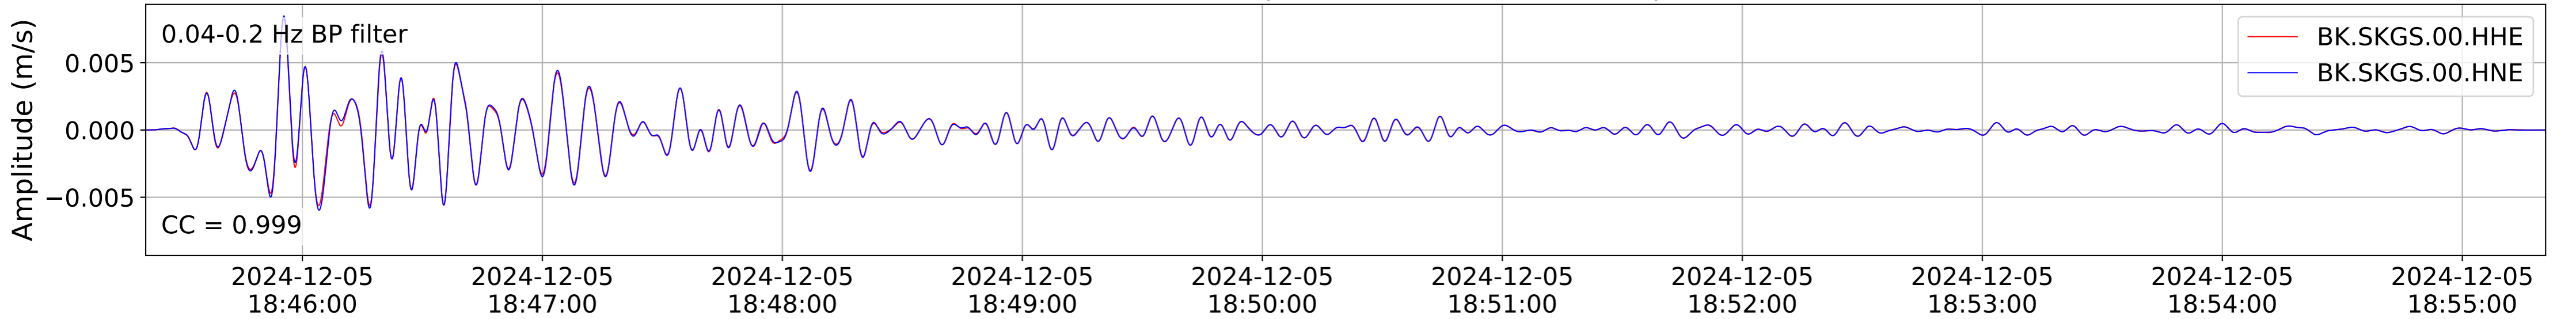

2024.340.184421_M7.0_nc75095651
Origin Time:2024-12-05T18:44:21.110000Z USGS event-id:nc75095651
M7.0 2024 Offshore Cape Mendocino, California Earthquake