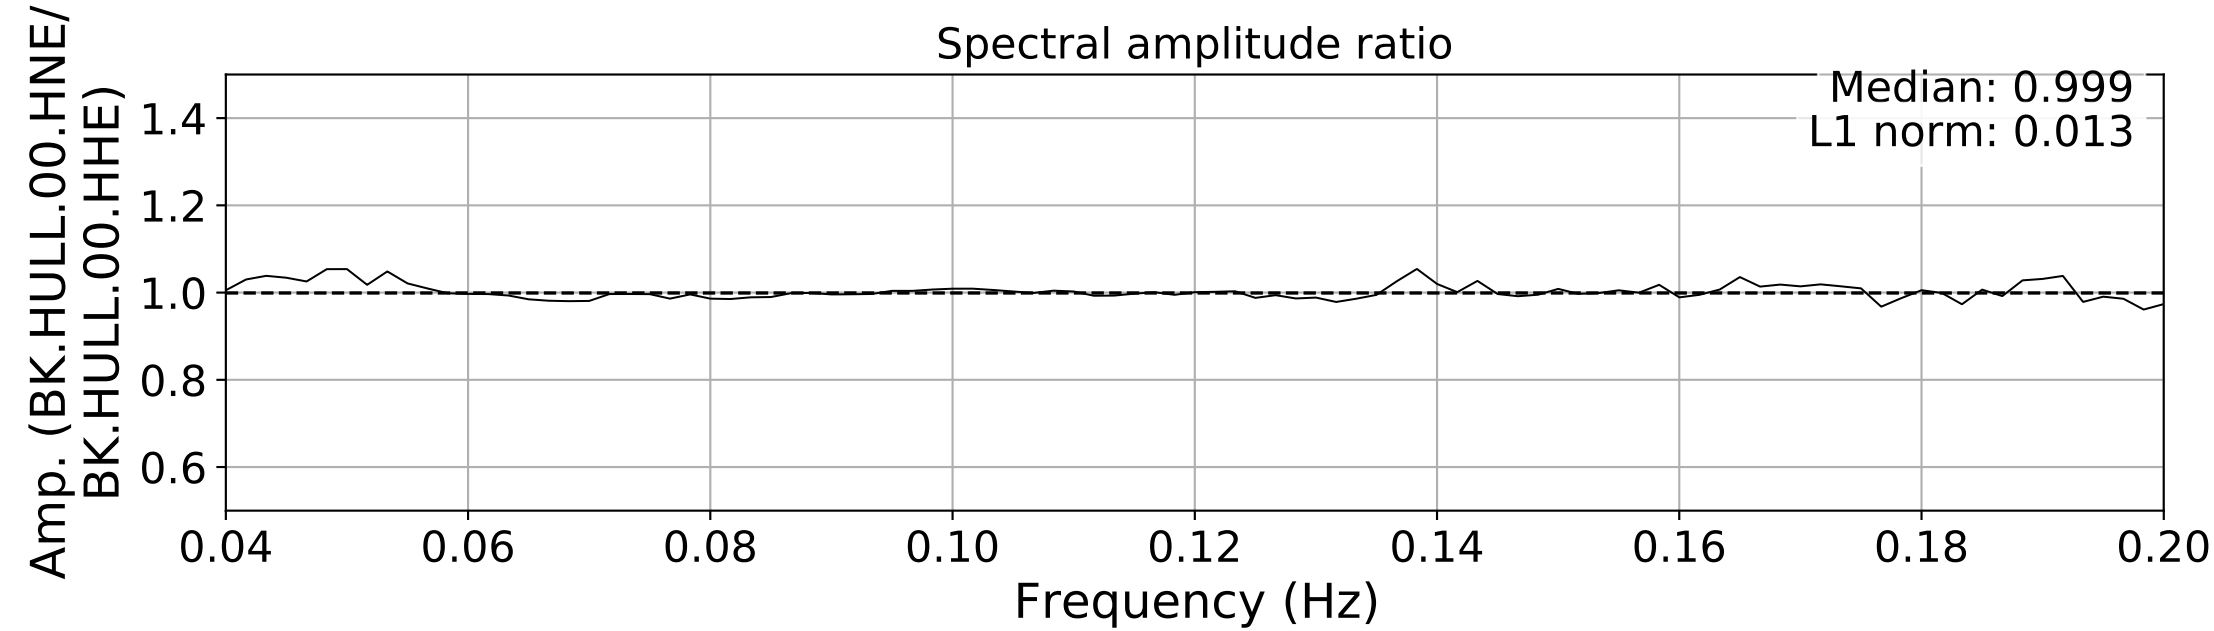

2024.340.184421_M7.0_nc75095651
Origin Time:2024-12-05T18:44:21.110000Z USGS event-id:nc75095651
M7.0 2024 Offshore Cape Mendocino, California Earthquake