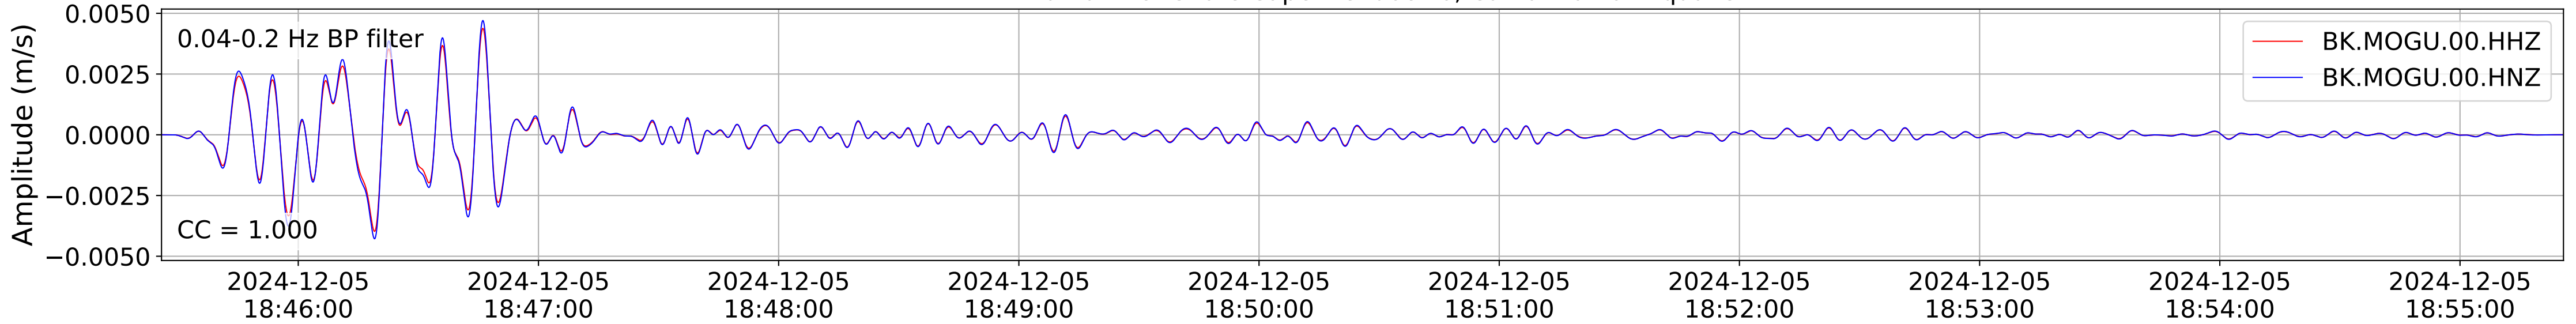

2024.340.184421_M7.0_nc75095651
Origin Time:2024-12-05T18:44:21.110000Z USGS event-id:nc75095651
M7.0 2024 Offshore Cape Mendocino, California Earthquake