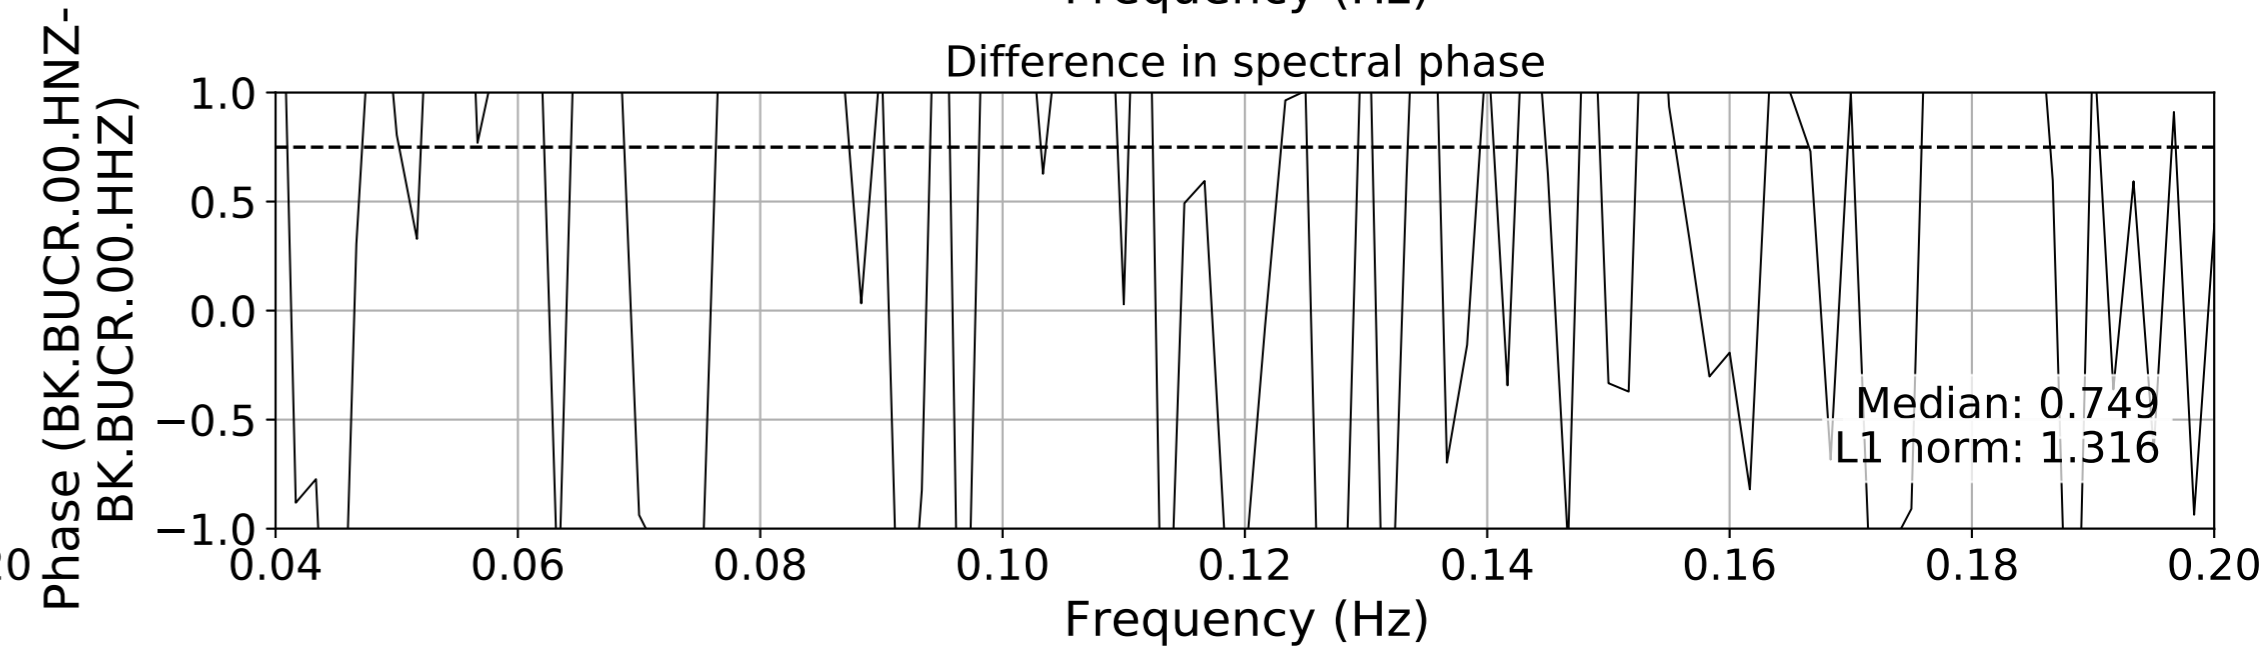

2024.340.184421_M7.0_nc75095651
Origin Time:2024-12-05T18:44:21.110000Z USGS event-id:nc75095651
M7.0 2024 Offshore Cape Mendocino, California Earthquake