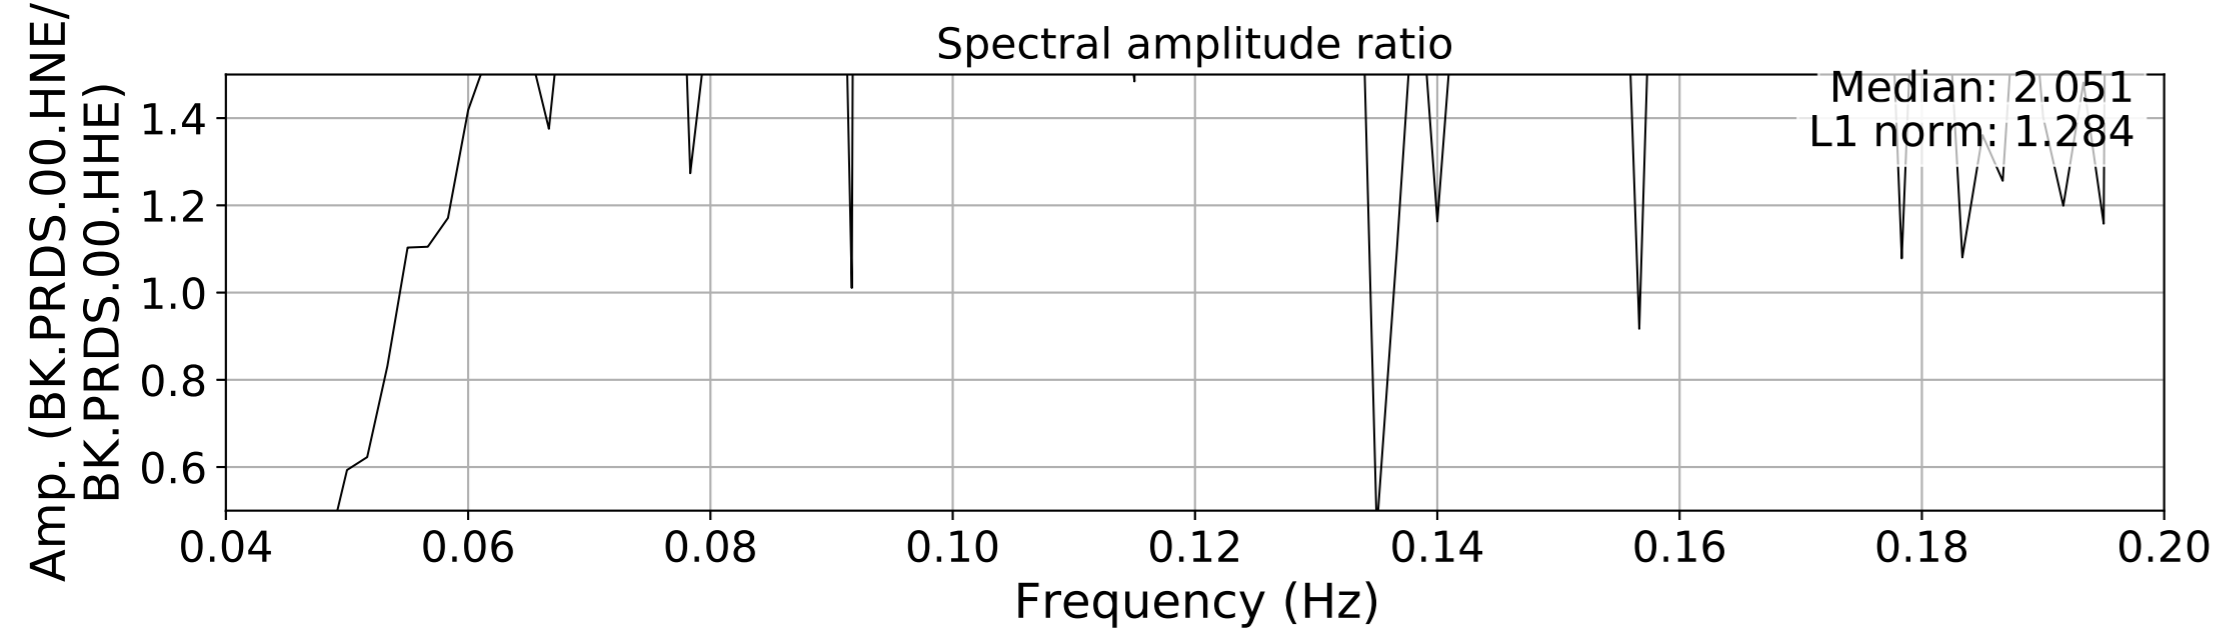

2024.340.184421.M7.0_nc75095651
Origin Time:2024-12-05T18:44:21.110000Z USGS event-id:nc75095651
M7.0 2024 Offshore Cape Mendocino, California Earthquake