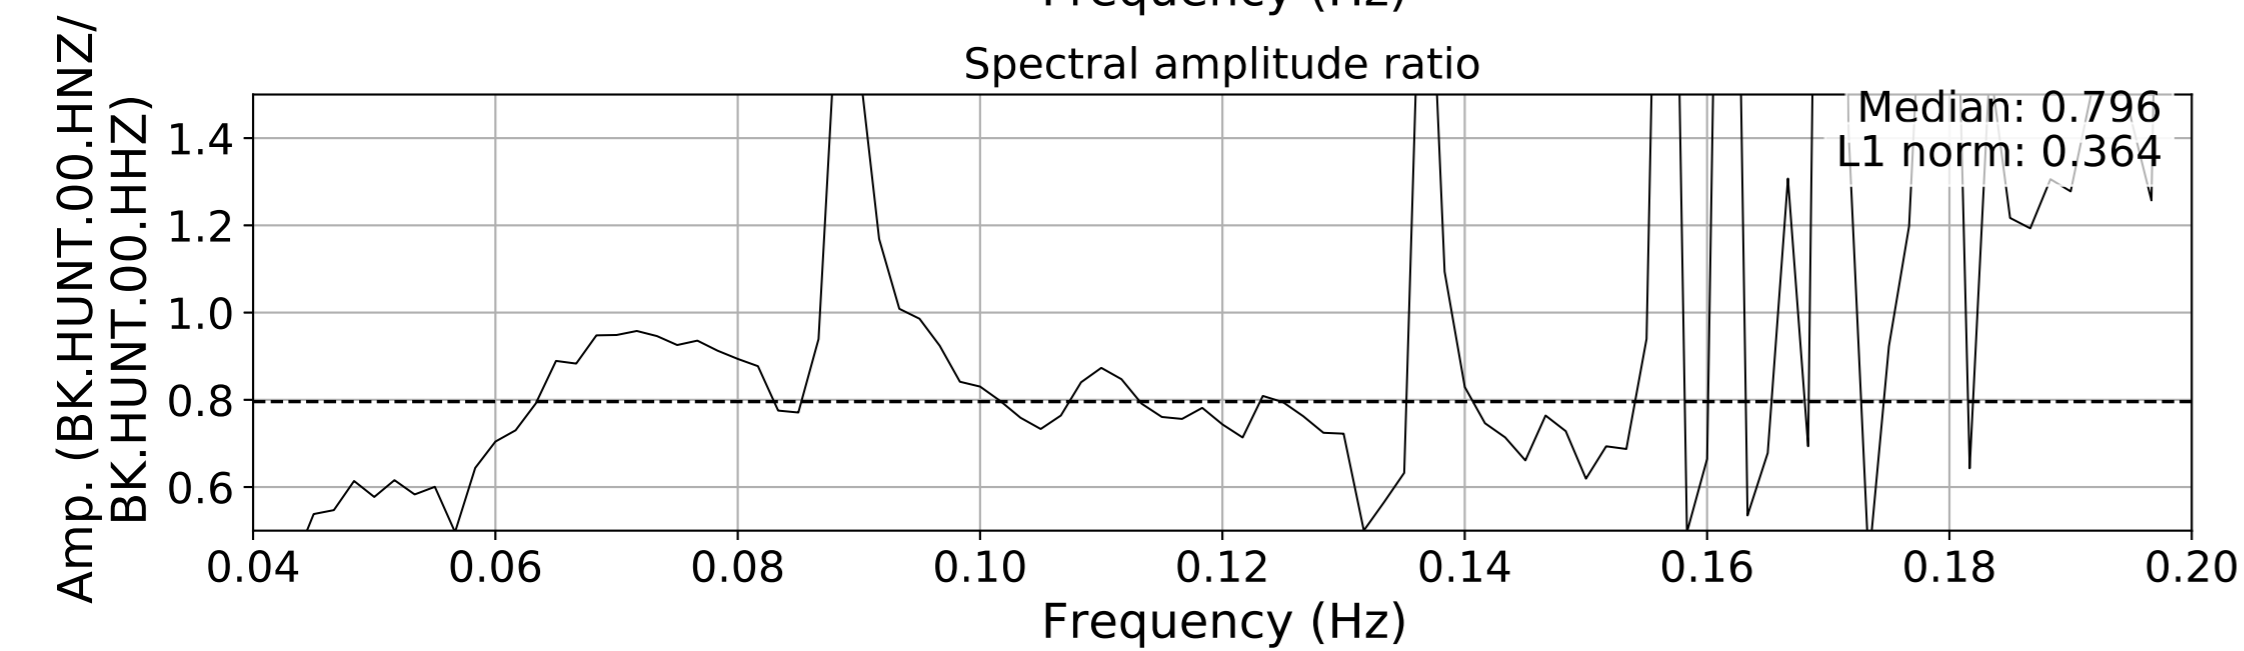

2024.340.184421_M7.0_nc75095651
Origin Time:2024-12-05T18:44:21.110000Z USGS event-id:nc75095651
M7.0 2024 Offshore Cape Mendocino, California Earthquake