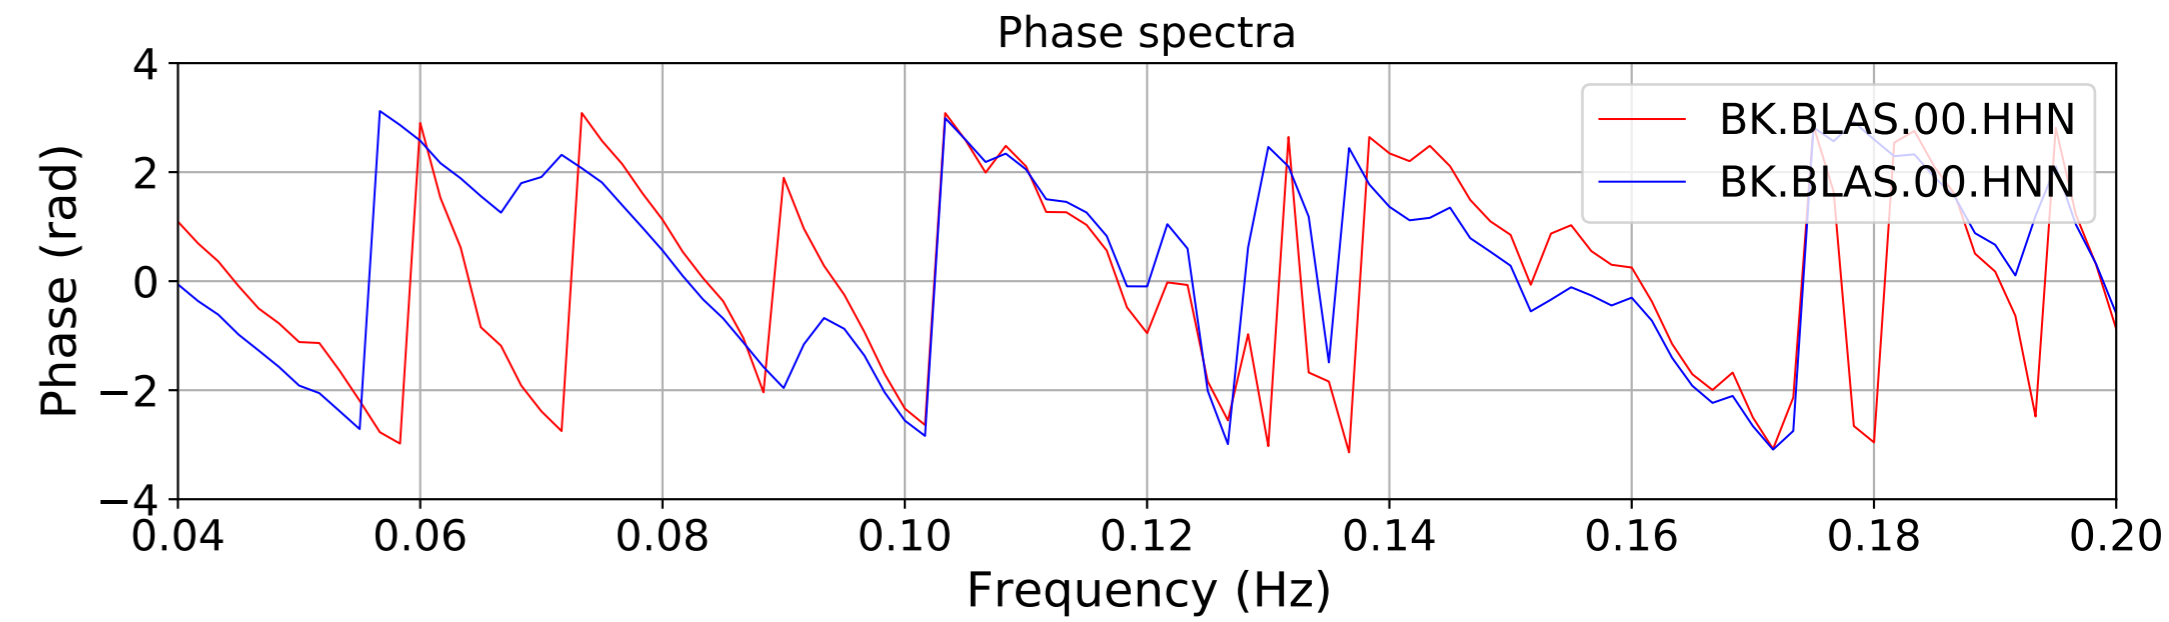

2024.340.184421_M7.0_nc75095651
Origin Time:2024-12-05T18:44:21.110000Z USGS event-id:nc75095651
M7.0 2024 Offshore Cape Mendocino, California Earthquake