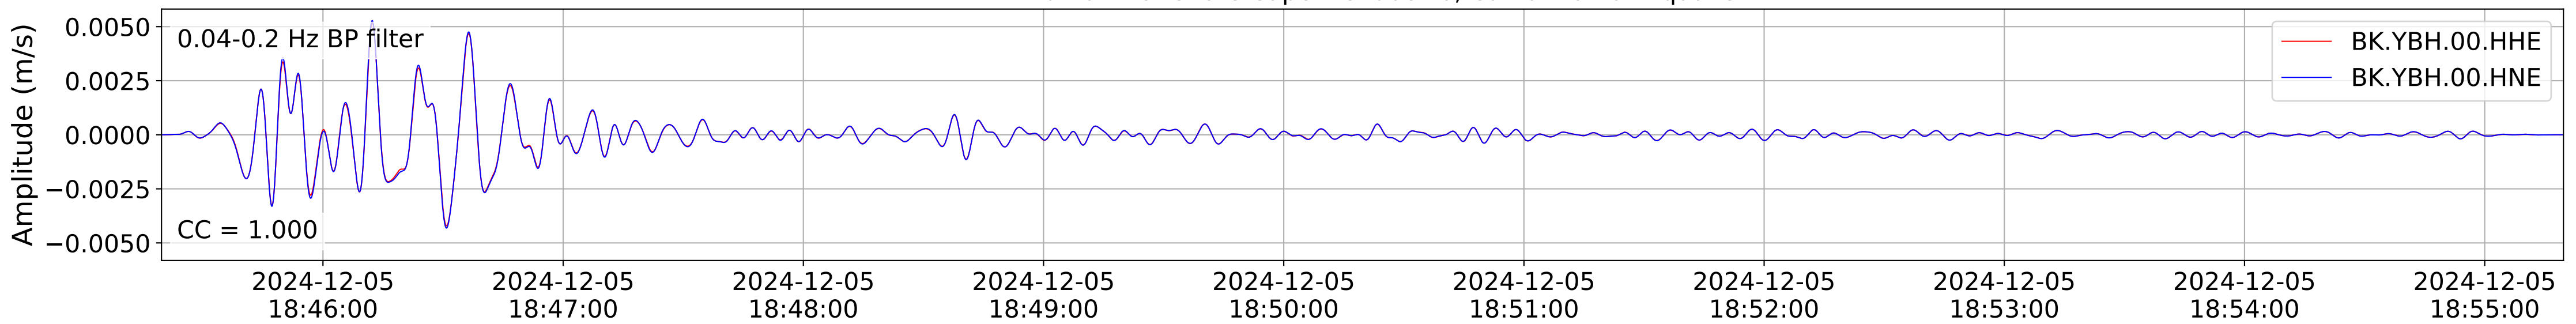

2024.340.184421_M7.0_nc75095651
Origin Time:2024-12-05T18:44:21.110000Z USGS event-id:nc75095651
M7.0 2024 Offshore Cape Mendocino, California Earthquake