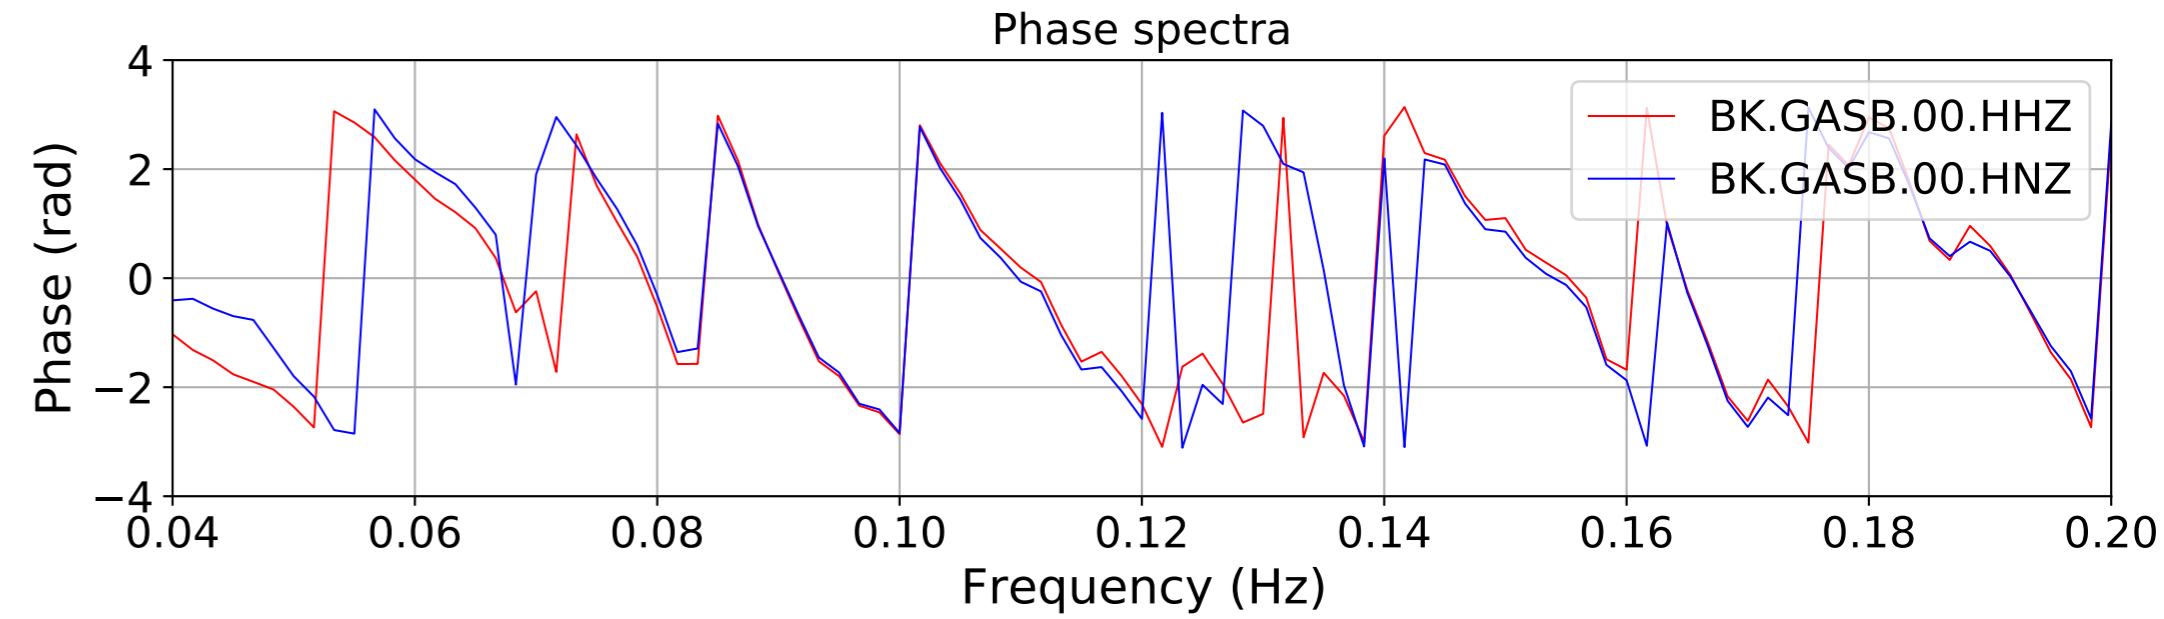

2024.340.184421_M7.0_nc75095651
Origin Time:2024-12-05T18:44:21.110000Z USGS event-id:nc75095651
M7.0 2024 Offshore Cape Mendocino, California Earthquake