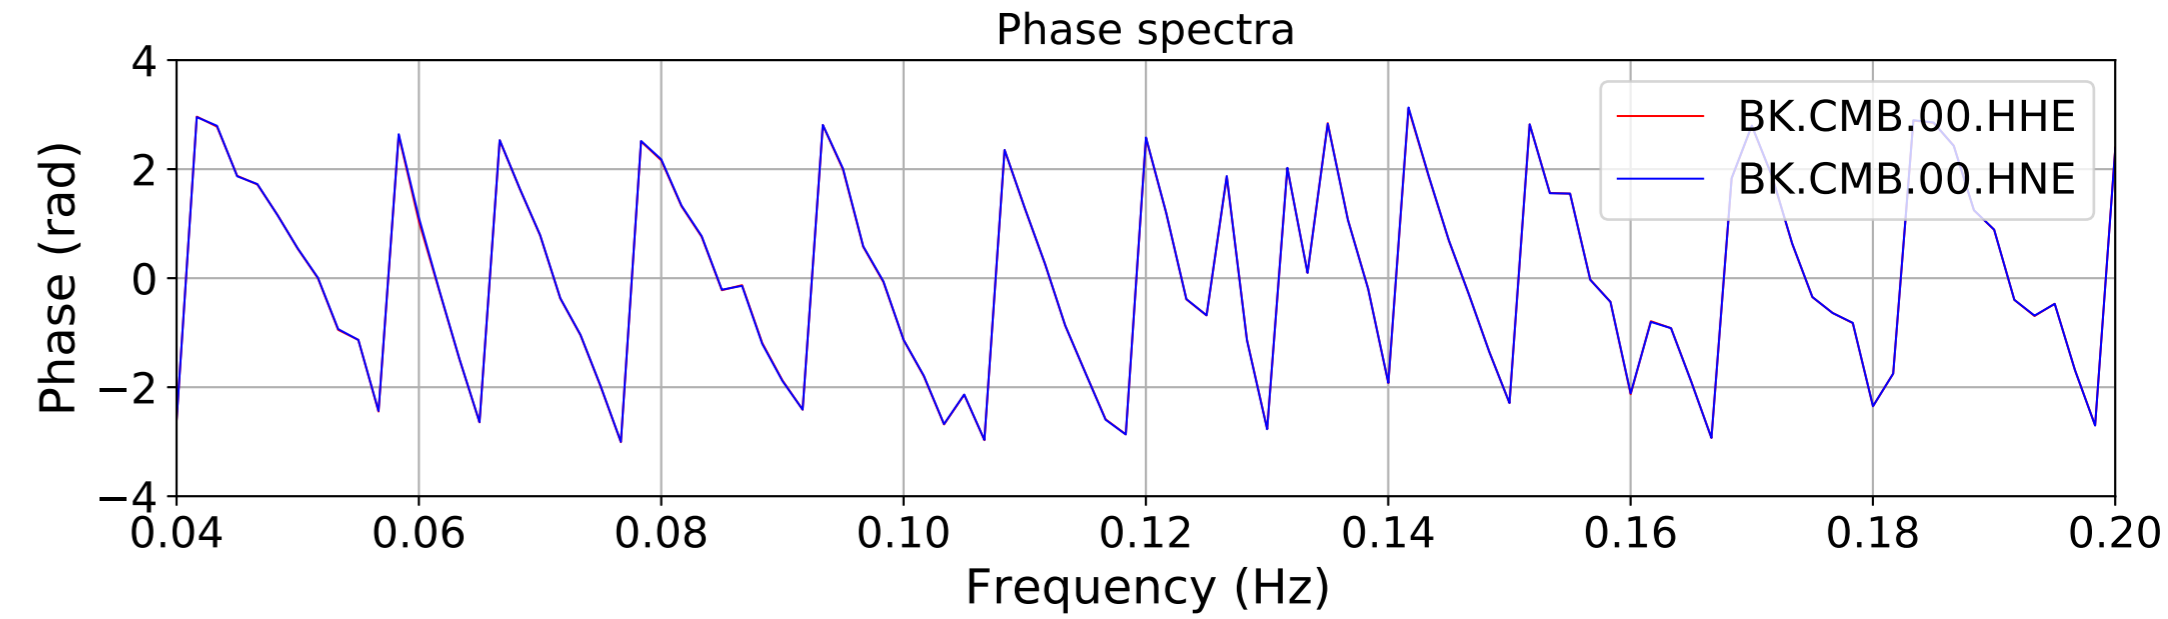

2024.340.184421_M7.0_nc75095651
Origin Time:2024-12-05T18:44:21.110000Z USGS event-id:nc75095651
M7.0 2024 Offshore Cape Mendocino, California Earthquake