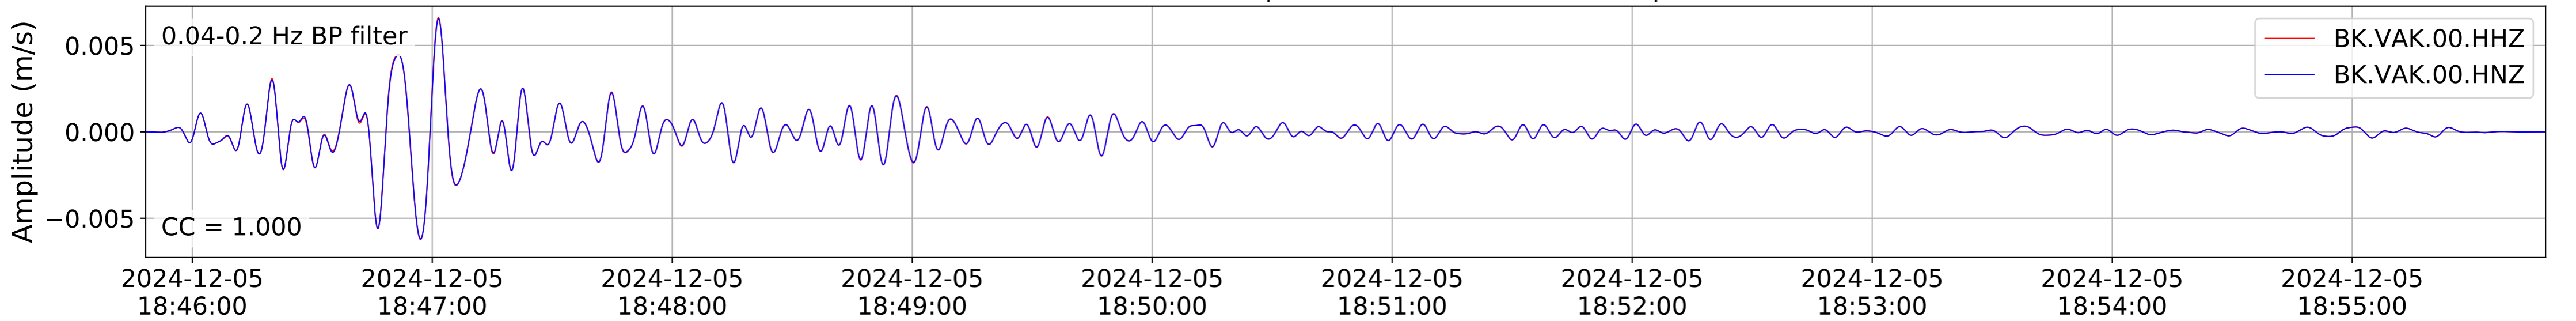

2024.340.184421_M7.0_nc75095651
Origin Time:2024-12-05T18:44:21.110000Z USGS event-id:nc75095651
M7.0 2024 Offshore Cape Mendocino, California Earthquake