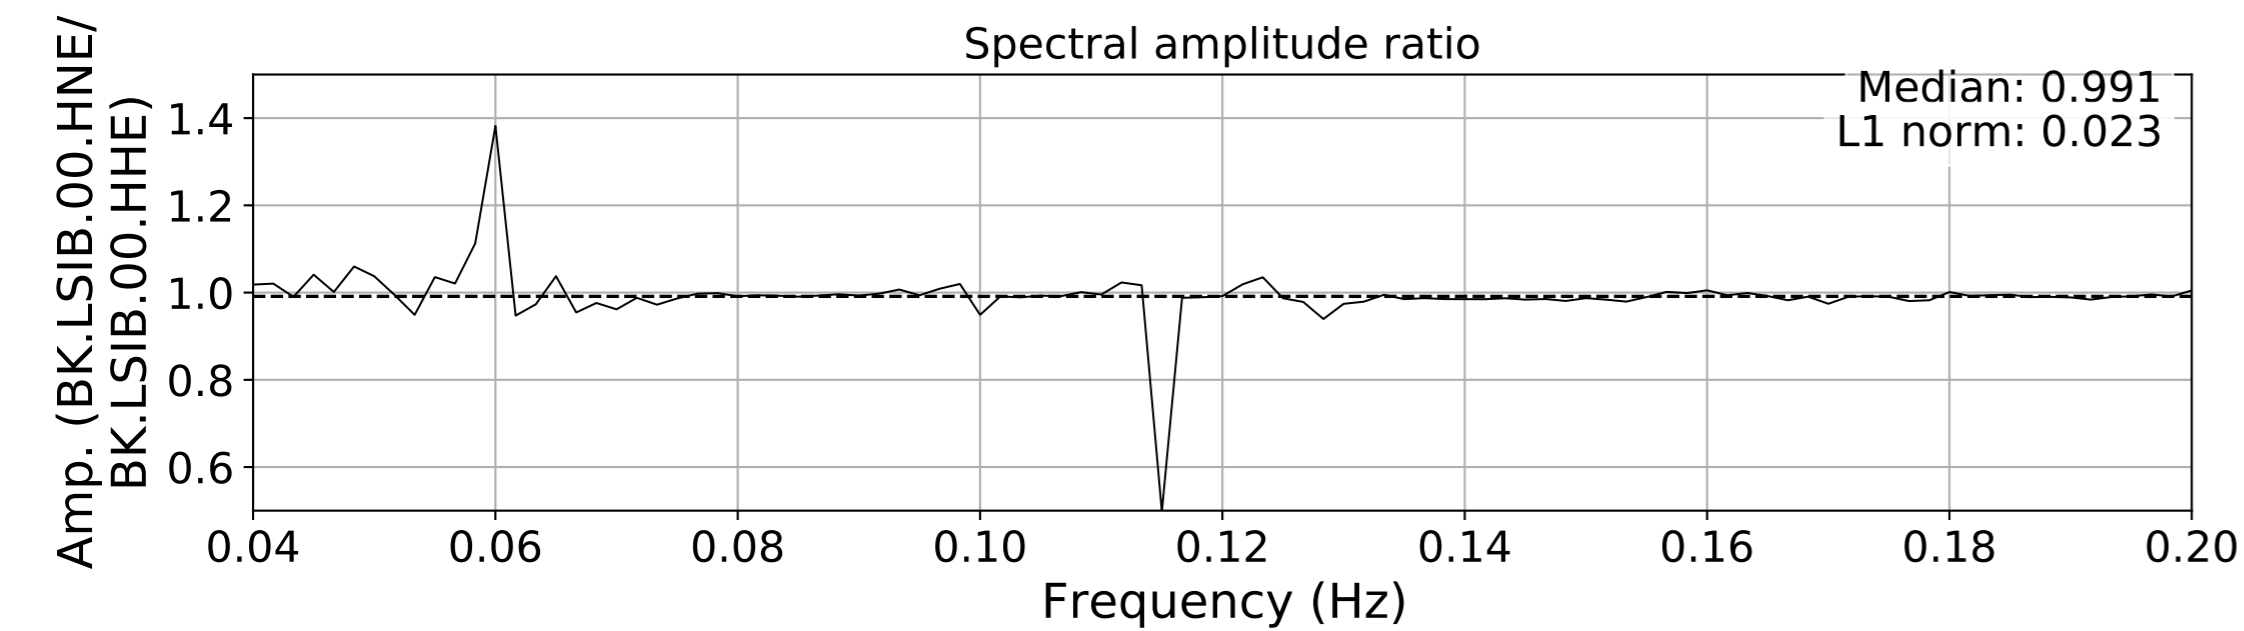

2024.340.184421_M7.0_nc75095651
Origin Time:2024-12-05T18:44:21.110000Z USGS event-id:nc75095651
M7.0 2024 Offshore Cape Mendocino, California Earthquake