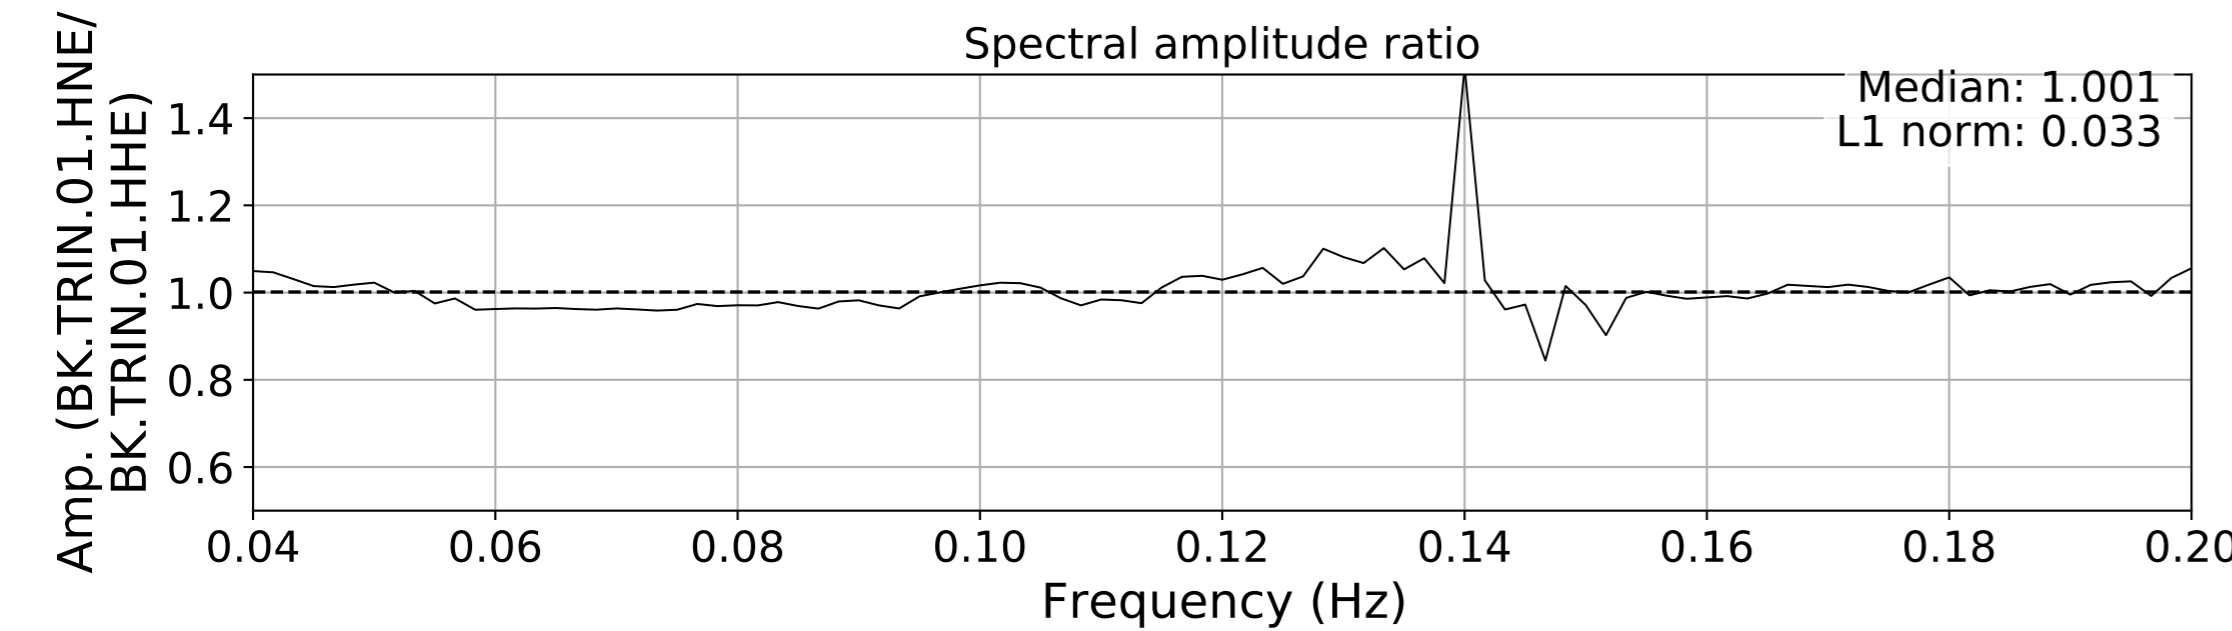

2024.340.184421_M7.0_nc75095651
Origin Time:2024-12-05T18:44:21.110000Z USGS event-id:nc75095651
M7.0 2024 Offshore Cape Mendocino, California Earthquake