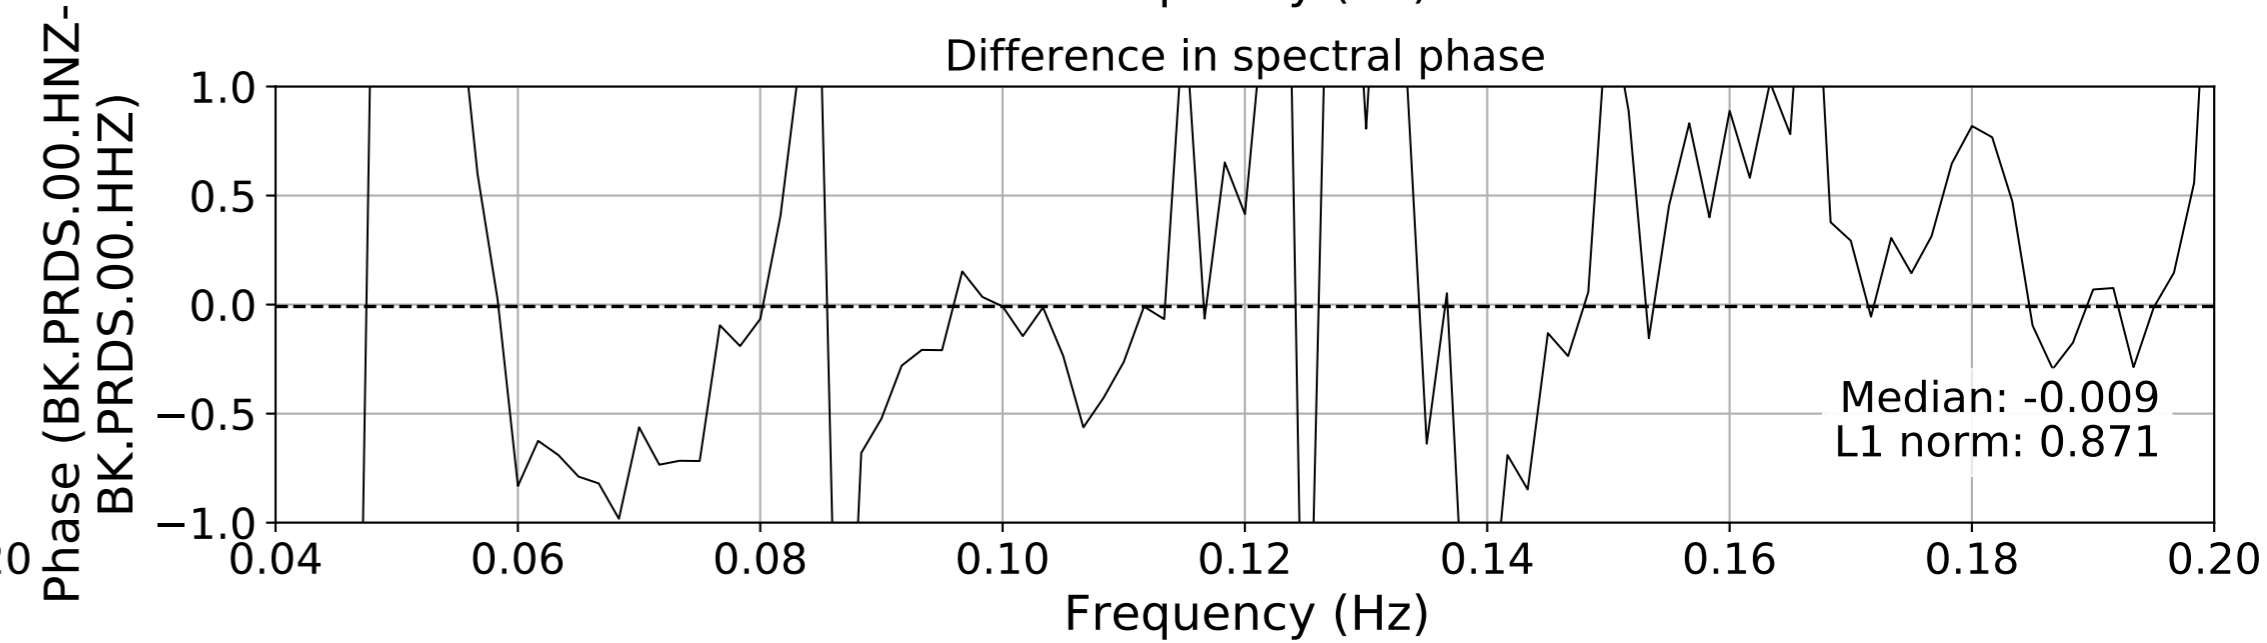

2024.340.184421_M7.0_nc75095651
Origin Time:2024-12-05T18:44:21.110000Z USGS event-id:nc75095651
M7.0 2024 Offshore Cape Mendocino, California Earthquake