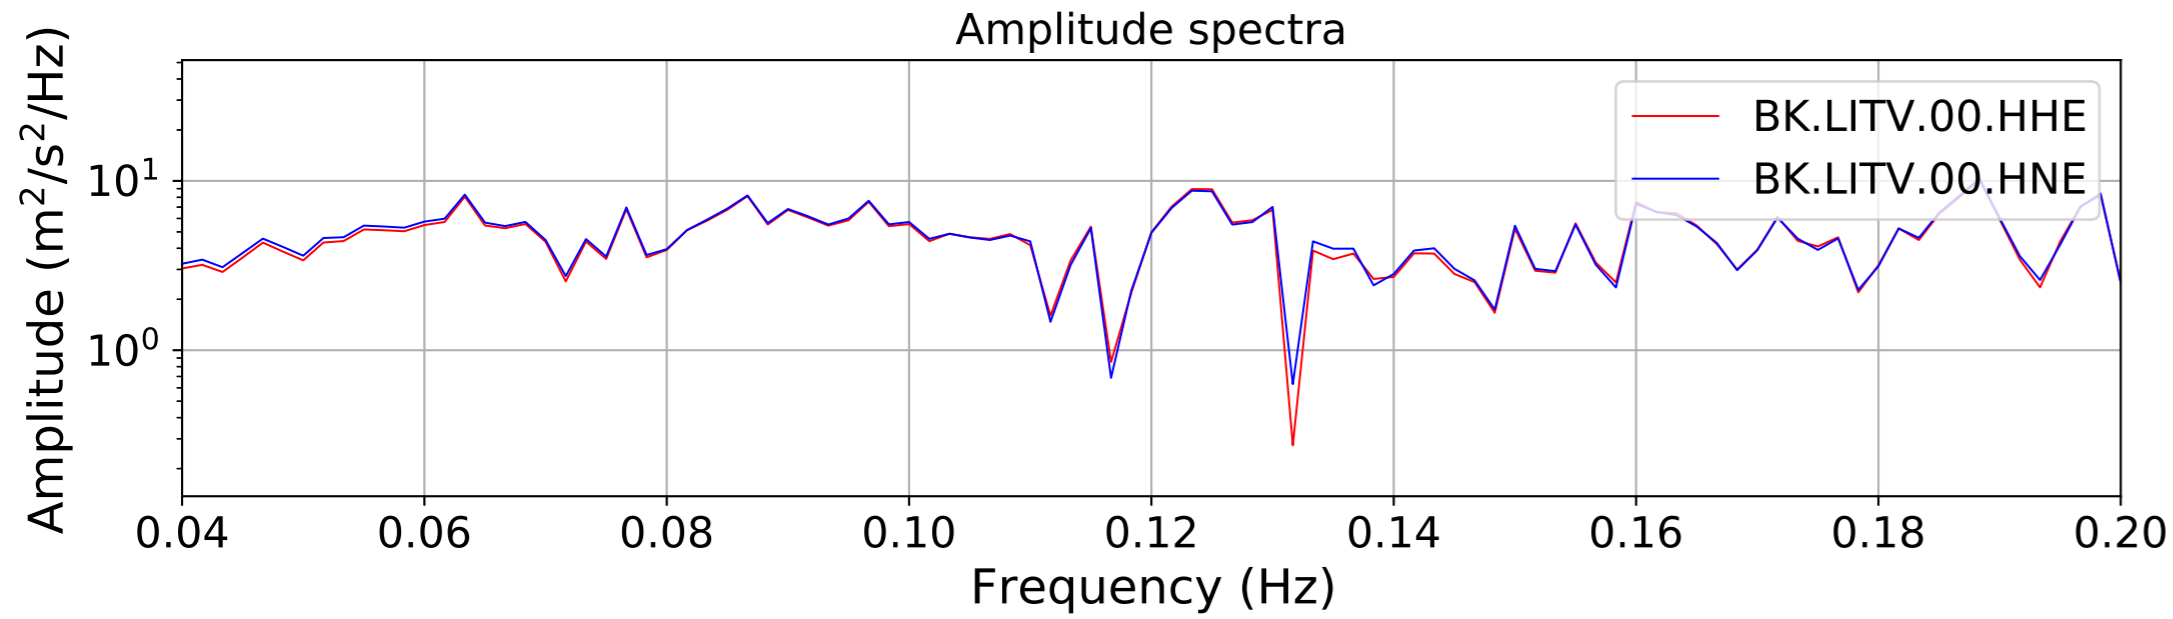

2024.340.184421_M7.0_nc75095651
Origin Time:2024-12-05T18:44:21.110000Z USGS event-id:nc75095651
M7.0 2024 Offshore Cape Mendocino, California Earthquake