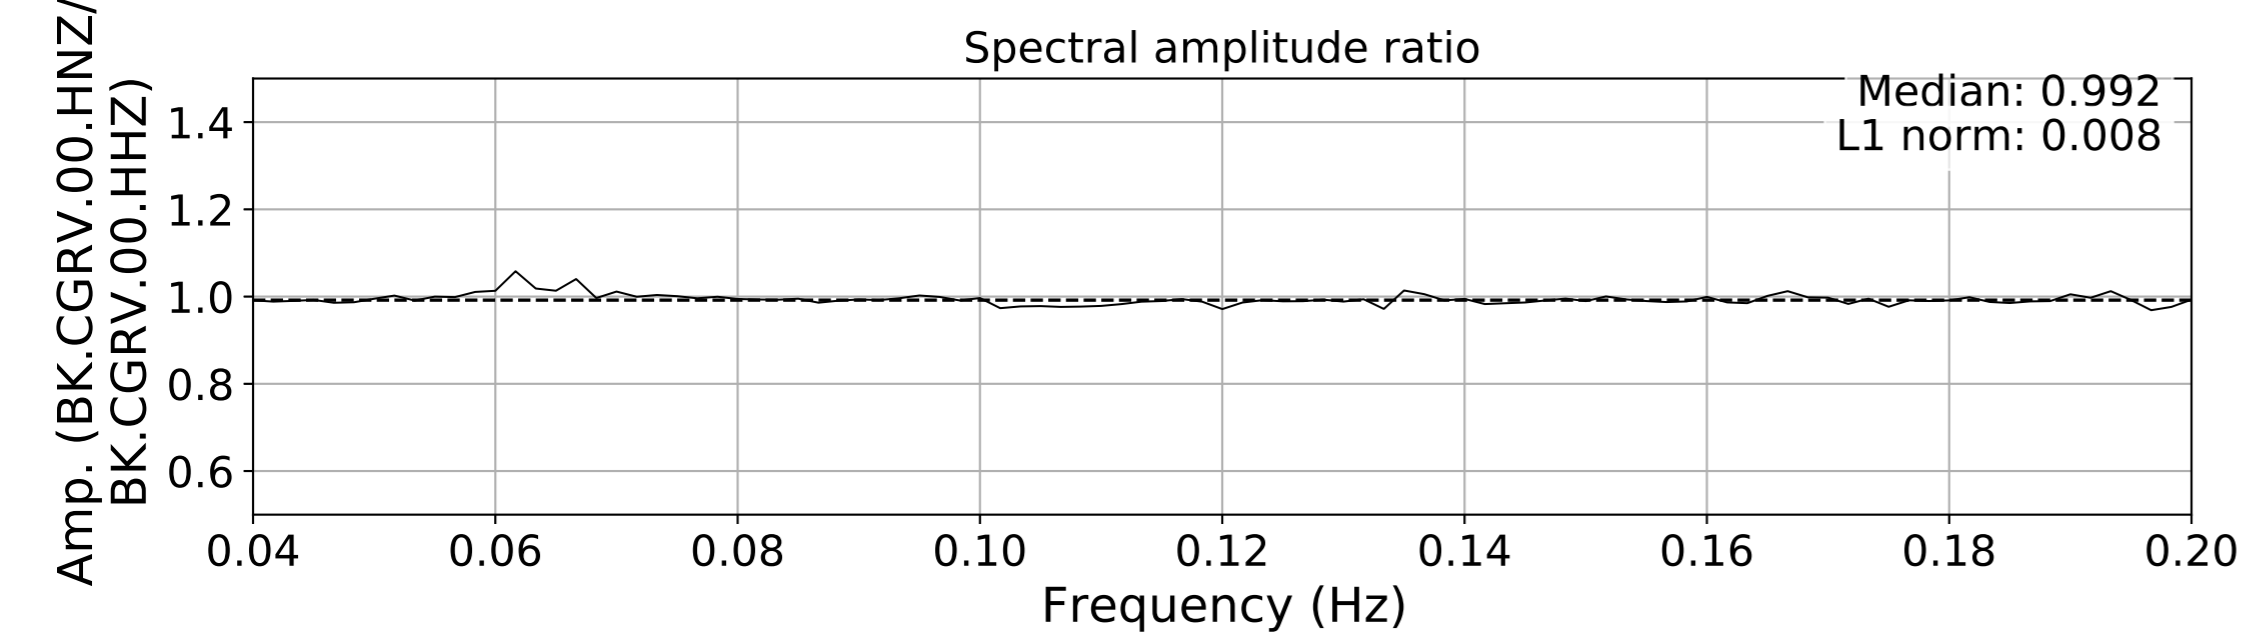

2024.340.184421M7.0_nc75095651
Origin Time:2024-12-05T18:44:21.110000Z USGS event-id:nc75095651
M7.0 2024 Offshore Cape Mendocino, California Earthquake