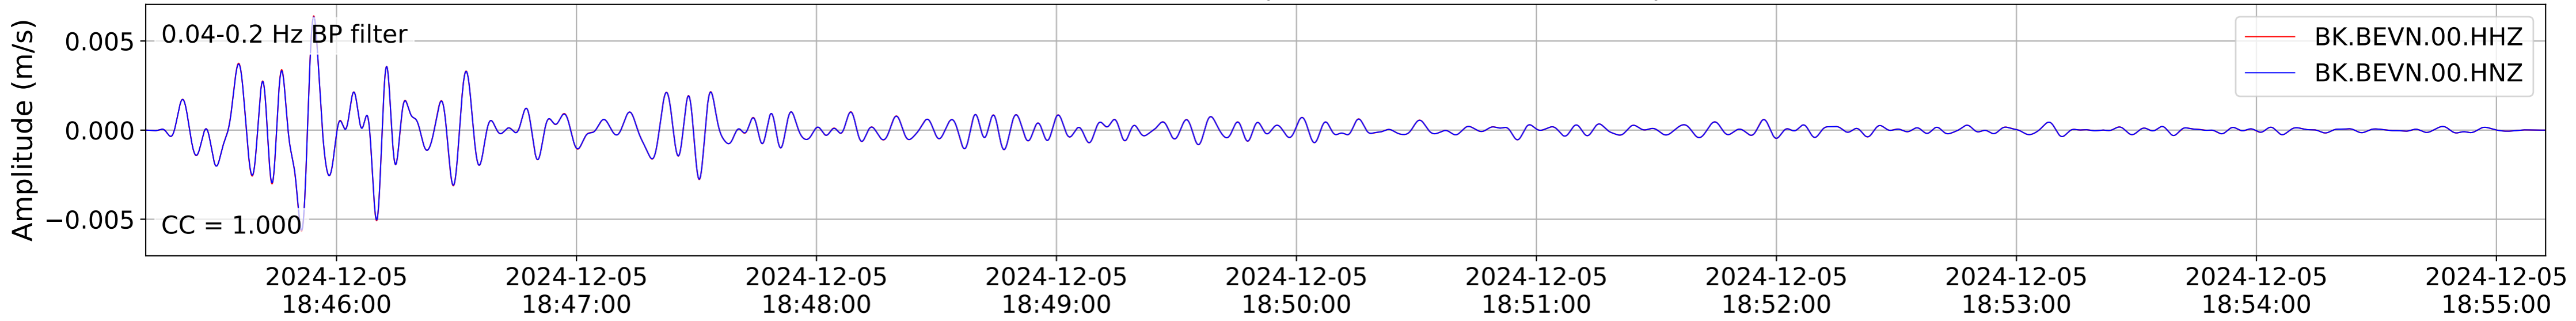

2024.340.184421_M7.0_nc75095651
Origin Time:2024-12-05T18:44:21.110000Z USGS event-id:nc75095651
M7.0 2024 Offshore Cape Mendocino, California Earthquake