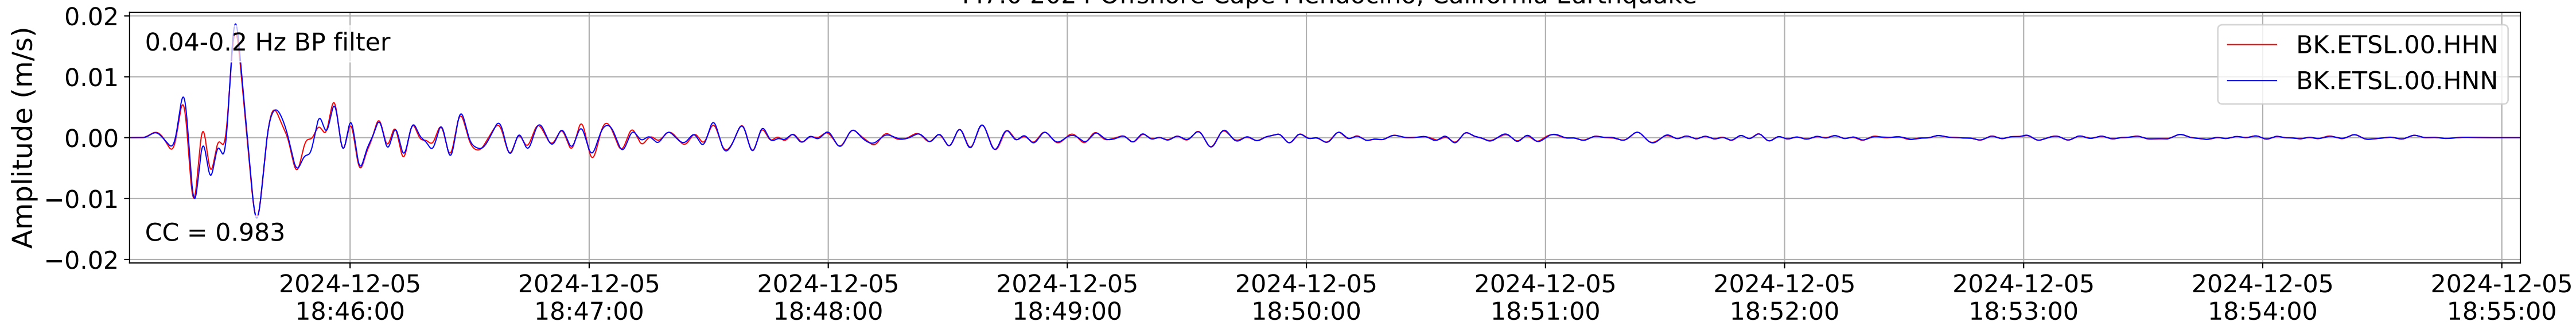

2024.340.184421_M7.0_nc75095651
Origin Time:2024-12-05T18:44:21.110000Z USGS event-id:nc75095651
M7.0 2024 Offshore Cape Mendocino, California Earthquake