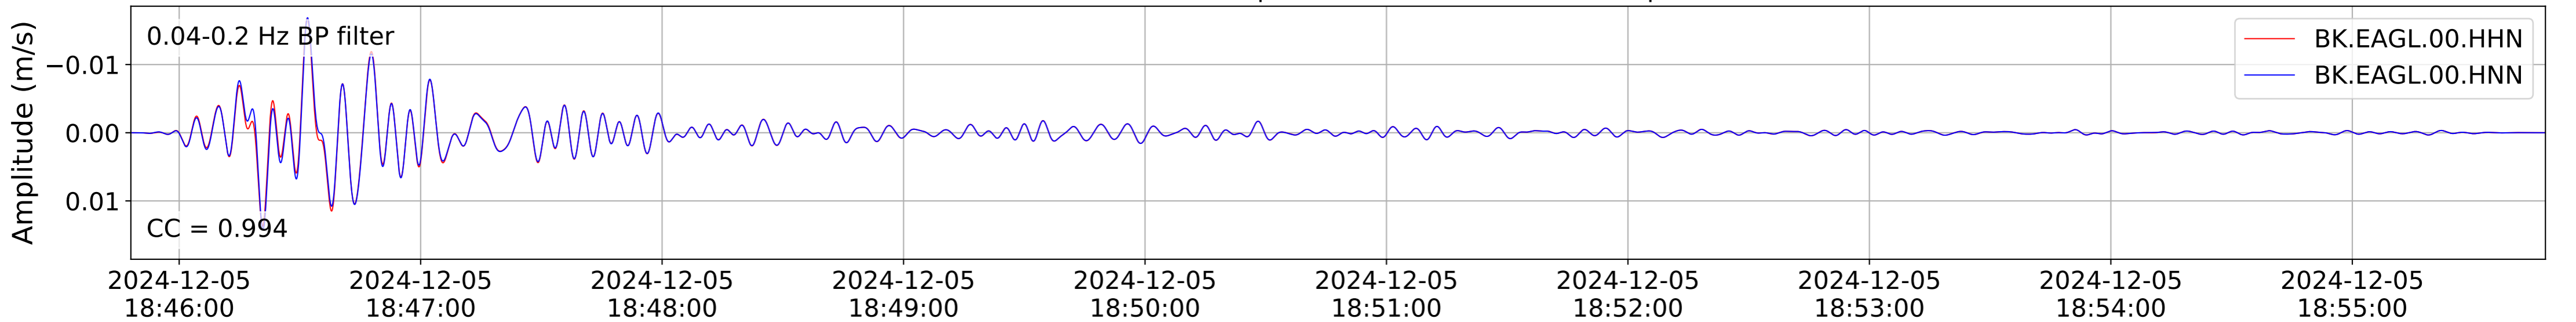

2024.340.184421.M7.0_nc75095651
Origin Time:2024-12-05T18:44:21.110000Z USGS event-id:nc75095651
M7.0 2024 Offshore Cape Mendocino, California Earthquake