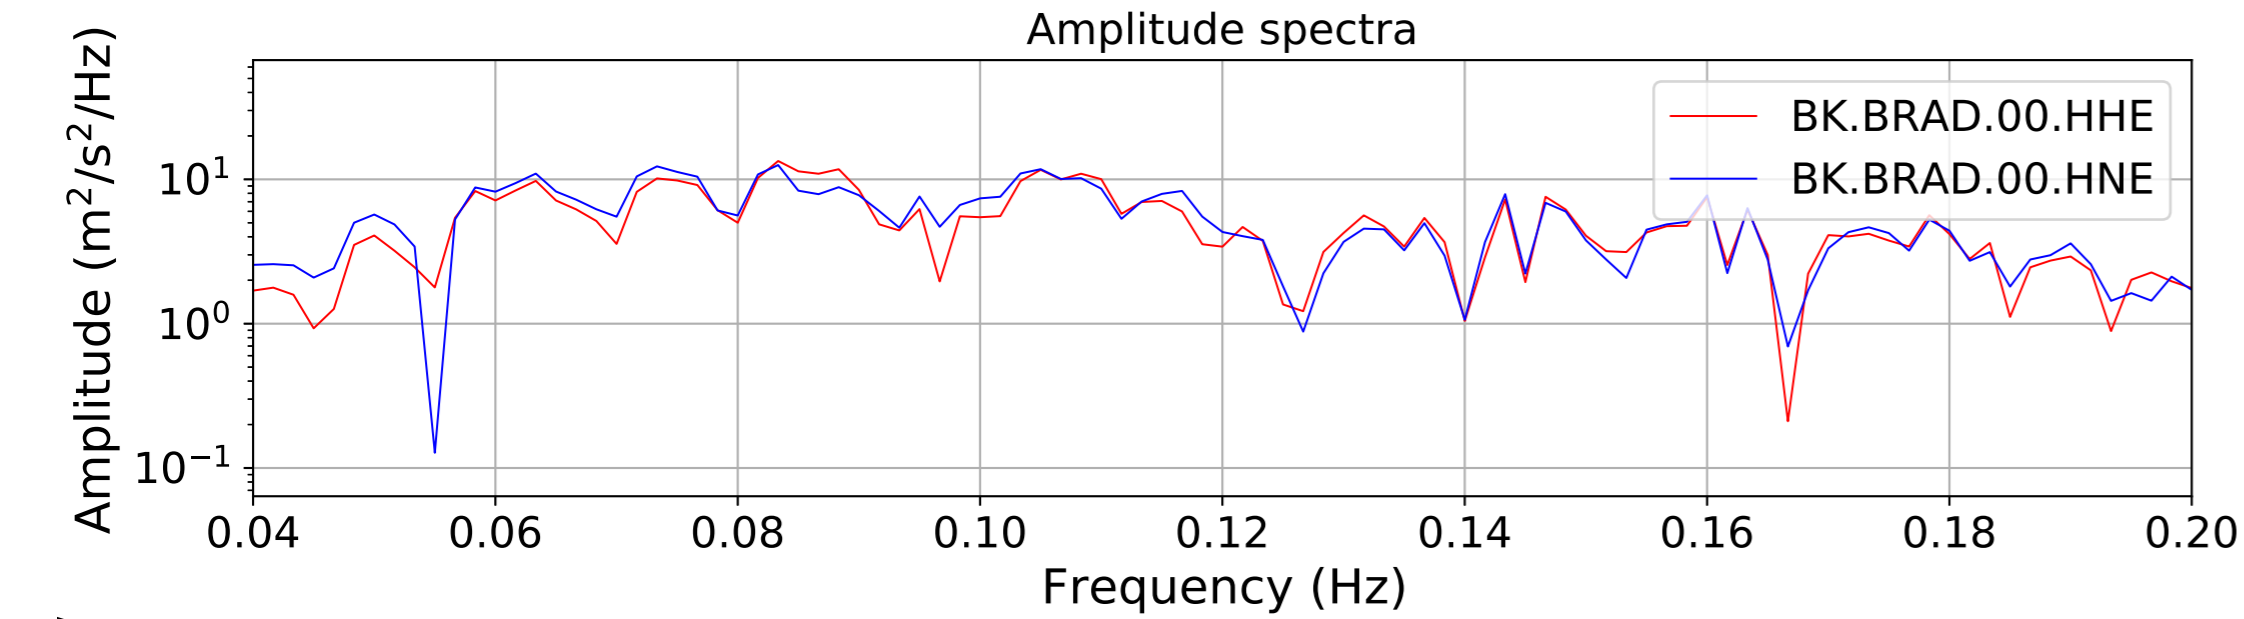

2024.340.184421_M7.0_nc75095651
Origin Time:2024-12-05T18:44:21.110000Z USGS event-id:nc75095651
M7.0 2024 Offshore Cape Mendocino, California Earthquake