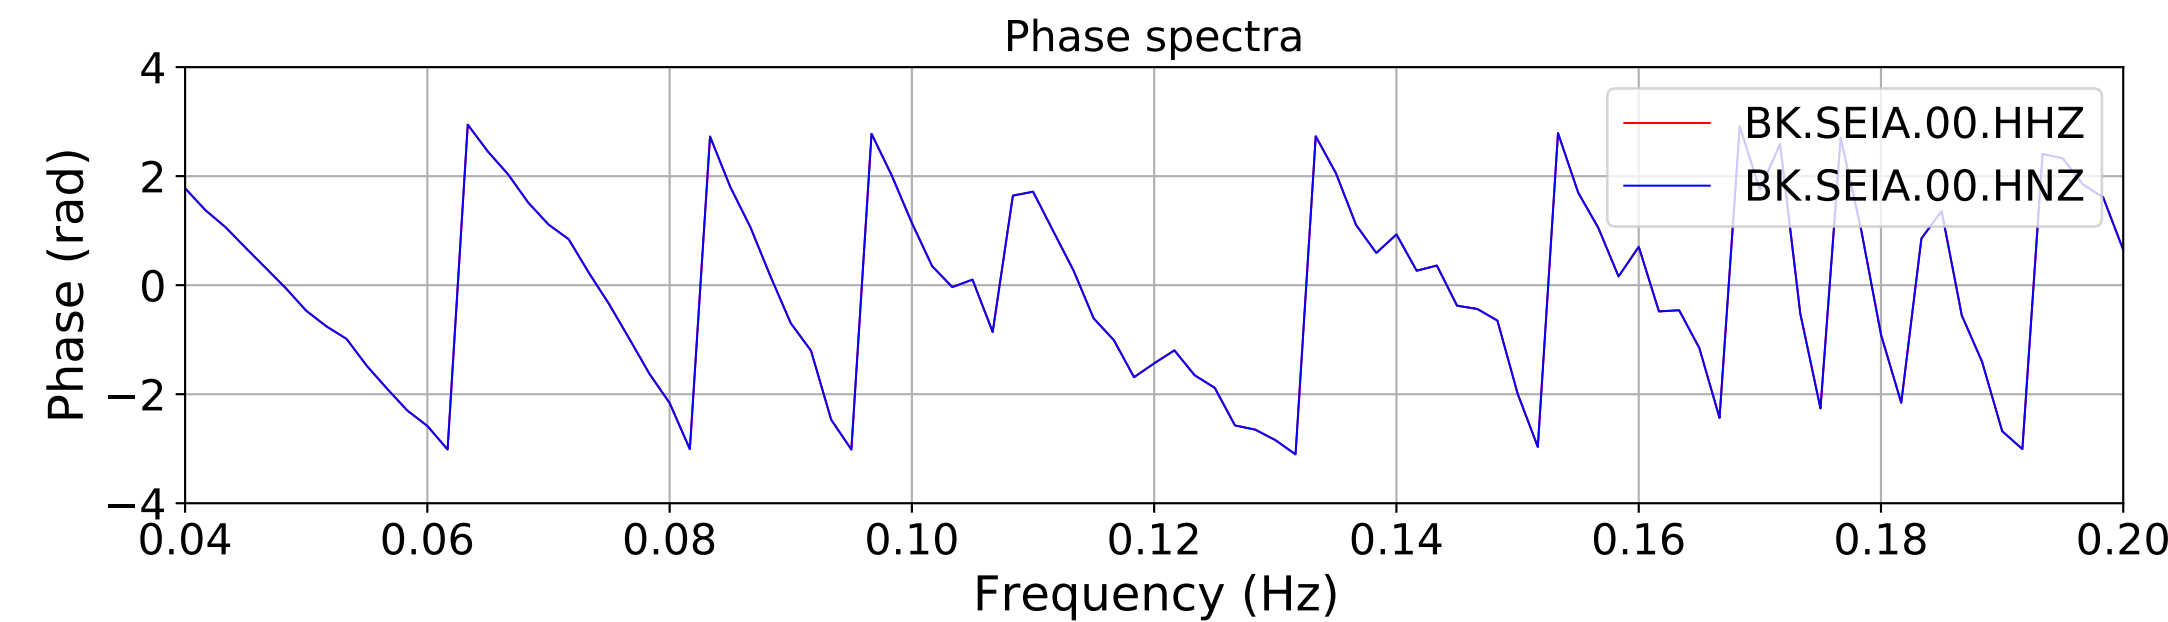

2024.340.184421_M7.0_nc75095651
Origin Time:2024-12-05T18:44:21.110000Z USGS event-id:nc75095651
M7.0 2024 Offshore Cape Mendocino, California Earthquake