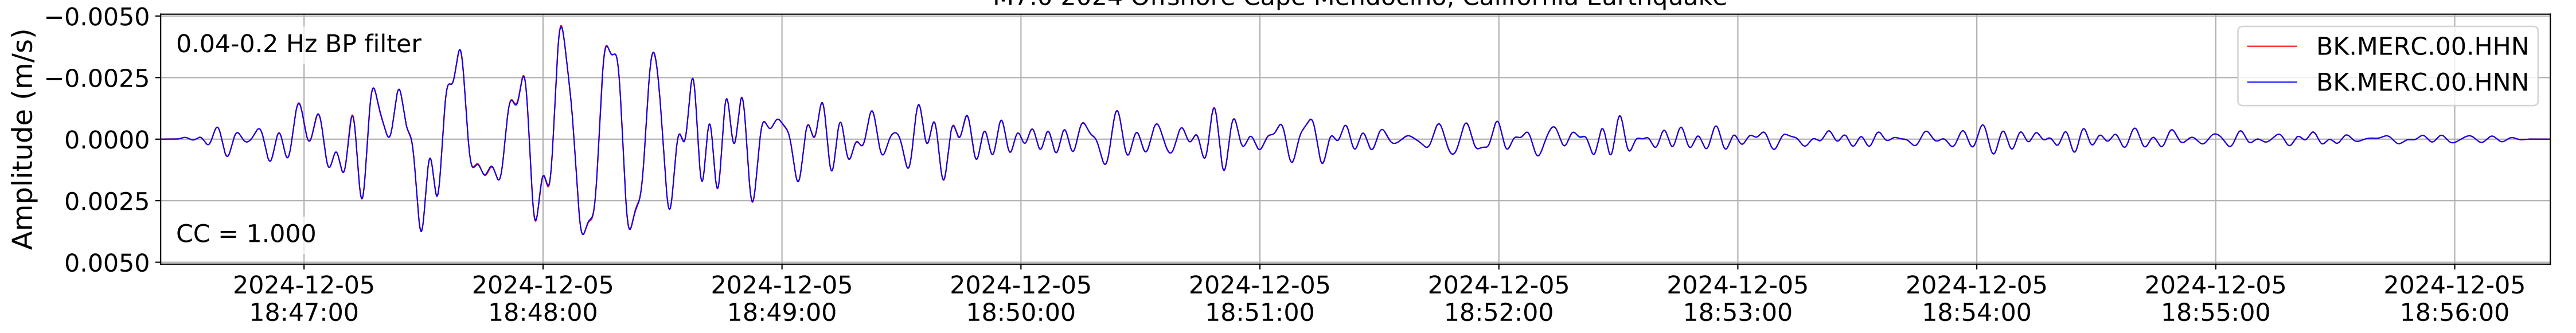

2024.340.184421_M7.0_nc75095651
Origin Time:2024-12-05T18:44:21.110000Z USGS event-id:nc75095651
M7.0 2024 Offshore Cape Mendocino, California Earthquake