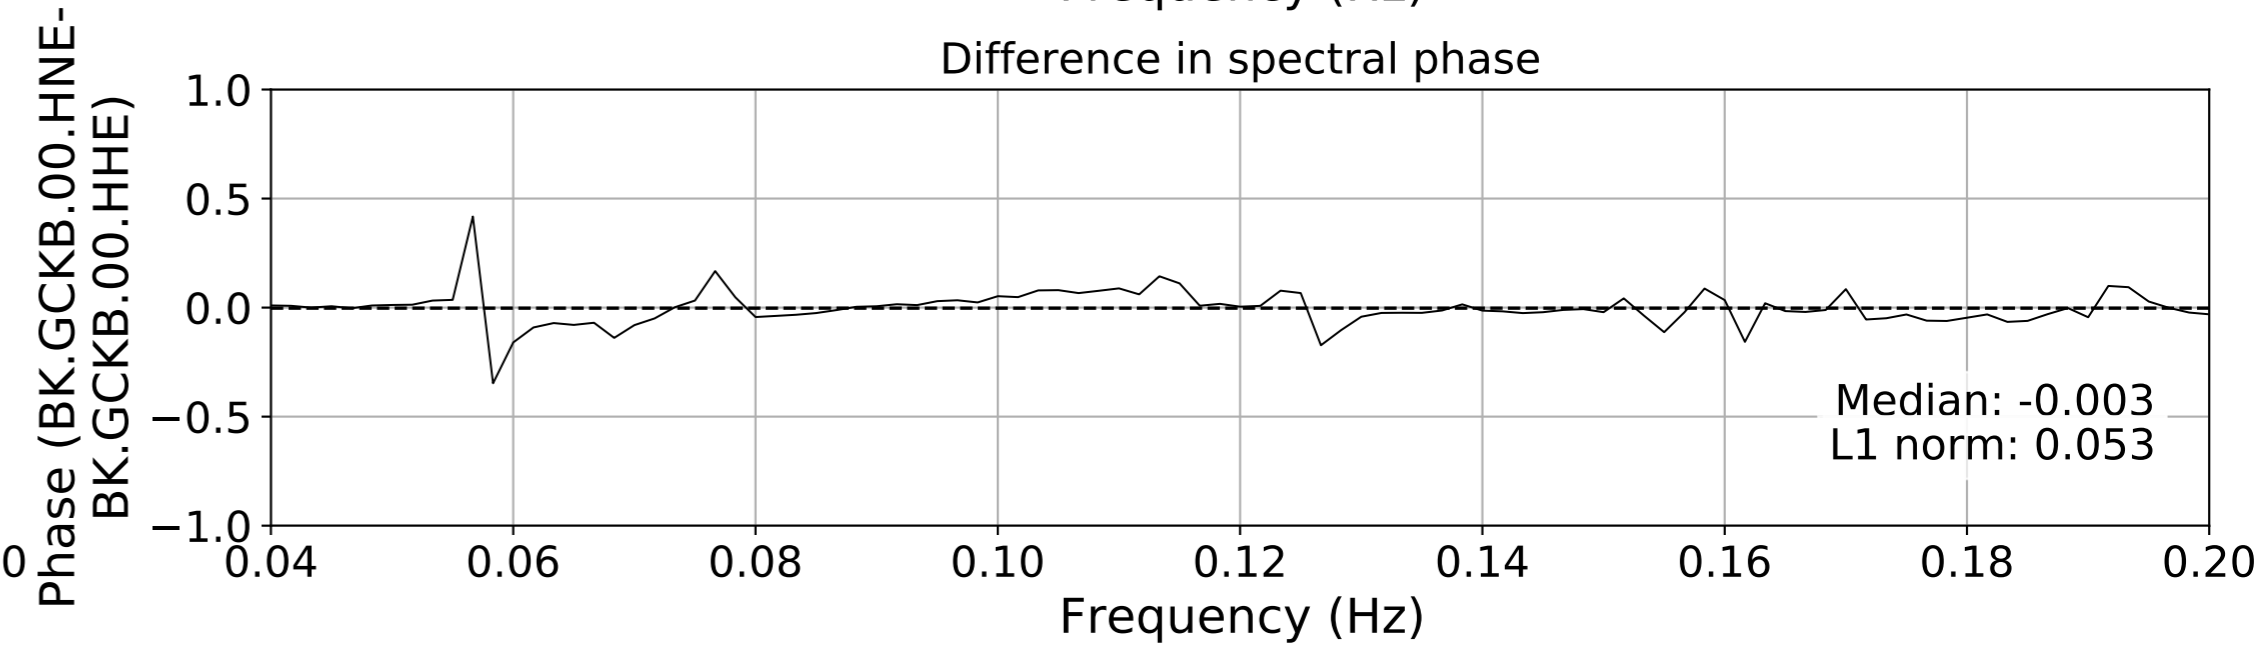

2024.340.184421_M7.0_nc75095651
Origin Time:2024-12-05T18:44:21.110000Z USGS event-id:nc75095651
M7.0 2024 Offshore Cape Mendocino, California Earthquake