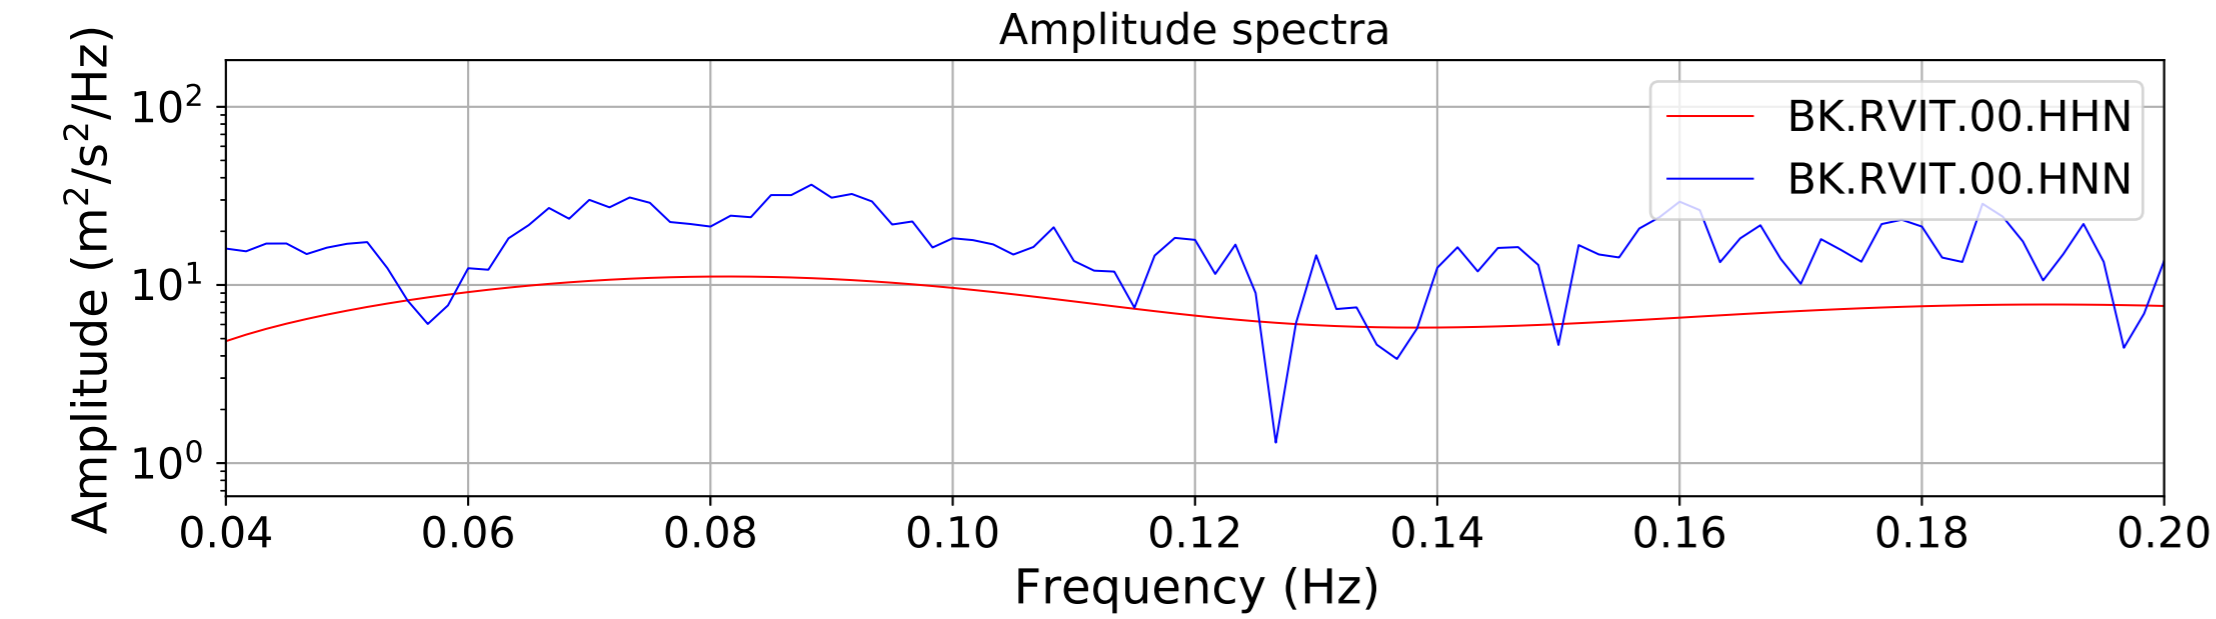

2024.340.184421_M7.0_nc75095651
Origin Time:2024-12-05T18:44:21.110000Z USGS event-id:nc75095651
M7.0 2024 Offshore Cape Mendocino, California Earthquake