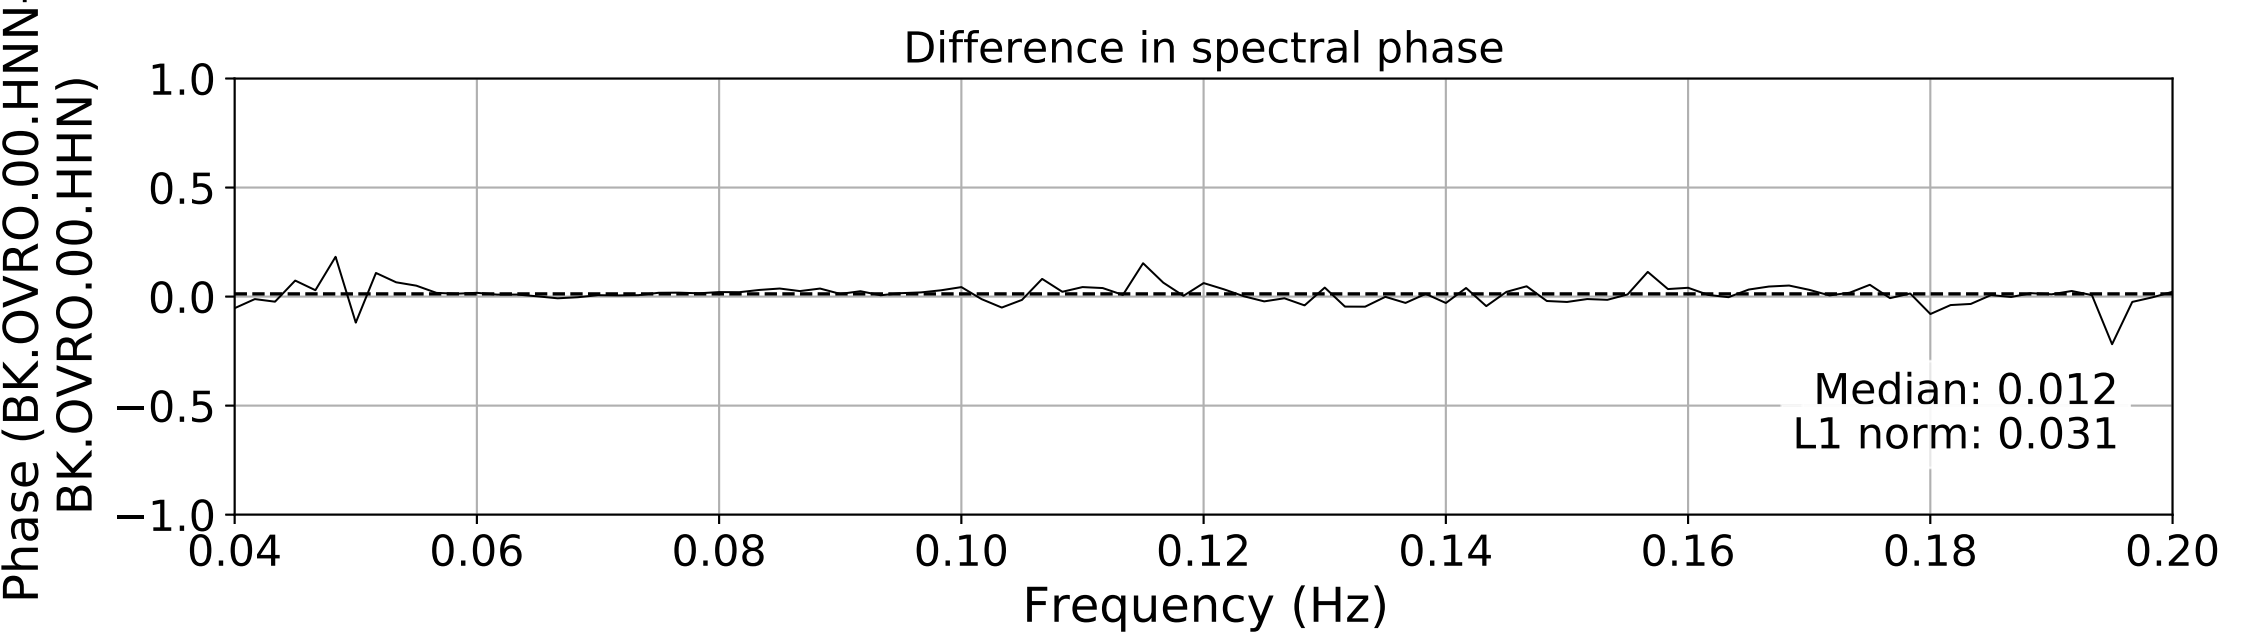

2024.340.184421M7.0_nc75095651
Origin Time:2024-12-05T18:44:21.110000Z USGS event-id:nc75095651
M7.0 2024 Offshore Cape Mendocino, California Earthquake