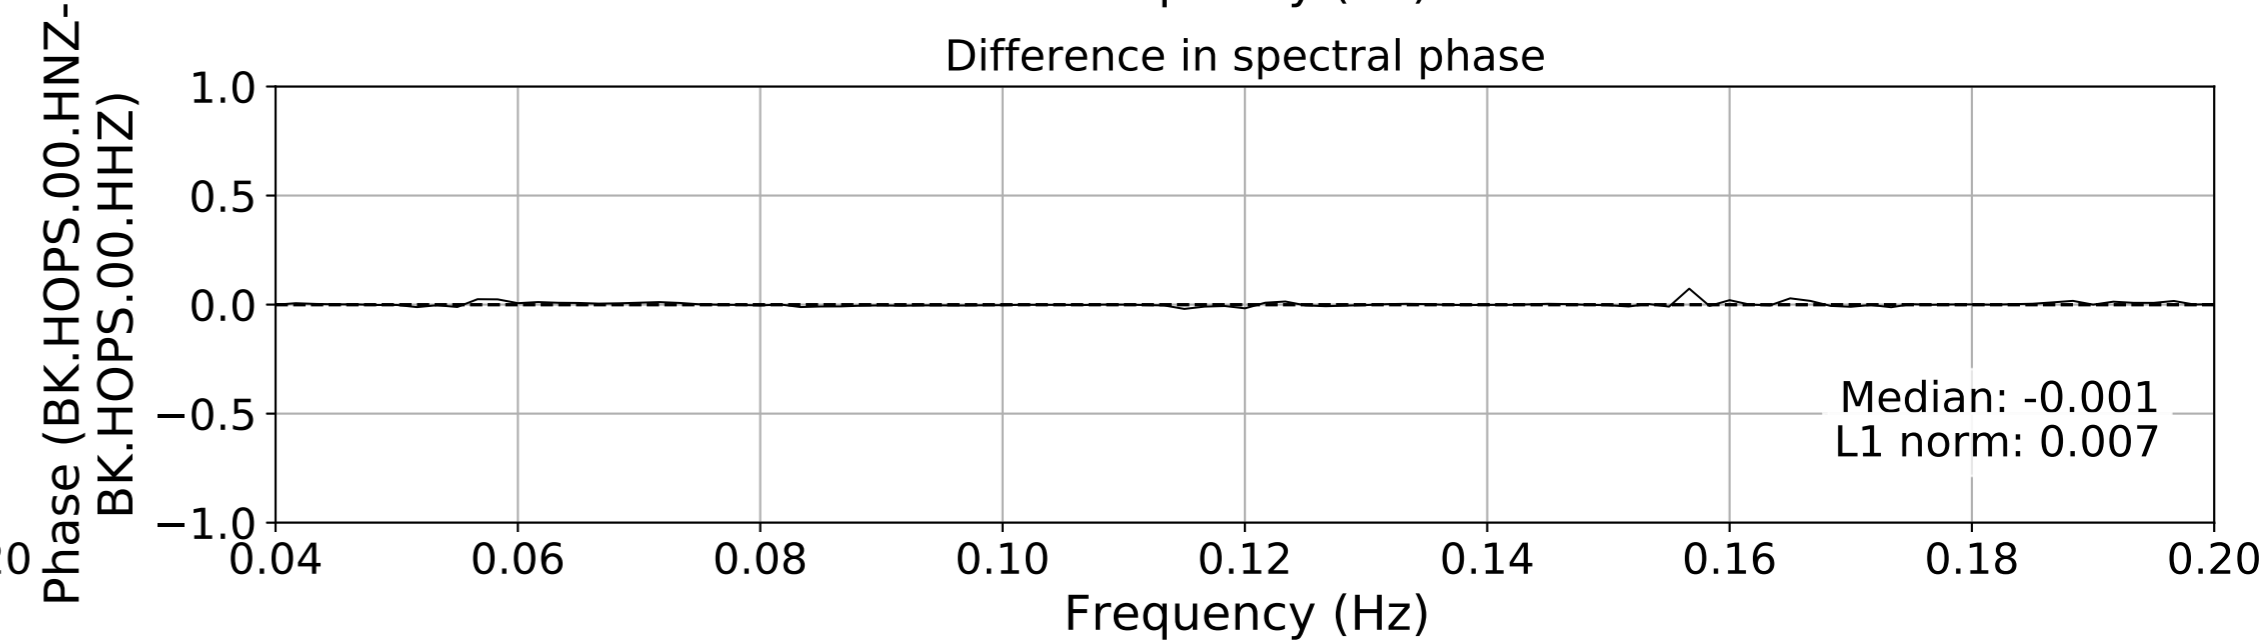

2024.340.184421_M7.0_nc75095651
Origin Time:2024-12-05T18:44:21.110000Z USGS event-id:nc75095651
M7.0 2024 Offshore Cape Mendocino, California Earthquake