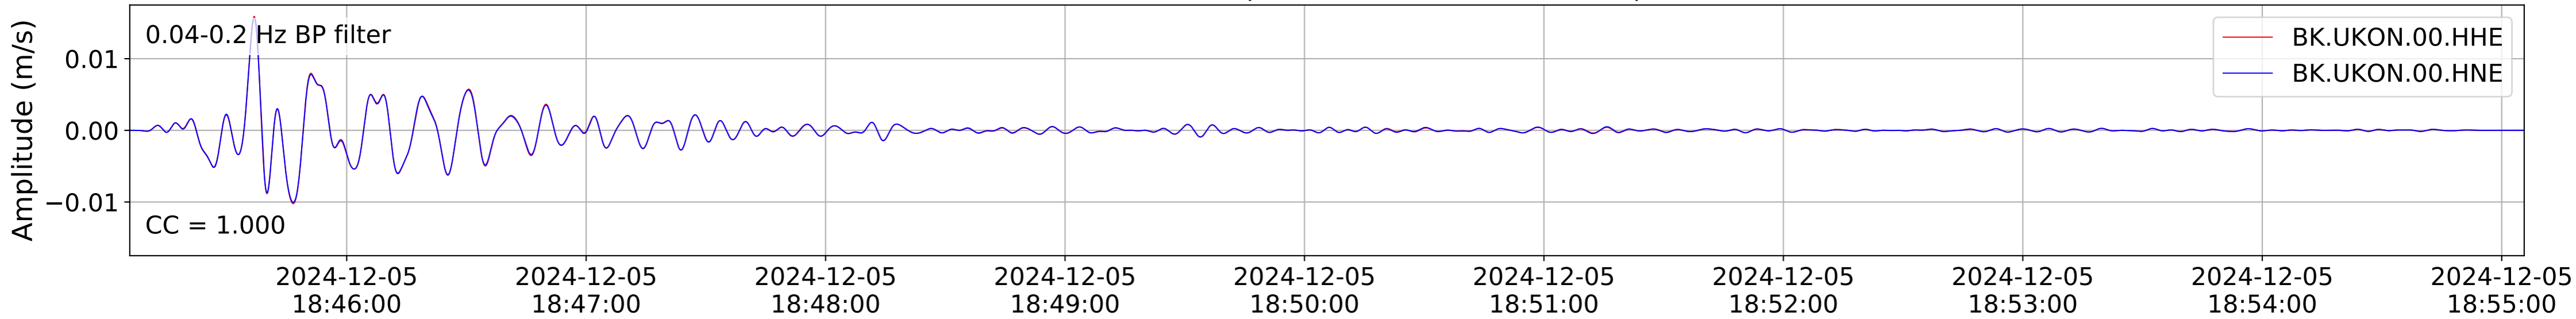

2024.340.184421.M7.0_nc75095651
Origin Time:2024-12-05T18:44:21.110000Z USGS event-id:nc75095651
M7.0 2024 Offshore Cape Mendocino, California Earthquake