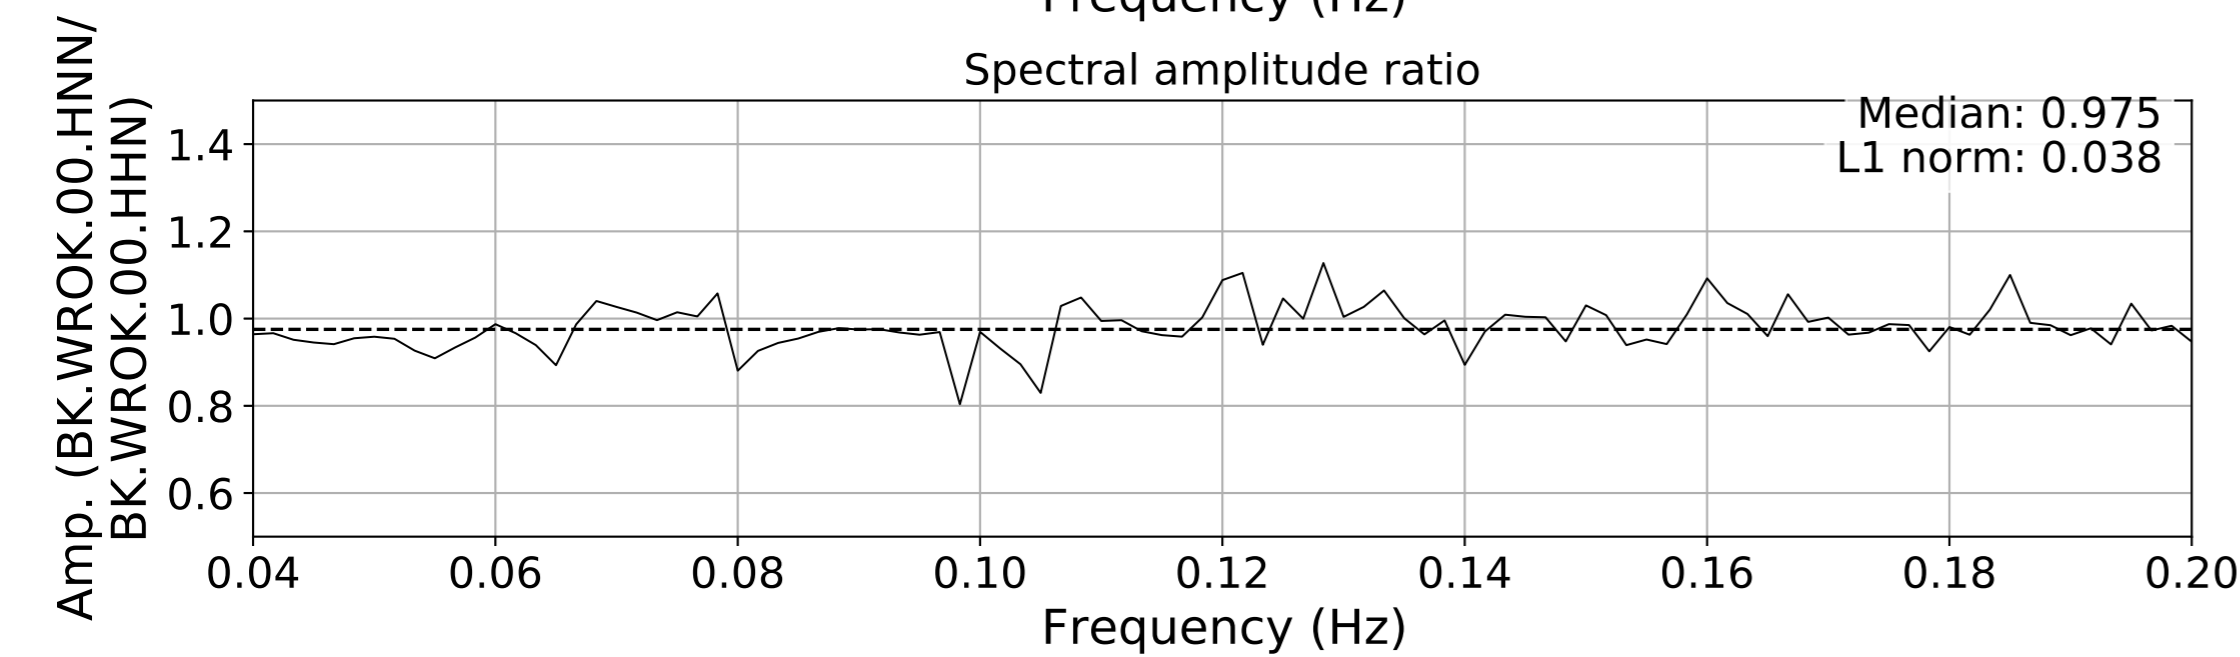

2024.340.184421_M7.0_nc75095651
Origin Time:2024-12-05T18:44:21.110000Z USGS event-id:nc75095651
M7.0 2024 Offshore Cape Mendocino, California Earthquake