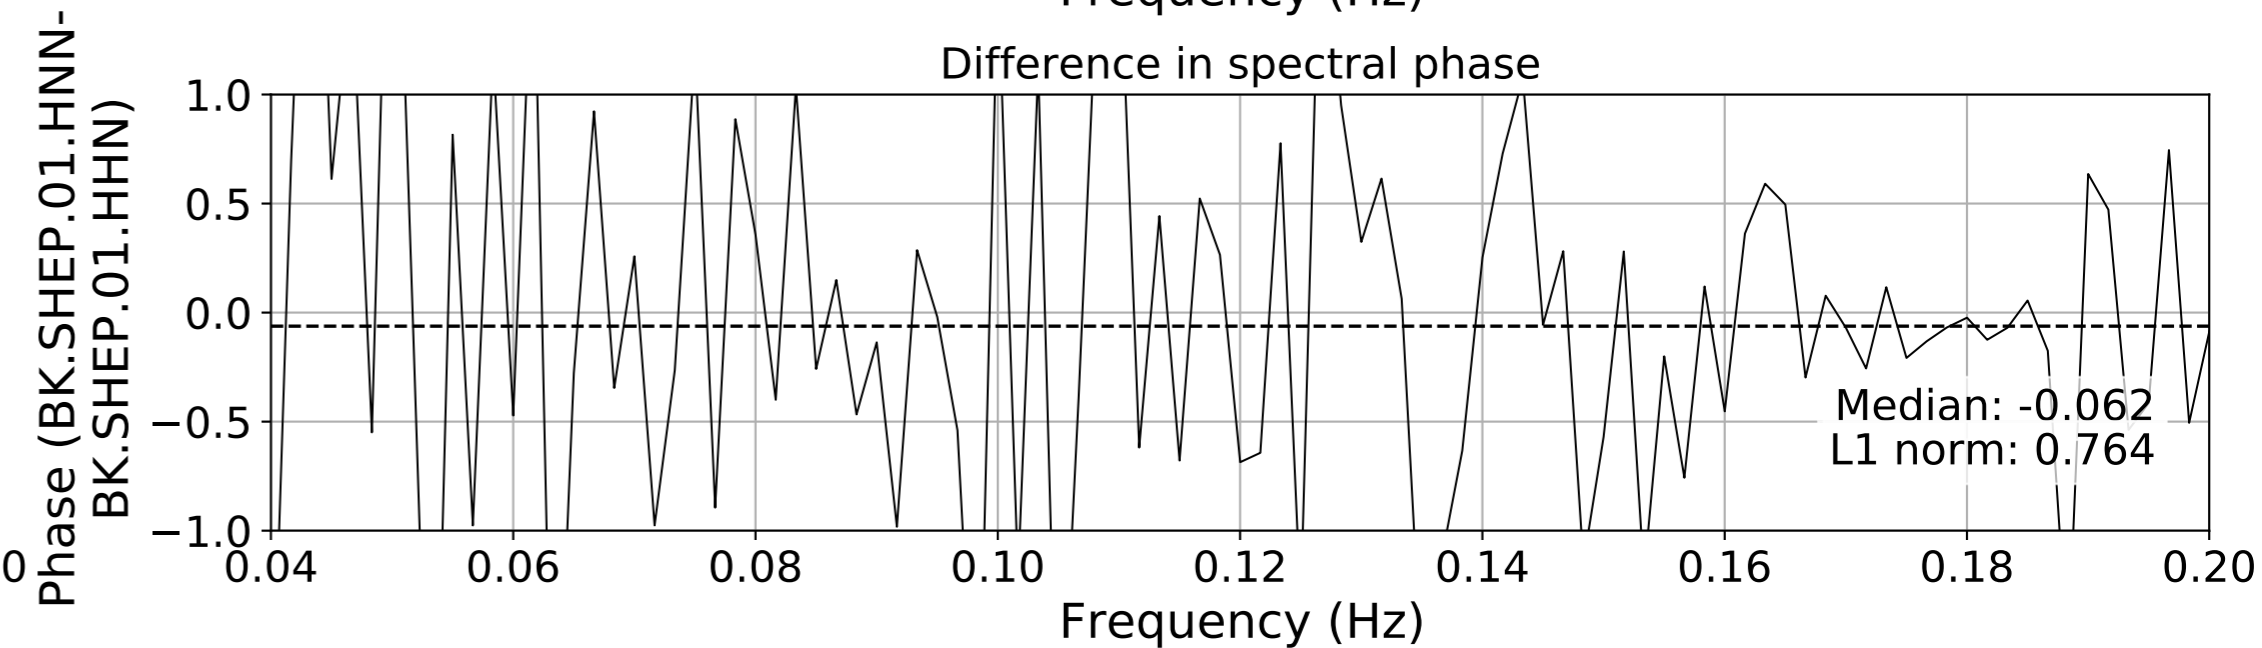

2024.340.184421.M7.0_nc75095651
Origin Time:2024-12-05T18:44:21.110000Z USGS event-id:nc75095651
M7.0 2024 Offshore Cape Mendocino, California Earthquake