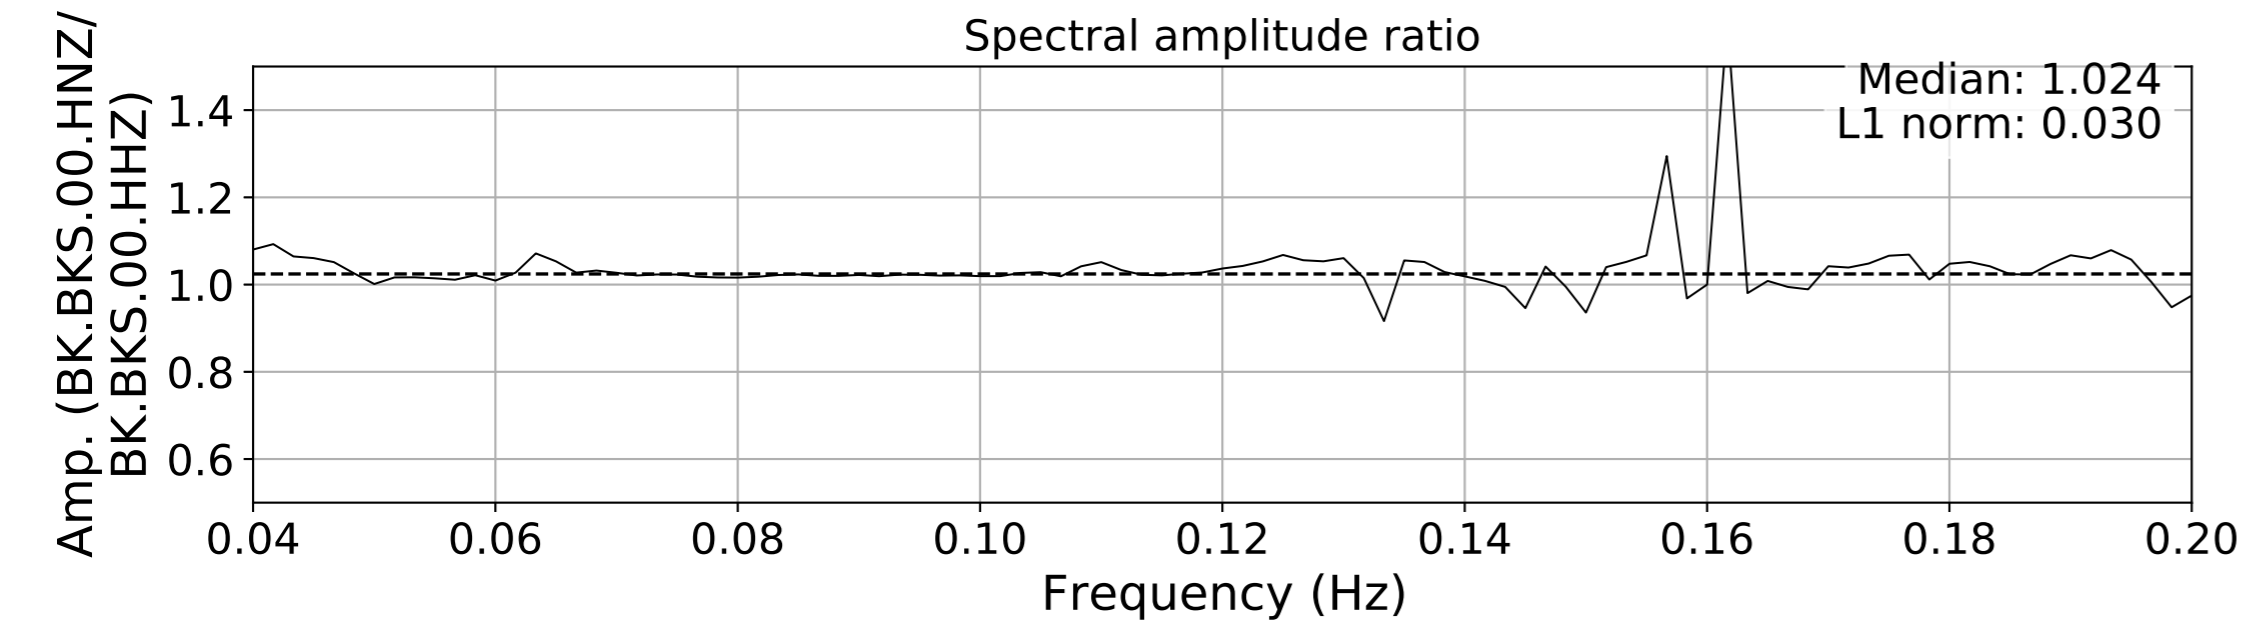

2024.340.184421_M7.0_nc75095651
Origin Time:2024-12-05T18:44:21.110000Z USGS event-id:nc75095651
M7.0 2024 Offshore Cape Mendocino, California Earthquake