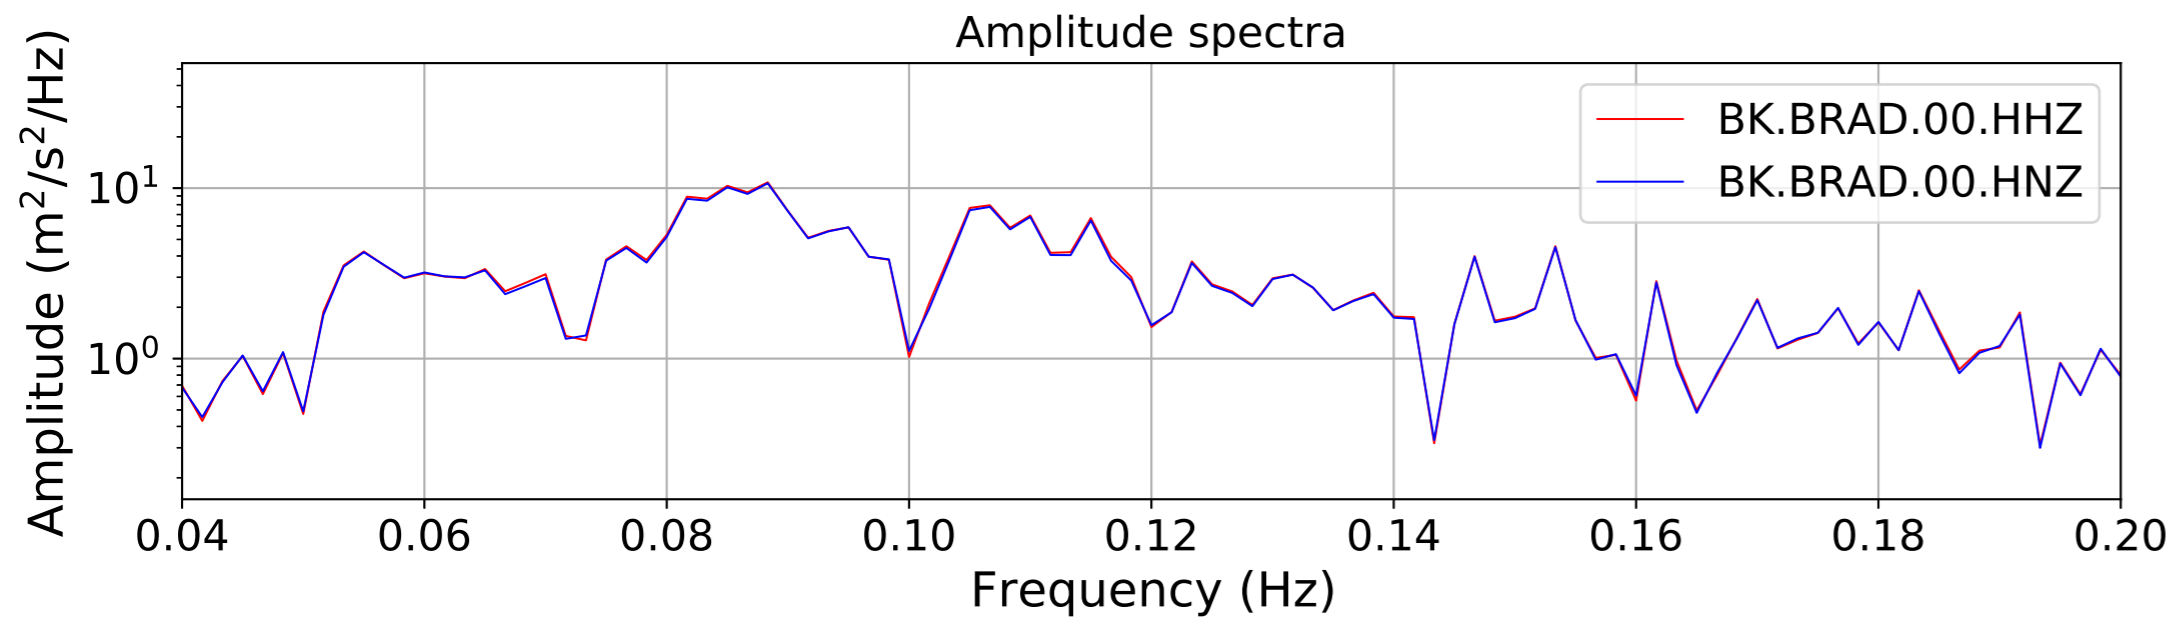

2024.340.184421_M7.0_nc75095651
Origin Time:2024-12-05T18:44:21.110000Z USGS event-id:nc75095651
M7.0 2024 Offshore Cape Mendocino, California Earthquake