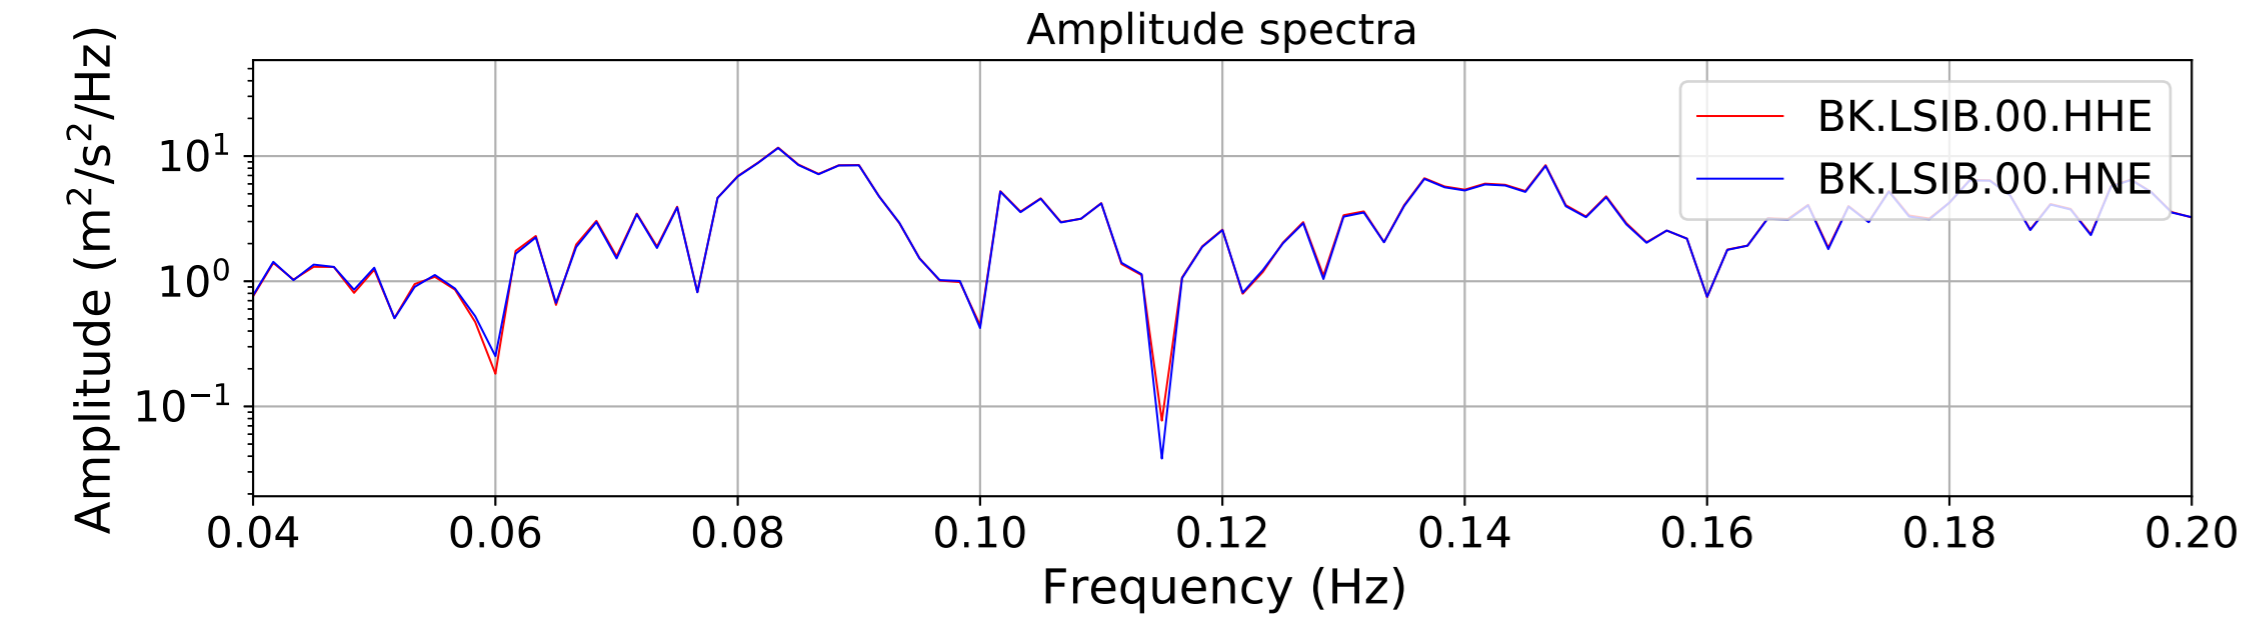

2024.340.184421_M7.0_nc75095651
Origin Time:2024-12-05T18:44:21.110000Z USGS event-id:nc75095651
M7.0 2024 Offshore Cape Mendocino, California Earthquake