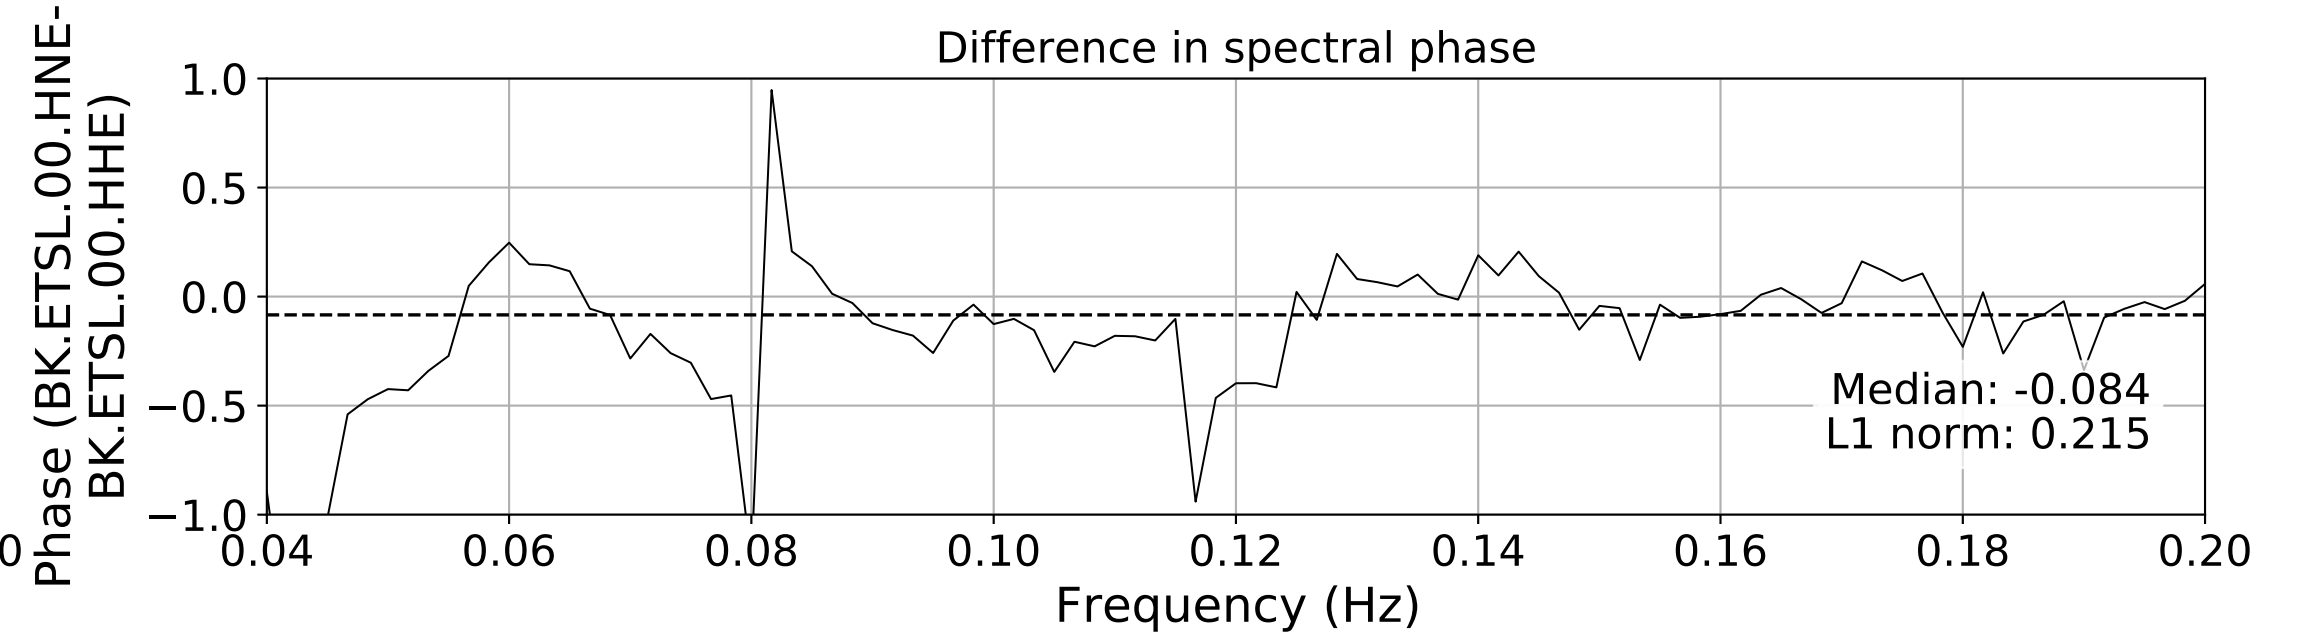

2024.340.184421_M7.0_nc75095651
Origin Time:2024-12-05T18:44:21.110000Z USGS event-id:nc75095651
M7.0 2024 Offshore Cape Mendocino, California Earthquake