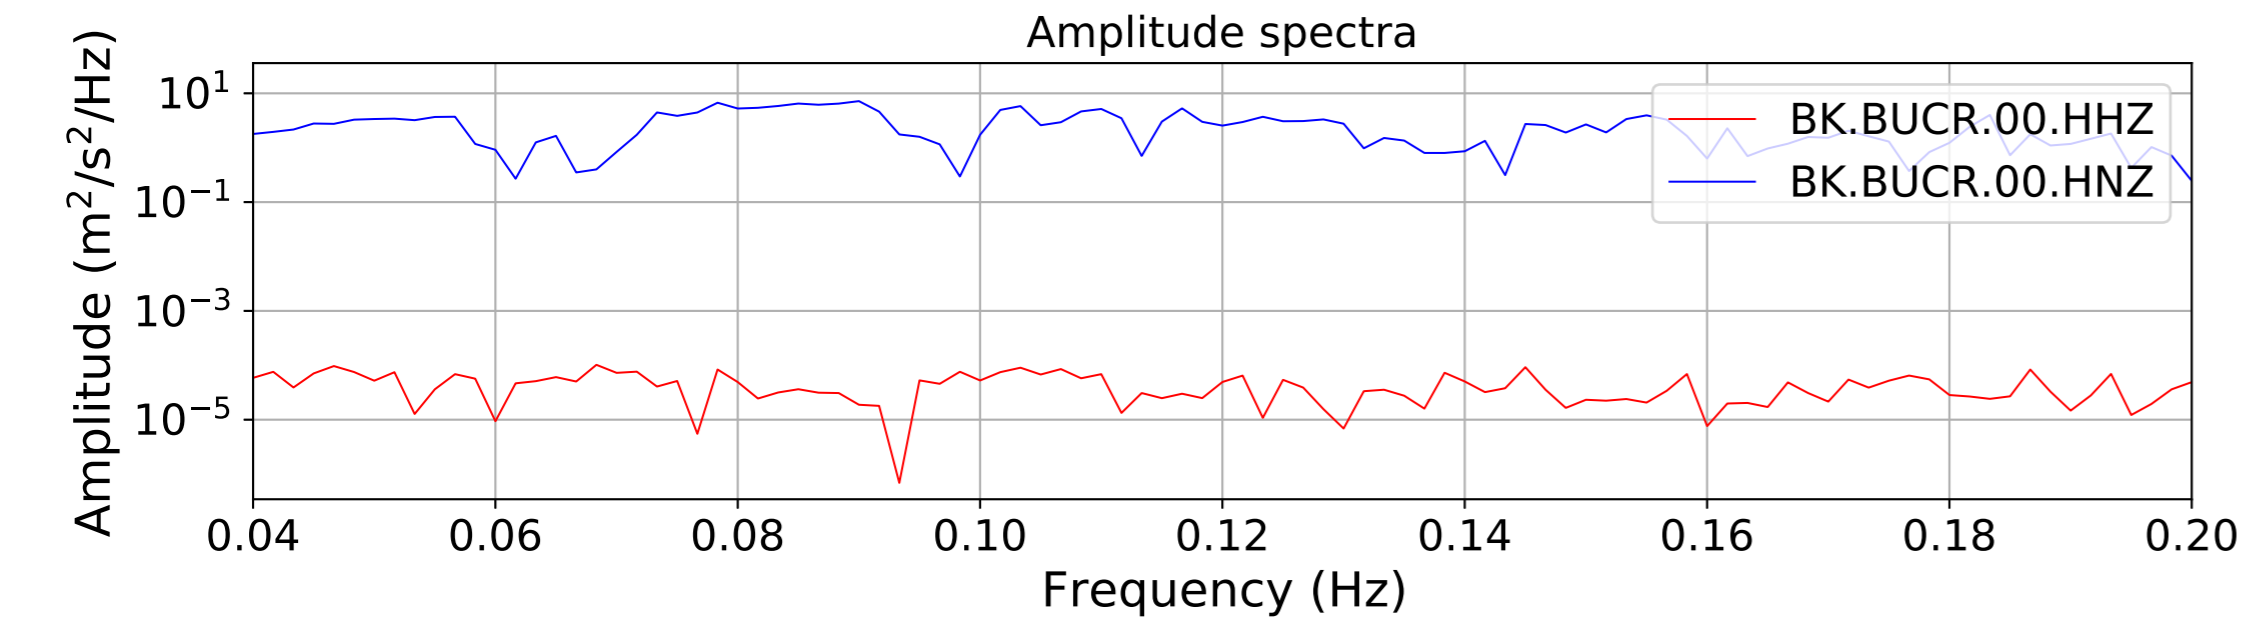

2024.340.184421_M7.0_nc75095651
Origin Time:2024-12-05T18:44:21.110000Z USGS event-id:nc75095651
M7.0 2024 Offshore Cape Mendocino, California Earthquake