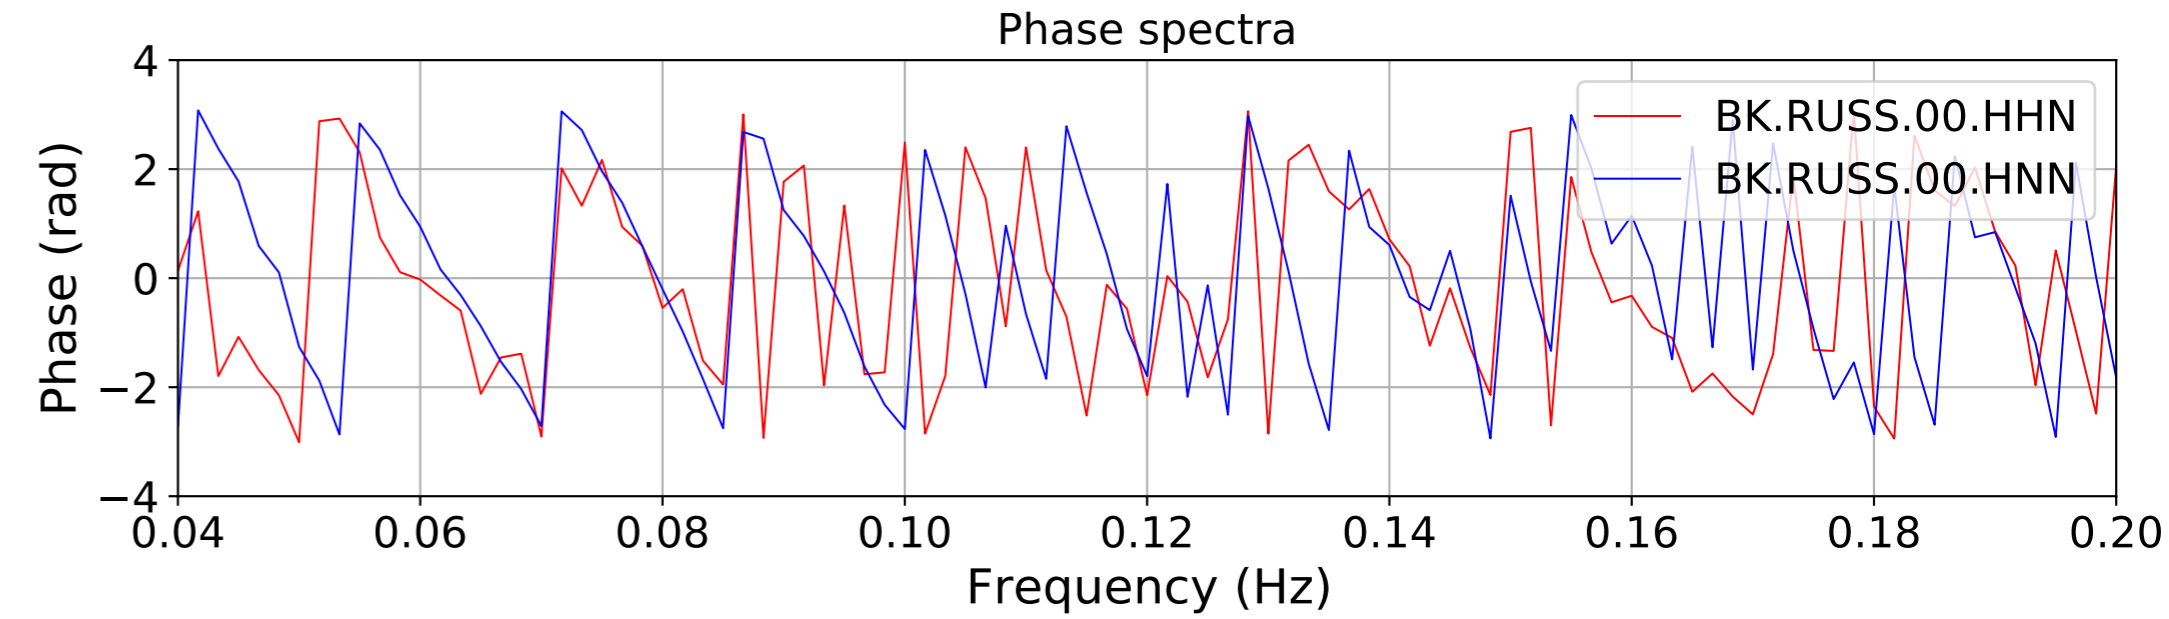

2024.340.184421_M7.0_nc75095651
Origin Time:2024-12-05T18:44:21.110000Z USGS event-id:nc75095651
M7.0 2024 Offshore Cape Mendocino, California Earthquake