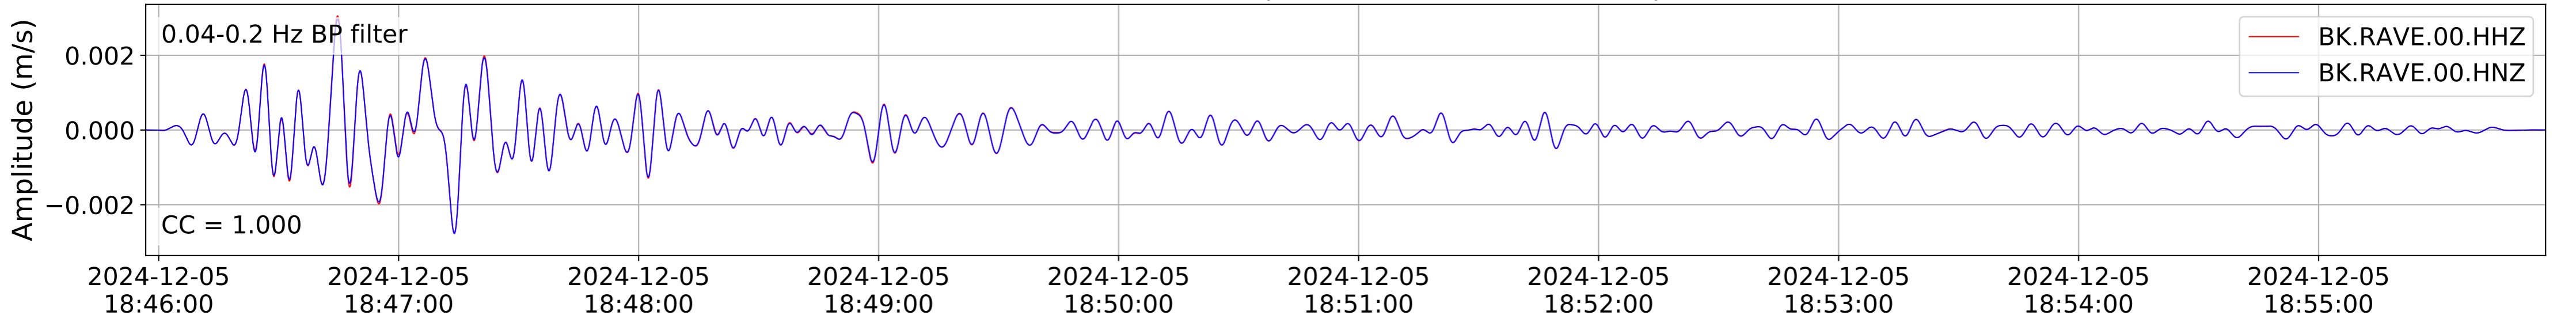

2024.340.184421_M7.0_nc75095651
Origin Time:2024-12-05T18:44:21.110000Z USGS event-id:nc75095651
M7.0 2024 Offshore Cape Mendocino, California Earthquake