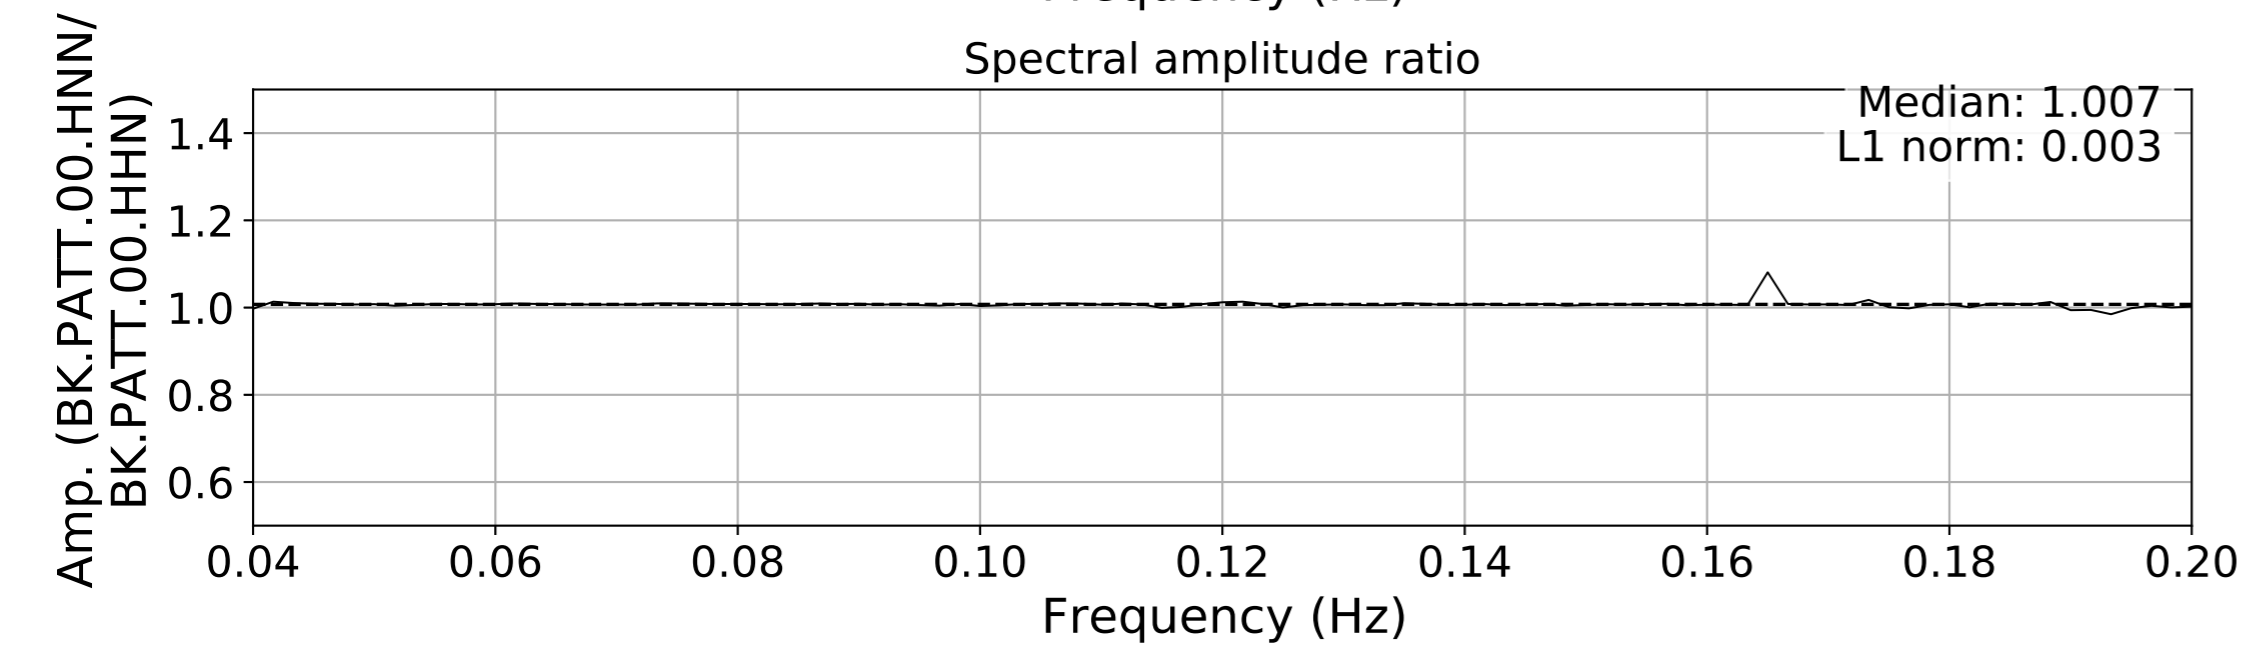

2024.340.184421_M7.0_nc75095651
Origin Time:2024-12-05T18:44:21.110000Z USGS event-id:nc75095651
M7.0 2024 Offshore Cape Mendocino, California Earthquake