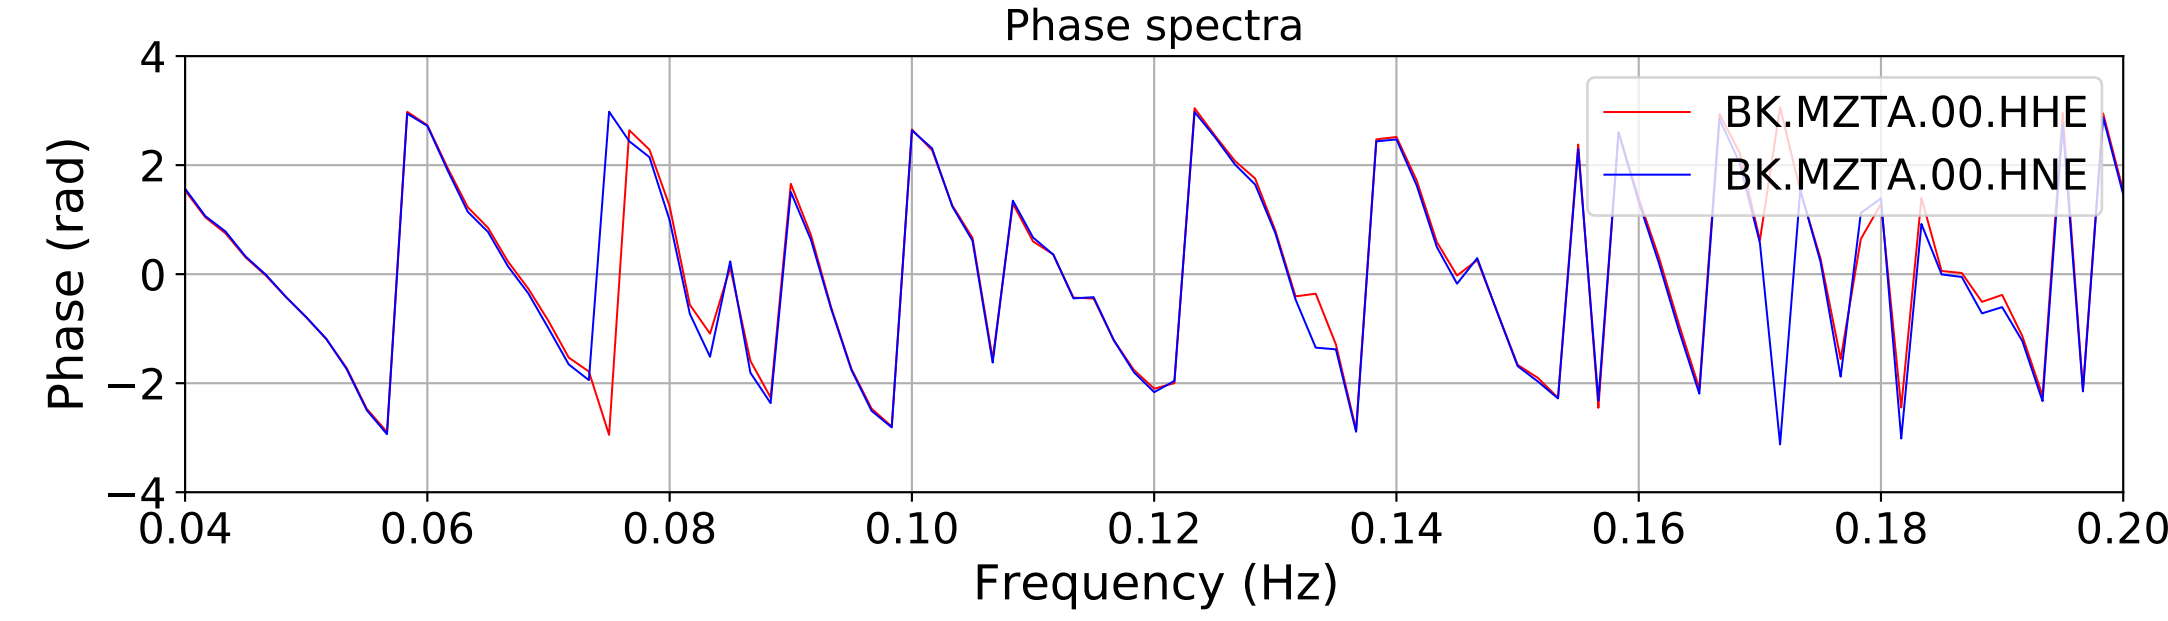

2024.340.184421_M7.0_nc75095651
Origin Time:2024-12-05T18:44:21.110000Z USGS event-id:nc75095651
M7.0 2024 Offshore Cape Mendocino, California Earthquake