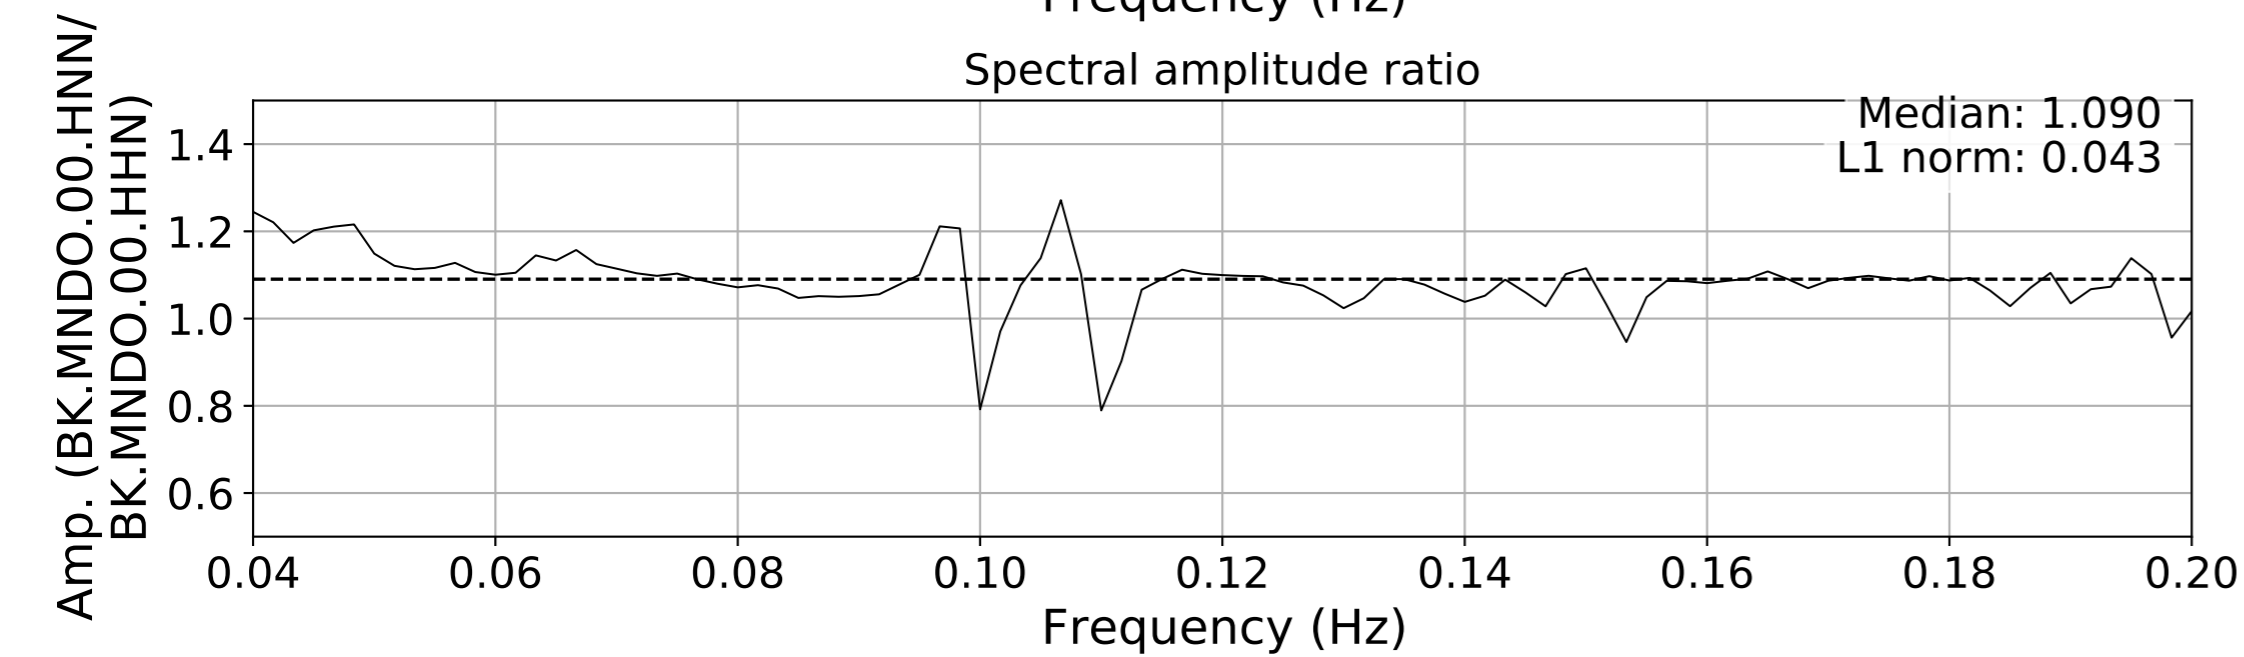

2024.340.184421_M7.0_nc75095651
Origin Time:2024-12-05T18:44:21.110000Z USGS event-id:nc75095651
M7.0 2024 Offshore Cape Mendocino, California Earthquake