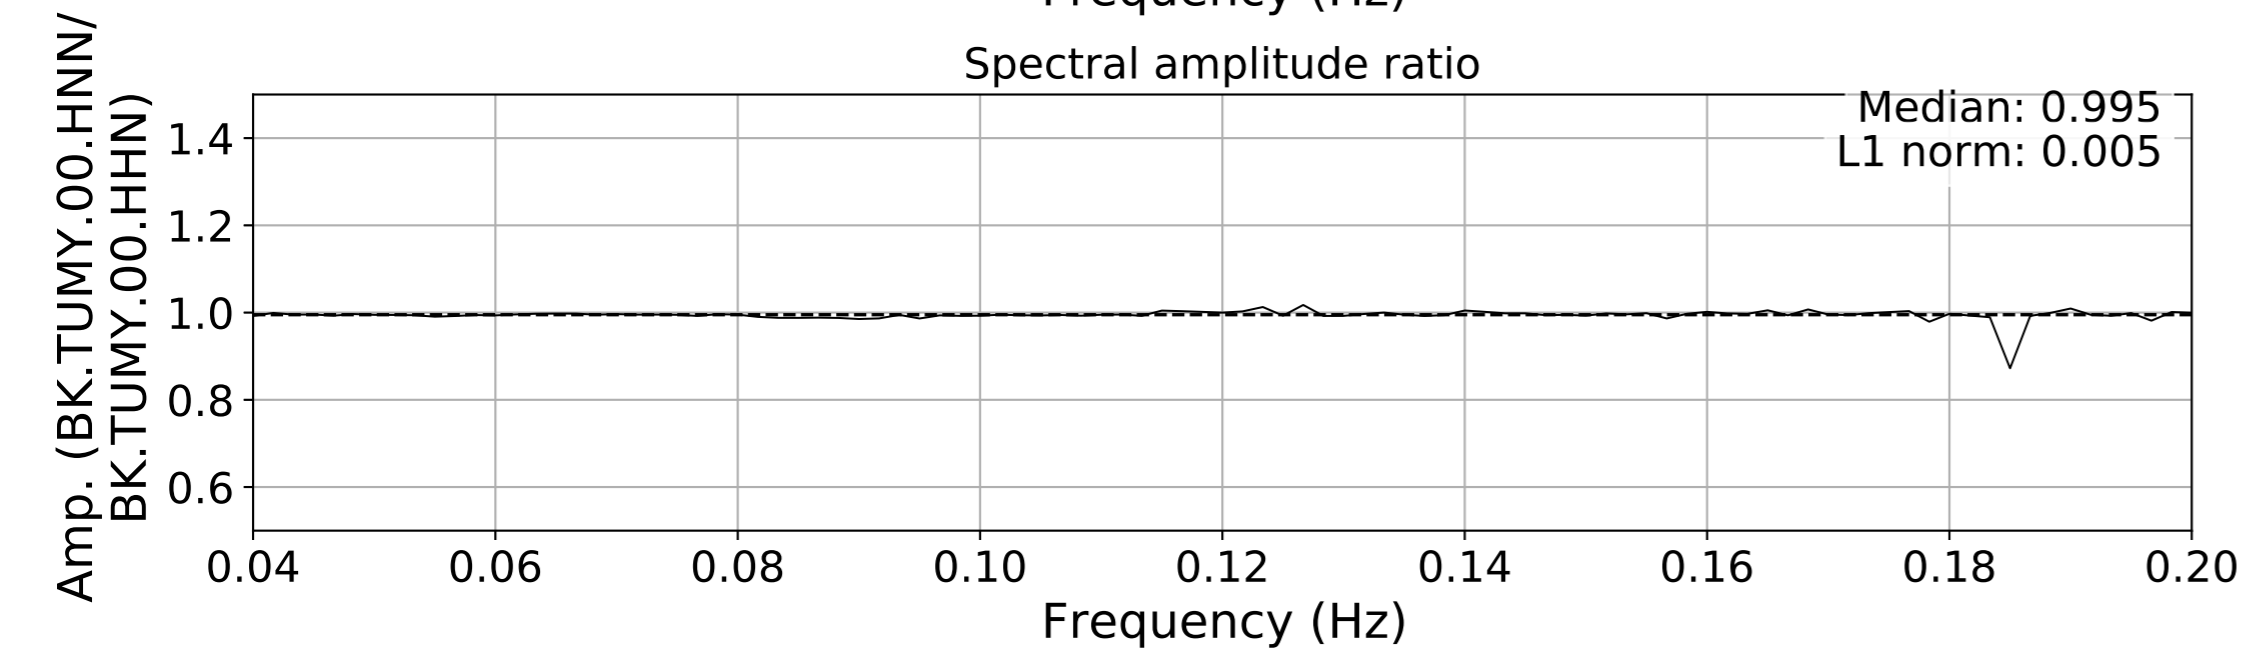

2024.340.184421_M7.0_nc75095651
Origin Time:2024-12-05T18:44:21.110000Z USGS event-id:nc75095651
M7.0 2024 Offshore Cape Mendocino, California Earthquake