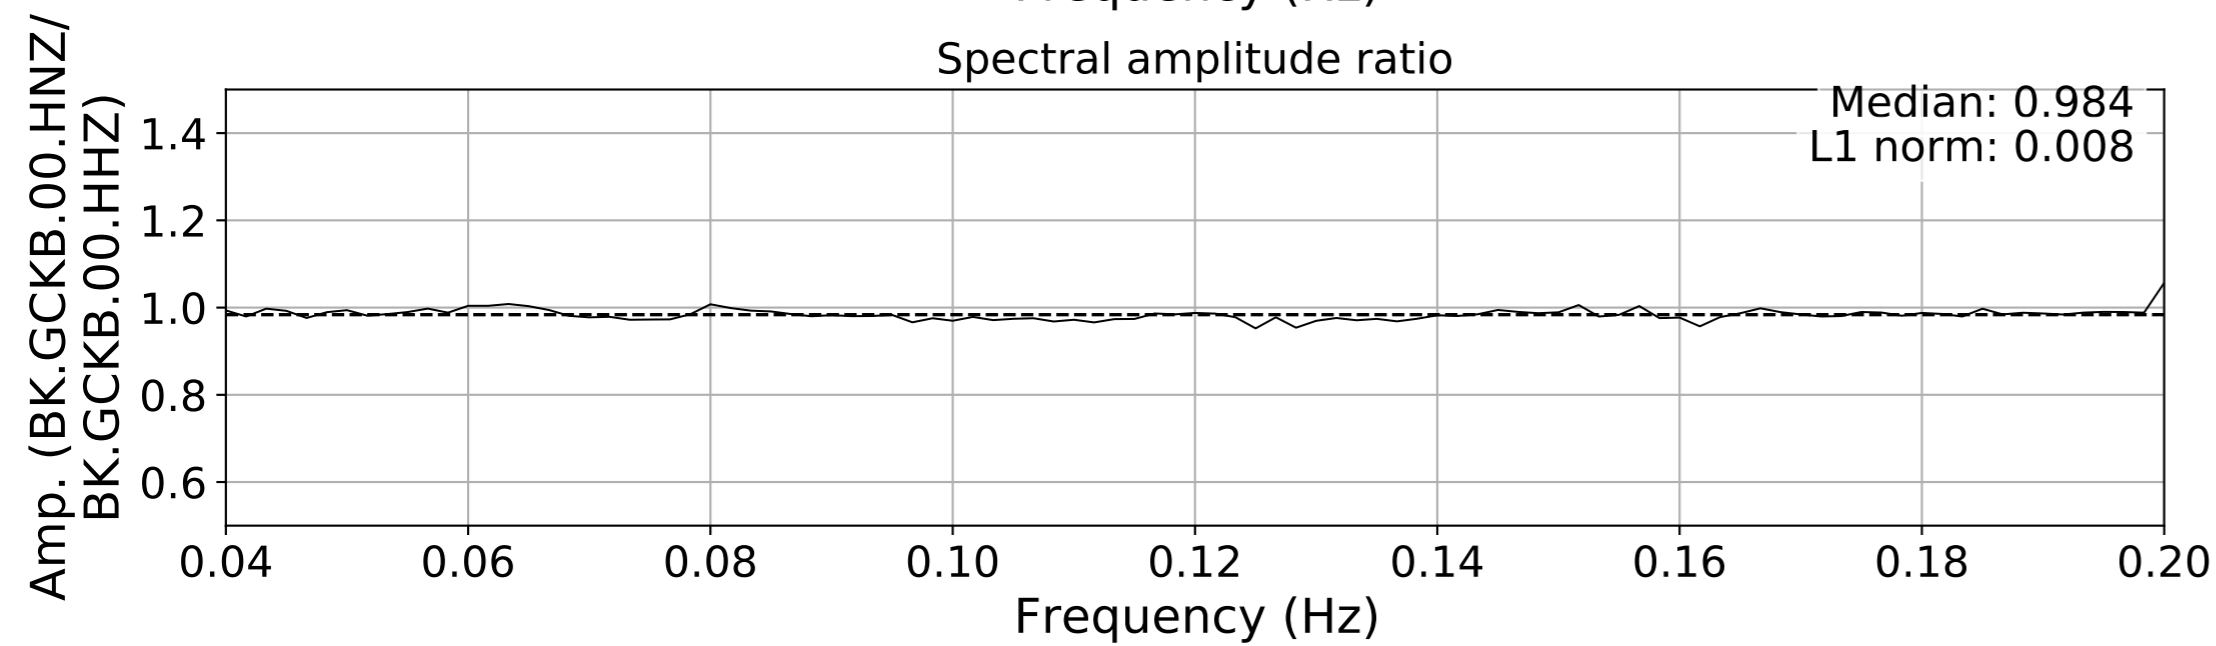

2024.340.184421_M7.0_nc75095651
Origin Time:2024-12-05T18:44:21.110000Z USGS event-id:nc75095651
M7.0 2024 Offshore Cape Mendocino, California Earthquake