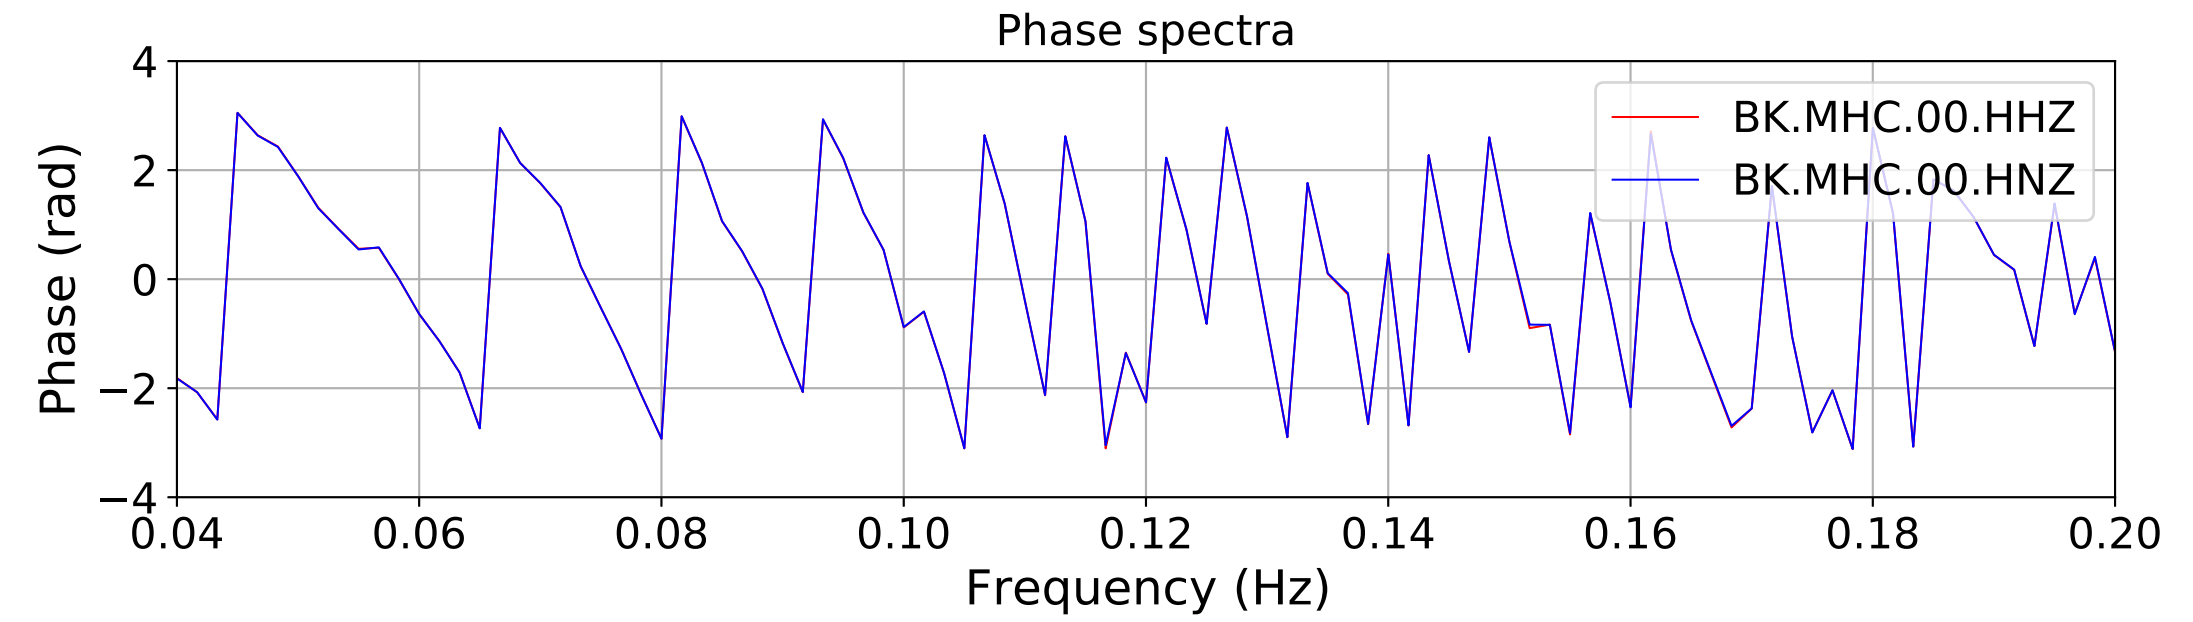

2024.340.184421_M7.0_nc75095651
Origin Time:2024-12-05T18:44:21.110000Z USGS event-id:nc75095651
M7.0 2024 Offshore Cape Mendocino, California Earthquake