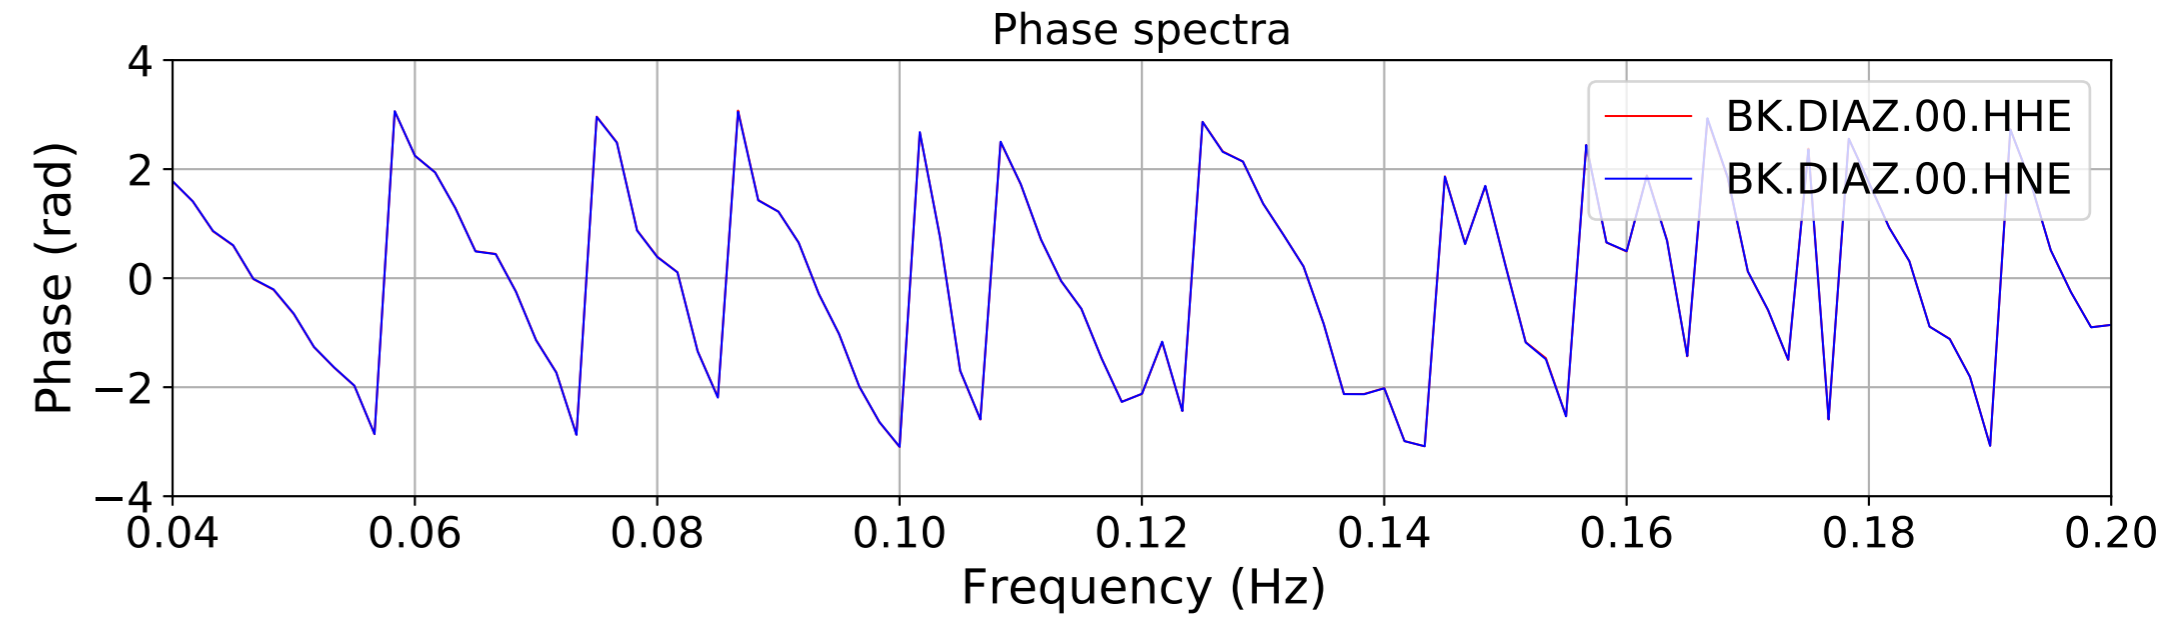

2024.340.184421_M7.0_nc75095651
Origin Time:2024-12-05T18:44:21.110000Z USGS event-id:nc75095651
M7.0 2024 Offshore Cape Mendocino, California Earthquake