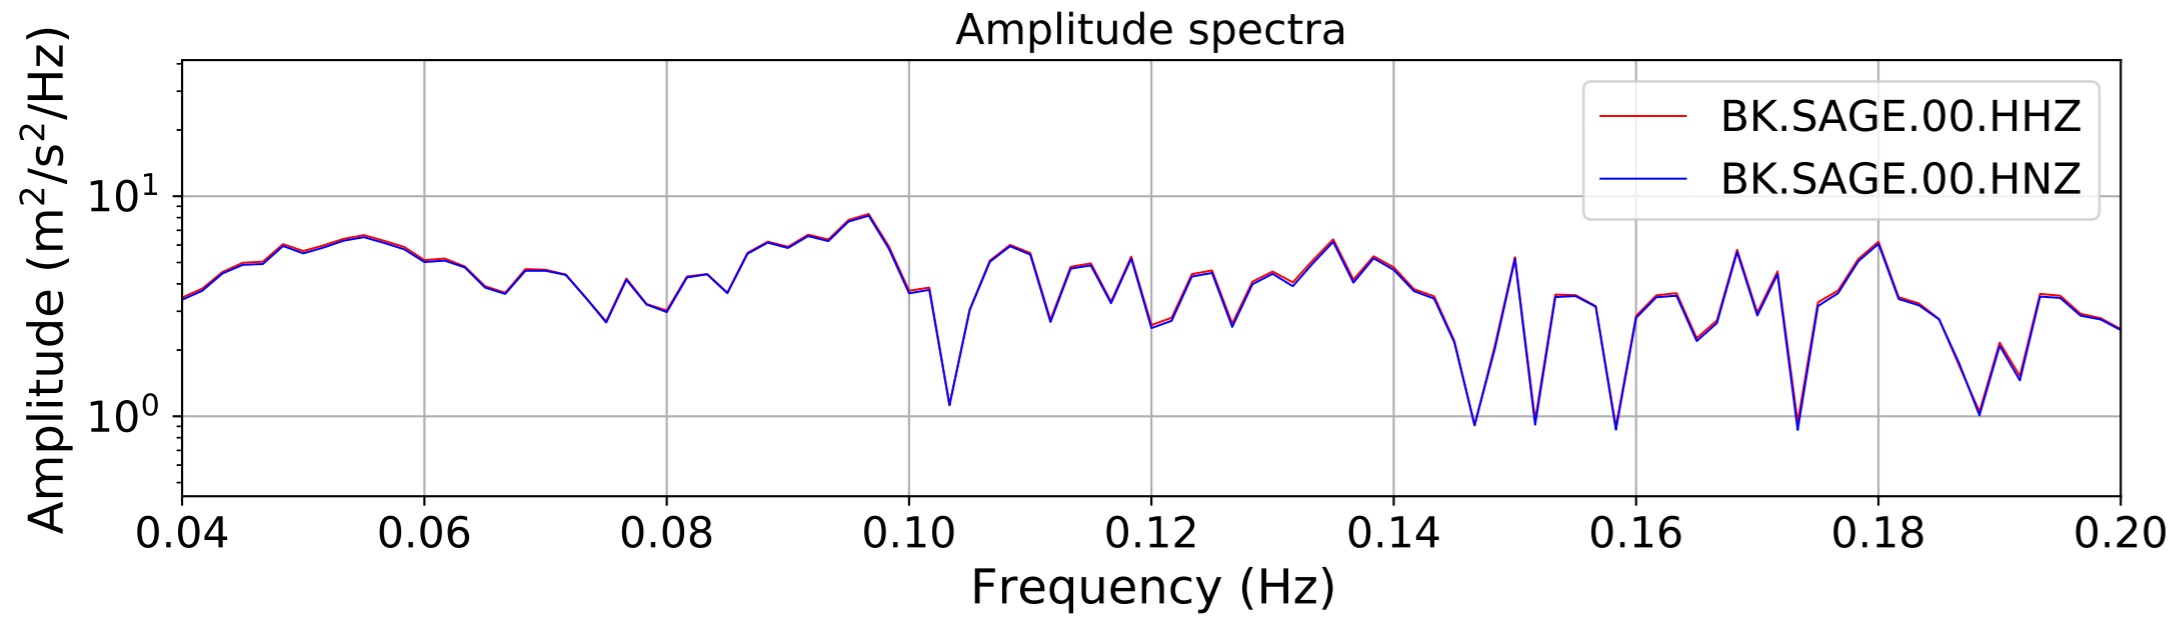

2024.340.184421_M7.0_nc75095651
Origin Time:2024-12-05T18:44:21.110000Z USGS event-id:nc75095651
M7.0 2024 Offshore Cape Mendocino, California Earthquake