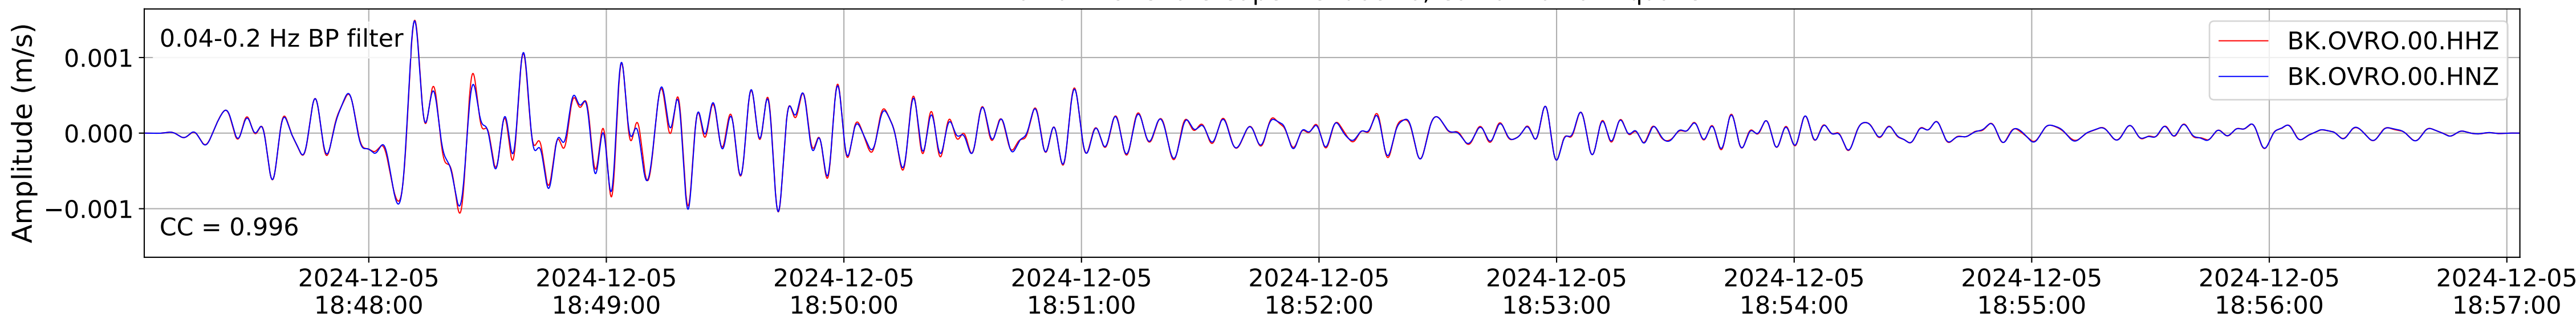

2024.340.184421M7.0_nc75095651
Origin Time:2024-12-05T18:44:21.110000Z USGS event-id:nc75095651
M7.0 2024 Offshore Cape Mendocino, California Earthquake