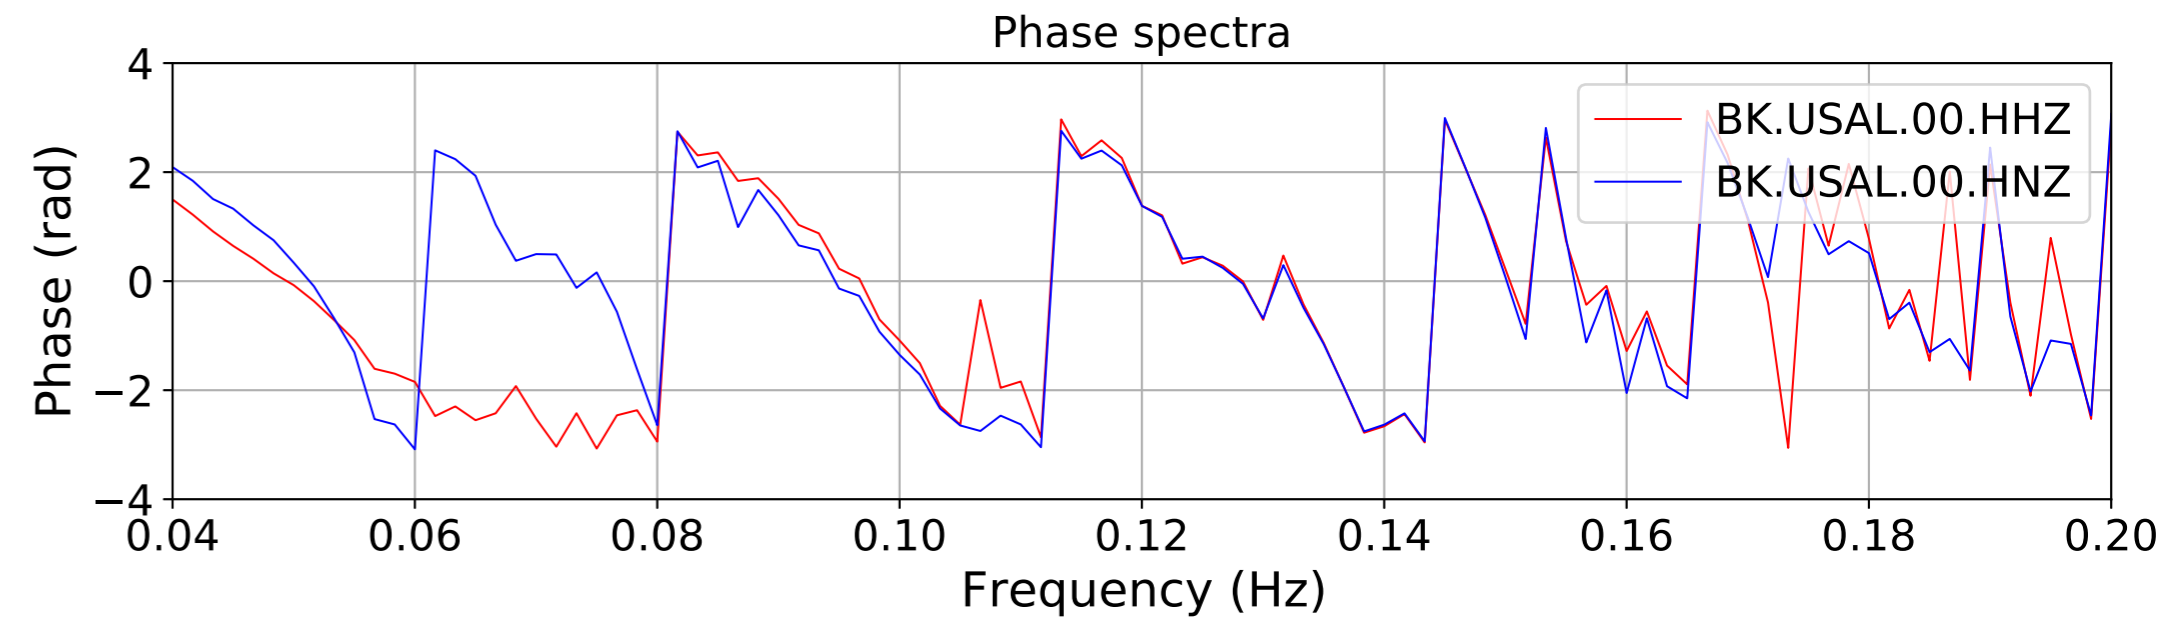

2024.340.184421_M7.0_nc75095651
Origin Time:2024-12-05T18:44:21.110000Z USGS event-id:nc75095651
M7.0 2024 Offshore Cape Mendocino, California Earthquake