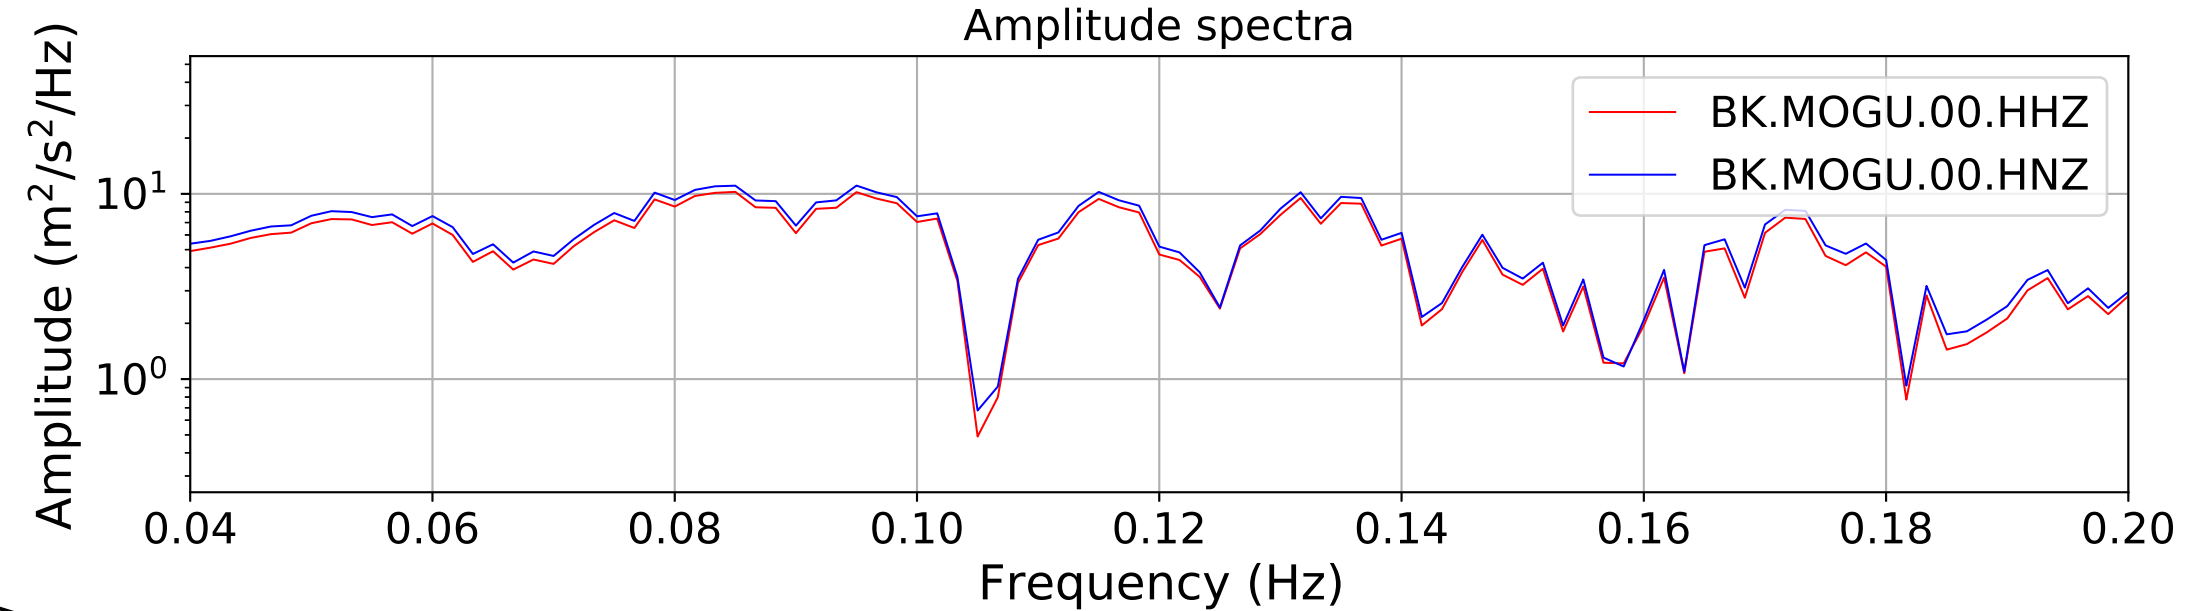

2024.340.184421_M7.0_nc75095651
Origin Time:2024-12-05T18:44:21.110000Z USGS event-id:nc75095651
M7.0 2024 Offshore Cape Mendocino, California Earthquake