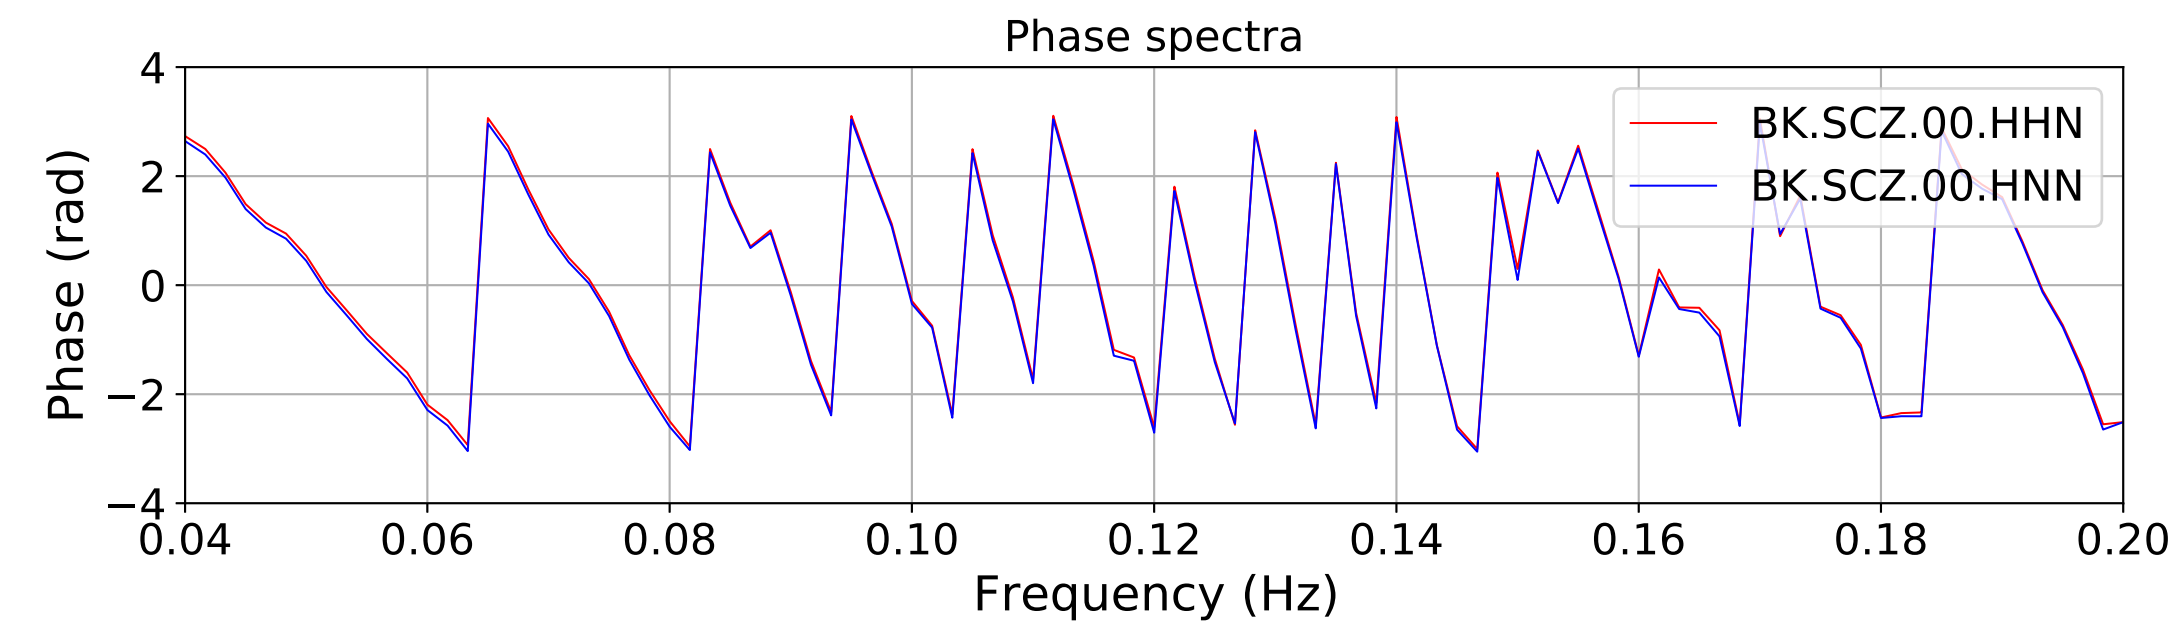

2024.340.184421_M7.0_nc75095651
Origin Time:2024-12-05T18:44:21.110000Z USGS event-id:nc75095651
M7.0 2024 Offshore Cape Mendocino, California Earthquake