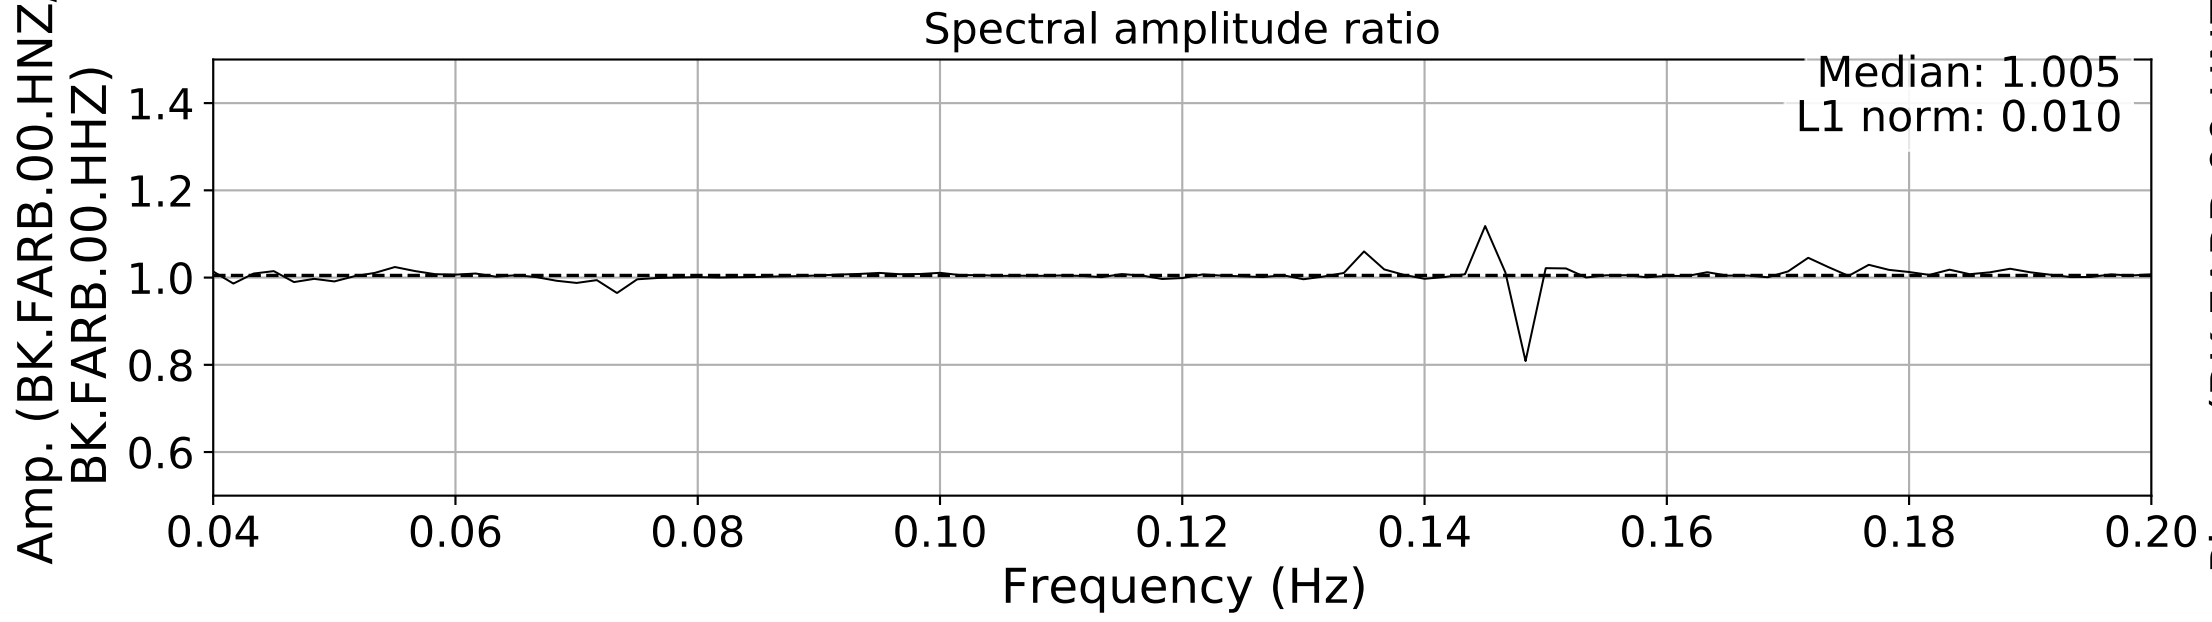

2024.340.184421_M7.0_nc75095651
Origin Time:2024-12-05T18:44:21.110000Z USGS event-id:nc75095651
M7.0 2024 Offshore Cape Mendocino, California Earthquake