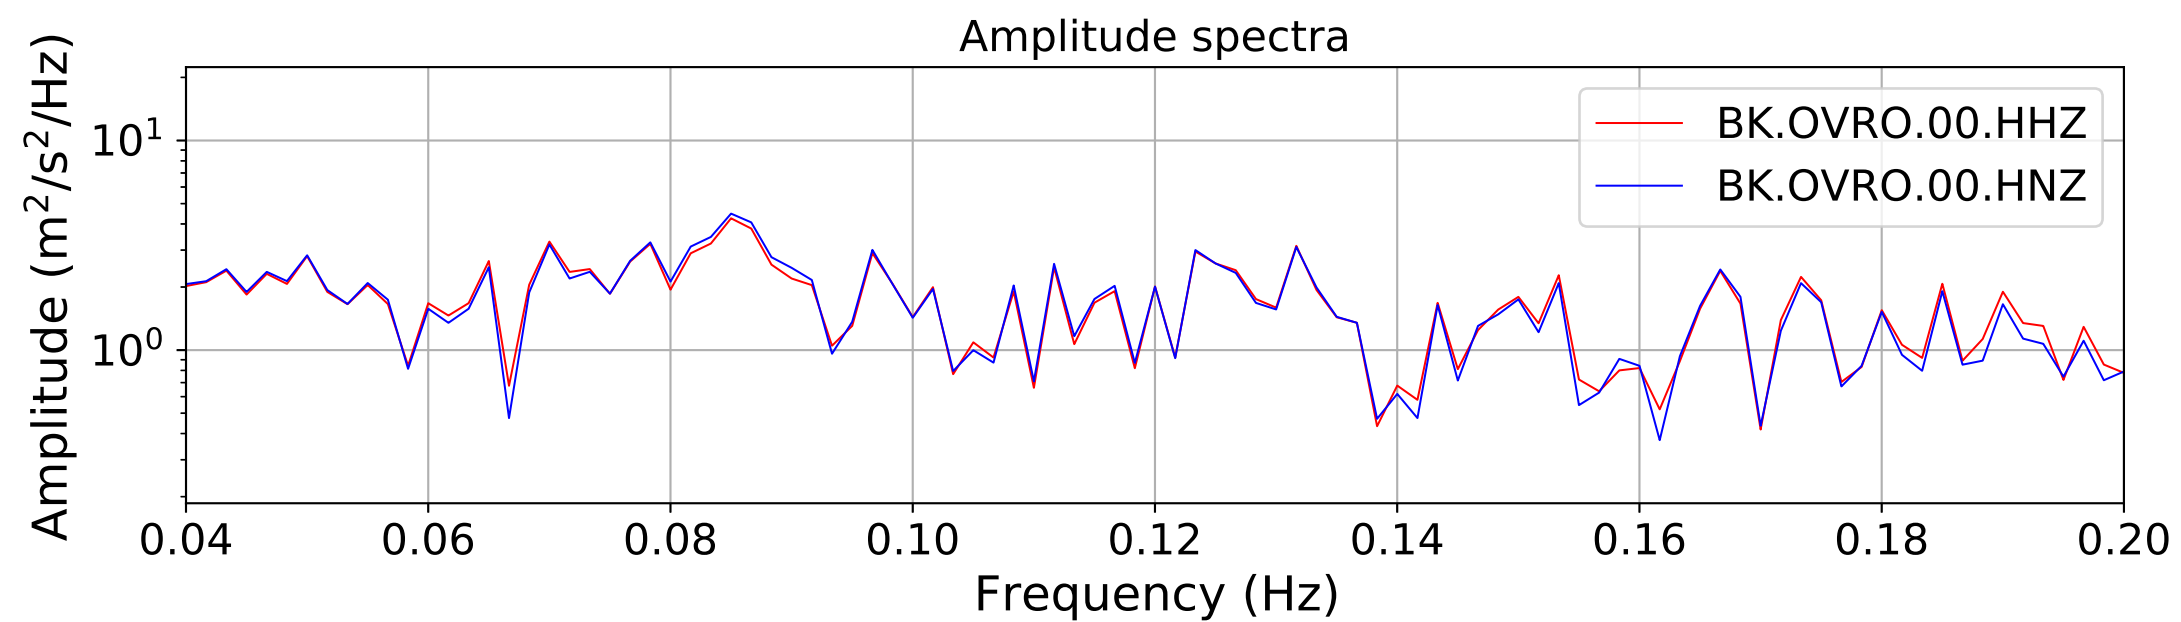

2024.340.184421M7.0_nc75095651
Origin Time:2024-12-05T18:44:21.110000Z USGS event-id:nc75095651
M7.0 2024 Offshore Cape Mendocino, California Earthquake