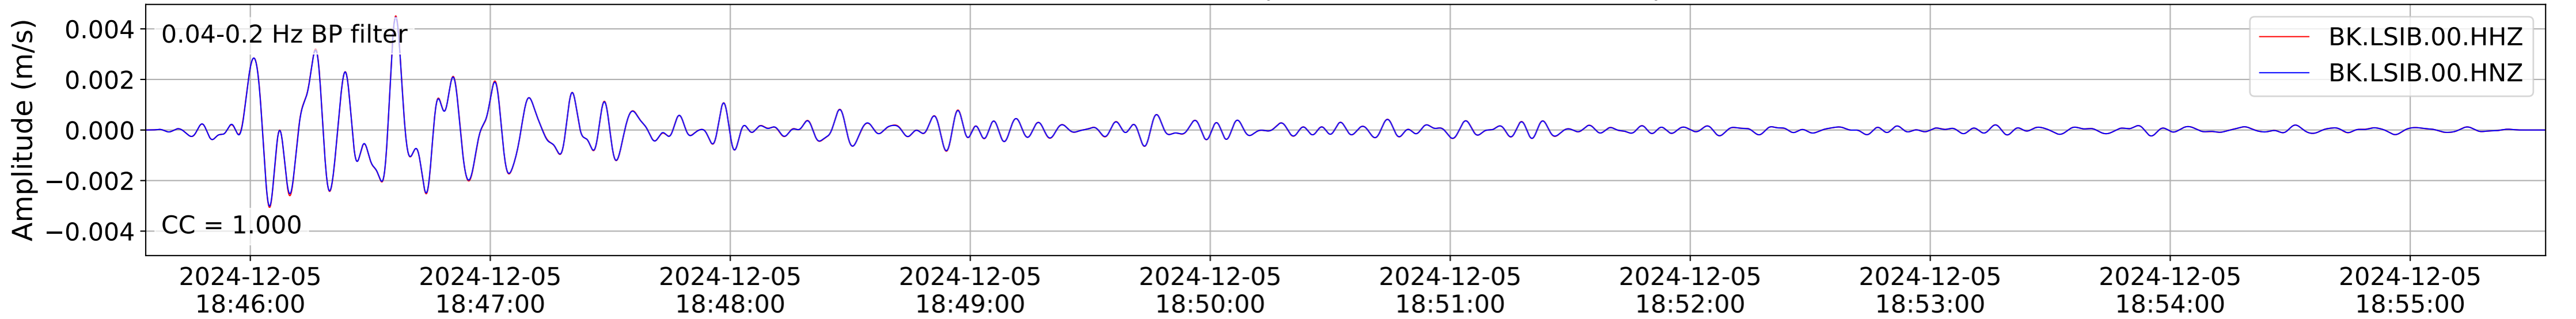

2024.340.184421_M7.0_nc75095651
Origin Time:2024-12-05T18:44:21.110000Z USGS event-id:nc75095651
M7.0 2024 Offshore Cape Mendocino, California Earthquake