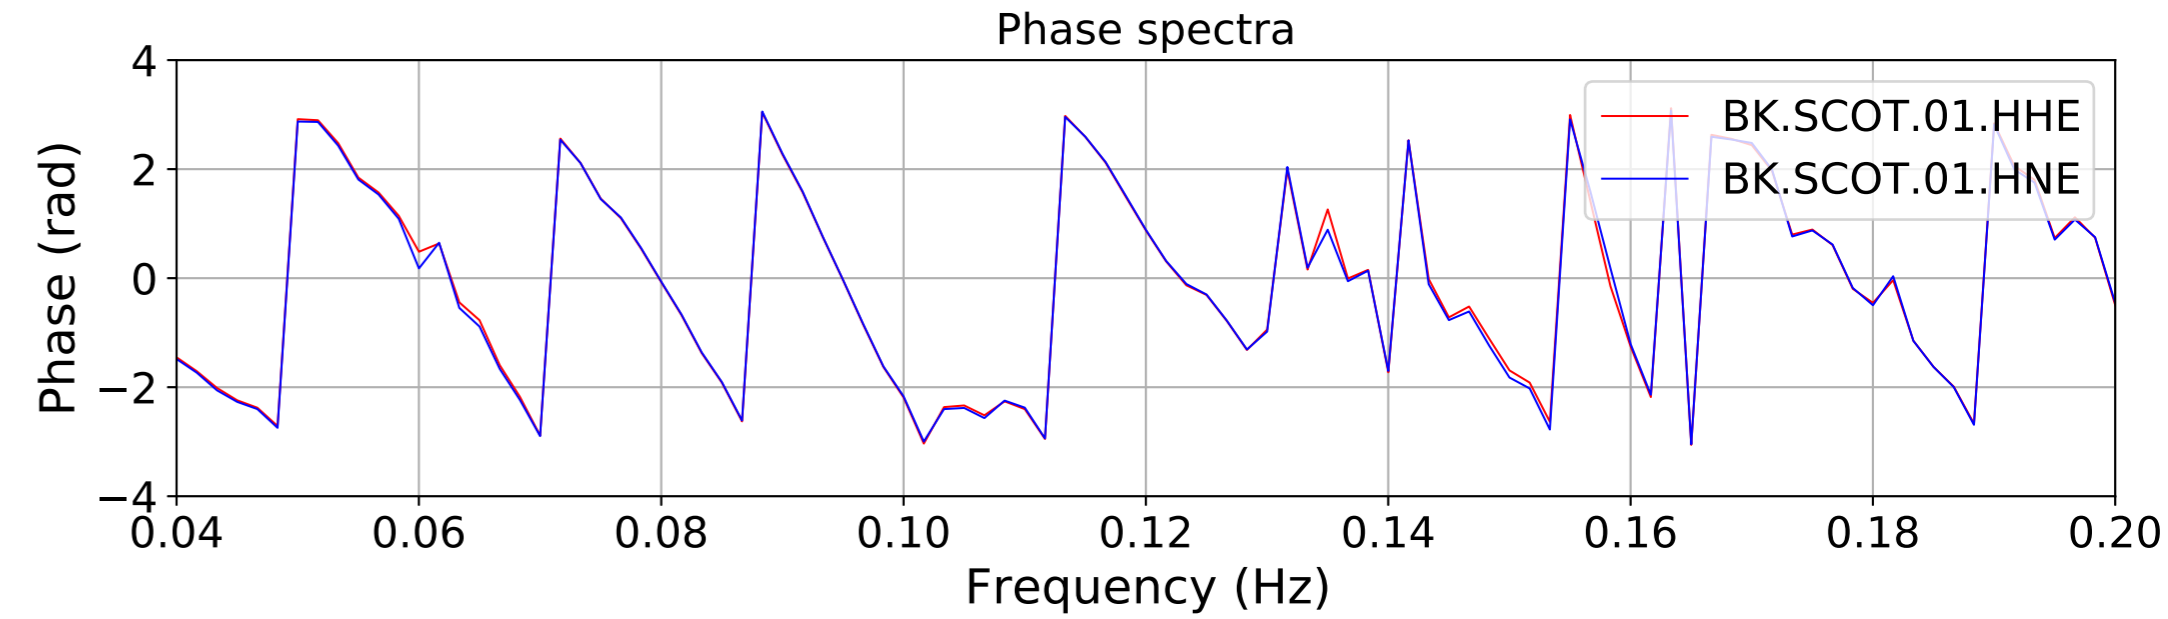

2024.340.184421_M7.0_nc75095651
Origin Time:2024-12-05T18:44:21.110000Z USGS event-id:nc75095651
M7.0 2024 Offshore Cape Mendocino, California Earthquake