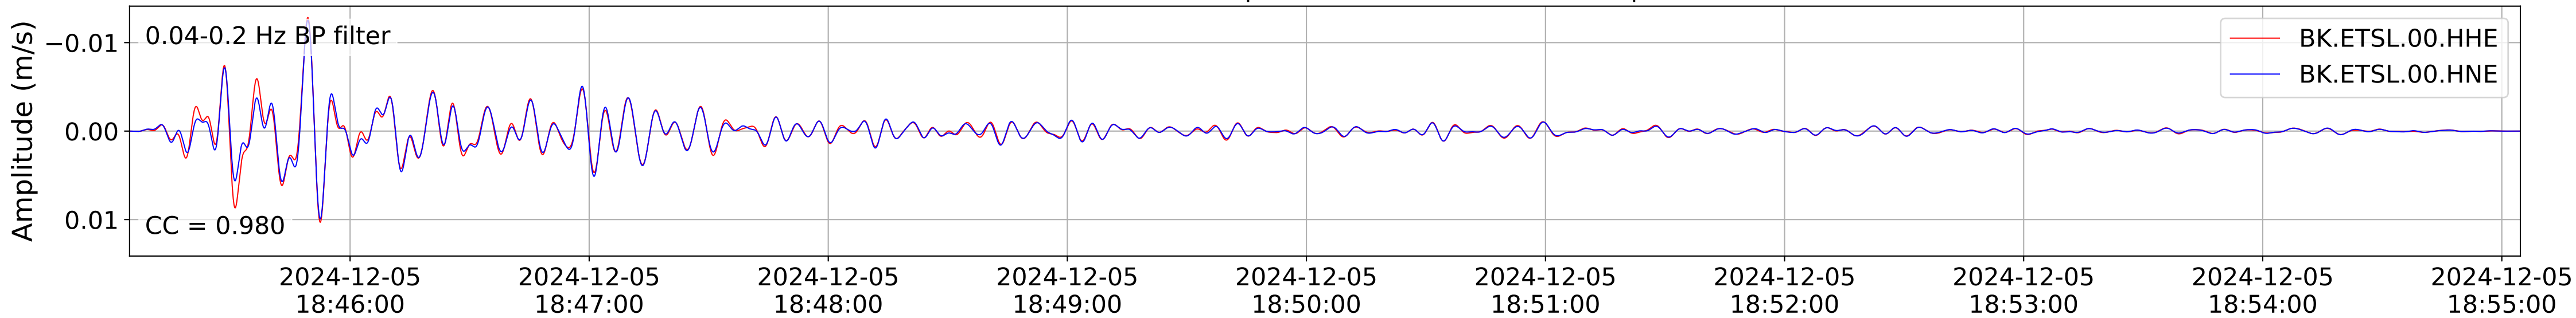

2024.340.184421_M7.0_nc75095651
Origin Time:2024-12-05T18:44:21.110000Z USGS event-id:nc75095651
M7.0 2024 Offshore Cape Mendocino, California Earthquake