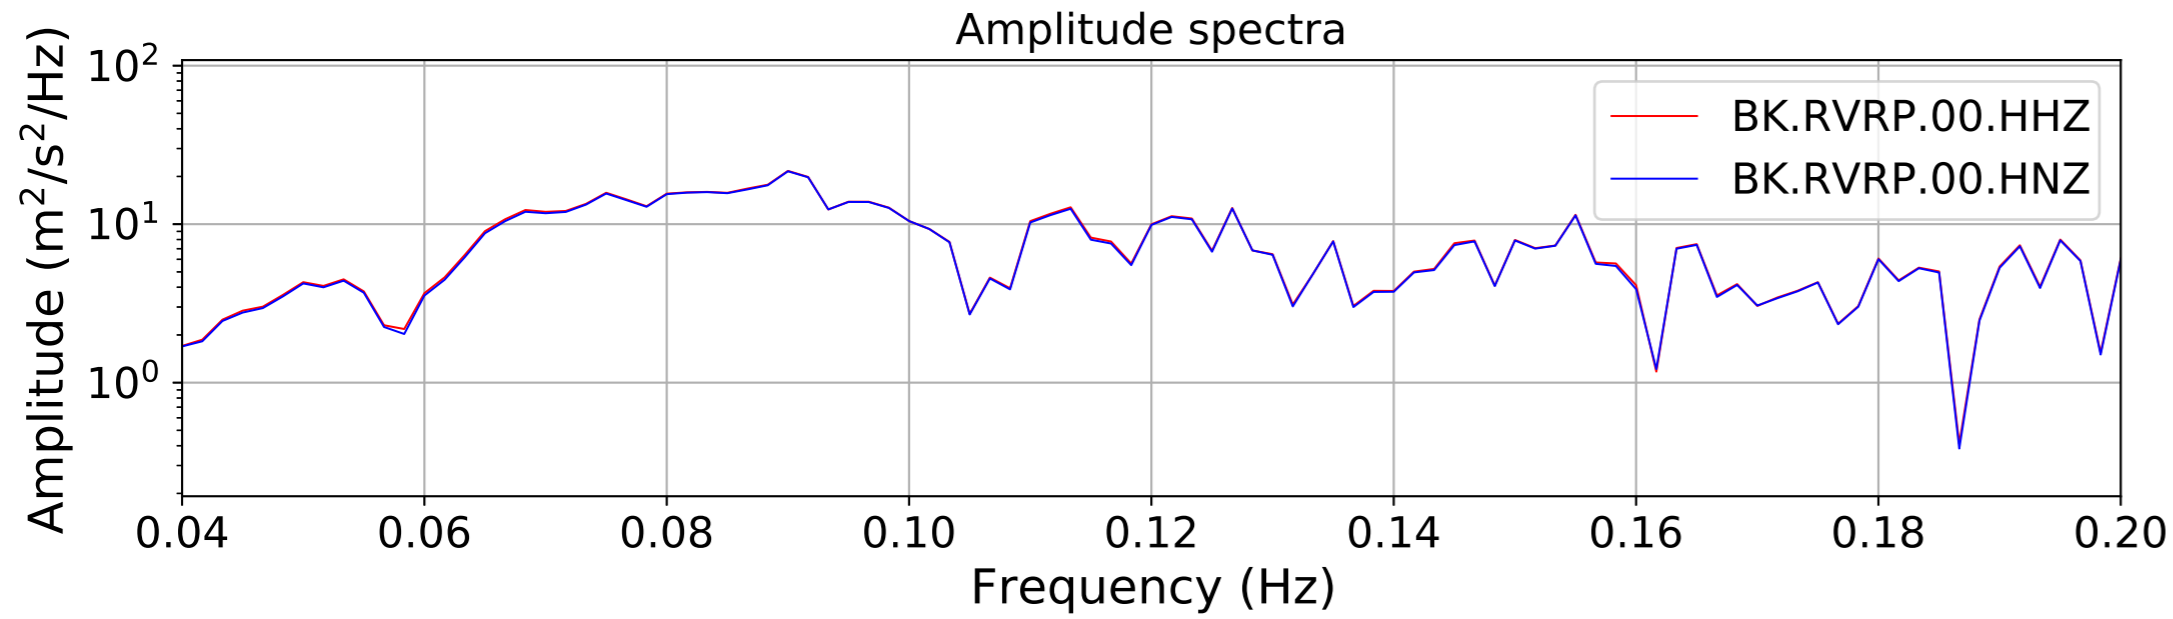

2024.340.184421_M7.0_nc75095651
Origin Time:2024-12-05T18:44:21.110000Z USGS event-id:nc75095651
M7.0 2024 Offshore Cape Mendocino, California Earthquake