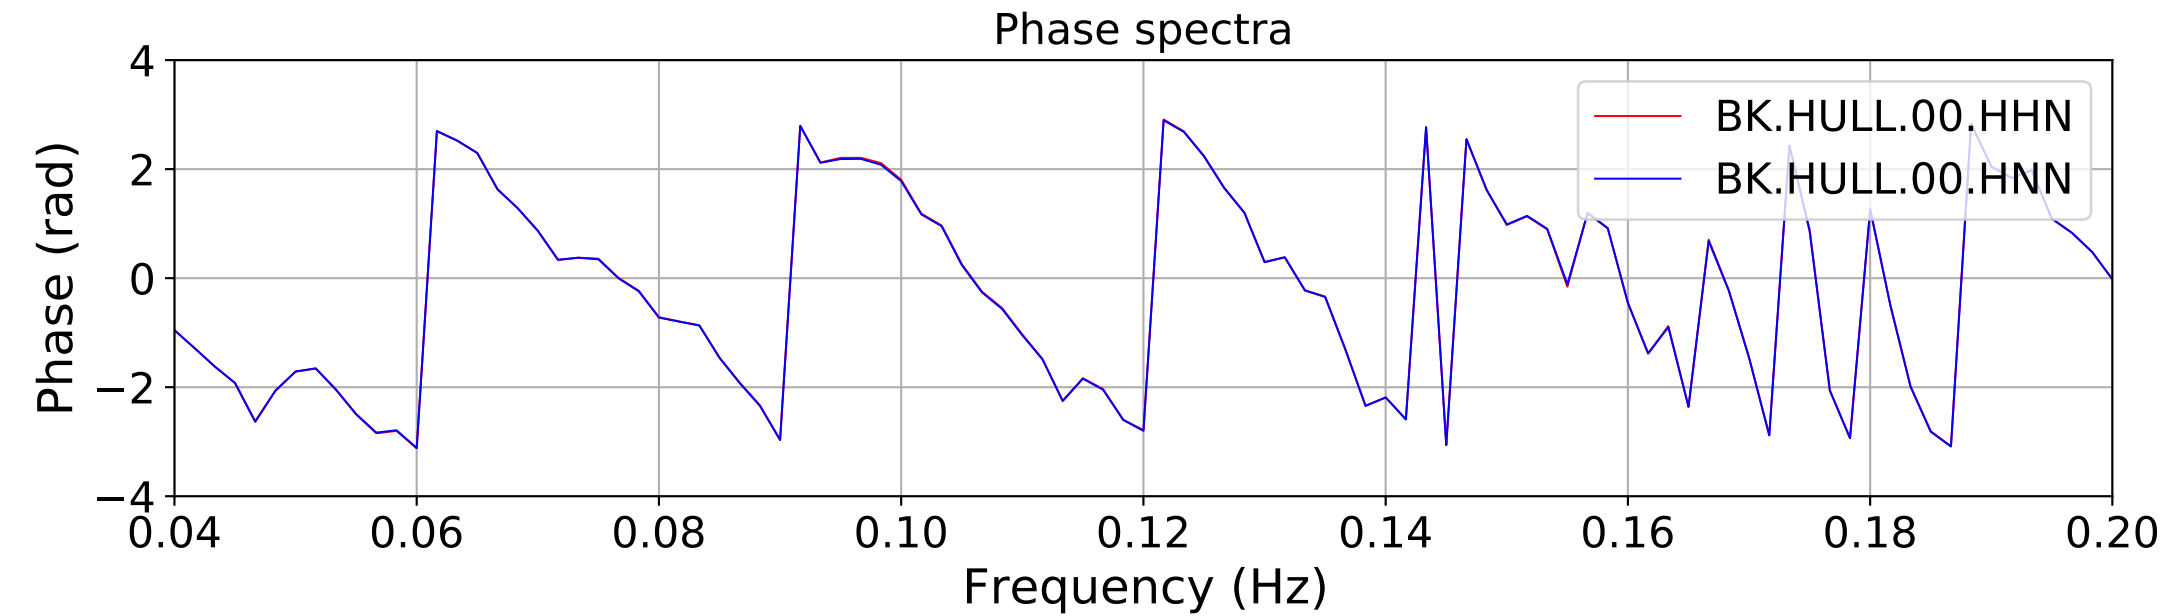

2024.340.184421_M7.0_nc75095651
Origin Time:2024-12-05T18:44:21.110000Z USGS event-id:nc75095651
M7.0 2024 Offshore Cape Mendocino, California Earthquake