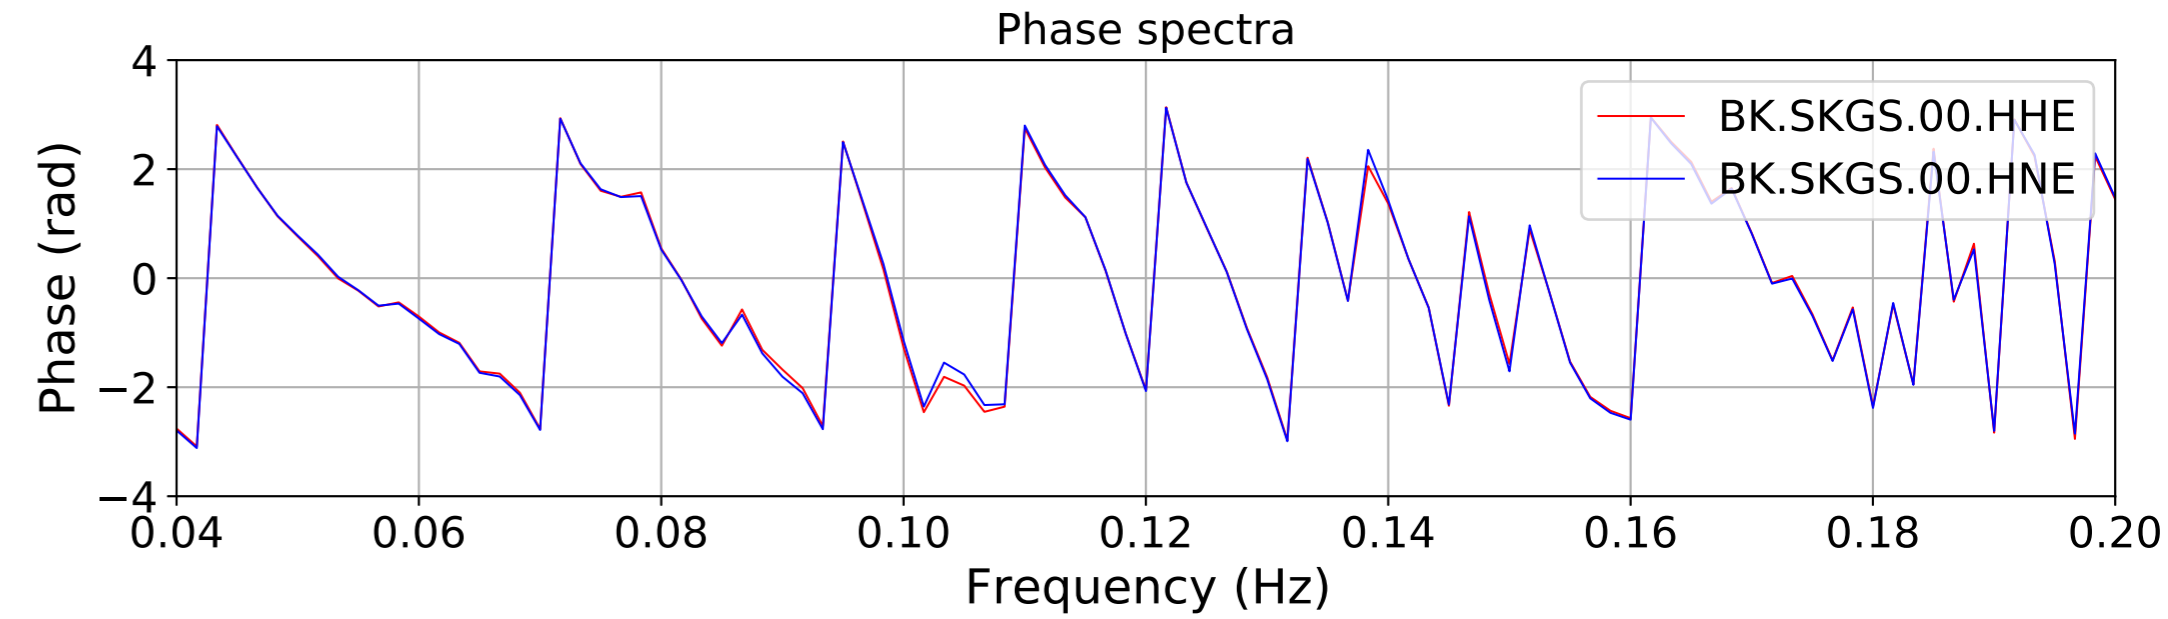

2024.340.184421_M7.0_nc75095651
Origin Time:2024-12-05T18:44:21.110000Z USGS event-id:nc75095651
M7.0 2024 Offshore Cape Mendocino, California Earthquake