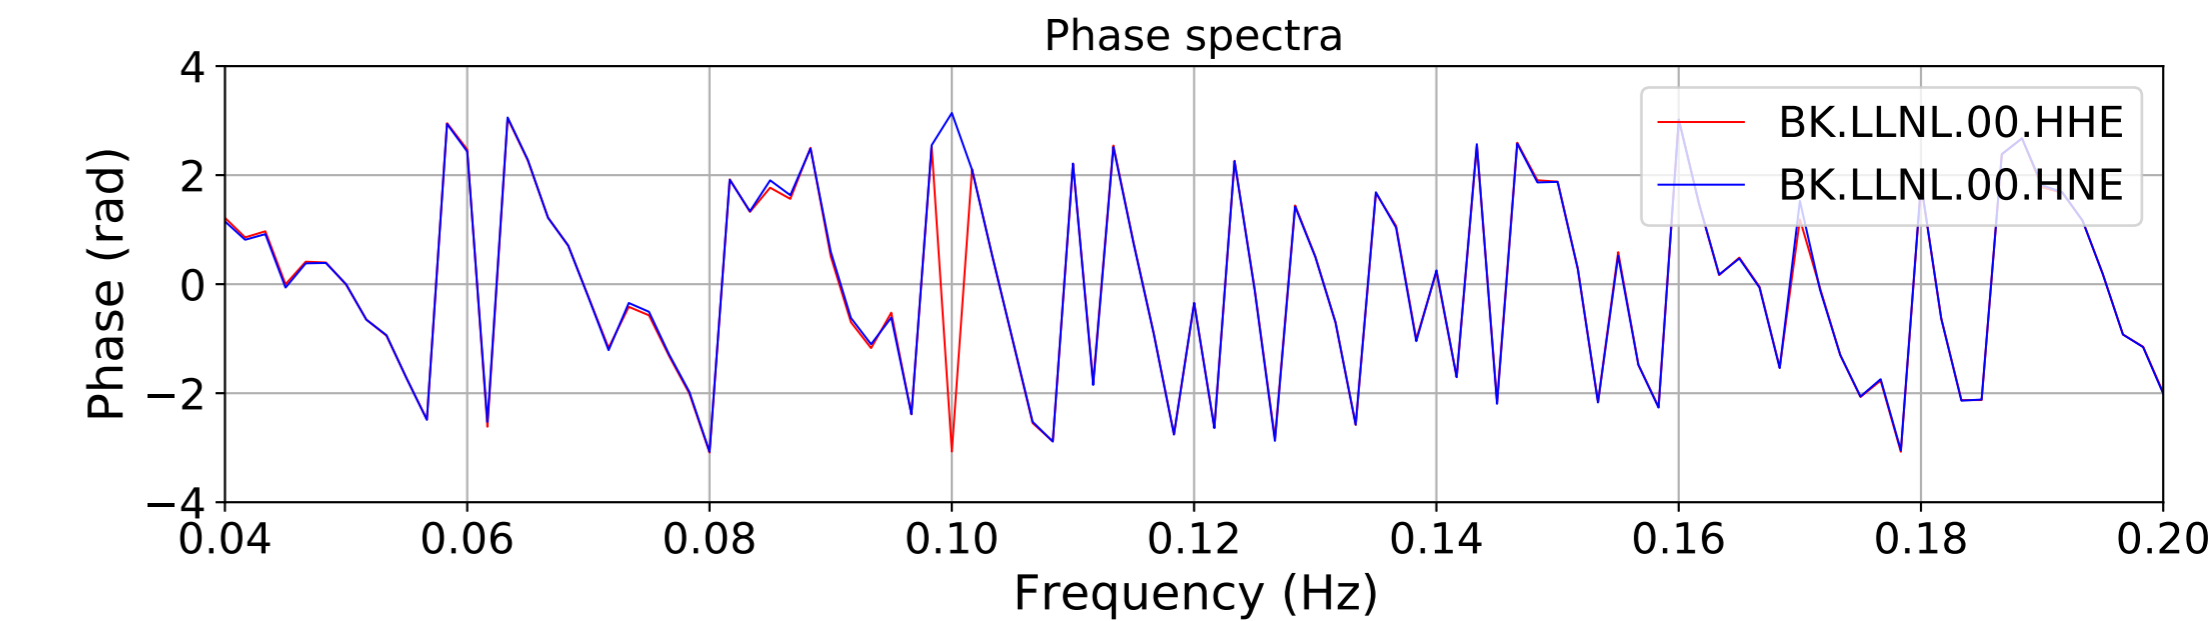

2024.340.184421.M7.0_nc75095651
Origin Time:2024-12-05T18:44:21.110000Z USGS event-id:nc75095651
M7.0 2024 Offshore Cape Mendocino, California Earthquake