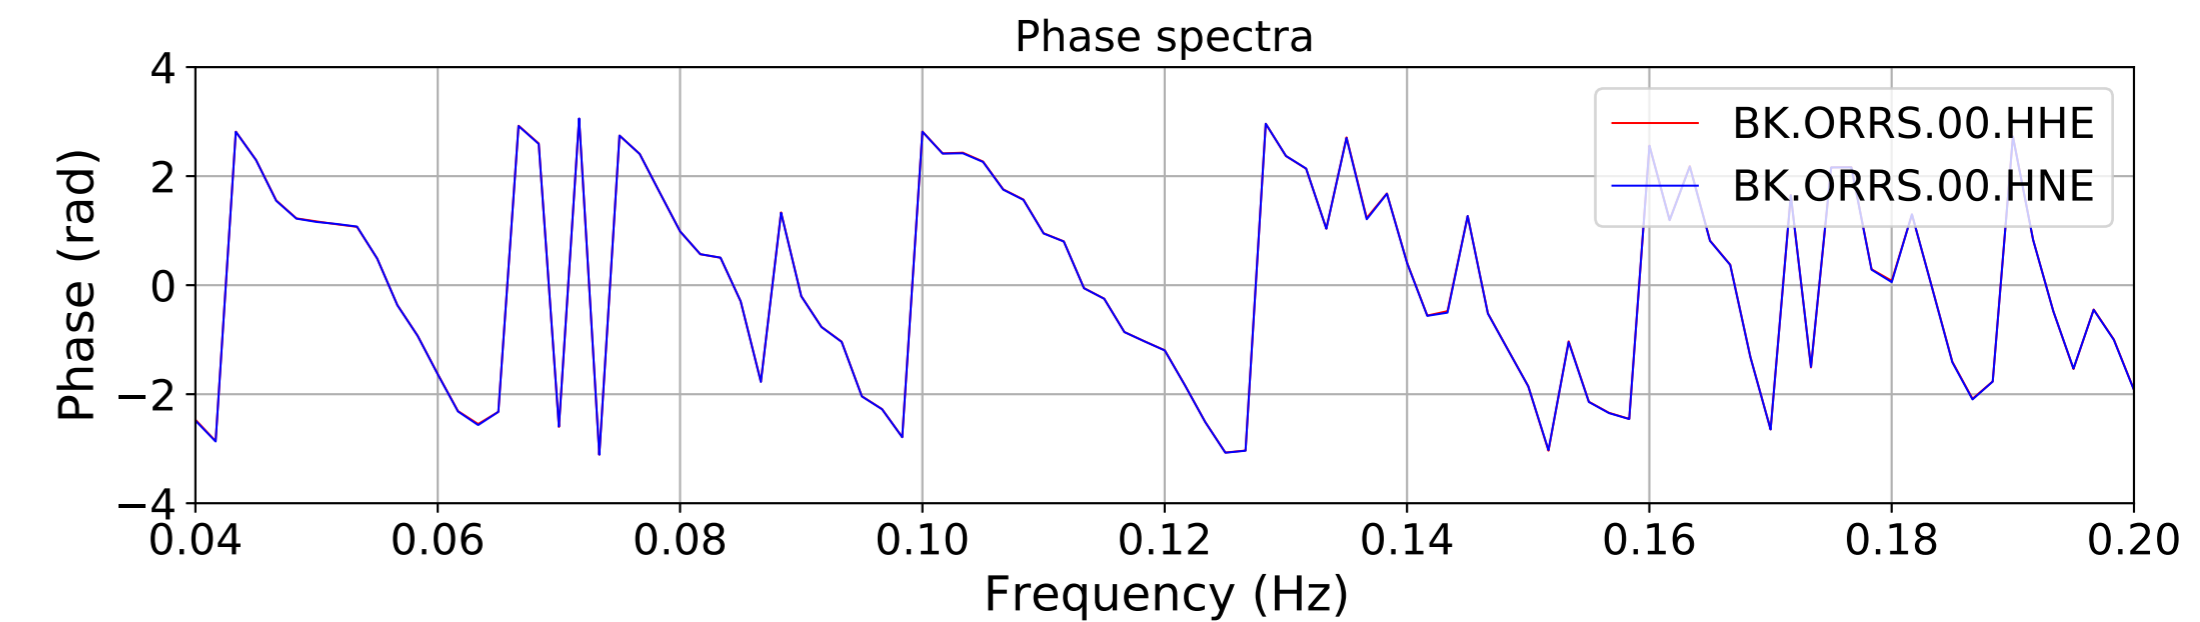

2024.340.184421_M7.0_nc75095651
Origin Time:2024-12-05T18:44:21.110000Z USGS event-id:nc75095651
M7.0 2024 Offshore Cape Mendocino, California Earthquake