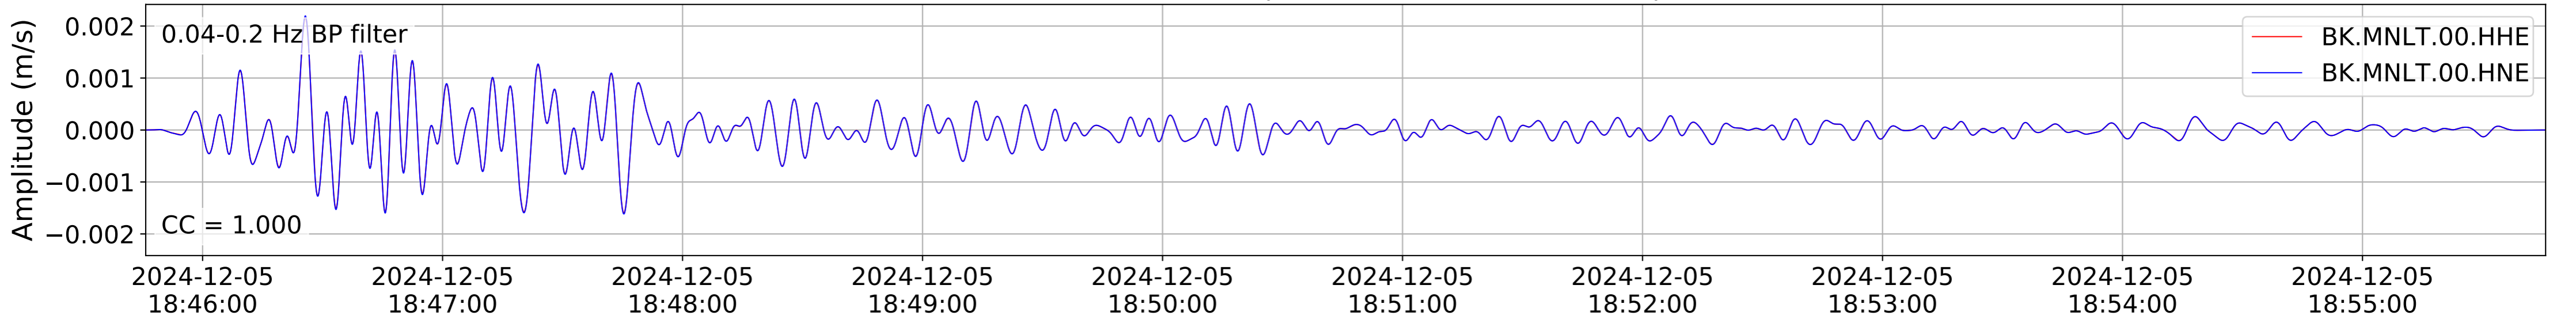

2024.340.184421_M7.0_nc75095651
Origin Time:2024-12-05T18:44:21.110000Z USGS event-id:nc75095651
M7.0 2024 Offshore Cape Mendocino, California Earthquake