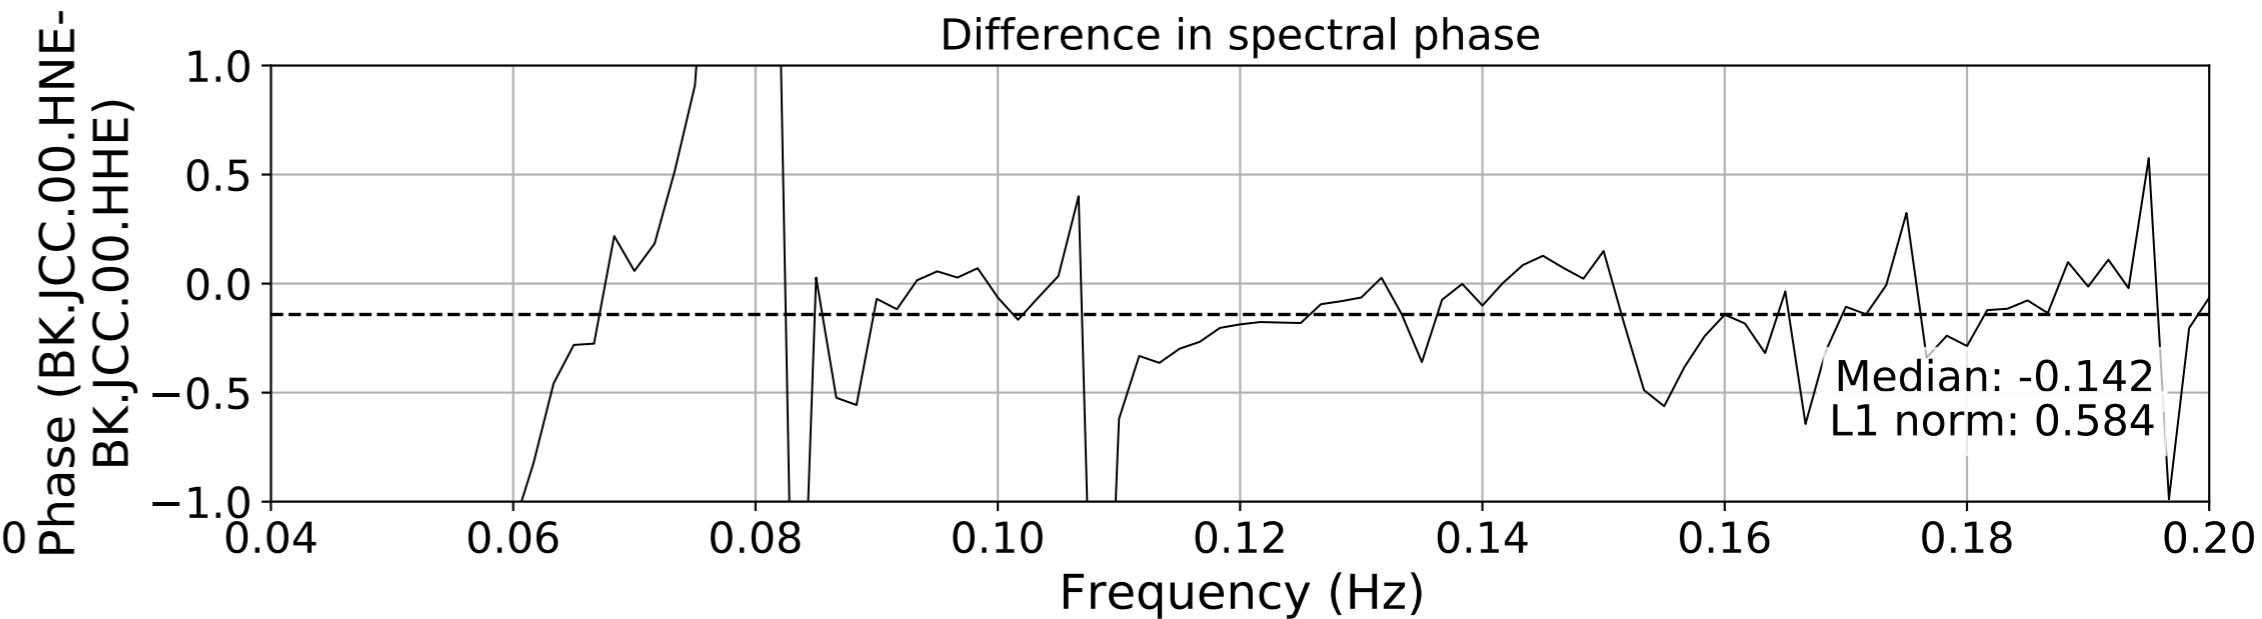

2024.340.184421_M7.0_nc75095651
Origin Time:2024-12-05T18:44:21.110000Z USGS event-id:nc75095651
M7.0 2024 Offshore Cape Mendocino, California Earthquake