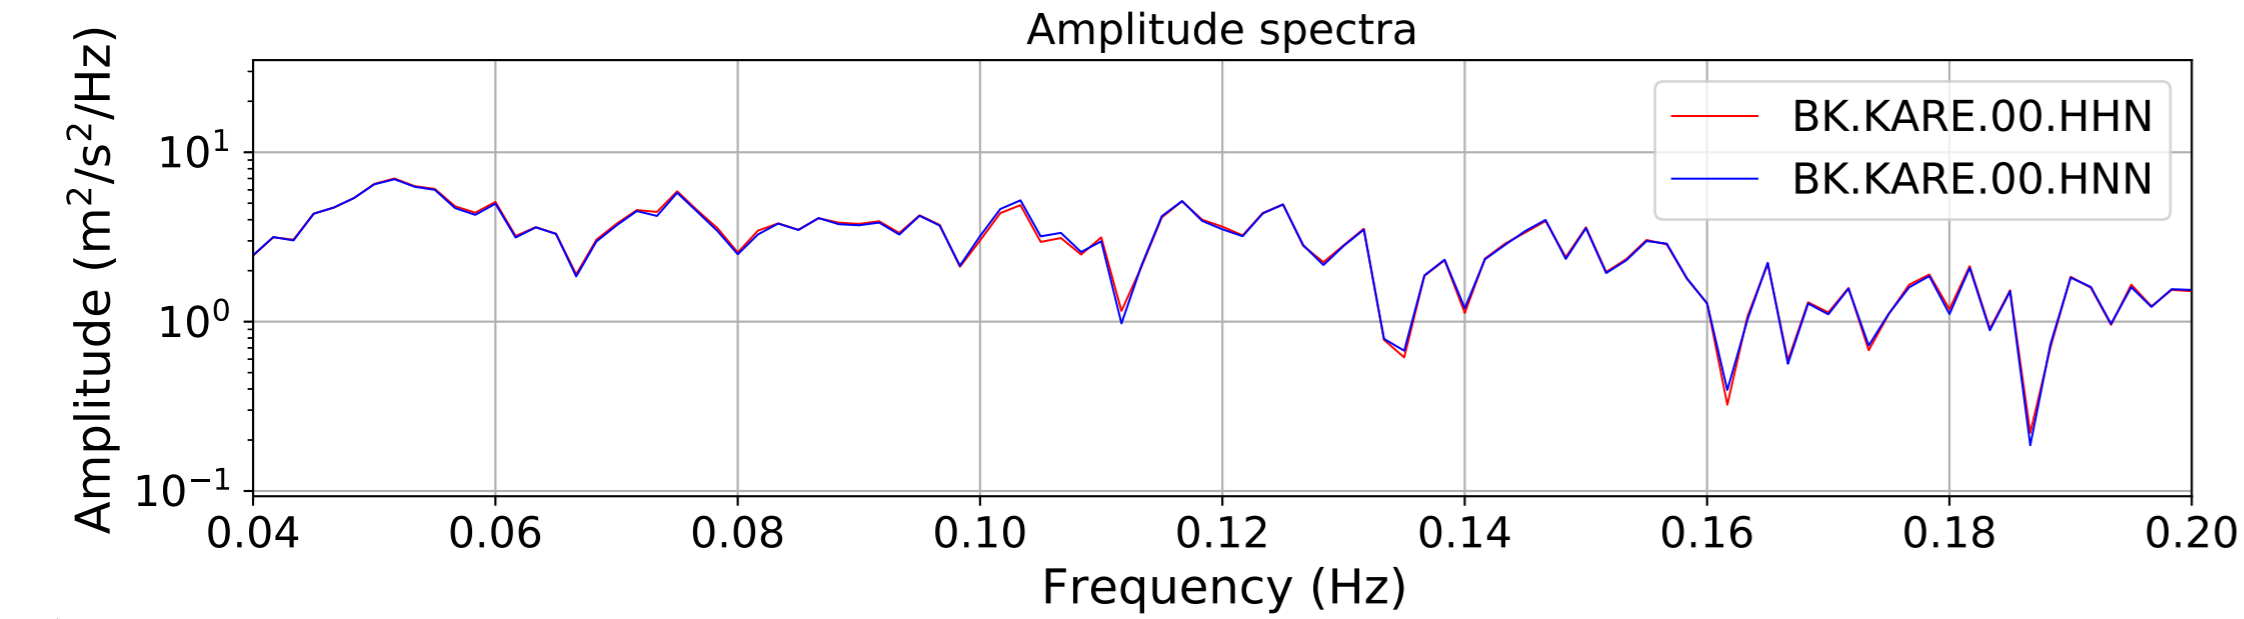

2024.340.184421_M7.0_nc75095651
Origin Time:2024-12-05T18:44:21.110000Z USGS event-id:nc75095651
M7.0 2024 Offshore Cape Mendocino, California Earthquake