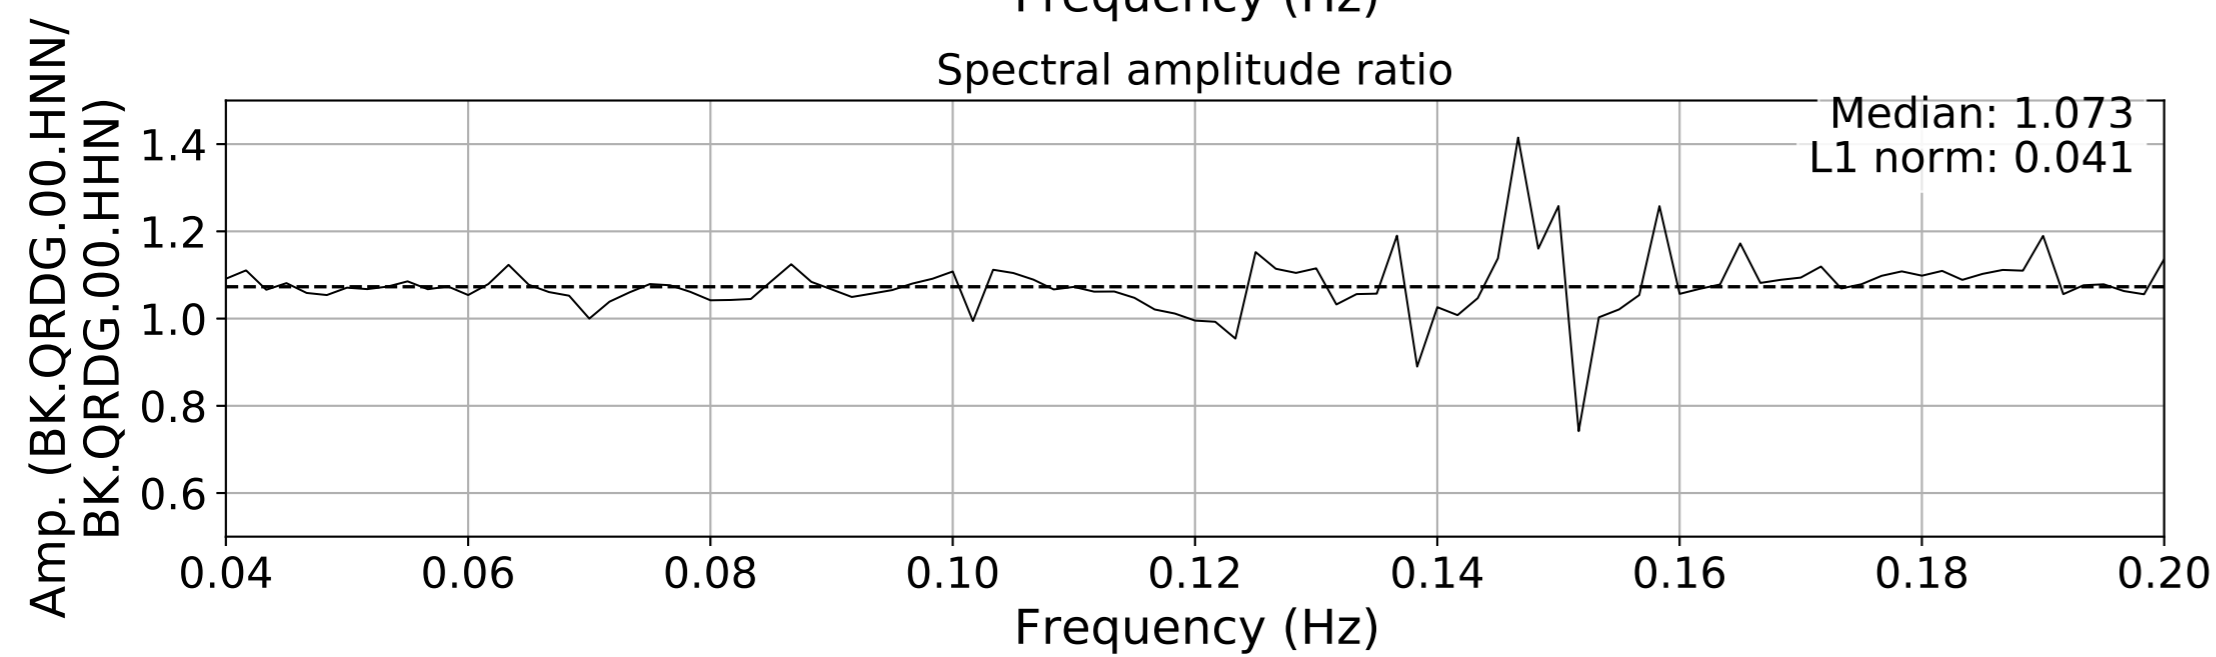

2024.340.184421.M7.0_nc75095651
Origin Time:2024-12-05T18:44:21.110000Z USGS event-id:nc75095651
M7.0 2024 Offshore Cape Mendocino, California Earthquake