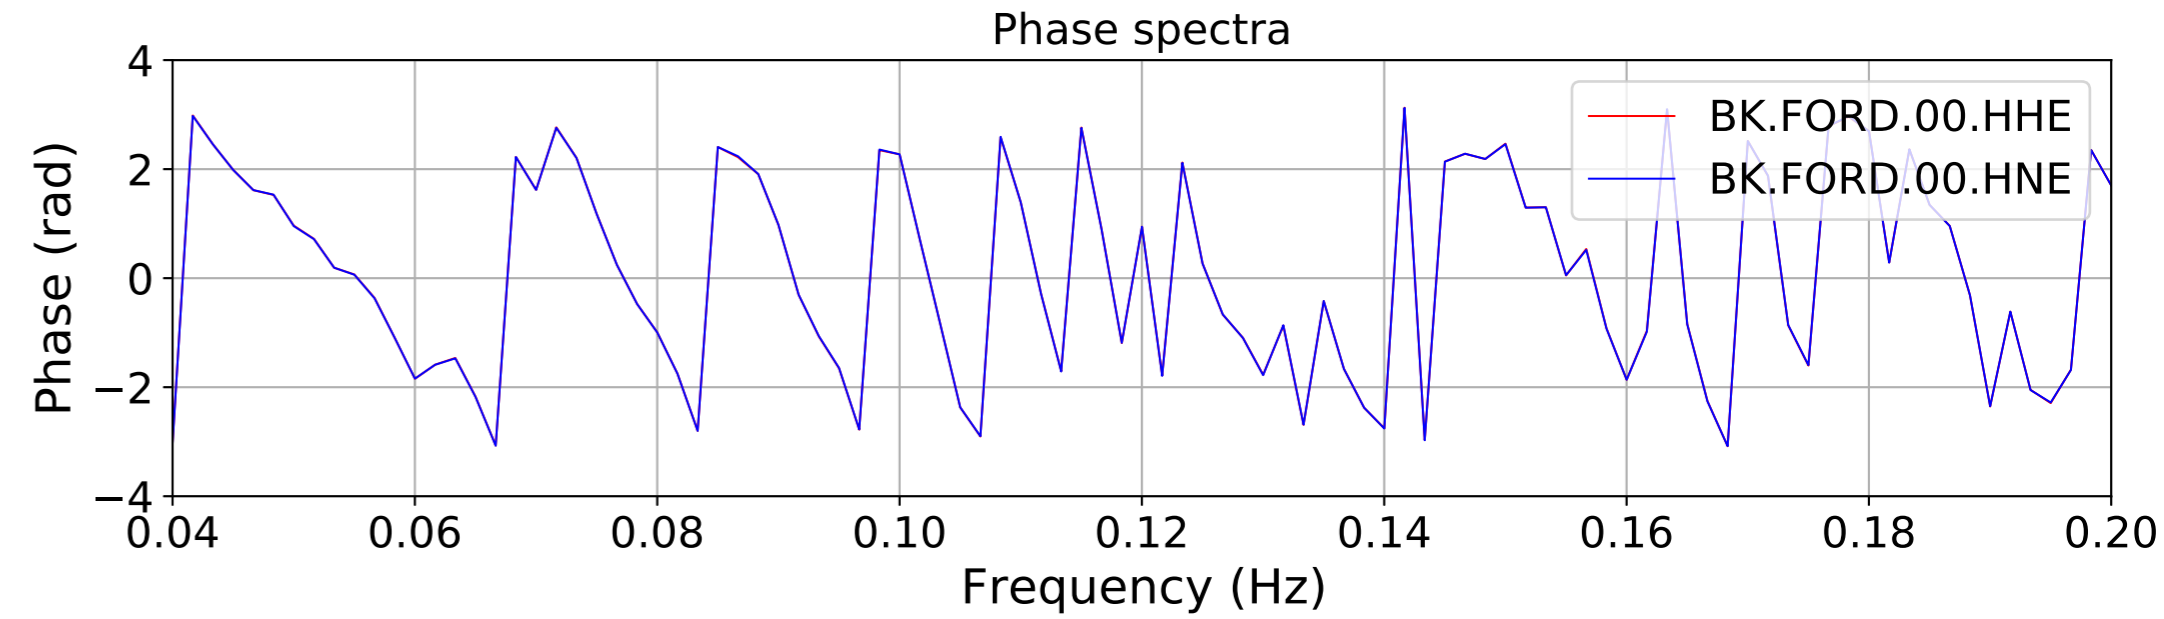

2024.340.184421_M7.0_nc75095651
Origin Time:2024-12-05T18:44:21.110000Z USGS event-id:nc75095651
M7.0 2024 Offshore Cape Mendocino, California Earthquake