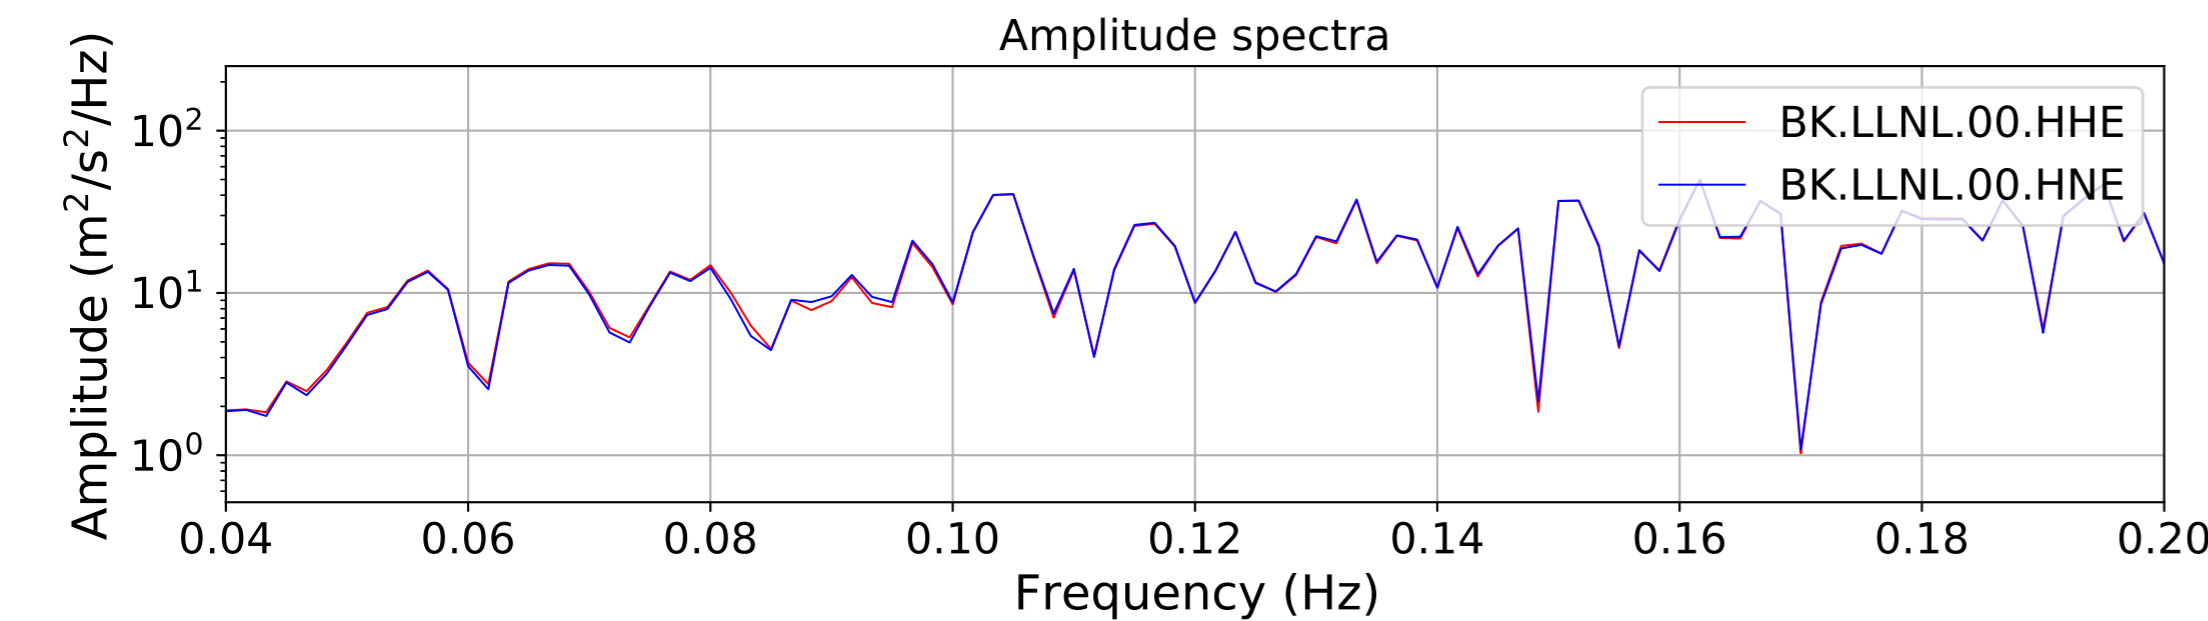

2024.340.184421.M7.0_nc75095651
Origin Time:2024-12-05T18:44:21.110000Z USGS event-id:nc75095651
M7.0 2024 Offshore Cape Mendocino, California Earthquake