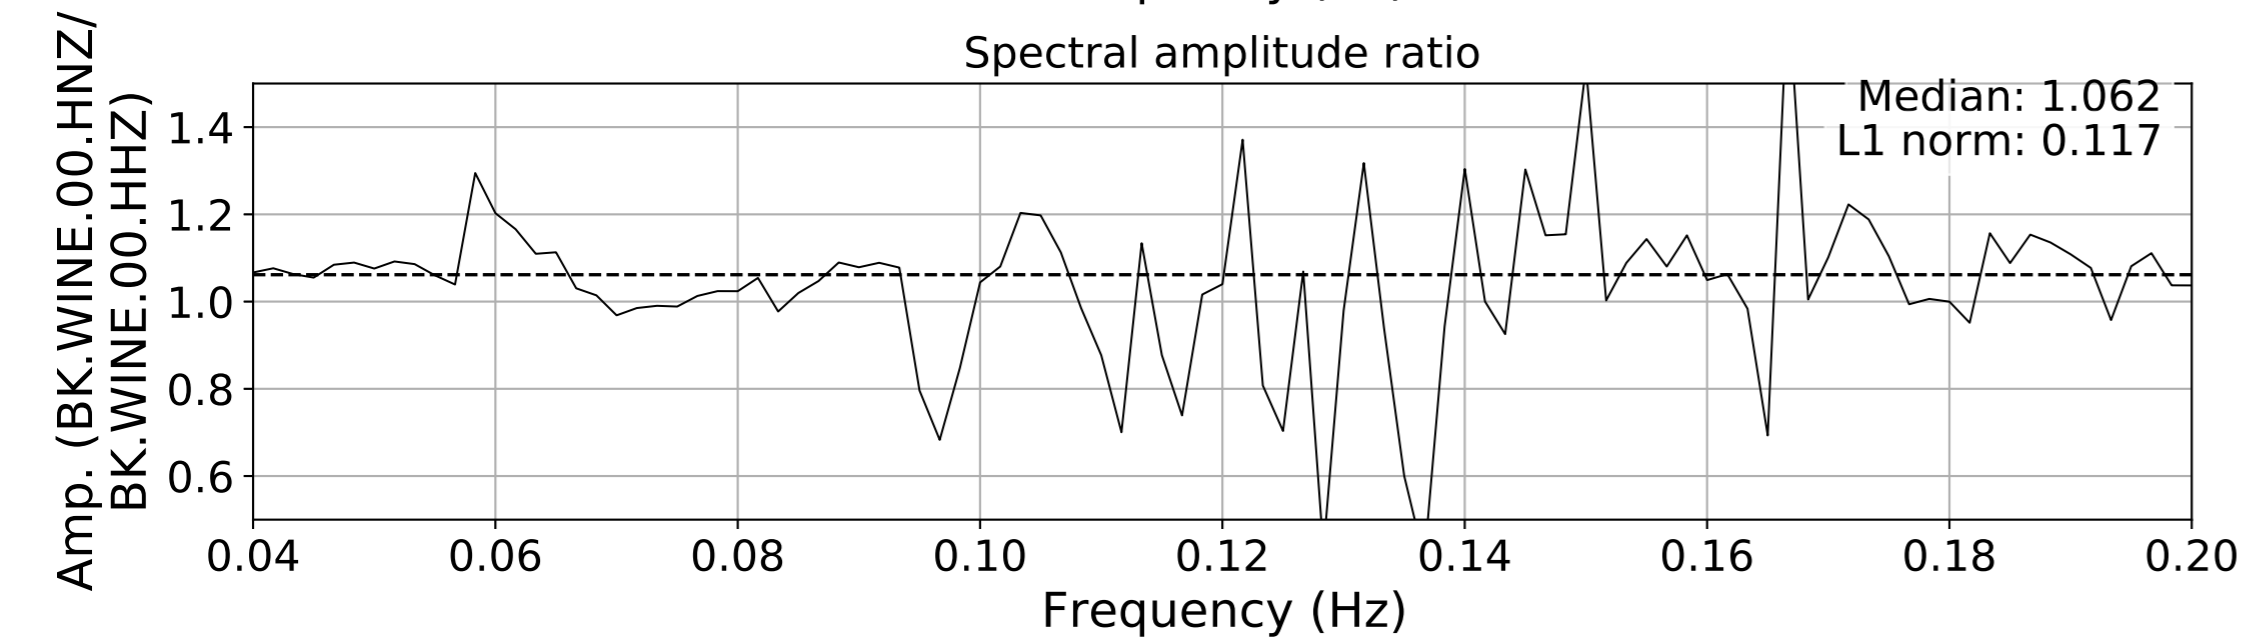

2024.340.184421_M7.0_nc75095651
Origin Time:2024-12-05T18:44:21.110000Z USGS event-id:nc75095651
M7.0 2024 Offshore Cape Mendocino, California Earthquake