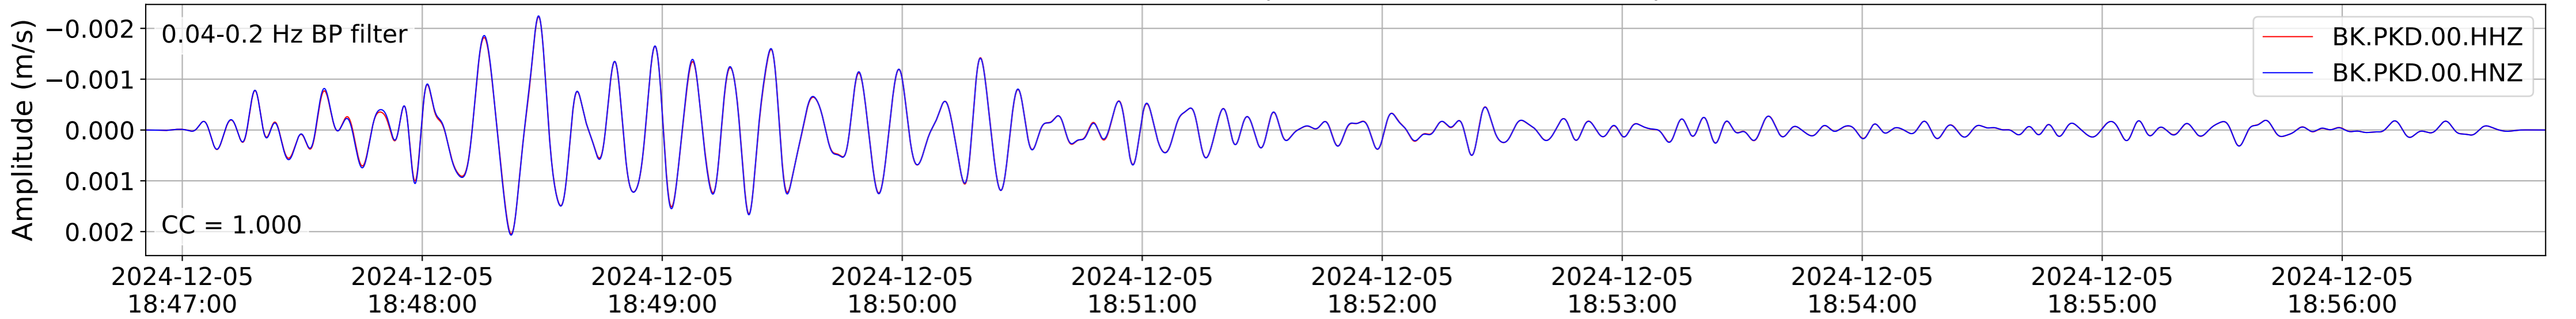

2024.340.184421_M7.0_nc75095651
Origin Time:2024-12-05T18:44:21.110000Z USGS event-id:nc75095651
M7.0 2024 Offshore Cape Mendocino, California Earthquake