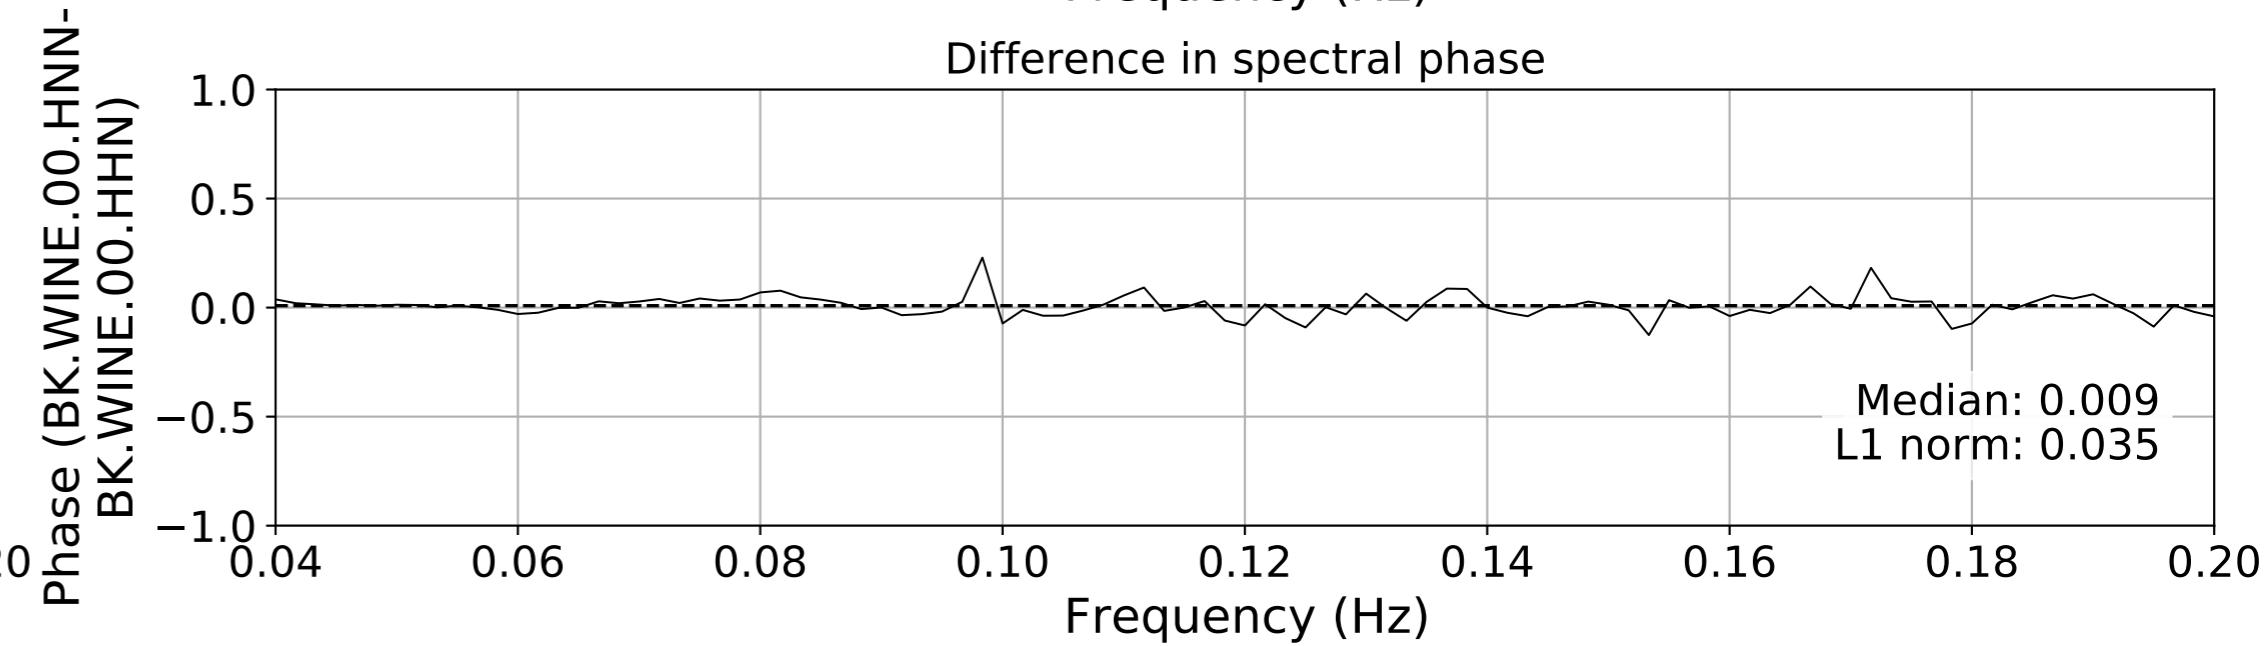

2024.340.184421_M7.0_nc75095651
Origin Time:2024-12-05T18:44:21.110000Z USGS event-id:nc75095651
M7.0 2024 Offshore Cape Mendocino, California Earthquake