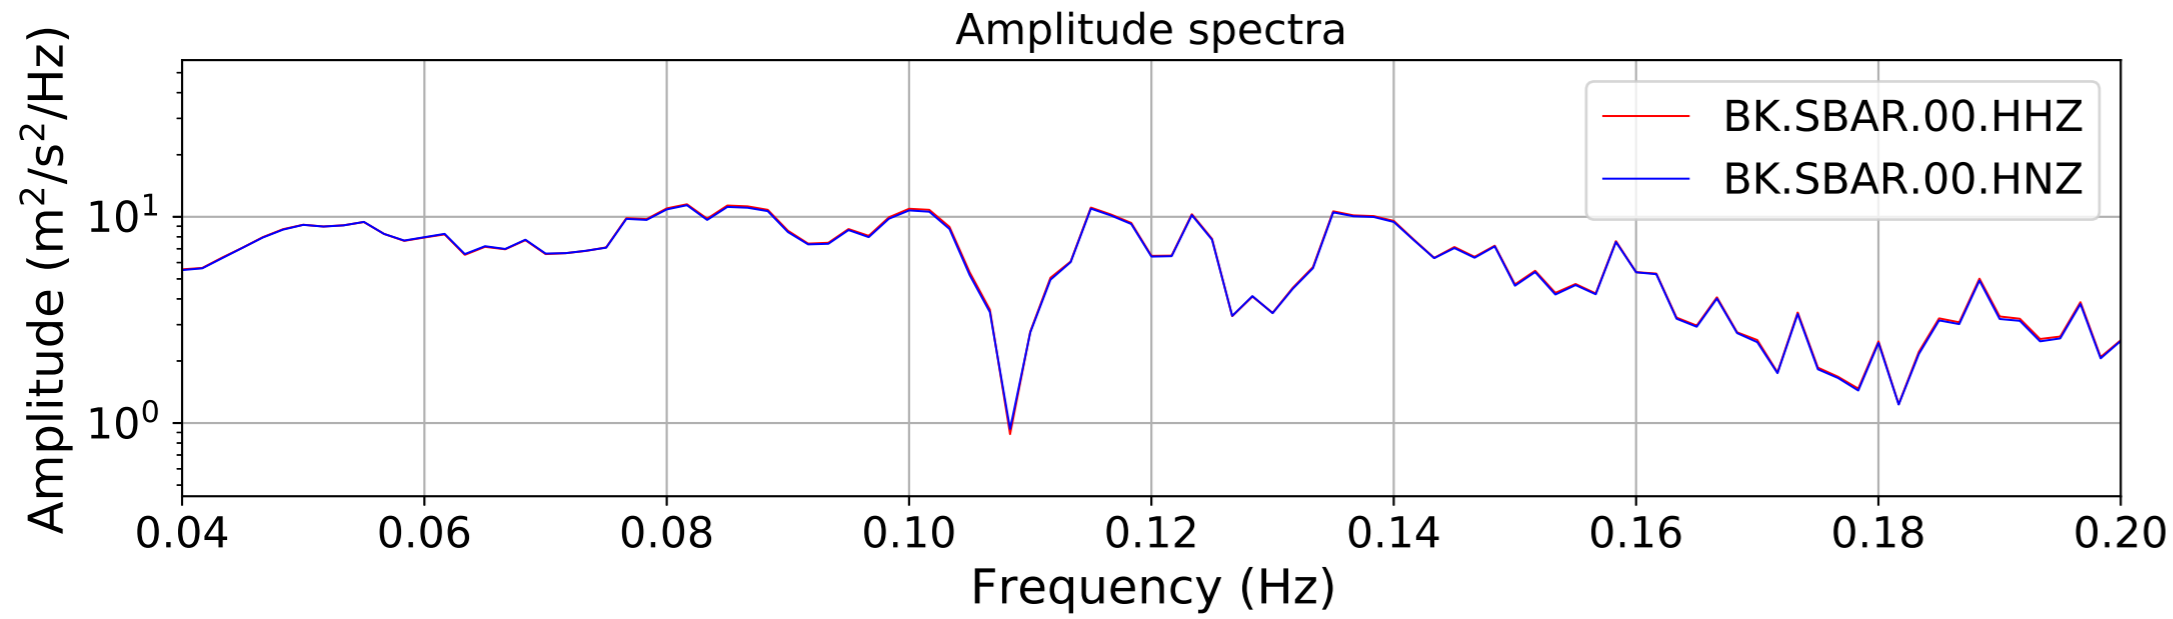

2024.340.184421_M7.0_nc75095651
Origin Time:2024-12-05T18:44:21.110000Z USGS event-id:nc75095651
M7.0 2024 Offshore Cape Mendocino, California Earthquake