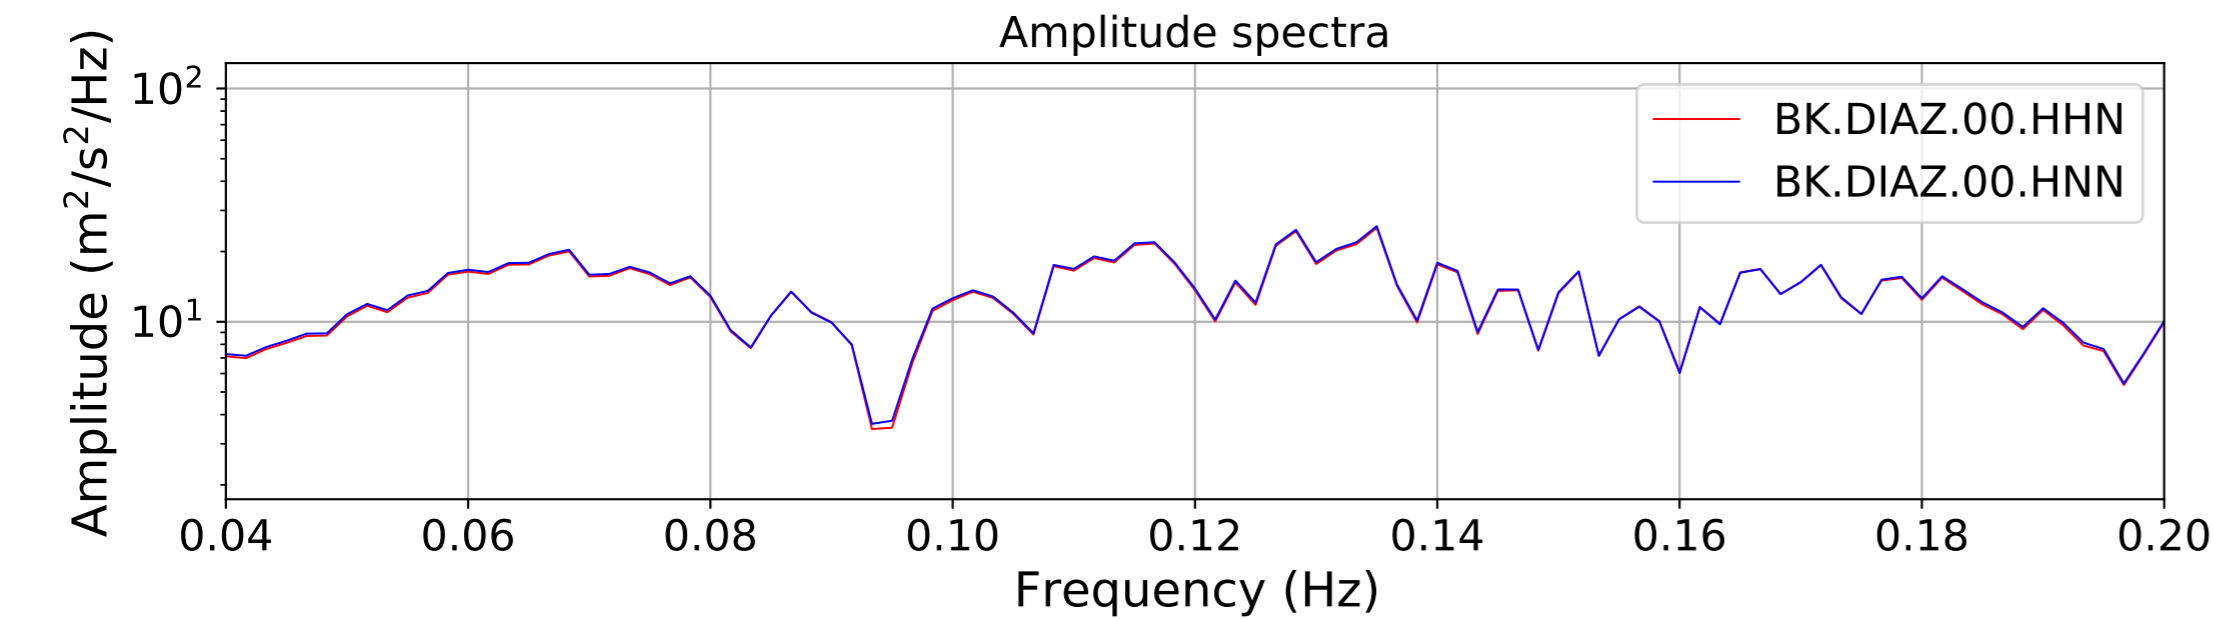

2024.340.184421_M7.0_nc75095651
Origin Time:2024-12-05T18:44:21.110000Z USGS event-id:nc75095651
M7.0 2024 Offshore Cape Mendocino, California Earthquake