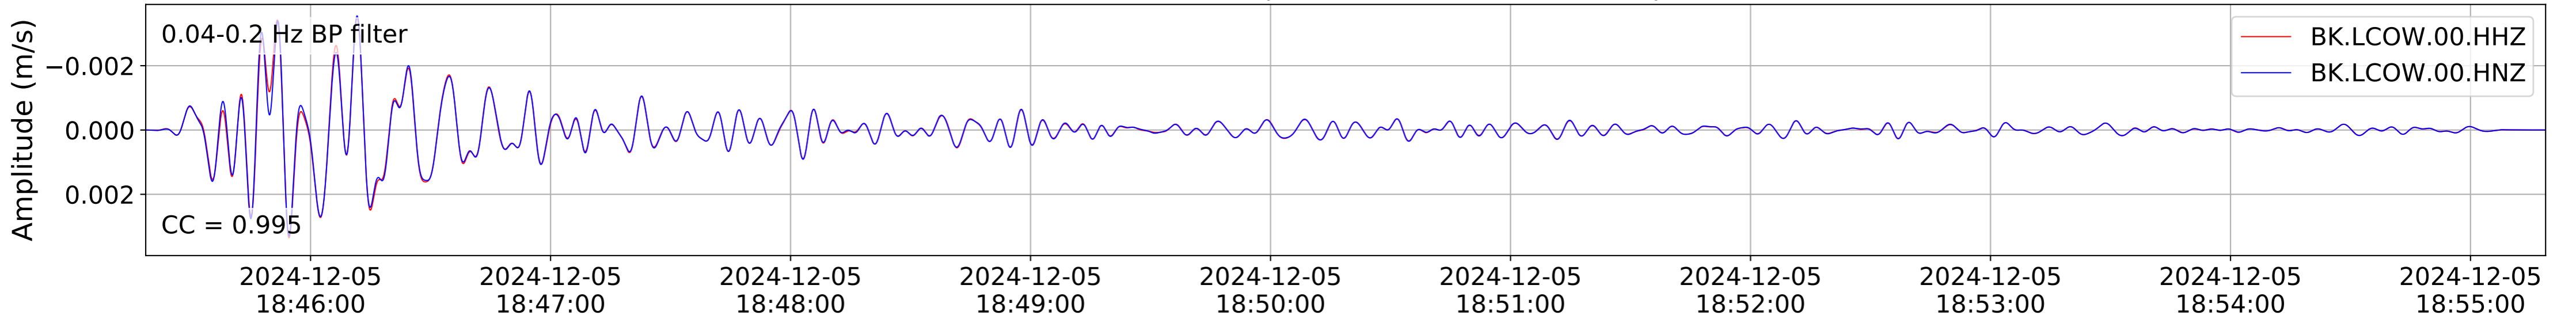

2024.340.184421_M7.0_nc75095651
Origin Time:2024-12-05T18:44:21.110000Z USGS event-id:nc75095651
M7.0 2024 Offshore Cape Mendocino, California Earthquake