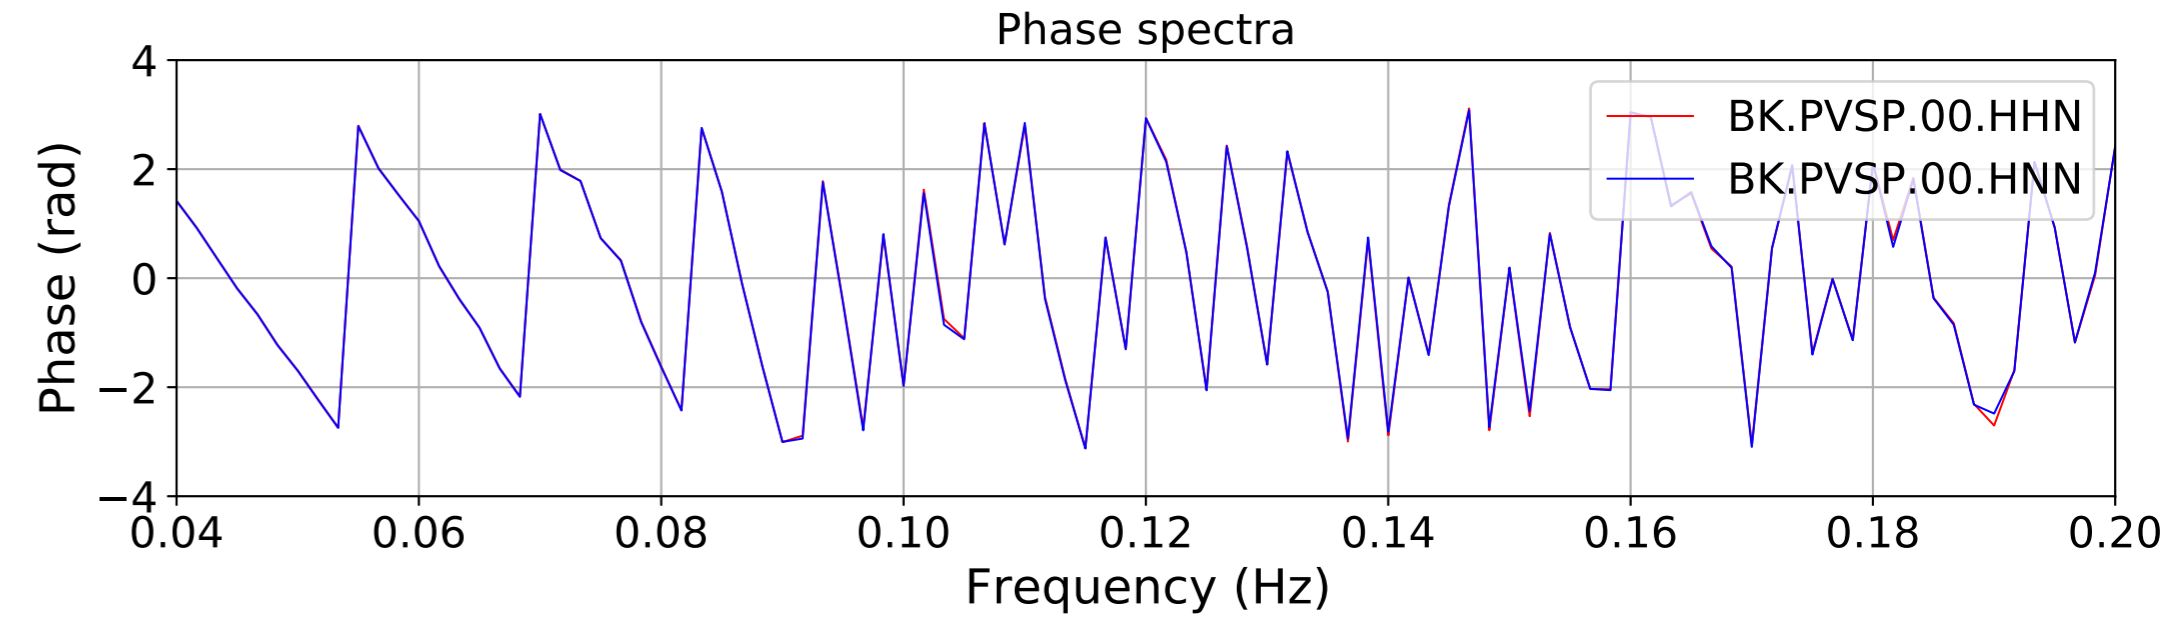

2024.340.184421_M7.0_nc75095651
Origin Time:2024-12-05T18:44:21.110000Z USGS event-id:nc75095651
M7.0 2024 Offshore Cape Mendocino, California Earthquake