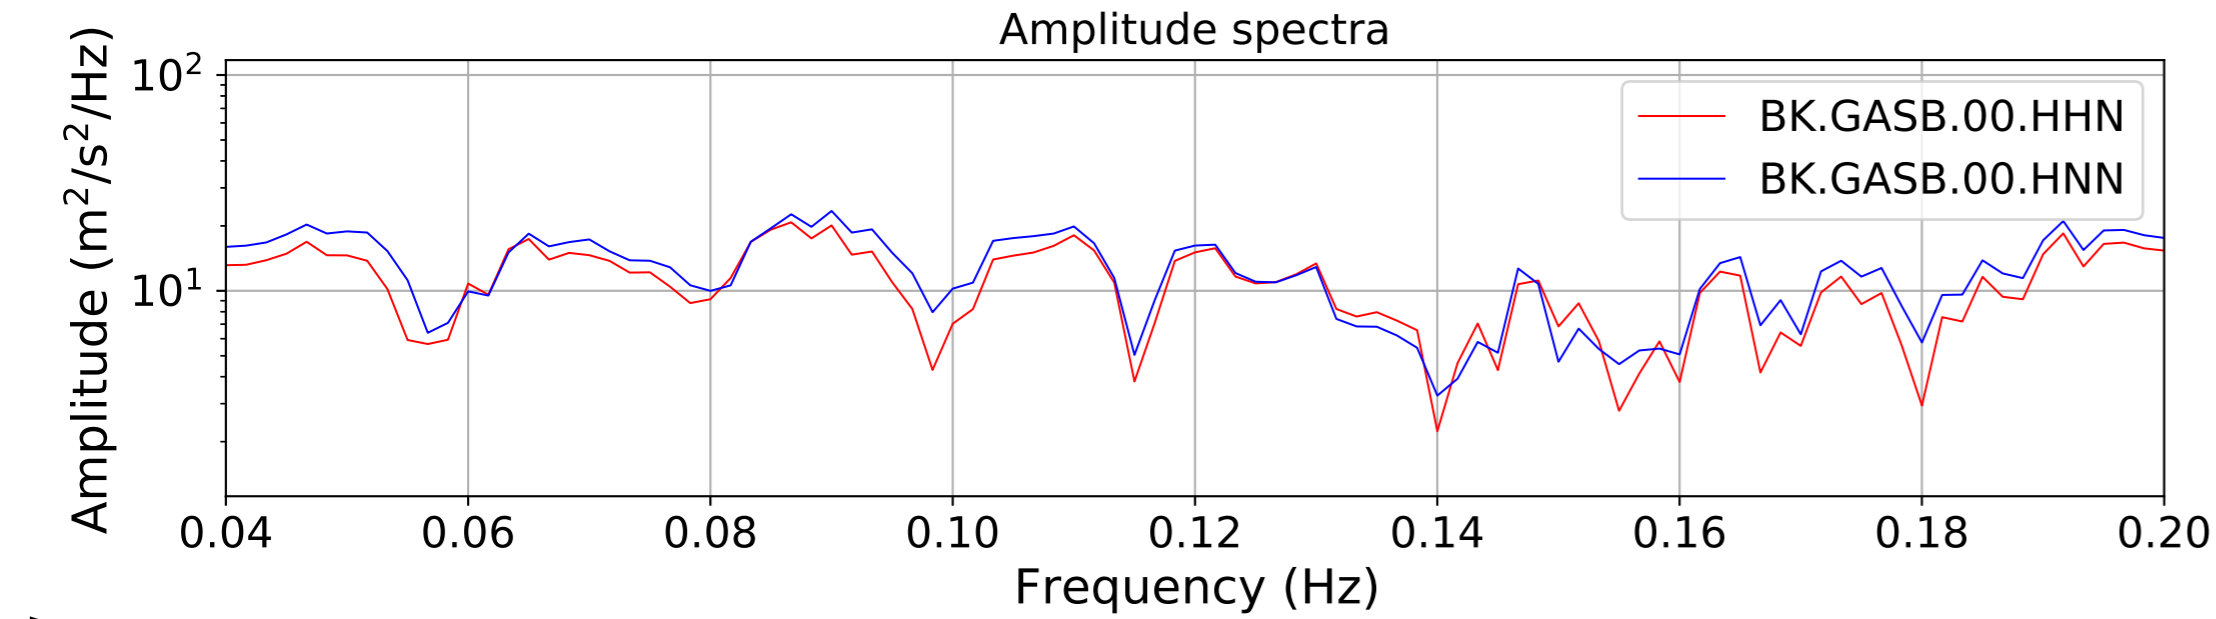

2024.340.184421.M7.0_nc75095651
Origin Time:2024-12-05T18:44:21.110000Z USGS event-id:nc75095651
M7.0 2024 Offshore Cape Mendocino, California Earthquake