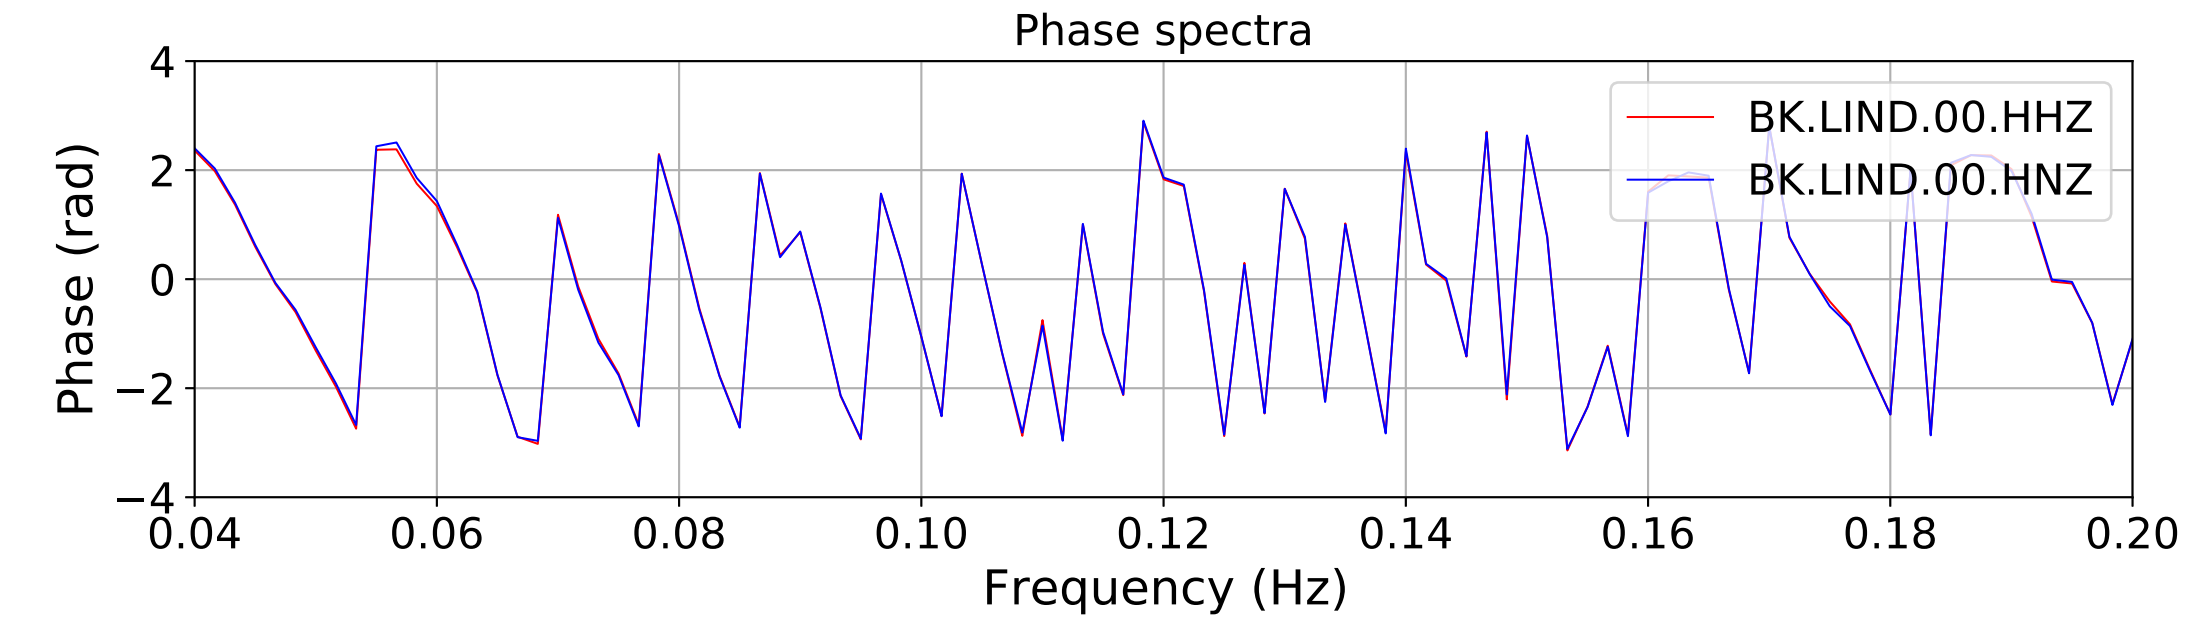

2024.340.184421_M7.0_nc75095651
Origin Time:2024-12-05T18:44:21.110000Z USGS event-id:nc75095651
M7.0 2024 Offshore Cape Mendocino, California Earthquake