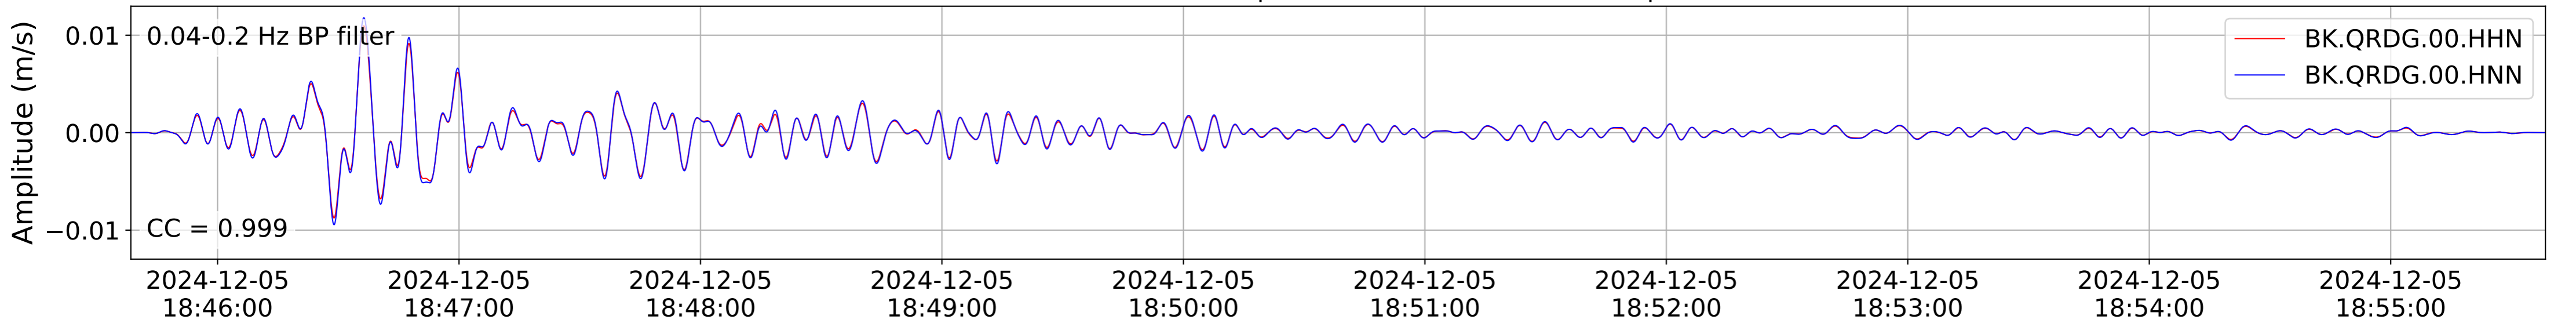

2024.340.184421.M7.0_nc75095651
Origin Time:2024-12-05T18:44:21.110000Z USGS event-id:nc75095651
M7.0 2024 Offshore Cape Mendocino, California Earthquake