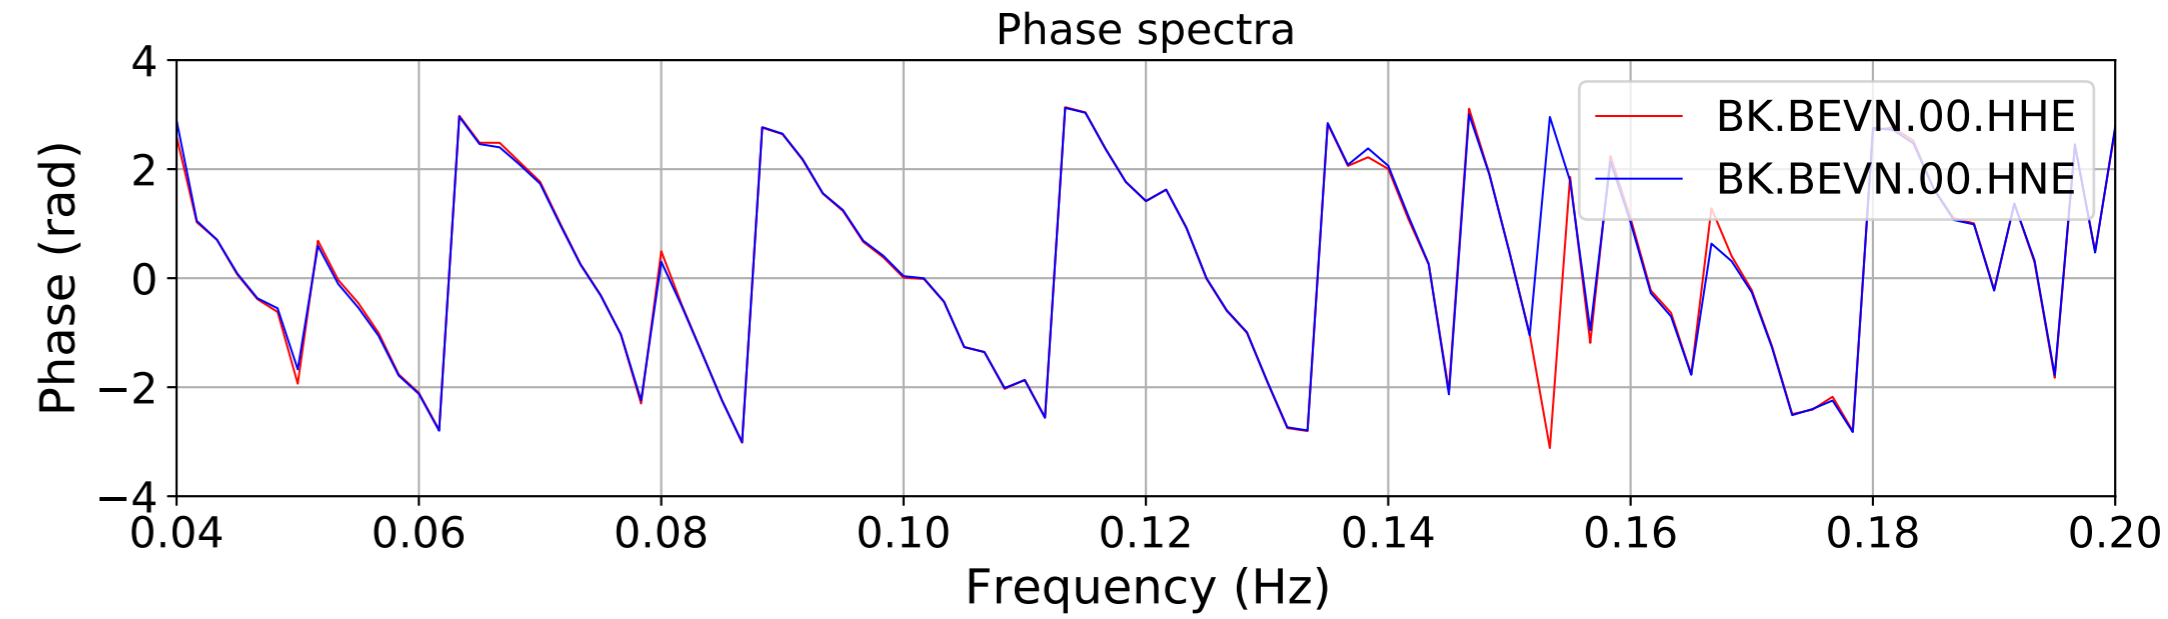

2024.340.184421_M7.0_nc75095651
Origin Time:2024-12-05T18:44:21.110000Z USGS event-id:nc75095651
M7.0 2024 Offshore Cape Mendocino, California Earthquake