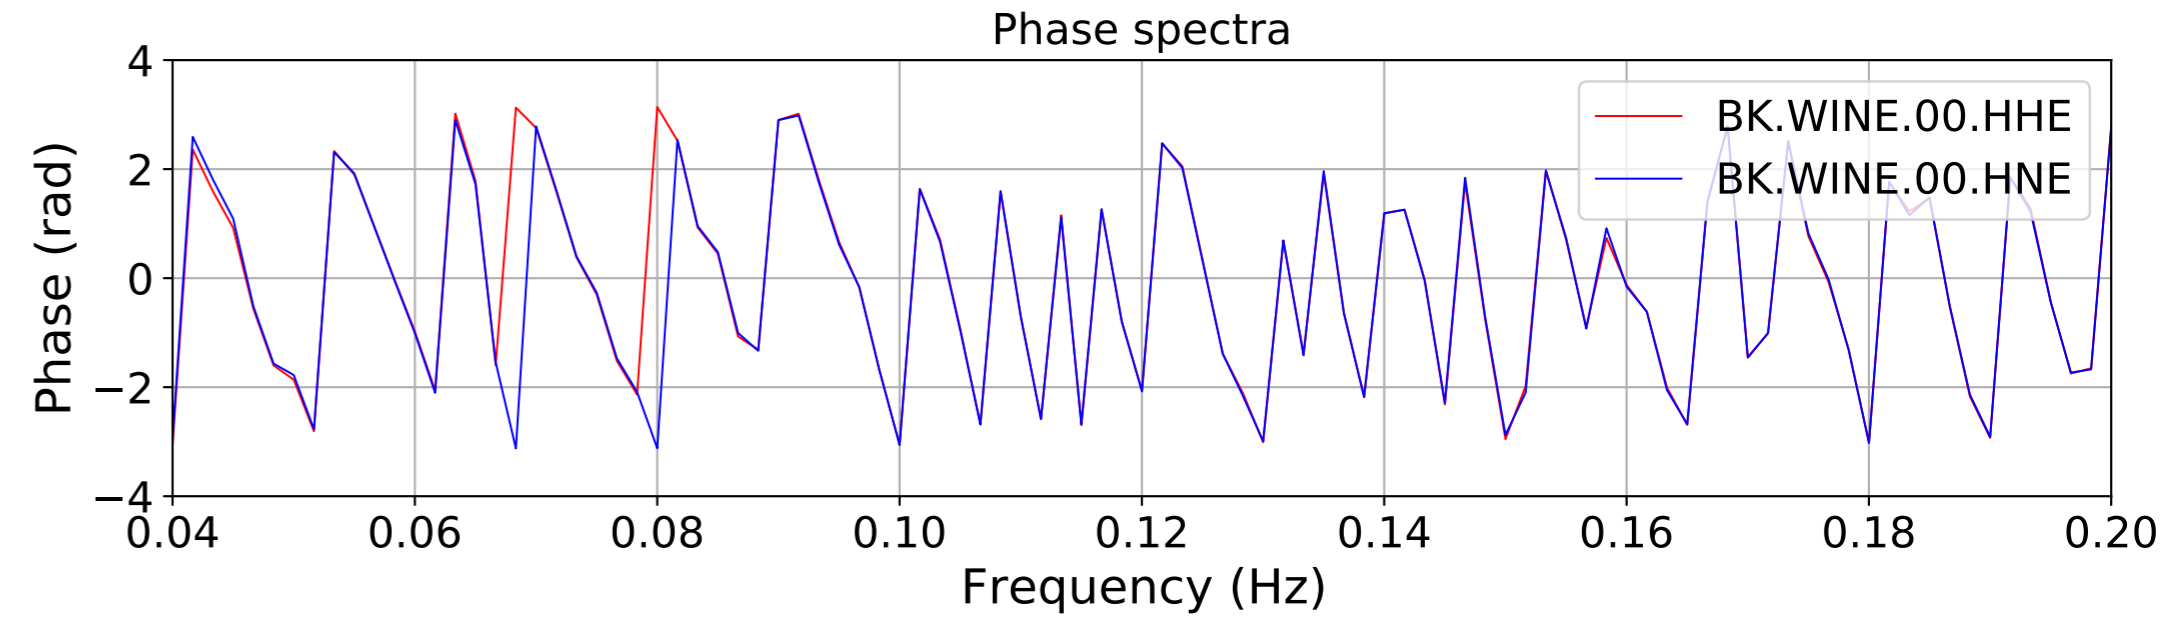

2024.340.184421_M7.0_nc75095651
Origin Time:2024-12-05T18:44:21.110000Z USGS event-id:nc75095651
M7.0 2024 Offshore Cape Mendocino, California Earthquake