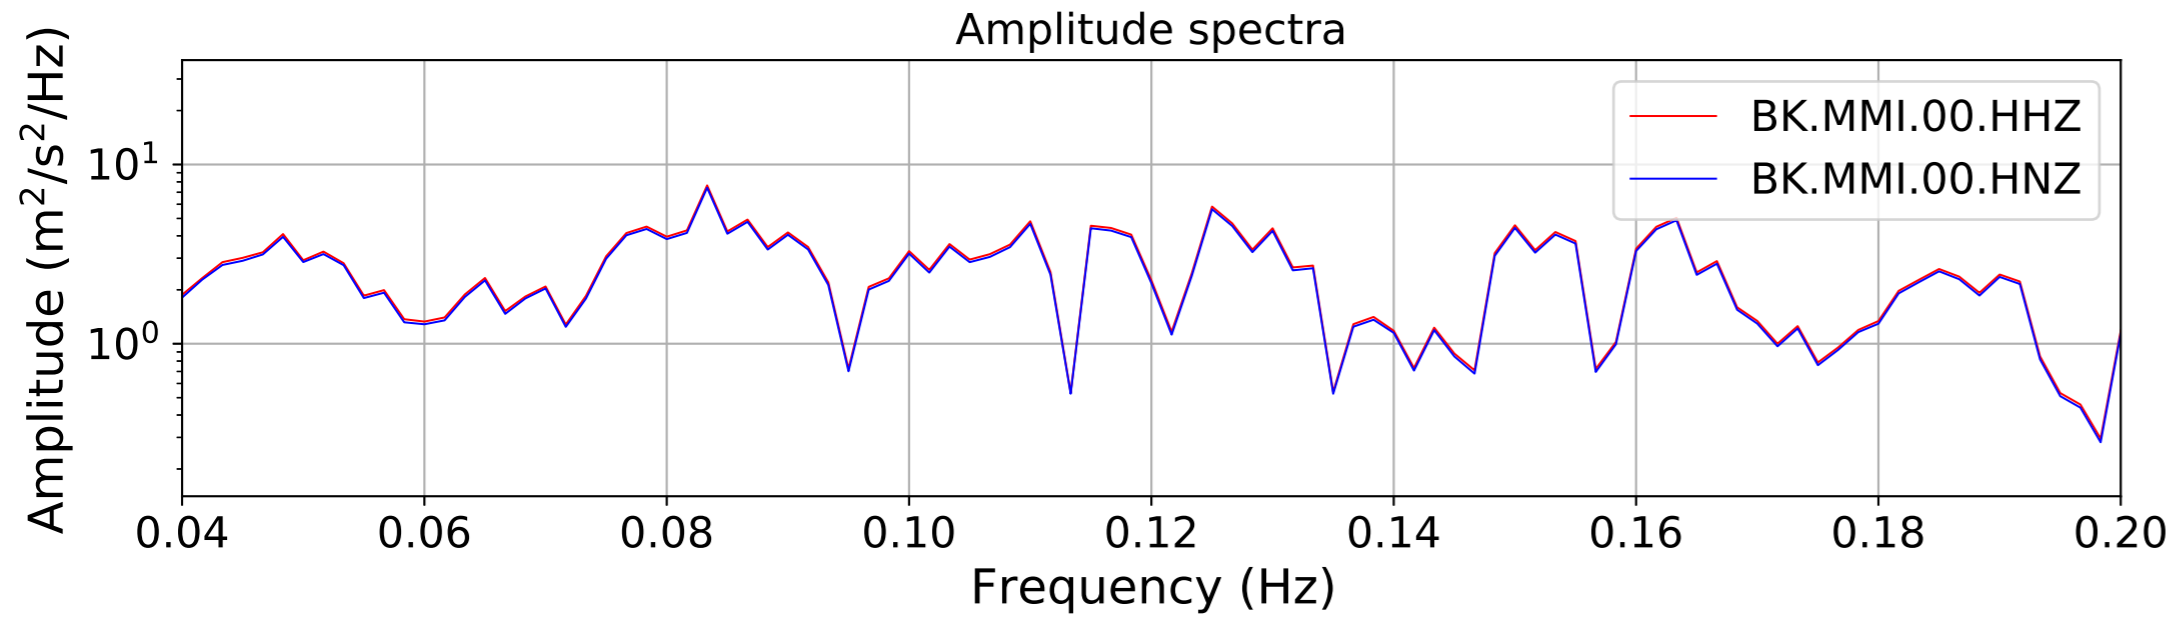

2024.340.184421_M7.0_nc75095651
Origin Time:2024-12-05T18:44:21.110000Z USGS event-id:nc75095651
M7.0 2024 Offshore Cape Mendocino, California Earthquake