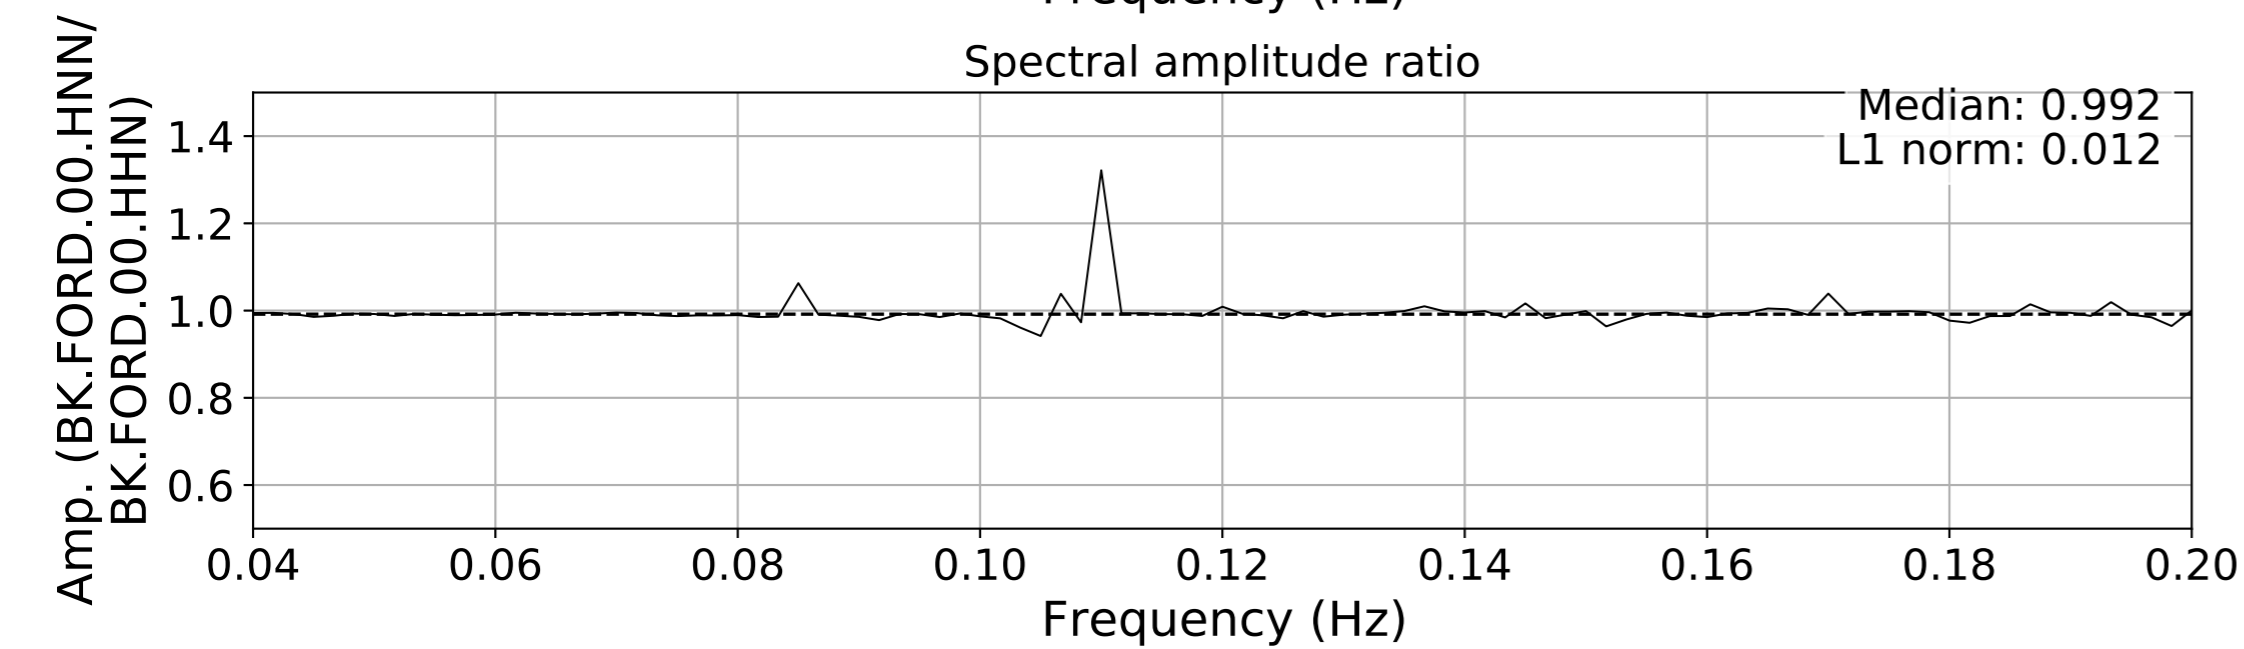

2024.340.184421_M7.0_nc75095651
Origin Time:2024-12-05T18:44:21.110000Z USGS event-id:nc75095651
M7.0 2024 Offshore Cape Mendocino, California Earthquake