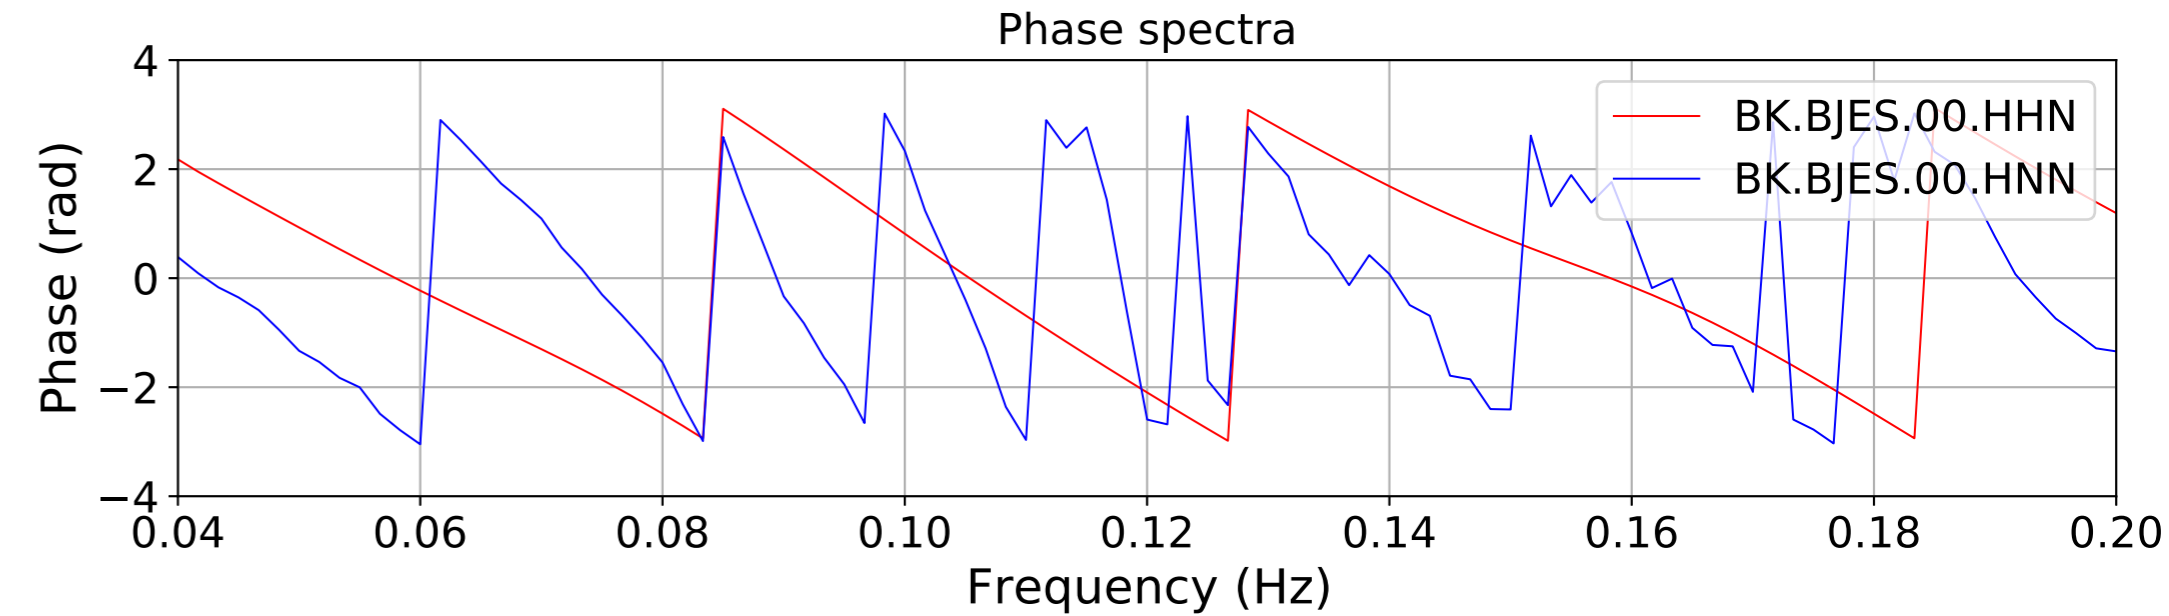

2024.340.184421_M7.0_nc75095651
Origin Time:2024-12-05T18:44:21.110000Z USGS event-id:nc75095651
M7.0 2024 Offshore Cape Mendocino, California Earthquake