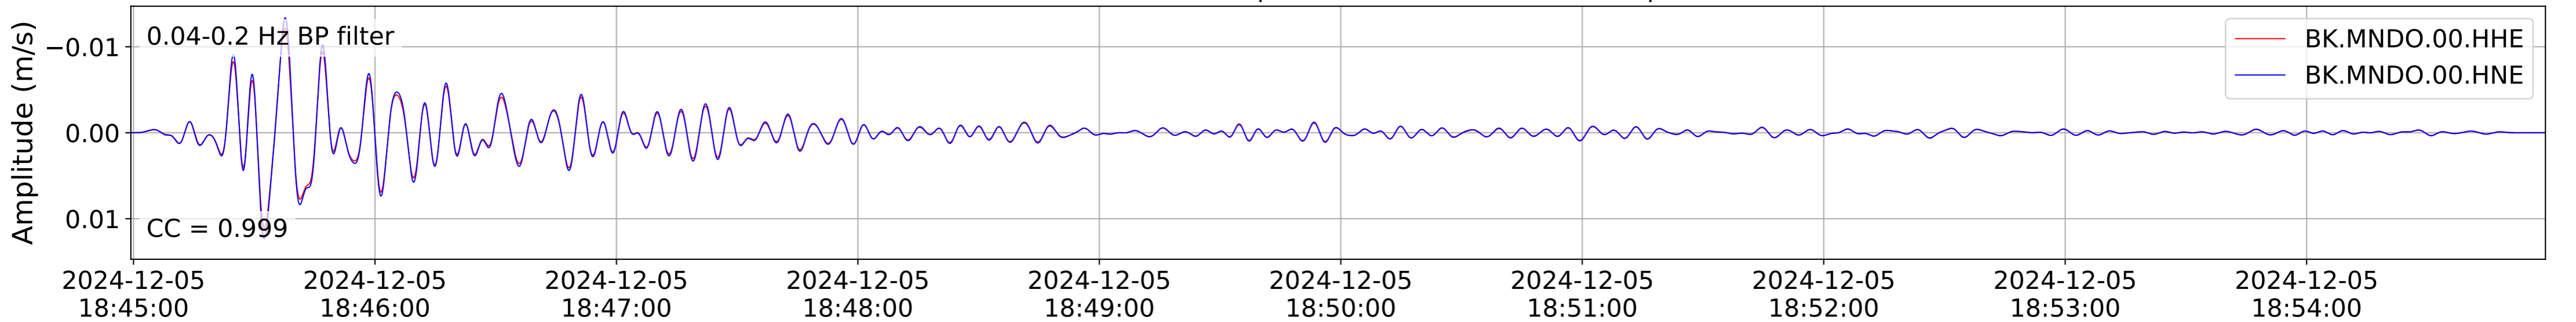

2024.340.184421.M7.0_nc75095651
Origin Time:2024-12-05T18:44:21.110000Z USGS event-id:nc75095651
M7.0 2024 Offshore Cape Mendocino, California Earthquake