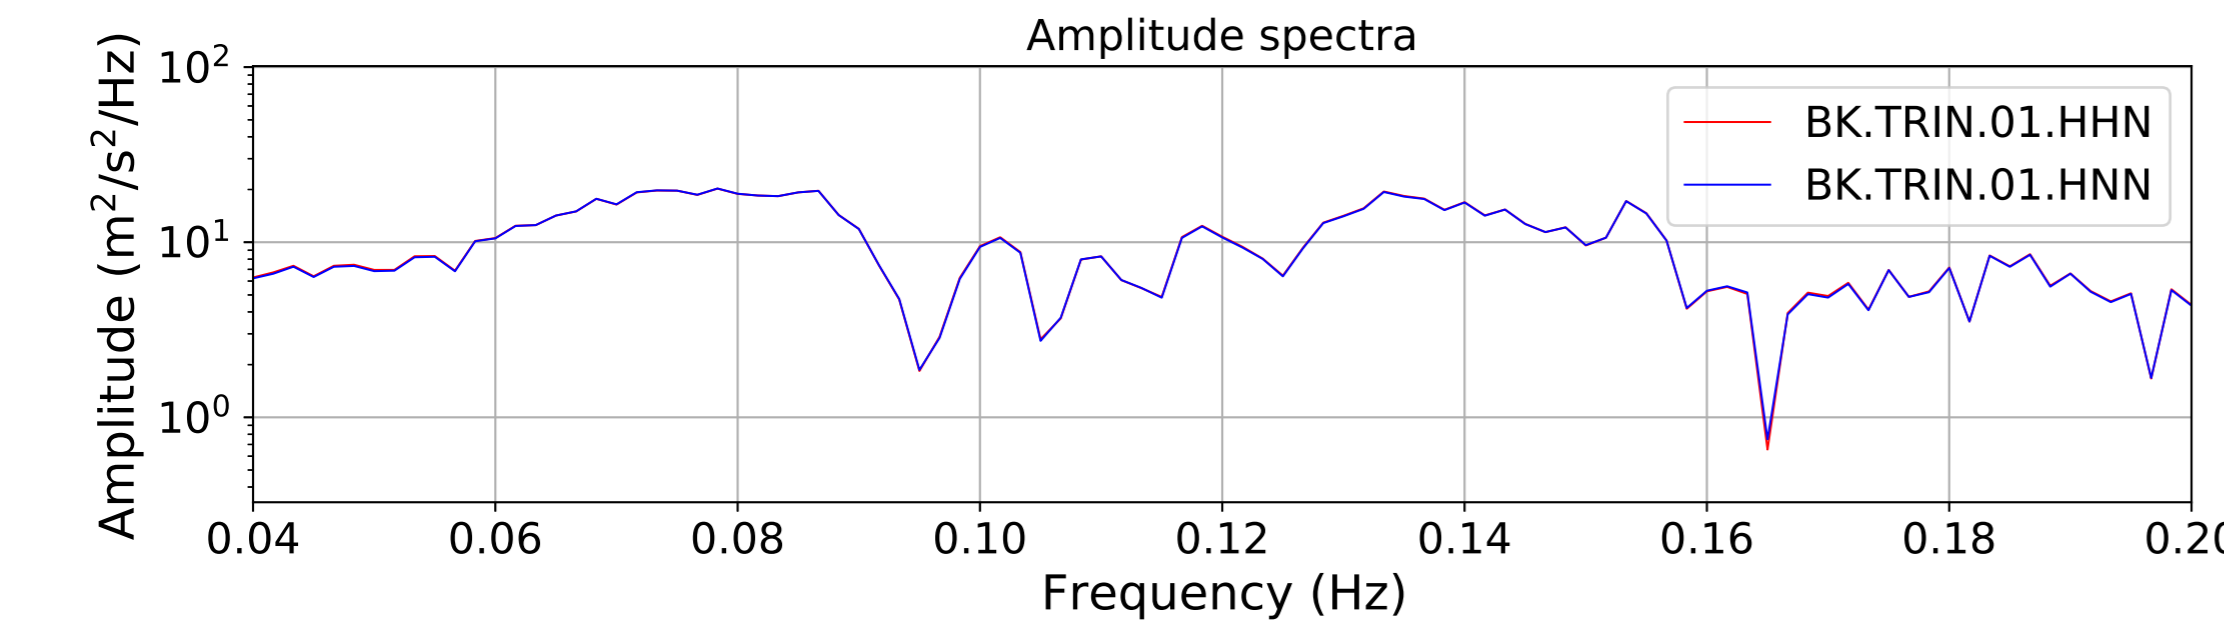

2024.340.184421_M7.0_nc75095651
Origin Time:2024-12-05T18:44:21.110000Z USGS event-id:nc75095651
M7.0 2024 Offshore Cape Mendocino, California Earthquake