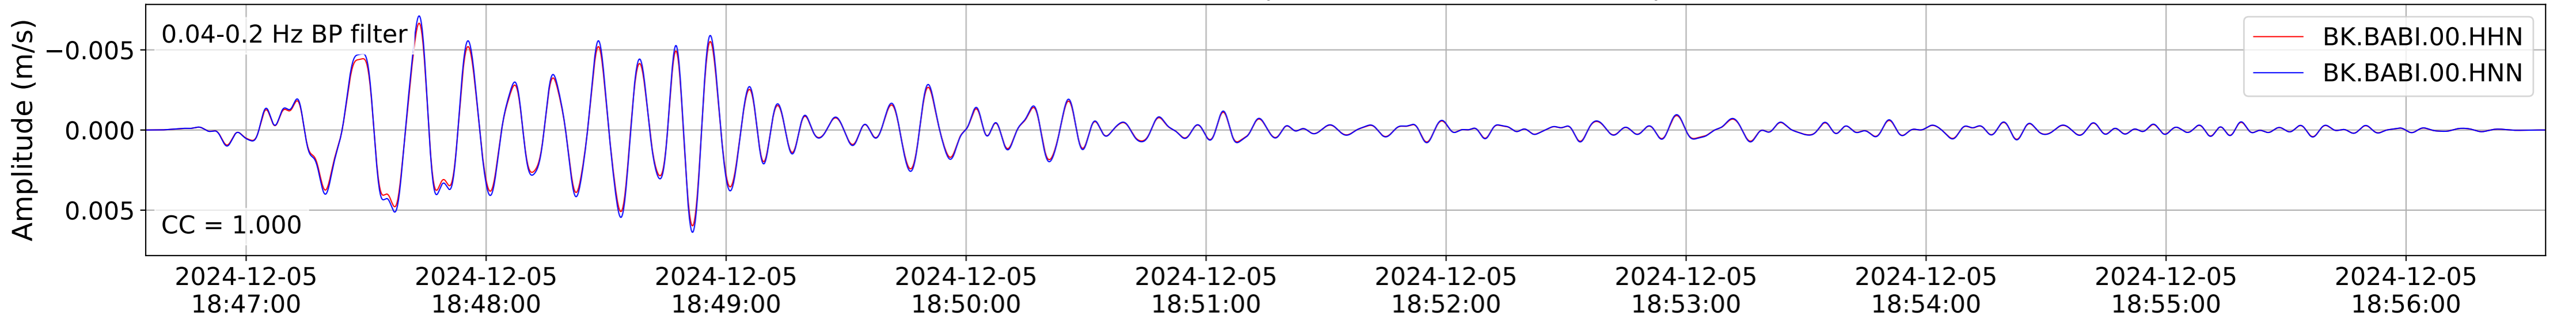

2024.340.184421_M7.0_nc75095651
Origin Time:2024-12-05T18:44:21.110000Z USGS event-id:nc75095651
M7.0 2024 Offshore Cape Mendocino, California Earthquake