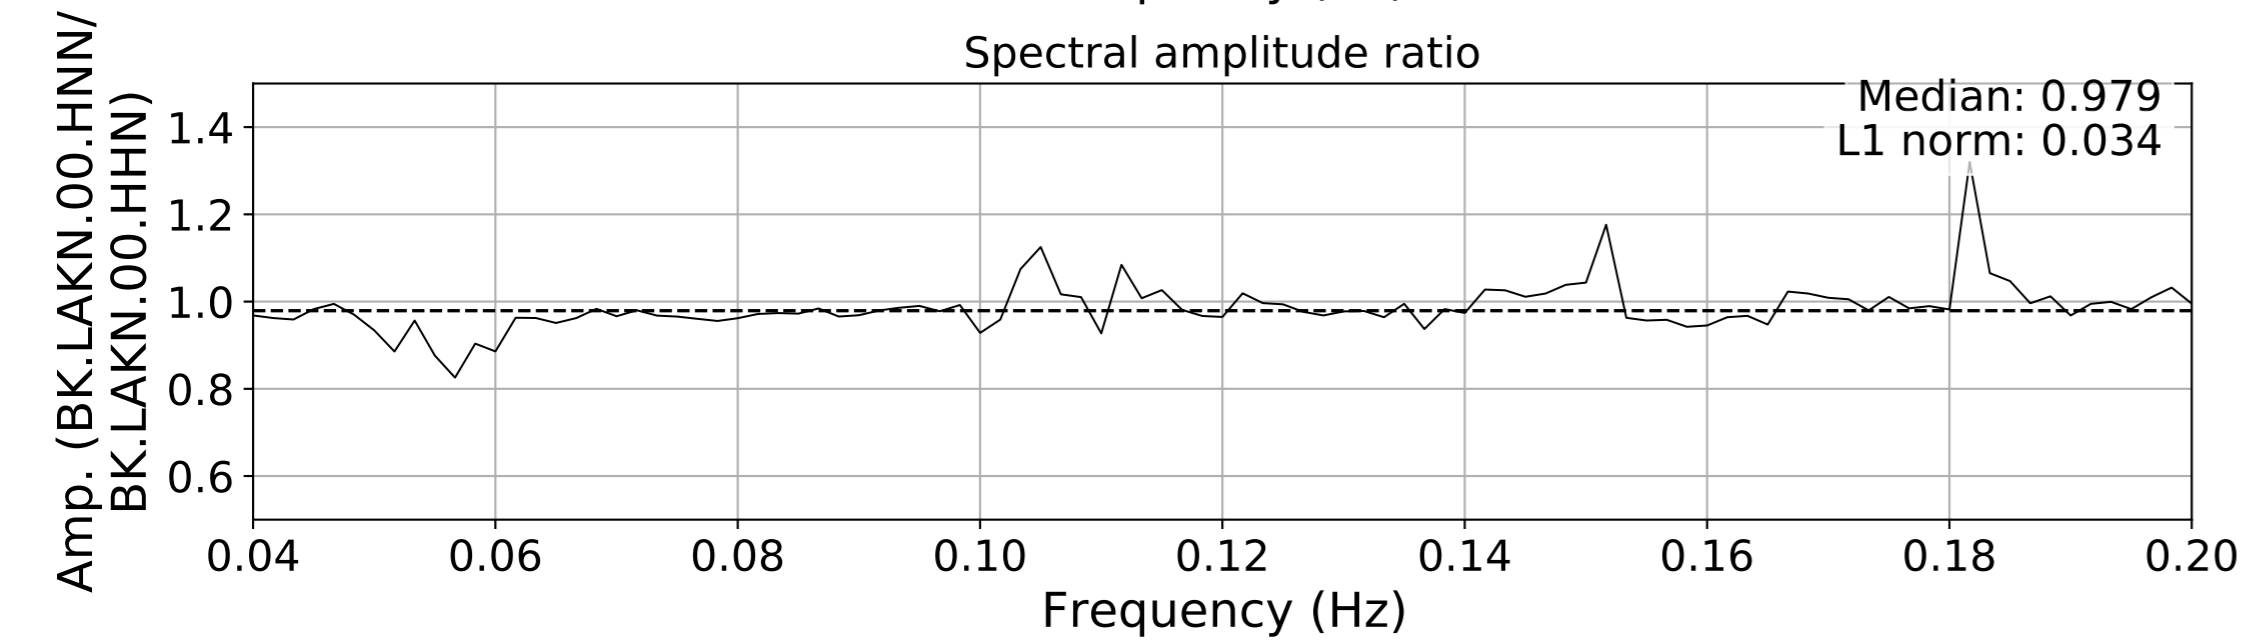

2024.340.184421_M7.0_nc75095651
Origin Time:2024-12-05T18:44:21.110000Z USGS event-id:nc75095651
M7.0 2024 Offshore Cape Mendocino, California Earthquake