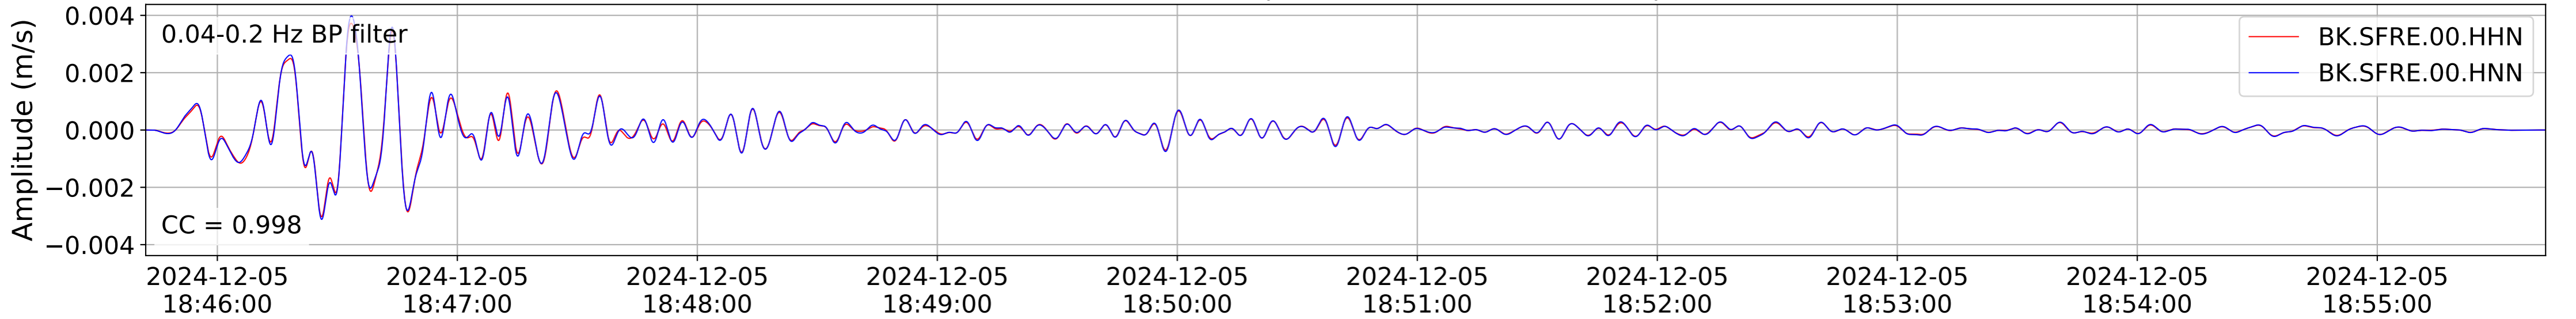

2024.340.184421_M7.0_nc75095651
Origin Time:2024-12-05T18:44:21.110000Z USGS event-id:nc75095651
M7.0 2024 Offshore Cape Mendocino, California Earthquake