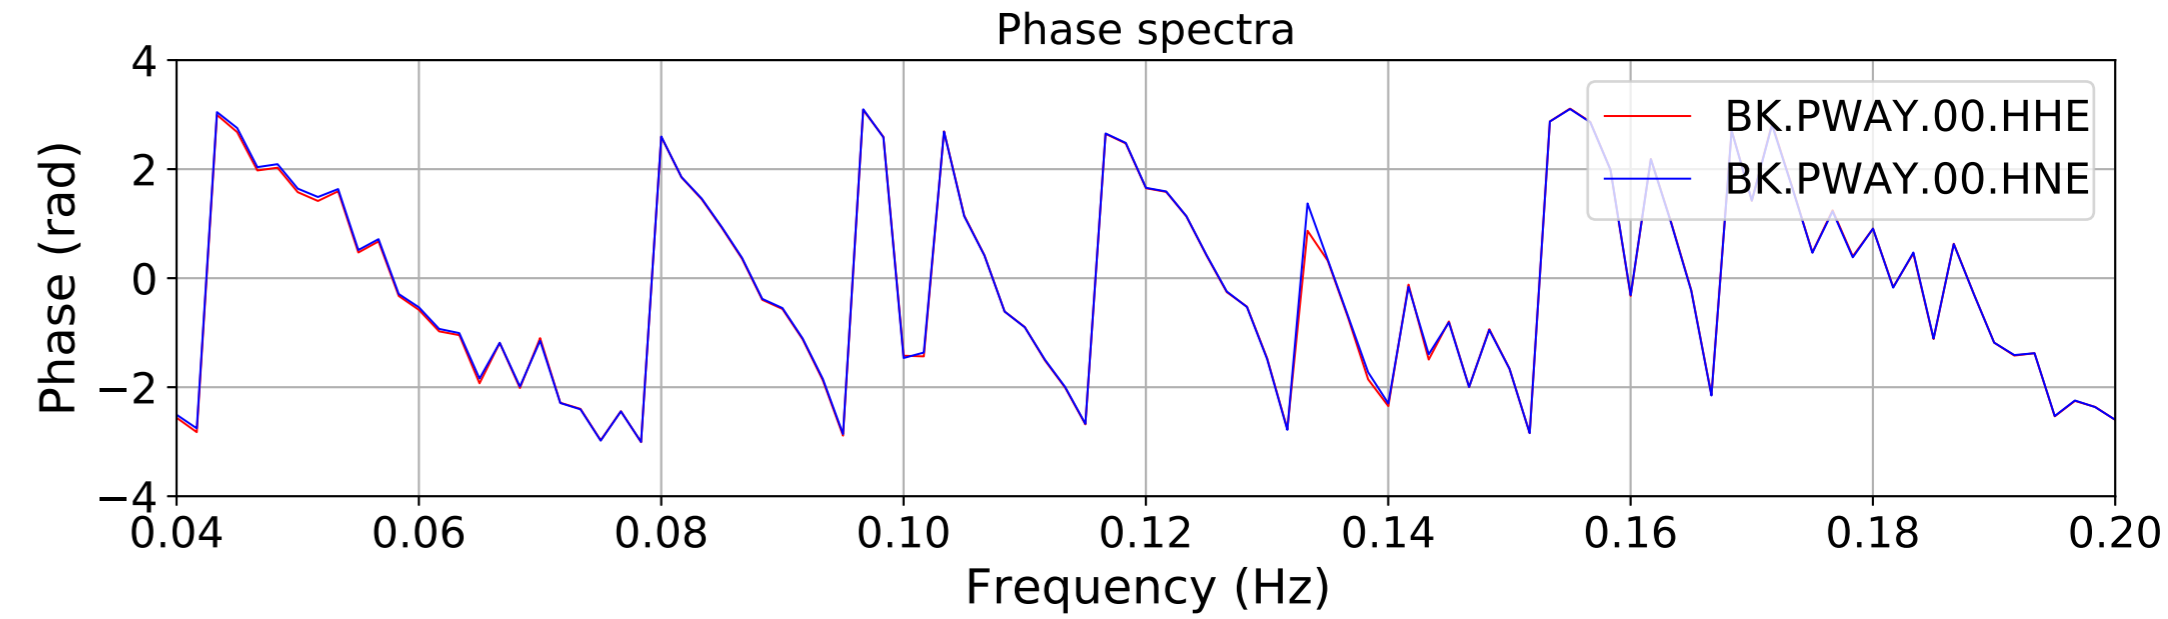

2024.340.184421_M7.0_nc75095651
Origin Time:2024-12-05T18:44:21.110000Z USGS event-id:nc75095651
M7.0 2024 Offshore Cape Mendocino, California Earthquake