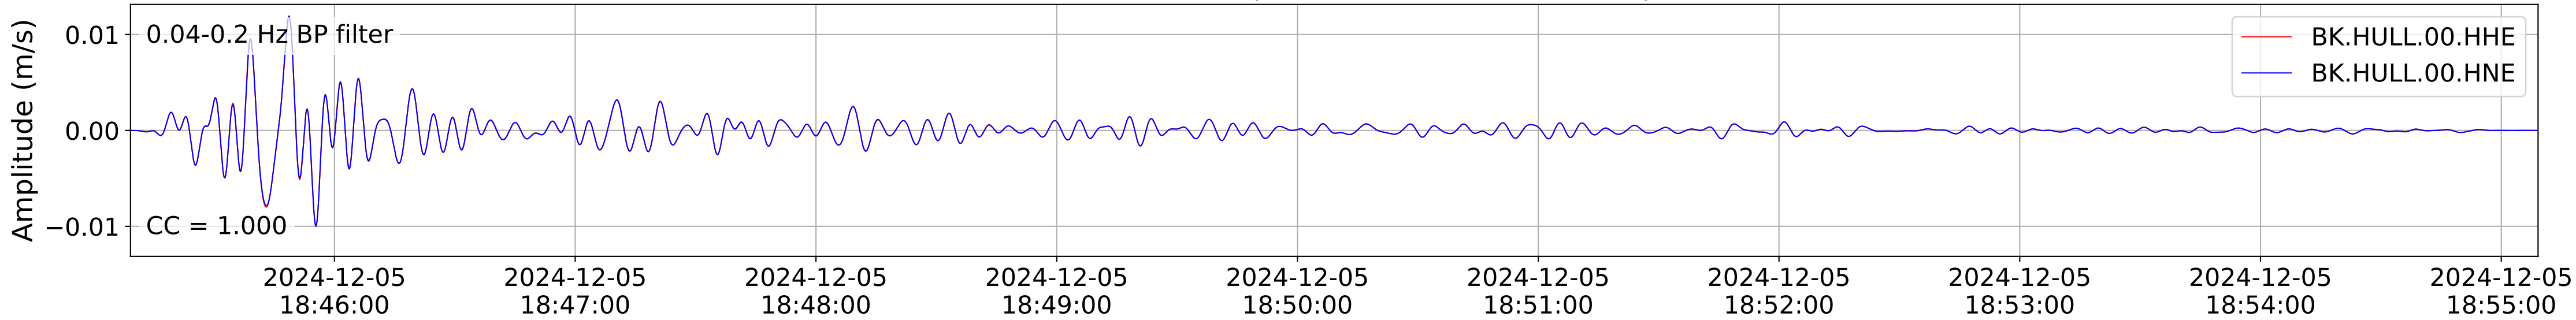

2024.340.184421_M7.0_nc75095651
Origin Time:2024-12-05T18:44:21.110000Z USGS event-id:nc75095651
M7.0 2024 Offshore Cape Mendocino, California Earthquake