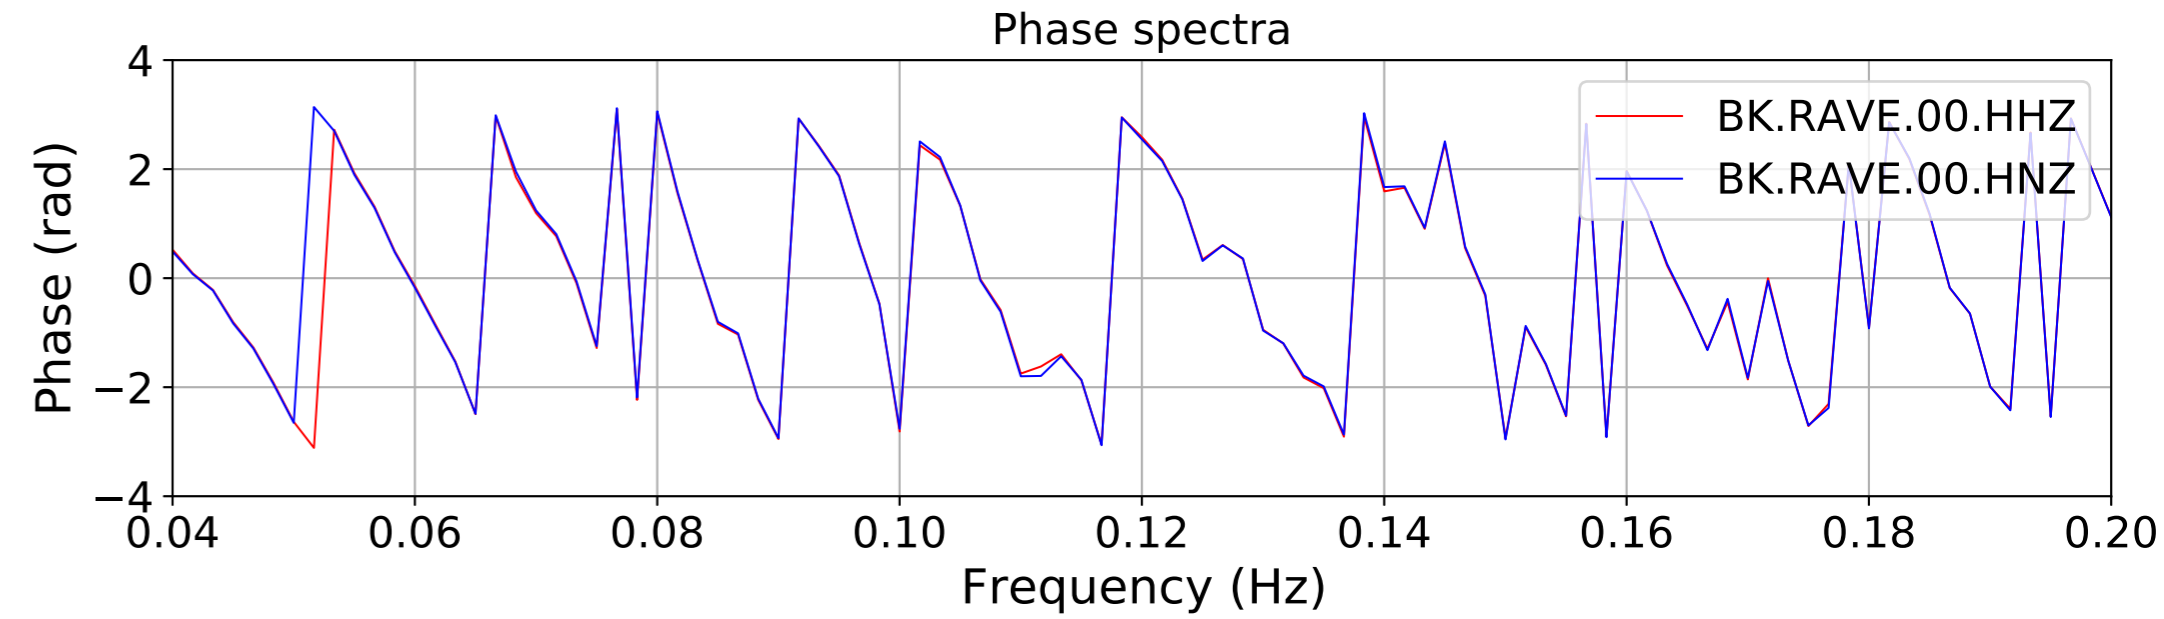

2024.340.184421_M7.0_nc75095651
Origin Time:2024-12-05T18:44:21.110000Z USGS event-id:nc75095651
M7.0 2024 Offshore Cape Mendocino, California Earthquake