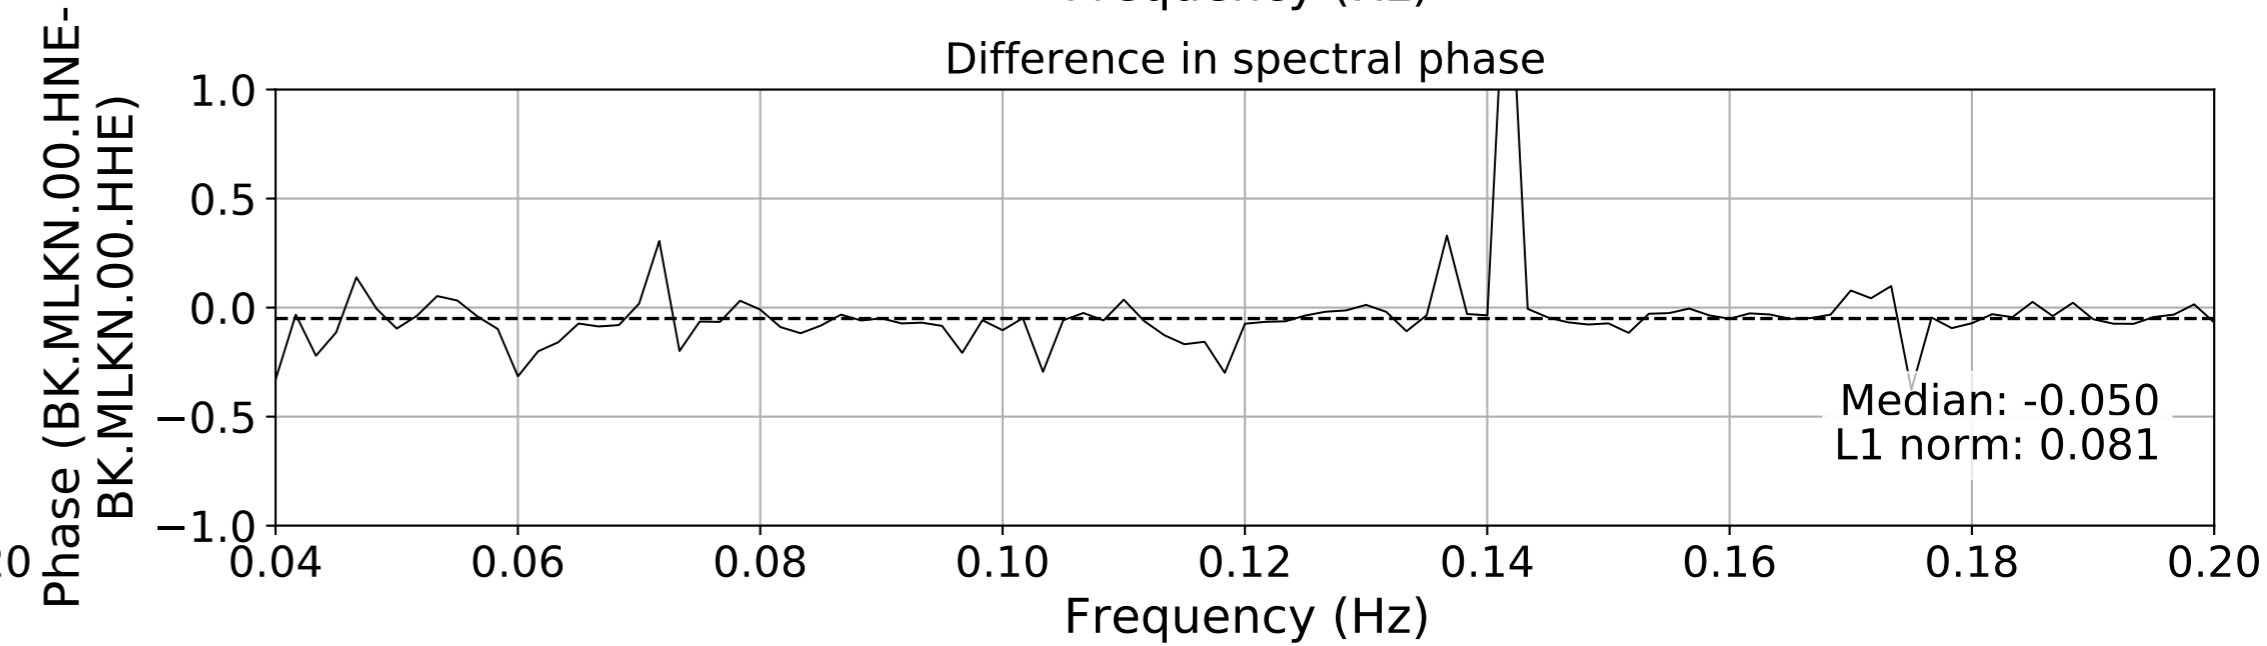

2024.340.184421_M7.0_nc75095651
Origin Time:2024-12-05T18:44:21.110000Z USGS event-id:nc75095651
M7.0 2024 Offshore Cape Mendocino, California Earthquake