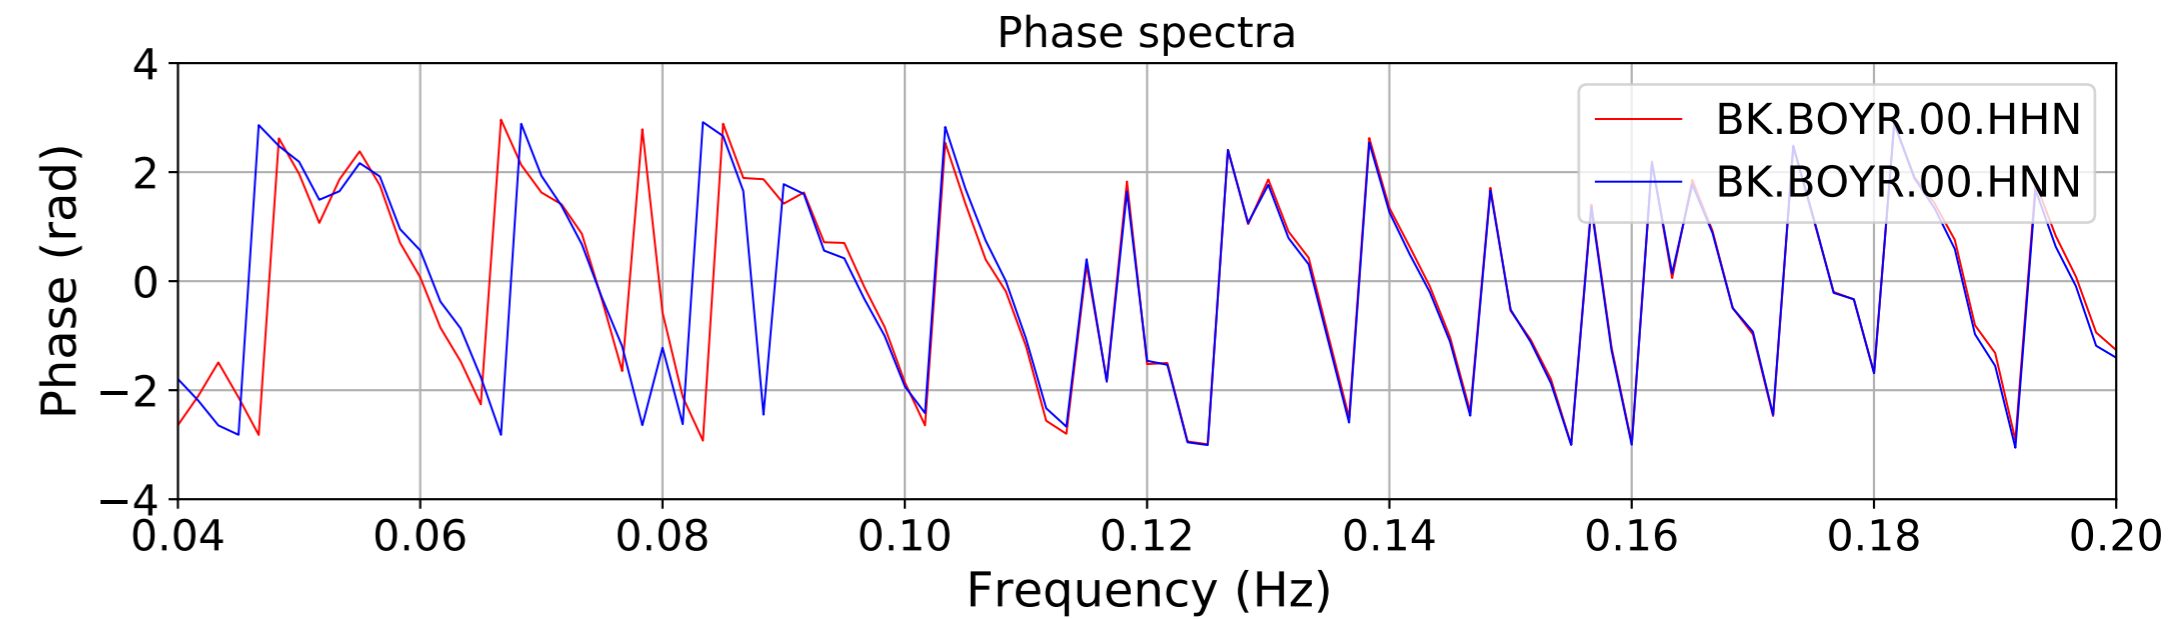

2024.340.184421_M7.0_nc75095651
Origin Time:2024-12-05T18:44:21.110000Z USGS event-id:nc75095651
M7.0 2024 Offshore Cape Mendocino, California Earthquake