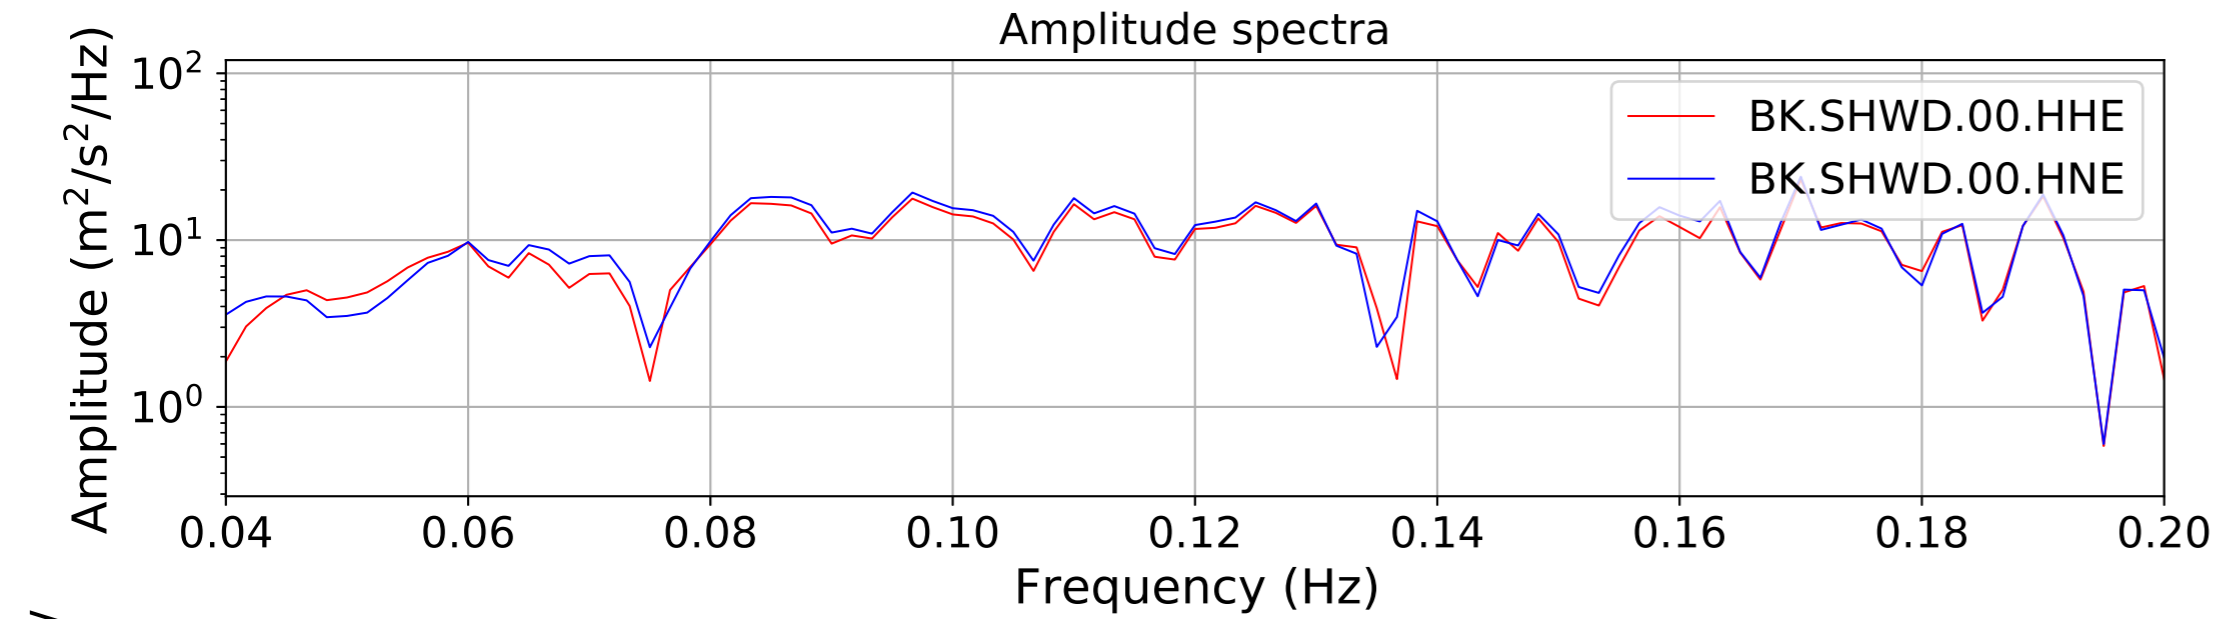

2024.340.184421.M7.0_nc75095651
Origin Time:2024-12-05T18:44:21.110000Z USGS event-id:nc75095651
M7.0 2024 Offshore Cape Mendocino, California Earthquake