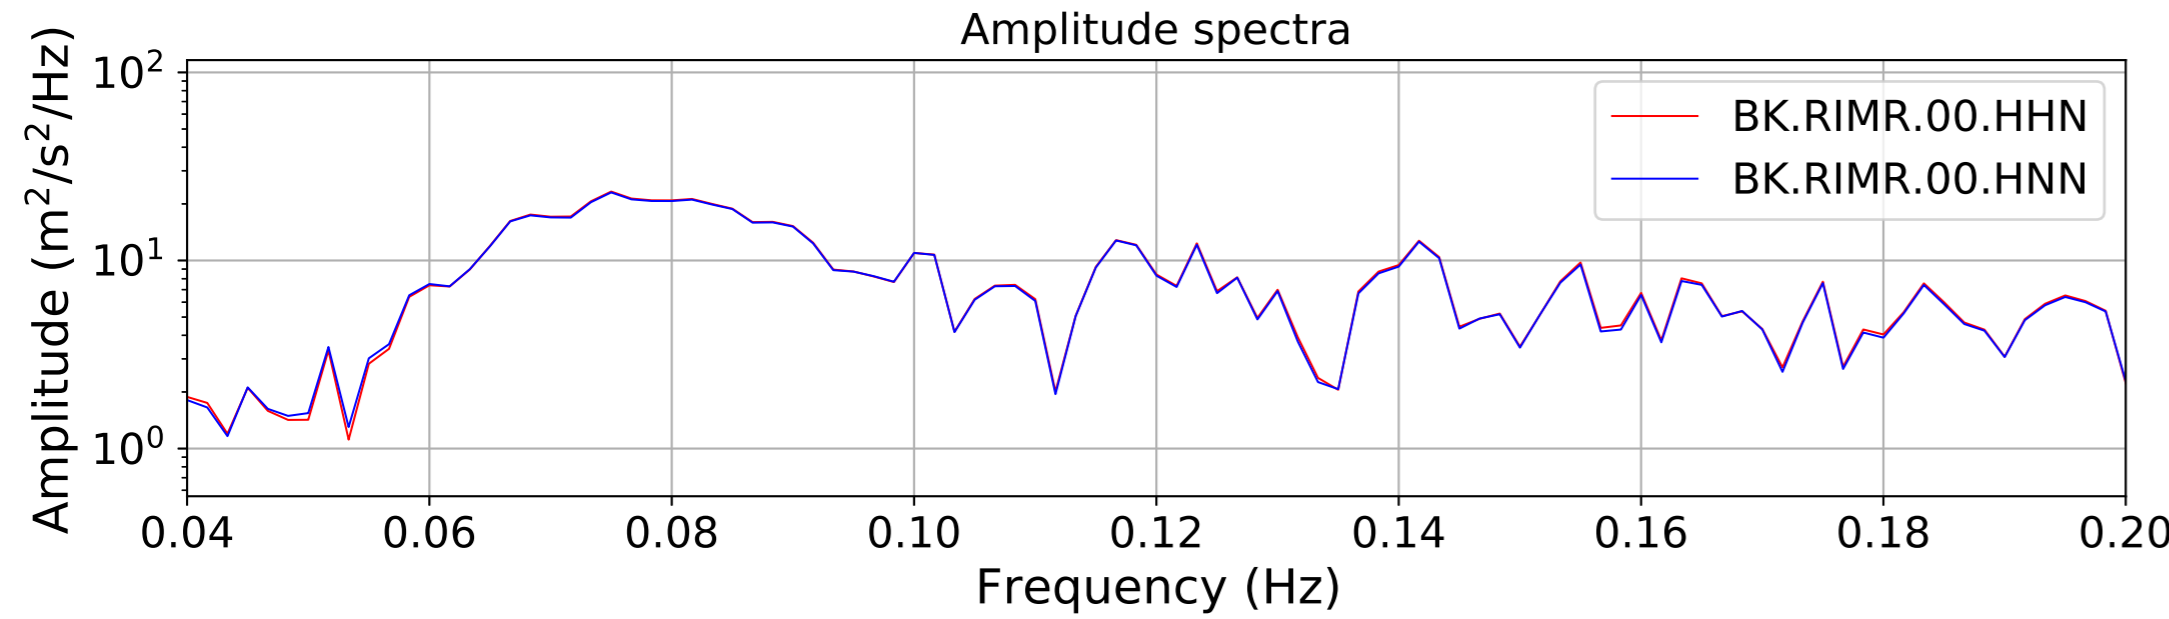

2024.340.184421_M7.0_nc75095651
Origin Time:2024-12-05T18:44:21.110000Z USGS event-id:nc75095651
M7.0 2024 Offshore Cape Mendocino, California Earthquake