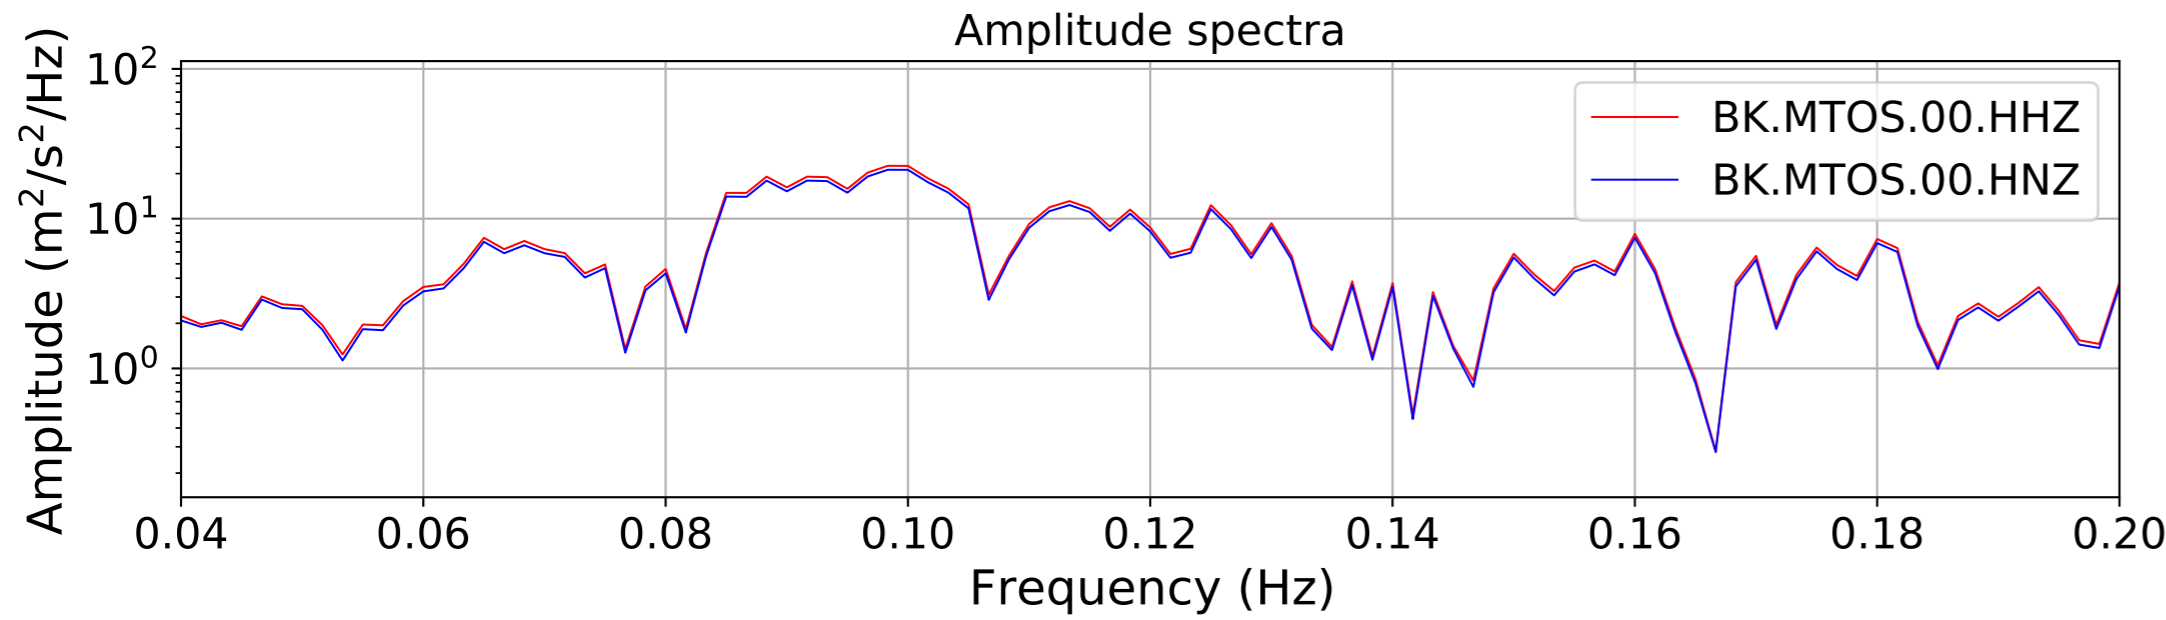

2024.340.184421_M7.0_nc75095651
Origin Time:2024-12-05T18:44:21.110000Z USGS event-id:nc75095651
M7.0 2024 Offshore Cape Mendocino, California Earthquake