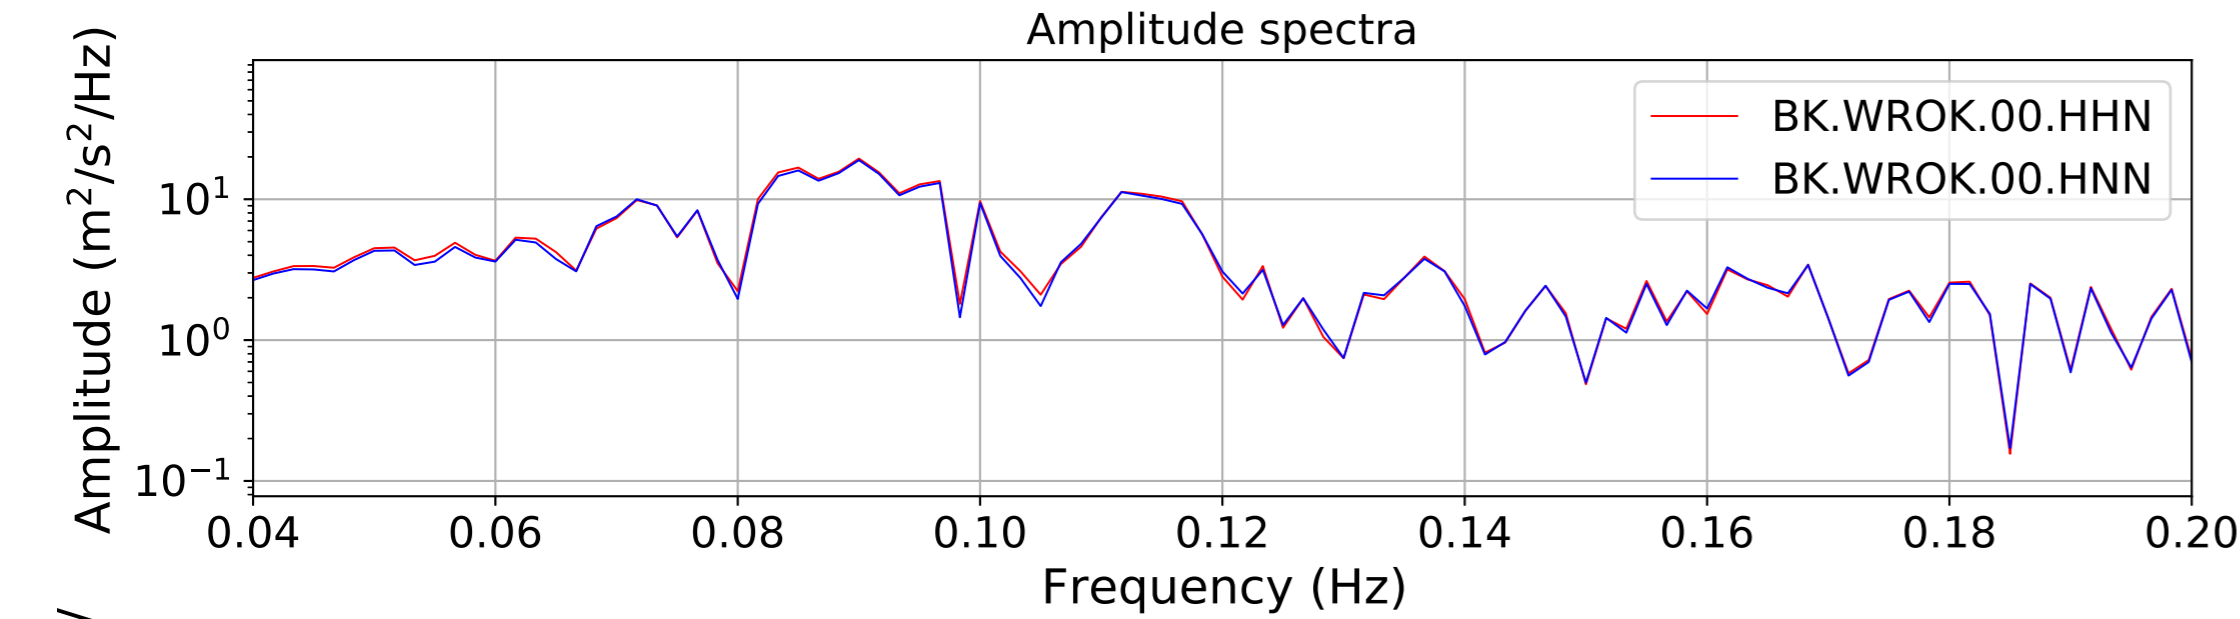

2024.340.184421_M7.0_nc75095651
Origin Time:2024-12-05T18:44:21.110000Z USGS event-id:nc75095651
M7.0 2024 Offshore Cape Mendocino, California Earthquake