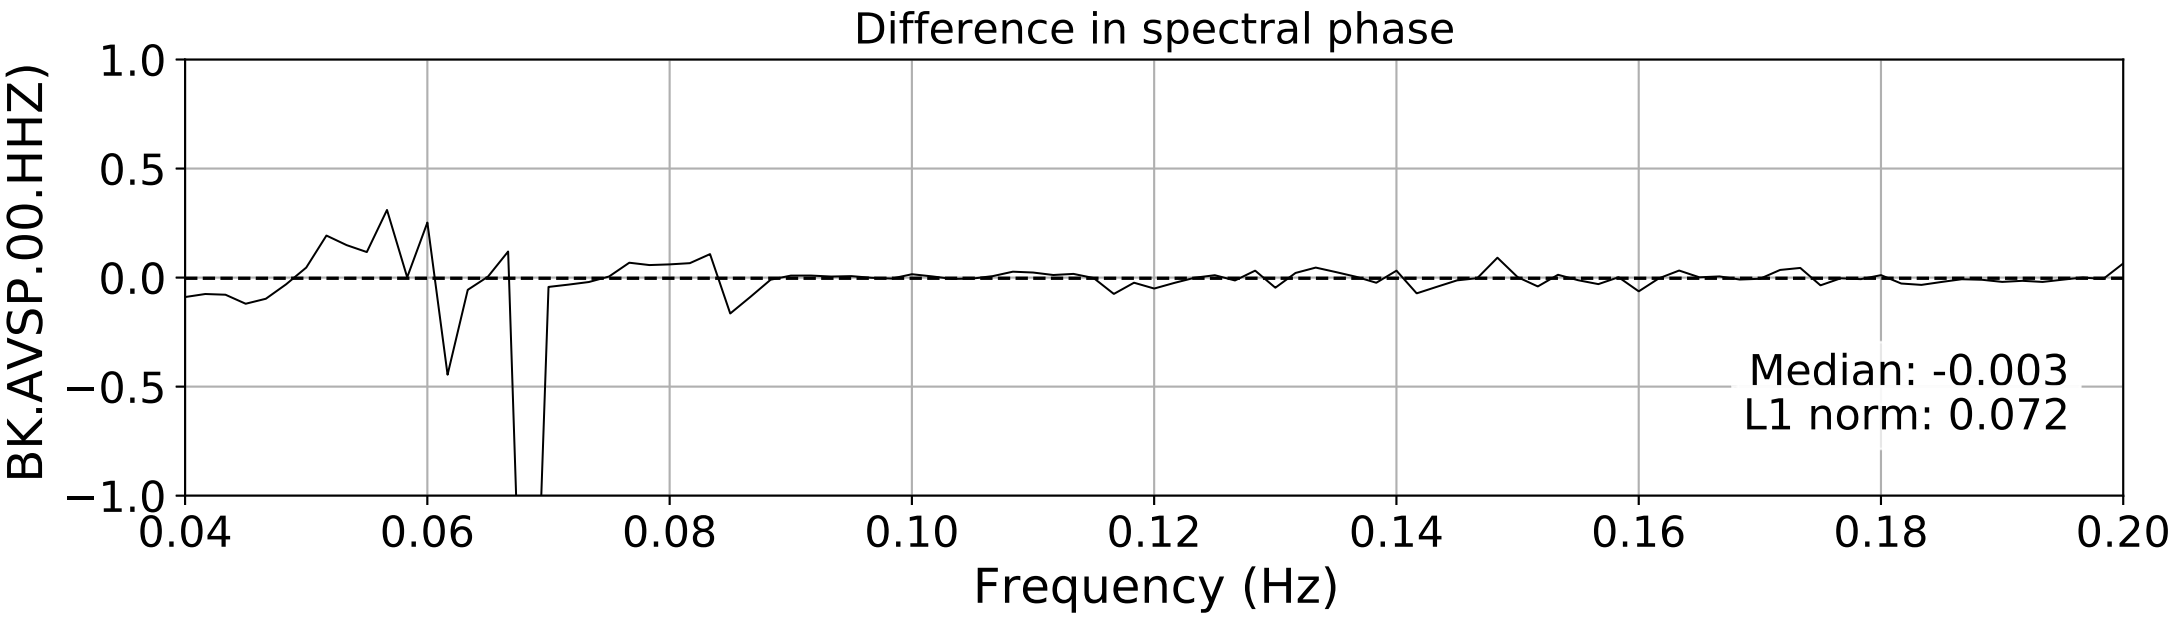

2024.340.184421_M7.0_nc75095651
Origin Time:2024-12-05T18:44:21.110000Z USGS event-id:nc75095651
M7.0 2024 Offshore Cape Mendocino, California Earthquake