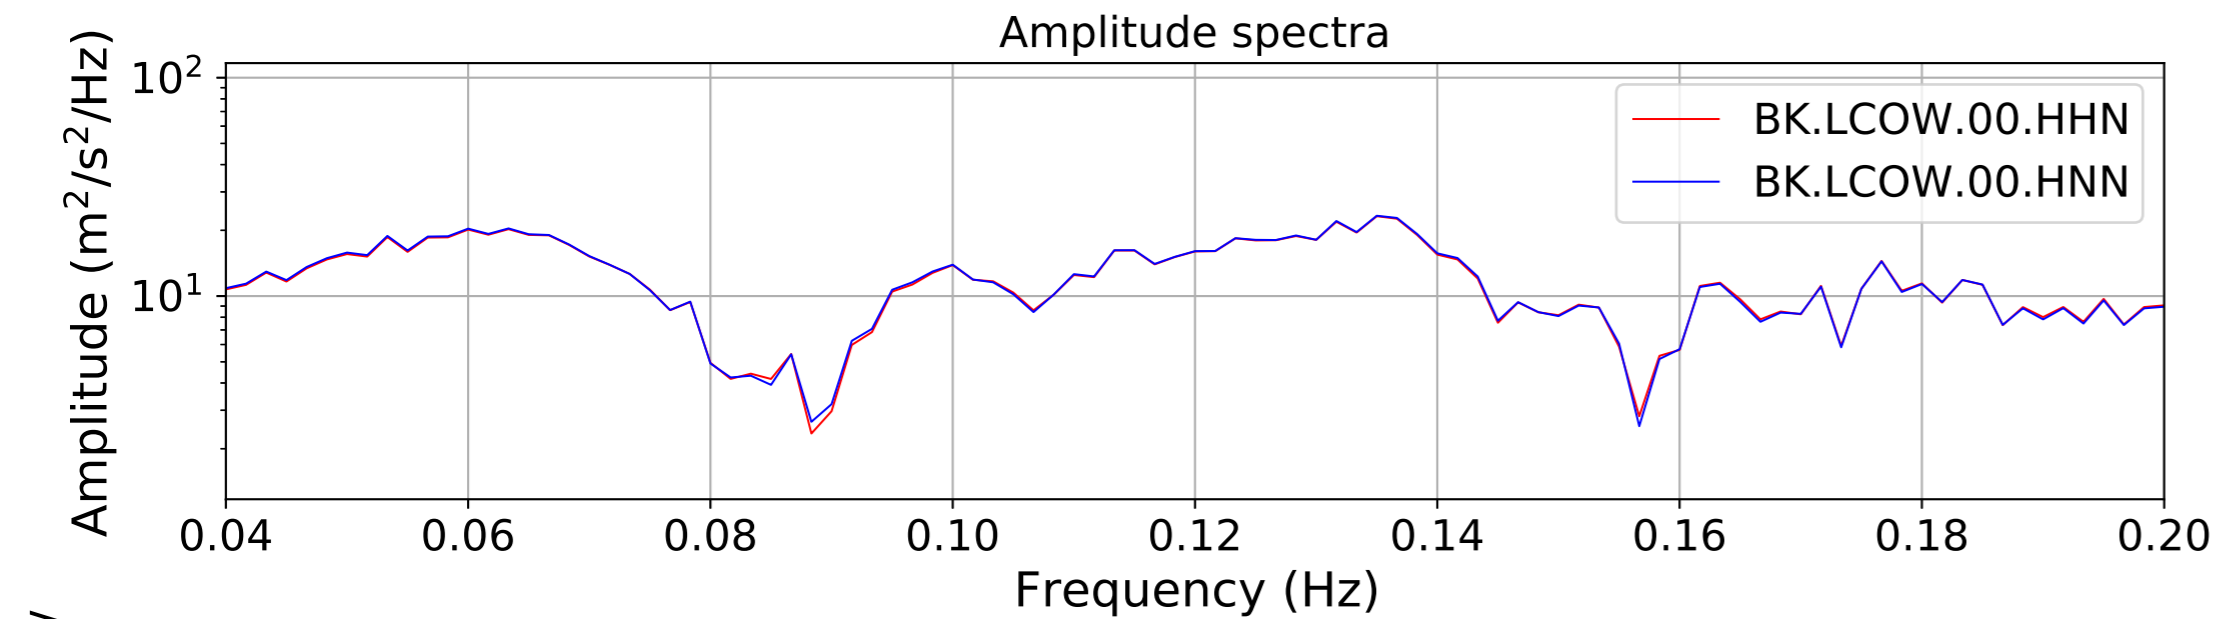

2024.340.184421.M7.0_nc75095651
Origin Time:2024-12-05T18:44:21.110000Z USGS event-id:nc75095651
M7.0 2024 Offshore Cape Mendocino, California Earthquake