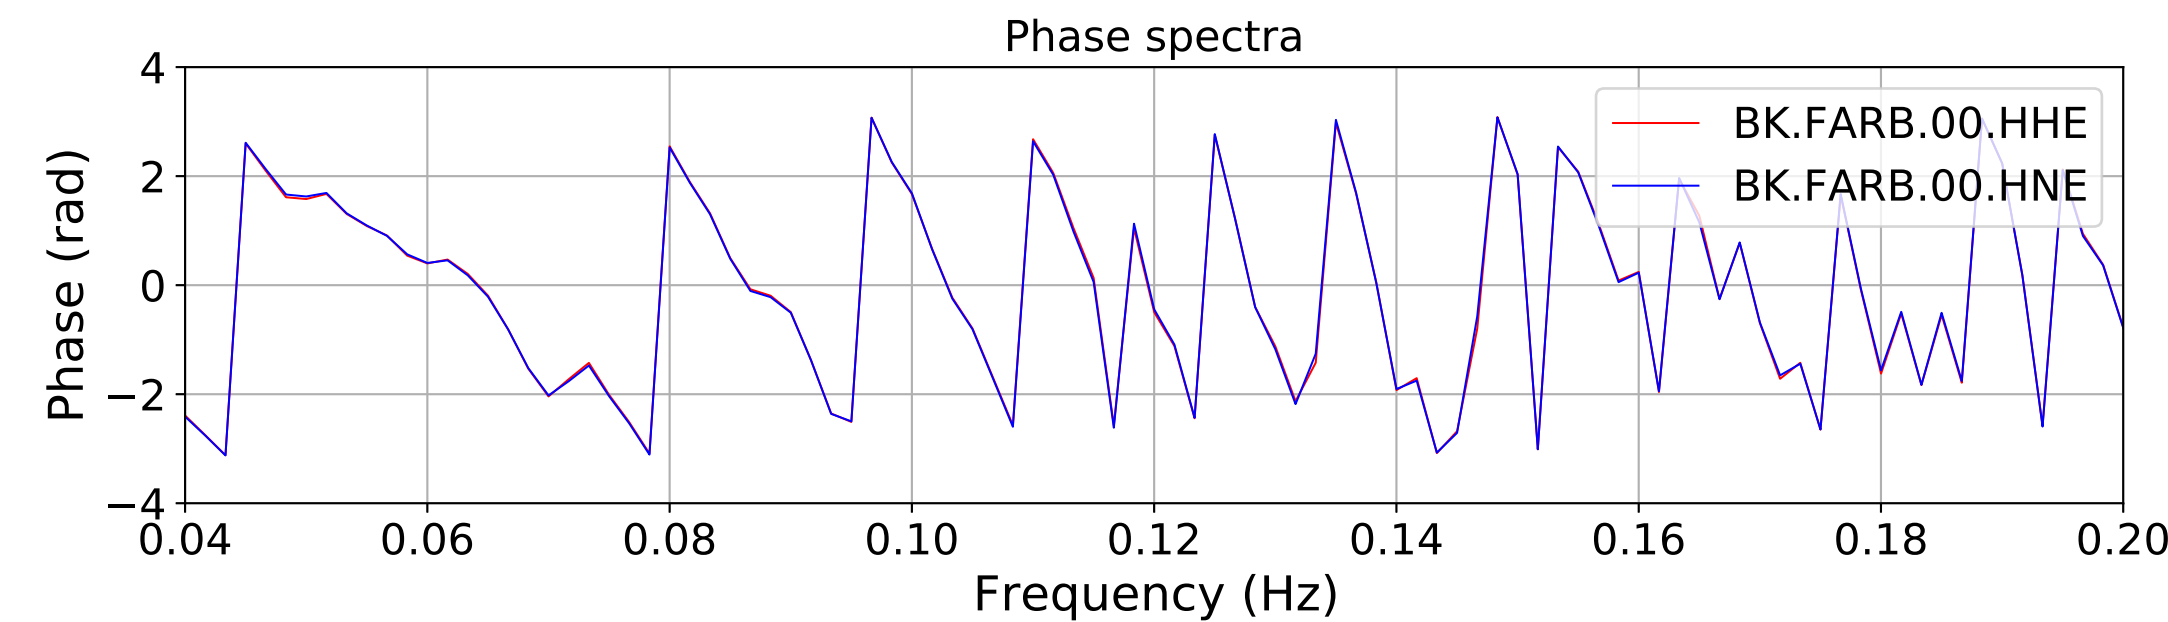

2024.340.184421_M7.0_nc75095651
Origin Time:2024-12-05T18:44:21.110000Z USGS event-id:nc75095651
M7.0 2024 Offshore Cape Mendocino, California Earthquake