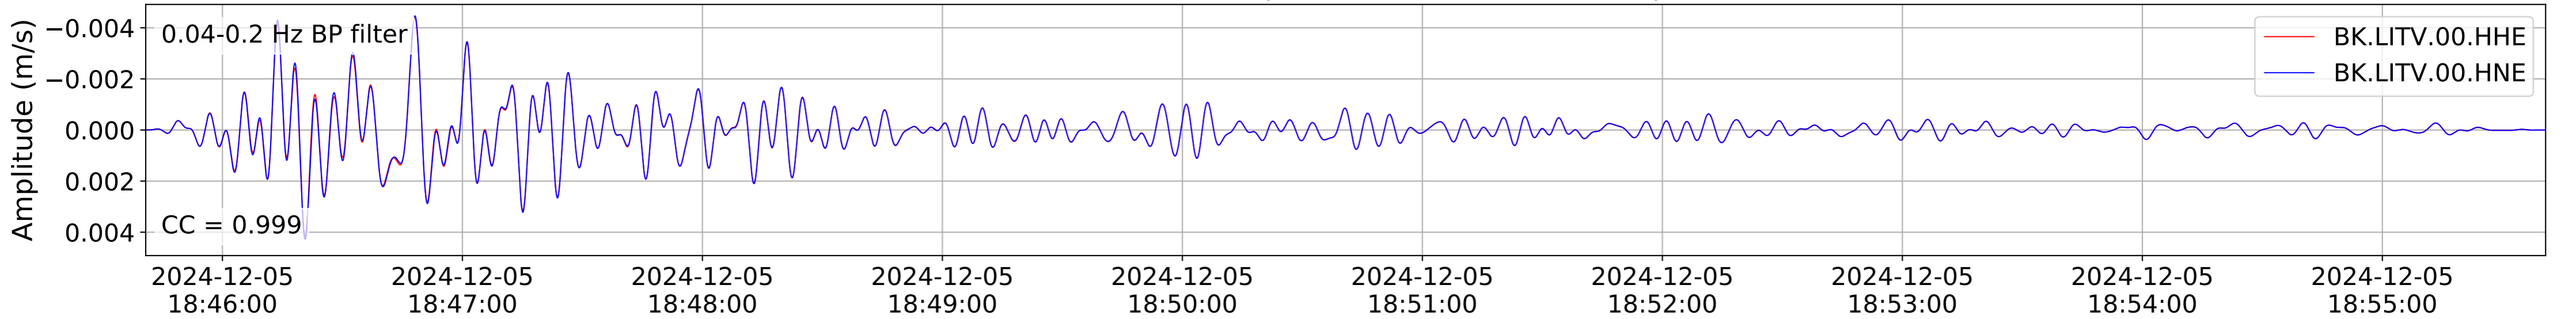

2024.340.184421_M7.0_nc75095651
Origin Time:2024-12-05T18:44:21.110000Z USGS event-id:nc75095651
M7.0 2024 Offshore Cape Mendocino, California Earthquake