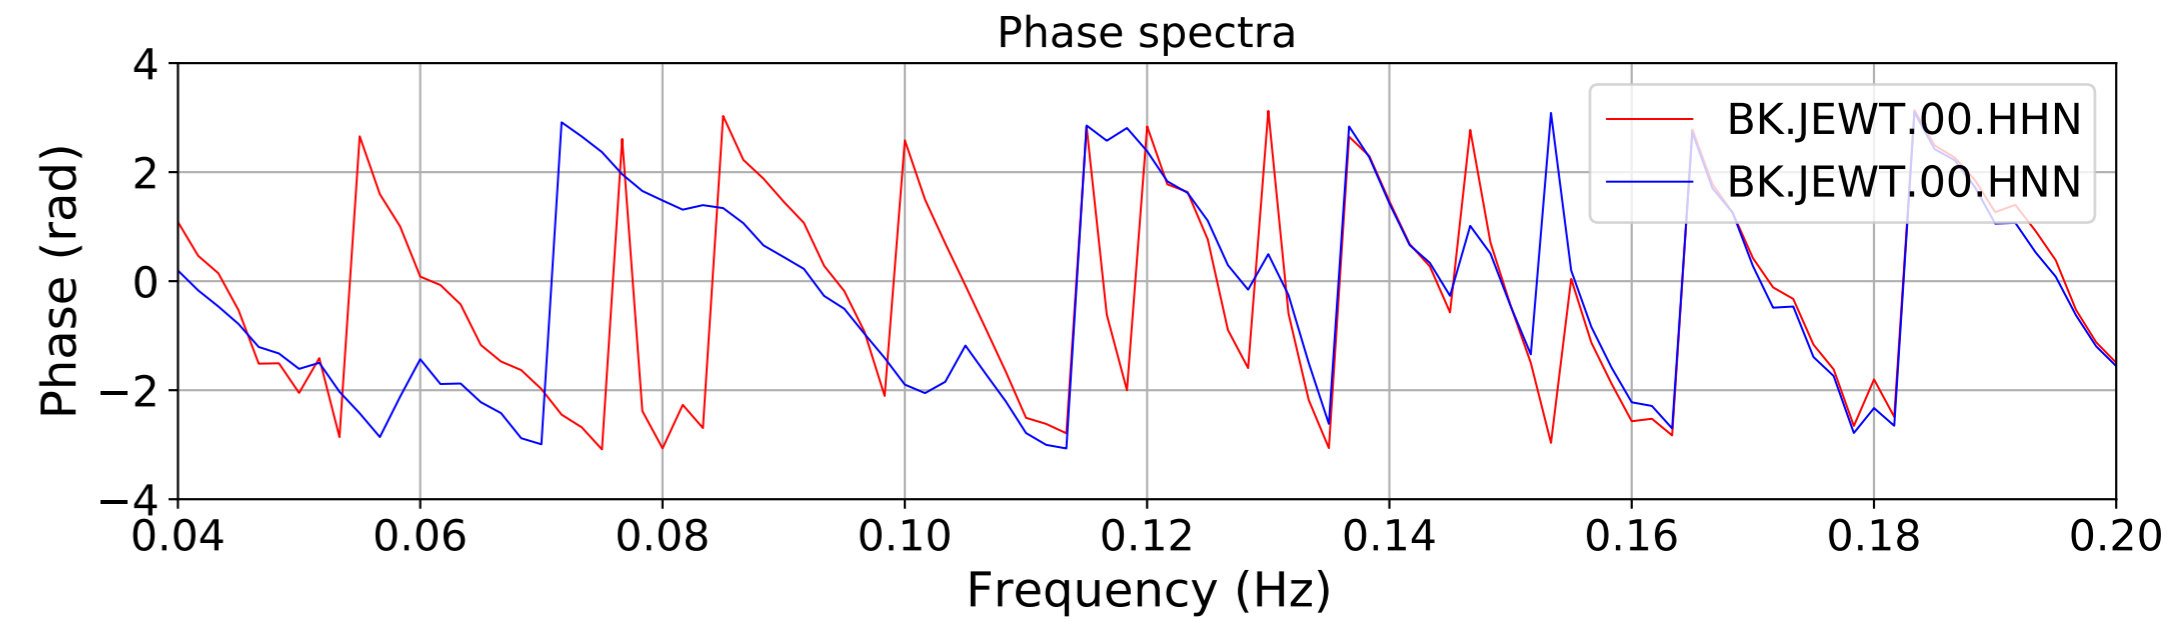

2024.340.184421.M7.0_nc75095651
Origin Time:2024-12-05T18:44:21.110000Z USGS event-id:nc75095651
M7.0 2024 Offshore Cape Mendocino, California Earthquake