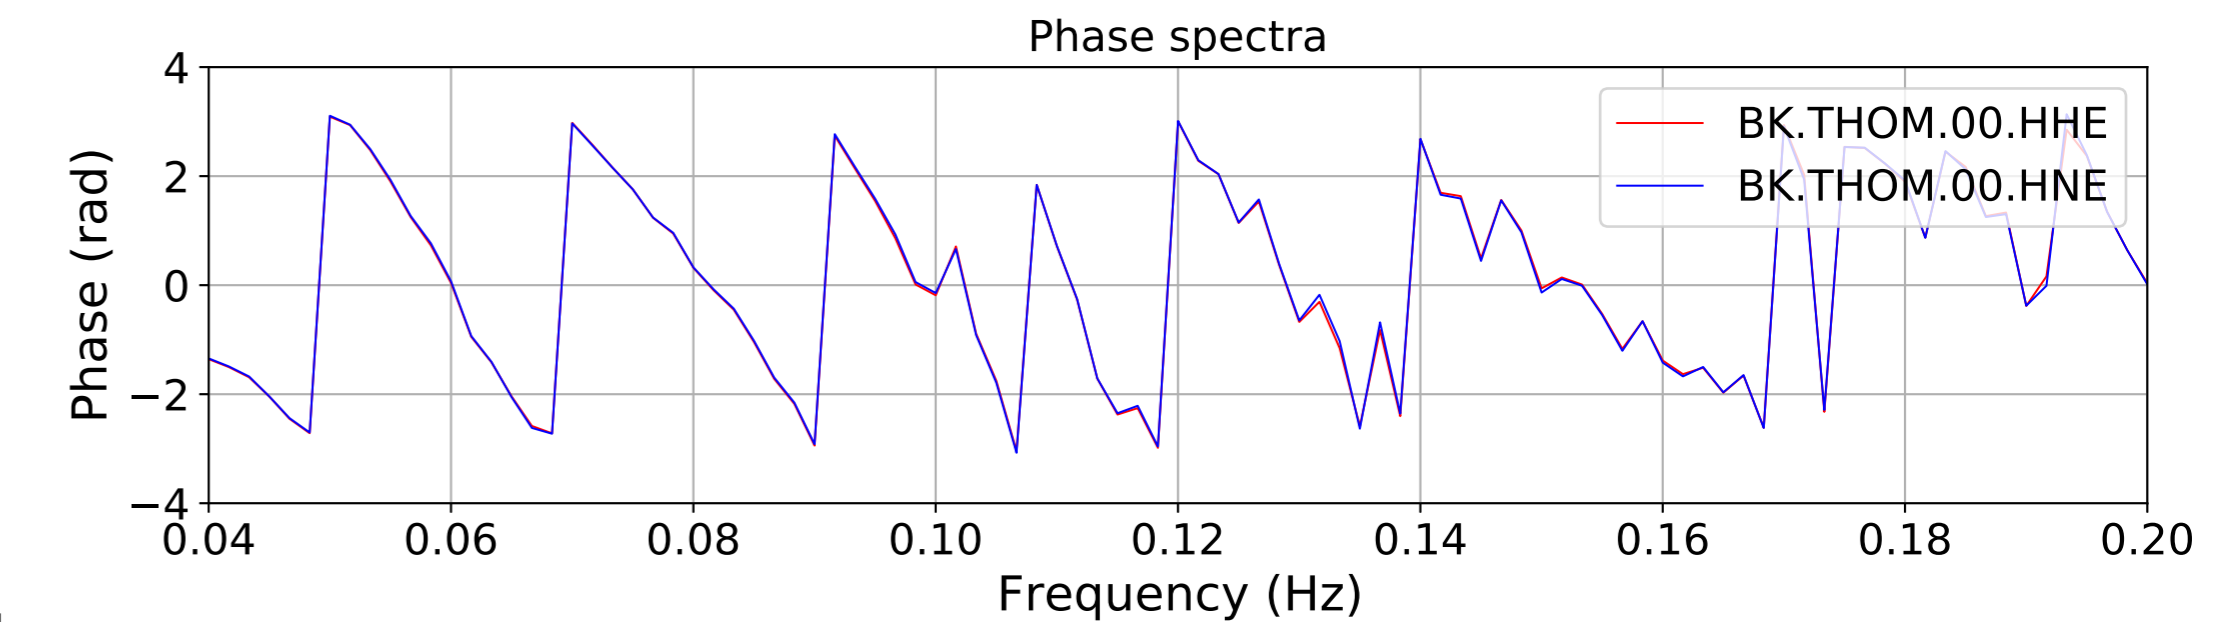

2024.340.184421.M7.0_nc75095651
Origin Time:2024-12-05T18:44:21.110000Z USGS event-id:nc75095651
M7.0 2024 Offshore Cape Mendocino, California Earthquake