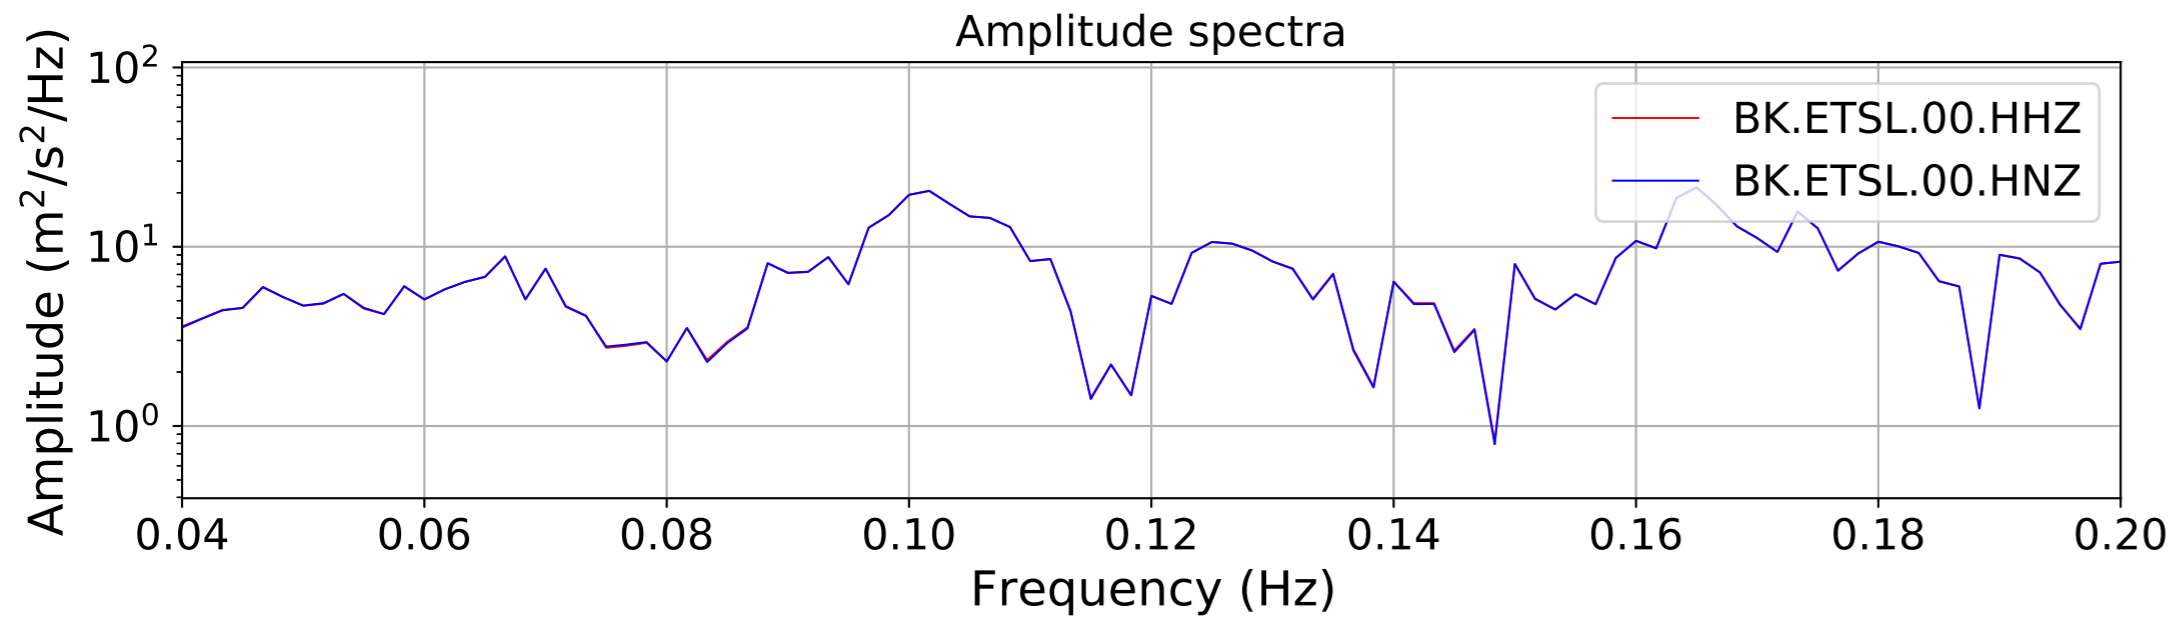

2024.340.184421_M7.0_nc75095651
Origin Time:2024-12-05T18:44:21.110000Z USGS event-id:nc75095651
M7.0 2024 Offshore Cape Mendocino, California Earthquake