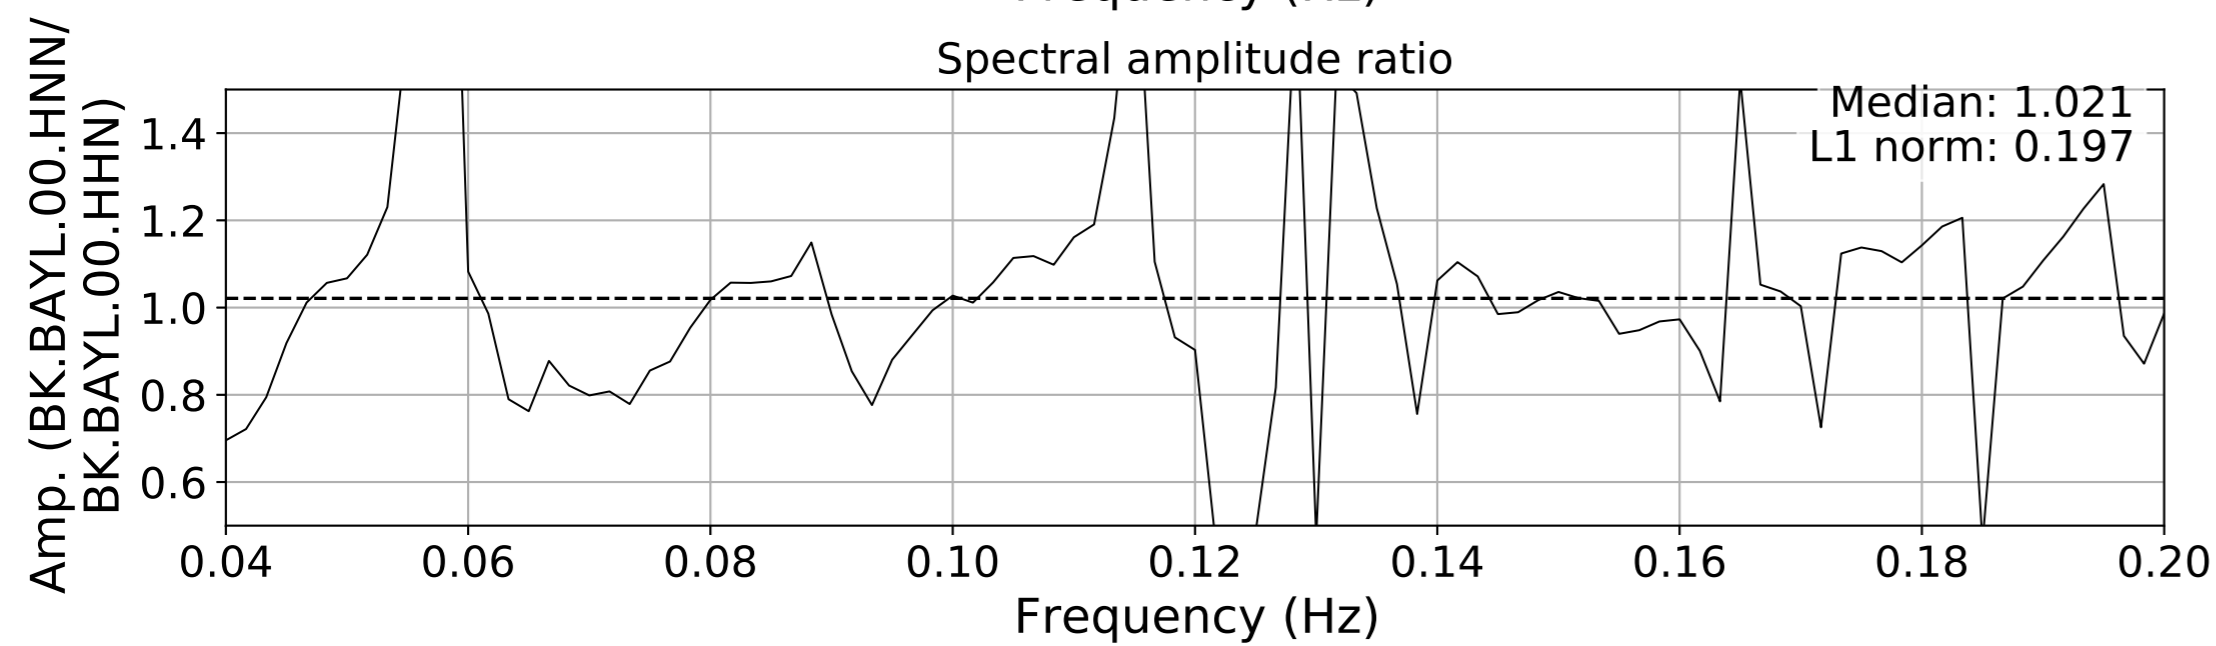

2024.340.184421_M7.0_nc75095651
Origin Time:2024-12-05T18:44:21.110000Z USGS event-id:nc75095651
M7.0 2024 Offshore Cape Mendocino, California Earthquake