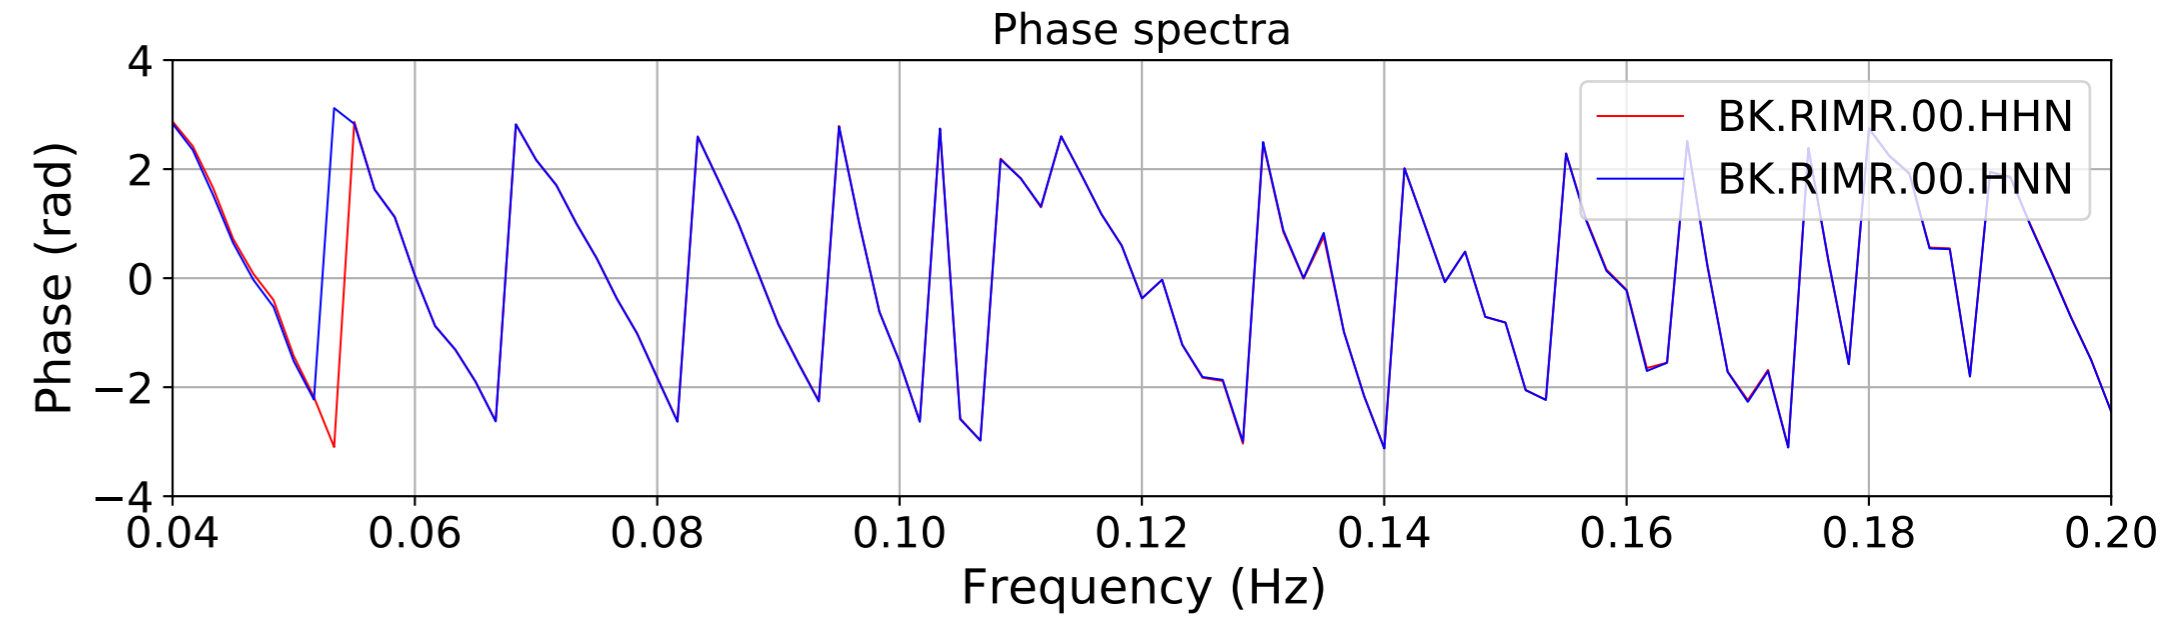

2024.340.184421_M7.0_nc75095651
Origin Time:2024-12-05T18:44:21.110000Z USGS event-id:nc75095651
M7.0 2024 Offshore Cape Mendocino, California Earthquake