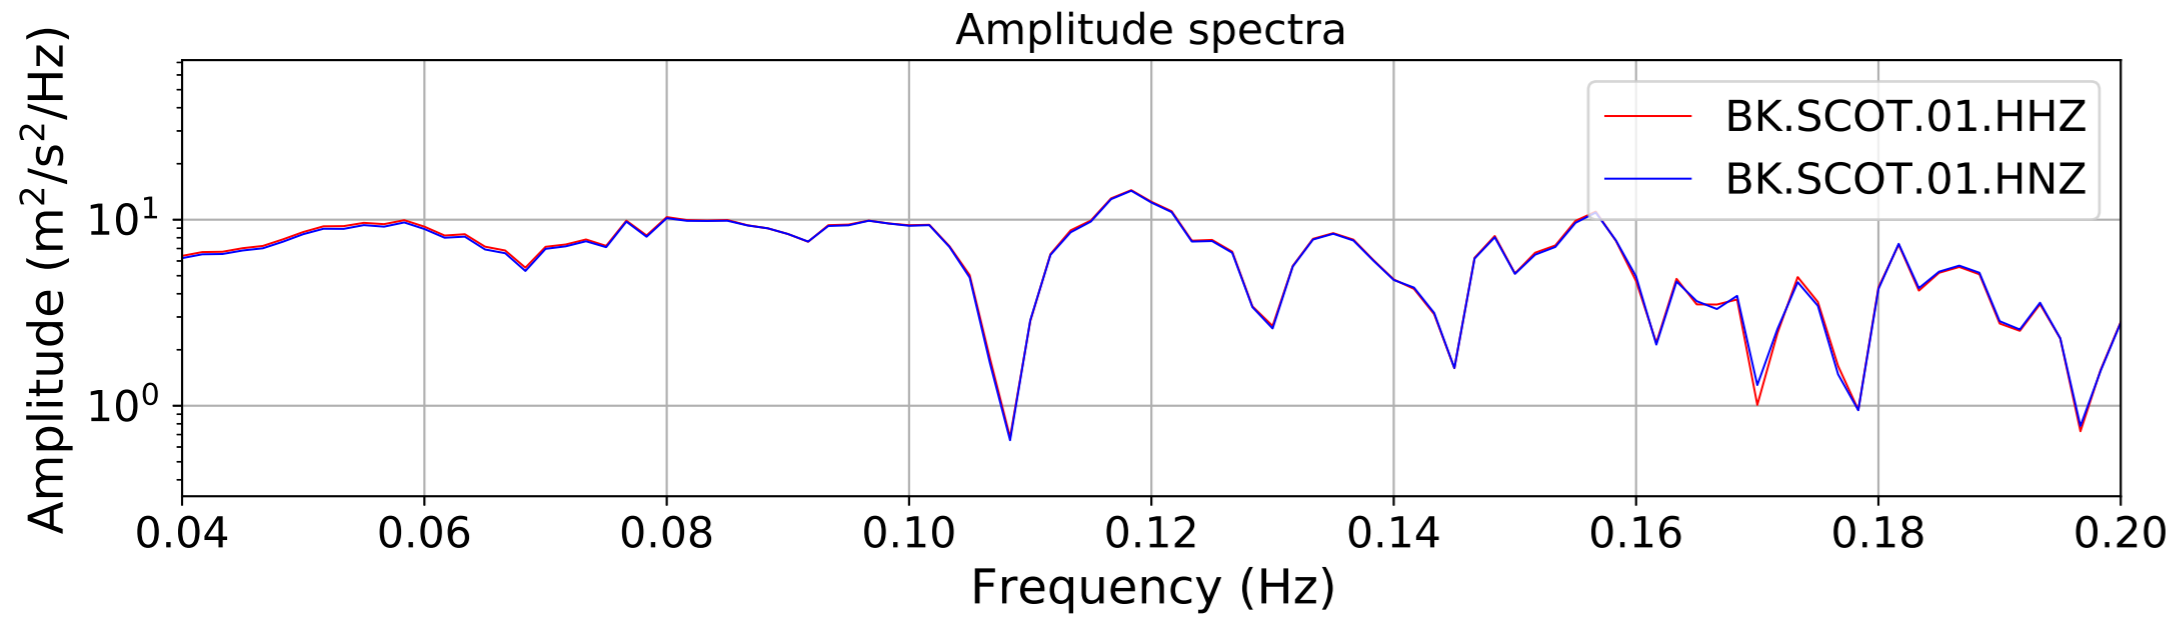

2024.340.184421_M7.0_nc75095651
Origin Time:2024-12-05T18:44:21.110000Z USGS event-id:nc75095651
M7.0 2024 Offshore Cape Mendocino, California Earthquake