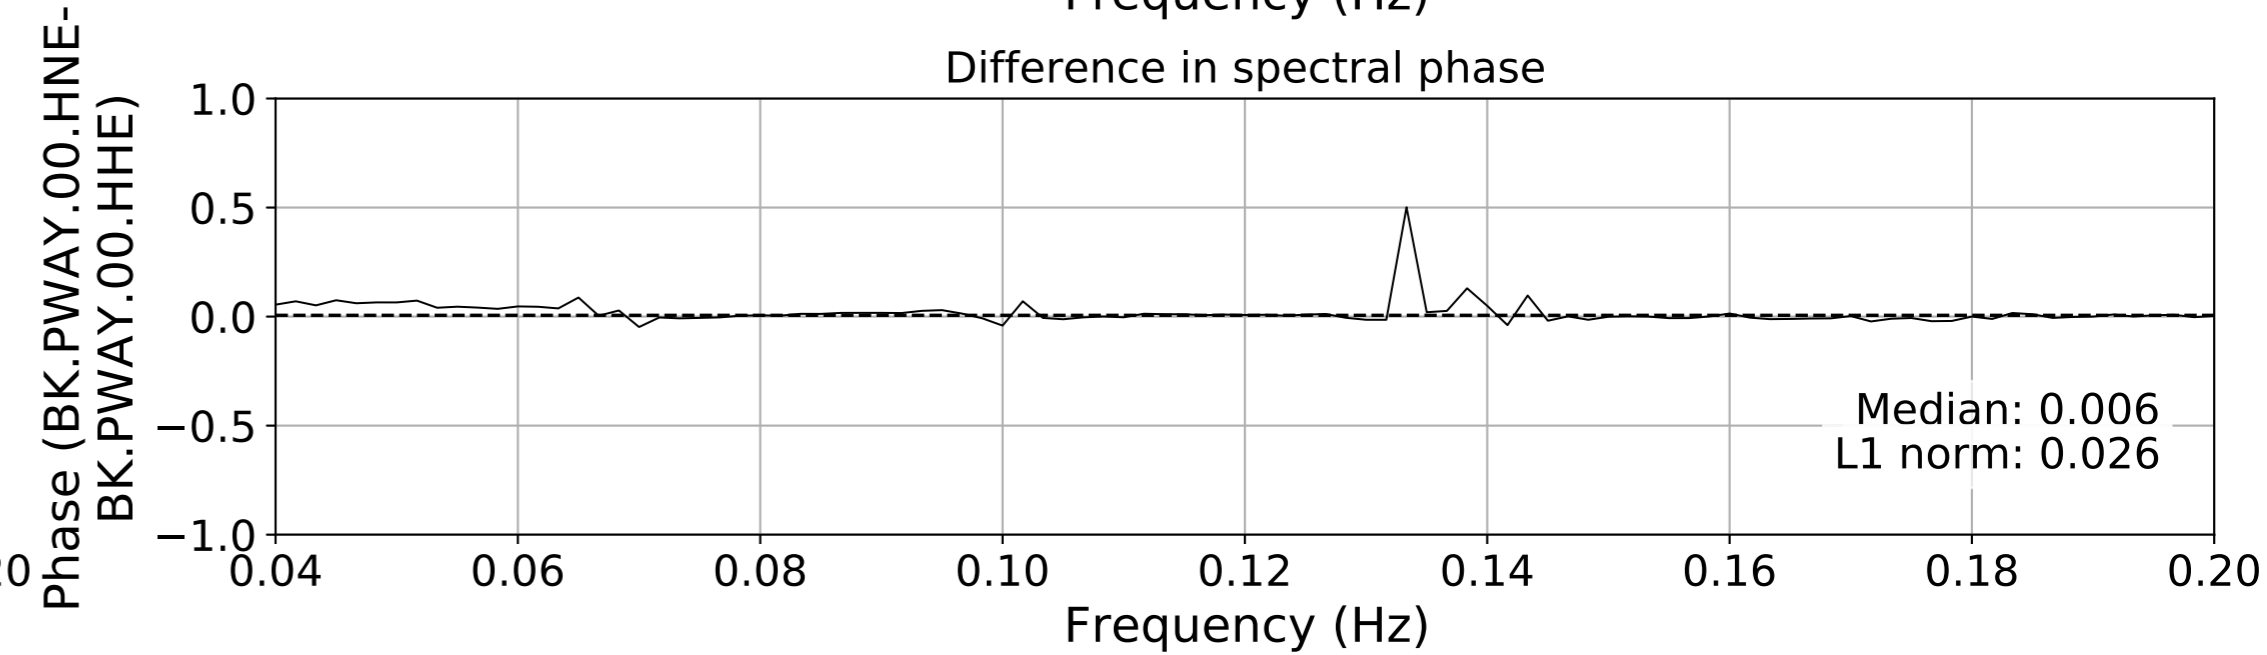

2024.340.184421_M7.0_nc75095651
Origin Time:2024-12-05T18:44:21.110000Z USGS event-id:nc75095651
M7.0 2024 Offshore Cape Mendocino, California Earthquake