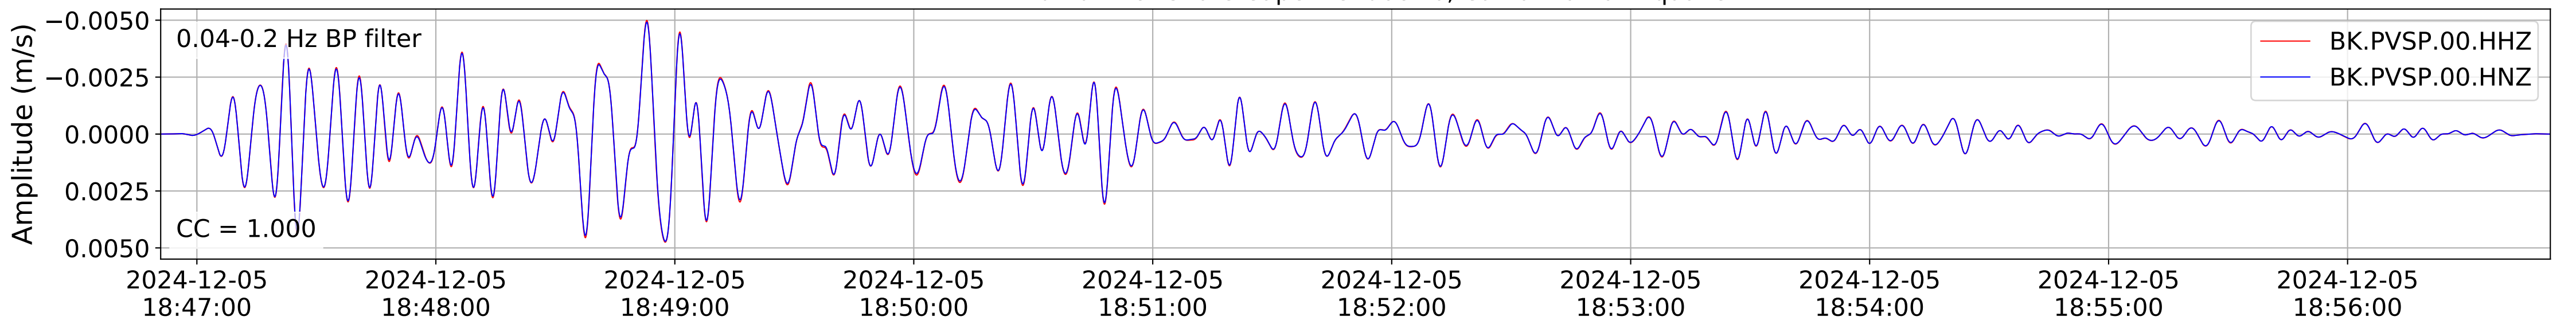

2024.340.184421_M7.0_nc75095651
Origin Time:2024-12-05T18:44:21.110000Z USGS event-id:nc75095651
M7.0 2024 Offshore Cape Mendocino, California Earthquake