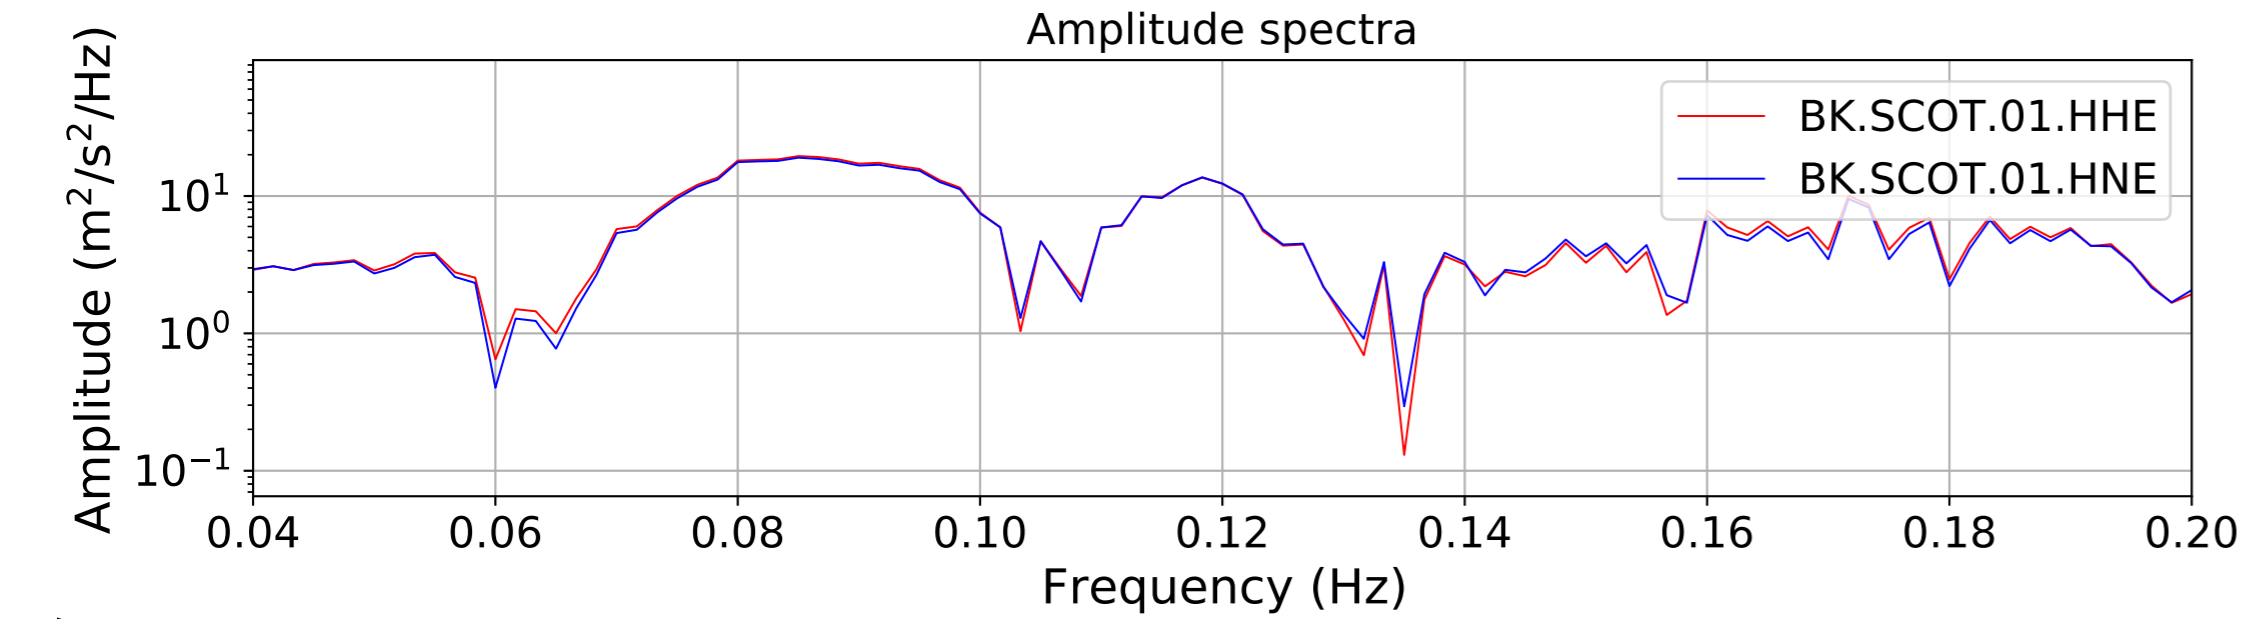

2024.340.184421_M7.0_nc75095651
Origin Time:2024-12-05T18:44:21.110000Z USGS event-id:nc75095651
M7.0 2024 Offshore Cape Mendocino, California Earthquake