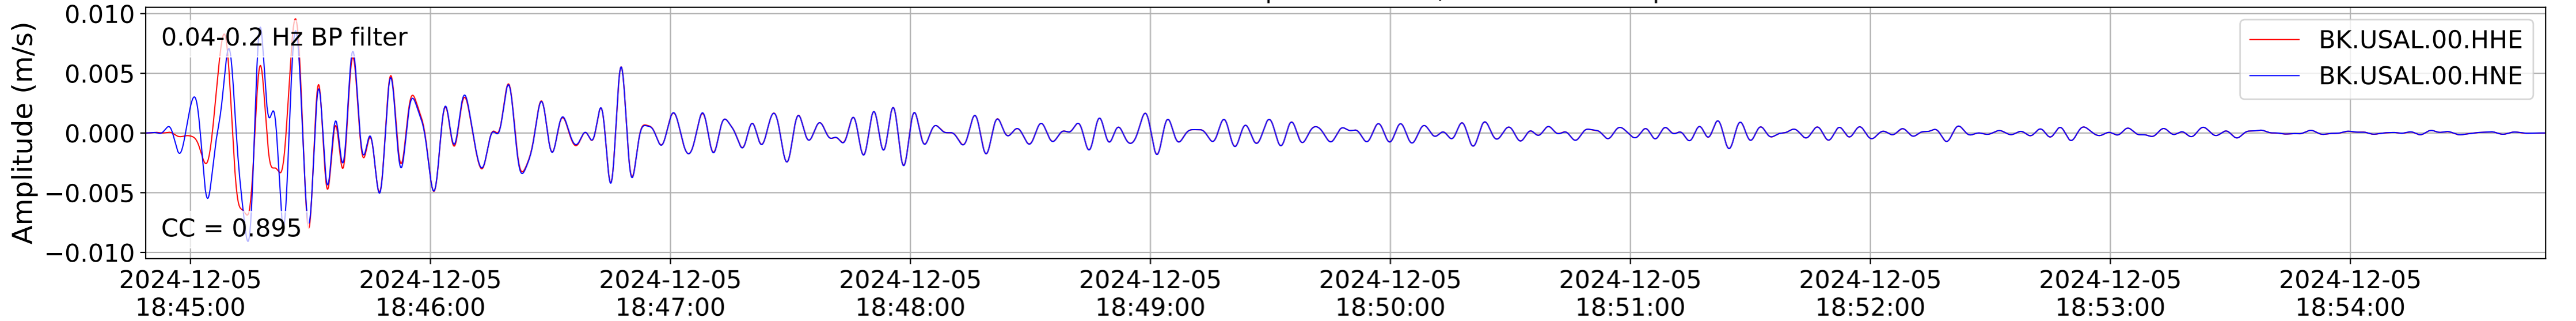

2024.340.184421_M7.0_nc75095651
Origin Time:2024-12-05T18:44:21.110000Z USGS event-id:nc75095651
M7.0 2024 Offshore Cape Mendocino, California Earthquake