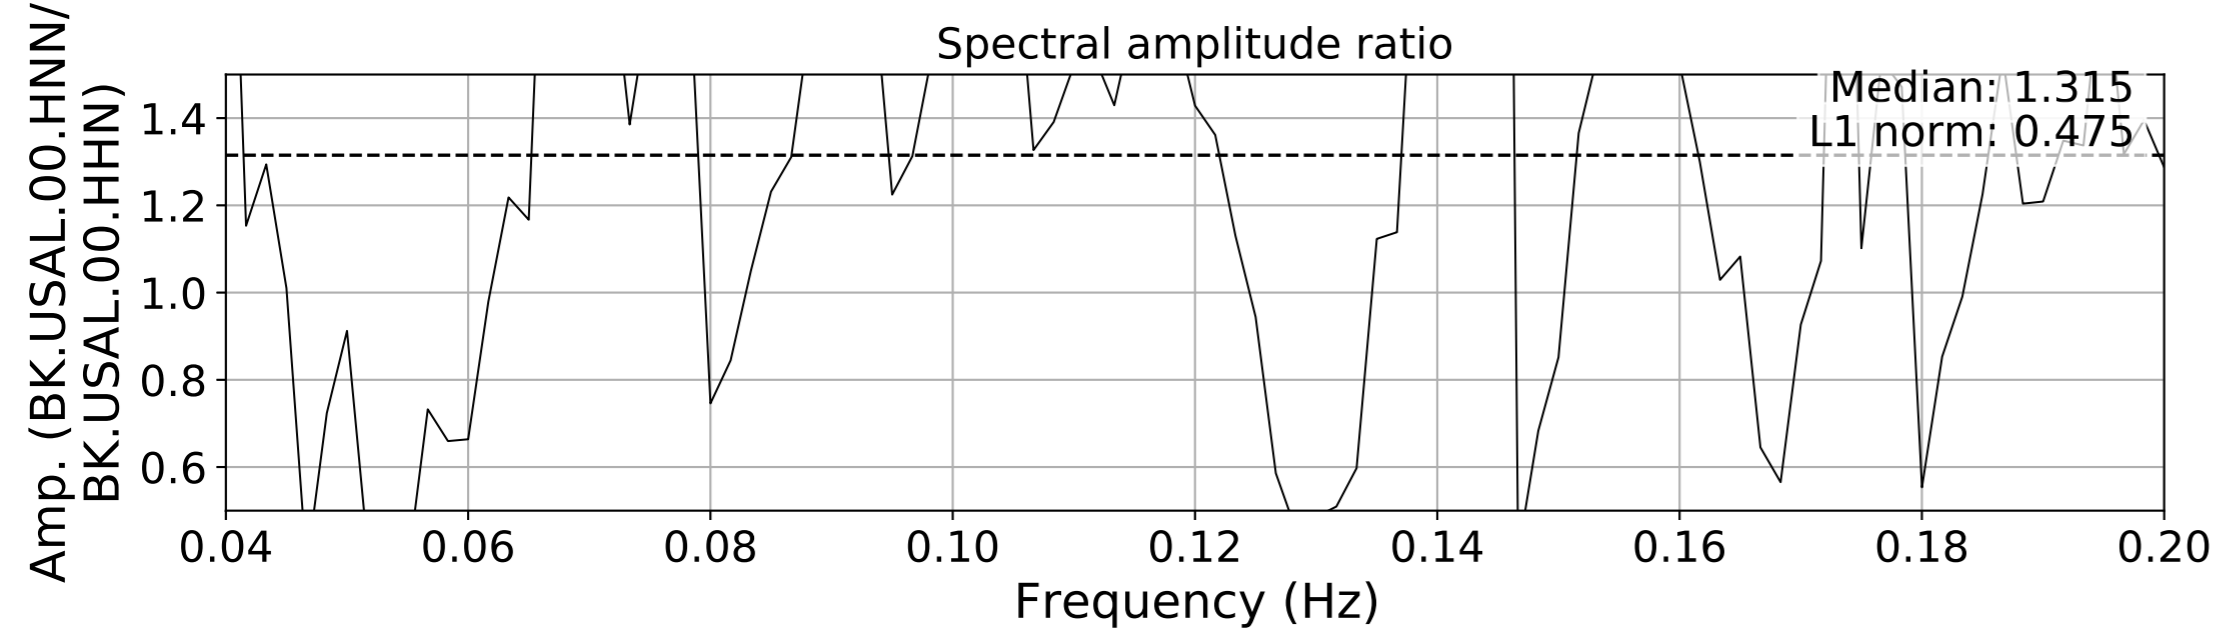

2024.340.184421_M7.0_nc75095651
Origin Time:2024-12-05T18:44:21.110000Z USGS event-id:nc75095651
M7.0 2024 Offshore Cape Mendocino, California Earthquake