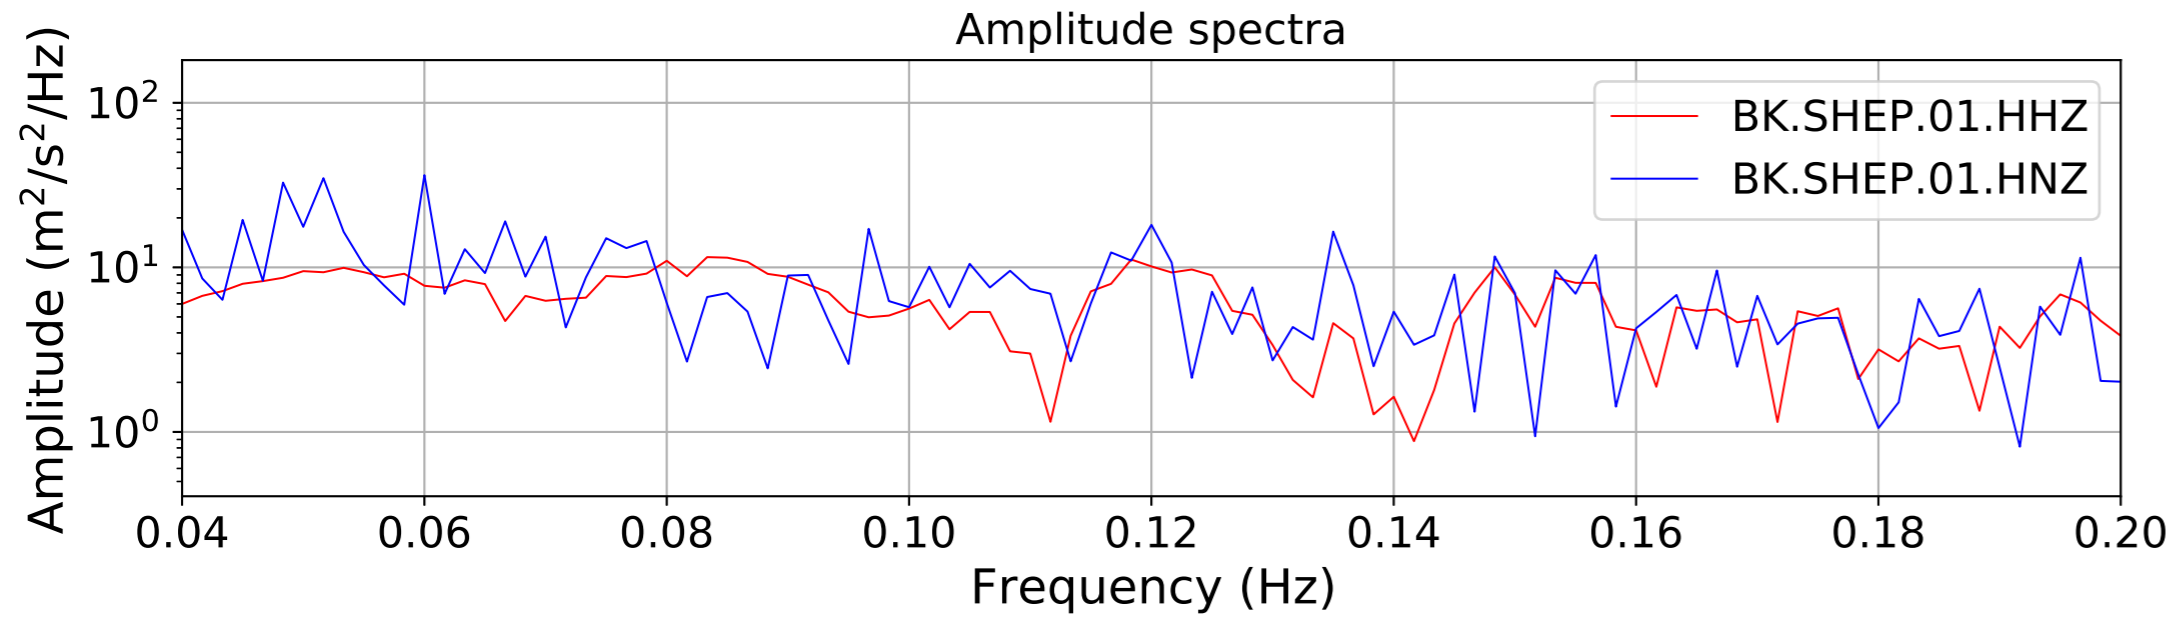

2024.340.184421_M7.0_nc75095651
Origin Time:2024-12-05T18:44:21.110000Z USGS event-id:nc75095651
M7.0 2024 Offshore Cape Mendocino, California Earthquake