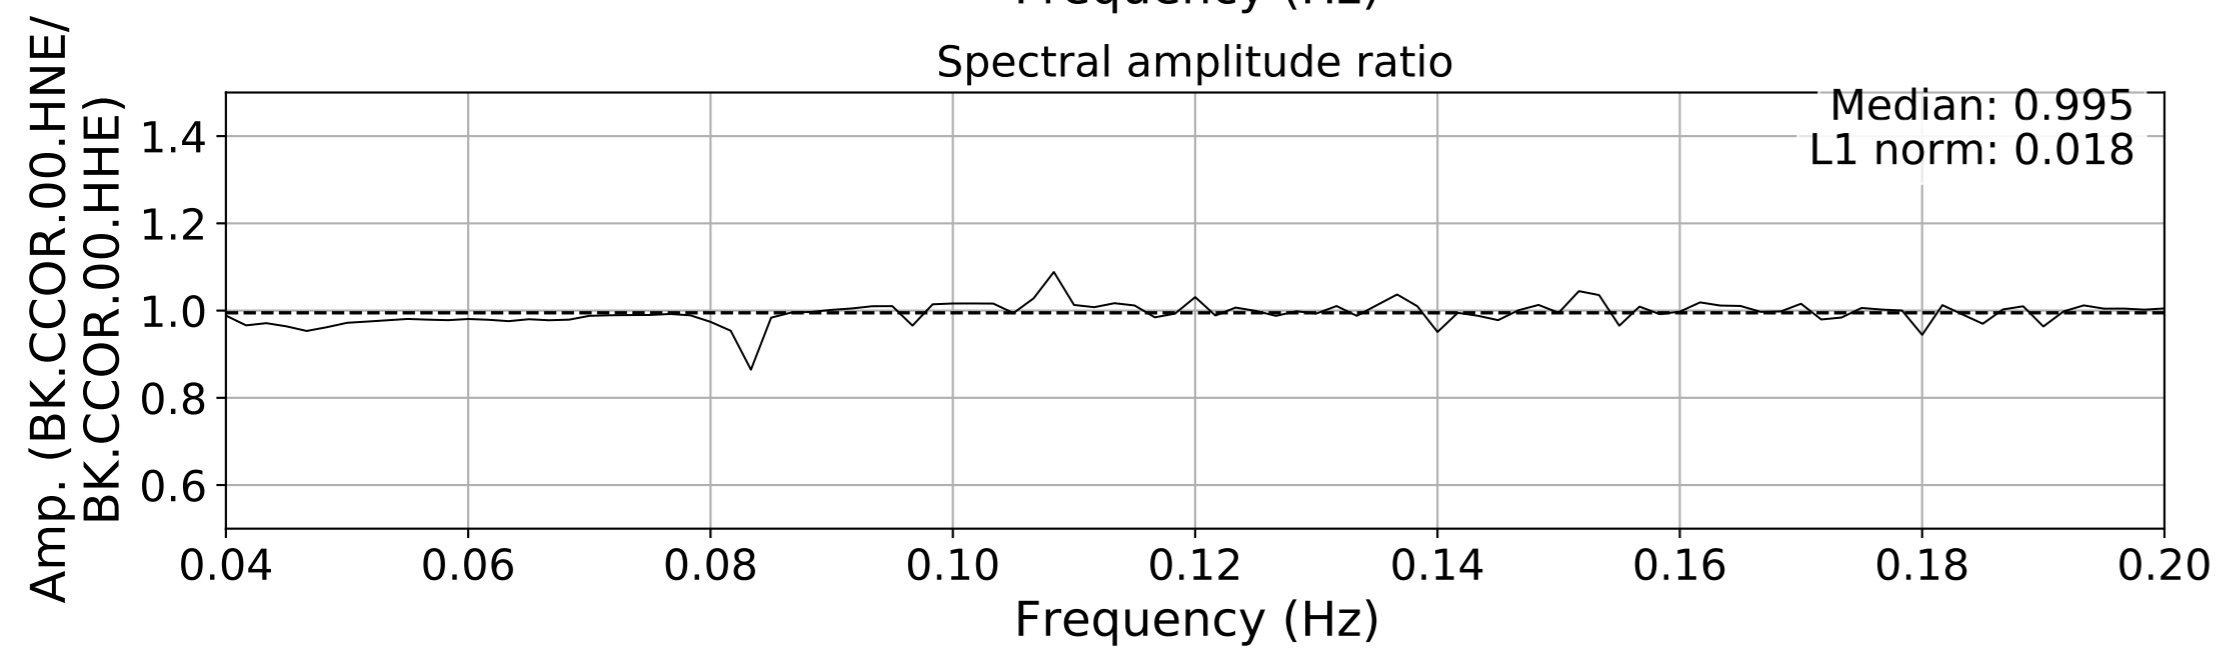

2024.340.184421_M7.0_nc75095651
Origin Time:2024-12-05T18:44:21.110000Z USGS event-id:nc75095651
M7.0 2024 Offshore Cape Mendocino, California Earthquake