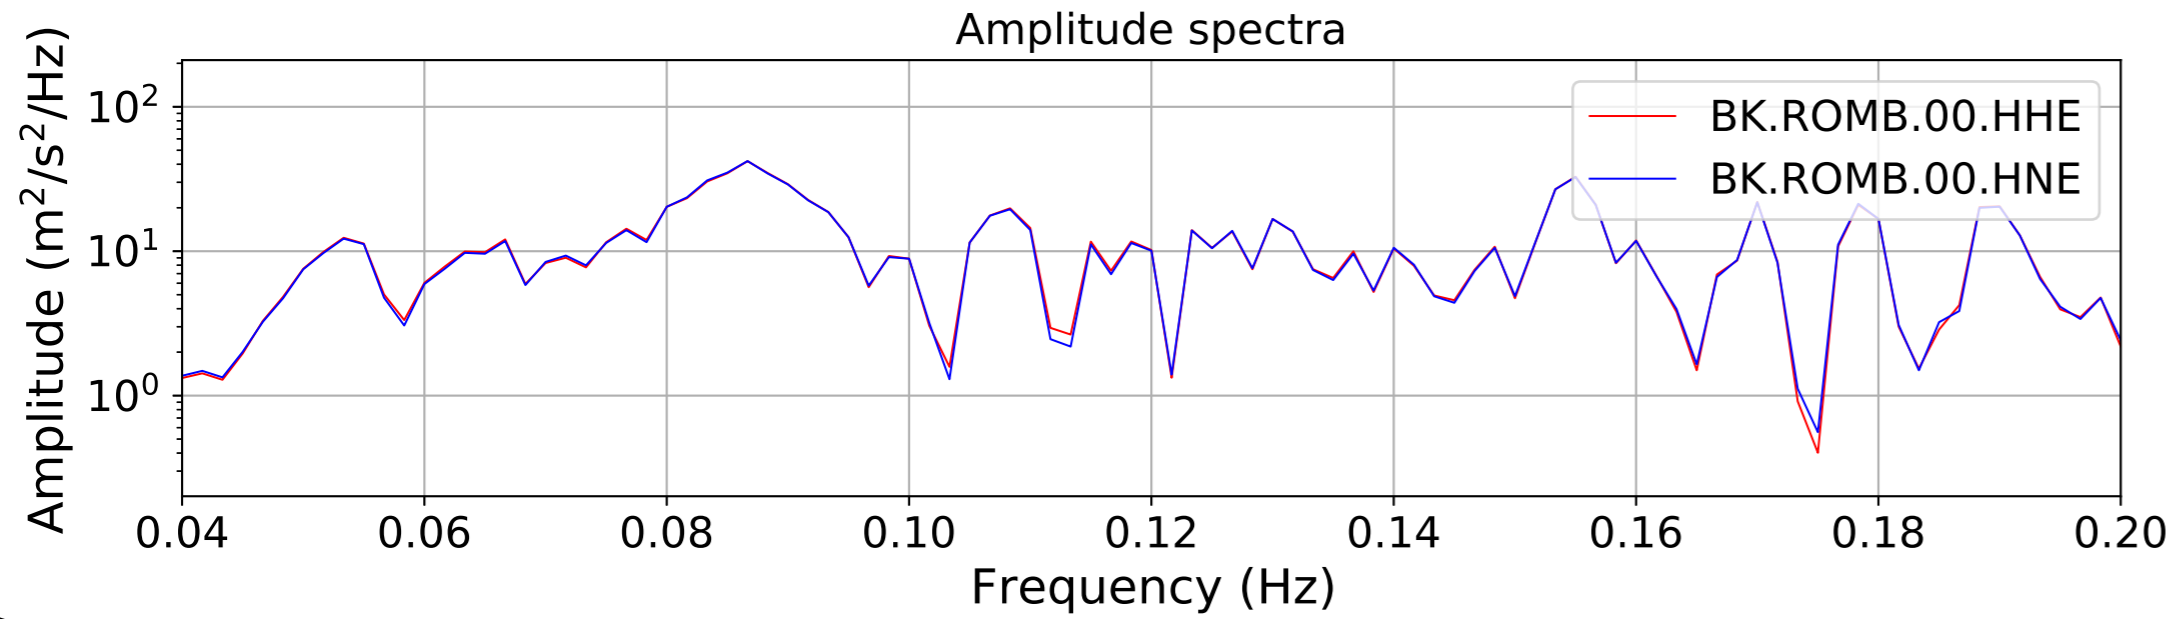

2024.340.184421_M7.0_nc75095651
Origin Time:2024-12-05T18:44:21.110000Z USGS event-id:nc75095651
M7.0 2024 Offshore Cape Mendocino, California Earthquake