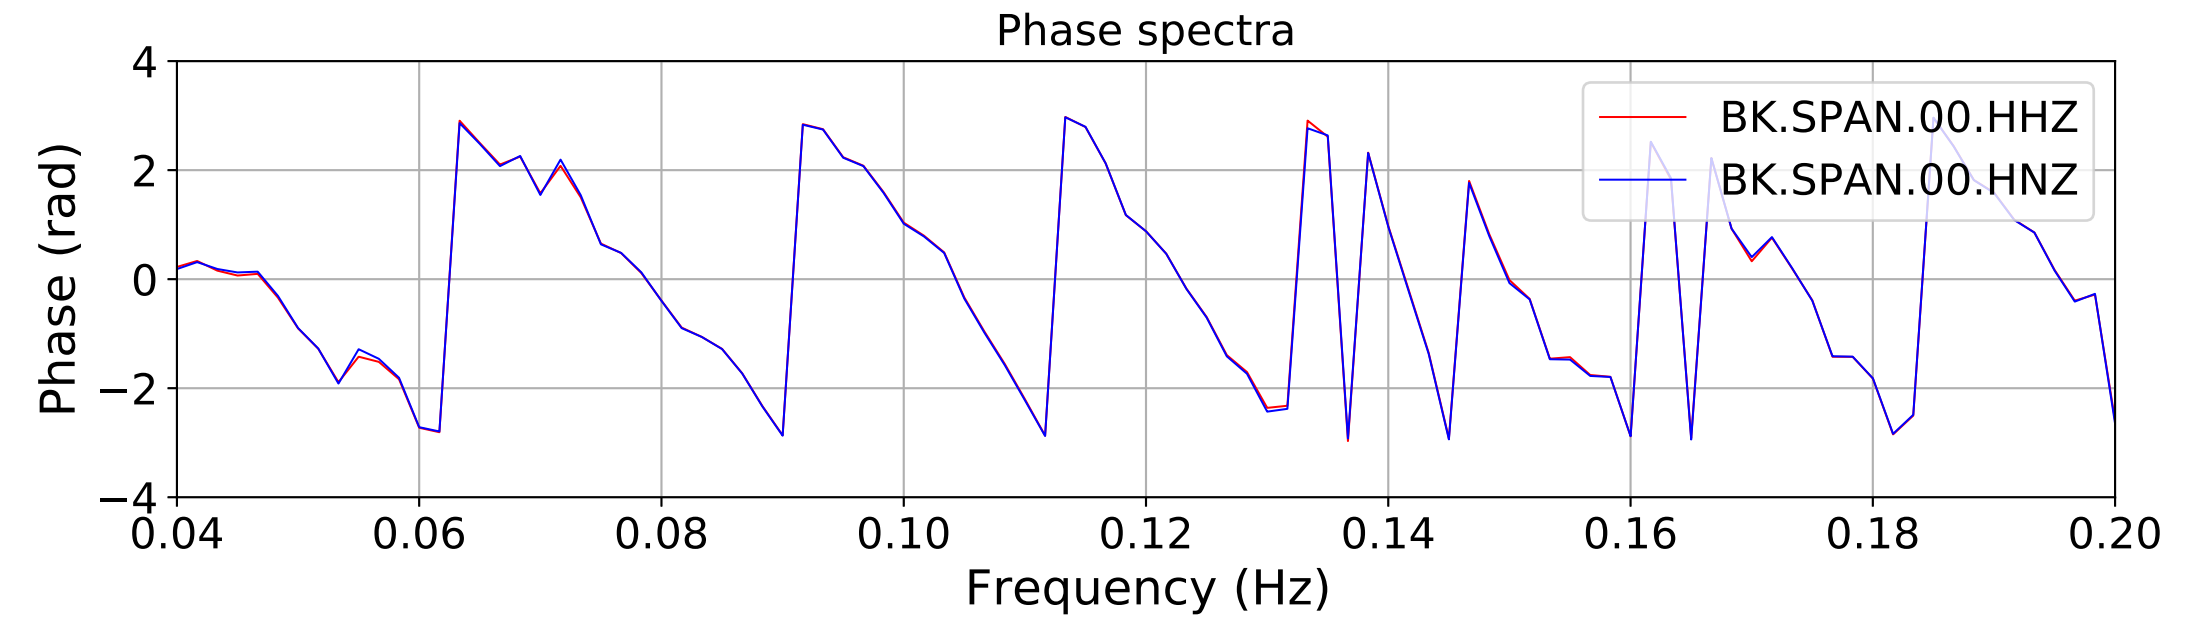

2024.340.184421_M7.0_nc75095651
Origin Time:2024-12-05T18:44:21.110000Z USGS event-id:nc75095651
M7.0 2024 Offshore Cape Mendocino, California Earthquake