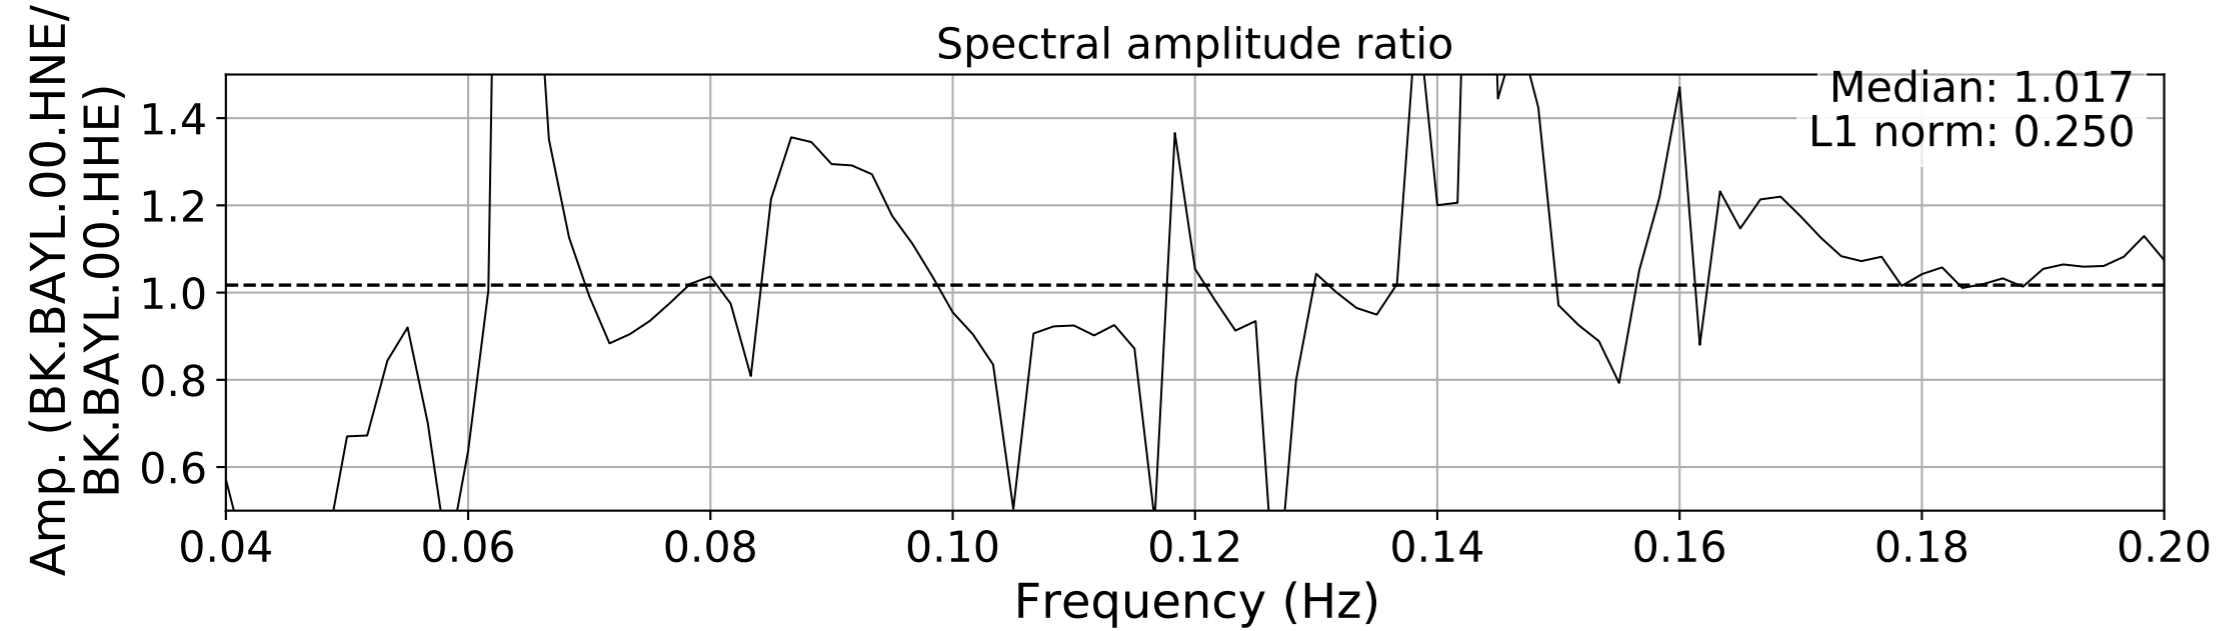

2024.340.184421_M7.0_nc75095651
Origin Time:2024-12-05T18:44:21.110000Z USGS event-id:nc75095651
M7.0 2024 Offshore Cape Mendocino, California Earthquake