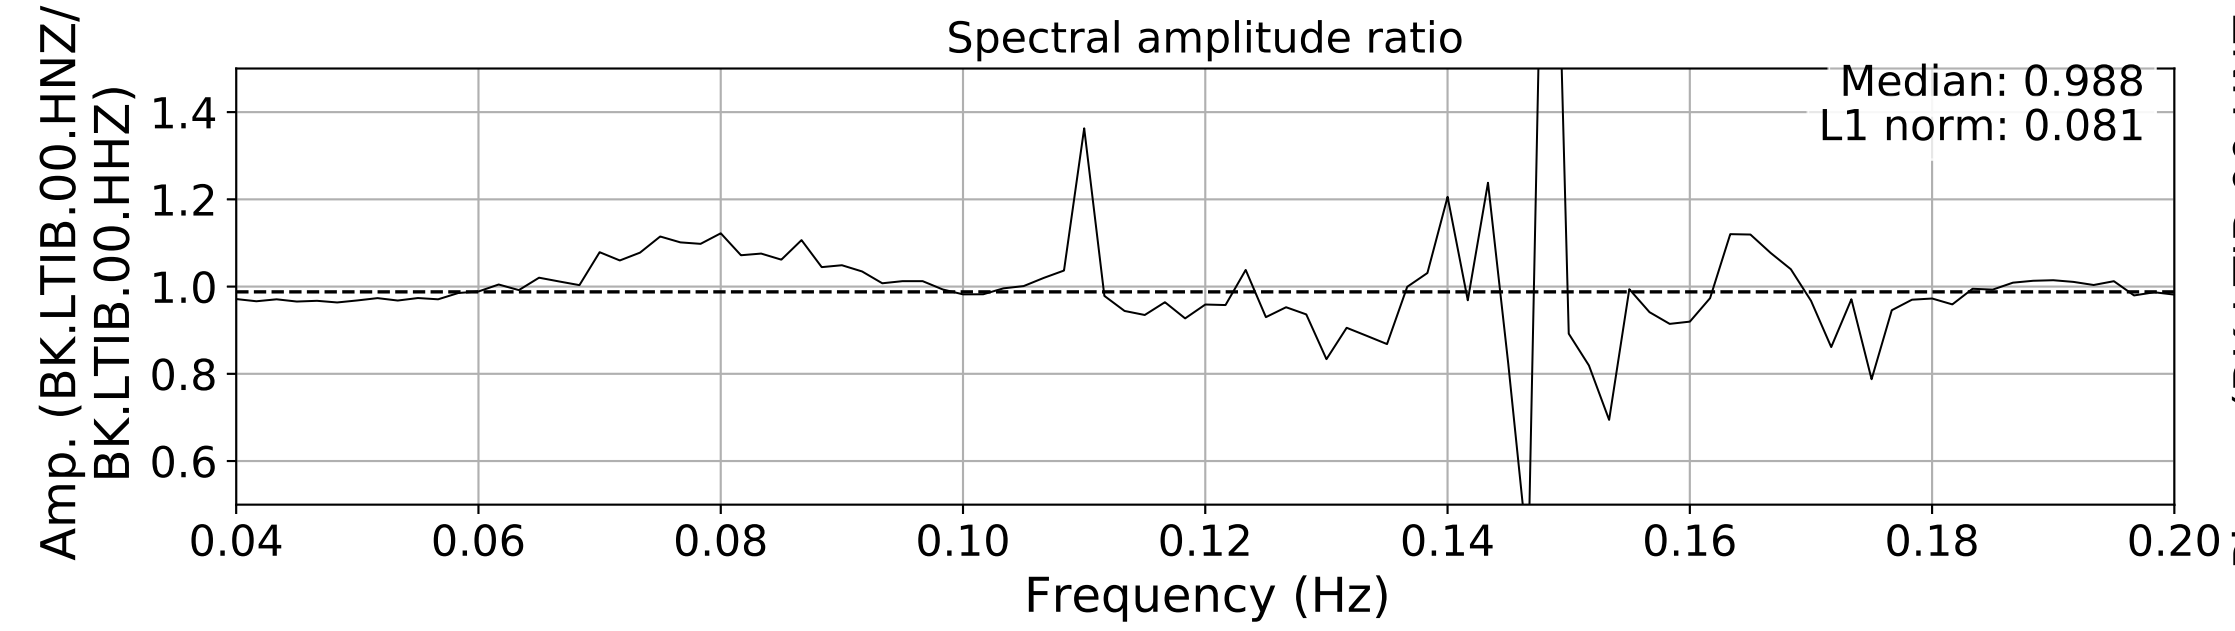

2024.340.184421_M7.0_nc75095651
Origin Time:2024-12-05T18:44:21.110000Z USGS event-id:nc75095651
M7.0 2024 Offshore Cape Mendocino, California Earthquake