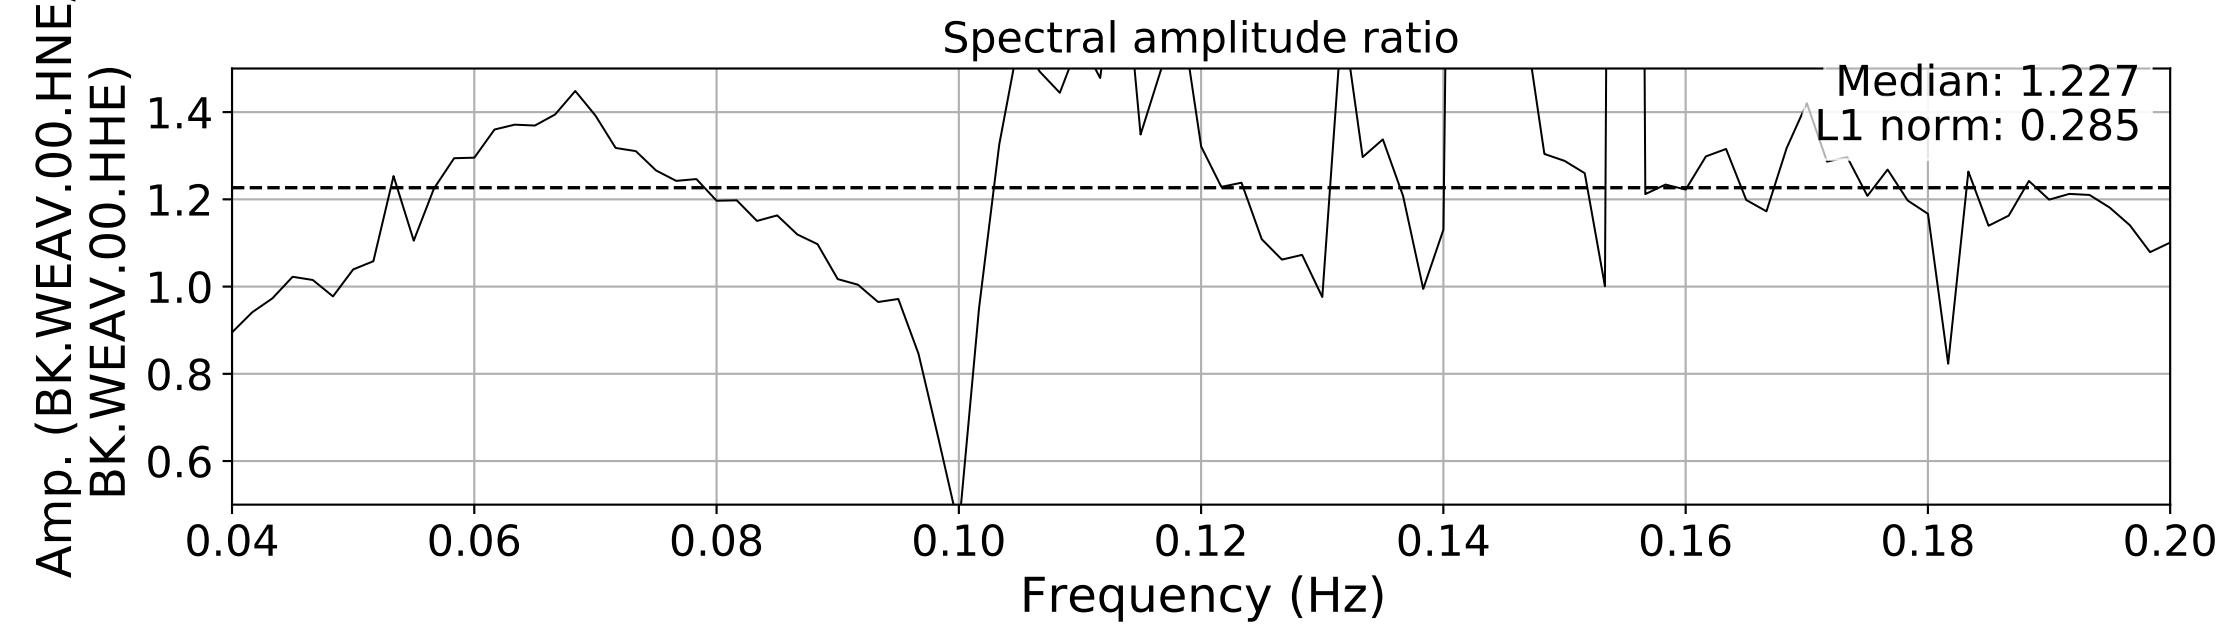

2024.340.184421M7.0_nc75095651
Origin Time:2024-12-05T18:44:21.110000Z USGS event-id:nc75095651
M7.0 2024 Offshore Cape Mendocino, California Earthquake