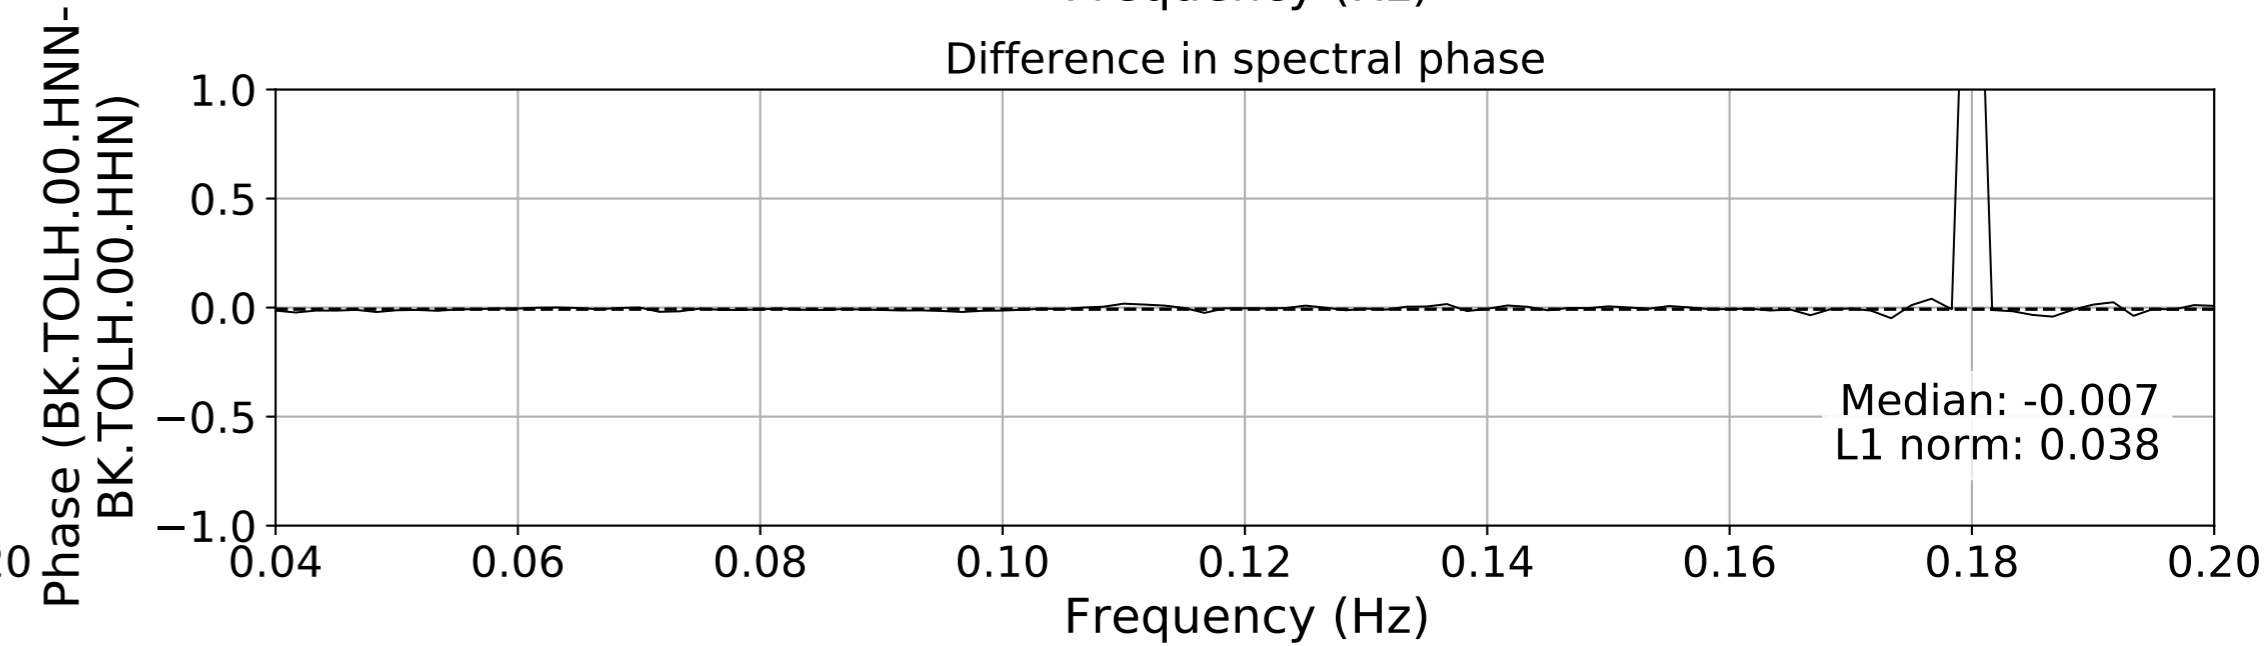

2024.340.184421_M7.0_nc75095651
Origin Time:2024-12-05T18:44:21.110000Z USGS event-id:nc75095651
M7.0 2024 Offshore Cape Mendocino, California Earthquake