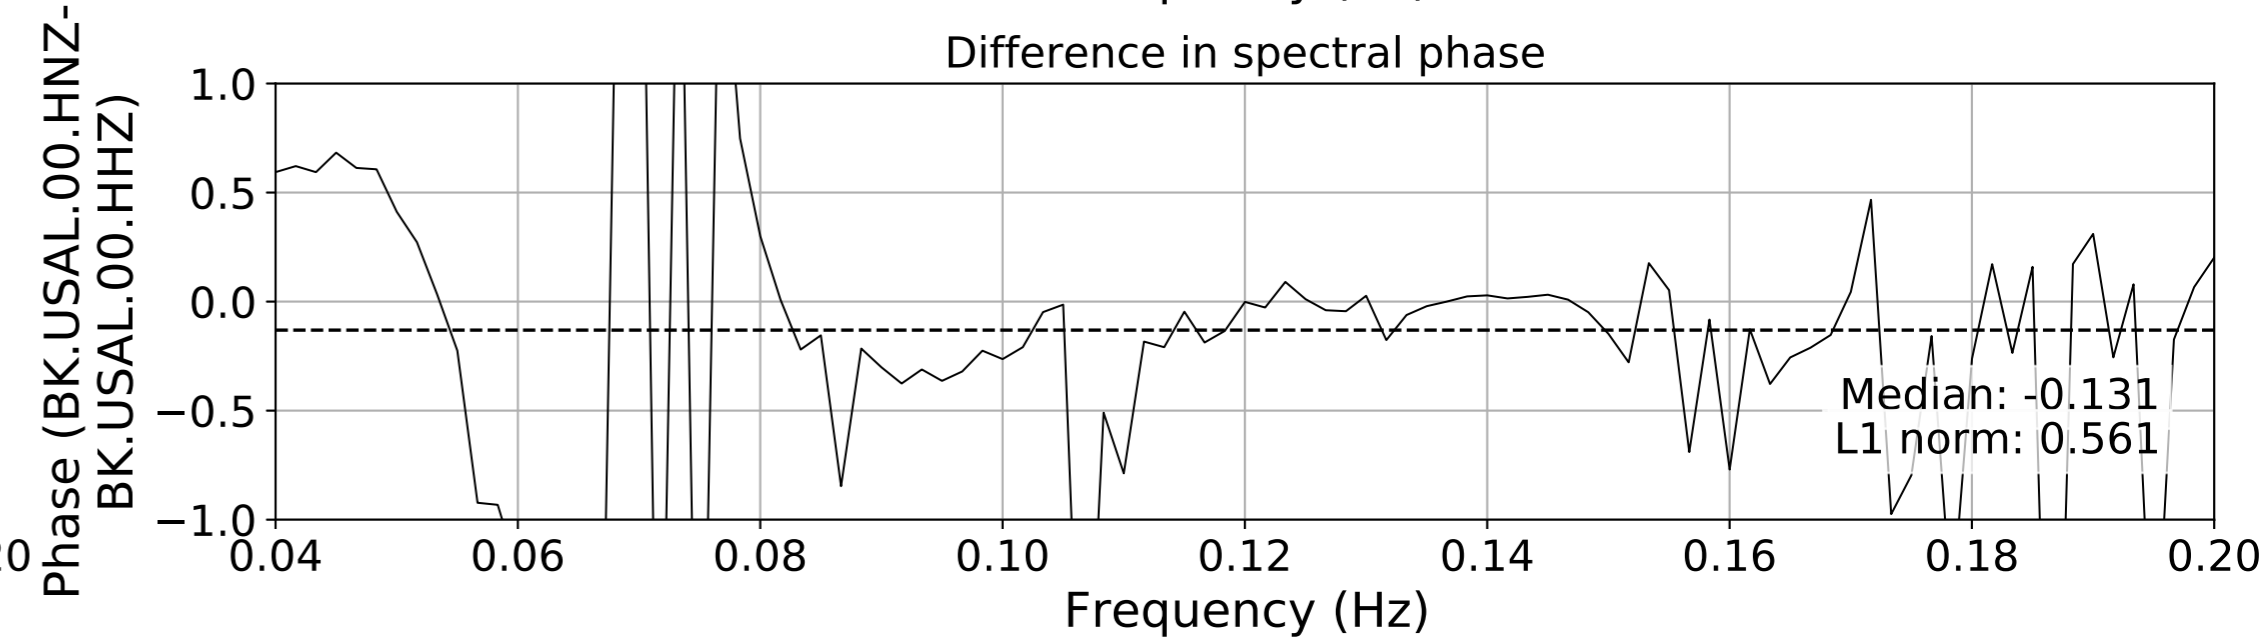

2024.340.184421_M7.0_nc75095651
Origin Time:2024-12-05T18:44:21.110000Z USGS event-id:nc75095651
M7.0 2024 Offshore Cape Mendocino, California Earthquake