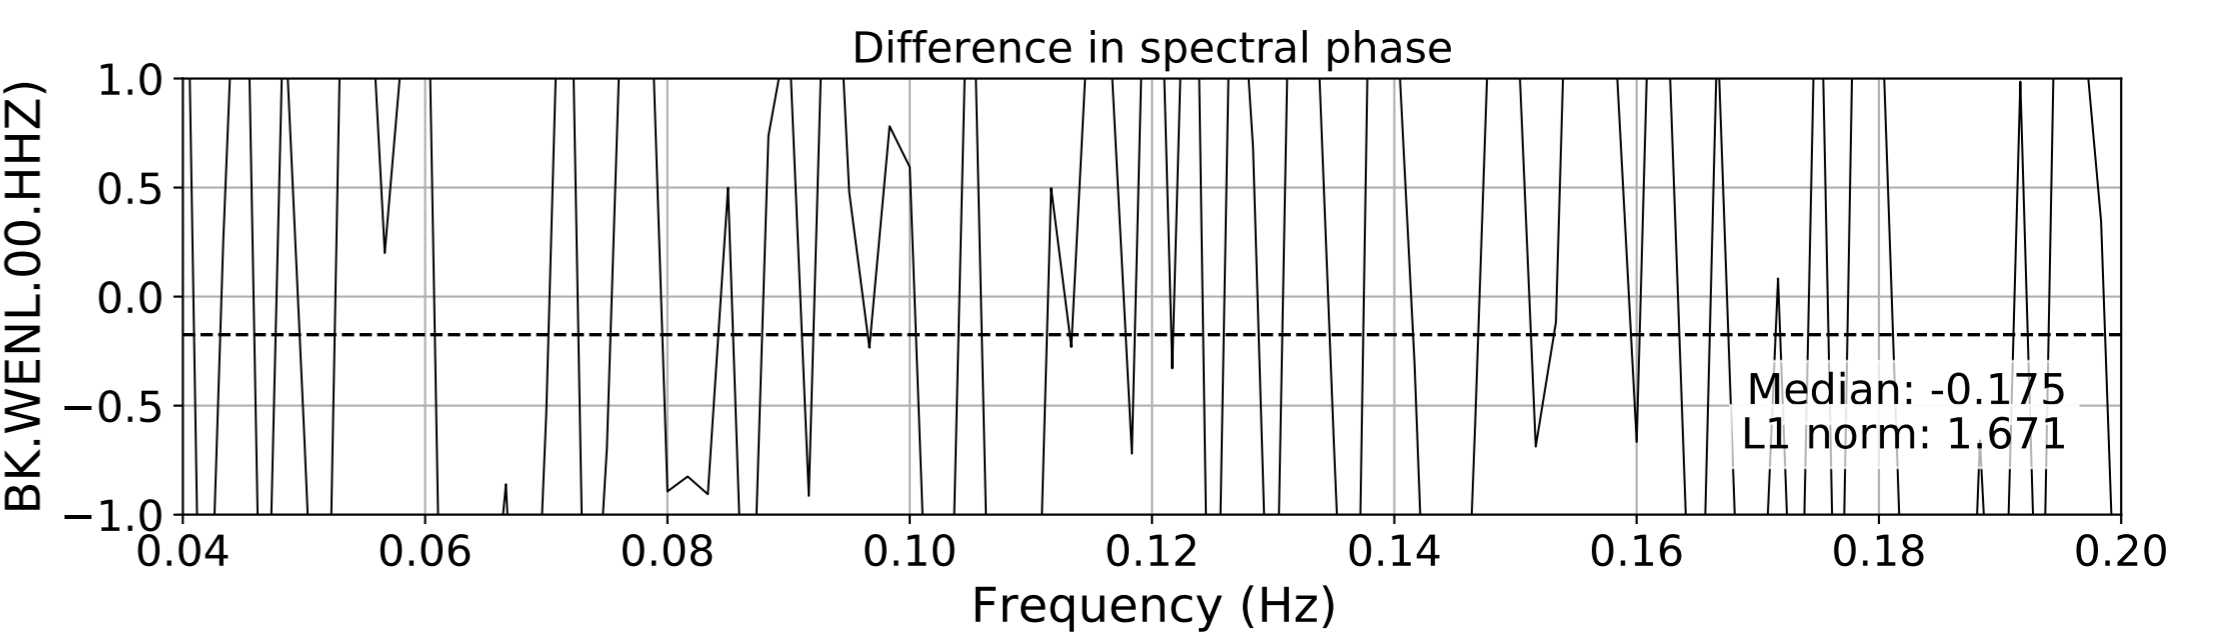

2024.340.184421_M7.0_nc75095651
Origin Time:2024-12-05T18:44:21.110000Z USGS event-id:nc75095651
M7.0 2024 Offshore Cape Mendocino, California Earthquake