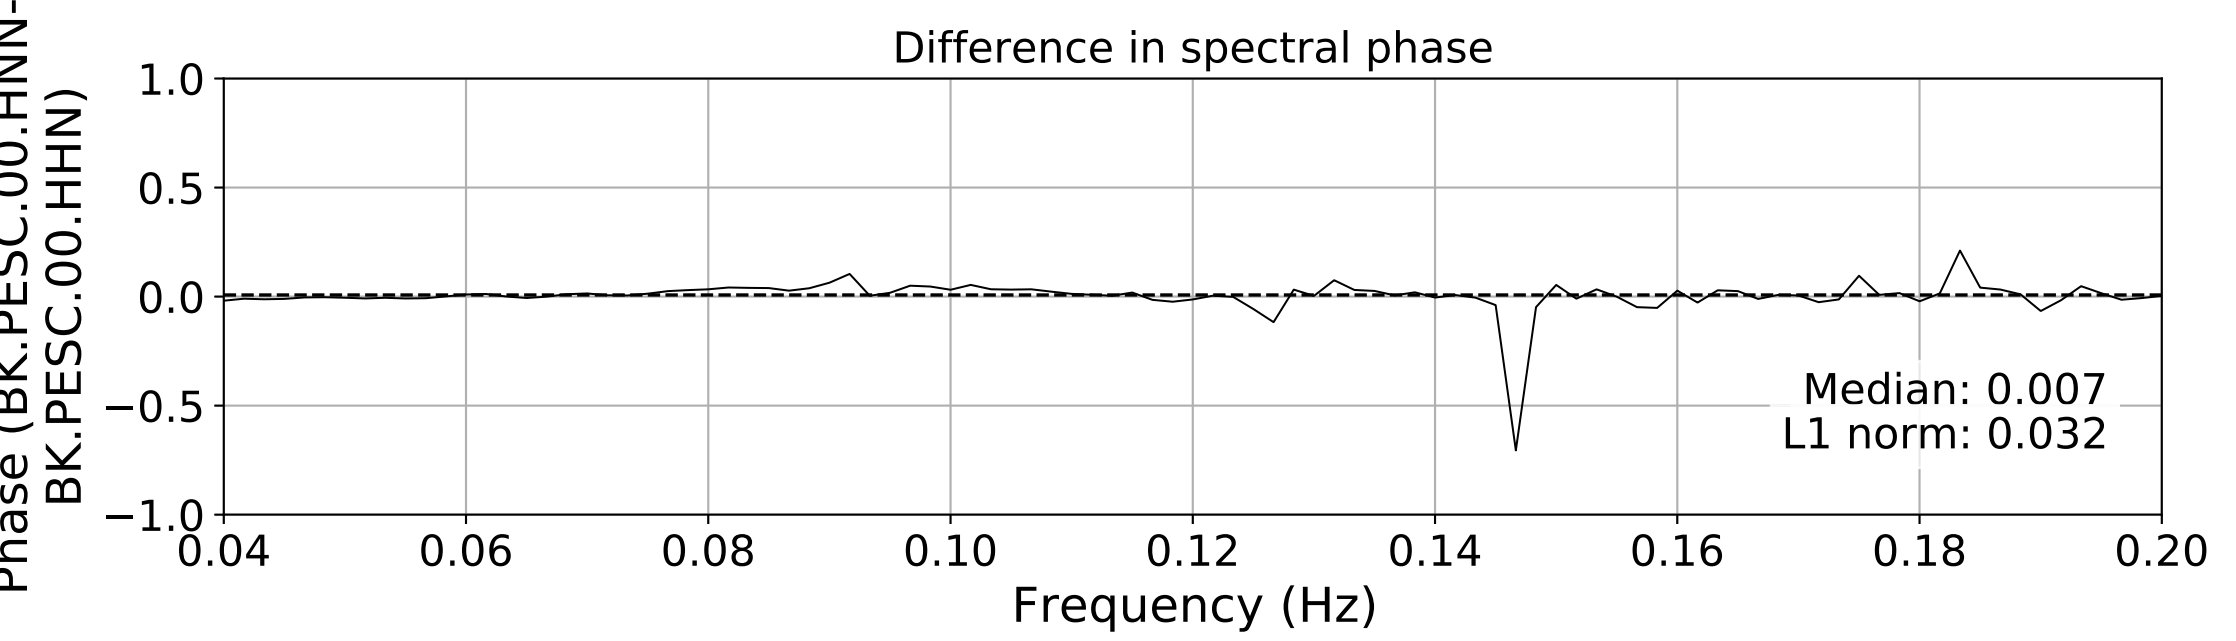

2024.340.184421_M7.0_nc75095651
Origin Time:2024-12-05T18:44:21.110000Z USGS event-id:nc75095651
M7.0 2024 Offshore Cape Mendocino, California Earthquake