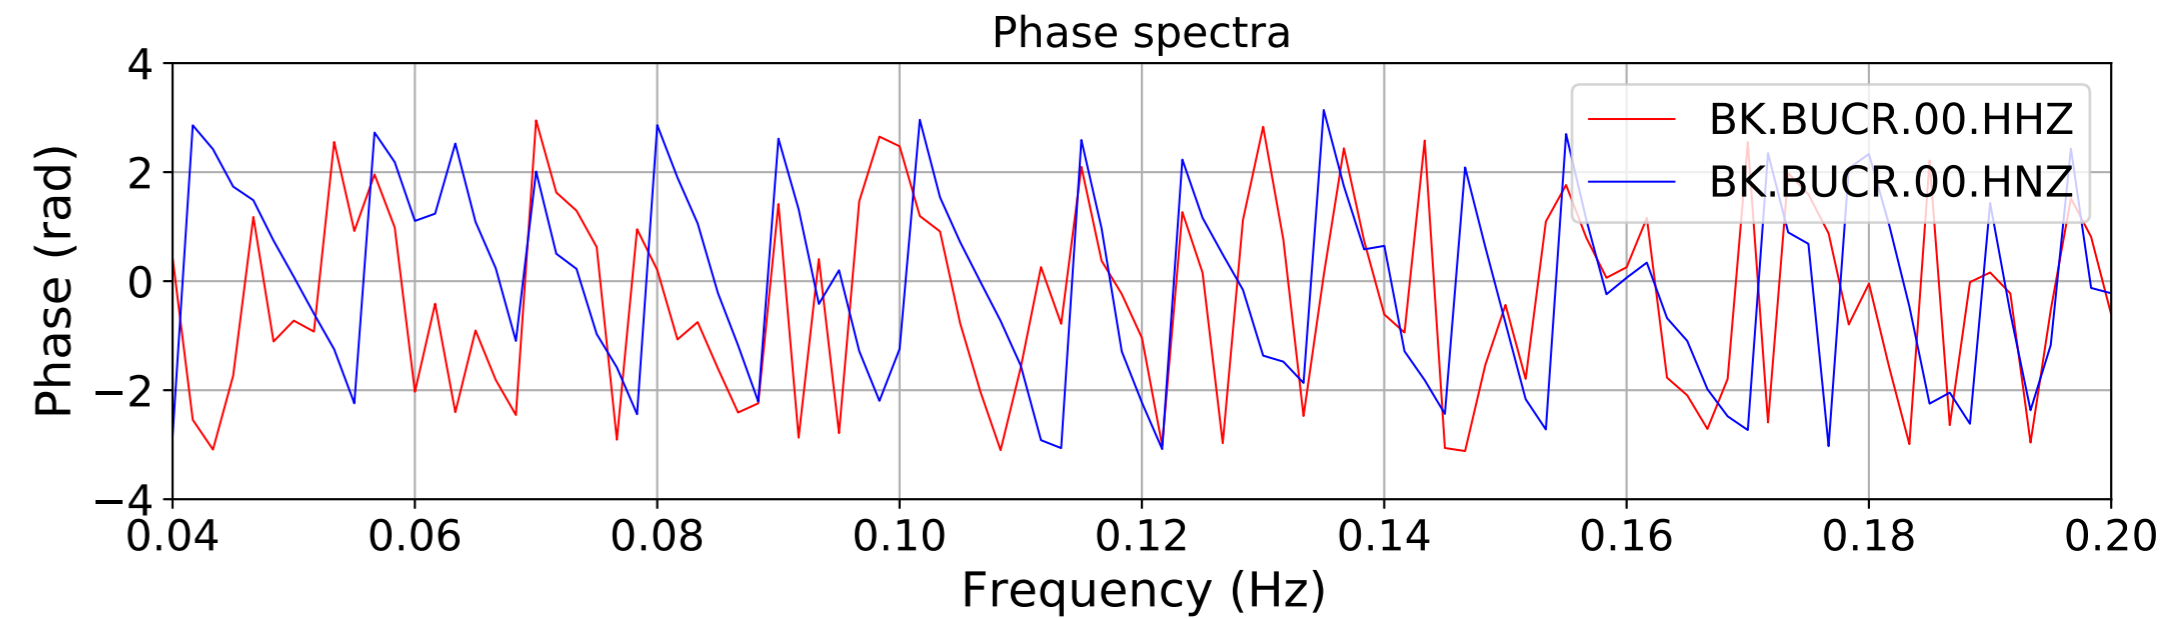

2024.340.184421_M7.0_nc75095651
Origin Time:2024-12-05T18:44:21.110000Z USGS event-id:nc75095651
M7.0 2024 Offshore Cape Mendocino, California Earthquake