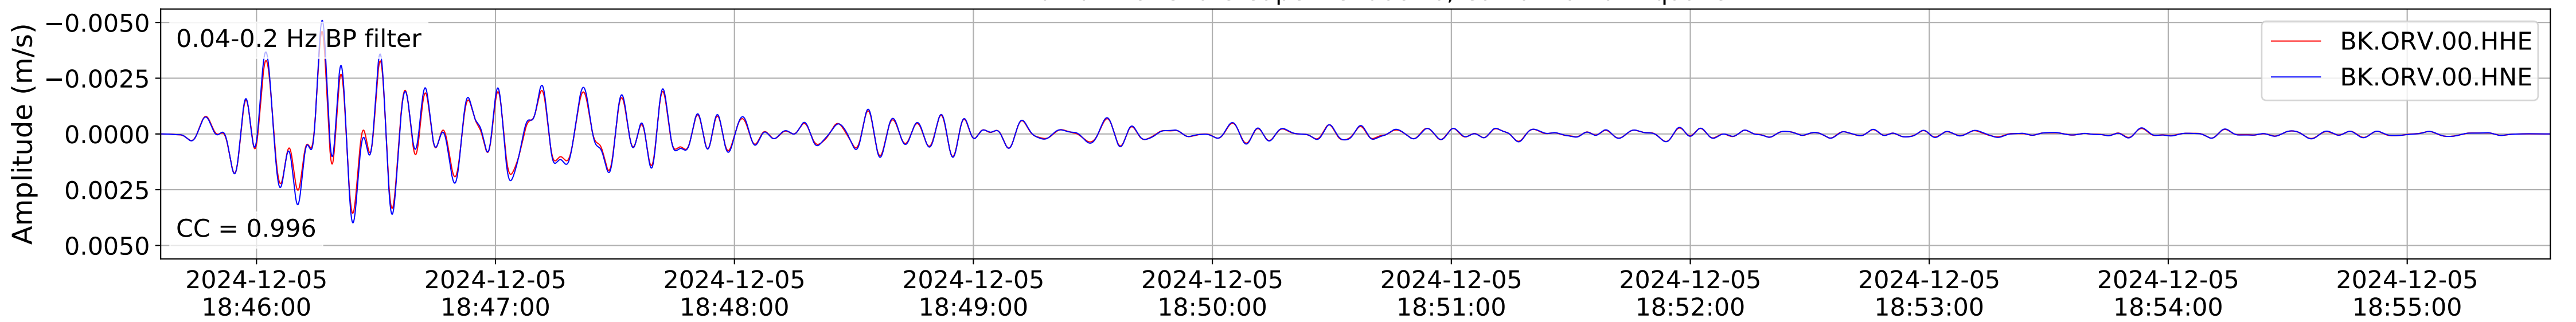

2024.340.184421_M7.0_nc75095651
Origin Time:2024-12-05T18:44:21.110000Z USGS event-id:nc75095651
M7.0 2024 Offshore Cape Mendocino, California Earthquake