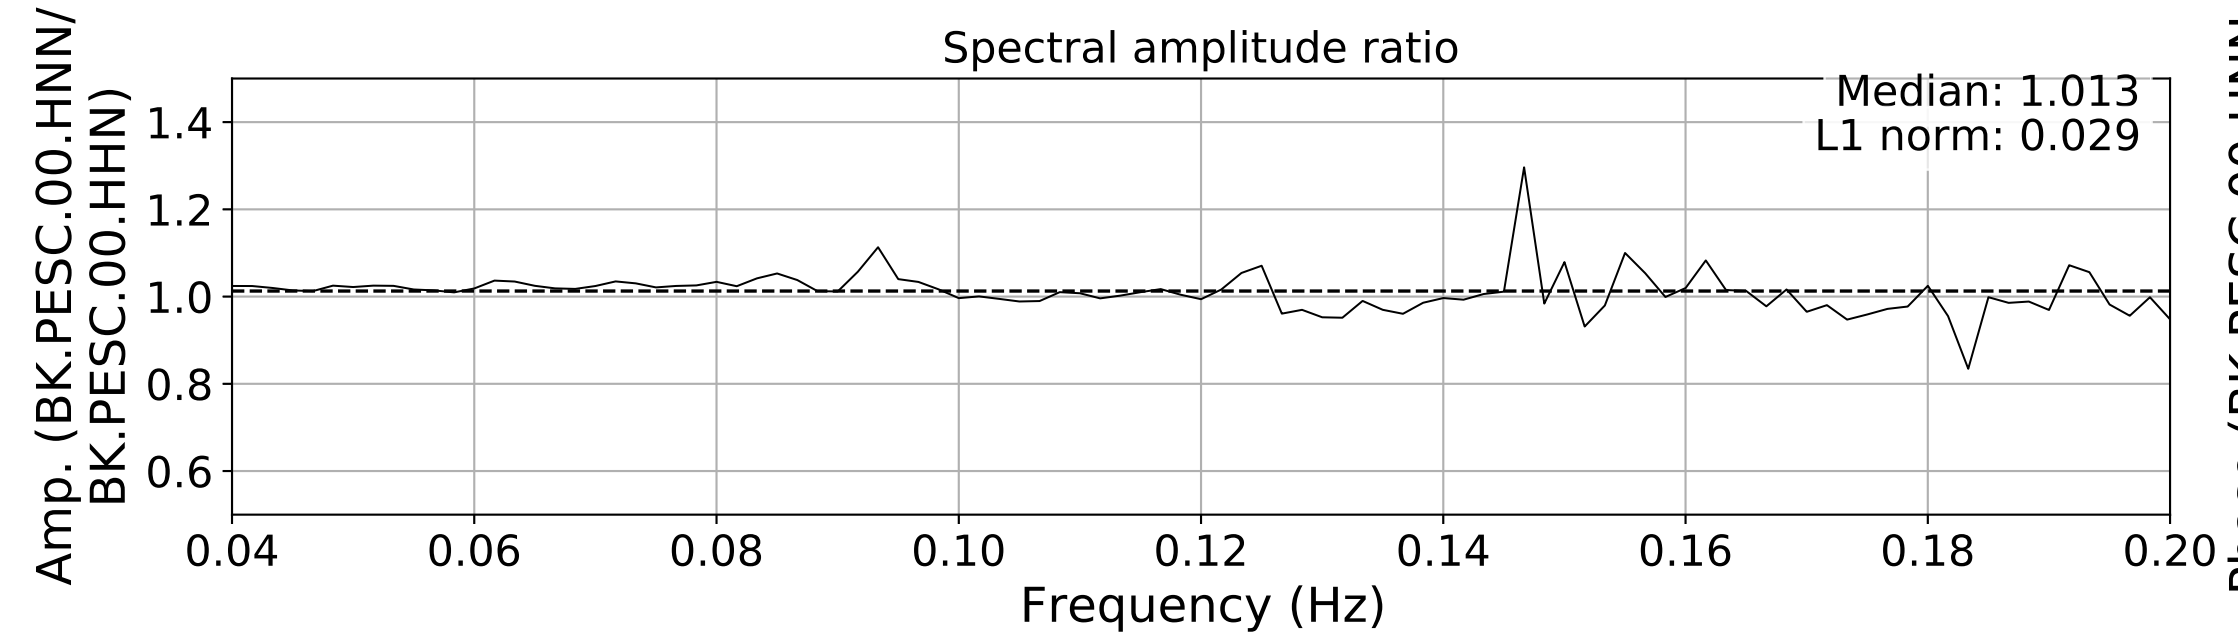

2024.340.184421_M7.0_nc75095651
Origin Time:2024-12-05T18:44:21.110000Z USGS event-id:nc75095651
M7.0 2024 Offshore Cape Mendocino, California Earthquake