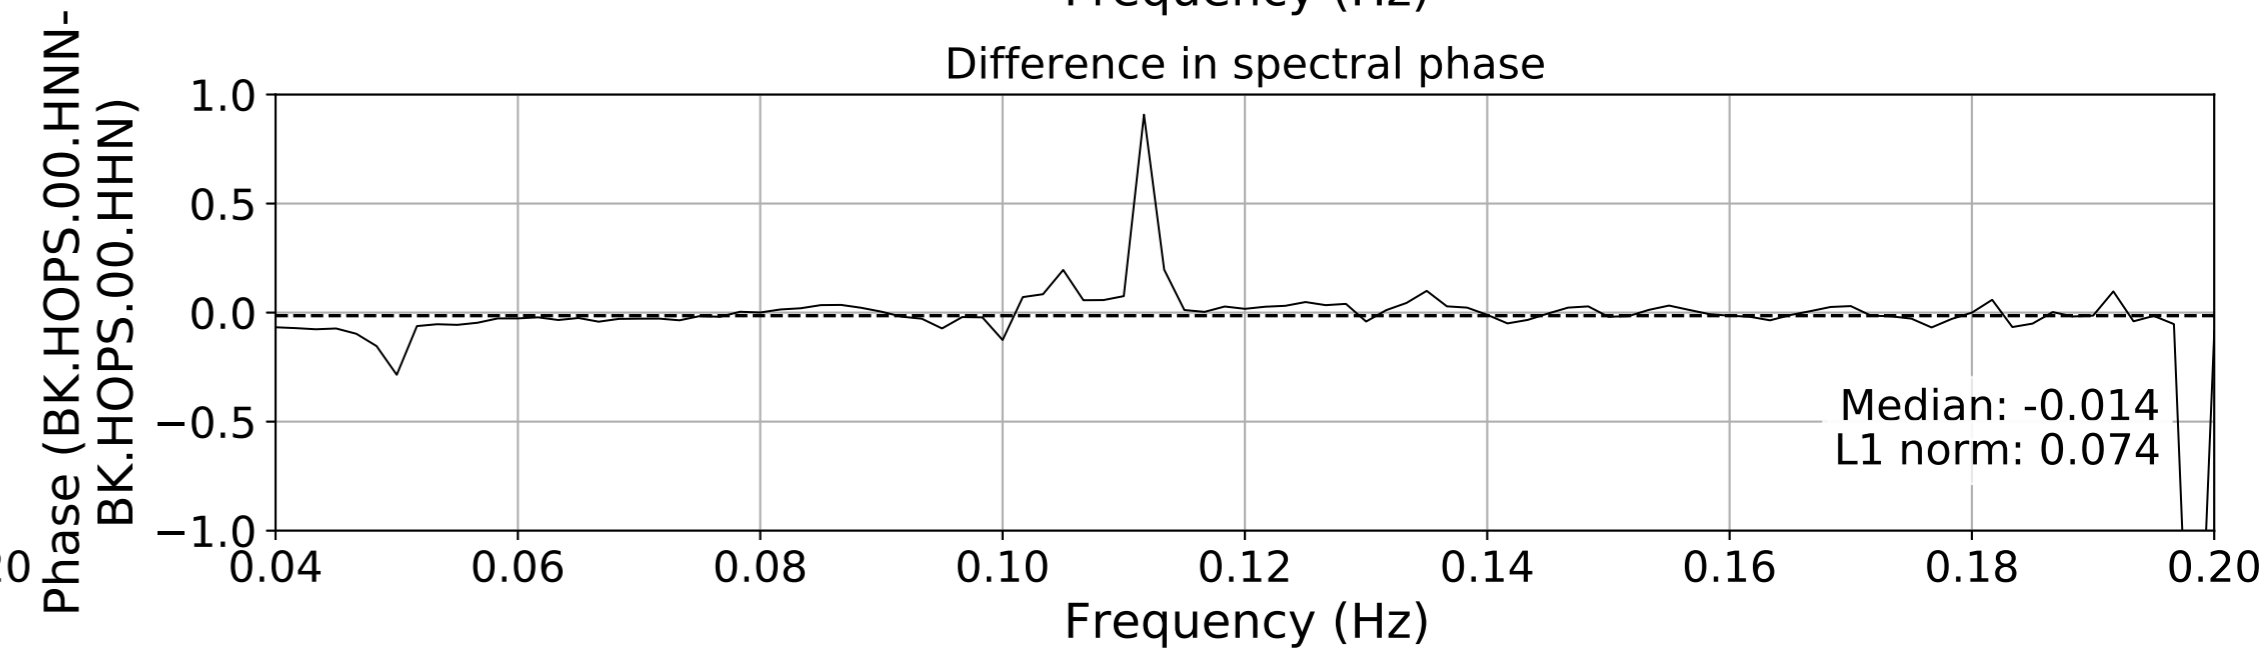

2024.340.184421_M7.0_nc75095651
Origin Time:2024-12-05T18:44:21.110000Z USGS event-id:nc75095651
M7.0 2024 Offshore Cape Mendocino, California Earthquake