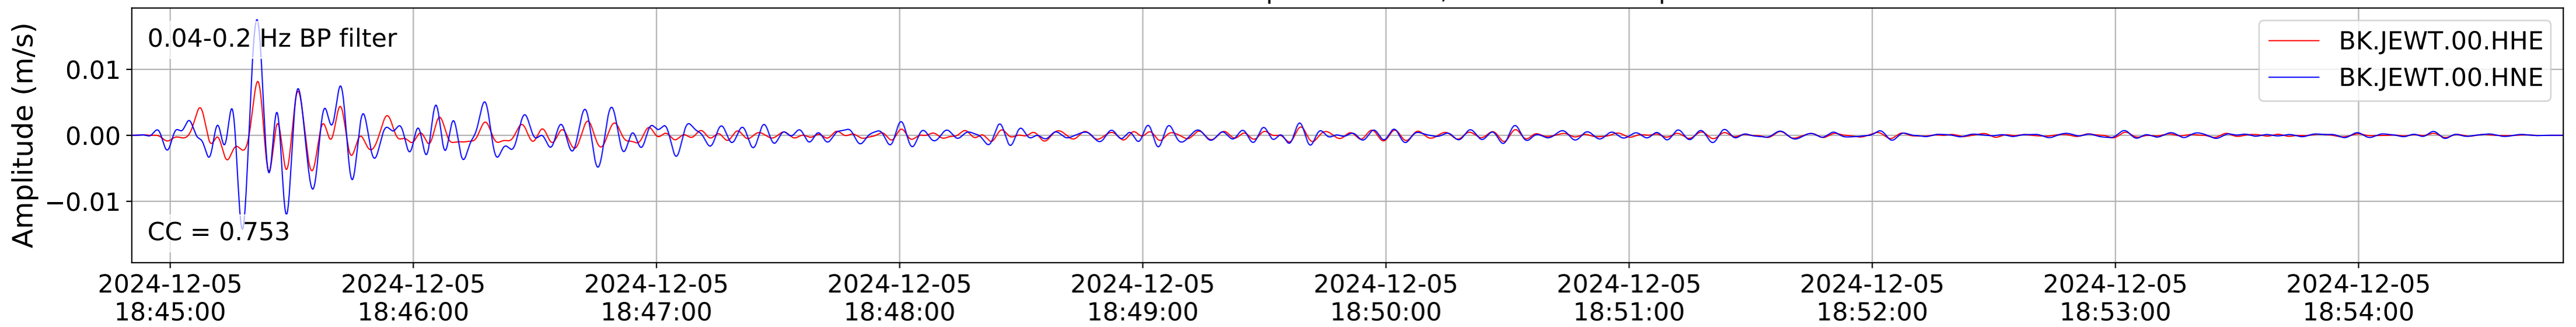

2024.340.184421.M7.0_nc75095651
Origin Time:2024-12-05T18:44:21.110000Z USGS event-id:nc75095651
M7.0 2024 Offshore Cape Mendocino, California Earthquake