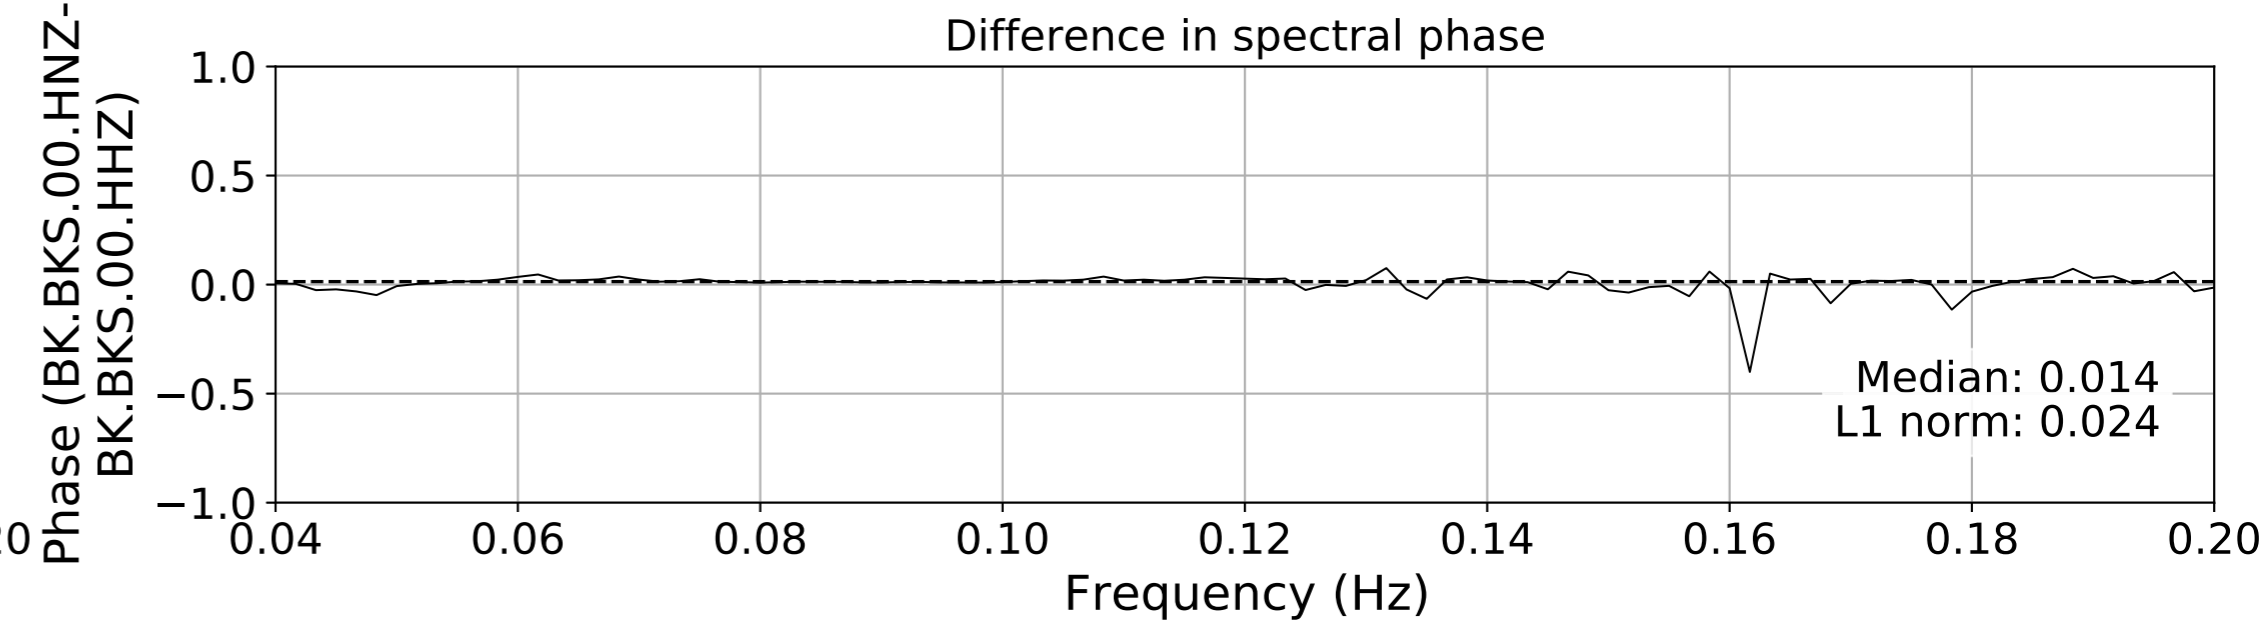

2024.340.184421_M7.0_nc75095651
Origin Time:2024-12-05T18:44:21.110000Z USGS event-id:nc75095651
M7.0 2024 Offshore Cape Mendocino, California Earthquake