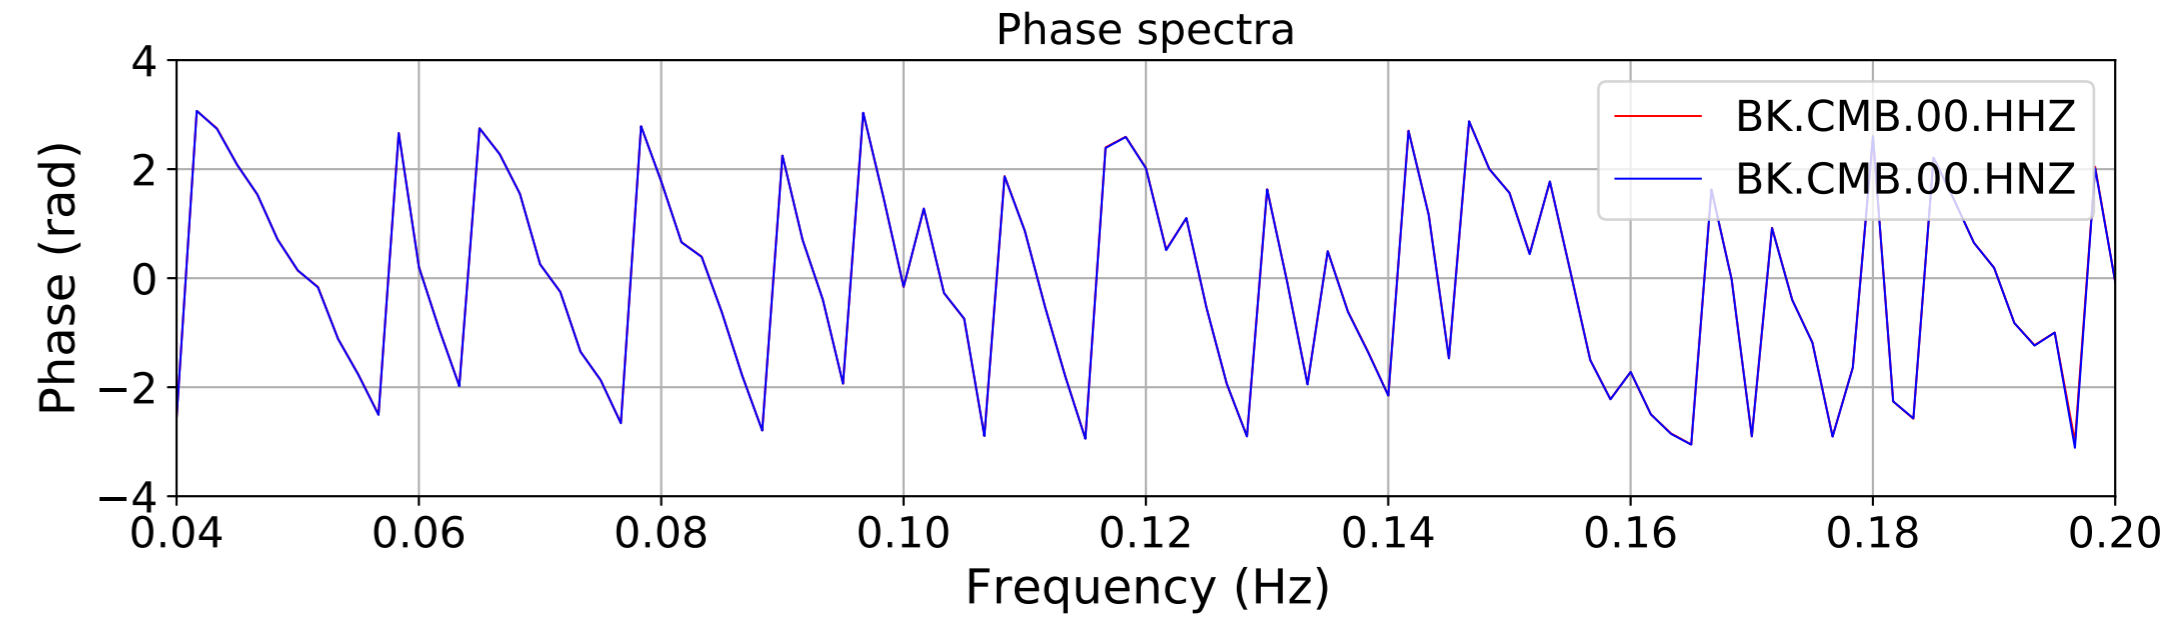

2024.340.184421_M7.0_nc75095651
Origin Time:2024-12-05T18:44:21.110000Z USGS event-id:nc75095651
M7.0 2024 Offshore Cape Mendocino, California Earthquake