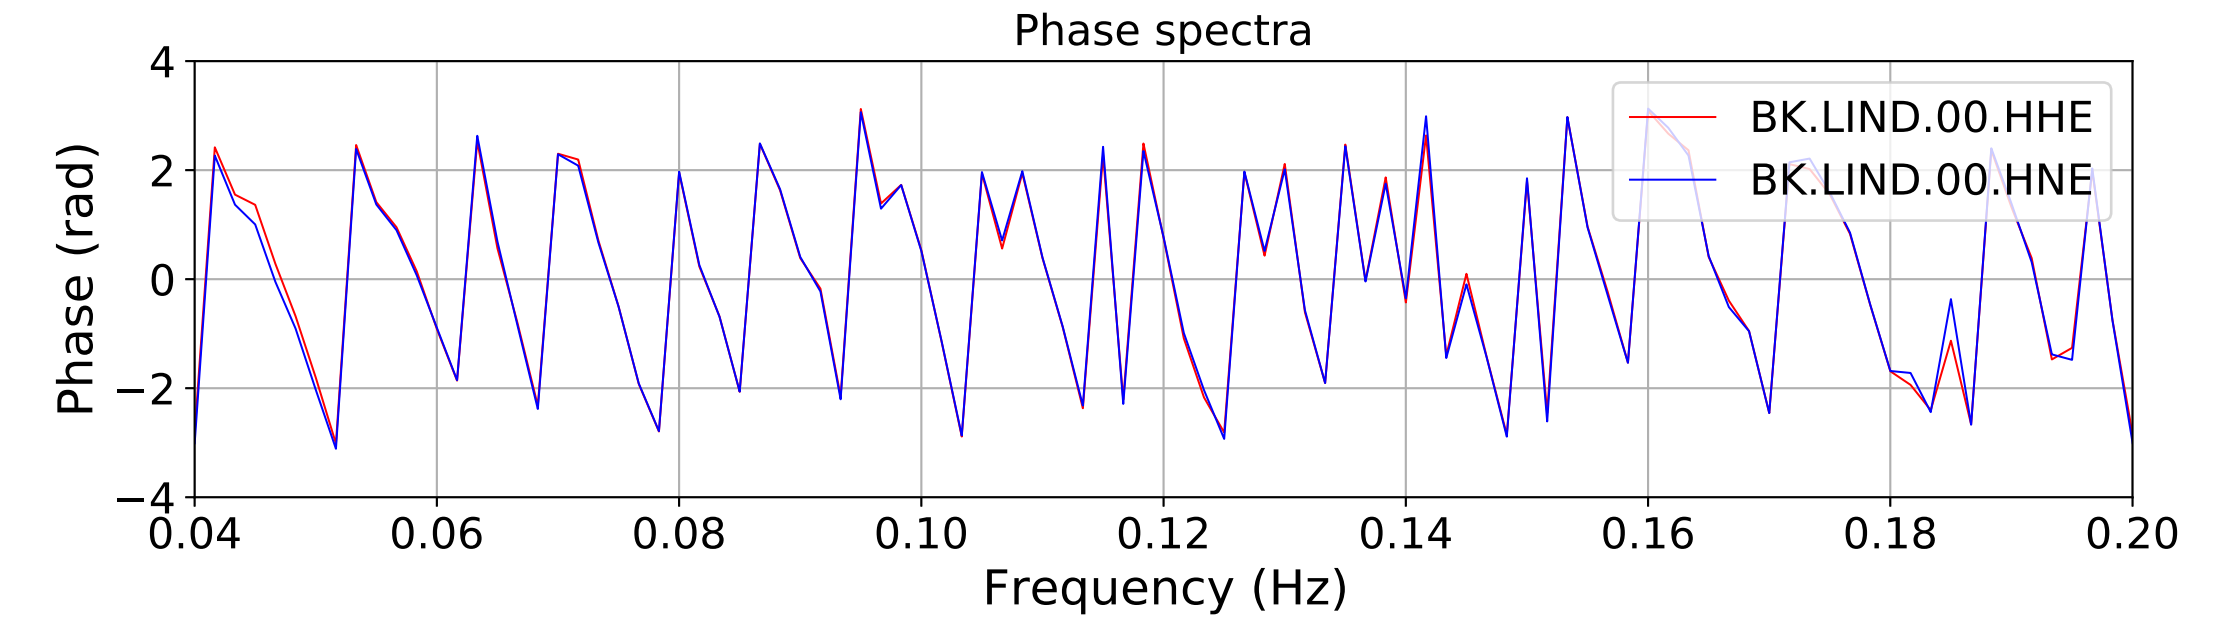

2024.340.184421_M7.0_nc75095651
Origin Time:2024-12-05T18:44:21.110000Z USGS event-id:nc75095651
M7.0 2024 Offshore Cape Mendocino, California Earthquake