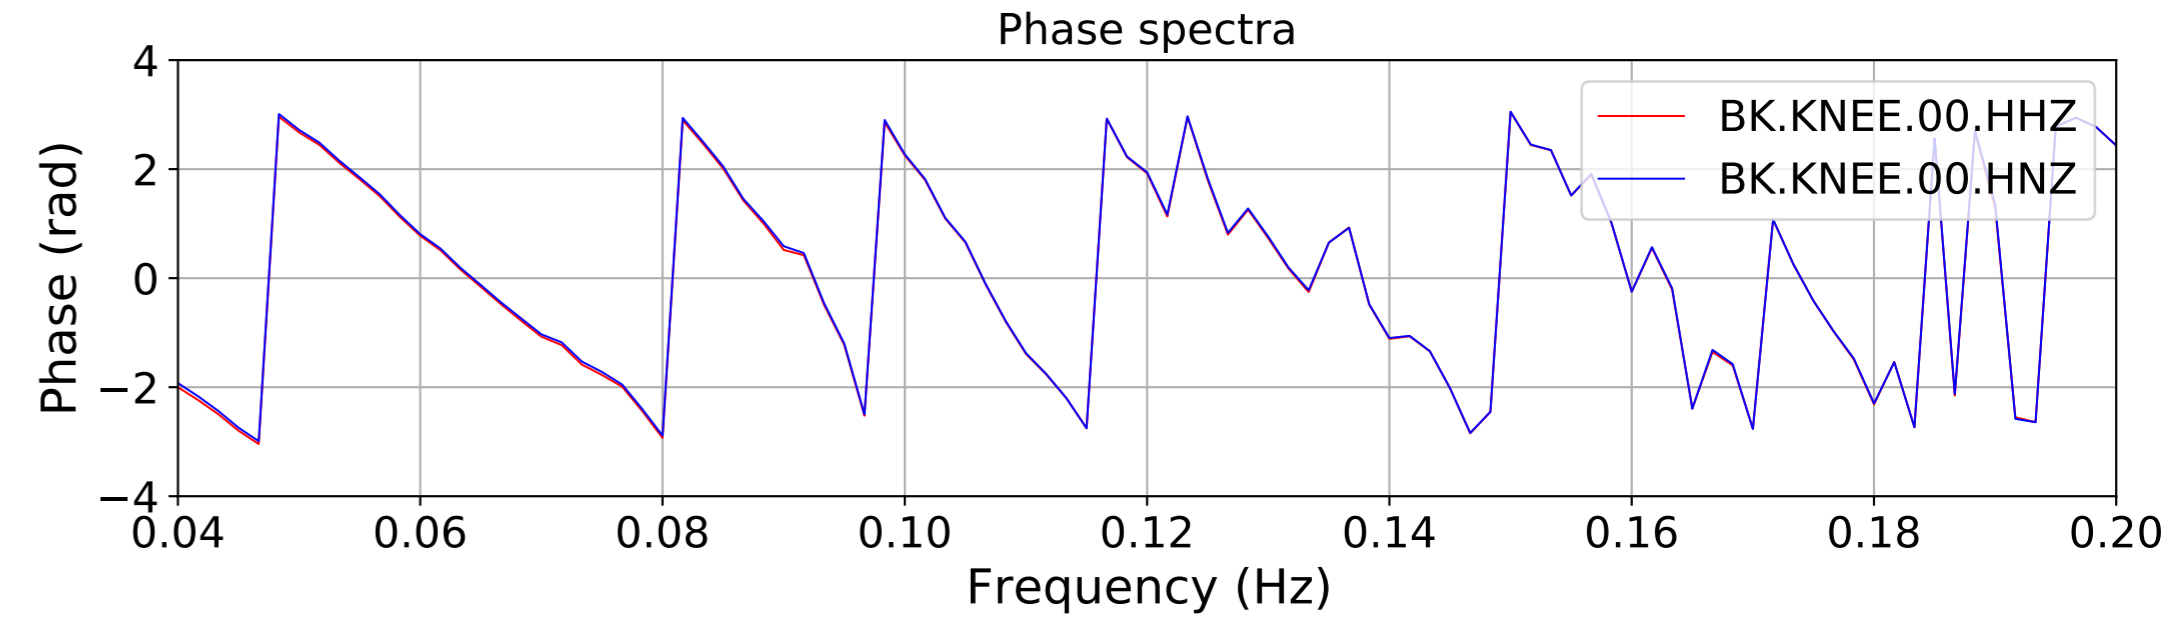

2024.340.184421.M7.0_nc75095651
Origin Time:2024-12-05T18:44:21.110000Z USGS event-id:nc75095651
M7.0 2024 Offshore Cape Mendocino, California Earthquake