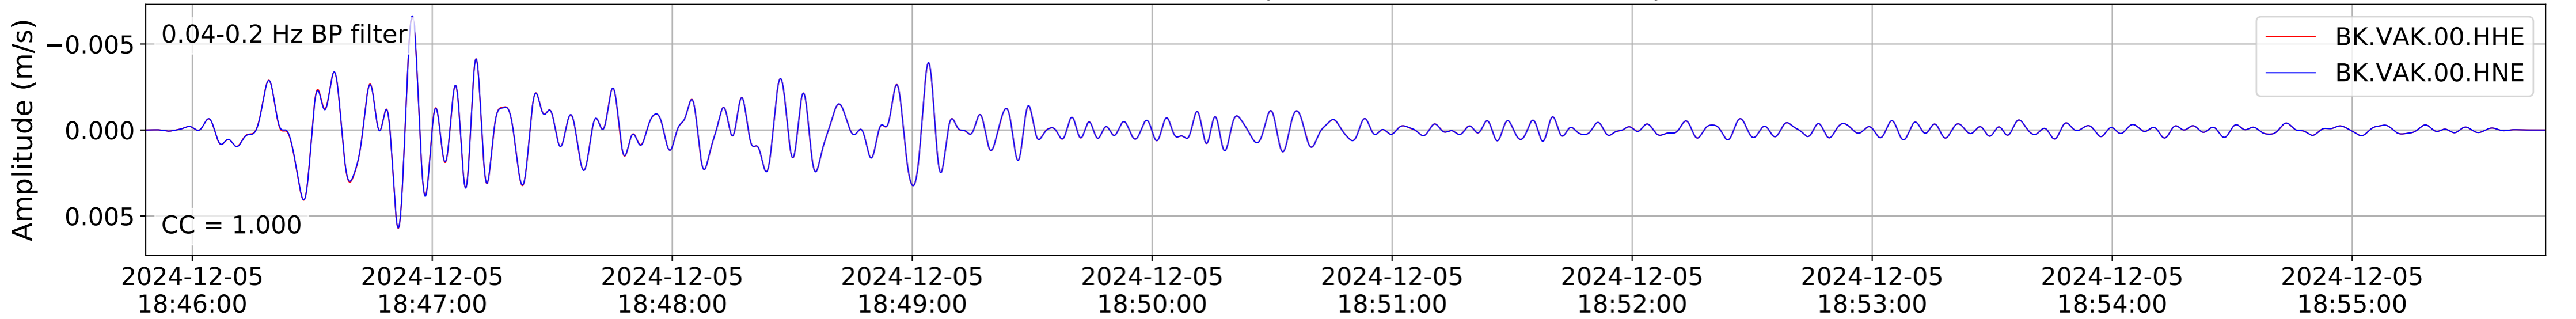

2024.340.184421_M7.0_nc75095651
Origin Time:2024-12-05T18:44:21.110000Z USGS event-id:nc75095651
M7.0 2024 Offshore Cape Mendocino, California Earthquake