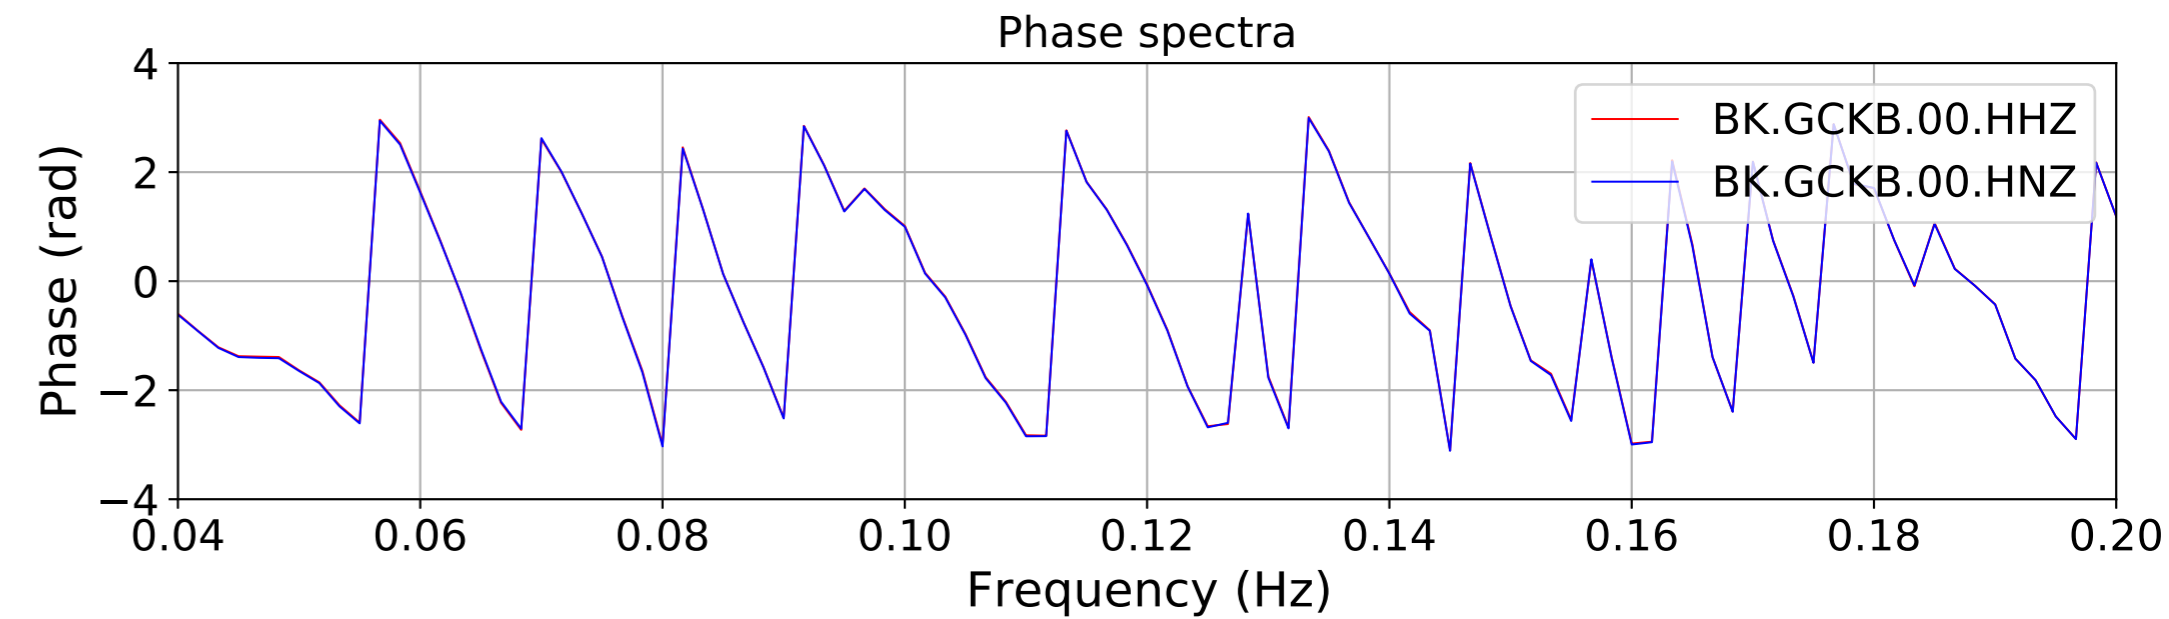

2024.340.184421_M7.0_nc75095651
Origin Time:2024-12-05T18:44:21.110000Z USGS event-id:nc75095651
M7.0 2024 Offshore Cape Mendocino, California Earthquake