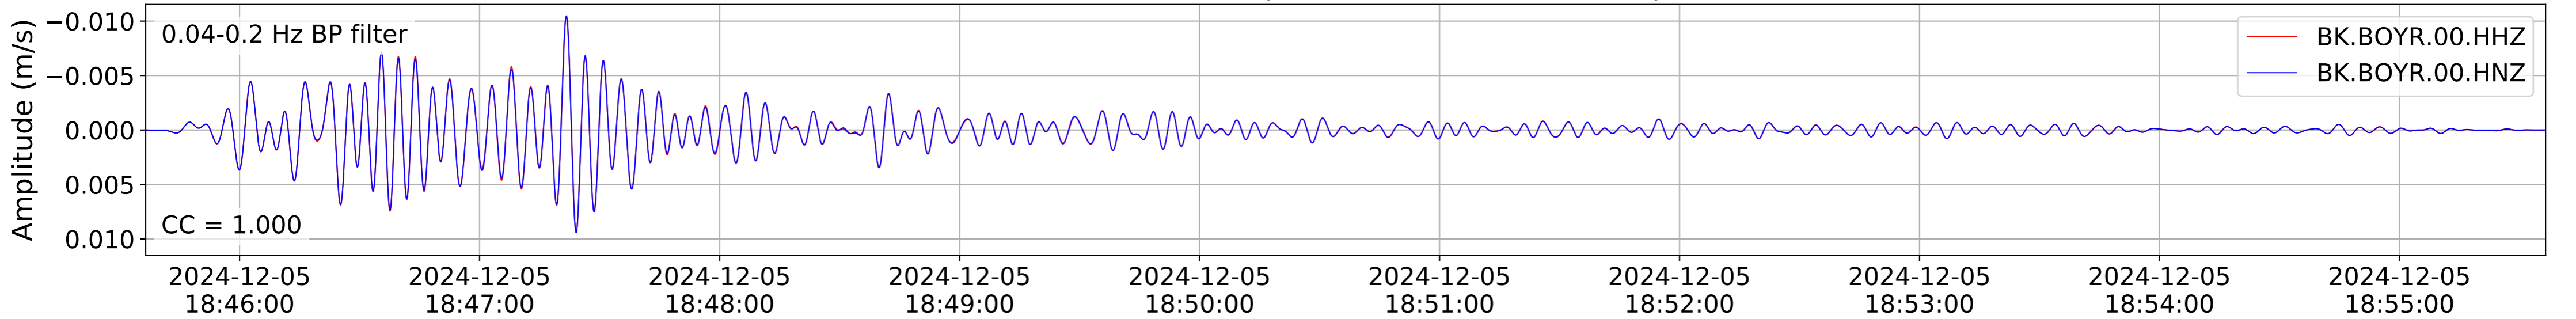

2024.340.184421_M7.0_nc75095651
Origin Time:2024-12-05T18:44:21.110000Z USGS event-id:nc75095651
M7.0 2024 Offshore Cape Mendocino, California Earthquake