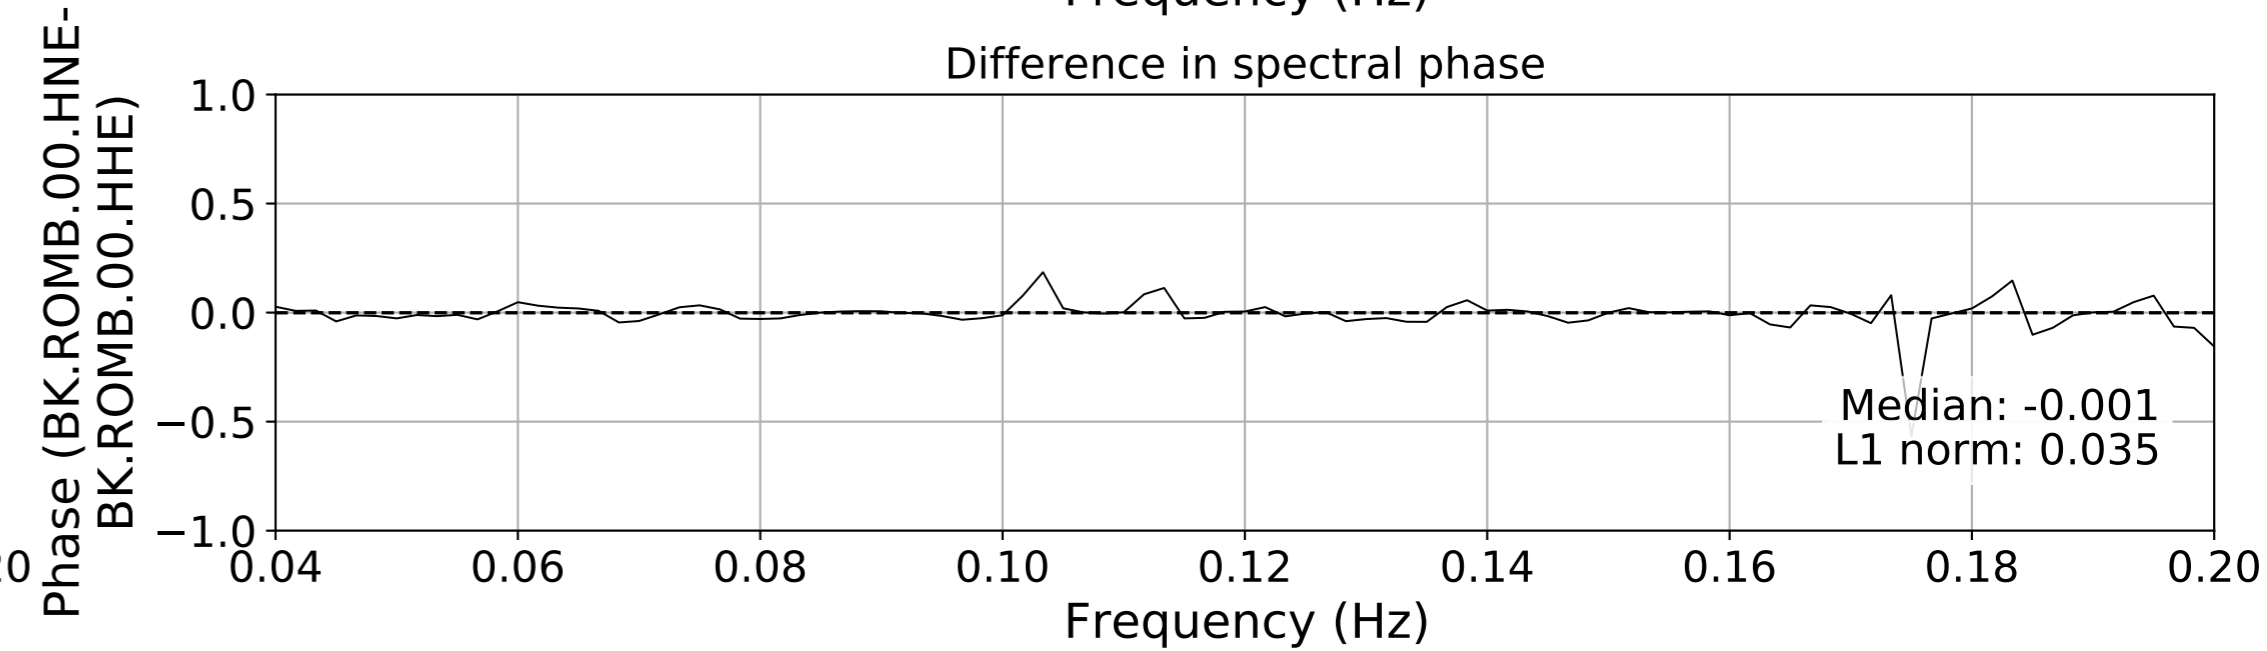

2024.340.184421_M7.0_nc75095651
Origin Time:2024-12-05T18:44:21.110000Z USGS event-id:nc75095651
M7.0 2024 Offshore Cape Mendocino, California Earthquake