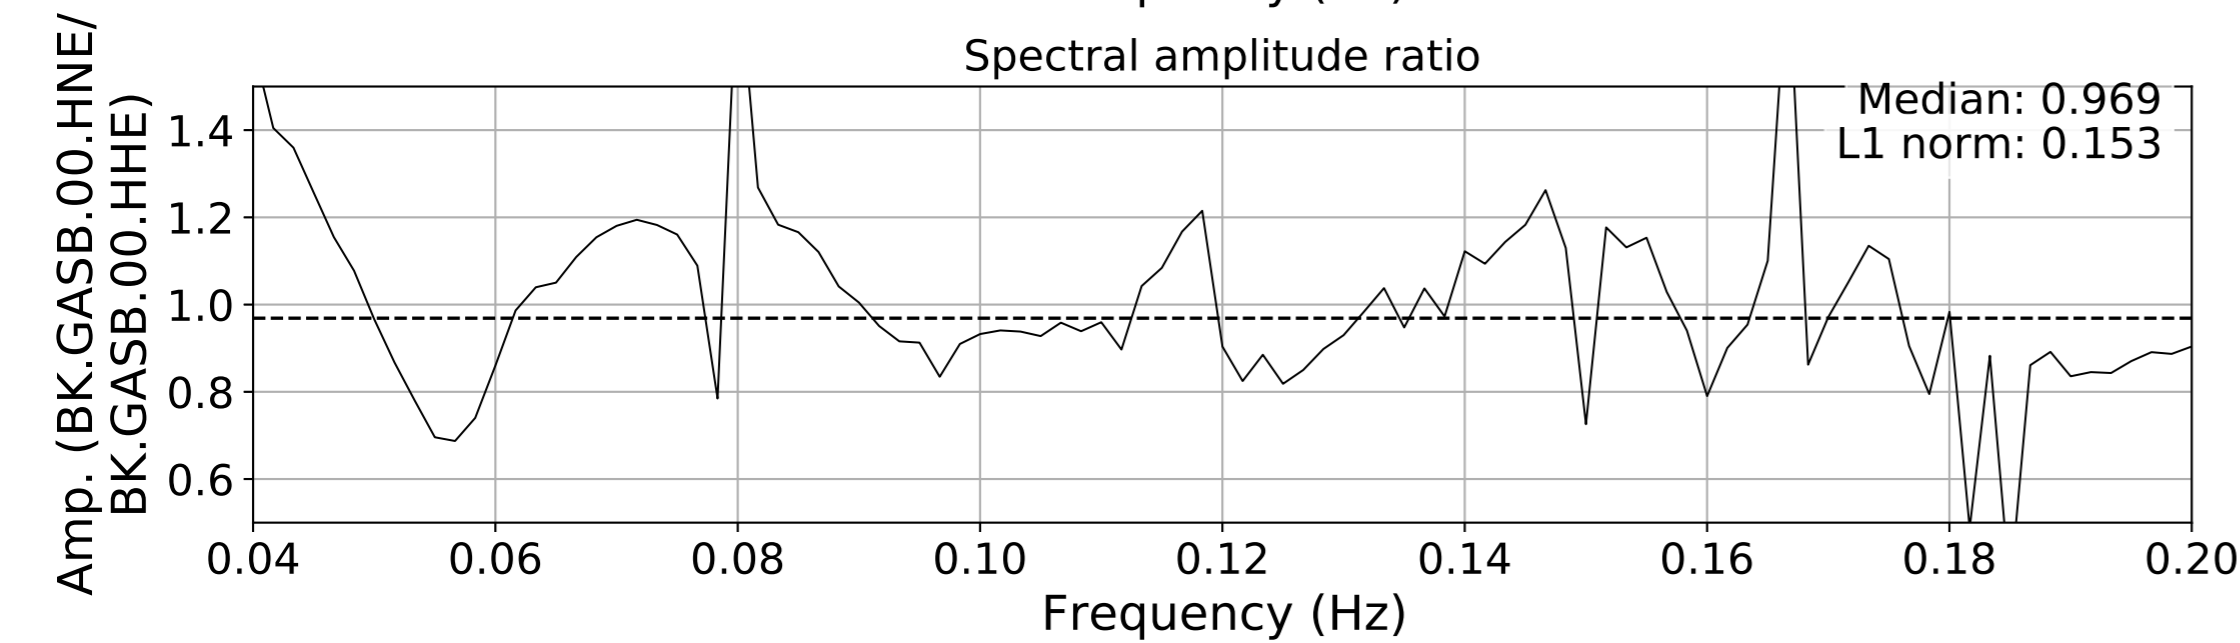

2024.340.184421_M7.0_nc75095651
Origin Time:2024-12-05T18:44:21.110000Z USGS event-id:nc75095651
M7.0 2024 Offshore Cape Mendocino, California Earthquake