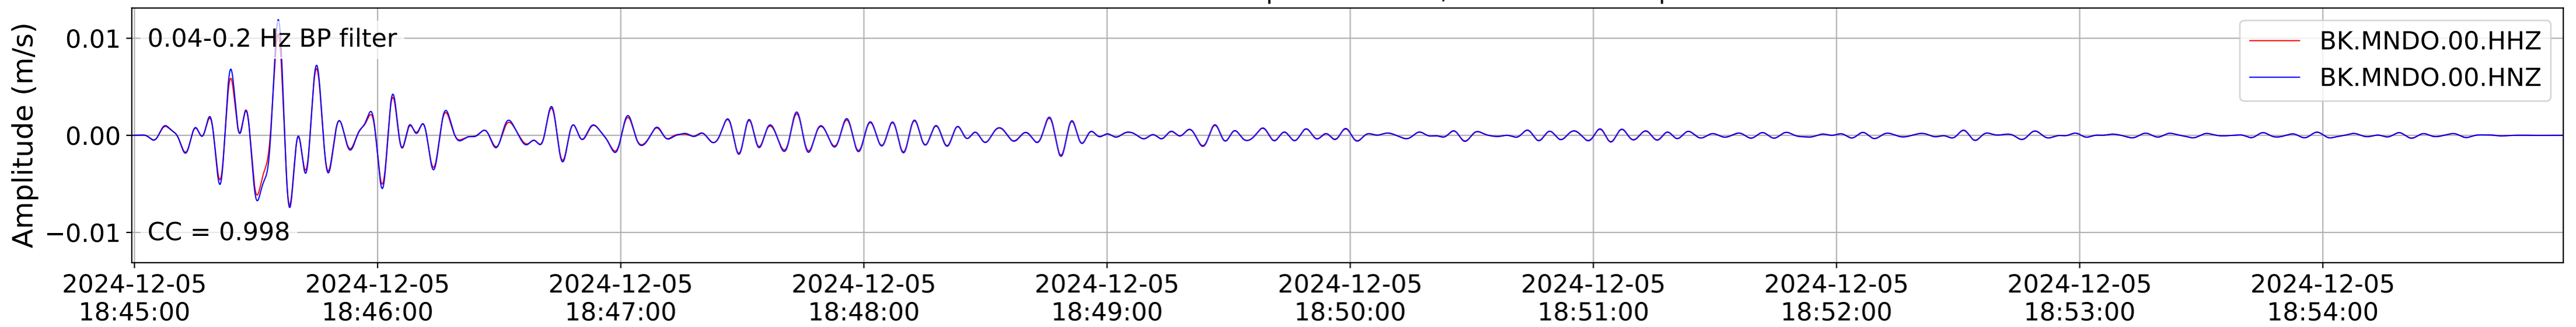

2024.340.184421.M7.0_nc75095651
Origin Time:2024-12-05T18:44:21.110000Z USGS event-id:nc75095651
M7.0 2024 Offshore Cape Mendocino, California Earthquake