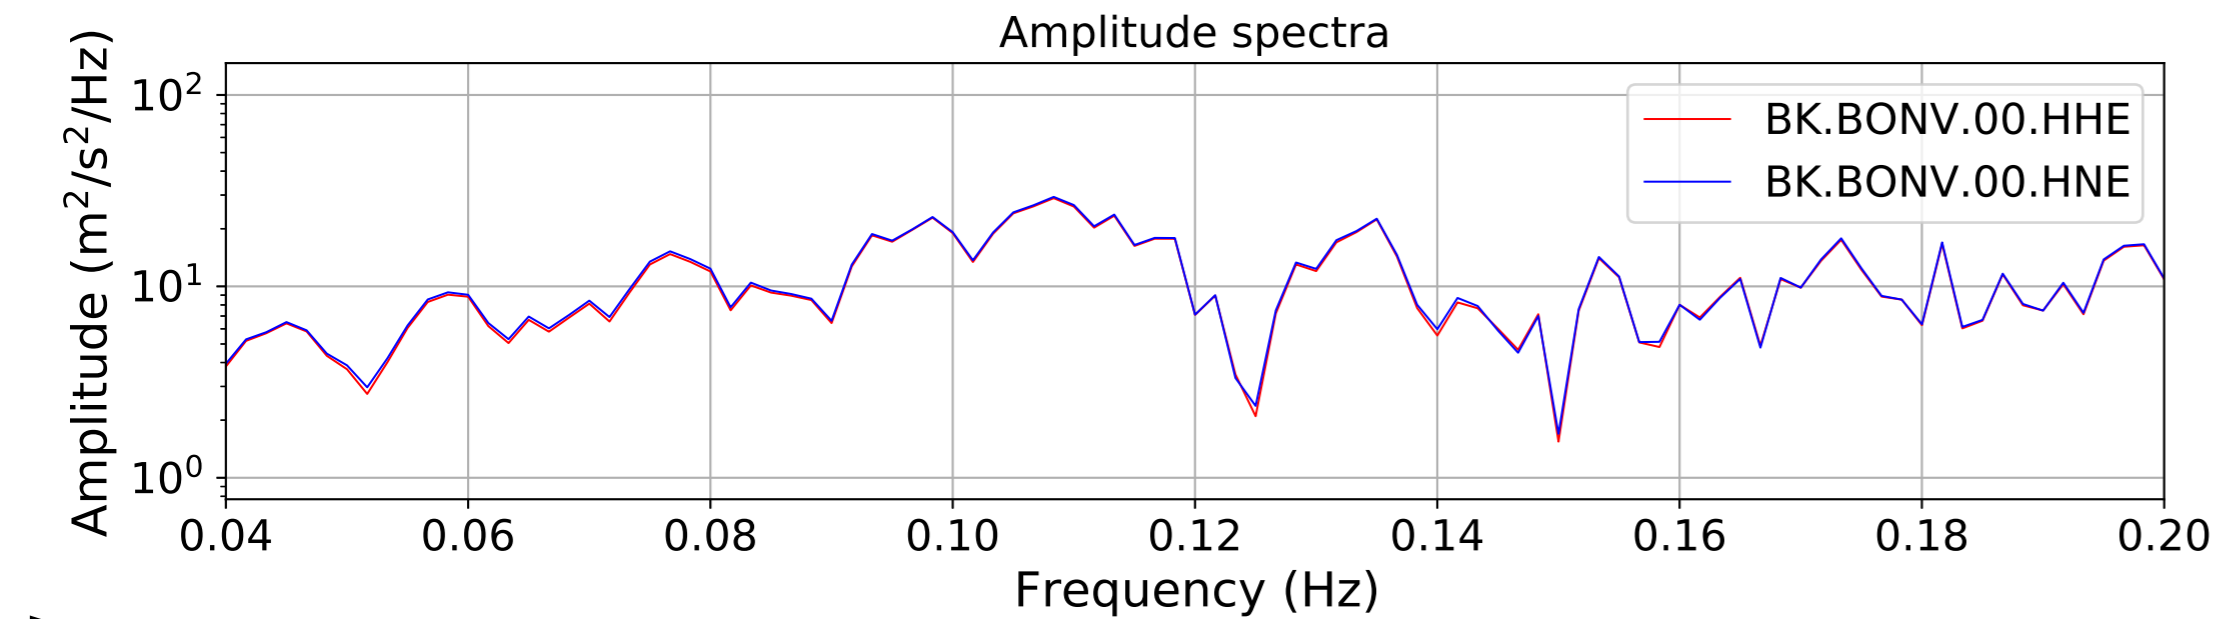

2024.340.184421.M7.0_nc75095651
Origin Time:2024-12-05T18:44:21.110000Z USGS event-id:nc75095651
M7.0 2024 Offshore Cape Mendocino, California Earthquake