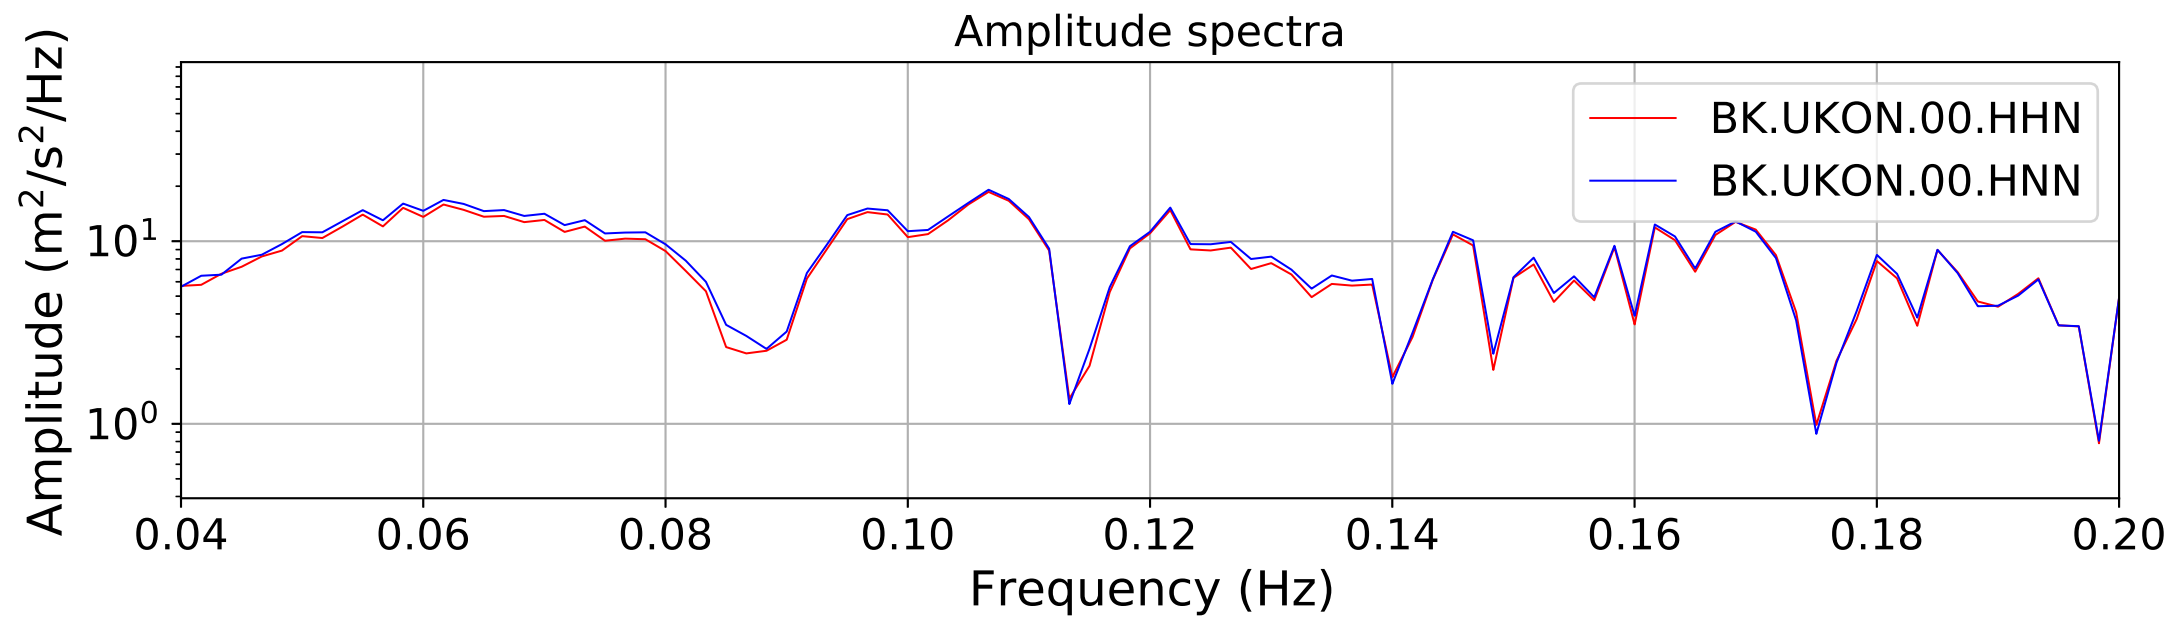

2024.340.184421_M7.0_nc75095651
Origin Time:2024-12-05T18:44:21.110000Z USGS event-id:nc75095651
M7.0 2024 Offshore Cape Mendocino, California Earthquake