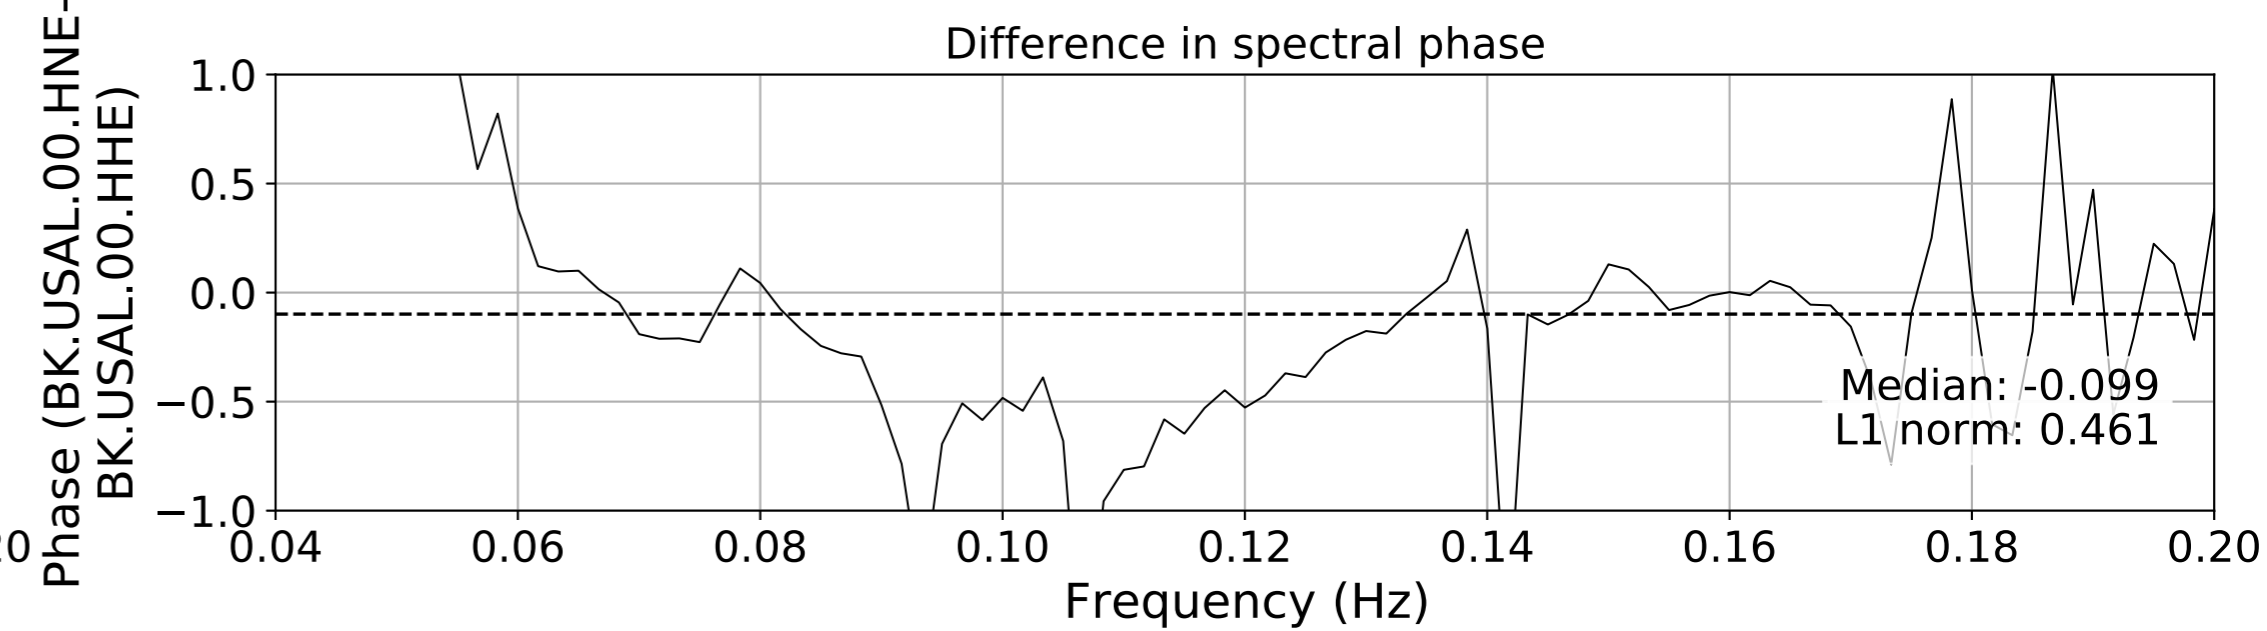

2024.340.184421_M7.0_nc75095651
Origin Time:2024-12-05T18:44:21.110000Z USGS event-id:nc75095651
M7.0 2024 Offshore Cape Mendocino, California Earthquake