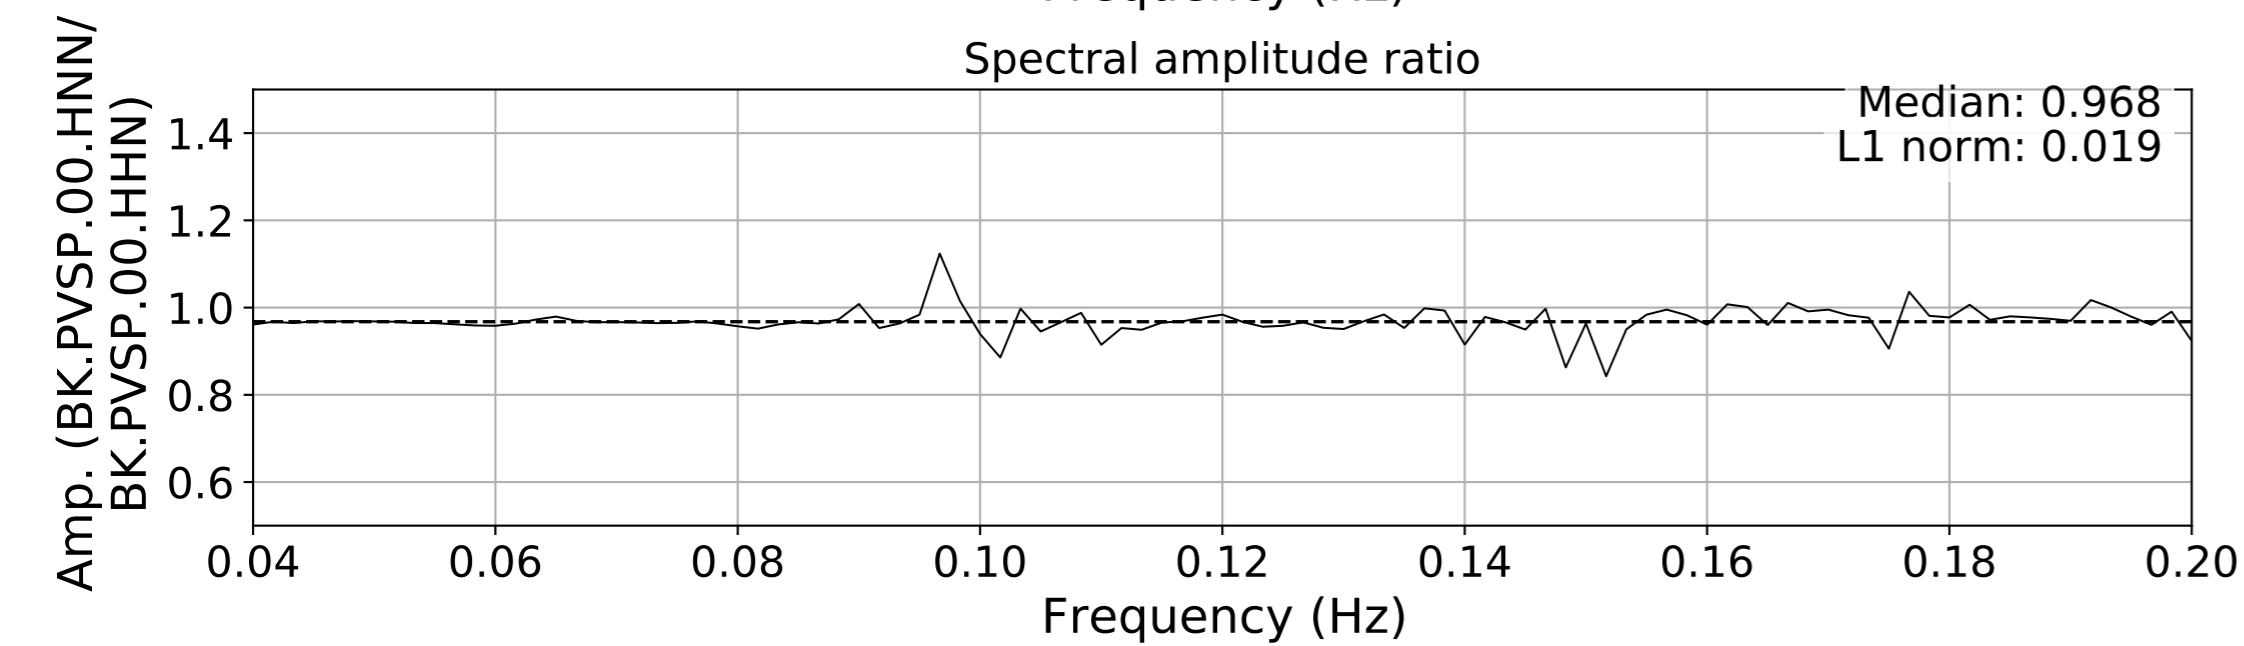

2024.340.184421_M7.0_nc75095651
Origin Time:2024-12-05T18:44:21.110000Z USGS event-id:nc75095651
M7.0 2024 Offshore Cape Mendocino, California Earthquake