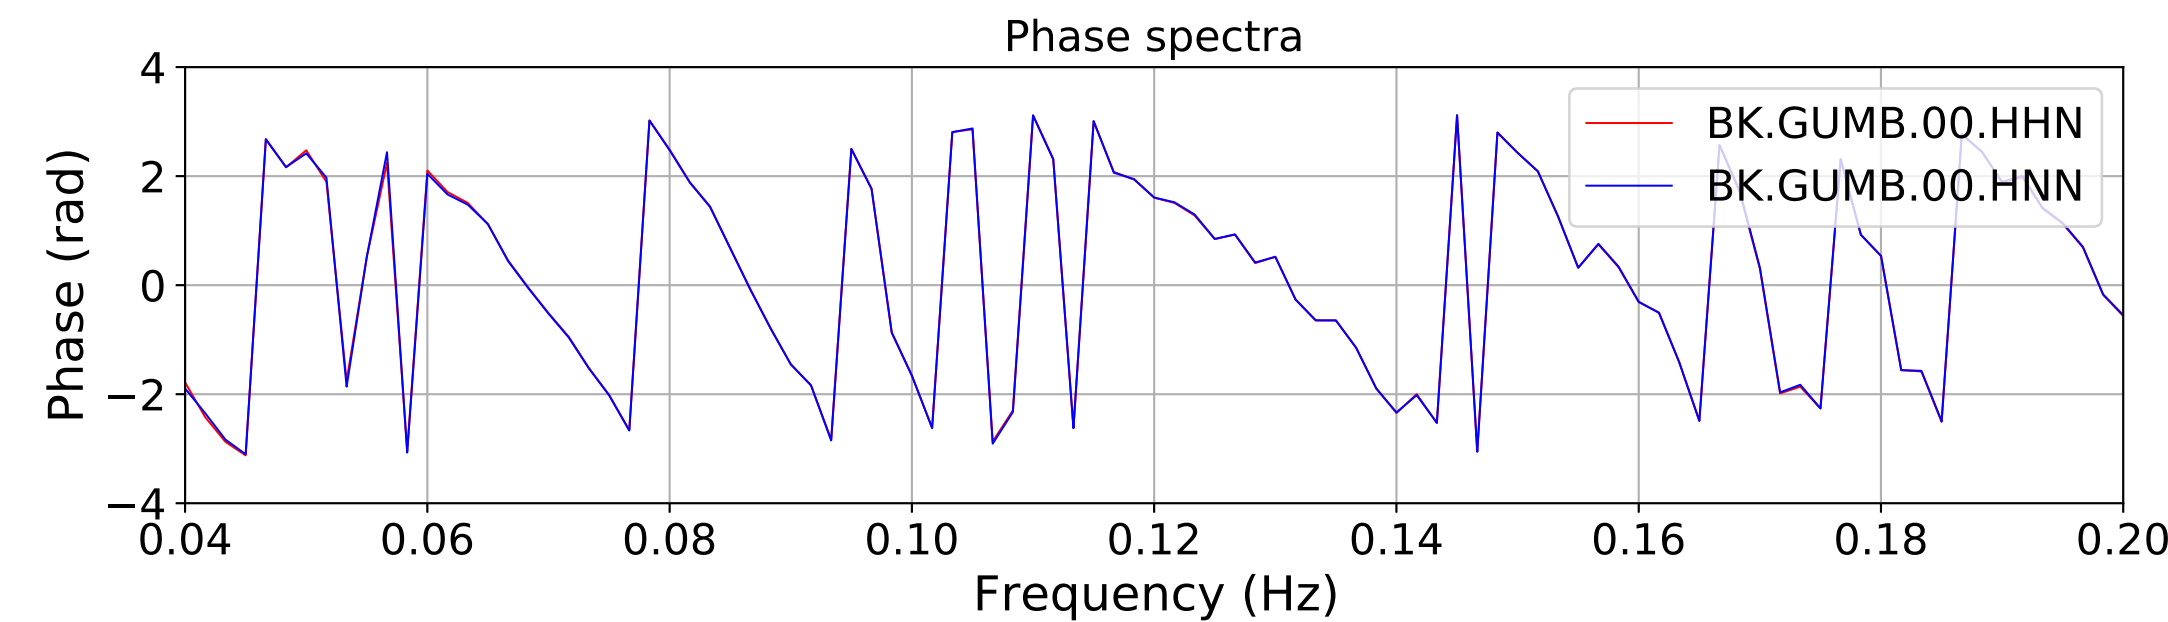

2024.340.184421_M7.0_nc75095651
Origin Time:2024-12-05T18:44:21.110000Z USGS event-id:nc75095651
M7.0 2024 Offshore Cape Mendocino, California Earthquake