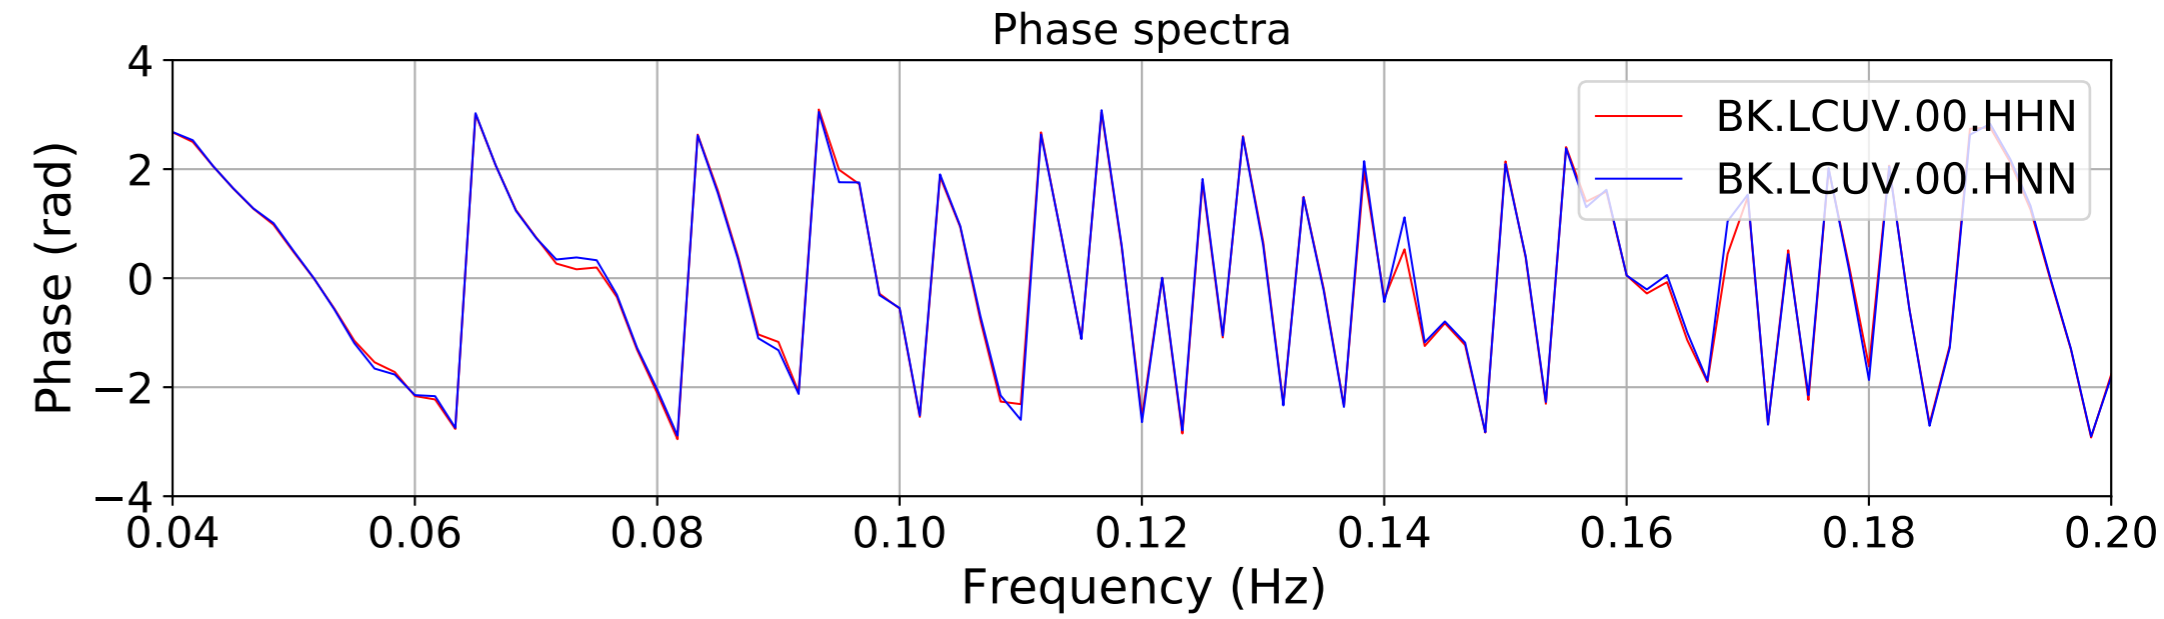

2024.340.184421_M7.0_nc75095651
Origin Time:2024-12-05T18:44:21.110000Z USGS event-id:nc75095651
M7.0 2024 Offshore Cape Mendocino, California Earthquake