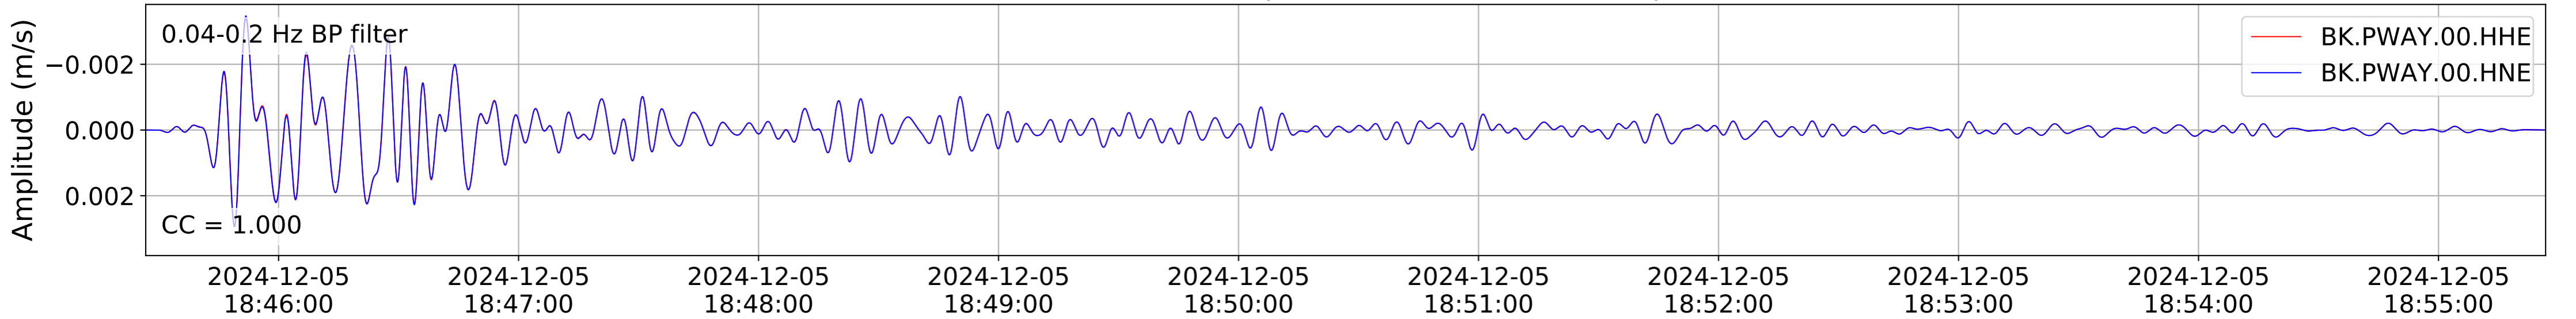

2024.340.184421_M7.0_nc75095651
Origin Time:2024-12-05T18:44:21.110000Z USGS event-id:nc75095651
M7.0 2024 Offshore Cape Mendocino, California Earthquake