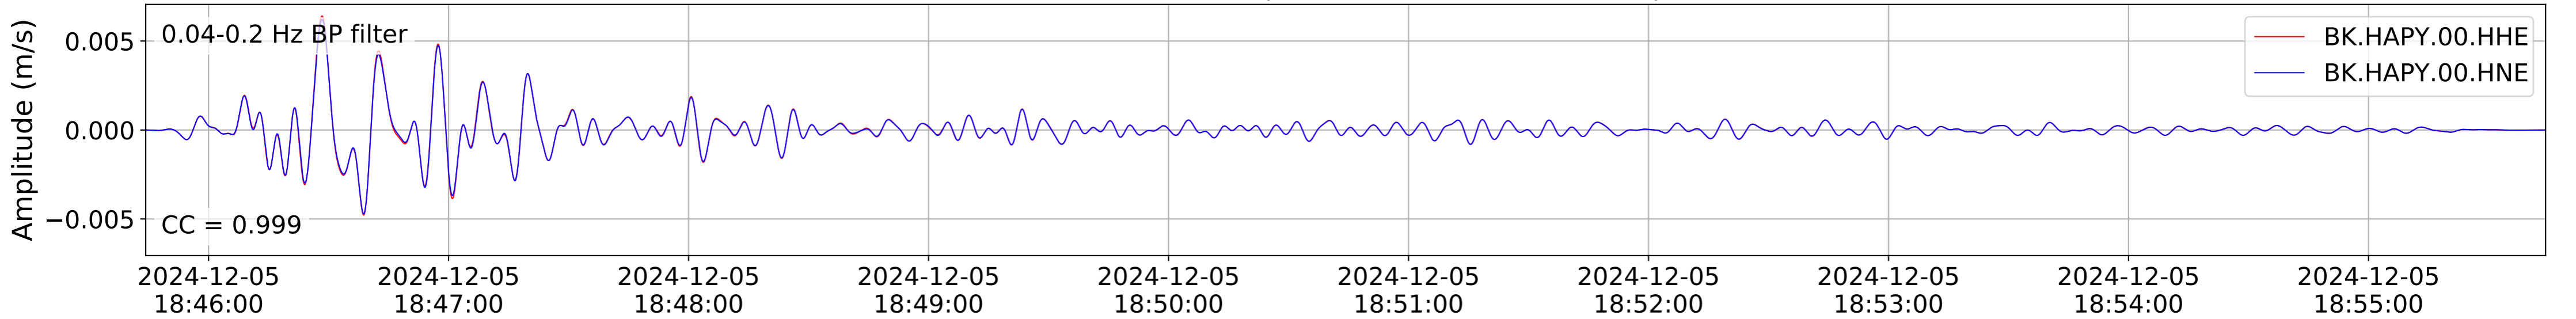

2024.340.184421_M7.0_nc75095651
Origin Time:2024-12-05T18:44:21.110000Z USGS event-id:nc75095651
M7.0 2024 Offshore Cape Mendocino, California Earthquake