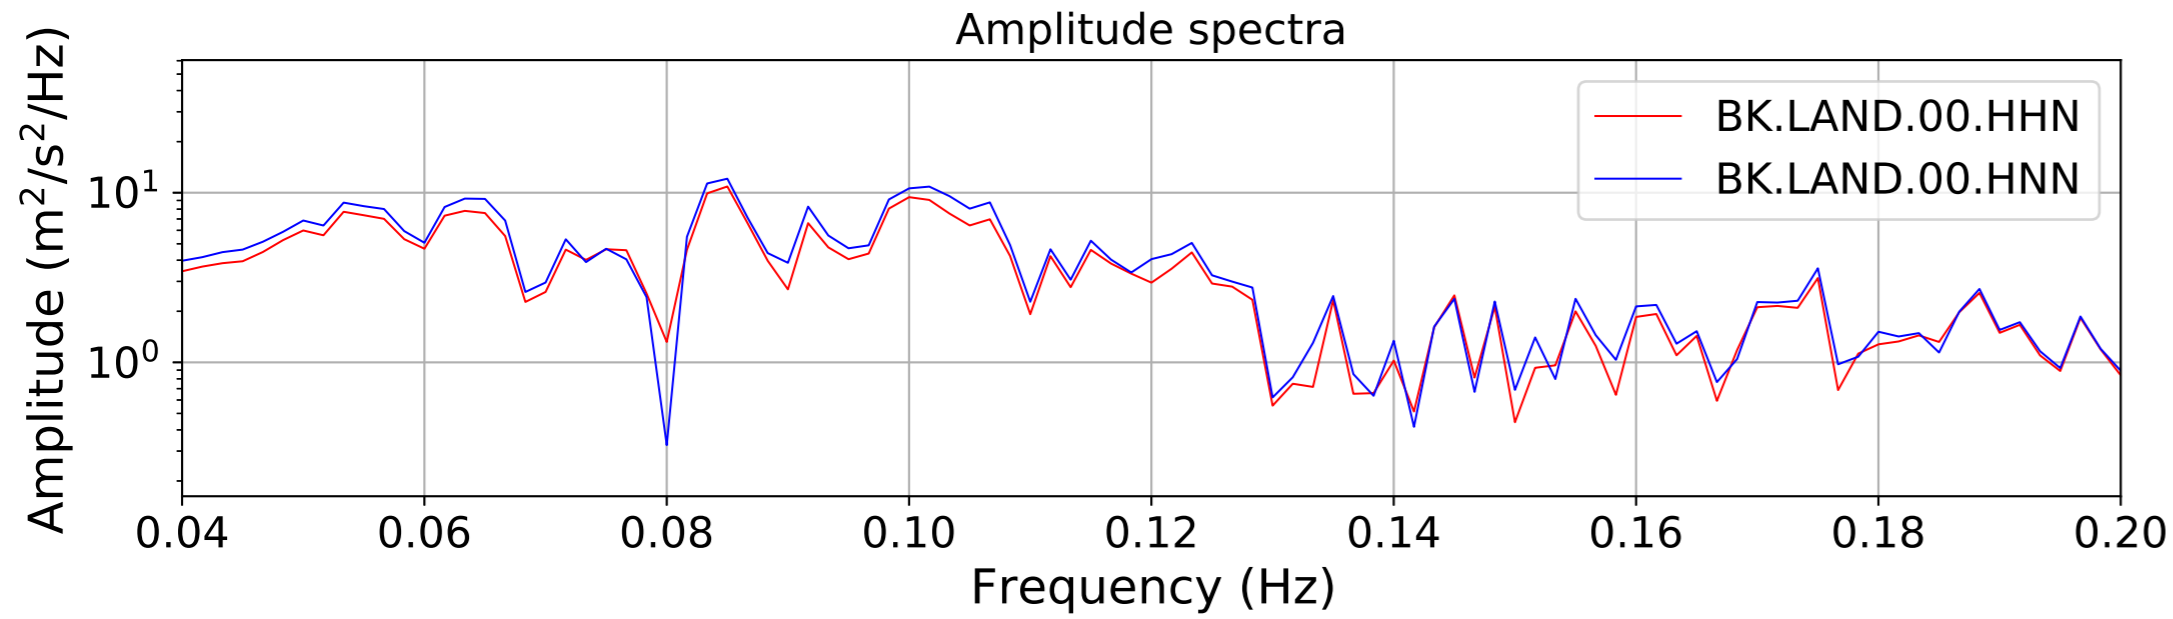

2024.340.184421_M7.0_nc75095651
Origin Time:2024-12-05T18:44:21.110000Z USGS event-id:nc75095651
M7.0 2024 Offshore Cape Mendocino, California Earthquake