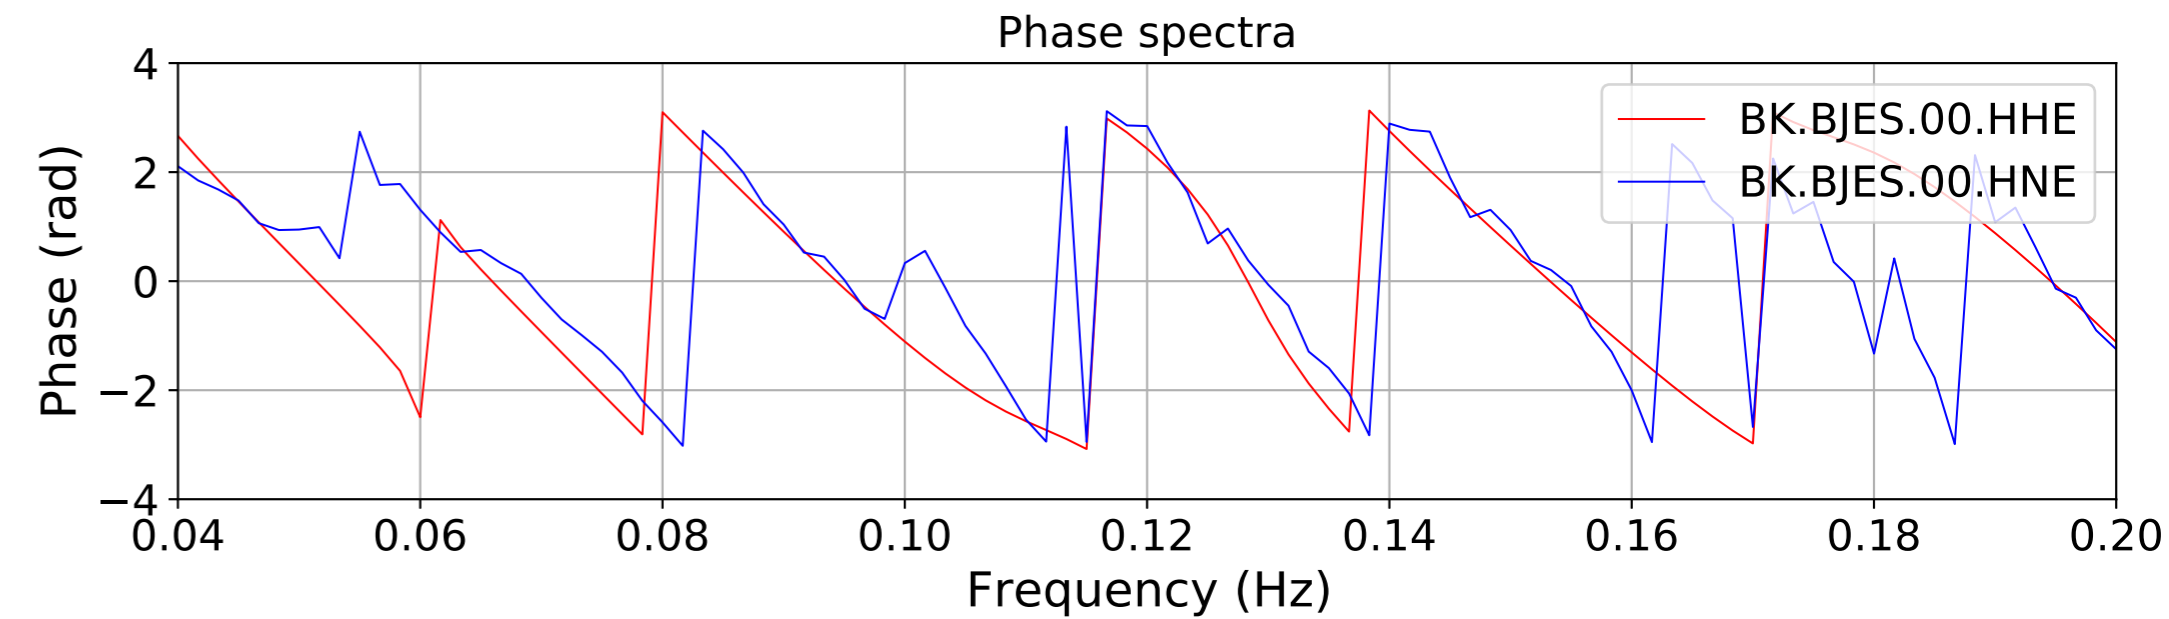

2024.340.184421_M7.0_nc75095651
Origin Time:2024-12-05T18:44:21.110000Z USGS event-id:nc75095651
M7.0 2024 Offshore Cape Mendocino, California Earthquake