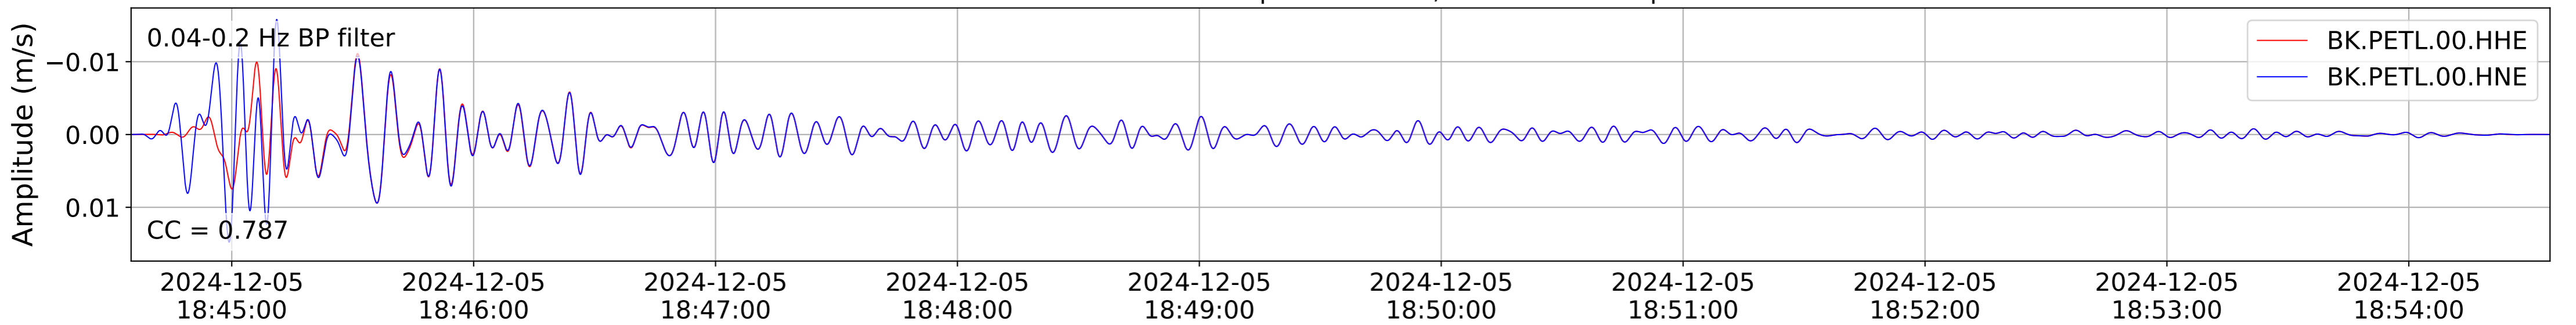

2024.340.184421_M7.0_nc75095651
Origin Time:2024-12-05T18:44:21.110000Z USGS event-id:nc75095651
M7.0 2024 Offshore Cape Mendocino, California Earthquake