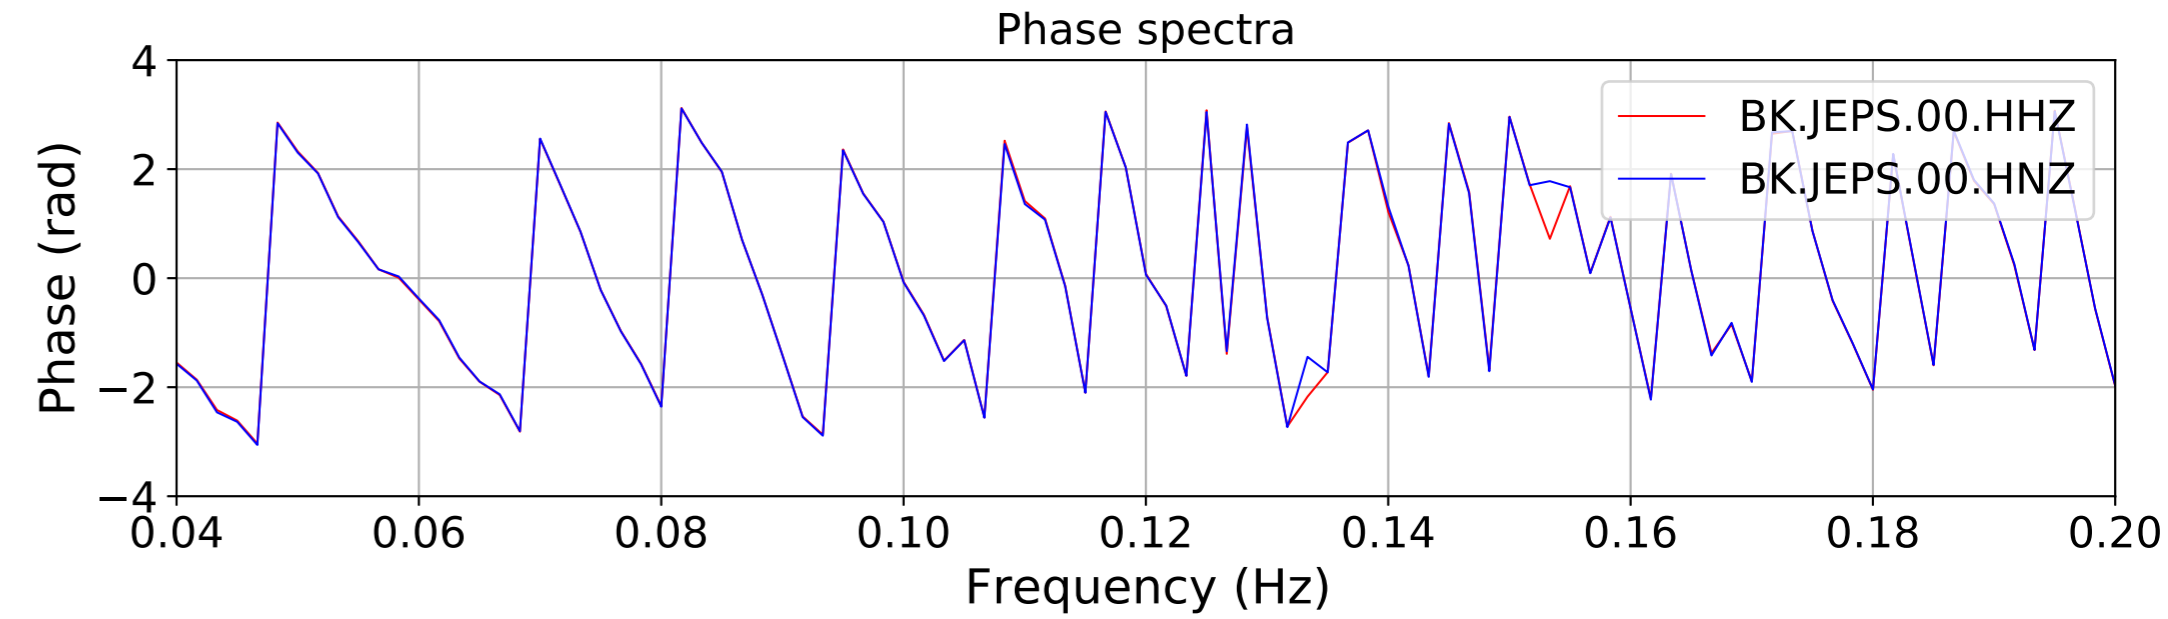

2024.340.184421_M7.0_nc75095651
Origin Time:2024-12-05T18:44:21.110000Z USGS event-id:nc75095651
M7.0 2024 Offshore Cape Mendocino, California Earthquake