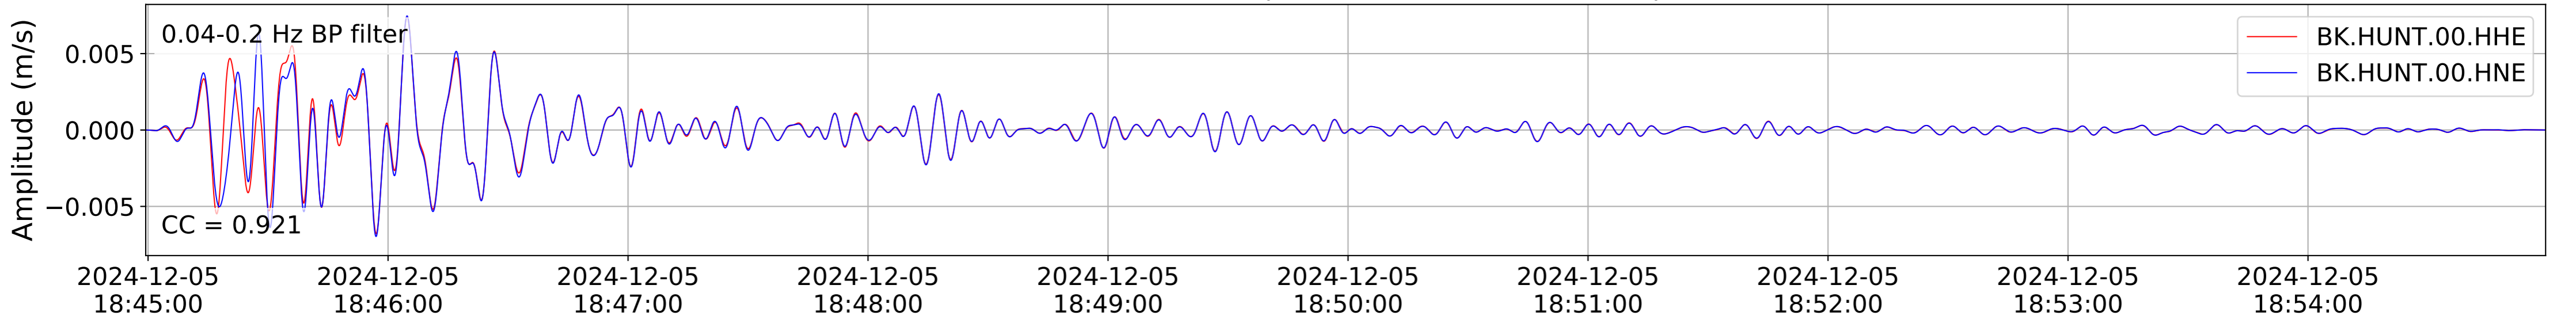

2024.340.184421_M7.0_nc75095651
Origin Time:2024-12-05T18:44:21.110000Z USGS event-id:nc75095651
M7.0 2024 Offshore Cape Mendocino, California Earthquake