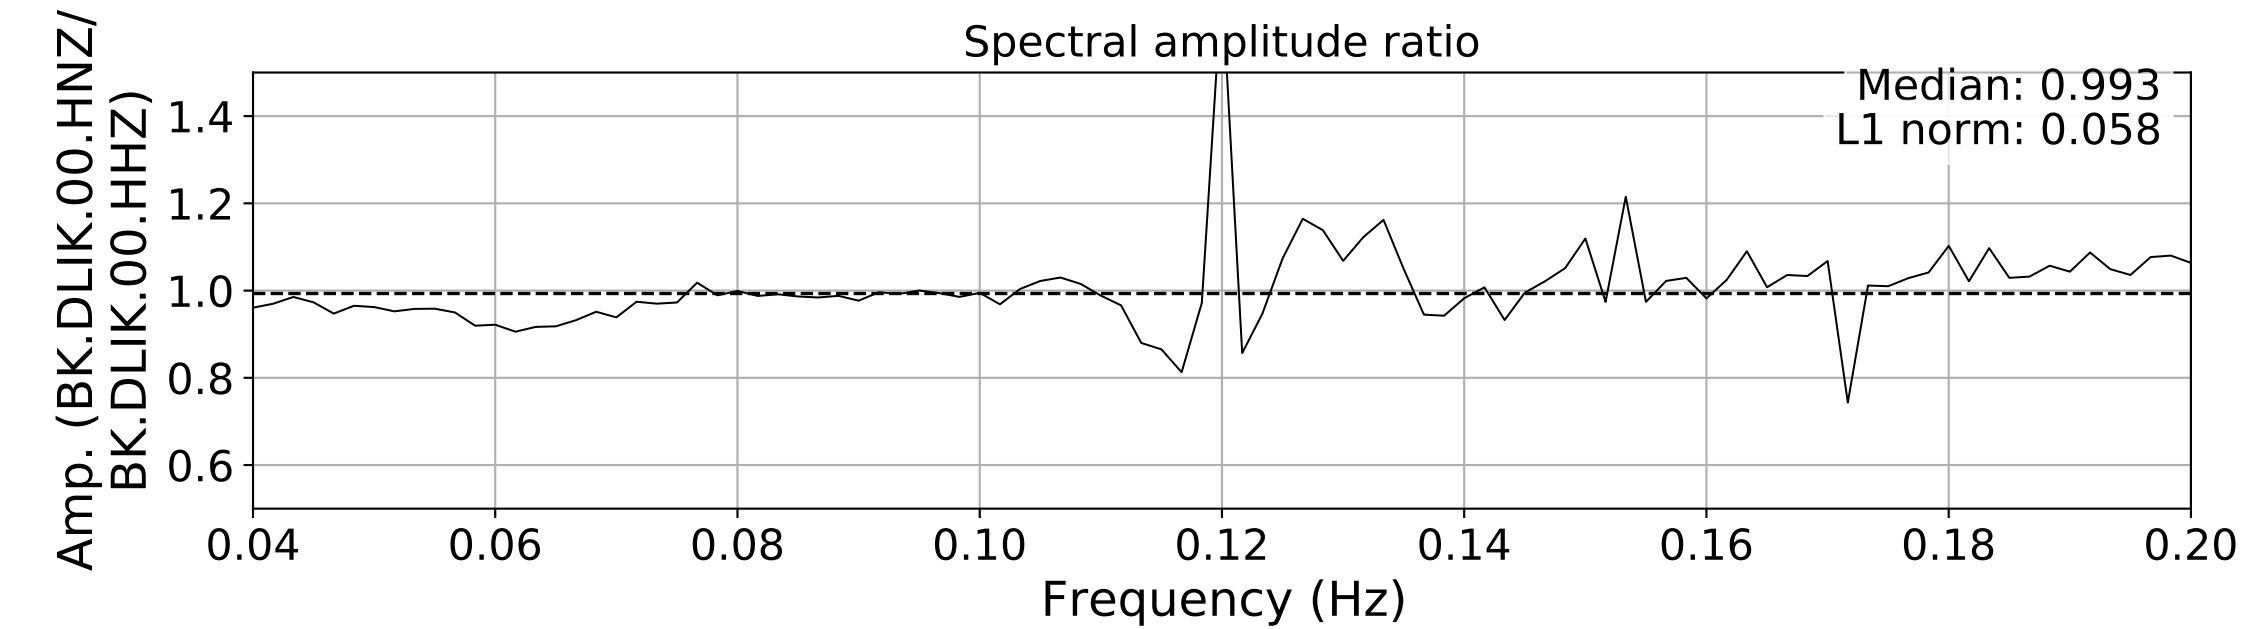

2024.340.184421_M7.0_nc75095651
Origin Time:2024-12-05T18:44:21.110000Z USGS event-id:nc75095651
M7.0 2024 Offshore Cape Mendocino, California Earthquake