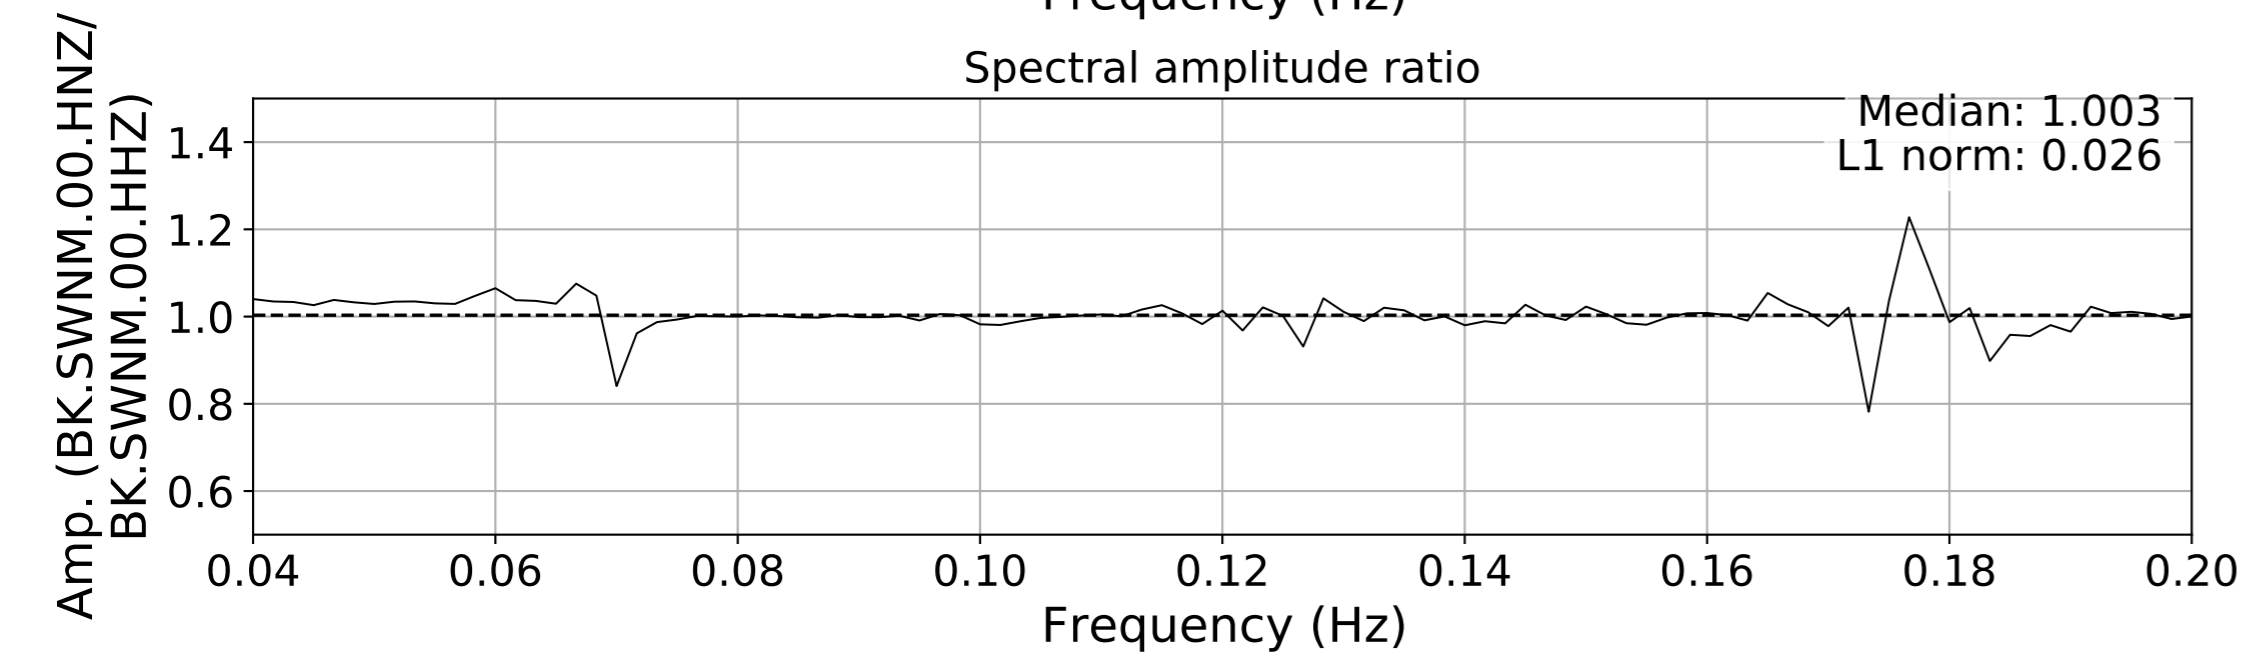

2024.340.184421_M7.0_nc75095651
Origin Time:2024-12-05T18:44:21.110000Z USGS event-id:nc75095651
M7.0 2024 Offshore Cape Mendocino, California Earthquake