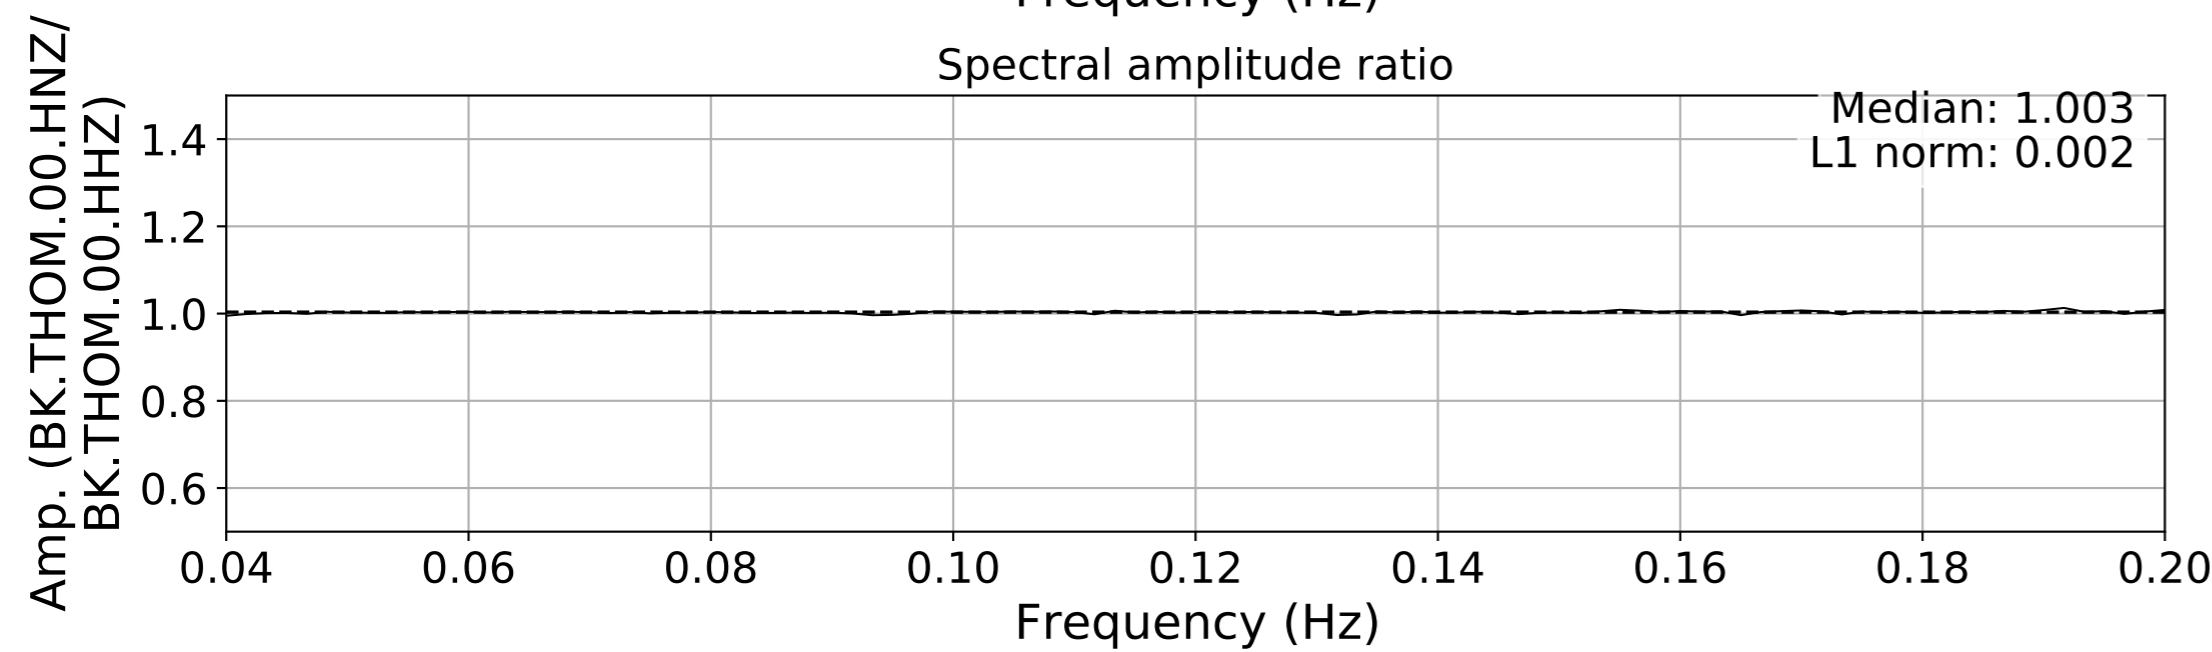

2024.340.184421.M7.0_nc75095651
Origin Time:2024-12-05T18:44:21.110000Z USGS event-id:nc75095651
M7.0 2024 Offshore Cape Mendocino, California Earthquake