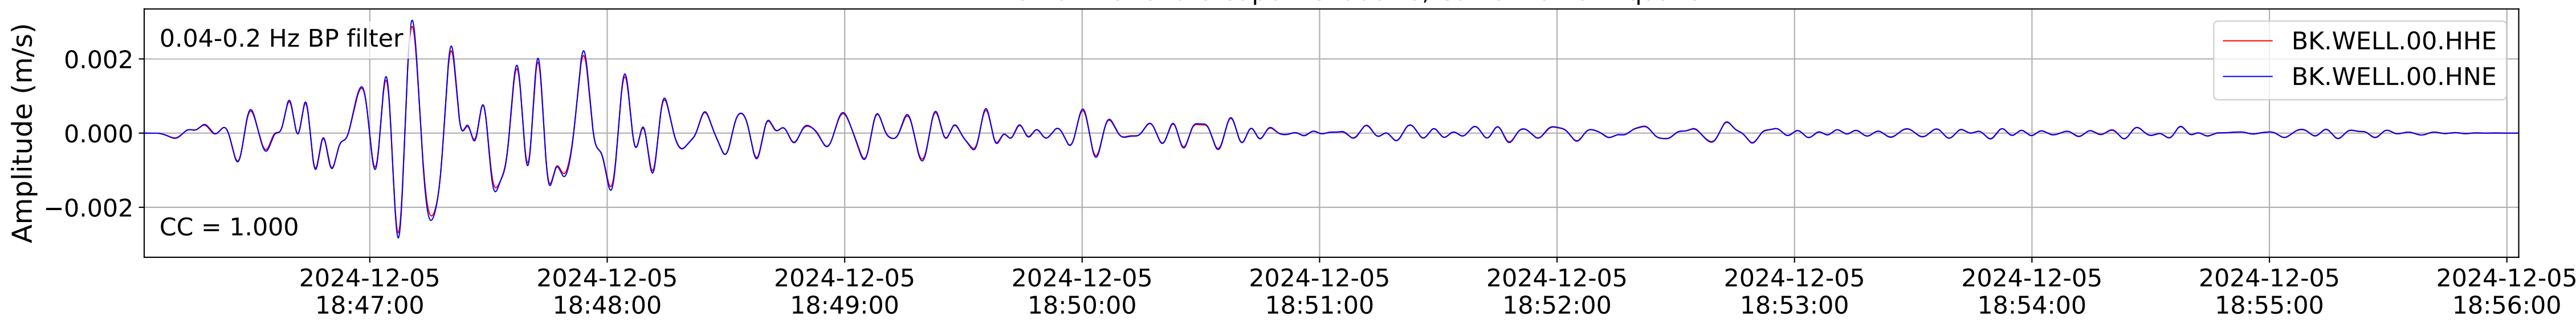

2024.340.184421_M7.0_nc75095651
Origin Time:2024-12-05T18:44:21.110000Z USGS event-id:nc75095651
M7.0 2024 Offshore Cape Mendocino, California Earthquake