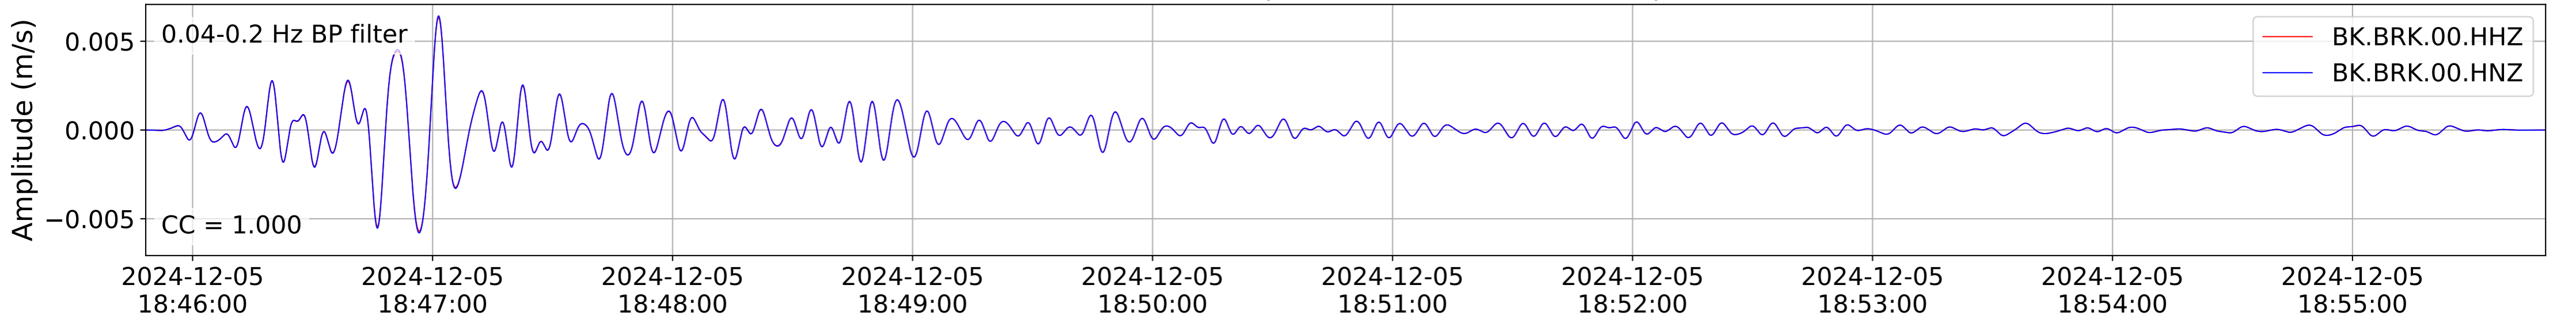

2024.340.184421_M7.0_nc75095651
Origin Time:2024-12-05T18:44:21.110000Z USGS event-id:nc75095651
M7.0 2024 Offshore Cape Mendocino, California Earthquake