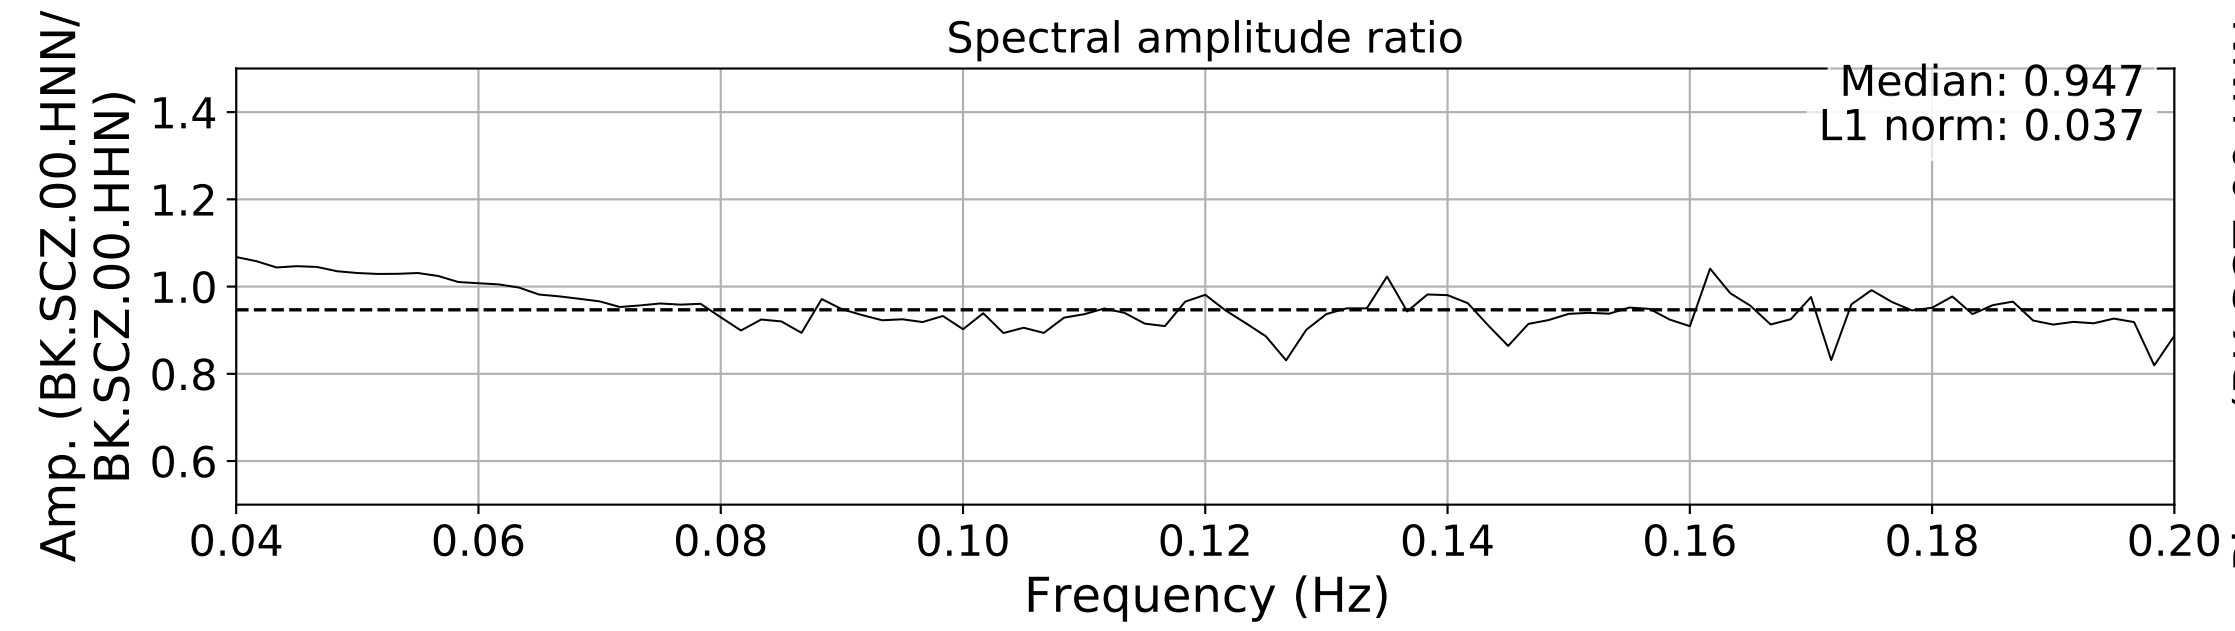

2024.340.184421_M7.0_nc75095651
Origin Time:2024-12-05T18:44:21.110000Z USGS event-id:nc75095651
M7.0 2024 Offshore Cape Mendocino, California Earthquake