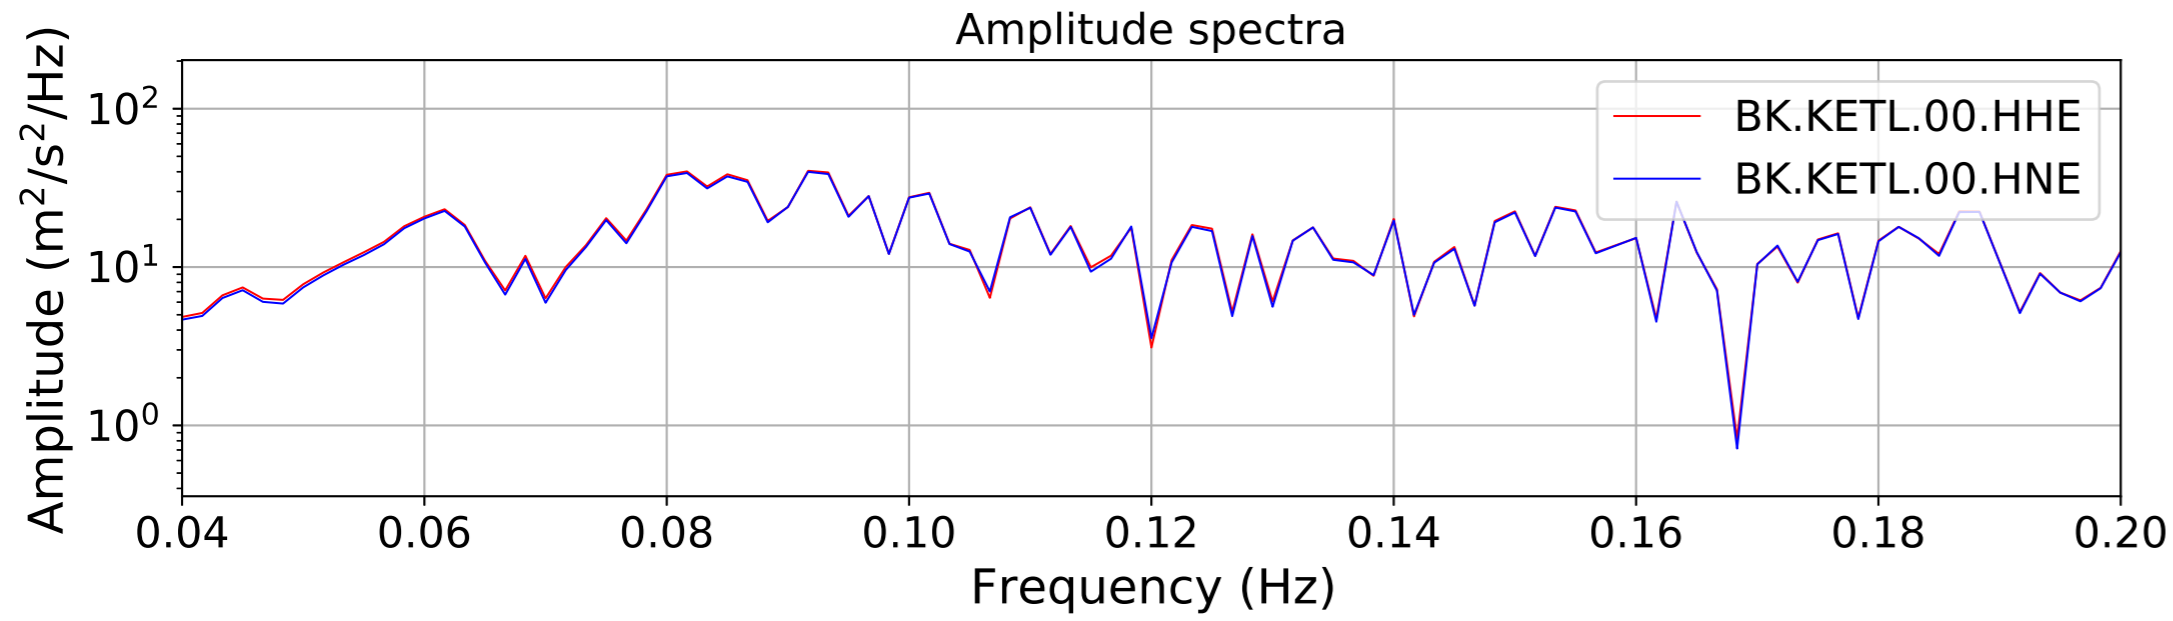

2024.340.184421_M7.0_nc75095651
Origin Time:2024-12-05T18:44:21.110000Z USGS event-id:nc75095651
M7.0 2024 Offshore Cape Mendocino, California Earthquake