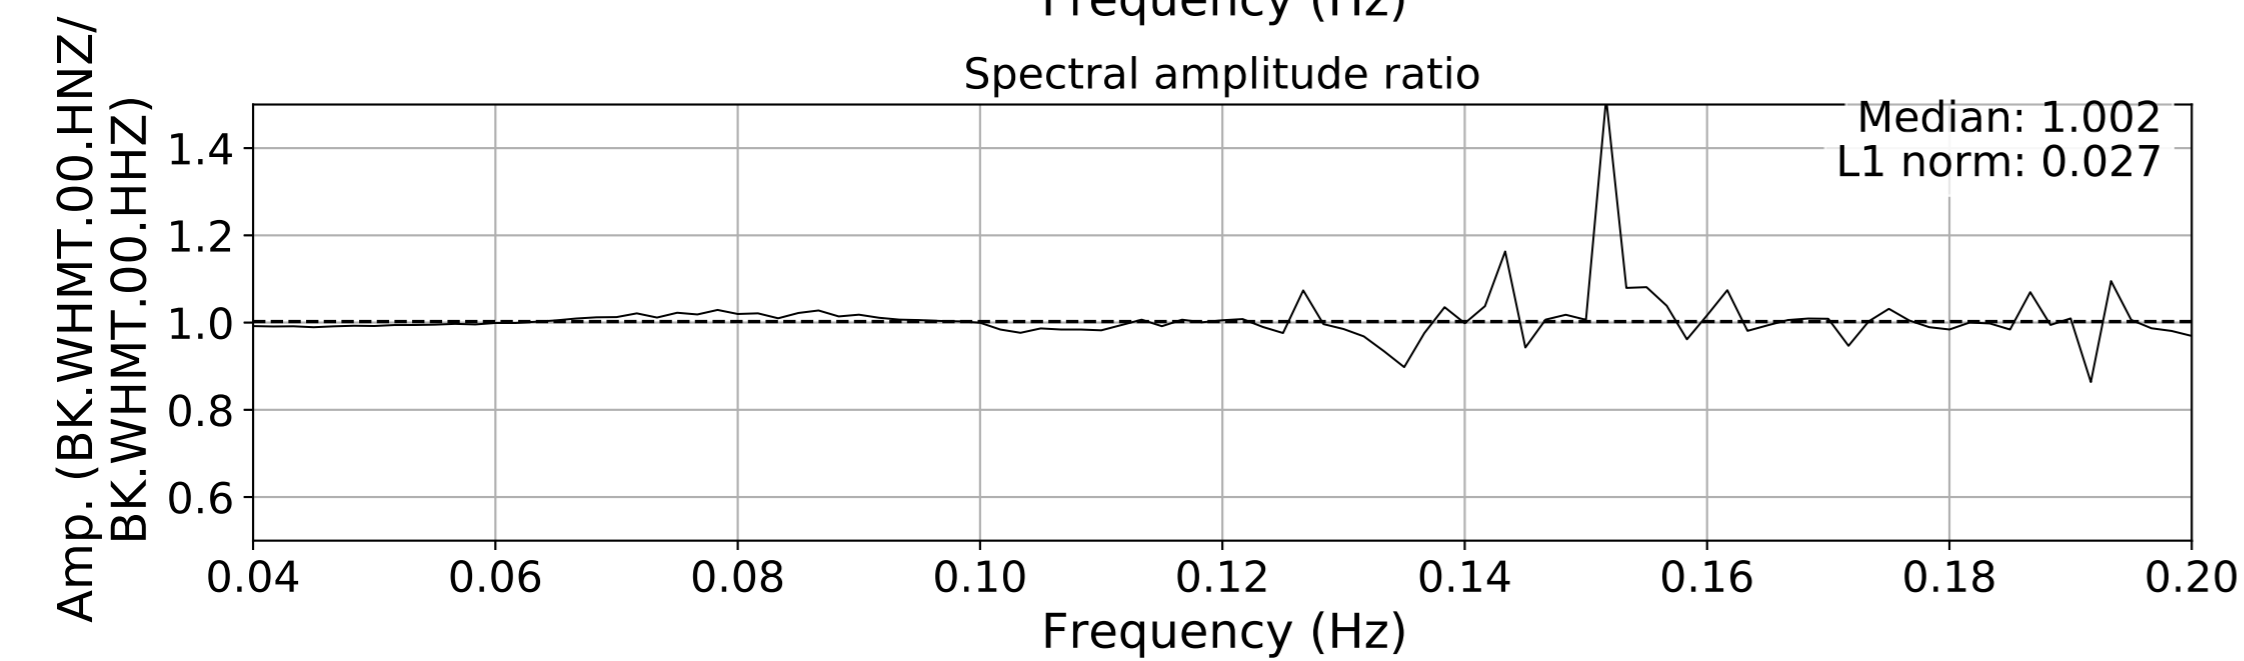

2024.340.184421_M7.0_nc75095651
Origin Time:2024-12-05T18:44:21.110000Z USGS event-id:nc75095651
M7.0 2024 Offshore Cape Mendocino, California Earthquake