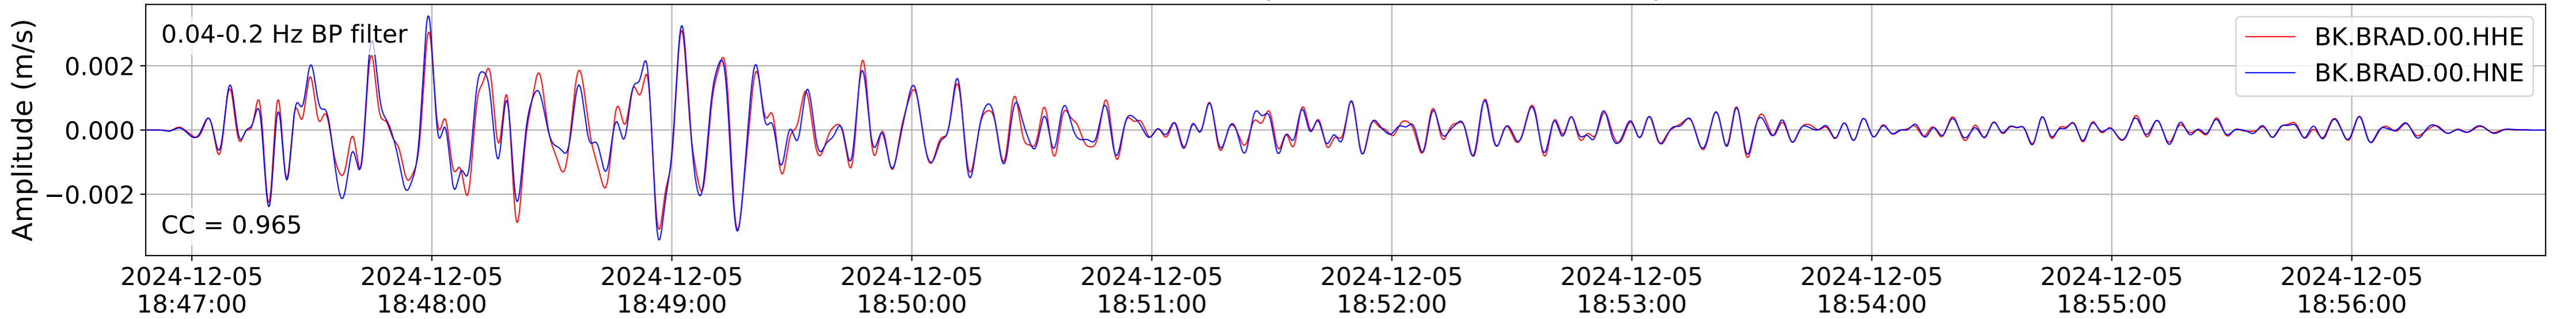

2024.340.184421_M7.0_nc75095651
Origin Time:2024-12-05T18:44:21.110000Z USGS event-id:nc75095651
M7.0 2024 Offshore Cape Mendocino, California Earthquake