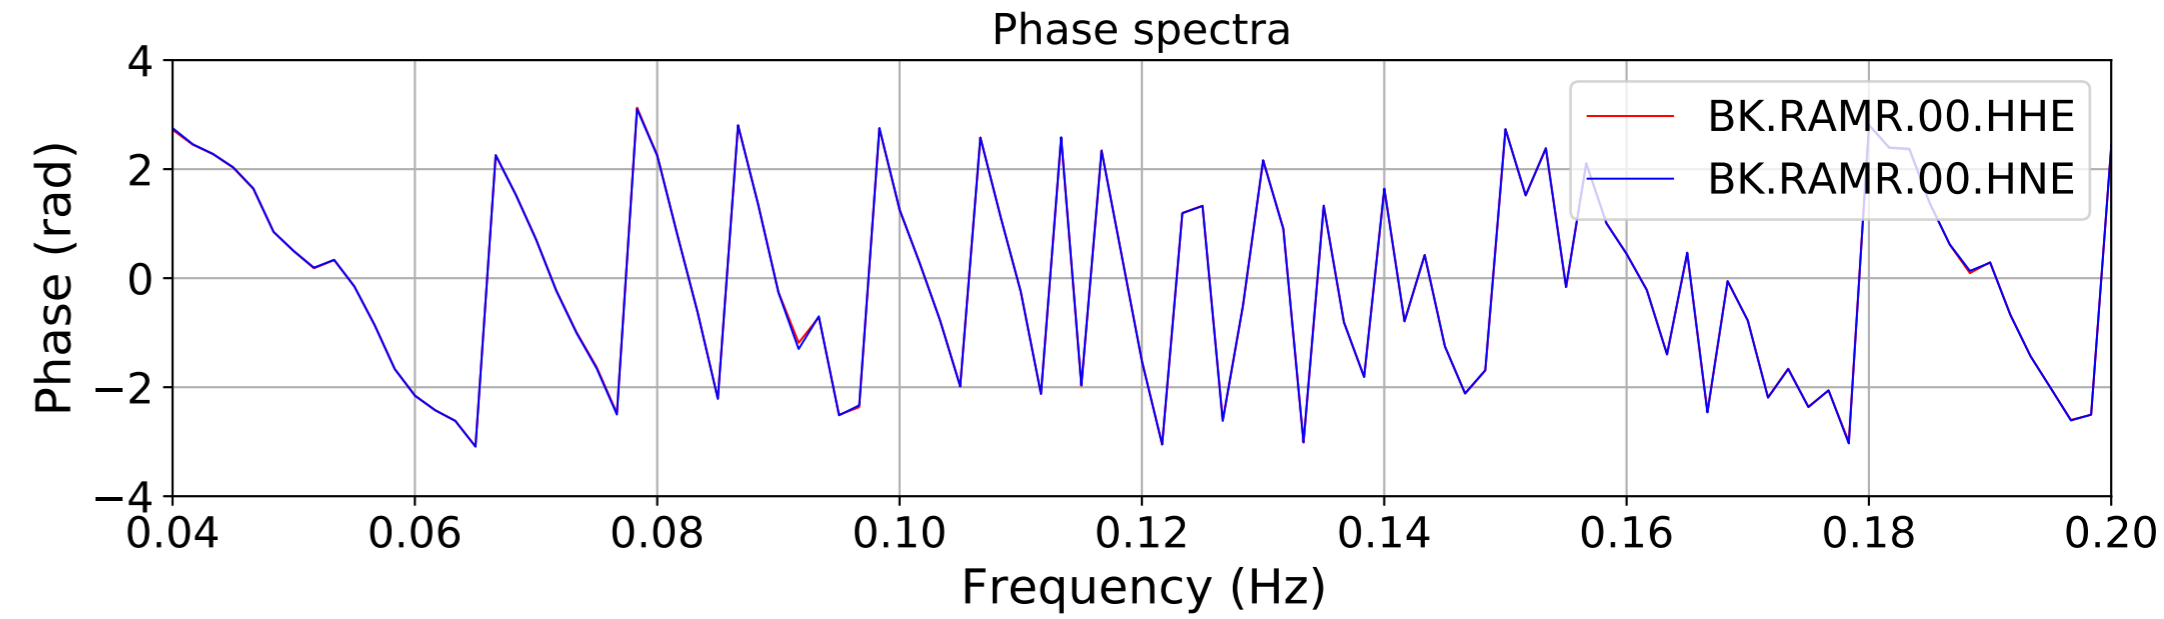

2024.340.184421_M7.0_nc75095651
Origin Time:2024-12-05T18:44:21.110000Z USGS event-id:nc75095651
M7.0 2024 Offshore Cape Mendocino, California Earthquake