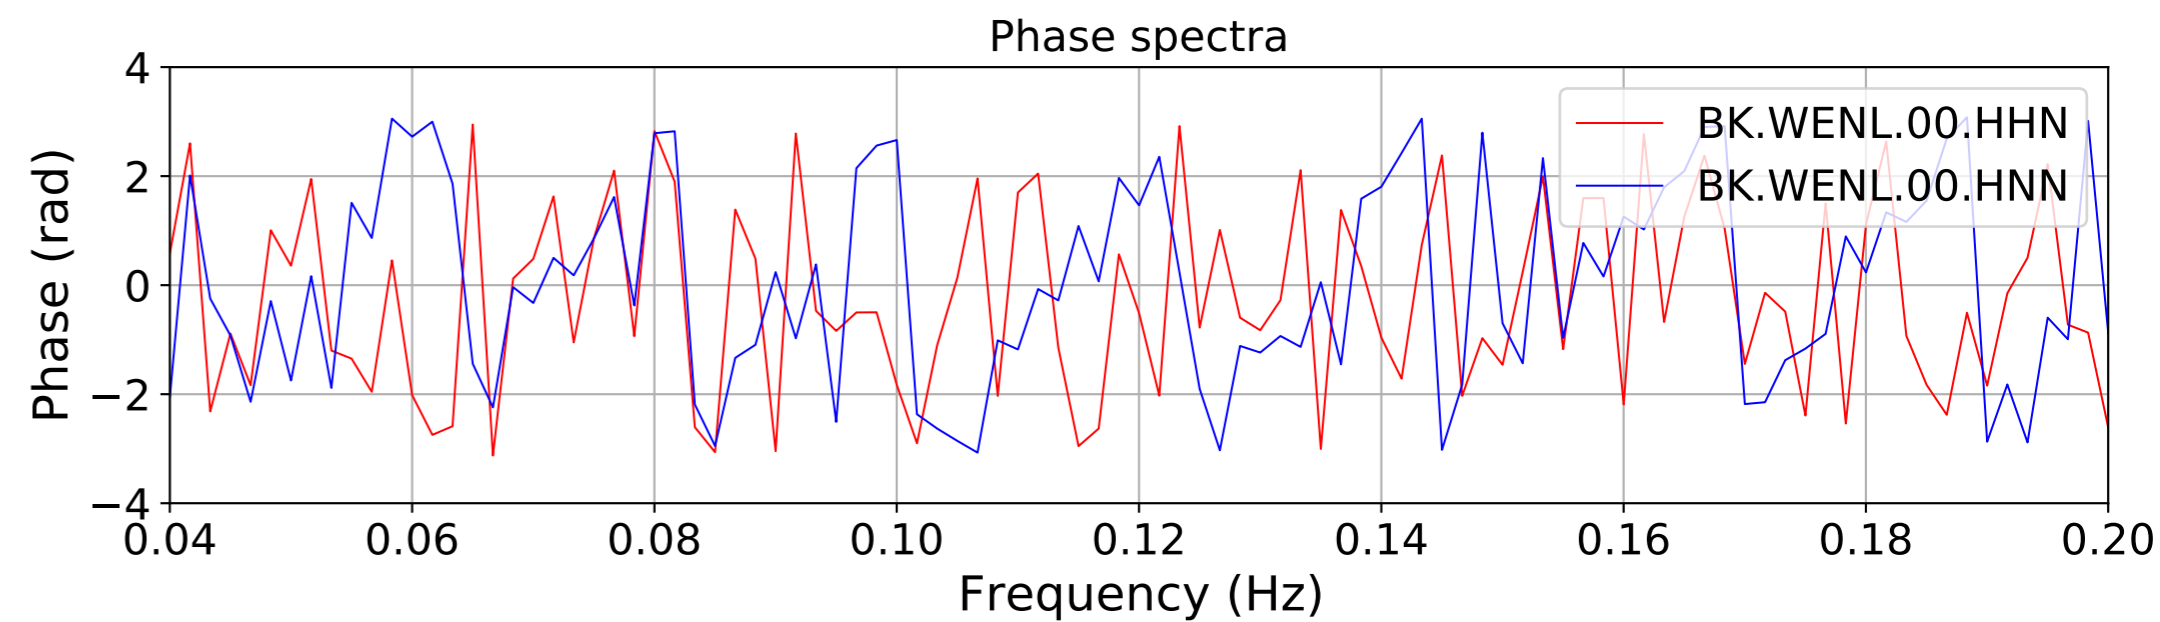

2024.340.184421_M7.0_nc75095651
Origin Time:2024-12-05T18:44:21.110000Z USGS event-id:nc75095651
M7.0 2024 Offshore Cape Mendocino, California Earthquake