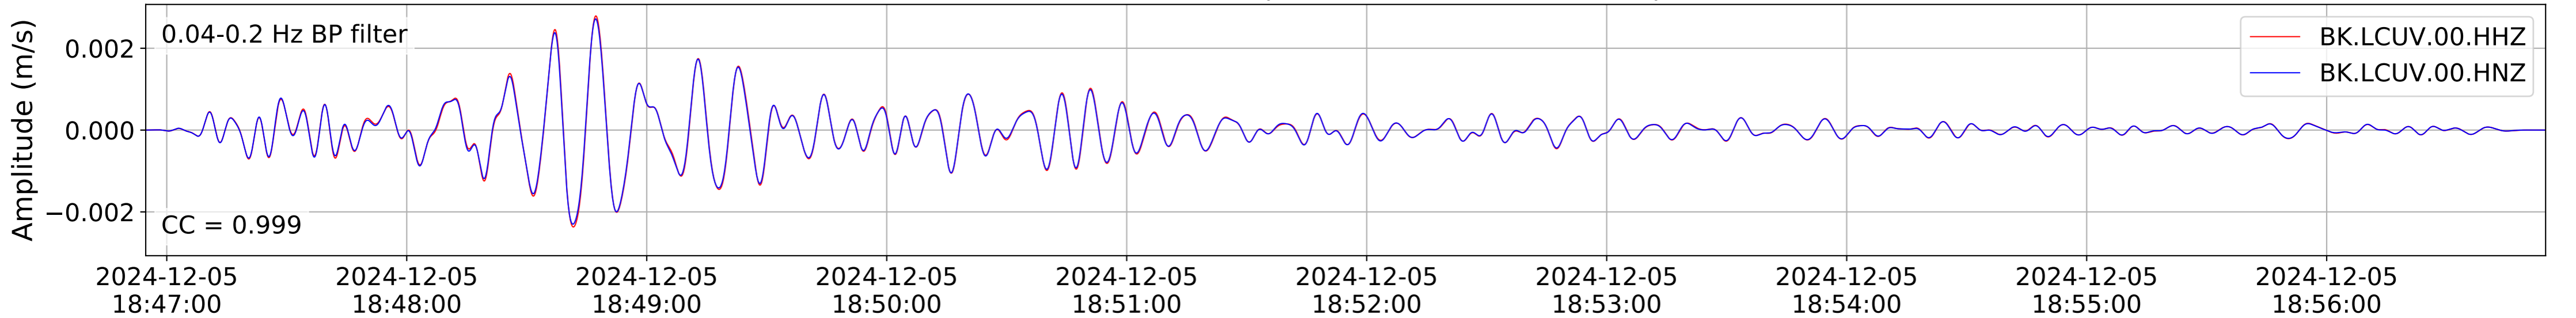

2024.340.184421_M7.0_nc75095651
Origin Time:2024-12-05T18:44:21.110000Z USGS event-id:nc75095651
M7.0 2024 Offshore Cape Mendocino, California Earthquake