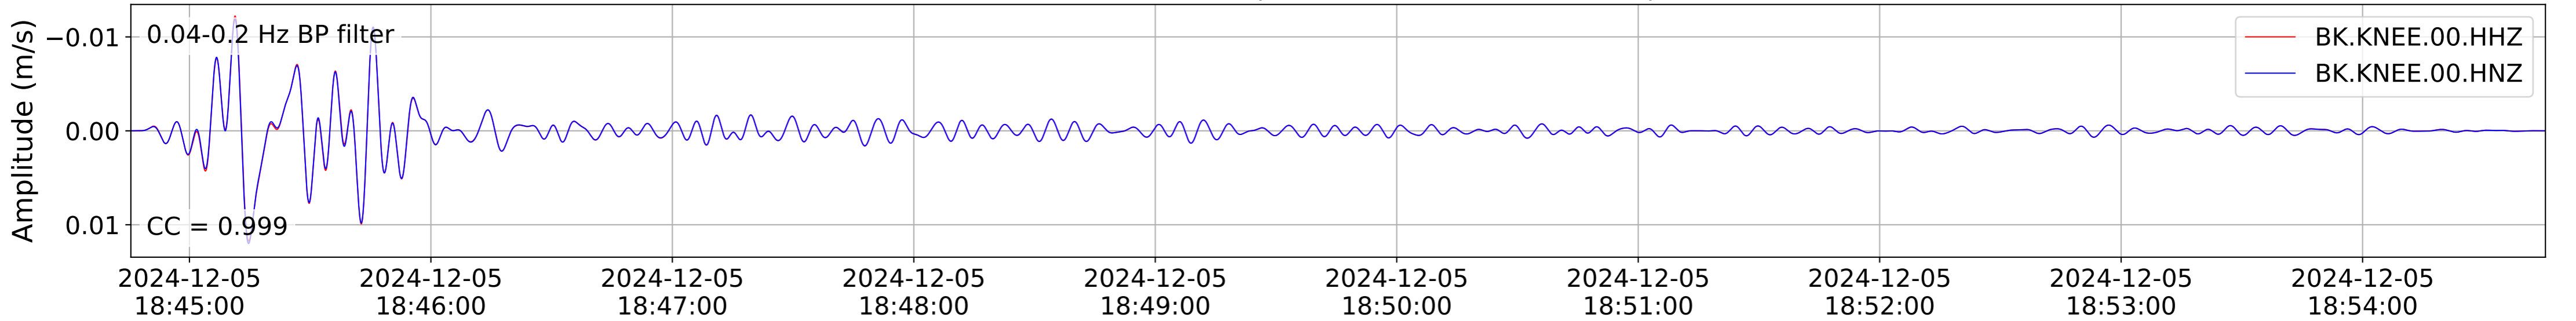

2024.340.184421.M7.0_nc75095651
Origin Time:2024-12-05T18:44:21.110000Z USGS event-id:nc75095651
M7.0 2024 Offshore Cape Mendocino, California Earthquake