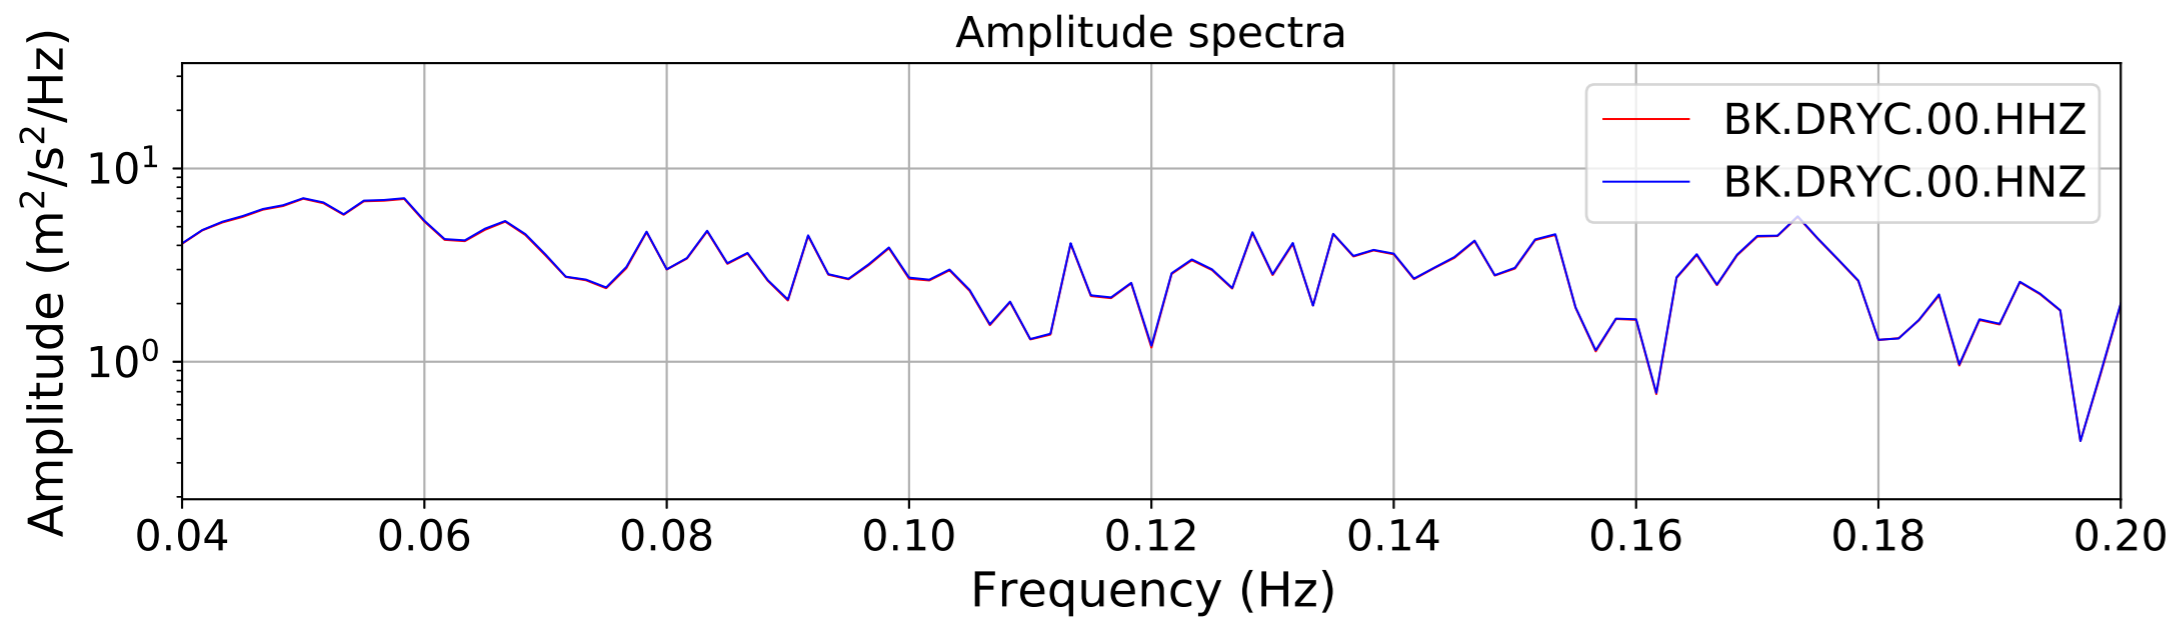

2024.340.184421_M7.0_nc75095651
Origin Time:2024-12-05T18:44:21.110000Z USGS event-id:nc75095651
M7.0 2024 Offshore Cape Mendocino, California Earthquake