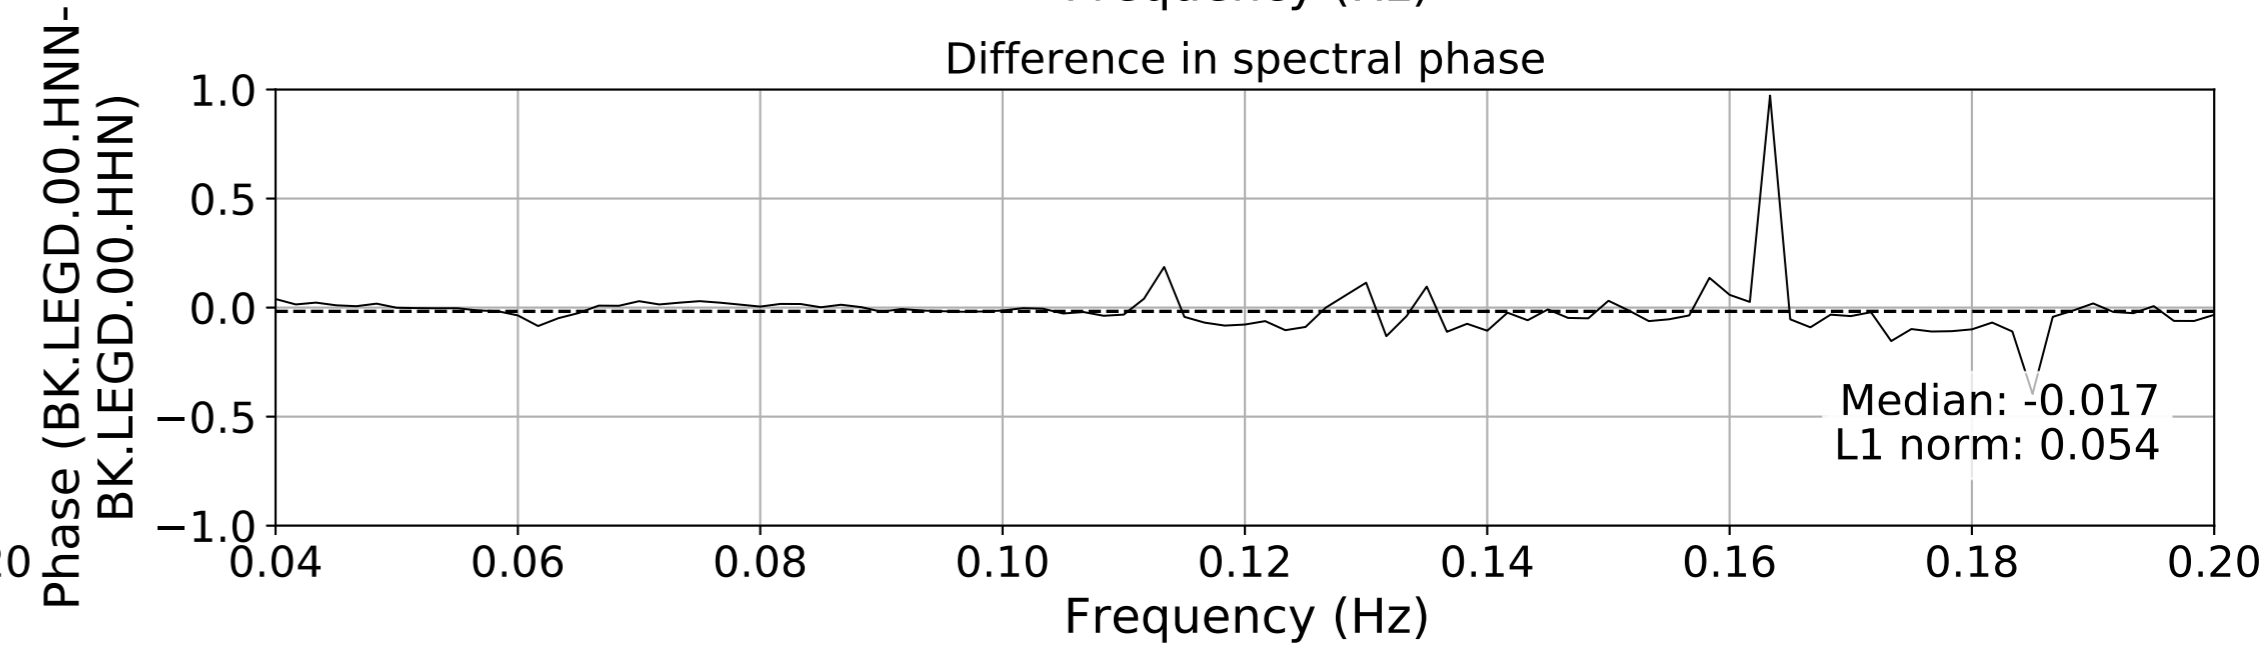

2024.340.184421_M7.0_nc75095651
Origin Time:2024-12-05T18:44:21.110000Z USGS event-id:nc75095651
M7.0 2024 Offshore Cape Mendocino, California Earthquake