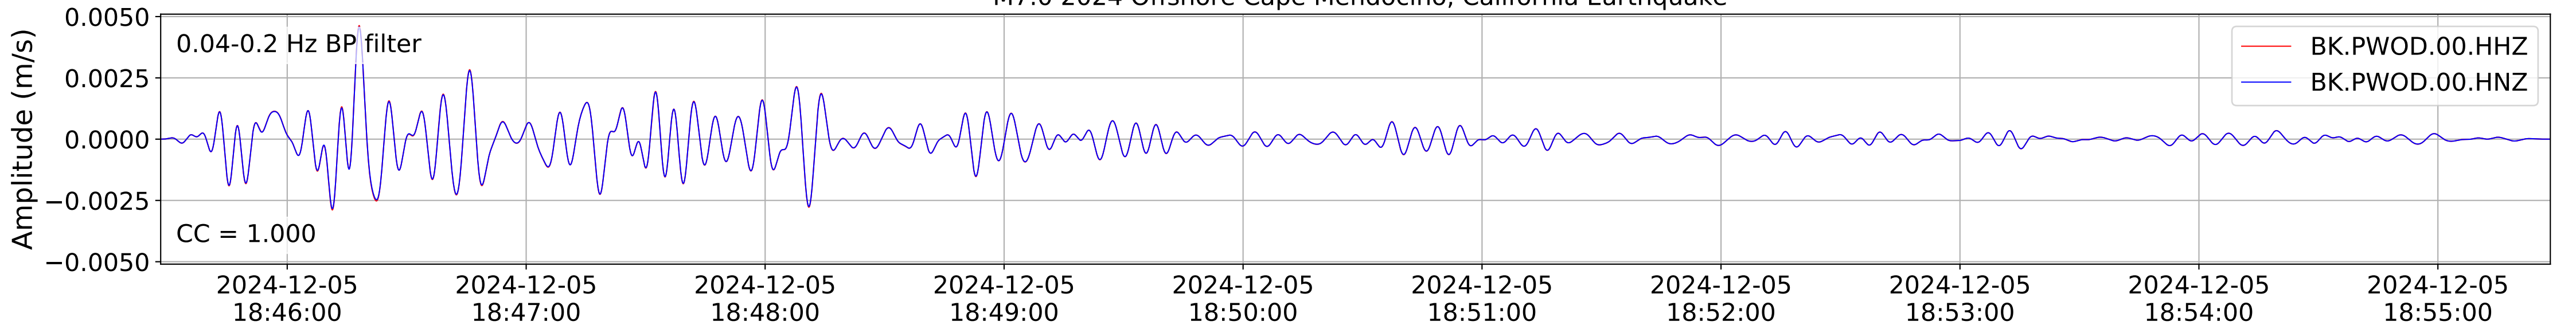

2024.340.184421_M7.0_nc75095651
Origin Time:2024-12-05T18:44:21.110000Z USGS event-id:nc75095651
M7.0 2024 Offshore Cape Mendocino, California Earthquake