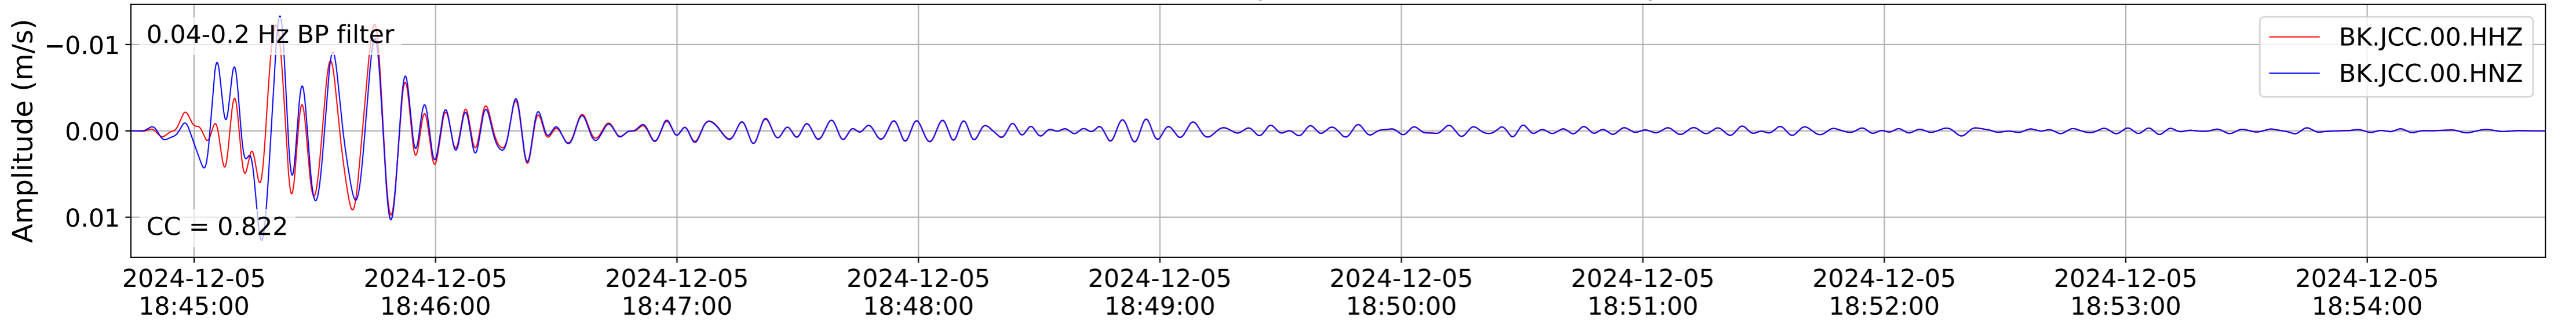

2024.340.184421.M7.0_nc75095651
Origin Time:2024-12-05T18:44:21.110000Z USGS event-id:nc75095651
M7.0 2024 Offshore Cape Mendocino, California Earthquake