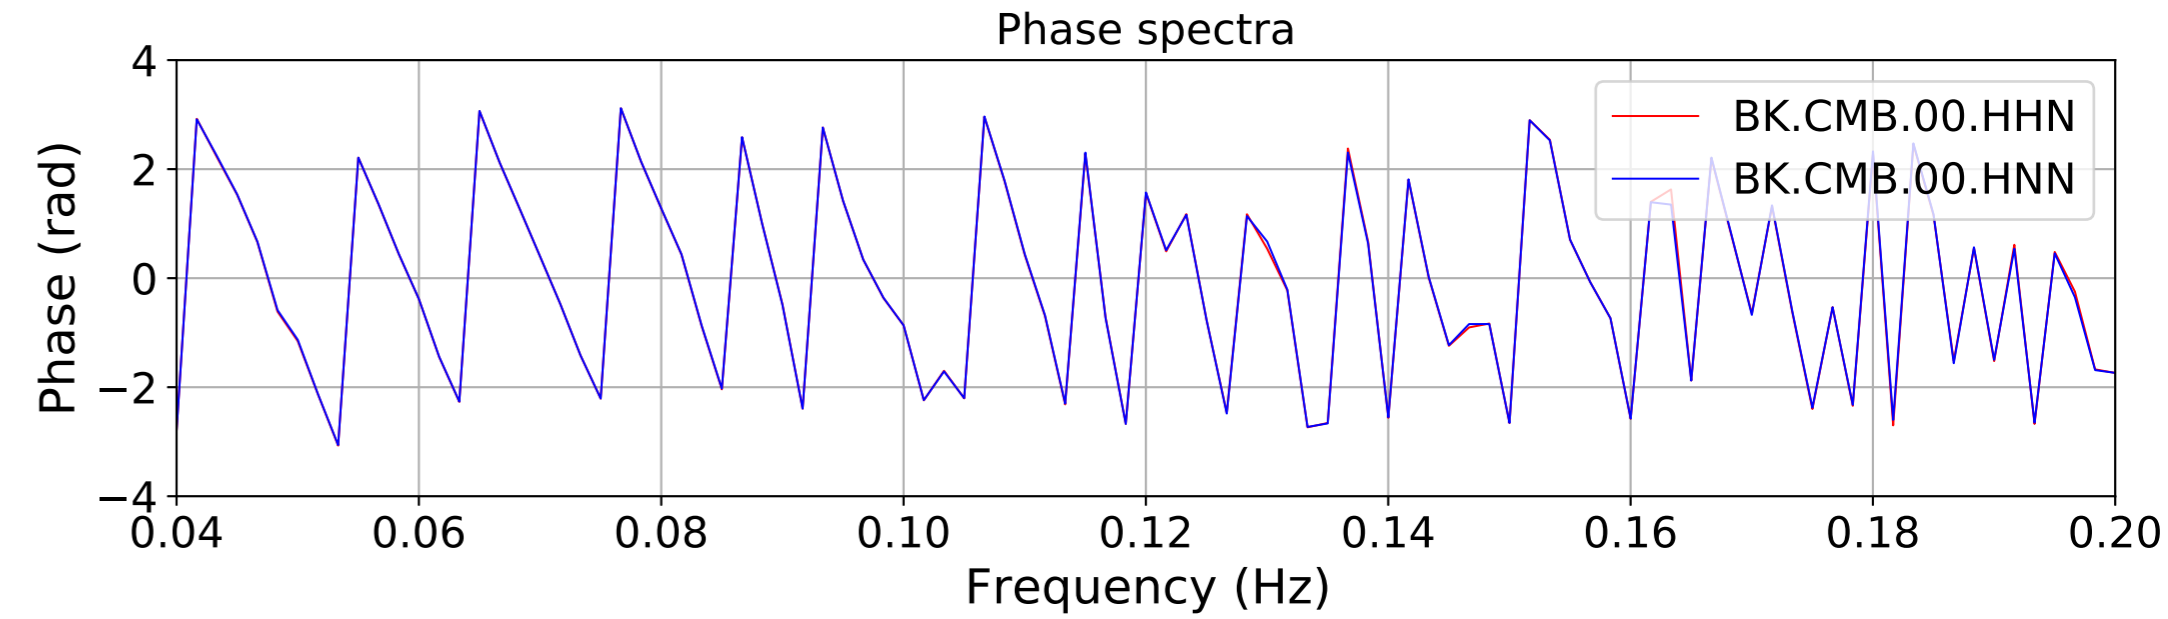

2024.340.184421_M7.0_nc75095651
Origin Time:2024-12-05T18:44:21.110000Z USGS event-id:nc75095651
M7.0 2024 Offshore Cape Mendocino, California Earthquake