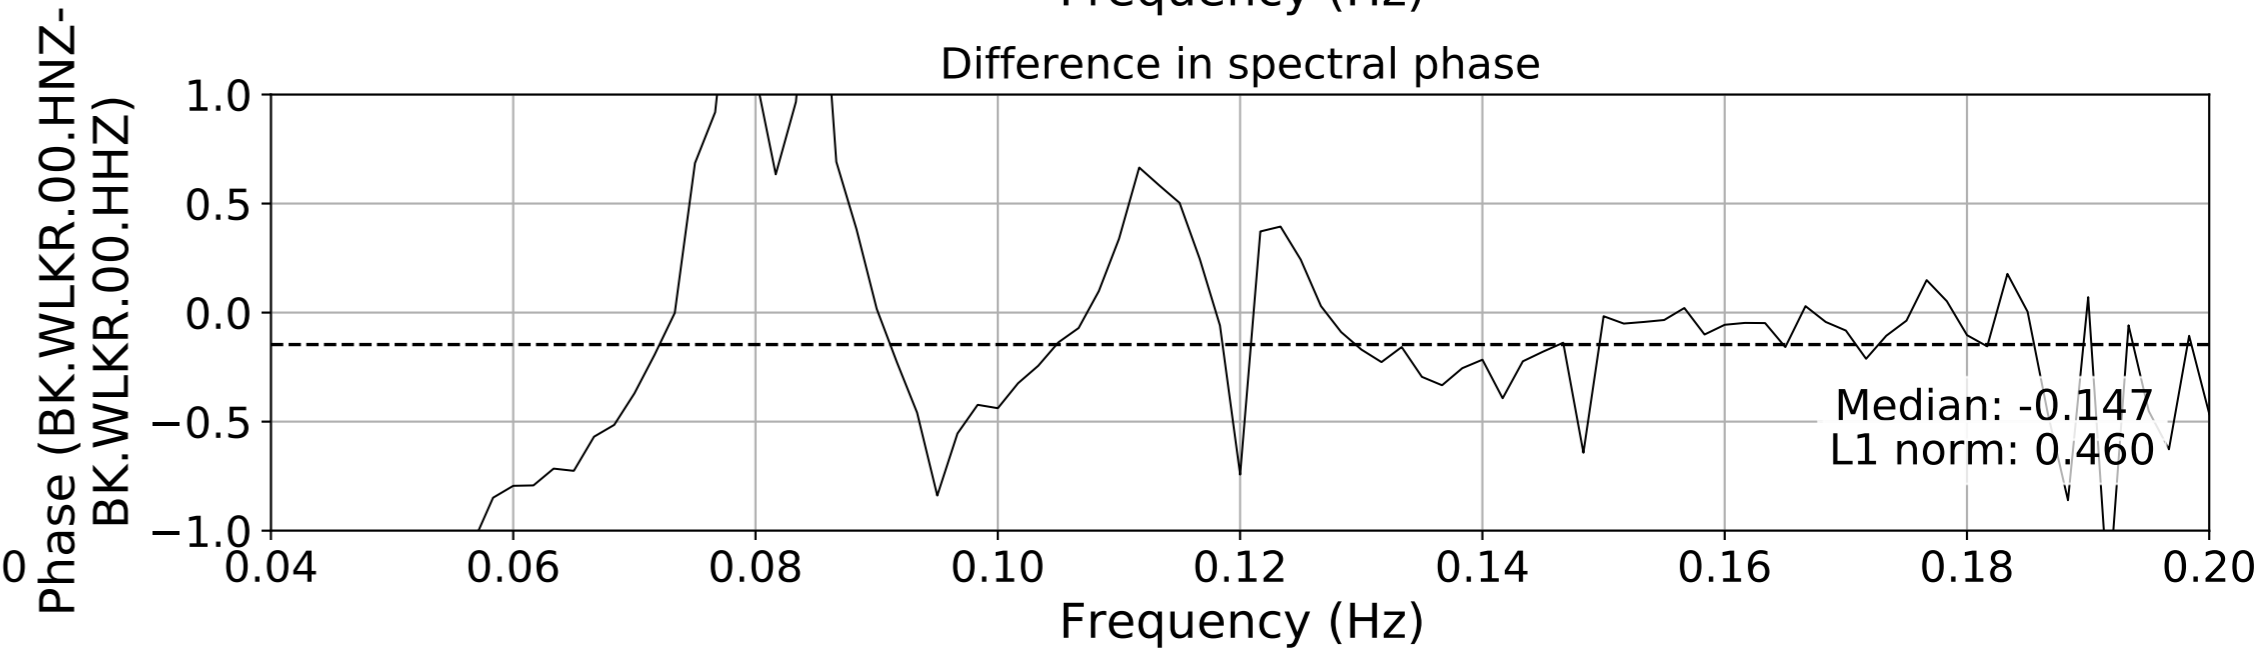

2024.340.184421.M7.0_nc75095651
Origin Time:2024-12-05T18:44:21.110000Z USGS event-id:nc75095651
M7.0 2024 Offshore Cape Mendocino, California Earthquake