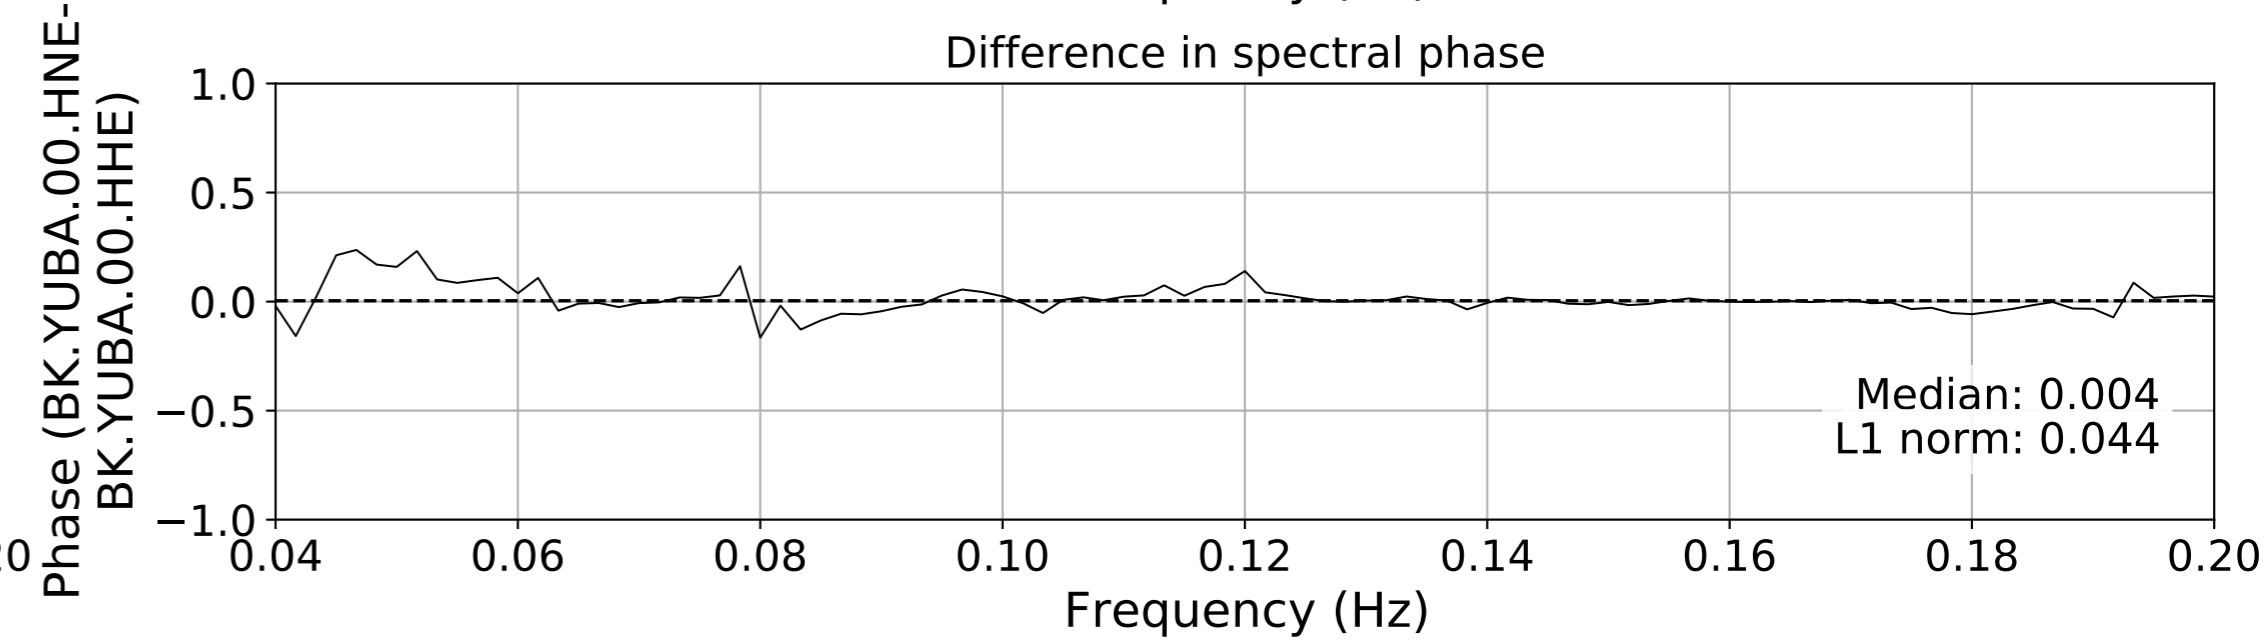

2024.340.184421_M7.0_nc75095651
Origin Time:2024-12-05T18:44:21.110000Z USGS event-id:nc75095651
M7.0 2024 Offshore Cape Mendocino, California Earthquake