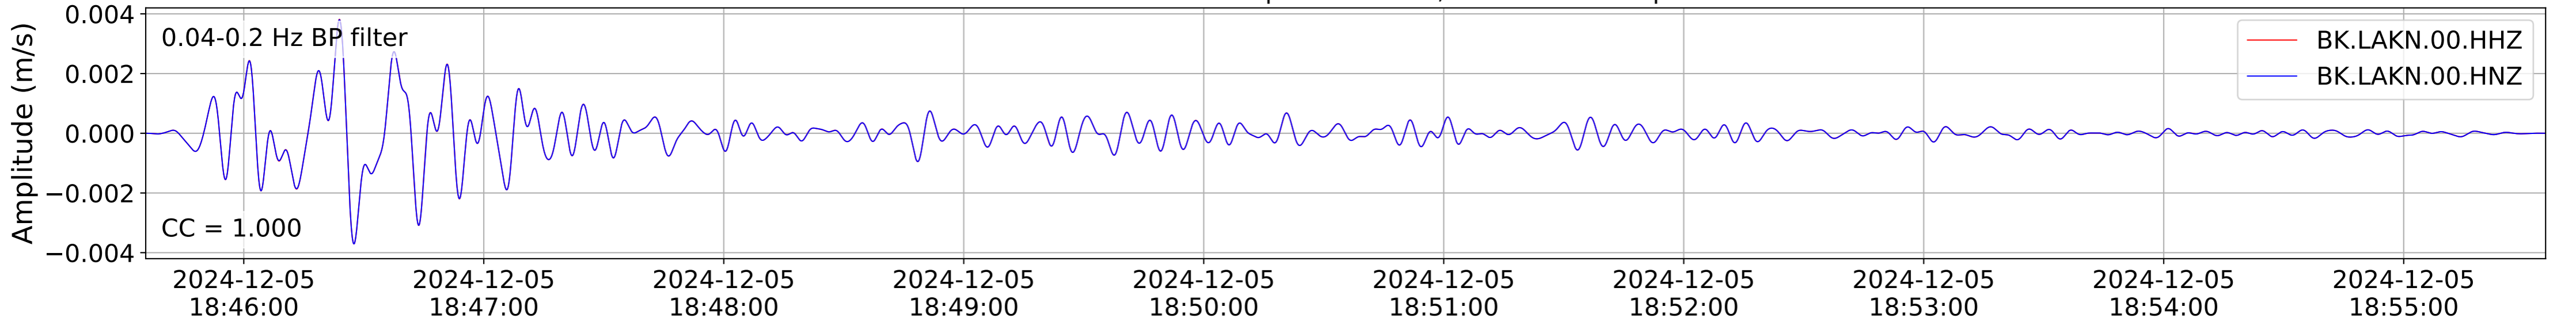

2024.340.184421_M7.0_nc75095651
Origin Time:2024-12-05T18:44:21.110000Z USGS event-id:nc75095651
M7.0 2024 Offshore Cape Mendocino, California Earthquake