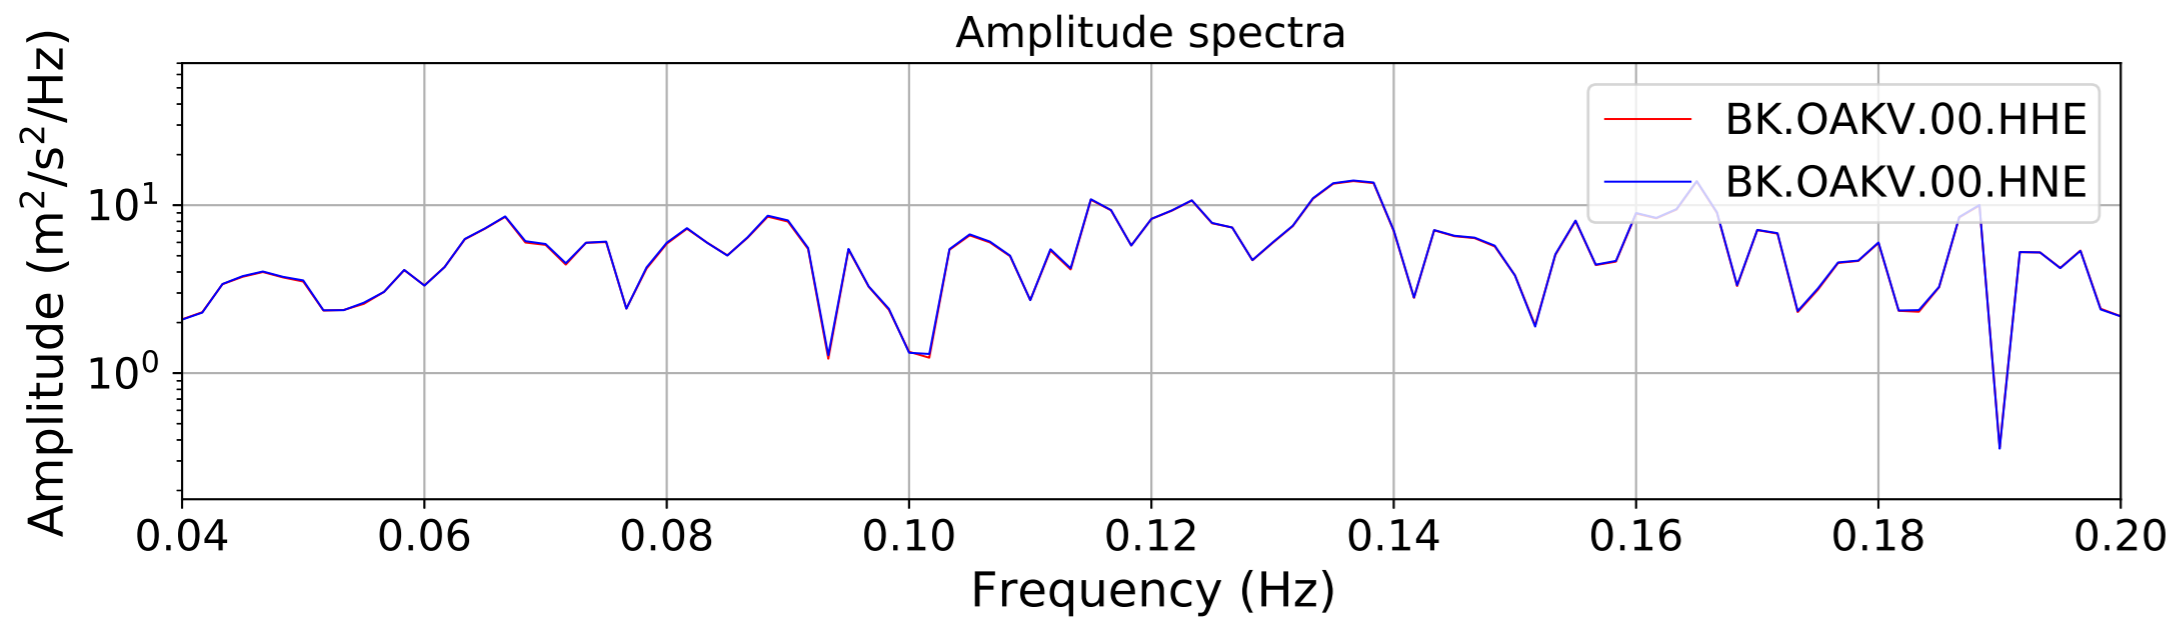

2024.340.184421_M7.0_nc75095651
Origin Time:2024-12-05T18:44:21.110000Z USGS event-id:nc75095651
M7.0 2024 Offshore Cape Mendocino, California Earthquake