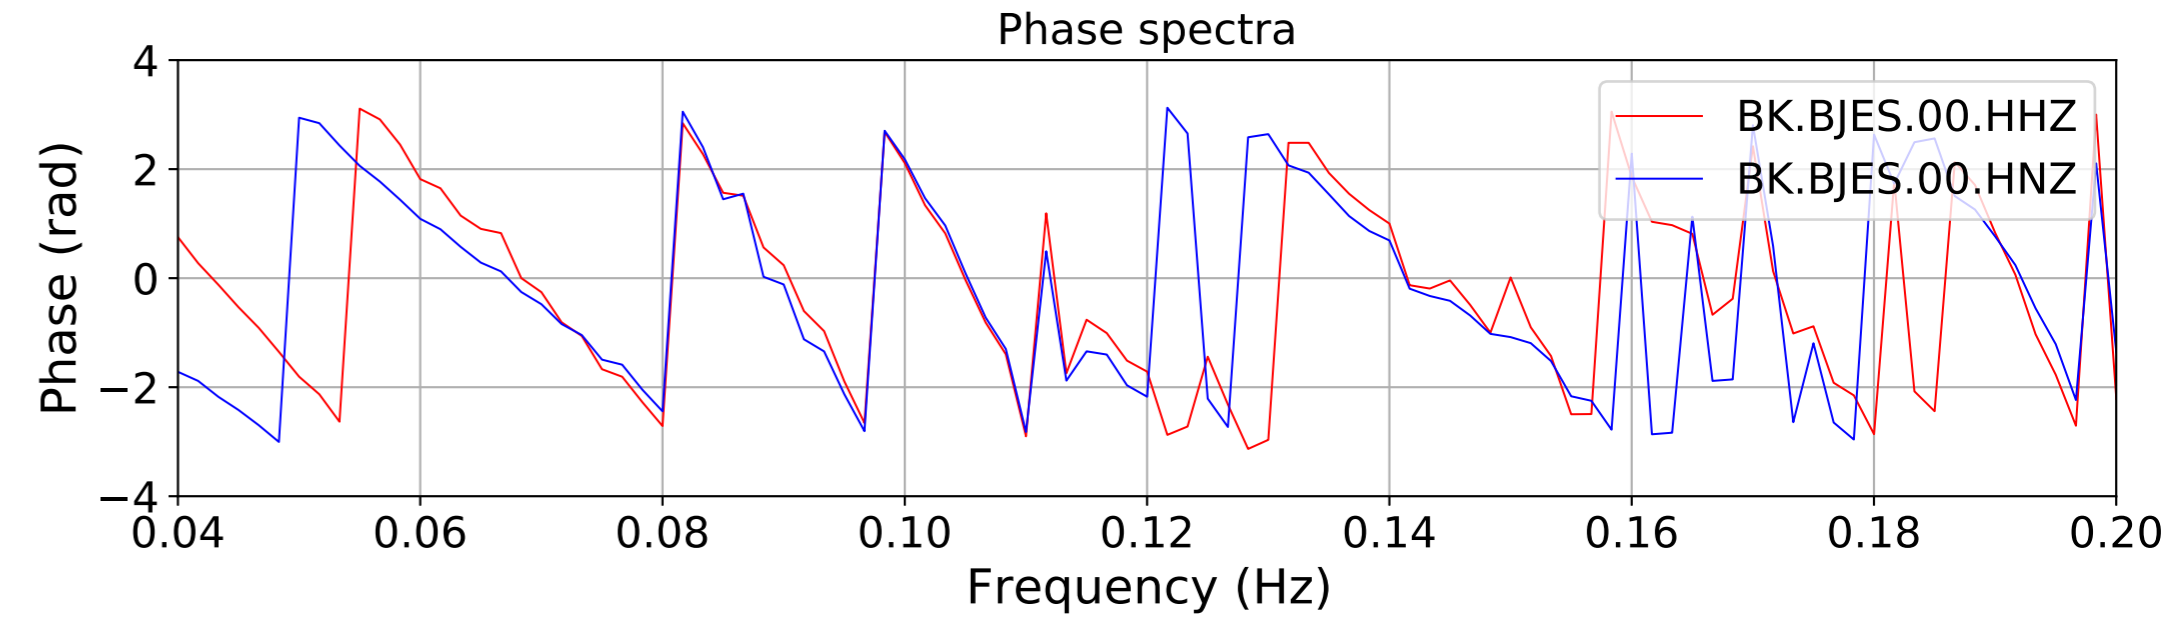

2024.340.184421.M7.0_nc75095651
Origin Time:2024-12-05T18:44:21.110000Z USGS event-id:nc75095651
M7.0 2024 Offshore Cape Mendocino, California Earthquake