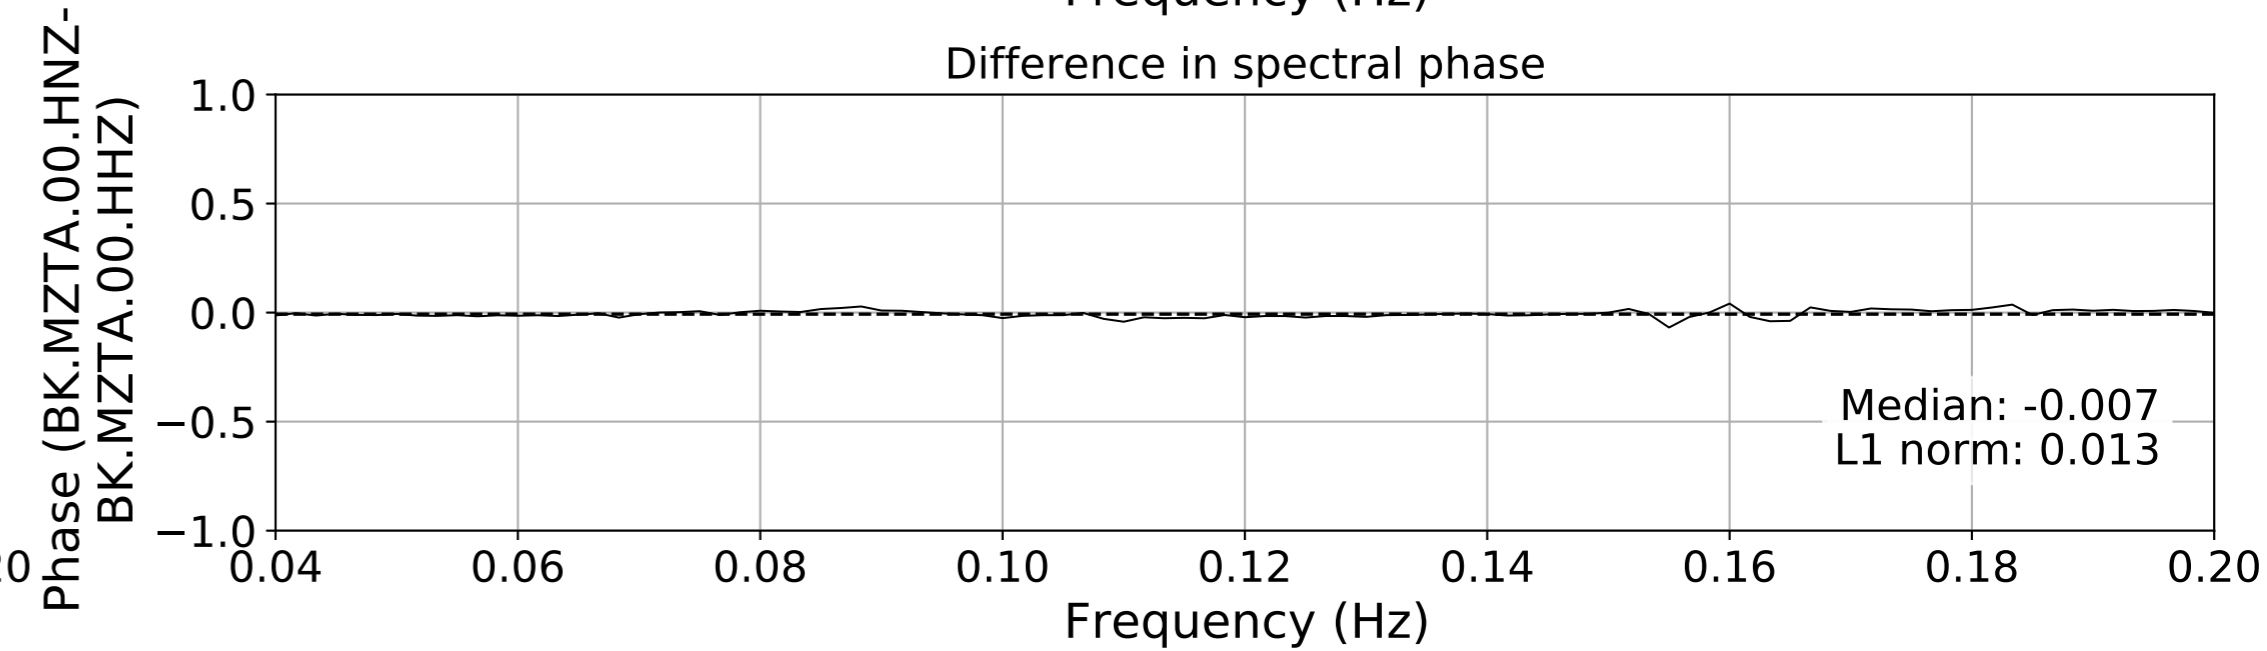

2024.340.184421_M7.0_nc75095651
Origin Time:2024-12-05T18:44:21.110000Z USGS event-id:nc75095651
M7.0 2024 Offshore Cape Mendocino, California Earthquake