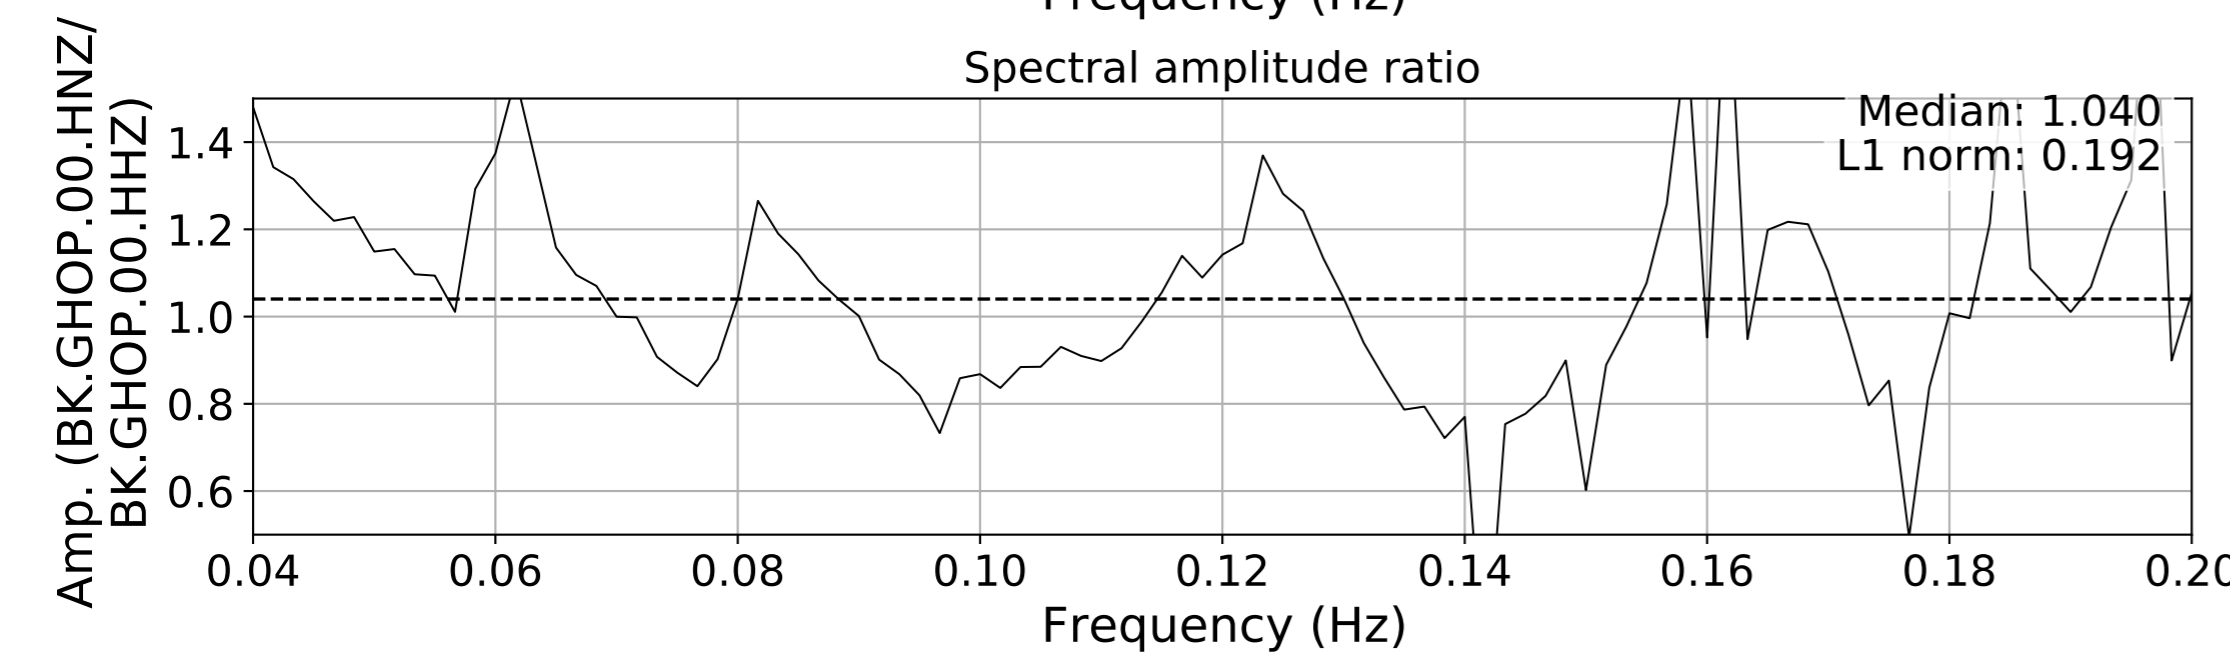

2024.340.184421_M7.0_nc75095651
Origin Time:2024-12-05T18:44:21.110000Z USGS event-id:nc75095651
M7.0 2024 Offshore Cape Mendocino, California Earthquake