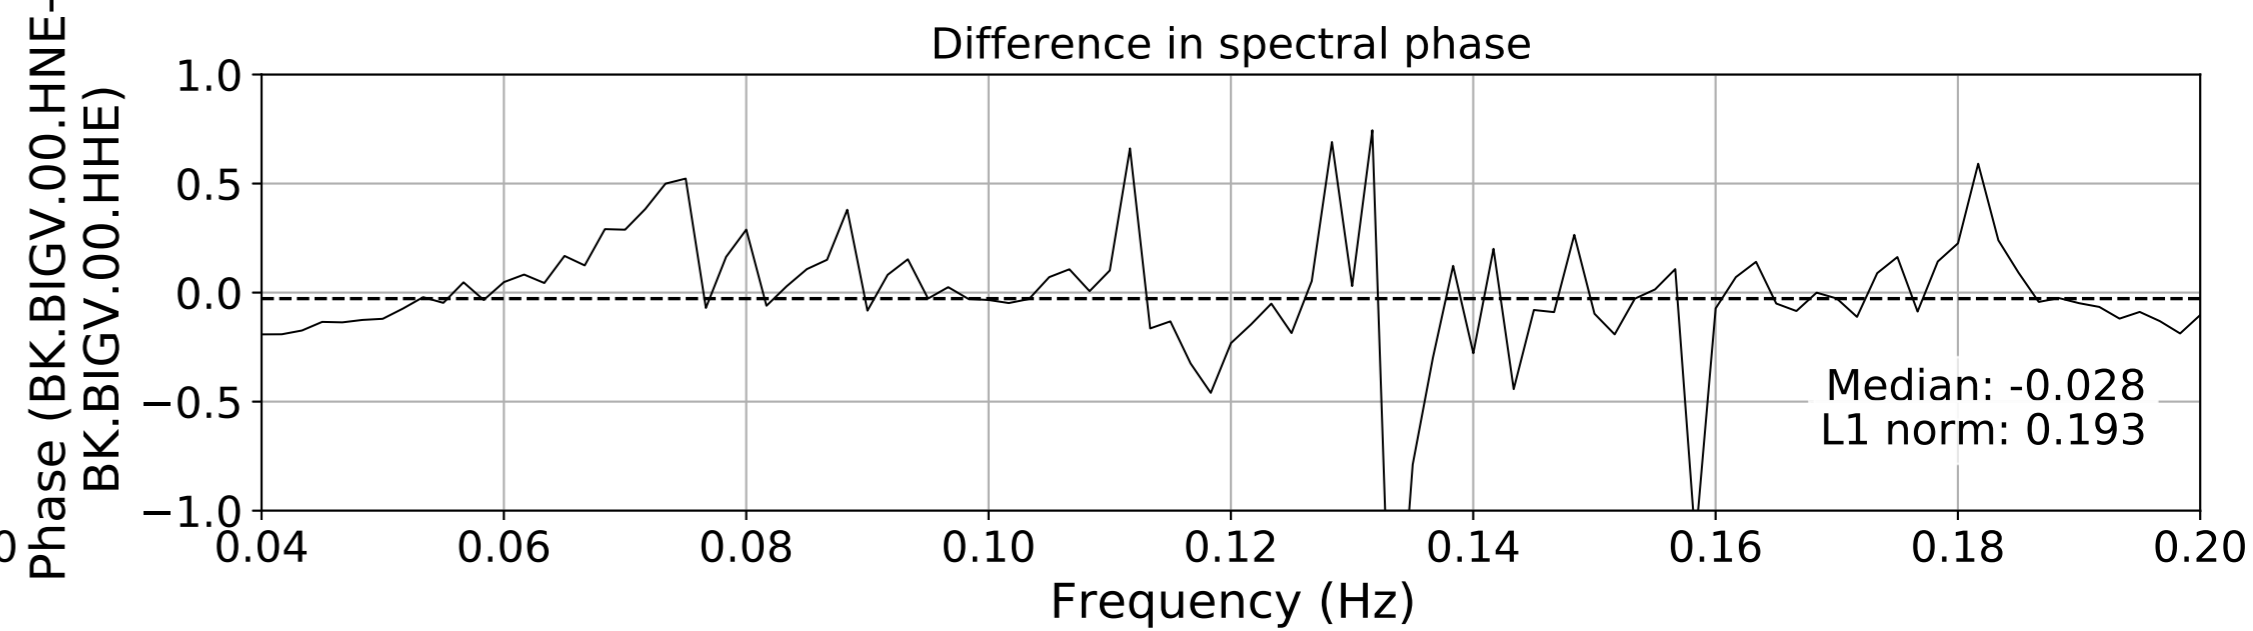

2024.340.184421_M7.0_nc75095651
Origin Time:2024-12-05T18:44:21.110000Z USGS event-id:nc75095651
M7.0 2024 Offshore Cape Mendocino, California Earthquake