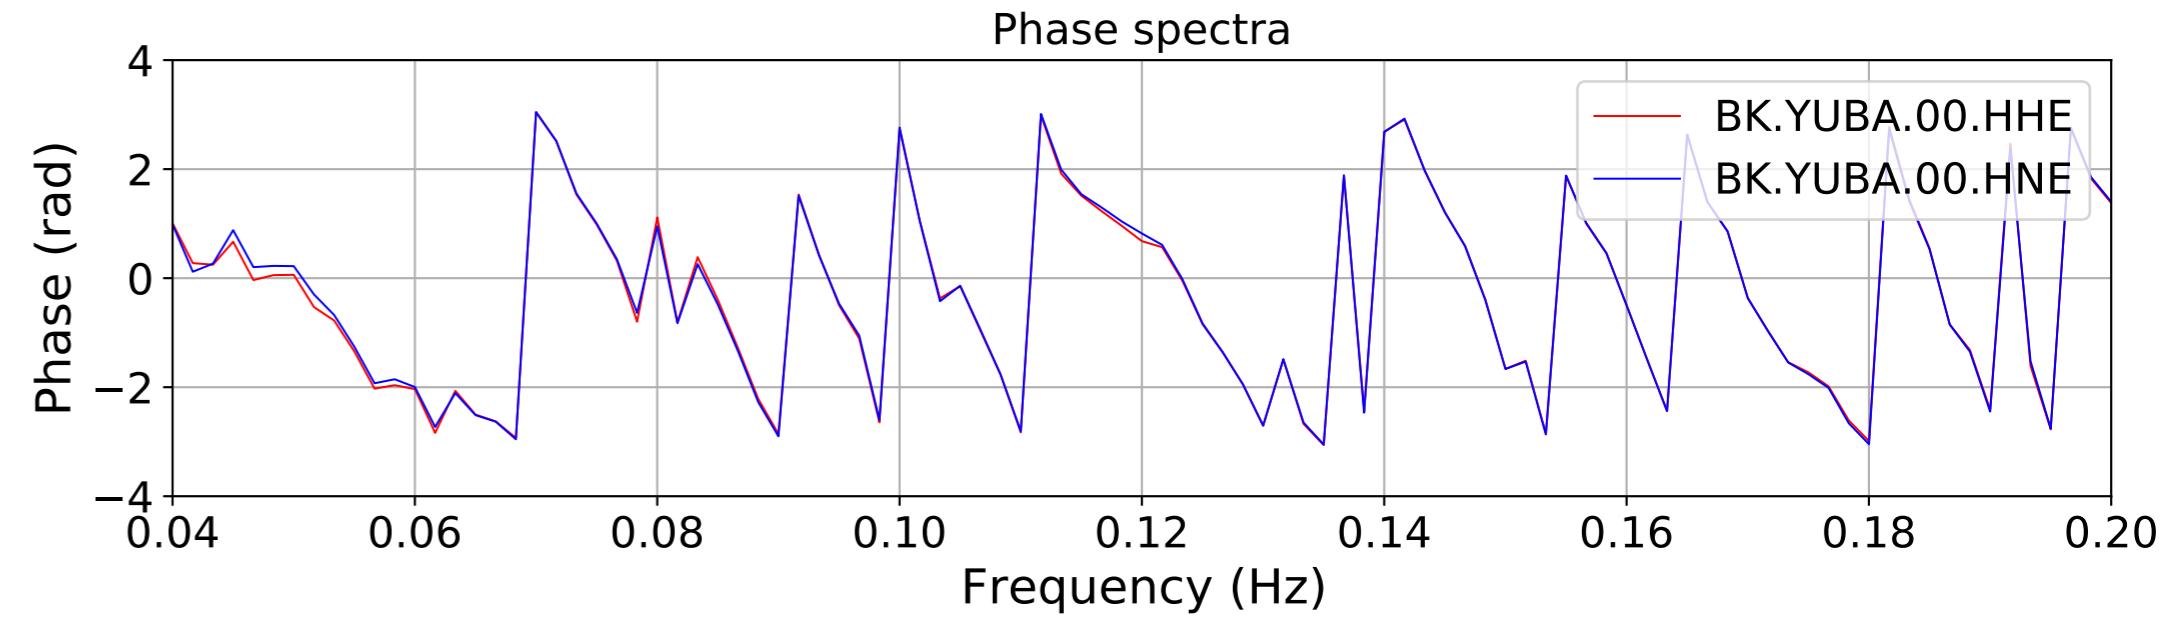

2024.340.184421_M7.0_nc75095651
Origin Time:2024-12-05T18:44:21.110000Z USGS event-id:nc75095651
M7.0 2024 Offshore Cape Mendocino, California Earthquake