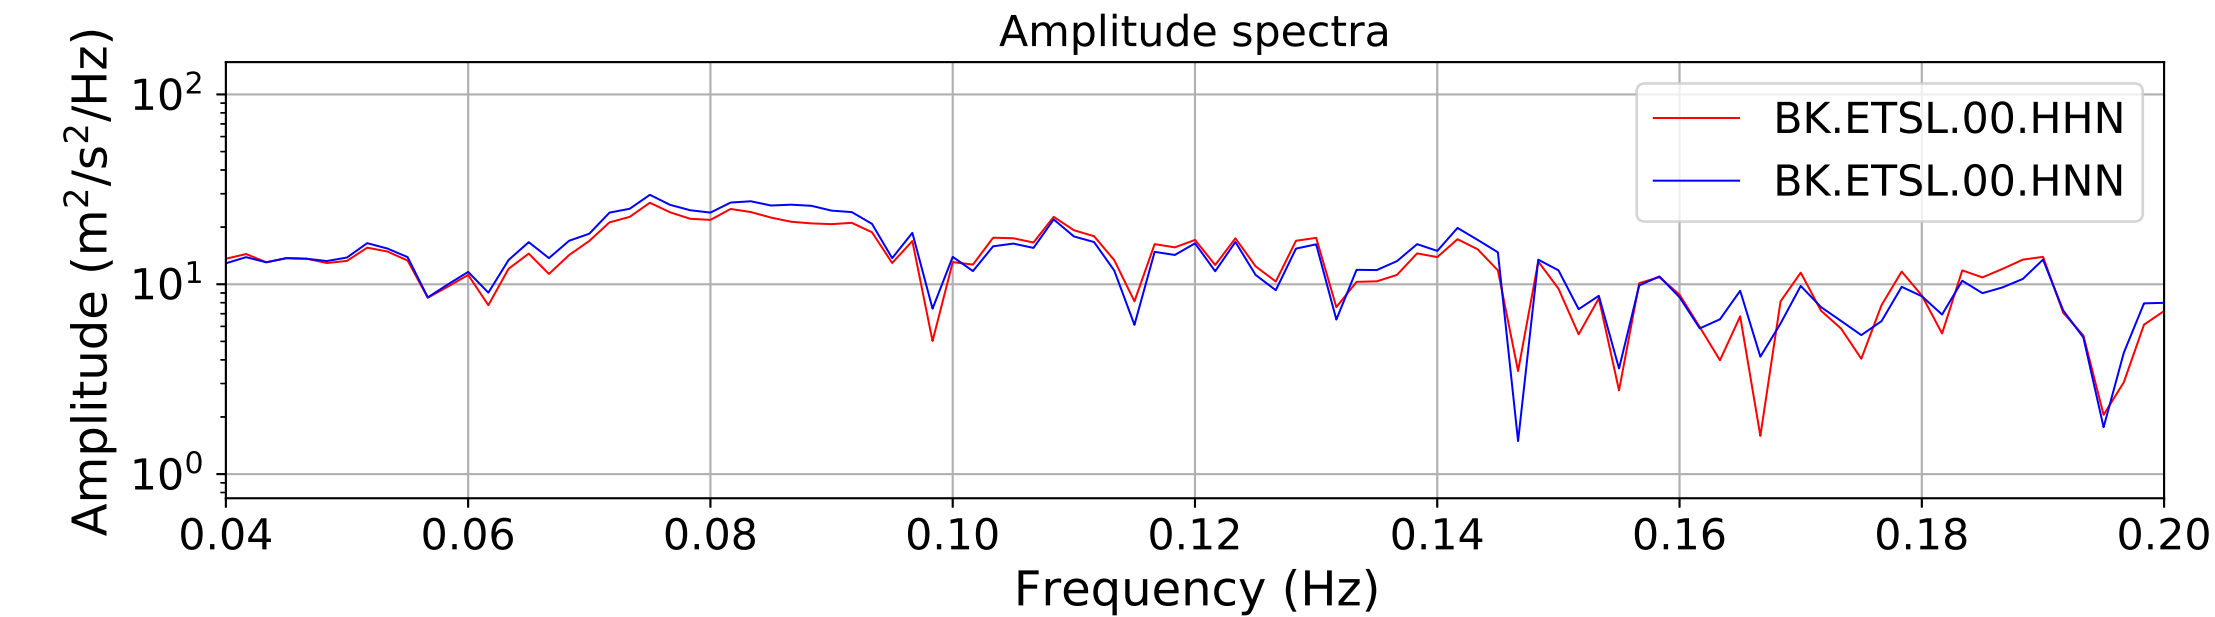

2024.340.184421_M7.0_nc75095651
Origin Time:2024-12-05T18:44:21.110000Z USGS event-id:nc75095651
M7.0 2024 Offshore Cape Mendocino, California Earthquake