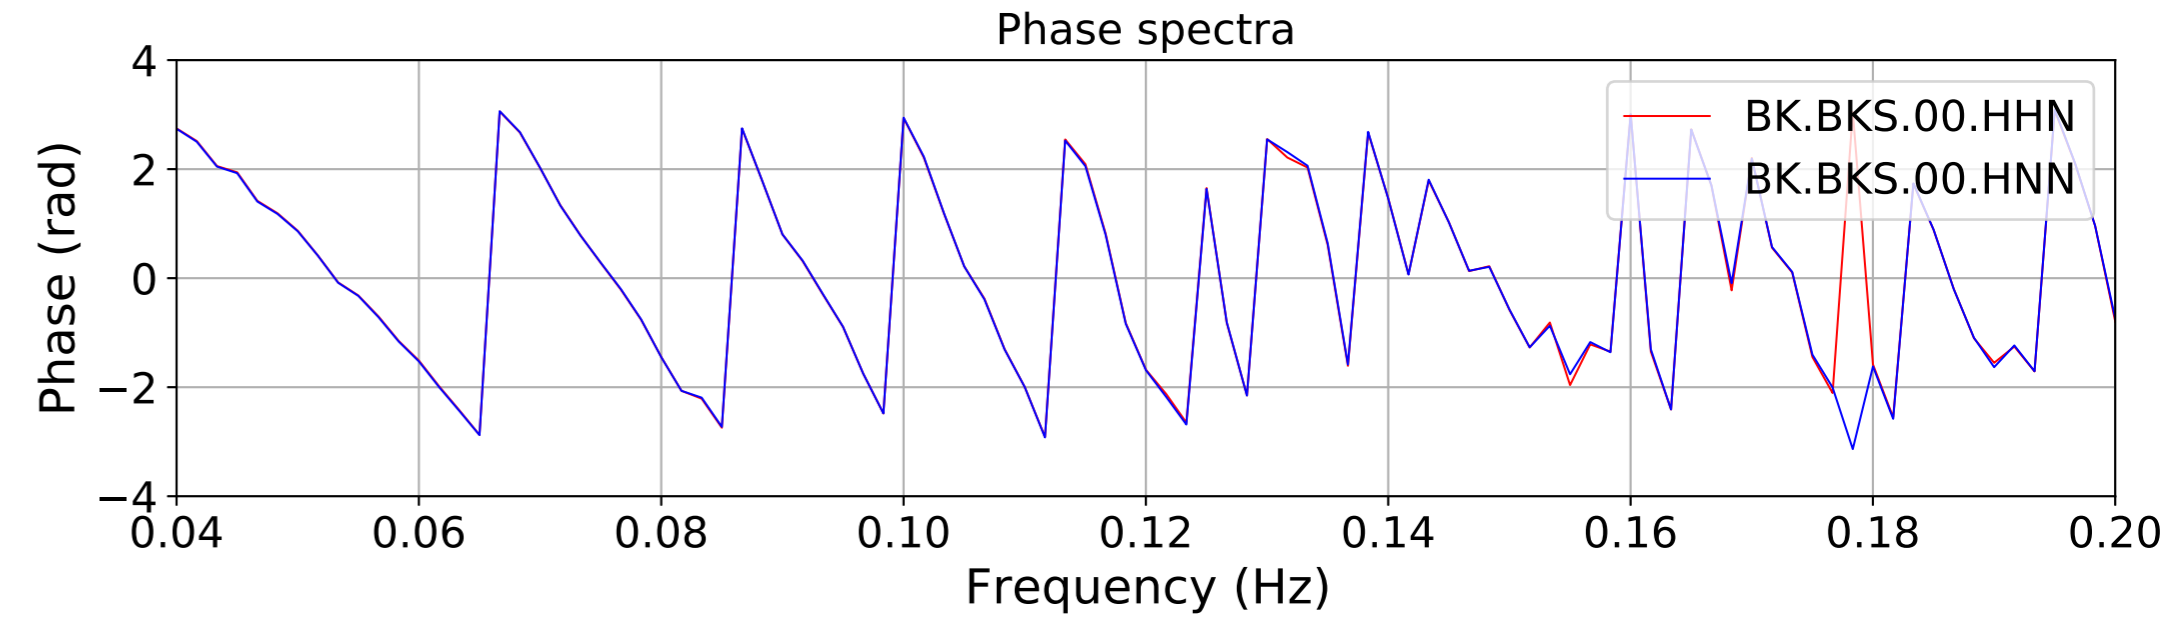

2024.340.184421_M7.0_nc75095651
Origin Time:2024-12-05T18:44:21.110000Z USGS event-id:nc75095651
M7.0 2024 Offshore Cape Mendocino, California Earthquake