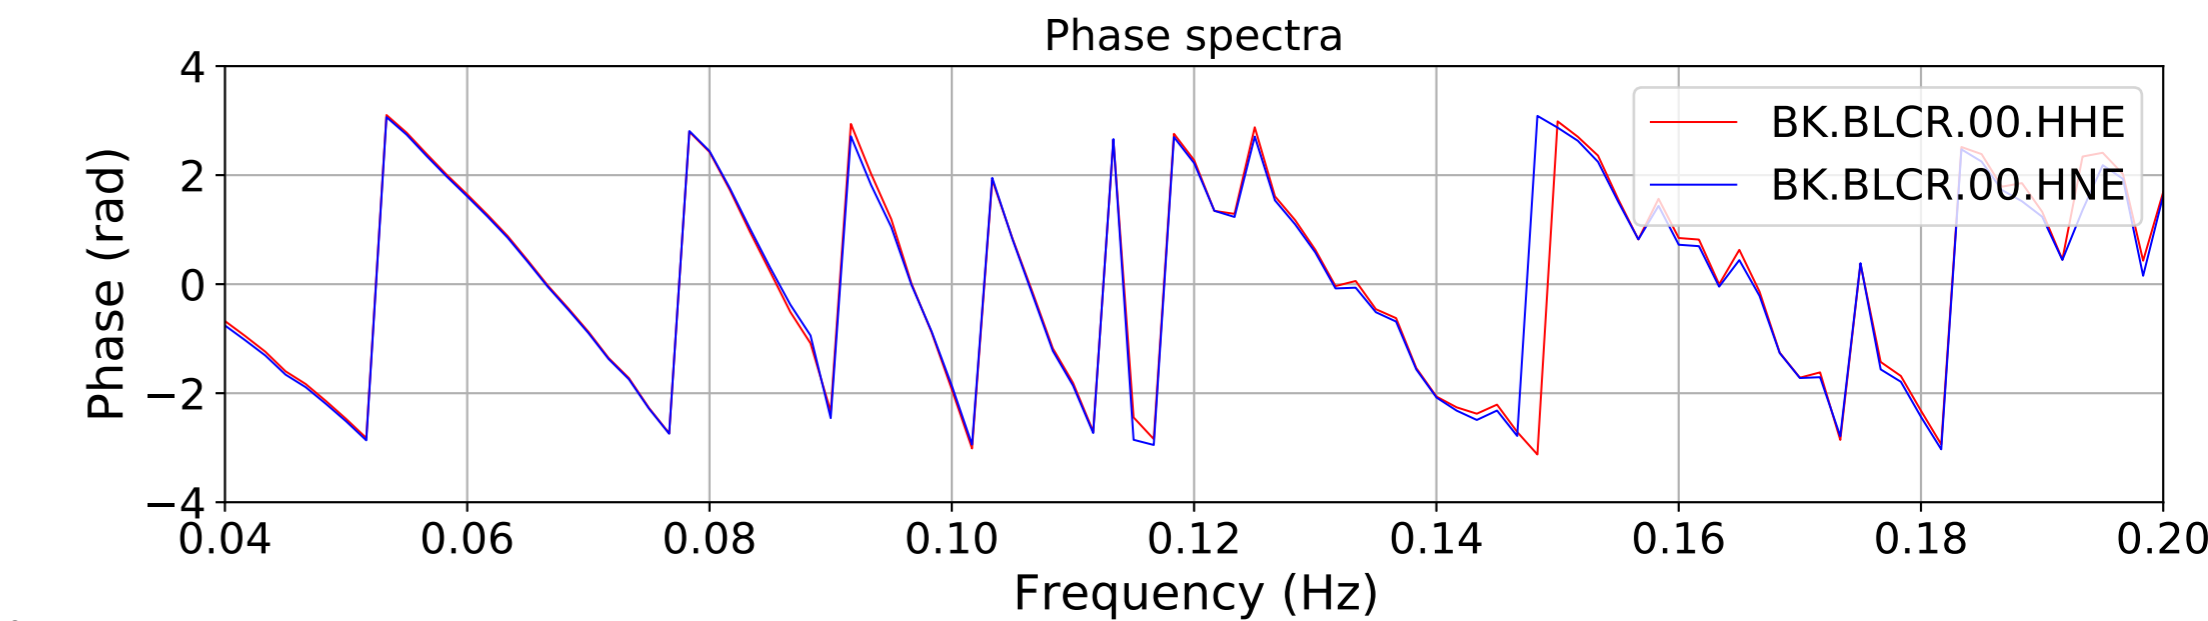

2024.340.184421.M7.0_nc75095651
Origin Time:2024-12-05T18:44:21.110000Z USGS event-id:nc75095651
M7.0 2024 Offshore Cape Mendocino, California Earthquake