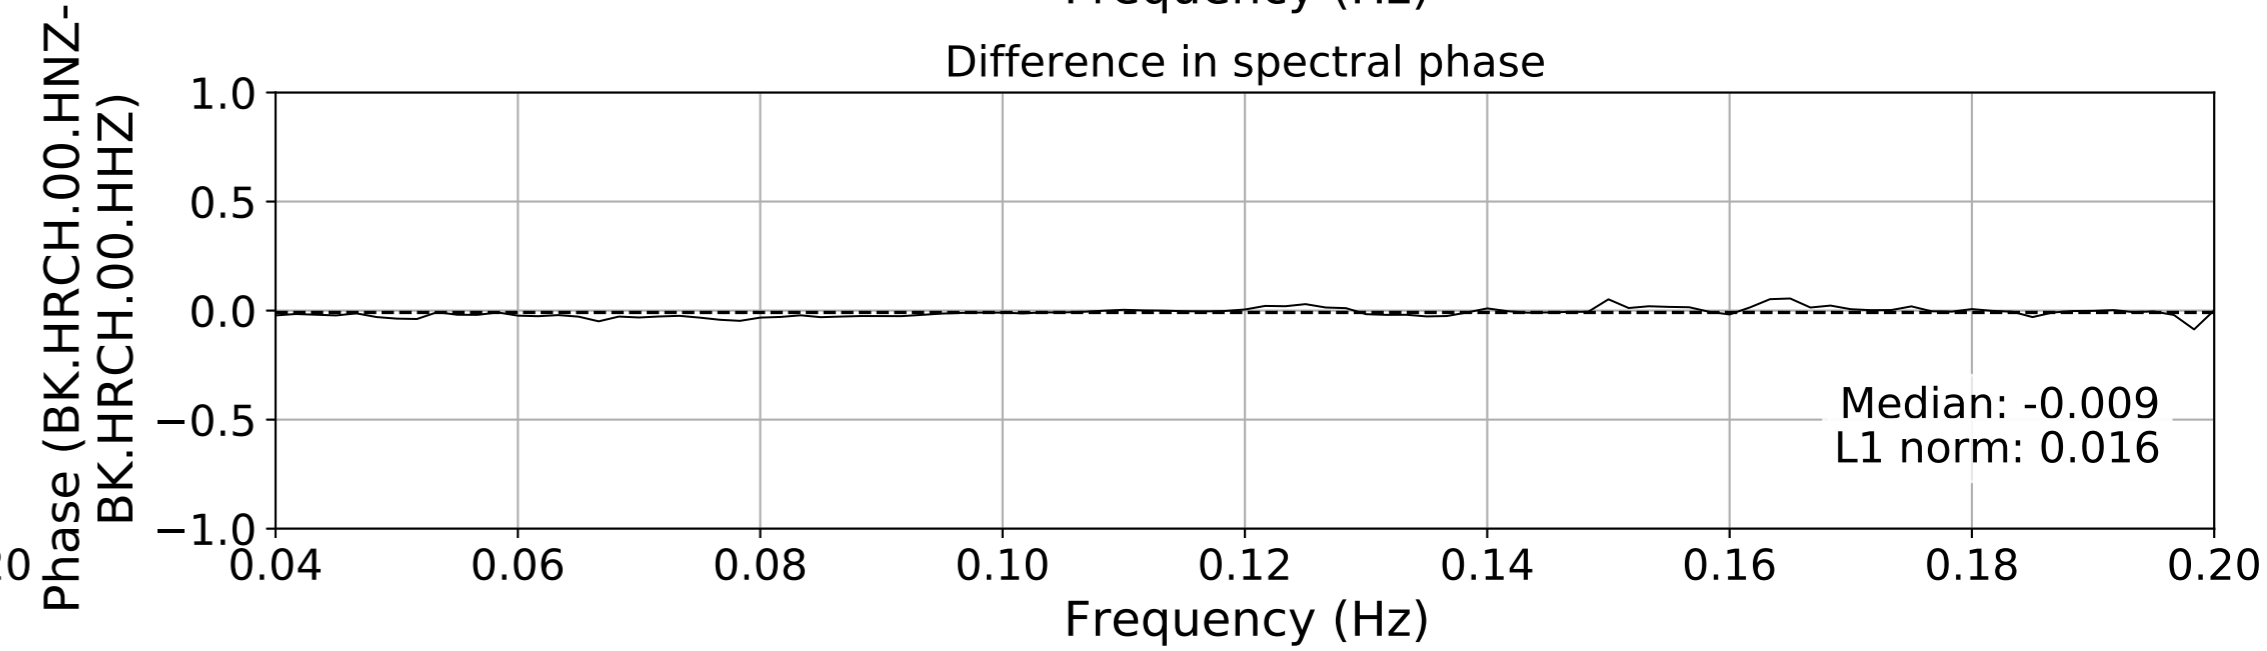

2024.340.184421_M7.0_nc75095651
Origin Time:2024-12-05T18:44:21.110000Z USGS event-id:nc75095651
M7.0 2024 Offshore Cape Mendocino, California Earthquake