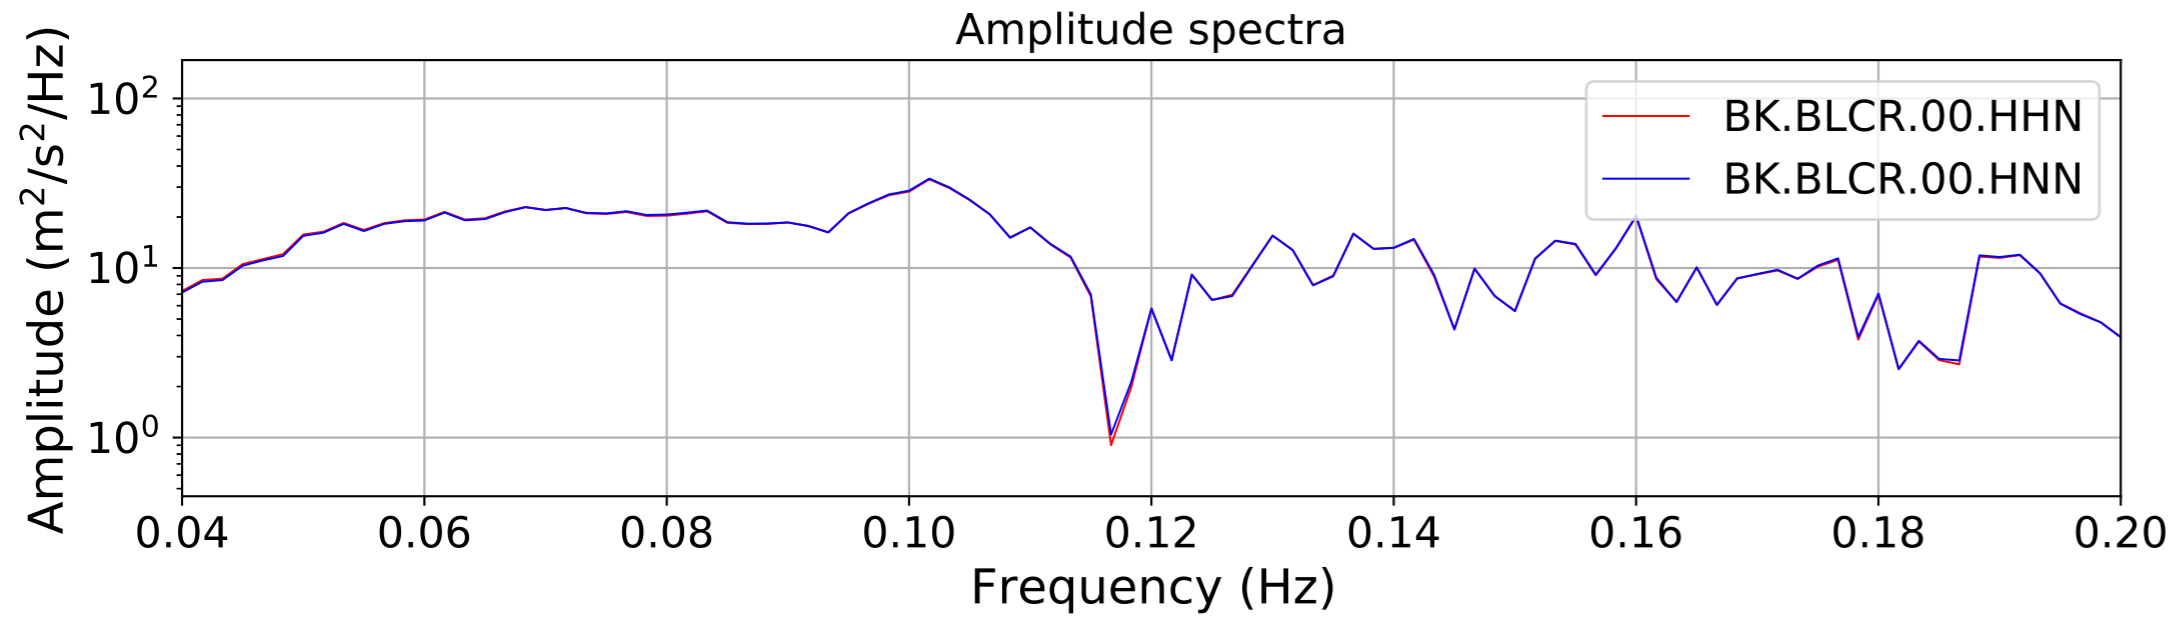

2024.340.184421_M7.0_nc75095651
Origin Time:2024-12-05T18:44:21.110000Z USGS event-id:nc75095651
M7.0 2024 Offshore Cape Mendocino, California Earthquake