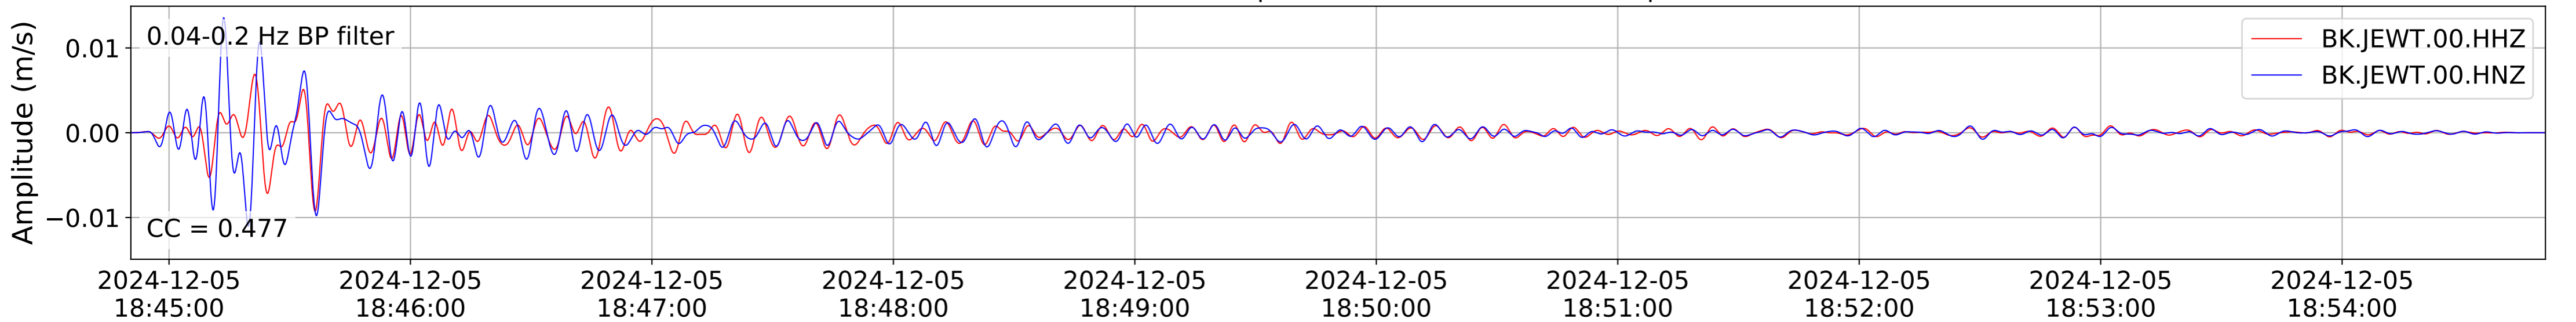

2024.340.184421_M7.0_nc75095651
Origin Time:2024-12-05T18:44:21.110000Z USGS event-id:nc75095651
M7.0 2024 Offshore Cape Mendocino, California Earthquake