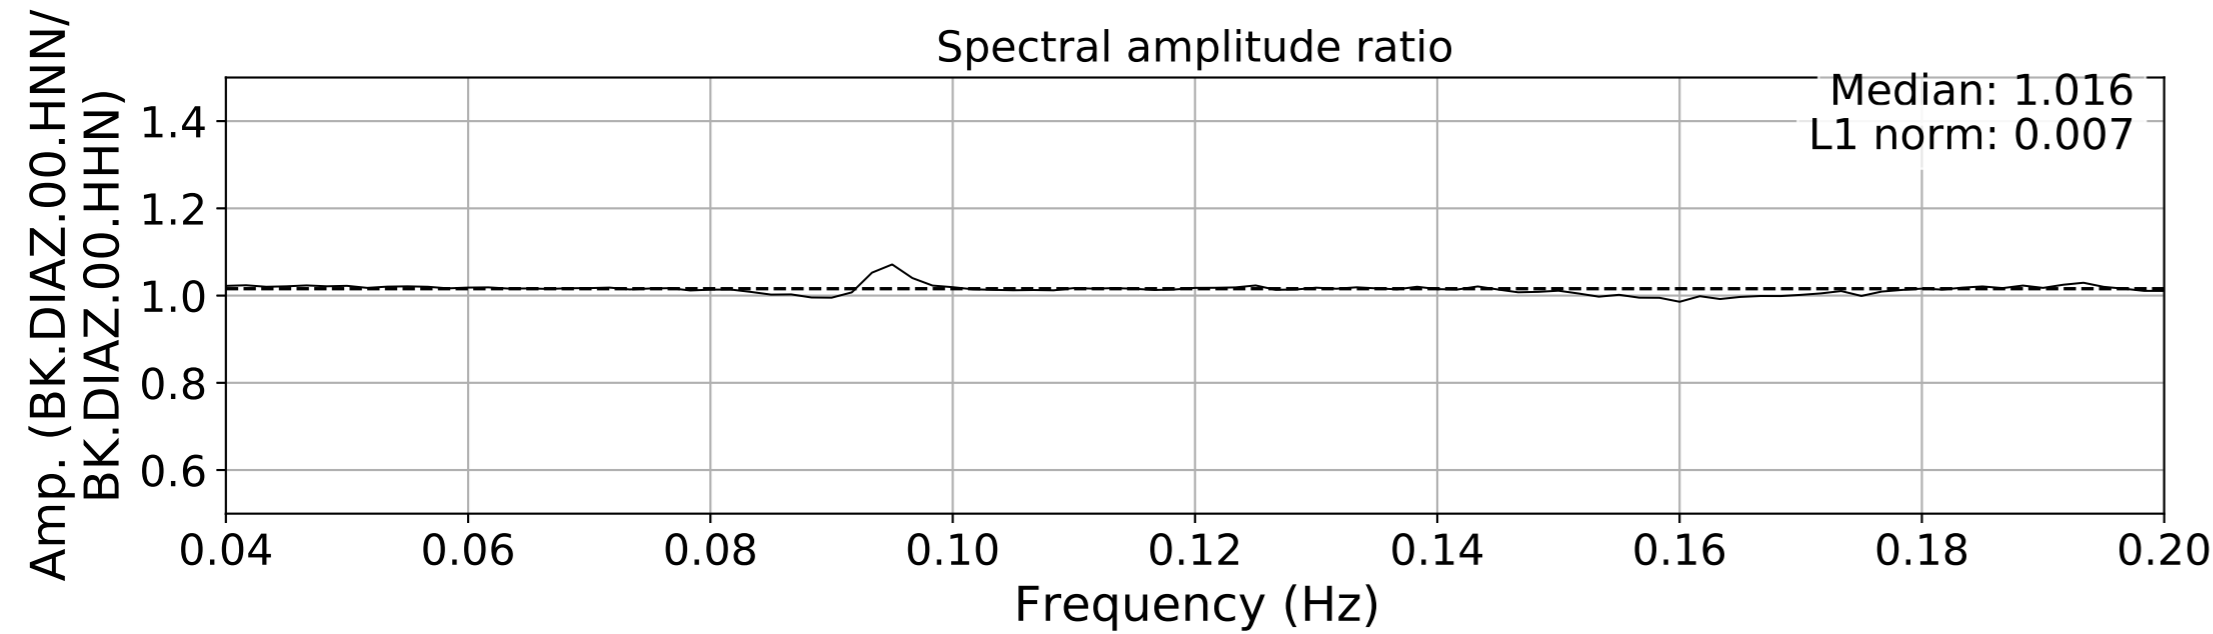

2024.340.184421_M7.0_nc75095651
Origin Time:2024-12-05T18:44:21.110000Z USGS event-id:nc75095651
M7.0 2024 Offshore Cape Mendocino, California Earthquake