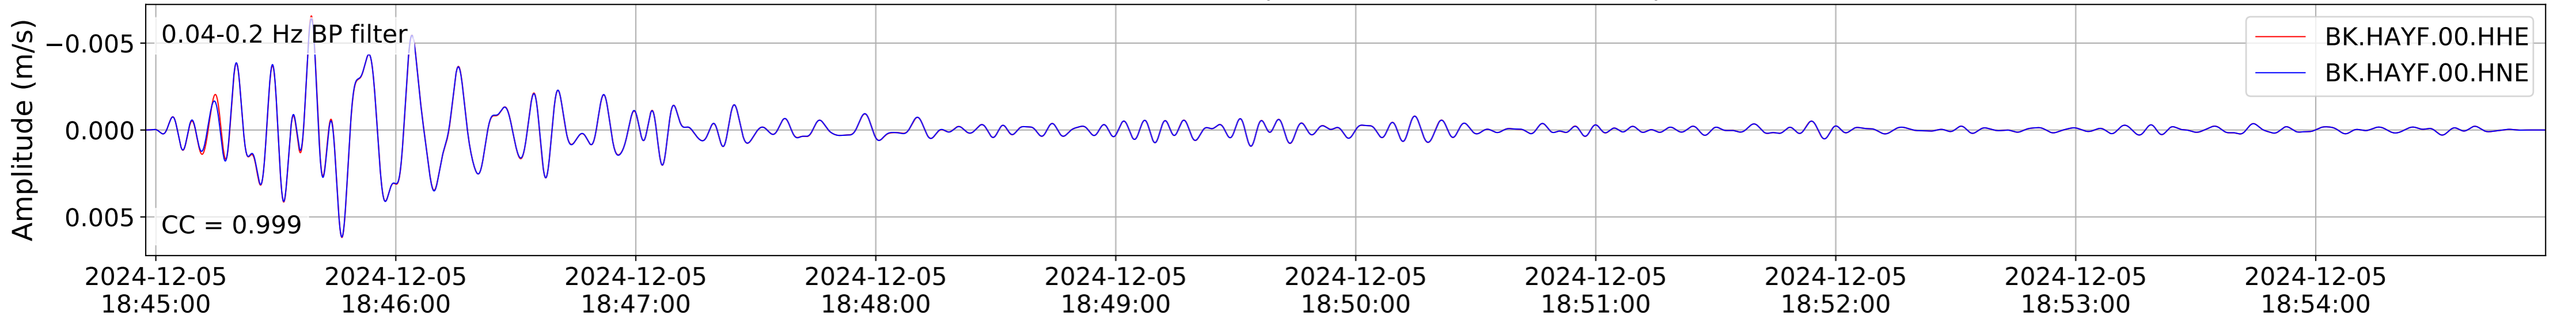

2024.340.184421_M7.0_nc75095651
Origin Time:2024-12-05T18:44:21.110000Z USGS event-id:nc75095651
M7.0 2024 Offshore Cape Mendocino, California Earthquake