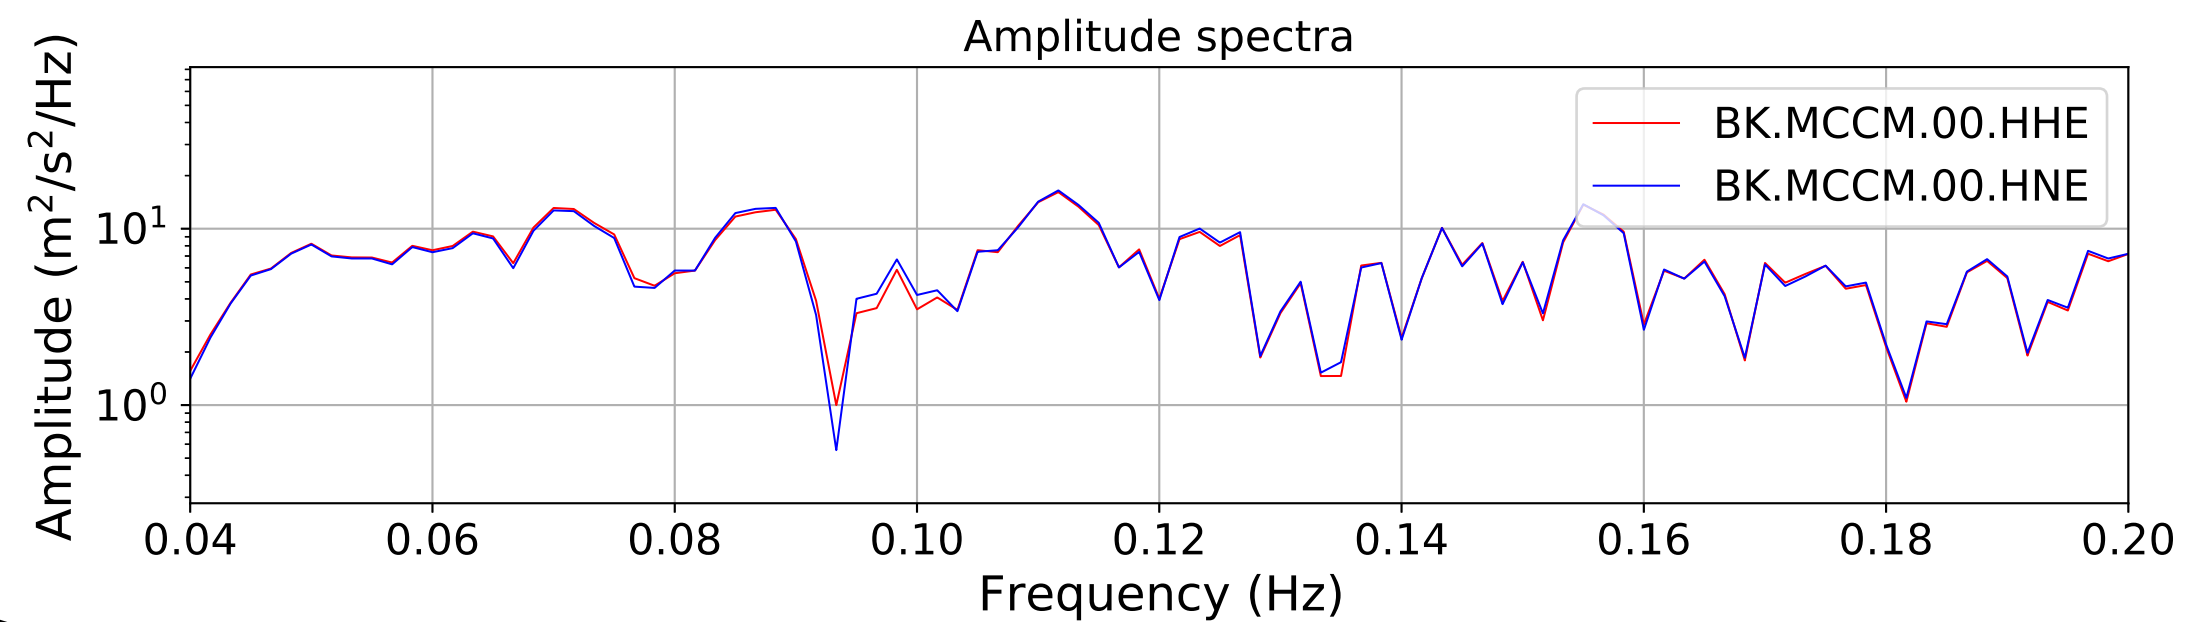

2024.340.184421_M7.0_nc75095651
Origin Time:2024-12-05T18:44:21.110000Z USGS event-id:nc75095651
M7.0 2024 Offshore Cape Mendocino, California Earthquake