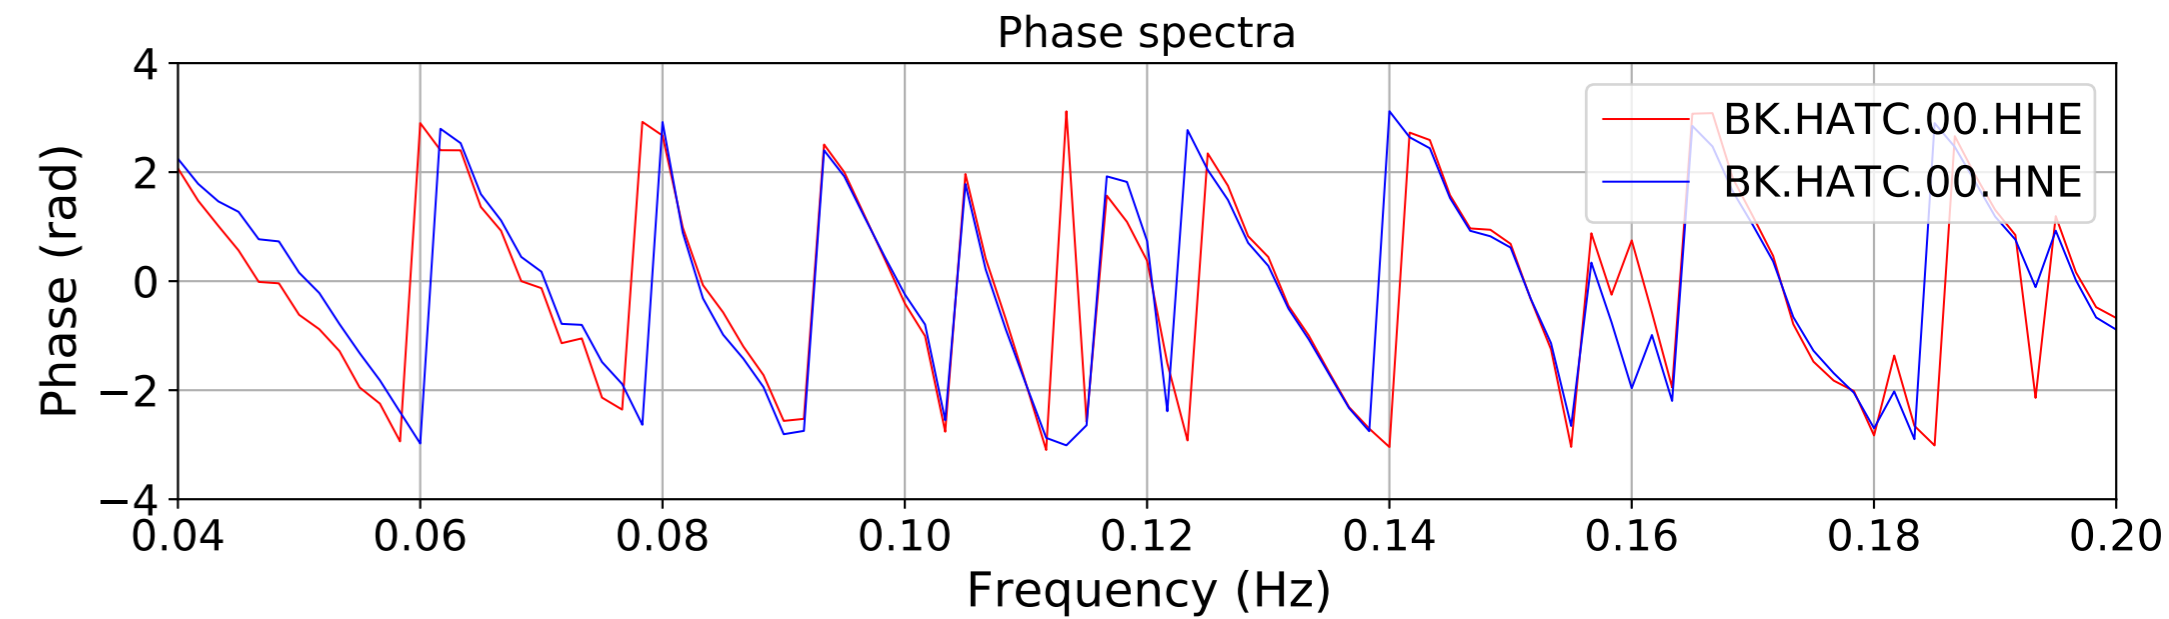

2024.340.184421_M7.0_nc75095651
Origin Time:2024-12-05T18:44:21.110000Z USGS event-id:nc75095651
M7.0 2024 Offshore Cape Mendocino, California Earthquake