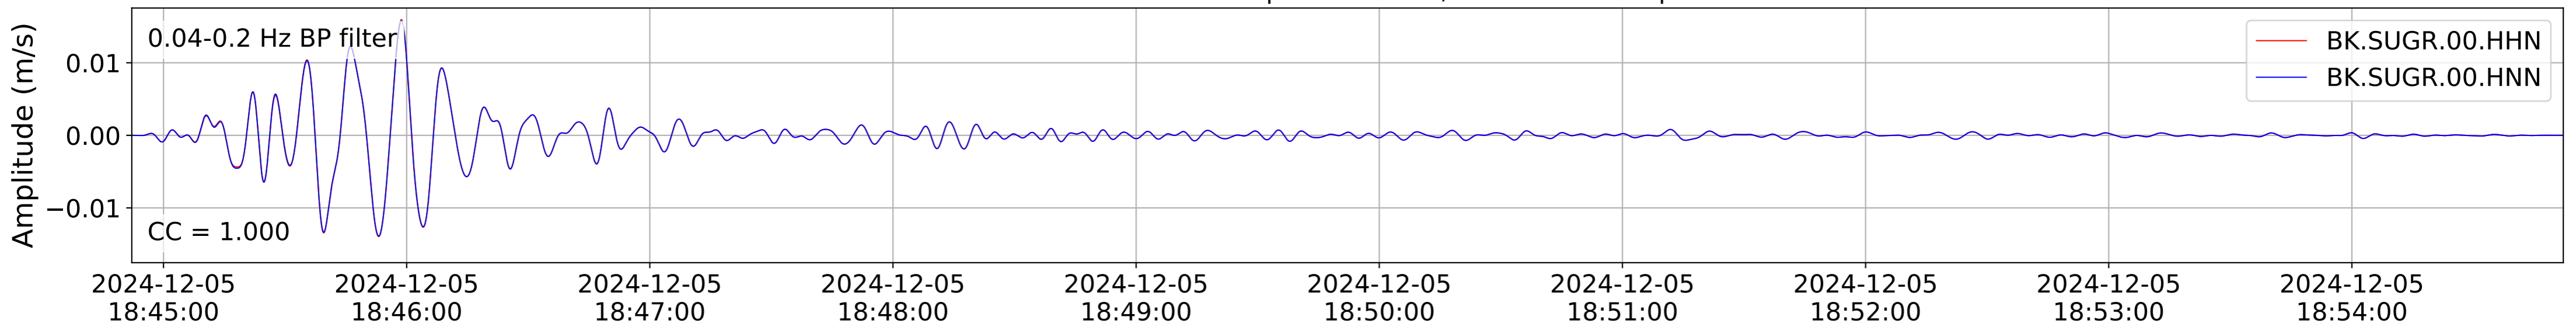

2024.340.184421_M7.0_nc75095651
Origin Time:2024-12-05T18:44:21.110000Z USGS event-id:nc75095651
M7.0 2024 Offshore Cape Mendocino, California Earthquake