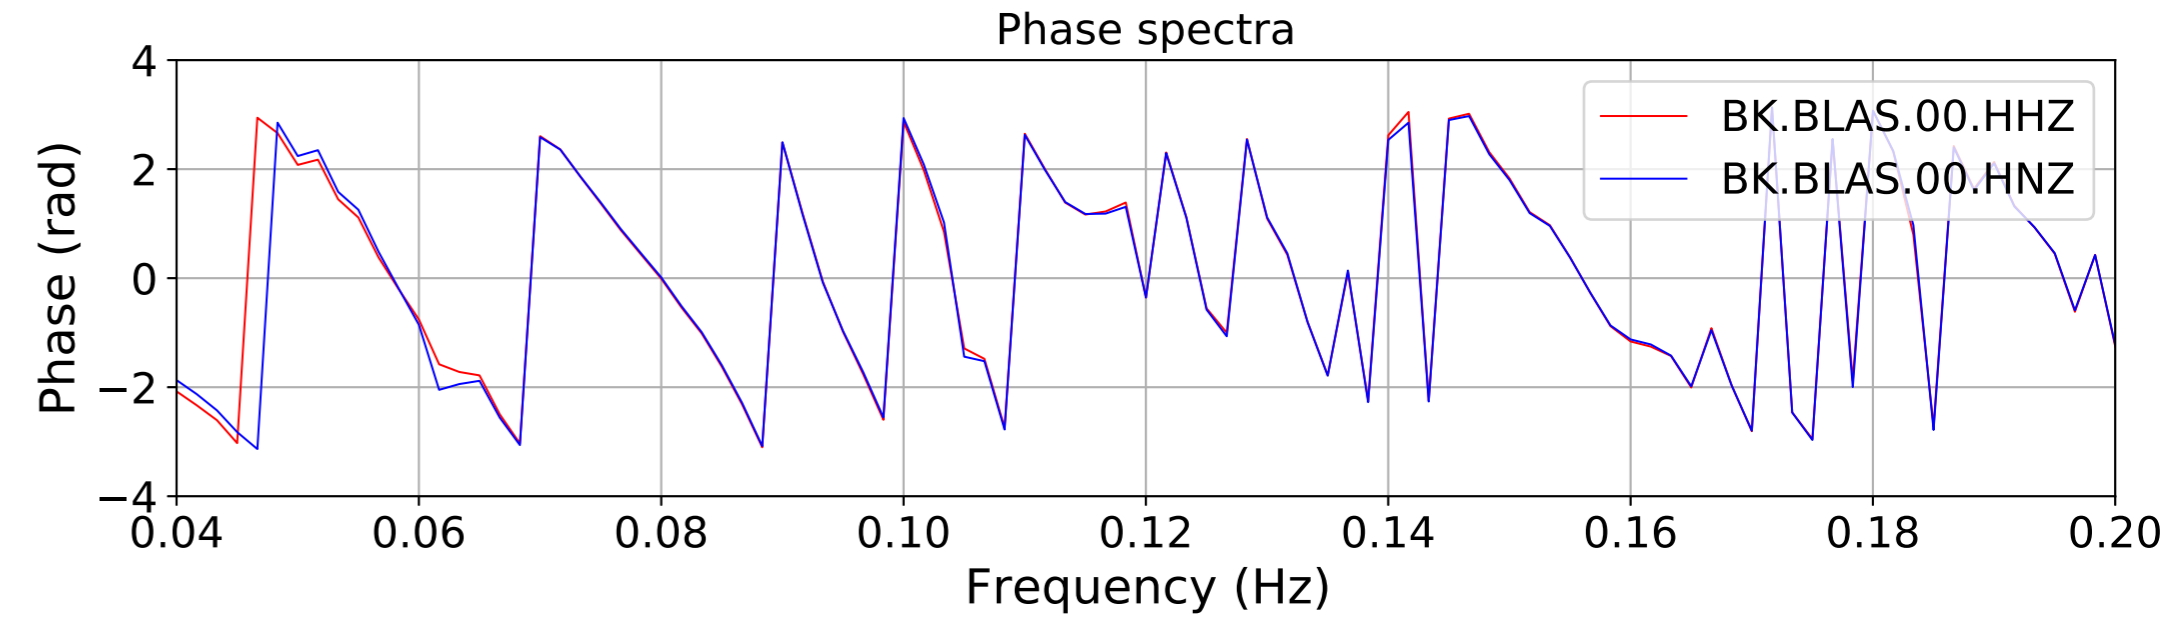

2024.340.184421_M7.0_nc75095651
Origin Time:2024-12-05T18:44:21.110000Z USGS event-id:nc75095651
M7.0 2024 Offshore Cape Mendocino, California Earthquake