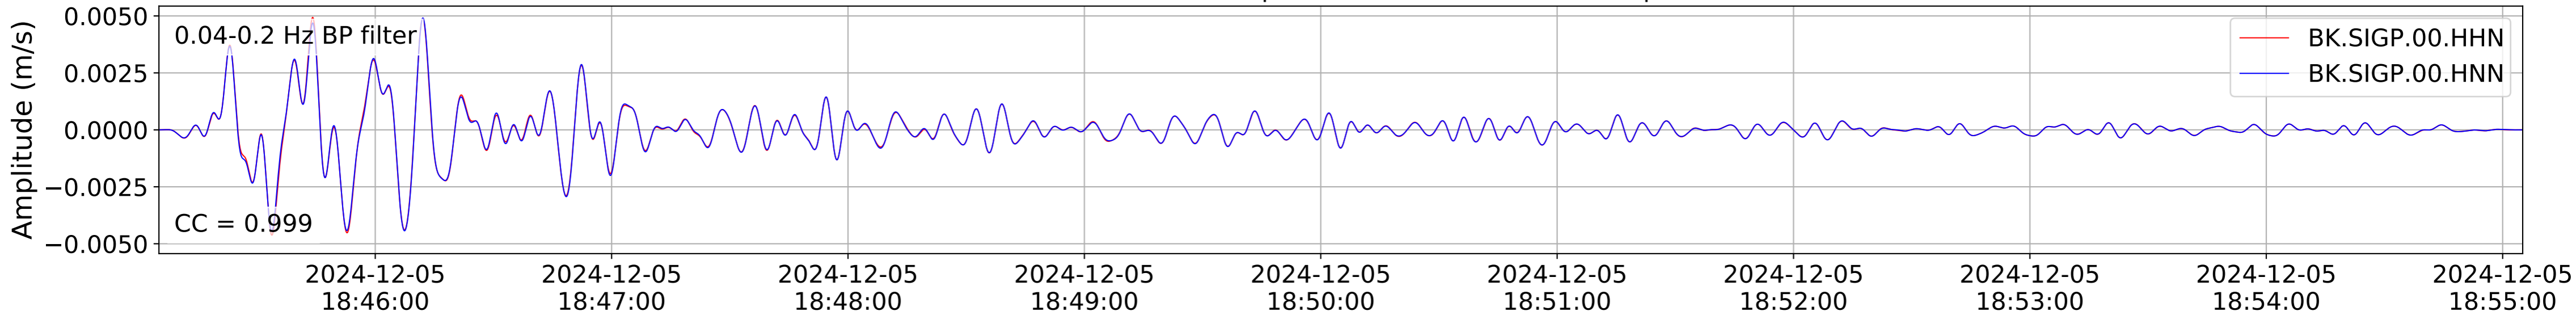

2024.340.184421.M7.0_nc75095651
Origin Time:2024-12-05T18:44:21.110000Z USGS event-id:nc75095651
M7.0 2024 Offshore Cape Mendocino, California Earthquake