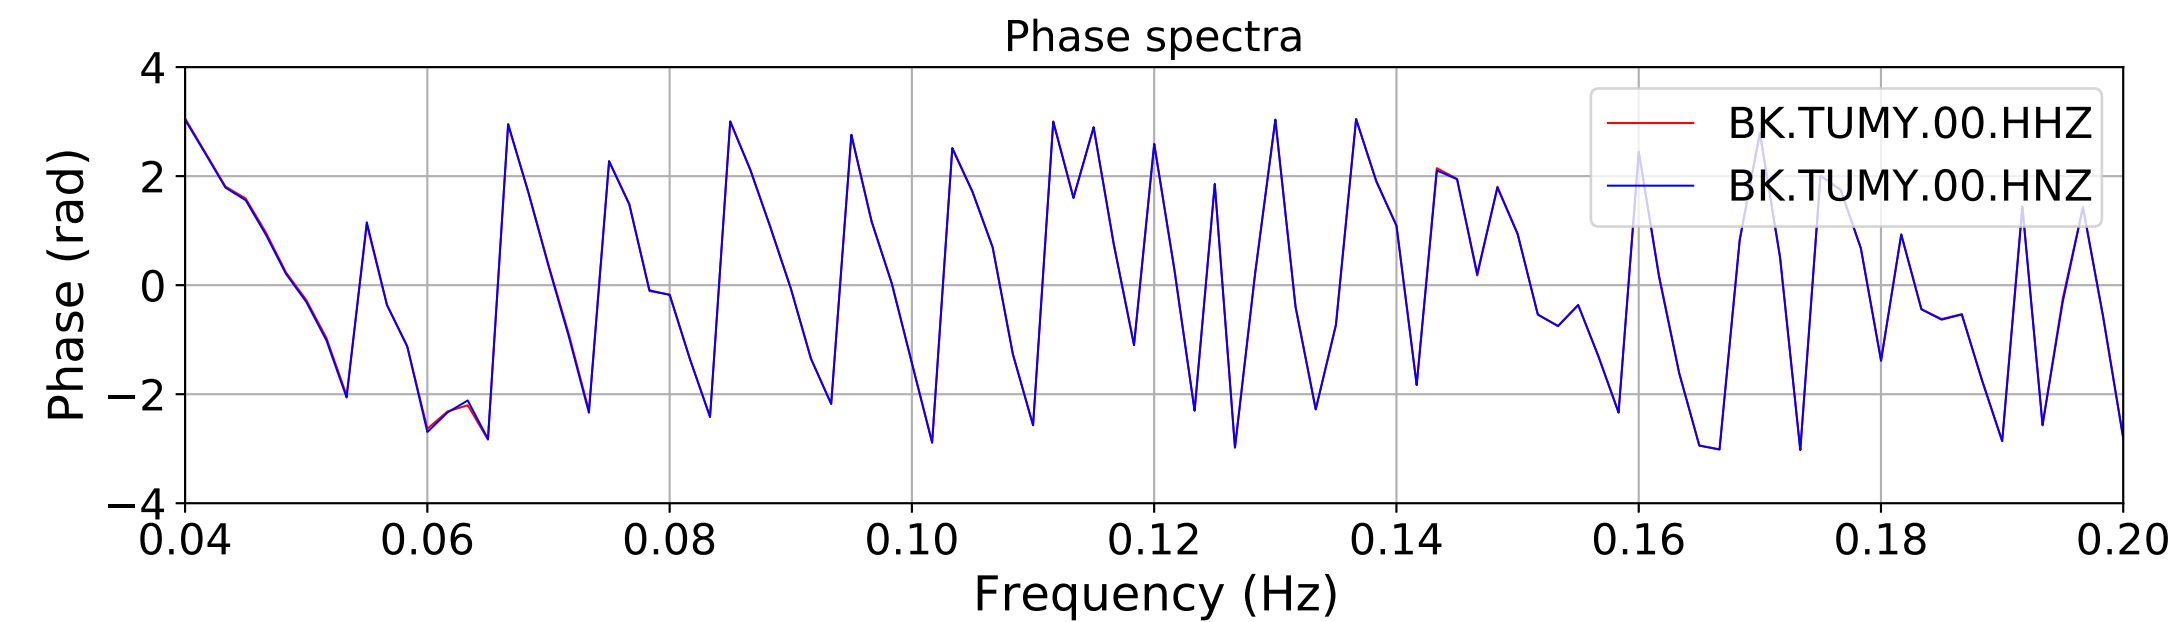

2024.340.184421_M7.0_nc75095651
Origin Time:2024-12-05T18:44:21.110000Z USGS event-id:nc75095651
M7.0 2024 Offshore Cape Mendocino, California Earthquake