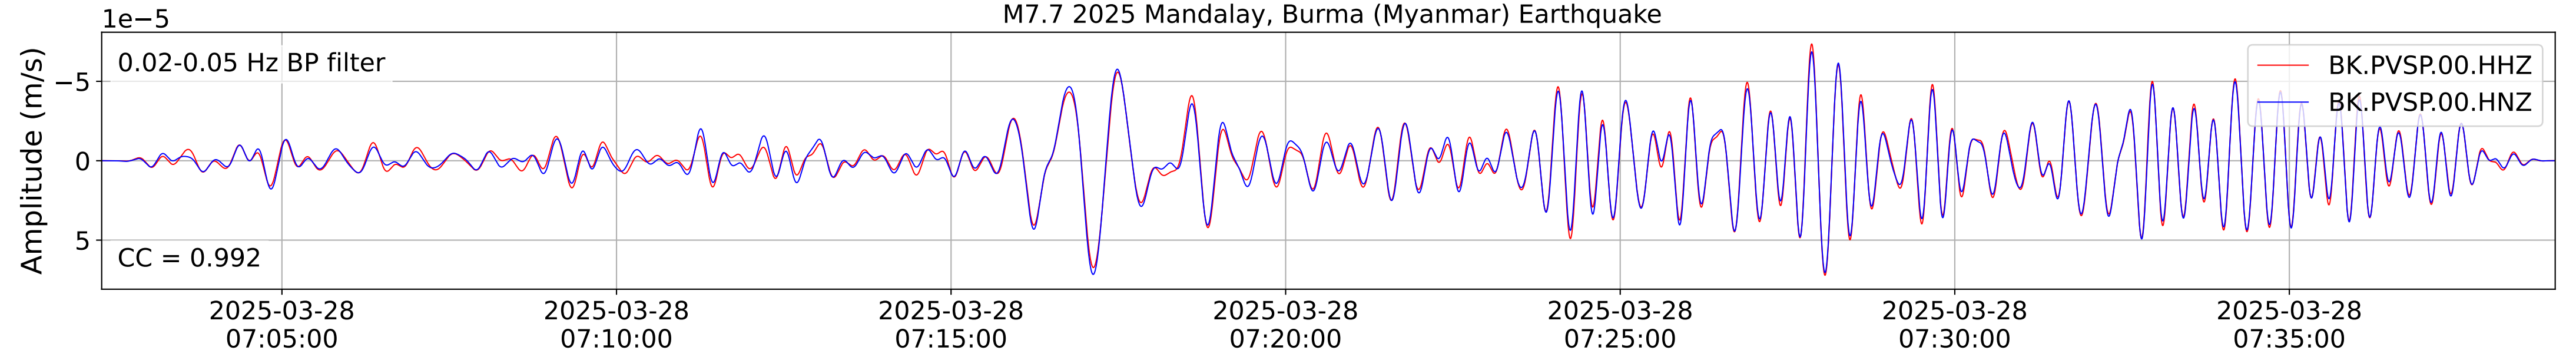

2025.087.062054_M7.7_us7000pn9s
Origin Time:2025-03-28T06:20:54.002000Z USGS event-id:us7000pn9s
M7.7 2025 Mandalay, Burma (Myanmar) Earthquake