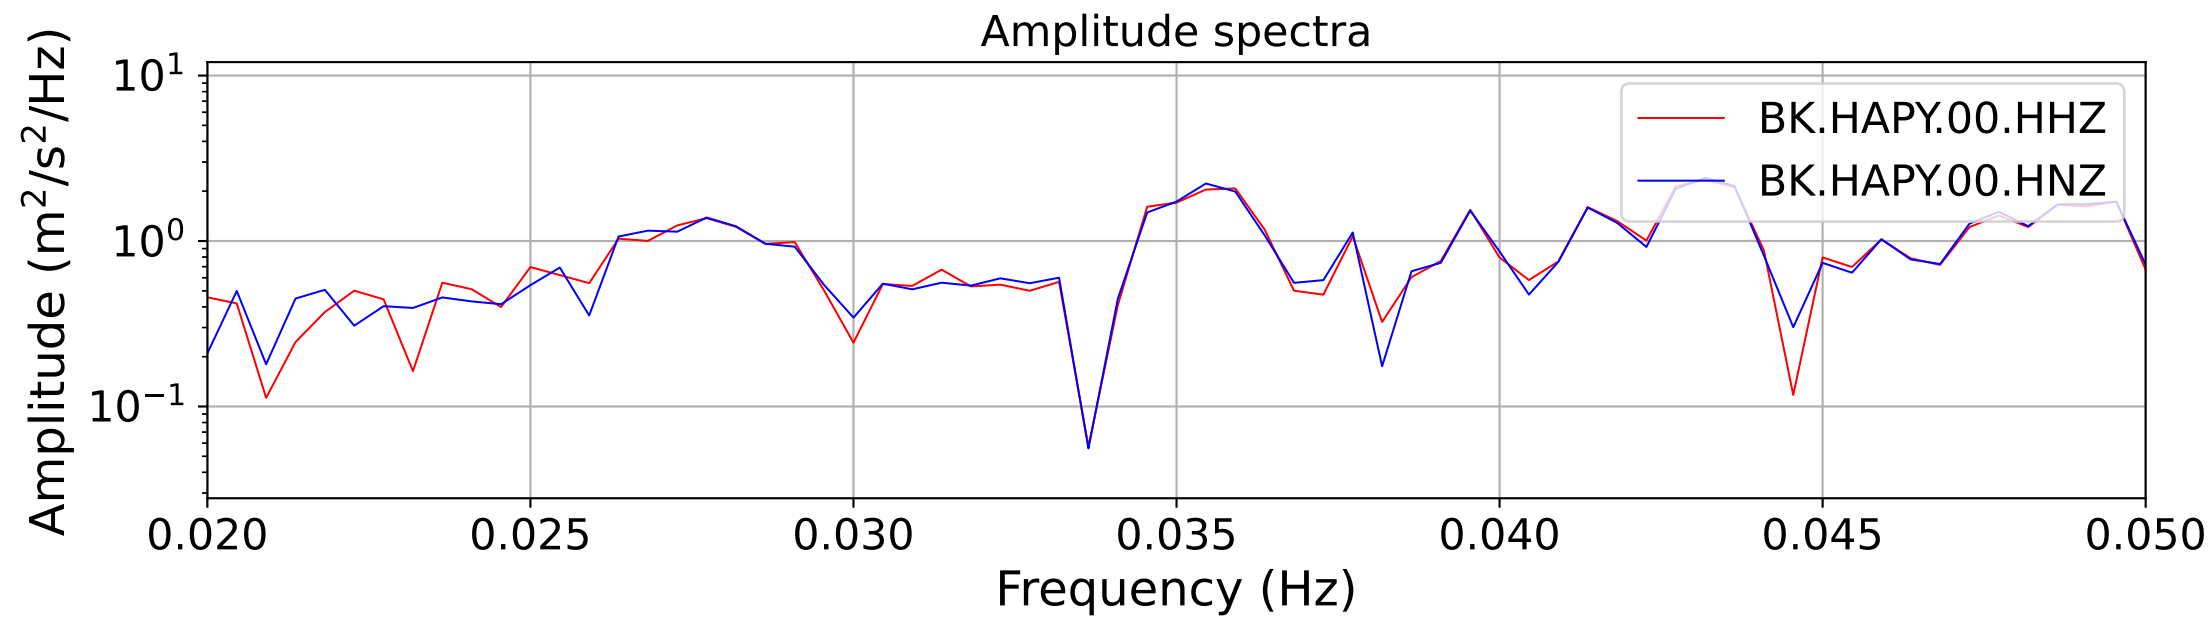

2025.087.062054_M7.7_us7000pn9s
Origin Time:2025-03-28T06:20:54.002000Z USGS event-id:us7000pn9s
M7.7 2025 Mandalay, Burma Earthquake