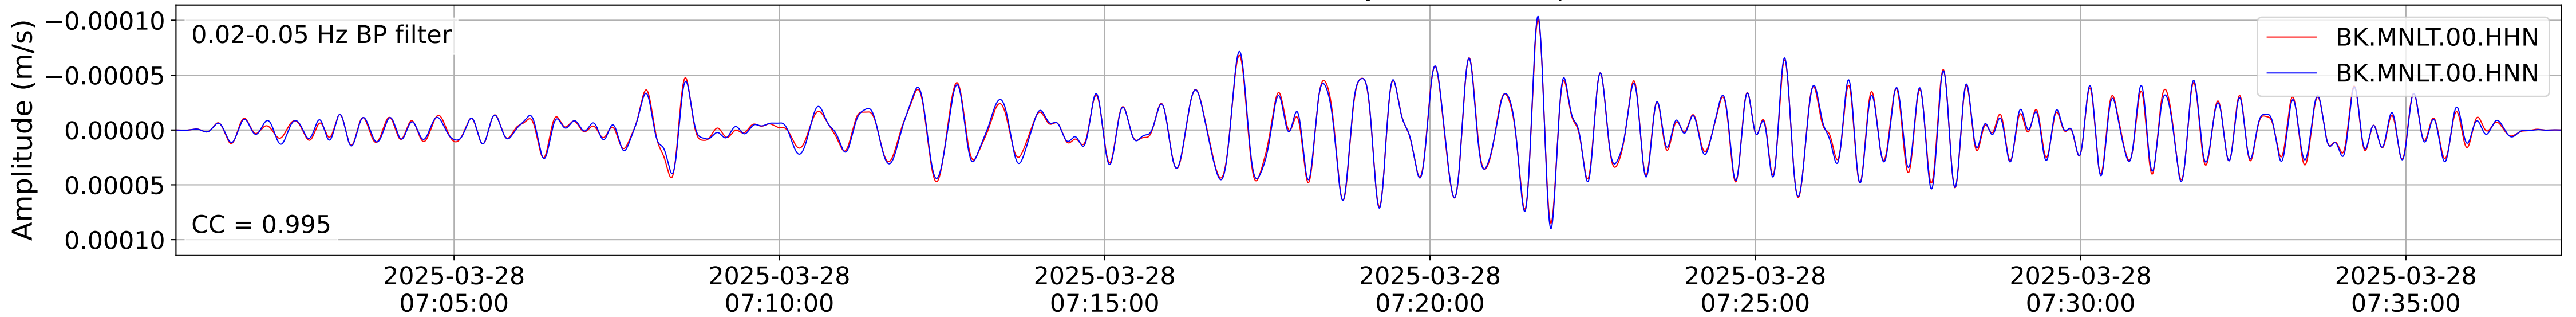

2025.087.062054_M7.7_us7000pn9s
Origin Time:2025-03-28T06:20:54.002000Z USGS event-id:us7000pn9s
M7.7 2025 Mandalay, Burma Earthquake