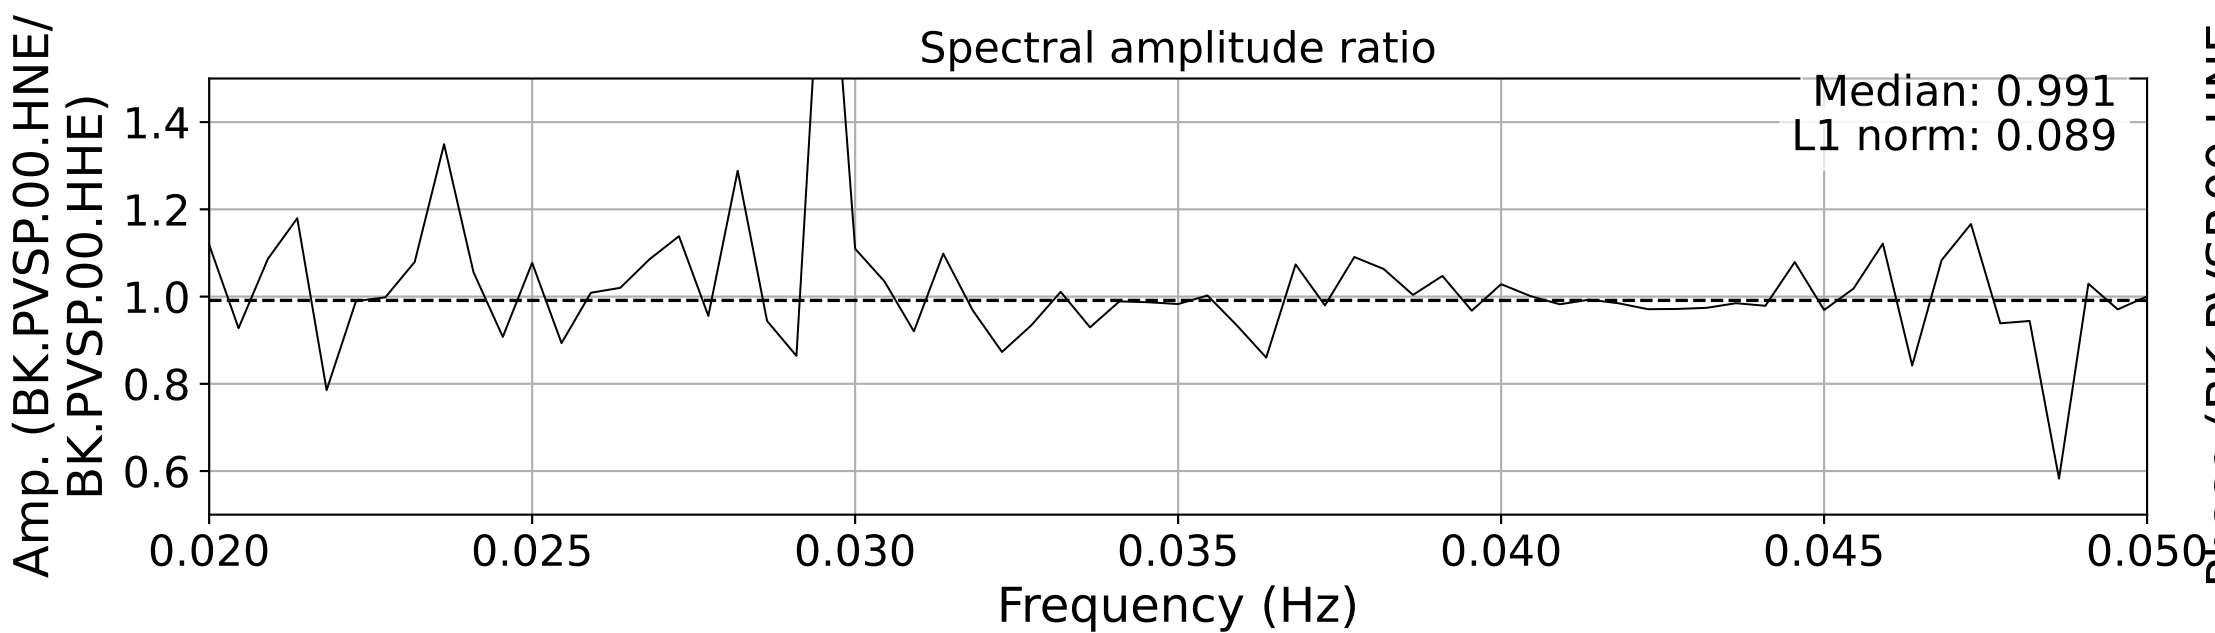

2025.087.062054_M7.7_us7000pn9s
Origin Time:2025-03-28T06:20:54.002000Z USGS event-id:us7000pn9s
M7.7 2025 Mandalay, Burma (Myanmar) Earthquake