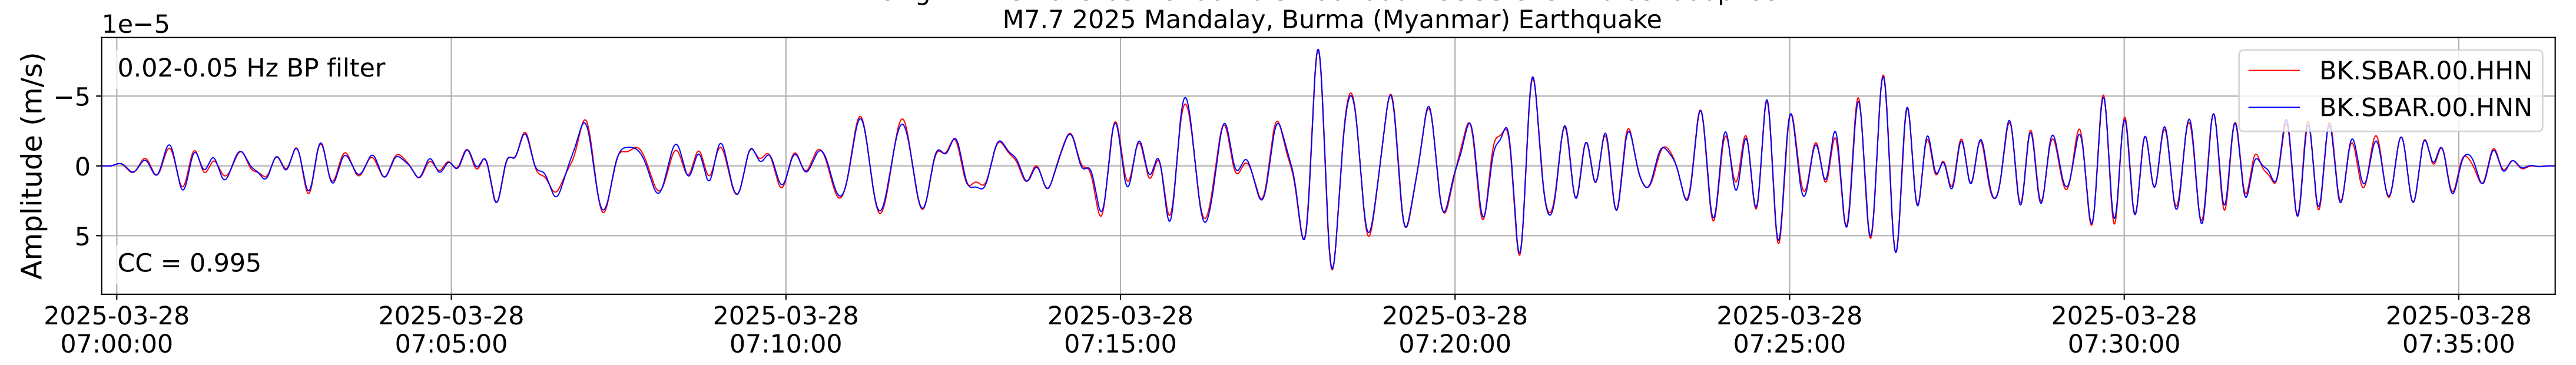

2025.087.062054_M7.7_us7000pn9s
Origin Time:2025-03-28T06:20:54.002000Z USGS event-id:us7000pn9s
M7.7 2025 Mandalay, Burma (Myanmar) Earthquake