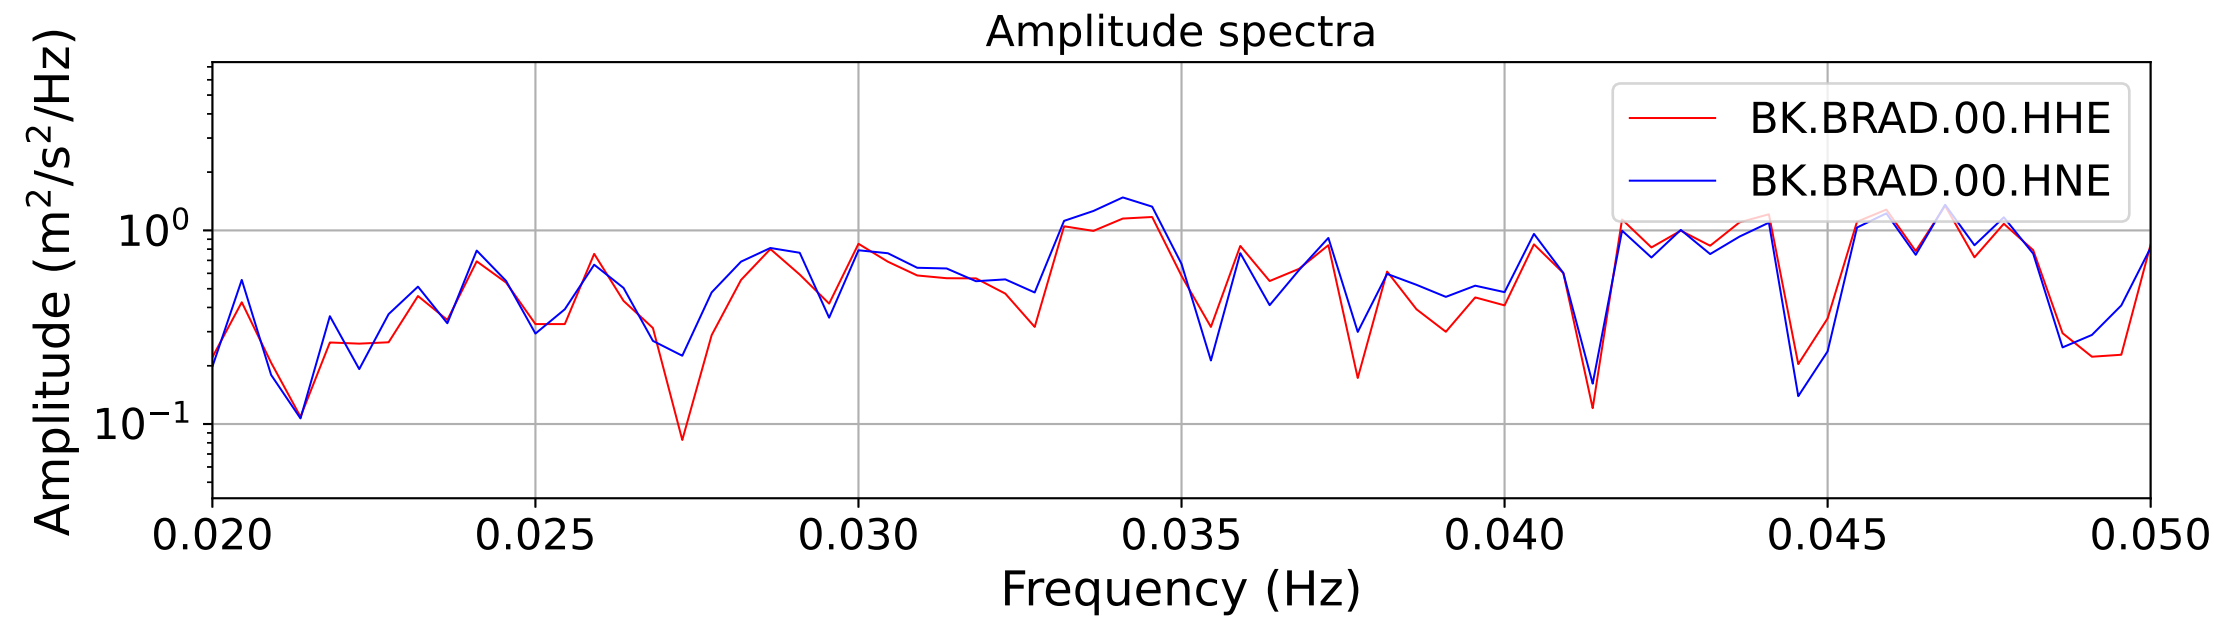

2025.087.062054_M7.7_us7000pn9s
Origin Time:2025-03-28T06:20:54.002000Z USGS event-id:us7000pn9s
M7.7 2025 Mandalay, Burma Earthquake