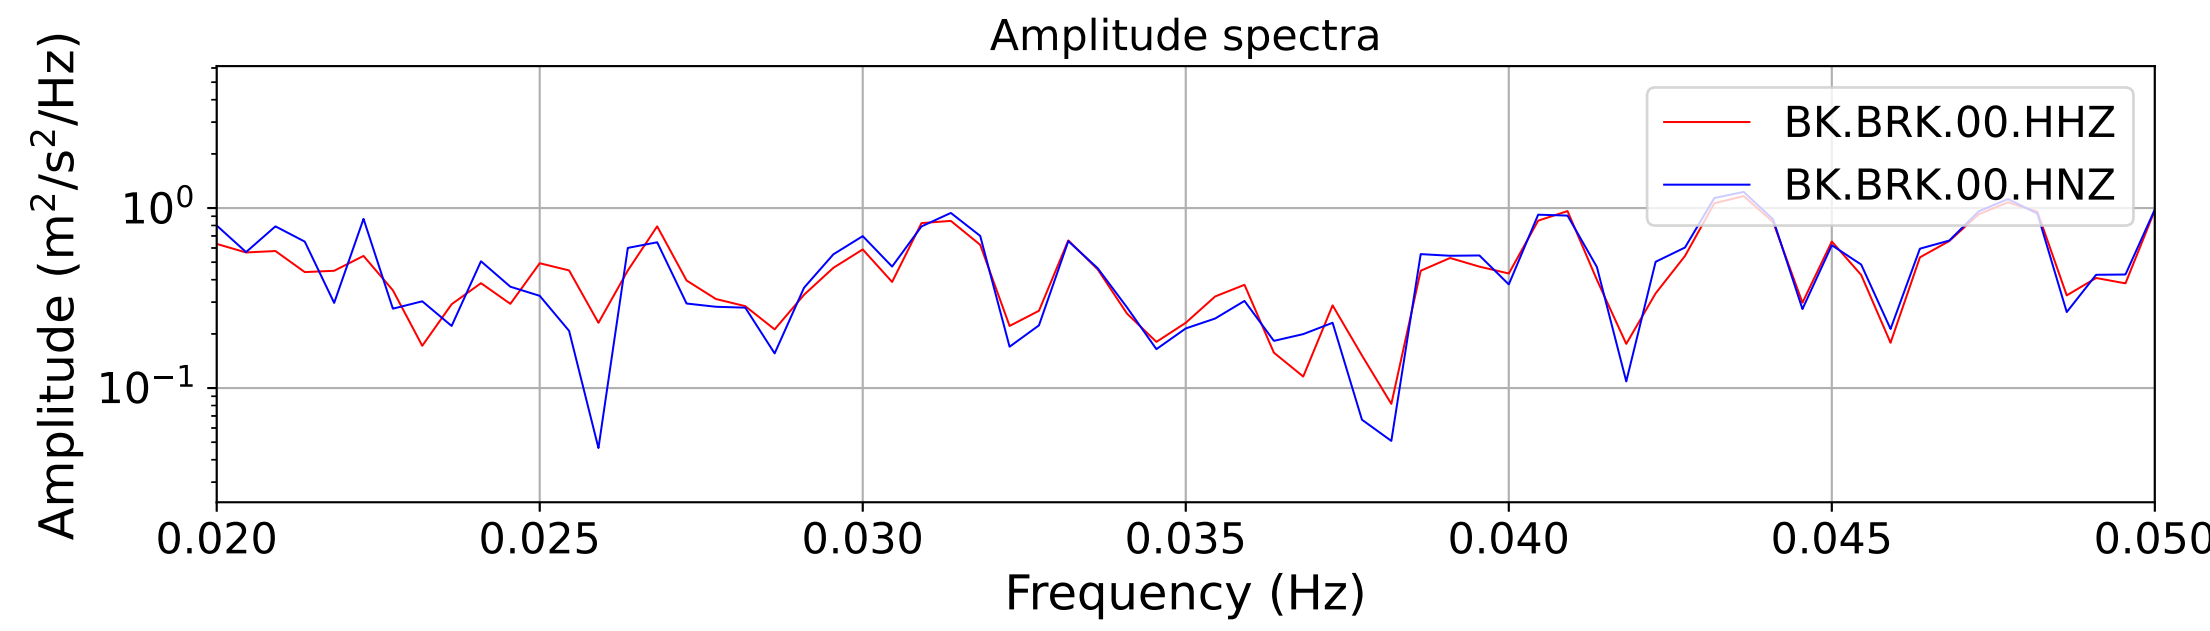

2025.087.062054_M7.7_us7000pn9s
Origin Time:2025-03-28T06:20:54.002000Z USGS event-id:us7000pn9s
M7.7 2025 Mandalay, Burma Earthquake