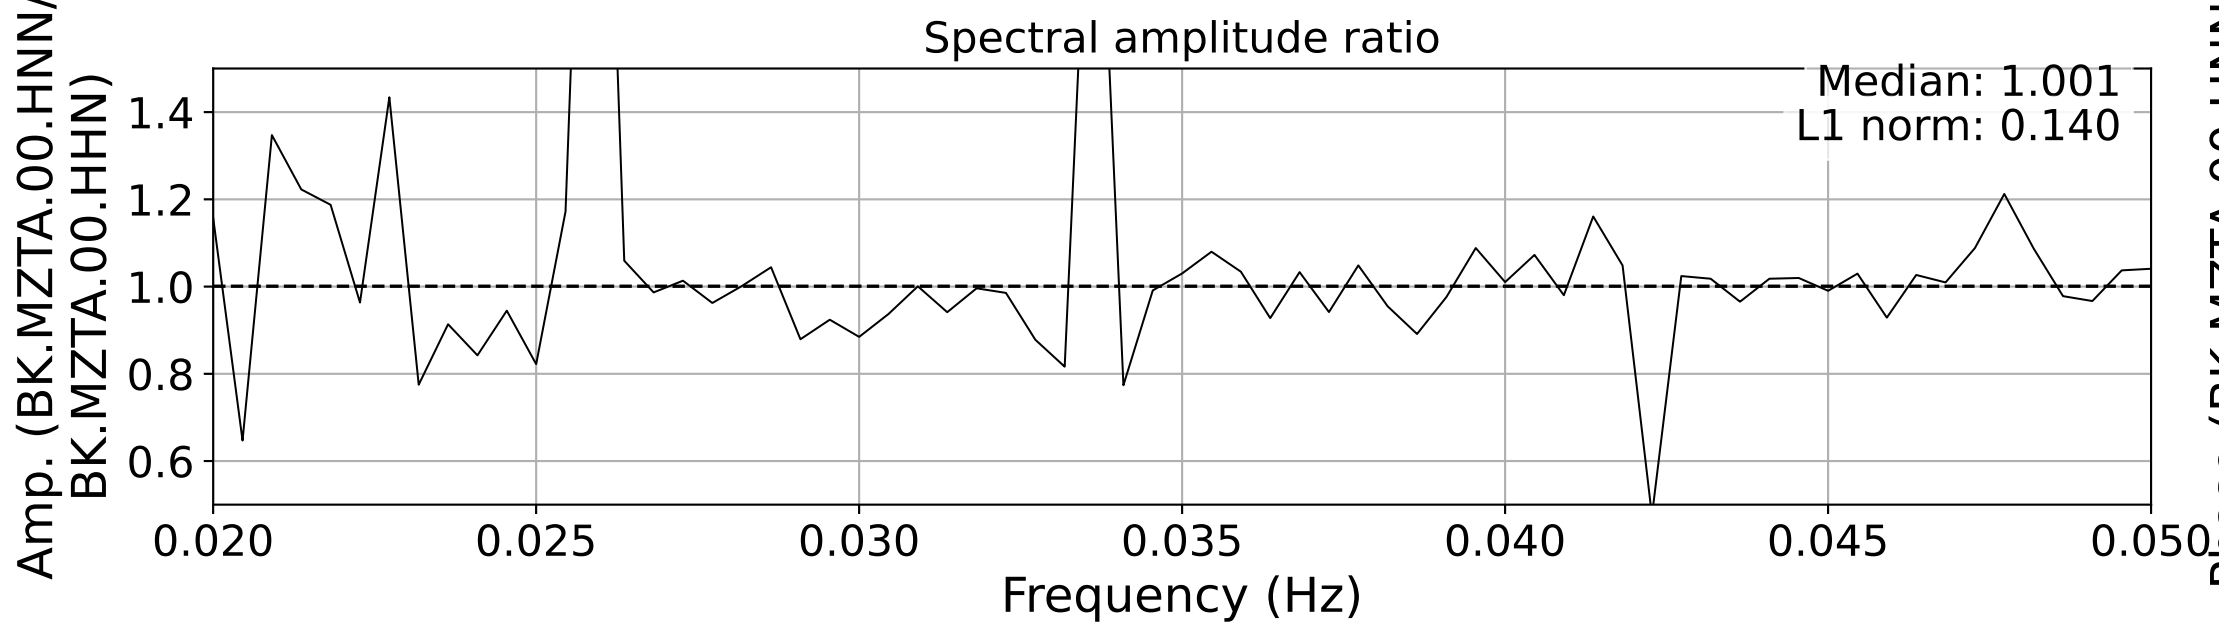

2025.087.062054_M7.7_us7000pn9s
Origin Time:2025-03-28T06:20:54.002000Z USGS event-id:us7000pn9s
M7.7 2025 Mandalay, Burma Earthquake