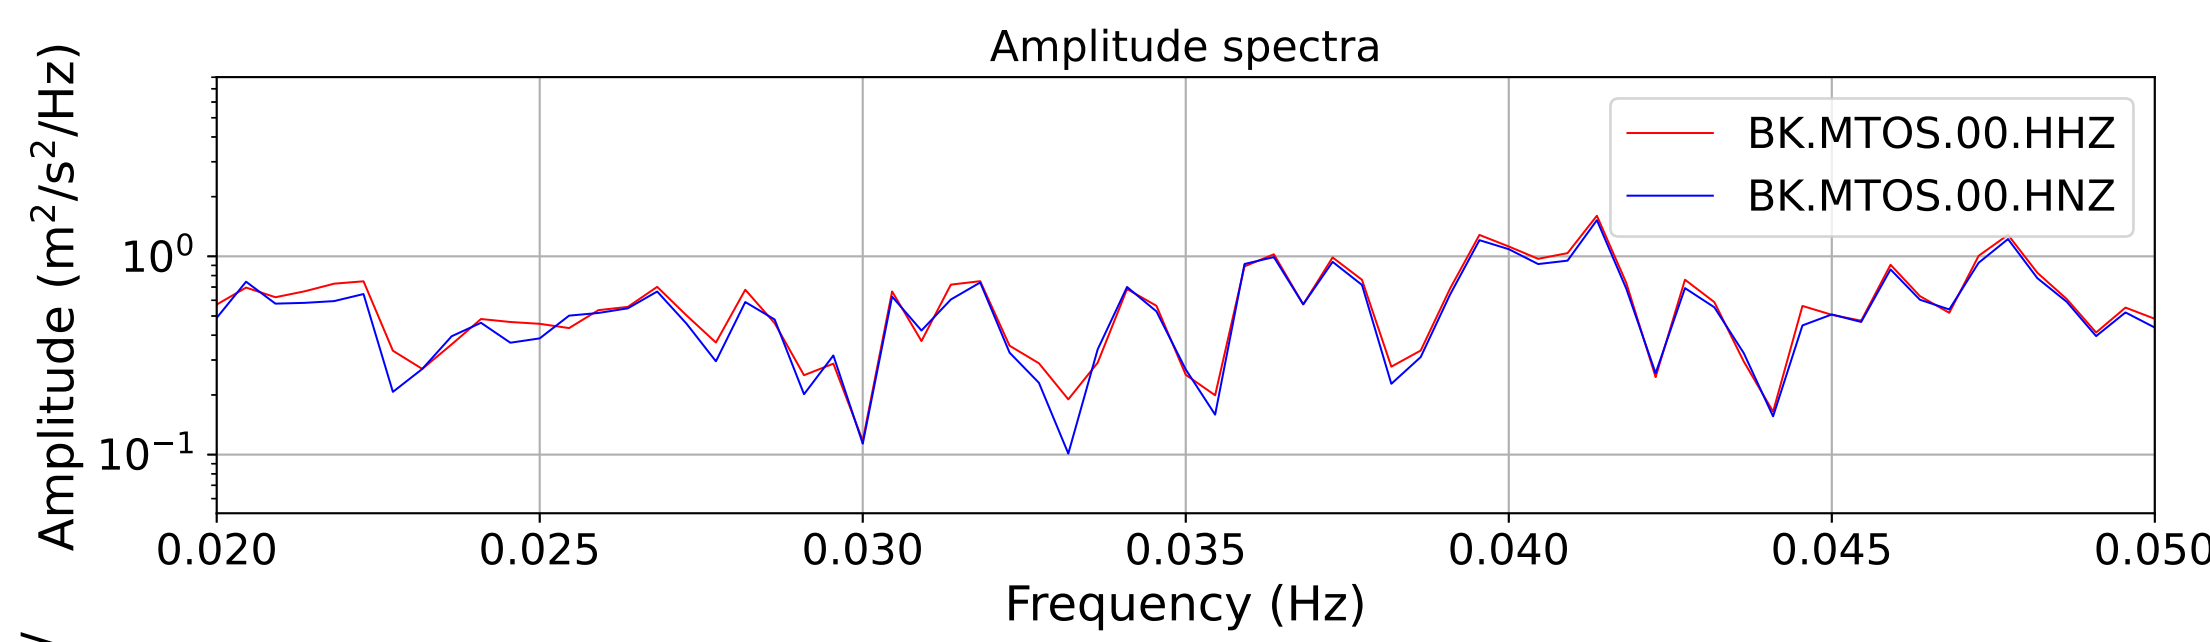

2025.087.062054_M7.7_us7000pn9s
Origin Time:2025-03-28T06:20:54.002000Z USGS event-id:us7000pn9s
M7.7 2025 Mandalay, Burma Earthquake