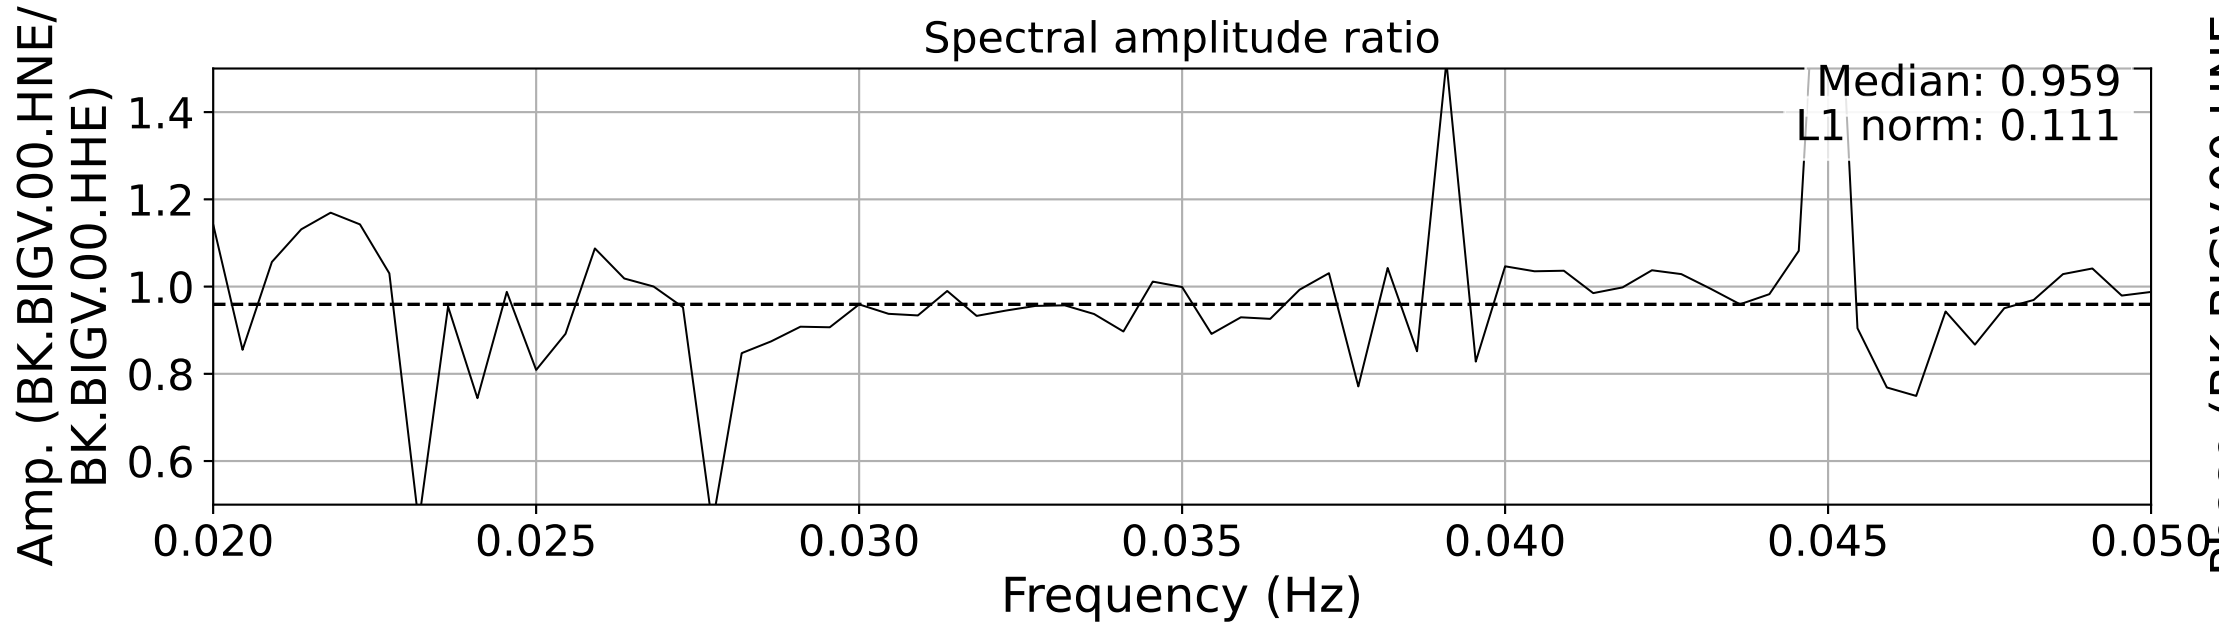

2025.087.062054_M7.7_us7000pn9s
Origin Time:2025-03-28T06:20:54.002000Z USGS event-id:us7000pn9s
M7.7 2025 Mandalay, Burma Earthquake