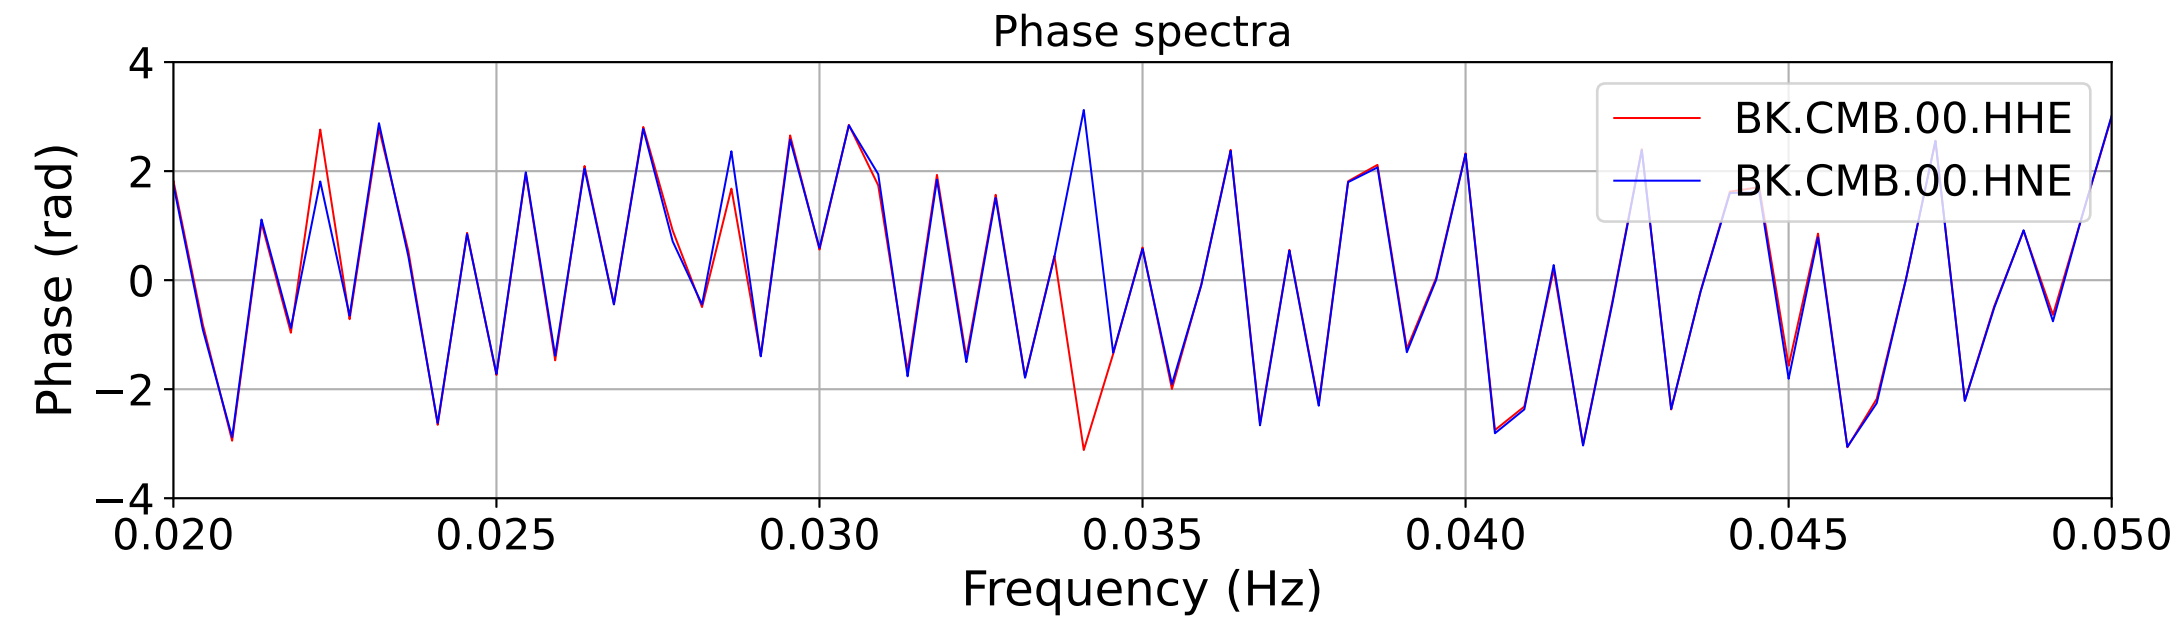

2025.087.062054_M7.7_us7000pn9s
Origin Time:2025-03-28T06:20:54.002000Z USGS event-id:us7000pn9s
M7.7 2025 Mandalay, Burma Earthquake