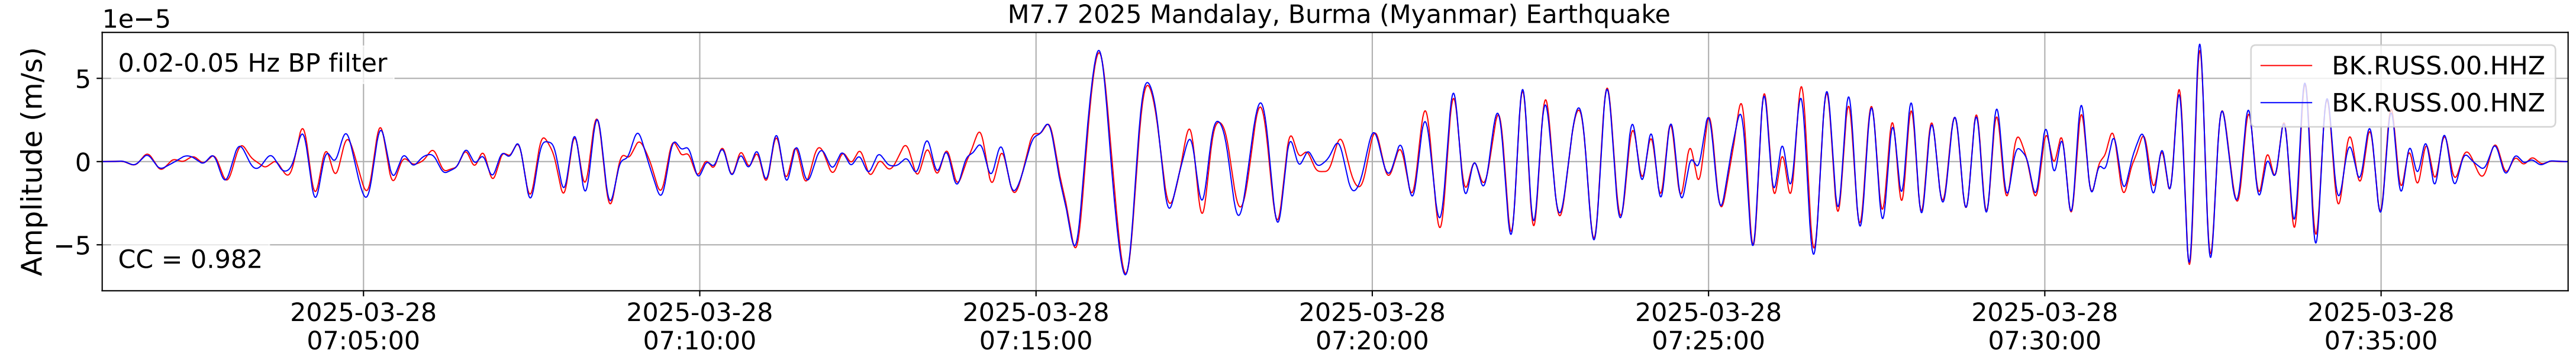

2025.087.062054_M7.7_us7000pn9s
Origin Time:2025-03-28T06:20:54.002000Z USGS event-id:us7000pn9s
M7.7 2025 Mandalay, Burma (Myanmar) Earthquake