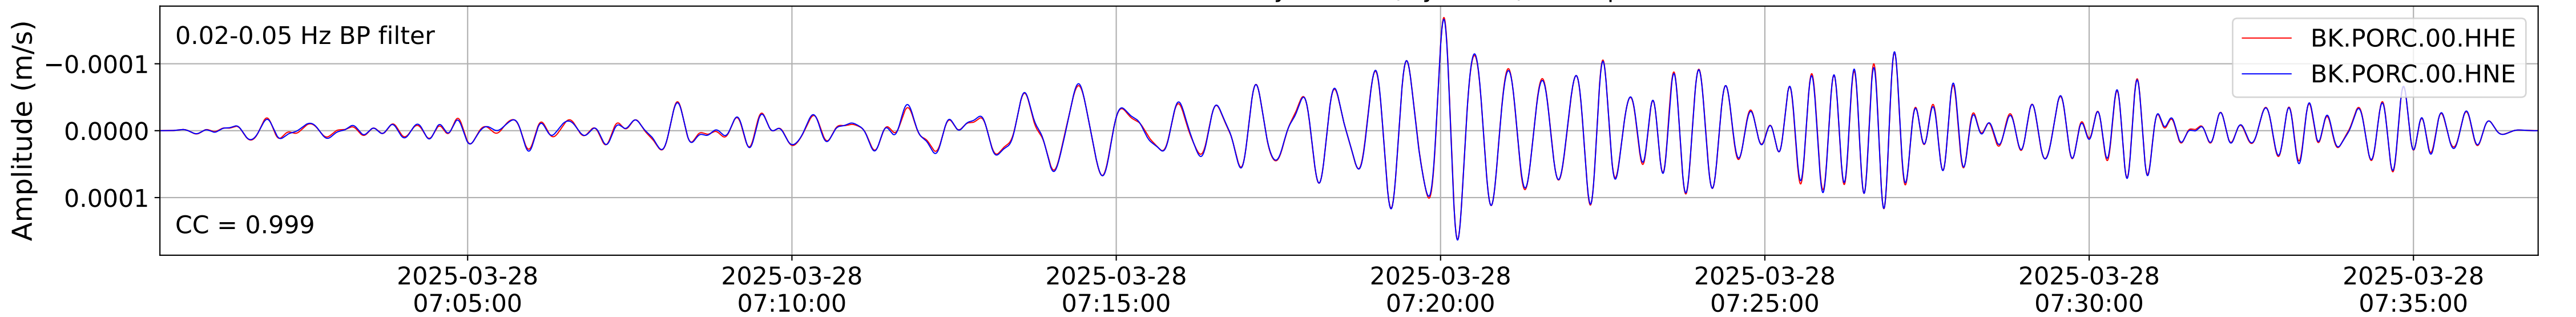

2025.087.062054_M7.7_us7000pn9s
Origin Time:2025-03-28T06:20:54.002000Z USGS event-id:us7000pn9s
M7.7 2025 Mandalay, Burma (Myanmar) Earthquake