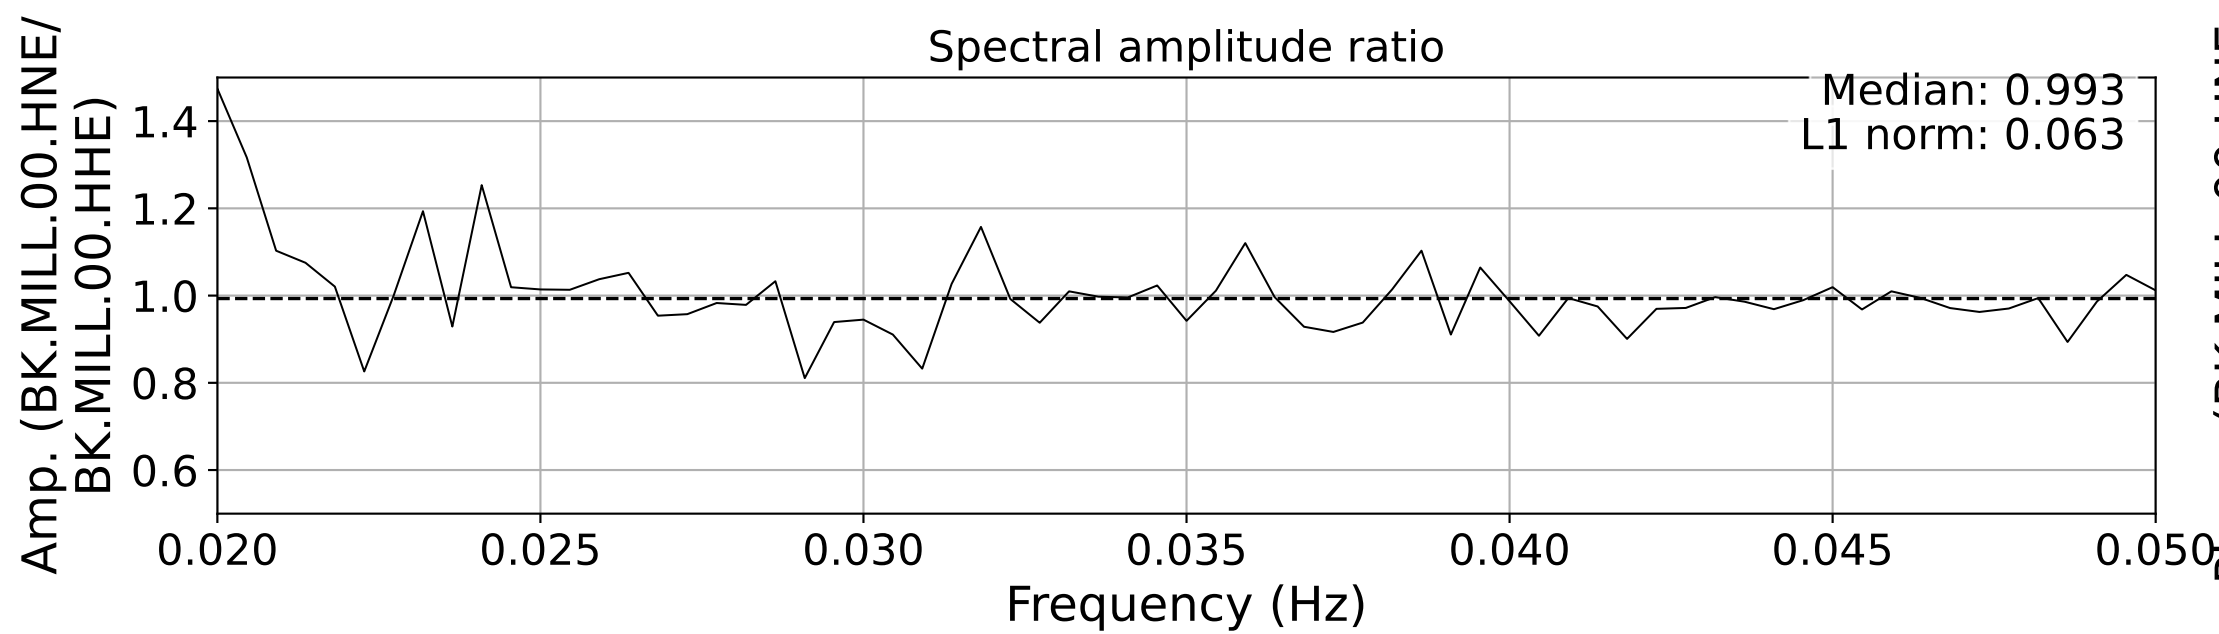

2025.087.062054_M7.7_us7000pn9s
Origin Time:2025-03-28T06:20:54.002000Z USGS event-id:us7000pn9s
M7.7 2025 Mandalay, Burma Earthquake