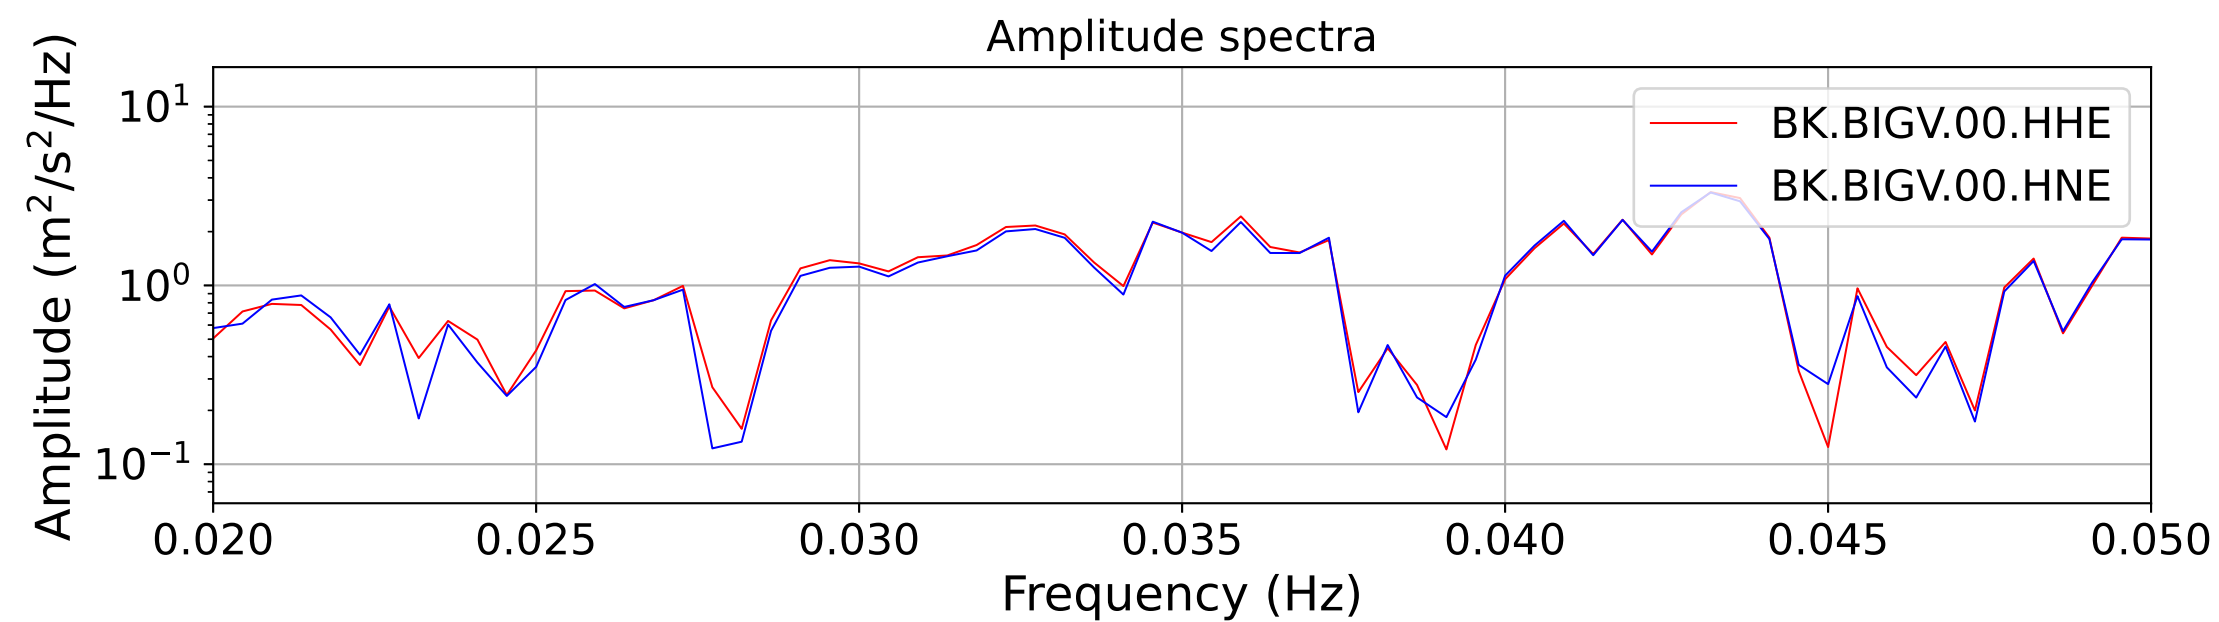

2025.087.062054_M7.7_us7000pn9s
Origin Time:2025-03-28T06:20:54.002000Z USGS event-id:us7000pn9s
M7.7 2025 Mandalay, Burma Earthquake