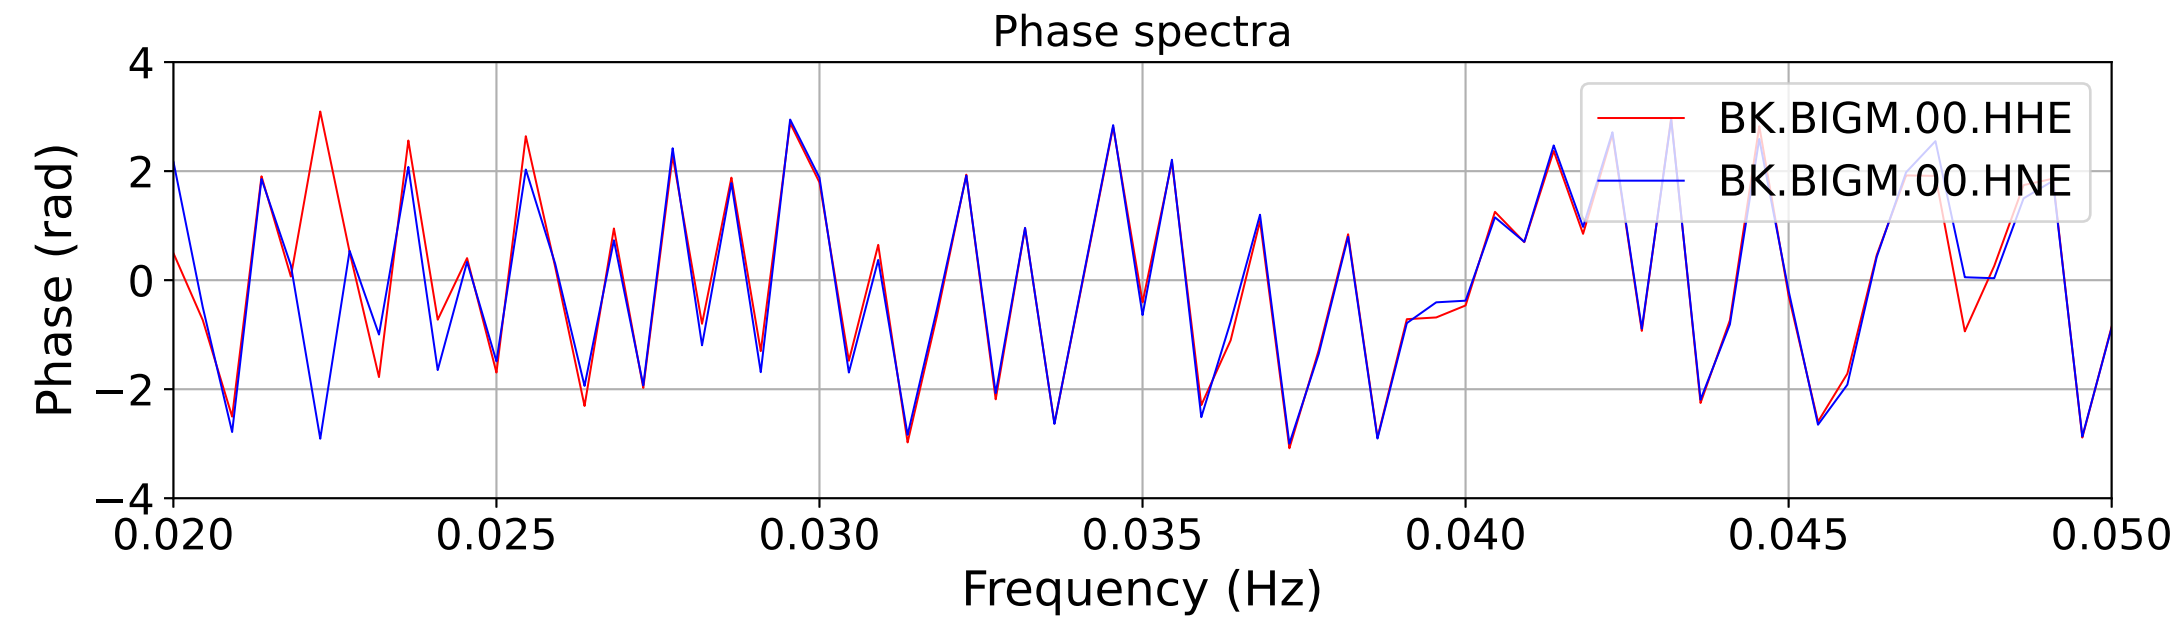

2025.087.062054_M7.7_us7000pn9s
Origin Time:2025-03-28T06:20:54.002000Z USGS event-id:us7000pn9s
M7.7 2025 Mandalay, Burma Earthquake