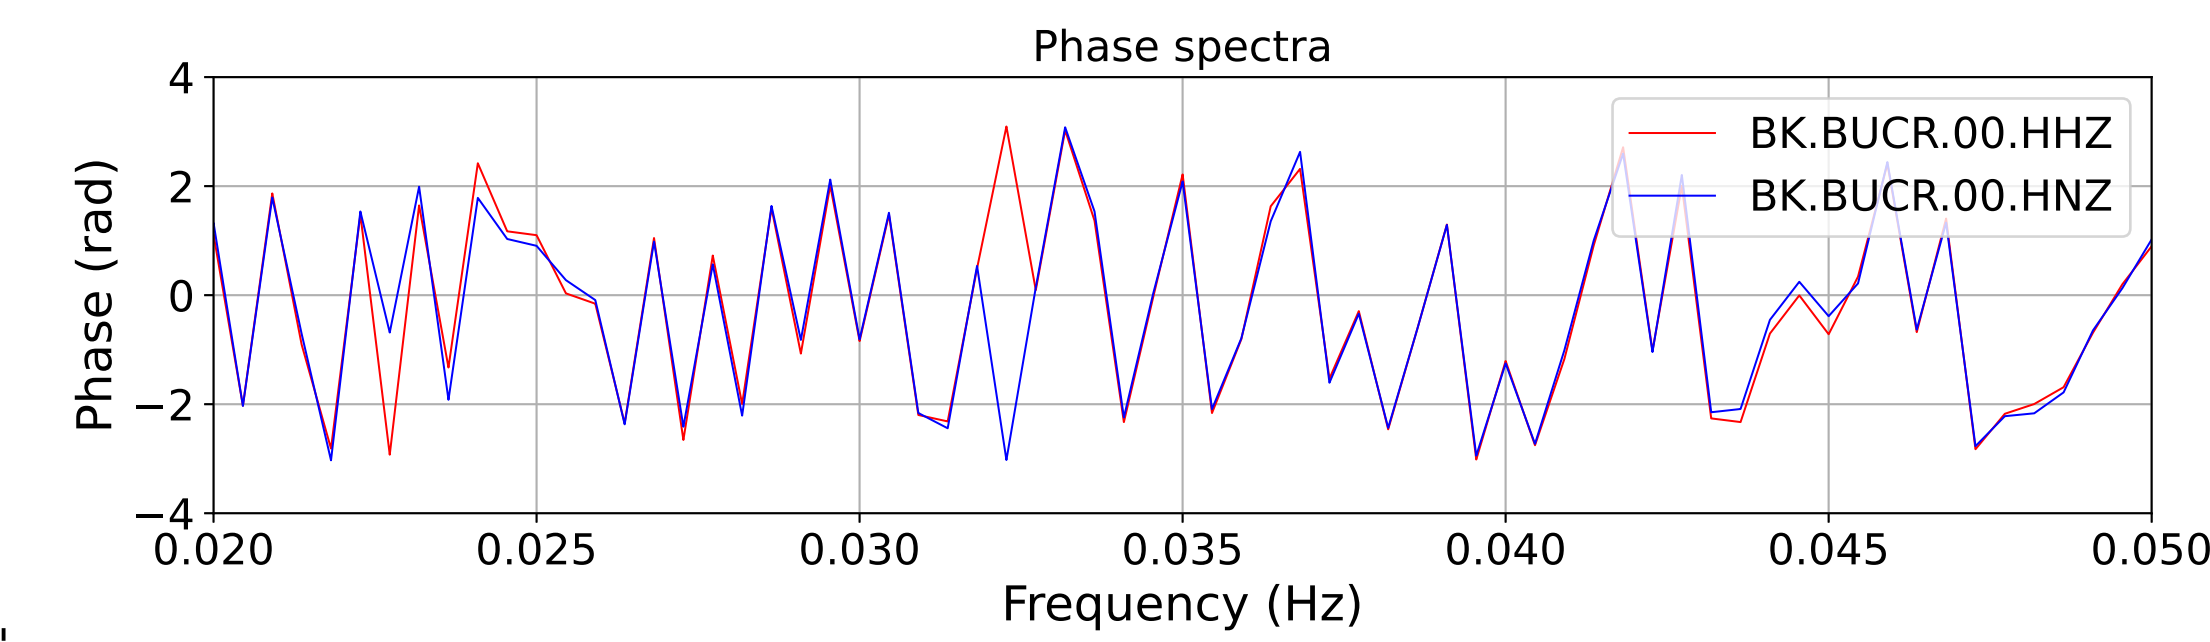

2025.087.062054_M7.7_us7000pn9s
Origin Time:2025-03-28T06:20:54.002000Z USGS event-id:us7000pn9s
M7.7 2025 Mandalay, Burma Earthquake