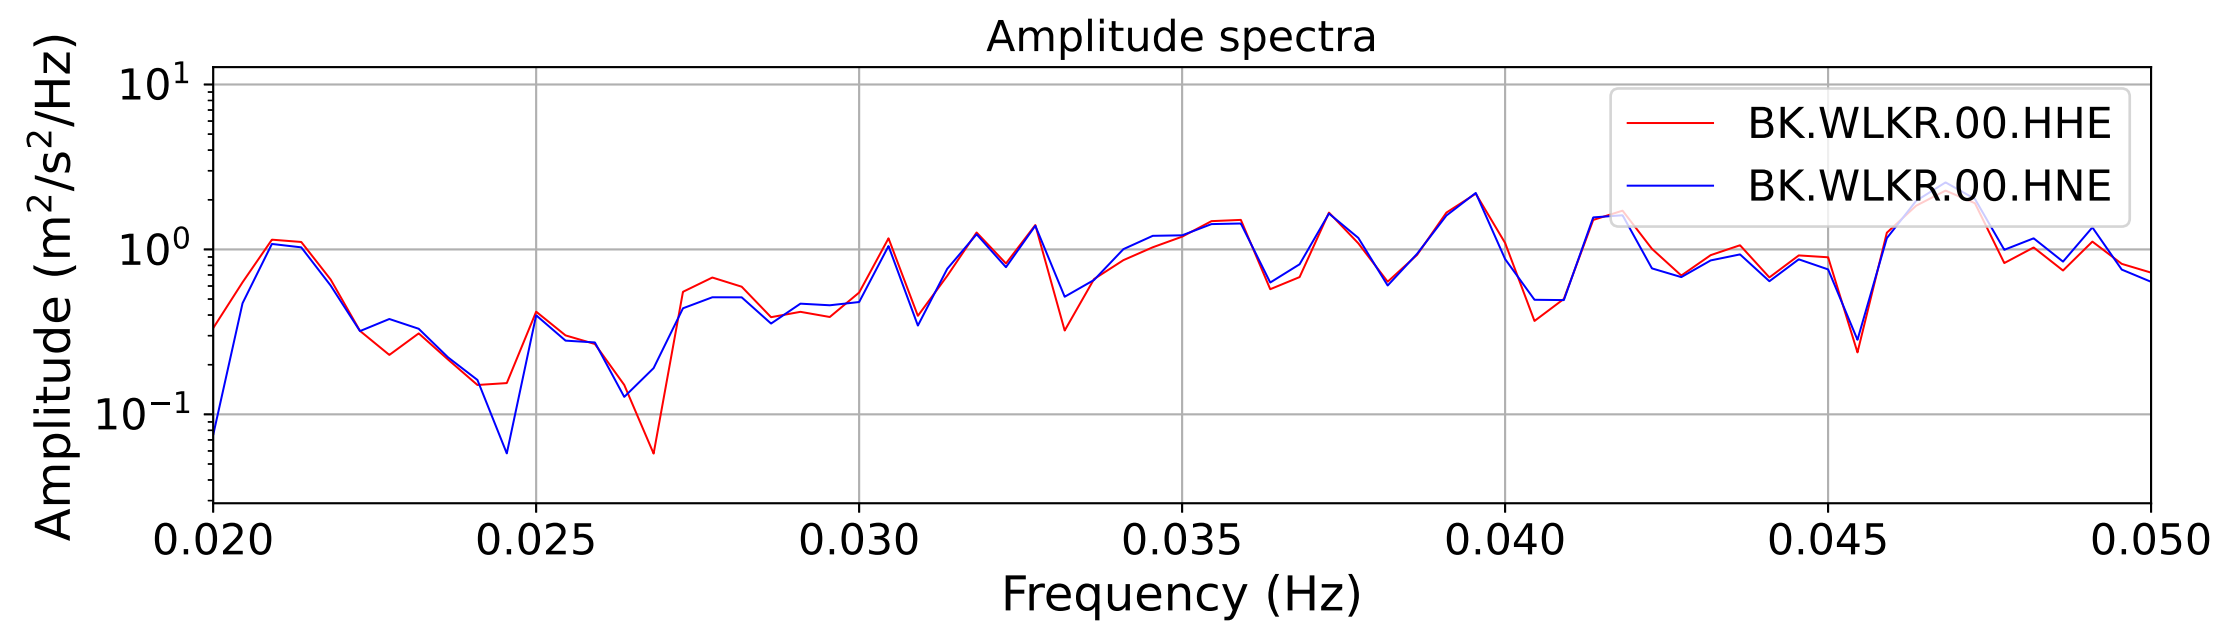

2025.087.062054_M7.7_us7000pn9s
Origin Time:2025-03-28T06:20:54.002000Z USGS event-id:us7000pn9s
M7.7 2025 Mandalay, Burma (Myanmar) Earthquake