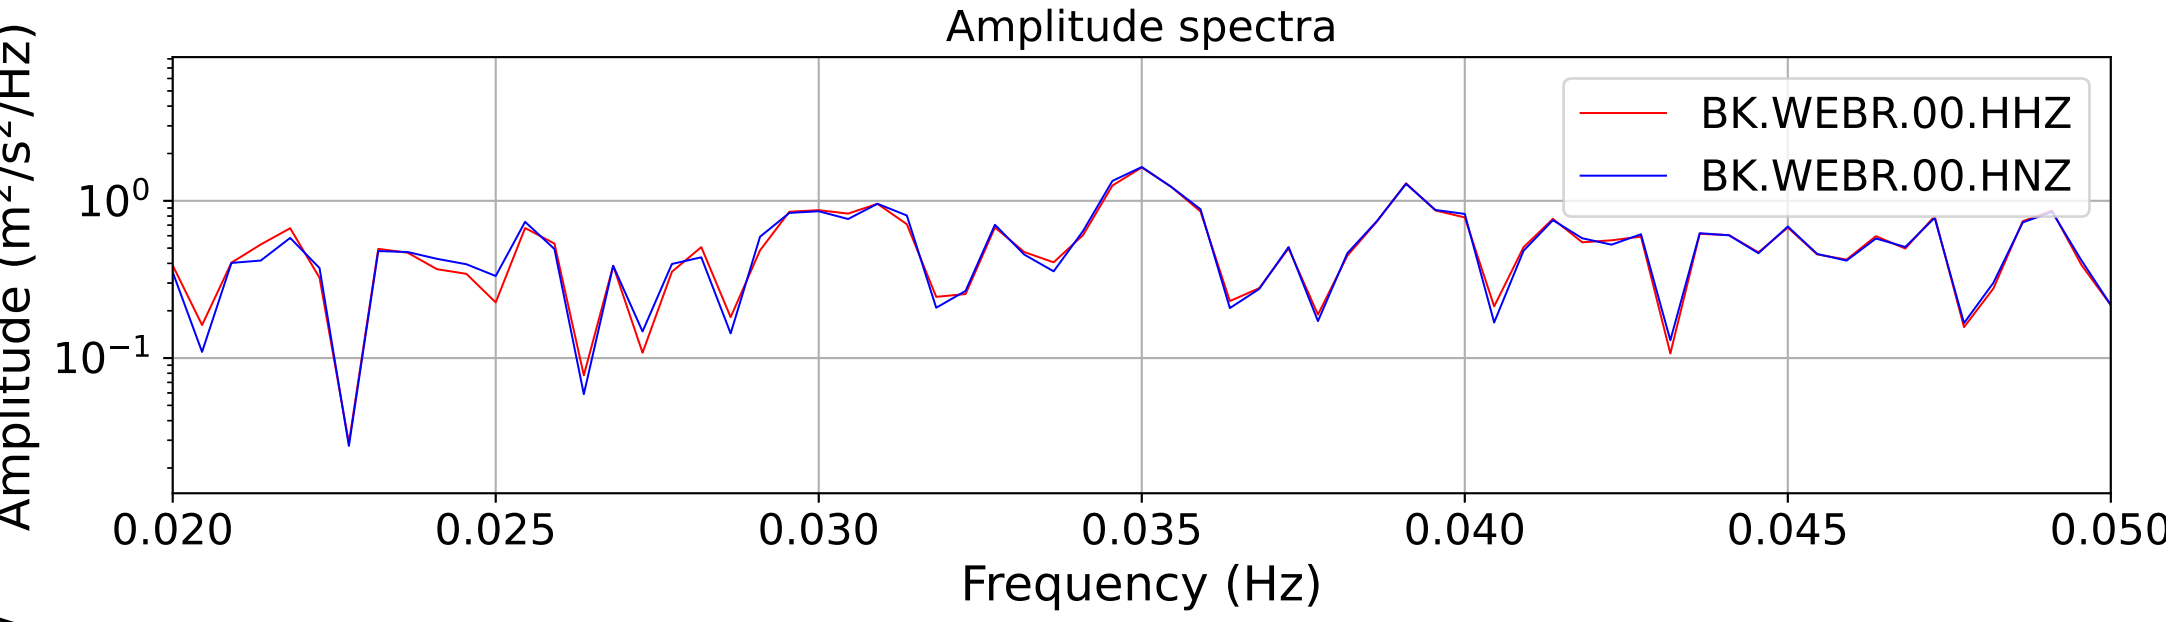

2025.087.062054_M7.7_us7000pn9s
Origin Time:2025-03-28T06:20:54.002000Z USGS event-id:us7000pn9s
M7.7 2025 Mandalay, Burma (Myanmar) Earthquake