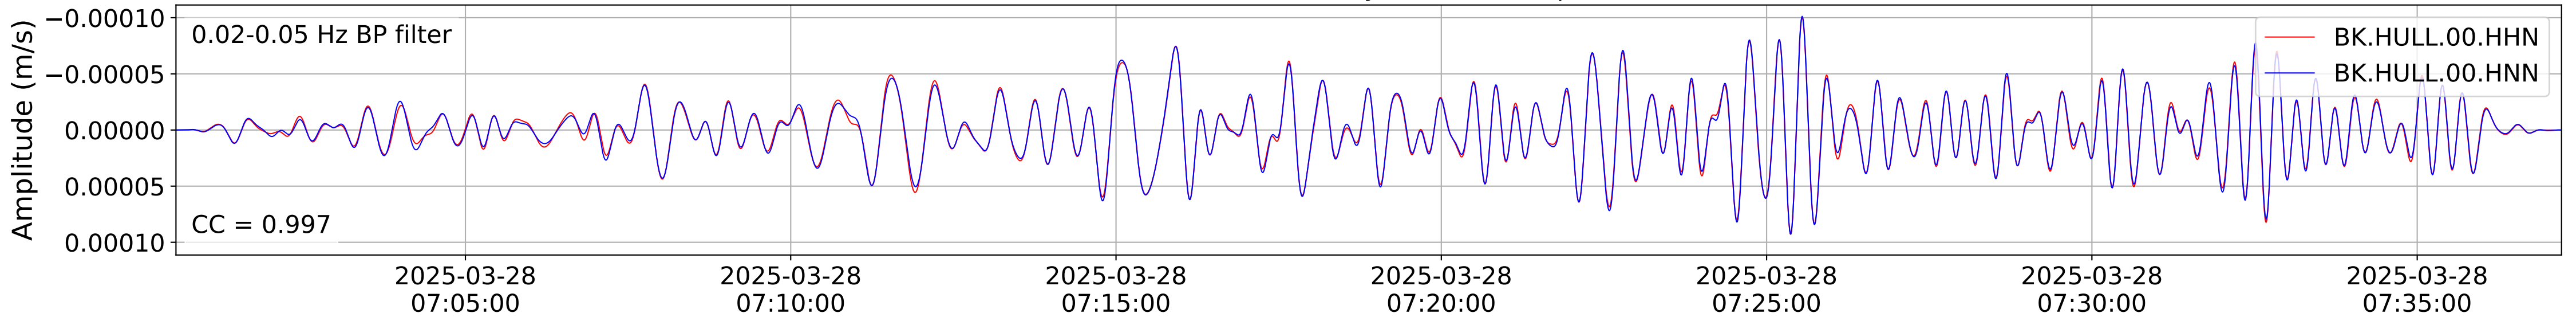

2025.087.062054_M7.7_us7000pn9s
Origin Time:2025-03-28T06:20:54.002000Z USGS event-id:us7000pn9s
M7.7 2025 Mandalay, Burma Earthquake