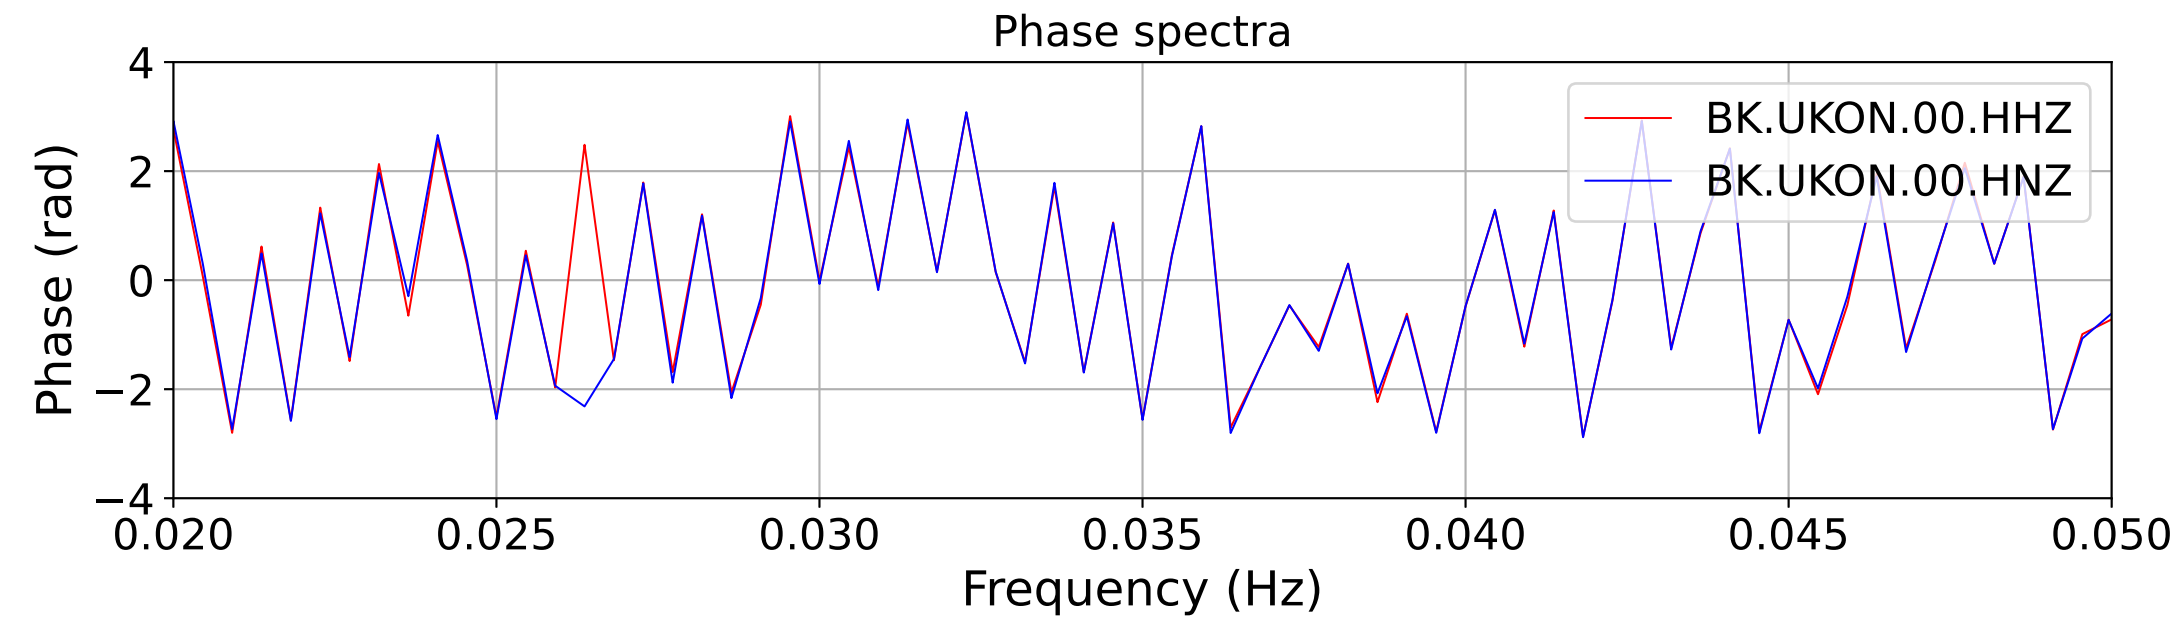

2025.087.062054_M7.7_us7000pn9s
Origin Time:2025-03-28T06:20:54.002000Z USGS event-id:us7000pn9s
M7.7 2025 Mandalay, Burma (Myanmar) Earthquake