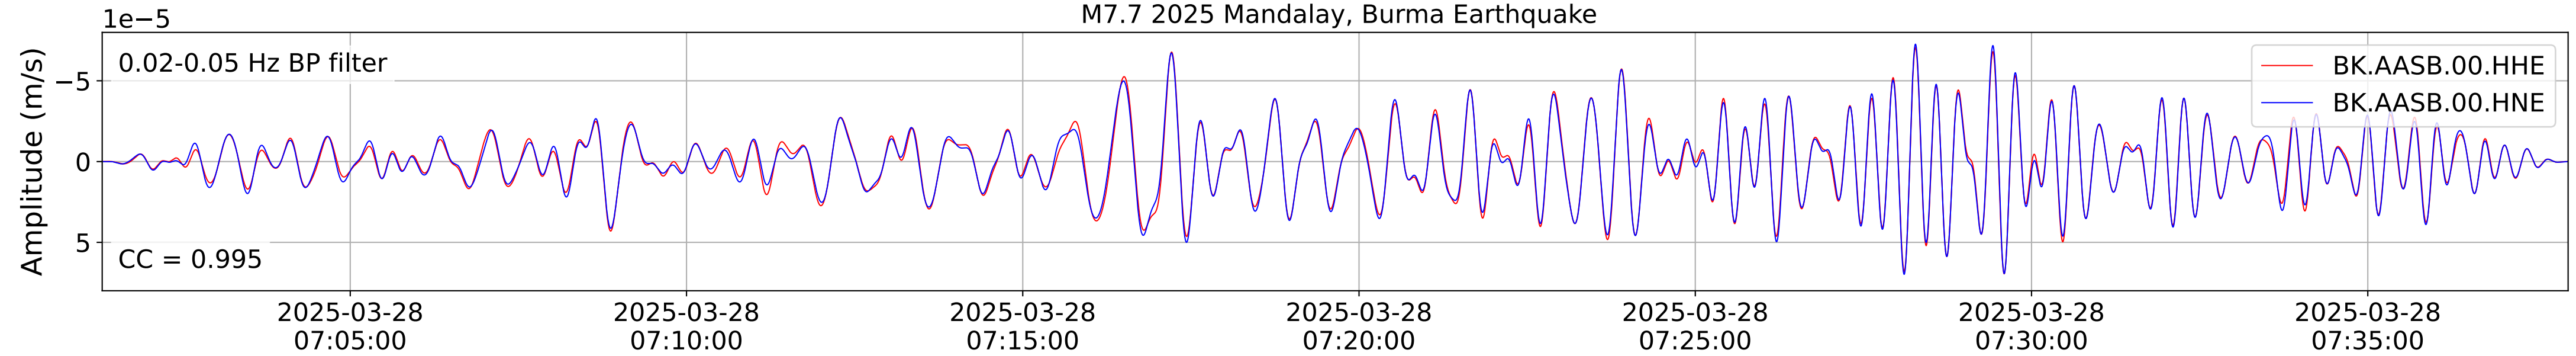

2025.087.062054_M7.7_us7000pn9s
Origin Time:2025-03-28T06:20:54.002000Z USGS event-id:us7000pn9s
M7.7 2025 Mandalay, Burma Earthquake

2025.087.062054_M7.7_us7000pn9s
Origin Time:2025-03-28T06:20:54.002000Z USGS event-id:us7000pn9s
M7.7 2025 Mandalay, Burma Earthquake