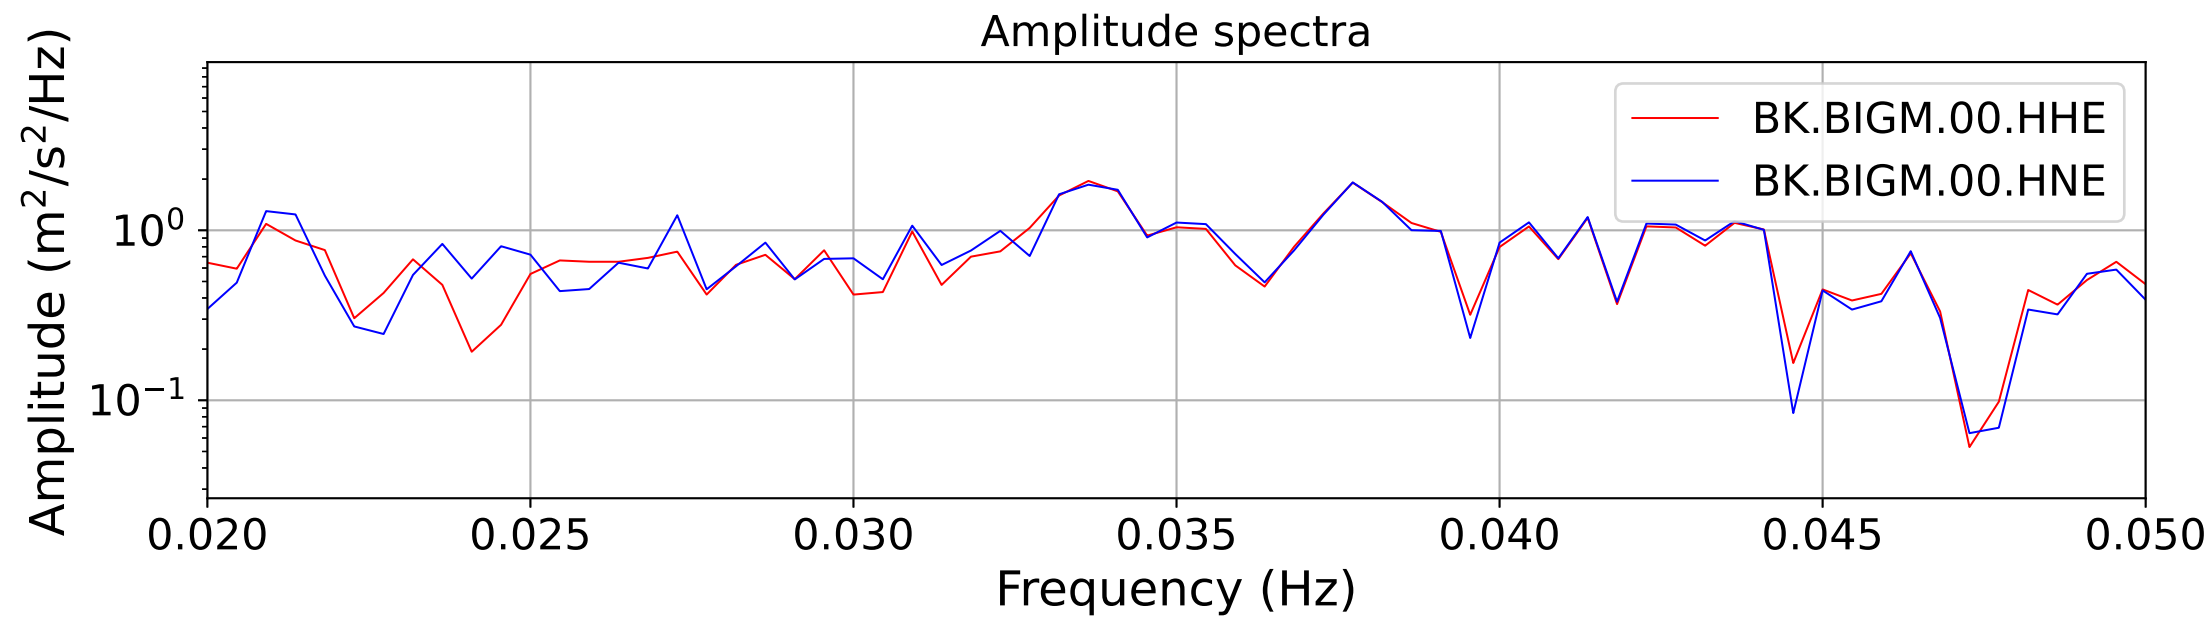

2025.087.062054_M7.7_us7000pn9s
Origin Time:2025-03-28T06:20:54.002000Z USGS event-id:us7000pn9s
M7.7 2025 Mandalay, Burma Earthquake