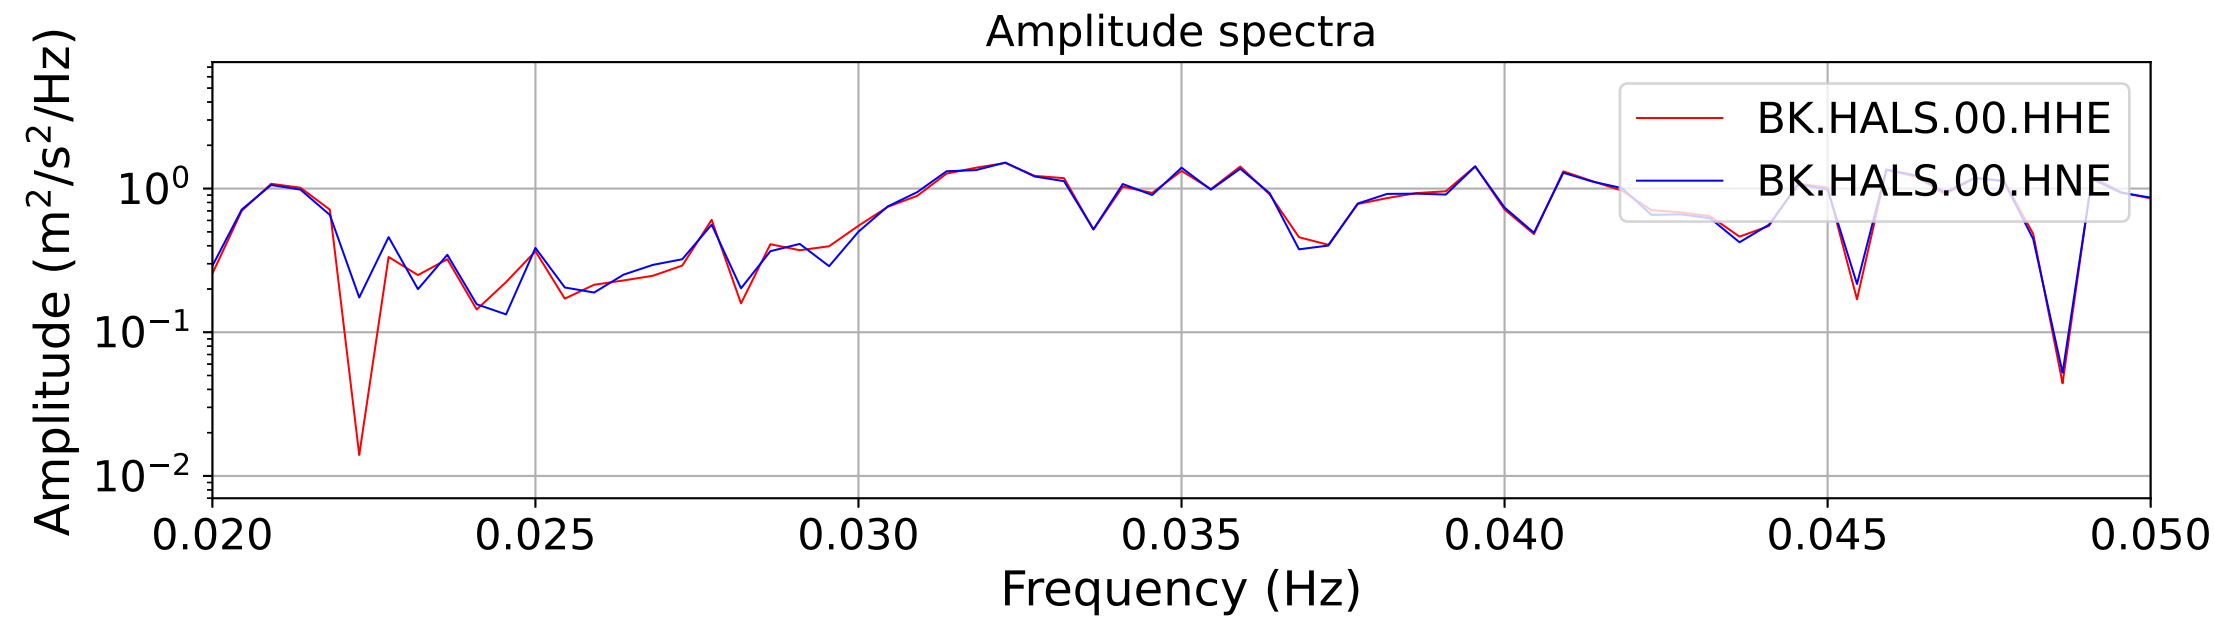

2025.087.062054_M7.7_us7000pn9s
Origin Time:2025-03-28T06:20:54.002000Z USGS event-id:us7000pn9s
M7.7 2025 Mandalay, Burma Earthquake