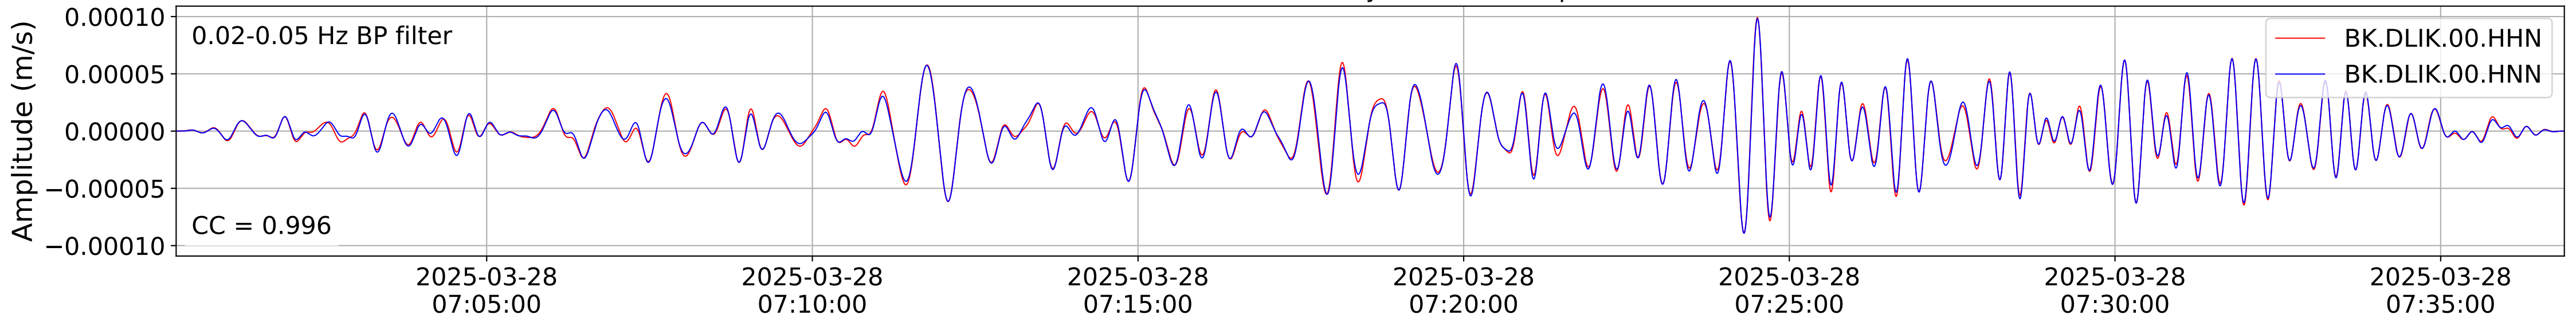

2025.087.062054_M7.7_us7000pn9s
Origin Time:2025-03-28T06:20:54.002000Z USGS event-id:us7000pn9s
M7.7 2025 Mandalay, Burma Earthquake