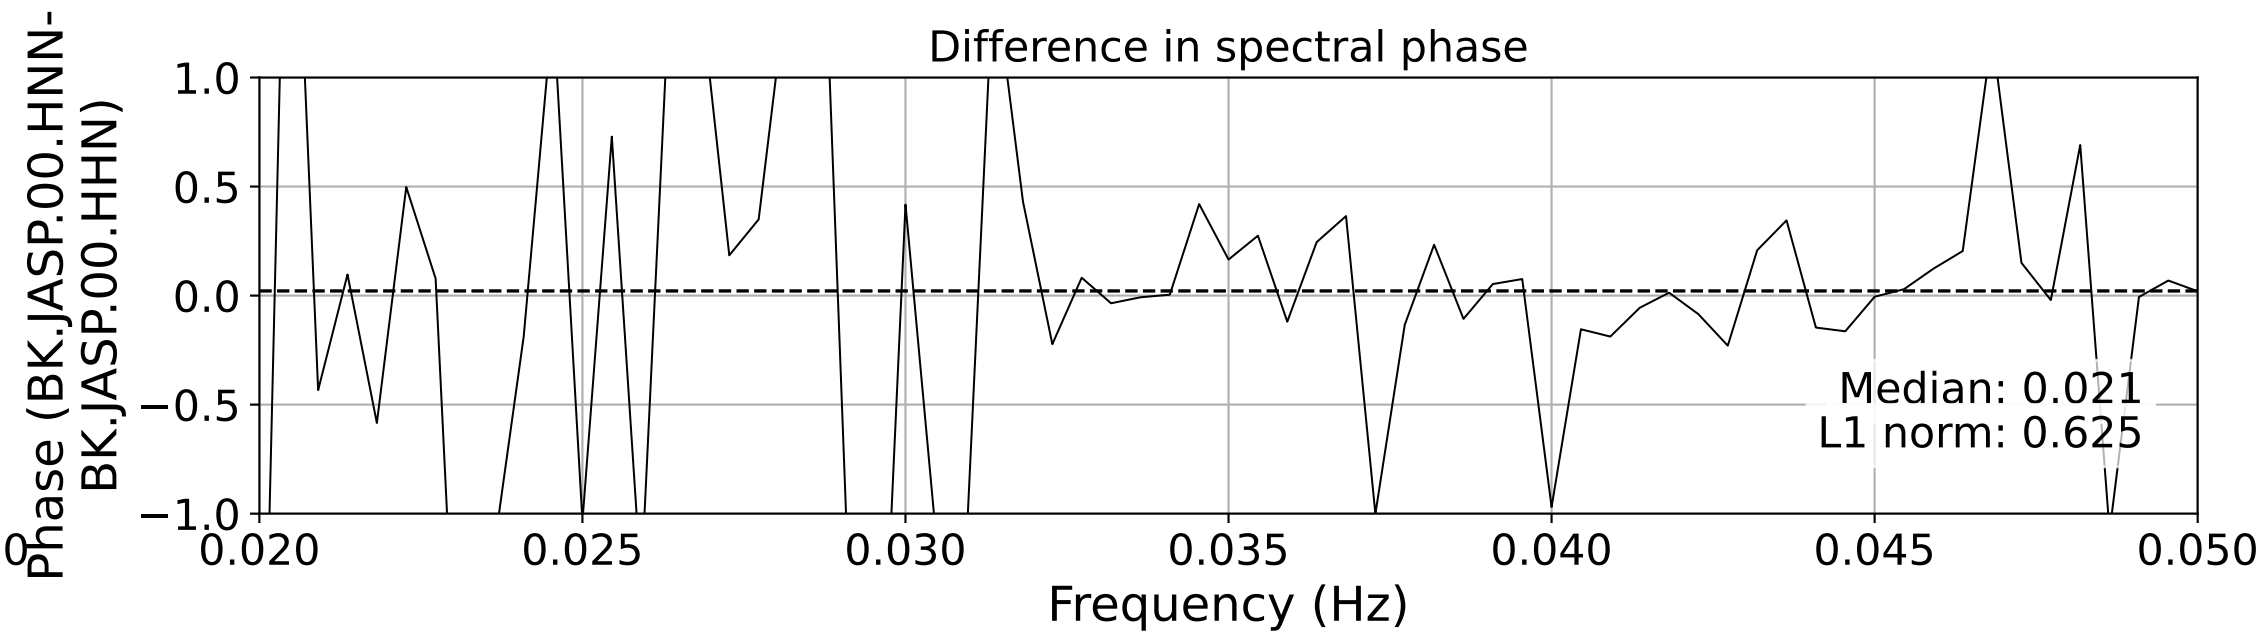

2025.087.062054_M7.7_us7000pn9s
Origin Time:2025-03-28T06:20:54.002000Z USGS event-id:us7000pn9s
M7.7 2025 Mandalay, Burma Earthquake