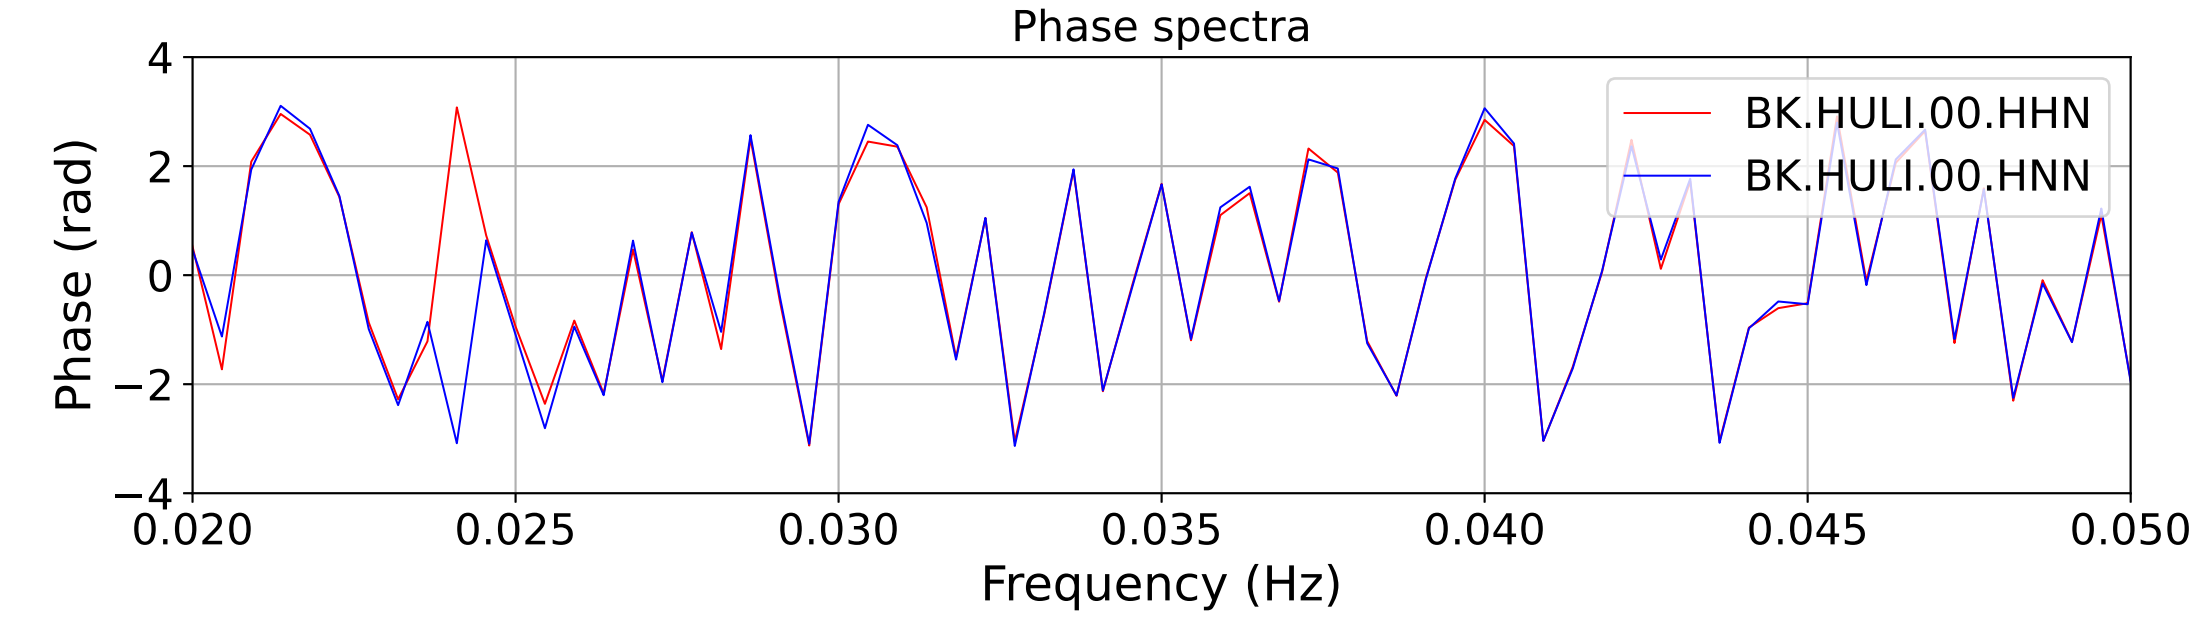

2025.087.062054_M7.7_us7000pn9s
Origin Time:2025-03-28T06:20:54.002000Z USGS event-id:us7000pn9s
M7.7 2025 Mandalay, Burma Earthquake