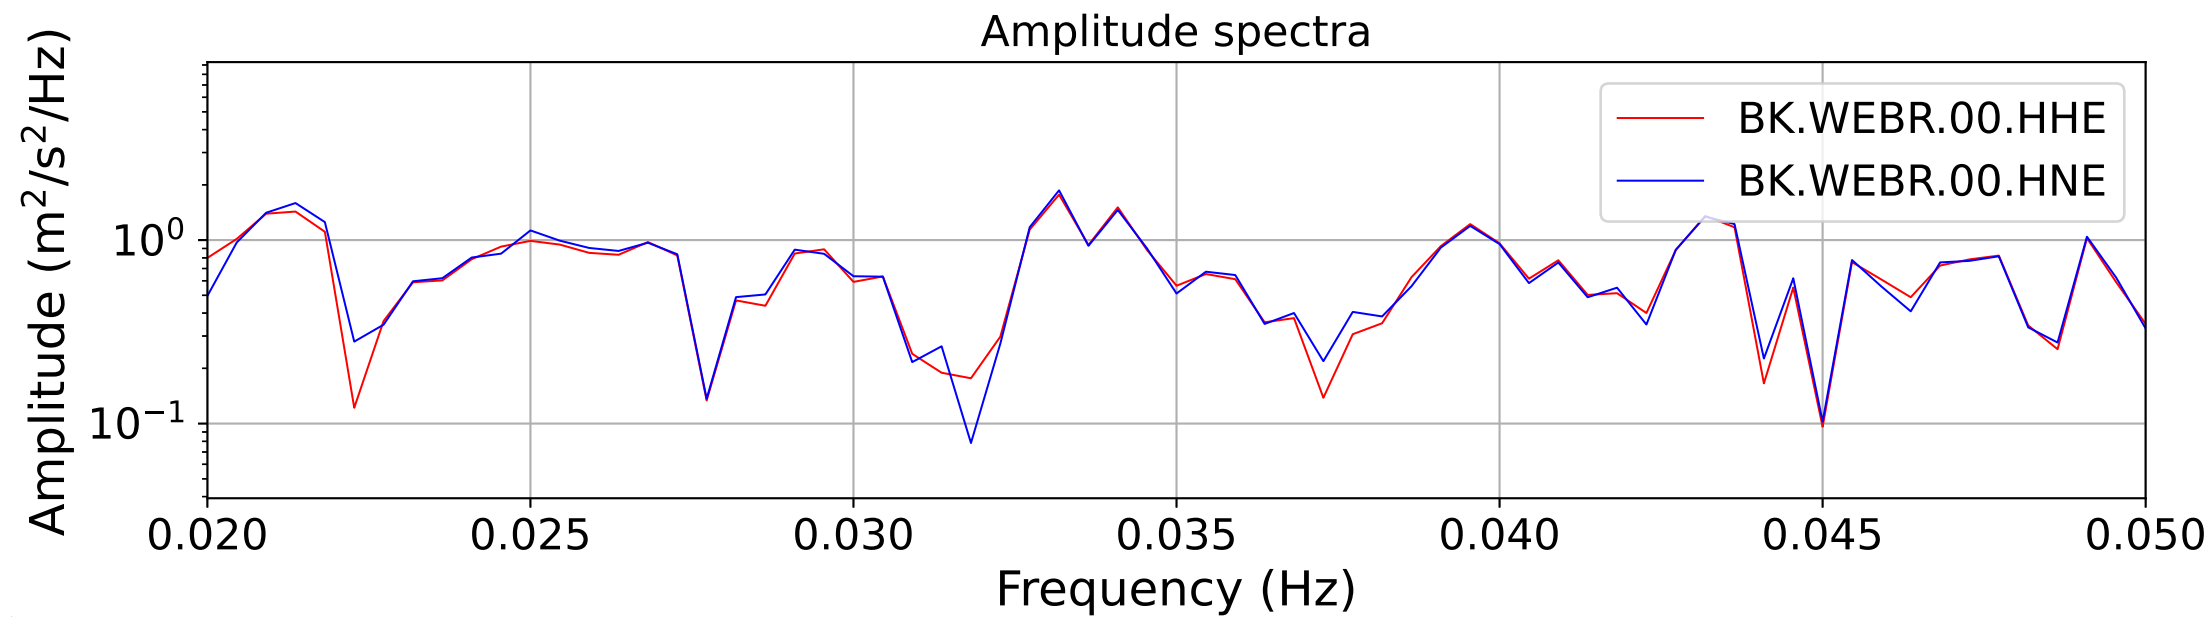

2025.087.062054_M7.7_us7000pn9s
Origin Time:2025-03-28T06:20:54.002000Z USGS event-id:us7000pn9s
M7.7 2025 Mandalay, Burma (Myanmar) Earthquake