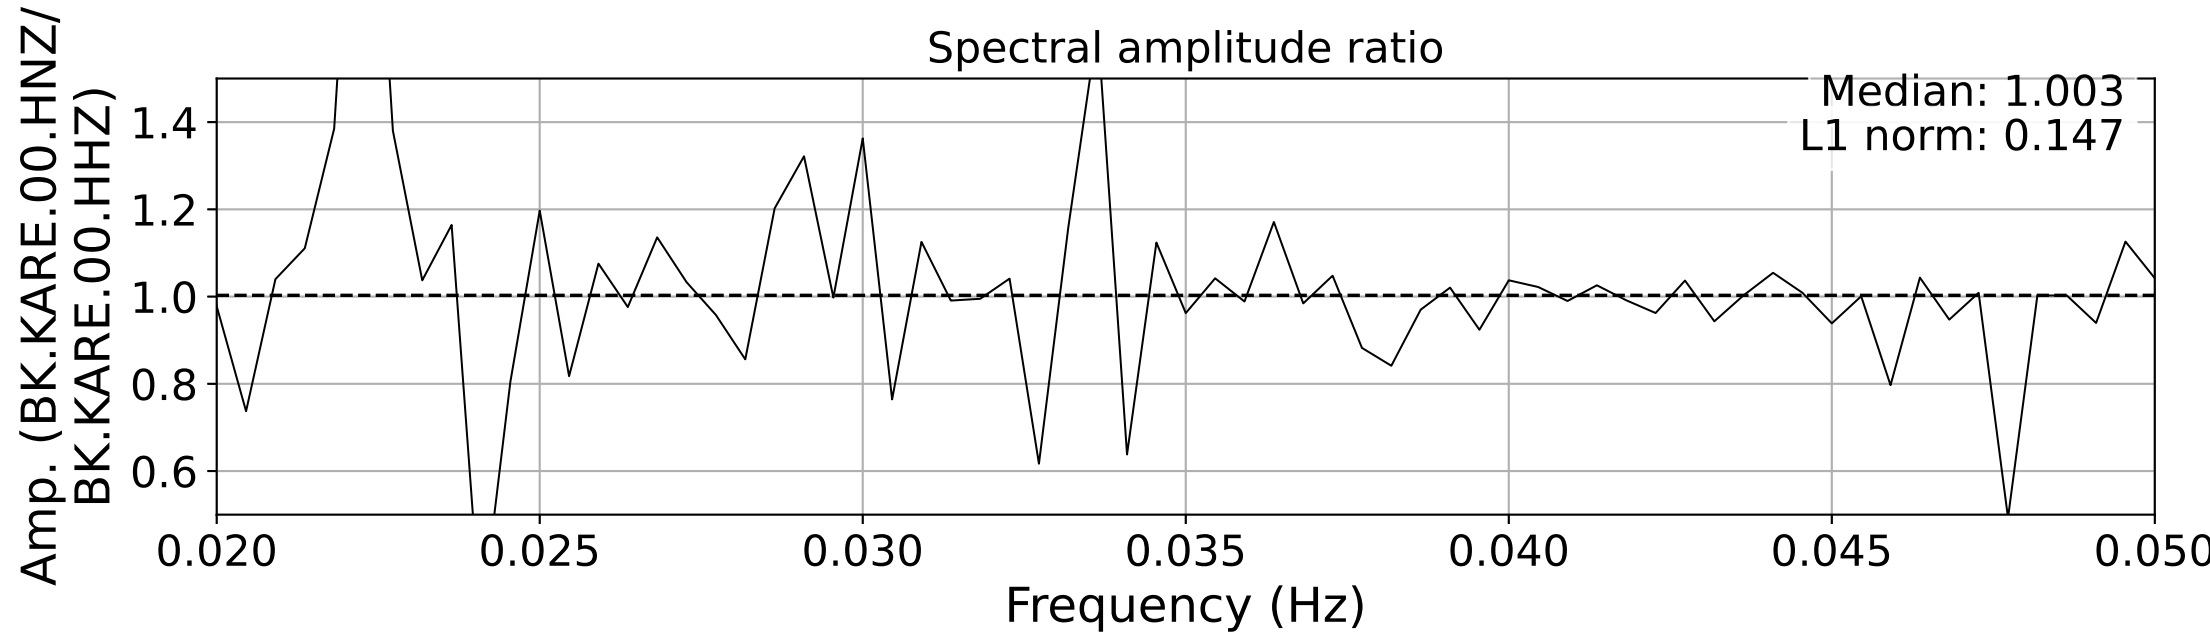

2025.087.062054_M7.7_us7000pn9s
Origin Time:2025-03-28T06:20:54.002000Z USGS event-id:us7000pn9s
M7.7 2025 Mandalay, Burma Earthquake