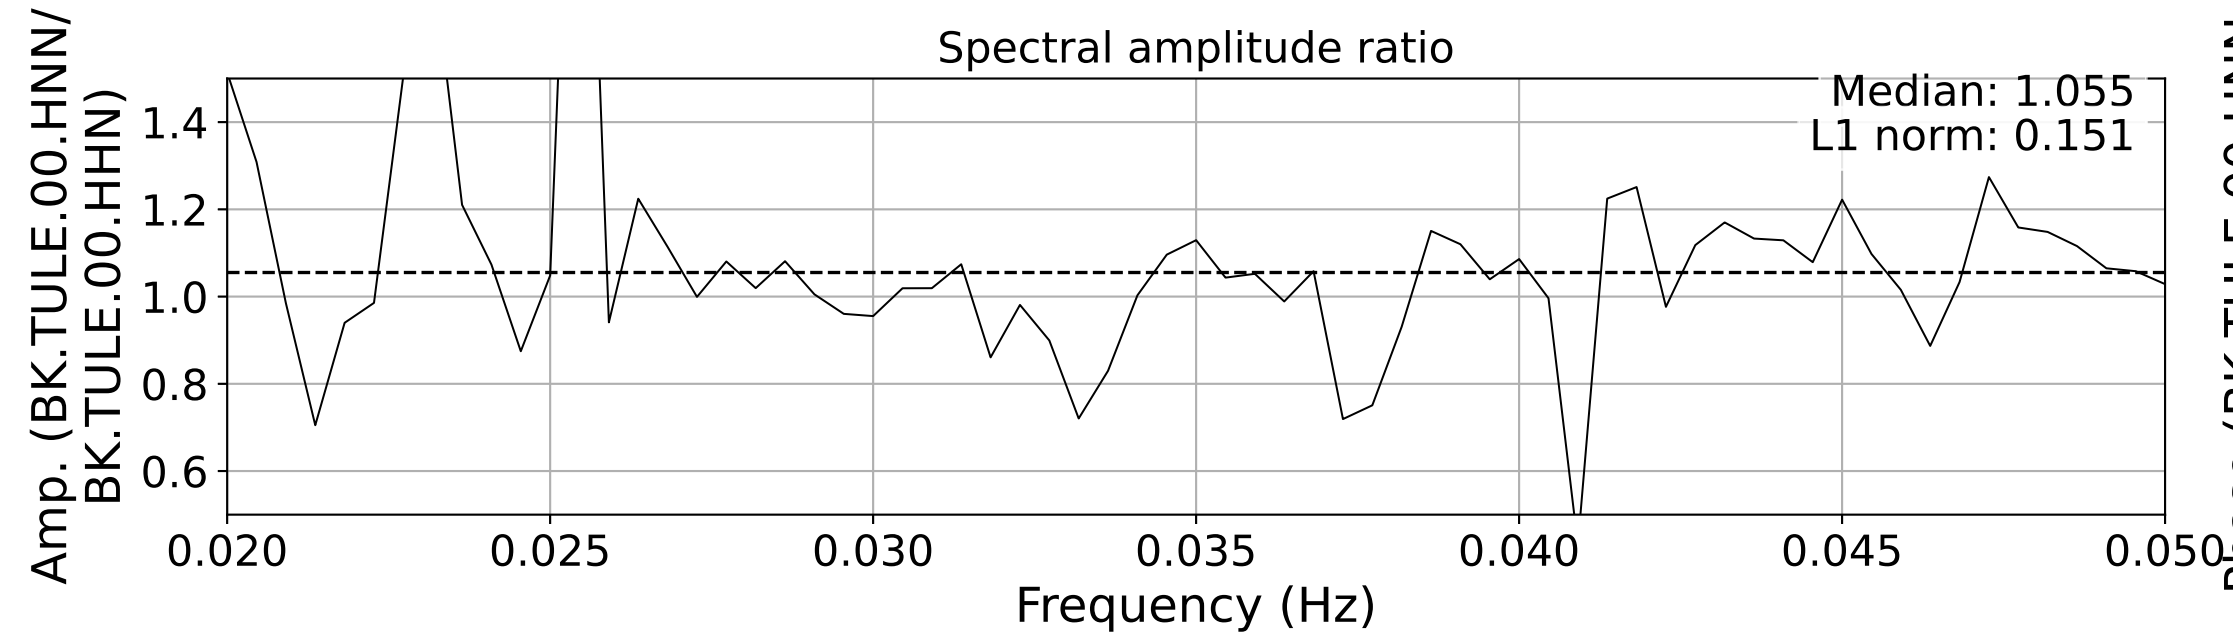

2025.087.062054_M7.7_us7000pn9s
Origin Time:2025-03-28T06:20:54.002000Z USGS event-id:us7000pn9s
M7.7 2025 Mandalay, Burma (Myanmar) Earthquake