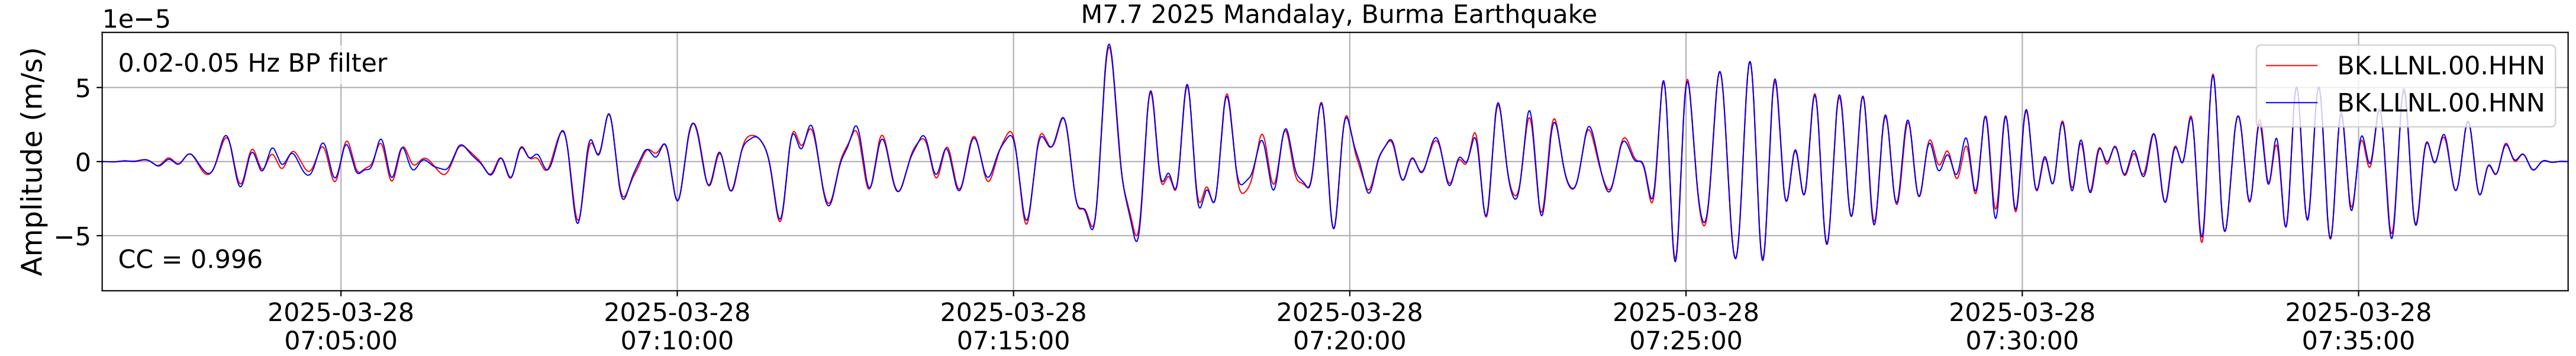

2025.087.062054_M7.7_us7000pn9s
Origin Time:2025-03-28T06:20:54.002000Z USGS event-id:us7000pn9s
M7.7 2025 Mandalay, Burma Earthquake