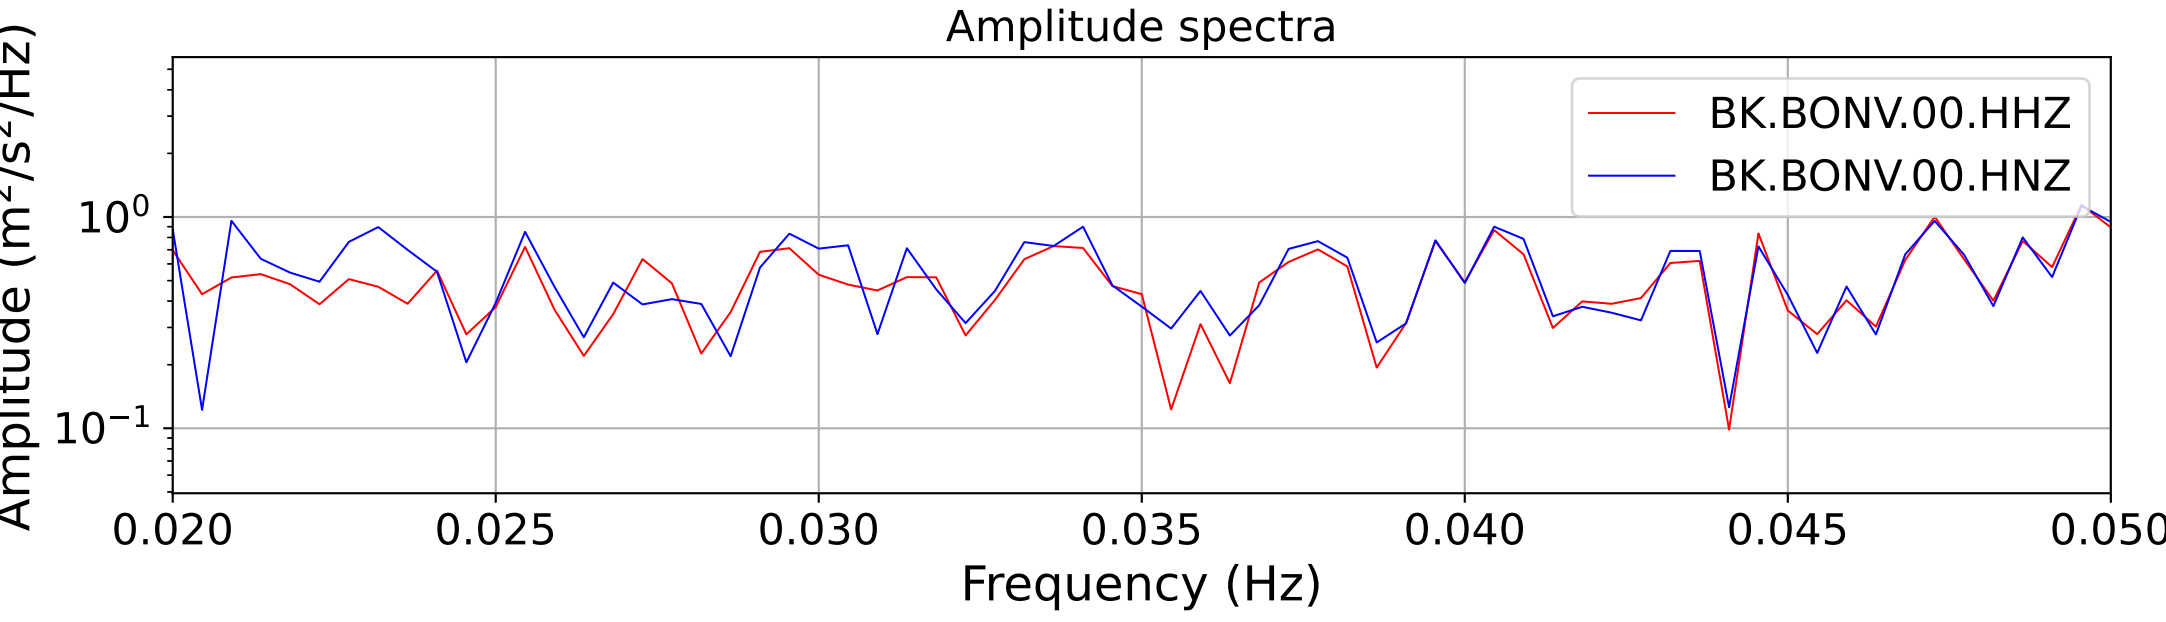

2025.087.062054_M7.7_us7000pn9s
Origin Time:2025-03-28T06:20:54.002000Z USGS event-id:us7000pn9s
M7.7 2025 Mandalay, Burma Earthquake