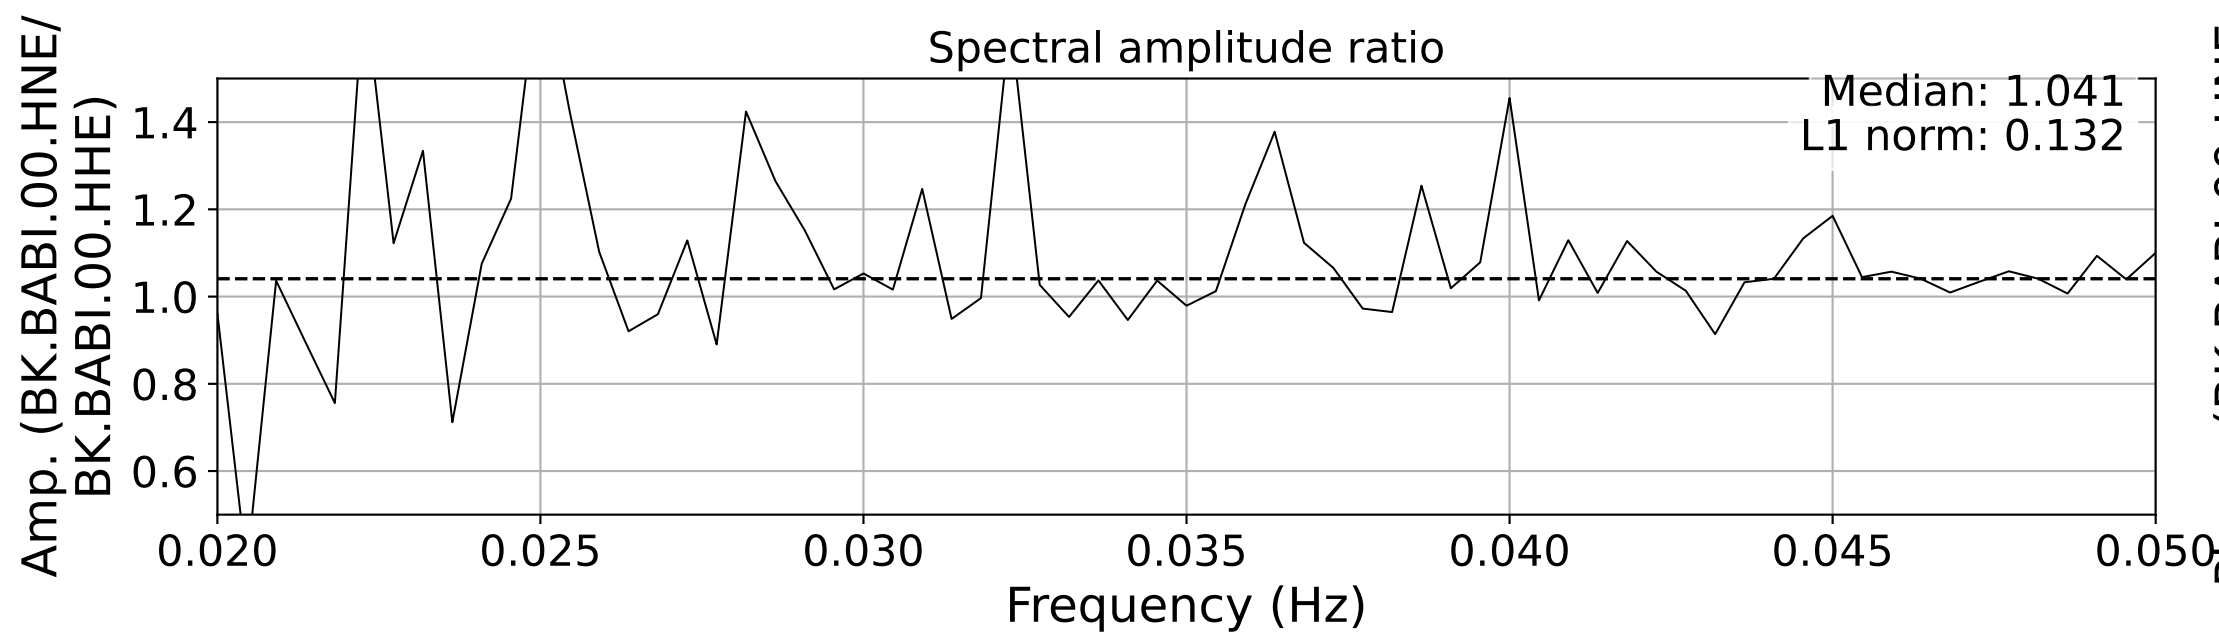

2025.087.062054_M7.7_us7000pn9s
Origin Time:2025-03-28T06:20:54.002000Z USGS event-id:us7000pn9s
M7.7 2025 Mandalay, Burma Earthquake