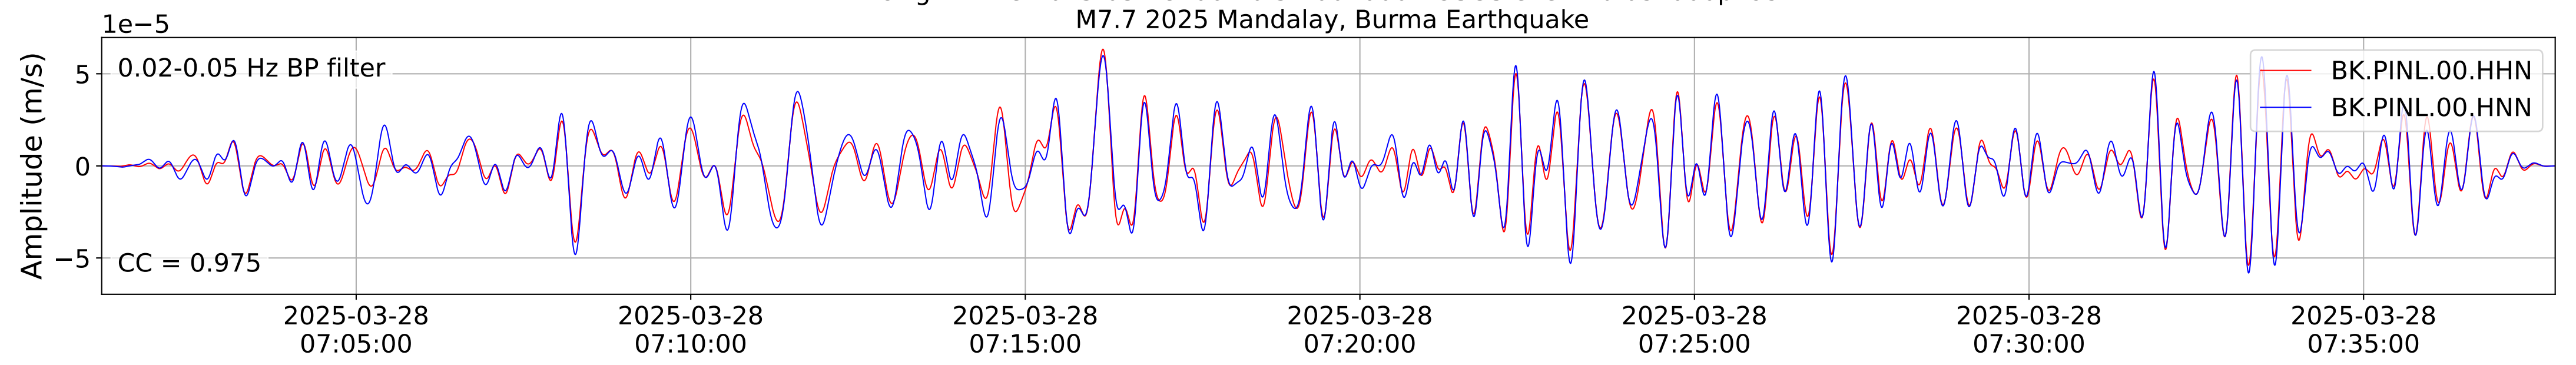

2025.087.062054_M7.7_us7000pn9s
Origin Time:2025-03-28T06:20:54.002000Z USGS event-id:us7000pn9s
M7.7 2025 Mandalay, Burma Earthquake