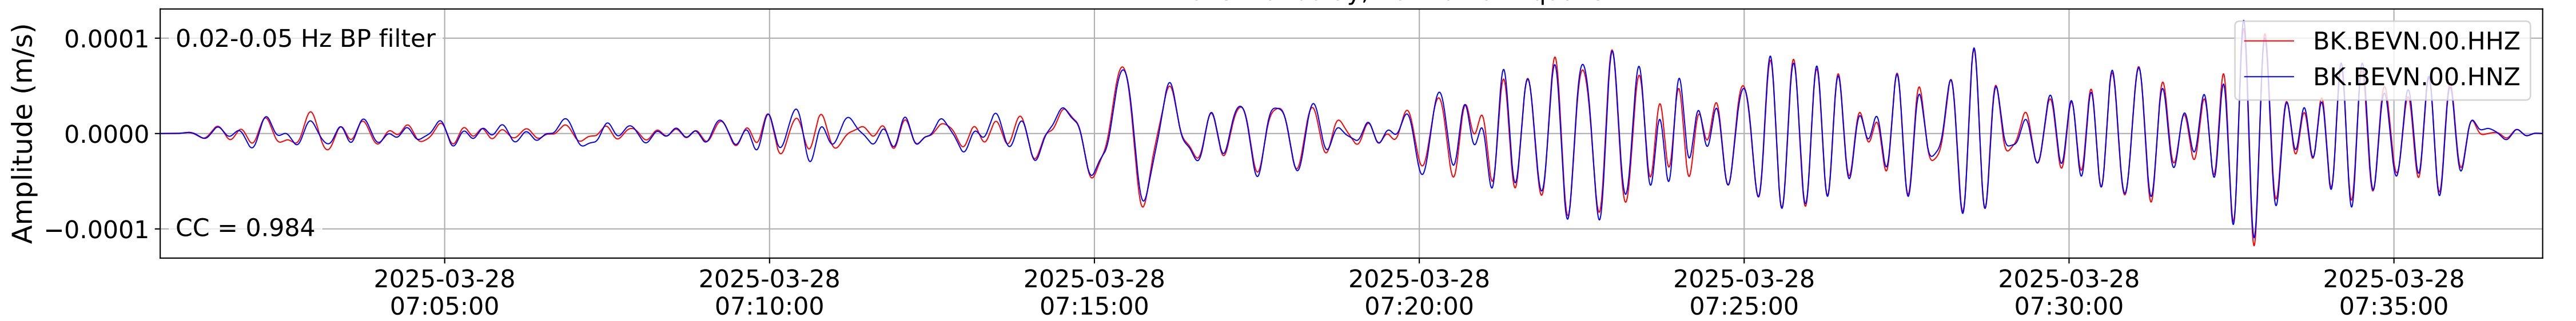

2025.087.062054_M7.7_us7000pn9s
Origin Time:2025-03-28T06:20:54.002000Z USGS event-id:us7000pn9s
M7.7 2025 Mandalay, Burma Earthquake