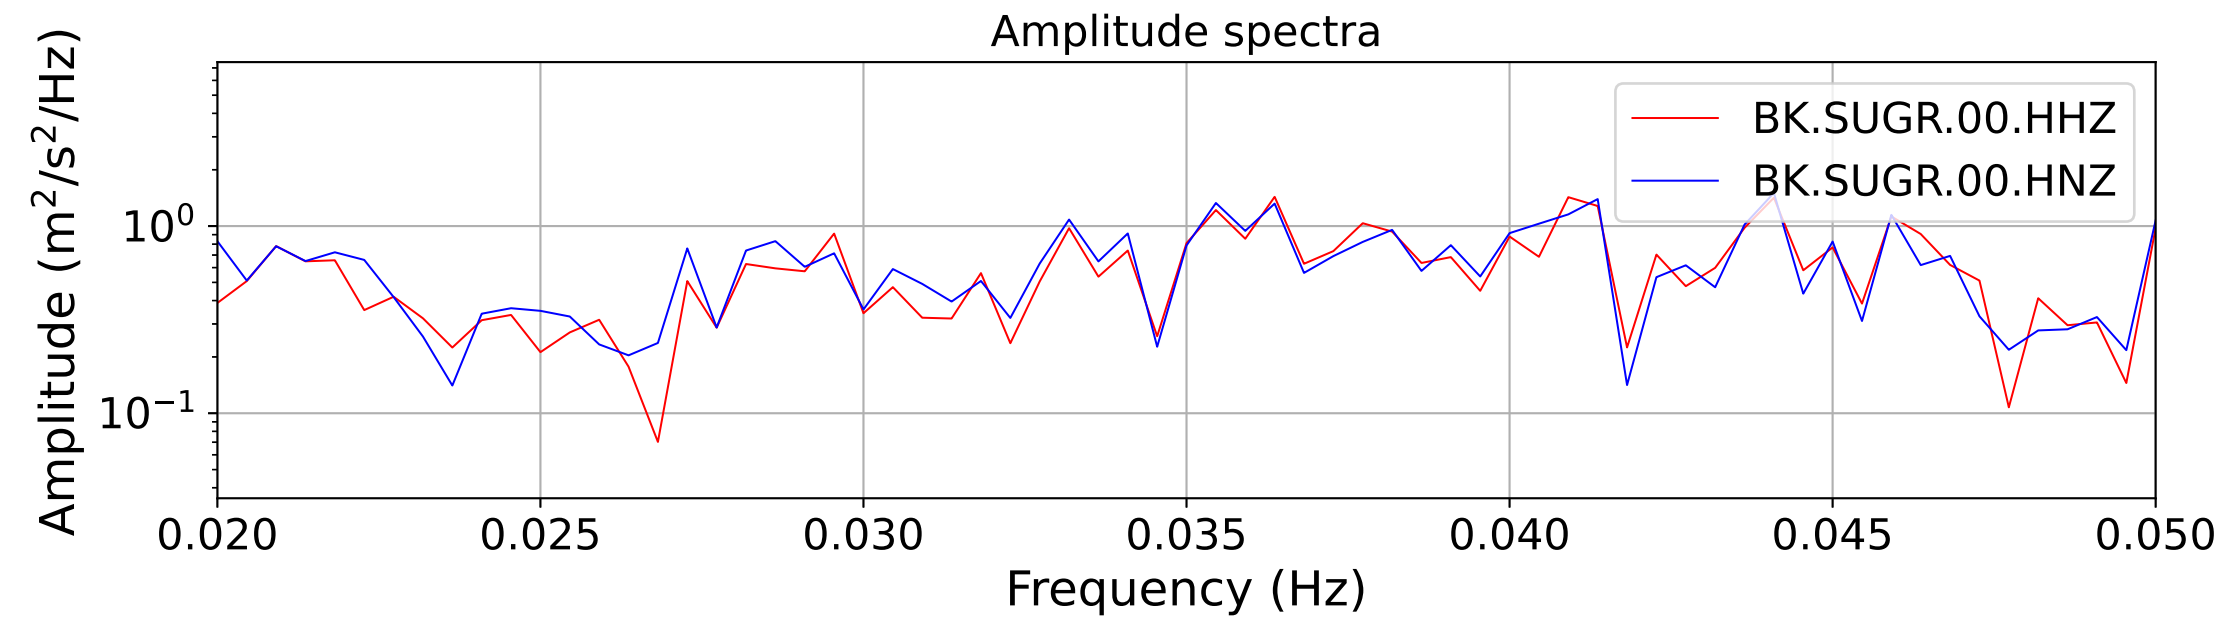

2025.087.062054_M7.7_us7000pn9s
Origin Time:2025-03-28T06:20:54.002000Z USGS event-id:us7000pn9s
M7.7 2025 Mandalay, Burma (Myanmar) Earthquake