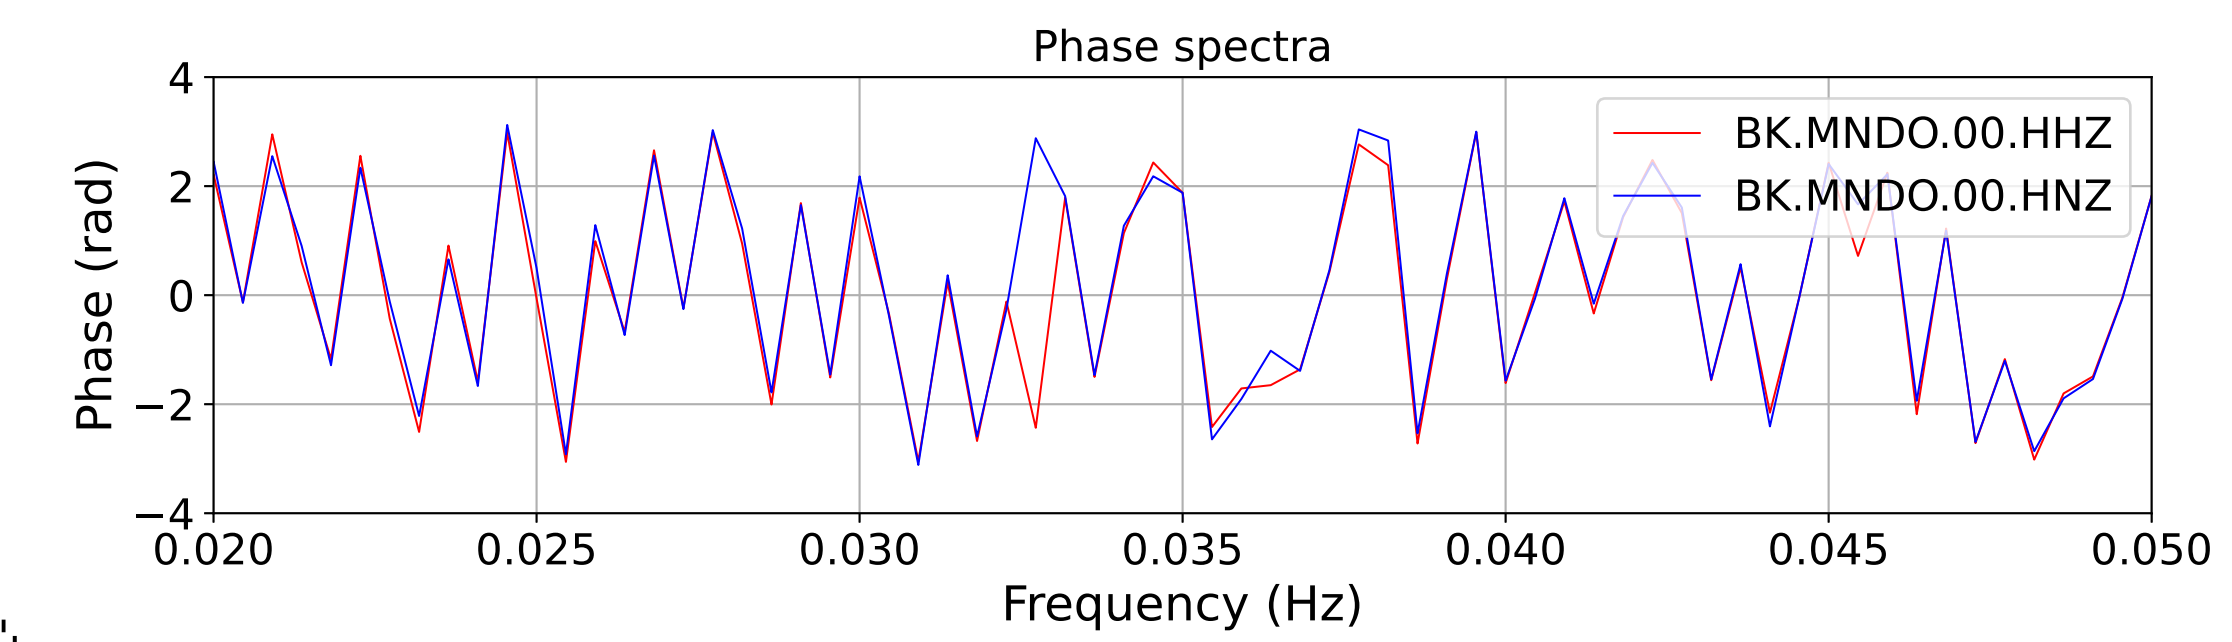

2025.087.062054_M7.7_us7000pn9s
Origin Time:2025-03-28T06:20:54.002000Z USGS event-id:us7000pn9s
M7.7 2025 Mandalay, Burma Earthquake