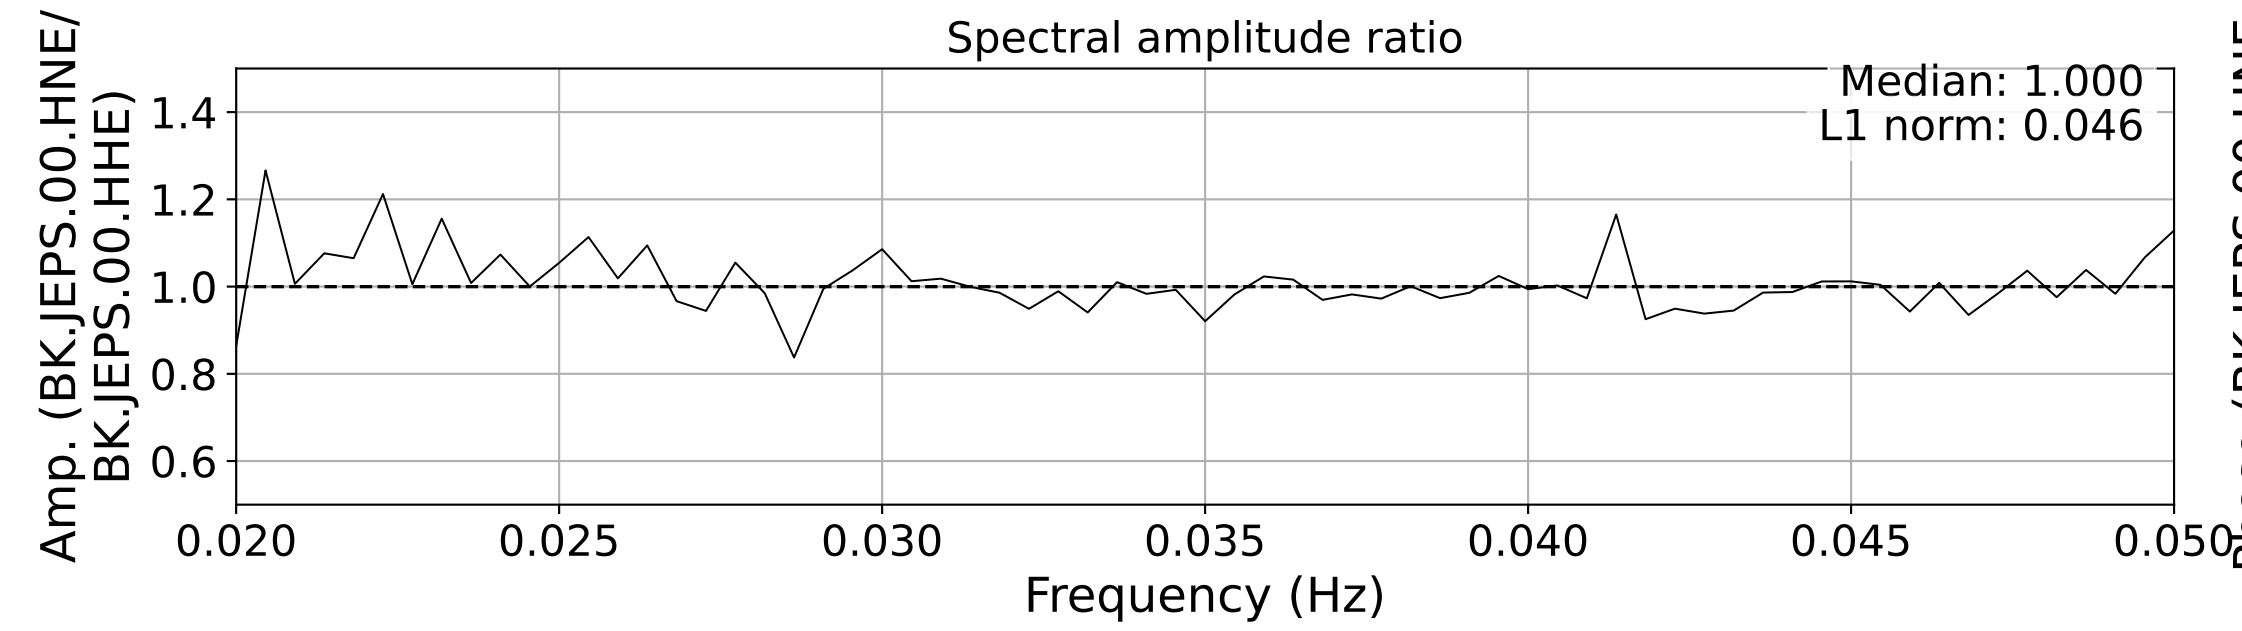

2025.087.062054_M7.7_us7000pn9s
Origin Time:2025-03-28T06:20:54.002000Z USGS event-id:us7000pn9s
M7.7 2025 Mandalay, Burma Earthquake