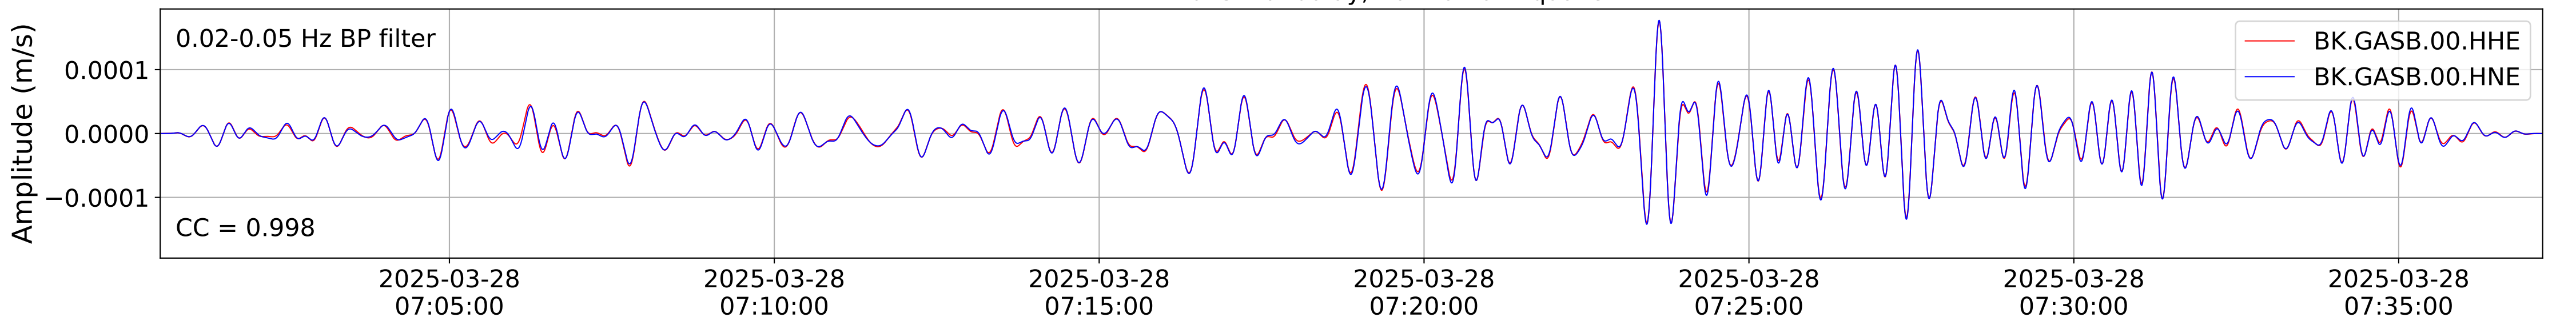

2025.087.062054_M7.7_us7000pn9s
Origin Time:2025-03-28T06:20:54.002000Z USGS event-id:us7000pn9s
M7.7 2025 Mandalay, Burma Earthquake