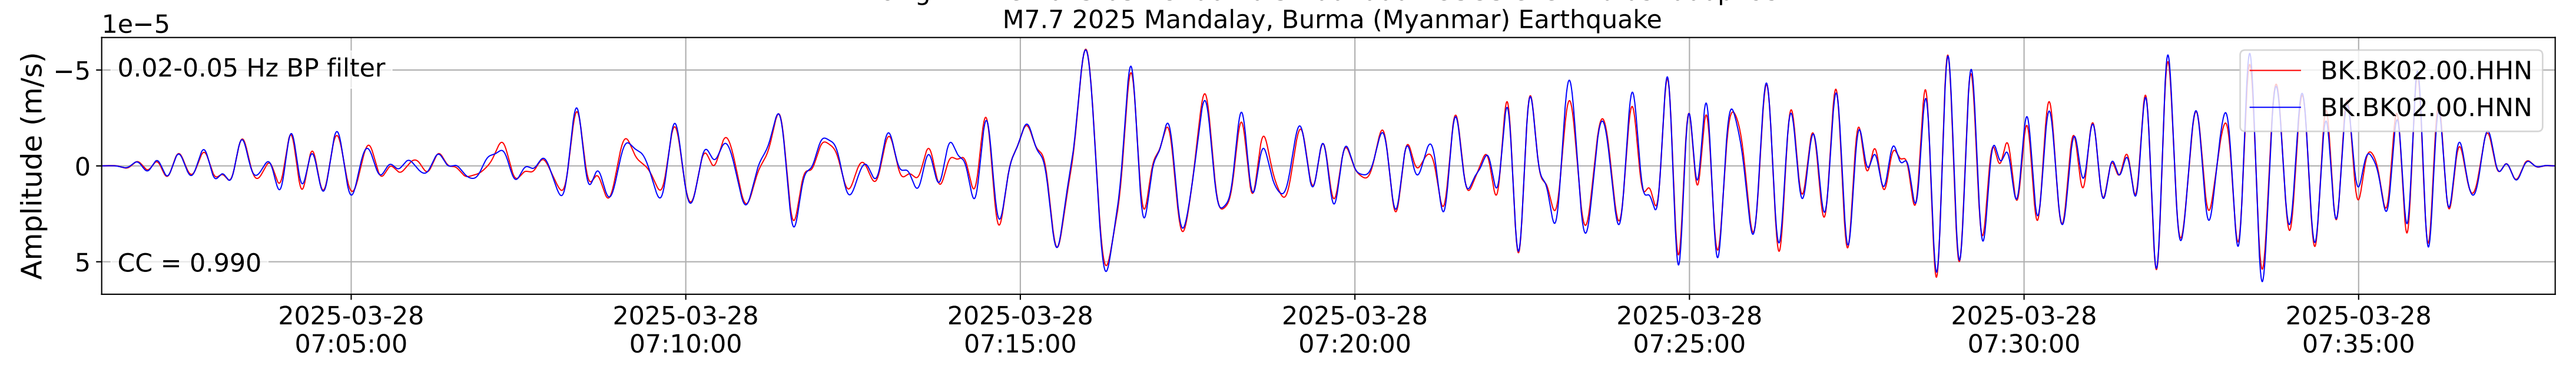

2025.087.062054_M7.7_us7000pn9s
Origin Time:2025-03-28T06:20:54.002000Z USGS event-id:us7000pn9s
M7.7 2025 Mandalay, Burma (Myanmar) Earthquake