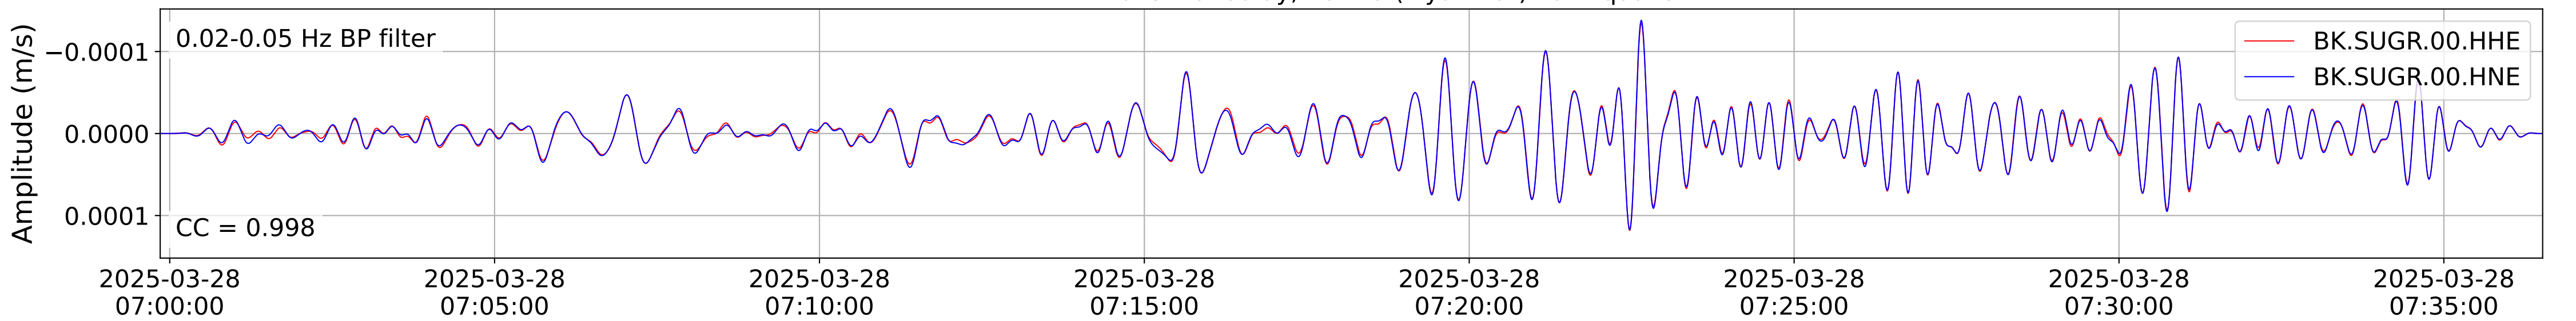

2025.087.062054_M7.7_us7000pn9s
Origin Time:2025-03-28T06:20:54.002000Z USGS event-id:us7000pn9s
M7.7 2025 Mandalay, Burma (Myanmar) Earthquake