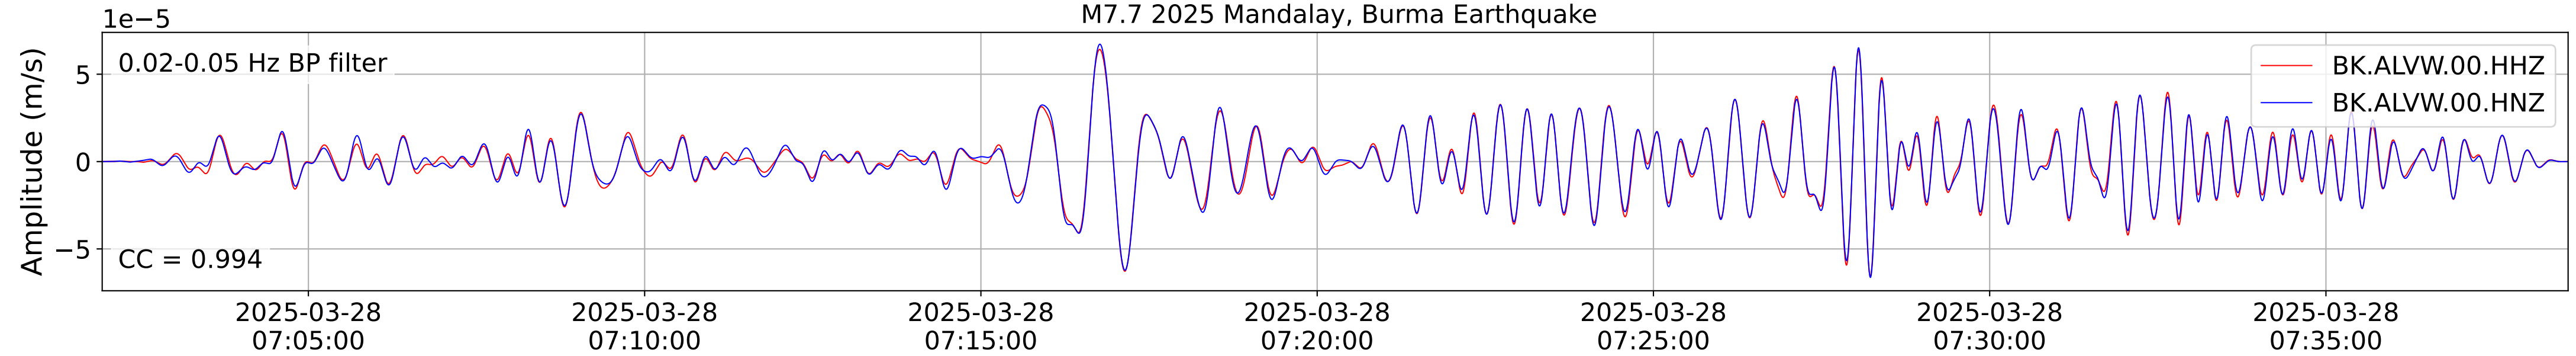

2025.087.062054_M7.7_us7000pn9s
Origin Time:2025-03-28T06:20:54.002000Z USGS event-id:us7000pn9s
M7.7 2025 Mandalay, Burma Earthquake