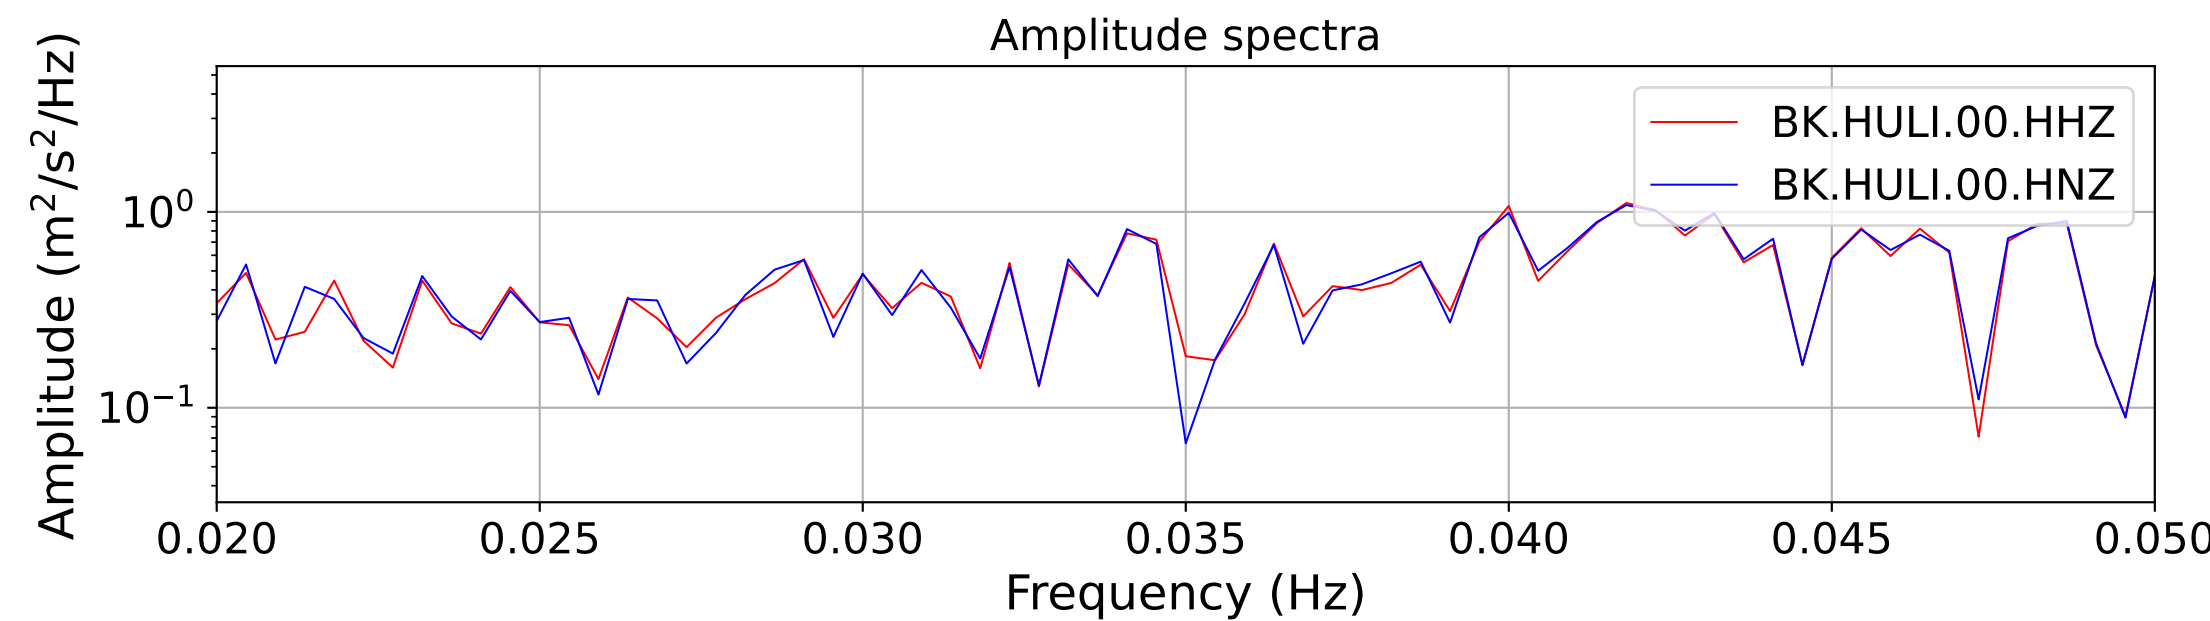

2025.087.062054_M7.7_us7000pn9s
Origin Time:2025-03-28T06:20:54.002000Z USGS event-id:us7000pn9s
M7.7 2025 Mandalay, Burma Earthquake