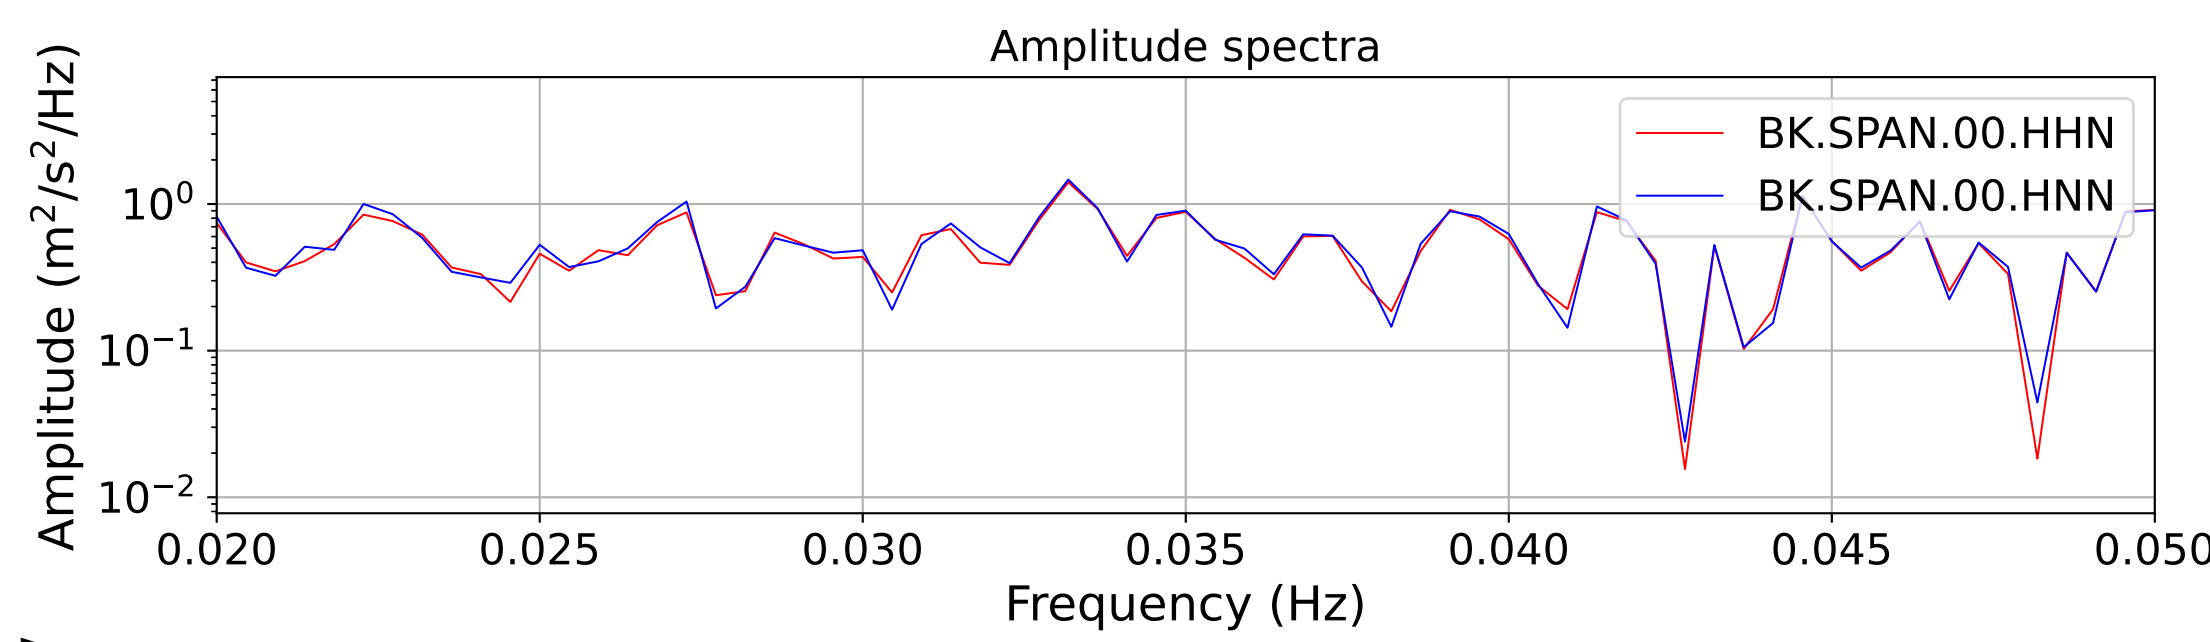

2025.087.062054_M7.7_us7000pn9s
Origin Time:2025-03-28T06:20:54.002000Z USGS event-id:us7000pn9s
M7.7 2025 Mandalay, Burma (Myanmar) Earthquake