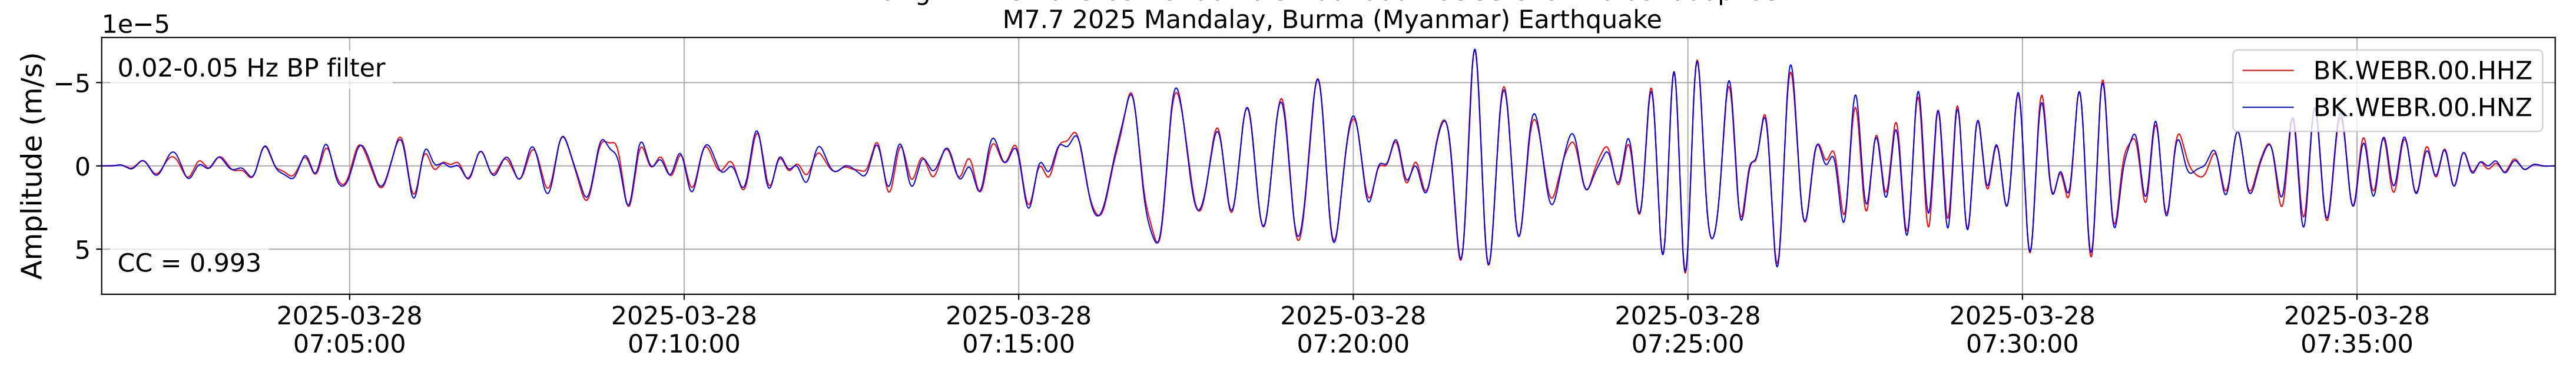

2025.087.062054_M7.7_us7000pn9s
Origin Time:2025-03-28T06:20:54.002000Z USGS event-id:us7000pn9s
M7.7 2025 Mandalay, Burma (Myanmar) Earthquake