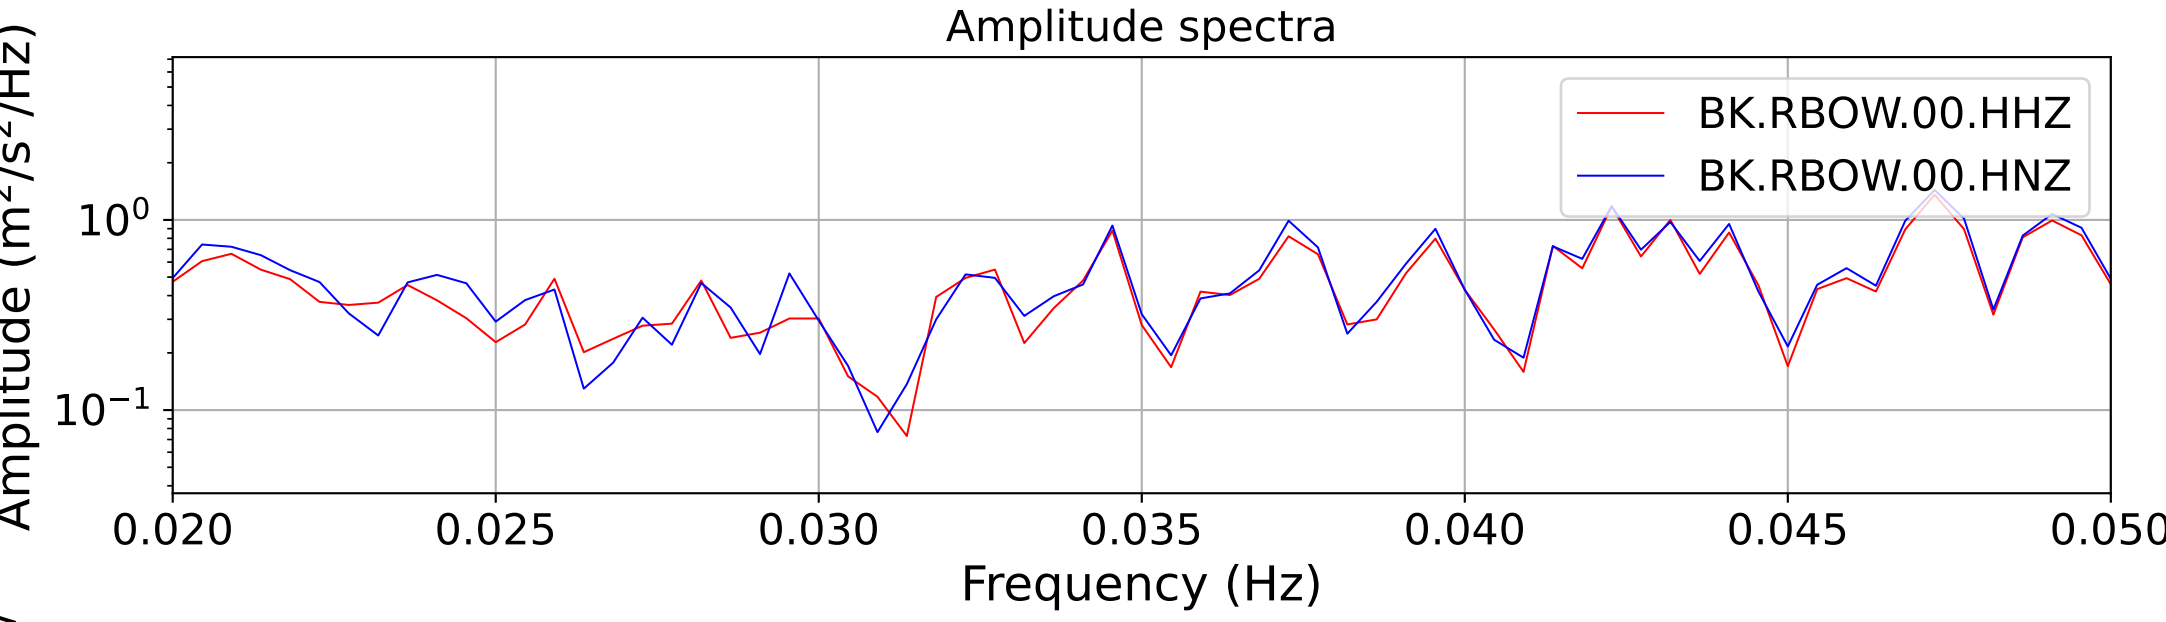

2025.087.062054_M7.7_us7000pn9s
Origin Time:2025-03-28T06:20:54.002000Z USGS event-id:us7000pn9s
M7.7 2025 Mandalay, Burma (Myanmar) Earthquake