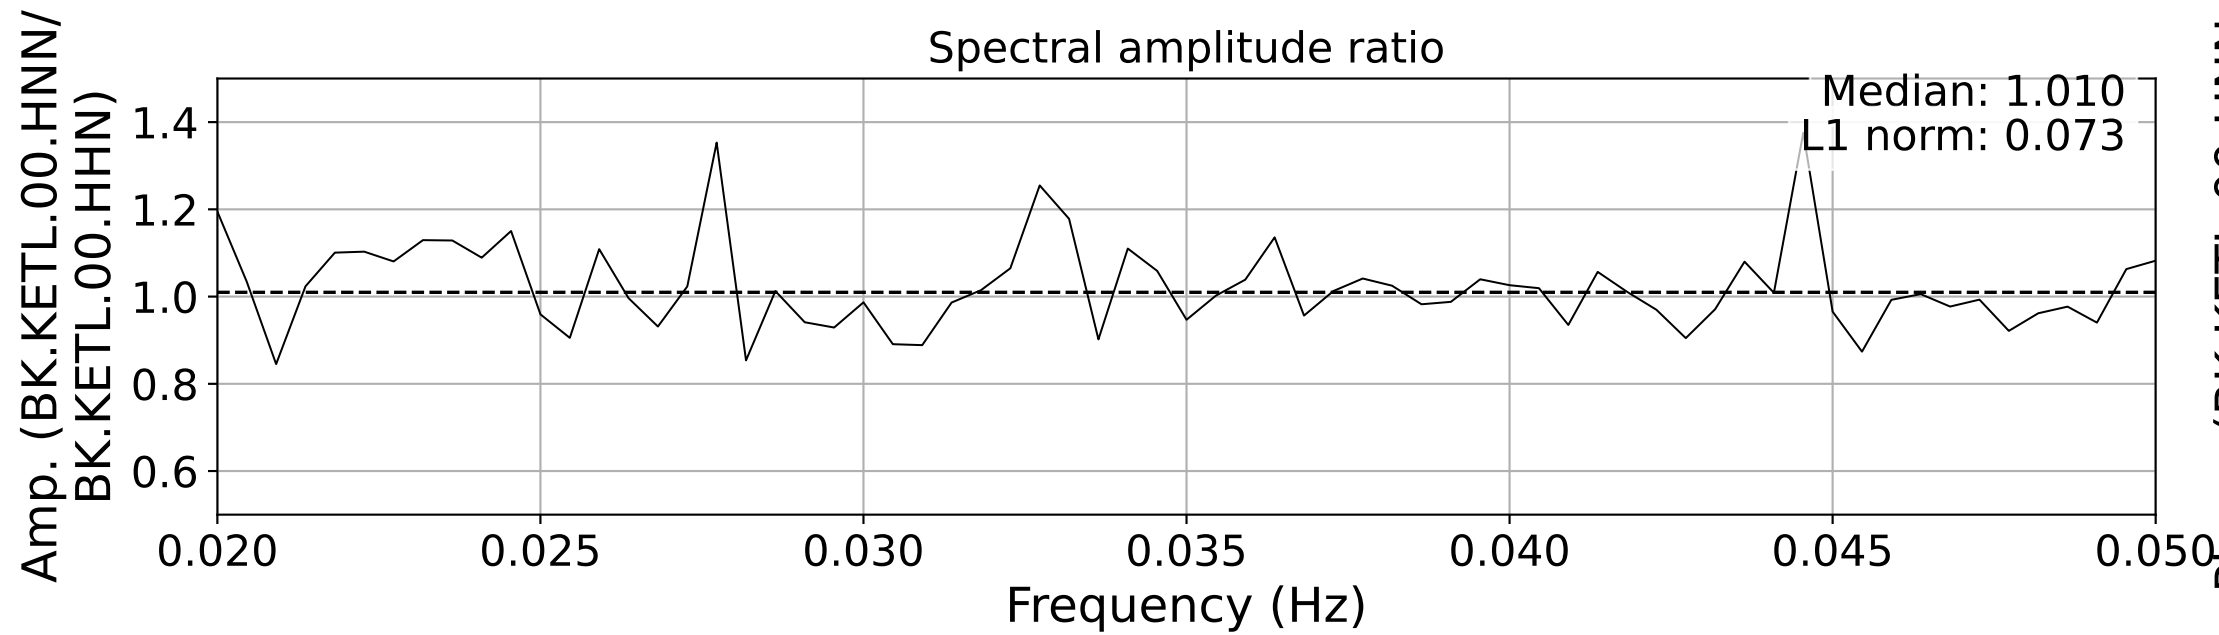

2025.087.062054_M7.7_us7000pn9s
Origin Time:2025-03-28T06:20:54.002000Z USGS event-id:us7000pn9s
M7.7 2025 Mandalay, Burma Earthquake