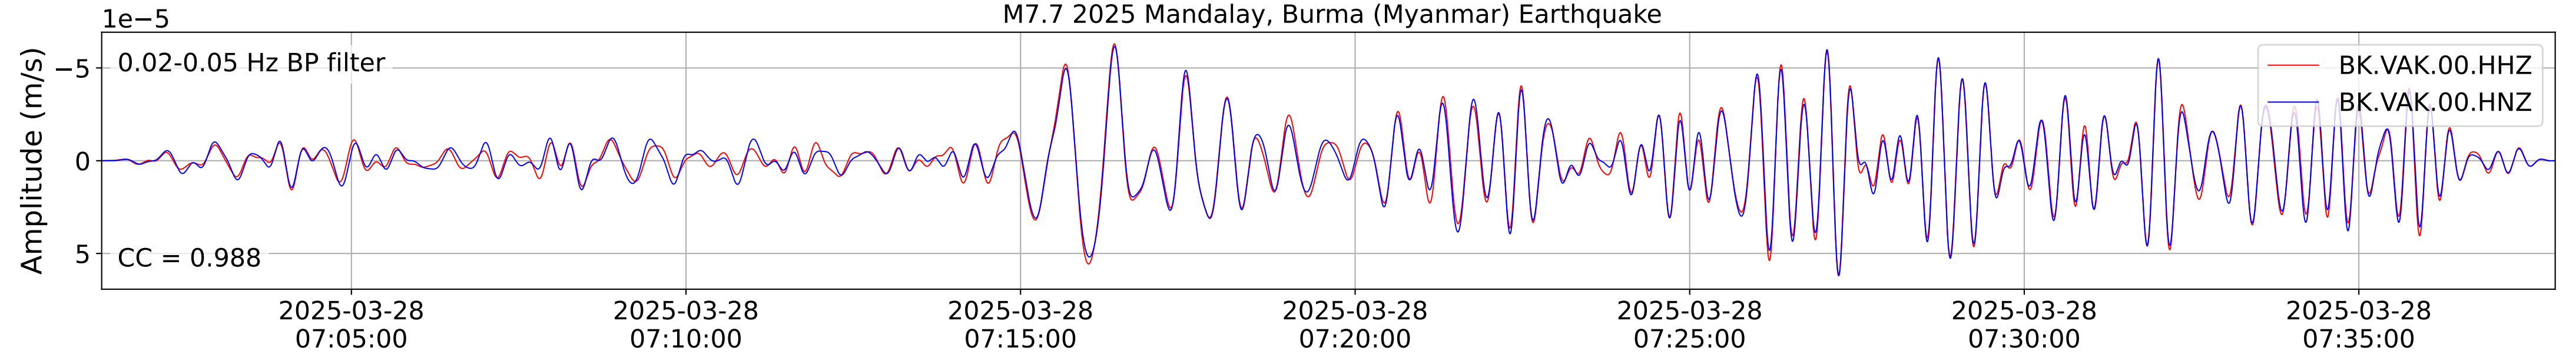

2025.087.062054_M7.7_us7000pn9s
Origin Time:2025-03-28T06:20:54.002000Z USGS event-id:us7000pn9s
M7.7 2025 Mandalay, Burma (Myanmar) Earthquake