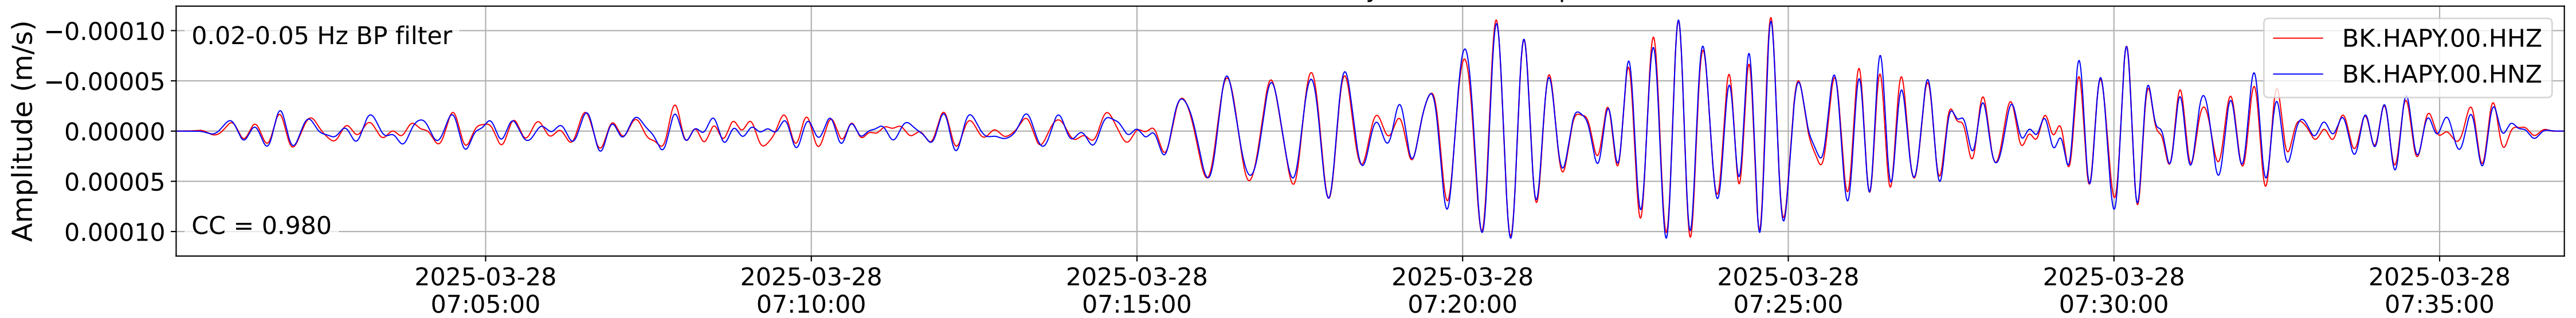

2025.087.062054_M7.7_us7000pn9s
Origin Time:2025-03-28T06:20:54.002000Z USGS event-id:us7000pn9s
M7.7 2025 Mandalay, Burma Earthquake