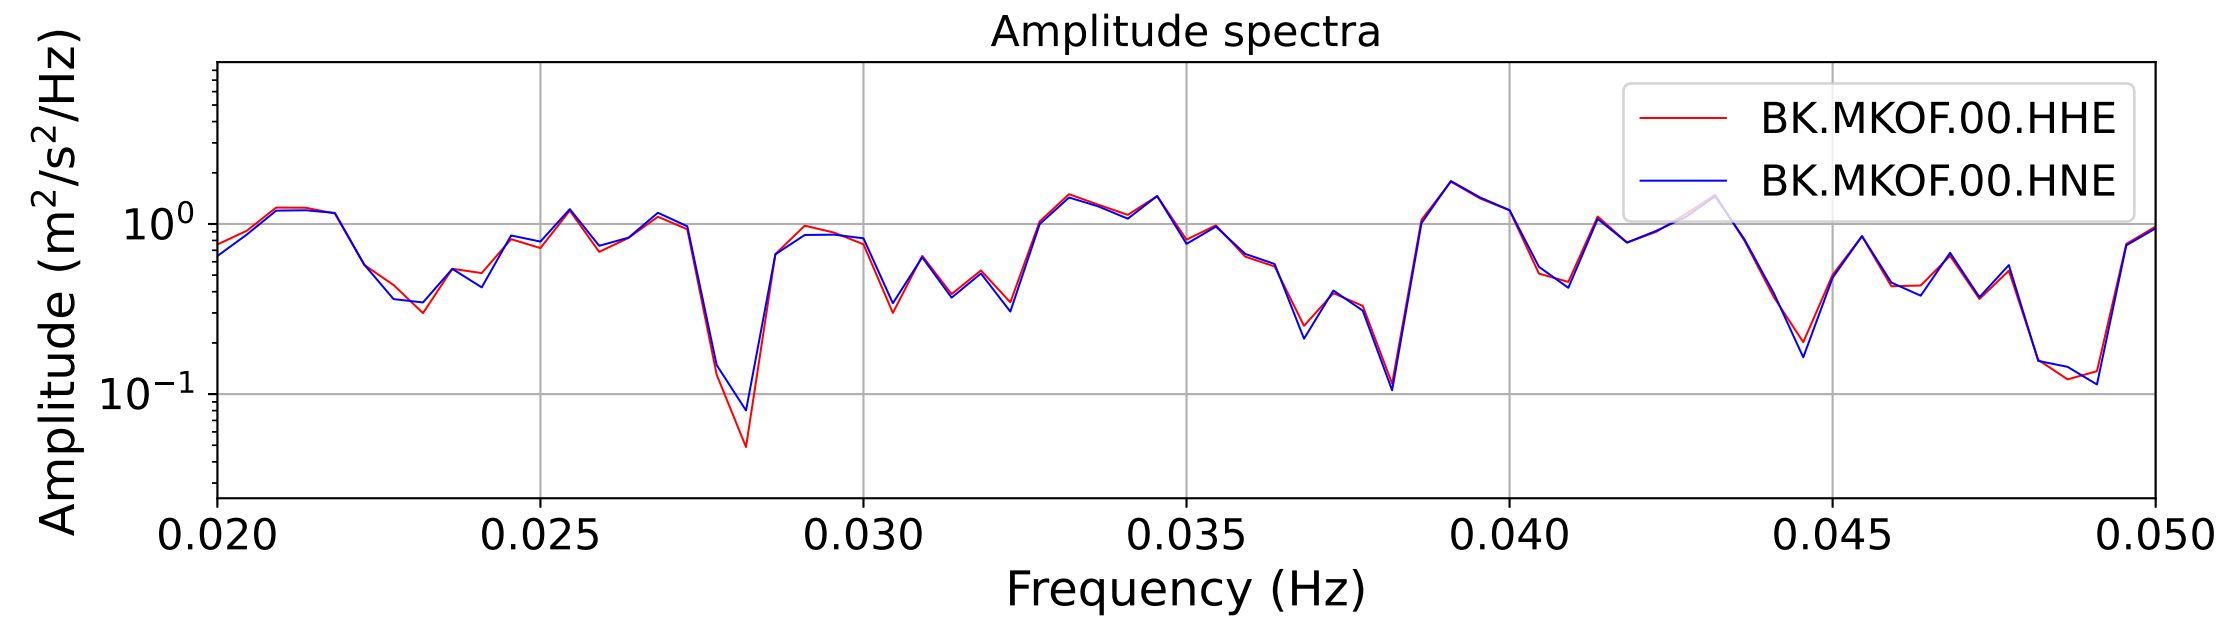

2025.087.062054_M7.7_us7000pn9s
Origin Time:2025-03-28T06:20:54.002000Z USGS event-id:us7000pn9s
M7.7 2025 Mandalay, Burma Earthquake