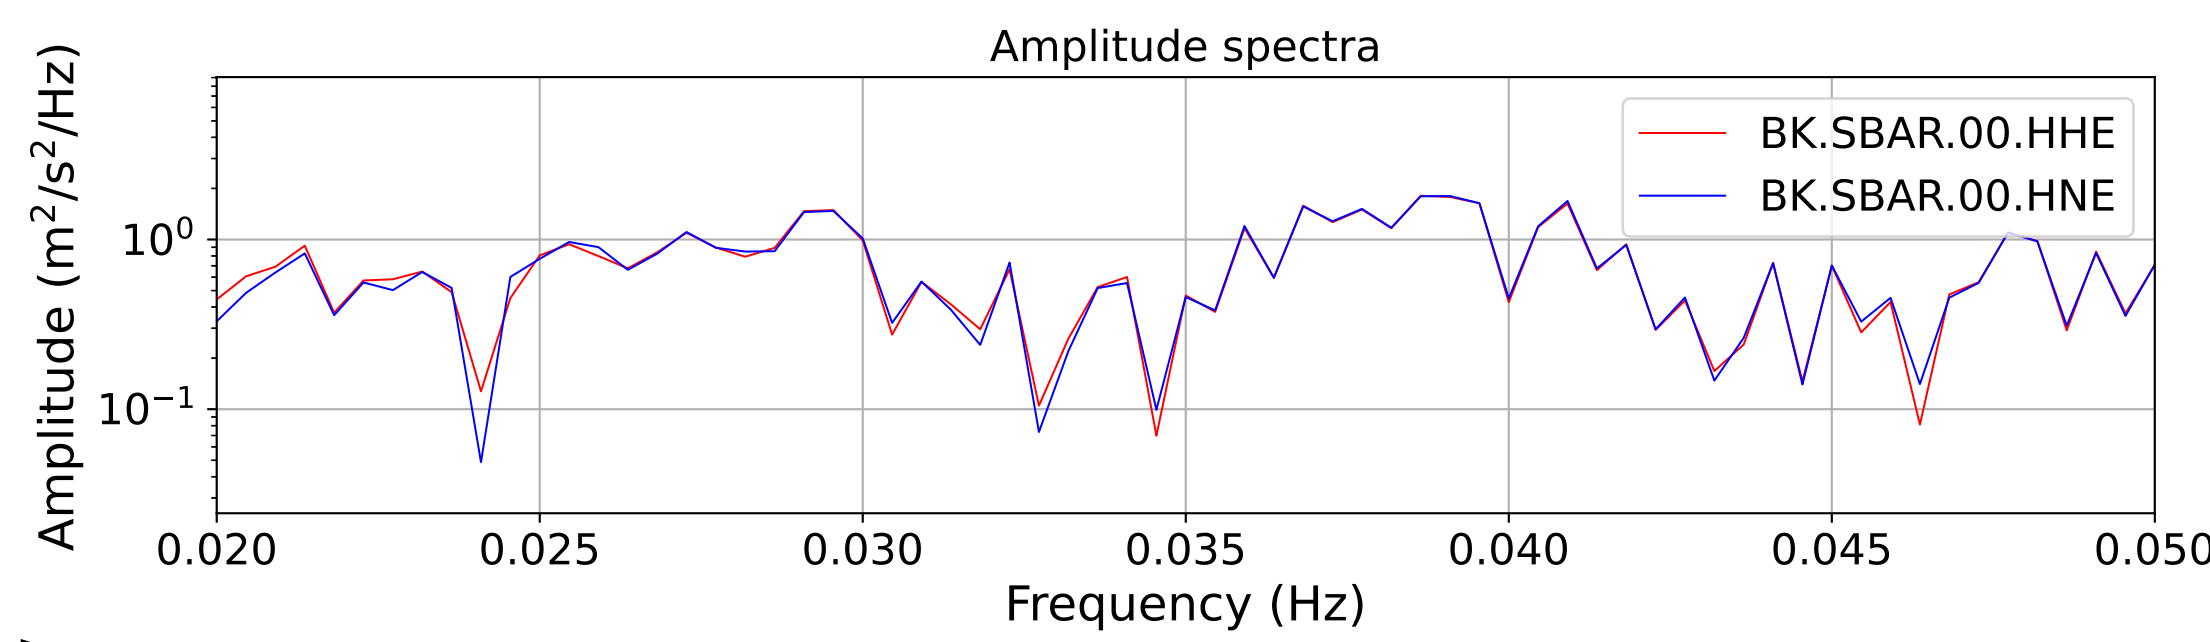

2025.087.062054_M7.7_us7000pn9s
Origin Time:2025-03-28T06:20:54.002000Z USGS event-id:us7000pn9s
M7.7 2025 Mandalay, Burma (Myanmar) Earthquake