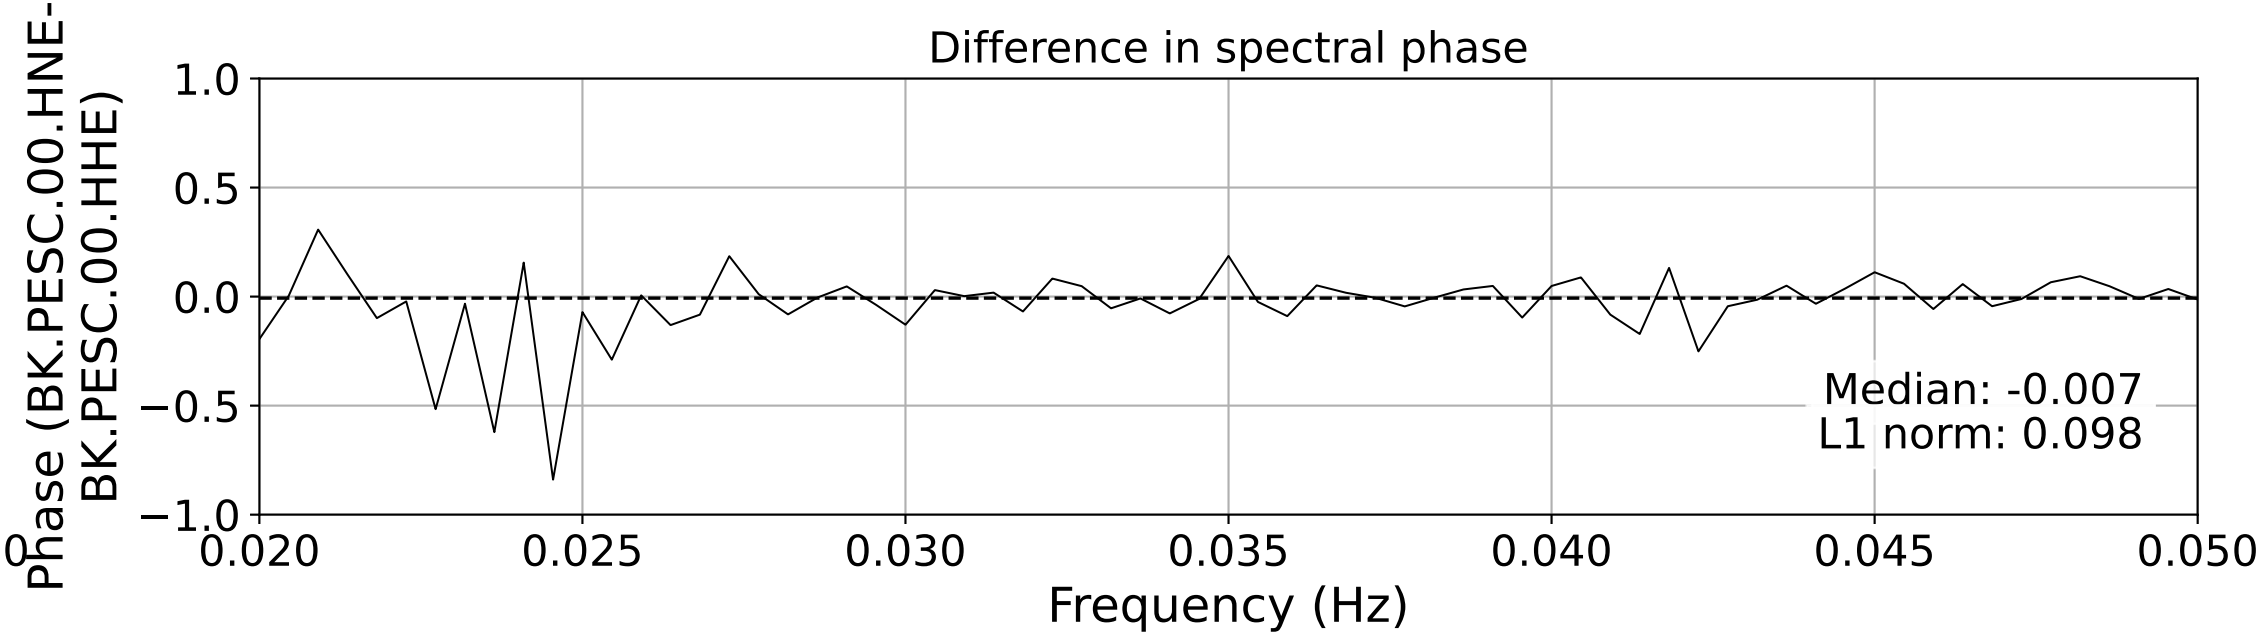

2025.087.062054_M7.7_us7000pn9s
Origin Time:2025-03-28T06:20:54.002000Z USGS event-id:us7000pn9s
M7.7 2025 Mandalay, Burma Earthquake