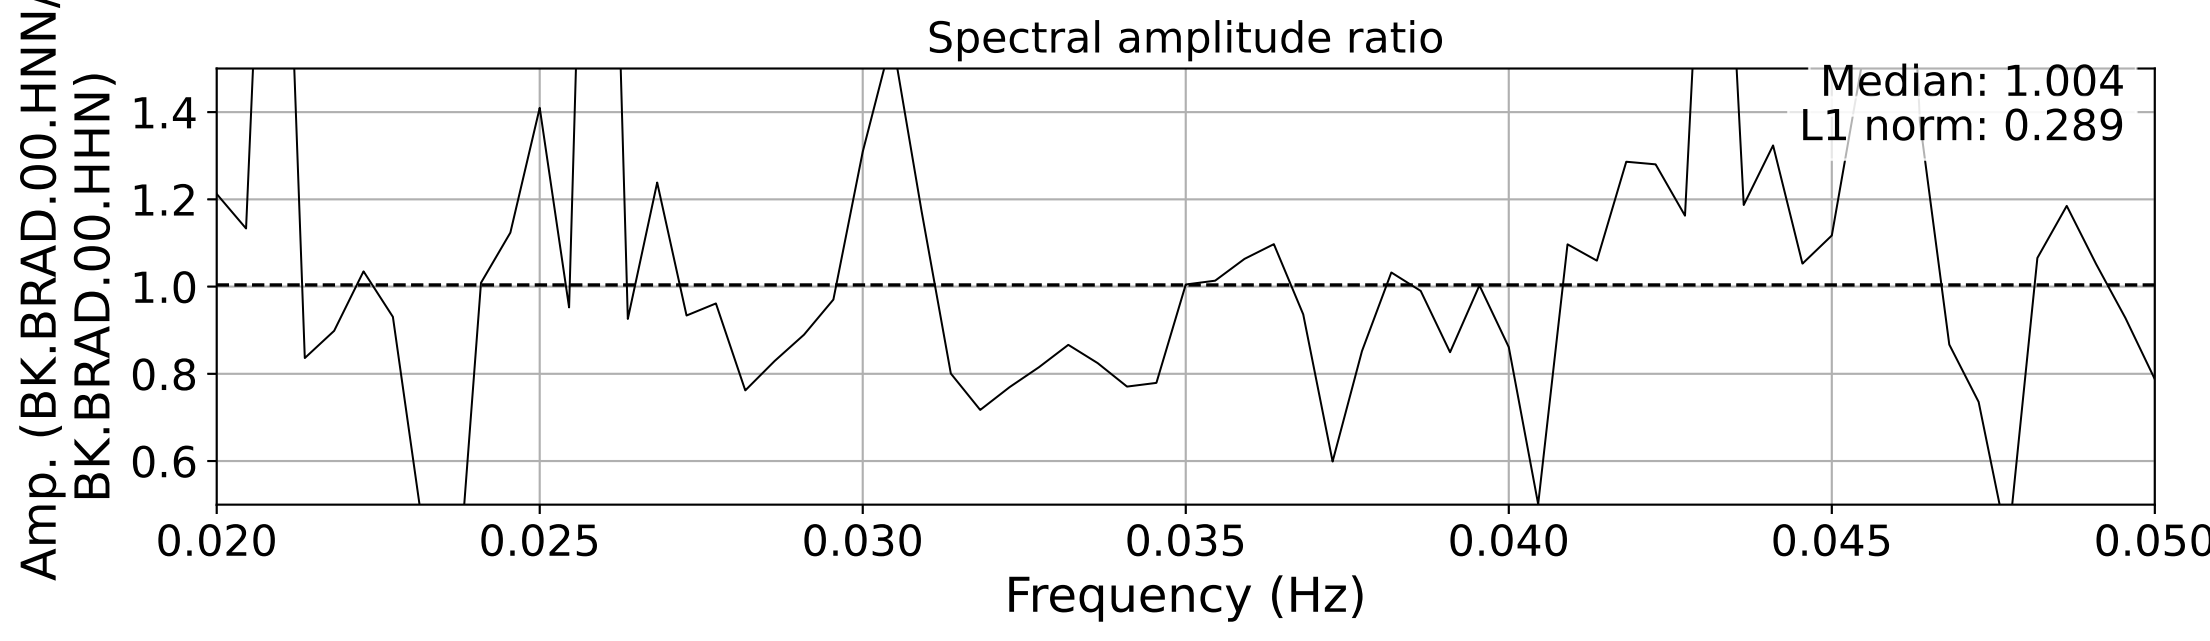

2025.087.062054_M7.7_us7000pn9s
Origin Time:2025-03-28T06:20:54.002000Z USGS event-id:us7000pn9s
M7.7 2025 Mandalay, Burma Earthquake