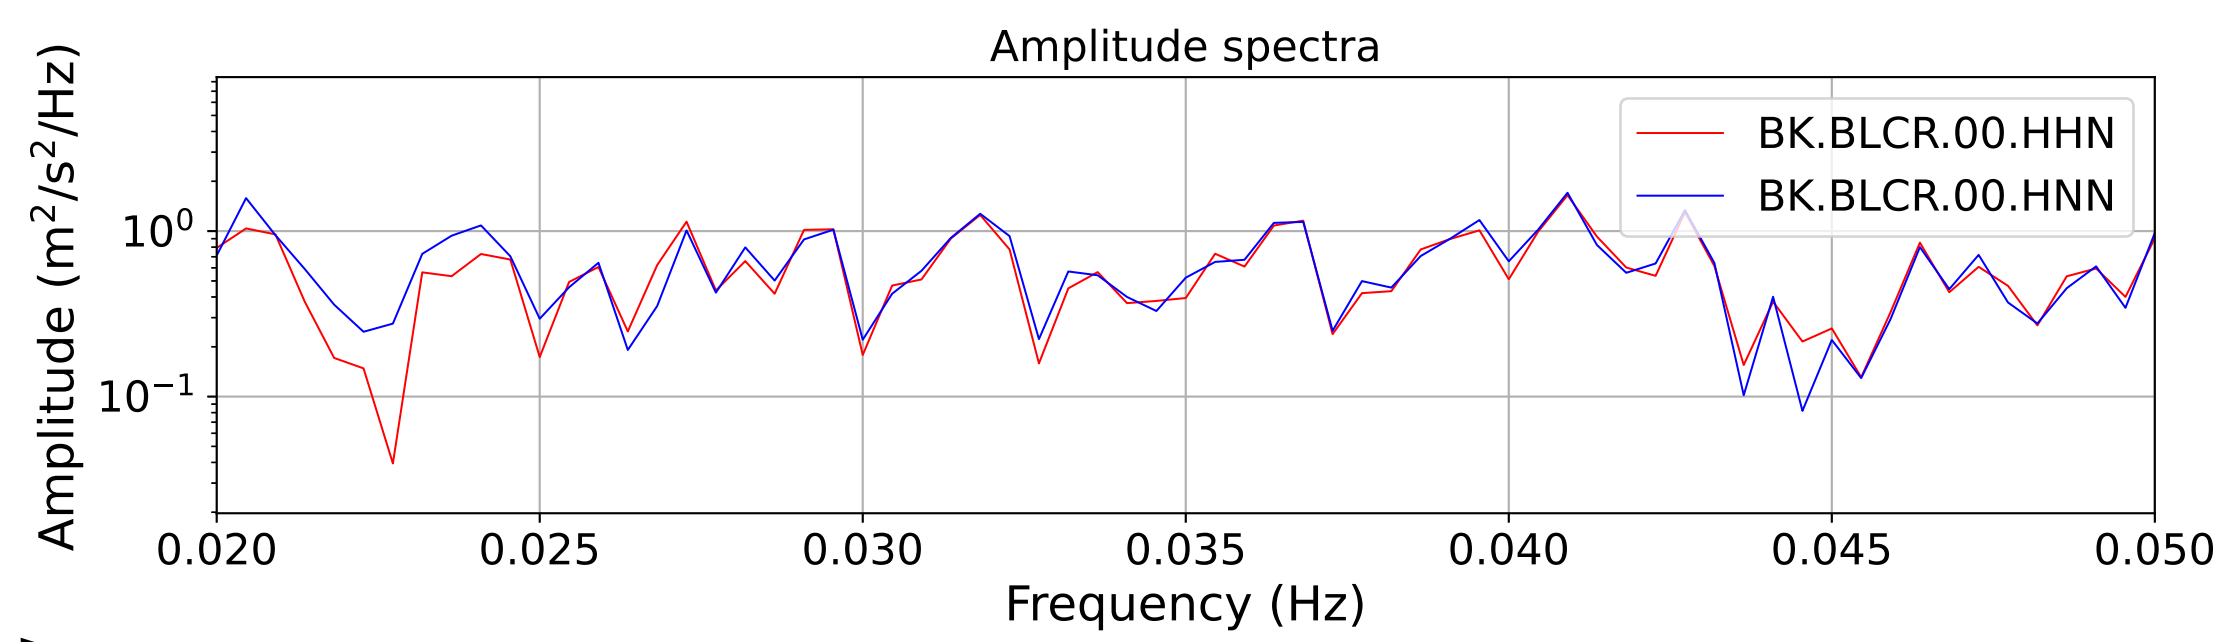

2025.087.062054_M7.7_us7000pn9s
Origin Time:2025-03-28T06:20:54.002000Z USGS event-id:us7000pn9s
M7.7 2025 Mandalay, Burma Earthquake