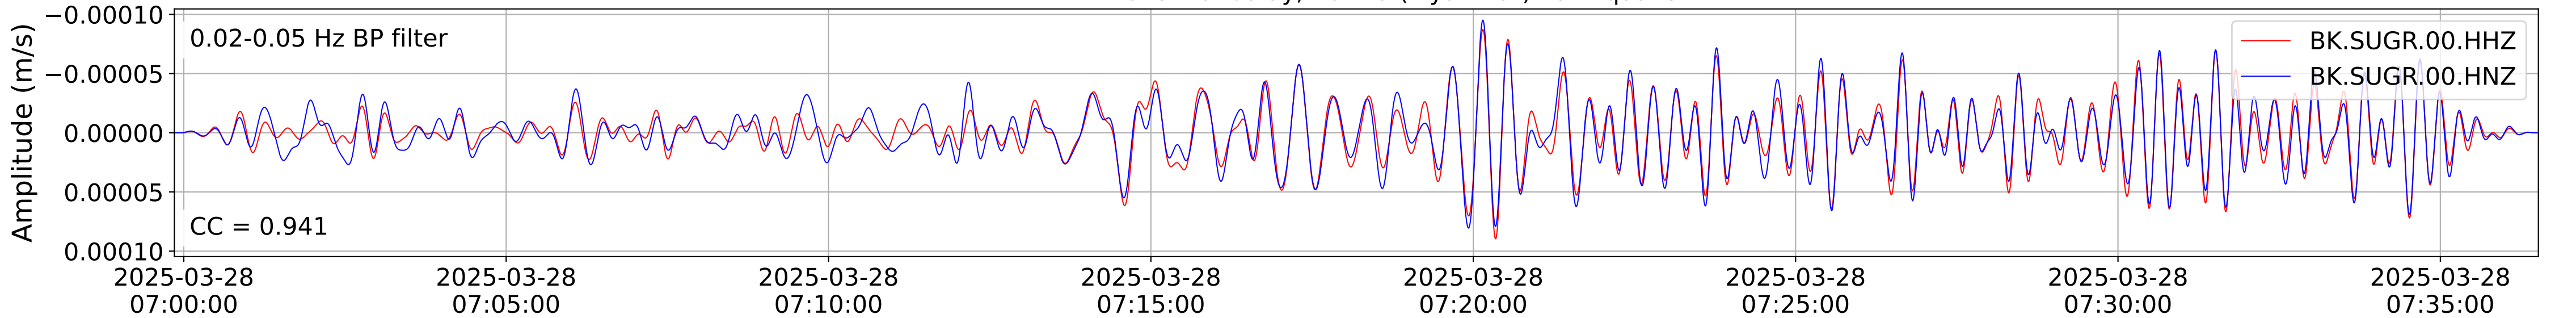

2025.087.062054_M7.7_us7000pn9s
Origin Time:2025-03-28T06:20:54.002000Z USGS event-id:us7000pn9s
M7.7 2025 Mandalay, Burma (Myanmar) Earthquake