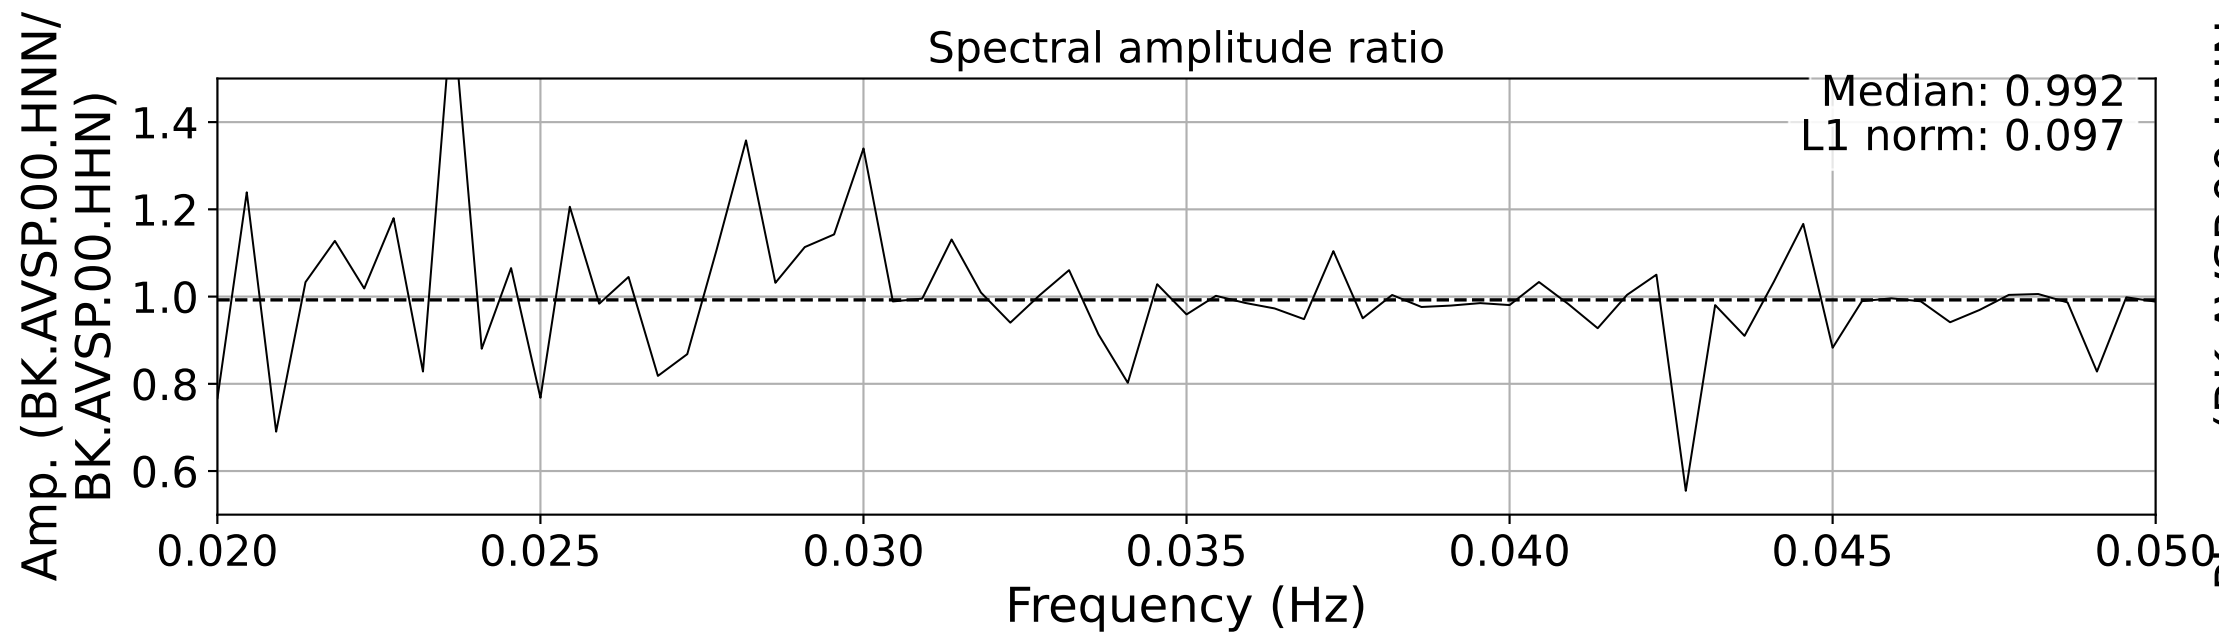

2025.087.062054_M7.7_us7000pn9s
Origin Time:2025-03-28T06:20:54.002000Z USGS event-id:us7000pn9s
M7.7 2025 Mandalay, Burma Earthquake