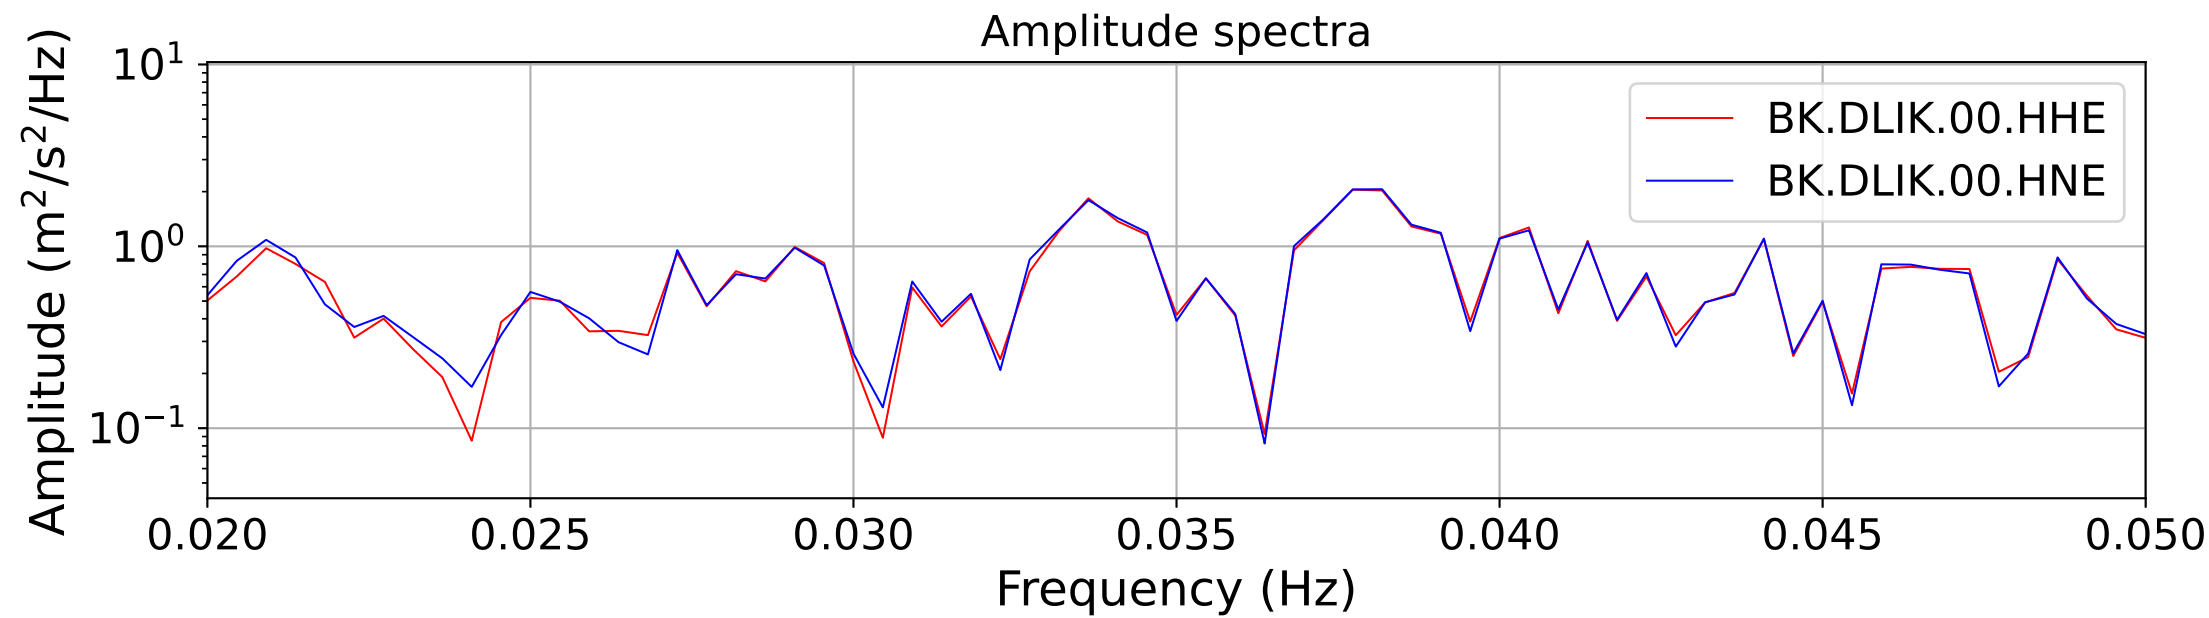

2025.087.062054_M7.7_us7000pn9s
Origin Time:2025-03-28T06:20:54.002000Z USGS event-id:us7000pn9s
M7.7 2025 Mandalay, Burma Earthquake