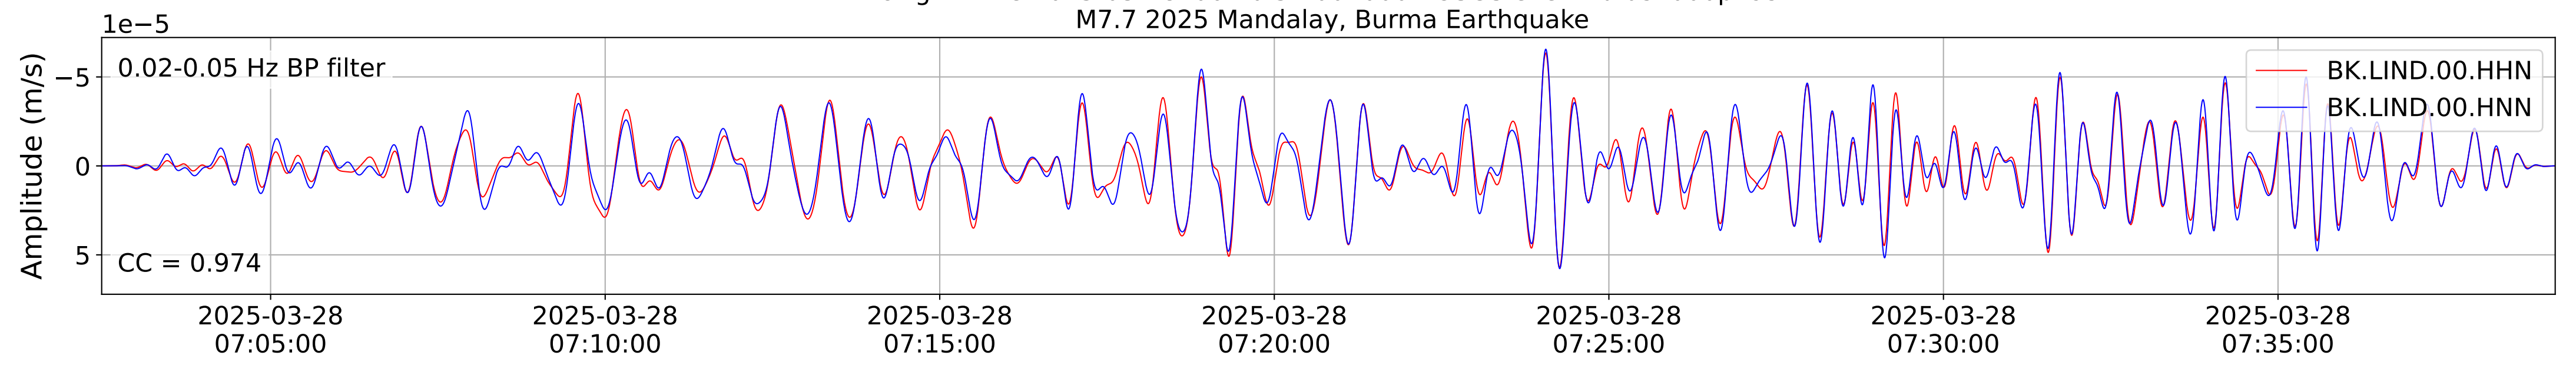

2025.087.062054_M7.7_us7000pn9s
Origin Time:2025-03-28T06:20:54.002000Z USGS event-id:us7000pn9s
M7.7 2025 Mandalay, Burma Earthquake