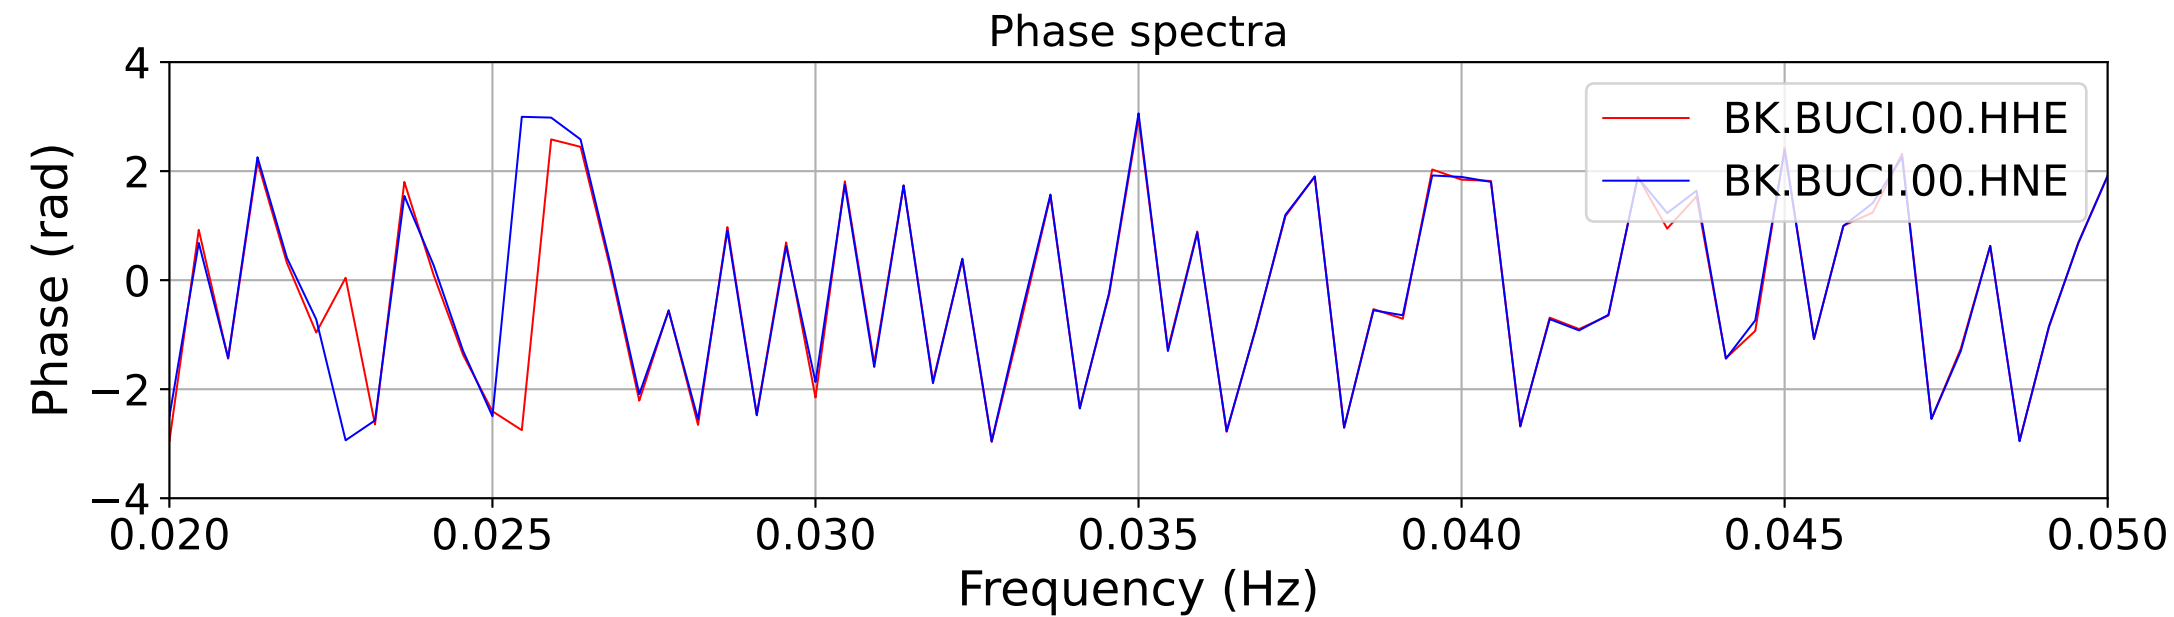

2025.087.062054_M7.7_us7000pn9s
Origin Time:2025-03-28T06:20:54.002000Z USGS event-id:us7000pn9s
M7.7 2025 Mandalay, Burma Earthquake