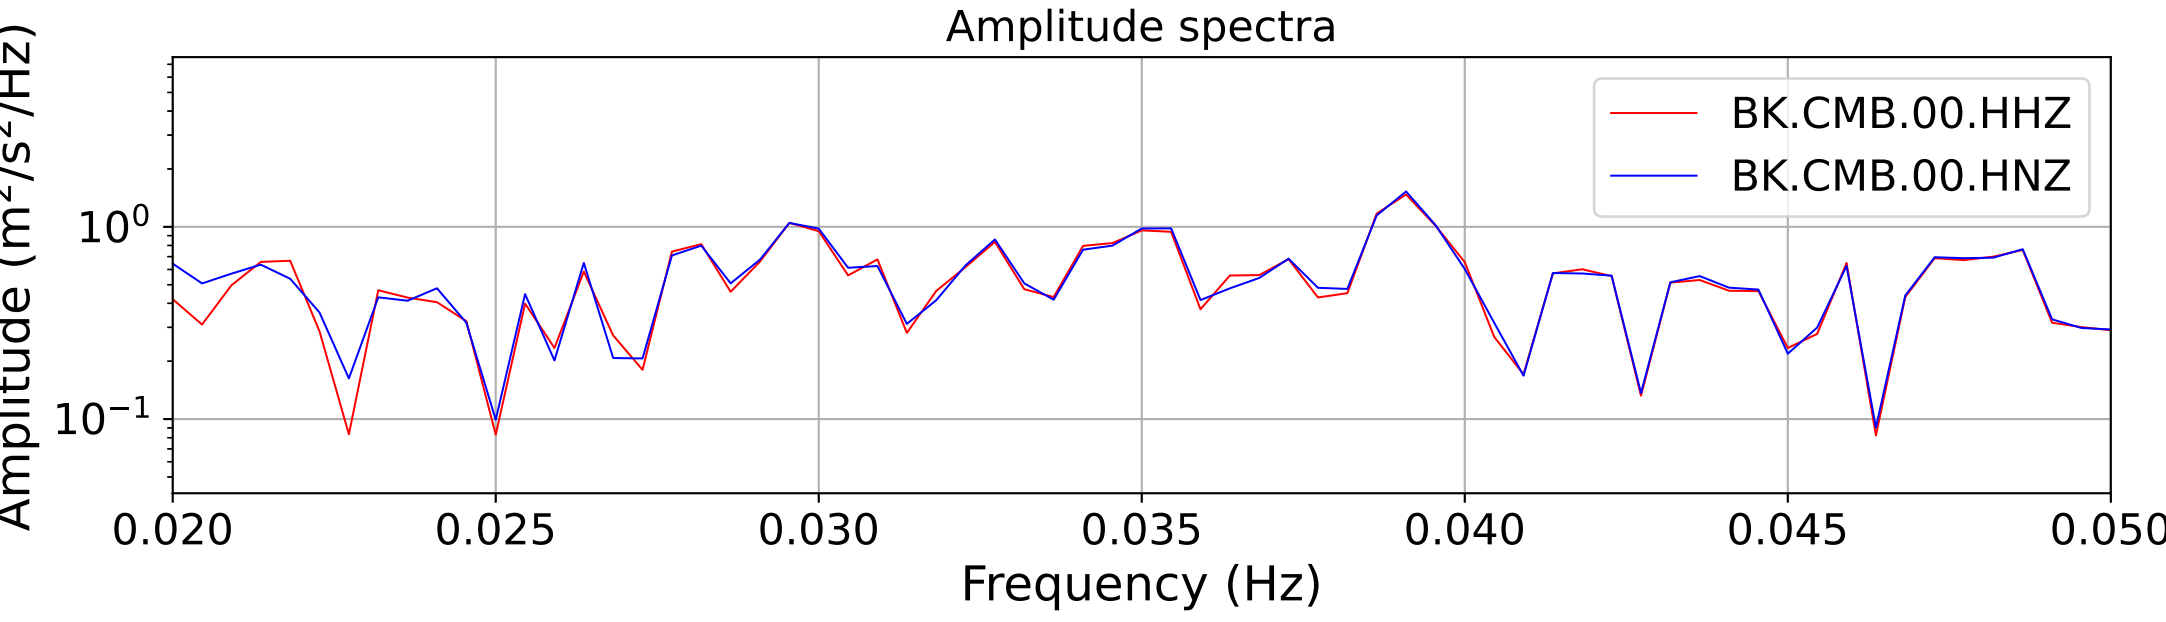

2025.087.062054_M7.7_us7000pn9s
Origin Time:2025-03-28T06:20:54.002000Z USGS event-id:us7000pn9s
M7.7 2025 Mandalay, Burma Earthquake