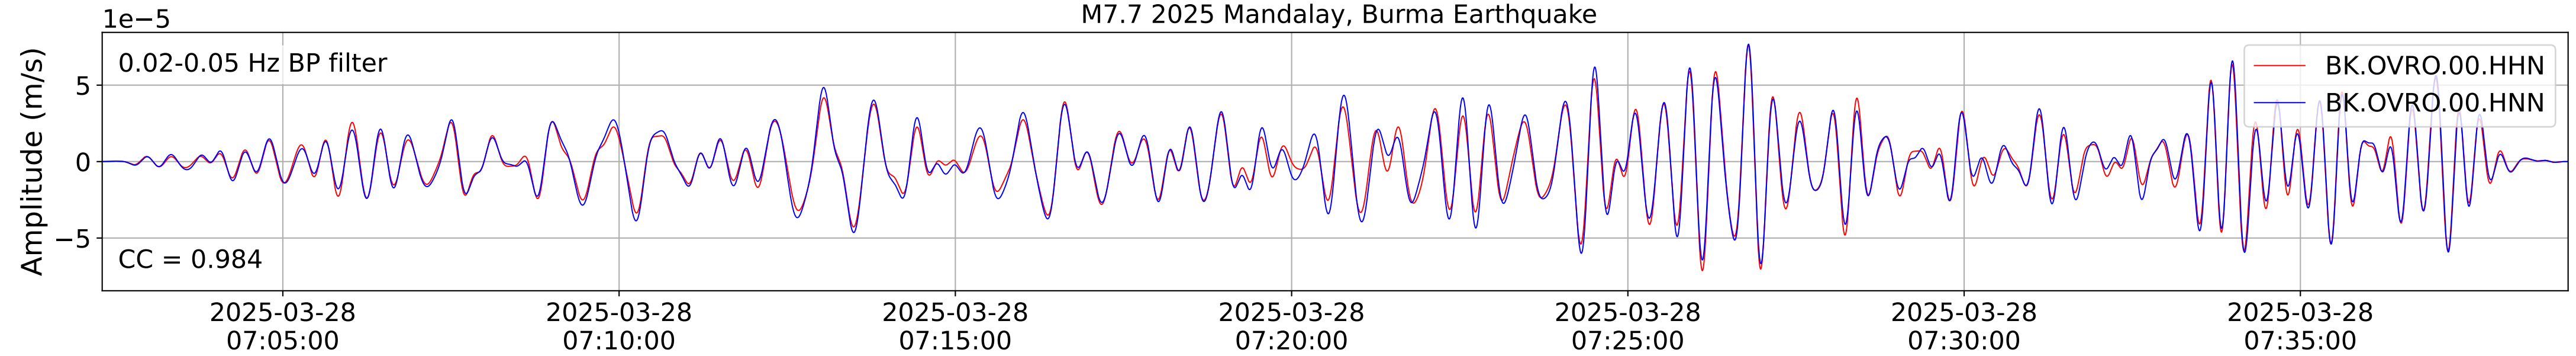

2025.087.062054_M7.7_us7000pn9s
Origin Time:2025-03-28T06:20:54.002000Z USGS event-id:us7000pn9s
M7.7 2025 Mandalay, Burma Earthquake