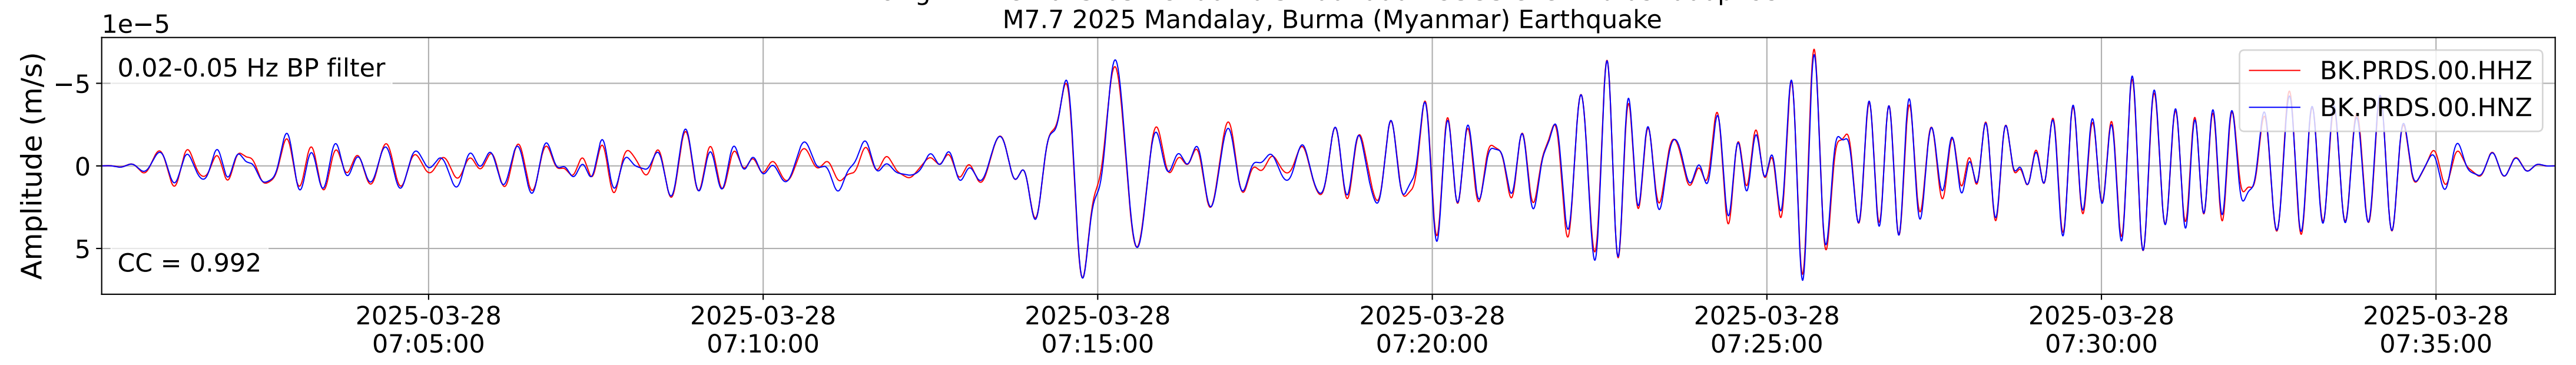

2025.087.062054_M7.7_us7000pn9s
Origin Time:2025-03-28T06:20:54.002000Z USGS event-id:us7000pn9s
M7.7 2025 Mandalay, Burma (Myanmar) Earthquake