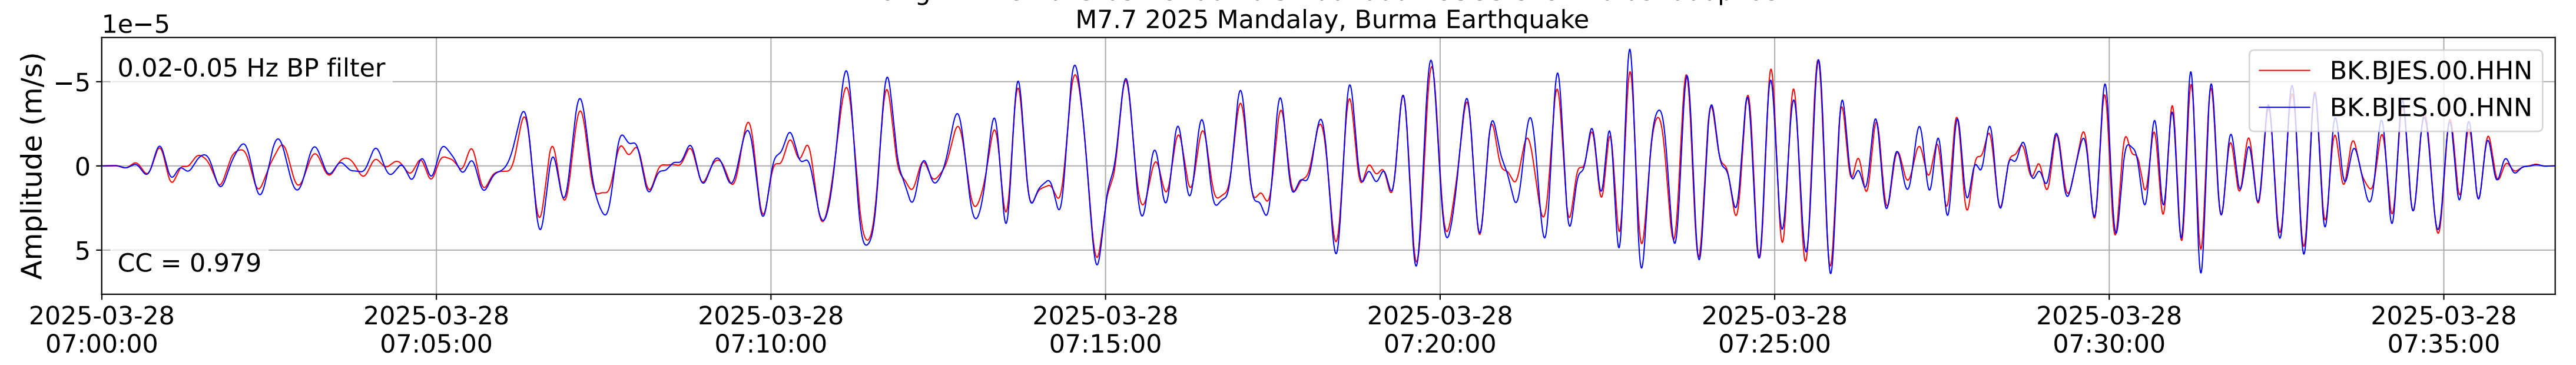

2025.087.062054_M7.7_us7000pn9s
Origin Time:2025-03-28T06:20:54.002000Z USGS event-id:us7000pn9s
M7.7 2025 Mandalay, Burma Earthquake