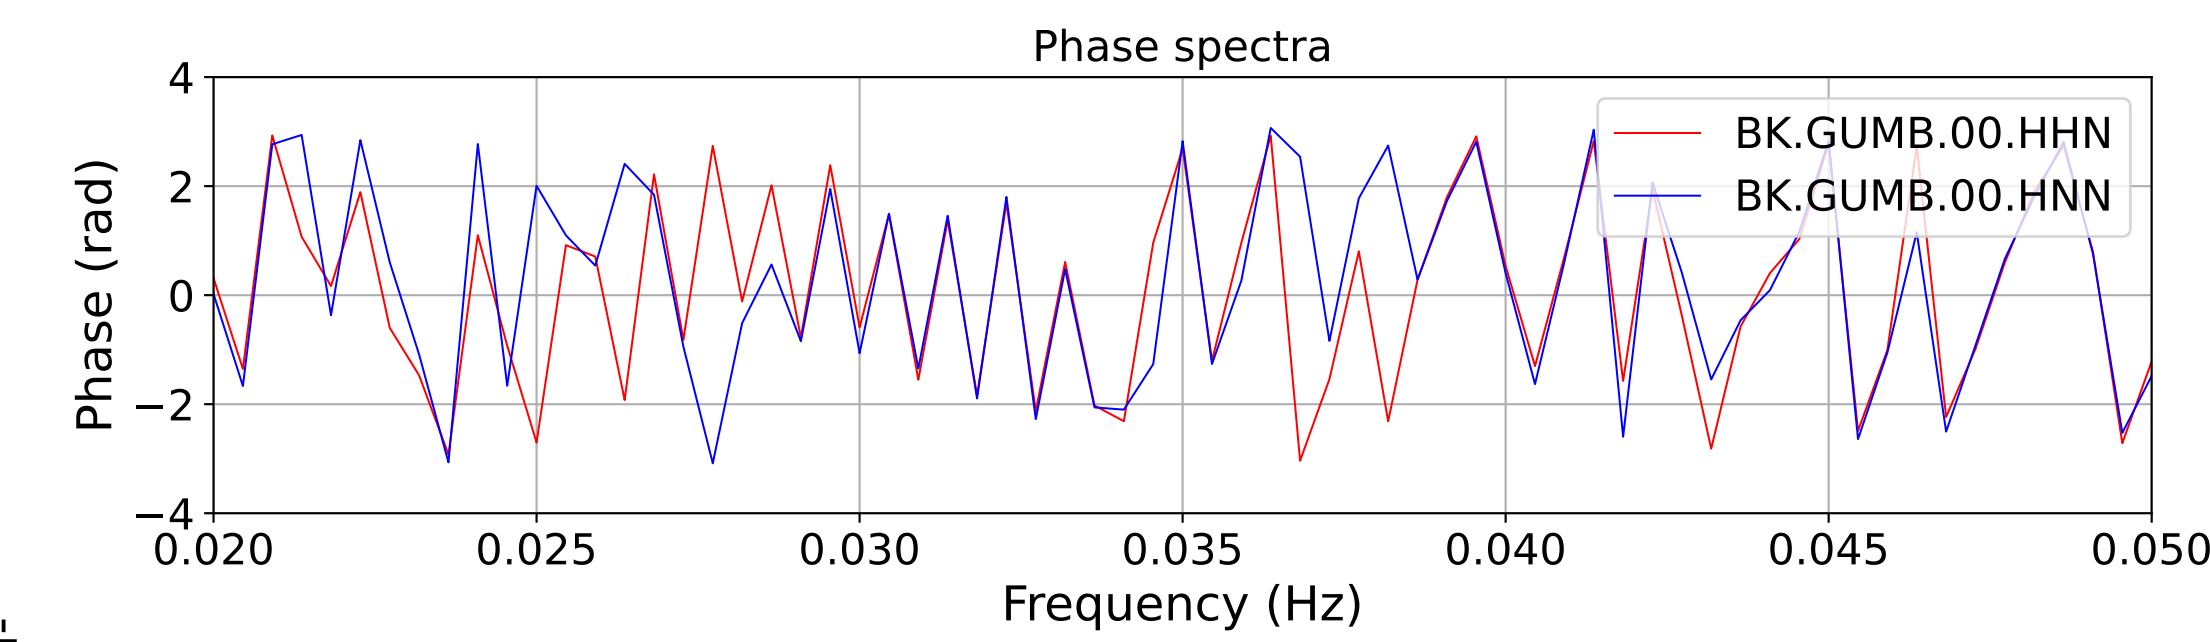

2025.087.062054_M7.7_us7000pn9s
Origin Time:2025-03-28T06:20:54.002000Z USGS event-id:us7000pn9s
M7.7 2025 Mandalay, Burma Earthquake