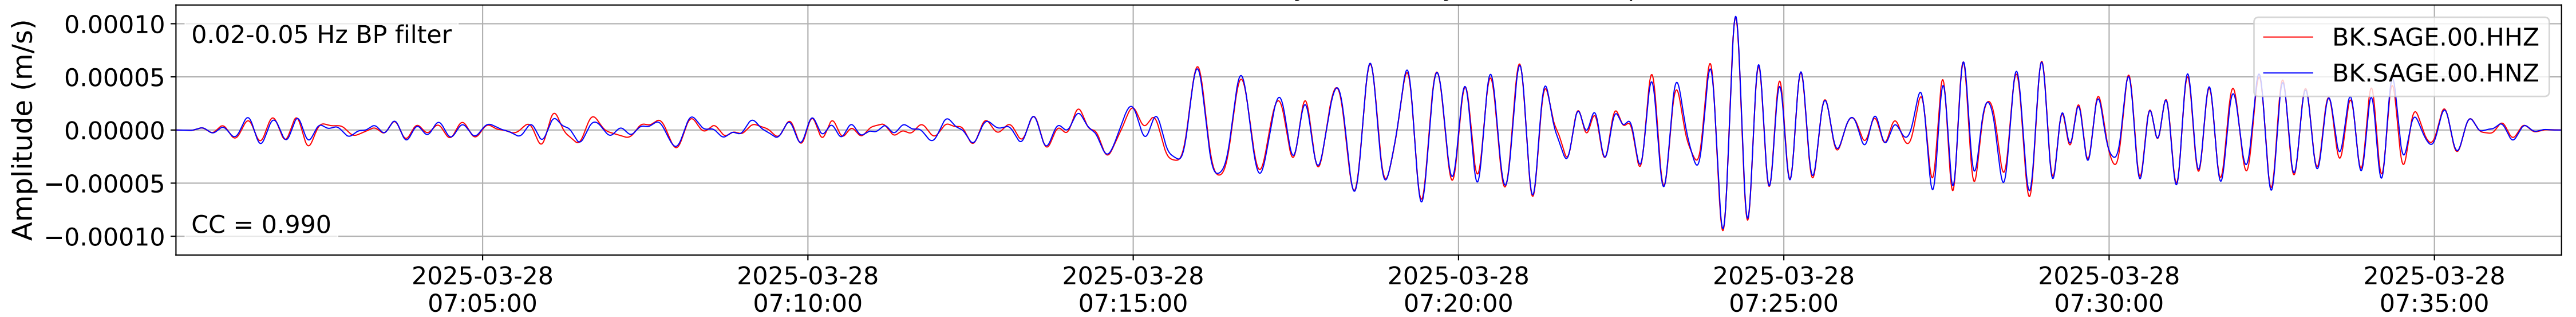

2025.087.062054_M7.7_us7000pn9s
Origin Time:2025-03-28T06:20:54.002000Z USGS event-id:us7000pn9s
M7.7 2025 Mandalay, Burma (Myanmar) Earthquake