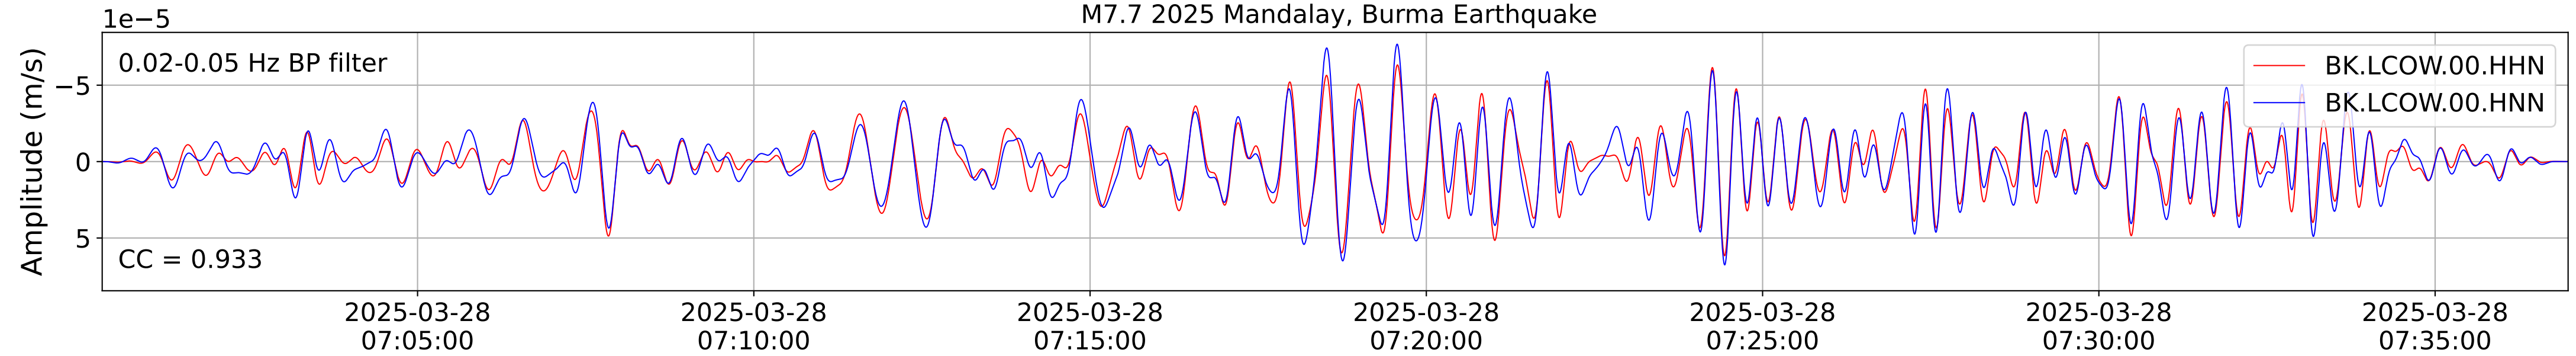

2025.087.062054_M7.7_us7000pn9s
Origin Time:2025-03-28T06:20:54.002000Z USGS event-id:us7000pn9s
M7.7 2025 Mandalay, Burma Earthquake