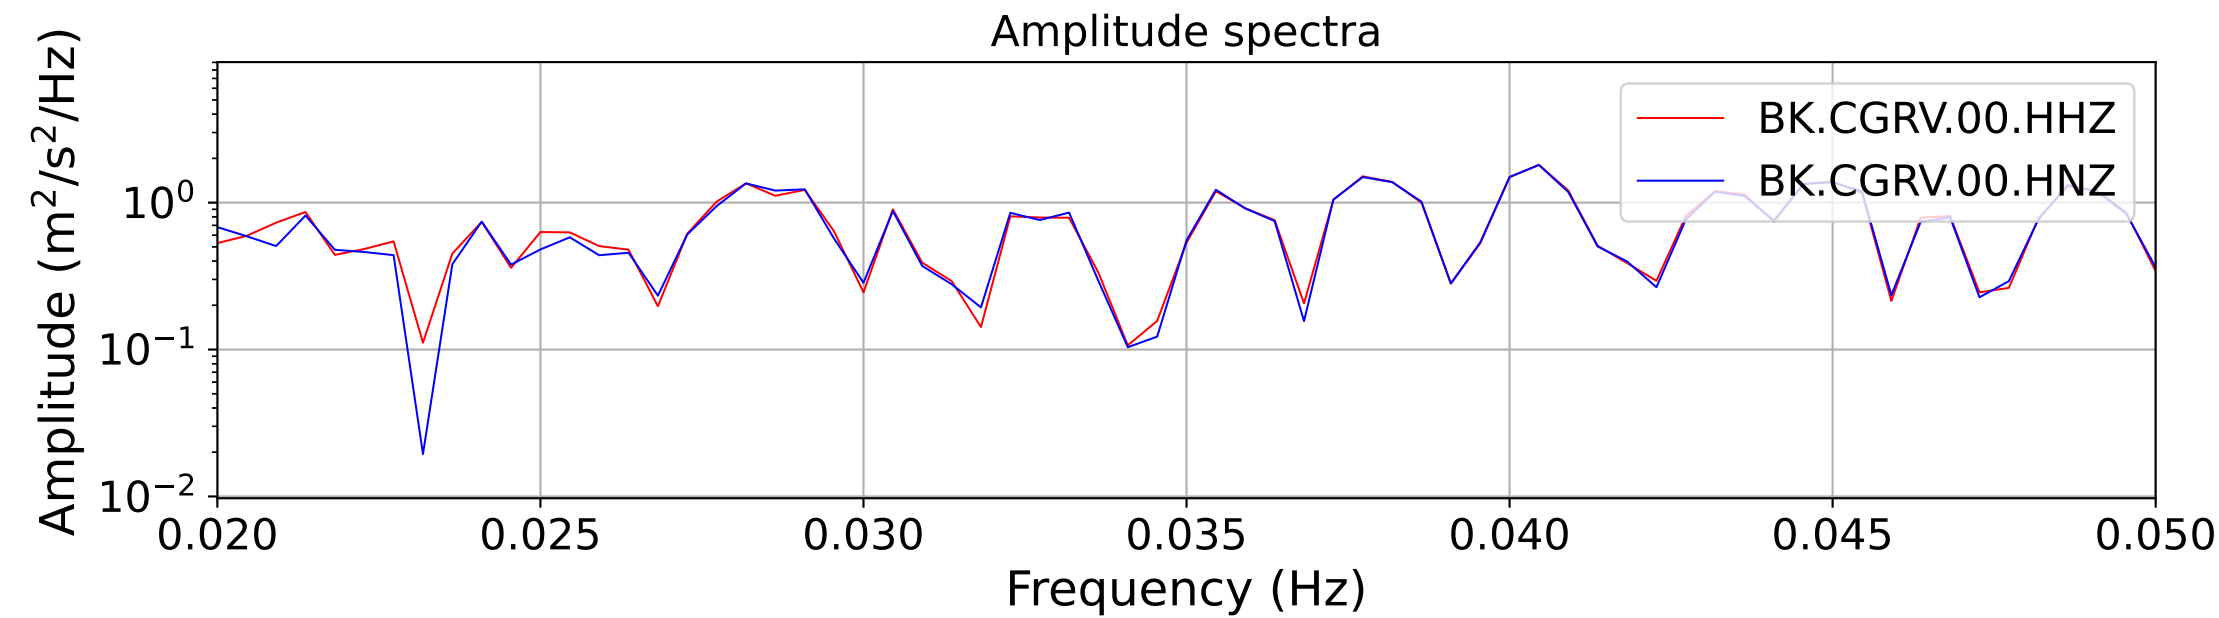

2025.087.062054_M7.7_us7000pn9s
Origin Time:2025-03-28T06:20:54.002000Z USGS event-id:us7000pn9s
M7.7 2025 Mandalay, Burma Earthquake