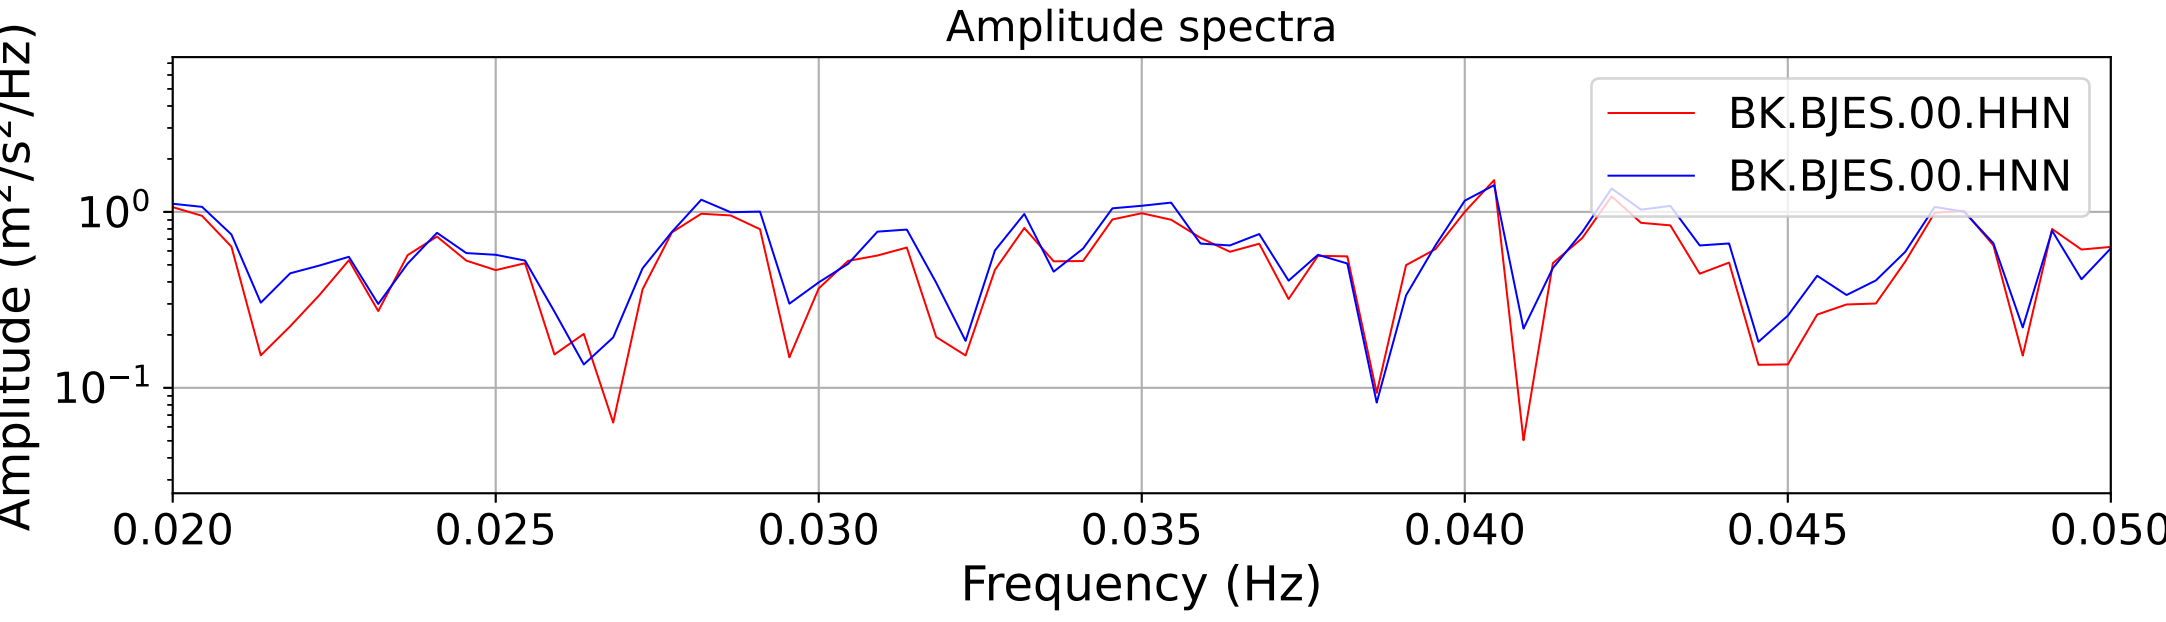

2025.087.062054_M7.7_us7000pn9s
Origin Time:2025-03-28T06:20:54.002000Z USGS event-id:us7000pn9s
M7.7 2025 Mandalay, Burma Earthquake