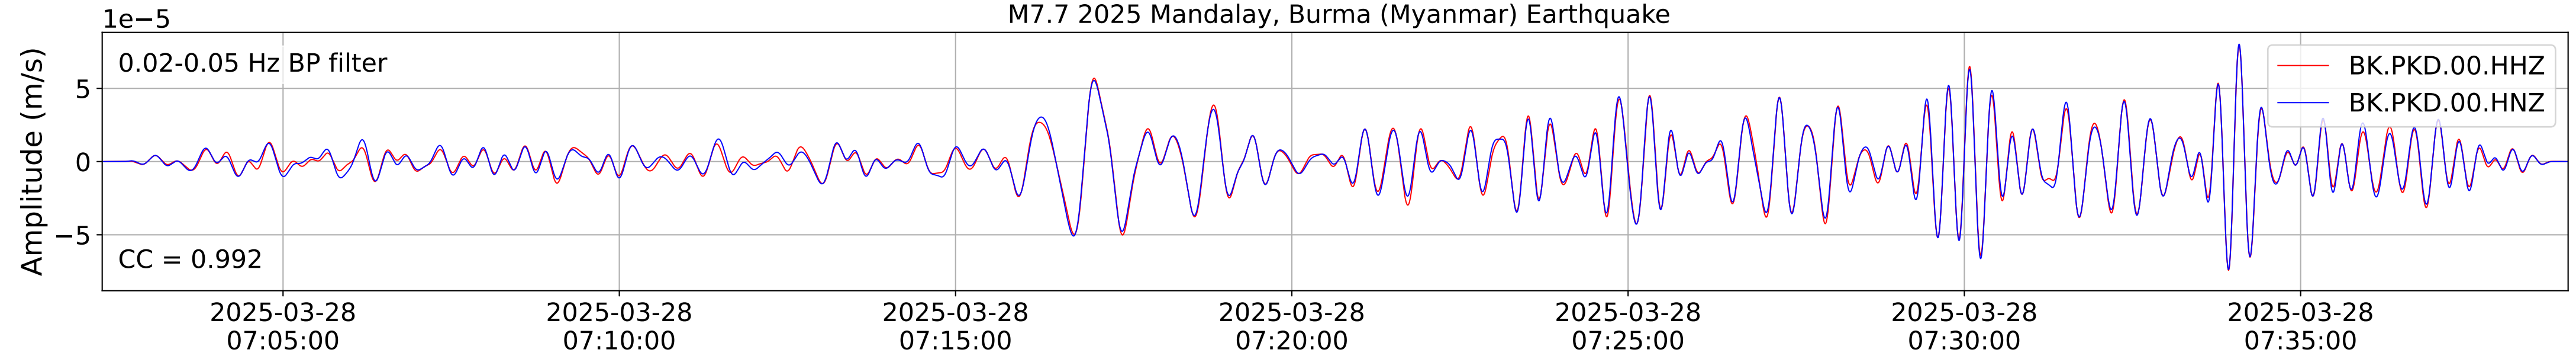

2025.087.062054_M7.7_us7000pn9s
Origin Time:2025-03-28T06:20:54.002000Z USGS event-id:us7000pn9s
M7.7 2025 Mandalay, Burma (Myanmar) Earthquake