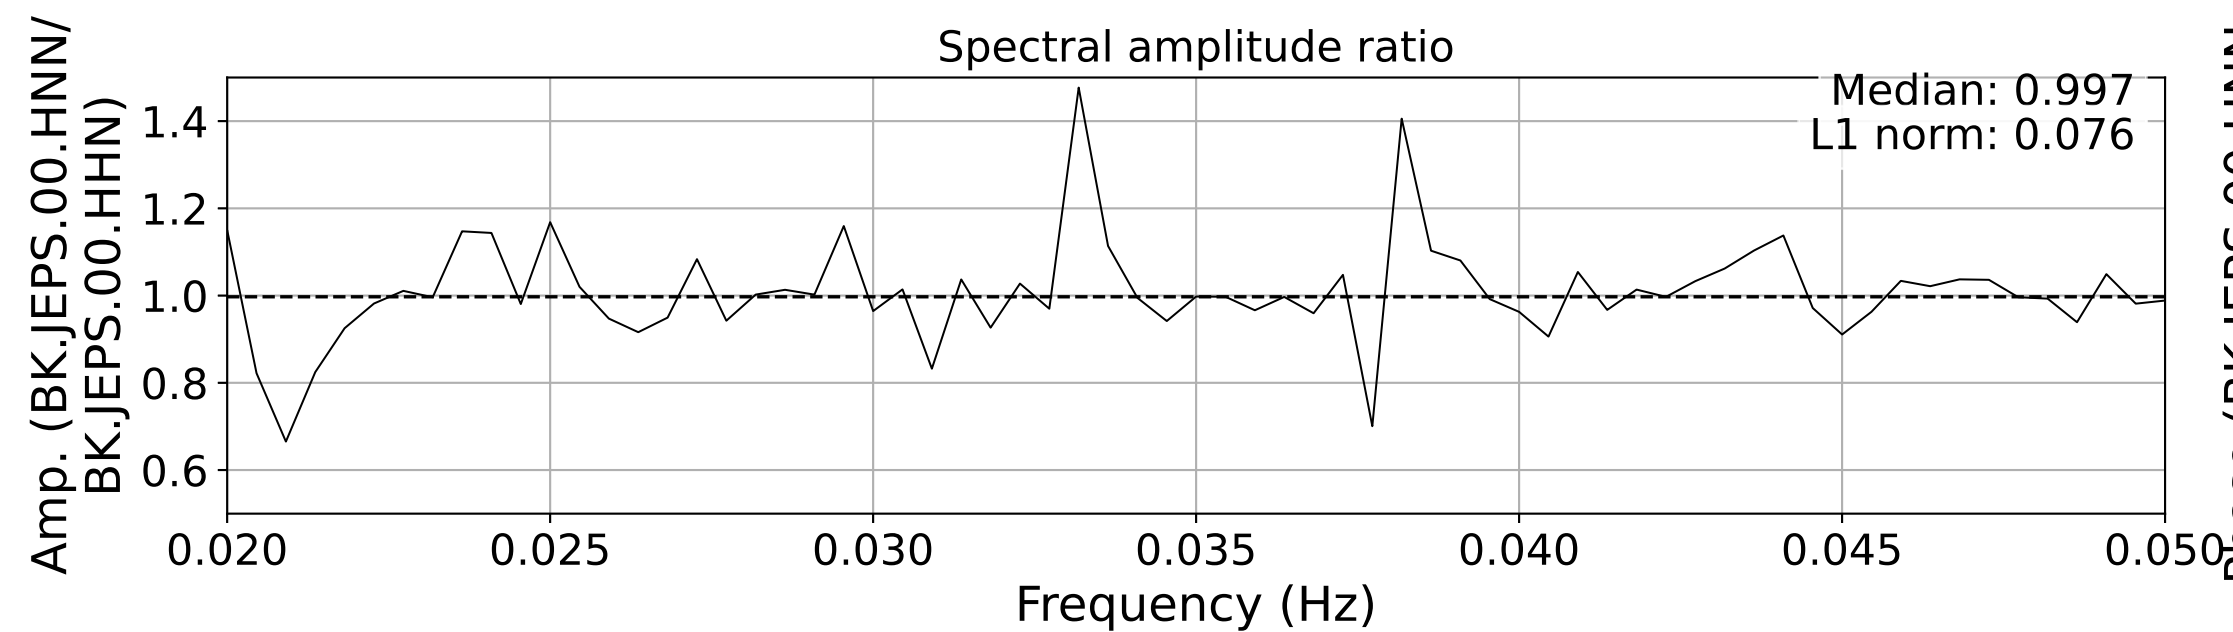

2025.087.062054_M7.7_us7000pn9s
Origin Time:2025-03-28T06:20:54.002000Z USGS event-id:us7000pn9s
M7.7 2025 Mandalay, Burma Earthquake