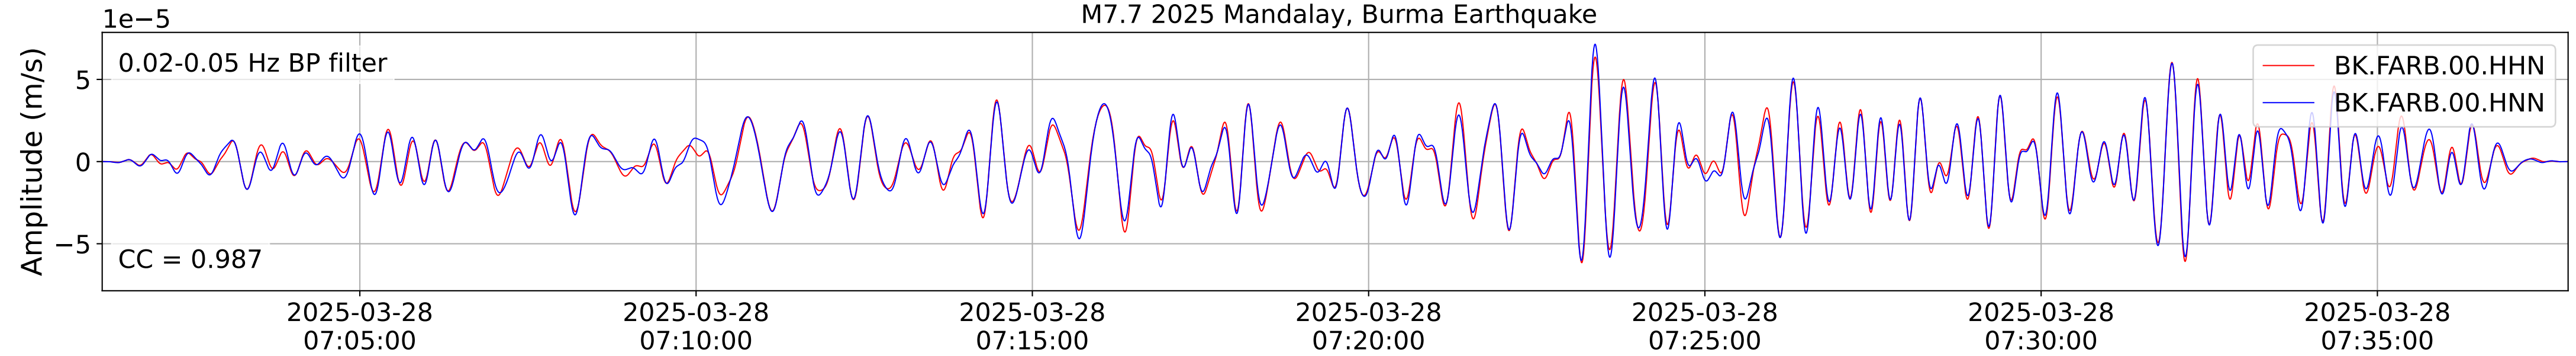

2025.087.062054_M7.7_us7000pn9s
Origin Time:2025-03-28T06:20:54.002000Z USGS event-id:us7000pn9s
M7.7 2025 Mandalay, Burma Earthquake