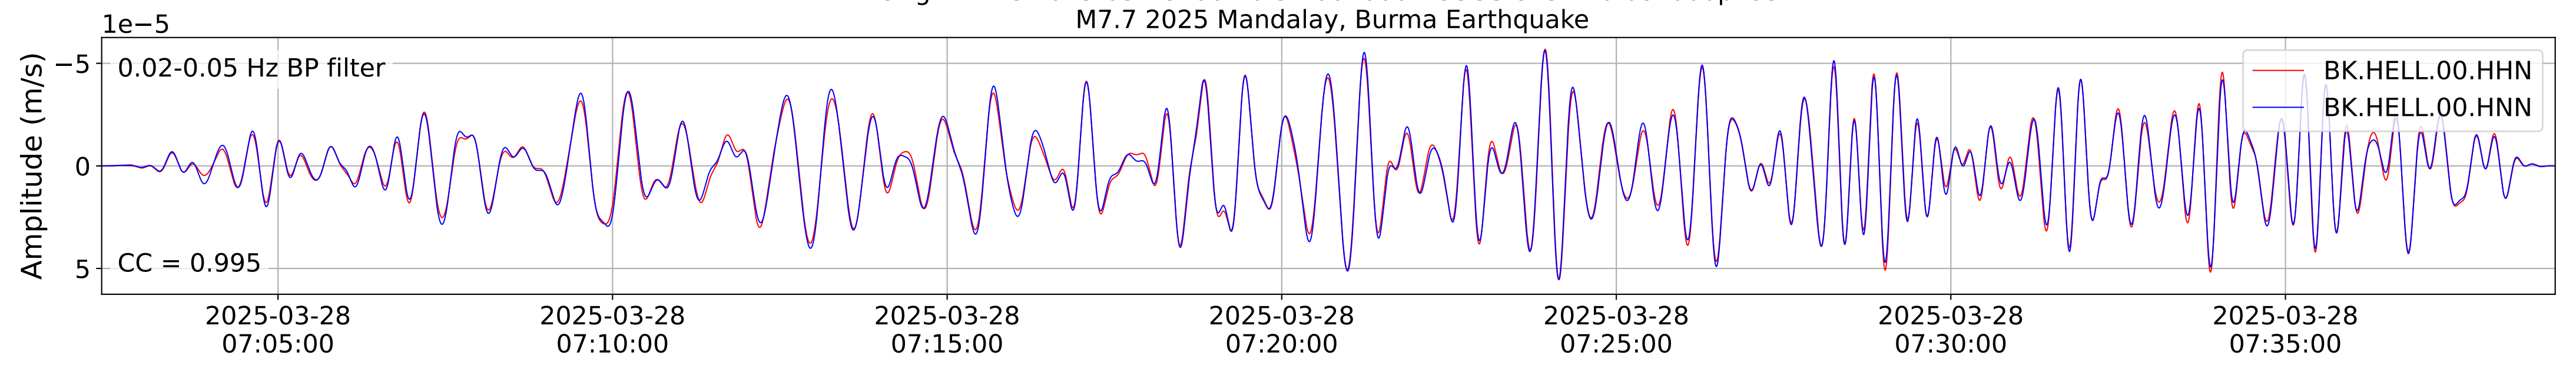

2025.087.062054_M7.7_us7000pn9s
Origin Time:2025-03-28T06:20:54.002000Z USGS event-id:us7000pn9s
M7.7 2025 Mandalay, Burma Earthquake