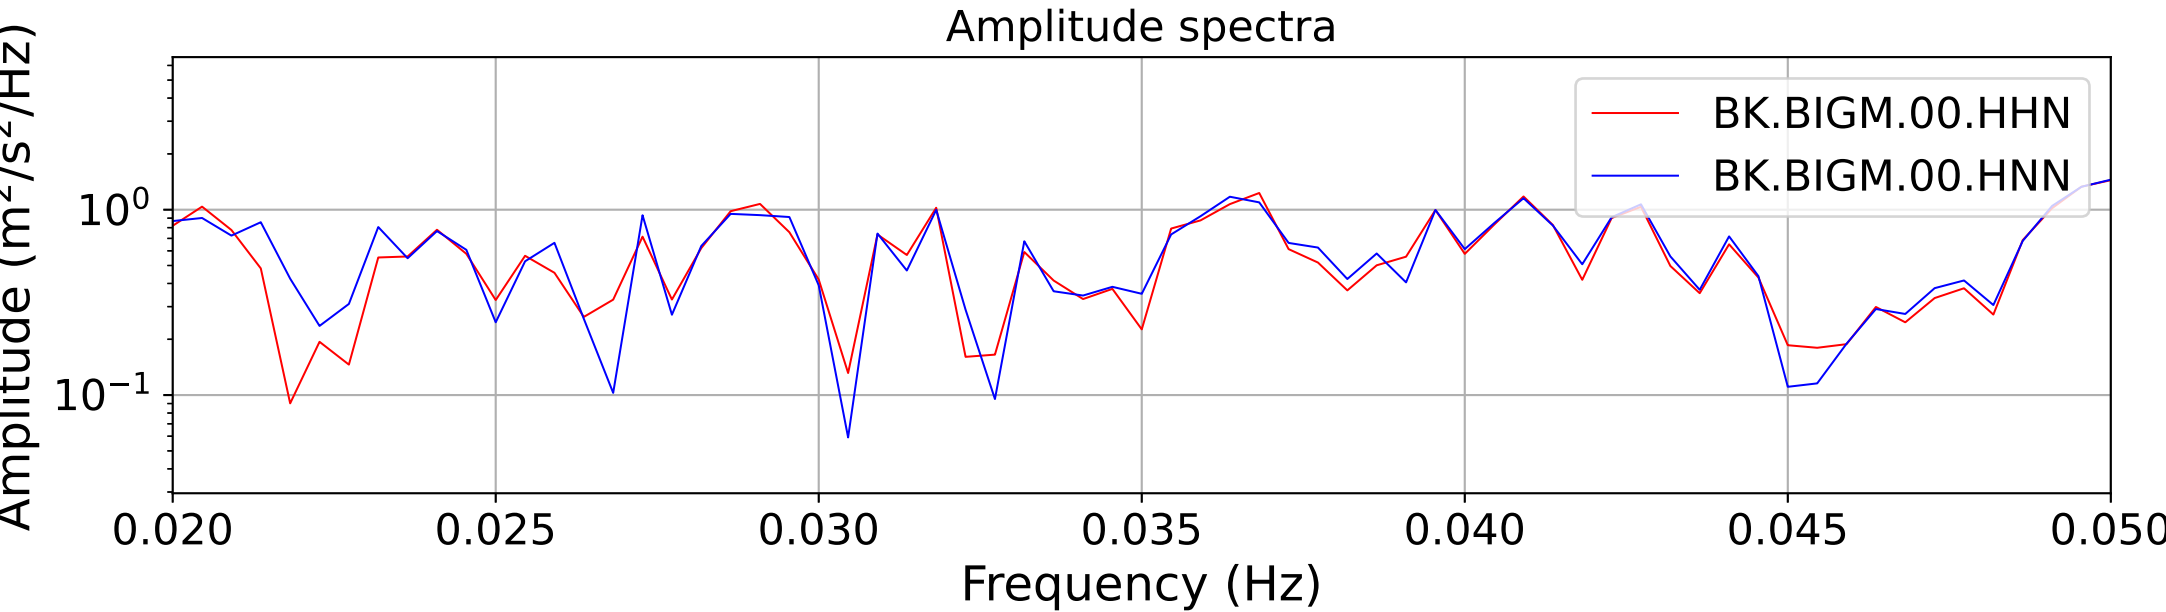

2025.087.062054_M7.7_us7000pn9s
Origin Time:2025-03-28T06:20:54.002000Z USGS event-id:us7000pn9s
M7.7 2025 Mandalay, Burma Earthquake