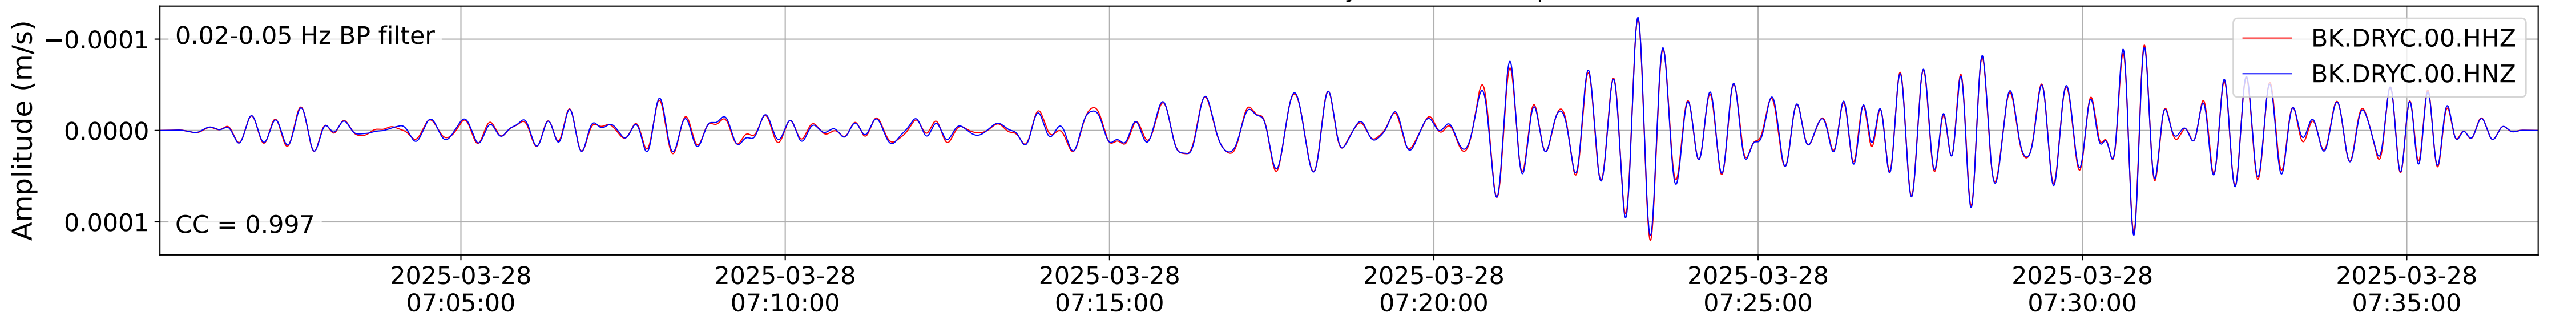

2025.087.062054_M7.7_us7000pn9s
Origin Time:2025-03-28T06:20:54.002000Z USGS event-id:us7000pn9s
M7.7 2025 Mandalay, Burma Earthquake