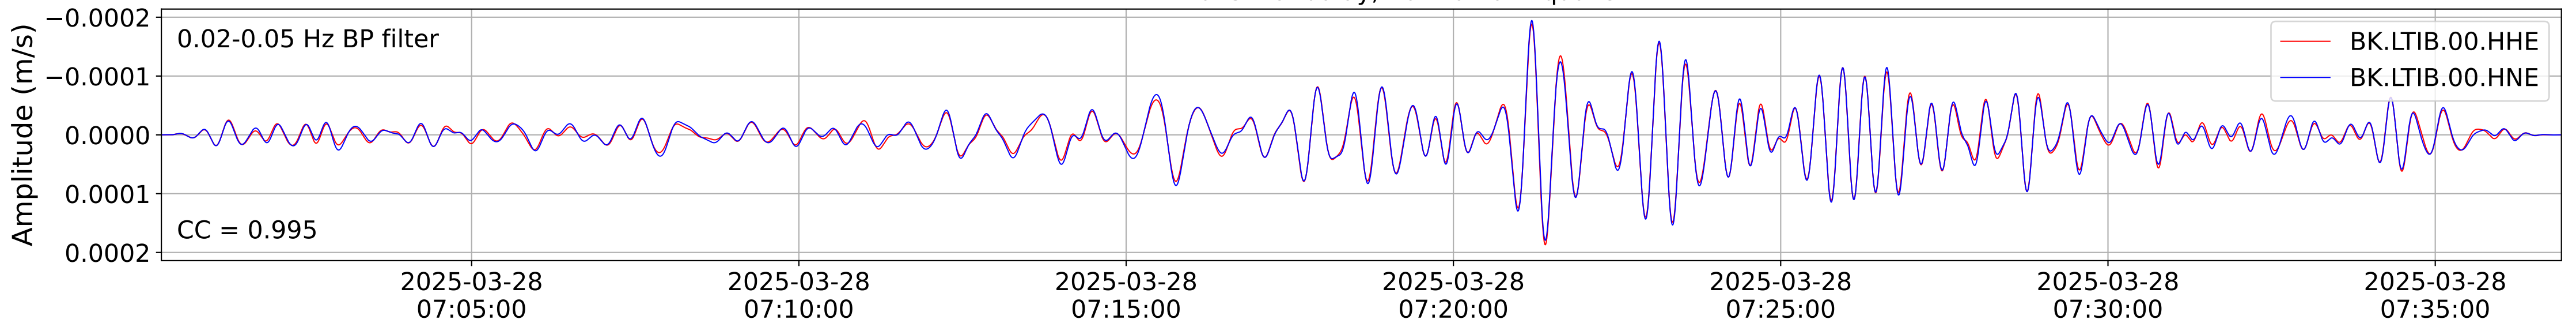

2025.087.062054_M7.7_us7000pn9s
Origin Time:2025-03-28T06:20:54.002000Z USGS event-id:us7000pn9s
M7.7 2025 Mandalay, Burma Earthquake