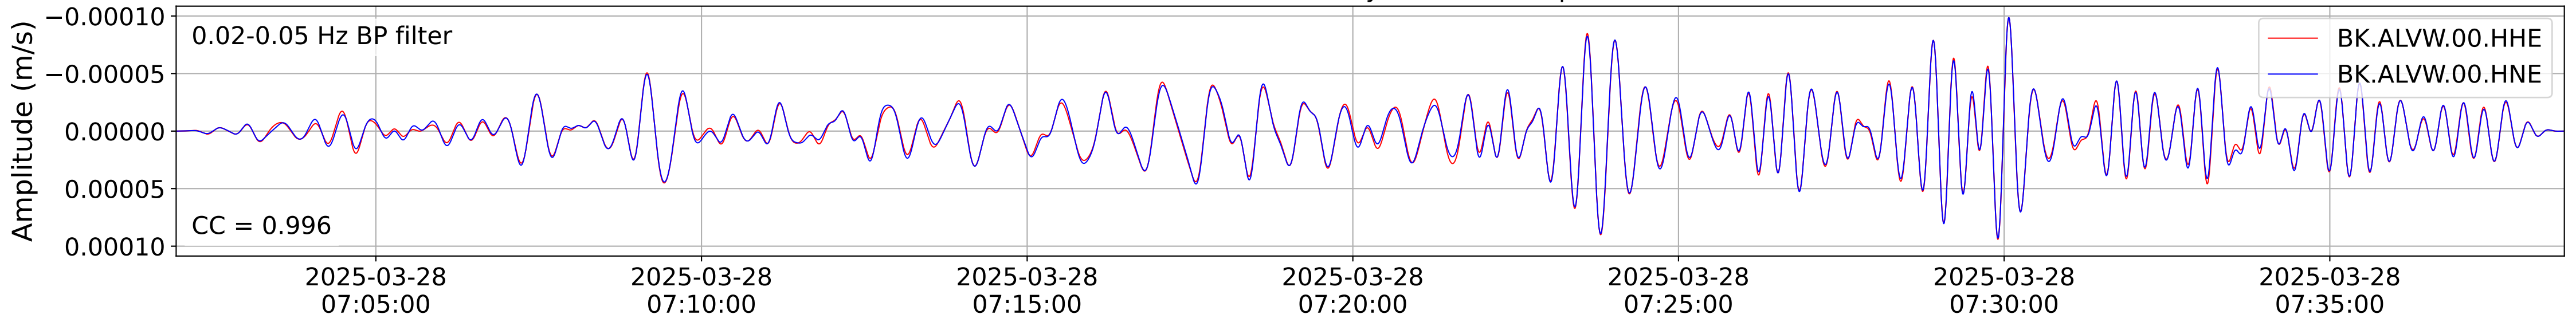

2025.087.062054_M7.7_us7000pn9s
Origin Time:2025-03-28T06:20:54.002000Z USGS event-id:us7000pn9s
M7.7 2025 Mandalay, Burma Earthquake