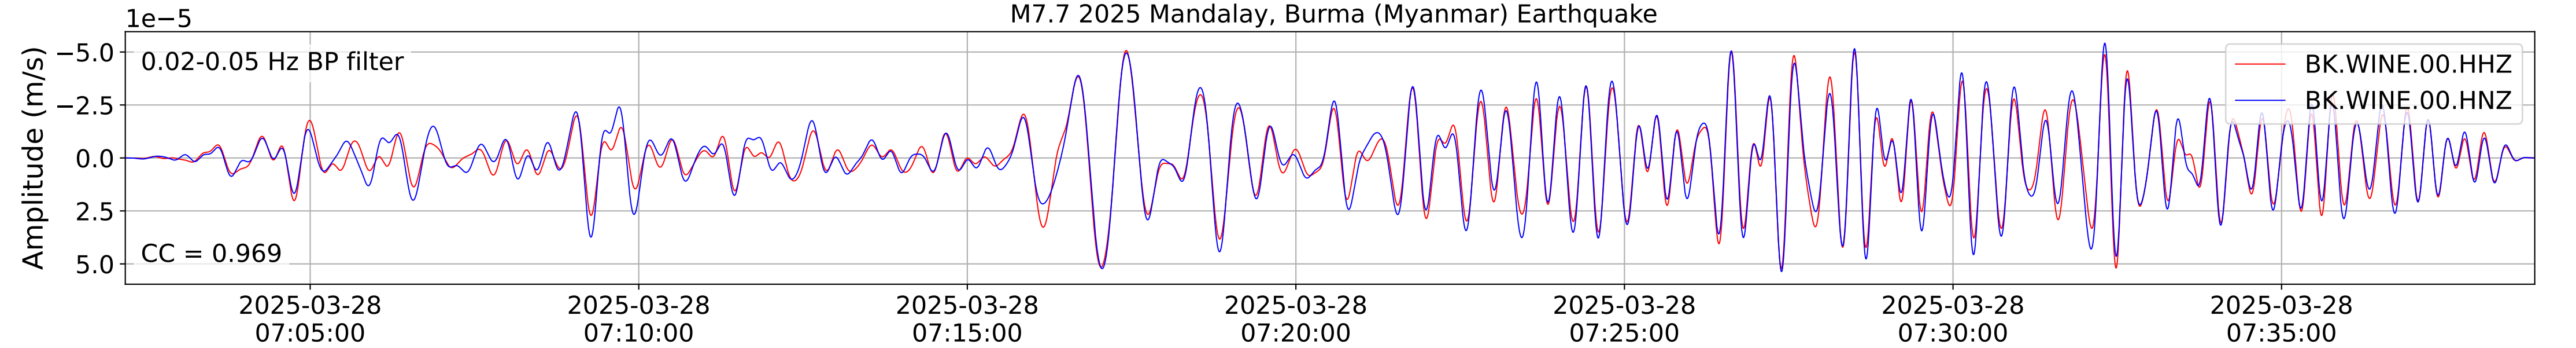

2025.087.062054_M7.7_us7000pn9s
Origin Time:2025-03-28T06:20:54.002000Z USGS event-id:us7000pn9s
M7.7 2025 Mandalay, Burma (Myanmar) Earthquake