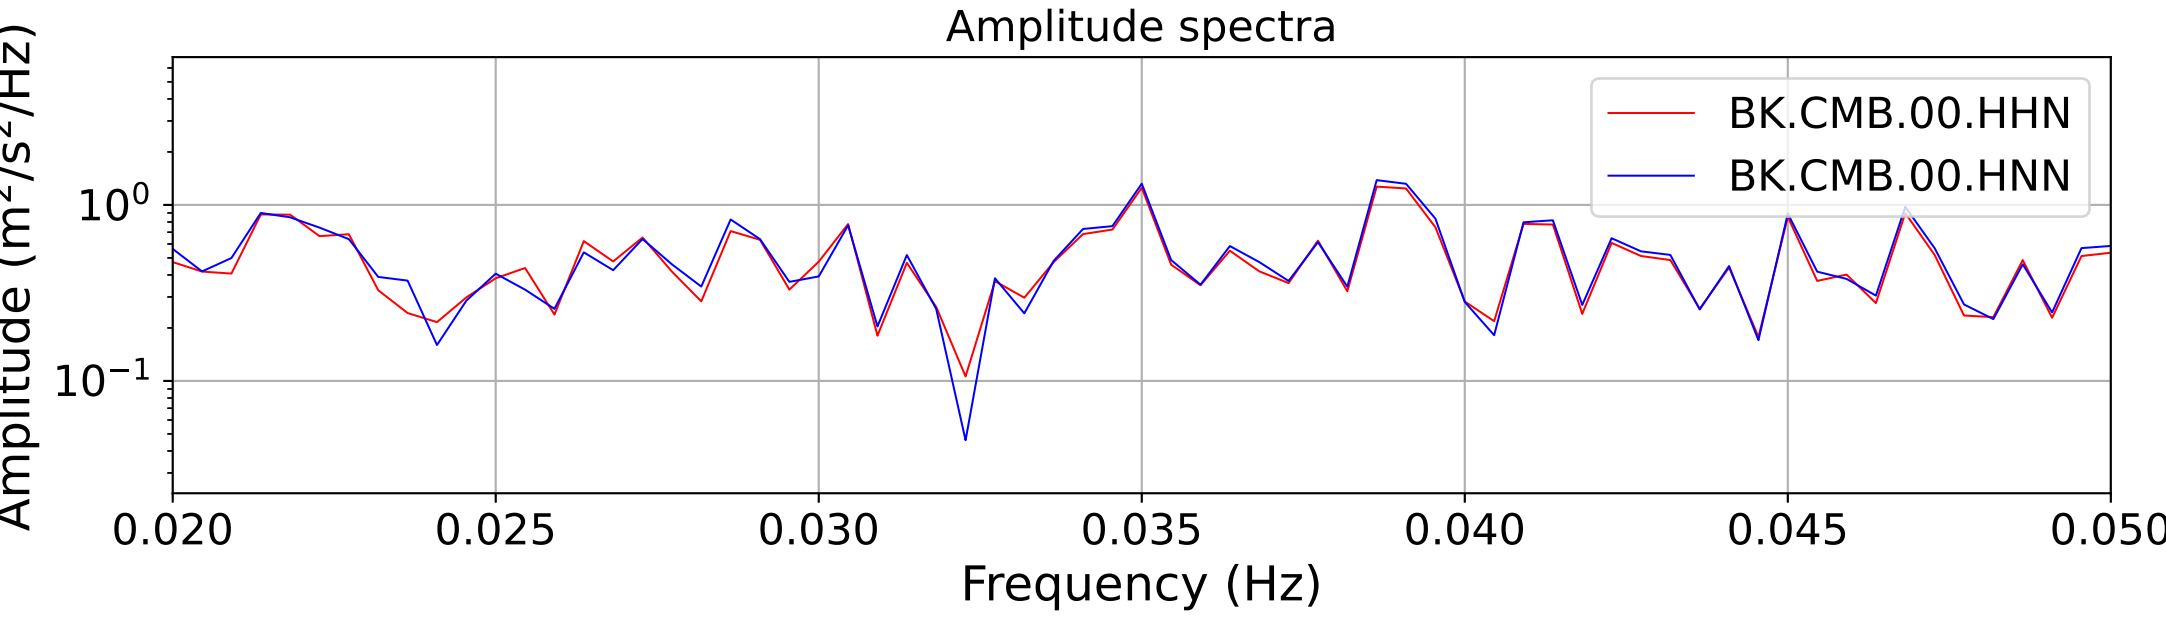

2025.087.062054_M7.7_us7000pn9s
Origin Time:2025-03-28T06:20:54.002000Z USGS event-id:us7000pn9s
M7.7 2025 Mandalay, Burma Earthquake