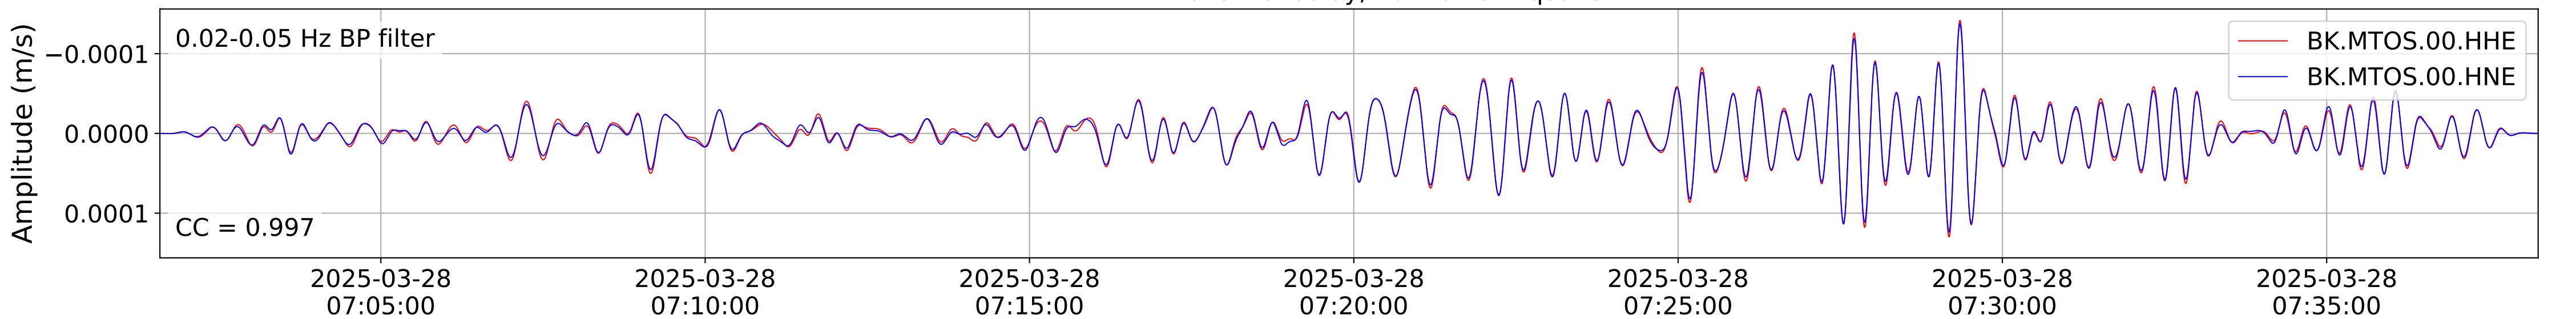

2025.087.062054_M7.7_us7000pn9s
Origin Time:2025-03-28T06:20:54.002000Z USGS event-id:us7000pn9s
M7.7 2025 Mandalay, Burma Earthquake