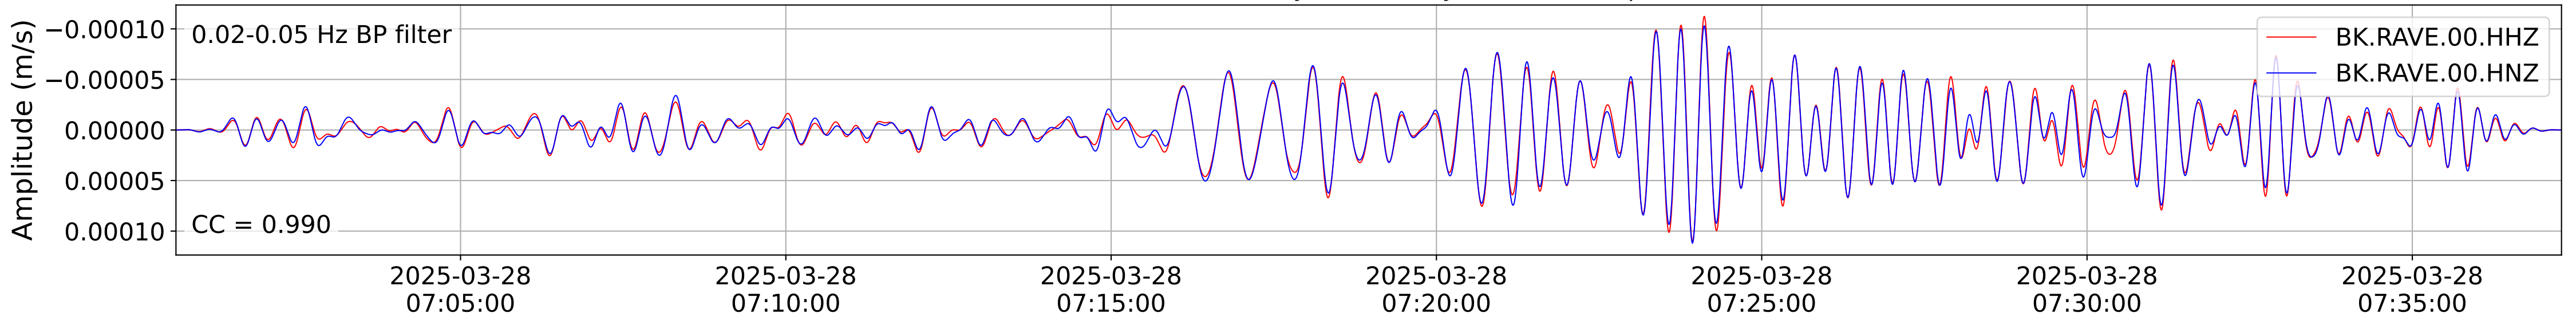

2025.087.062054_M7.7_us7000pn9s
Origin Time:2025-03-28T06:20:54.002000Z USGS event-id:us7000pn9s
M7.7 2025 Mandalay, Burma (Myanmar) Earthquake