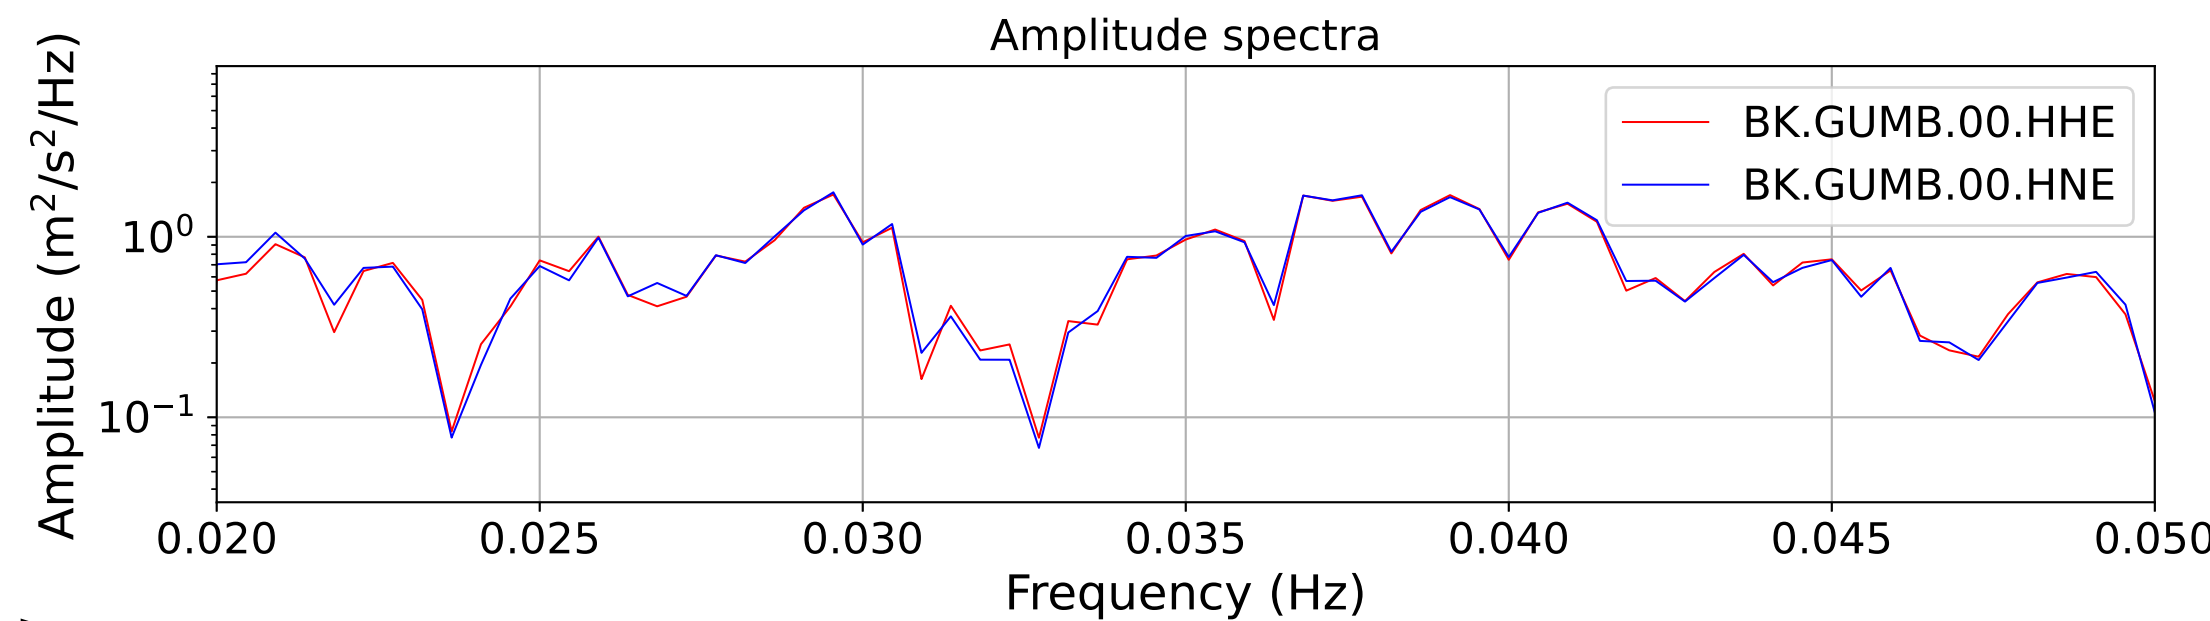

2025.087.062054_M7.7_us7000pn9s
Origin Time:2025-03-28T06:20:54.002000Z USGS event-id:us7000pn9s
M7.7 2025 Mandalay, Burma Earthquake