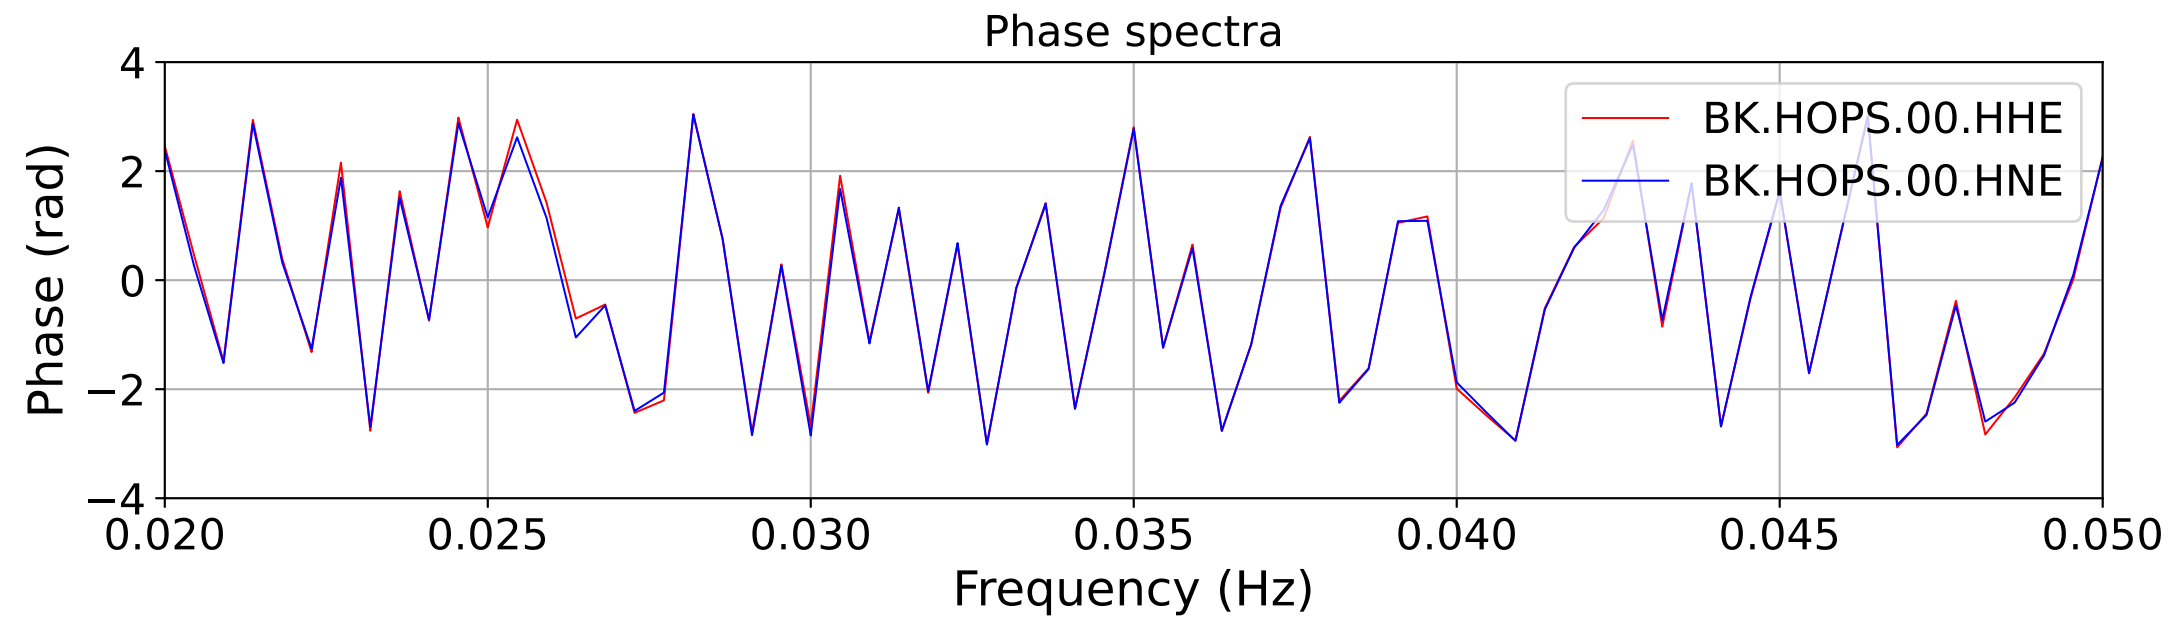

2025.087.062054_M7.7_us7000pn9s
Origin Time:2025-03-28T06:20:54.002000Z USGS event-id:us7000pn9s
M7.7 2025 Mandalay, Burma Earthquake