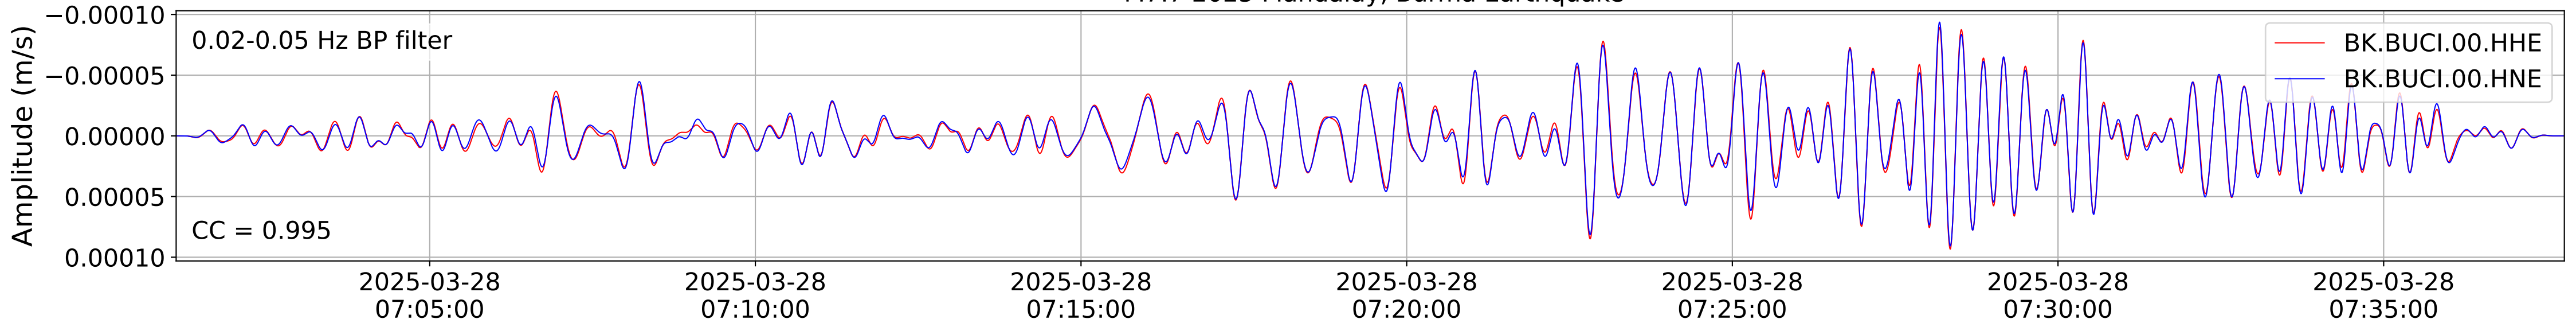

2025.087.062054_M7.7_us7000pn9s
Origin Time:2025-03-28T06:20:54.002000Z USGS event-id:us7000pn9s
M7.7 2025 Mandalay, Burma Earthquake