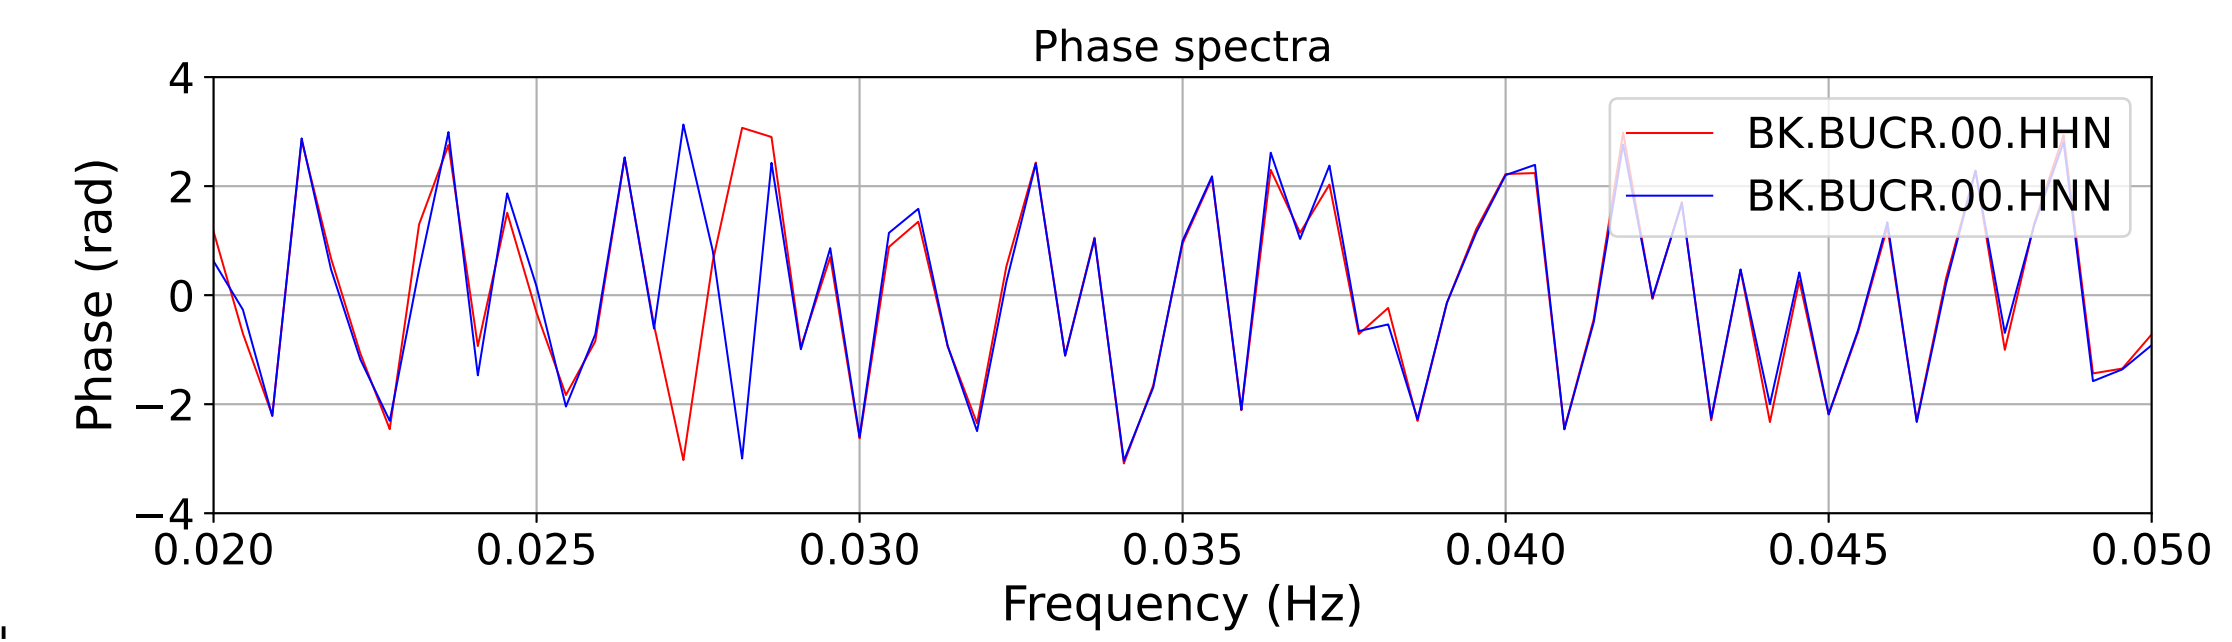

2025.087.062054_M7.7_us7000pn9s
Origin Time:2025-03-28T06:20:54.002000Z USGS event-id:us7000pn9s
M7.7 2025 Mandalay, Burma Earthquake