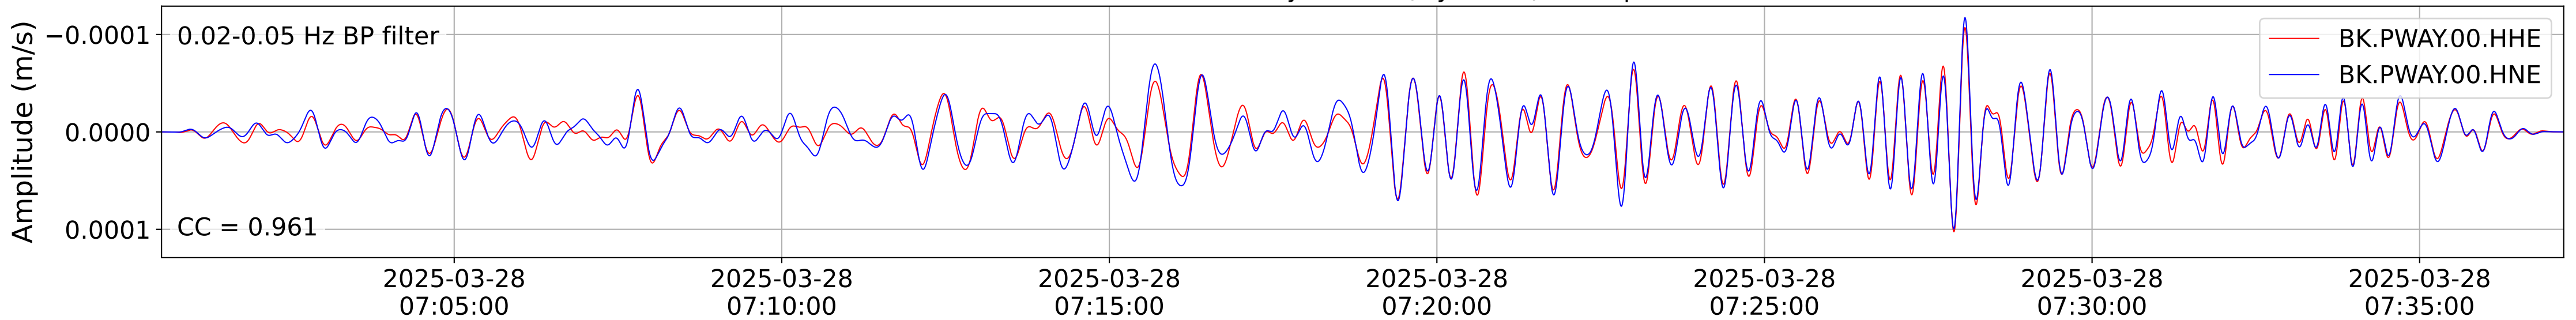

2025.087.062054_M7.7_us7000pn9s
Origin Time:2025-03-28T06:20:54.002000Z USGS event-id:us7000pn9s
M7.7 2025 Mandalay, Burma (Myanmar) Earthquake