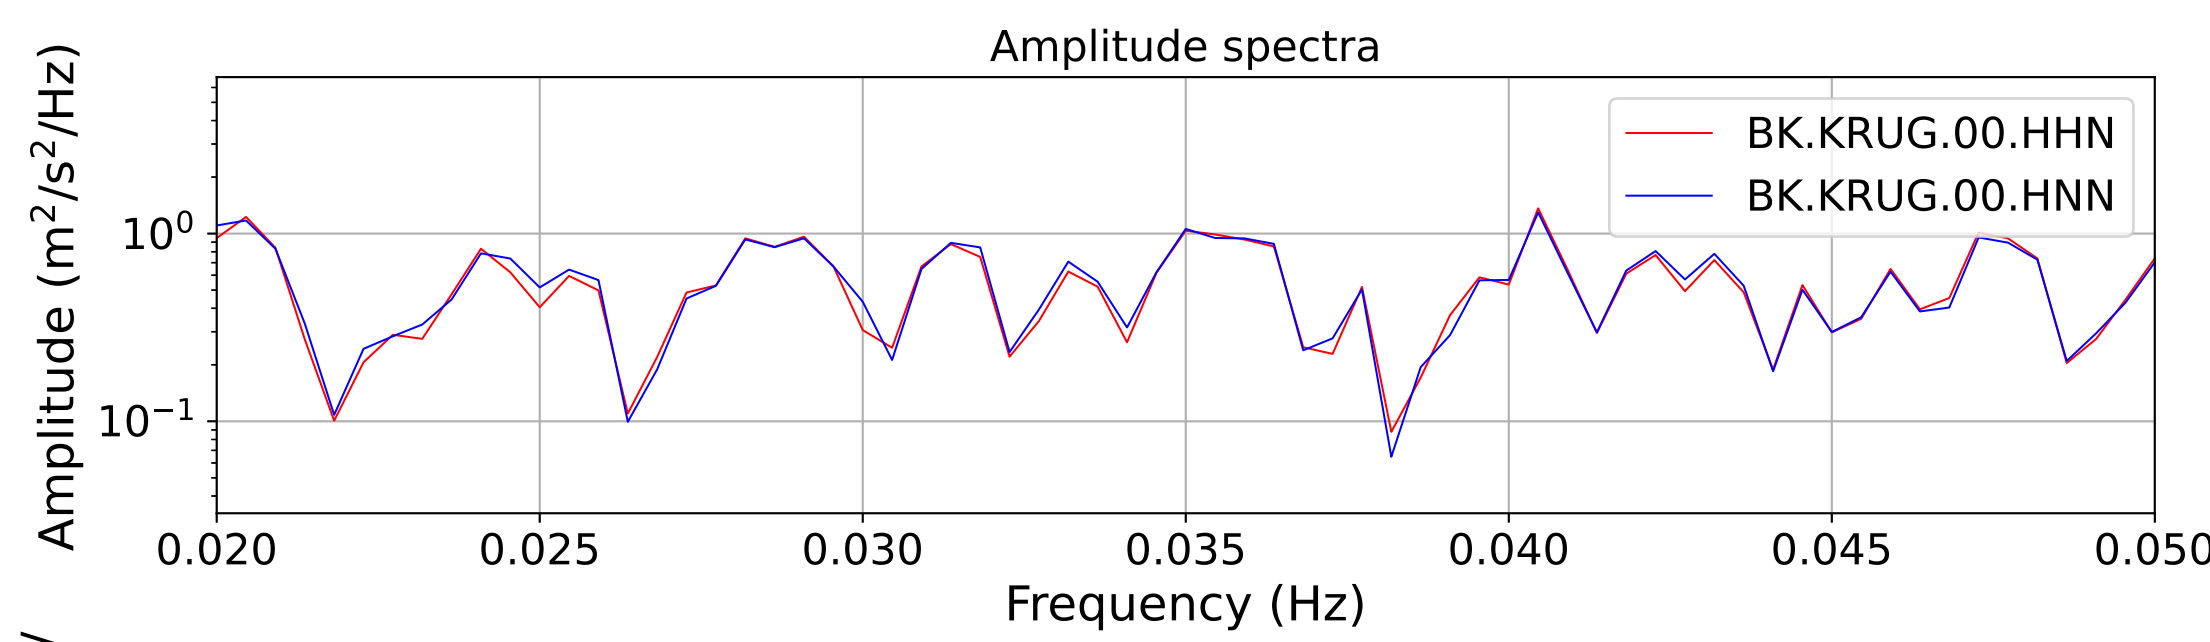

2025.087.062054_M7.7_us7000pn9s
Origin Time:2025-03-28T06:20:54.002000Z USGS event-id:us7000pn9s
M7.7 2025 Mandalay, Burma Earthquake