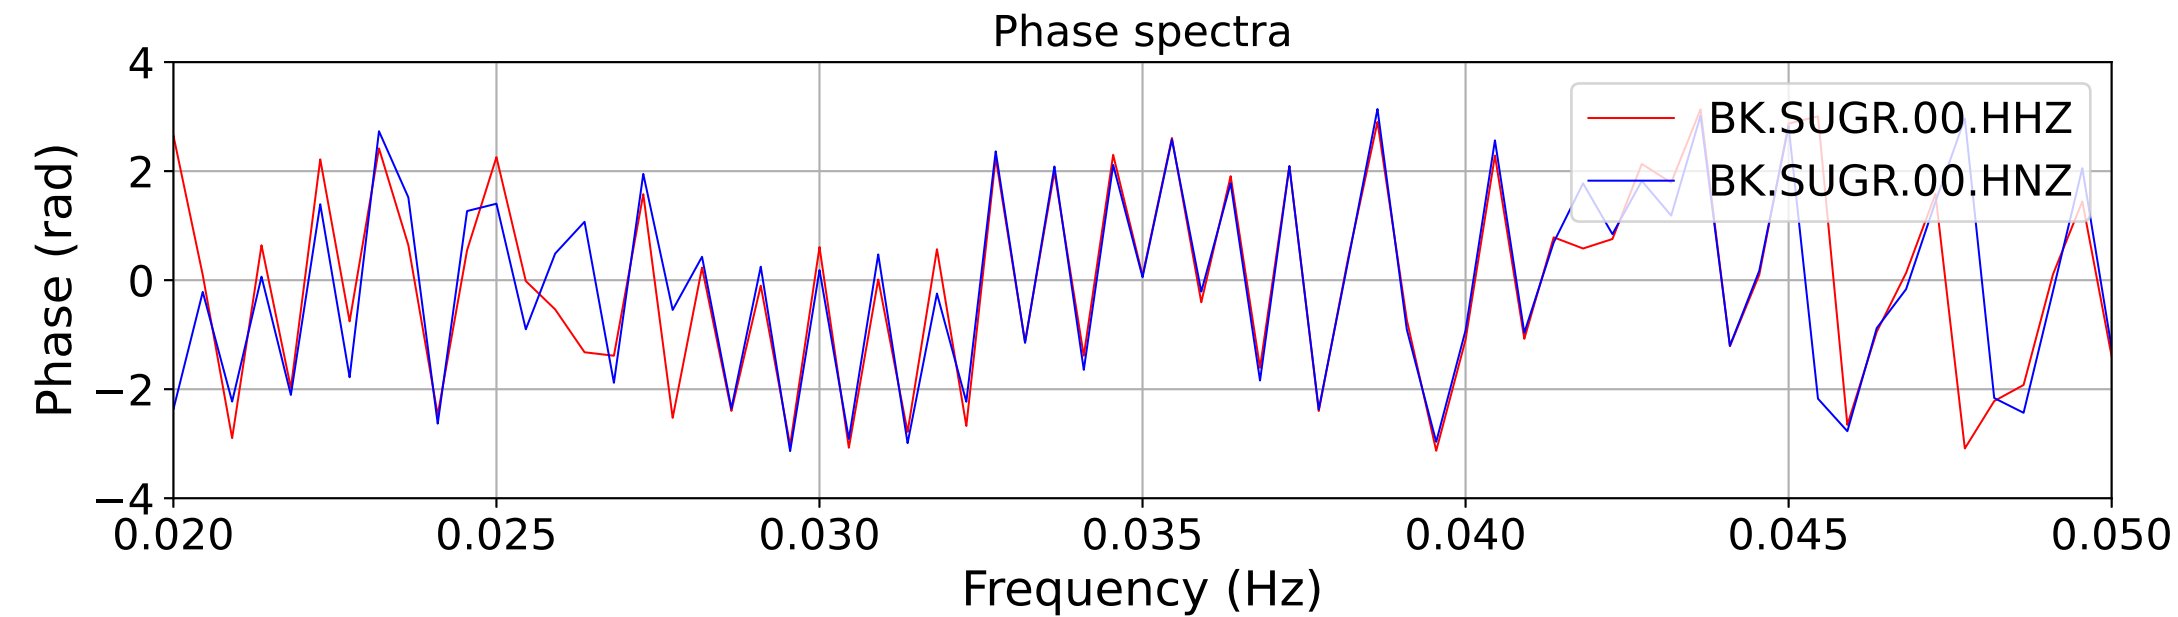

2025.087.062054_M7.7_us7000pn9s
Origin Time:2025-03-28T06:20:54.002000Z USGS event-id:us7000pn9s
M7.7 2025 Mandalay, Burma (Myanmar) Earthquake