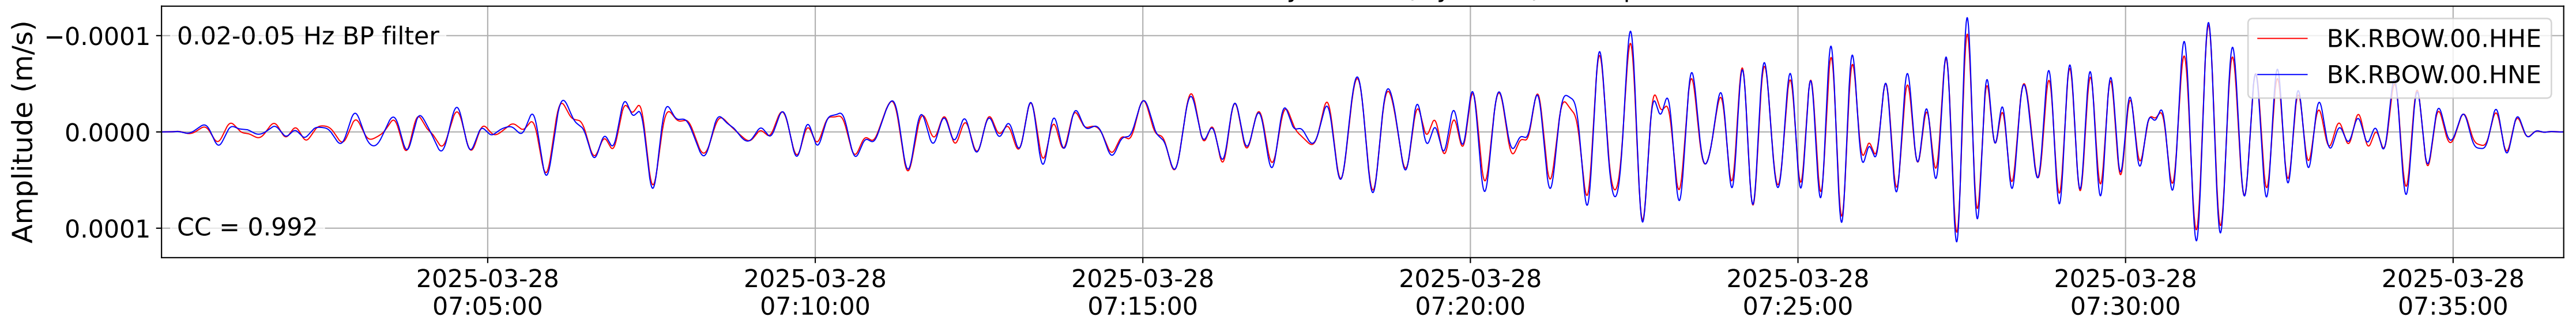

2025.087.062054_M7.7_us7000pn9s
Origin Time:2025-03-28T06:20:54.002000Z USGS event-id:us7000pn9s
M7.7 2025 Mandalay, Burma (Myanmar) Earthquake