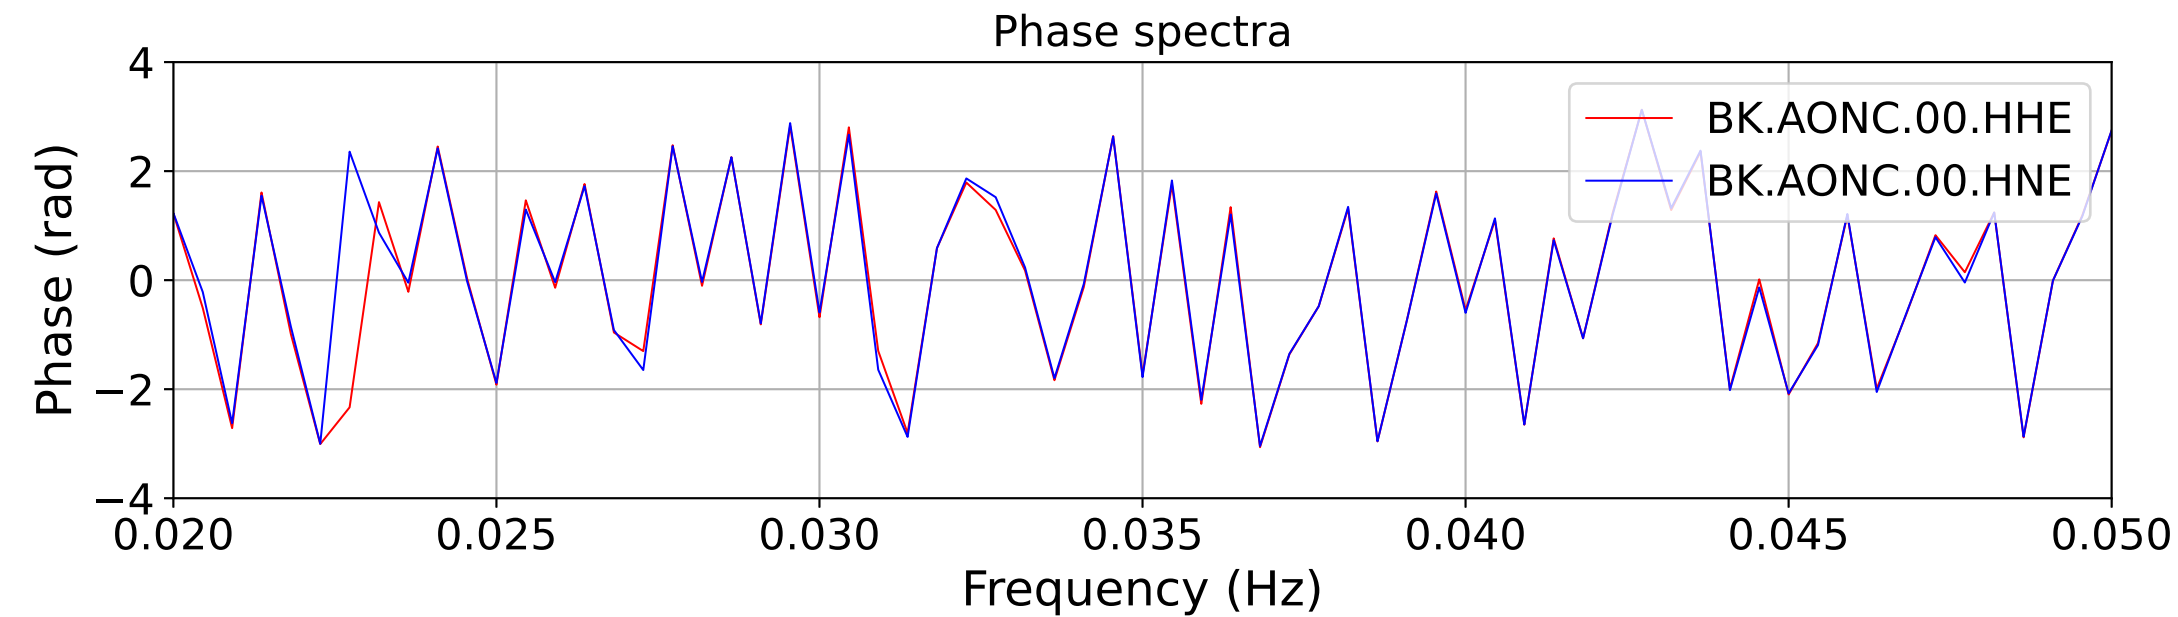

2025.087.062054_M7.7_us7000pn9s
Origin Time:2025-03-28T06:20:54.002000Z USGS event-id:us7000pn9s
M7.7 2025 Mandalay, Burma Earthquake