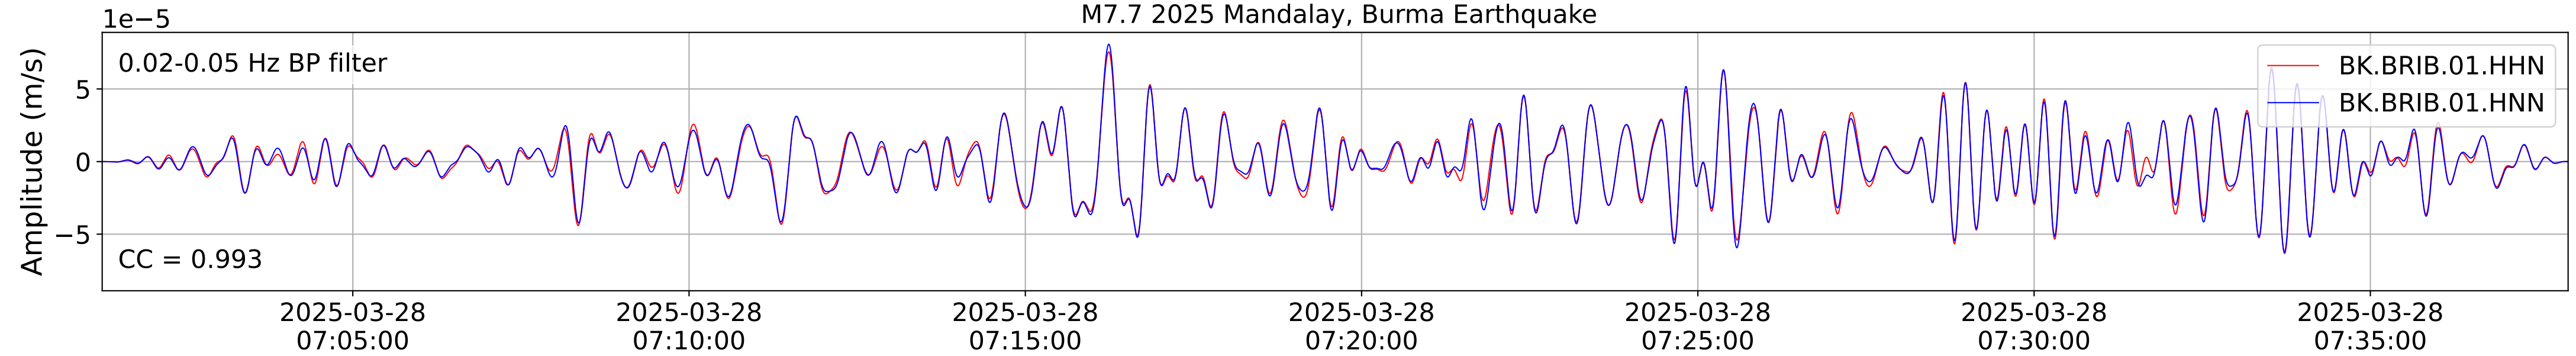

2025.087.062054_M7.7_us7000pn9s
Origin Time:2025-03-28T06:20:54.002000Z USGS event-id:us7000pn9s
M7.7 2025 Mandalay, Burma Earthquake