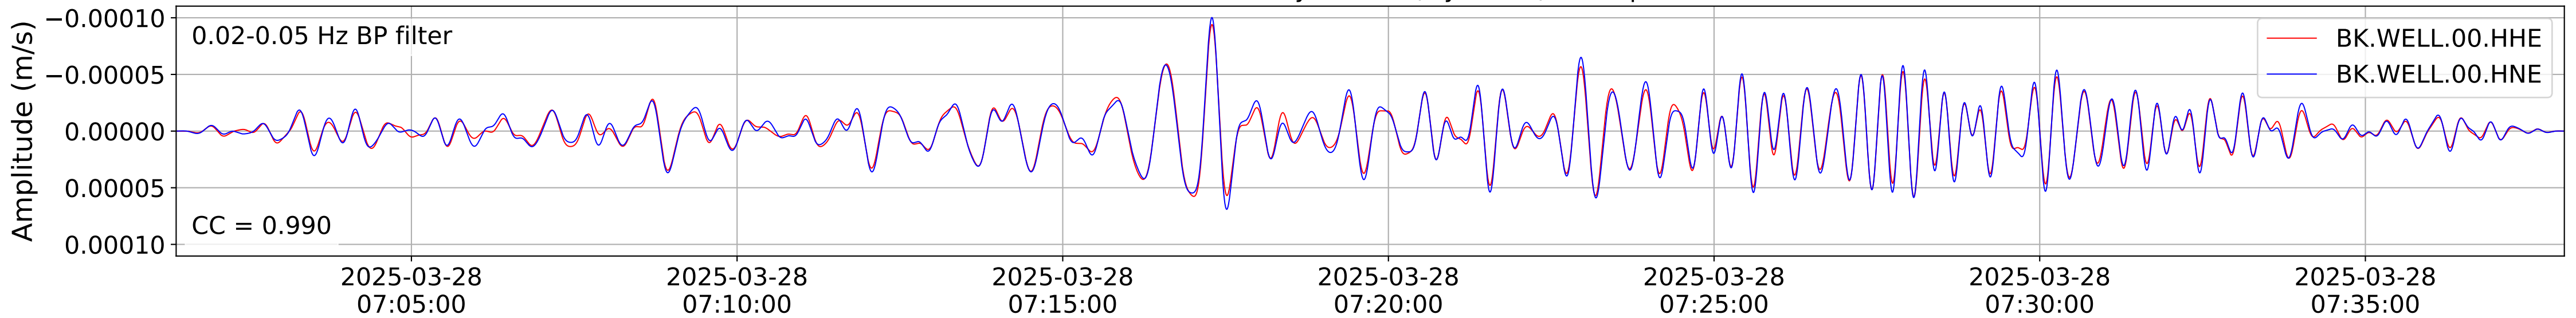

2025.087.062054_M7.7_us7000pn9s
Origin Time:2025-03-28T06:20:54.002000Z USGS event-id:us7000pn9s
M7.7 2025 Mandalay, Burma (Myanmar) Earthquake