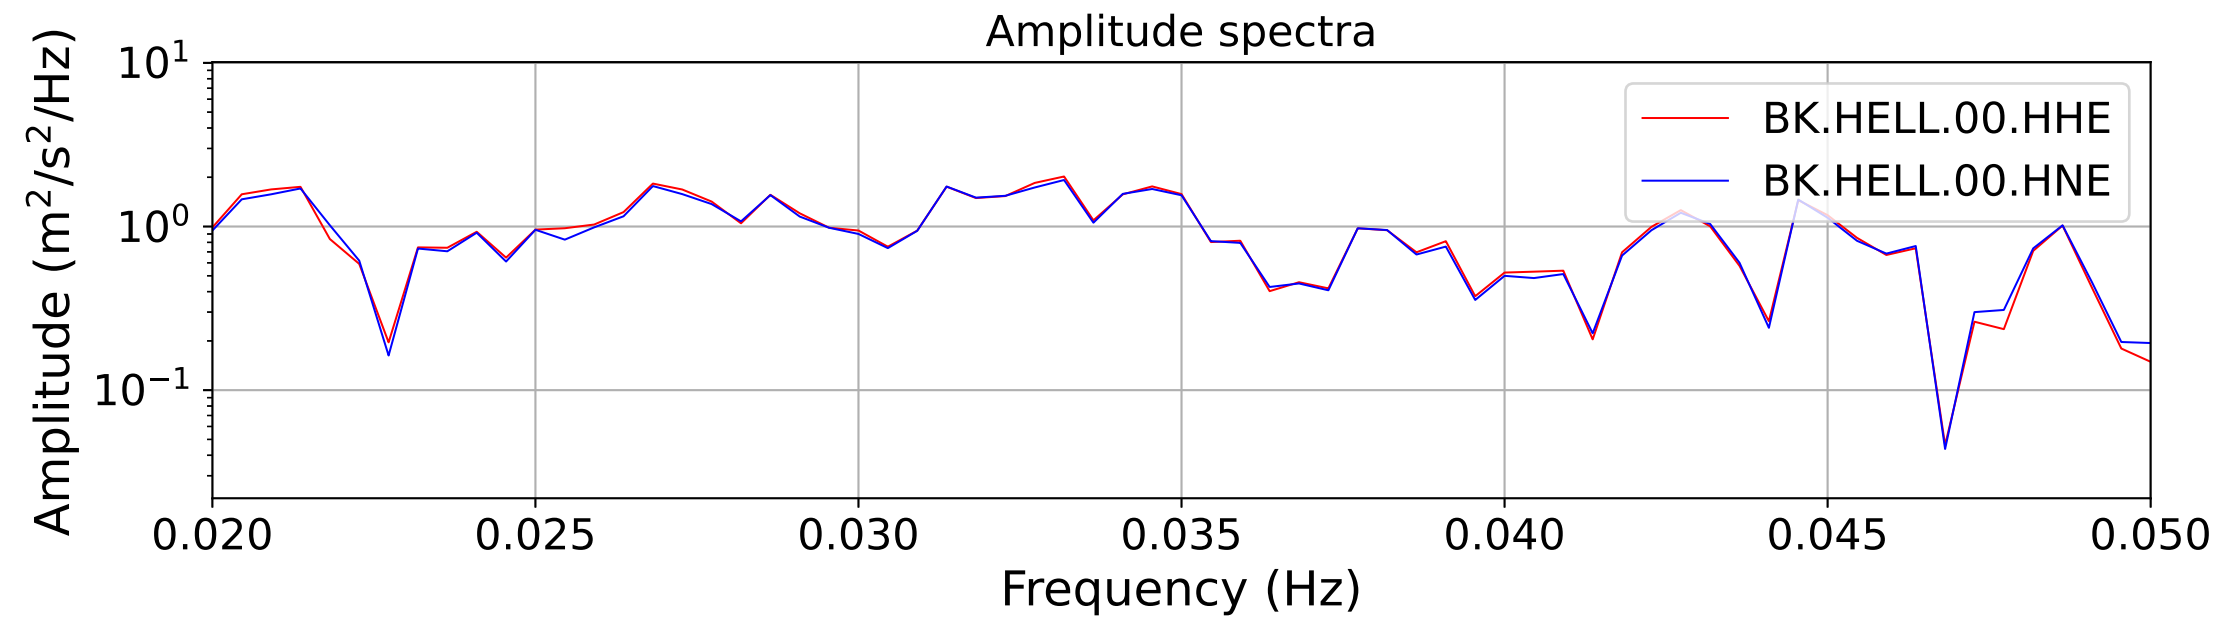

2025.087.062054_M7.7_us7000pn9s
Origin Time:2025-03-28T06:20:54.002000Z USGS event-id:us7000pn9s
M7.7 2025 Mandalay, Burma Earthquake