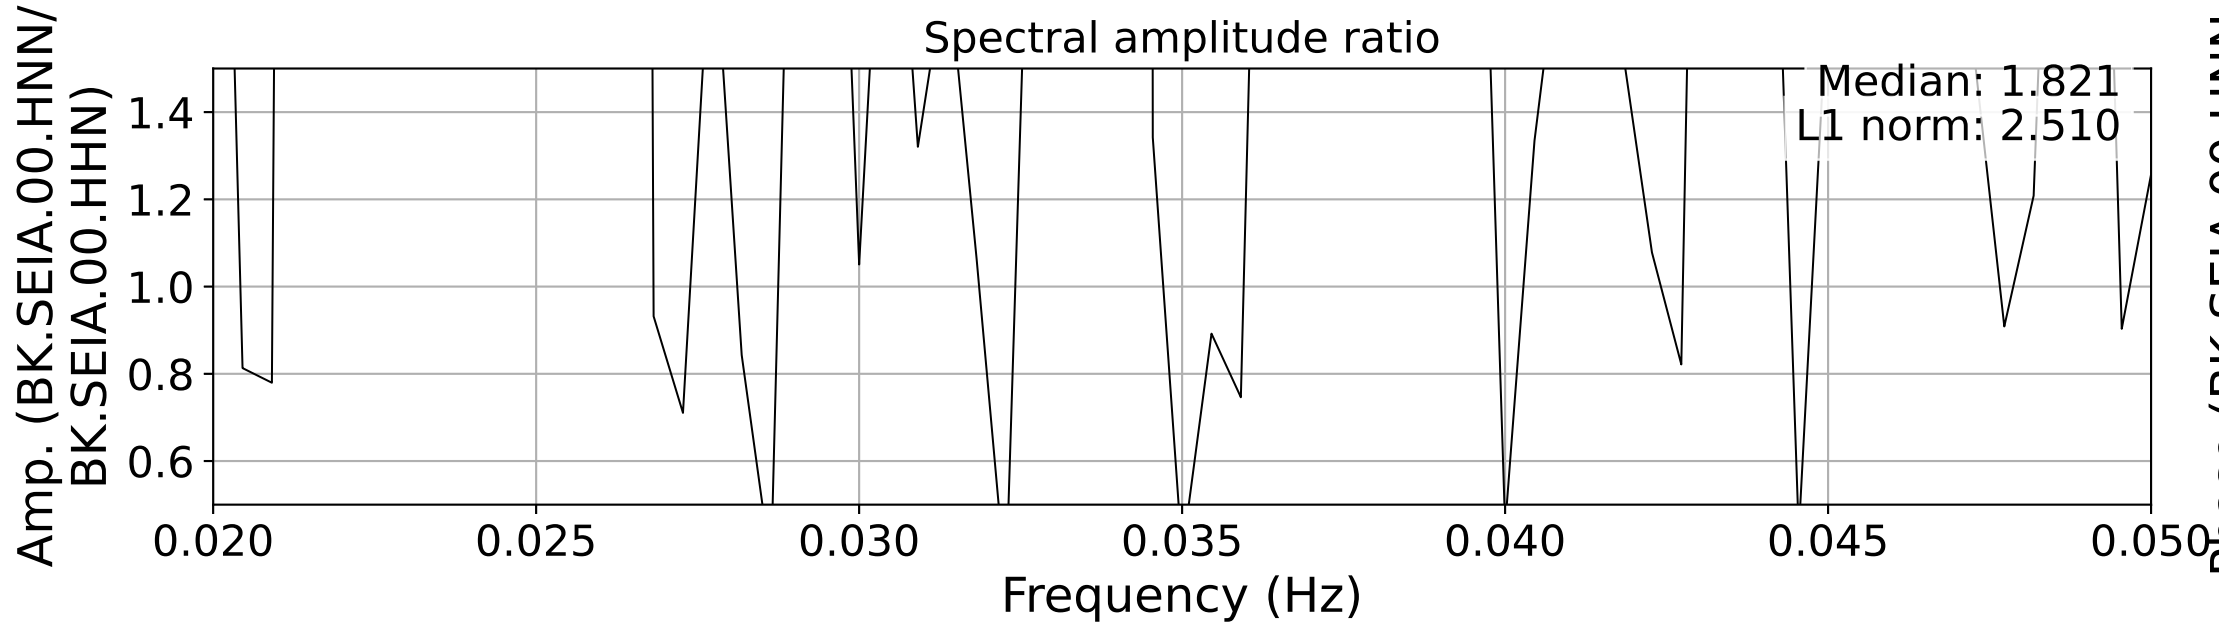

2025.087.062054_M7.7_us7000pn9s
Origin Time:2025-03-28T06:20:54.002000Z USGS event-id:us7000pn9s
M7.7 2025 Mandalay, Burma (Myanmar) Earthquake