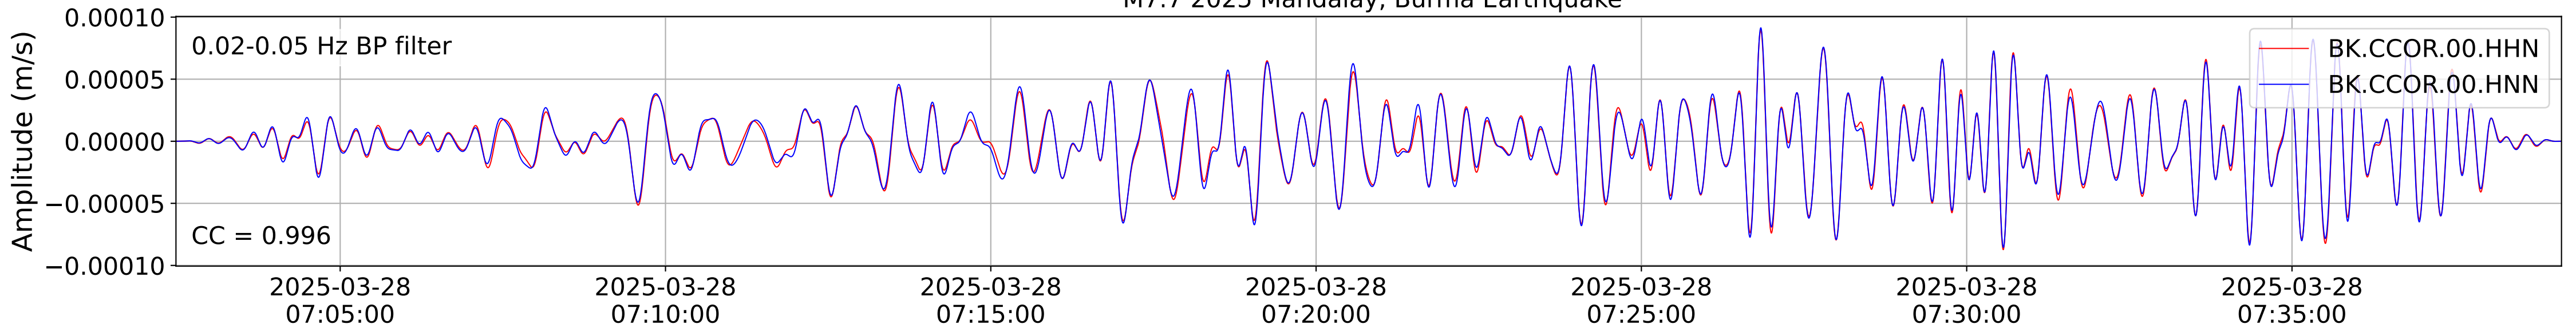

2025.087.062054_M7.7_us7000pn9s
Origin Time:2025-03-28T06:20:54.002000Z USGS event-id:us7000pn9s
M7.7 2025 Mandalay, Burma Earthquake