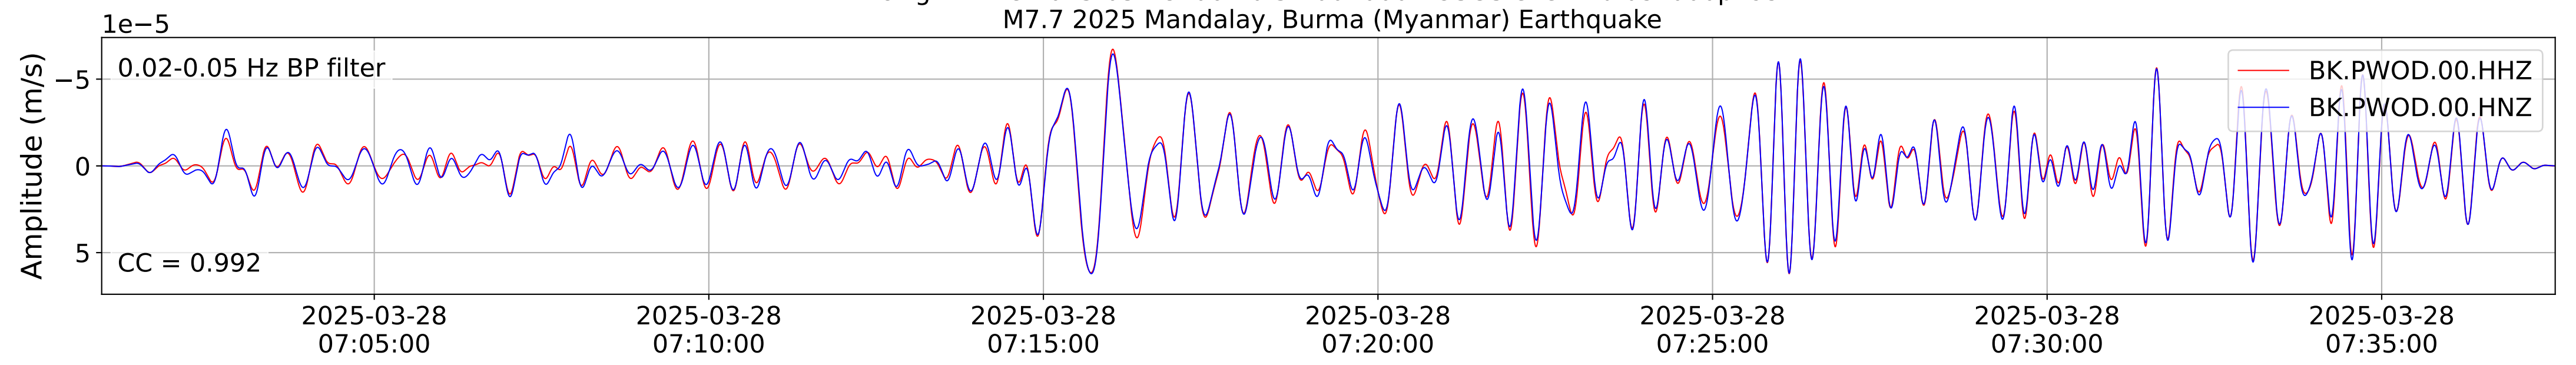

2025.087.062054_M7.7_us7000pn9s
Origin Time:2025-03-28T06:20:54.002000Z USGS event-id:us7000pn9s
M7.7 2025 Mandalay, Burma (Myanmar) Earthquake