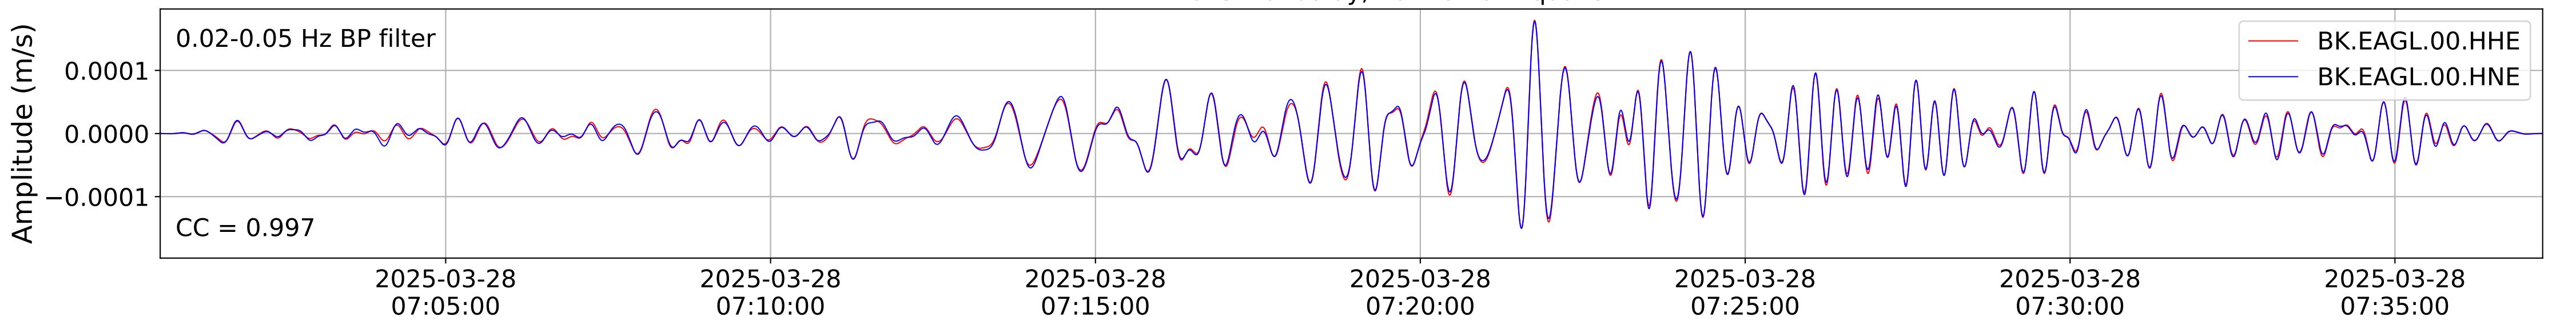

2025.087.062054_M7.7_us7000pn9s
Origin Time:2025-03-28T06:20:54.002000Z USGS event-id:us7000pn9s
M7.7 2025 Mandalay, Burma Earthquake