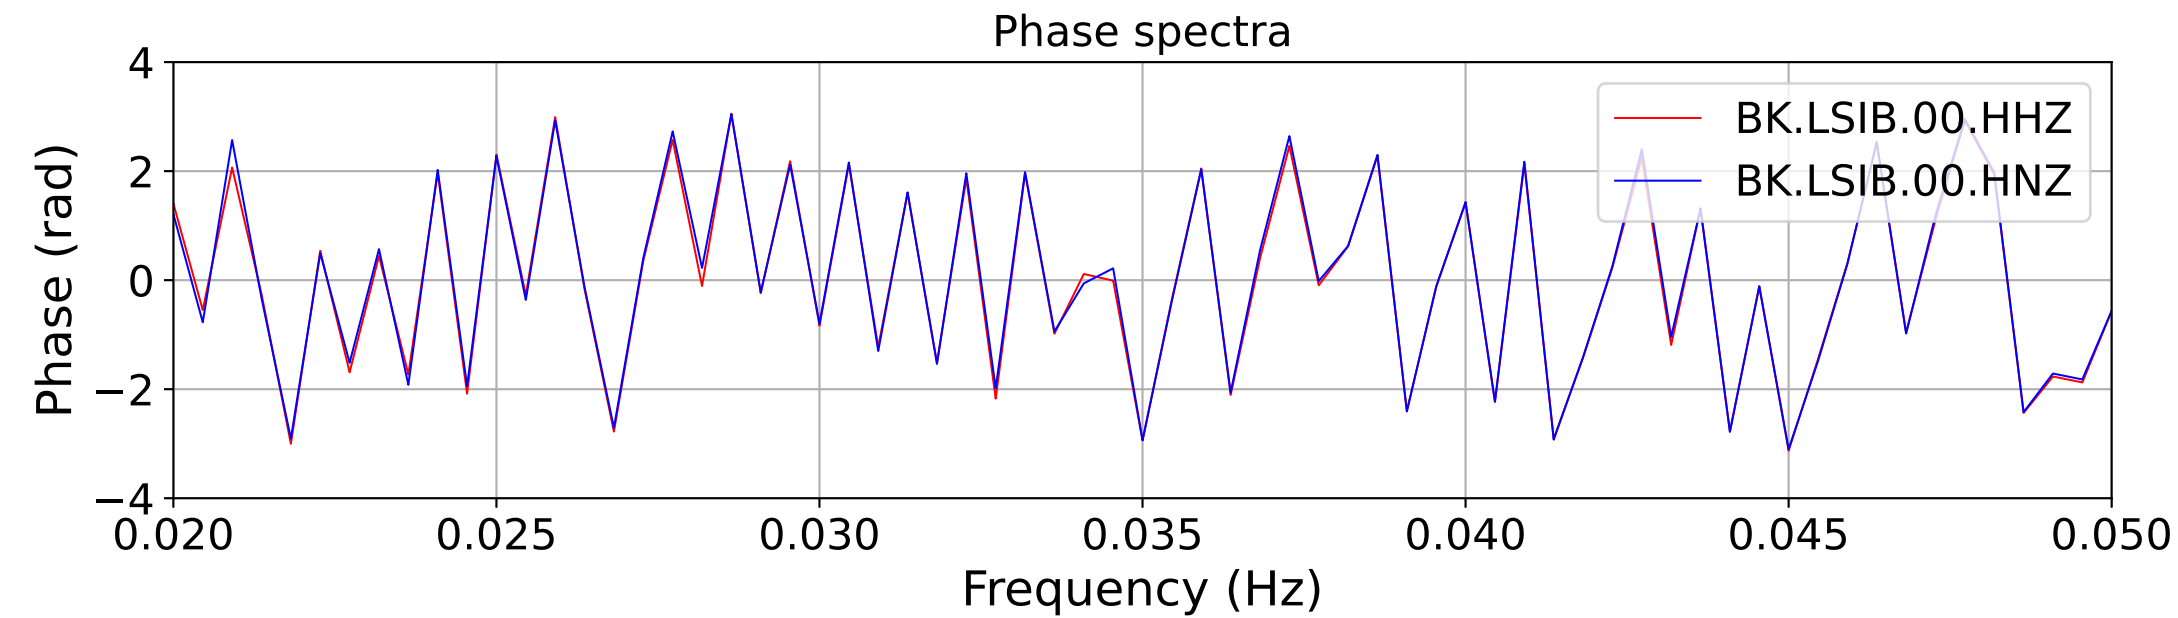

2025.087.062054_M7.7_us7000pn9s
Origin Time:2025-03-28T06:20:54.002000Z USGS event-id:us7000pn9s
M7.7 2025 Mandalay, Burma Earthquake