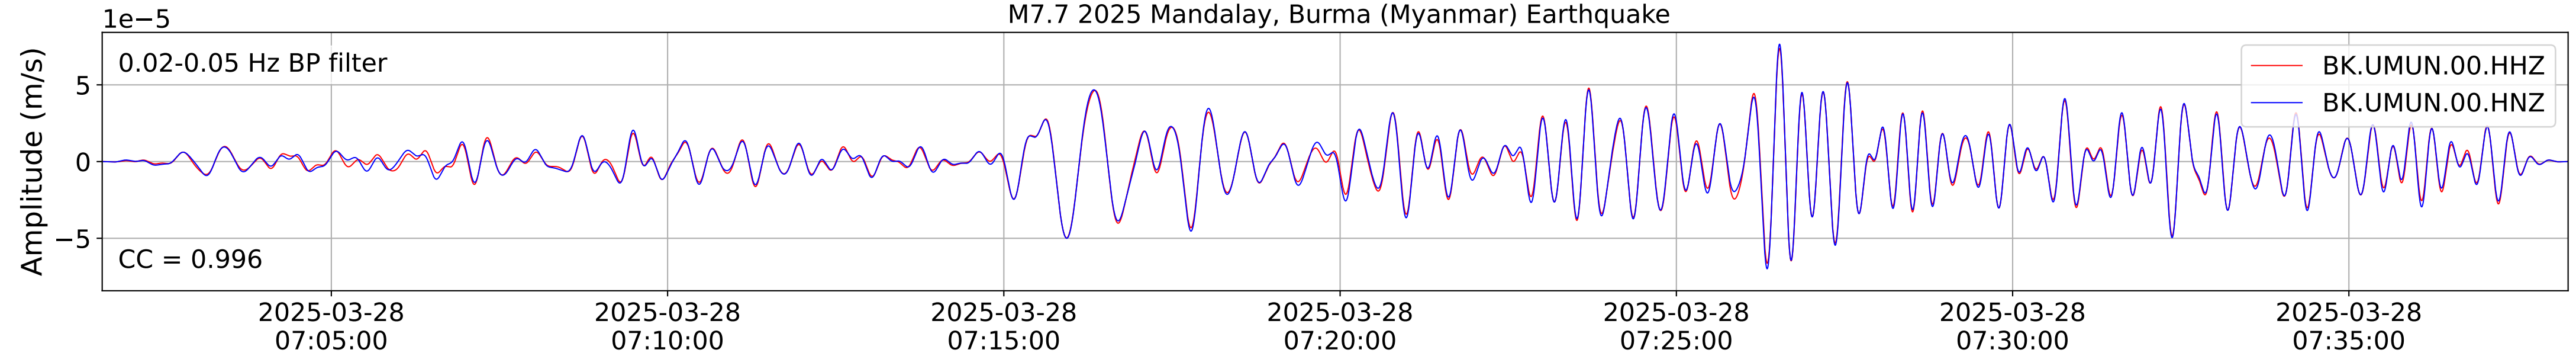

2025.087.062054_M7.7_us7000pn9s
Origin Time:2025-03-28T06:20:54.002000Z USGS event-id:us7000pn9s
M7.7 2025 Mandalay, Burma (Myanmar) Earthquake