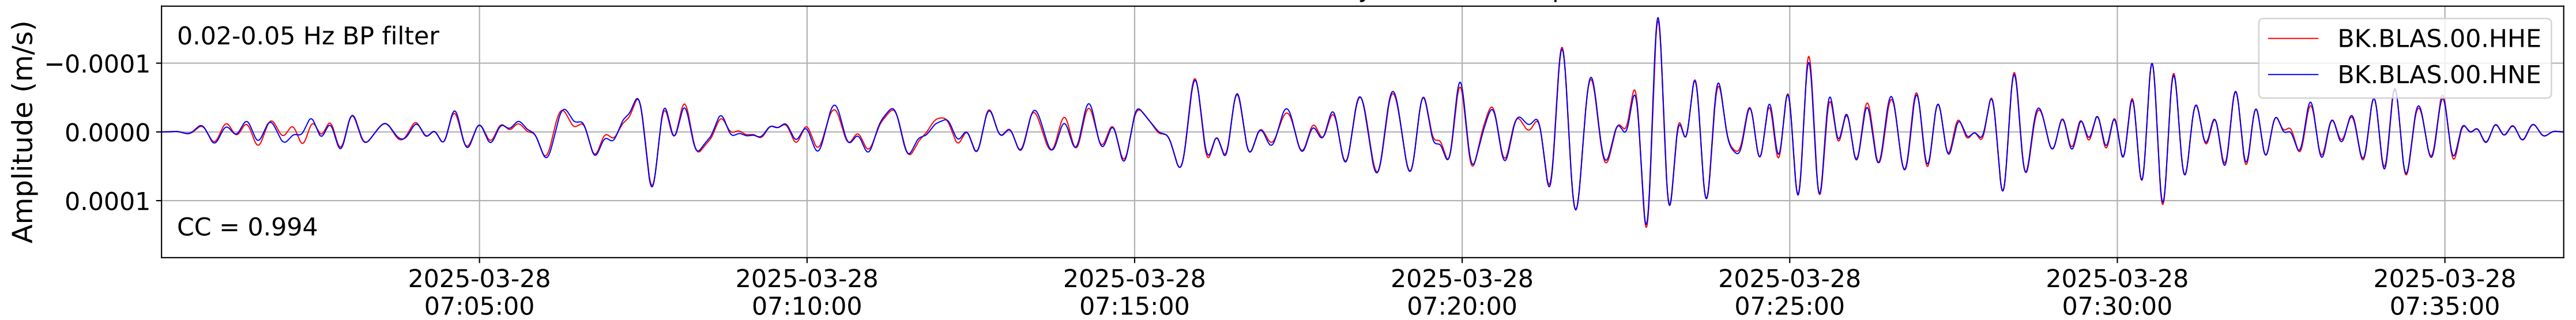

2025.087.062054_M7.7_us7000pn9s
Origin Time:2025-03-28T06:20:54.002000Z USGS event-id:us7000pn9s
M7.7 2025 Mandalay, Burma Earthquake