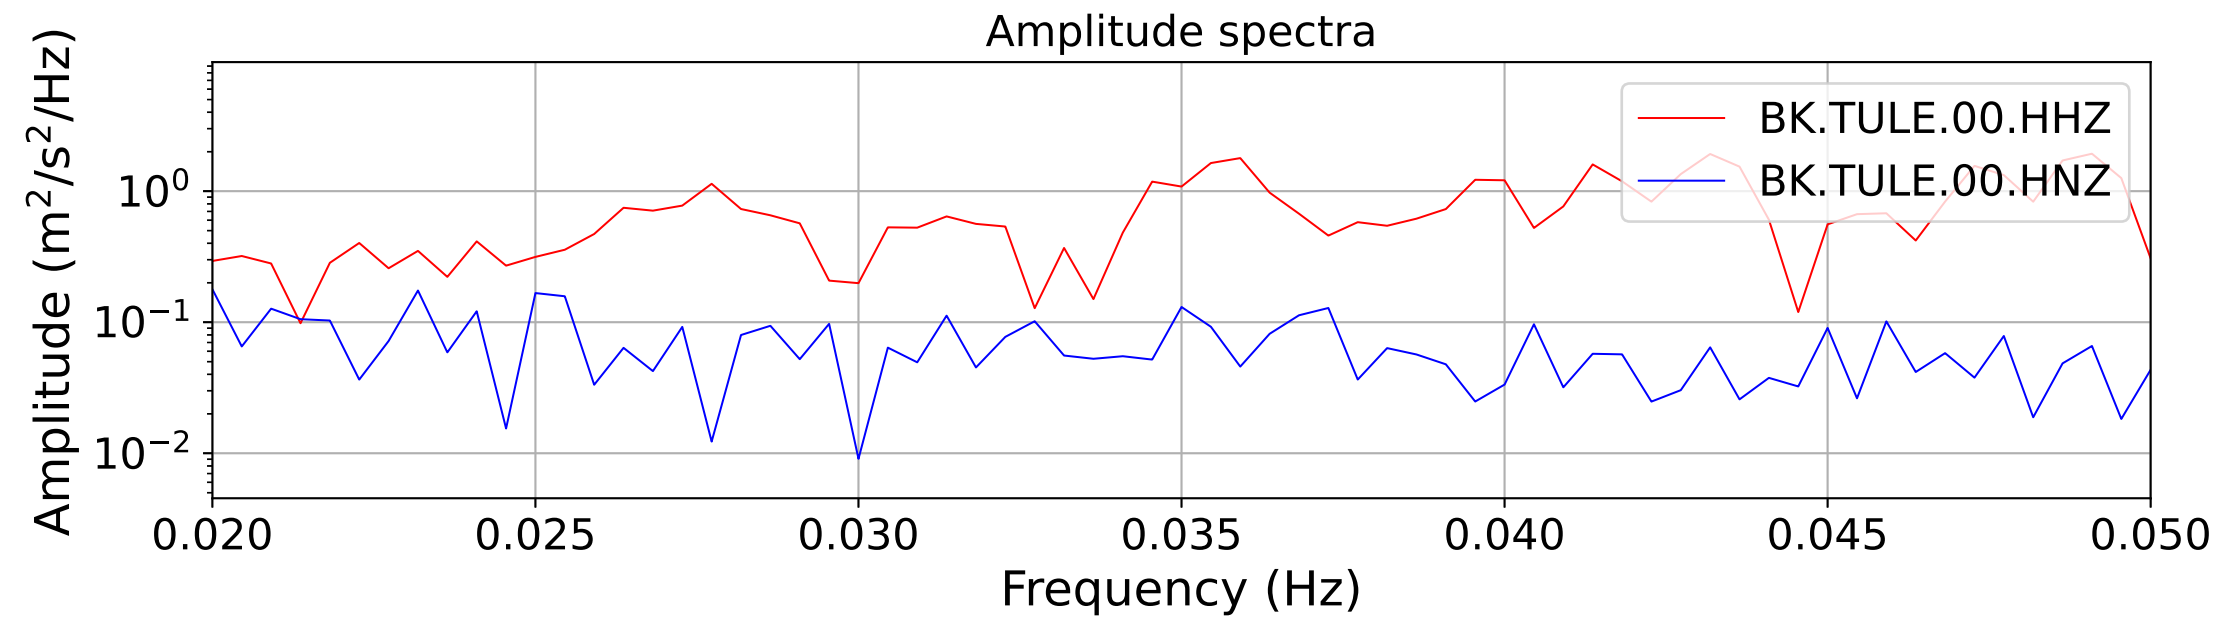

2025.087.062054_M7.7_us7000pn9s
Origin Time:2025-03-28T06:20:54.002000Z USGS event-id:us7000pn9s
M7.7 2025 Mandalay, Burma (Myanmar) Earthquake