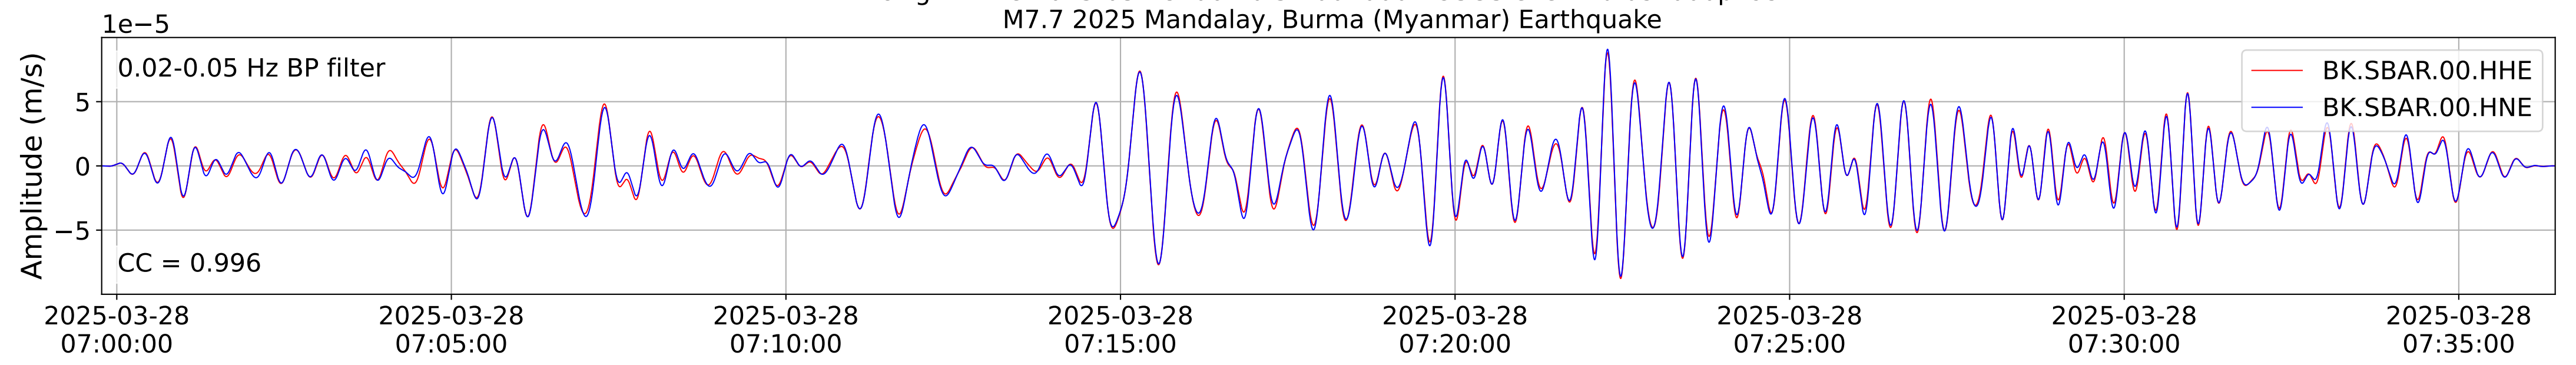

2025.087.062054_M7.7_us7000pn9s
Origin Time:2025-03-28T06:20:54.002000Z USGS event-id:us7000pn9s
M7.7 2025 Mandalay, Burma (Myanmar) Earthquake