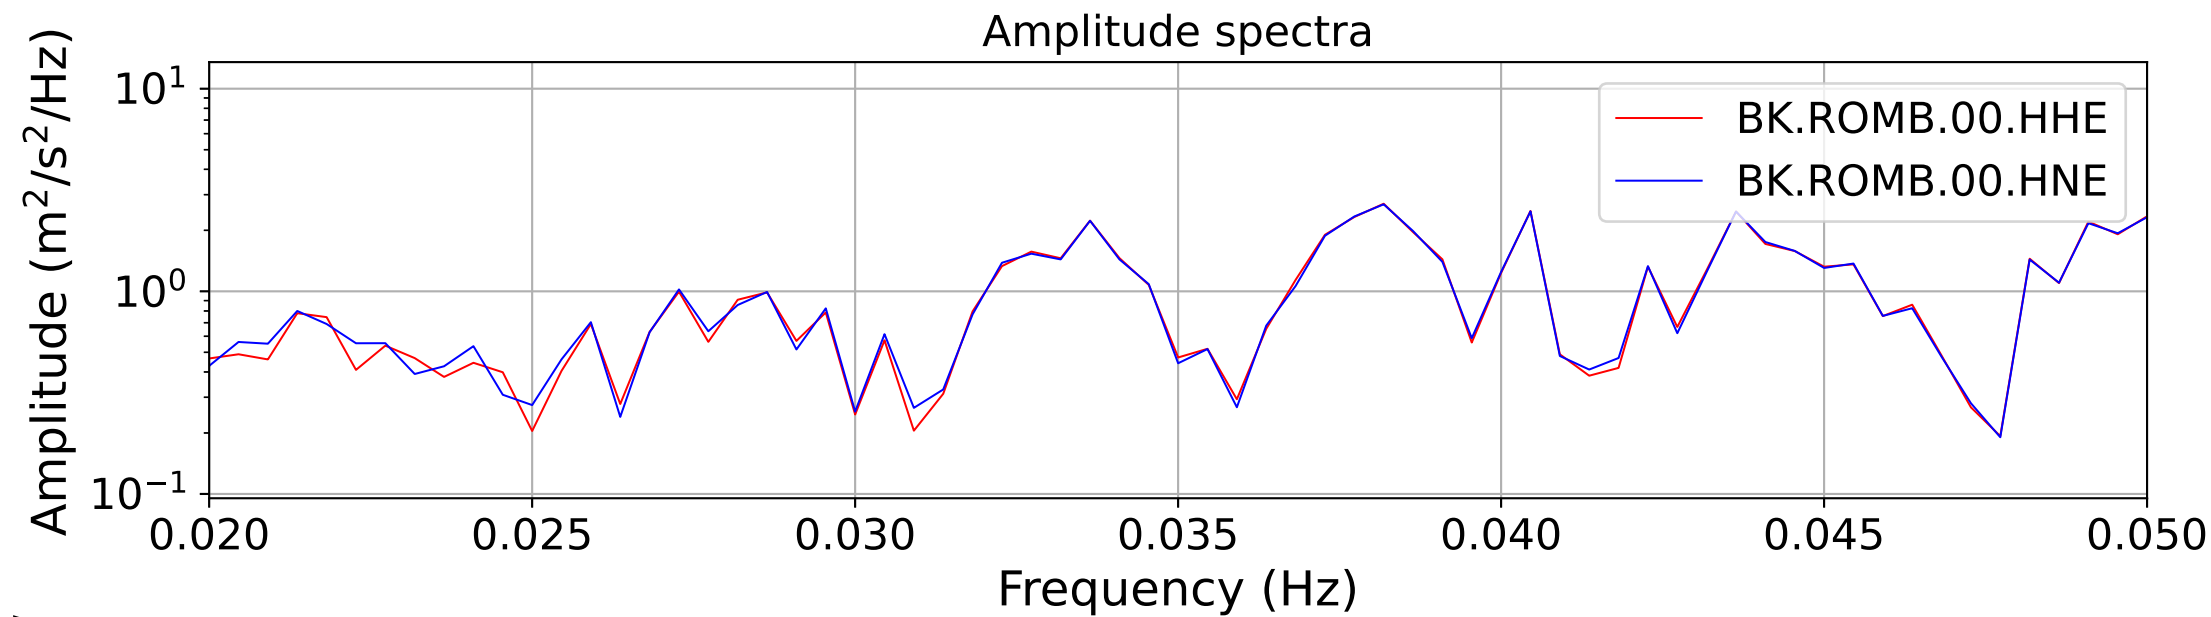

2025.087.062054_M7.7_us7000pn9s
Origin Time:2025-03-28T06:20:54.002000Z USGS event-id:us7000pn9s
M7.7 2025 Mandalay, Burma (Myanmar) Earthquake