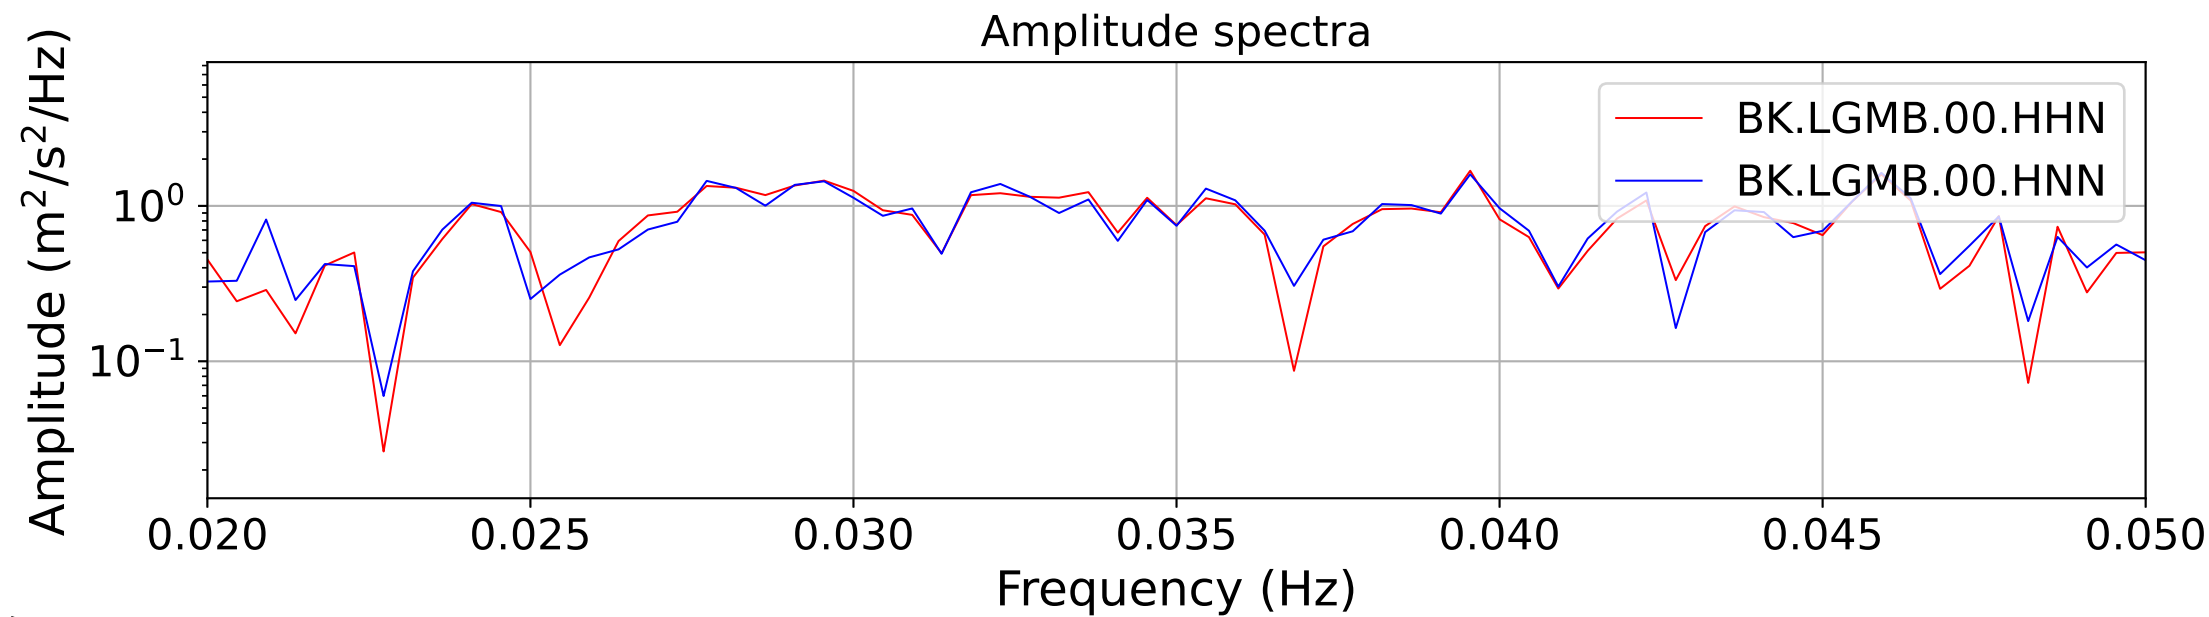

2025.087.062054_M7.7_us7000pn9s
Origin Time:2025-03-28T06:20:54.002000Z USGS event-id:us7000pn9s
M7.7 2025 Mandalay, Burma Earthquake