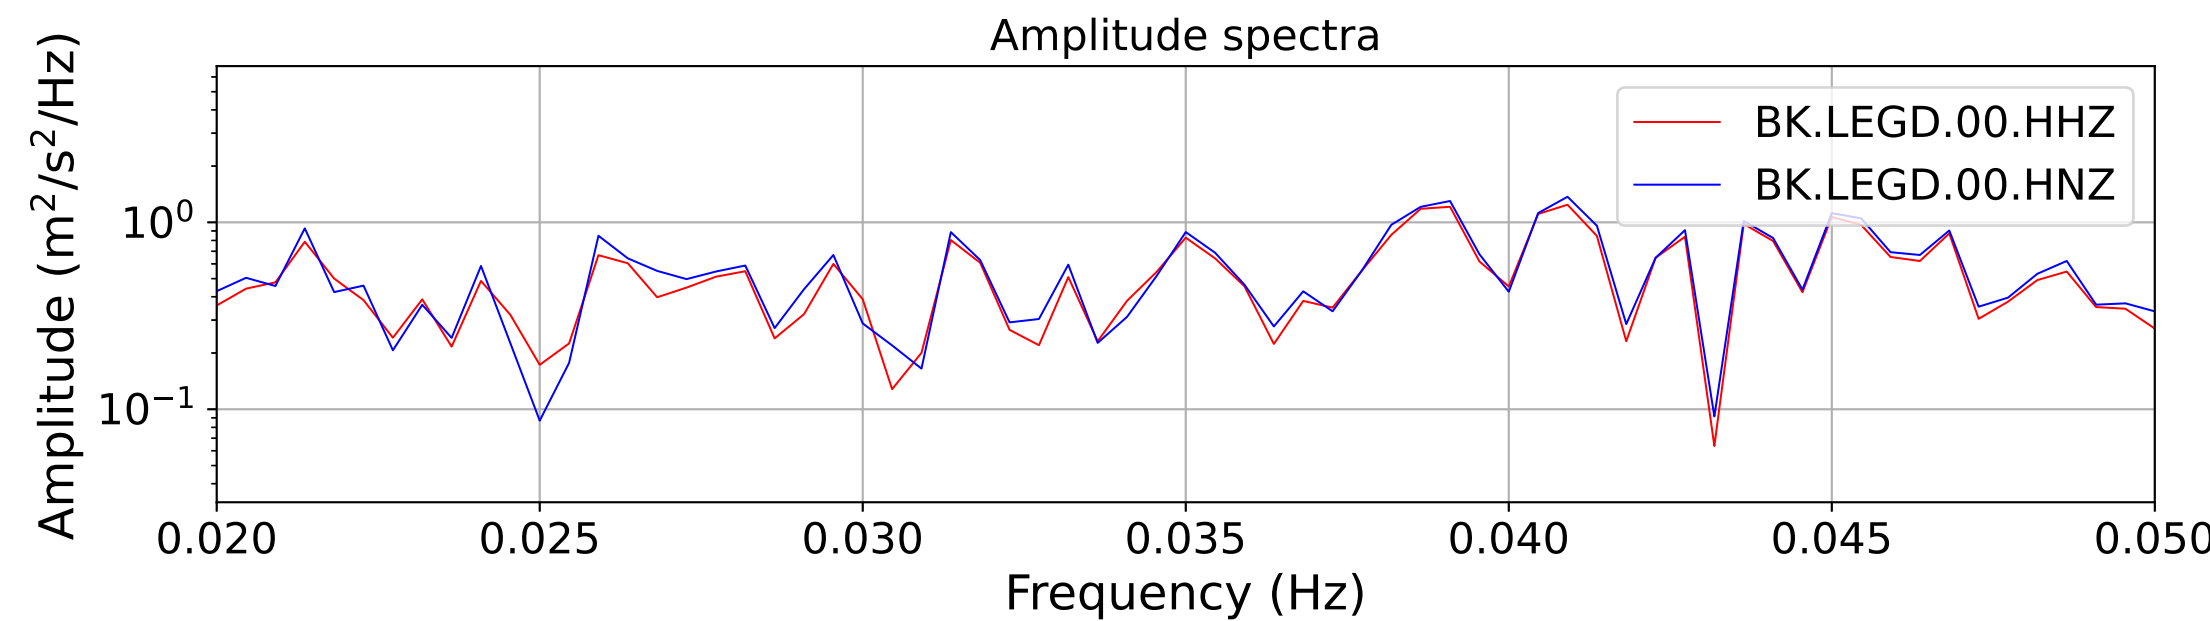

2025.087.062054_M7.7_us7000pn9s
Origin Time:2025-03-28T06:20:54.002000Z USGS event-id:us7000pn9s
M7.7 2025 Mandalay, Burma Earthquake