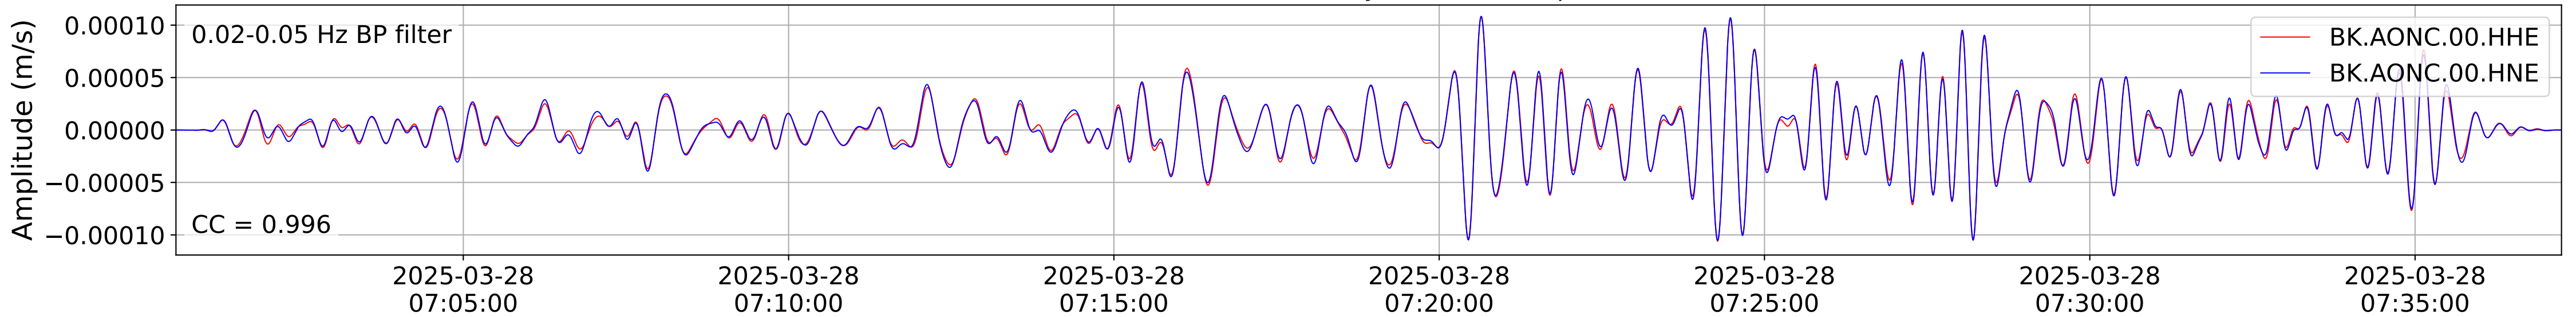

2025.087.062054_M7.7_us7000pn9s
Origin Time:2025-03-28T06:20:54.002000Z USGS event-id:us7000pn9s
M7.7 2025 Mandalay, Burma Earthquake