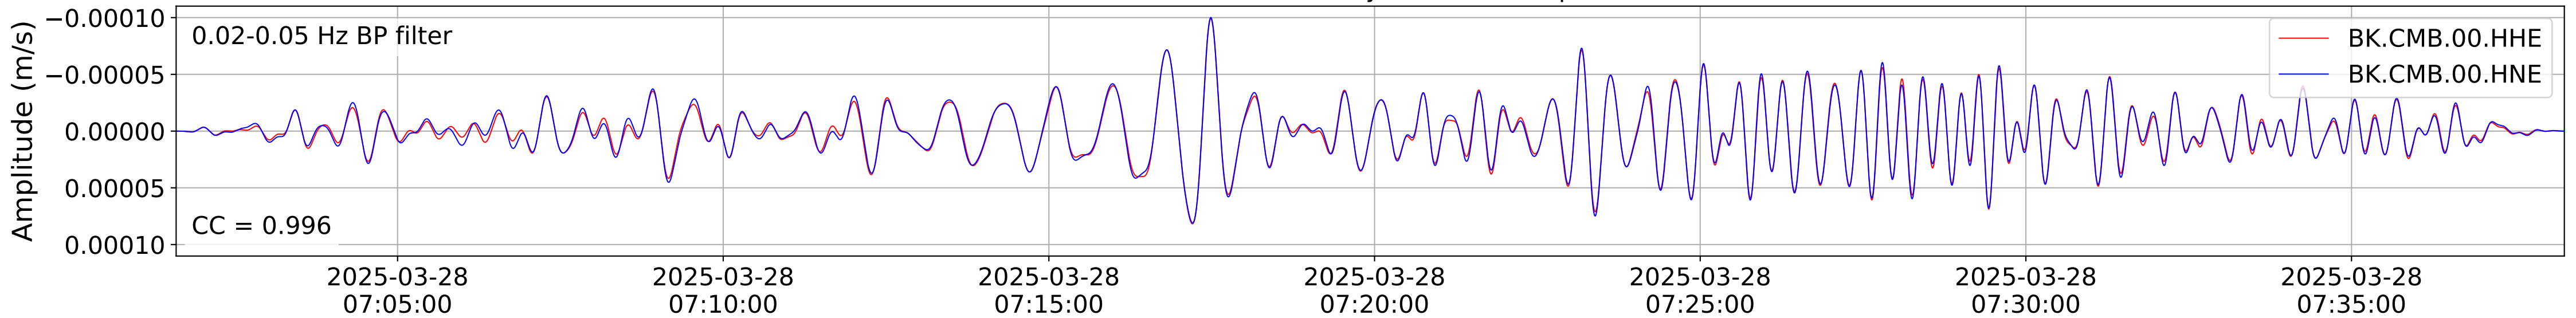

2025.087.062054_M7.7_us7000pn9s
Origin Time:2025-03-28T06:20:54.002000Z USGS event-id:us7000pn9s
M7.7 2025 Mandalay, Burma Earthquake