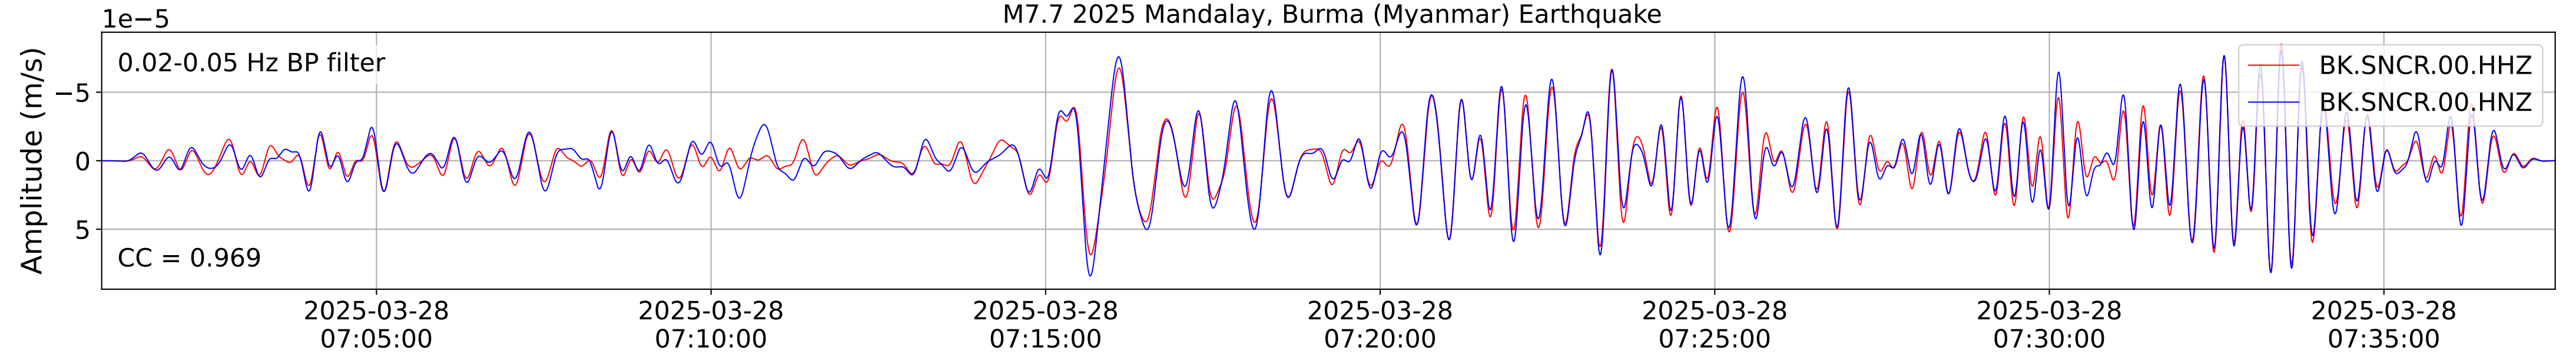

2025.087.062054_M7.7_us7000pn9s
Origin Time:2025-03-28T06:20:54.002000Z USGS event-id:us7000pn9s
M7.7 2025 Mandalay, Burma (Myanmar) Earthquake