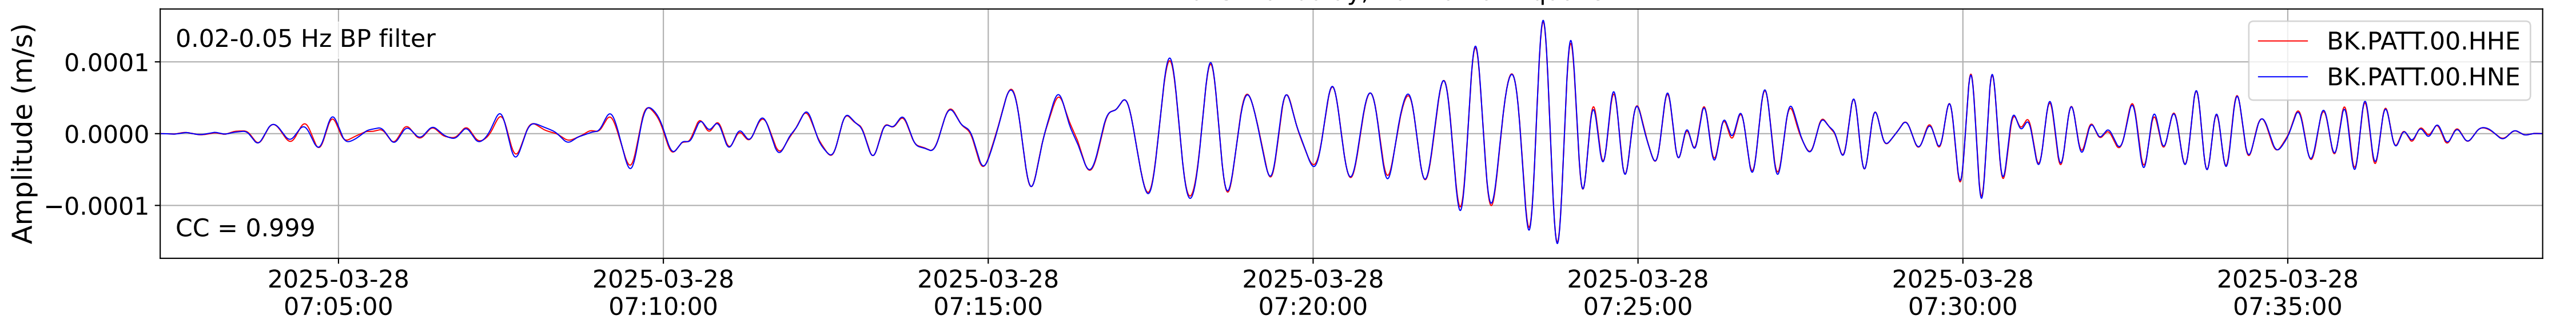

2025.087.062054_M7.7_us7000pn9s
Origin Time:2025-03-28T06:20:54.002000Z USGS event-id:us7000pn9s
M7.7 2025 Mandalay, Burma Earthquake