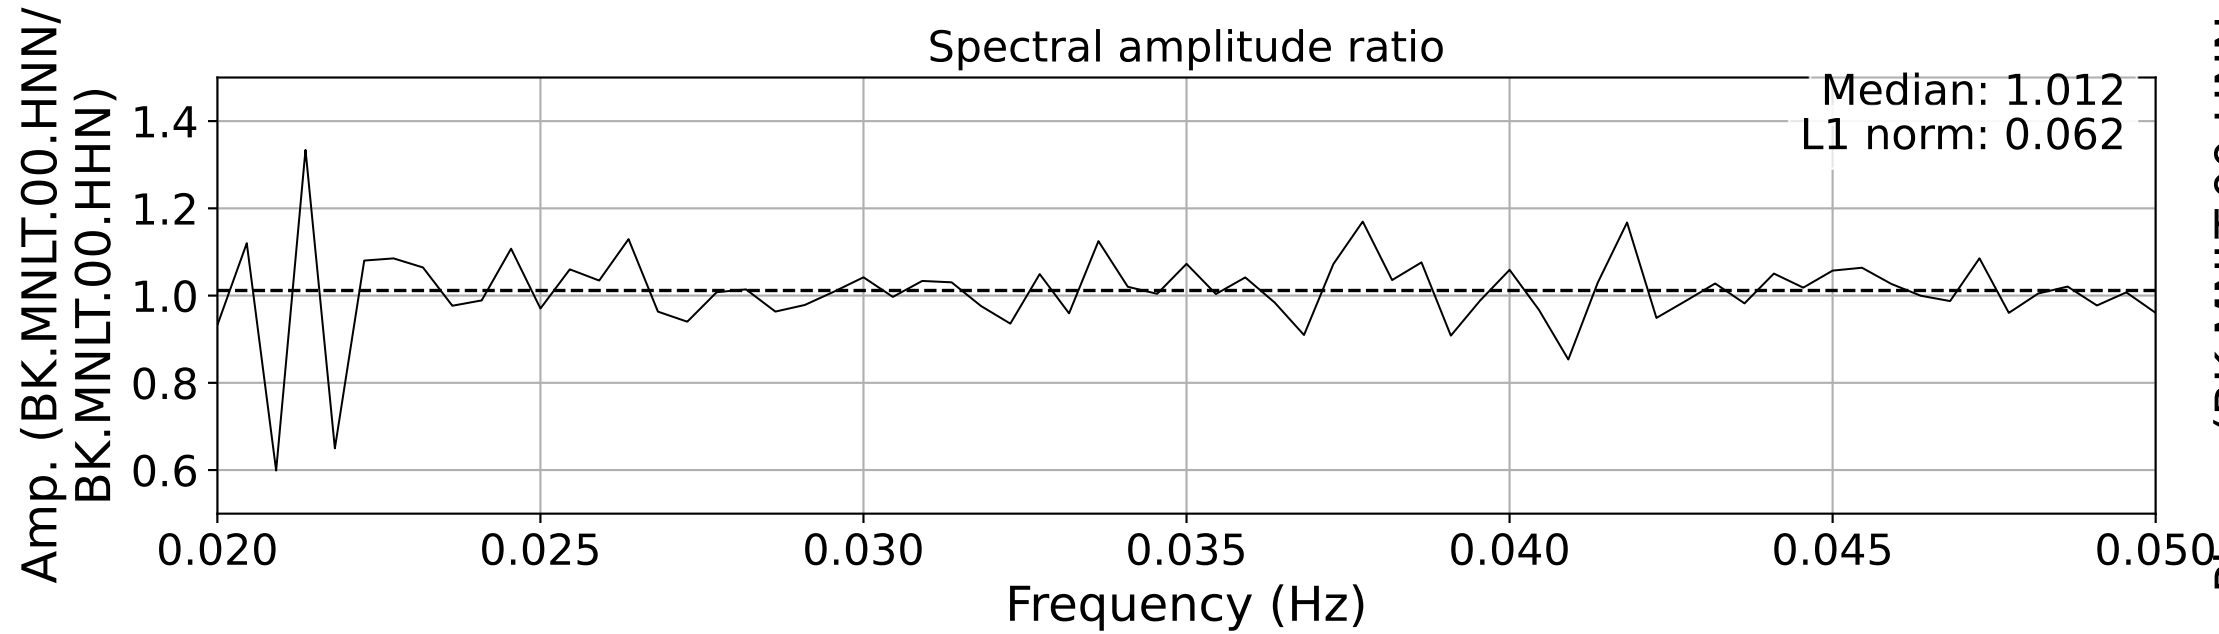

2025.087.062054_M7.7_us7000pn9s
Origin Time:2025-03-28T06:20:54.002000Z USGS event-id:us7000pn9s
M7.7 2025 Mandalay, Burma Earthquake