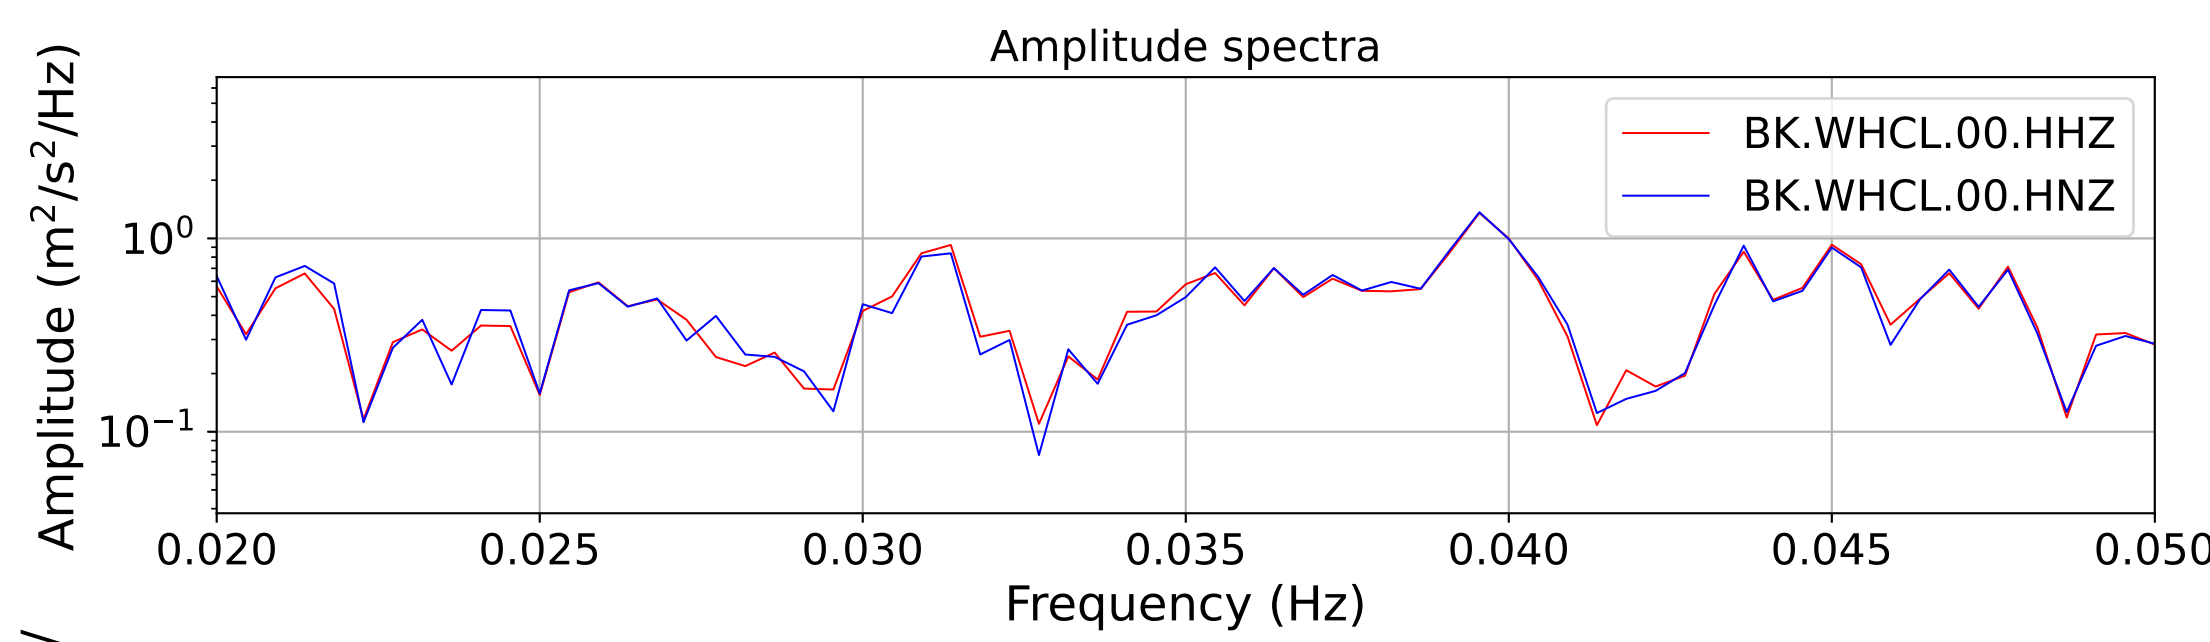

2025.087.062054_M7.7_us7000pn9s
Origin Time:2025-03-28T06:20:54.002000Z USGS event-id:us7000pn9s
M7.7 2025 Mandalay, Burma (Myanmar) Earthquake