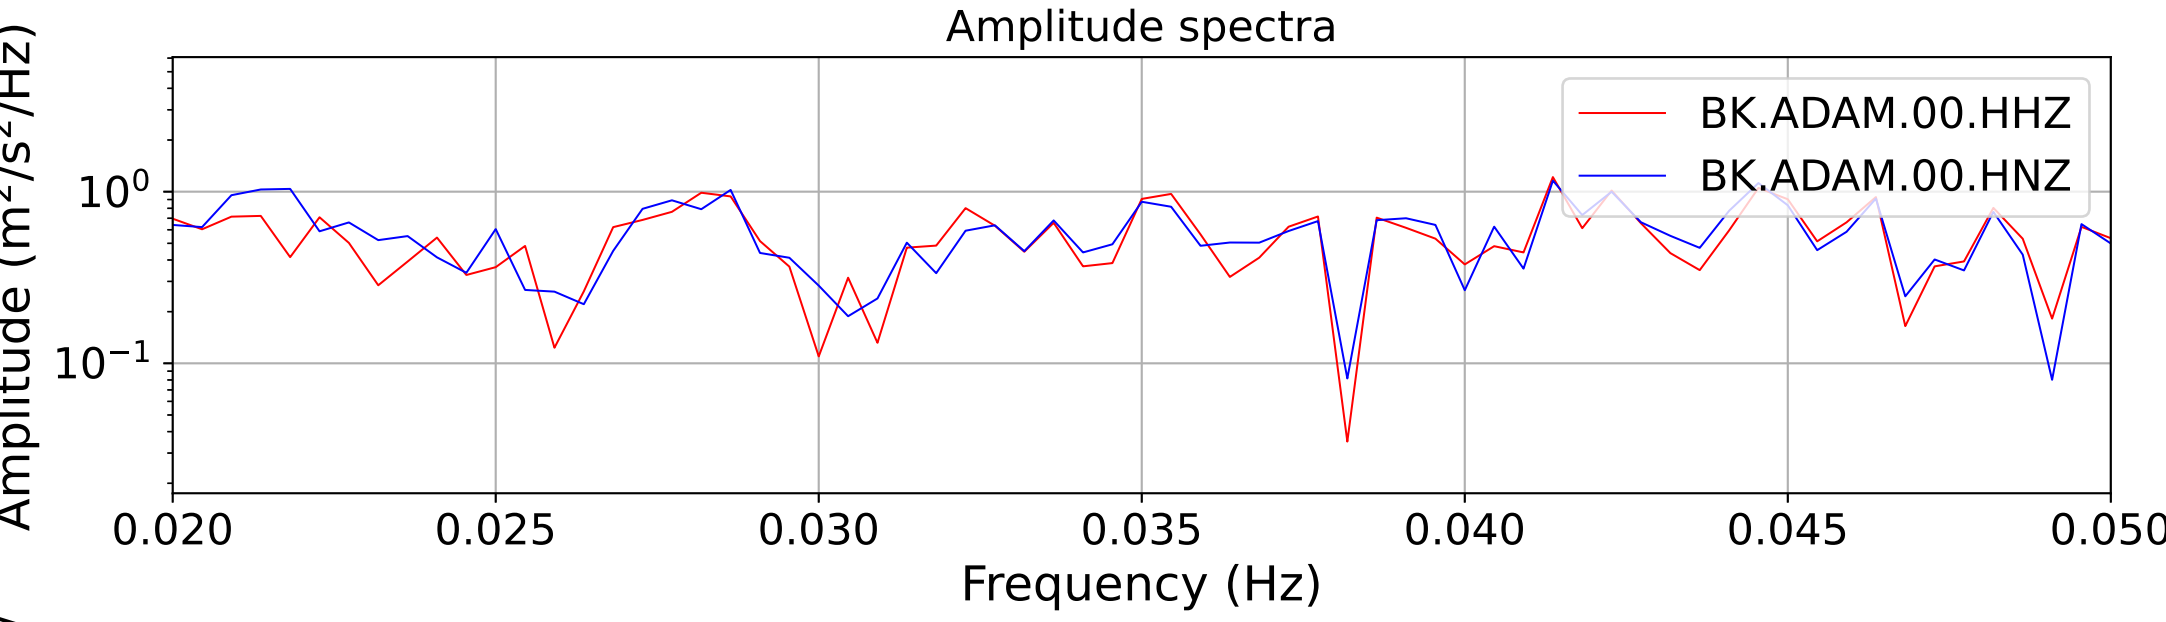

2025.087.062054_M7.7_us7000pn9s
Origin Time:2025-03-28T06:20:54.002000Z USGS event-id:us7000pn9s
M7.7 2025 Mandalay, Burma Earthquake