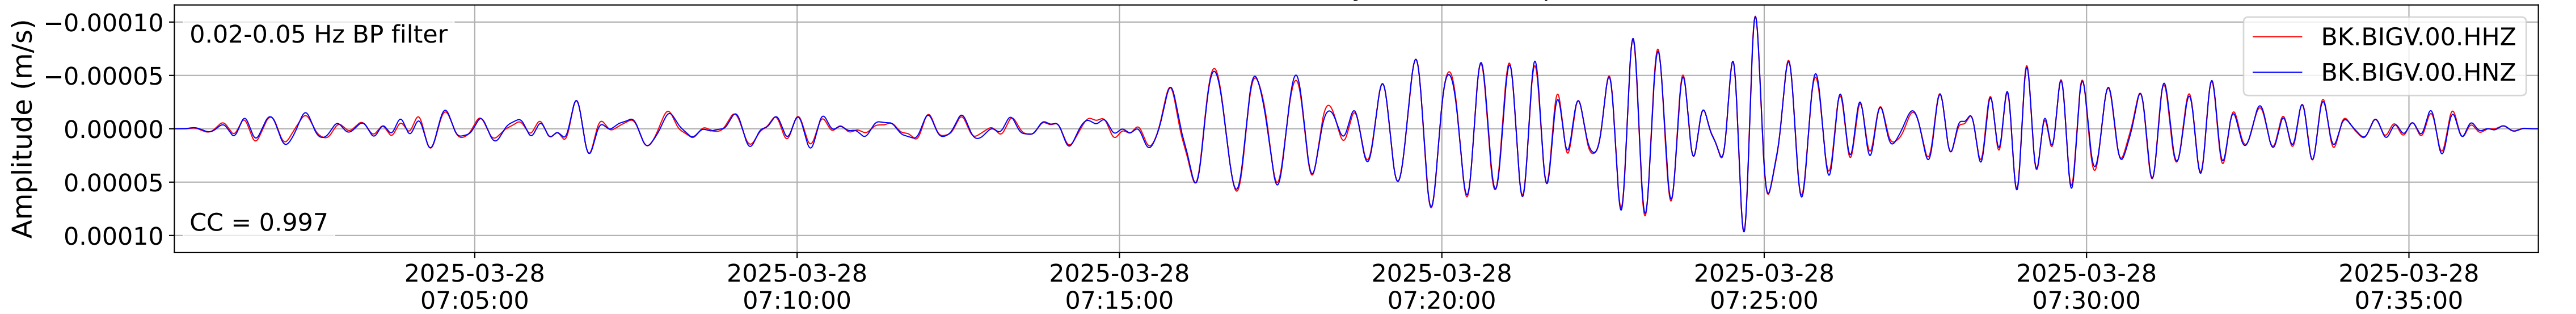

2025.087.062054_M7.7_us7000pn9s
Origin Time:2025-03-28T06:20:54.002000Z USGS event-id:us7000pn9s
M7.7 2025 Mandalay, Burma Earthquake