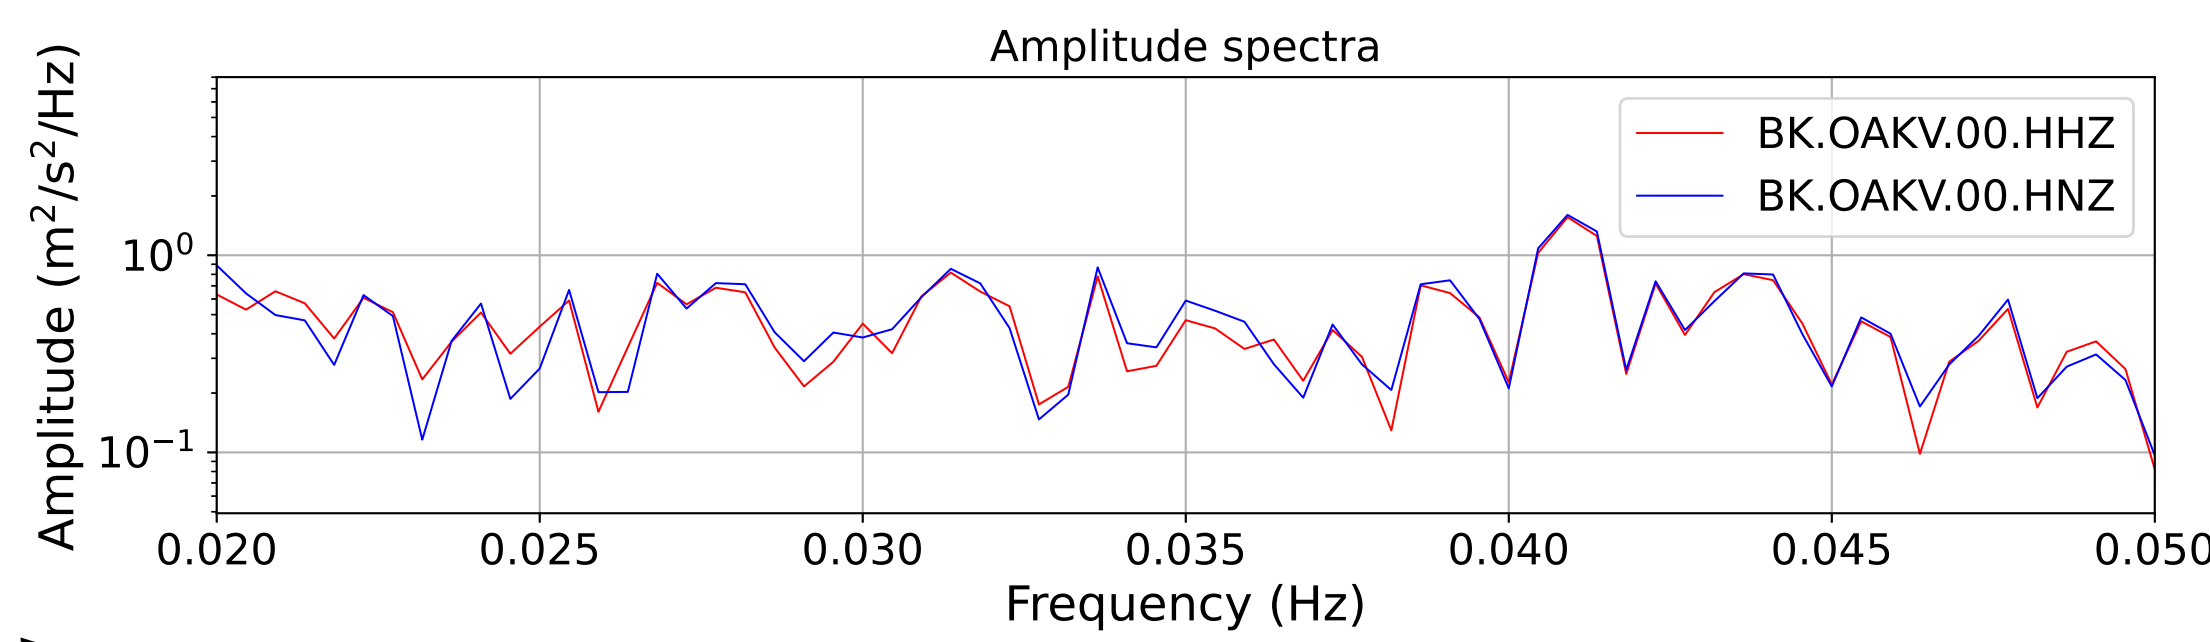

2025.087.062054_M7.7_us7000pn9s
Origin Time:2025-03-28T06:20:54.002000Z USGS event-id:us7000pn9s
M7.7 2025 Mandalay, Burma Earthquake