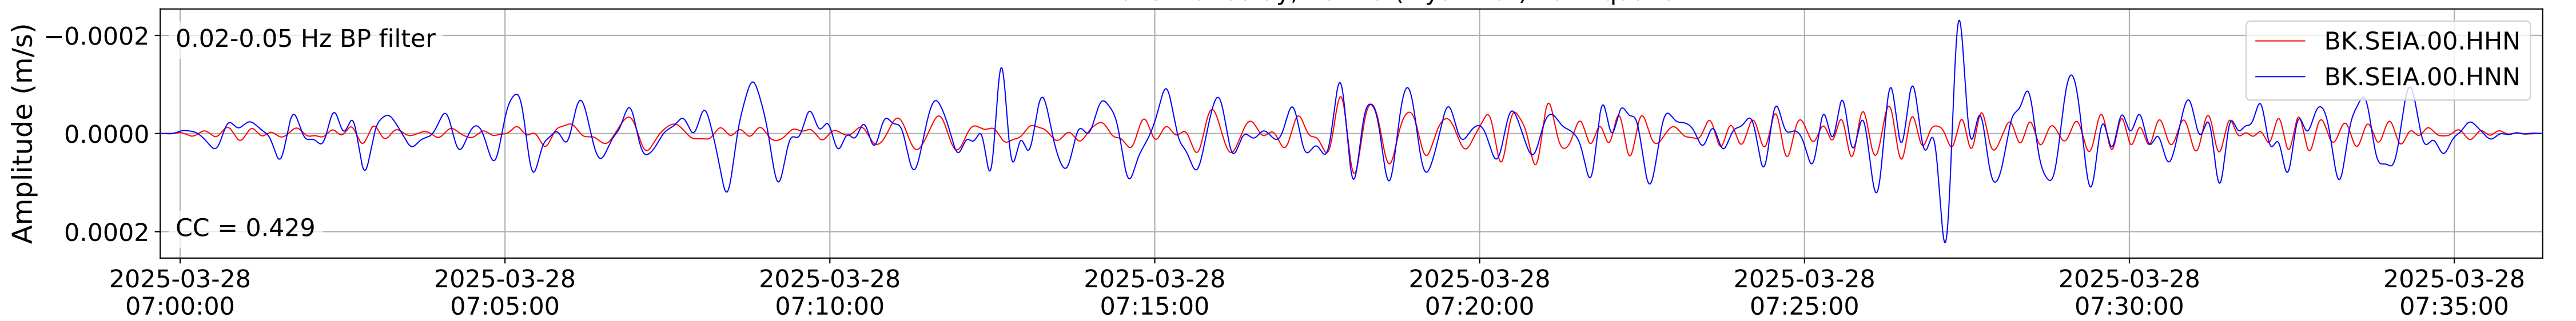

2025.087.062054_M7.7_us7000pn9s
Origin Time:2025-03-28T06:20:54.002000Z USGS event-id:us7000pn9s
M7.7 2025 Mandalay, Burma (Myanmar) Earthquake