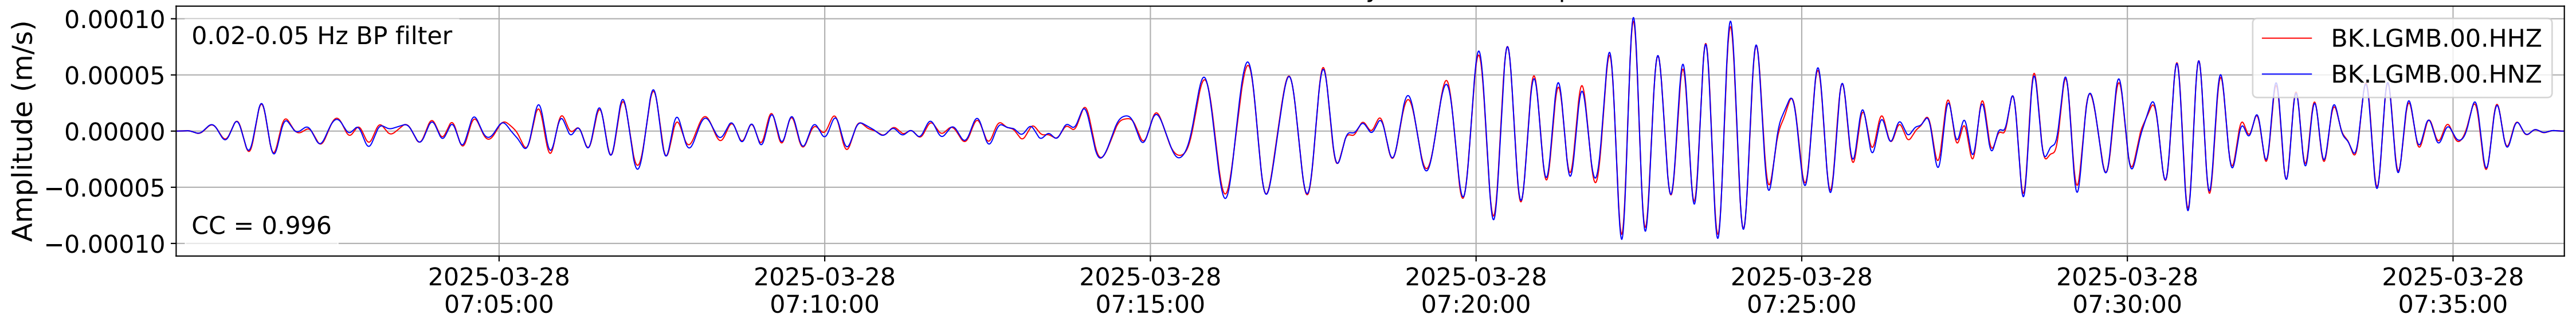

2025.087.062054_M7.7_us7000pn9s
Origin Time:2025-03-28T06:20:54.002000Z USGS event-id:us7000pn9s
M7.7 2025 Mandalay, Burma Earthquake