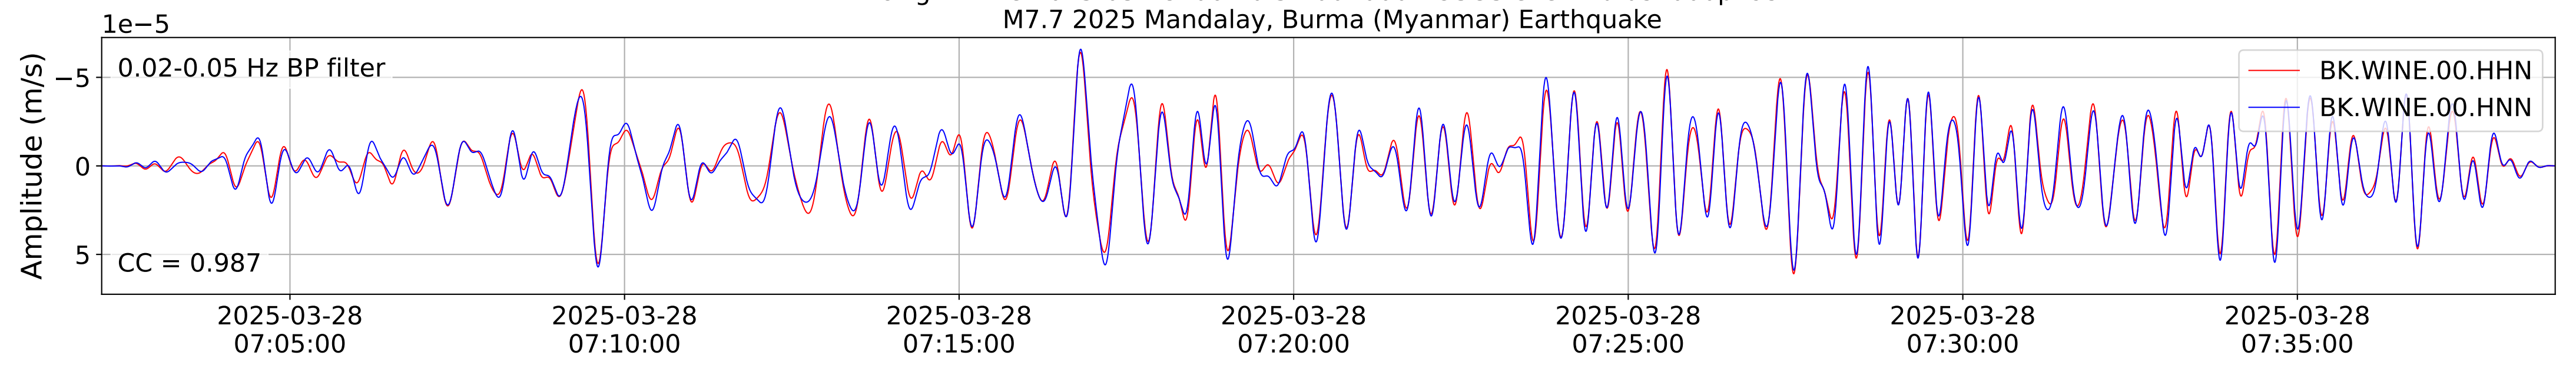

2025.087.062054_M7.7_us7000pn9s
Origin Time:2025-03-28T06:20:54.002000Z USGS event-id:us7000pn9s
M7.7 2025 Mandalay, Burma (Myanmar) Earthquake