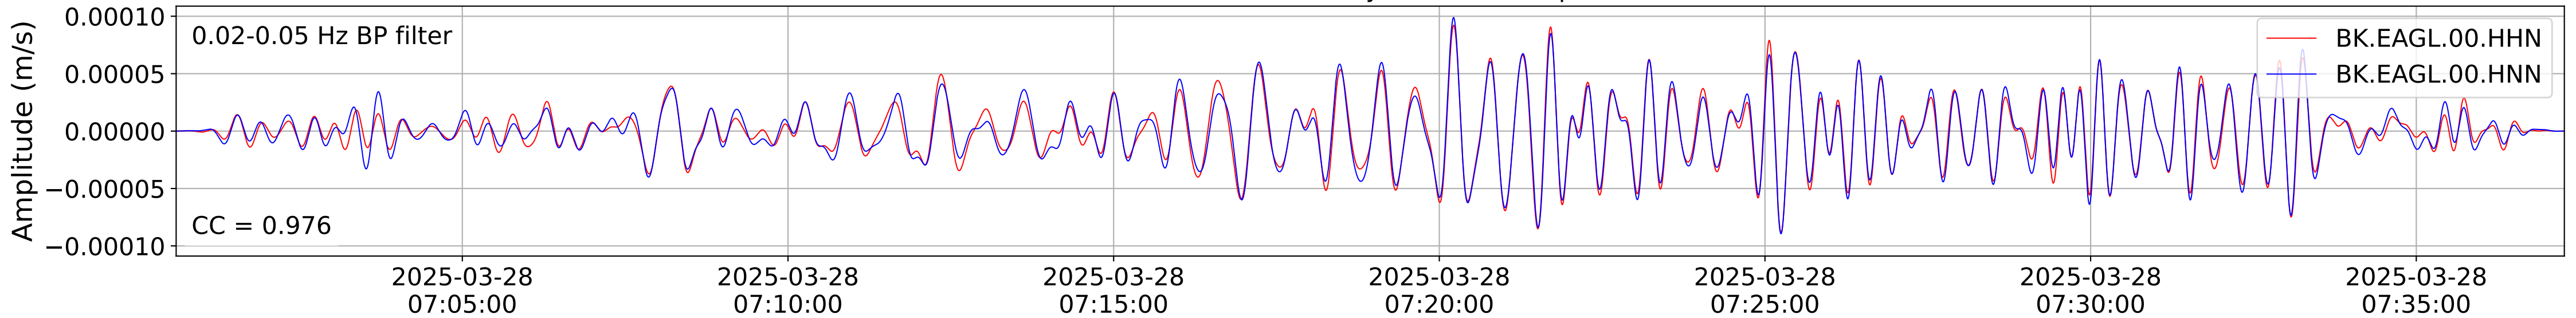

2025.087.062054_M7.7_us7000pn9s
Origin Time:2025-03-28T06:20:54.002000Z USGS event-id:us7000pn9s
M7.7 2025 Mandalay, Burma Earthquake