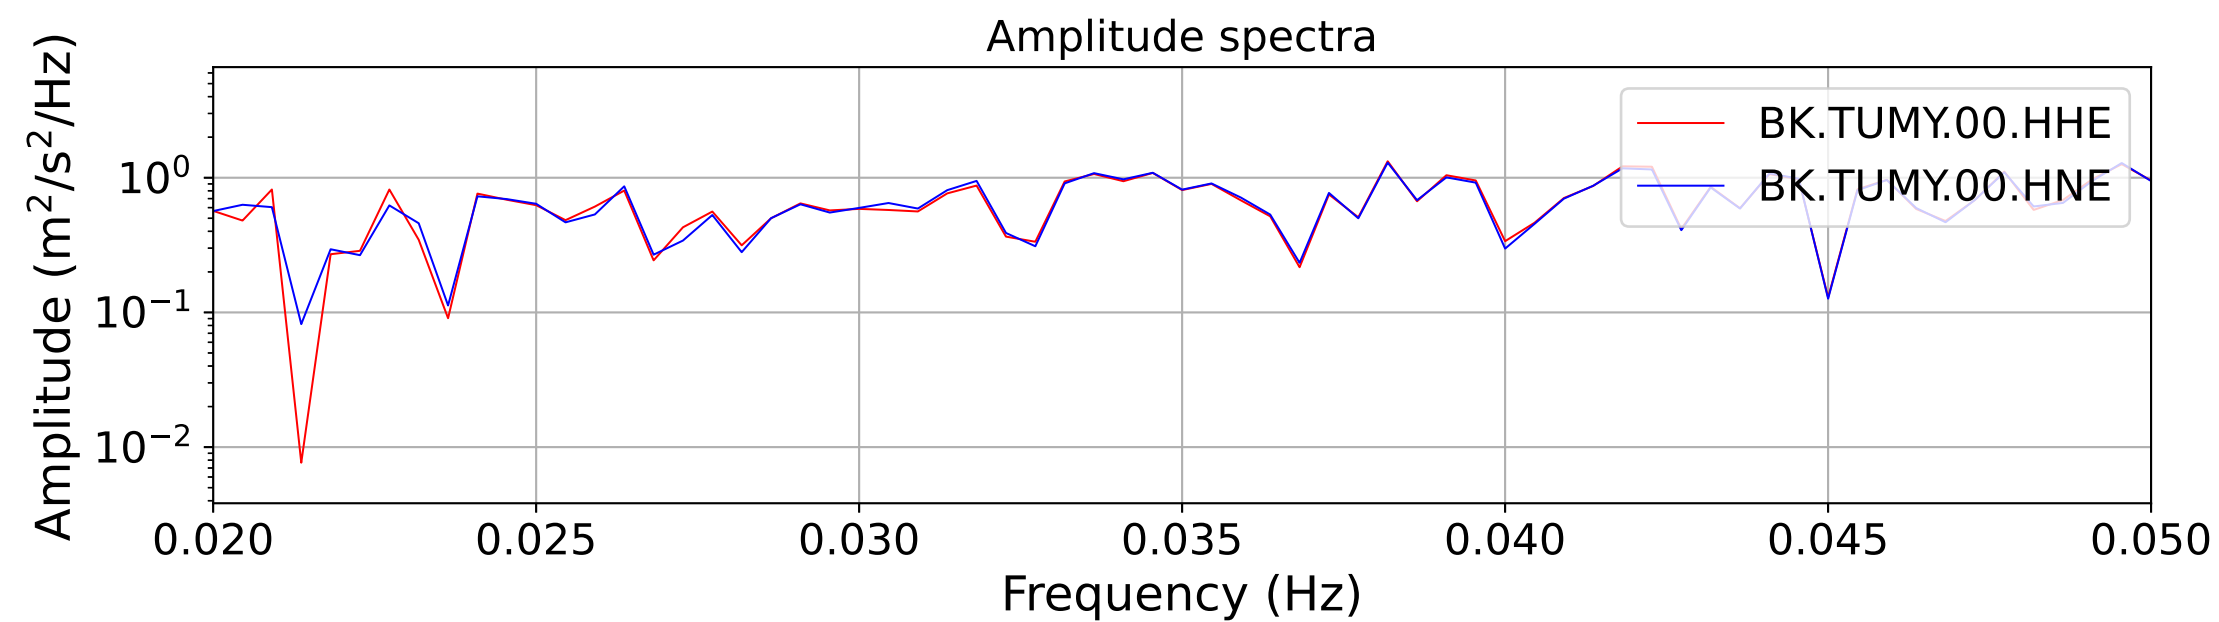

2025.087.062054_M7.7_us7000pn9s
Origin Time:2025-03-28T06:20:54.002000Z USGS event-id:us7000pn9s
M7.7 2025 Mandalay, Burma (Myanmar) Earthquake