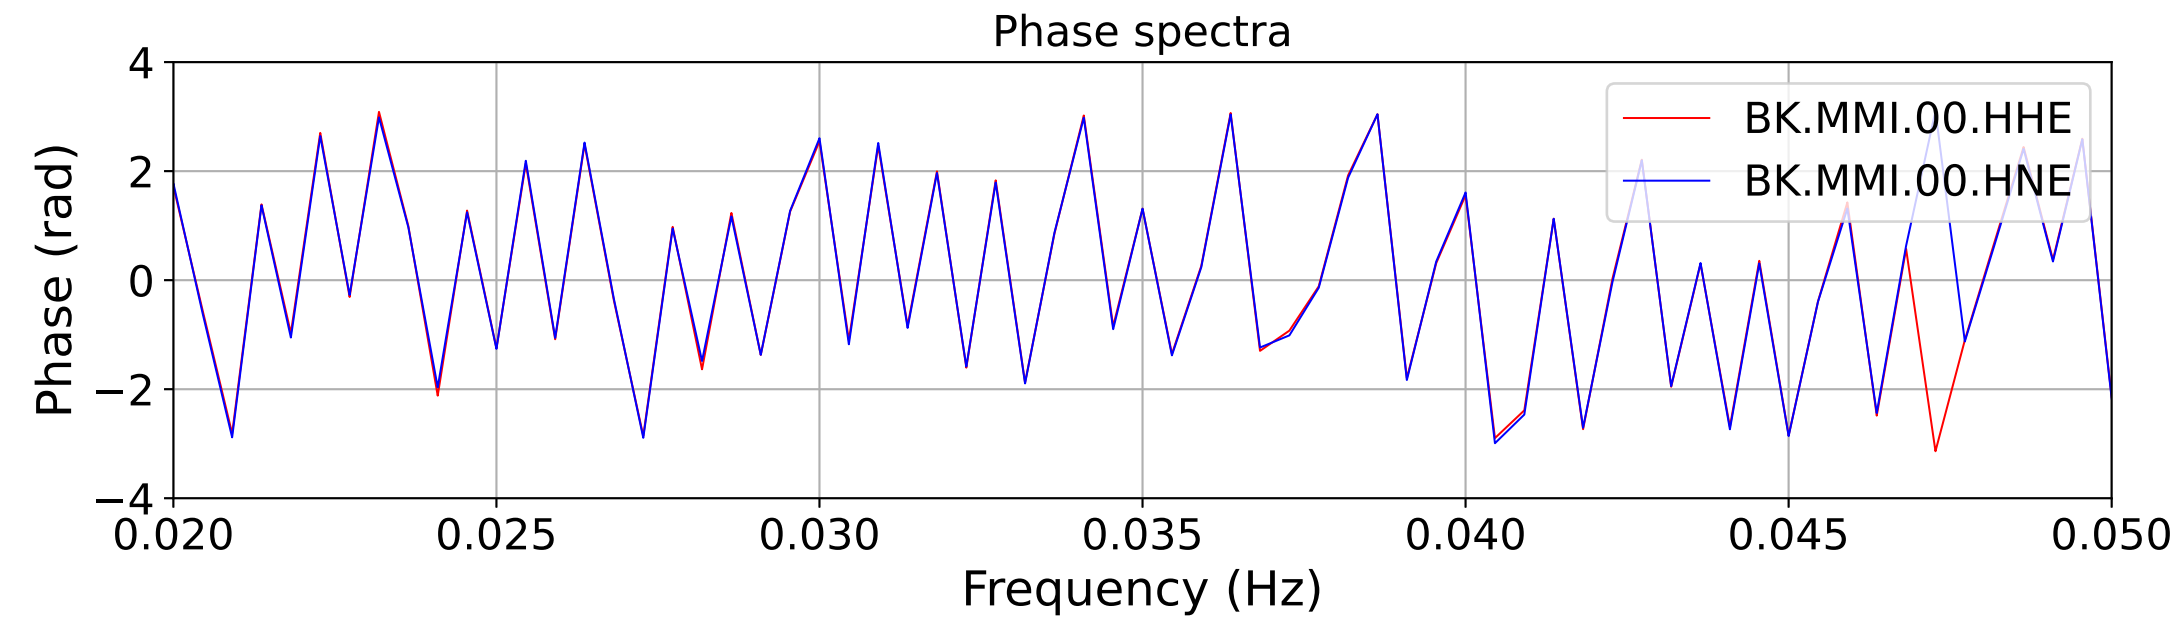

2025.087.062054_M7.7_us7000pn9s
Origin Time:2025-03-28T06:20:54.002000Z USGS event-id:us7000pn9s
M7.7 2025 Mandalay, Burma Earthquake