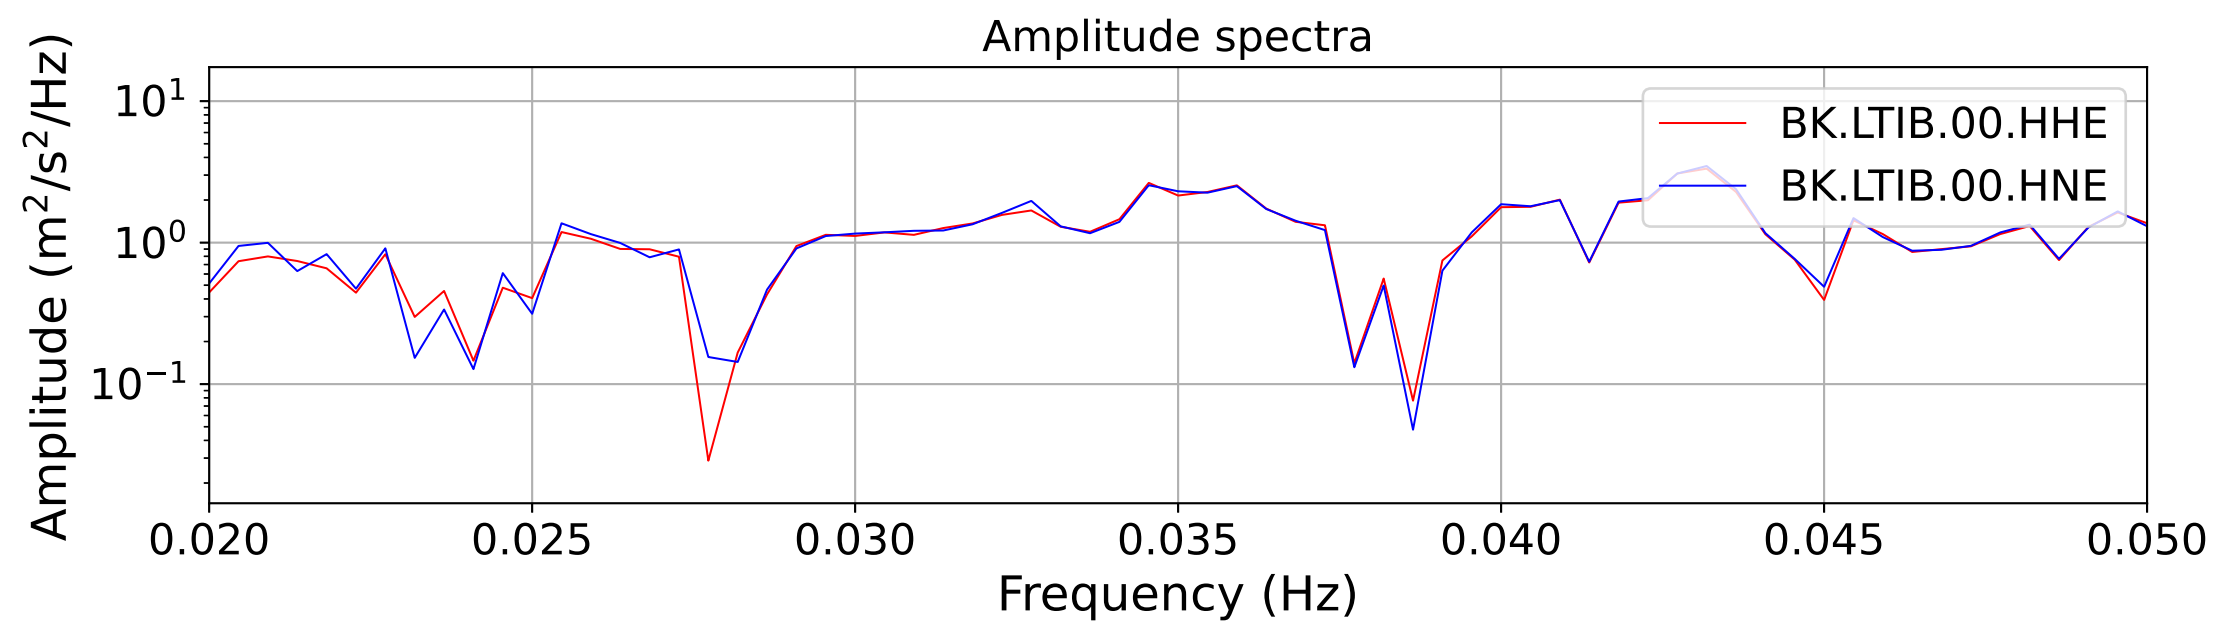

2025.087.062054_M7.7_us7000pn9s
Origin Time:2025-03-28T06:20:54.002000Z USGS event-id:us7000pn9s
M7.7 2025 Mandalay, Burma Earthquake