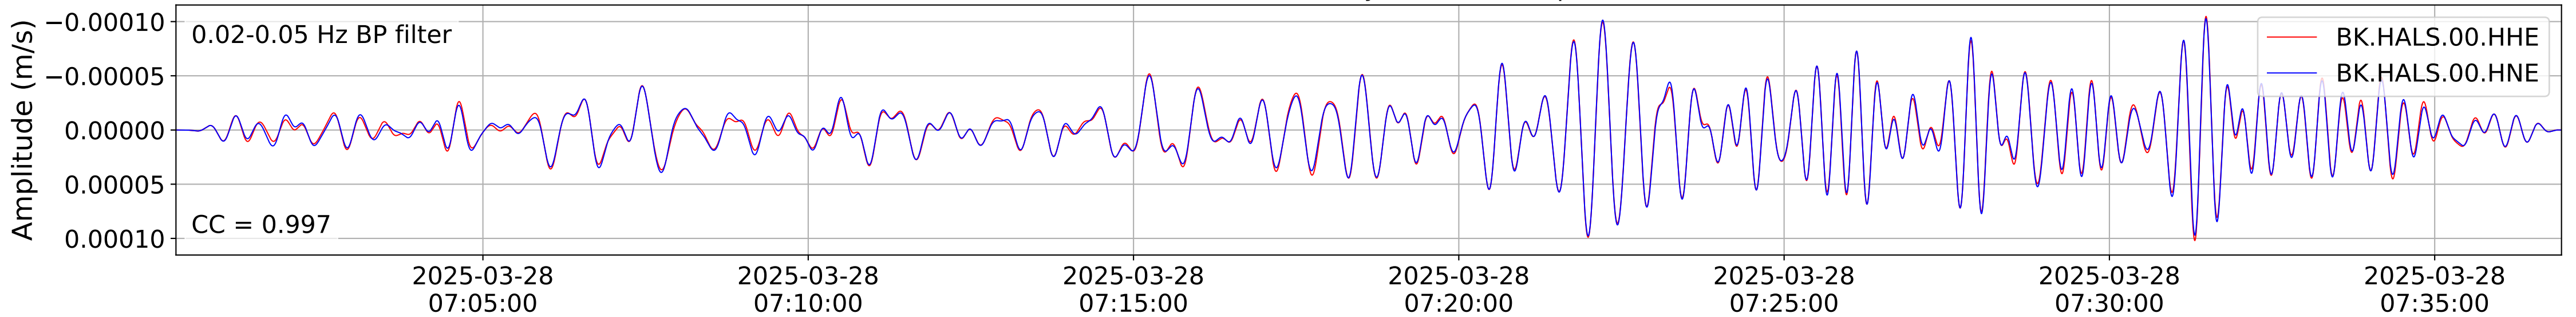

2025.087.062054_M7.7_us7000pn9s
Origin Time:2025-03-28T06:20:54.002000Z USGS event-id:us7000pn9s
M7.7 2025 Mandalay, Burma Earthquake