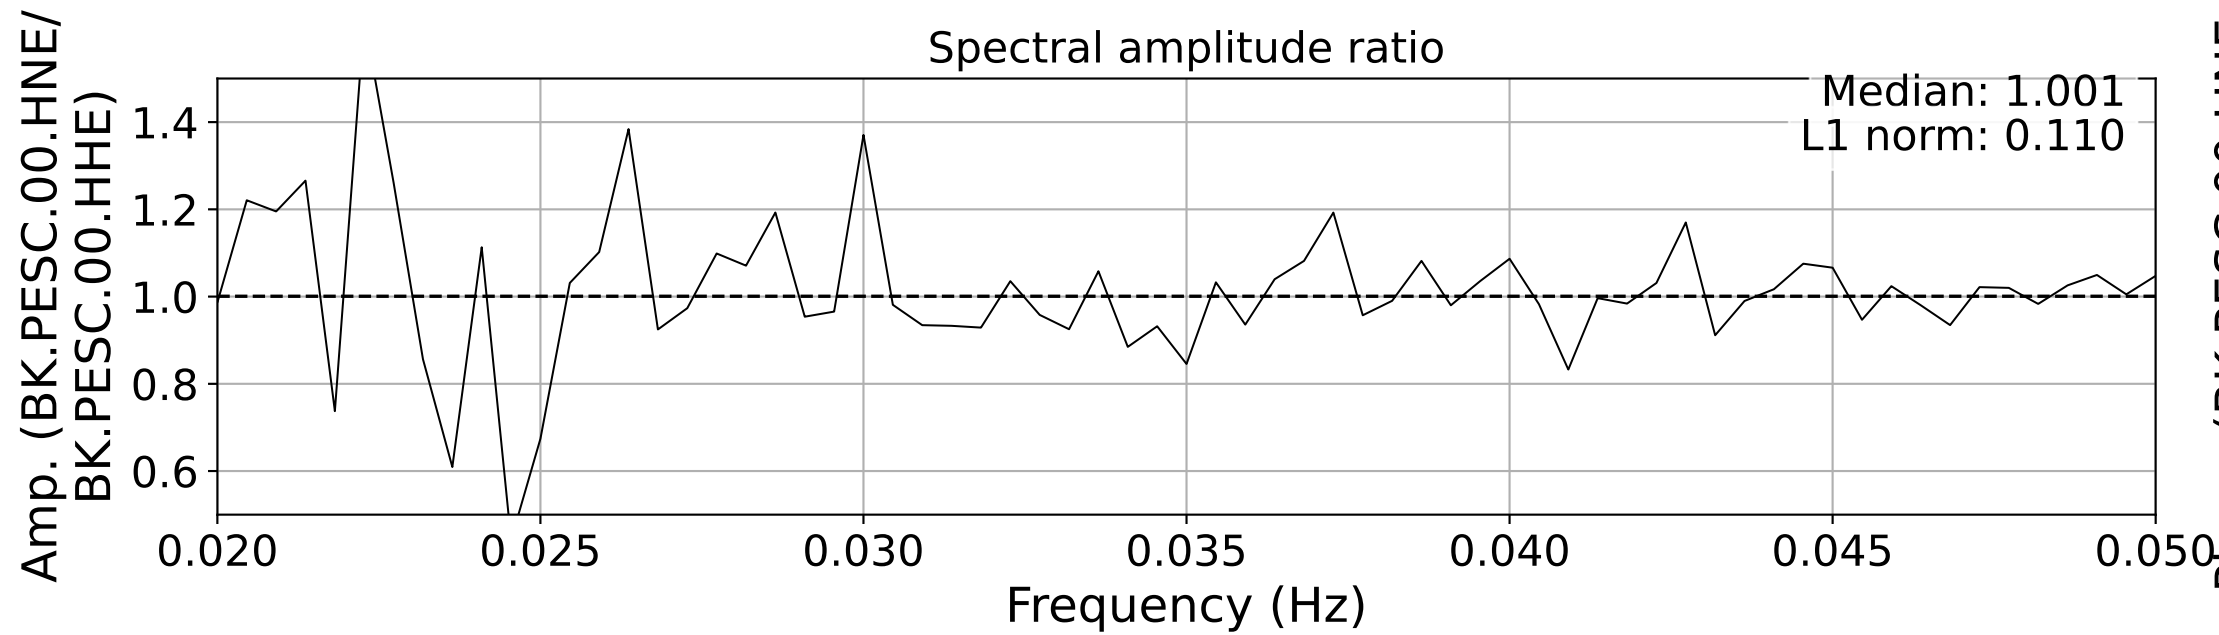

2025.087.062054_M7.7_us7000pn9s
Origin Time:2025-03-28T06:20:54.002000Z USGS event-id:us7000pn9s
M7.7 2025 Mandalay, Burma Earthquake