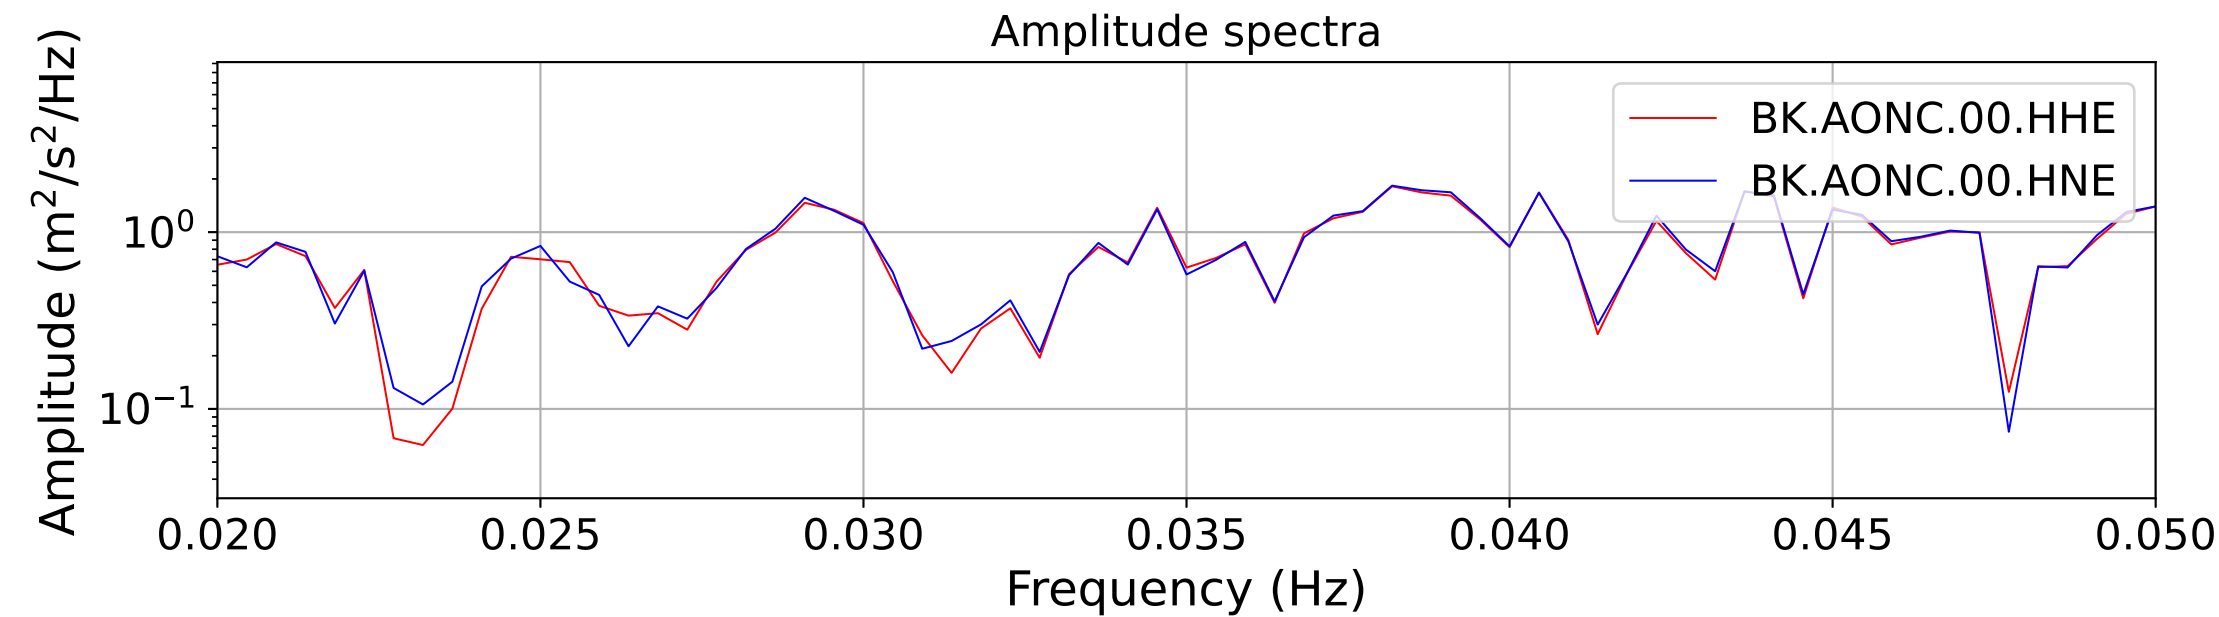

2025.087.062054_M7.7_us7000pn9s
Origin Time:2025-03-28T06:20:54.002000Z USGS event-id:us7000pn9s
M7.7 2025 Mandalay, Burma Earthquake