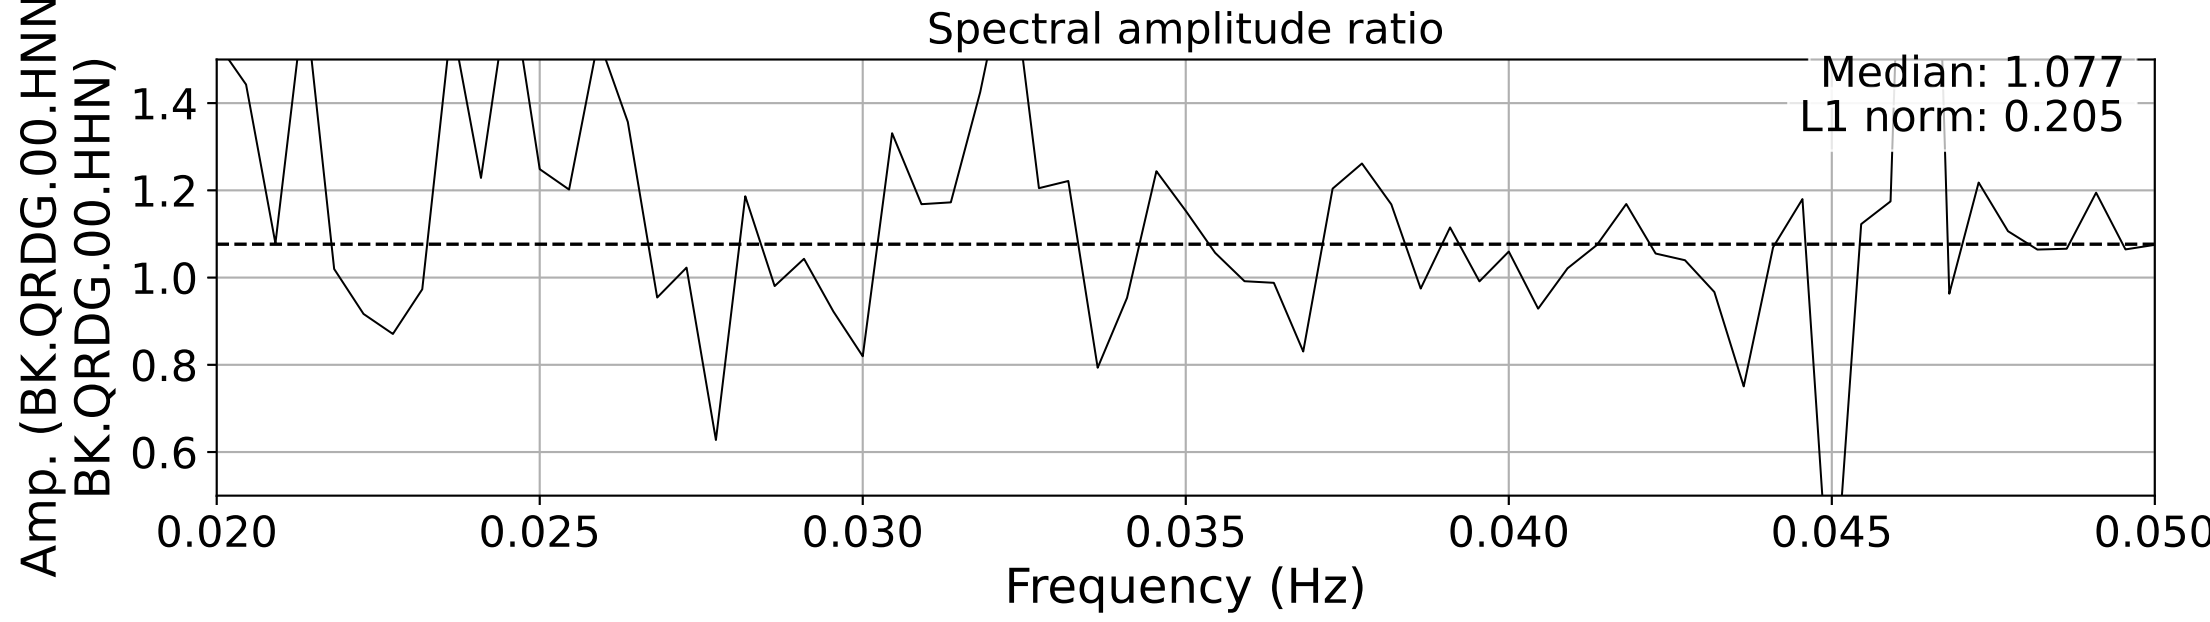

2025.087.062054_M7.7_us7000pn9s
Origin Time:2025-03-28T06:20:54.002000Z USGS event-id:us7000pn9s
M7.7 2025 Mandalay, Burma (Myanmar) Earthquake