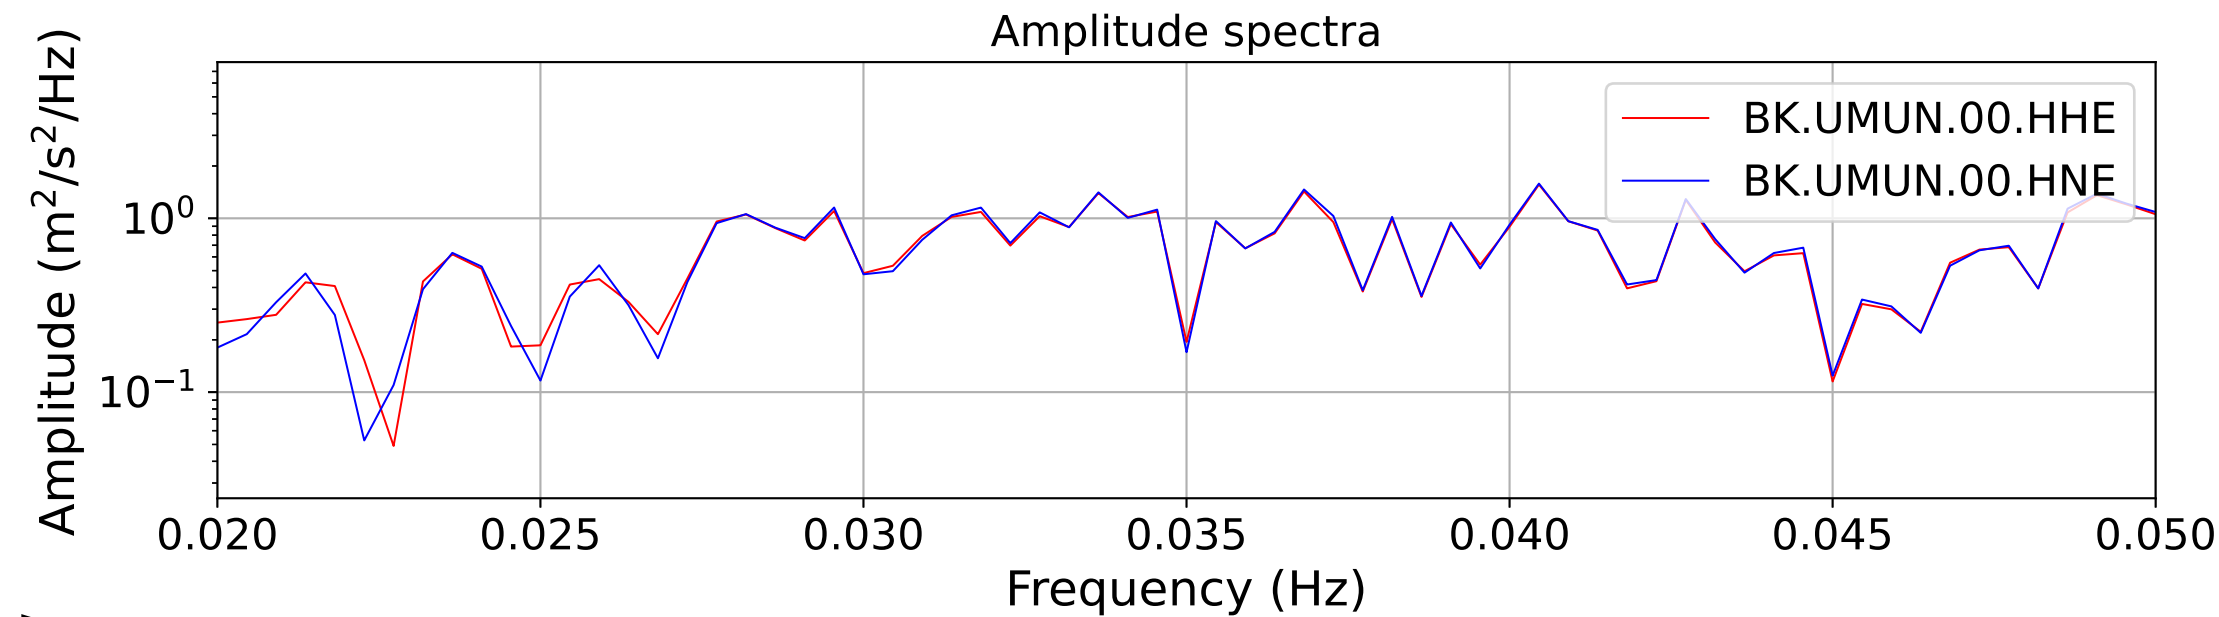

2025.087.062054_M7.7_us7000pn9s
Origin Time:2025-03-28T06:20:54.002000Z USGS event-id:us7000pn9s
M7.7 2025 Mandalay, Burma (Myanmar) Earthquake