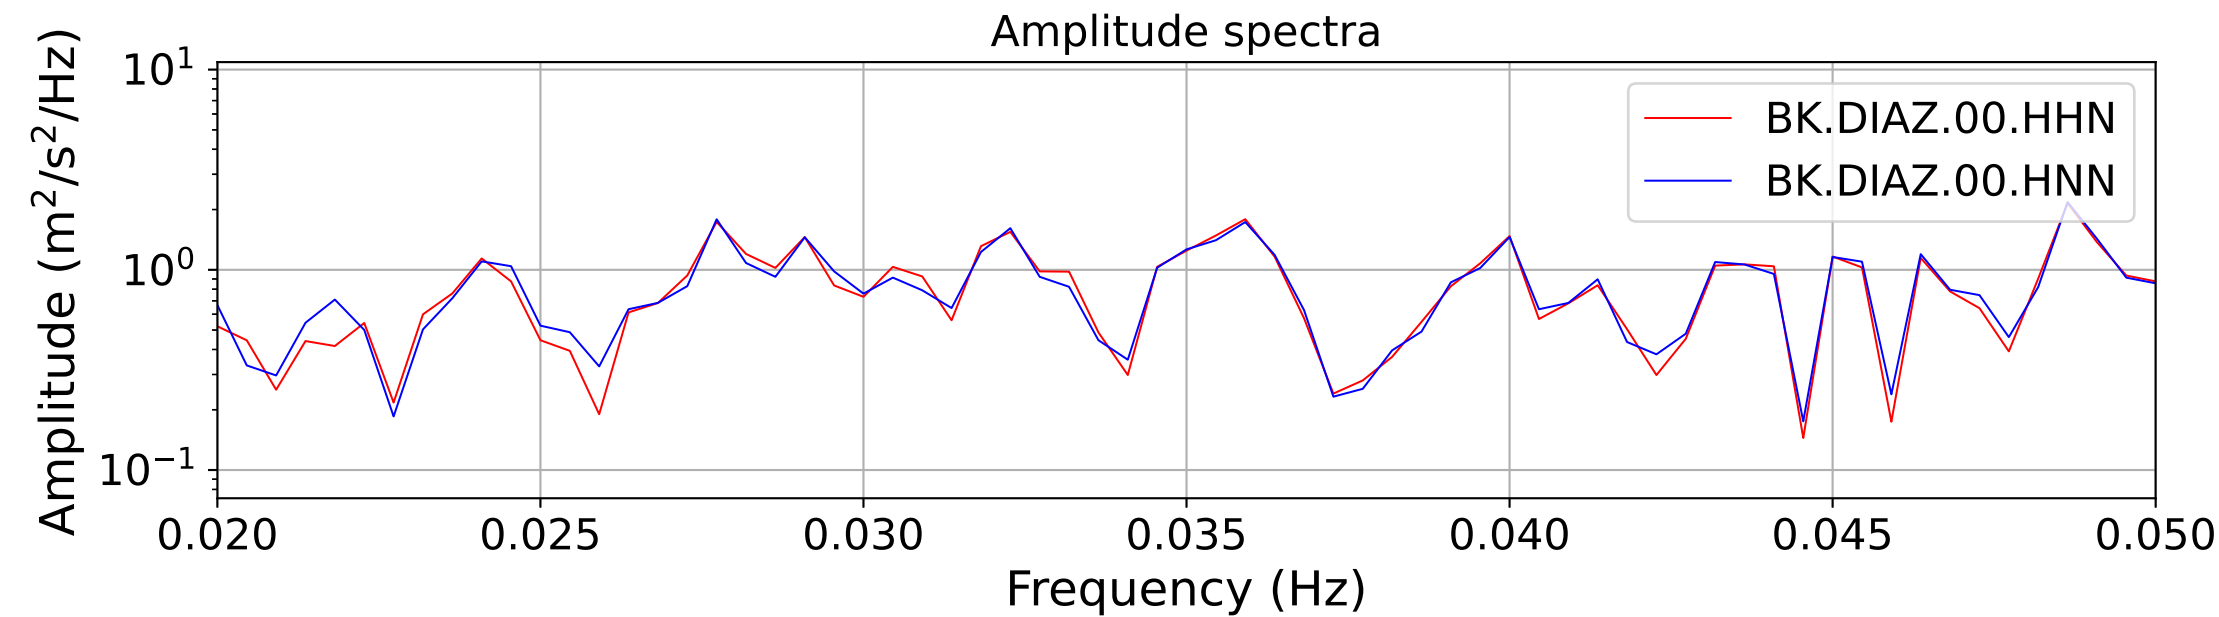

2025.087.062054_M7.7_us7000pn9s
Origin Time:2025-03-28T06:20:54.002000Z USGS event-id:us7000pn9s
M7.7 2025 Mandalay, Burma Earthquake