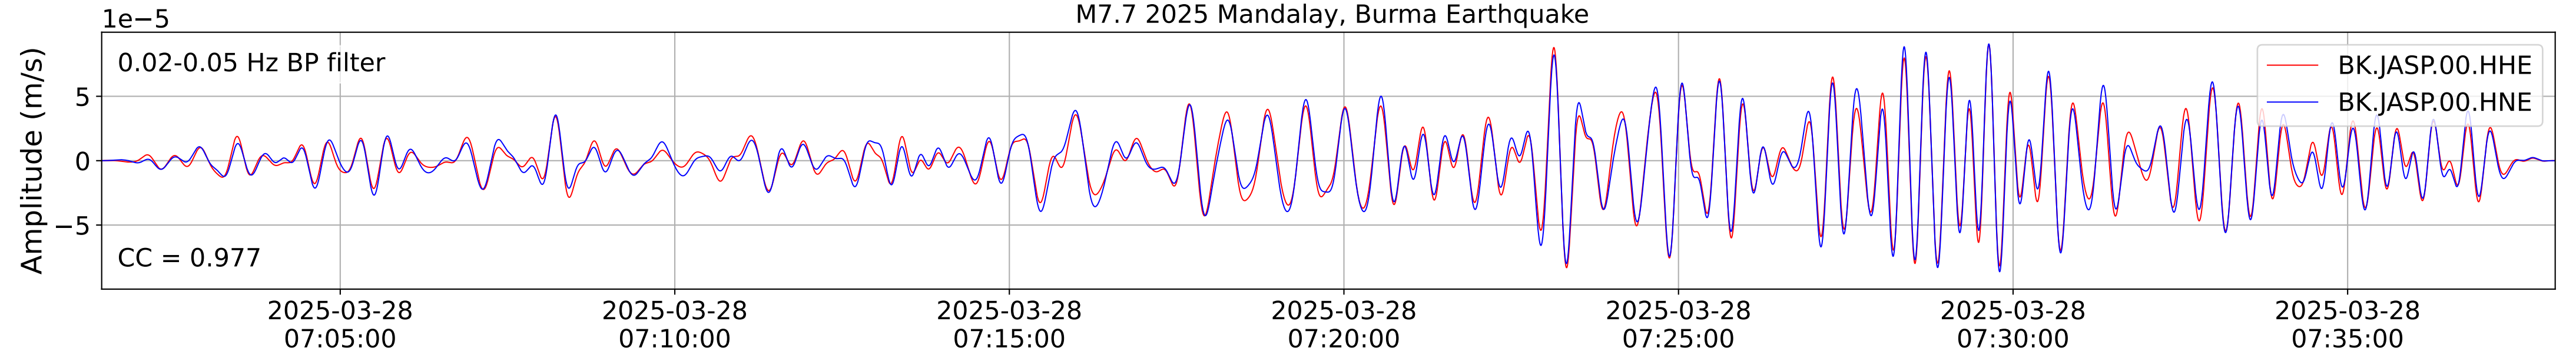

2025.087.062054_M7.7_us7000pn9s
Origin Time:2025-03-28T06:20:54.002000Z USGS event-id:us7000pn9s
M7.7 2025 Mandalay, Burma Earthquake