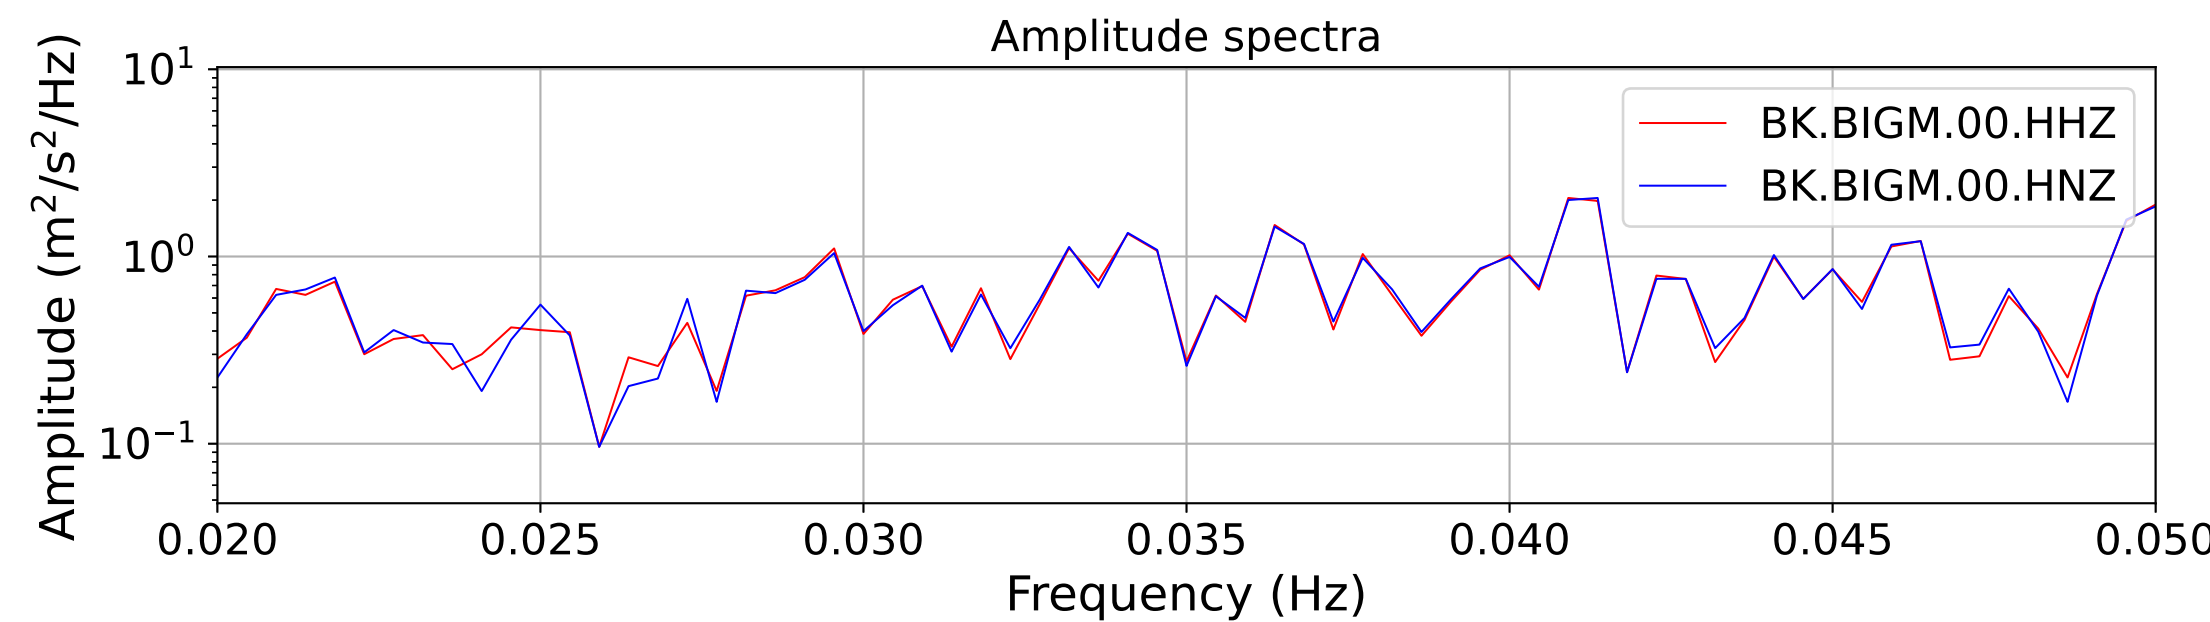

2025.087.062054_M7.7_us7000pn9s
Origin Time:2025-03-28T06:20:54.002000Z USGS event-id:us7000pn9s
M7.7 2025 Mandalay, Burma Earthquake