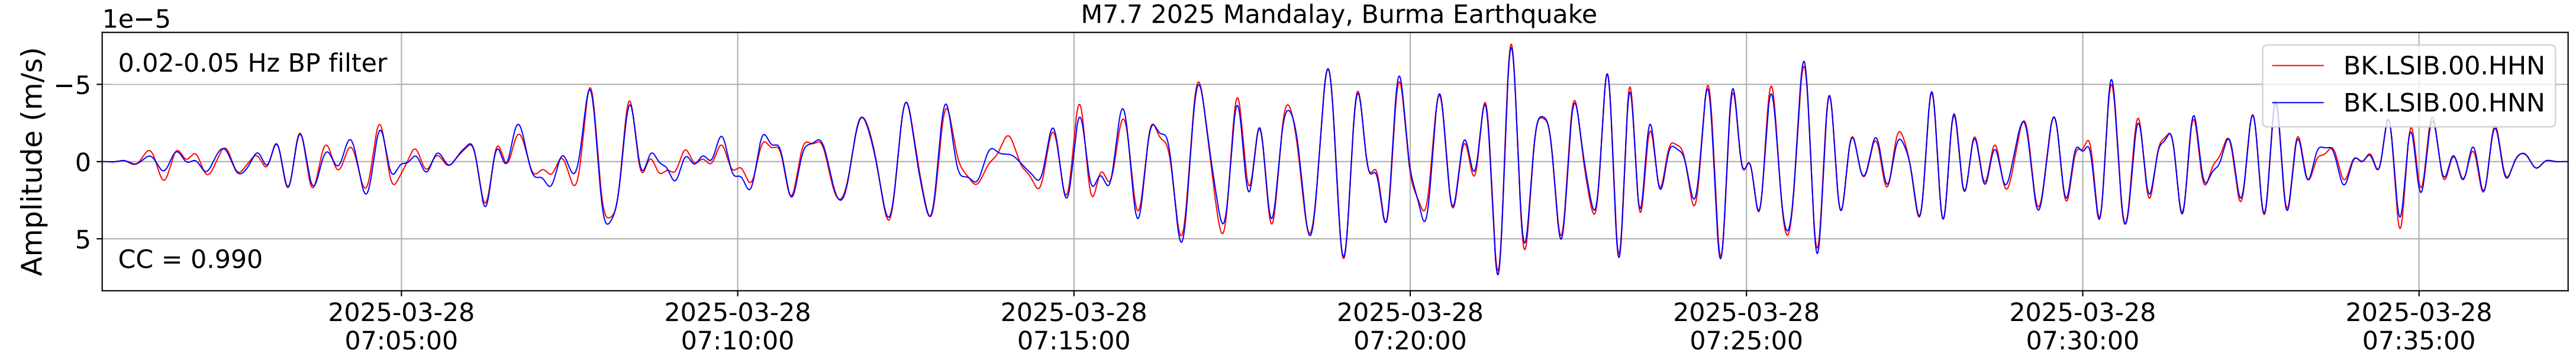

2025.087.062054_M7.7_us7000pn9s
Origin Time:2025-03-28T06:20:54.002000Z USGS event-id:us7000pn9s
M7.7 2025 Mandalay, Burma Earthquake