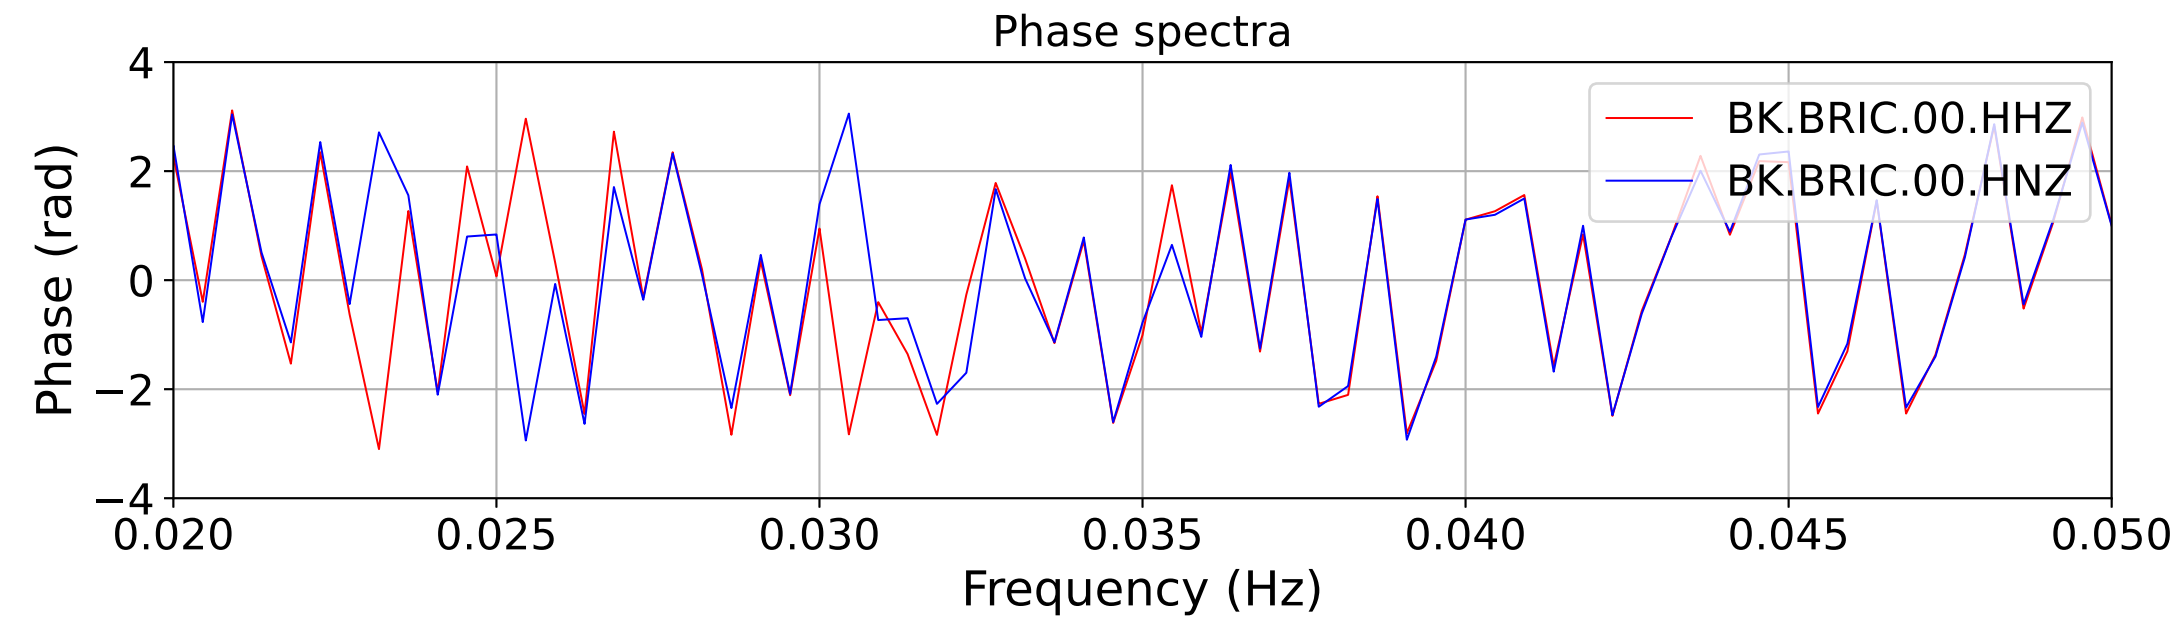

2025.087.062054_M7.7_us7000pn9s
Origin Time:2025-03-28T06:20:54.002000Z USGS event-id:us7000pn9s
M7.7 2025 Mandalay, Burma Earthquake