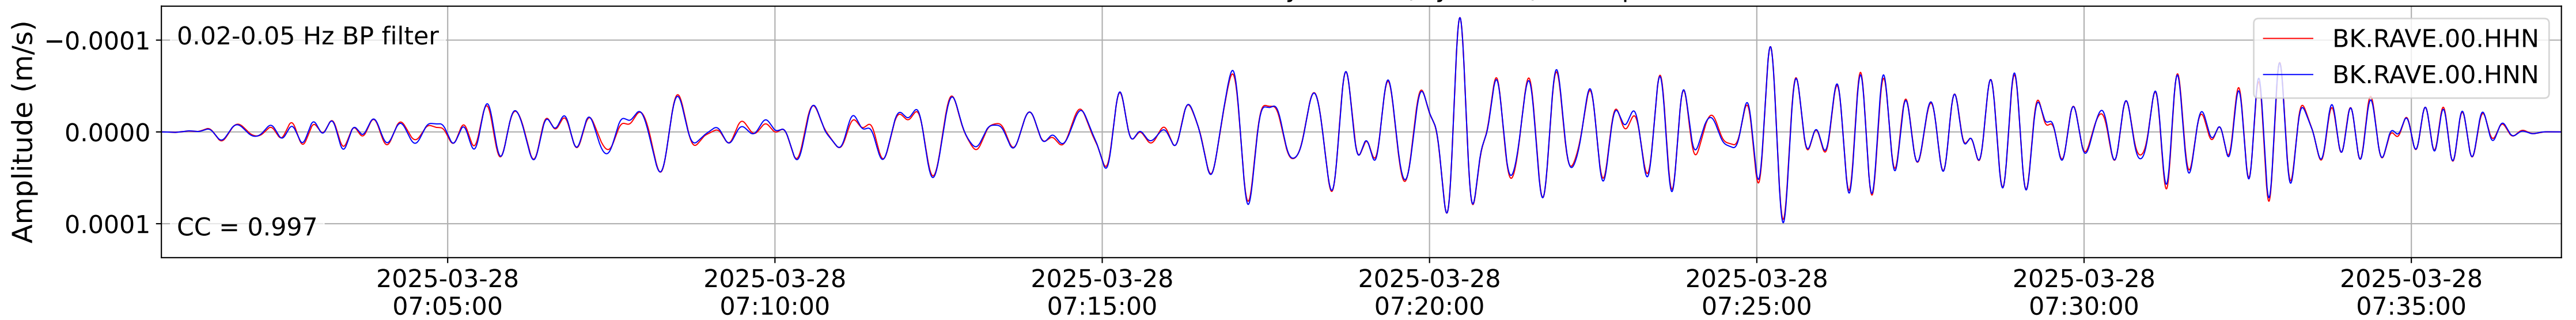

2025.087.062054_M7.7_us7000pn9s
Origin Time:2025-03-28T06:20:54.002000Z USGS event-id:us7000pn9s
M7.7 2025 Mandalay, Burma (Myanmar) Earthquake