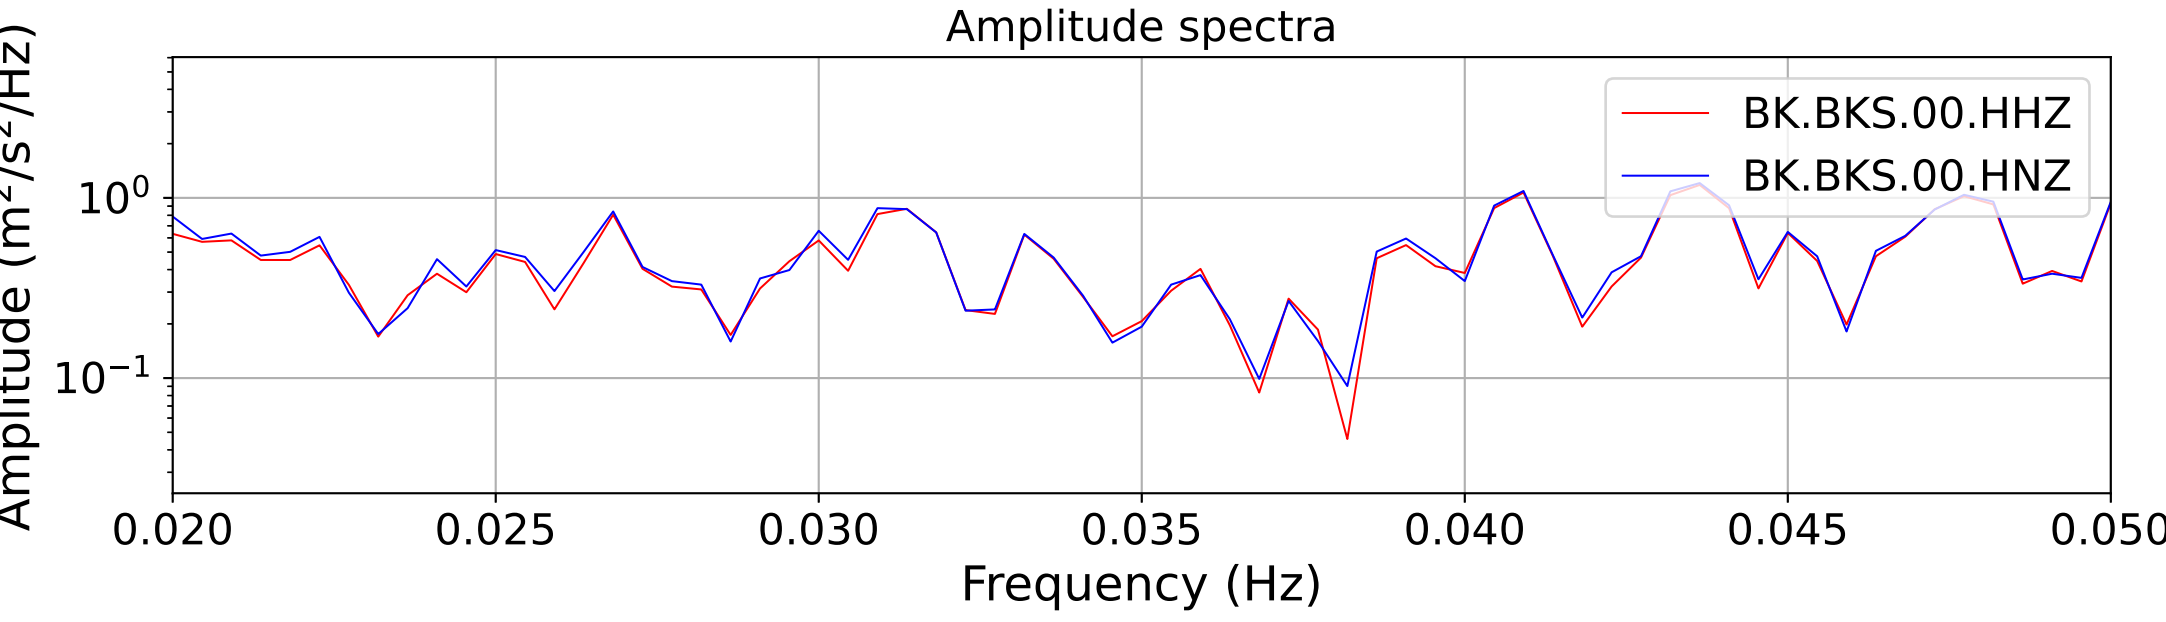

2025.087.062054_M7.7_us7000pn9s
Origin Time:2025-03-28T06:20:54.002000Z USGS event-id:us7000pn9s
M7.7 2025 Mandalay, Burma Earthquake