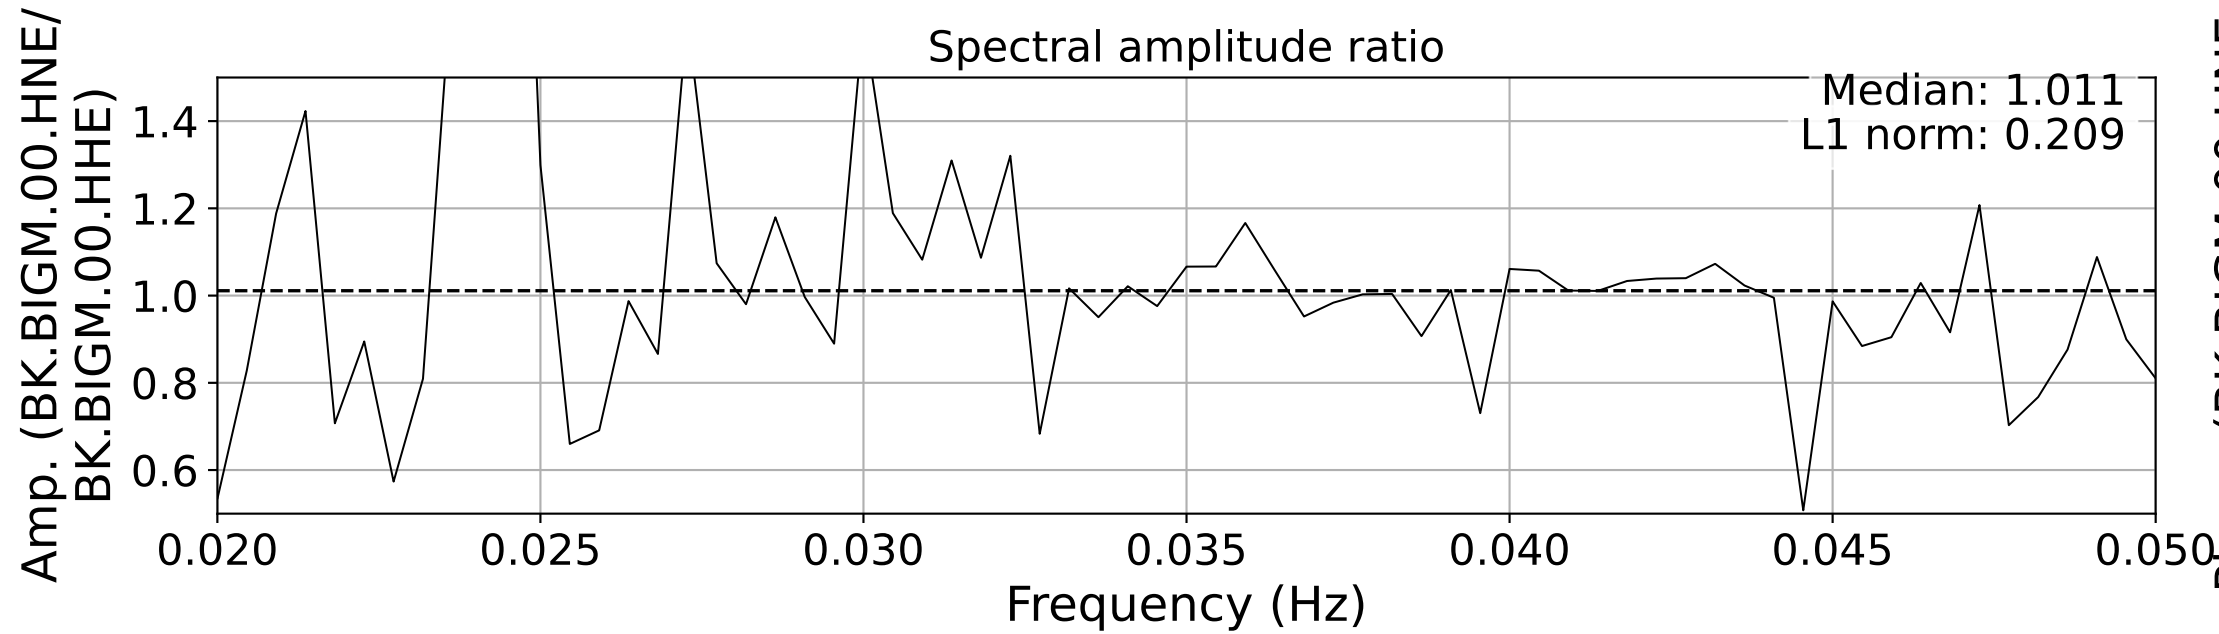

2025.087.062054_M7.7_us7000pn9s
Origin Time:2025-03-28T06:20:54.002000Z USGS event-id:us7000pn9s
M7.7 2025 Mandalay, Burma Earthquake