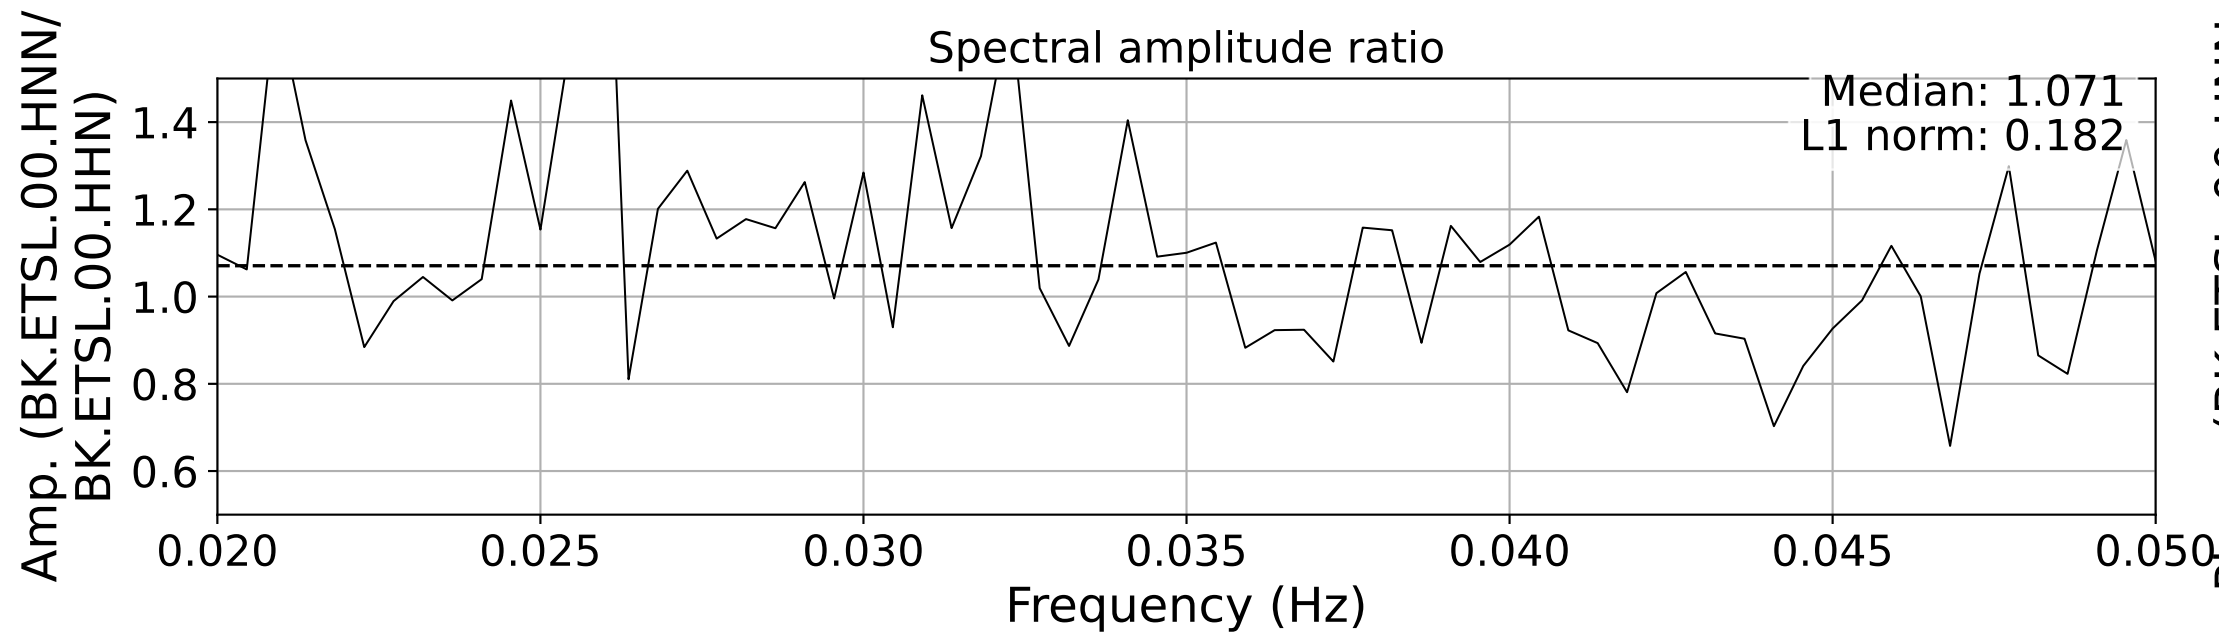

2025.087.062054_M7.7_us7000pn9s
Origin Time:2025-03-28T06:20:54.002000Z USGS event-id:us7000pn9s
M7.7 2025 Mandalay, Burma Earthquake