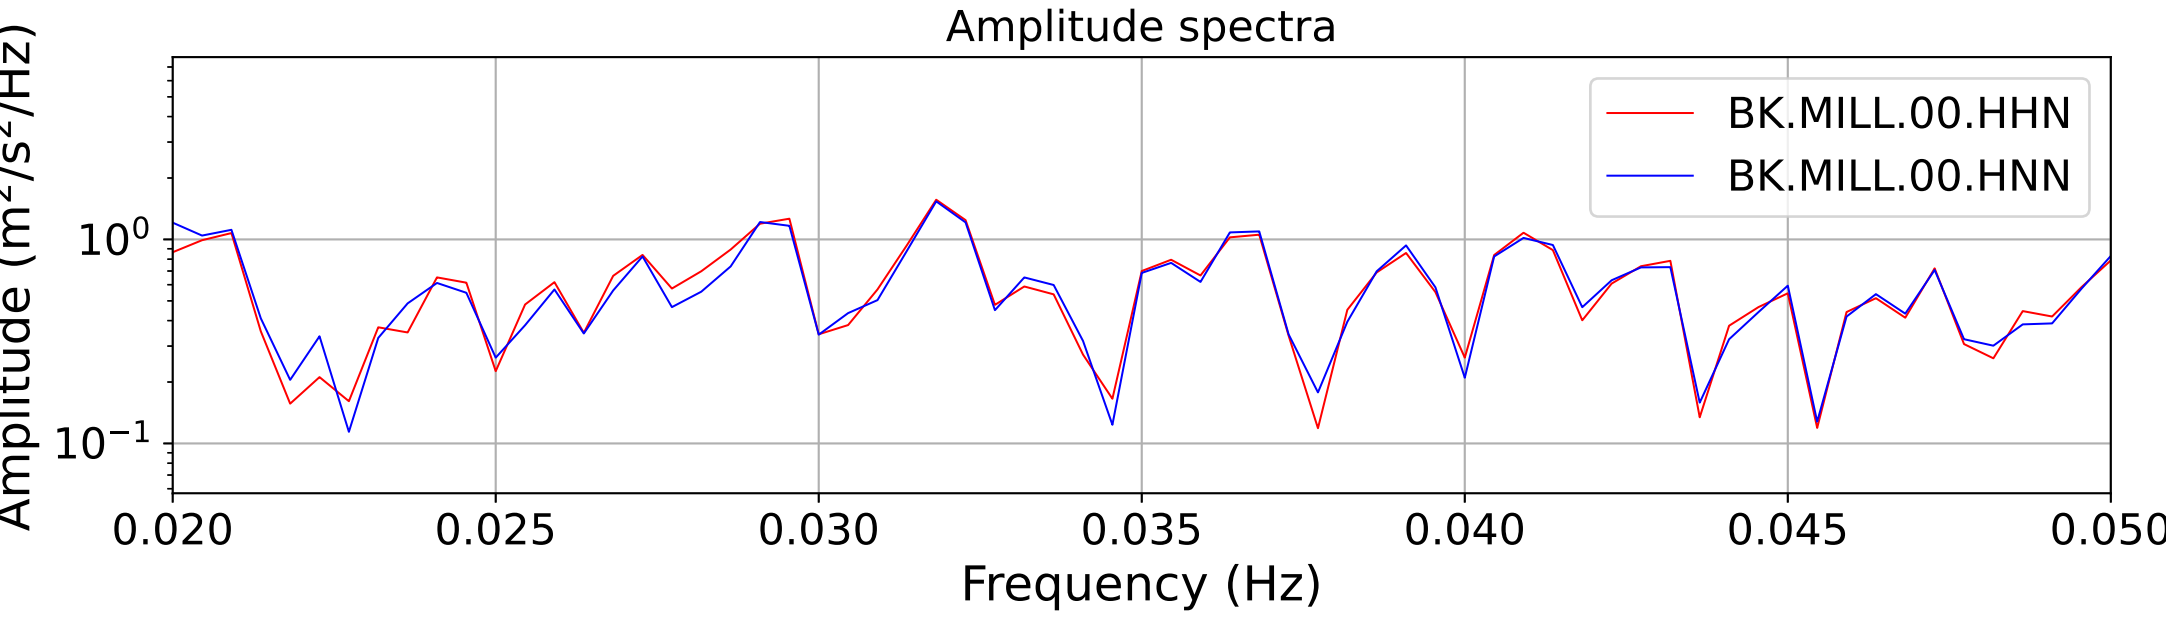

2025.087.062054_M7.7_us7000pn9s
Origin Time:2025-03-28T06:20:54.002000Z USGS event-id:us7000pn9s
M7.7 2025 Mandalay, Burma Earthquake