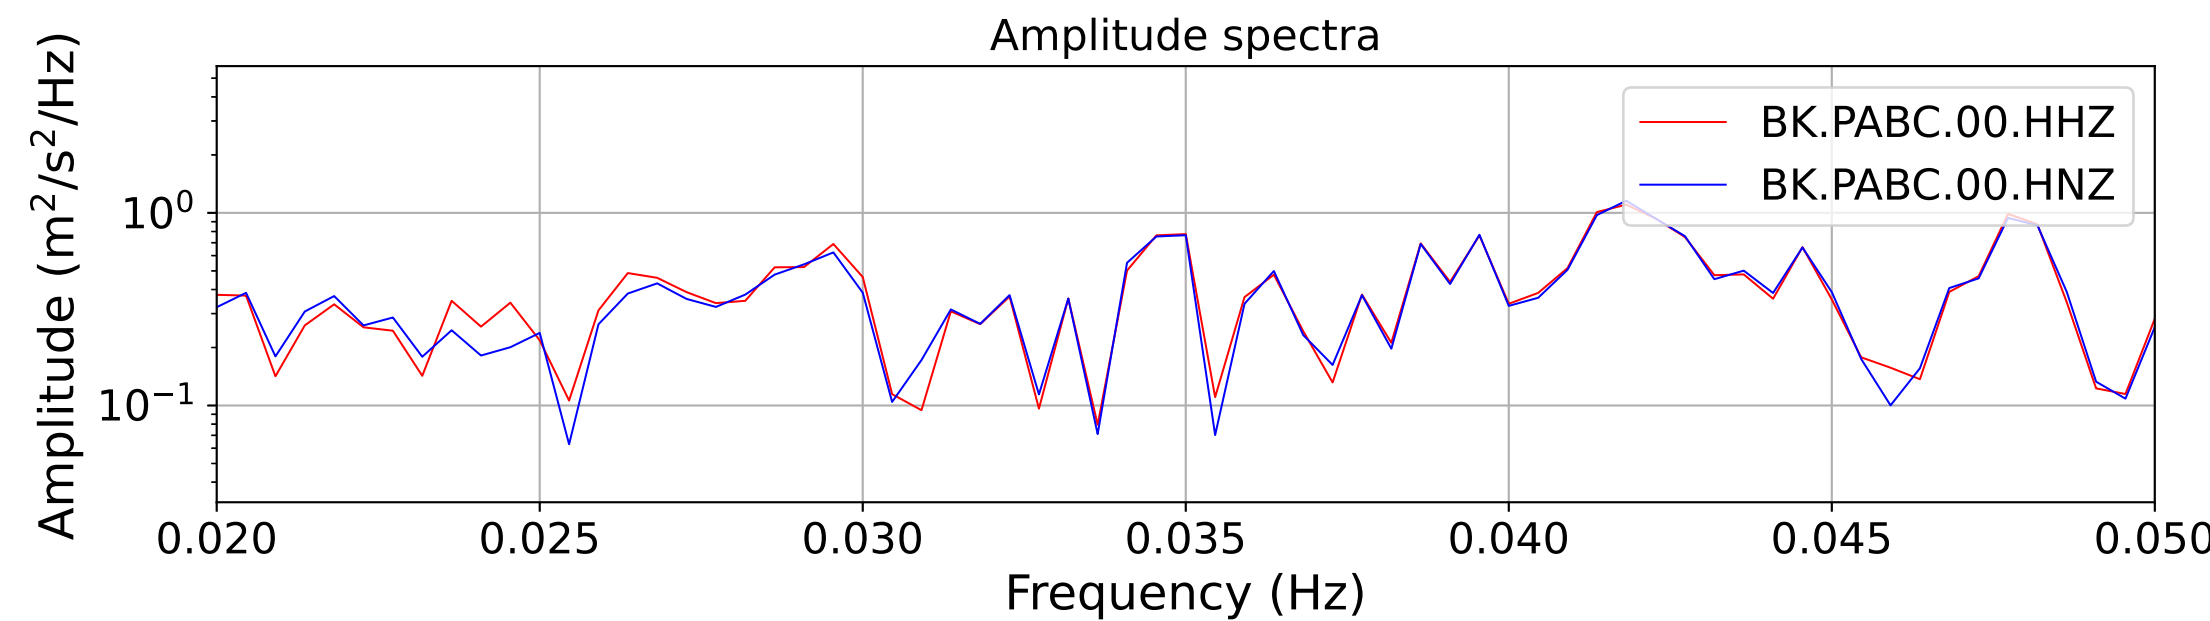

2025.087.062054_M7.7_us7000pn9s
Origin Time:2025-03-28T06:20:54.002000Z USGS event-id:us7000pn9s
M7.7 2025 Mandalay, Burma Earthquake