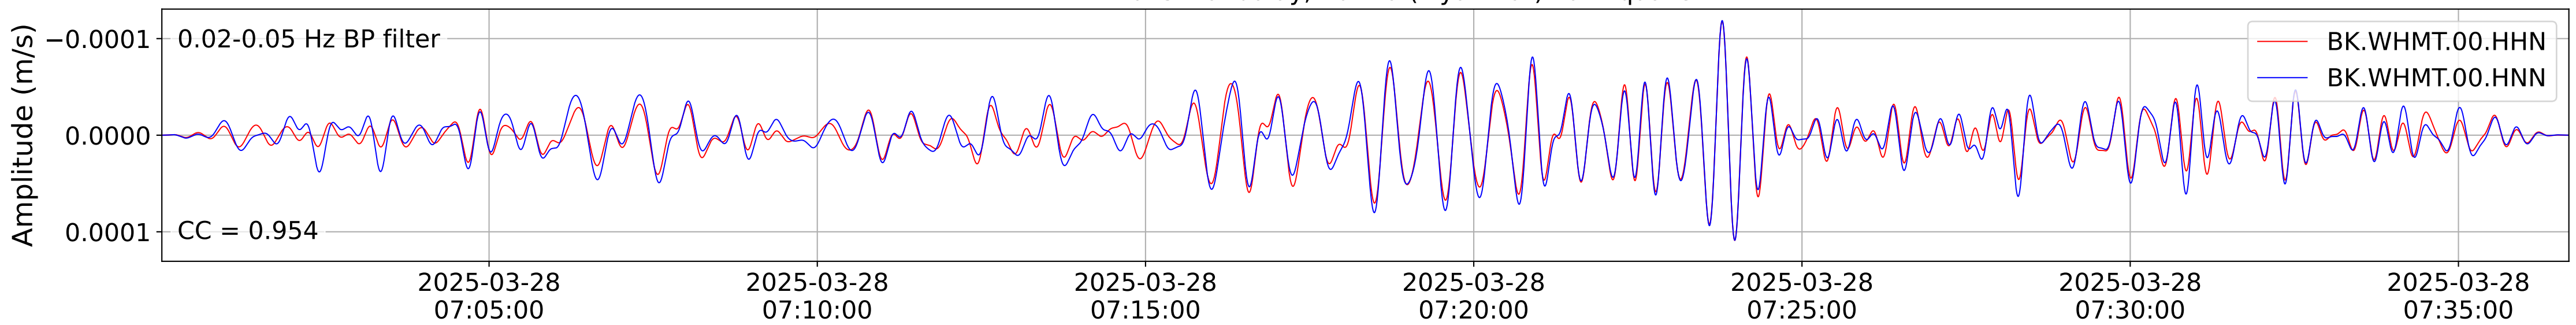

2025.087.062054_M7.7_us7000pn9s
Origin Time:2025-03-28T06:20:54.002000Z USGS event-id:us7000pn9s
M7.7 2025 Mandalay, Burma (Myanmar) Earthquake