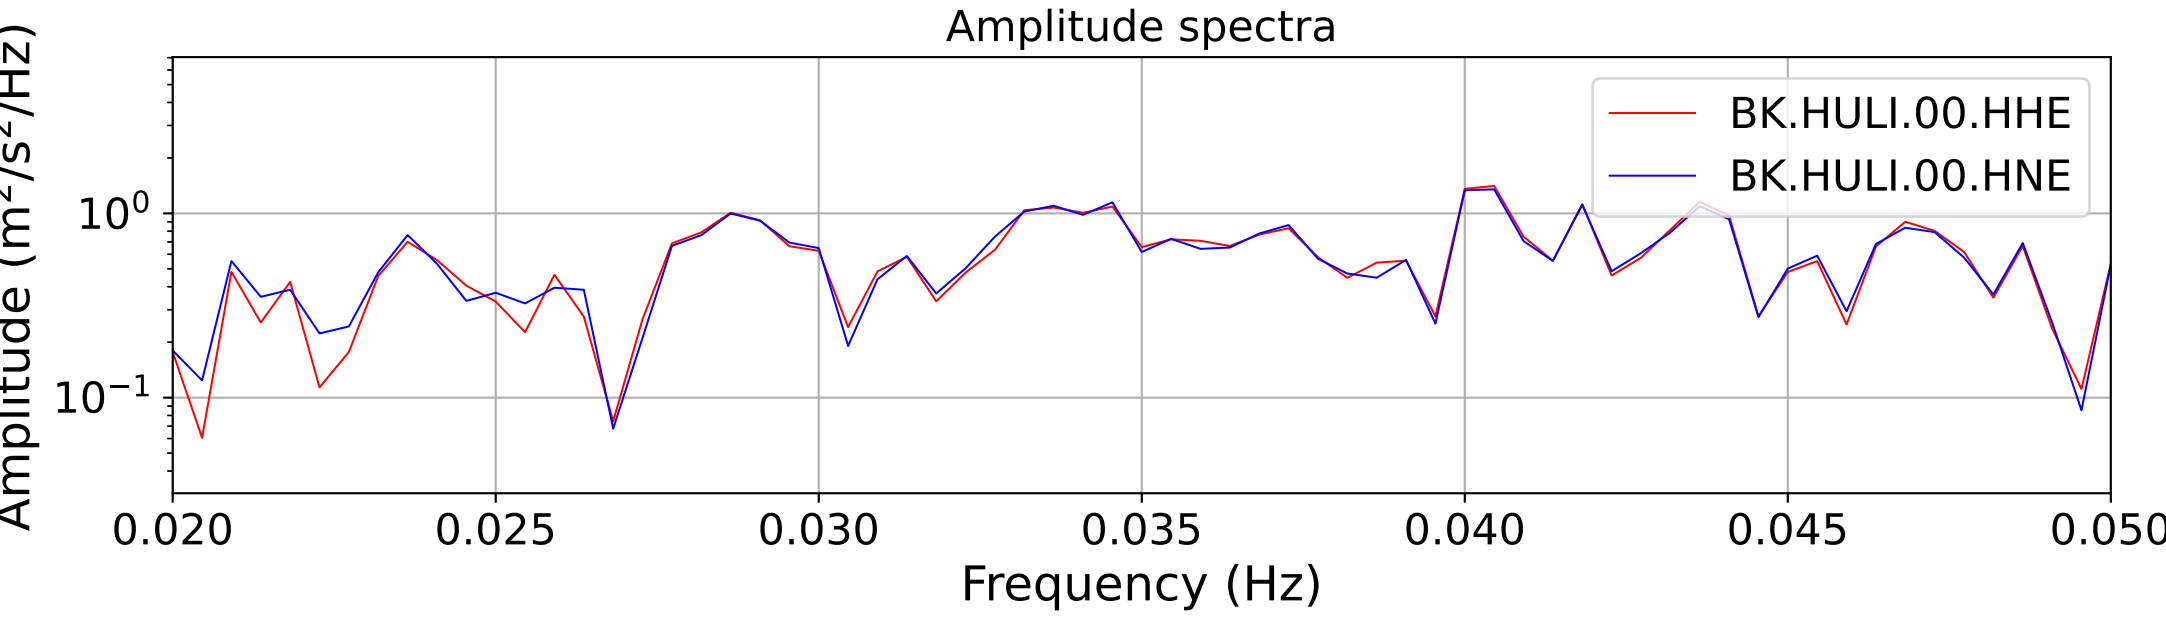

2025.087.062054_M7.7_us7000pn9s
Origin Time:2025-03-28T06:20:54.002000Z USGS event-id:us7000pn9s
M7.7 2025 Mandalay, Burma Earthquake