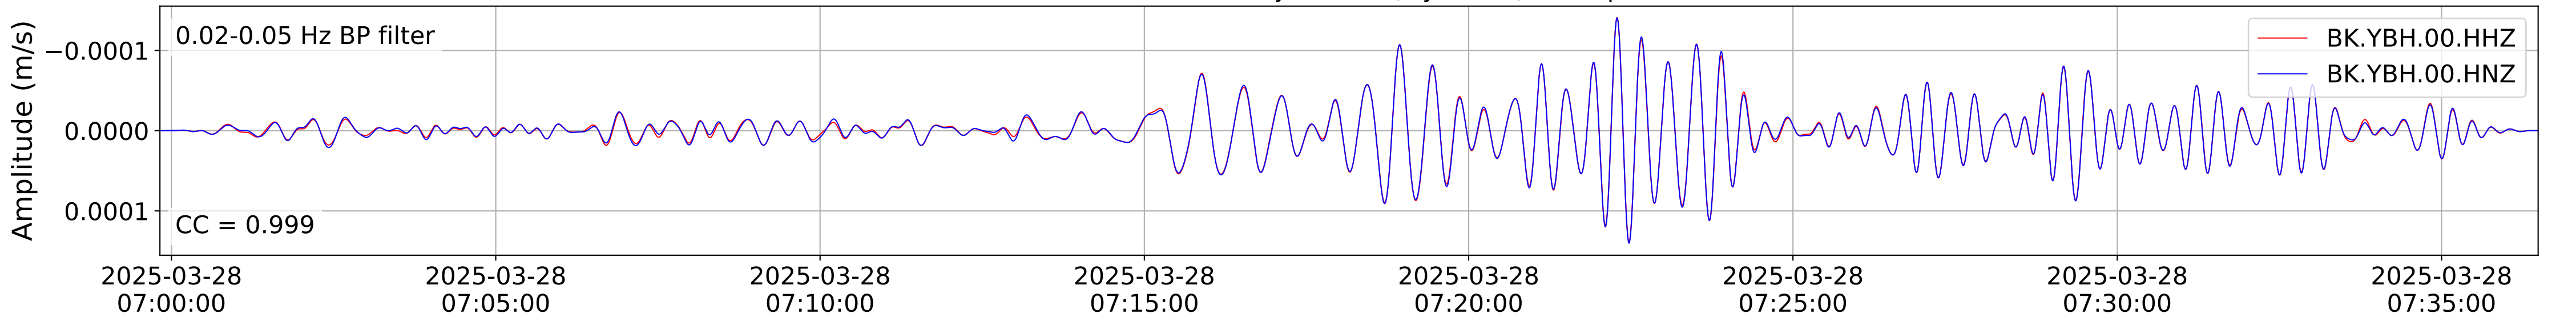

2025.087.062054_M7.7_us7000pn9s
Origin Time:2025-03-28T06:20:54.002000Z USGS event-id:us7000pn9s
M7.7 2025 Mandalay, Burma (Myanmar) Earthquake