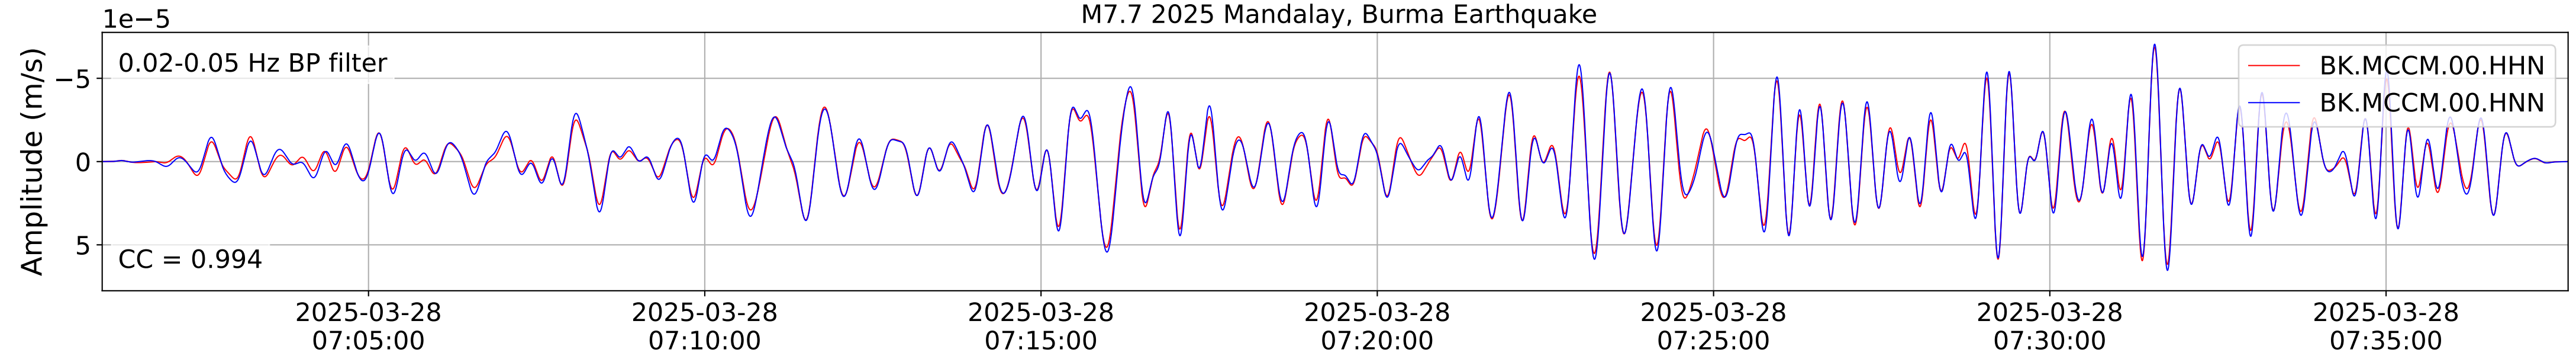

2025.087.062054_M7.7_us7000pn9s
Origin Time:2025-03-28T06:20:54.002000Z USGS event-id:us7000pn9s
M7.7 2025 Mandalay, Burma Earthquake