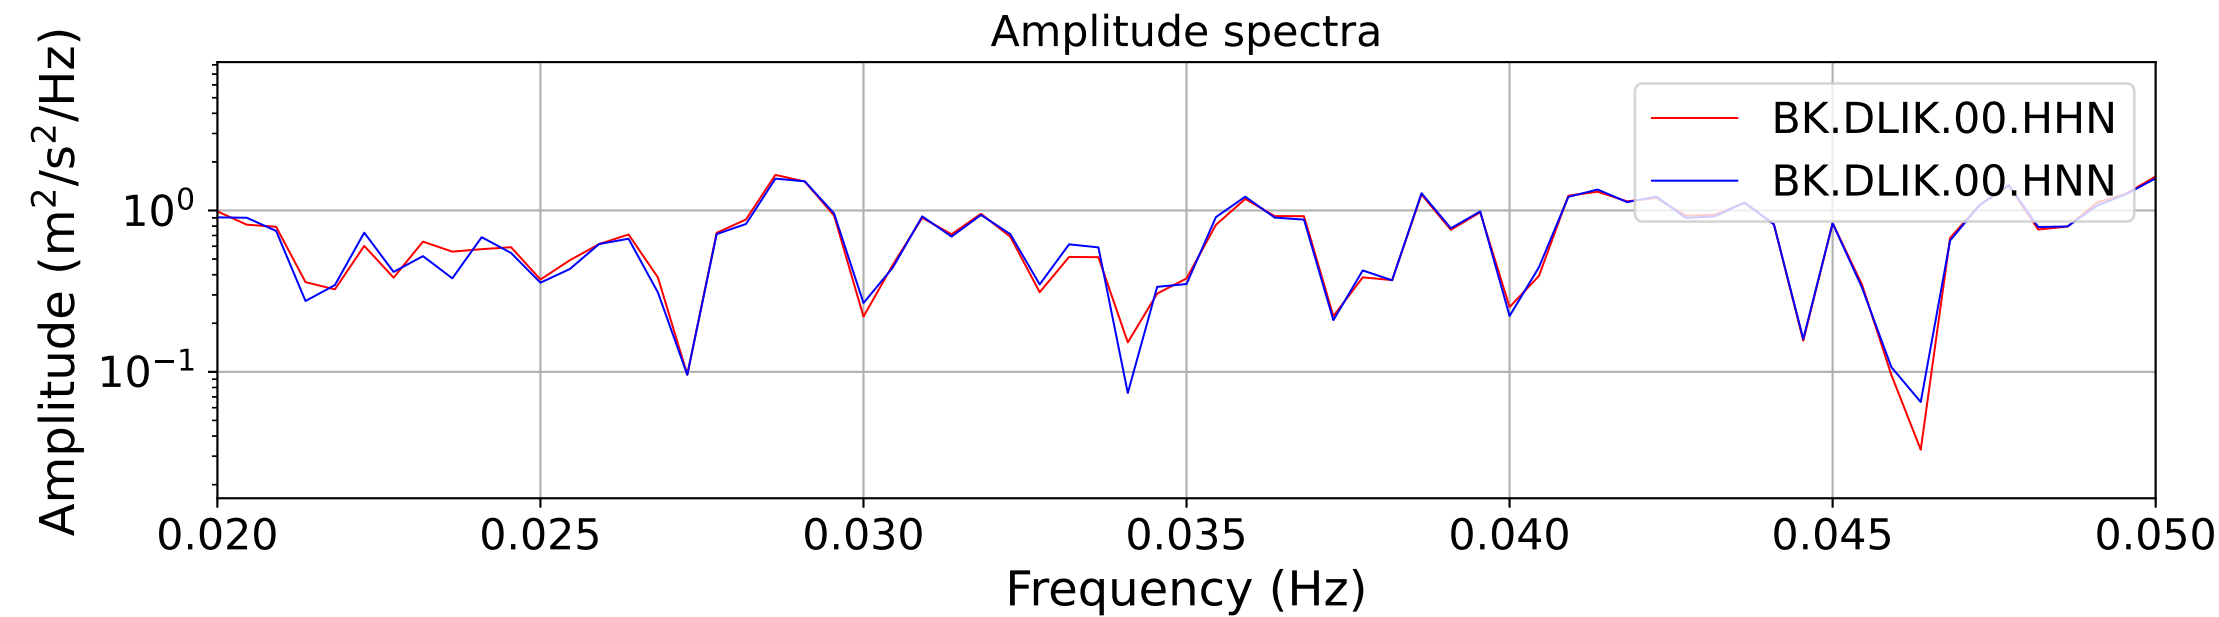

2025.087.062054_M7.7_us7000pn9s
Origin Time:2025-03-28T06:20:54.002000Z USGS event-id:us7000pn9s
M7.7 2025 Mandalay, Burma Earthquake