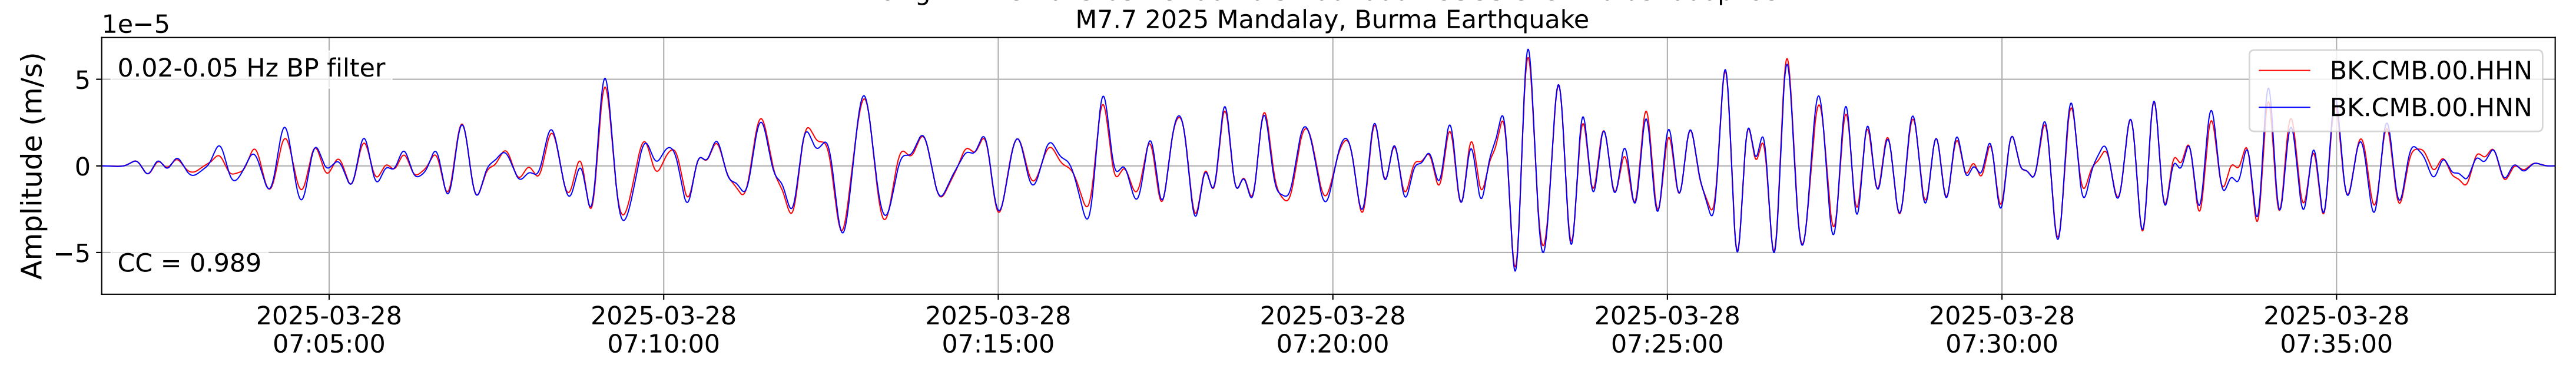

2025.087.062054_M7.7_us7000pn9s
Origin Time:2025-03-28T06:20:54.002000Z USGS event-id:us7000pn9s
M7.7 2025 Mandalay, Burma Earthquake