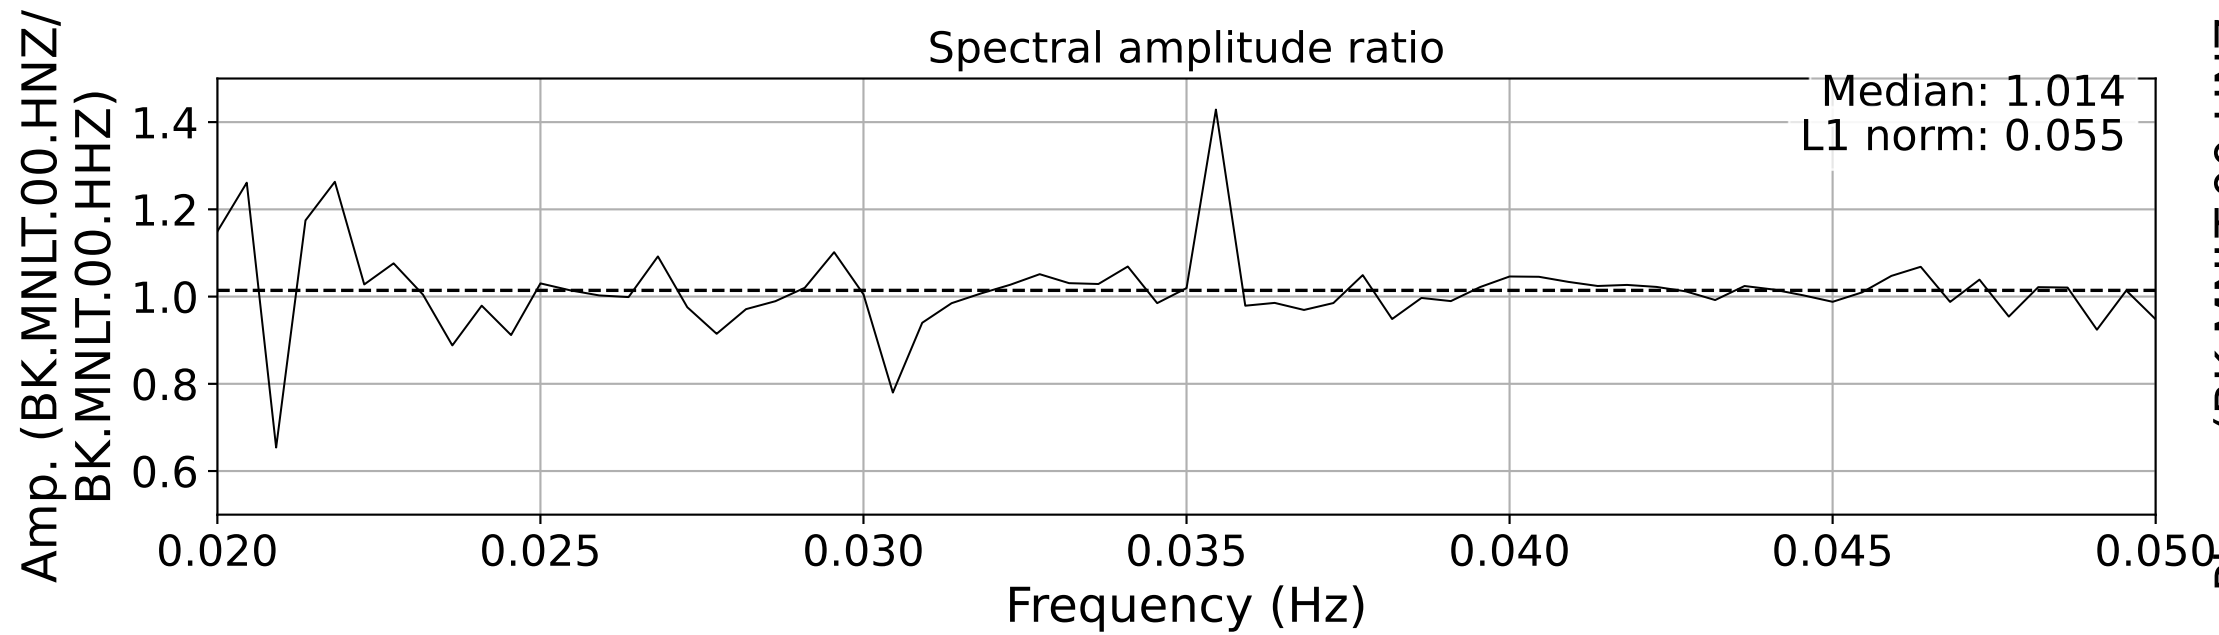

2025.087.062054_M7.7_us7000pn9s
Origin Time:2025-03-28T06:20:54.002000Z USGS event-id:us7000pn9s
M7.7 2025 Mandalay, Burma Earthquake