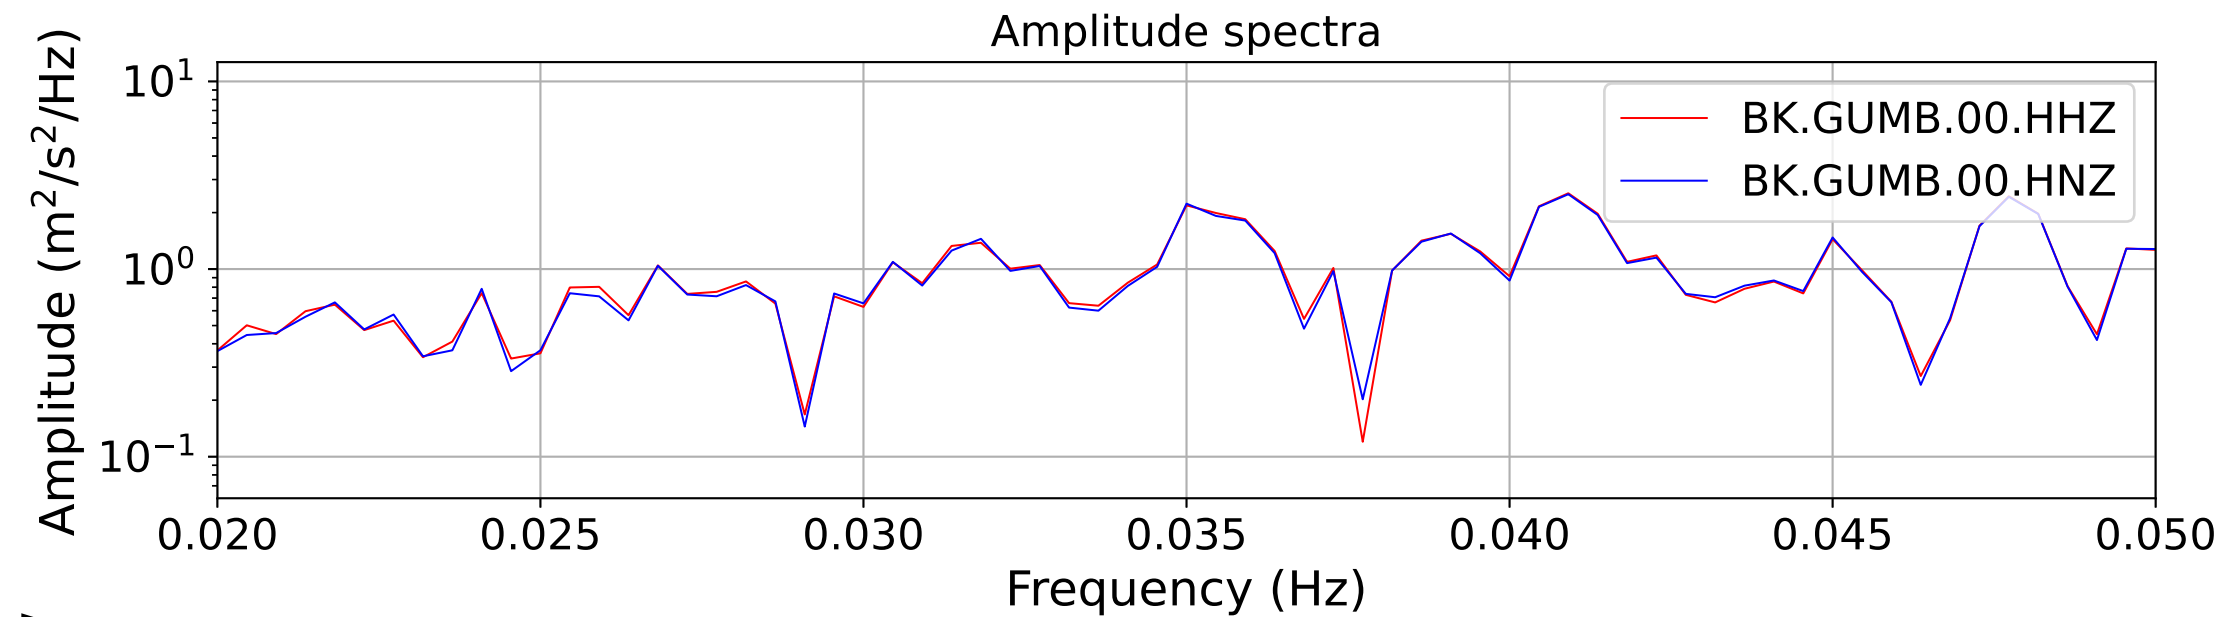

2025.087.062054_M7.7_us7000pn9s
Origin Time:2025-03-28T06:20:54.002000Z USGS event-id:us7000pn9s
M7.7 2025 Mandalay, Burma Earthquake