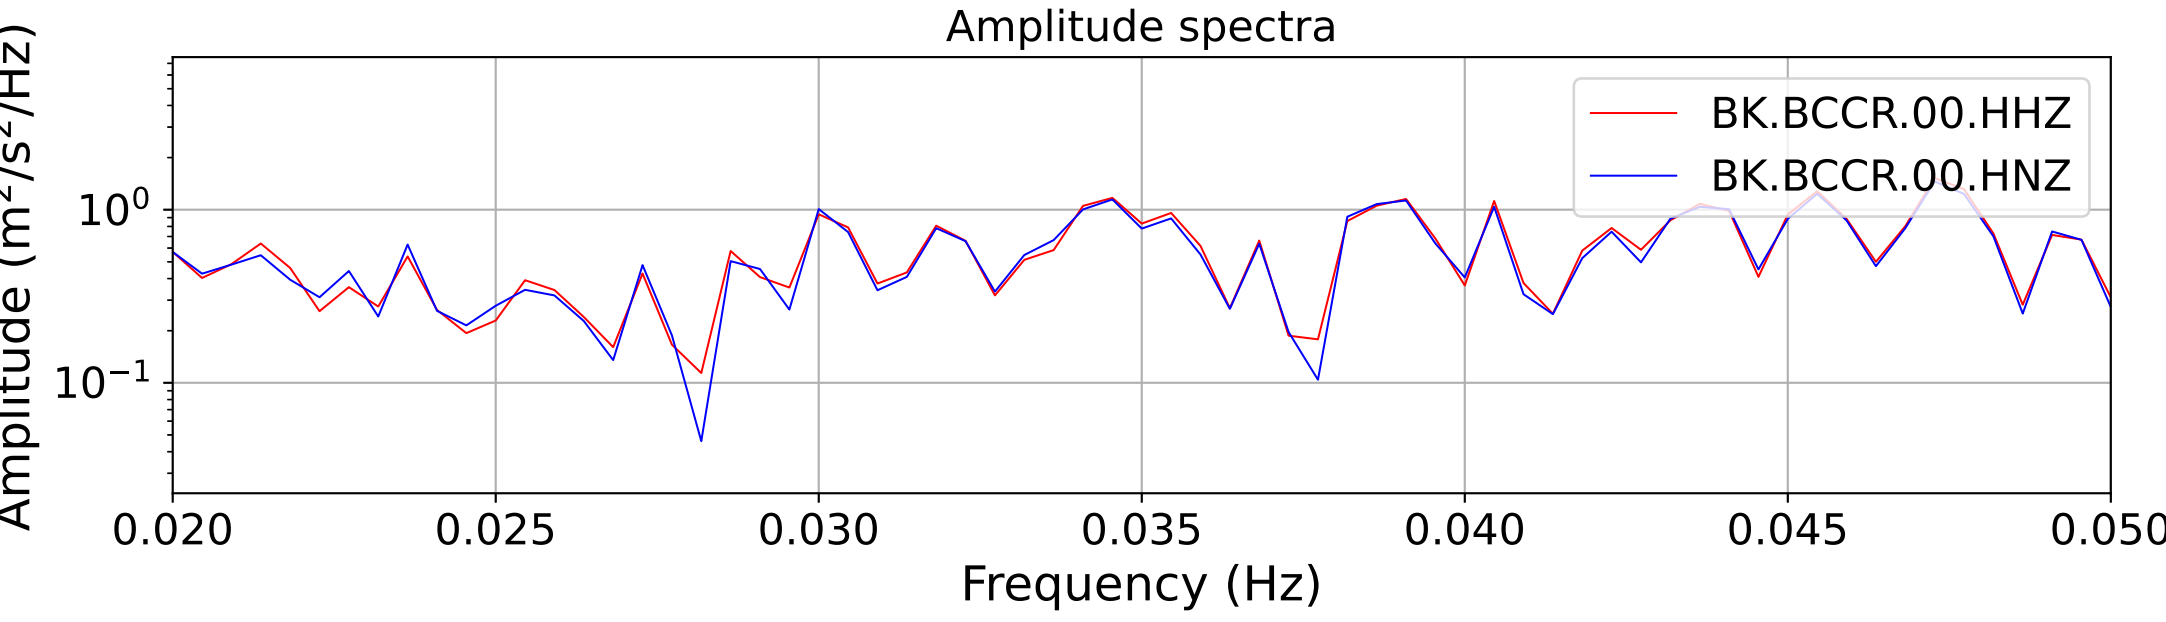

2025.087.062054_M7.7_us7000pn9s
Origin Time:2025-03-28T06:20:54.002000Z USGS event-id:us7000pn9s
M7.7 2025 Mandalay, Burma Earthquake