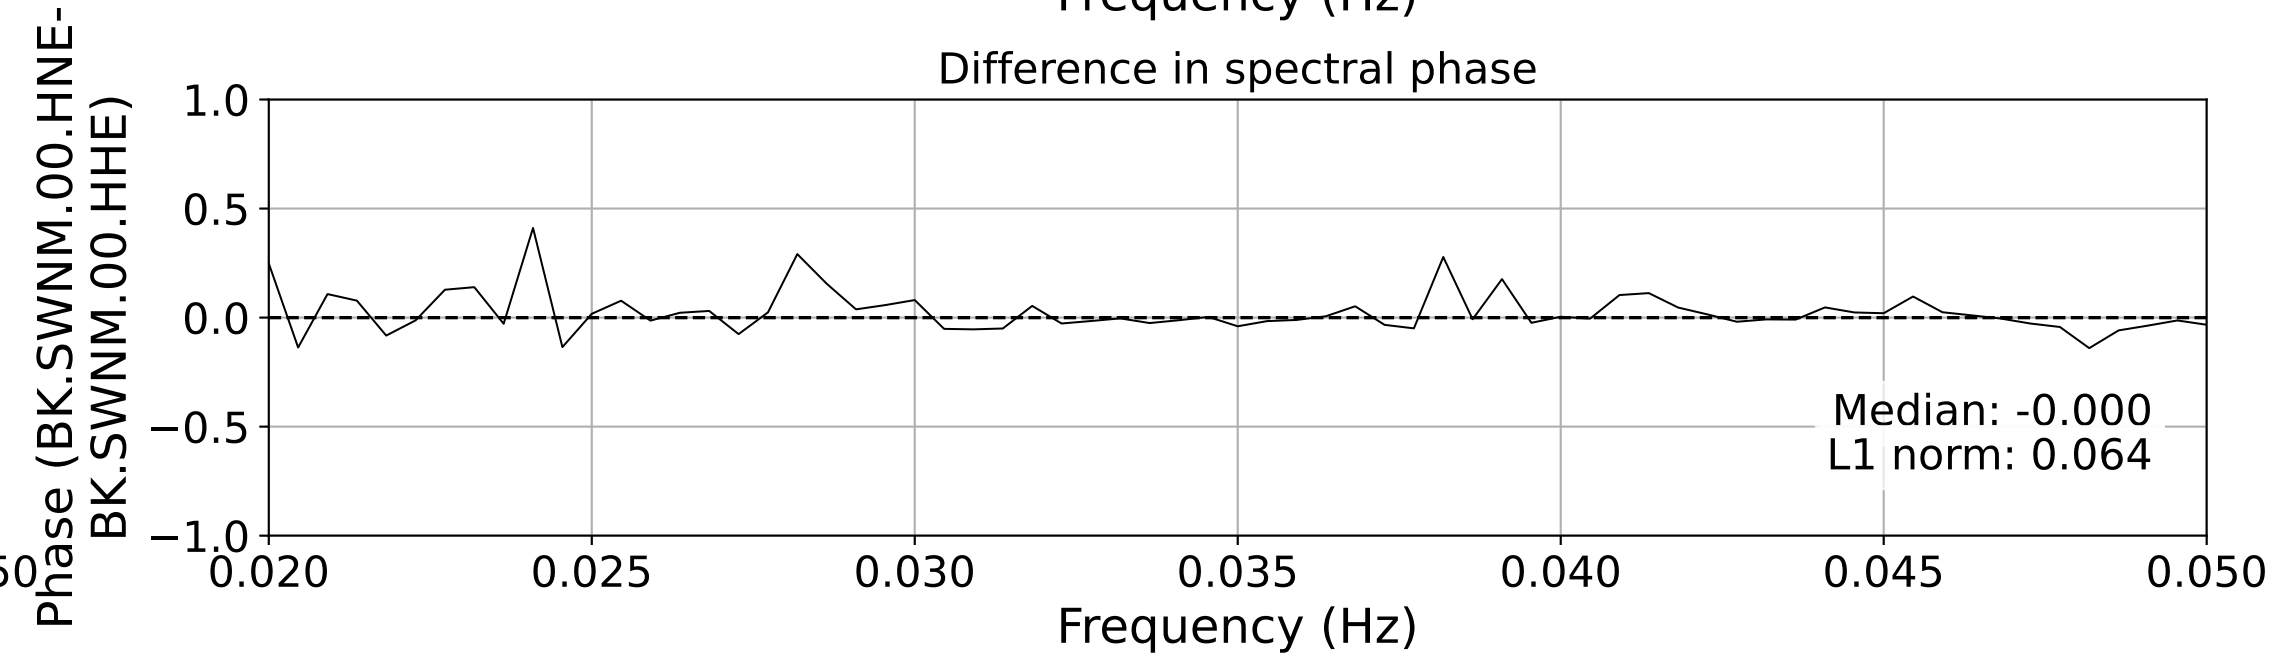

2025.087.062054_M7.7_us7000pn9s
Origin Time:2025-03-28T06:20:54.002000Z USGS event-id:us7000pn9s
M7.7 2025 Mandalay, Burma (Myanmar) Earthquake