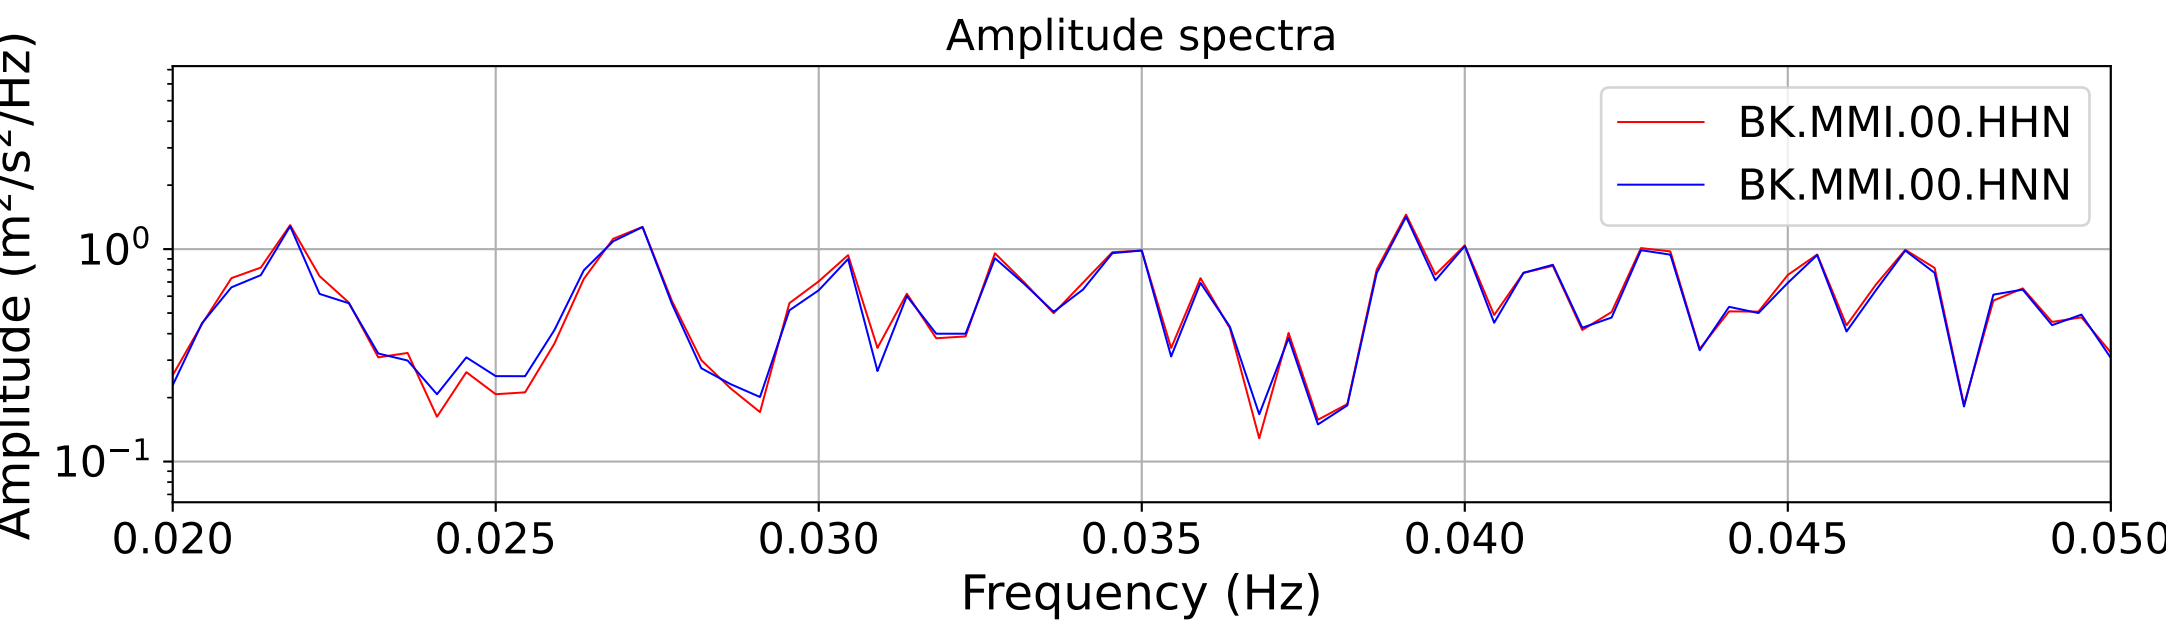

2025.087.062054_M7.7_us7000pn9s
Origin Time:2025-03-28T06:20:54.002000Z USGS event-id:us7000pn9s
M7.7 2025 Mandalay, Burma Earthquake