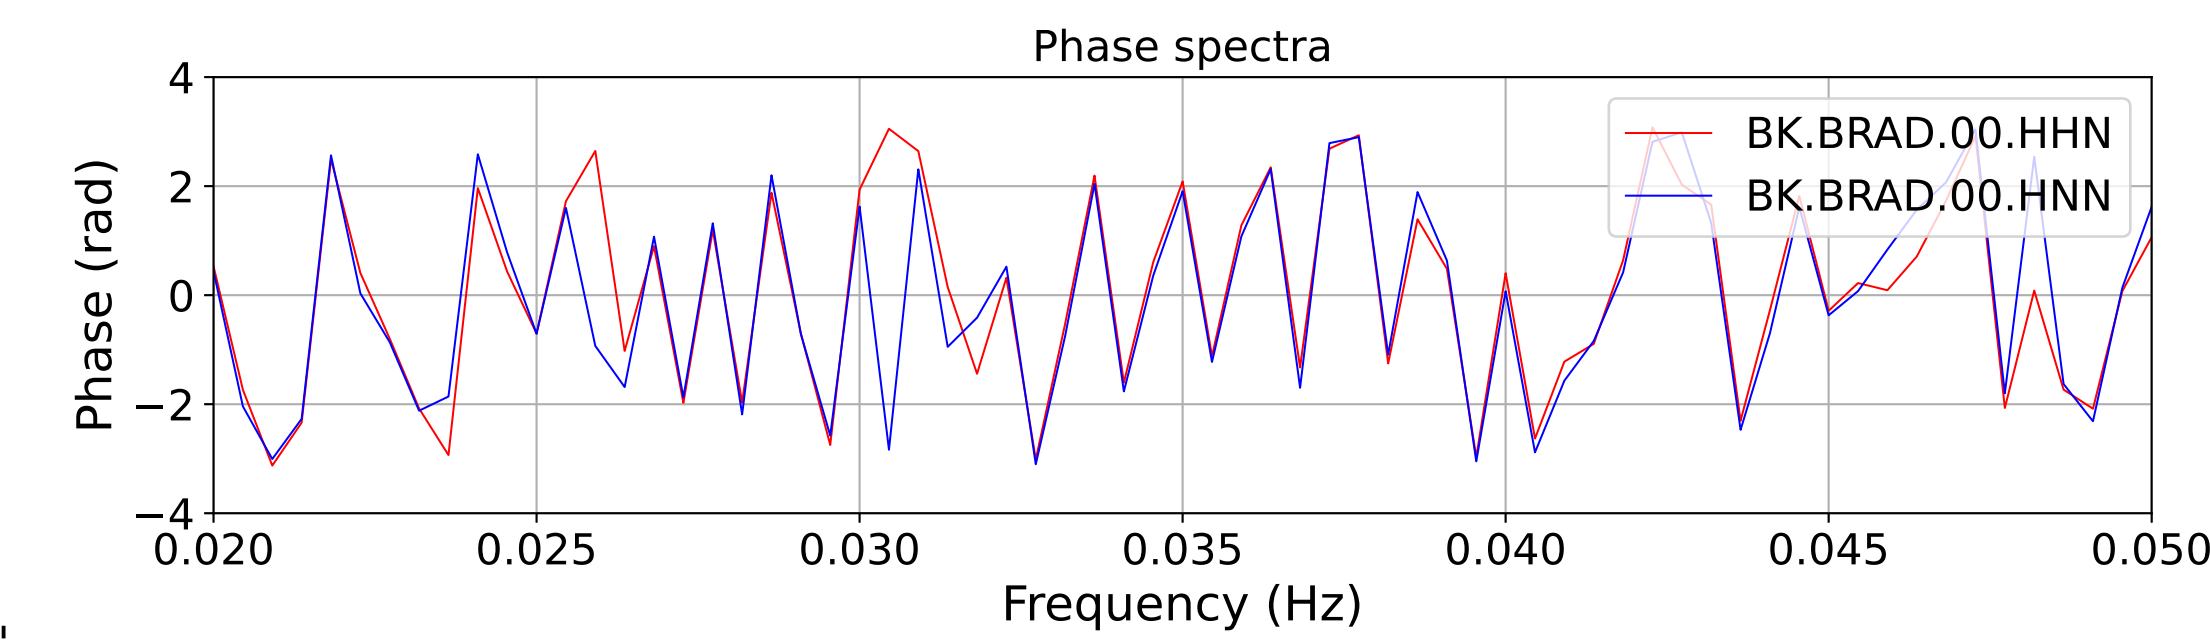

2025.087.062054_M7.7_us7000pn9s
Origin Time:2025-03-28T06:20:54.002000Z USGS event-id:us7000pn9s
M7.7 2025 Mandalay, Burma Earthquake