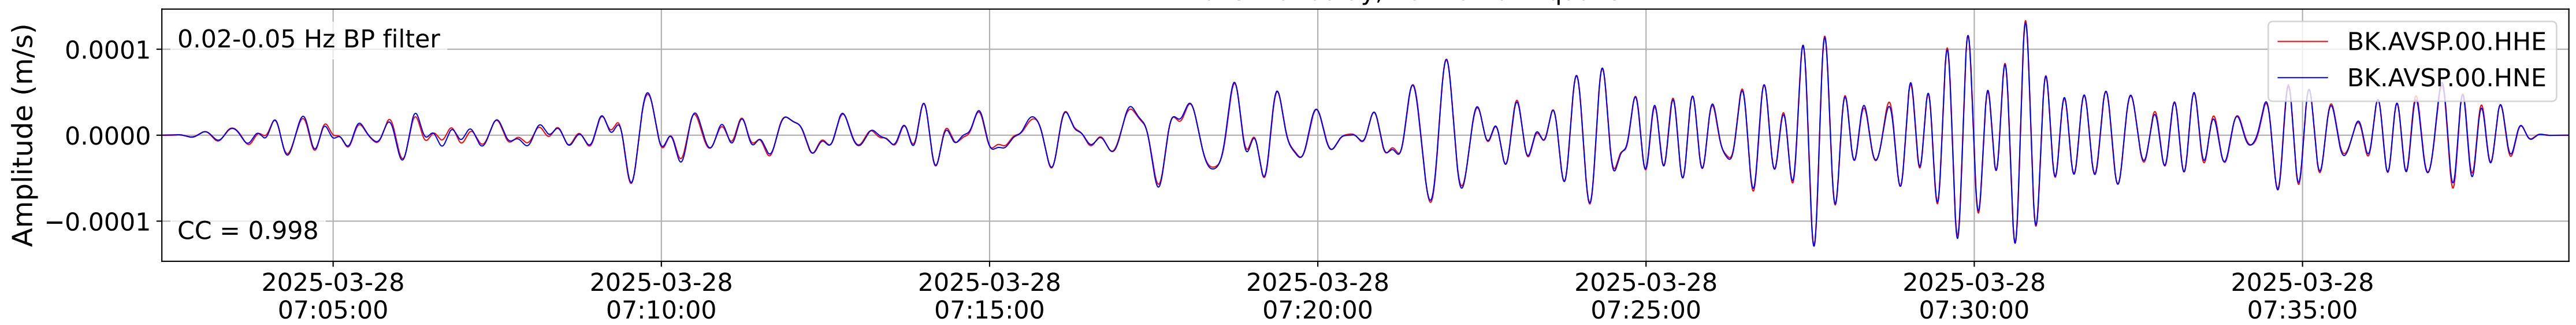

2025.087.062054_M7.7_us7000pn9s
Origin Time:2025-03-28T06:20:54.002000Z USGS event-id:us7000pn9s
M7.7 2025 Mandalay, Burma Earthquake