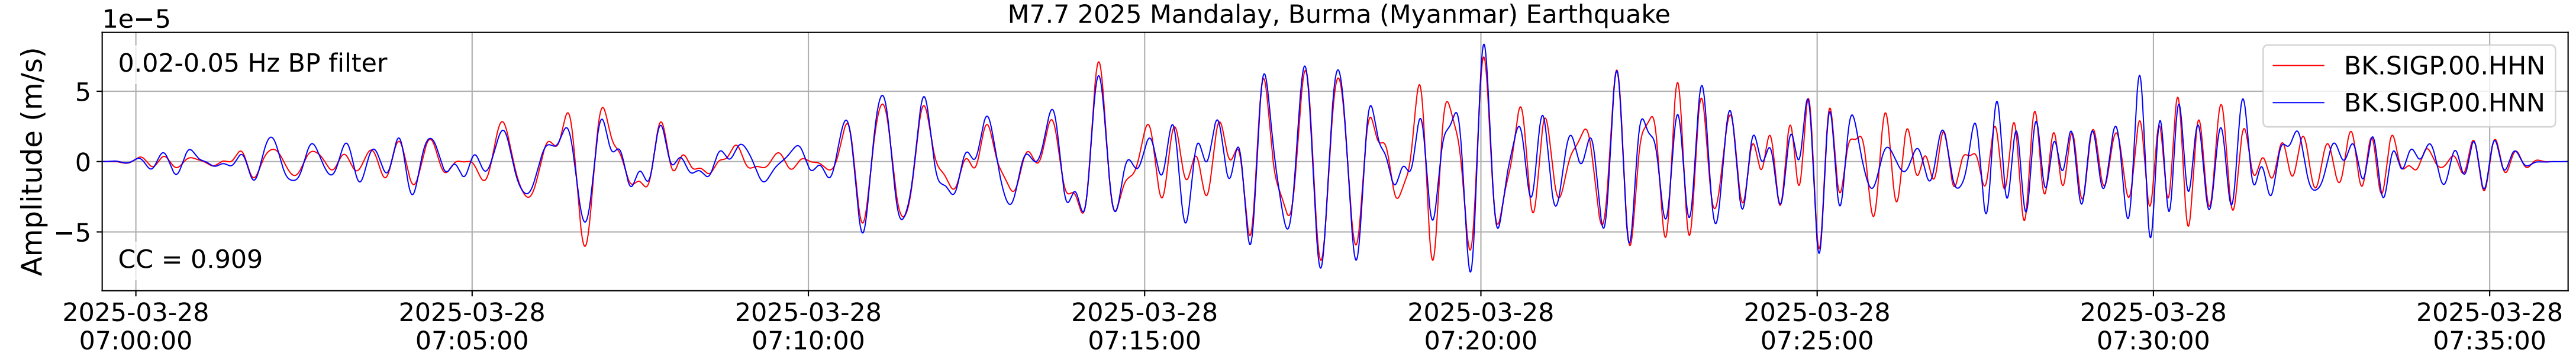

2025.087.062054_M7.7_us7000pn9s
Origin Time:2025-03-28T06:20:54.002000Z USGS event-id:us7000pn9s
M7.7 2025 Mandalay, Burma (Myanmar) Earthquake