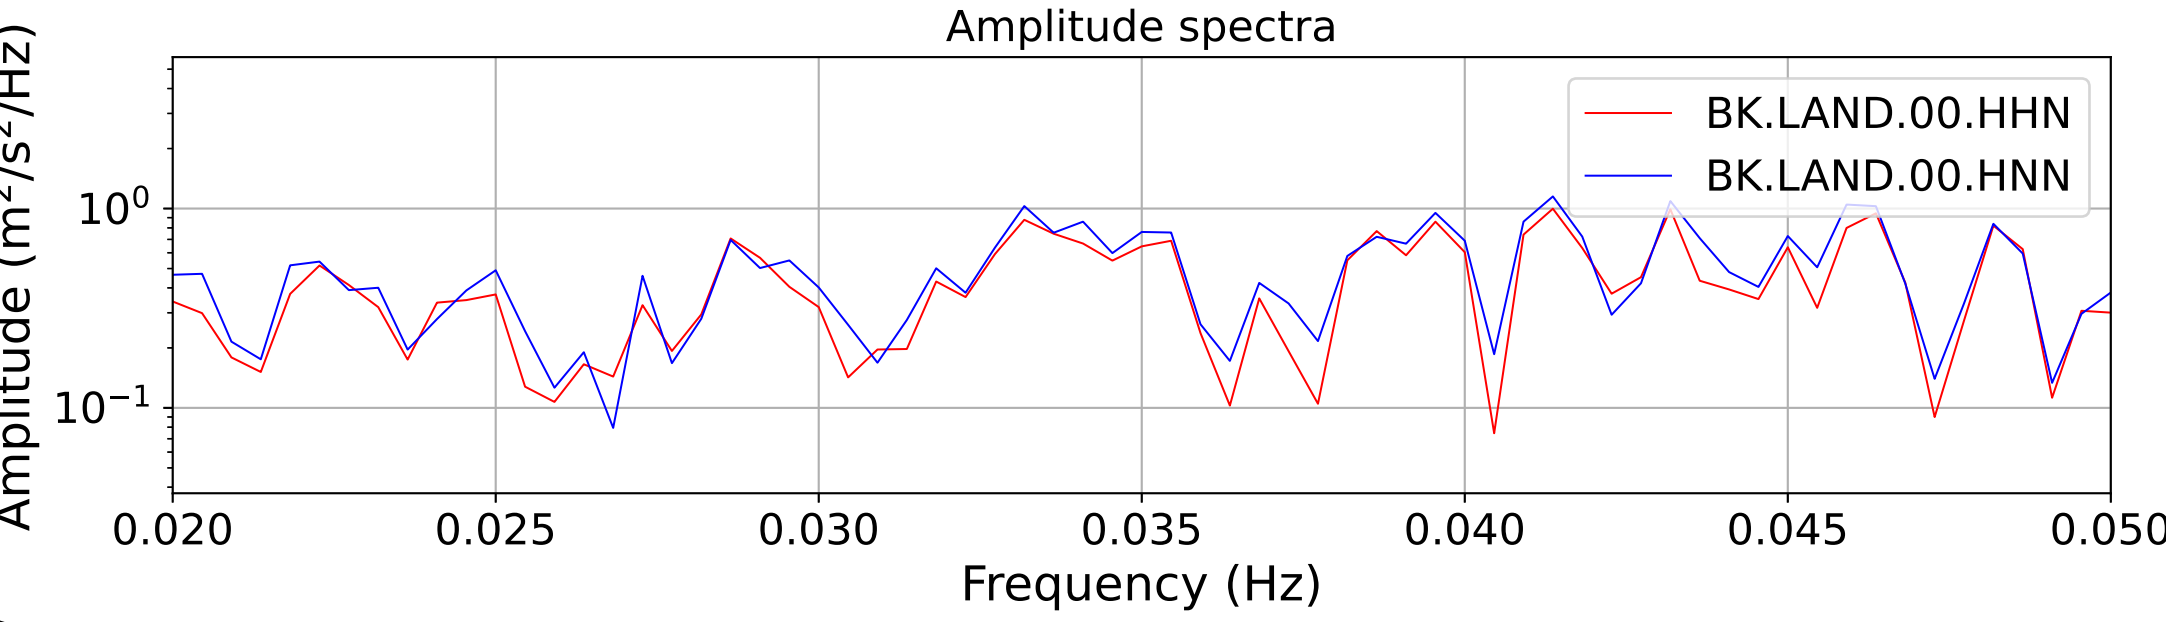

2025.087.062054_M7.7_us7000pn9s
Origin Time:2025-03-28T06:20:54.002000Z USGS event-id:us7000pn9s
M7.7 2025 Mandalay, Burma Earthquake