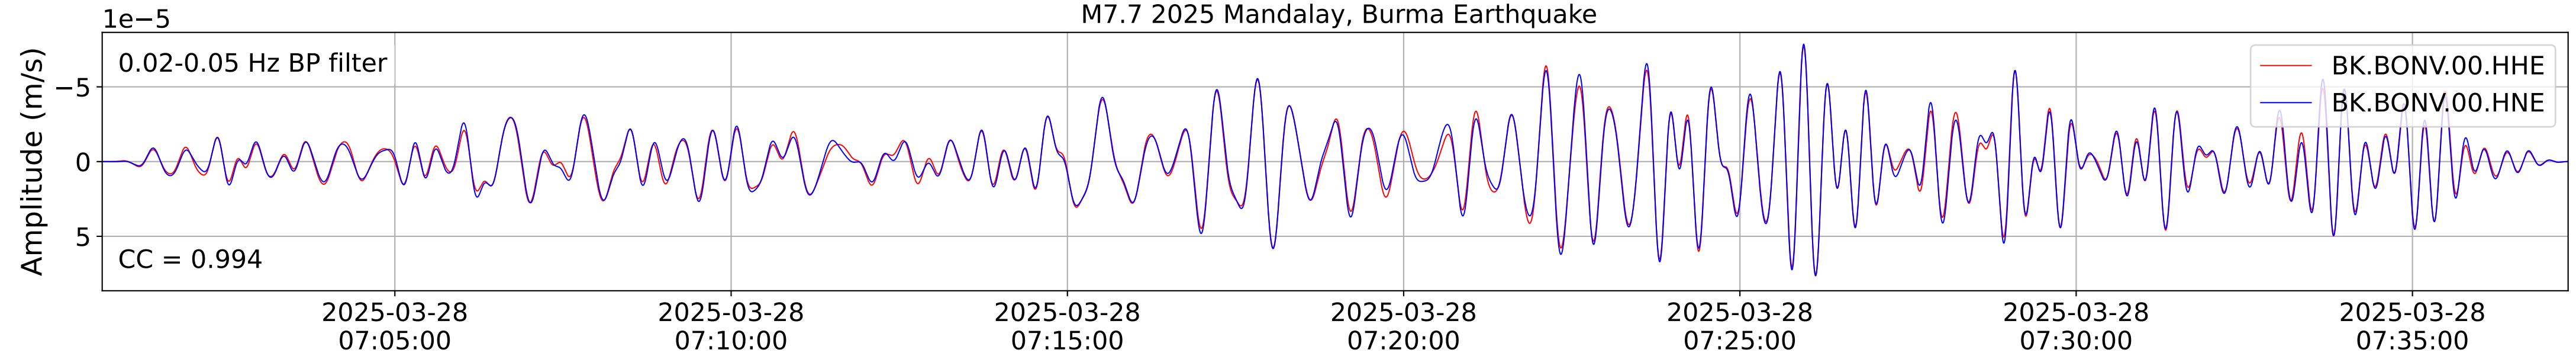

2025.087.062054_M7.7_us7000pn9s
Origin Time:2025-03-28T06:20:54.002000Z USGS event-id:us7000pn9s
M7.7 2025 Mandalay, Burma Earthquake