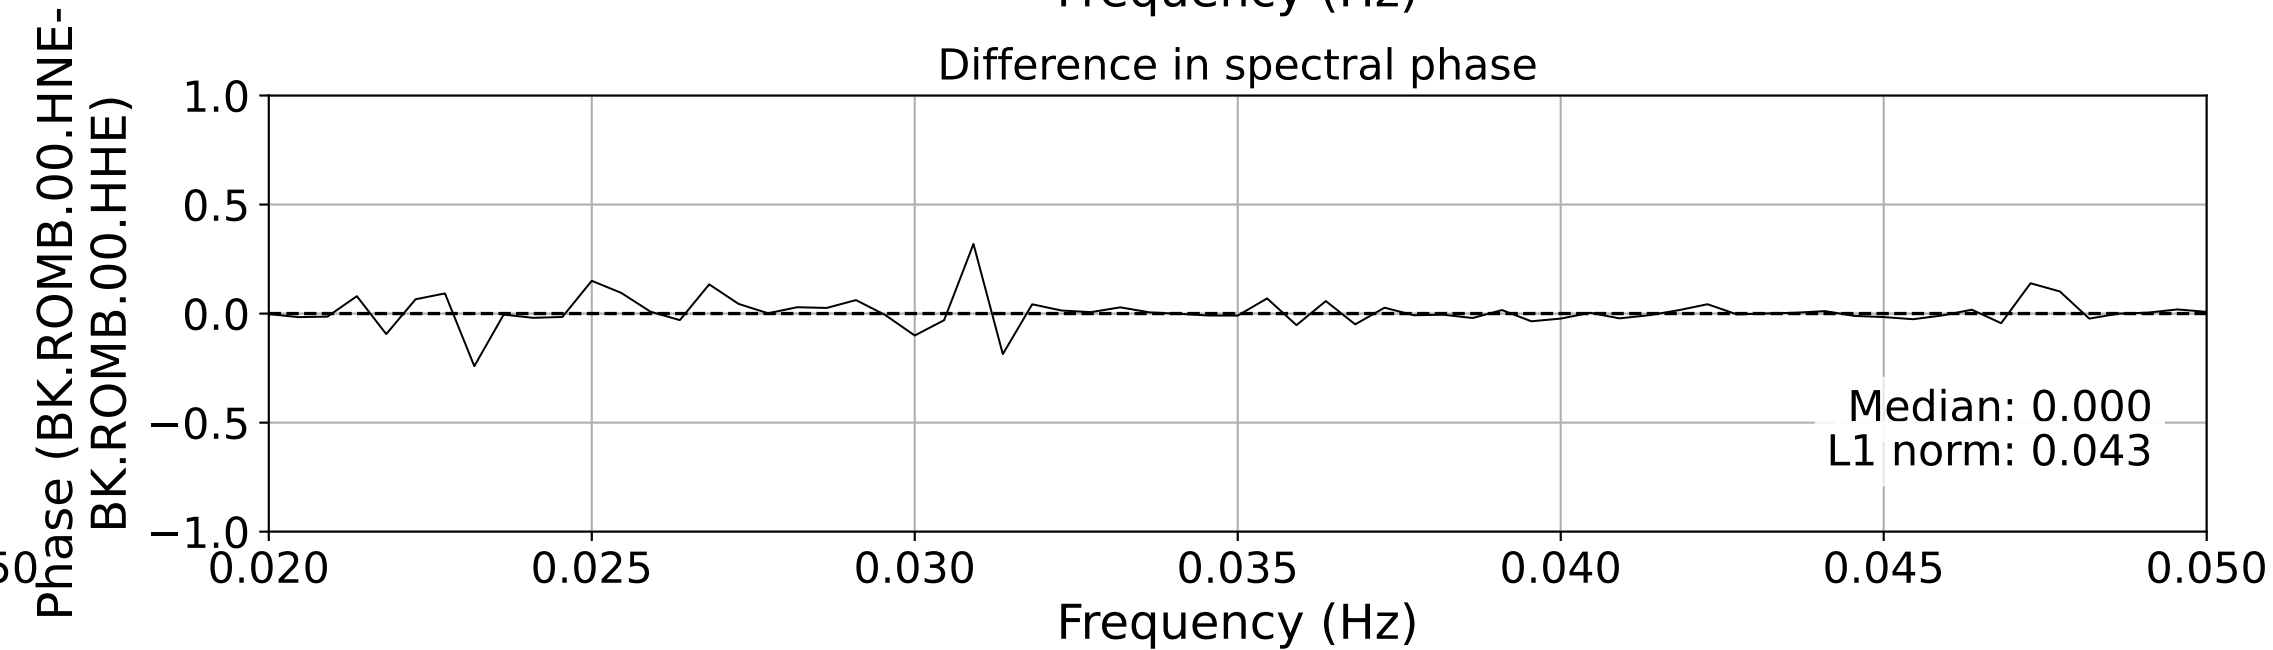

2025.087.062054_M7.7_us7000pn9s
Origin Time:2025-03-28T06:20:54.002000Z USGS event-id:us7000pn9s
M7.7 2025 Mandalay, Burma (Myanmar) Earthquake