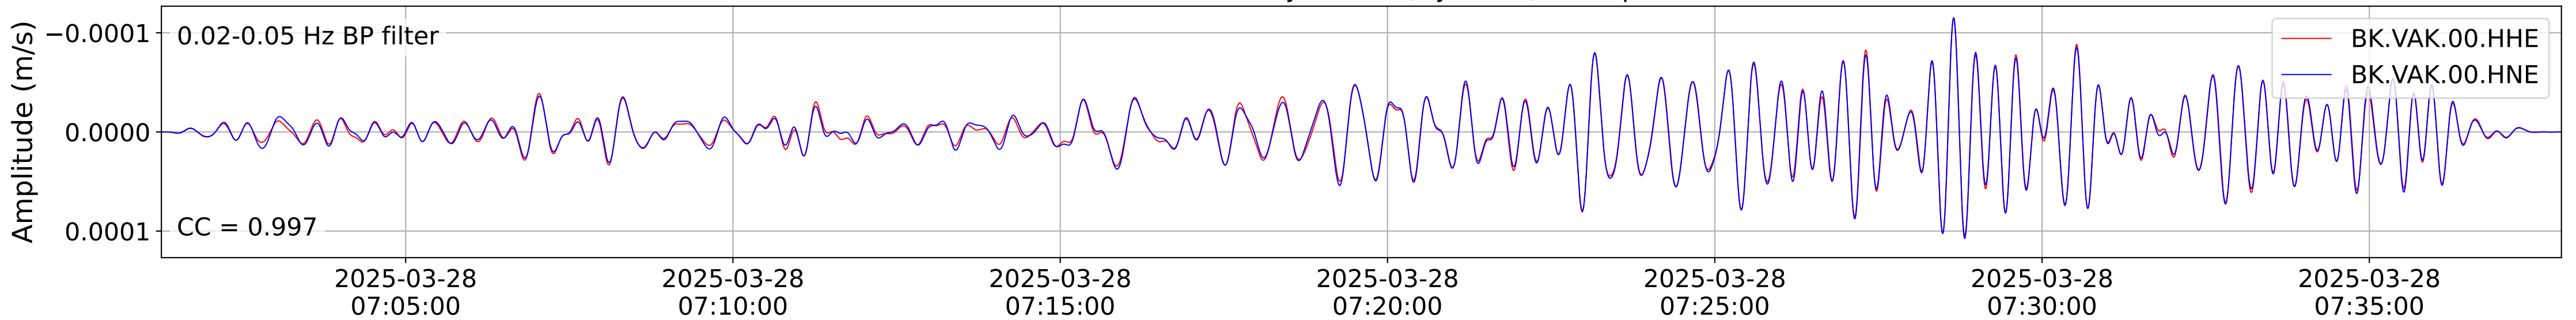

2025.087.062054_M7.7_us7000pn9s
Origin Time:2025-03-28T06:20:54.002000Z USGS event-id:us7000pn9s
M7.7 2025 Mandalay, Burma (Myanmar) Earthquake