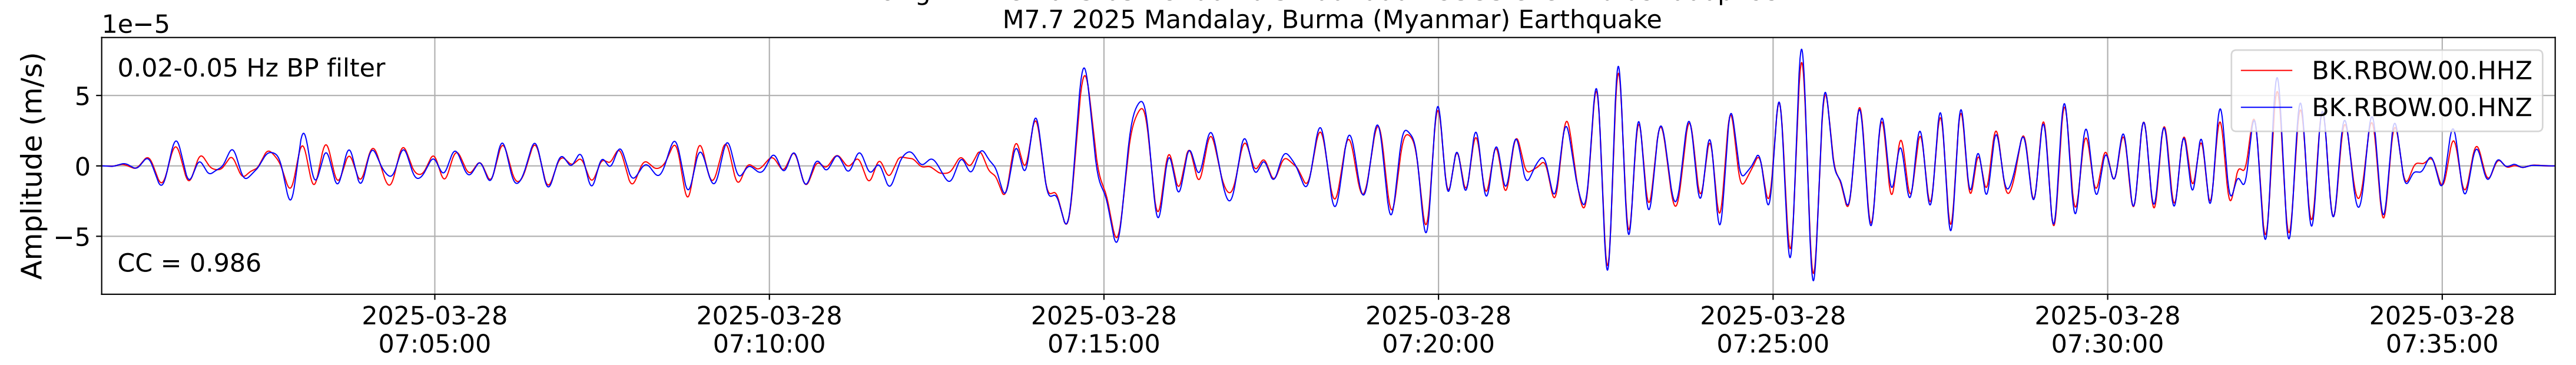

2025.087.062054_M7.7_us7000pn9s
Origin Time:2025-03-28T06:20:54.002000Z USGS event-id:us7000pn9s
M7.7 2025 Mandalay, Burma (Myanmar) Earthquake