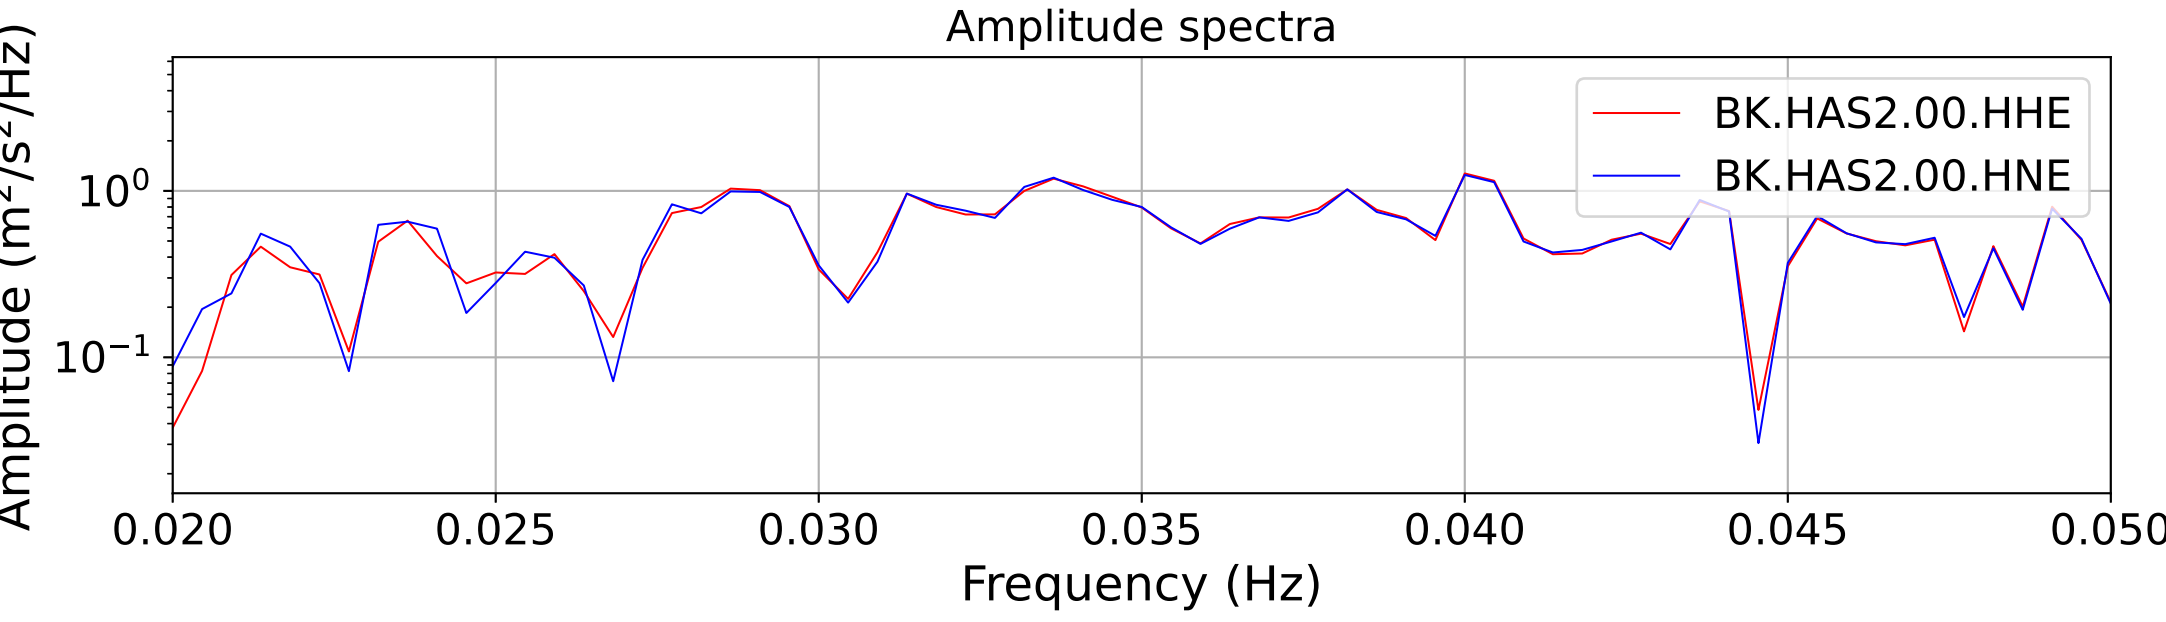

2025.087.062054_M7.7_us7000pn9s
Origin Time:2025-03-28T06:20:54.002000Z USGS event-id:us7000pn9s
M7.7 2025 Mandalay, Burma Earthquake