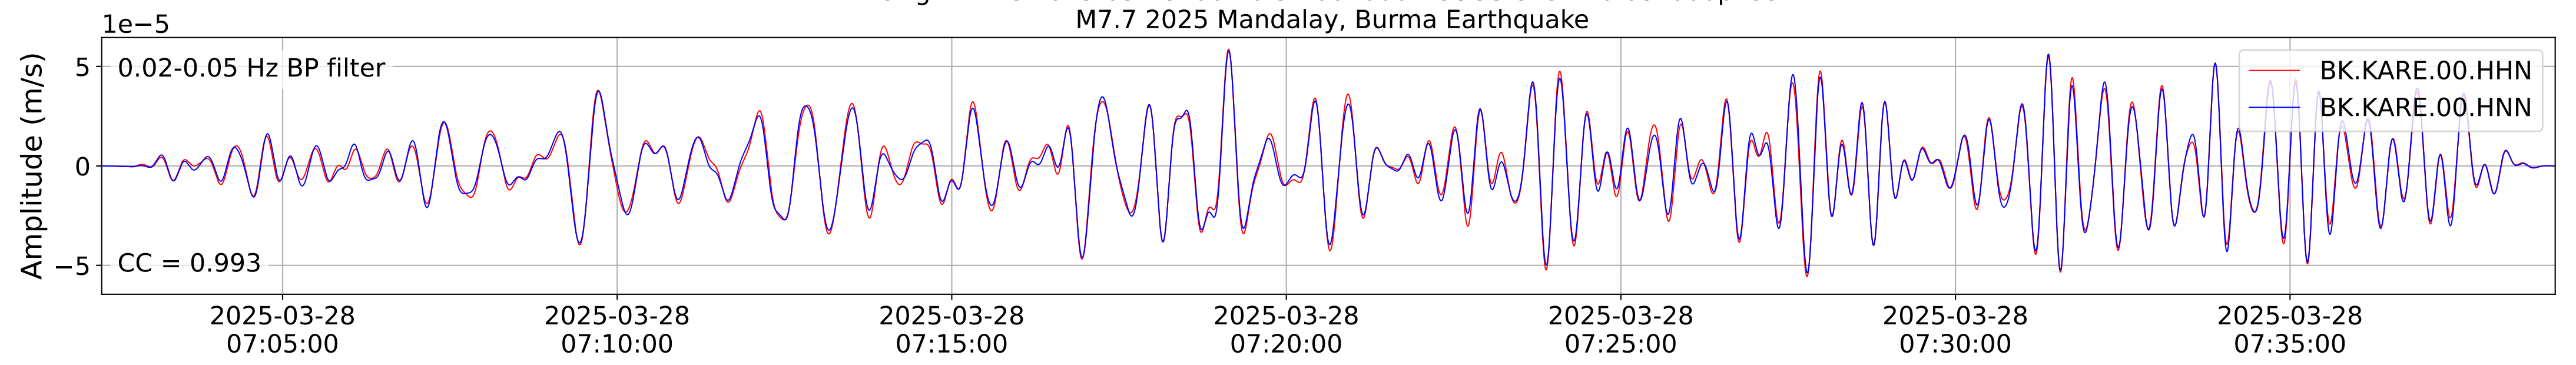

2025.087.062054_M7.7_us7000pn9s
Origin Time:2025-03-28T06:20:54.002000Z USGS event-id:us7000pn9s
M7.7 2025 Mandalay, Burma Earthquake