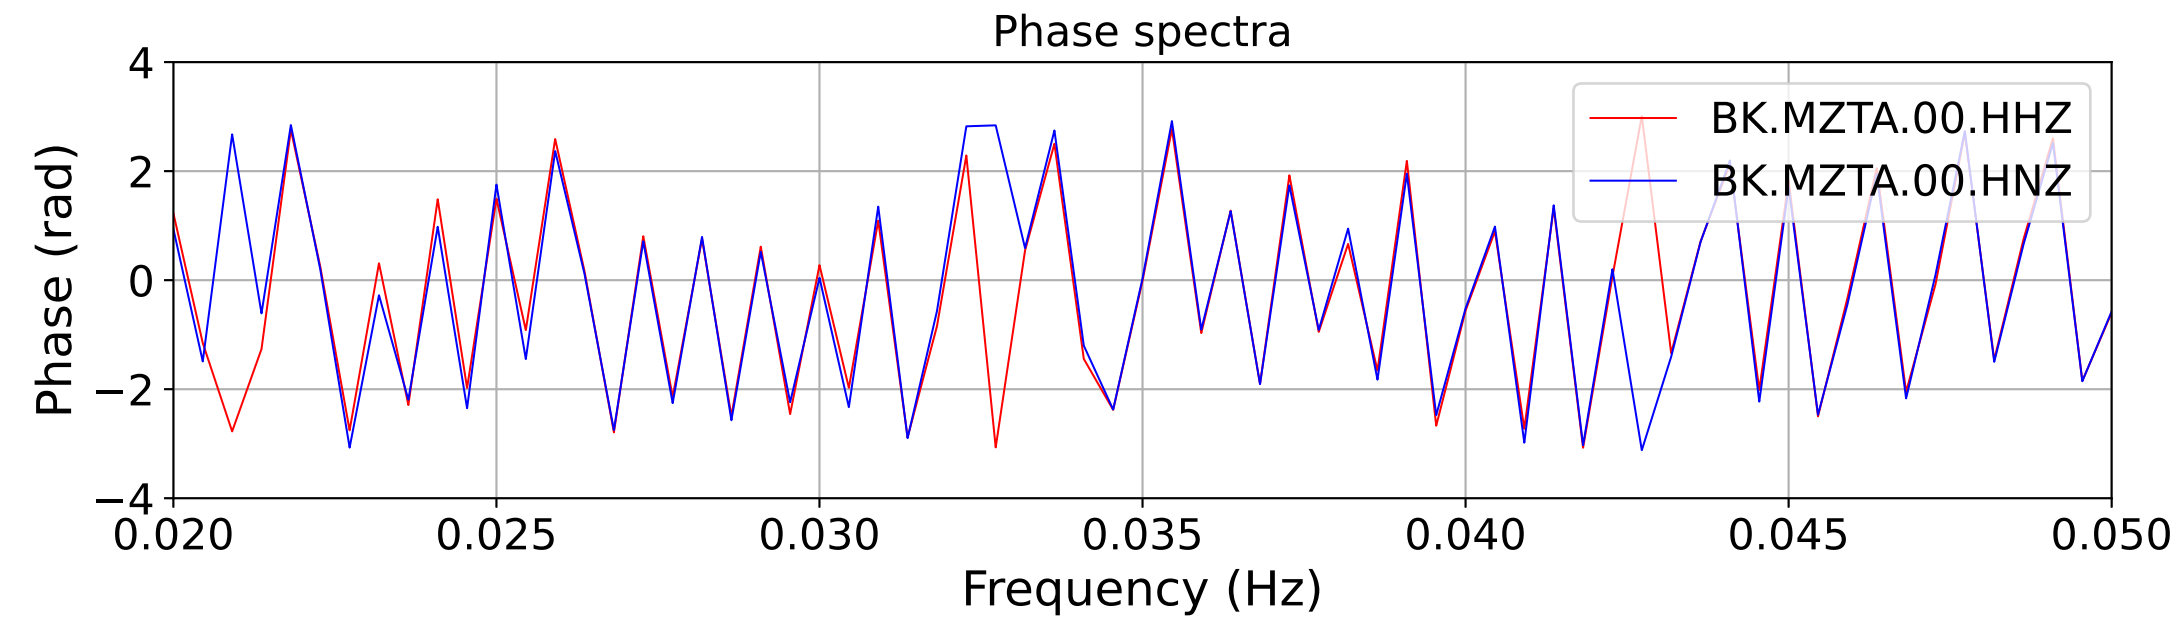

2025.087.062054_M7.7_us7000pn9s
Origin Time:2025-03-28T06:20:54.002000Z USGS event-id:us7000pn9s
M7.7 2025 Mandalay, Burma Earthquake