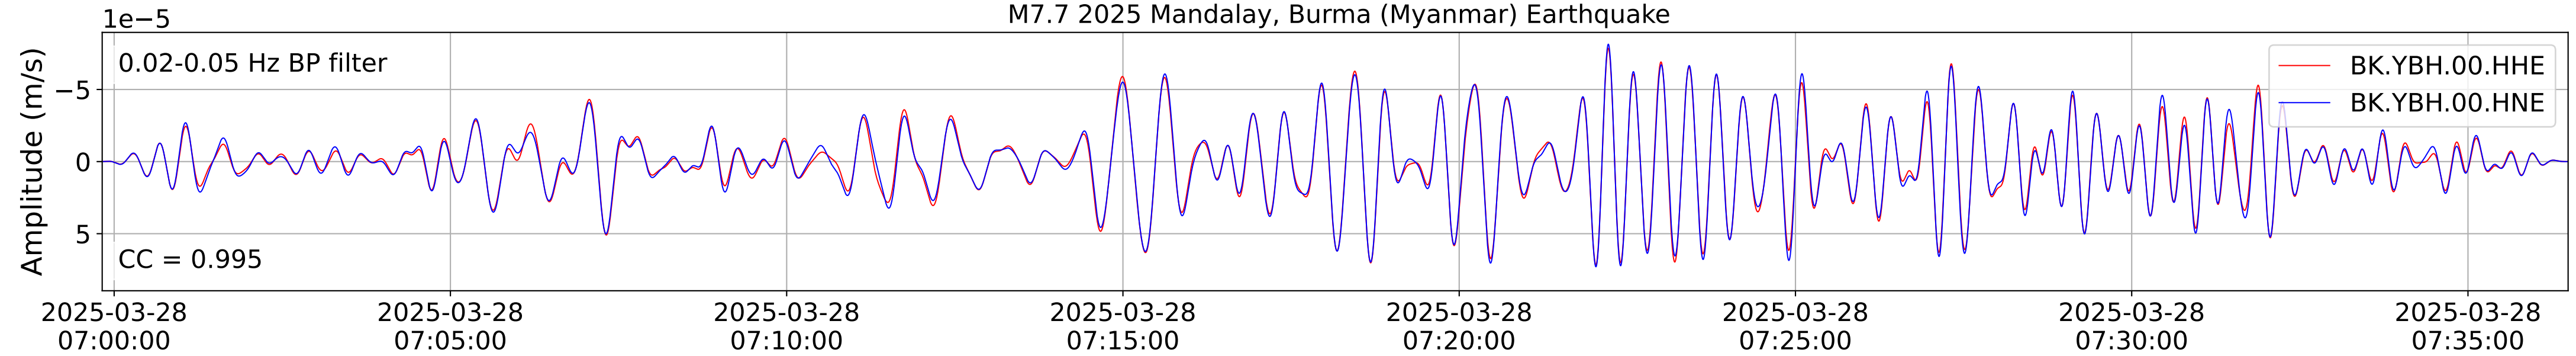

2025.087.062054_M7.7_us7000pn9s
Origin Time:2025-03-28T06:20:54.002000Z USGS event-id:us7000pn9s
M7.7 2025 Mandalay, Burma (Myanmar) Earthquake