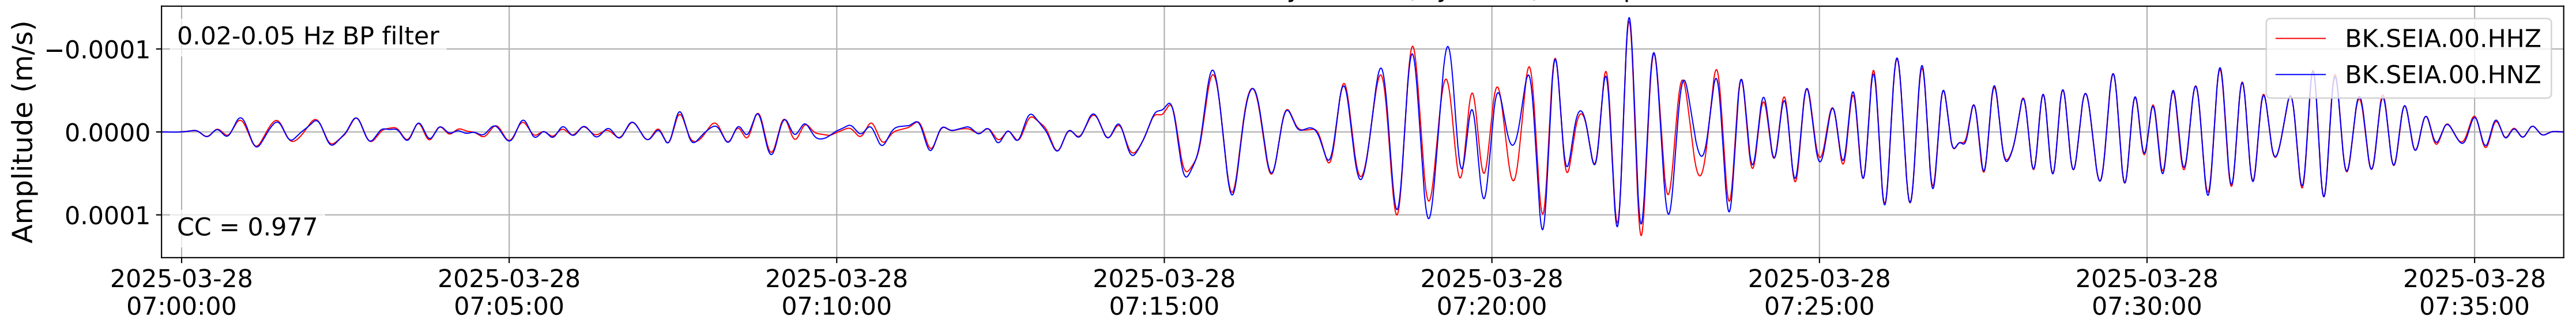

2025.087.062054_M7.7_us7000pn9s
Origin Time:2025-03-28T06:20:54.002000Z USGS event-id:us7000pn9s
M7.7 2025 Mandalay, Burma (Myanmar) Earthquake