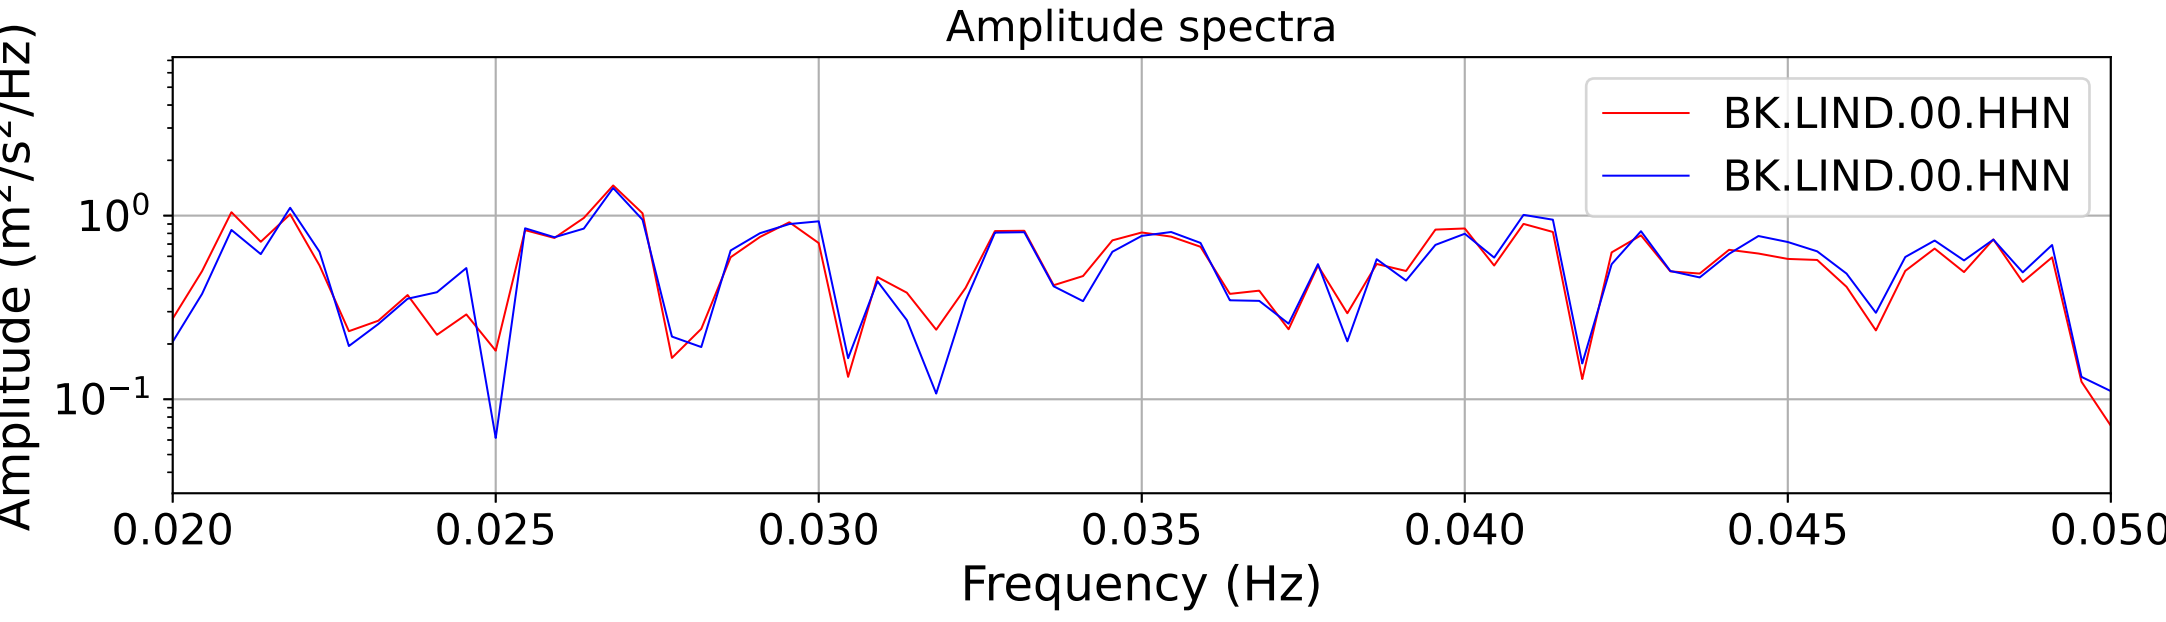

2025.087.062054_M7.7_us7000pn9s
Origin Time:2025-03-28T06:20:54.002000Z USGS event-id:us7000pn9s
M7.7 2025 Mandalay, Burma Earthquake