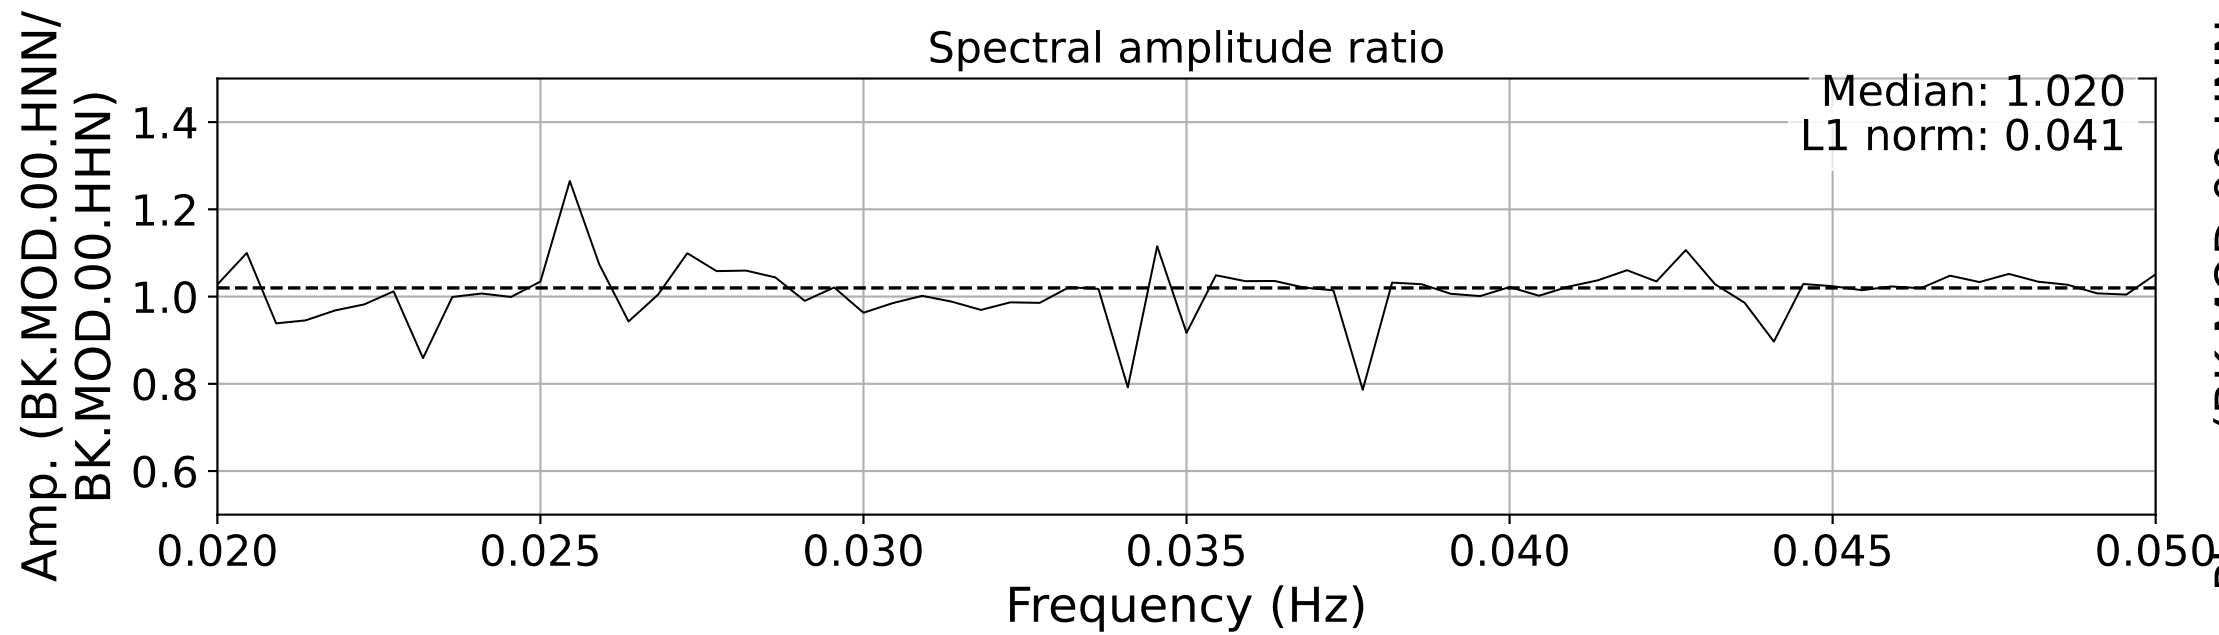

2025.087.062054_M7.7_us7000pn9s
Origin Time:2025-03-28T06:20:54.002000Z USGS event-id:us7000pn9s
M7.7 2025 Mandalay, Burma Earthquake