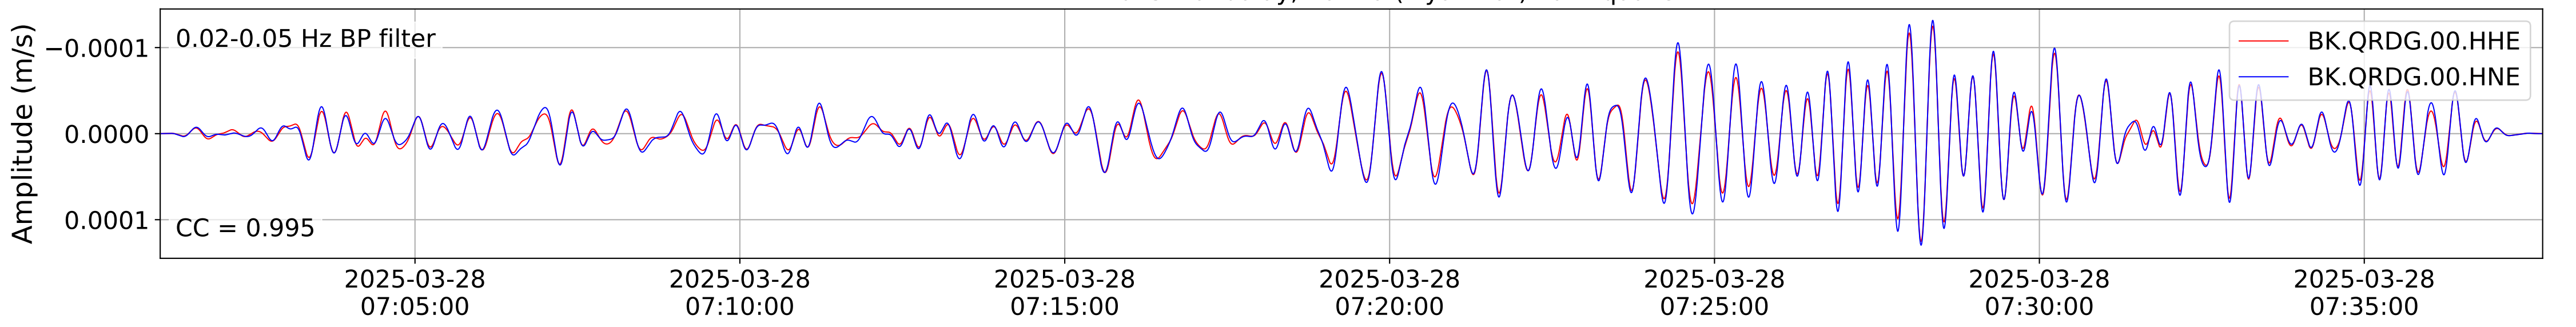

2025.087.062054_M7.7_us7000pn9s
Origin Time:2025-03-28T06:20:54.002000Z USGS event-id:us7000pn9s
M7.7 2025 Mandalay, Burma (Myanmar) Earthquake