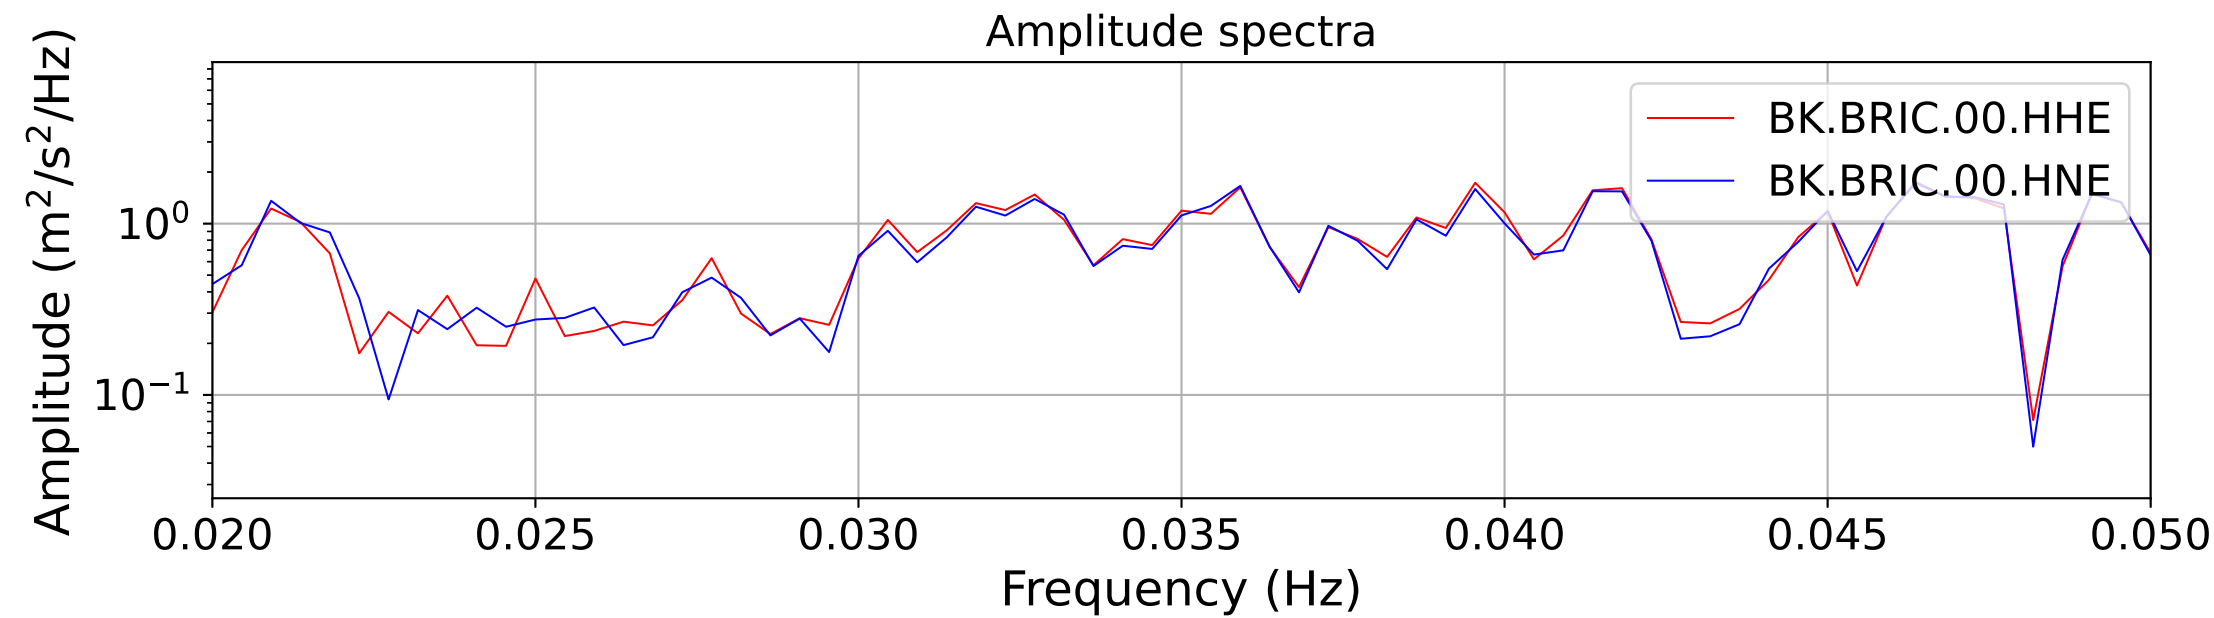

2025.087.062054_M7.7_us7000pn9s
Origin Time:2025-03-28T06:20:54.002000Z USGS event-id:us7000pn9s
M7.7 2025 Mandalay, Burma Earthquake