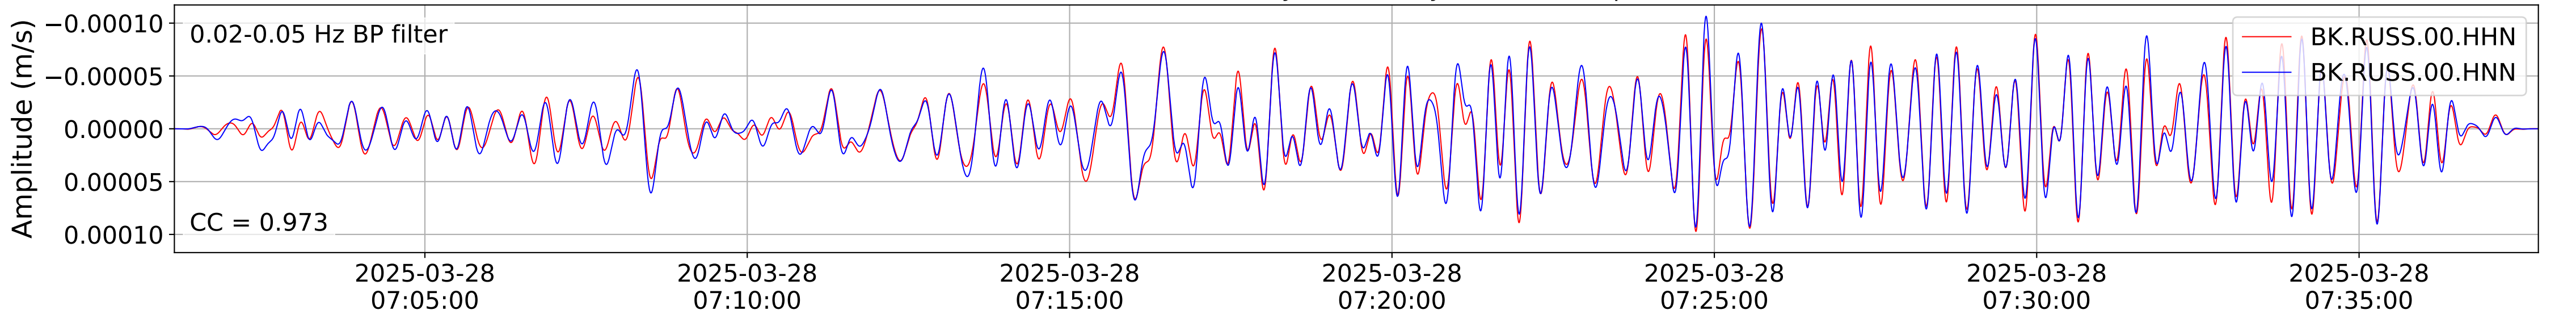

2025.087.062054_M7.7_us7000pn9s
Origin Time:2025-03-28T06:20:54.002000Z USGS event-id:us7000pn9s
M7.7 2025 Mandalay, Burma (Myanmar) Earthquake