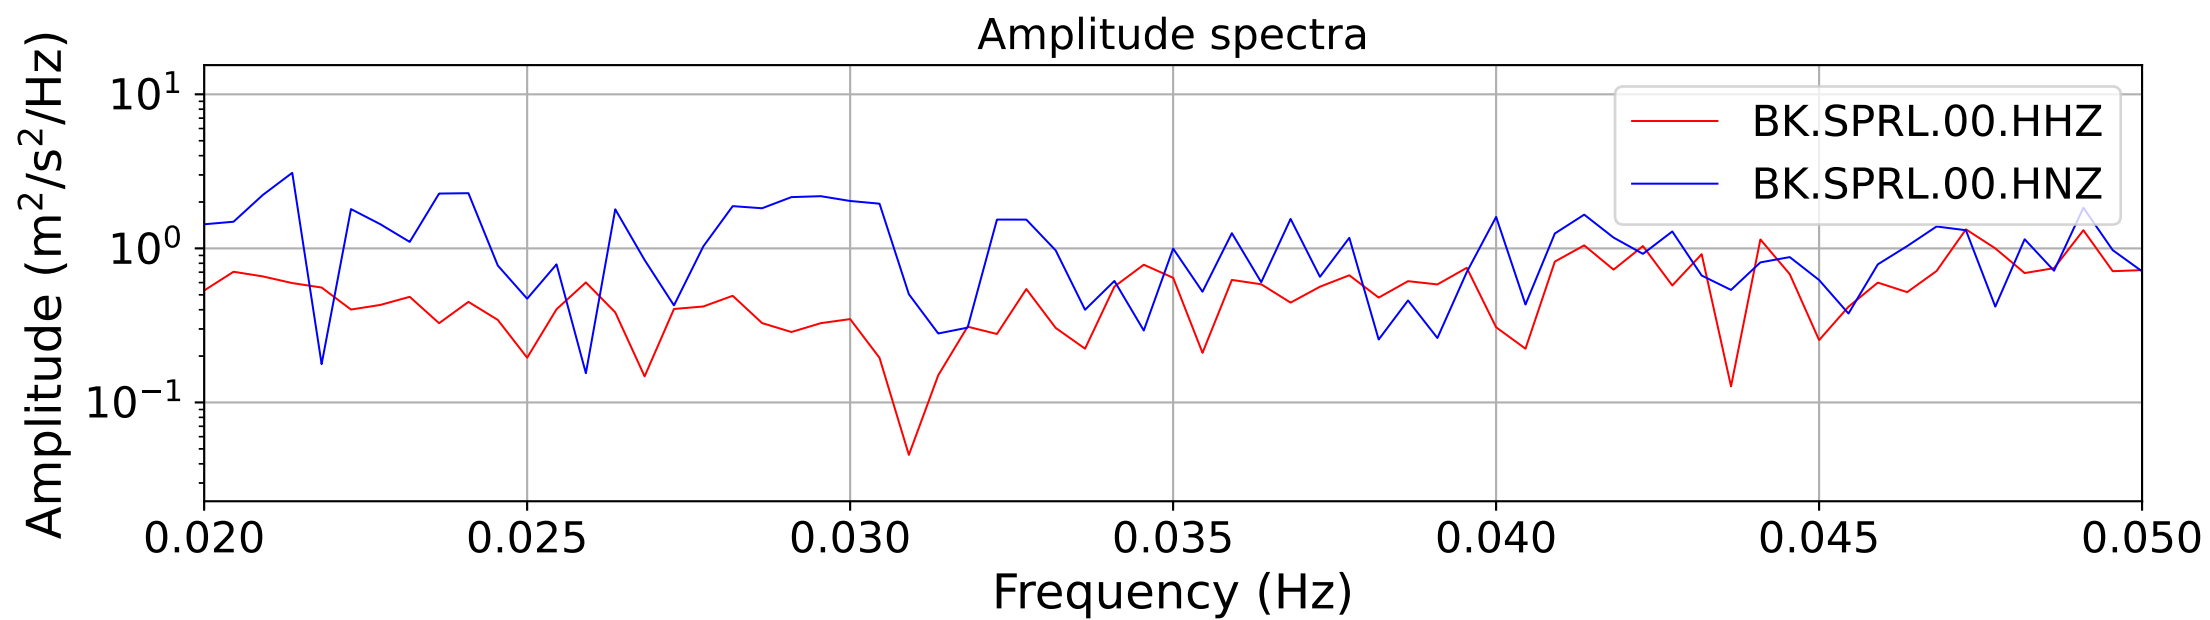

2025.087.062054_M7.7_us7000pn9s
Origin Time:2025-03-28T06:20:54.002000Z USGS event-id:us7000pn9s
M7.7 2025 Mandalay, Burma (Myanmar) Earthquake