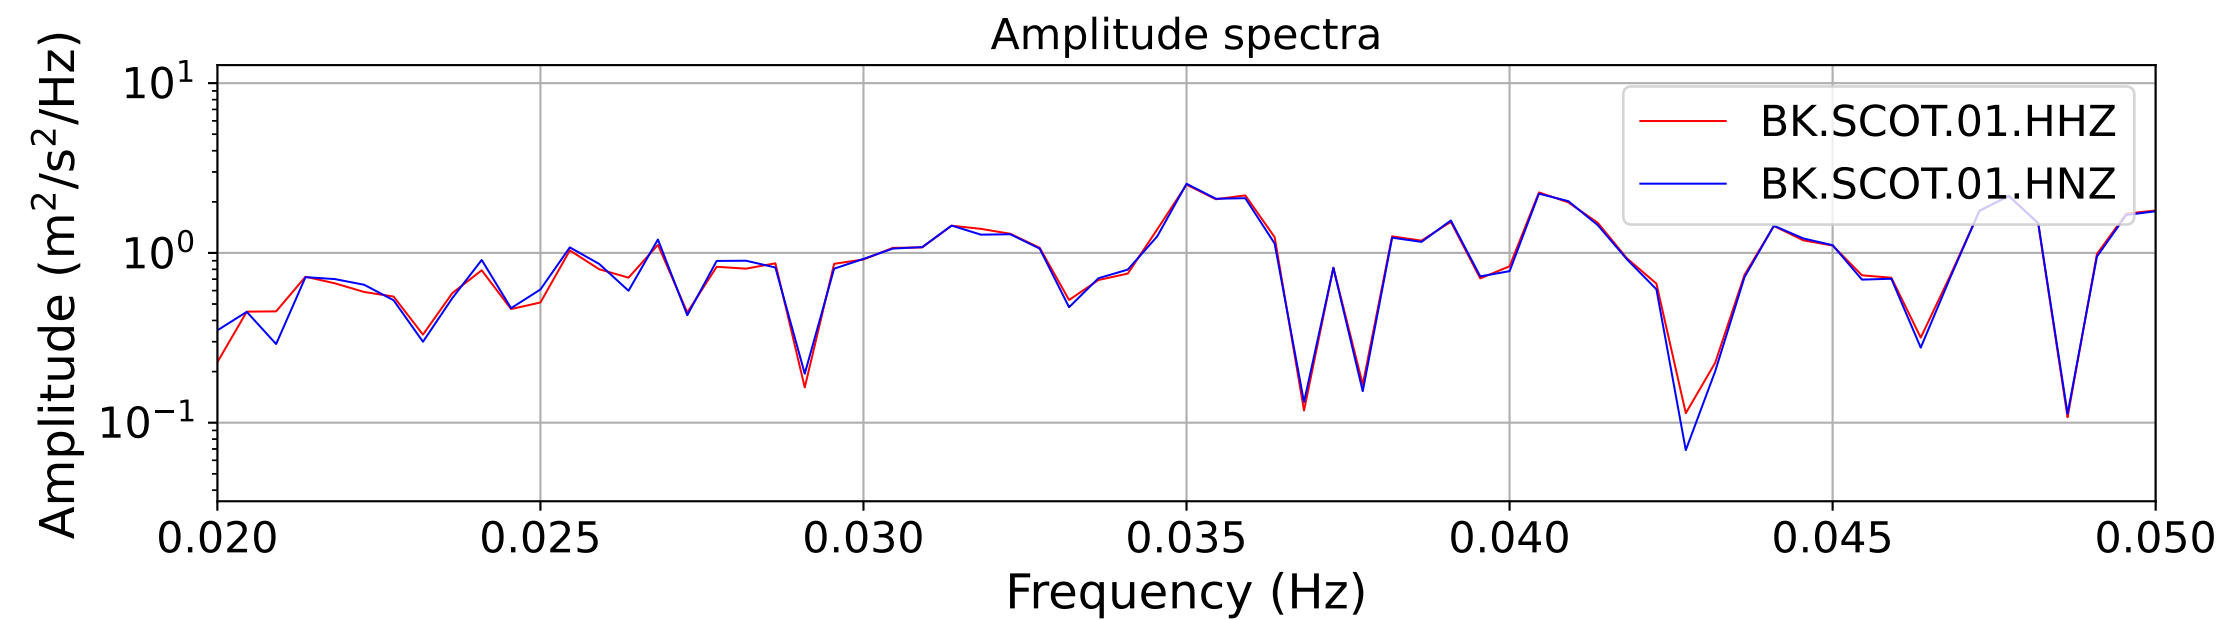

2025.087.062054_M7.7_us7000pn9s
Origin Time:2025-03-28T06:20:54.002000Z USGS event-id:us7000pn9s
M7.7 2025 Mandalay, Burma (Myanmar) Earthquake