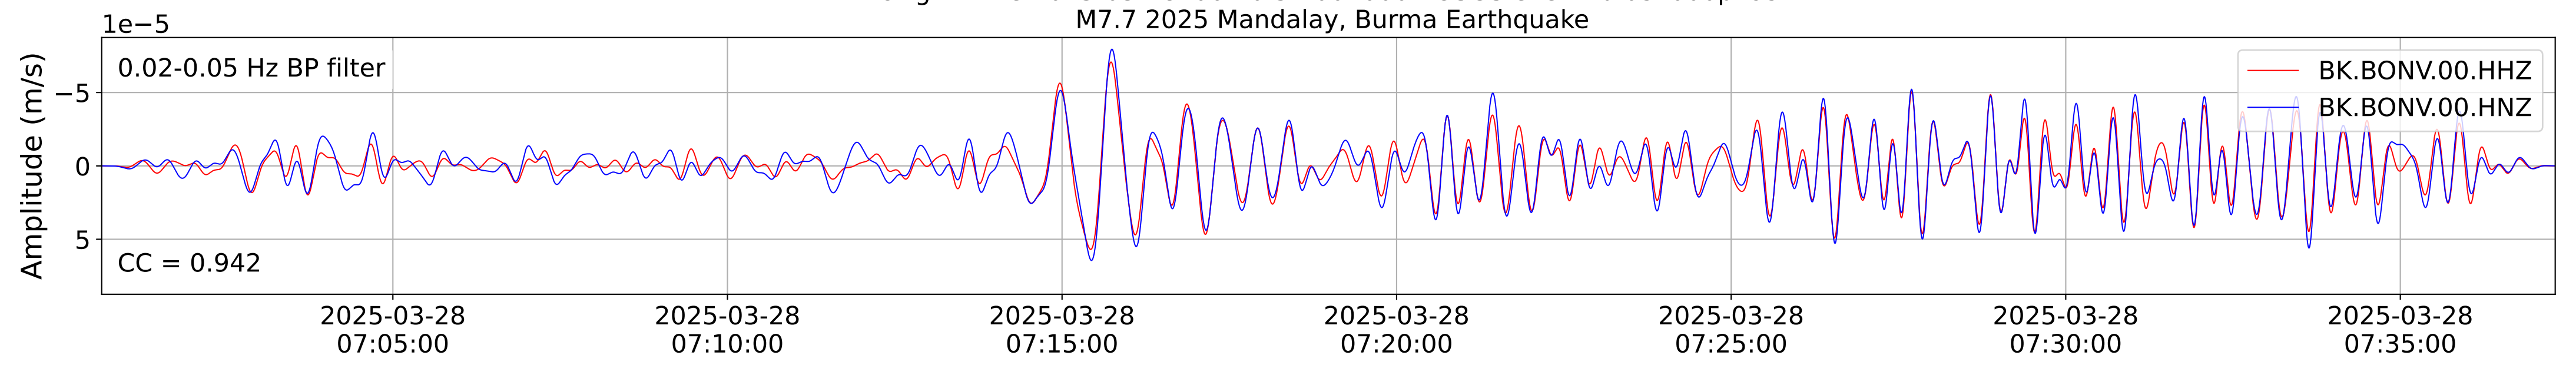

2025.087.062054_M7.7_us7000pn9s
Origin Time:2025-03-28T06:20:54.002000Z USGS event-id:us7000pn9s
M7.7 2025 Mandalay, Burma Earthquake