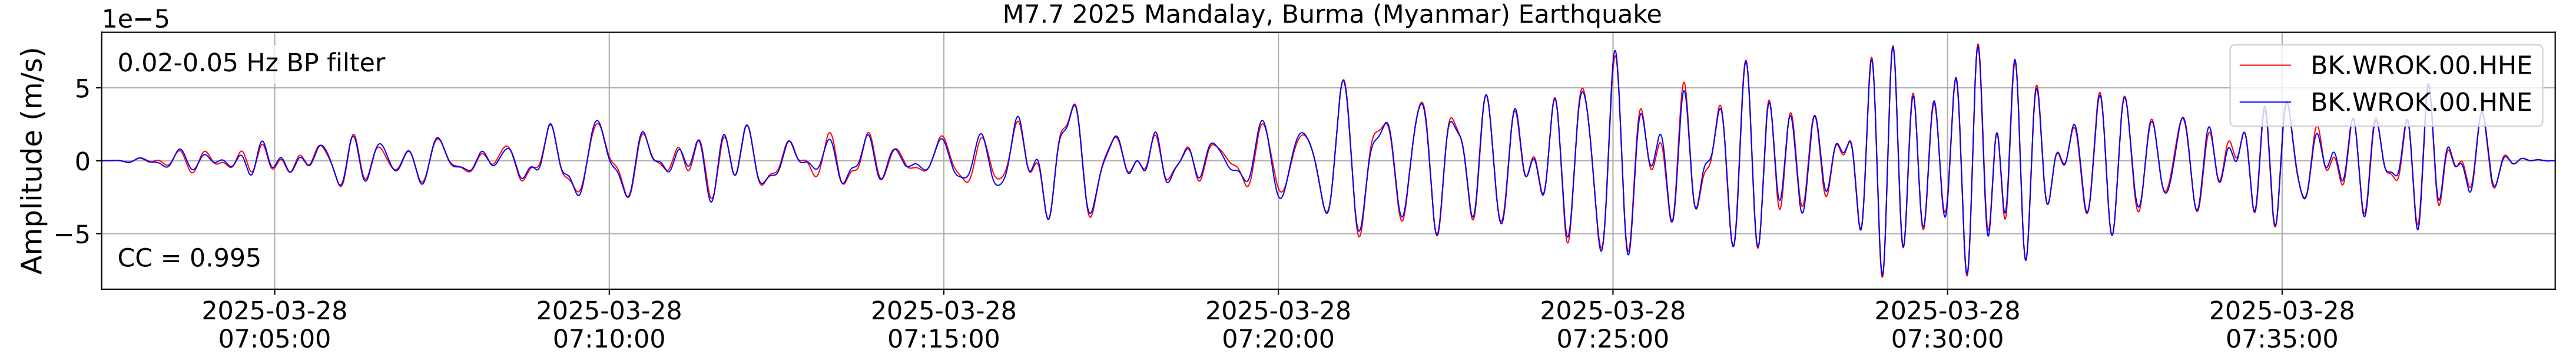

2025.087.062054_M7.7_us7000pn9s
Origin Time:2025-03-28T06:20:54.002000Z USGS event-id:us7000pn9s
M7.7 2025 Mandalay, Burma (Myanmar) Earthquake