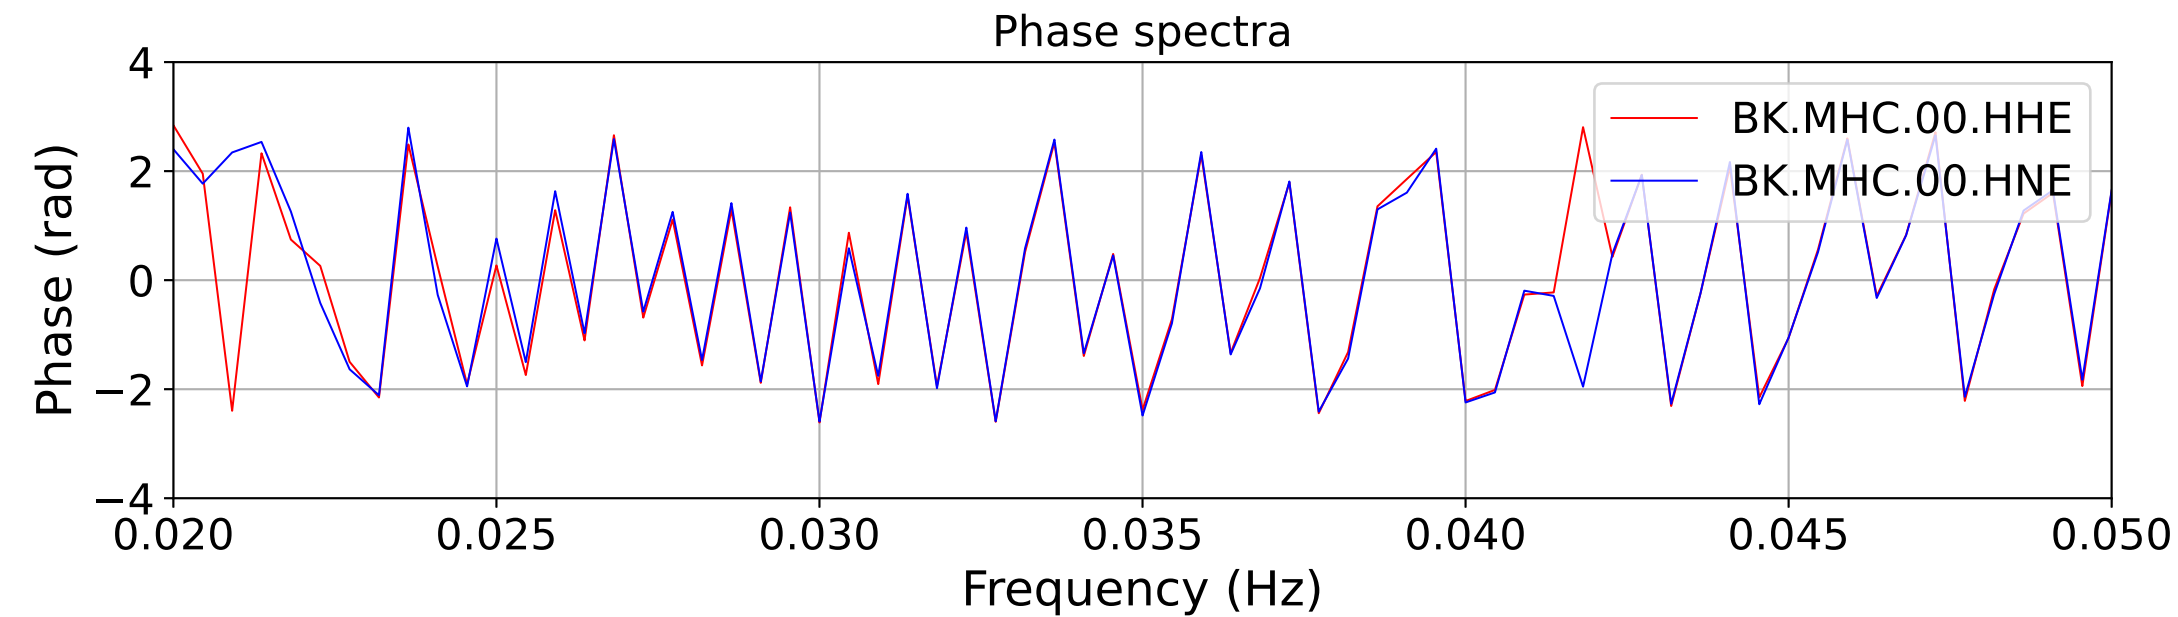

2025.087.062054_M7.7_us7000pn9s
Origin Time:2025-03-28T06:20:54.002000Z USGS event-id:us7000pn9s
M7.7 2025 Mandalay, Burma Earthquake