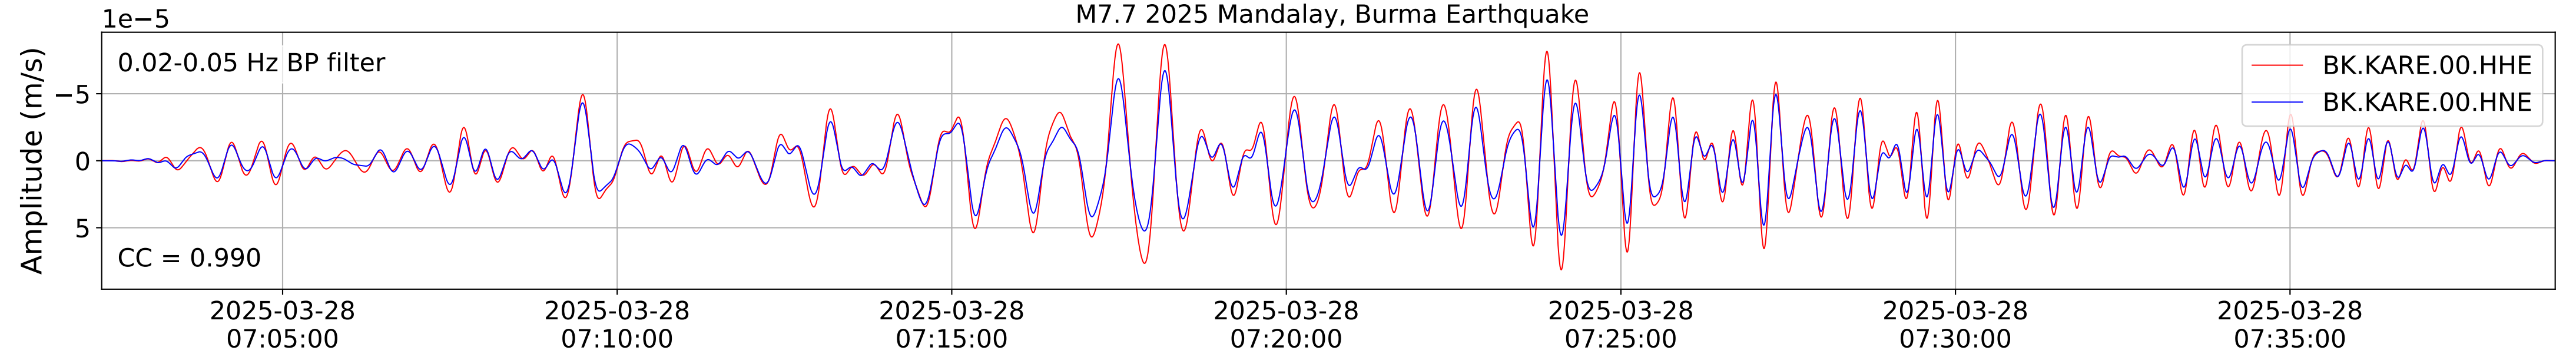

2025.087.062054_M7.7_us7000pn9s
Origin Time:2025-03-28T06:20:54.002000Z USGS event-id:us7000pn9s
M7.7 2025 Mandalay, Burma Earthquake