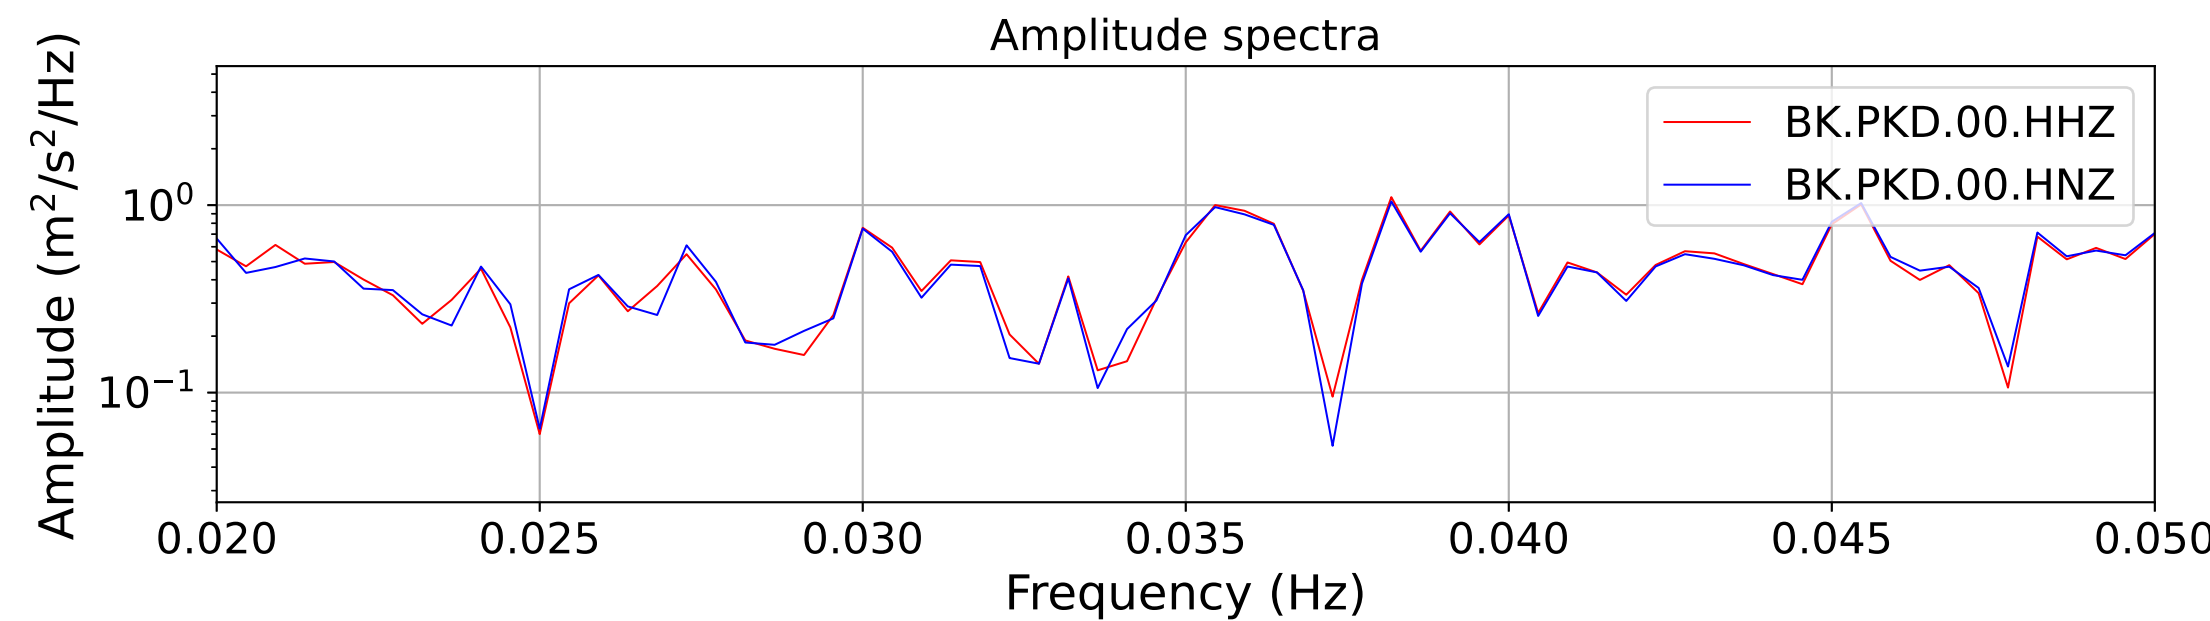

2025.087.062054_M7.7_us7000pn9s
Origin Time:2025-03-28T06:20:54.002000Z USGS event-id:us7000pn9s
M7.7 2025 Mandalay, Burma (Myanmar) Earthquake