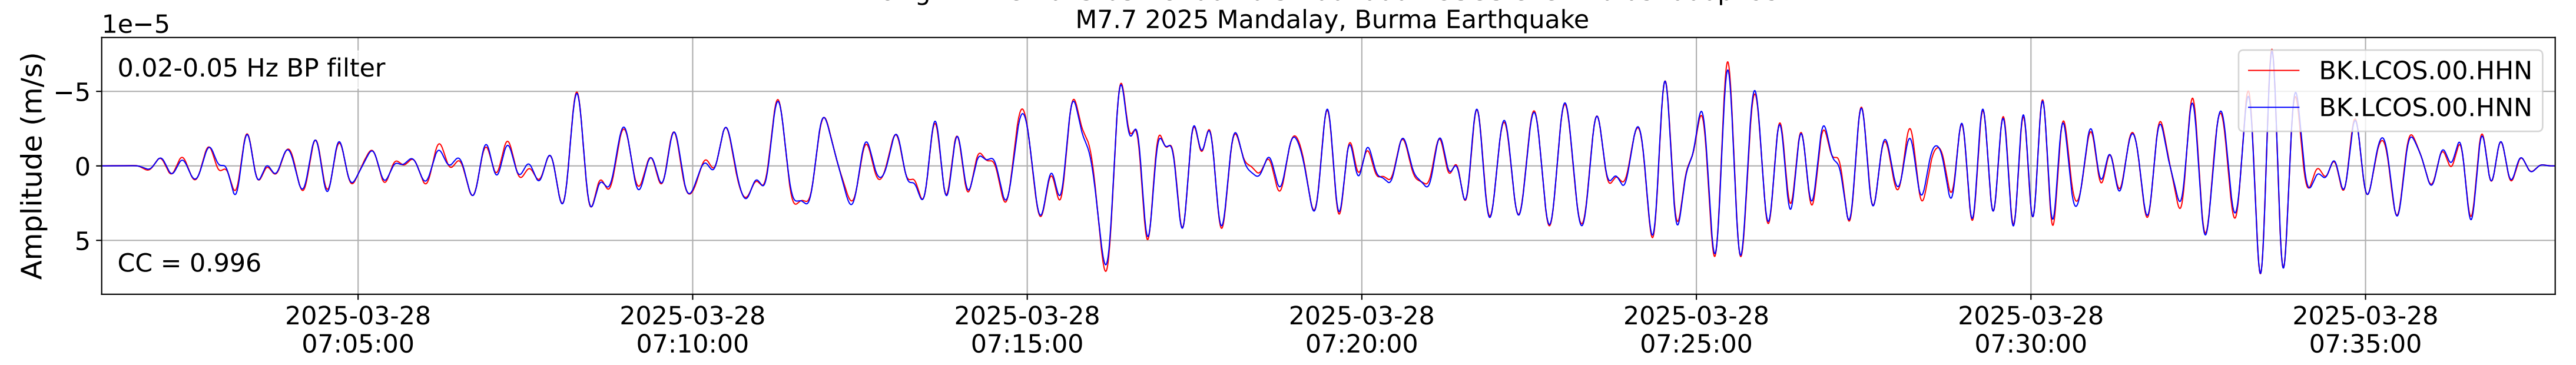

2025.087.062054_M7.7_us7000pn9s
Origin Time:2025-03-28T06:20:54.002000Z USGS event-id:us7000pn9s
M7.7 2025 Mandalay, Burma Earthquake