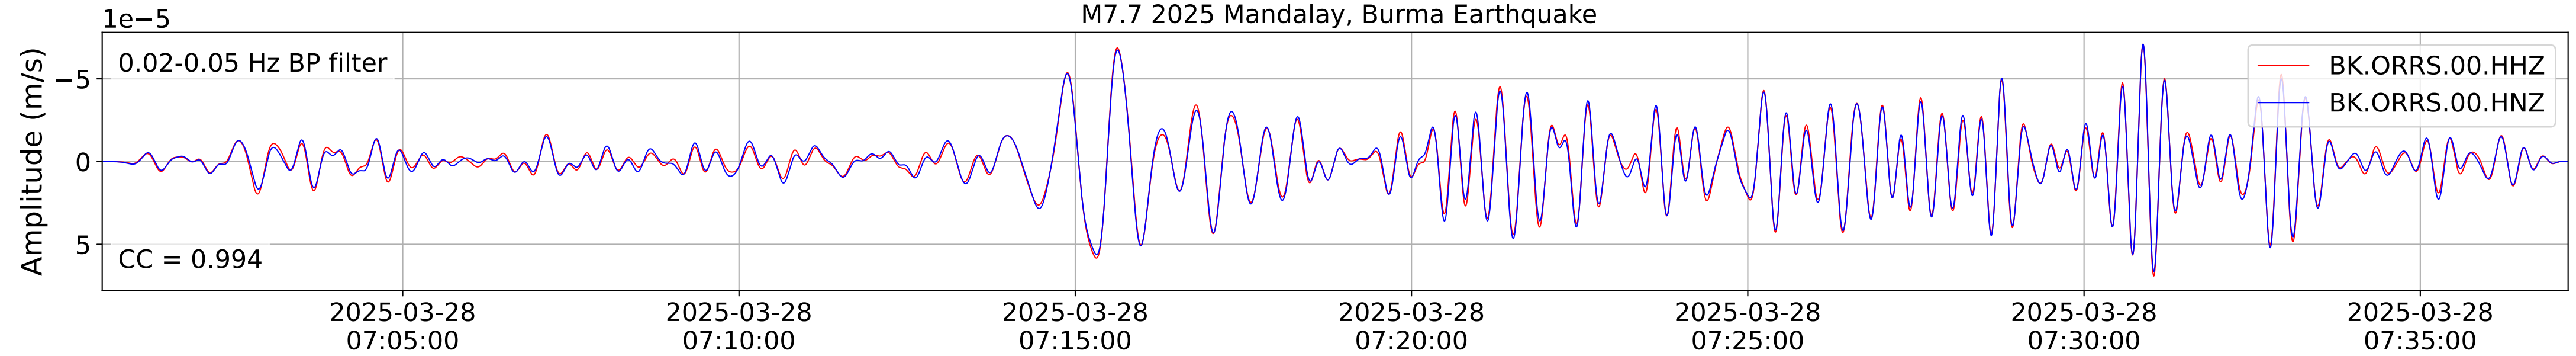

2025.087.062054_M7.7_us7000pn9s
Origin Time:2025-03-28T06:20:54.002000Z USGS event-id:us7000pn9s
M7.7 2025 Mandalay, Burma Earthquake