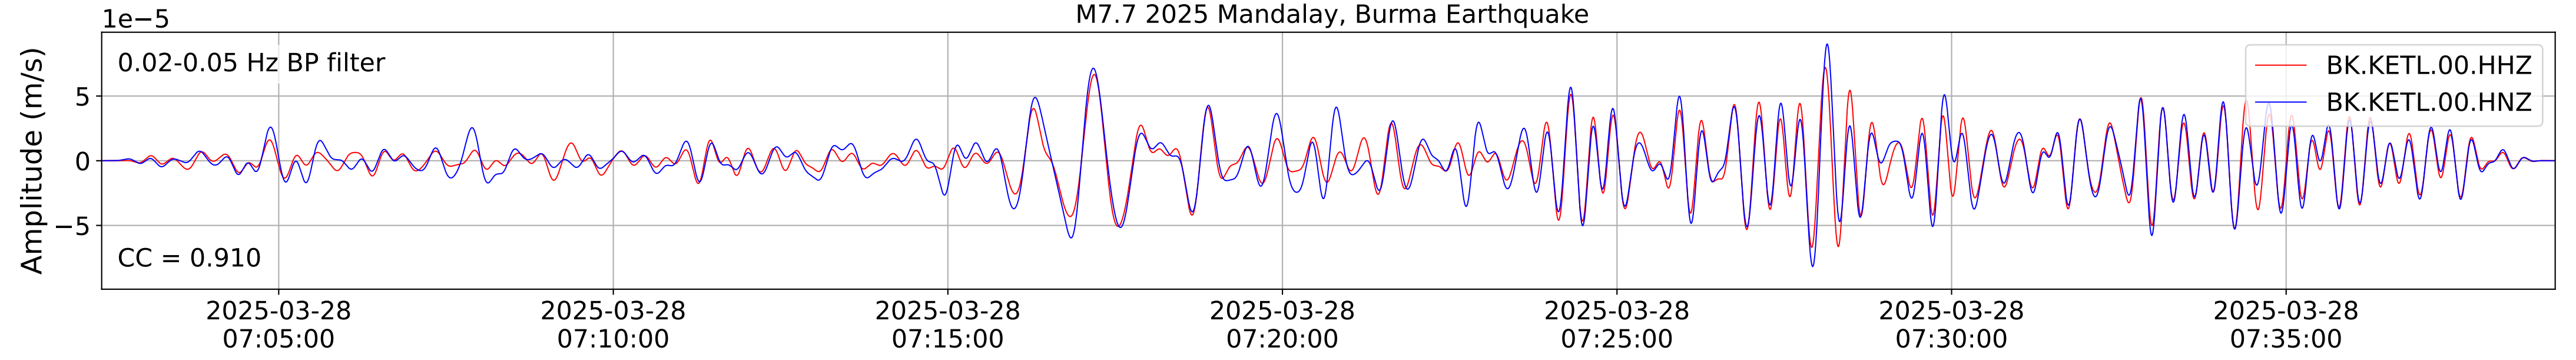

2025.087.062054_M7.7_us7000pn9s
Origin Time:2025-03-28T06:20:54.002000Z USGS event-id:us7000pn9s
M7.7 2025 Mandalay, Burma Earthquake