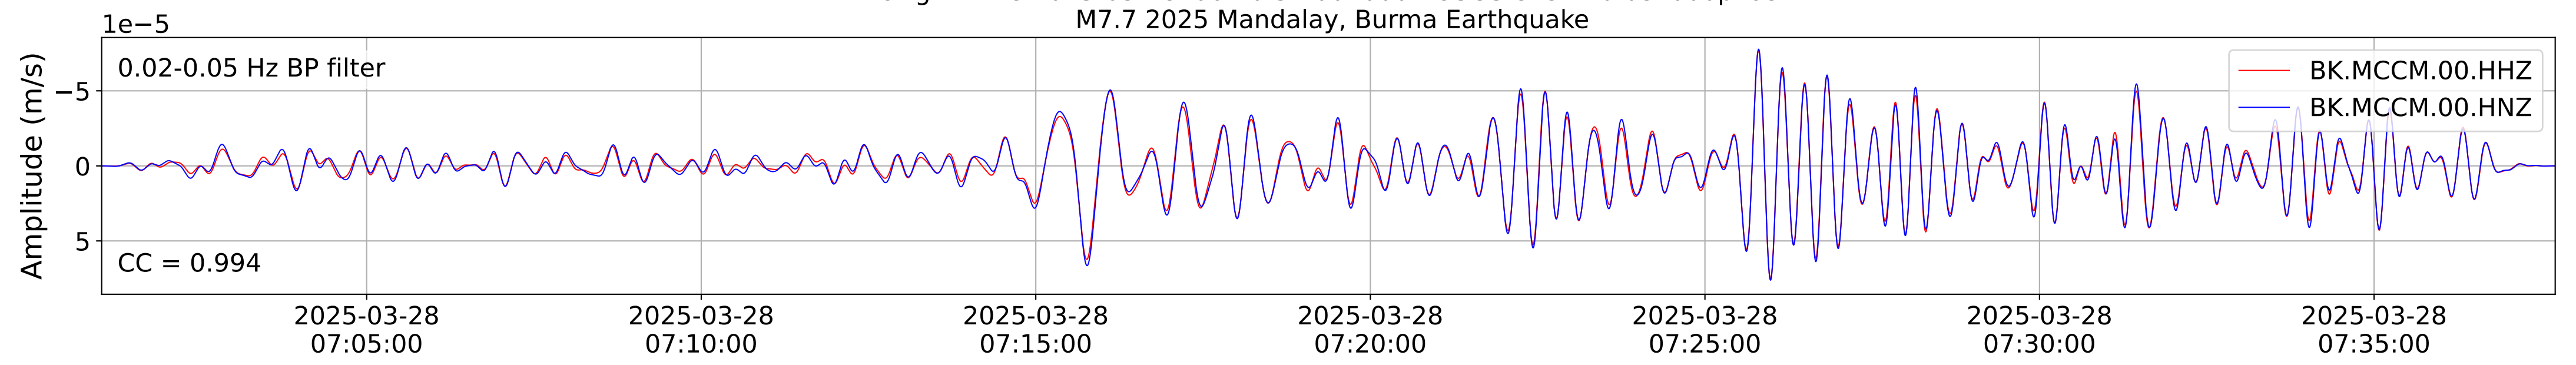

2025.087.062054_M7.7_us7000pn9s
Origin Time:2025-03-28T06:20:54.002000Z USGS event-id:us7000pn9s
M7.7 2025 Mandalay, Burma Earthquake