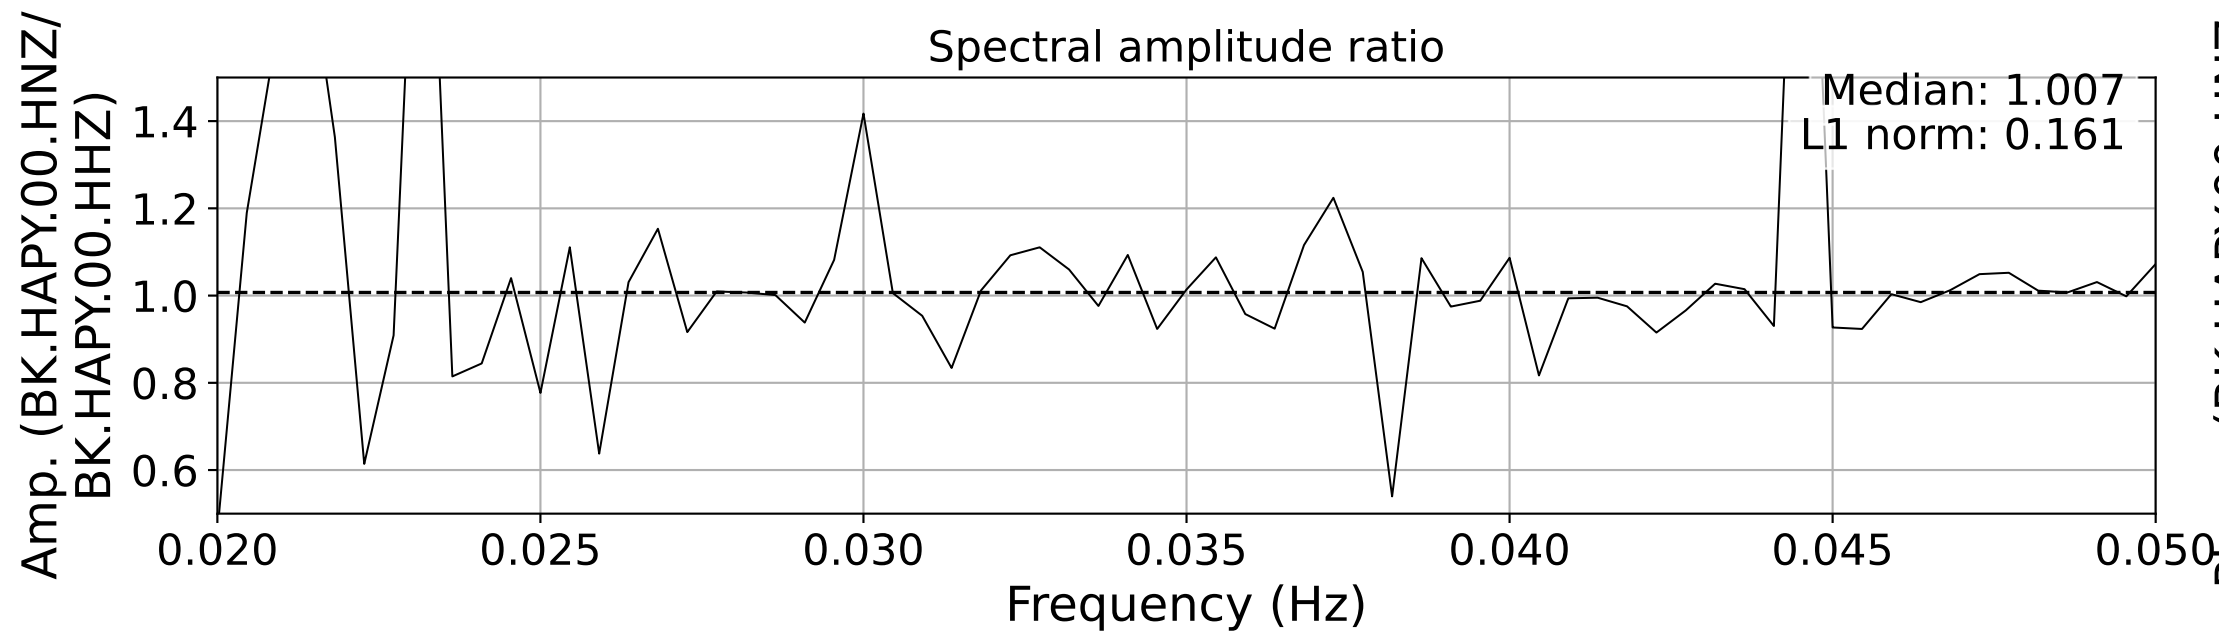

2025.087.062054_M7.7_us7000pn9s
Origin Time:2025-03-28T06:20:54.002000Z USGS event-id:us7000pn9s
M7.7 2025 Mandalay, Burma Earthquake