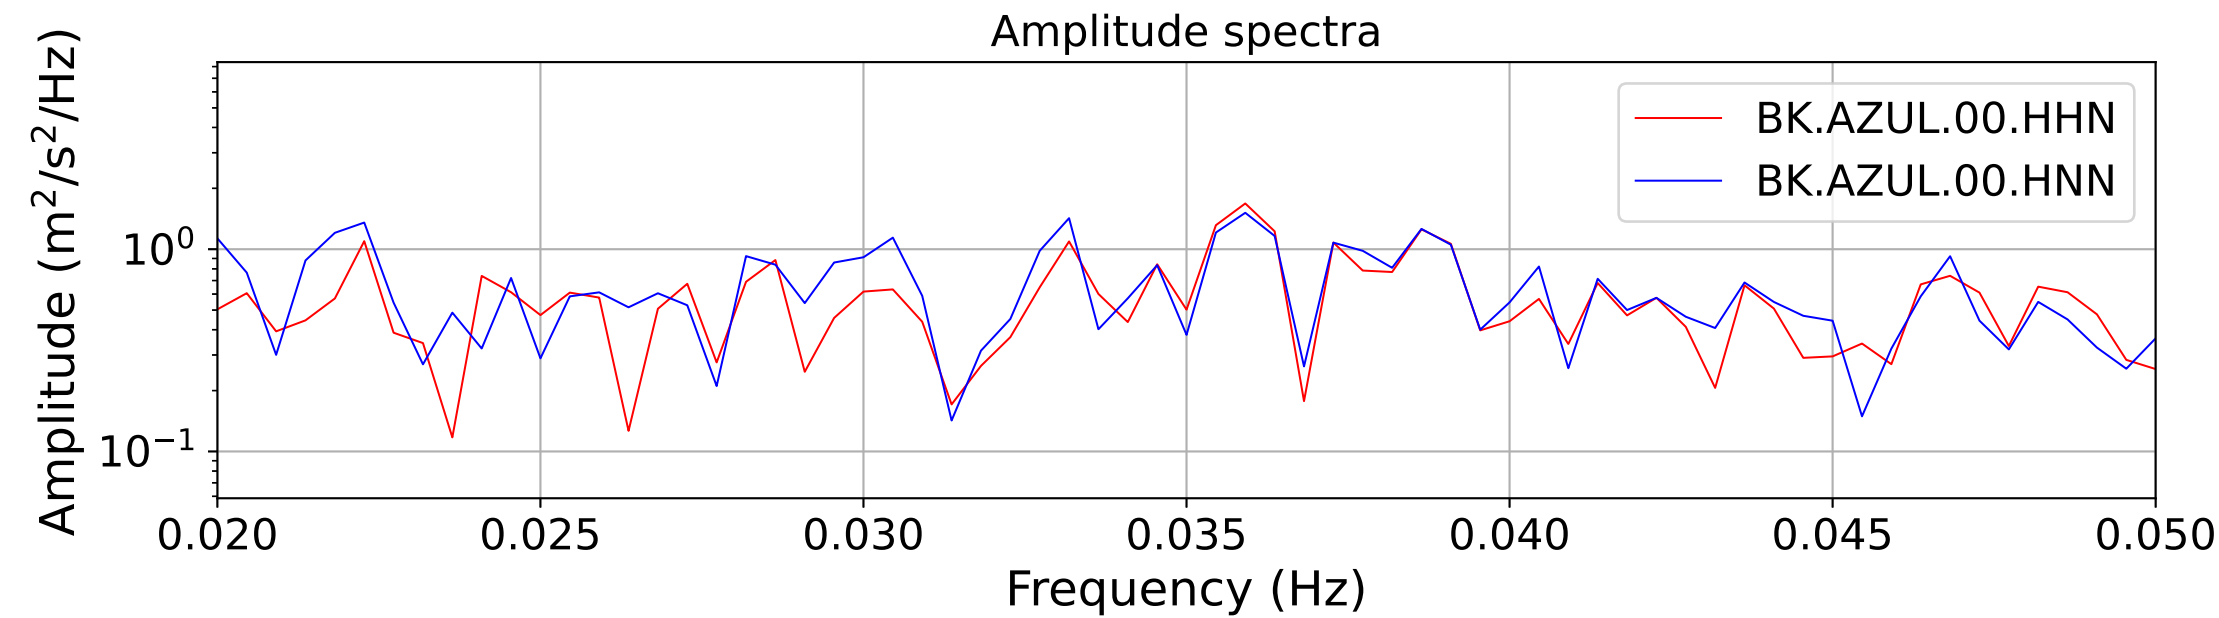

2025.087.062054_M7.7_us7000pn9s
Origin Time:2025-03-28T06:20:54.002000Z USGS event-id:us7000pn9s
M7.7 2025 Mandalay, Burma Earthquake