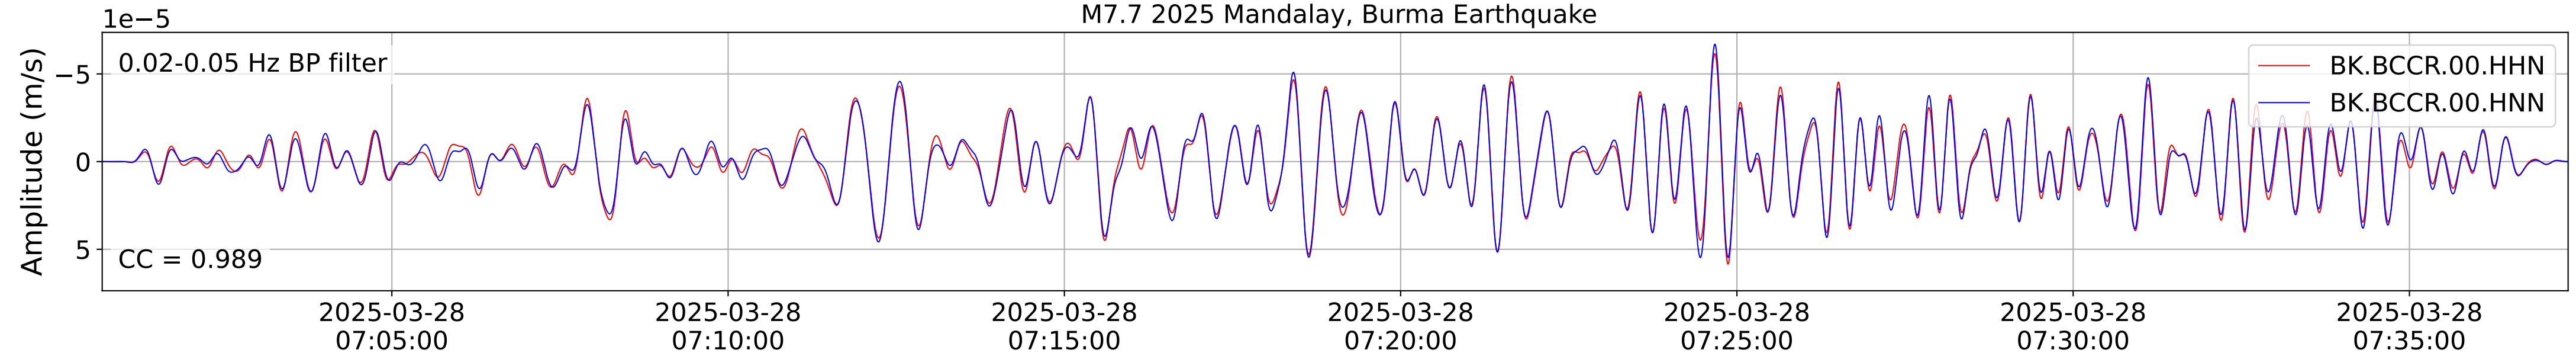

2025.087.062054_M7.7_us7000pn9s
Origin Time:2025-03-28T06:20:54.002000Z USGS event-id:us7000pn9s
M7.7 2025 Mandalay, Burma Earthquake