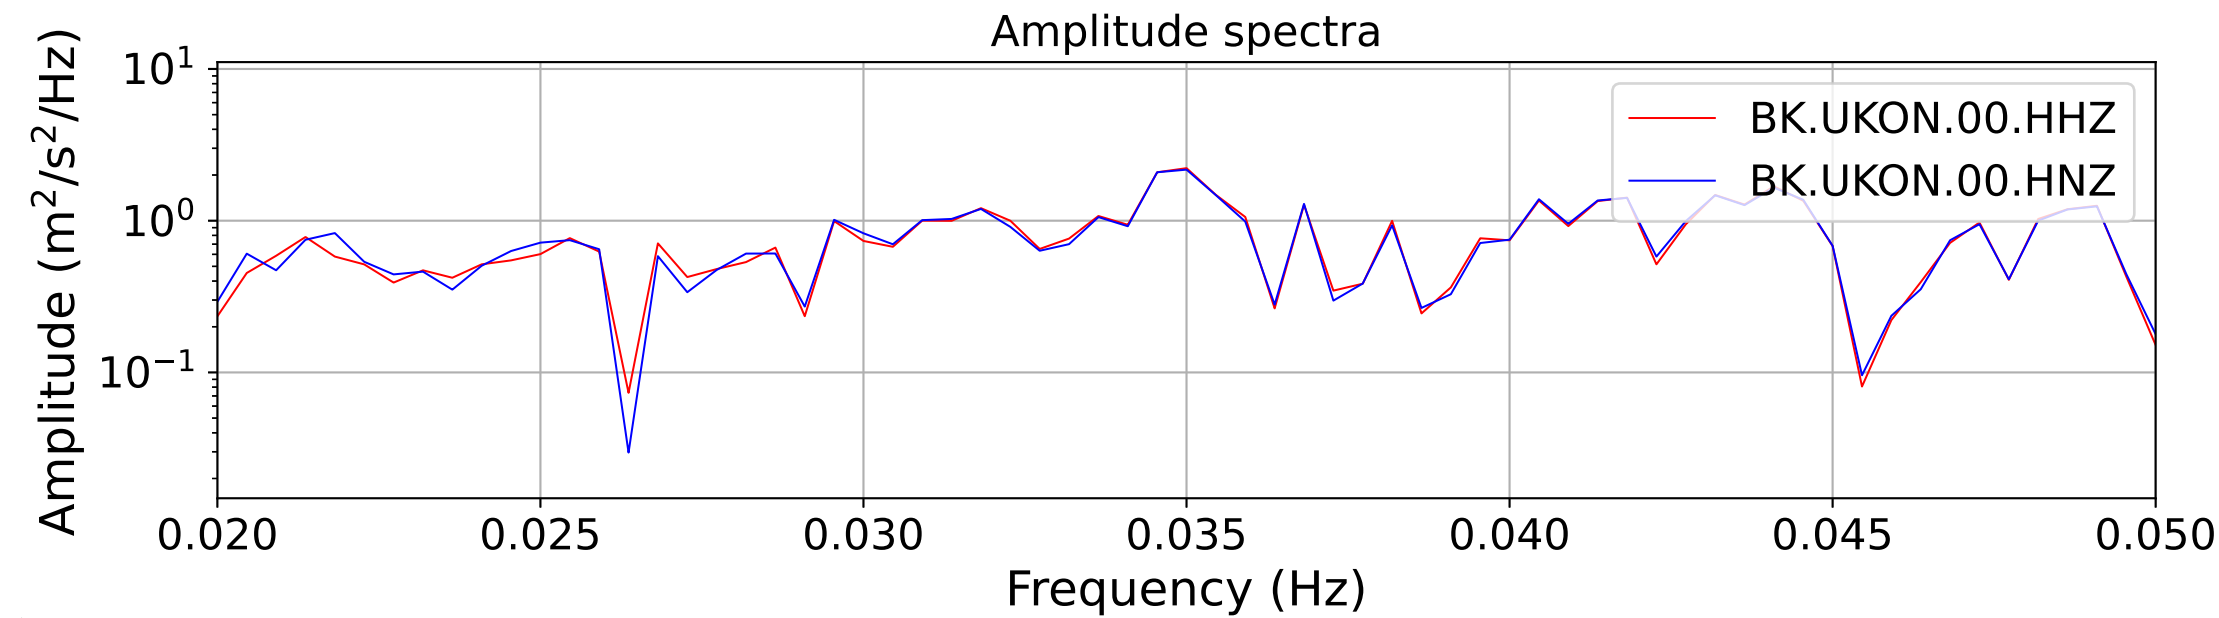

2025.087.062054_M7.7_us7000pn9s
Origin Time:2025-03-28T06:20:54.002000Z USGS event-id:us7000pn9s
M7.7 2025 Mandalay, Burma (Myanmar) Earthquake