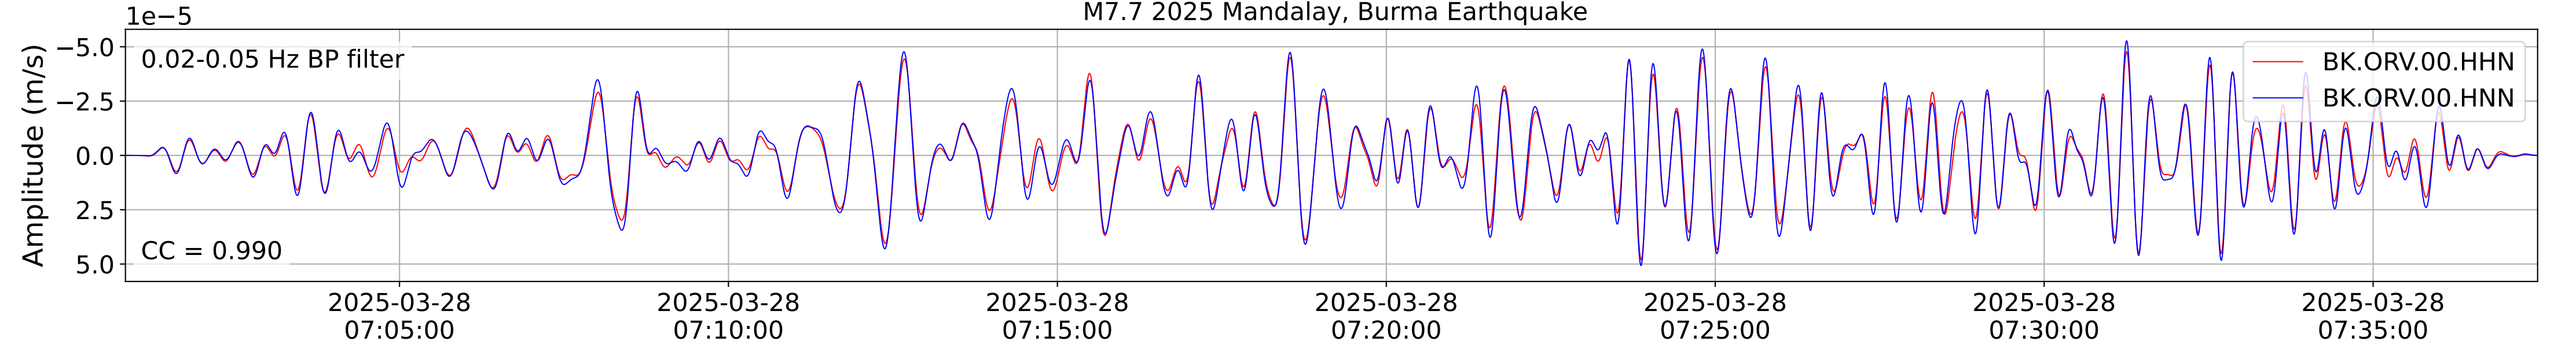

2025.087.062054_M7.7_us7000pn9s
Origin Time:2025-03-28T06:20:54.002000Z USGS event-id:us7000pn9s
M7.7 2025 Mandalay, Burma Earthquake