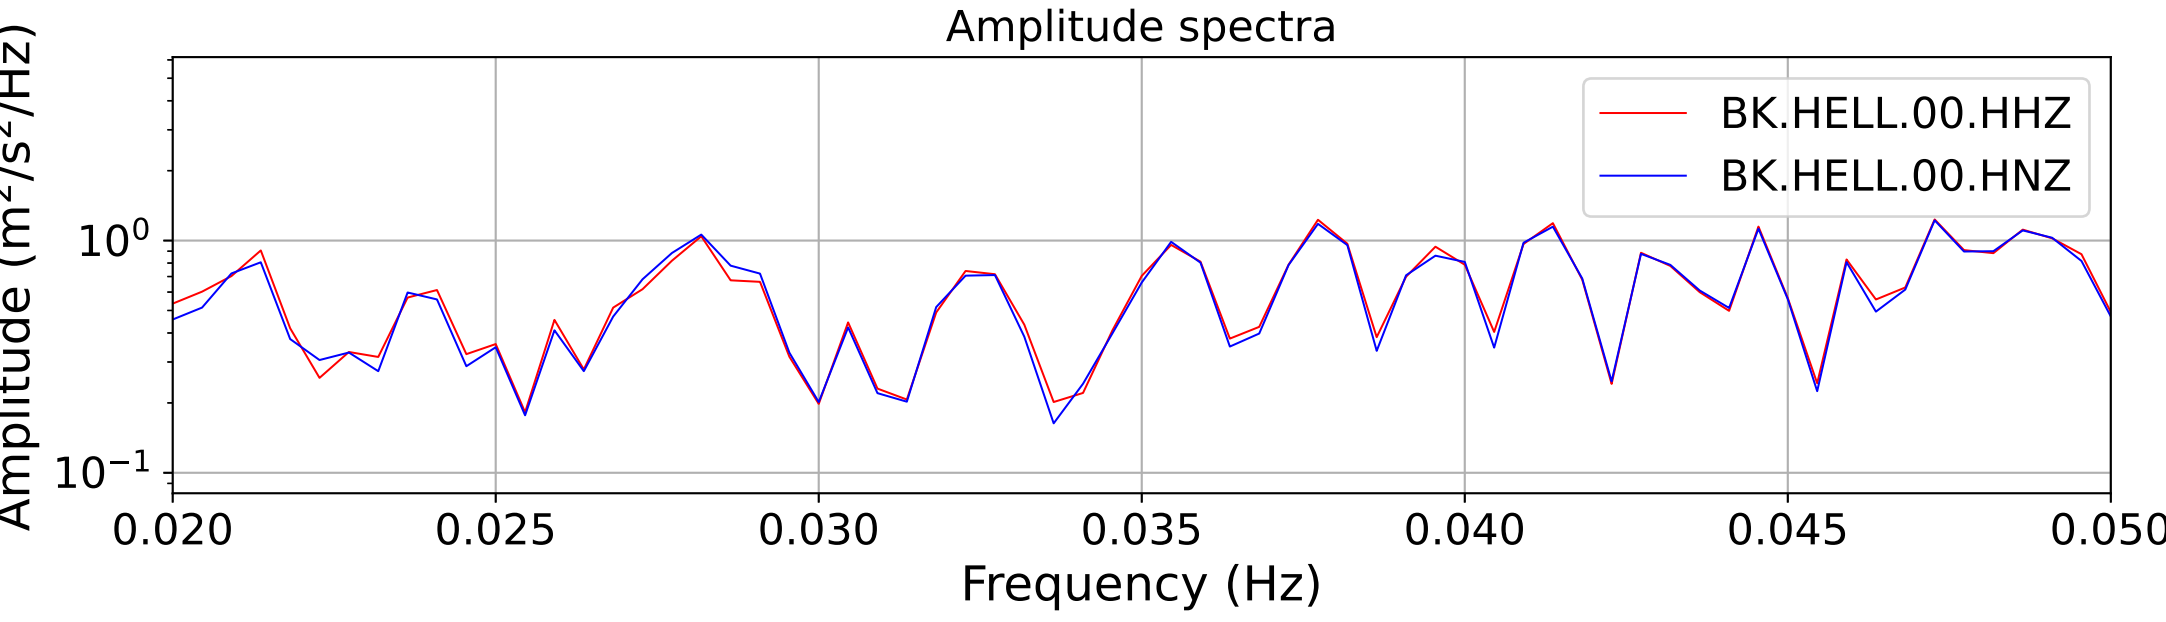

2025.087.062054_M7.7_us7000pn9s
Origin Time:2025-03-28T06:20:54.002000Z USGS event-id:us7000pn9s
M7.7 2025 Mandalay, Burma Earthquake