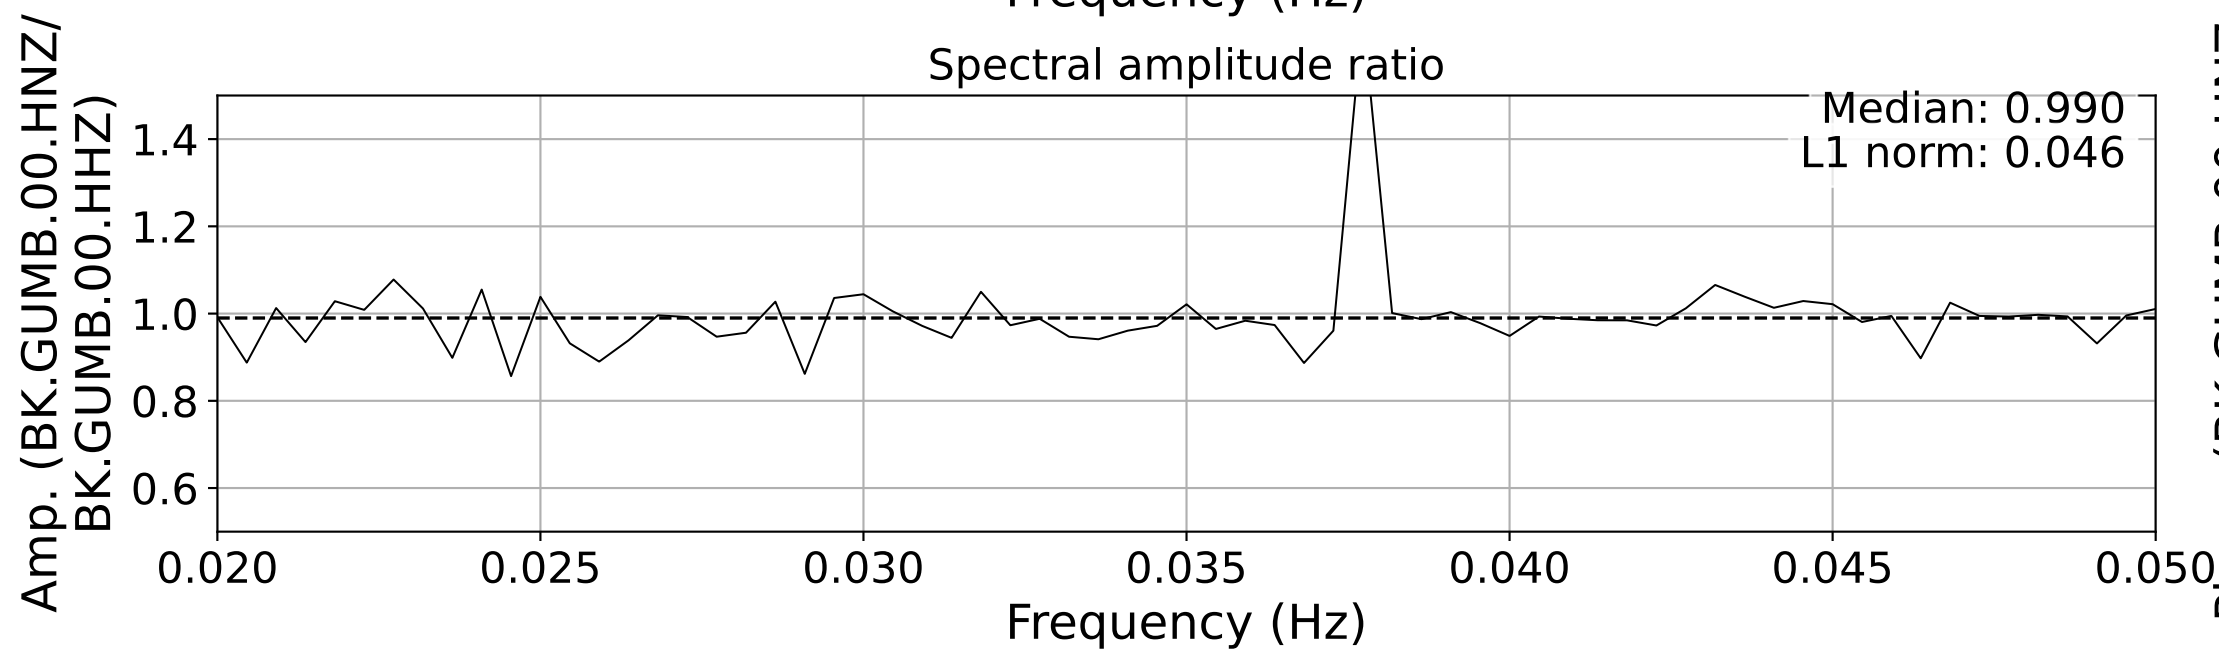

2025.087.062054_M7.7_us7000pn9s
Origin Time:2025-03-28T06:20:54.002000Z USGS event-id:us7000pn9s
M7.7 2025 Mandalay, Burma Earthquake