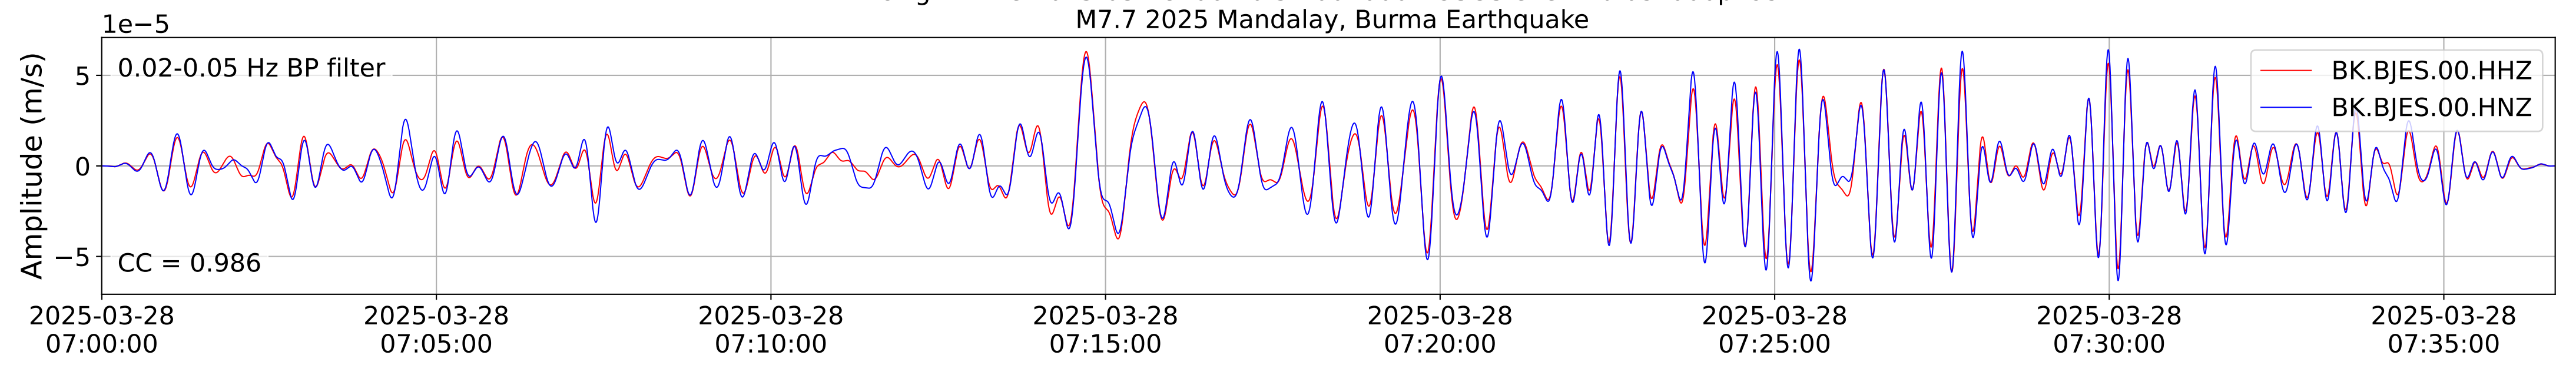

2025.087.062054_M7.7_us7000pn9s
Origin Time:2025-03-28T06:20:54.002000Z USGS event-id:us7000pn9s
M7.7 2025 Mandalay, Burma Earthquake