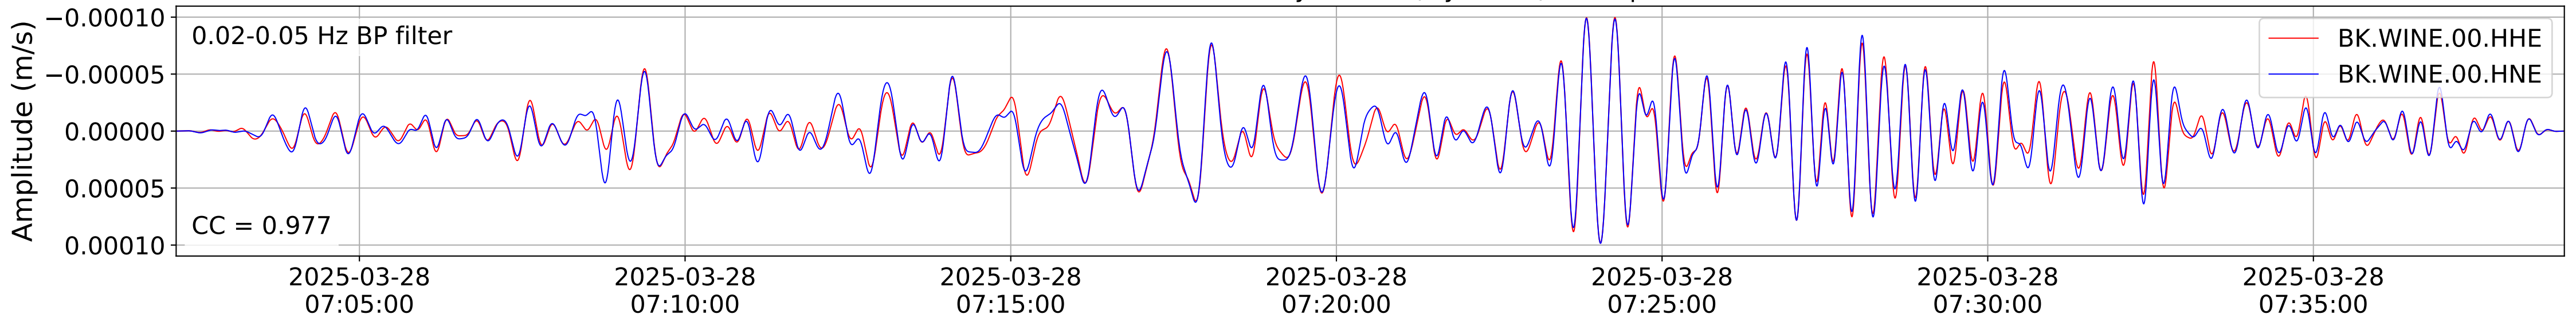

2025.087.062054_M7.7_us7000pn9s
Origin Time:2025-03-28T06:20:54.002000Z USGS event-id:us7000pn9s
M7.7 2025 Mandalay, Burma (Myanmar) Earthquake