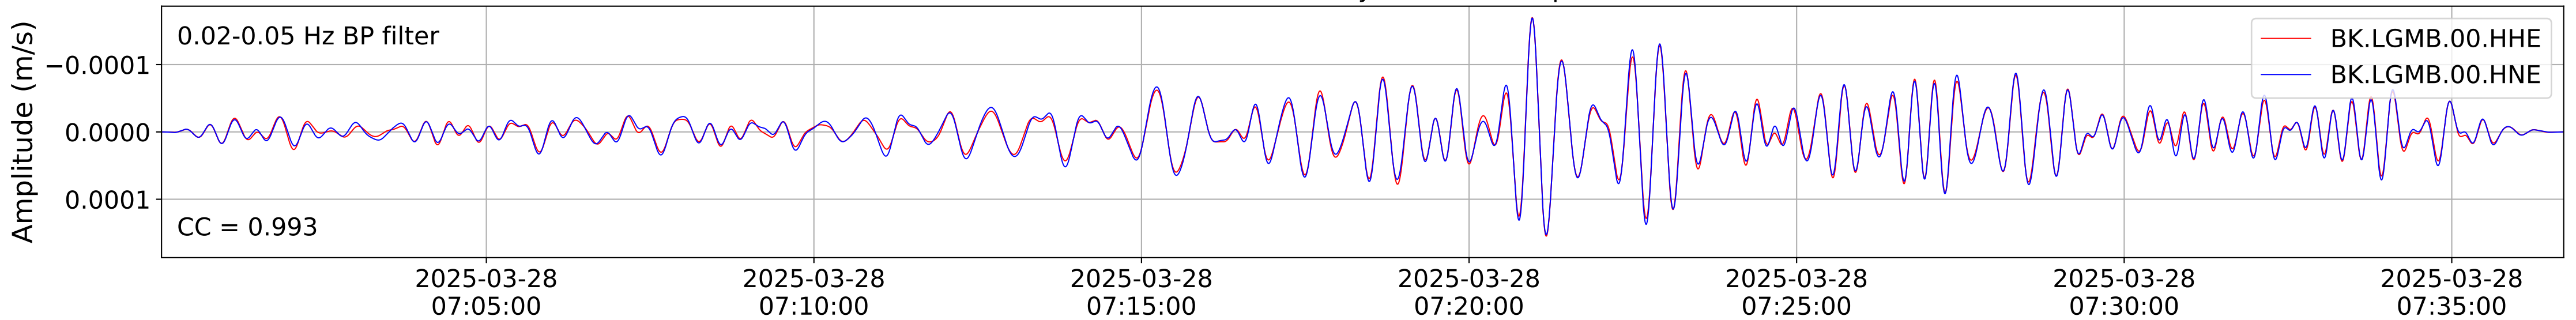

2025.087.062054_M7.7_us7000pn9s
Origin Time:2025-03-28T06:20:54.002000Z USGS event-id:us7000pn9s
M7.7 2025 Mandalay, Burma Earthquake