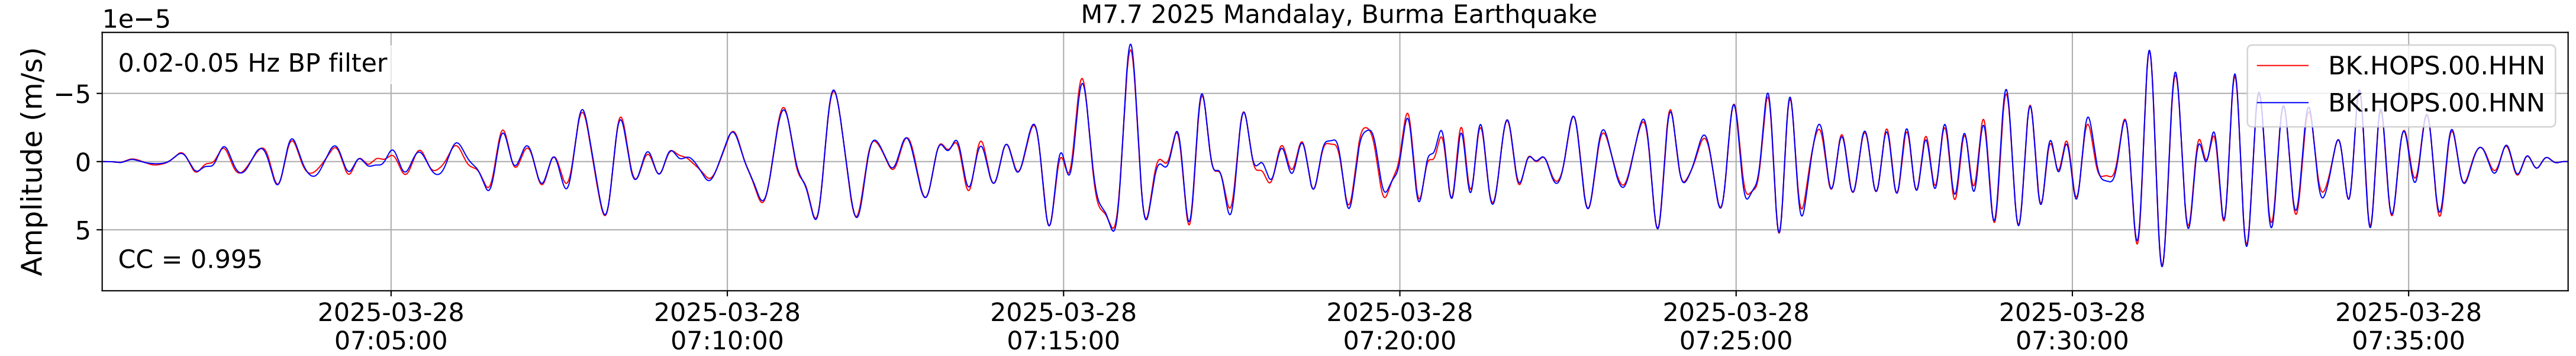

2025.087.062054_M7.7_us7000pn9s
Origin Time:2025-03-28T06:20:54.002000Z USGS event-id:us7000pn9s
M7.7 2025 Mandalay, Burma Earthquake