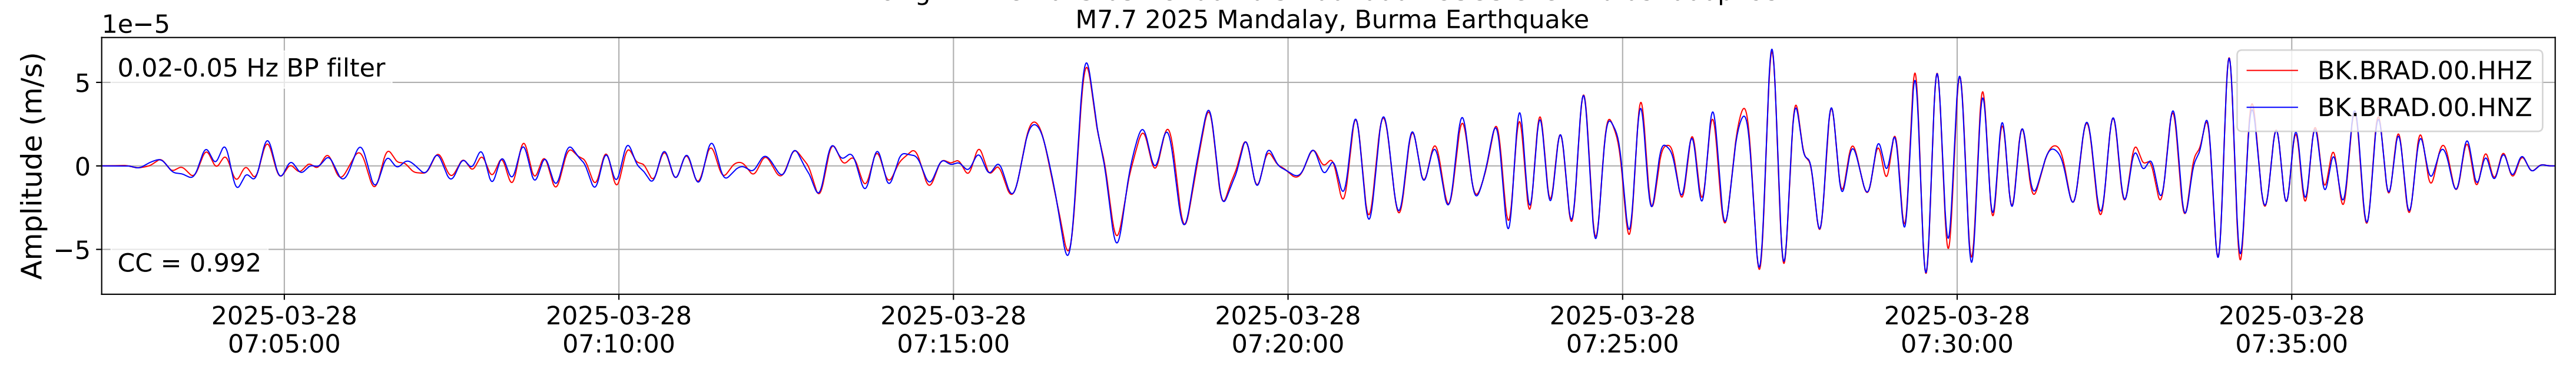

2025.087.062054_M7.7_us7000pn9s
Origin Time:2025-03-28T06:20:54.002000Z USGS event-id:us7000pn9s
M7.7 2025 Mandalay, Burma Earthquake