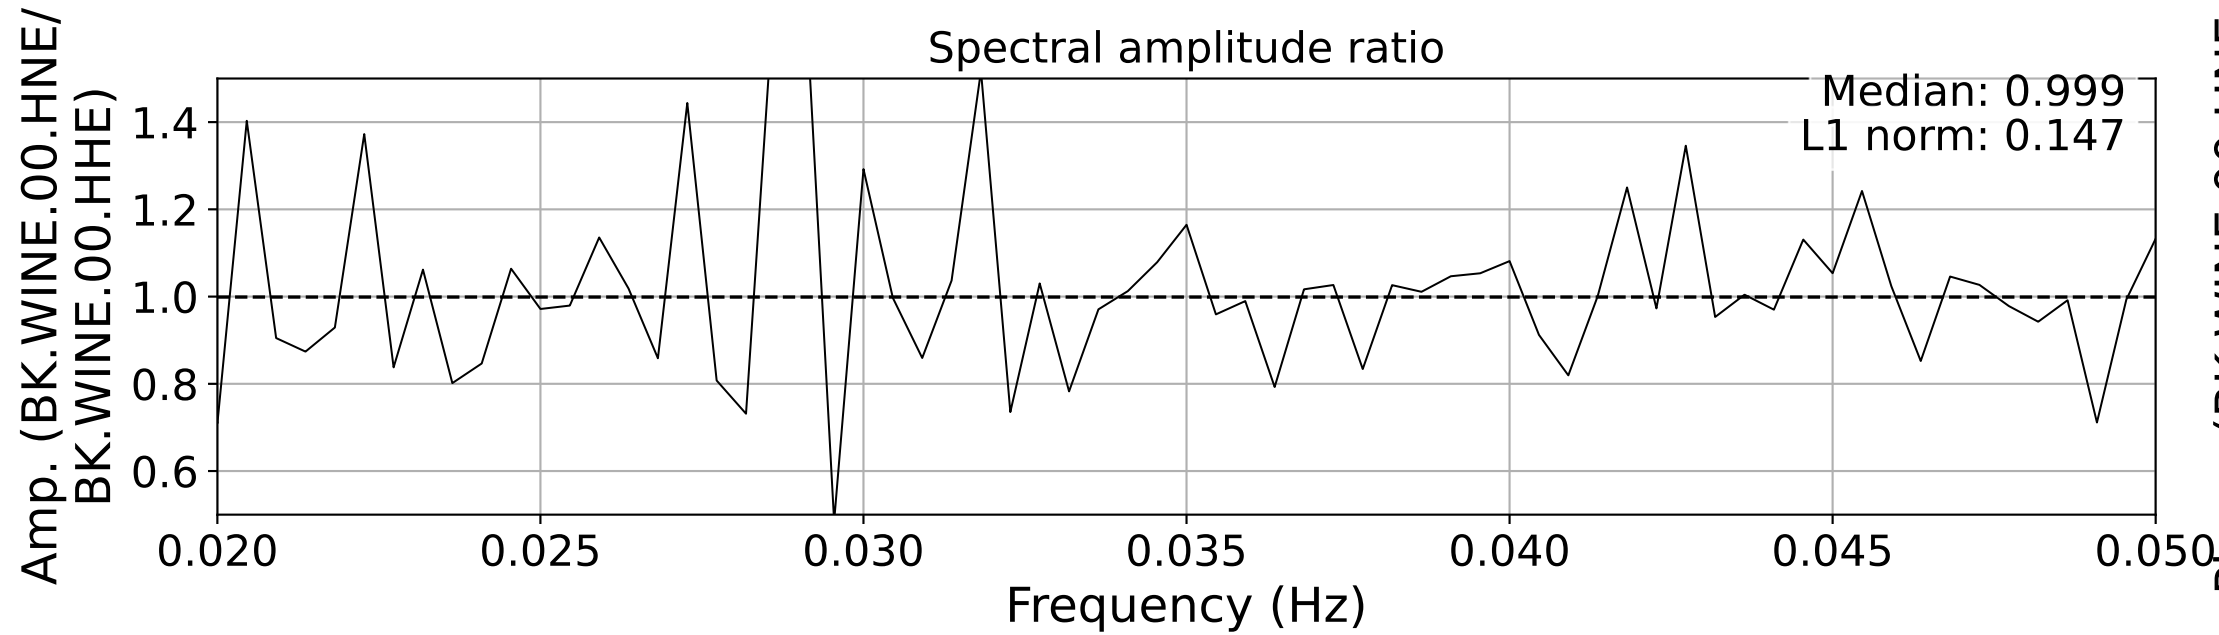

2025.087.062054_M7.7_us7000pn9s
Origin Time:2025-03-28T06:20:54.002000Z USGS event-id:us7000pn9s
M7.7 2025 Mandalay, Burma (Myanmar) Earthquake