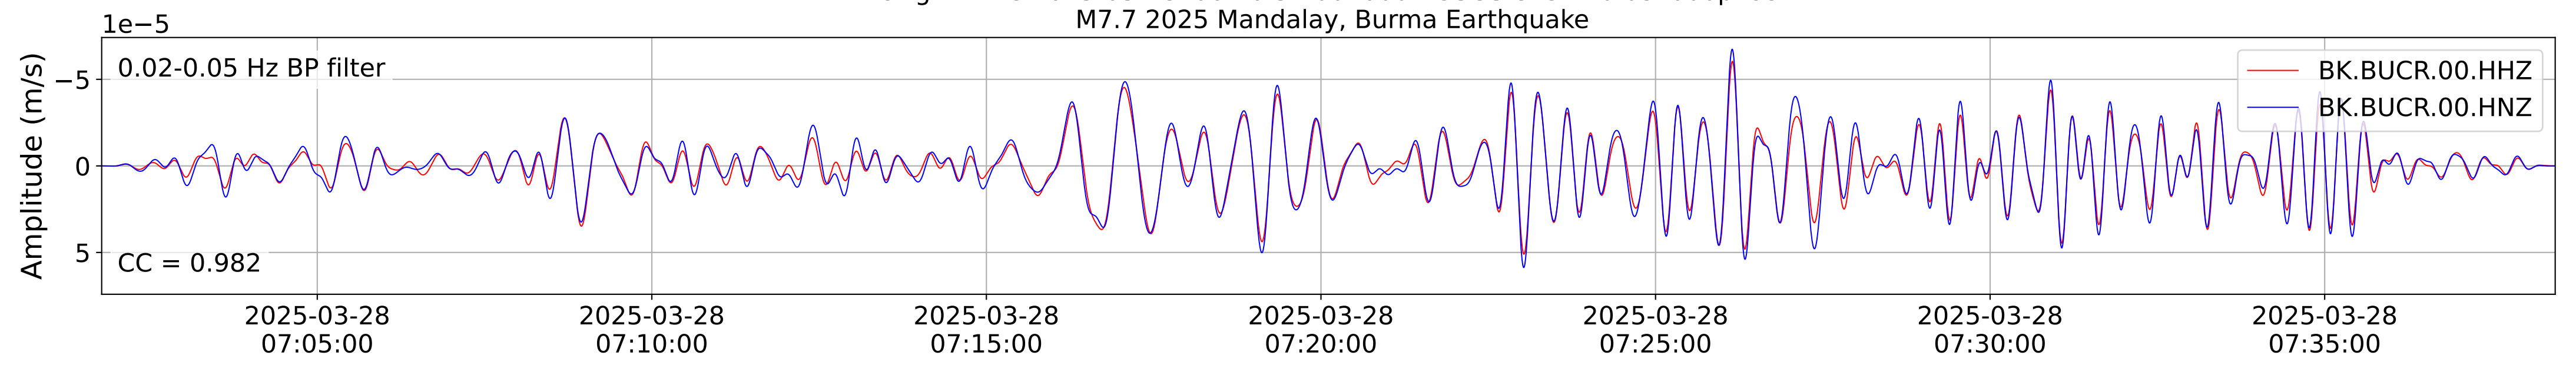

2025.087.062054_M7.7_us7000pn9s
Origin Time:2025-03-28T06:20:54.002000Z USGS event-id:us7000pn9s
M7.7 2025 Mandalay, Burma Earthquake