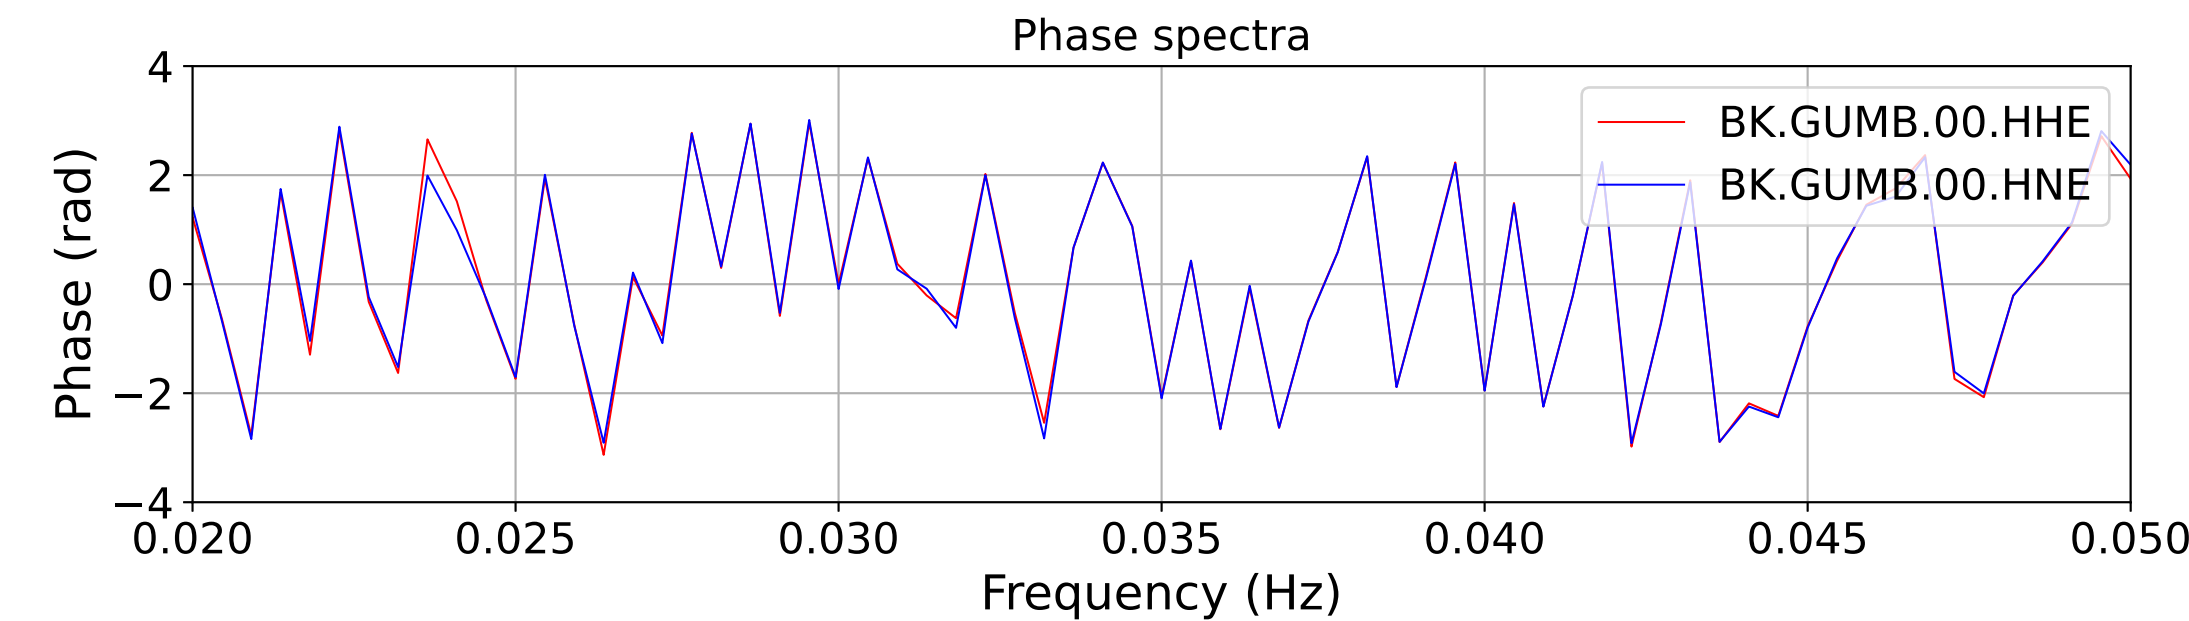

2025.087.062054_M7.7_us7000pn9s
Origin Time:2025-03-28T06:20:54.002000Z USGS event-id:us7000pn9s
M7.7 2025 Mandalay, Burma Earthquake