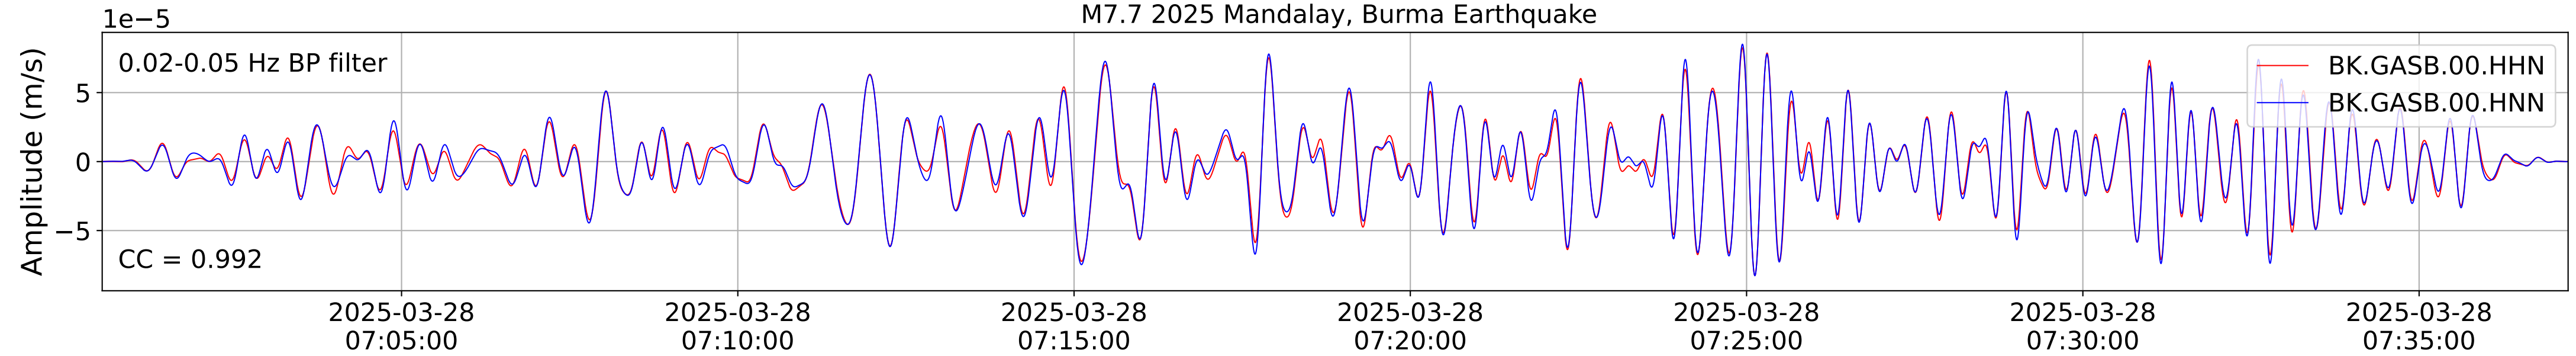

2025.087.062054_M7.7_us7000pn9s
Origin Time:2025-03-28T06:20:54.002000Z USGS event-id:us7000pn9s
M7.7 2025 Mandalay, Burma Earthquake