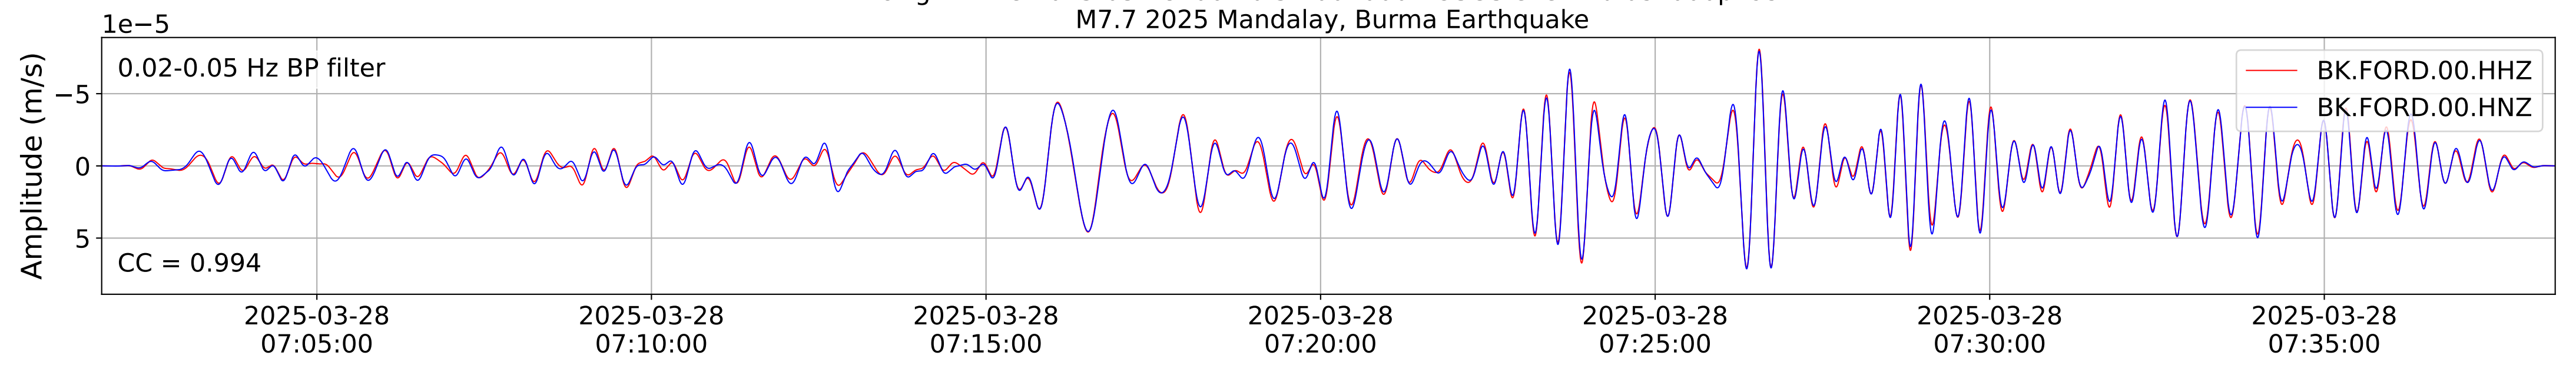

2025.087.062054_M7.7_us7000pn9s
Origin Time:2025-03-28T06:20:54.002000Z USGS event-id:us7000pn9s
M7.7 2025 Mandalay, Burma Earthquake