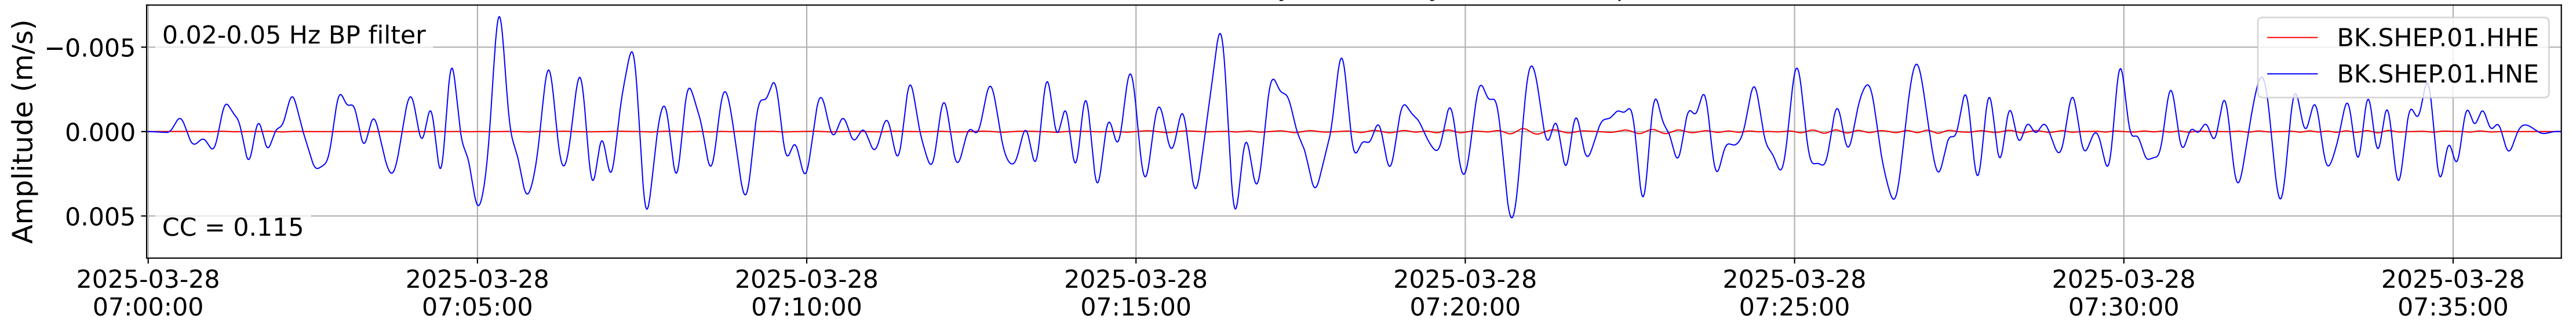

2025.087.062054_M7.7_us7000pn9s
Origin Time:2025-03-28T06:20:54.002000Z USGS event-id:us7000pn9s
M7.7 2025 Mandalay, Burma (Myanmar) Earthquake