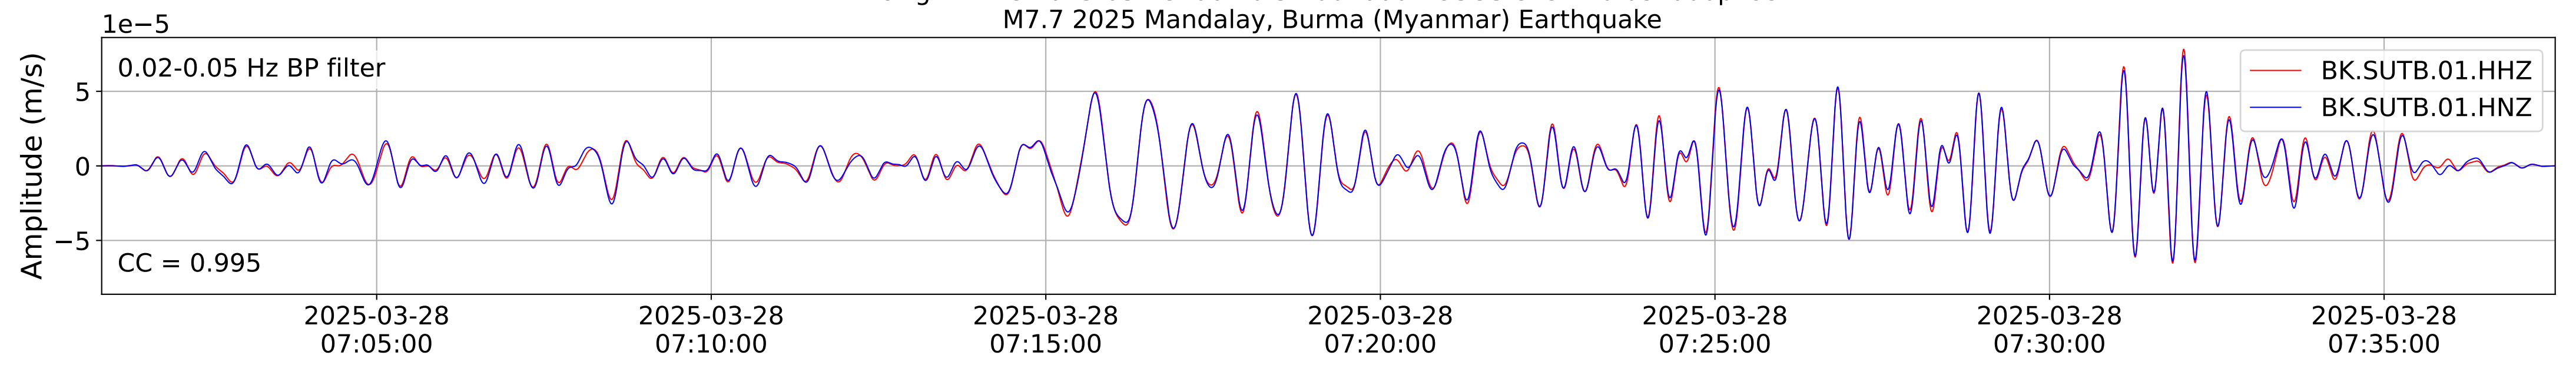

2025.087.062054_M7.7_us7000pn9s
Origin Time:2025-03-28T06:20:54.002000Z USGS event-id:us7000pn9s
M7.7 2025 Mandalay, Burma (Myanmar) Earthquake