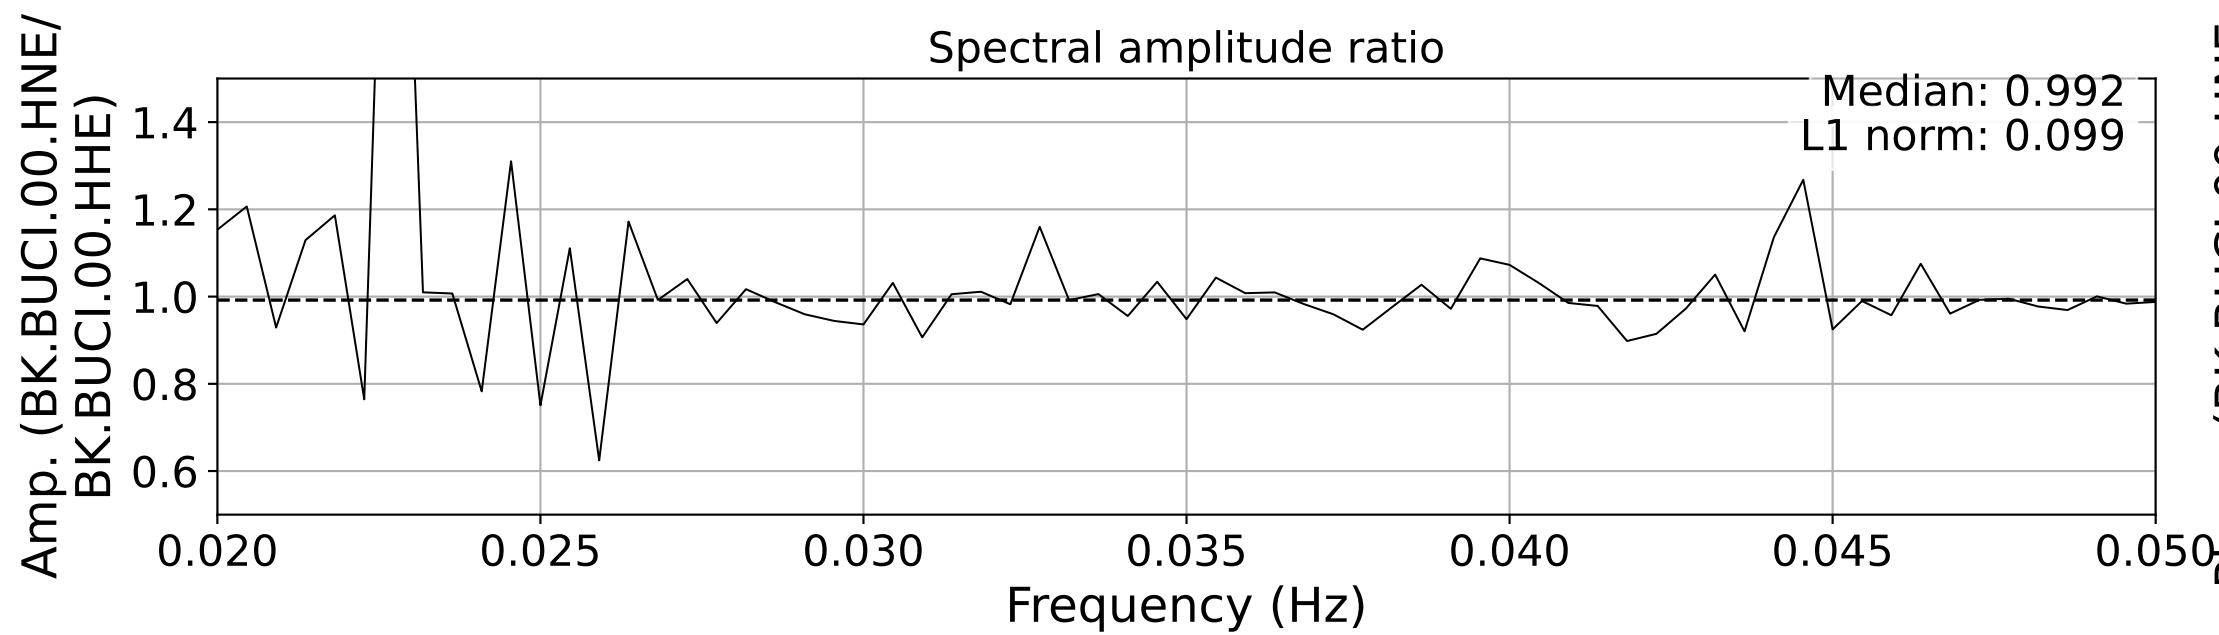

2025.087.062054_M7.7_us7000pn9s
Origin Time:2025-03-28T06:20:54.002000Z USGS event-id:us7000pn9s
M7.7 2025 Mandalay, Burma Earthquake