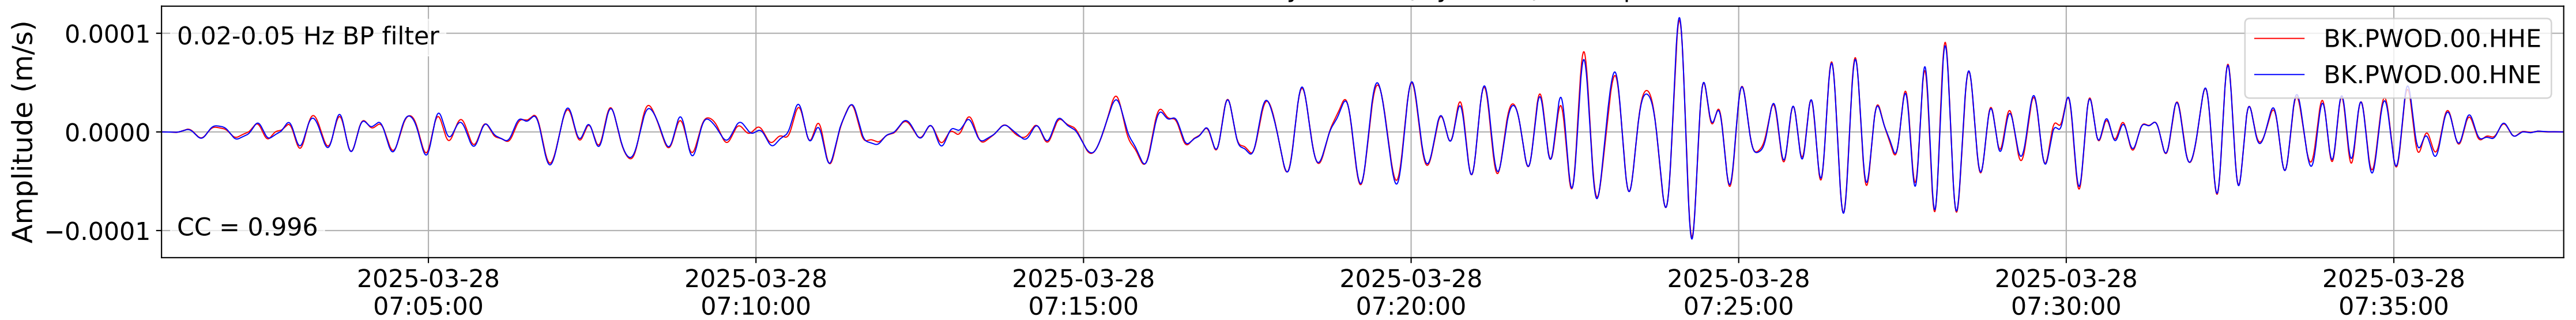

2025.087.062054_M7.7_us7000pn9s
Origin Time:2025-03-28T06:20:54.002000Z USGS event-id:us7000pn9s
M7.7 2025 Mandalay, Burma (Myanmar) Earthquake