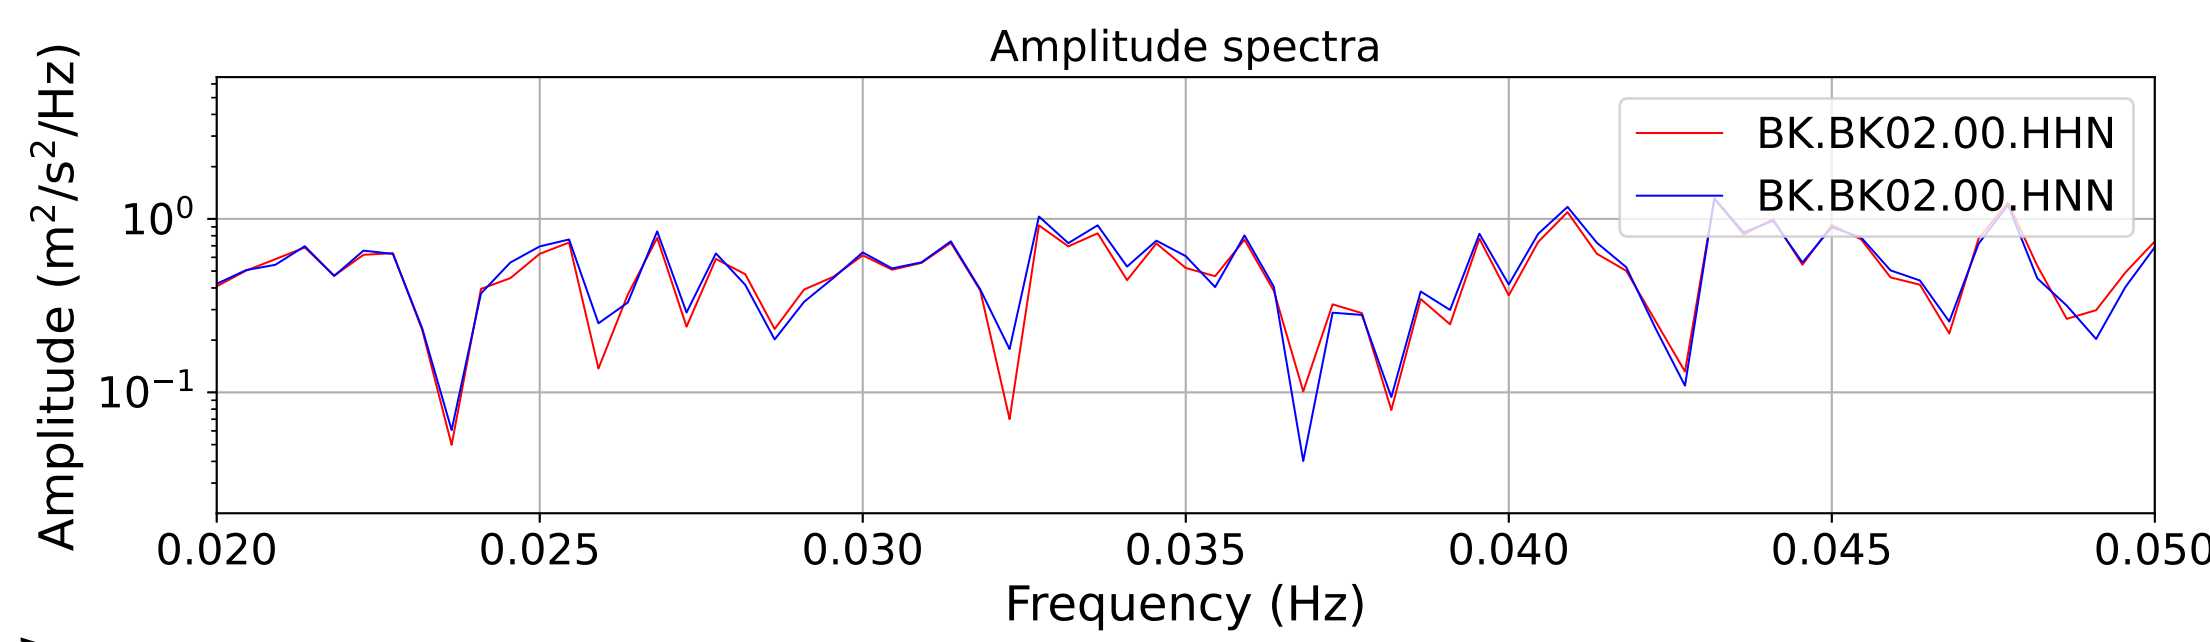

2025.087.062054_M7.7_us7000pn9s
Origin Time:2025-03-28T06:20:54.002000Z USGS event-id:us7000pn9s
M7.7 2025 Mandalay, Burma (Myanmar) Earthquake