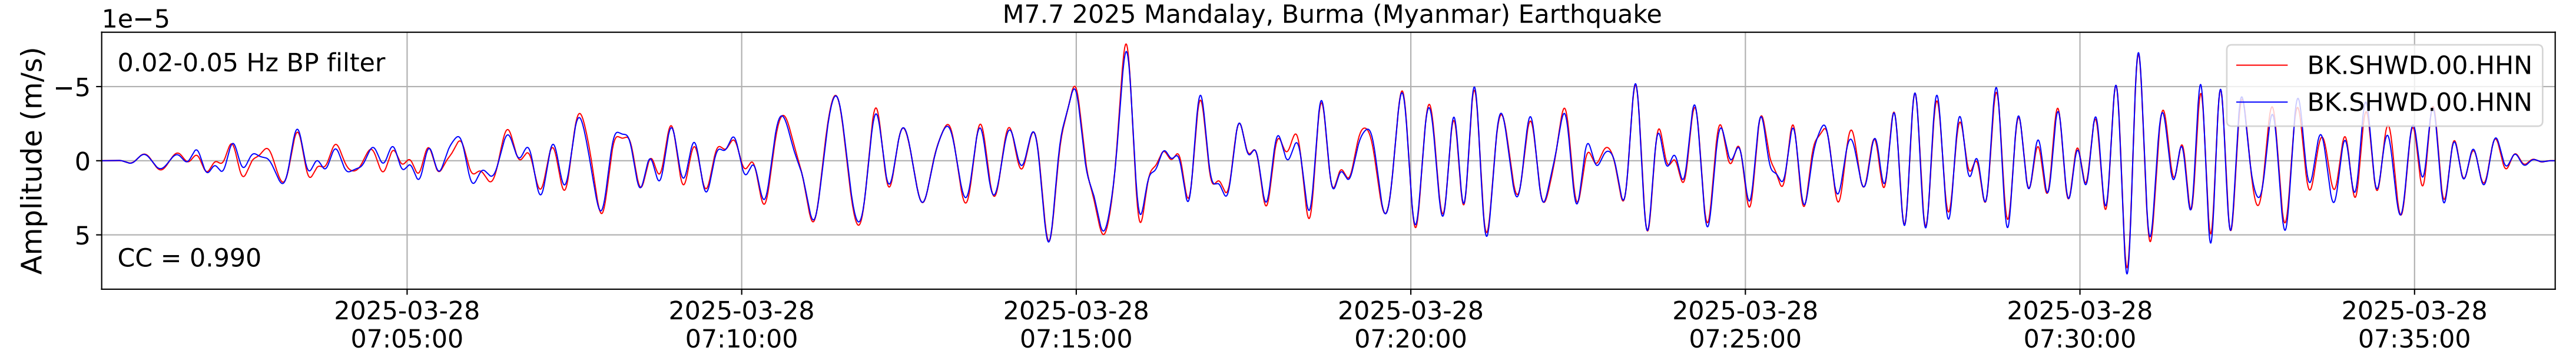

2025.087.062054_M7.7_us7000pn9s
Origin Time:2025-03-28T06:20:54.002000Z USGS event-id:us7000pn9s
M7.7 2025 Mandalay, Burma (Myanmar) Earthquake