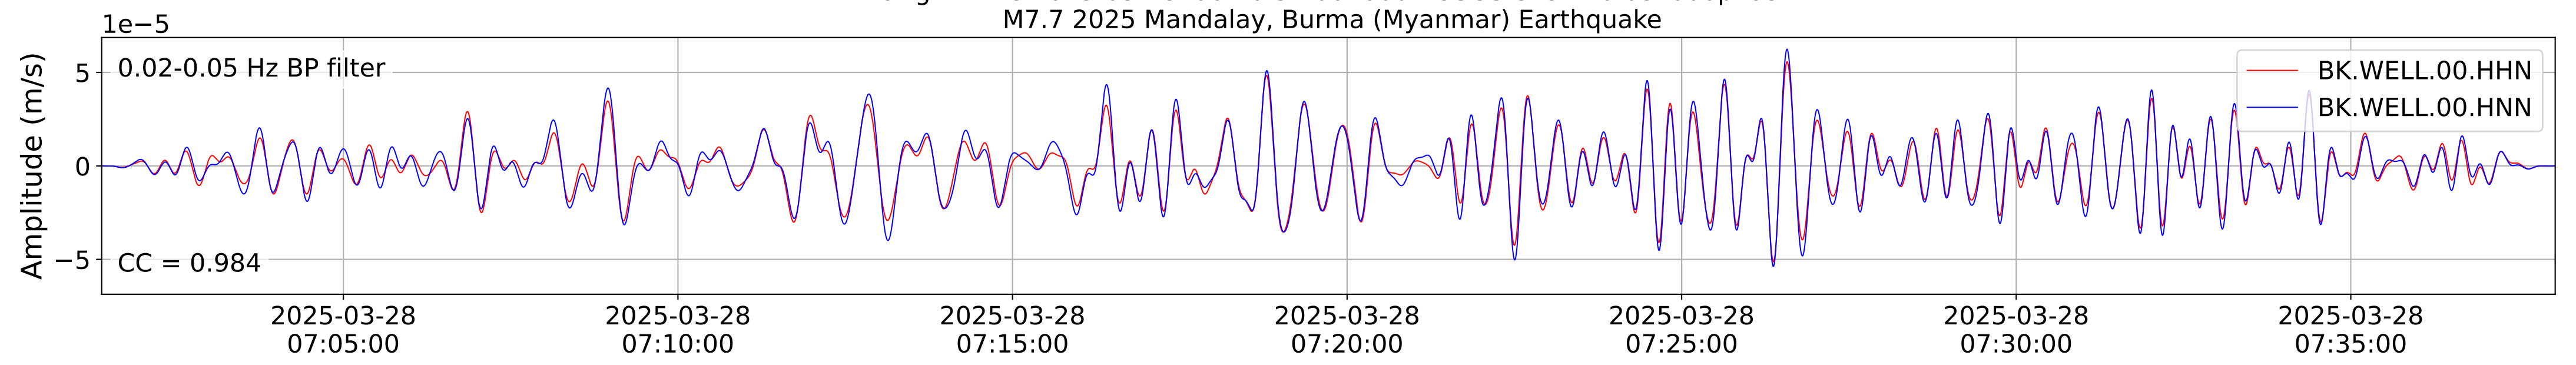

2025.087.062054_M7.7_us7000pn9s
Origin Time:2025-03-28T06:20:54.002000Z USGS event-id:us7000pn9s
M7.7 2025 Mandalay, Burma (Myanmar) Earthquake