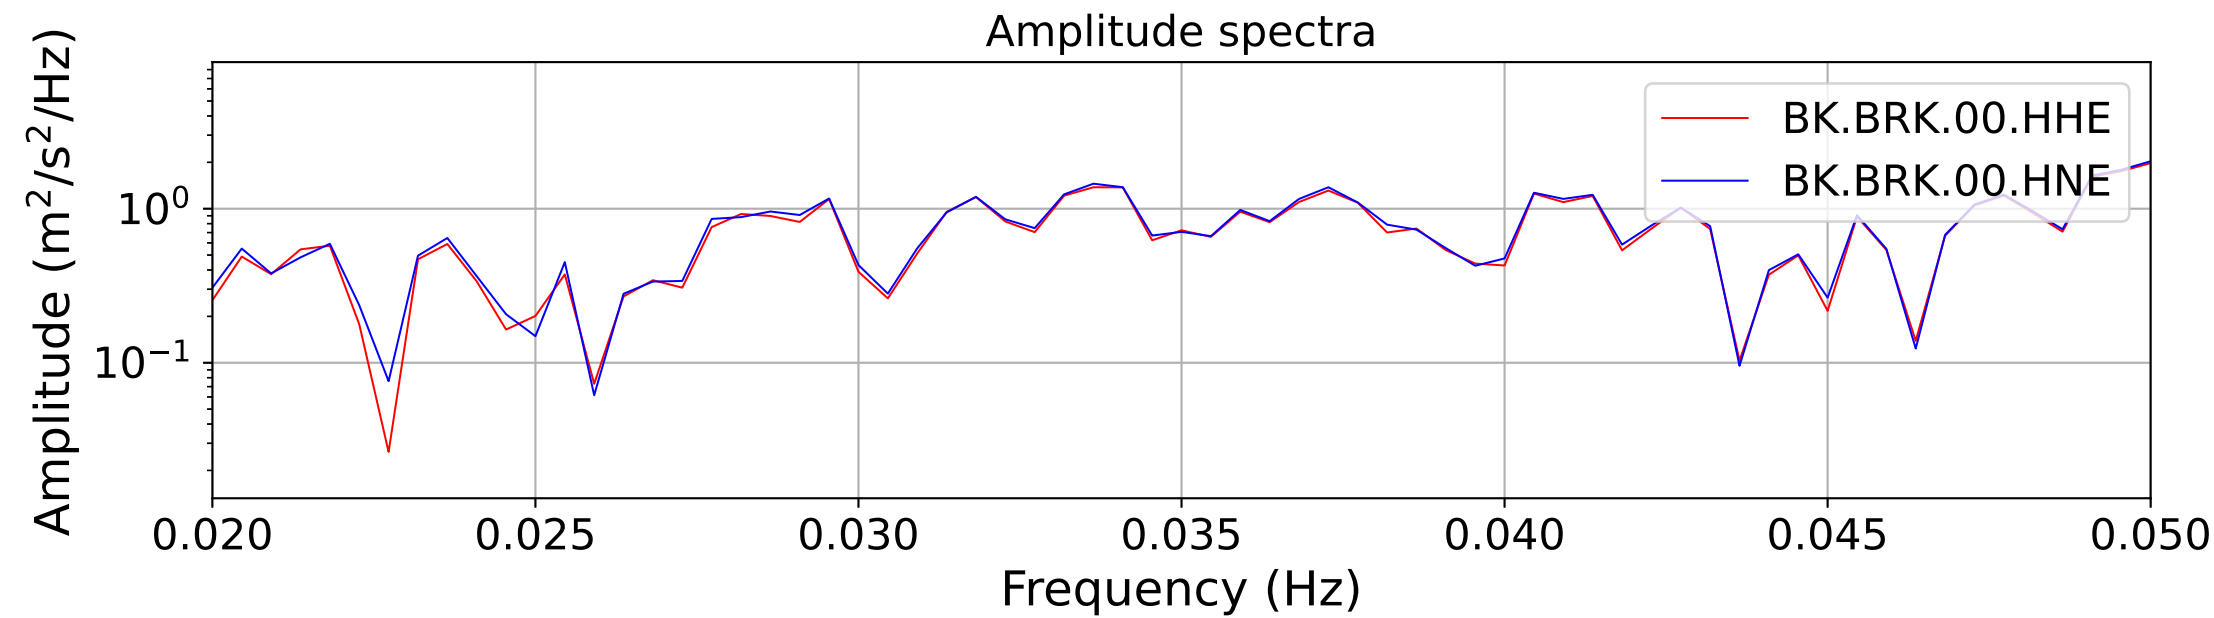

2025.087.062054_M7.7_us7000pn9s
Origin Time:2025-03-28T06:20:54.002000Z USGS event-id:us7000pn9s
M7.7 2025 Mandalay, Burma Earthquake