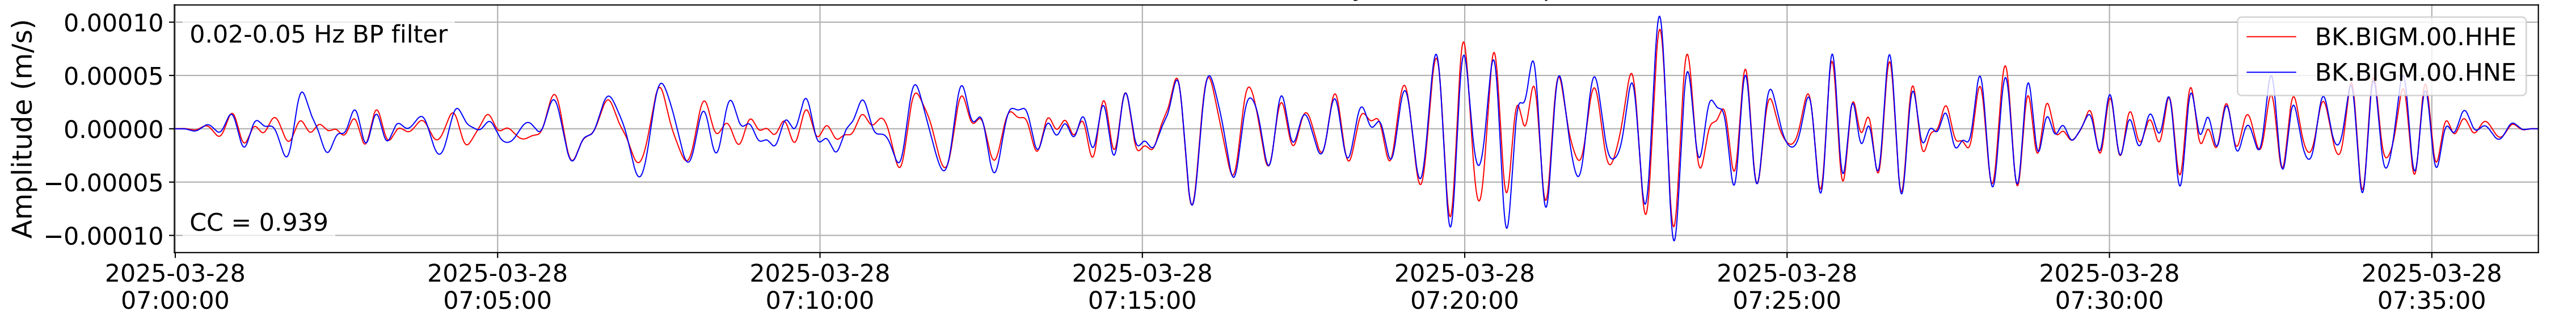

2025.087.062054_M7.7_us7000pn9s
Origin Time:2025-03-28T06:20:54.002000Z USGS event-id:us7000pn9s
M7.7 2025 Mandalay, Burma Earthquake