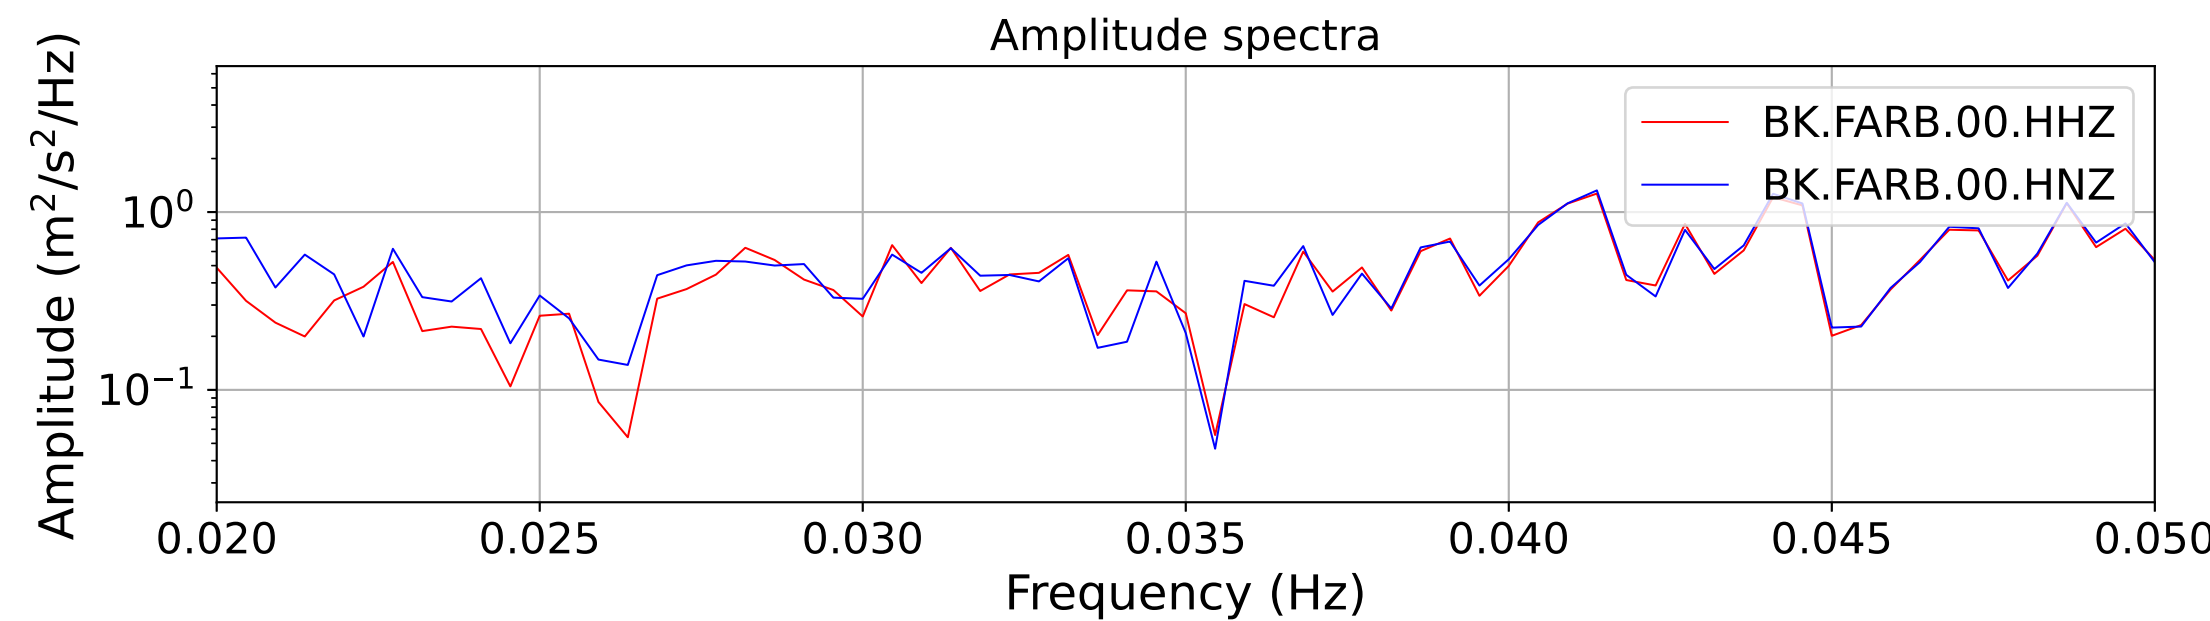

2025.087.062054_M7.7_us7000pn9s
Origin Time:2025-03-28T06:20:54.002000Z USGS event-id:us7000pn9s
M7.7 2025 Mandalay, Burma Earthquake