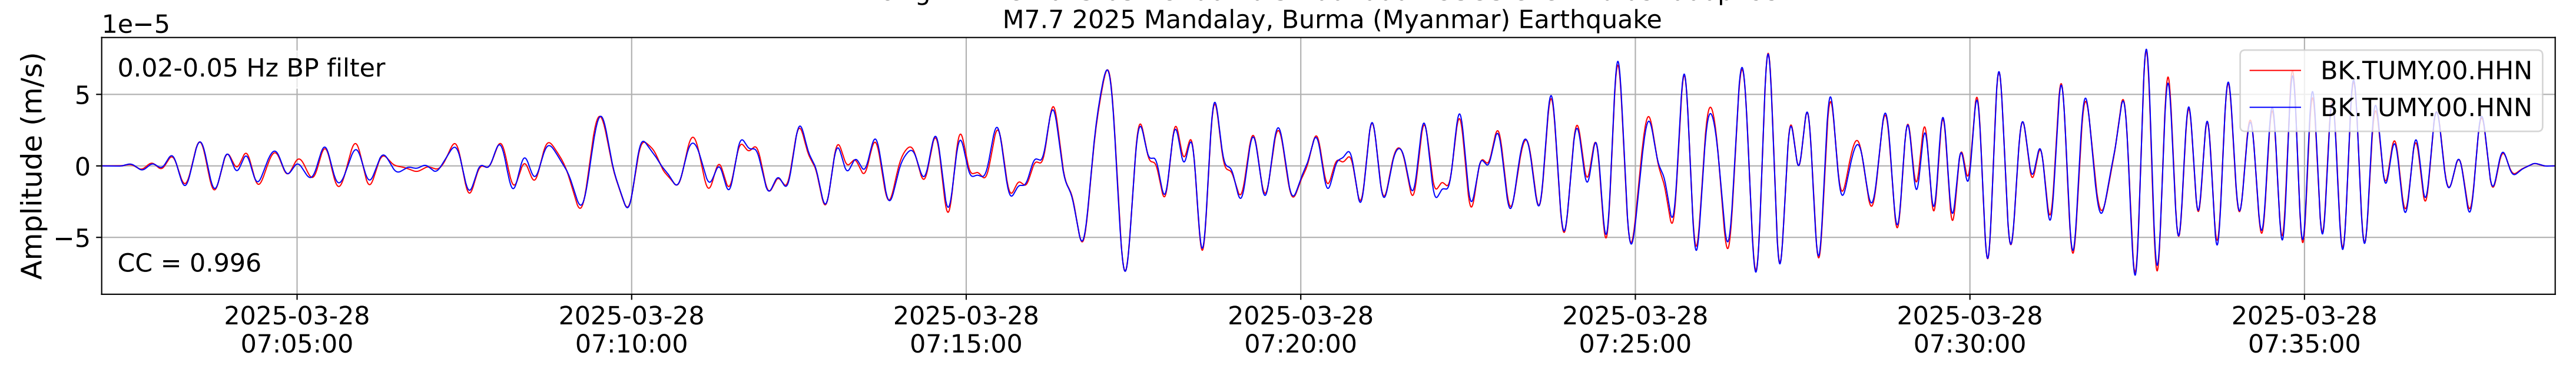

2025.087.062054_M7.7_us7000pn9s
Origin Time:2025-03-28T06:20:54.002000Z USGS event-id:us7000pn9s
M7.7 2025 Mandalay, Burma (Myanmar) Earthquake