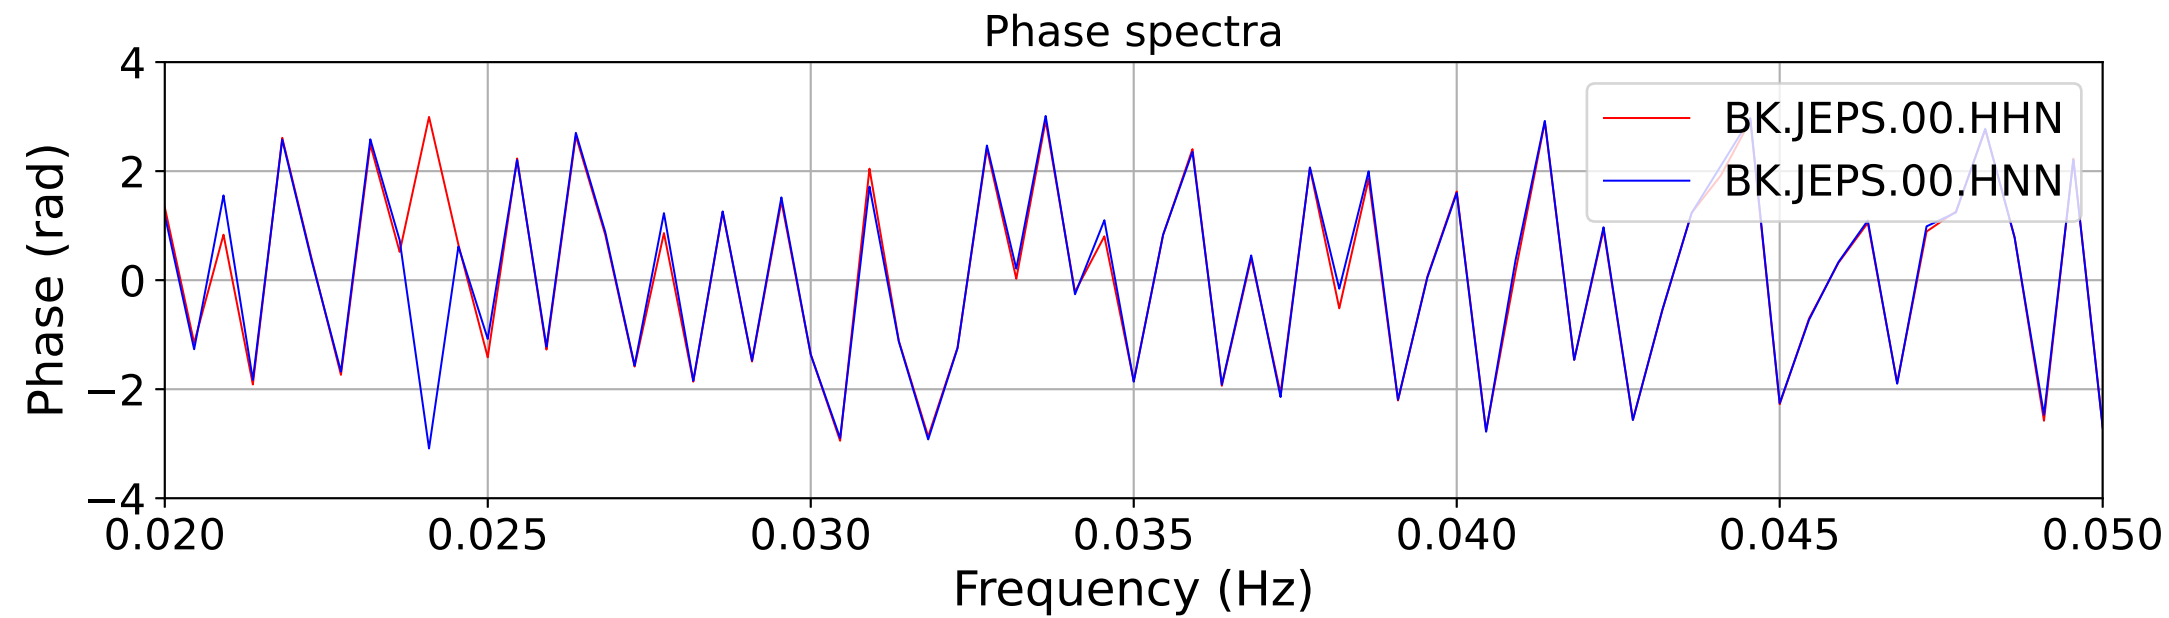

2025.087.062054_M7.7_us7000pn9s
Origin Time:2025-03-28T06:20:54.002000Z USGS event-id:us7000pn9s
M7.7 2025 Mandalay, Burma Earthquake