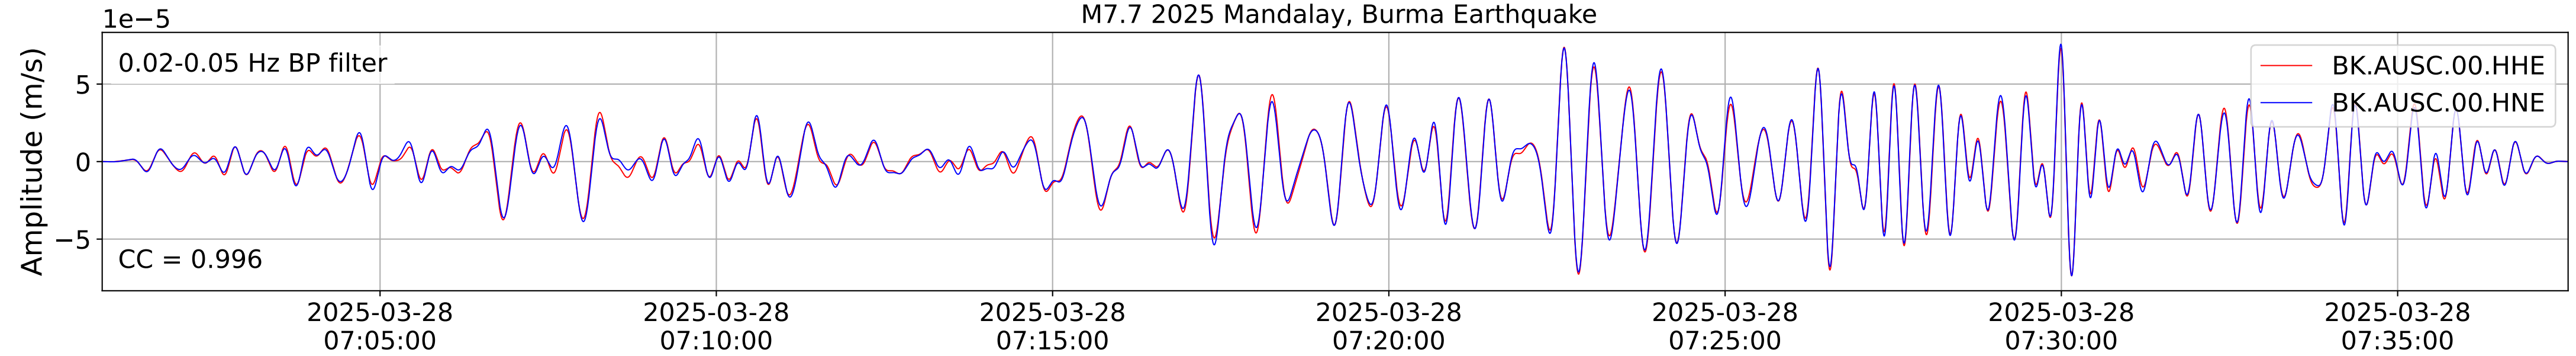

2025.087.062054_M7.7_us7000pn9s
Origin Time:2025-03-28T06:20:54.002000Z USGS event-id:us7000pn9s
M7.7 2025 Mandalay, Burma Earthquake