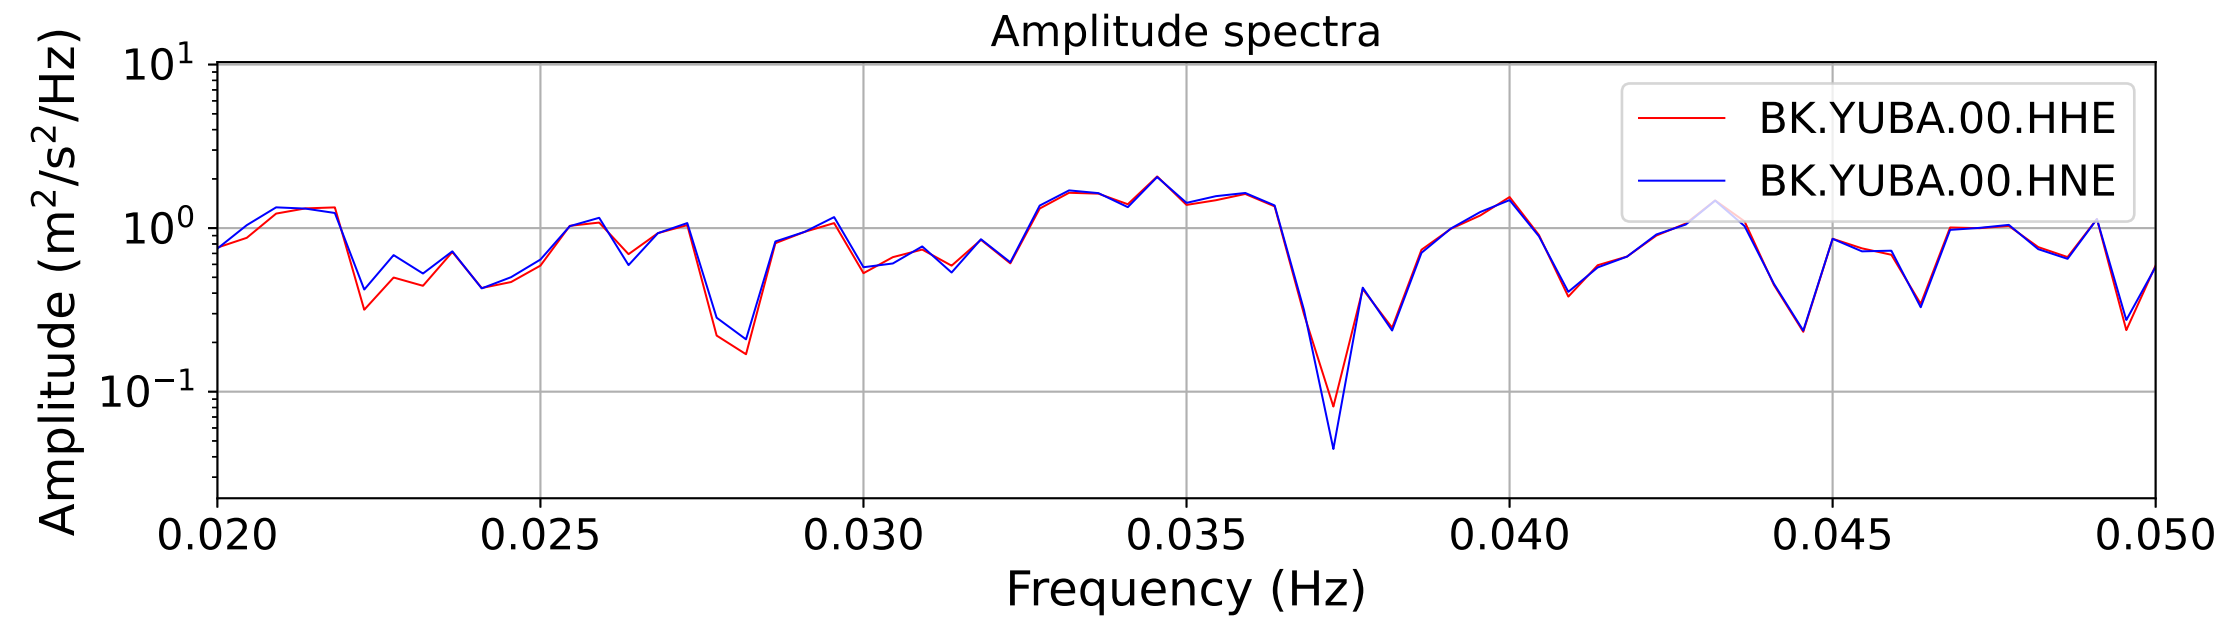

2025.087.062054_M7.7_us7000pn9s
Origin Time:2025-03-28T06:20:54.002000Z USGS event-id:us7000pn9s
M7.7 2025 Mandalay, Burma (Myanmar) Earthquake