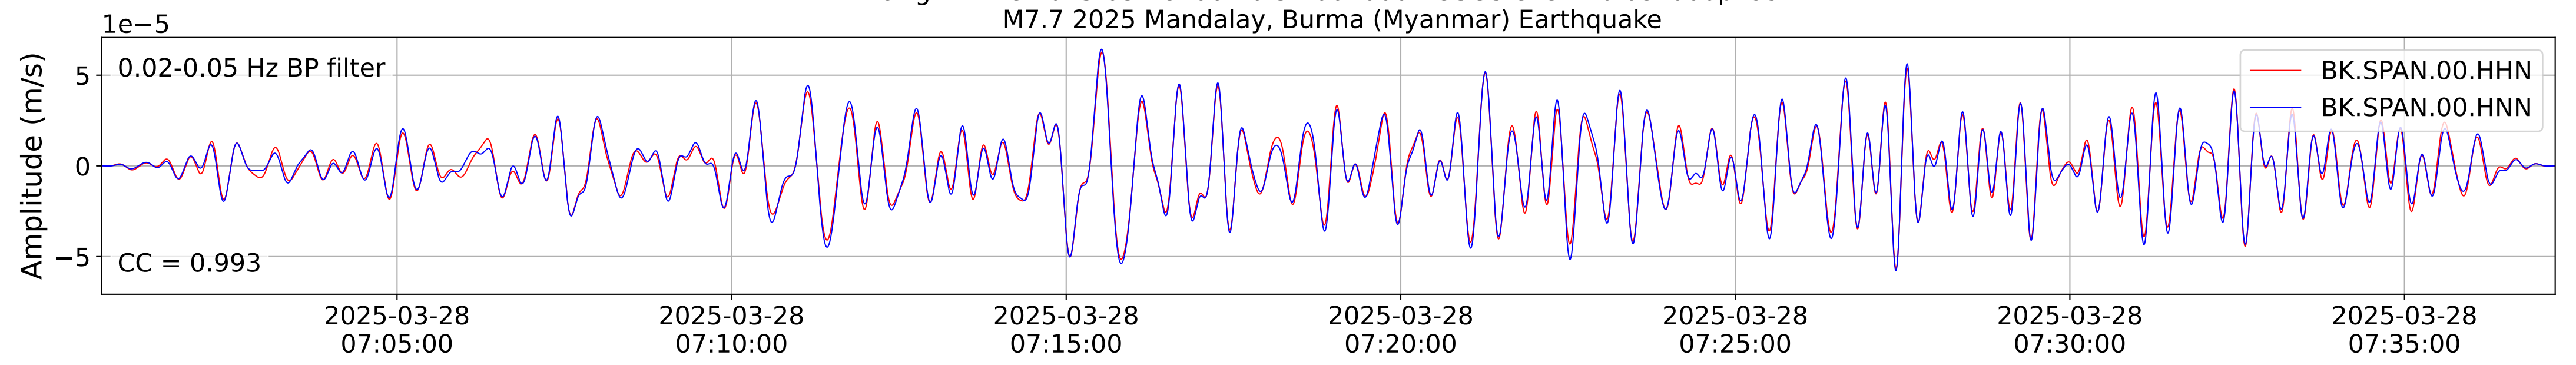

2025.087.062054_M7.7_us7000pn9s
Origin Time:2025-03-28T06:20:54.002000Z USGS event-id:us7000pn9s
M7.7 2025 Mandalay, Burma (Myanmar) Earthquake