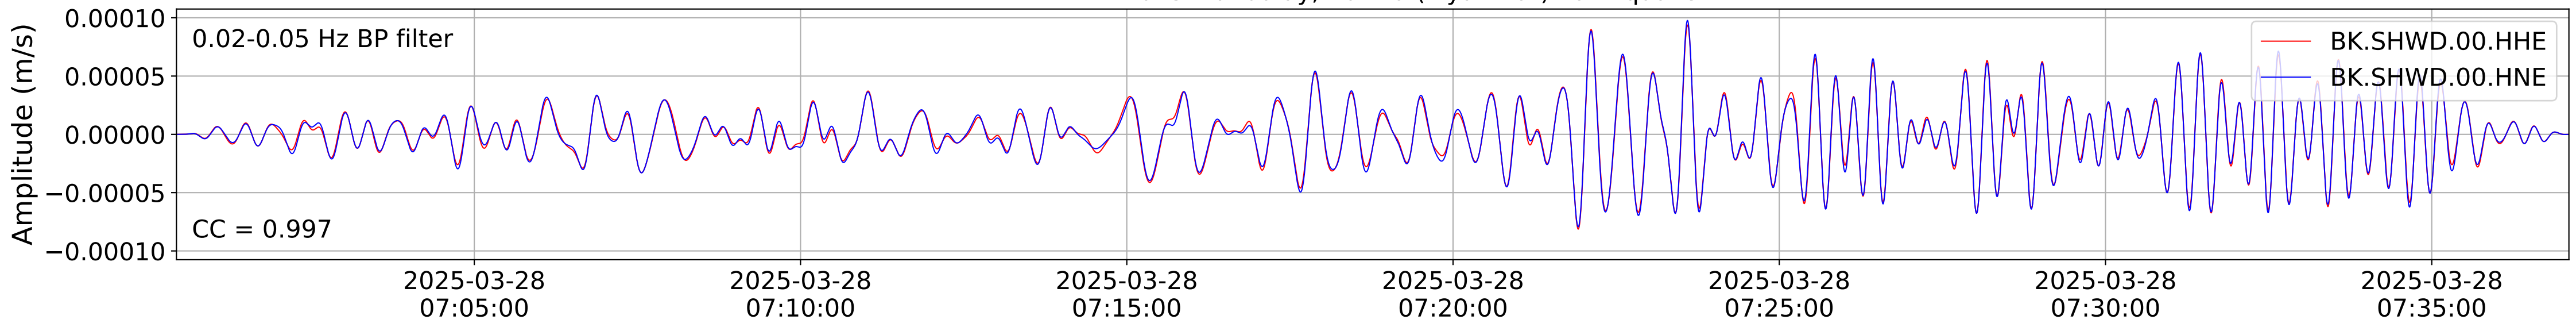

2025.087.062054_M7.7_us7000pn9s
Origin Time:2025-03-28T06:20:54.002000Z USGS event-id:us7000pn9s
M7.7 2025 Mandalay, Burma (Myanmar) Earthquake