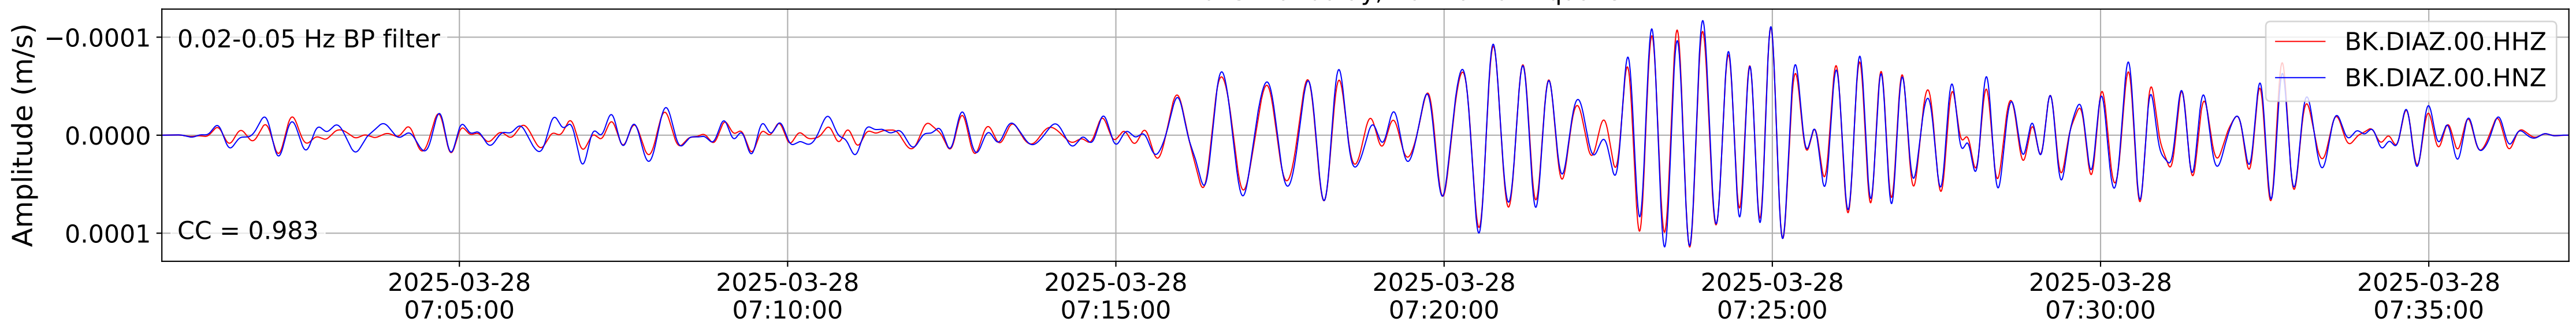

2025.087.062054_M7.7_us7000pn9s
Origin Time:2025-03-28T06:20:54.002000Z USGS event-id:us7000pn9s
M7.7 2025 Mandalay, Burma Earthquake