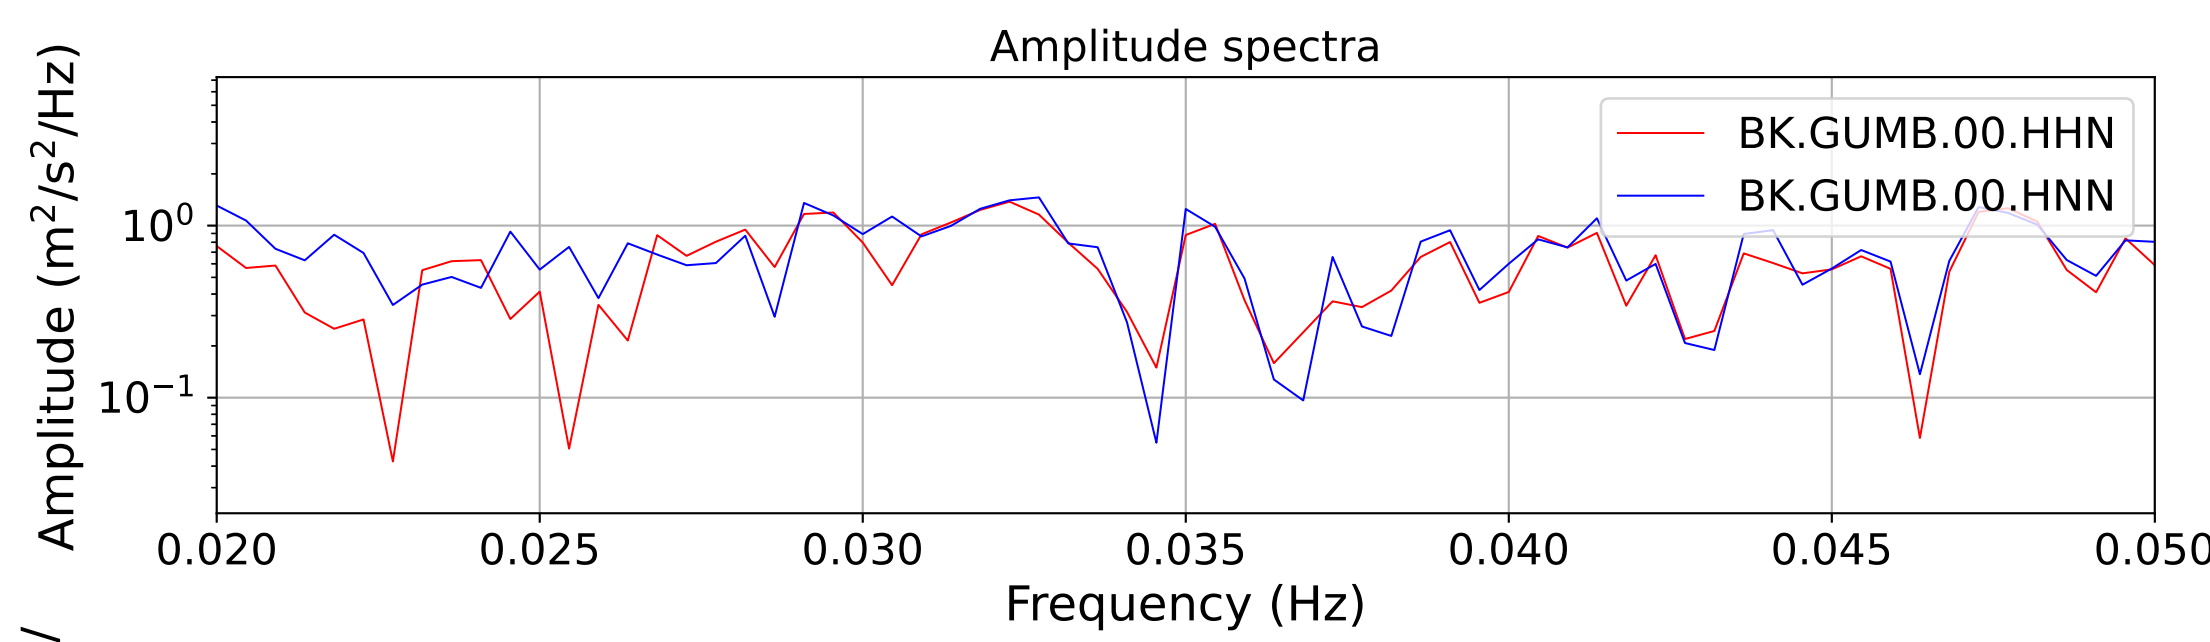

2025.087.062054_M7.7_us7000pn9s
Origin Time:2025-03-28T06:20:54.002000Z USGS event-id:us7000pn9s
M7.7 2025 Mandalay, Burma Earthquake