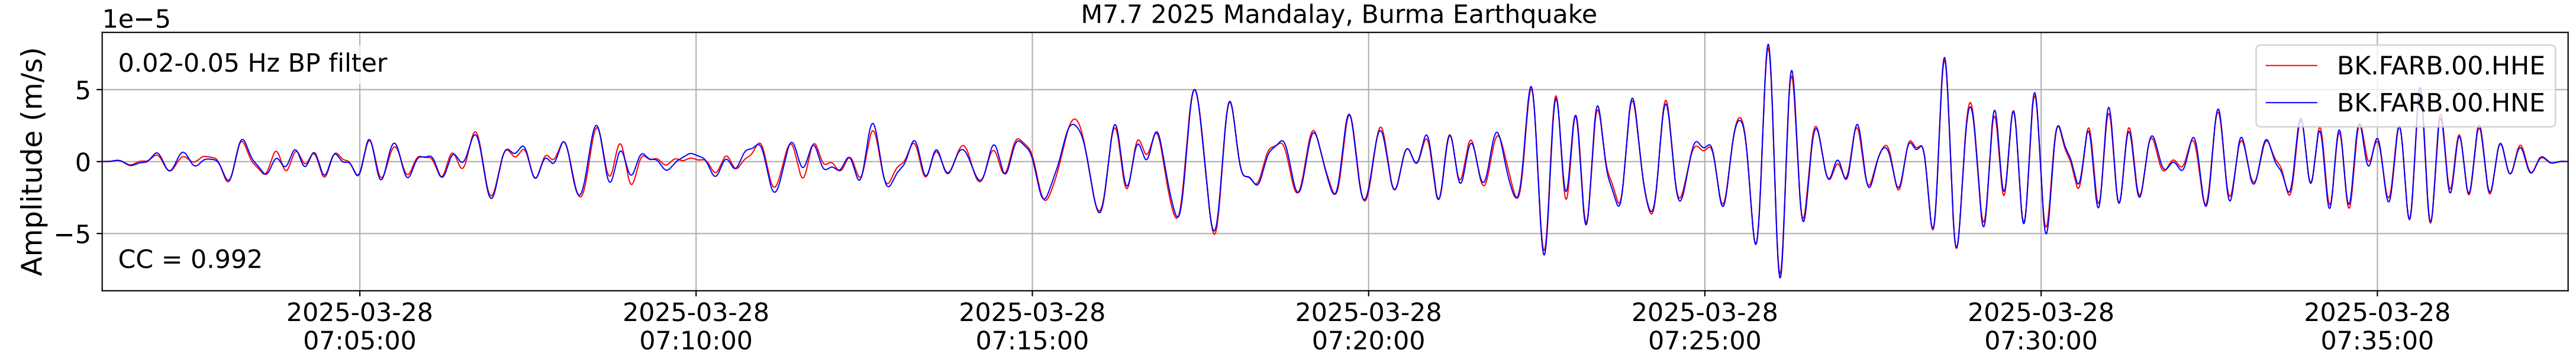

2025.087.062054_M7.7_us7000pn9s
Origin Time:2025-03-28T06:20:54.002000Z USGS event-id:us7000pn9s
M7.7 2025 Mandalay, Burma Earthquake