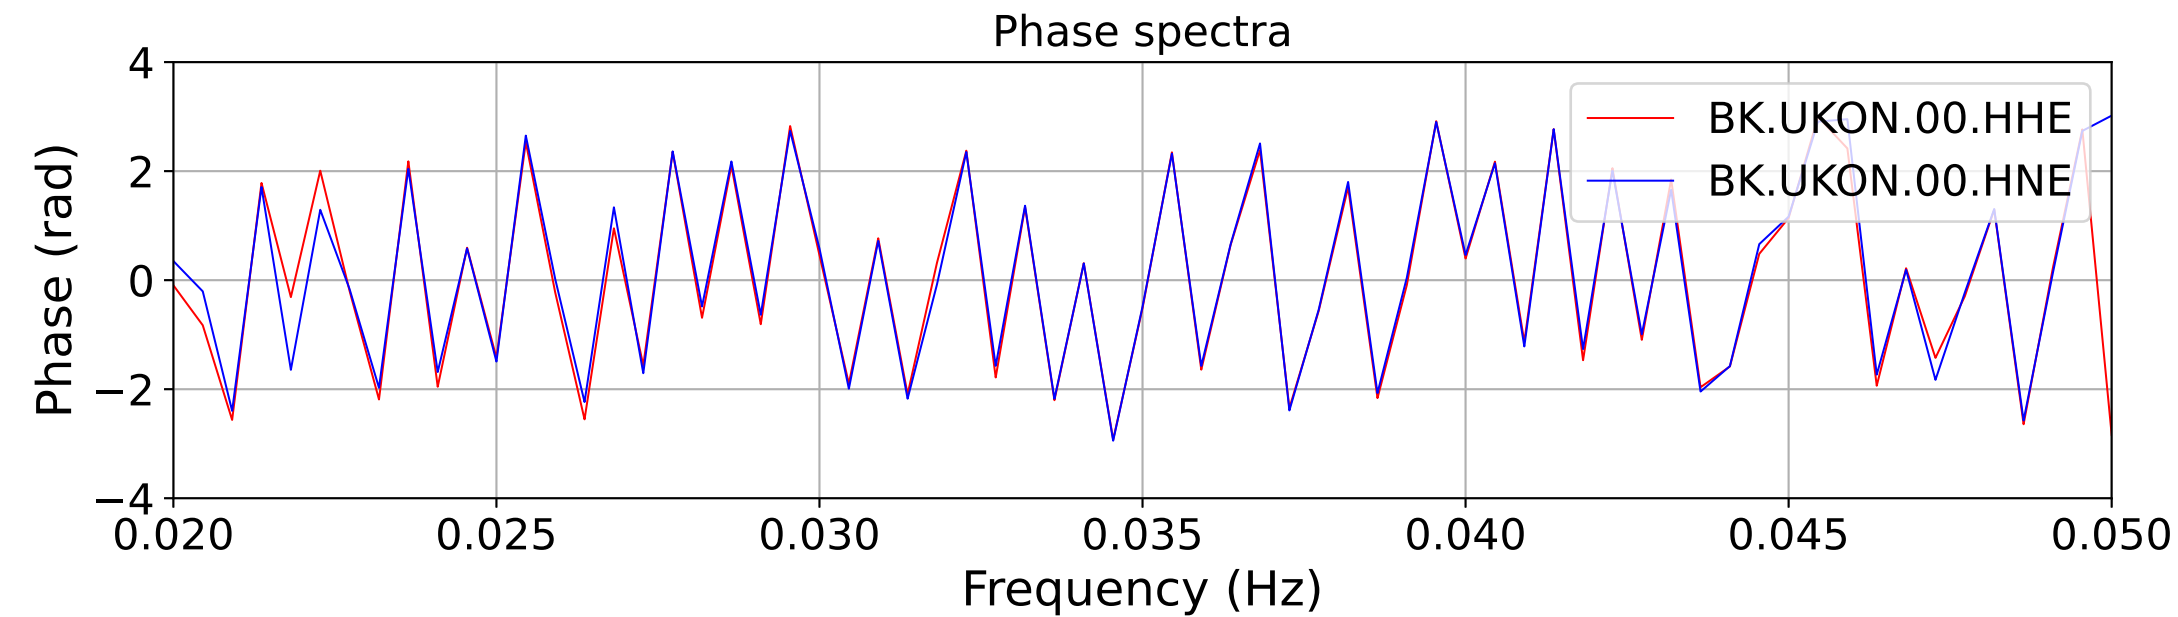

2025.087.062054_M7.7_us7000pn9s
Origin Time:2025-03-28T06:20:54.002000Z USGS event-id:us7000pn9s
M7.7 2025 Mandalay, Burma (Myanmar) Earthquake