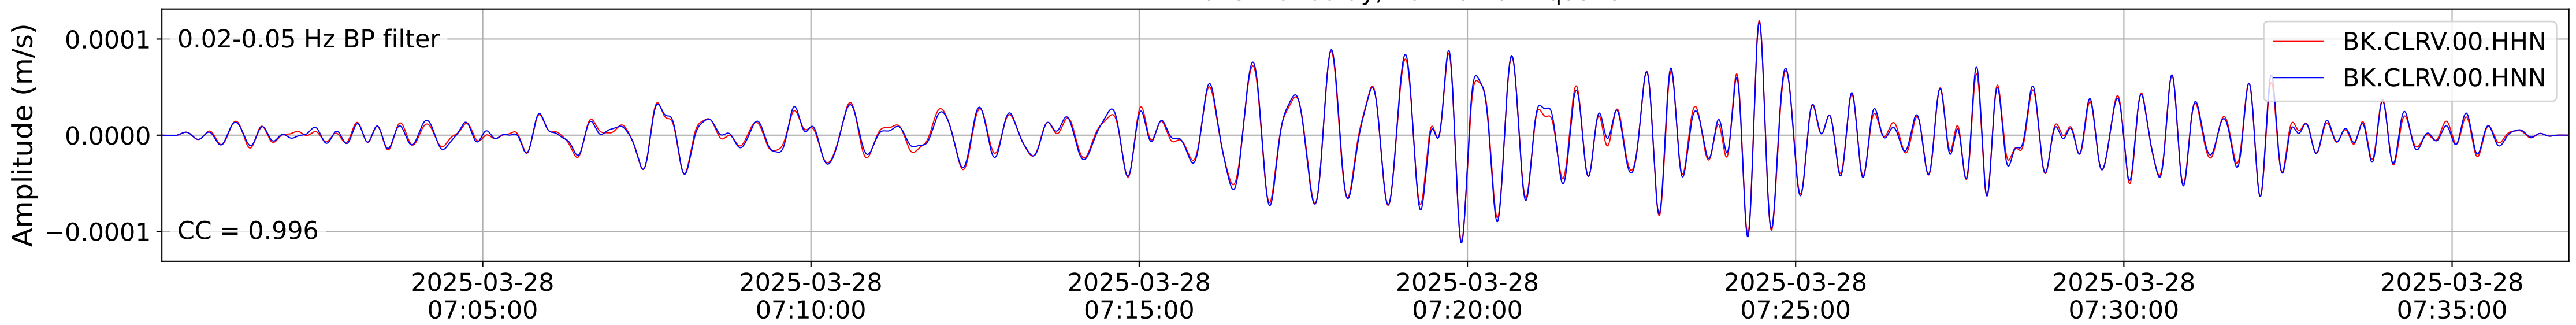

2025.087.062054_M7.7_us7000pn9s
Origin Time:2025-03-28T06:20:54.002000Z USGS event-id:us7000pn9s
M7.7 2025 Mandalay, Burma Earthquake