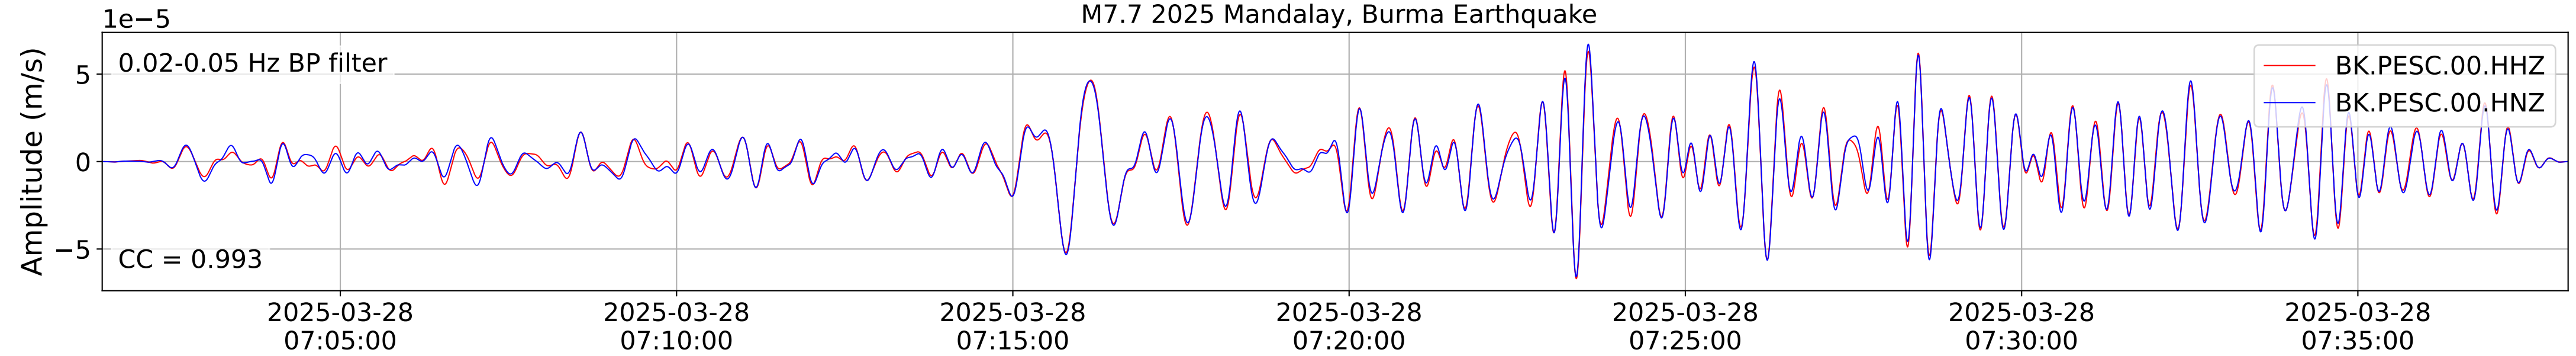

2025.087.062054_M7.7_us7000pn9s
Origin Time:2025-03-28T06:20:54.002000Z USGS event-id:us7000pn9s
M7.7 2025 Mandalay, Burma Earthquake