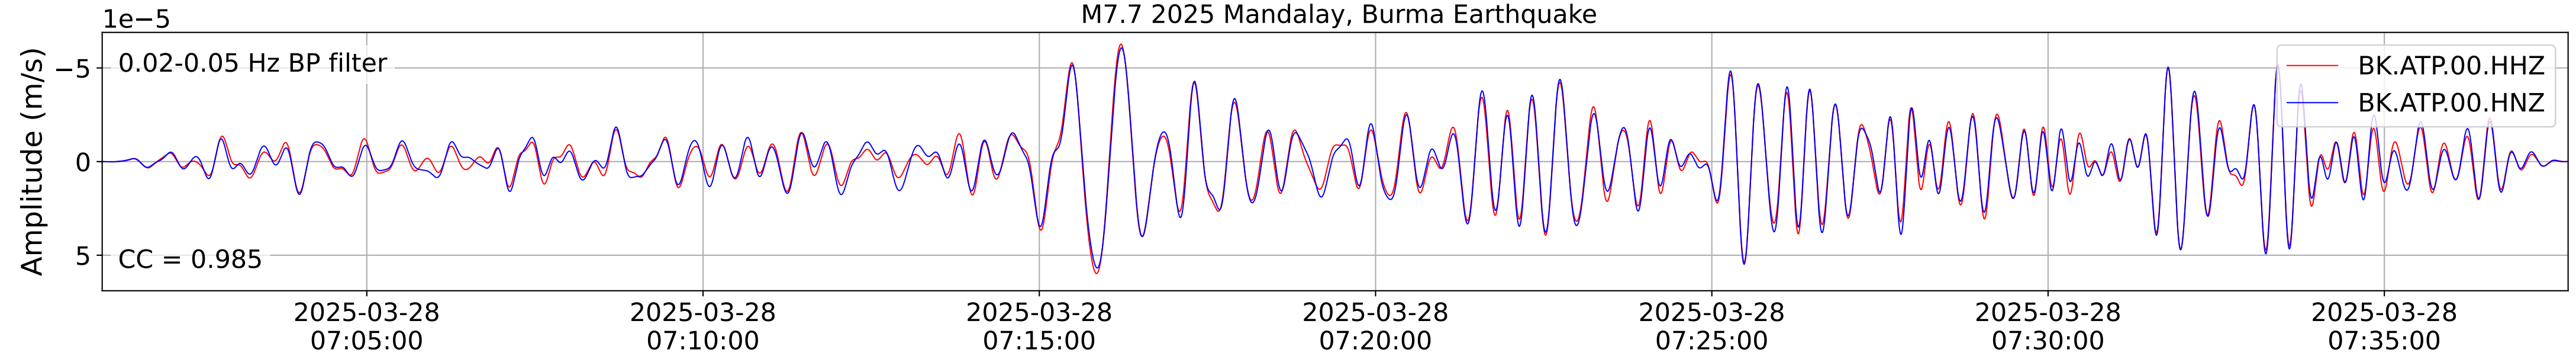

2025.087.062054_M7.7_us7000pn9s
Origin Time:2025-03-28T06:20:54.002000Z USGS event-id:us7000pn9s
M7.7 2025 Mandalay, Burma Earthquake