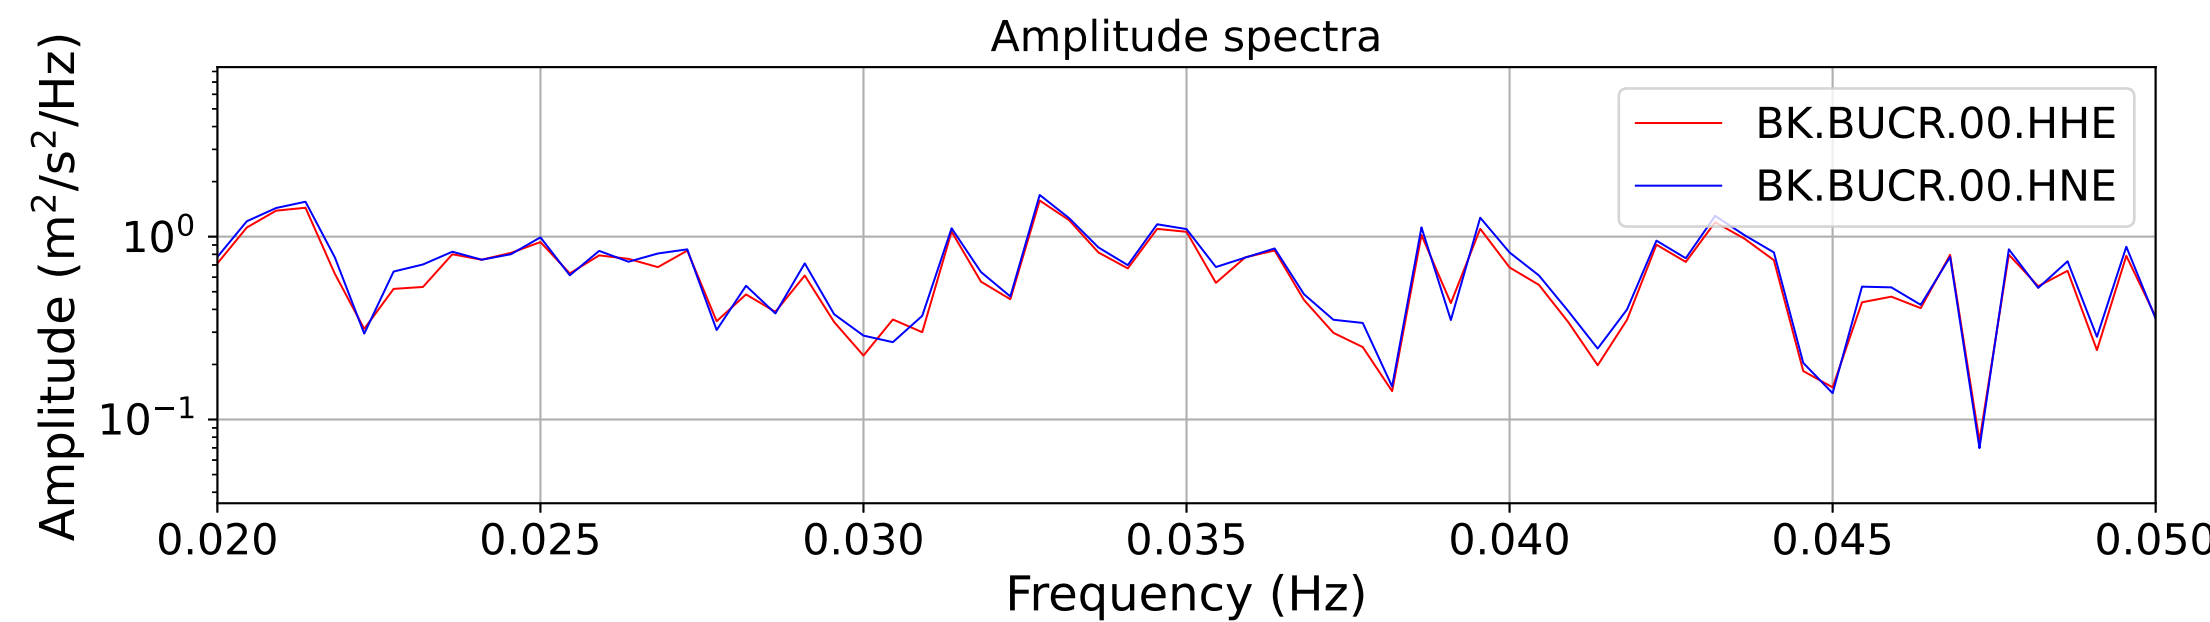

2025.087.062054_M7.7_us7000pn9s
Origin Time:2025-03-28T06:20:54.002000Z USGS event-id:us7000pn9s
M7.7 2025 Mandalay, Burma Earthquake