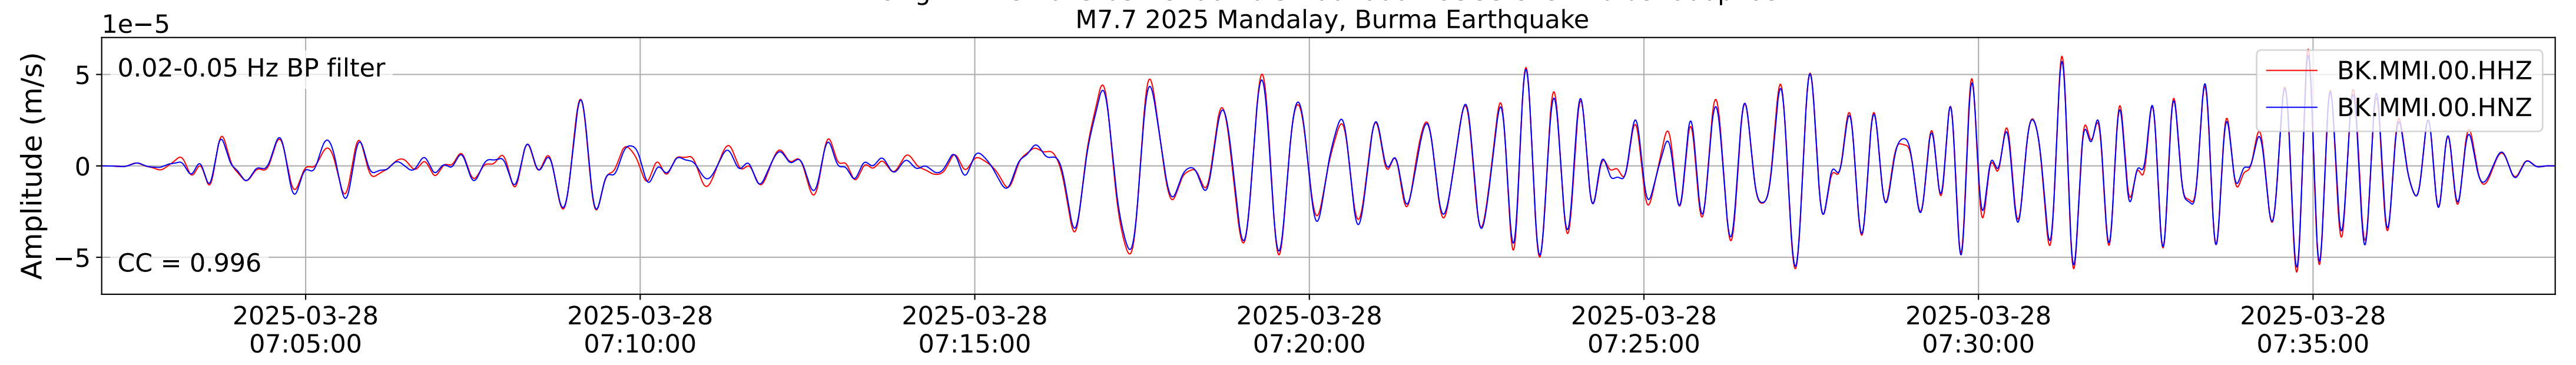

2025.087.062054_M7.7_us7000pn9s
Origin Time:2025-03-28T06:20:54.002000Z USGS event-id:us7000pn9s
M7.7 2025 Mandalay, Burma Earthquake