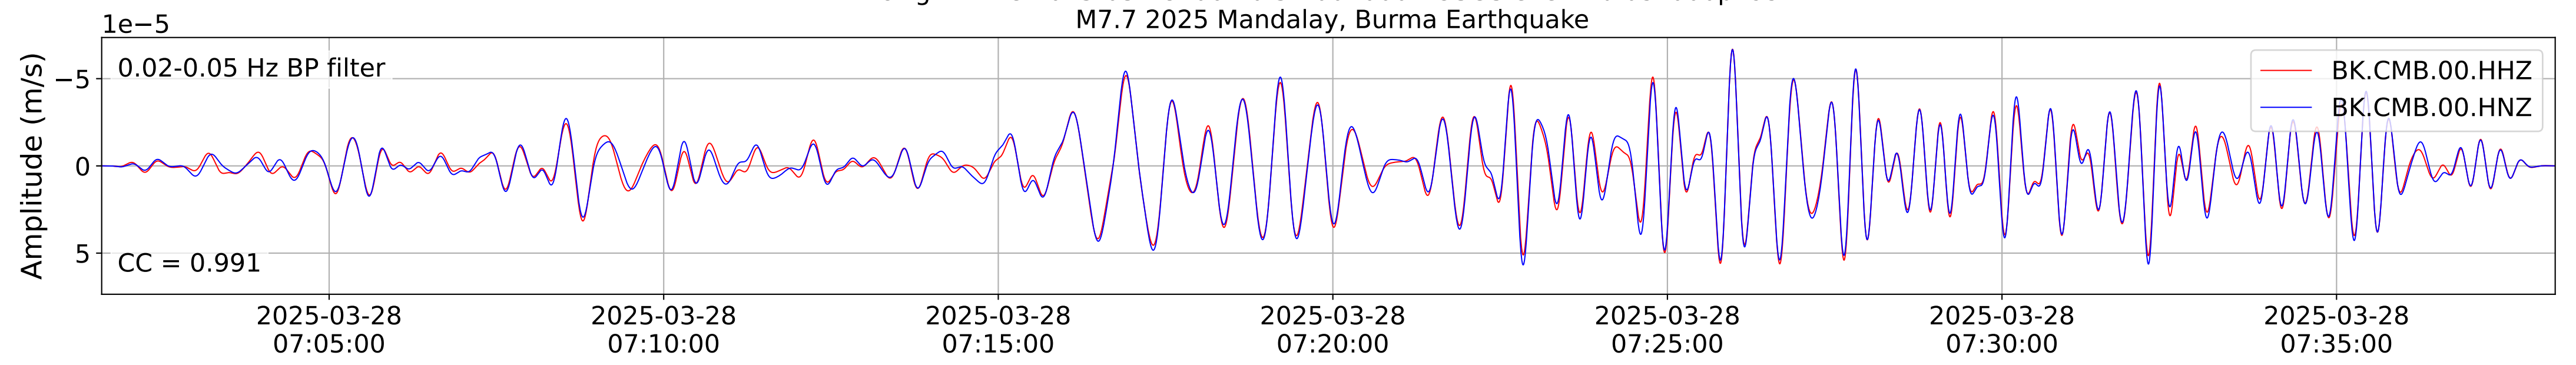

2025.087.062054_M7.7_us7000pn9s
Origin Time:2025-03-28T06:20:54.002000Z USGS event-id:us7000pn9s
M7.7 2025 Mandalay, Burma Earthquake