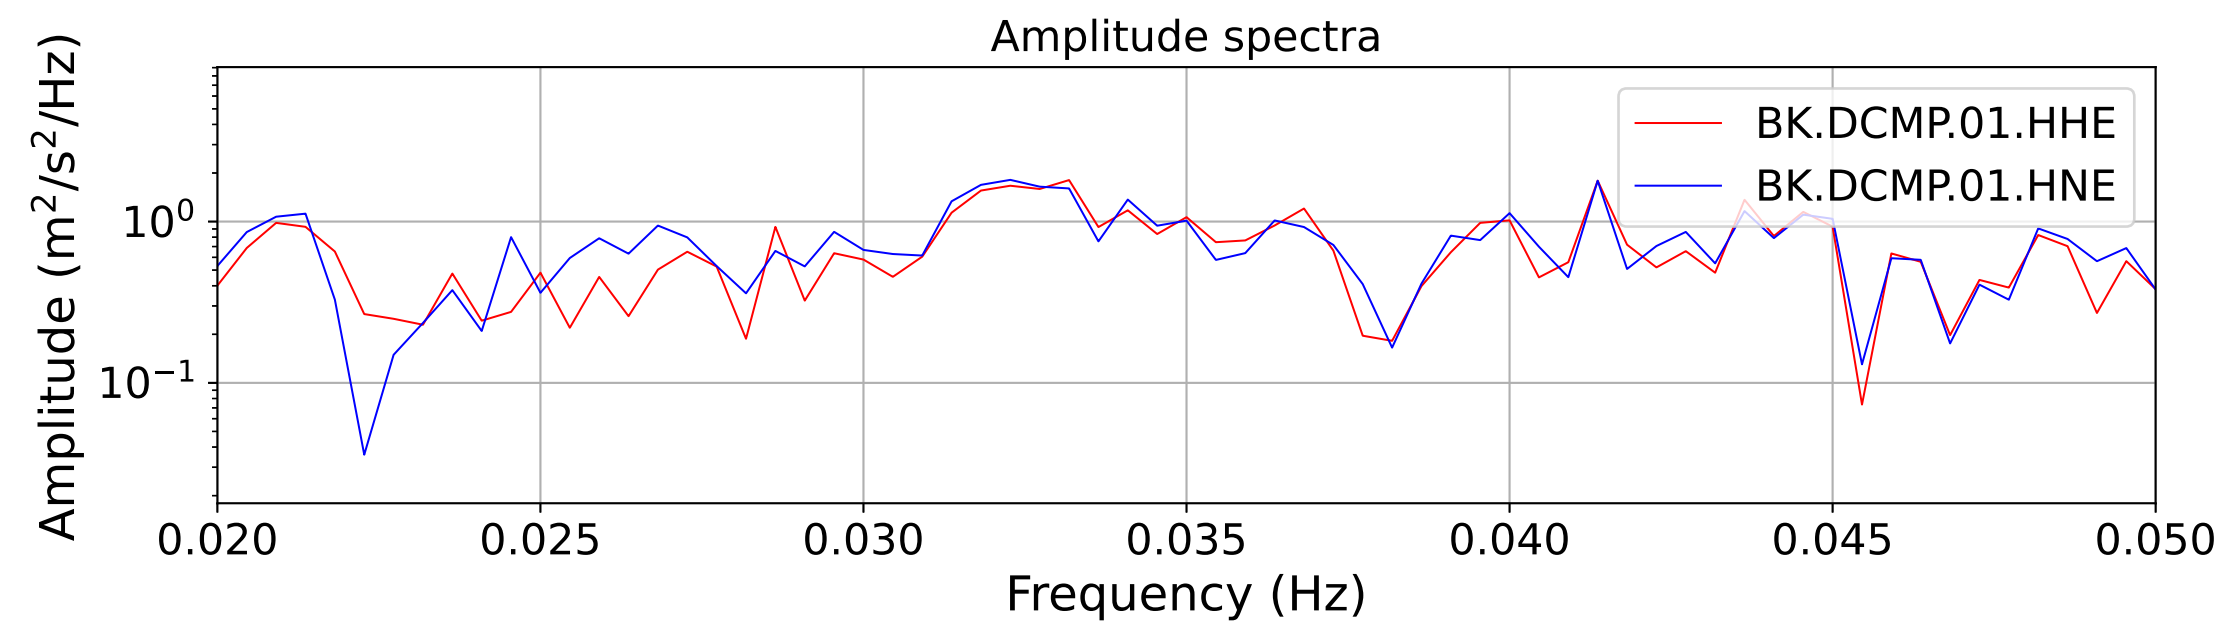

2025.087.062054_M7.7_us7000pn9s
Origin Time:2025-03-28T06:20:54.002000Z USGS event-id:us7000pn9s
M7.7 2025 Mandalay, Burma Earthquake