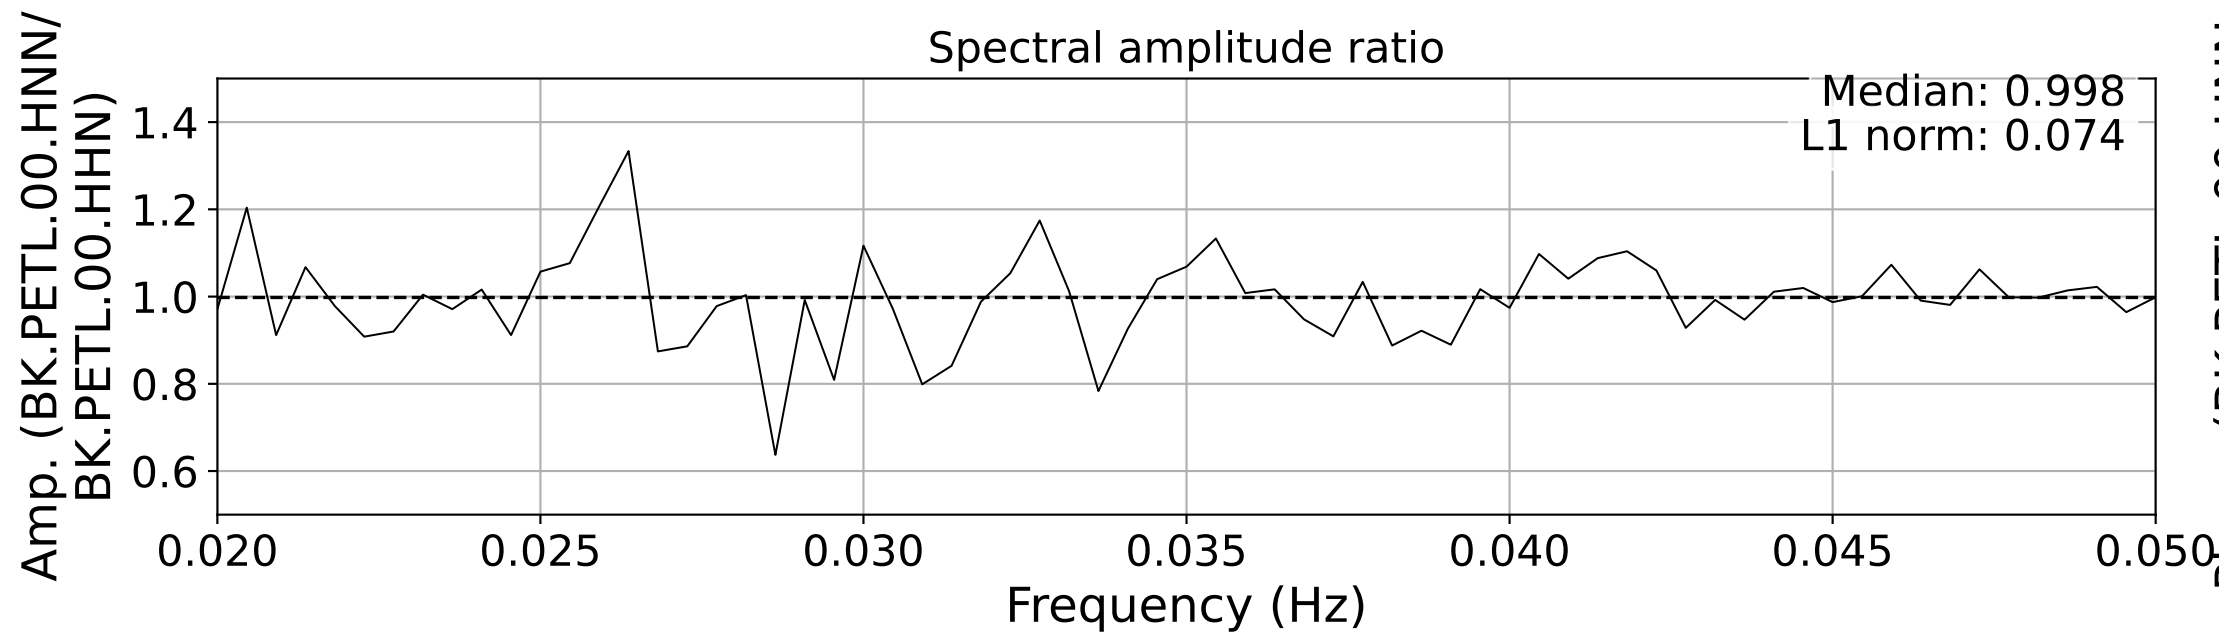

2025.087.062054_M7.7_us7000pn9s
Origin Time:2025-03-28T06:20:54.002000Z USGS event-id:us7000pn9s
M7.7 2025 Mandalay, Burma Earthquake