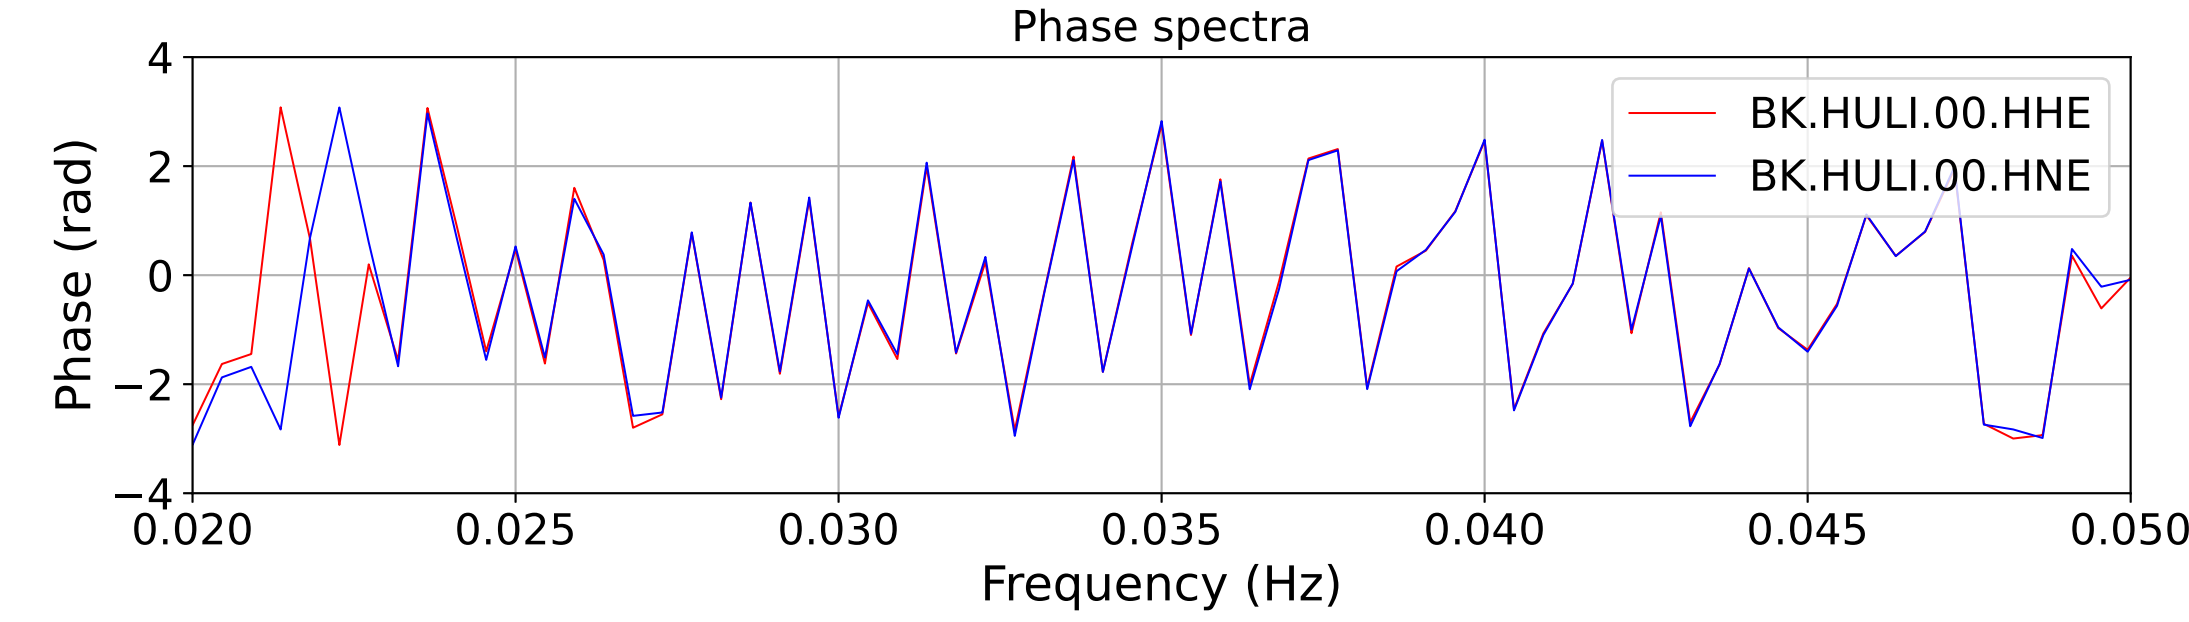

2025.087.062054_M7.7_us7000pn9s
Origin Time:2025-03-28T06:20:54.002000Z USGS event-id:us7000pn9s
M7.7 2025 Mandalay, Burma Earthquake