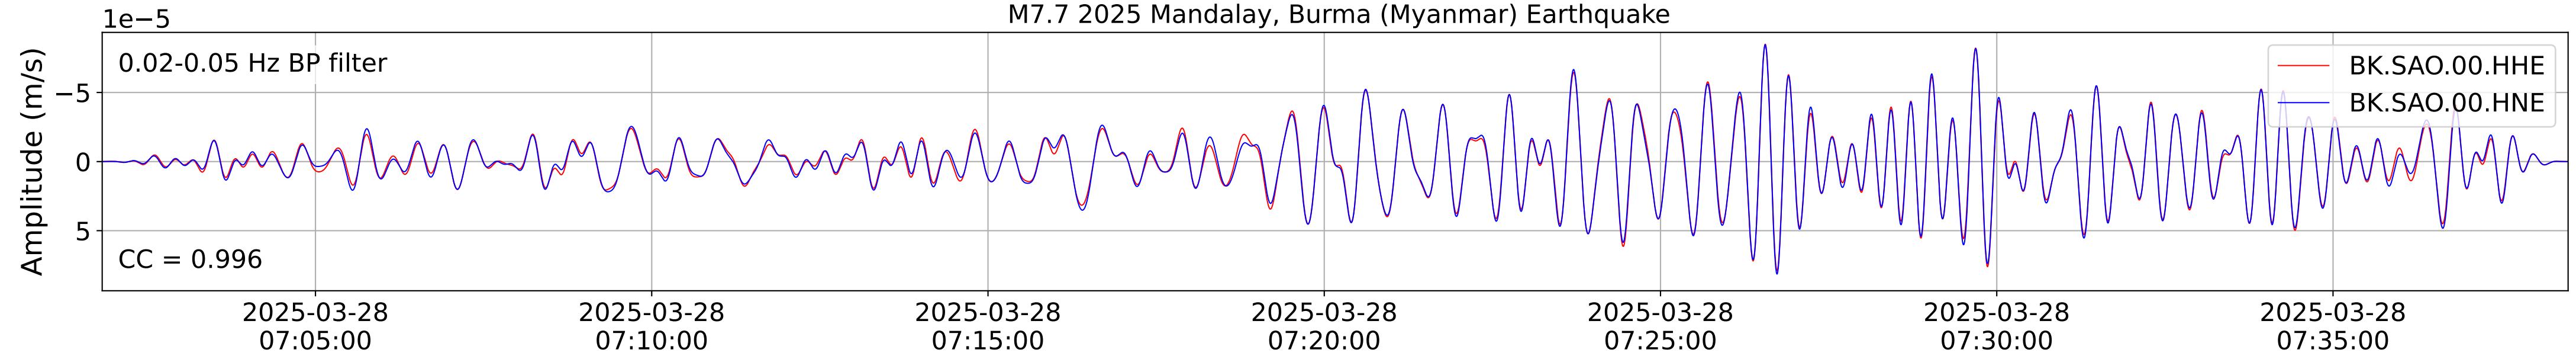

2025.087.062054_M7.7_us7000pn9s
Origin Time:2025-03-28T06:20:54.002000Z USGS event-id:us7000pn9s
M7.7 2025 Mandalay, Burma (Myanmar) Earthquake