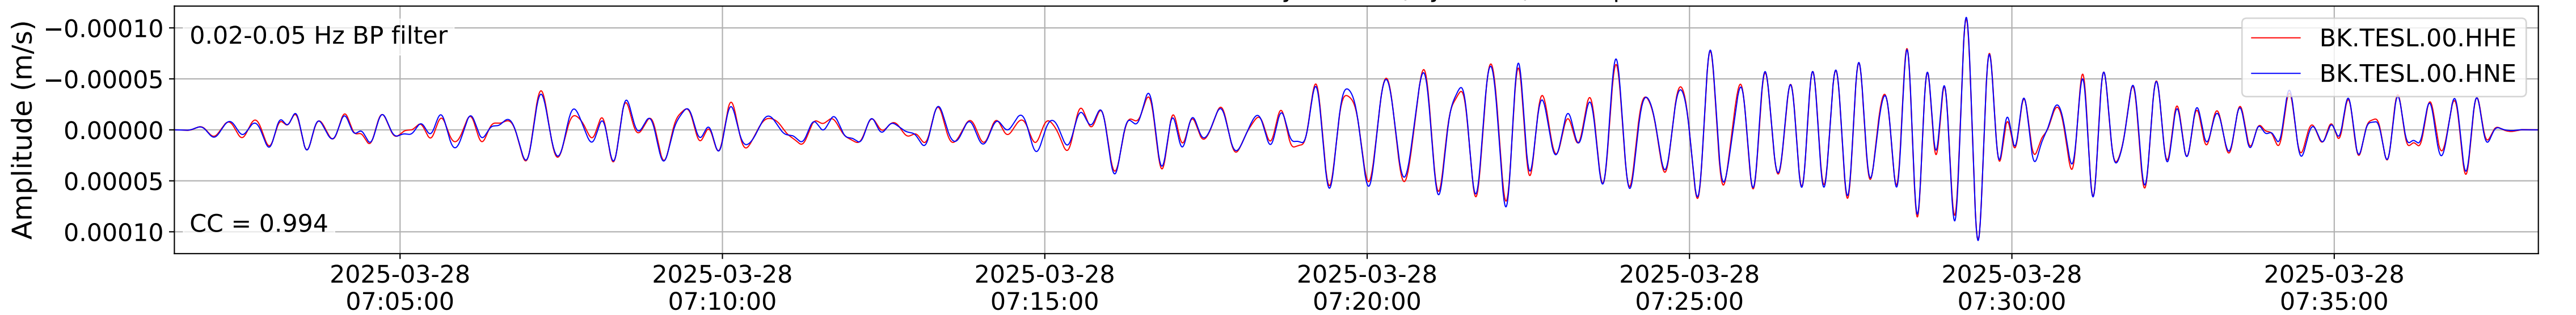

2025.087.062054_M7.7_us7000pn9s
Origin Time:2025-03-28T06:20:54.002000Z USGS event-id:us7000pn9s
M7.7 2025 Mandalay, Burma (Myanmar) Earthquake