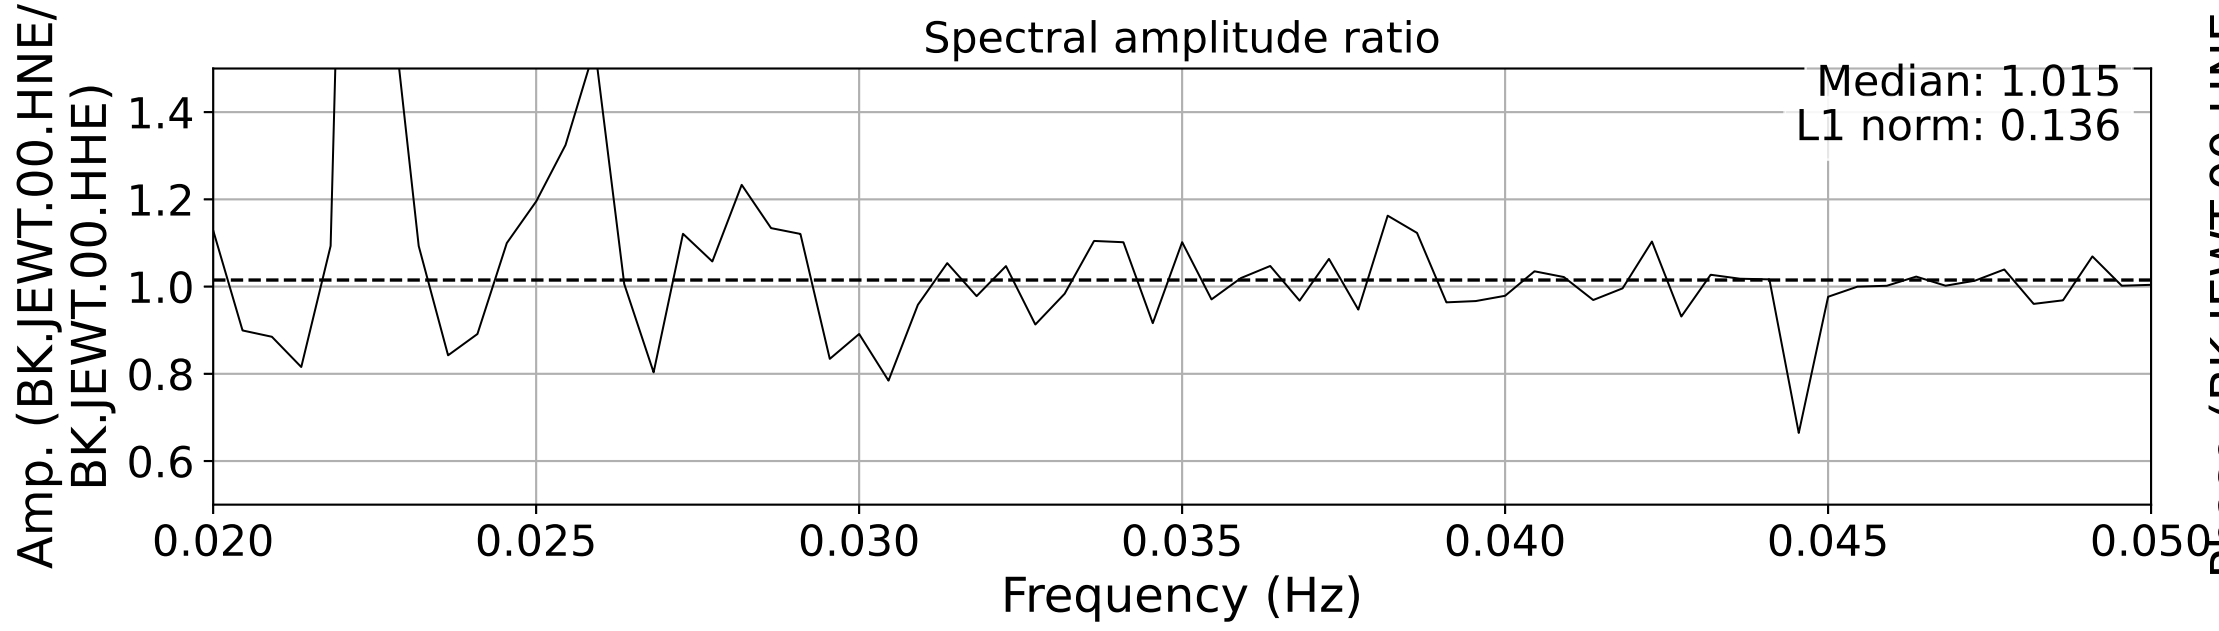

2025.087.062054_M7.7_us7000pn9s
Origin Time:2025-03-28T06:20:54.002000Z USGS event-id:us7000pn9s
M7.7 2025 Mandalay, Burma Earthquake