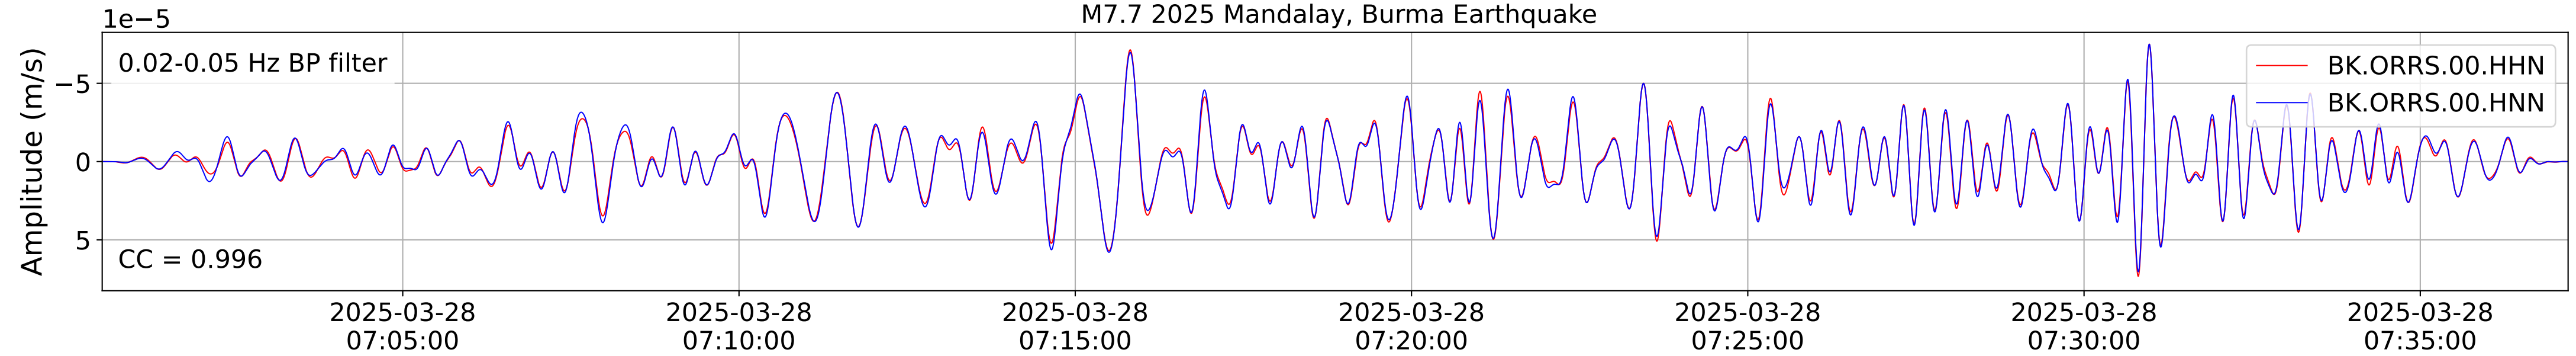

2025.087.062054_M7.7_us7000pn9s
Origin Time:2025-03-28T06:20:54.002000Z USGS event-id:us7000pn9s
M7.7 2025 Mandalay, Burma Earthquake