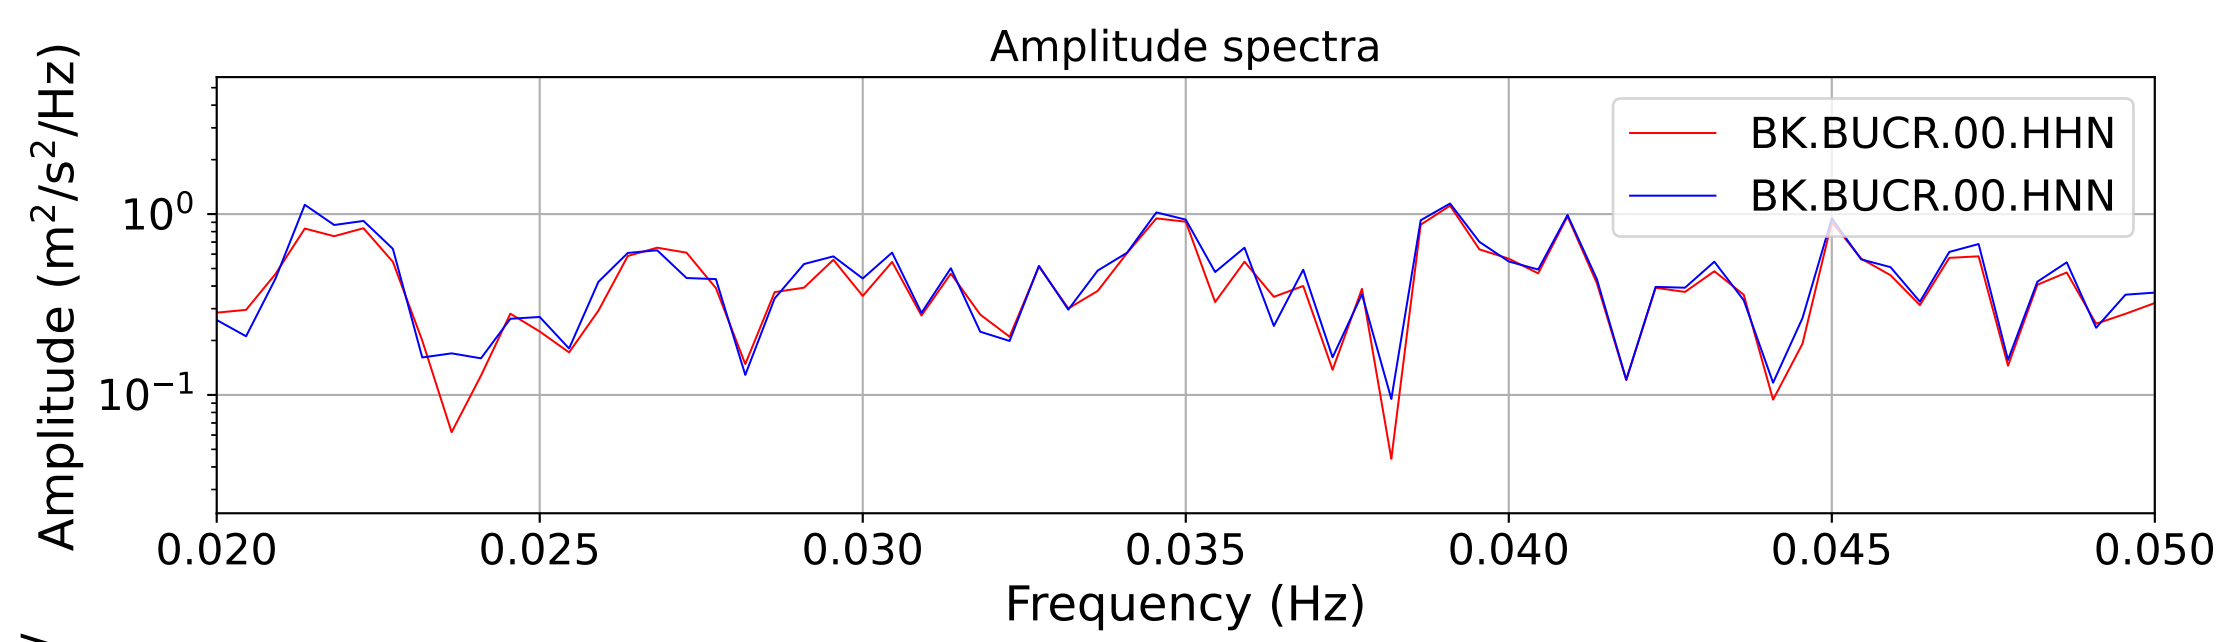

2025.087.062054_M7.7_us7000pn9s
Origin Time:2025-03-28T06:20:54.002000Z USGS event-id:us7000pn9s
M7.7 2025 Mandalay, Burma Earthquake