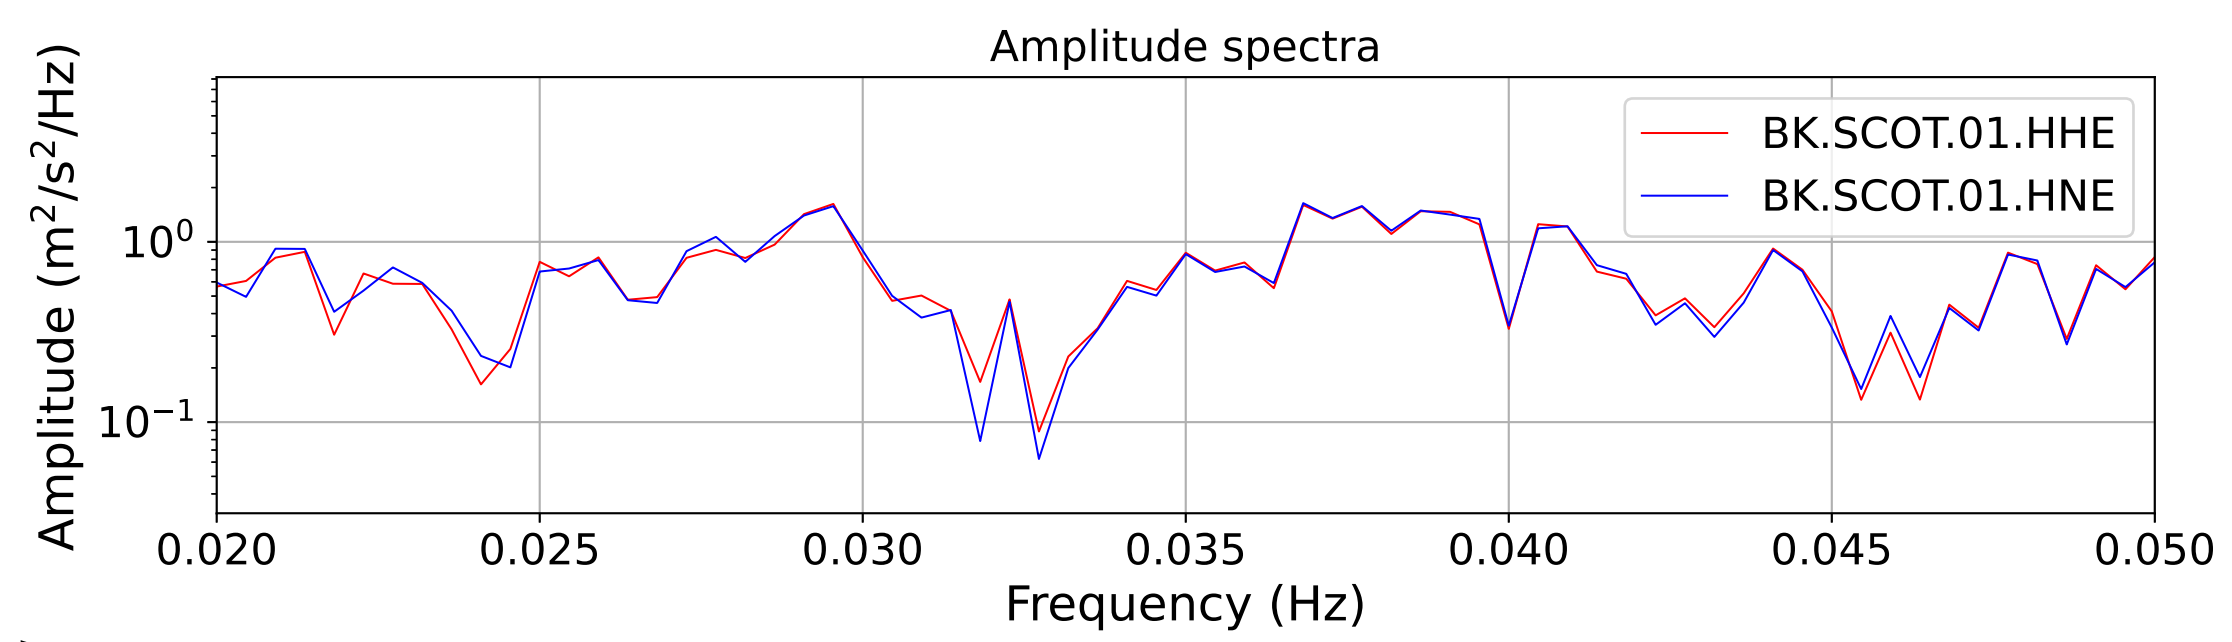

2025.087.062054_M7.7_us7000pn9s
Origin Time:2025-03-28T06:20:54.002000Z USGS event-id:us7000pn9s
M7.7 2025 Mandalay, Burma (Myanmar) Earthquake