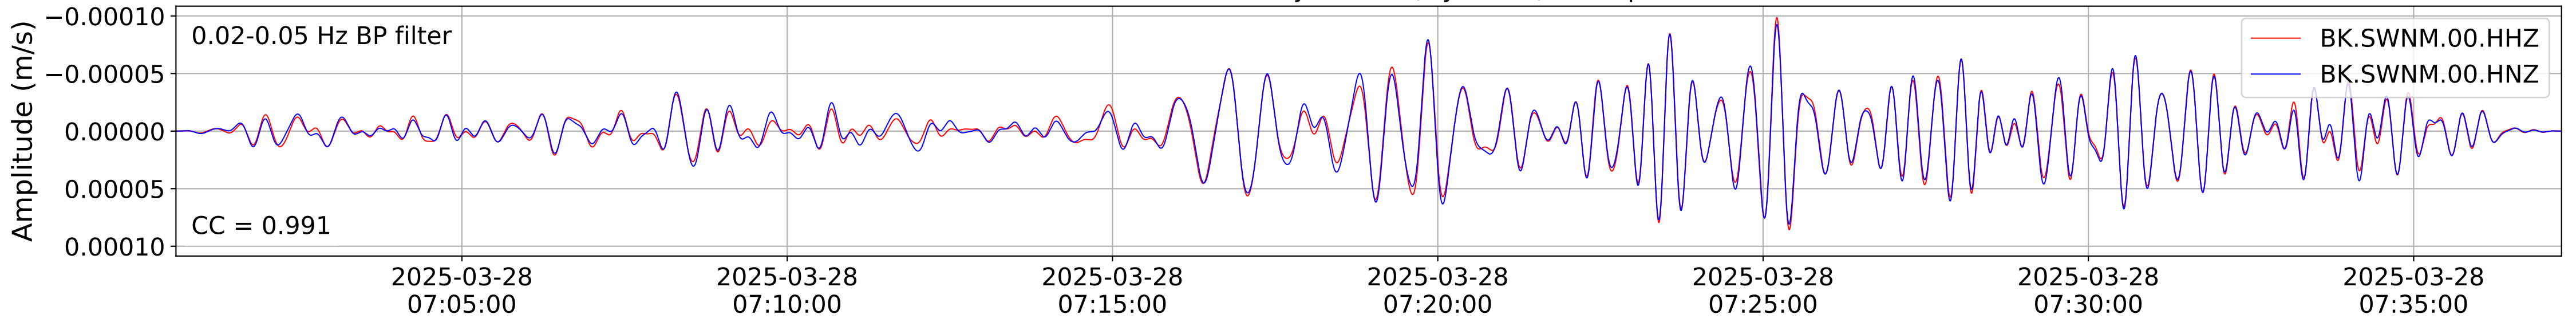

2025.087.062054_M7.7_us7000pn9s
Origin Time:2025-03-28T06:20:54.002000Z USGS event-id:us7000pn9s
M7.7 2025 Mandalay, Burma (Myanmar) Earthquake