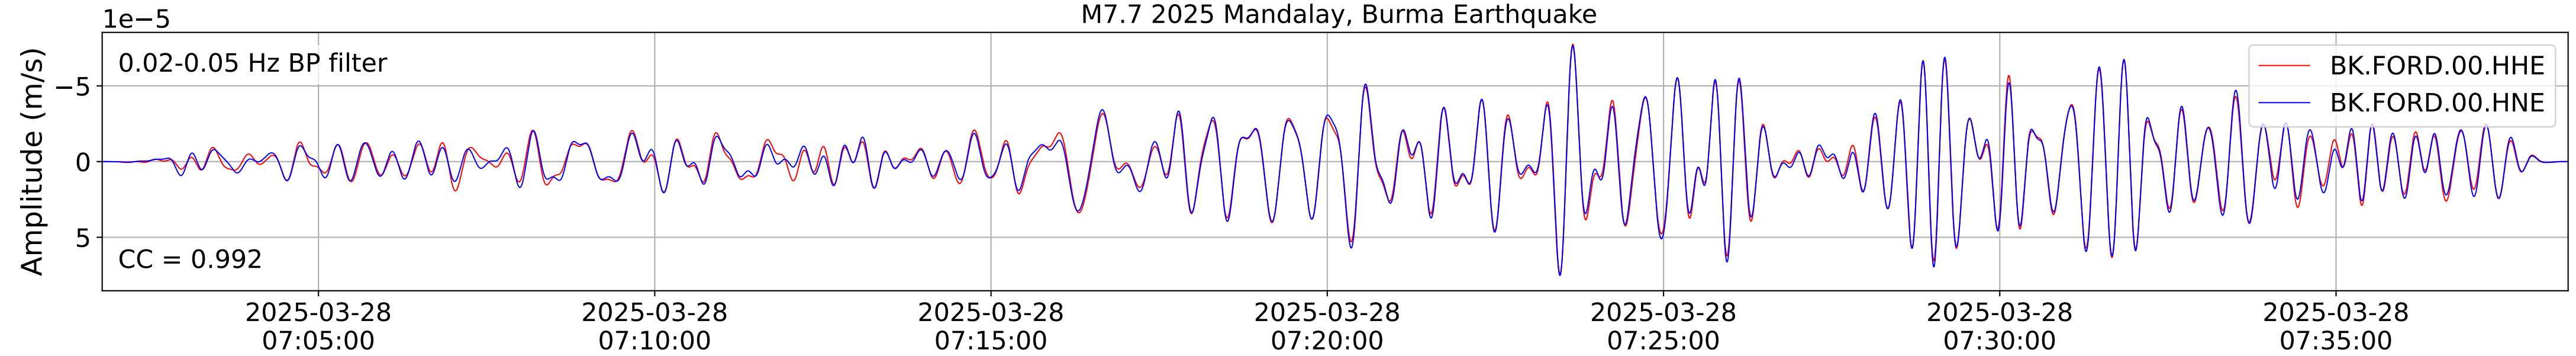

2025.087.062054_M7.7_us7000pn9s
Origin Time:2025-03-28T06:20:54.002000Z USGS event-id:us7000pn9s
M7.7 2025 Mandalay, Burma Earthquake