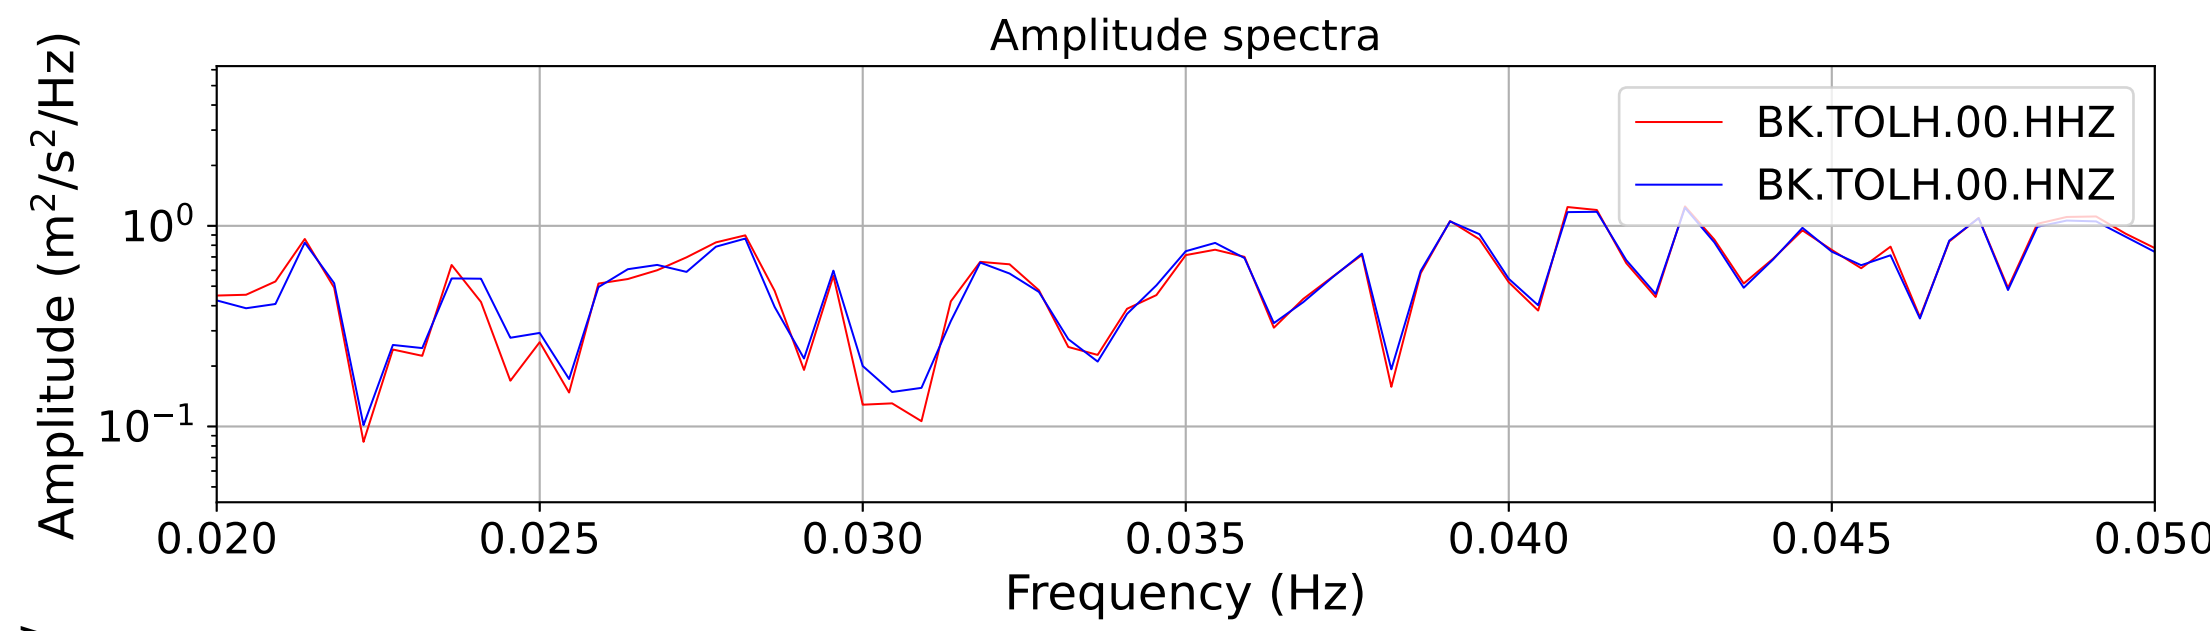

2025.087.062054_M7.7_us7000pn9s
Origin Time:2025-03-28T06:20:54.002000Z USGS event-id:us7000pn9s
M7.7 2025 Mandalay, Burma (Myanmar) Earthquake