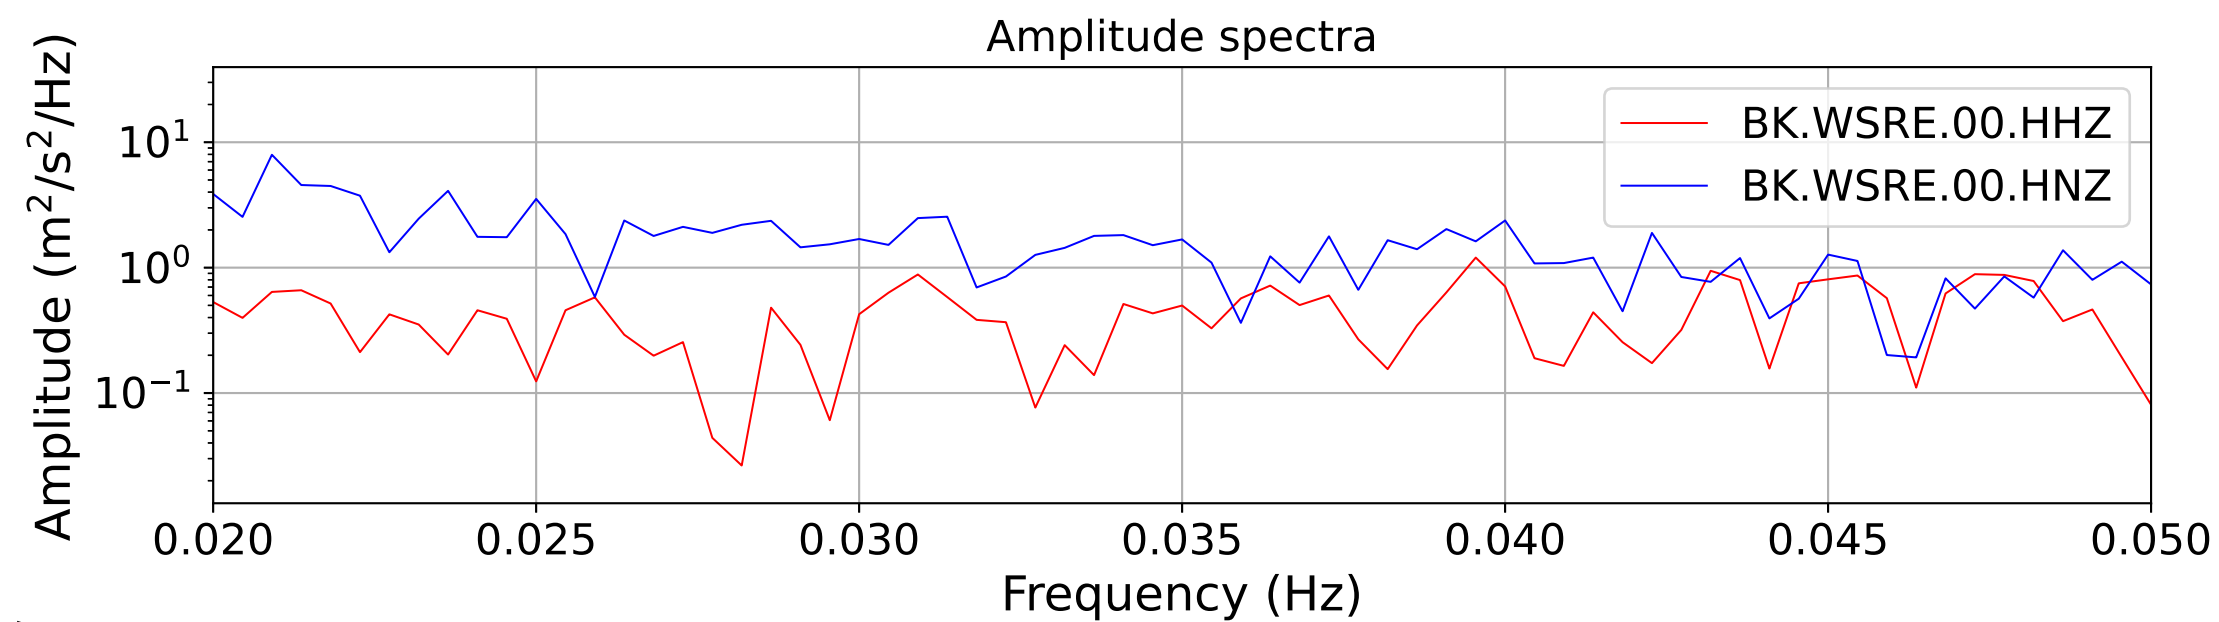

2025.087.062054_M7.7_us7000pn9s
Origin Time:2025-03-28T06:20:54.002000Z USGS event-id:us7000pn9s
M7.7 2025 Mandalay, Burma (Myanmar) Earthquake