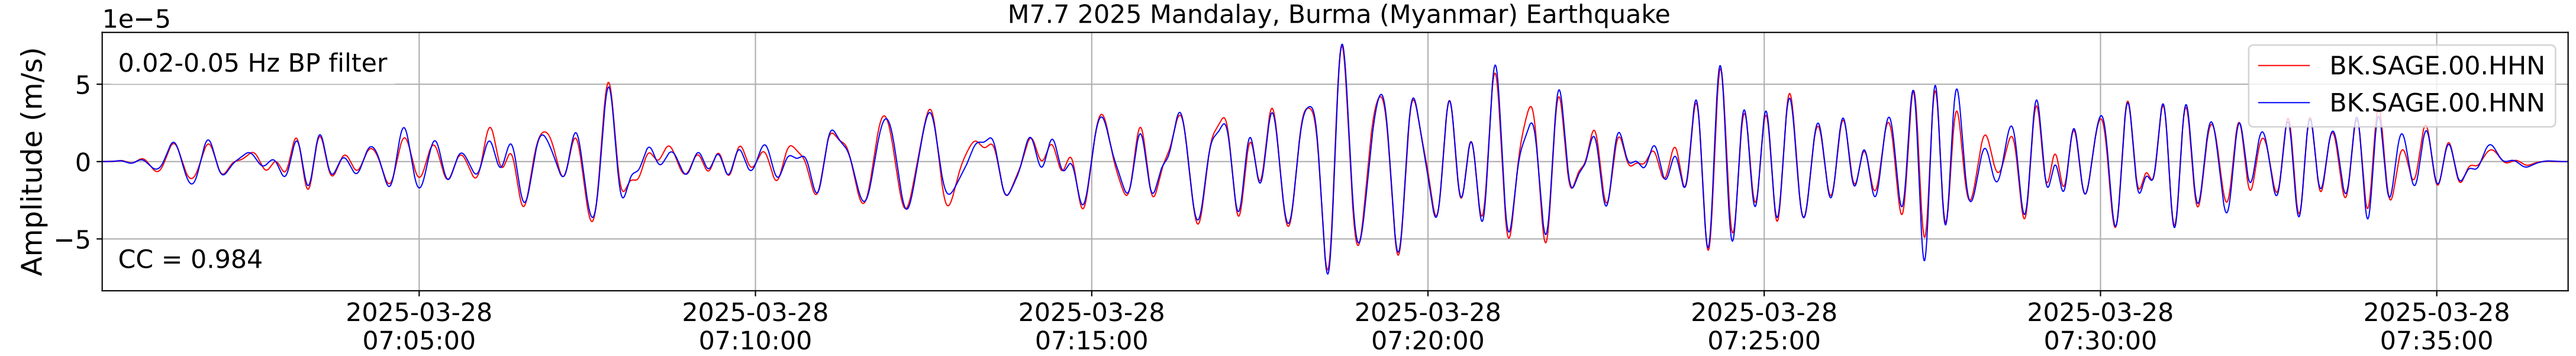

2025.087.062054_M7.7_us7000pn9s
Origin Time:2025-03-28T06:20:54.002000Z USGS event-id:us7000pn9s
M7.7 2025 Mandalay, Burma (Myanmar) Earthquake