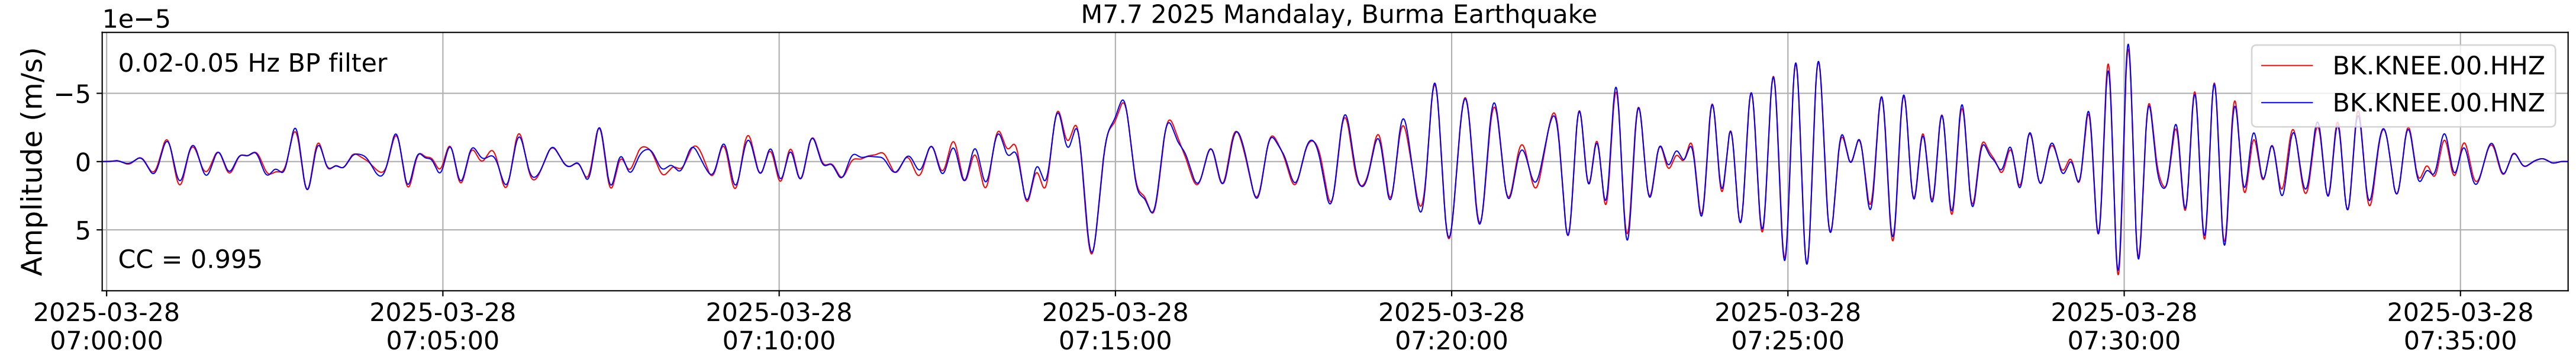

2025.087.062054_M7.7_us7000pn9s
Origin Time:2025-03-28T06:20:54.002000Z USGS event-id:us7000pn9s
M7.7 2025 Mandalay, Burma Earthquake