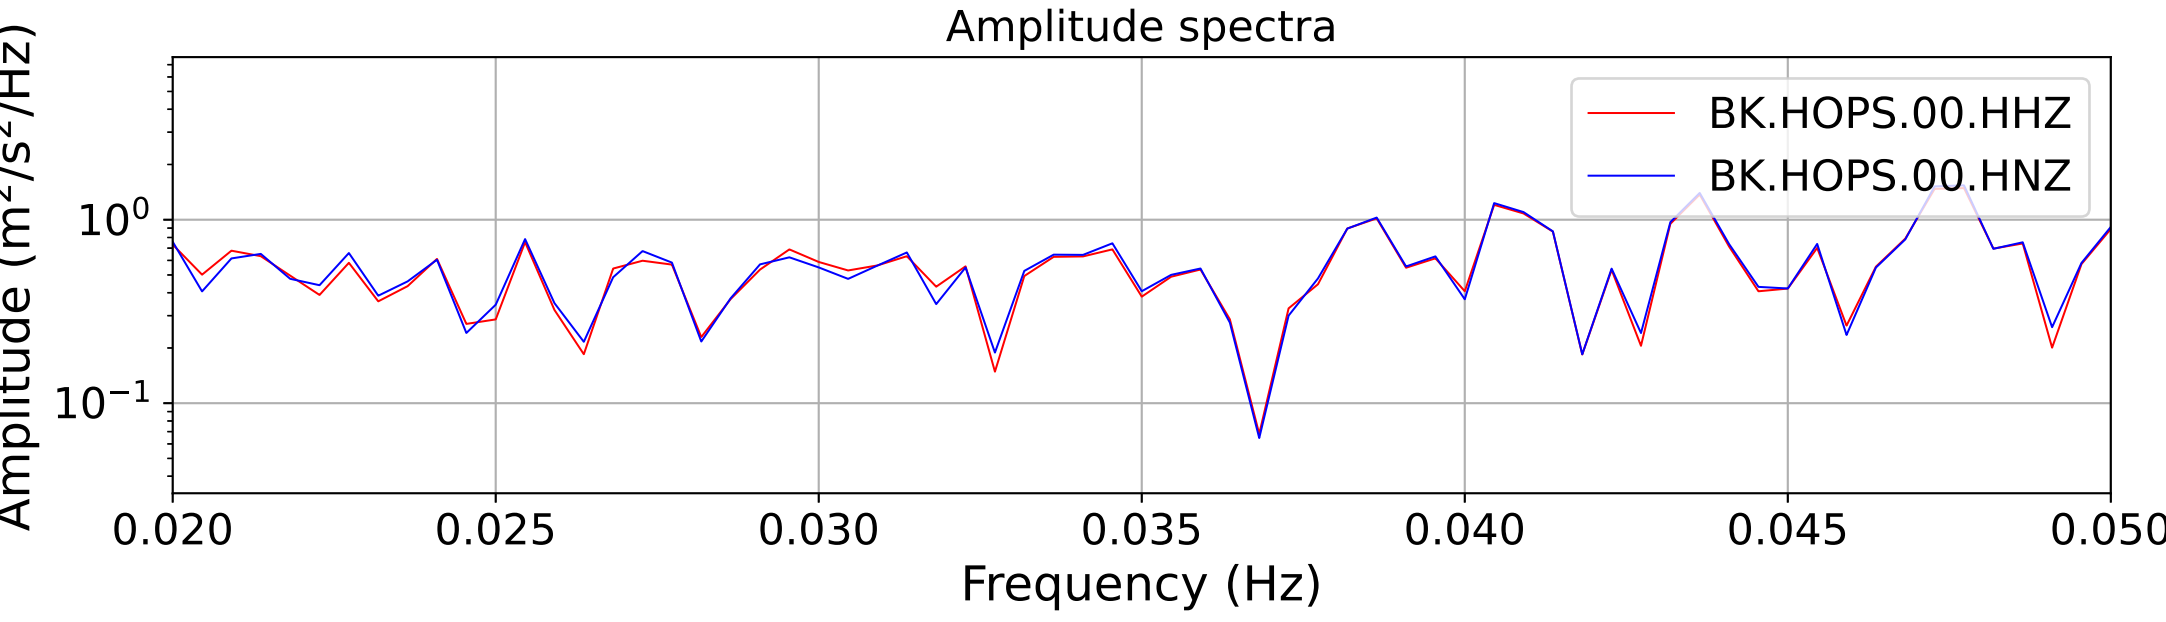

2025.087.062054_M7.7_us7000pn9s
Origin Time:2025-03-28T06:20:54.002000Z USGS event-id:us7000pn9s
M7.7 2025 Mandalay, Burma Earthquake