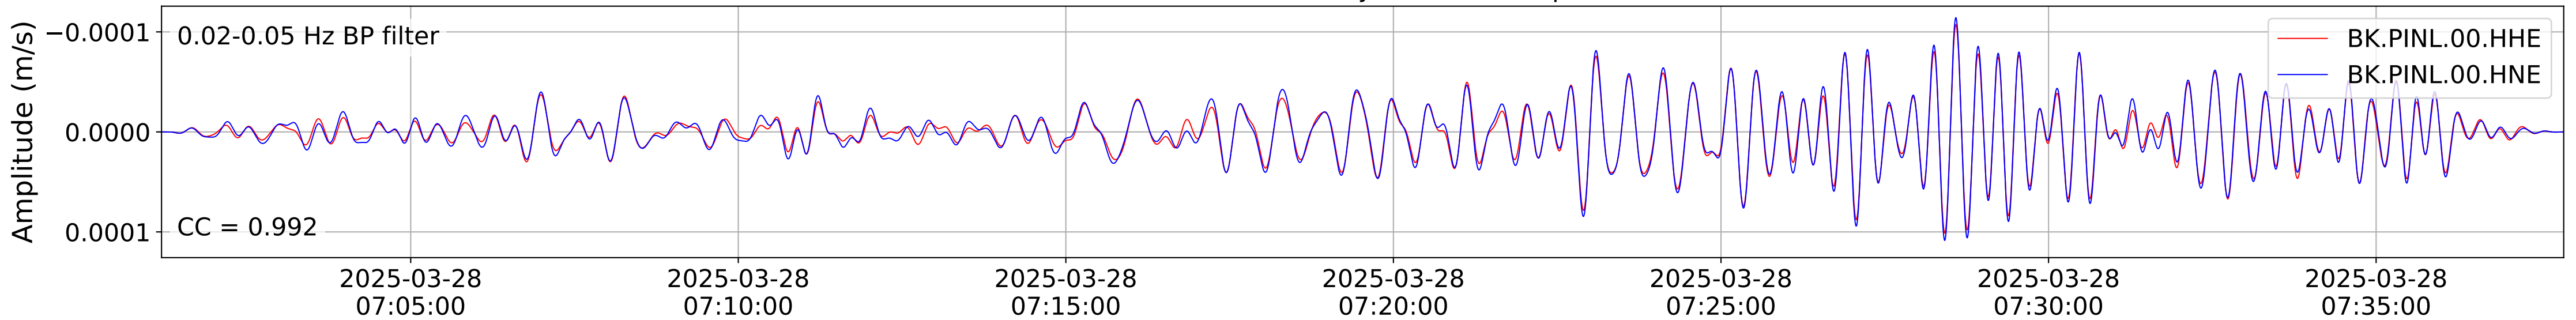

2025.087.062054_M7.7_us7000pn9s
Origin Time:2025-03-28T06:20:54.002000Z USGS event-id:us7000pn9s
M7.7 2025 Mandalay, Burma Earthquake