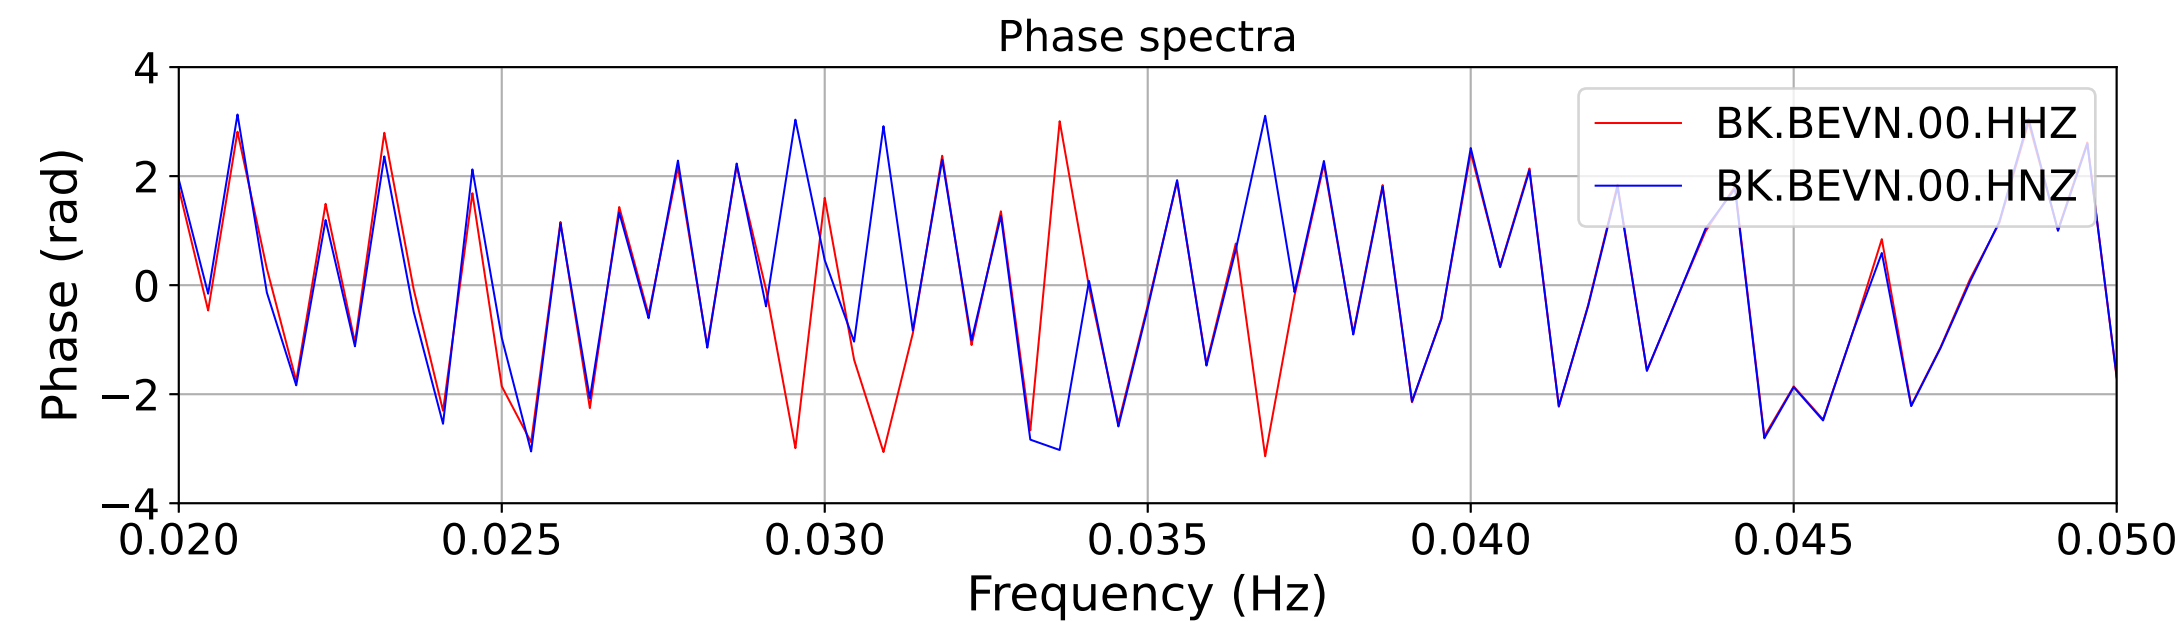

2025.087.062054_M7.7_us7000pn9s
Origin Time:2025-03-28T06:20:54.002000Z USGS event-id:us7000pn9s
M7.7 2025 Mandalay, Burma Earthquake