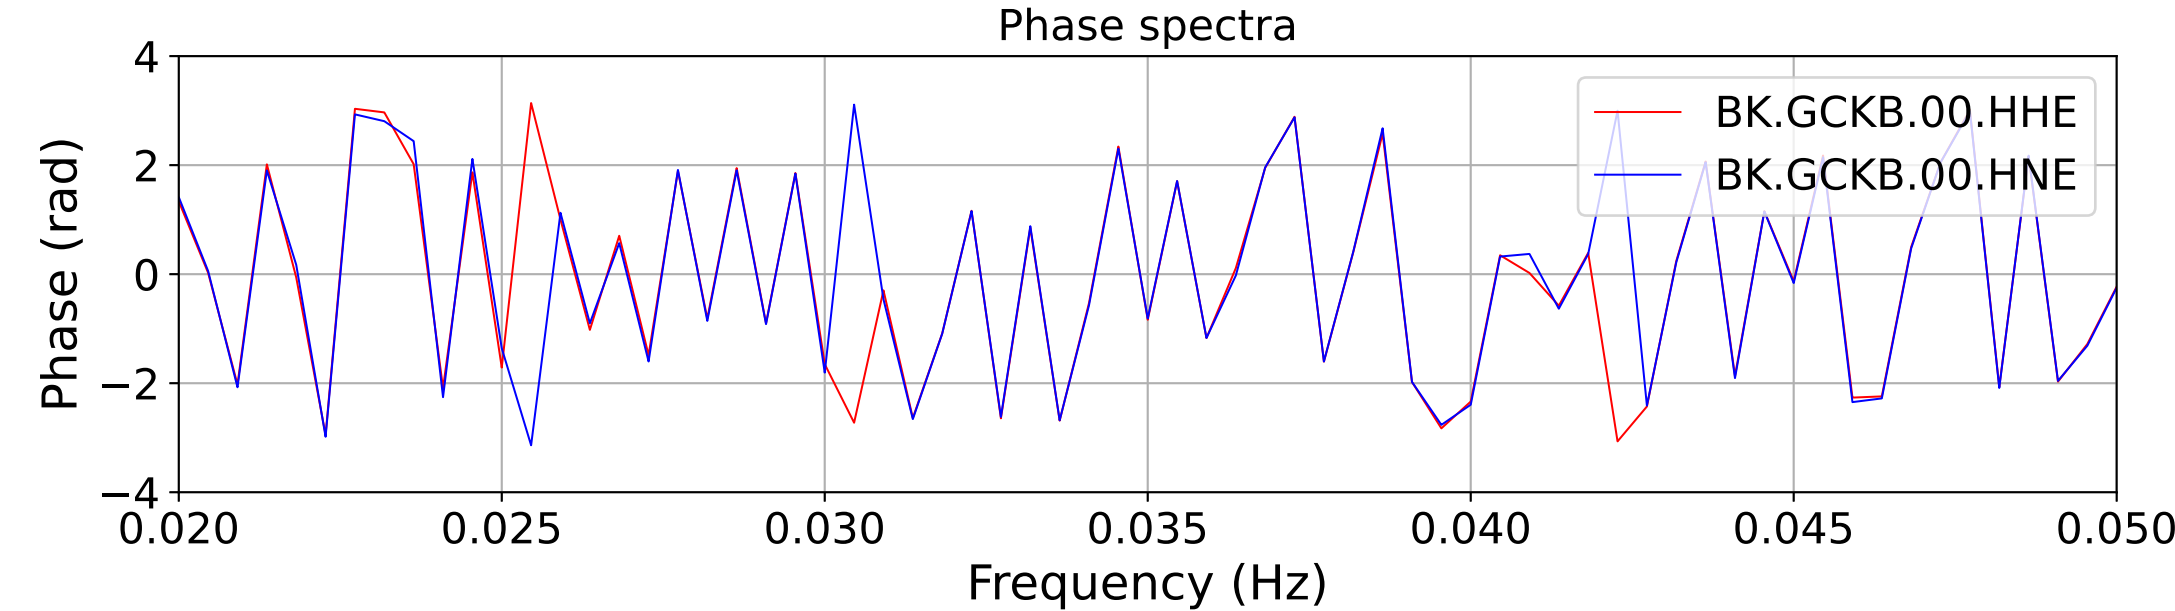

2025.087.062054_M7.7_us7000pn9s
Origin Time:2025-03-28T06:20:54.002000Z USGS event-id:us7000pn9s
M7.7 2025 Mandalay, Burma Earthquake