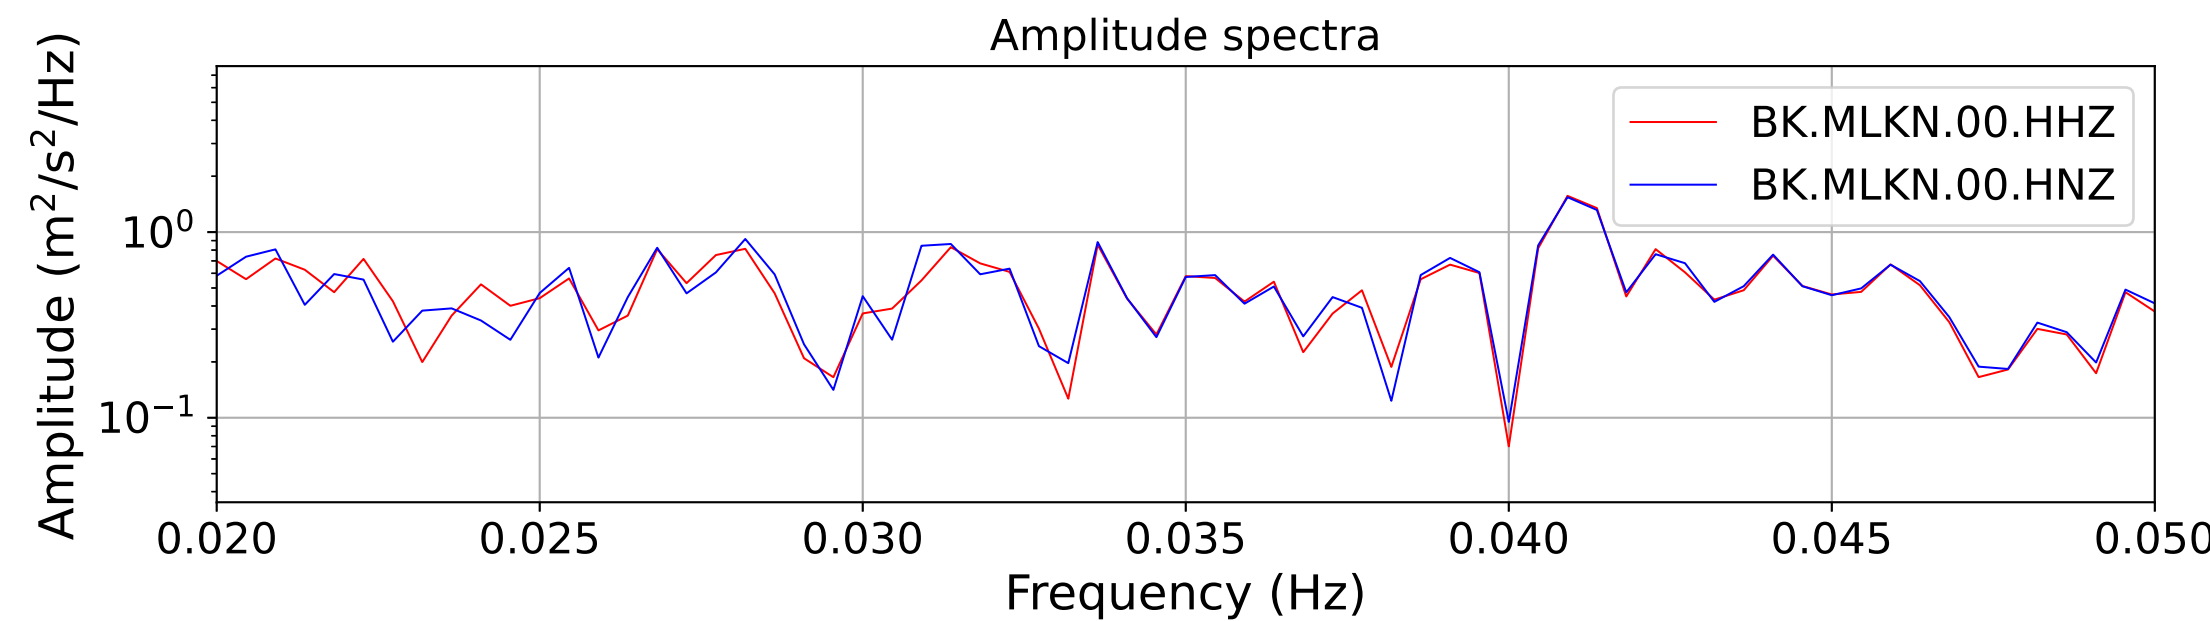

2025.087.062054_M7.7_us7000pn9s
Origin Time:2025-03-28T06:20:54.002000Z USGS event-id:us7000pn9s
M7.7 2025 Mandalay, Burma Earthquake