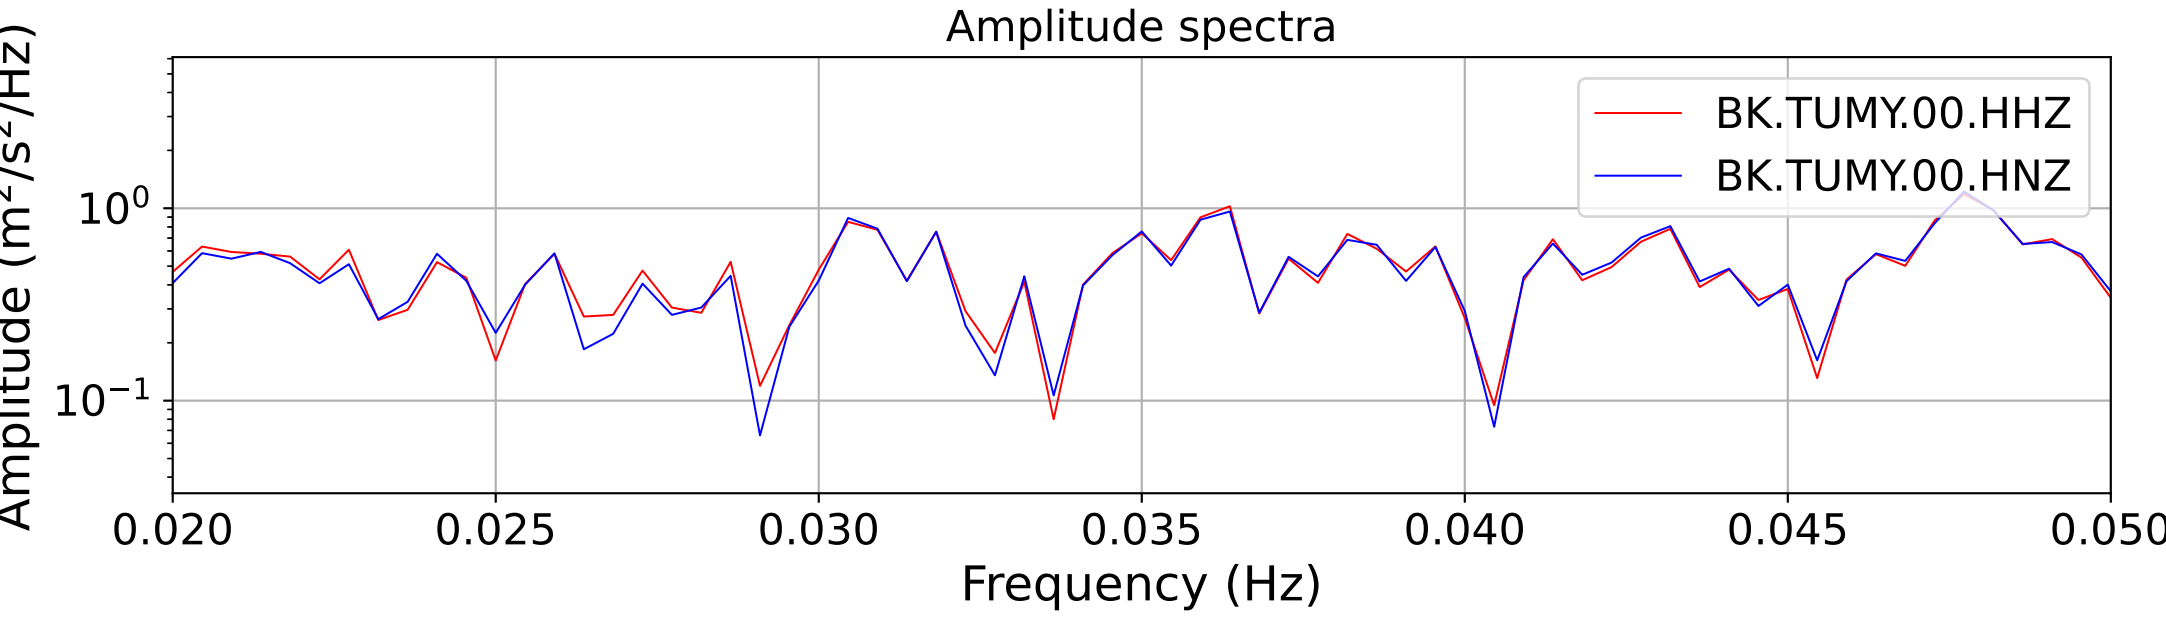

2025.087.062054_M7.7_us7000pn9s
Origin Time:2025-03-28T06:20:54.002000Z USGS event-id:us7000pn9s
M7.7 2025 Mandalay, Burma (Myanmar) Earthquake