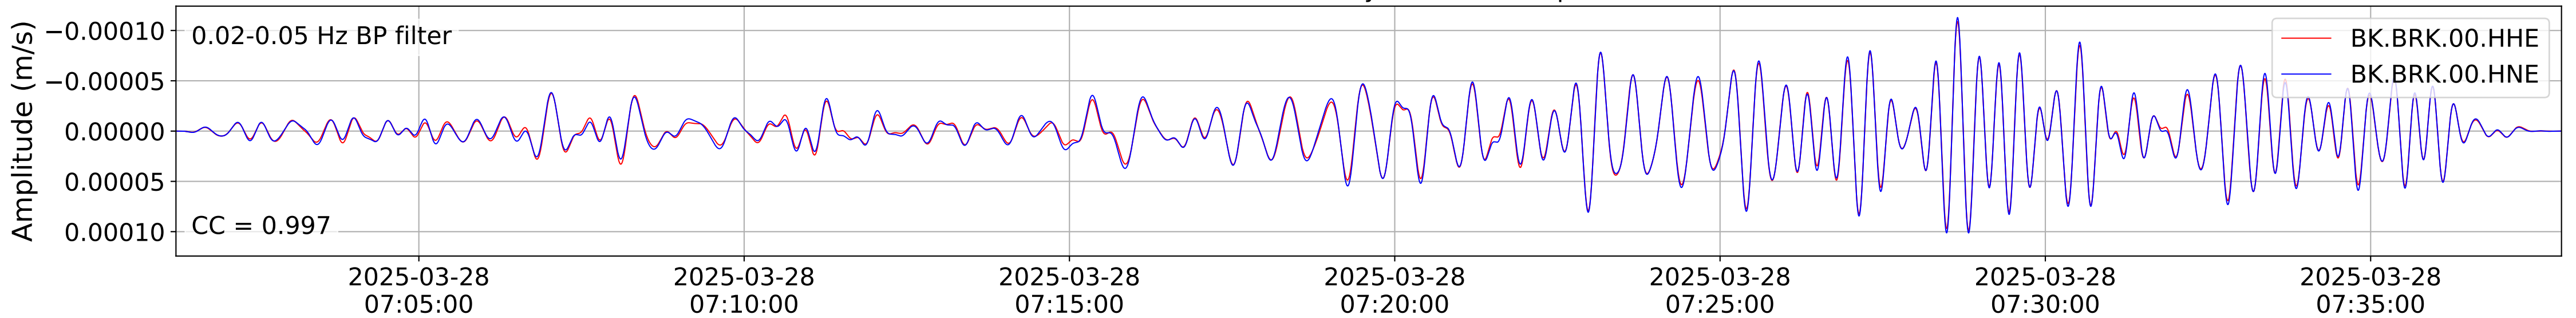

2025.087.062054_M7.7_us7000pn9s
Origin Time:2025-03-28T06:20:54.002000Z USGS event-id:us7000pn9s
M7.7 2025 Mandalay, Burma Earthquake