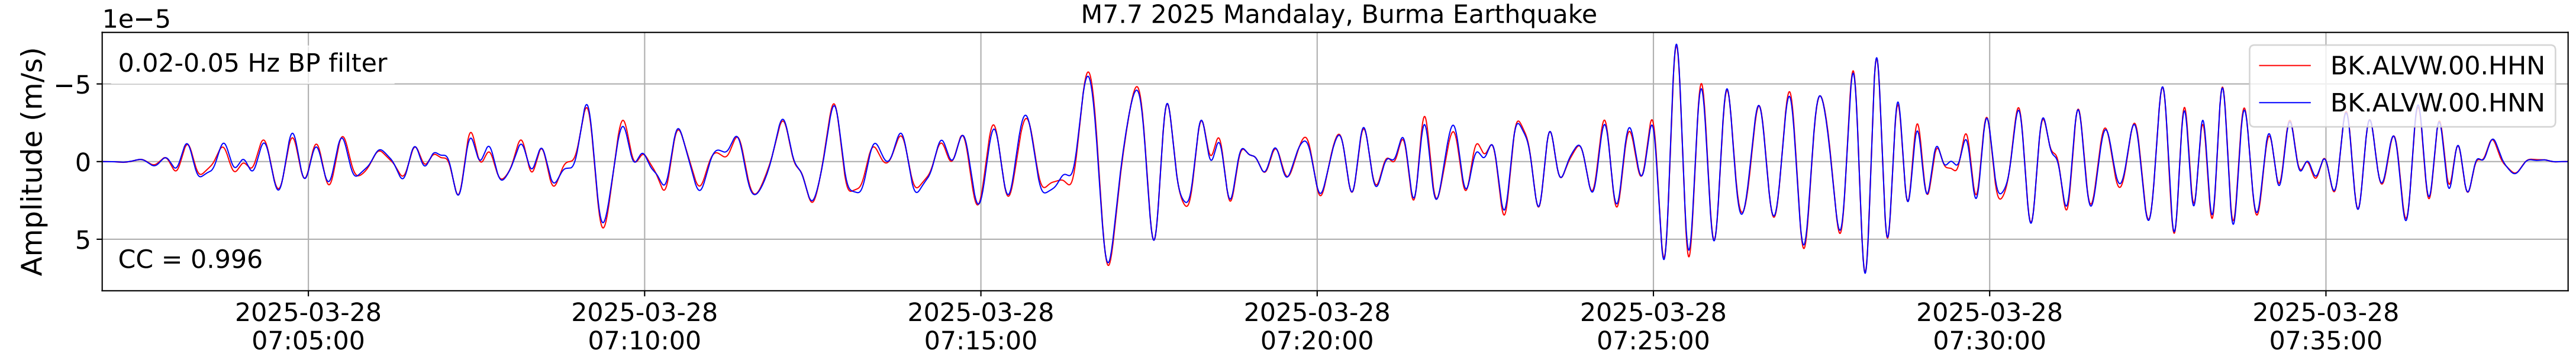

2025.087.062054_M7.7_us7000pn9s
Origin Time:2025-03-28T06:20:54.002000Z USGS event-id:us7000pn9s
M7.7 2025 Mandalay, Burma Earthquake