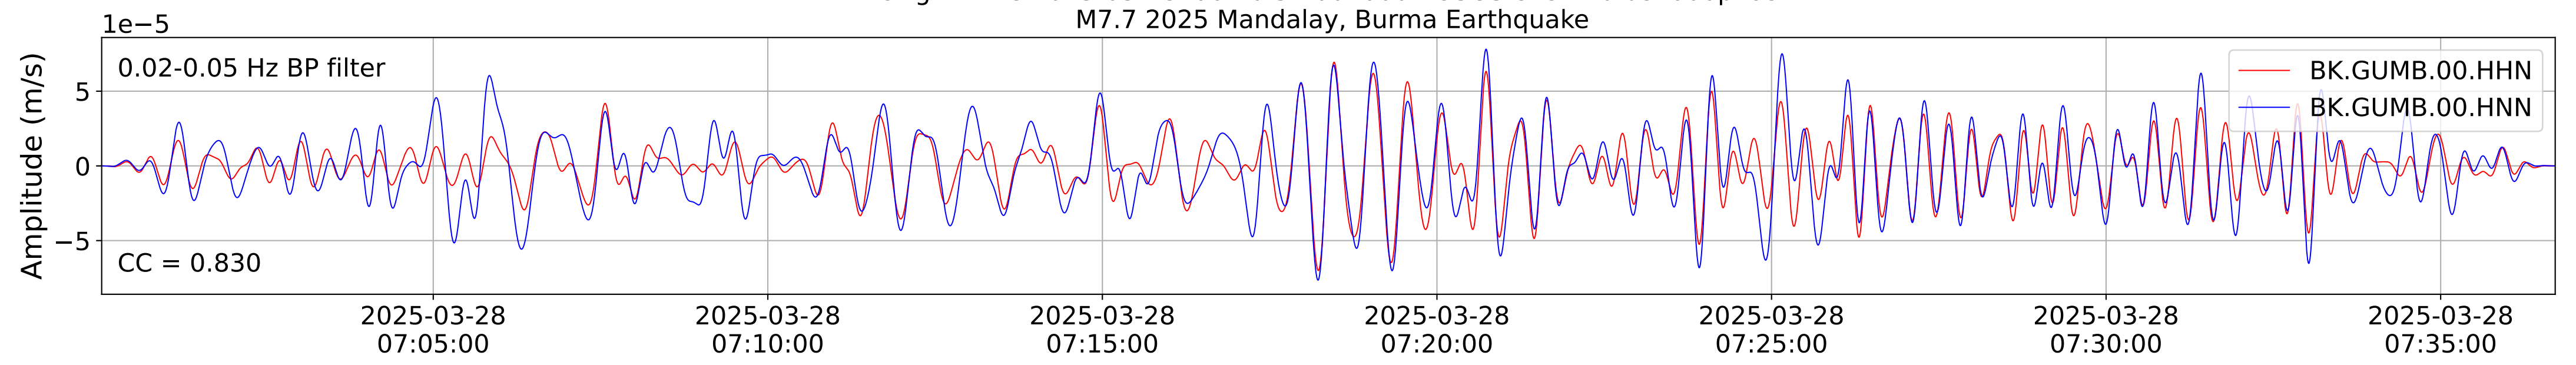

2025.087.062054_M7.7_us7000pn9s
Origin Time:2025-03-28T06:20:54.002000Z USGS event-id:us7000pn9s
M7.7 2025 Mandalay, Burma Earthquake