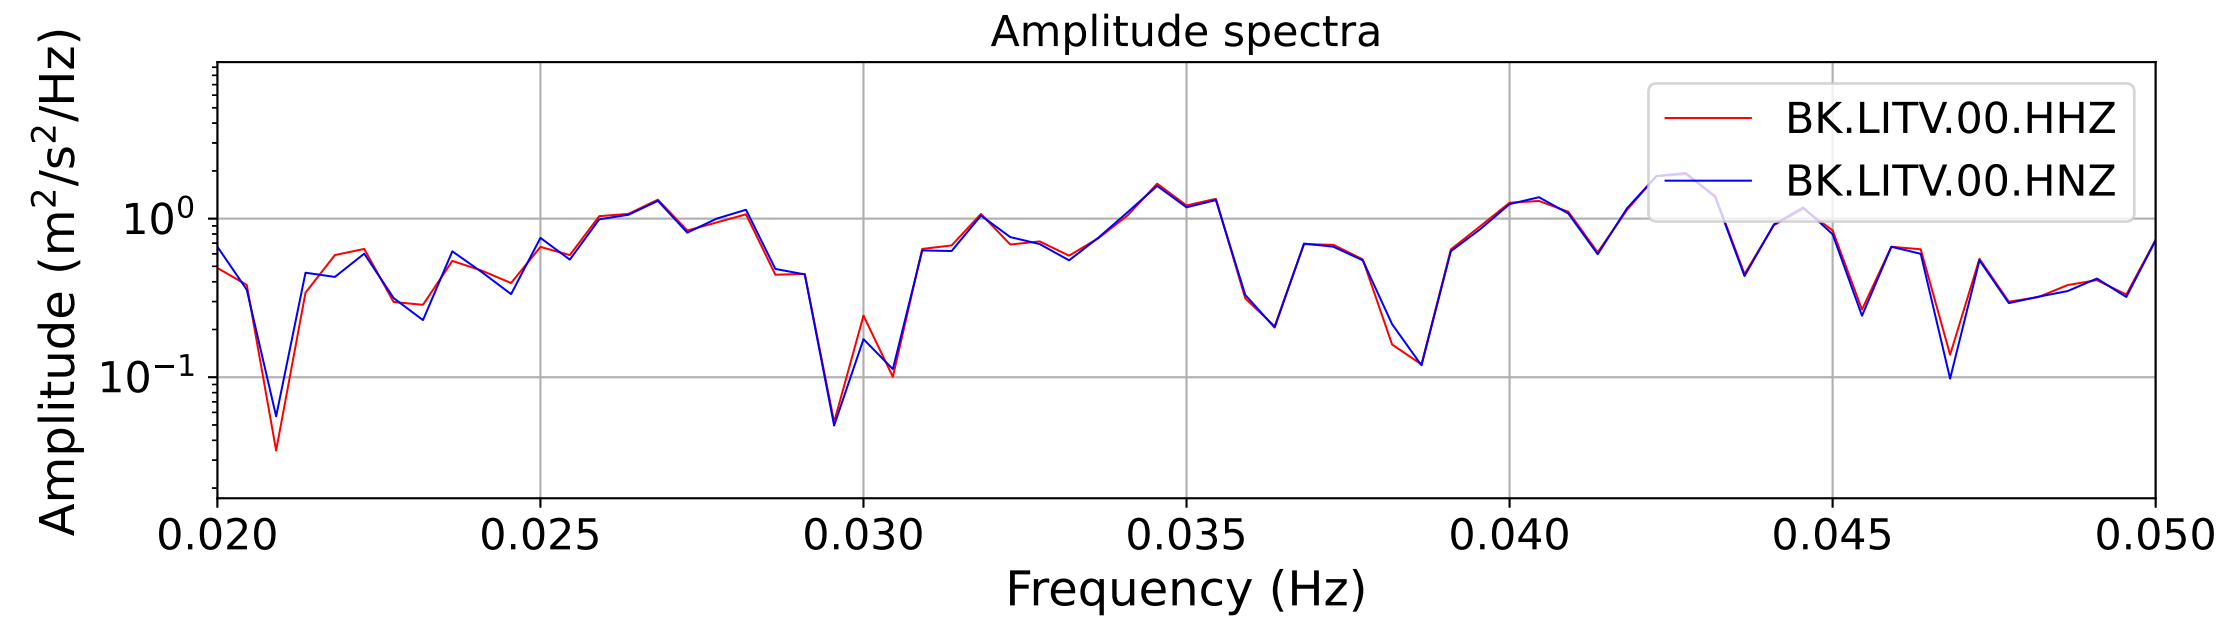

2025.087.062054_M7.7_us7000pn9s
Origin Time:2025-03-28T06:20:54.002000Z USGS event-id:us7000pn9s
M7.7 2025 Mandalay, Burma Earthquake