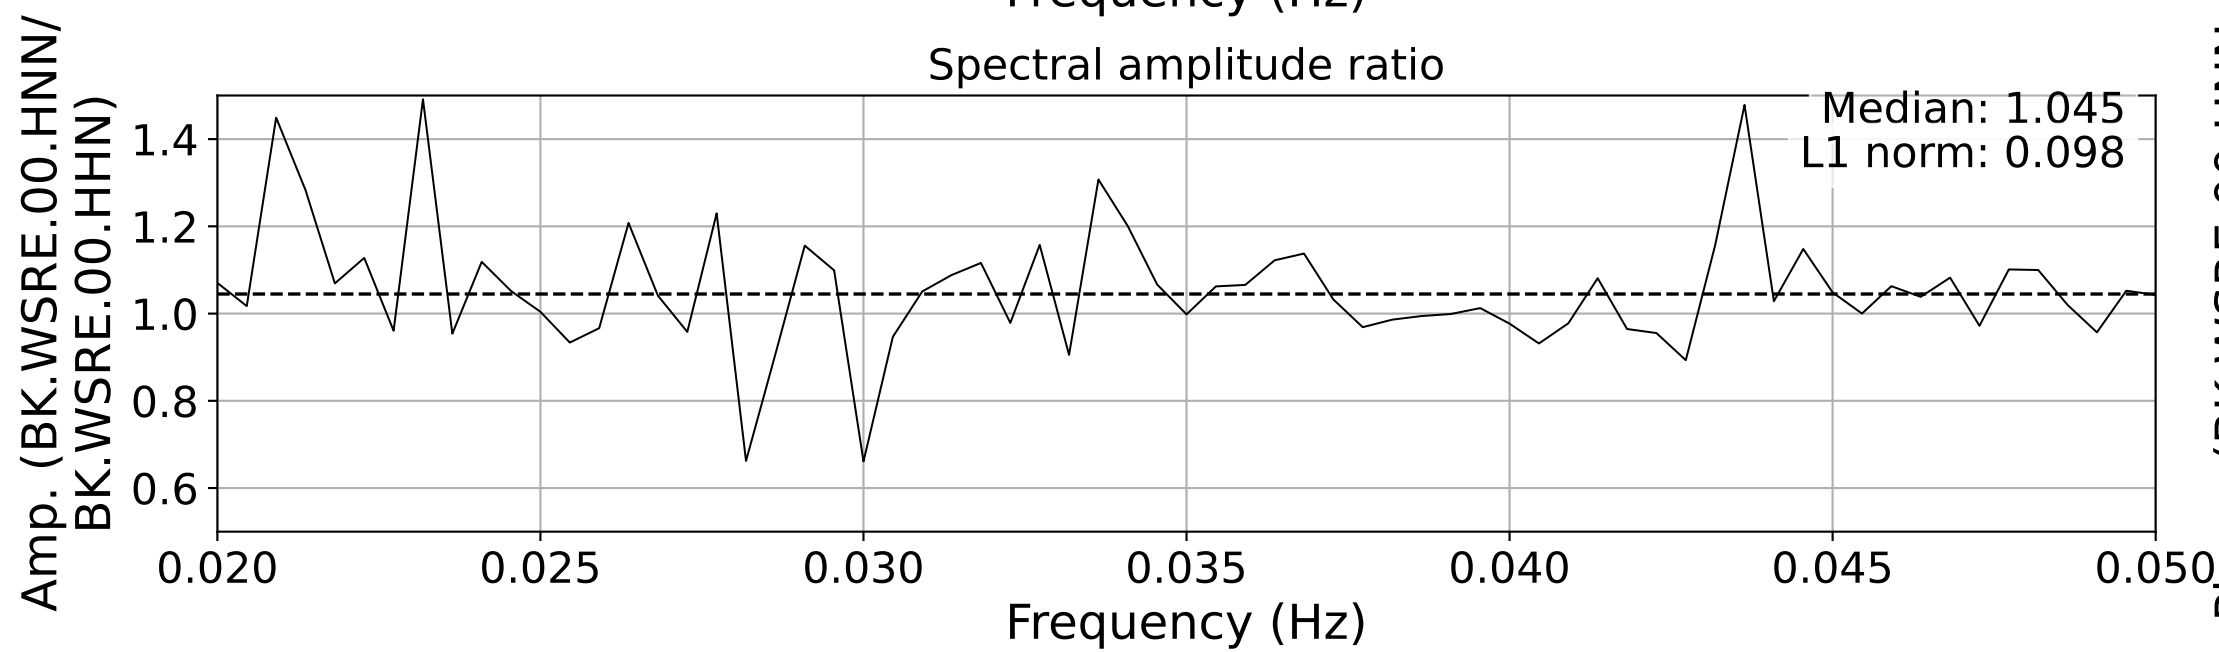

2025.087.062054_M7.7_us7000pn9s
Origin Time:2025-03-28T06:20:54.002000Z USGS event-id:us7000pn9s
M7.7 2025 Mandalay, Burma (Myanmar) Earthquake