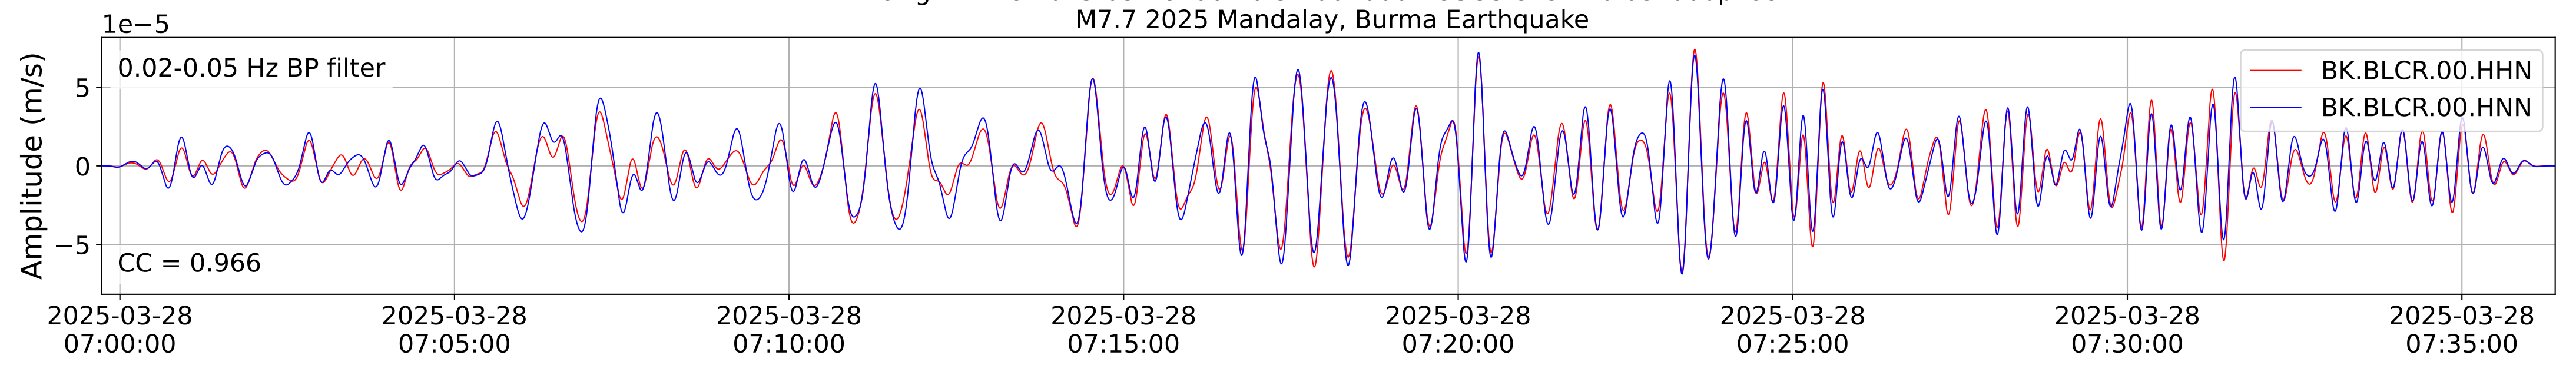

2025.087.062054_M7.7_us7000pn9s
Origin Time:2025-03-28T06:20:54.002000Z USGS event-id:us7000pn9s
M7.7 2025 Mandalay, Burma Earthquake