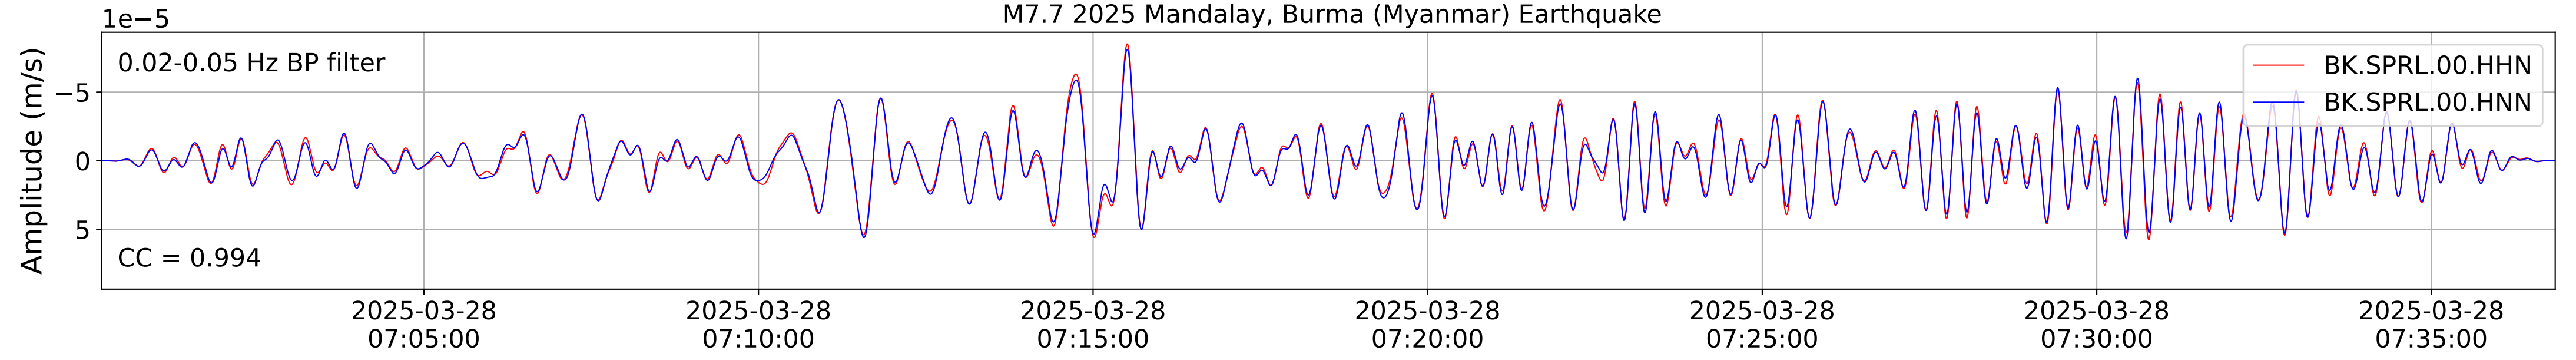

2025.087.062054_M7.7_us7000pn9s
Origin Time:2025-03-28T06:20:54.002000Z USGS event-id:us7000pn9s
M7.7 2025 Mandalay, Burma (Myanmar) Earthquake