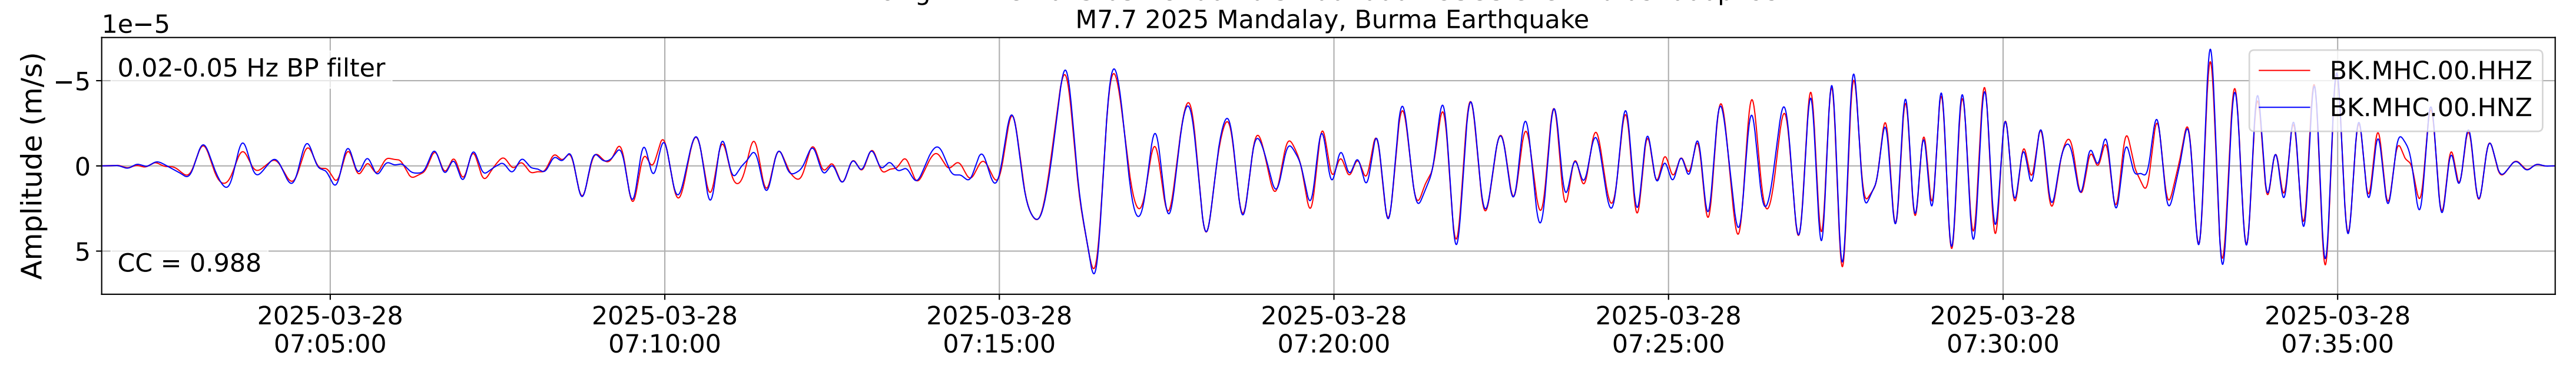

2025.087.062054_M7.7_us7000pn9s
Origin Time:2025-03-28T06:20:54.002000Z USGS event-id:us7000pn9s
M7.7 2025 Mandalay, Burma Earthquake