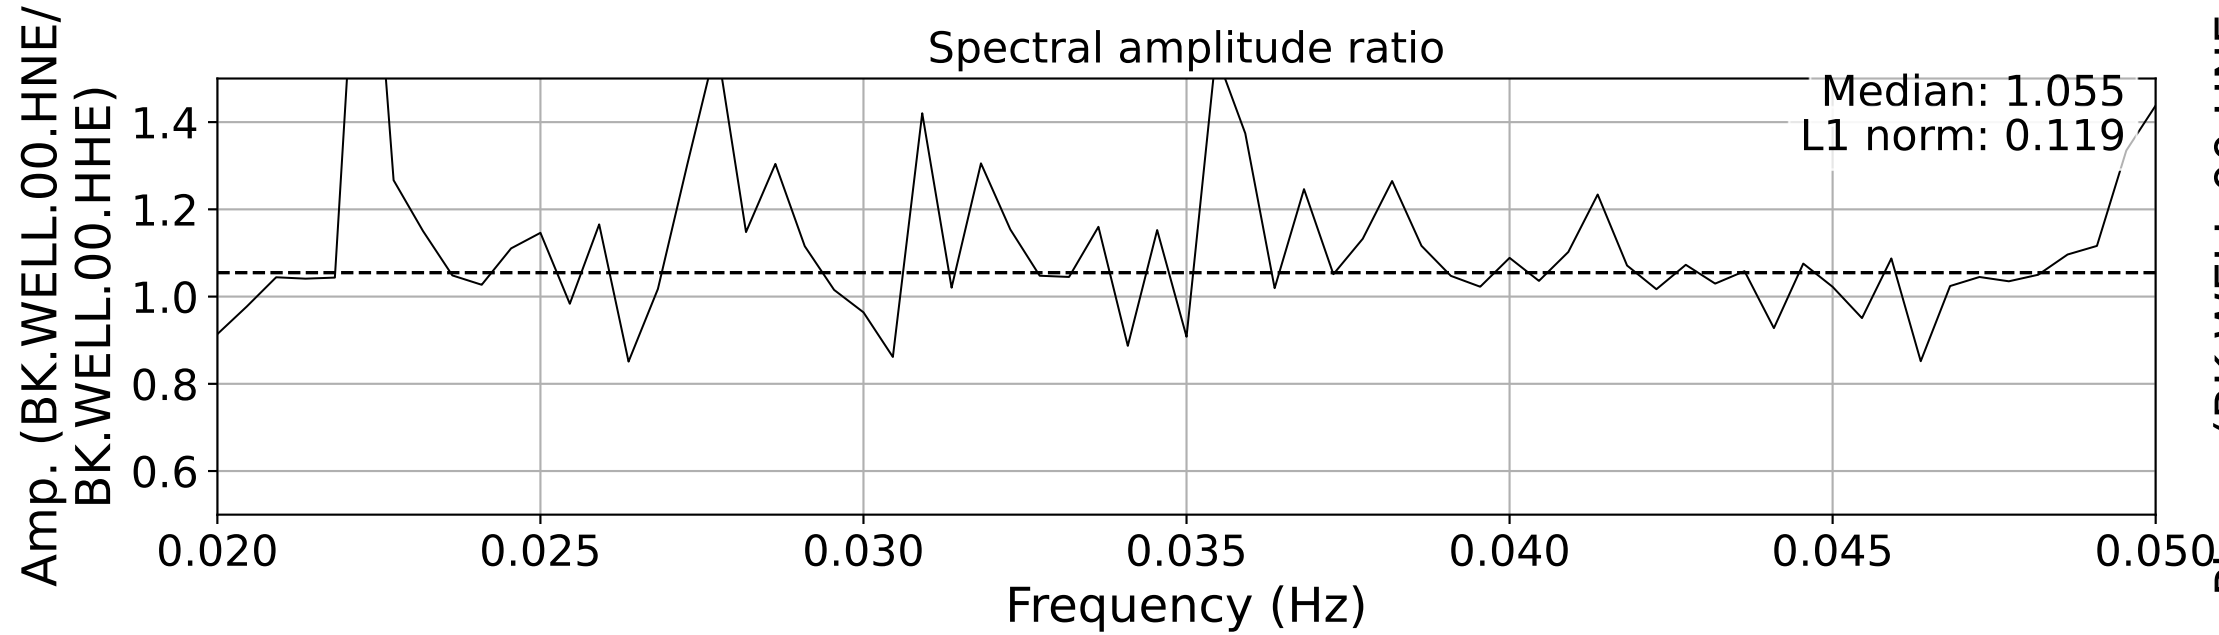

2025.087.062054_M7.7_us7000pn9s
Origin Time:2025-03-28T06:20:54.002000Z USGS event-id:us7000pn9s
M7.7 2025 Mandalay, Burma (Myanmar) Earthquake