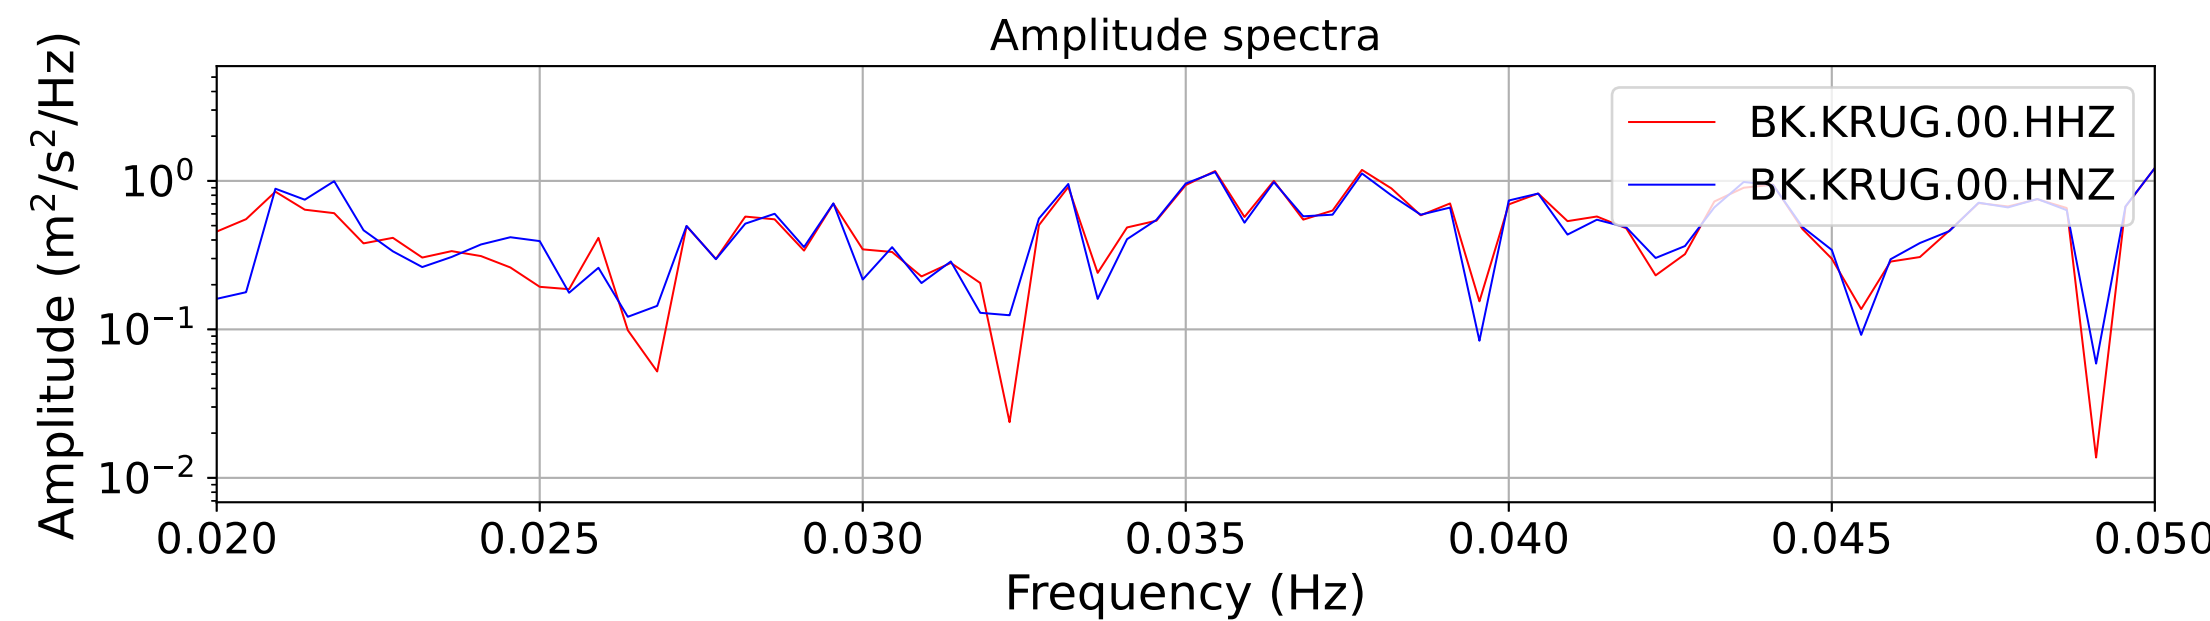

2025.087.062054_M7.7_us7000pn9s
Origin Time:2025-03-28T06:20:54.002000Z USGS event-id:us7000pn9s
M7.7 2025 Mandalay, Burma Earthquake