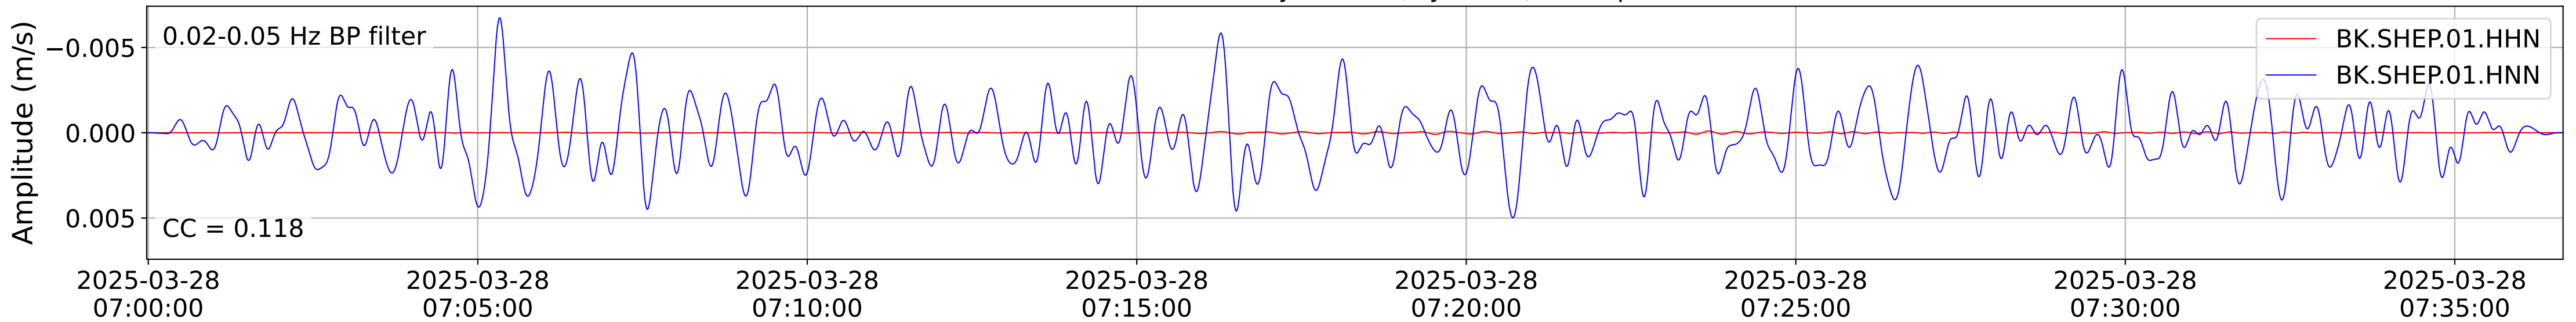

2025.087.062054_M7.7_us7000pn9s
Origin Time:2025-03-28T06:20:54.002000Z USGS event-id:us7000pn9s
M7.7 2025 Mandalay, Burma (Myanmar) Earthquake