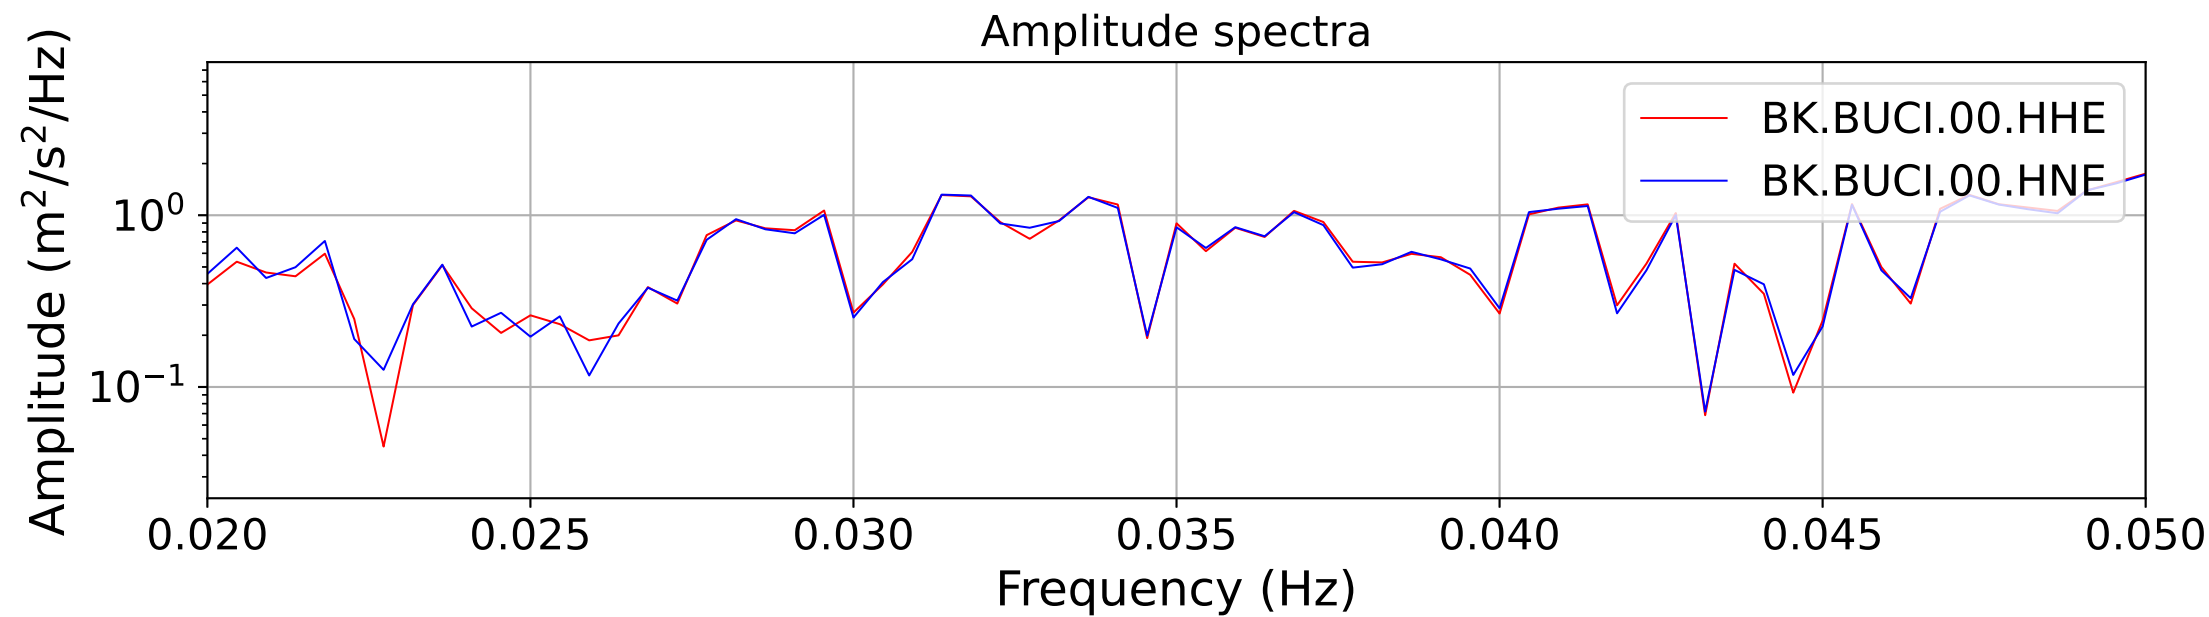

2025.087.062054_M7.7_us7000pn9s
Origin Time:2025-03-28T06:20:54.002000Z USGS event-id:us7000pn9s
M7.7 2025 Mandalay, Burma Earthquake