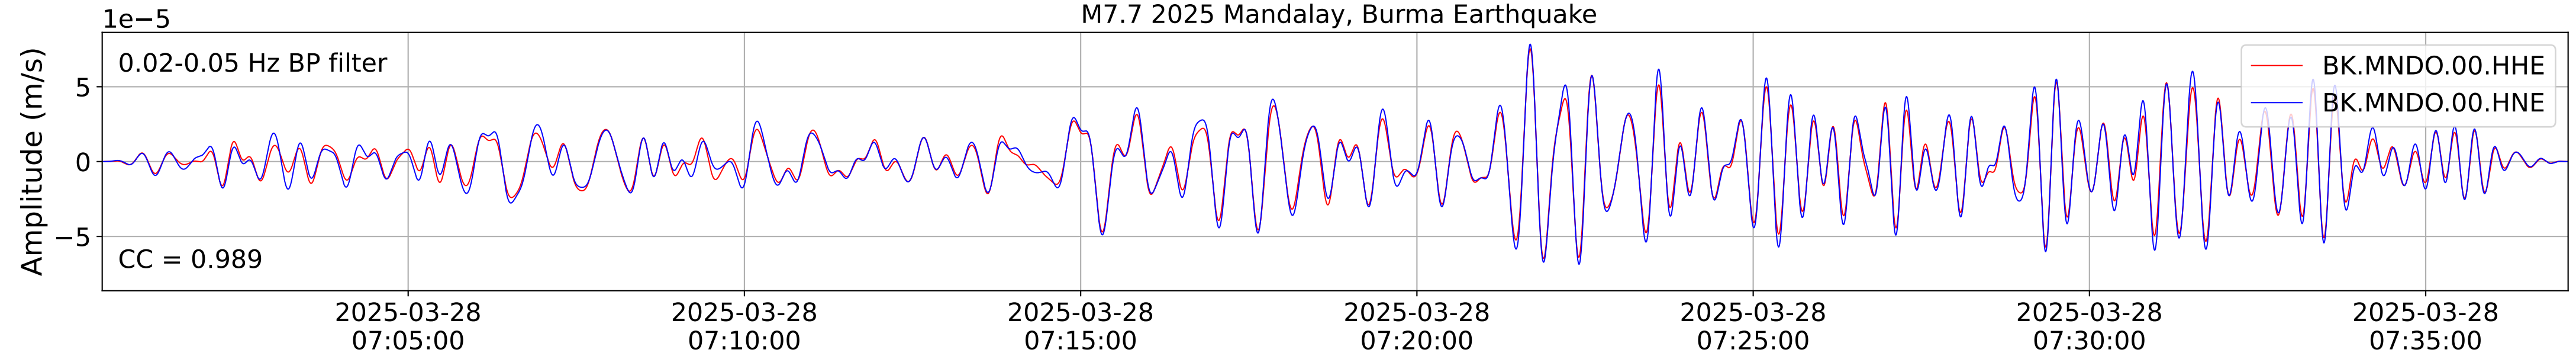

2025.087.062054_M7.7_us7000pn9s
Origin Time:2025-03-28T06:20:54.002000Z USGS event-id:us7000pn9s
M7.7 2025 Mandalay, Burma Earthquake