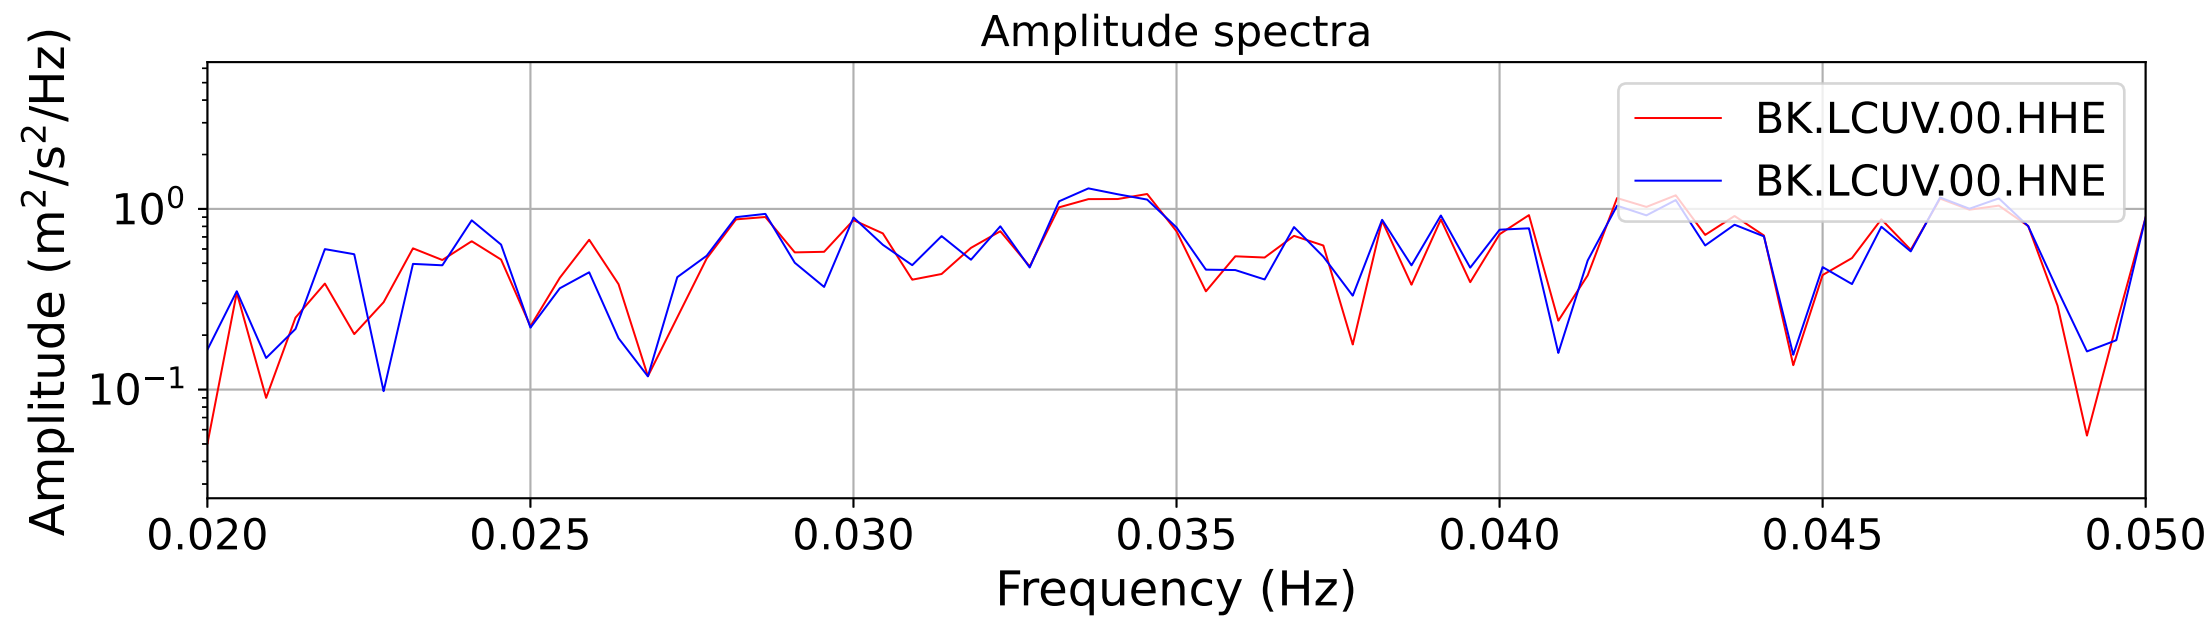

2025.087.062054_M7.7_us7000pn9s
Origin Time:2025-03-28T06:20:54.002000Z USGS event-id:us7000pn9s
M7.7 2025 Mandalay, Burma Earthquake