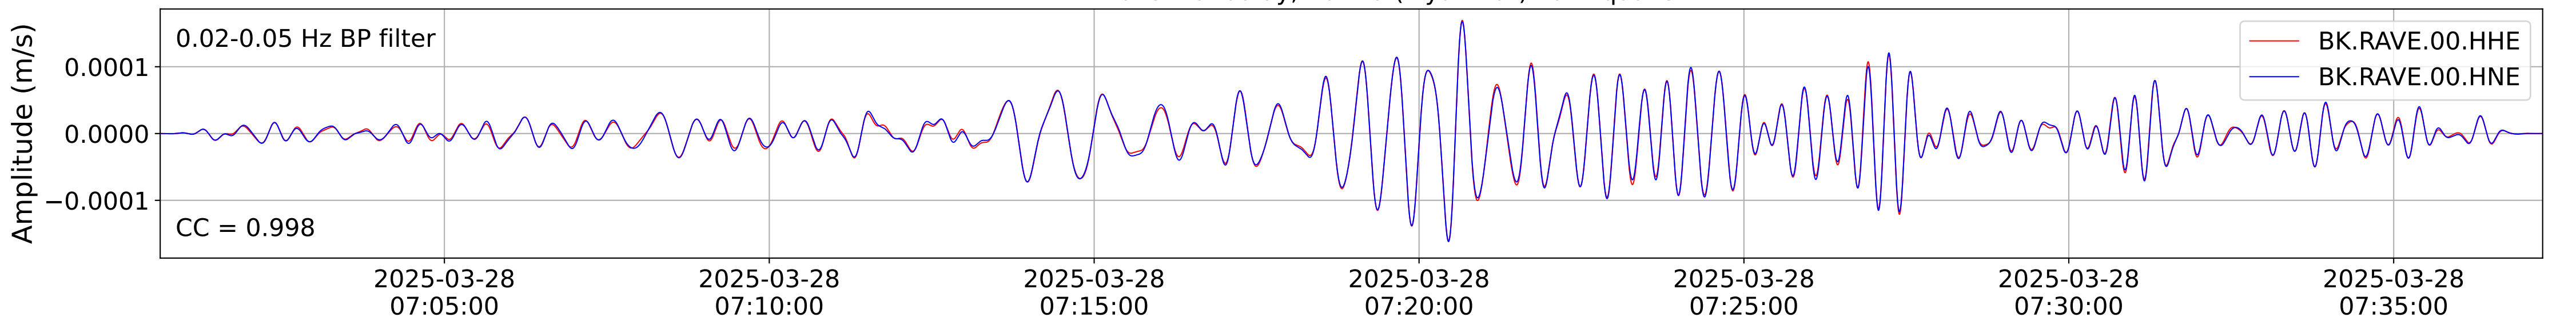

2025.087.062054_M7.7_us7000pn9s
Origin Time:2025-03-28T06:20:54.002000Z USGS event-id:us7000pn9s
M7.7 2025 Mandalay, Burma (Myanmar) Earthquake