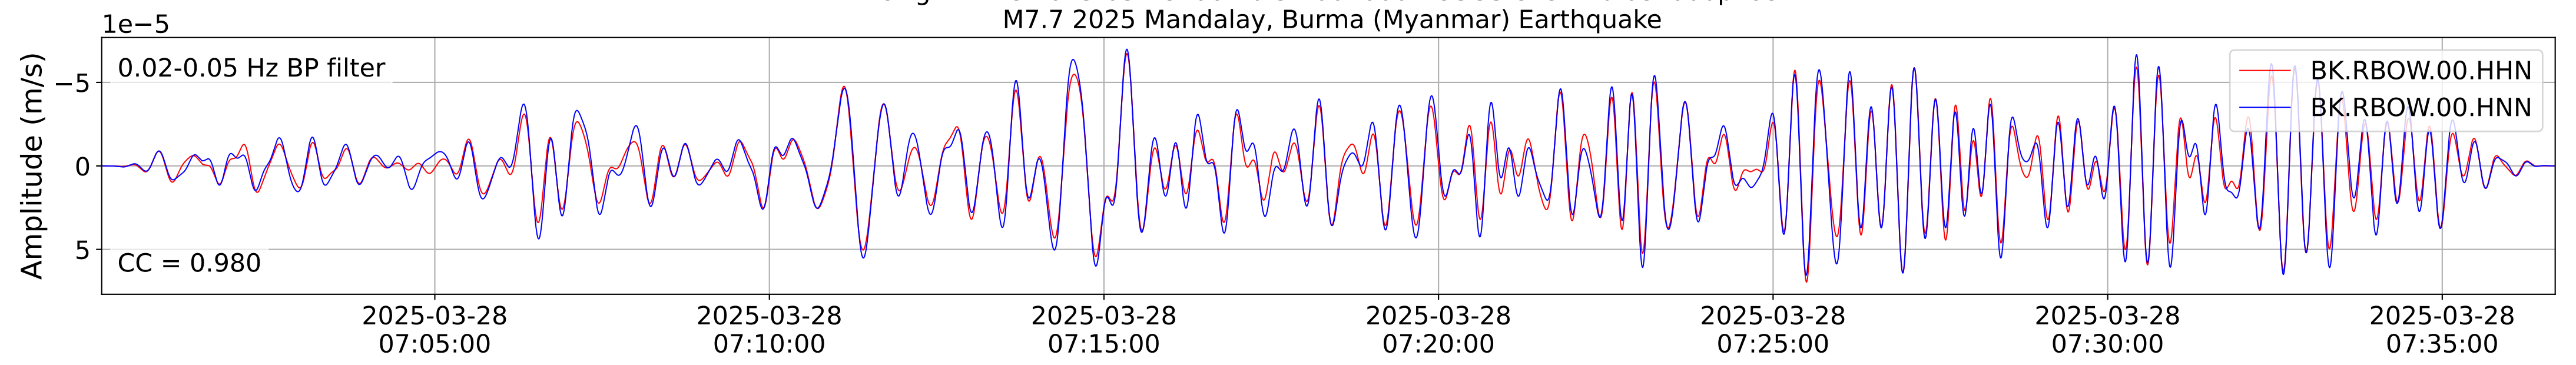

2025.087.062054_M7.7_us7000pn9s
Origin Time:2025-03-28T06:20:54.002000Z USGS event-id:us7000pn9s
M7.7 2025 Mandalay, Burma (Myanmar) Earthquake