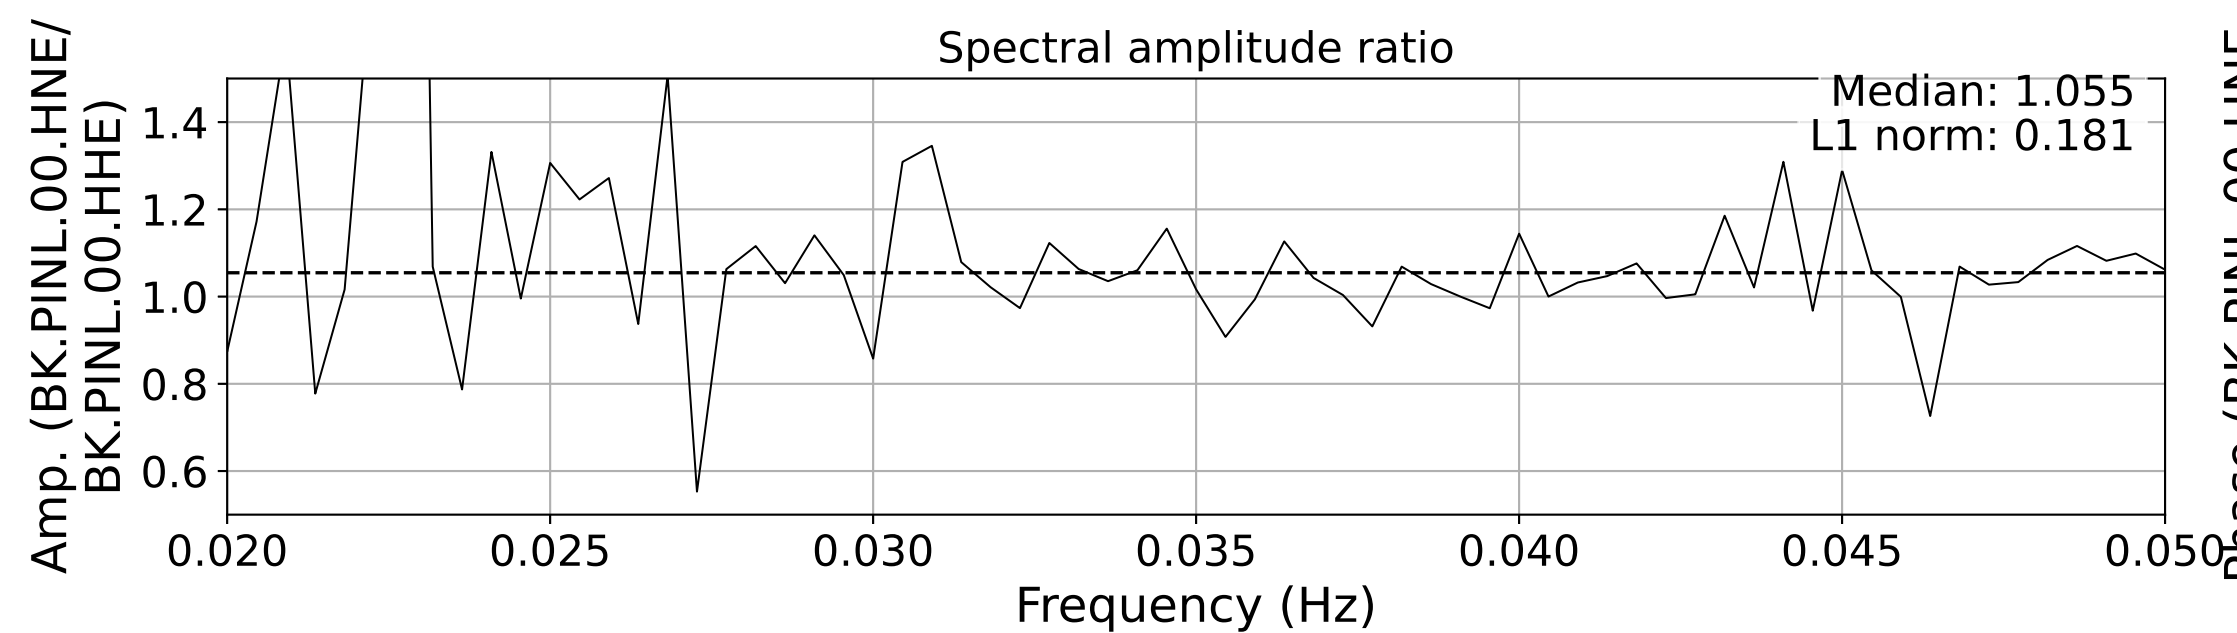

2025.087.062054_M7.7_us7000pn9s
Origin Time:2025-03-28T06:20:54.002000Z USGS event-id:us7000pn9s
M7.7 2025 Mandalay, Burma Earthquake