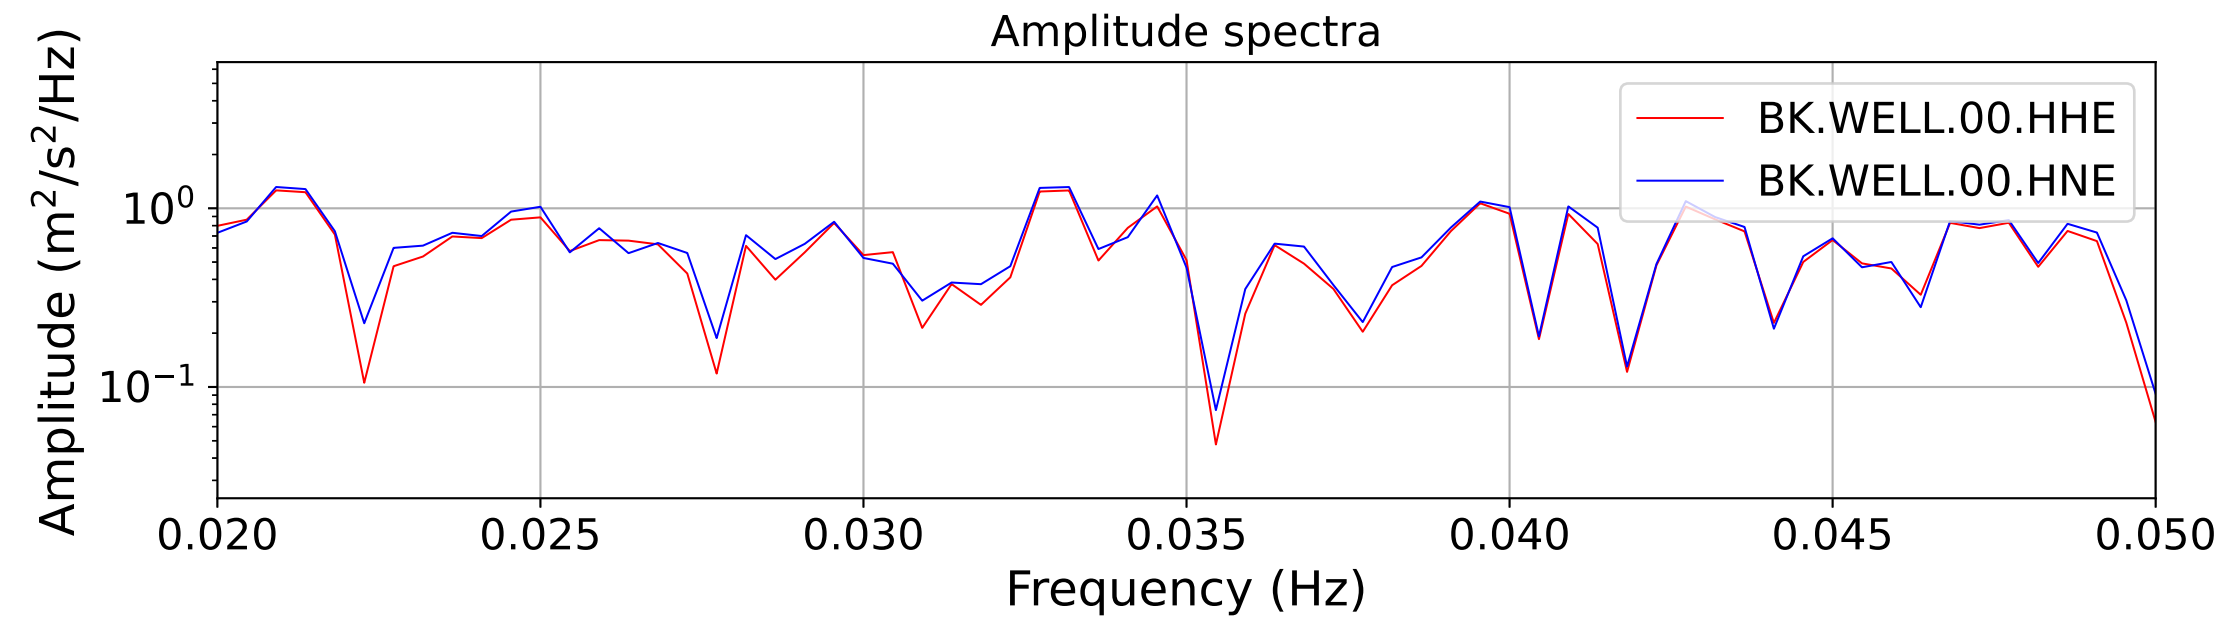

2025.087.062054_M7.7_us7000pn9s
Origin Time:2025-03-28T06:20:54.002000Z USGS event-id:us7000pn9s
M7.7 2025 Mandalay, Burma (Myanmar) Earthquake