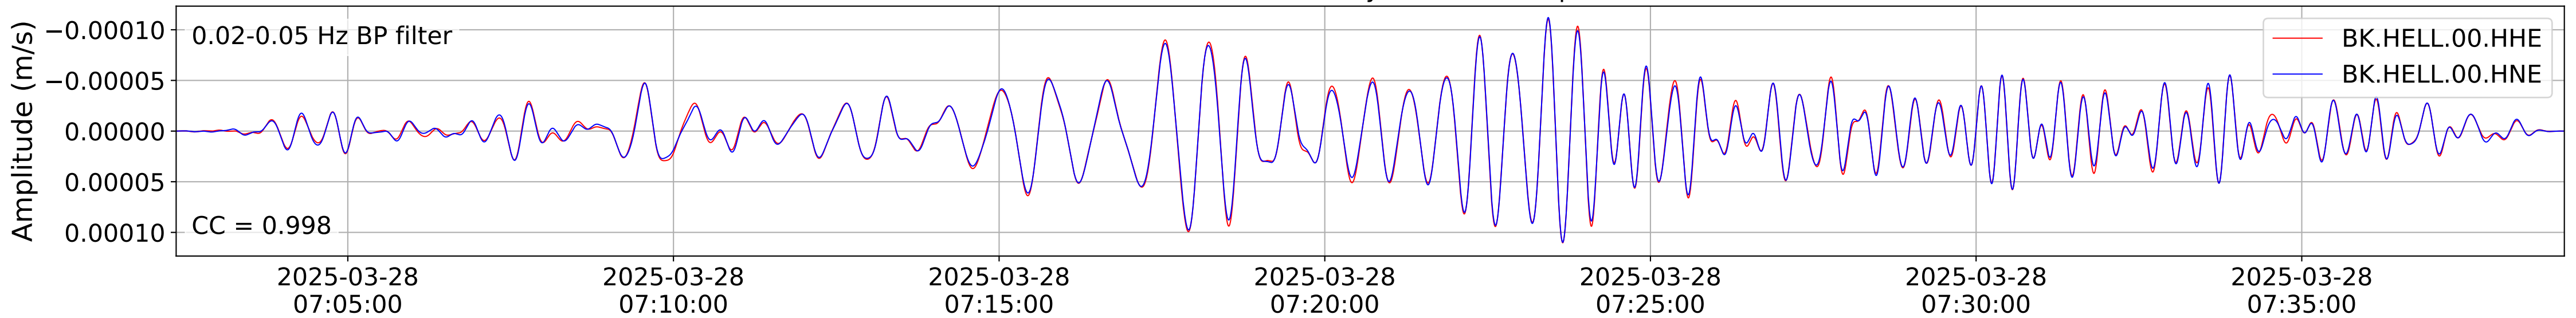

2025.087.062054_M7.7_us7000pn9s
Origin Time:2025-03-28T06:20:54.002000Z USGS event-id:us7000pn9s
M7.7 2025 Mandalay, Burma Earthquake