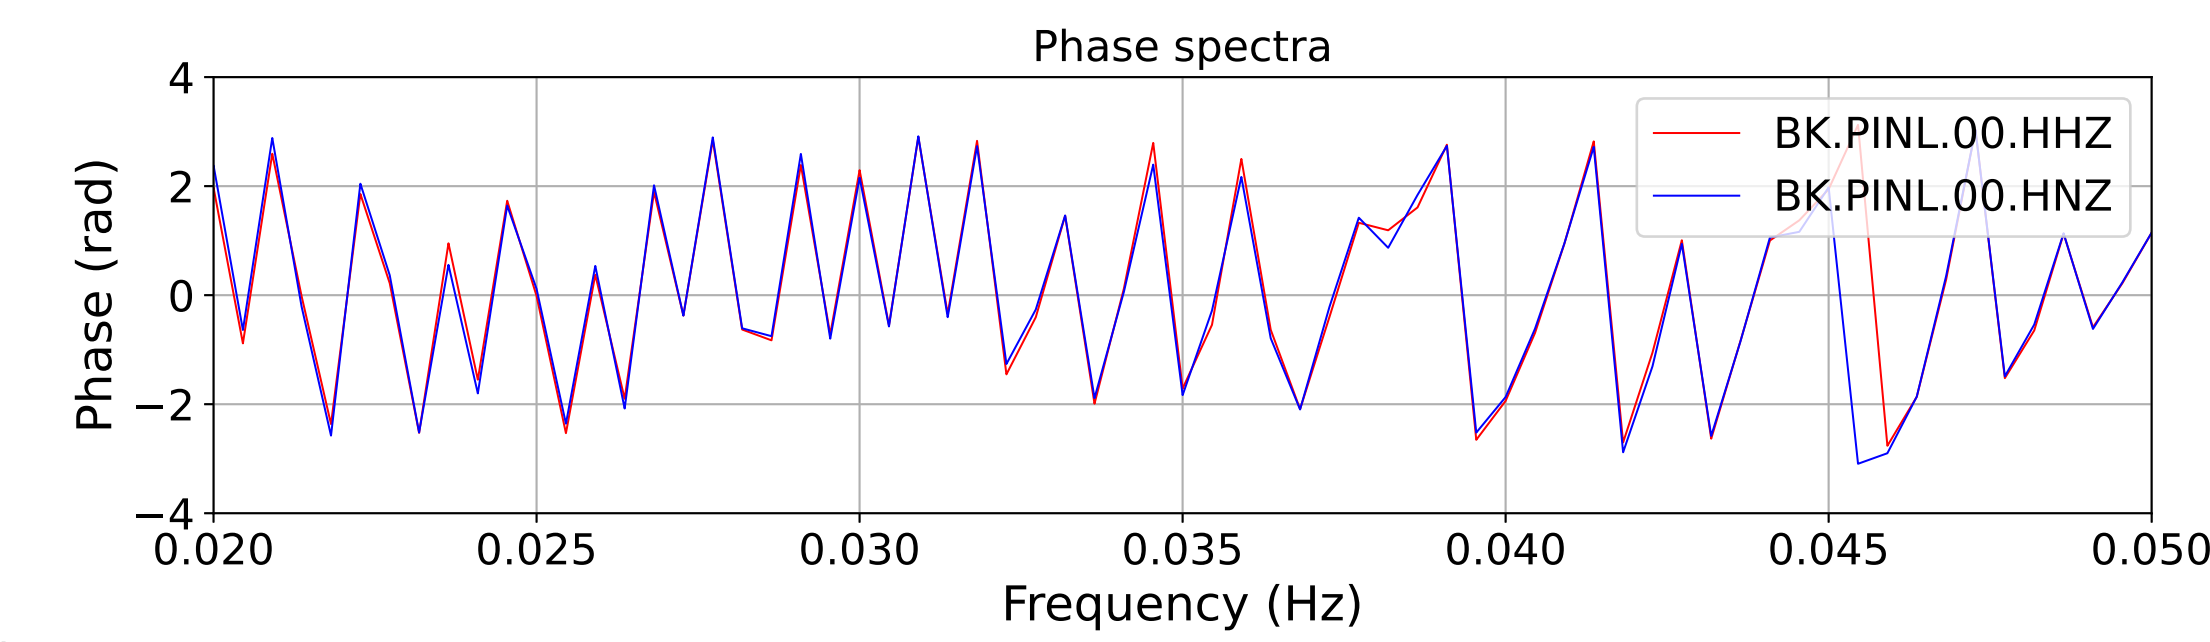

2025.087.062054_M7.7_us7000pn9s
Origin Time:2025-03-28T06:20:54.002000Z USGS event-id:us7000pn9s
M7.7 2025 Mandalay, Burma Earthquake