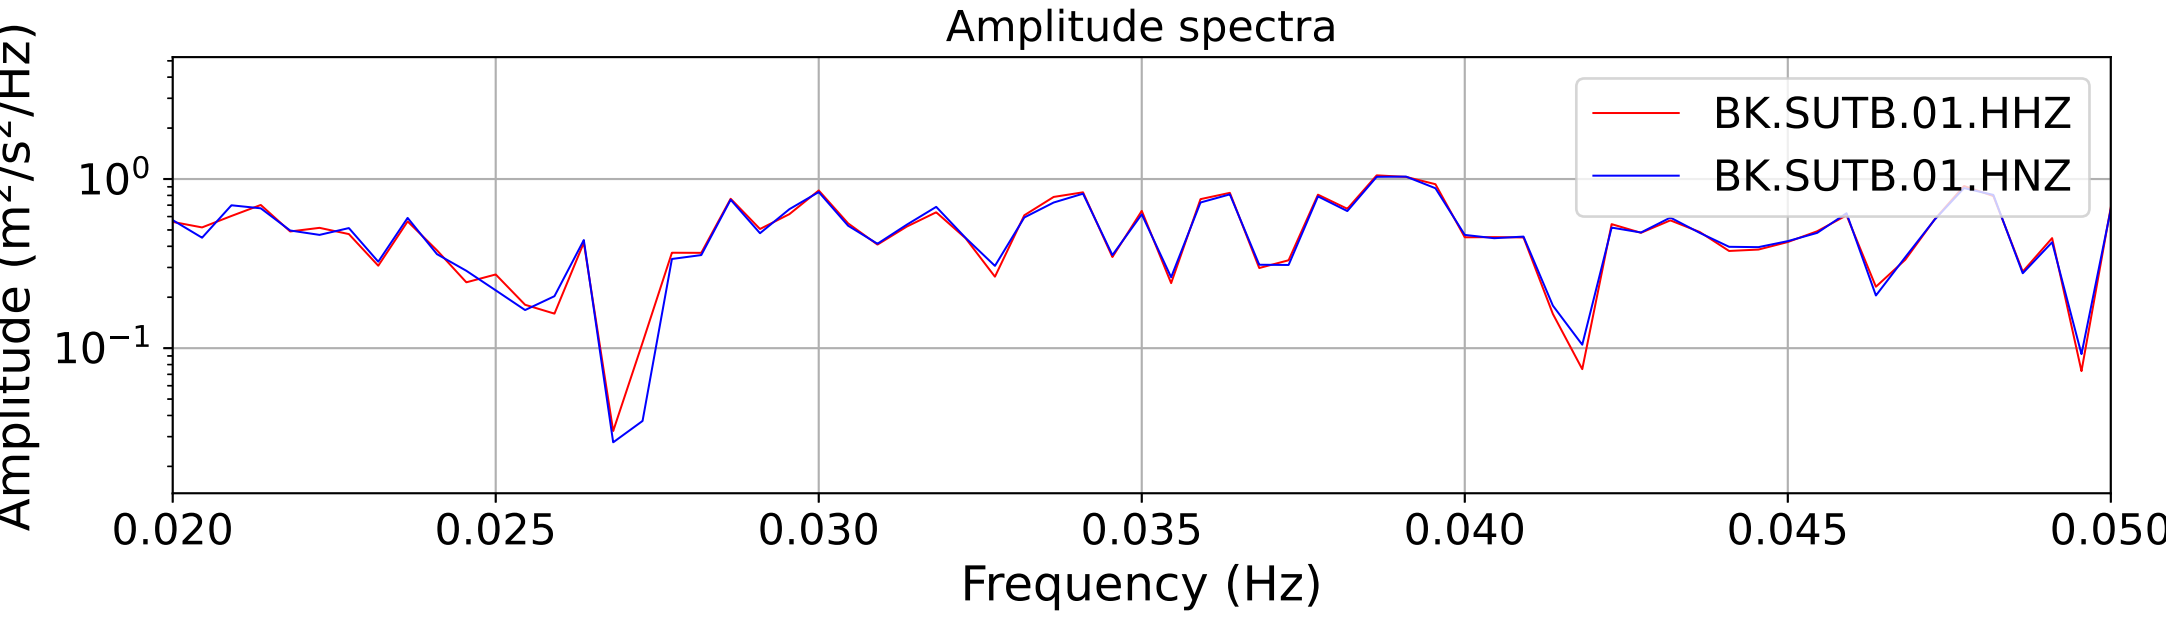

2025.087.062054_M7.7_us7000pn9s
Origin Time:2025-03-28T06:20:54.002000Z USGS event-id:us7000pn9s
M7.7 2025 Mandalay, Burma (Myanmar) Earthquake