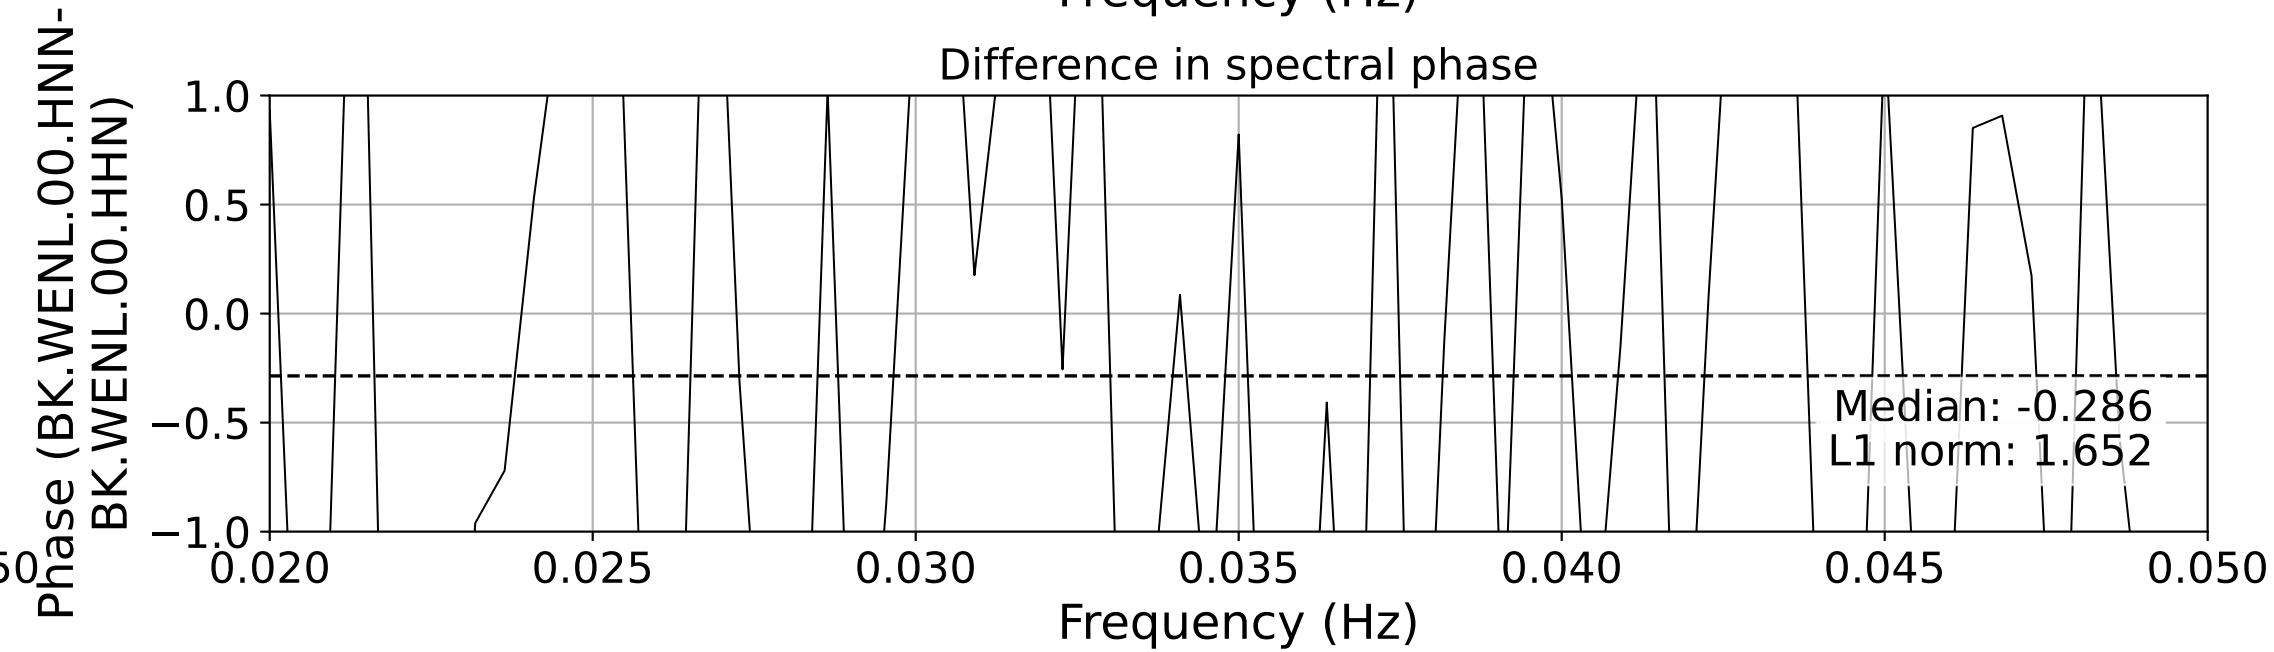

2025.087.062054_M7.7_us7000pn9s
Origin Time:2025-03-28T06:20:54.002000Z USGS event-id:us7000pn9s
M7.7 2025 Mandalay, Burma (Myanmar) Earthquake