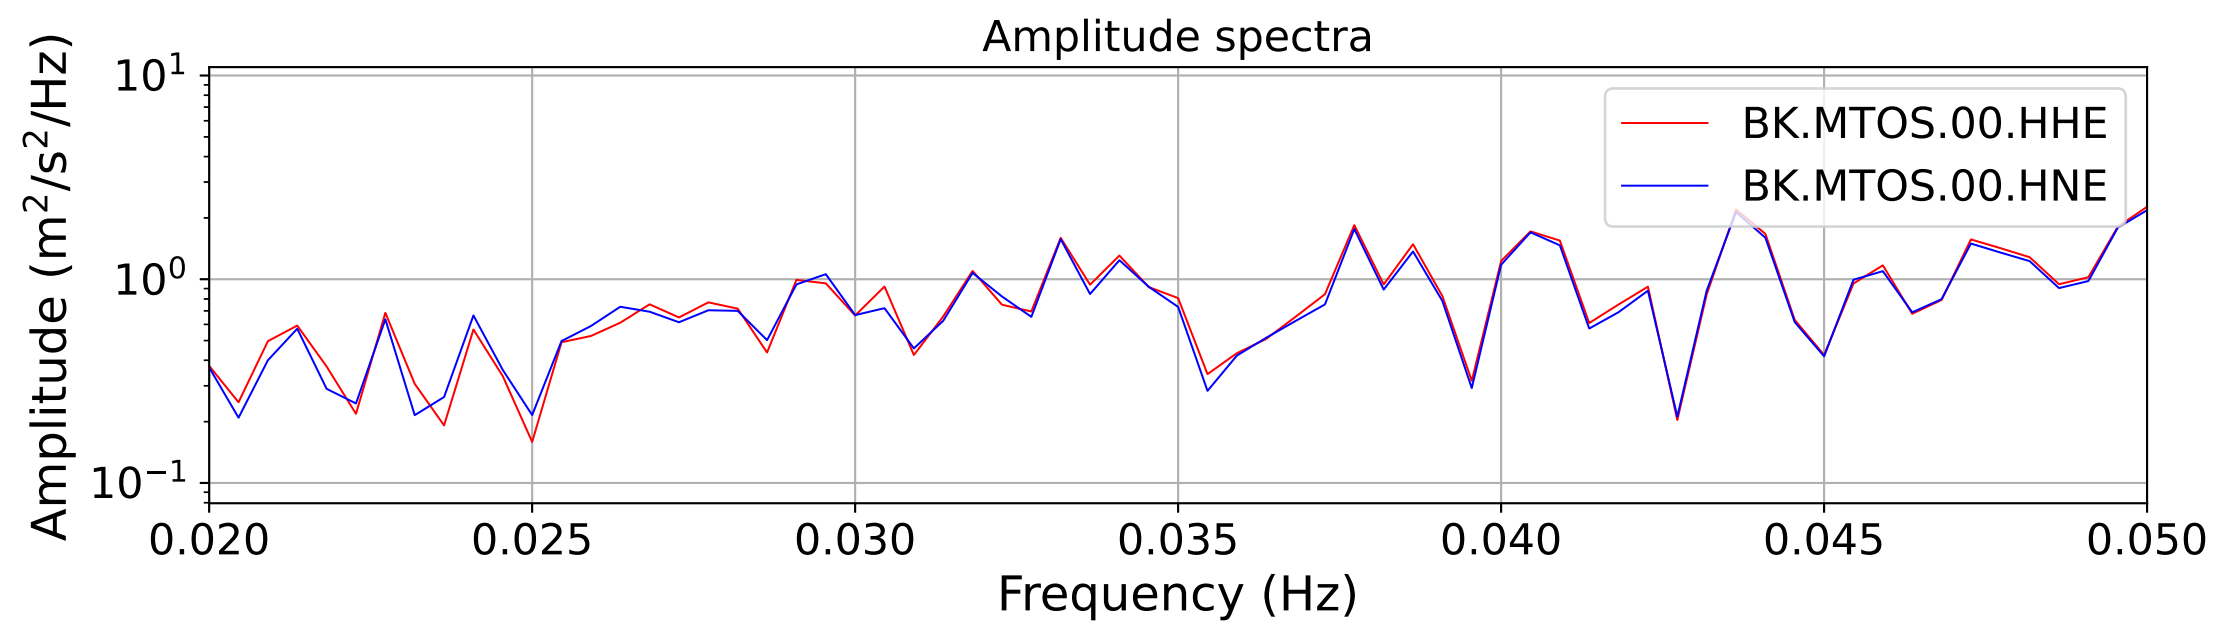

2025.087.062054_M7.7_us7000pn9s
Origin Time:2025-03-28T06:20:54.002000Z USGS event-id:us7000pn9s
M7.7 2025 Mandalay, Burma Earthquake