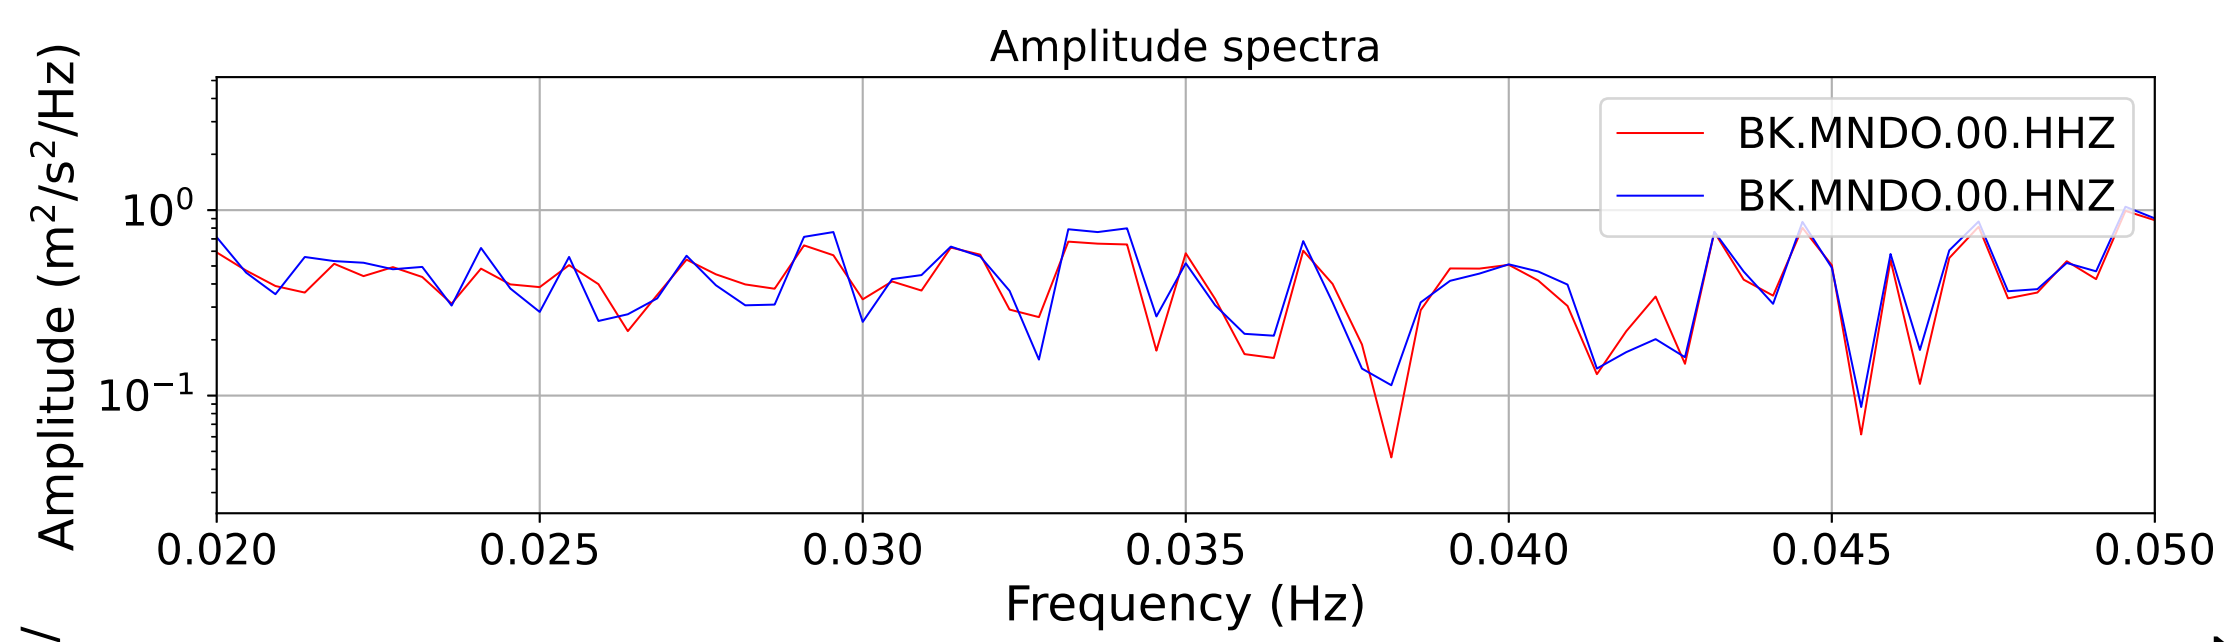

2025.087.062054_M7.7_us7000pn9s
Origin Time:2025-03-28T06:20:54.002000Z USGS event-id:us7000pn9s
M7.7 2025 Mandalay, Burma Earthquake