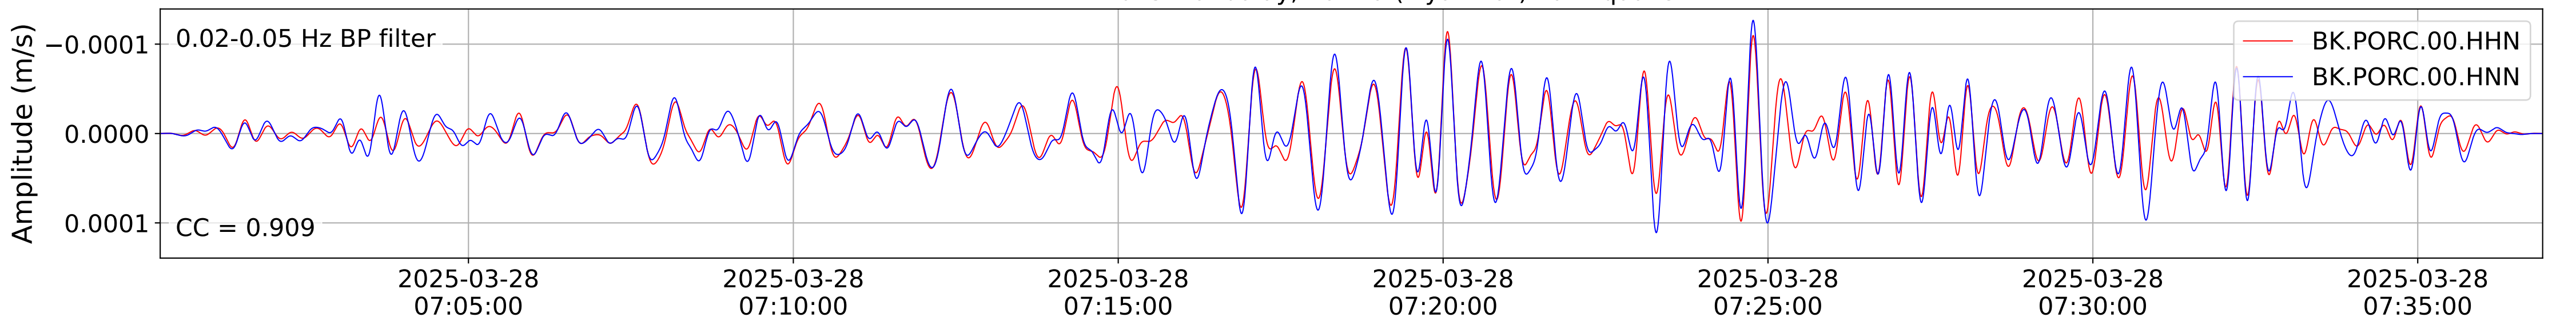

2025.087.062054_M7.7_us7000pn9s
Origin Time:2025-03-28T06:20:54.002000Z USGS event-id:us7000pn9s
M7.7 2025 Mandalay, Burma (Myanmar) Earthquake