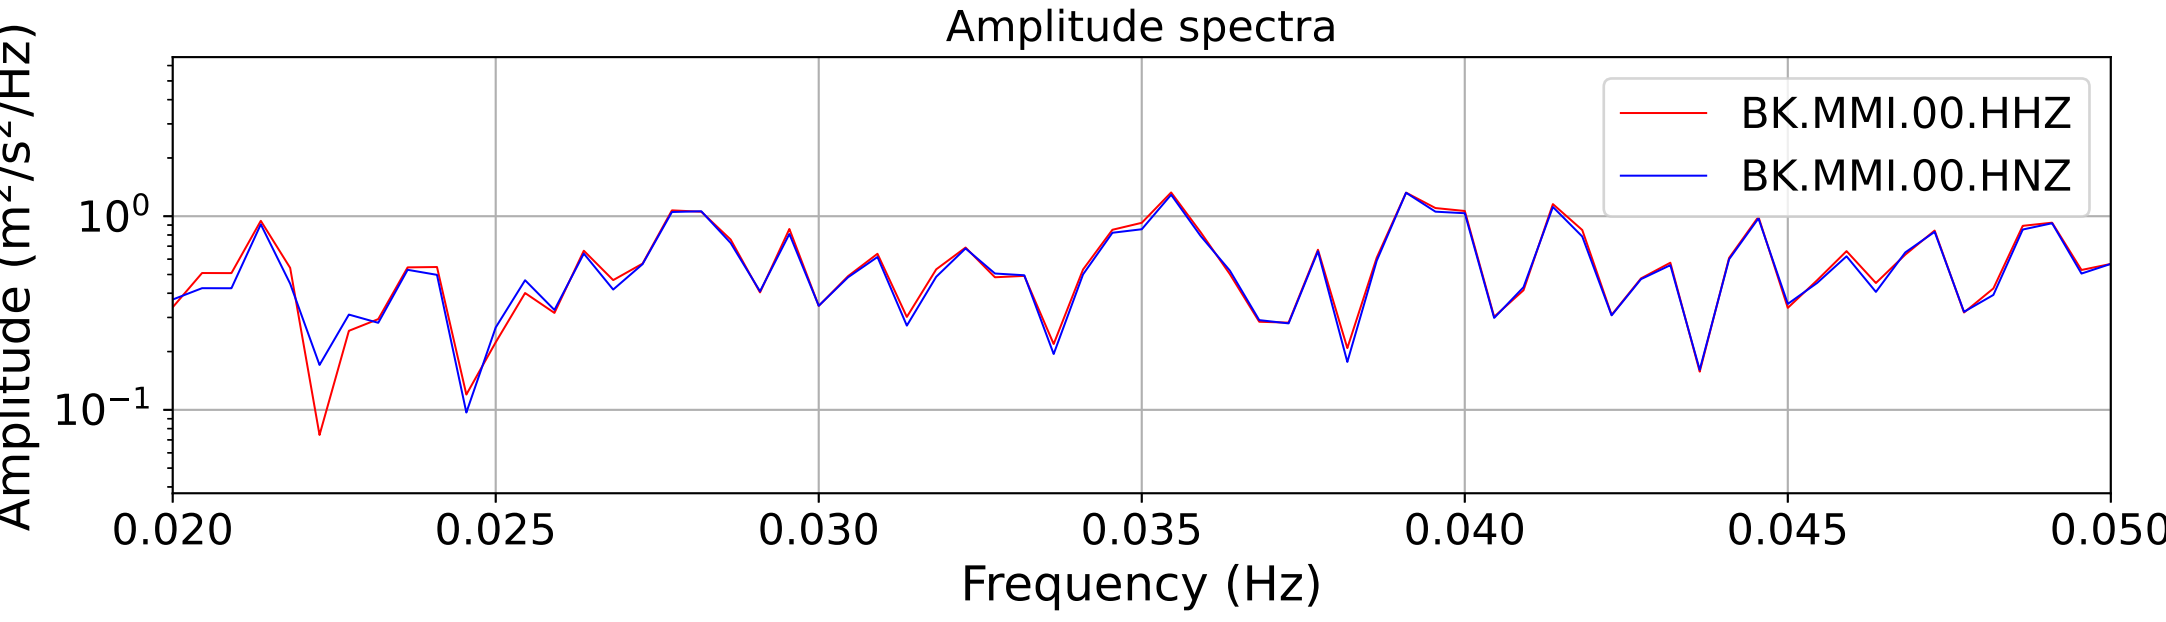

2025.087.062054_M7.7_us7000pn9s
Origin Time:2025-03-28T06:20:54.002000Z USGS event-id:us7000pn9s
M7.7 2025 Mandalay, Burma Earthquake