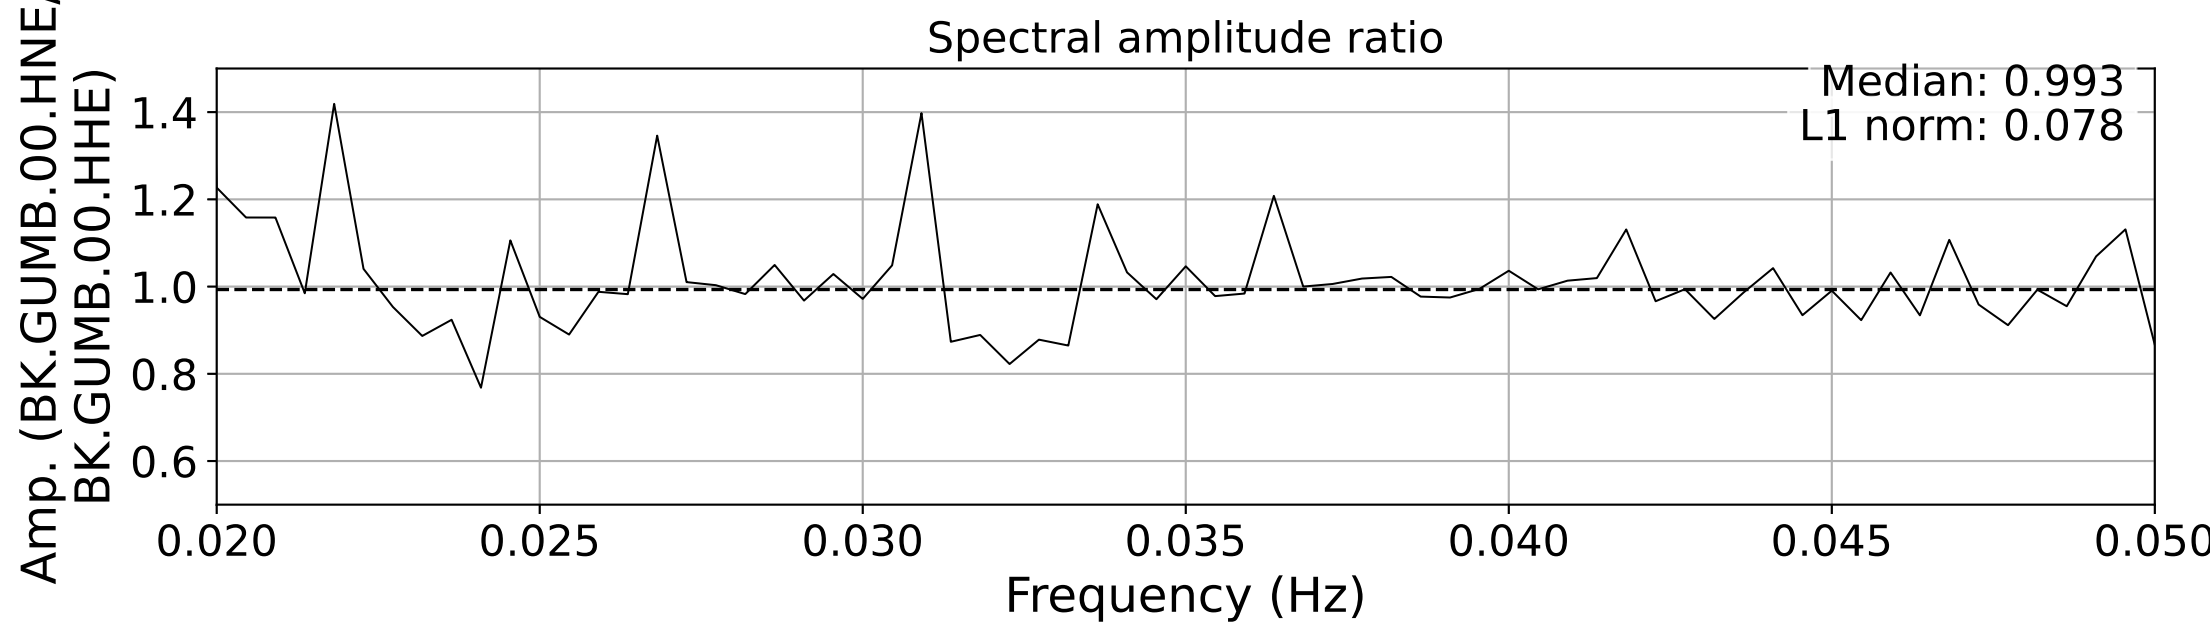

2025.087.062054_M7.7_us7000pn9s
Origin Time:2025-03-28T06:20:54.002000Z USGS event-id:us7000pn9s
M7.7 2025 Mandalay, Burma Earthquake