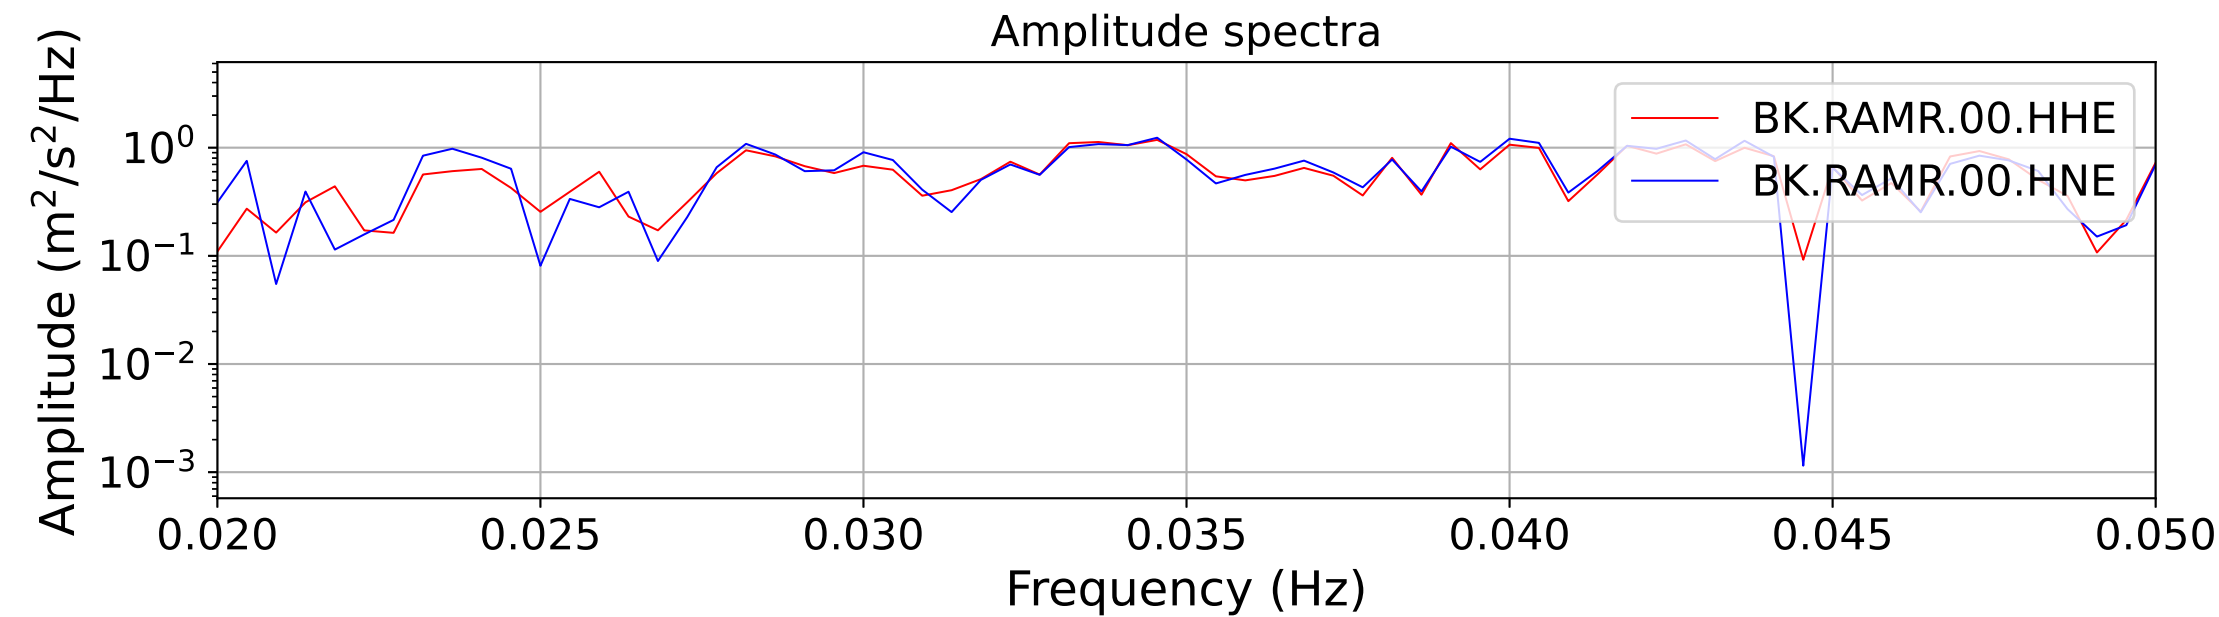

2025.087.062054_M7.7_us7000pn9s
Origin Time:2025-03-28T06:20:54.002000Z USGS event-id:us7000pn9s
M7.7 2025 Mandalay, Burma (Myanmar) Earthquake