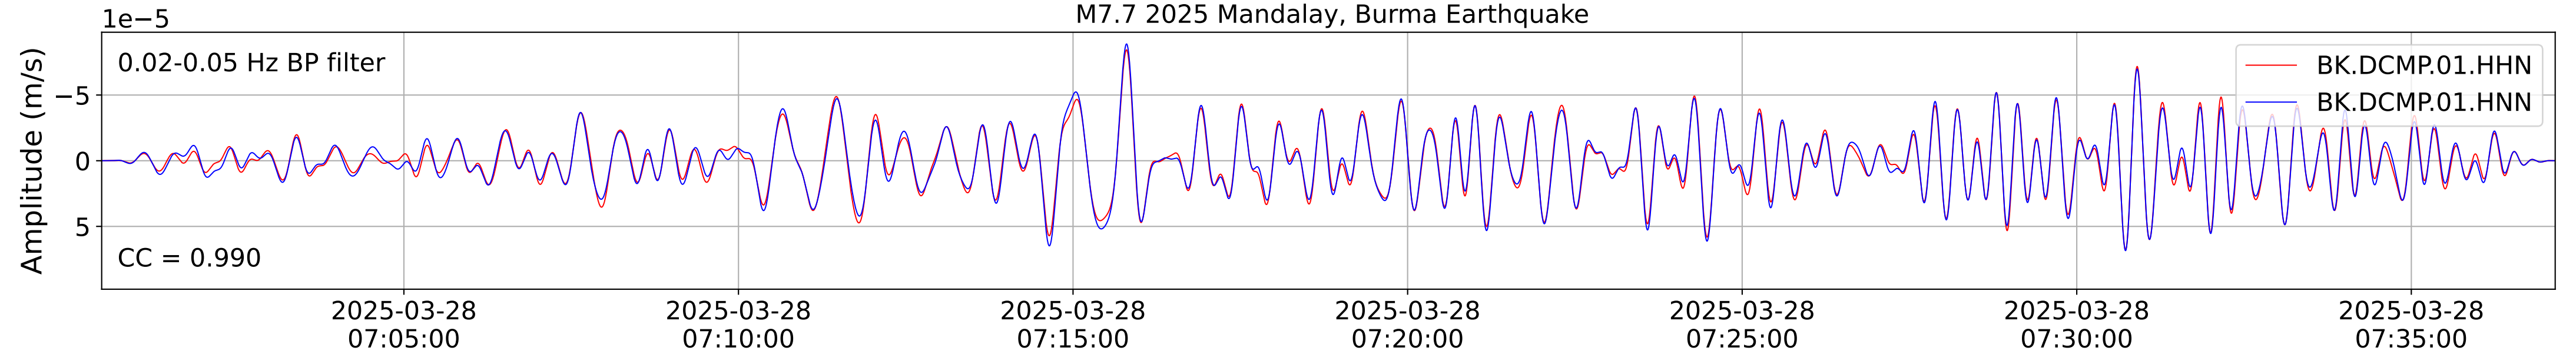

2025.087.062054_M7.7_us7000pn9s
Origin Time:2025-03-28T06:20:54.002000Z USGS event-id:us7000pn9s
M7.7 2025 Mandalay, Burma Earthquake