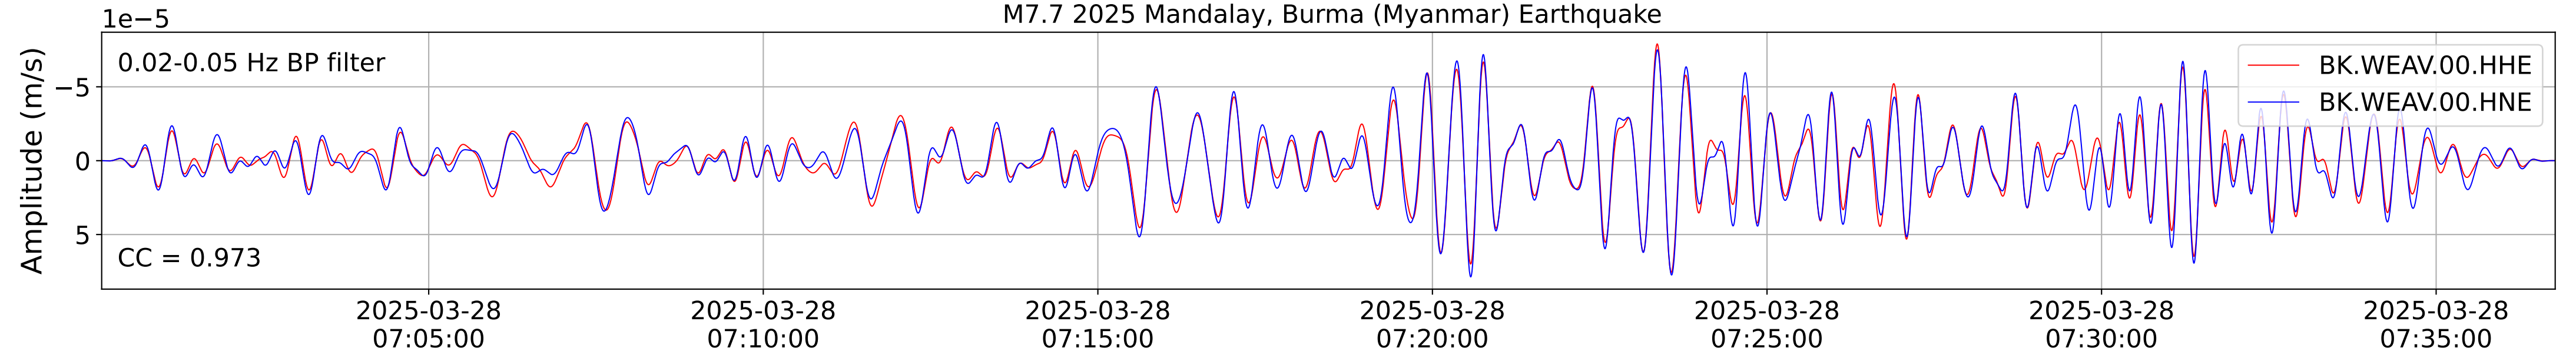

2025.087.062054_M7.7_us7000pn9s
Origin Time:2025-03-28T06:20:54.002000Z USGS event-id:us7000pn9s
M7.7 2025 Mandalay, Burma (Myanmar) Earthquake