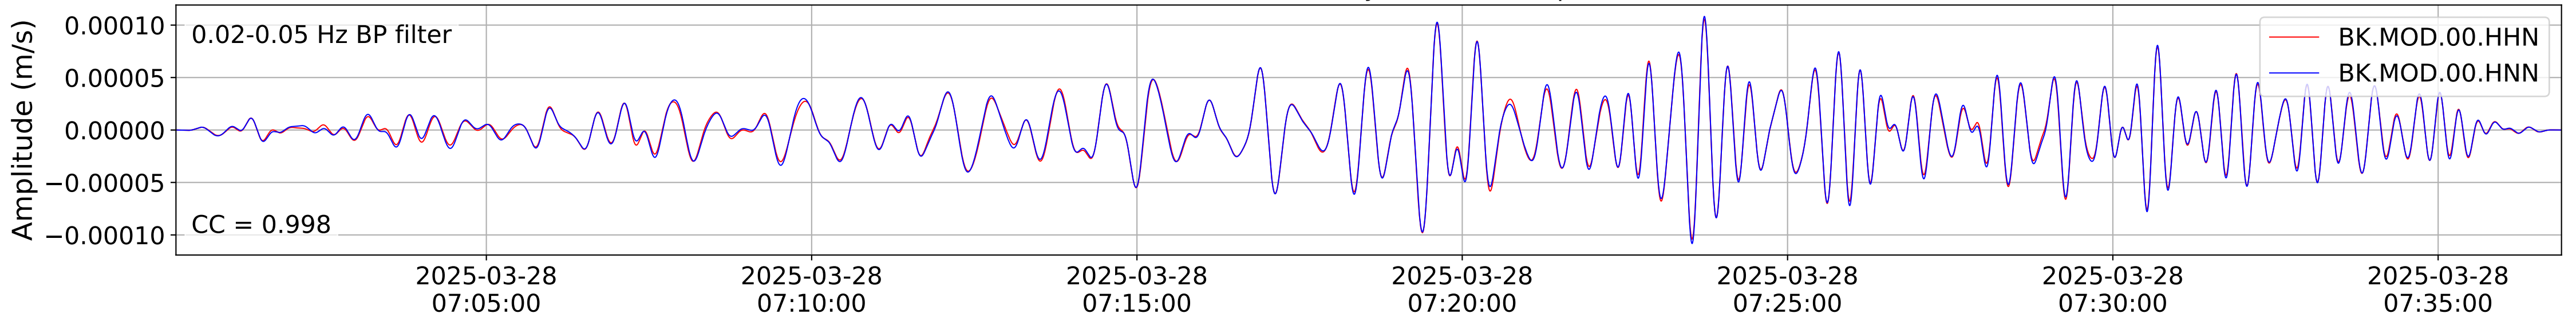

2025.087.062054_M7.7_us7000pn9s
Origin Time:2025-03-28T06:20:54.002000Z USGS event-id:us7000pn9s
M7.7 2025 Mandalay, Burma Earthquake