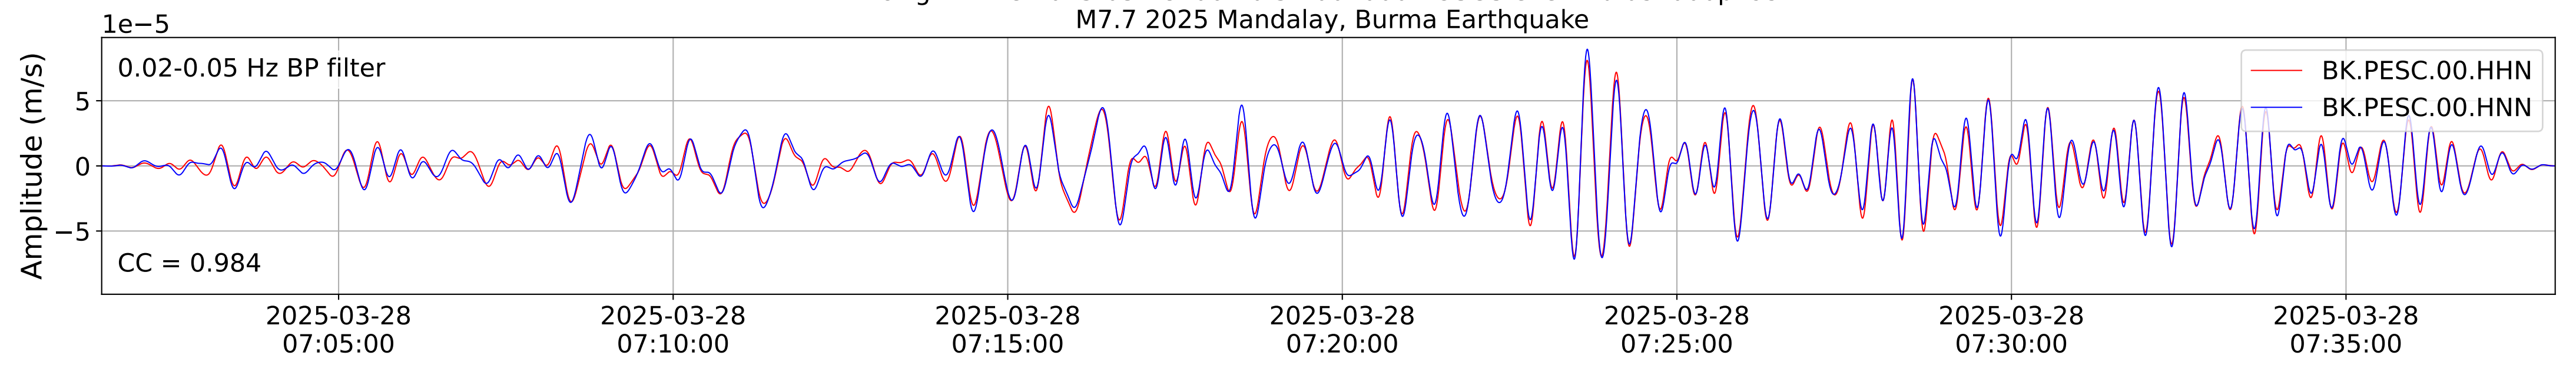

2025.087.062054_M7.7_us7000pn9s
Origin Time:2025-03-28T06:20:54.002000Z USGS event-id:us7000pn9s
M7.7 2025 Mandalay, Burma Earthquake