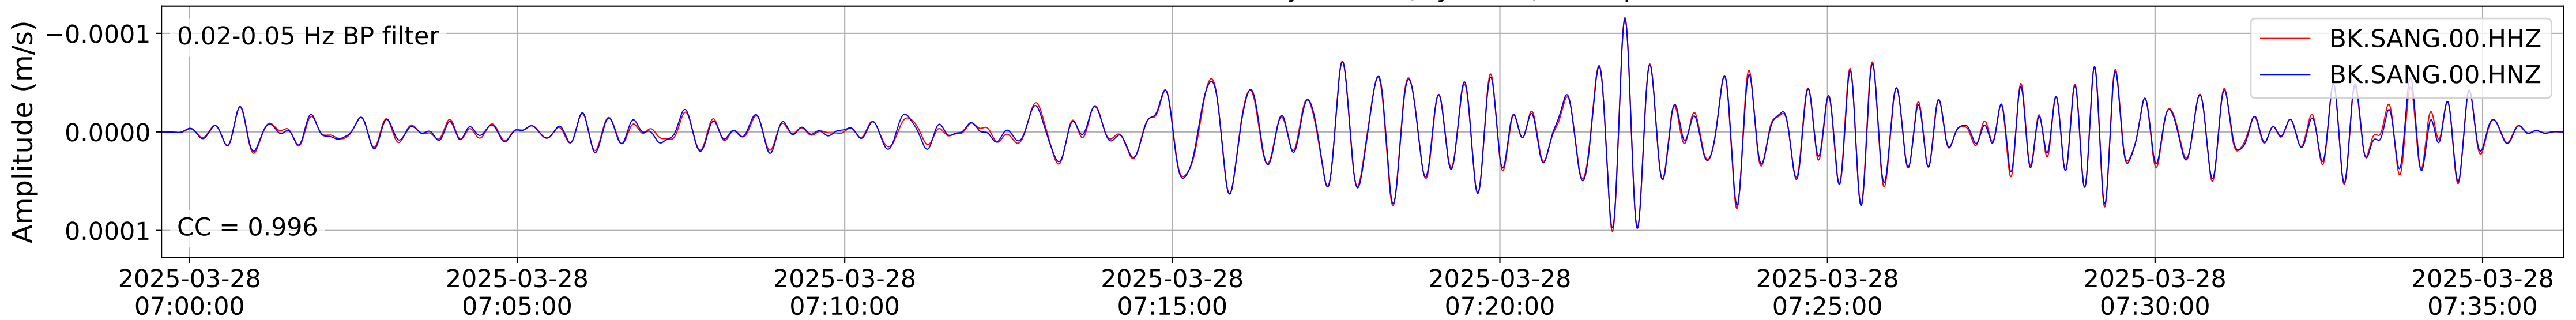

2025.087.062054_M7.7_us7000pn9s
Origin Time:2025-03-28T06:20:54.002000Z USGS event-id:us7000pn9s
M7.7 2025 Mandalay, Burma (Myanmar) Earthquake