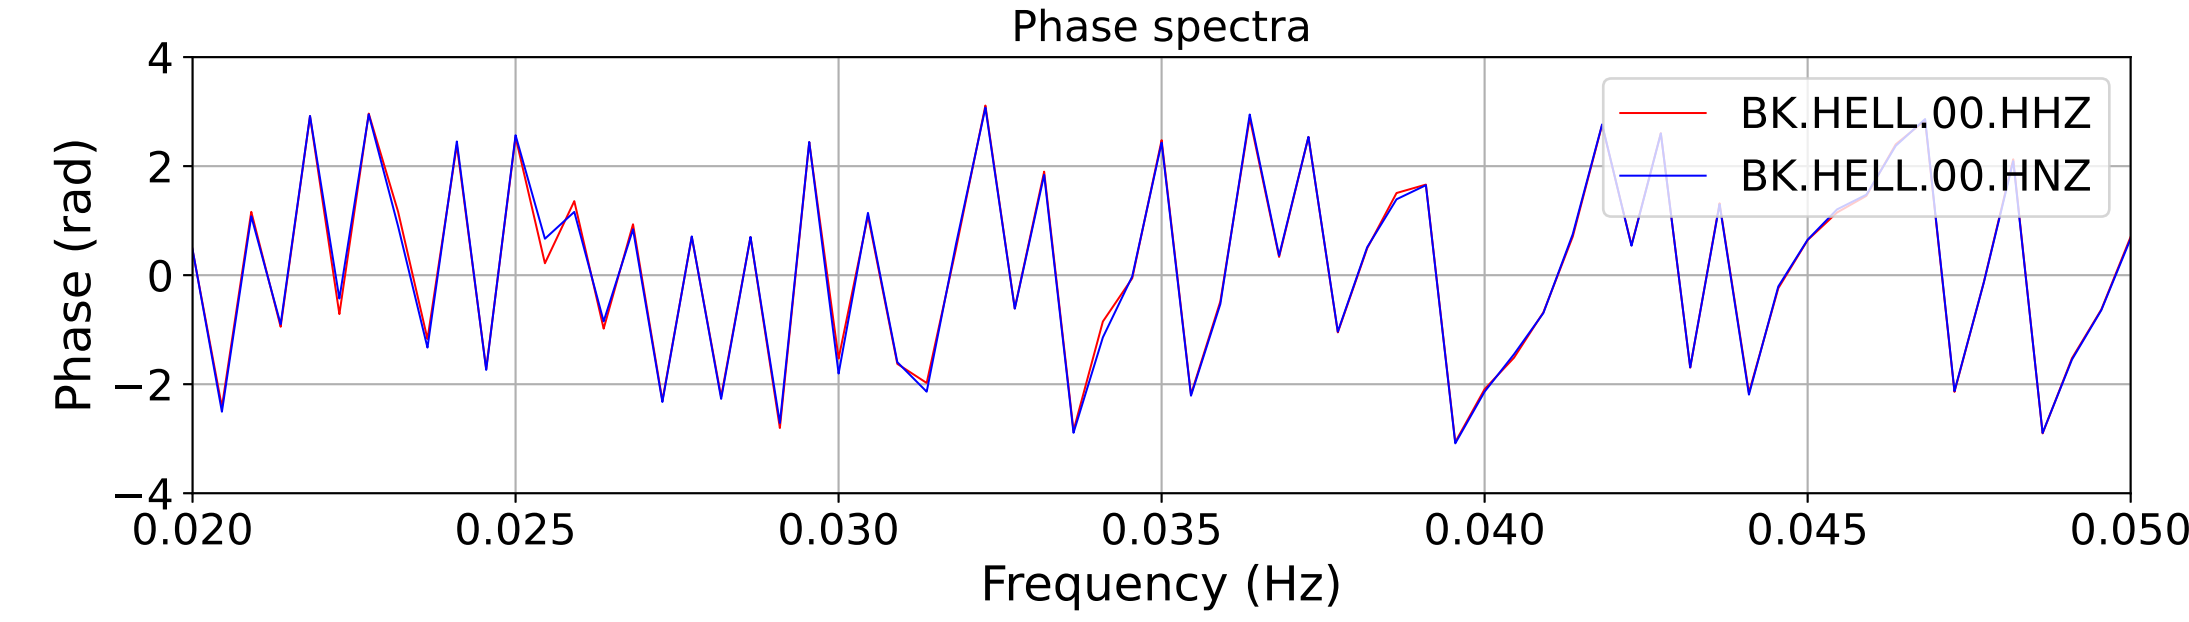

2025.087.062054_M7.7_us7000pn9s
Origin Time:2025-03-28T06:20:54.002000Z USGS event-id:us7000pn9s
M7.7 2025 Mandalay, Burma Earthquake