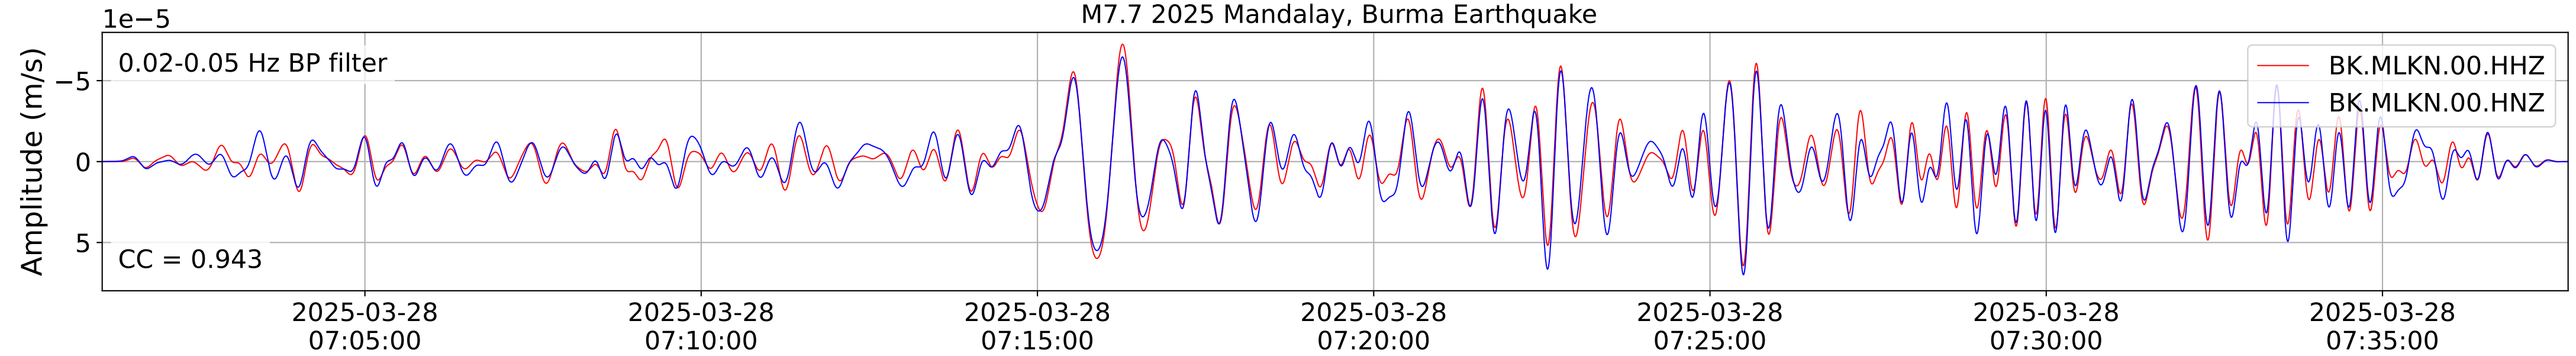

2025.087.062054_M7.7_us7000pn9s
Origin Time:2025-03-28T06:20:54.002000Z USGS event-id:us7000pn9s
M7.7 2025 Mandalay, Burma Earthquake