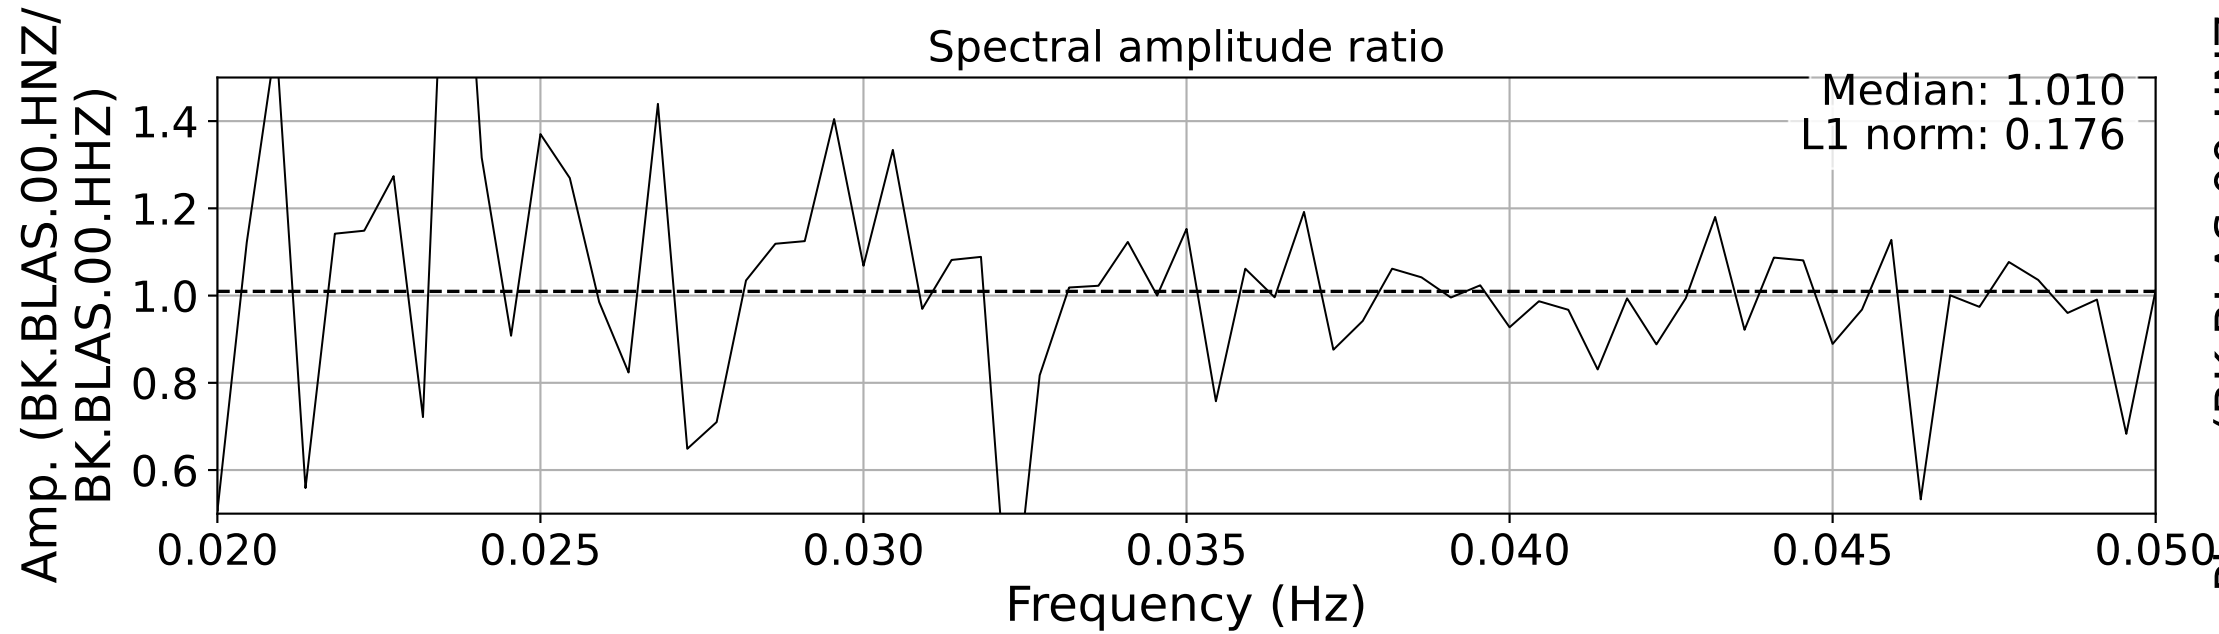

2025.087.062054_M7.7_us7000pn9s
Origin Time:2025-03-28T06:20:54.002000Z USGS event-id:us7000pn9s
M7.7 2025 Mandalay, Burma Earthquake