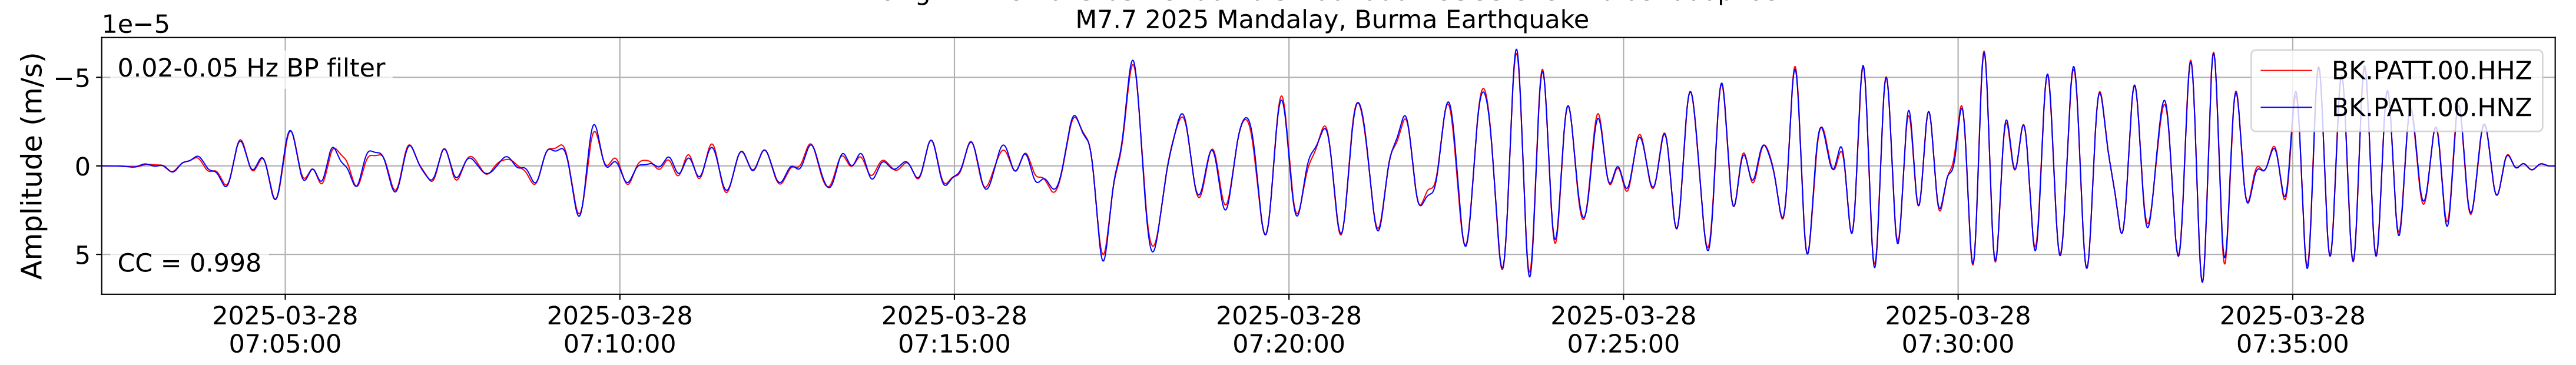

2025.087.062054_M7.7_us7000pn9s
Origin Time:2025-03-28T06:20:54.002000Z USGS event-id:us7000pn9s
M7.7 2025 Mandalay, Burma Earthquake