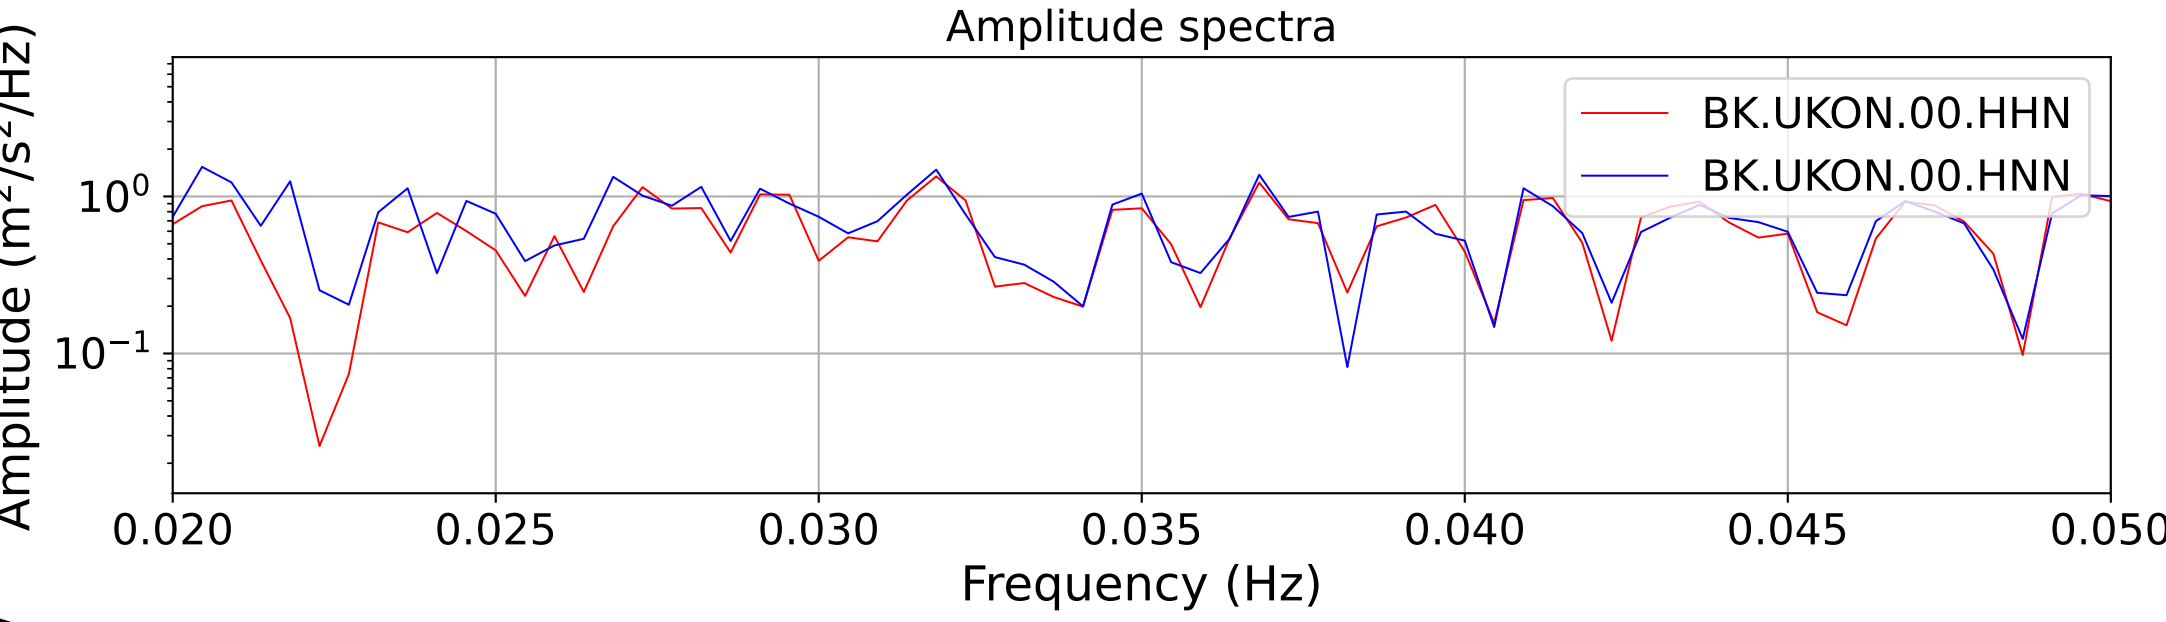

2025.087.062054_M7.7_us7000pn9s
Origin Time:2025-03-28T06:20:54.002000Z USGS event-id:us7000pn9s
M7.7 2025 Mandalay, Burma (Myanmar) Earthquake