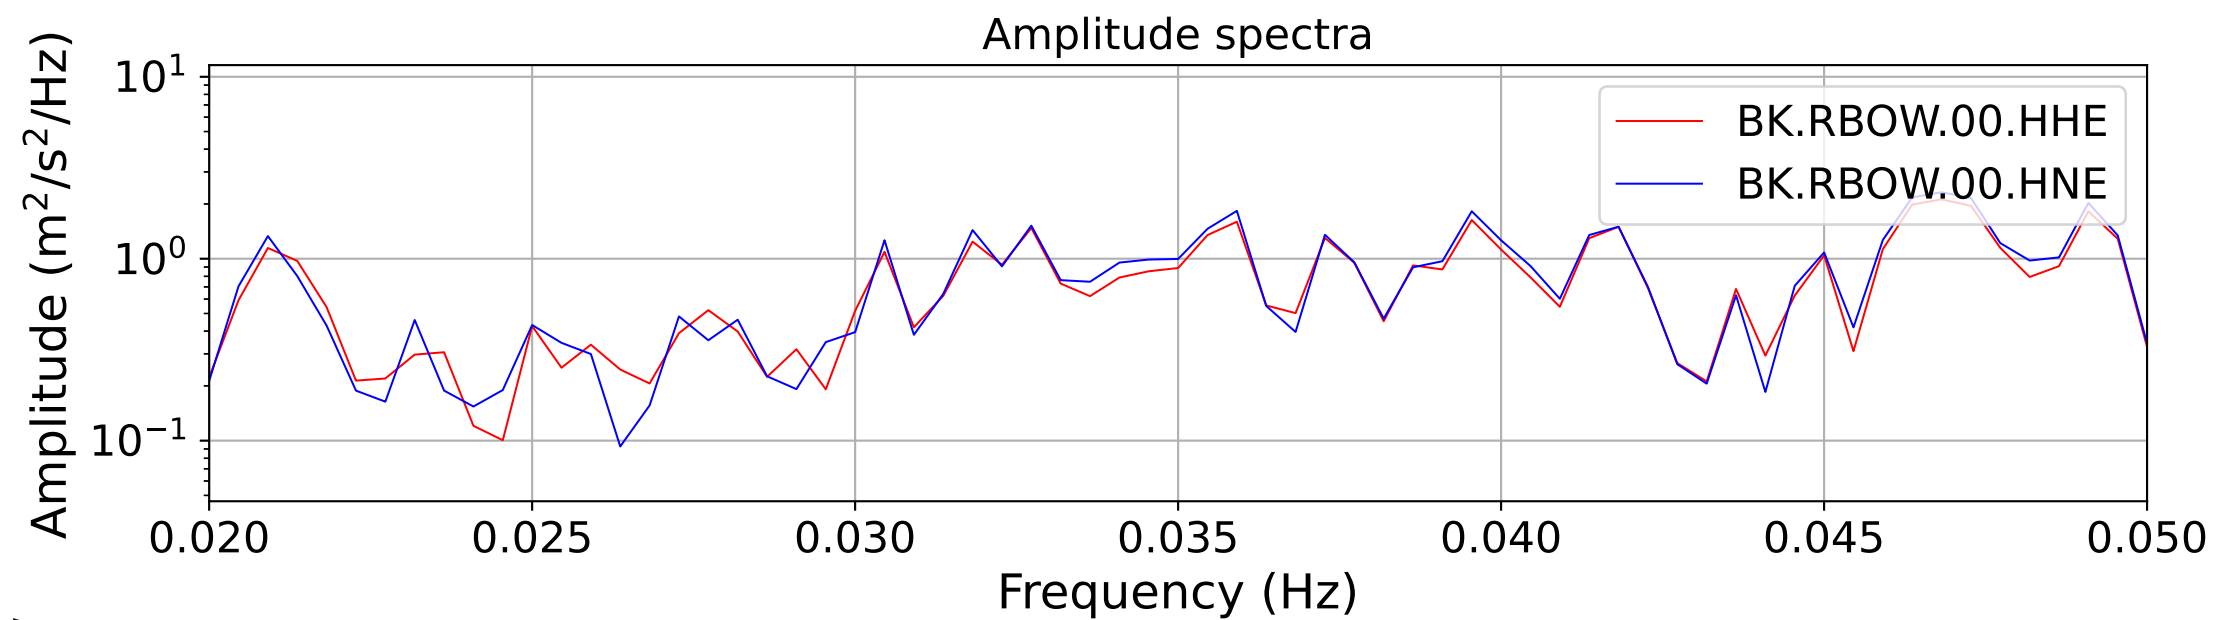

2025.087.062054_M7.7_us7000pn9s
Origin Time:2025-03-28T06:20:54.002000Z USGS event-id:us7000pn9s
M7.7 2025 Mandalay, Burma (Myanmar) Earthquake