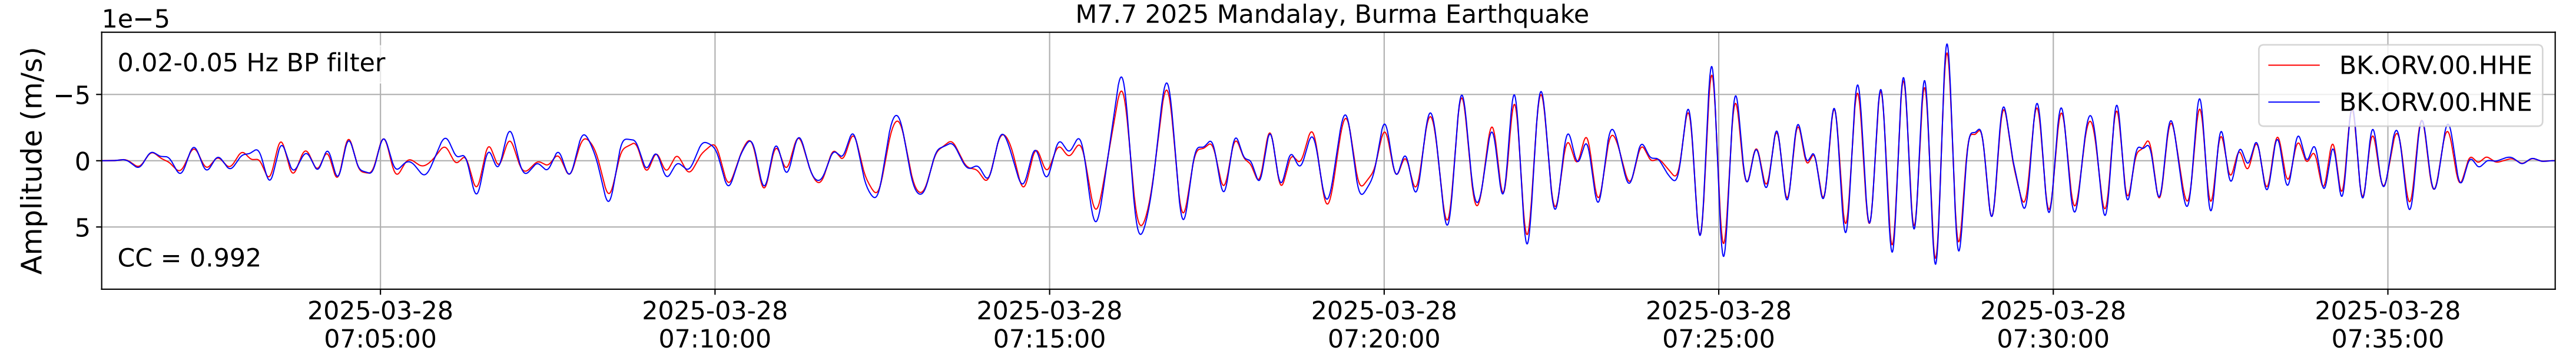

2025.087.062054_M7.7_us7000pn9s
Origin Time:2025-03-28T06:20:54.002000Z USGS event-id:us7000pn9s
M7.7 2025 Mandalay, Burma Earthquake