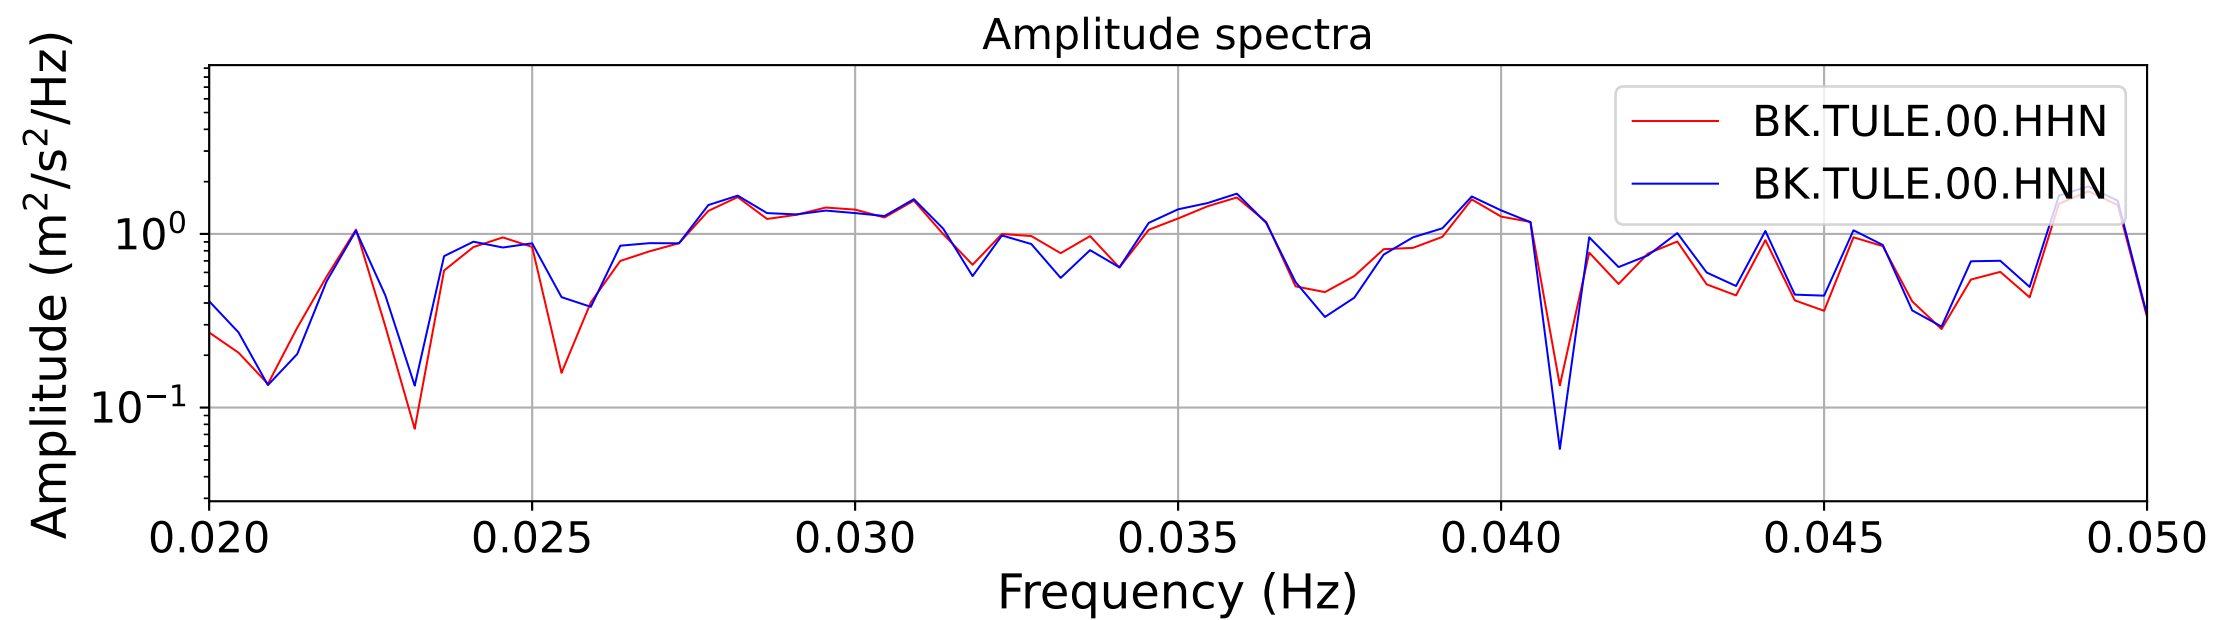

2025.087.062054_M7.7_us7000pn9s
Origin Time:2025-03-28T06:20:54.002000Z USGS event-id:us7000pn9s
M7.7 2025 Mandalay, Burma (Myanmar) Earthquake