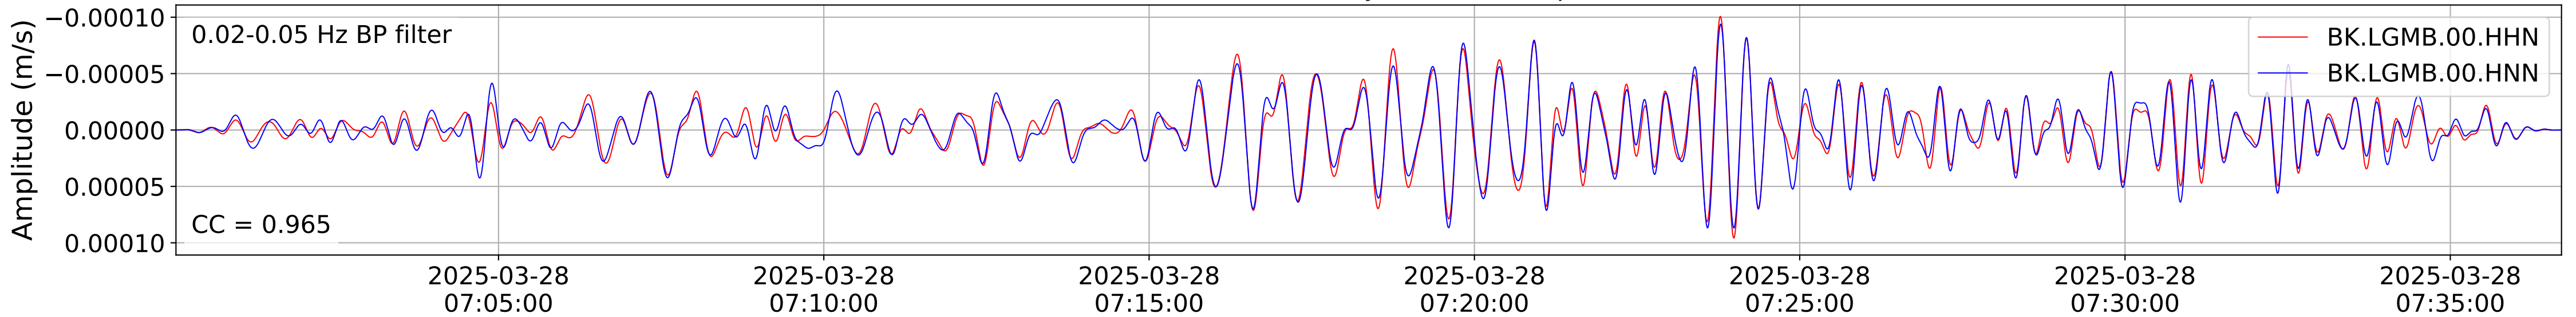

2025.087.062054_M7.7_us7000pn9s
Origin Time:2025-03-28T06:20:54.002000Z USGS event-id:us7000pn9s
M7.7 2025 Mandalay, Burma Earthquake