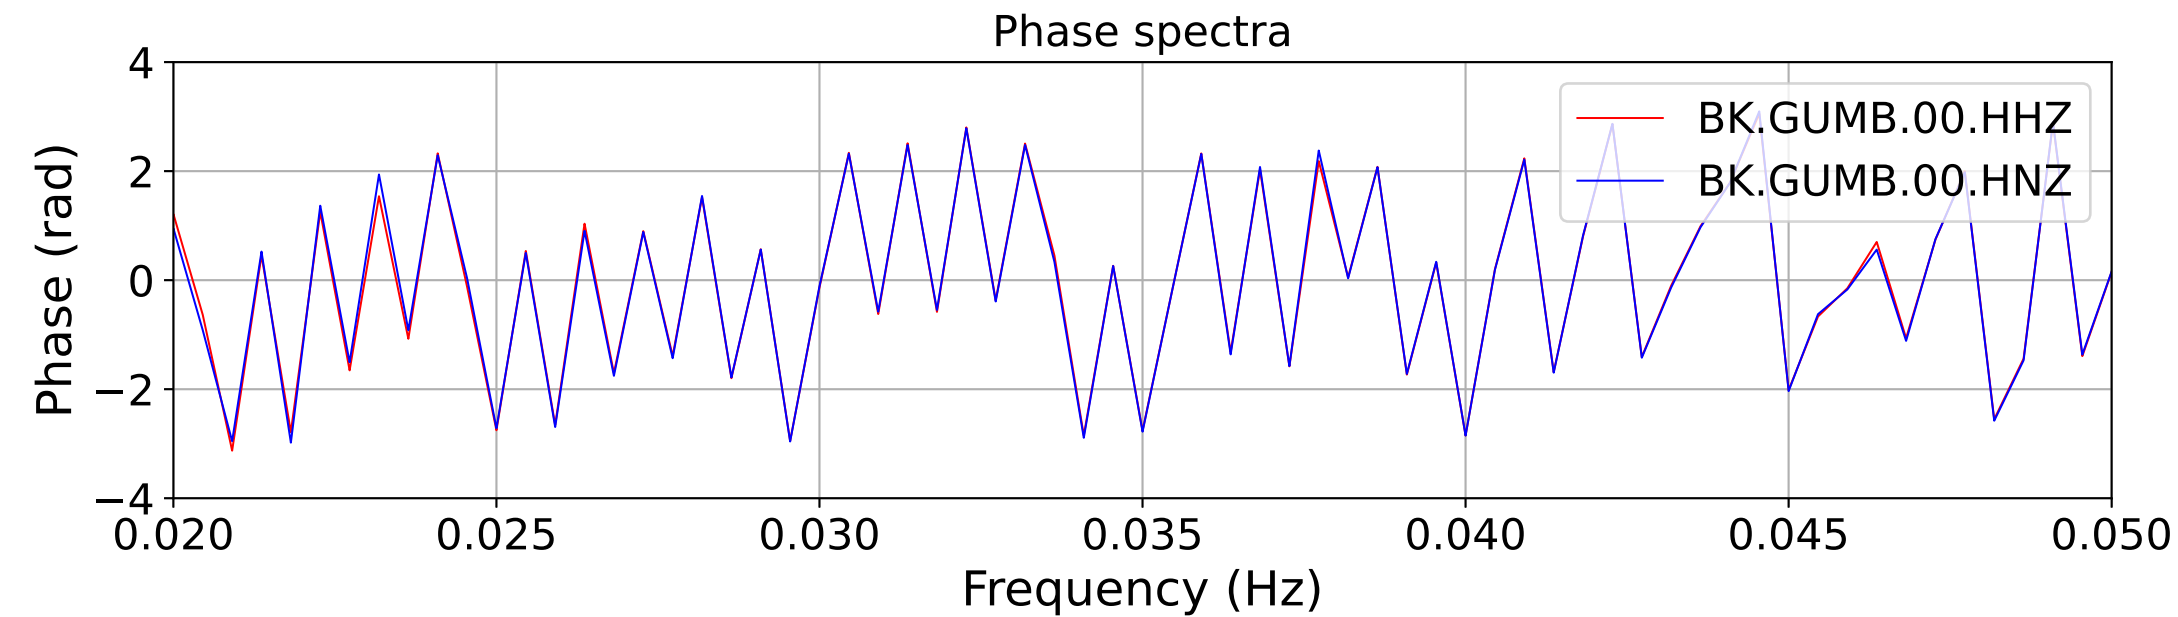

2025.087.062054_M7.7_us7000pn9s
Origin Time:2025-03-28T06:20:54.002000Z USGS event-id:us7000pn9s
M7.7 2025 Mandalay, Burma Earthquake