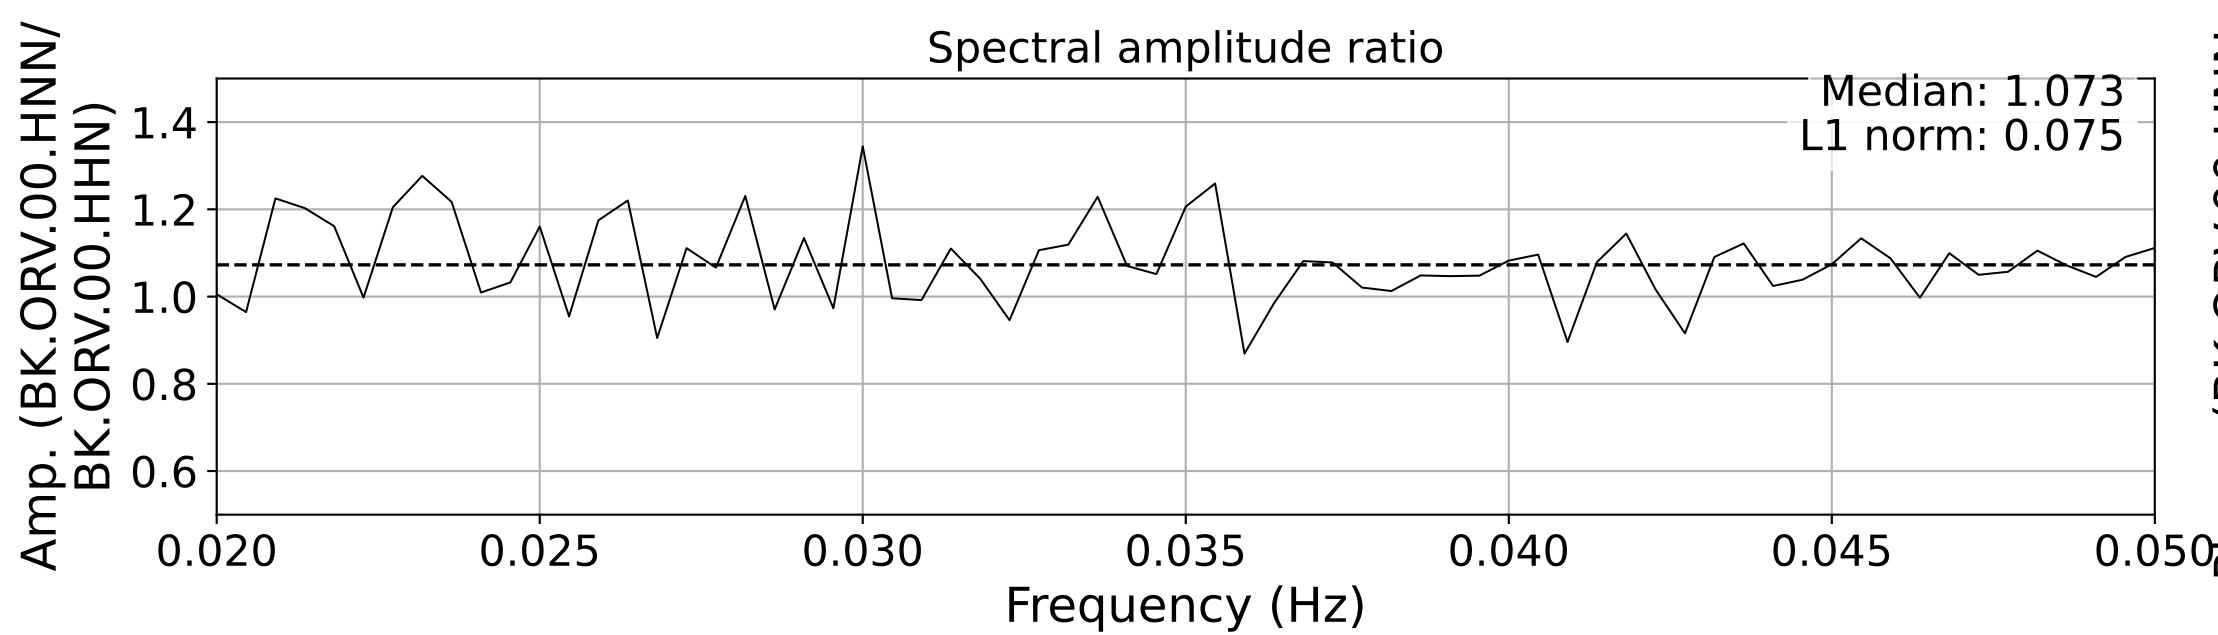

2025.087.062054_M7.7_us7000pn9s
Origin Time:2025-03-28T06:20:54.002000Z USGS event-id:us7000pn9s
M7.7 2025 Mandalay, Burma Earthquake