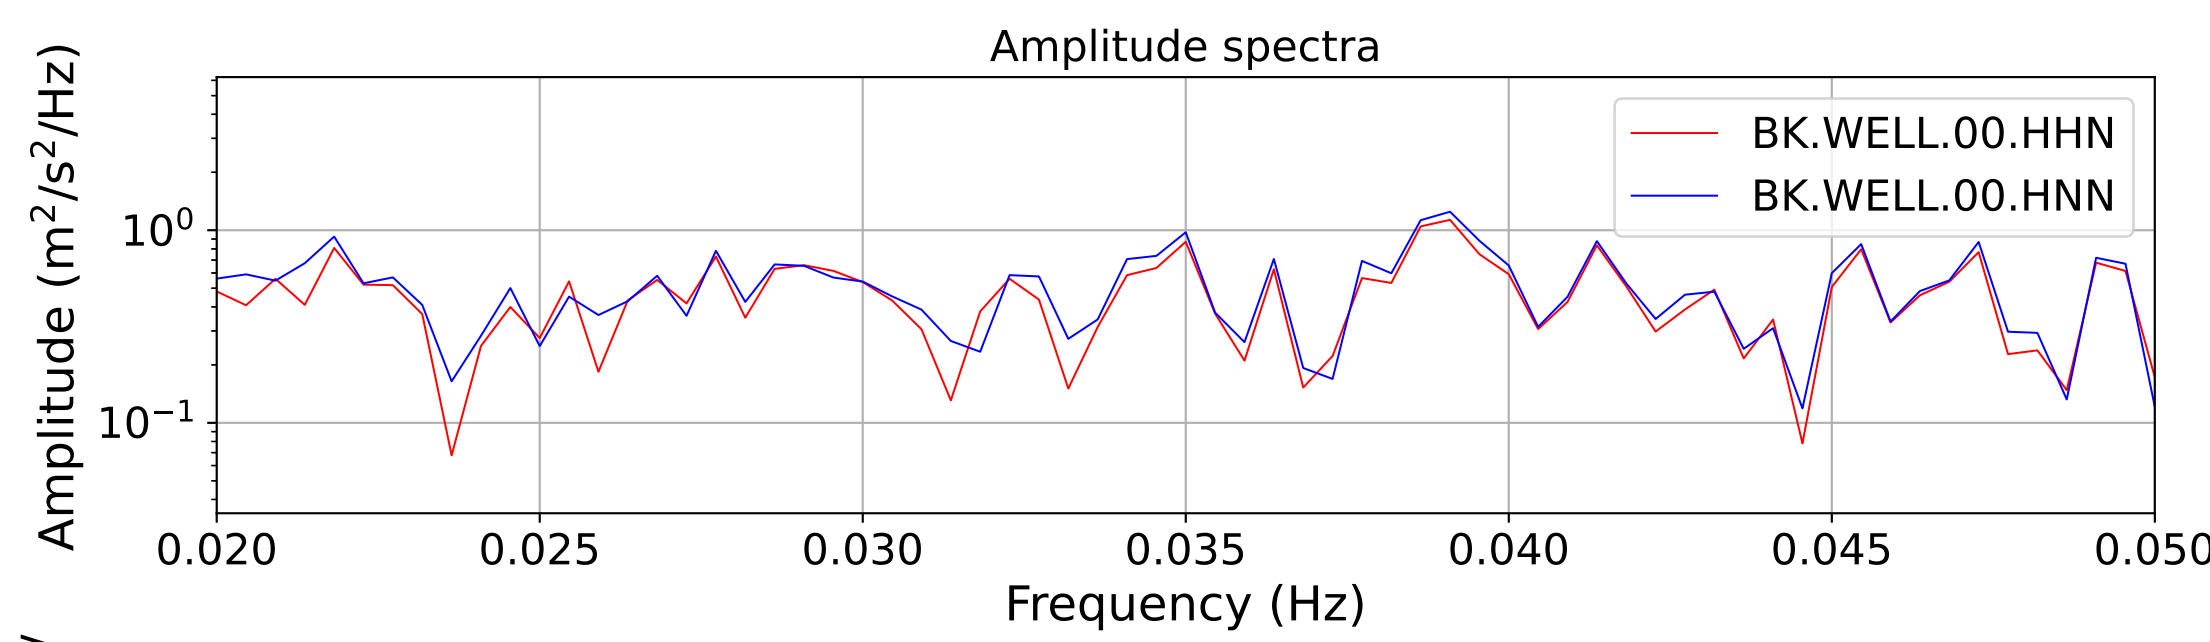

2025.087.062054_M7.7_us7000pn9s
Origin Time:2025-03-28T06:20:54.002000Z USGS event-id:us7000pn9s
M7.7 2025 Mandalay, Burma (Myanmar) Earthquake