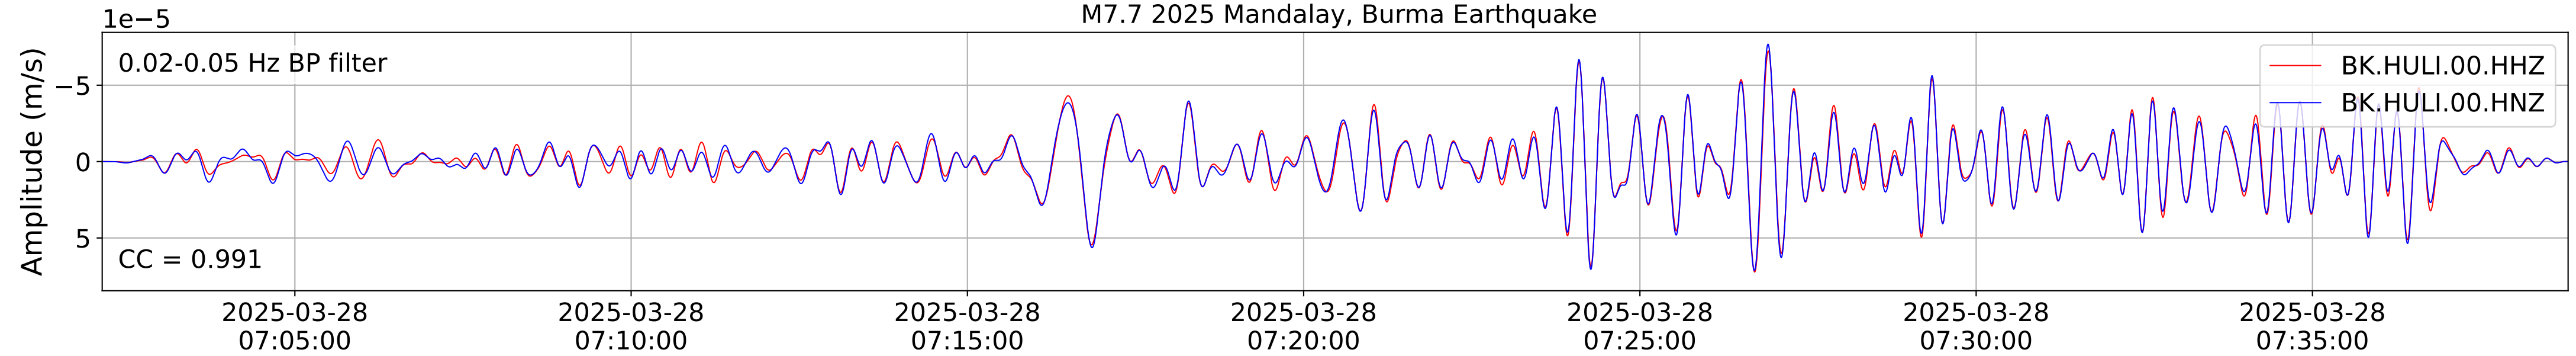

2025.087.062054_M7.7_us7000pn9s
Origin Time:2025-03-28T06:20:54.002000Z USGS event-id:us7000pn9s
M7.7 2025 Mandalay, Burma Earthquake