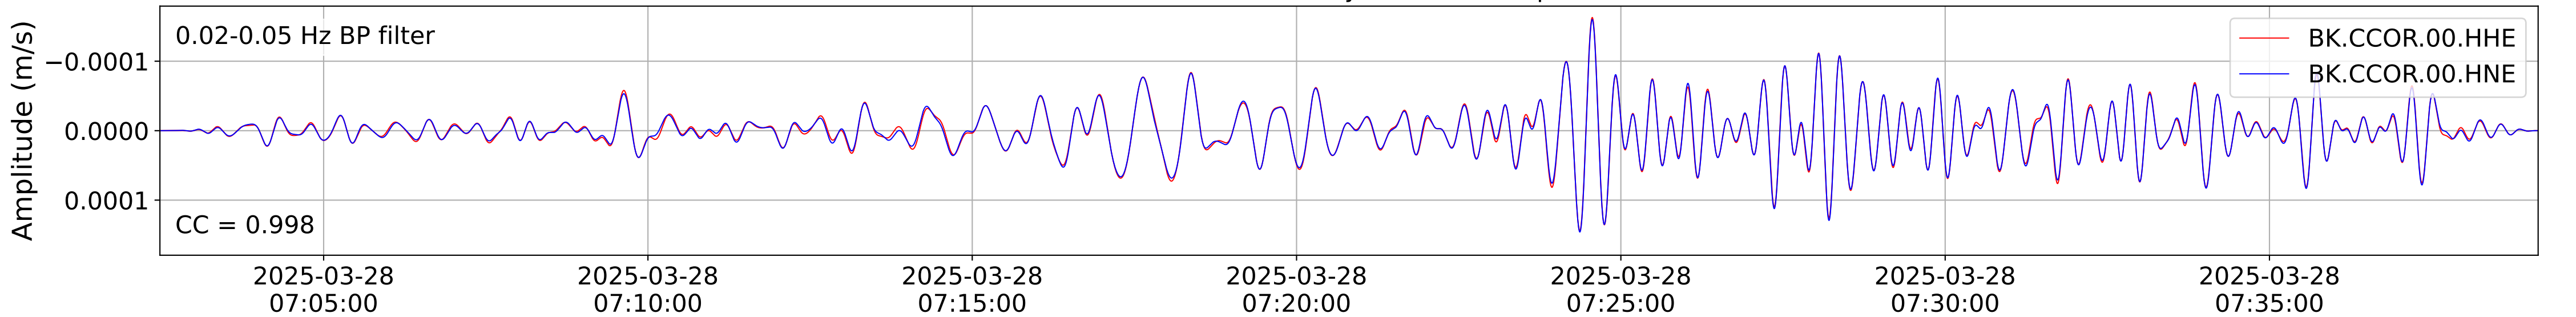

2025.087.062054_M7.7_us7000pn9s
Origin Time:2025-03-28T06:20:54.002000Z USGS event-id:us7000pn9s
M7.7 2025 Mandalay, Burma Earthquake