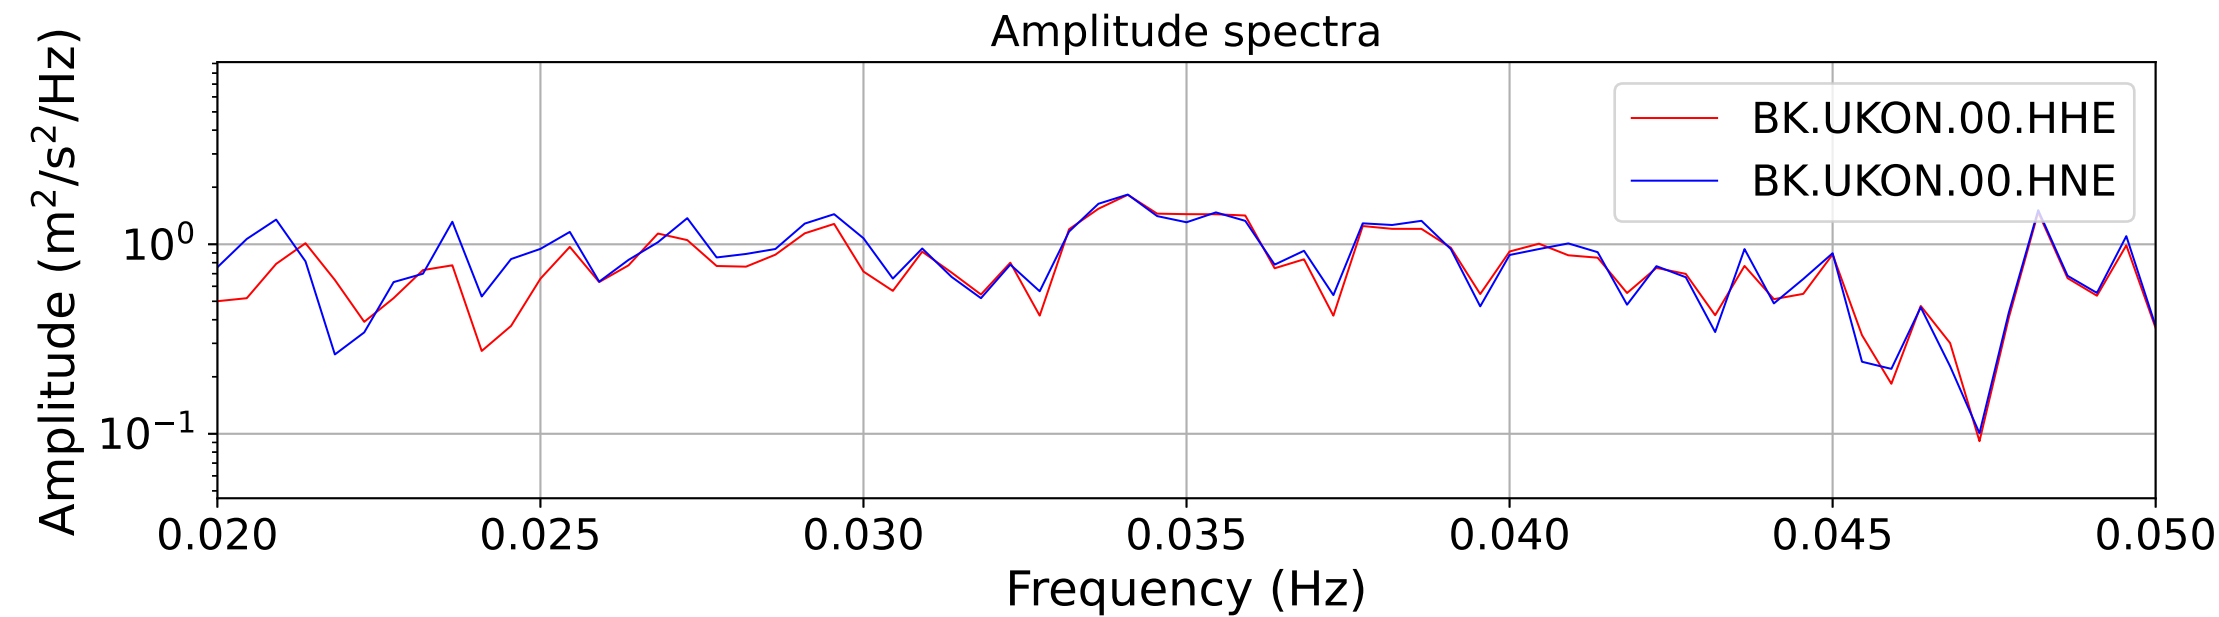

2025.087.062054_M7.7_us7000pn9s
Origin Time:2025-03-28T06:20:54.002000Z USGS event-id:us7000pn9s
M7.7 2025 Mandalay, Burma (Myanmar) Earthquake