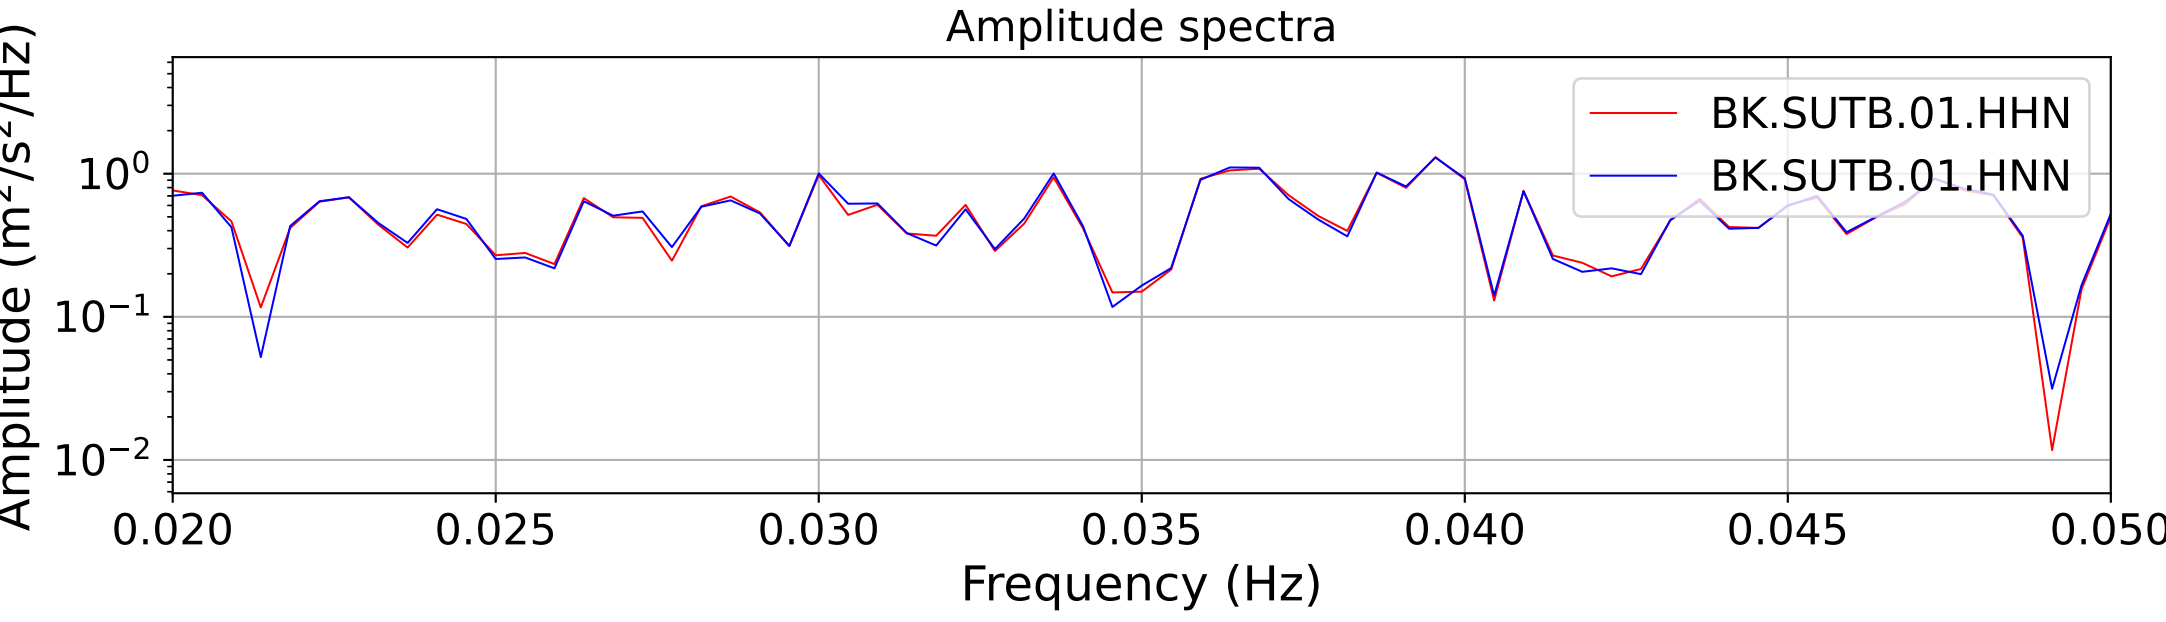

2025.087.062054_M7.7_us7000pn9s
Origin Time:2025-03-28T06:20:54.002000Z USGS event-id:us7000pn9s
M7.7 2025 Mandalay, Burma (Myanmar) Earthquake