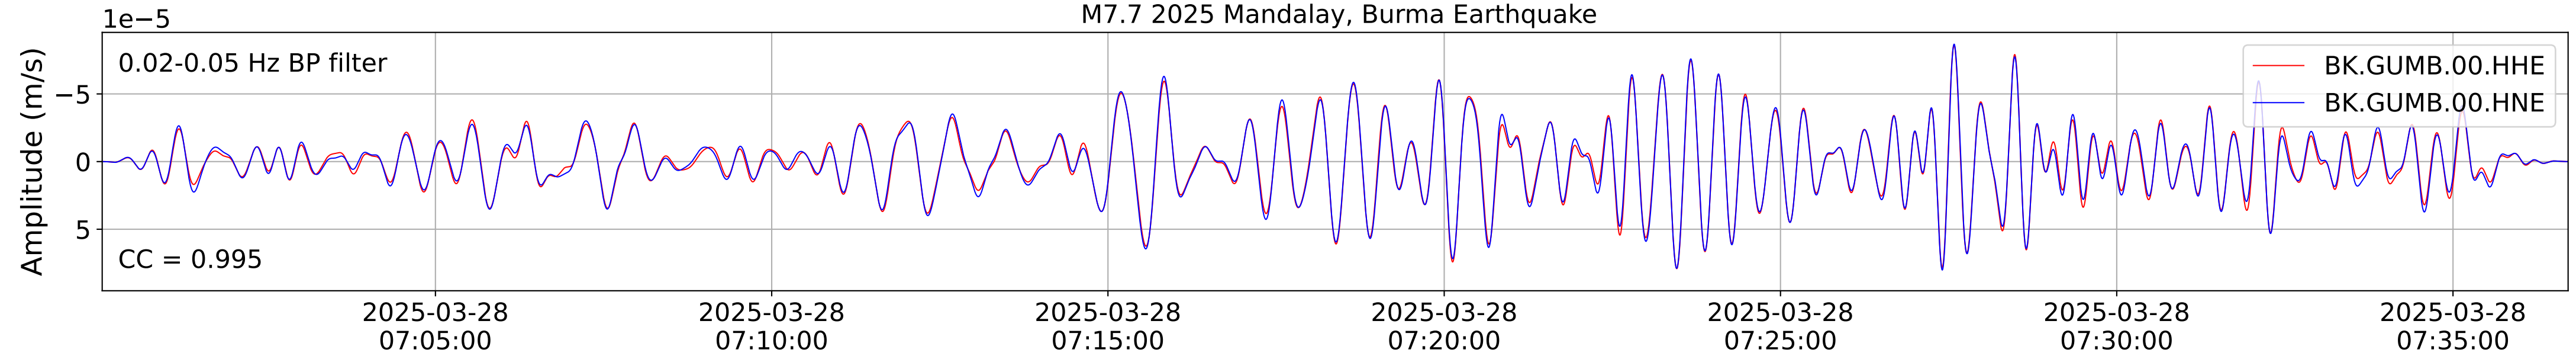

2025.087.062054_M7.7_us7000pn9s
Origin Time:2025-03-28T06:20:54.002000Z USGS event-id:us7000pn9s
M7.7 2025 Mandalay, Burma Earthquake