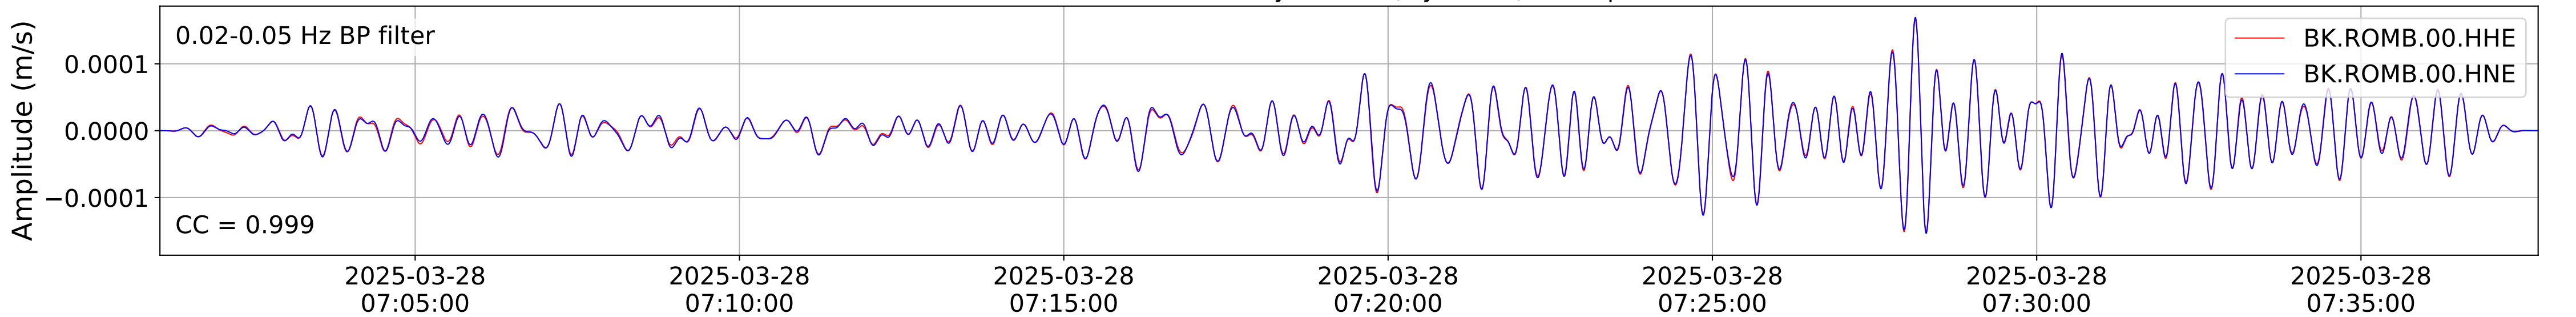

2025.087.062054_M7.7_us7000pn9s
Origin Time:2025-03-28T06:20:54.002000Z USGS event-id:us7000pn9s
M7.7 2025 Mandalay, Burma (Myanmar) Earthquake