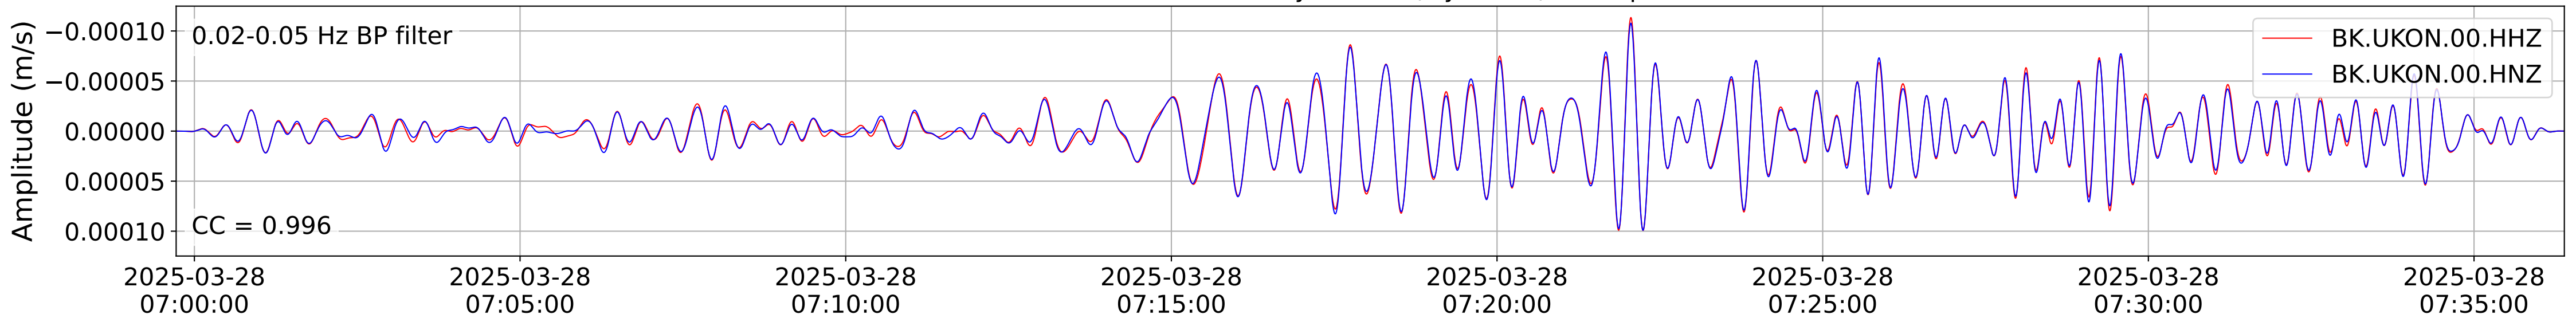

2025.087.062054_M7.7_us7000pn9s
Origin Time:2025-03-28T06:20:54.002000Z USGS event-id:us7000pn9s
M7.7 2025 Mandalay, Burma (Myanmar) Earthquake