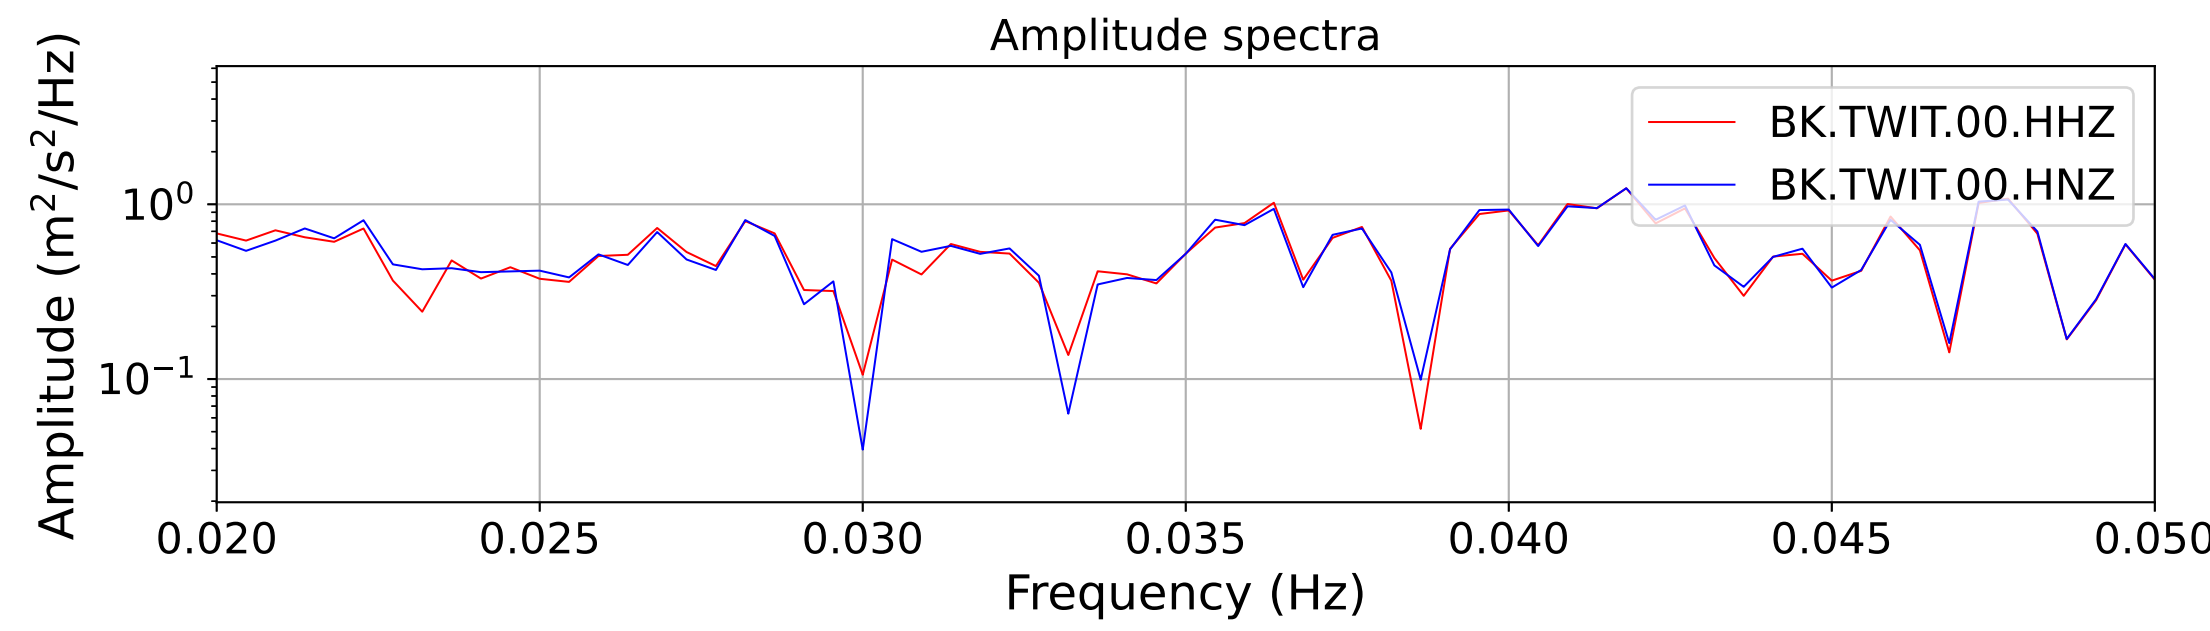

2025.087.062054_M7.7_us7000pn9s
Origin Time:2025-03-28T06:20:54.002000Z USGS event-id:us7000pn9s
M7.7 2025 Mandalay, Burma (Myanmar) Earthquake