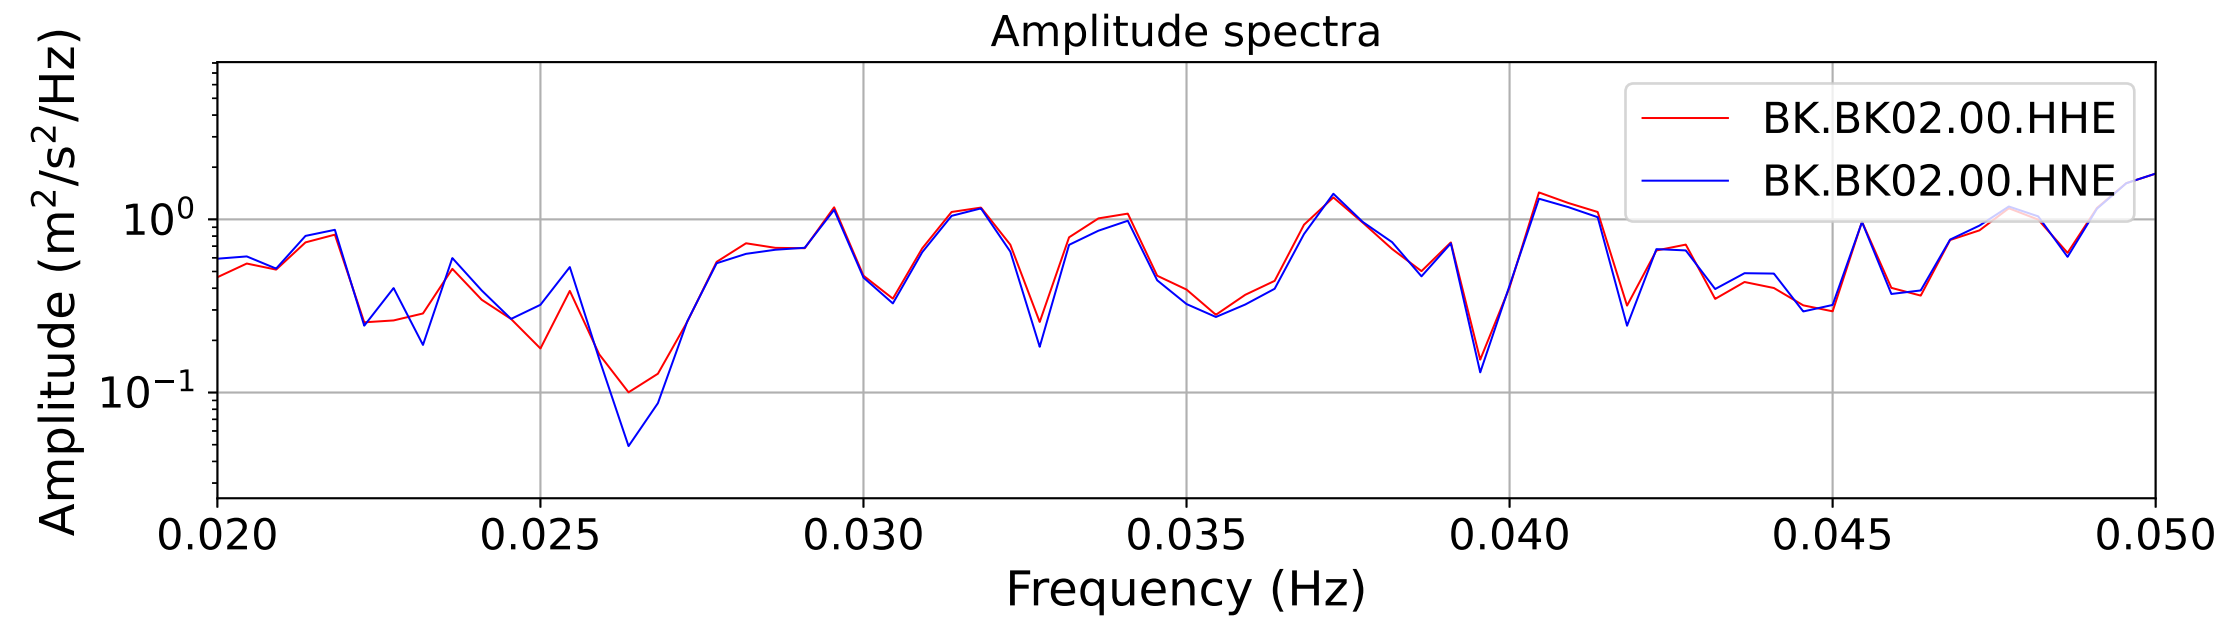

2025.087.062054_M7.7_us7000pn9s
Origin Time:2025-03-28T06:20:54.002000Z USGS event-id:us7000pn9s
M7.7 2025 Mandalay, Burma (Myanmar) Earthquake