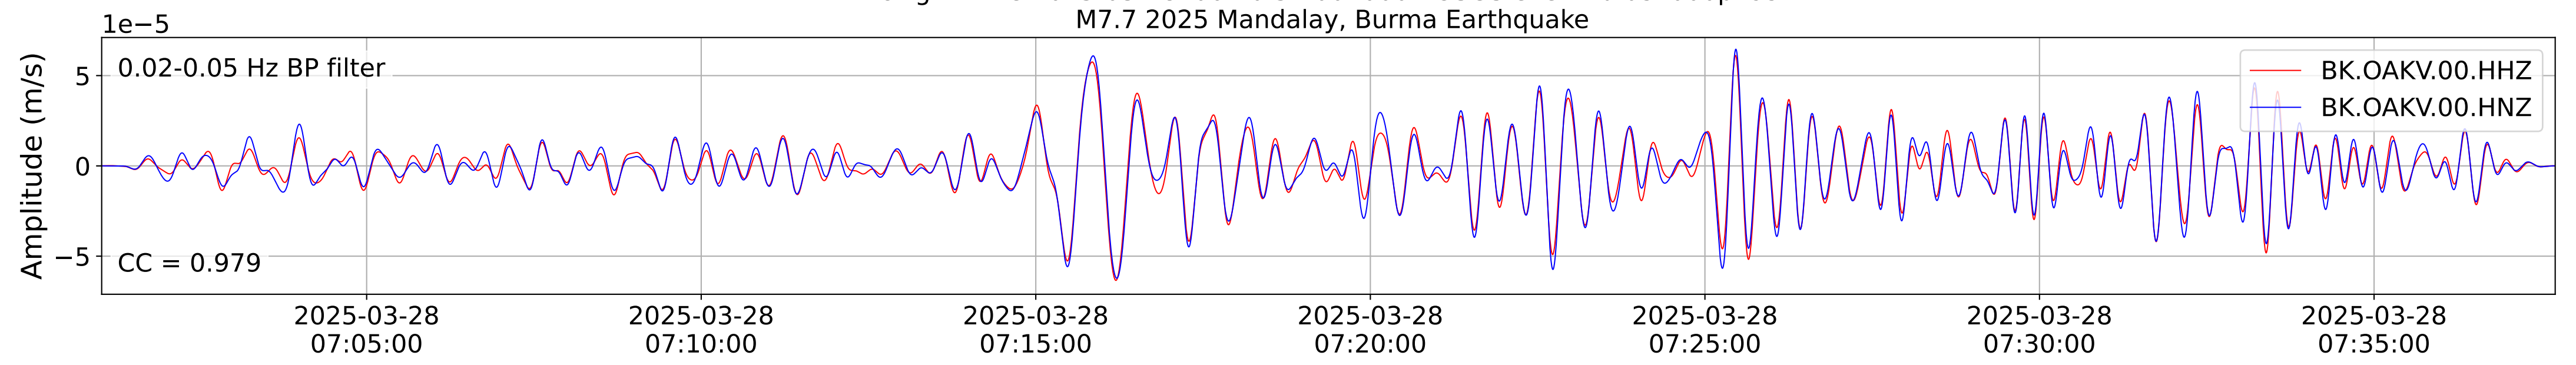

2025.087.062054_M7.7_us7000pn9s
Origin Time:2025-03-28T06:20:54.002000Z USGS event-id:us7000pn9s
M7.7 2025 Mandalay, Burma Earthquake