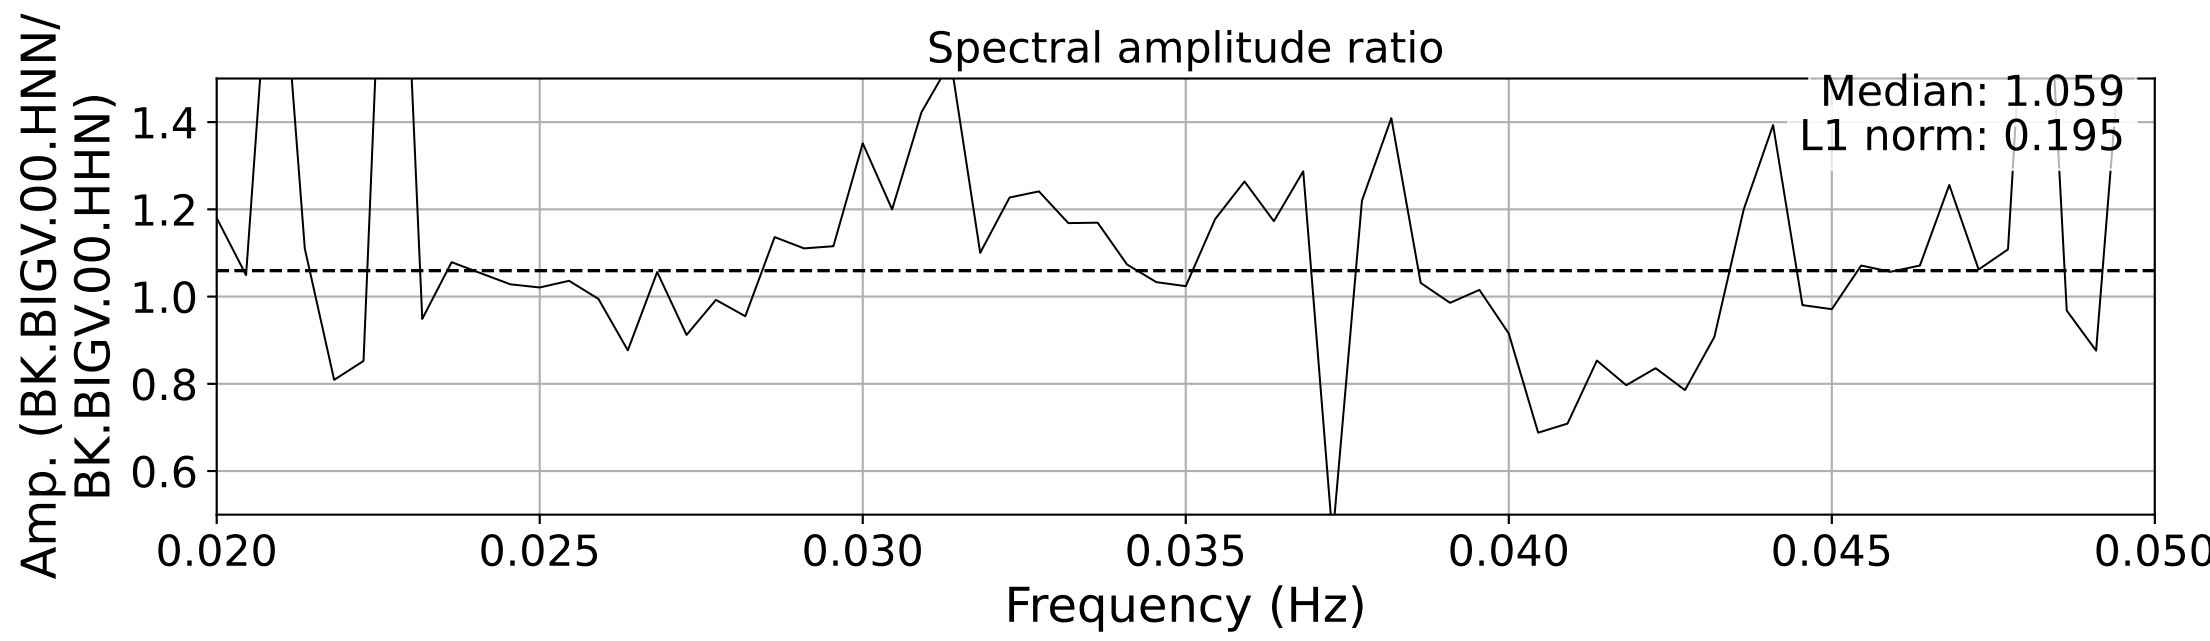

2025.087.062054_M7.7_us7000pn9s
Origin Time:2025-03-28T06:20:54.002000Z USGS event-id:us7000pn9s
M7.7 2025 Mandalay, Burma Earthquake