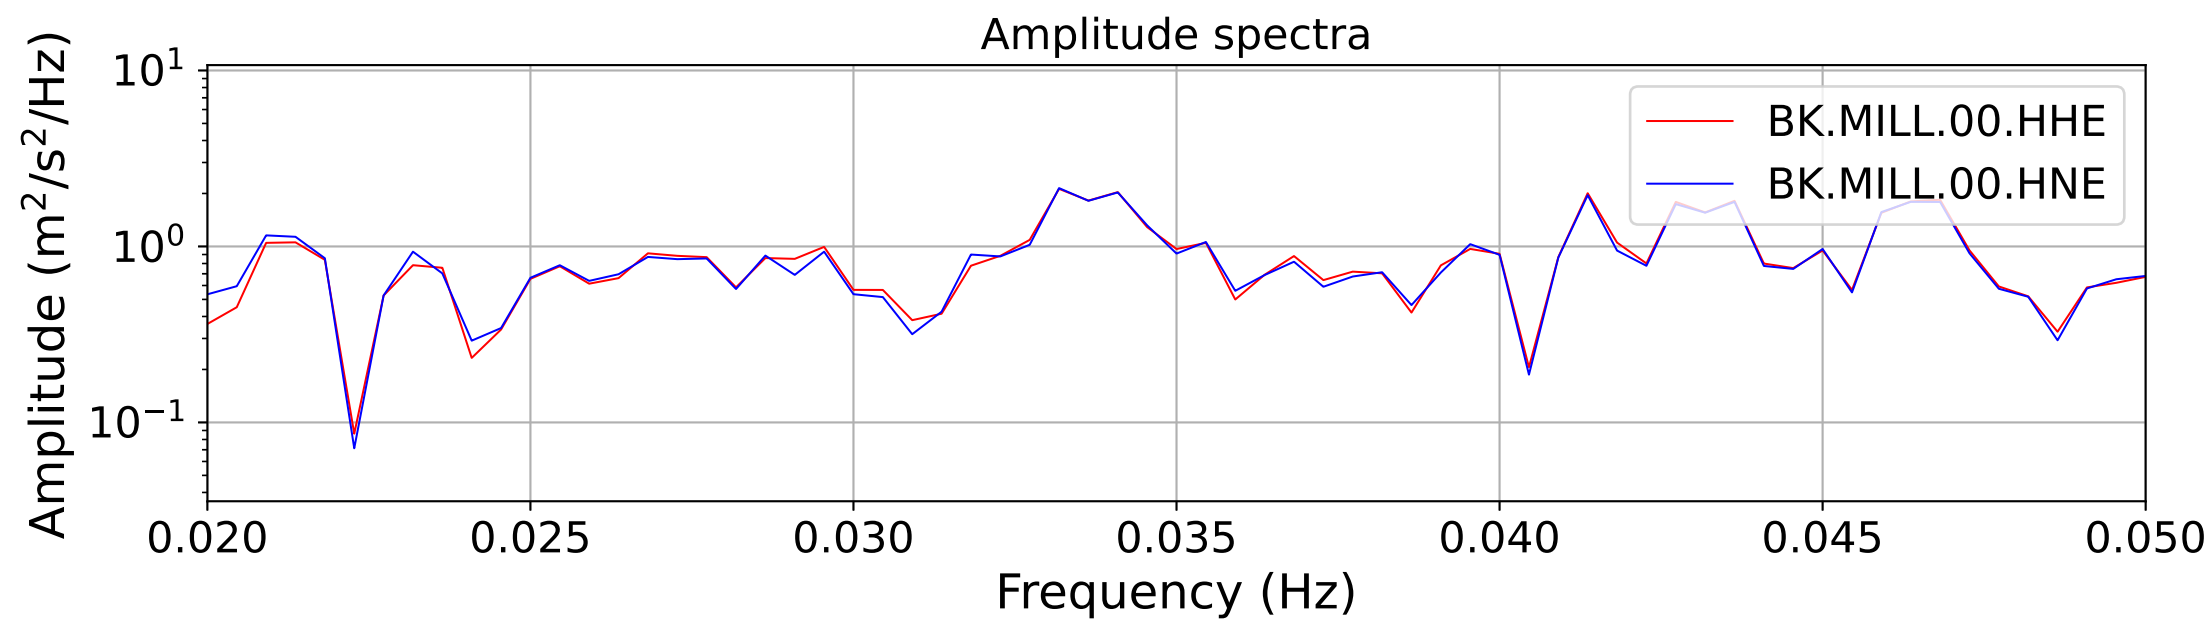

2025.087.062054_M7.7_us7000pn9s
Origin Time:2025-03-28T06:20:54.002000Z USGS event-id:us7000pn9s
M7.7 2025 Mandalay, Burma Earthquake