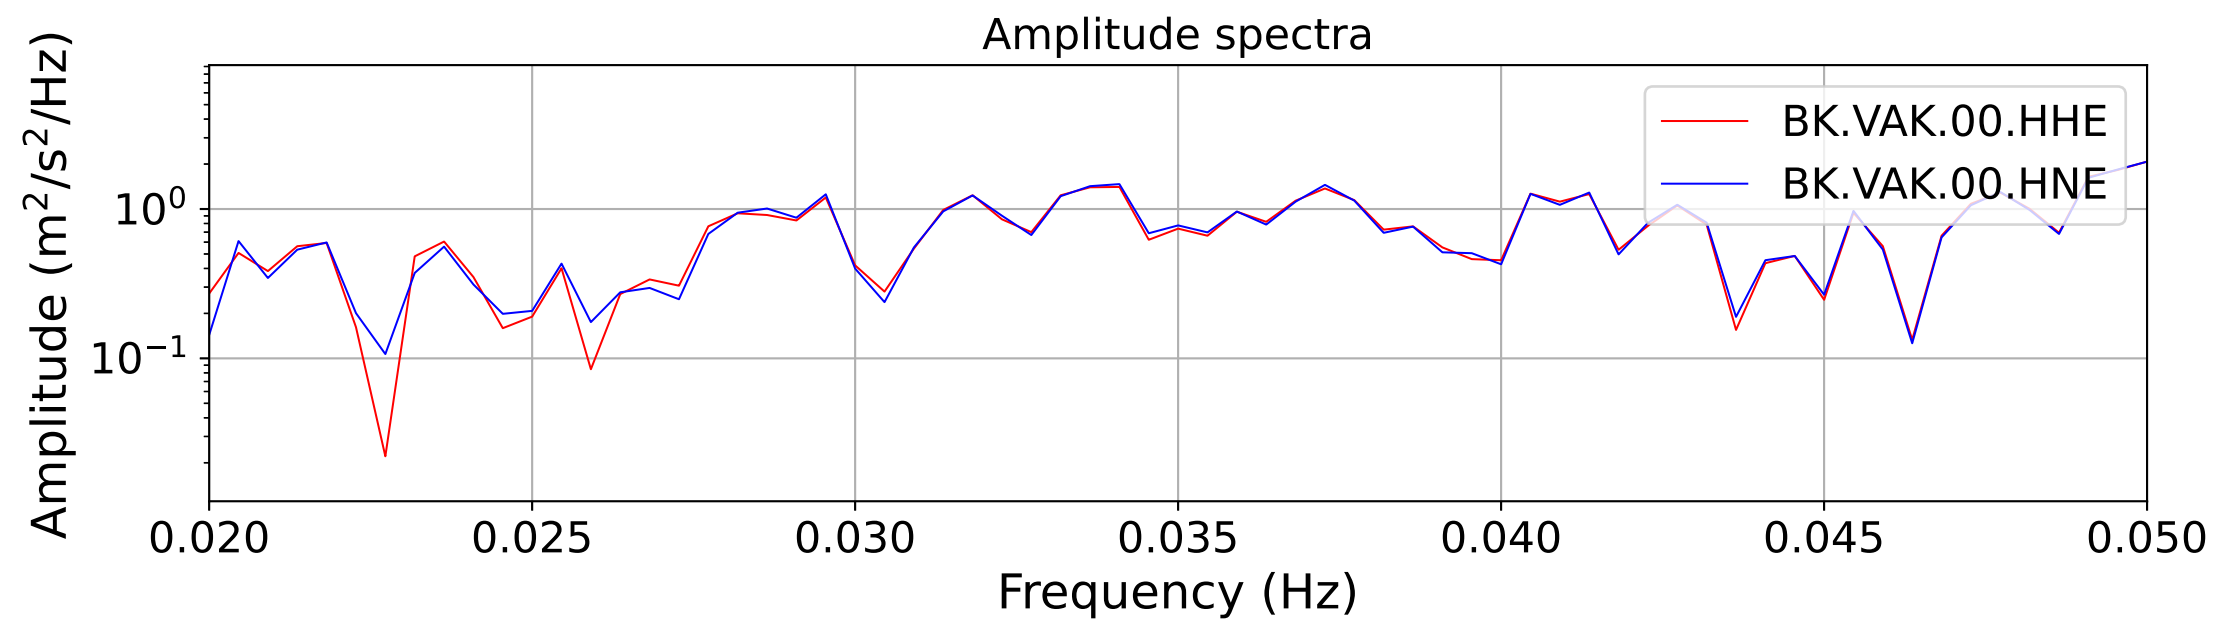

2025.087.062054_M7.7_us7000pn9s
Origin Time:2025-03-28T06:20:54.002000Z USGS event-id:us7000pn9s
M7.7 2025 Mandalay, Burma (Myanmar) Earthquake