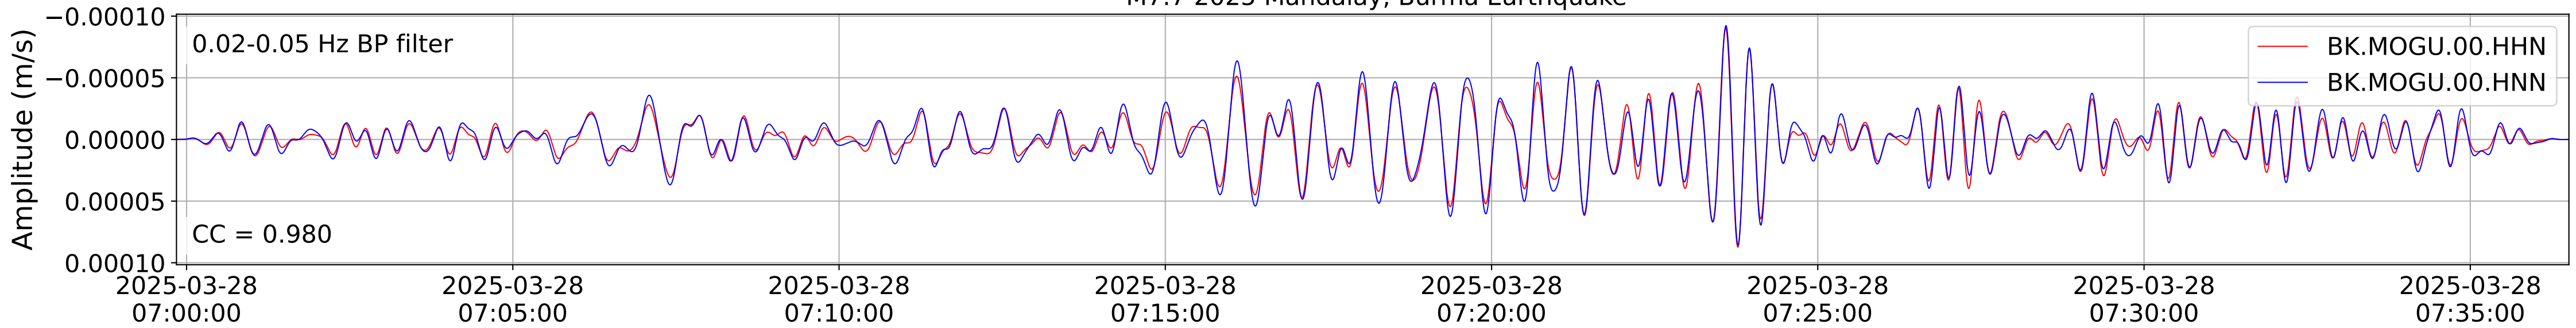

2025.087.062054_M7.7_us7000pn9s
Origin Time:2025-03-28T06:20:54.002000Z USGS event-id:us7000pn9s
M7.7 2025 Mandalay, Burma Earthquake