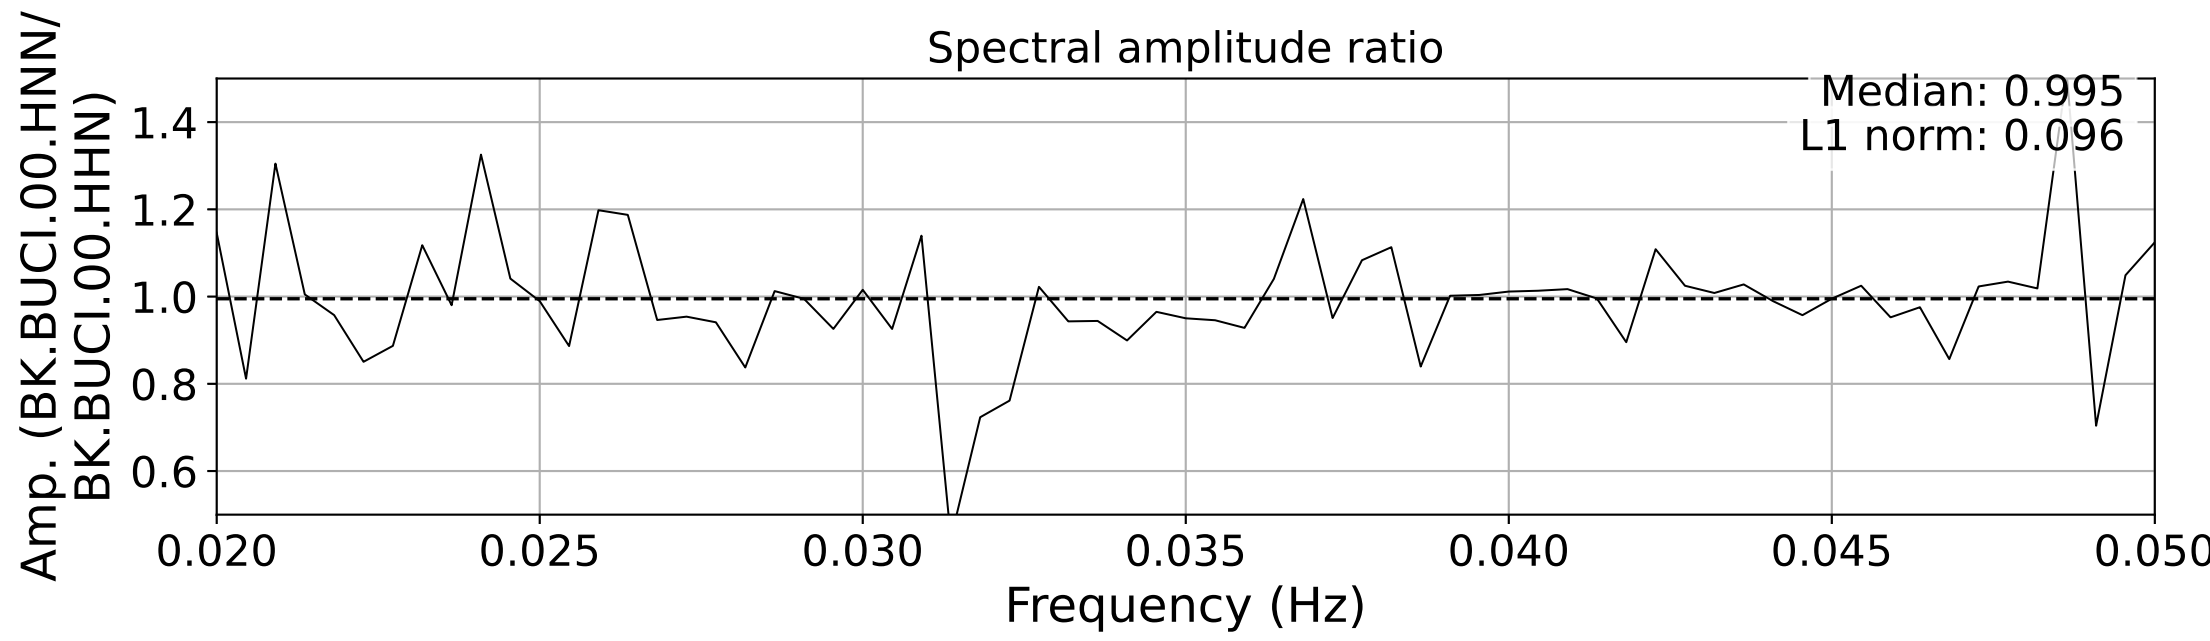

2025.087.062054_M7.7_us7000pn9s
Origin Time:2025-03-28T06:20:54.002000Z USGS event-id:us7000pn9s
M7.7 2025 Mandalay, Burma Earthquake