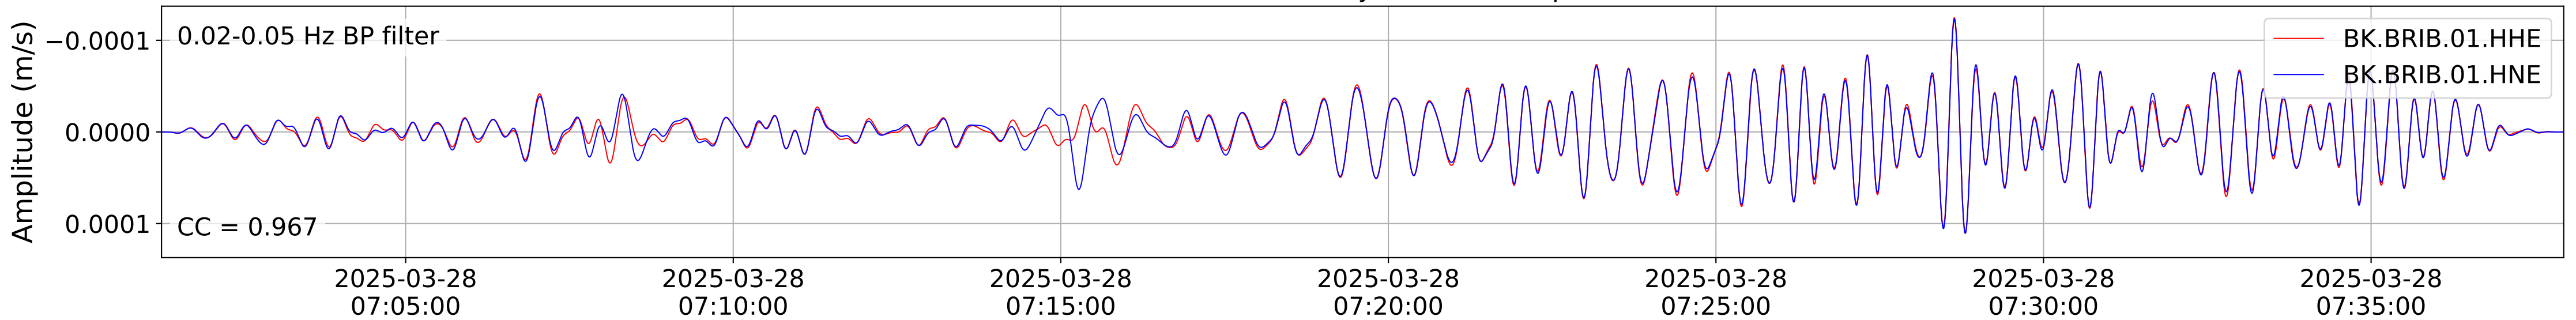

2025.087.062054_M7.7_us7000pn9s
Origin Time:2025-03-28T06:20:54.002000Z USGS event-id:us7000pn9s
M7.7 2025 Mandalay, Burma Earthquake