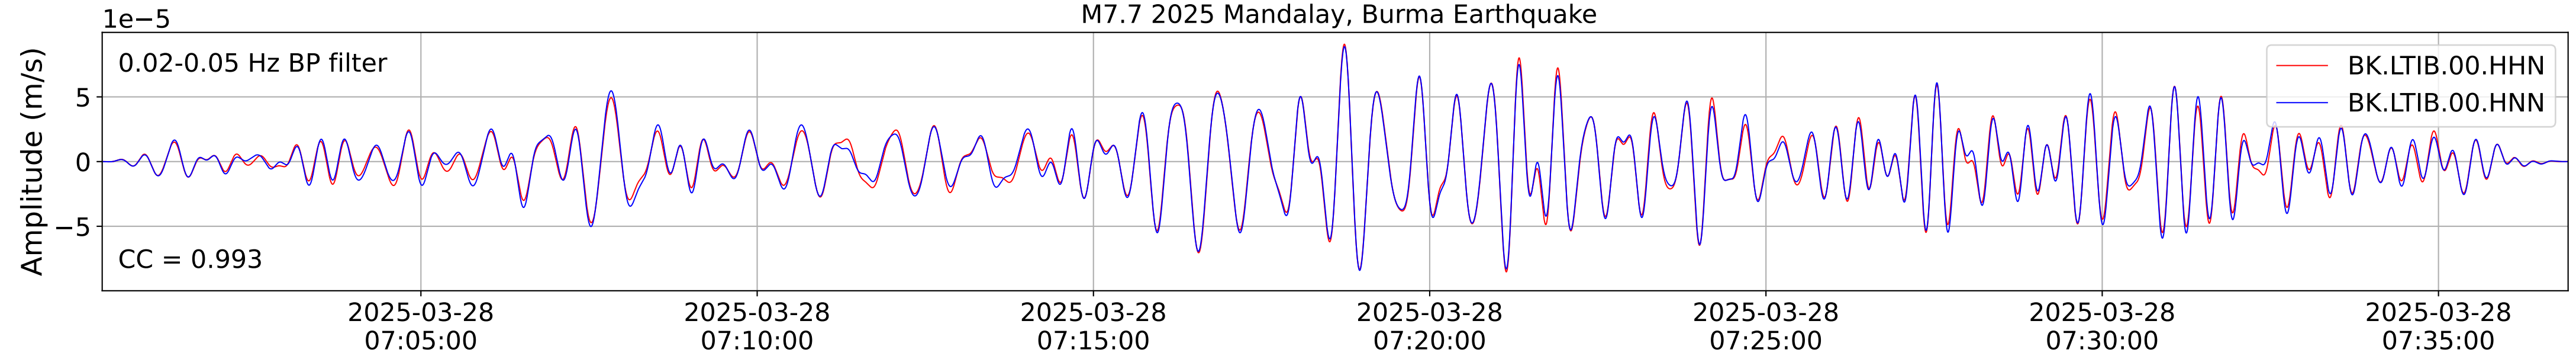

2025.087.062054_M7.7_us7000pn9s
Origin Time:2025-03-28T06:20:54.002000Z USGS event-id:us7000pn9s
M7.7 2025 Mandalay, Burma Earthquake