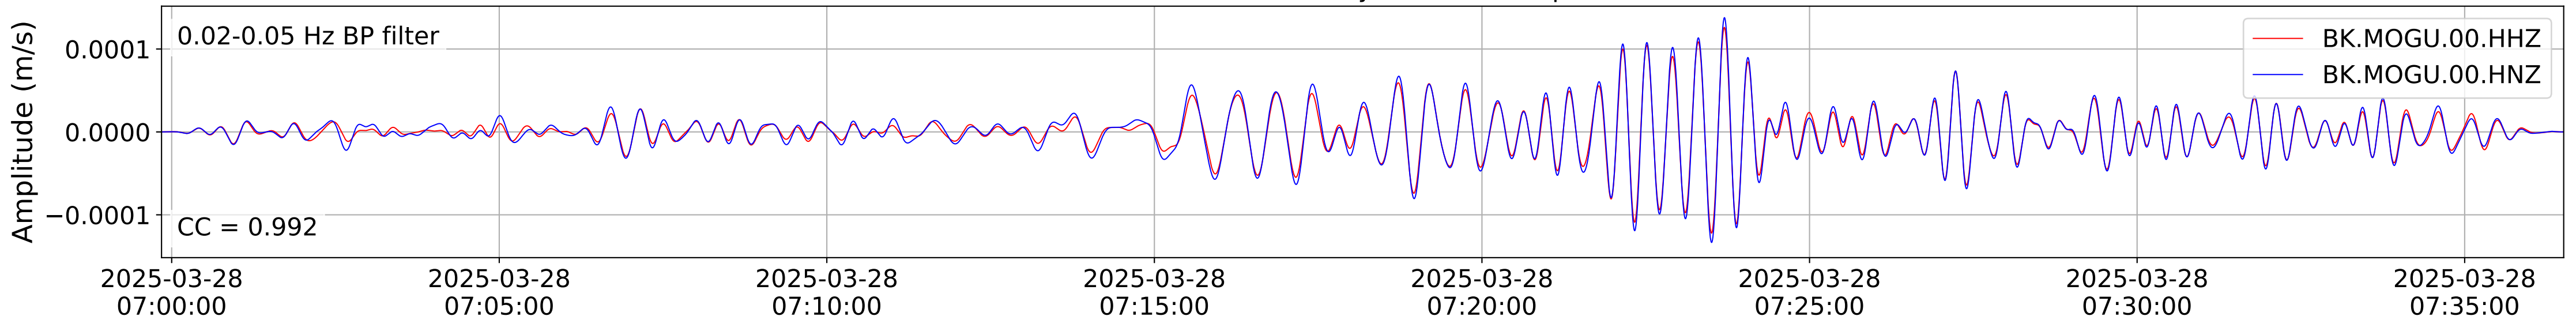

2025.087.062054_M7.7_us7000pn9s
Origin Time:2025-03-28T06:20:54.002000Z USGS event-id:us7000pn9s
M7.7 2025 Mandalay, Burma Earthquake