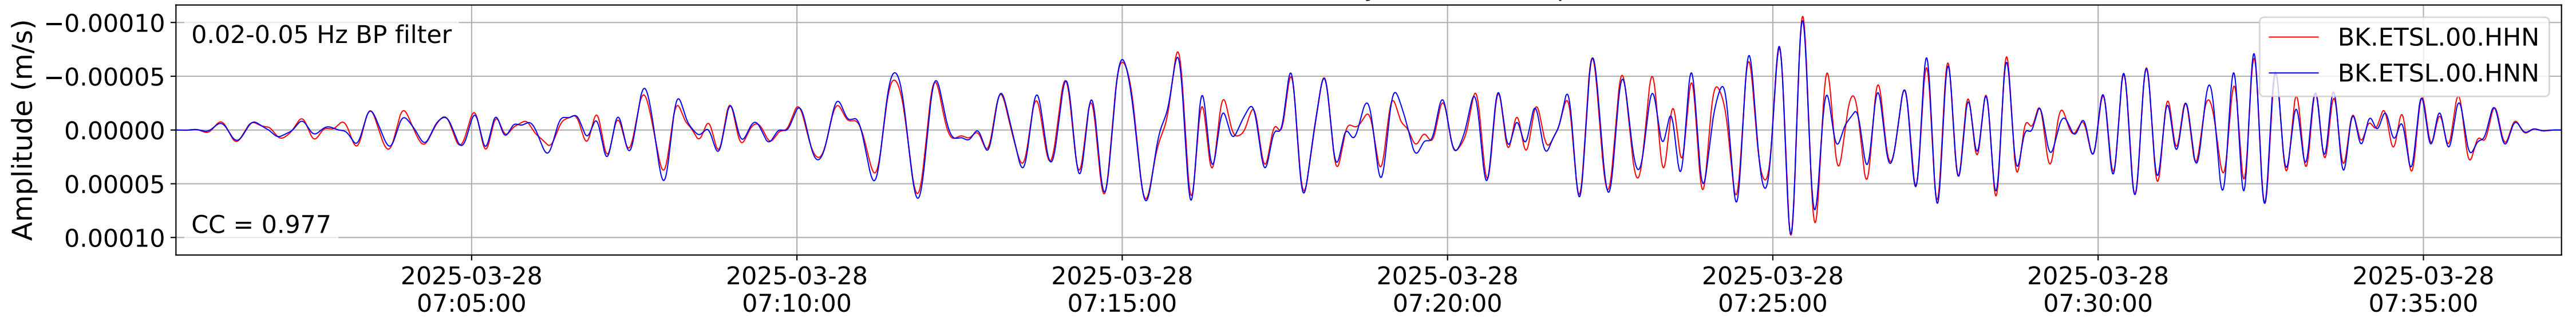

2025.087.062054_M7.7_us7000pn9s
Origin Time:2025-03-28T06:20:54.002000Z USGS event-id:us7000pn9s
M7.7 2025 Mandalay, Burma Earthquake