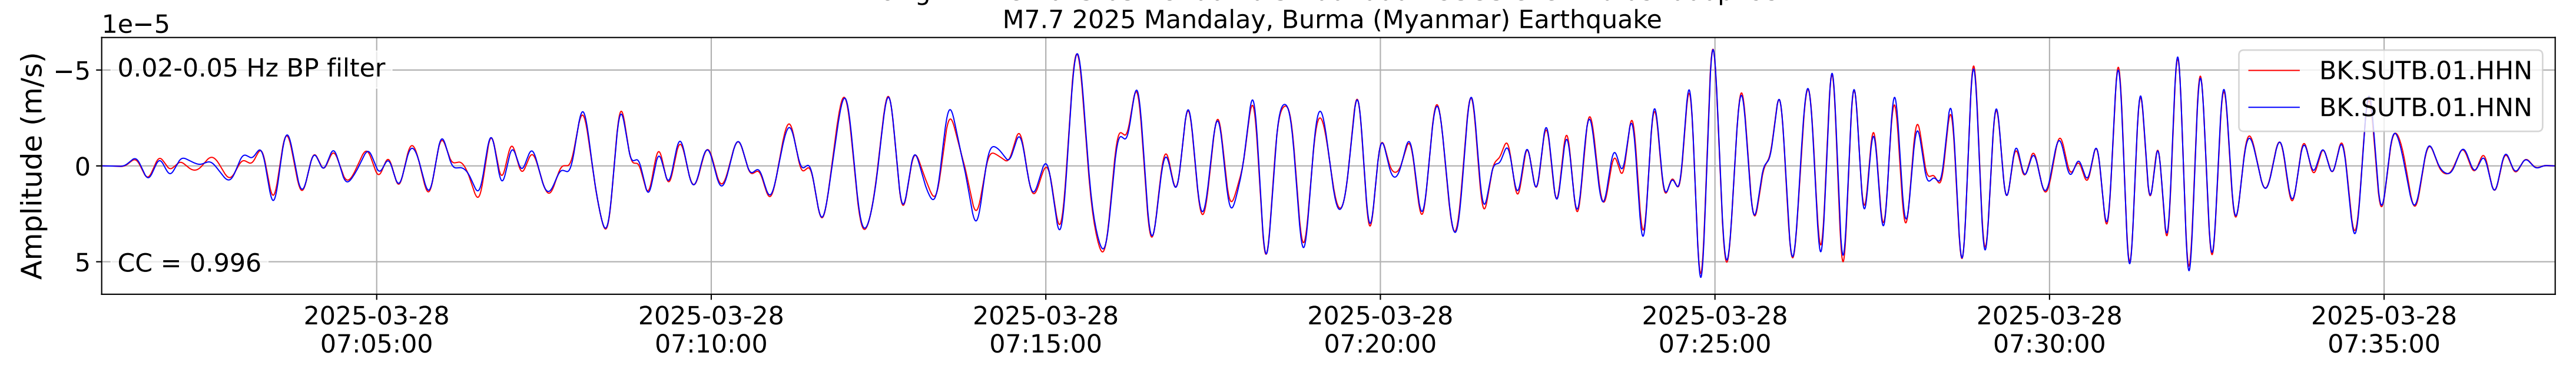

2025.087.062054_M7.7_us7000pn9s
Origin Time:2025-03-28T06:20:54.002000Z USGS event-id:us7000pn9s
M7.7 2025 Mandalay, Burma (Myanmar) Earthquake