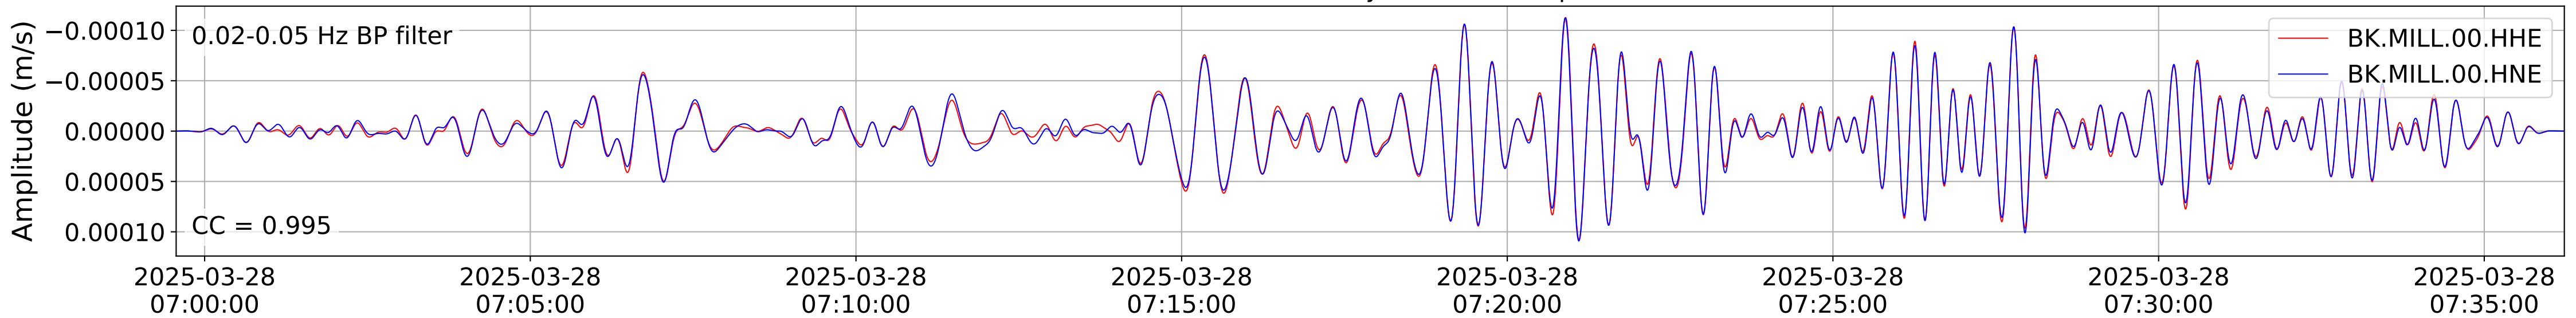

2025.087.062054_M7.7_us7000pn9s
Origin Time:2025-03-28T06:20:54.002000Z USGS event-id:us7000pn9s
M7.7 2025 Mandalay, Burma Earthquake