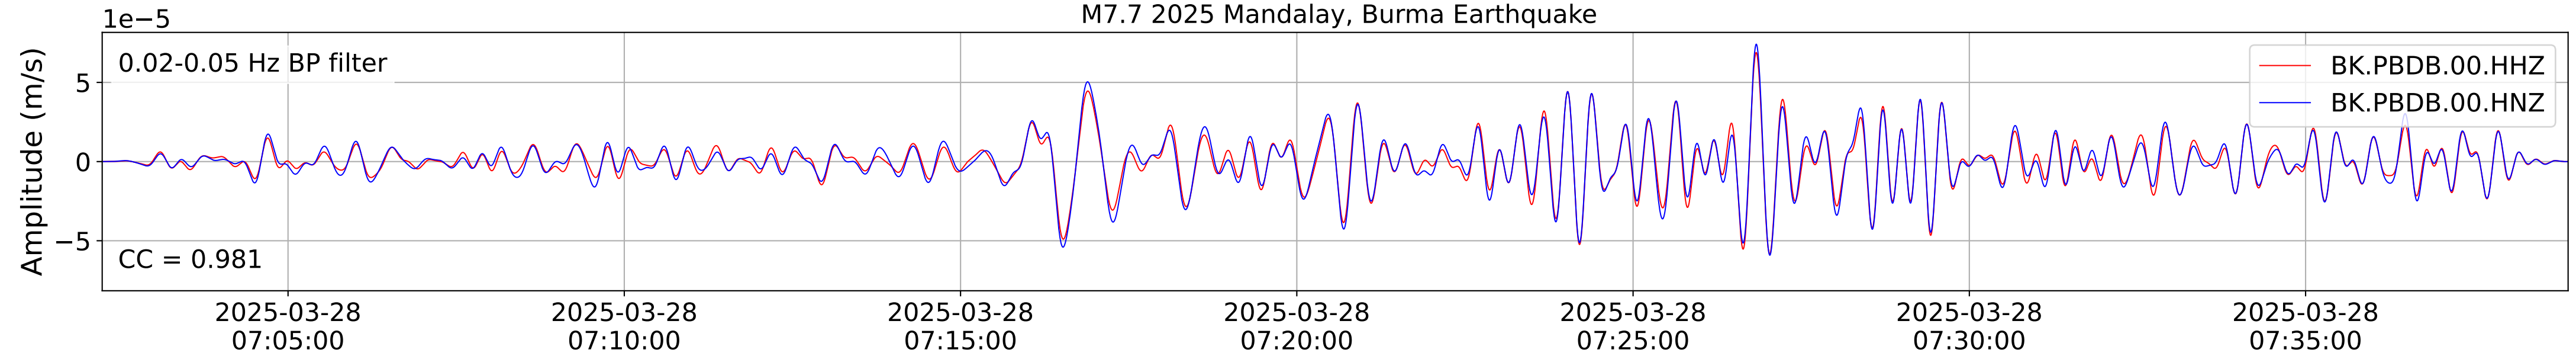

2025.087.062054_M7.7_us7000pn9s
Origin Time:2025-03-28T06:20:54.002000Z USGS event-id:us7000pn9s
M7.7 2025 Mandalay, Burma Earthquake