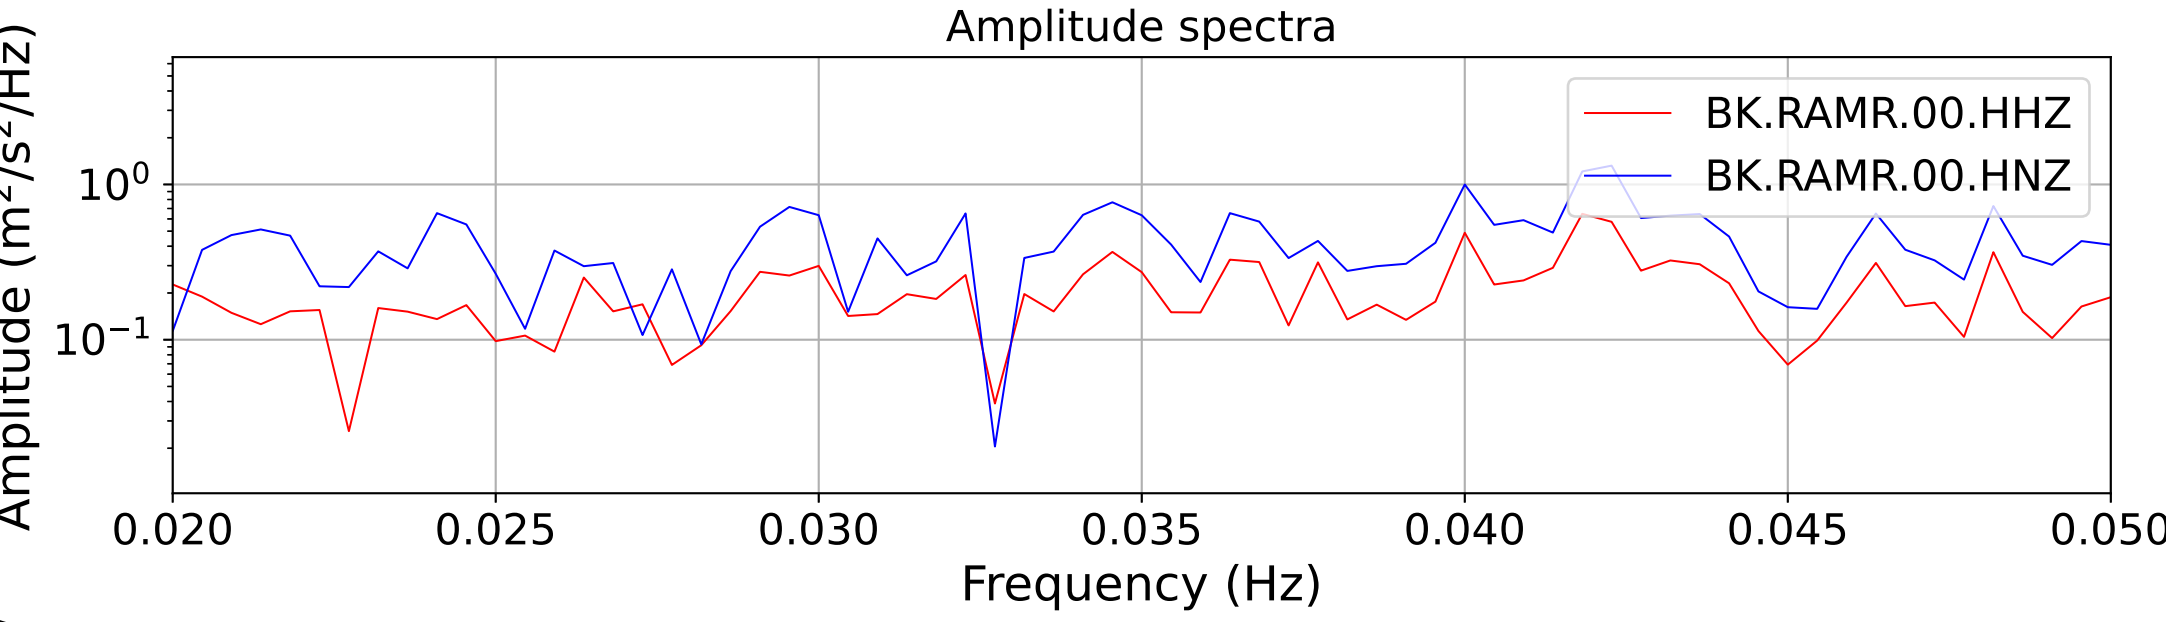

2025.087.062054_M7.7_us7000pn9s
Origin Time:2025-03-28T06:20:54.002000Z USGS event-id:us7000pn9s
M7.7 2025 Mandalay, Burma (Myanmar) Earthquake