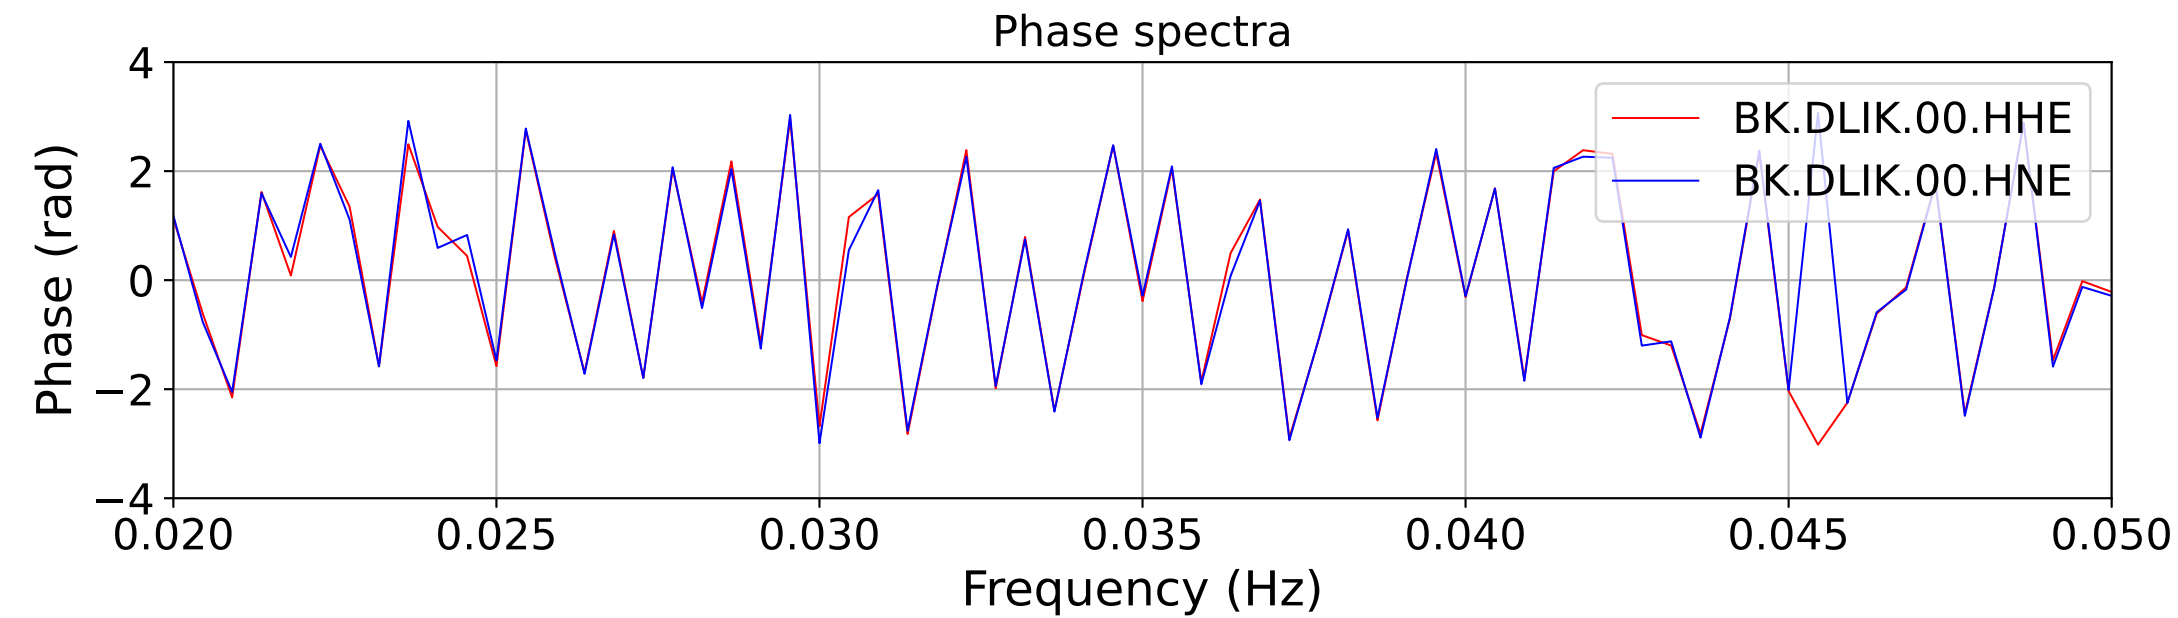

2025.087.062054_M7.7_us7000pn9s
Origin Time:2025-03-28T06:20:54.002000Z USGS event-id:us7000pn9s
M7.7 2025 Mandalay, Burma Earthquake