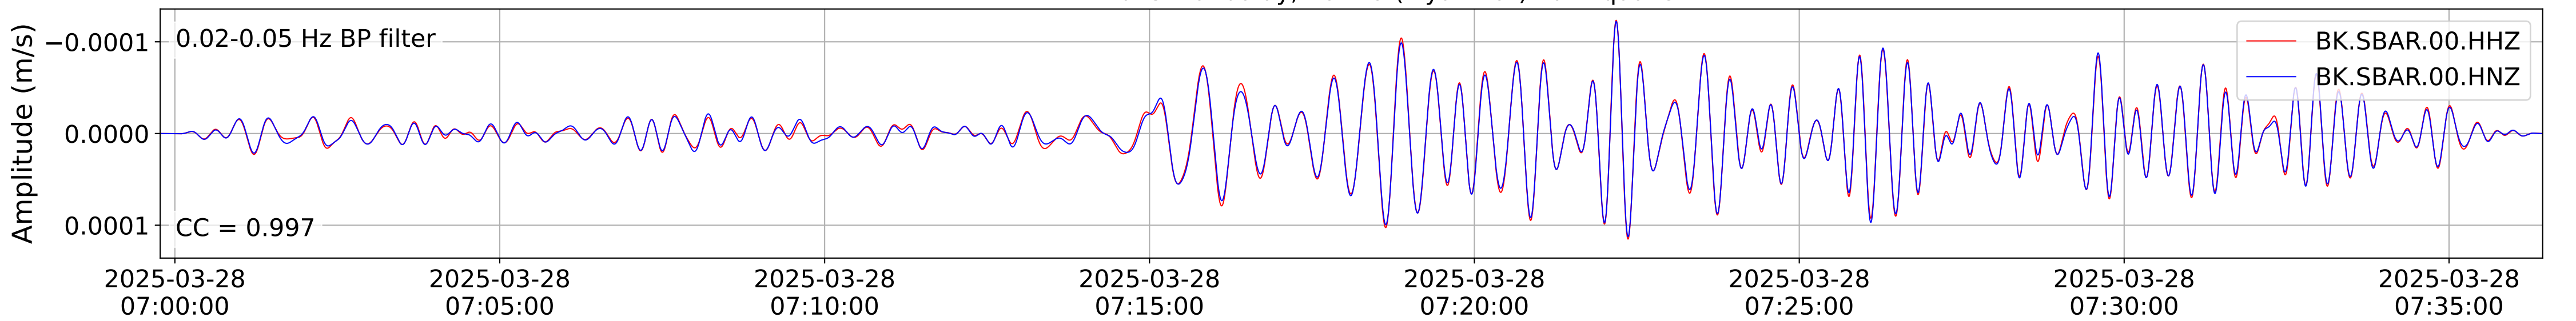

2025.087.062054_M7.7_us7000pn9s
Origin Time:2025-03-28T06:20:54.002000Z USGS event-id:us7000pn9s
M7.7 2025 Mandalay, Burma (Myanmar) Earthquake