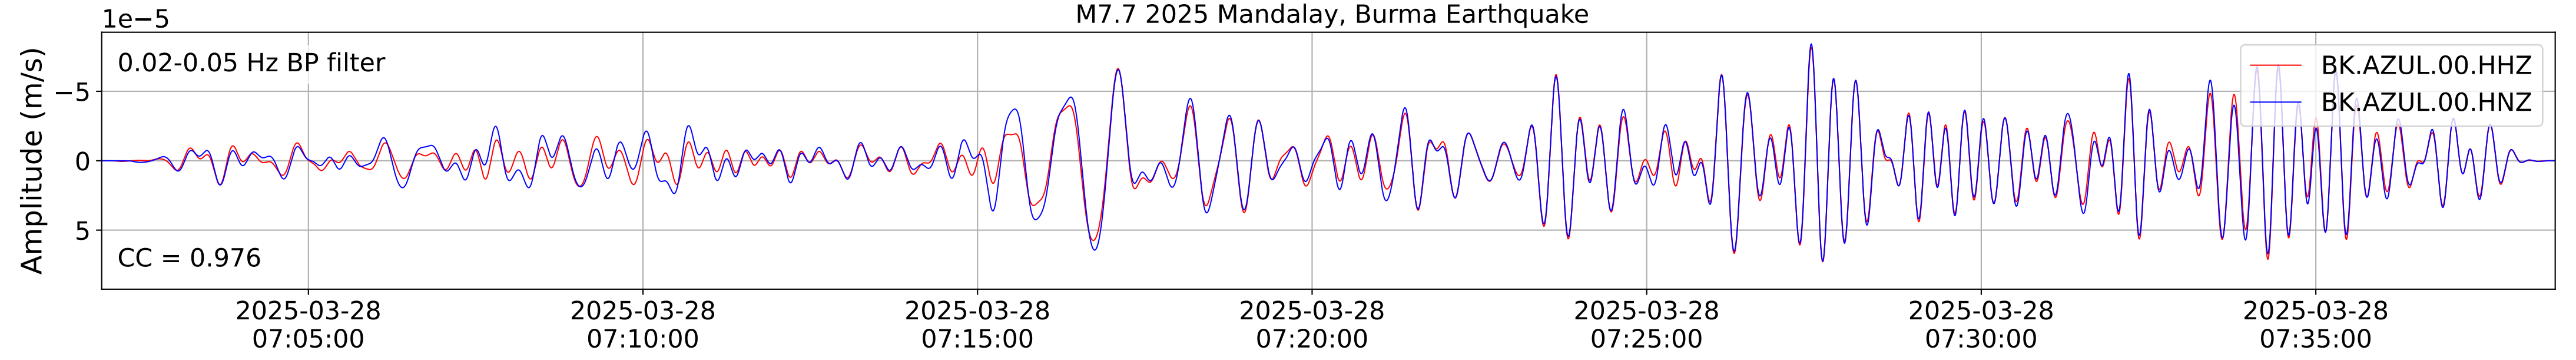

2025.087.062054_M7.7_us7000pn9s
Origin Time:2025-03-28T06:20:54.002000Z USGS event-id:us7000pn9s
M7.7 2025 Mandalay, Burma Earthquake