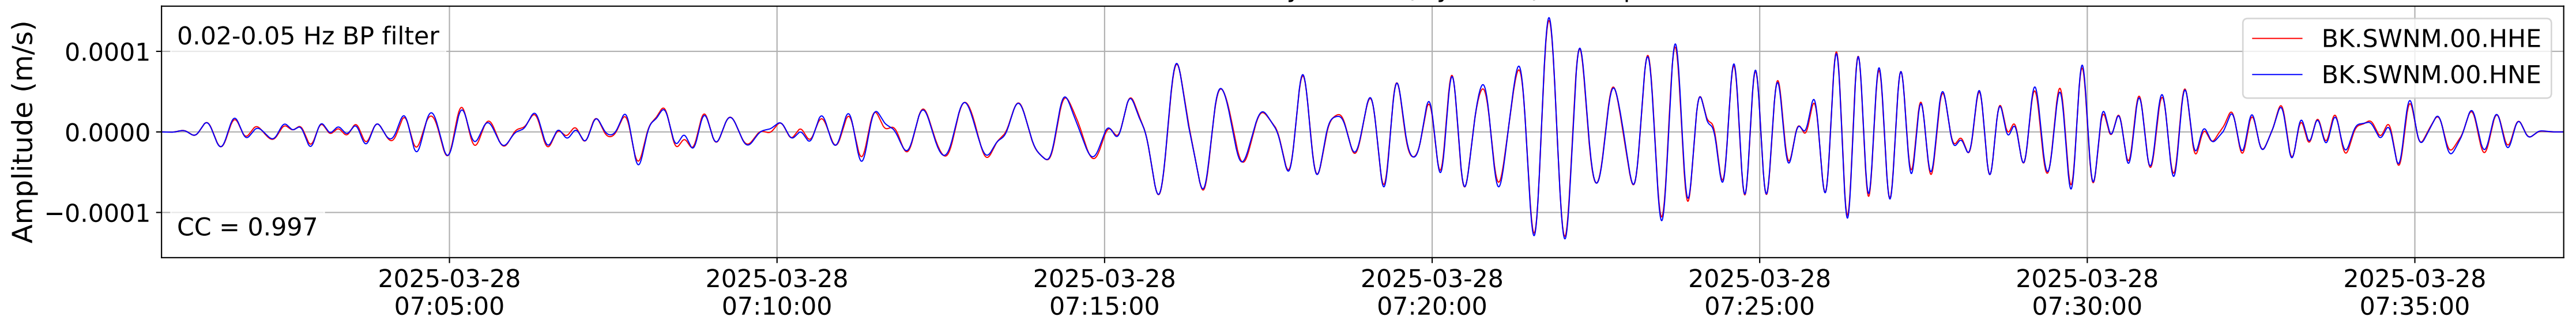

2025.087.062054_M7.7_us7000pn9s
Origin Time:2025-03-28T06:20:54.002000Z USGS event-id:us7000pn9s
M7.7 2025 Mandalay, Burma (Myanmar) Earthquake