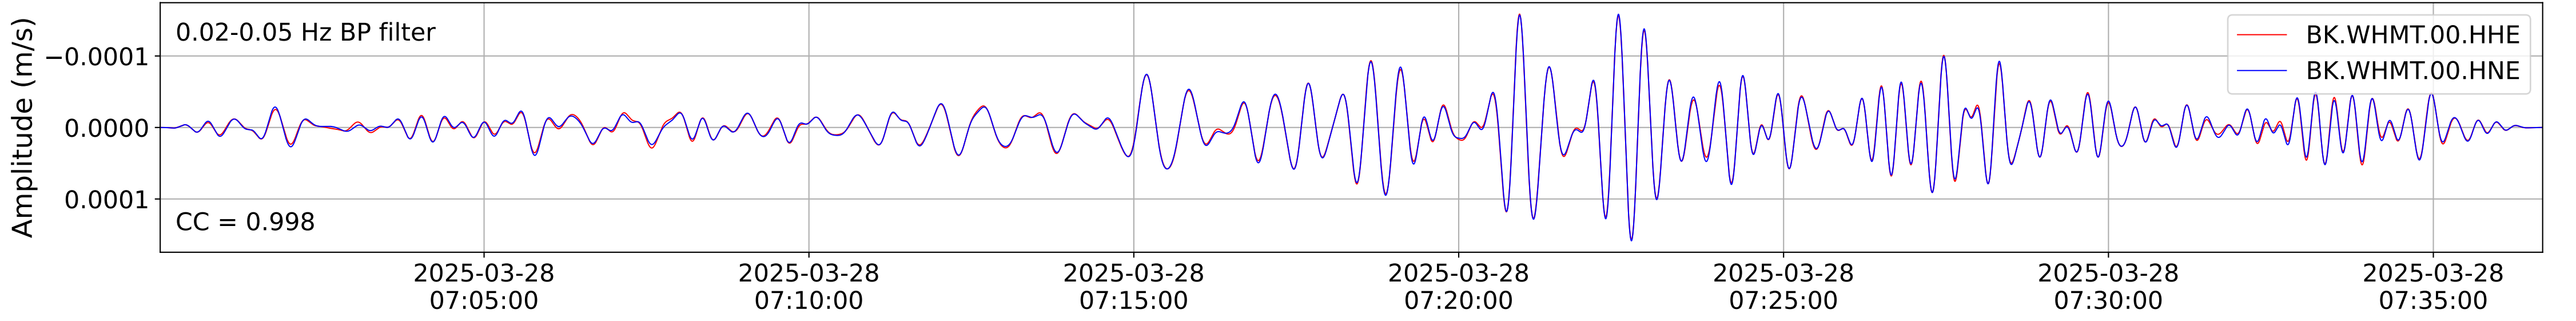

2025.087.062054_M7.7_us7000pn9s
Origin Time:2025-03-28T06:20:54.002000Z USGS event-id:us7000pn9s
M7.7 2025 Mandalay, Burma (Myanmar) Earthquake