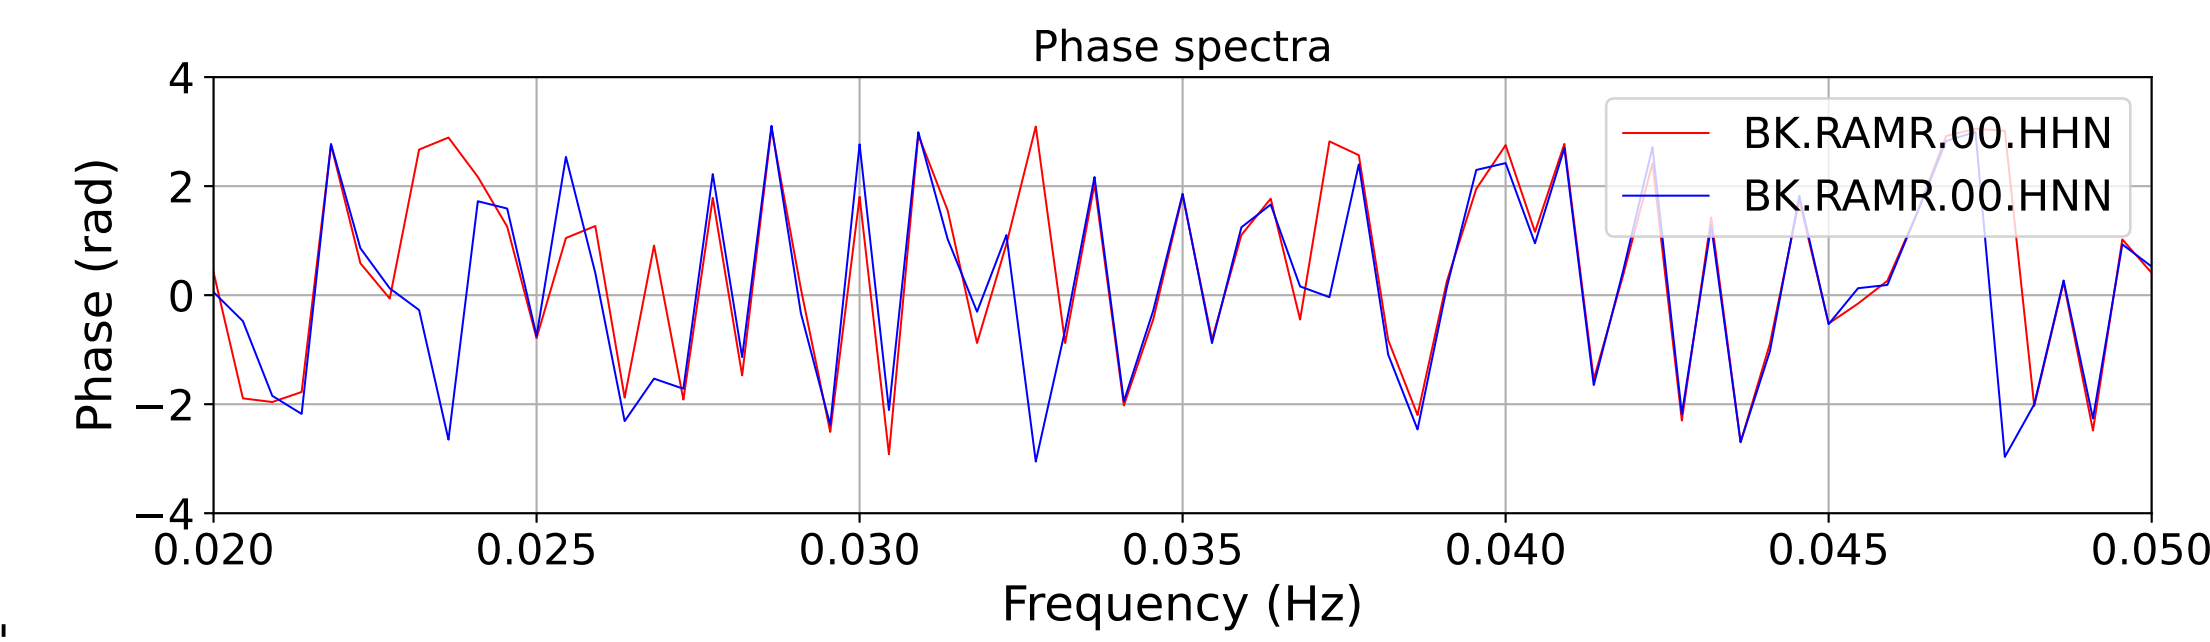

2025.087.062054_M7.7_us7000pn9s
Origin Time:2025-03-28T06:20:54.002000Z USGS event-id:us7000pn9s
M7.7 2025 Mandalay, Burma (Myanmar) Earthquake