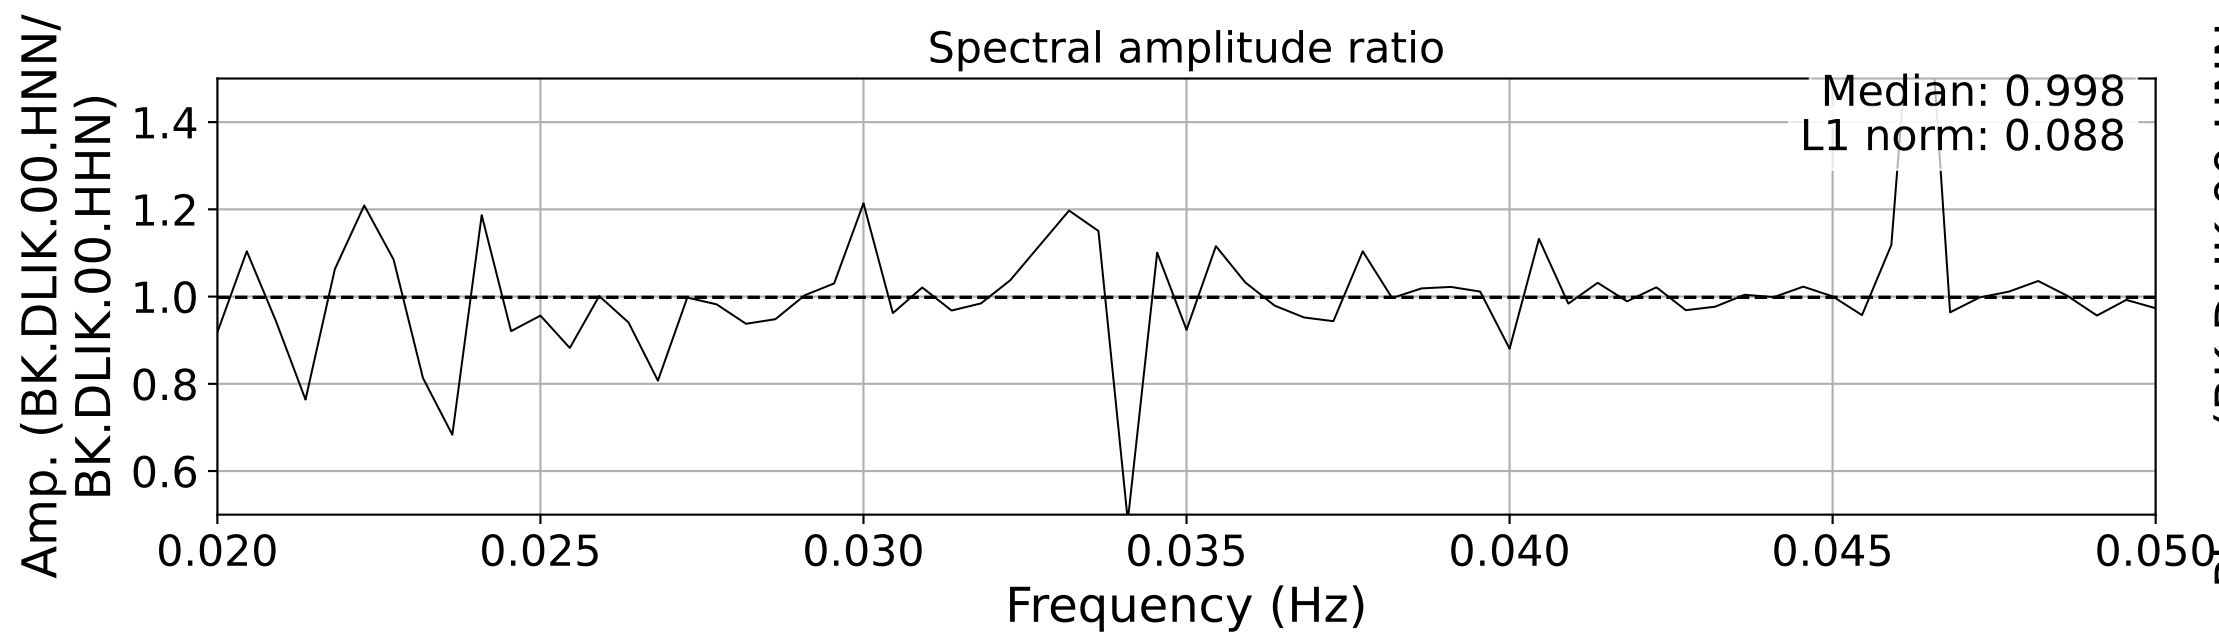

2025.087.062054_M7.7_us7000pn9s
Origin Time:2025-03-28T06:20:54.002000Z USGS event-id:us7000pn9s
M7.7 2025 Mandalay, Burma Earthquake