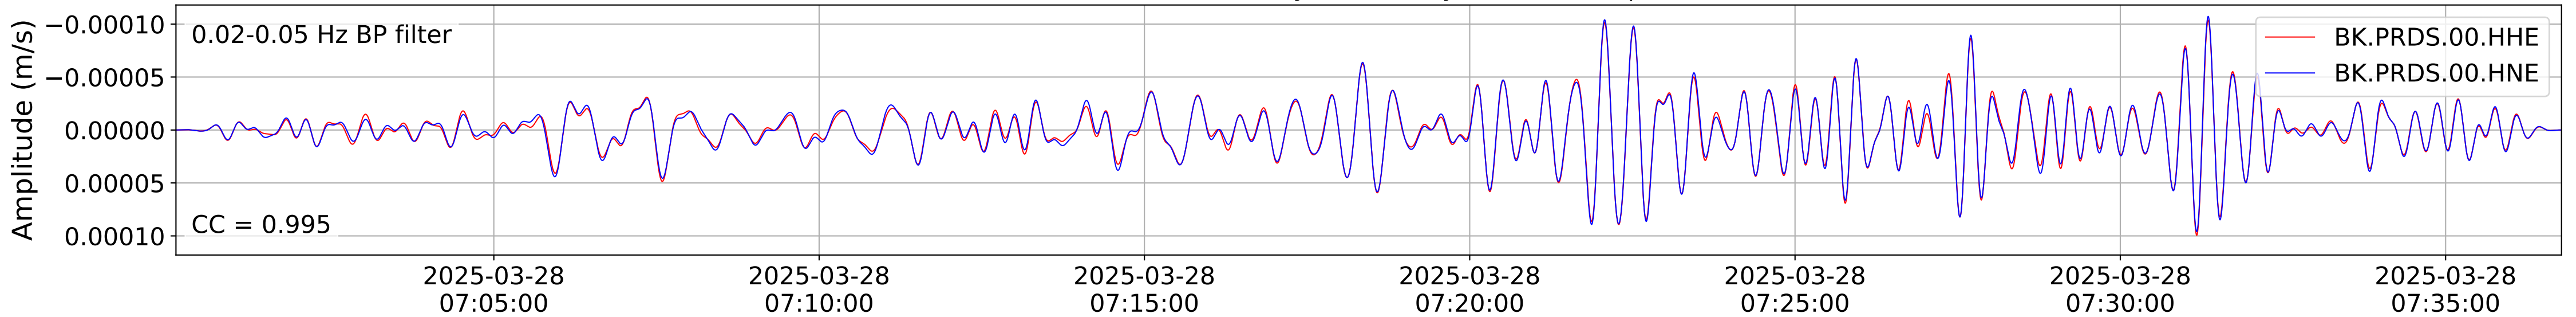

2025.087.062054_M7.7_us7000pn9s
Origin Time:2025-03-28T06:20:54.002000Z USGS event-id:us7000pn9s
M7.7 2025 Mandalay, Burma (Myanmar) Earthquake