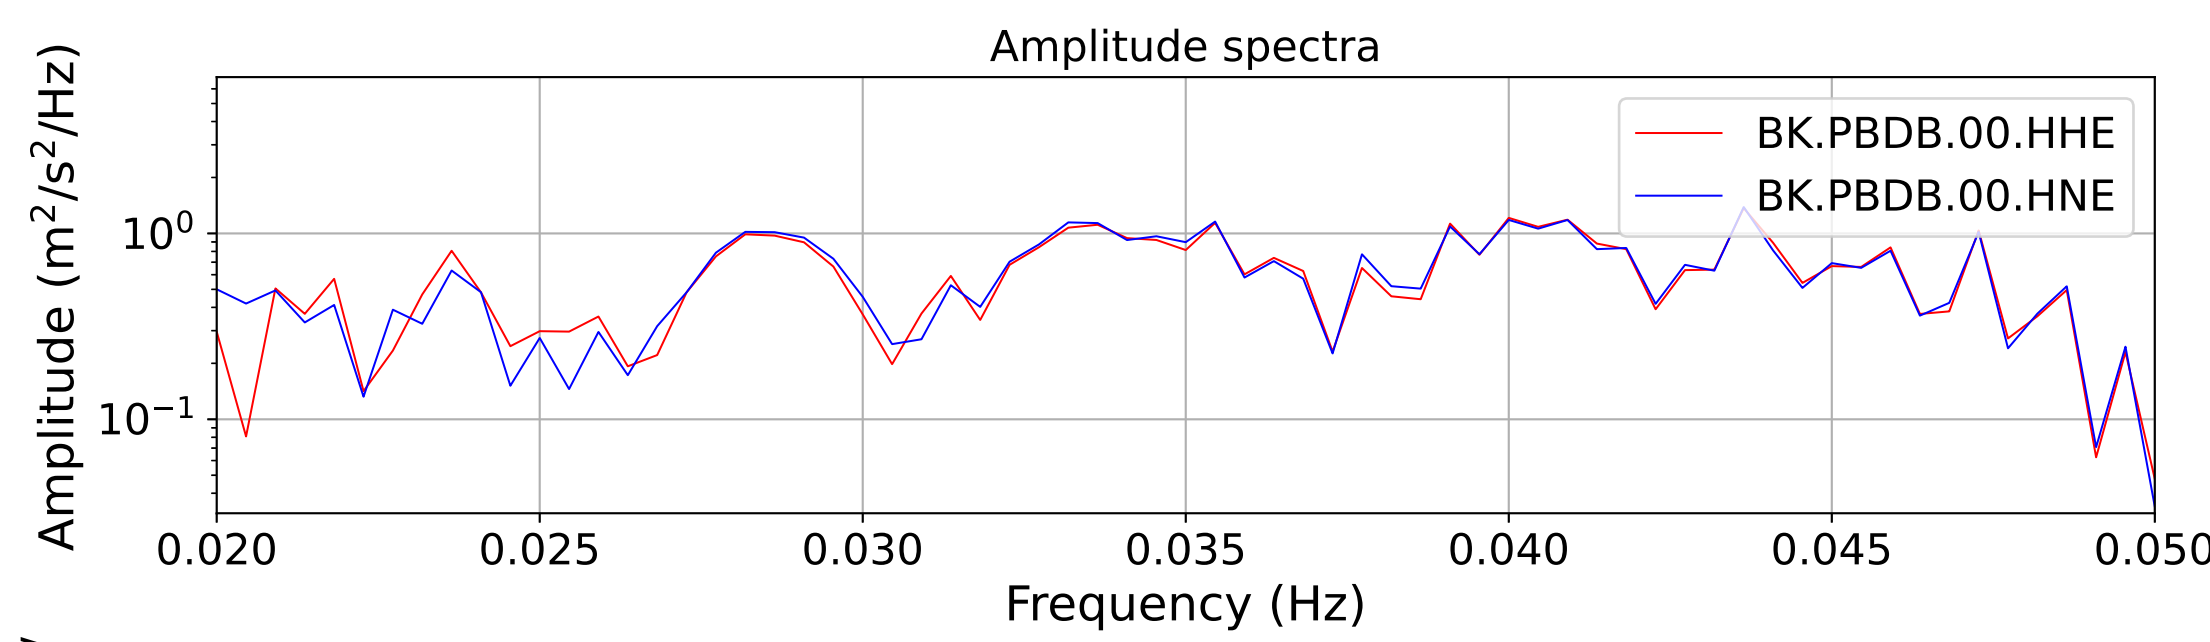

2025.087.062054_M7.7_us7000pn9s
Origin Time:2025-03-28T06:20:54.002000Z USGS event-id:us7000pn9s
M7.7 2025 Mandalay, Burma Earthquake