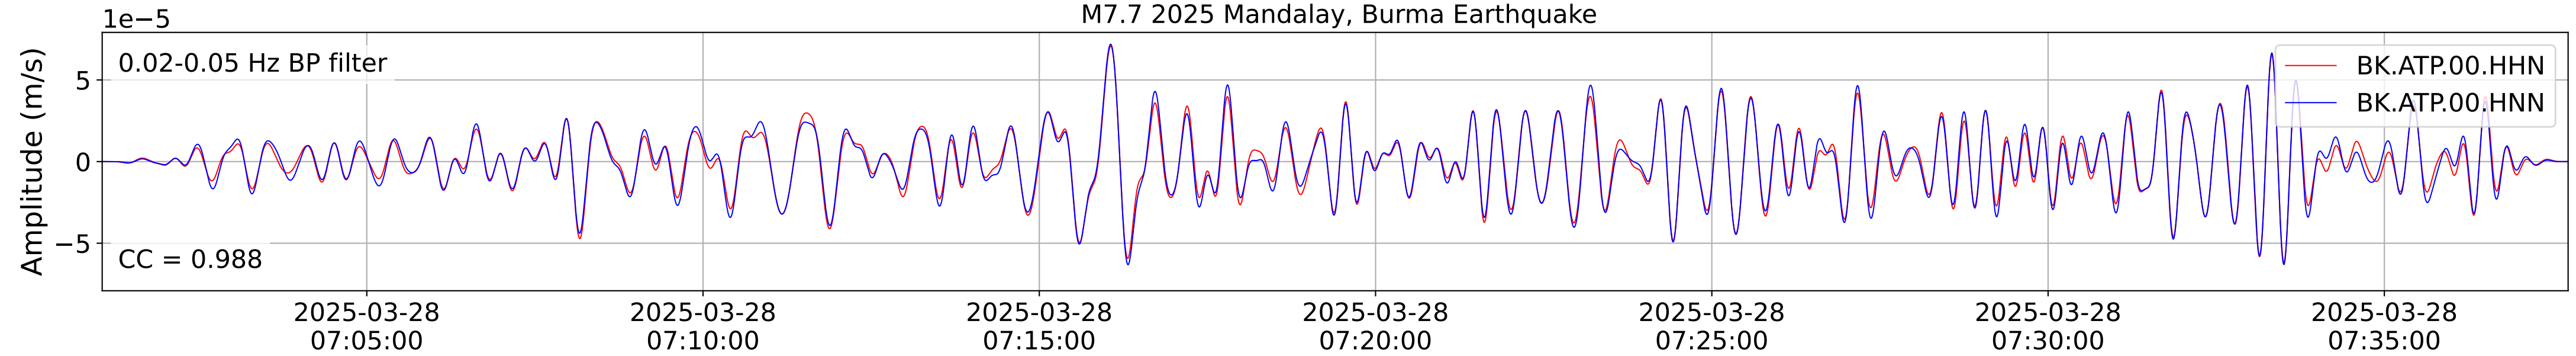

2025.087.062054_M7.7_us7000pn9s
Origin Time:2025-03-28T06:20:54.002000Z USGS event-id:us7000pn9s
M7.7 2025 Mandalay, Burma Earthquake