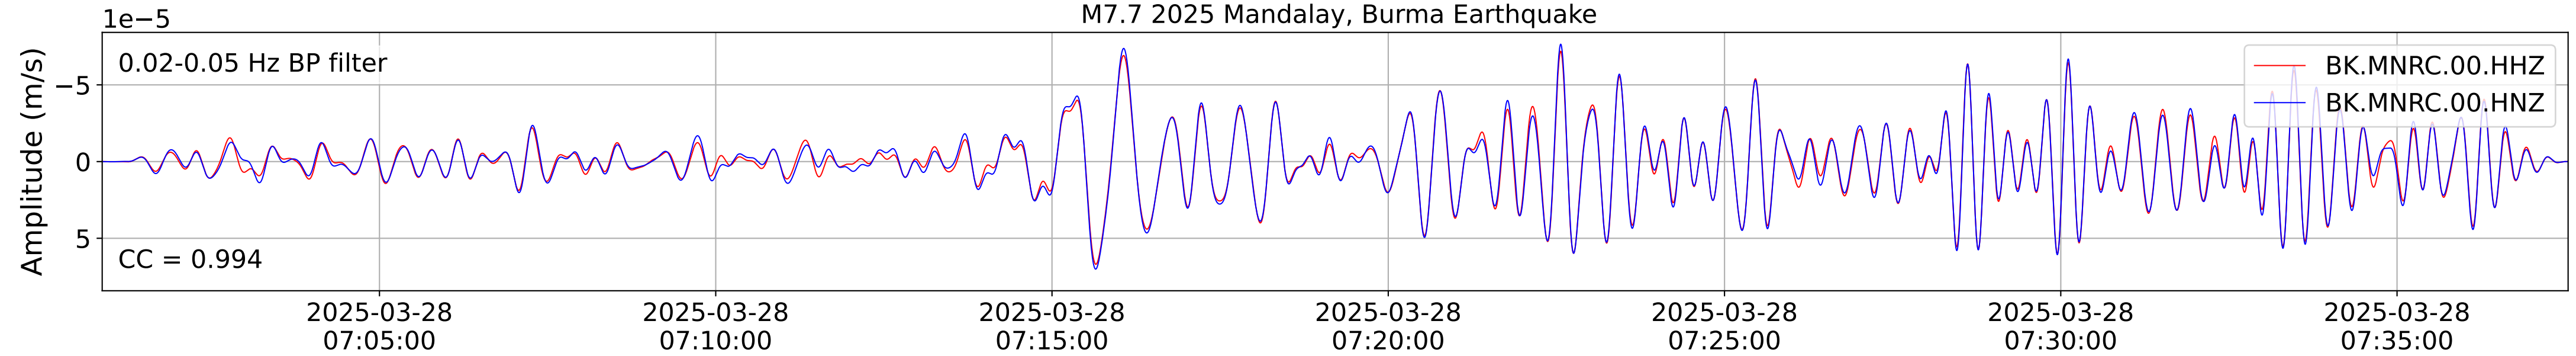

2025.087.062054_M7.7_us7000pn9s
Origin Time:2025-03-28T06:20:54.002000Z USGS event-id:us7000pn9s
M7.7 2025 Mandalay, Burma Earthquake