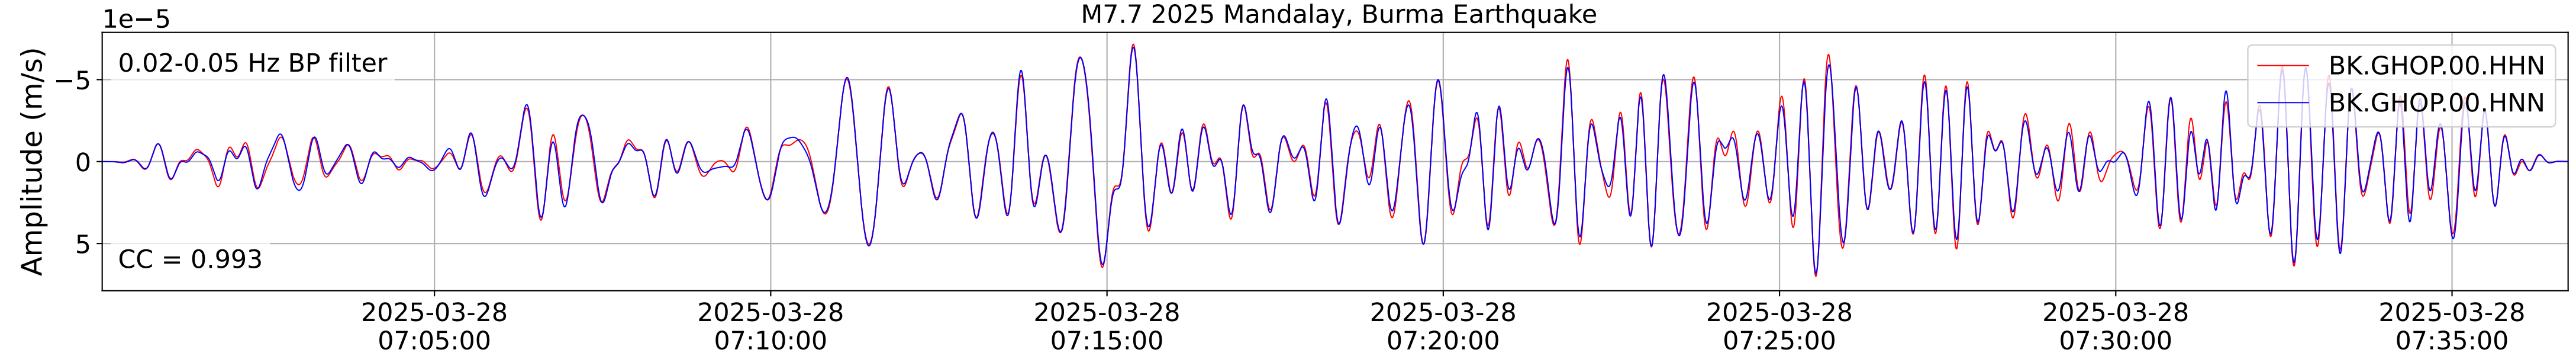

2025.087.062054_M7.7_us7000pn9s
Origin Time:2025-03-28T06:20:54.002000Z USGS event-id:us7000pn9s
M7.7 2025 Mandalay, Burma Earthquake