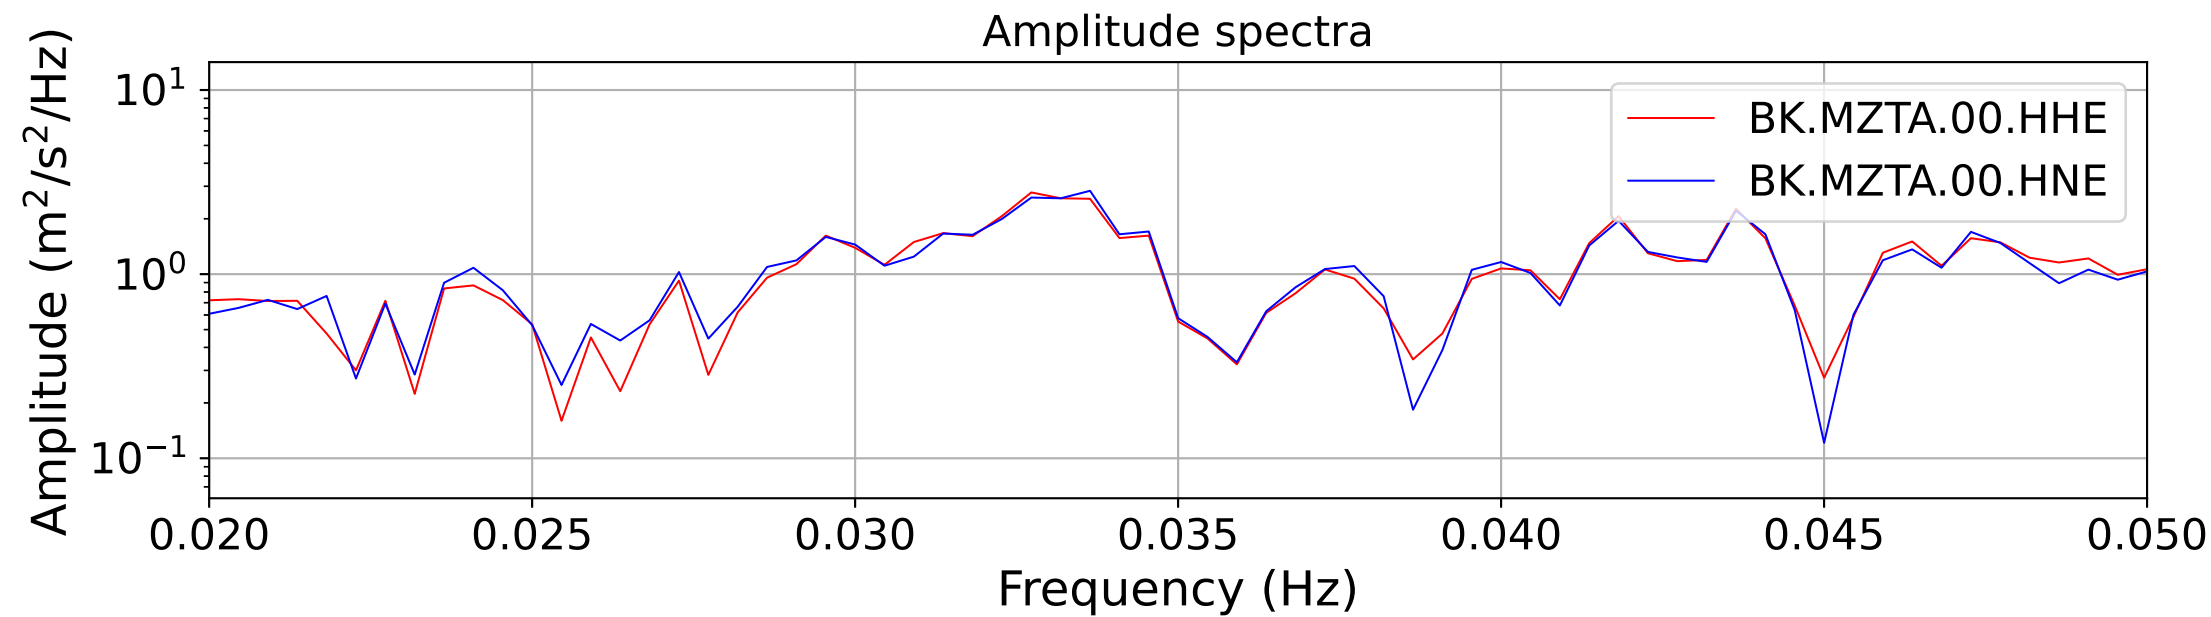

2025.087.062054_M7.7_us7000pn9s
Origin Time:2025-03-28T06:20:54.002000Z USGS event-id:us7000pn9s
M7.7 2025 Mandalay, Burma Earthquake