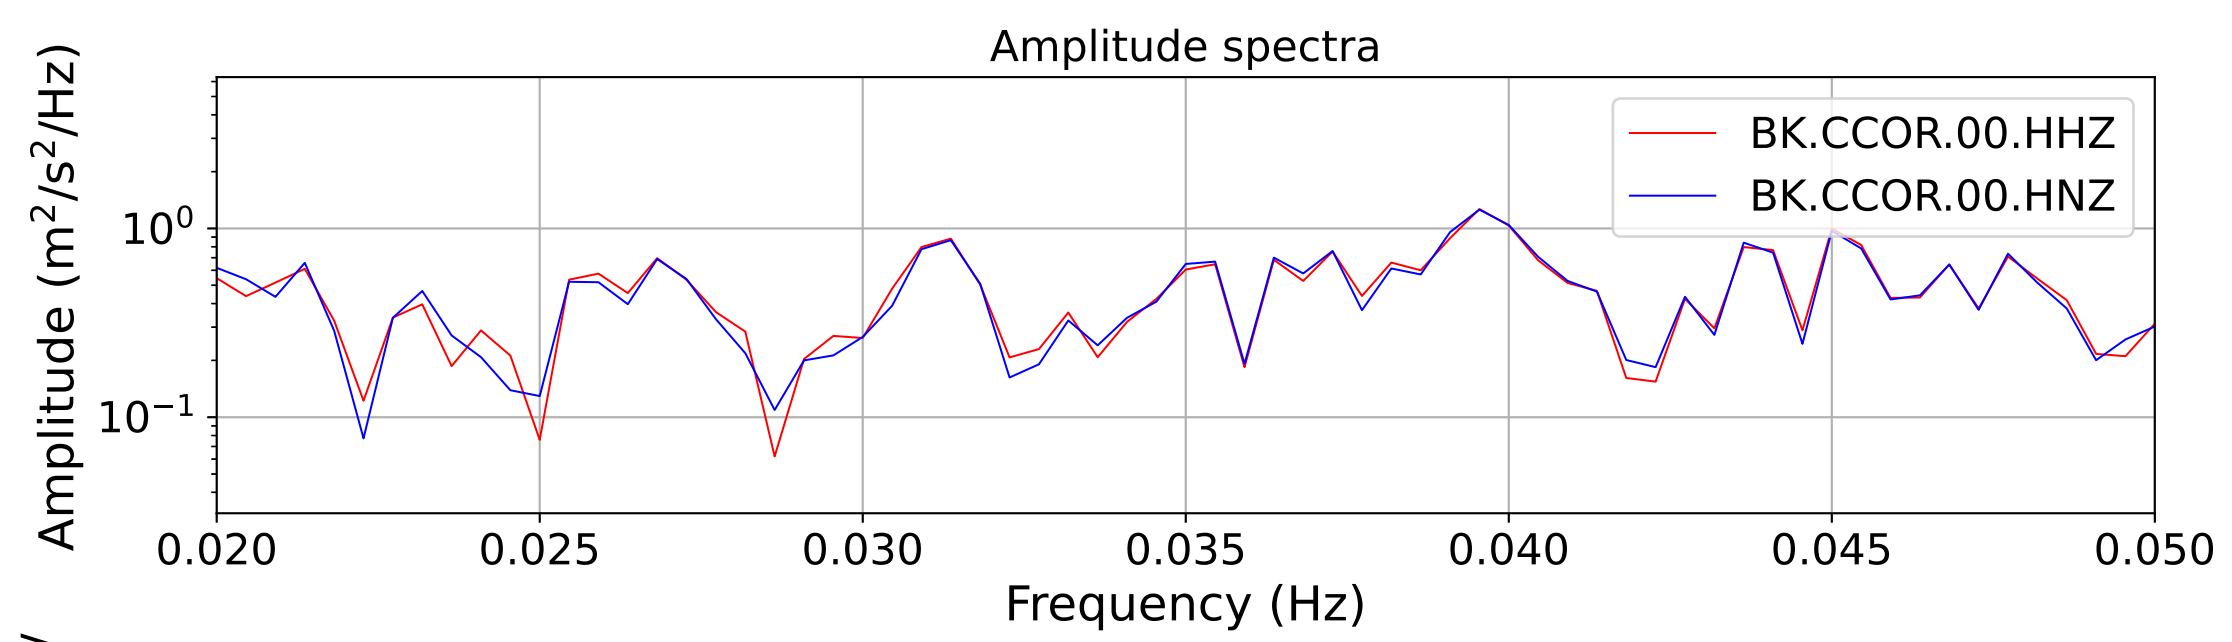

2025.087.062054_M7.7_us7000pn9s
Origin Time:2025-03-28T06:20:54.002000Z USGS event-id:us7000pn9s
M7.7 2025 Mandalay, Burma Earthquake