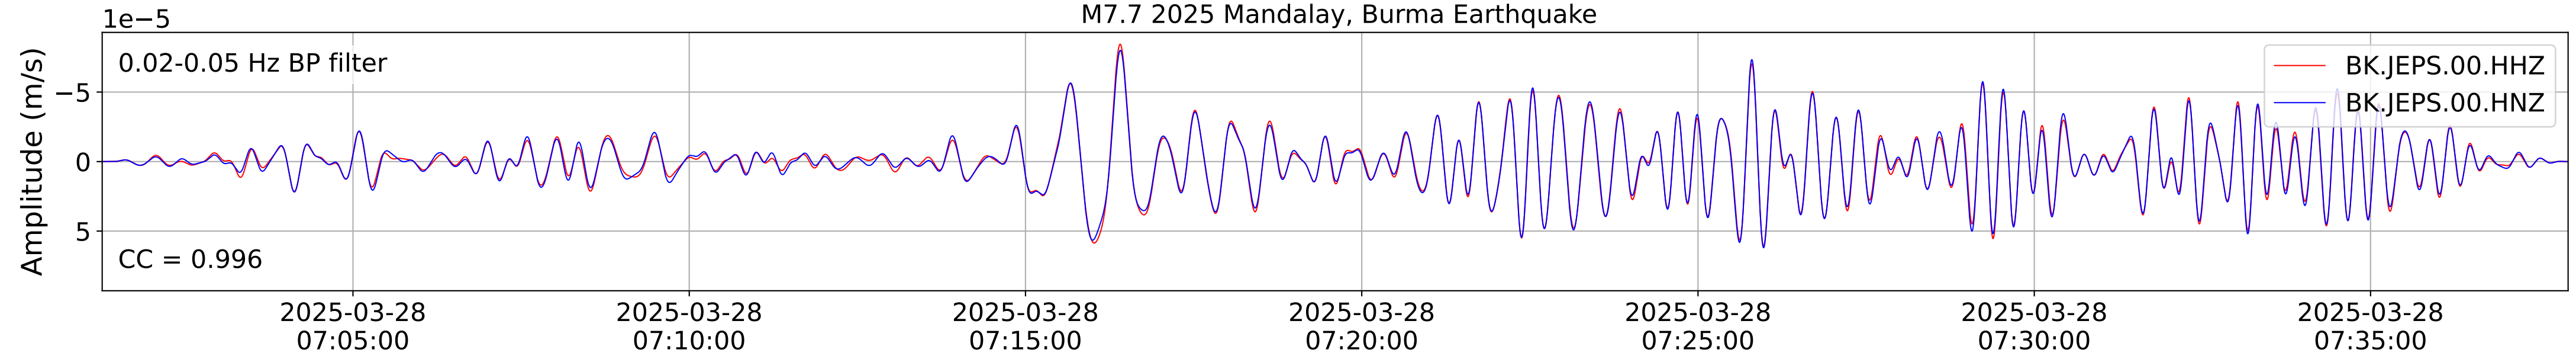

2025.087.062054_M7.7_us7000pn9s
Origin Time:2025-03-28T06:20:54.002000Z USGS event-id:us7000pn9s
M7.7 2025 Mandalay, Burma Earthquake