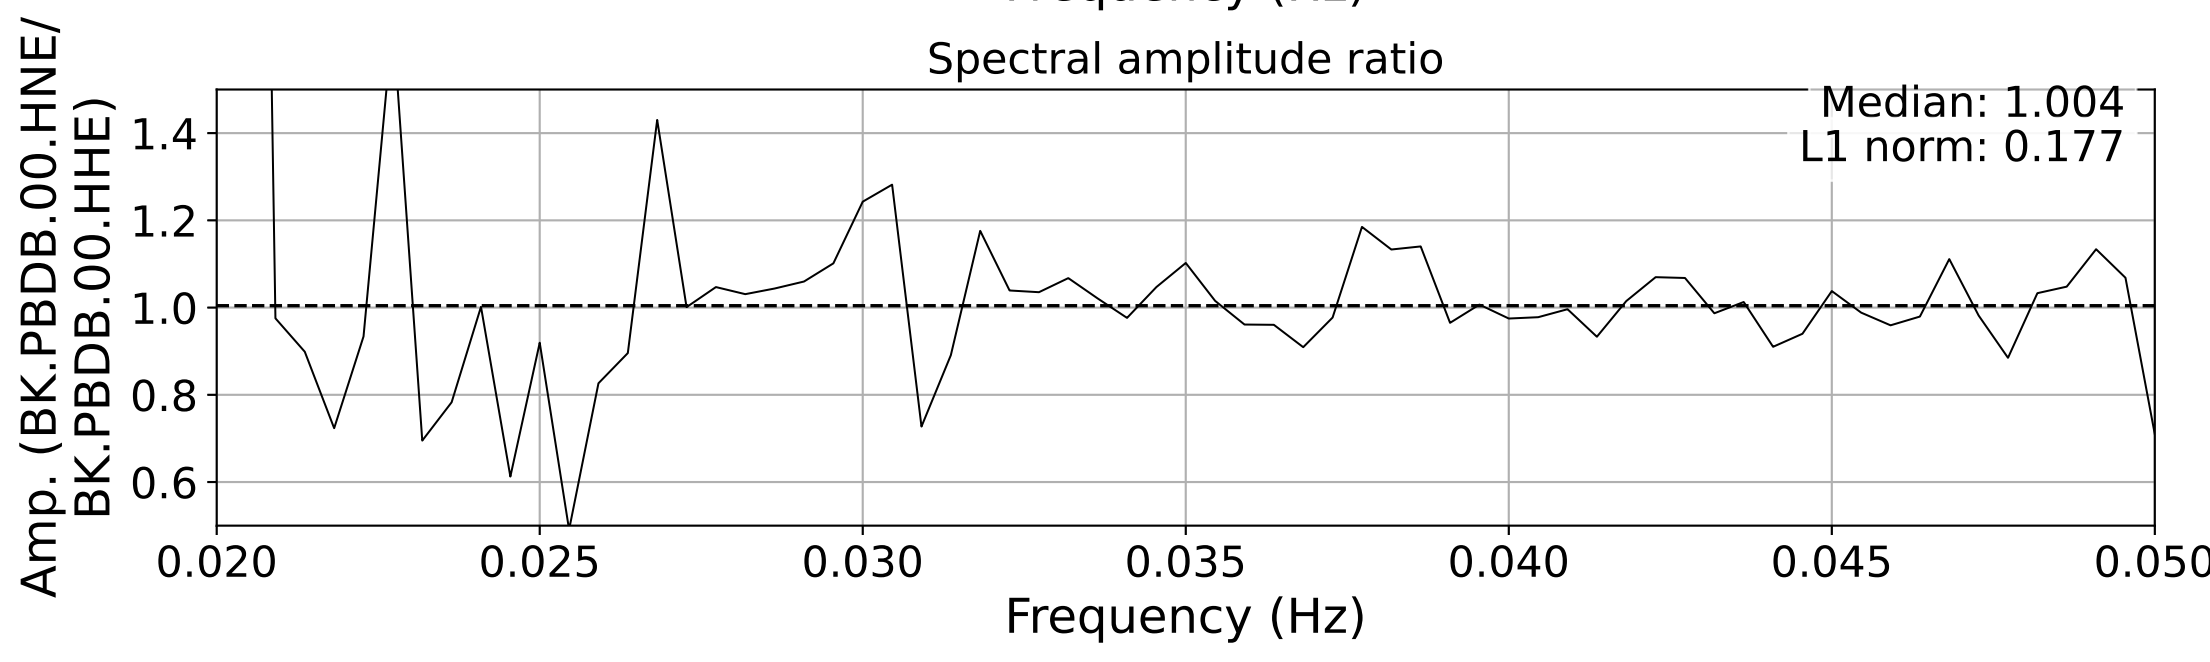

2025.087.062054_M7.7_us7000pn9s
Origin Time:2025-03-28T06:20:54.002000Z USGS event-id:us7000pn9s
M7.7 2025 Mandalay, Burma Earthquake