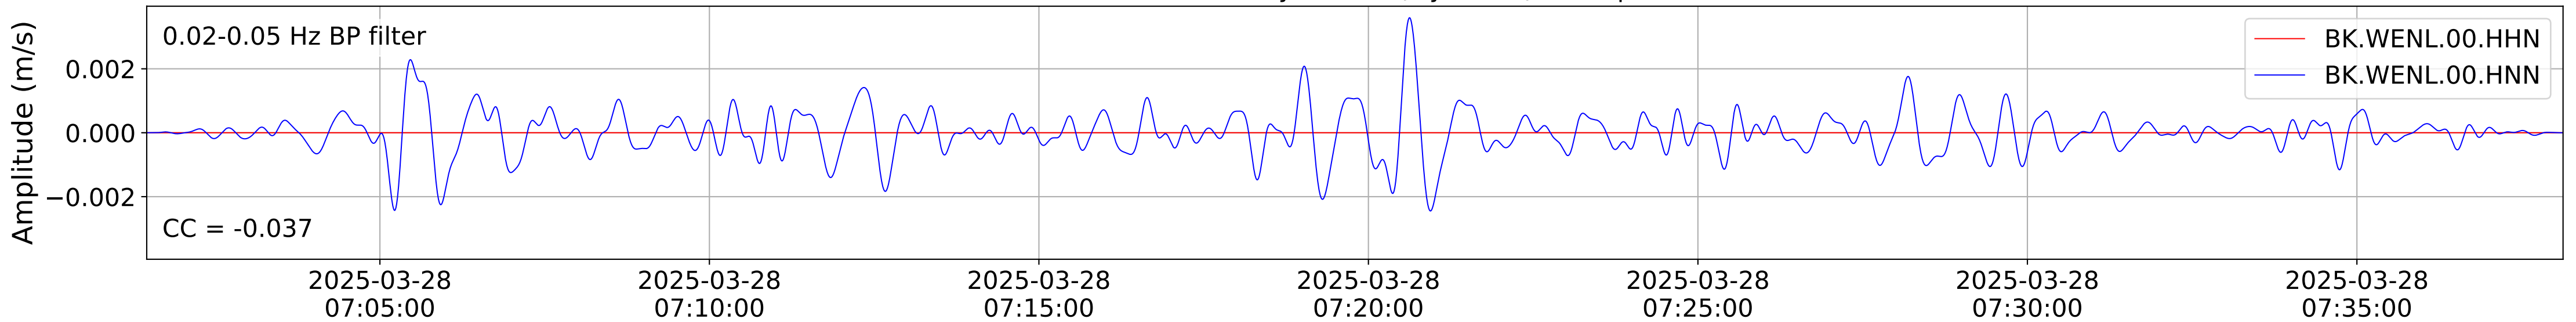

2025.087.062054_M7.7_us7000pn9s
Origin Time:2025-03-28T06:20:54.002000Z USGS event-id:us7000pn9s
M7.7 2025 Mandalay, Burma (Myanmar) Earthquake