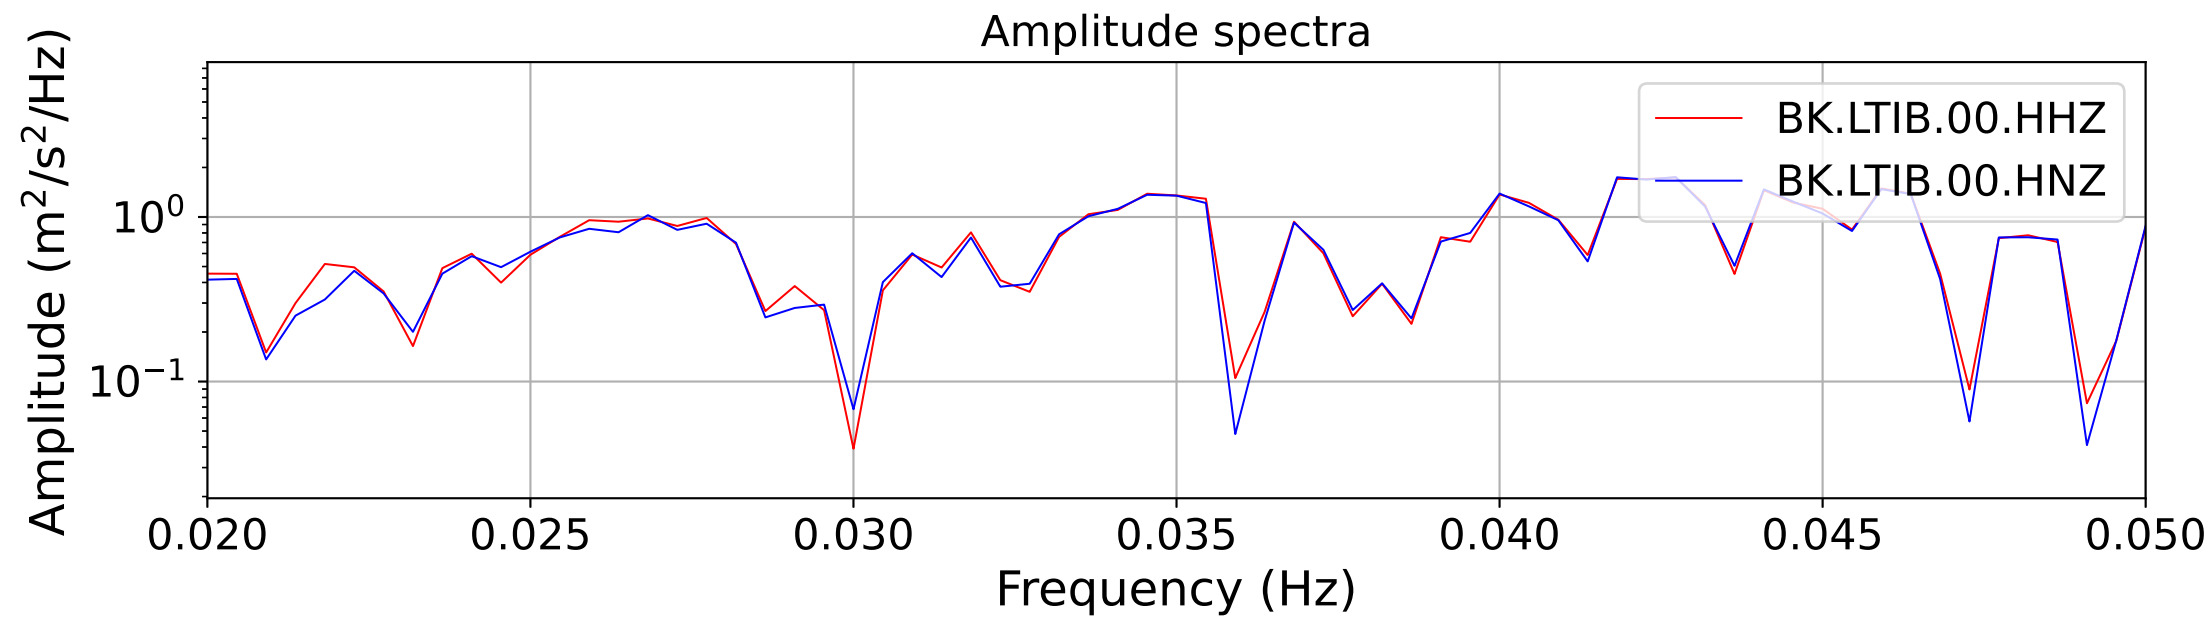

2025.087.062054_M7.7_us7000pn9s
Origin Time:2025-03-28T06:20:54.002000Z USGS event-id:us7000pn9s
M7.7 2025 Mandalay, Burma Earthquake