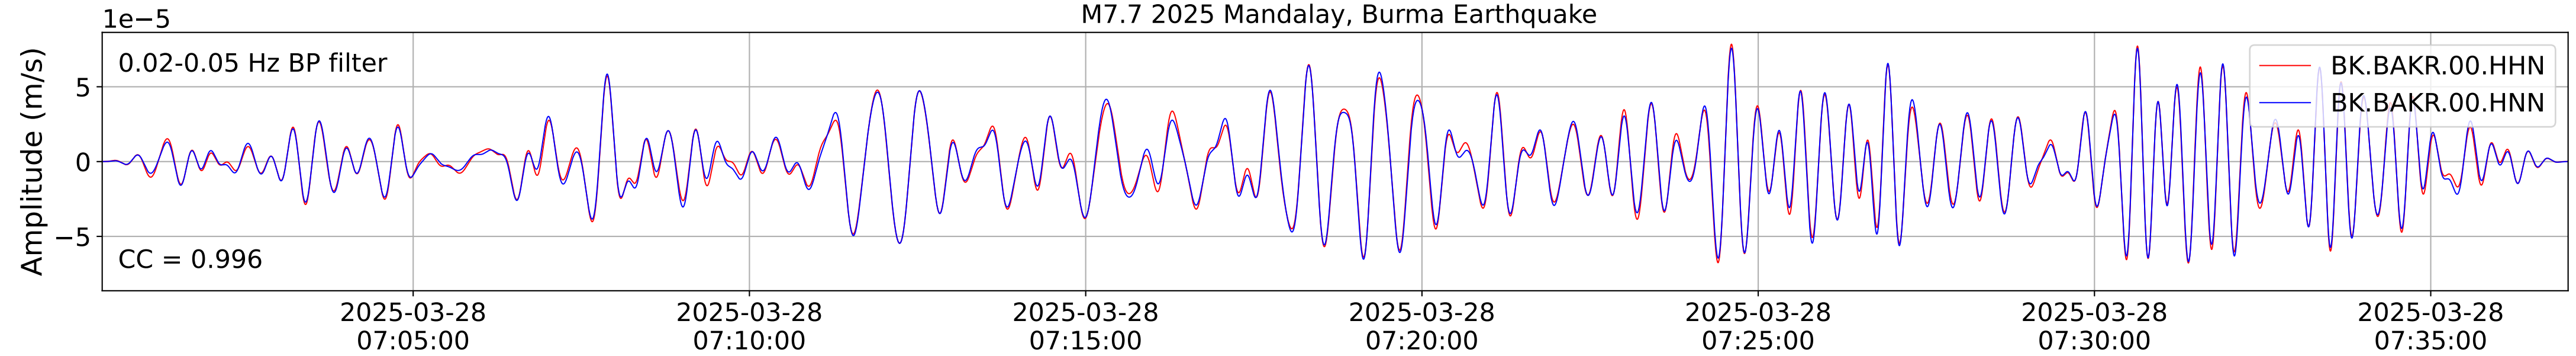

2025.087.062054_M7.7_us7000pn9s
Origin Time:2025-03-28T06:20:54.002000Z USGS event-id:us7000pn9s
M7.7 2025 Mandalay, Burma Earthquake