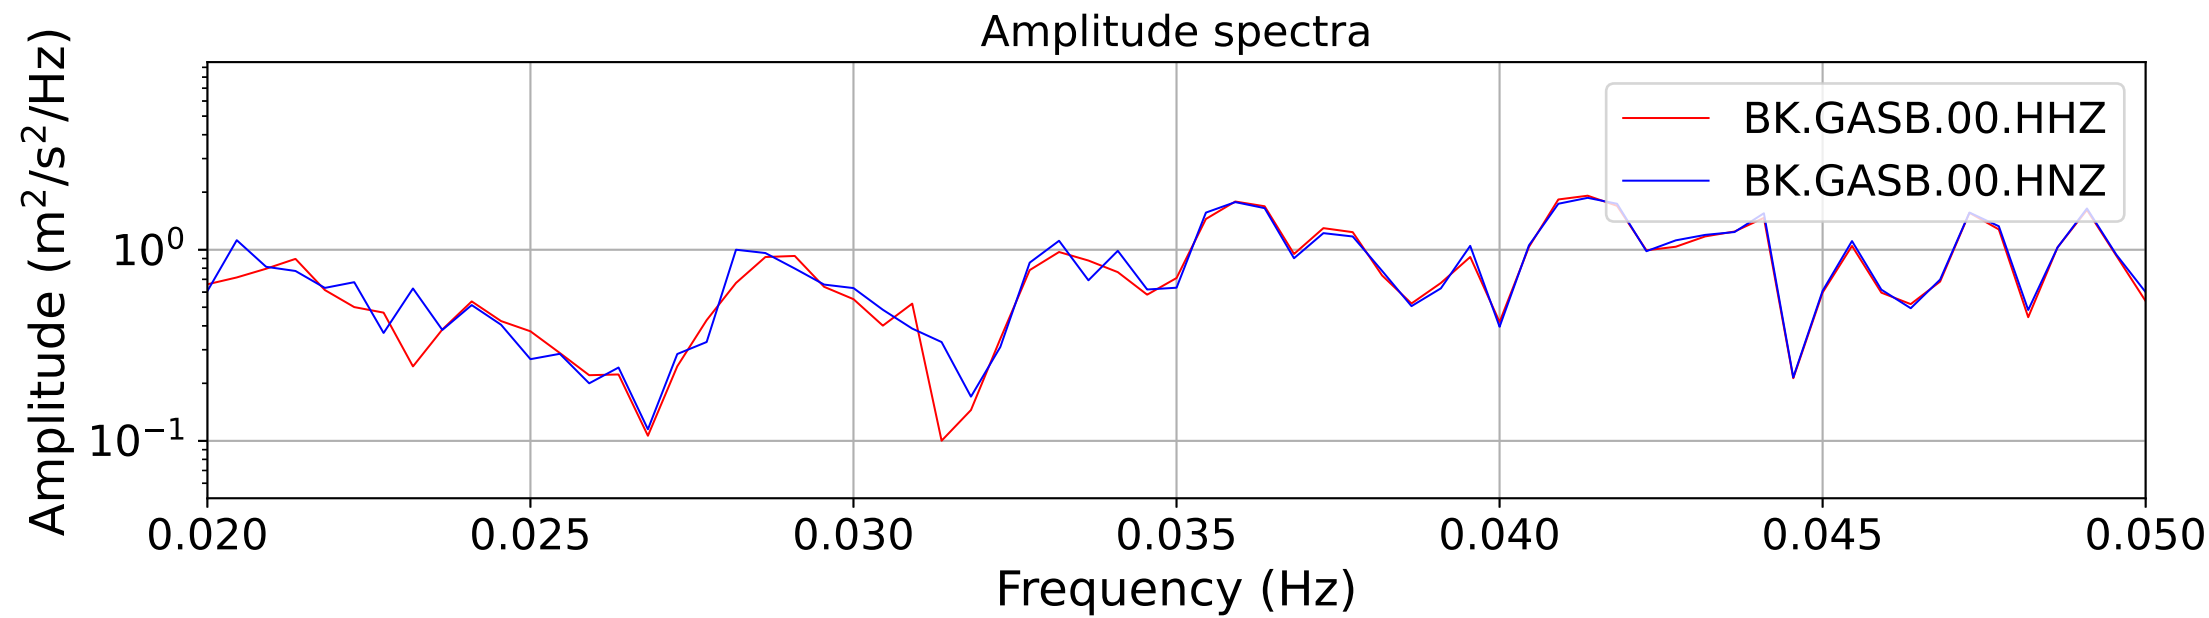

2025.087.062054_M7.7_us7000pn9s
Origin Time:2025-03-28T06:20:54.002000Z USGS event-id:us7000pn9s
M7.7 2025 Mandalay, Burma Earthquake