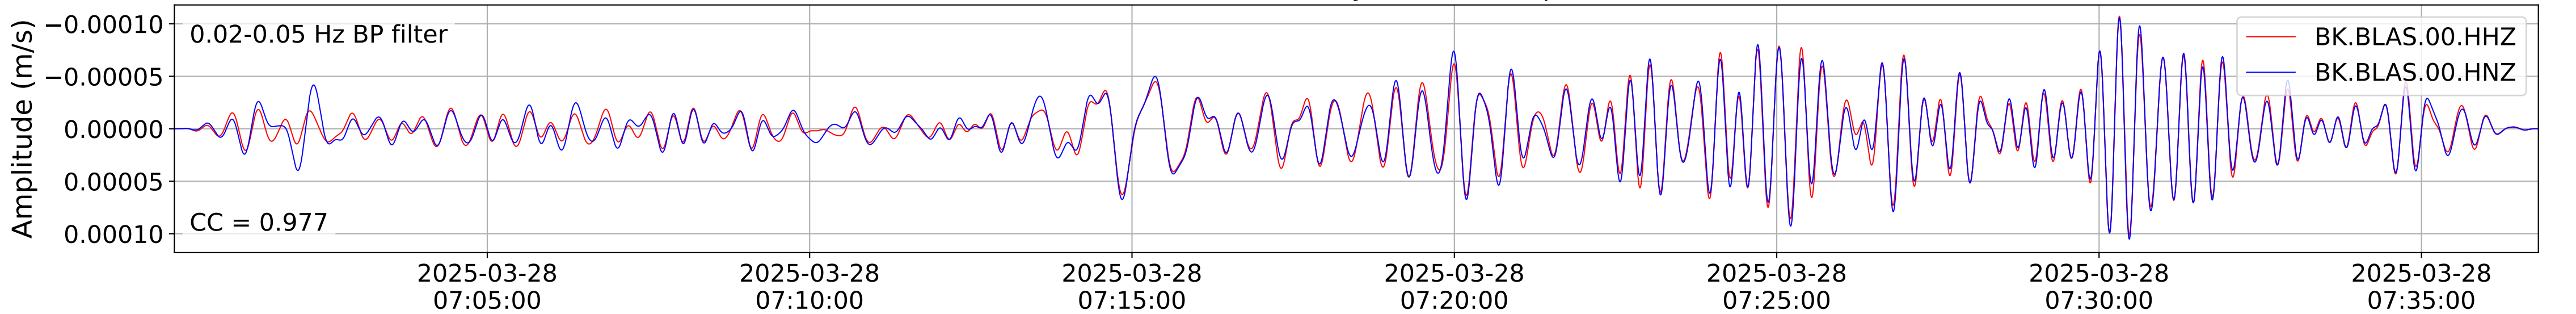

2025.087.062054_M7.7_us7000pn9s
Origin Time:2025-03-28T06:20:54.002000Z USGS event-id:us7000pn9s
M7.7 2025 Mandalay, Burma Earthquake