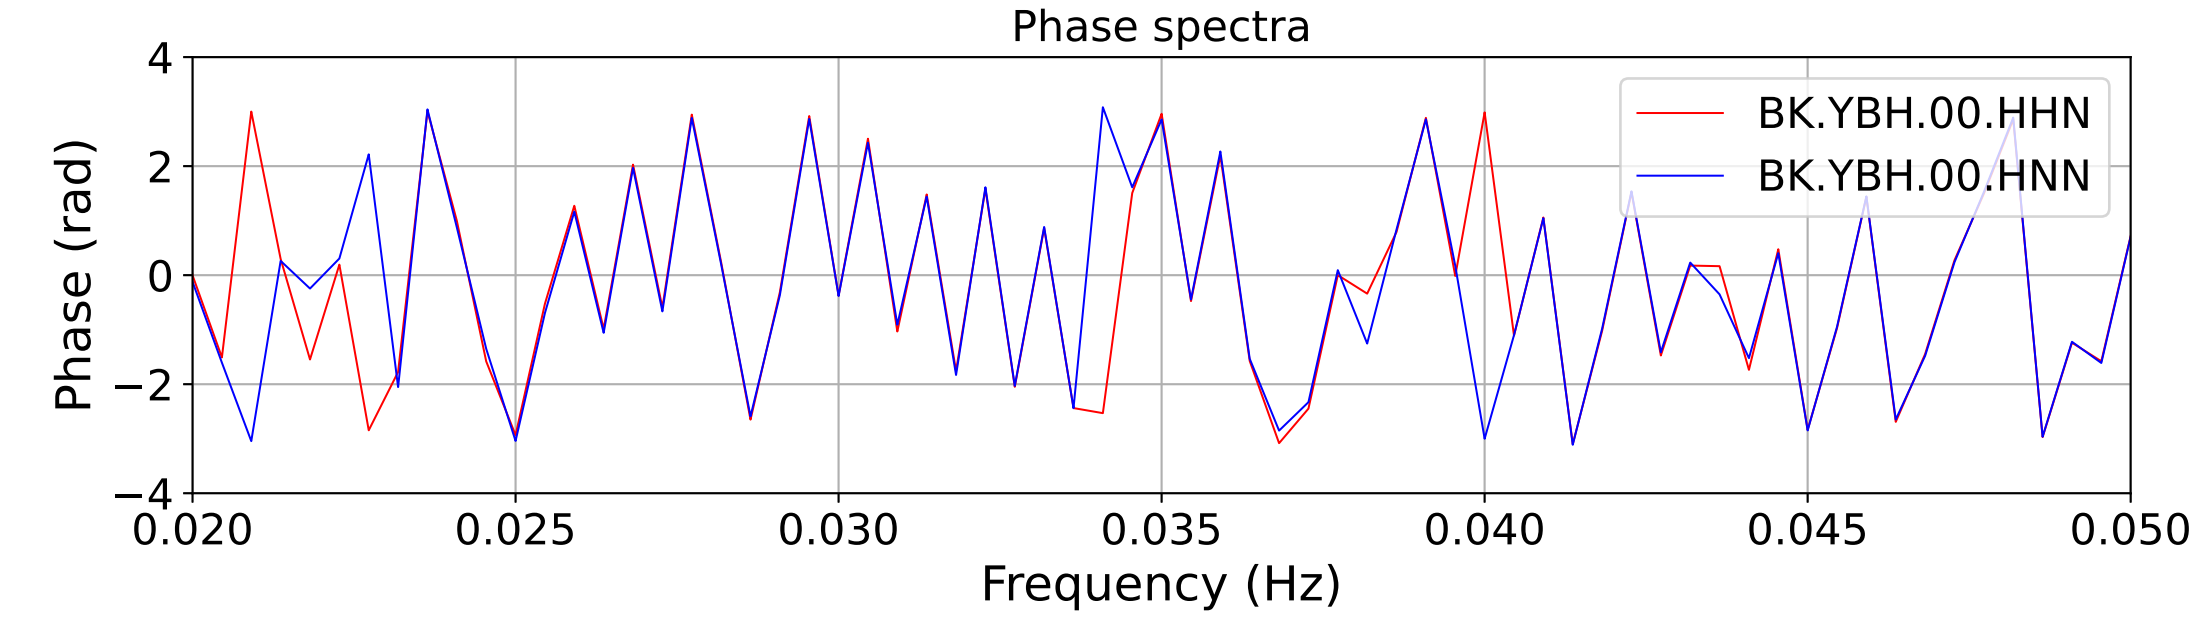

2025.087.062054_M7.7_us7000pn9s
Origin Time:2025-03-28T06:20:54.002000Z USGS event-id:us7000pn9s
M7.7 2025 Mandalay, Burma (Myanmar) Earthquake