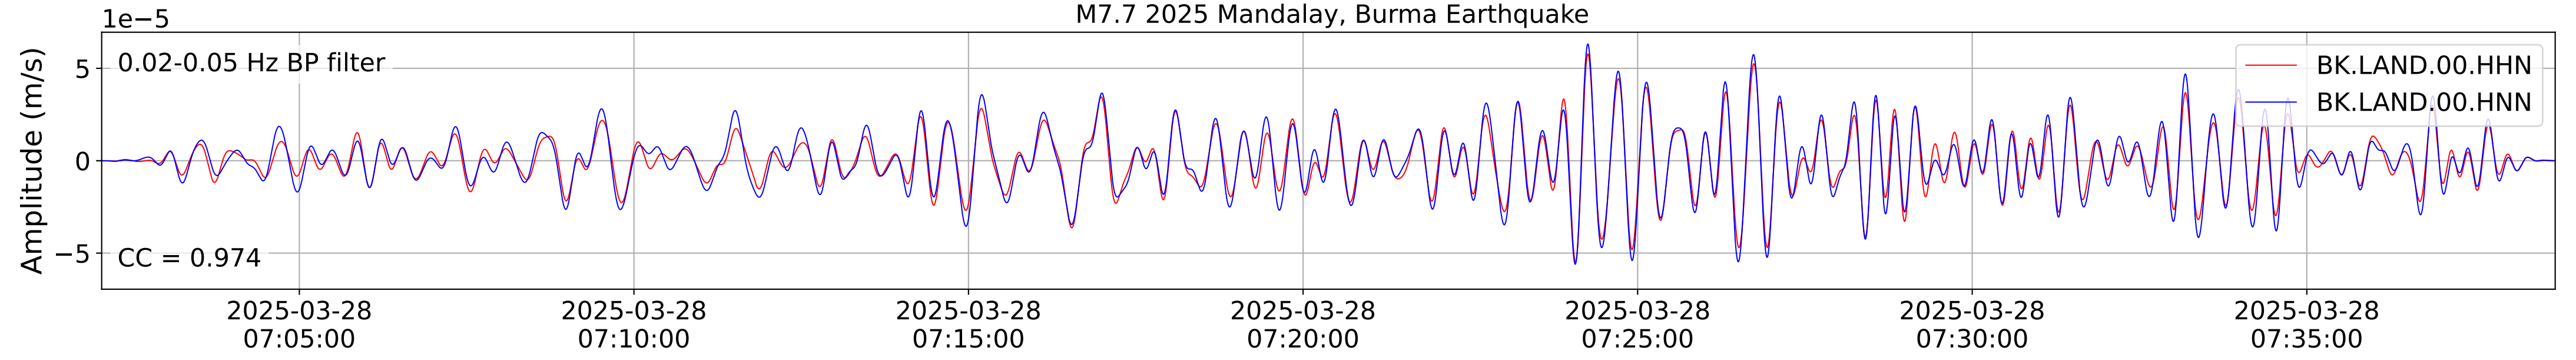

2025.087.062054_M7.7_us7000pn9s
Origin Time:2025-03-28T06:20:54.002000Z USGS event-id:us7000pn9s
M7.7 2025 Mandalay, Burma Earthquake