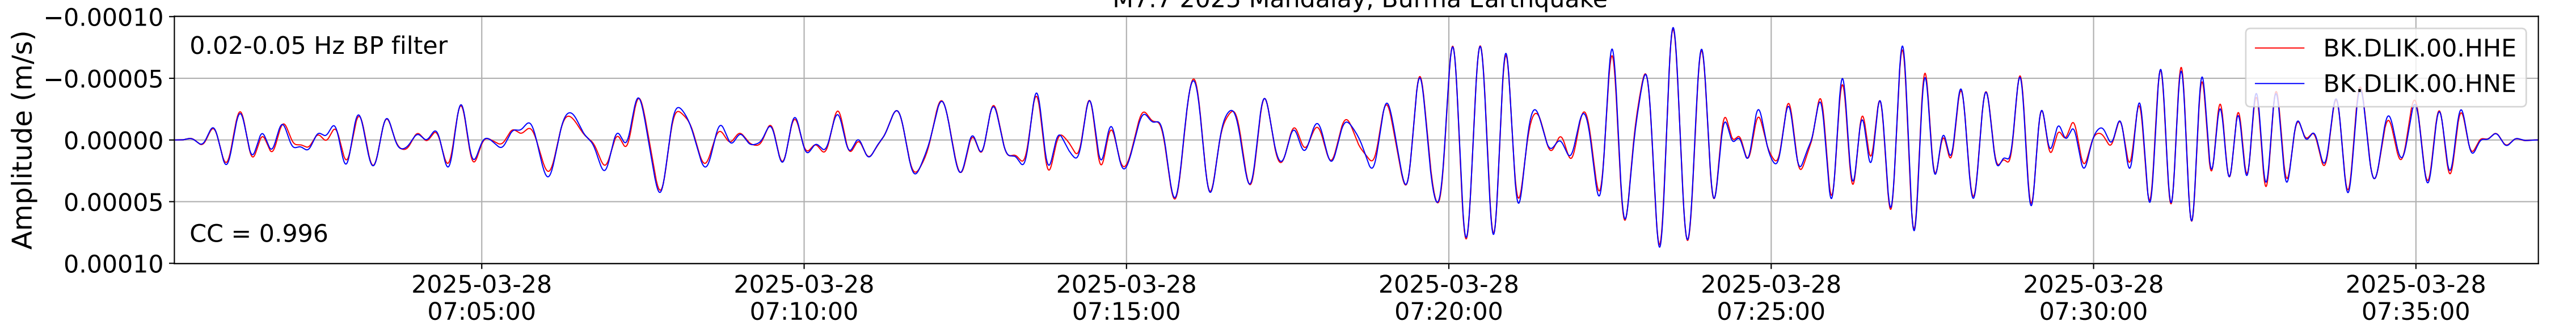

2025.087.062054_M7.7_us7000pn9s
Origin Time:2025-03-28T06:20:54.002000Z USGS event-id:us7000pn9s
M7.7 2025 Mandalay, Burma Earthquake