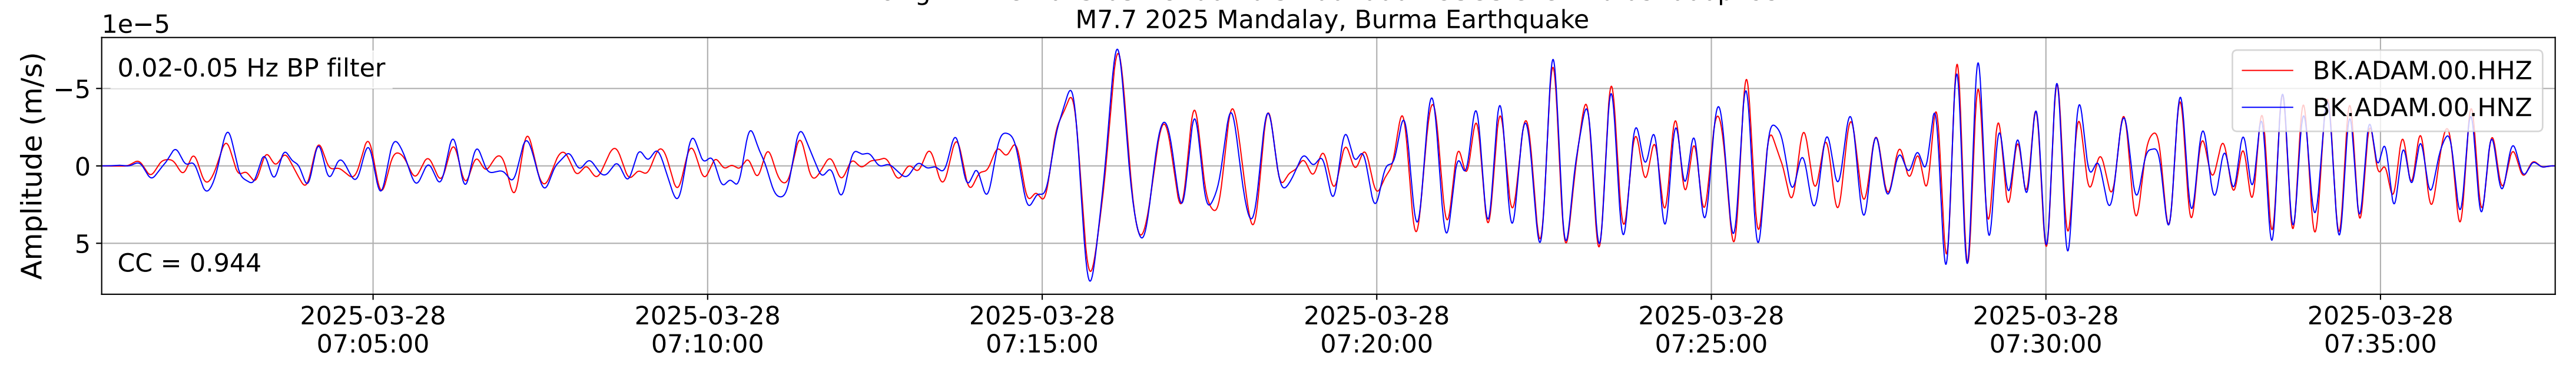

2025.087.062054_M7.7_us7000pn9s
Origin Time:2025-03-28T06:20:54.002000Z USGS event-id:us7000pn9s
M7.7 2025 Mandalay, Burma Earthquake