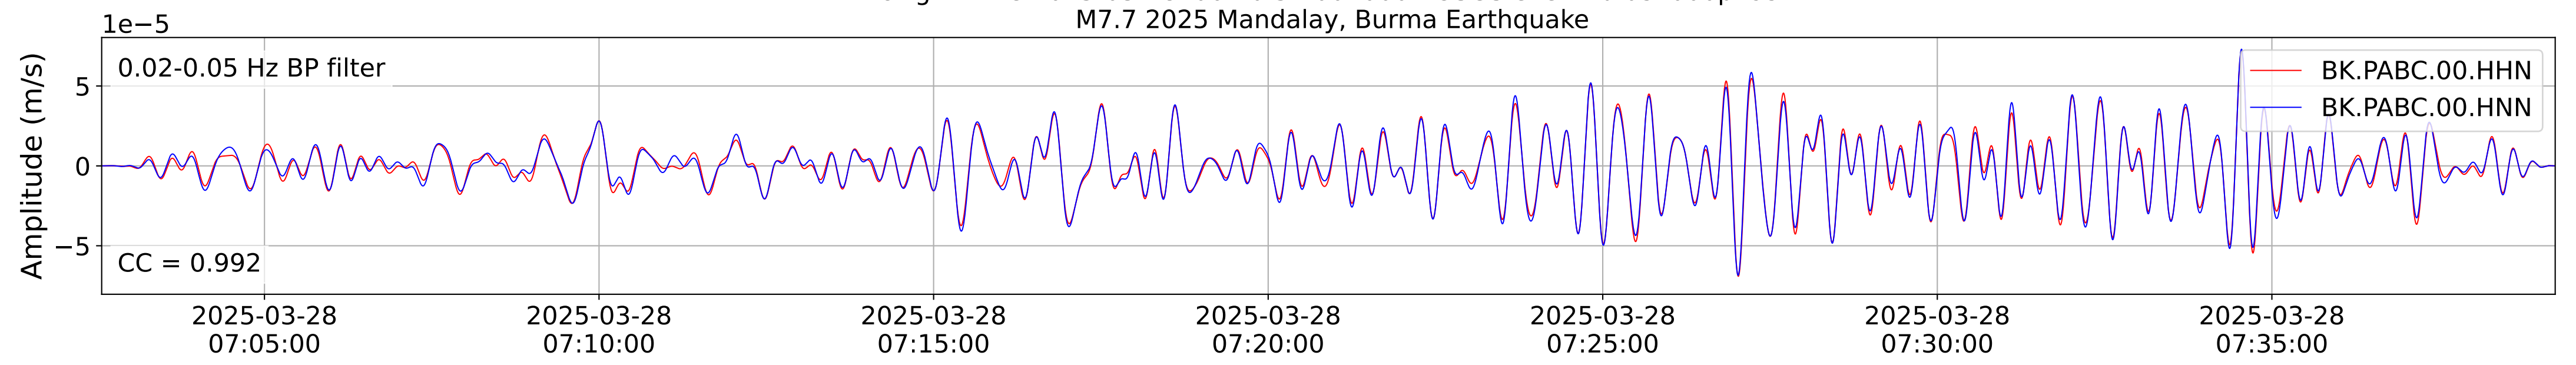

2025.087.062054_M7.7_us7000pn9s
Origin Time:2025-03-28T06:20:54.002000Z USGS event-id:us7000pn9s
M7.7 2025 Mandalay, Burma Earthquake