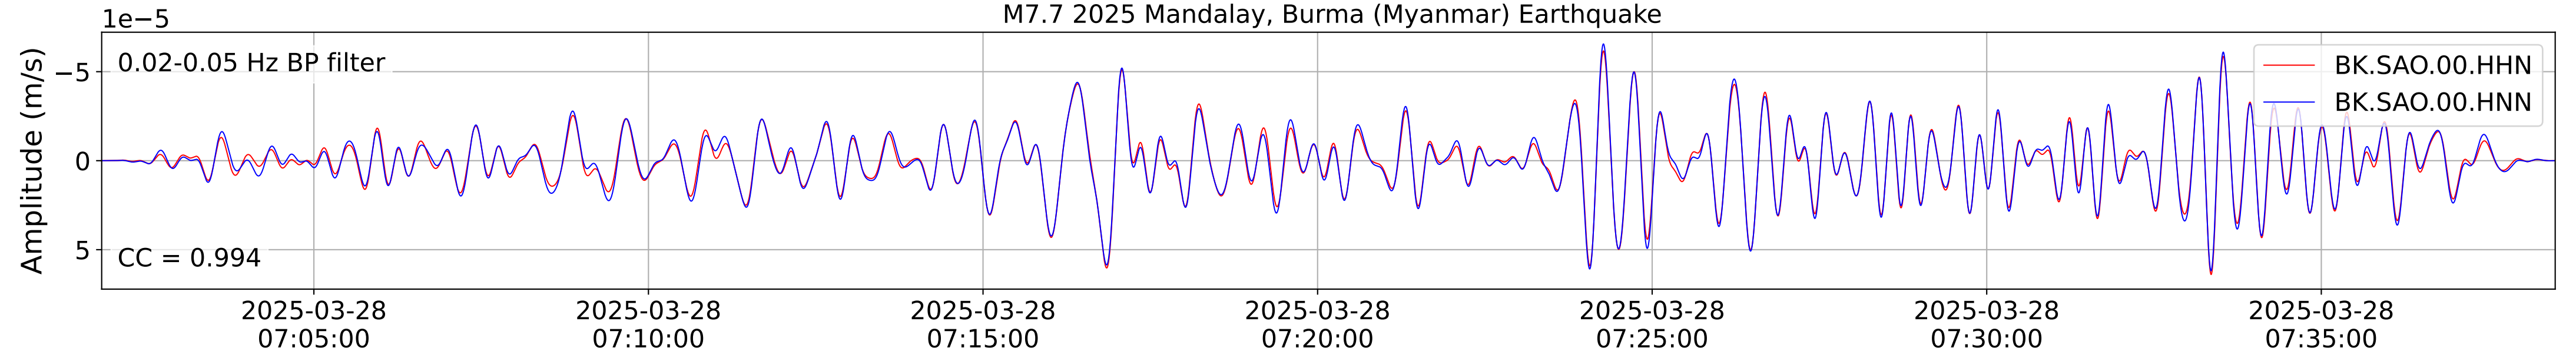

2025.087.062054_M7.7_us7000pn9s
Origin Time:2025-03-28T06:20:54.002000Z USGS event-id:us7000pn9s
M7.7 2025 Mandalay, Burma (Myanmar) Earthquake