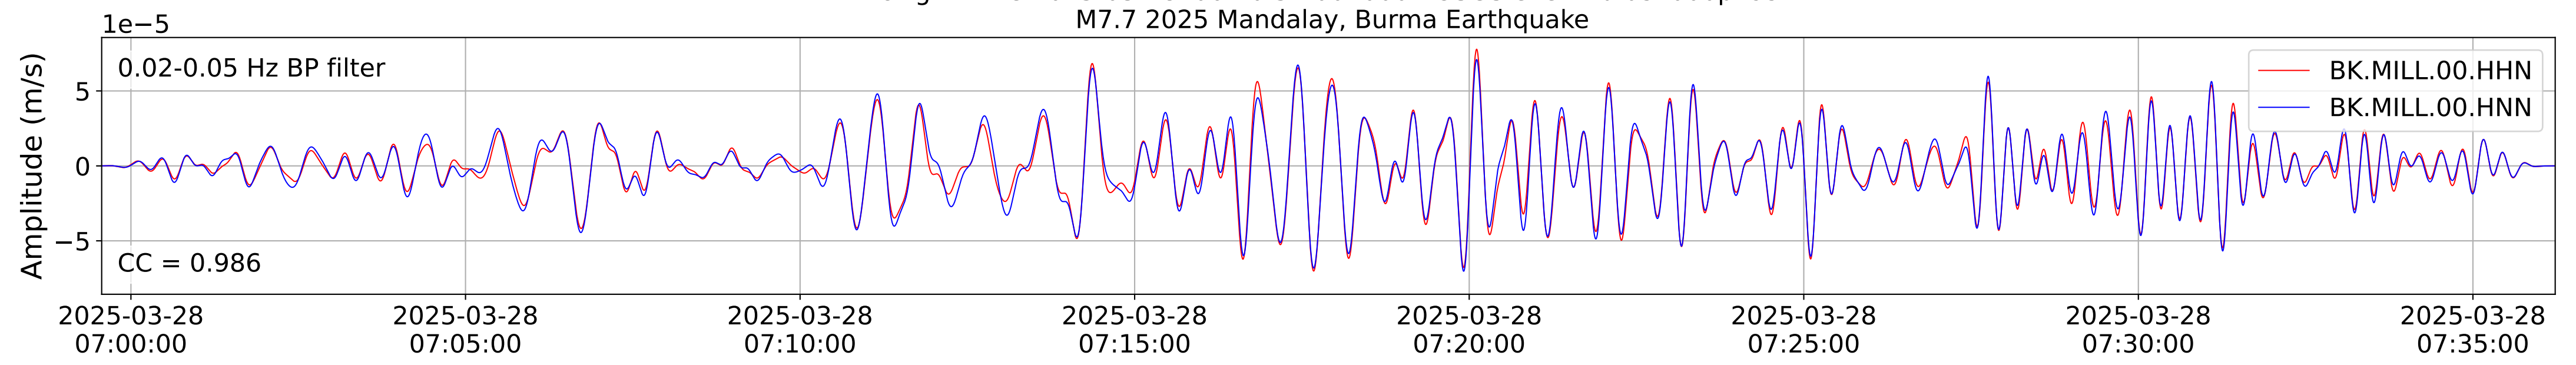

2025.087.062054_M7.7_us7000pn9s
Origin Time:2025-03-28T06:20:54.002000Z USGS event-id:us7000pn9s
M7.7 2025 Mandalay, Burma Earthquake