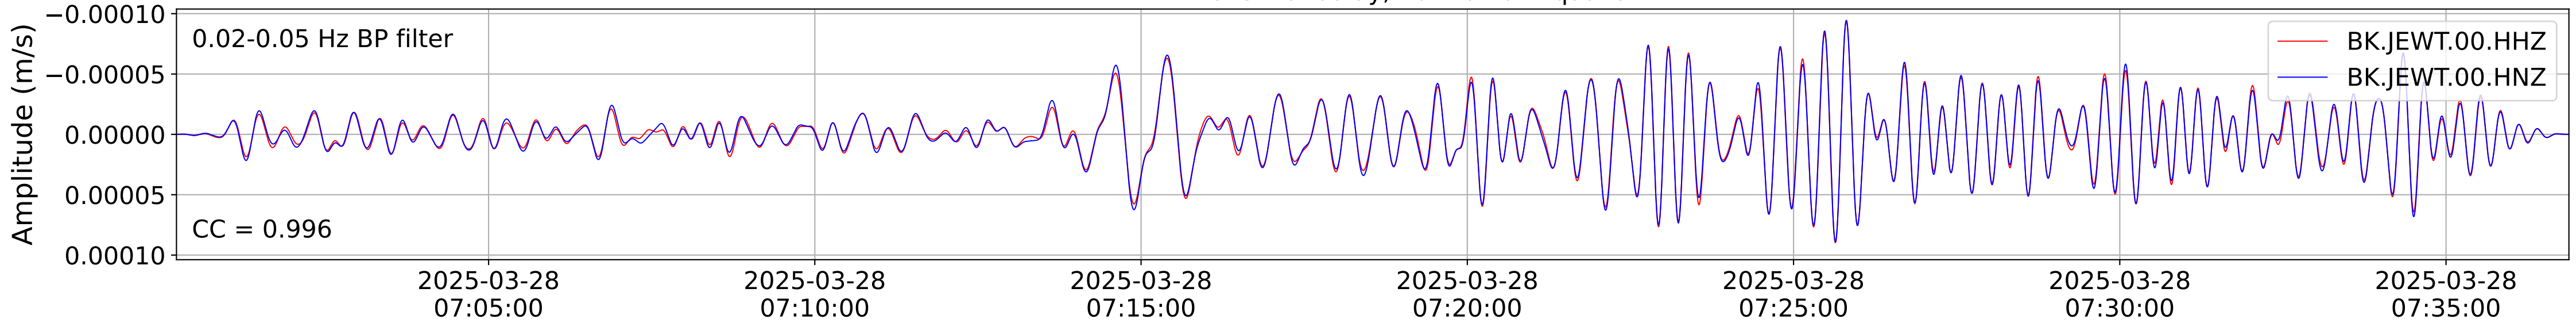

2025.087.062054_M7.7_us7000pn9s
Origin Time:2025-03-28T06:20:54.002000Z USGS event-id:us7000pn9s
M7.7 2025 Mandalay, Burma Earthquake