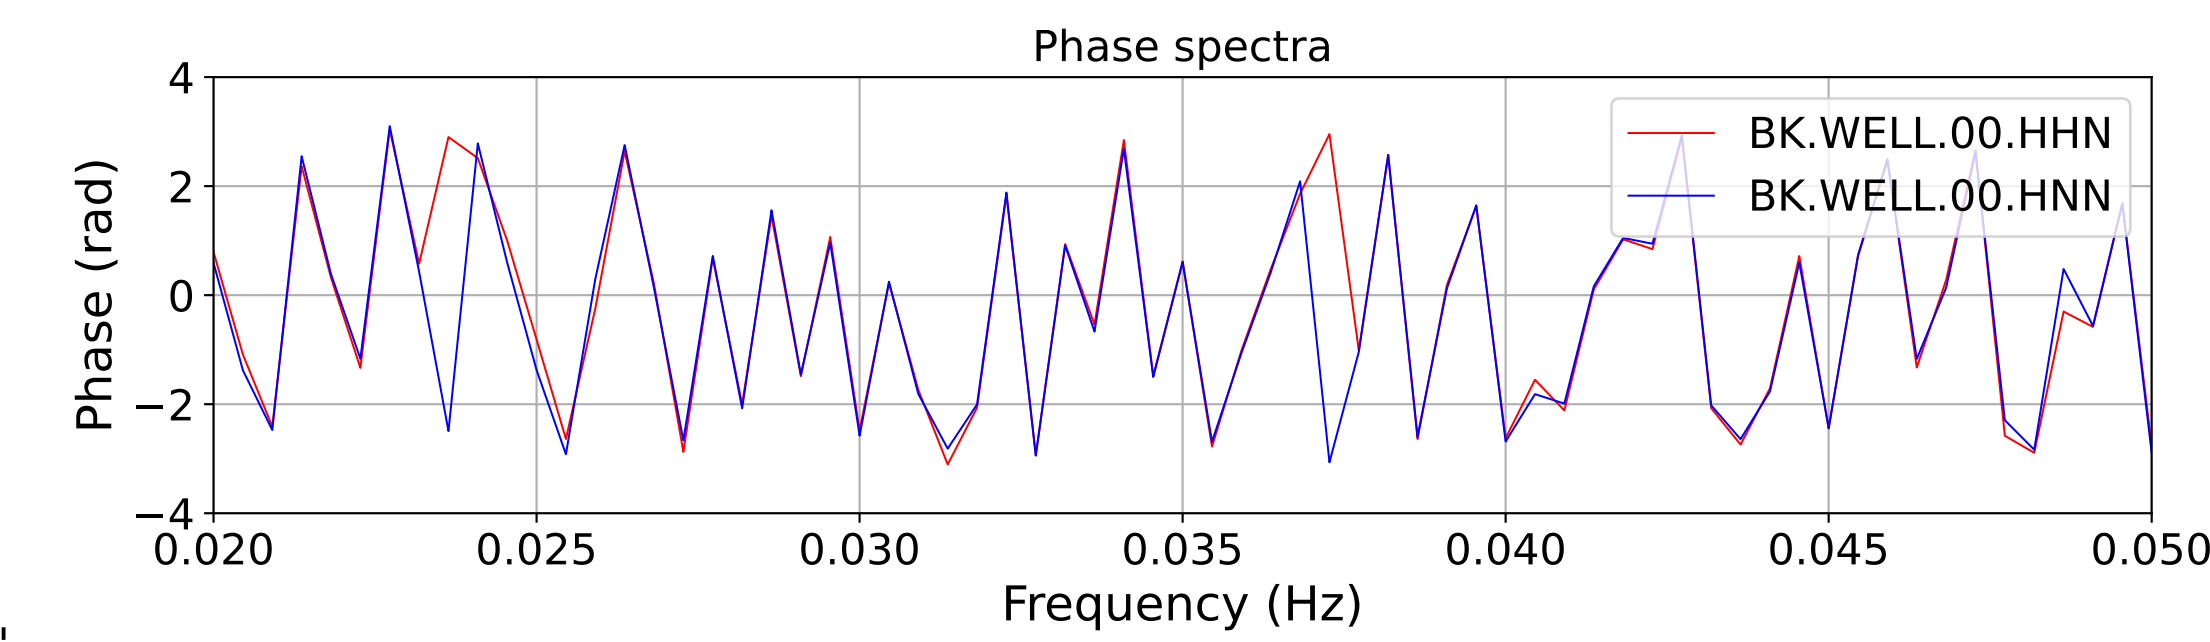

2025.087.062054_M7.7_us7000pn9s
Origin Time:2025-03-28T06:20:54.002000Z USGS event-id:us7000pn9s
M7.7 2025 Mandalay, Burma (Myanmar) Earthquake