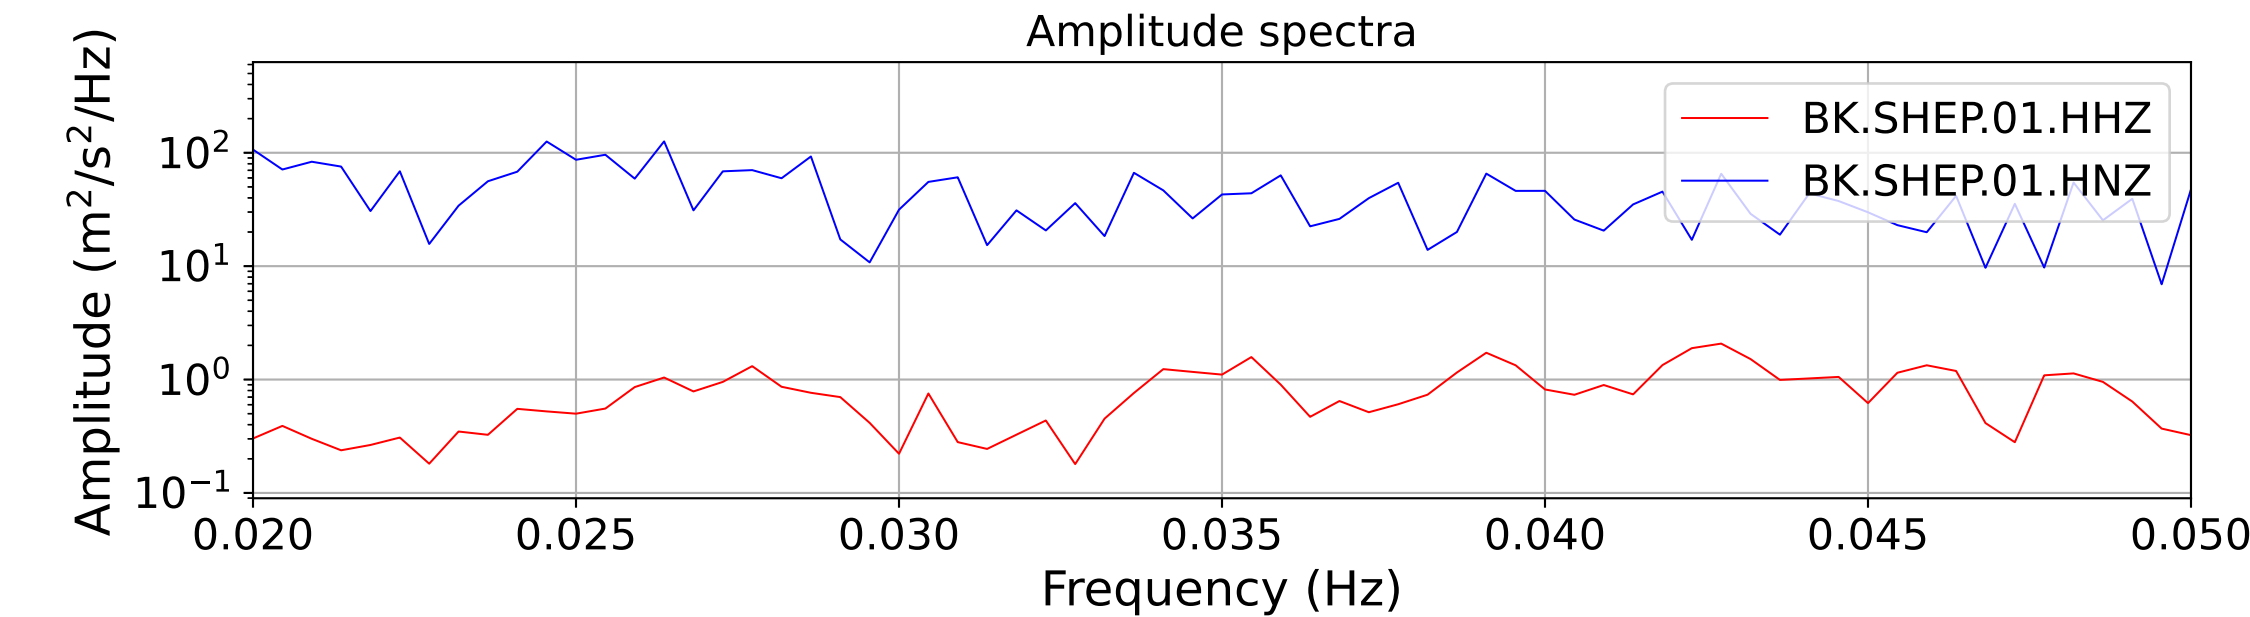

2025.087.062054_M7.7_us7000pn9s
Origin Time:2025-03-28T06:20:54.002000Z USGS event-id:us7000pn9s
M7.7 2025 Mandalay, Burma (Myanmar) Earthquake