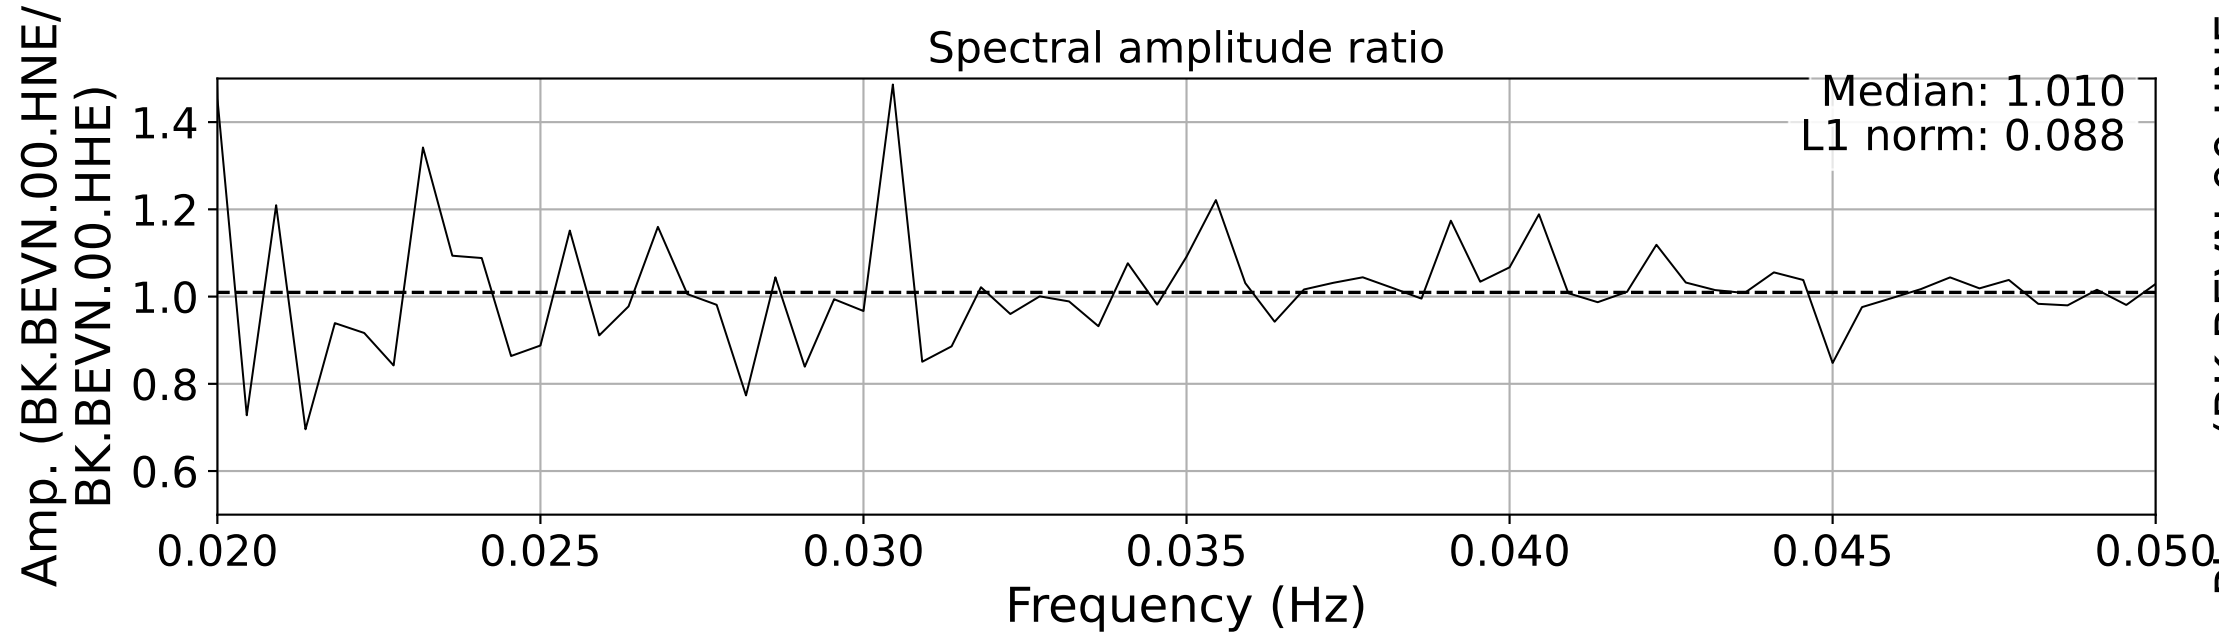

2025.087.062054_M7.7_us7000pn9s
Origin Time:2025-03-28T06:20:54.002000Z USGS event-id:us7000pn9s
M7.7 2025 Mandalay, Burma Earthquake