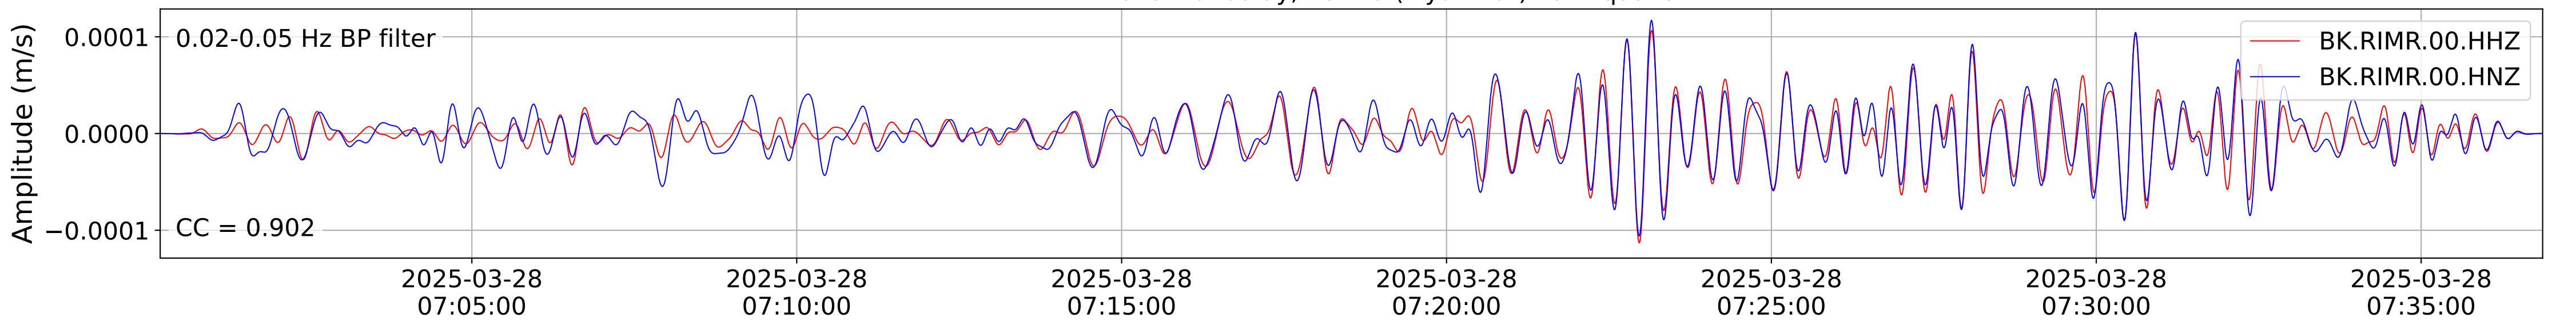

2025.087.062054_M7.7_us7000pn9s
Origin Time:2025-03-28T06:20:54.002000Z USGS event-id:us7000pn9s
M7.7 2025 Mandalay, Burma (Myanmar) Earthquake