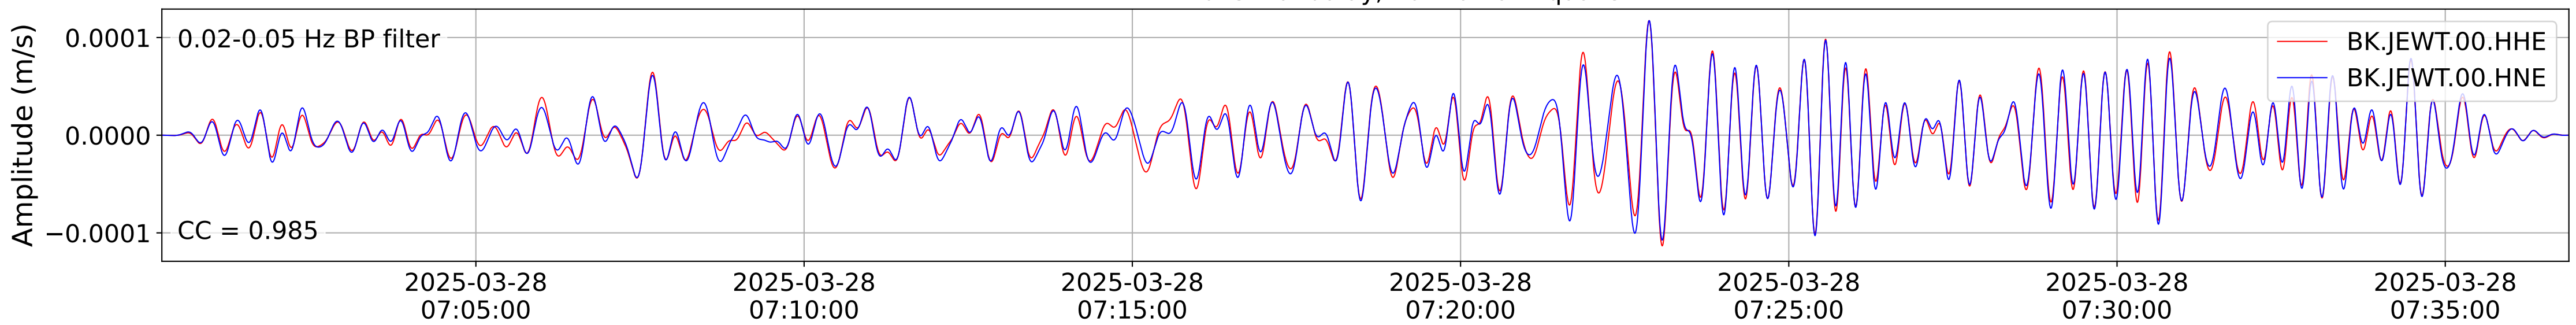

2025.087.062054_M7.7_us7000pn9s
Origin Time:2025-03-28T06:20:54.002000Z USGS event-id:us7000pn9s
M7.7 2025 Mandalay, Burma Earthquake