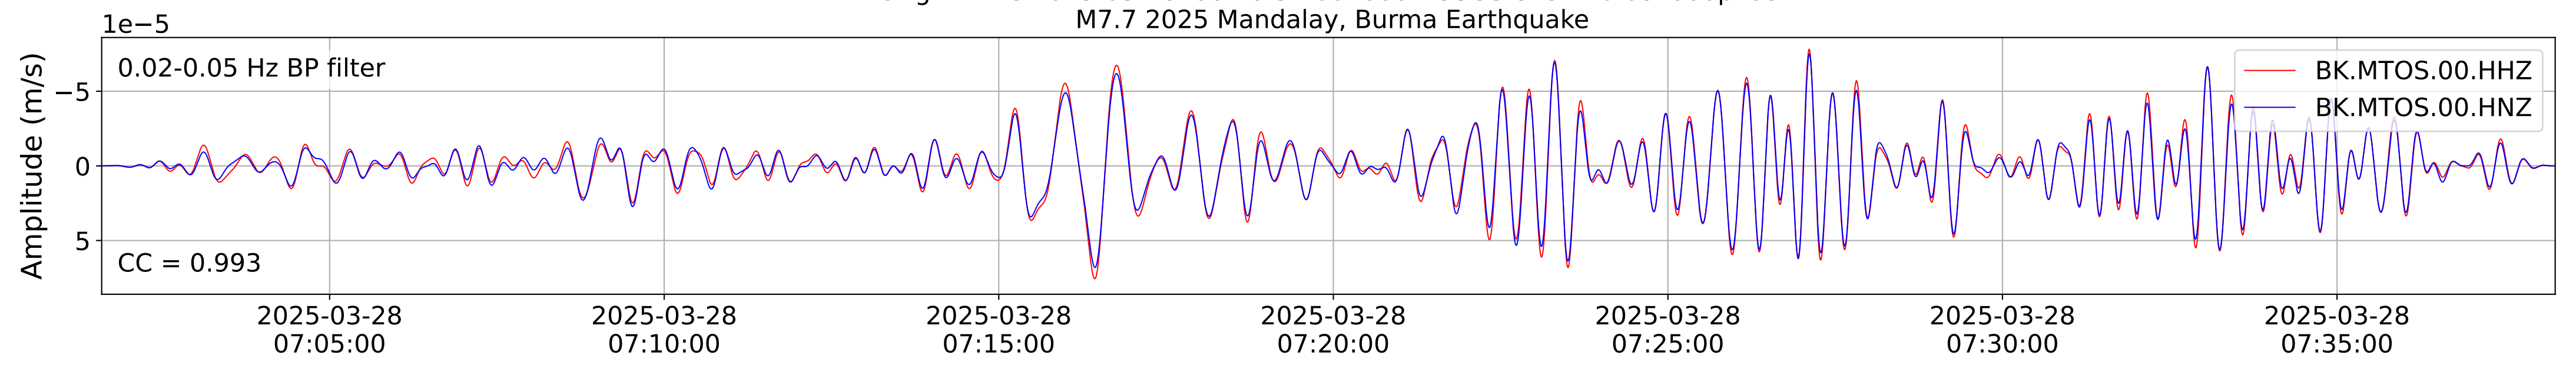

2025.087.062054_M7.7_us7000pn9s
Origin Time:2025-03-28T06:20:54.002000Z USGS event-id:us7000pn9s
M7.7 2025 Mandalay, Burma Earthquake