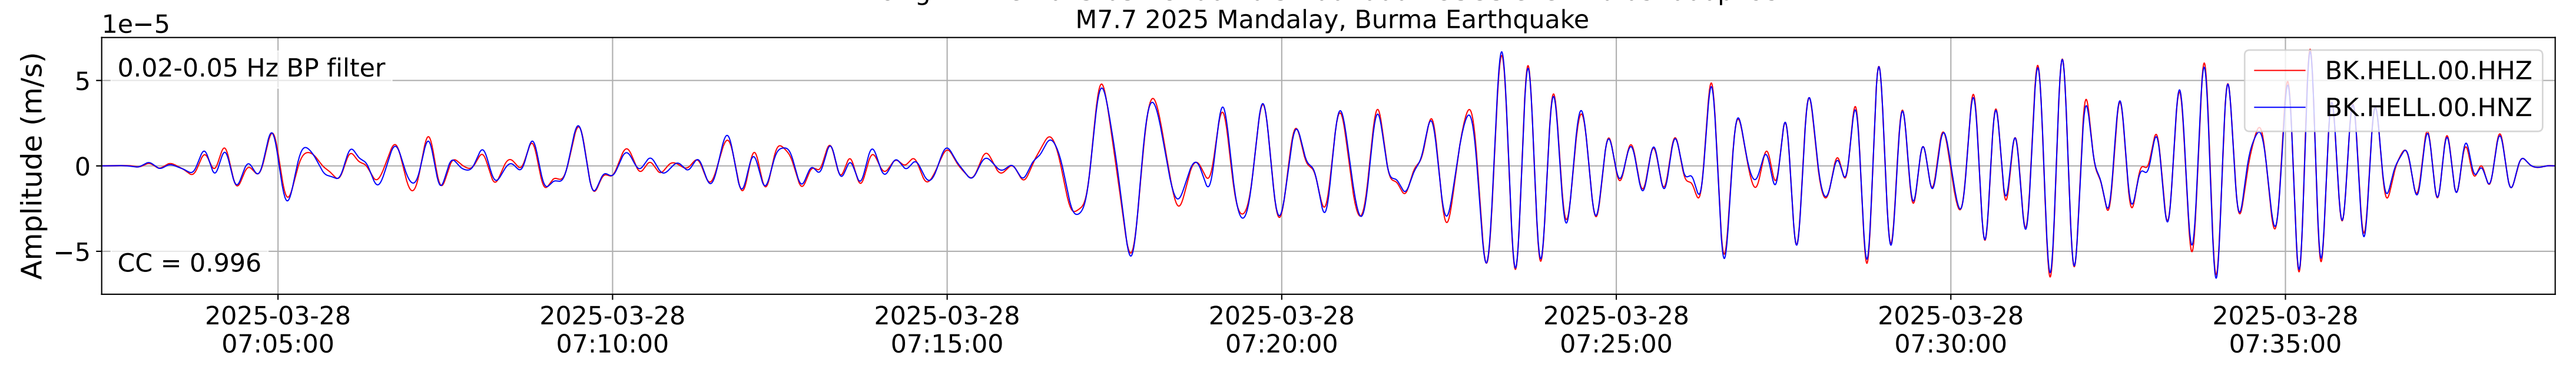

2025.087.062054_M7.7_us7000pn9s
Origin Time:2025-03-28T06:20:54.002000Z USGS event-id:us7000pn9s
M7.7 2025 Mandalay, Burma Earthquake