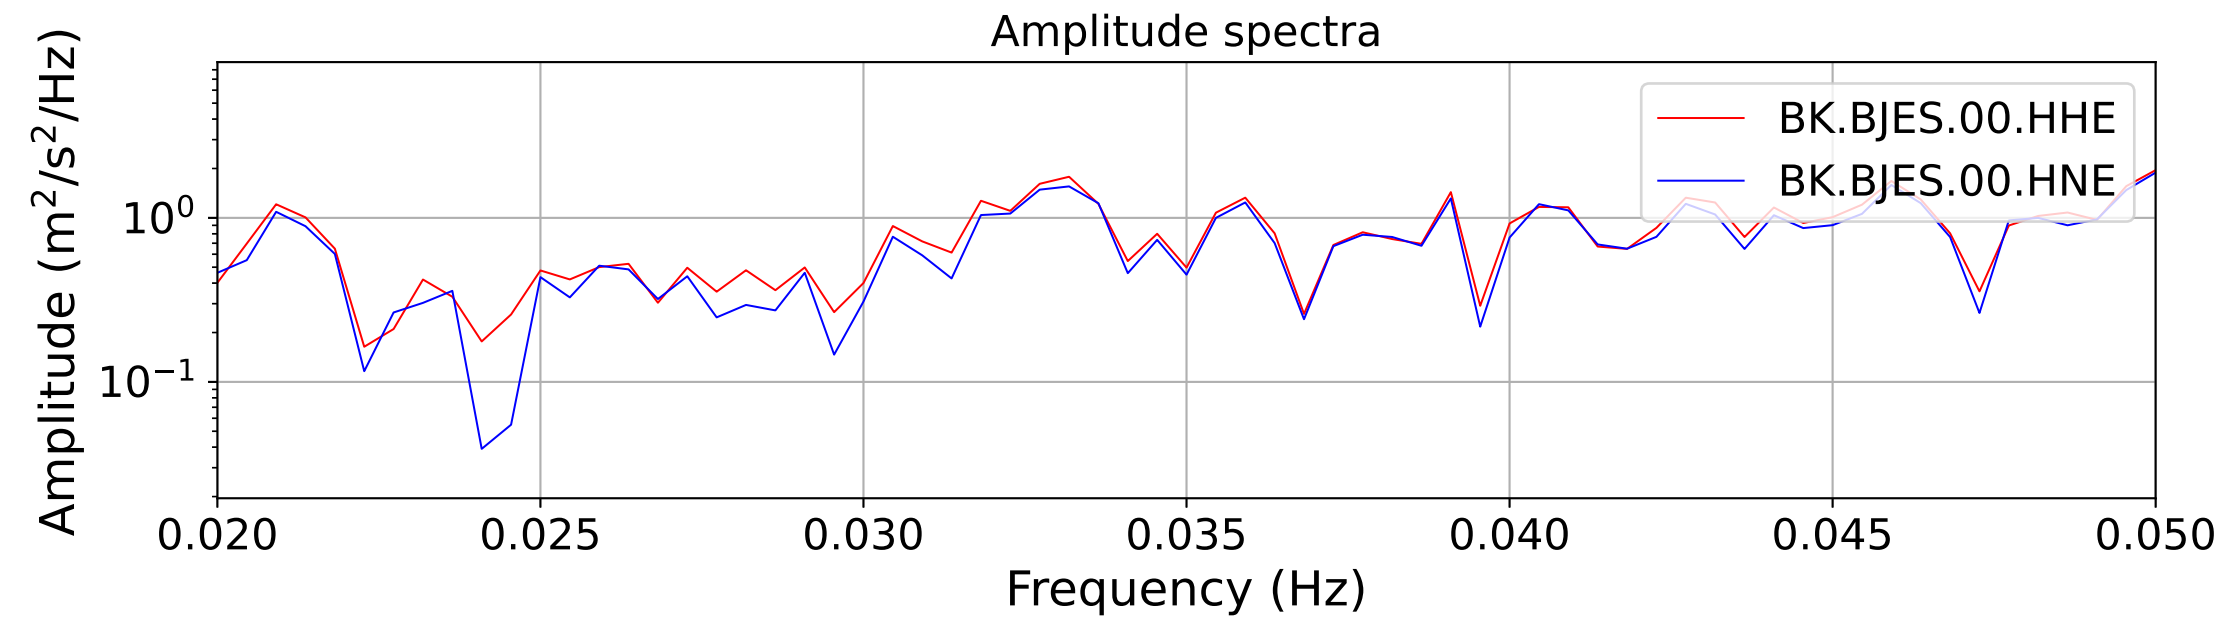

2025.087.062054_M7.7_us7000pn9s
Origin Time:2025-03-28T06:20:54.002000Z USGS event-id:us7000pn9s
M7.7 2025 Mandalay, Burma Earthquake