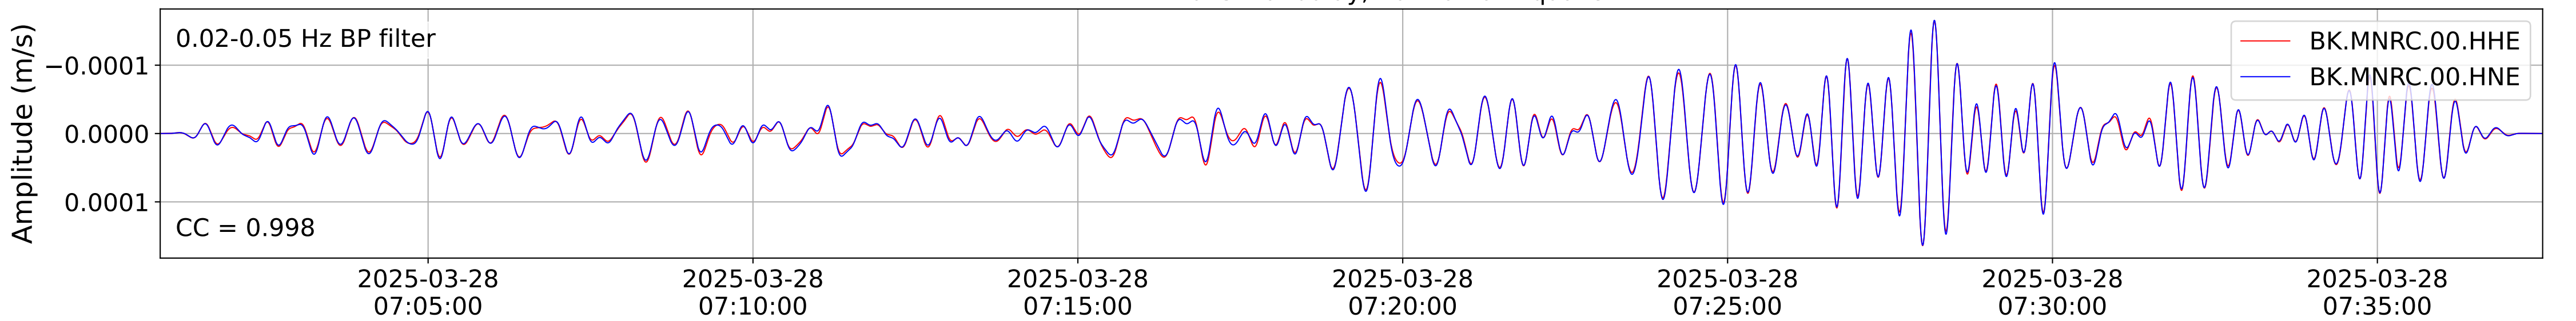

2025.087.062054_M7.7_us7000pn9s
Origin Time:2025-03-28T06:20:54.002000Z USGS event-id:us7000pn9s
M7.7 2025 Mandalay, Burma Earthquake