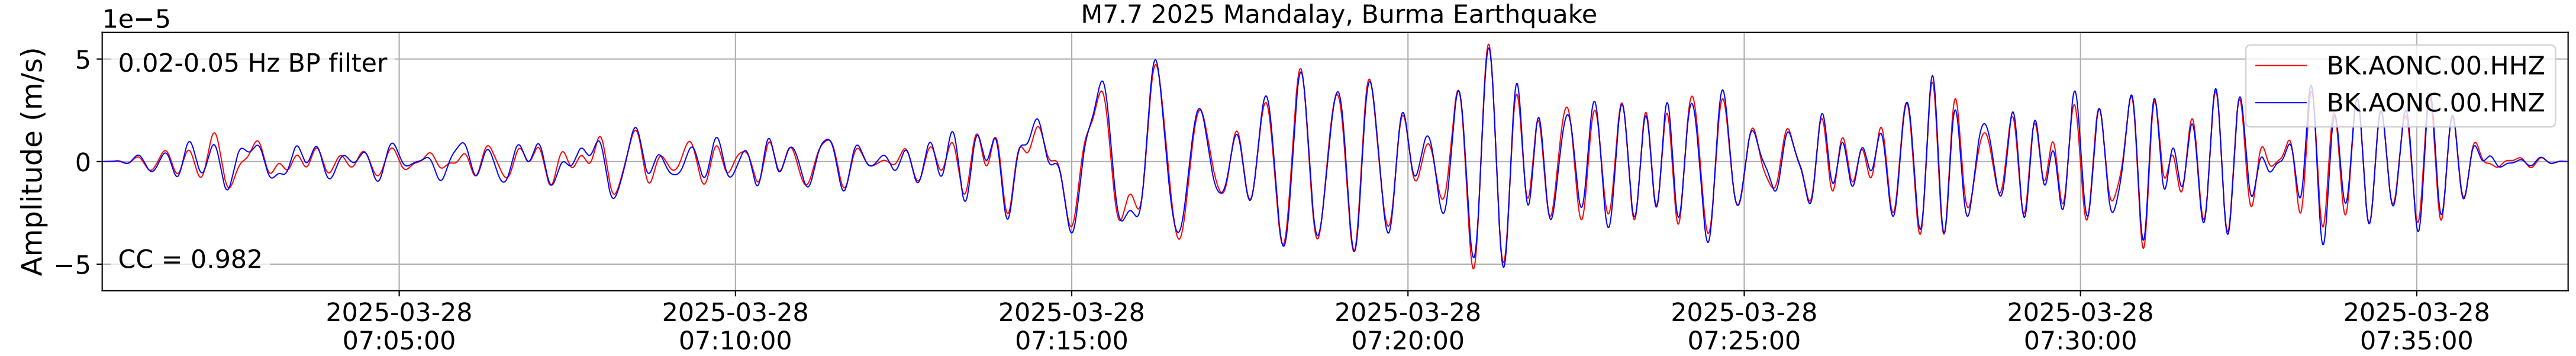

2025.087.062054_M7.7_us7000pn9s
Origin Time:2025-03-28T06:20:54.002000Z USGS event-id:us7000pn9s
M7.7 2025 Mandalay, Burma Earthquake