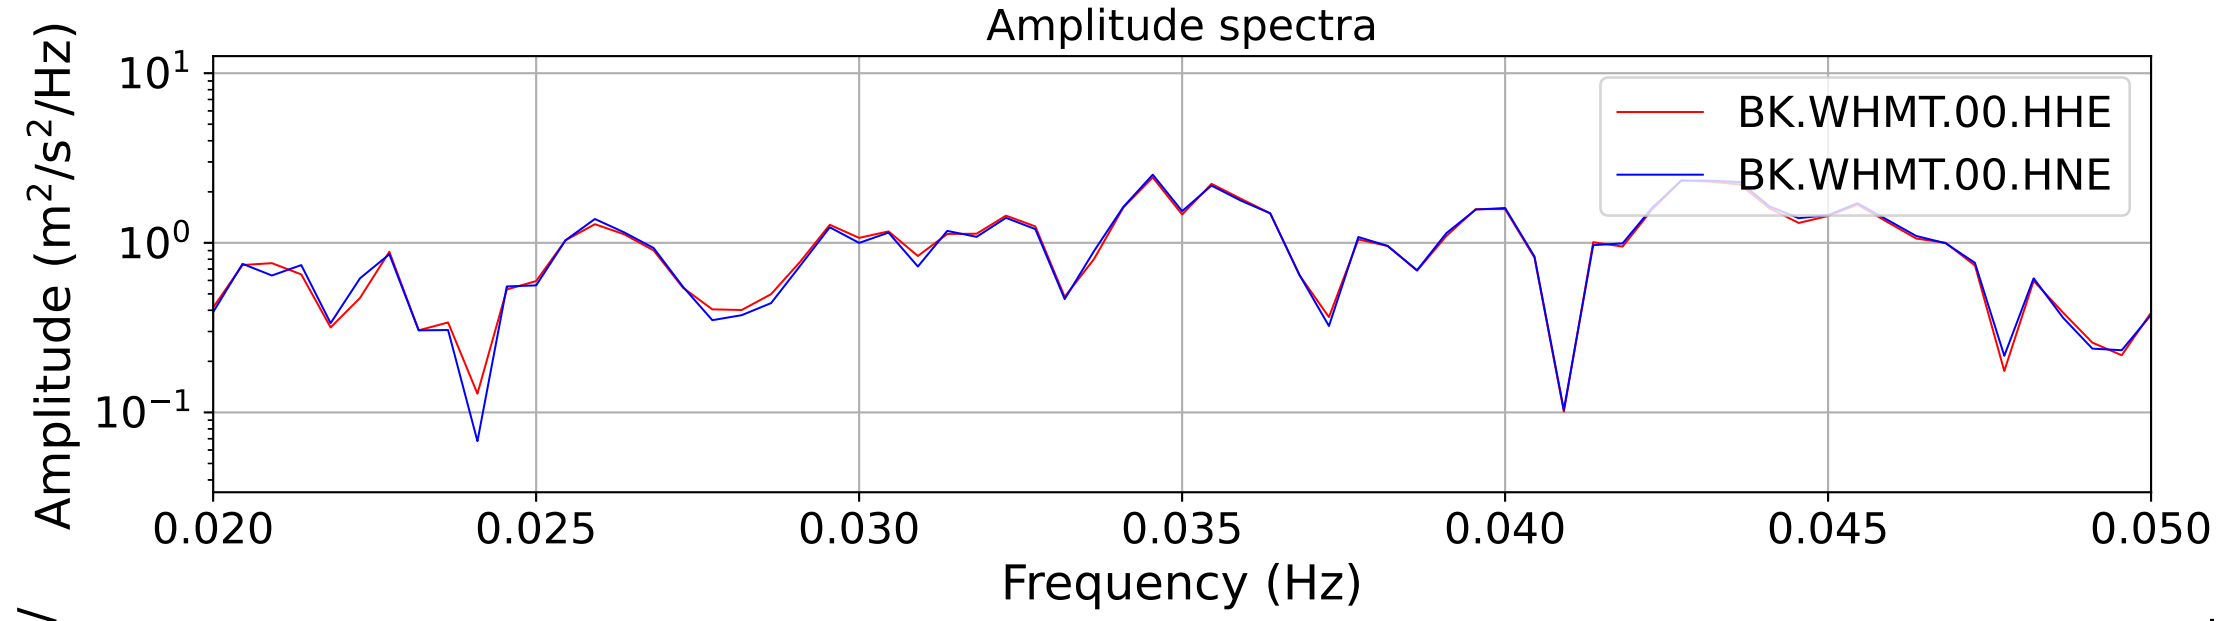

2025.087.062054_M7.7_us7000pn9s
Origin Time:2025-03-28T06:20:54.002000Z USGS event-id:us7000pn9s
M7.7 2025 Mandalay, Burma (Myanmar) Earthquake