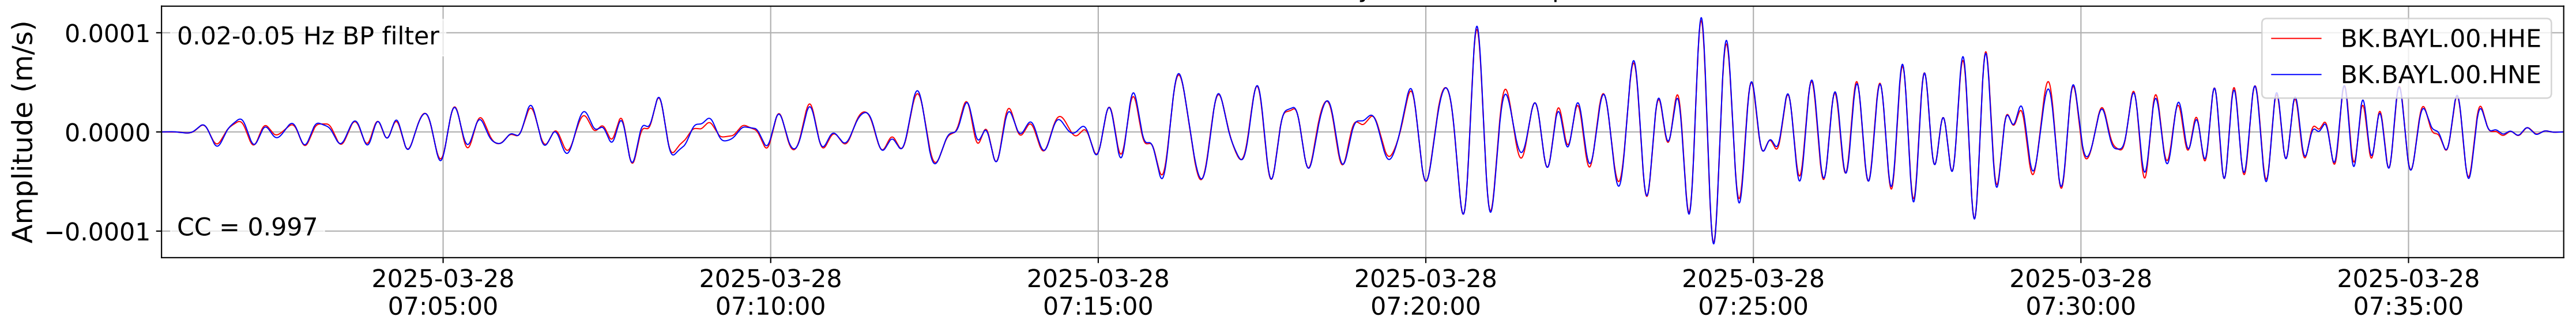

2025.087.062054_M7.7_us7000pn9s
Origin Time:2025-03-28T06:20:54.002000Z USGS event-id:us7000pn9s
M7.7 2025 Mandalay, Burma Earthquake