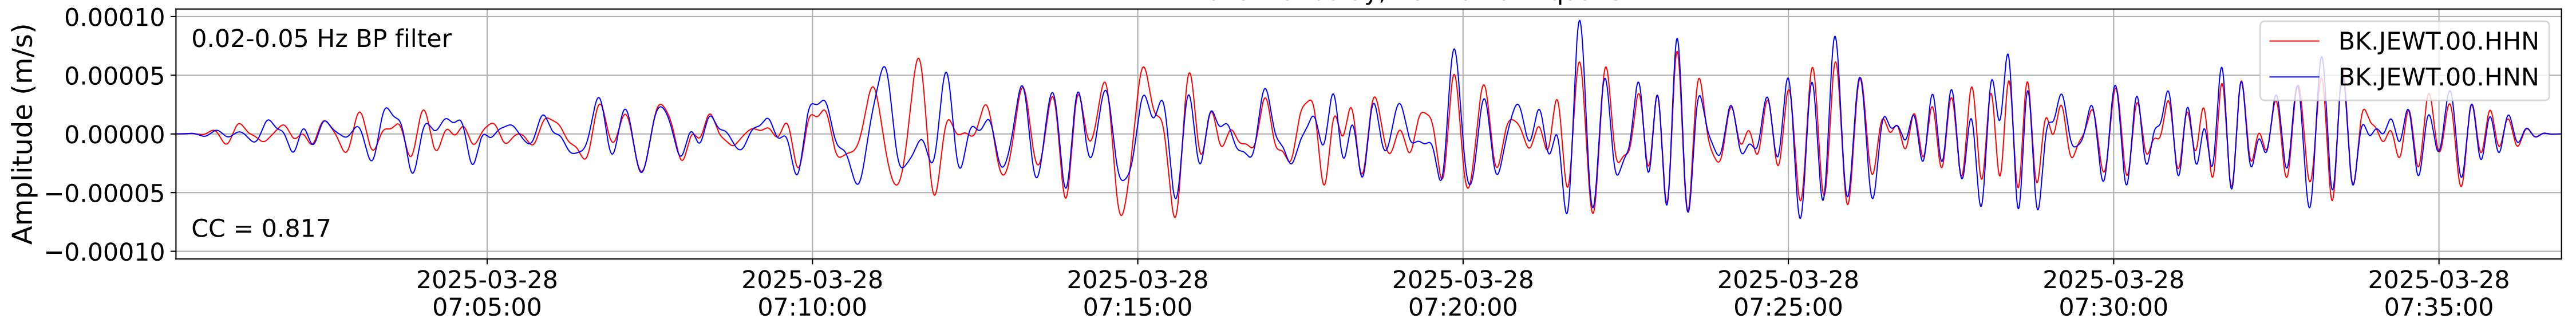

2025.087.062054_M7.7_us7000pn9s
Origin Time:2025-03-28T06:20:54.002000Z USGS event-id:us7000pn9s
M7.7 2025 Mandalay, Burma Earthquake