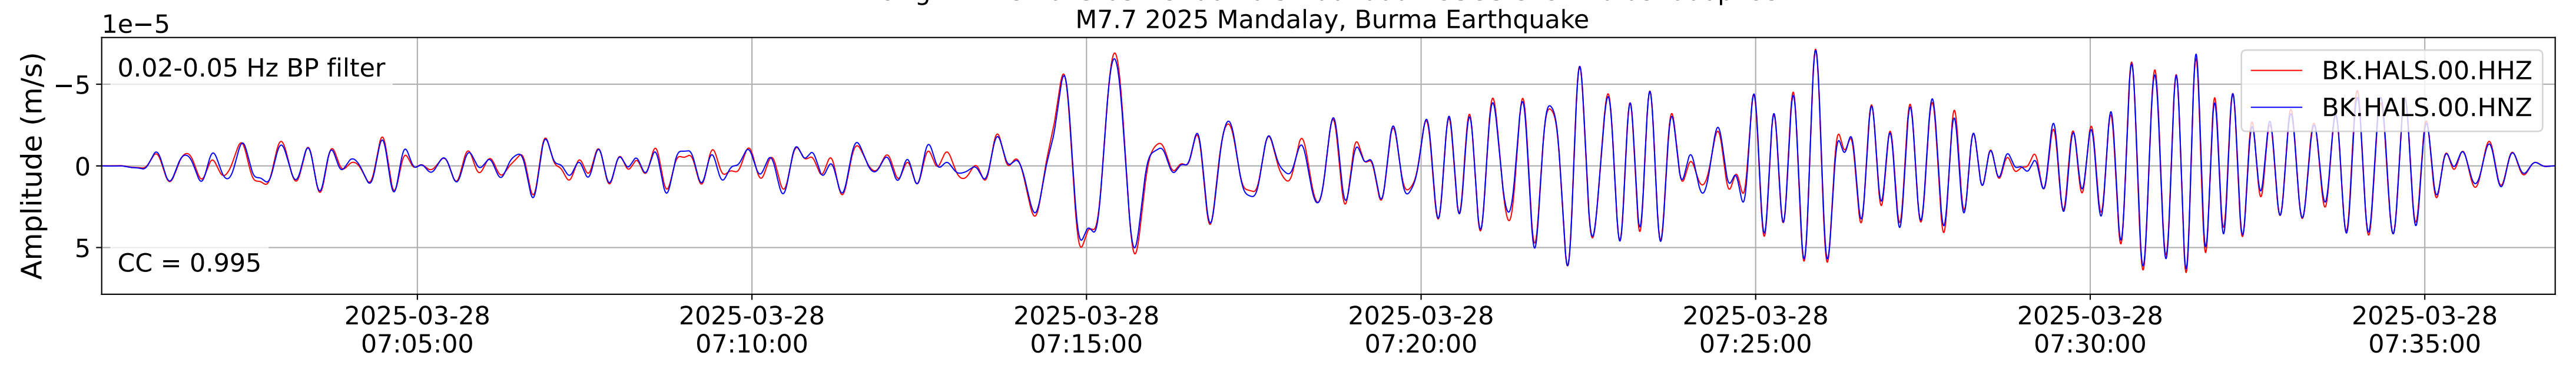

2025.087.062054_M7.7_us7000pn9s
Origin Time:2025-03-28T06:20:54.002000Z USGS event-id:us7000pn9s
M7.7 2025 Mandalay, Burma Earthquake