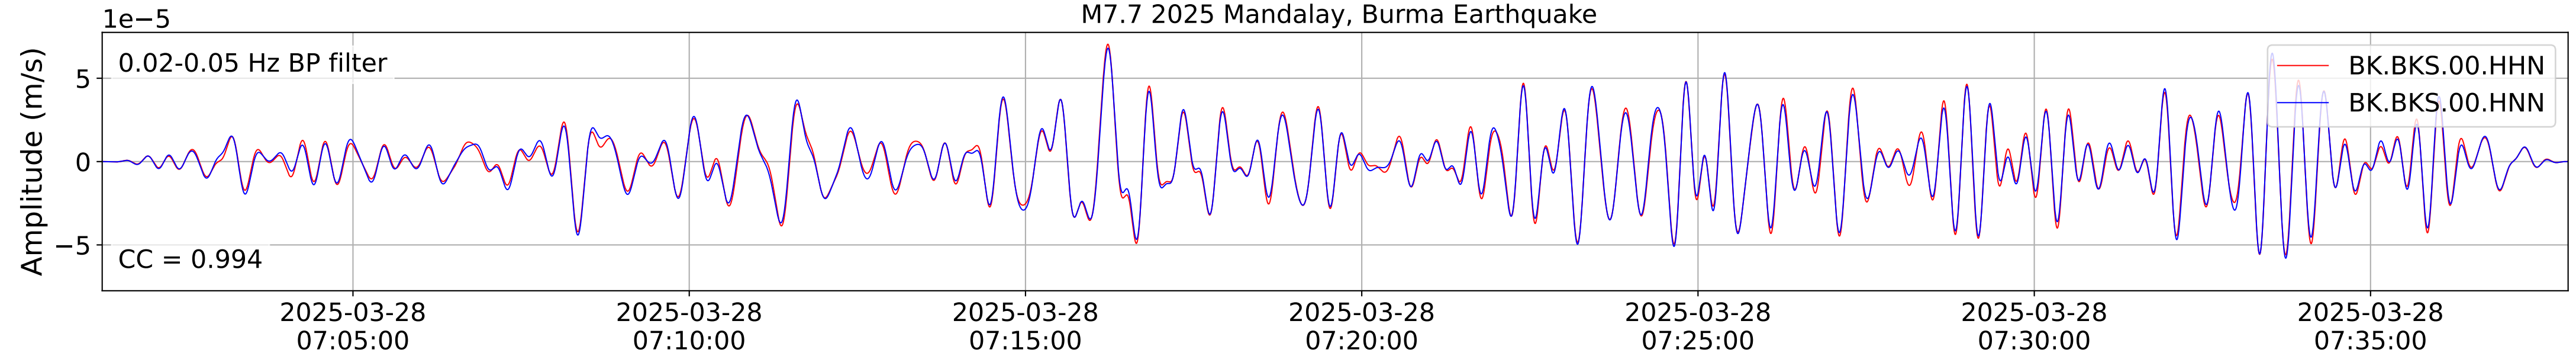

2025.087.062054_M7.7_us7000pn9s
Origin Time:2025-03-28T06:20:54.002000Z USGS event-id:us7000pn9s
M7.7 2025 Mandalay, Burma Earthquake