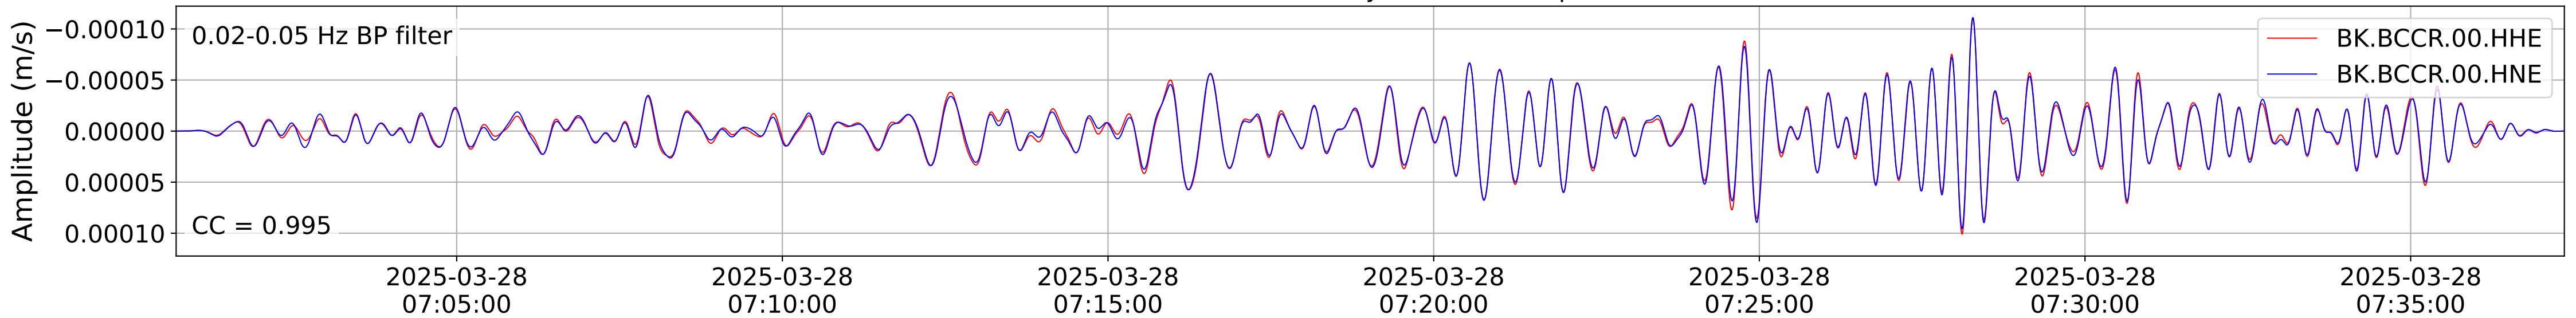

2025.087.062054_M7.7_us7000pn9s
Origin Time:2025-03-28T06:20:54.002000Z USGS event-id:us7000pn9s
M7.7 2025 Mandalay, Burma Earthquake