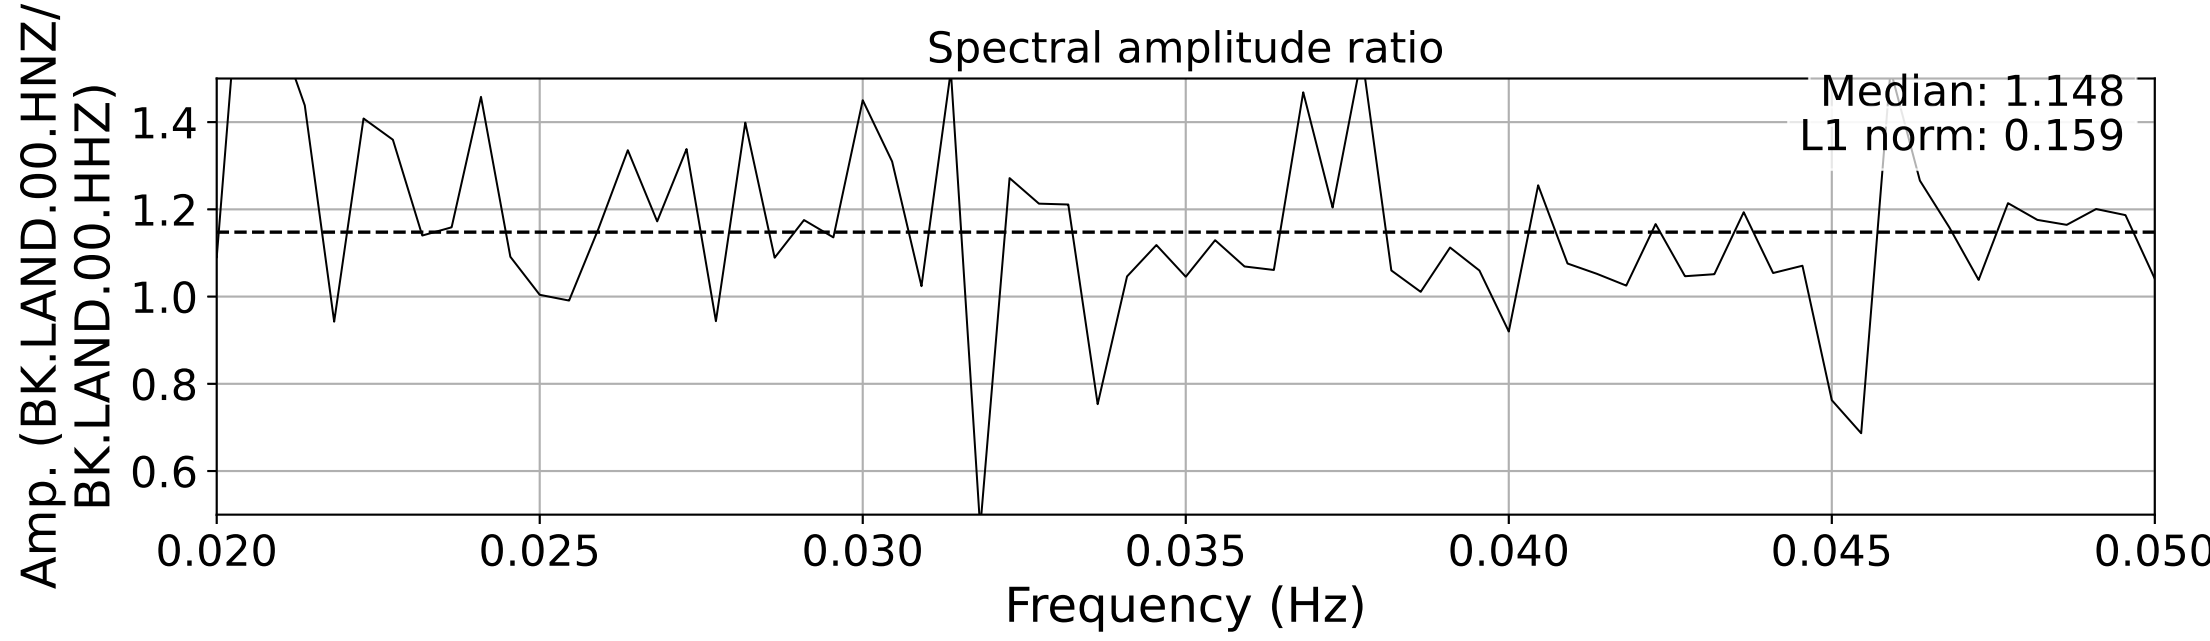

2025.087.062054_M7.7_us7000pn9s
Origin Time:2025-03-28T06:20:54.002000Z USGS event-id:us7000pn9s
M7.7 2025 Mandalay, Burma Earthquake