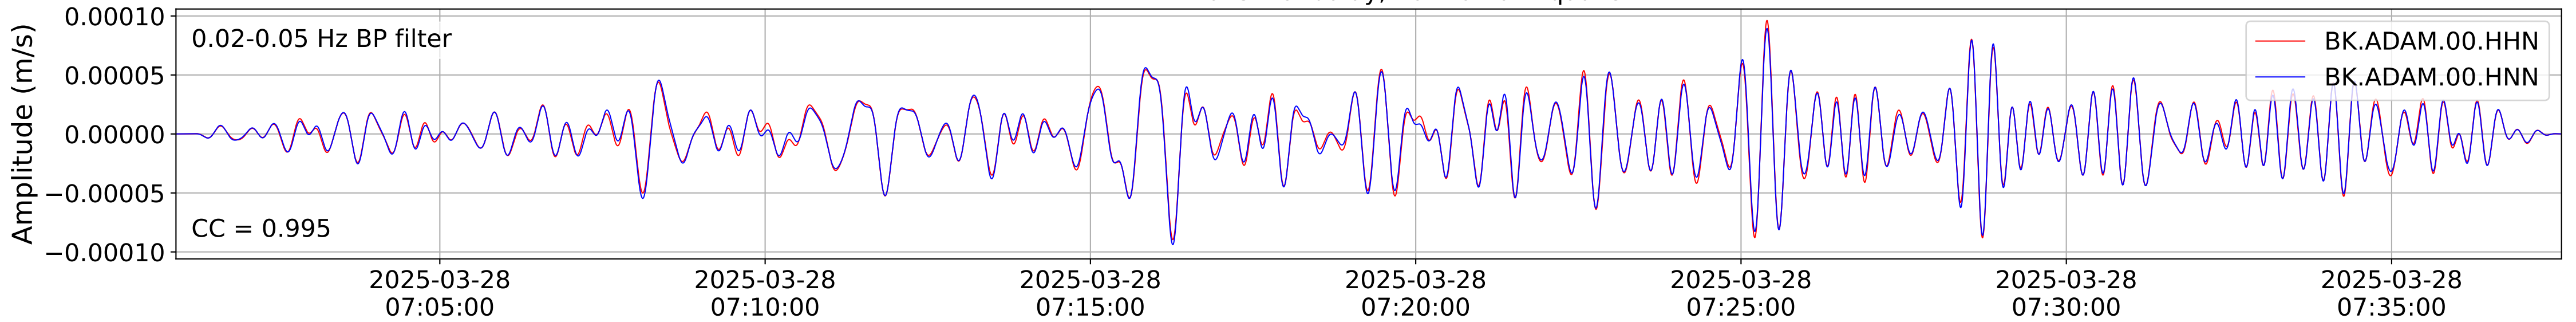

2025.087.062054_M7.7_us7000pn9s
Origin Time:2025-03-28T06:20:54.002000Z USGS event-id:us7000pn9s
M7.7 2025 Mandalay, Burma Earthquake