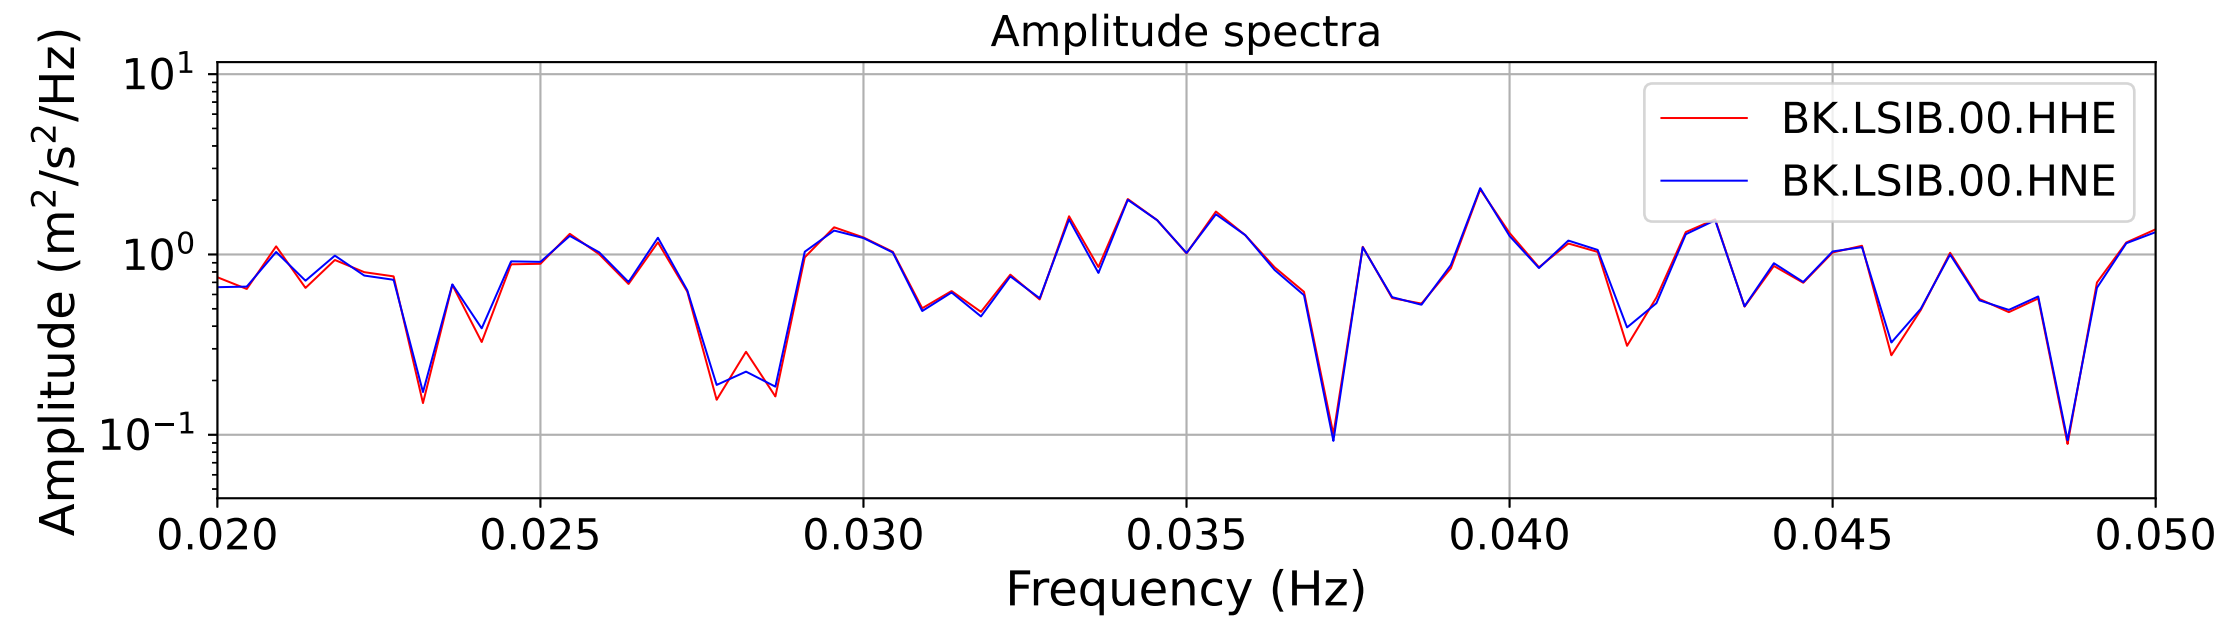

2025.087.062054_M7.7_us7000pn9s
Origin Time:2025-03-28T06:20:54.002000Z USGS event-id:us7000pn9s
M7.7 2025 Mandalay, Burma Earthquake