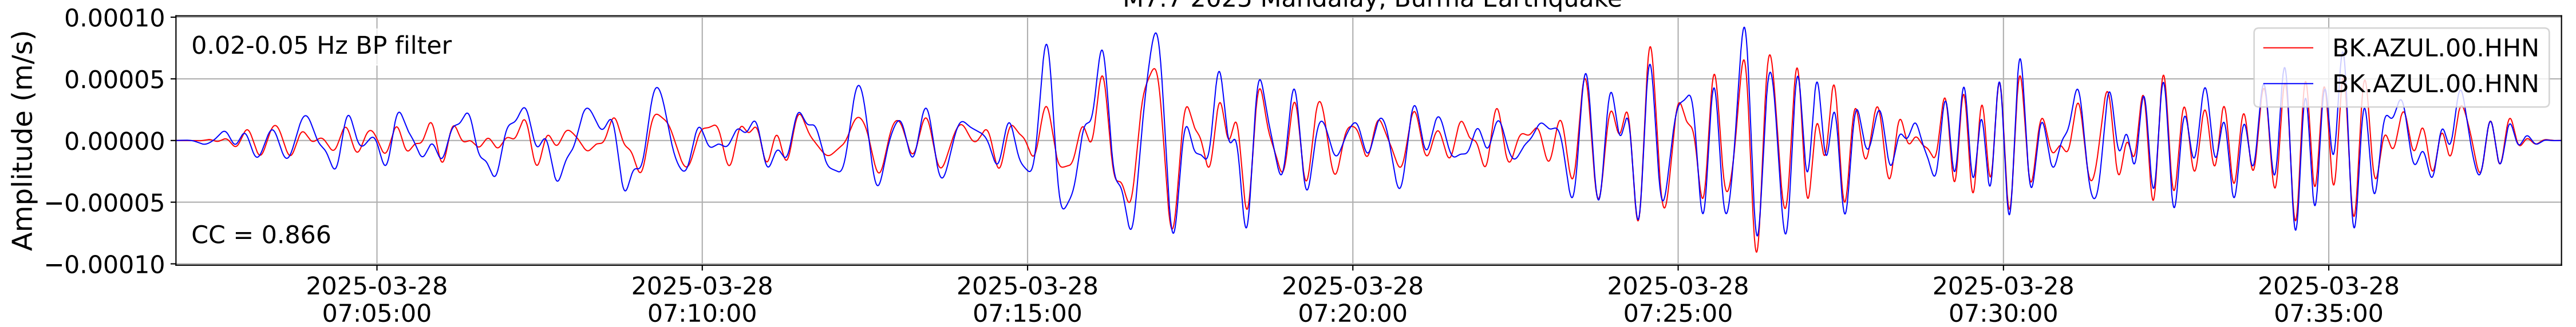

2025.087.062054_M7.7_us7000pn9s
Origin Time:2025-03-28T06:20:54.002000Z USGS event-id:us7000pn9s
M7.7 2025 Mandalay, Burma Earthquake