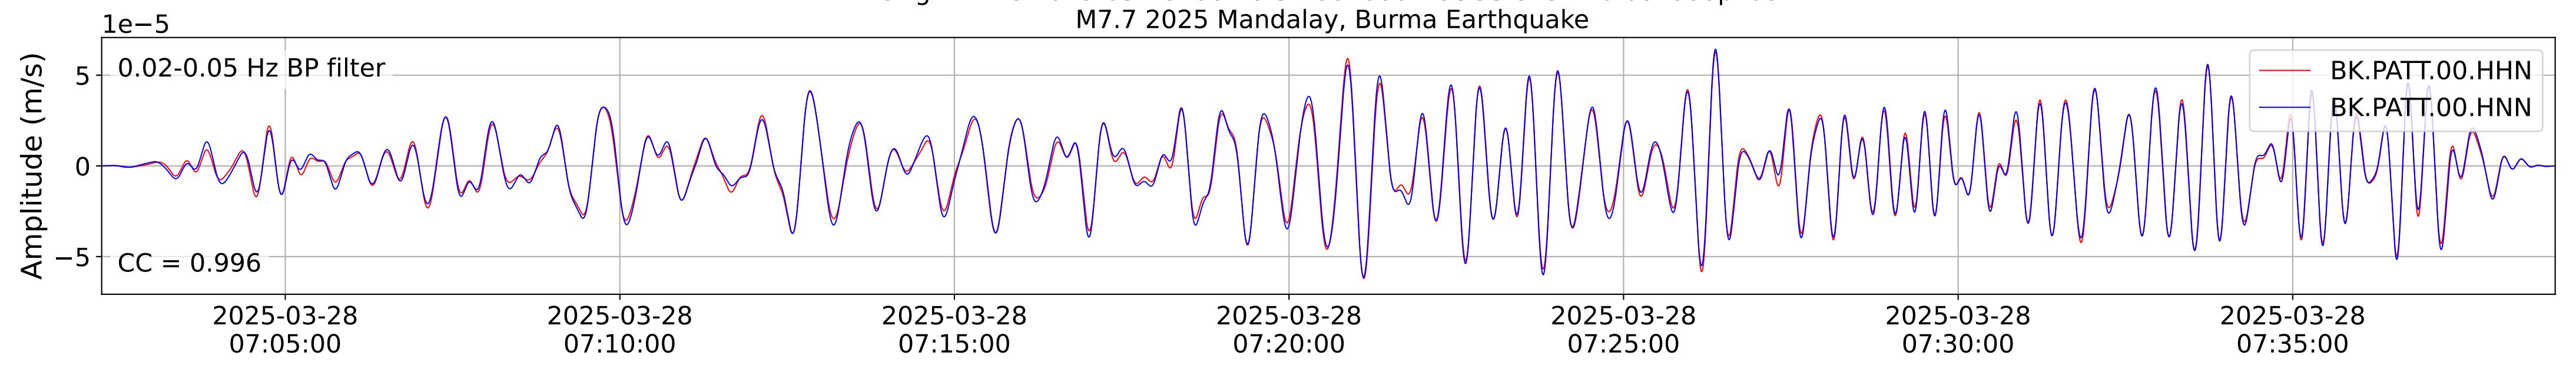

2025.087.062054_M7.7_us7000pn9s
Origin Time:2025-03-28T06:20:54.002000Z USGS event-id:us7000pn9s
M7.7 2025 Mandalay, Burma Earthquake