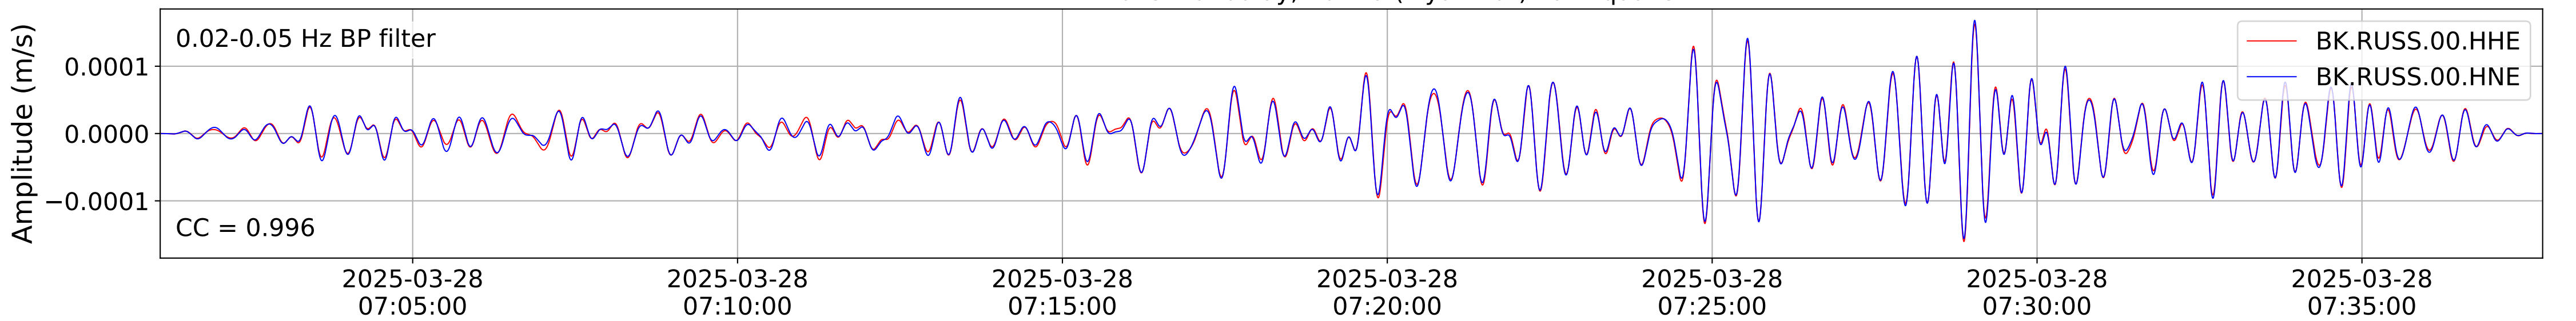

2025.087.062054_M7.7_us7000pn9s
Origin Time:2025-03-28T06:20:54.002000Z USGS event-id:us7000pn9s
M7.7 2025 Mandalay, Burma (Myanmar) Earthquake