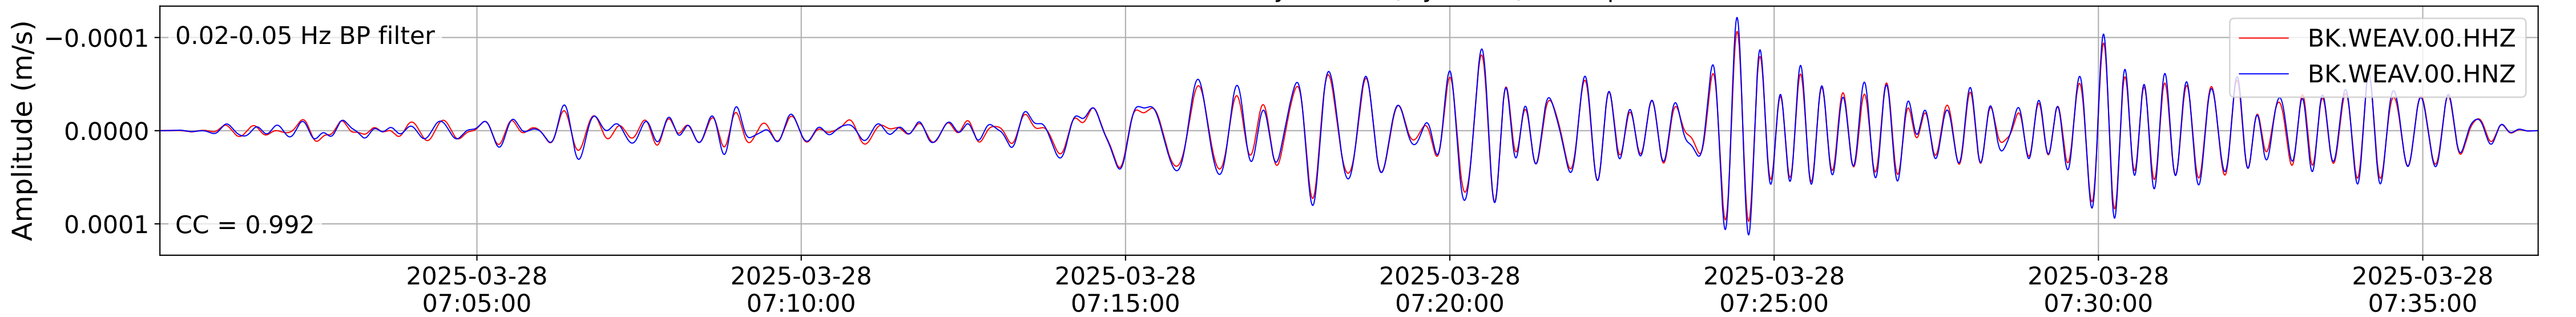

2025.087.062054_M7.7_us7000pn9s
Origin Time:2025-03-28T06:20:54.002000Z USGS event-id:us7000pn9s
M7.7 2025 Mandalay, Burma (Myanmar) Earthquake