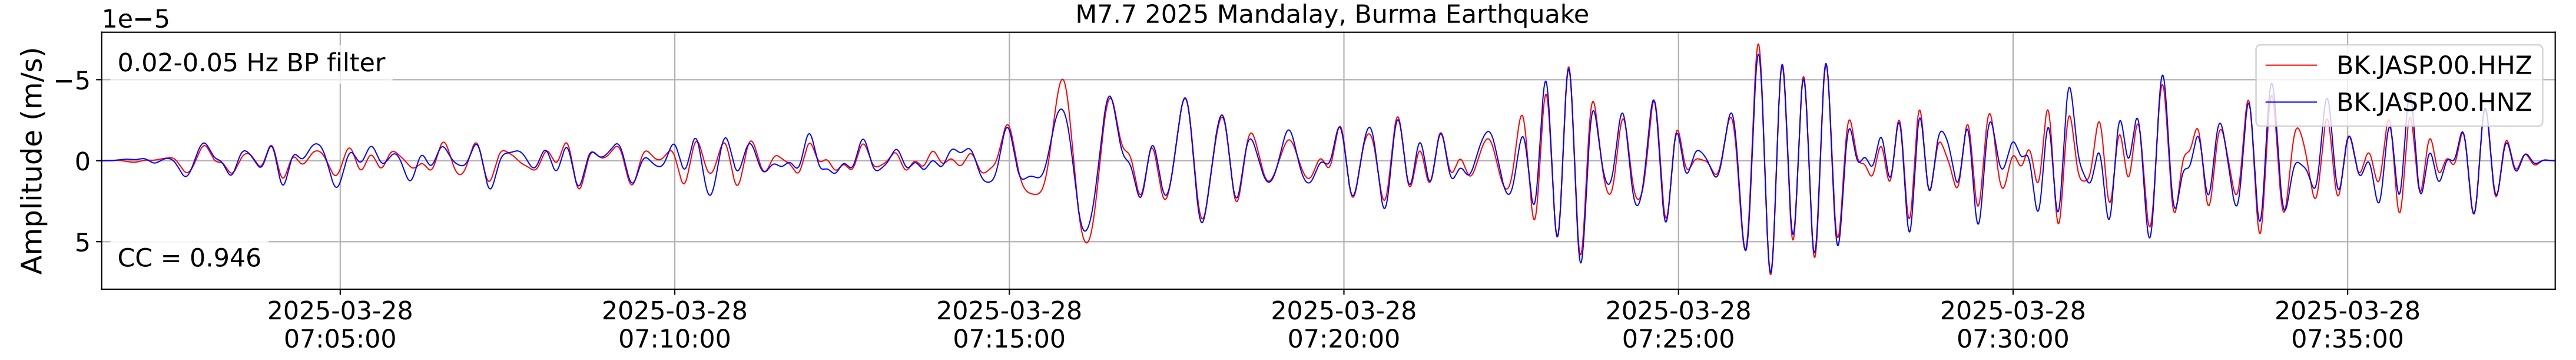

2025.087.062054_M7.7_us7000pn9s
Origin Time:2025-03-28T06:20:54.002000Z USGS event-id:us7000pn9s
M7.7 2025 Mandalay, Burma Earthquake