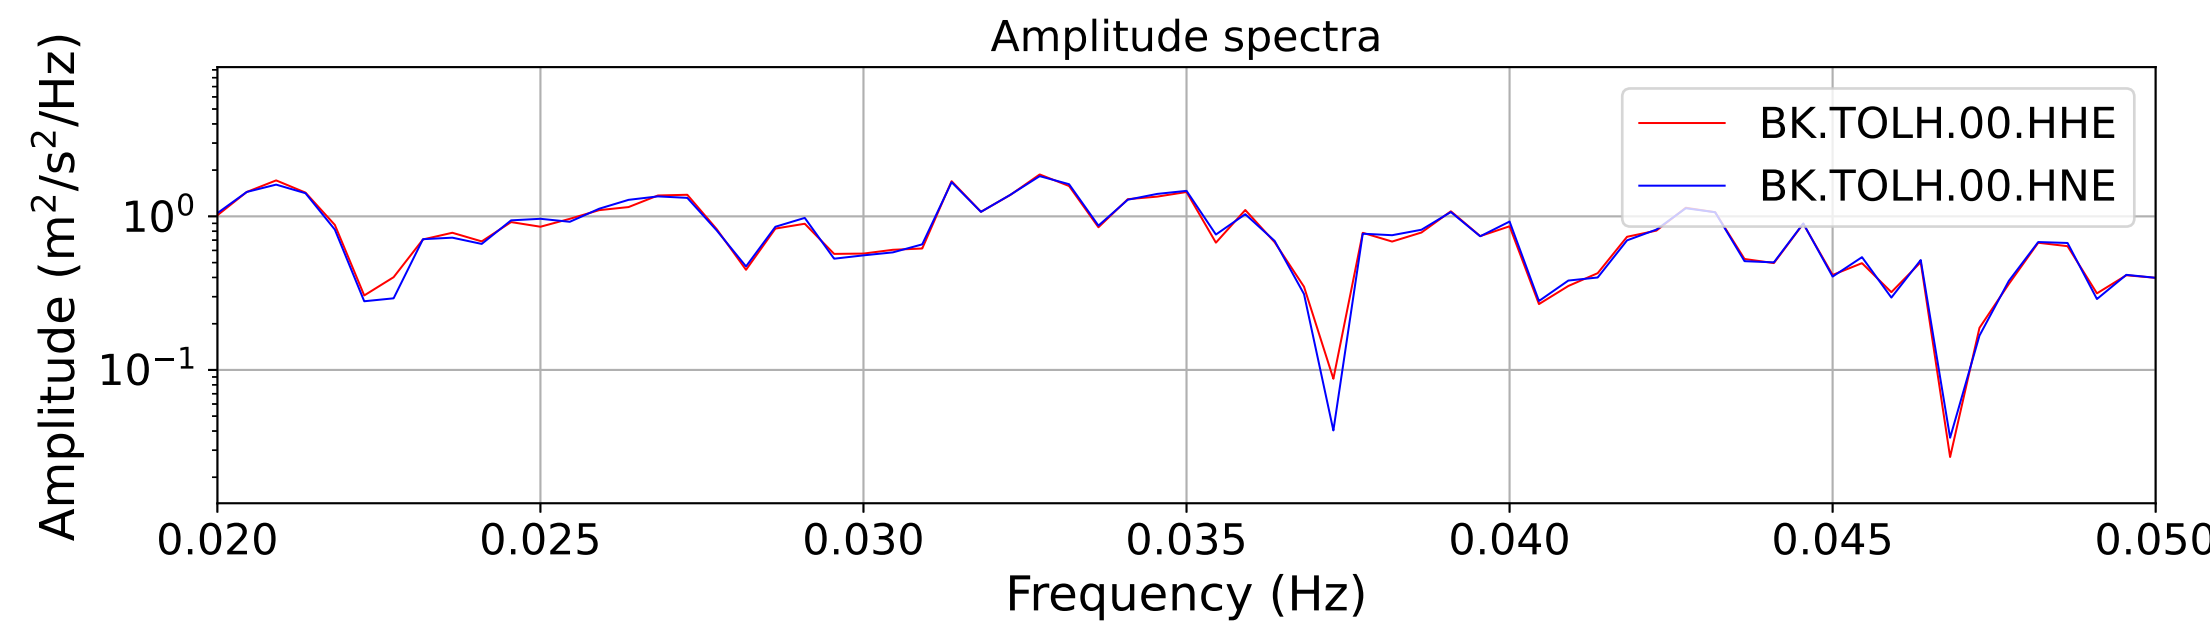

2025.087.062054_M7.7_us7000pn9s
Origin Time:2025-03-28T06:20:54.002000Z USGS event-id:us7000pn9s
M7.7 2025 Mandalay, Burma (Myanmar) Earthquake