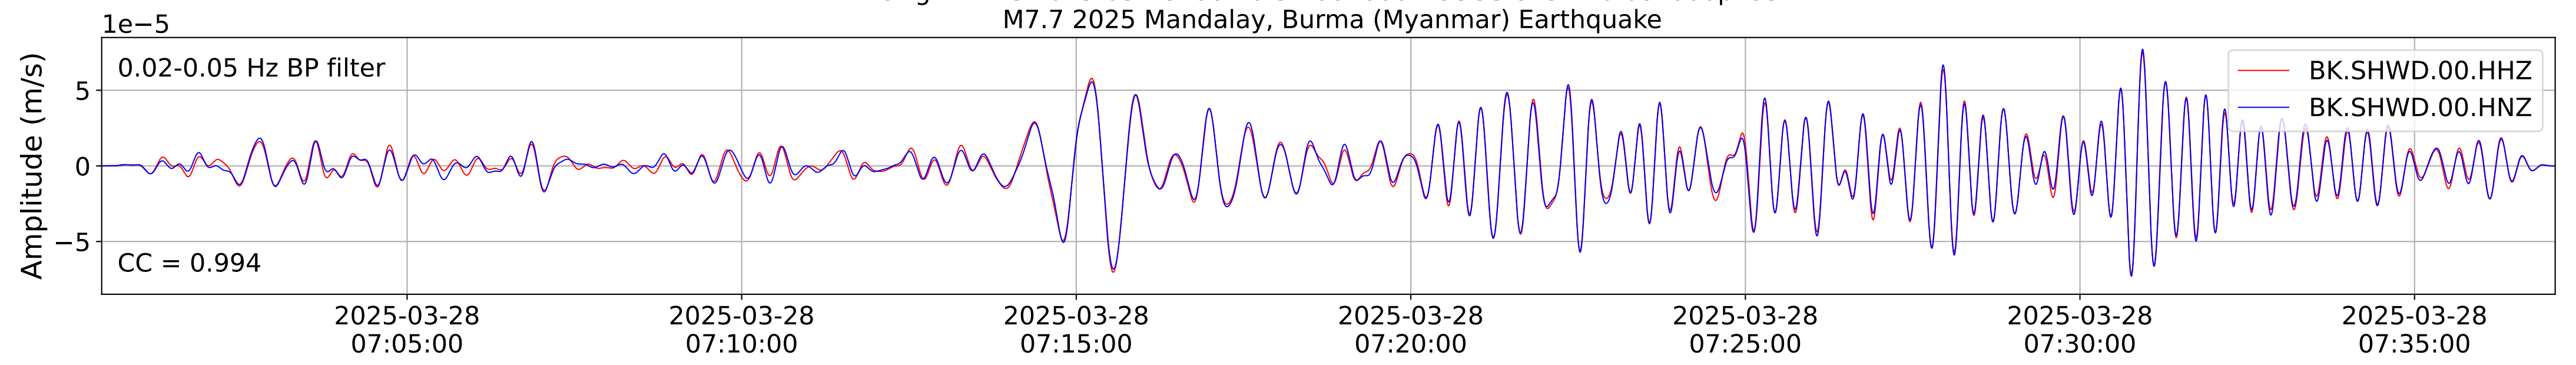

2025.087.062054_M7.7_us7000pn9s
Origin Time:2025-03-28T06:20:54.002000Z USGS event-id:us7000pn9s
M7.7 2025 Mandalay, Burma (Myanmar) Earthquake