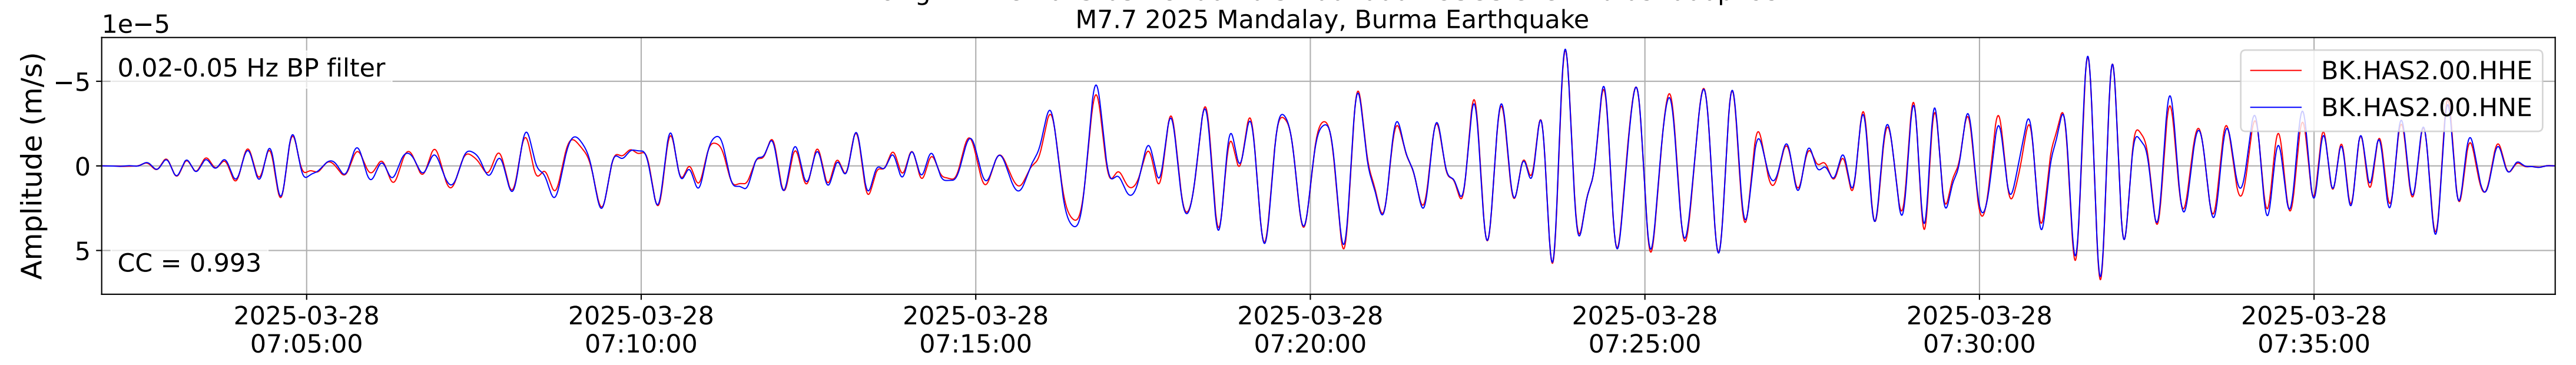

2025.087.062054_M7.7_us7000pn9s
Origin Time:2025-03-28T06:20:54.002000Z USGS event-id:us7000pn9s
M7.7 2025 Mandalay, Burma Earthquake