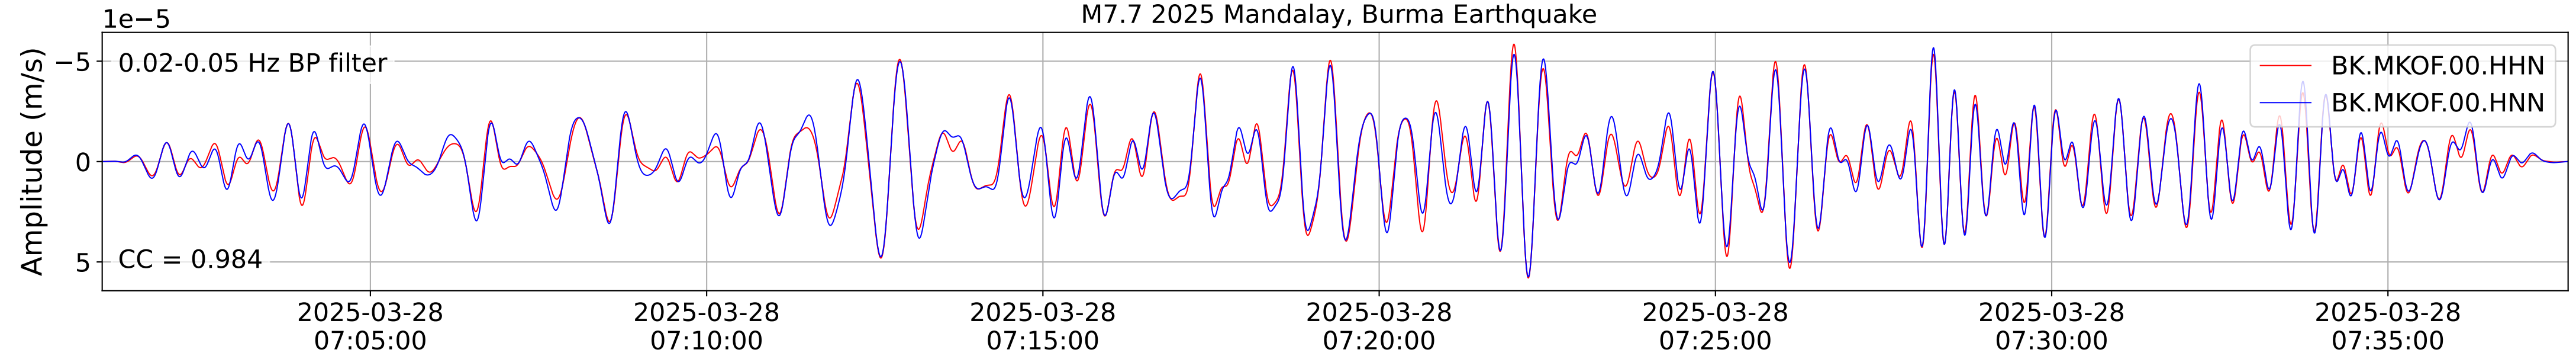

2025.087.062054_M7.7_us7000pn9s
Origin Time:2025-03-28T06:20:54.002000Z USGS event-id:us7000pn9s
M7.7 2025 Mandalay, Burma Earthquake