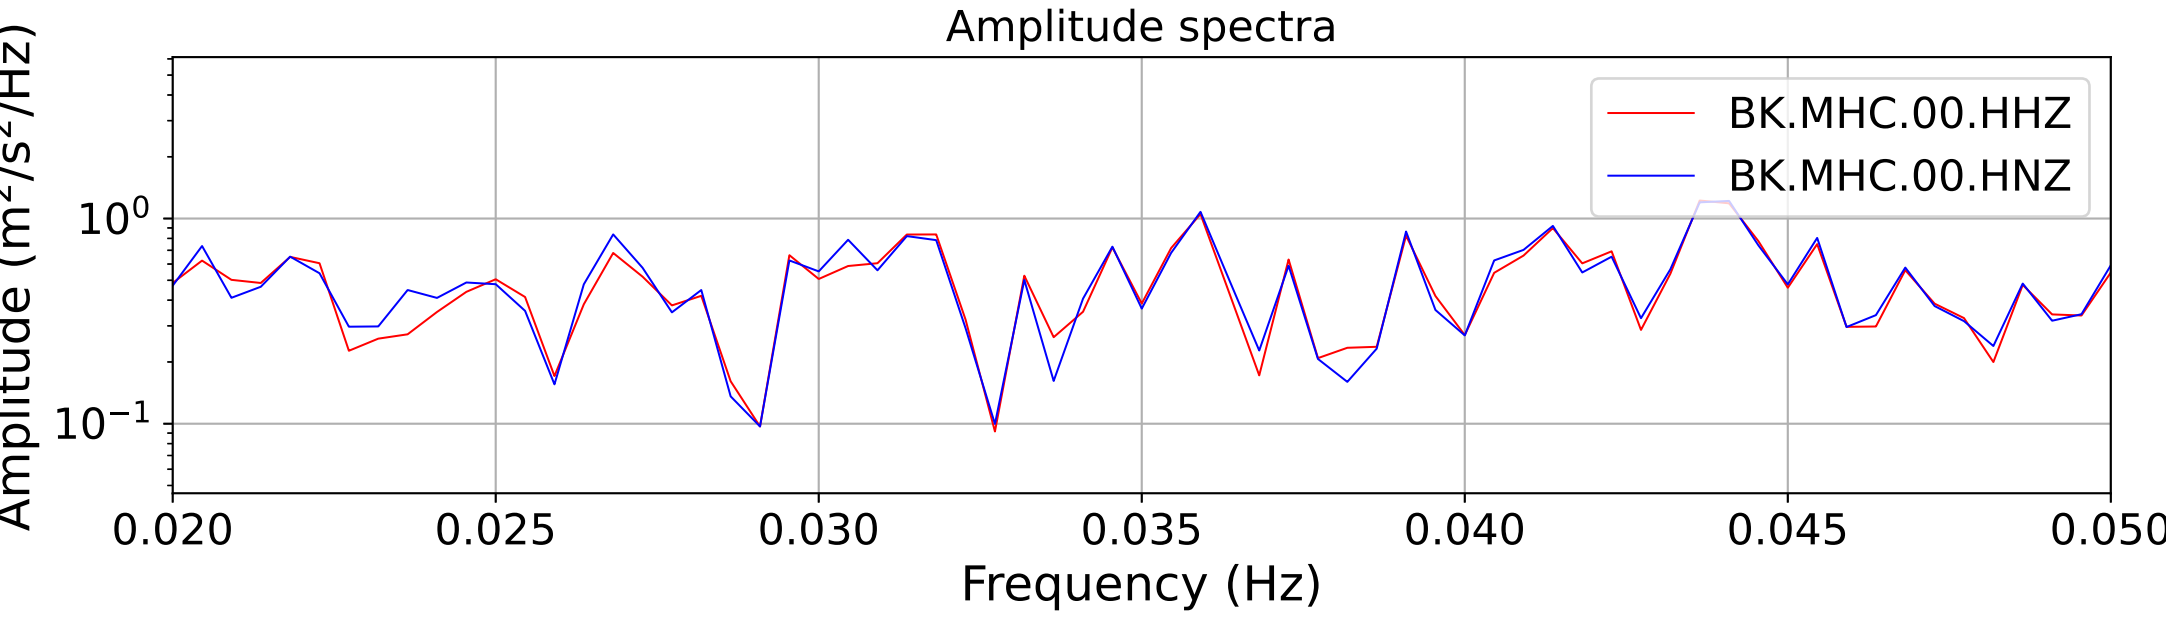

2025.087.062054_M7.7_us7000pn9s
Origin Time:2025-03-28T06:20:54.002000Z USGS event-id:us7000pn9s
M7.7 2025 Mandalay, Burma Earthquake