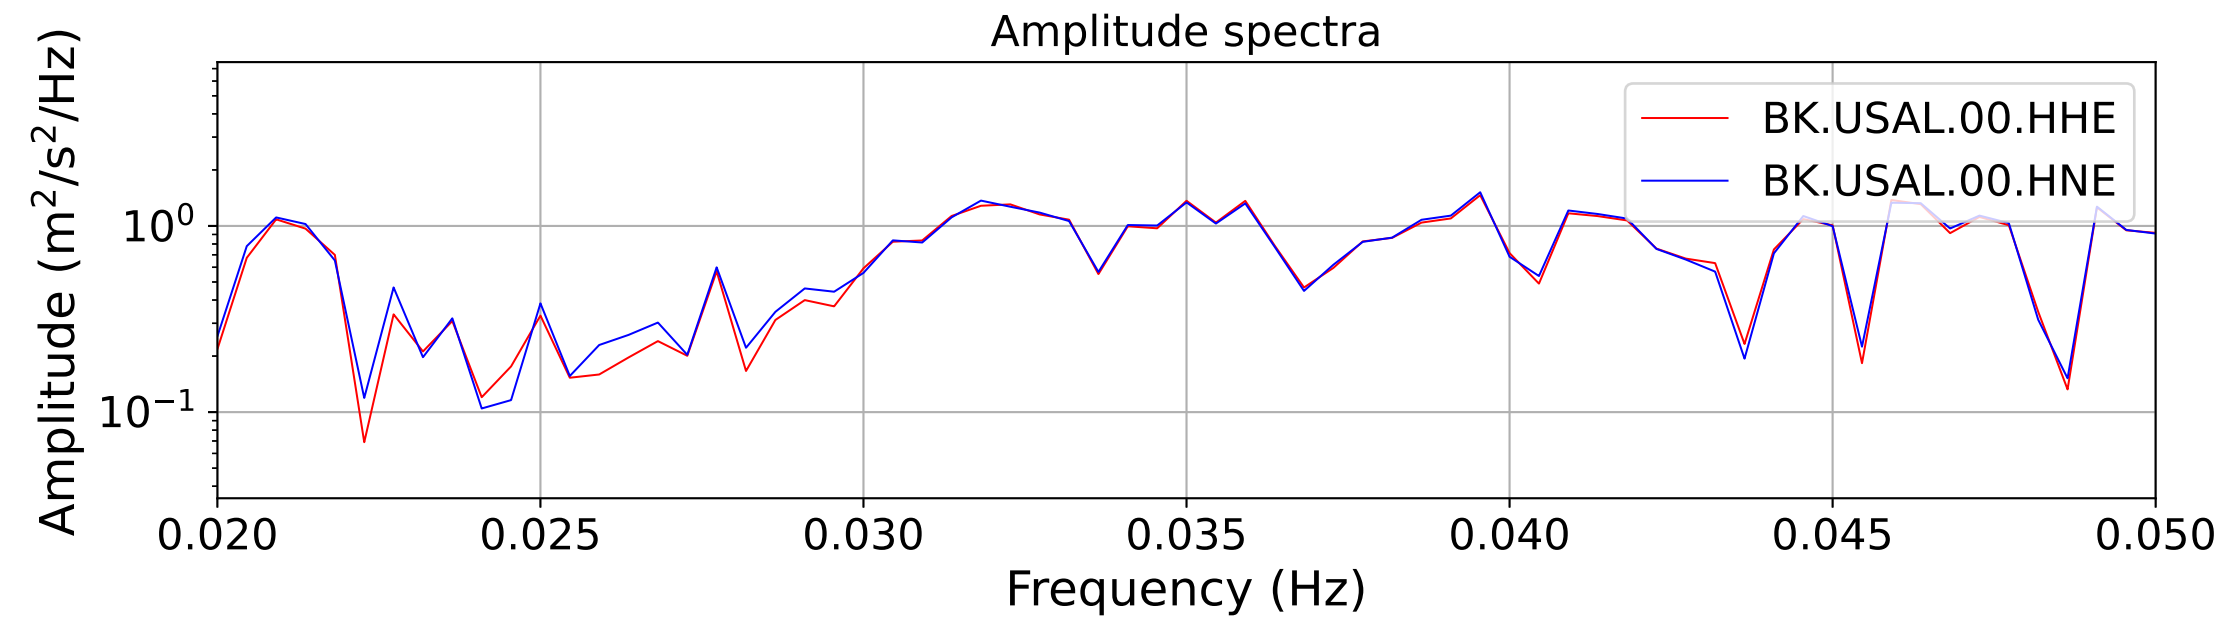

2025.087.062054_M7.7_us7000pn9s
Origin Time:2025-03-28T06:20:54.002000Z USGS event-id:us7000pn9s
M7.7 2025 Mandalay, Burma (Myanmar) Earthquake