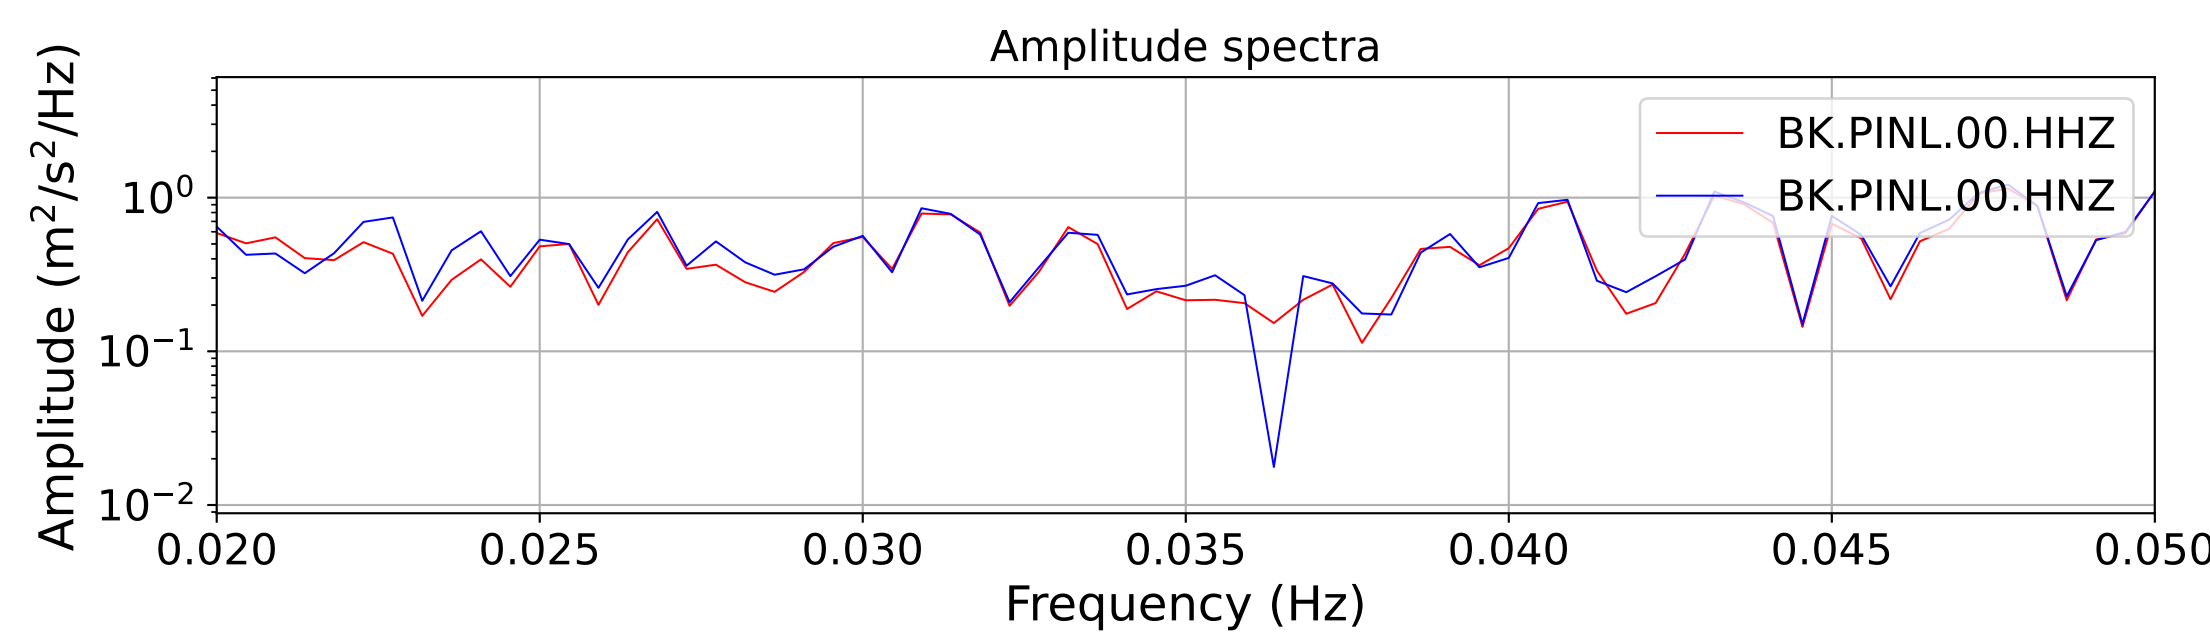

2025.087.062054_M7.7_us7000pn9s
Origin Time:2025-03-28T06:20:54.002000Z USGS event-id:us7000pn9s
M7.7 2025 Mandalay, Burma Earthquake