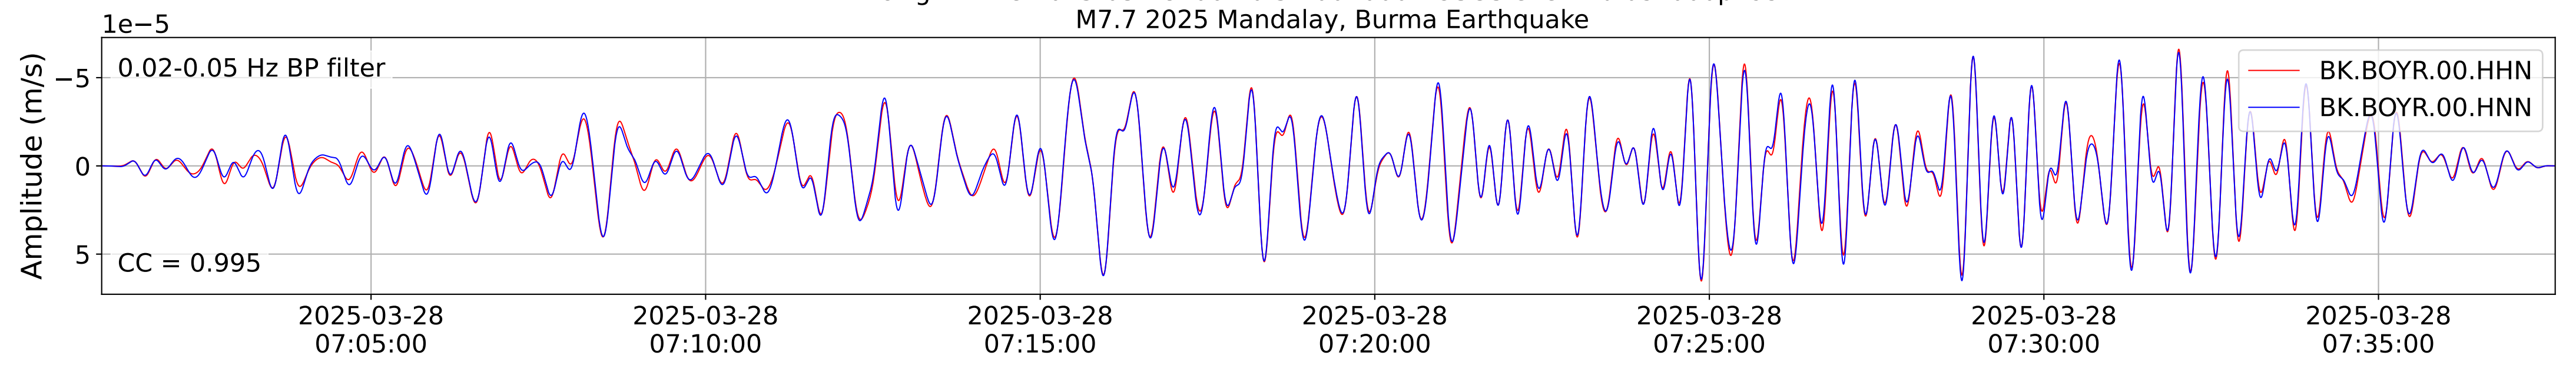

2025.087.062054_M7.7_us7000pn9s
Origin Time:2025-03-28T06:20:54.002000Z USGS event-id:us7000pn9s
M7.7 2025 Mandalay, Burma Earthquake