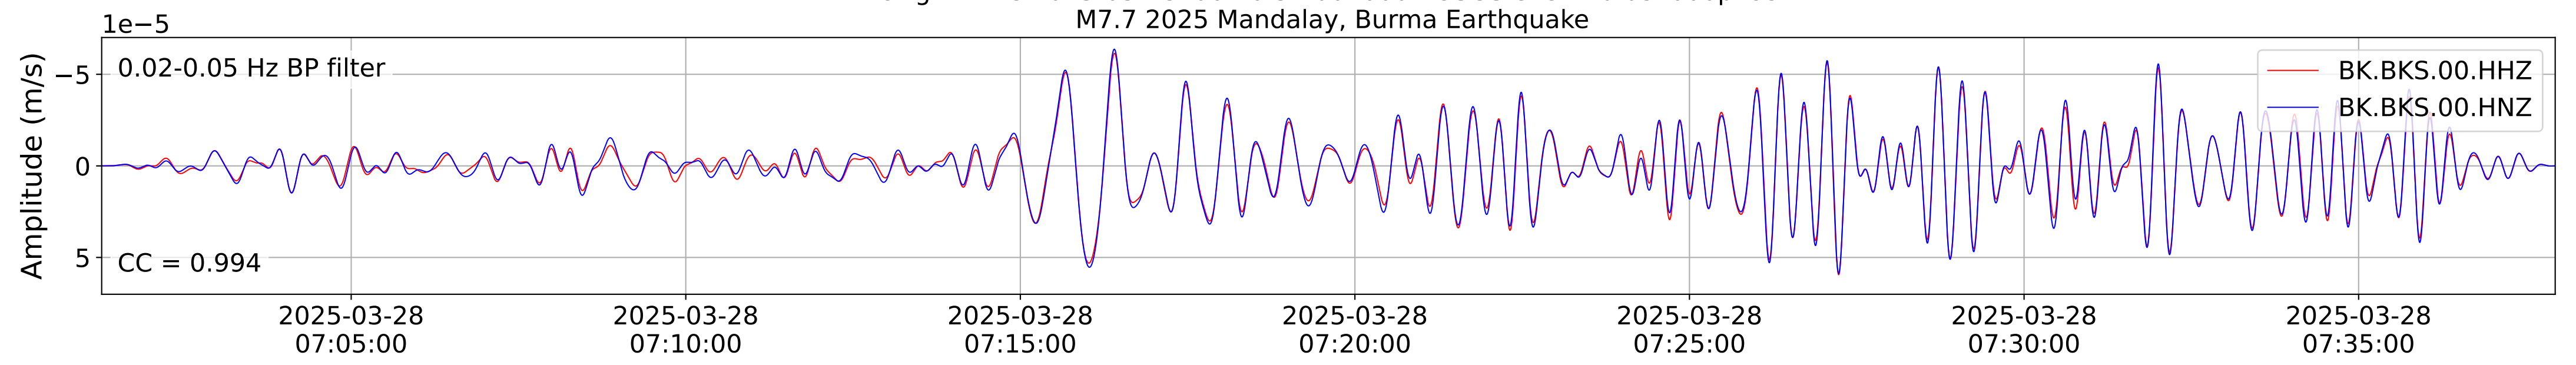

2025.087.062054_M7.7_us7000pn9s
Origin Time:2025-03-28T06:20:54.002000Z USGS event-id:us7000pn9s
M7.7 2025 Mandalay, Burma Earthquake