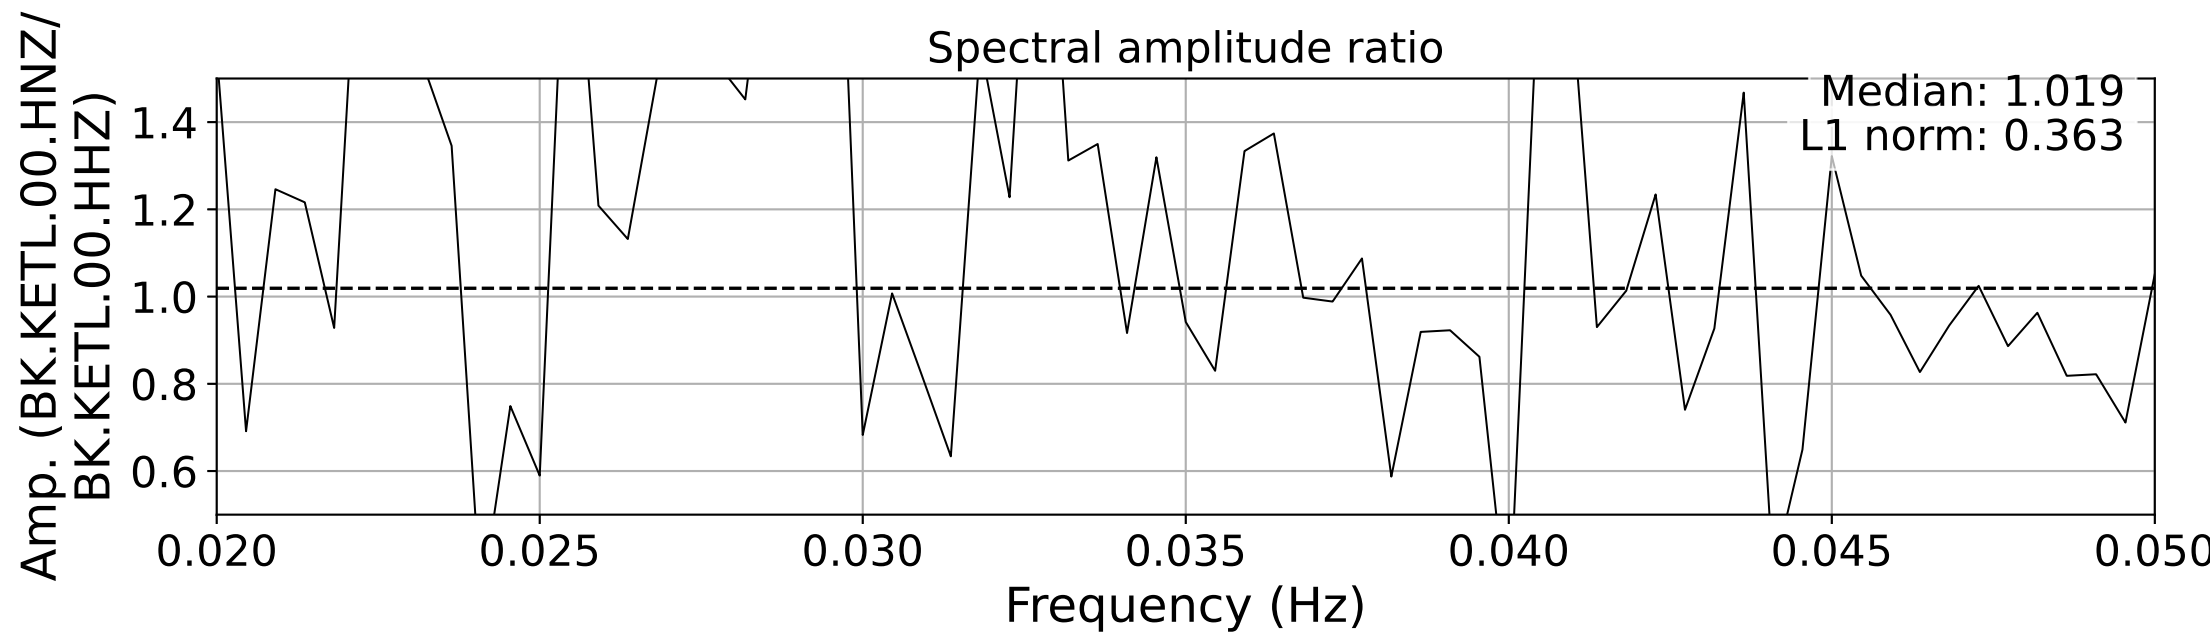

2025.087.062054_M7.7_us7000pn9s
Origin Time:2025-03-28T06:20:54.002000Z USGS event-id:us7000pn9s
M7.7 2025 Mandalay, Burma Earthquake