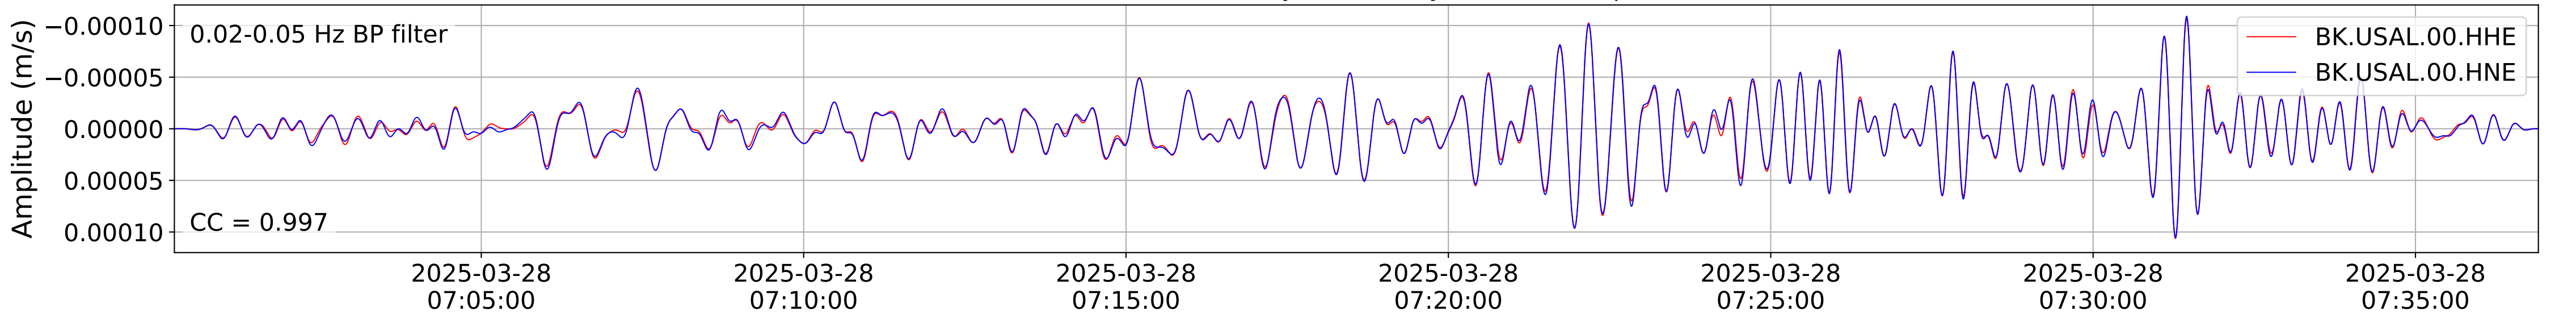

2025.087.062054_M7.7_us7000pn9s
Origin Time:2025-03-28T06:20:54.002000Z USGS event-id:us7000pn9s
M7.7 2025 Mandalay, Burma (Myanmar) Earthquake