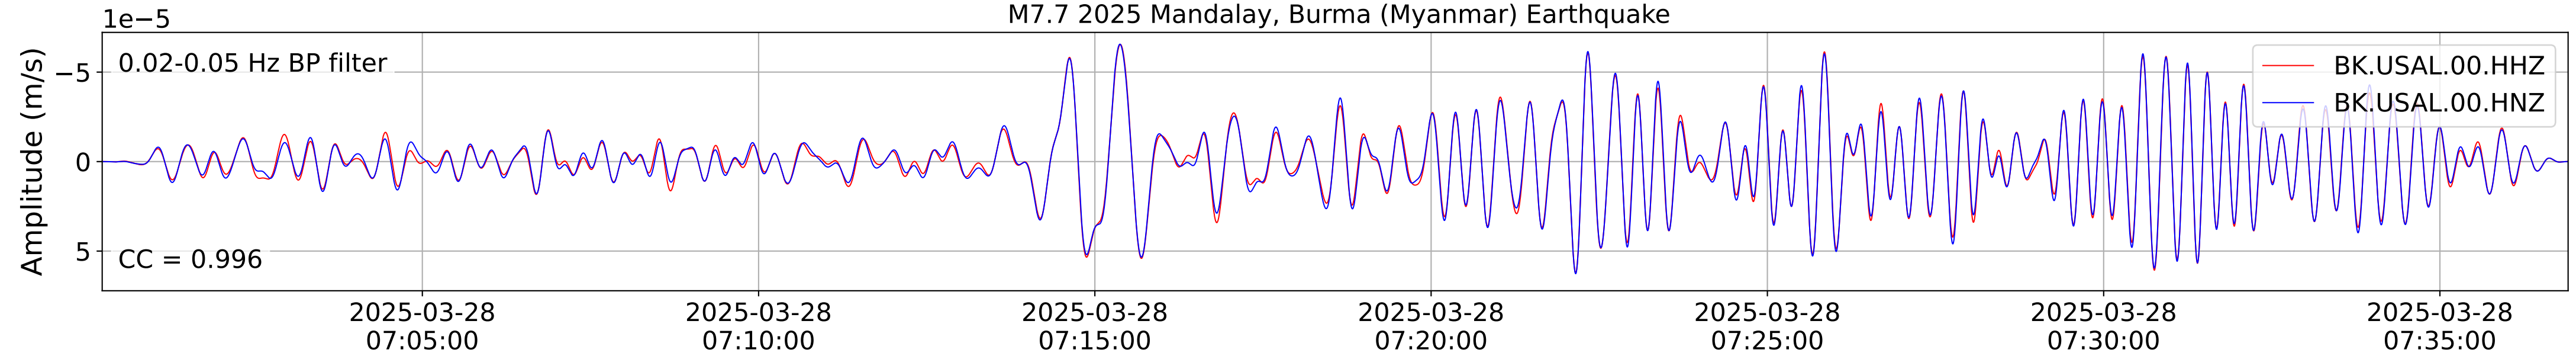

2025.087.062054_M7.7_us7000pn9s
Origin Time:2025-03-28T06:20:54.002000Z USGS event-id:us7000pn9s
M7.7 2025 Mandalay, Burma (Myanmar) Earthquake