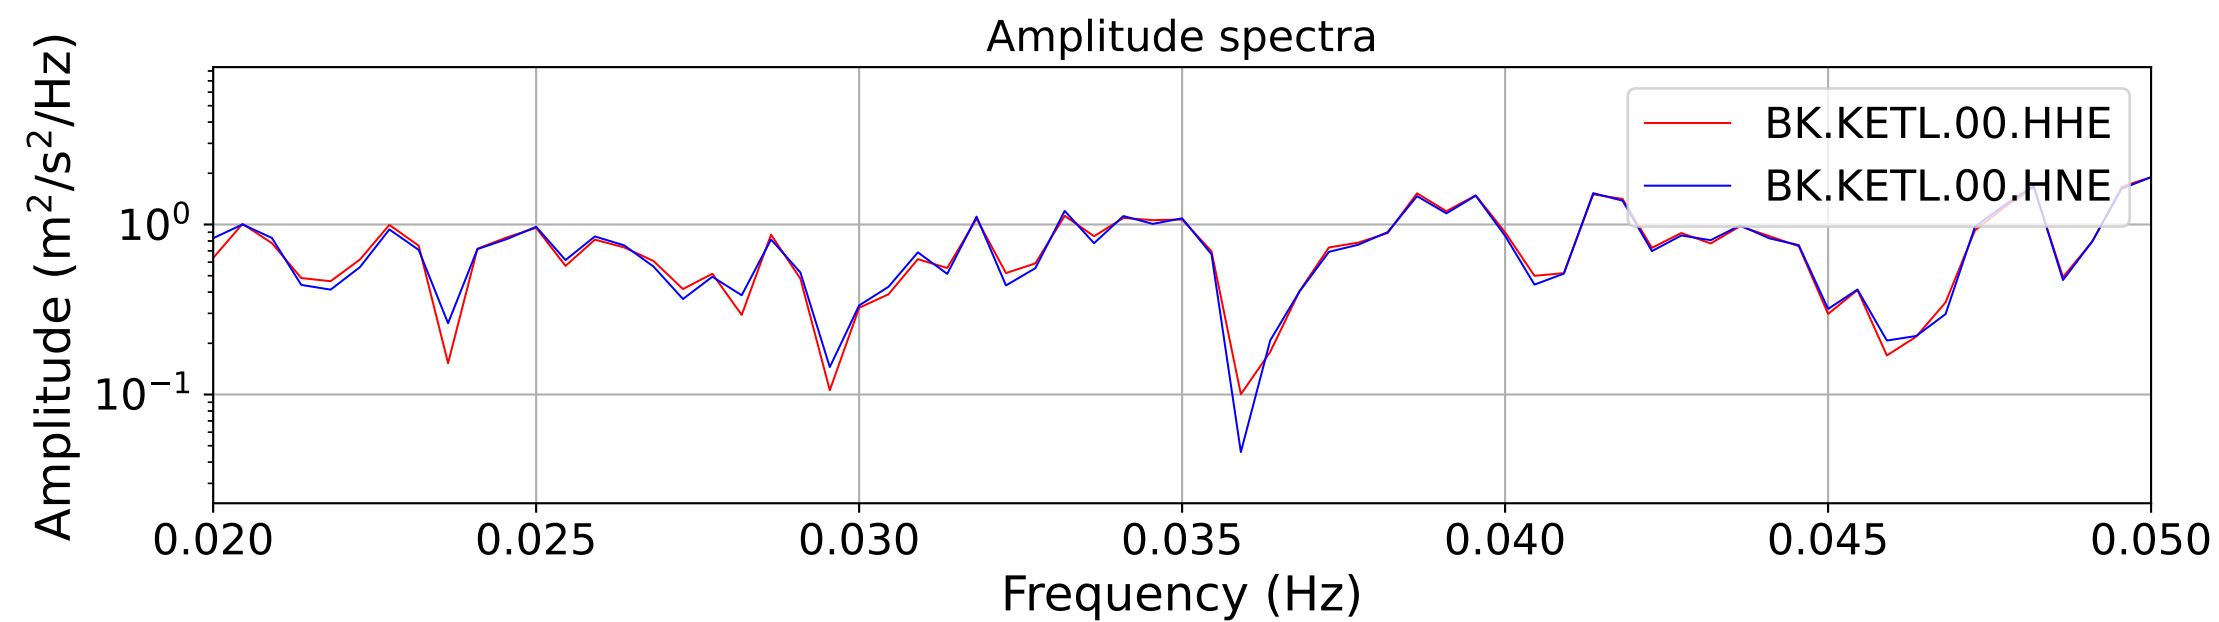

2025.087.062054_M7.7_us7000pn9s
Origin Time:2025-03-28T06:20:54.002000Z USGS event-id:us7000pn9s
M7.7 2025 Mandalay, Burma Earthquake