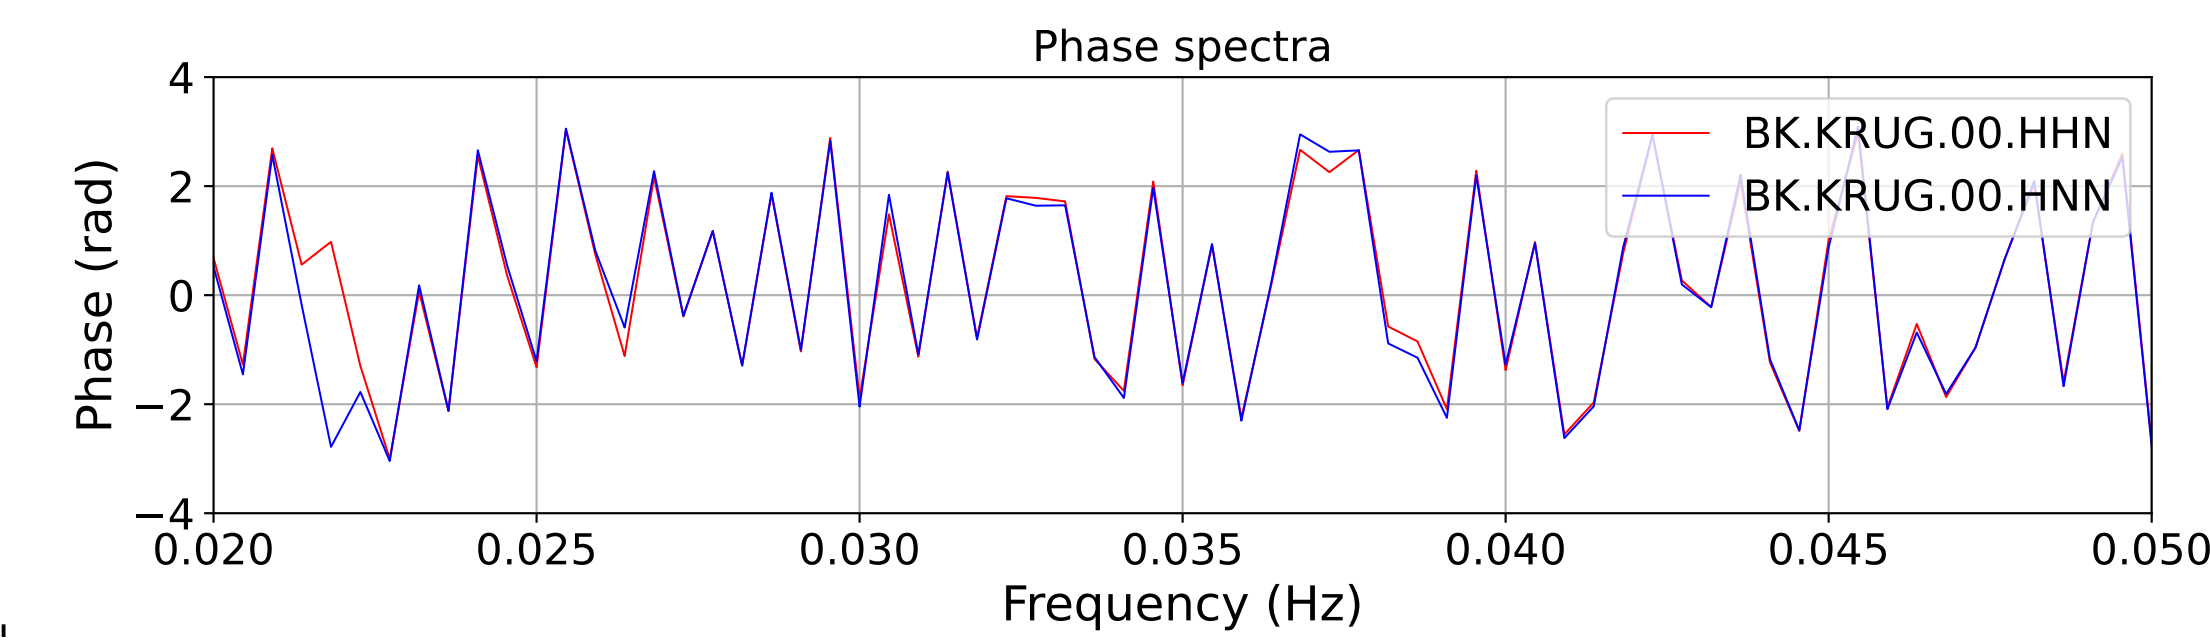

2025.087.062054_M7.7_us7000pn9s
Origin Time:2025-03-28T06:20:54.002000Z USGS event-id:us7000pn9s
M7.7 2025 Mandalay, Burma Earthquake