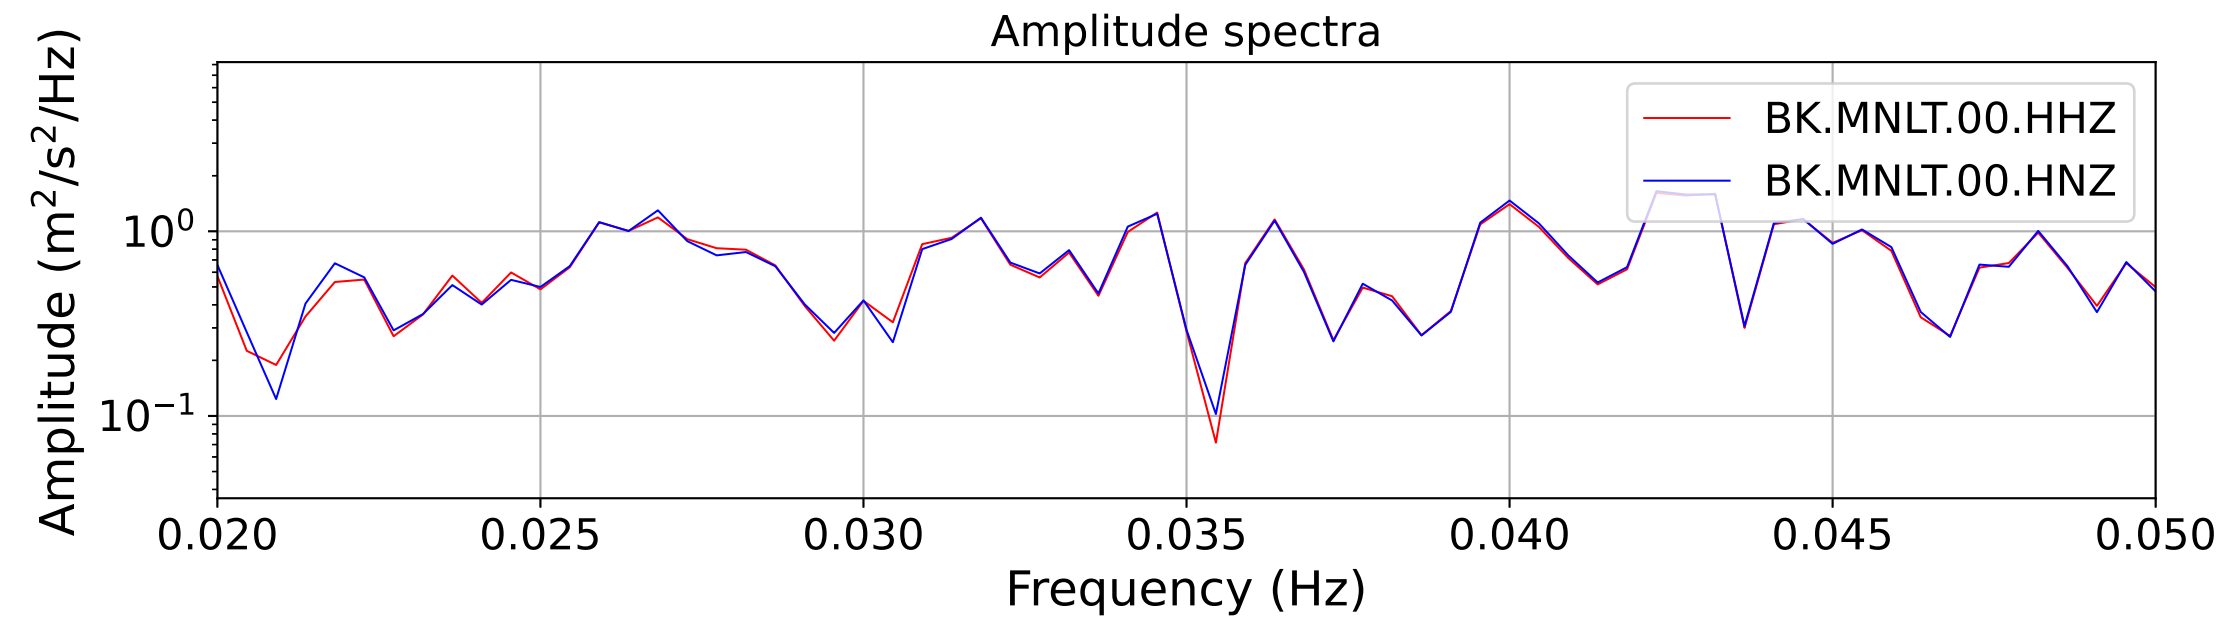

2025.087.062054_M7.7_us7000pn9s
Origin Time:2025-03-28T06:20:54.002000Z USGS event-id:us7000pn9s
M7.7 2025 Mandalay, Burma Earthquake