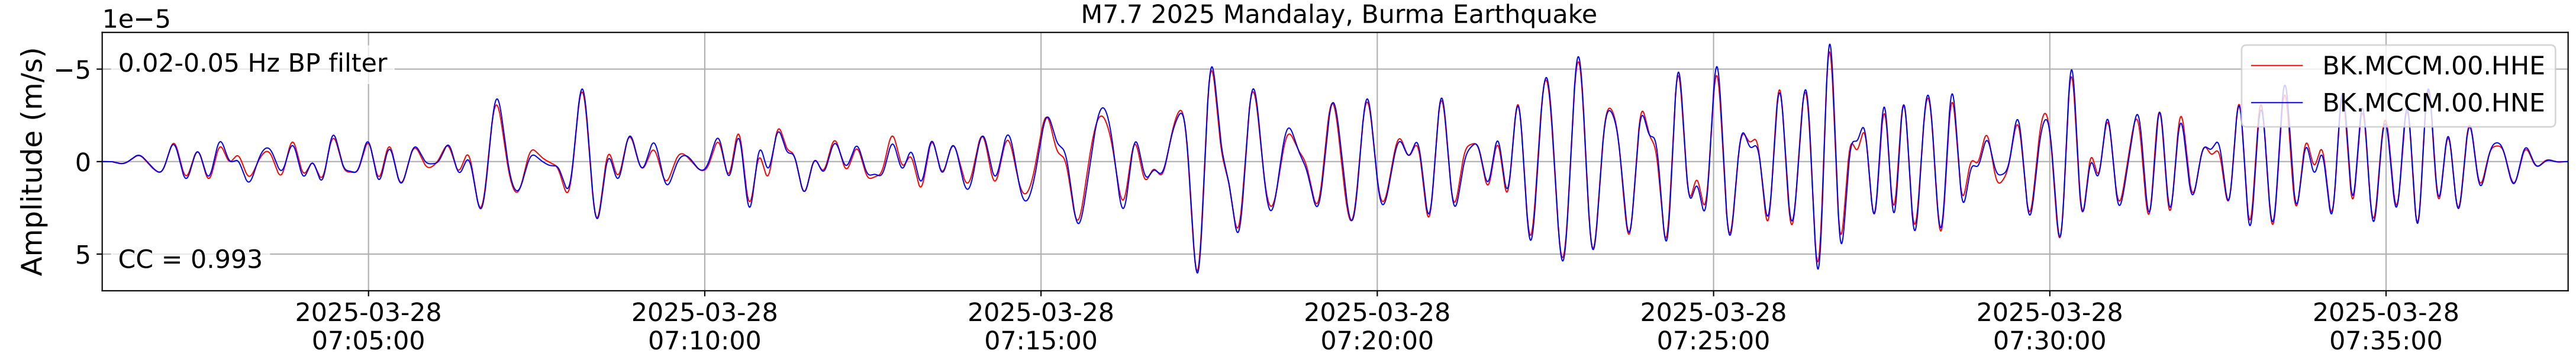

2025.087.062054_M7.7_us7000pn9s
Origin Time:2025-03-28T06:20:54.002000Z USGS event-id:us7000pn9s
M7.7 2025 Mandalay, Burma Earthquake