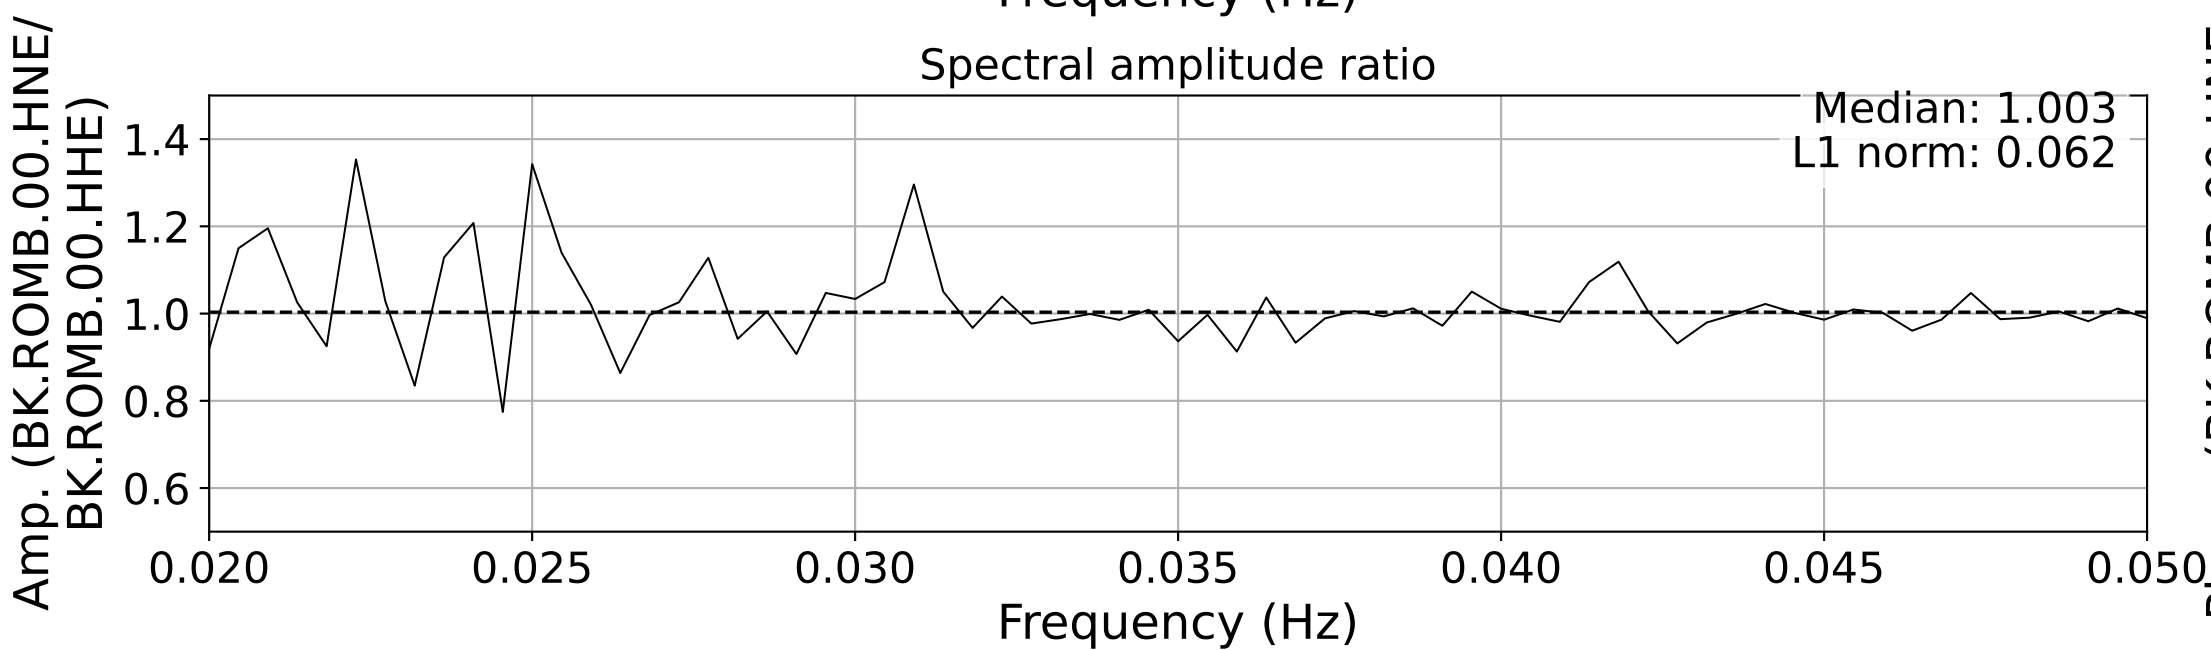

2025.087.062054_M7.7_us7000pn9s
Origin Time:2025-03-28T06:20:54.002000Z USGS event-id:us7000pn9s
M7.7 2025 Mandalay, Burma (Myanmar) Earthquake