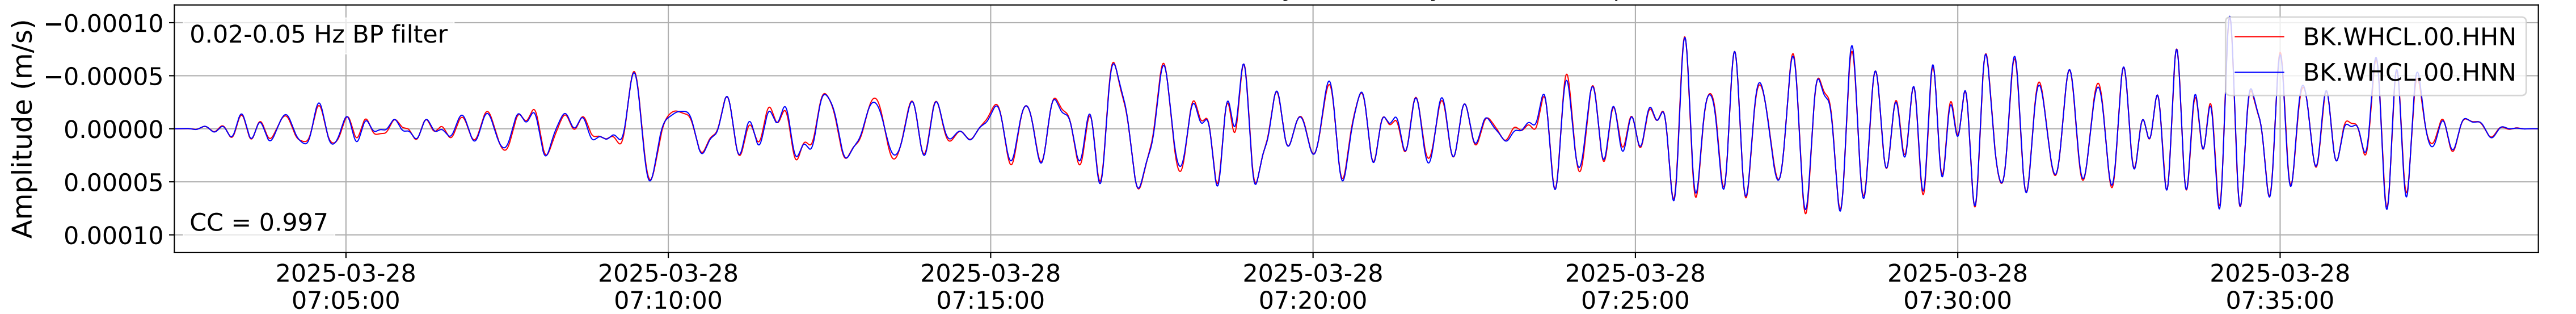

2025.087.062054_M7.7_us7000pn9s
Origin Time:2025-03-28T06:20:54.002000Z USGS event-id:us7000pn9s
M7.7 2025 Mandalay, Burma (Myanmar) Earthquake