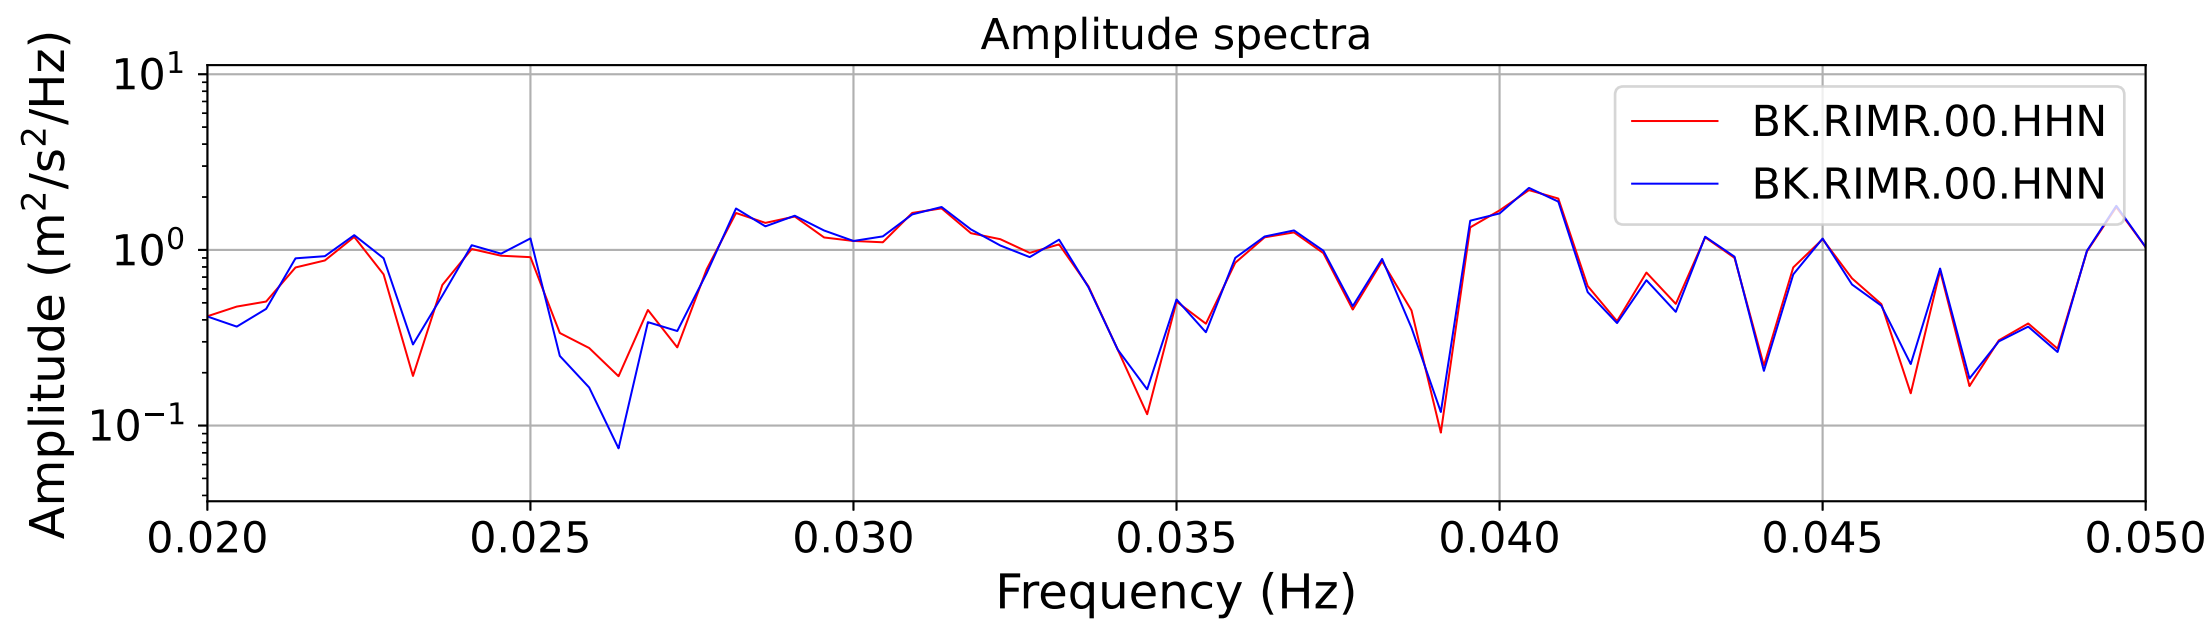

2025.087.062054_M7.7_us7000pn9s
Origin Time:2025-03-28T06:20:54.002000Z USGS event-id:us7000pn9s
M7.7 2025 Mandalay, Burma (Myanmar) Earthquake