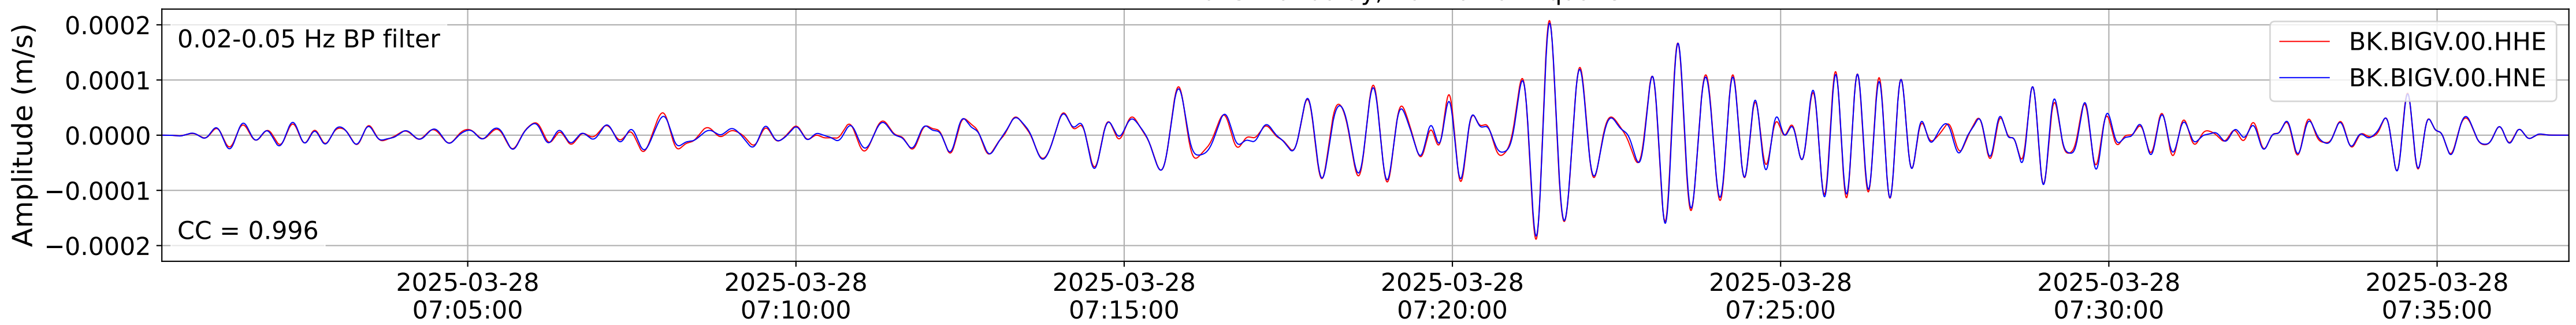

2025.087.062054_M7.7_us7000pn9s
Origin Time:2025-03-28T06:20:54.002000Z USGS event-id:us7000pn9s
M7.7 2025 Mandalay, Burma Earthquake