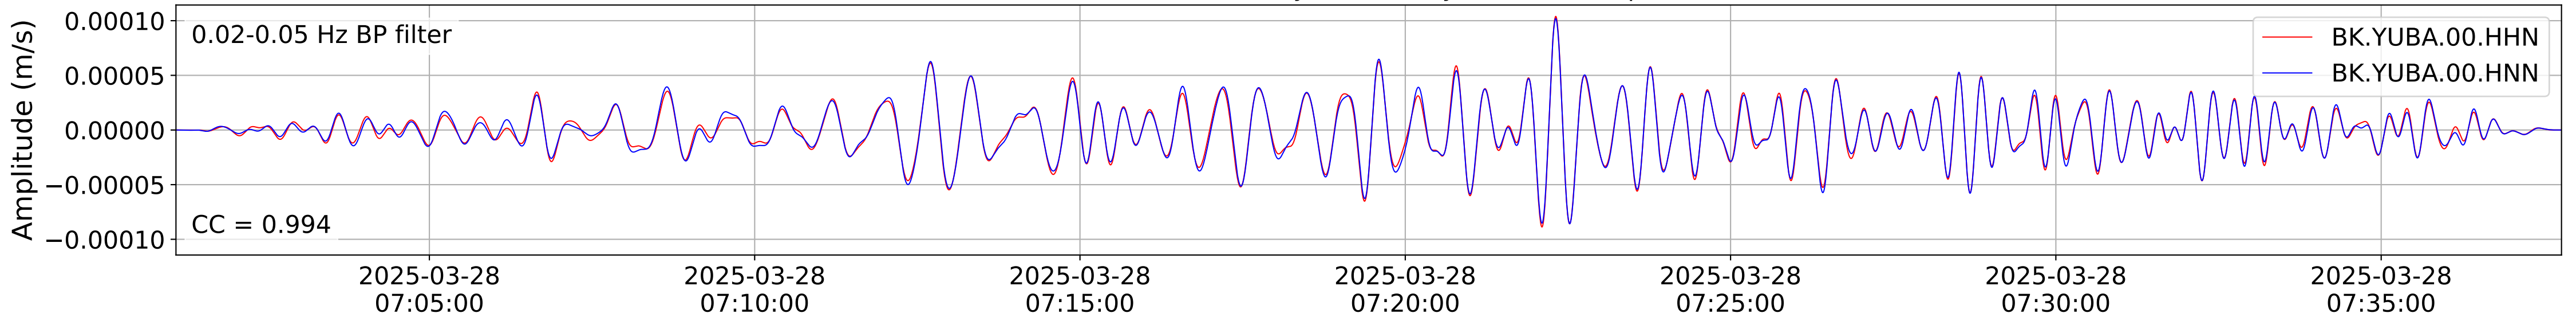

2025.087.062054_M7.7_us7000pn9s
Origin Time:2025-03-28T06:20:54.002000Z USGS event-id:us7000pn9s
M7.7 2025 Mandalay, Burma (Myanmar) Earthquake