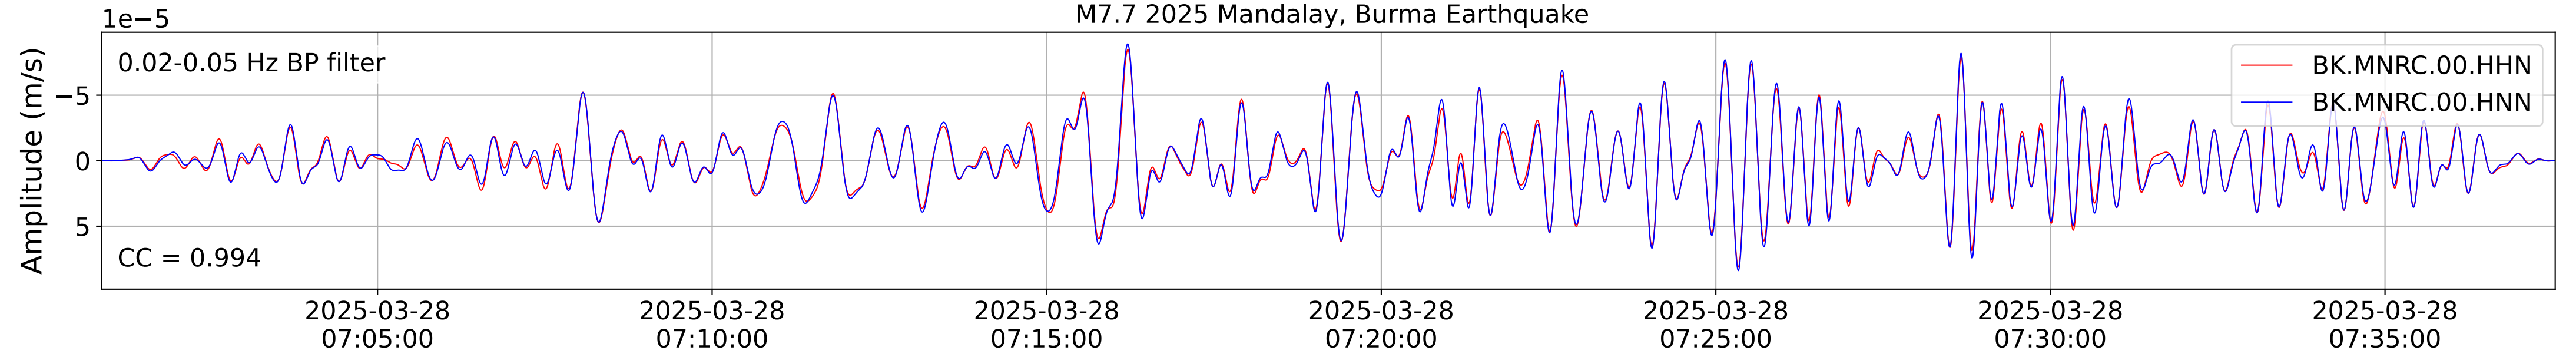

2025.087.062054_M7.7_us7000pn9s
Origin Time:2025-03-28T06:20:54.002000Z USGS event-id:us7000pn9s
M7.7 2025 Mandalay, Burma Earthquake