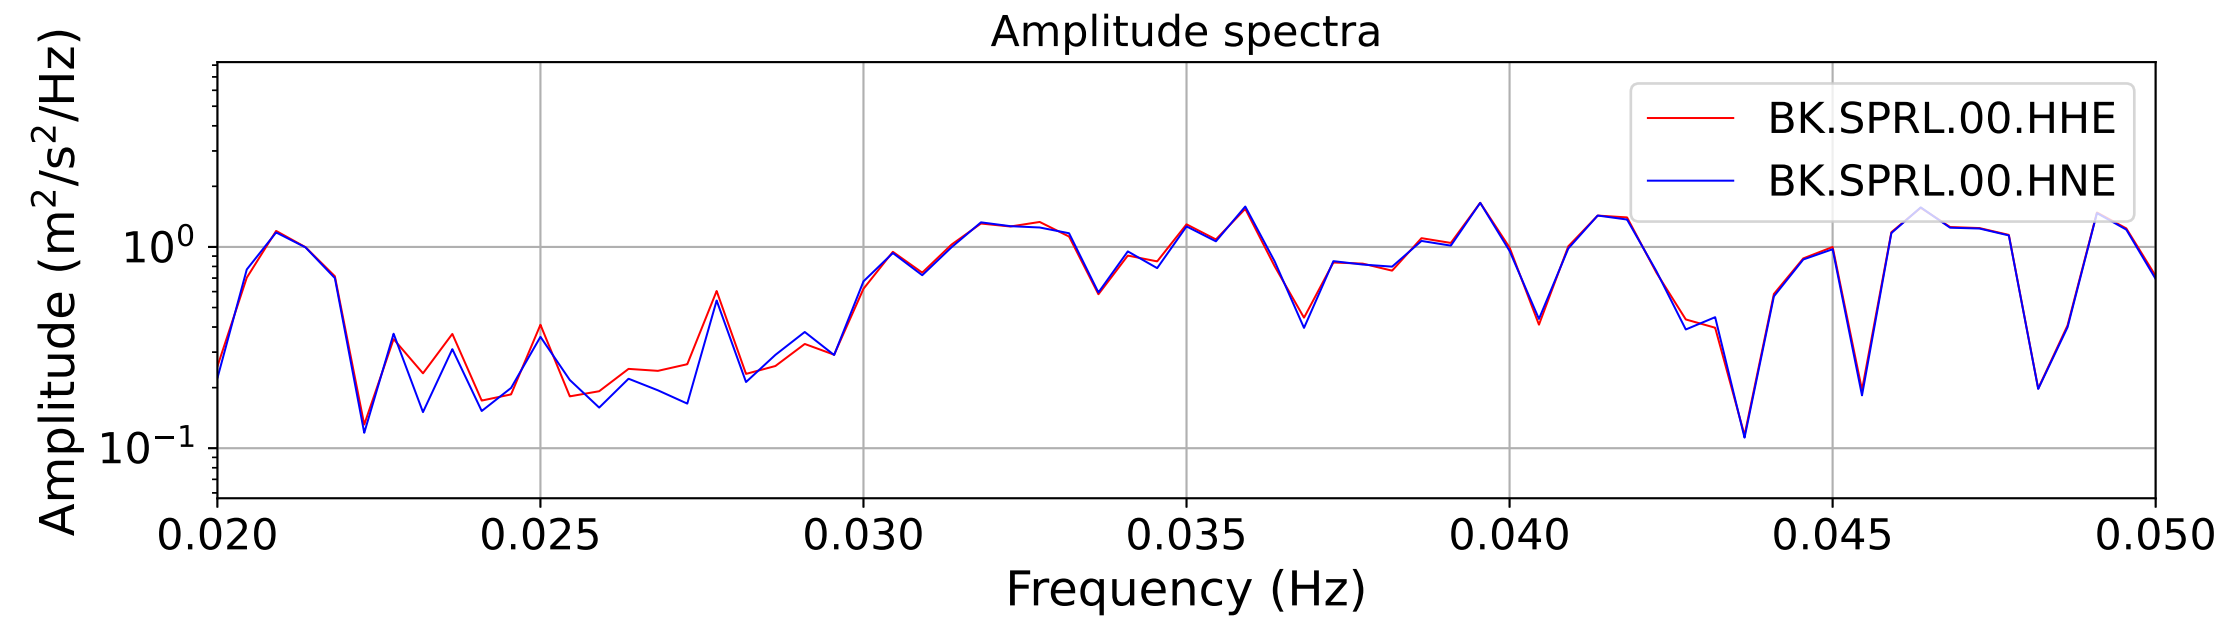

2025.087.062054_M7.7_us7000pn9s
Origin Time:2025-03-28T06:20:54.002000Z USGS event-id:us7000pn9s
M7.7 2025 Mandalay, Burma (Myanmar) Earthquake