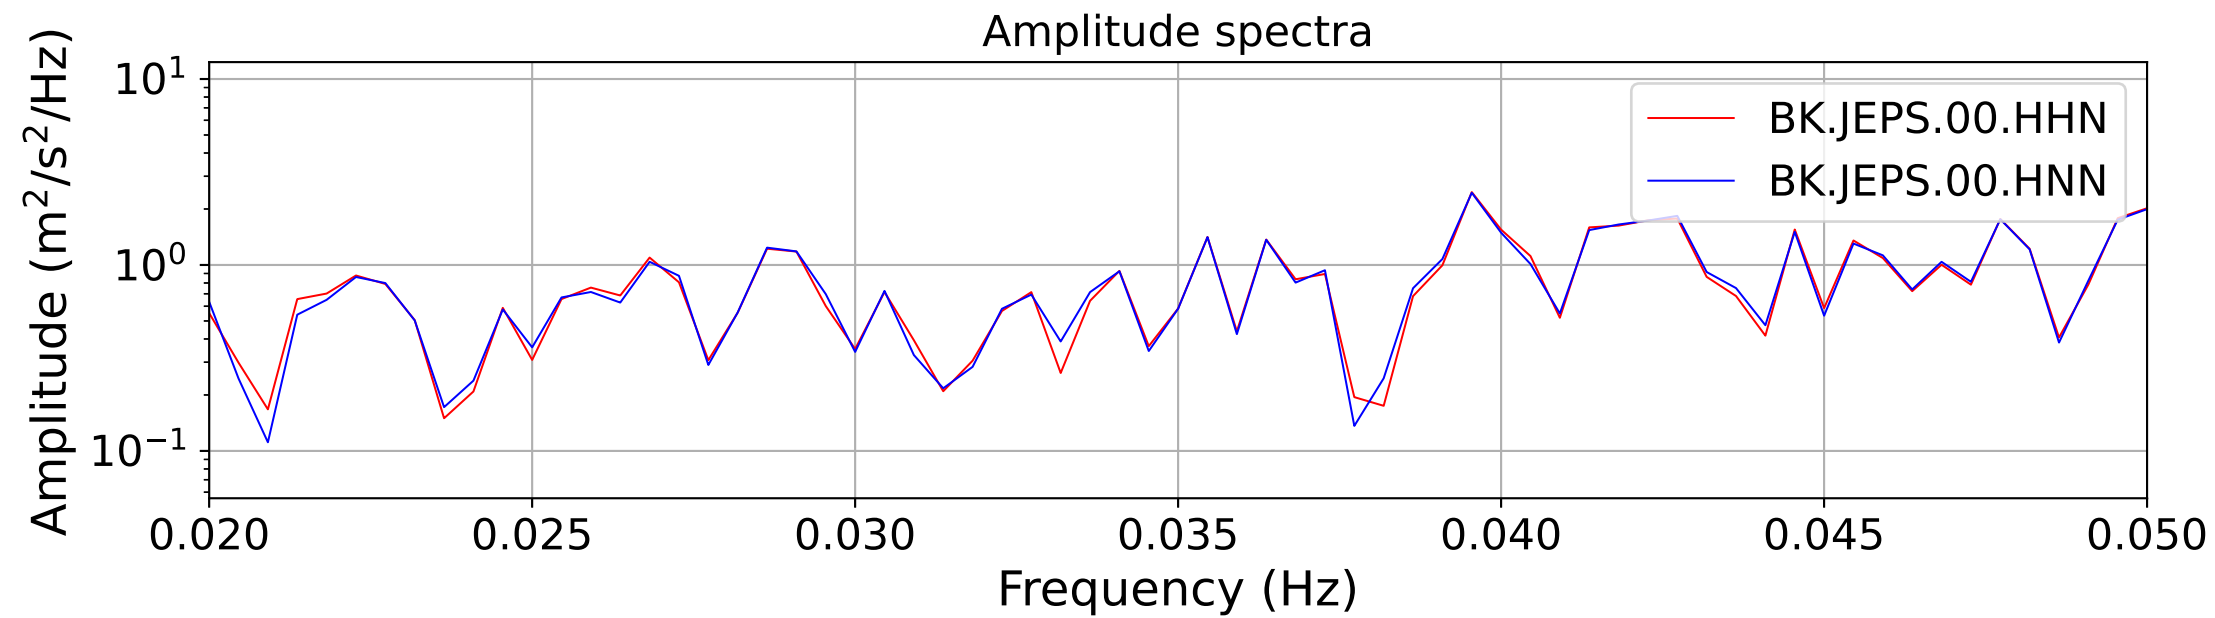

2025.087.062054_M7.7_us7000pn9s
Origin Time:2025-03-28T06:20:54.002000Z USGS event-id:us7000pn9s
M7.7 2025 Mandalay, Burma Earthquake