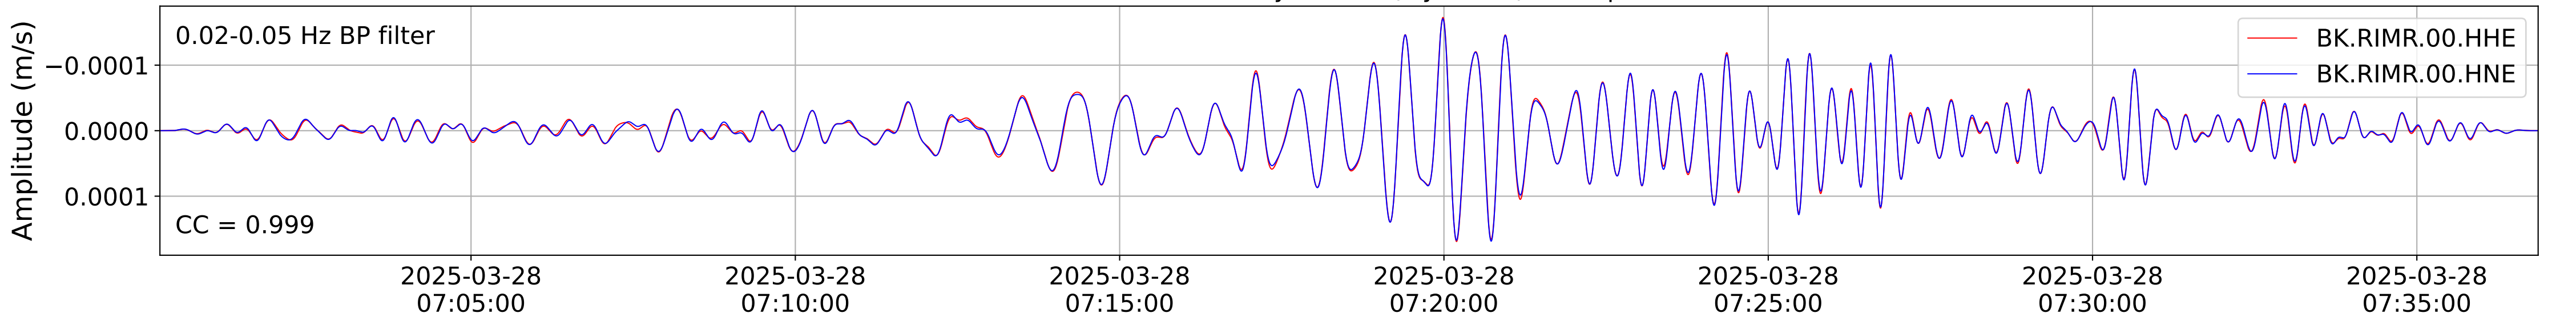

2025.087.062054_M7.7_us7000pn9s
Origin Time:2025-03-28T06:20:54.002000Z USGS event-id:us7000pn9s
M7.7 2025 Mandalay, Burma (Myanmar) Earthquake