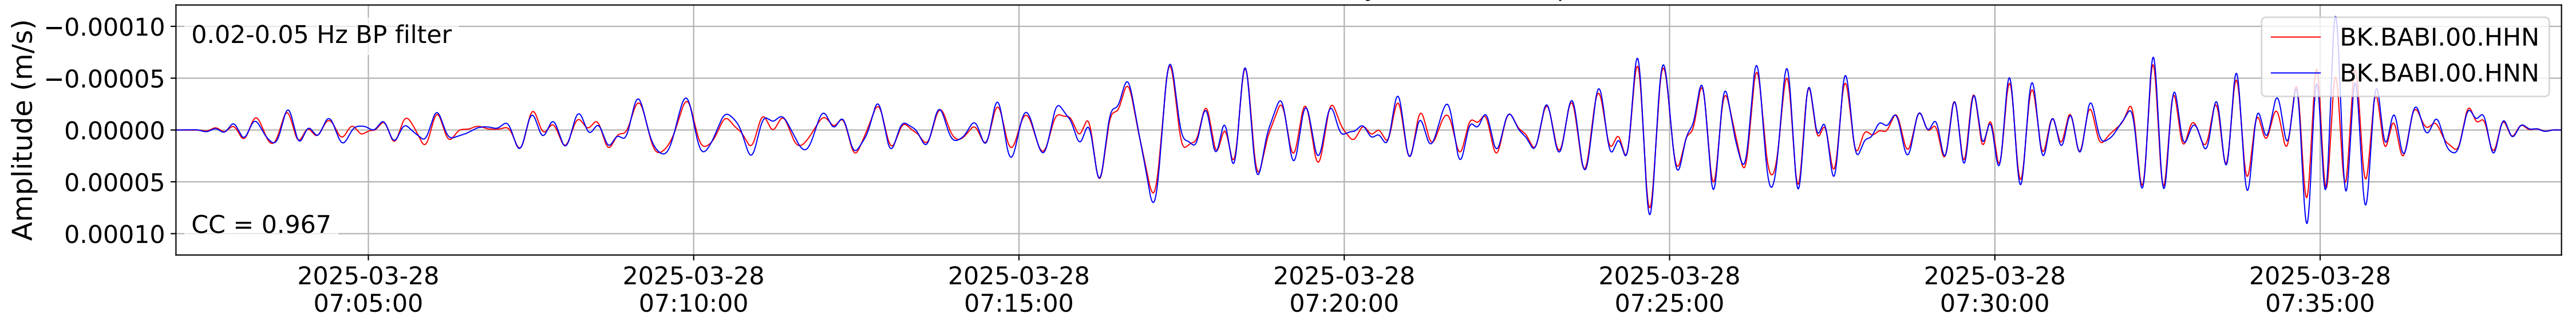

2025.087.062054_M7.7_us7000pn9s
Origin Time:2025-03-28T06:20:54.002000Z USGS event-id:us7000pn9s
M7.7 2025 Mandalay, Burma Earthquake