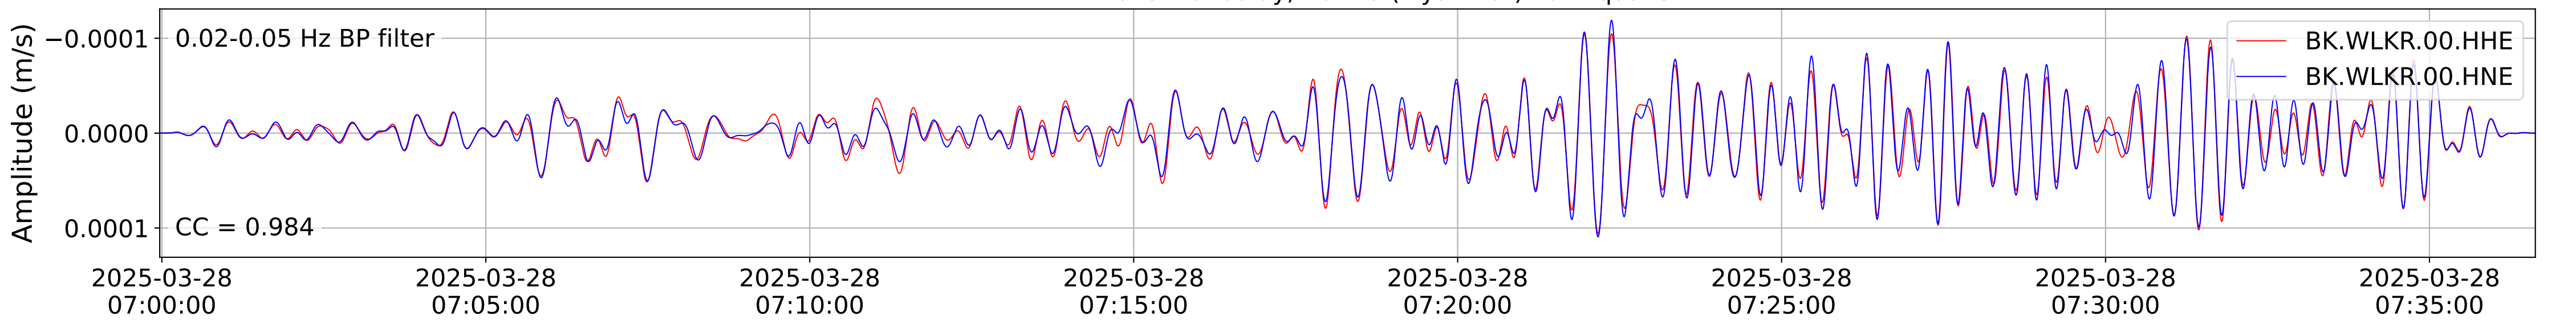

2025.087.062054_M7.7_us7000pn9s
Origin Time:2025-03-28T06:20:54.002000Z USGS event-id:us7000pn9s
M7.7 2025 Mandalay, Burma (Myanmar) Earthquake