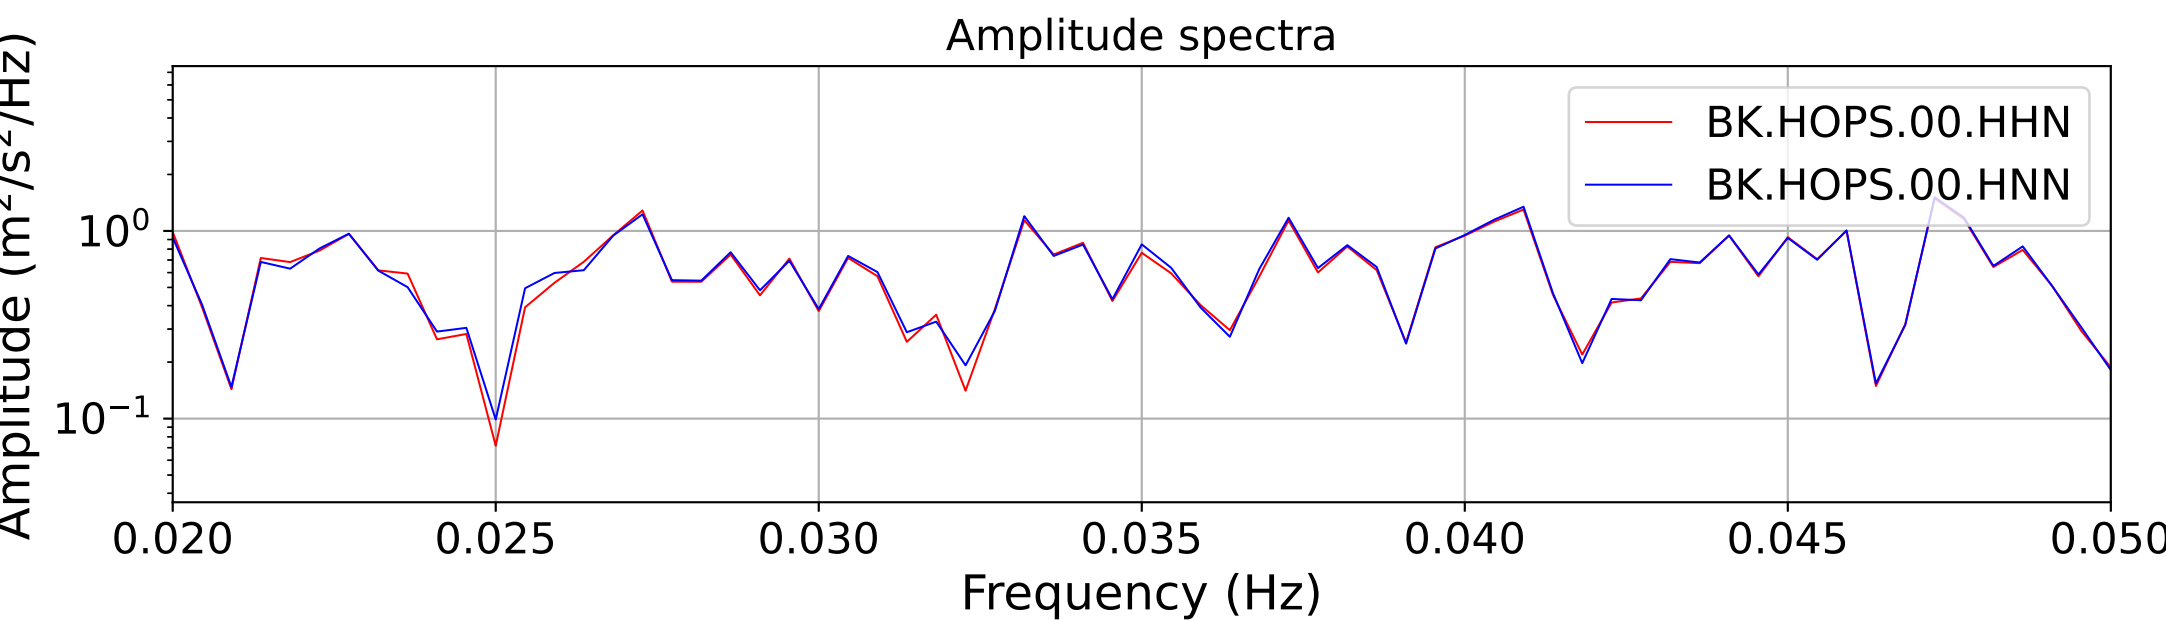

2025.087.062054_M7.7_us7000pn9s
Origin Time:2025-03-28T06:20:54.002000Z USGS event-id:us7000pn9s
M7.7 2025 Mandalay, Burma Earthquake