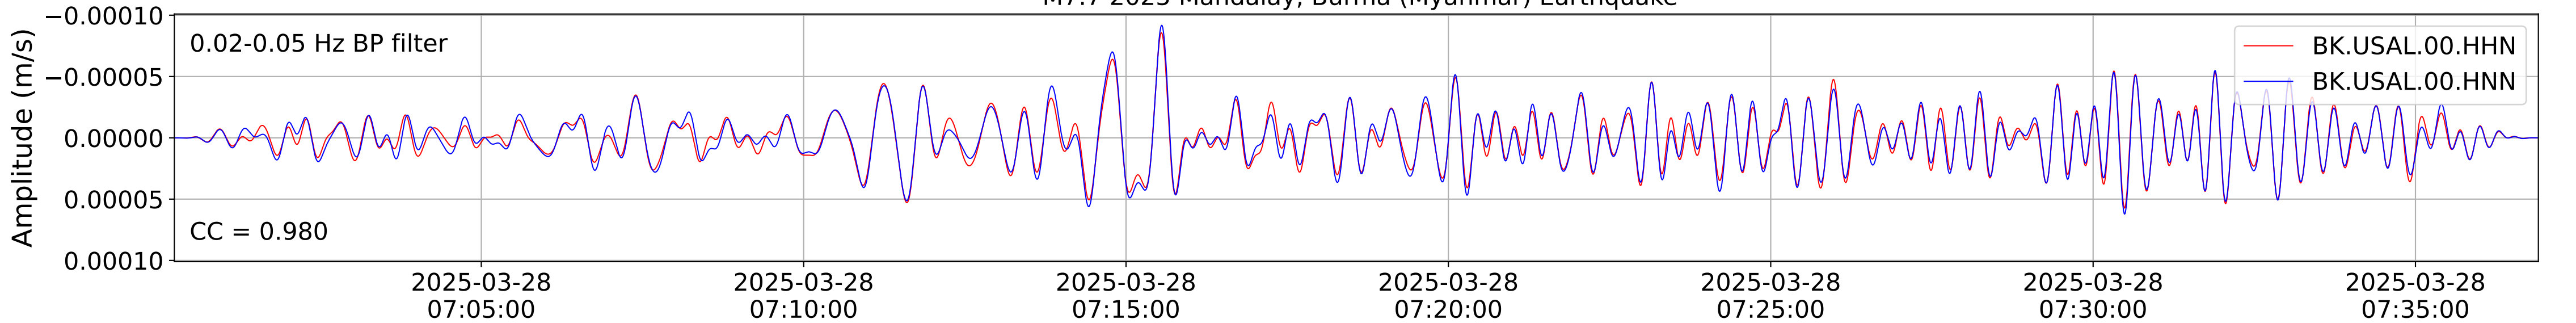

2025.087.062054_M7.7_us7000pn9s
Origin Time:2025-03-28T06:20:54.002000Z USGS event-id:us7000pn9s
M7.7 2025 Mandalay, Burma (Myanmar) Earthquake