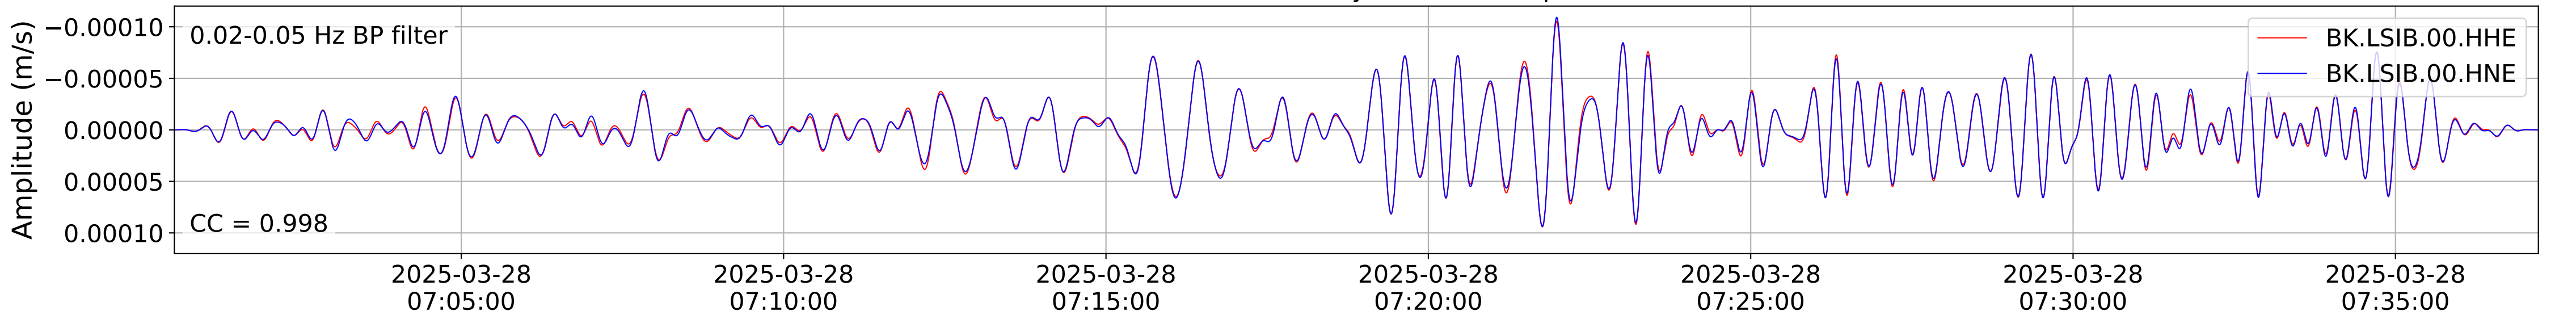

2025.087.062054_M7.7_us7000pn9s
Origin Time:2025-03-28T06:20:54.002000Z USGS event-id:us7000pn9s
M7.7 2025 Mandalay, Burma Earthquake