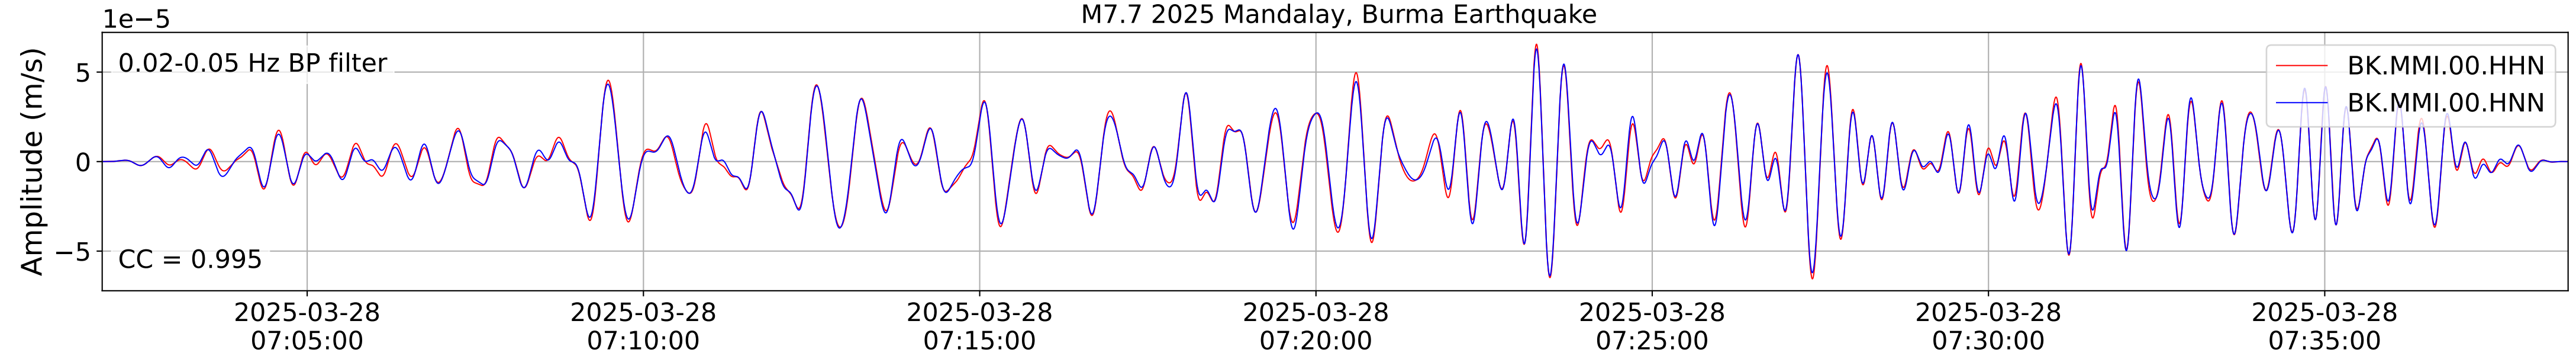

2025.087.062054_M7.7_us7000pn9s
Origin Time:2025-03-28T06:20:54.002000Z USGS event-id:us7000pn9s
M7.7 2025 Mandalay, Burma Earthquake