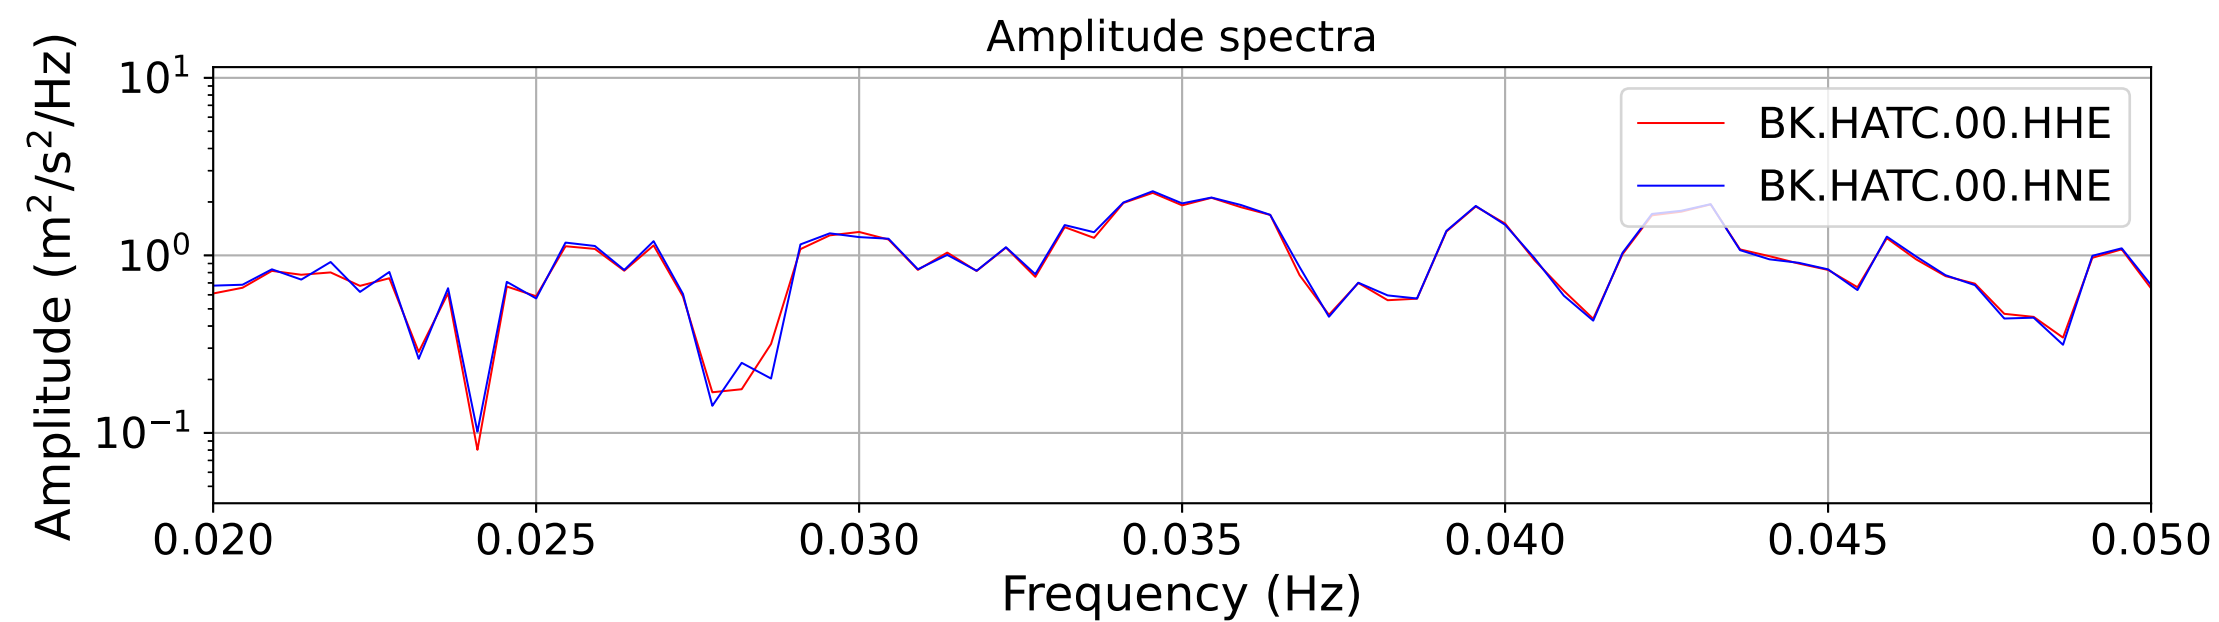

2025.087.062054_M7.7_us7000pn9s
Origin Time:2025-03-28T06:20:54.002000Z USGS event-id:us7000pn9s
M7.7 2025 Mandalay, Burma Earthquake