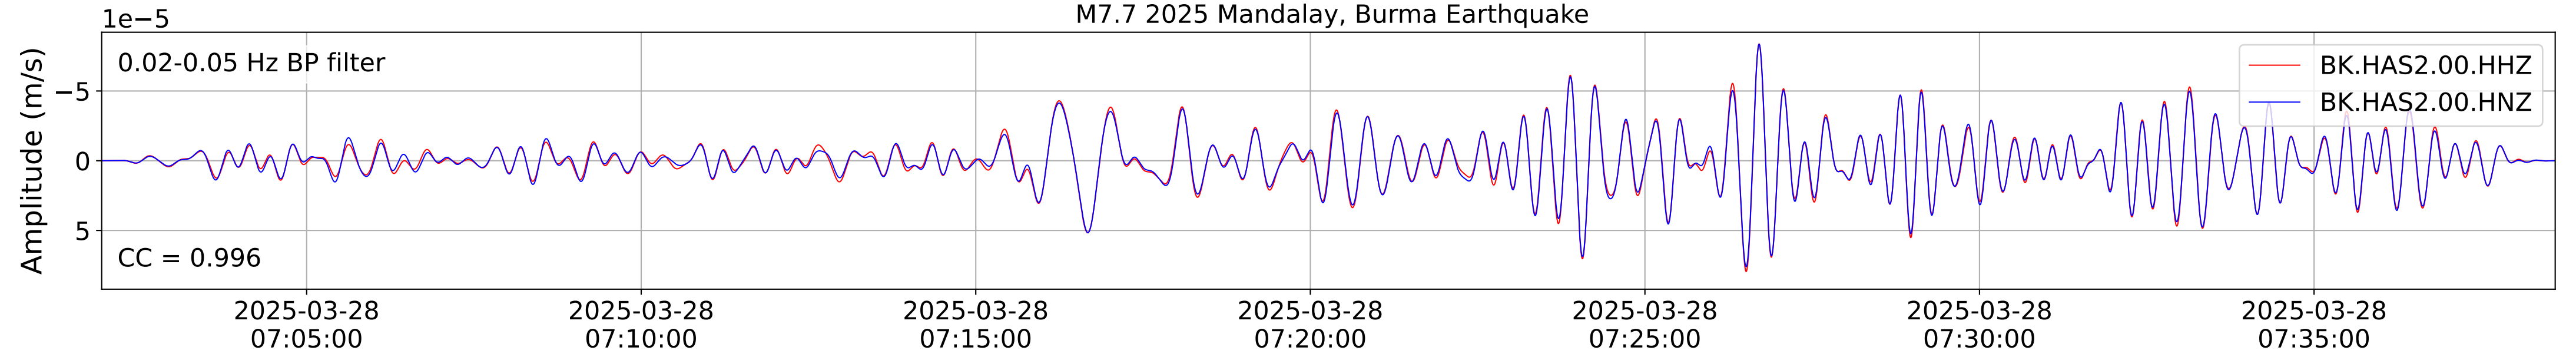

2025.087.062054_M7.7_us7000pn9s
Origin Time:2025-03-28T06:20:54.002000Z USGS event-id:us7000pn9s
M7.7 2025 Mandalay, Burma Earthquake