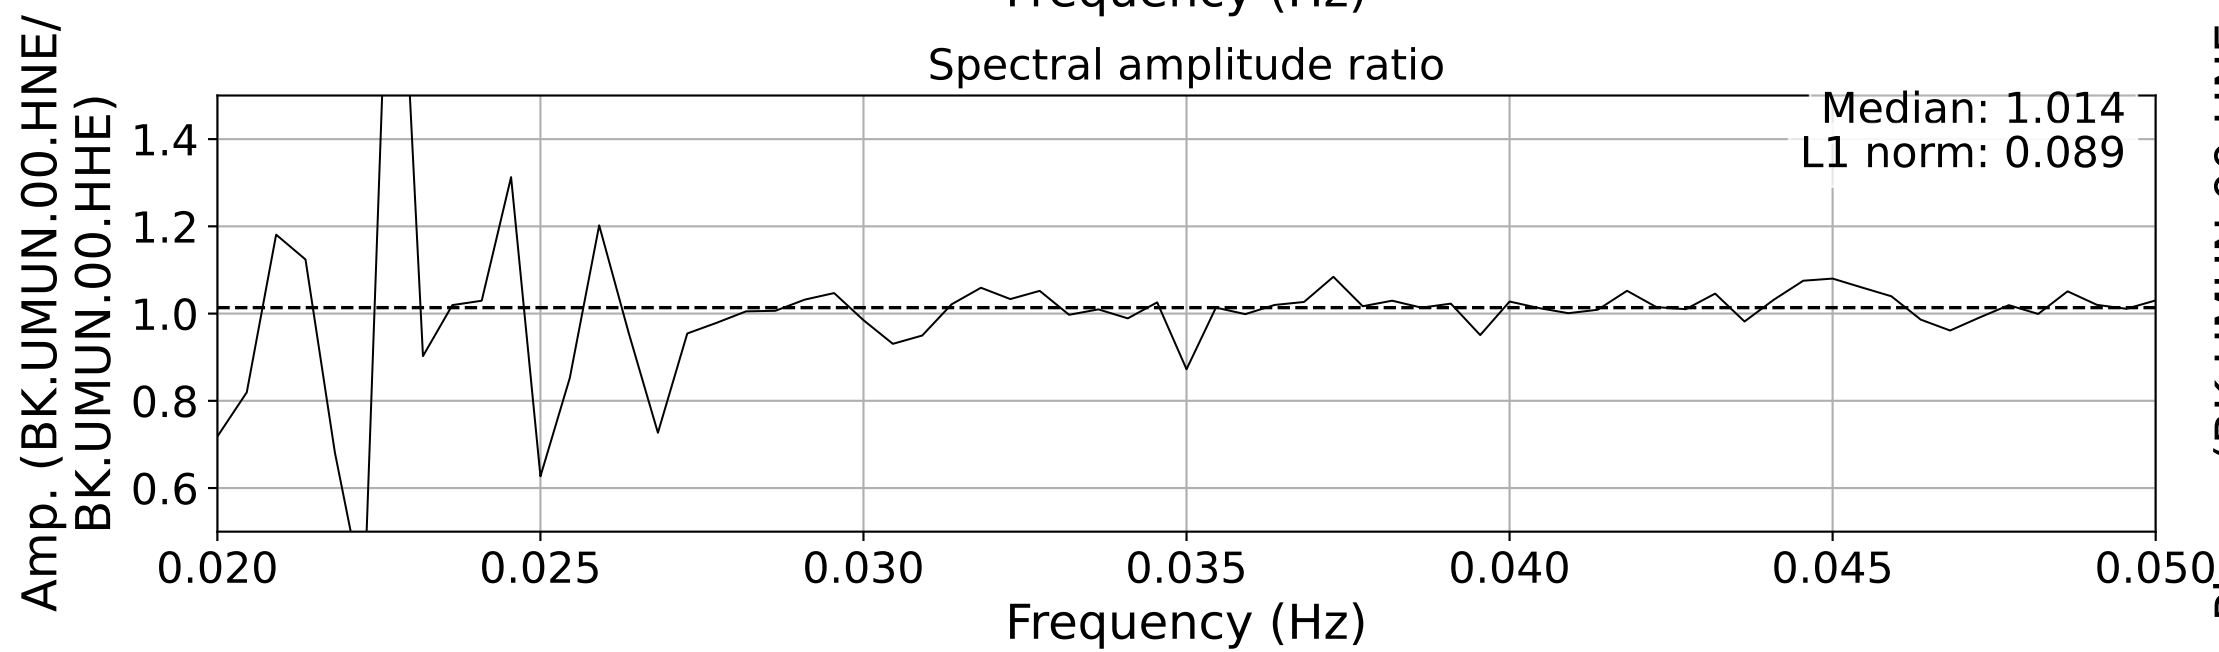

2025.087.062054_M7.7_us7000pn9s
Origin Time:2025-03-28T06:20:54.002000Z USGS event-id:us7000pn9s
M7.7 2025 Mandalay, Burma (Myanmar) Earthquake