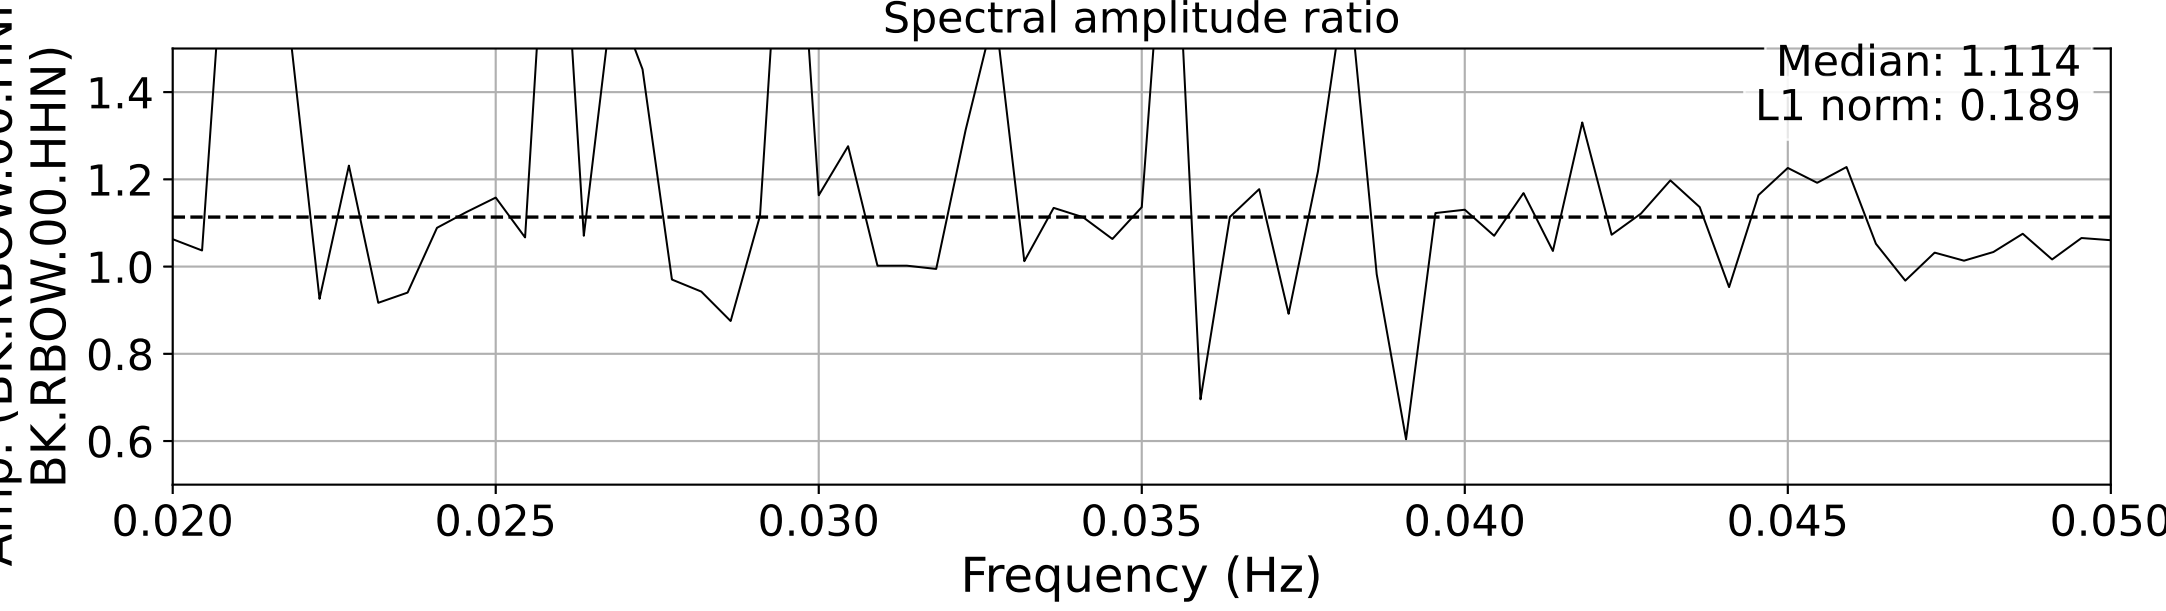

2025.087.062054_M7.7_us7000pn9s
Origin Time:2025-03-28T06:20:54.002000Z USGS event-id:us7000pn9s
M7.7 2025 Mandalay, Burma (Myanmar) Earthquake