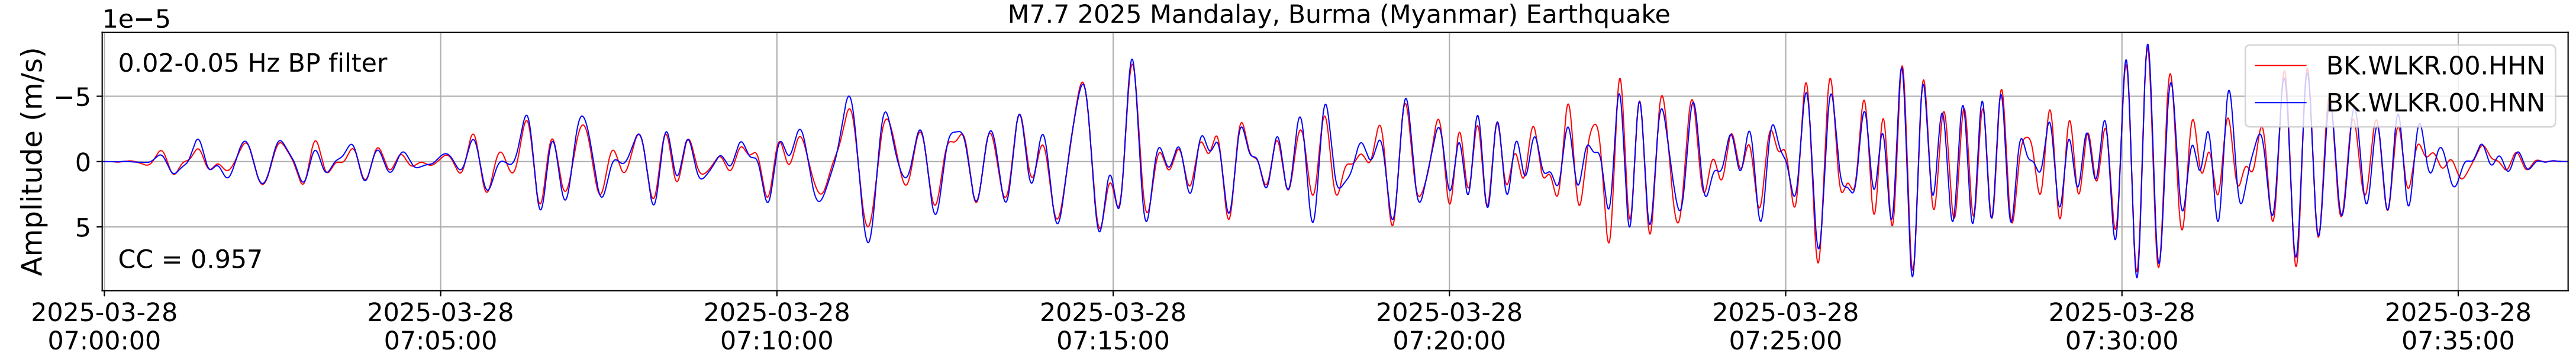

2025.087.062054_M7.7_us7000pn9s
Origin Time:2025-03-28T06:20:54.002000Z USGS event-id:us7000pn9s
M7.7 2025 Mandalay, Burma (Myanmar) Earthquake