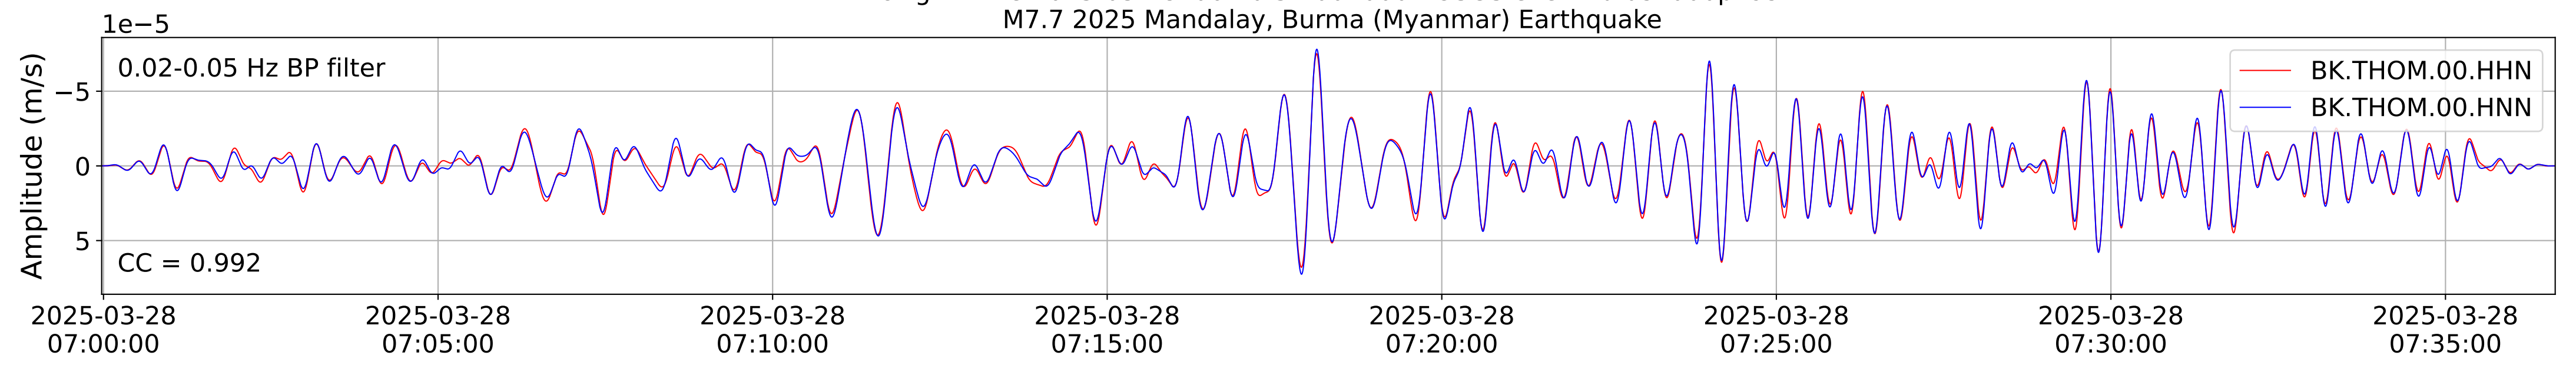

2025.087.062054_M7.7_us7000pn9s
Origin Time:2025-03-28T06:20:54.002000Z USGS event-id:us7000pn9s
M7.7 2025 Mandalay, Burma (Myanmar) Earthquake