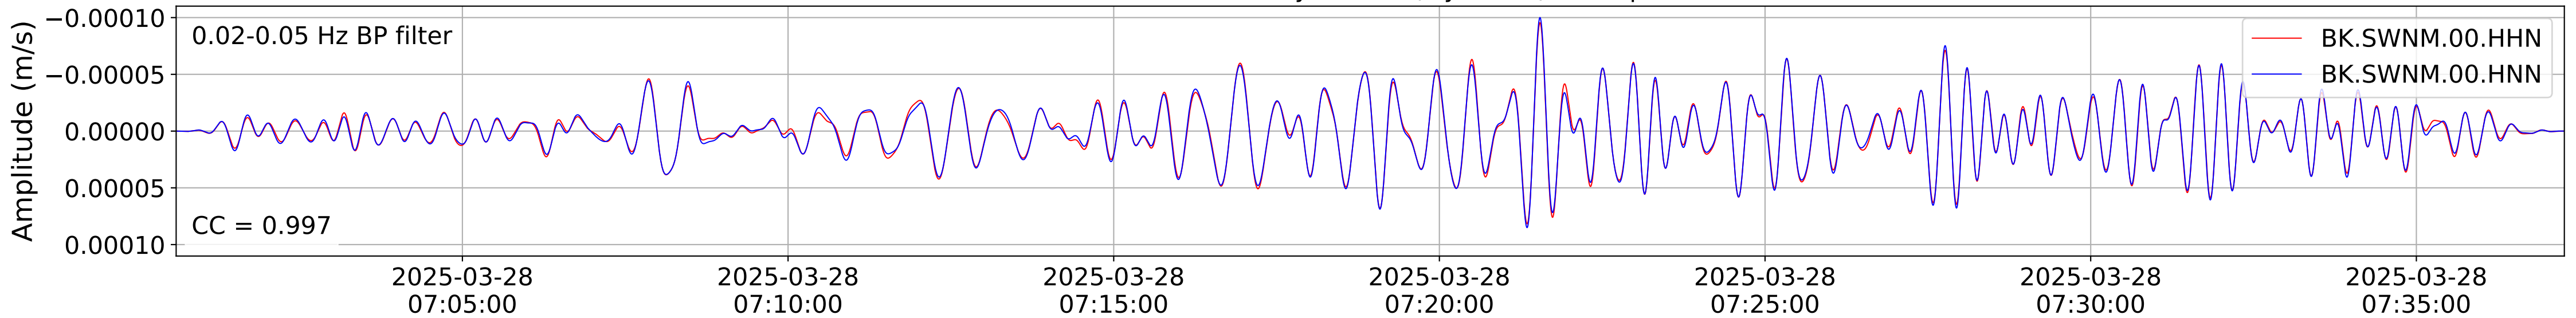

2025.087.062054_M7.7_us7000pn9s
Origin Time:2025-03-28T06:20:54.002000Z USGS event-id:us7000pn9s
M7.7 2025 Mandalay, Burma (Myanmar) Earthquake