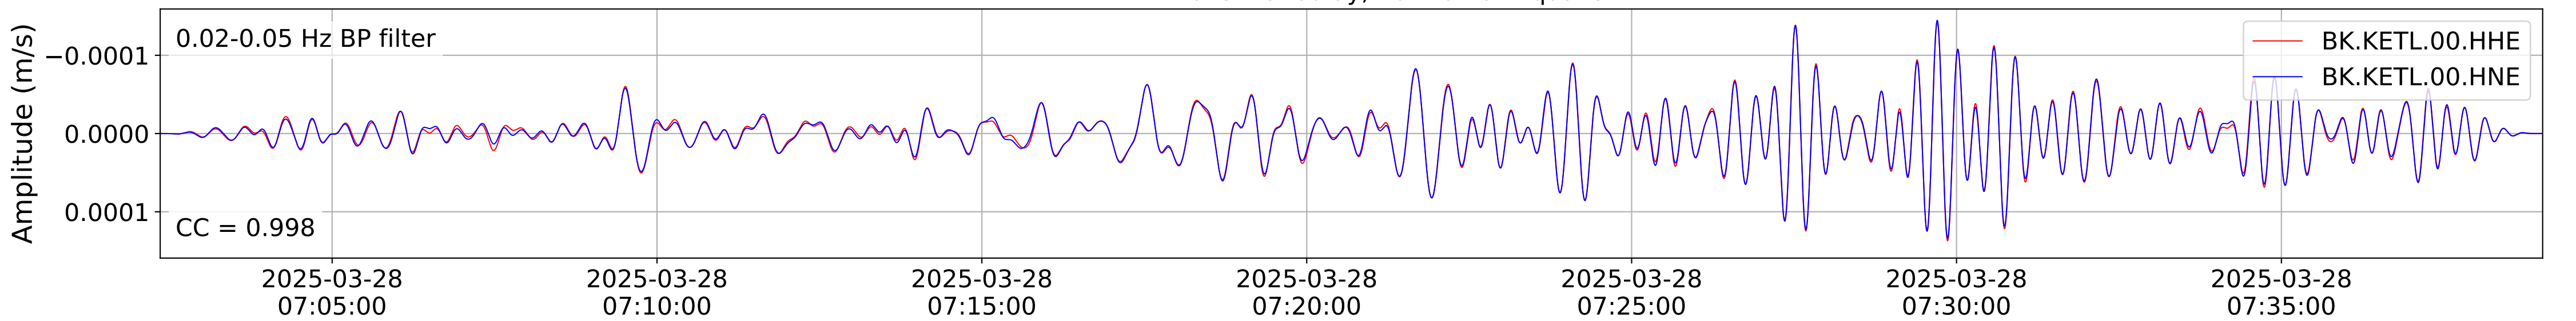

2025.087.062054_M7.7_us7000pn9s
Origin Time:2025-03-28T06:20:54.002000Z USGS event-id:us7000pn9s
M7.7 2025 Mandalay, Burma Earthquake