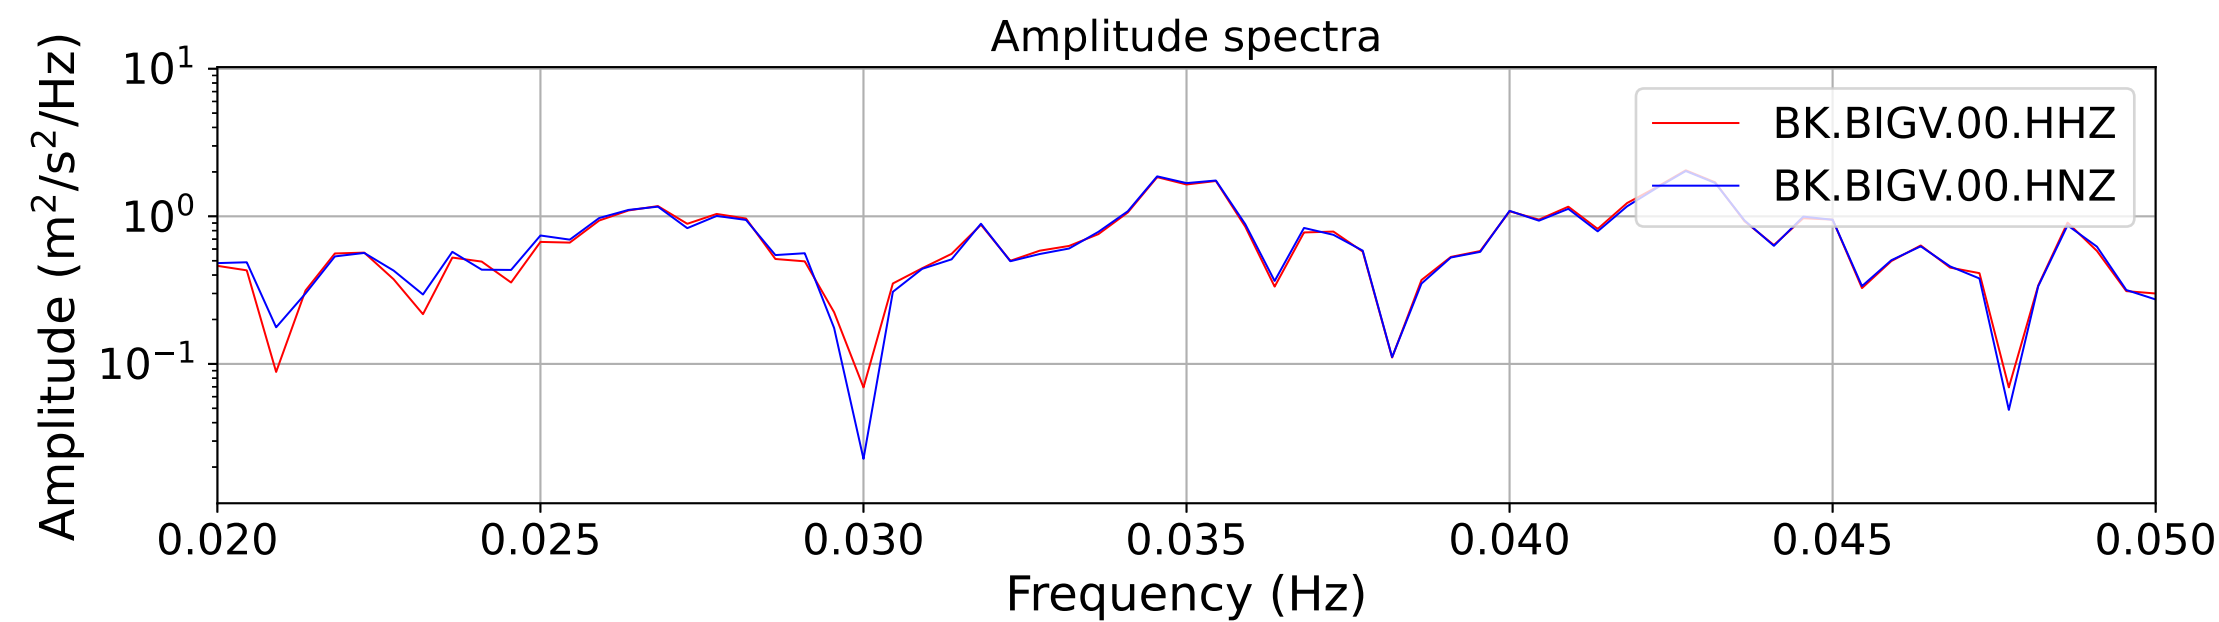

2025.087.062054_M7.7_us7000pn9s
Origin Time:2025-03-28T06:20:54.002000Z USGS event-id:us7000pn9s
M7.7 2025 Mandalay, Burma Earthquake