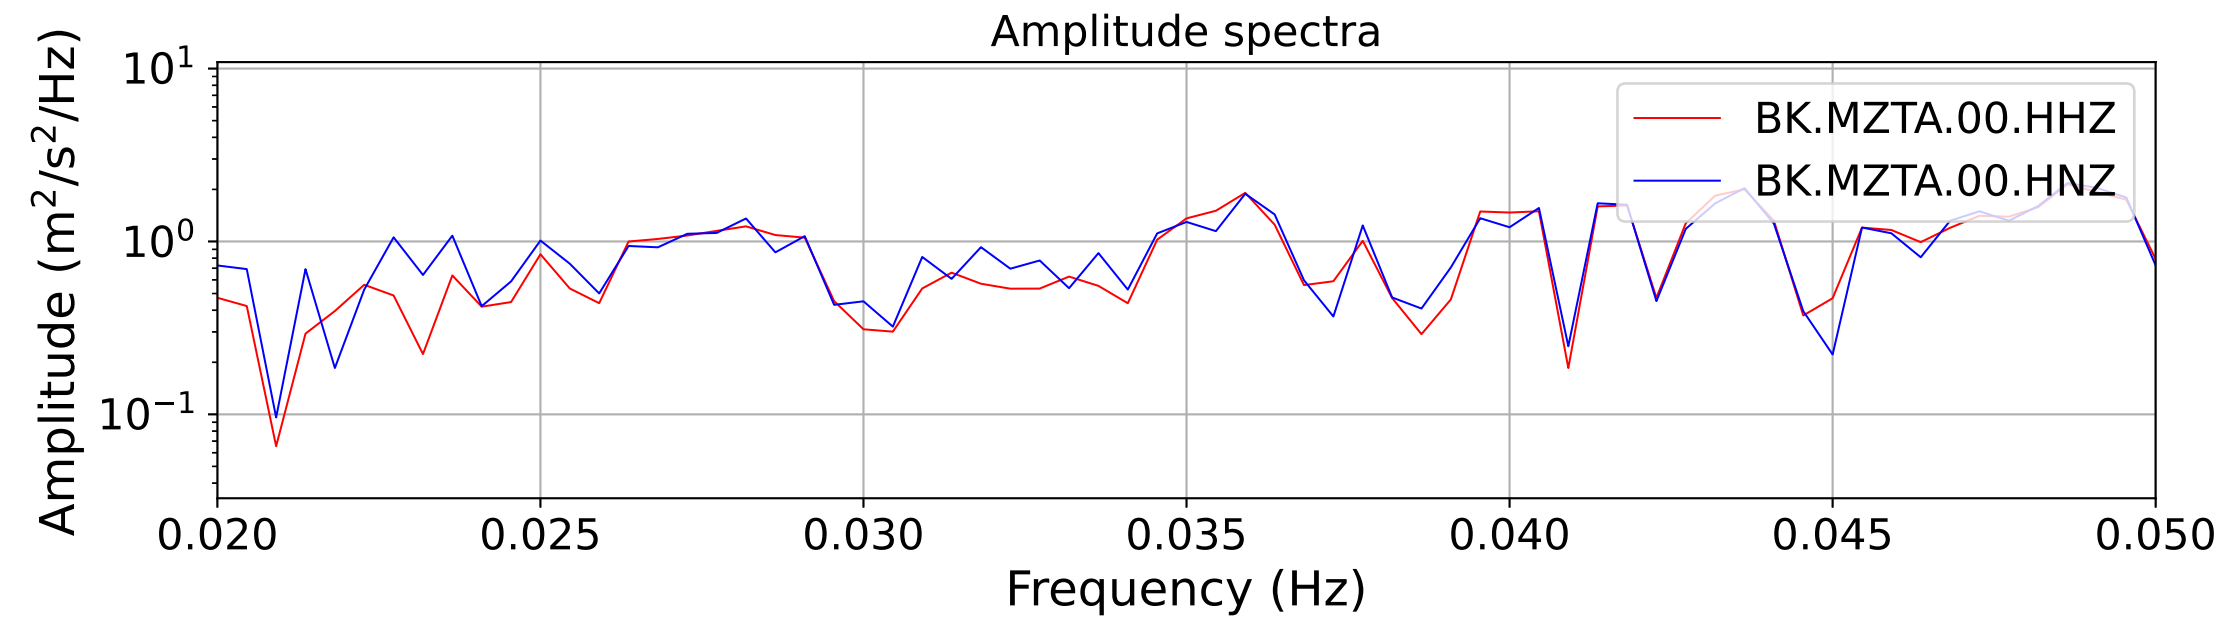

2025.087.062054_M7.7_us7000pn9s
Origin Time:2025-03-28T06:20:54.002000Z USGS event-id:us7000pn9s
M7.7 2025 Mandalay, Burma Earthquake