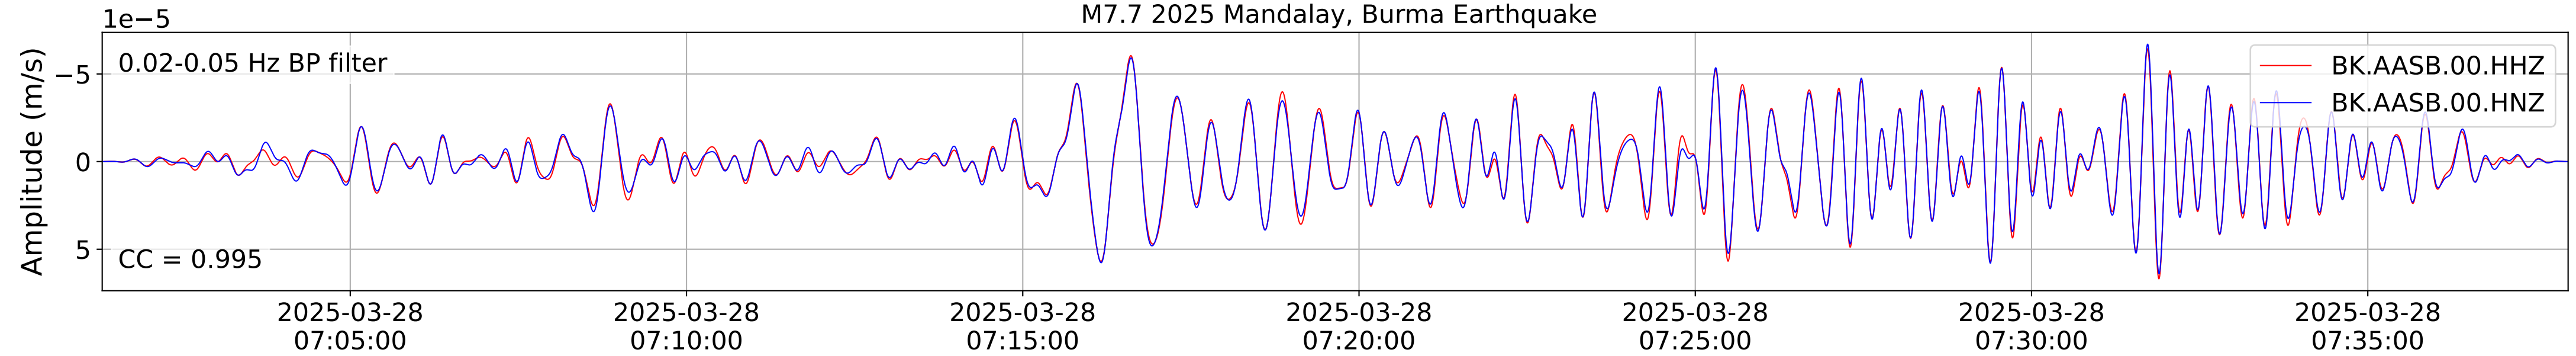

2025.087.062054_M7.7_us7000pn9s
Origin Time:2025-03-28T06:20:54.002000Z USGS event-id:us7000pn9s
M7.7 2025 Mandalay, Burma Earthquake