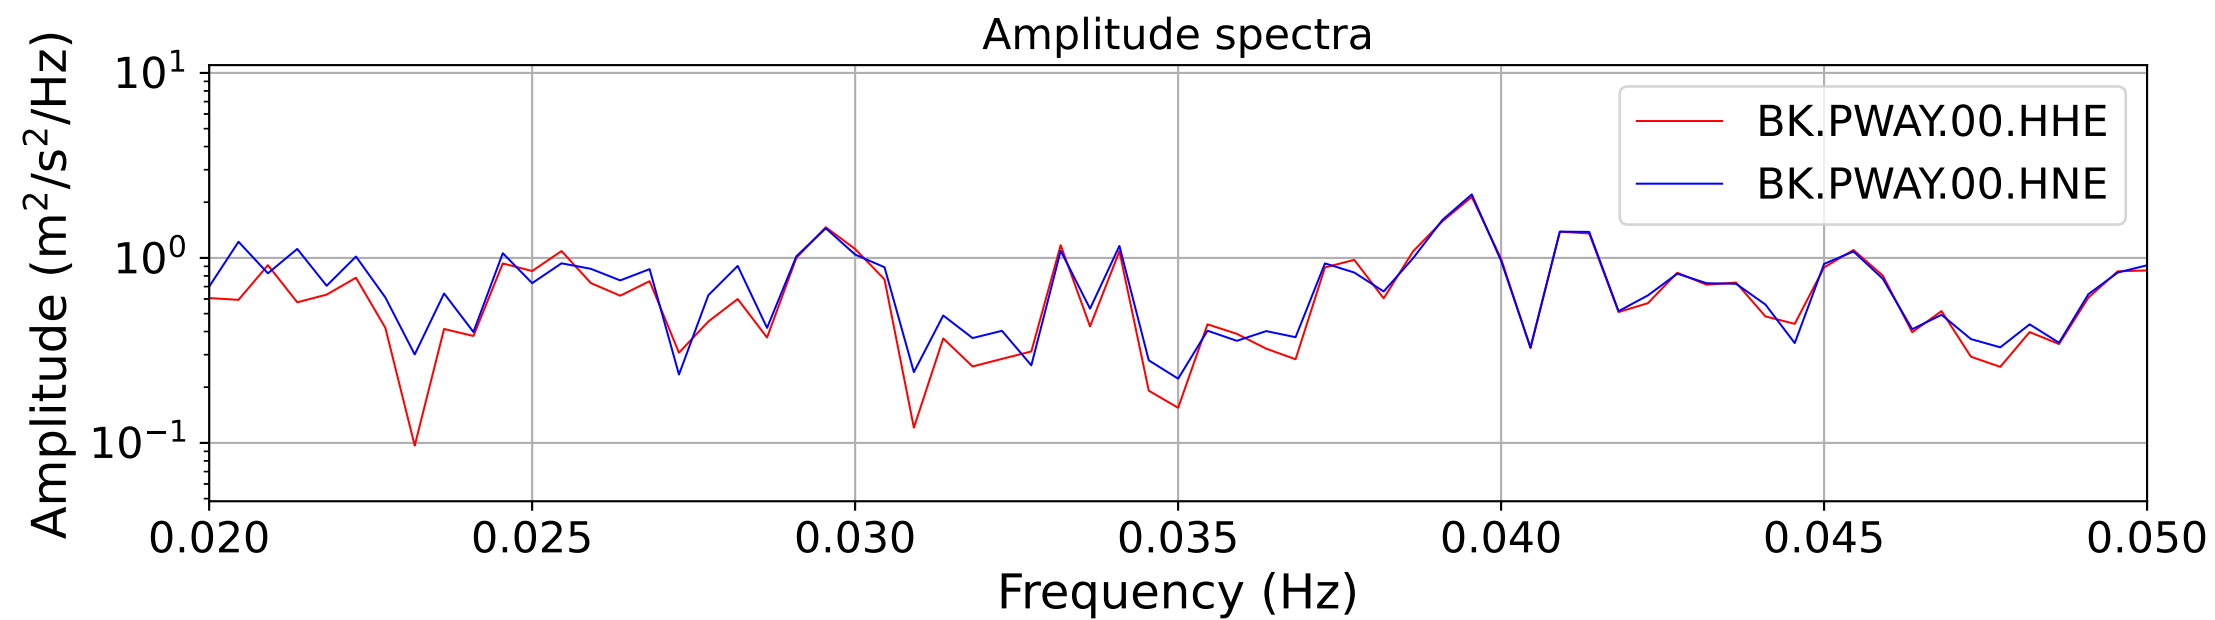

2025.087.062054_M7.7_us7000pn9s
Origin Time:2025-03-28T06:20:54.002000Z USGS event-id:us7000pn9s
M7.7 2025 Mandalay, Burma (Myanmar) Earthquake