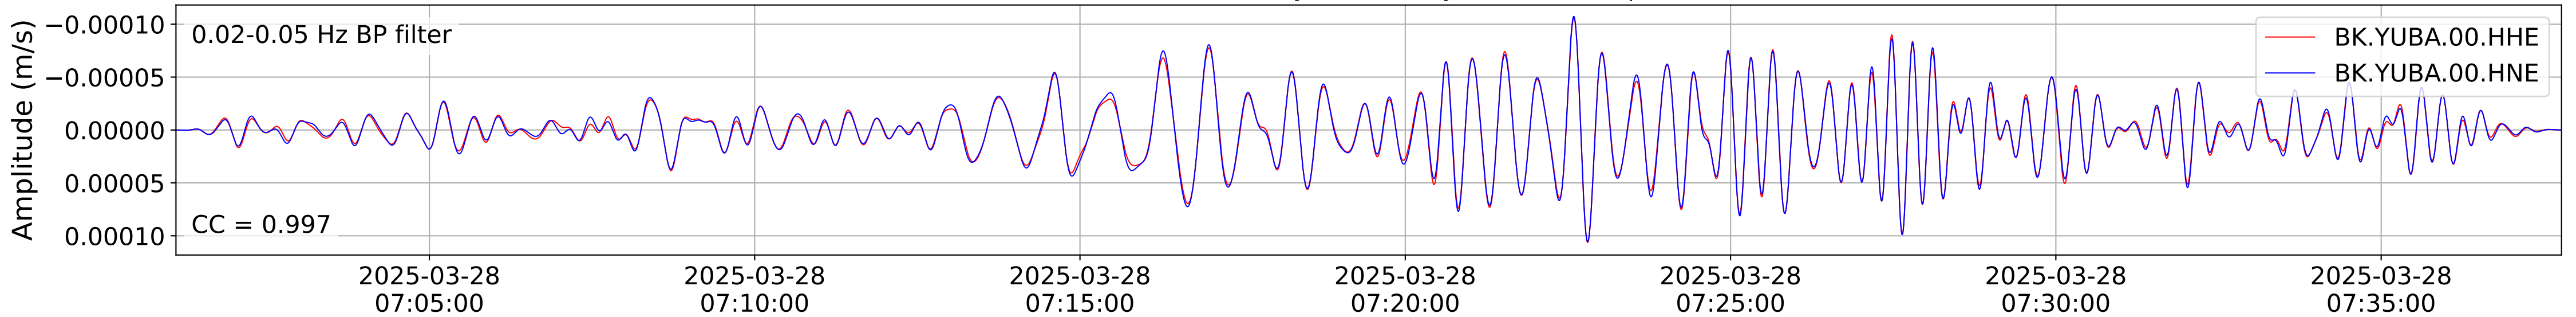

2025.087.062054_M7.7_us7000pn9s
Origin Time:2025-03-28T06:20:54.002000Z USGS event-id:us7000pn9s
M7.7 2025 Mandalay, Burma (Myanmar) Earthquake