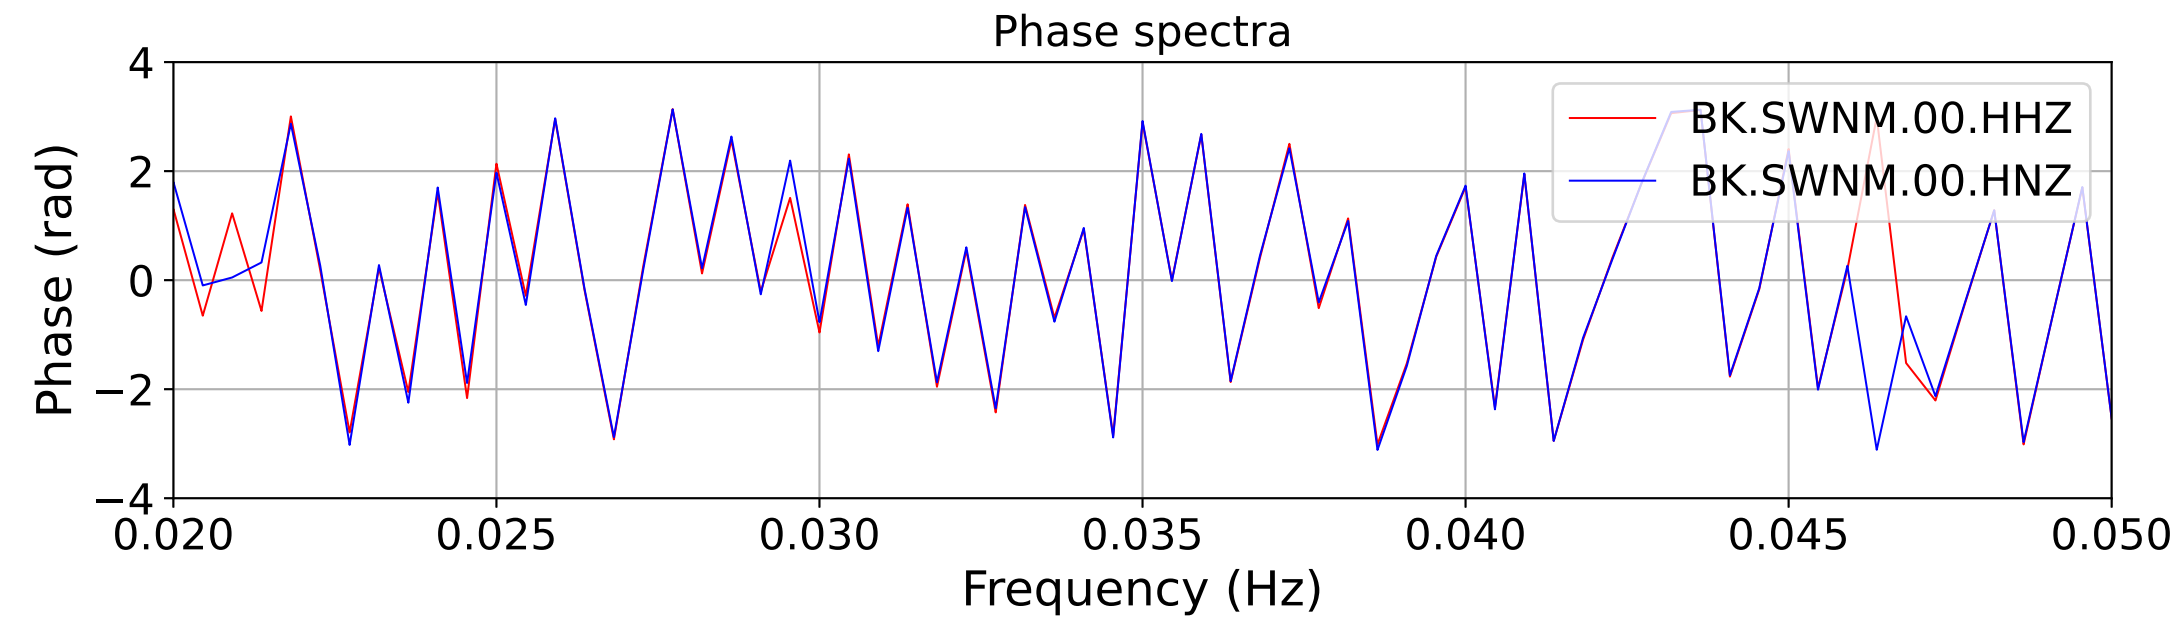

2025.087.062054_M7.7_us7000pn9s
Origin Time:2025-03-28T06:20:54.002000Z USGS event-id:us7000pn9s
M7.7 2025 Mandalay, Burma (Myanmar) Earthquake