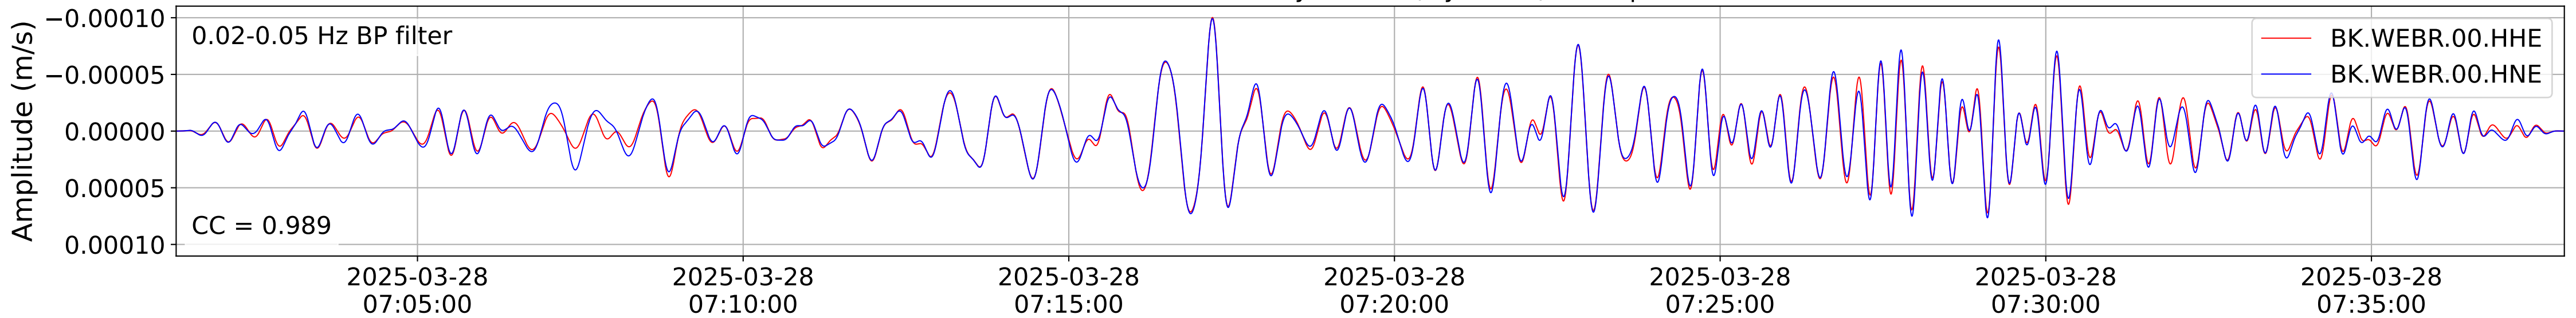

2025.087.062054_M7.7_us7000pn9s
Origin Time:2025-03-28T06:20:54.002000Z USGS event-id:us7000pn9s
M7.7 2025 Mandalay, Burma (Myanmar) Earthquake