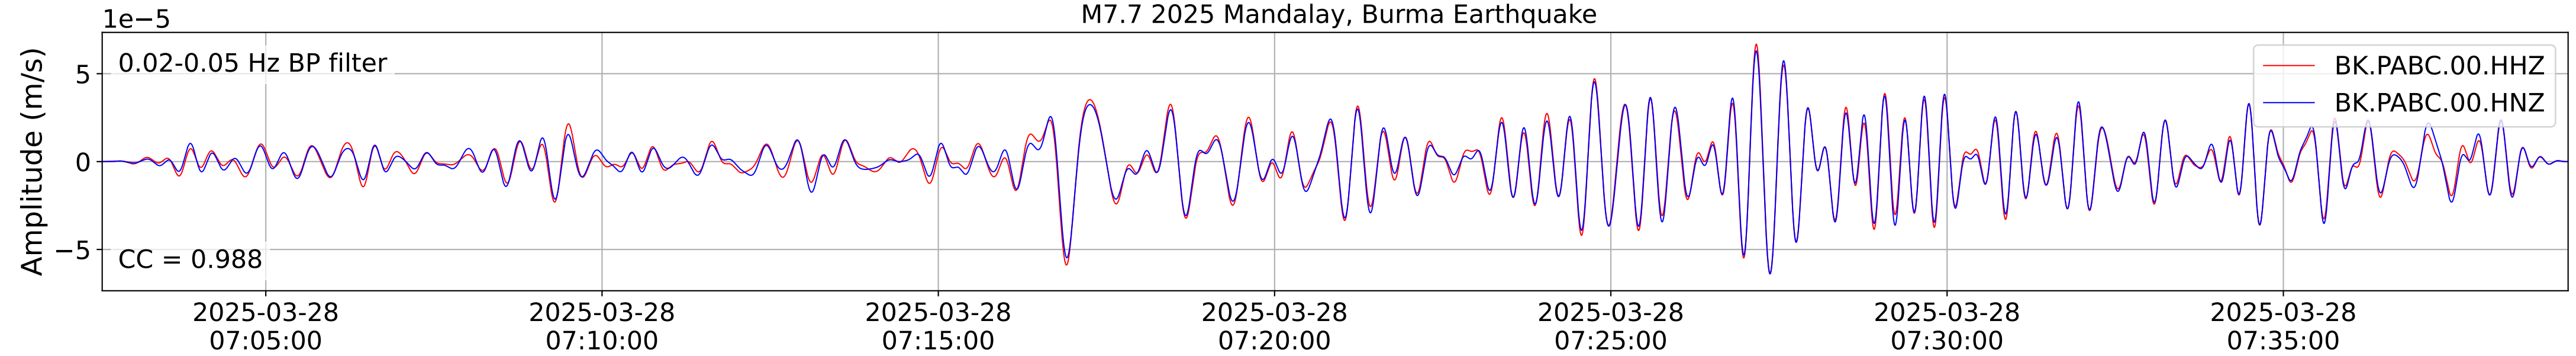

2025.087.062054_M7.7_us7000pn9s
Origin Time:2025-03-28T06:20:54.002000Z USGS event-id:us7000pn9s
M7.7 2025 Mandalay, Burma Earthquake