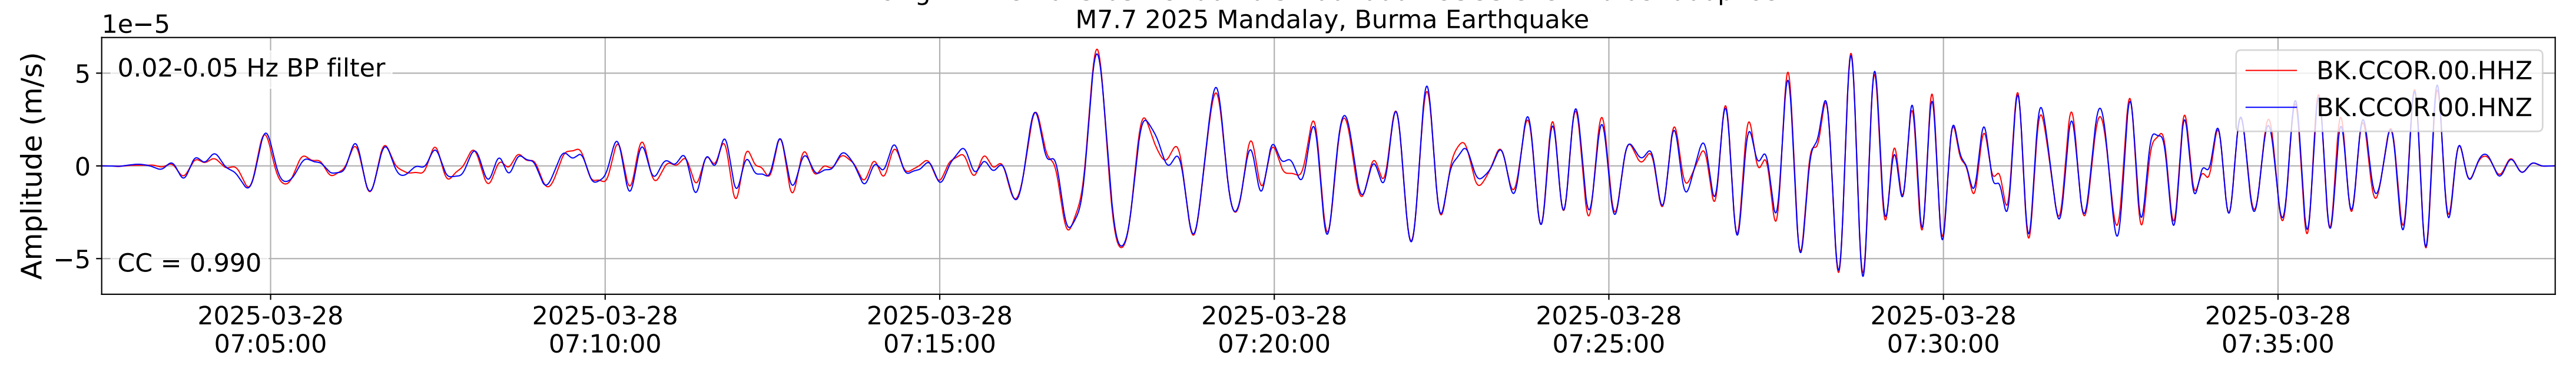

2025.087.062054_M7.7_us7000pn9s
Origin Time:2025-03-28T06:20:54.002000Z USGS event-id:us7000pn9s
M7.7 2025 Mandalay, Burma Earthquake