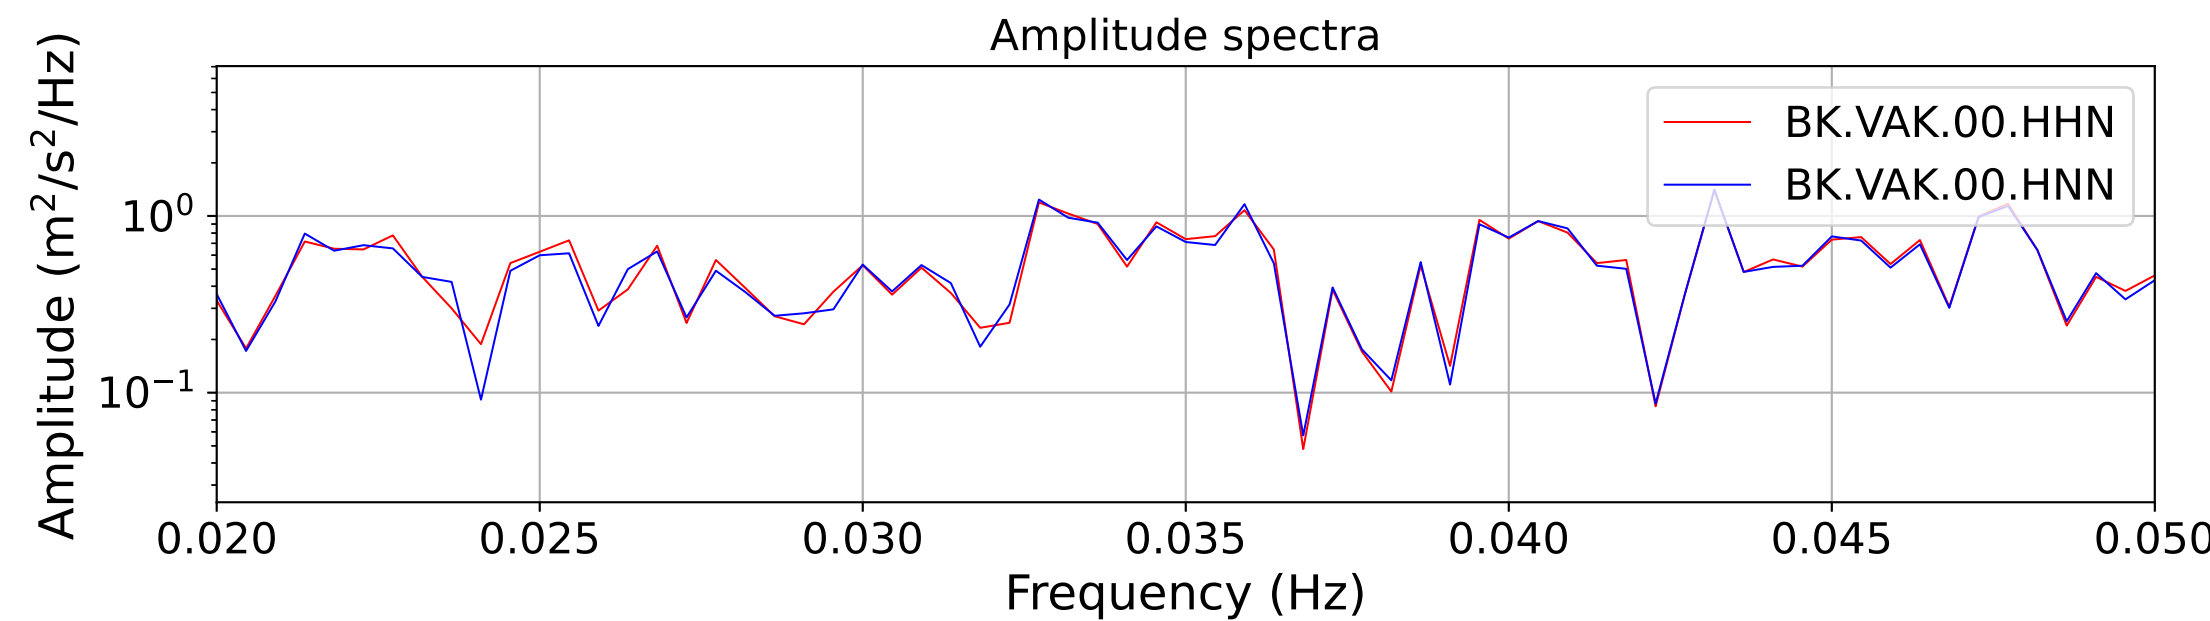

2025.087.062054_M7.7_us7000pn9s
Origin Time:2025-03-28T06:20:54.002000Z USGS event-id:us7000pn9s
M7.7 2025 Mandalay, Burma (Myanmar) Earthquake