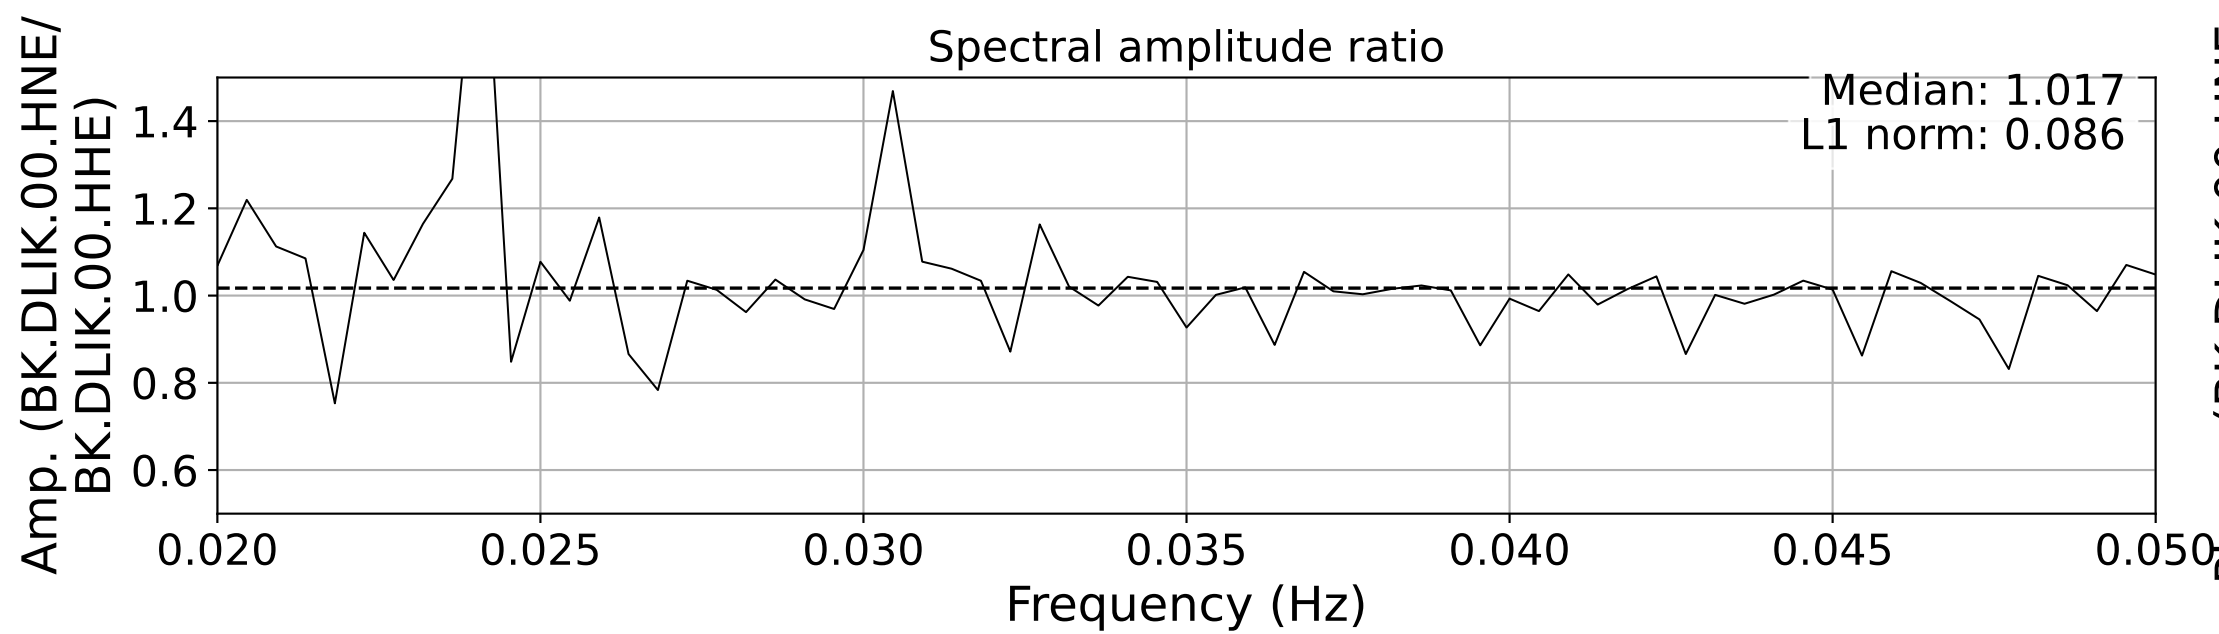

2025.087.062054_M7.7_us7000pn9s
Origin Time:2025-03-28T06:20:54.002000Z USGS event-id:us7000pn9s
M7.7 2025 Mandalay, Burma Earthquake