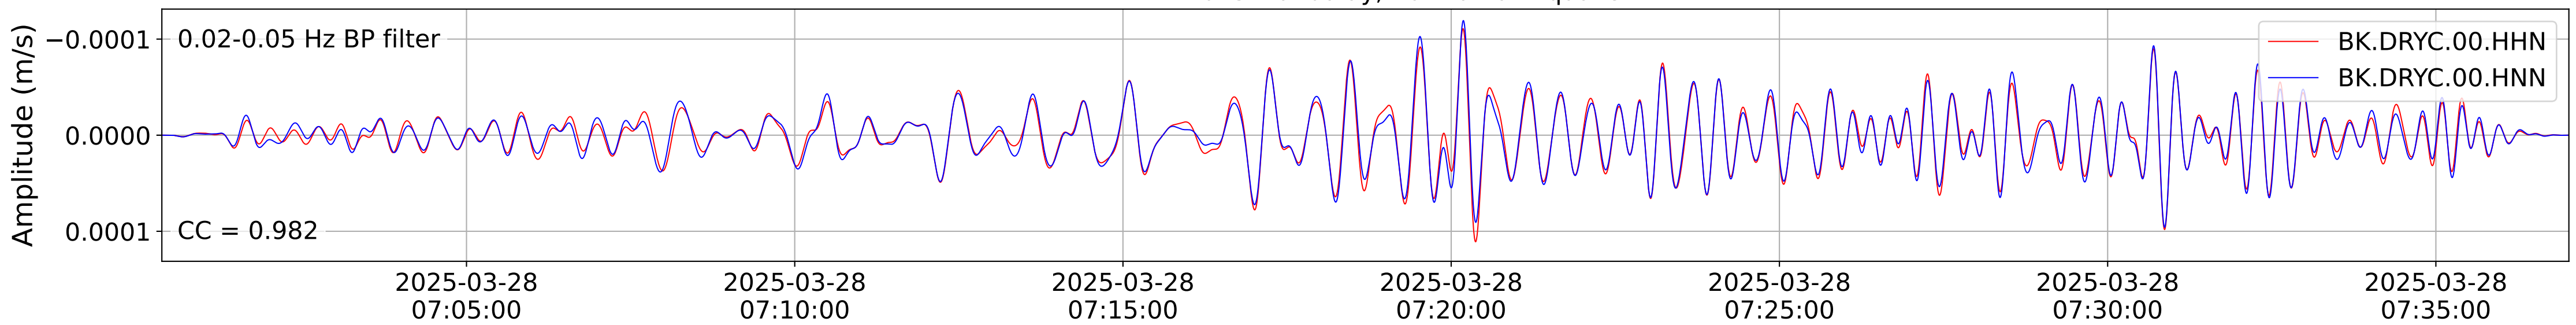

2025.087.062054_M7.7_us7000pn9s
Origin Time:2025-03-28T06:20:54.002000Z USGS event-id:us7000pn9s
M7.7 2025 Mandalay, Burma Earthquake