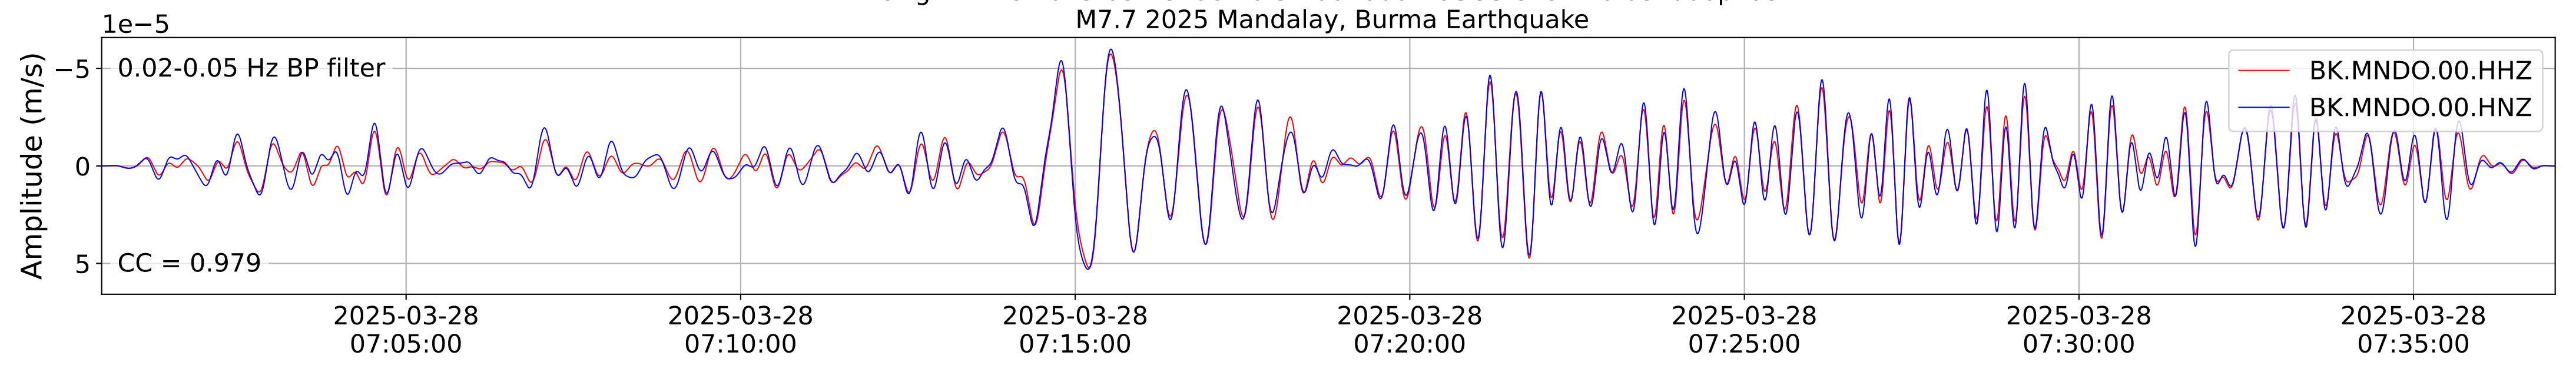

2025.087.062054_M7.7_us7000pn9s
Origin Time:2025-03-28T06:20:54.002000Z USGS event-id:us7000pn9s
M7.7 2025 Mandalay, Burma Earthquake