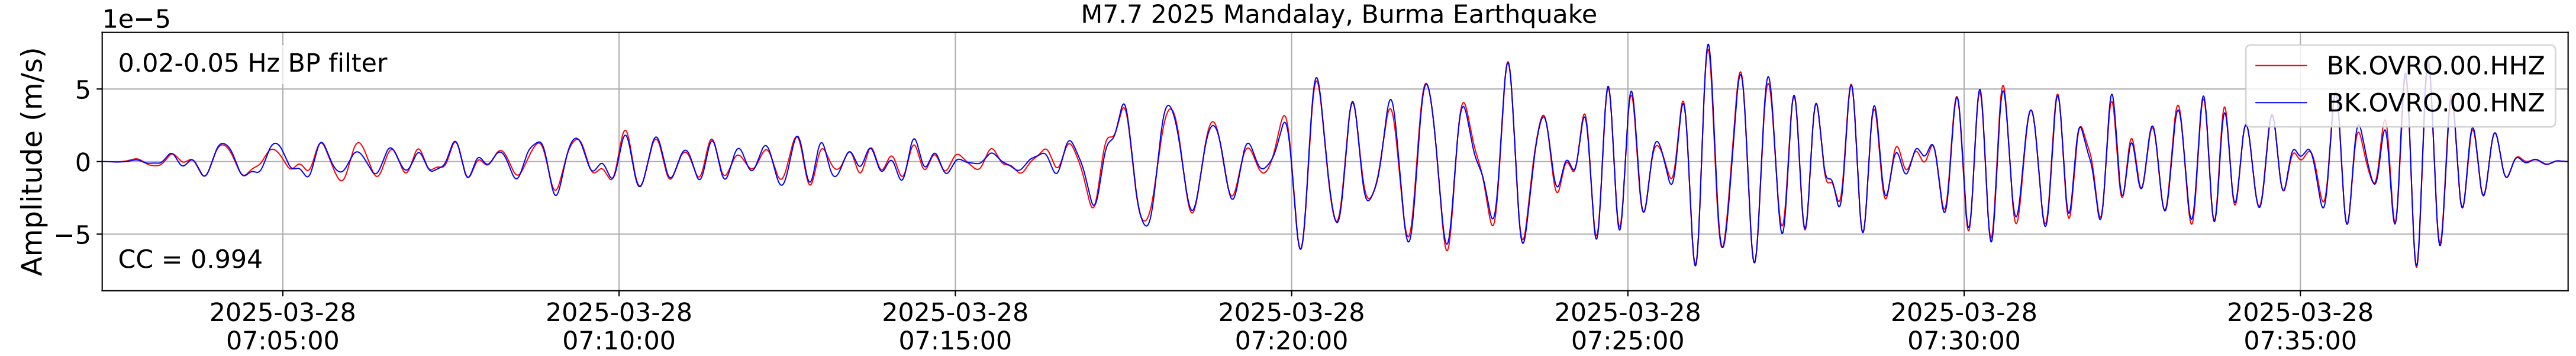

2025.087.062054_M7.7_us7000pn9s
Origin Time:2025-03-28T06:20:54.002000Z USGS event-id:us7000pn9s
M7.7 2025 Mandalay, Burma Earthquake