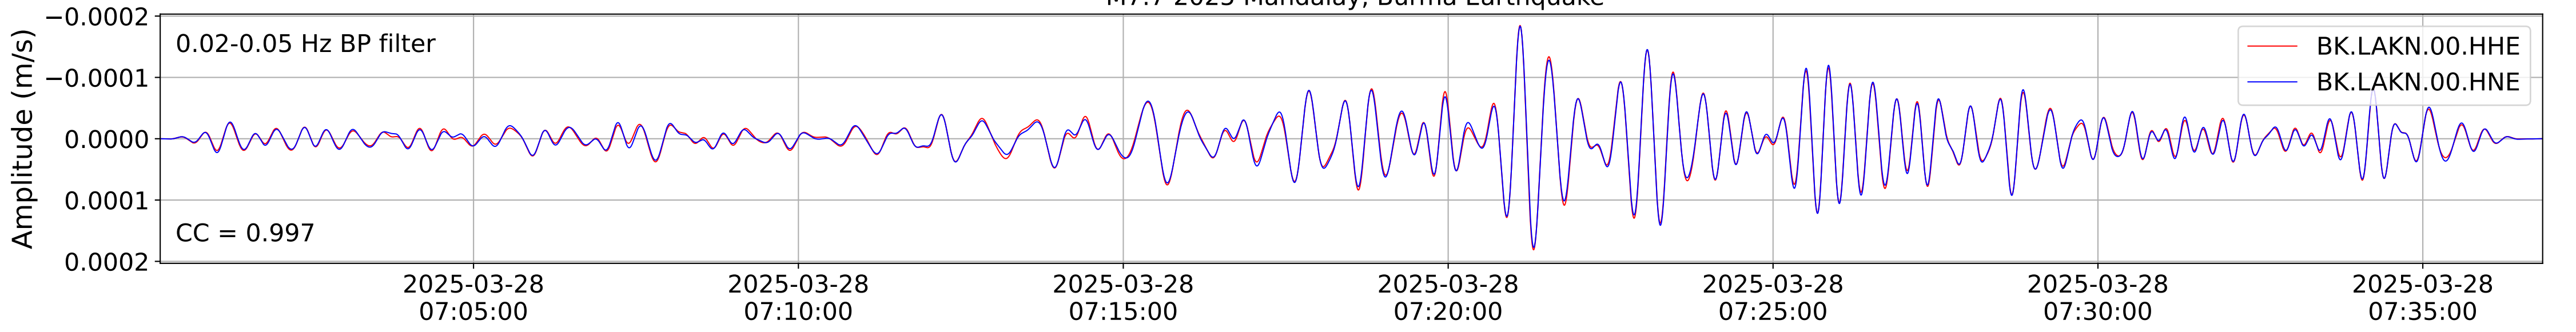

2025.087.062054_M7.7_us7000pn9s
Origin Time:2025-03-28T06:20:54.002000Z USGS event-id:us7000pn9s
M7.7 2025 Mandalay, Burma Earthquake