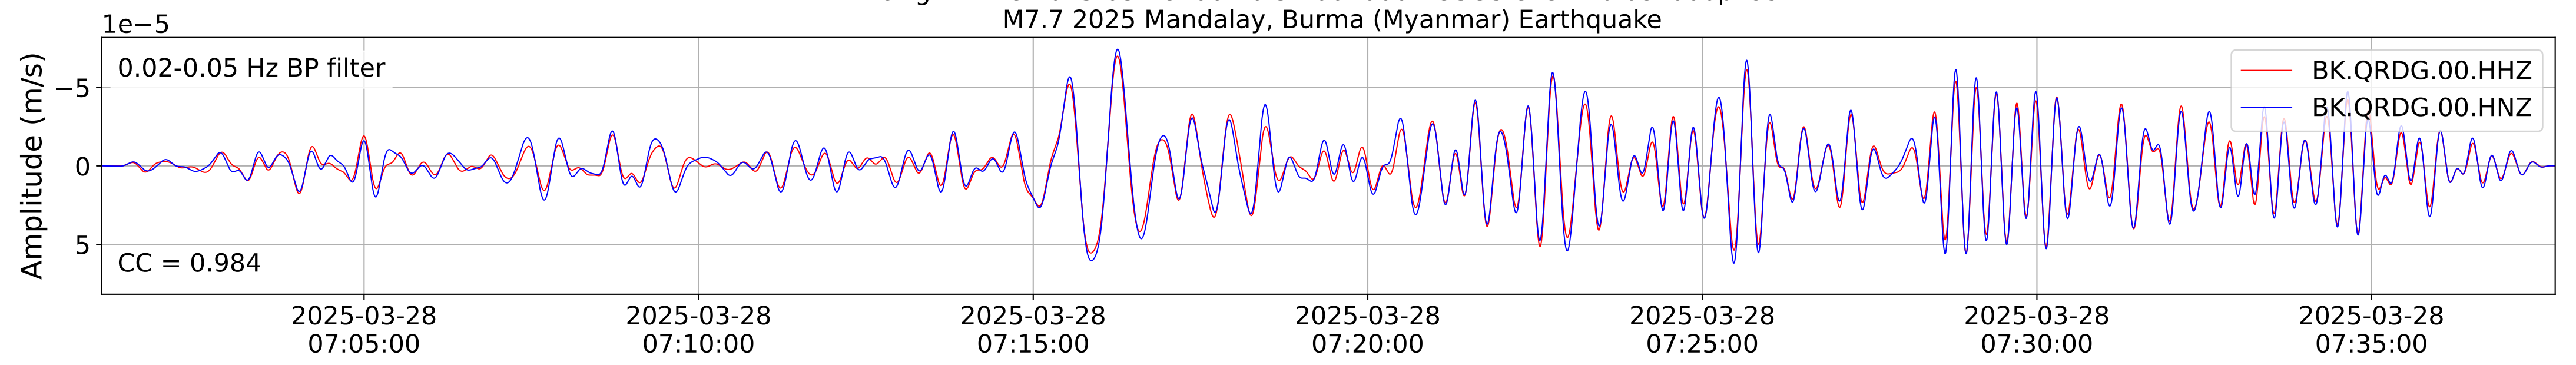

2025.087.062054_M7.7_us7000pn9s
Origin Time:2025-03-28T06:20:54.002000Z USGS event-id:us7000pn9s
M7.7 2025 Mandalay, Burma (Myanmar) Earthquake