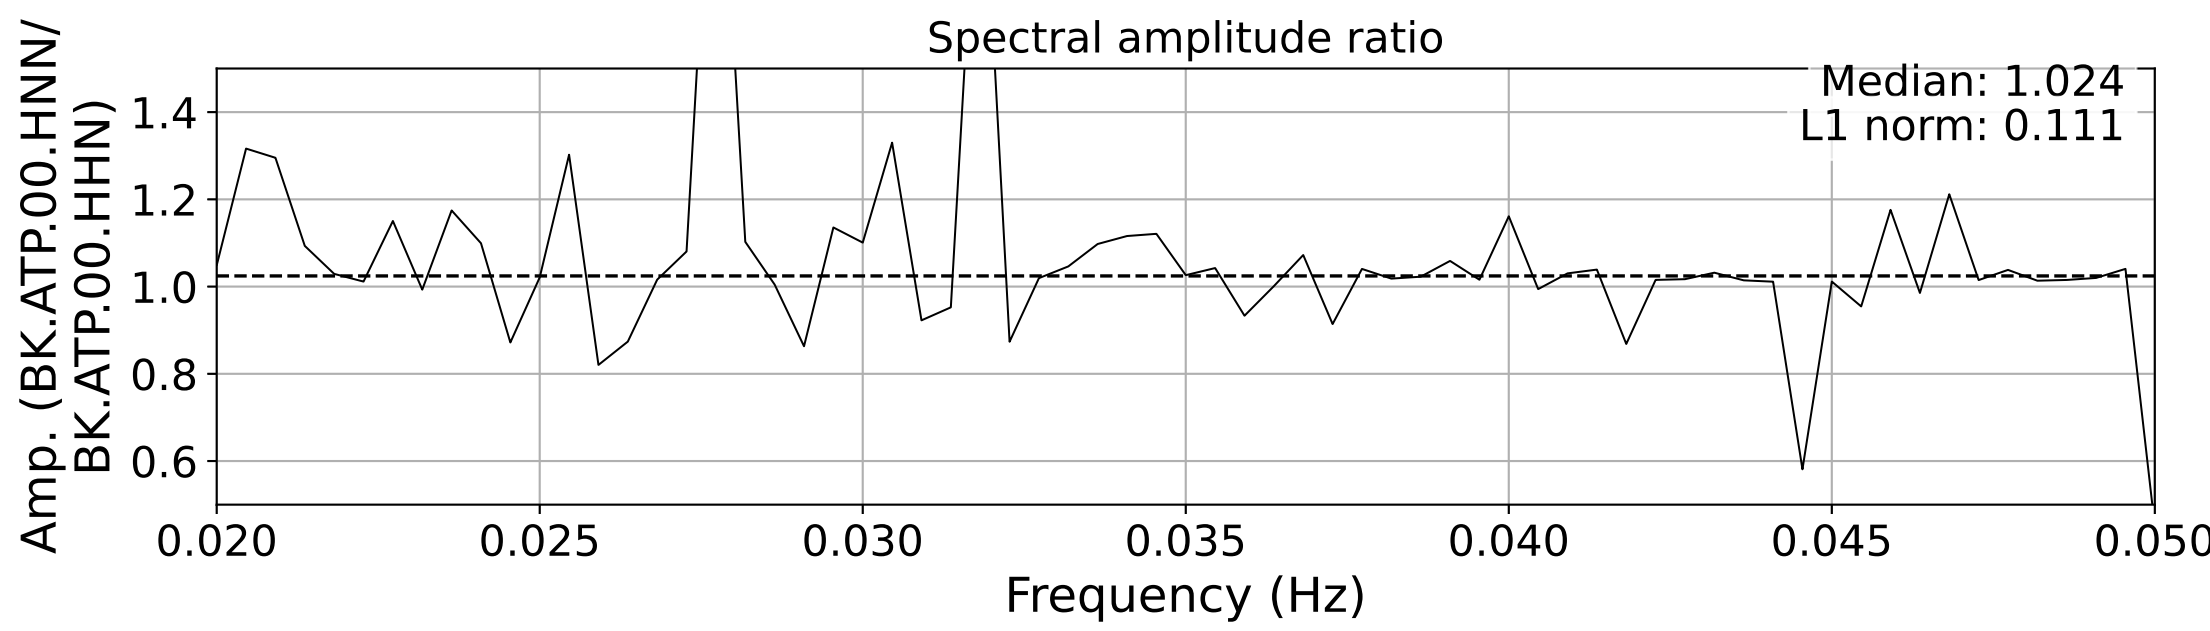

2025.087.062054_M7.7_us7000pn9s
Origin Time:2025-03-28T06:20:54.002000Z USGS event-id:us7000pn9s
M7.7 2025 Mandalay, Burma Earthquake