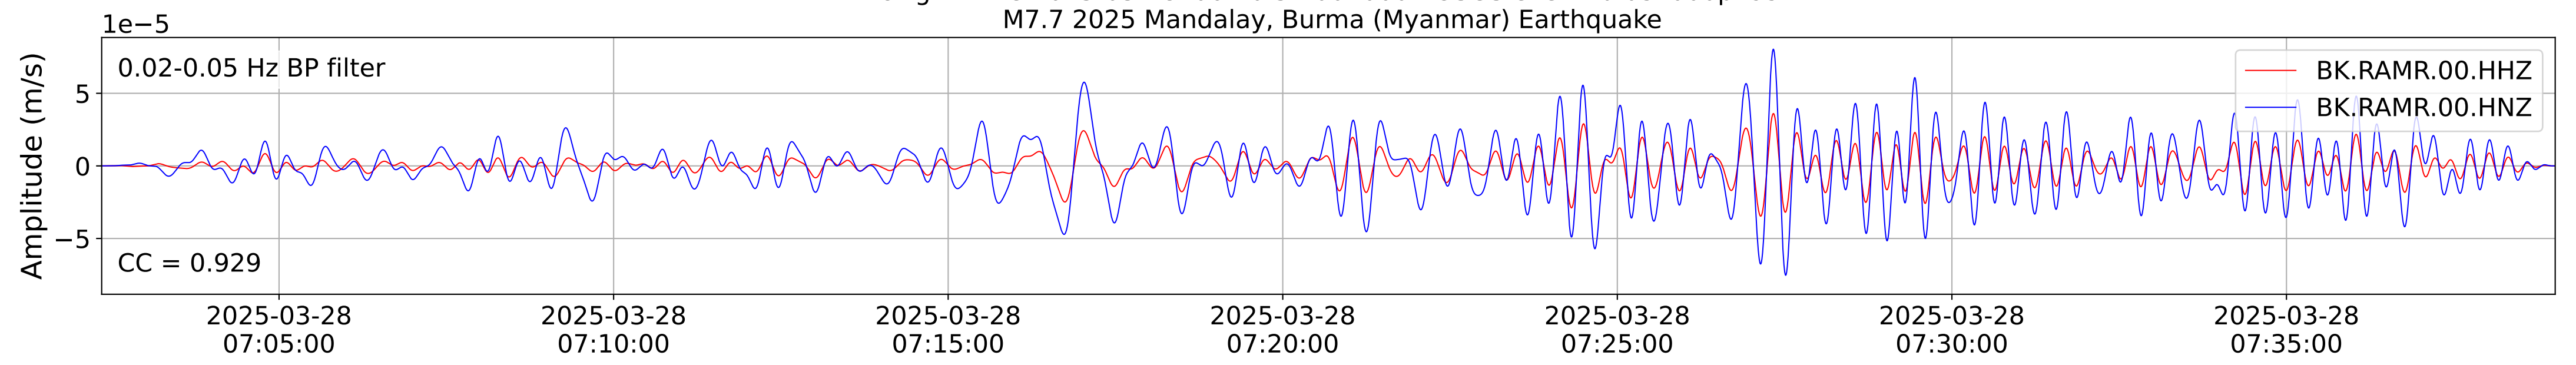

2025.087.062054_M7.7_us7000pn9s
Origin Time:2025-03-28T06:20:54.002000Z USGS event-id:us7000pn9s
M7.7 2025 Mandalay, Burma (Myanmar) Earthquake