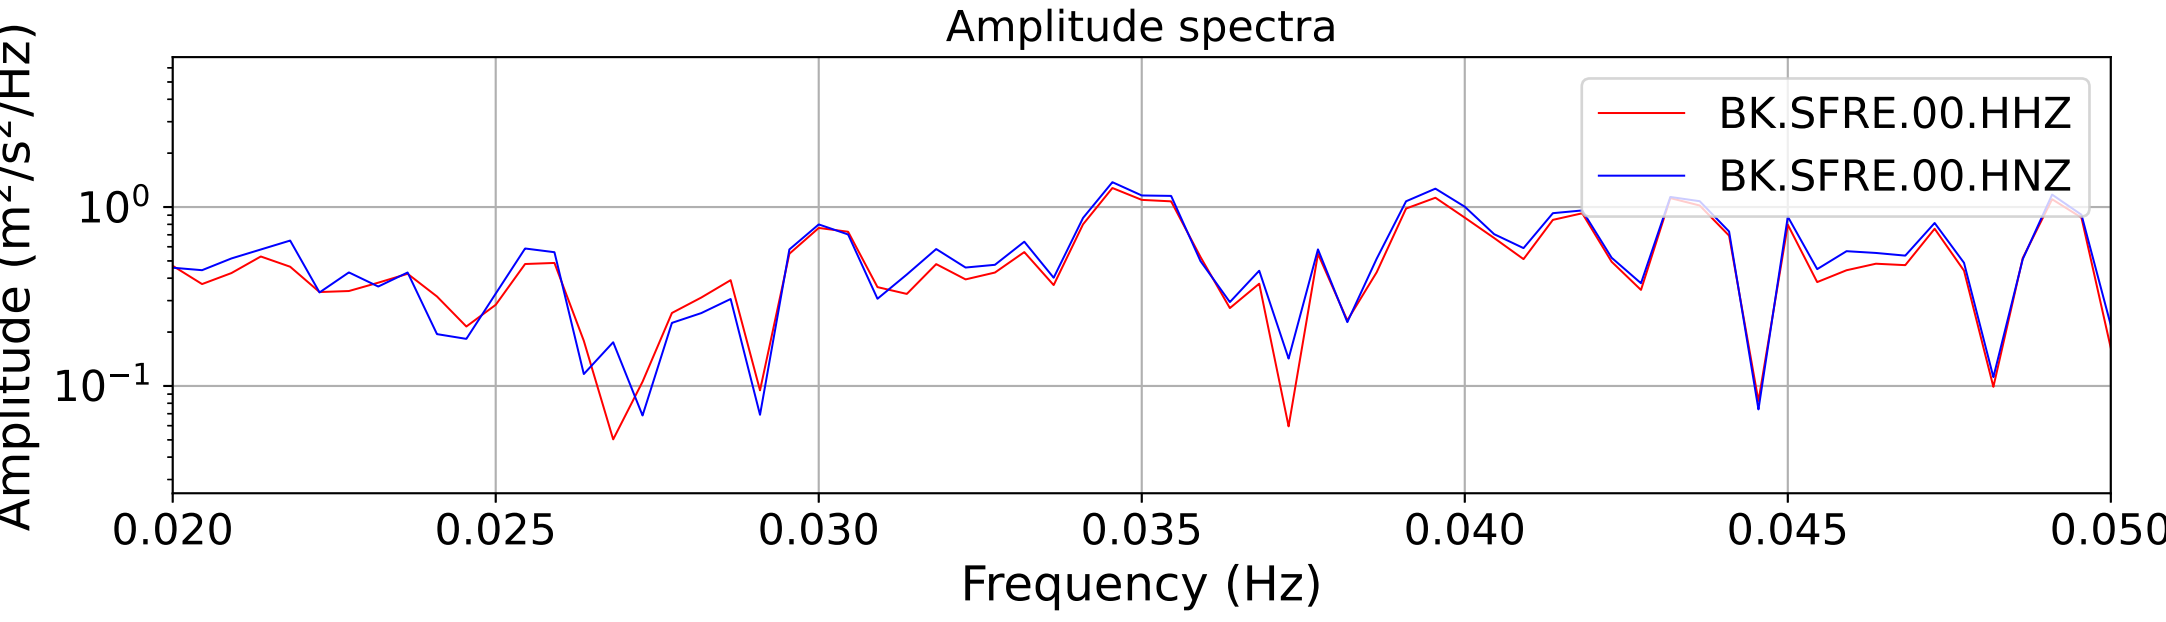

2025.087.062054_M7.7_us7000pn9s
Origin Time:2025-03-28T06:20:54.002000Z USGS event-id:us7000pn9s
M7.7 2025 Mandalay, Burma (Myanmar) Earthquake