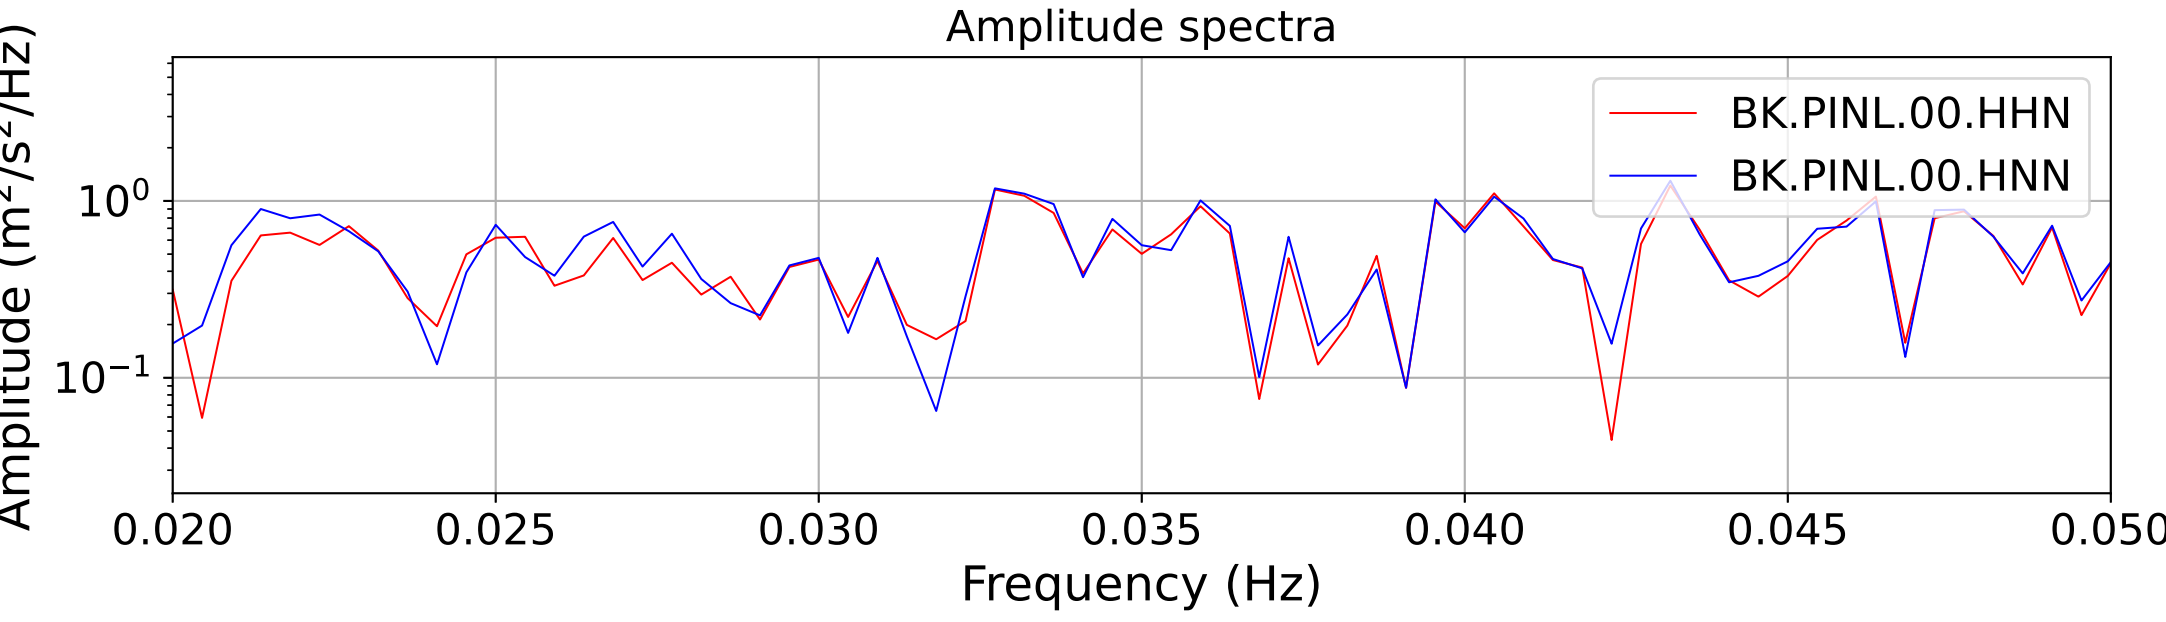

2025.087.062054_M7.7_us7000pn9s
Origin Time:2025-03-28T06:20:54.002000Z USGS event-id:us7000pn9s
M7.7 2025 Mandalay, Burma Earthquake