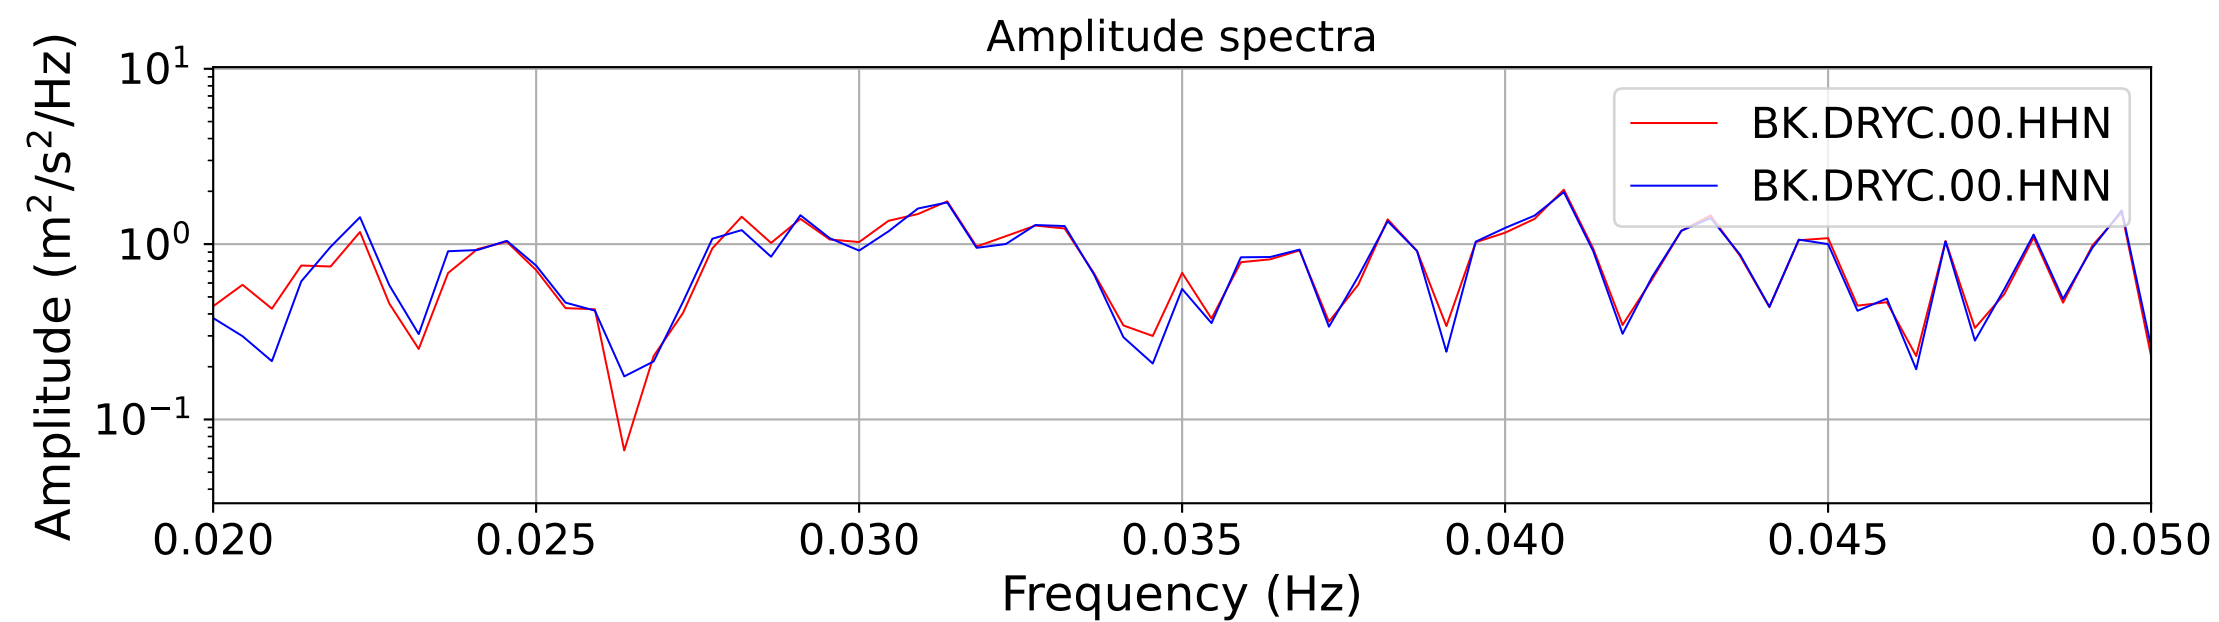

2025.087.062054_M7.7_us7000pn9s
Origin Time:2025-03-28T06:20:54.002000Z USGS event-id:us7000pn9s
M7.7 2025 Mandalay, Burma Earthquake