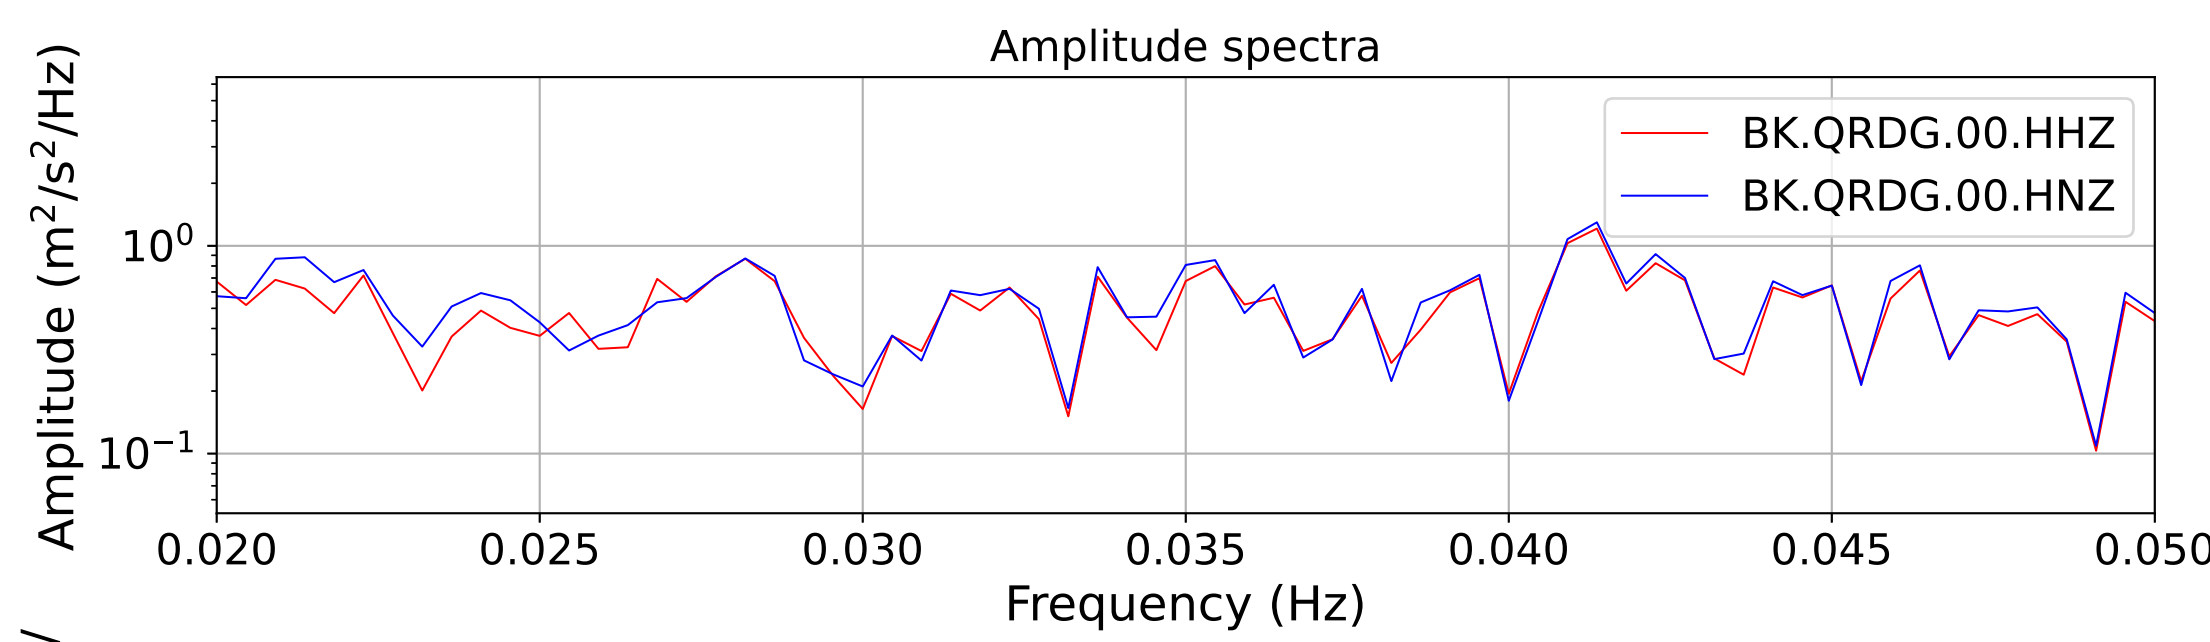

2025.087.062054_M7.7_us7000pn9s
Origin Time:2025-03-28T06:20:54.002000Z USGS event-id:us7000pn9s
M7.7 2025 Mandalay, Burma (Myanmar) Earthquake