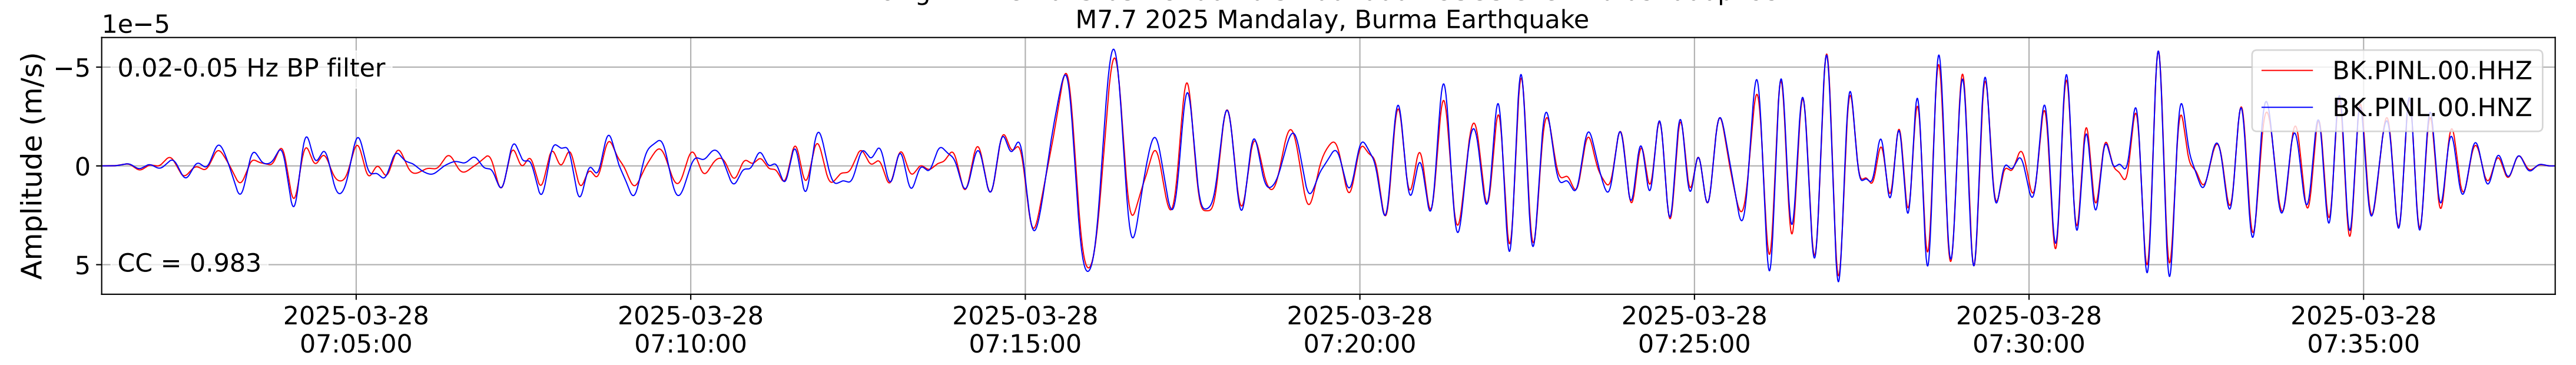

2025.087.062054_M7.7_us7000pn9s
Origin Time:2025-03-28T06:20:54.002000Z USGS event-id:us7000pn9s
M7.7 2025 Mandalay, Burma Earthquake