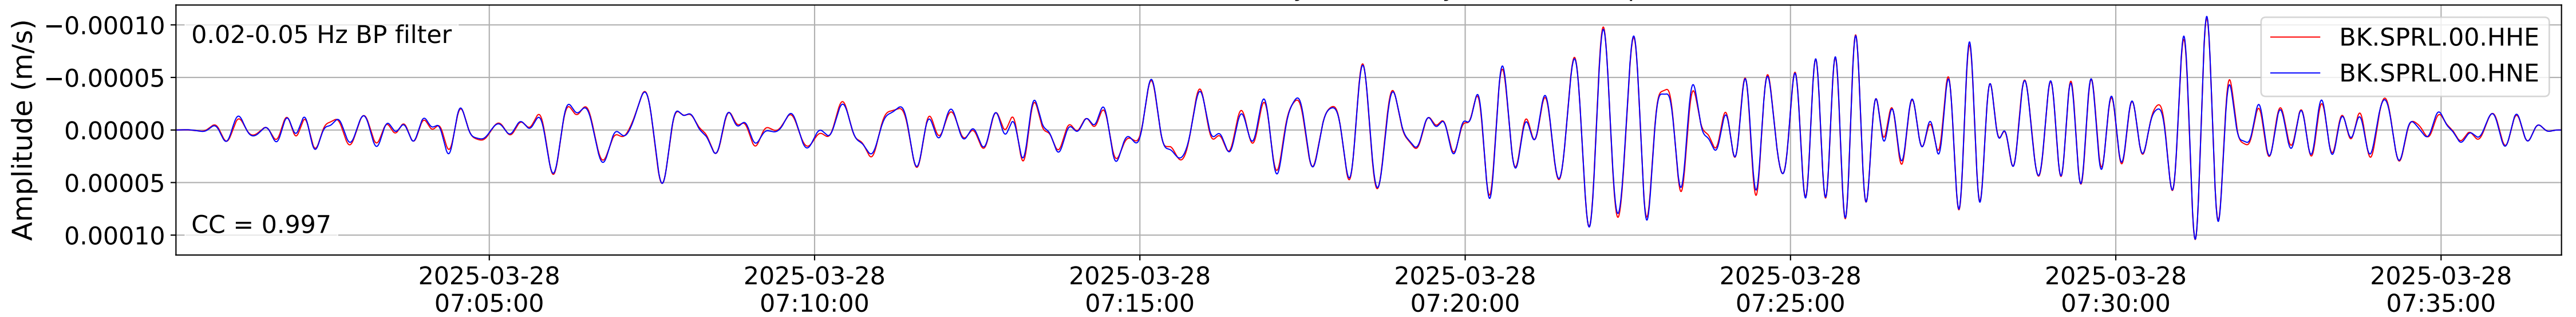

2025.087.062054_M7.7_us7000pn9s
Origin Time:2025-03-28T06:20:54.002000Z USGS event-id:us7000pn9s
M7.7 2025 Mandalay, Burma (Myanmar) Earthquake