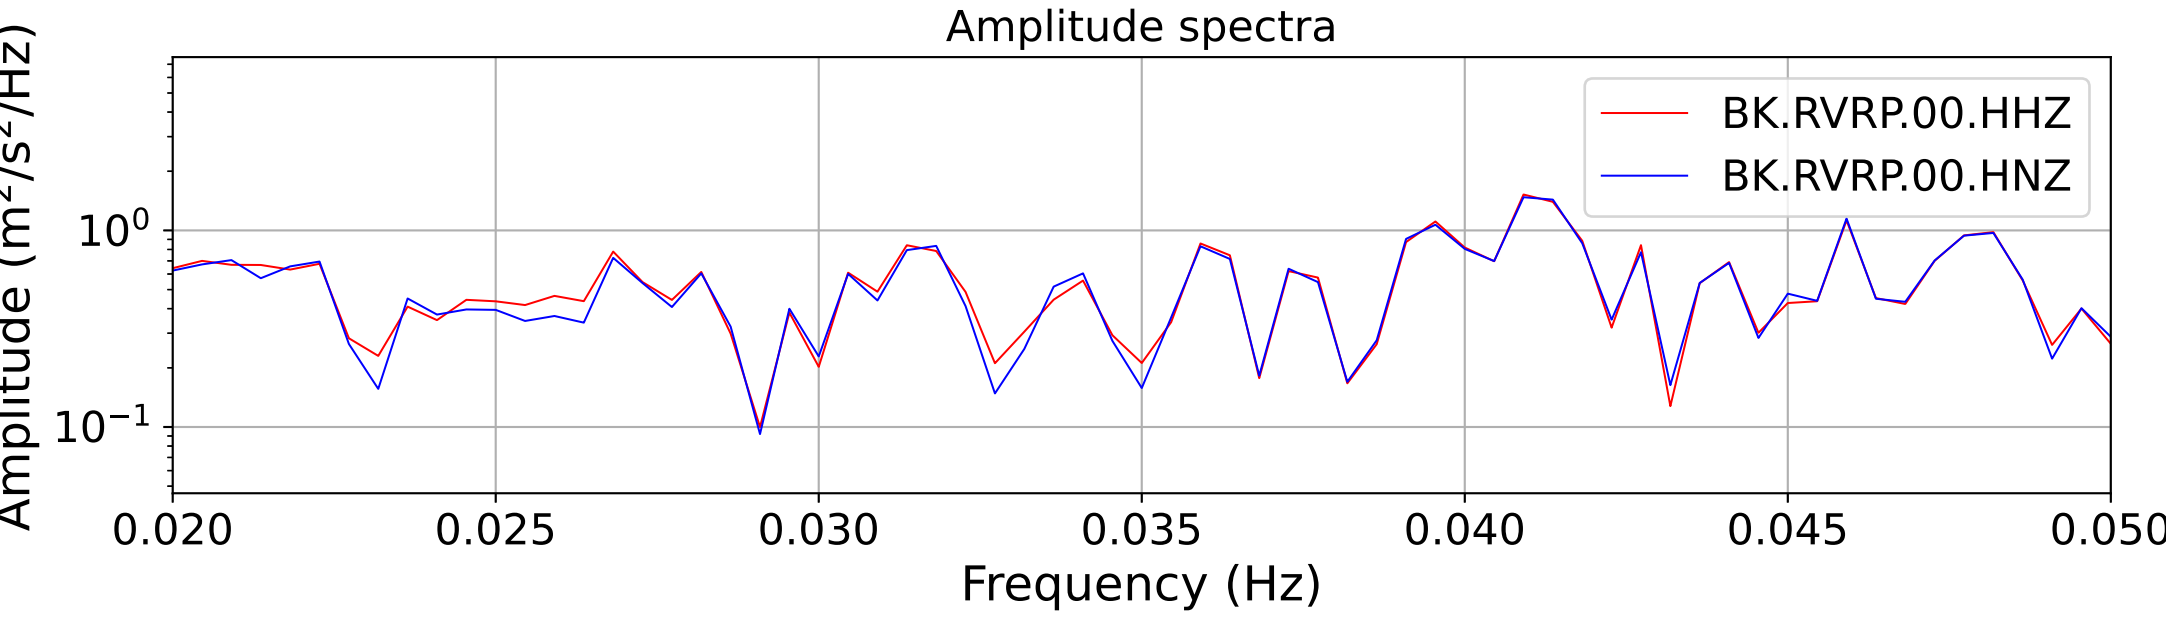

2025.087.062054_M7.7_us7000pn9s
Origin Time:2025-03-28T06:20:54.002000Z USGS event-id:us7000pn9s
M7.7 2025 Mandalay, Burma (Myanmar) Earthquake