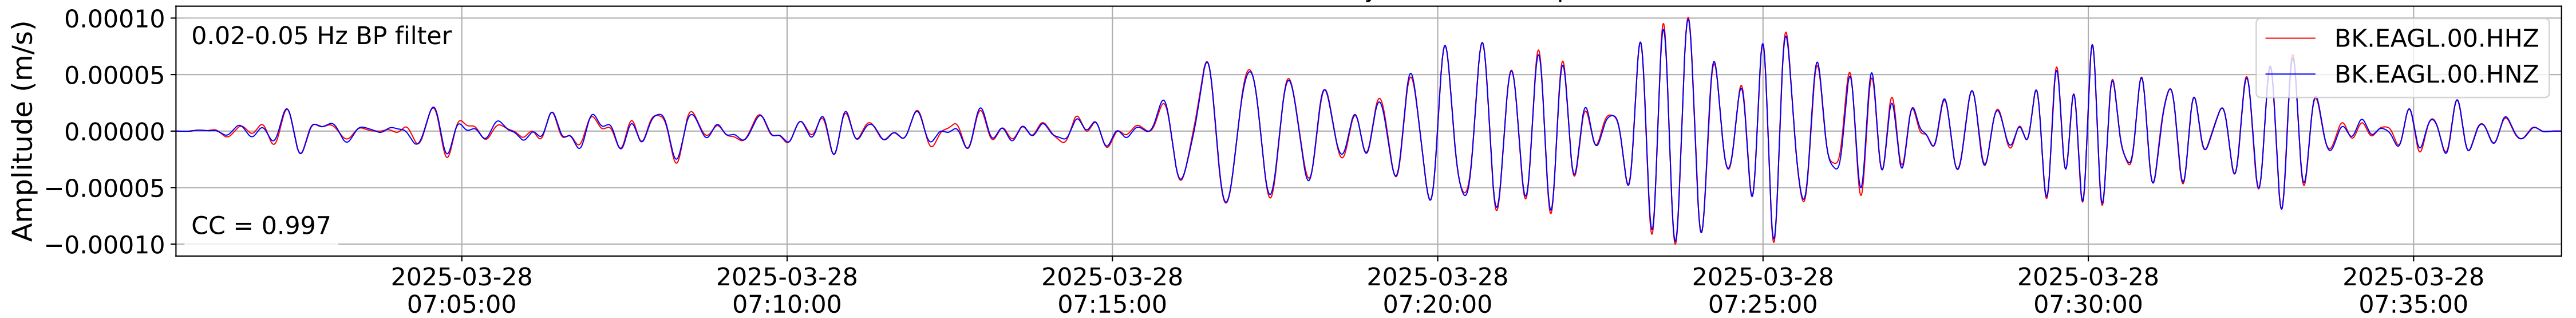

2025.087.062054_M7.7_us7000pn9s
Origin Time:2025-03-28T06:20:54.002000Z USGS event-id:us7000pn9s
M7.7 2025 Mandalay, Burma Earthquake