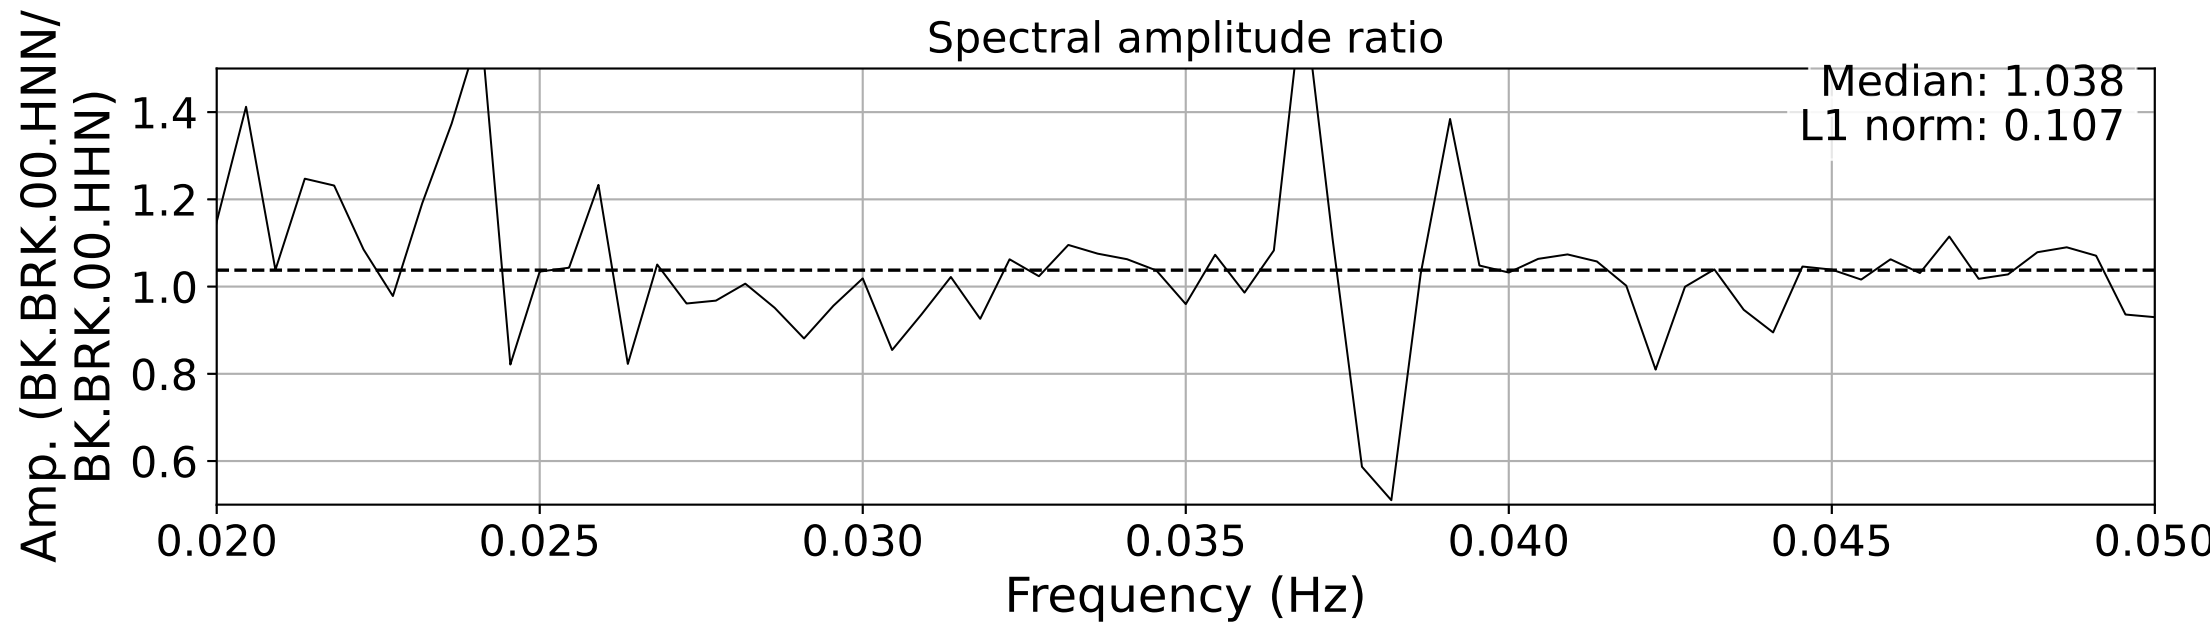

2025.087.062054_M7.7_us7000pn9s
Origin Time:2025-03-28T06:20:54.002000Z USGS event-id:us7000pn9s
M7.7 2025 Mandalay, Burma Earthquake