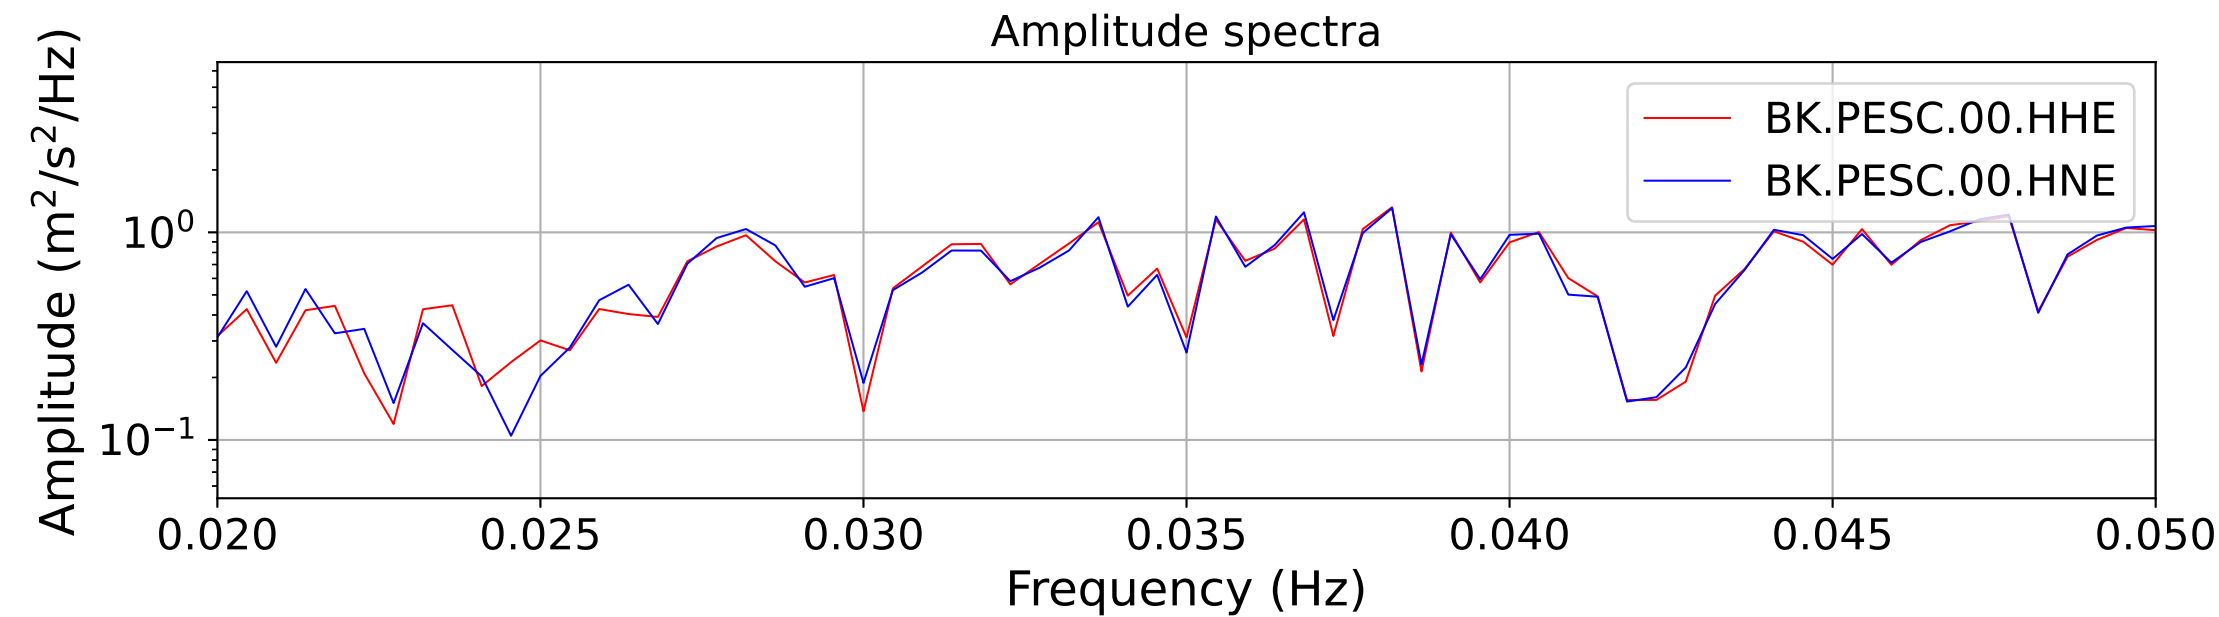

2025.087.062054_M7.7_us7000pn9s
Origin Time:2025-03-28T06:20:54.002000Z USGS event-id:us7000pn9s
M7.7 2025 Mandalay, Burma Earthquake