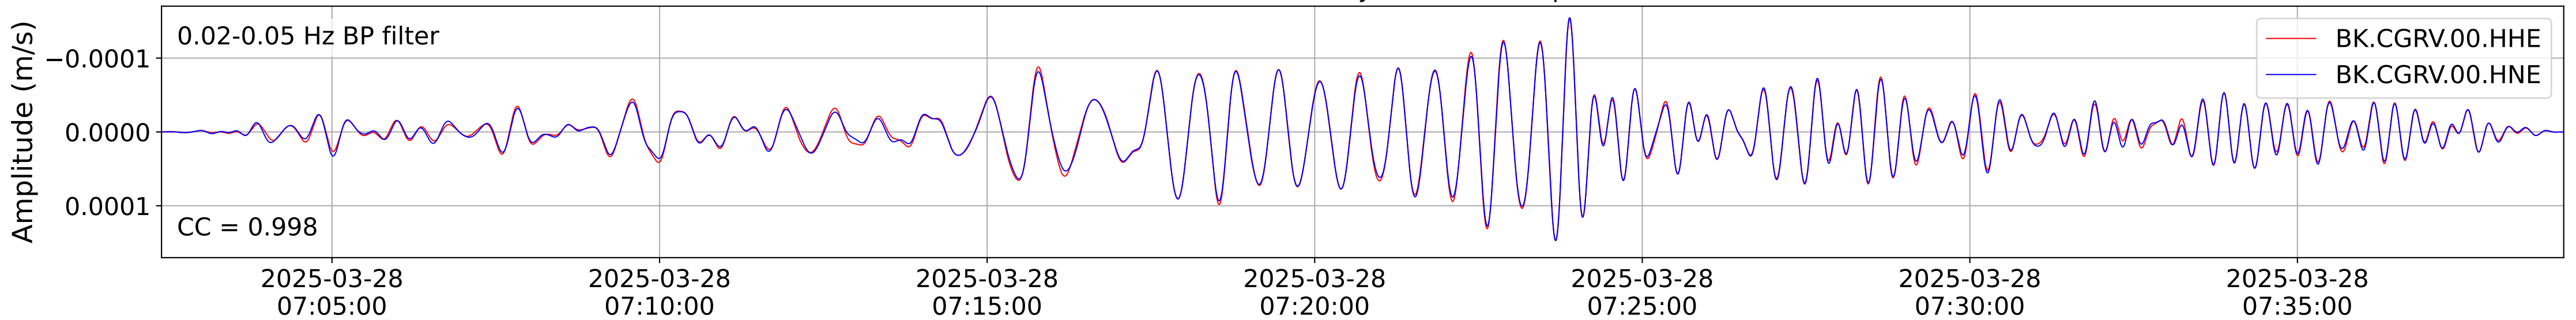

2025.087.062054_M7.7_us7000pn9s
Origin Time:2025-03-28T06:20:54.002000Z USGS event-id:us7000pn9s
M7.7 2025 Mandalay, Burma Earthquake