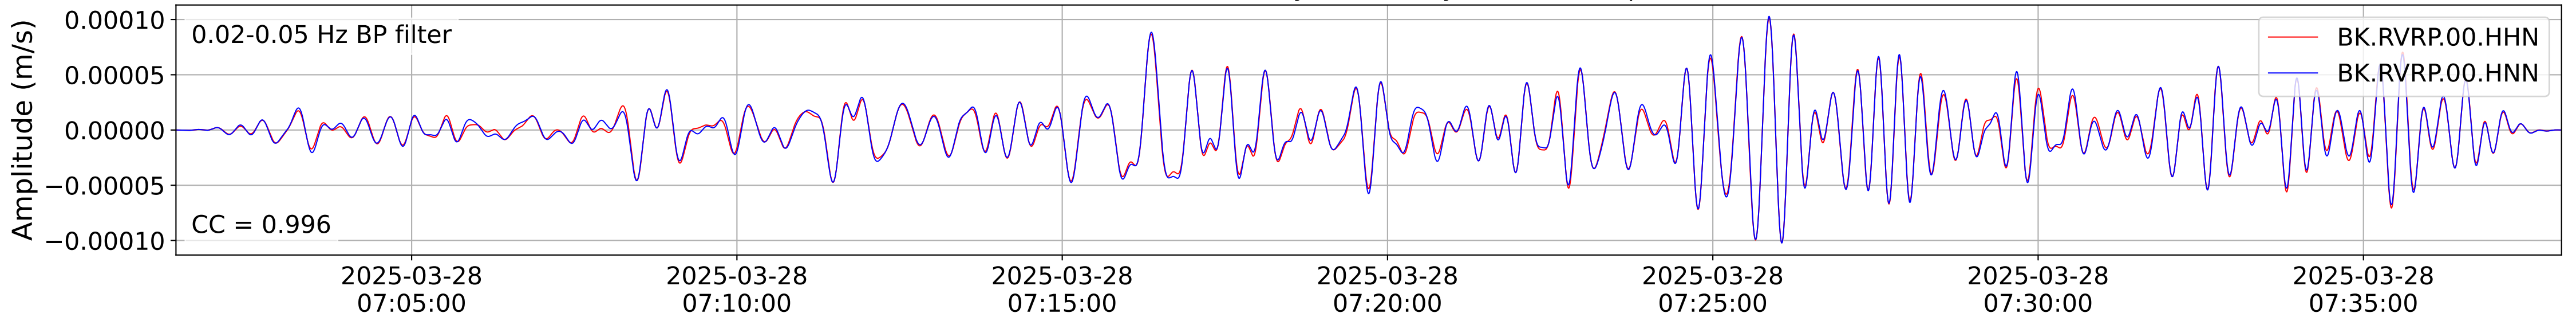

2025.087.062054_M7.7_us7000pn9s
Origin Time:2025-03-28T06:20:54.002000Z USGS event-id:us7000pn9s
M7.7 2025 Mandalay, Burma (Myanmar) Earthquake