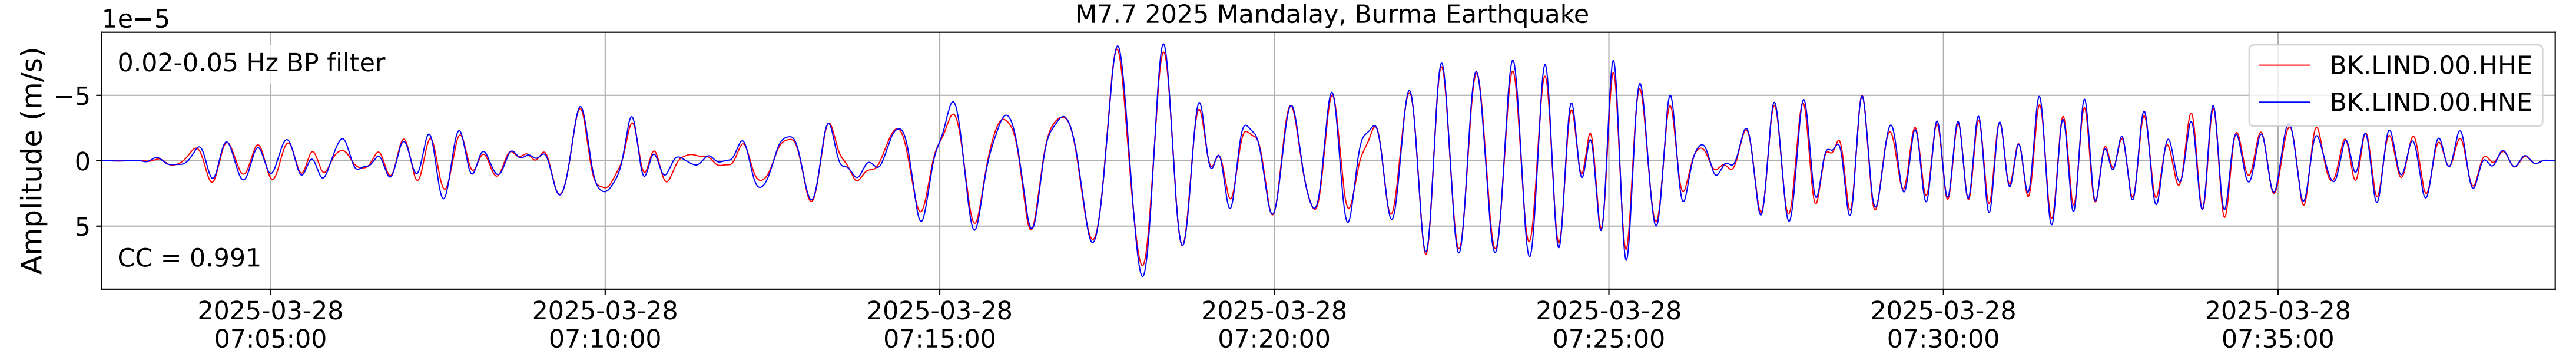

2025.087.062054_M7.7_us7000pn9s
Origin Time:2025-03-28T06:20:54.002000Z USGS event-id:us7000pn9s
M7.7 2025 Mandalay, Burma Earthquake