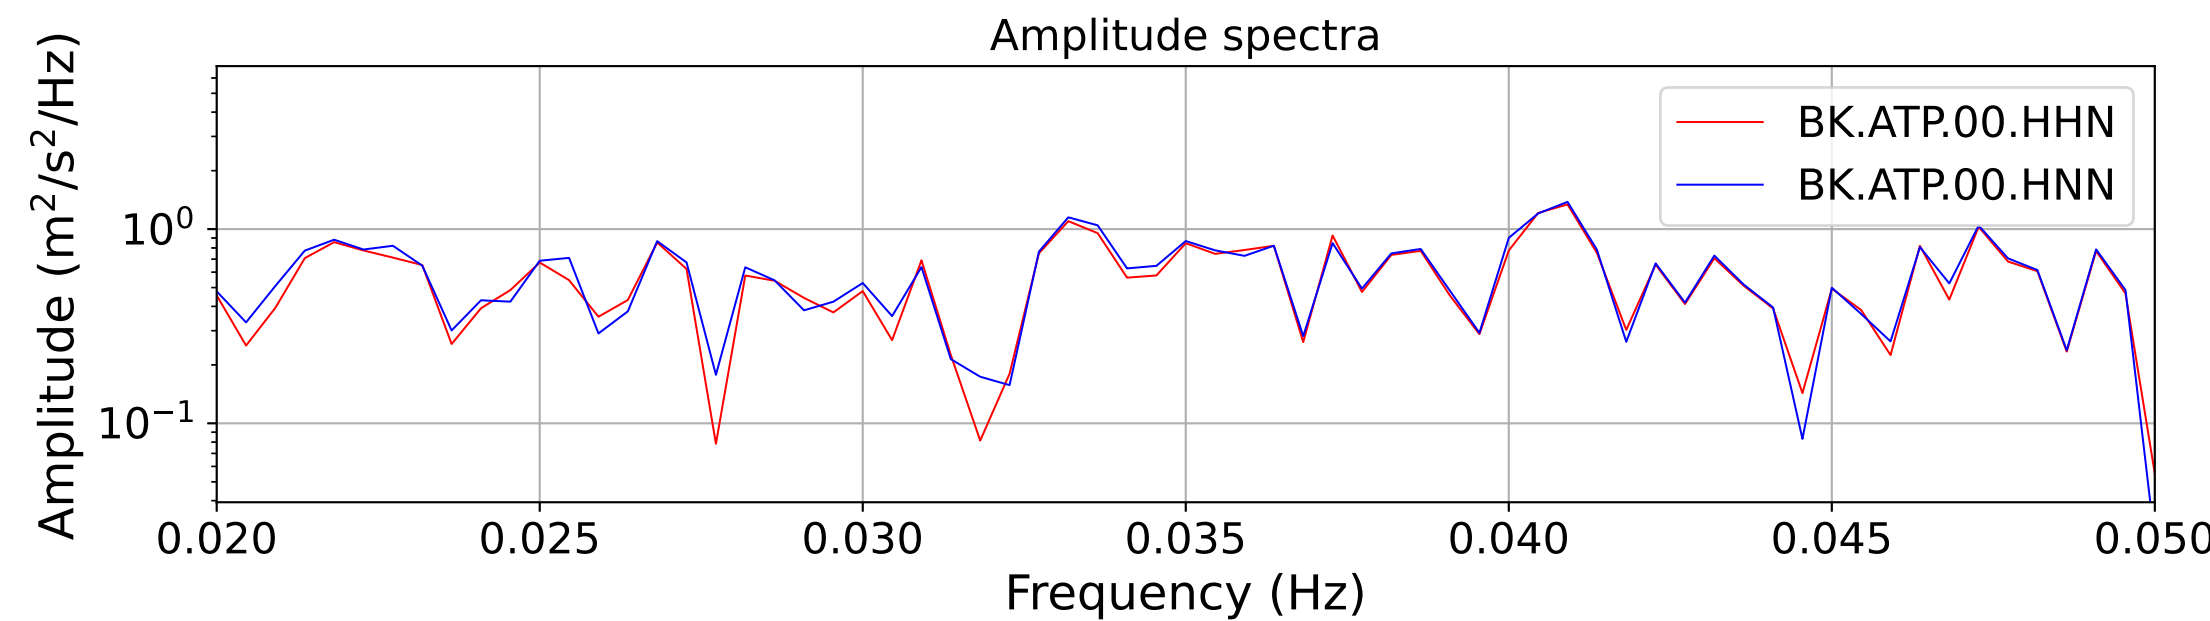

2025.087.062054_M7.7_us7000pn9s
Origin Time:2025-03-28T06:20:54.002000Z USGS event-id:us7000pn9s
M7.7 2025 Mandalay, Burma Earthquake