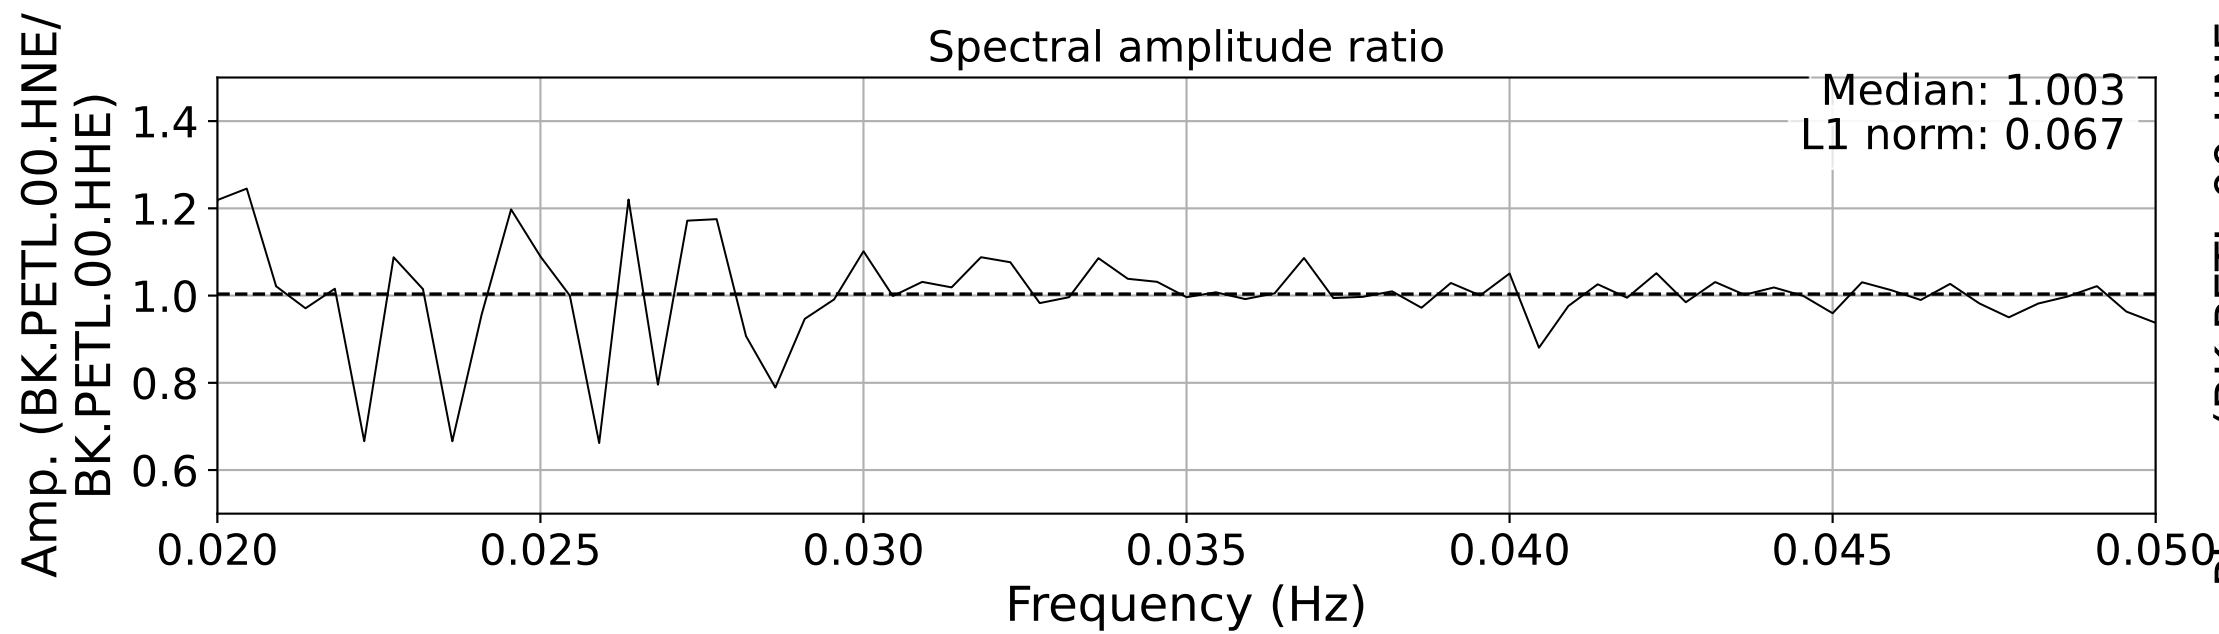

2025.087.062054_M7.7_us7000pn9s
Origin Time:2025-03-28T06:20:54.002000Z USGS event-id:us7000pn9s
M7.7 2025 Mandalay, Burma Earthquake