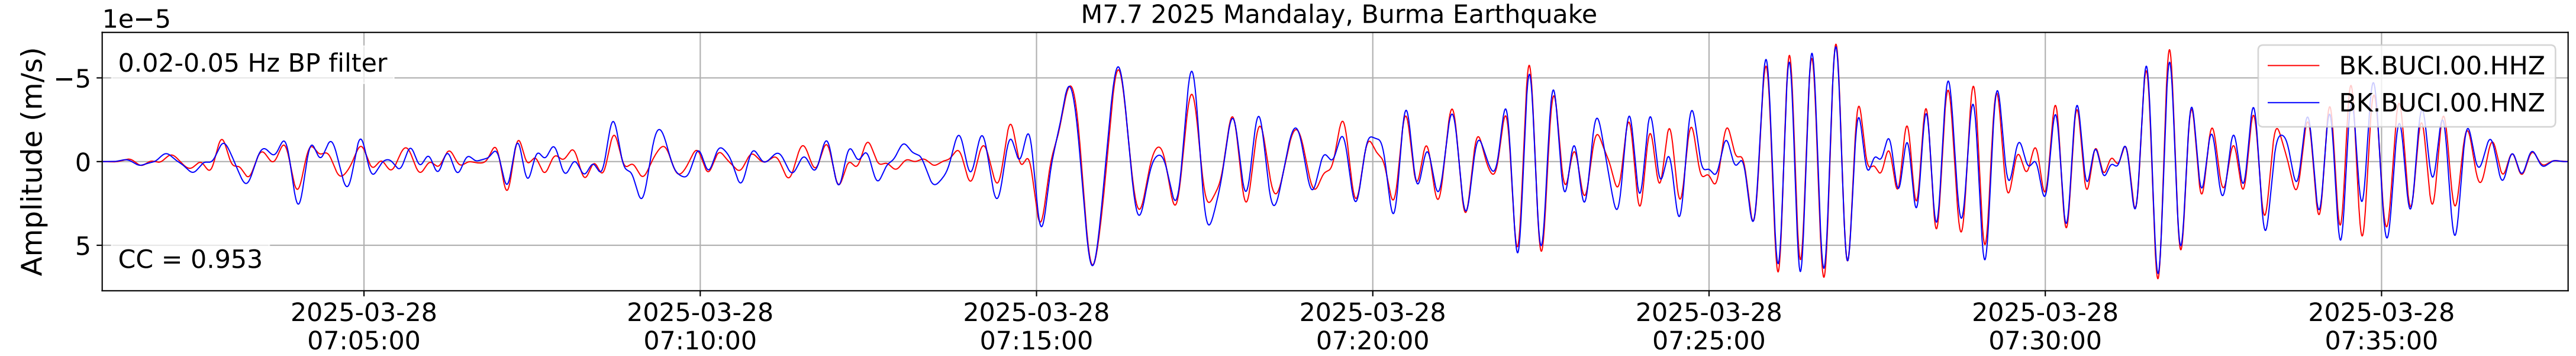

2025.087.062054_M7.7_us7000pn9s
Origin Time:2025-03-28T06:20:54.002000Z USGS event-id:us7000pn9s
M7.7 2025 Mandalay, Burma Earthquake