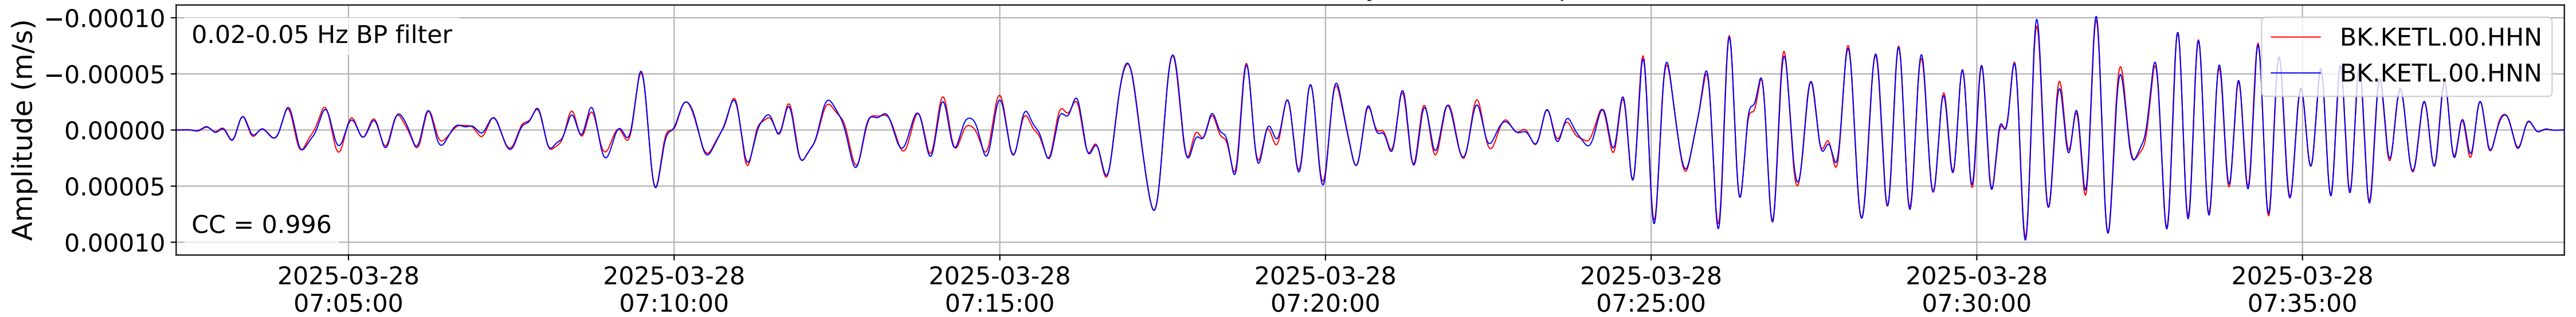

2025.087.062054_M7.7_us7000pn9s
Origin Time:2025-03-28T06:20:54.002000Z USGS event-id:us7000pn9s
M7.7 2025 Mandalay, Burma Earthquake