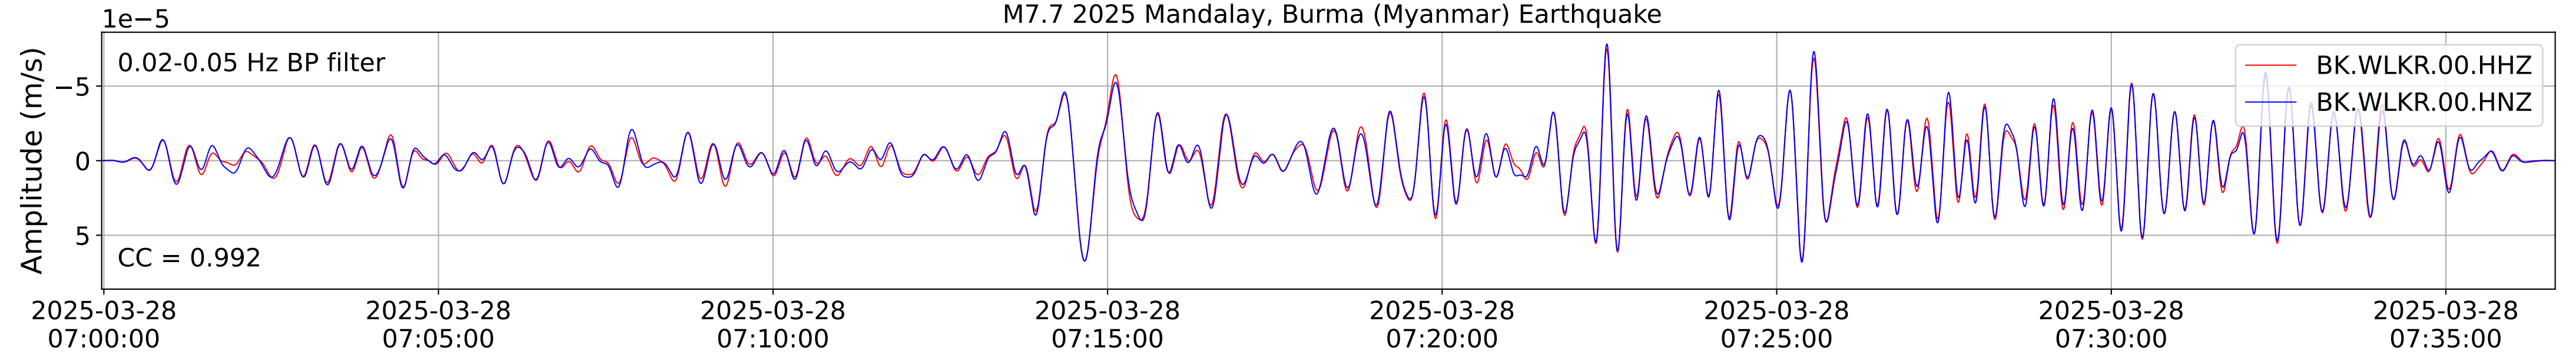

2025.087.062054_M7.7_us7000pn9s
Origin Time:2025-03-28T06:20:54.002000Z USGS event-id:us7000pn9s
M7.7 2025 Mandalay, Burma (Myanmar) Earthquake