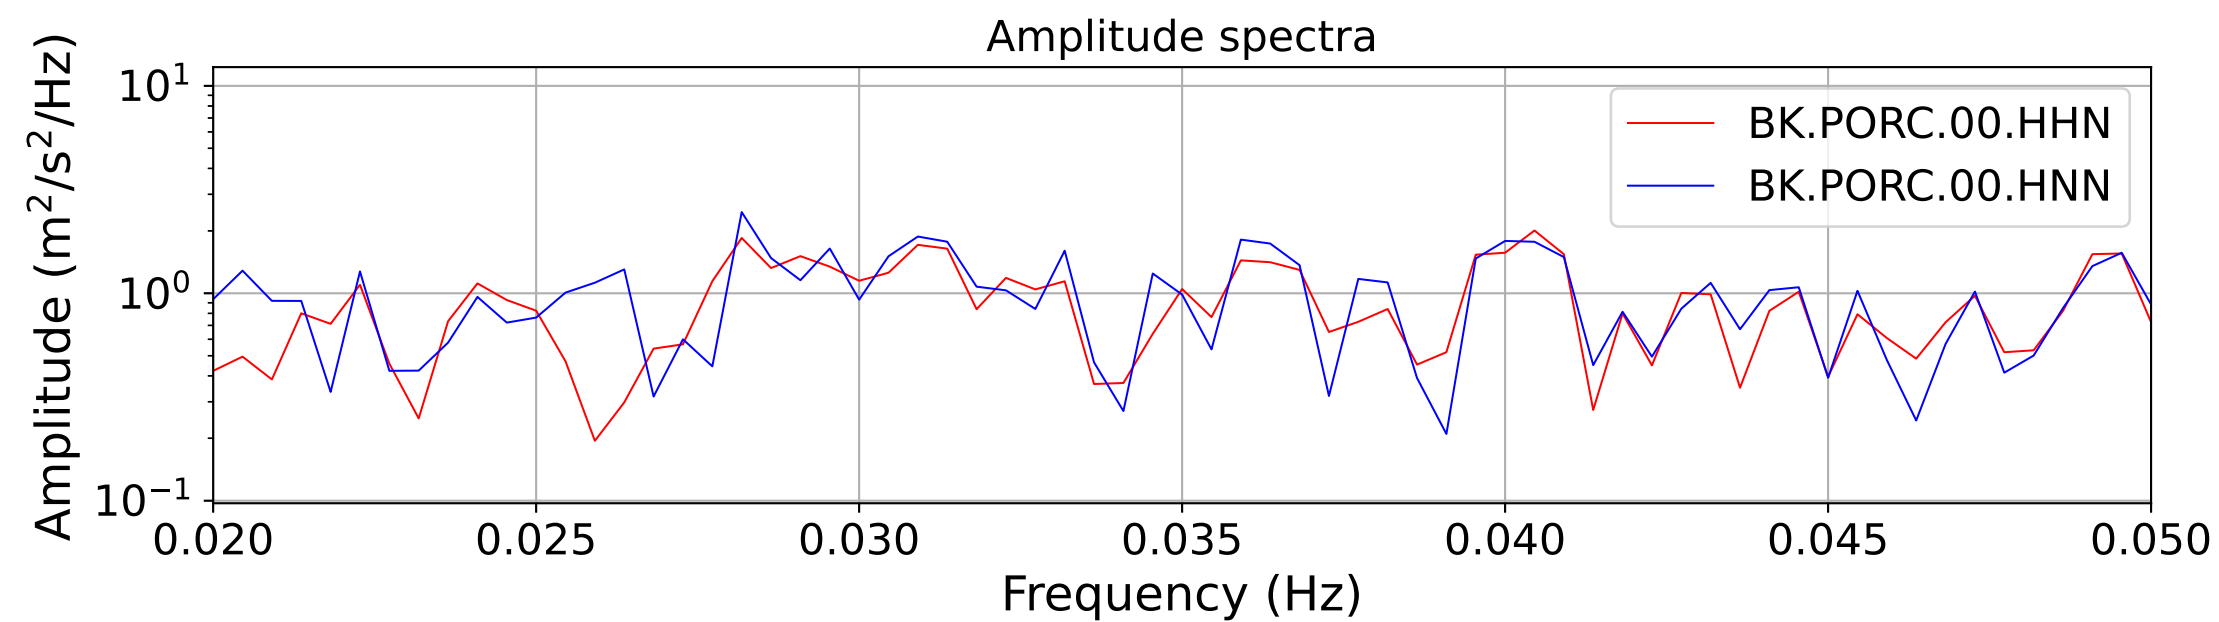

2025.087.062054_M7.7_us7000pn9s
Origin Time:2025-03-28T06:20:54.002000Z USGS event-id:us7000pn9s
M7.7 2025 Mandalay, Burma (Myanmar) Earthquake