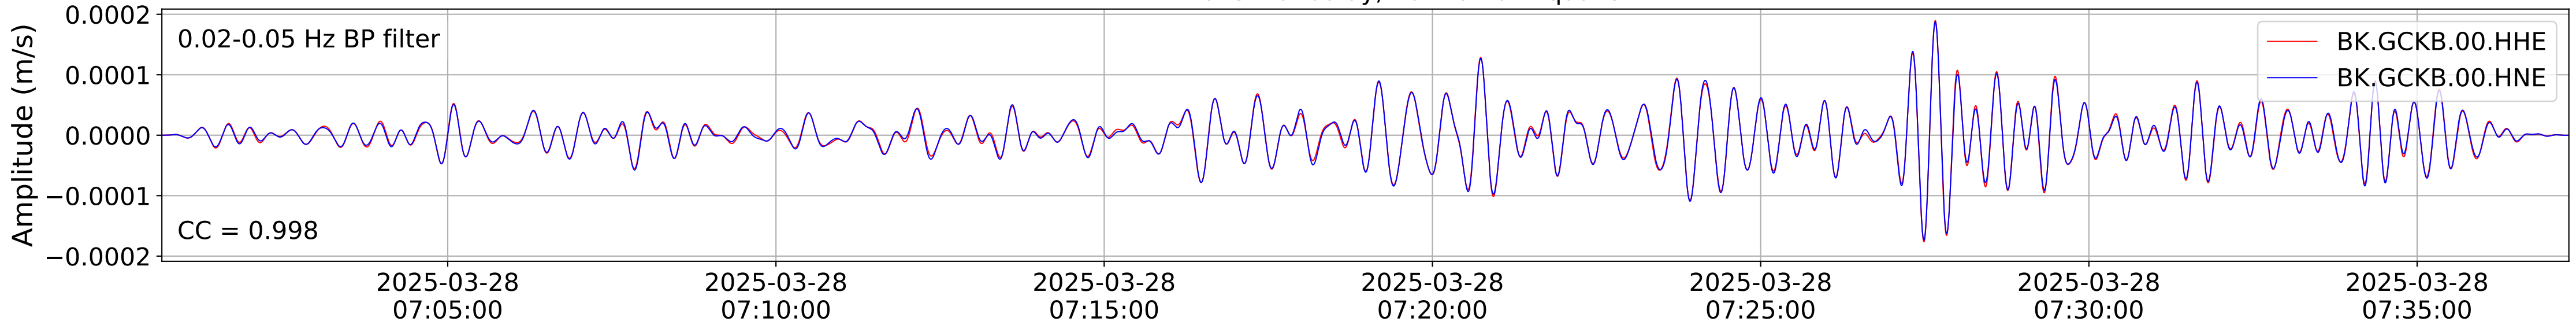

2025.087.062054_M7.7_us7000pn9s
Origin Time:2025-03-28T06:20:54.002000Z USGS event-id:us7000pn9s
M7.7 2025 Mandalay, Burma Earthquake