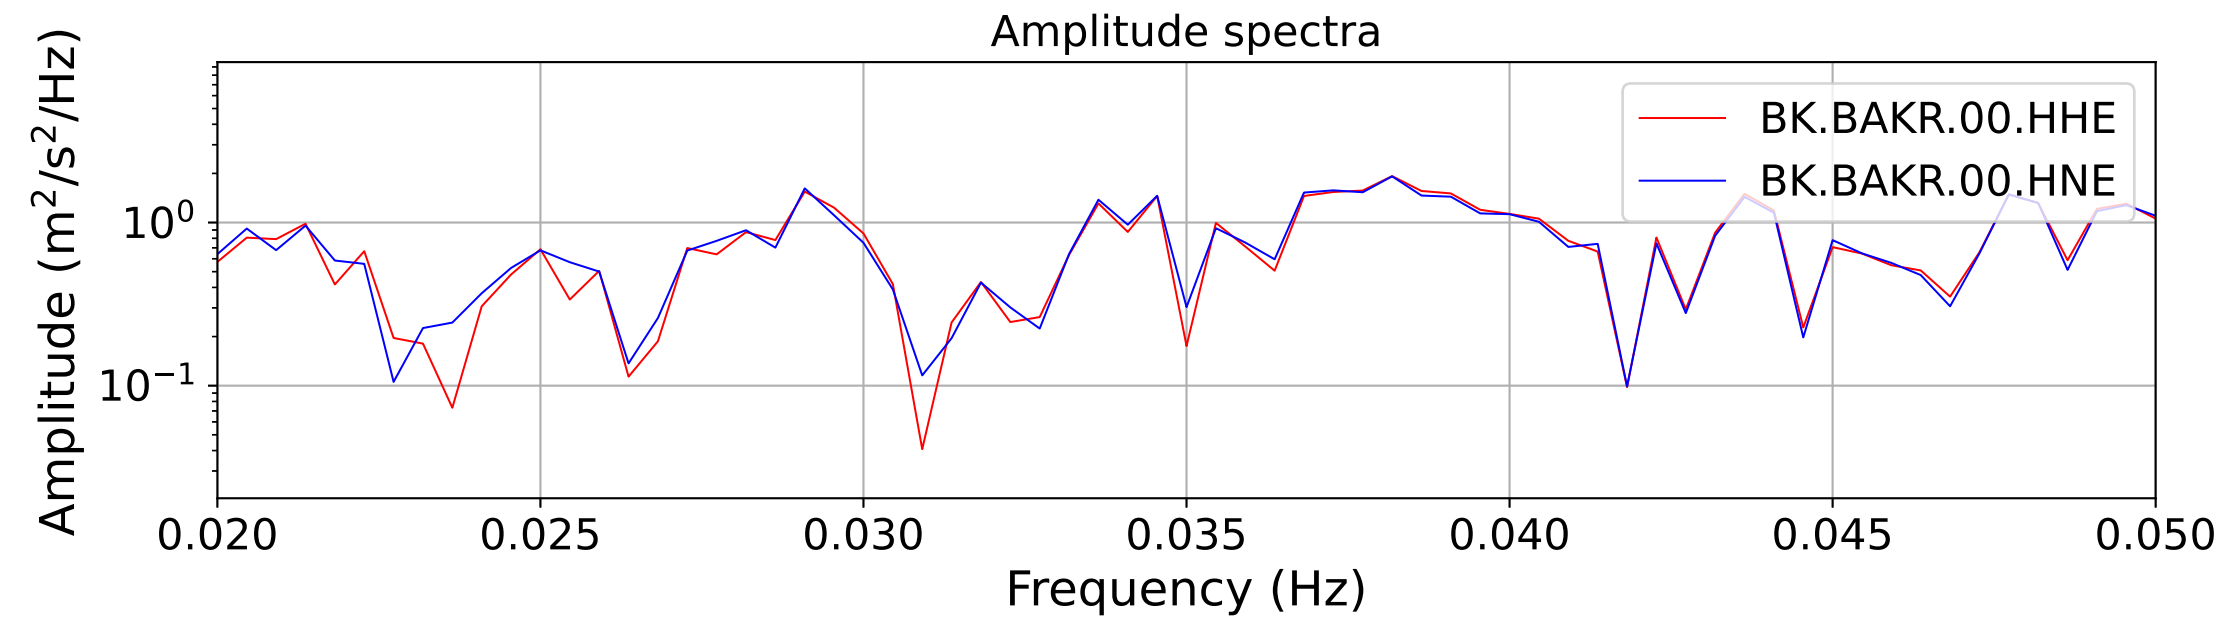

2025.087.062054_M7.7_us7000pn9s
Origin Time:2025-03-28T06:20:54.002000Z USGS event-id:us7000pn9s
M7.7 2025 Mandalay, Burma Earthquake