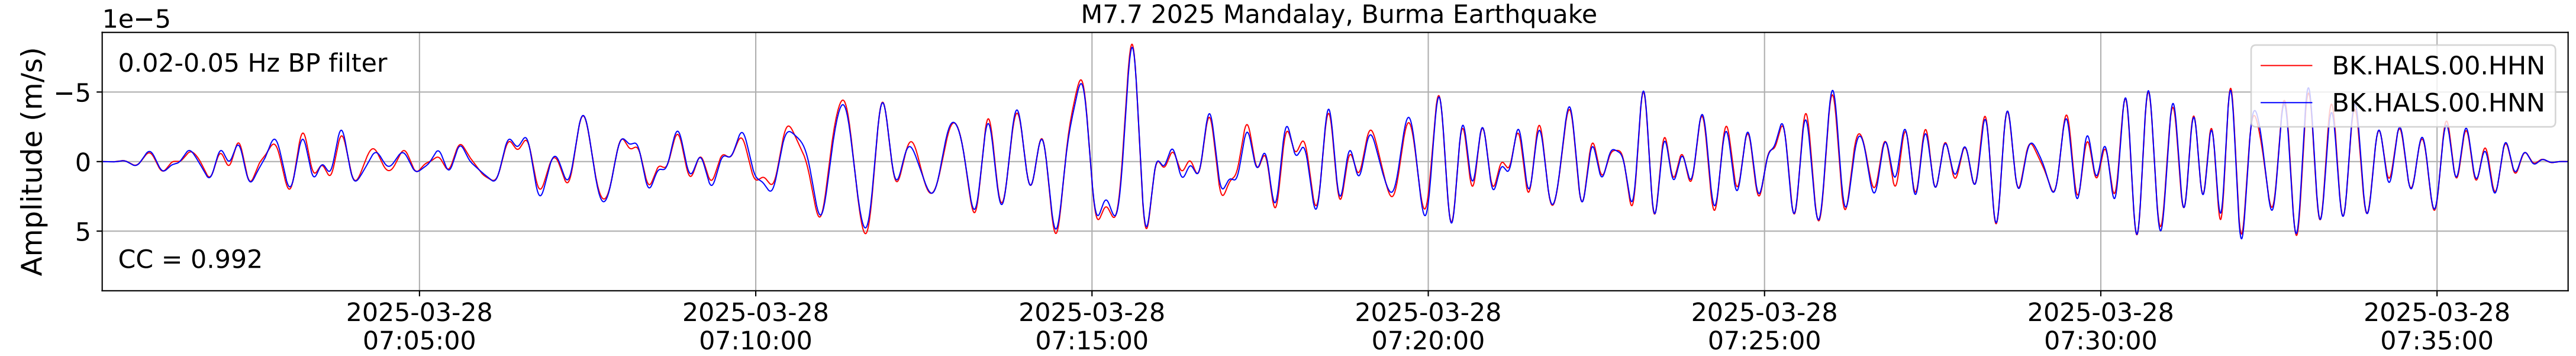

2025.087.062054_M7.7_us7000pn9s
Origin Time:2025-03-28T06:20:54.002000Z USGS event-id:us7000pn9s
M7.7 2025 Mandalay, Burma Earthquake