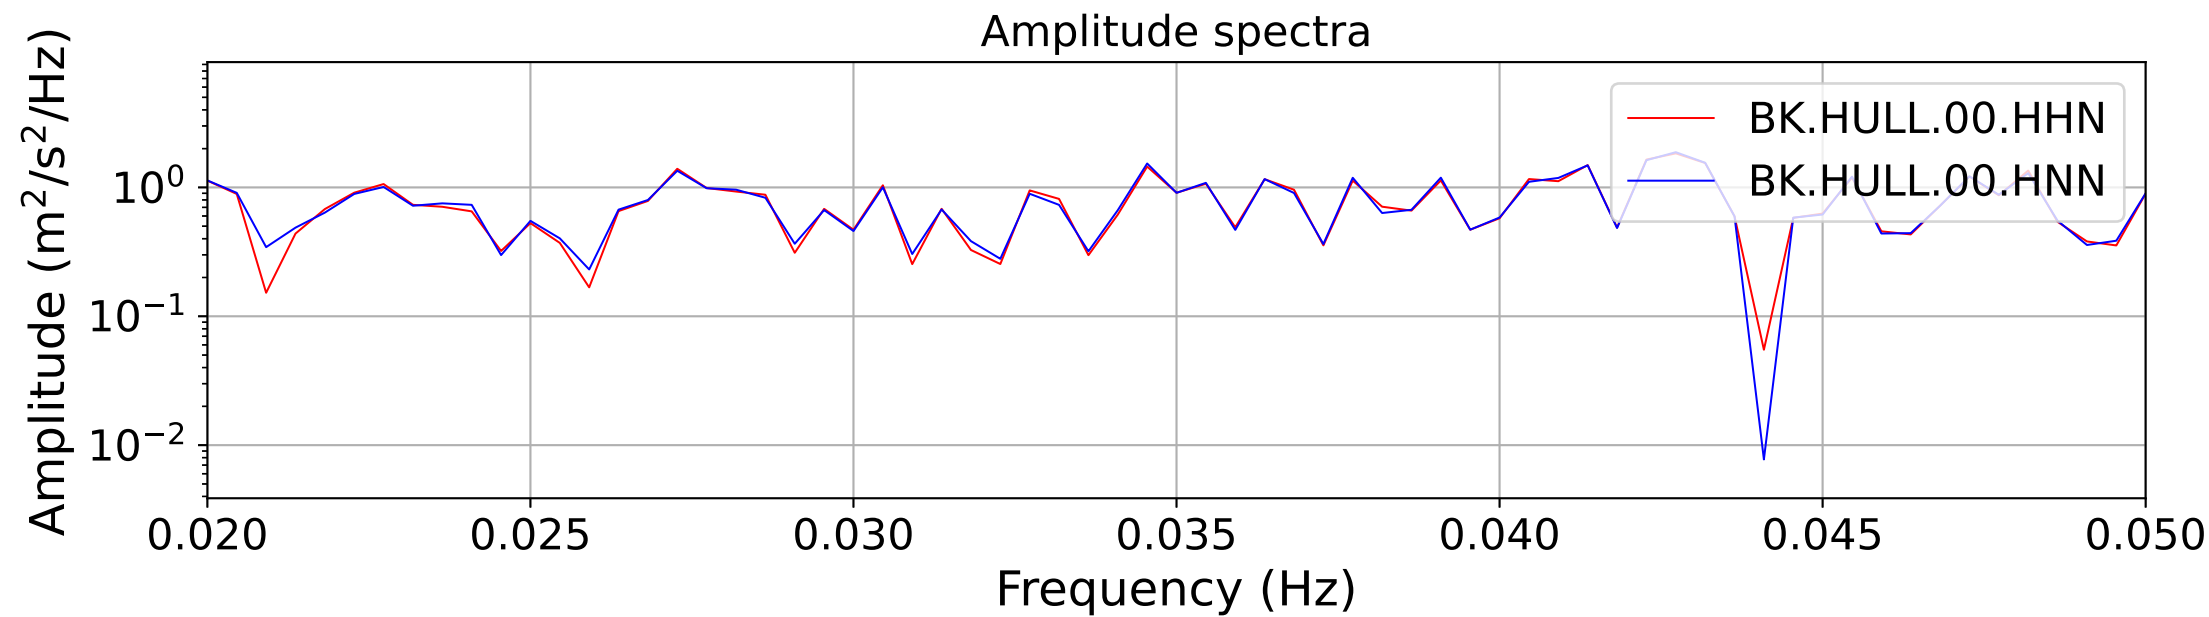

2025.087.062054_M7.7_us7000pn9s
Origin Time:2025-03-28T06:20:54.002000Z USGS event-id:us7000pn9s
M7.7 2025 Mandalay, Burma Earthquake