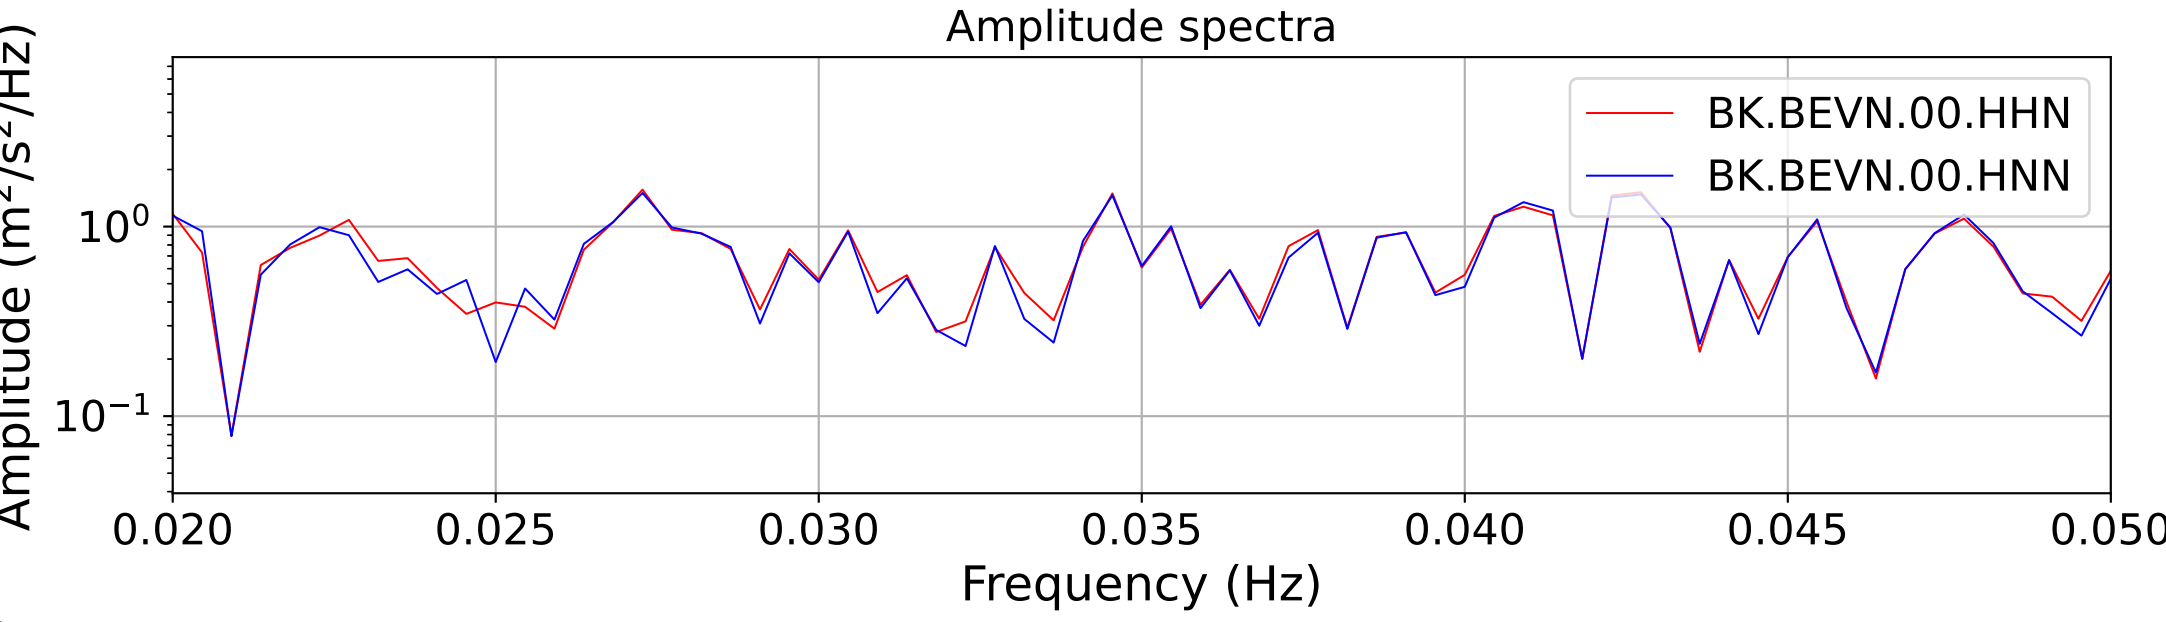

2025.087.062054_M7.7_us7000pn9s
Origin Time:2025-03-28T06:20:54.002000Z USGS event-id:us7000pn9s
M7.7 2025 Mandalay, Burma Earthquake