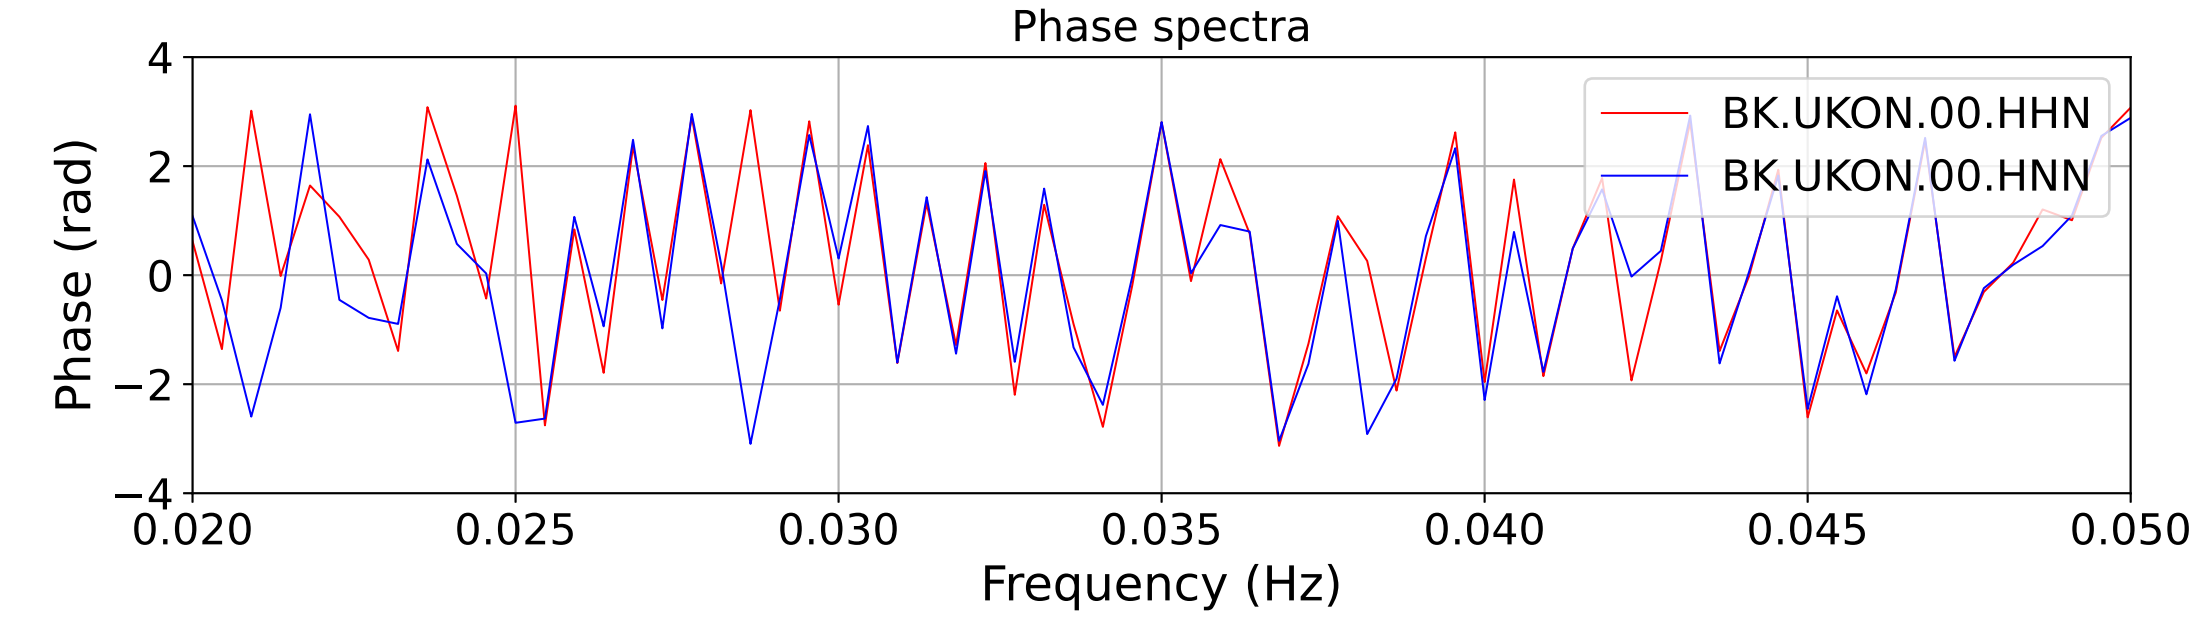

2025.087.062054_M7.7_us7000pn9s
Origin Time:2025-03-28T06:20:54.002000Z USGS event-id:us7000pn9s
M7.7 2025 Mandalay, Burma (Myanmar) Earthquake