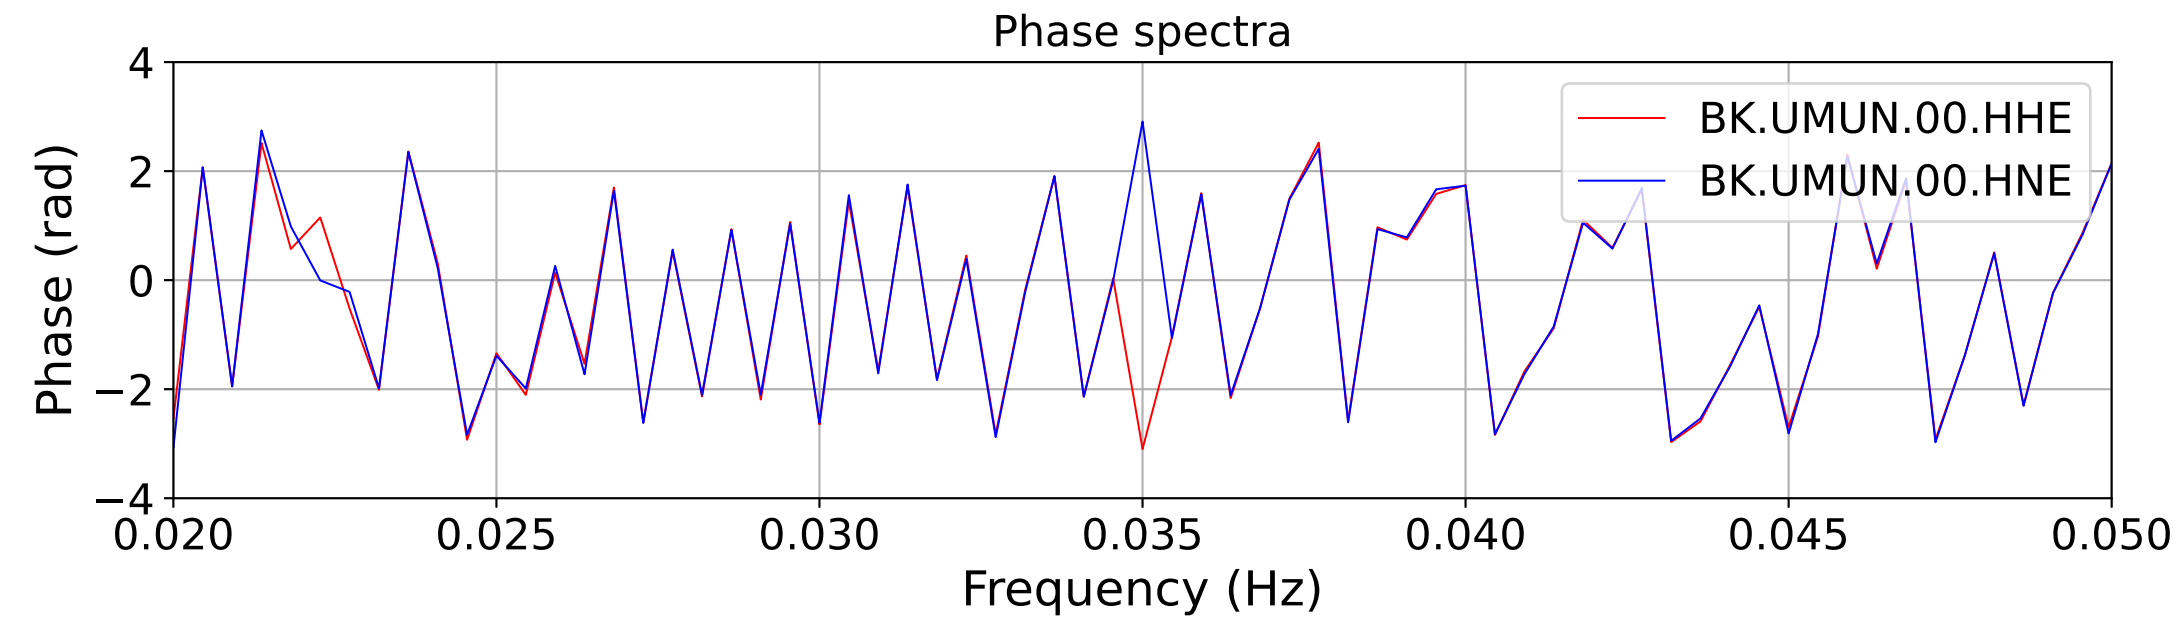

2025.087.062054_M7.7_us7000pn9s
Origin Time:2025-03-28T06:20:54.002000Z USGS event-id:us7000pn9s
M7.7 2025 Mandalay, Burma (Myanmar) Earthquake