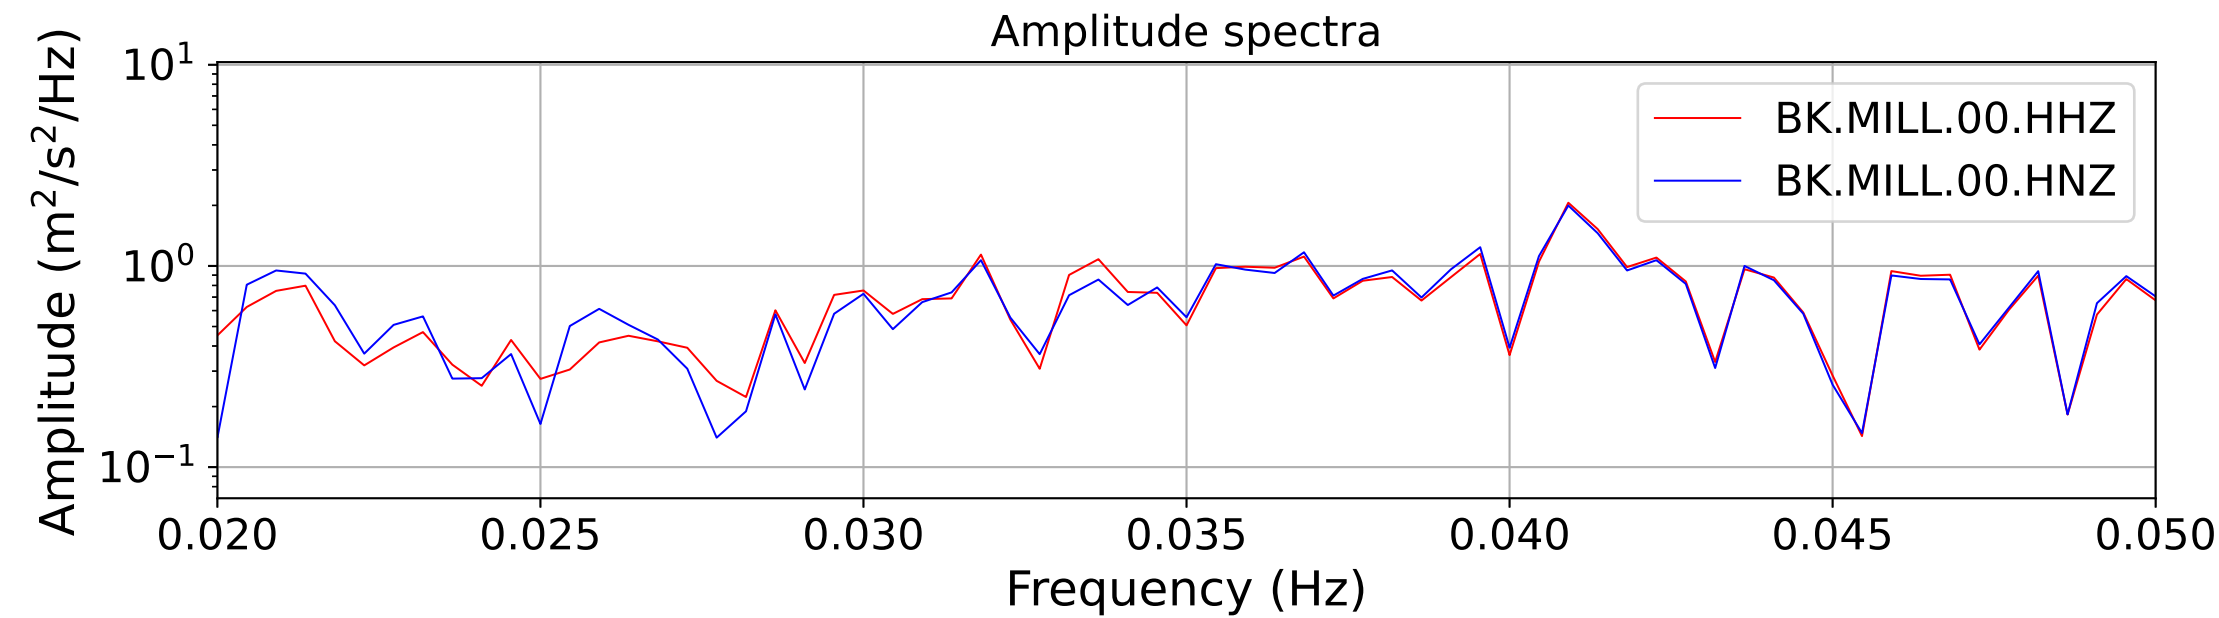

2025.087.062054_M7.7_us7000pn9s
Origin Time:2025-03-28T06:20:54.002000Z USGS event-id:us7000pn9s
M7.7 2025 Mandalay, Burma Earthquake