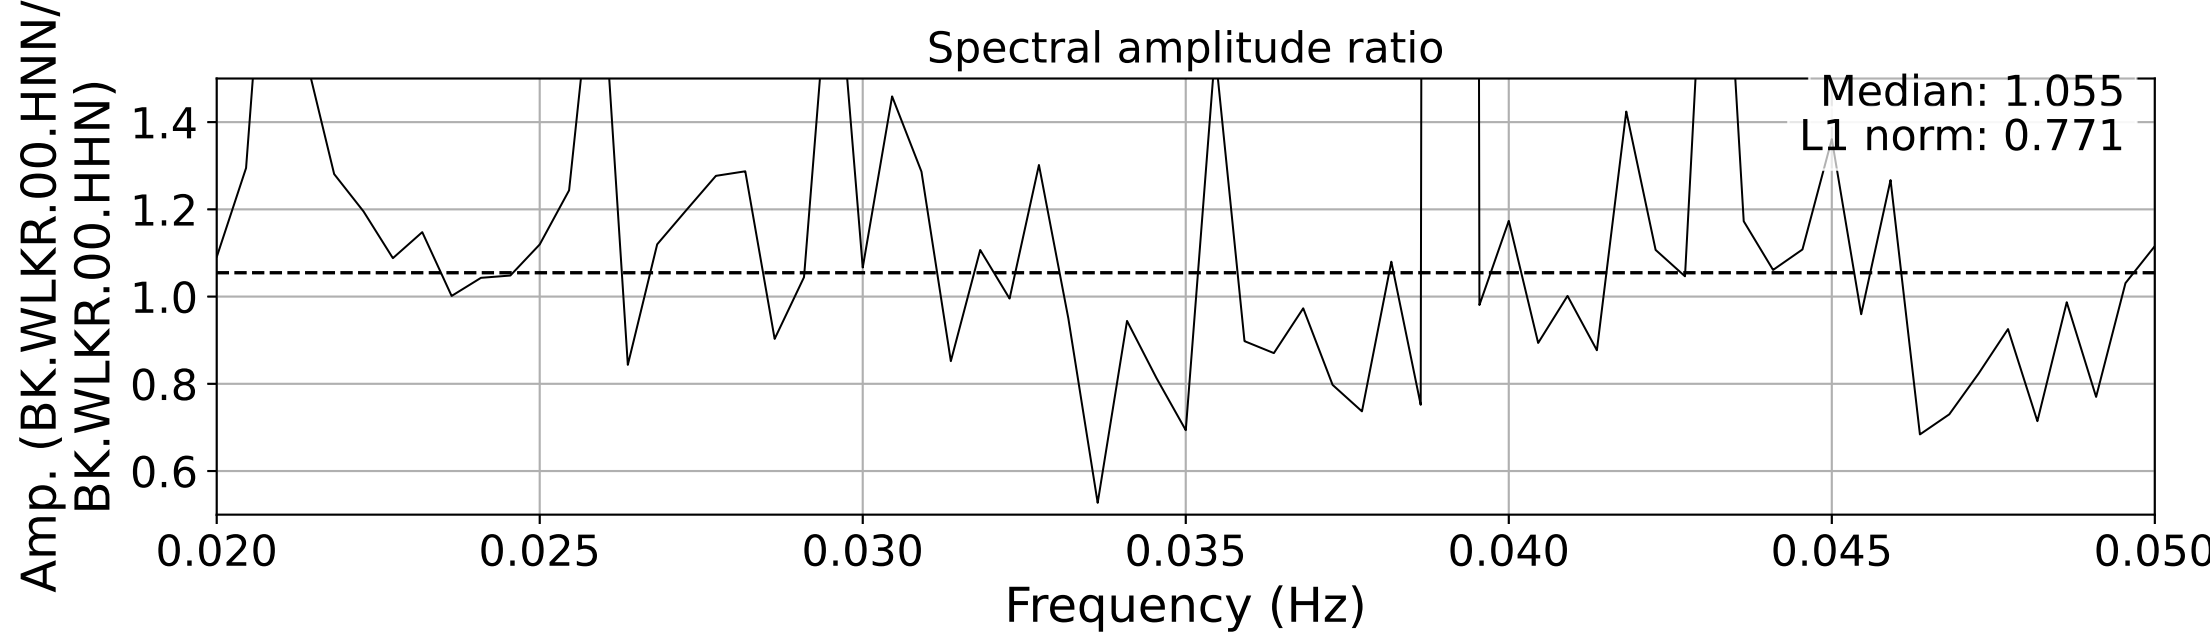

2025.087.062054_M7.7_us7000pn9s
Origin Time:2025-03-28T06:20:54.002000Z USGS event-id:us7000pn9s
M7.7 2025 Mandalay, Burma (Myanmar) Earthquake