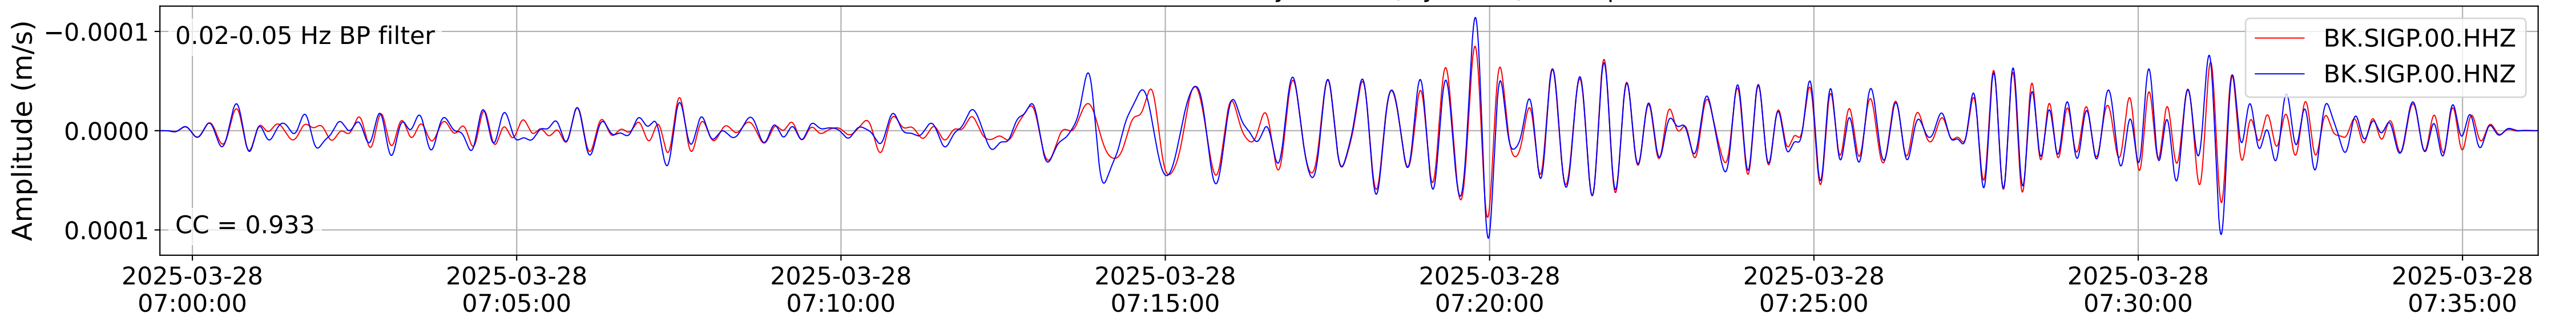

2025.087.062054_M7.7_us7000pn9s
Origin Time:2025-03-28T06:20:54.002000Z USGS event-id:us7000pn9s
M7.7 2025 Mandalay, Burma (Myanmar) Earthquake