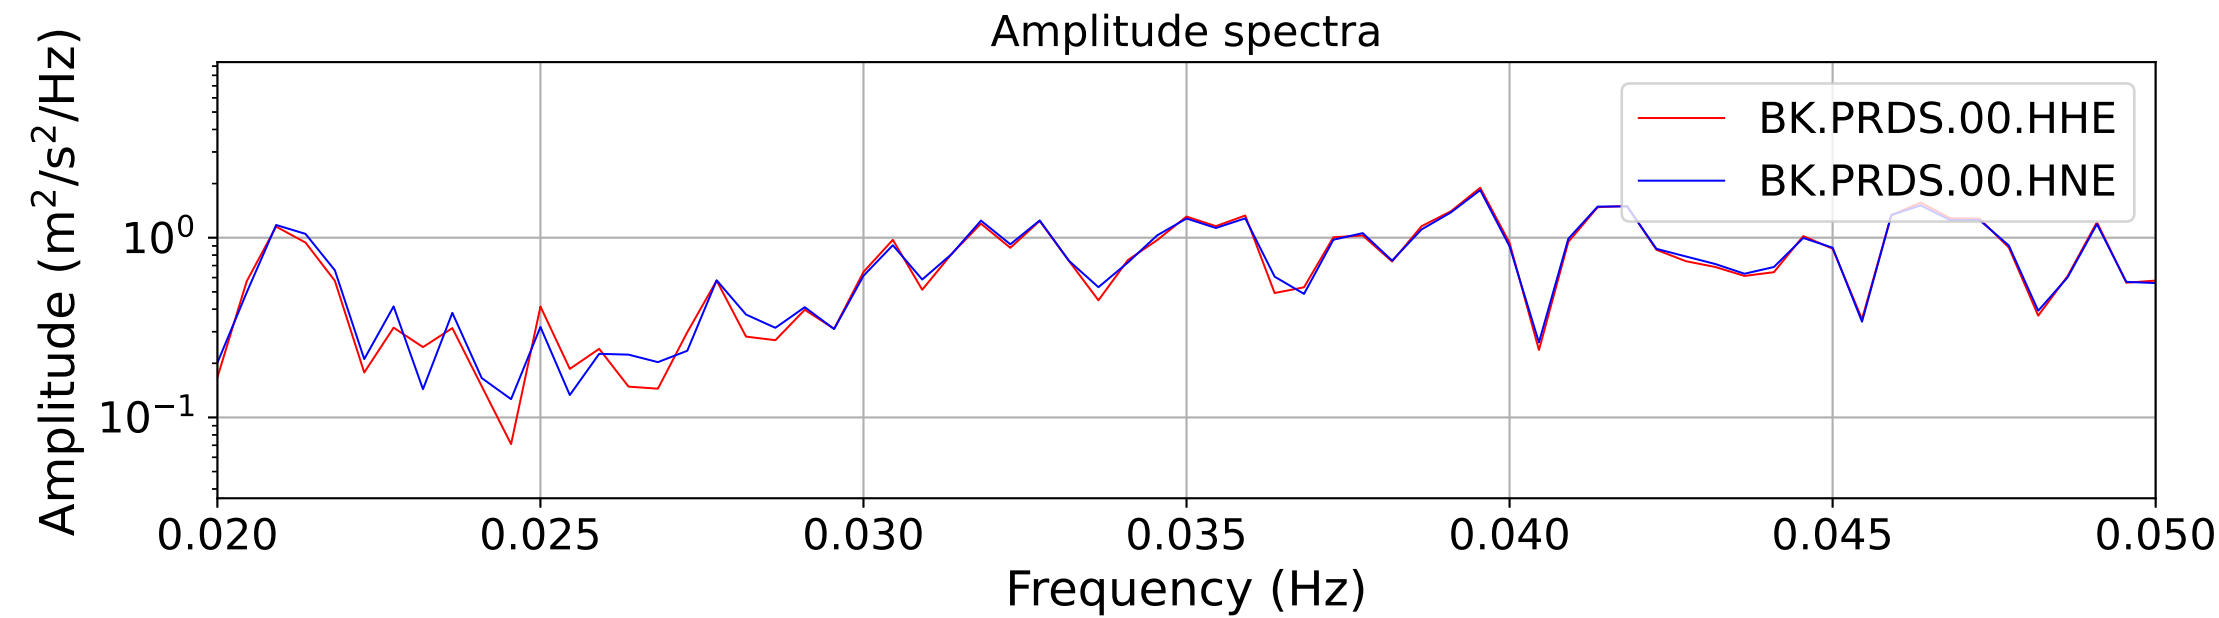

2025.087.062054_M7.7_us7000pn9s
Origin Time:2025-03-28T06:20:54.002000Z USGS event-id:us7000pn9s
M7.7 2025 Mandalay, Burma (Myanmar) Earthquake