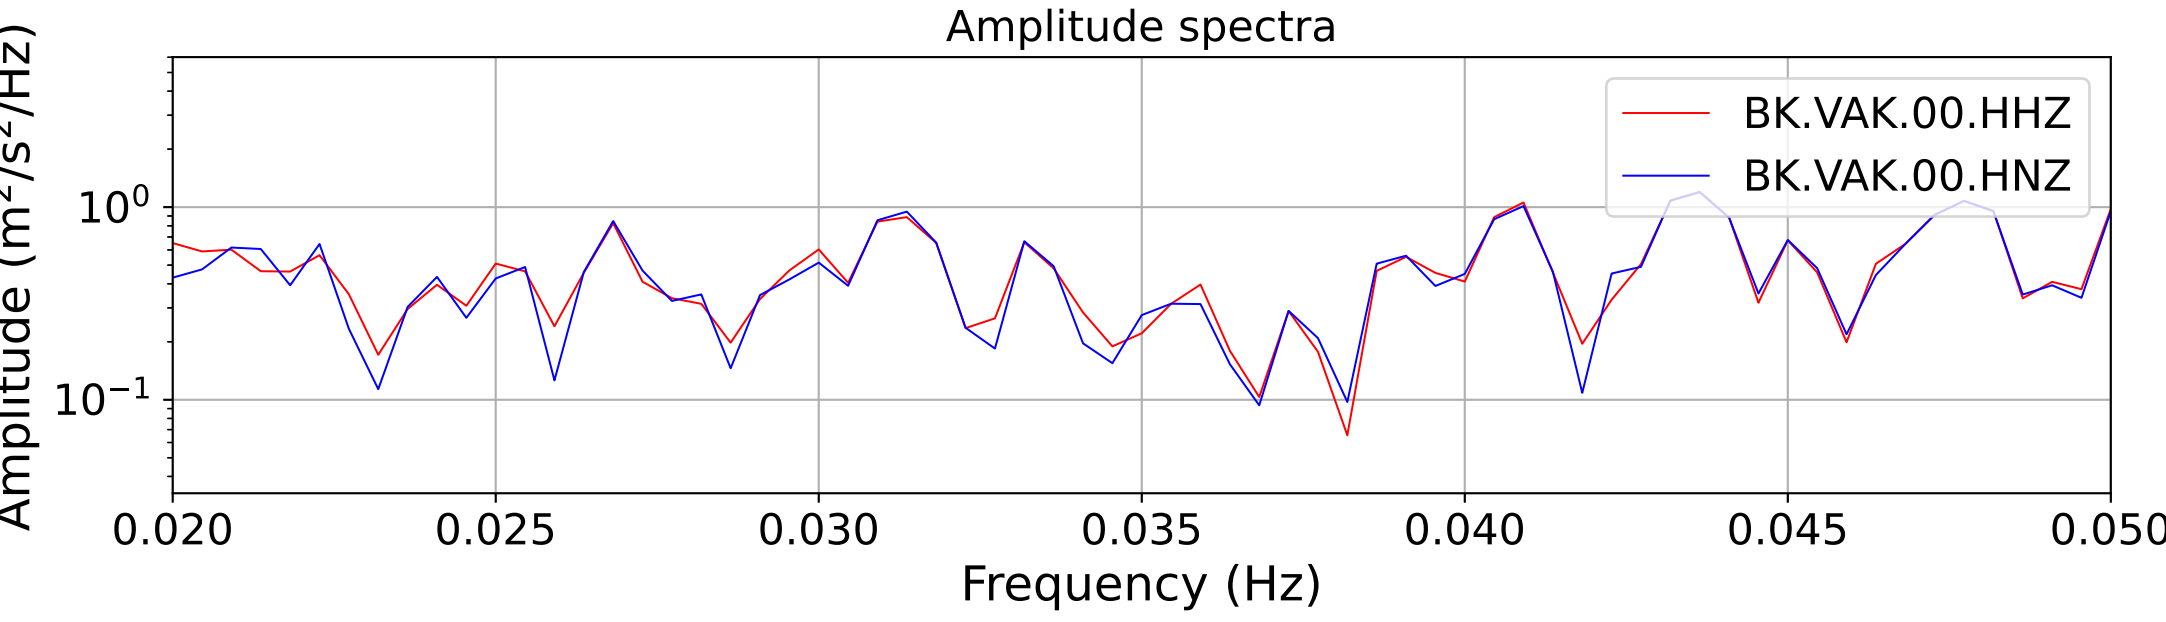

2025.087.062054_M7.7_us7000pn9s
Origin Time:2025-03-28T06:20:54.002000Z USGS event-id:us7000pn9s
M7.7 2025 Mandalay, Burma (Myanmar) Earthquake