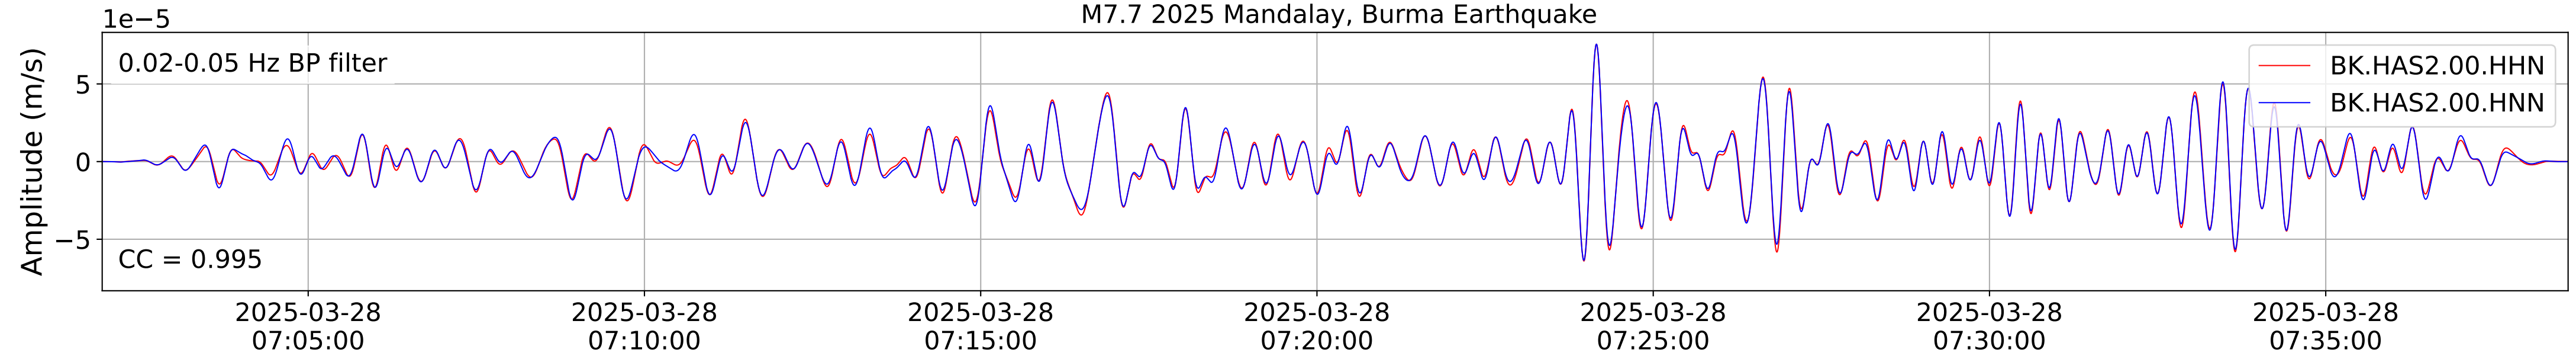

2025.087.062054_M7.7_us7000pn9s
Origin Time:2025-03-28T06:20:54.002000Z USGS event-id:us7000pn9s
M7.7 2025 Mandalay, Burma Earthquake