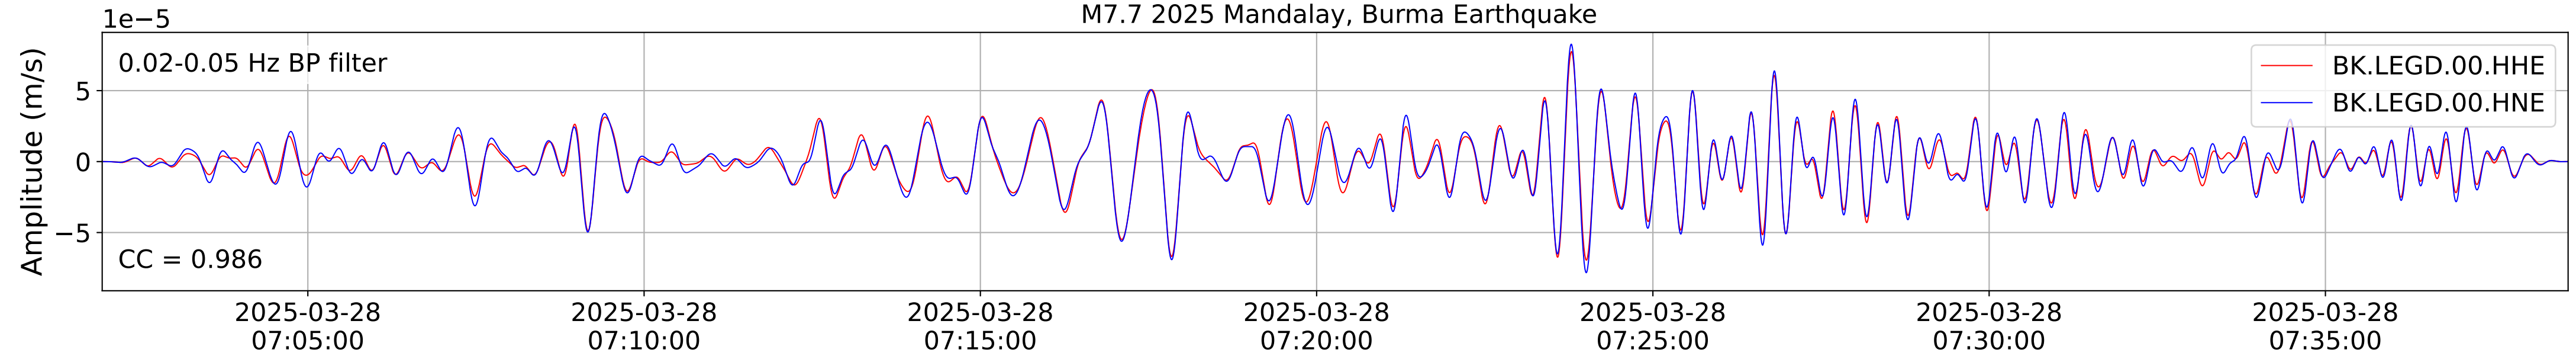

2025.087.062054_M7.7_us7000pn9s
Origin Time:2025-03-28T06:20:54.002000Z USGS event-id:us7000pn9s
M7.7 2025 Mandalay, Burma Earthquake