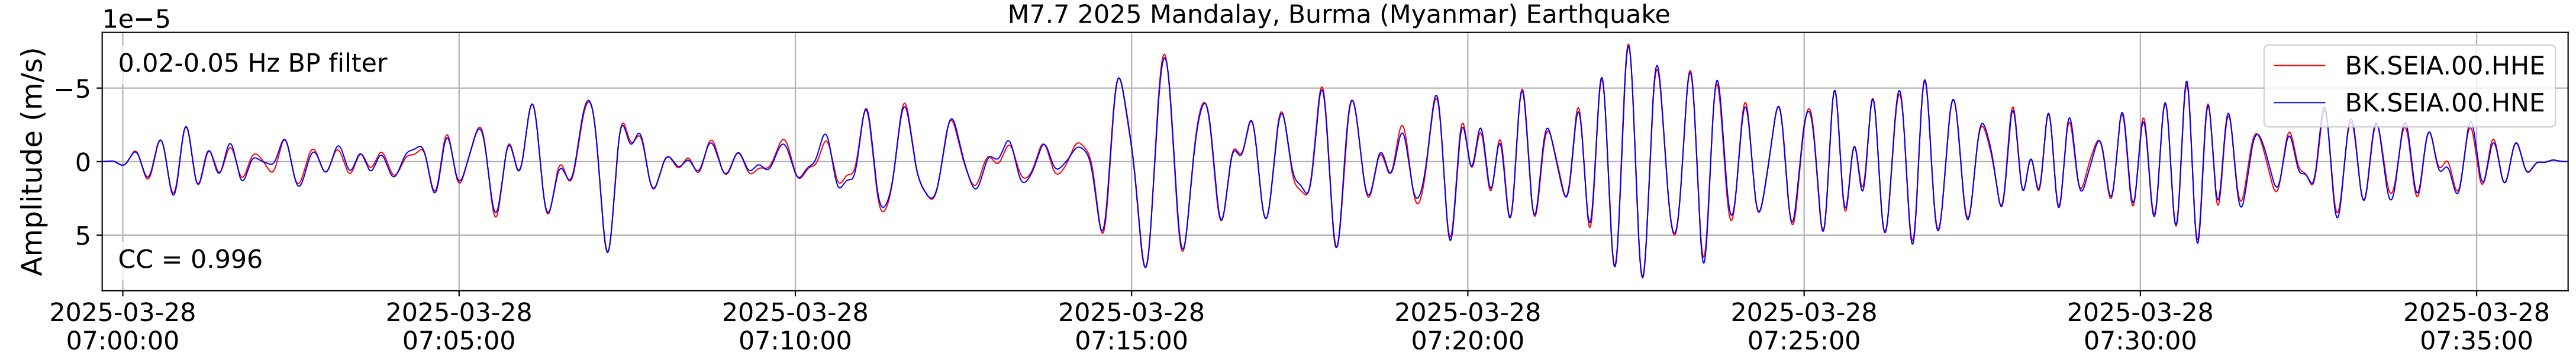

2025.087.062054_M7.7_us7000pn9s
Origin Time:2025-03-28T06:20:54.002000Z USGS event-id:us7000pn9s
M7.7 2025 Mandalay, Burma (Myanmar) Earthquake