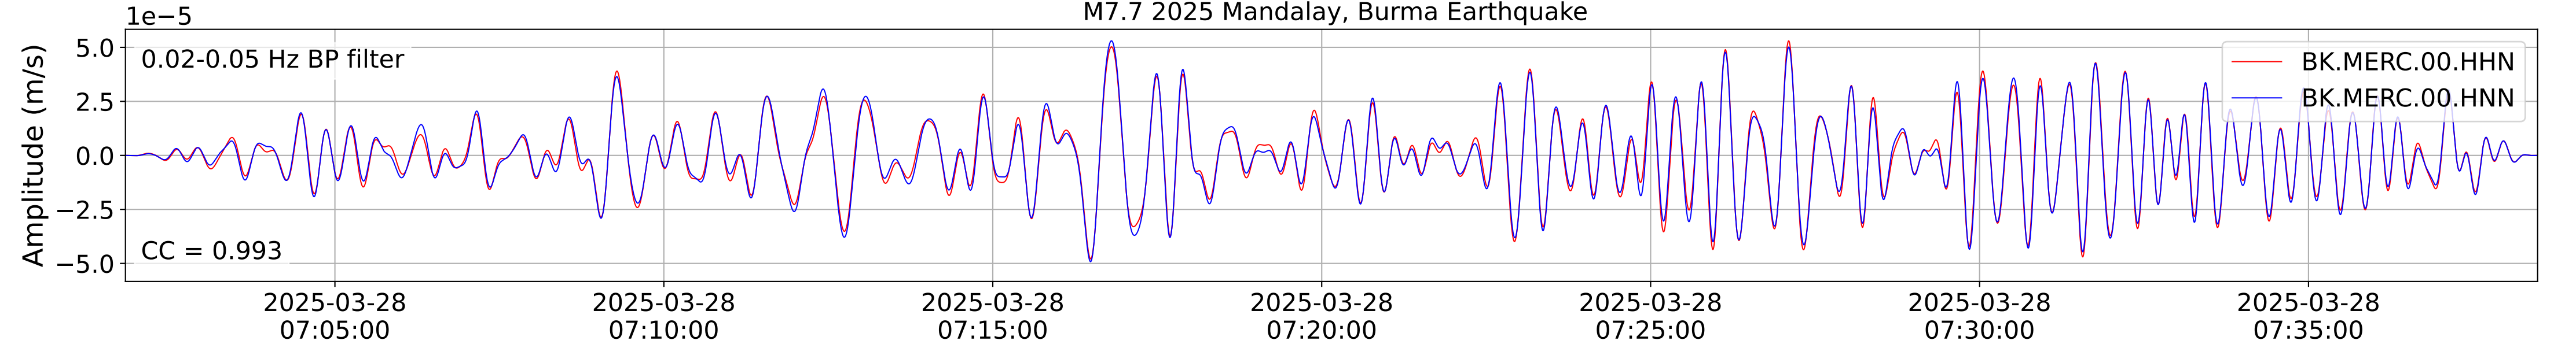

2025.087.062054_M7.7_us7000pn9s
Origin Time:2025-03-28T06:20:54.002000Z USGS event-id:us7000pn9s
M7.7 2025 Mandalay, Burma Earthquake