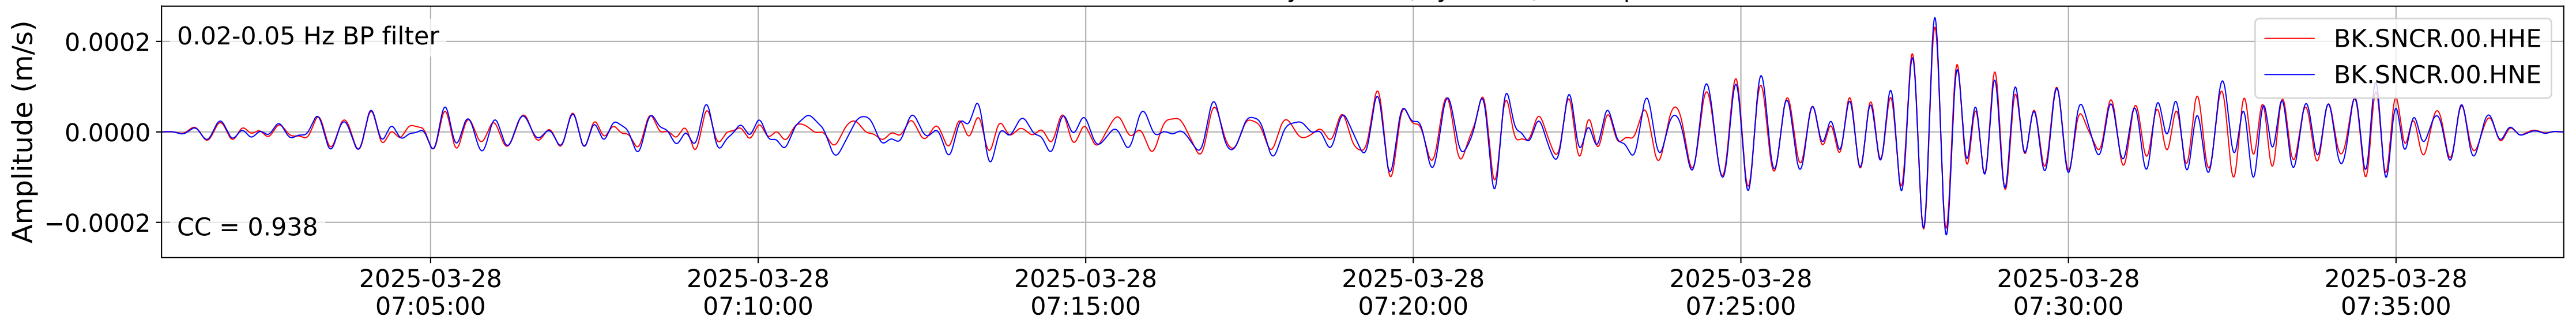

2025.087.062054_M7.7_us7000pn9s
Origin Time:2025-03-28T06:20:54.002000Z USGS event-id:us7000pn9s
M7.7 2025 Mandalay, Burma (Myanmar) Earthquake