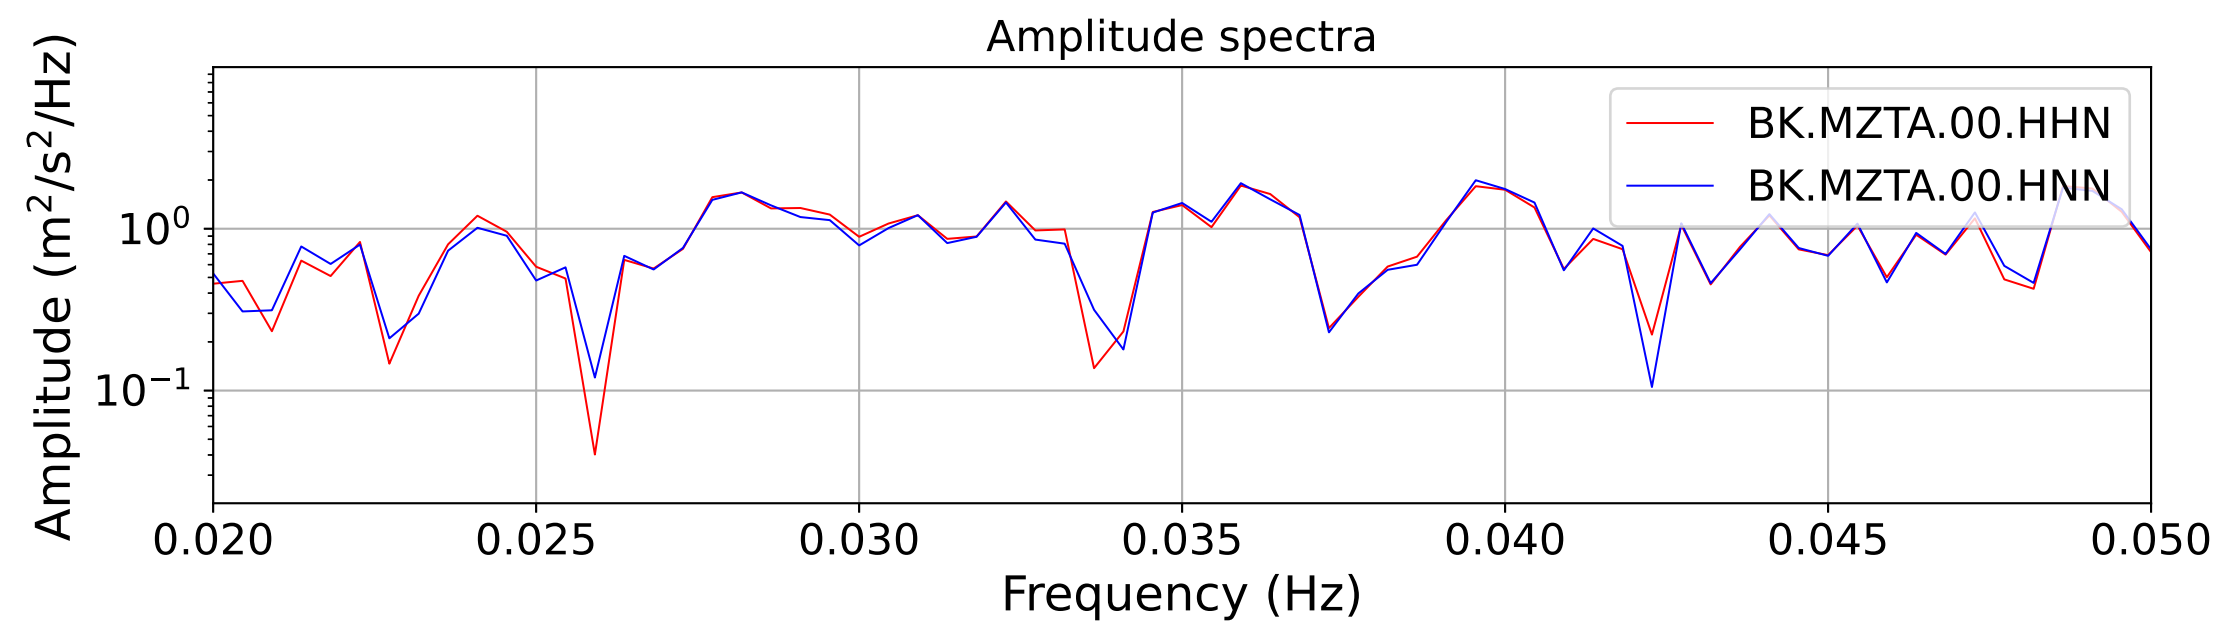

2025.087.062054_M7.7_us7000pn9s
Origin Time:2025-03-28T06:20:54.002000Z USGS event-id:us7000pn9s
M7.7 2025 Mandalay, Burma Earthquake