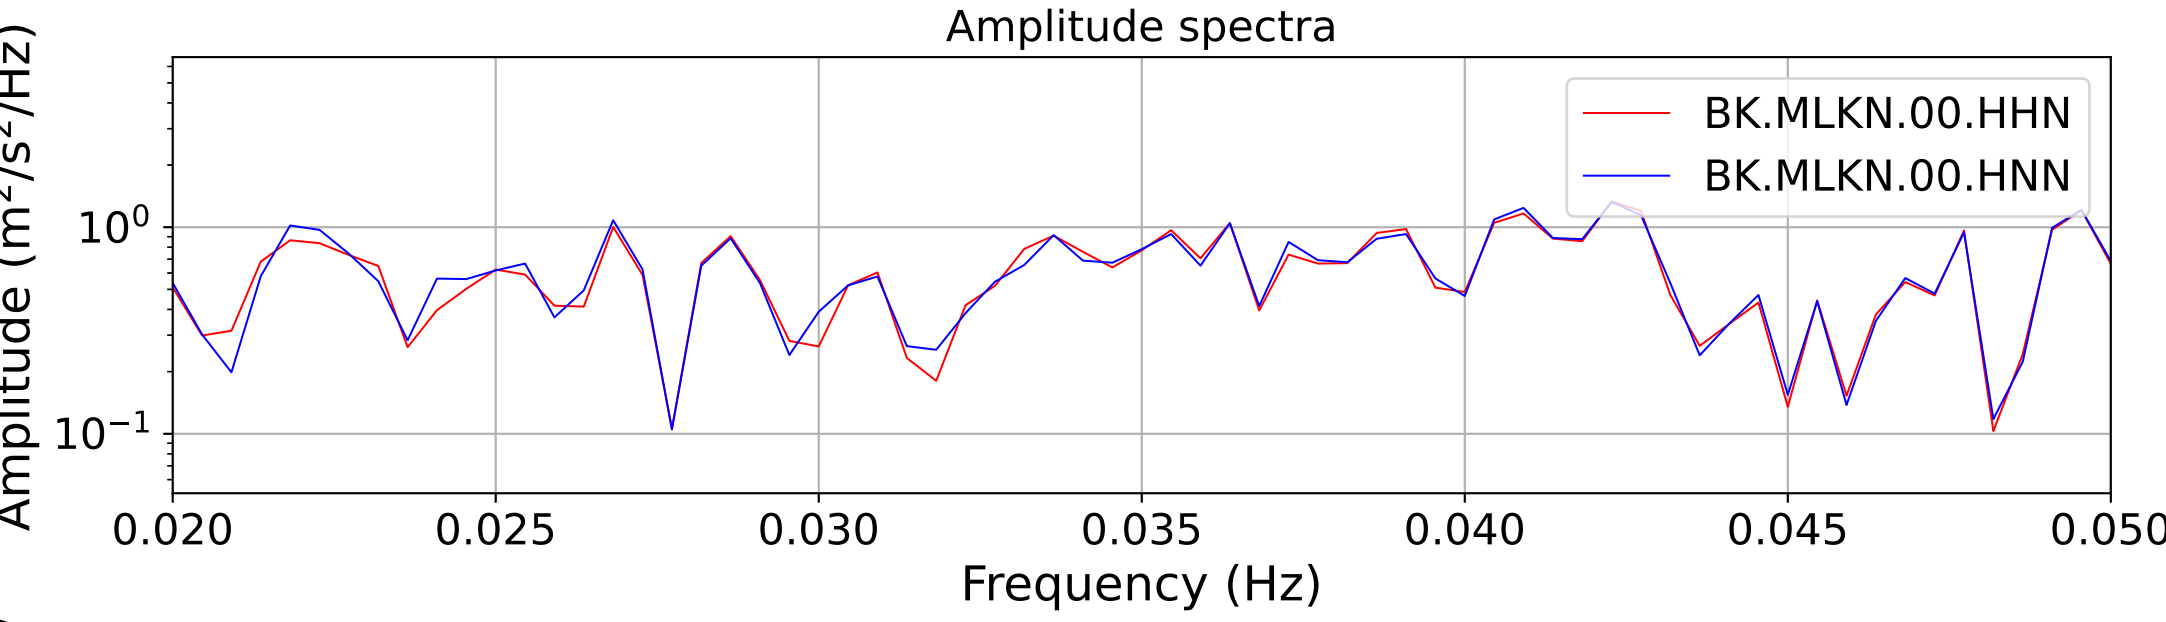

2025.087.062054_M7.7_us7000pn9s
Origin Time:2025-03-28T06:20:54.002000Z USGS event-id:us7000pn9s
M7.7 2025 Mandalay, Burma Earthquake