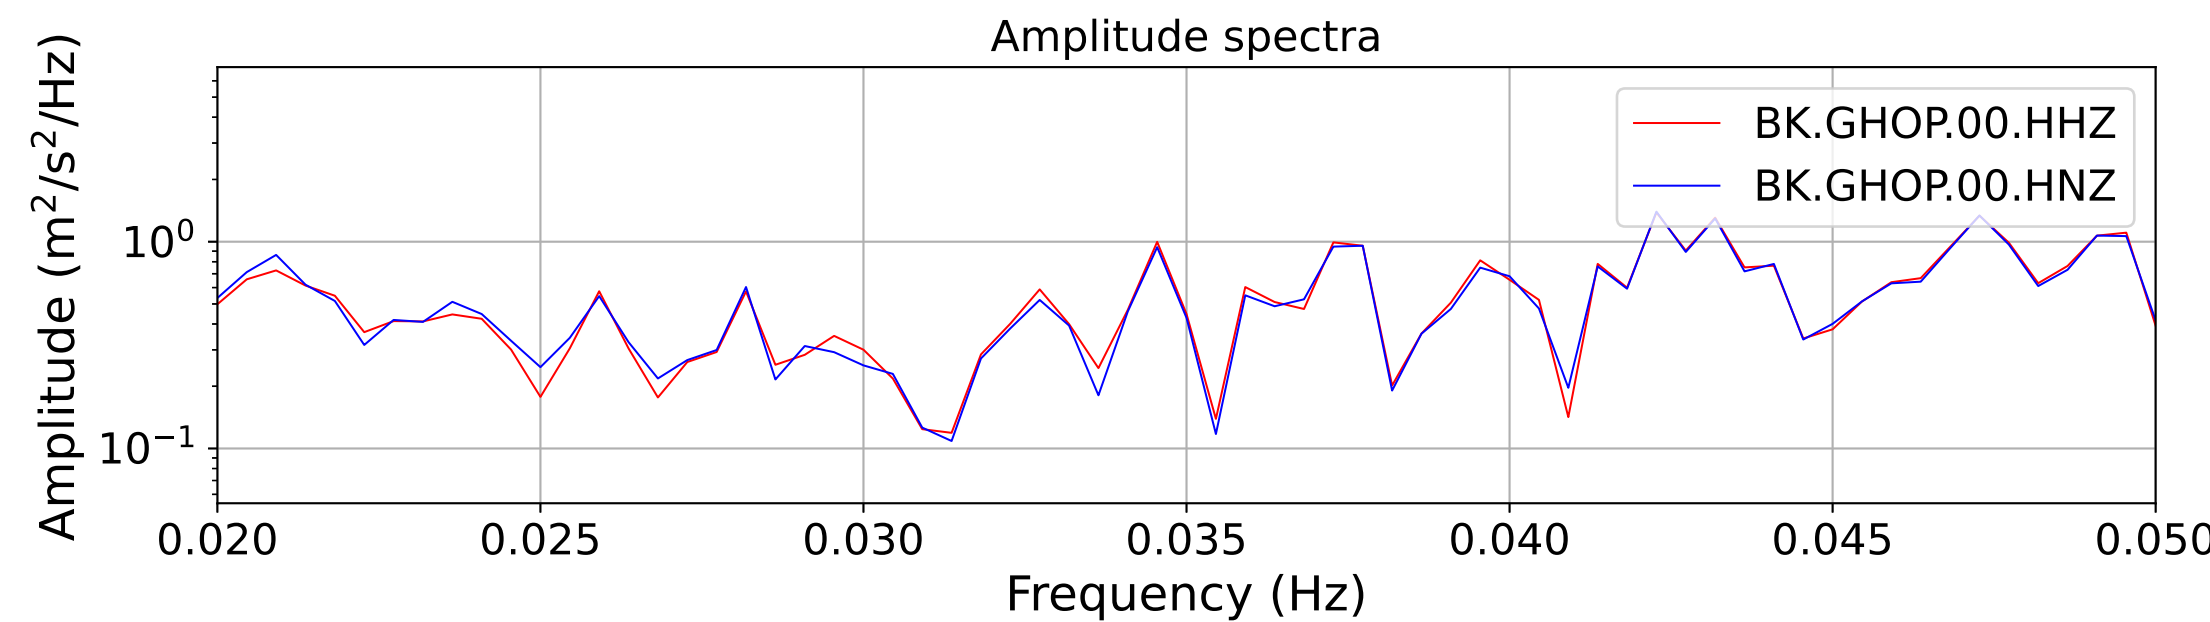

2025.087.062054_M7.7_us7000pn9s
Origin Time:2025-03-28T06:20:54.002000Z USGS event-id:us7000pn9s
M7.7 2025 Mandalay, Burma Earthquake