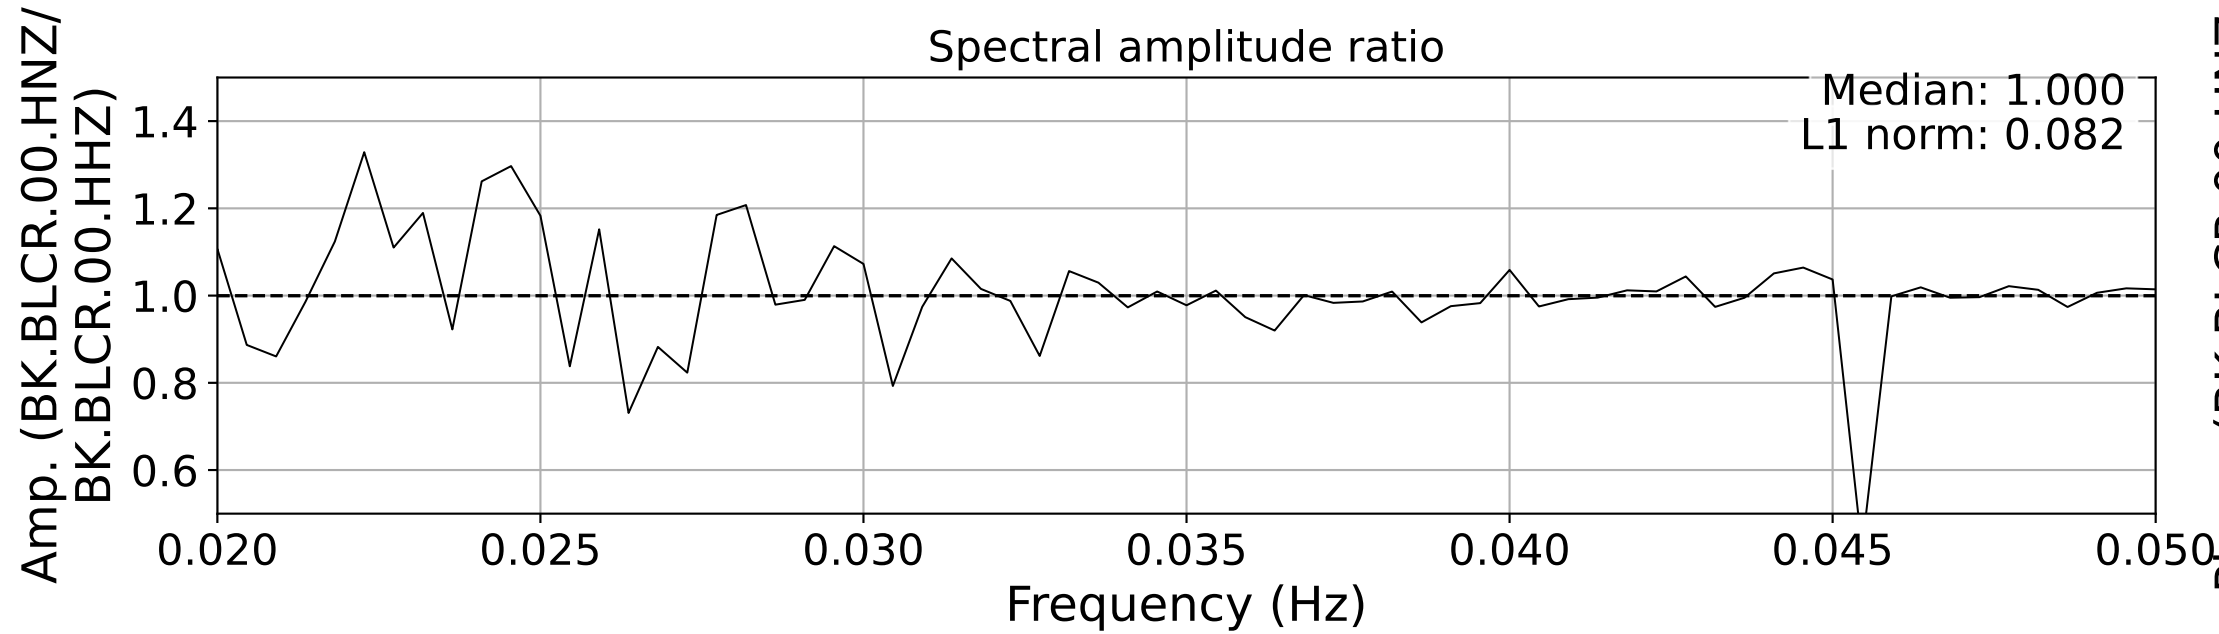

2025.087.062054_M7.7_us7000pn9s
Origin Time:2025-03-28T06:20:54.002000Z USGS event-id:us7000pn9s
M7.7 2025 Mandalay, Burma Earthquake