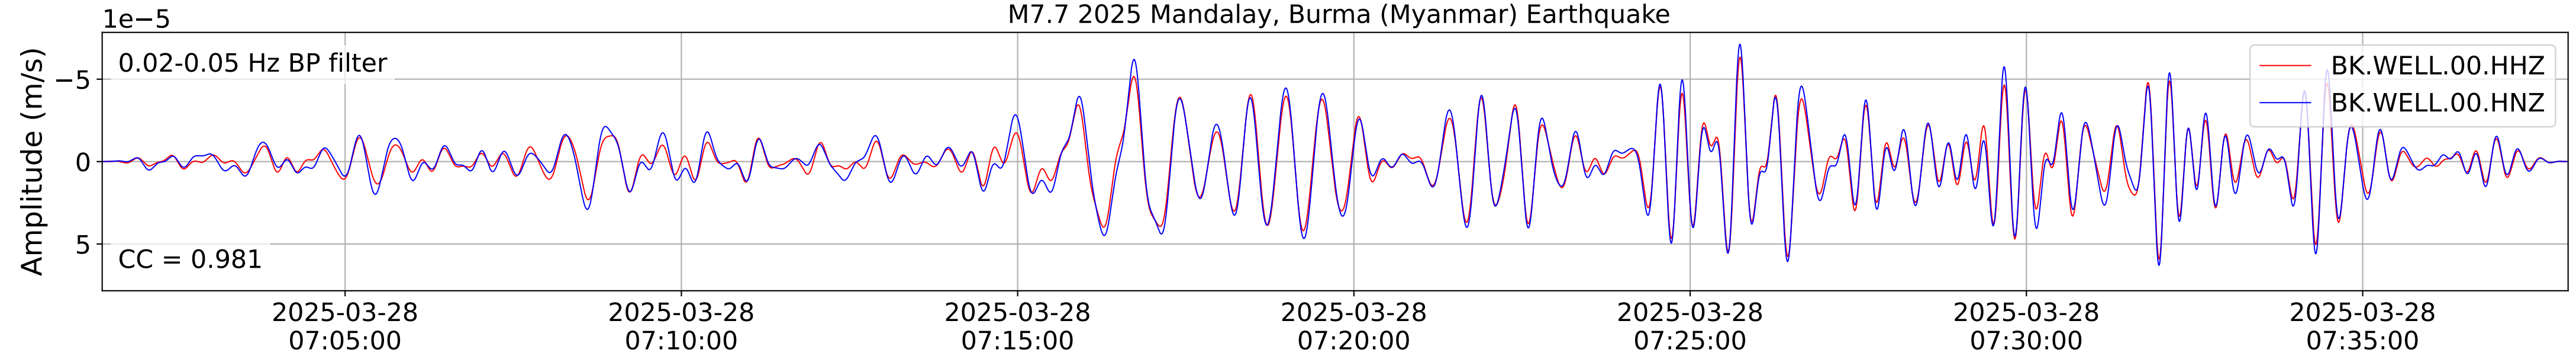

2025.087.062054_M7.7_us7000pn9s
Origin Time:2025-03-28T06:20:54.002000Z USGS event-id:us7000pn9s
M7.7 2025 Mandalay, Burma (Myanmar) Earthquake