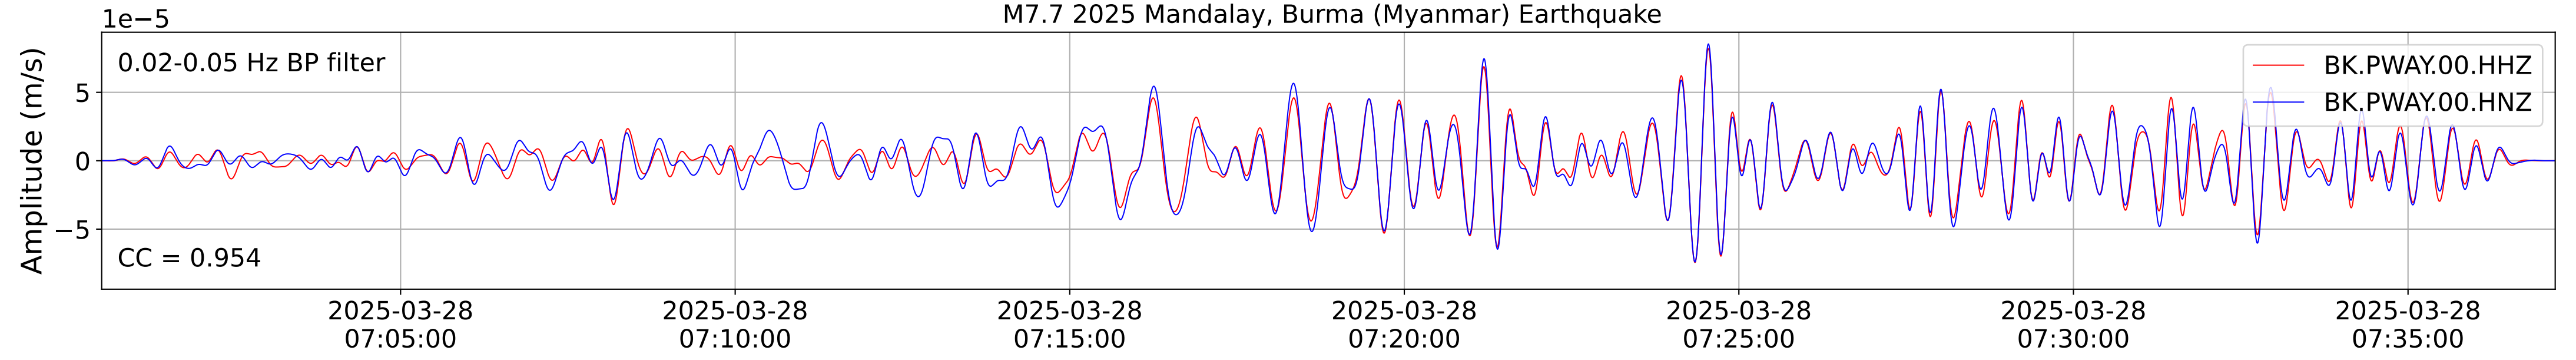

2025.087.062054_M7.7_us7000pn9s
Origin Time:2025-03-28T06:20:54.002000Z USGS event-id:us7000pn9s
M7.7 2025 Mandalay, Burma (Myanmar) Earthquake