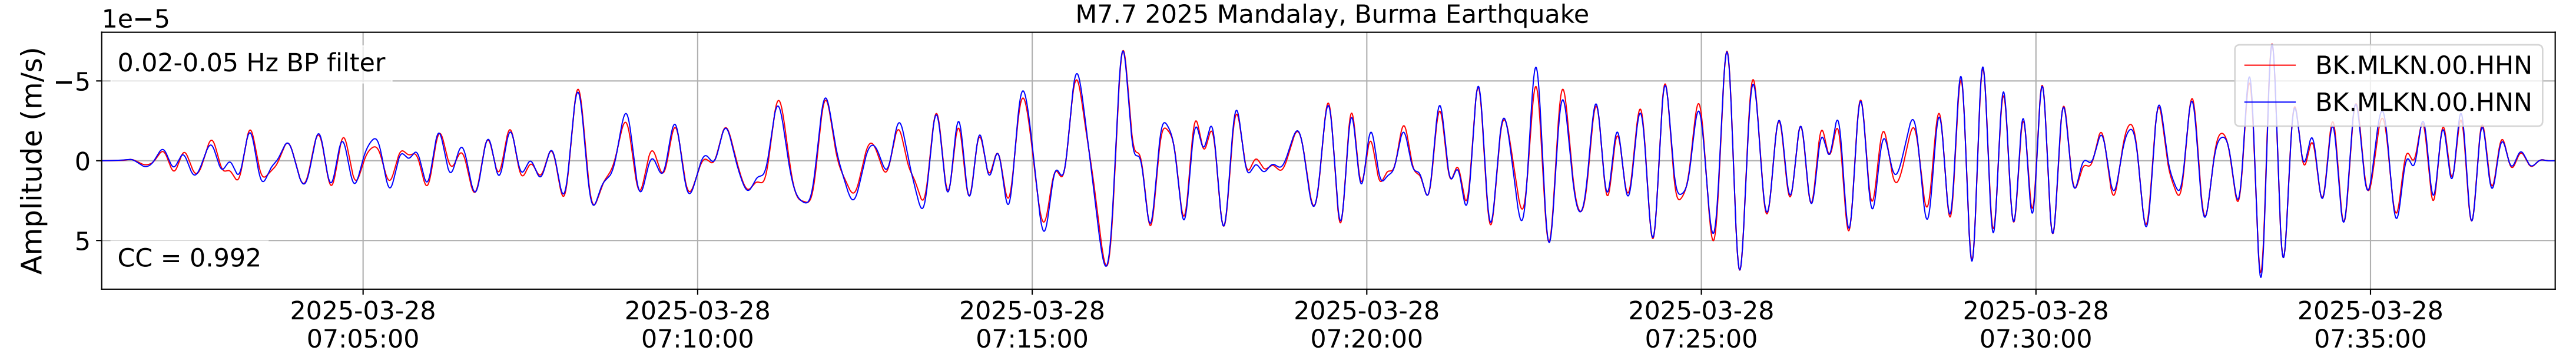

2025.087.062054_M7.7_us7000pn9s
Origin Time:2025-03-28T06:20:54.002000Z USGS event-id:us7000pn9s
M7.7 2025 Mandalay, Burma Earthquake