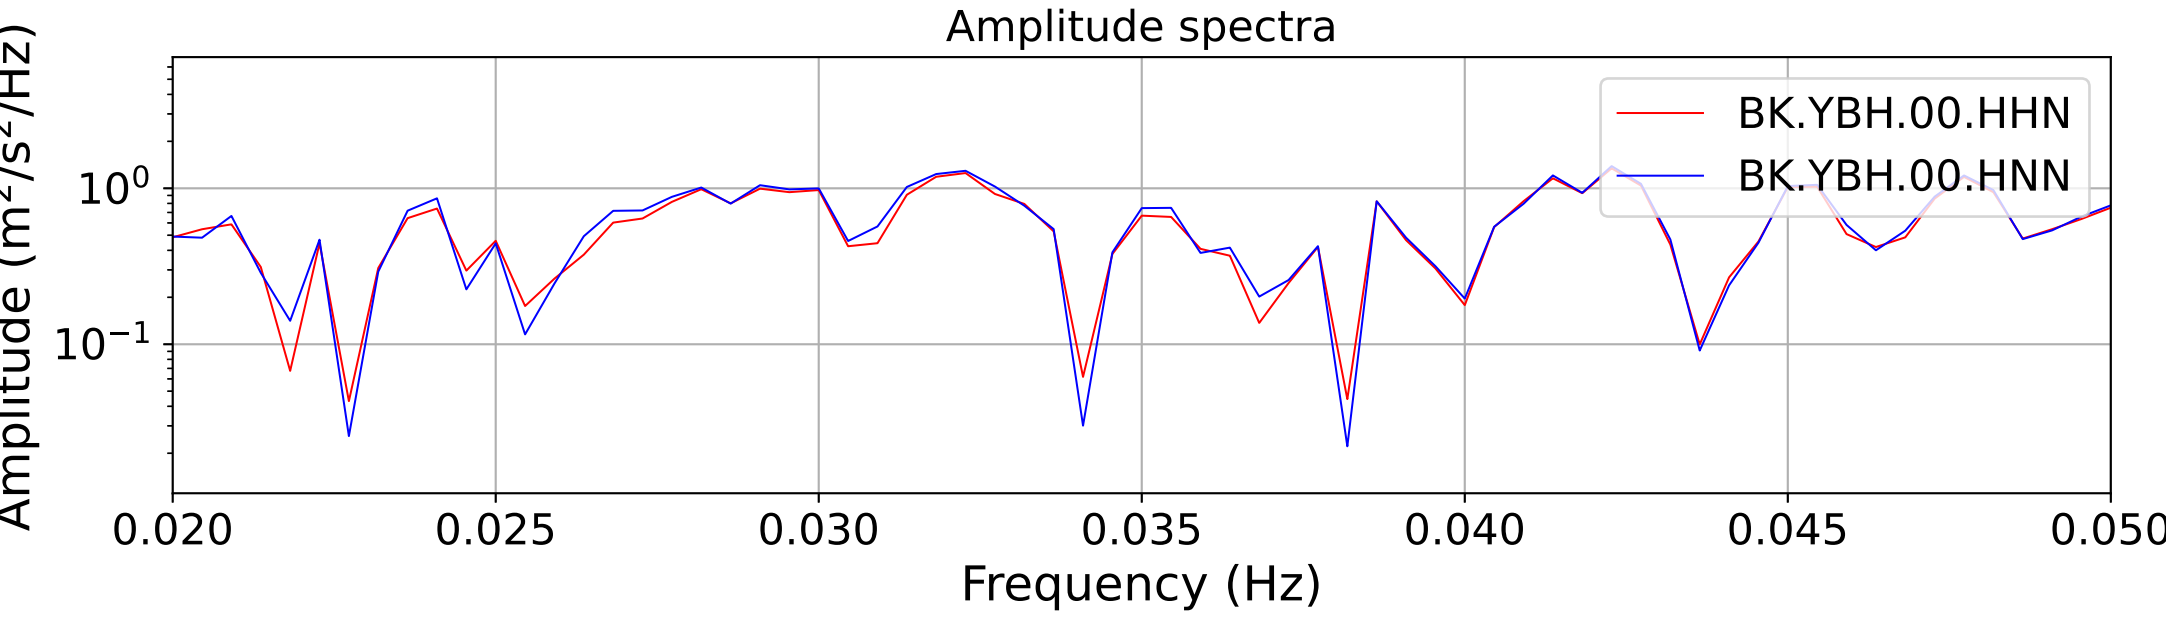

2025.087.062054_M7.7_us7000pn9s
Origin Time:2025-03-28T06:20:54.002000Z USGS event-id:us7000pn9s
M7.7 2025 Mandalay, Burma (Myanmar) Earthquake