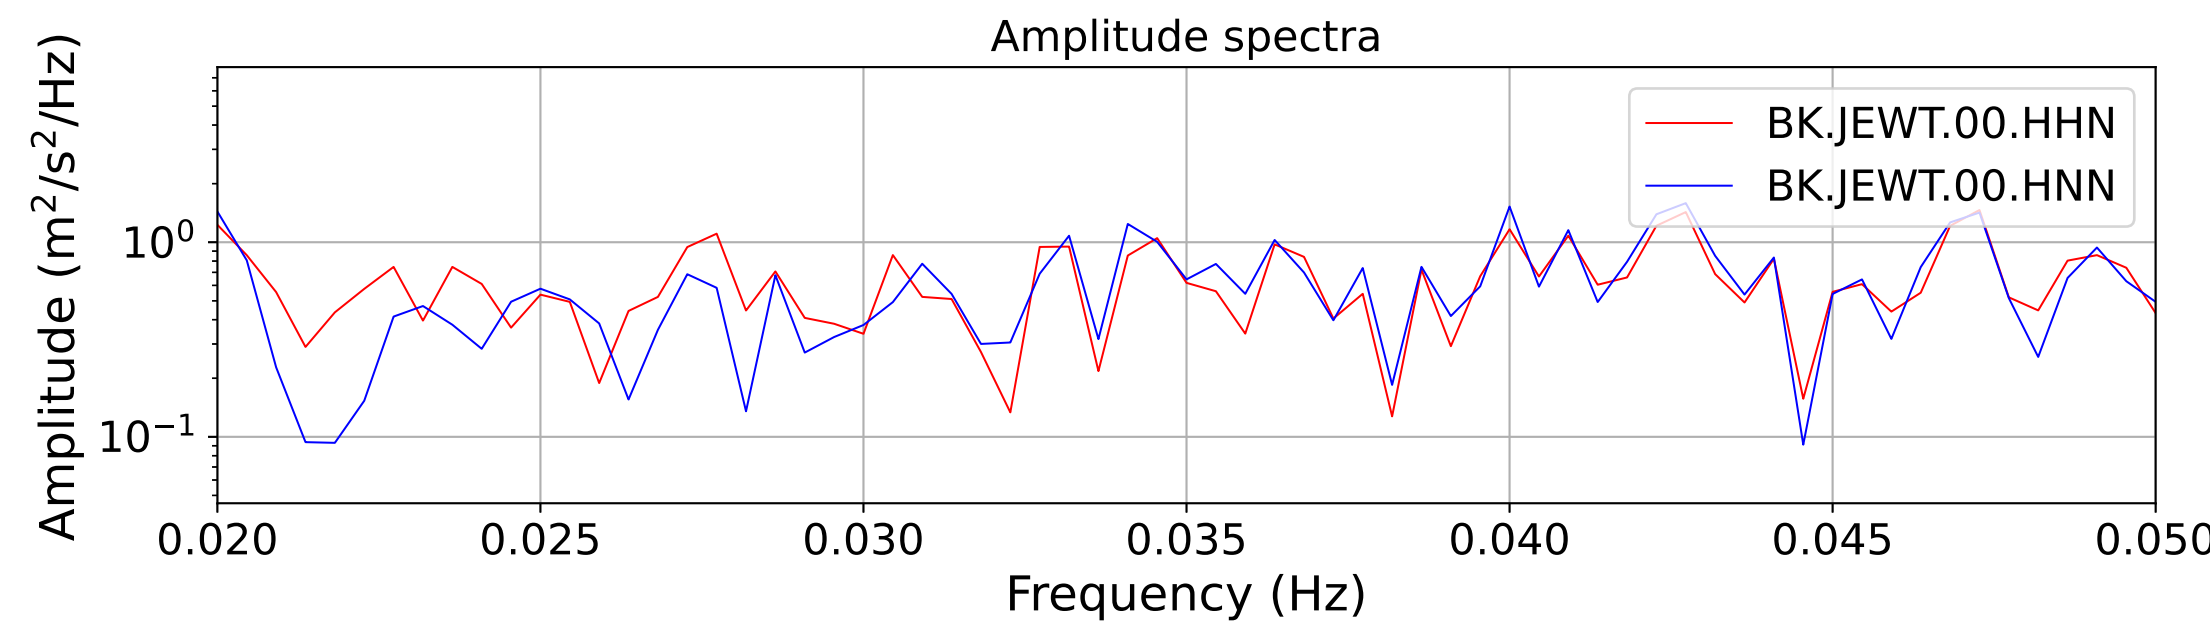

2025.087.062054_M7.7_us7000pn9s
Origin Time:2025-03-28T06:20:54.002000Z USGS event-id:us7000pn9s
M7.7 2025 Mandalay, Burma Earthquake