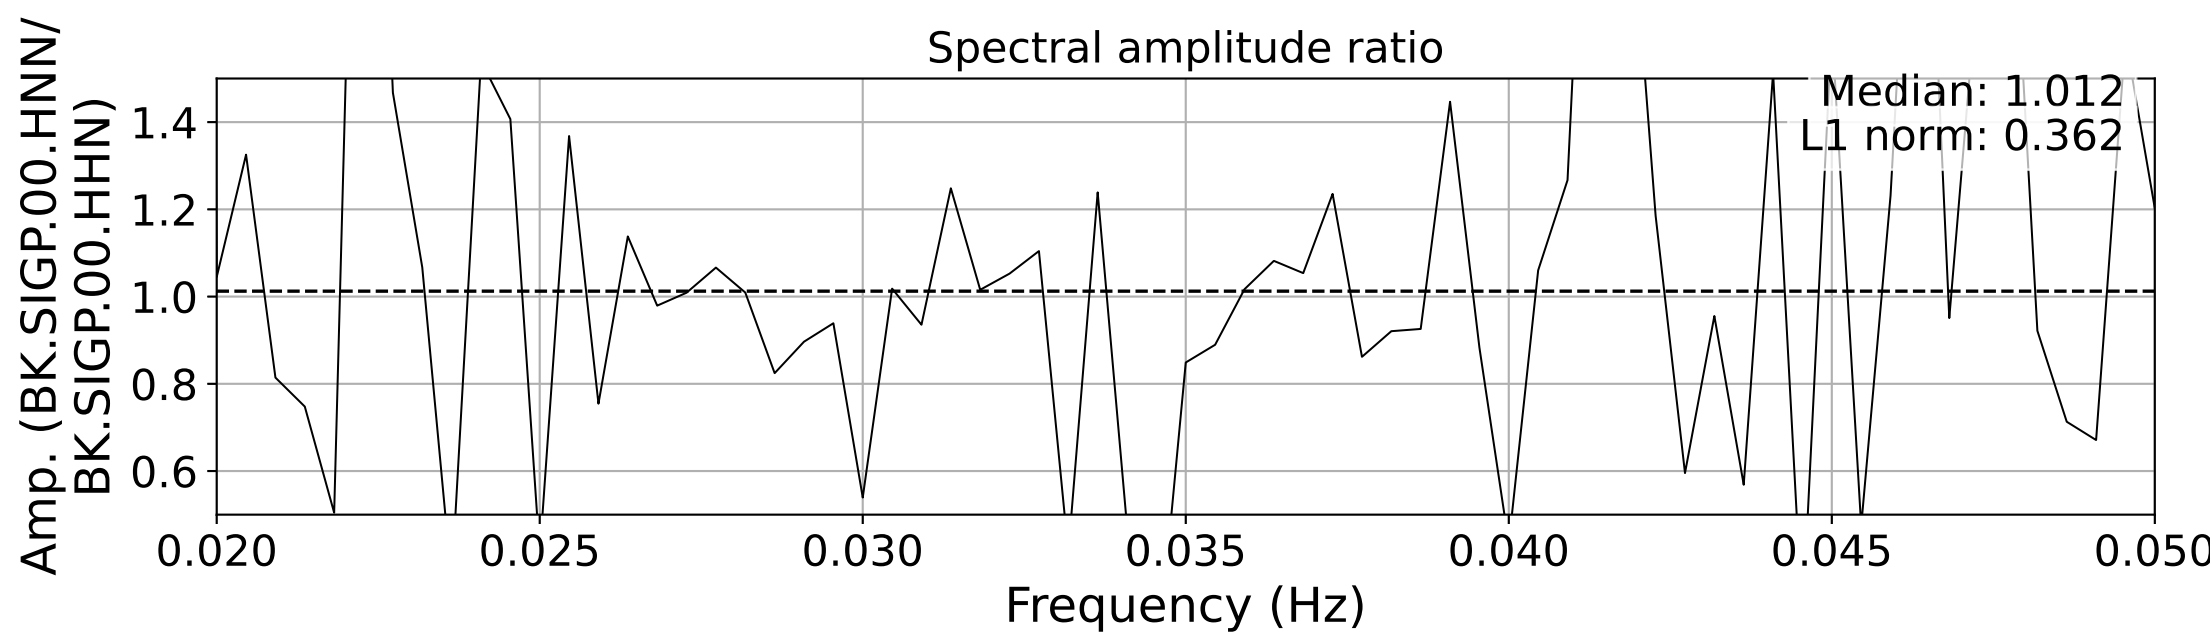

2025.087.062054_M7.7_us7000pn9s
Origin Time:2025-03-28T06:20:54.002000Z USGS event-id:us7000pn9s
M7.7 2025 Mandalay, Burma (Myanmar) Earthquake