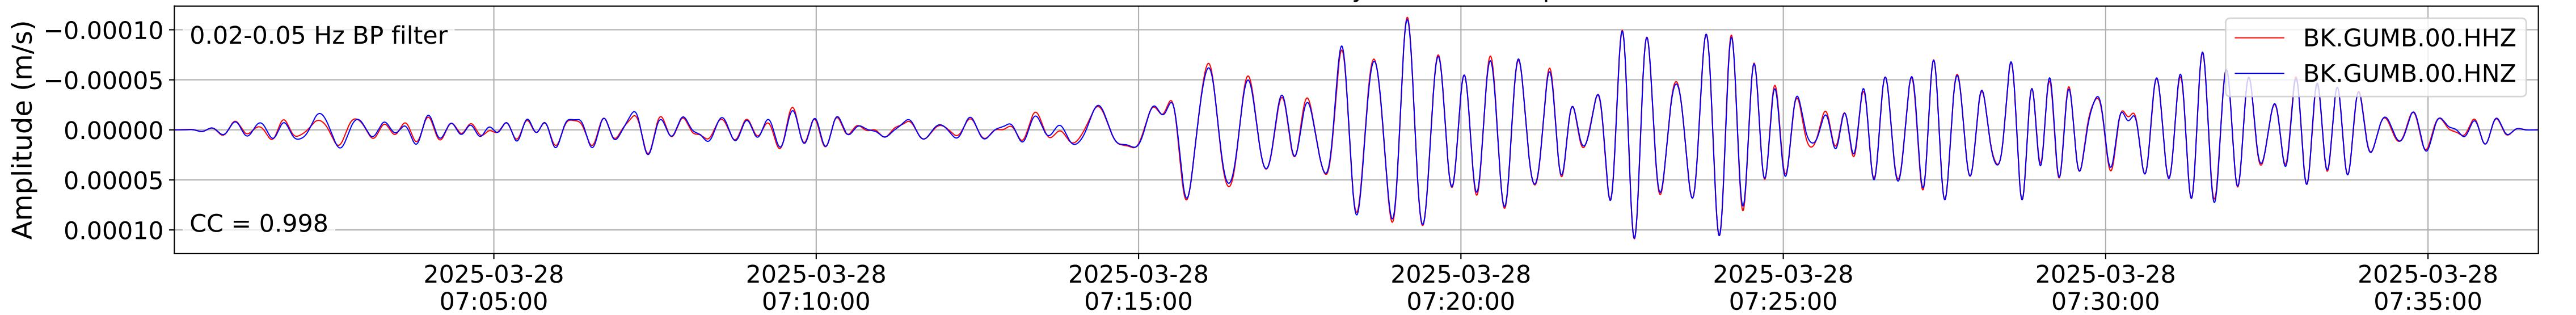

2025.087.062054_M7.7_us7000pn9s
Origin Time:2025-03-28T06:20:54.002000Z USGS event-id:us7000pn9s
M7.7 2025 Mandalay, Burma Earthquake