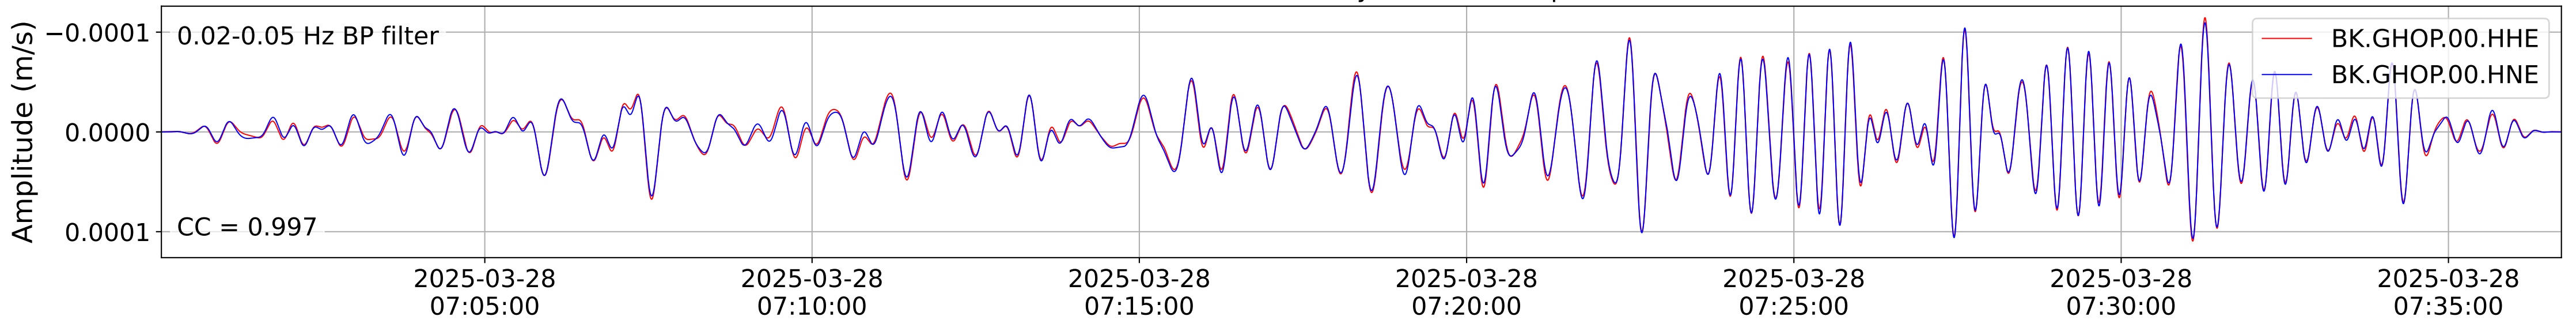

2025.087.062054_M7.7_us7000pn9s
Origin Time:2025-03-28T06:20:54.002000Z USGS event-id:us7000pn9s
M7.7 2025 Mandalay, Burma Earthquake