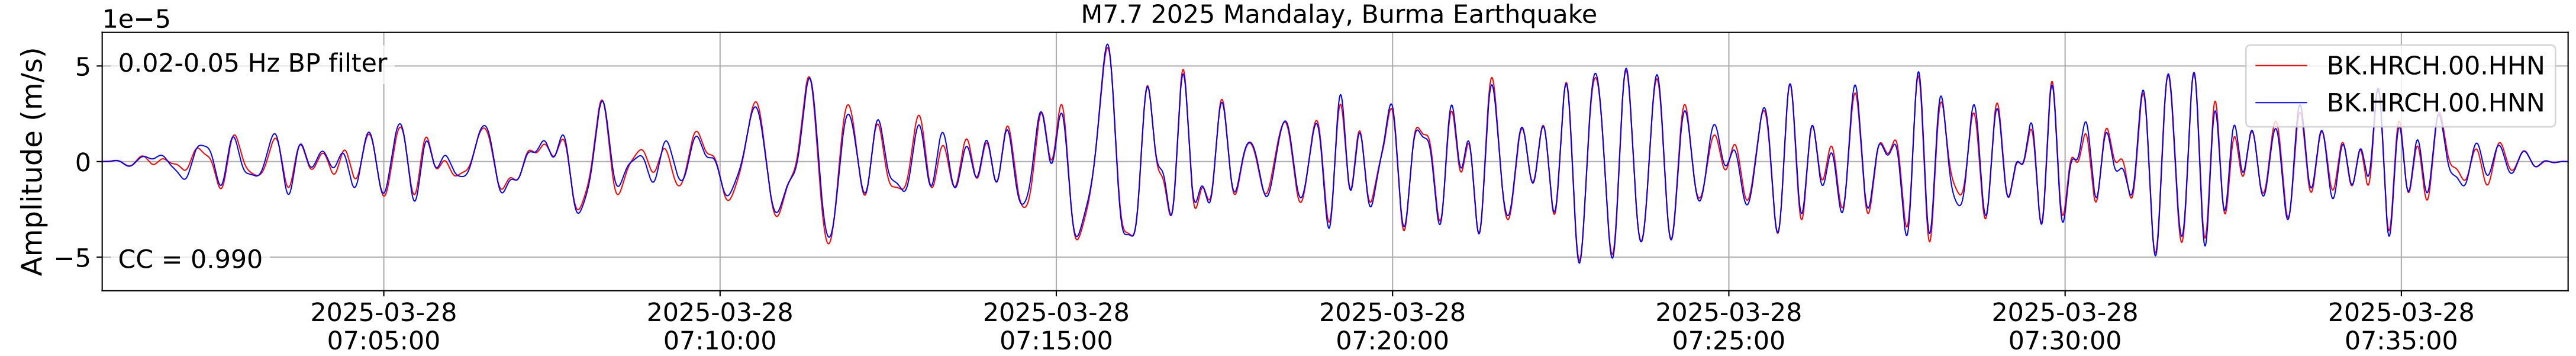

2025.087.062054_M7.7_us7000pn9s
Origin Time:2025-03-28T06:20:54.002000Z USGS event-id:us7000pn9s
M7.7 2025 Mandalay, Burma Earthquake