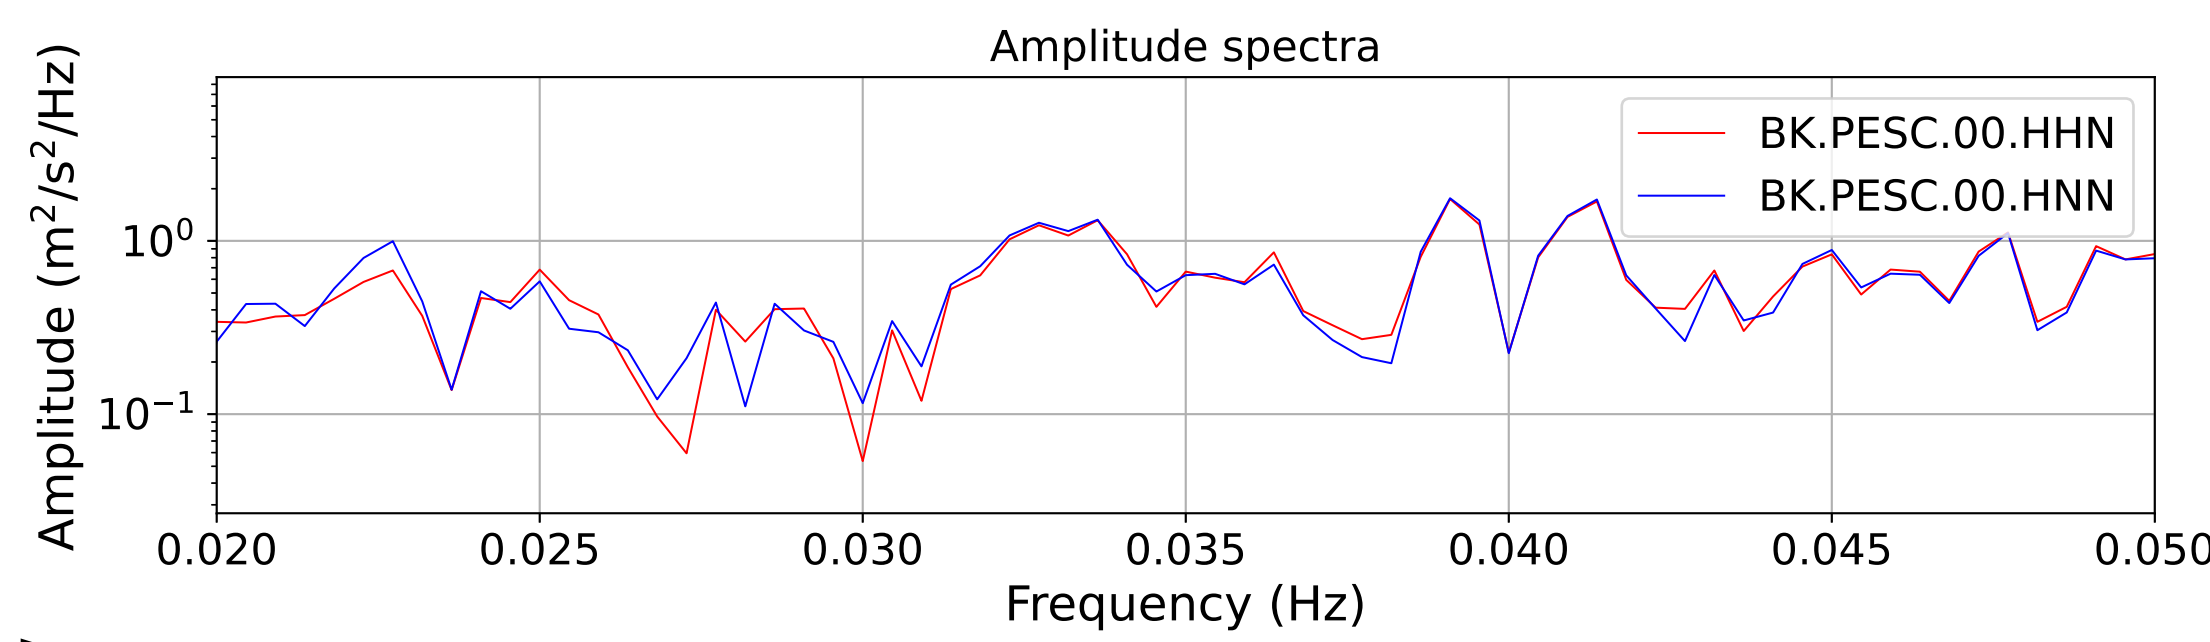

2025.087.062054_M7.7_us7000pn9s
Origin Time:2025-03-28T06:20:54.002000Z USGS event-id:us7000pn9s
M7.7 2025 Mandalay, Burma Earthquake