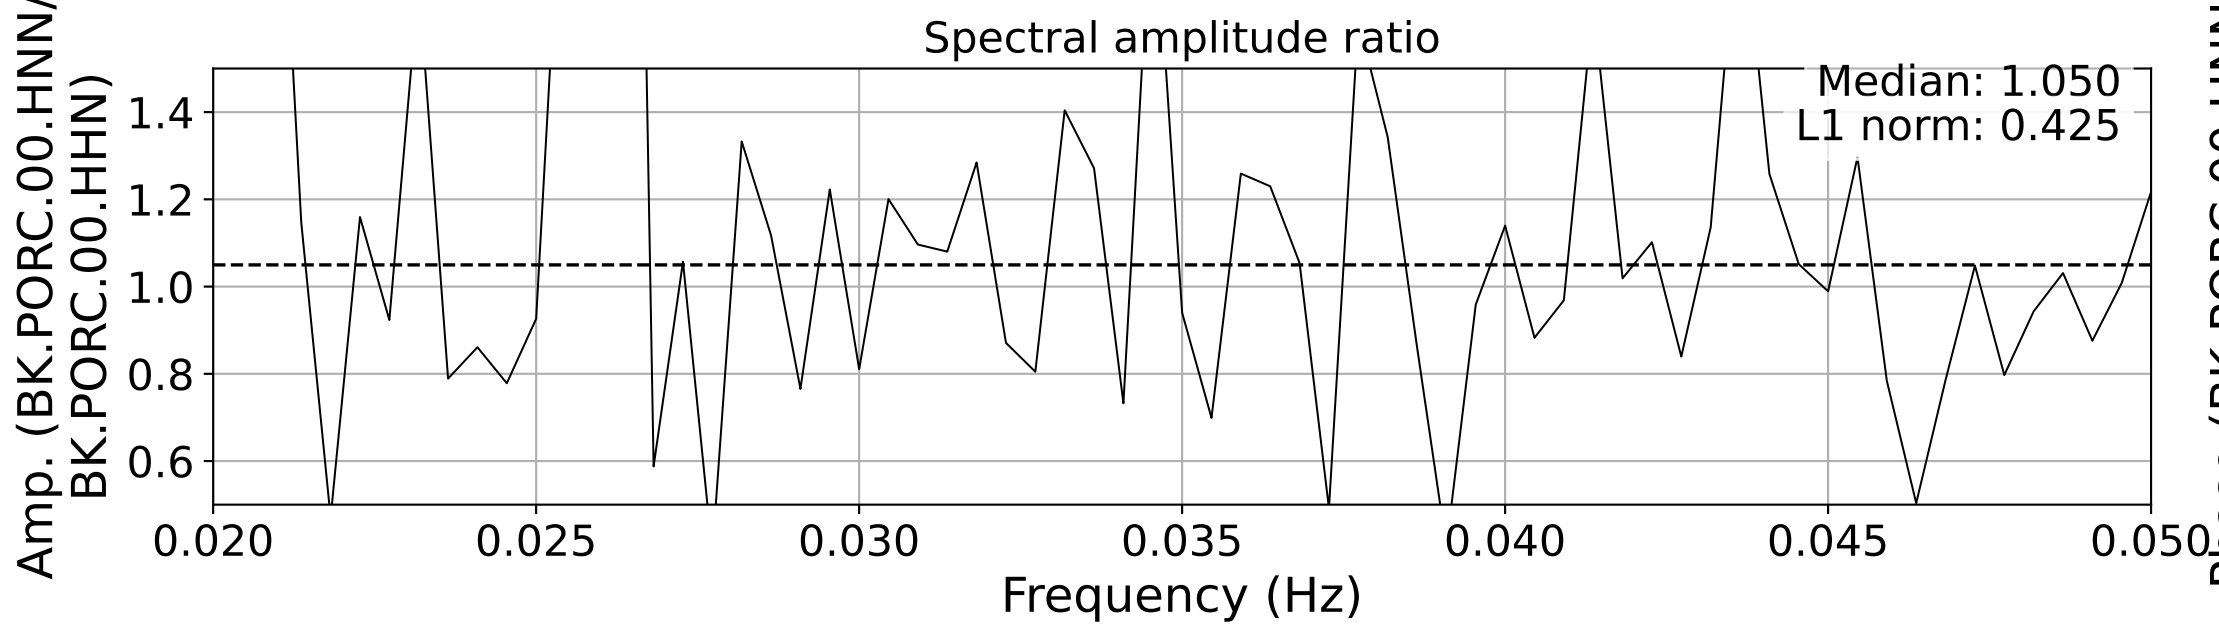

2025.087.062054_M7.7_us7000pn9s
Origin Time:2025-03-28T06:20:54.002000Z USGS event-id:us7000pn9s
M7.7 2025 Mandalay, Burma (Myanmar) Earthquake