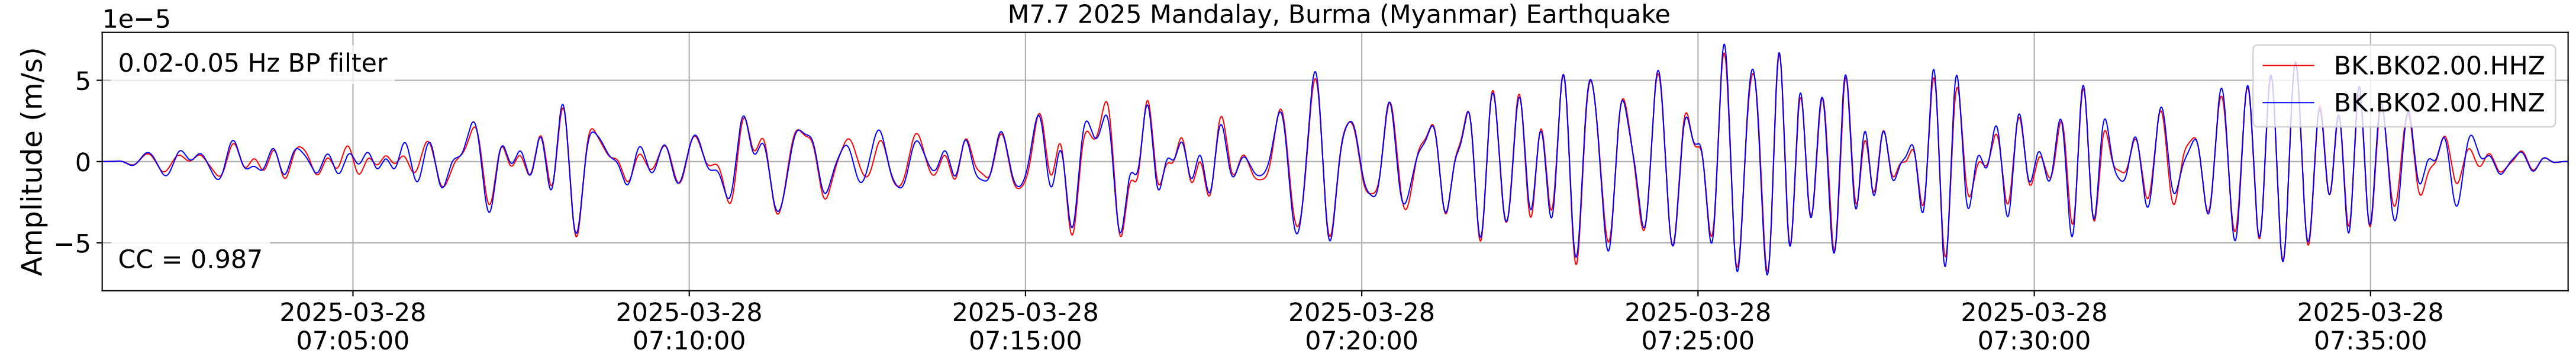

2025.087.062054_M7.7_us7000pn9s
Origin Time:2025-03-28T06:20:54.002000Z USGS event-id:us7000pn9s
M7.7 2025 Mandalay, Burma (Myanmar) Earthquake