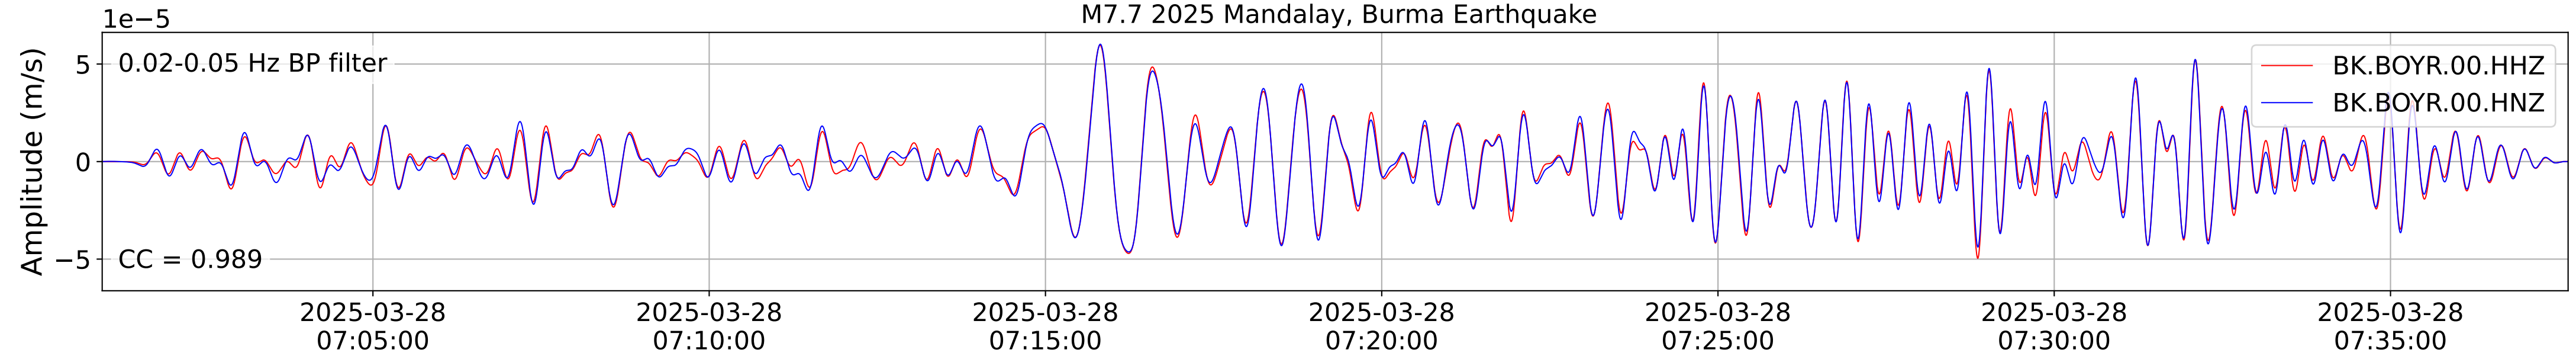

2025.087.062054_M7.7_us7000pn9s
Origin Time:2025-03-28T06:20:54.002000Z USGS event-id:us7000pn9s
M7.7 2025 Mandalay, Burma Earthquake