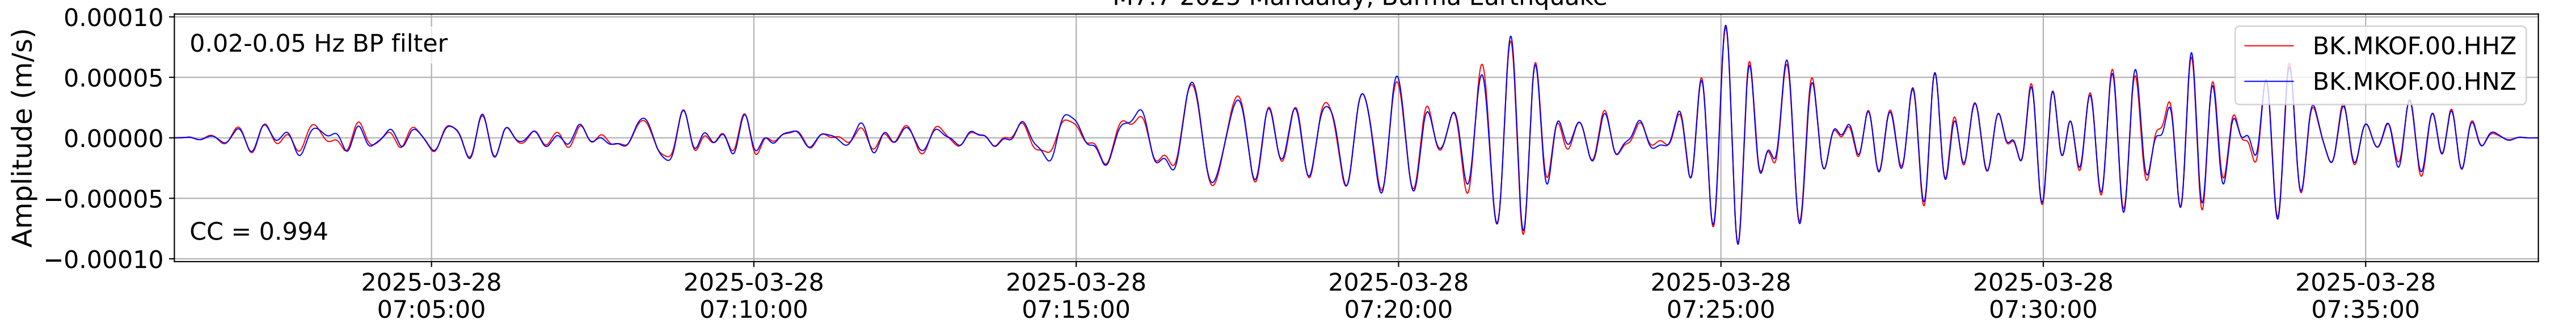

2025.087.062054_M7.7_us7000pn9s
Origin Time:2025-03-28T06:20:54.002000Z USGS event-id:us7000pn9s
M7.7 2025 Mandalay, Burma Earthquake