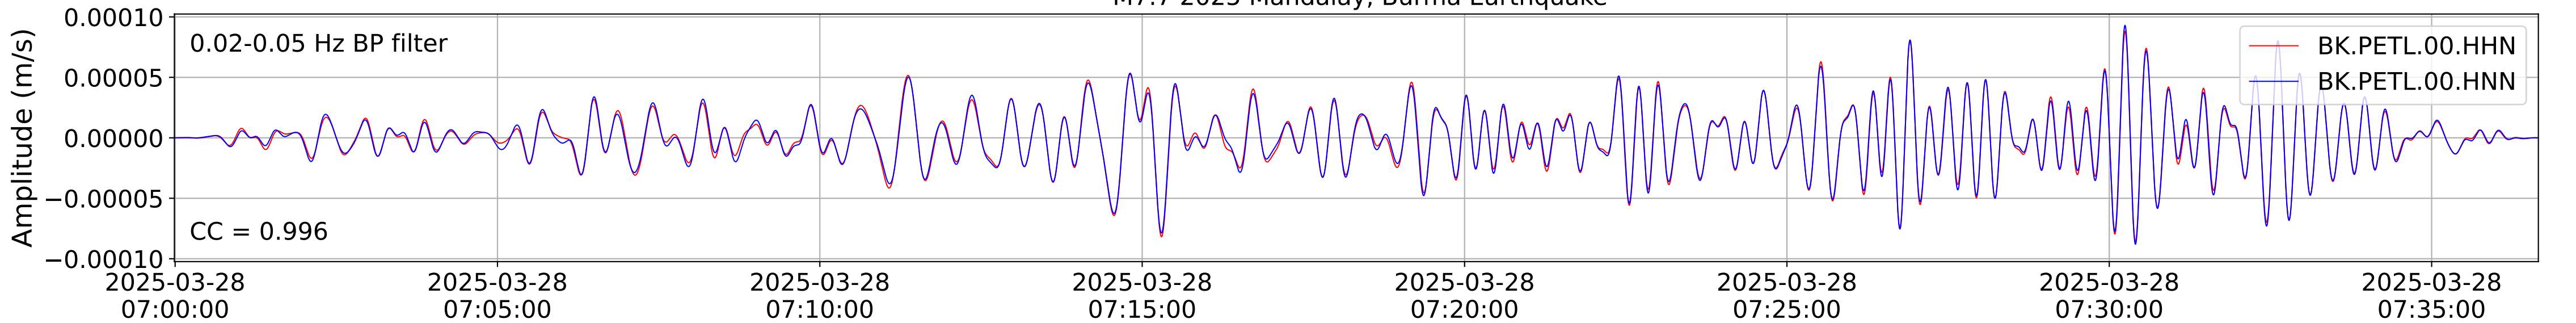

2025.087.062054_M7.7_us7000pn9s
Origin Time:2025-03-28T06:20:54.002000Z USGS event-id:us7000pn9s
M7.7 2025 Mandalay, Burma Earthquake