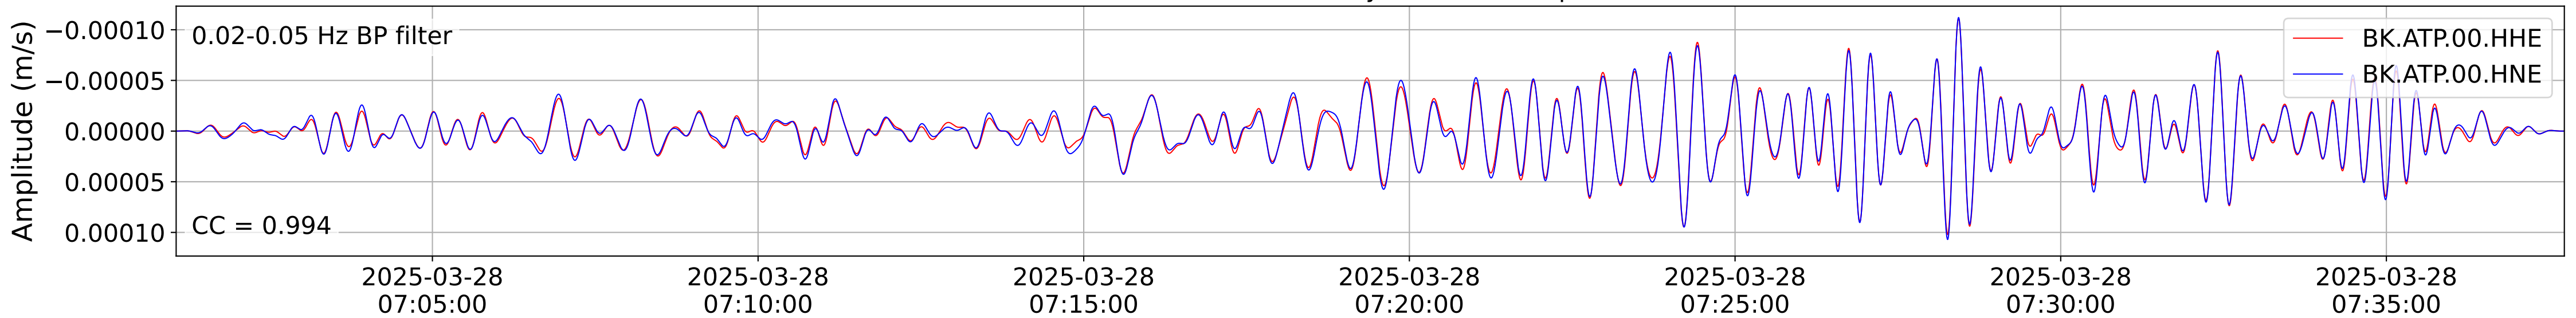

2025.087.062054_M7.7_us7000pn9s
Origin Time:2025-03-28T06:20:54.002000Z USGS event-id:us7000pn9s
M7.7 2025 Mandalay, Burma Earthquake