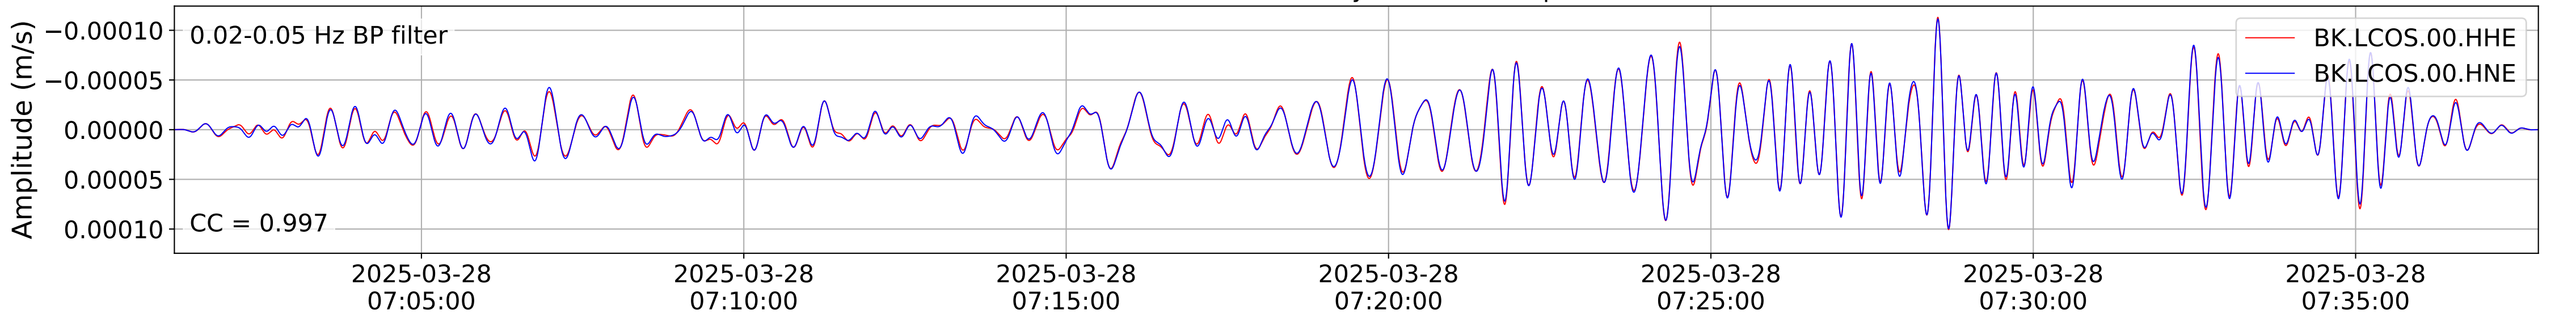

2025.087.062054_M7.7_us7000pn9s
Origin Time:2025-03-28T06:20:54.002000Z USGS event-id:us7000pn9s
M7.7 2025 Mandalay, Burma Earthquake