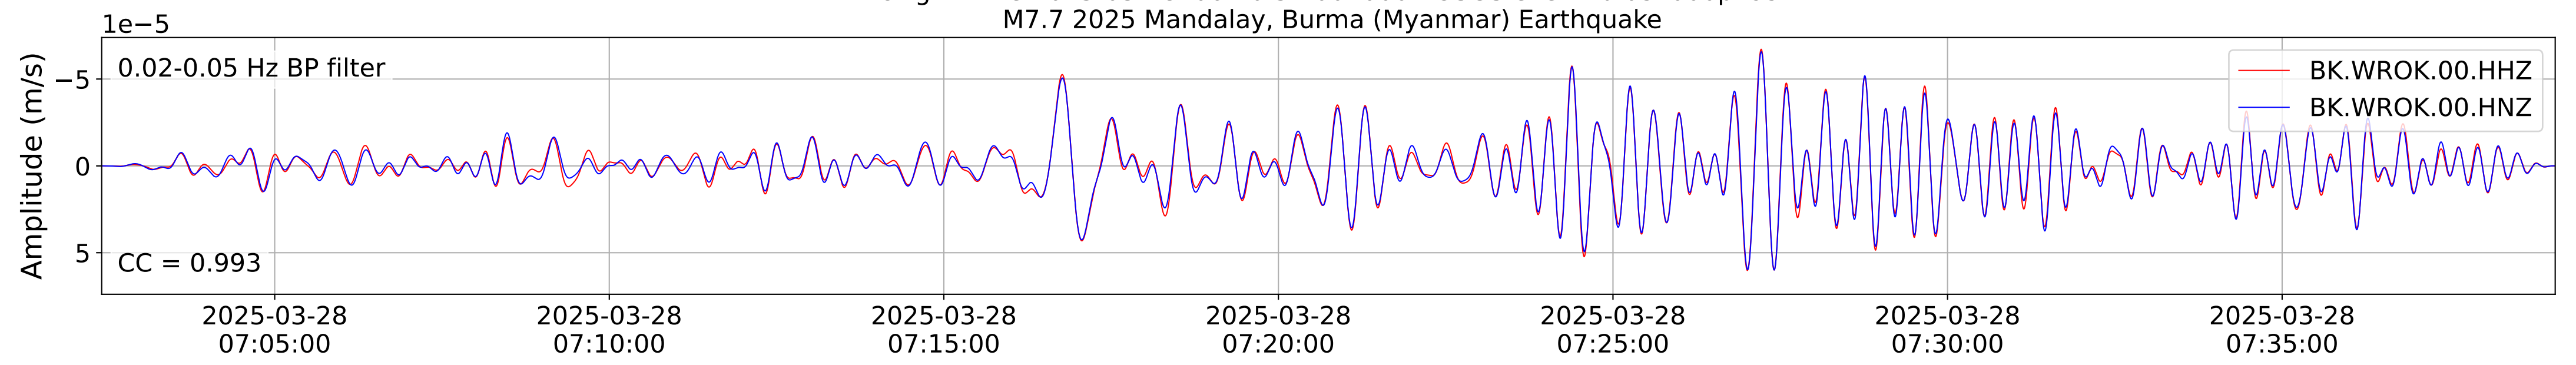

2025.087.062054_M7.7_us7000pn9s
Origin Time:2025-03-28T06:20:54.002000Z USGS event-id:us7000pn9s
M7.7 2025 Mandalay, Burma (Myanmar) Earthquake