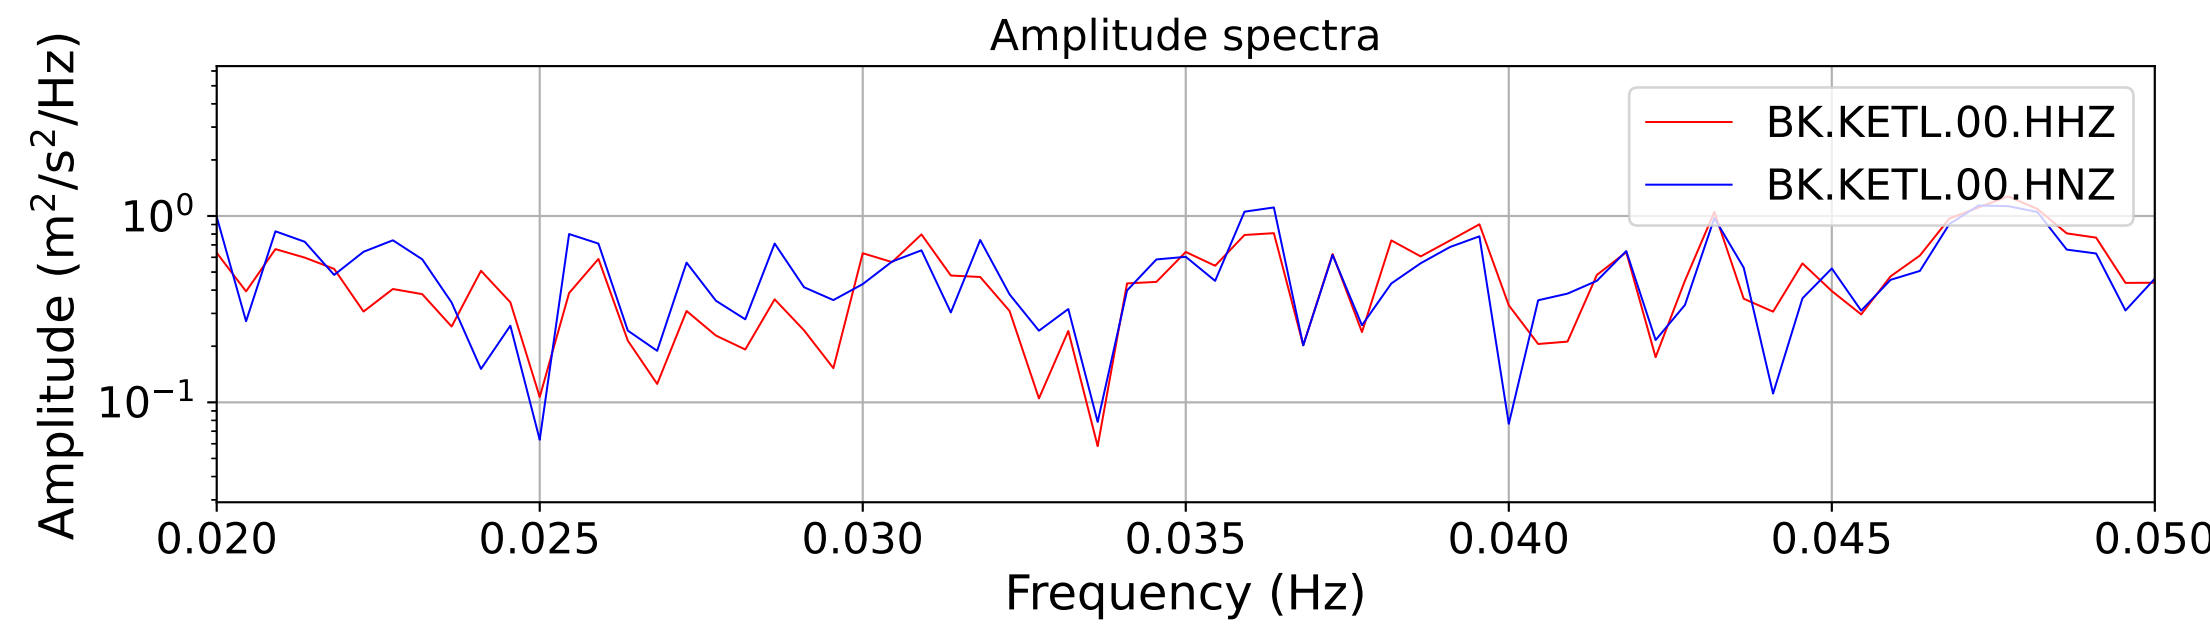

2025.087.062054_M7.7_us7000pn9s
Origin Time:2025-03-28T06:20:54.002000Z USGS event-id:us7000pn9s
M7.7 2025 Mandalay, Burma Earthquake