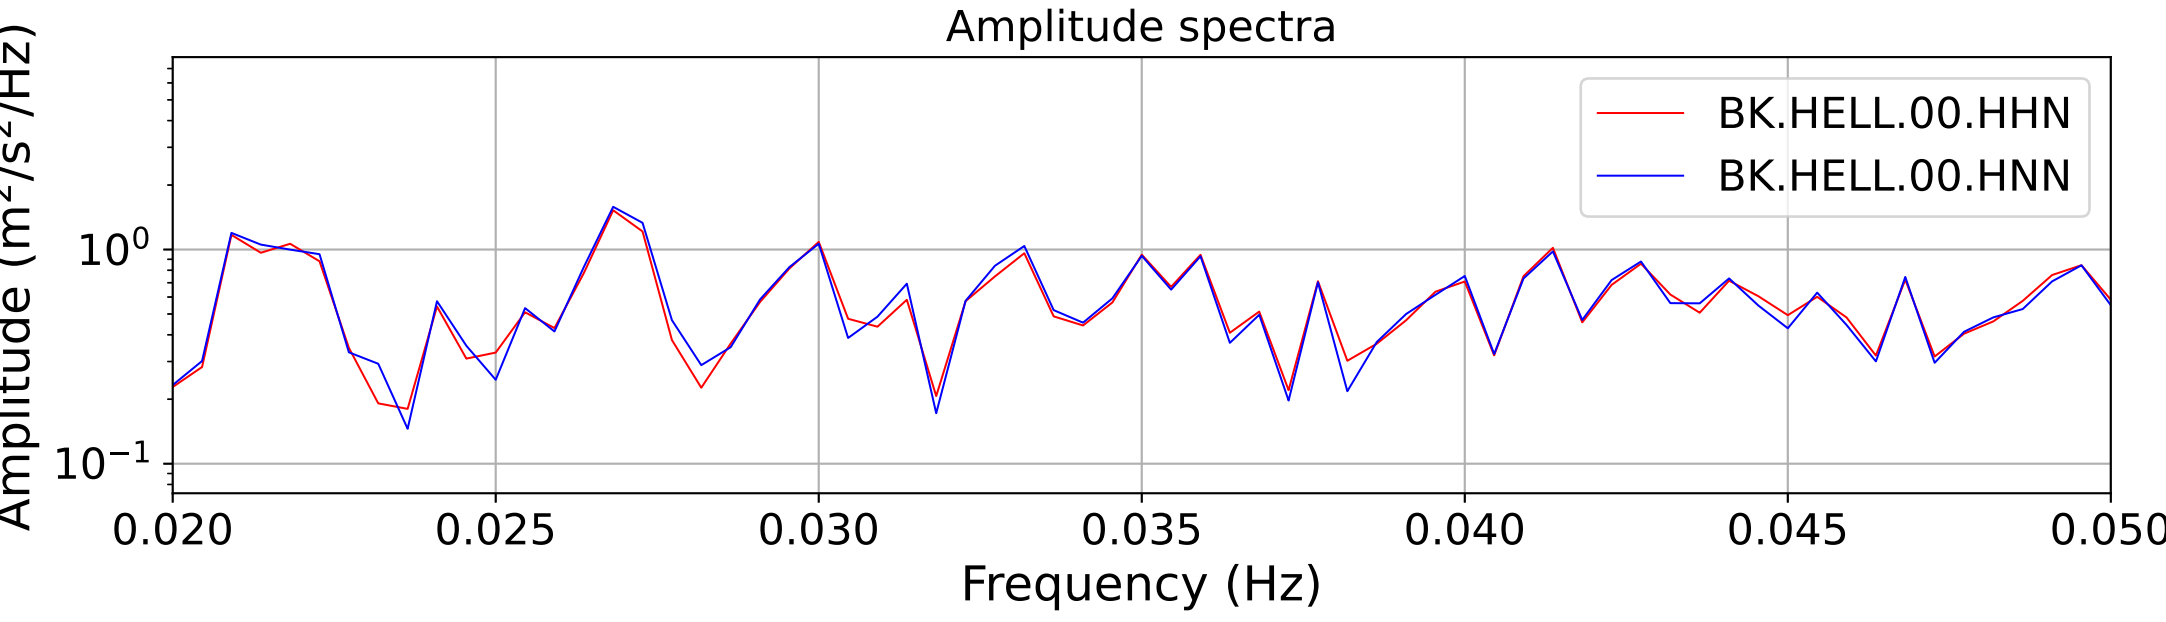

2025.087.062054_M7.7_us7000pn9s
Origin Time:2025-03-28T06:20:54.002000Z USGS event-id:us7000pn9s
M7.7 2025 Mandalay, Burma Earthquake