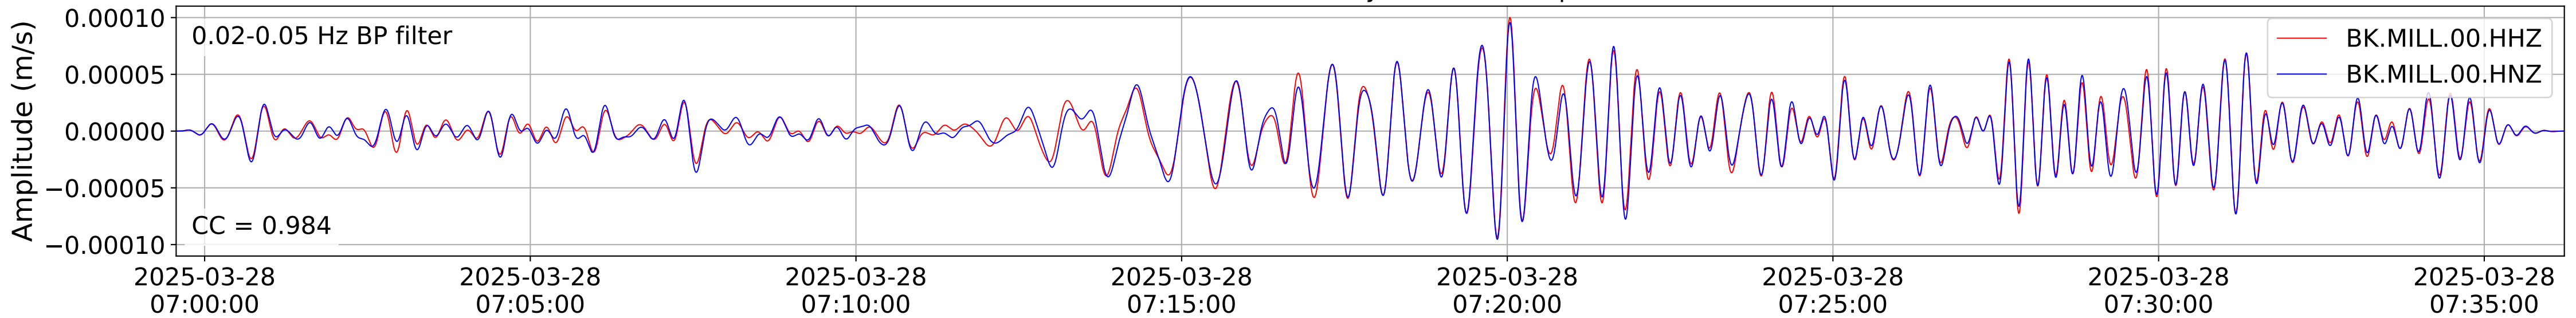

2025.087.062054_M7.7_us7000pn9s
Origin Time:2025-03-28T06:20:54.002000Z USGS event-id:us7000pn9s
M7.7 2025 Mandalay, Burma Earthquake