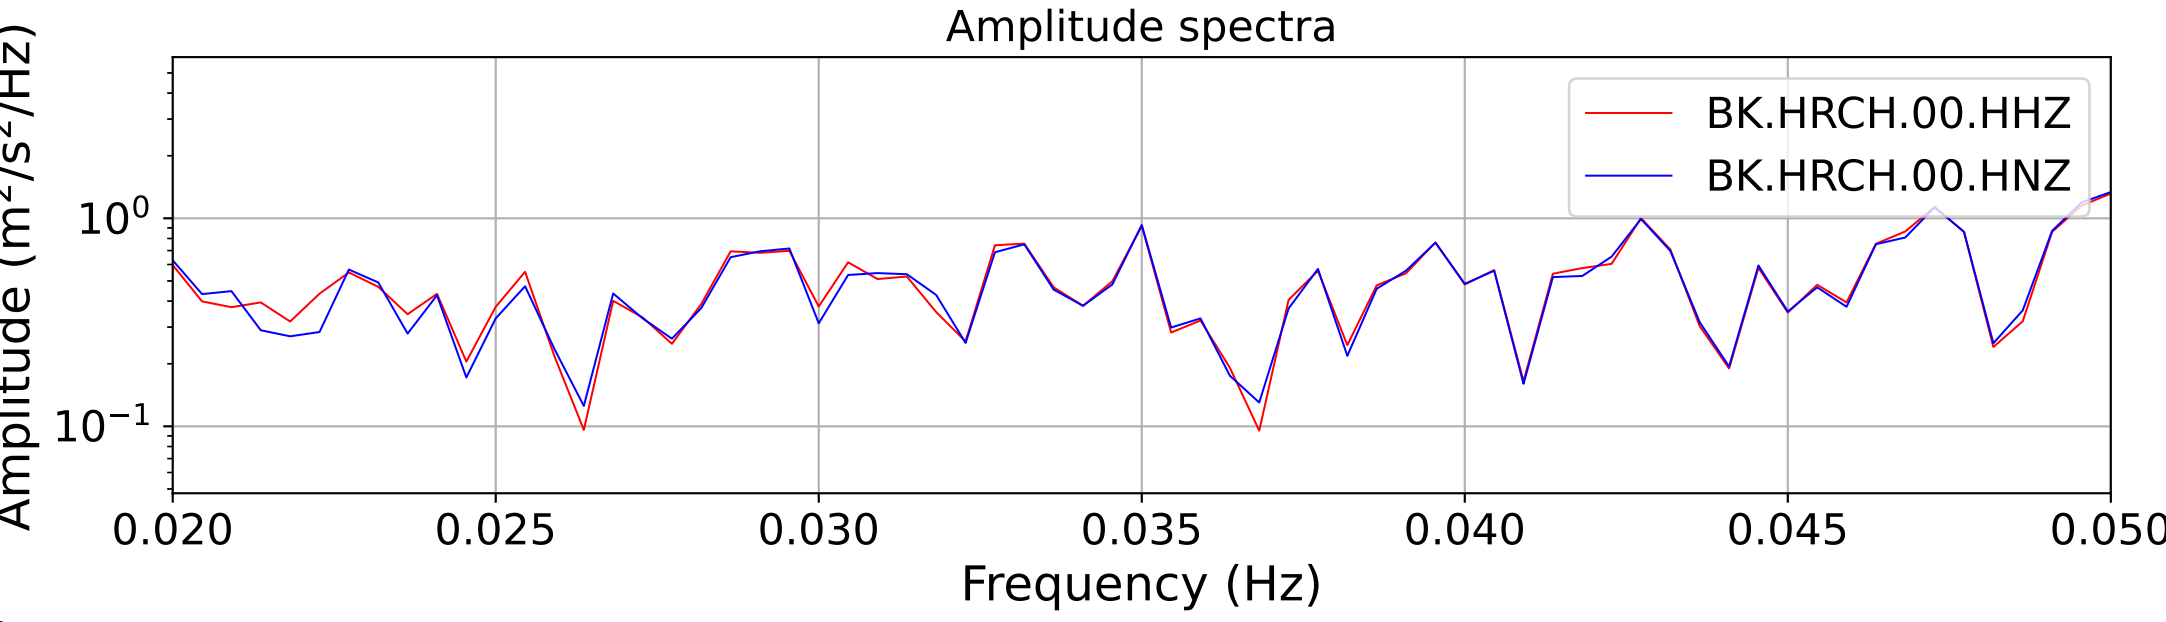

2025.087.062054_M7.7_us7000pn9s
Origin Time:2025-03-28T06:20:54.002000Z USGS event-id:us7000pn9s
M7.7 2025 Mandalay, Burma Earthquake