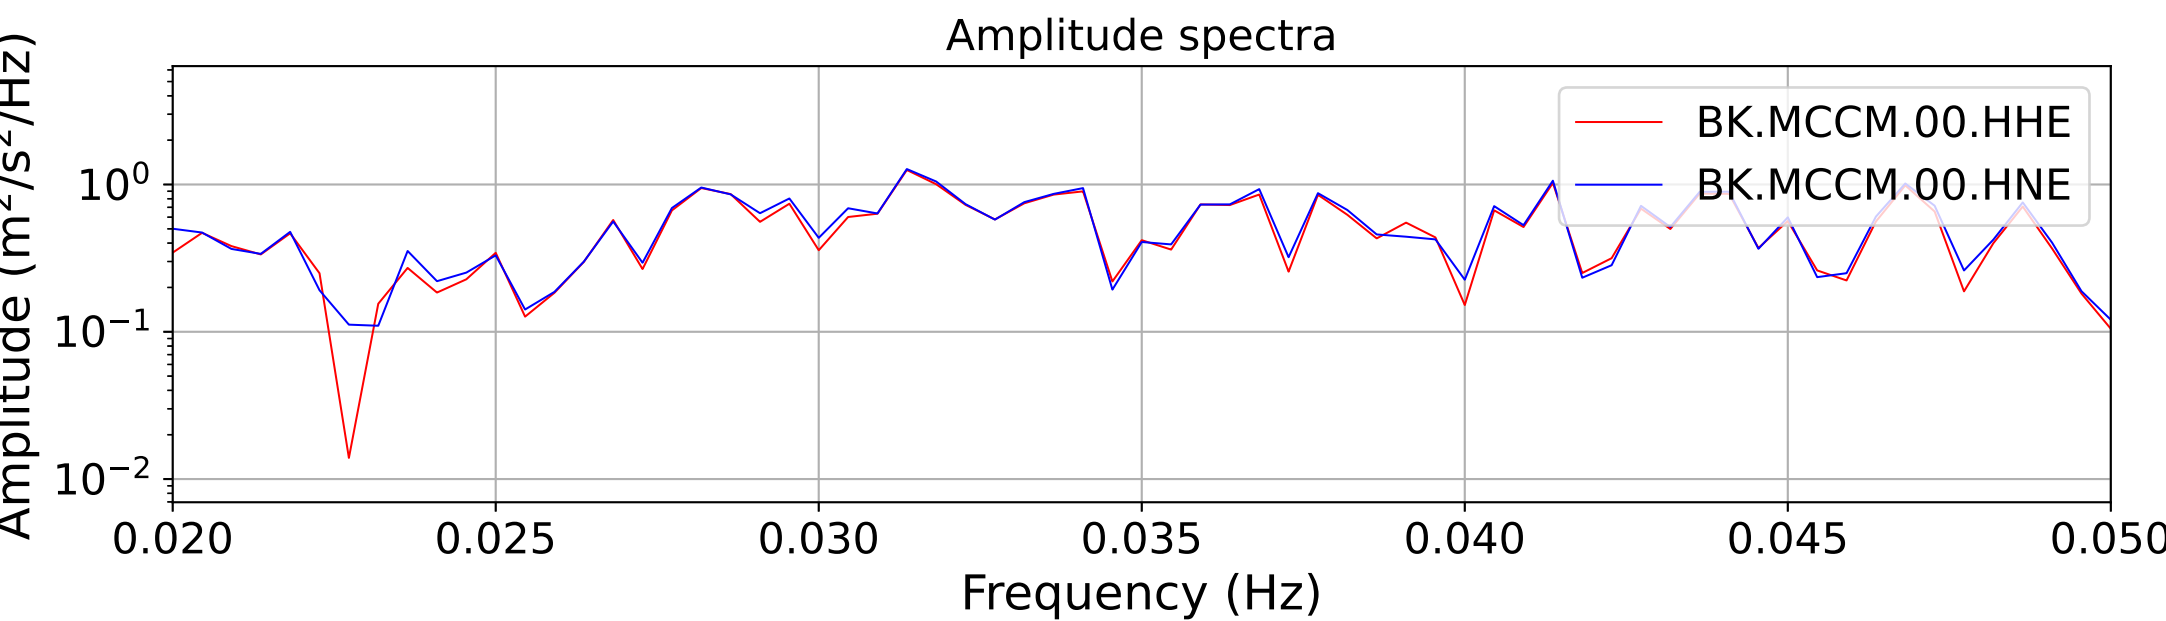

2025.087.062054_M7.7_us7000pn9s
Origin Time:2025-03-28T06:20:54.002000Z USGS event-id:us7000pn9s
M7.7 2025 Mandalay, Burma Earthquake