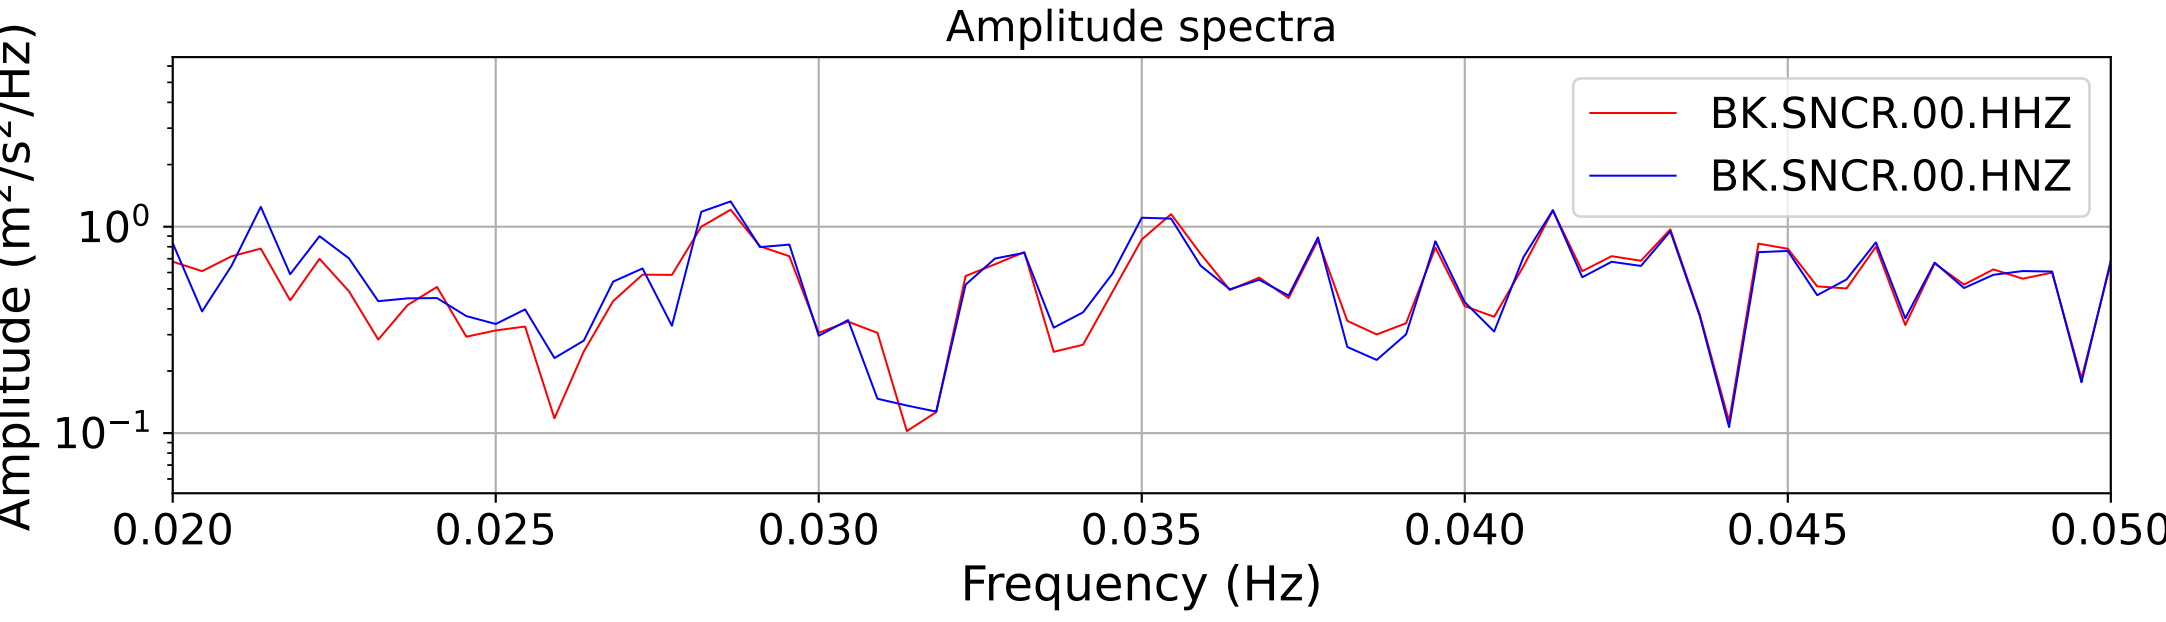

2025.087.062054_M7.7_us7000pn9s
Origin Time:2025-03-28T06:20:54.002000Z USGS event-id:us7000pn9s
M7.7 2025 Mandalay, Burma (Myanmar) Earthquake