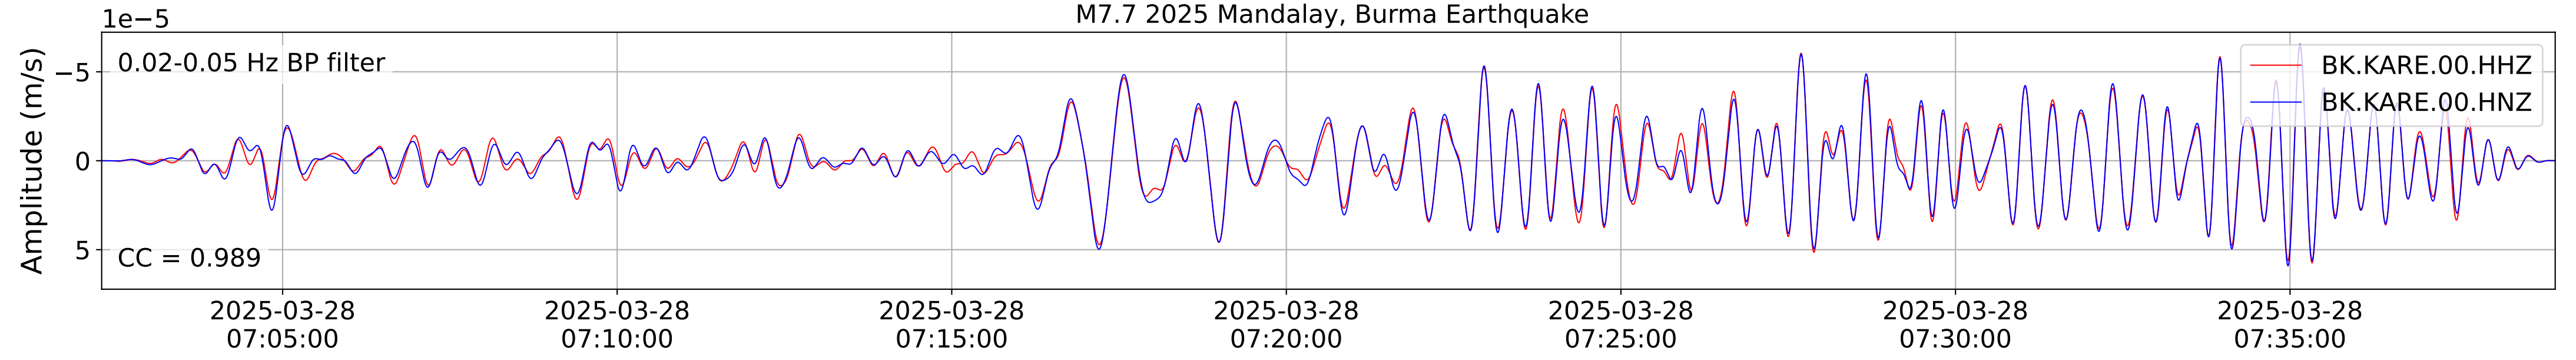

2025.087.062054_M7.7_us7000pn9s
Origin Time:2025-03-28T06:20:54.002000Z USGS event-id:us7000pn9s
M7.7 2025 Mandalay, Burma Earthquake