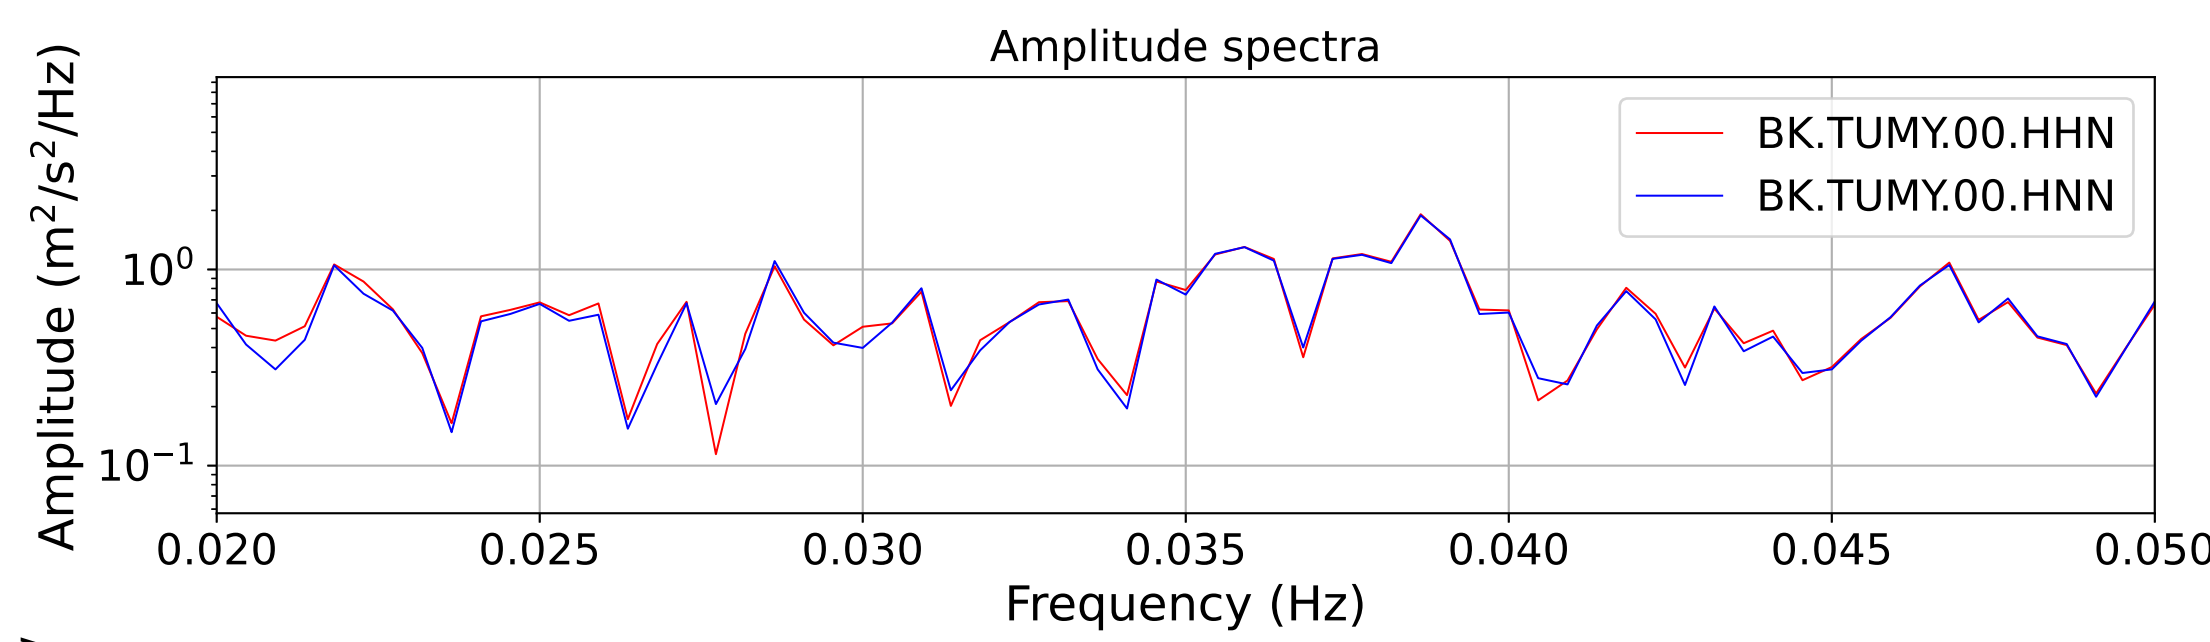

2025.087.062054_M7.7_us7000pn9s
Origin Time:2025-03-28T06:20:54.002000Z USGS event-id:us7000pn9s
M7.7 2025 Mandalay, Burma (Myanmar) Earthquake