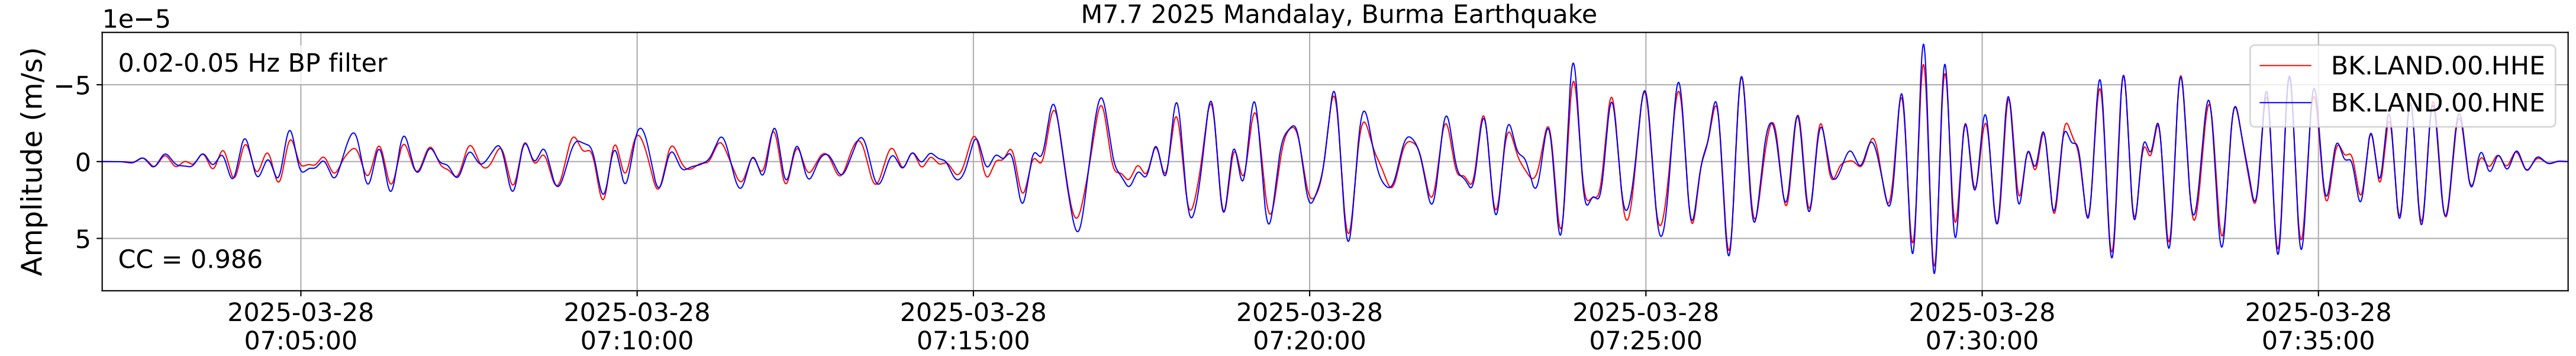

2025.087.062054_M7.7_us7000pn9s
Origin Time:2025-03-28T06:20:54.002000Z USGS event-id:us7000pn9s
M7.7 2025 Mandalay, Burma Earthquake