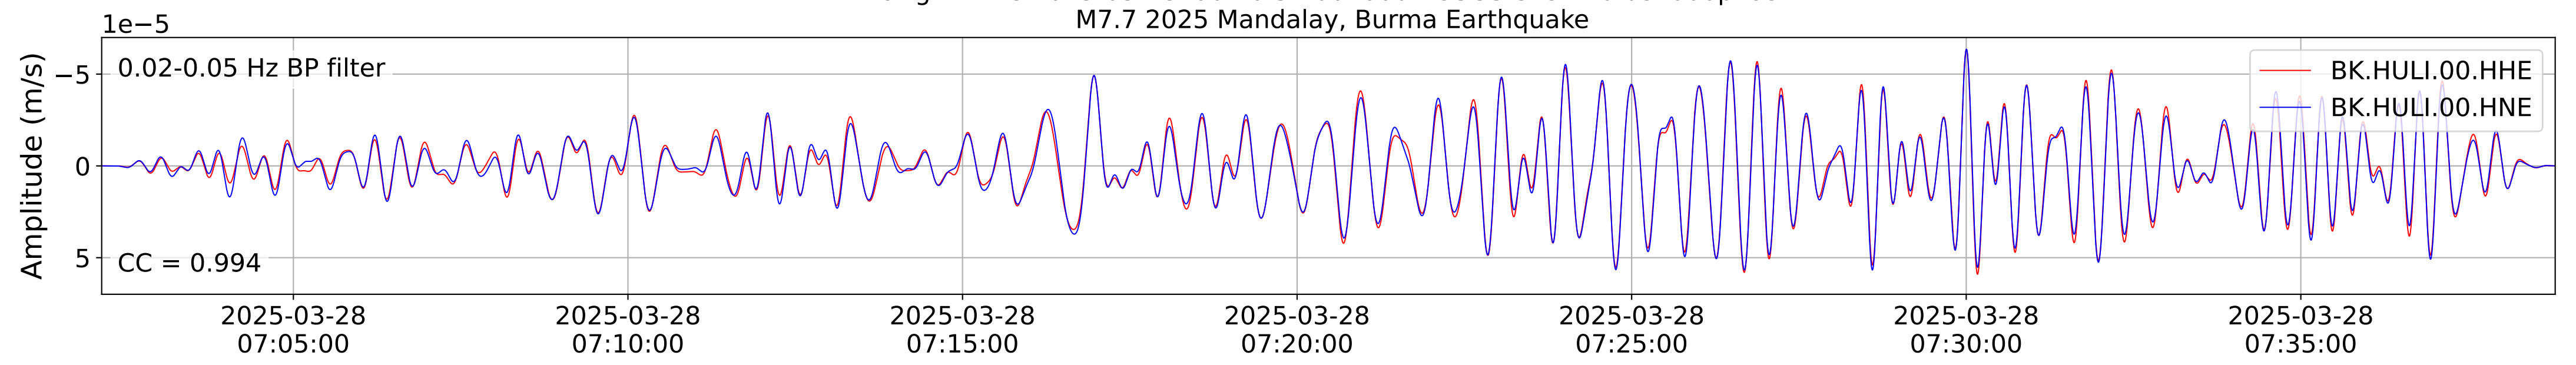

2025.087.062054_M7.7_us7000pn9s
Origin Time:2025-03-28T06:20:54.002000Z USGS event-id:us7000pn9s
M7.7 2025 Mandalay, Burma Earthquake