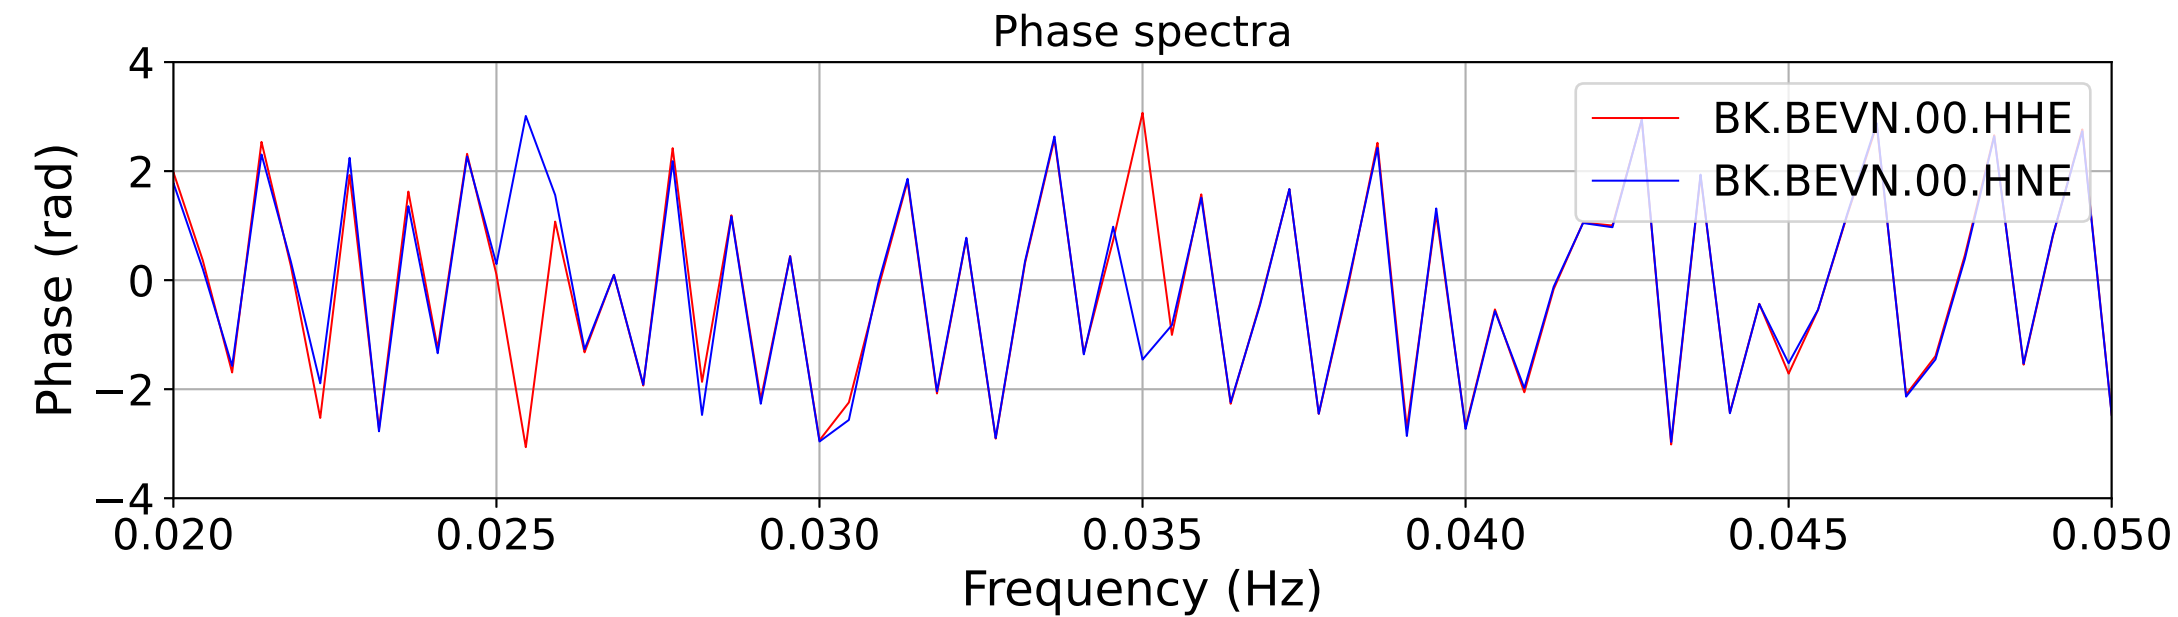

2025.087.062054_M7.7_us7000pn9s
Origin Time:2025-03-28T06:20:54.002000Z USGS event-id:us7000pn9s
M7.7 2025 Mandalay, Burma Earthquake