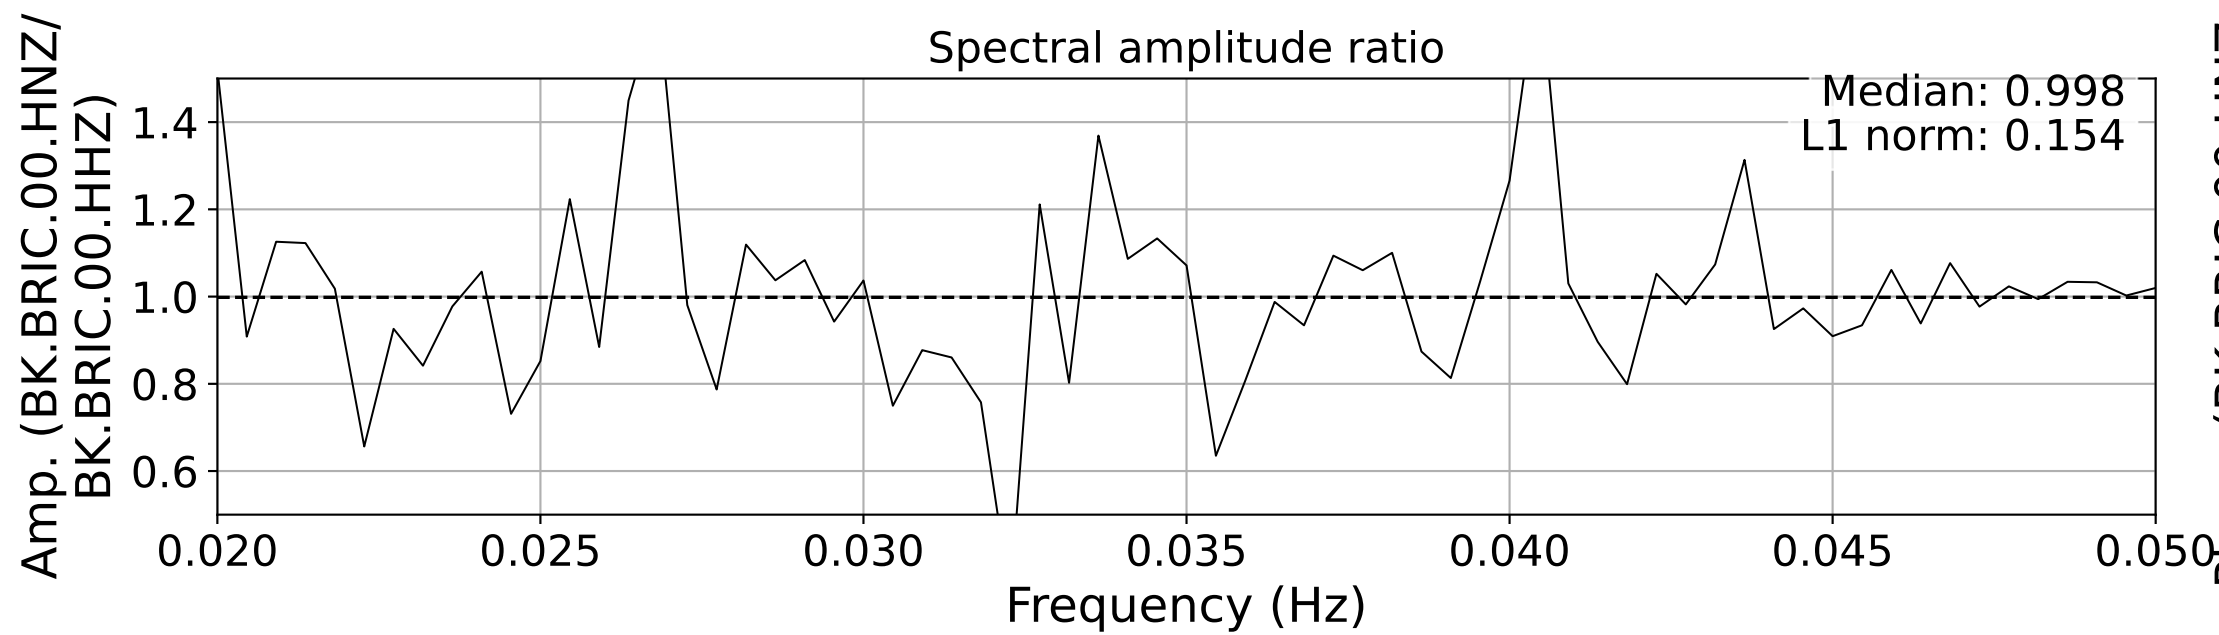

2025.087.062054_M7.7_us7000pn9s
Origin Time:2025-03-28T06:20:54.002000Z USGS event-id:us7000pn9s
M7.7 2025 Mandalay, Burma Earthquake