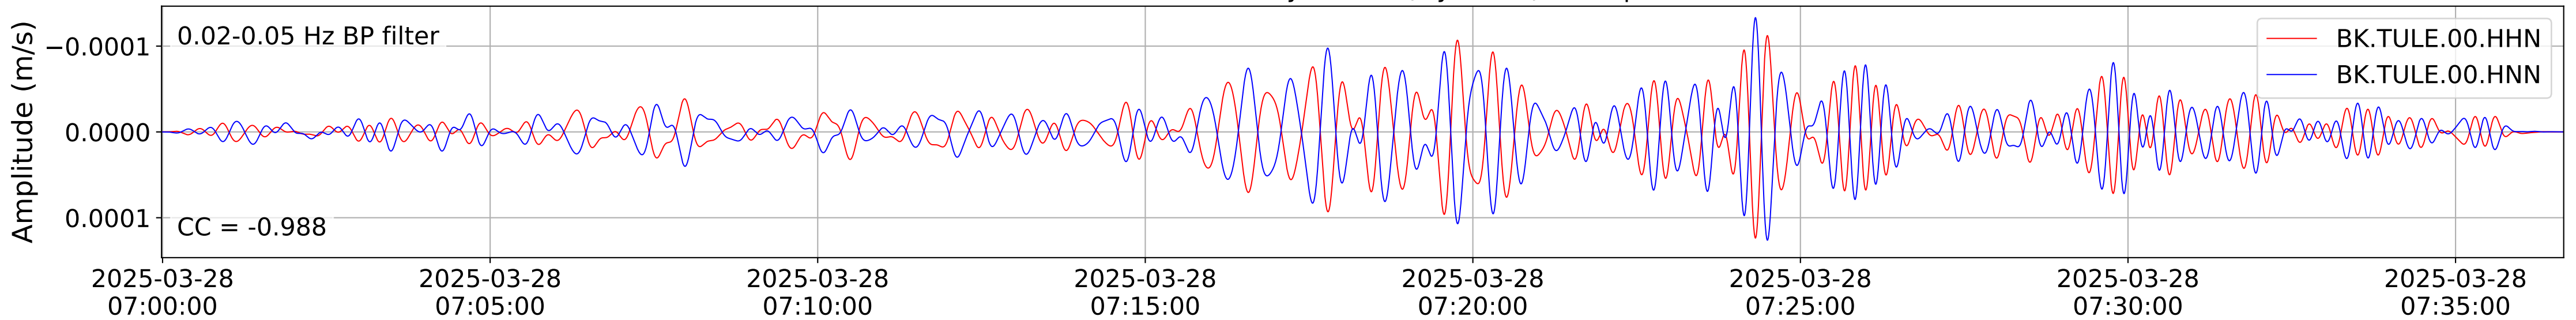

2025.087.062054_M7.7_us7000pn9s
Origin Time:2025-03-28T06:20:54.002000Z USGS event-id:us7000pn9s
M7.7 2025 Mandalay, Burma (Myanmar) Earthquake