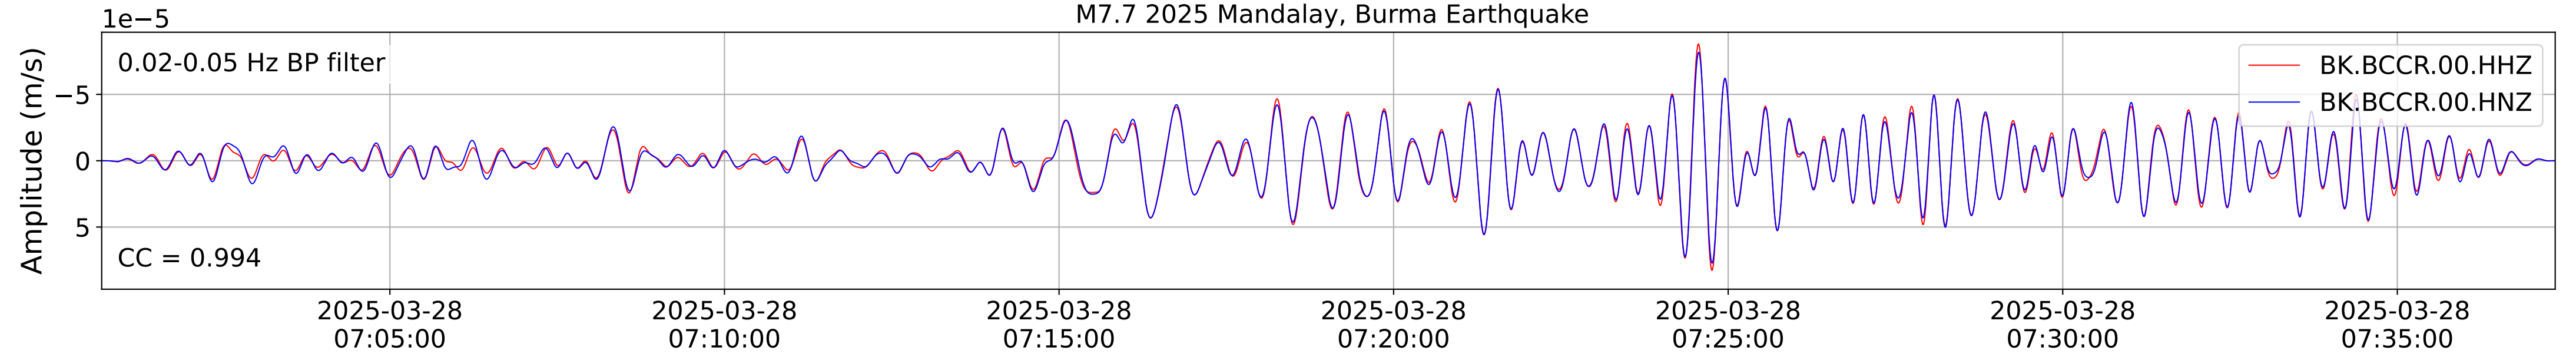

2025.087.062054_M7.7_us7000pn9s
Origin Time:2025-03-28T06:20:54.002000Z USGS event-id:us7000pn9s
M7.7 2025 Mandalay, Burma Earthquake