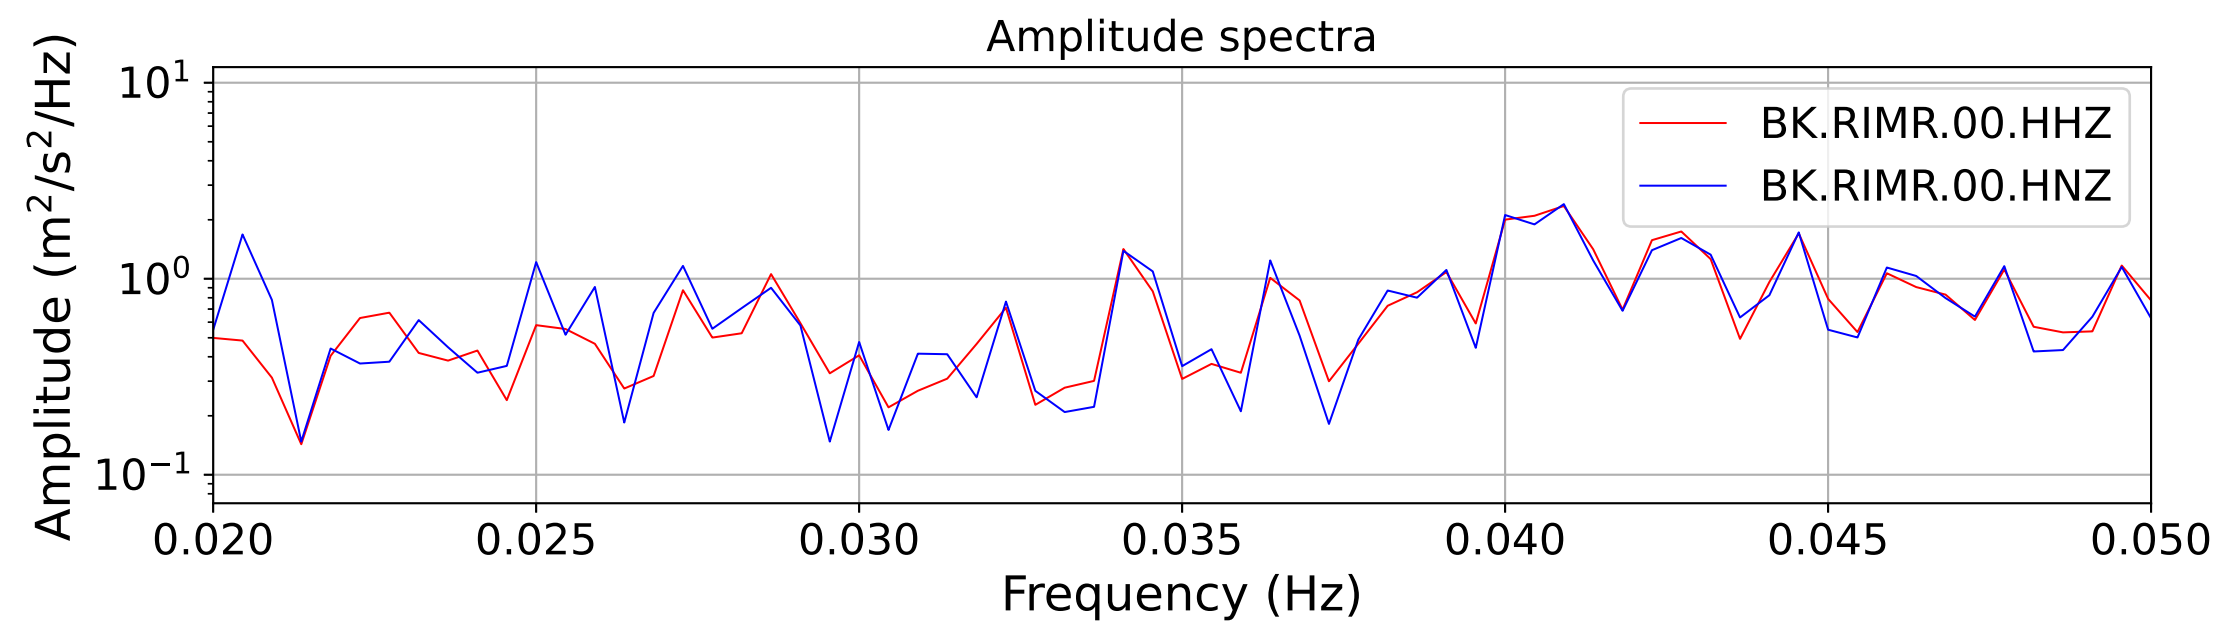

2025.087.062054_M7.7_us7000pn9s
Origin Time:2025-03-28T06:20:54.002000Z USGS event-id:us7000pn9s
M7.7 2025 Mandalay, Burma (Myanmar) Earthquake