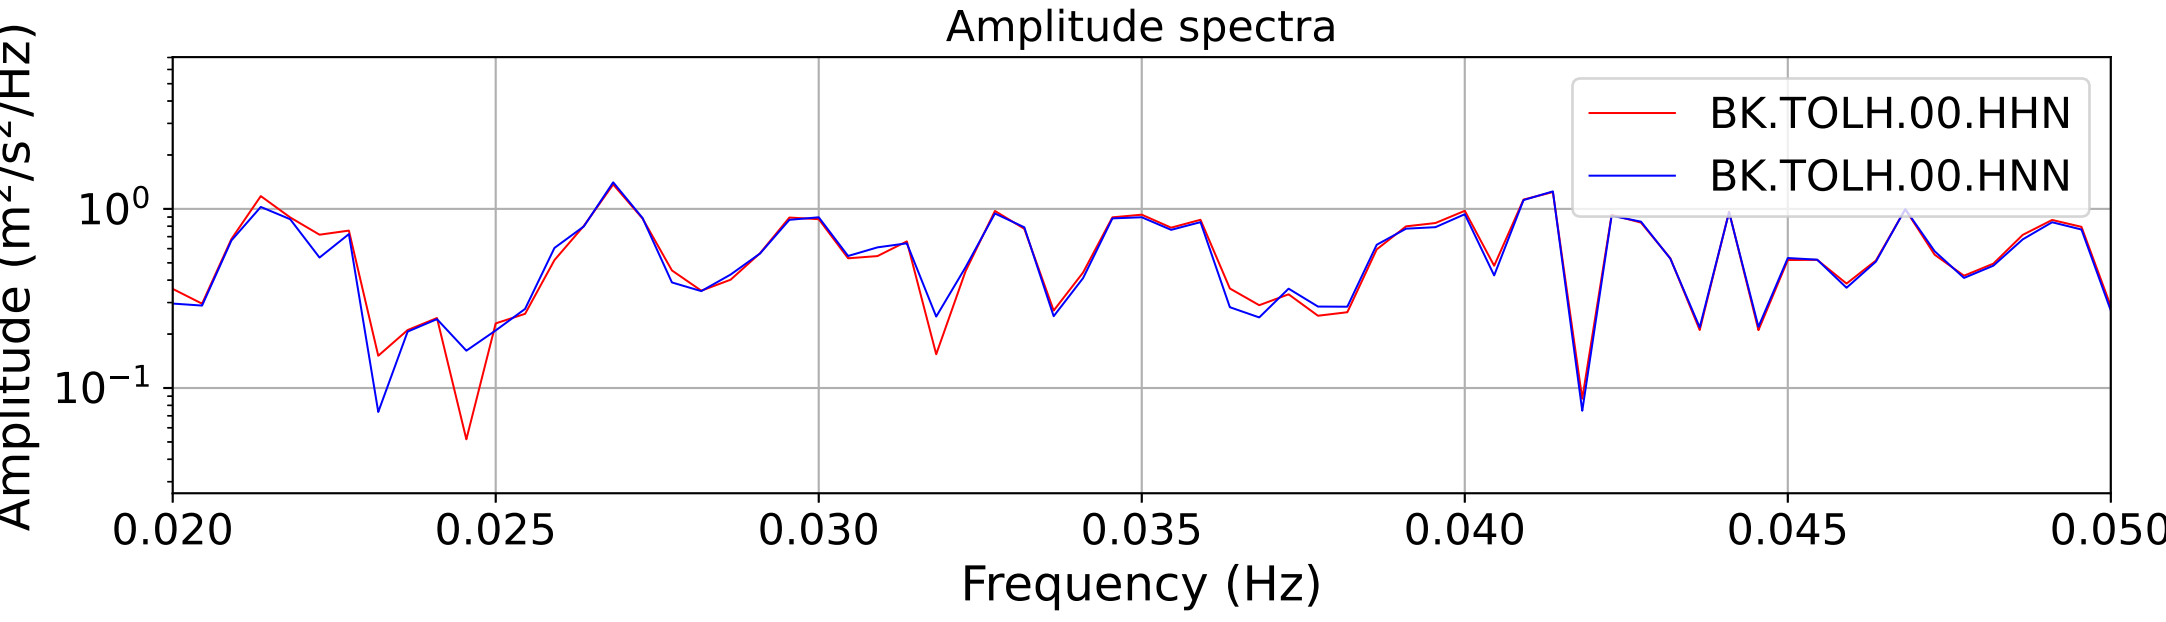

2025.087.062054_M7.7_us7000pn9s
Origin Time:2025-03-28T06:20:54.002000Z USGS event-id:us7000pn9s
M7.7 2025 Mandalay, Burma (Myanmar) Earthquake