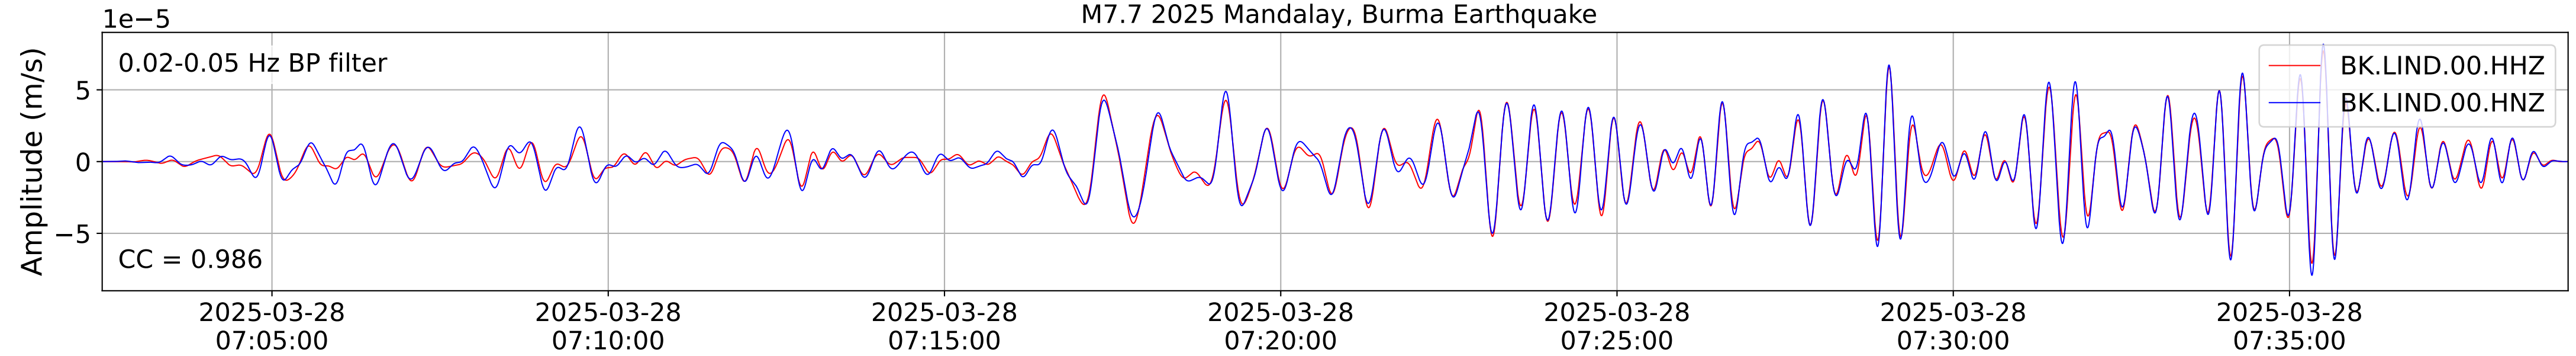

2025.087.062054_M7.7_us7000pn9s
Origin Time:2025-03-28T06:20:54.002000Z USGS event-id:us7000pn9s
M7.7 2025 Mandalay, Burma Earthquake