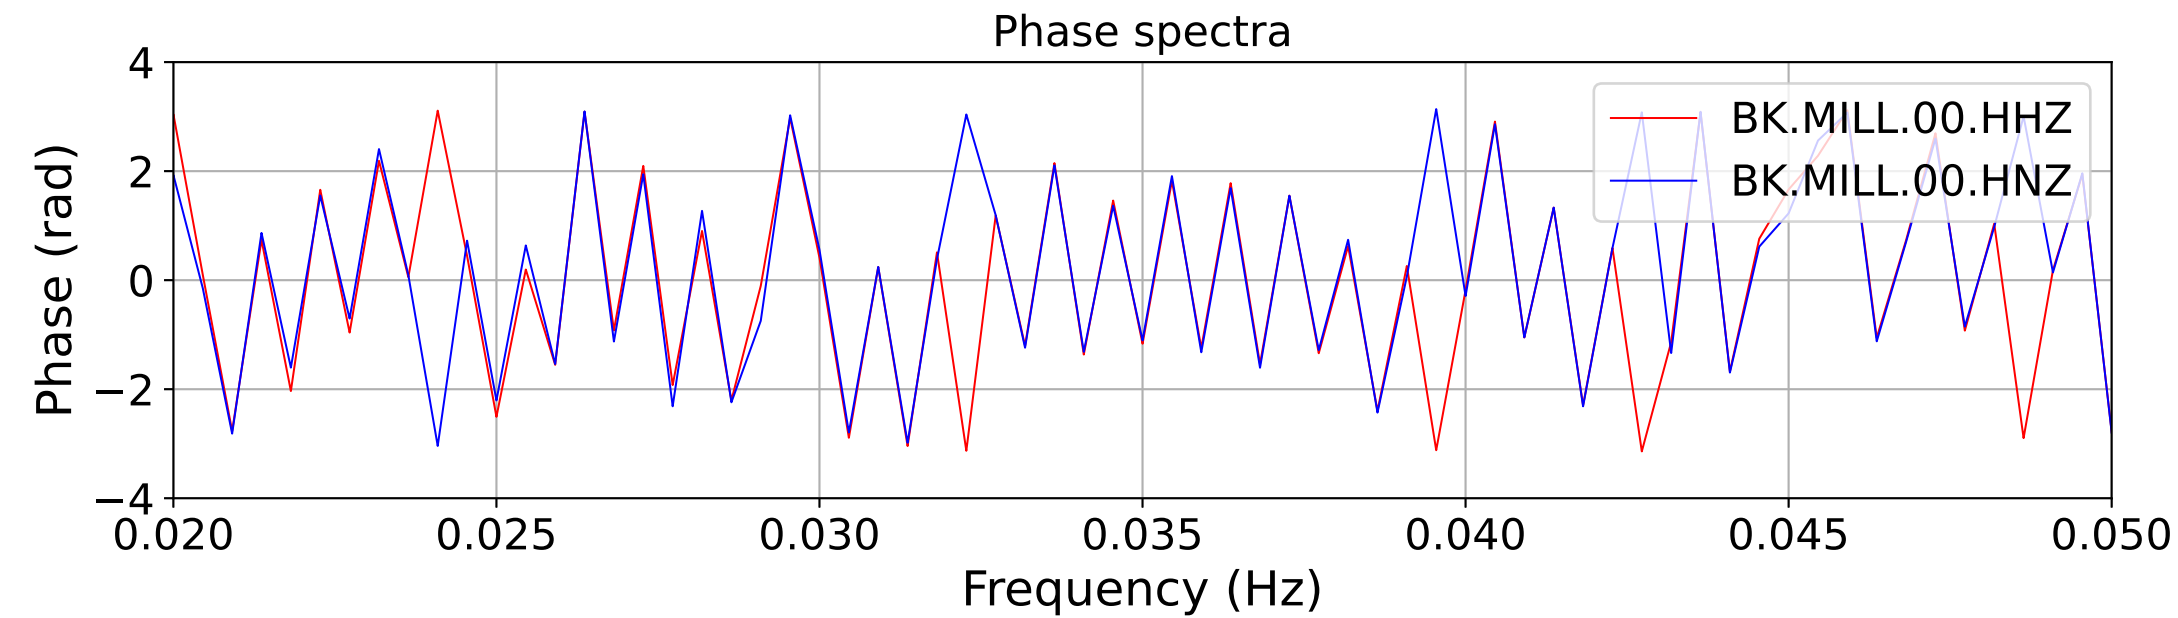

2025.087.062054_M7.7_us7000pn9s
Origin Time:2025-03-28T06:20:54.002000Z USGS event-id:us7000pn9s
M7.7 2025 Mandalay, Burma Earthquake