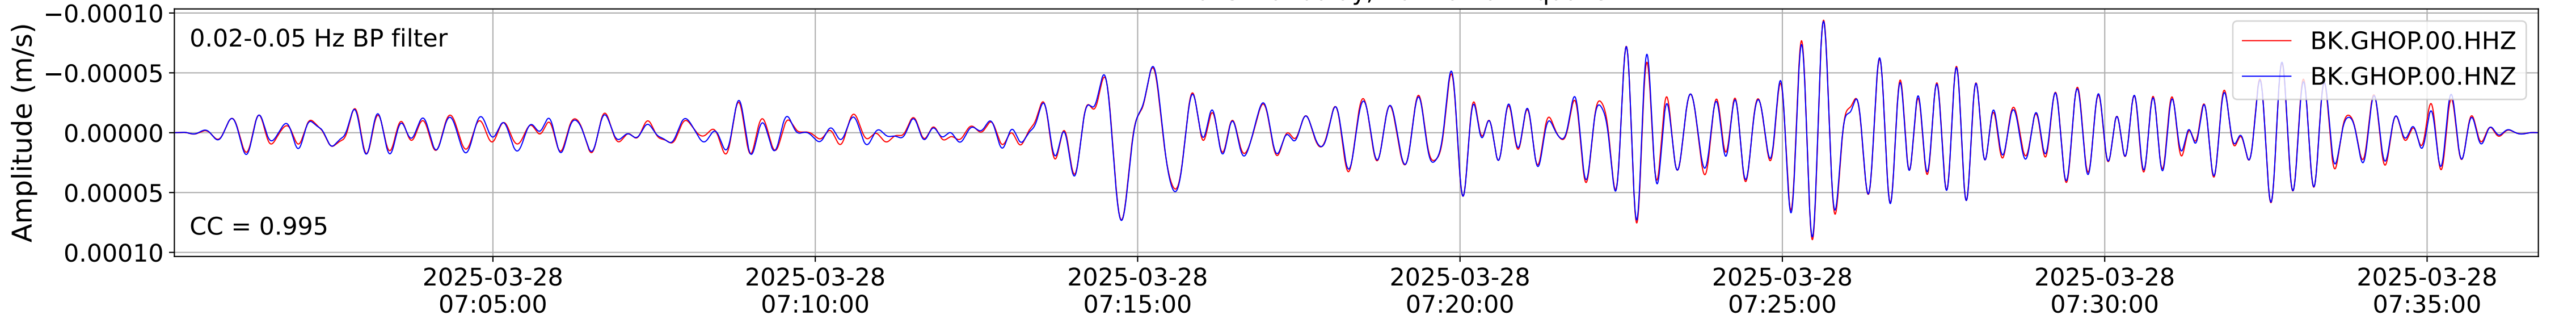

2025.087.062054_M7.7_us7000pn9s
Origin Time:2025-03-28T06:20:54.002000Z USGS event-id:us7000pn9s
M7.7 2025 Mandalay, Burma Earthquake