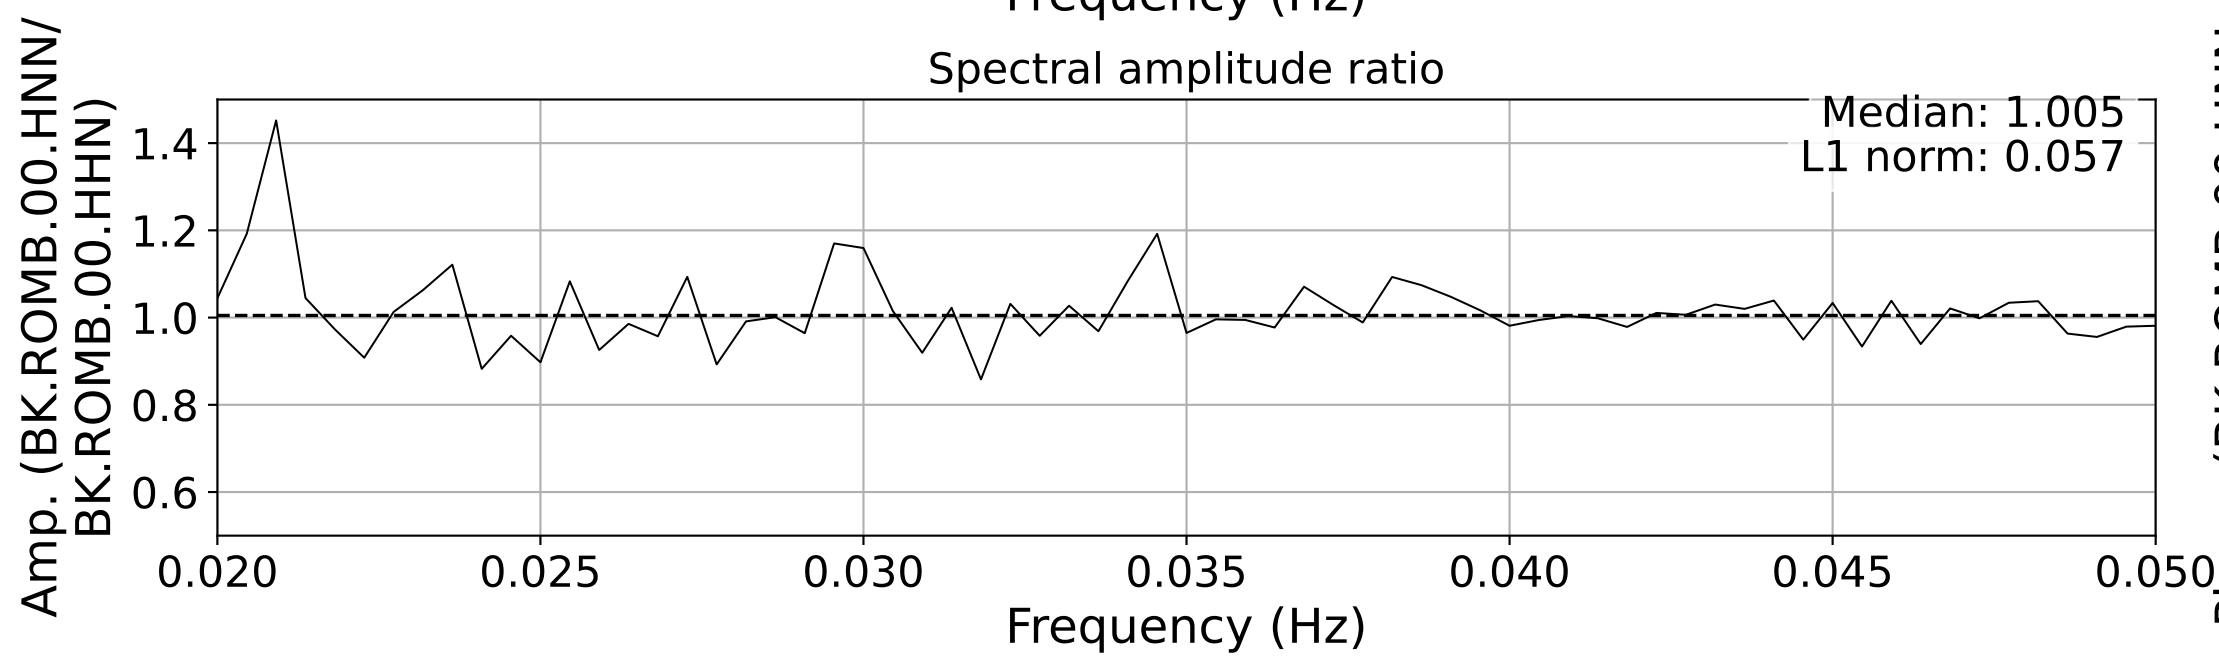

2025.087.062054_M7.7_us7000pn9s
Origin Time:2025-03-28T06:20:54.002000Z USGS event-id:us7000pn9s
M7.7 2025 Mandalay, Burma (Myanmar) Earthquake