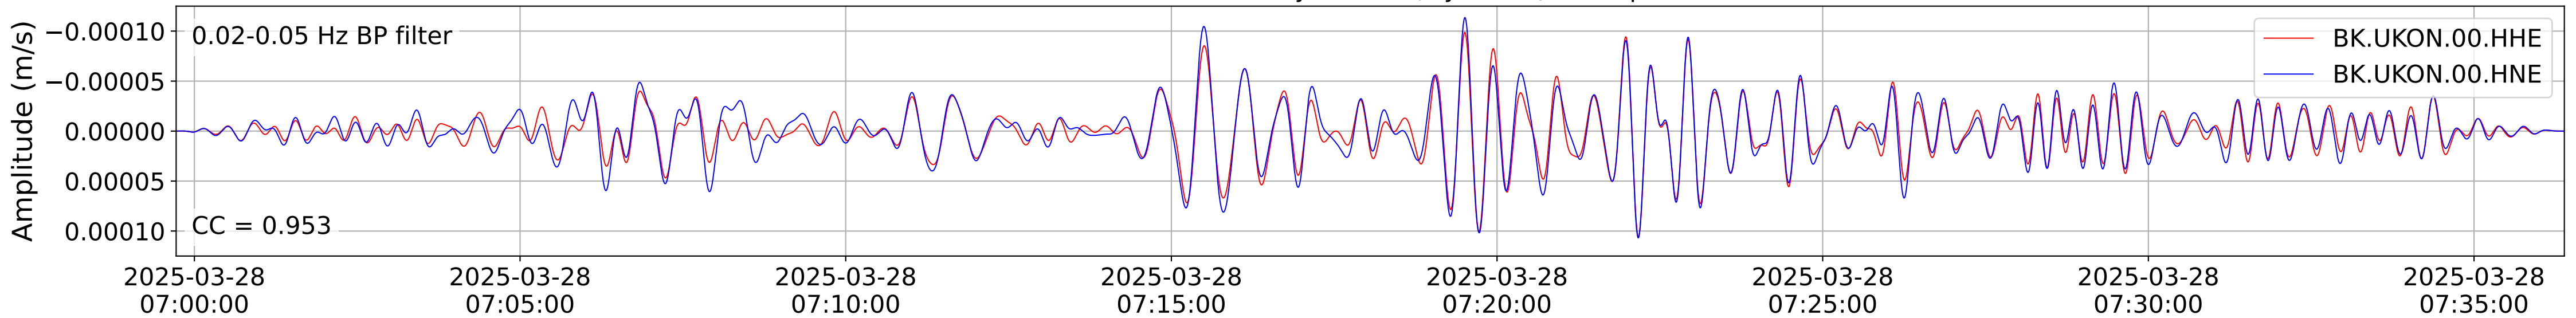

2025.087.062054_M7.7_us7000pn9s
Origin Time:2025-03-28T06:20:54.002000Z USGS event-id:us7000pn9s
M7.7 2025 Mandalay, Burma (Myanmar) Earthquake