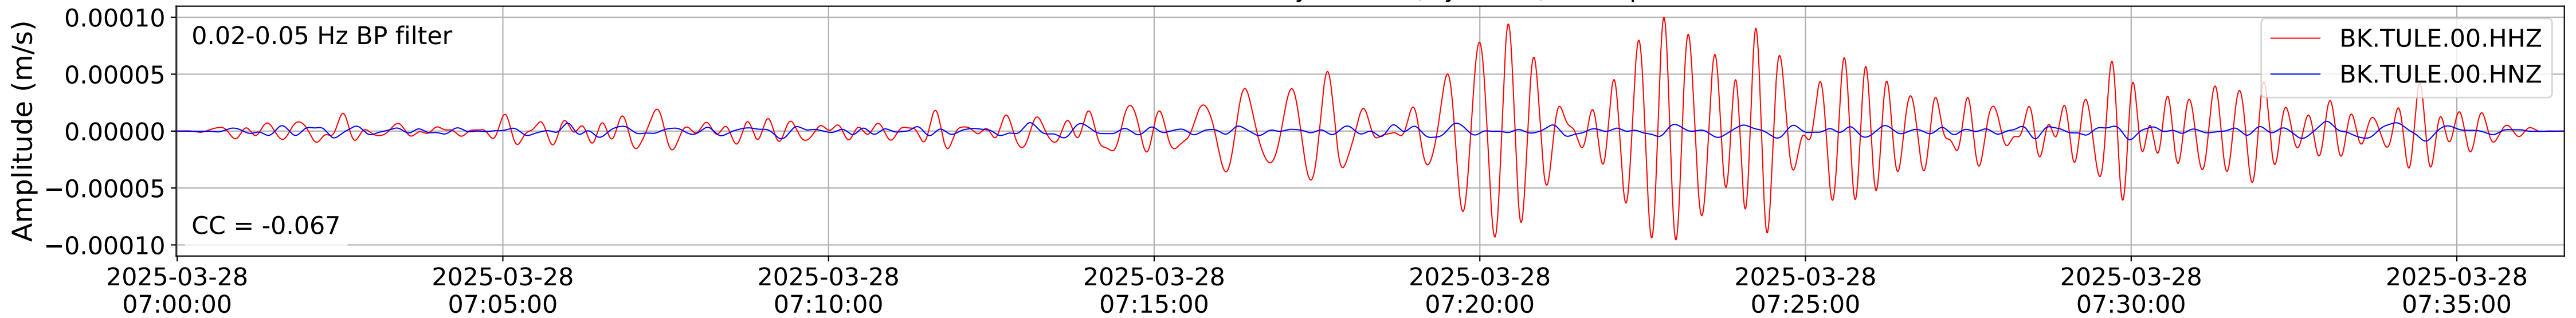

2025.087.062054_M7.7_us7000pn9s
Origin Time:2025-03-28T06:20:54.002000Z USGS event-id:us7000pn9s
M7.7 2025 Mandalay, Burma (Myanmar) Earthquake