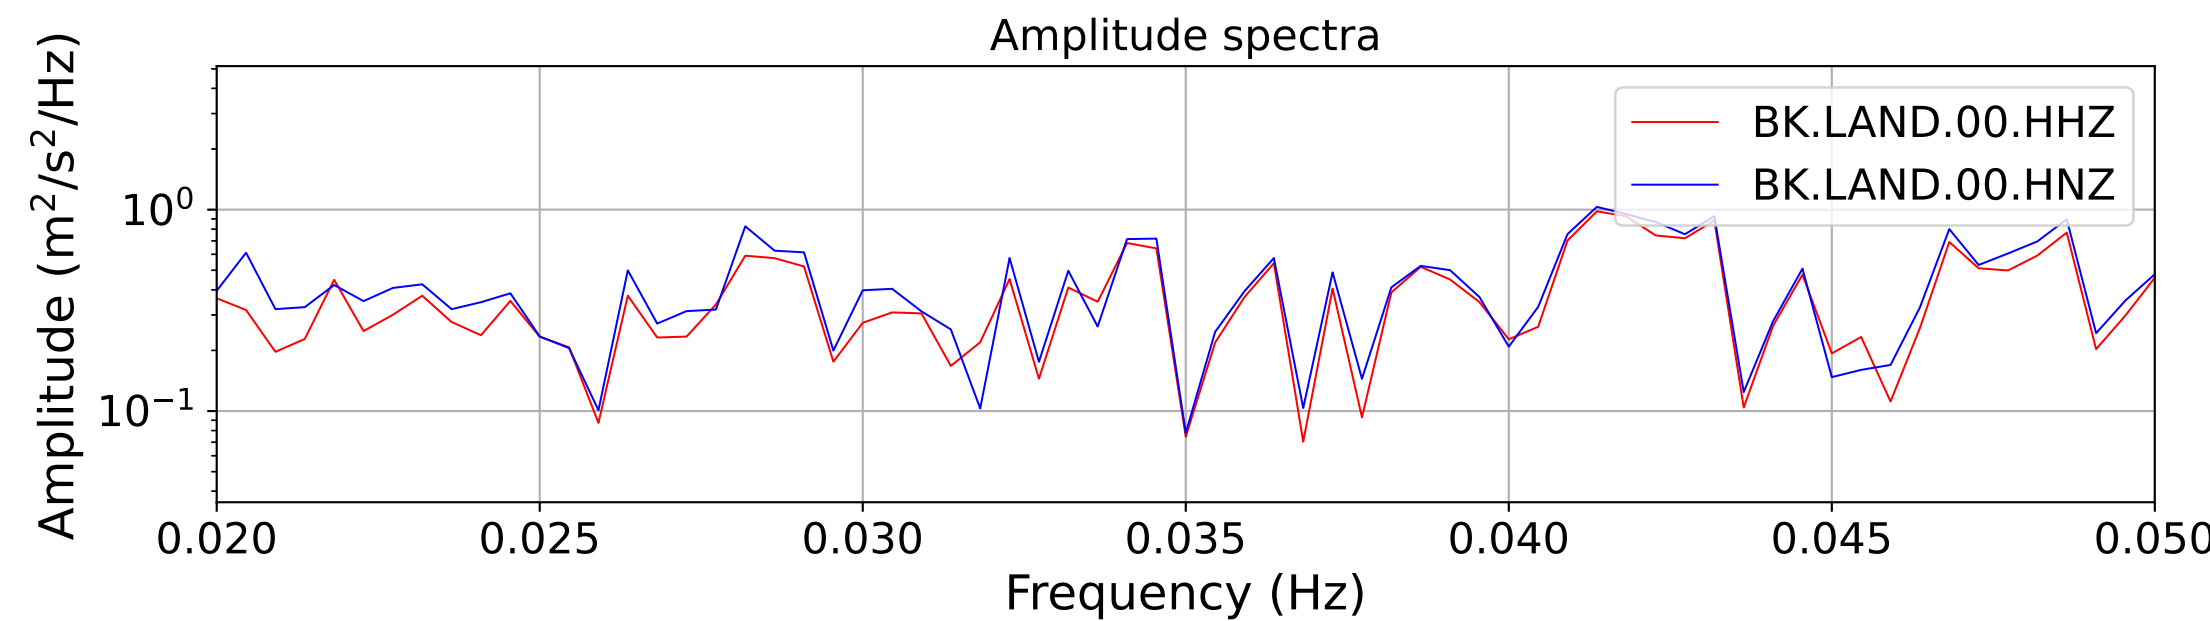

2025.087.062054_M7.7_us7000pn9s
Origin Time:2025-03-28T06:20:54.002000Z USGS event-id:us7000pn9s
M7.7 2025 Mandalay, Burma Earthquake