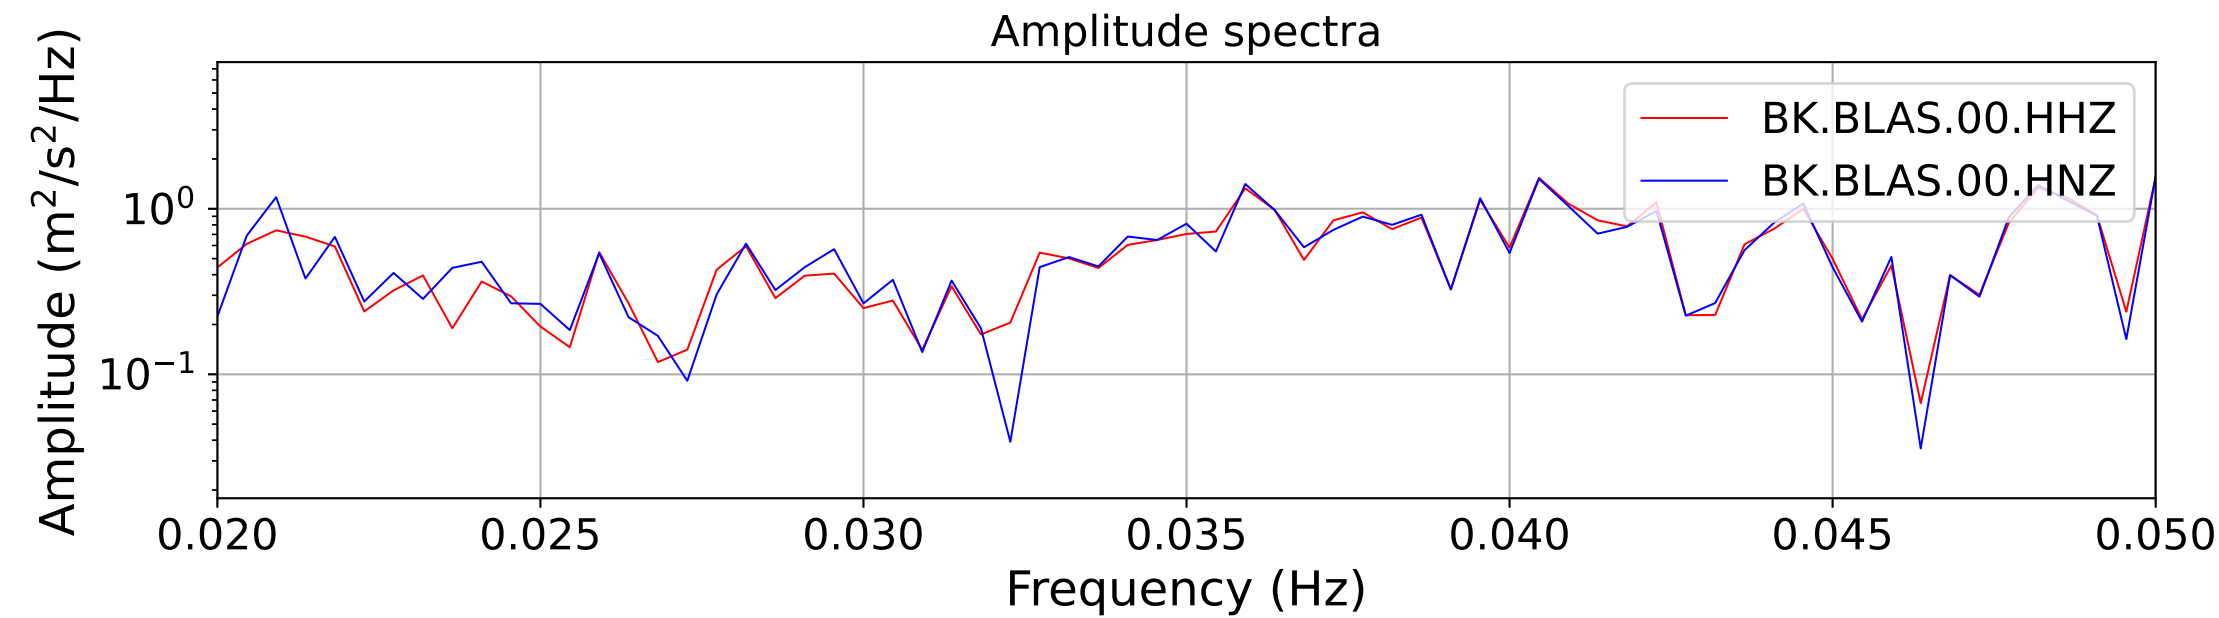

2025.087.062054_M7.7_us7000pn9s
Origin Time:2025-03-28T06:20:54.002000Z USGS event-id:us7000pn9s
M7.7 2025 Mandalay, Burma Earthquake