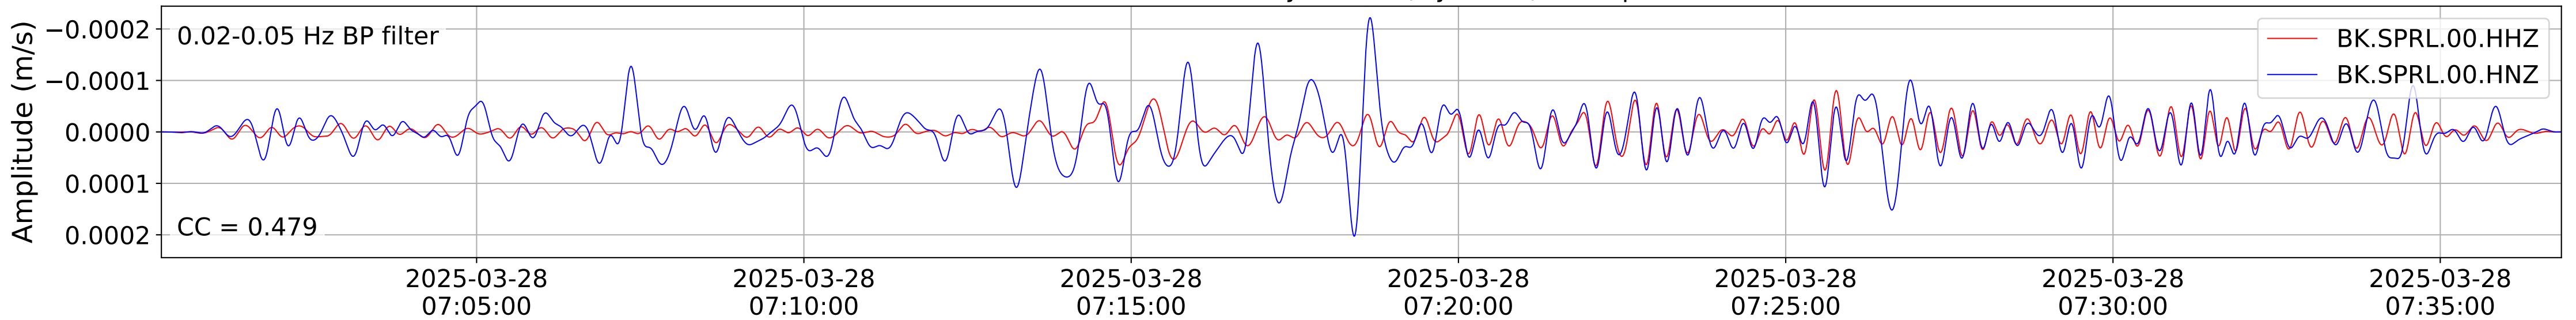

2025.087.062054_M7.7_us7000pn9s
Origin Time:2025-03-28T06:20:54.002000Z USGS event-id:us7000pn9s
M7.7 2025 Mandalay, Burma (Myanmar) Earthquake