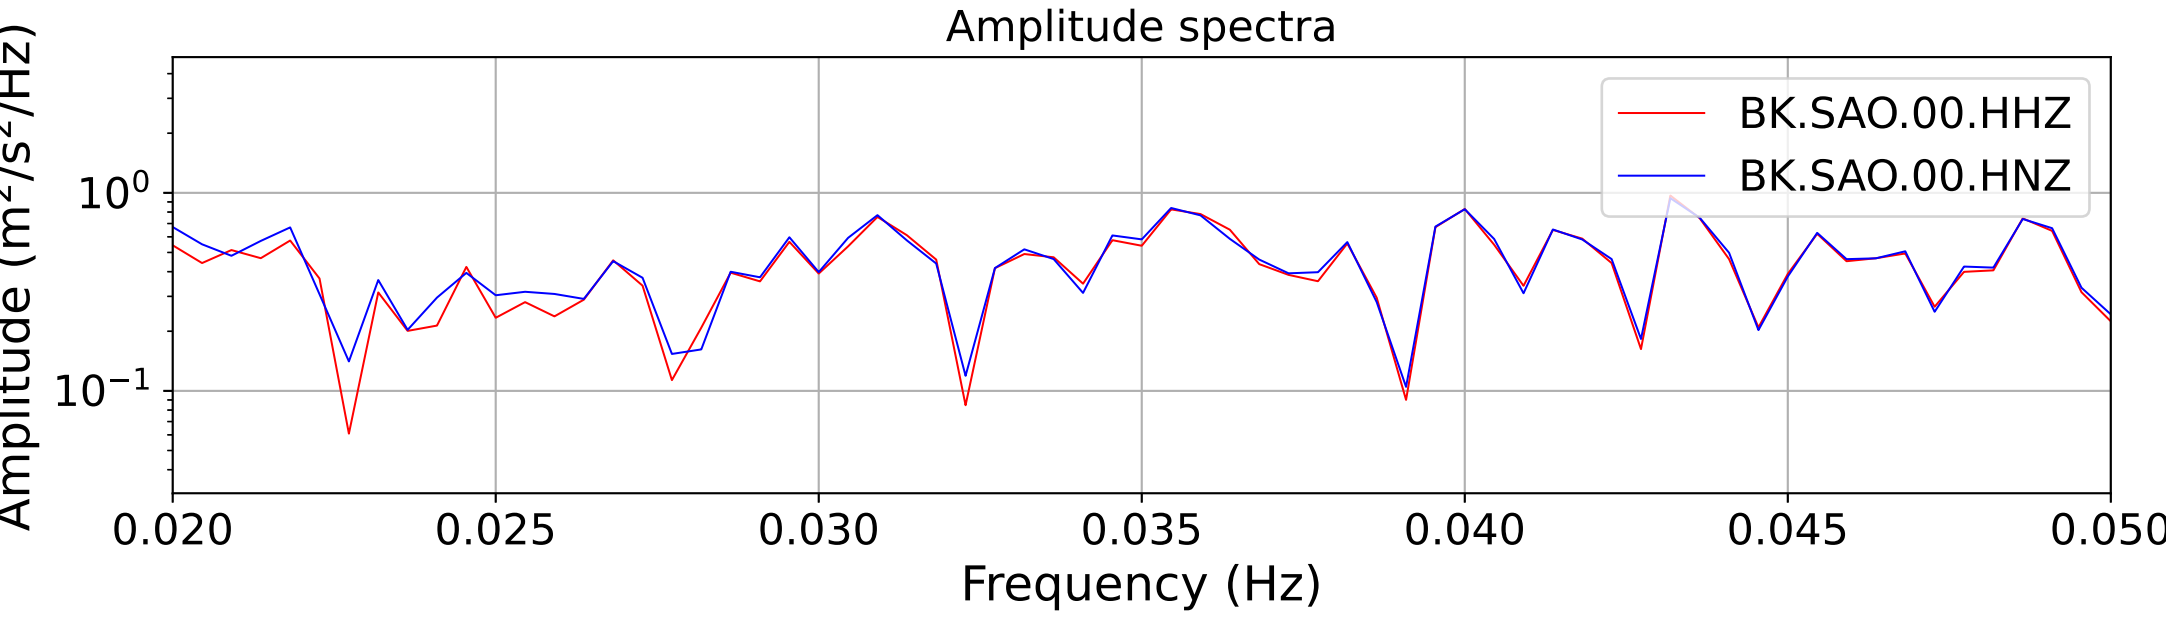

2025.087.062054_M7.7_us7000pn9s
Origin Time:2025-03-28T06:20:54.002000Z USGS event-id:us7000pn9s
M7.7 2025 Mandalay, Burma (Myanmar) Earthquake