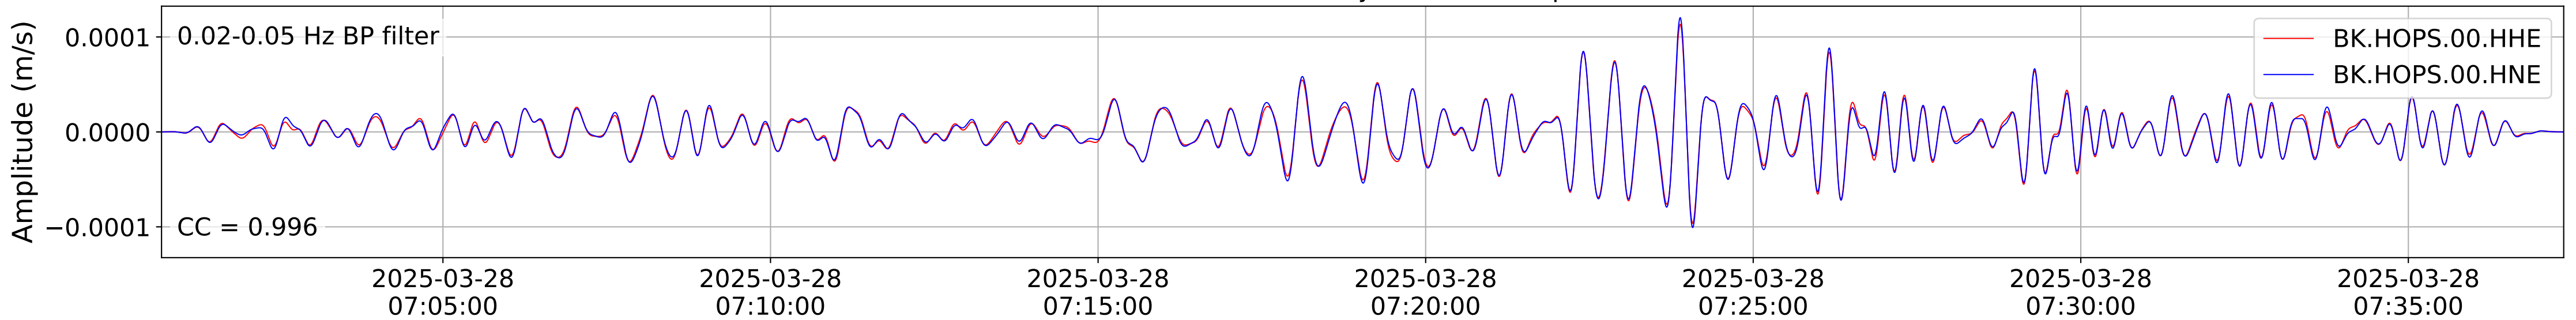

2025.087.062054_M7.7_us7000pn9s
Origin Time:2025-03-28T06:20:54.002000Z USGS event-id:us7000pn9s
M7.7 2025 Mandalay, Burma Earthquake