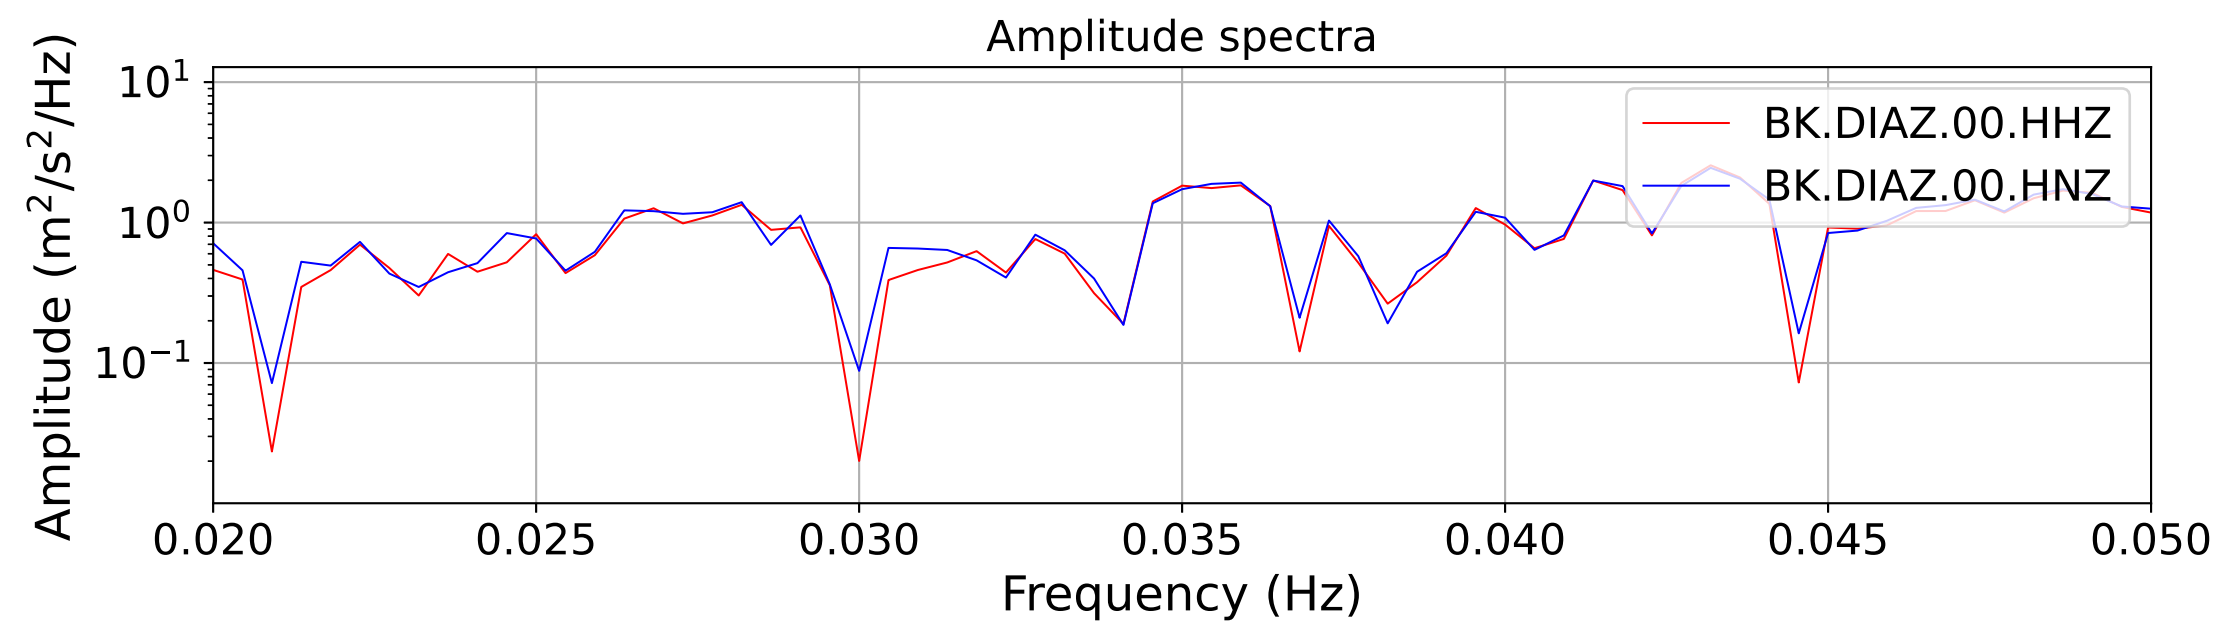

2025.087.062054_M7.7_us7000pn9s
Origin Time:2025-03-28T06:20:54.002000Z USGS event-id:us7000pn9s
M7.7 2025 Mandalay, Burma Earthquake