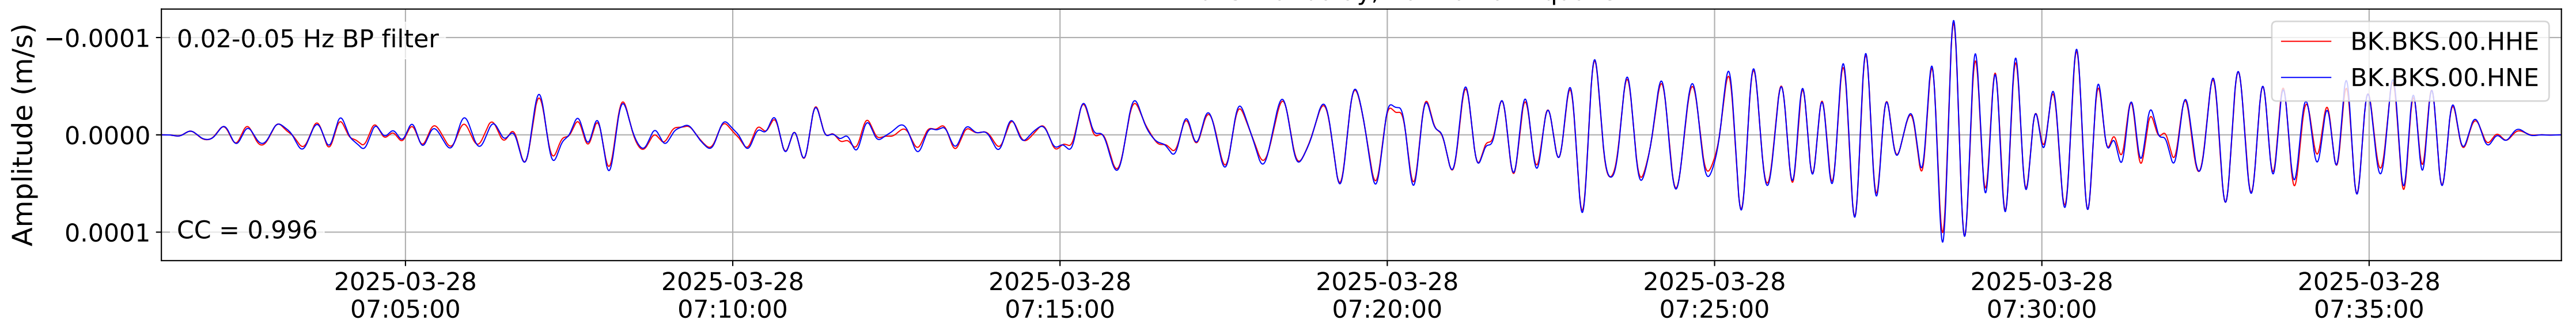

2025.087.062054_M7.7_us7000pn9s
Origin Time:2025-03-28T06:20:54.002000Z USGS event-id:us7000pn9s
M7.7 2025 Mandalay, Burma Earthquake