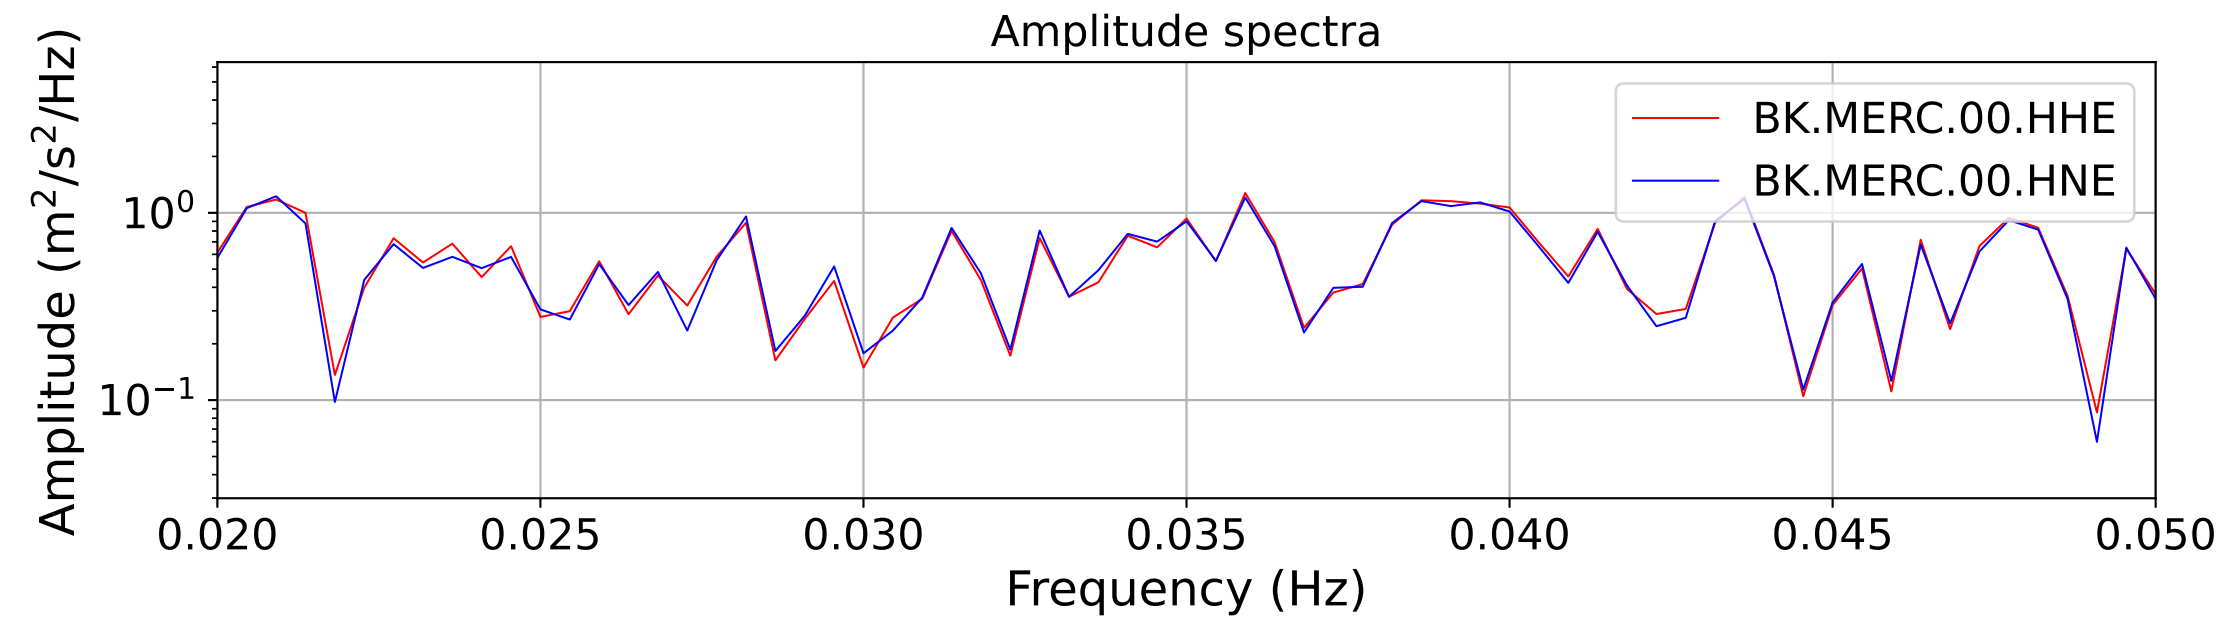

2025.087.062054_M7.7_us7000pn9s
Origin Time:2025-03-28T06:20:54.002000Z USGS event-id:us7000pn9s
M7.7 2025 Mandalay, Burma Earthquake