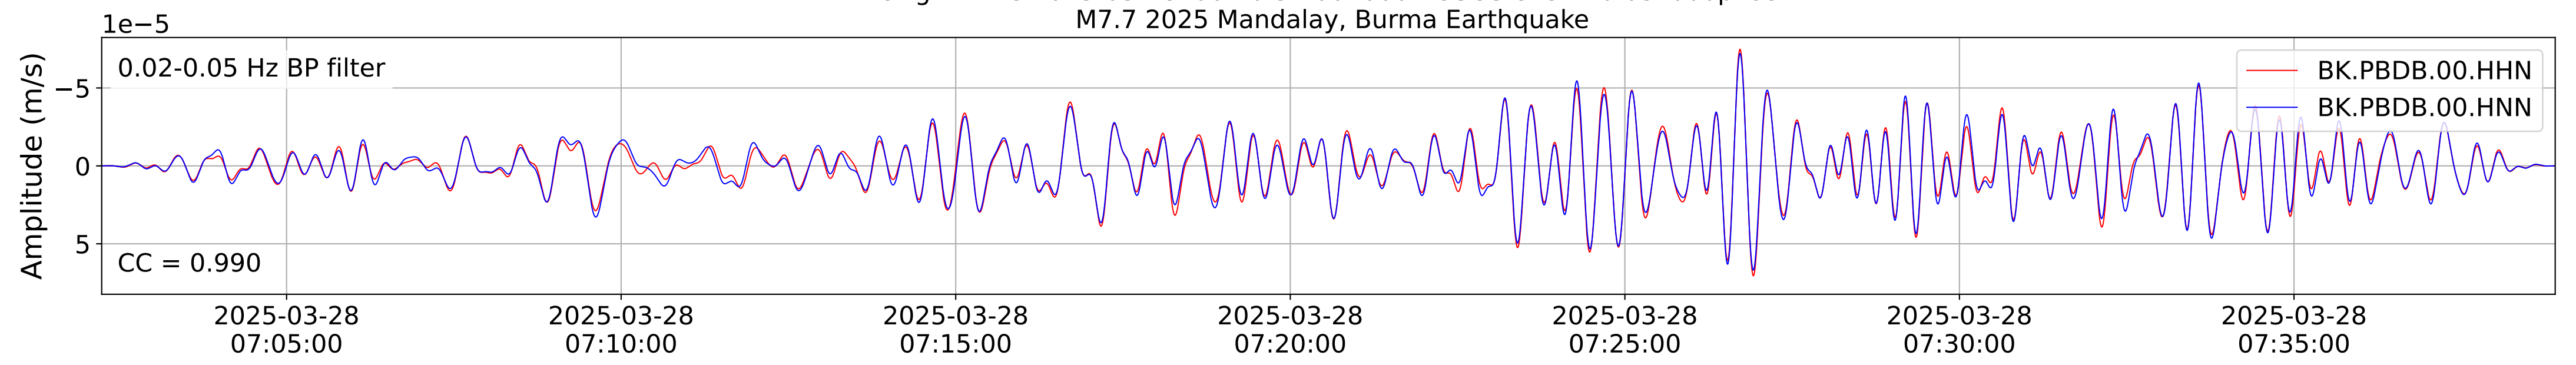

2025.087.062054_M7.7_us7000pn9s
Origin Time:2025-03-28T06:20:54.002000Z USGS event-id:us7000pn9s
M7.7 2025 Mandalay, Burma Earthquake