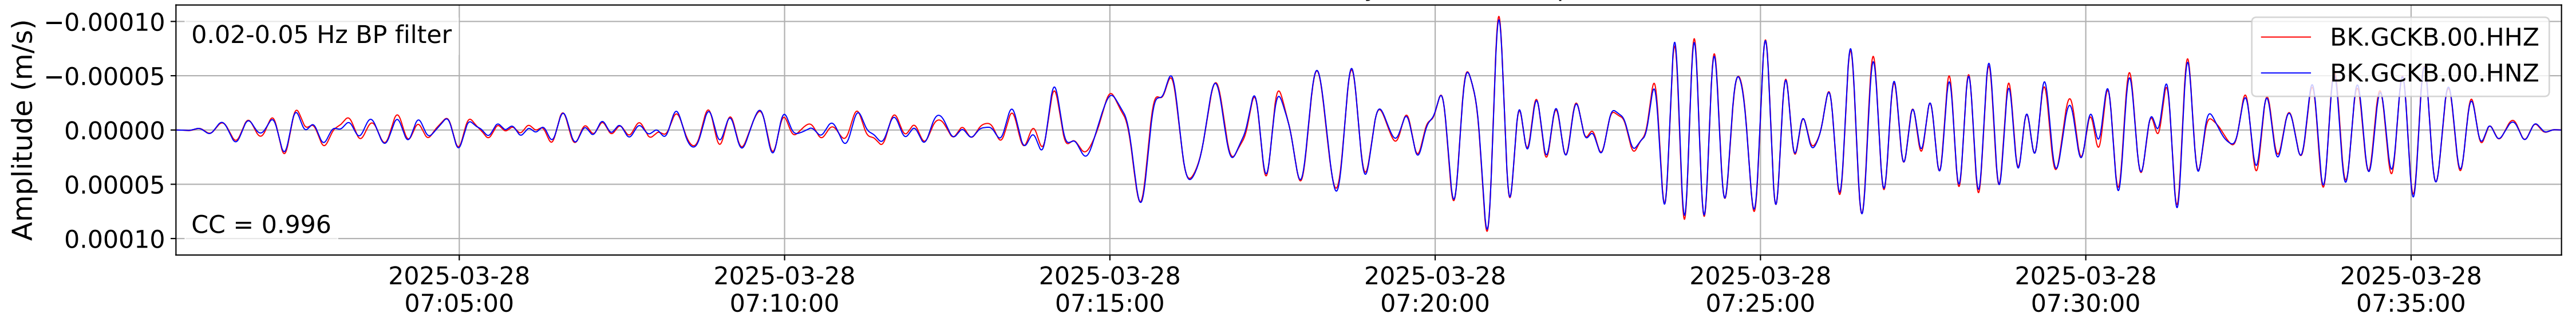

2025.087.062054_M7.7_us7000pn9s
Origin Time:2025-03-28T06:20:54.002000Z USGS event-id:us7000pn9s
M7.7 2025 Mandalay, Burma Earthquake