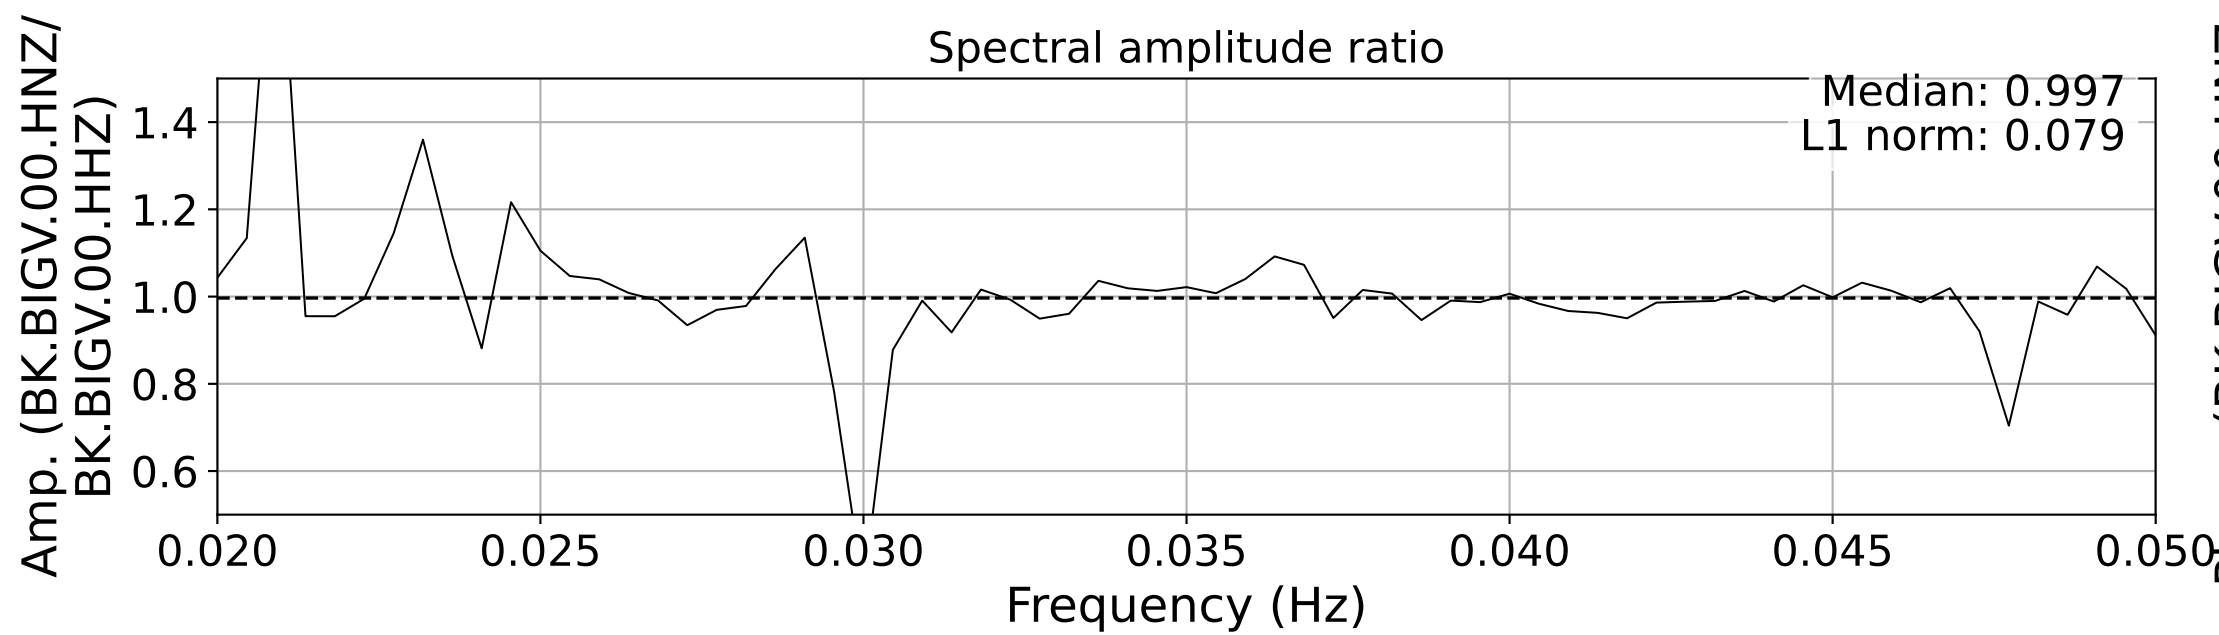

2025.087.062054_M7.7_us7000pn9s
Origin Time:2025-03-28T06:20:54.002000Z USGS event-id:us7000pn9s
M7.7 2025 Mandalay, Burma Earthquake