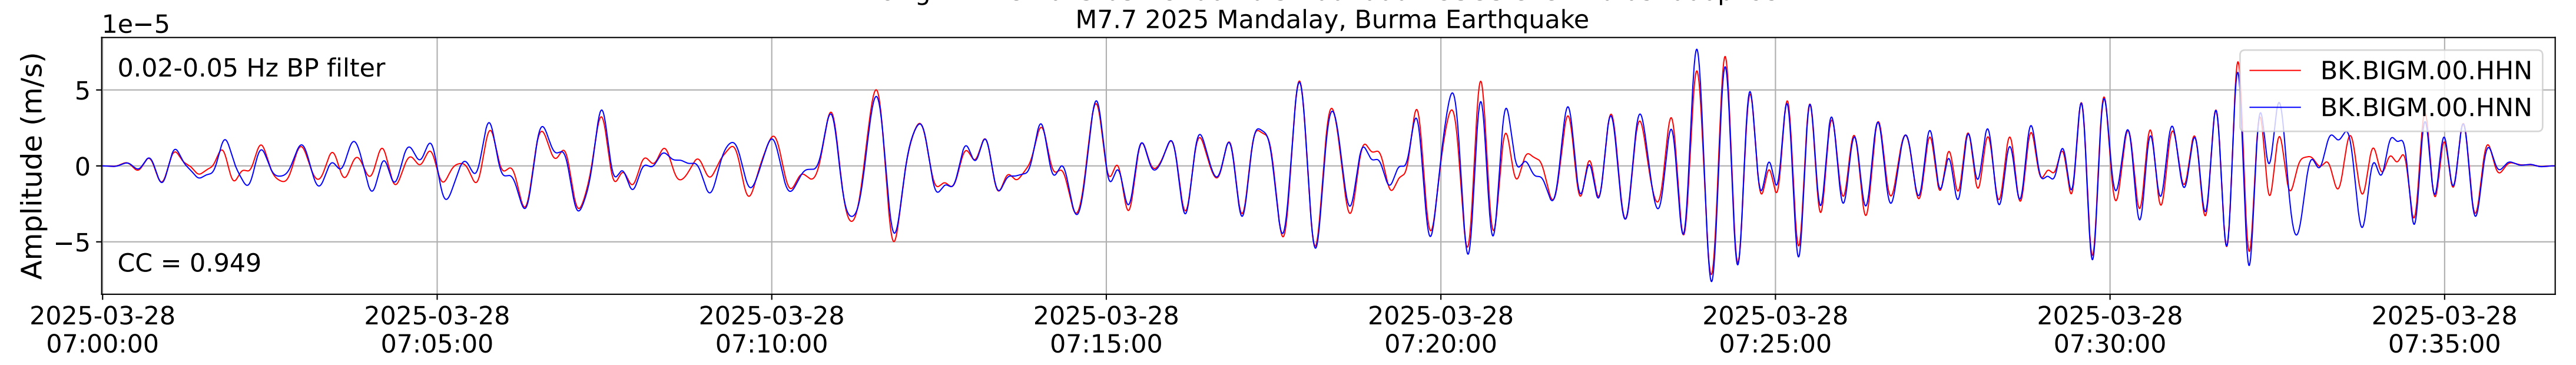

2025.087.062054_M7.7_us7000pn9s
Origin Time:2025-03-28T06:20:54.002000Z USGS event-id:us7000pn9s
M7.7 2025 Mandalay, Burma Earthquake