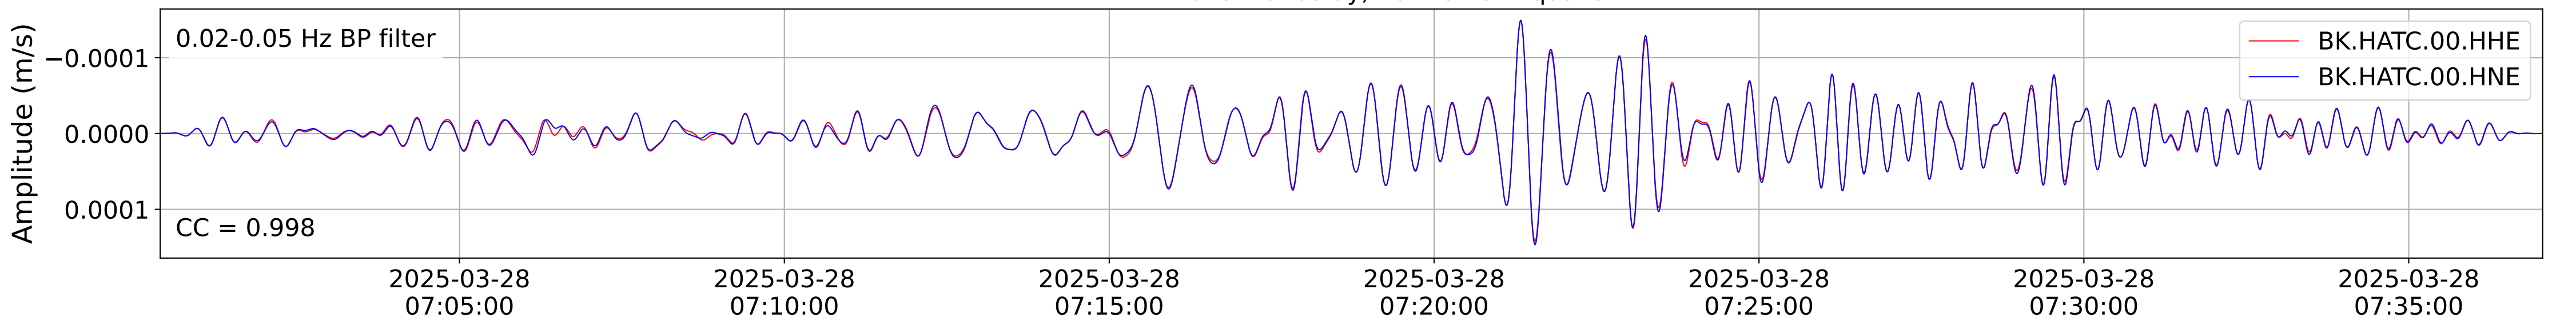

2025.087.062054_M7.7_us7000pn9s
Origin Time:2025-03-28T06:20:54.002000Z USGS event-id:us7000pn9s
M7.7 2025 Mandalay, Burma Earthquake