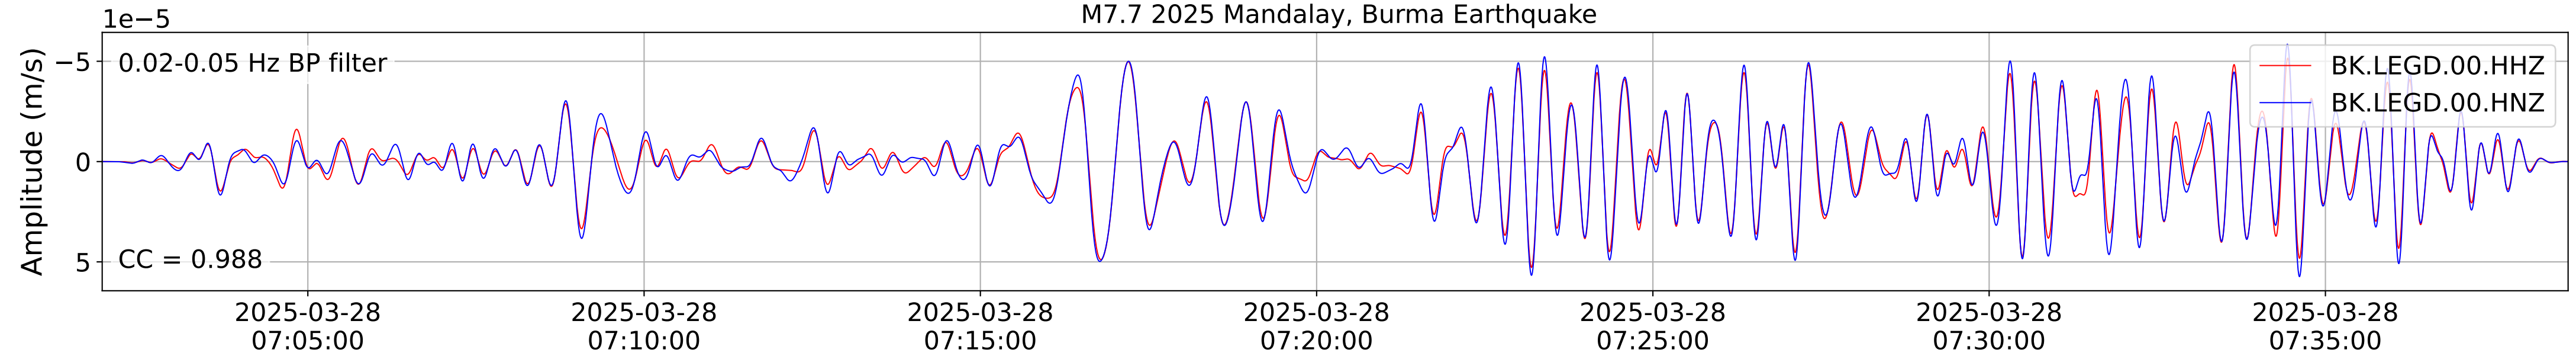

2025.087.062054_M7.7_us7000pn9s
Origin Time:2025-03-28T06:20:54.002000Z USGS event-id:us7000pn9s
M7.7 2025 Mandalay, Burma Earthquake