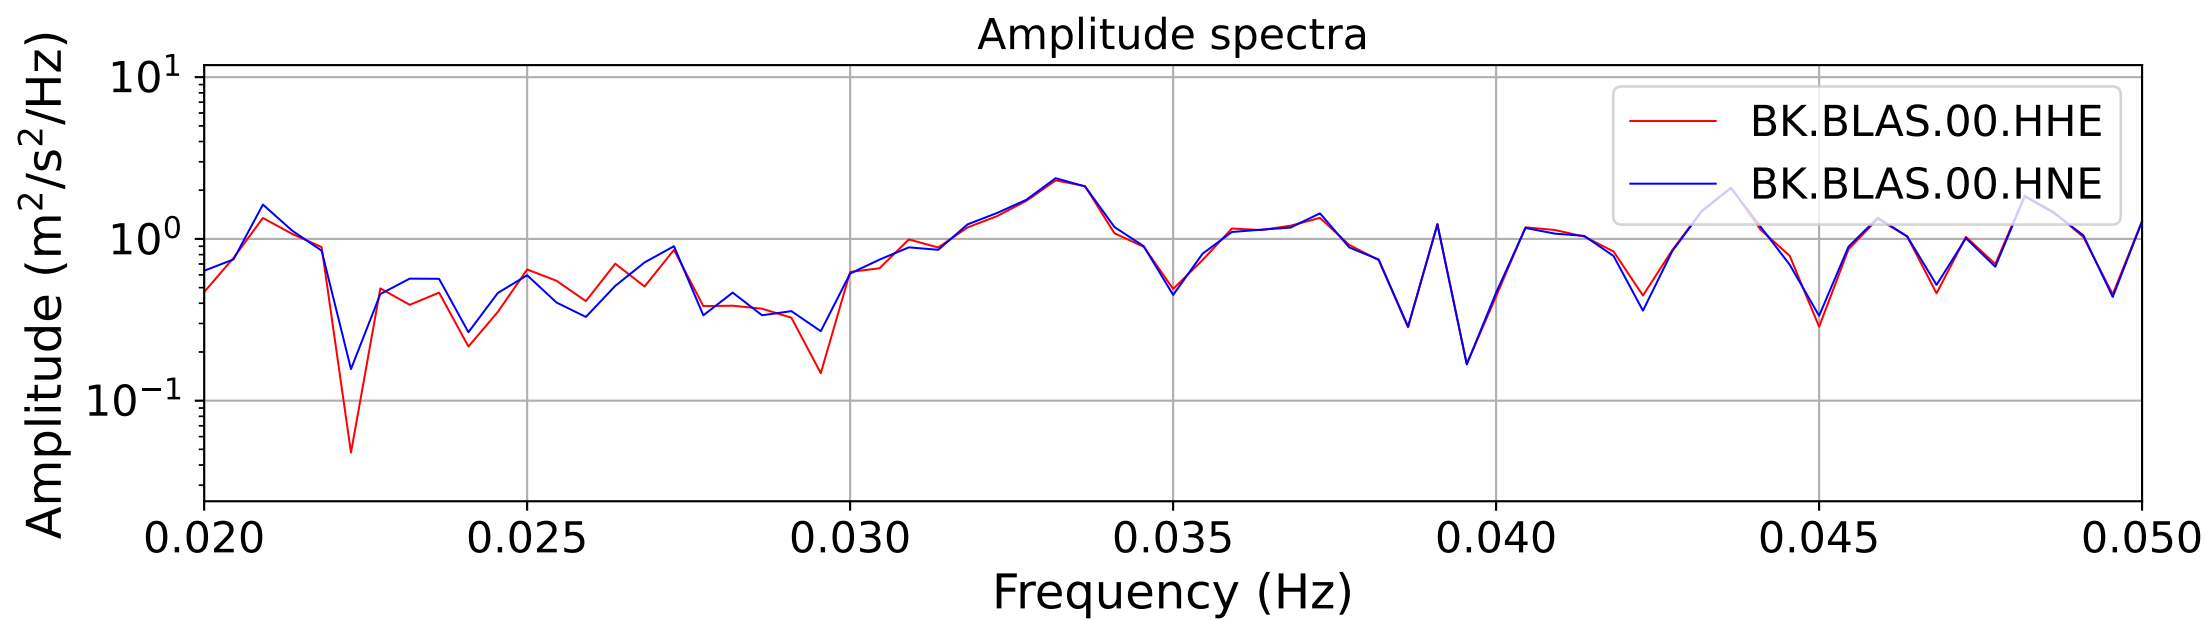

2025.087.062054_M7.7_us7000pn9s
Origin Time:2025-03-28T06:20:54.002000Z USGS event-id:us7000pn9s
M7.7 2025 Mandalay, Burma Earthquake