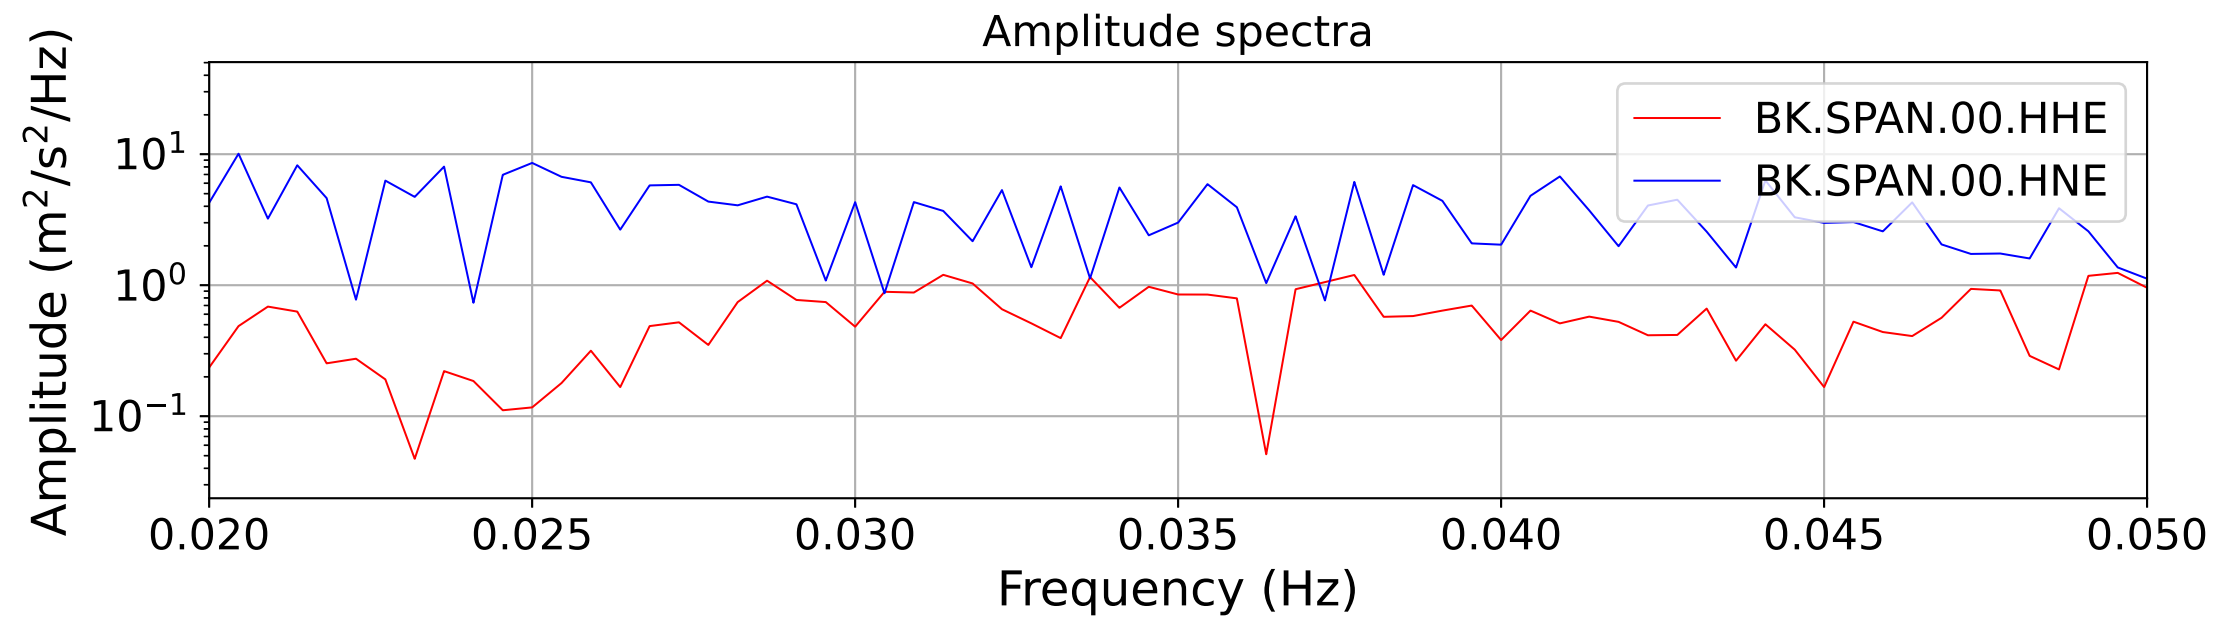

2025.087.062054_M7.7_us7000pn9s
Origin Time:2025-03-28T06:20:54.002000Z USGS event-id:us7000pn9s
M7.7 2025 Mandalay, Burma (Myanmar) Earthquake