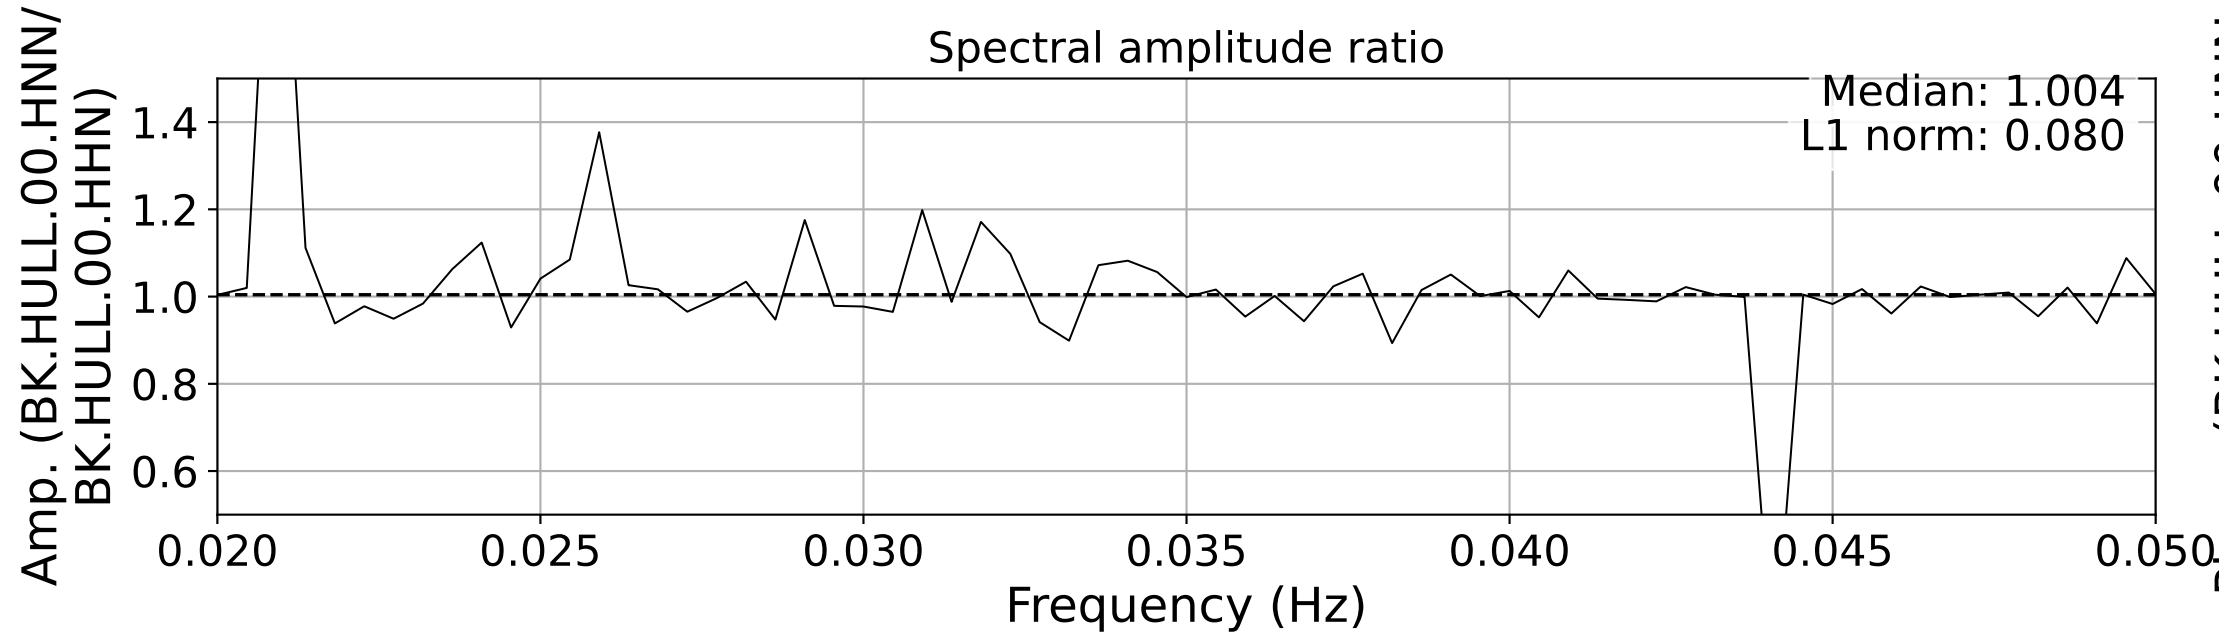

2025.087.062054_M7.7_us7000pn9s
Origin Time:2025-03-28T06:20:54.002000Z USGS event-id:us7000pn9s
M7.7 2025 Mandalay, Burma Earthquake