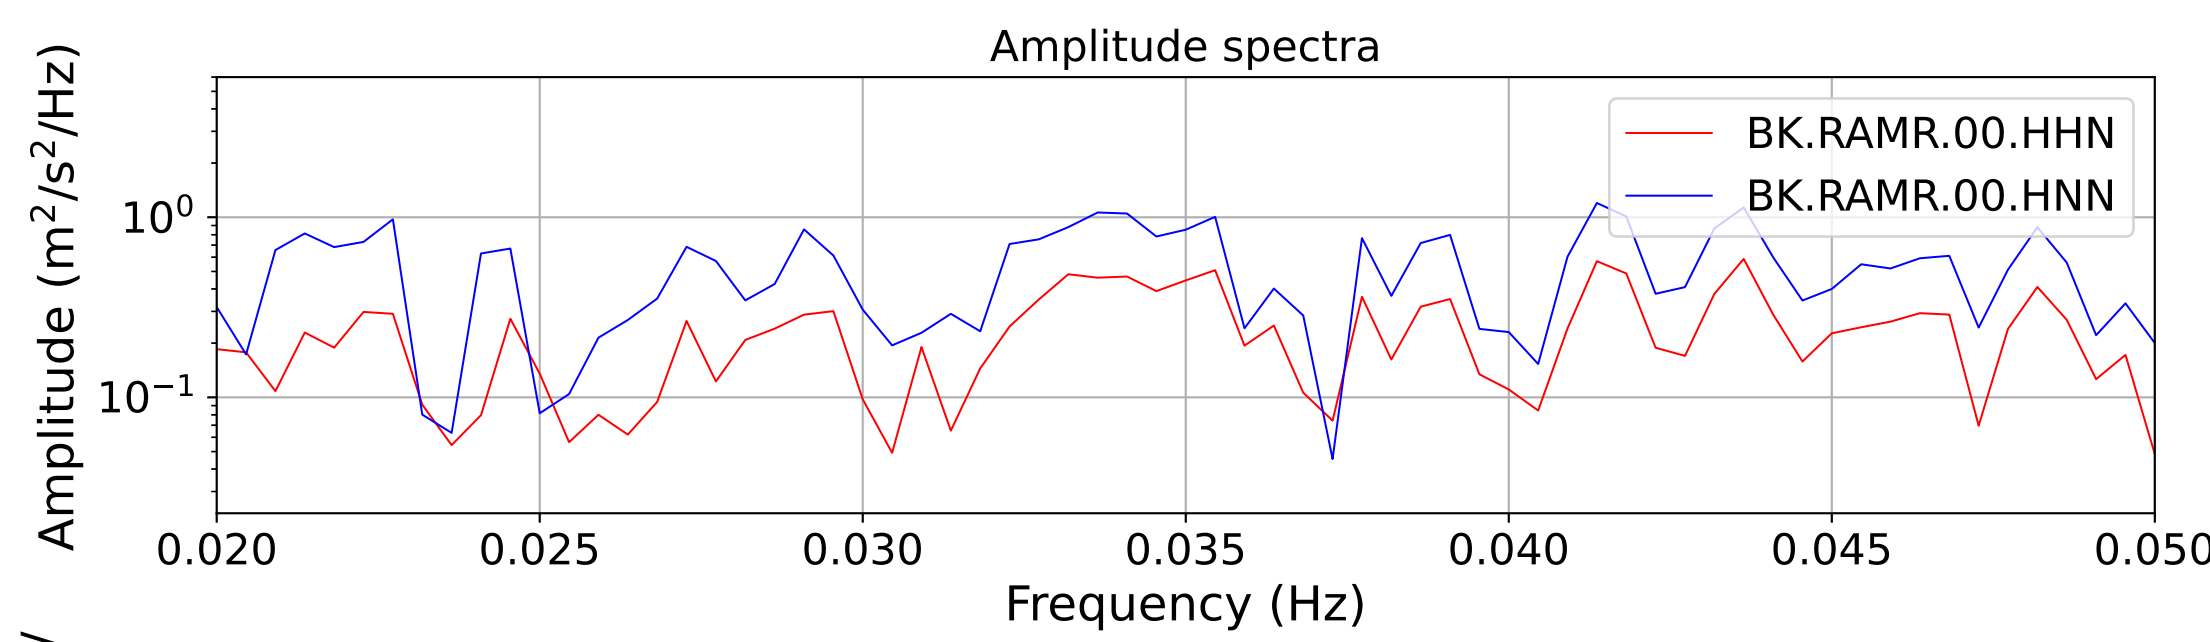

2025.087.062054_M7.7_us7000pn9s
Origin Time:2025-03-28T06:20:54.002000Z USGS event-id:us7000pn9s
M7.7 2025 Mandalay, Burma (Myanmar) Earthquake