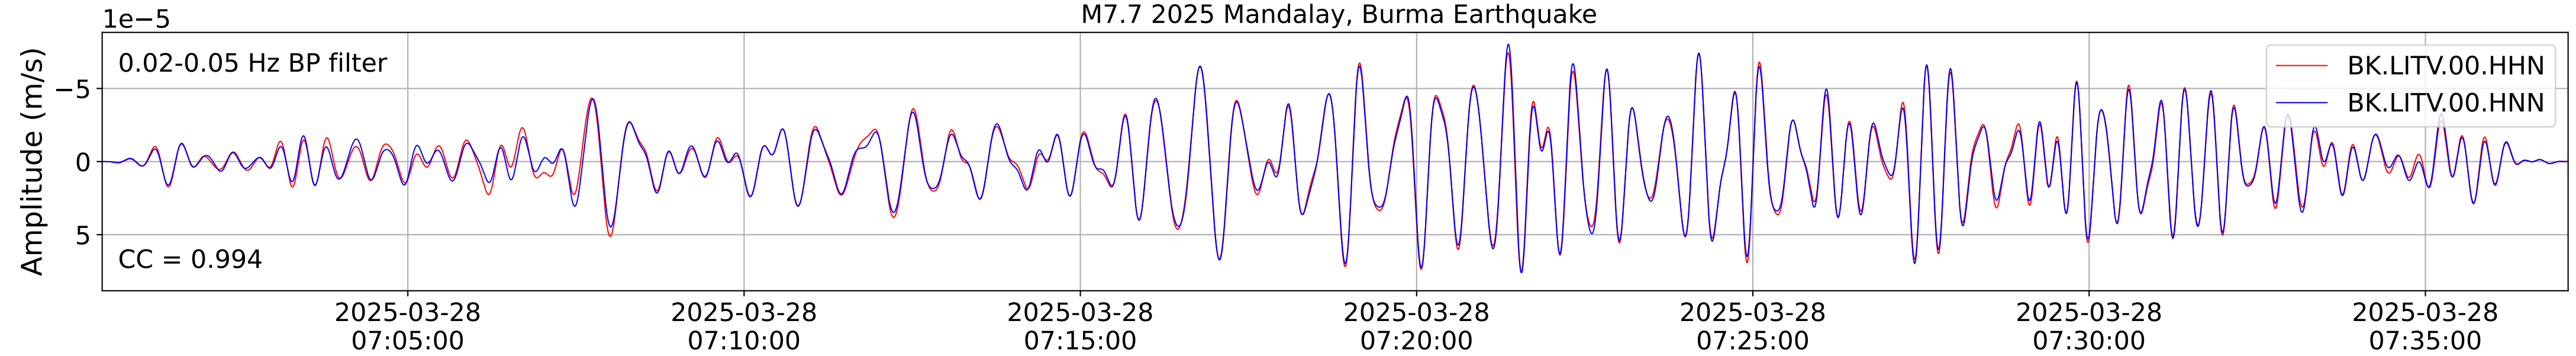

2025.087.062054_M7.7_us7000pn9s
Origin Time:2025-03-28T06:20:54.002000Z USGS event-id:us7000pn9s
M7.7 2025 Mandalay, Burma Earthquake