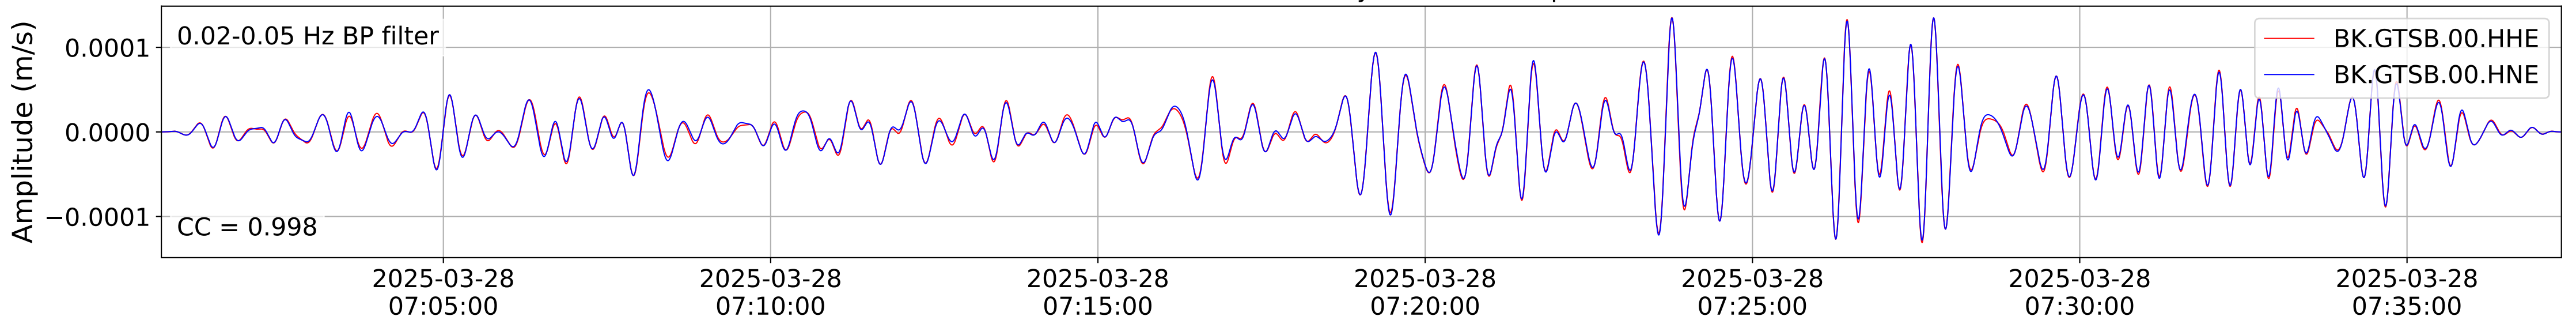

2025.087.062054_M7.7_us7000pn9s
Origin Time:2025-03-28T06:20:54.002000Z USGS event-id:us7000pn9s
M7.7 2025 Mandalay, Burma Earthquake