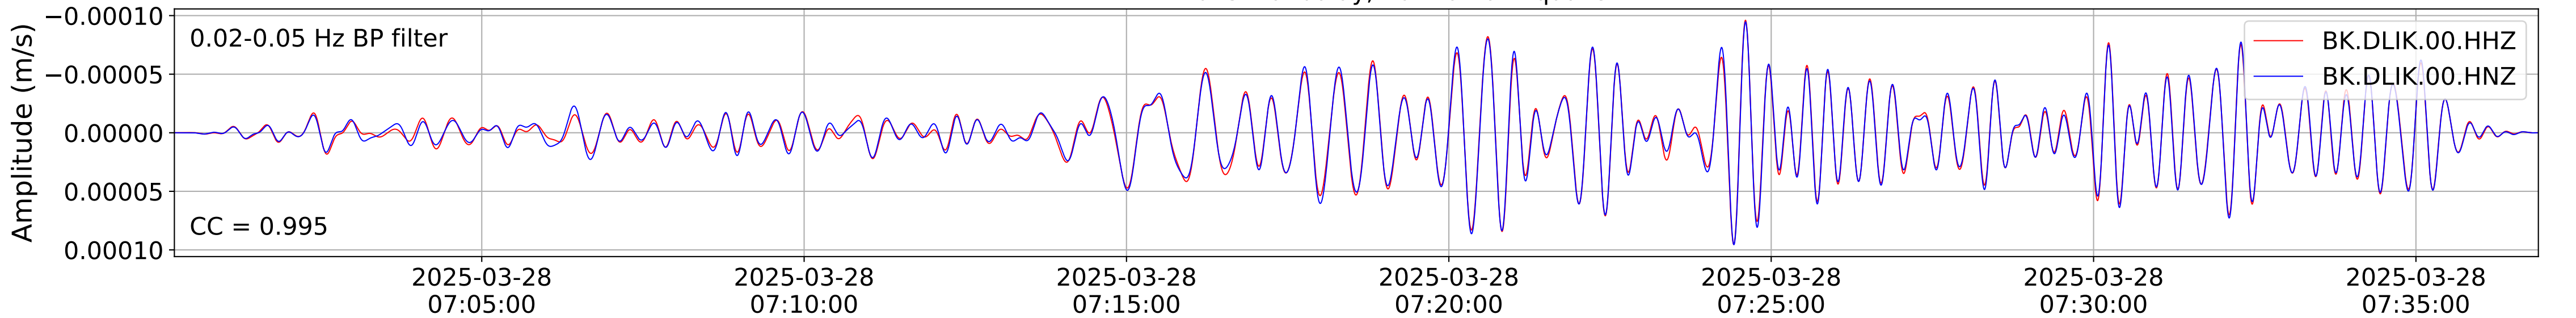

2025.087.062054_M7.7_us7000pn9s
Origin Time:2025-03-28T06:20:54.002000Z USGS event-id:us7000pn9s
M7.7 2025 Mandalay, Burma Earthquake