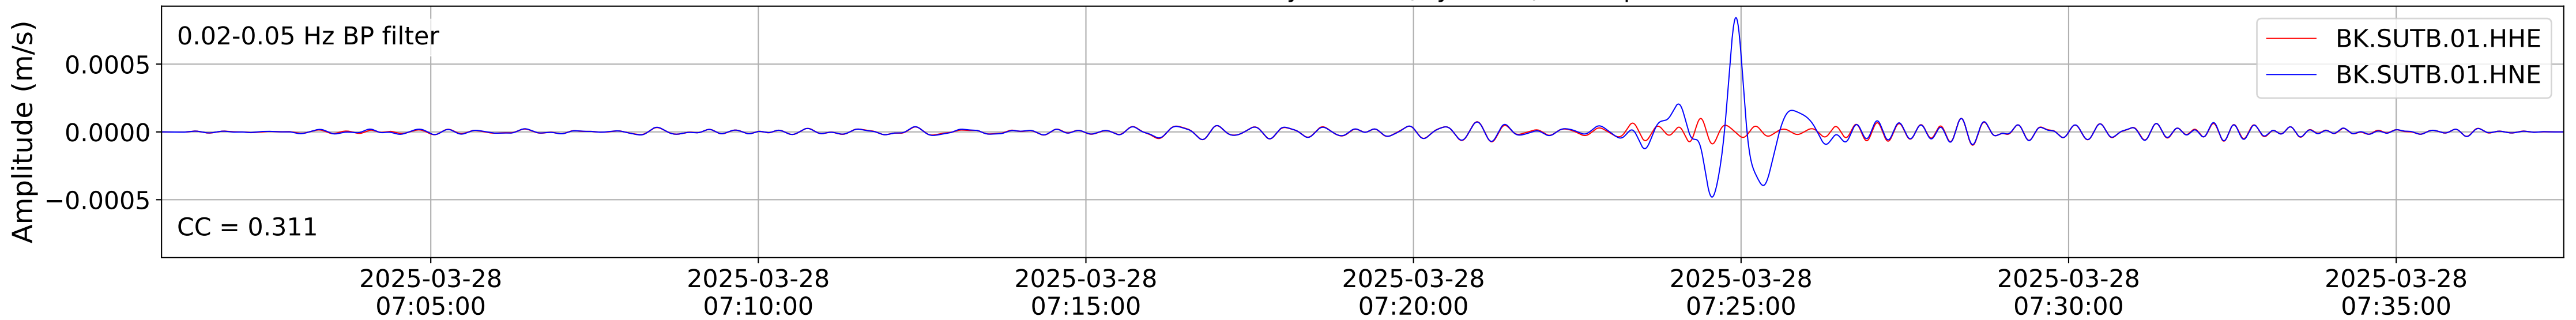

2025.087.062054_M7.7_us7000pn9s
Origin Time:2025-03-28T06:20:54.002000Z USGS event-id:us7000pn9s
M7.7 2025 Mandalay, Burma (Myanmar) Earthquake