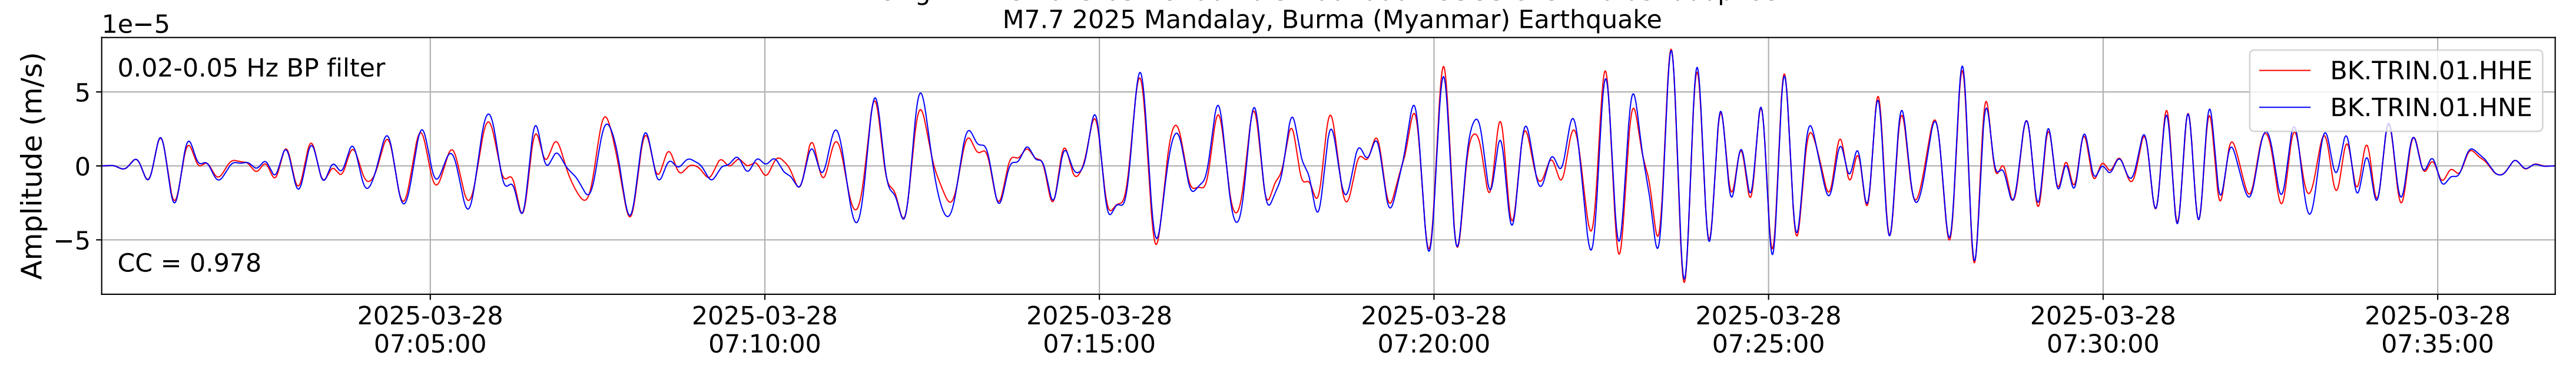

2025.087.062054_M7.7_us7000pn9s
Origin Time:2025-03-28T06:20:54.002000Z USGS event-id:us7000pn9s
M7.7 2025 Mandalay, Burma (Myanmar) Earthquake