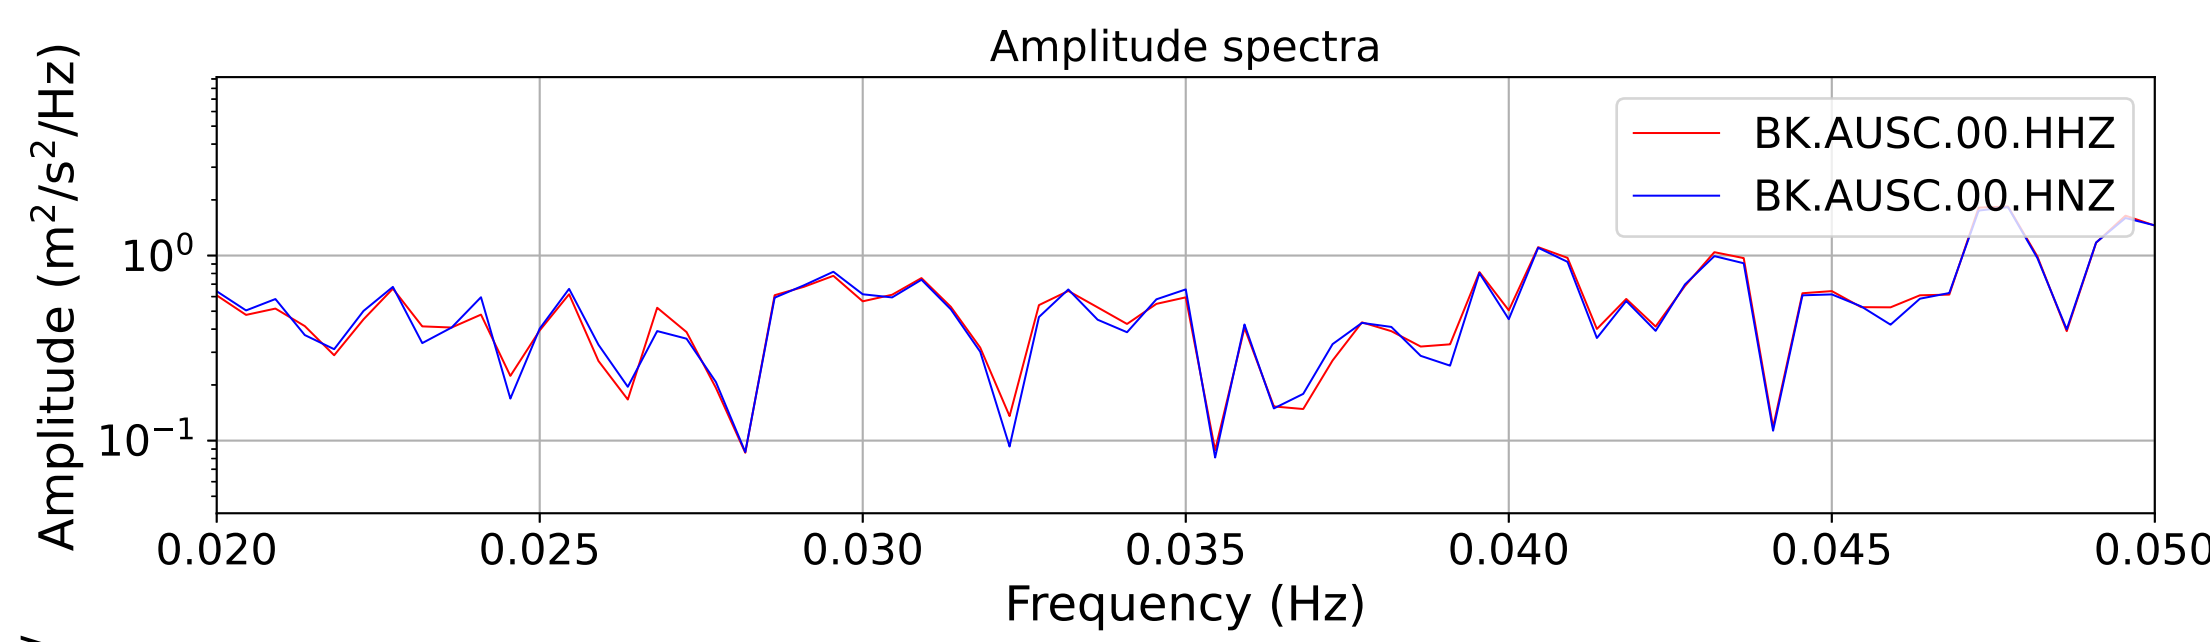

2025.087.062054_M7.7_us7000pn9s
Origin Time:2025-03-28T06:20:54.002000Z USGS event-id:us7000pn9s
M7.7 2025 Mandalay, Burma Earthquake