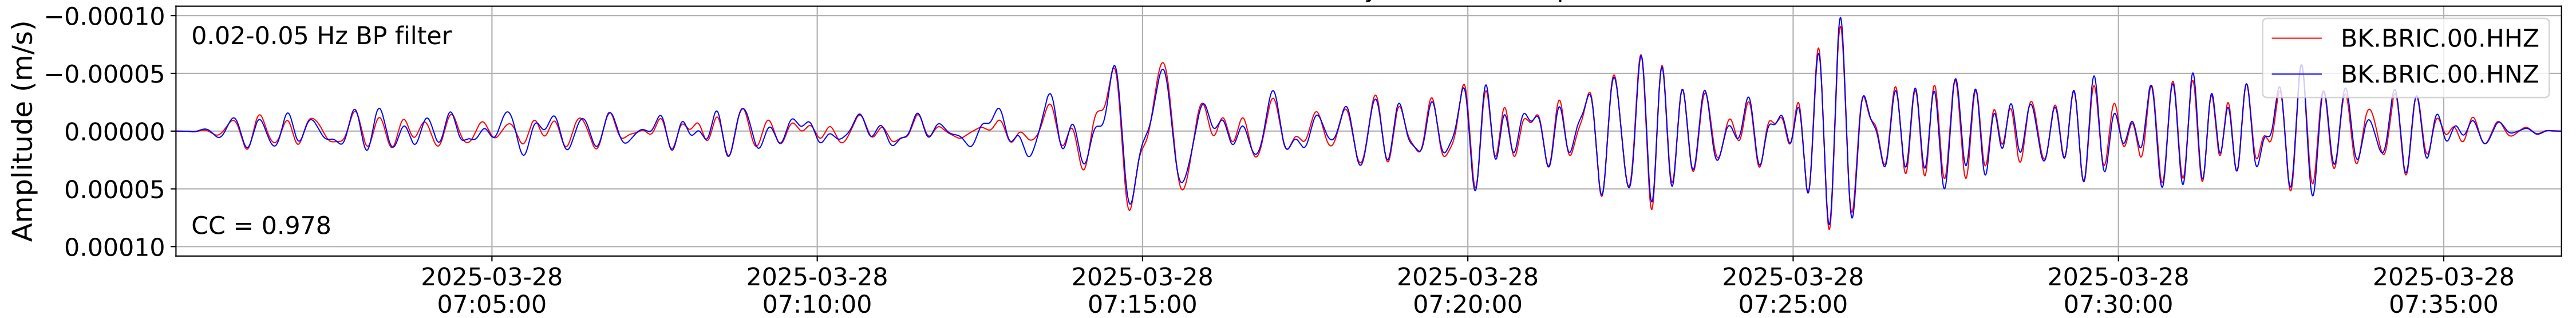

2025.087.062054_M7.7_us7000pn9s
Origin Time:2025-03-28T06:20:54.002000Z USGS event-id:us7000pn9s
M7.7 2025 Mandalay, Burma Earthquake