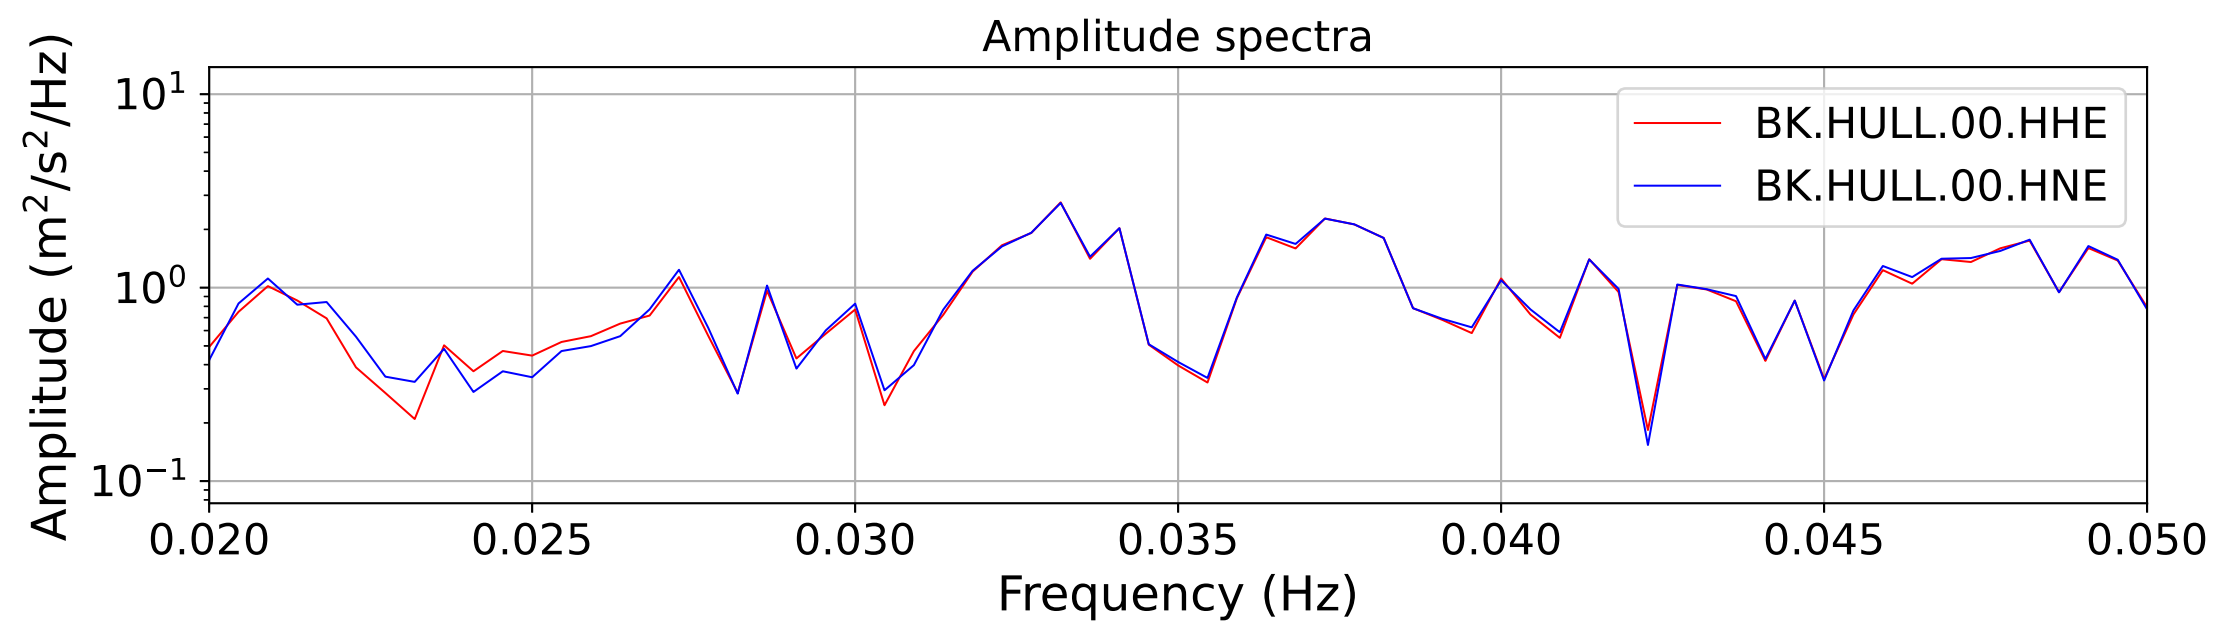

2025.087.062054_M7.7_us7000pn9s
Origin Time:2025-03-28T06:20:54.002000Z USGS event-id:us7000pn9s
M7.7 2025 Mandalay, Burma Earthquake