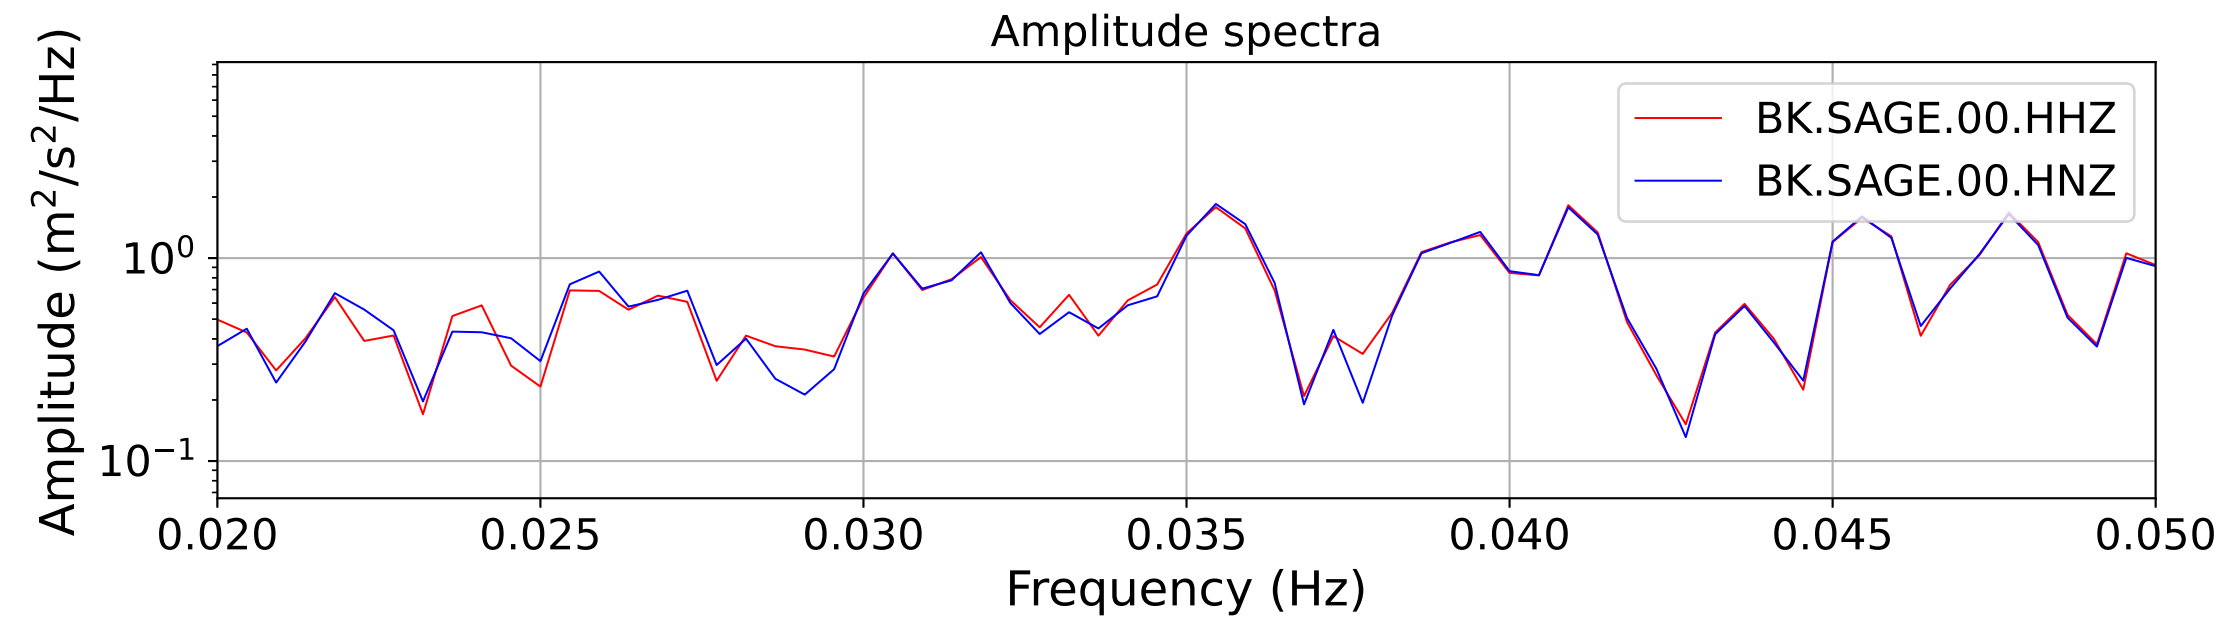

2025.087.062054_M7.7_us7000pn9s
Origin Time:2025-03-28T06:20:54.002000Z USGS event-id:us7000pn9s
M7.7 2025 Mandalay, Burma (Myanmar) Earthquake