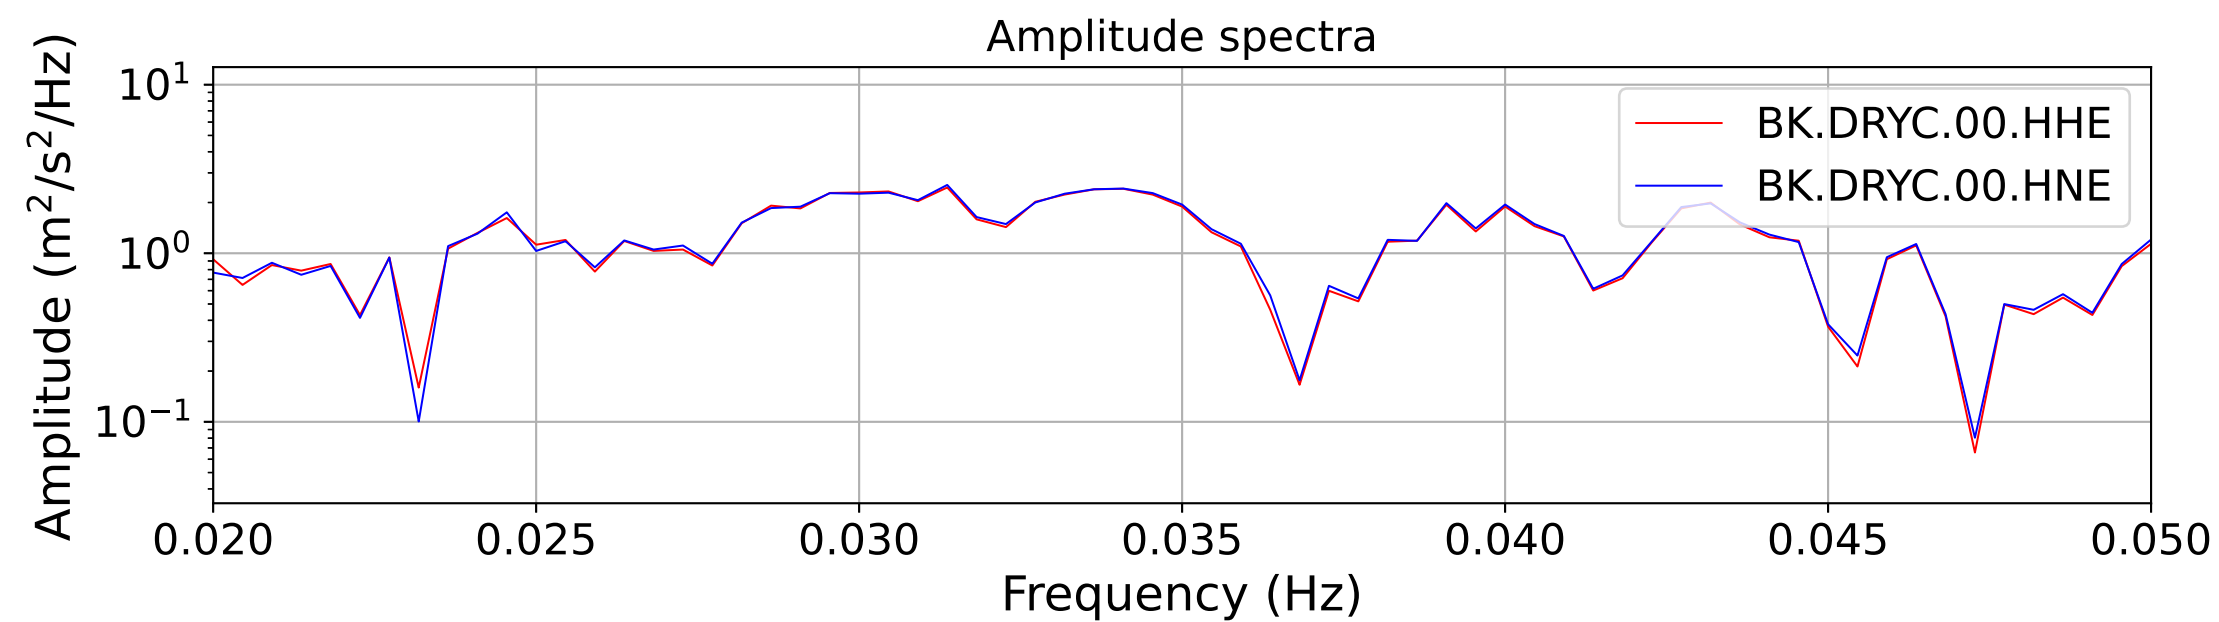

2025.087.062054_M7.7_us7000pn9s
Origin Time:2025-03-28T06:20:54.002000Z USGS event-id:us7000pn9s
M7.7 2025 Mandalay, Burma Earthquake