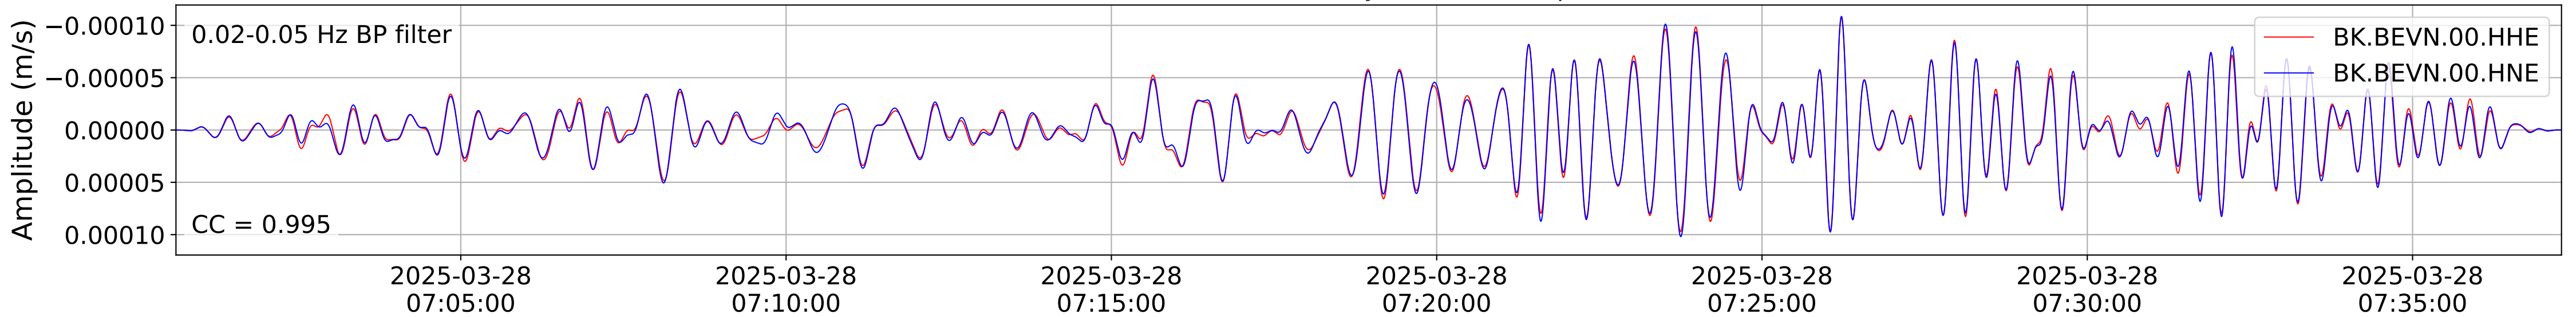

2025.087.062054_M7.7_us7000pn9s
Origin Time:2025-03-28T06:20:54.002000Z USGS event-id:us7000pn9s
M7.7 2025 Mandalay, Burma Earthquake