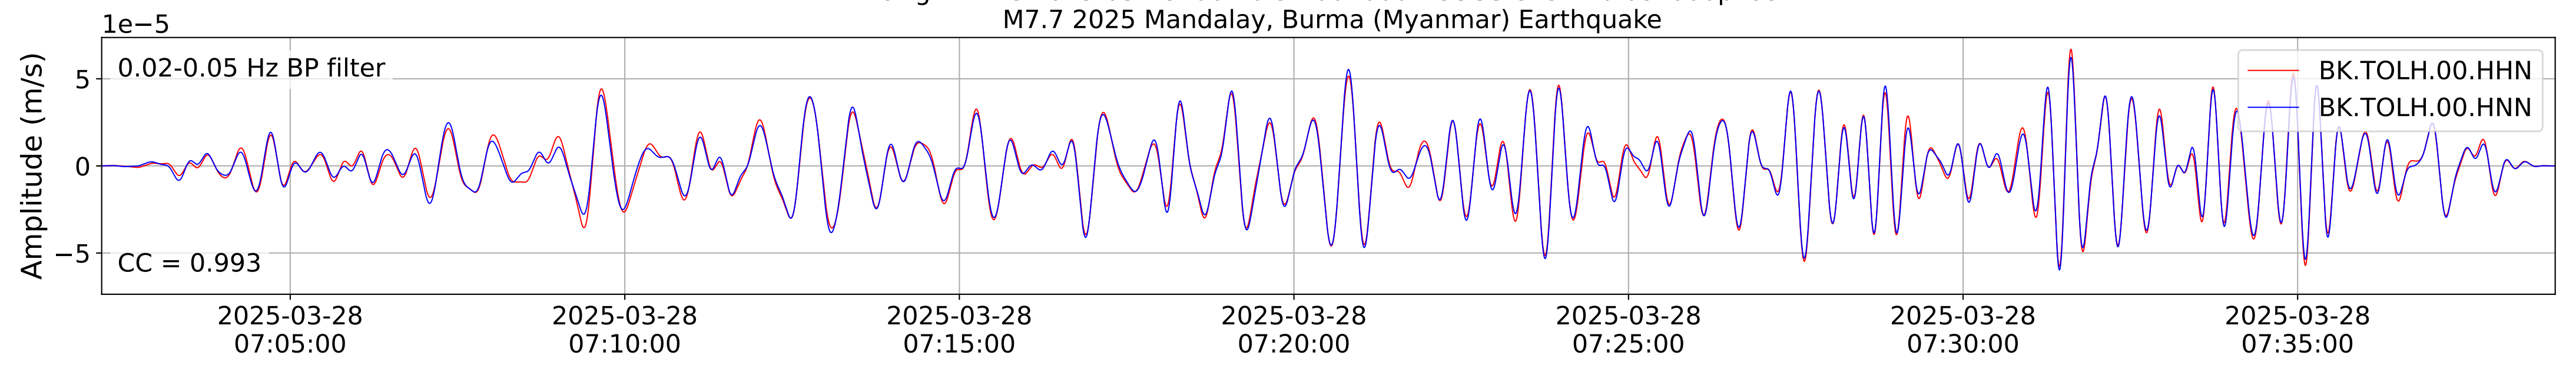

2025.087.062054_M7.7_us7000pn9s
Origin Time:2025-03-28T06:20:54.002000Z USGS event-id:us7000pn9s
M7.7 2025 Mandalay, Burma (Myanmar) Earthquake