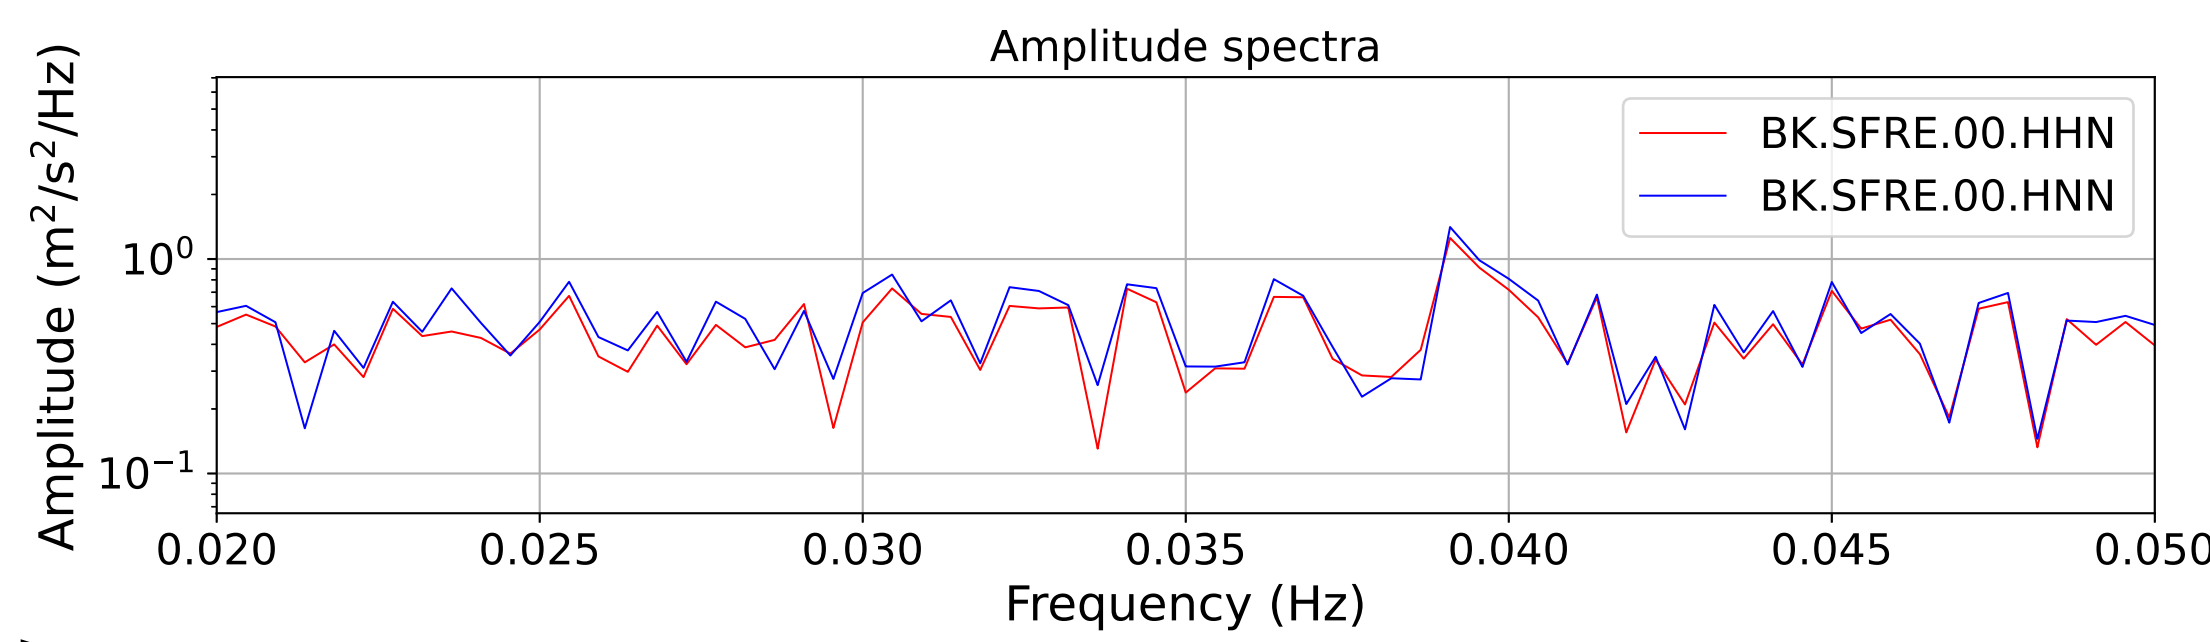

2025.087.062054_M7.7_us7000pn9s
Origin Time:2025-03-28T06:20:54.002000Z USGS event-id:us7000pn9s
M7.7 2025 Mandalay, Burma (Myanmar) Earthquake