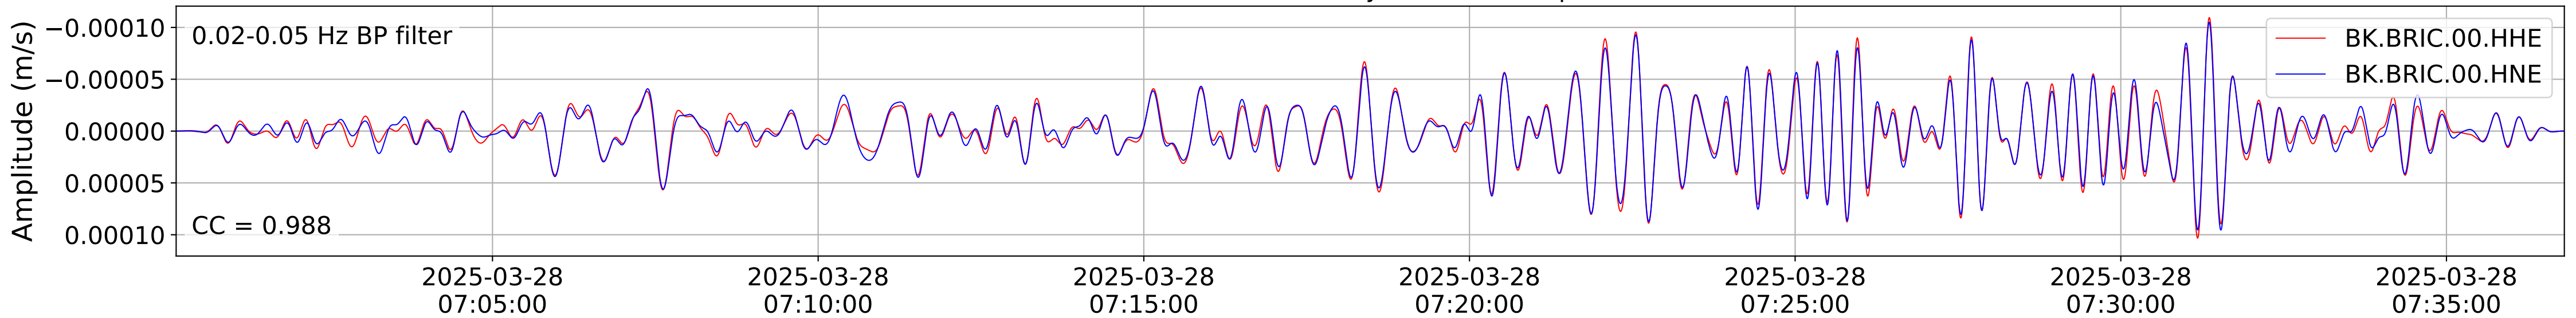

2025.087.062054_M7.7_us7000pn9s
Origin Time:2025-03-28T06:20:54.002000Z USGS event-id:us7000pn9s
M7.7 2025 Mandalay, Burma Earthquake