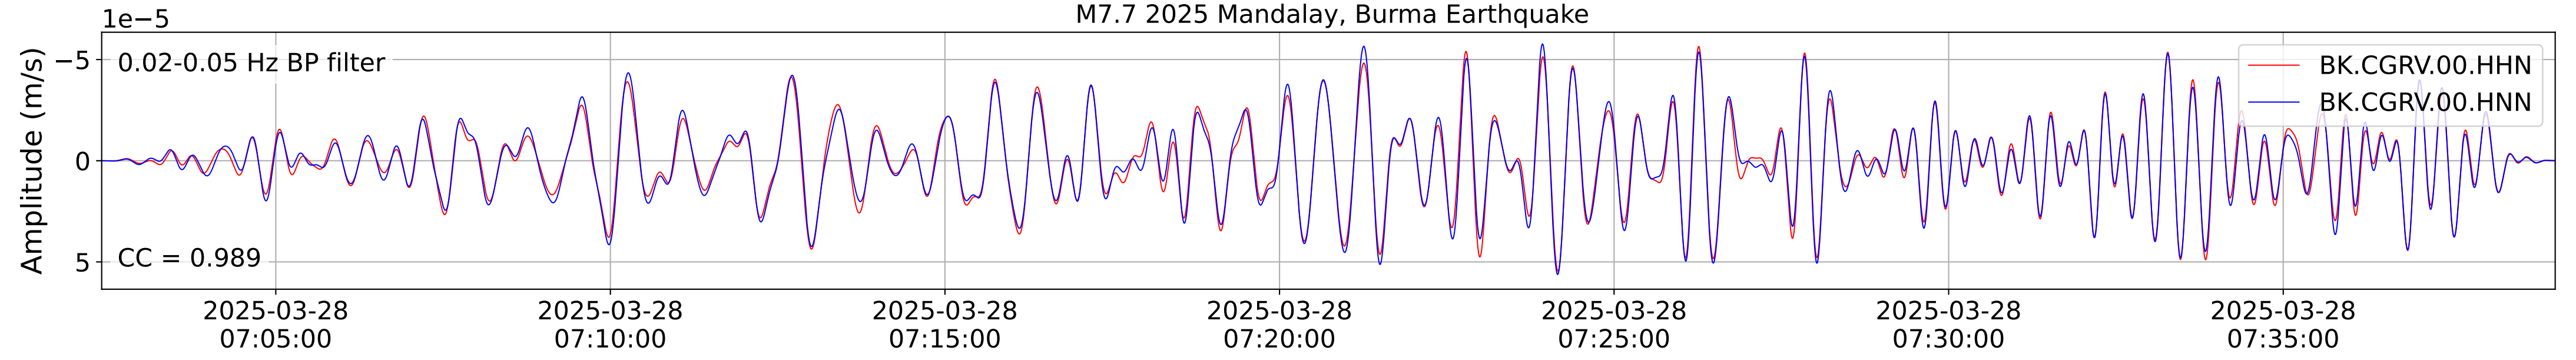

2025.087.062054_M7.7_us7000pn9s
Origin Time:2025-03-28T06:20:54.002000Z USGS event-id:us7000pn9s
M7.7 2025 Mandalay, Burma Earthquake