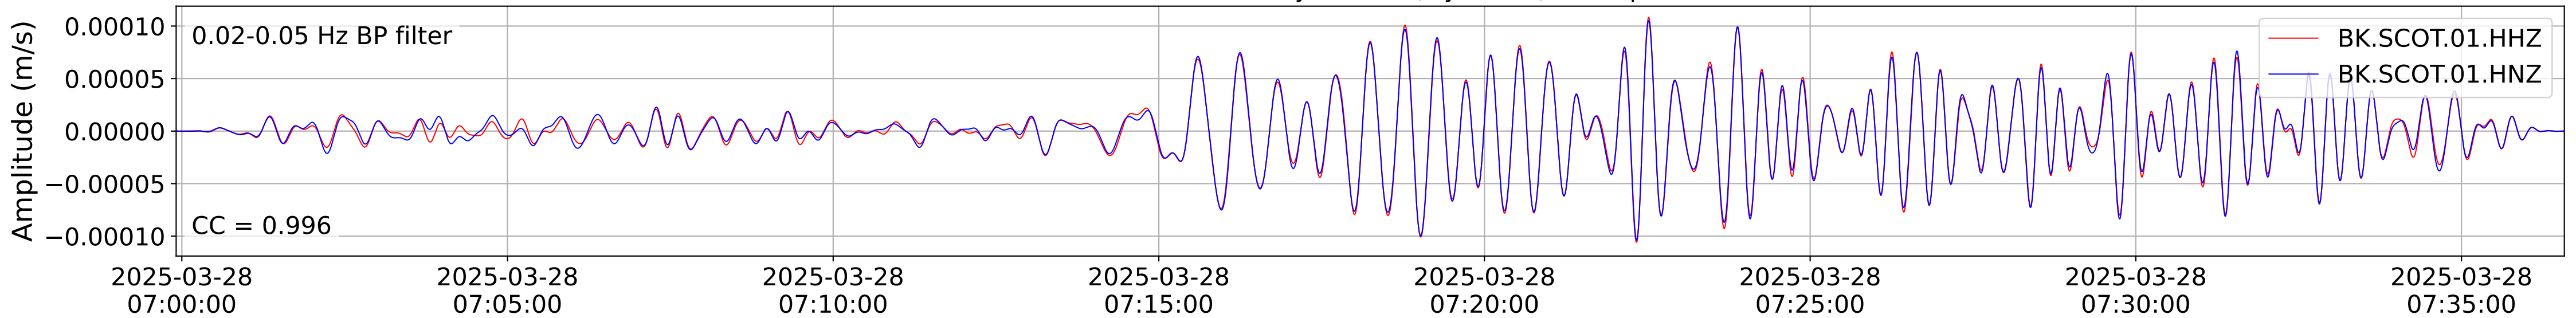

2025.087.062054_M7.7_us7000pn9s
Origin Time:2025-03-28T06:20:54.002000Z USGS event-id:us7000pn9s
M7.7 2025 Mandalay, Burma (Myanmar) Earthquake