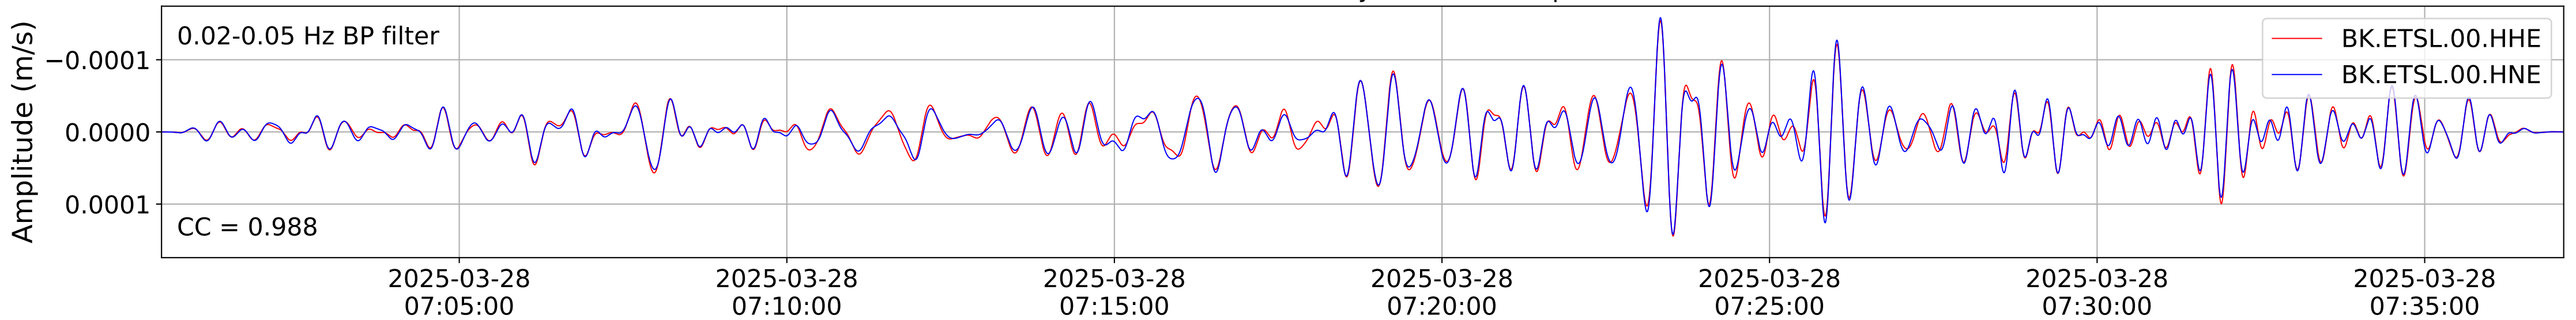

2025.087.062054_M7.7_us7000pn9s
Origin Time:2025-03-28T06:20:54.002000Z USGS event-id:us7000pn9s
M7.7 2025 Mandalay, Burma Earthquake