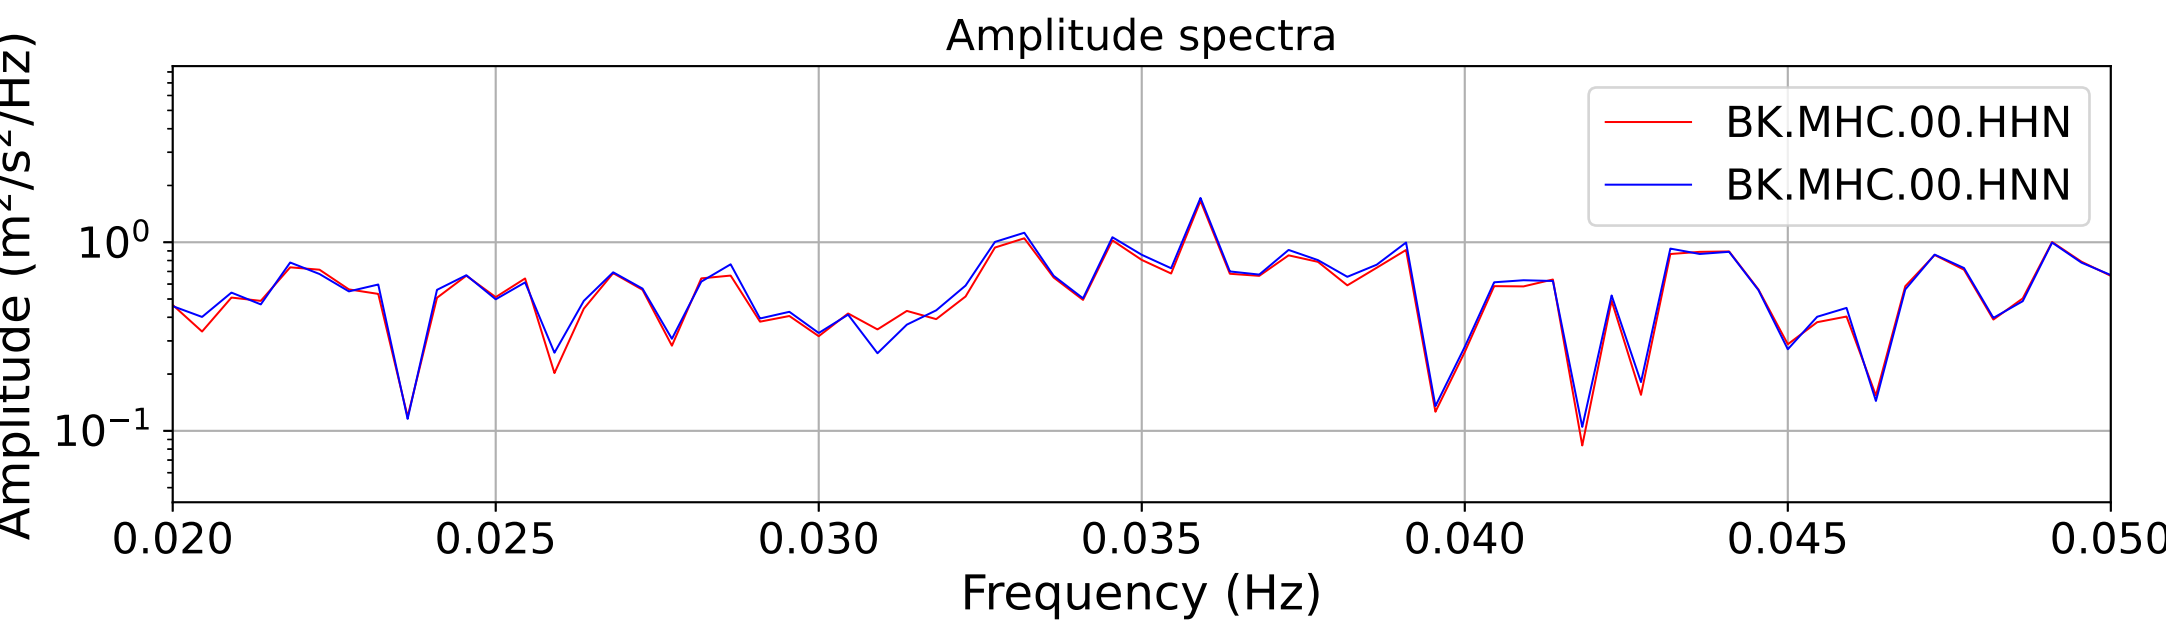

2025.087.062054_M7.7_us7000pn9s
Origin Time:2025-03-28T06:20:54.002000Z USGS event-id:us7000pn9s
M7.7 2025 Mandalay, Burma Earthquake