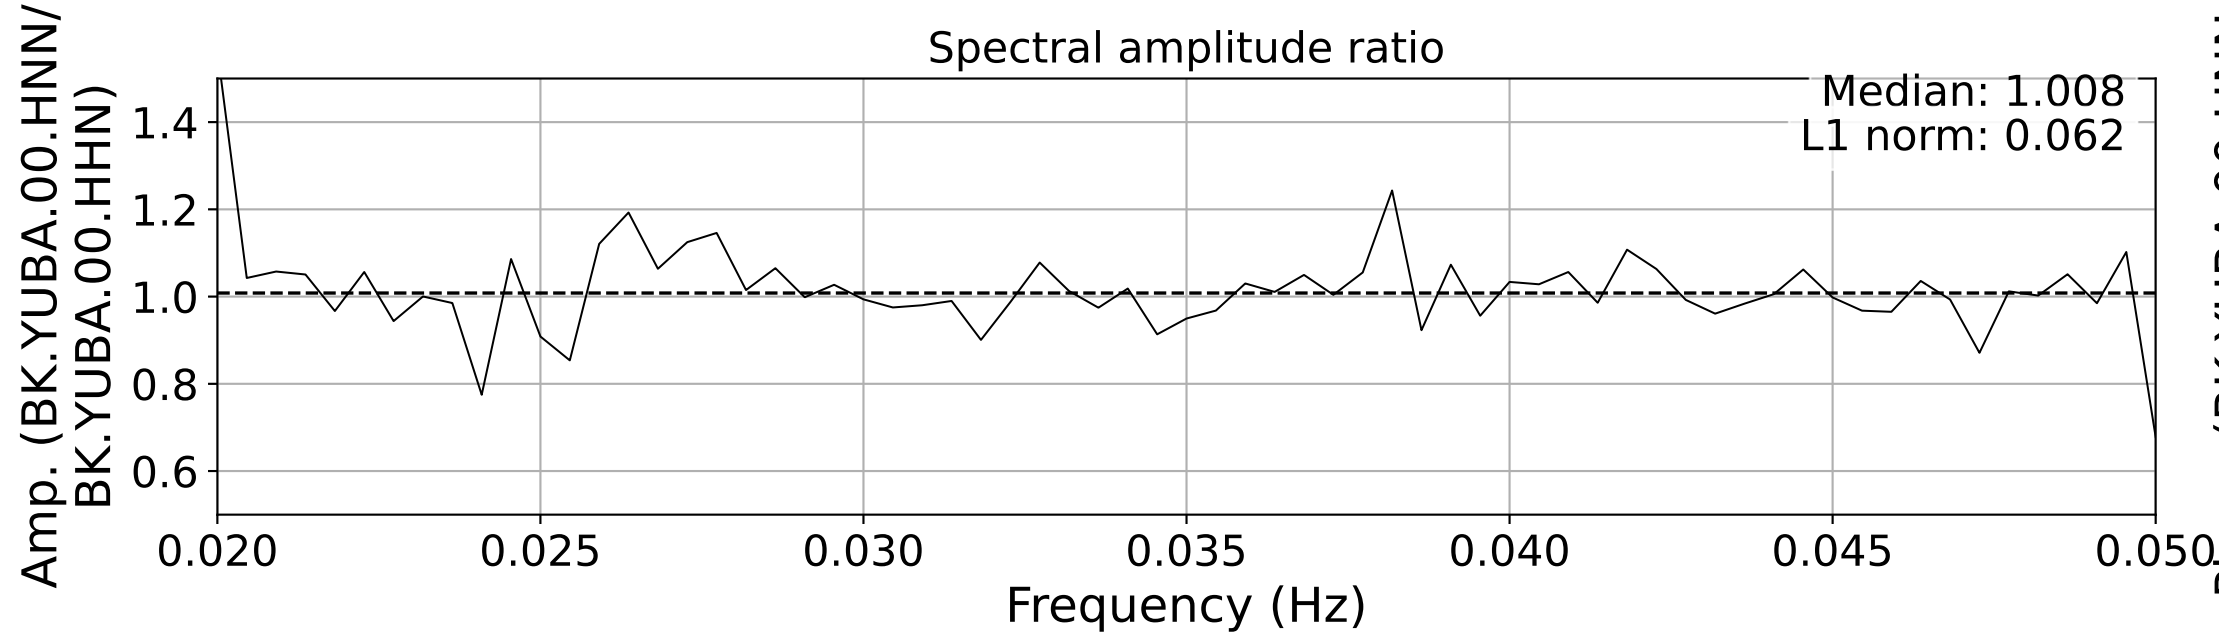

2025.087.062054_M7.7_us7000pn9s
Origin Time:2025-03-28T06:20:54.002000Z USGS event-id:us7000pn9s
M7.7 2025 Mandalay, Burma (Myanmar) Earthquake