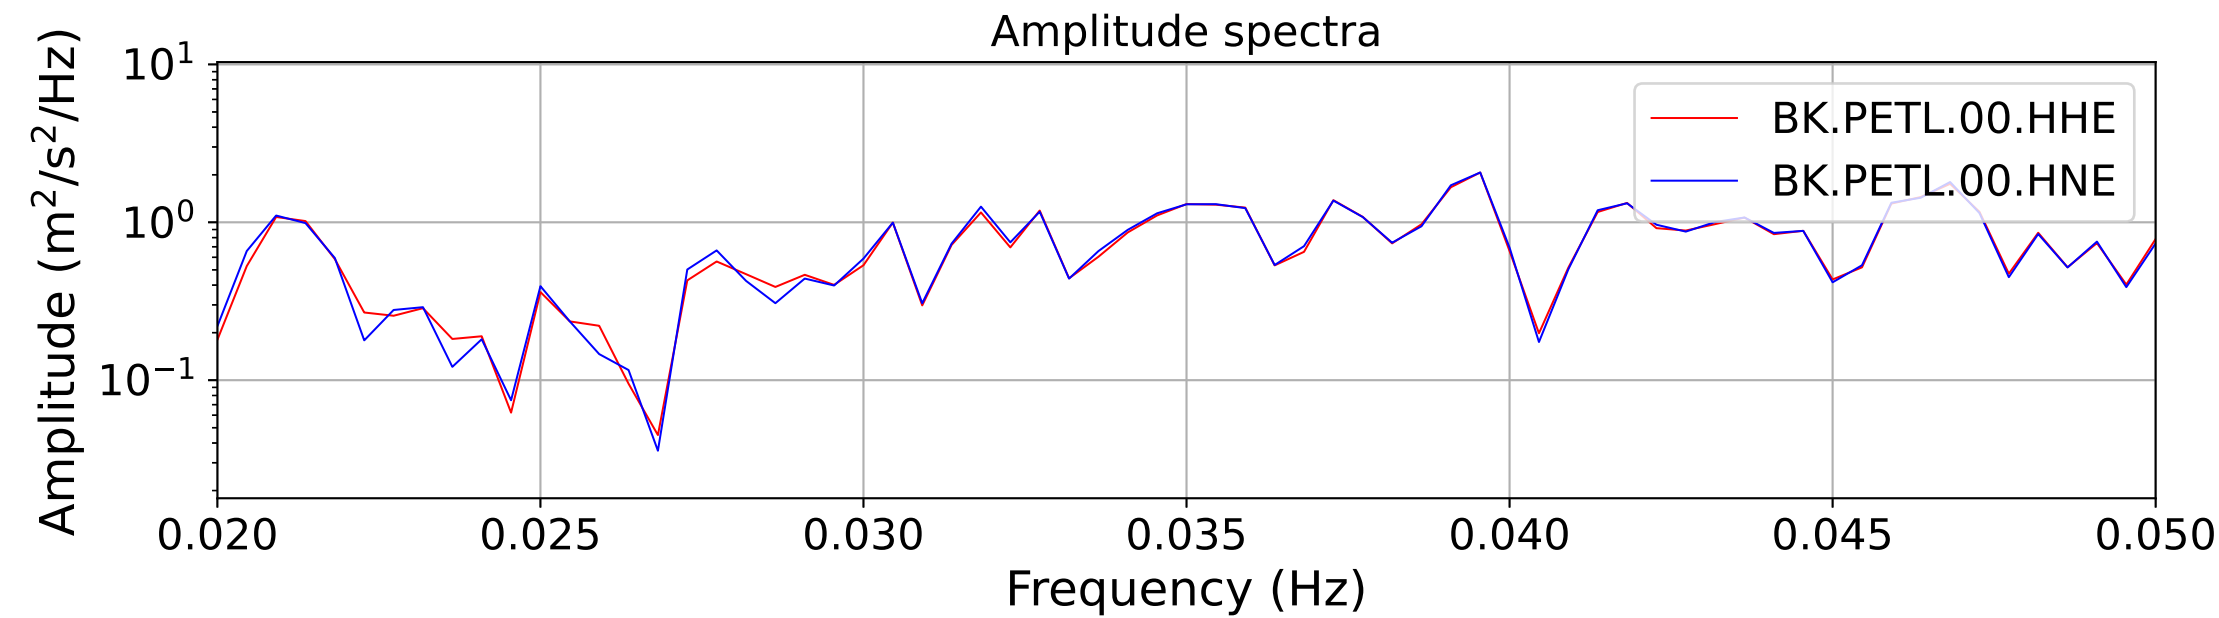

2025.087.062054_M7.7_us7000pn9s
Origin Time:2025-03-28T06:20:54.002000Z USGS event-id:us7000pn9s
M7.7 2025 Mandalay, Burma Earthquake