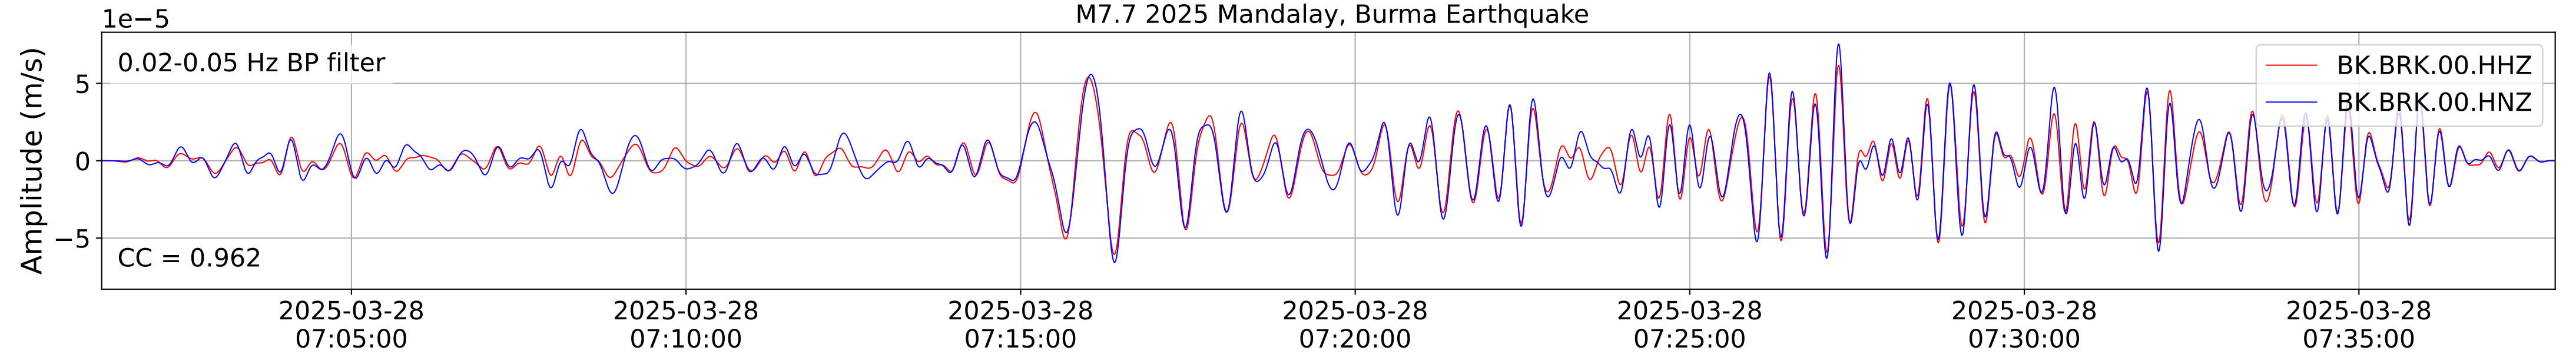

2025.087.062054_M7.7_us7000pn9s
Origin Time:2025-03-28T06:20:54.002000Z USGS event-id:us7000pn9s
M7.7 2025 Mandalay, Burma Earthquake