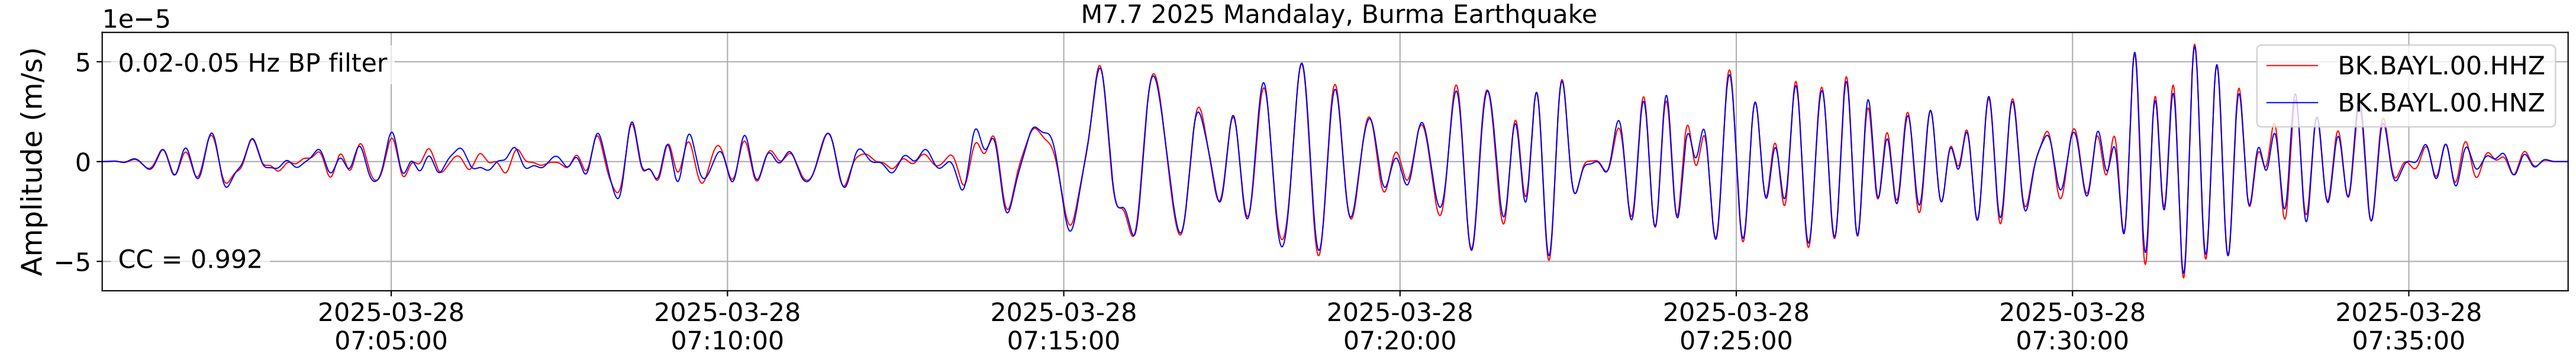

2025.087.062054_M7.7_us7000pn9s
Origin Time:2025-03-28T06:20:54.002000Z USGS event-id:us7000pn9s
M7.7 2025 Mandalay, Burma Earthquake