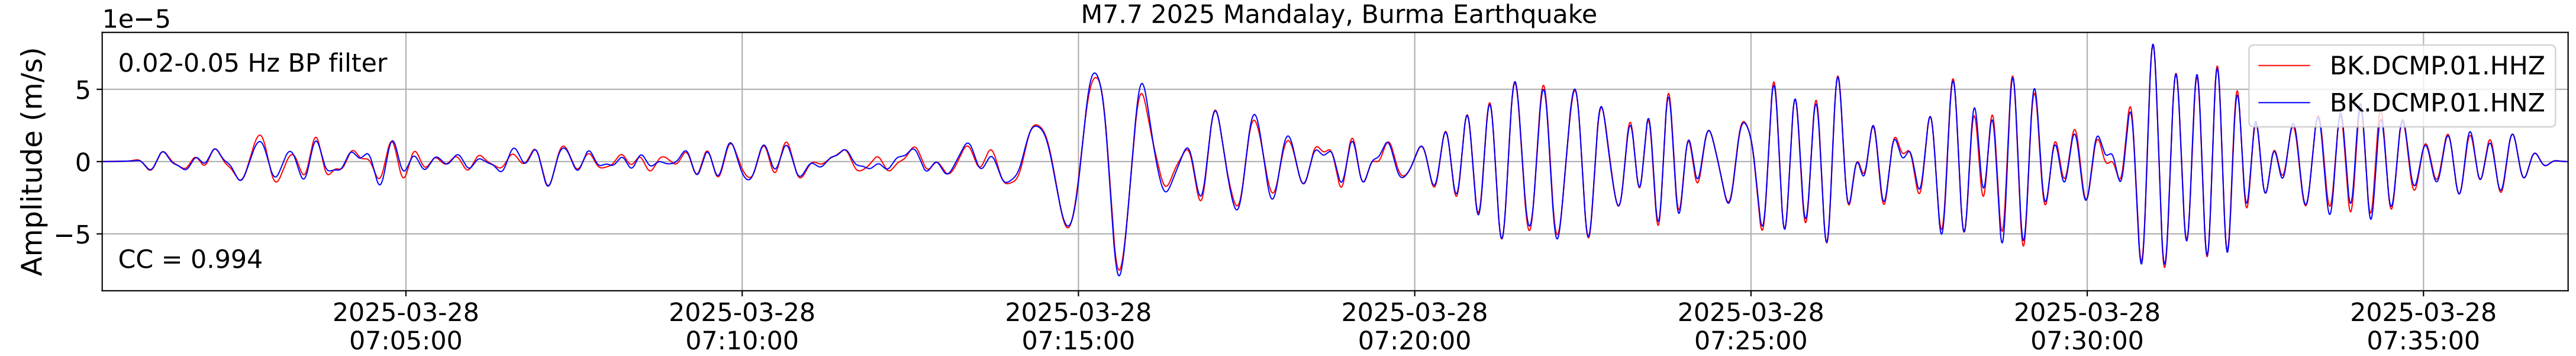

2025.087.062054_M7.7_us7000pn9s
Origin Time:2025-03-28T06:20:54.002000Z USGS event-id:us7000pn9s
M7.7 2025 Mandalay, Burma Earthquake