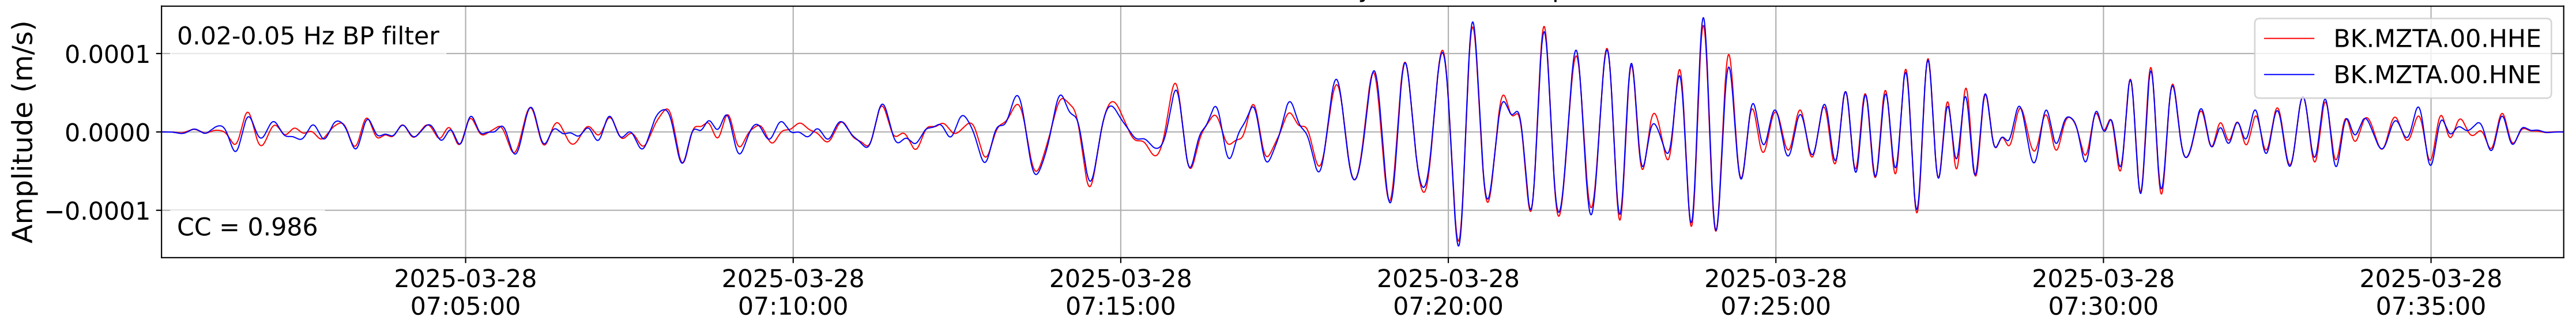

2025.087.062054_M7.7_us7000pn9s
Origin Time:2025-03-28T06:20:54.002000Z USGS event-id:us7000pn9s
M7.7 2025 Mandalay, Burma Earthquake