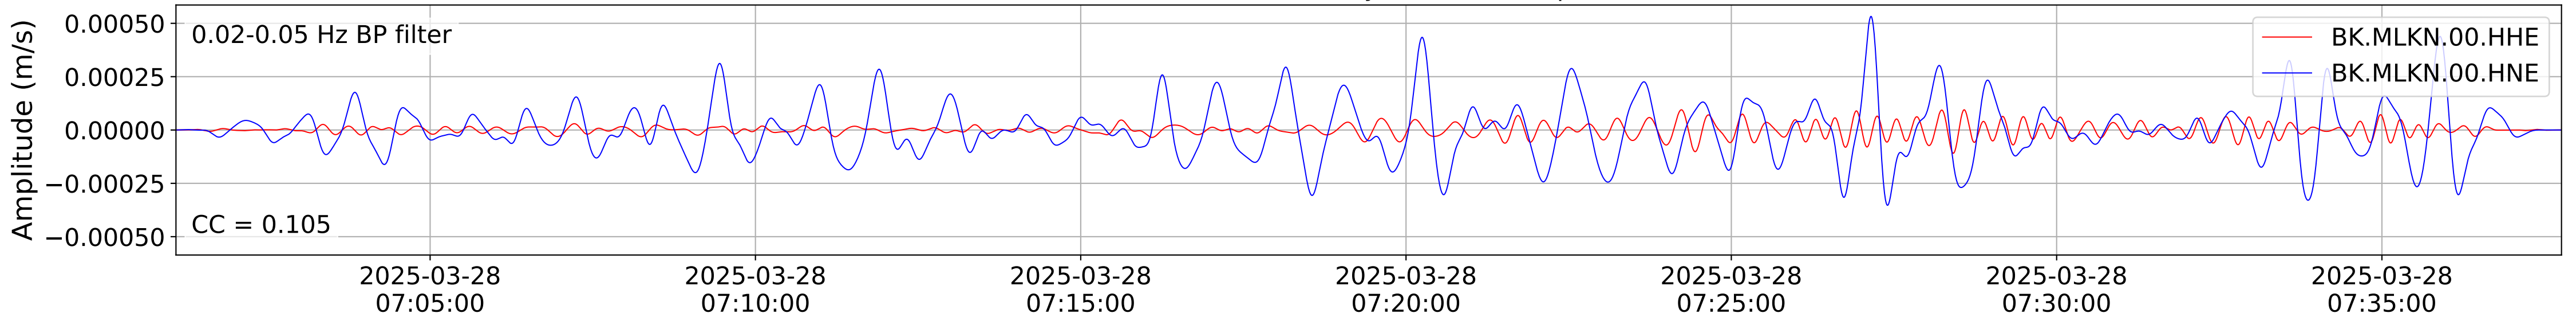

2025.087.062054_M7.7_us7000pn9s
Origin Time:2025-03-28T06:20:54.002000Z USGS event-id:us7000pn9s
M7.7 2025 Mandalay, Burma Earthquake