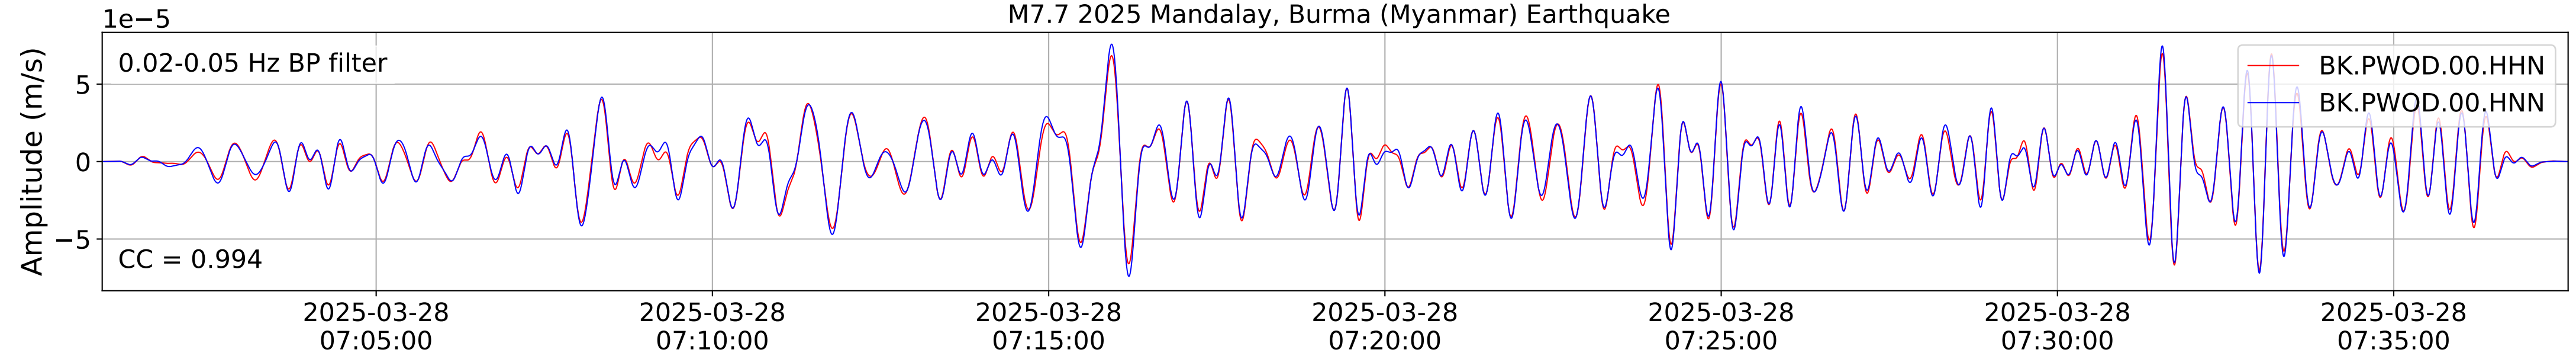

2025.087.062054_M7.7_us7000pn9s
Origin Time:2025-03-28T06:20:54.002000Z USGS event-id:us7000pn9s
M7.7 2025 Mandalay, Burma (Myanmar) Earthquake