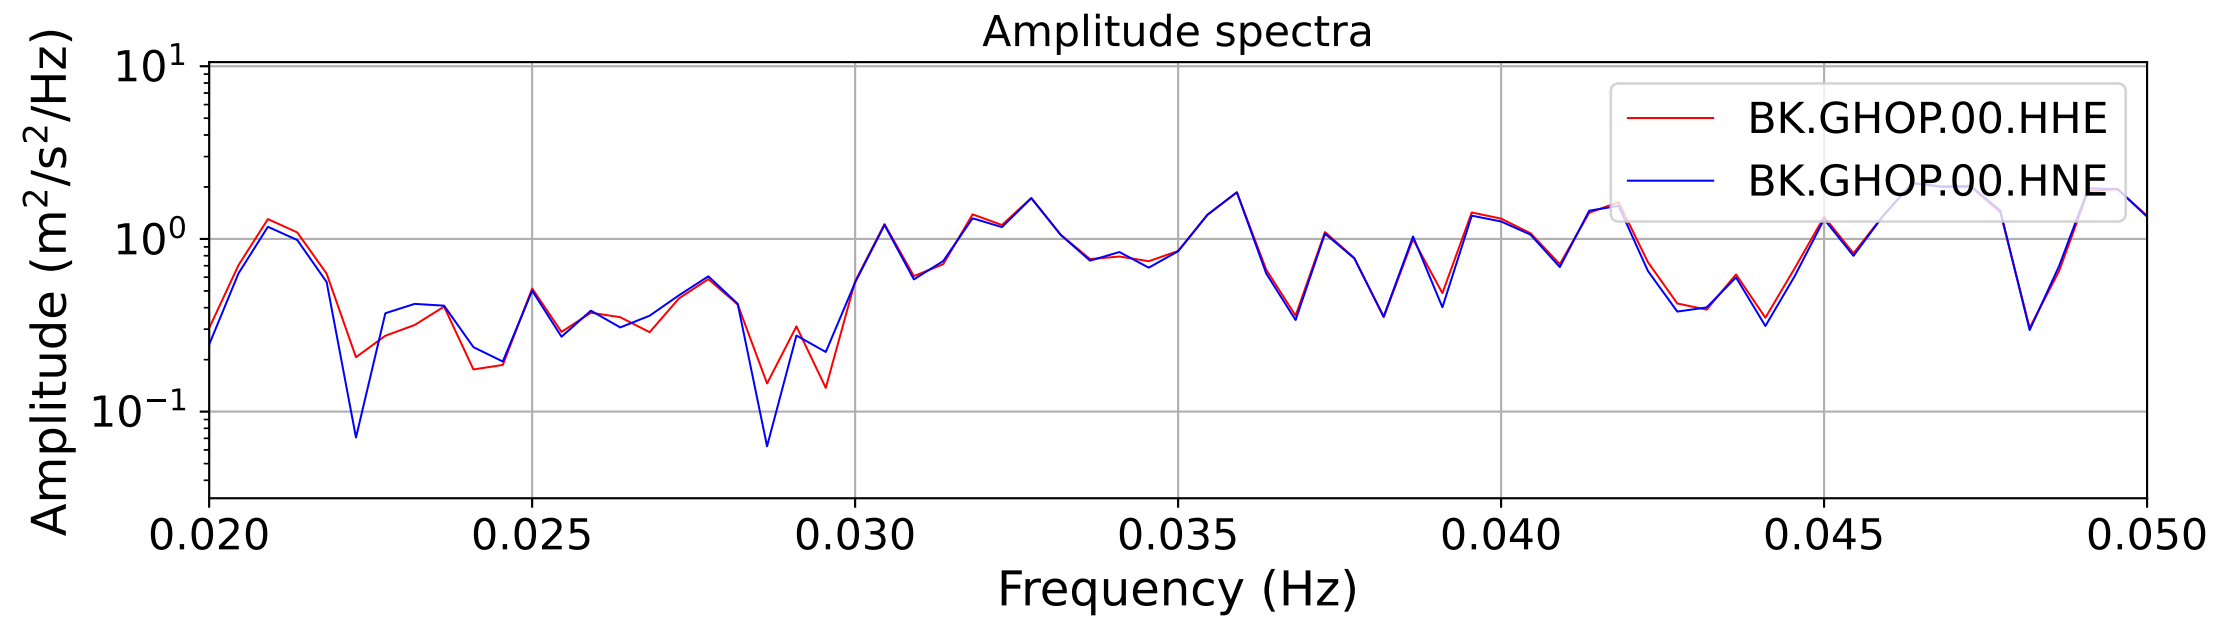

2025.087.062054_M7.7_us7000pn9s
Origin Time:2025-03-28T06:20:54.002000Z USGS event-id:us7000pn9s
M7.7 2025 Mandalay, Burma Earthquake