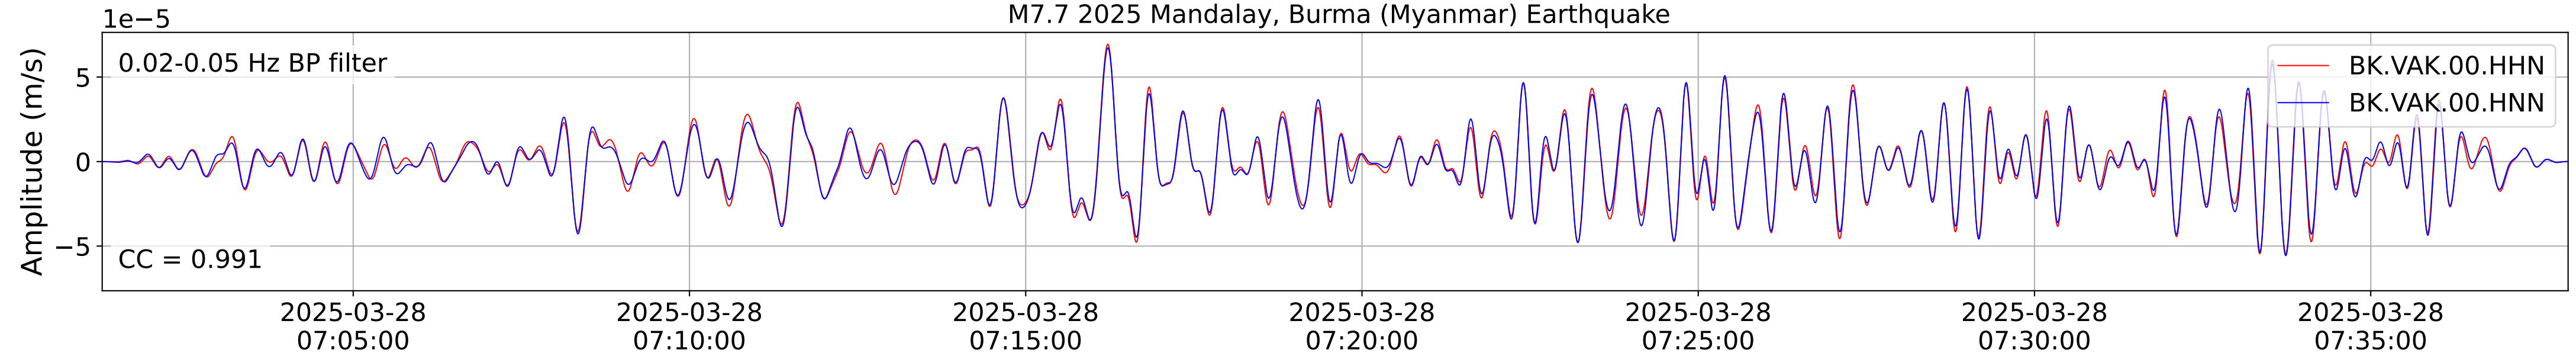

2025.087.062054_M7.7_us7000pn9s
Origin Time:2025-03-28T06:20:54.002000Z USGS event-id:us7000pn9s
M7.7 2025 Mandalay, Burma (Myanmar) Earthquake