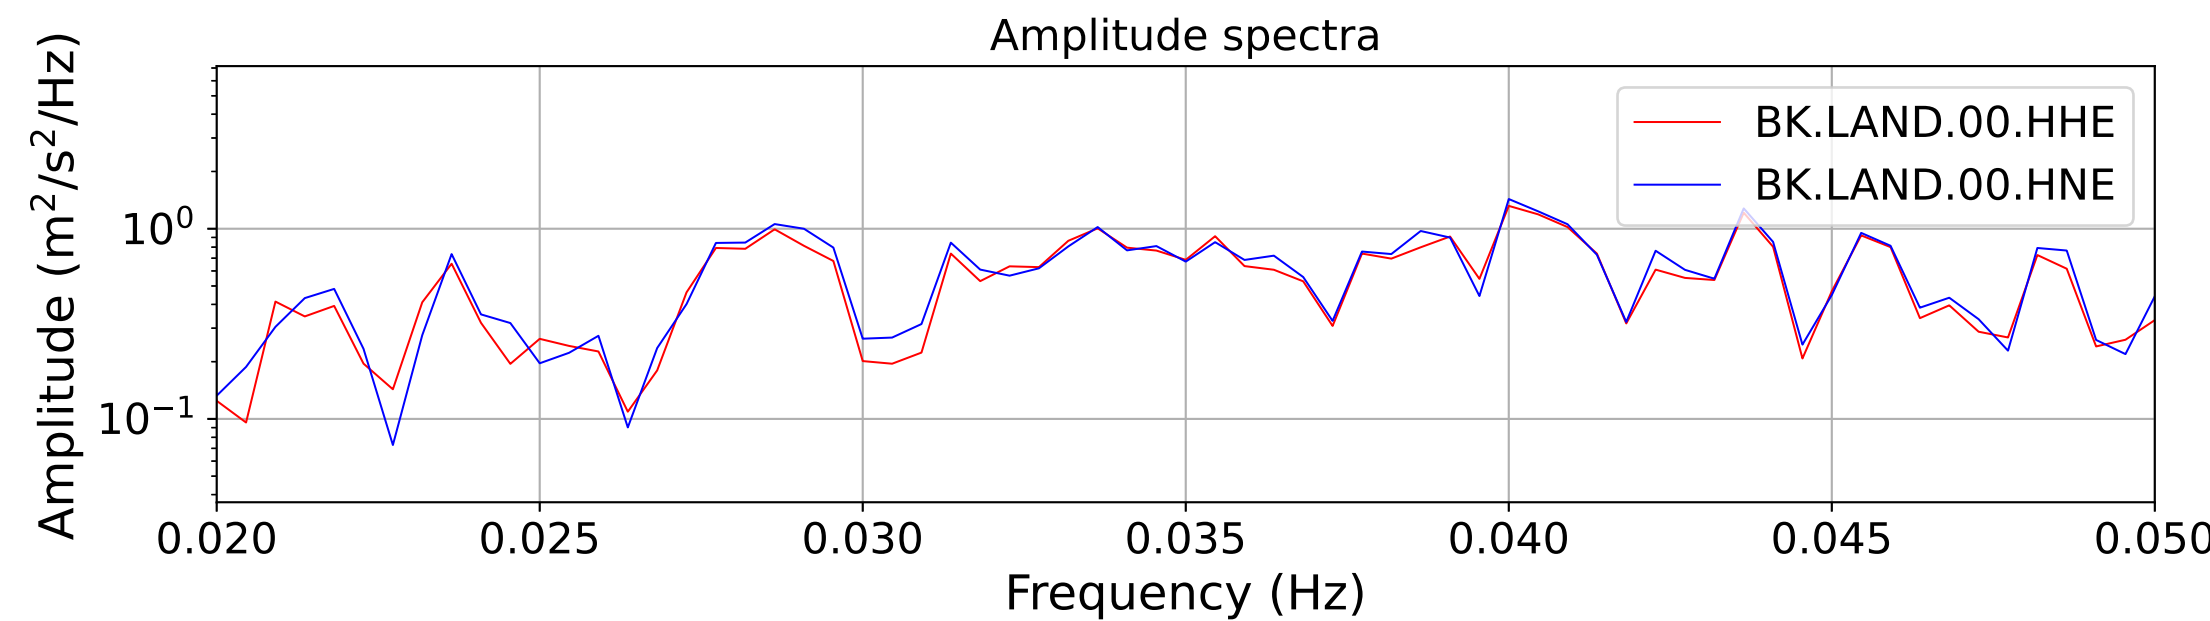

2025.087.062054_M7.7_us7000pn9s
Origin Time:2025-03-28T06:20:54.002000Z USGS event-id:us7000pn9s
M7.7 2025 Mandalay, Burma Earthquake