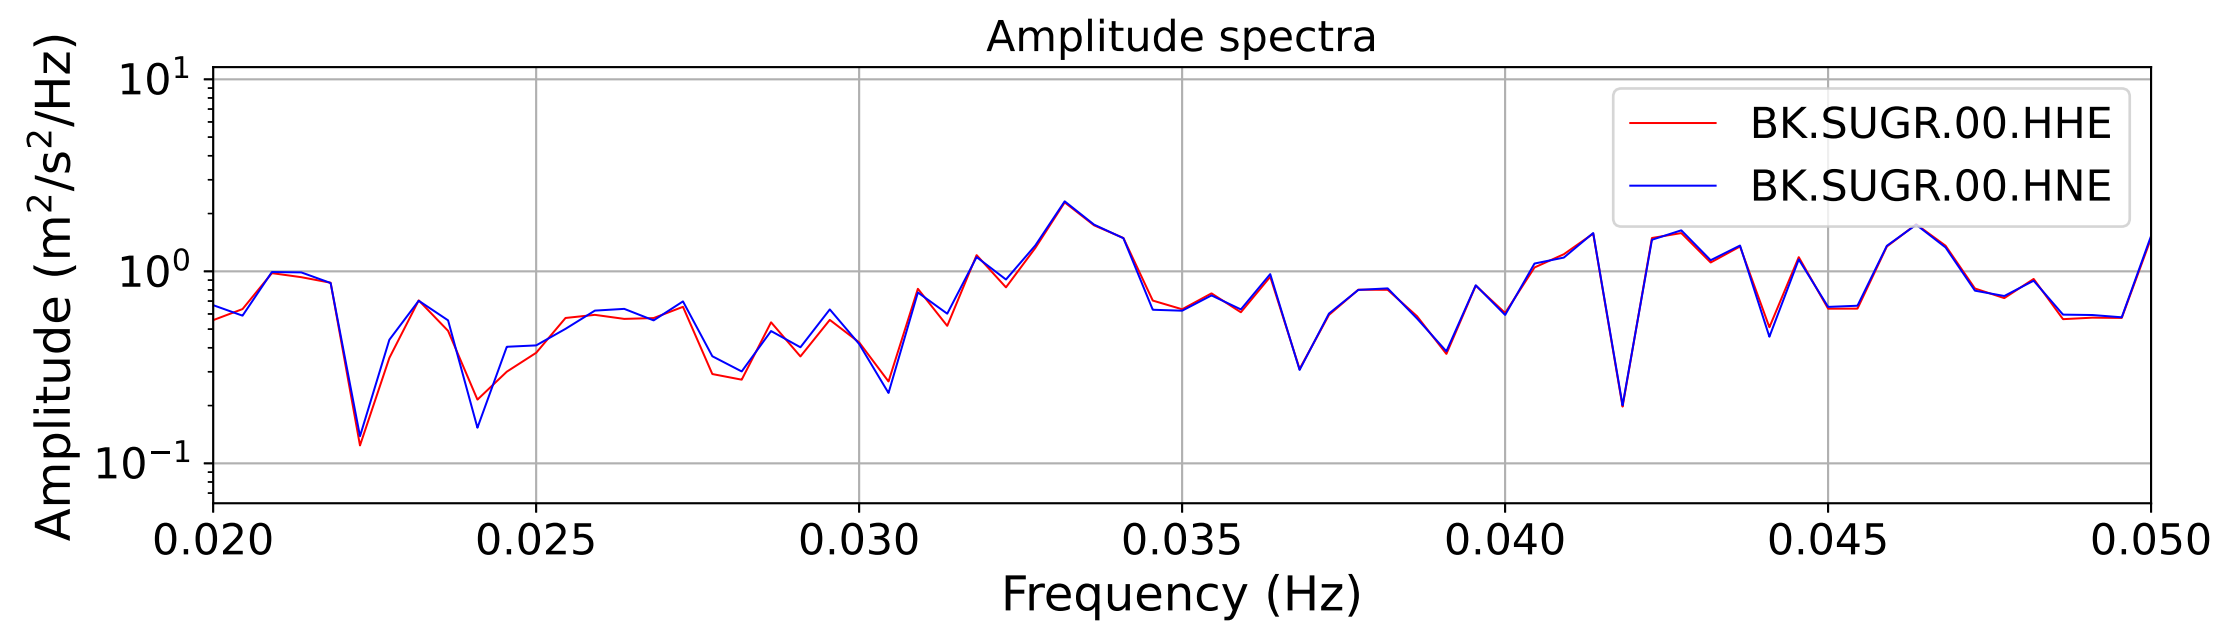

2025.087.062054_M7.7_us7000pn9s
Origin Time:2025-03-28T06:20:54.002000Z USGS event-id:us7000pn9s
M7.7 2025 Mandalay, Burma (Myanmar) Earthquake