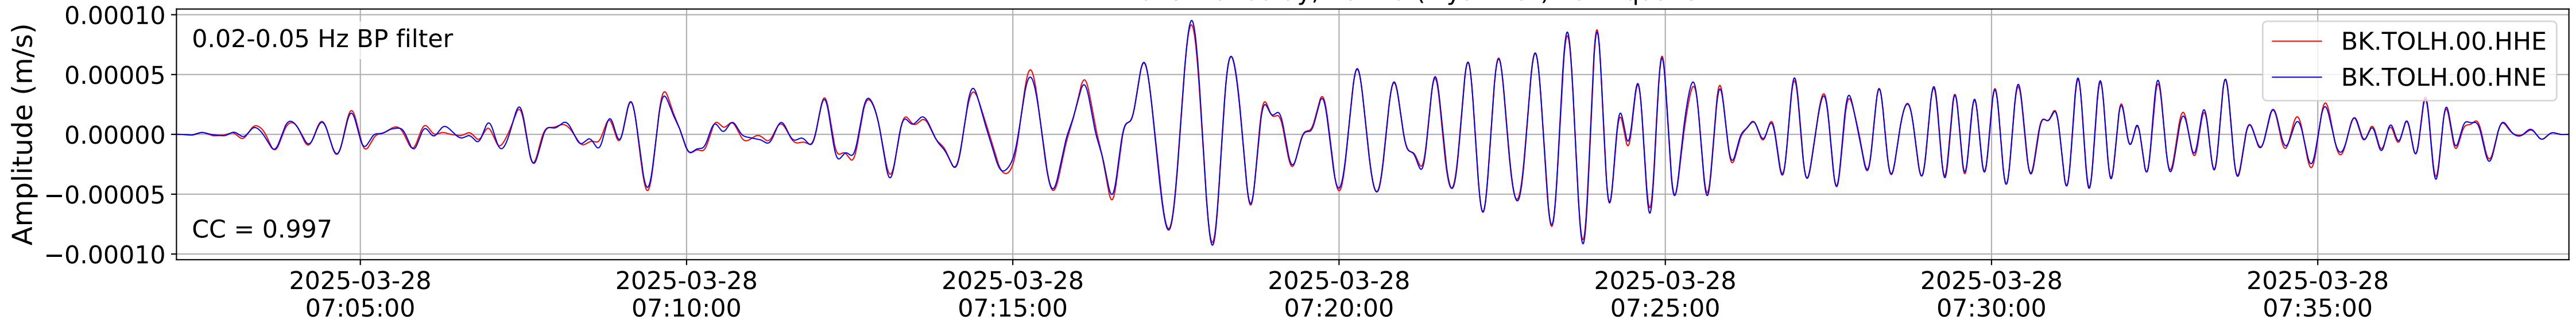

2025.087.062054_M7.7_us7000pn9s
Origin Time:2025-03-28T06:20:54.002000Z USGS event-id:us7000pn9s
M7.7 2025 Mandalay, Burma (Myanmar) Earthquake