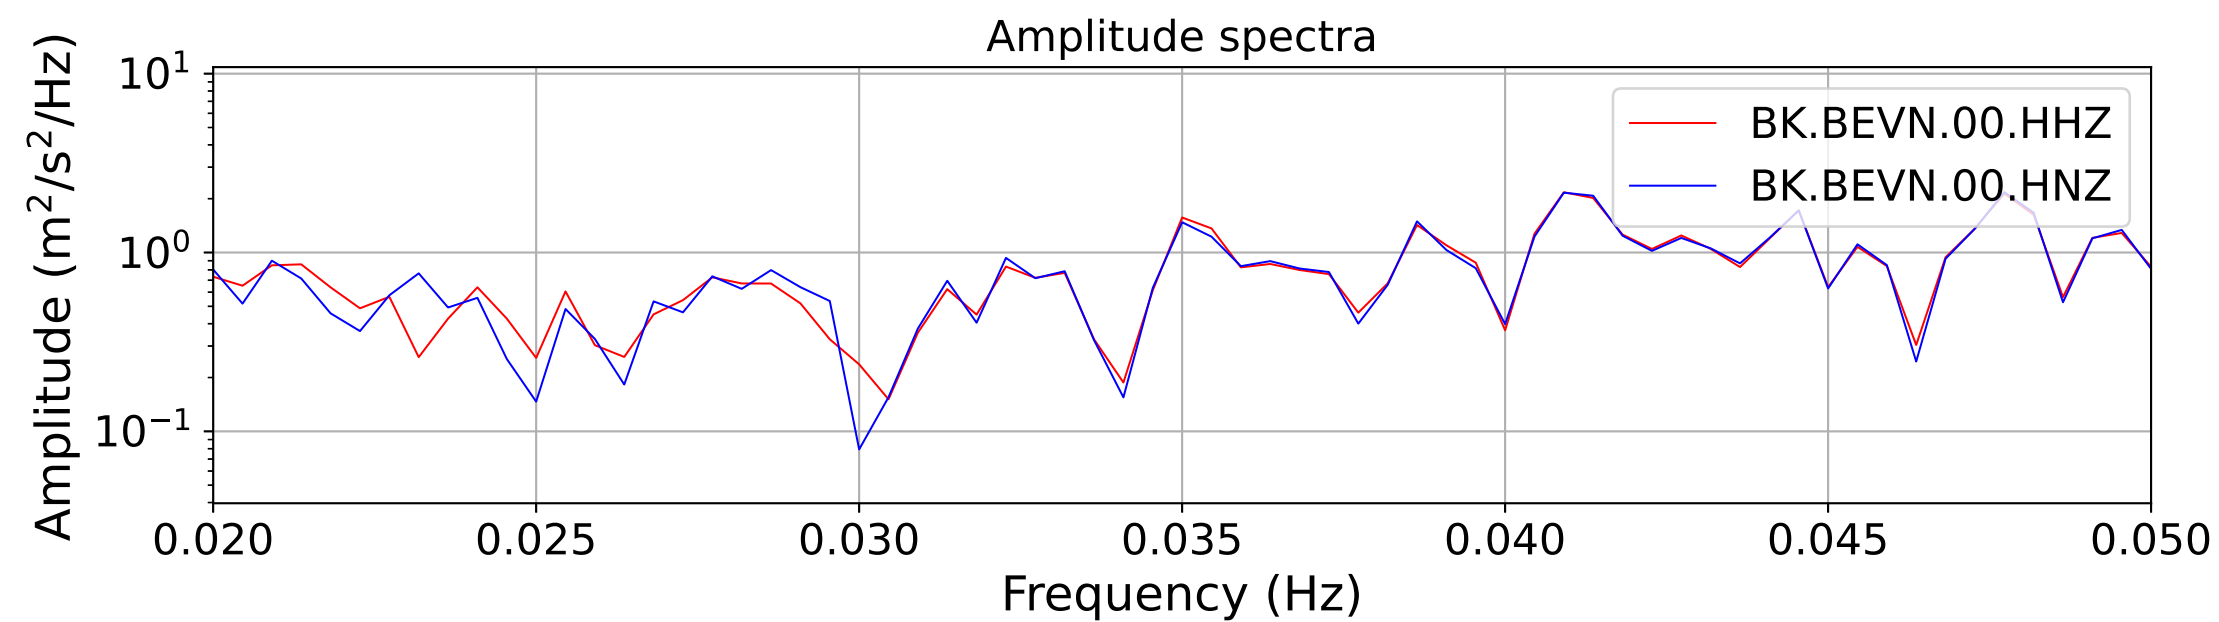

2025.087.062054_M7.7_us7000pn9s
Origin Time:2025-03-28T06:20:54.002000Z USGS event-id:us7000pn9s
M7.7 2025 Mandalay, Burma Earthquake