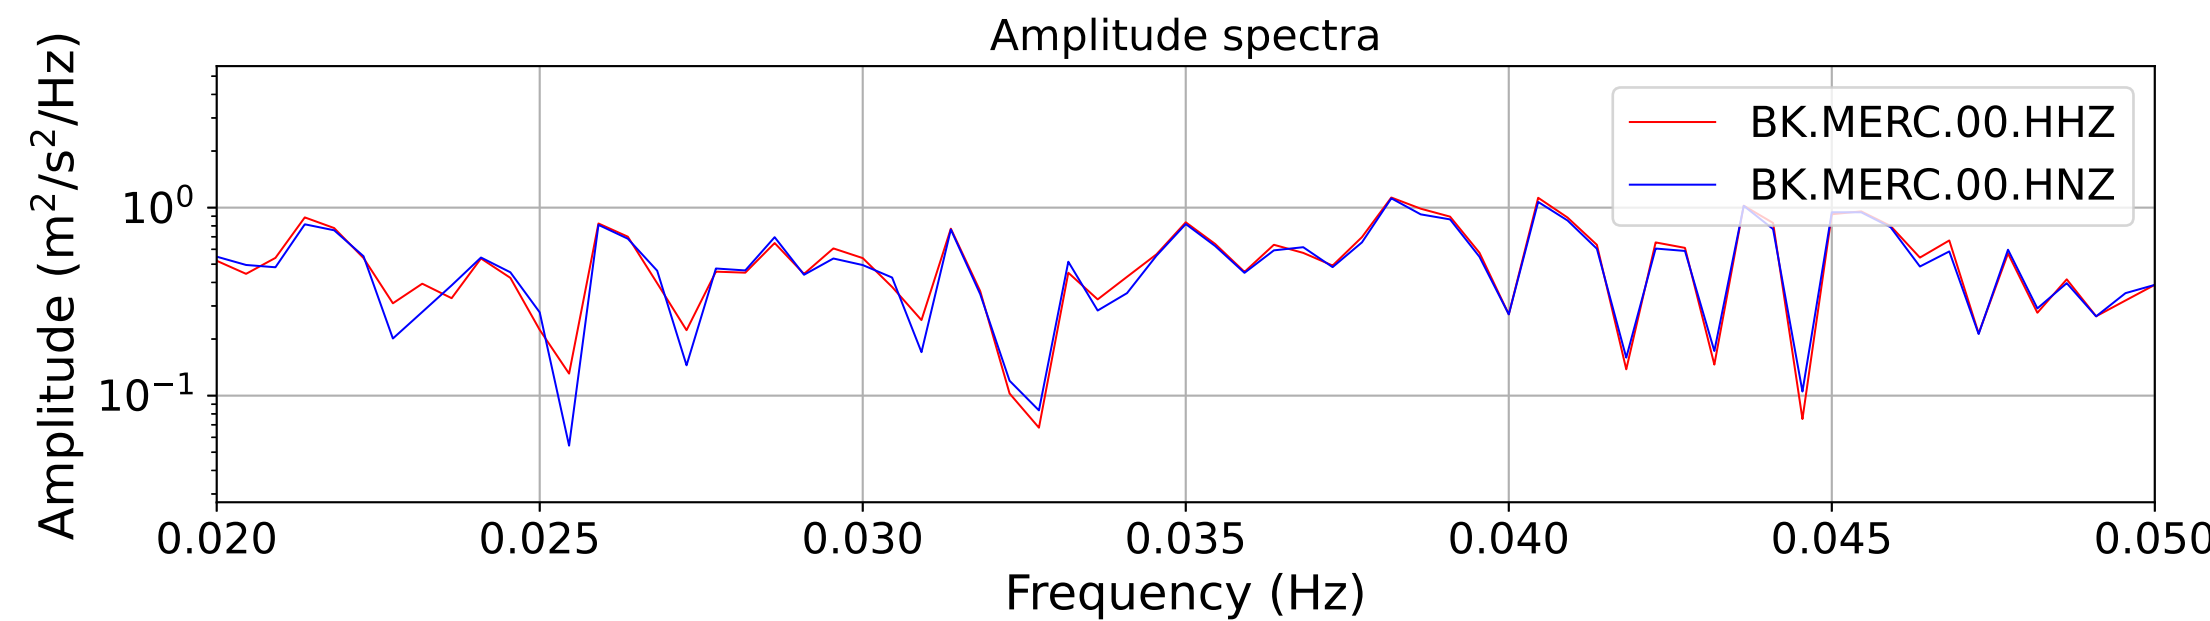

2025.087.062054_M7.7_us7000pn9s
Origin Time:2025-03-28T06:20:54.002000Z USGS event-id:us7000pn9s
M7.7 2025 Mandalay, Burma Earthquake