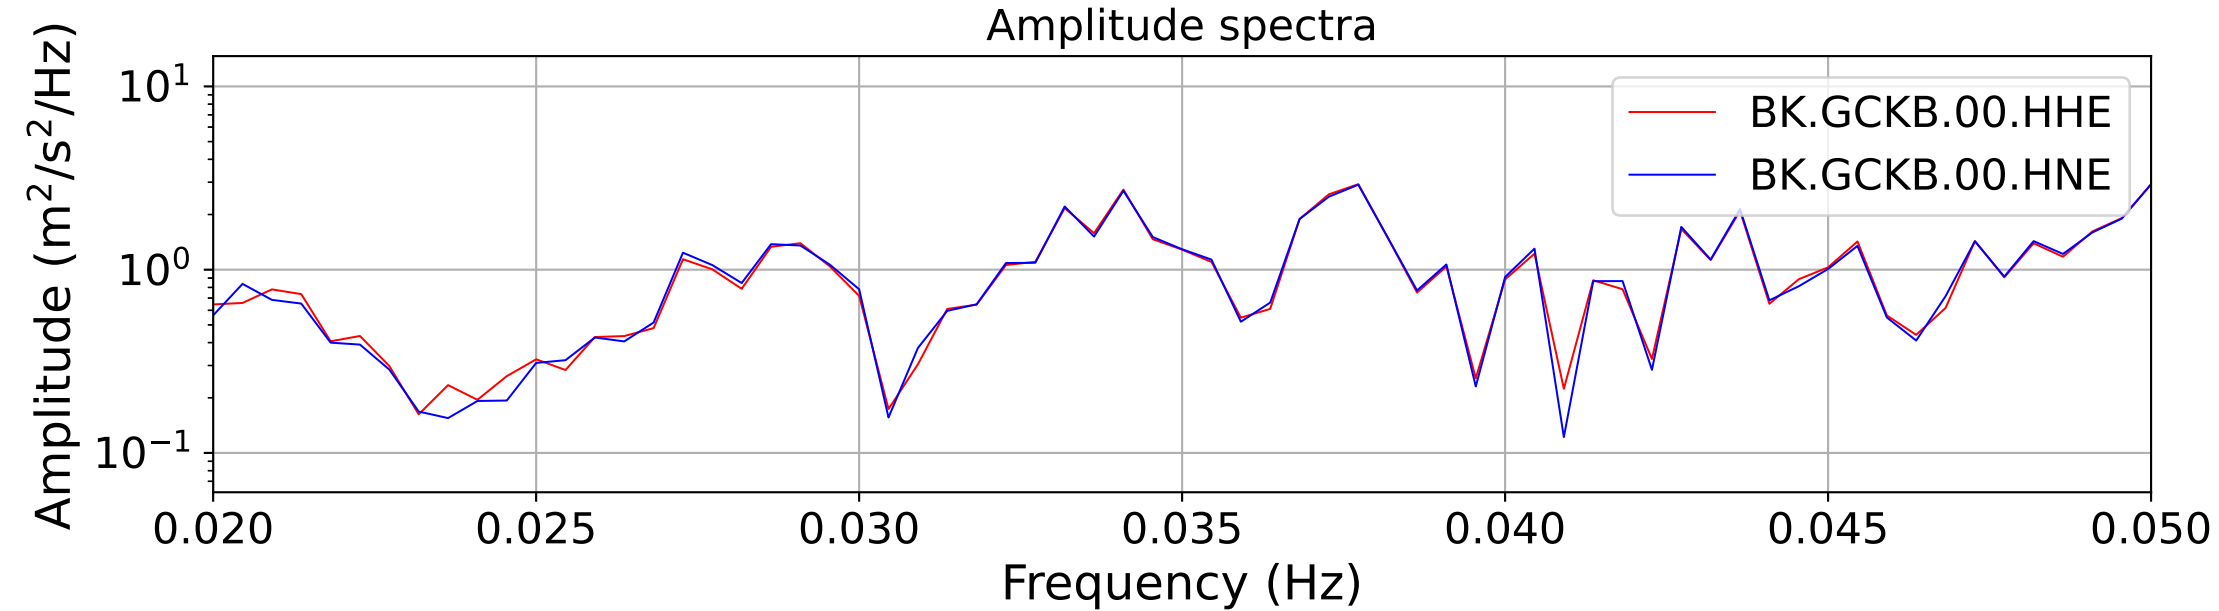

2025.087.062054_M7.7_us7000pn9s
Origin Time:2025-03-28T06:20:54.002000Z USGS event-id:us7000pn9s
M7.7 2025 Mandalay, Burma Earthquake