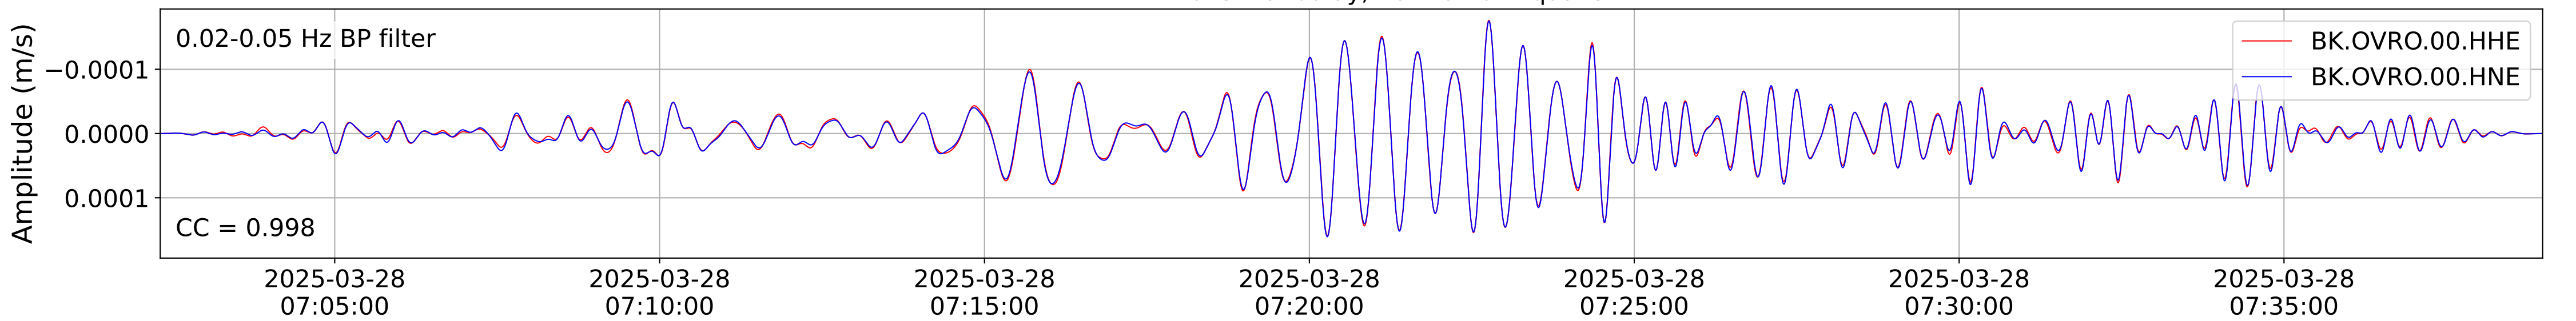

2025.087.062054_M7.7_us7000pn9s
Origin Time:2025-03-28T06:20:54.002000Z USGS event-id:us7000pn9s
M7.7 2025 Mandalay, Burma Earthquake