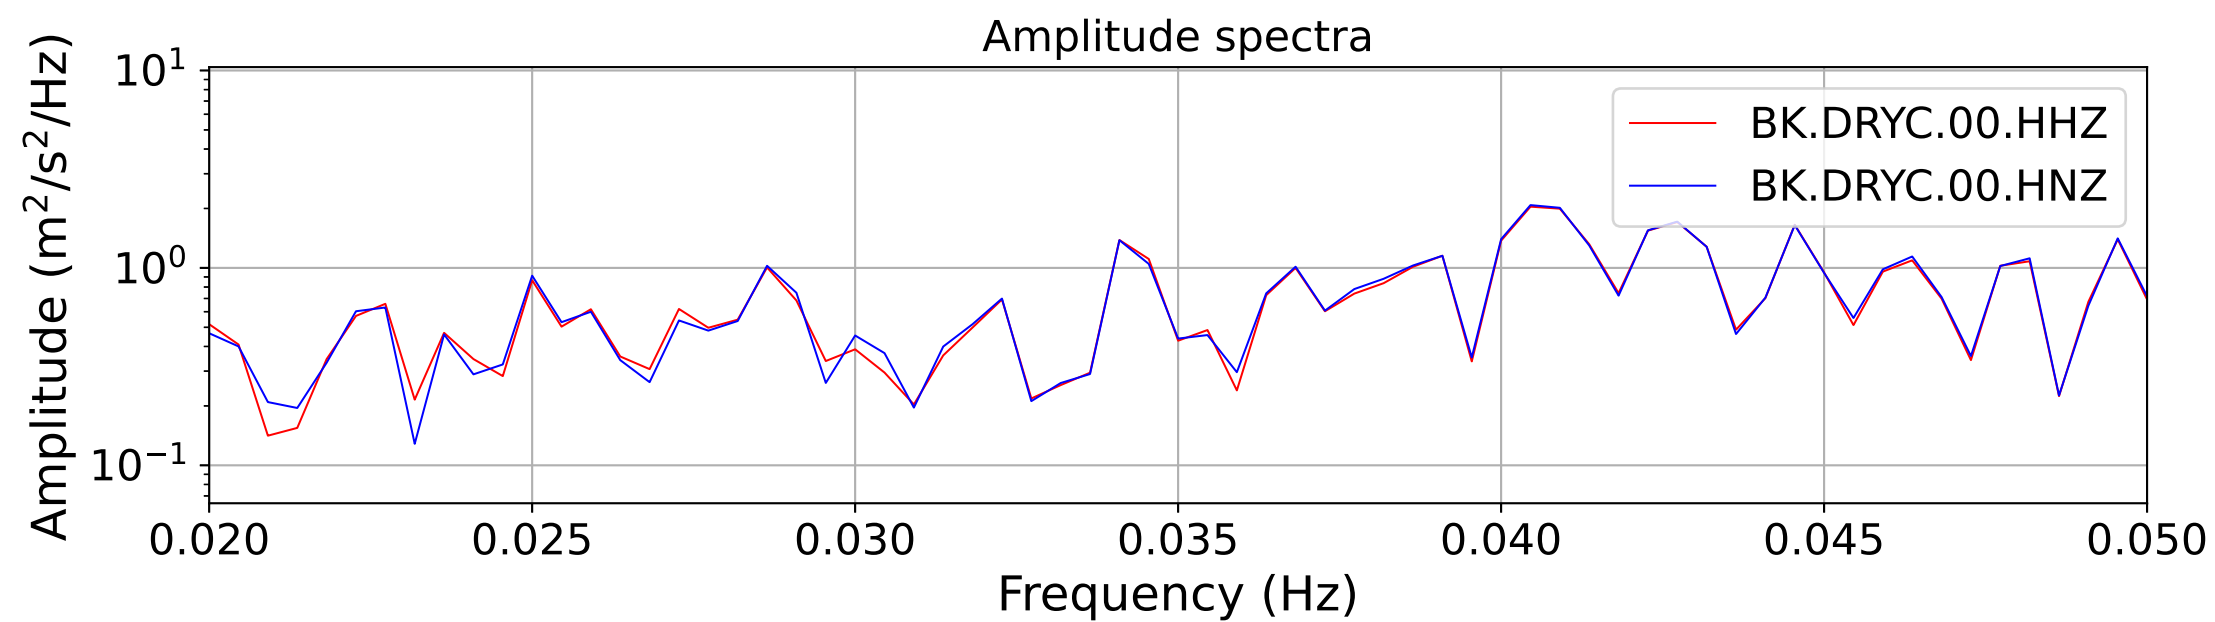

2025.087.062054_M7.7_us7000pn9s
Origin Time:2025-03-28T06:20:54.002000Z USGS event-id:us7000pn9s
M7.7 2025 Mandalay, Burma Earthquake