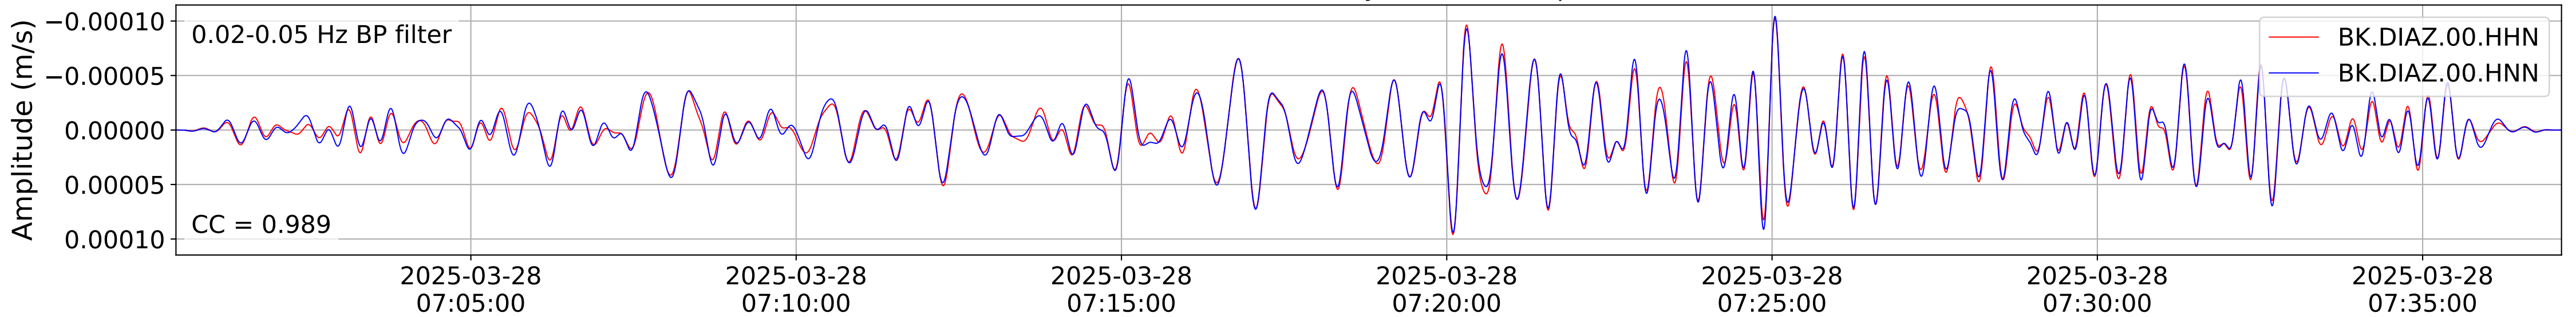

2025.087.062054_M7.7_us7000pn9s
Origin Time:2025-03-28T06:20:54.002000Z USGS event-id:us7000pn9s
M7.7 2025 Mandalay, Burma Earthquake