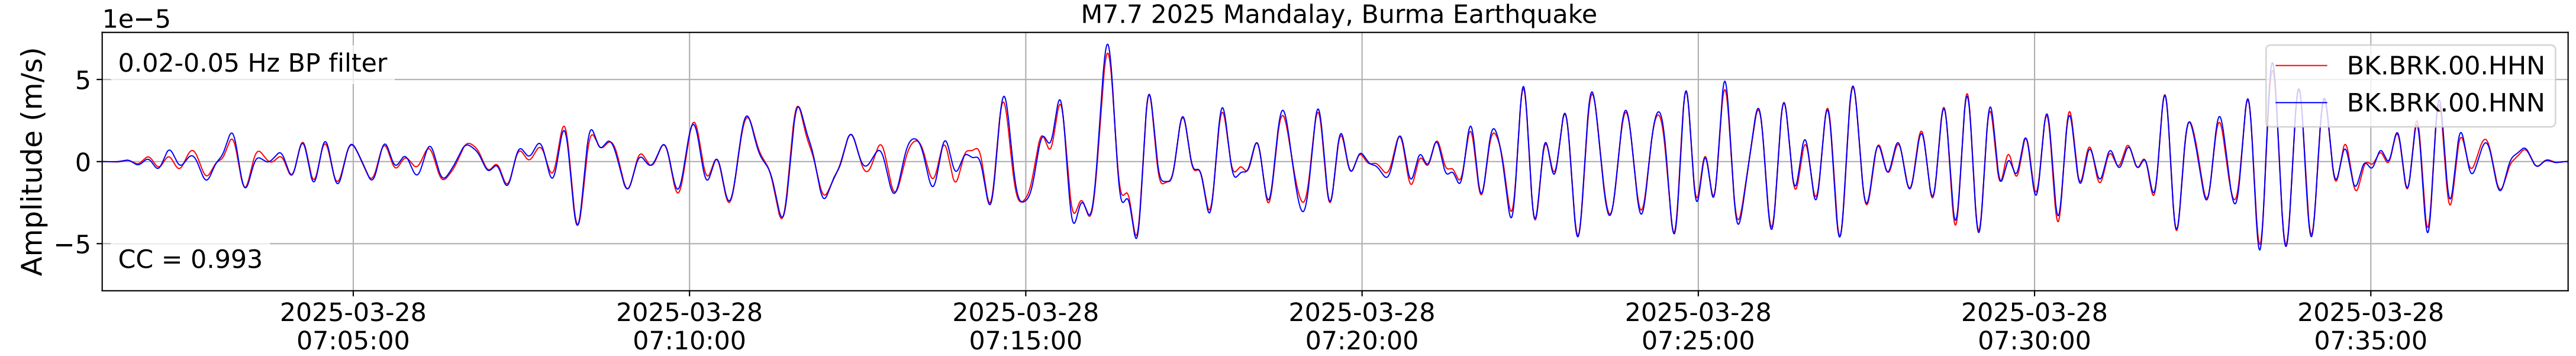

2025.087.062054_M7.7_us7000pn9s
Origin Time:2025-03-28T06:20:54.002000Z USGS event-id:us7000pn9s
M7.7 2025 Mandalay, Burma Earthquake