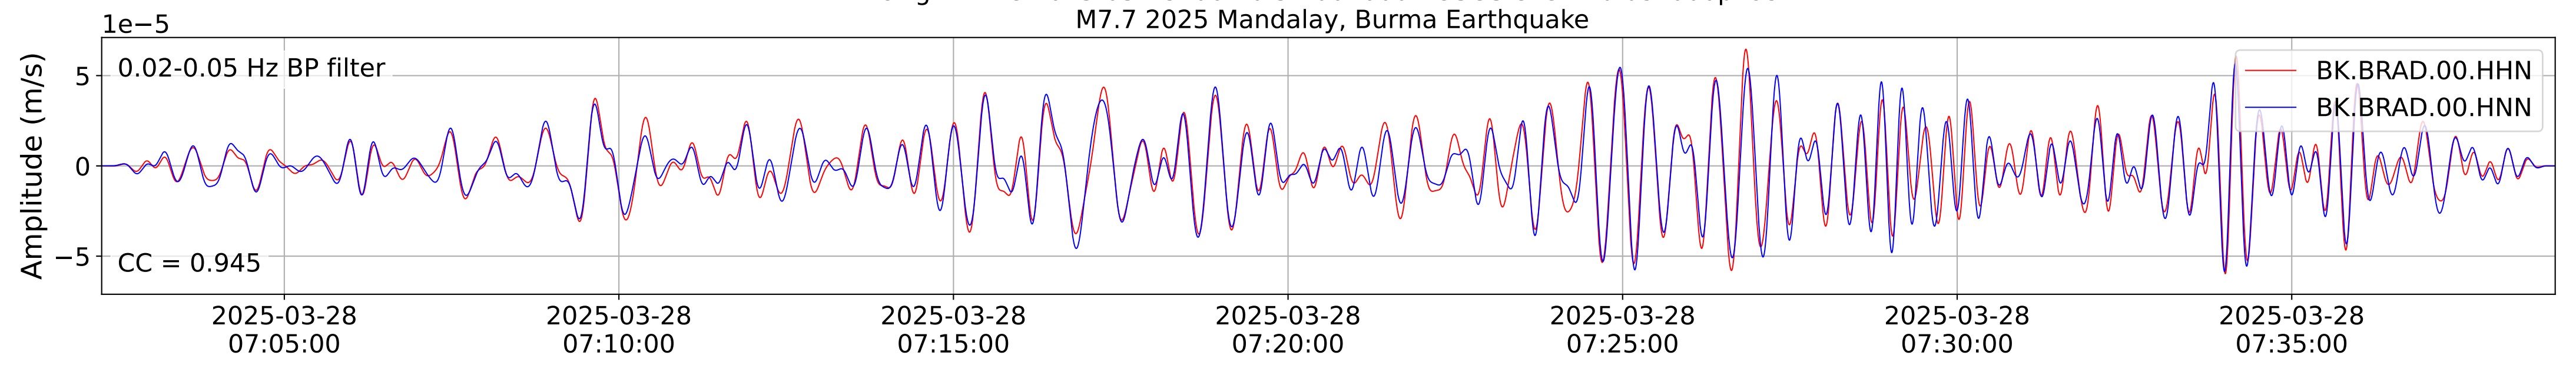

2025.087.062054_M7.7_us7000pn9s
Origin Time:2025-03-28T06:20:54.002000Z USGS event-id:us7000pn9s
M7.7 2025 Mandalay, Burma Earthquake