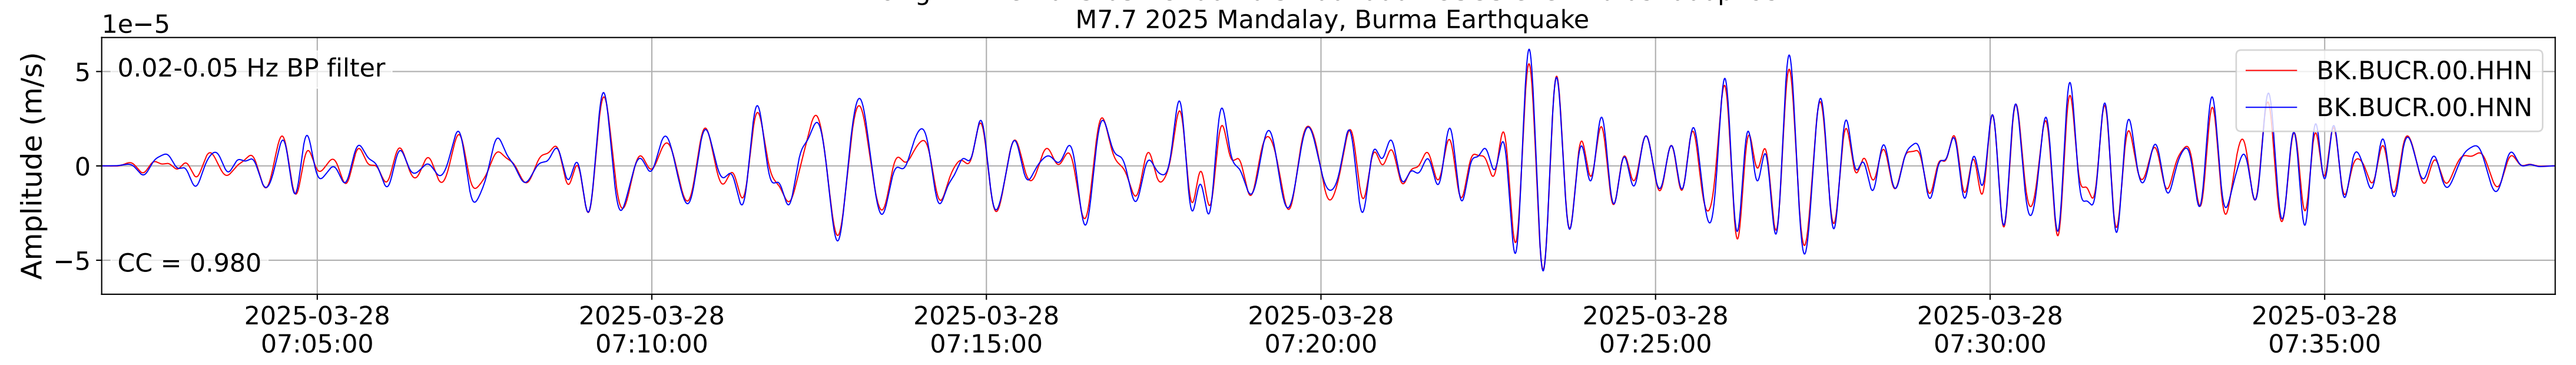

2025.087.062054_M7.7_us7000pn9s
Origin Time:2025-03-28T06:20:54.002000Z USGS event-id:us7000pn9s
M7.7 2025 Mandalay, Burma Earthquake