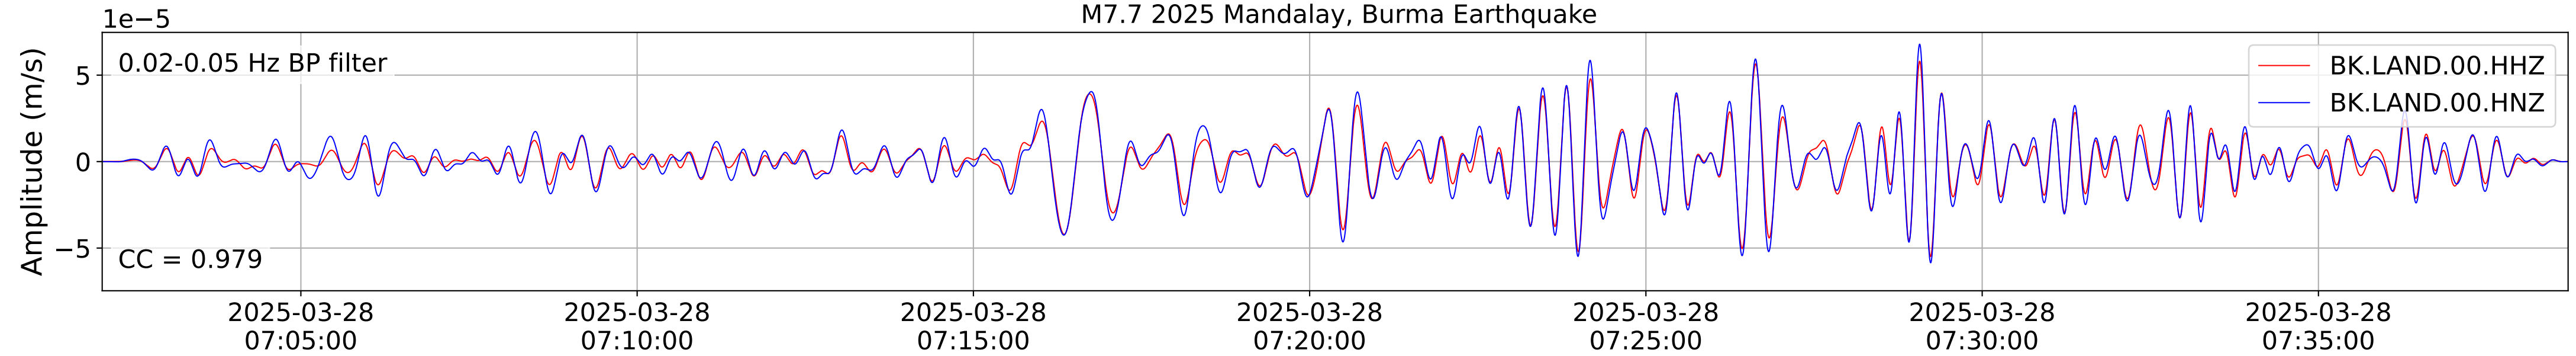

2025.087.062054_M7.7_us7000pn9s
Origin Time:2025-03-28T06:20:54.002000Z USGS event-id:us7000pn9s
M7.7 2025 Mandalay, Burma Earthquake