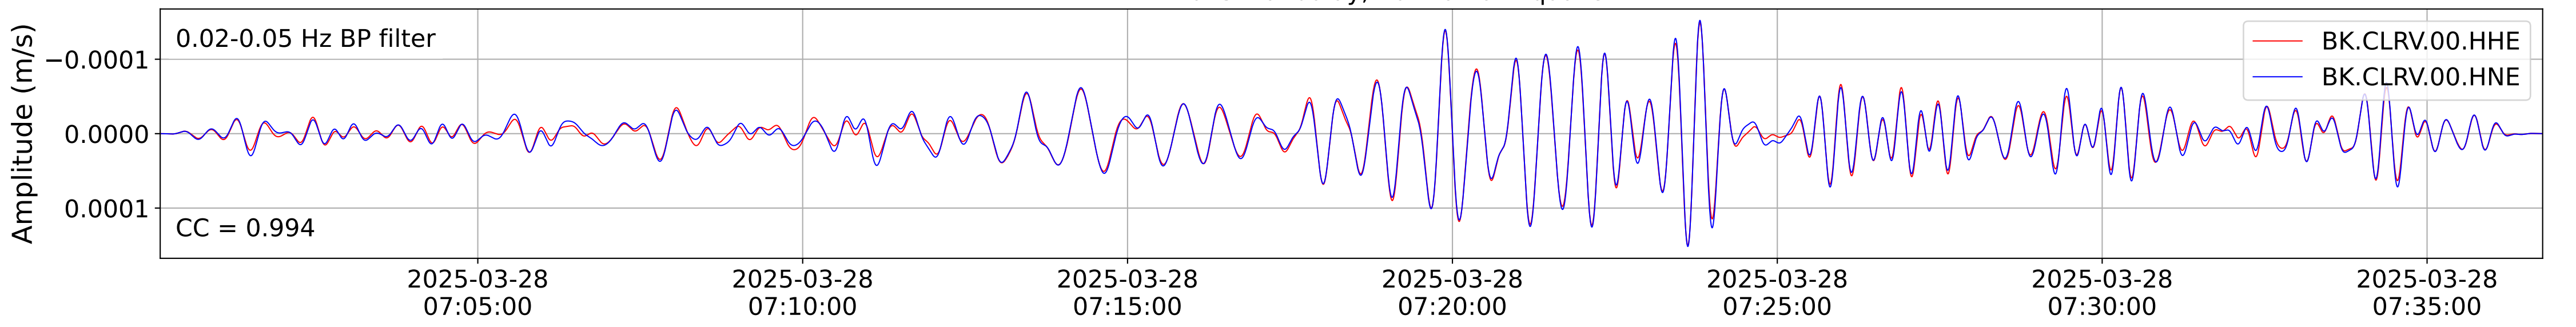

2025.087.062054_M7.7_us7000pn9s
Origin Time:2025-03-28T06:20:54.002000Z USGS event-id:us7000pn9s
M7.7 2025 Mandalay, Burma Earthquake