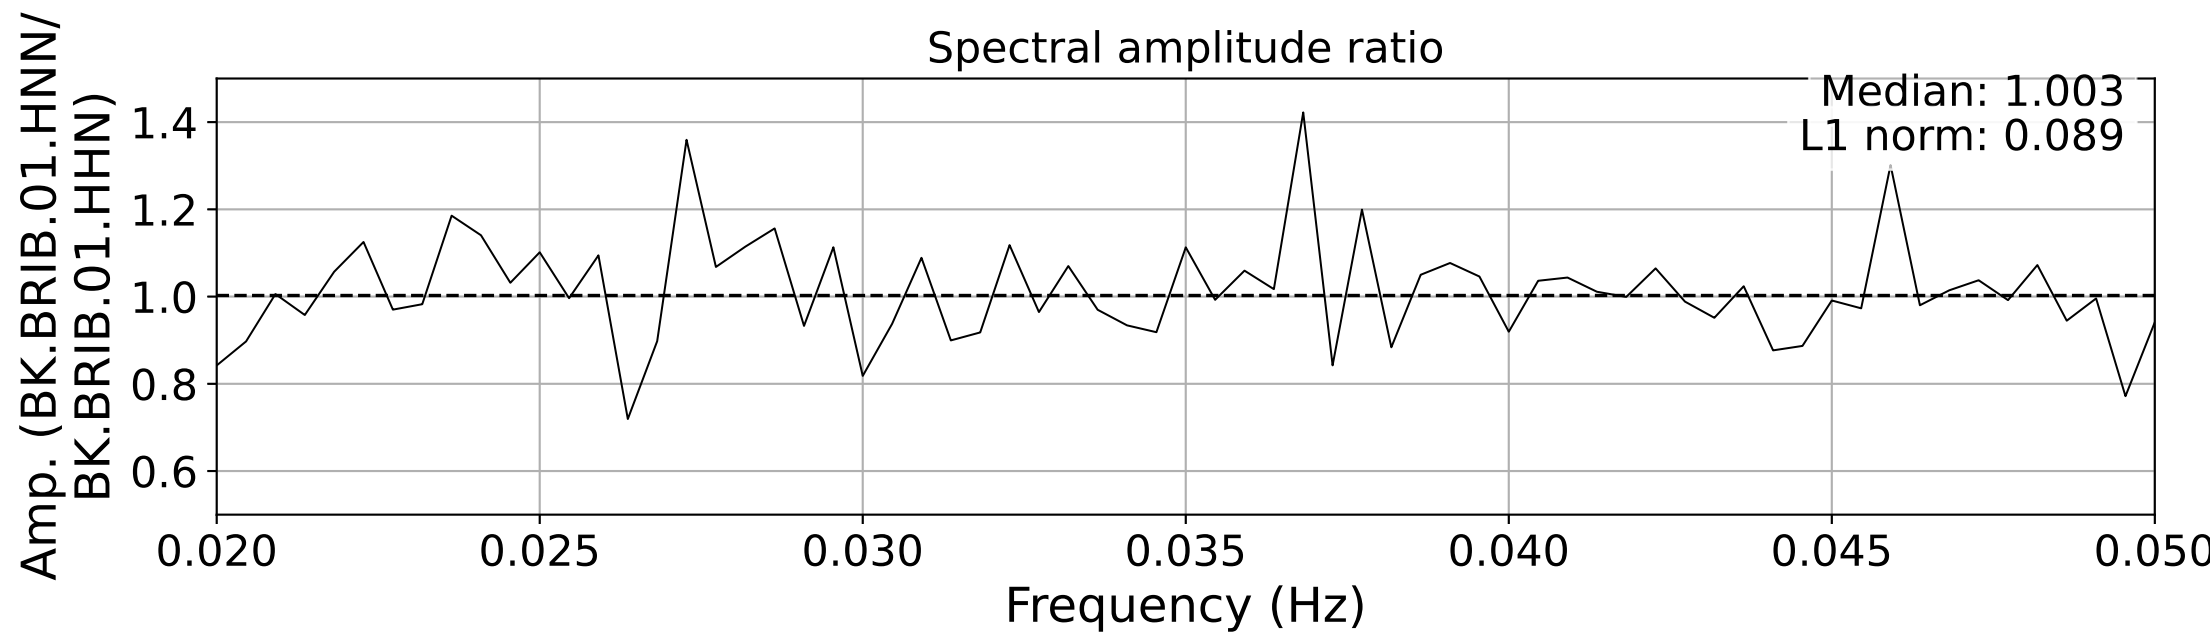

2025.087.062054_M7.7_us7000pn9s
Origin Time:2025-03-28T06:20:54.002000Z USGS event-id:us7000pn9s
M7.7 2025 Mandalay, Burma Earthquake