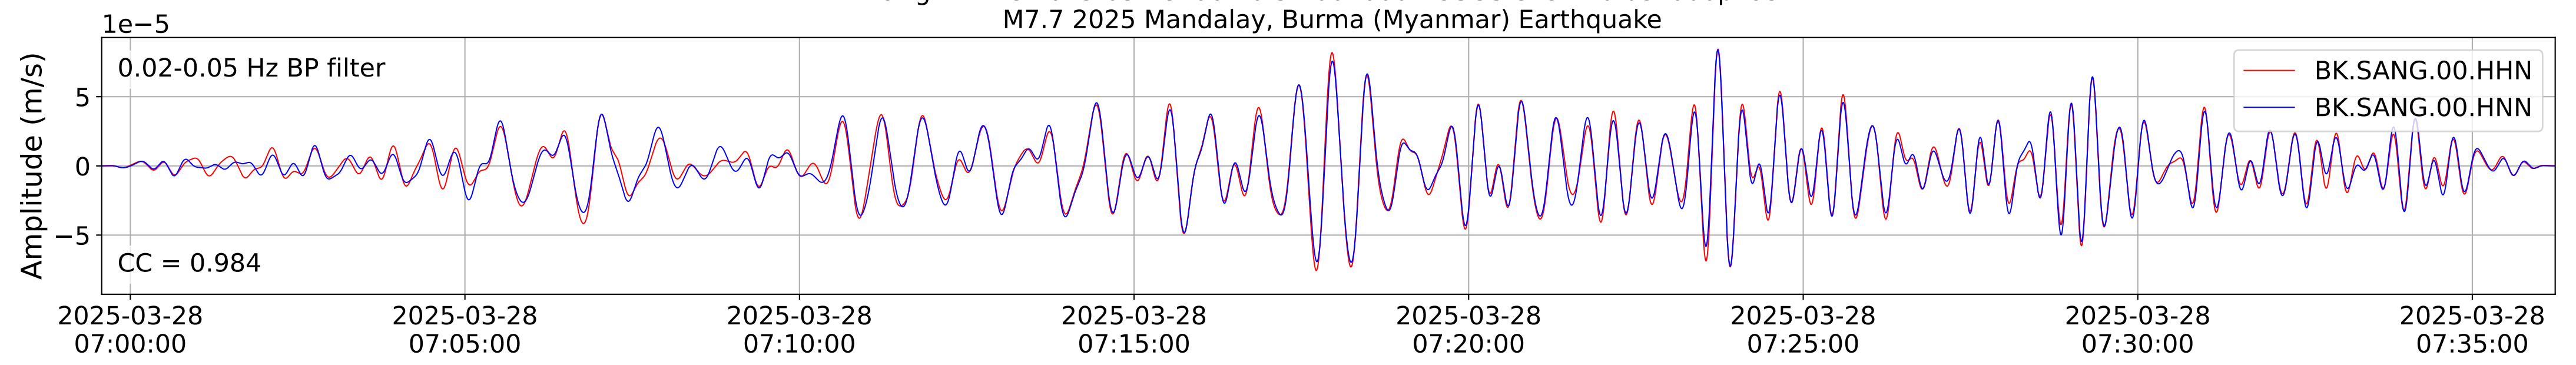

2025.087.062054_M7.7_us7000pn9s
Origin Time:2025-03-28T06:20:54.002000Z USGS event-id:us7000pn9s
M7.7 2025 Mandalay, Burma (Myanmar) Earthquake