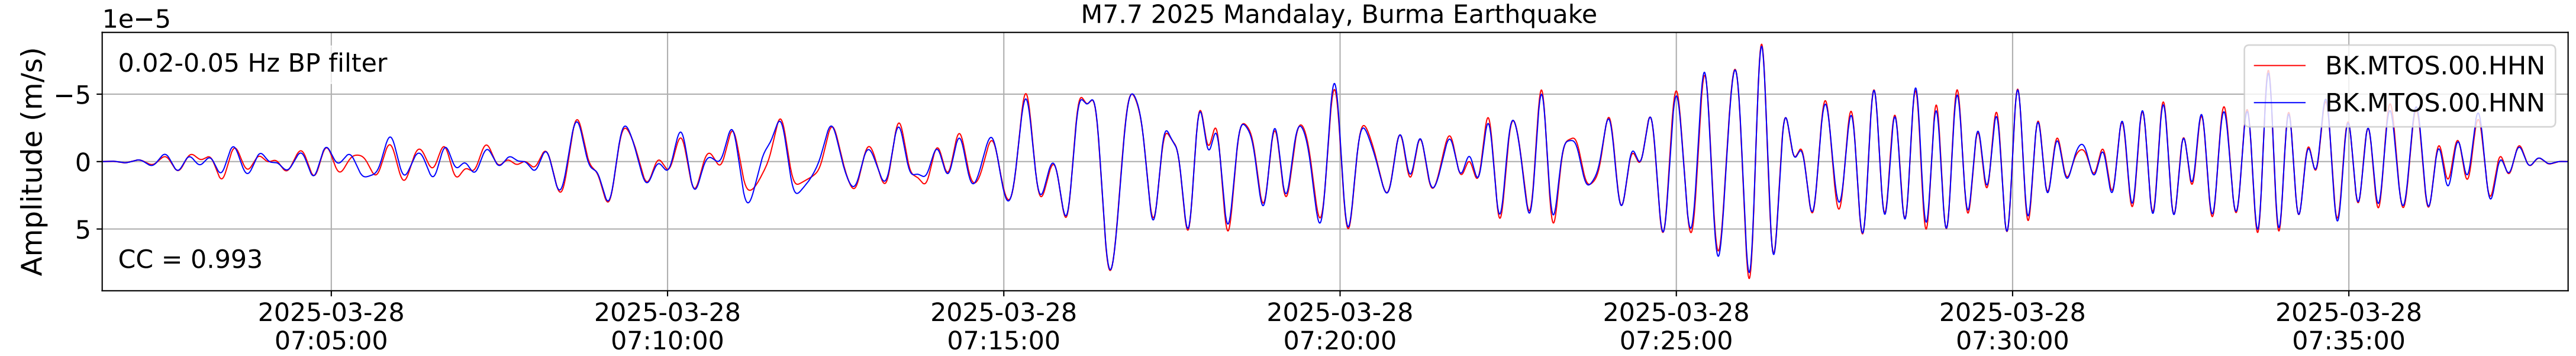

2025.087.062054_M7.7_us7000pn9s
Origin Time:2025-03-28T06:20:54.002000Z USGS event-id:us7000pn9s
M7.7 2025 Mandalay, Burma Earthquake