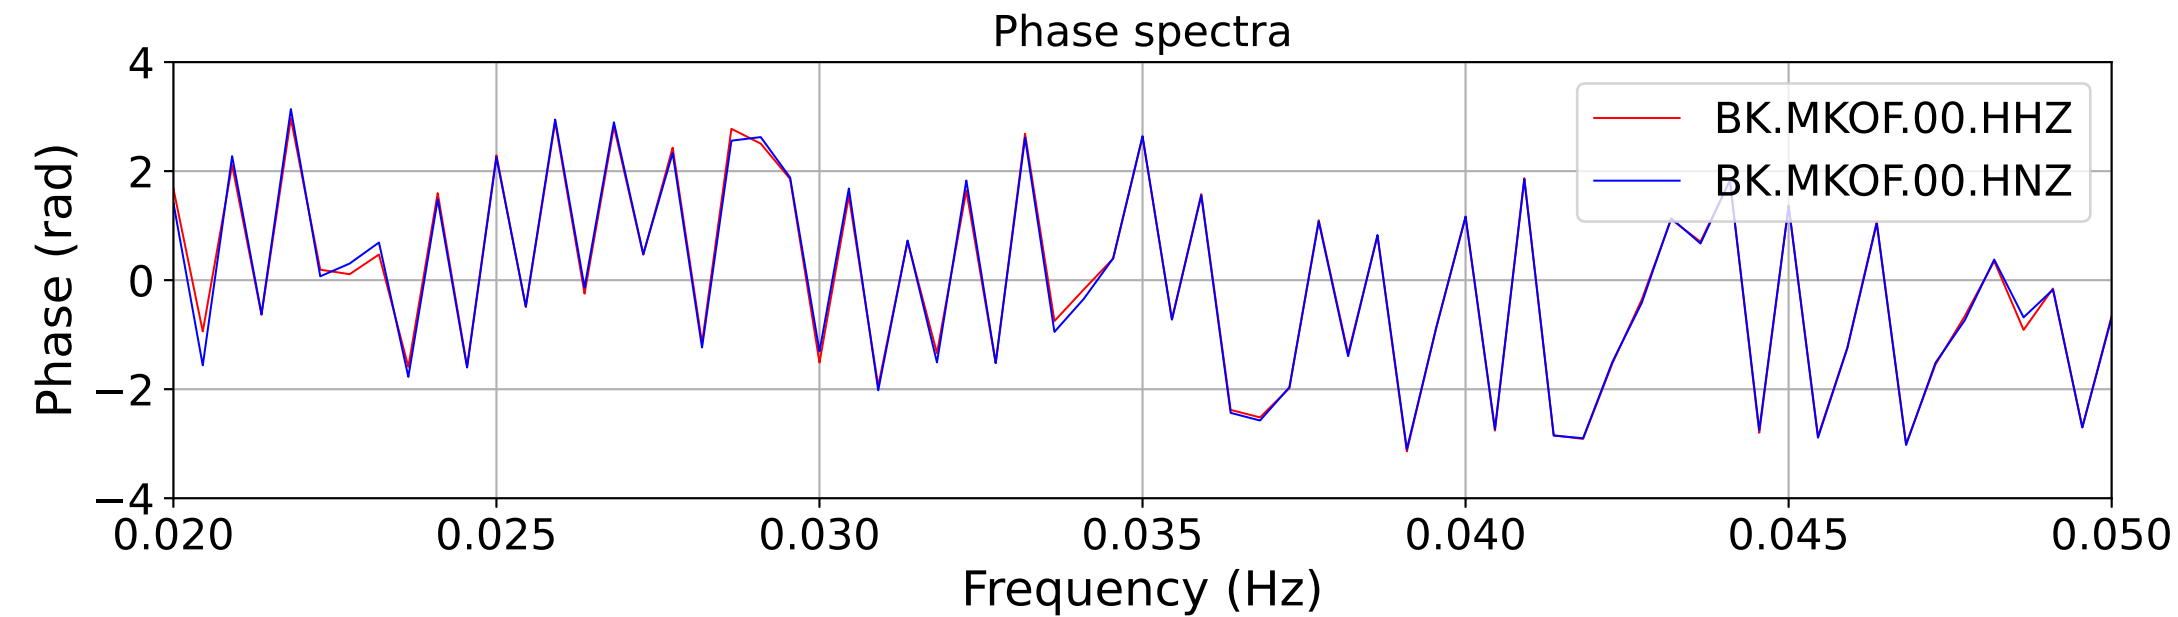

2025.087.062054_M7.7_us7000pn9s
Origin Time:2025-03-28T06:20:54.002000Z USGS event-id:us7000pn9s
M7.7 2025 Mandalay, Burma Earthquake