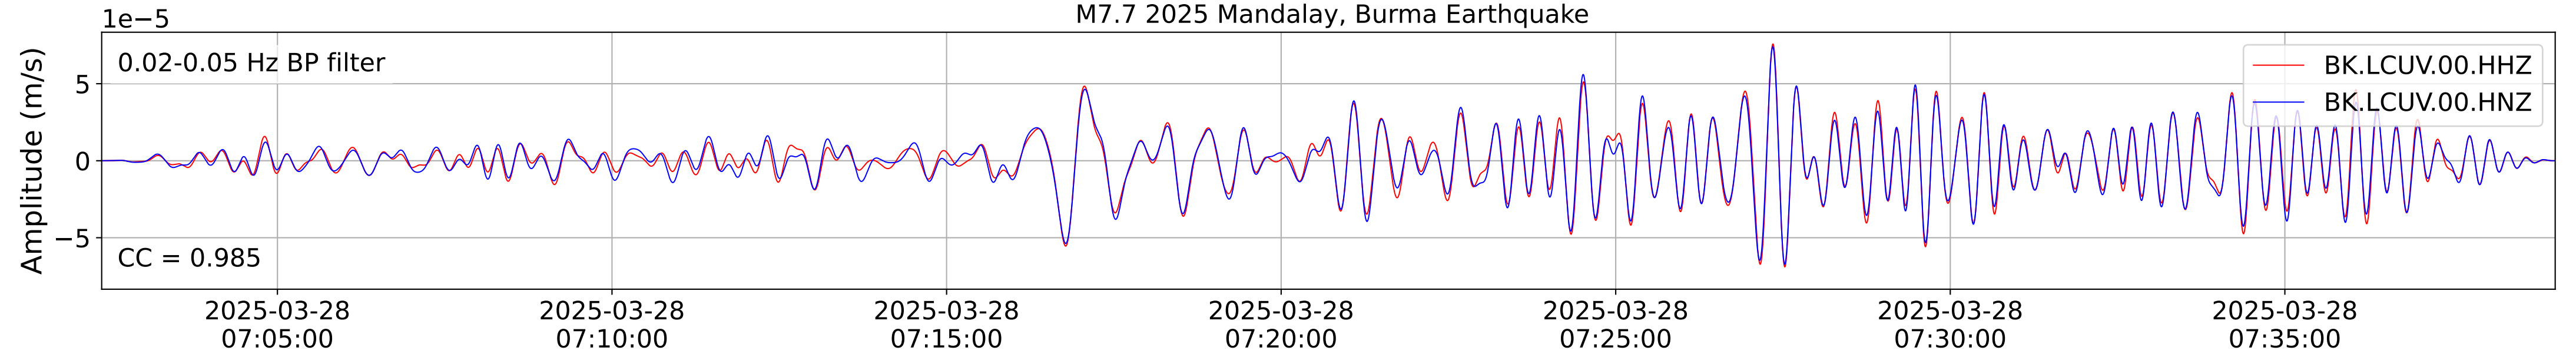

2025.087.062054_M7.7_us7000pn9s
Origin Time:2025-03-28T06:20:54.002000Z USGS event-id:us7000pn9s
M7.7 2025 Mandalay, Burma Earthquake