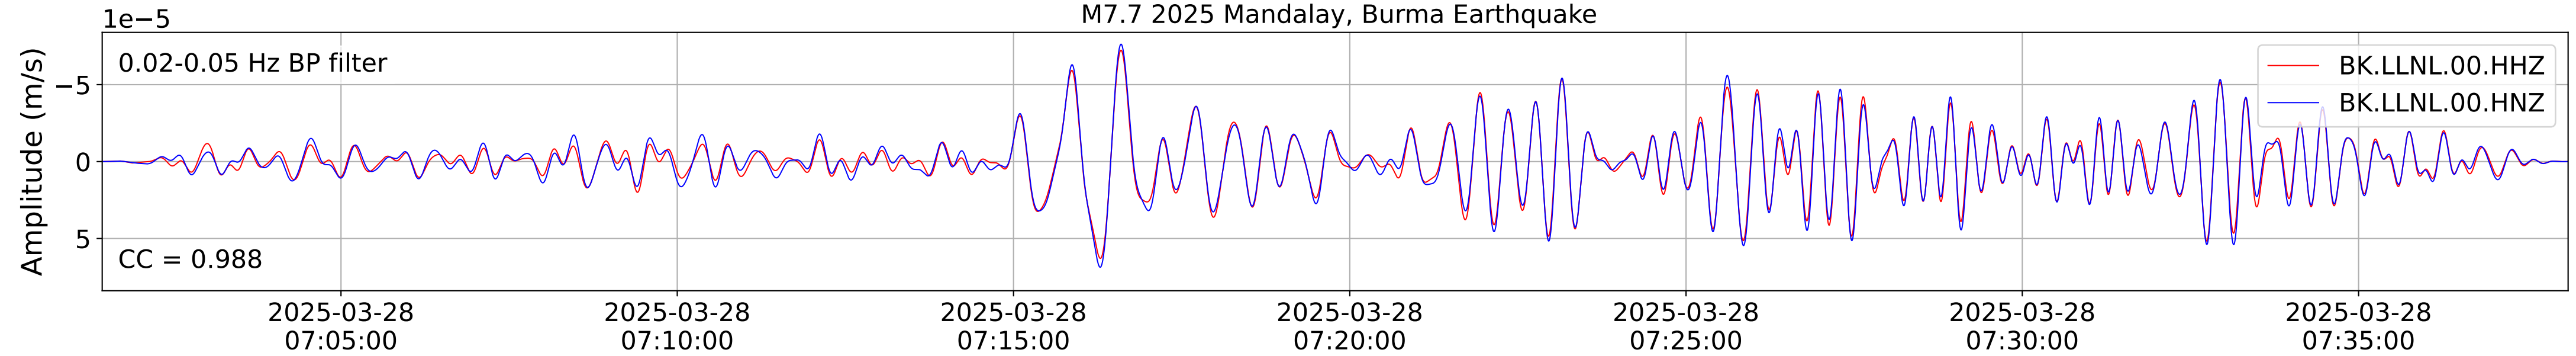

2025.087.062054_M7.7_us7000pn9s
Origin Time:2025-03-28T06:20:54.002000Z USGS event-id:us7000pn9s
M7.7 2025 Mandalay, Burma Earthquake