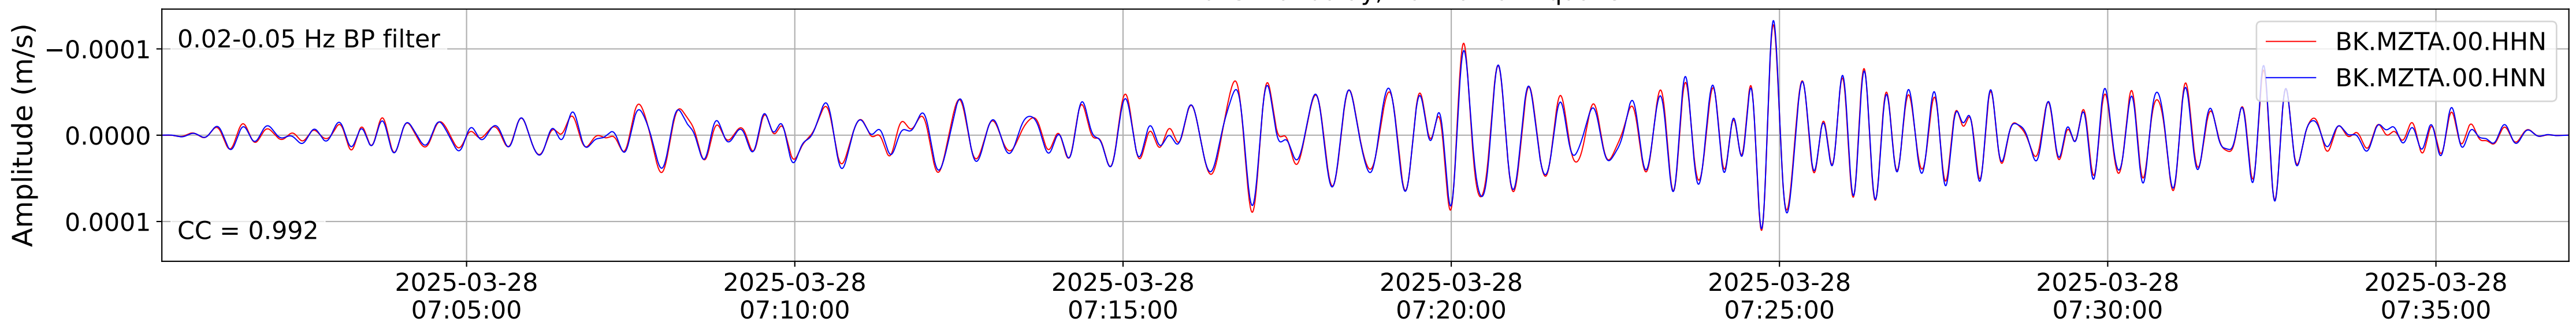

2025.087.062054_M7.7_us7000pn9s
Origin Time:2025-03-28T06:20:54.002000Z USGS event-id:us7000pn9s
M7.7 2025 Mandalay, Burma Earthquake