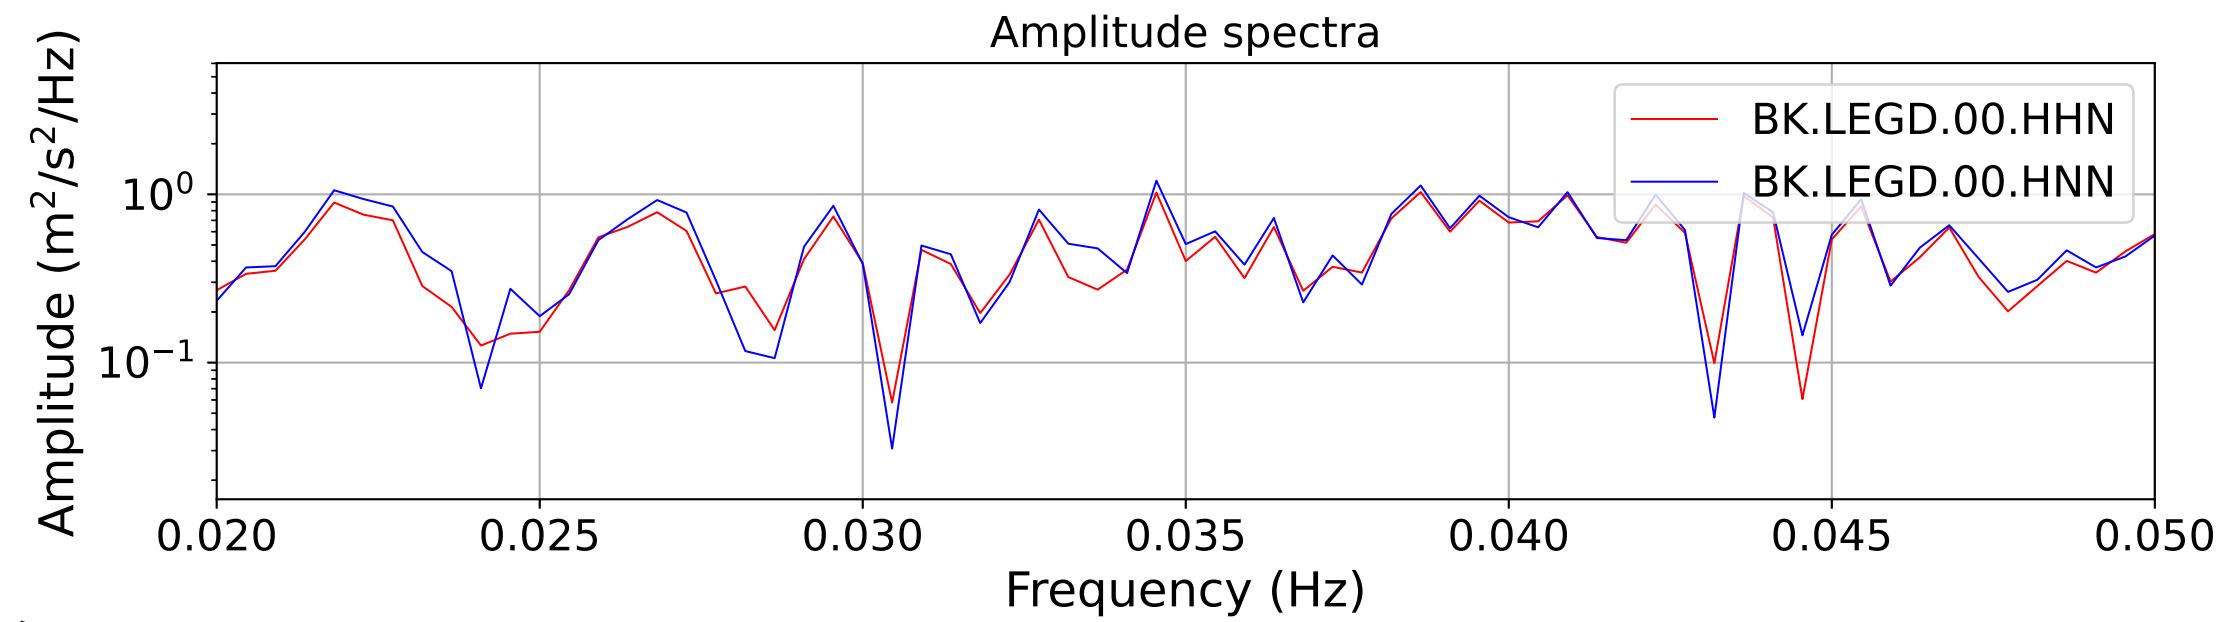

2025.087.062054_M7.7_us7000pn9s
Origin Time:2025-03-28T06:20:54.002000Z USGS event-id:us7000pn9s
M7.7 2025 Mandalay, Burma Earthquake