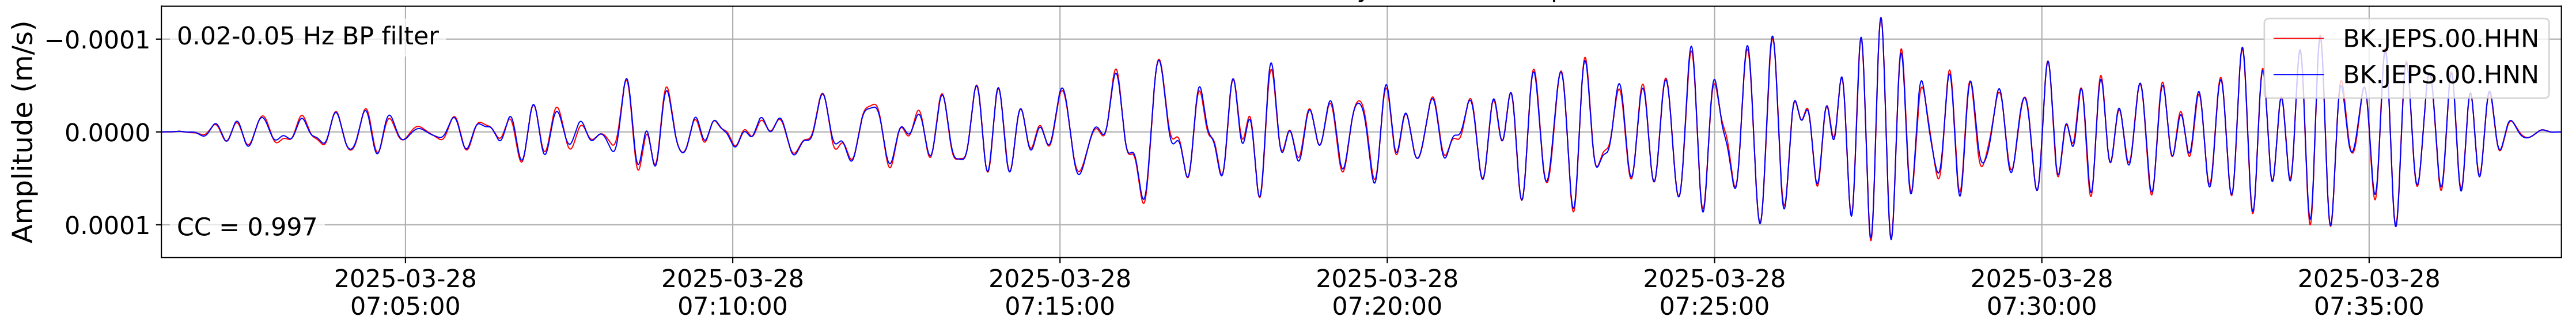

2025.087.062054_M7.7_us7000pn9s
Origin Time:2025-03-28T06:20:54.002000Z USGS event-id:us7000pn9s
M7.7 2025 Mandalay, Burma Earthquake