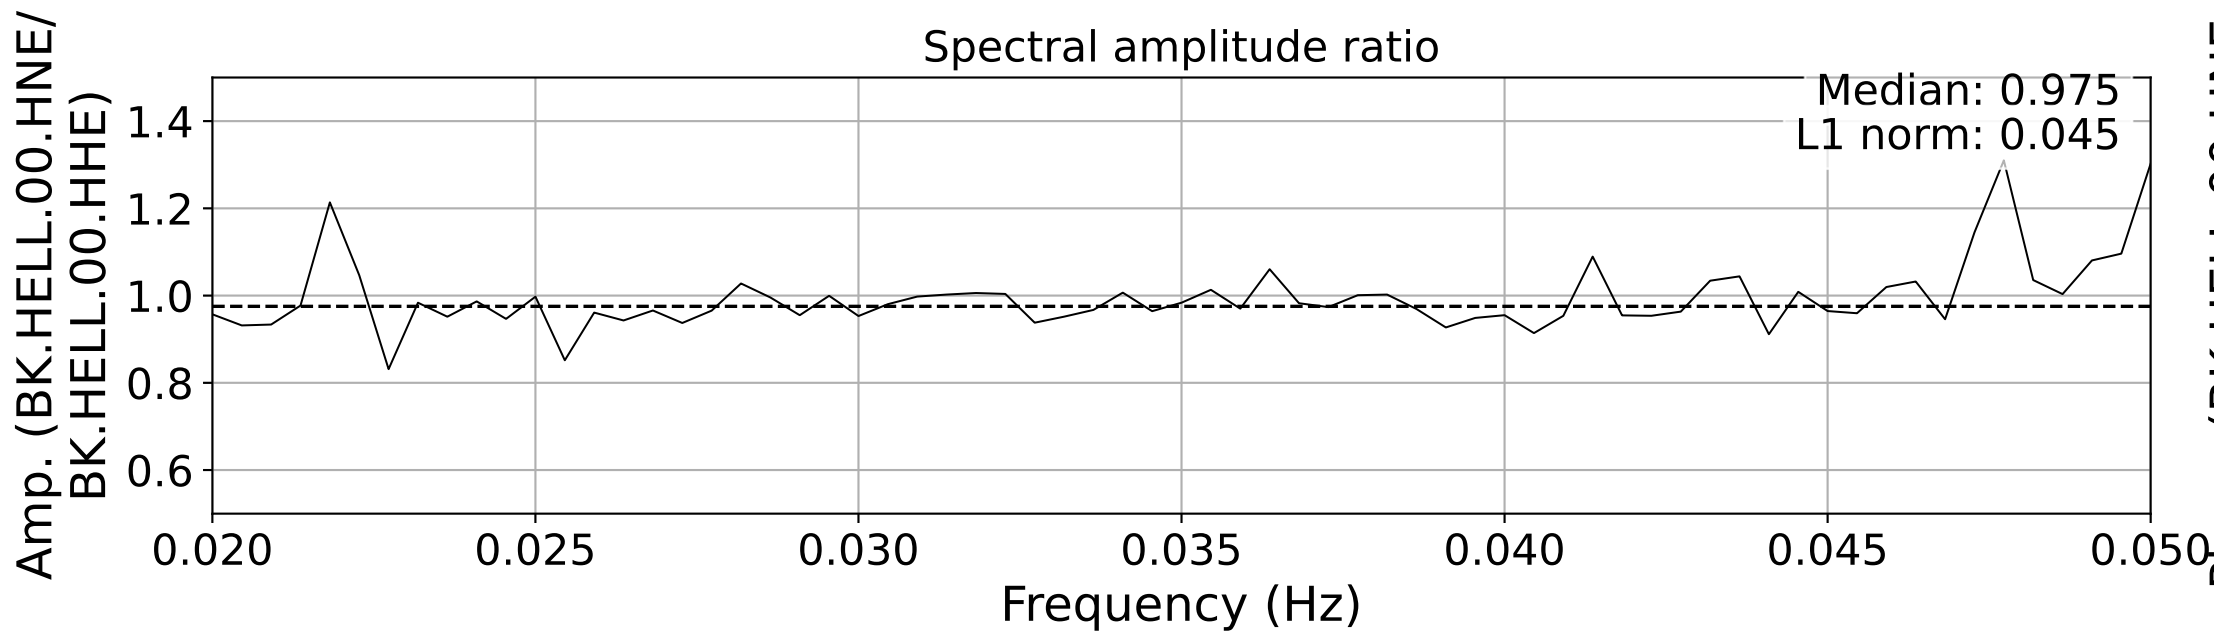

2025.087.062054_M7.7_us7000pn9s
Origin Time:2025-03-28T06:20:54.002000Z USGS event-id:us7000pn9s
M7.7 2025 Mandalay, Burma Earthquake