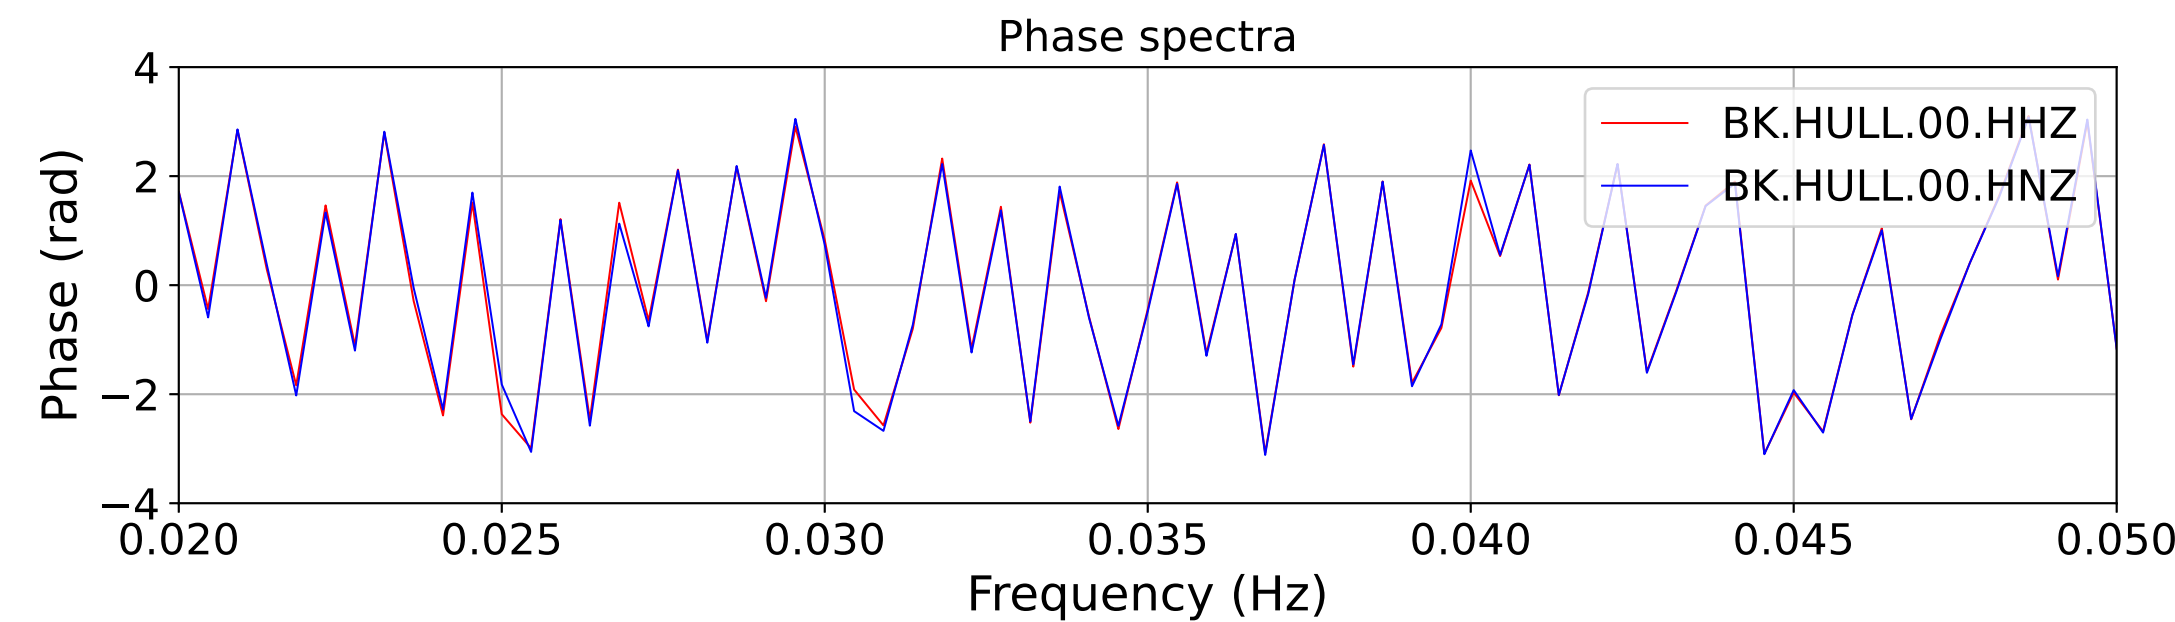

2025.087.062054_M7.7_us7000pn9s
Origin Time:2025-03-28T06:20:54.002000Z USGS event-id:us7000pn9s
M7.7 2025 Mandalay, Burma Earthquake