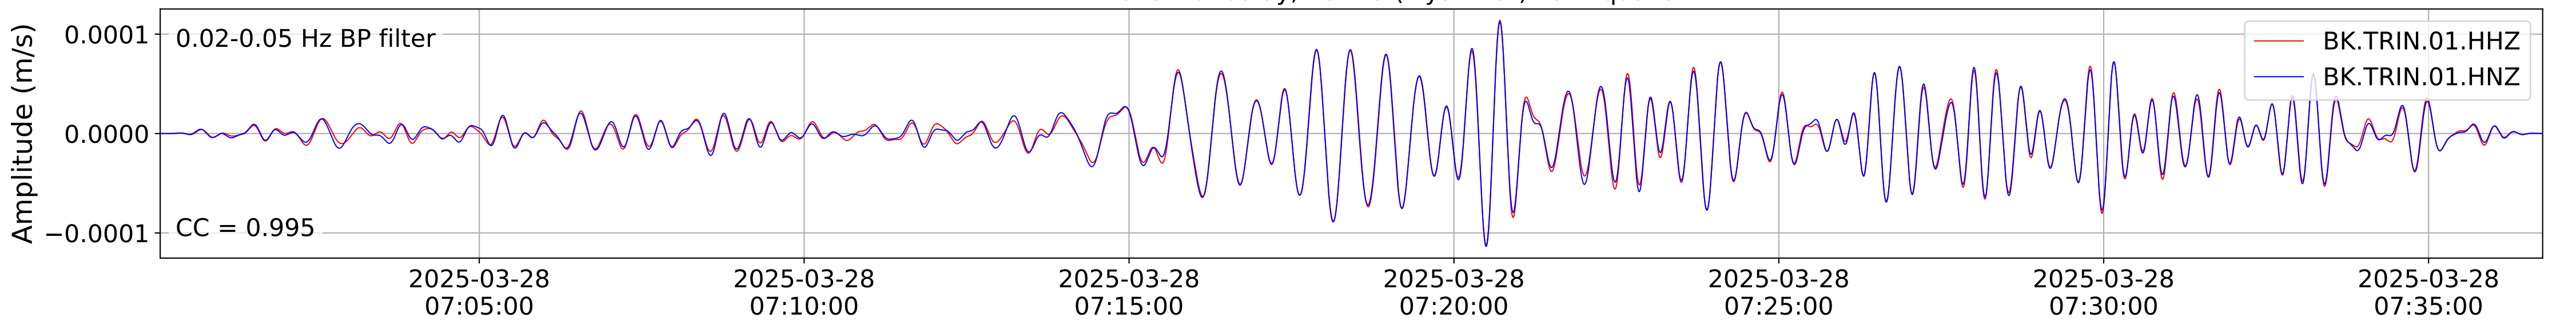

2025.087.062054_M7.7_us7000pn9s
Origin Time:2025-03-28T06:20:54.002000Z USGS event-id:us7000pn9s
M7.7 2025 Mandalay, Burma (Myanmar) Earthquake