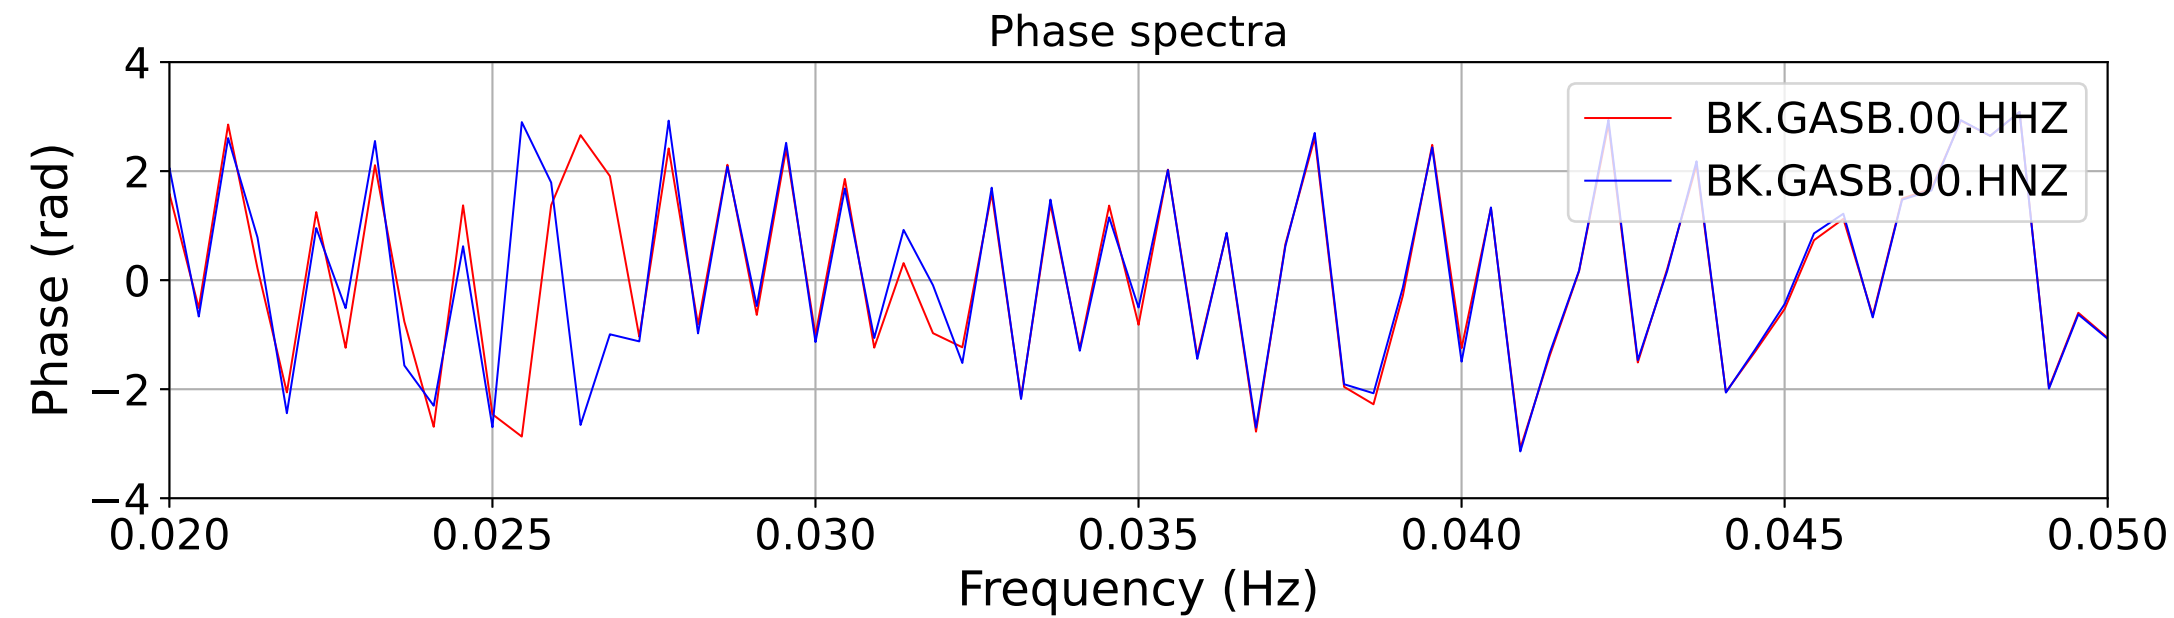

2025.087.062054_M7.7_us7000pn9s
Origin Time:2025-03-28T06:20:54.002000Z USGS event-id:us7000pn9s
M7.7 2025 Mandalay, Burma Earthquake