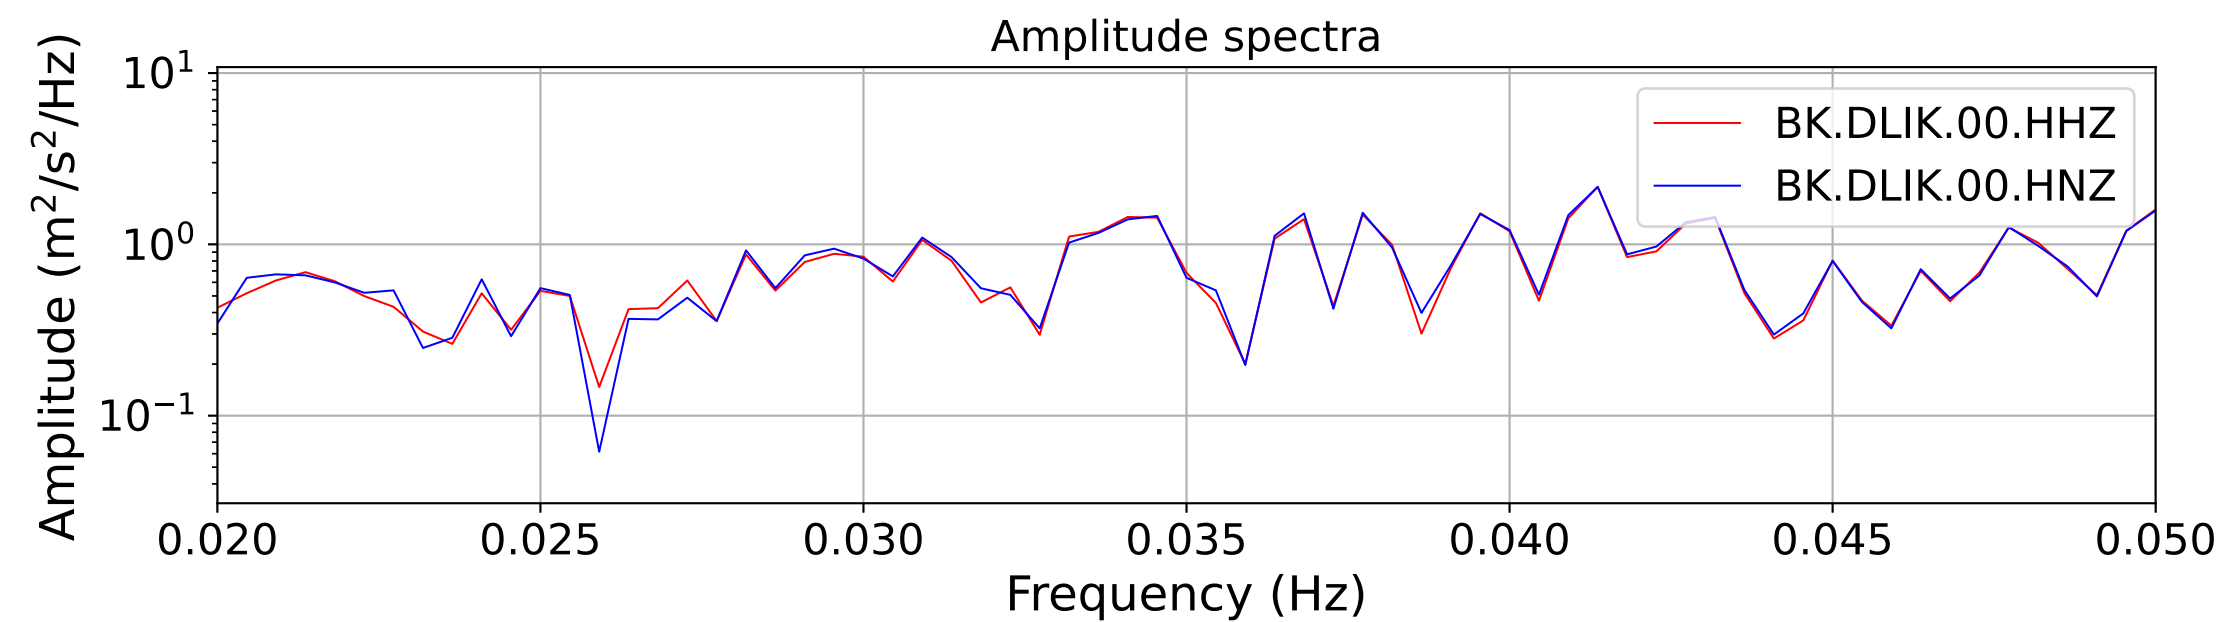

2025.087.062054_M7.7_us7000pn9s
Origin Time:2025-03-28T06:20:54.002000Z USGS event-id:us7000pn9s
M7.7 2025 Mandalay, Burma Earthquake