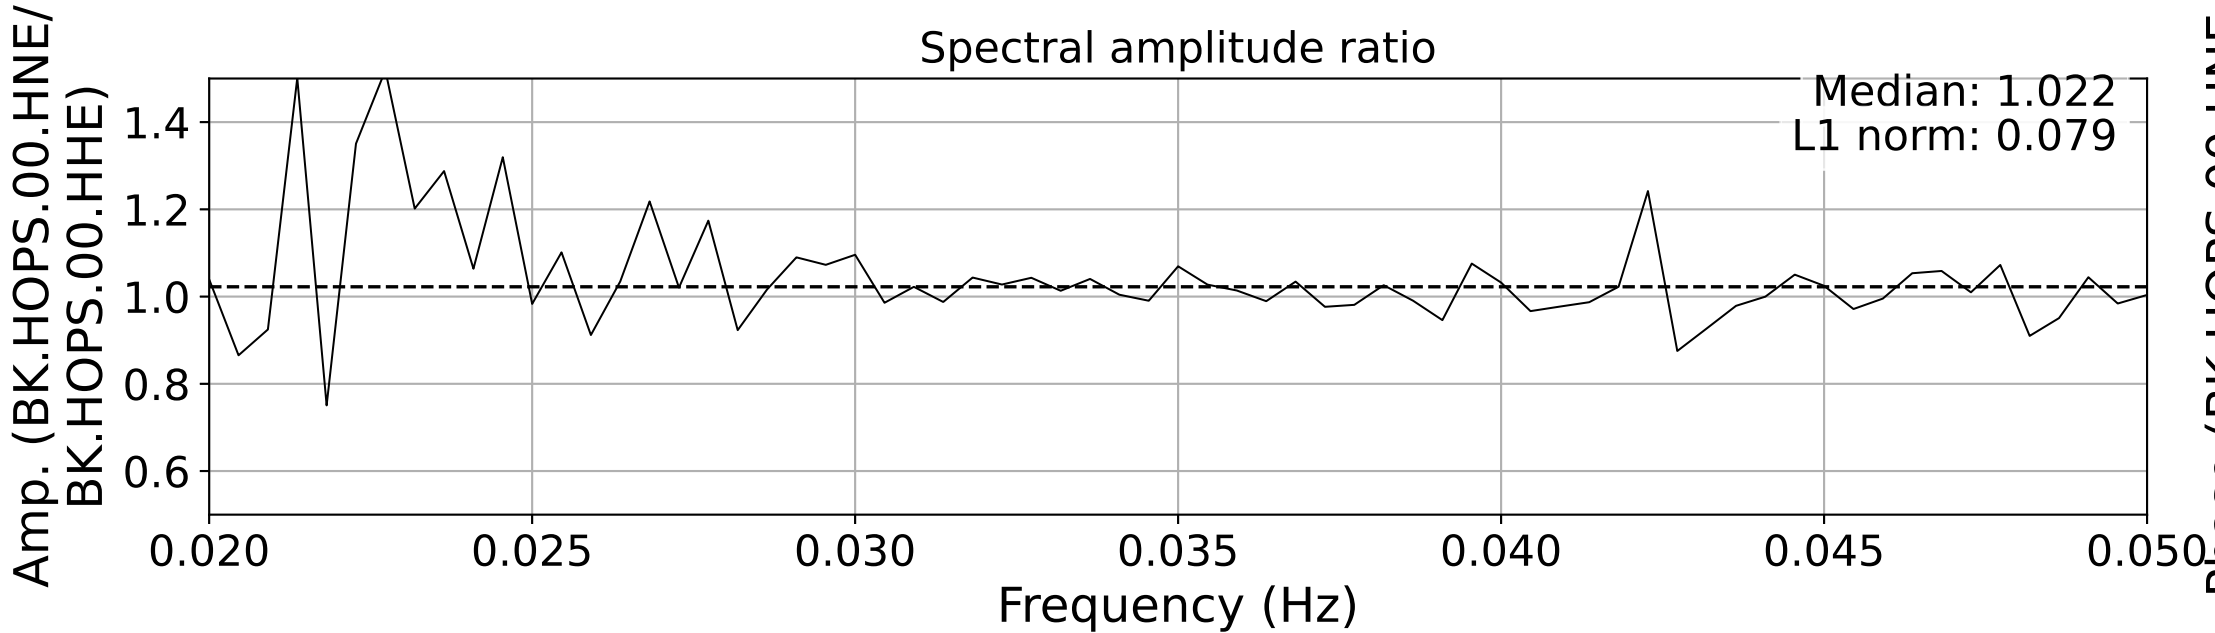

2025.087.062054_M7.7_us7000pn9s
Origin Time:2025-03-28T06:20:54.002000Z USGS event-id:us7000pn9s
M7.7 2025 Mandalay, Burma Earthquake