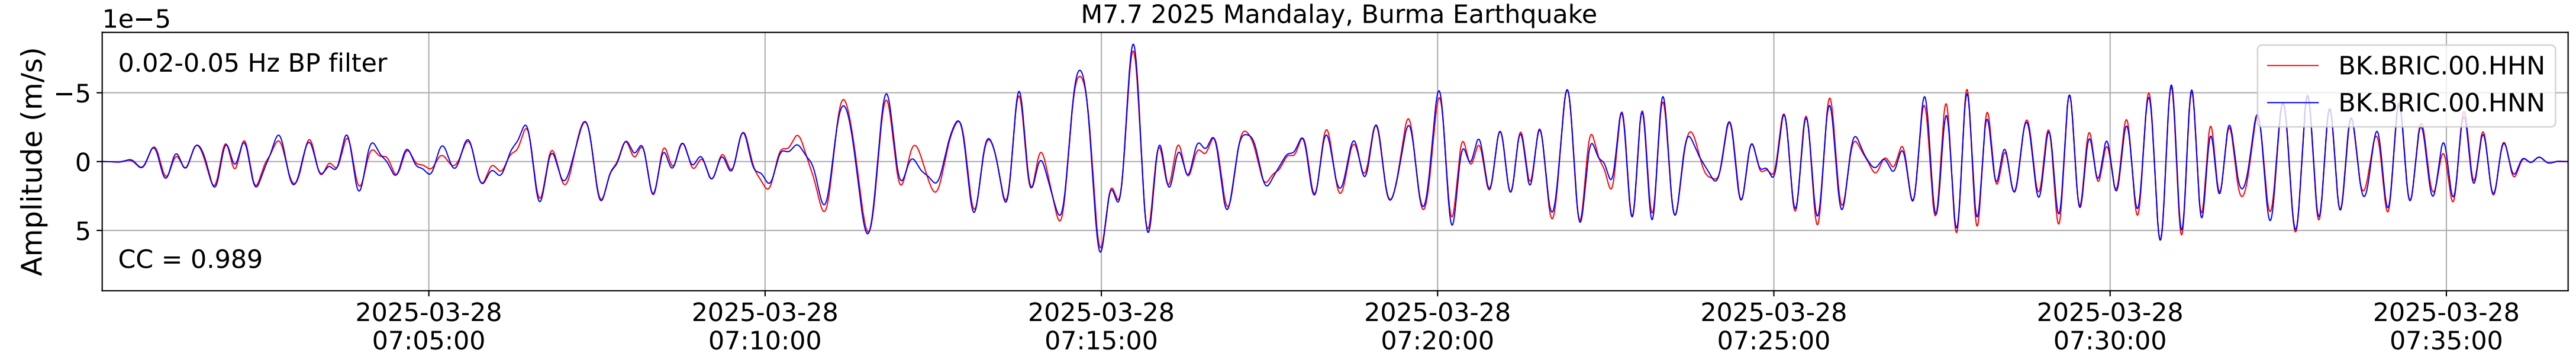

2025.087.062054_M7.7_us7000pn9s
Origin Time:2025-03-28T06:20:54.002000Z USGS event-id:us7000pn9s
M7.7 2025 Mandalay, Burma Earthquake