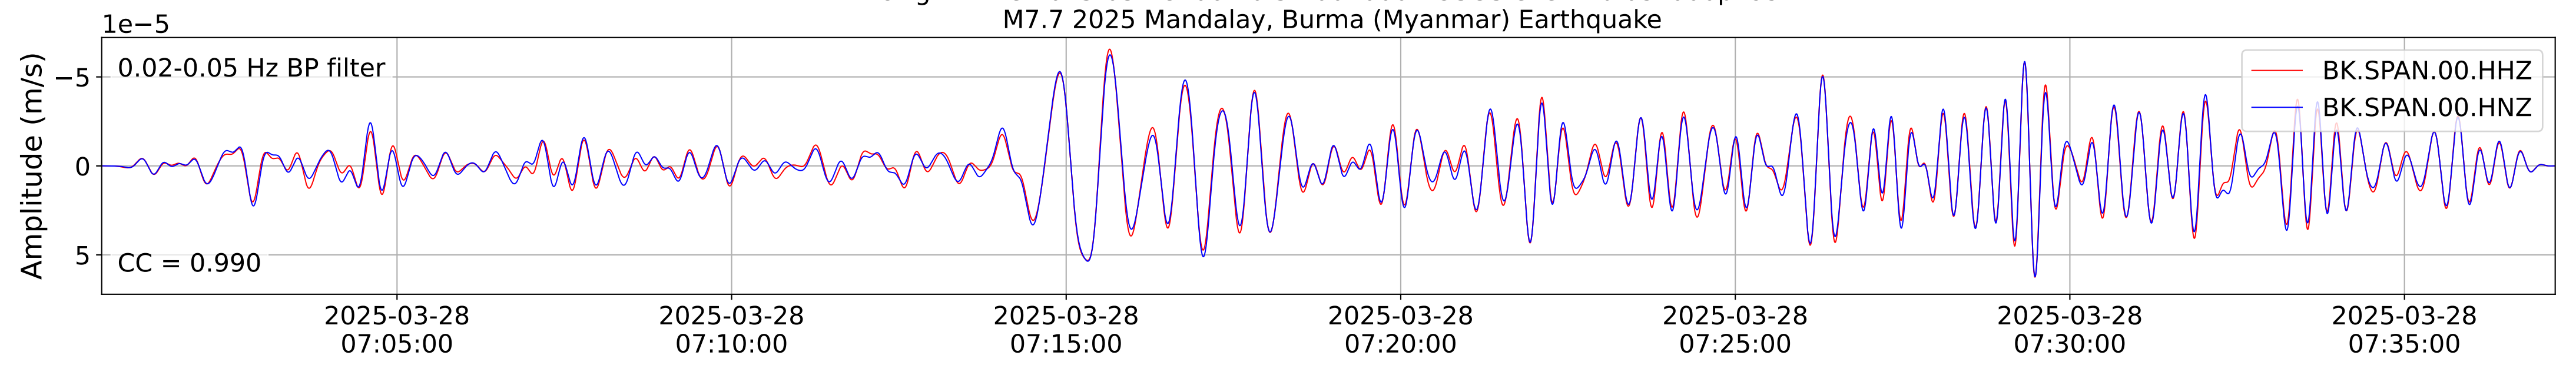

2025.087.062054_M7.7_us7000pn9s
Origin Time:2025-03-28T06:20:54.002000Z USGS event-id:us7000pn9s
M7.7 2025 Mandalay, Burma (Myanmar) Earthquake