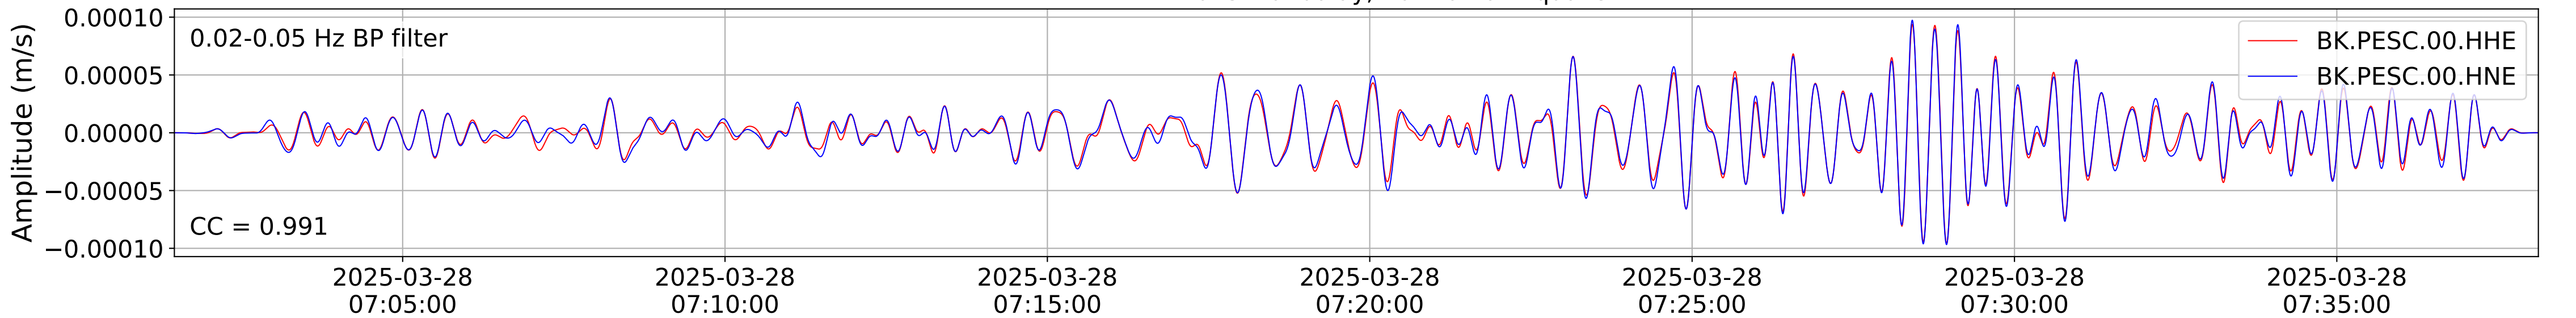

2025.087.062054_M7.7_us7000pn9s
Origin Time:2025-03-28T06:20:54.002000Z USGS event-id:us7000pn9s
M7.7 2025 Mandalay, Burma Earthquake