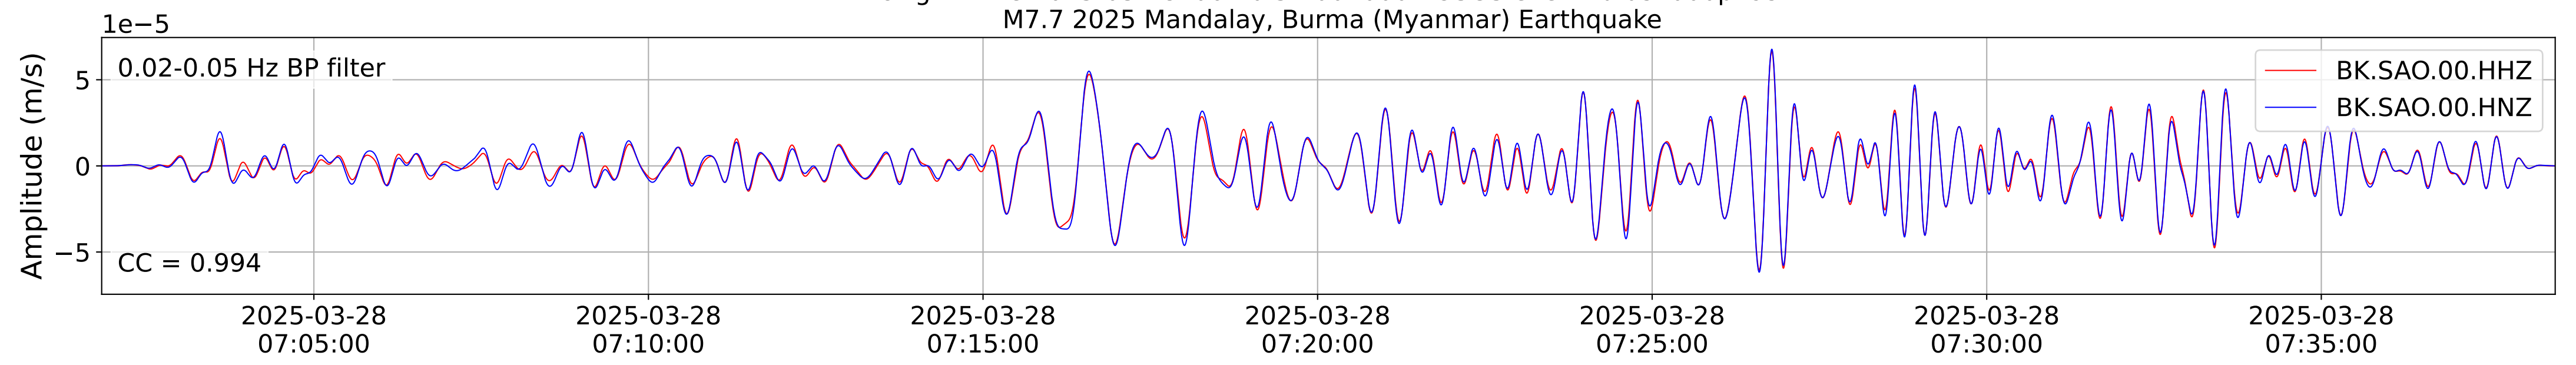

2025.087.062054_M7.7_us7000pn9s
Origin Time:2025-03-28T06:20:54.002000Z USGS event-id:us7000pn9s
M7.7 2025 Mandalay, Burma (Myanmar) Earthquake