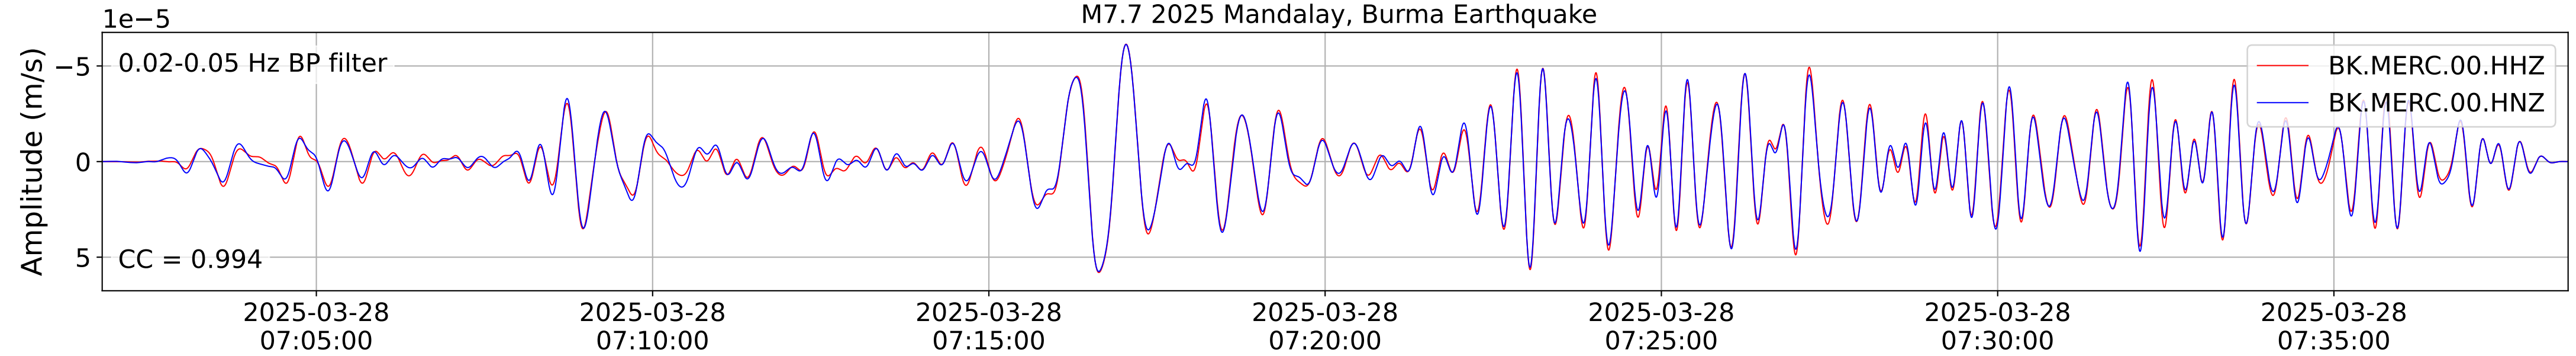

2025.087.062054_M7.7_us7000pn9s
Origin Time:2025-03-28T06:20:54.002000Z USGS event-id:us7000pn9s
M7.7 2025 Mandalay, Burma Earthquake