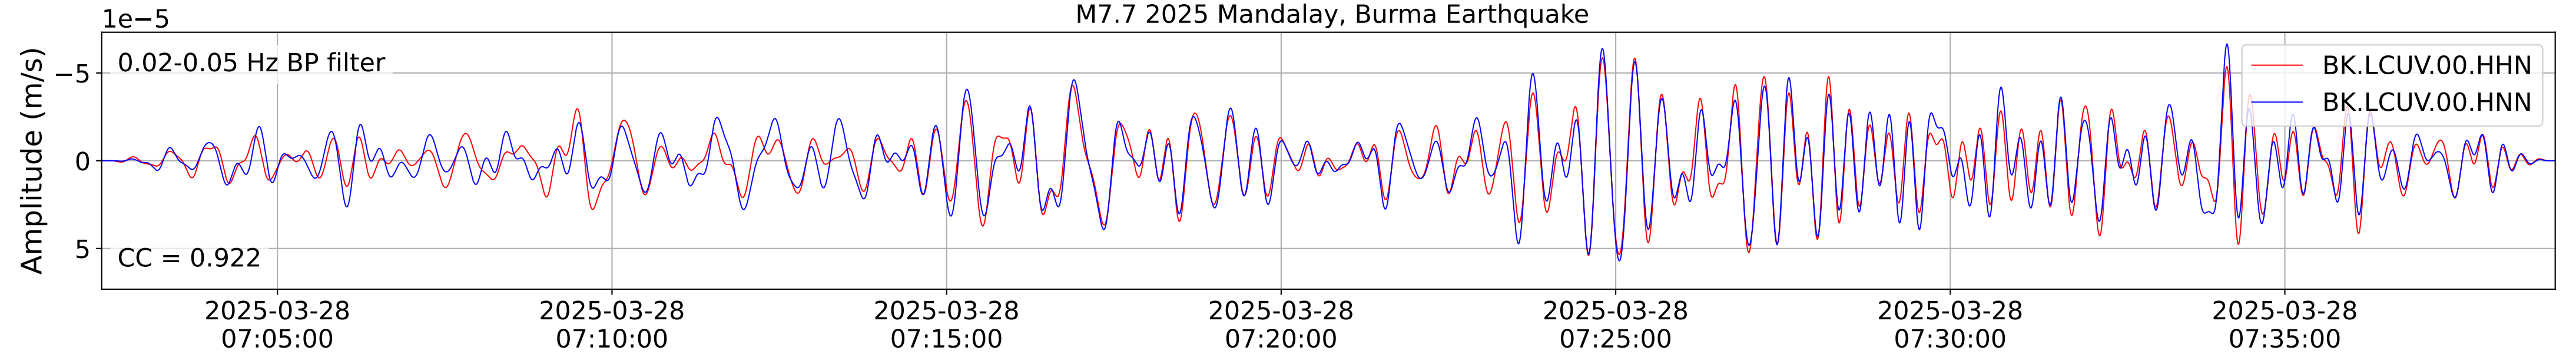

2025.087.062054_M7.7_us7000pn9s
Origin Time:2025-03-28T06:20:54.002000Z USGS event-id:us7000pn9s
M7.7 2025 Mandalay, Burma Earthquake