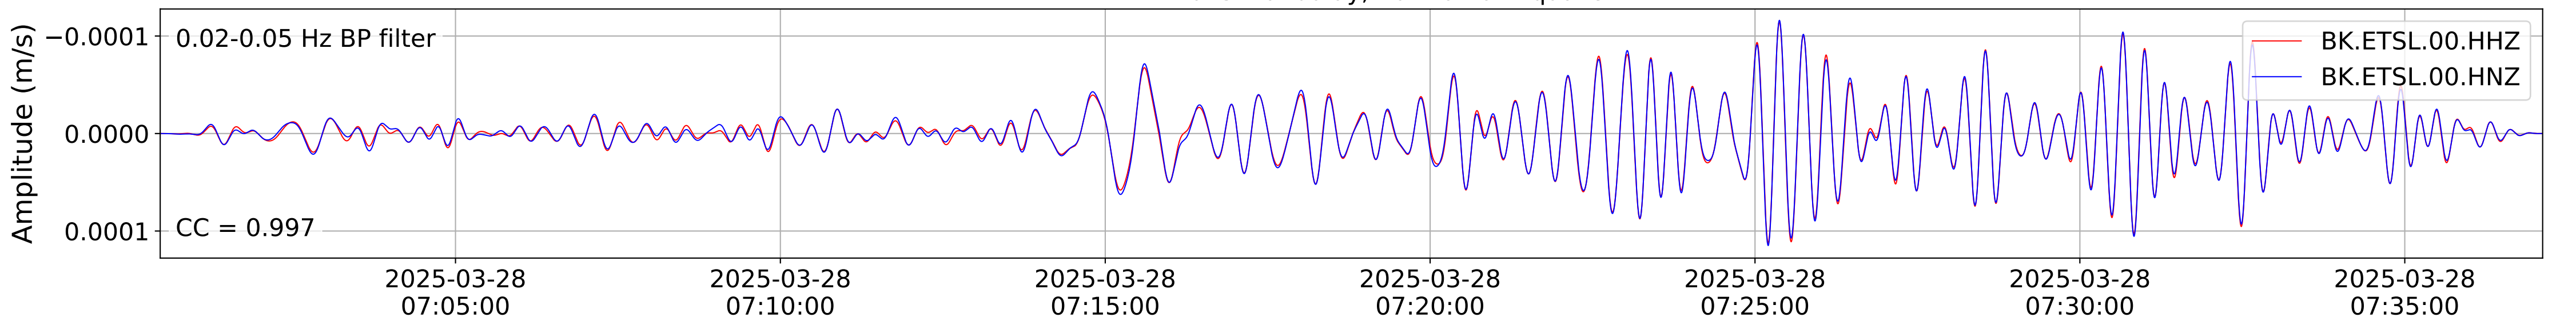

2025.087.062054_M7.7_us7000pn9s
Origin Time:2025-03-28T06:20:54.002000Z USGS event-id:us7000pn9s
M7.7 2025 Mandalay, Burma Earthquake