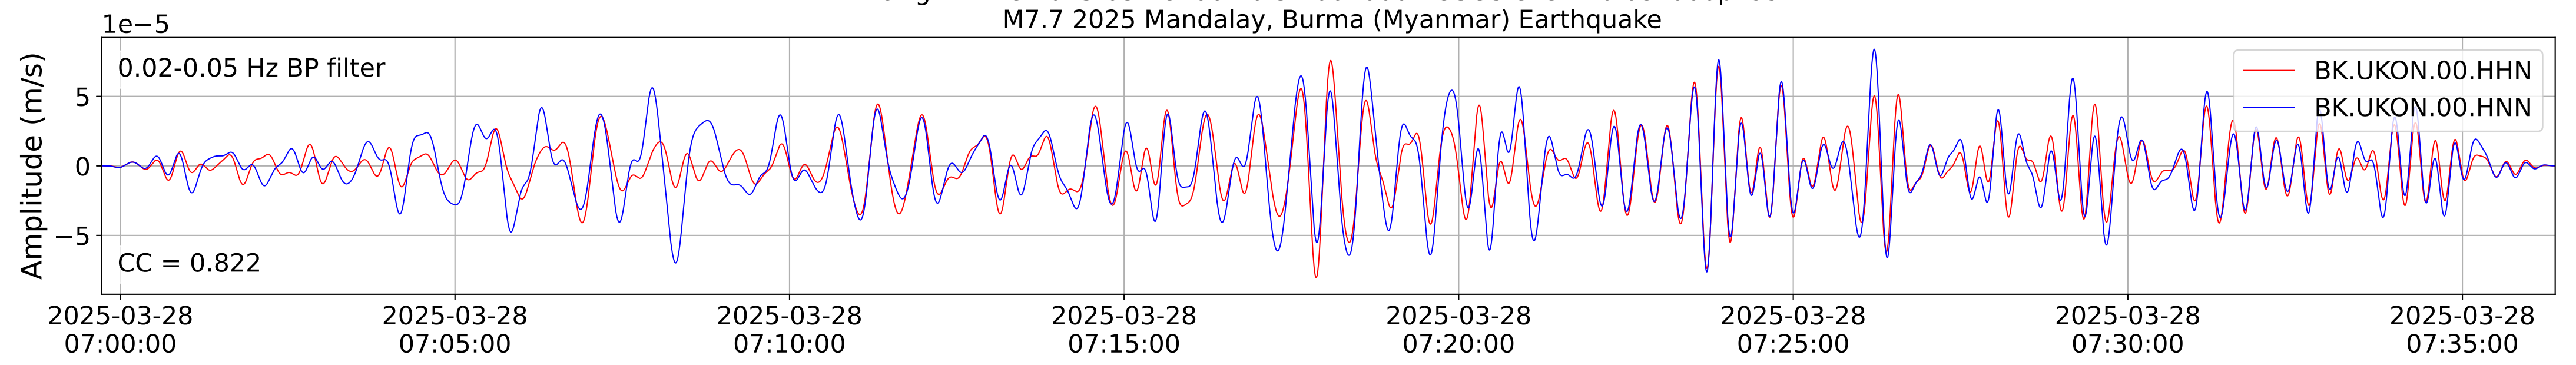

2025.087.062054_M7.7_us7000pn9s
Origin Time:2025-03-28T06:20:54.002000Z USGS event-id:us7000pn9s
M7.7 2025 Mandalay, Burma (Myanmar) Earthquake