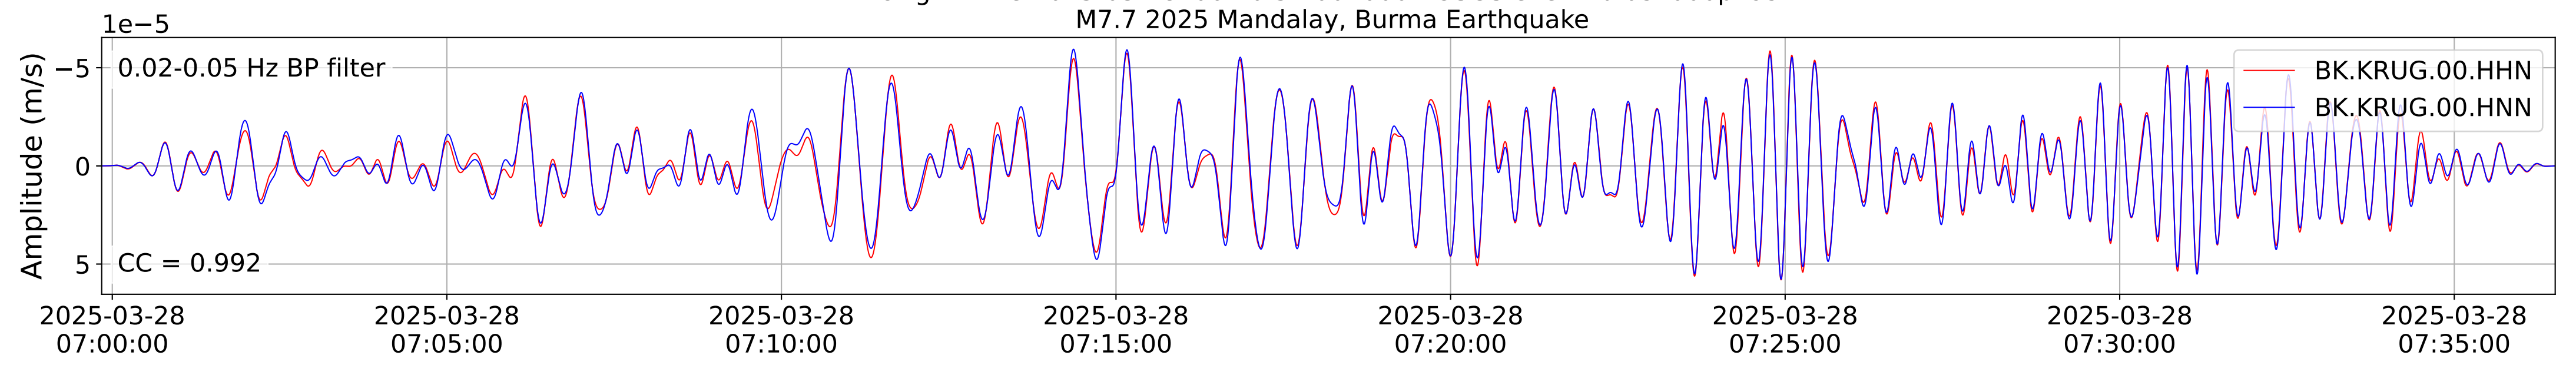

2025.087.062054_M7.7_us7000pn9s
Origin Time:2025-03-28T06:20:54.002000Z USGS event-id:us7000pn9s
M7.7 2025 Mandalay, Burma Earthquake