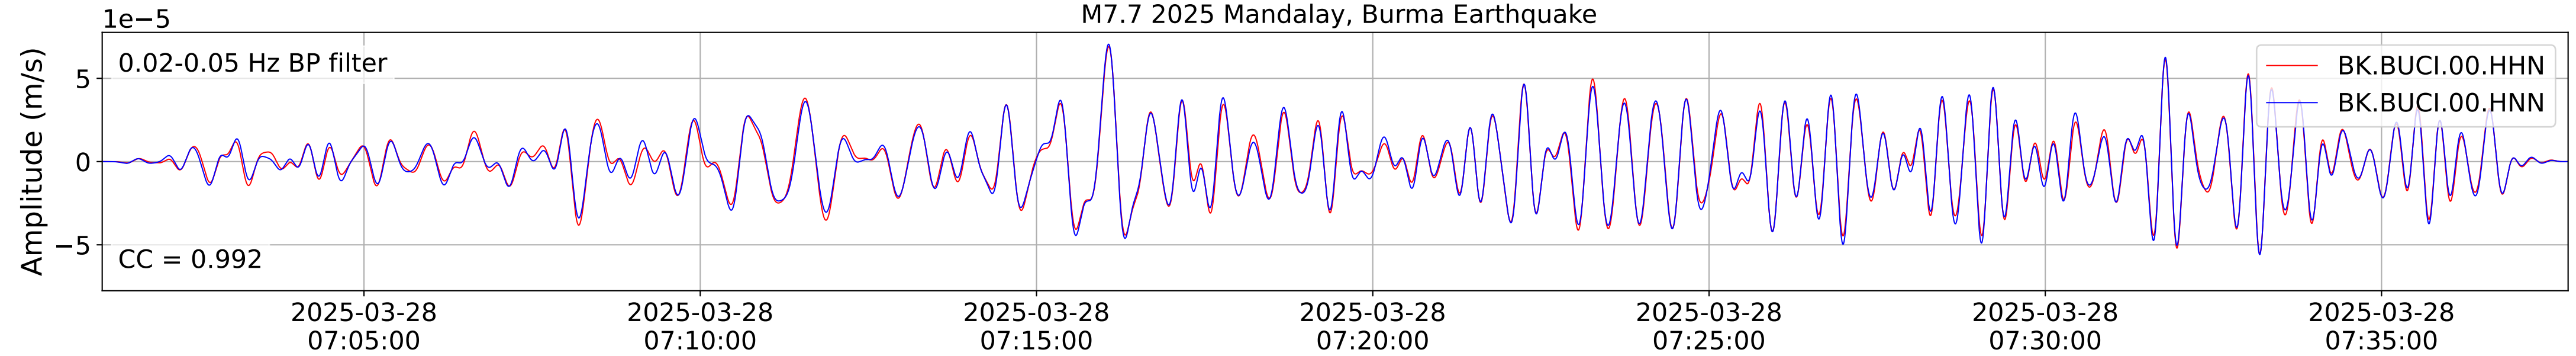

2025.087.062054_M7.7_us7000pn9s
Origin Time:2025-03-28T06:20:54.002000Z USGS event-id:us7000pn9s
M7.7 2025 Mandalay, Burma Earthquake