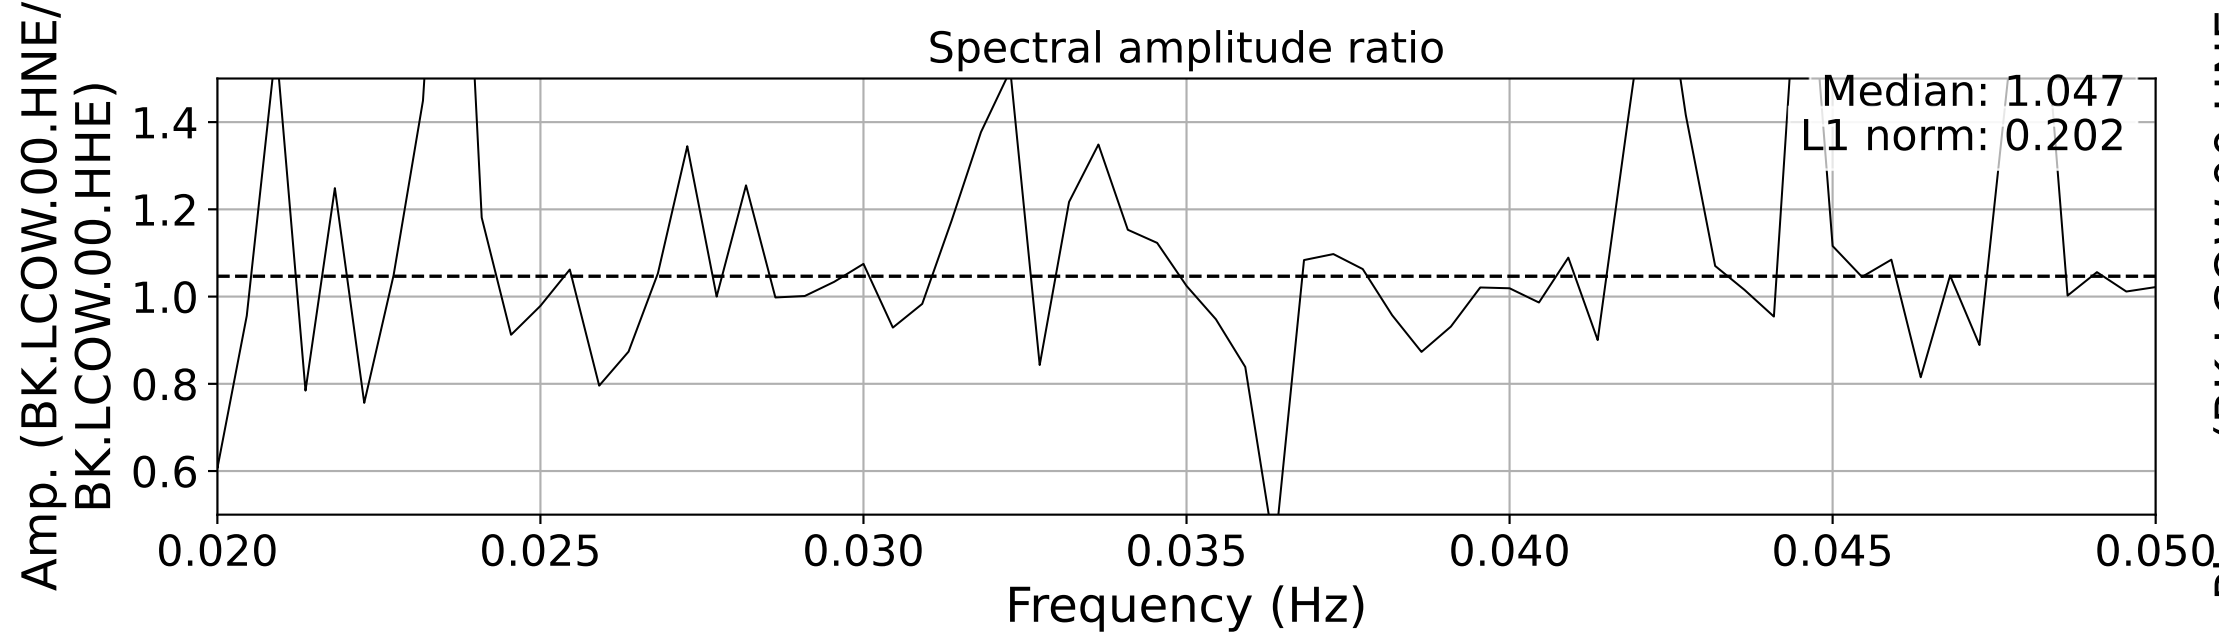

2025.087.062054_M7.7_us7000pn9s
Origin Time:2025-03-28T06:20:54.002000Z USGS event-id:us7000pn9s
M7.7 2025 Mandalay, Burma Earthquake