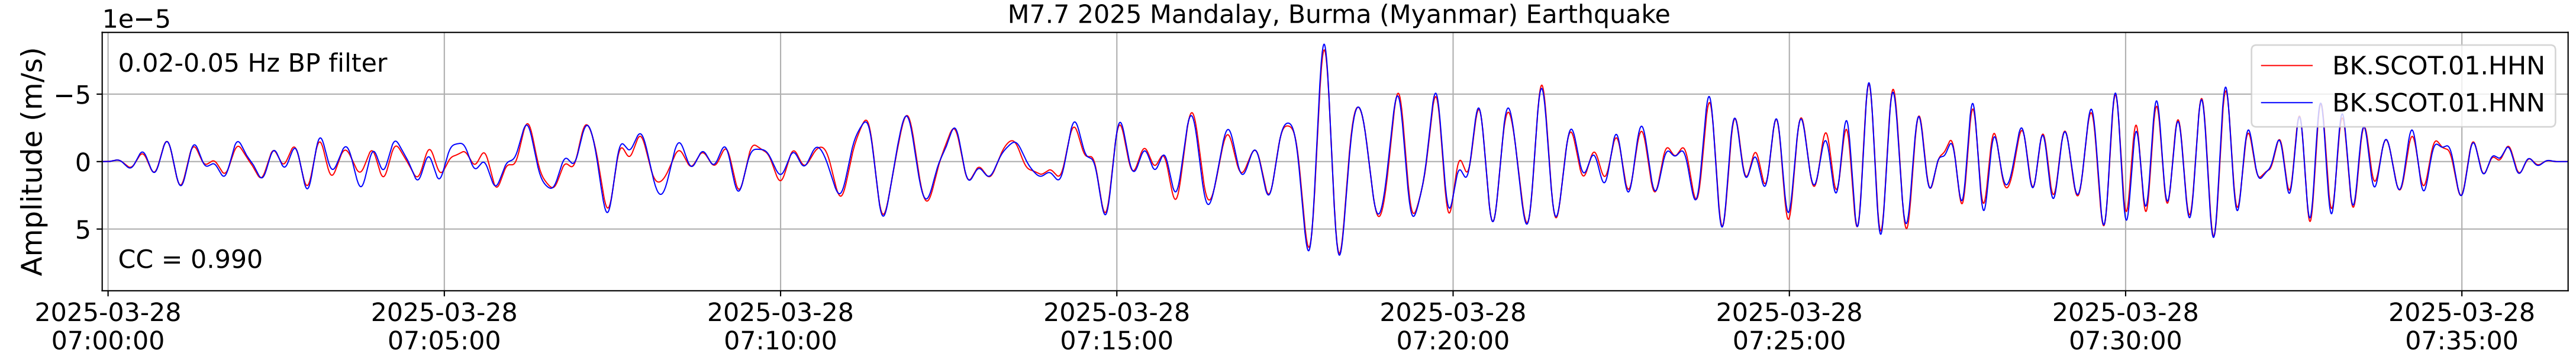

2025.087.062054_M7.7_us7000pn9s
Origin Time:2025-03-28T06:20:54.002000Z USGS event-id:us7000pn9s
M7.7 2025 Mandalay, Burma (Myanmar) Earthquake