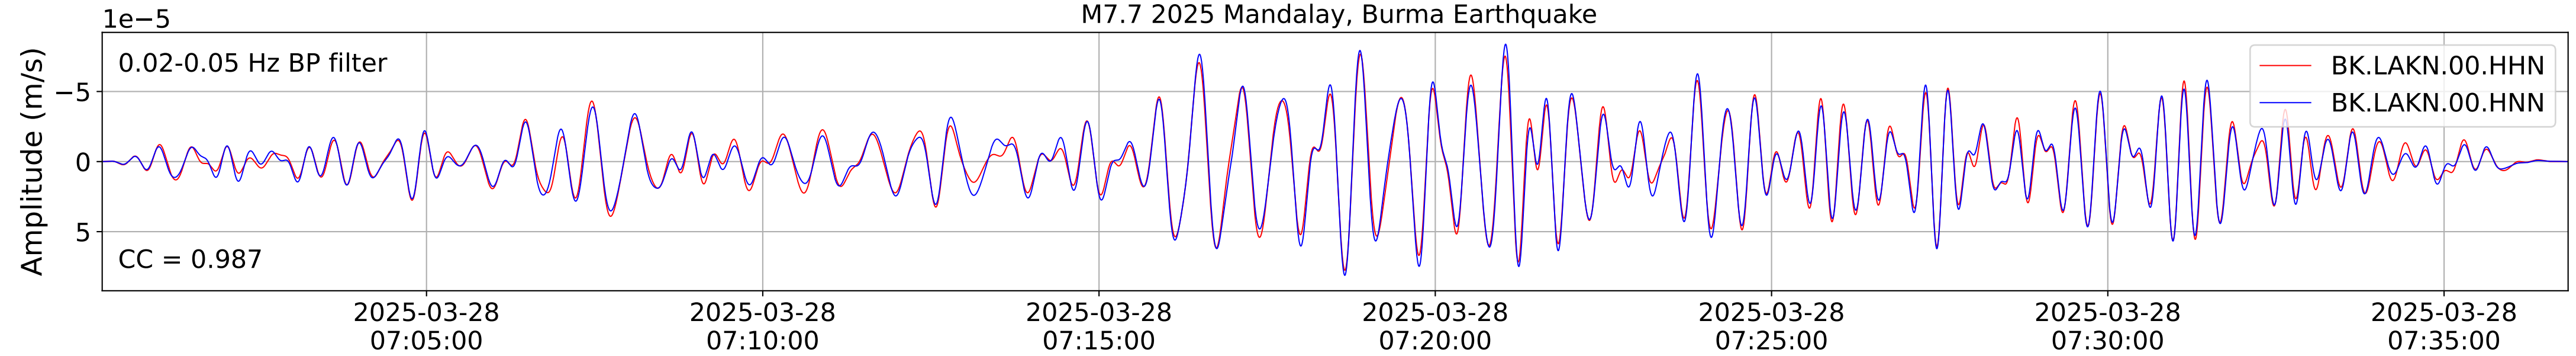

2025.087.062054_M7.7_us7000pn9s
Origin Time:2025-03-28T06:20:54.002000Z USGS event-id:us7000pn9s
M7.7 2025 Mandalay, Burma Earthquake