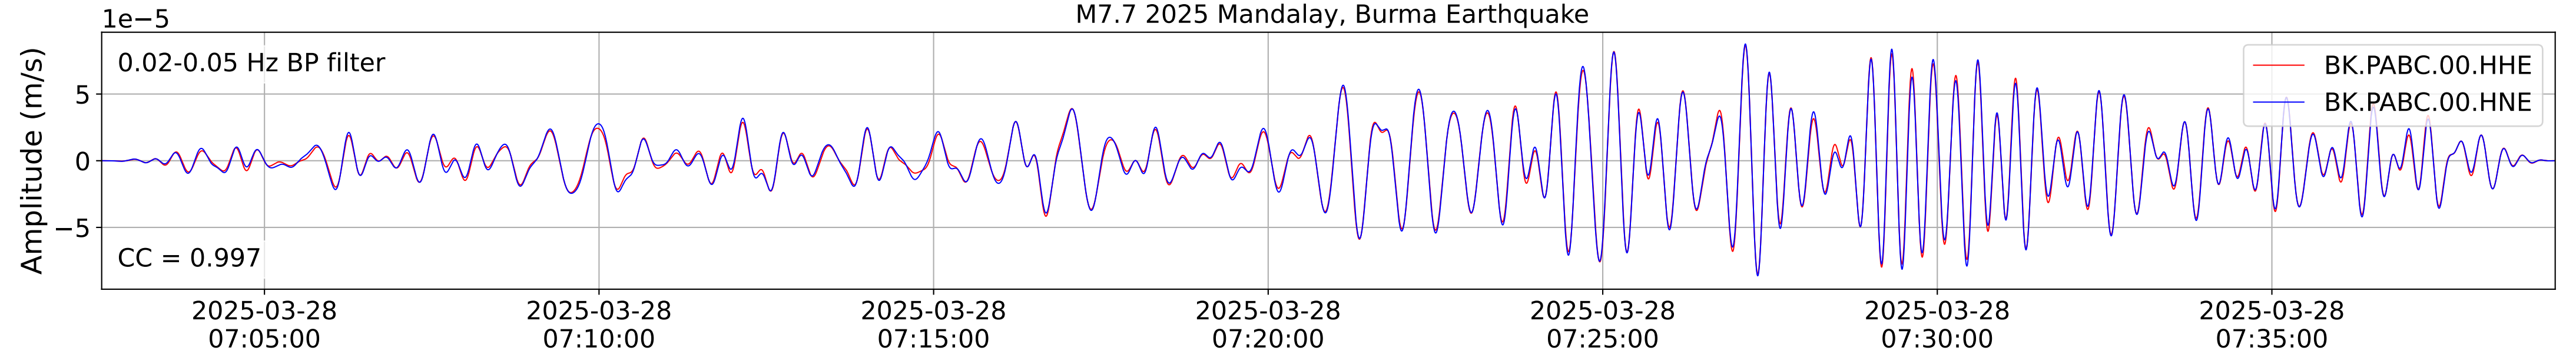

2025.087.062054_M7.7_us7000pn9s
Origin Time:2025-03-28T06:20:54.002000Z USGS event-id:us7000pn9s
M7.7 2025 Mandalay, Burma Earthquake