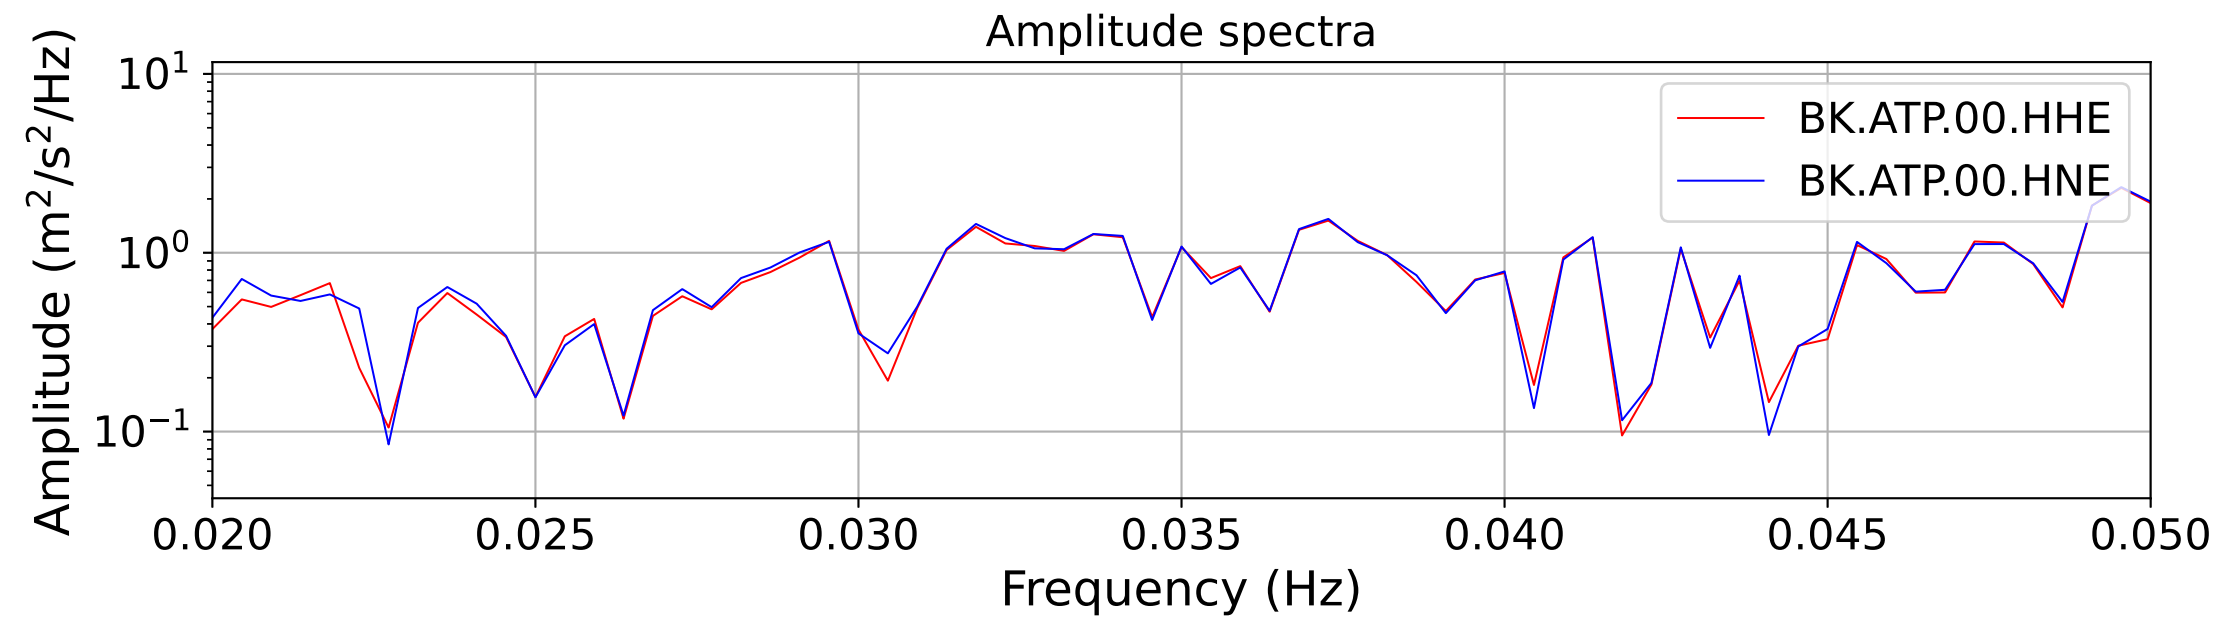

2025.087.062054_M7.7_us7000pn9s
Origin Time:2025-03-28T06:20:54.002000Z USGS event-id:us7000pn9s
M7.7 2025 Mandalay, Burma Earthquake