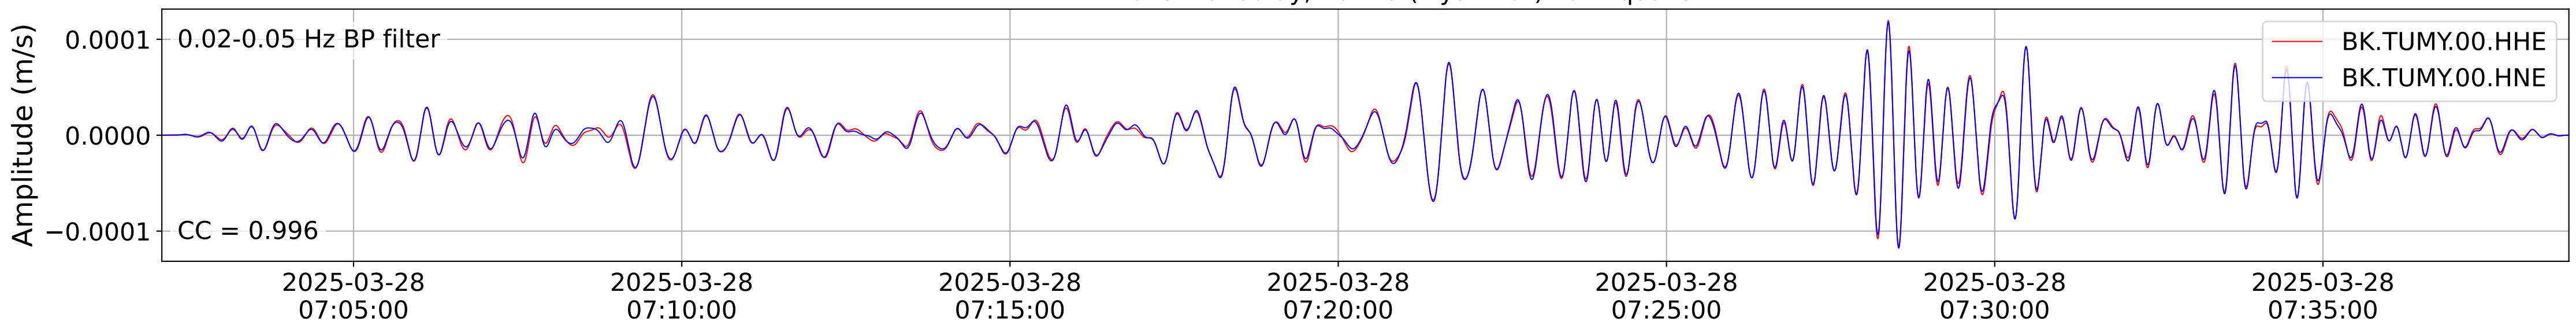

2025.087.062054_M7.7_us7000pn9s
Origin Time:2025-03-28T06:20:54.002000Z USGS event-id:us7000pn9s
M7.7 2025 Mandalay, Burma (Myanmar) Earthquake