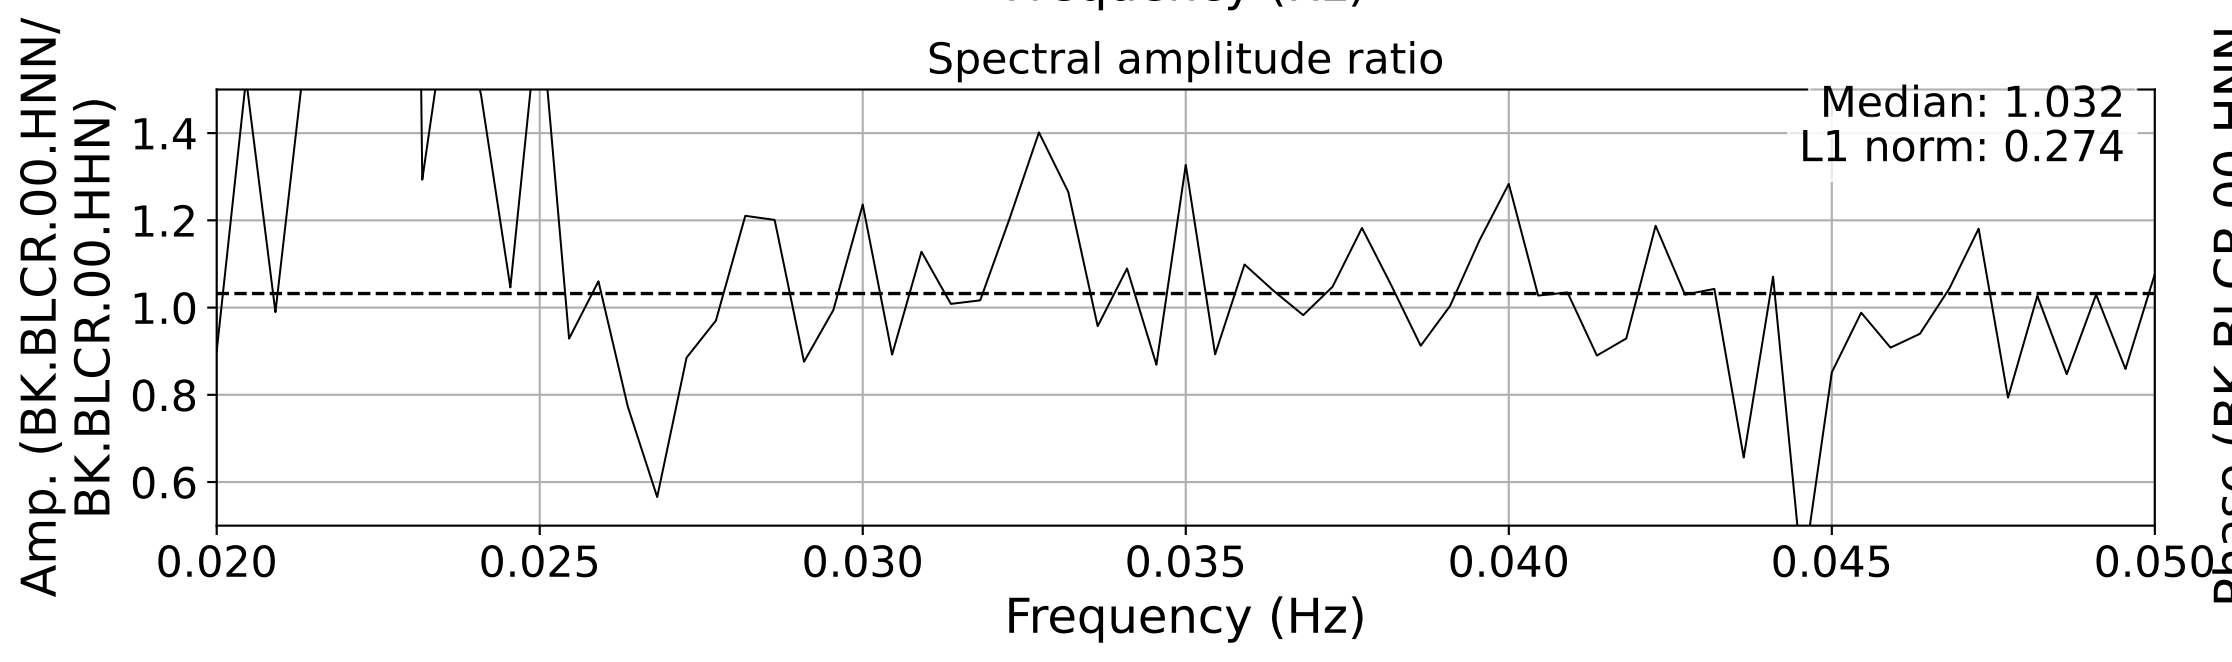

2025.087.062054_M7.7_us7000pn9s
Origin Time:2025-03-28T06:20:54.002000Z USGS event-id:us7000pn9s
M7.7 2025 Mandalay, Burma Earthquake