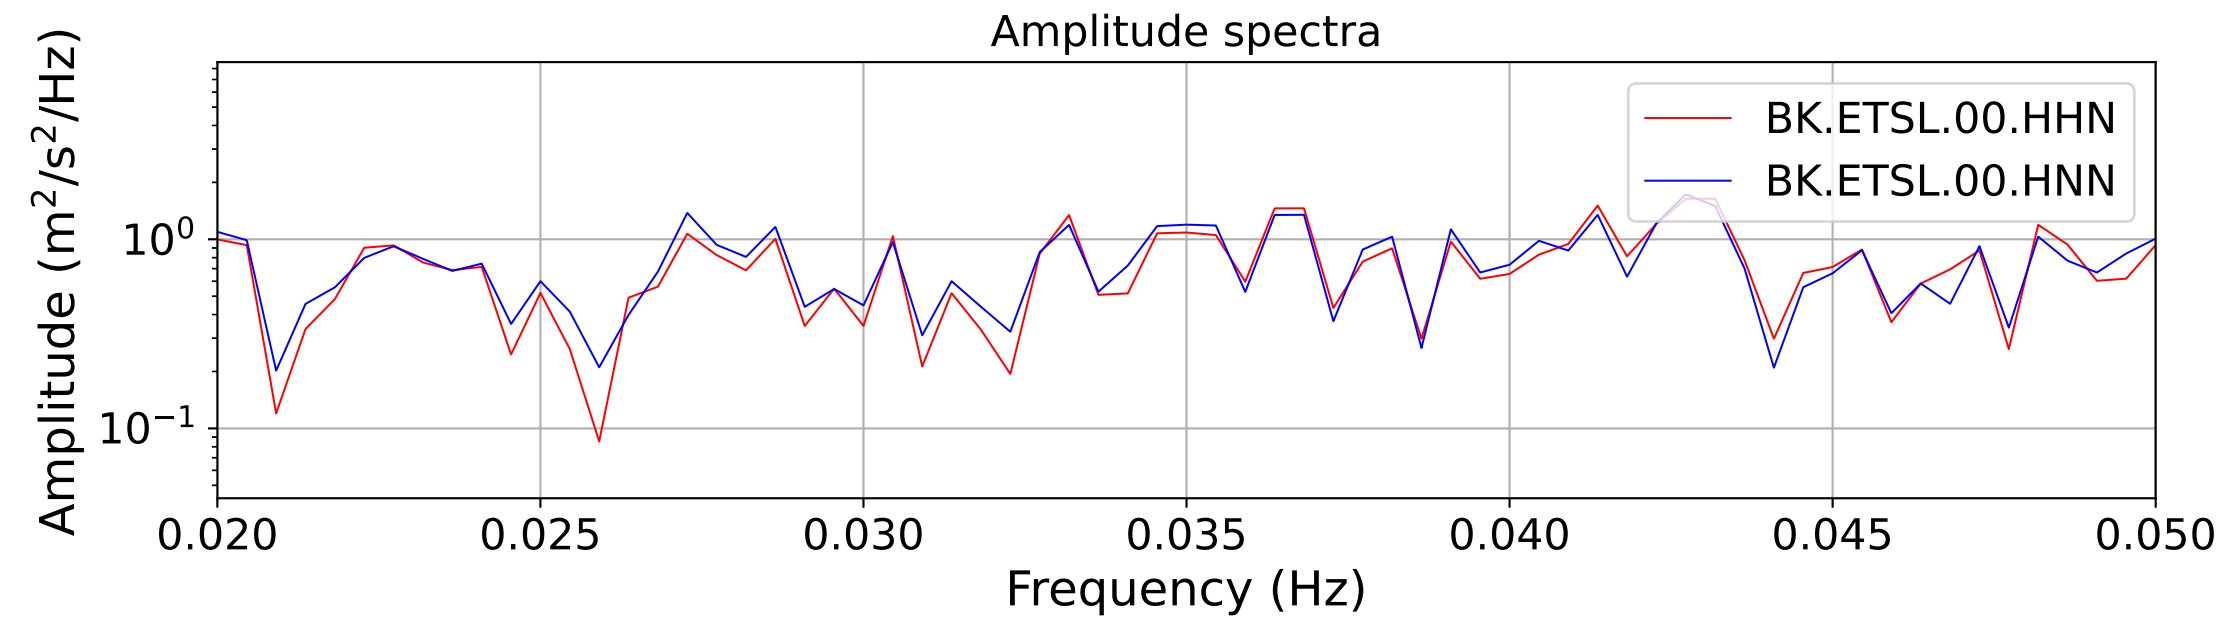

2025.087.062054_M7.7_us7000pn9s
Origin Time:2025-03-28T06:20:54.002000Z USGS event-id:us7000pn9s
M7.7 2025 Mandalay, Burma Earthquake