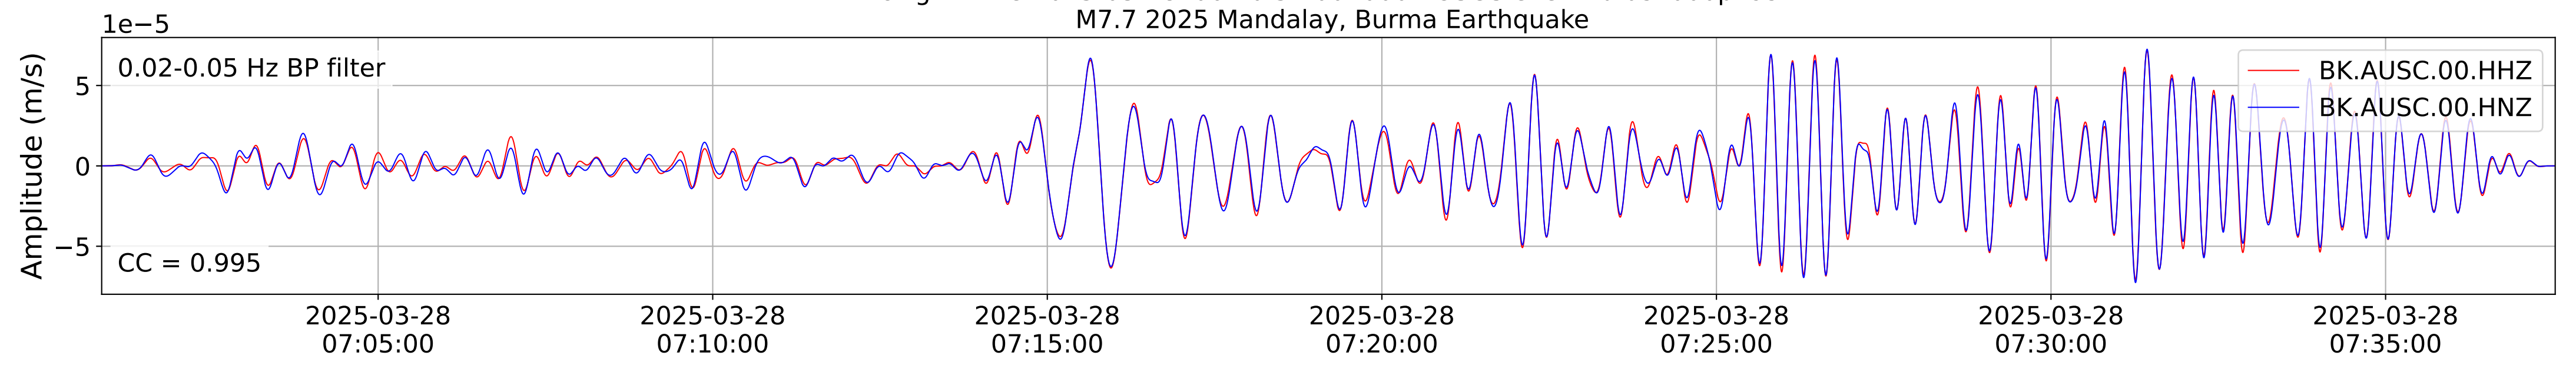

2025.087.062054_M7.7_us7000pn9s
Origin Time:2025-03-28T06:20:54.002000Z USGS event-id:us7000pn9s
M7.7 2025 Mandalay, Burma Earthquake