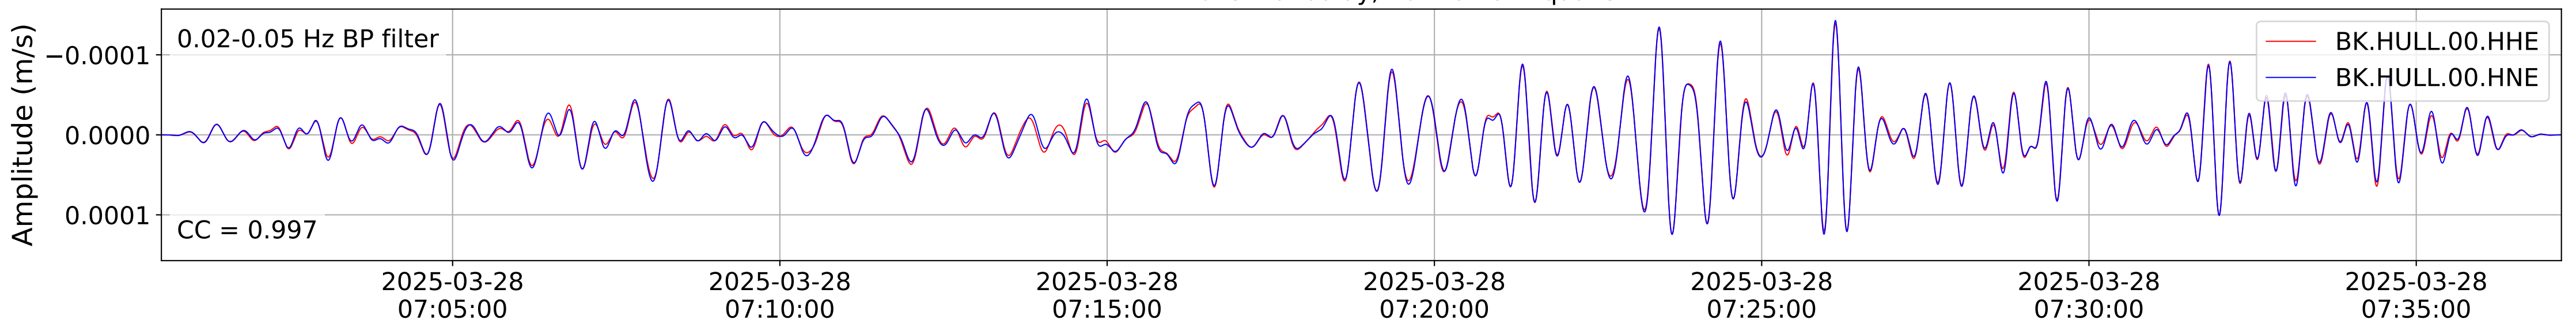

2025.087.062054_M7.7_us7000pn9s
Origin Time:2025-03-28T06:20:54.002000Z USGS event-id:us7000pn9s
M7.7 2025 Mandalay, Burma Earthquake