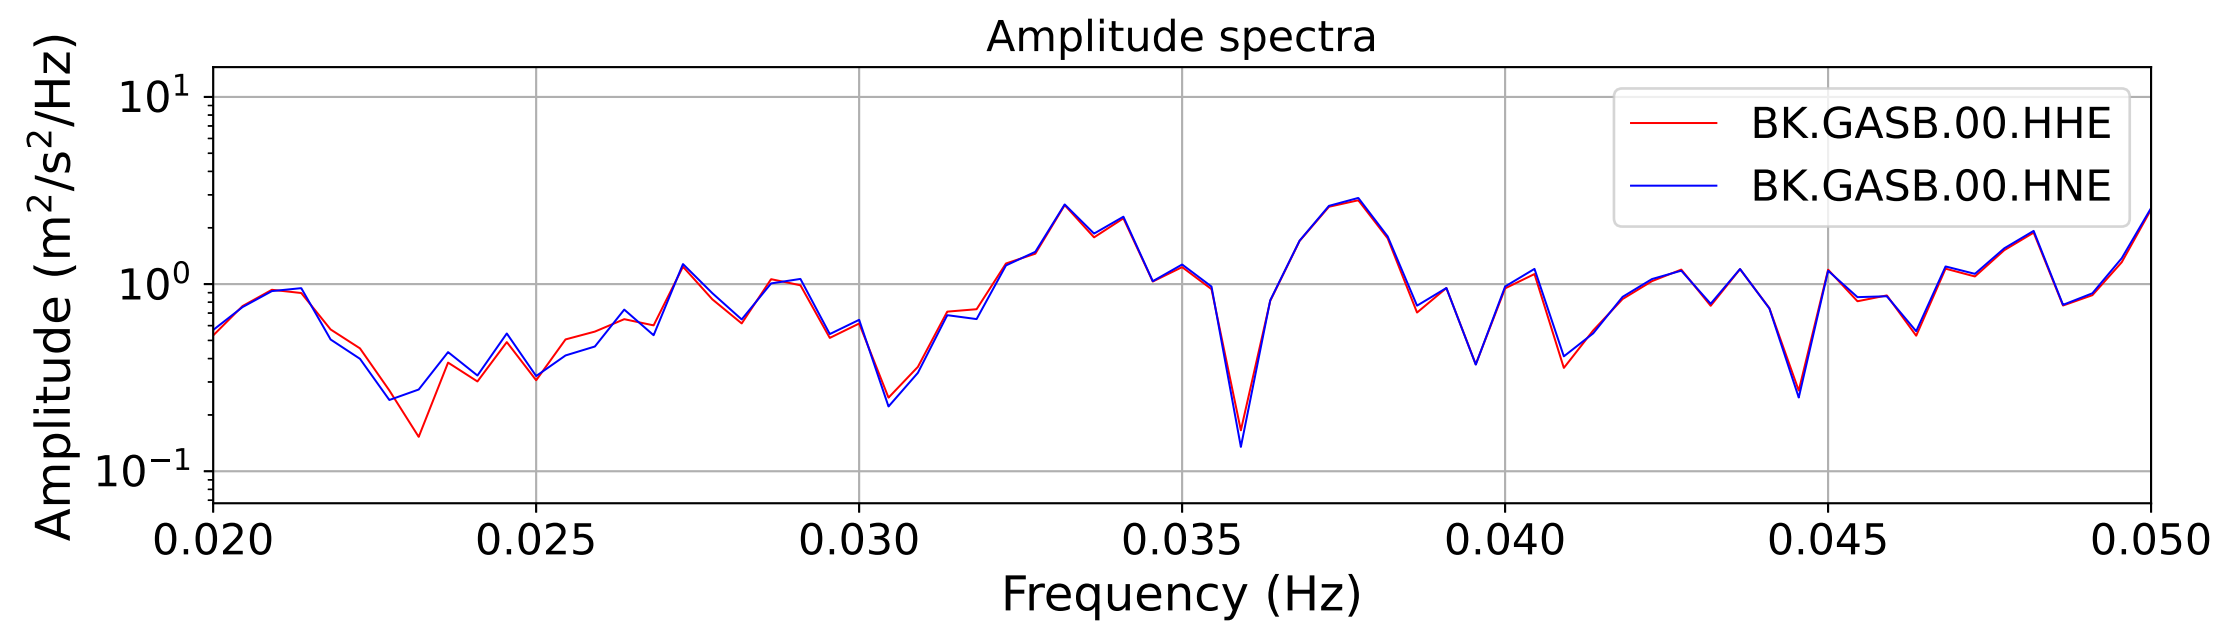

2025.087.062054_M7.7_us7000pn9s
Origin Time:2025-03-28T06:20:54.002000Z USGS event-id:us7000pn9s
M7.7 2025 Mandalay, Burma Earthquake