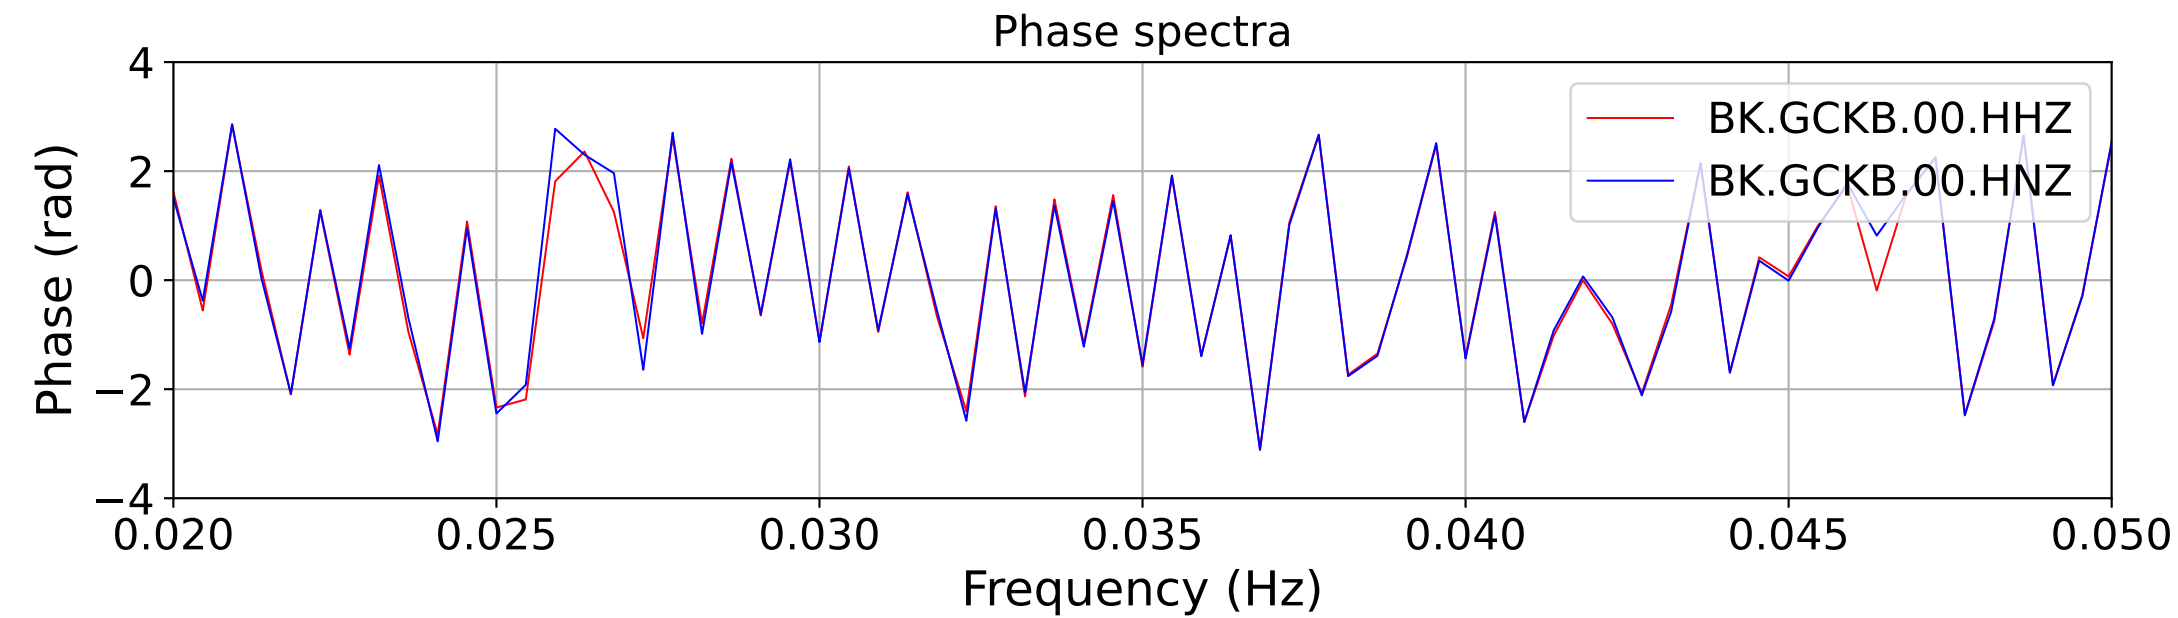

2025.087.062054_M7.7_us7000pn9s
Origin Time:2025-03-28T06:20:54.002000Z USGS event-id:us7000pn9s
M7.7 2025 Mandalay, Burma Earthquake