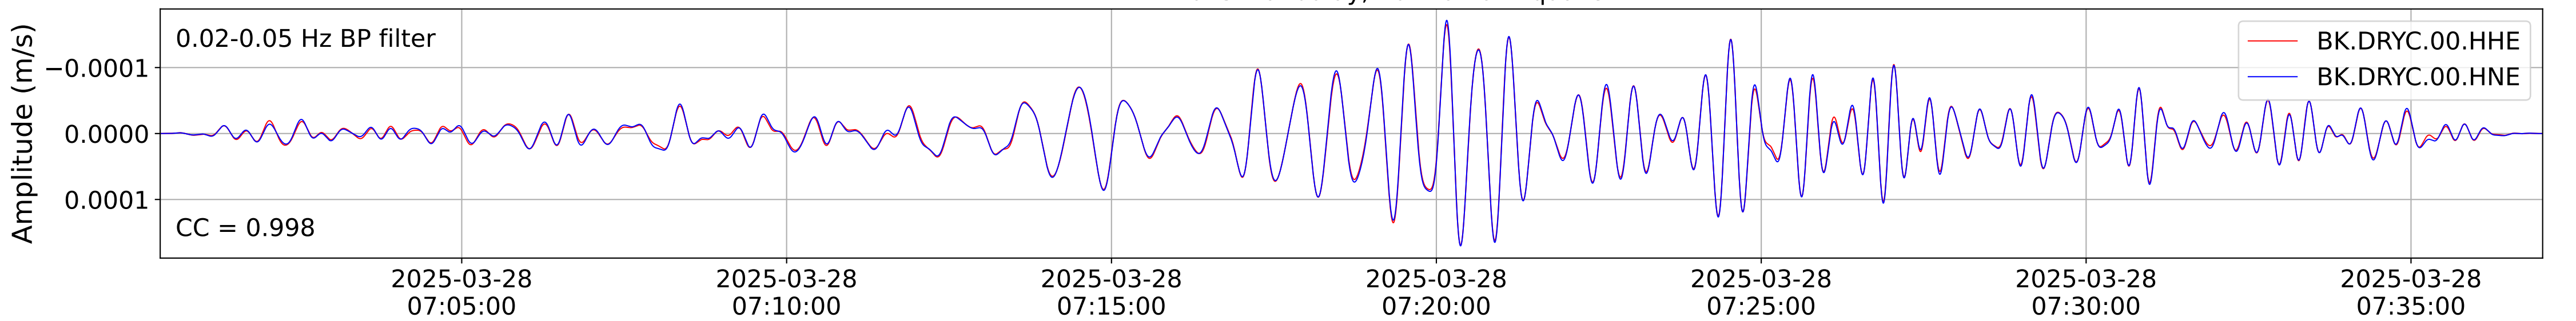

2025.087.062054_M7.7_us7000pn9s
Origin Time:2025-03-28T06:20:54.002000Z USGS event-id:us7000pn9s
M7.7 2025 Mandalay, Burma Earthquake