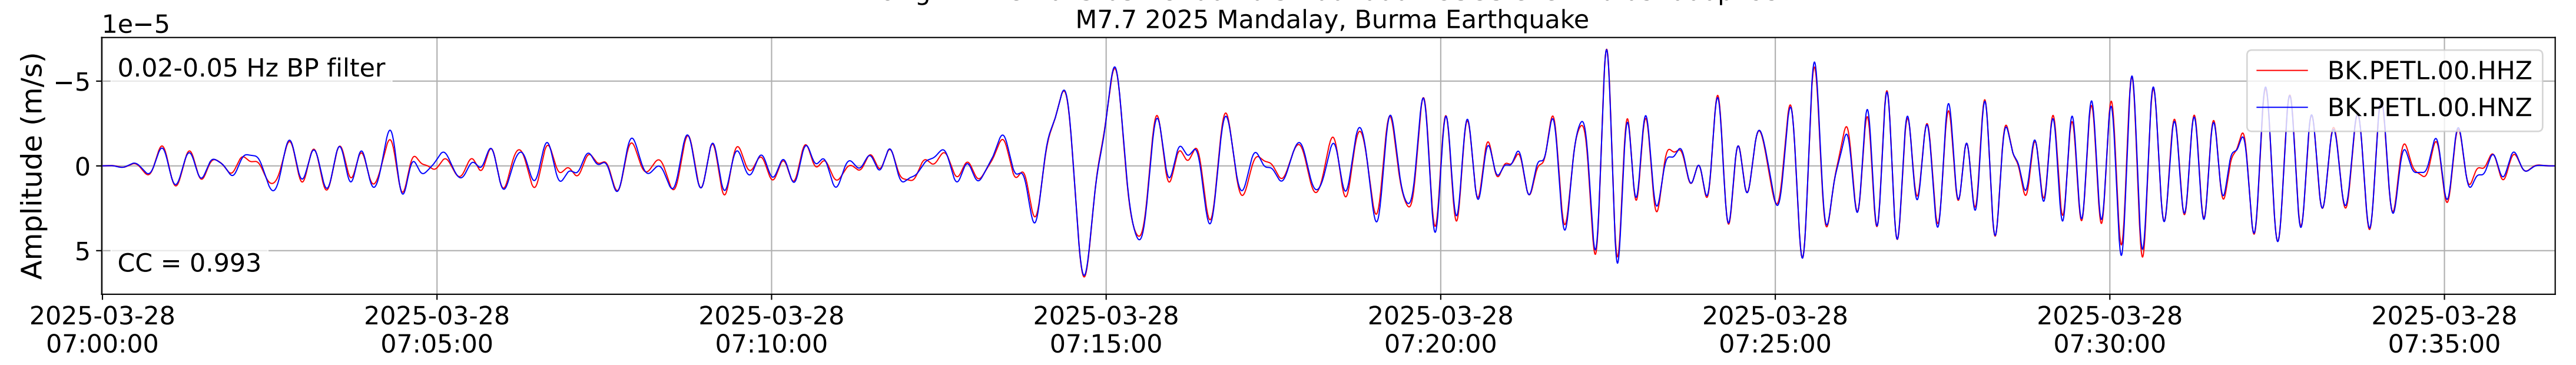

2025.087.062054_M7.7_us7000pn9s
Origin Time:2025-03-28T06:20:54.002000Z USGS event-id:us7000pn9s
M7.7 2025 Mandalay, Burma Earthquake