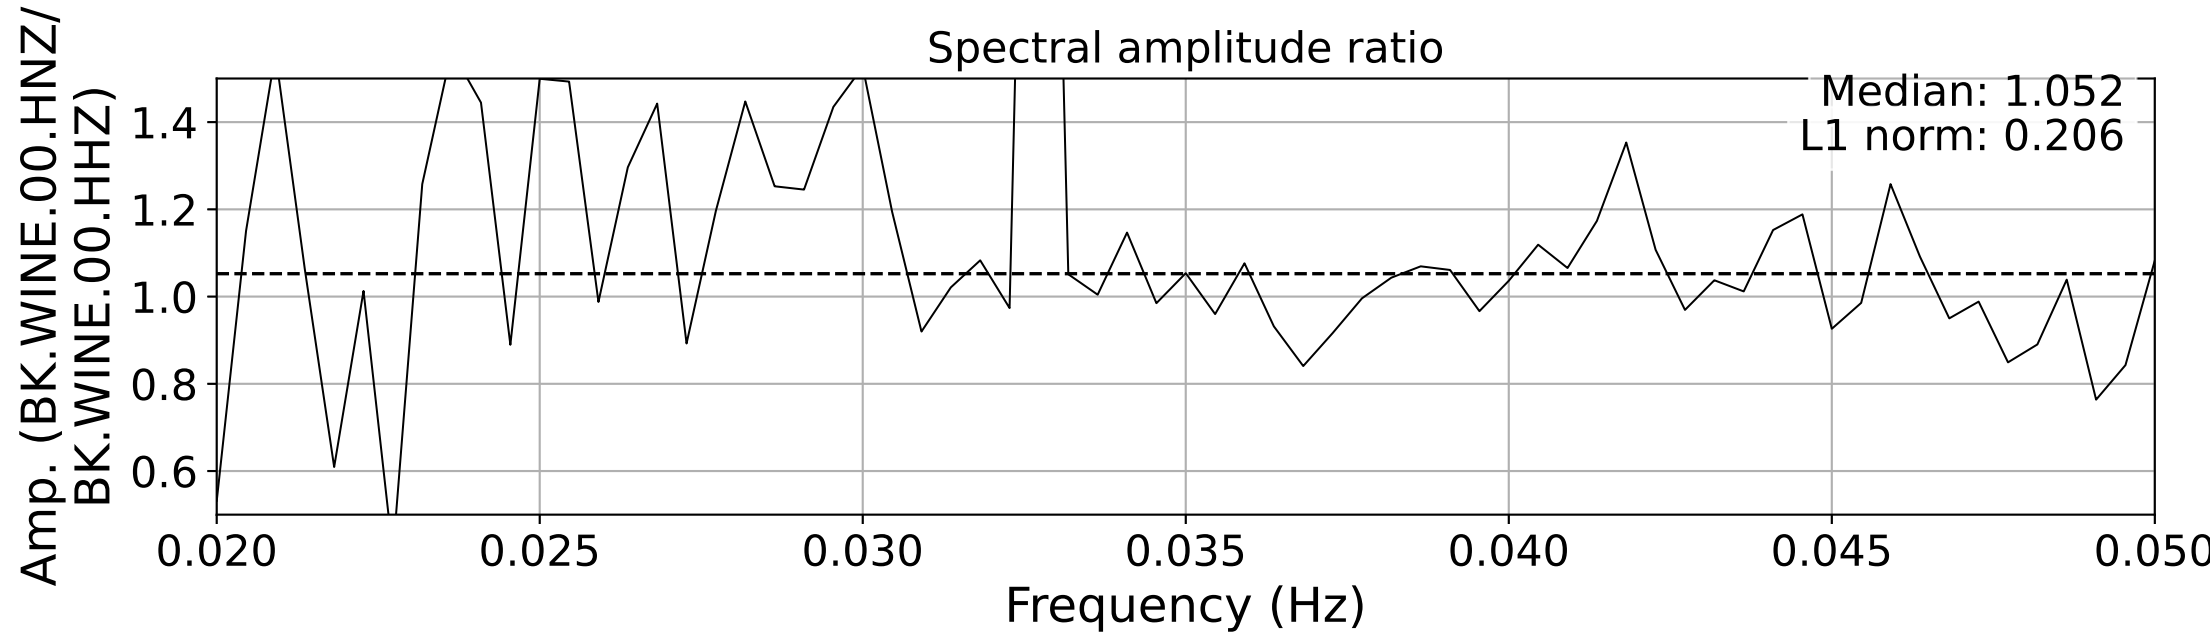

2025.087.062054_M7.7_us7000pn9s
Origin Time:2025-03-28T06:20:54.002000Z USGS event-id:us7000pn9s
M7.7 2025 Mandalay, Burma (Myanmar) Earthquake