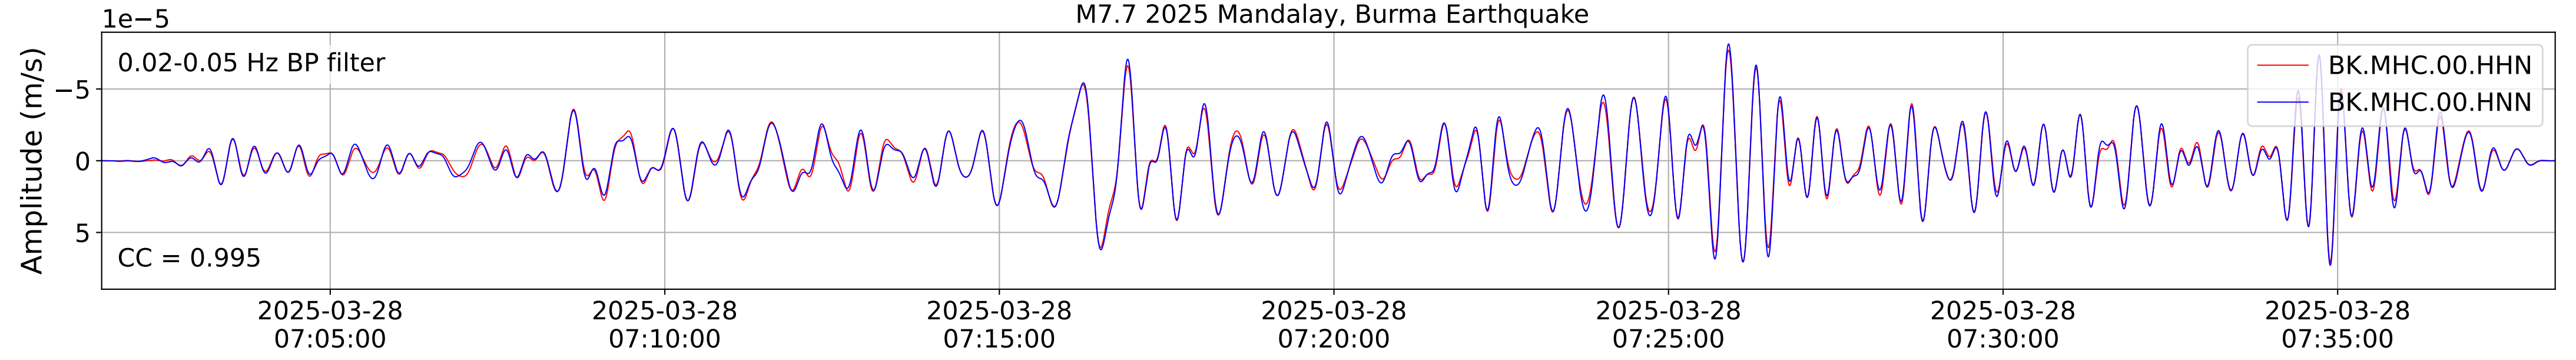

2025.087.062054_M7.7_us7000pn9s
Origin Time:2025-03-28T06:20:54.002000Z USGS event-id:us7000pn9s
M7.7 2025 Mandalay, Burma Earthquake