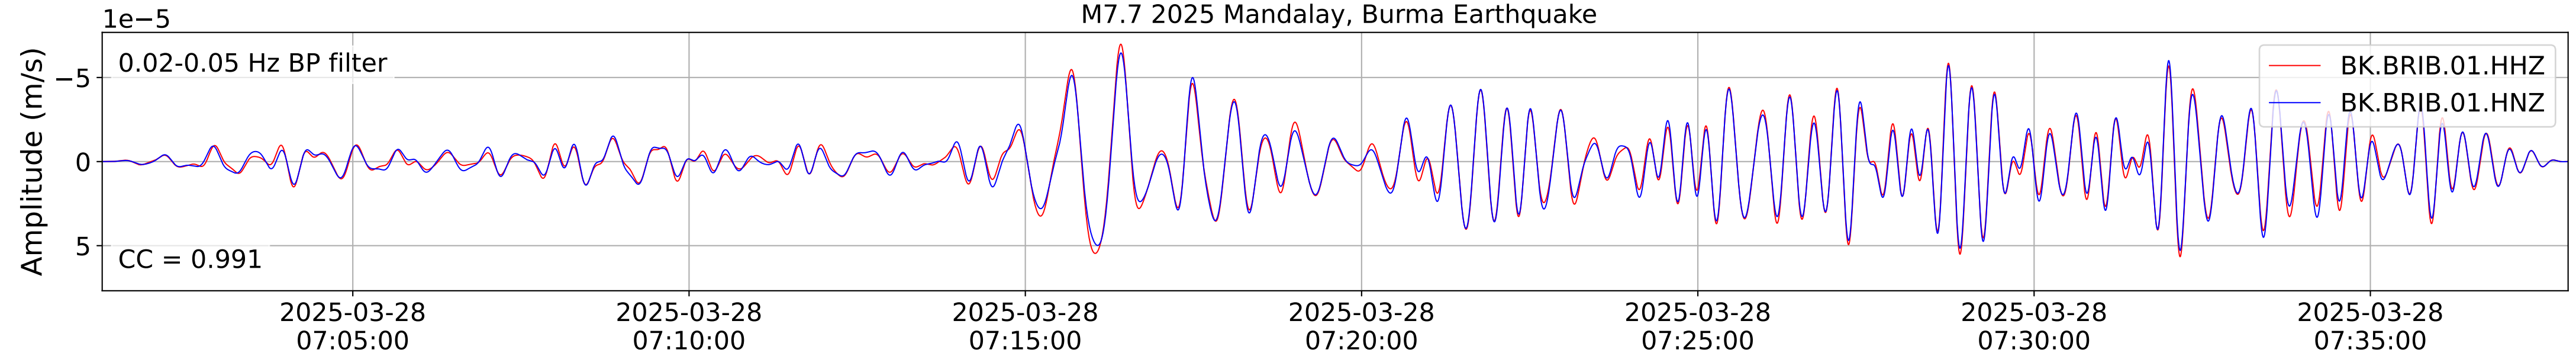

2025.087.062054_M7.7_us7000pn9s
Origin Time:2025-03-28T06:20:54.002000Z USGS event-id:us7000pn9s
M7.7 2025 Mandalay, Burma Earthquake