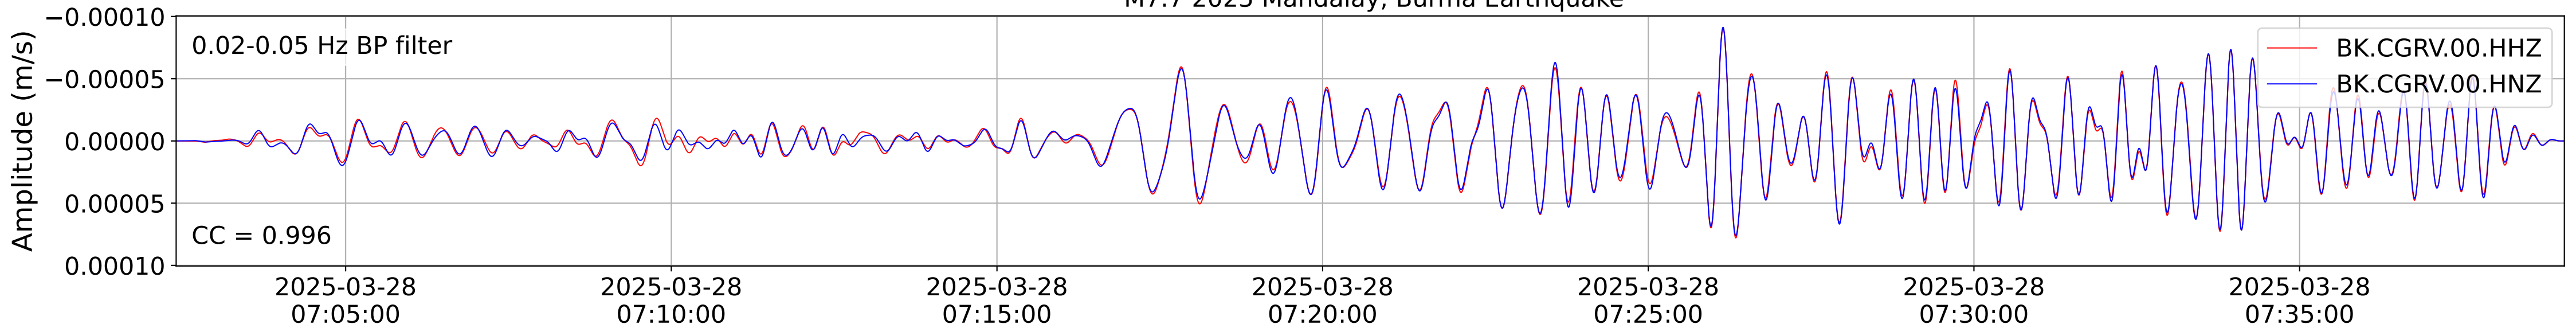

2025.087.062054_M7.7_us7000pn9s
Origin Time:2025-03-28T06:20:54.002000Z USGS event-id:us7000pn9s
M7.7 2025 Mandalay, Burma Earthquake