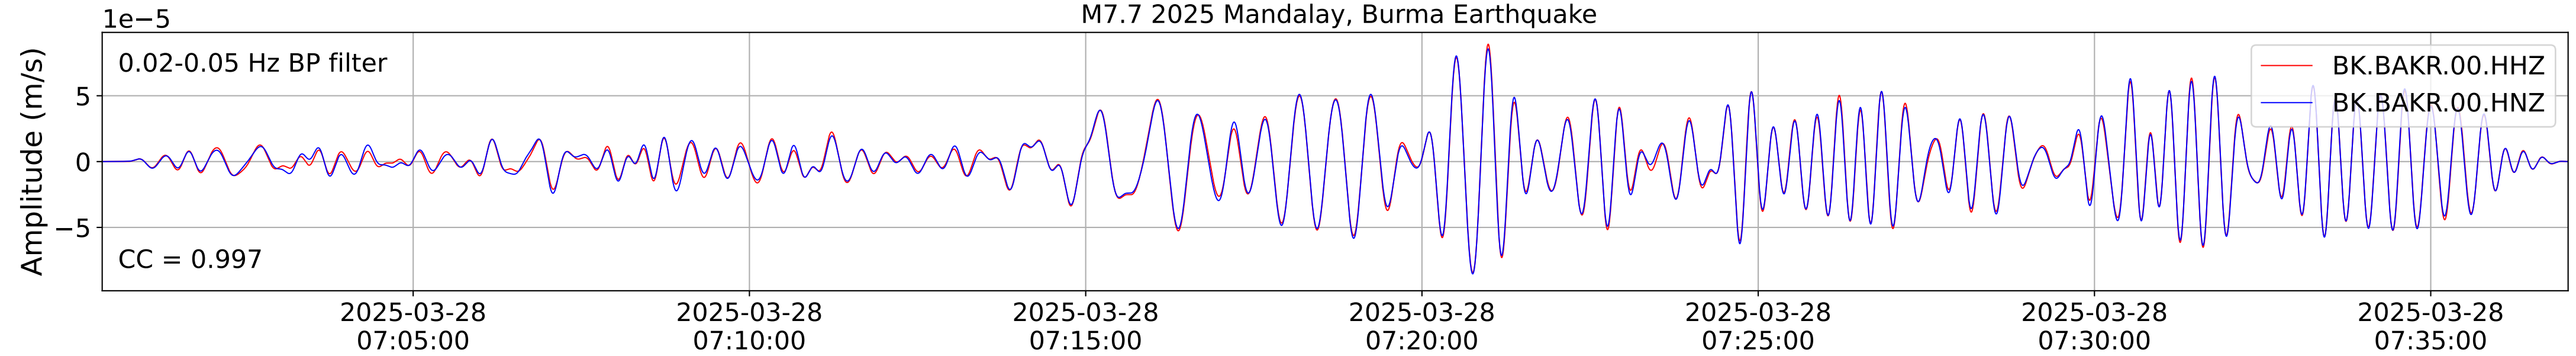

2025.087.062054_M7.7_us7000pn9s
Origin Time:2025-03-28T06:20:54.002000Z USGS event-id:us7000pn9s
M7.7 2025 Mandalay, Burma Earthquake