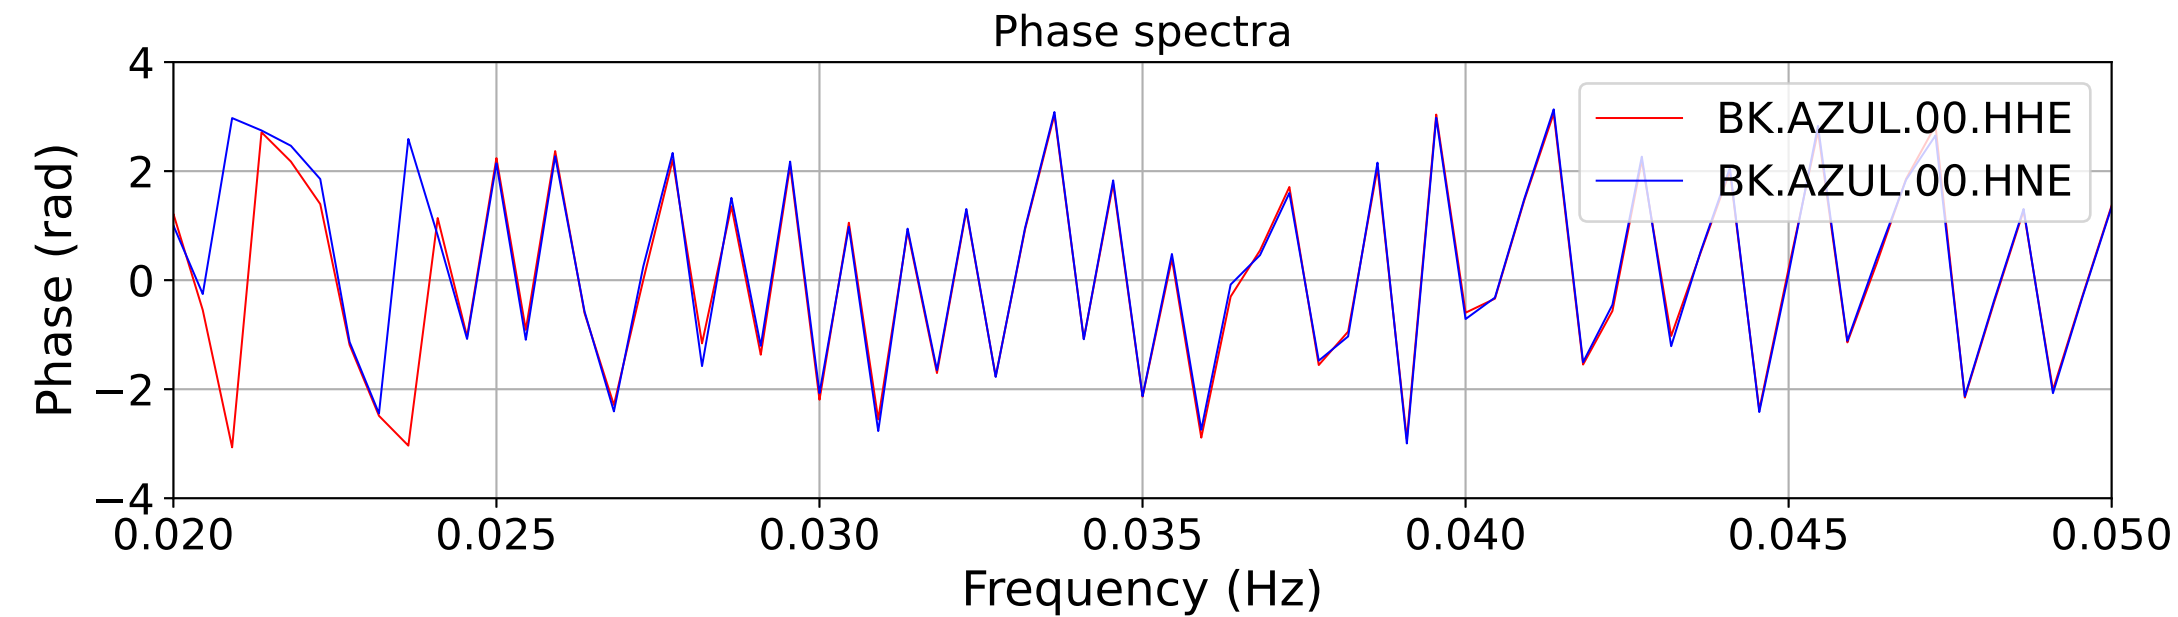

2025.087.062054_M7.7_us7000pn9s
Origin Time:2025-03-28T06:20:54.002000Z USGS event-id:us7000pn9s
M7.7 2025 Mandalay, Burma Earthquake