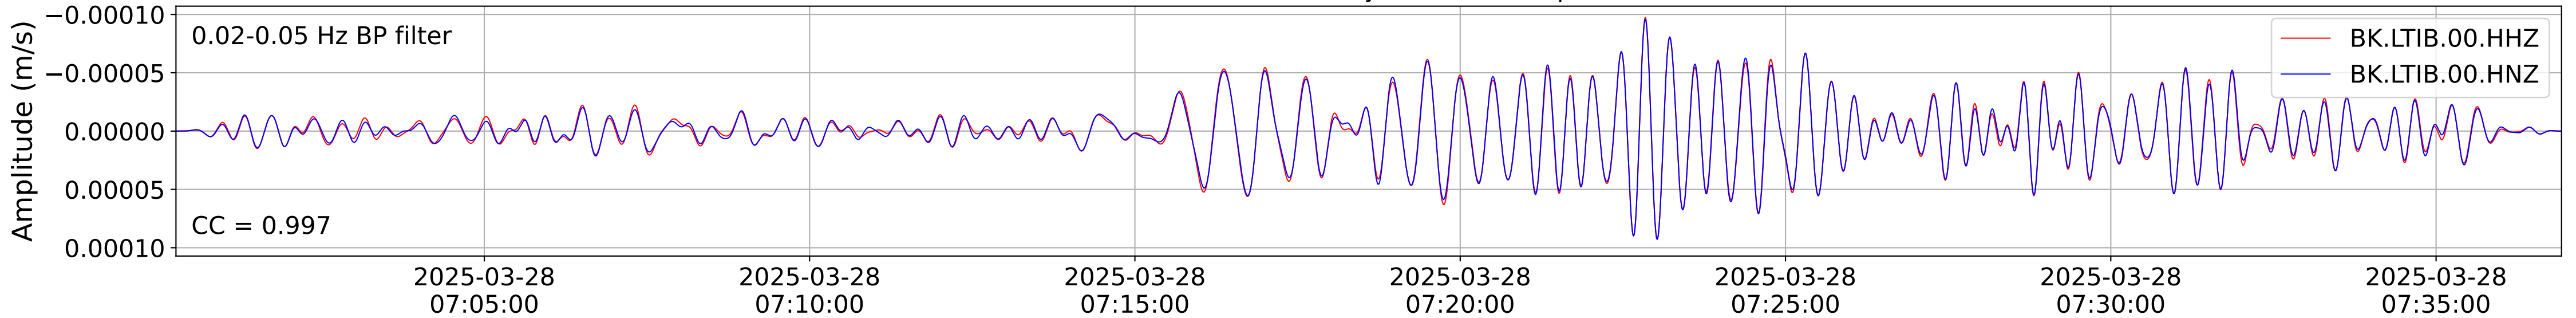

2025.087.062054_M7.7_us7000pn9s
Origin Time:2025-03-28T06:20:54.002000Z USGS event-id:us7000pn9s
M7.7 2025 Mandalay, Burma Earthquake