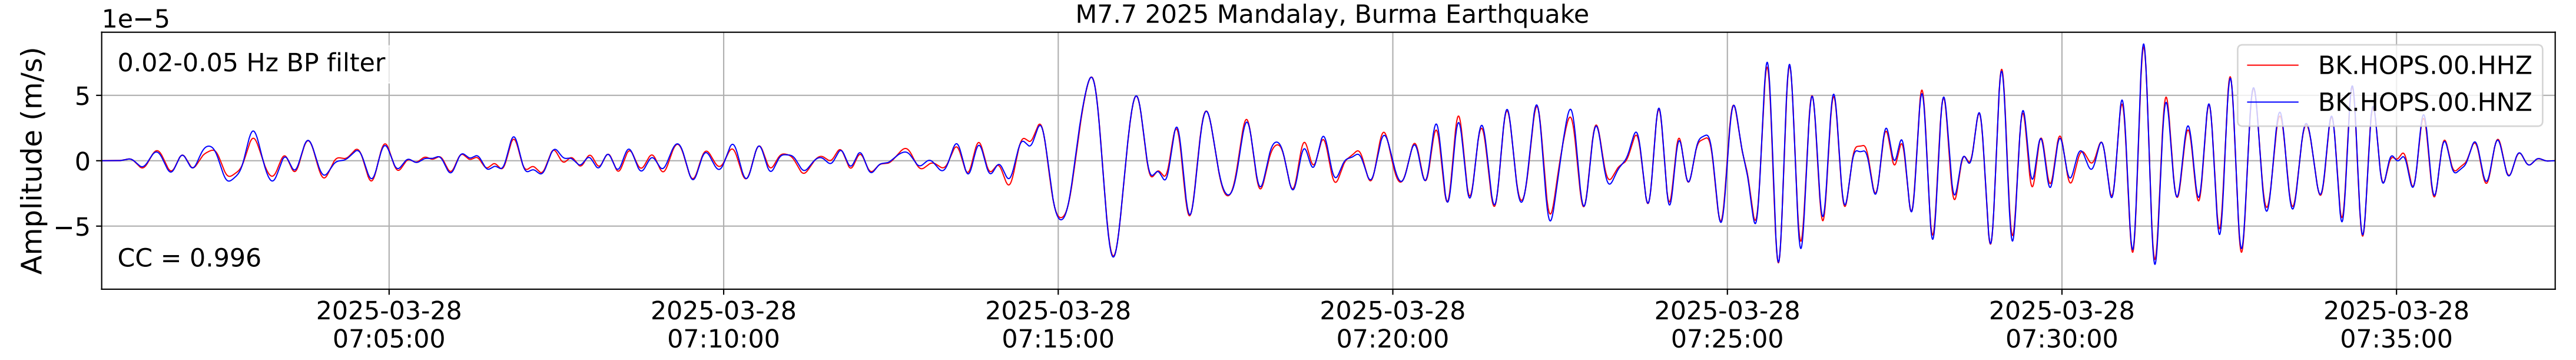

2025.087.062054_M7.7_us7000pn9s
Origin Time:2025-03-28T06:20:54.002000Z USGS event-id:us7000pn9s
M7.7 2025 Mandalay, Burma Earthquake