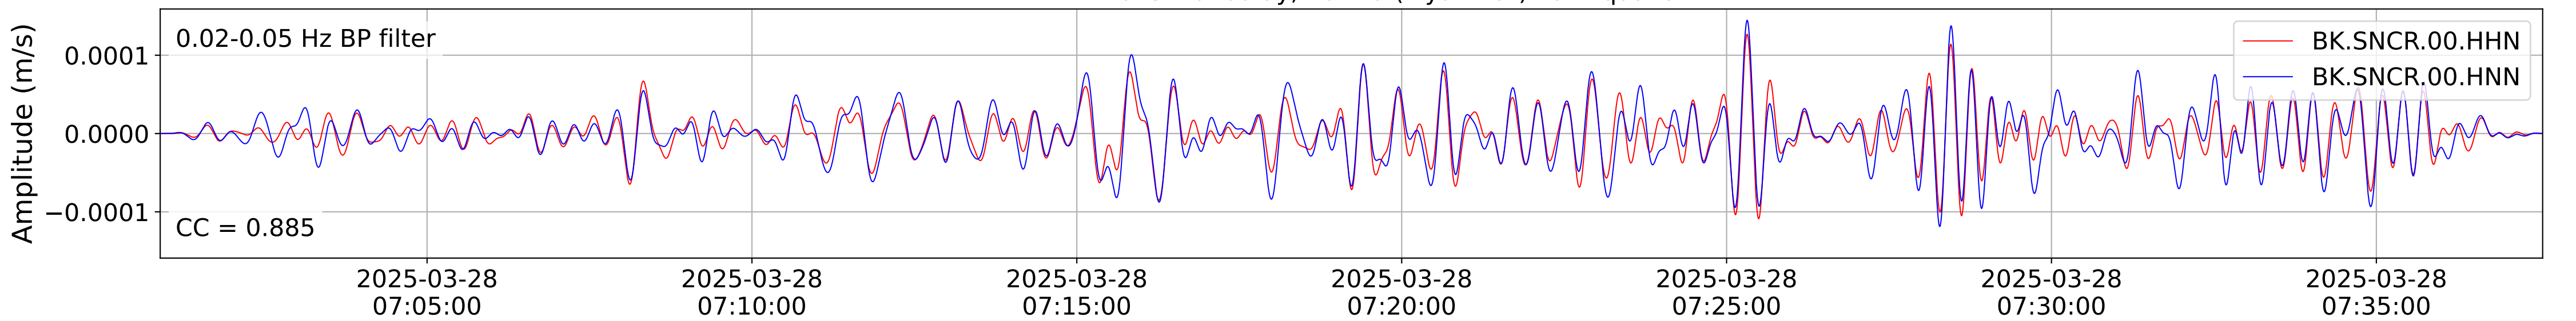

2025.087.062054_M7.7_us7000pn9s
Origin Time:2025-03-28T06:20:54.002000Z USGS event-id:us7000pn9s
M7.7 2025 Mandalay, Burma (Myanmar) Earthquake