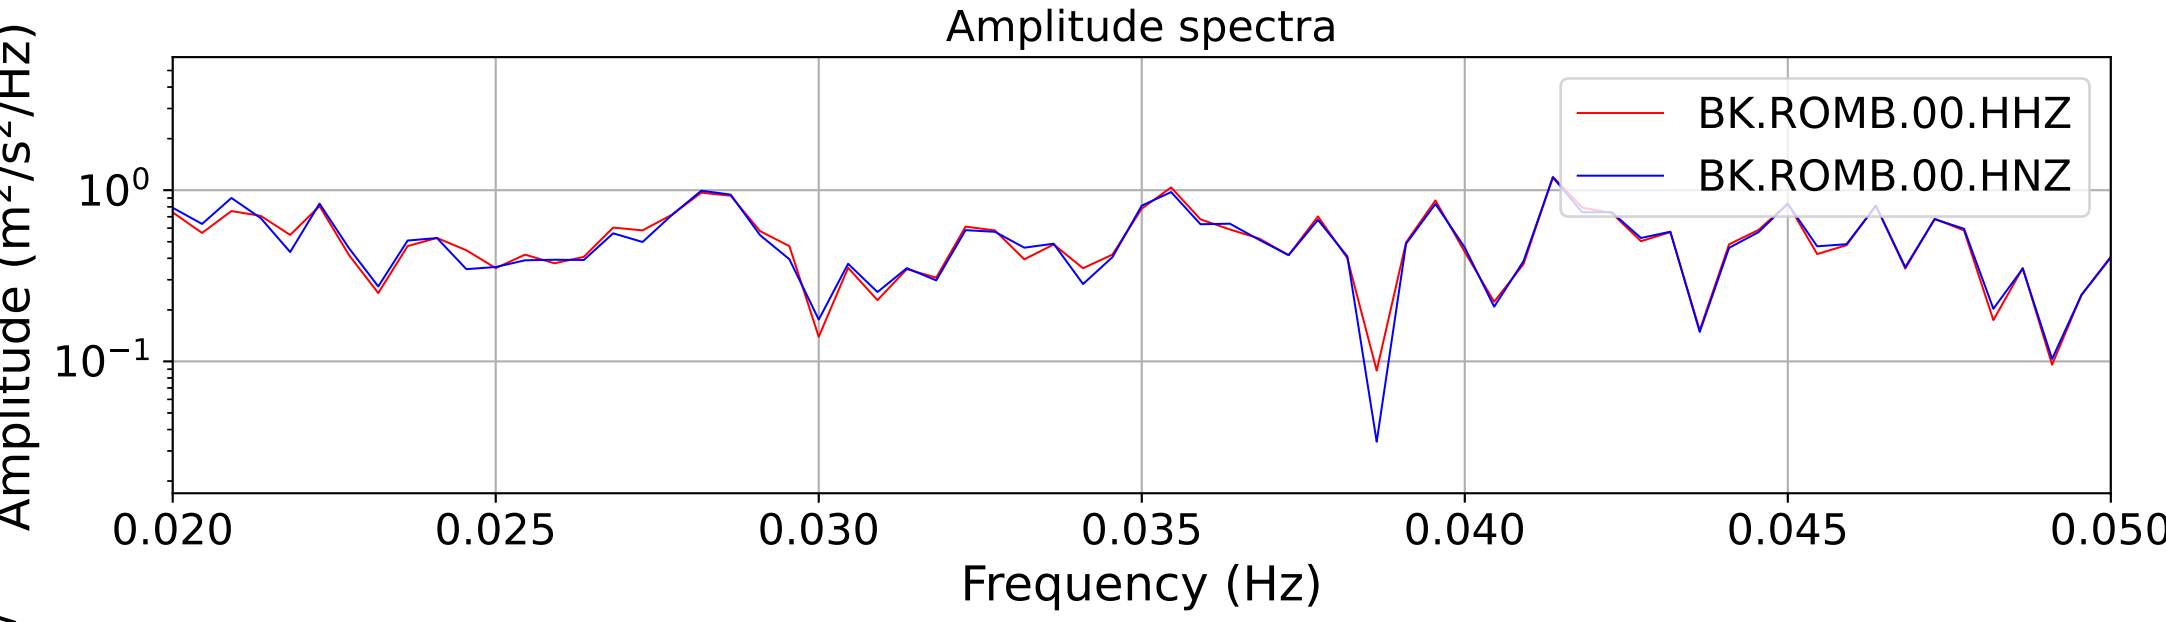

2025.087.062054_M7.7_us7000pn9s
Origin Time:2025-03-28T06:20:54.002000Z USGS event-id:us7000pn9s
M7.7 2025 Mandalay, Burma (Myanmar) Earthquake