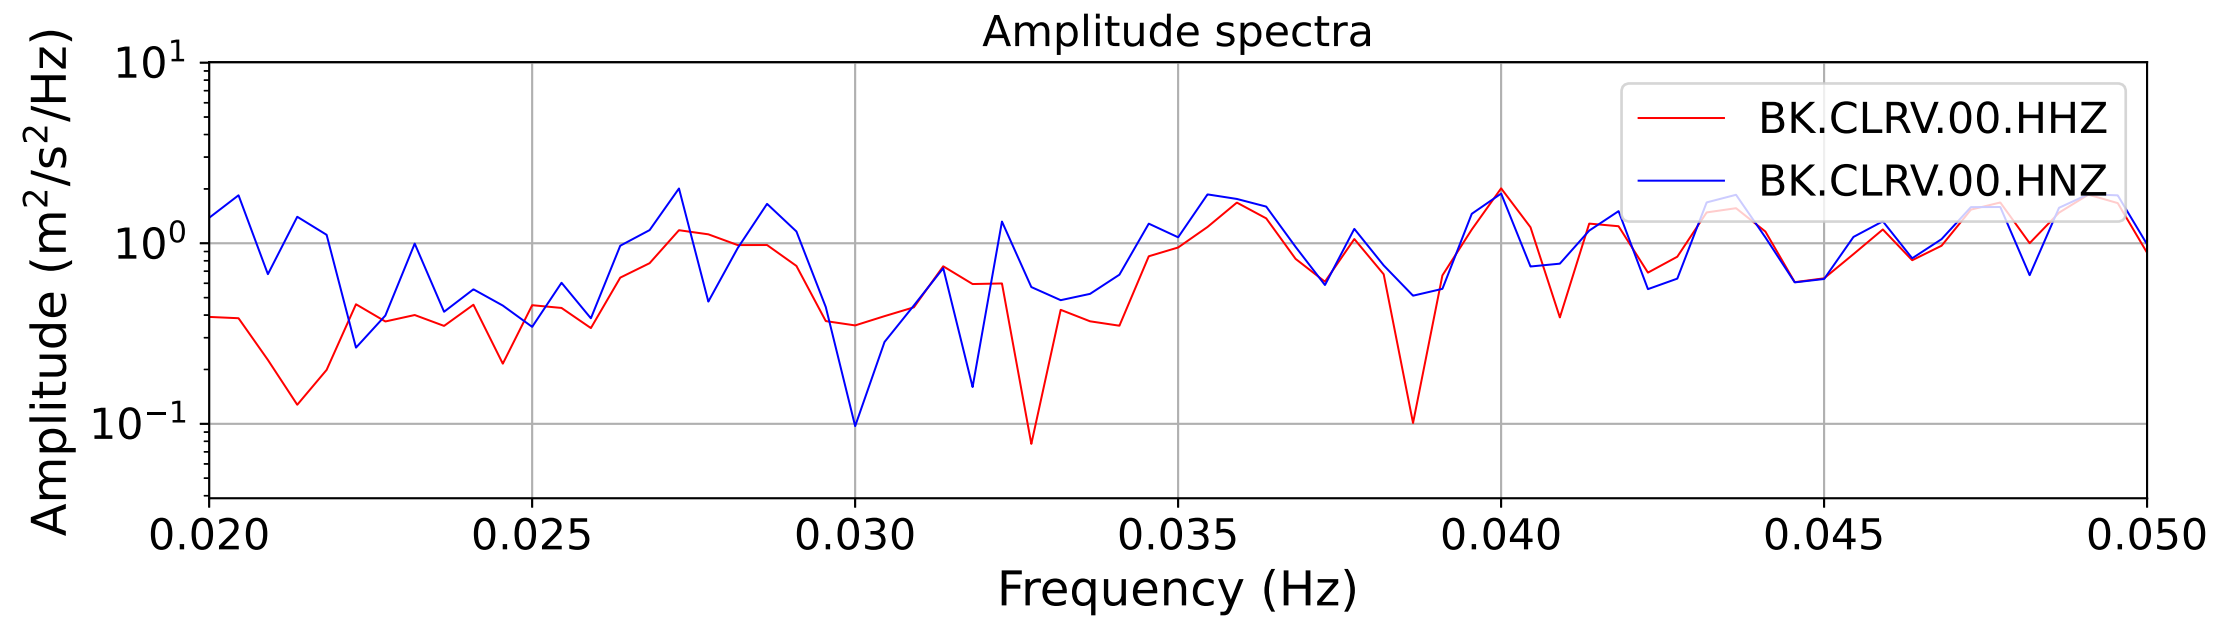

2025.087.062054_M7.7_us7000pn9s
Origin Time:2025-03-28T06:20:54.002000Z USGS event-id:us7000pn9s
M7.7 2025 Mandalay, Burma Earthquake