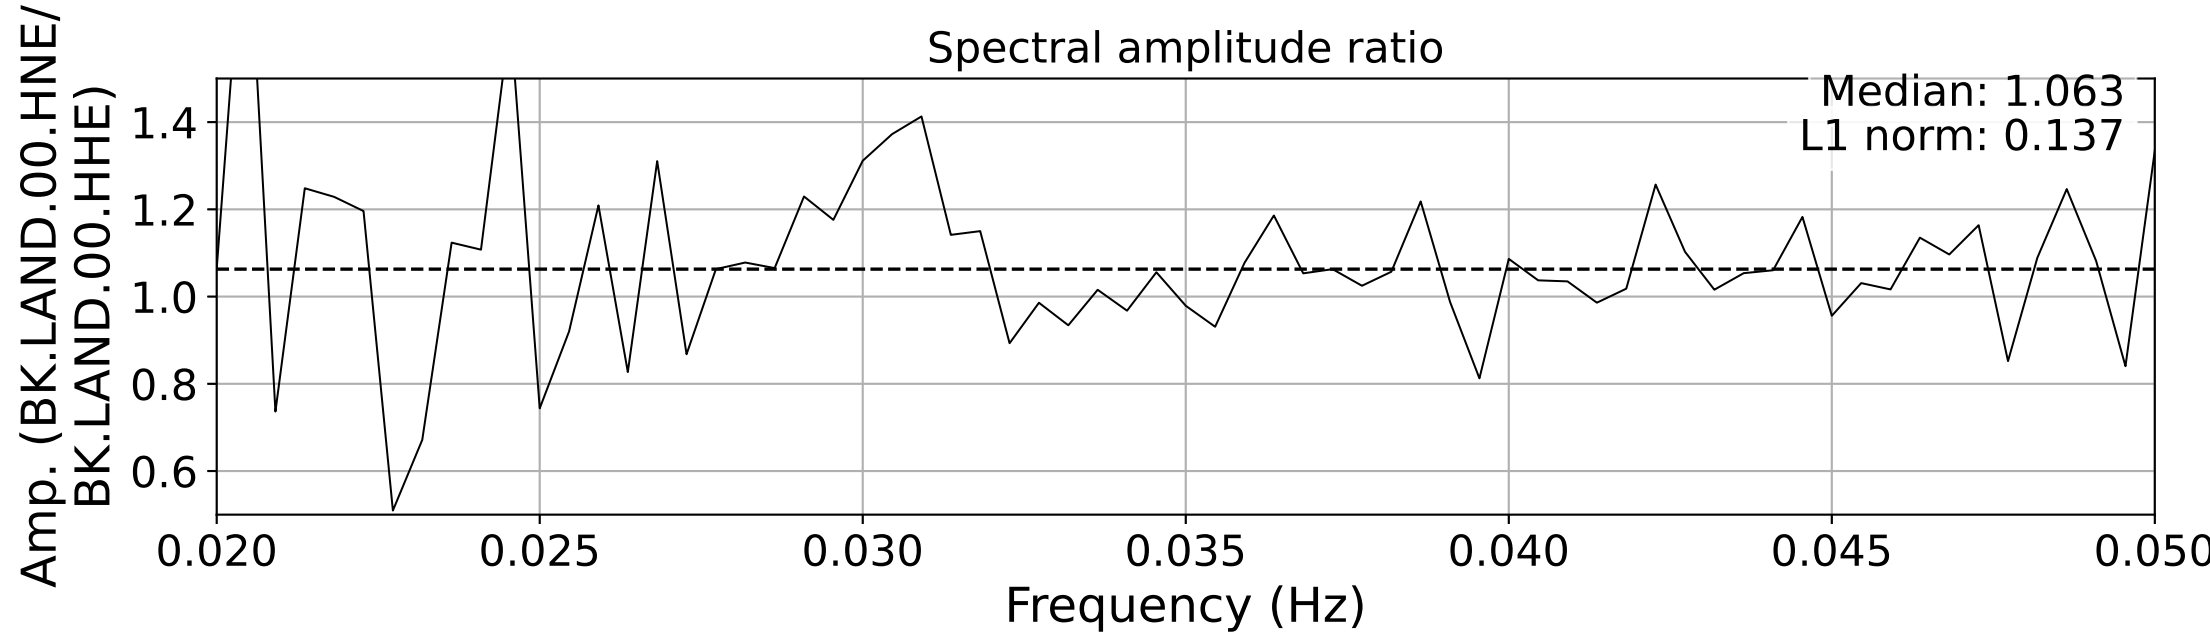

2025.087.062054_M7.7_us7000pn9s
Origin Time:2025-03-28T06:20:54.002000Z USGS event-id:us7000pn9s
M7.7 2025 Mandalay, Burma Earthquake