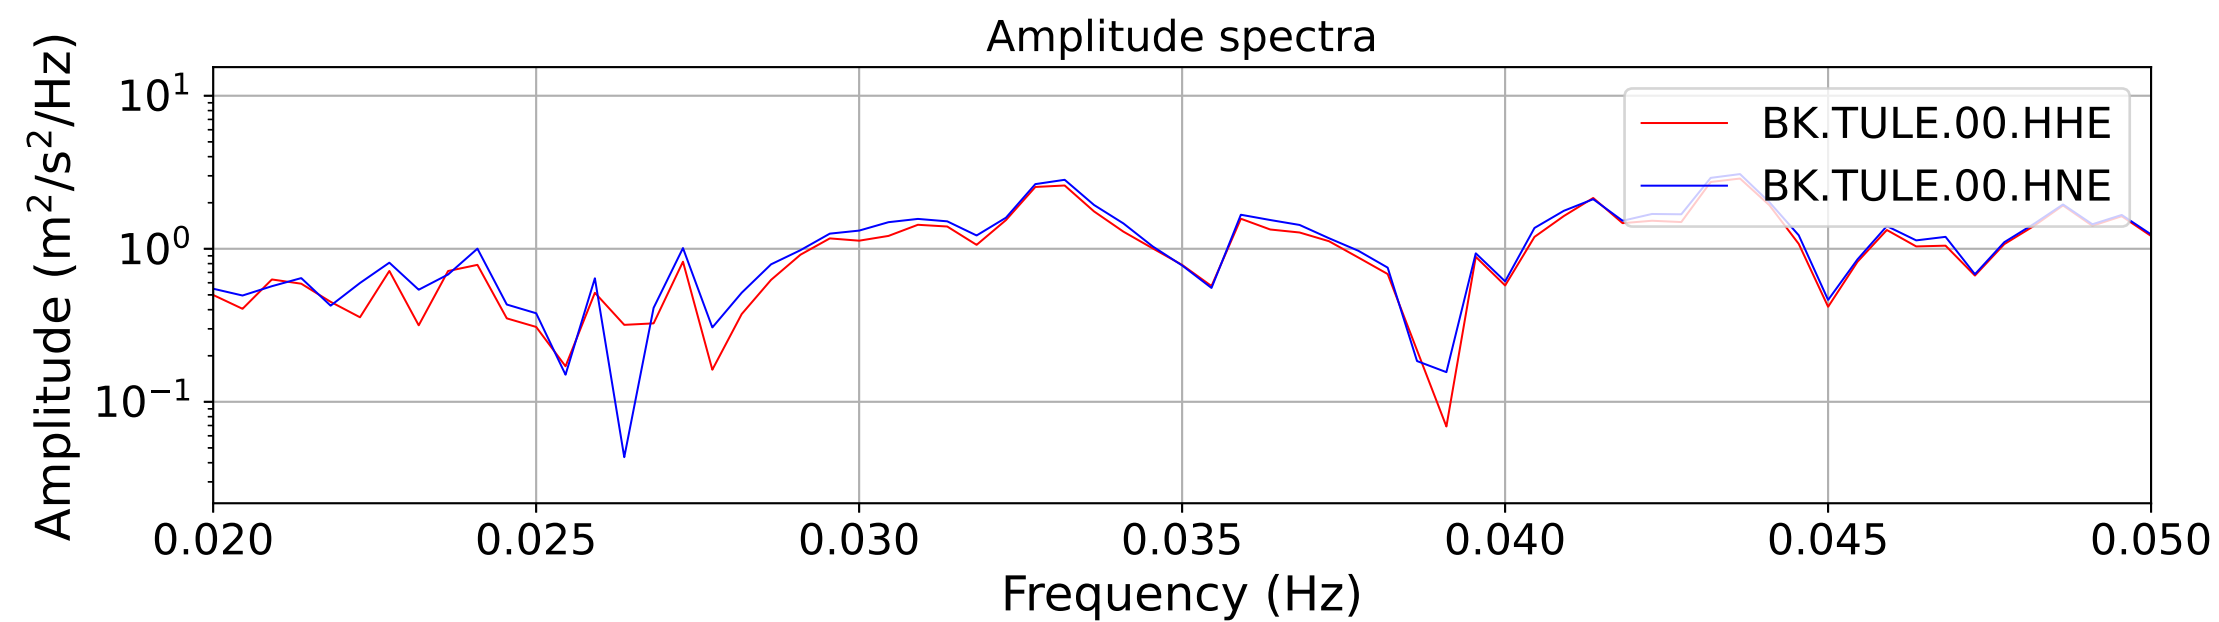

2025.087.062054_M7.7_us7000pn9s
Origin Time:2025-03-28T06:20:54.002000Z USGS event-id:us7000pn9s
M7.7 2025 Mandalay, Burma (Myanmar) Earthquake