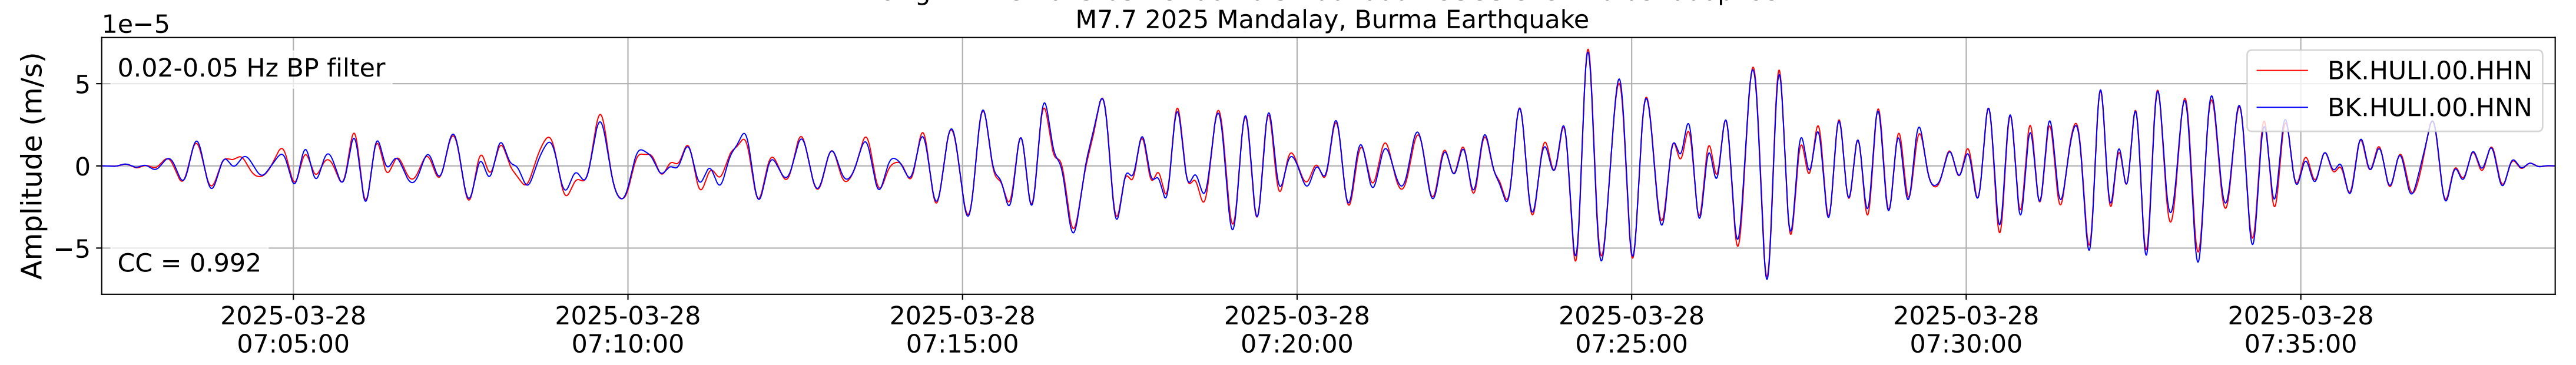

2025.087.062054_M7.7_us7000pn9s
Origin Time:2025-03-28T06:20:54.002000Z USGS event-id:us7000pn9s
M7.7 2025 Mandalay, Burma Earthquake