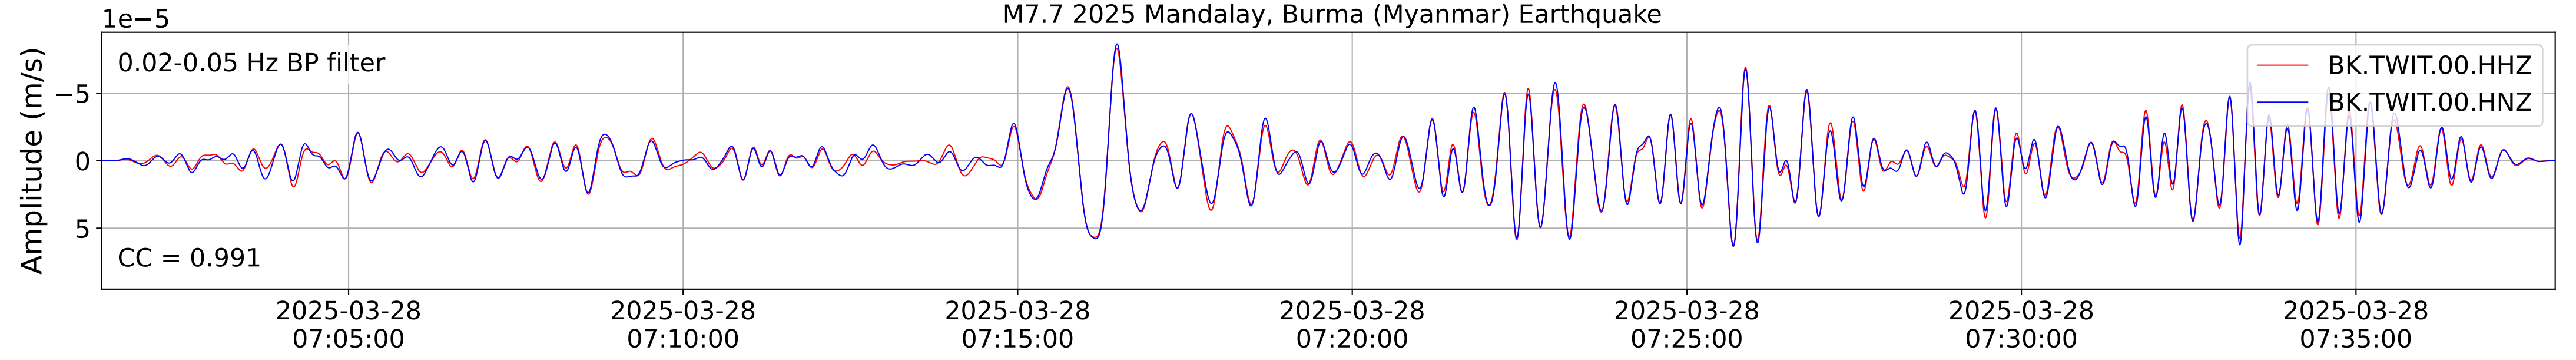

2025.087.062054_M7.7_us7000pn9s
Origin Time:2025-03-28T06:20:54.002000Z USGS event-id:us7000pn9s
M7.7 2025 Mandalay, Burma (Myanmar) Earthquake