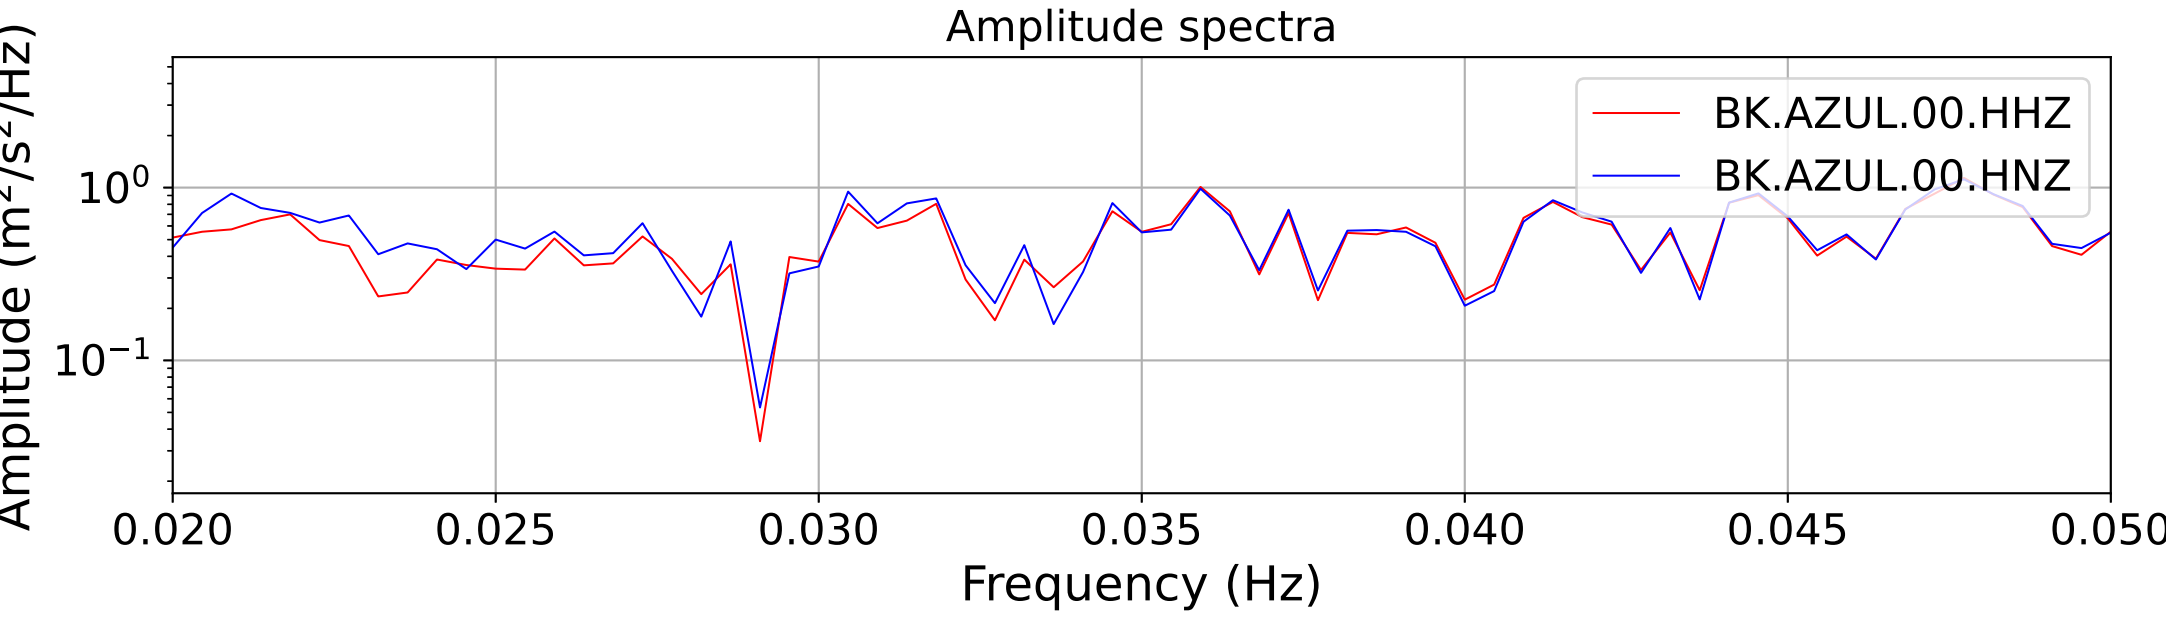

2025.087.062054_M7.7_us7000pn9s
Origin Time:2025-03-28T06:20:54.002000Z USGS event-id:us7000pn9s
M7.7 2025 Mandalay, Burma Earthquake