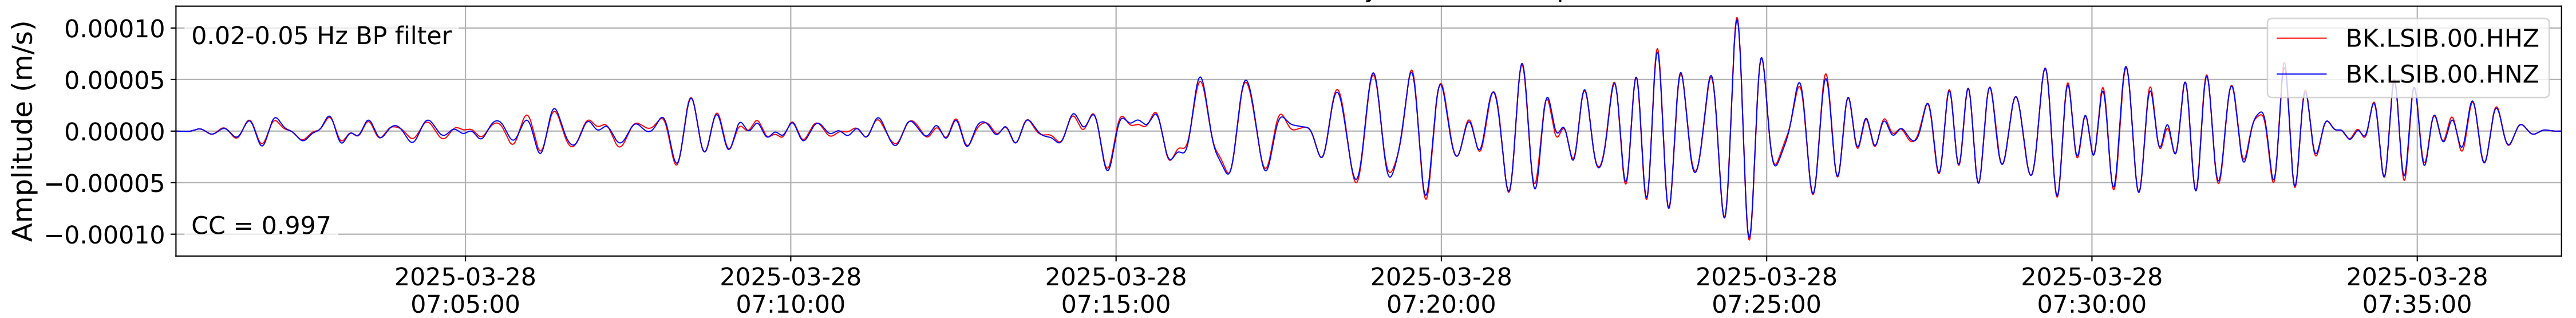

2025.087.062054_M7.7_us7000pn9s
Origin Time:2025-03-28T06:20:54.002000Z USGS event-id:us7000pn9s
M7.7 2025 Mandalay, Burma Earthquake