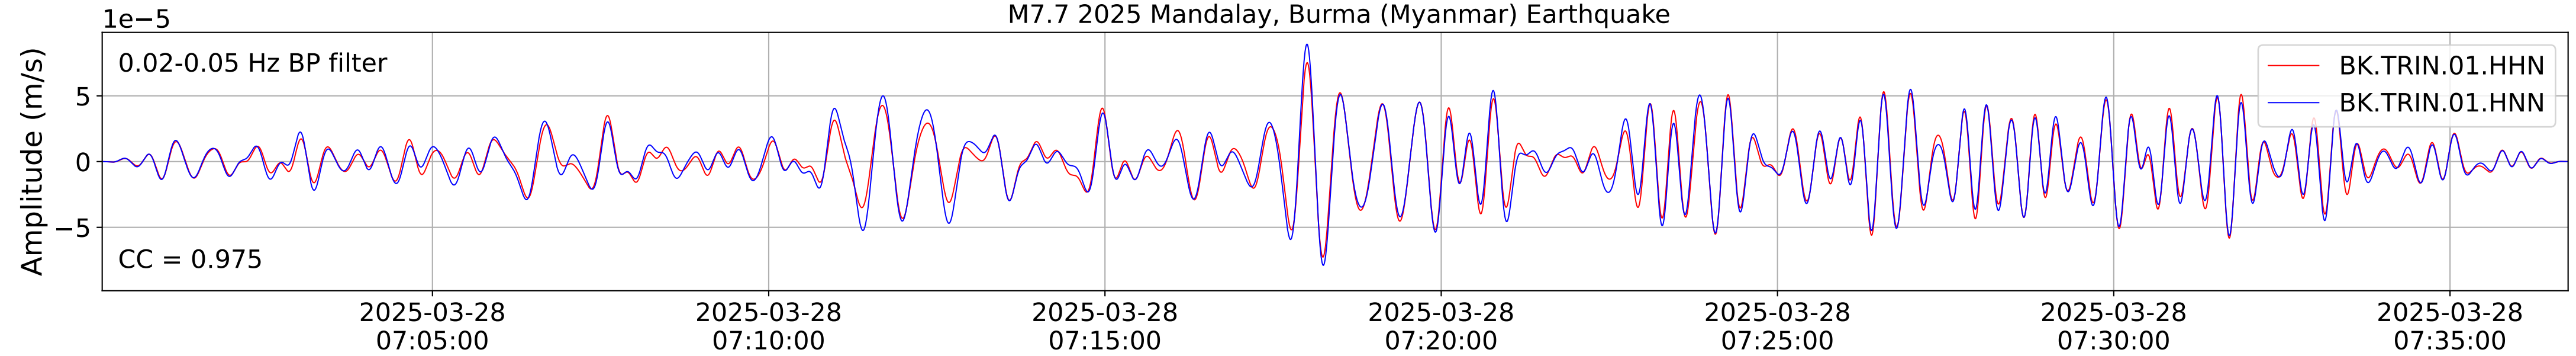

2025.087.062054_M7.7_us7000pn9s
Origin Time:2025-03-28T06:20:54.002000Z USGS event-id:us7000pn9s
M7.7 2025 Mandalay, Burma (Myanmar) Earthquake