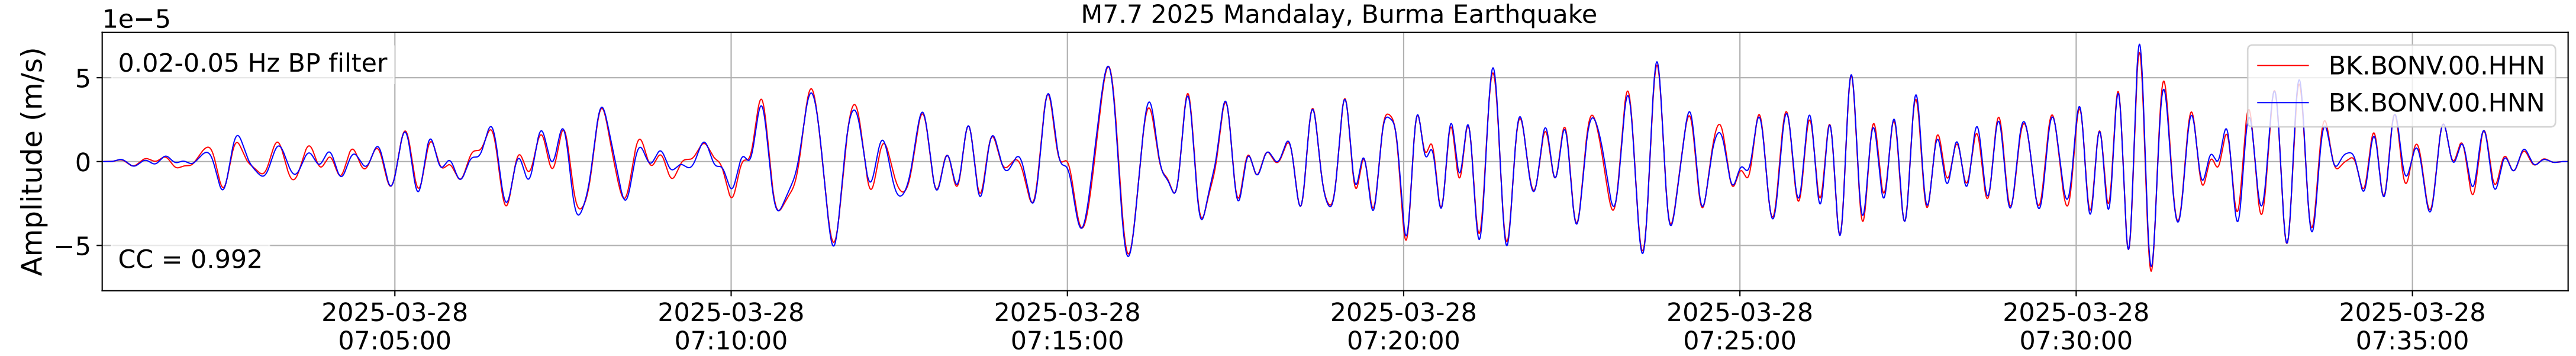

2025.087.062054_M7.7_us7000pn9s
Origin Time:2025-03-28T06:20:54.002000Z USGS event-id:us7000pn9s
M7.7 2025 Mandalay, Burma Earthquake