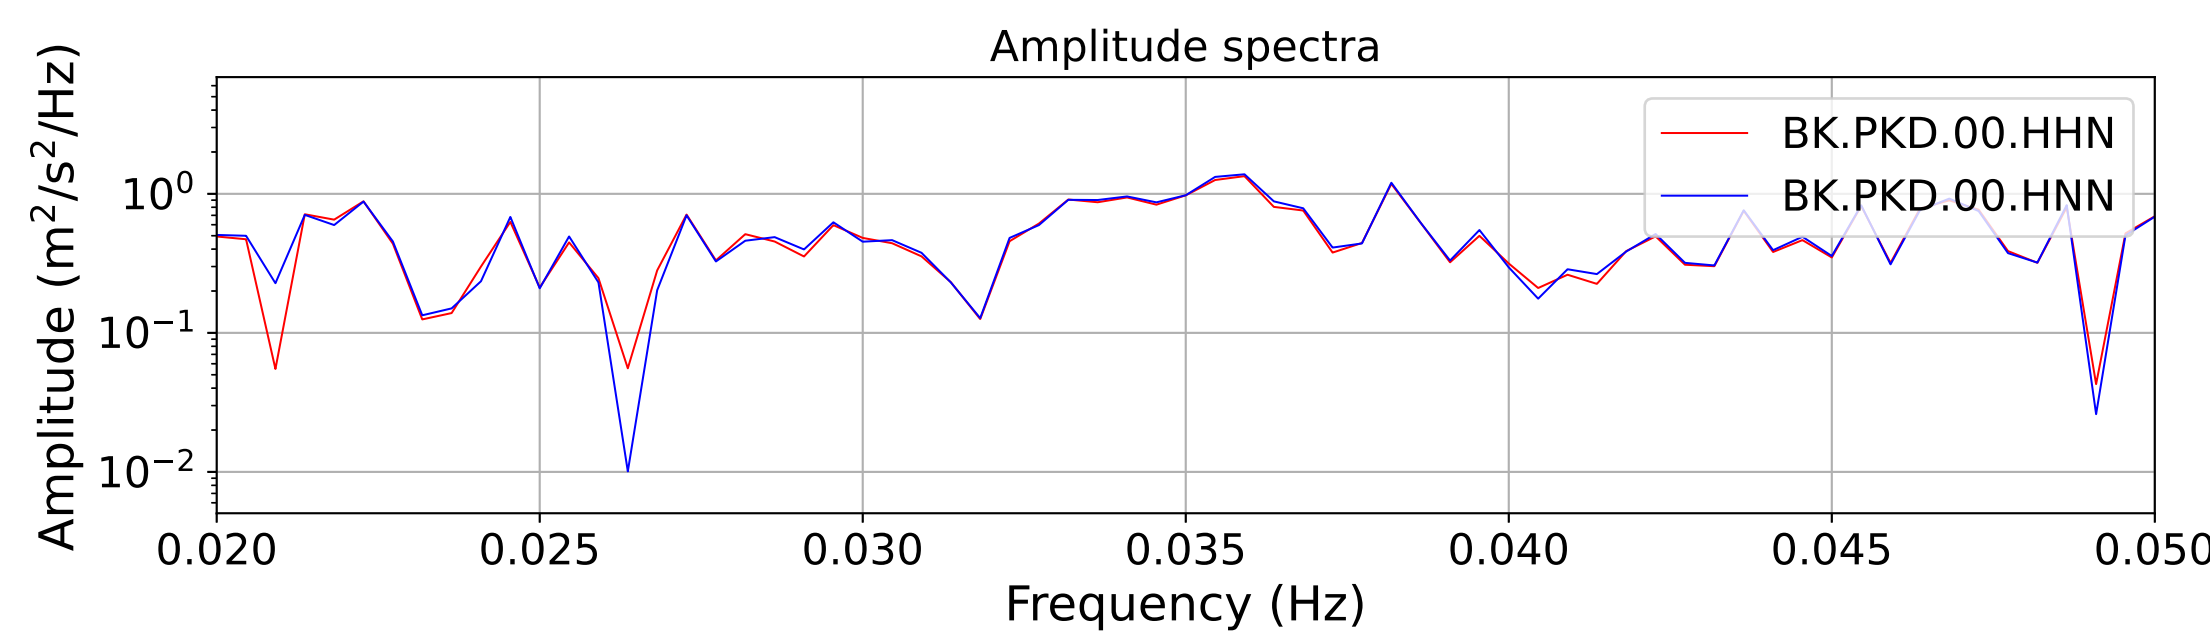

2025.087.062054_M7.7_us7000pn9s
Origin Time:2025-03-28T06:20:54.002000Z USGS event-id:us7000pn9s
M7.7 2025 Mandalay, Burma (Myanmar) Earthquake