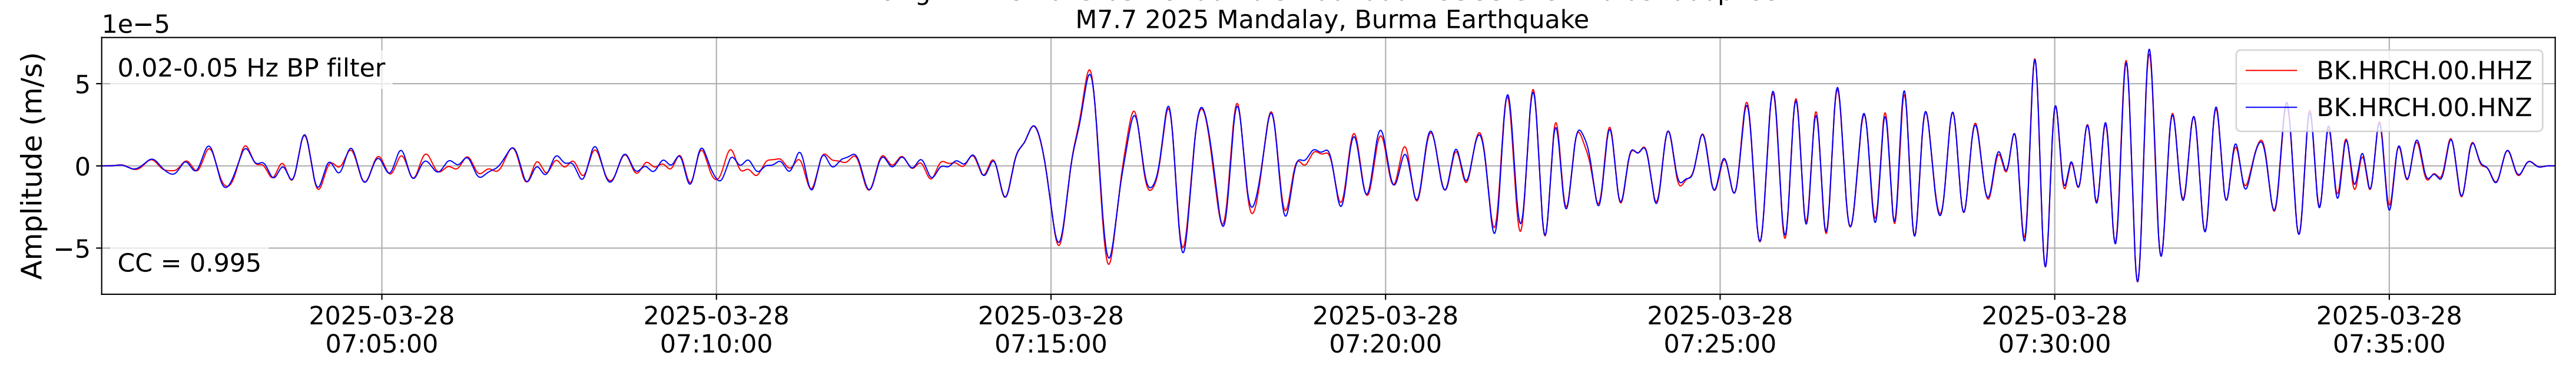

2025.087.062054_M7.7_us7000pn9s
Origin Time:2025-03-28T06:20:54.002000Z USGS event-id:us7000pn9s
M7.7 2025 Mandalay, Burma Earthquake