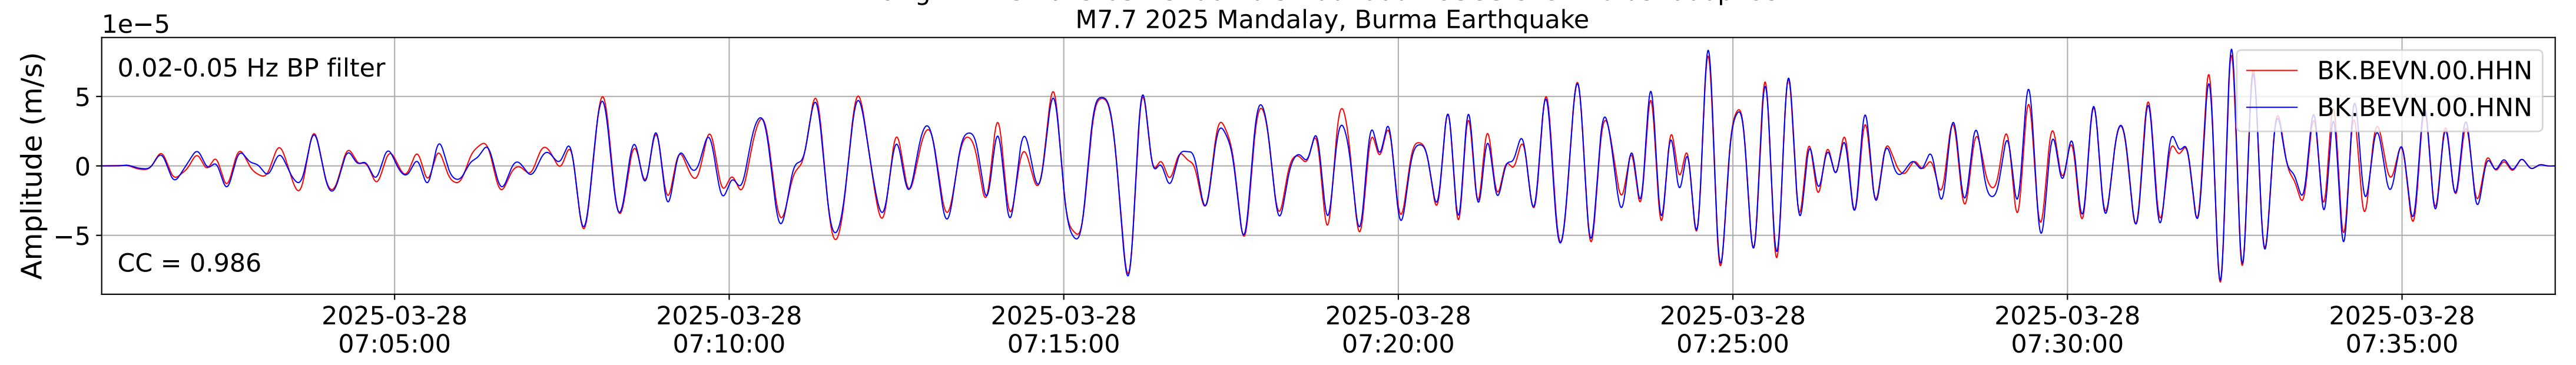

2025.087.062054_M7.7_us7000pn9s
Origin Time:2025-03-28T06:20:54.002000Z USGS event-id:us7000pn9s
M7.7 2025 Mandalay, Burma Earthquake