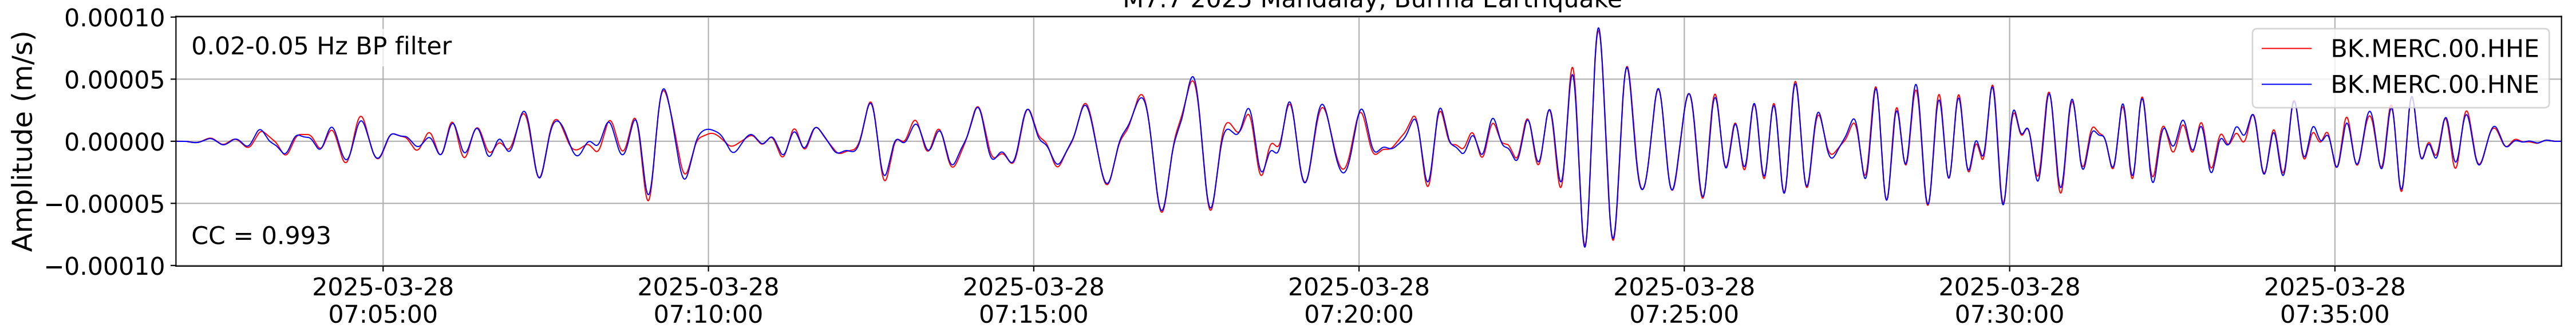

2025.087.062054_M7.7_us7000pn9s
Origin Time:2025-03-28T06:20:54.002000Z USGS event-id:us7000pn9s
M7.7 2025 Mandalay, Burma Earthquake