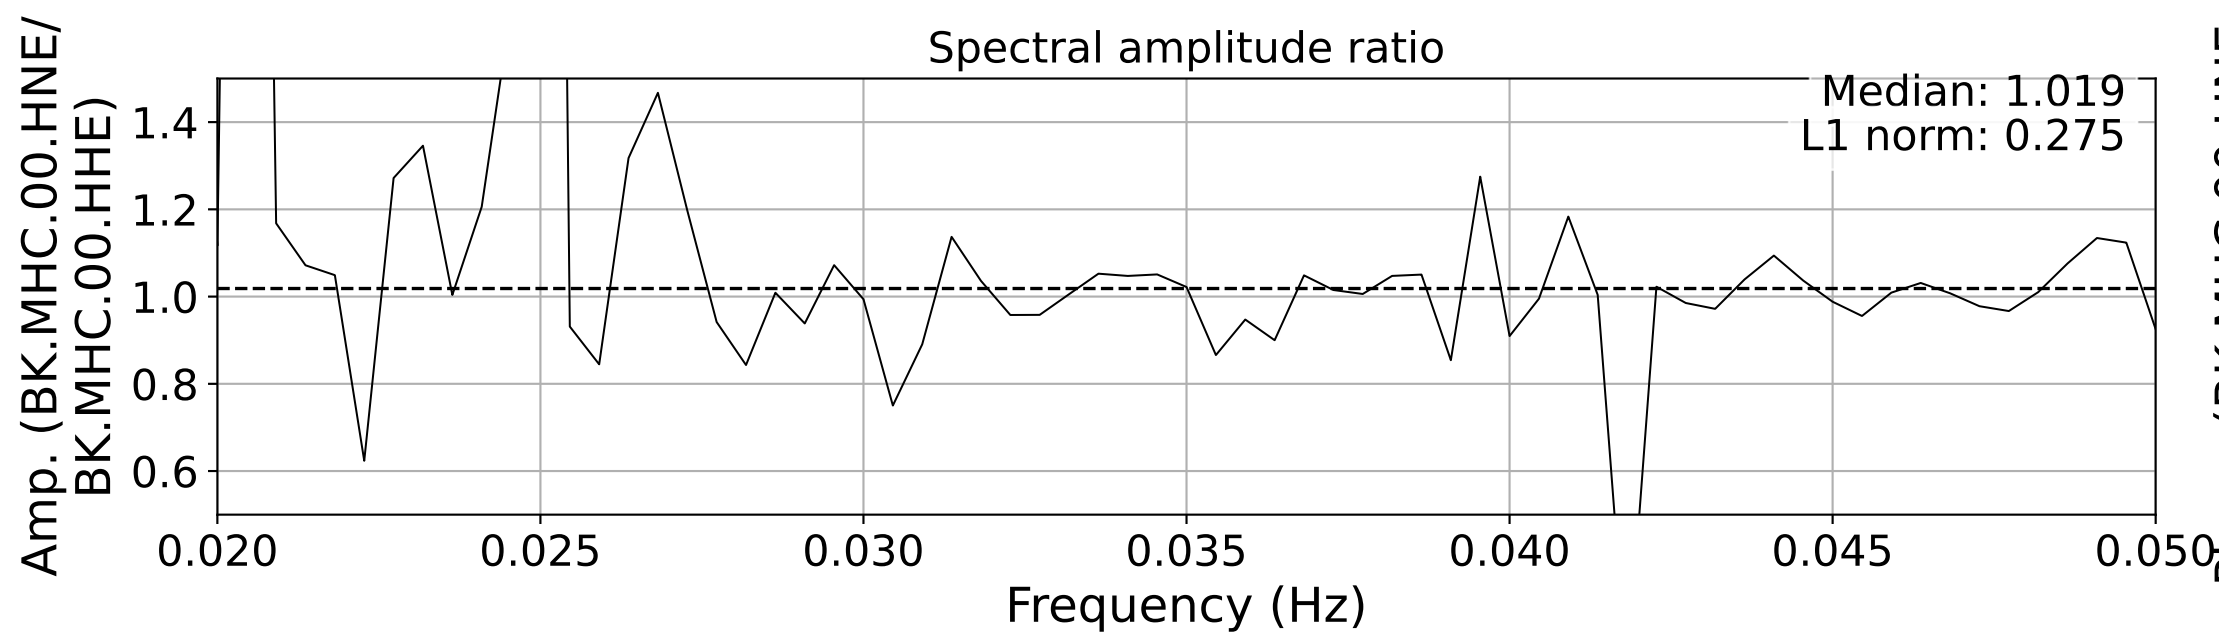

2025.087.062054_M7.7_us7000pn9s
Origin Time:2025-03-28T06:20:54.002000Z USGS event-id:us7000pn9s
M7.7 2025 Mandalay, Burma Earthquake