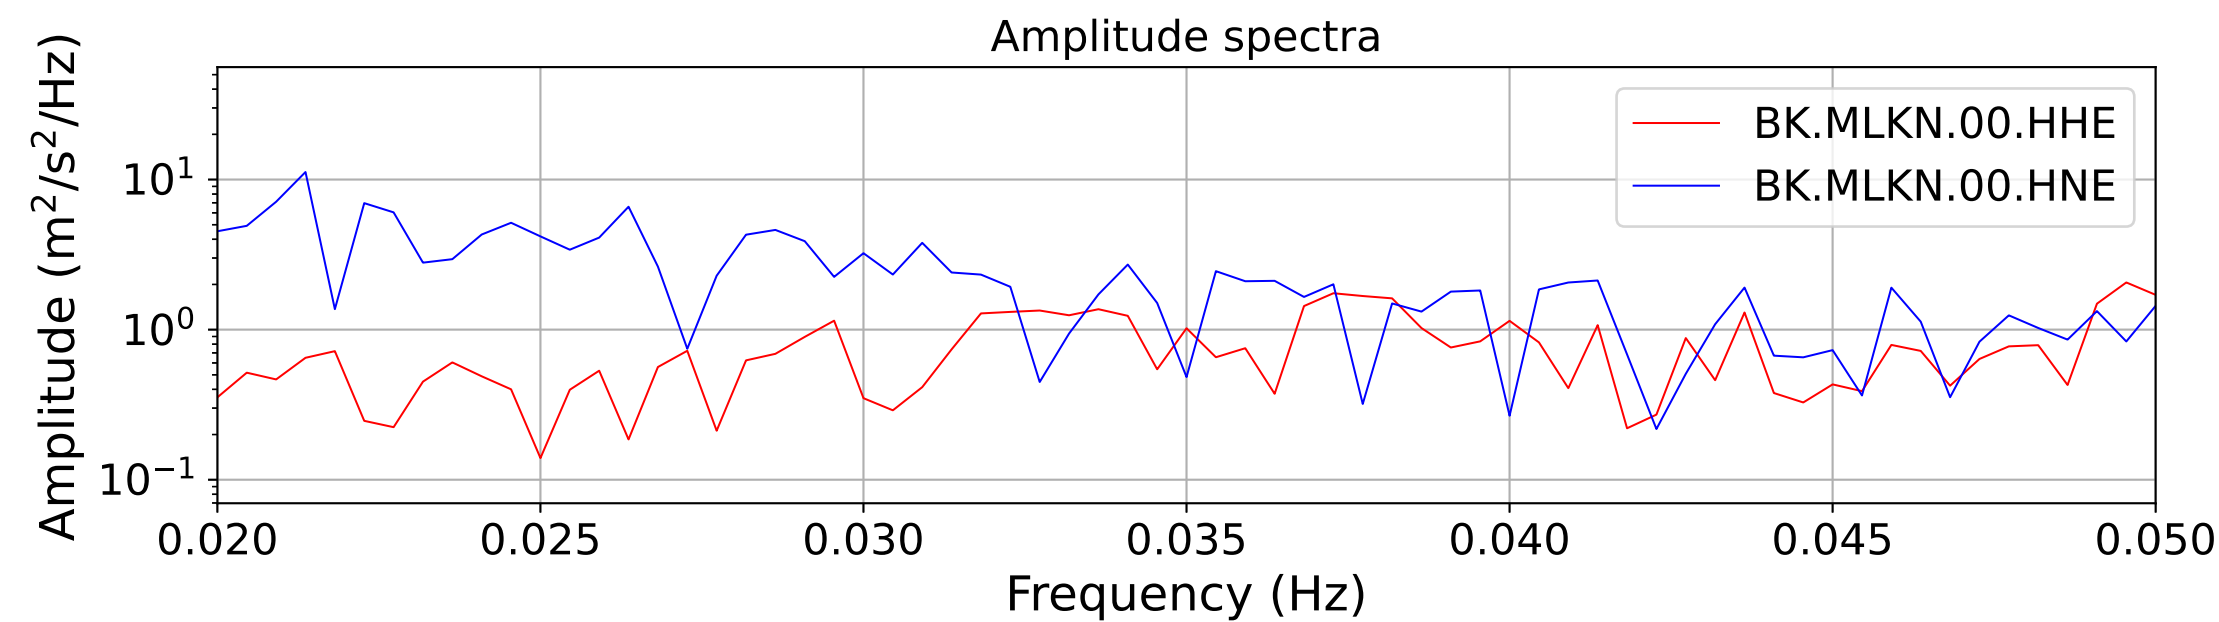

2025.087.062054_M7.7_us7000pn9s
Origin Time:2025-03-28T06:20:54.002000Z USGS event-id:us7000pn9s
M7.7 2025 Mandalay, Burma Earthquake