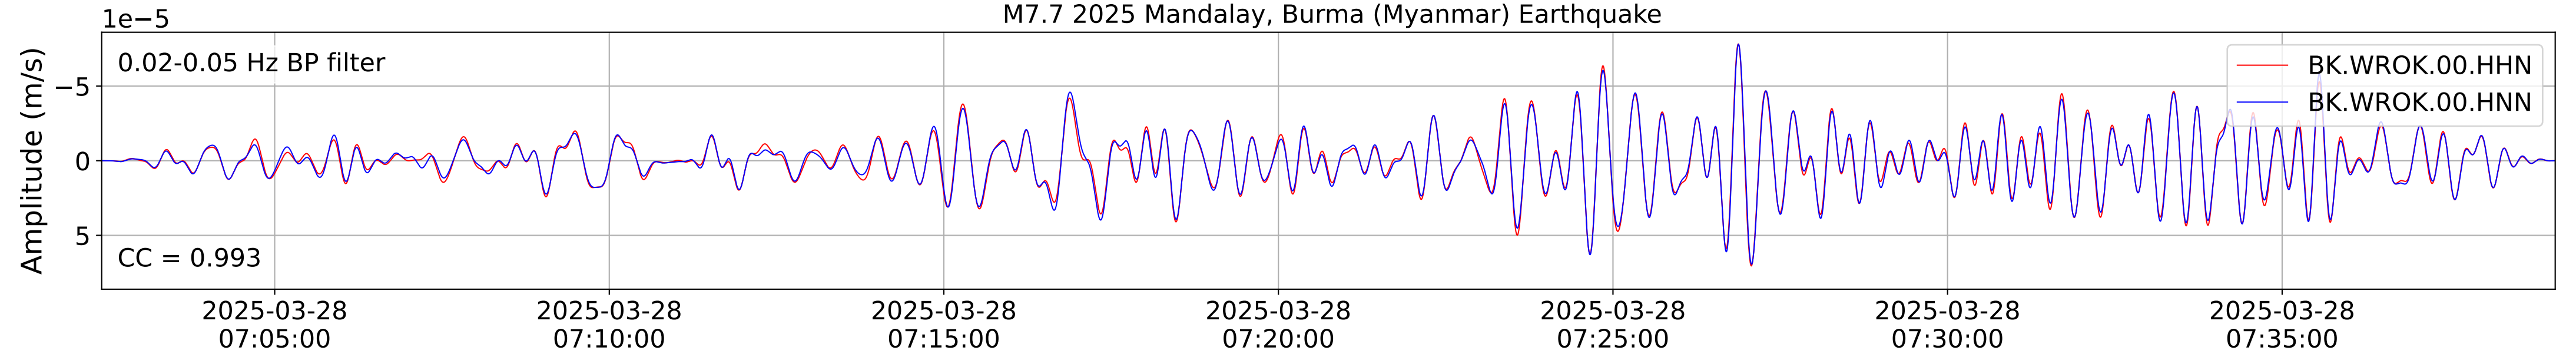

2025.087.062054_M7.7_us7000pn9s
Origin Time:2025-03-28T06:20:54.002000Z USGS event-id:us7000pn9s
M7.7 2025 Mandalay, Burma (Myanmar) Earthquake