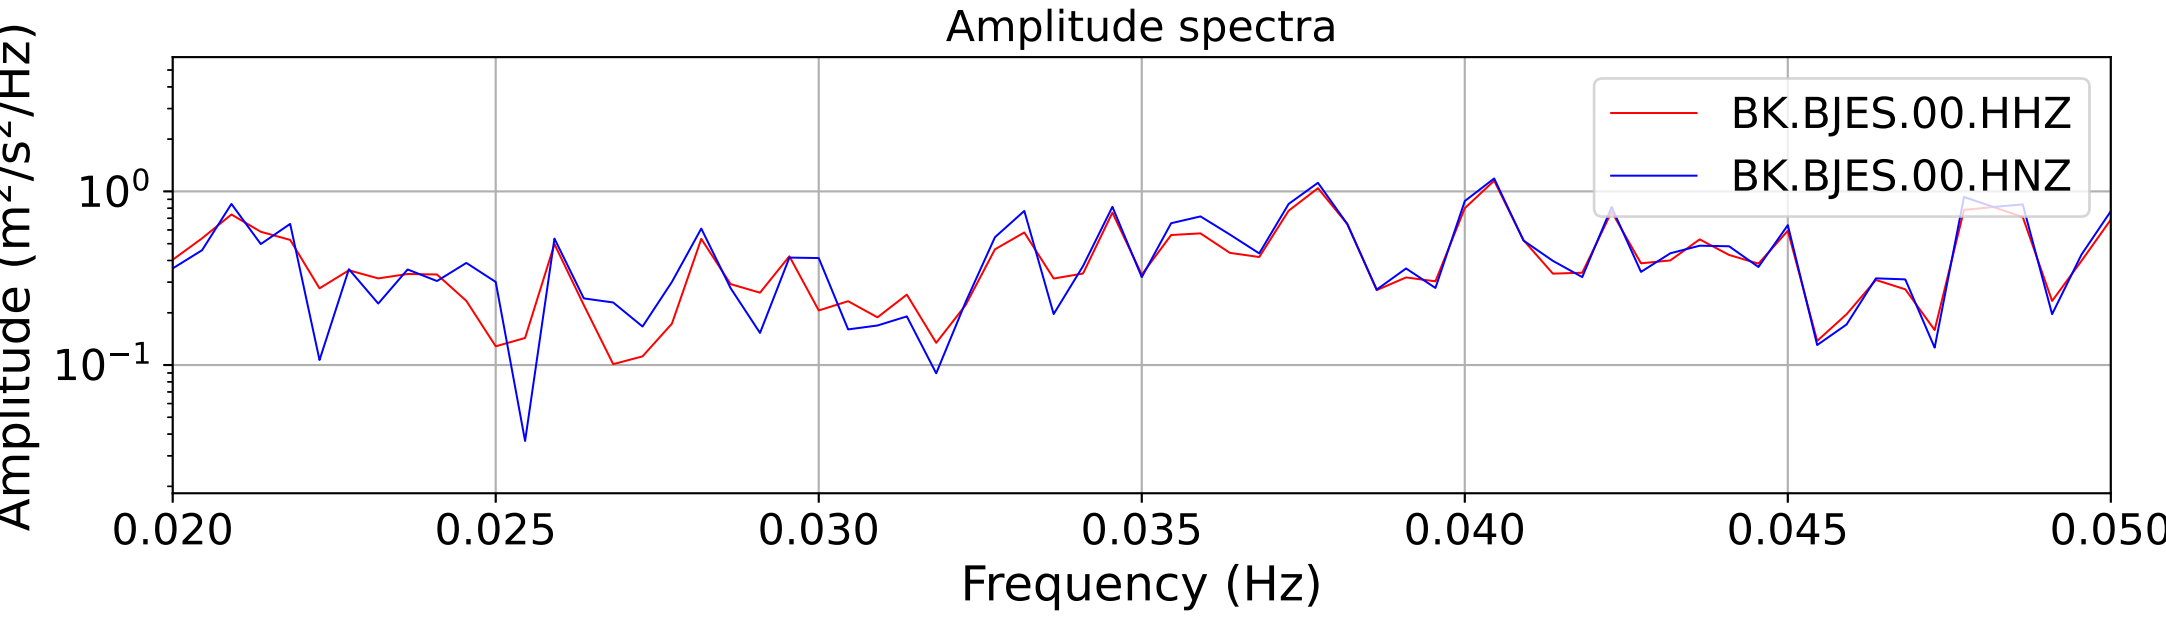

2025.087.062054_M7.7_us7000pn9s
Origin Time:2025-03-28T06:20:54.002000Z USGS event-id:us7000pn9s
M7.7 2025 Mandalay, Burma Earthquake