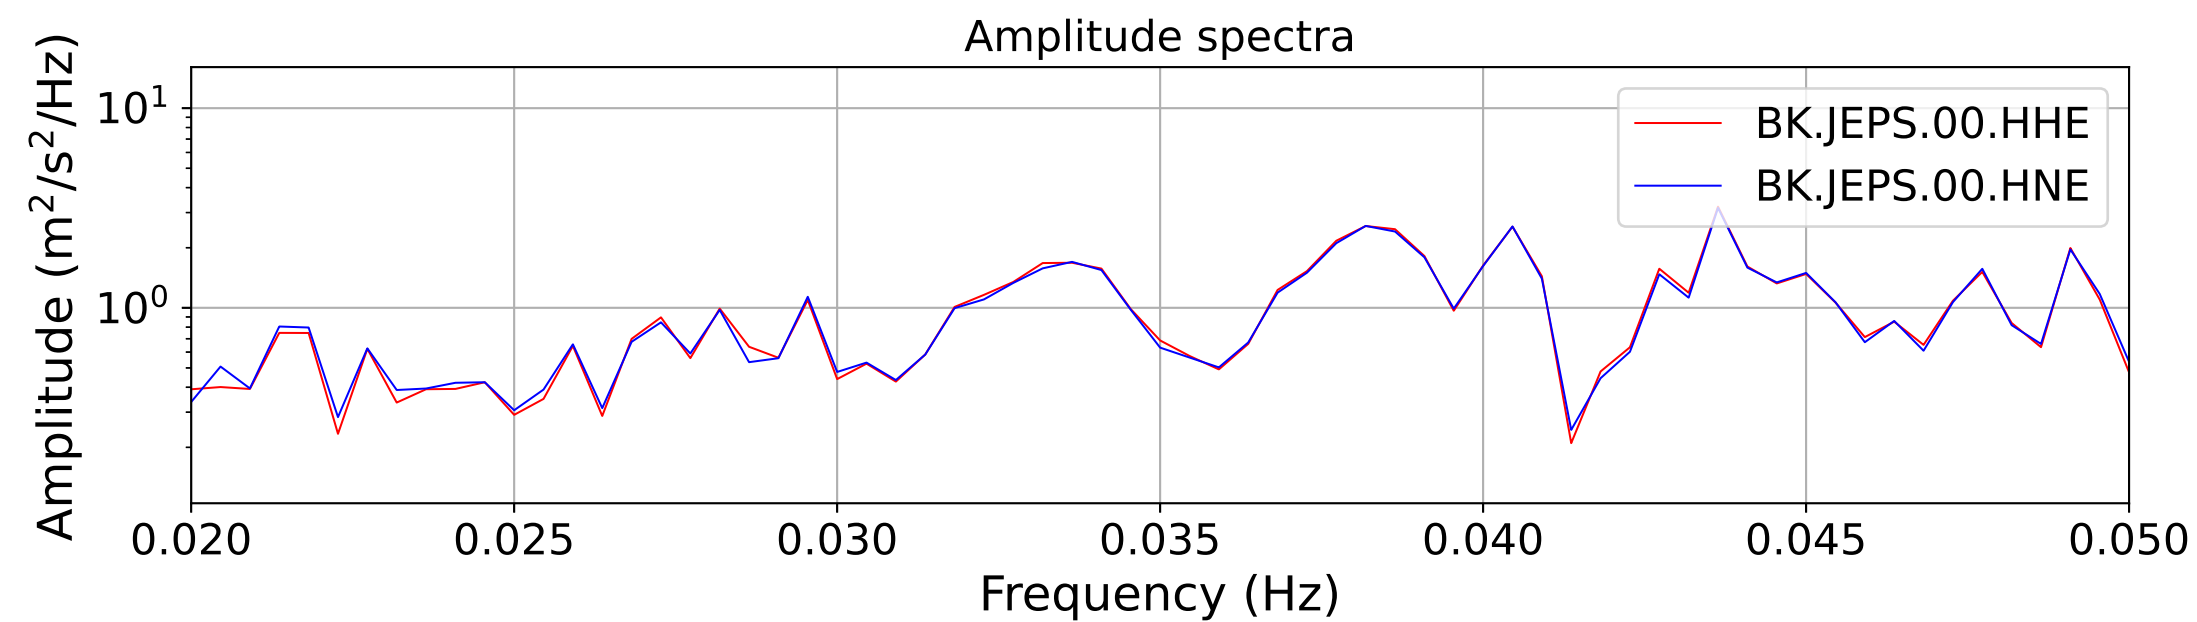

2025.087.062054_M7.7_us7000pn9s
Origin Time:2025-03-28T06:20:54.002000Z USGS event-id:us7000pn9s
M7.7 2025 Mandalay, Burma Earthquake