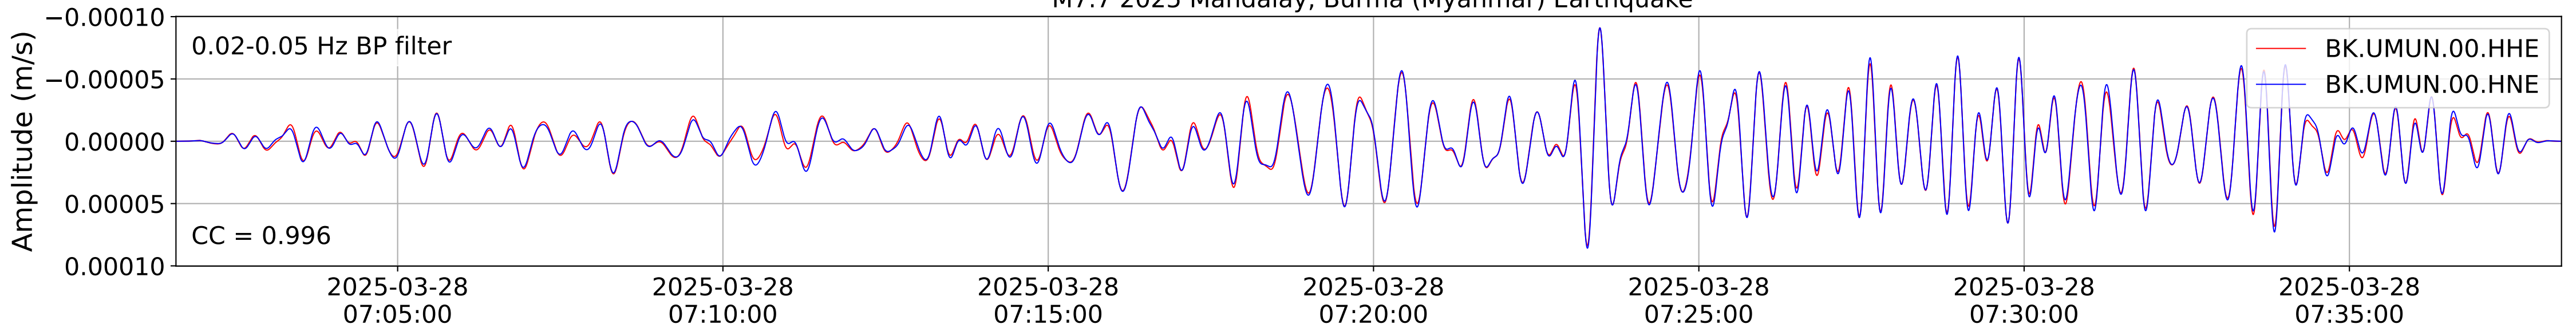

2025.087.062054_M7.7_us7000pn9s
Origin Time:2025-03-28T06:20:54.002000Z USGS event-id:us7000pn9s
M7.7 2025 Mandalay, Burma (Myanmar) Earthquake