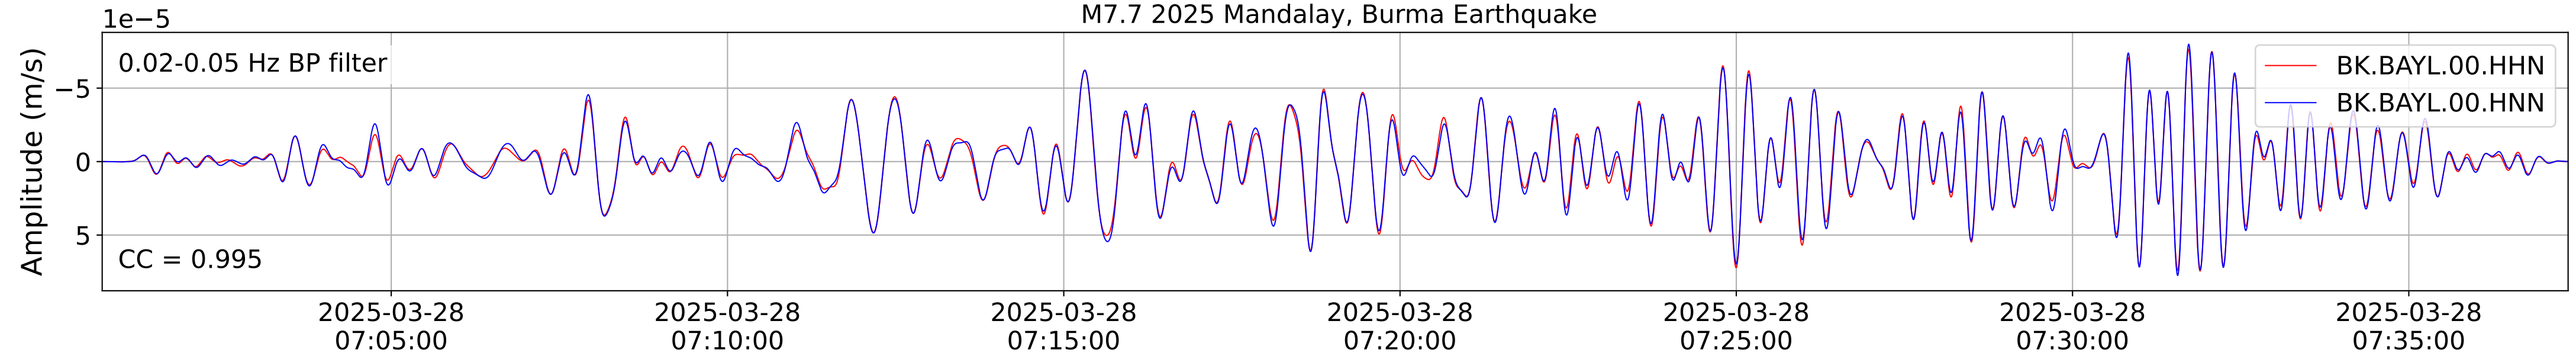

2025.087.062054_M7.7_us7000pn9s
Origin Time:2025-03-28T06:20:54.002000Z USGS event-id:us7000pn9s
M7.7 2025 Mandalay, Burma Earthquake