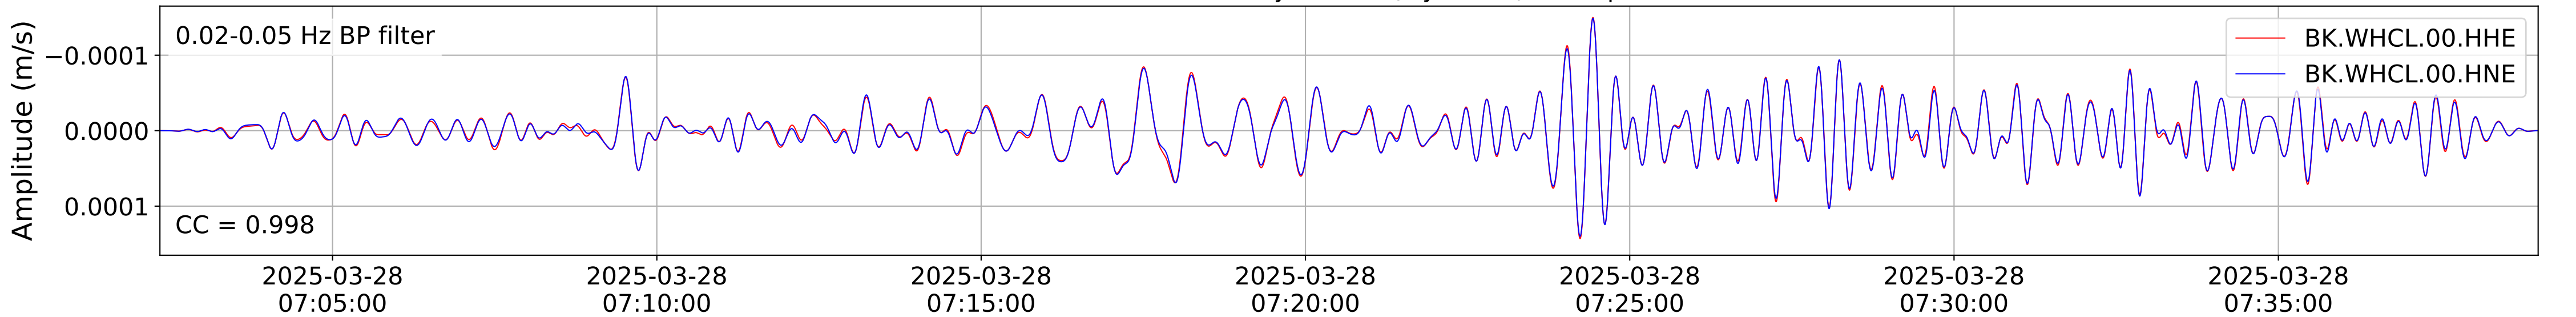

2025.087.062054_M7.7_us7000pn9s
Origin Time:2025-03-28T06:20:54.002000Z USGS event-id:us7000pn9s
M7.7 2025 Mandalay, Burma (Myanmar) Earthquake