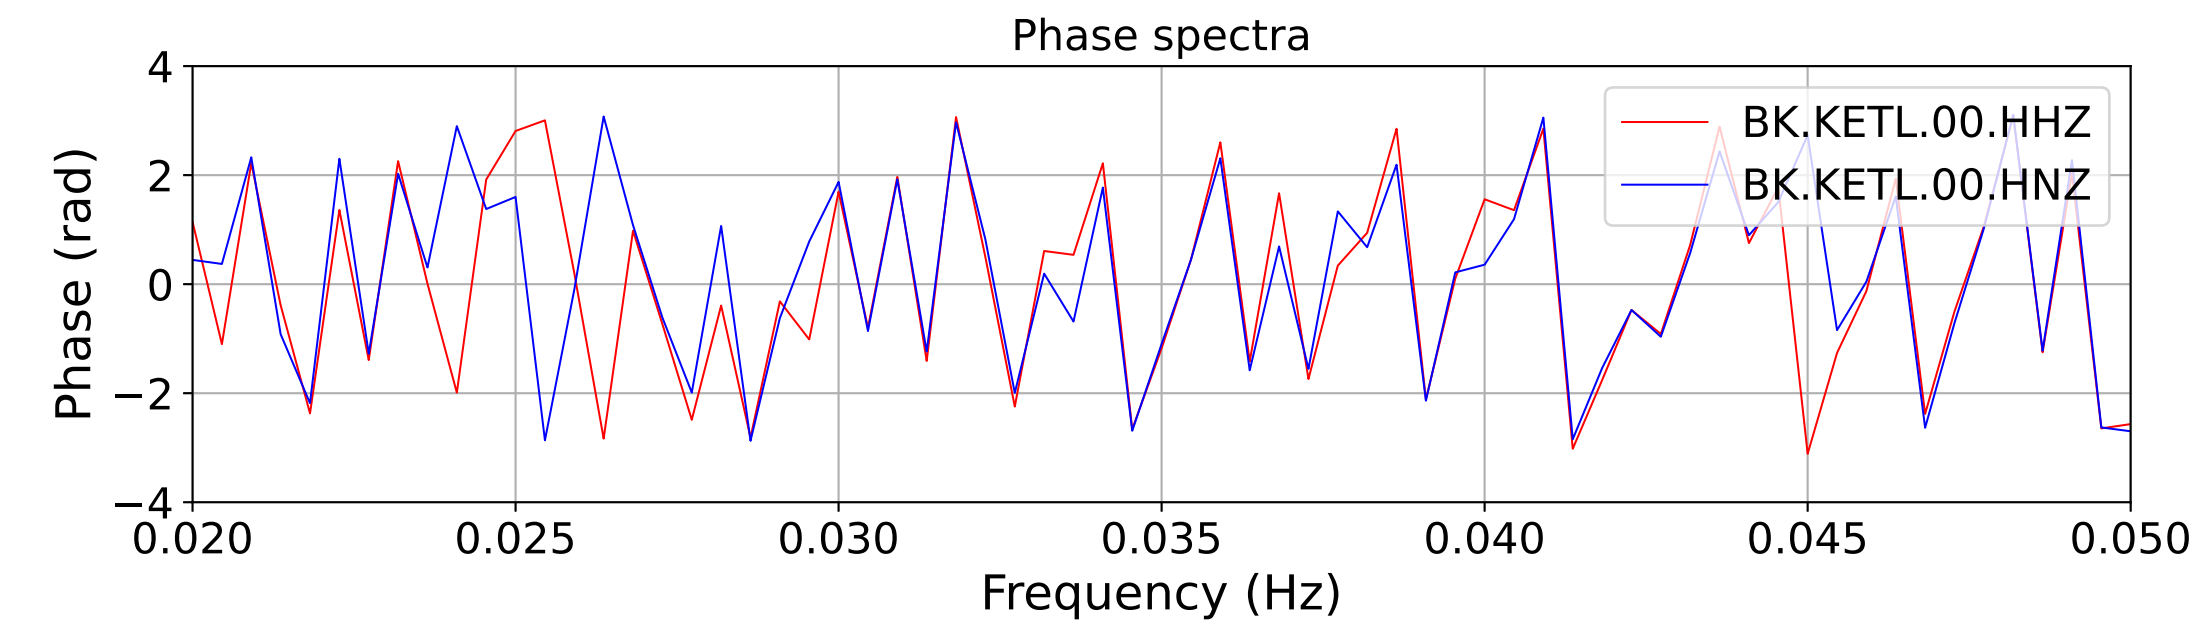

2025.087.062054_M7.7_us7000pn9s
Origin Time:2025-03-28T06:20:54.002000Z USGS event-id:us7000pn9s
M7.7 2025 Mandalay, Burma Earthquake