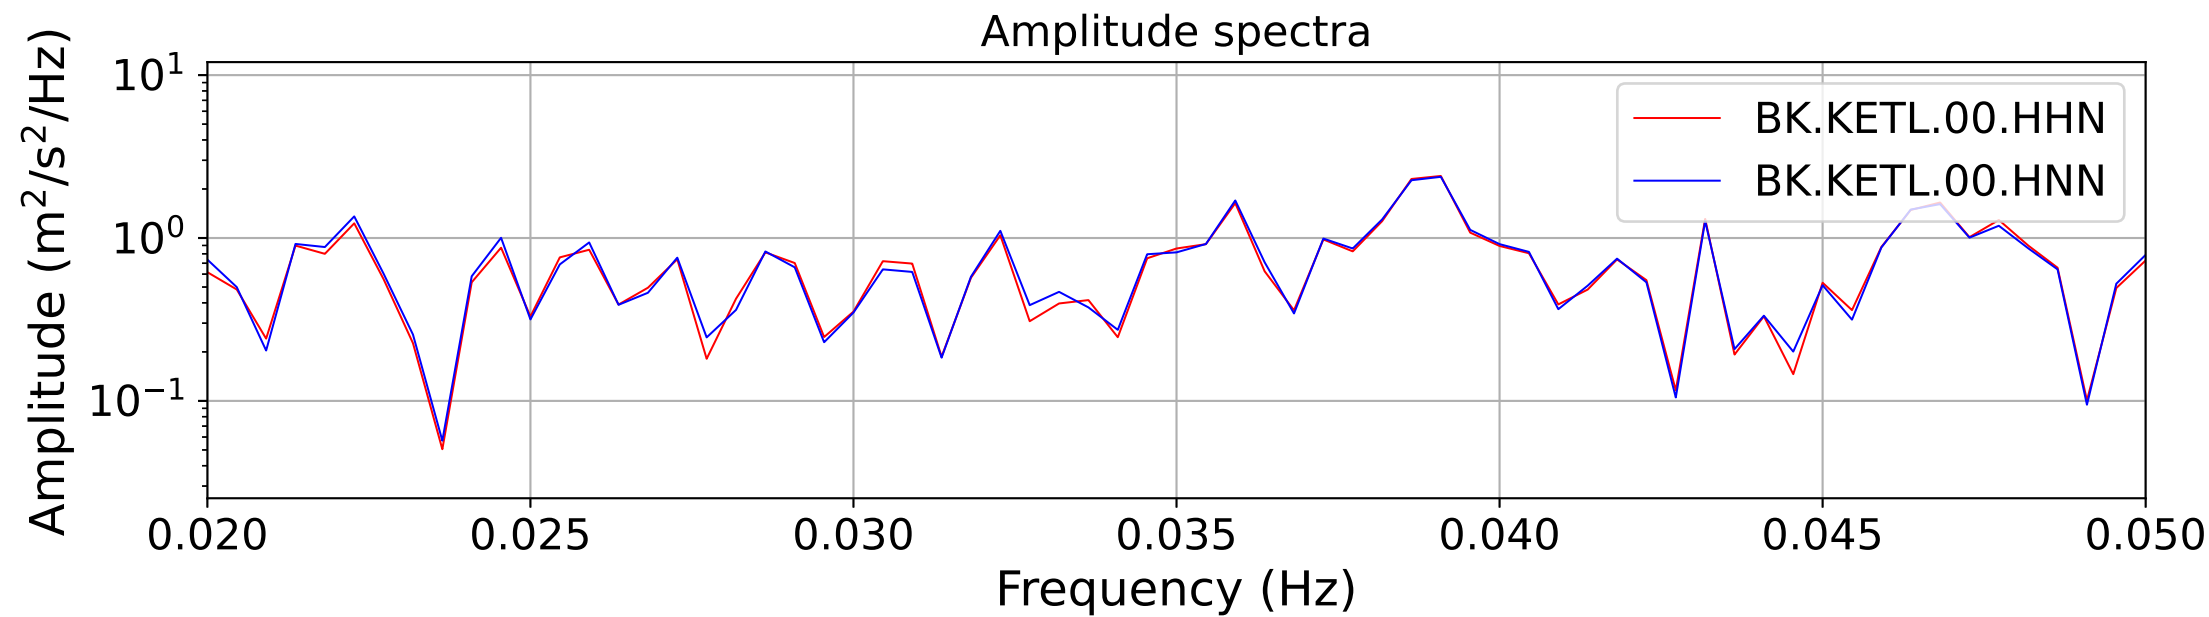

2025.087.062054_M7.7_us7000pn9s
Origin Time:2025-03-28T06:20:54.002000Z USGS event-id:us7000pn9s
M7.7 2025 Mandalay, Burma Earthquake