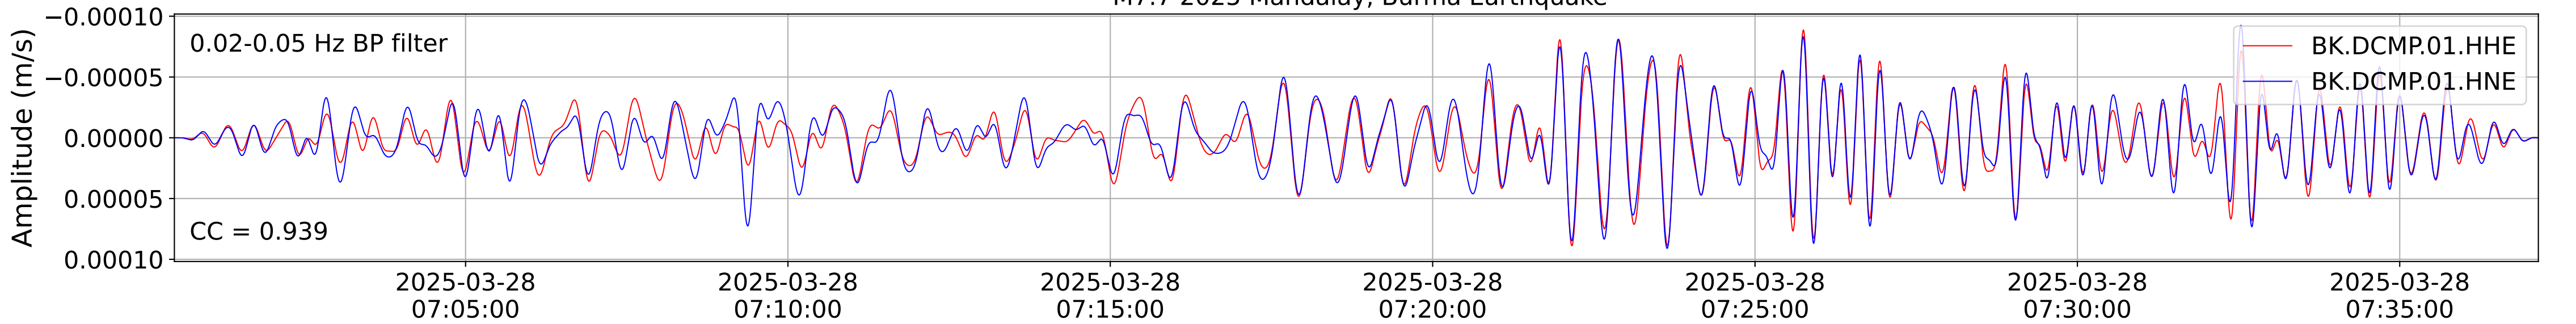

2025.087.062054_M7.7_us7000pn9s
Origin Time:2025-03-28T06:20:54.002000Z USGS event-id:us7000pn9s
M7.7 2025 Mandalay, Burma Earthquake