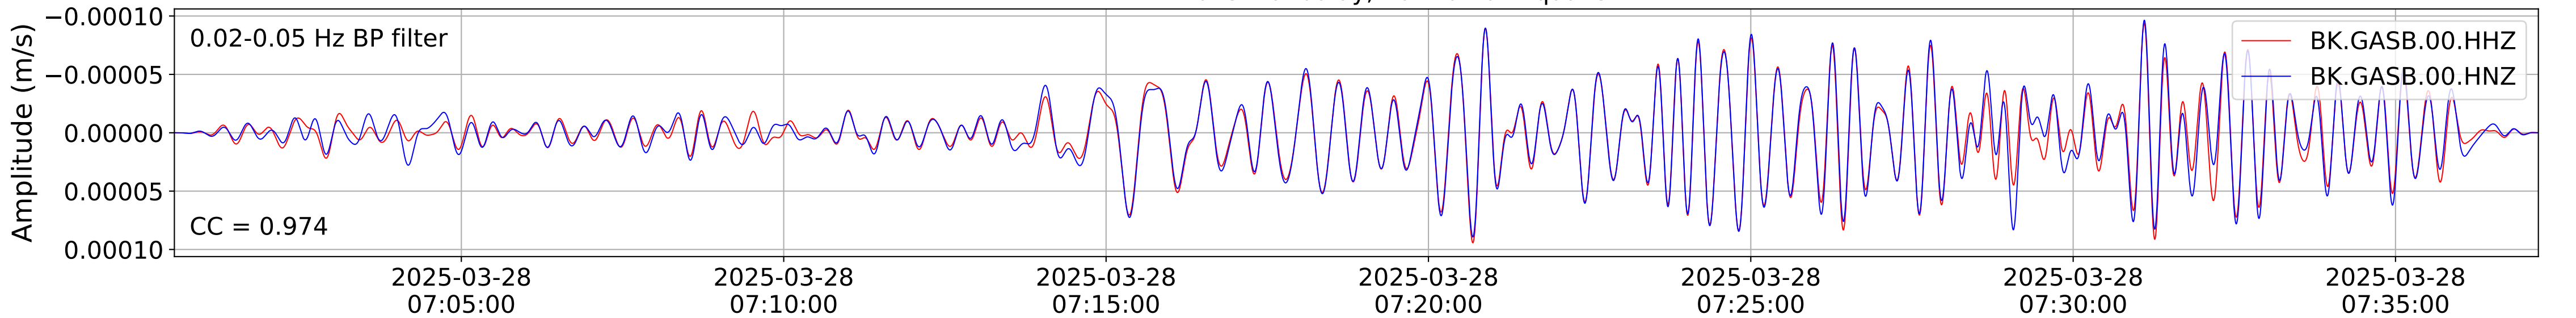

2025.087.062054_M7.7_us7000pn9s
Origin Time:2025-03-28T06:20:54.002000Z USGS event-id:us7000pn9s
M7.7 2025 Mandalay, Burma Earthquake