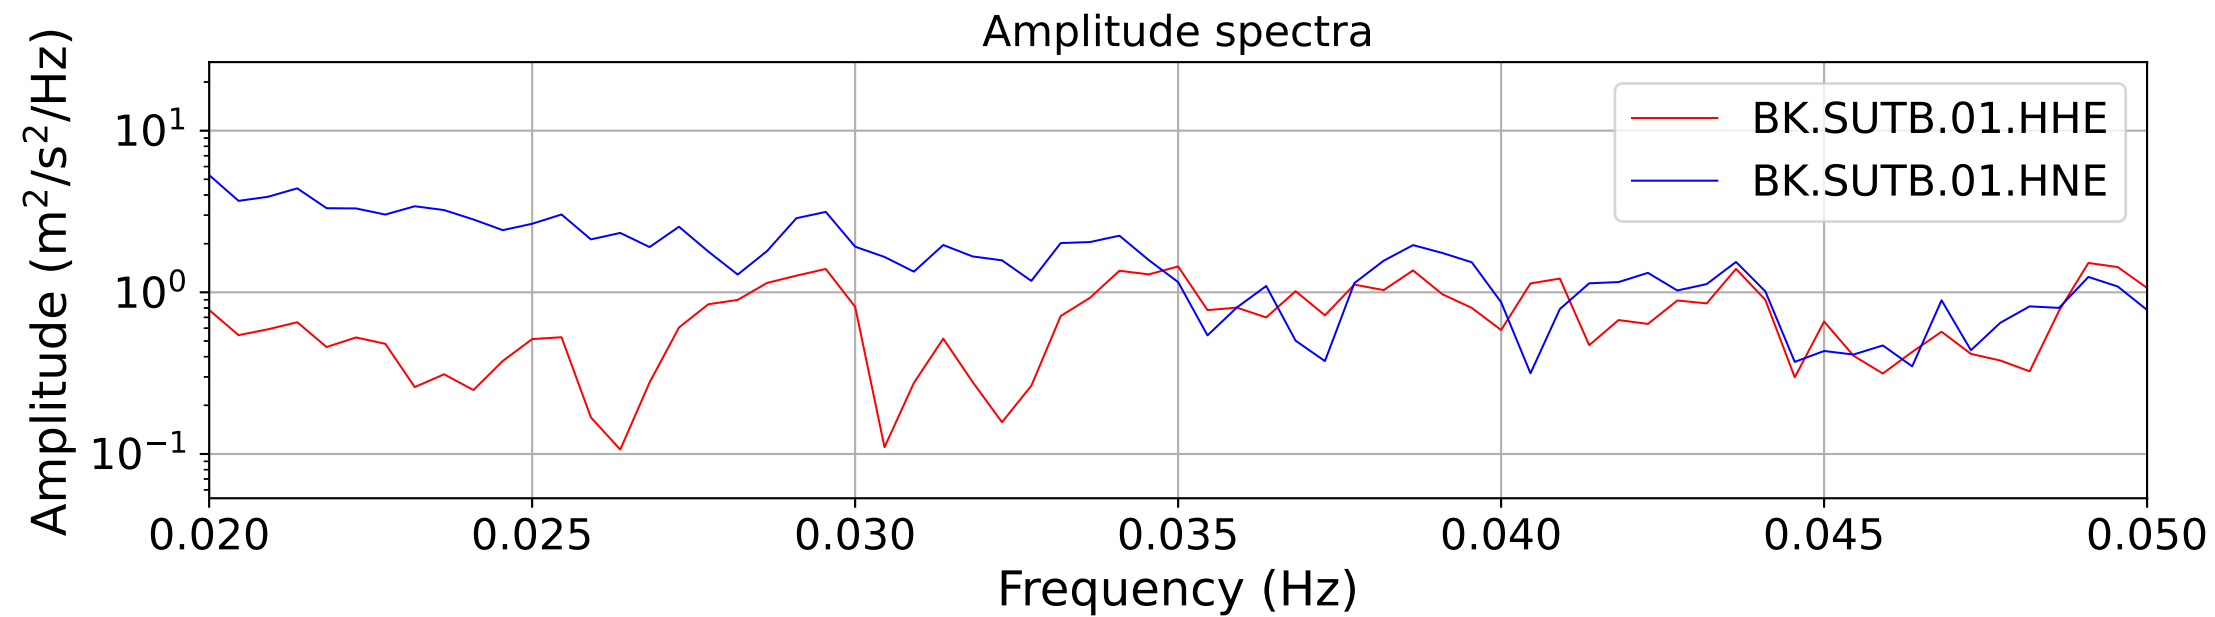

2025.087.062054_M7.7_us7000pn9s
Origin Time:2025-03-28T06:20:54.002000Z USGS event-id:us7000pn9s
M7.7 2025 Mandalay, Burma (Myanmar) Earthquake