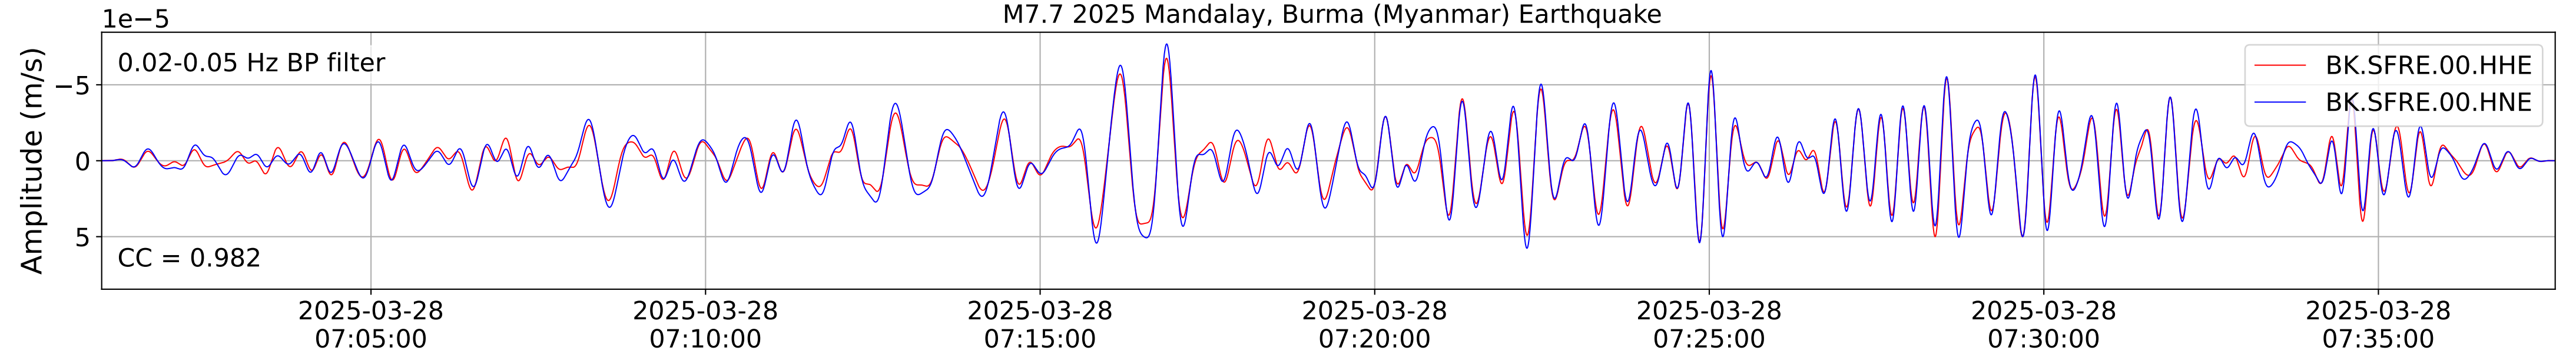

2025.087.062054_M7.7_us7000pn9s
Origin Time:2025-03-28T06:20:54.002000Z USGS event-id:us7000pn9s
M7.7 2025 Mandalay, Burma (Myanmar) Earthquake