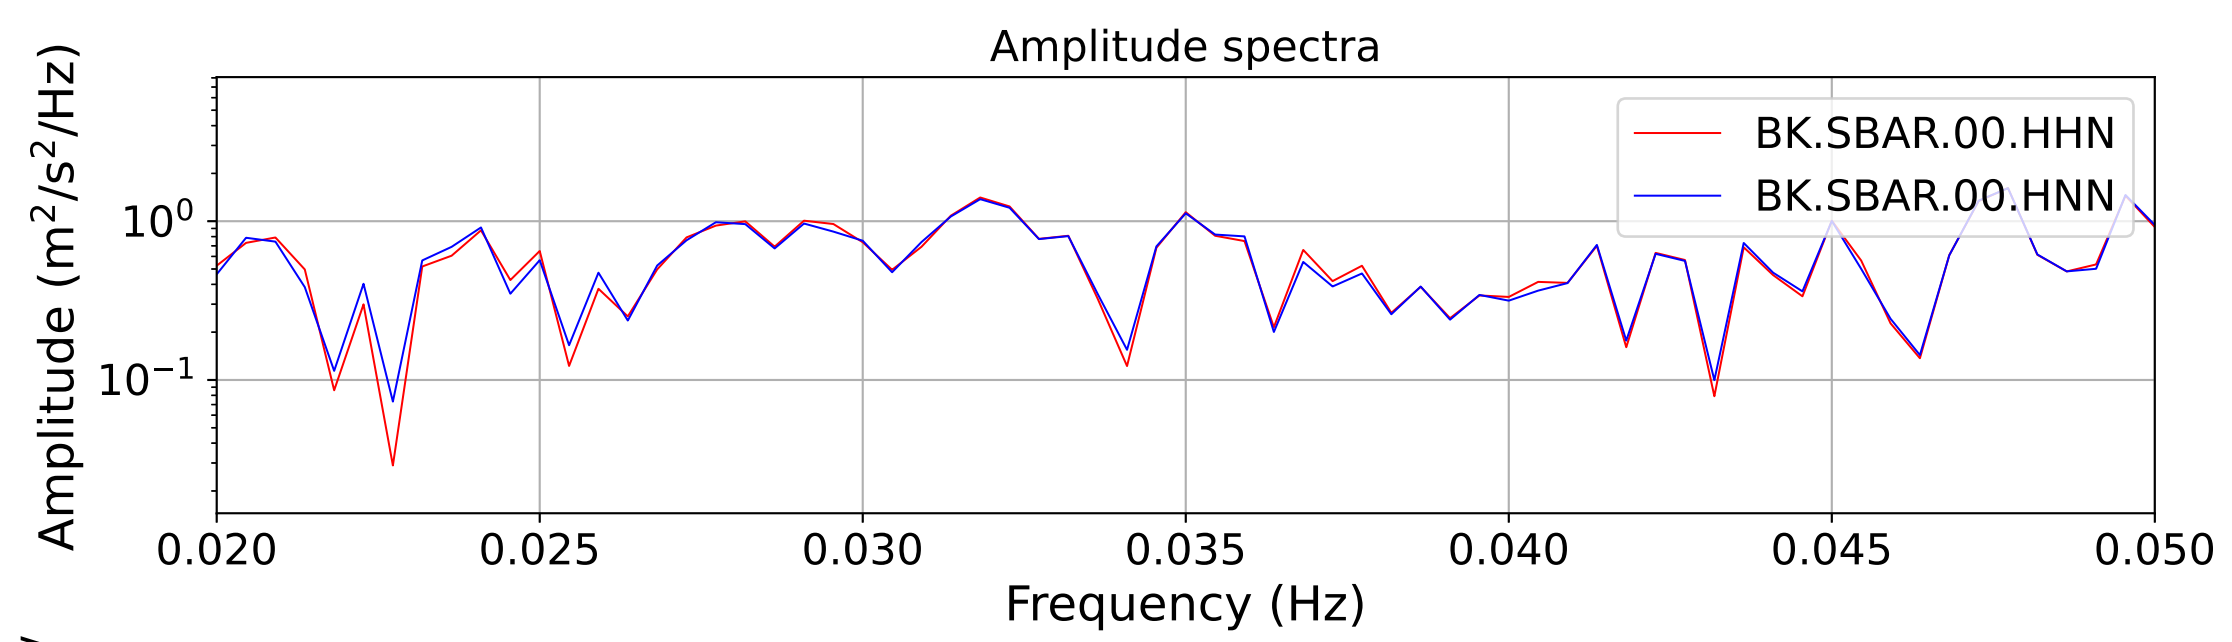

2025.087.062054_M7.7_us7000pn9s
Origin Time:2025-03-28T06:20:54.002000Z USGS event-id:us7000pn9s
M7.7 2025 Mandalay, Burma (Myanmar) Earthquake