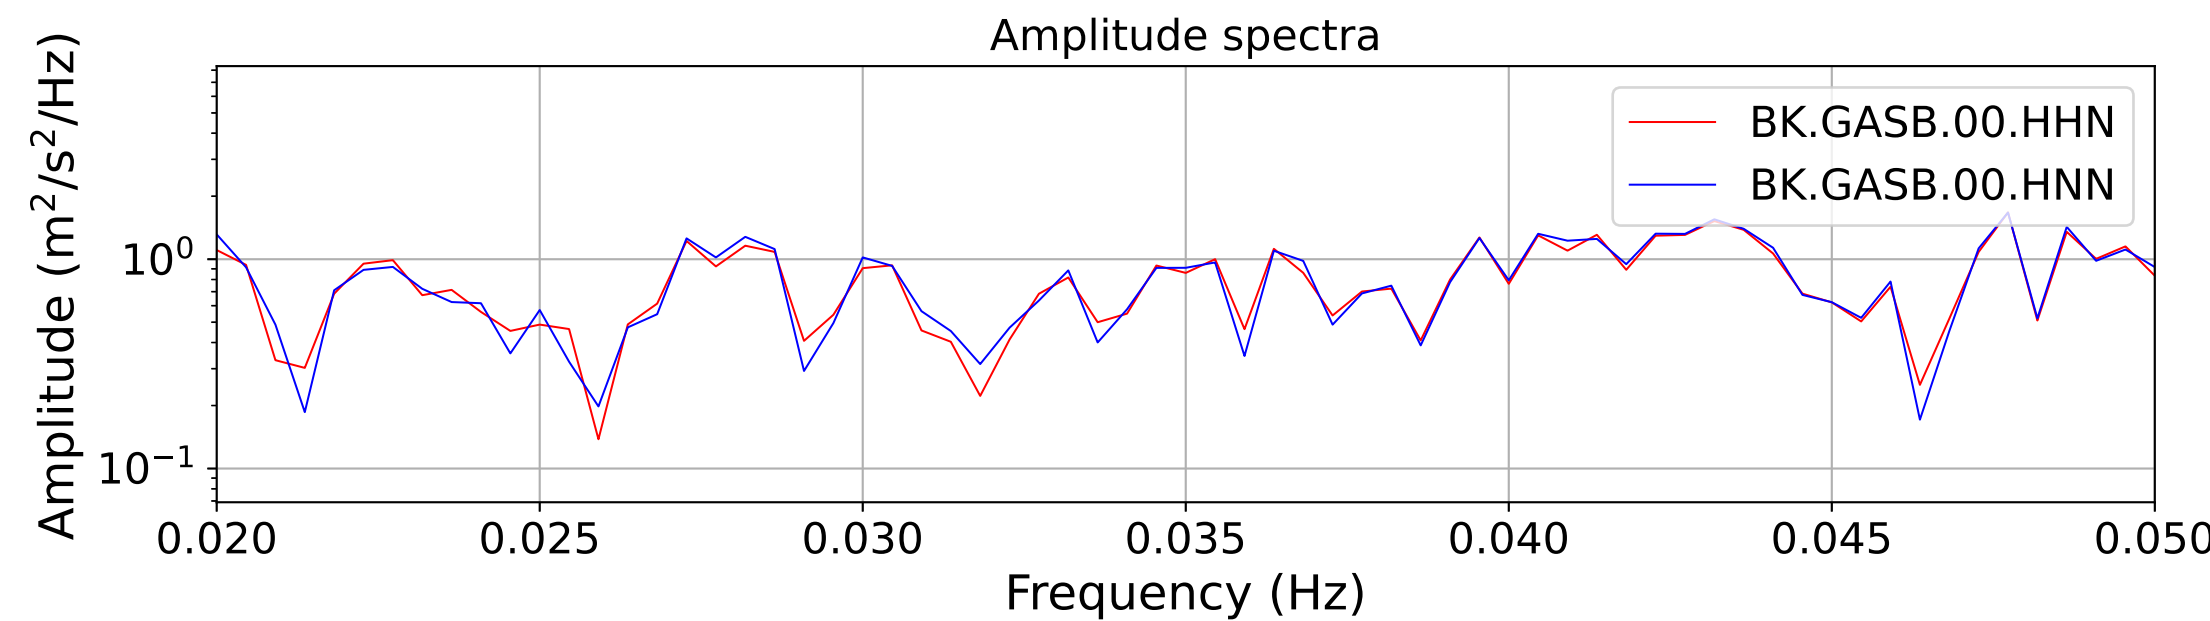

2025.087.062054_M7.7_us7000pn9s
Origin Time:2025-03-28T06:20:54.002000Z USGS event-id:us7000pn9s
M7.7 2025 Mandalay, Burma Earthquake