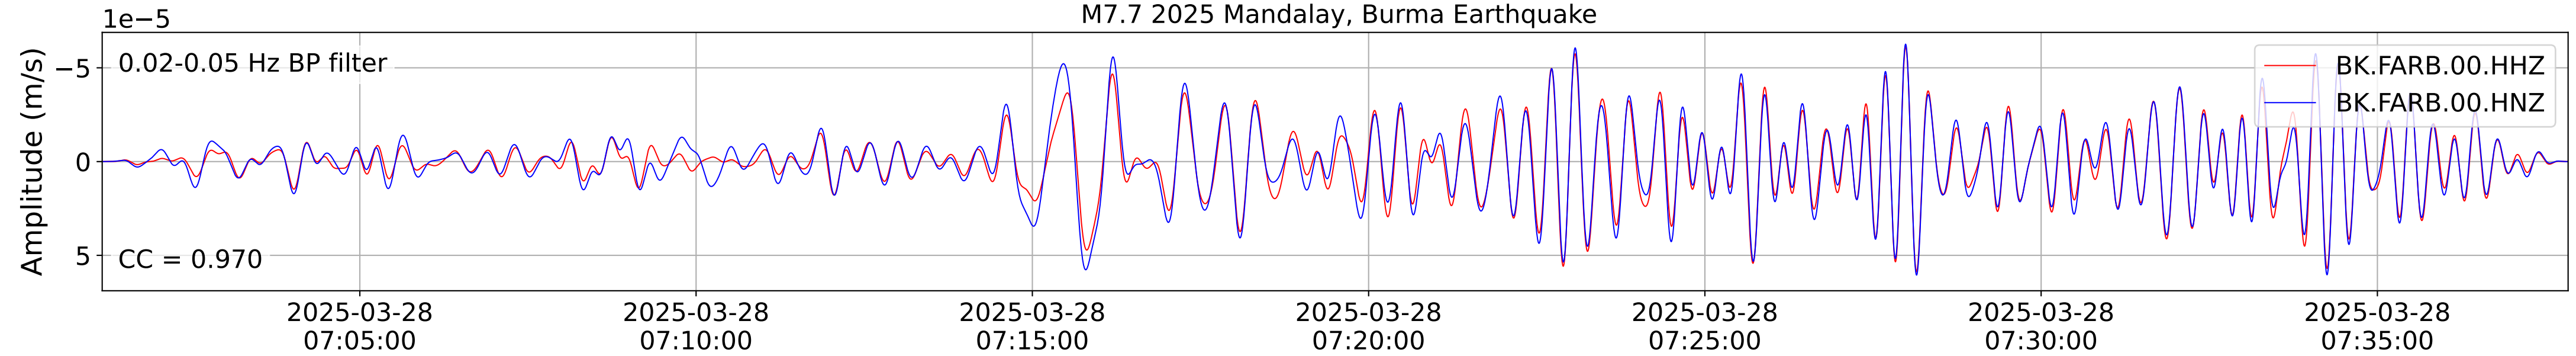

2025.087.062054_M7.7_us7000pn9s
Origin Time:2025-03-28T06:20:54.002000Z USGS event-id:us7000pn9s
M7.7 2025 Mandalay, Burma Earthquake