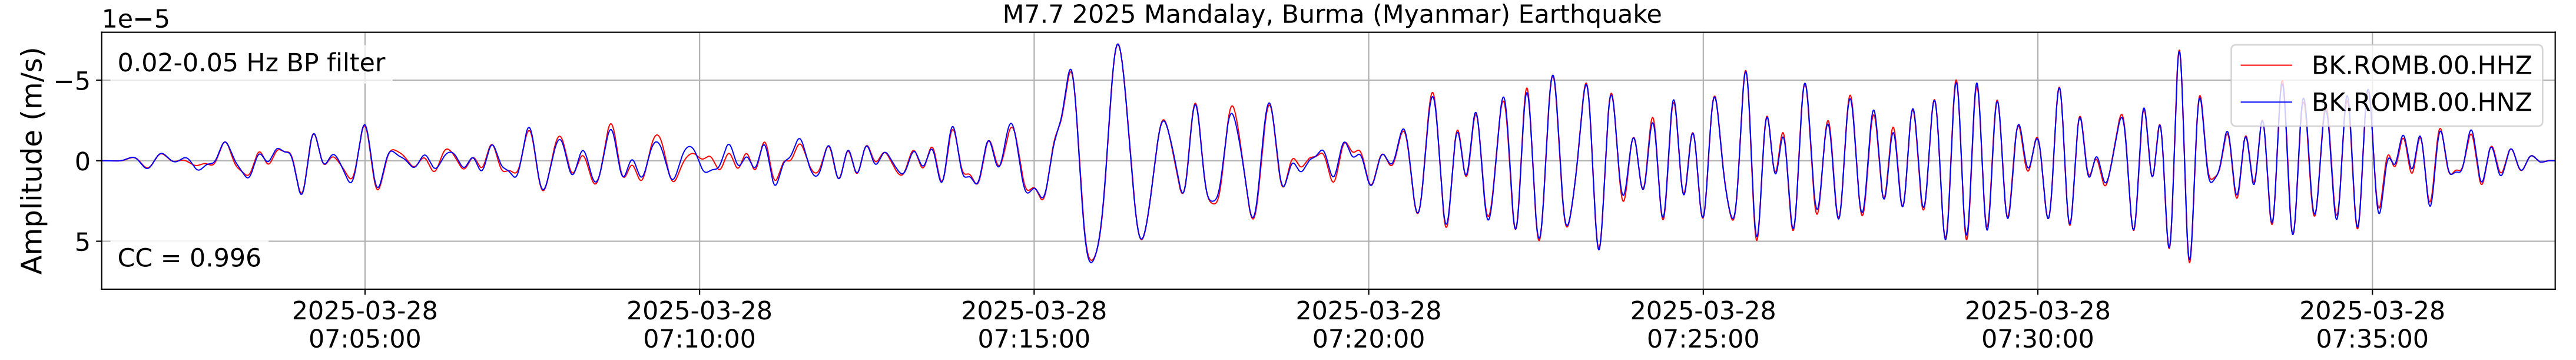

2025.087.062054_M7.7_us7000pn9s
Origin Time:2025-03-28T06:20:54.002000Z USGS event-id:us7000pn9s
M7.7 2025 Mandalay, Burma (Myanmar) Earthquake