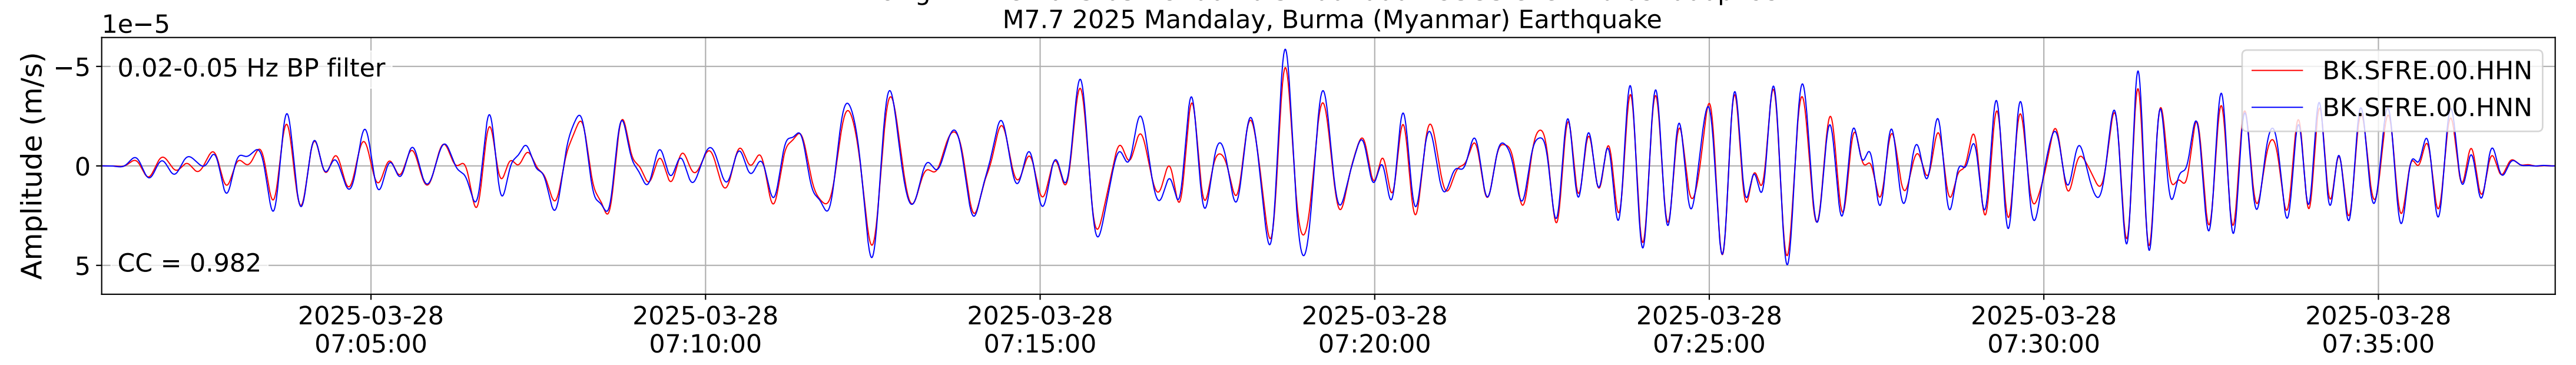

2025.087.062054_M7.7_us7000pn9s
Origin Time:2025-03-28T06:20:54.002000Z USGS event-id:us7000pn9s
M7.7 2025 Mandalay, Burma (Myanmar) Earthquake