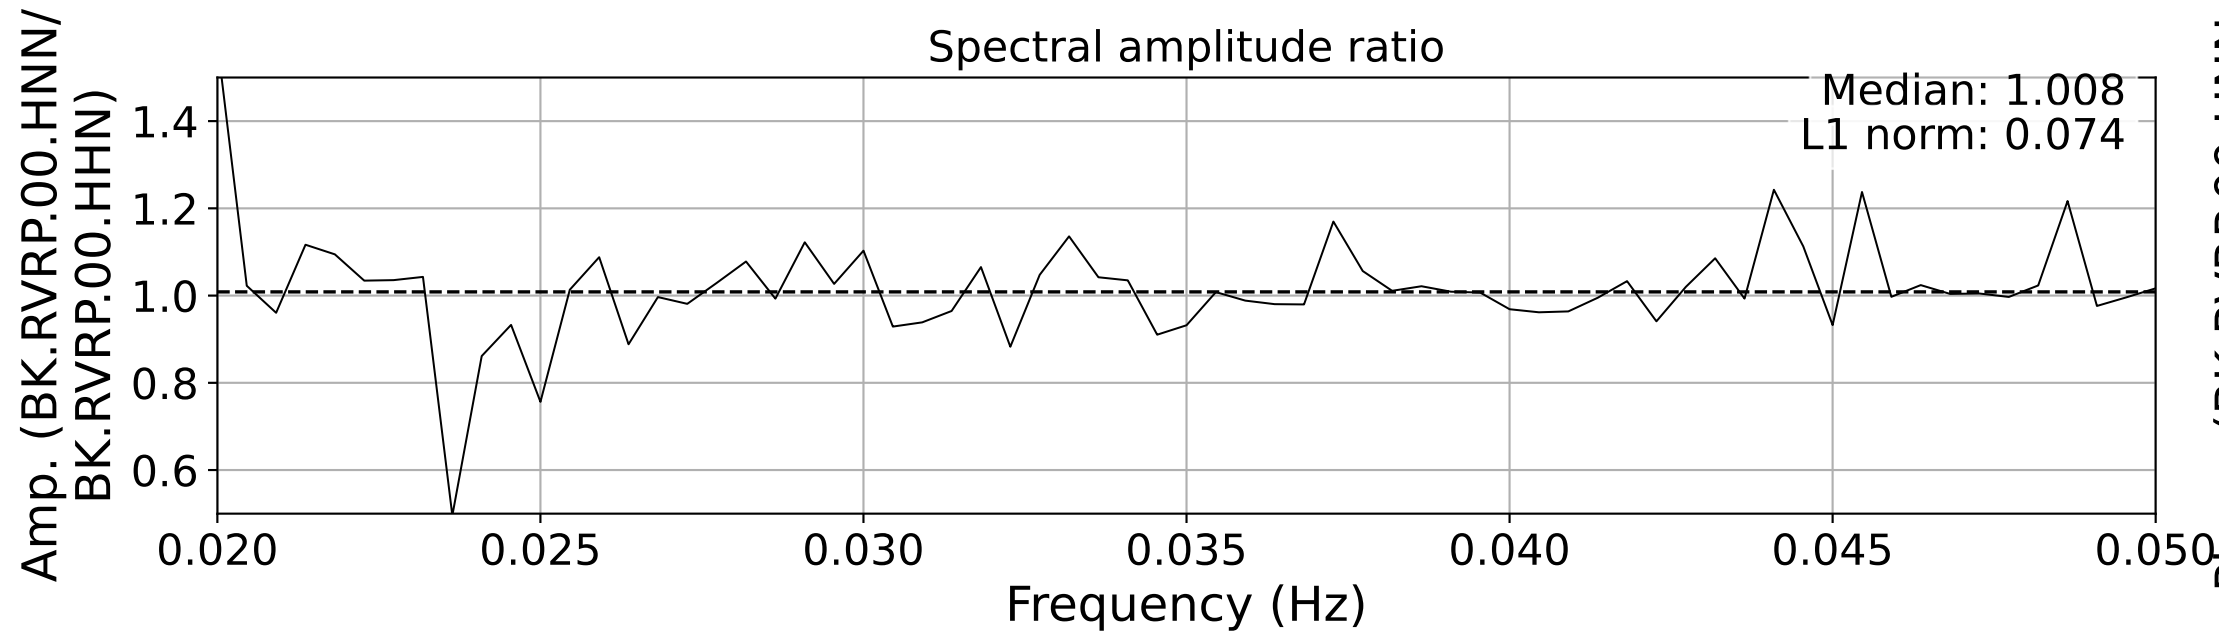

2025.087.062054_M7.7_us7000pn9s
Origin Time:2025-03-28T06:20:54.002000Z USGS event-id:us7000pn9s
M7.7 2025 Mandalay, Burma (Myanmar) Earthquake