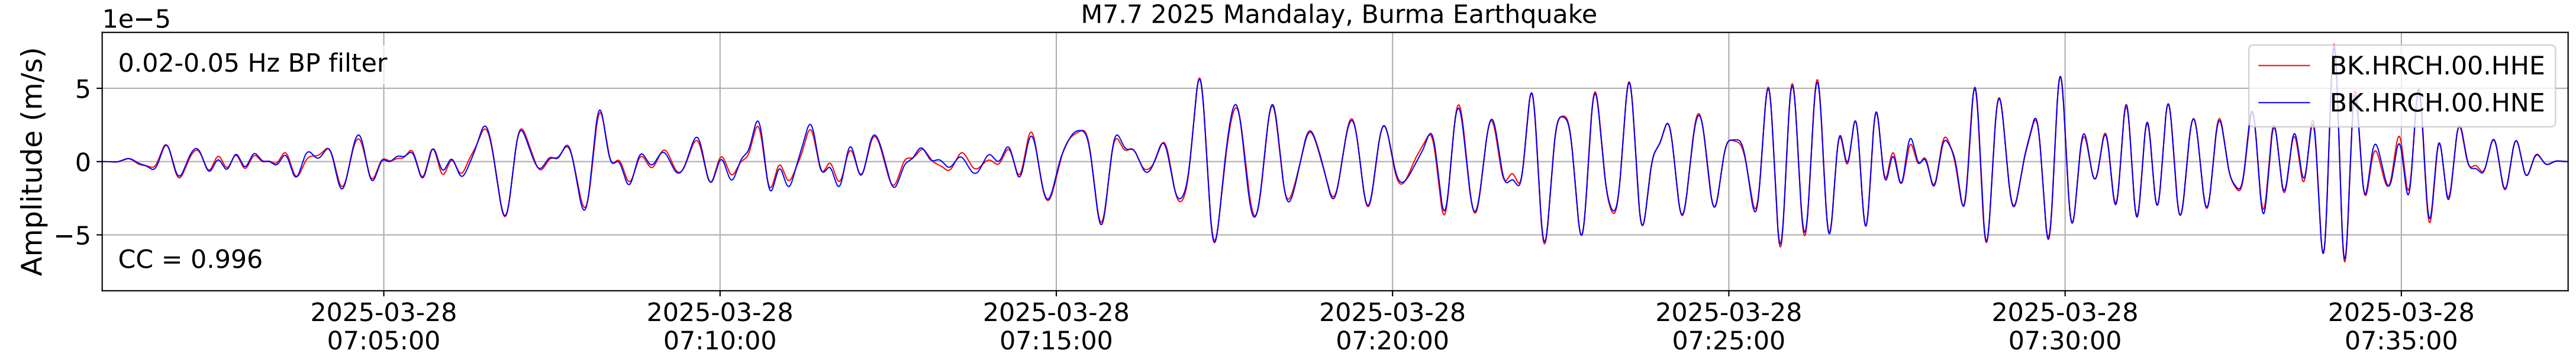

2025.087.062054_M7.7_us7000pn9s
Origin Time:2025-03-28T06:20:54.002000Z USGS event-id:us7000pn9s
M7.7 2025 Mandalay, Burma Earthquake