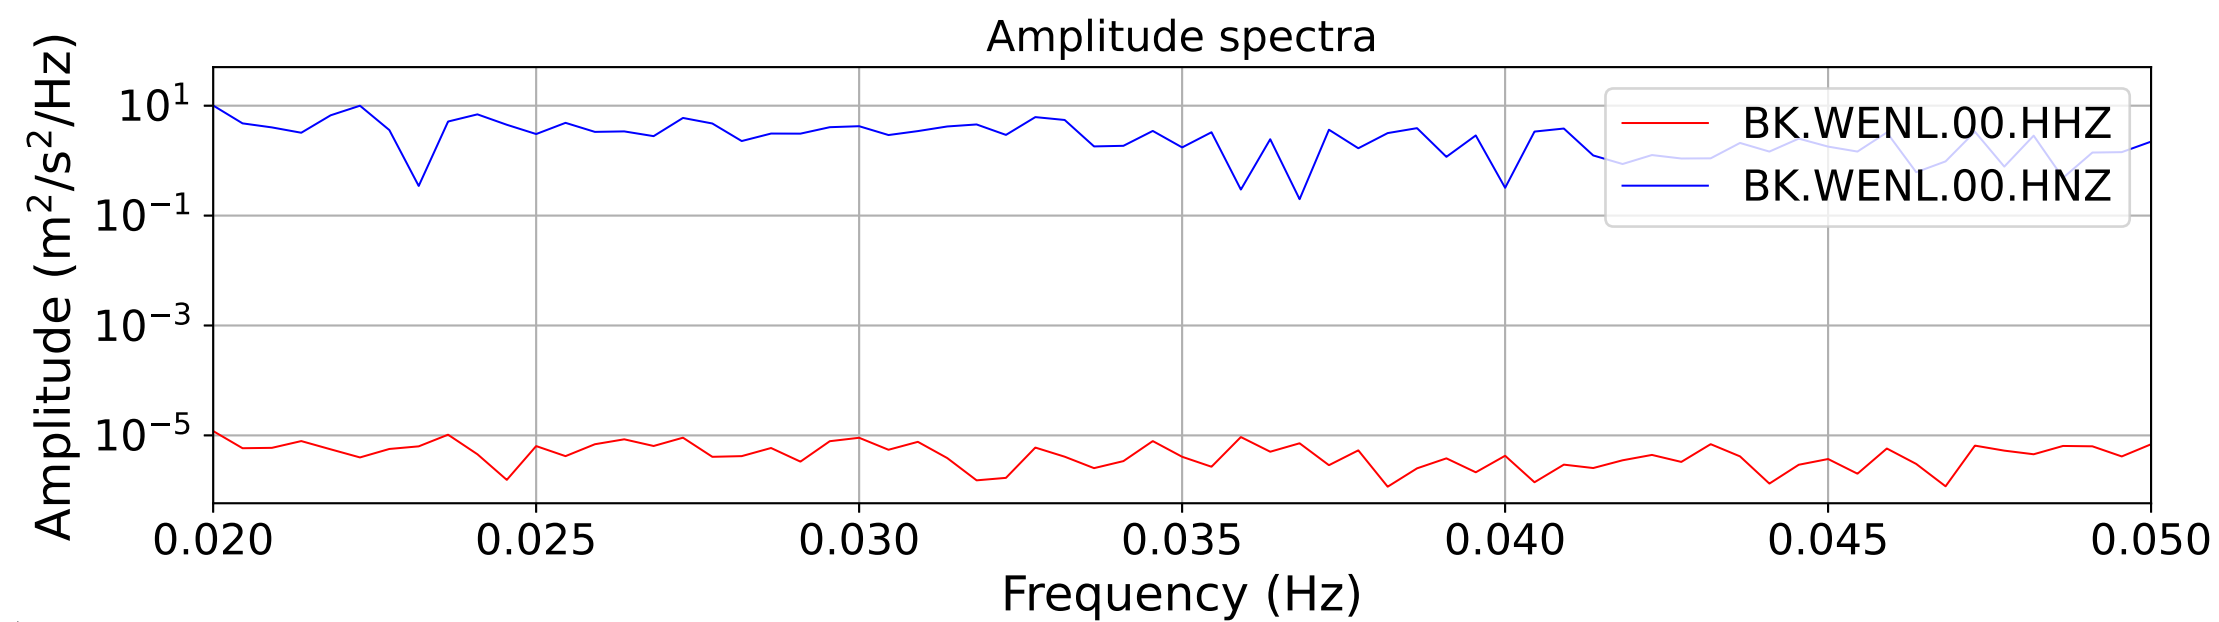

2025.087.062054_M7.7_us7000pn9s
Origin Time:2025-03-28T06:20:54.002000Z USGS event-id:us7000pn9s
M7.7 2025 Mandalay, Burma (Myanmar) Earthquake