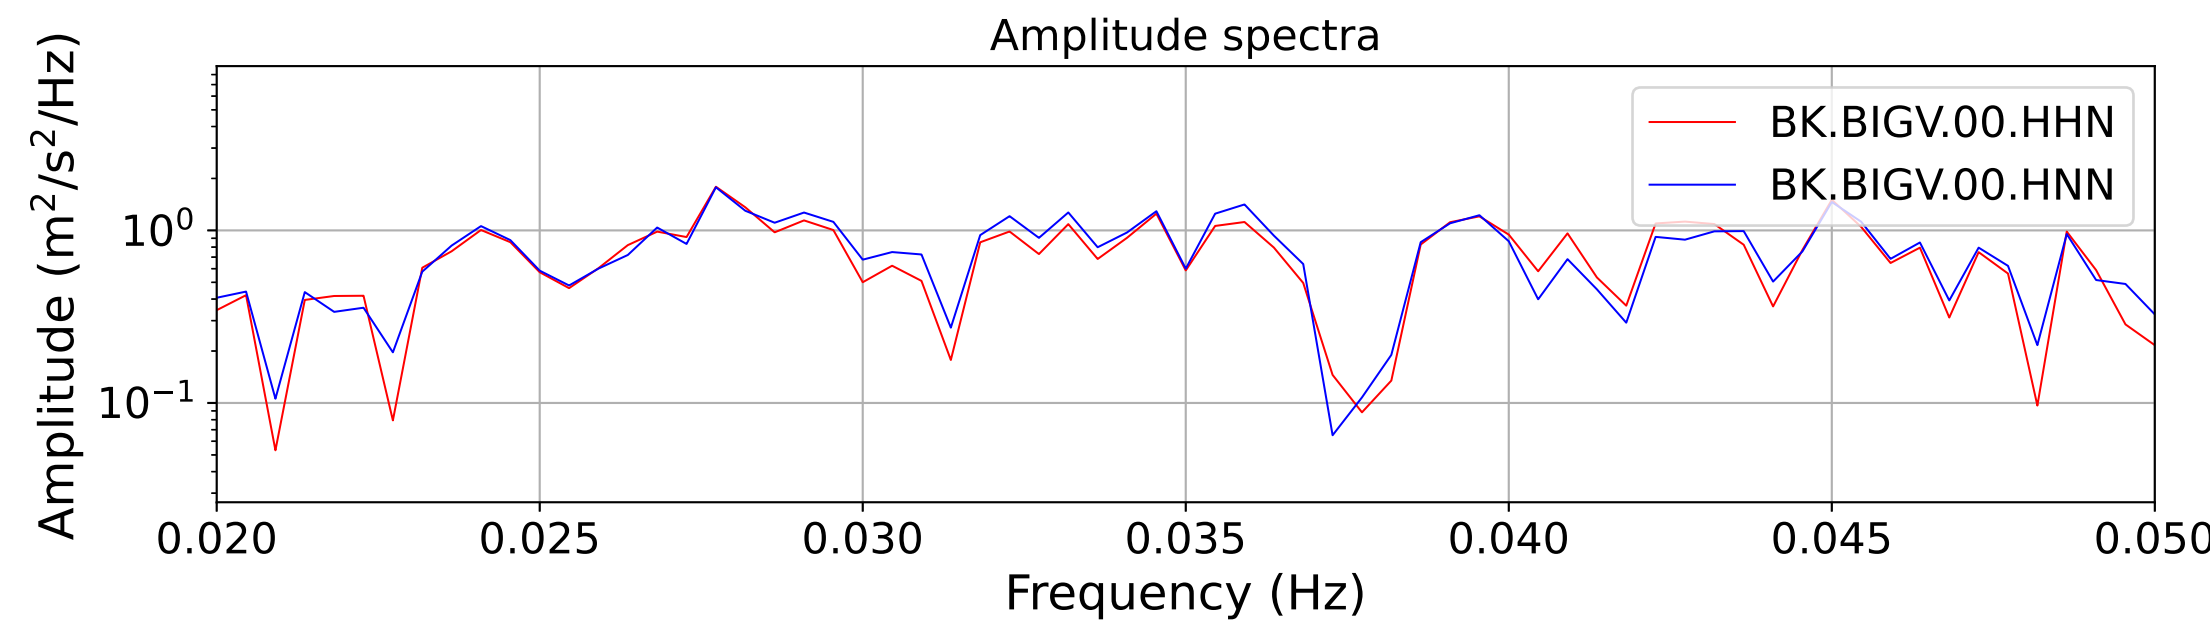

2025.087.062054_M7.7_us7000pn9s
Origin Time:2025-03-28T06:20:54.002000Z USGS event-id:us7000pn9s
M7.7 2025 Mandalay, Burma Earthquake