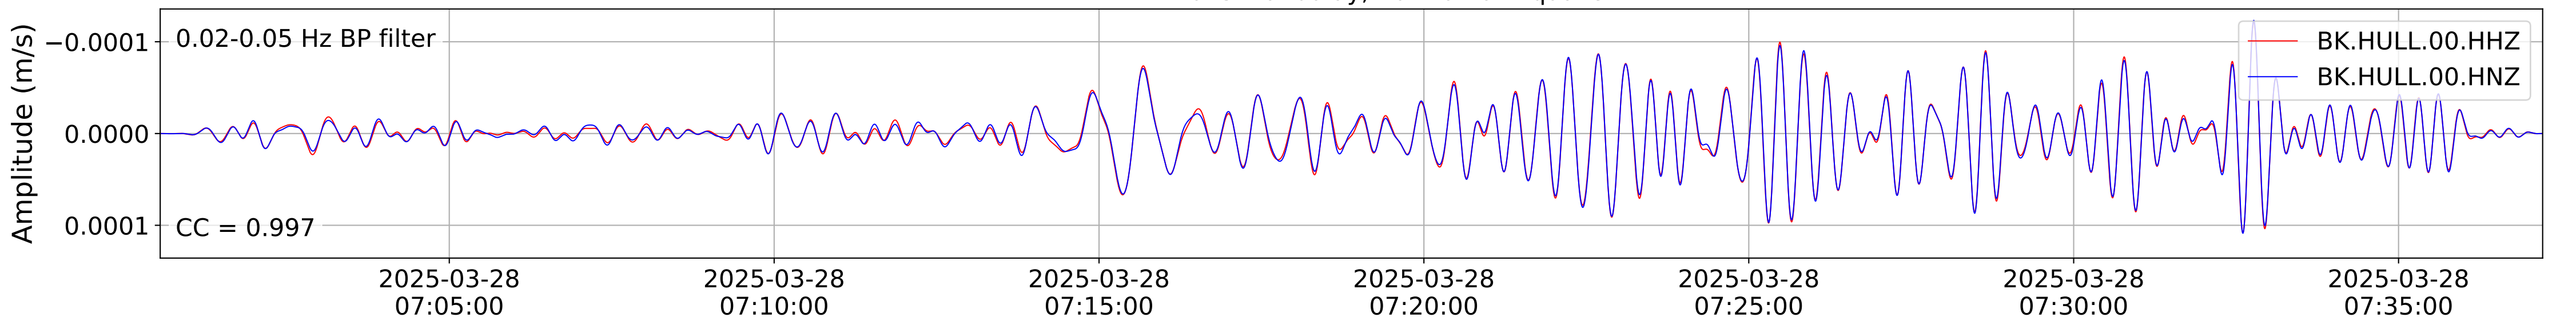

2025.087.062054_M7.7_us7000pn9s
Origin Time:2025-03-28T06:20:54.002000Z USGS event-id:us7000pn9s
M7.7 2025 Mandalay, Burma Earthquake