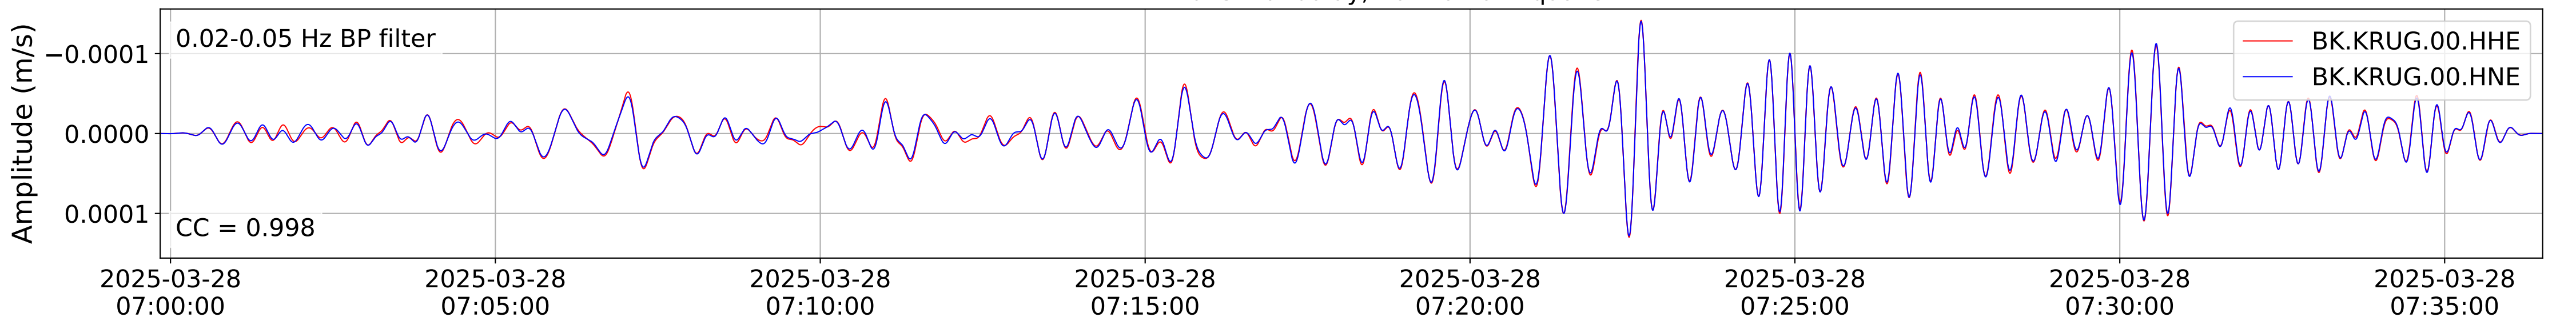

2025.087.062054_M7.7_us7000pn9s
Origin Time:2025-03-28T06:20:54.002000Z USGS event-id:us7000pn9s
M7.7 2025 Mandalay, Burma Earthquake