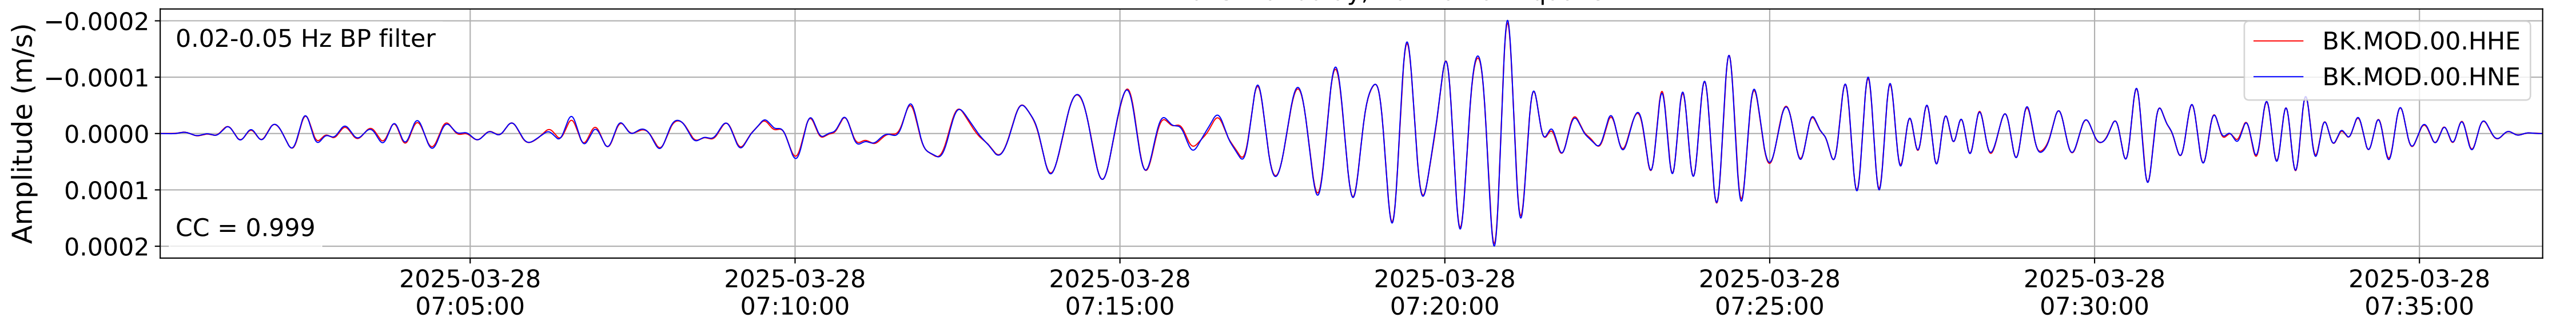

2025.087.062054_M7.7_us7000pn9s
Origin Time:2025-03-28T06:20:54.002000Z USGS event-id:us7000pn9s
M7.7 2025 Mandalay, Burma Earthquake