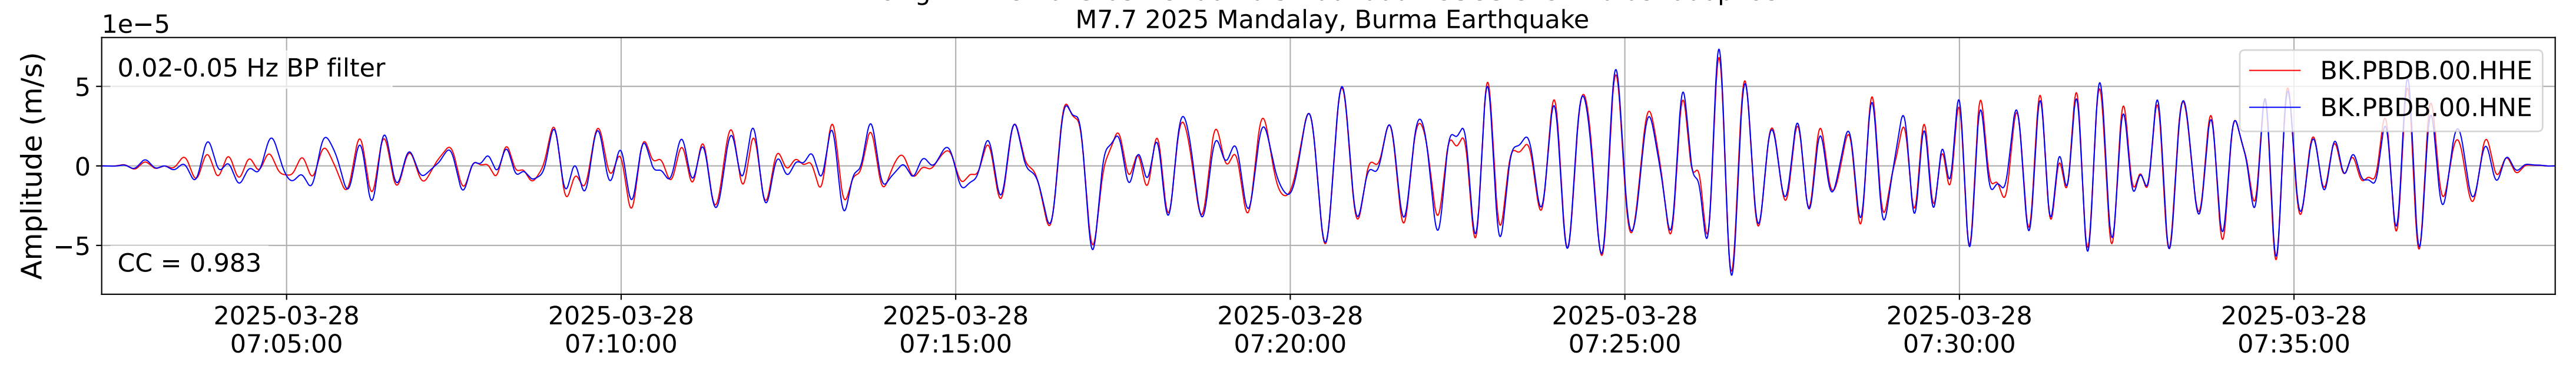

2025.087.062054_M7.7_us7000pn9s
Origin Time:2025-03-28T06:20:54.002000Z USGS event-id:us7000pn9s
M7.7 2025 Mandalay, Burma Earthquake