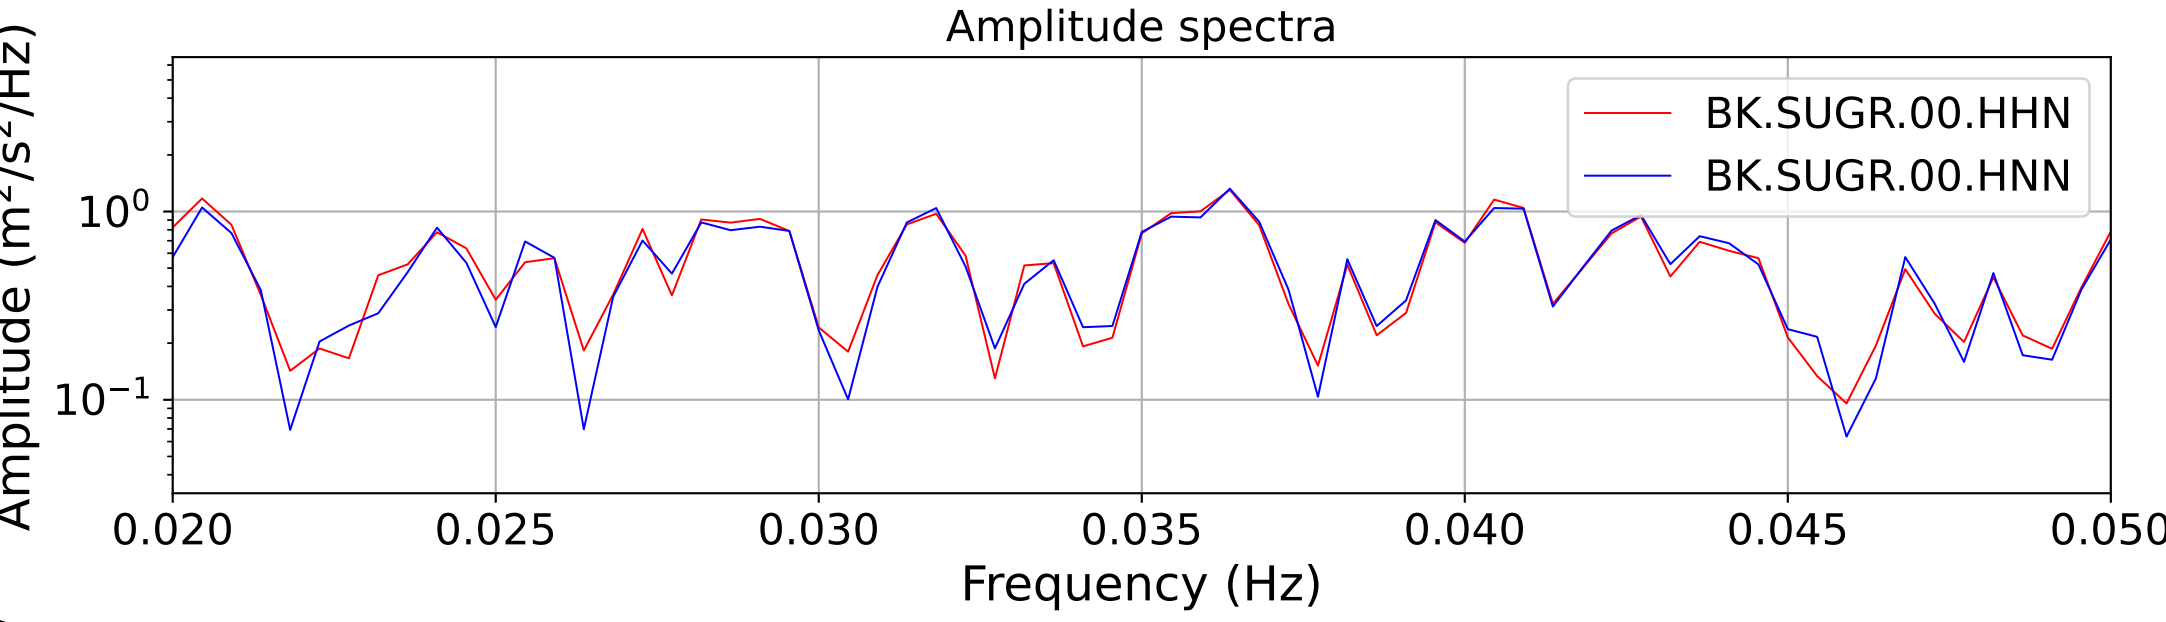

2025.087.062054_M7.7_us7000pn9s
Origin Time:2025-03-28T06:20:54.002000Z USGS event-id:us7000pn9s
M7.7 2025 Mandalay, Burma (Myanmar) Earthquake