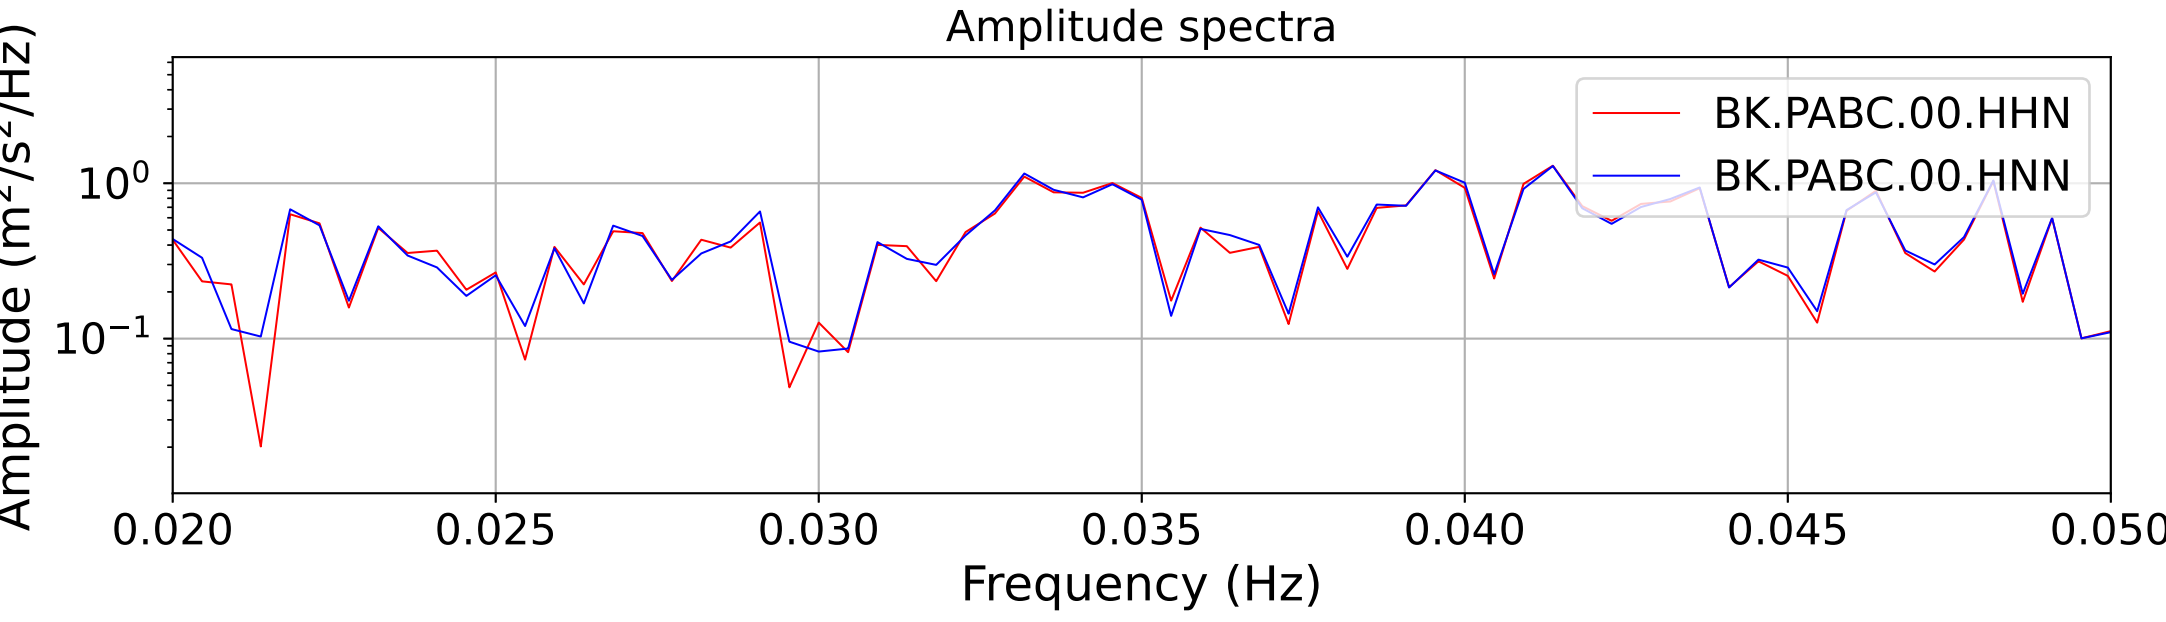

2025.087.062054_M7.7_us7000pn9s
Origin Time:2025-03-28T06:20:54.002000Z USGS event-id:us7000pn9s
M7.7 2025 Mandalay, Burma Earthquake