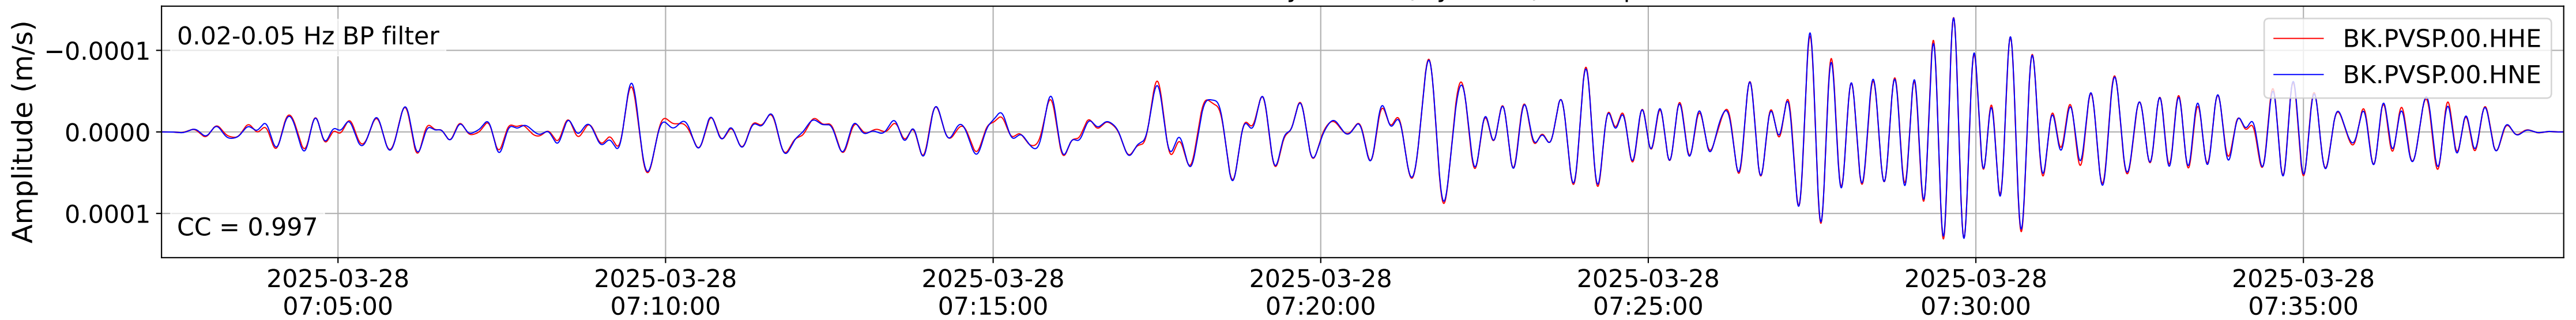

2025.087.062054_M7.7_us7000pn9s
Origin Time:2025-03-28T06:20:54.002000Z USGS event-id:us7000pn9s
M7.7 2025 Mandalay, Burma (Myanmar) Earthquake