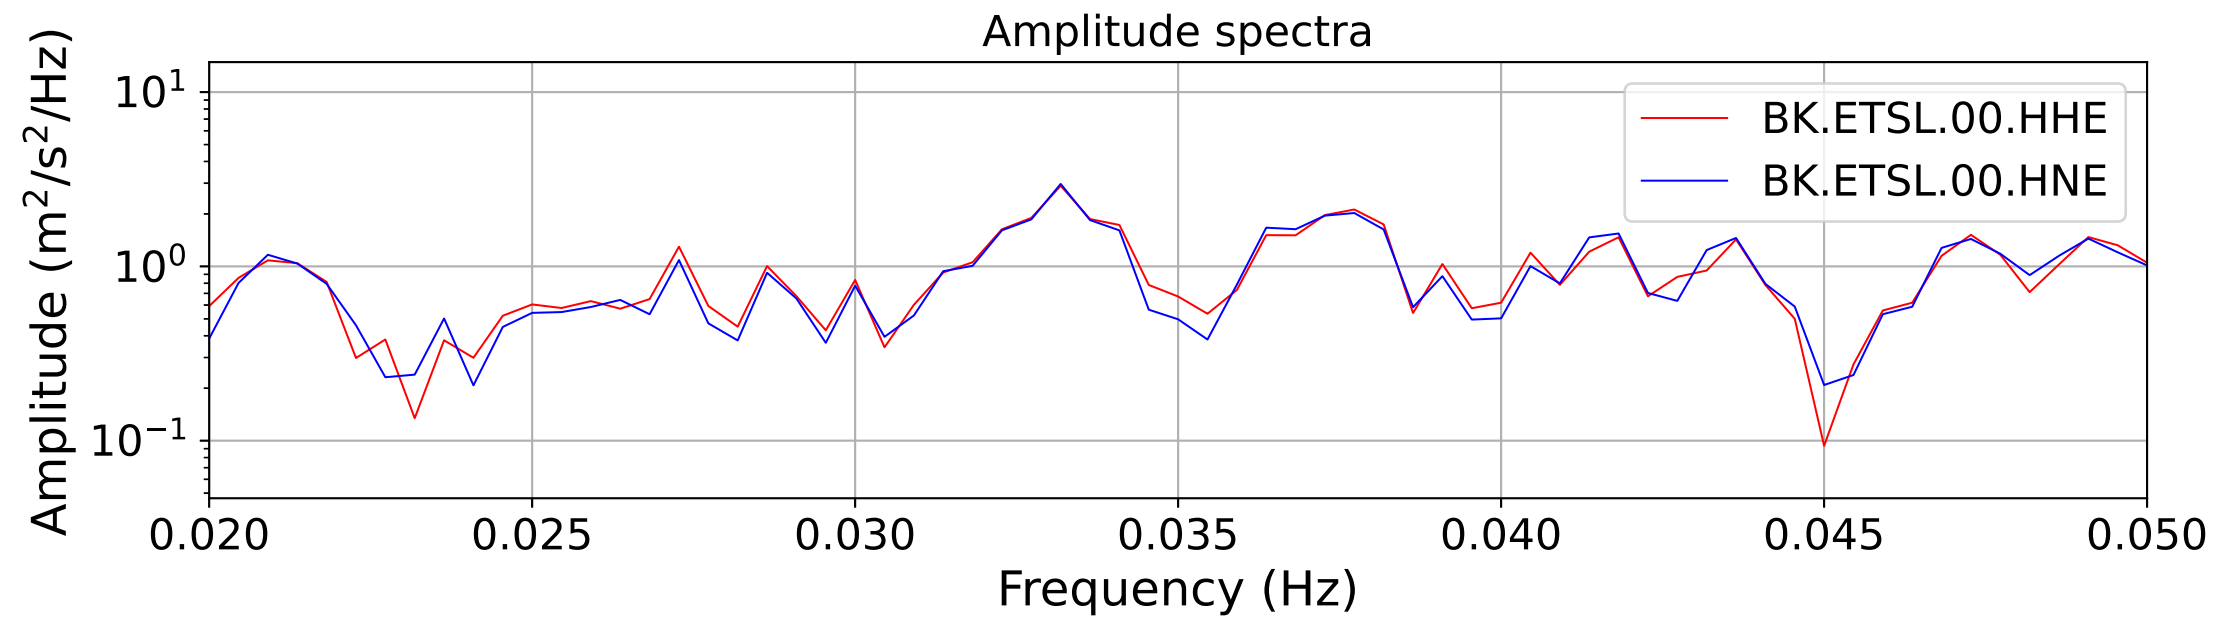

2025.087.062054_M7.7_us7000pn9s
Origin Time:2025-03-28T06:20:54.002000Z USGS event-id:us7000pn9s
M7.7 2025 Mandalay, Burma Earthquake