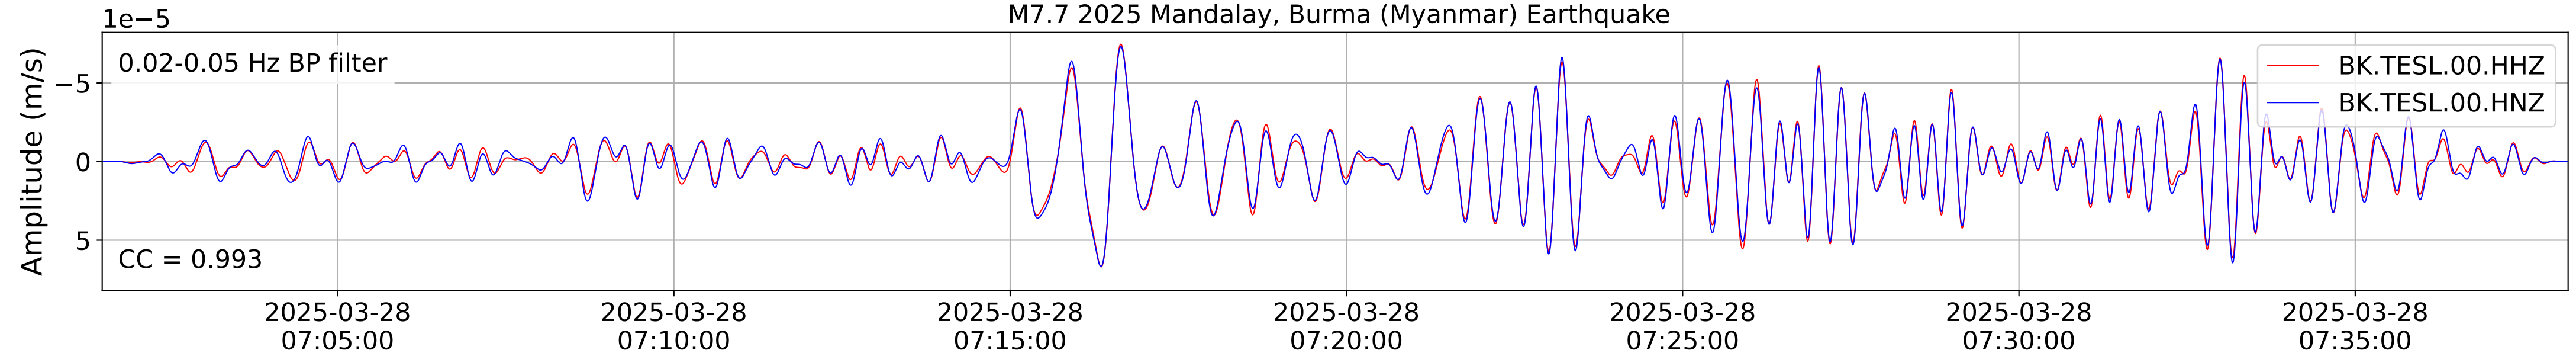

2025.087.062054_M7.7_us7000pn9s
Origin Time:2025-03-28T06:20:54.002000Z USGS event-id:us7000pn9s
M7.7 2025 Mandalay, Burma (Myanmar) Earthquake