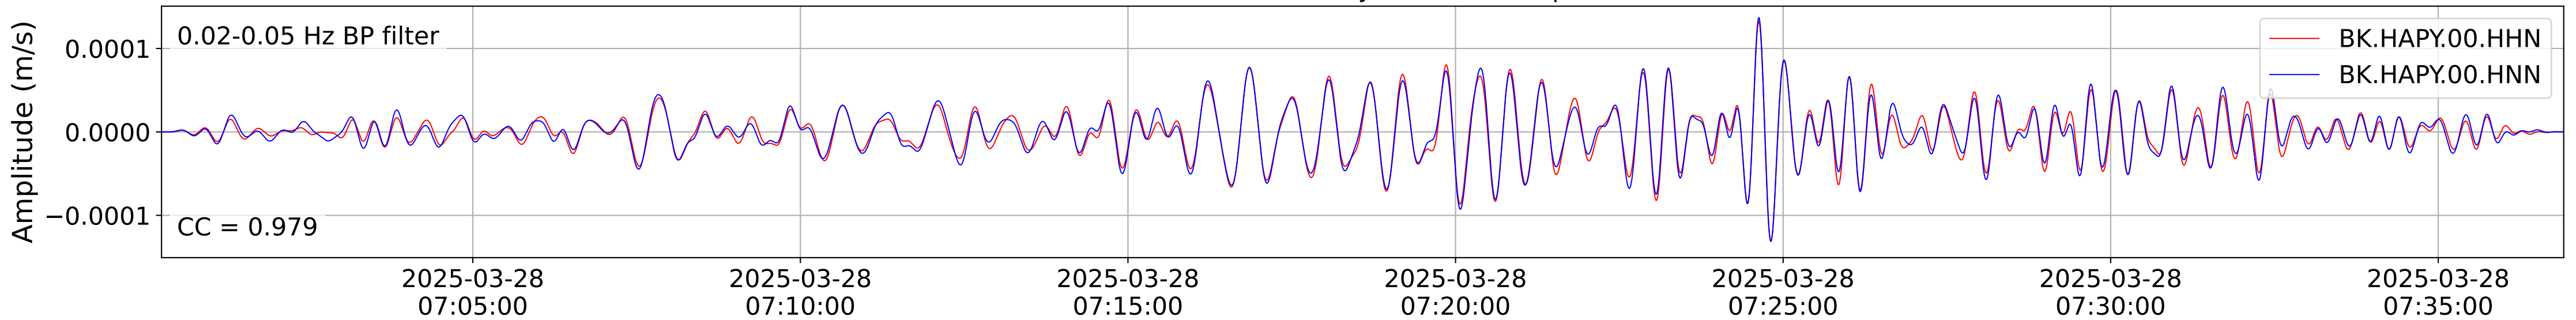

2025.087.062054_M7.7_us7000pn9s
Origin Time:2025-03-28T06:20:54.002000Z USGS event-id:us7000pn9s
M7.7 2025 Mandalay, Burma Earthquake