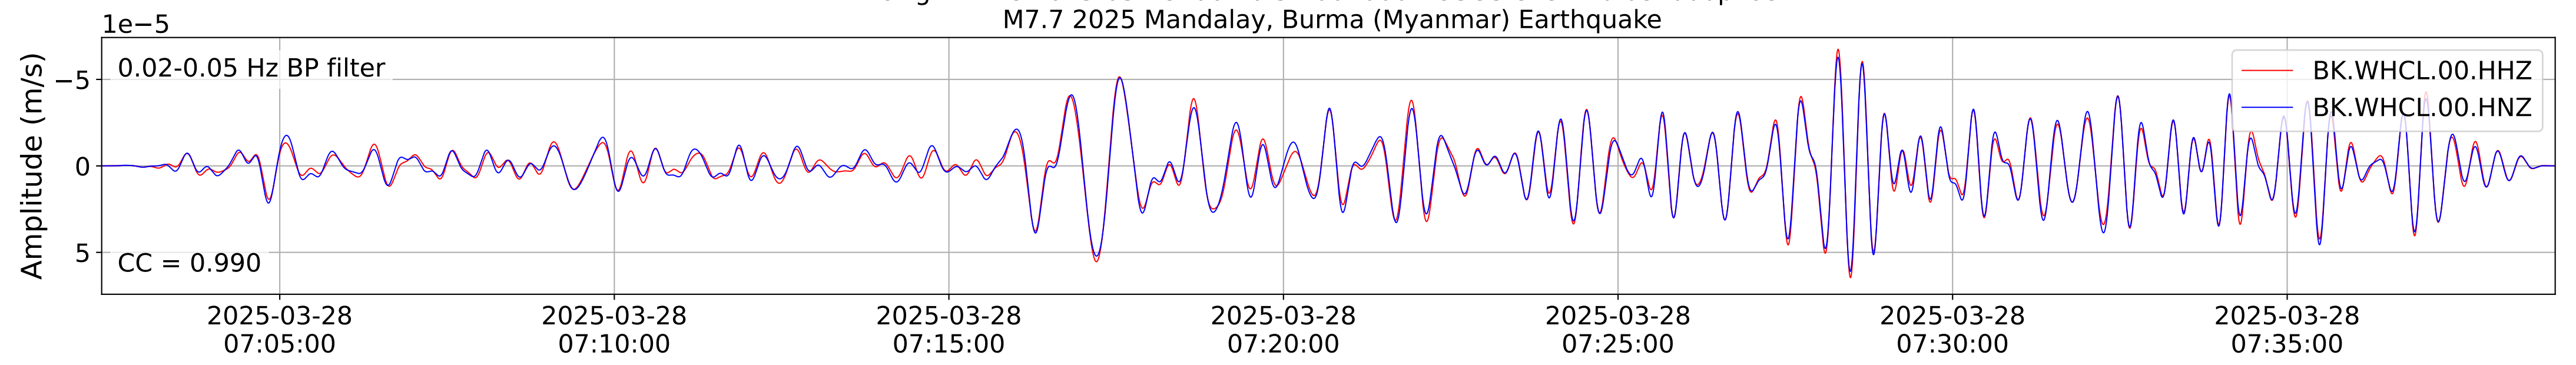

2025.087.062054_M7.7_us7000pn9s
Origin Time:2025-03-28T06:20:54.002000Z USGS event-id:us7000pn9s
M7.7 2025 Mandalay, Burma (Myanmar) Earthquake