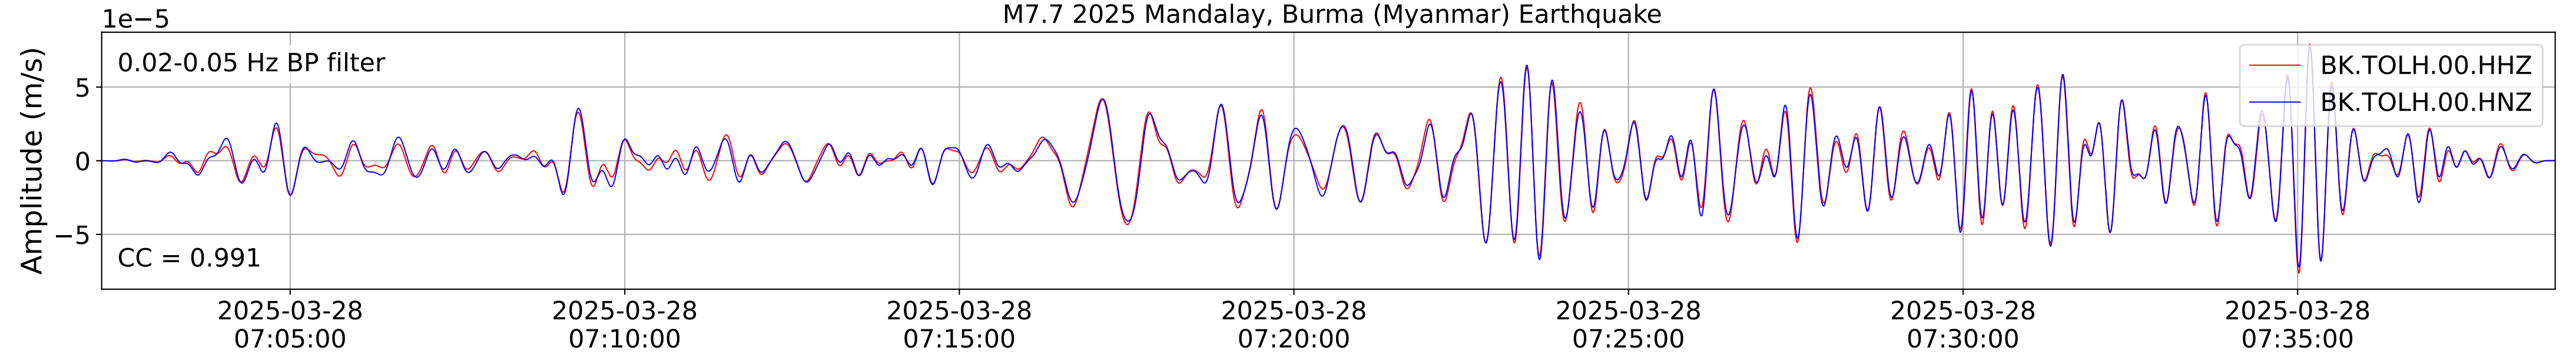

2025.087.062054_M7.7_us7000pn9s
Origin Time:2025-03-28T06:20:54.002000Z USGS event-id:us7000pn9s
M7.7 2025 Mandalay, Burma (Myanmar) Earthquake