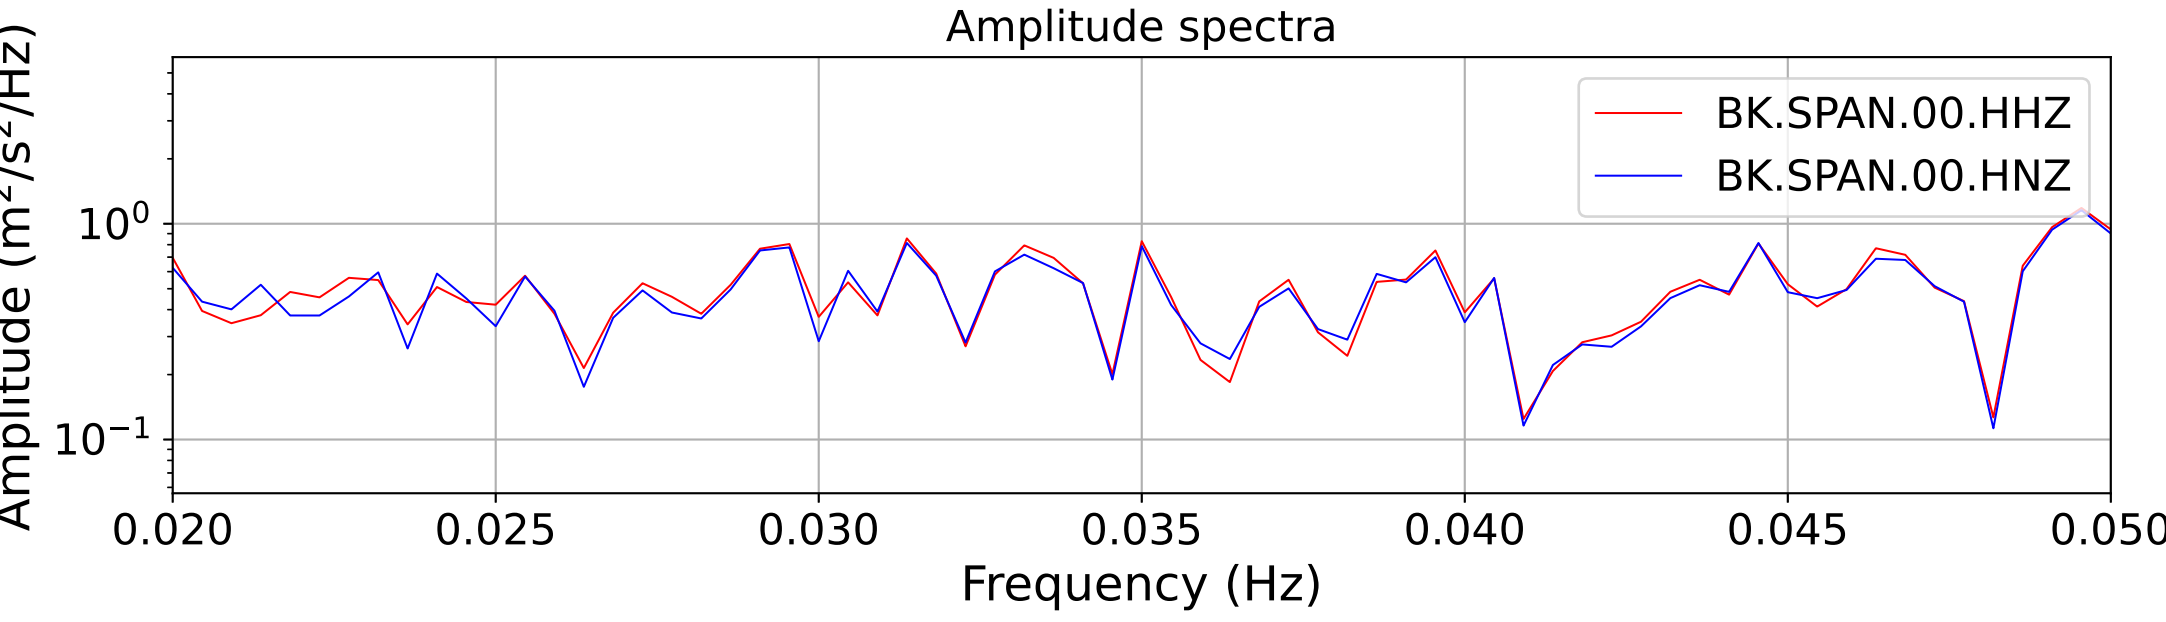

2025.087.062054_M7.7_us7000pn9s
Origin Time:2025-03-28T06:20:54.002000Z USGS event-id:us7000pn9s
M7.7 2025 Mandalay, Burma (Myanmar) Earthquake