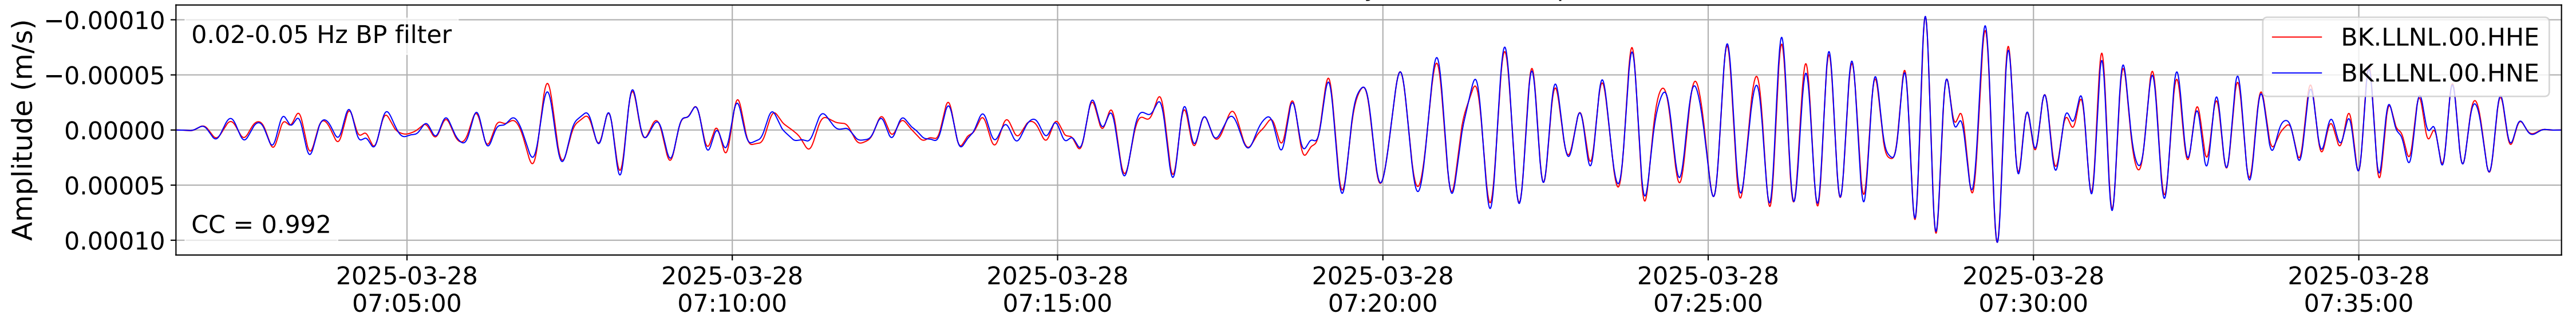

2025.087.062054_M7.7_us7000pn9s
Origin Time:2025-03-28T06:20:54.002000Z USGS event-id:us7000pn9s
M7.7 2025 Mandalay, Burma Earthquake