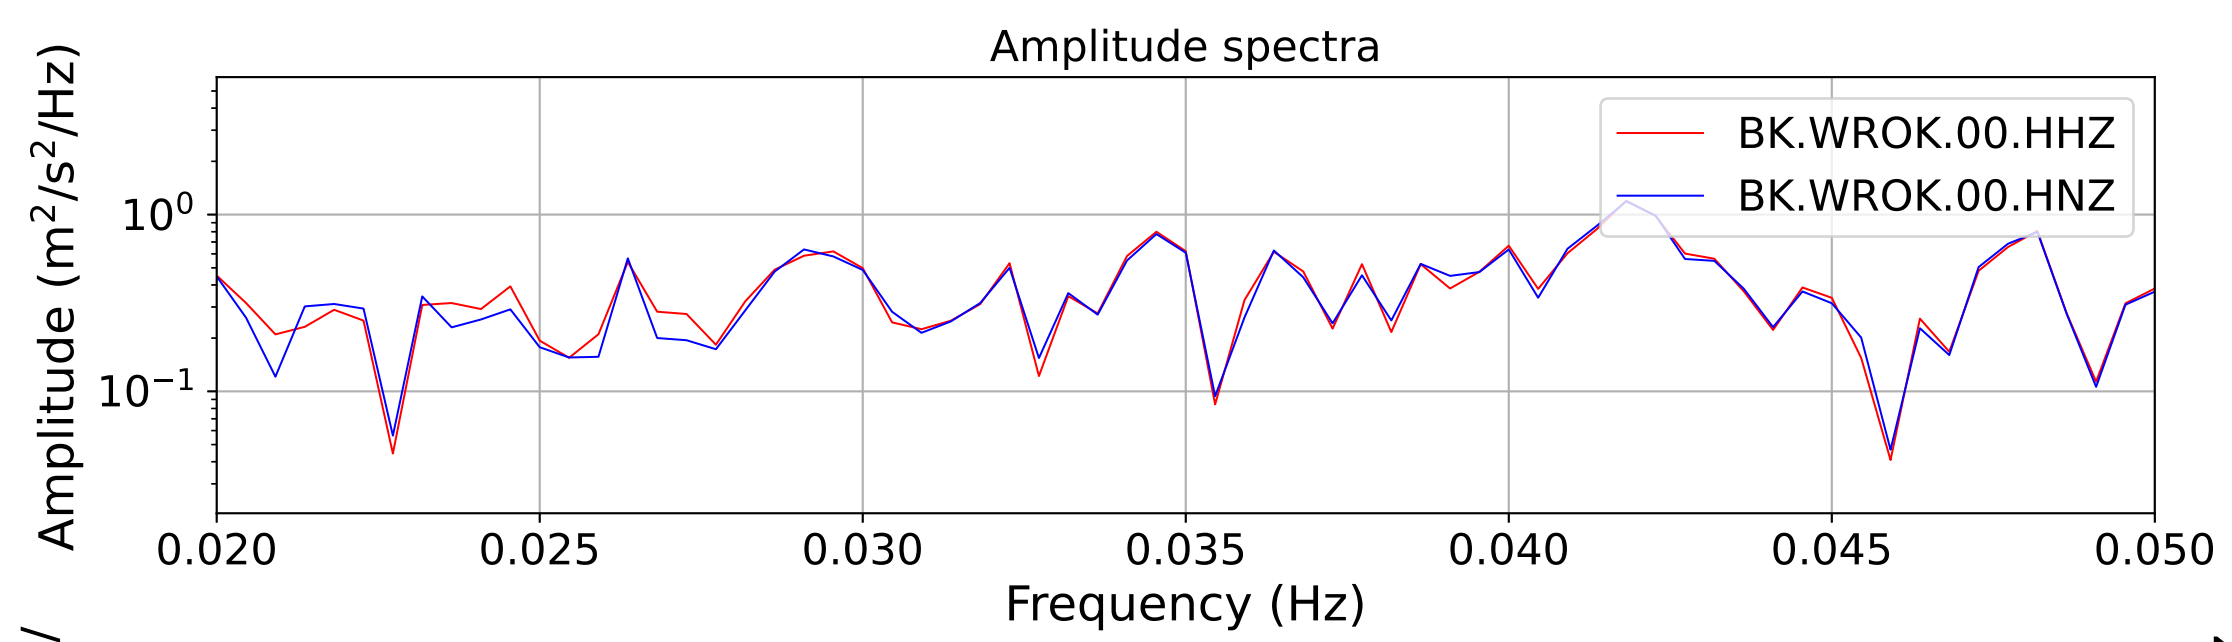

2025.087.062054_M7.7_us7000pn9s
Origin Time:2025-03-28T06:20:54.002000Z USGS event-id:us7000pn9s
M7.7 2025 Mandalay, Burma (Myanmar) Earthquake