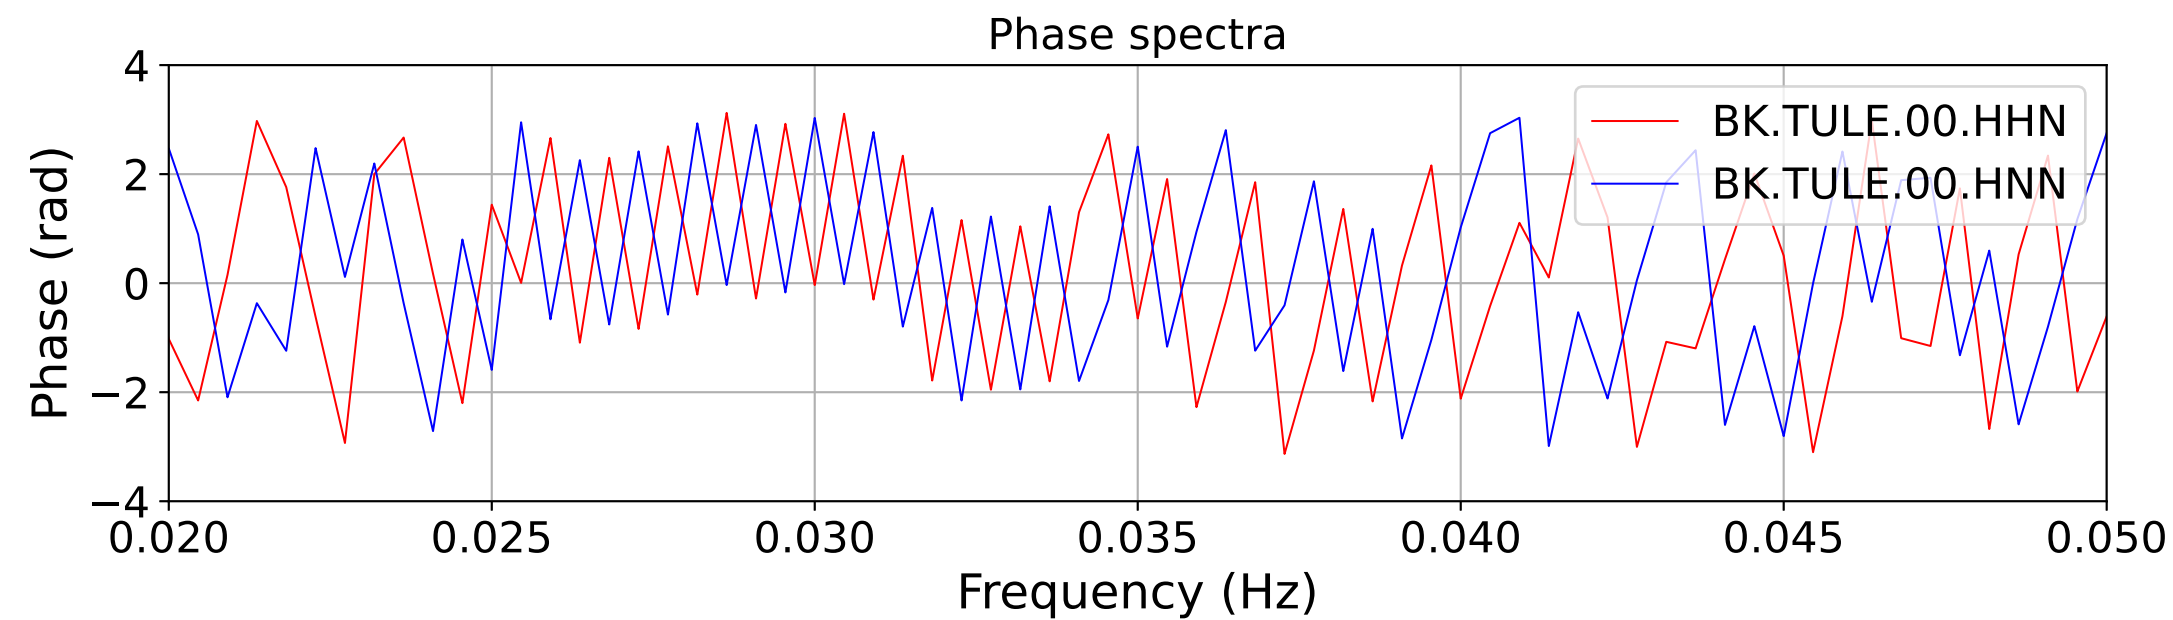

2025.087.062054_M7.7_us7000pn9s
Origin Time:2025-03-28T06:20:54.002000Z USGS event-id:us7000pn9s
M7.7 2025 Mandalay, Burma (Myanmar) Earthquake