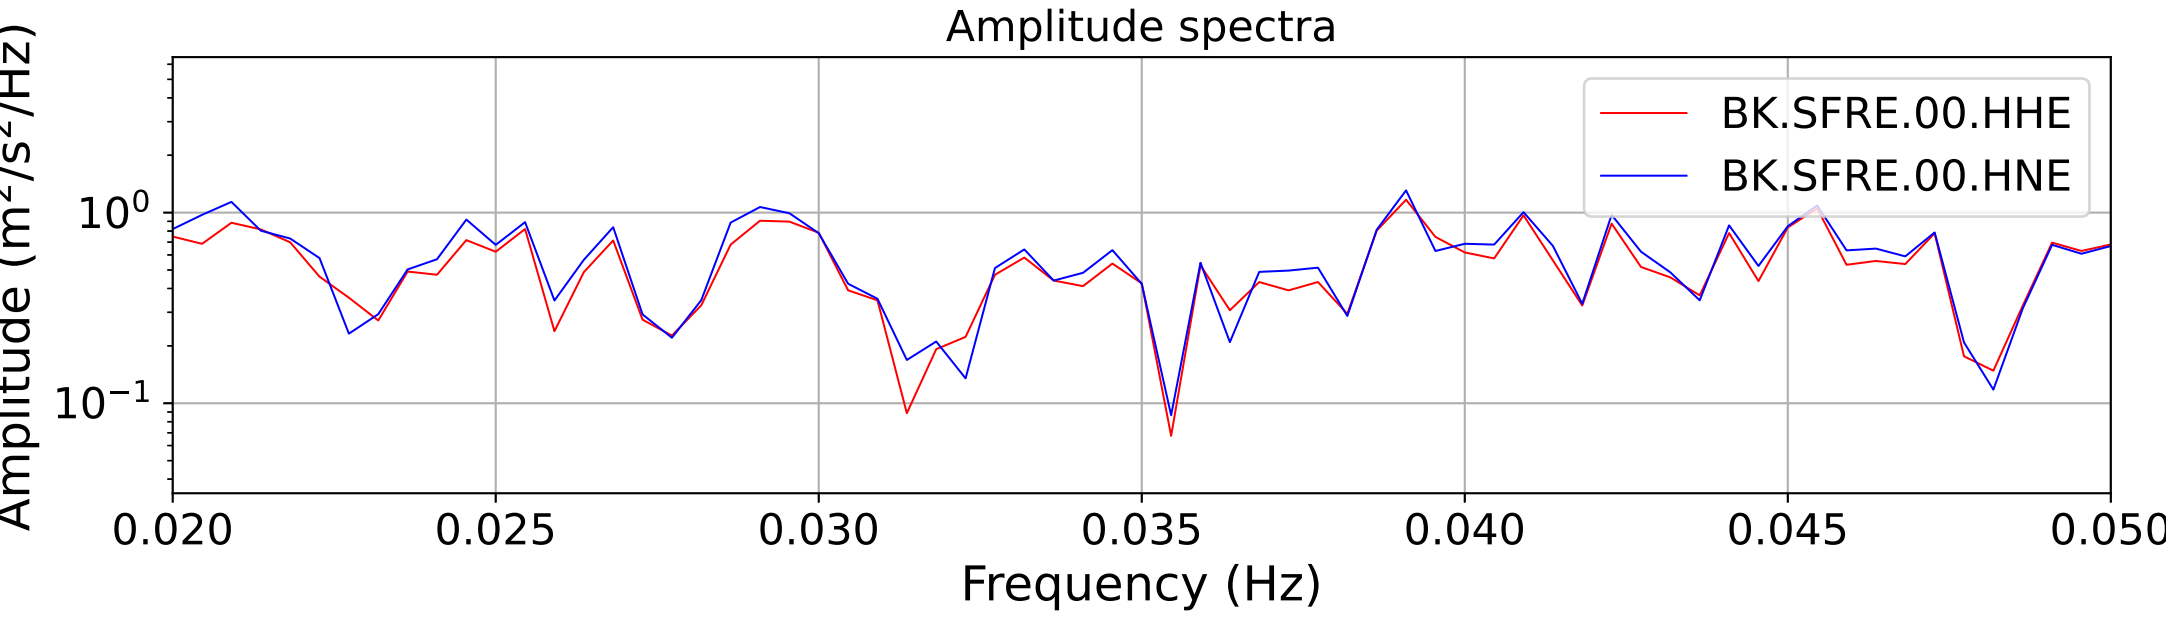

2025.087.062054_M7.7_us7000pn9s
Origin Time:2025-03-28T06:20:54.002000Z USGS event-id:us7000pn9s
M7.7 2025 Mandalay, Burma (Myanmar) Earthquake