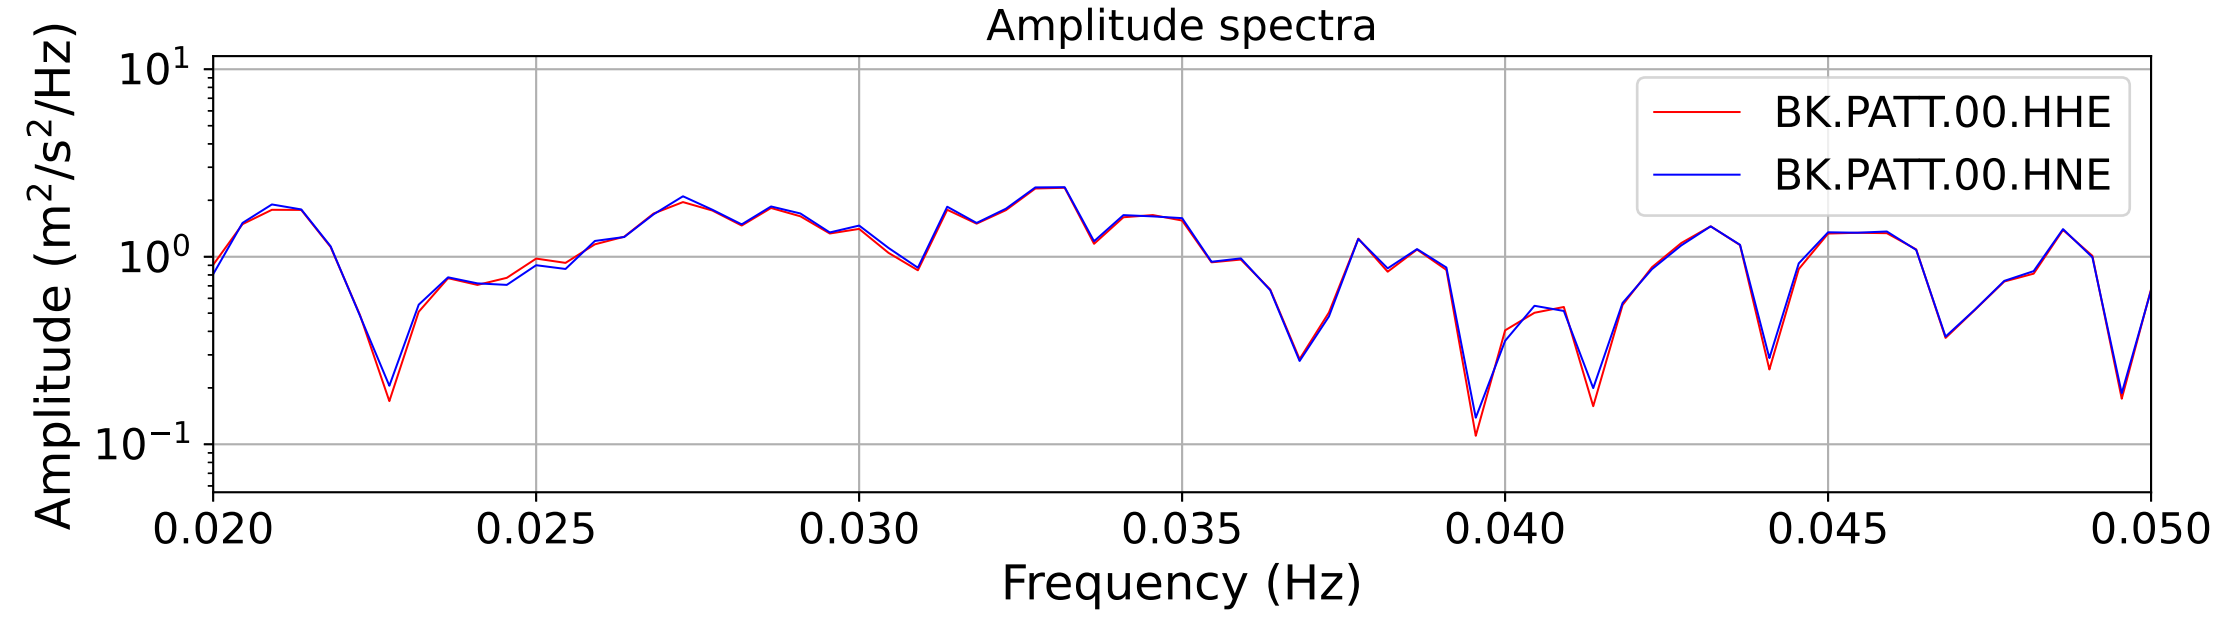

2025.087.062054_M7.7_us7000pn9s
Origin Time:2025-03-28T06:20:54.002000Z USGS event-id:us7000pn9s
M7.7 2025 Mandalay, Burma Earthquake