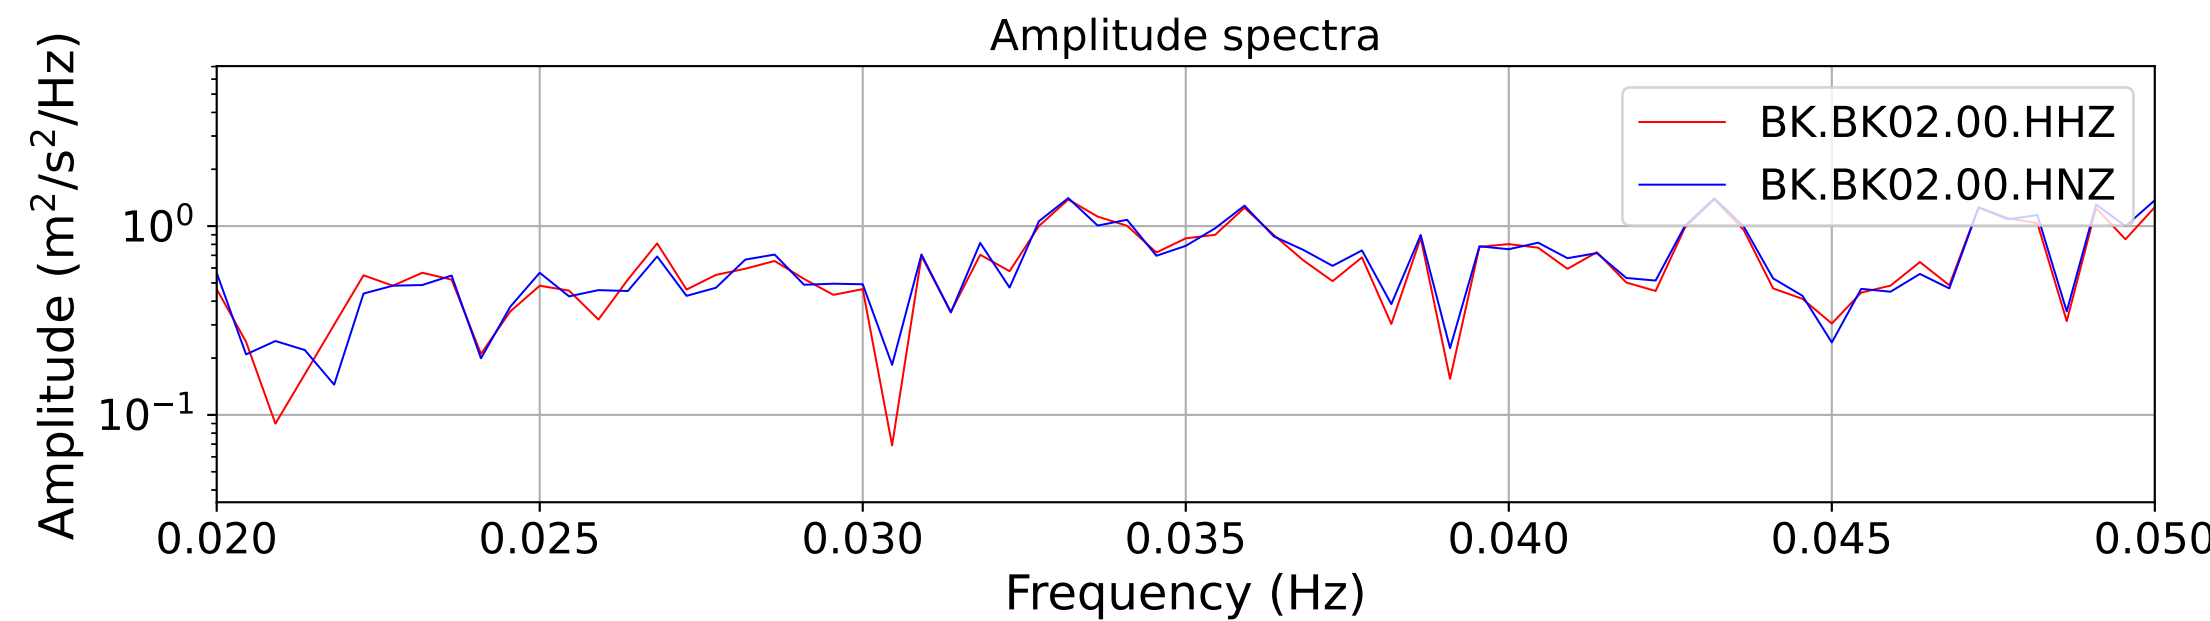

2025.087.062054_M7.7_us7000pn9s
Origin Time:2025-03-28T06:20:54.002000Z USGS event-id:us7000pn9s
M7.7 2025 Mandalay, Burma (Myanmar) Earthquake