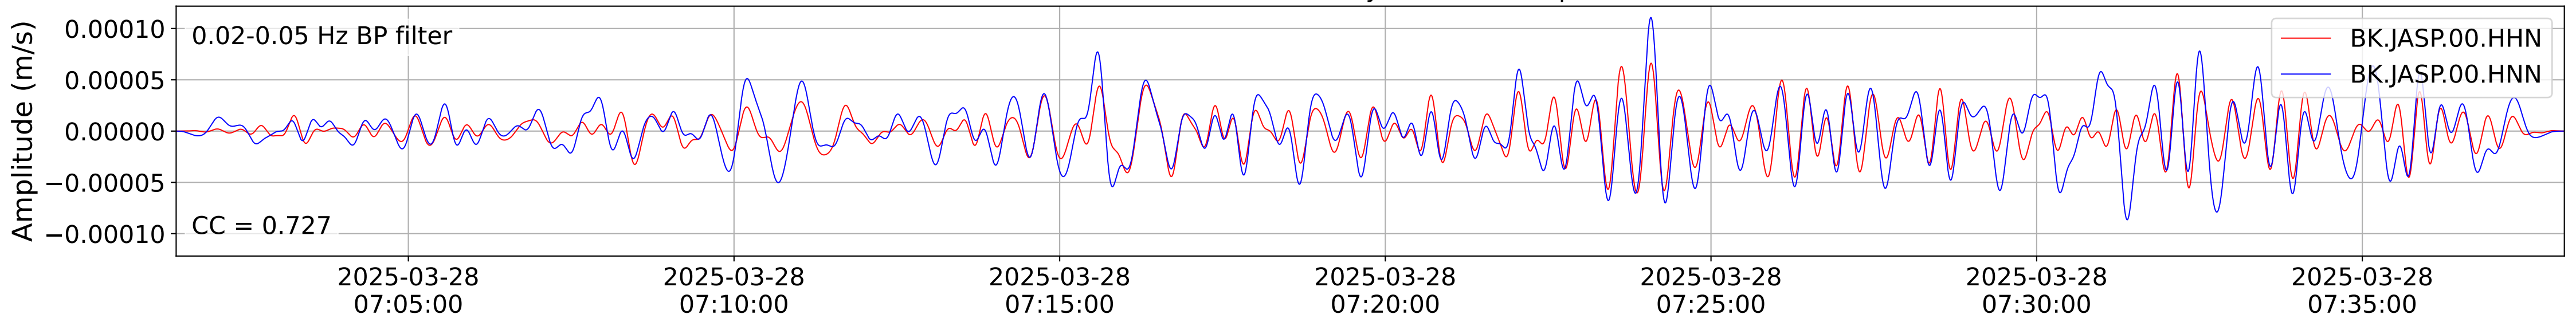

2025.087.062054_M7.7_us7000pn9s
Origin Time:2025-03-28T06:20:54.002000Z USGS event-id:us7000pn9s
M7.7 2025 Mandalay, Burma Earthquake