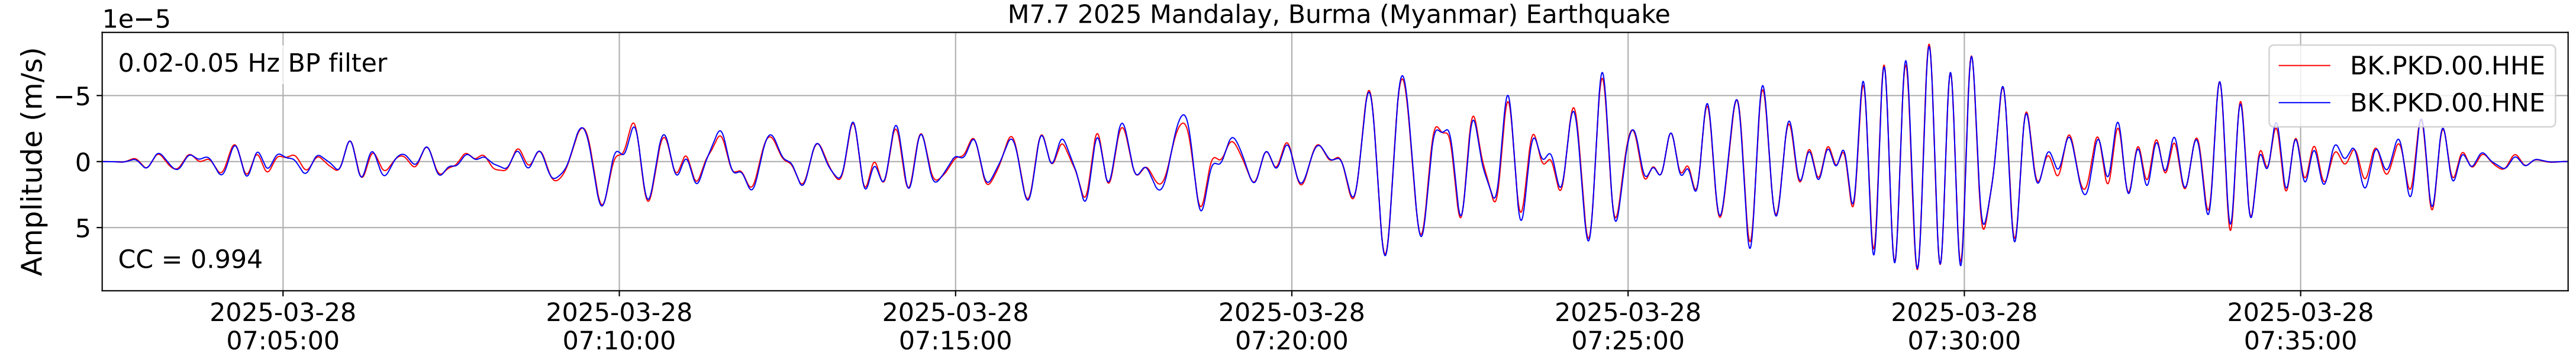

2025.087.062054_M7.7_us7000pn9s
Origin Time:2025-03-28T06:20:54.002000Z USGS event-id:us7000pn9s
M7.7 2025 Mandalay, Burma (Myanmar) Earthquake