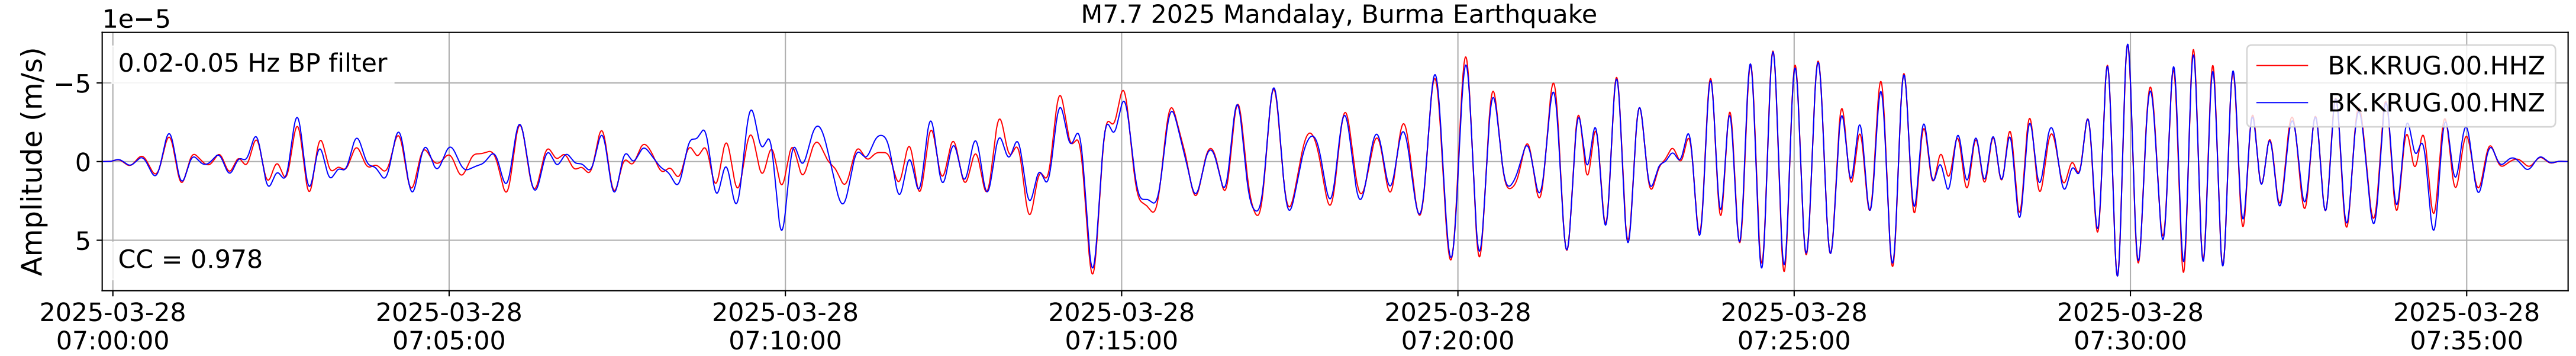

2025.087.062054_M7.7_us7000pn9s
Origin Time:2025-03-28T06:20:54.002000Z USGS event-id:us7000pn9s
M7.7 2025 Mandalay, Burma Earthquake