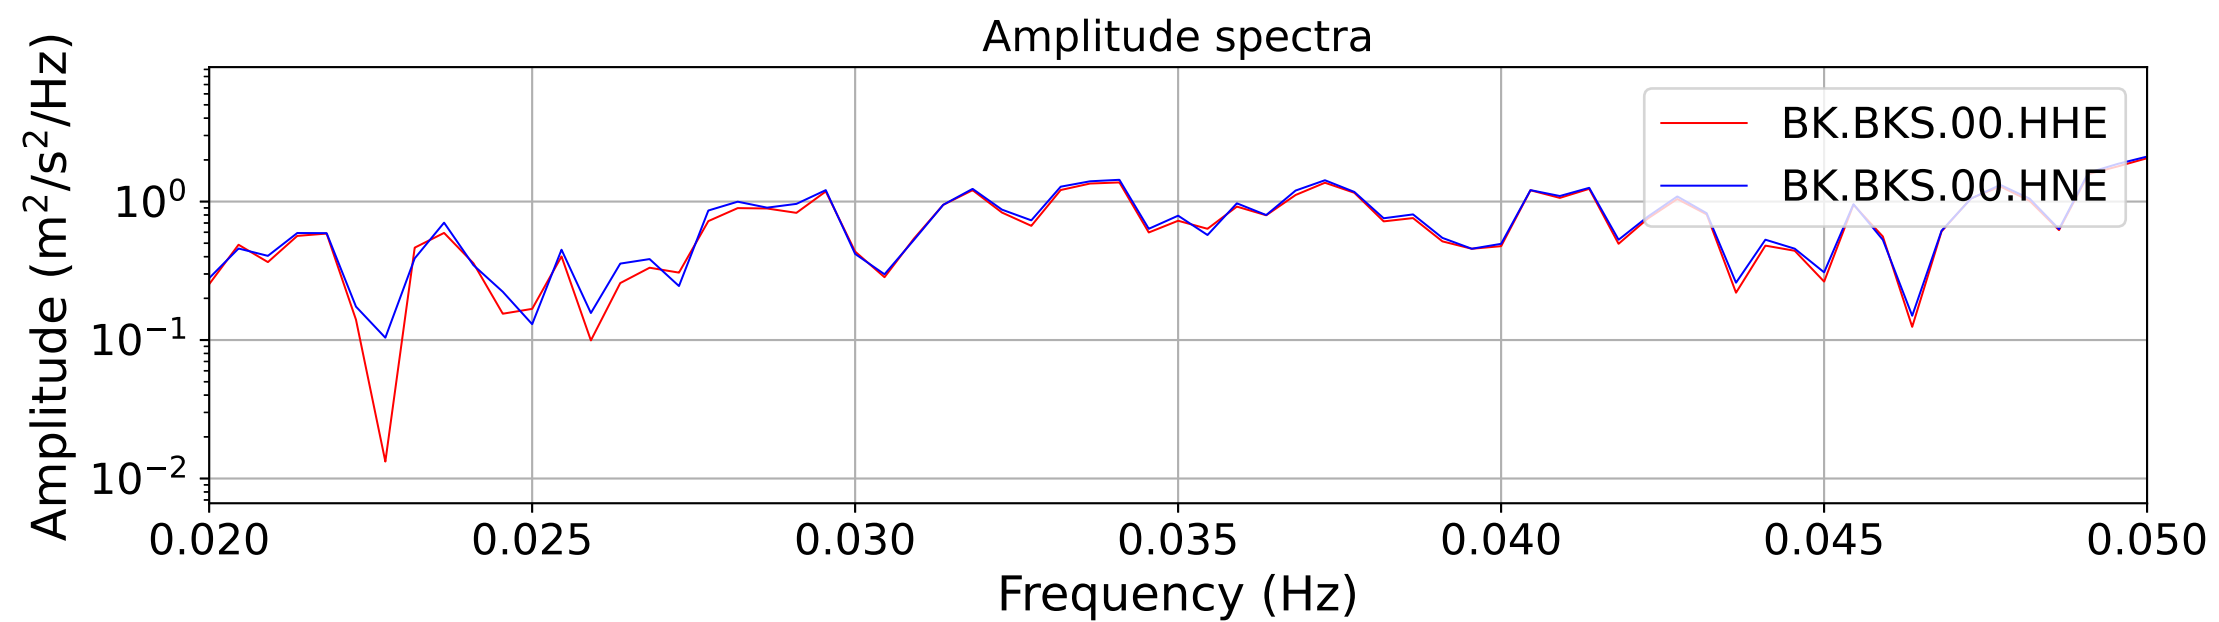

2025.087.062054_M7.7_us7000pn9s
Origin Time:2025-03-28T06:20:54.002000Z USGS event-id:us7000pn9s
M7.7 2025 Mandalay, Burma Earthquake