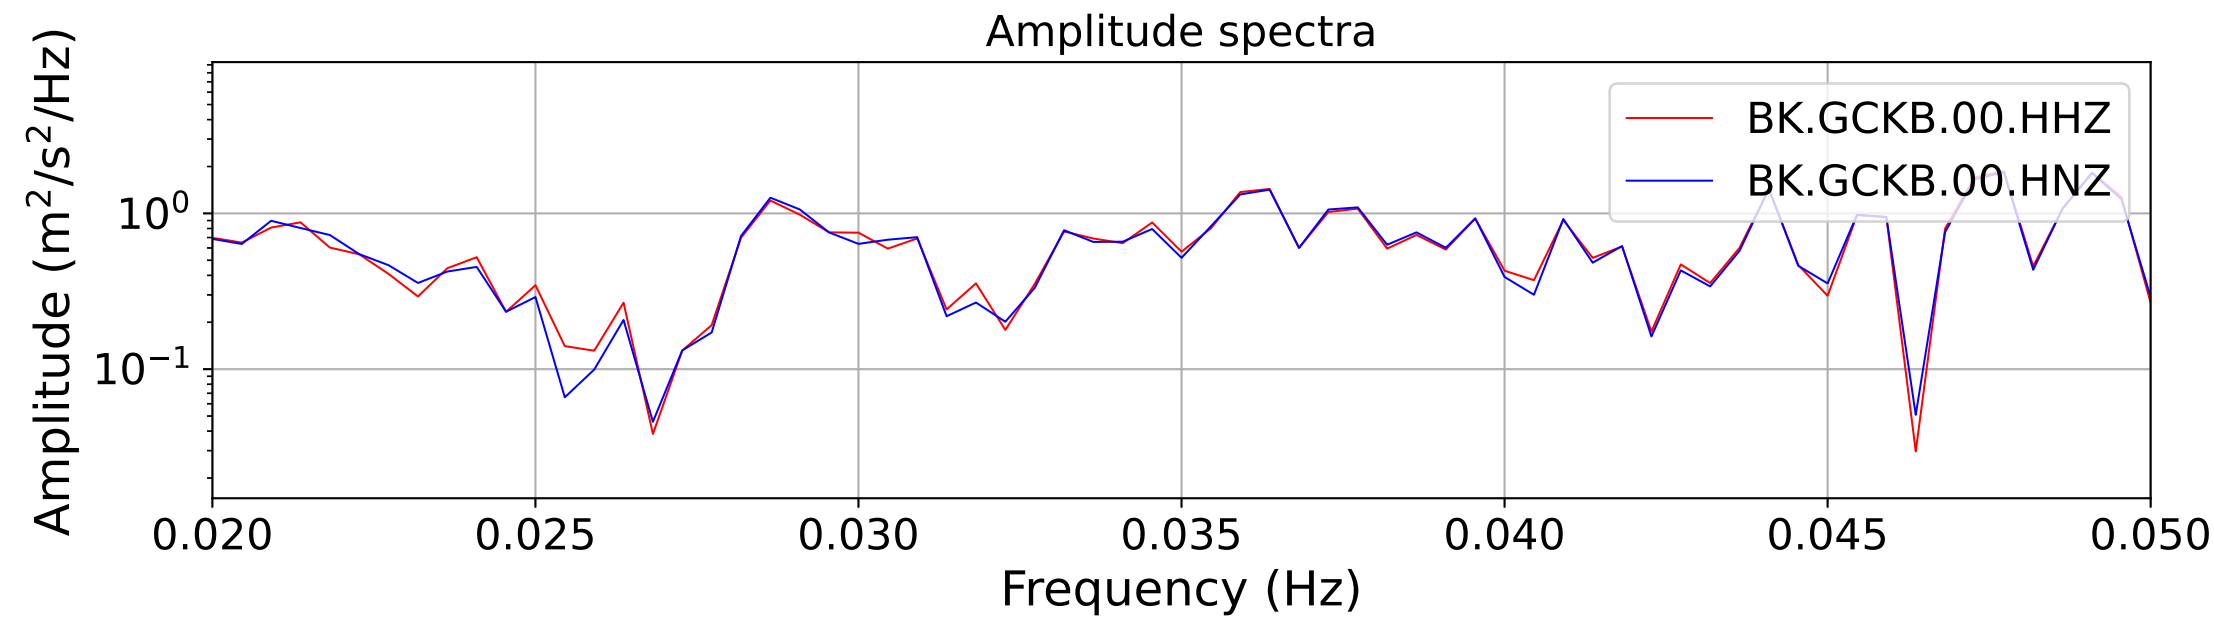

2025.087.062054_M7.7_us7000pn9s
Origin Time:2025-03-28T06:20:54.002000Z USGS event-id:us7000pn9s
M7.7 2025 Mandalay, Burma Earthquake