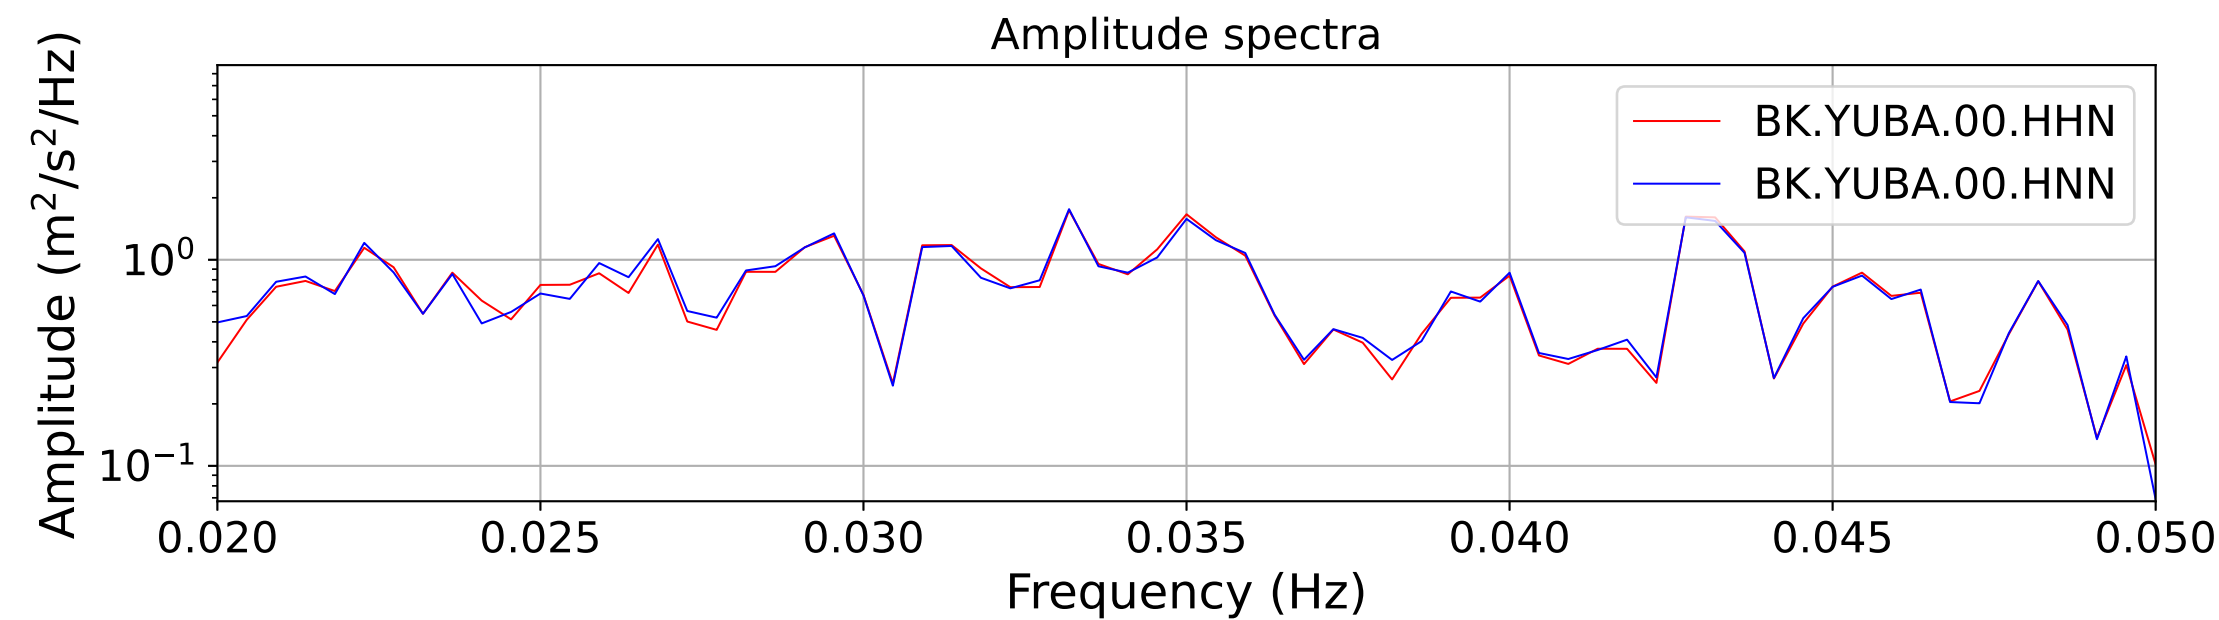

2025.087.062054_M7.7_us7000pn9s
Origin Time:2025-03-28T06:20:54.002000Z USGS event-id:us7000pn9s
M7.7 2025 Mandalay, Burma (Myanmar) Earthquake