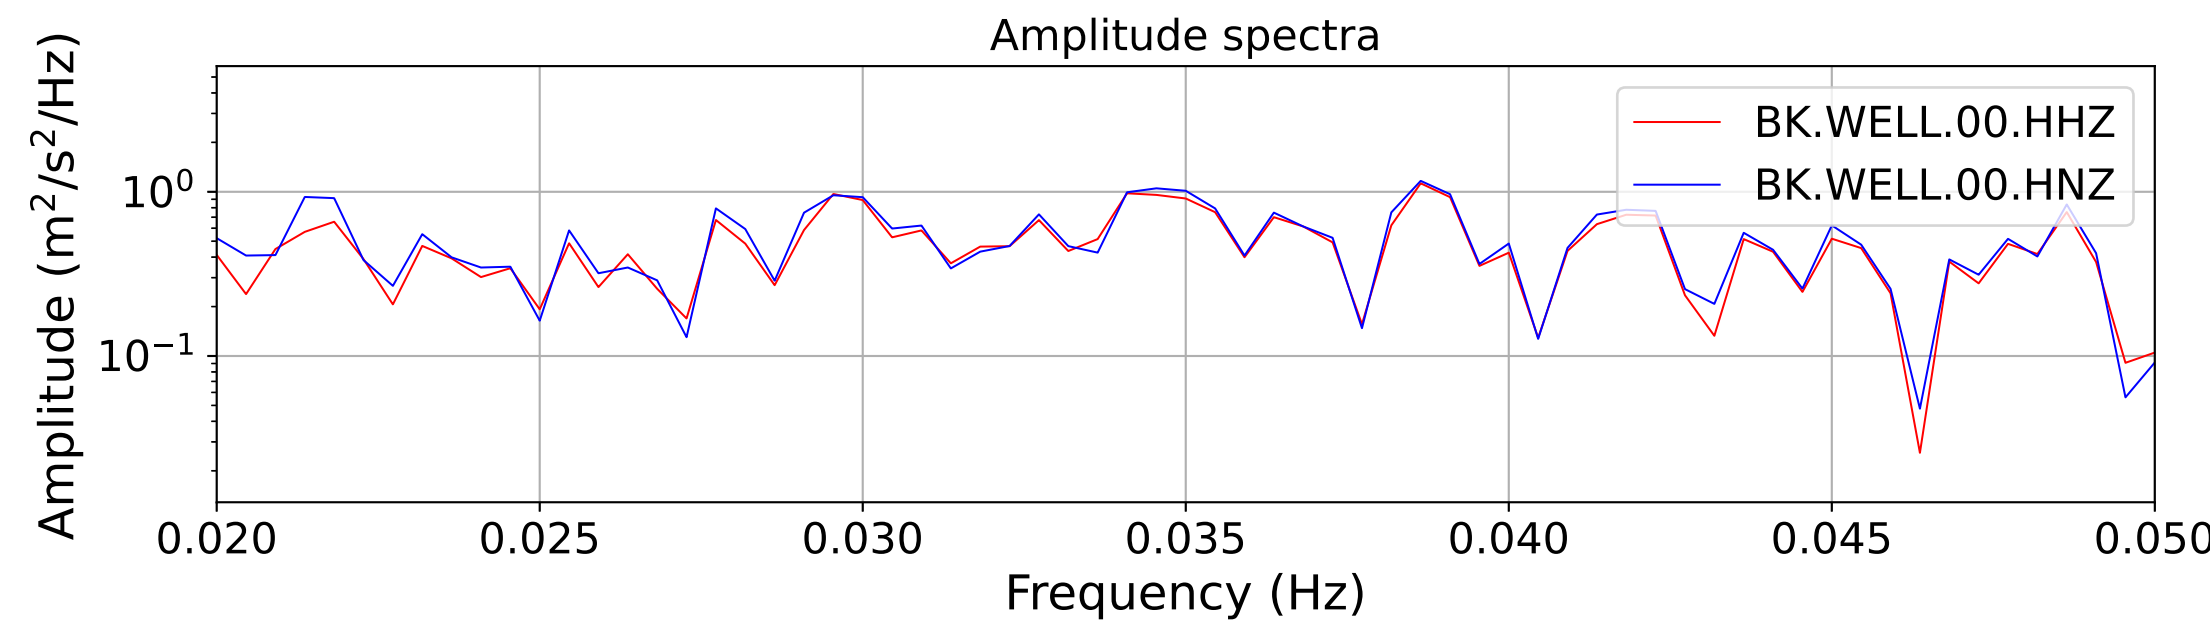

2025.087.062054_M7.7_us7000pn9s
Origin Time:2025-03-28T06:20:54.002000Z USGS event-id:us7000pn9s
M7.7 2025 Mandalay, Burma (Myanmar) Earthquake