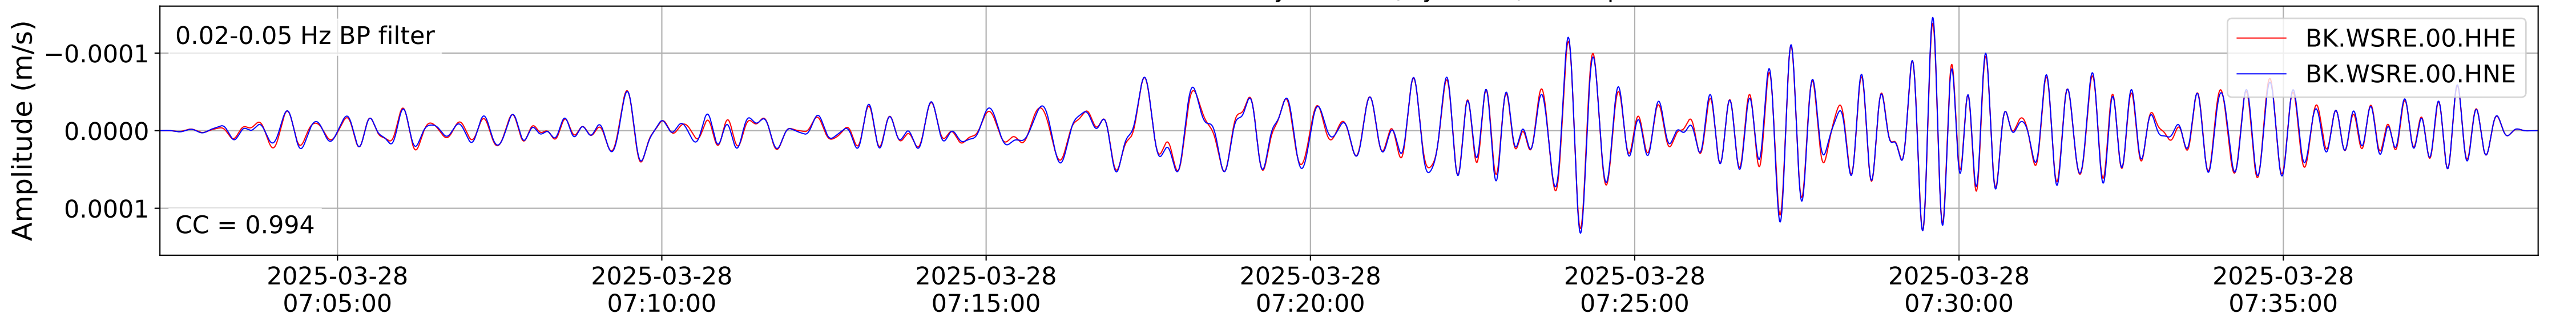

2025.087.062054_M7.7_us7000pn9s
Origin Time:2025-03-28T06:20:54.002000Z USGS event-id:us7000pn9s
M7.7 2025 Mandalay, Burma (Myanmar) Earthquake