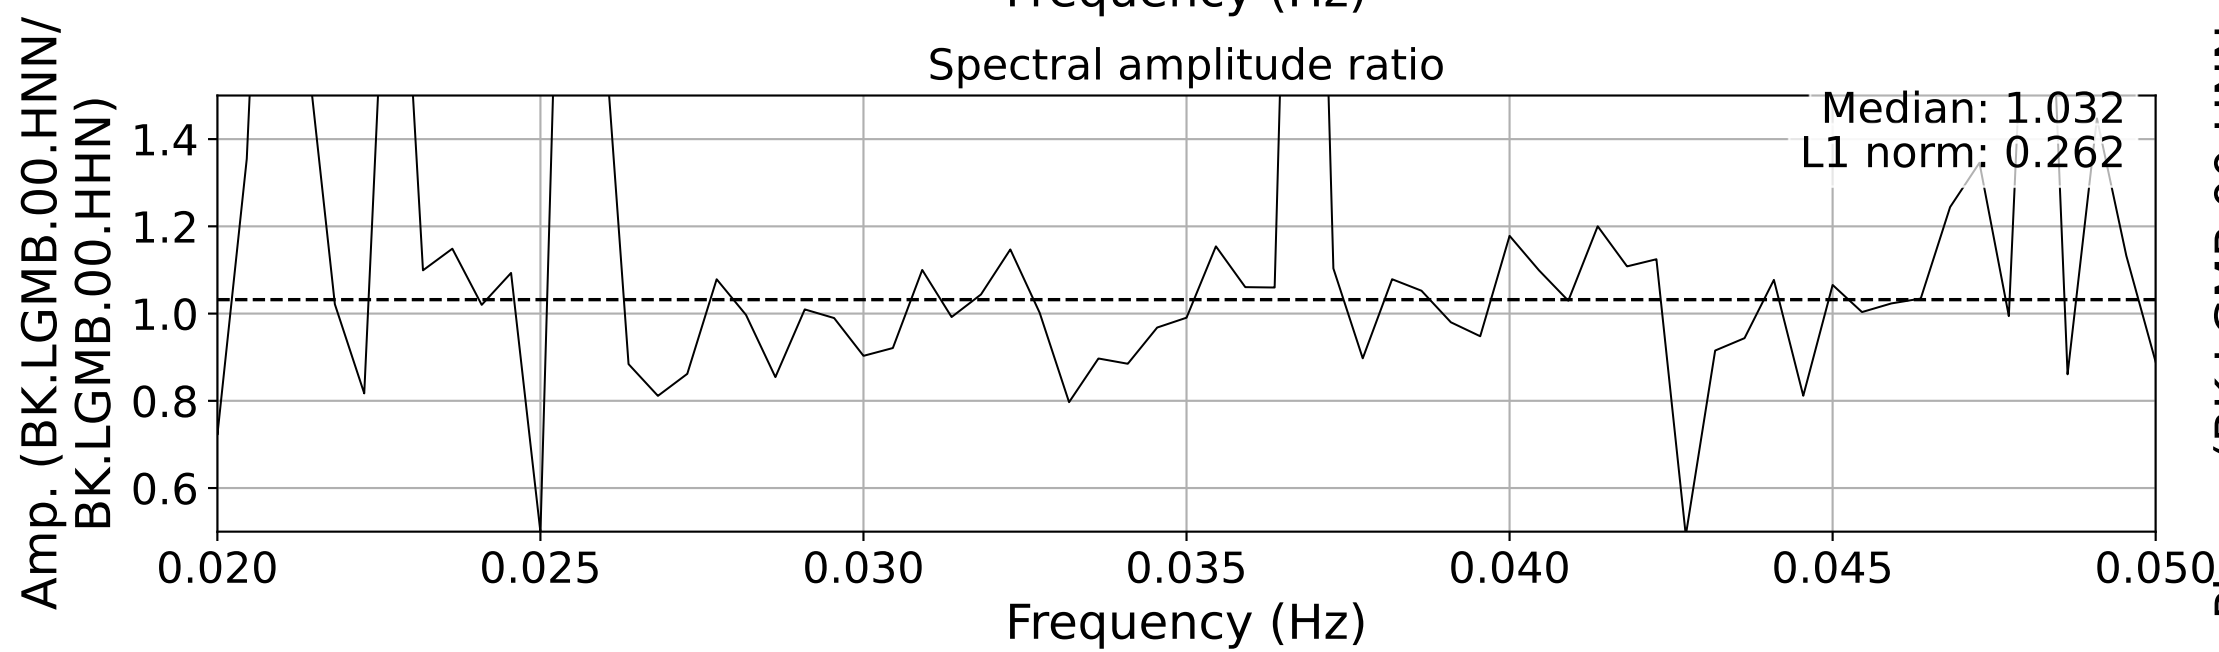

2025.087.062054_M7.7_us7000pn9s
Origin Time:2025-03-28T06:20:54.002000Z USGS event-id:us7000pn9s
M7.7 2025 Mandalay, Burma Earthquake