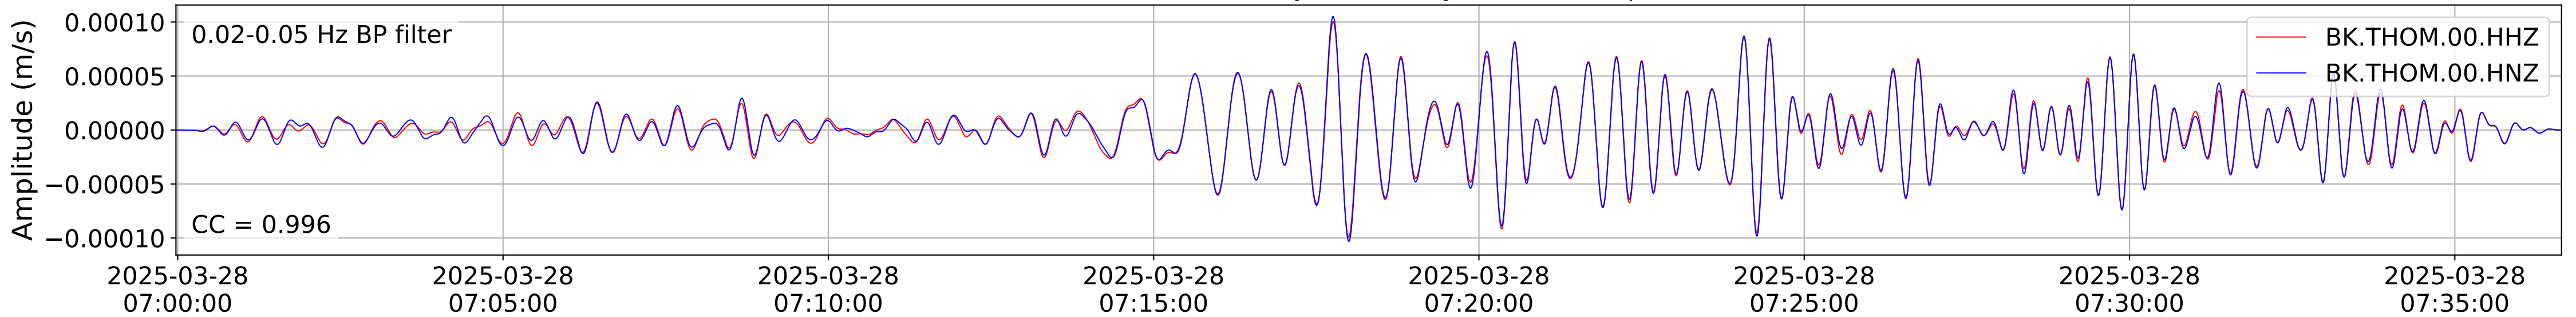

2025.087.062054_M7.7_us7000pn9s
Origin Time:2025-03-28T06:20:54.002000Z USGS event-id:us7000pn9s
M7.7 2025 Mandalay, Burma (Myanmar) Earthquake