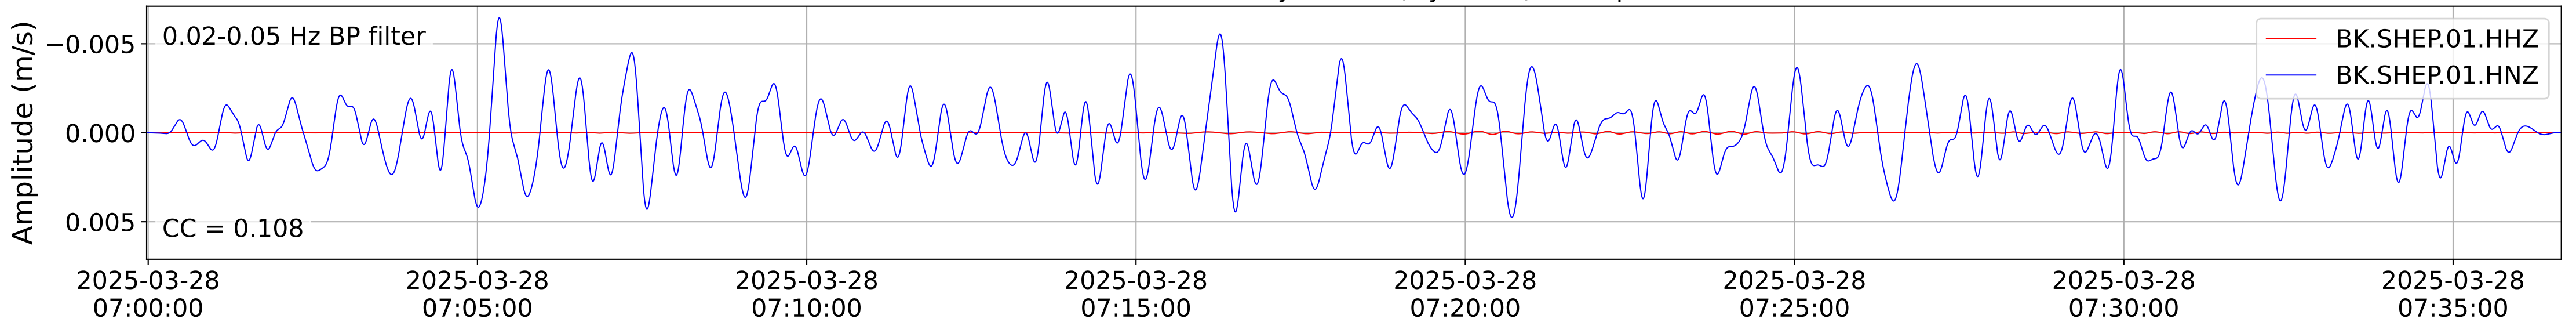

2025.087.062054_M7.7_us7000pn9s
Origin Time:2025-03-28T06:20:54.002000Z USGS event-id:us7000pn9s
M7.7 2025 Mandalay, Burma (Myanmar) Earthquake