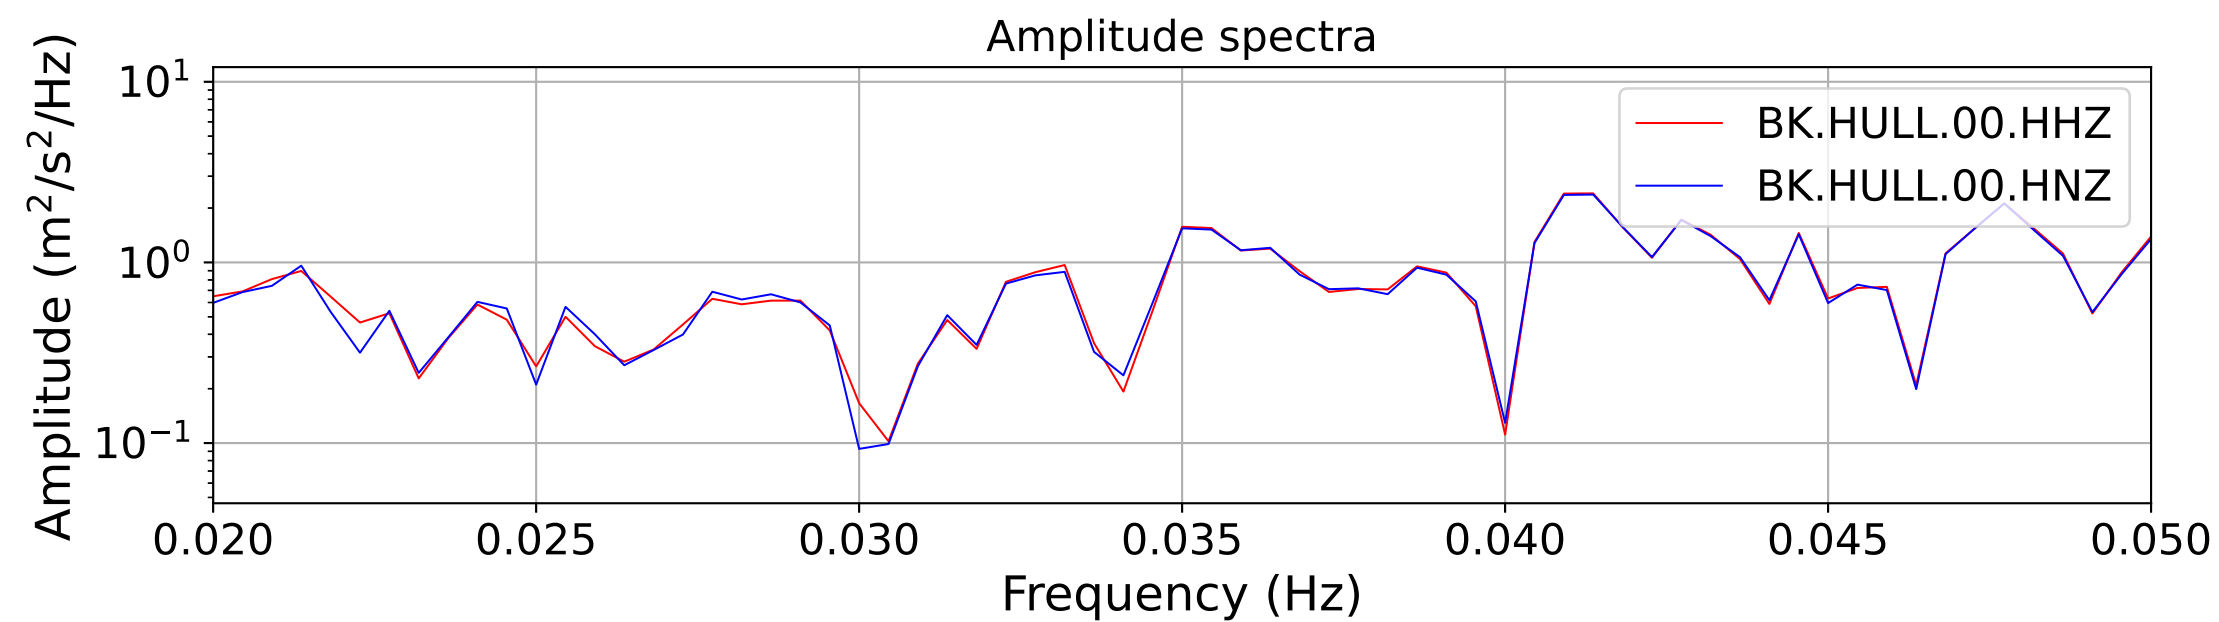

2025.087.062054_M7.7_us7000pn9s
Origin Time:2025-03-28T06:20:54.002000Z USGS event-id:us7000pn9s
M7.7 2025 Mandalay, Burma Earthquake