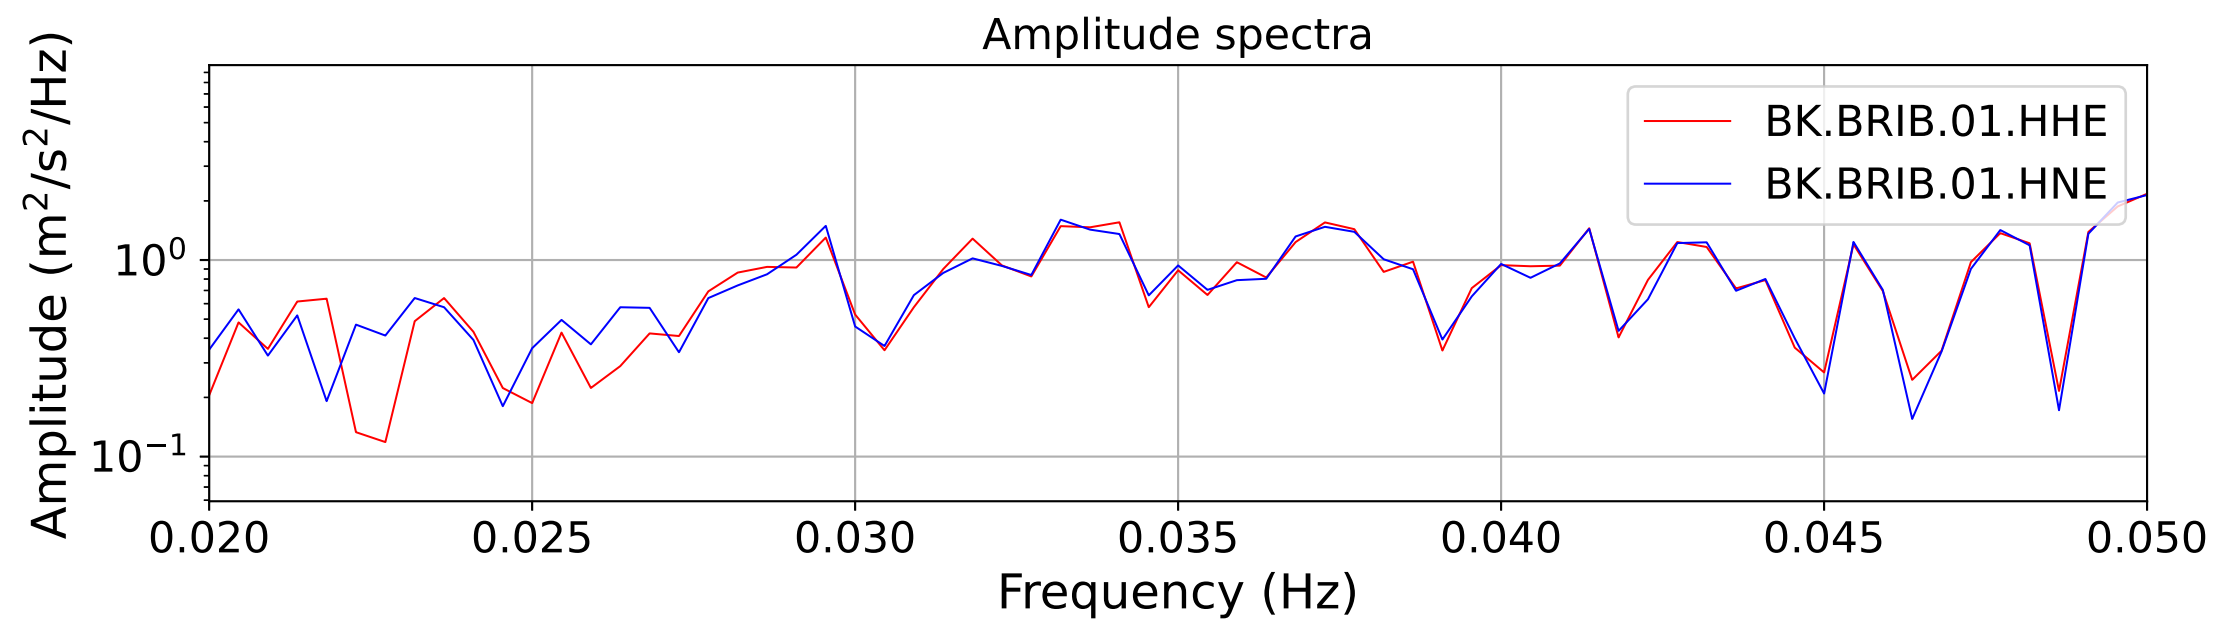

2025.087.062054_M7.7_us7000pn9s
Origin Time:2025-03-28T06:20:54.002000Z USGS event-id:us7000pn9s
M7.7 2025 Mandalay, Burma Earthquake