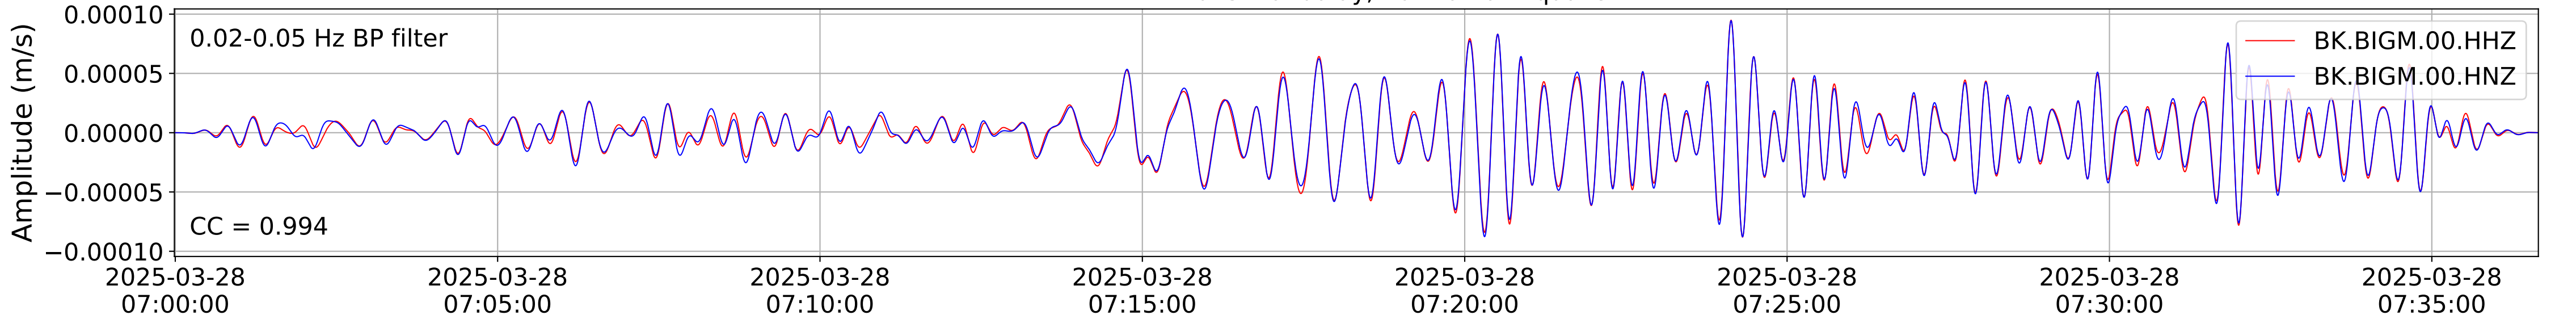

2025.087.062054_M7.7_us7000pn9s
Origin Time:2025-03-28T06:20:54.002000Z USGS event-id:us7000pn9s
M7.7 2025 Mandalay, Burma Earthquake