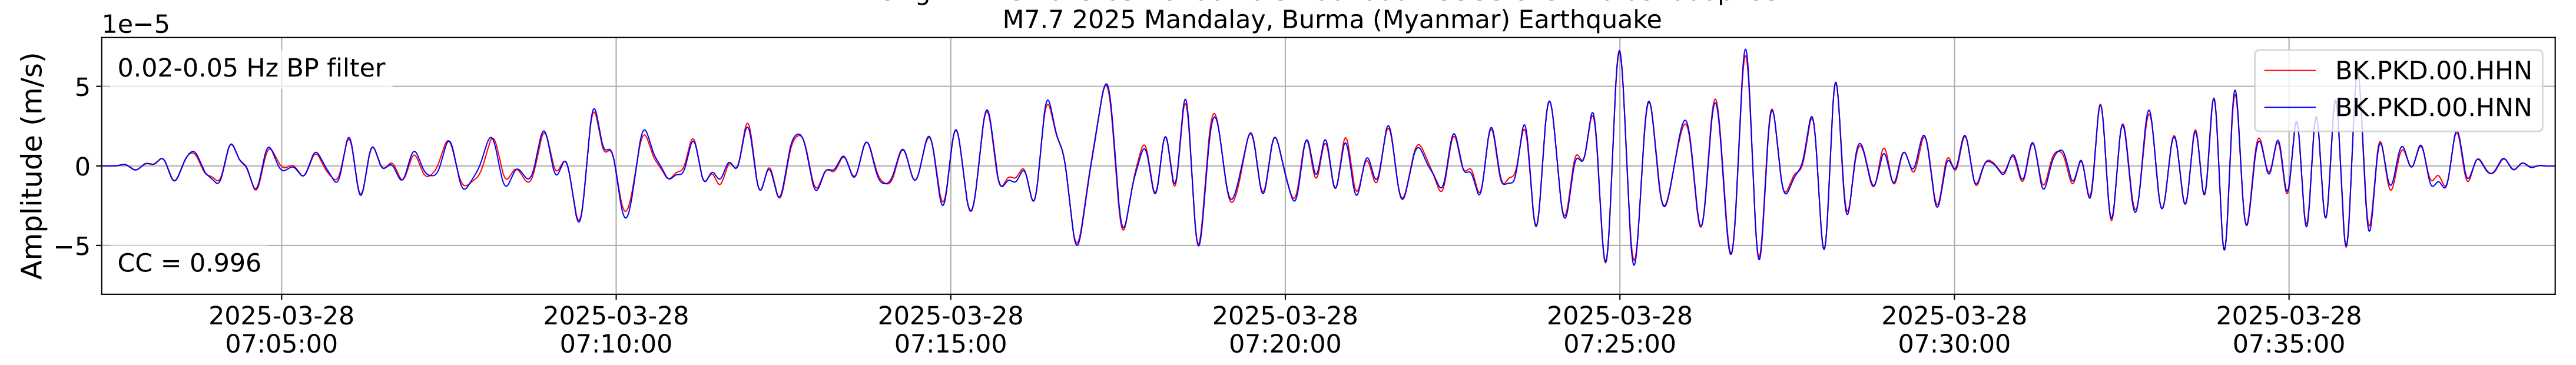

2025.087.062054_M7.7_us7000pn9s
Origin Time:2025-03-28T06:20:54.002000Z USGS event-id:us7000pn9s
M7.7 2025 Mandalay, Burma (Myanmar) Earthquake