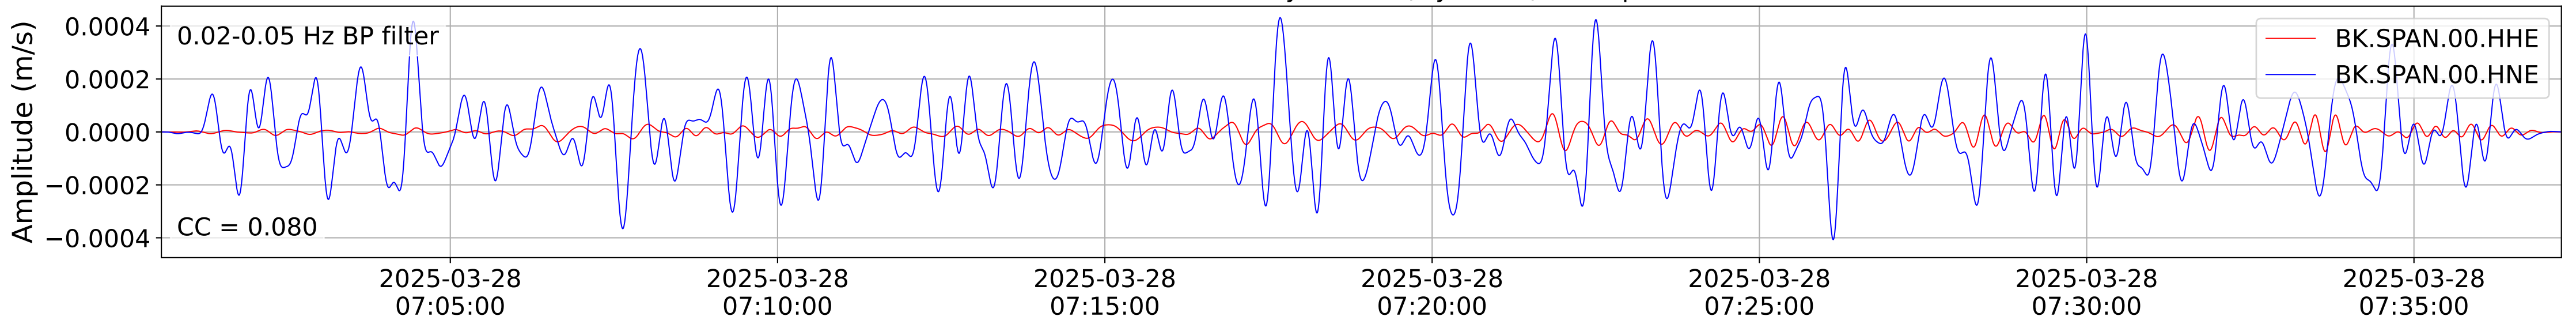

2025.087.062054_M7.7_us7000pn9s
Origin Time:2025-03-28T06:20:54.002000Z USGS event-id:us7000pn9s
M7.7 2025 Mandalay, Burma (Myanmar) Earthquake