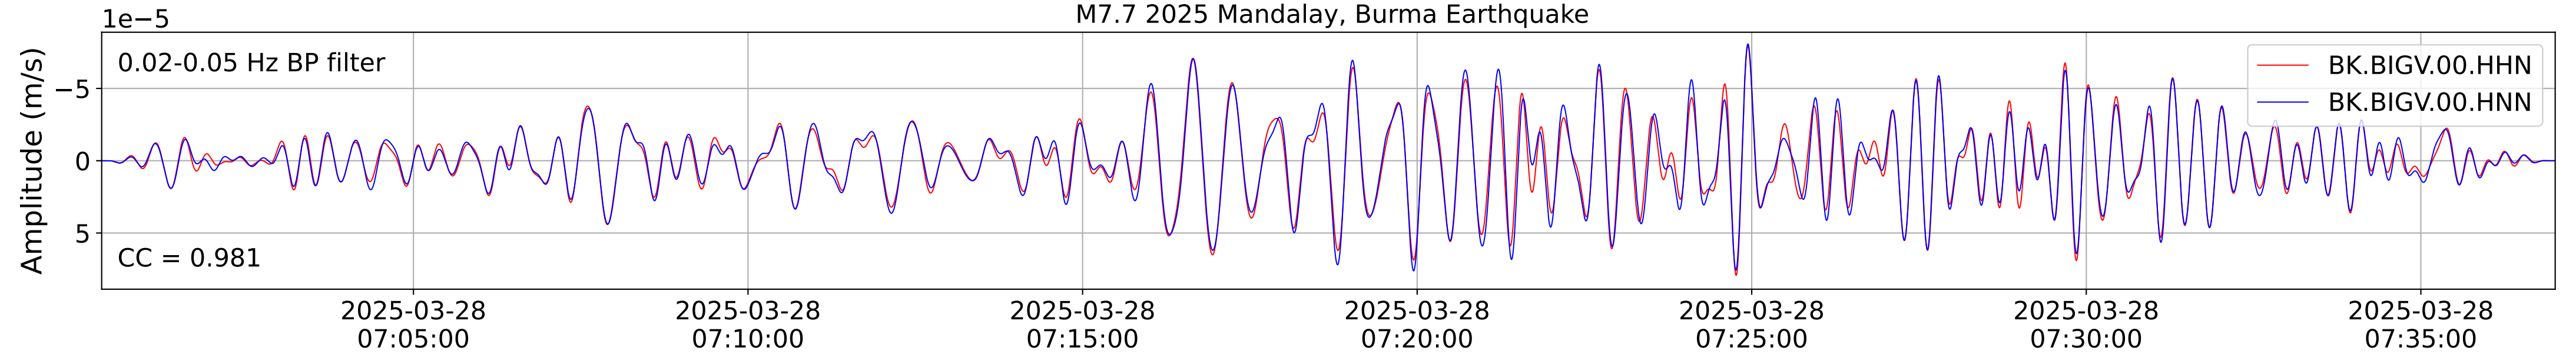

2025.087.062054_M7.7_us7000pn9s
Origin Time:2025-03-28T06:20:54.002000Z USGS event-id:us7000pn9s
M7.7 2025 Mandalay, Burma Earthquake