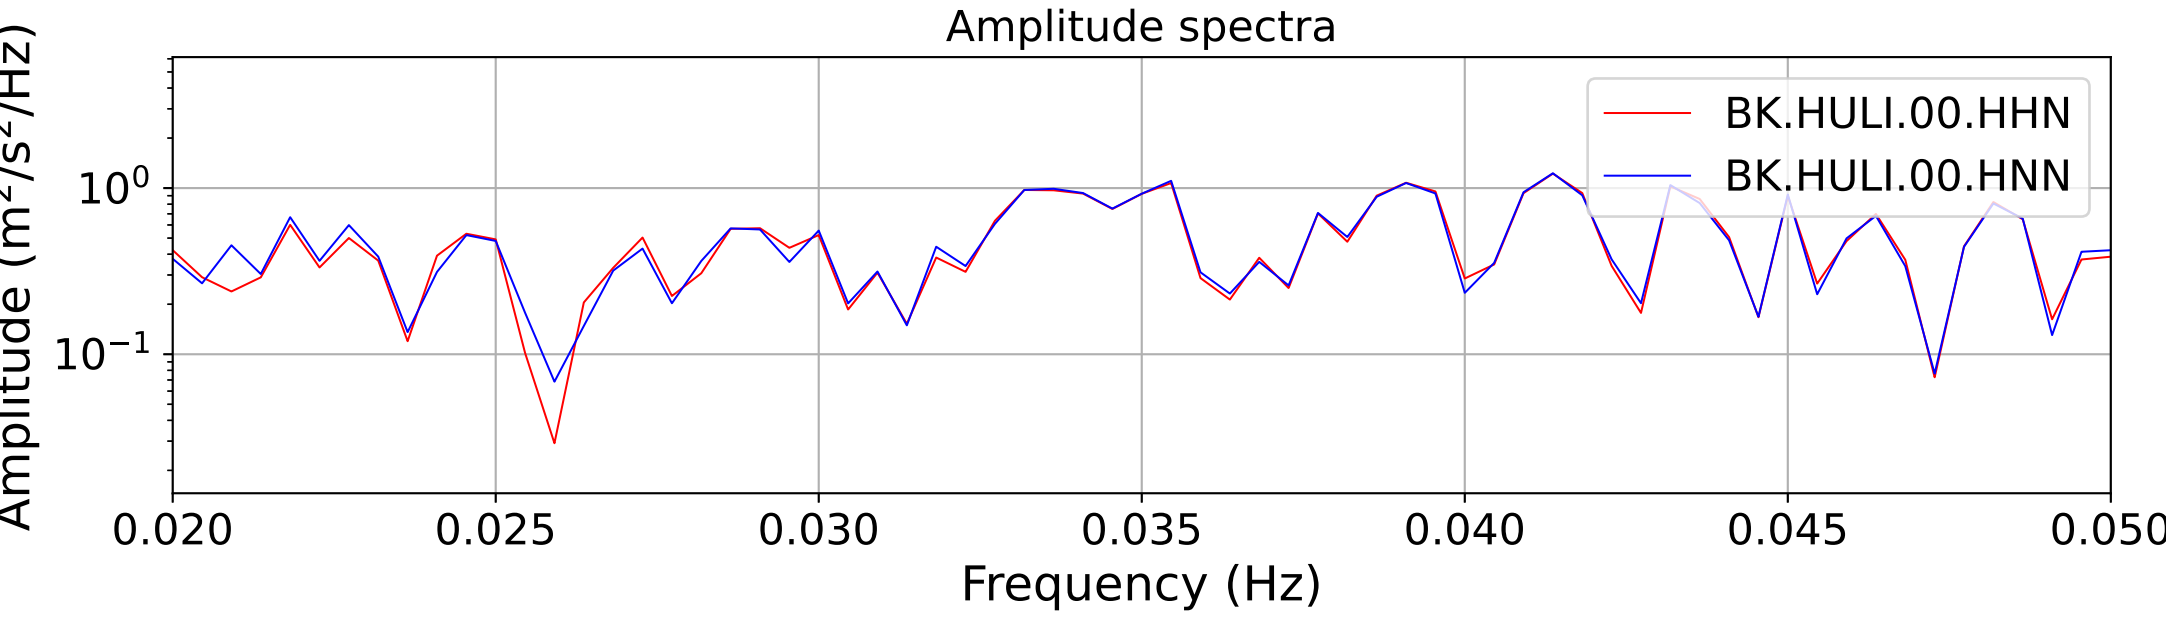

2025.087.062054_M7.7_us7000pn9s
Origin Time:2025-03-28T06:20:54.002000Z USGS event-id:us7000pn9s
M7.7 2025 Mandalay, Burma Earthquake