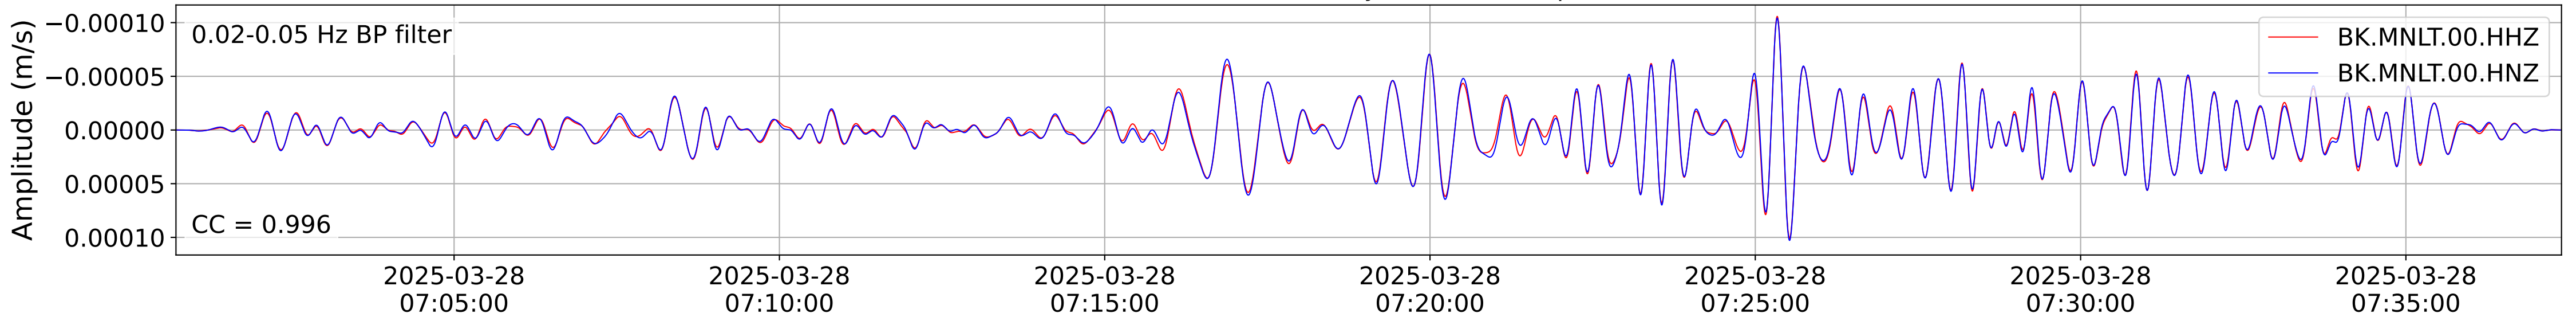

2025.087.062054_M7.7_us7000pn9s
Origin Time:2025-03-28T06:20:54.002000Z USGS event-id:us7000pn9s
M7.7 2025 Mandalay, Burma Earthquake