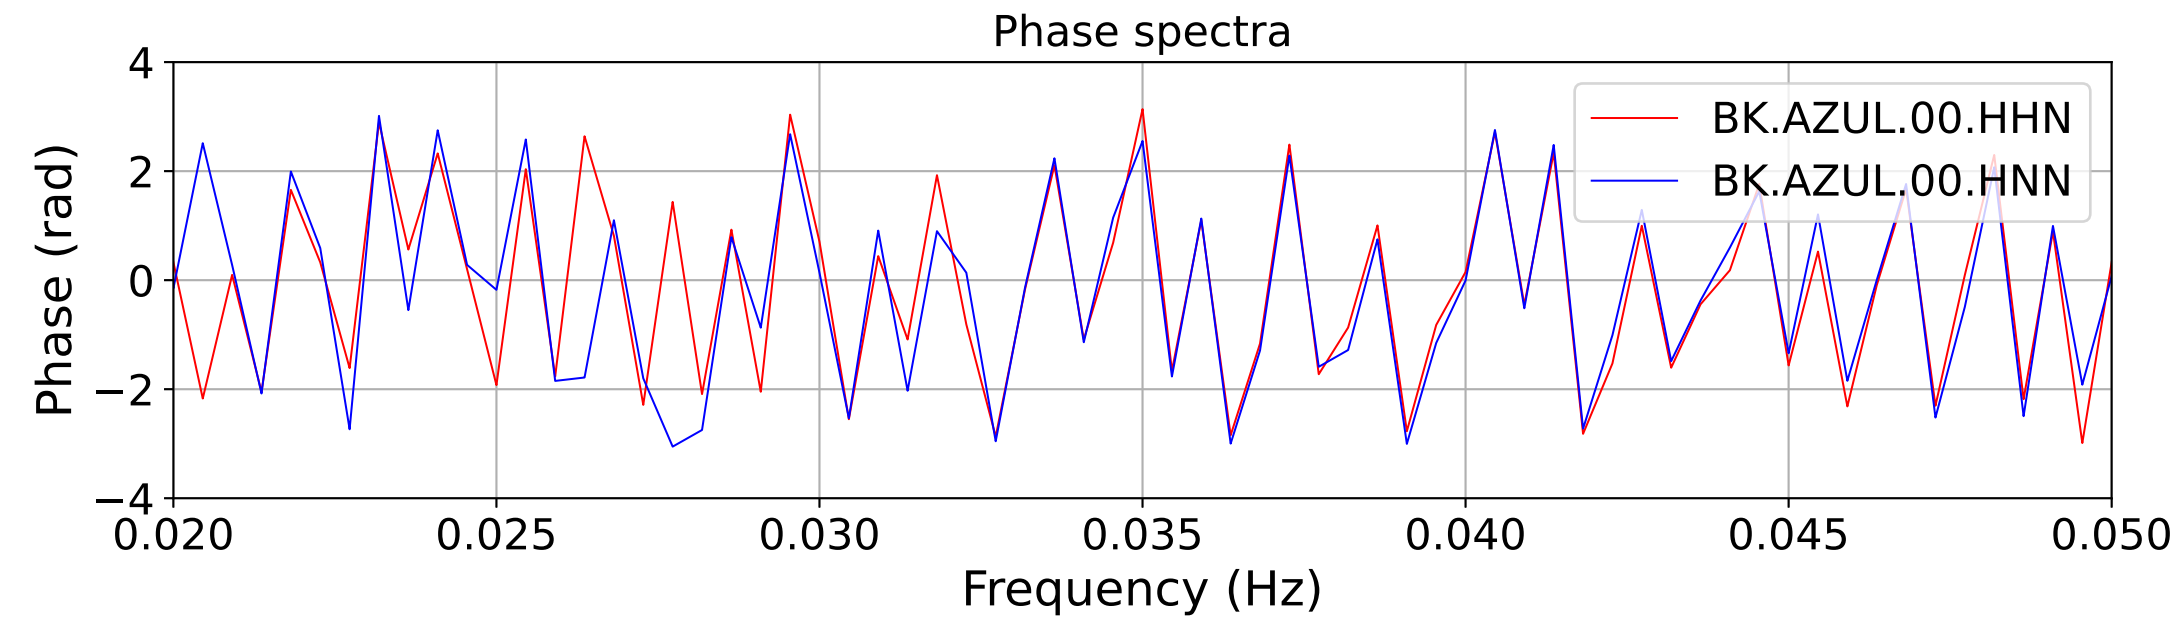

2025.087.062054_M7.7_us7000pn9s
Origin Time:2025-03-28T06:20:54.002000Z USGS event-id:us7000pn9s
M7.7 2025 Mandalay, Burma Earthquake