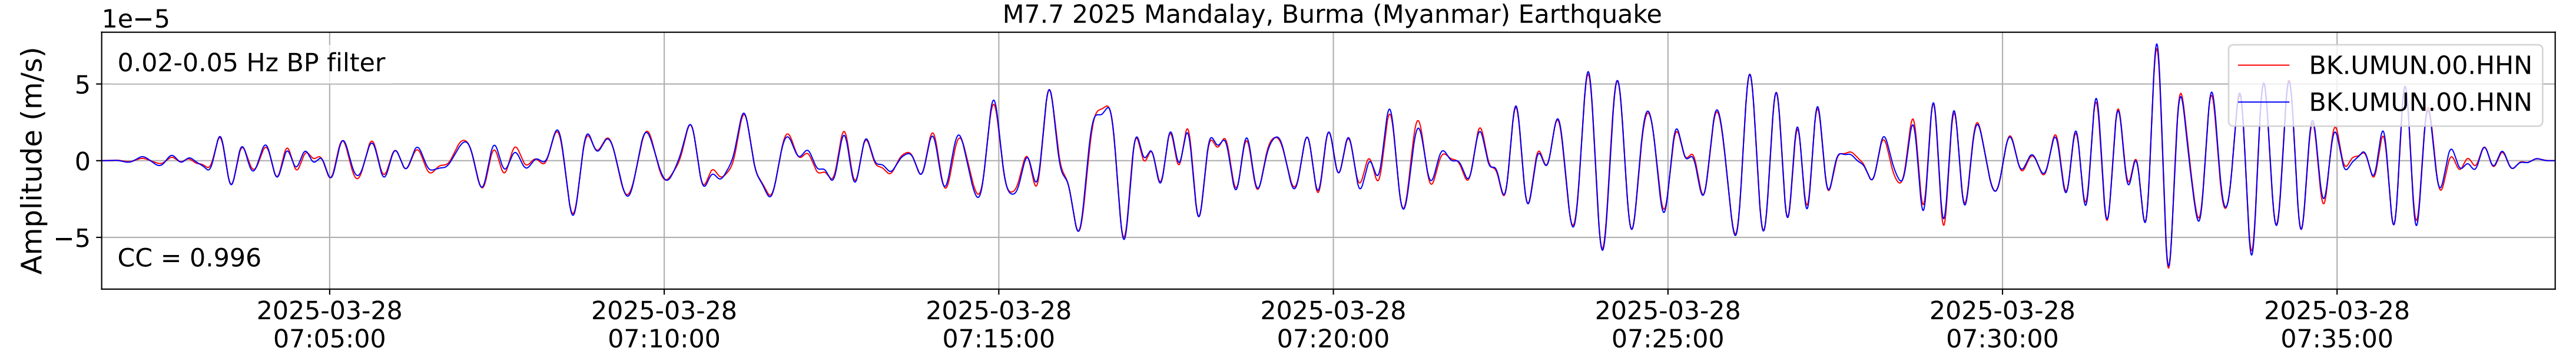

2025.087.062054_M7.7_us7000pn9s
Origin Time:2025-03-28T06:20:54.002000Z USGS event-id:us7000pn9s
M7.7 2025 Mandalay, Burma (Myanmar) Earthquake