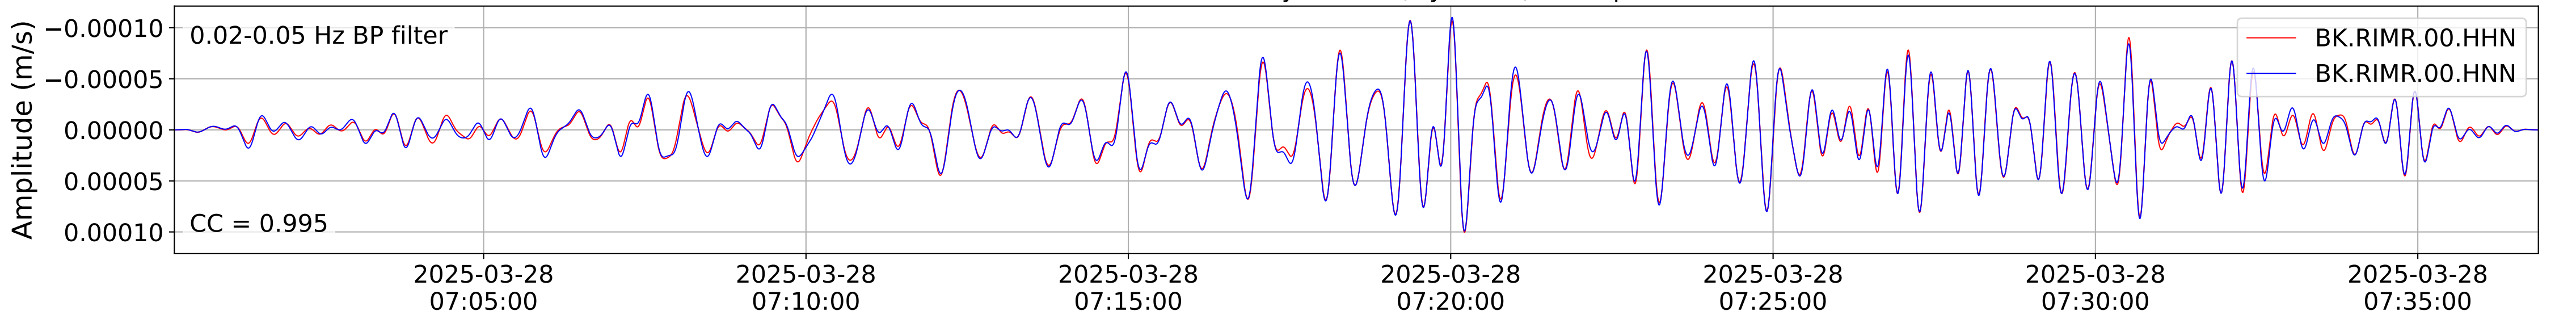

2025.087.062054_M7.7_us7000pn9s
Origin Time:2025-03-28T06:20:54.002000Z USGS event-id:us7000pn9s
M7.7 2025 Mandalay, Burma (Myanmar) Earthquake