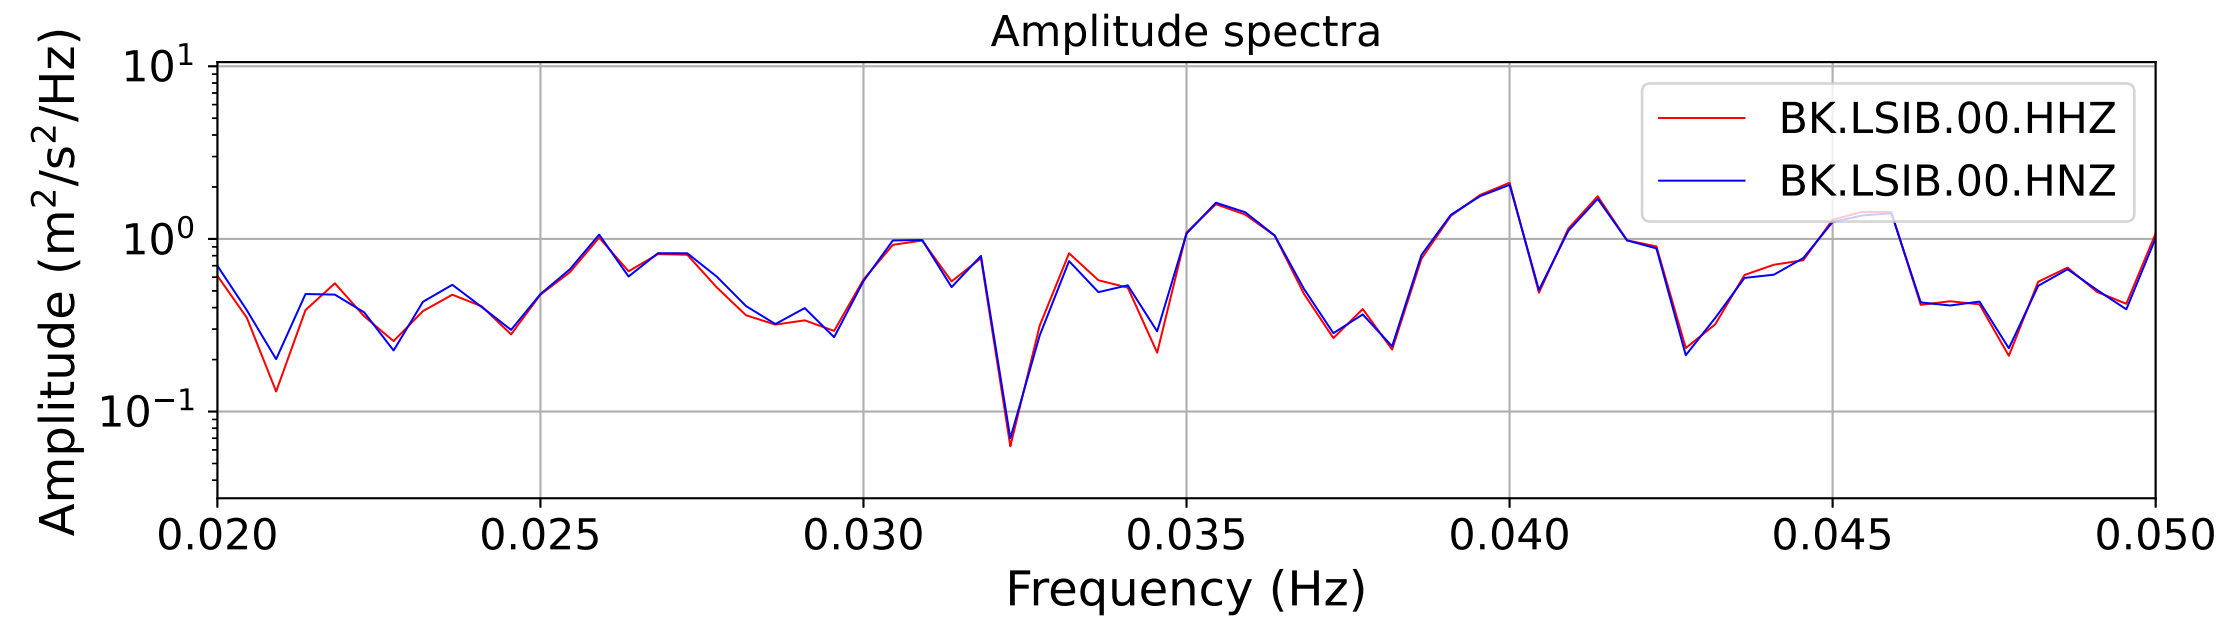

2025.087.062054_M7.7_us7000pn9s
Origin Time:2025-03-28T06:20:54.002000Z USGS event-id:us7000pn9s
M7.7 2025 Mandalay, Burma Earthquake