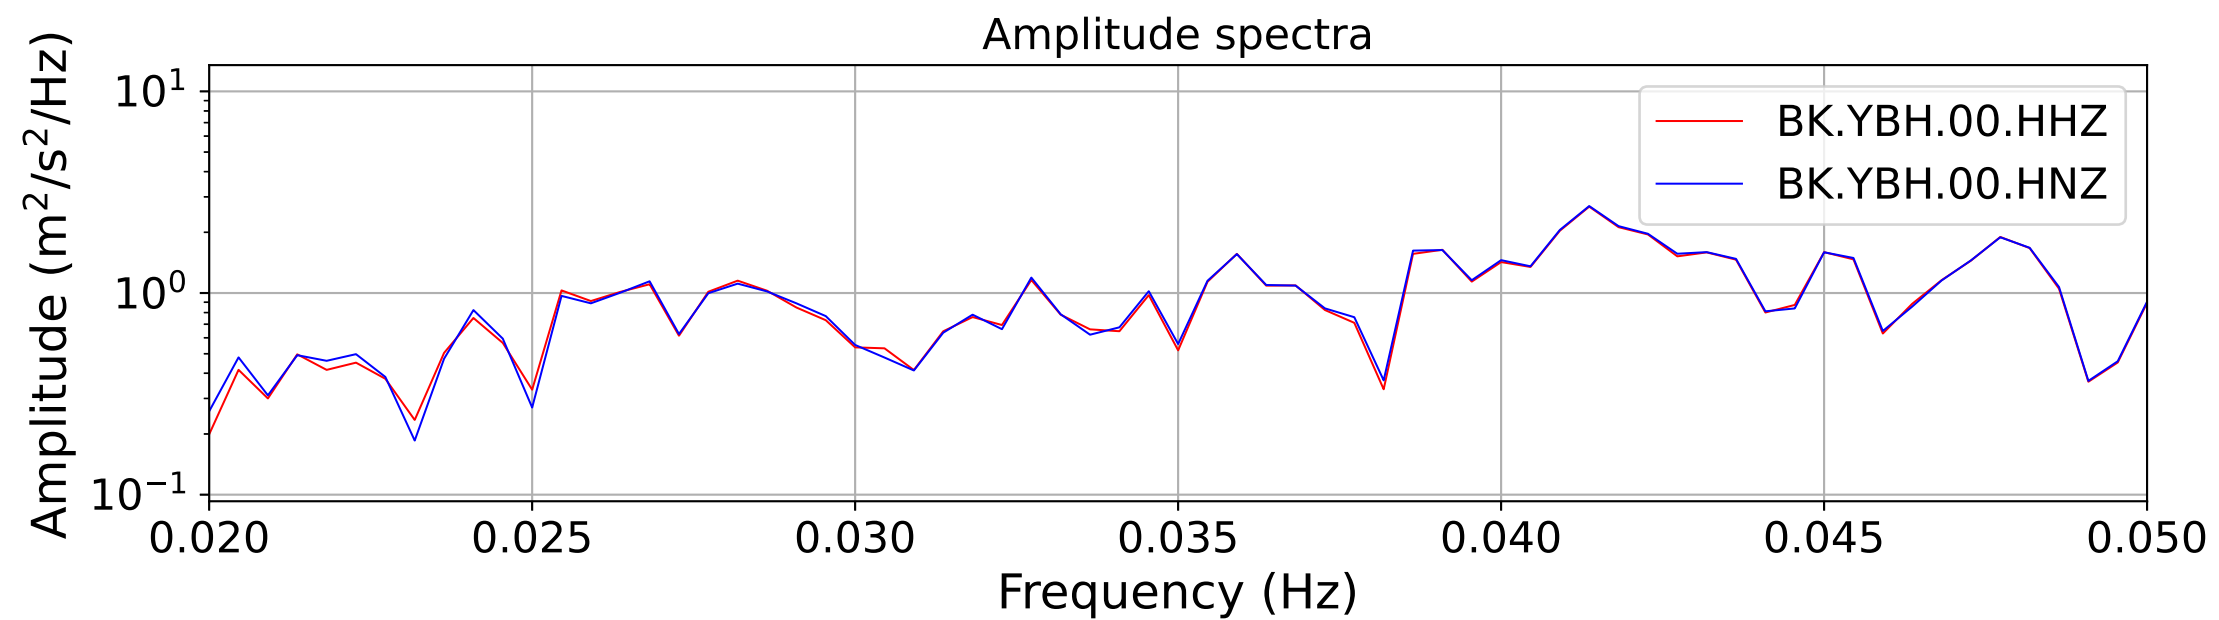

2025.087.062054_M7.7_us7000pn9s
Origin Time:2025-03-28T06:20:54.002000Z USGS event-id:us7000pn9s
M7.7 2025 Mandalay, Burma (Myanmar) Earthquake