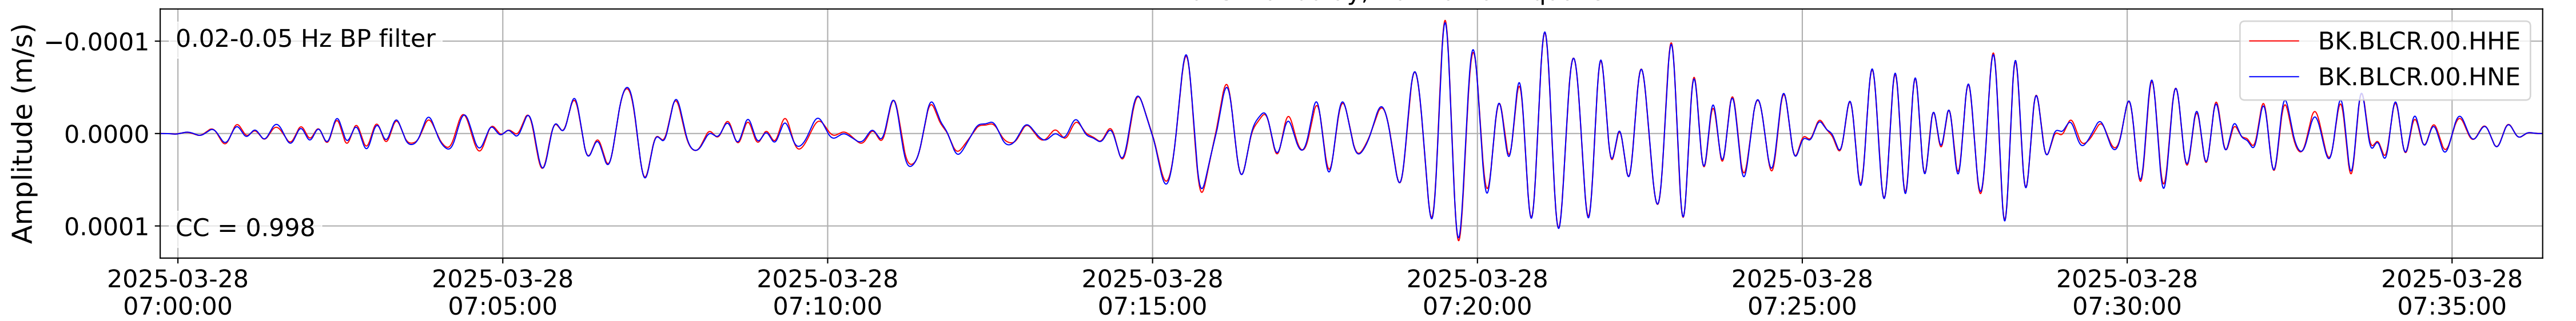

2025.087.062054_M7.7_us7000pn9s
Origin Time:2025-03-28T06:20:54.002000Z USGS event-id:us7000pn9s
M7.7 2025 Mandalay, Burma Earthquake