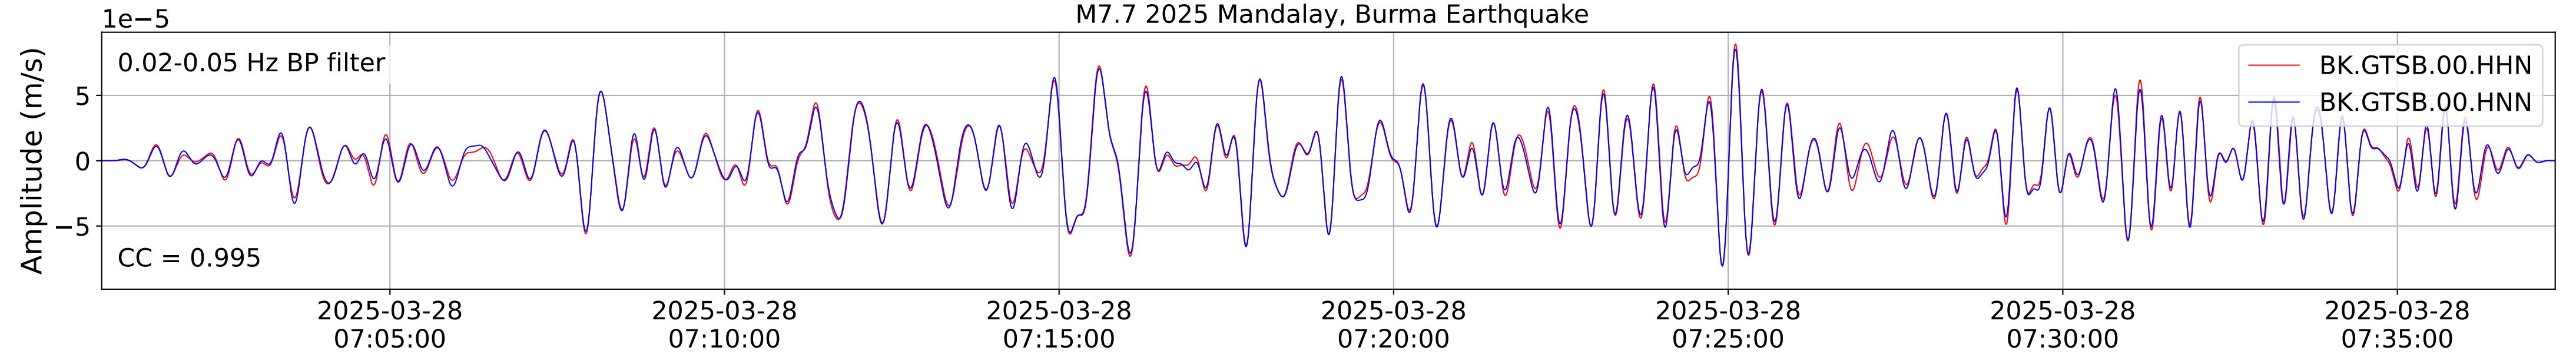

2025.087.062054_M7.7_us7000pn9s
Origin Time:2025-03-28T06:20:54.002000Z USGS event-id:us7000pn9s
M7.7 2025 Mandalay, Burma Earthquake