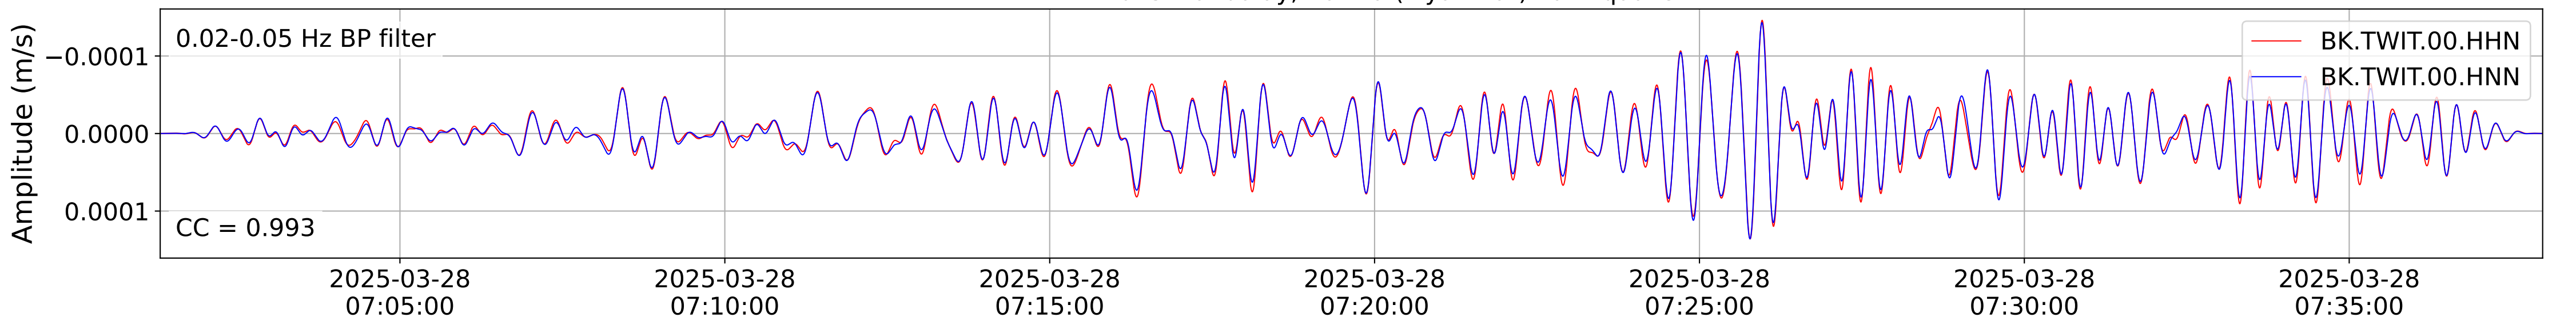

2025.087.062054_M7.7_us7000pn9s
Origin Time:2025-03-28T06:20:54.002000Z USGS event-id:us7000pn9s
M7.7 2025 Mandalay, Burma (Myanmar) Earthquake