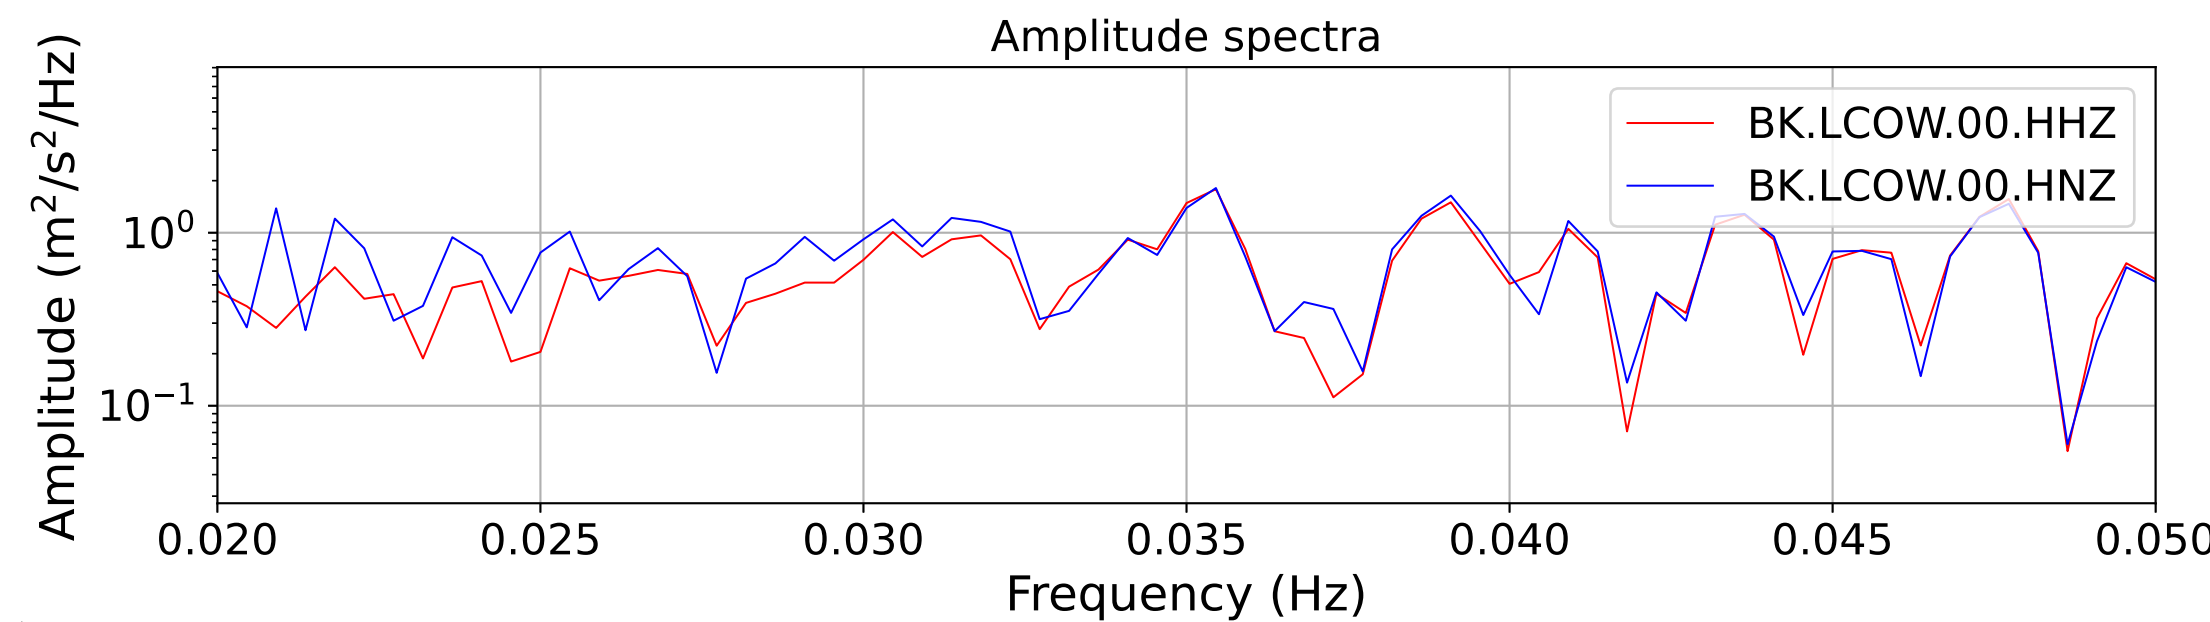

2025.087.062054_M7.7_us7000pn9s
Origin Time:2025-03-28T06:20:54.002000Z USGS event-id:us7000pn9s
M7.7 2025 Mandalay, Burma Earthquake