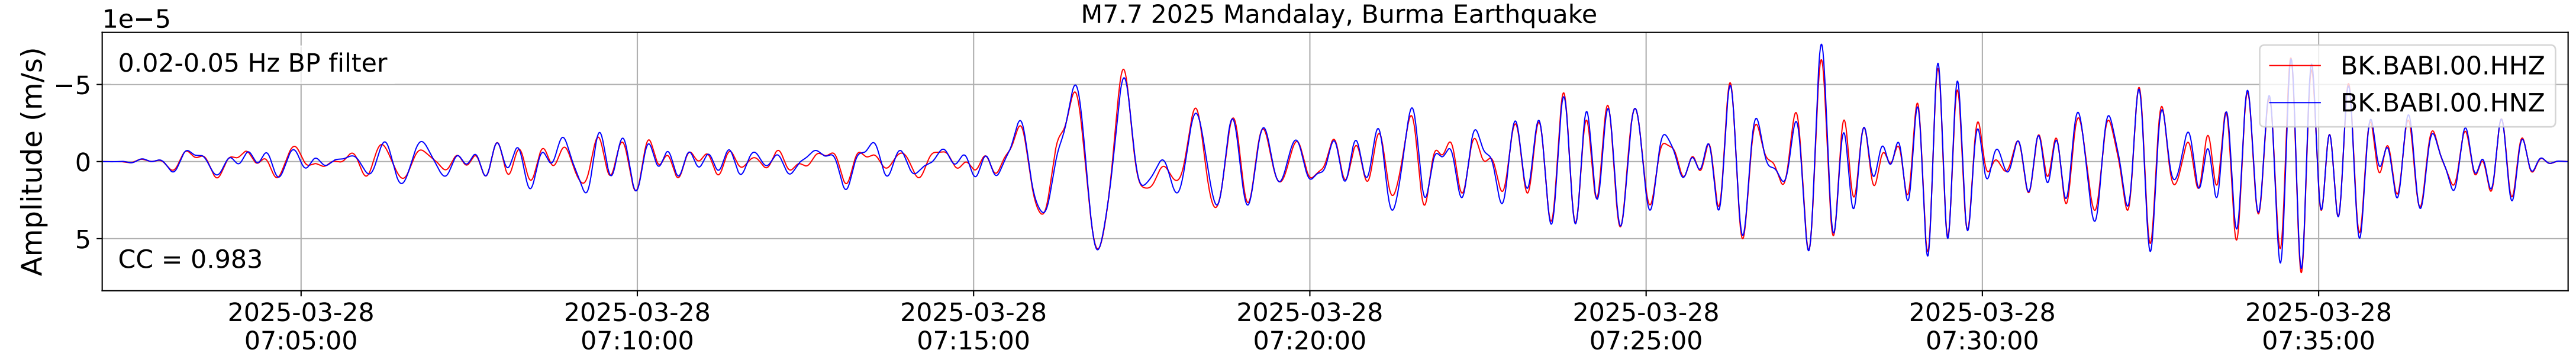

2025.087.062054_M7.7_us7000pn9s
Origin Time:2025-03-28T06:20:54.002000Z USGS event-id:us7000pn9s
M7.7 2025 Mandalay, Burma Earthquake