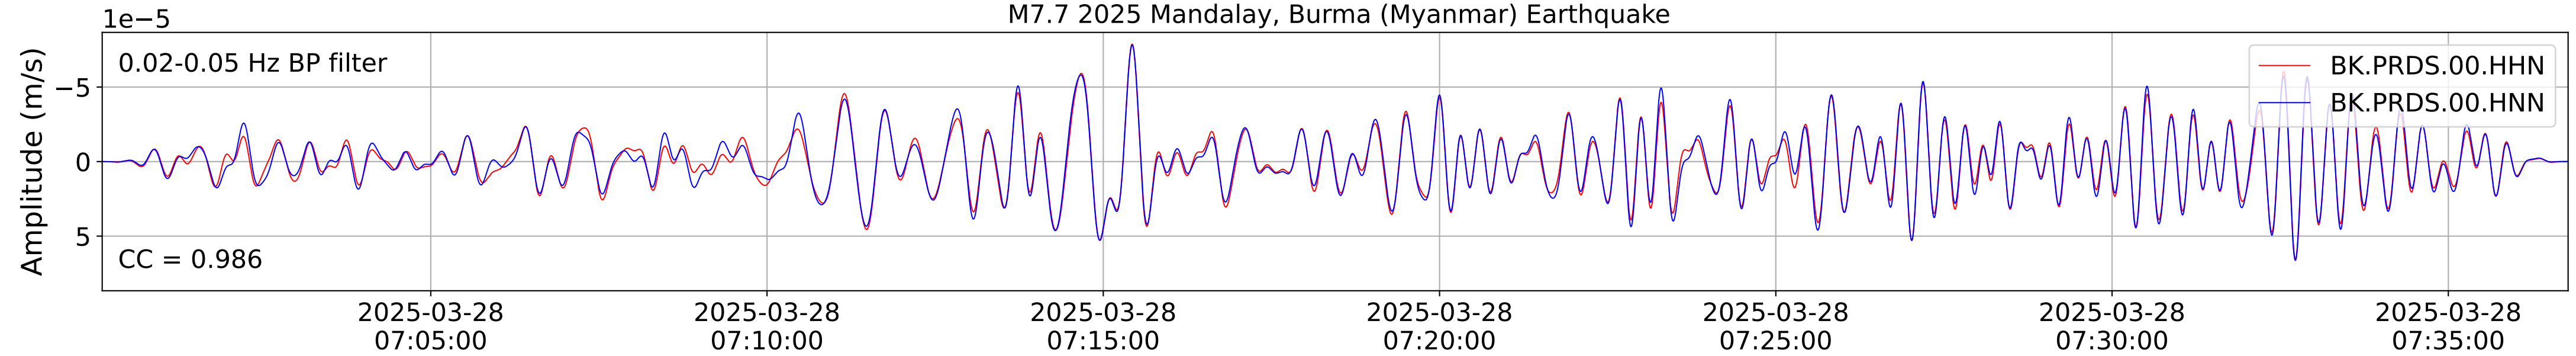

2025.087.062054_M7.7_us7000pn9s
Origin Time:2025-03-28T06:20:54.002000Z USGS event-id:us7000pn9s
M7.7 2025 Mandalay, Burma (Myanmar) Earthquake