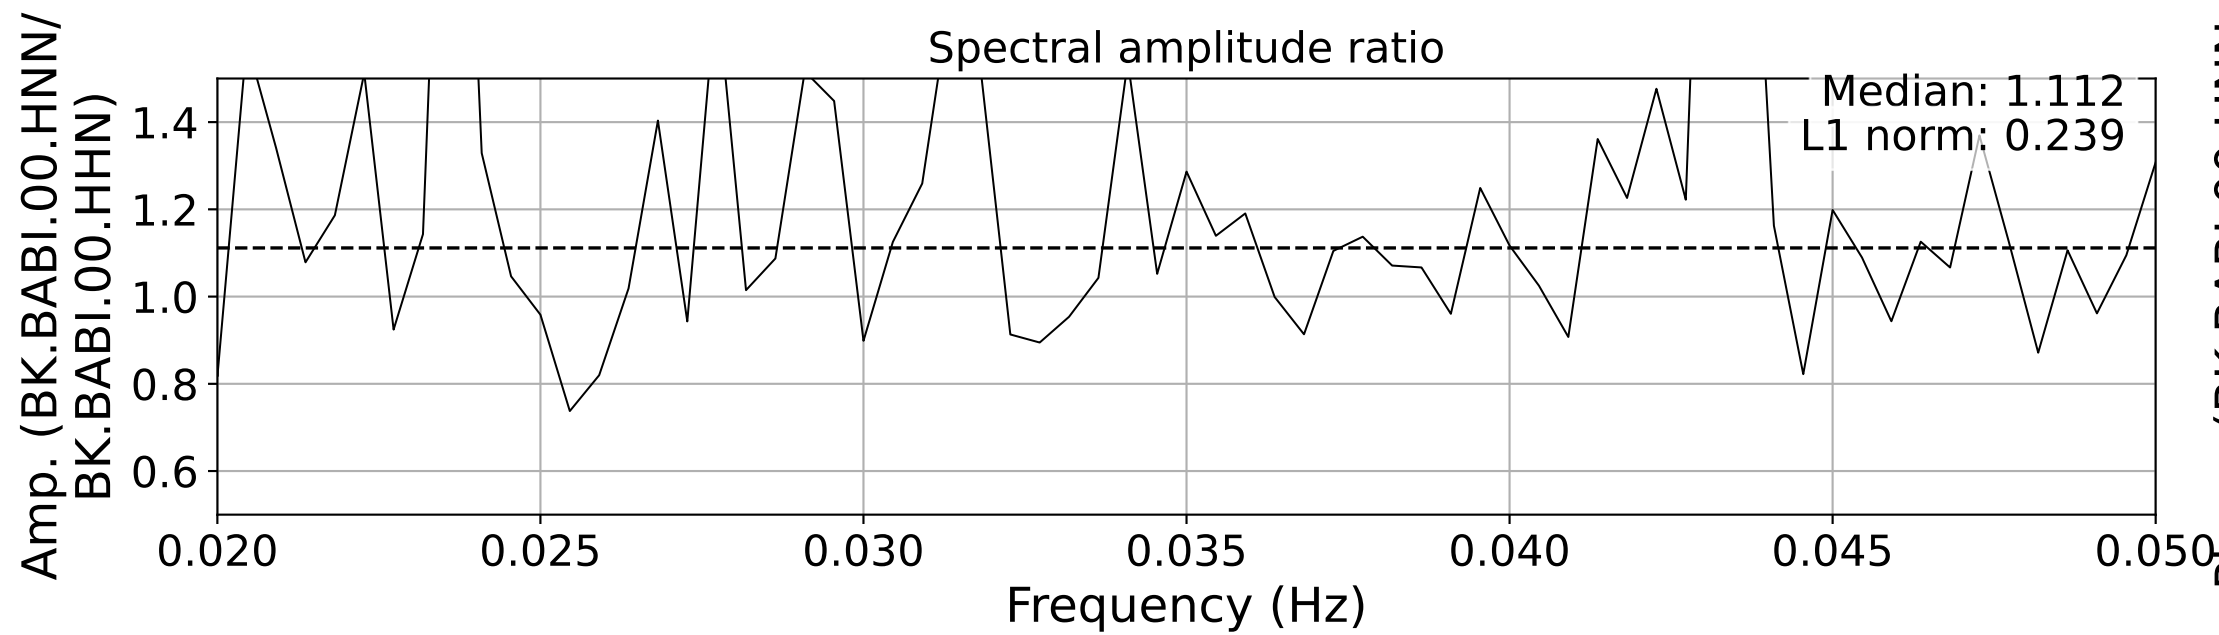

2025.087.062054_M7.7_us7000pn9s
Origin Time:2025-03-28T06:20:54.002000Z USGS event-id:us7000pn9s
M7.7 2025 Mandalay, Burma Earthquake