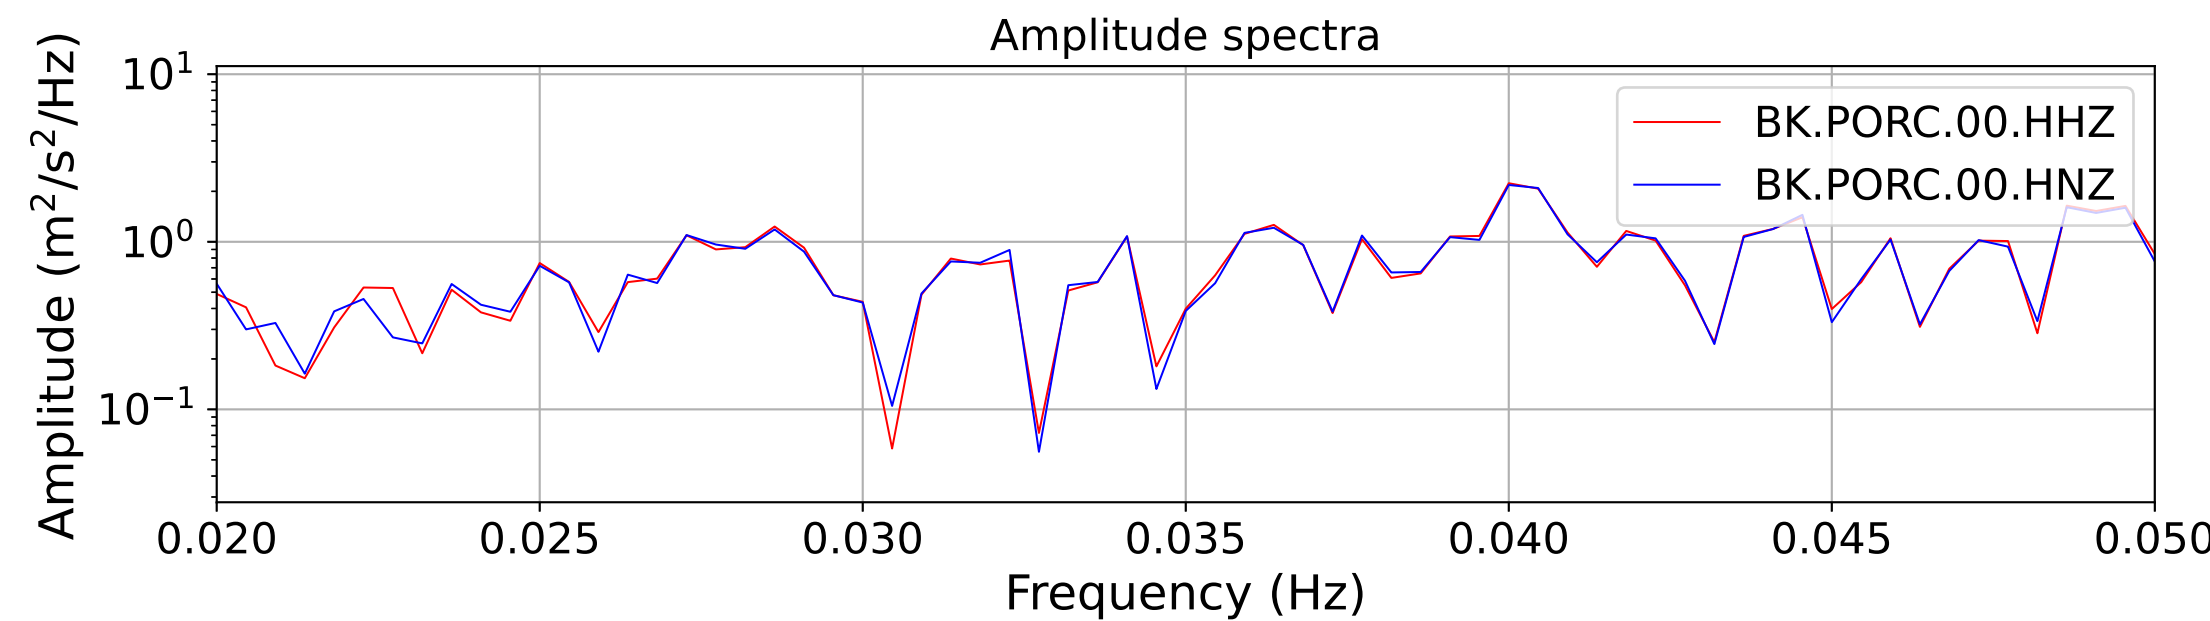

2025.087.062054_M7.7_us7000pn9s
Origin Time:2025-03-28T06:20:54.002000Z USGS event-id:us7000pn9s
M7.7 2025 Mandalay, Burma (Myanmar) Earthquake