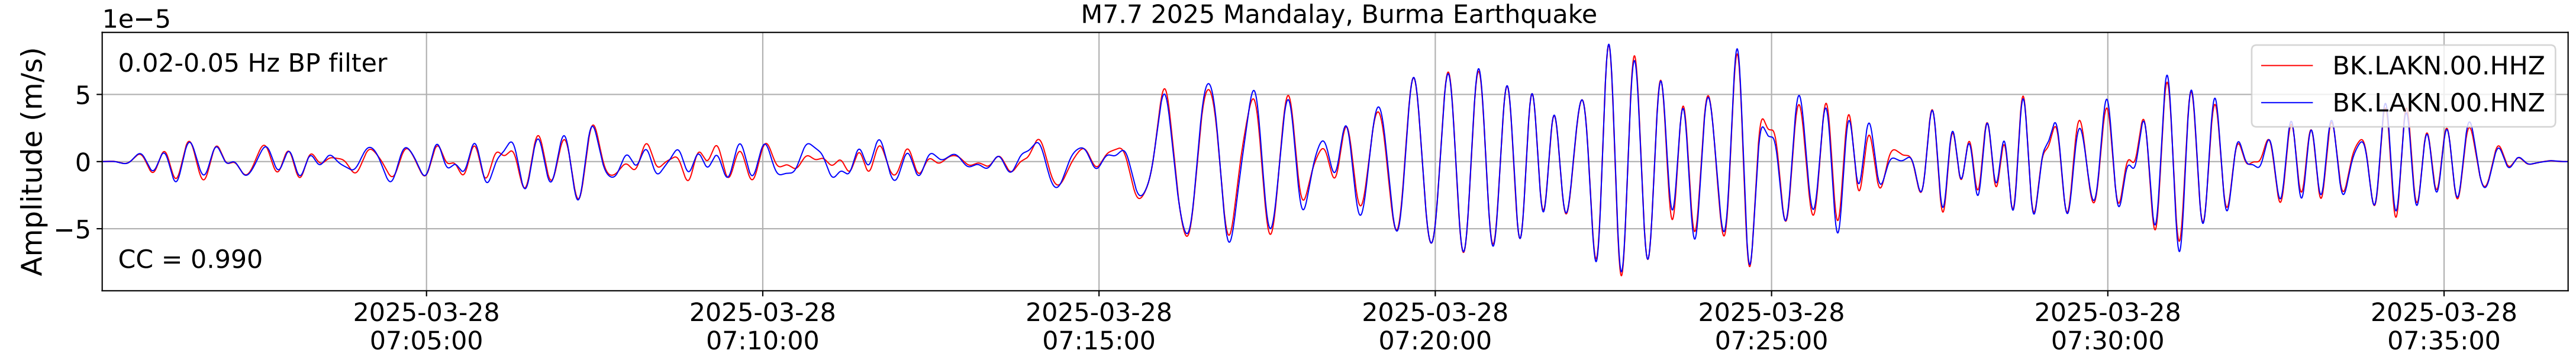

2025.087.062054_M7.7_us7000pn9s
Origin Time:2025-03-28T06:20:54.002000Z USGS event-id:us7000pn9s
M7.7 2025 Mandalay, Burma Earthquake