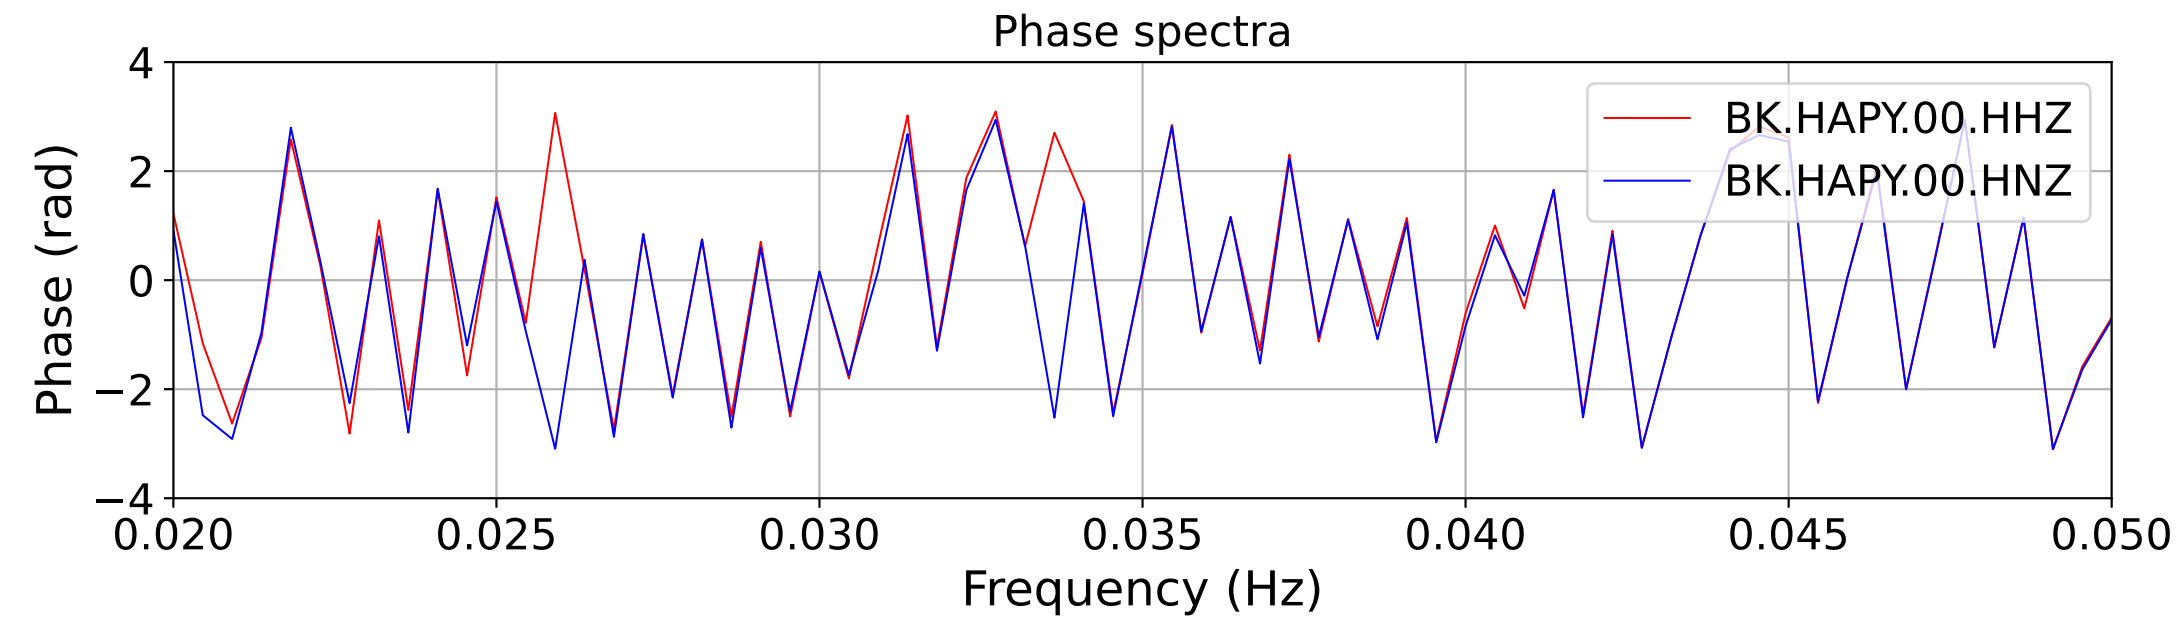

2025.087.062054_M7.7_us7000pn9s
Origin Time:2025-03-28T06:20:54.002000Z USGS event-id:us7000pn9s
M7.7 2025 Mandalay, Burma Earthquake