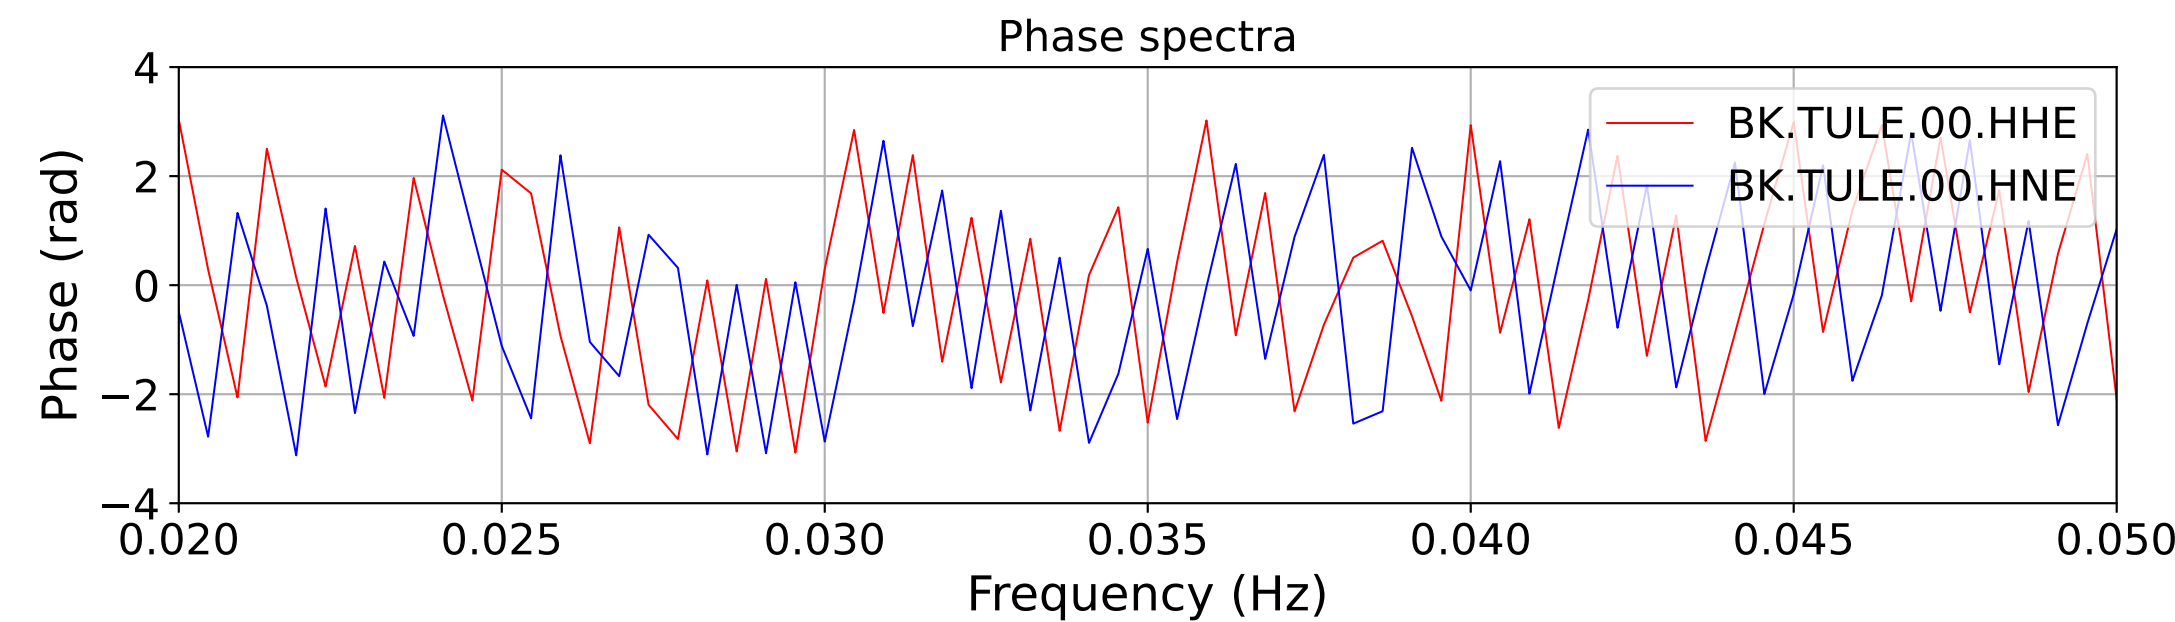

2025.087.062054_M7.7_us7000pn9s
Origin Time:2025-03-28T06:20:54.002000Z USGS event-id:us7000pn9s
M7.7 2025 Mandalay, Burma (Myanmar) Earthquake