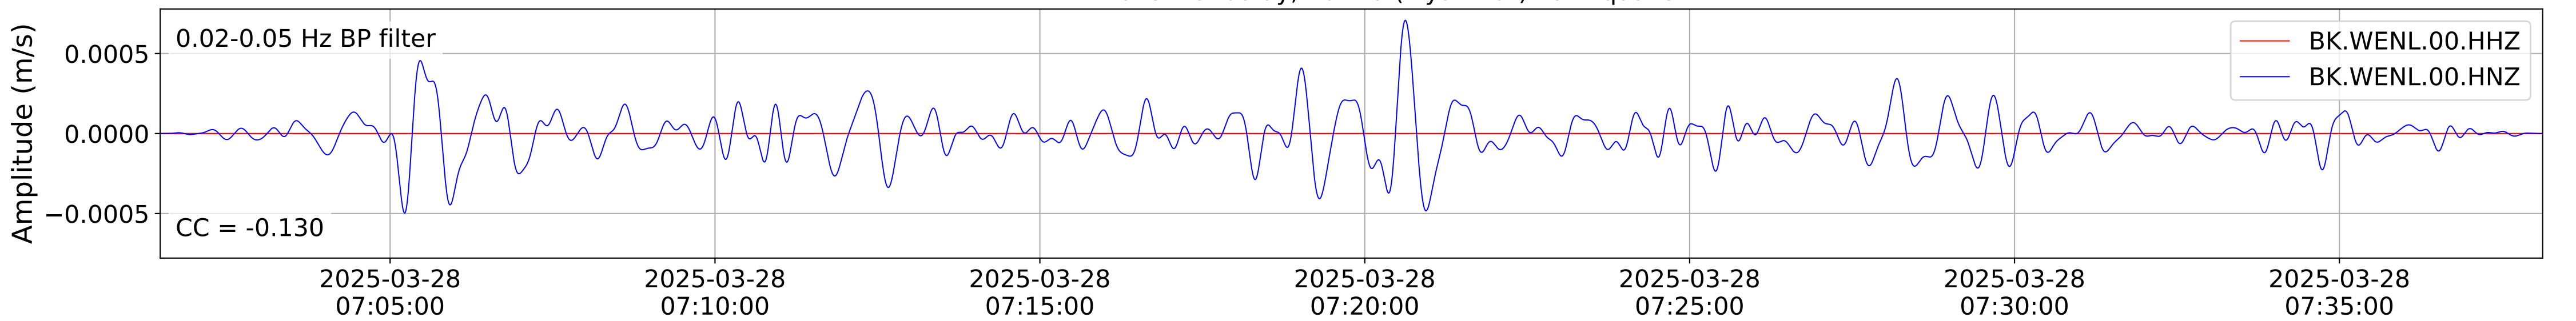

2025.087.062054_M7.7_us7000pn9s
Origin Time:2025-03-28T06:20:54.002000Z USGS event-id:us7000pn9s
M7.7 2025 Mandalay, Burma (Myanmar) Earthquake