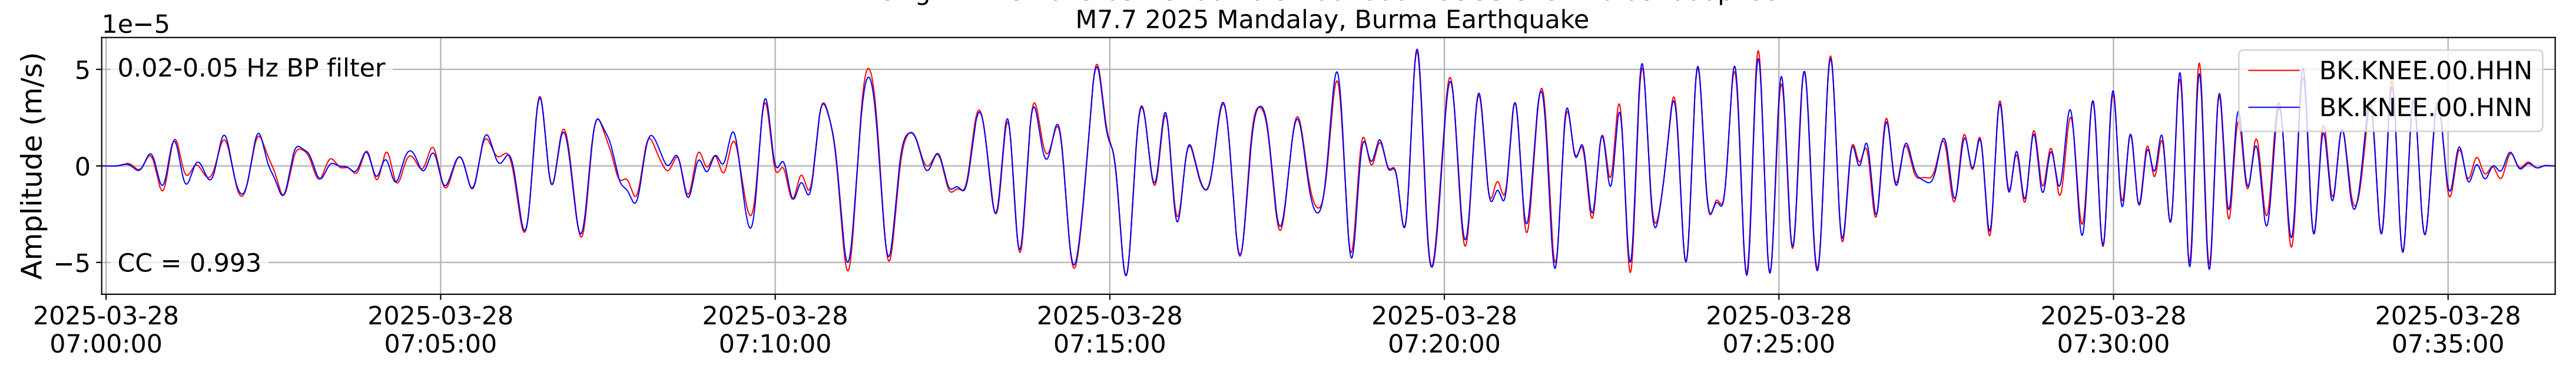

2025.087.062054_M7.7_us7000pn9s
Origin Time:2025-03-28T06:20:54.002000Z USGS event-id:us7000pn9s
M7.7 2025 Mandalay, Burma Earthquake