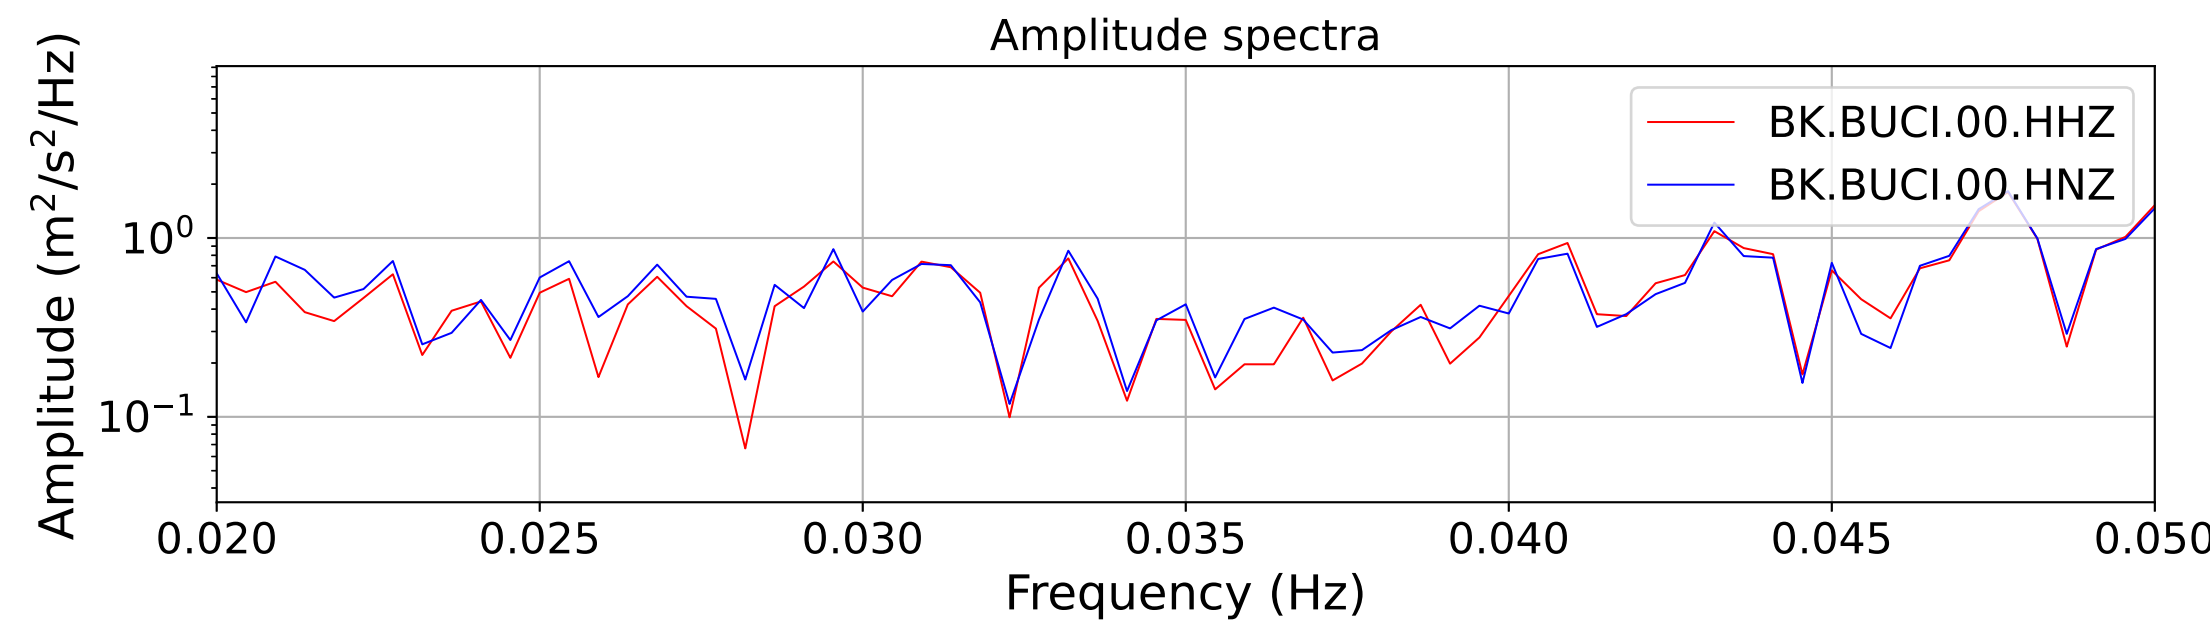

2025.087.062054_M7.7_us7000pn9s
Origin Time:2025-03-28T06:20:54.002000Z USGS event-id:us7000pn9s
M7.7 2025 Mandalay, Burma Earthquake