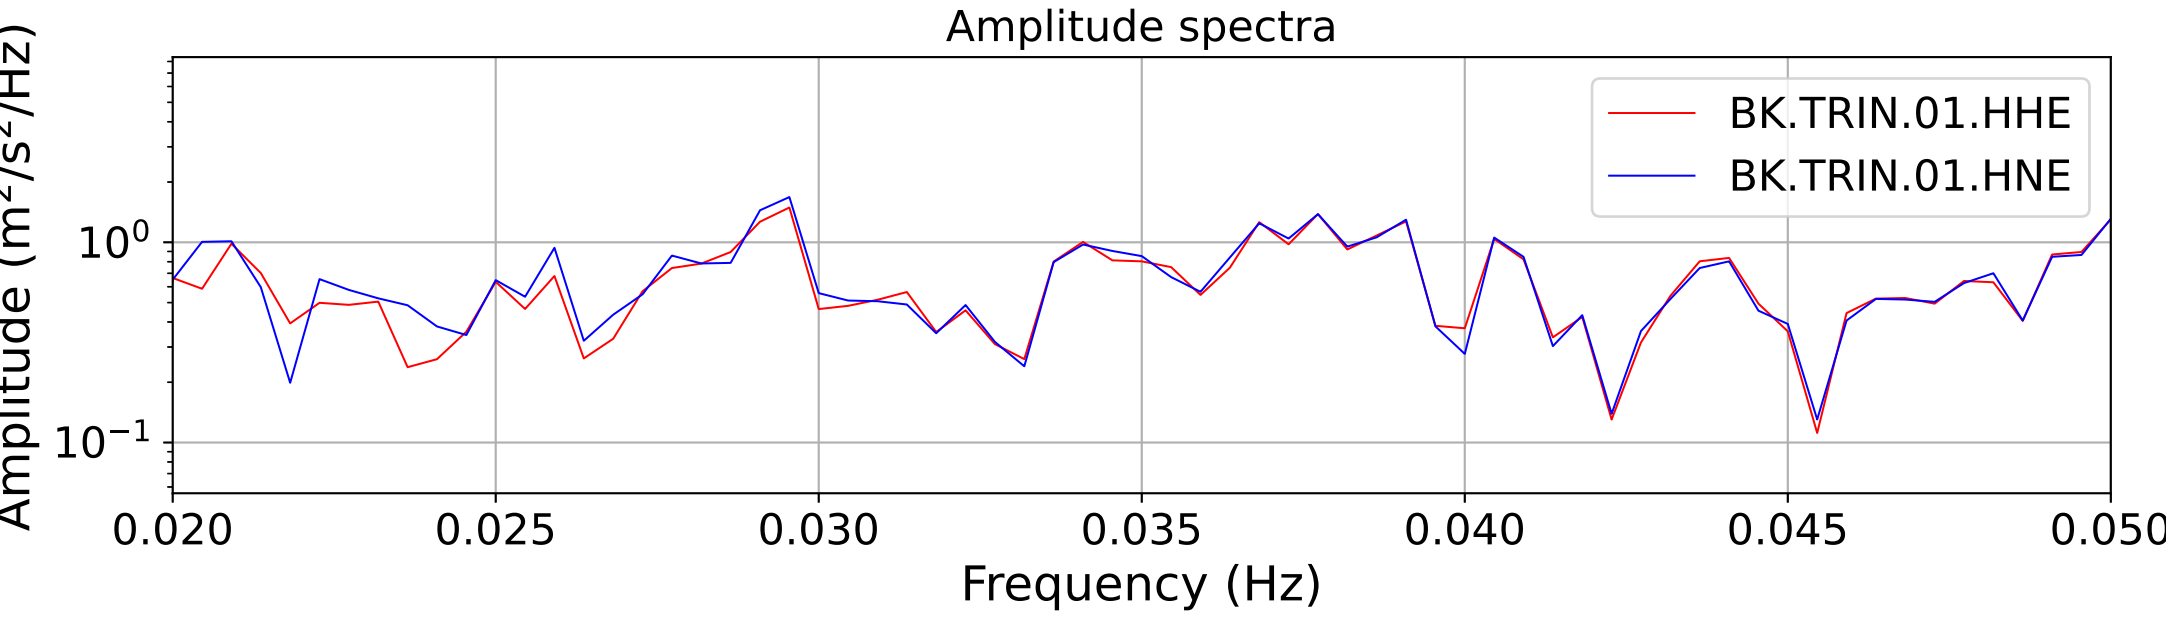

2025.087.062054_M7.7_us7000pn9s
Origin Time:2025-03-28T06:20:54.002000Z USGS event-id:us7000pn9s
M7.7 2025 Mandalay, Burma (Myanmar) Earthquake