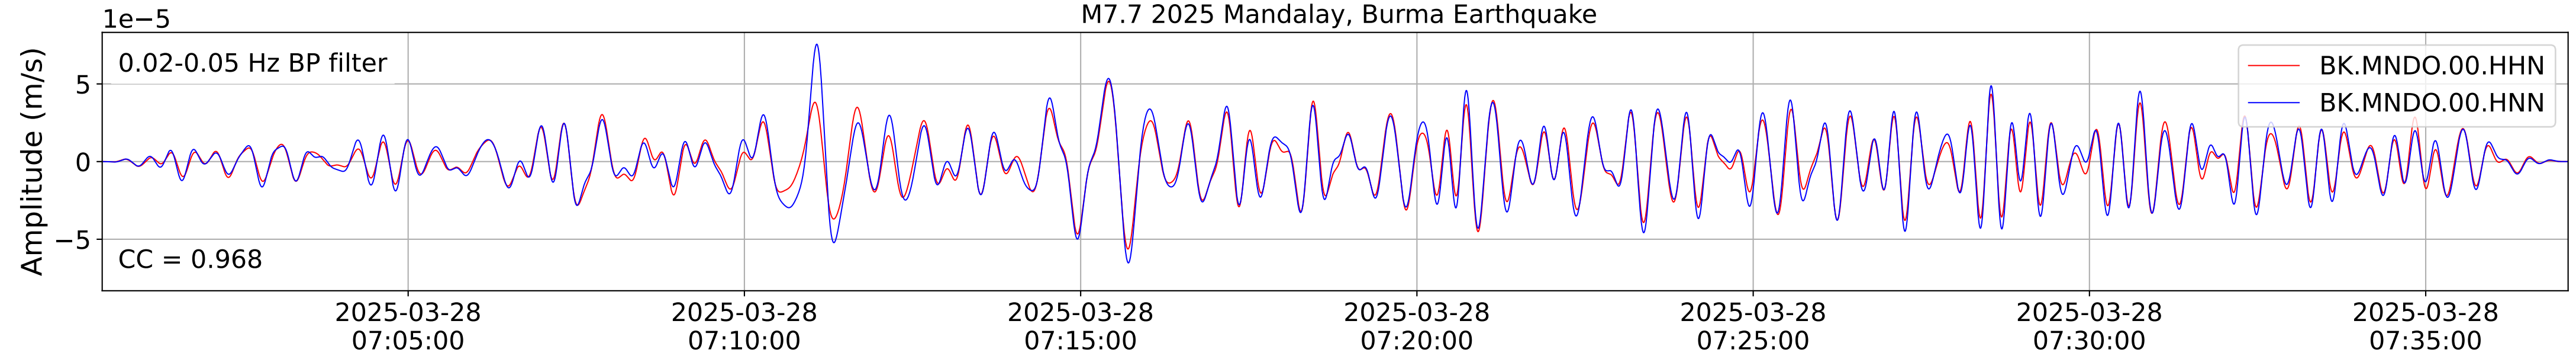

2025.087.062054_M7.7_us7000pn9s
Origin Time:2025-03-28T06:20:54.002000Z USGS event-id:us7000pn9s
M7.7 2025 Mandalay, Burma Earthquake