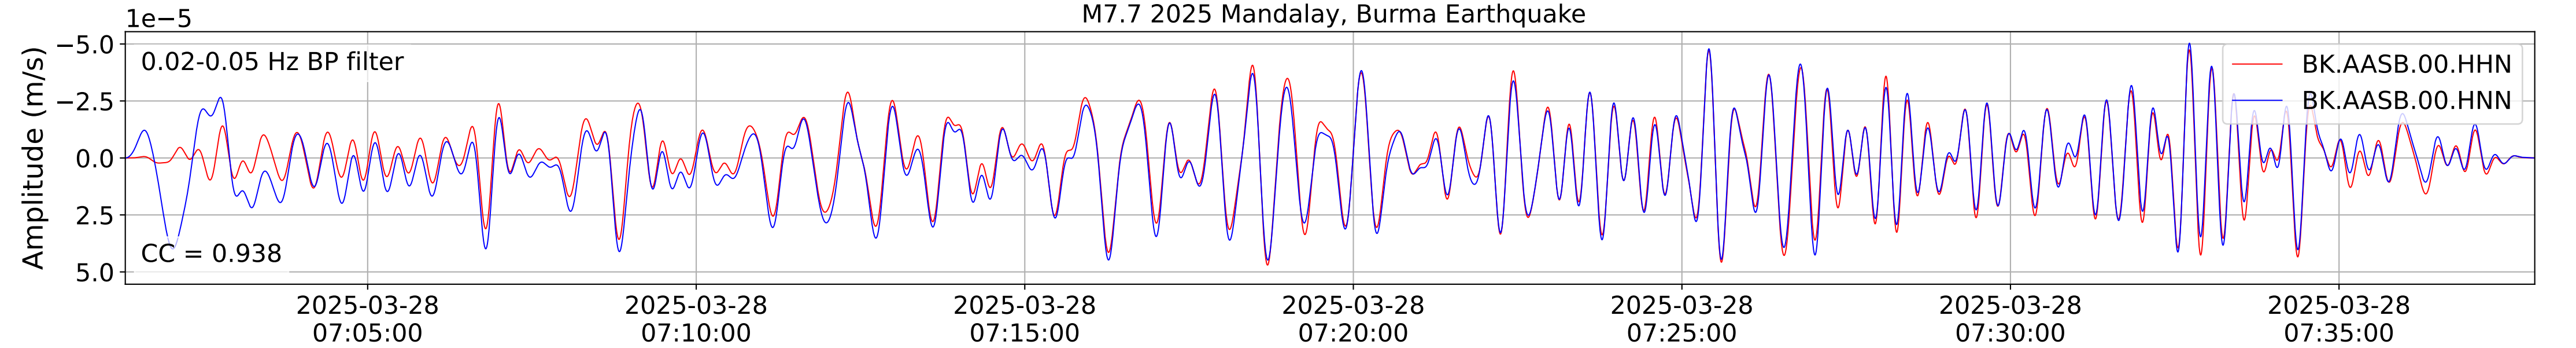

2025.087.062054_M7.7_us7000pn9s
Origin Time:2025-03-28T06:20:54.002000Z USGS event-id:us7000pn9s
M7.7 2025 Mandalay, Burma Earthquake

2025.087.062054_M7.7_us7000pn9s
Origin Time:2025-03-28T06:20:54.002000Z USGS event-id:us7000pn9s
M7.7 2025 Mandalay, Burma Earthquake