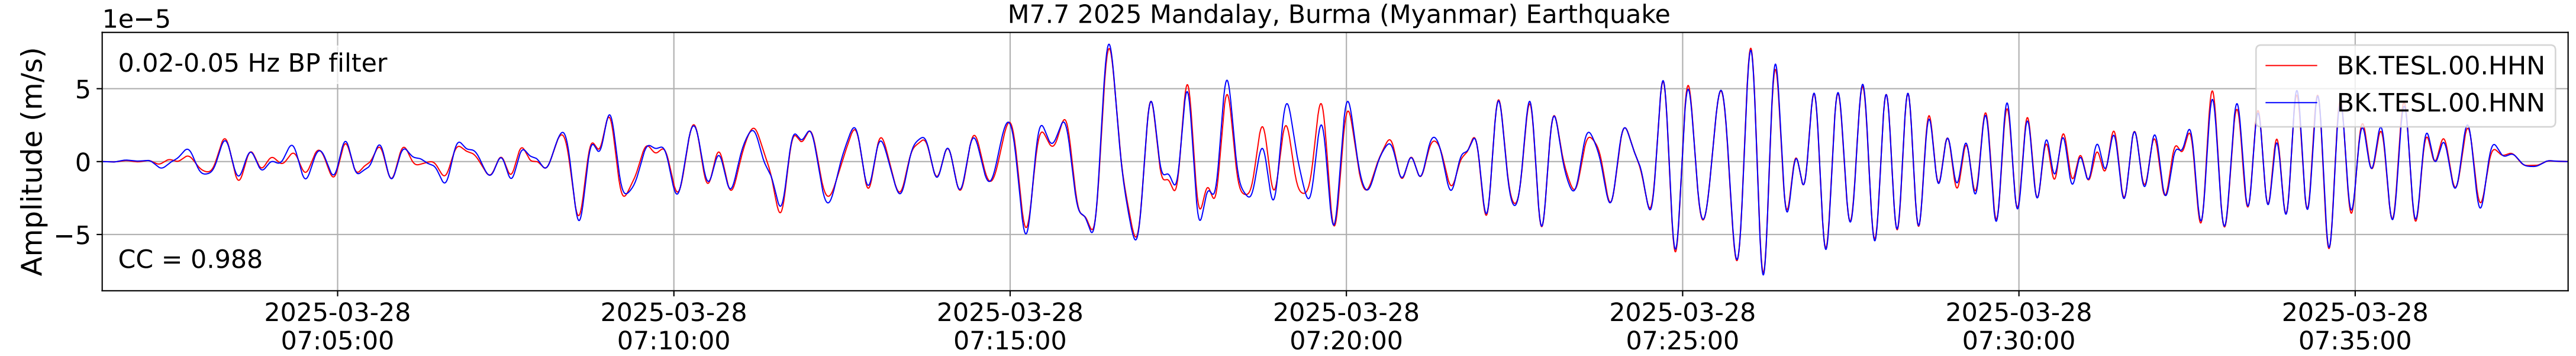

2025.087.062054_M7.7_us7000pn9s
Origin Time:2025-03-28T06:20:54.002000Z USGS event-id:us7000pn9s
M7.7 2025 Mandalay, Burma (Myanmar) Earthquake