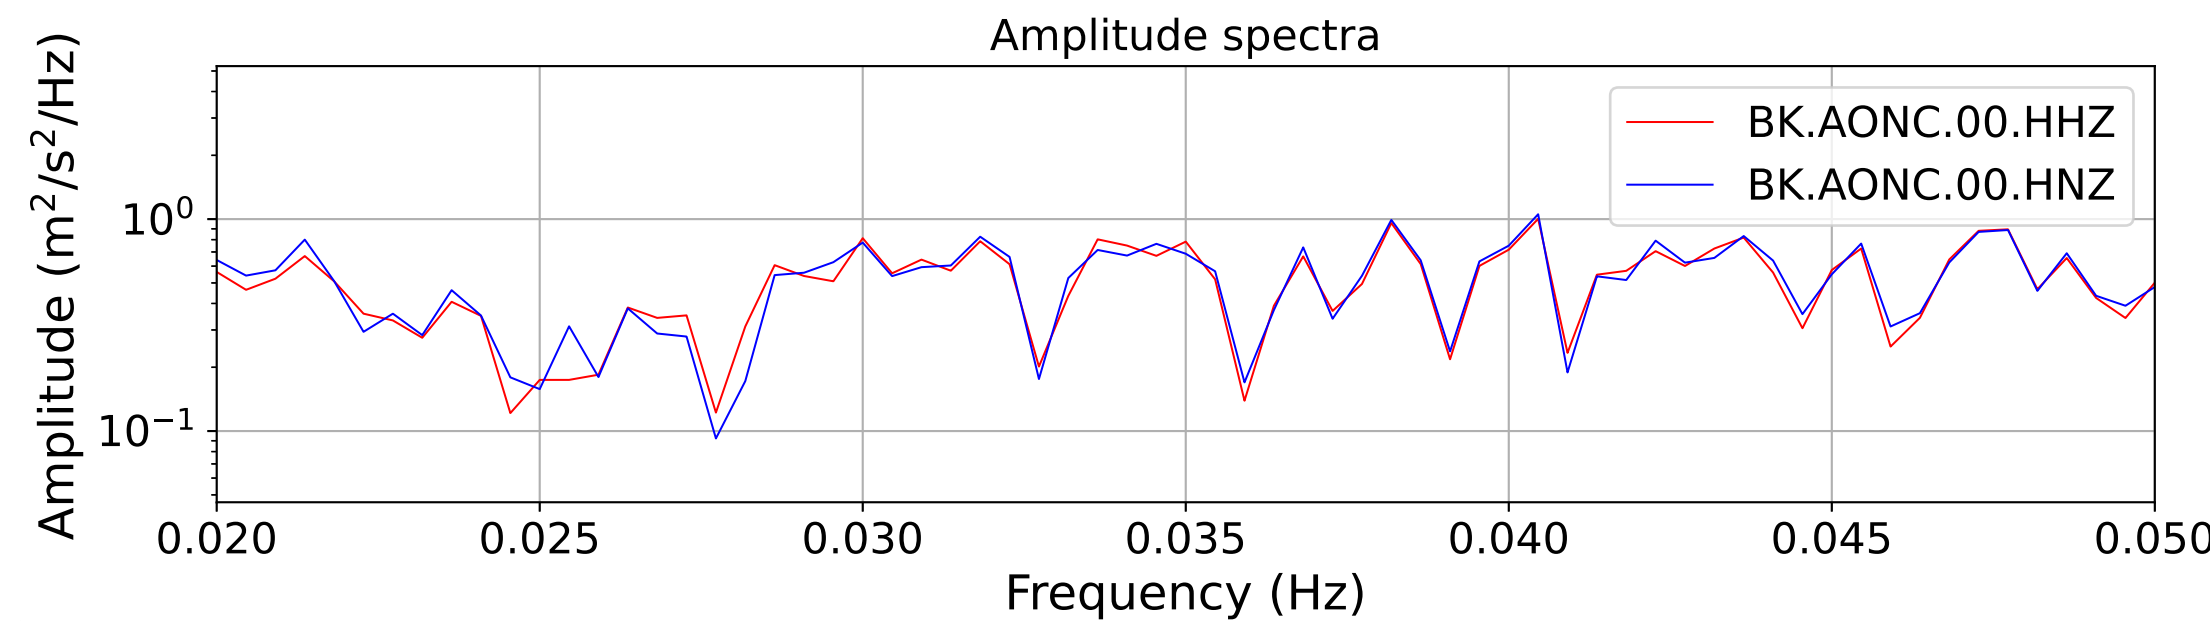

2025.087.062054_M7.7_us7000pn9s
Origin Time:2025-03-28T06:20:54.002000Z USGS event-id:us7000pn9s
M7.7 2025 Mandalay, Burma Earthquake