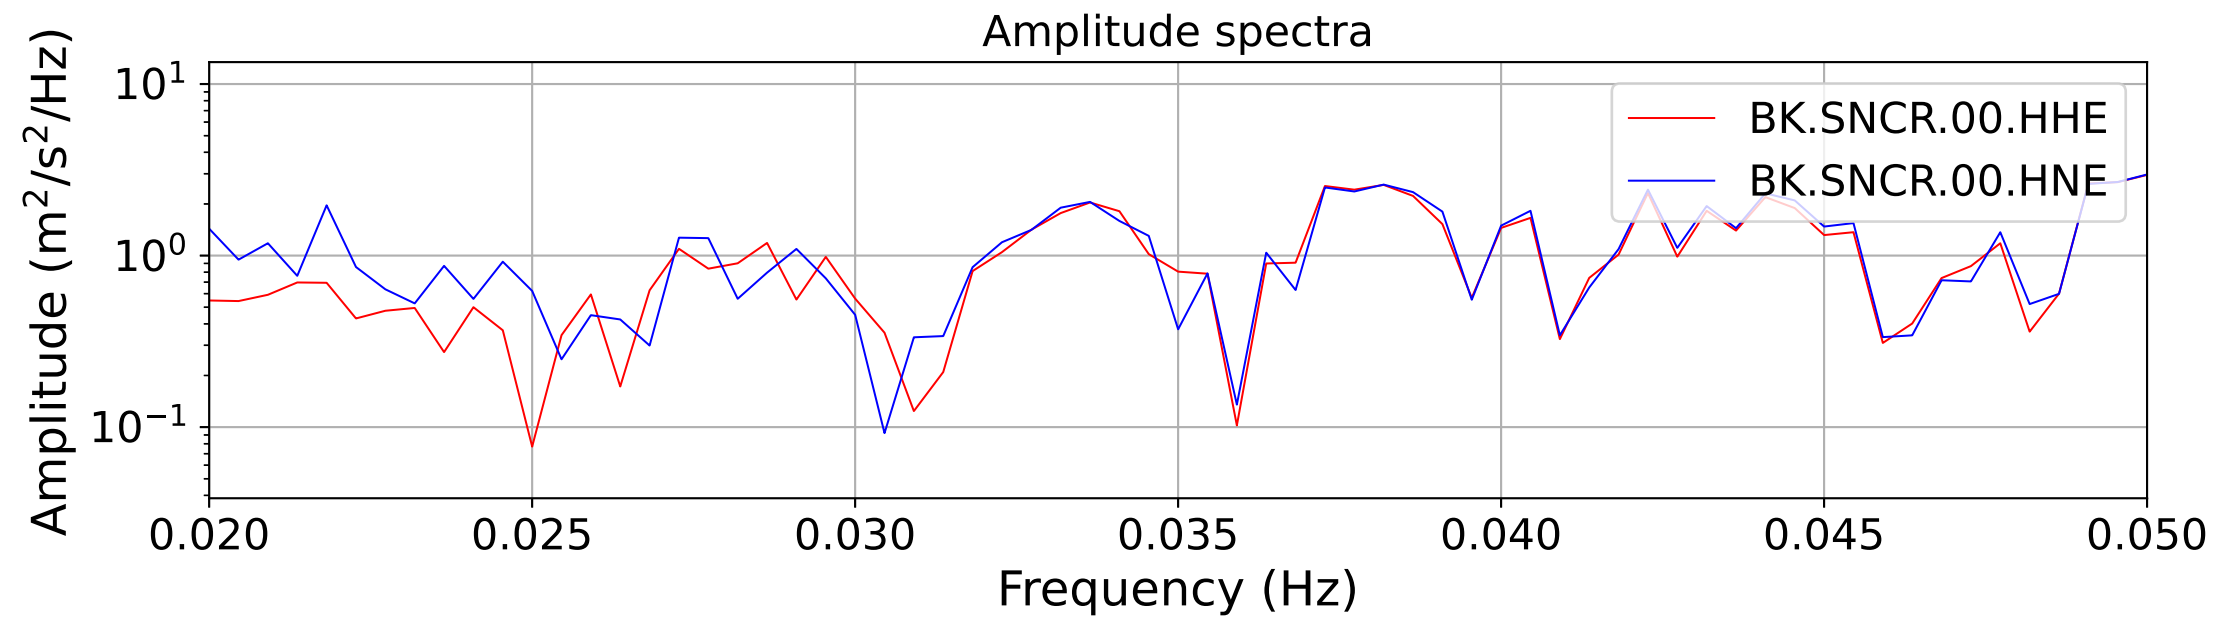

2025.087.062054_M7.7_us7000pn9s
Origin Time:2025-03-28T06:20:54.002000Z USGS event-id:us7000pn9s
M7.7 2025 Mandalay, Burma (Myanmar) Earthquake