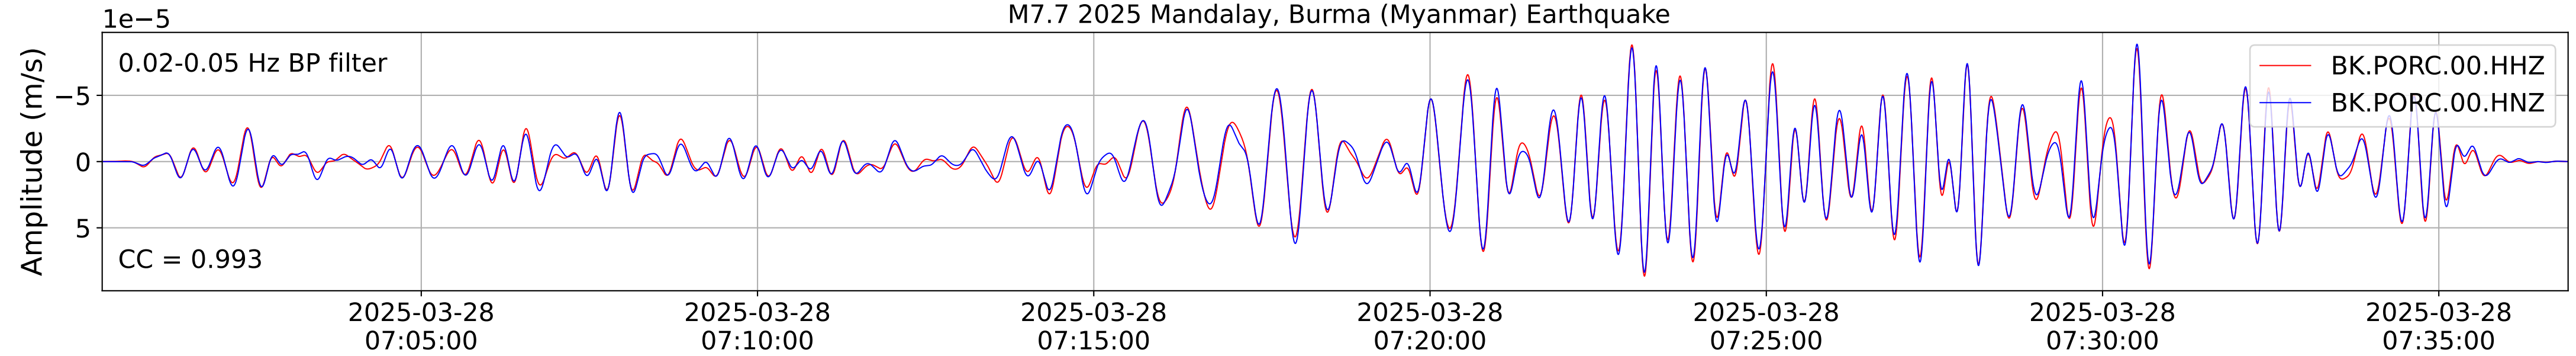

2025.087.062054_M7.7_us7000pn9s
Origin Time:2025-03-28T06:20:54.002000Z USGS event-id:us7000pn9s
M7.7 2025 Mandalay, Burma (Myanmar) Earthquake