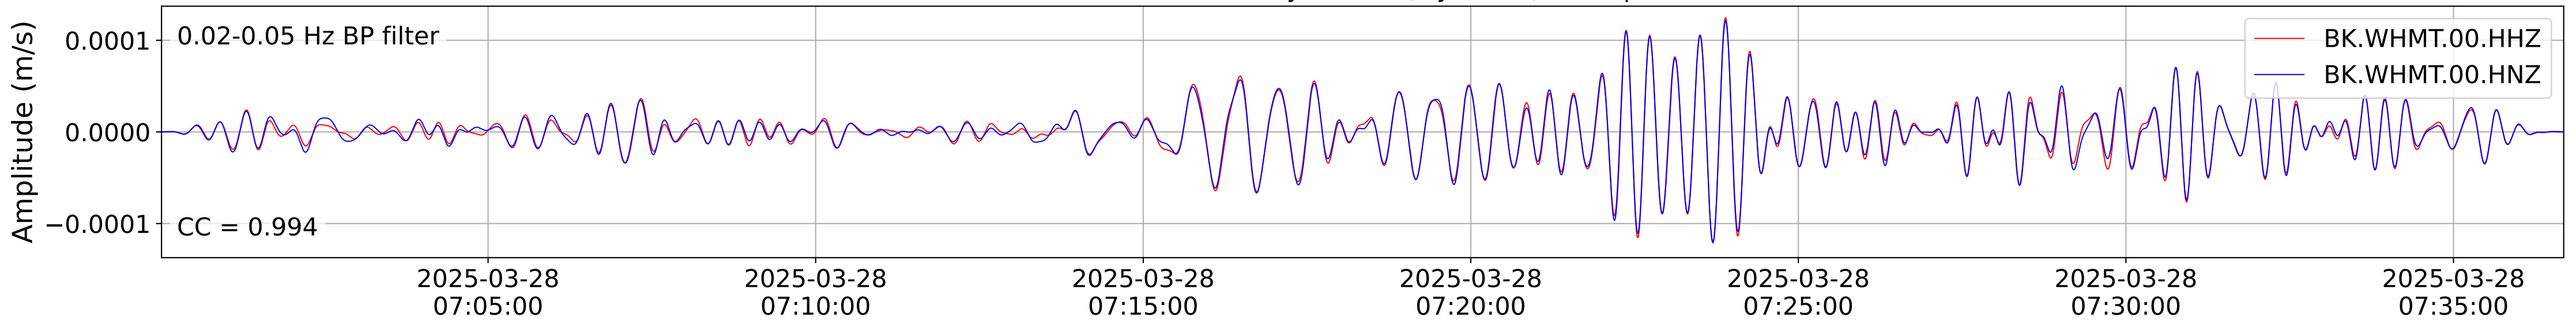

2025.087.062054_M7.7_us7000pn9s
Origin Time:2025-03-28T06:20:54.002000Z USGS event-id:us7000pn9s
M7.7 2025 Mandalay, Burma (Myanmar) Earthquake