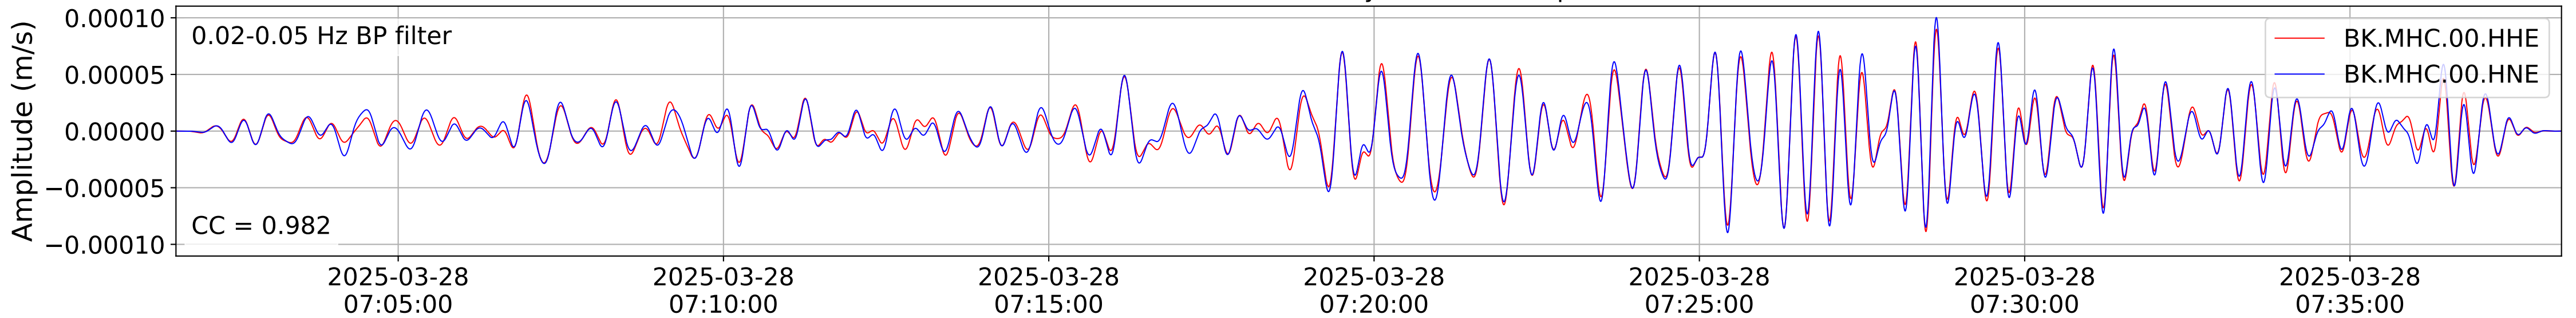

2025.087.062054_M7.7_us7000pn9s
Origin Time:2025-03-28T06:20:54.002000Z USGS event-id:us7000pn9s
M7.7 2025 Mandalay, Burma Earthquake