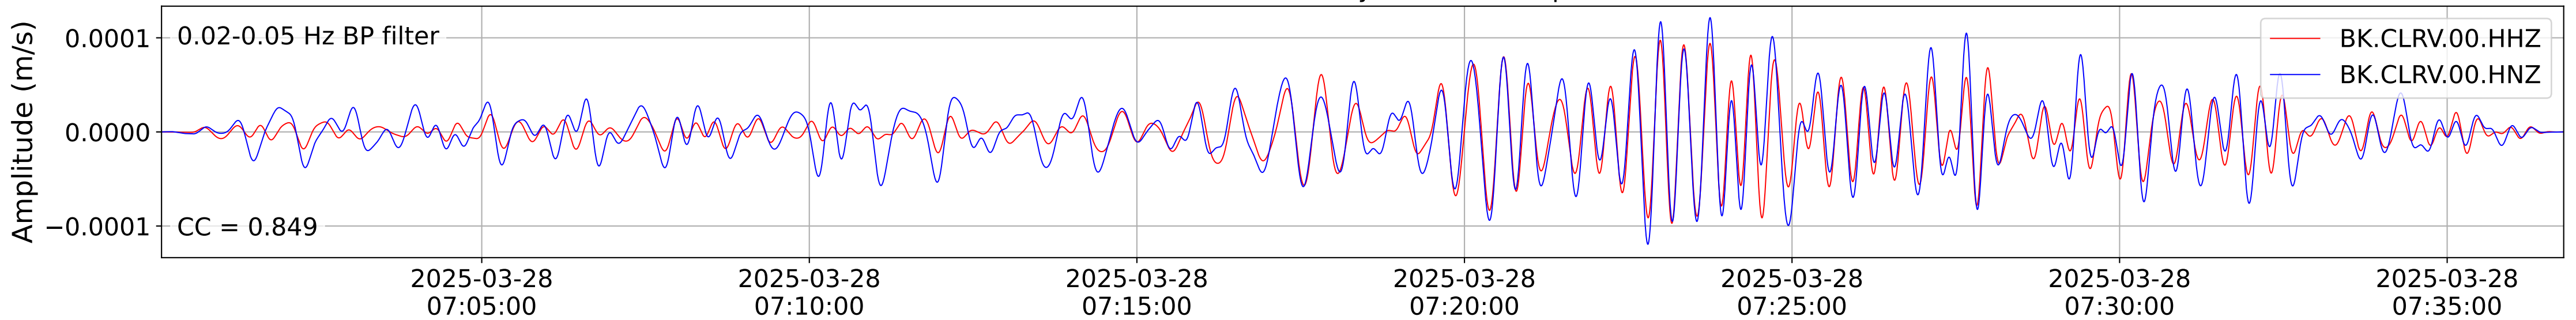

2025.087.062054_M7.7_us7000pn9s
Origin Time:2025-03-28T06:20:54.002000Z USGS event-id:us7000pn9s
M7.7 2025 Mandalay, Burma Earthquake