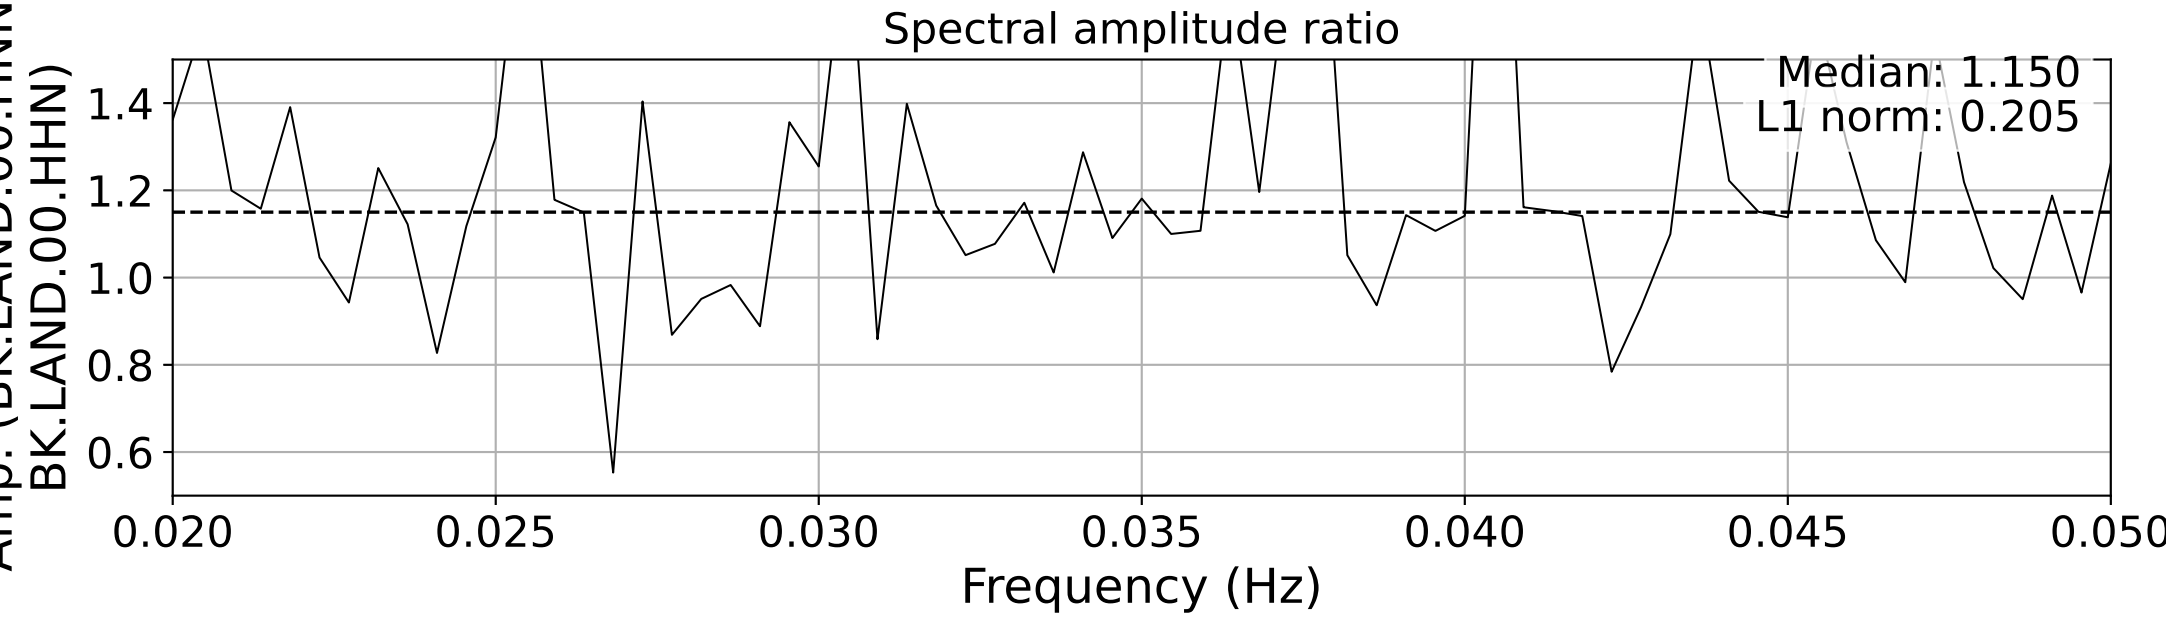

2025.087.062054_M7.7_us7000pn9s
Origin Time:2025-03-28T06:20:54.002000Z USGS event-id:us7000pn9s
M7.7 2025 Mandalay, Burma Earthquake