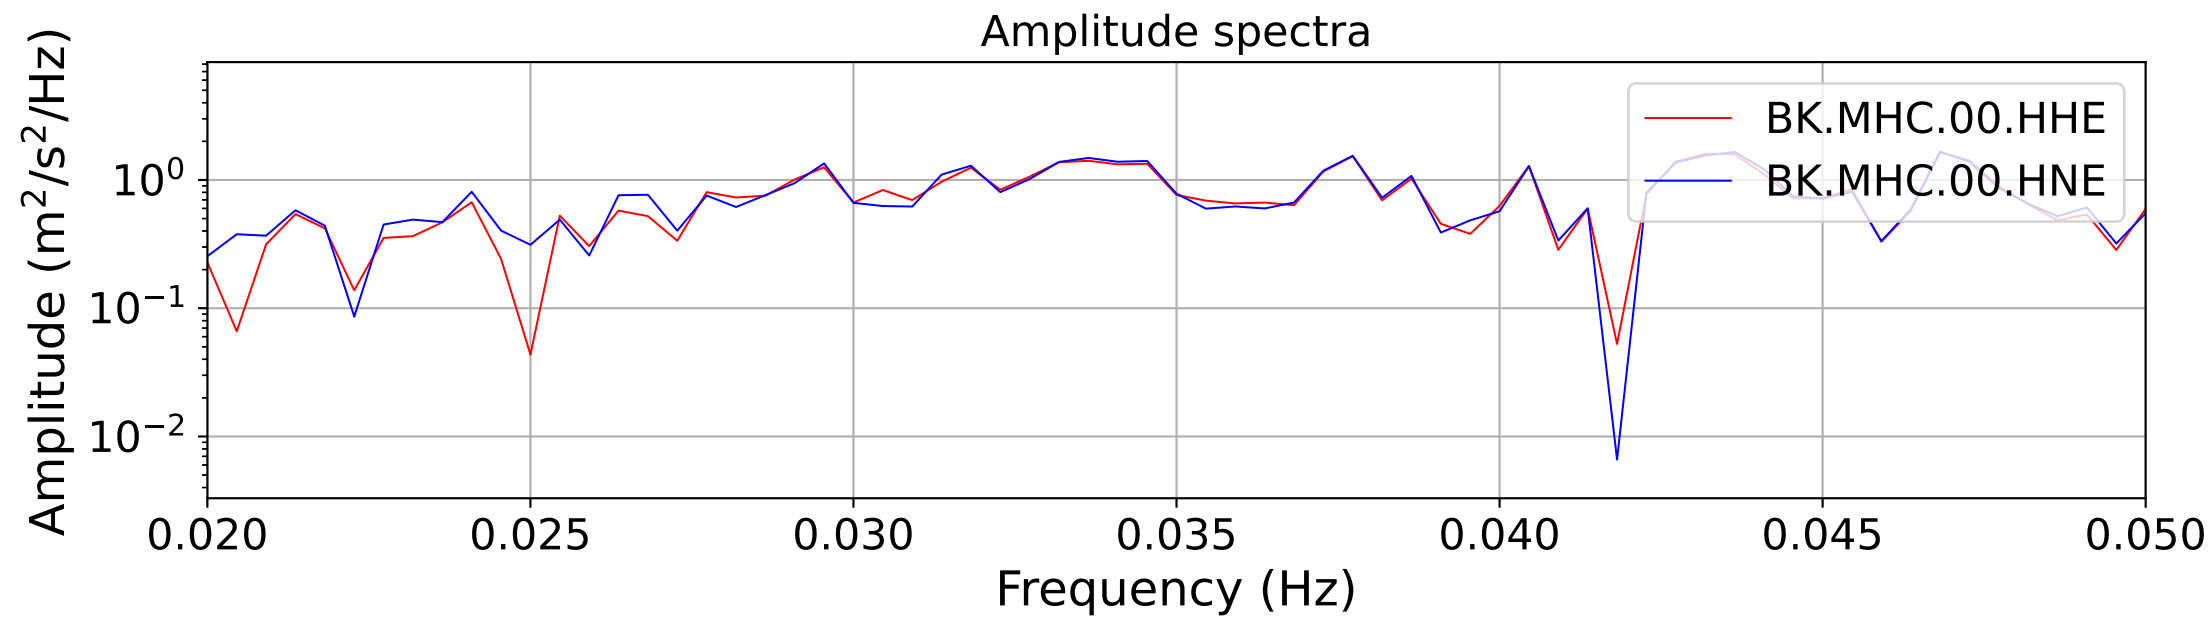

2025.087.062054_M7.7_us7000pn9s
Origin Time:2025-03-28T06:20:54.002000Z USGS event-id:us7000pn9s
M7.7 2025 Mandalay, Burma Earthquake