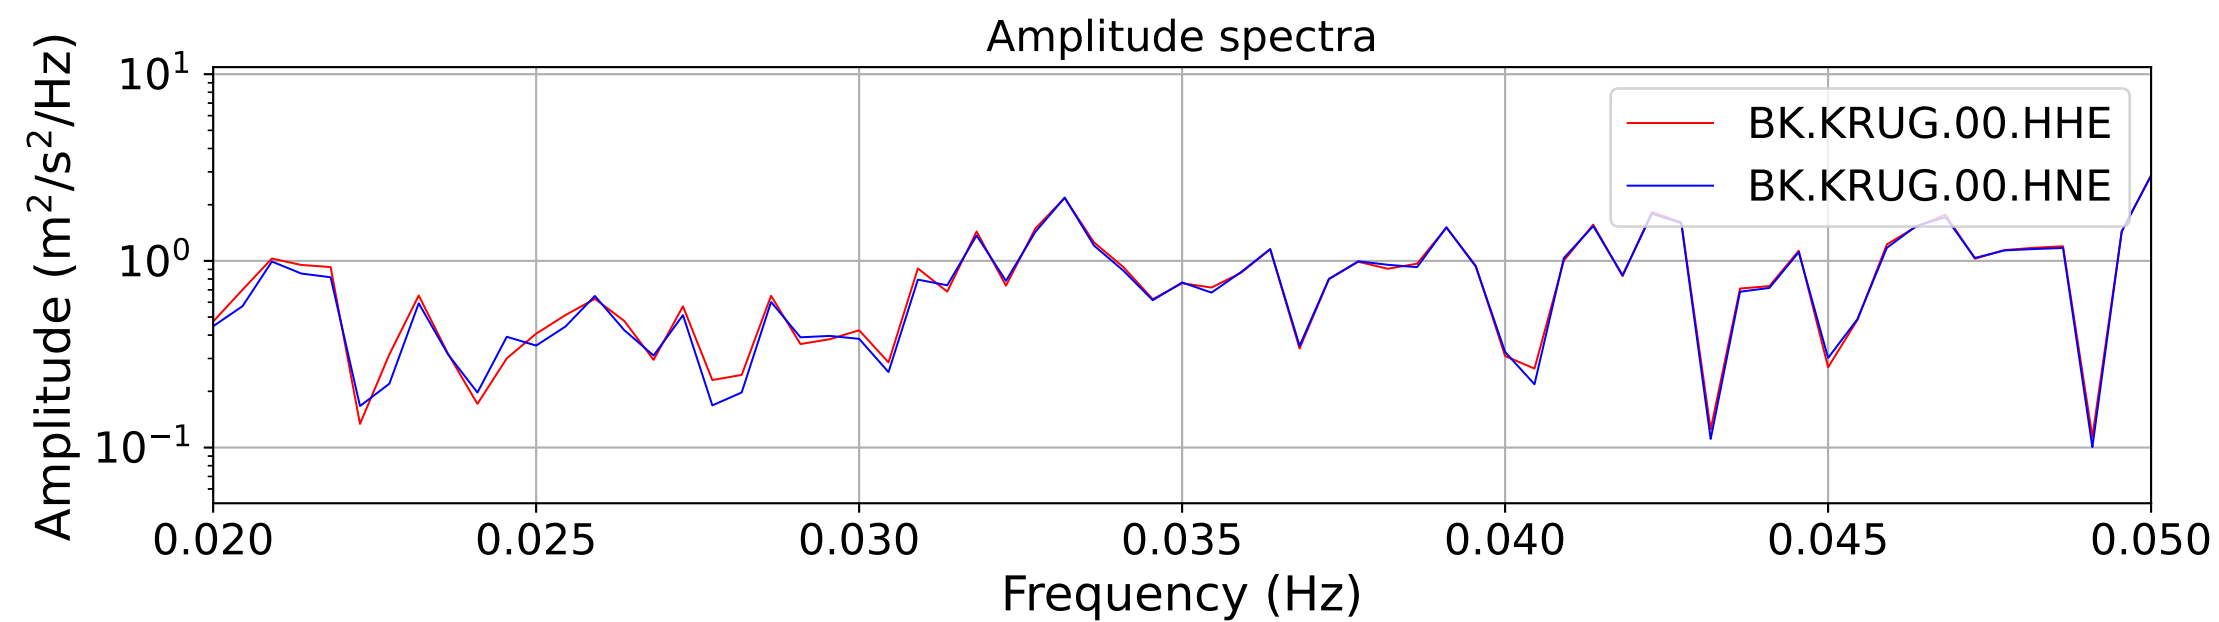

2025.087.062054_M7.7_us7000pn9s
Origin Time:2025-03-28T06:20:54.002000Z USGS event-id:us7000pn9s
M7.7 2025 Mandalay, Burma Earthquake