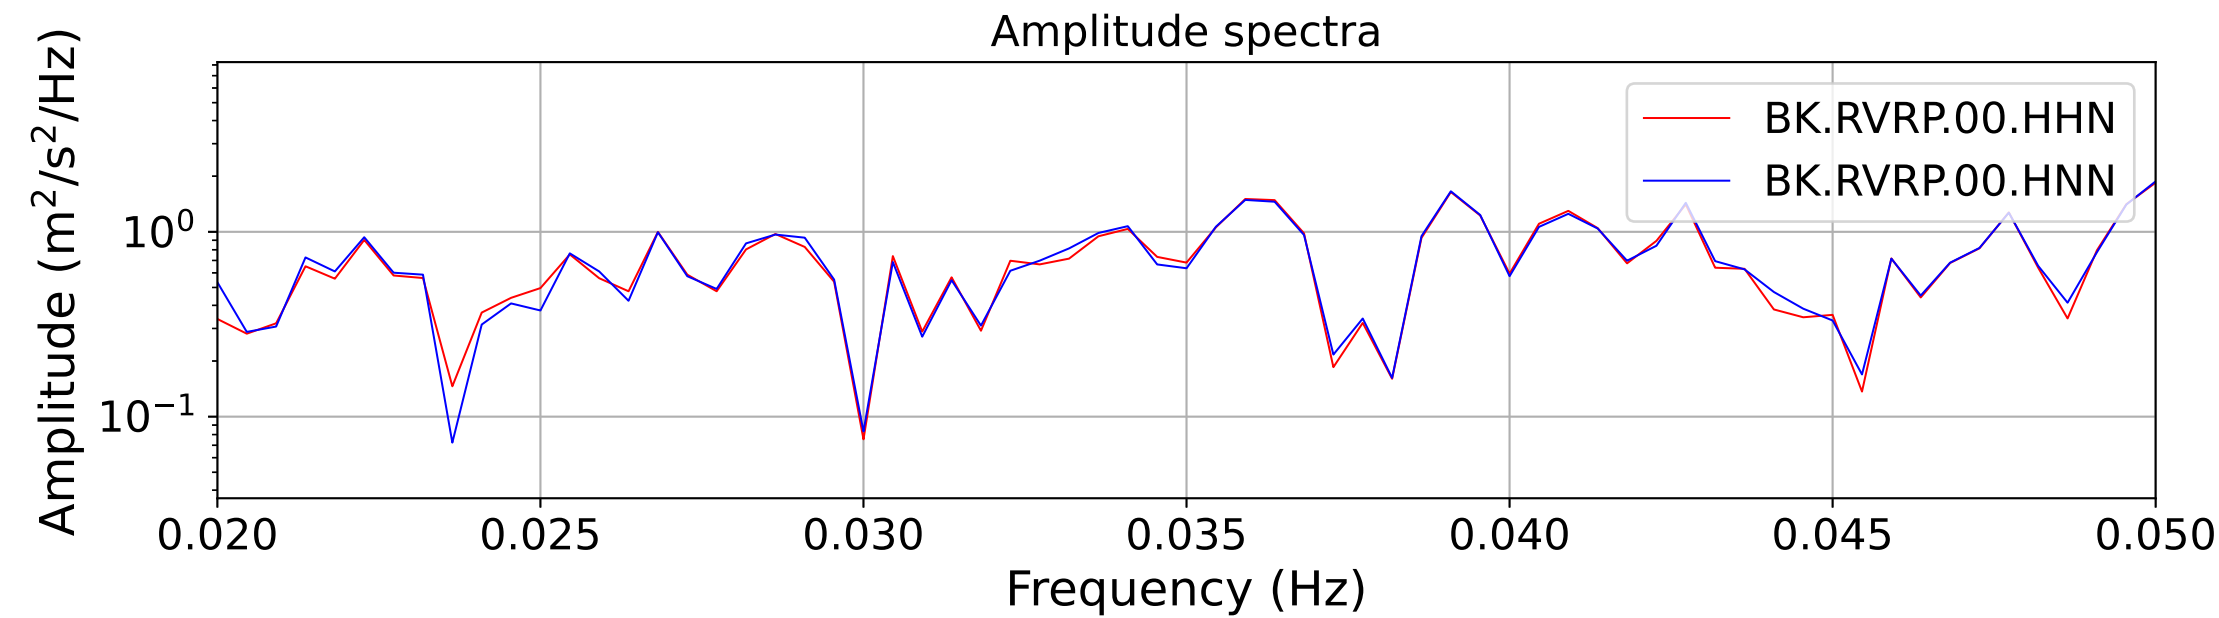

2025.087.062054_M7.7_us7000pn9s
Origin Time:2025-03-28T06:20:54.002000Z USGS event-id:us7000pn9s
M7.7 2025 Mandalay, Burma (Myanmar) Earthquake