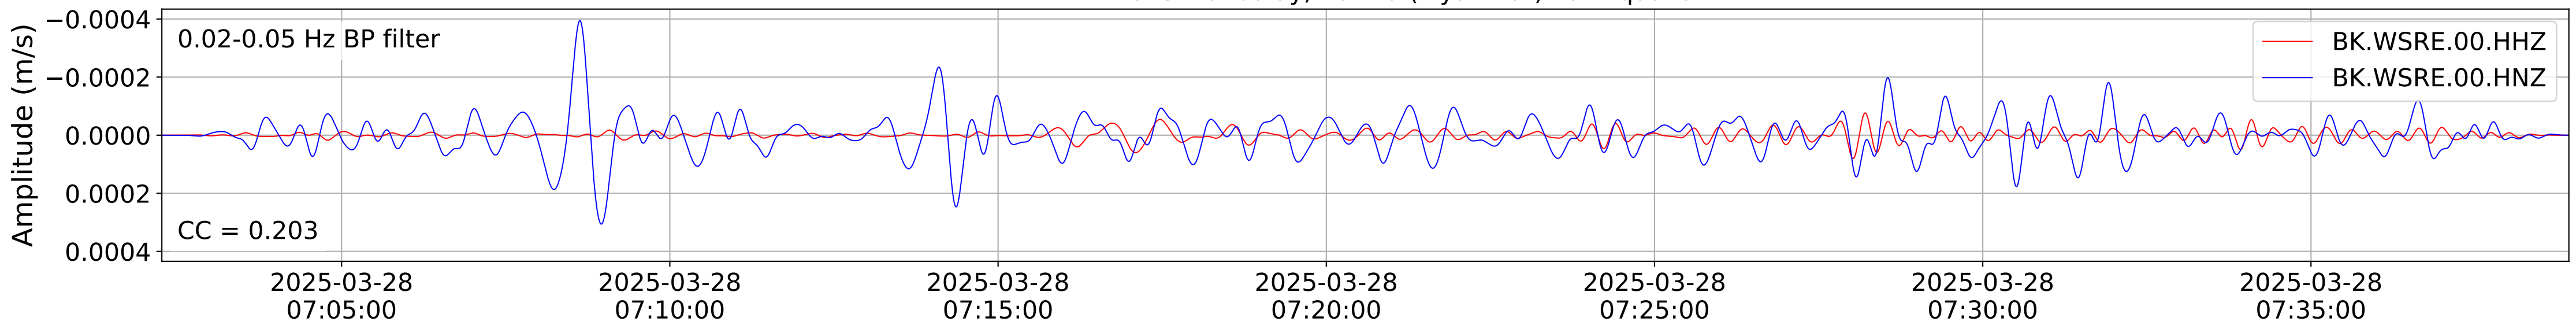

2025.087.062054_M7.7_us7000pn9s
Origin Time:2025-03-28T06:20:54.002000Z USGS event-id:us7000pn9s
M7.7 2025 Mandalay, Burma (Myanmar) Earthquake