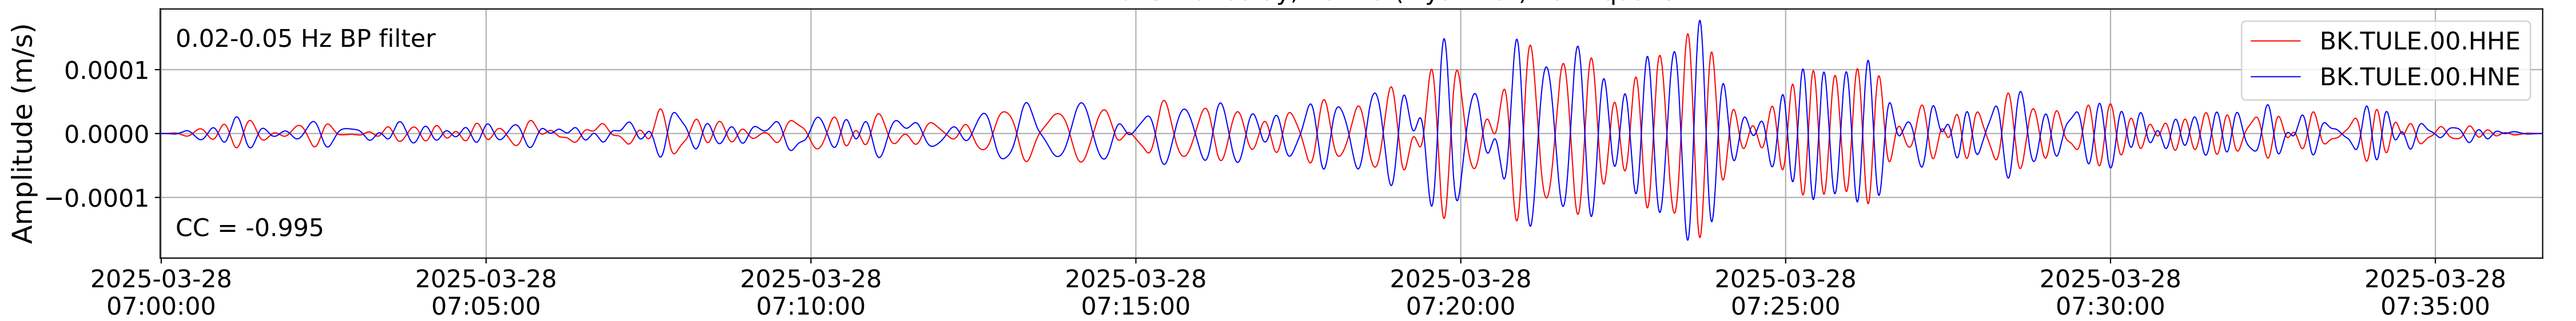

2025.087.062054_M7.7_us7000pn9s
Origin Time:2025-03-28T06:20:54.002000Z USGS event-id:us7000pn9s
M7.7 2025 Mandalay, Burma (Myanmar) Earthquake