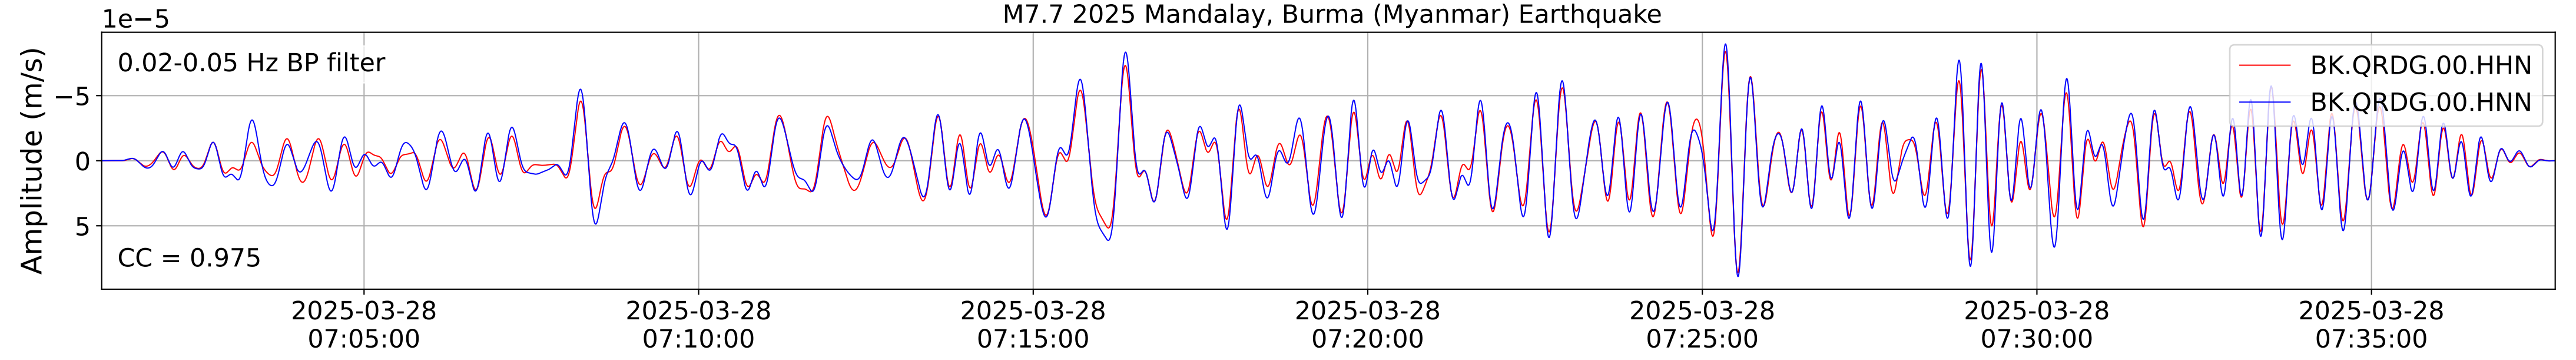

2025.087.062054_M7.7_us7000pn9s
Origin Time:2025-03-28T06:20:54.002000Z USGS event-id:us7000pn9s
M7.7 2025 Mandalay, Burma (Myanmar) Earthquake