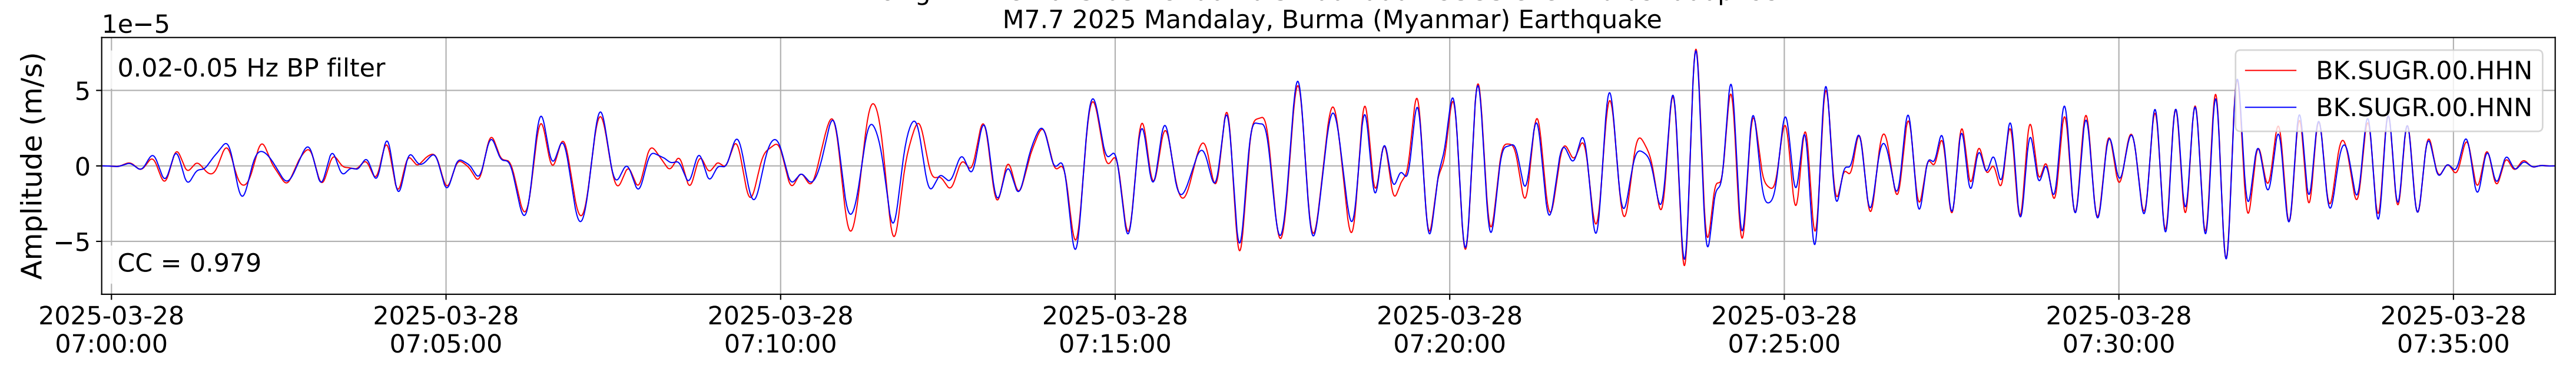

2025.087.062054_M7.7_us7000pn9s
Origin Time:2025-03-28T06:20:54.002000Z USGS event-id:us7000pn9s
M7.7 2025 Mandalay, Burma (Myanmar) Earthquake