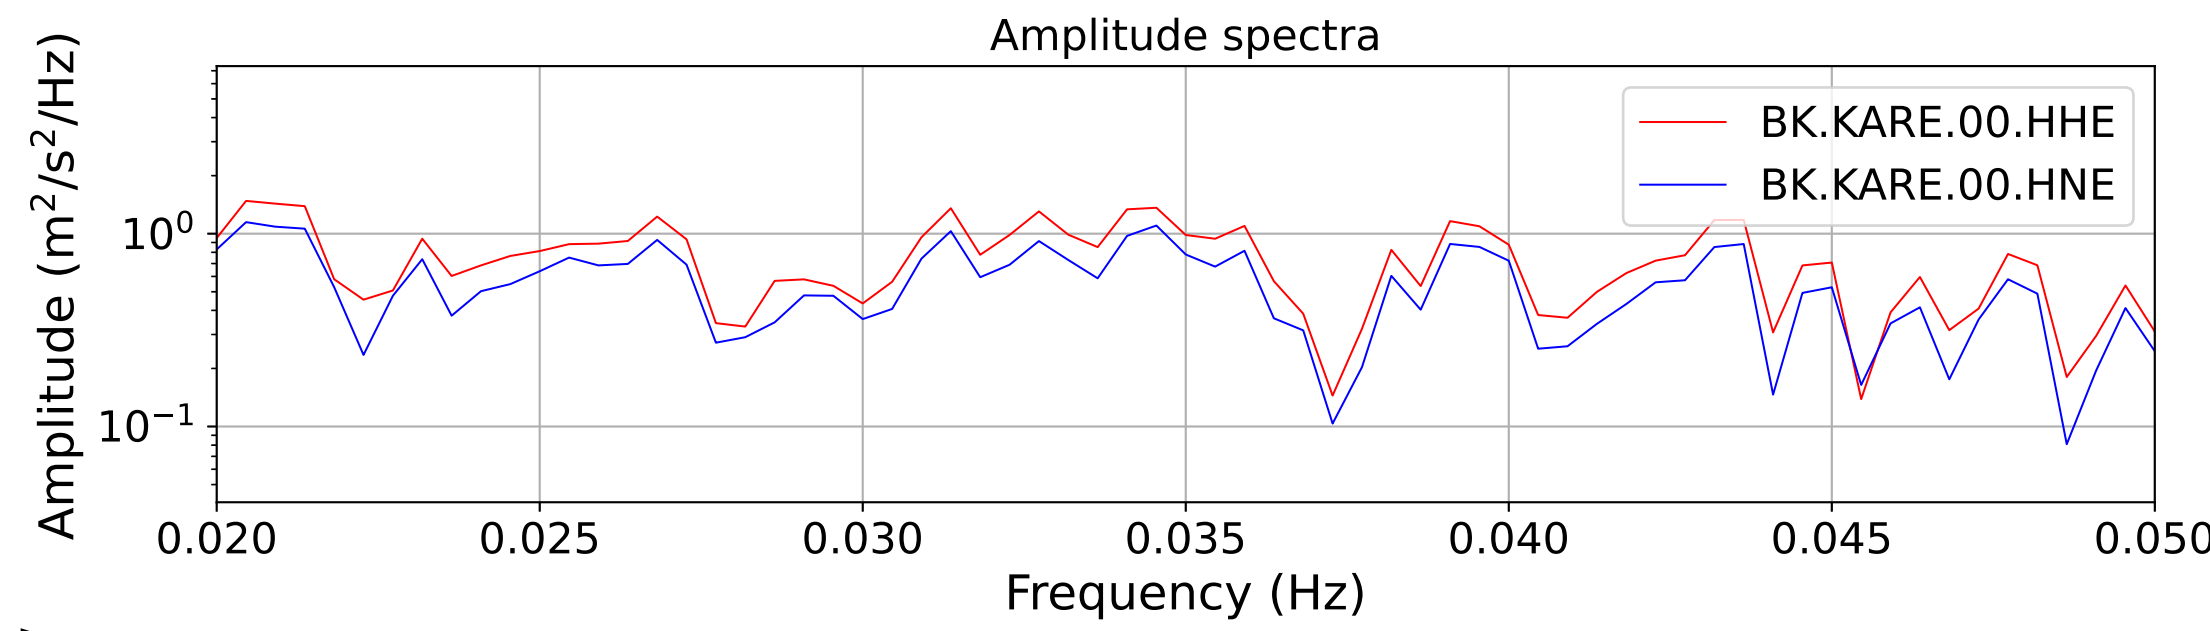

2025.087.062054_M7.7_us7000pn9s
Origin Time:2025-03-28T06:20:54.002000Z USGS event-id:us7000pn9s
M7.7 2025 Mandalay, Burma Earthquake