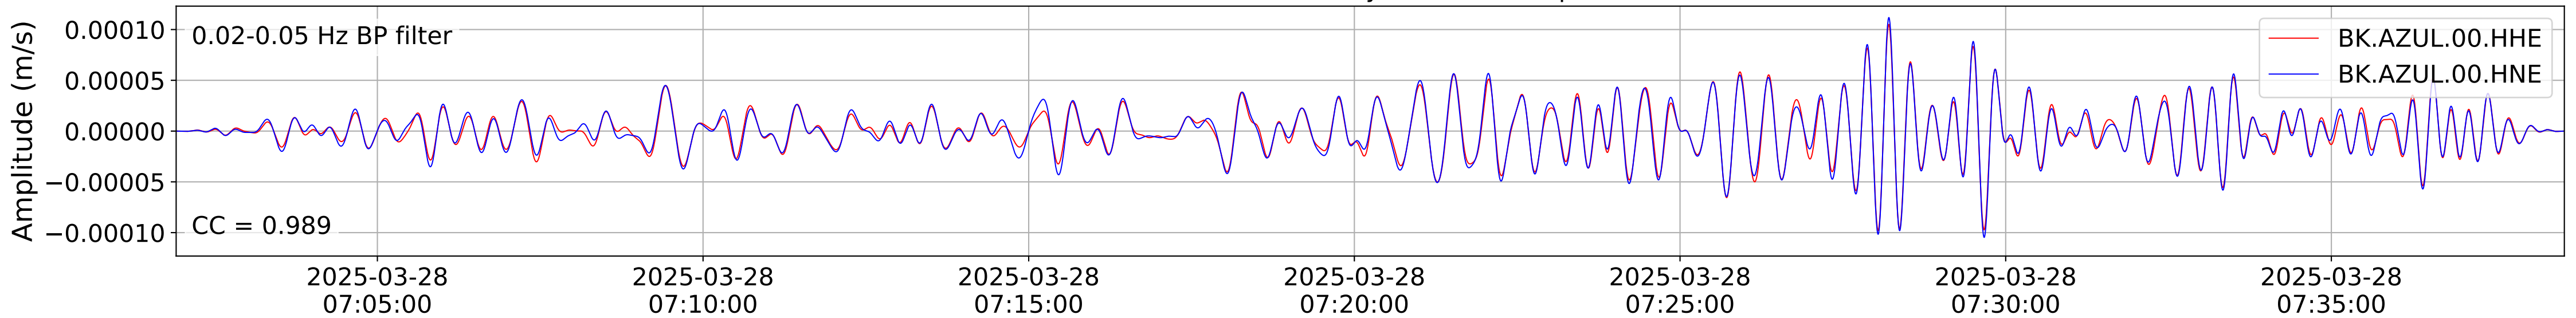

2025.087.062054_M7.7_us7000pn9s
Origin Time:2025-03-28T06:20:54.002000Z USGS event-id:us7000pn9s
M7.7 2025 Mandalay, Burma Earthquake