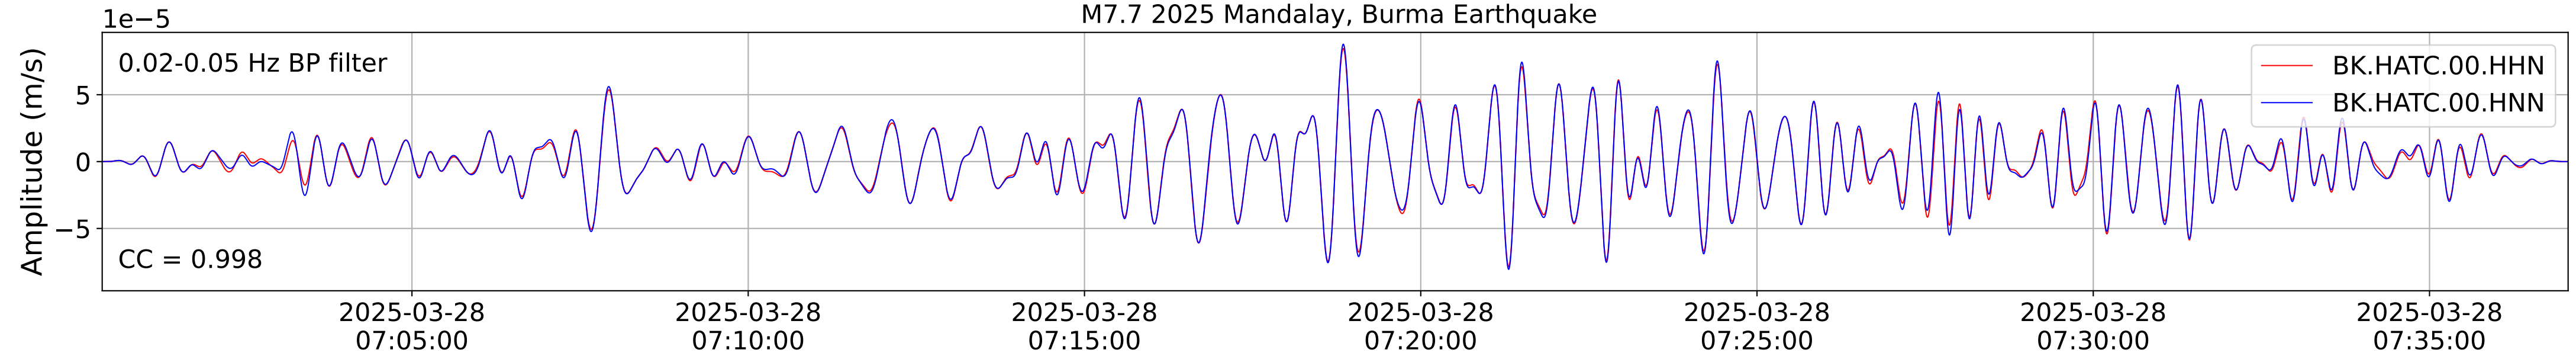

2025.087.062054_M7.7_us7000pn9s
Origin Time:2025-03-28T06:20:54.002000Z USGS event-id:us7000pn9s
M7.7 2025 Mandalay, Burma Earthquake