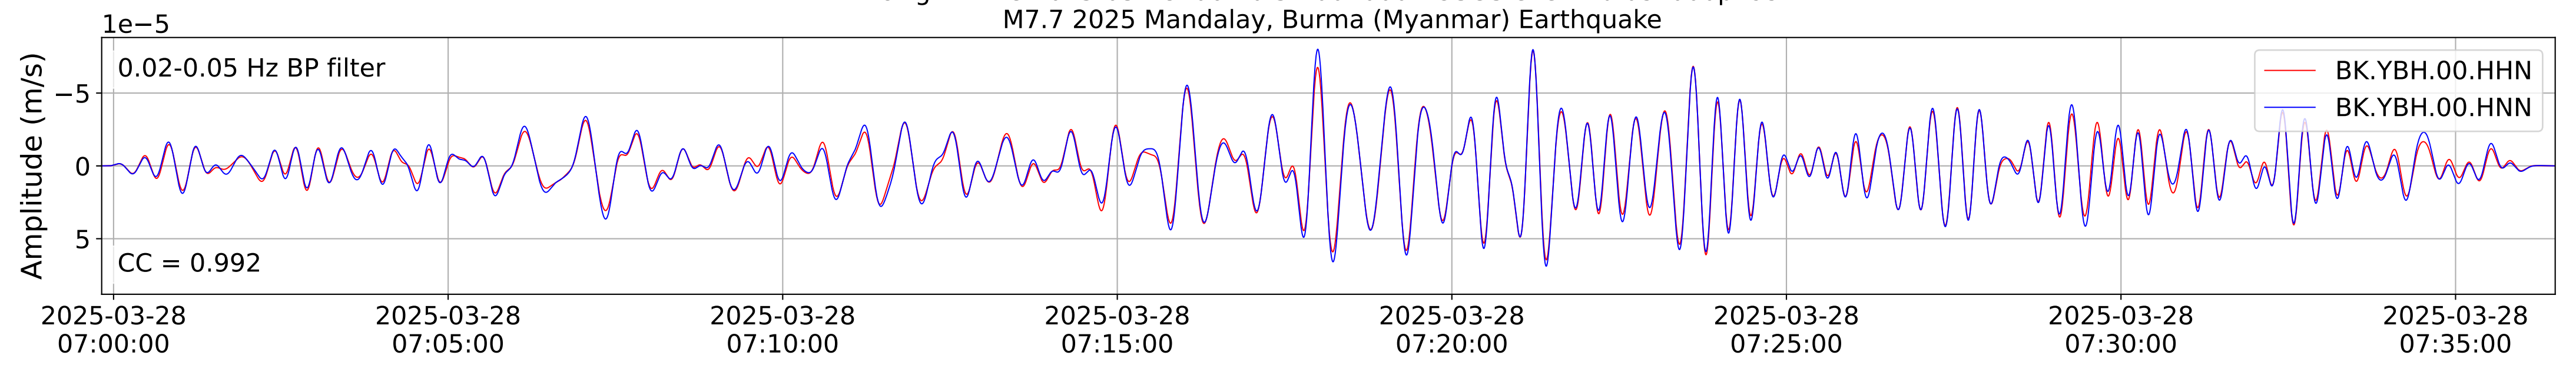

2025.087.062054_M7.7_us7000pn9s
Origin Time:2025-03-28T06:20:54.002000Z USGS event-id:us7000pn9s
M7.7 2025 Mandalay, Burma (Myanmar) Earthquake