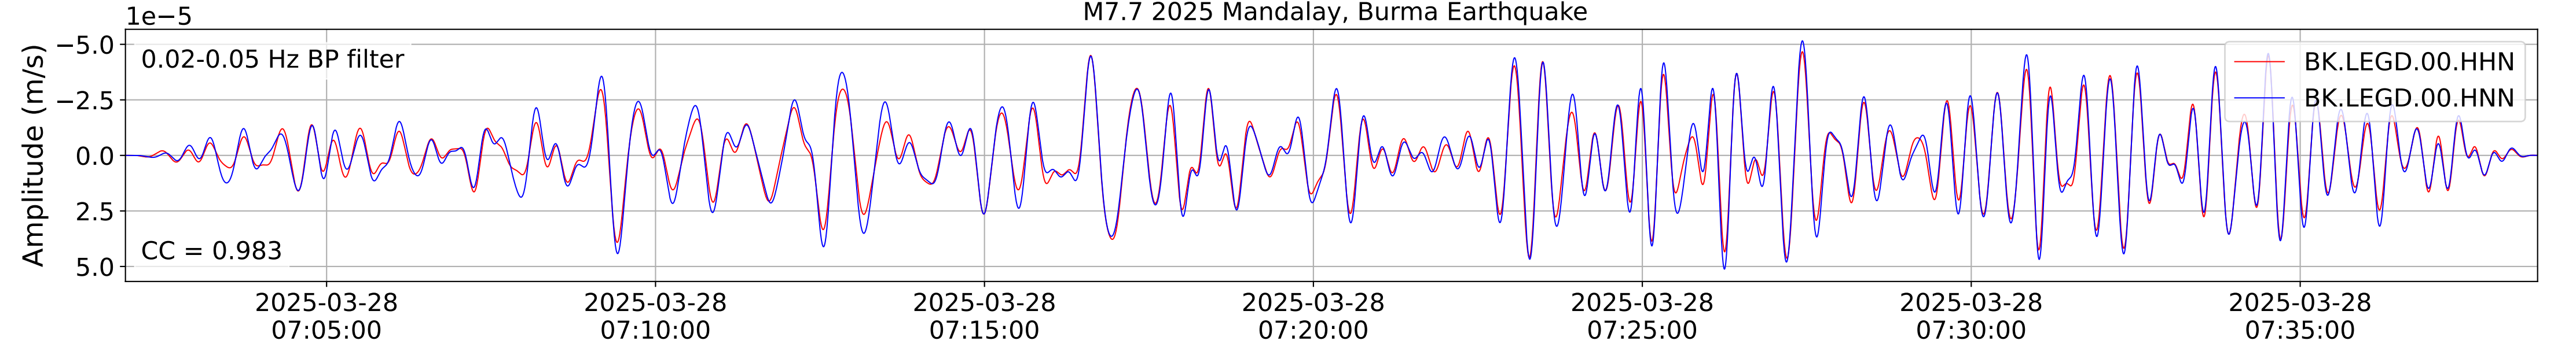

2025.087.062054_M7.7_us7000pn9s
Origin Time:2025-03-28T06:20:54.002000Z USGS event-id:us7000pn9s
M7.7 2025 Mandalay, Burma Earthquake