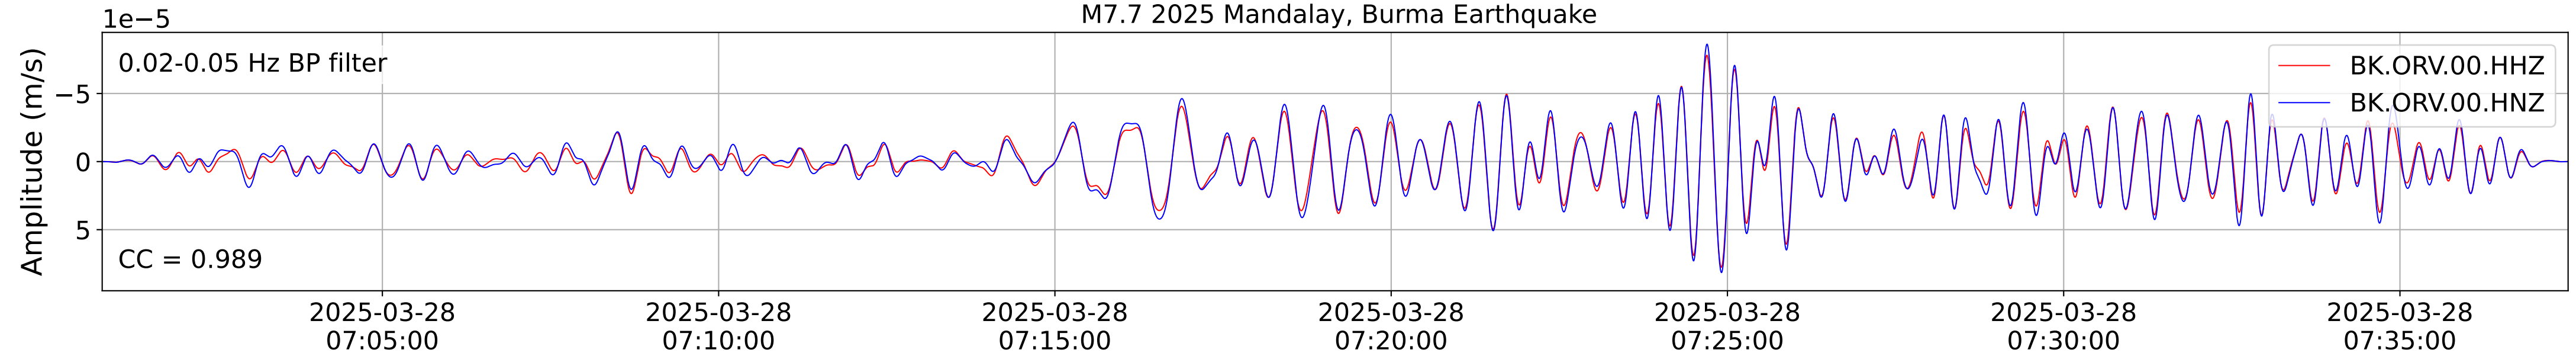

2025.087.062054_M7.7_us7000pn9s
Origin Time:2025-03-28T06:20:54.002000Z USGS event-id:us7000pn9s
M7.7 2025 Mandalay, Burma Earthquake