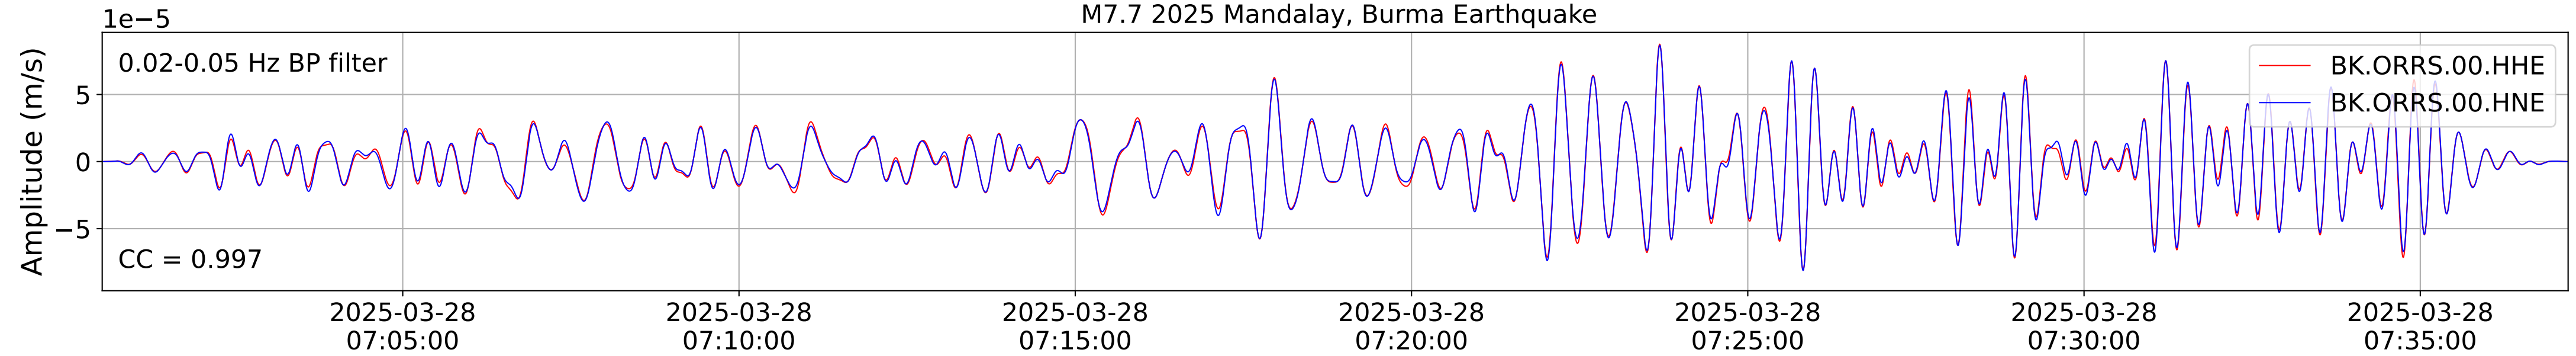

2025.087.062054_M7.7_us7000pn9s
Origin Time:2025-03-28T06:20:54.002000Z USGS event-id:us7000pn9s
M7.7 2025 Mandalay, Burma Earthquake