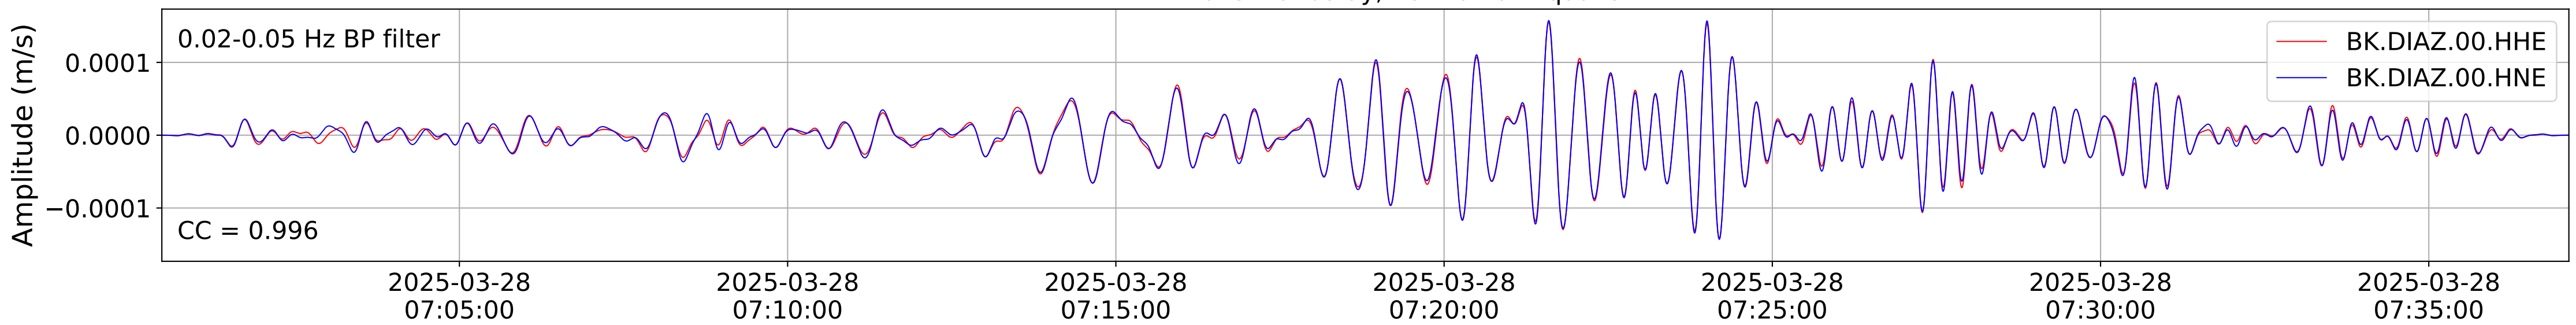

2025.087.062054_M7.7_us7000pn9s
Origin Time:2025-03-28T06:20:54.002000Z USGS event-id:us7000pn9s
M7.7 2025 Mandalay, Burma Earthquake