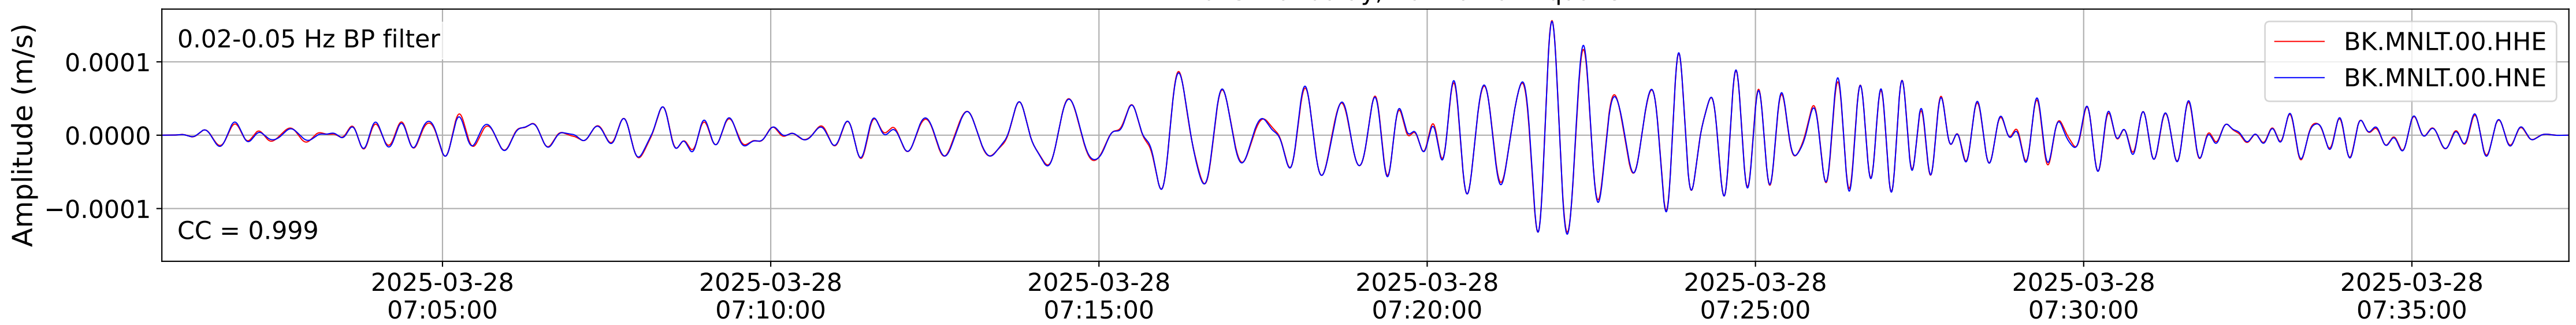

2025.087.062054_M7.7_us7000pn9s
Origin Time:2025-03-28T06:20:54.002000Z USGS event-id:us7000pn9s
M7.7 2025 Mandalay, Burma Earthquake