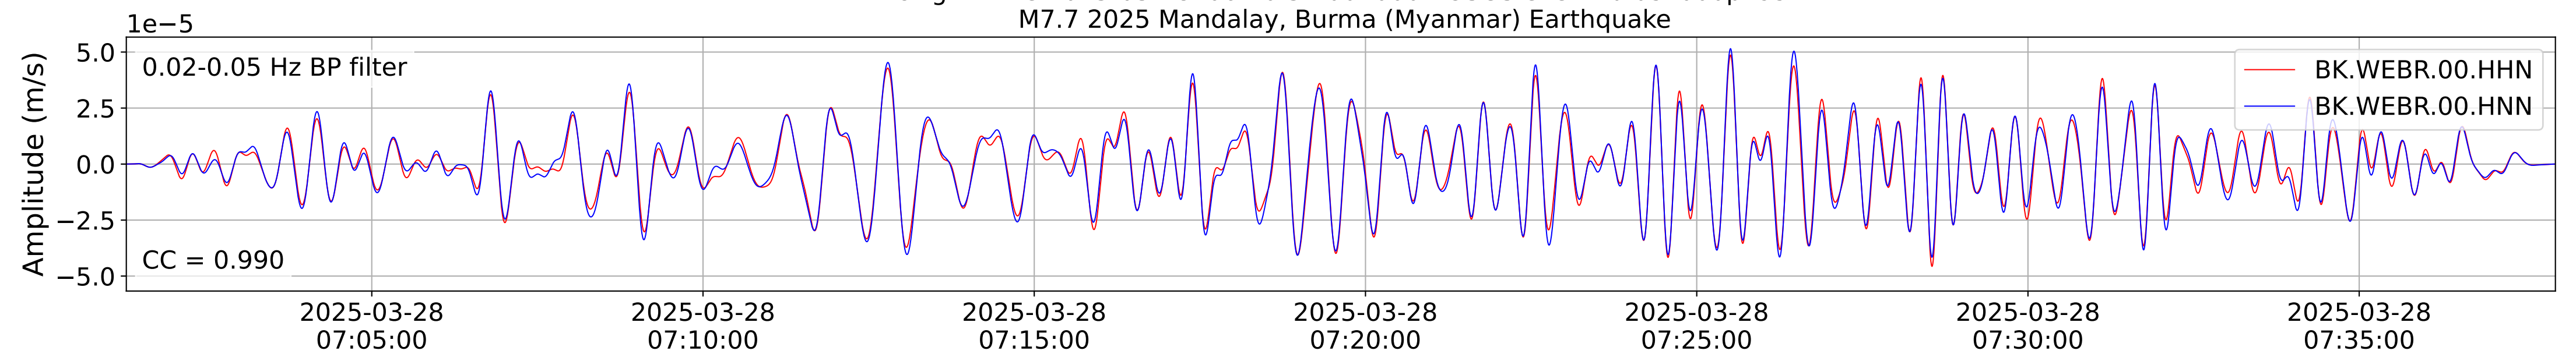

2025.087.062054_M7.7_us7000pn9s
Origin Time:2025-03-28T06:20:54.002000Z USGS event-id:us7000pn9s
M7.7 2025 Mandalay, Burma (Myanmar) Earthquake