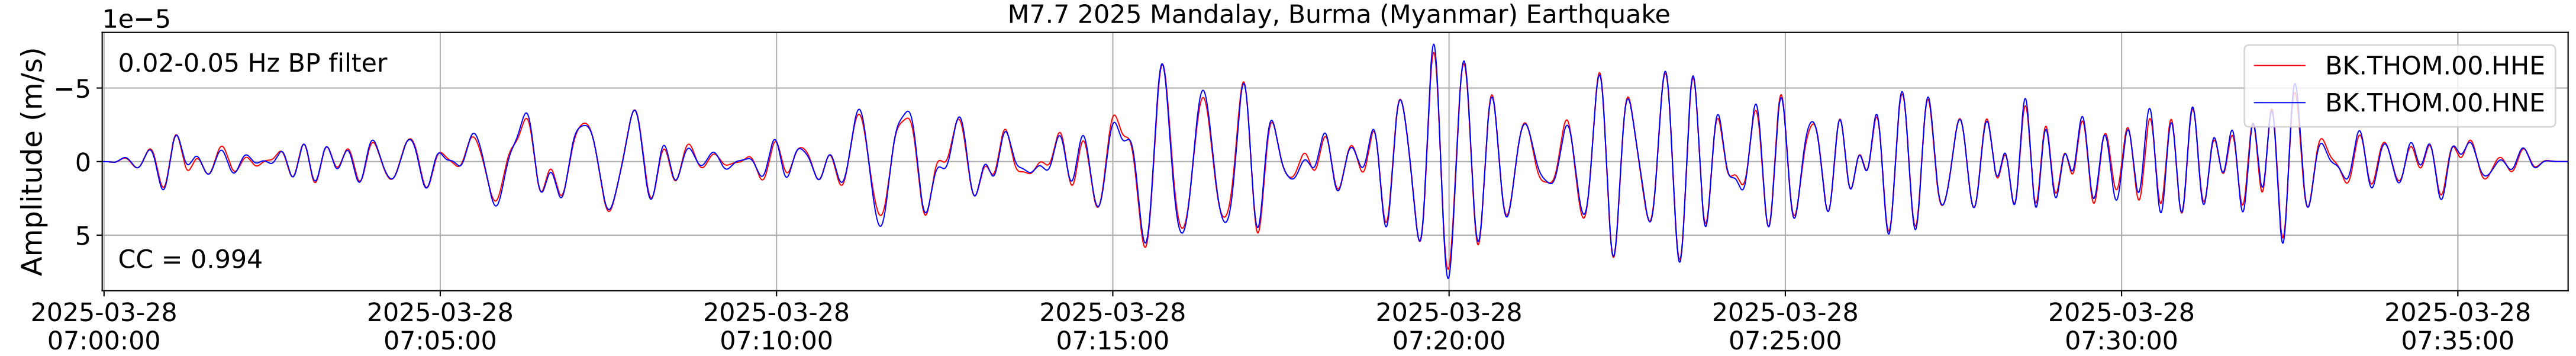

2025.087.062054_M7.7_us7000pn9s
Origin Time:2025-03-28T06:20:54.002000Z USGS event-id:us7000pn9s
M7.7 2025 Mandalay, Burma (Myanmar) Earthquake