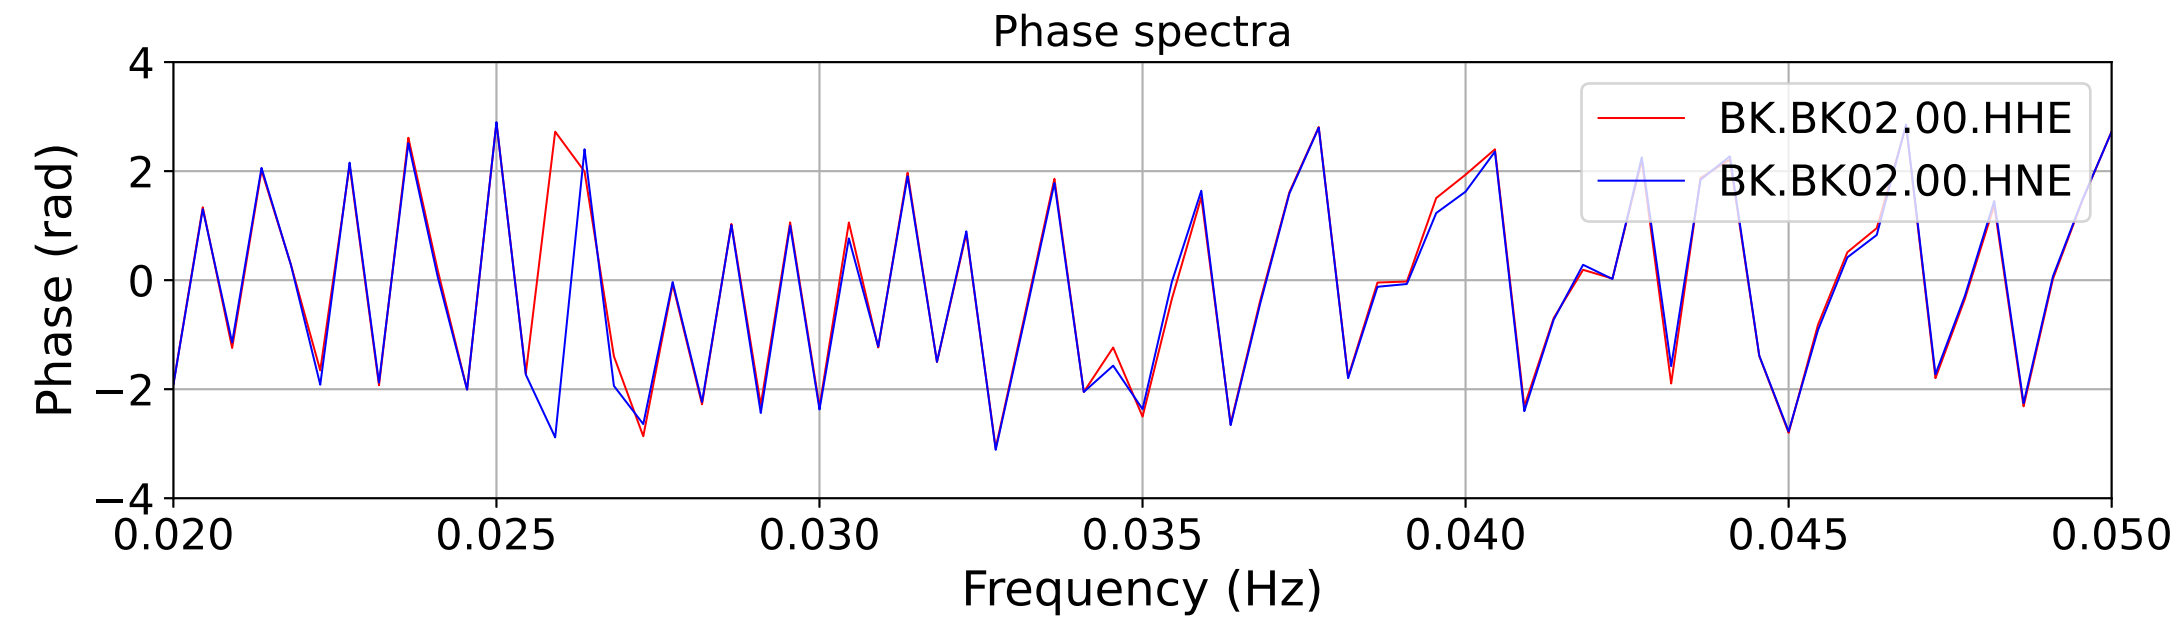

2025.087.062054_M7.7_us7000pn9s
Origin Time:2025-03-28T06:20:54.002000Z USGS event-id:us7000pn9s
M7.7 2025 Mandalay, Burma (Myanmar) Earthquake