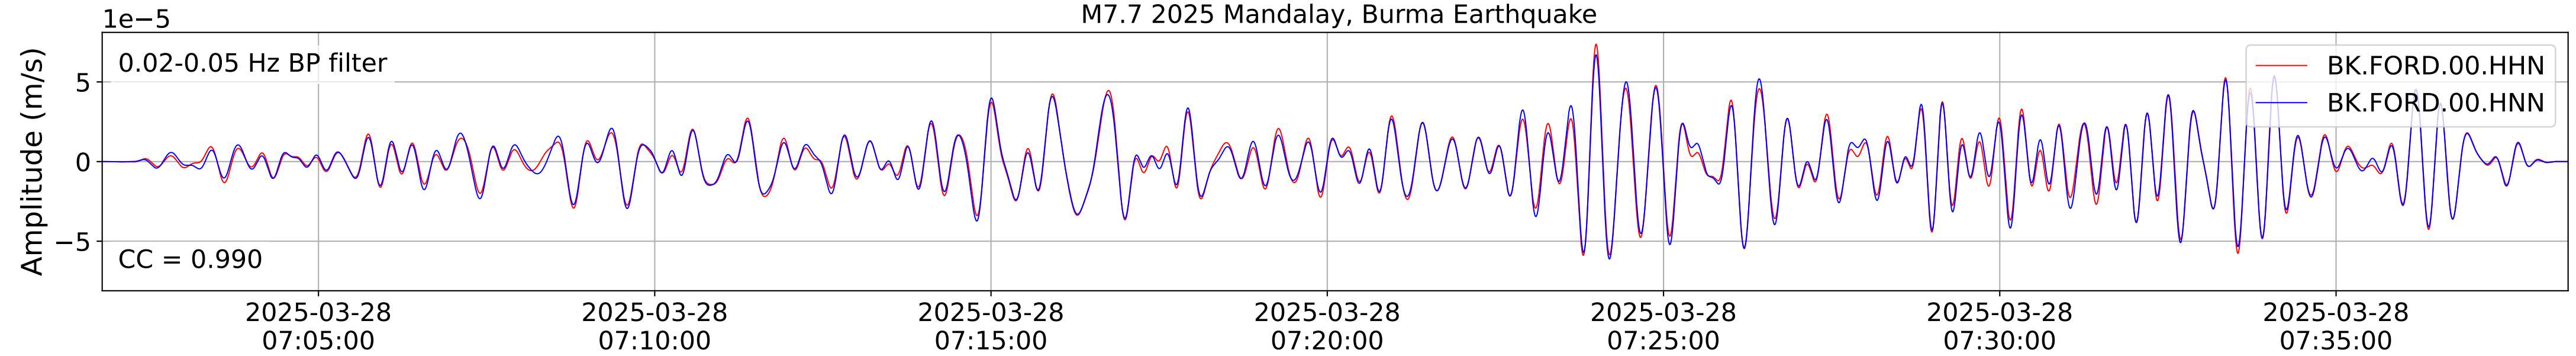

2025.087.062054_M7.7_us7000pn9s
Origin Time:2025-03-28T06:20:54.002000Z USGS event-id:us7000pn9s
M7.7 2025 Mandalay, Burma Earthquake