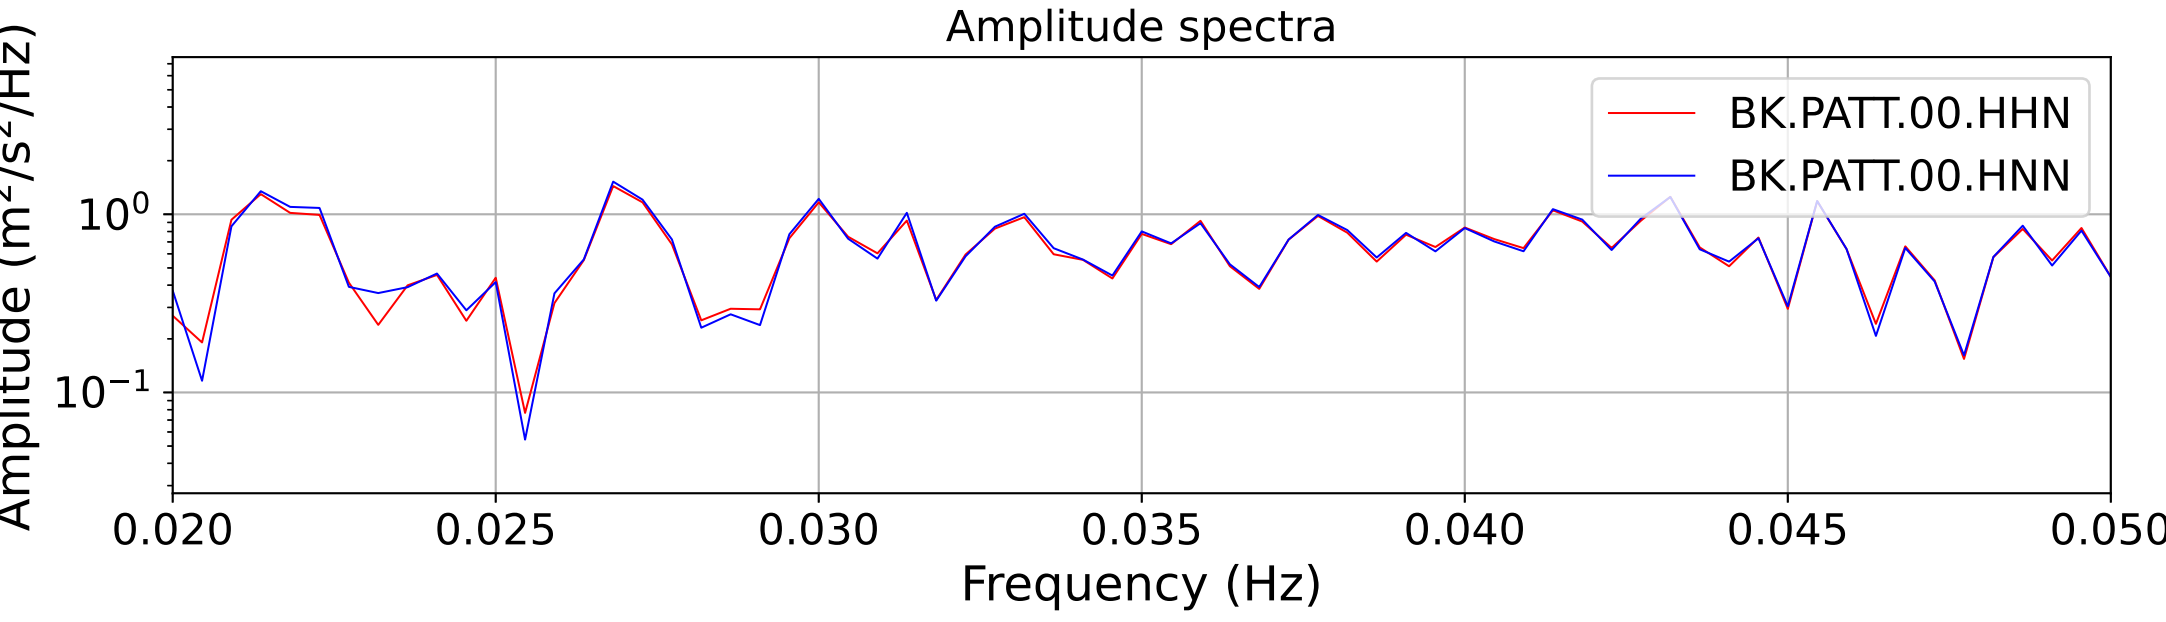

2025.087.062054_M7.7_us7000pn9s
Origin Time:2025-03-28T06:20:54.002000Z USGS event-id:us7000pn9s
M7.7 2025 Mandalay, Burma Earthquake