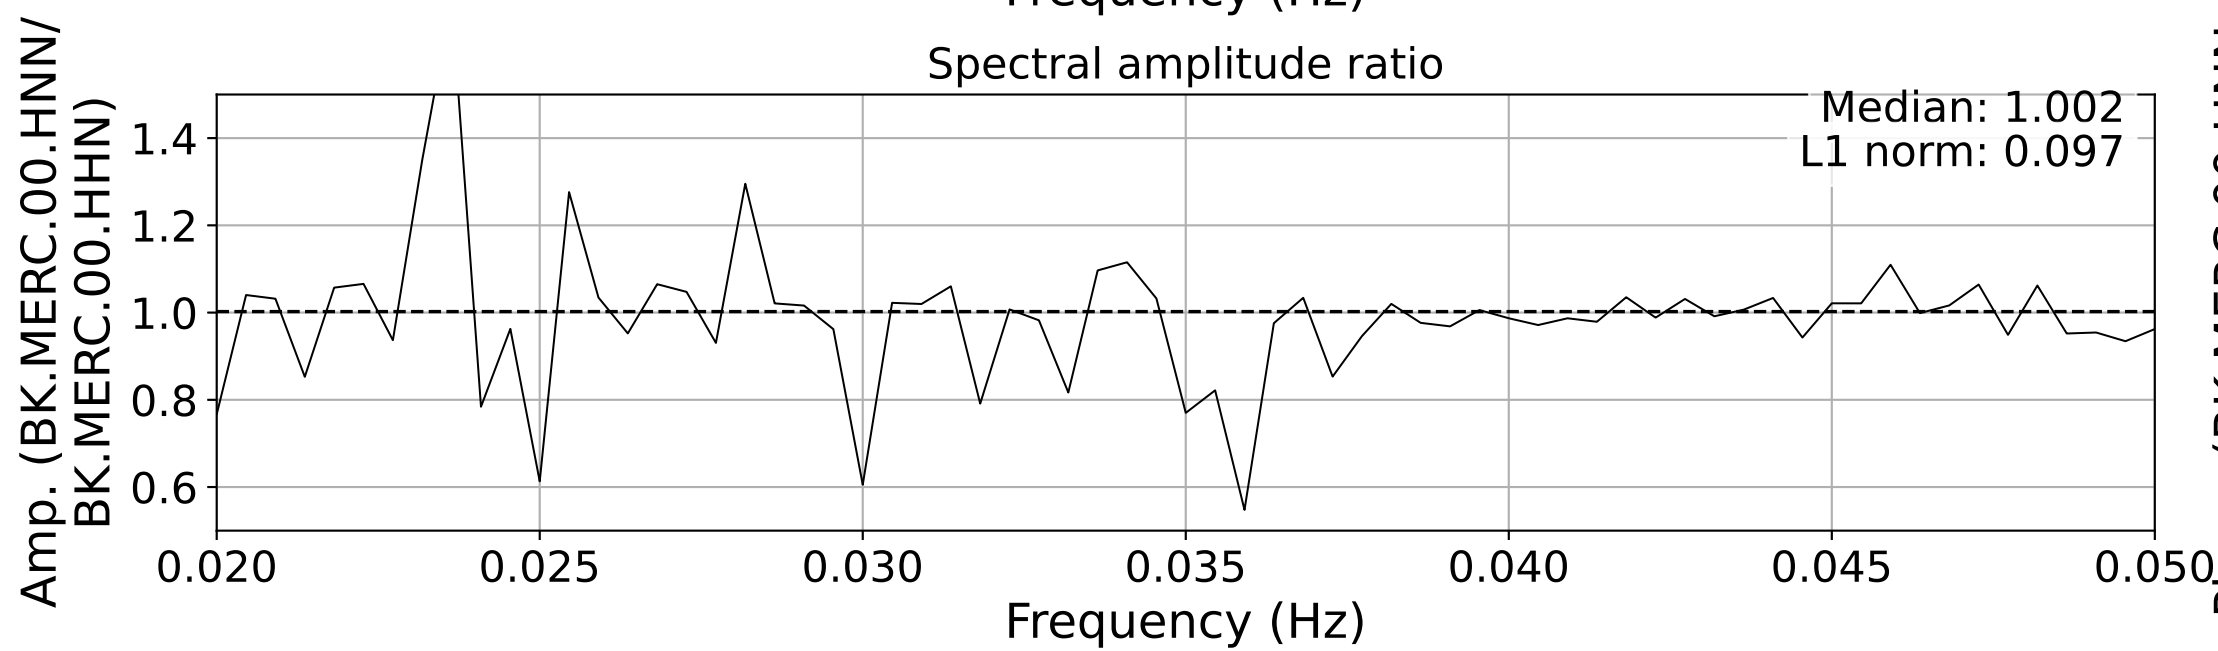

2025.087.062054_M7.7_us7000pn9s
Origin Time:2025-03-28T06:20:54.002000Z USGS event-id:us7000pn9s
M7.7 2025 Mandalay, Burma Earthquake