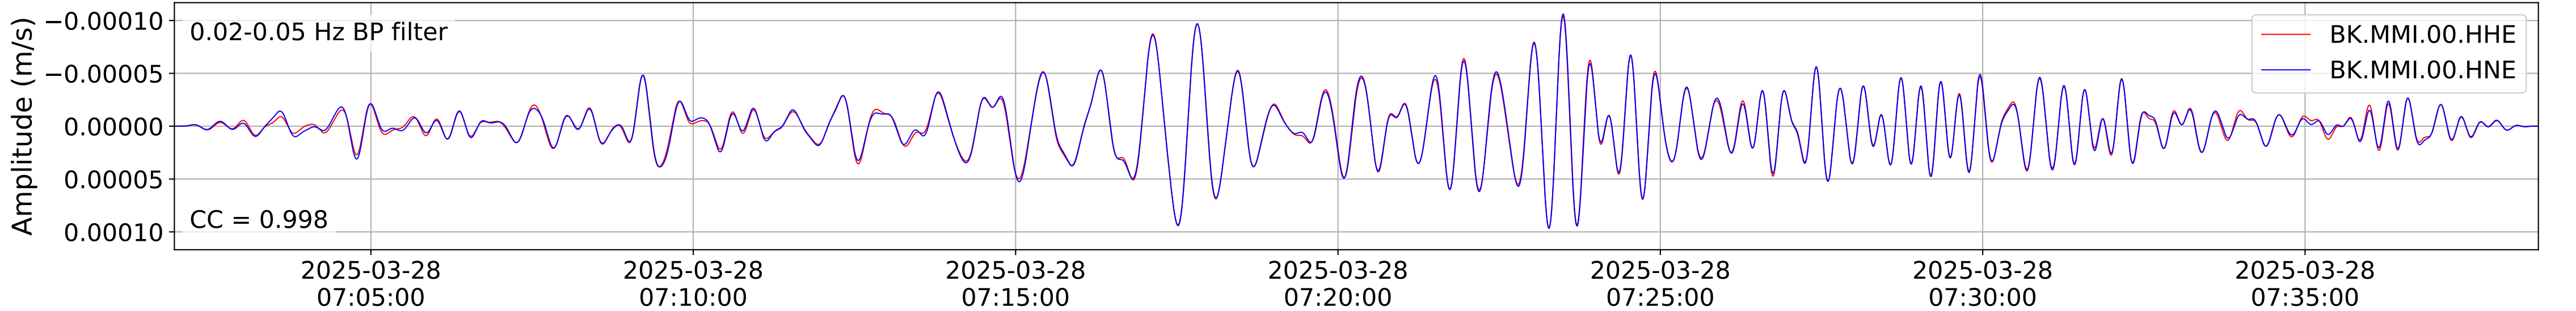

2025.087.062054_M7.7_us7000pn9s
Origin Time:2025-03-28T06:20:54.002000Z USGS event-id:us7000pn9s
M7.7 2025 Mandalay, Burma Earthquake