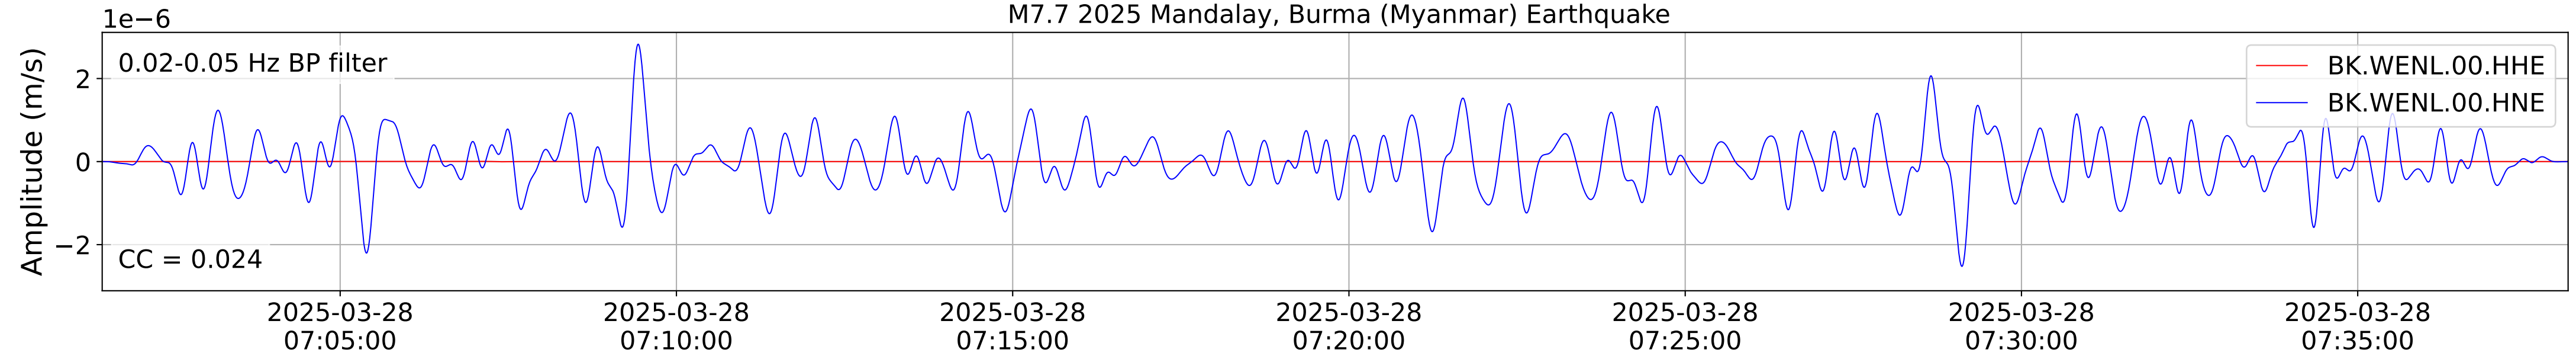

2025.087.062054_M7.7_us7000pn9s
Origin Time:2025-03-28T06:20:54.002000Z USGS event-id:us7000pn9s
M7.7 2025 Mandalay, Burma (Myanmar) Earthquake