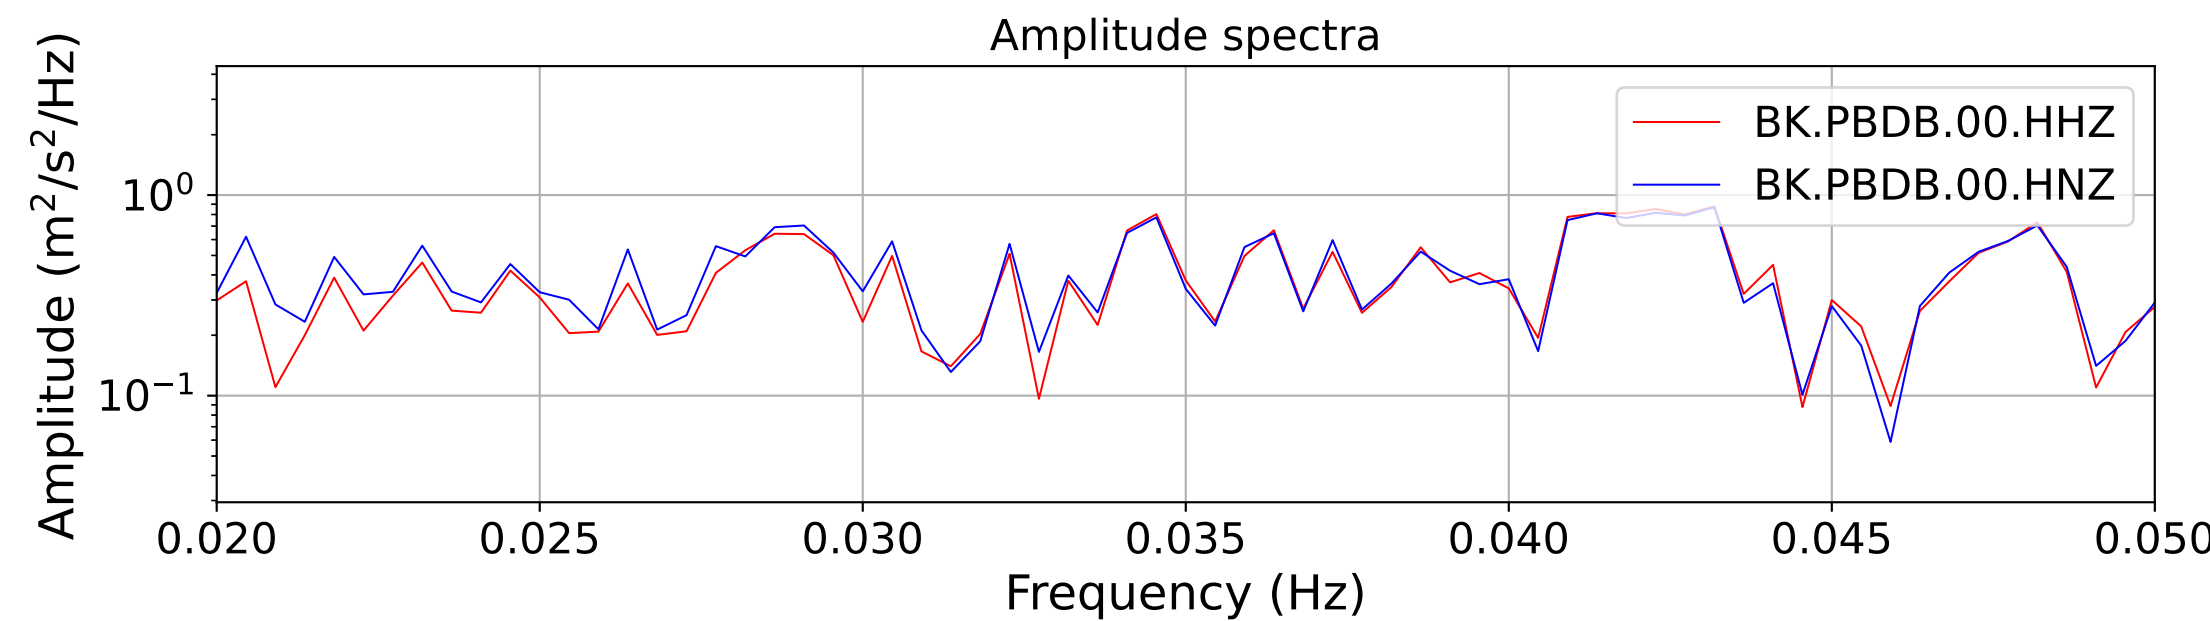

2025.087.062054_M7.7_us7000pn9s
Origin Time:2025-03-28T06:20:54.002000Z USGS event-id:us7000pn9s
M7.7 2025 Mandalay, Burma Earthquake