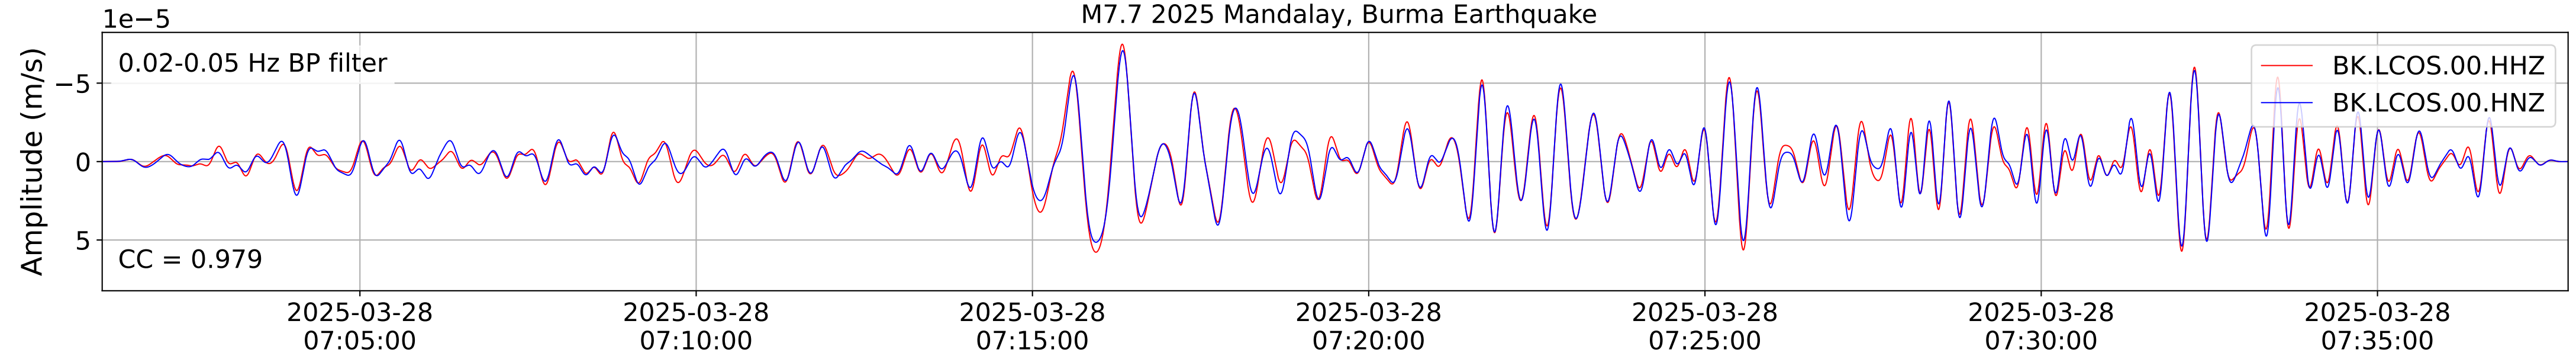

2025.087.062054_M7.7_us7000pn9s
Origin Time:2025-03-28T06:20:54.002000Z USGS event-id:us7000pn9s
M7.7 2025 Mandalay, Burma Earthquake