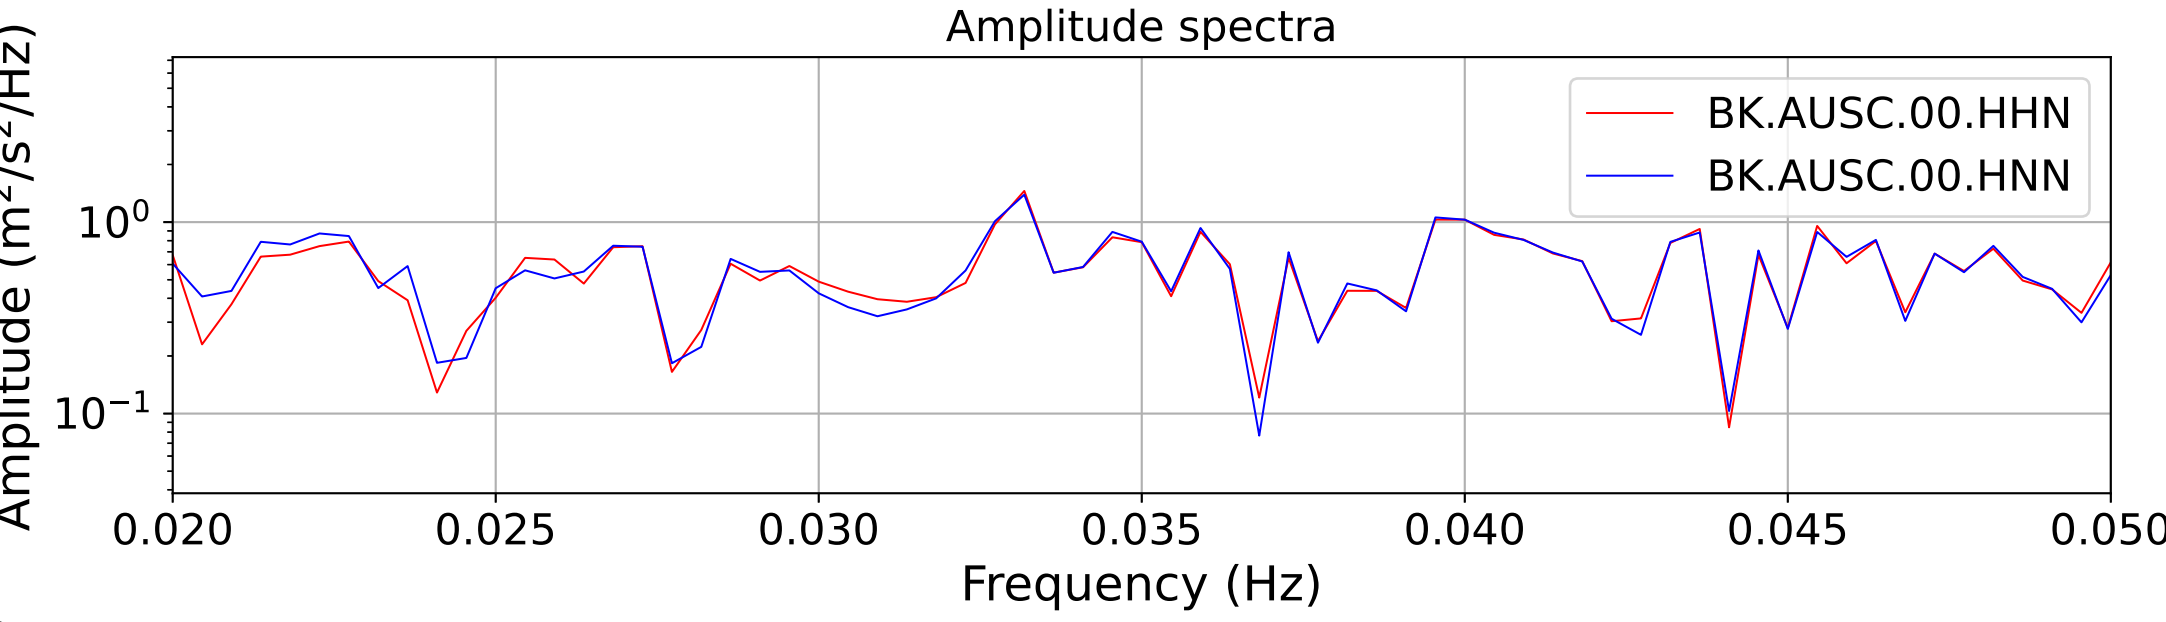

2025.087.062054_M7.7_us7000pn9s
Origin Time:2025-03-28T06:20:54.002000Z USGS event-id:us7000pn9s
M7.7 2025 Mandalay, Burma Earthquake