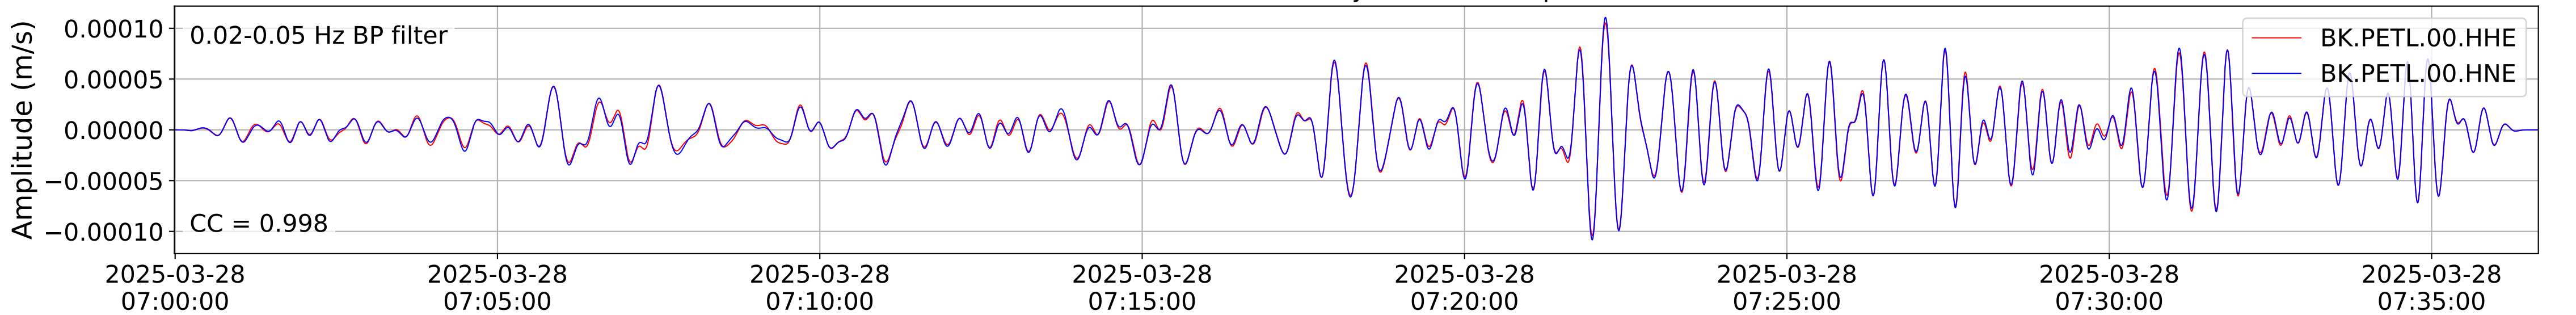

2025.087.062054_M7.7_us7000pn9s
Origin Time:2025-03-28T06:20:54.002000Z USGS event-id:us7000pn9s
M7.7 2025 Mandalay, Burma Earthquake