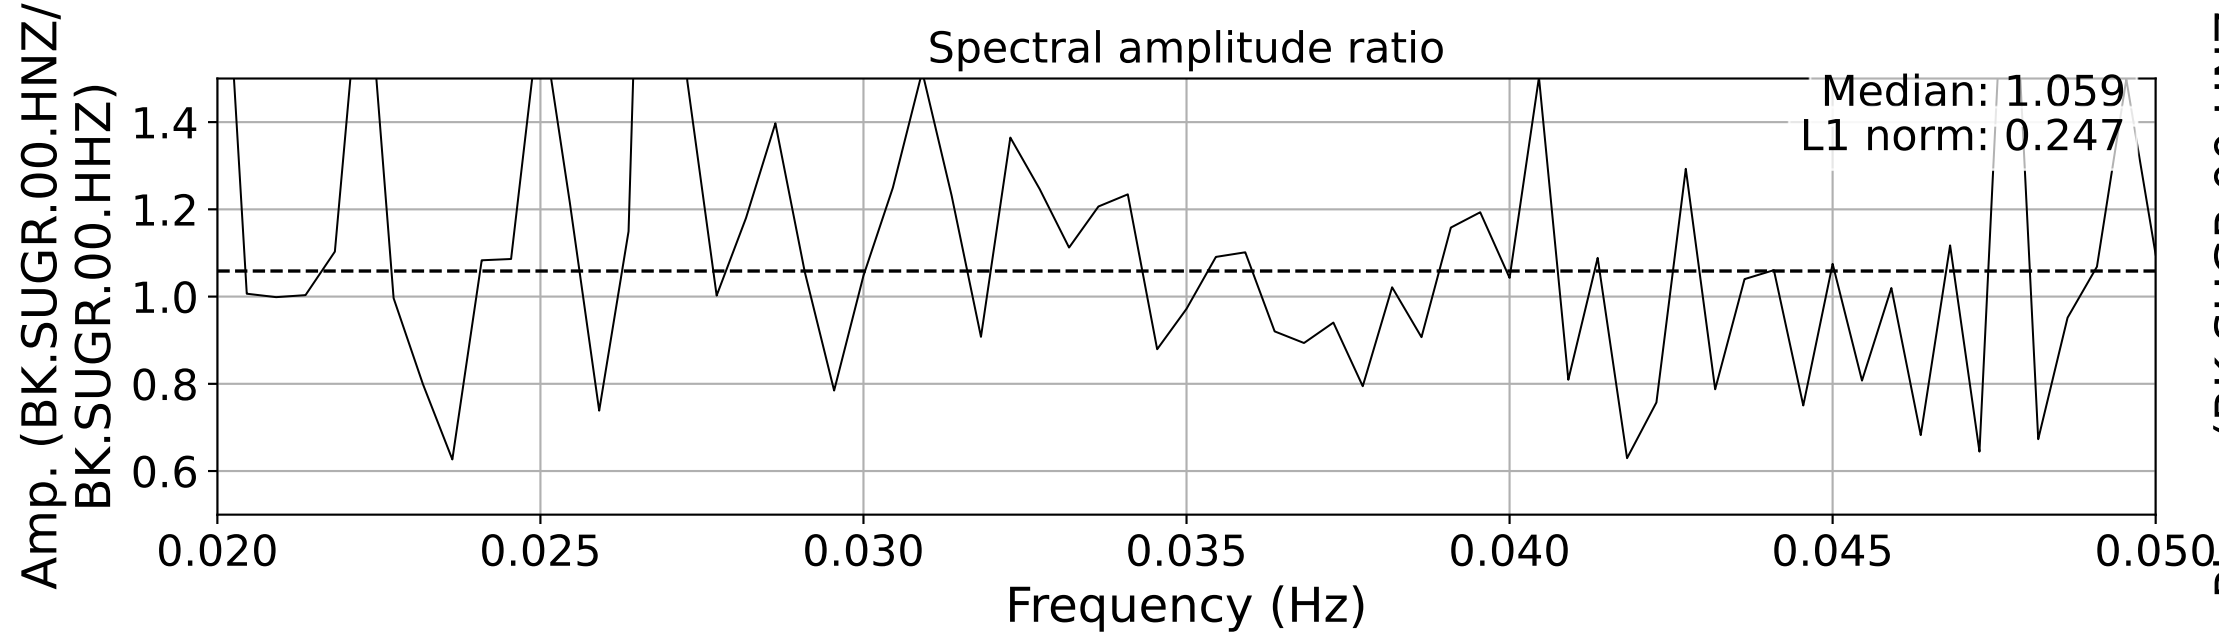

2025.087.062054_M7.7_us7000pn9s
Origin Time:2025-03-28T06:20:54.002000Z USGS event-id:us7000pn9s
M7.7 2025 Mandalay, Burma (Myanmar) Earthquake