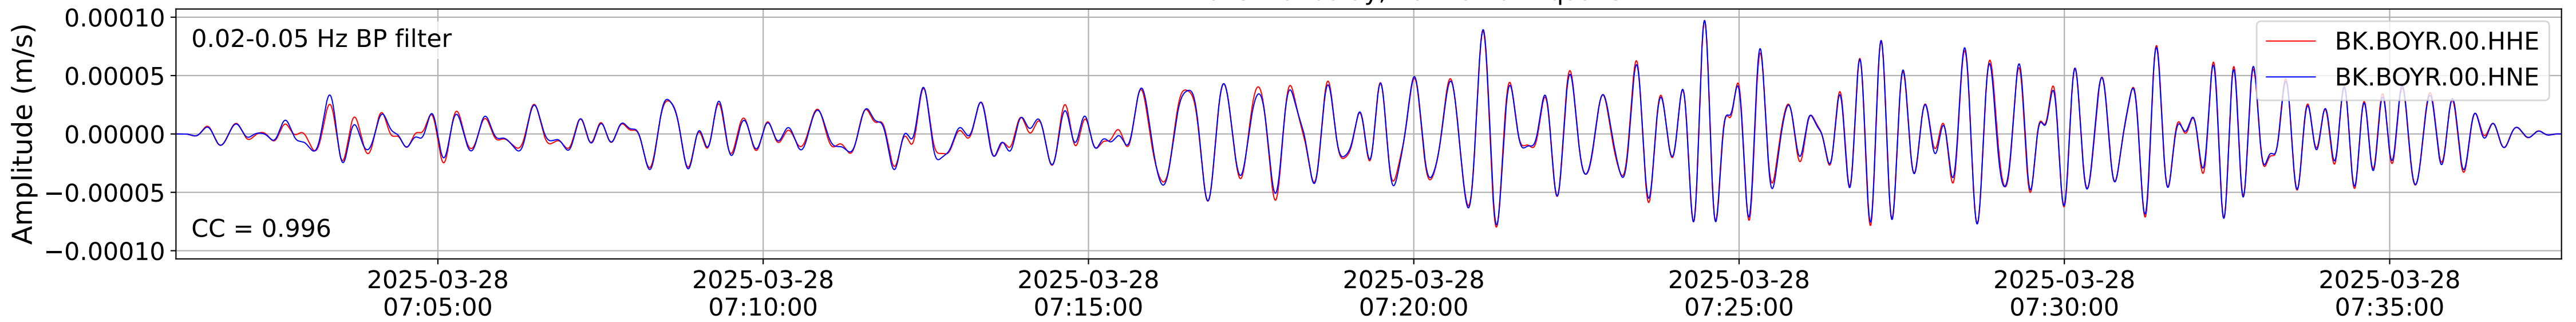

2025.087.062054_M7.7_us7000pn9s
Origin Time:2025-03-28T06:20:54.002000Z USGS event-id:us7000pn9s
M7.7 2025 Mandalay, Burma Earthquake