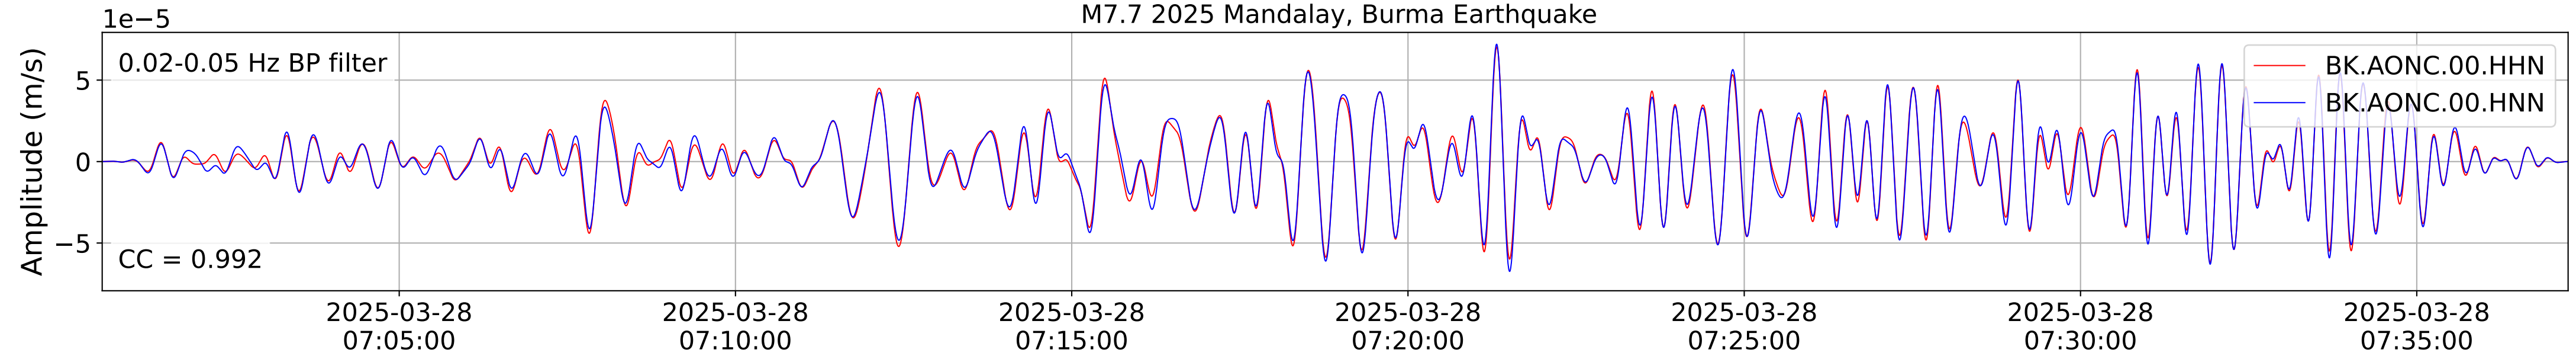

2025.087.062054_M7.7_us7000pn9s
Origin Time:2025-03-28T06:20:54.002000Z USGS event-id:us7000pn9s
M7.7 2025 Mandalay, Burma Earthquake