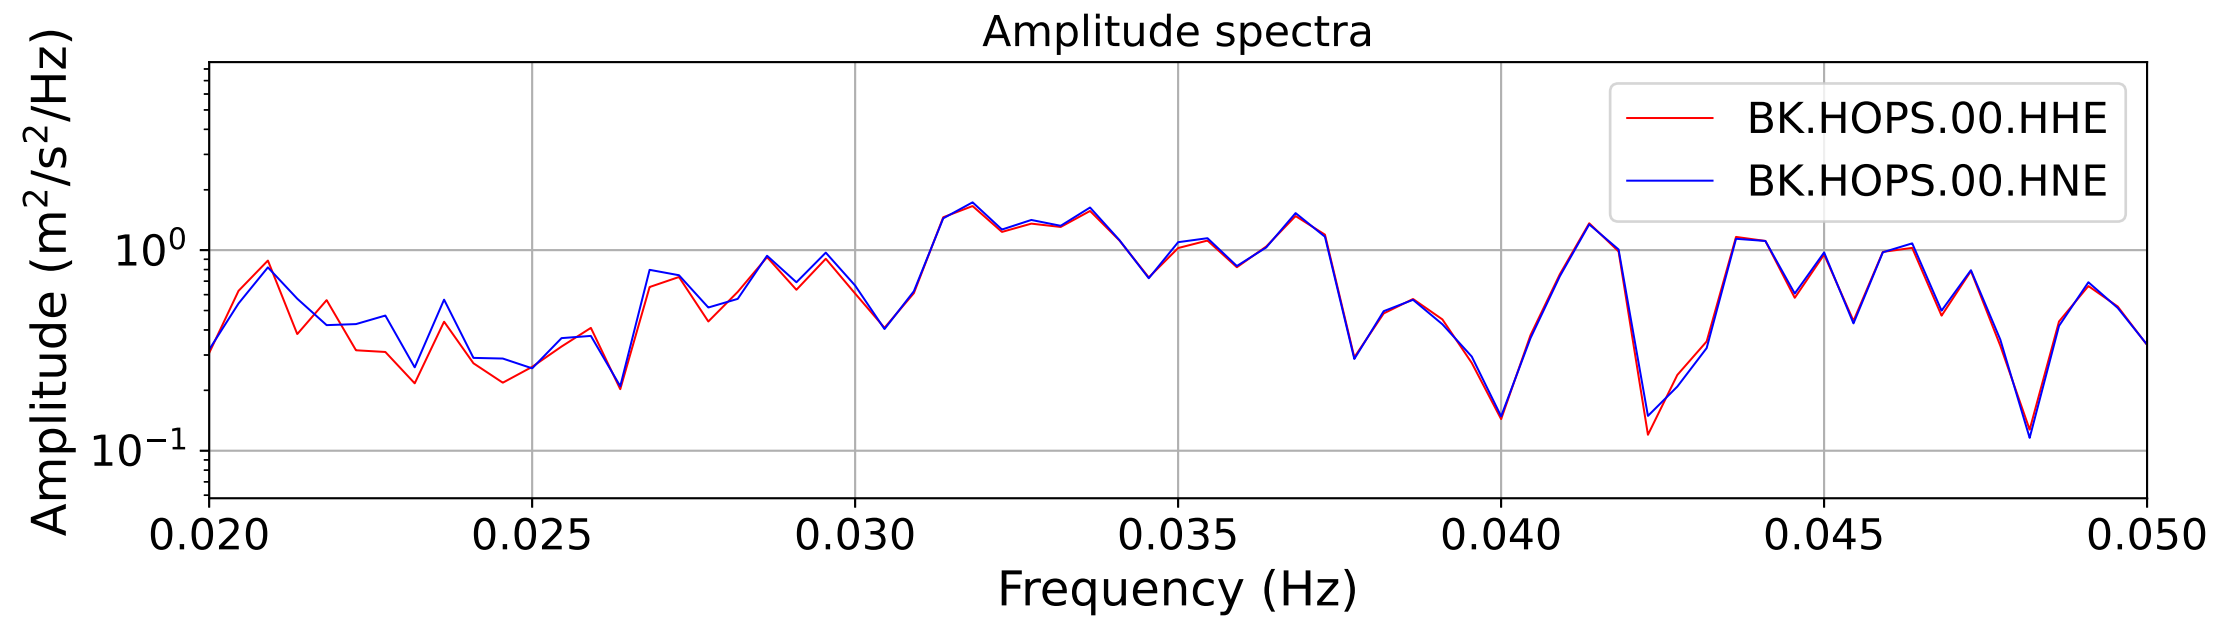

2025.087.062054_M7.7_us7000pn9s
Origin Time:2025-03-28T06:20:54.002000Z USGS event-id:us7000pn9s
M7.7 2025 Mandalay, Burma Earthquake