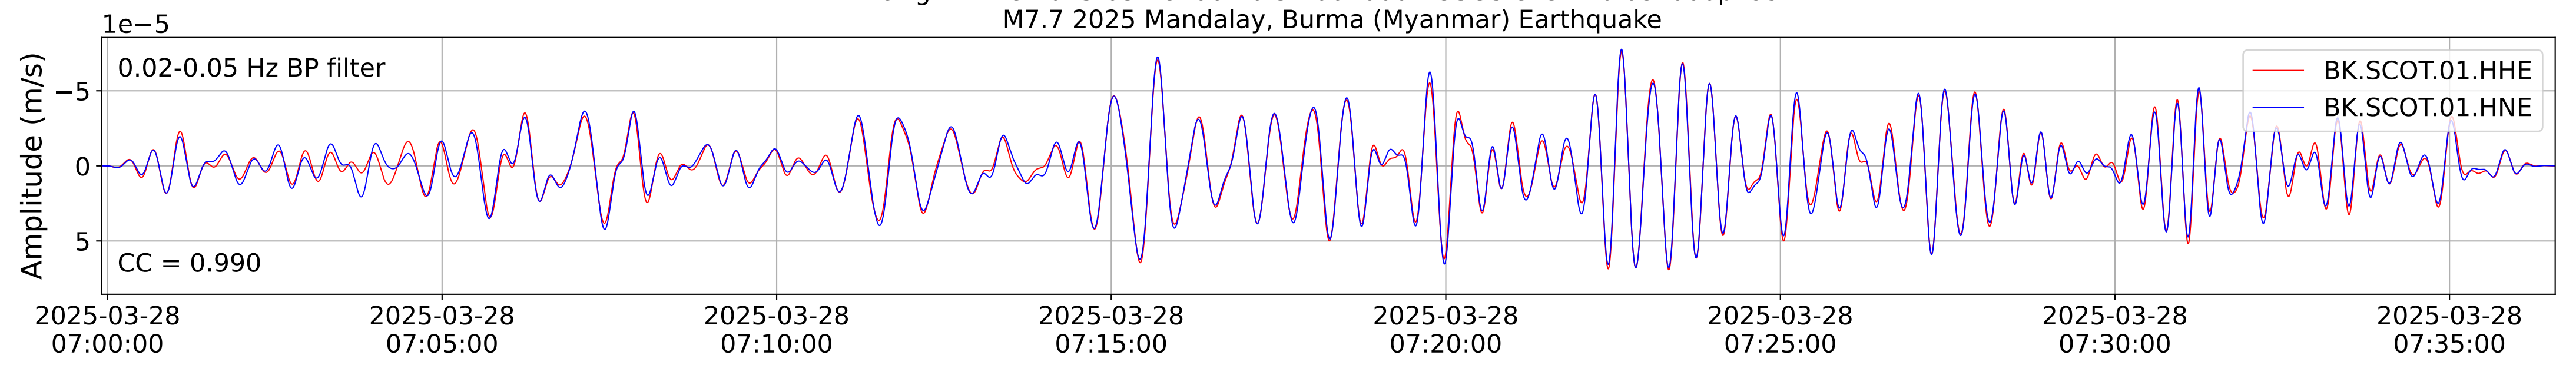

2025.087.062054_M7.7_us7000pn9s
Origin Time:2025-03-28T06:20:54.002000Z USGS event-id:us7000pn9s
M7.7 2025 Mandalay, Burma (Myanmar) Earthquake