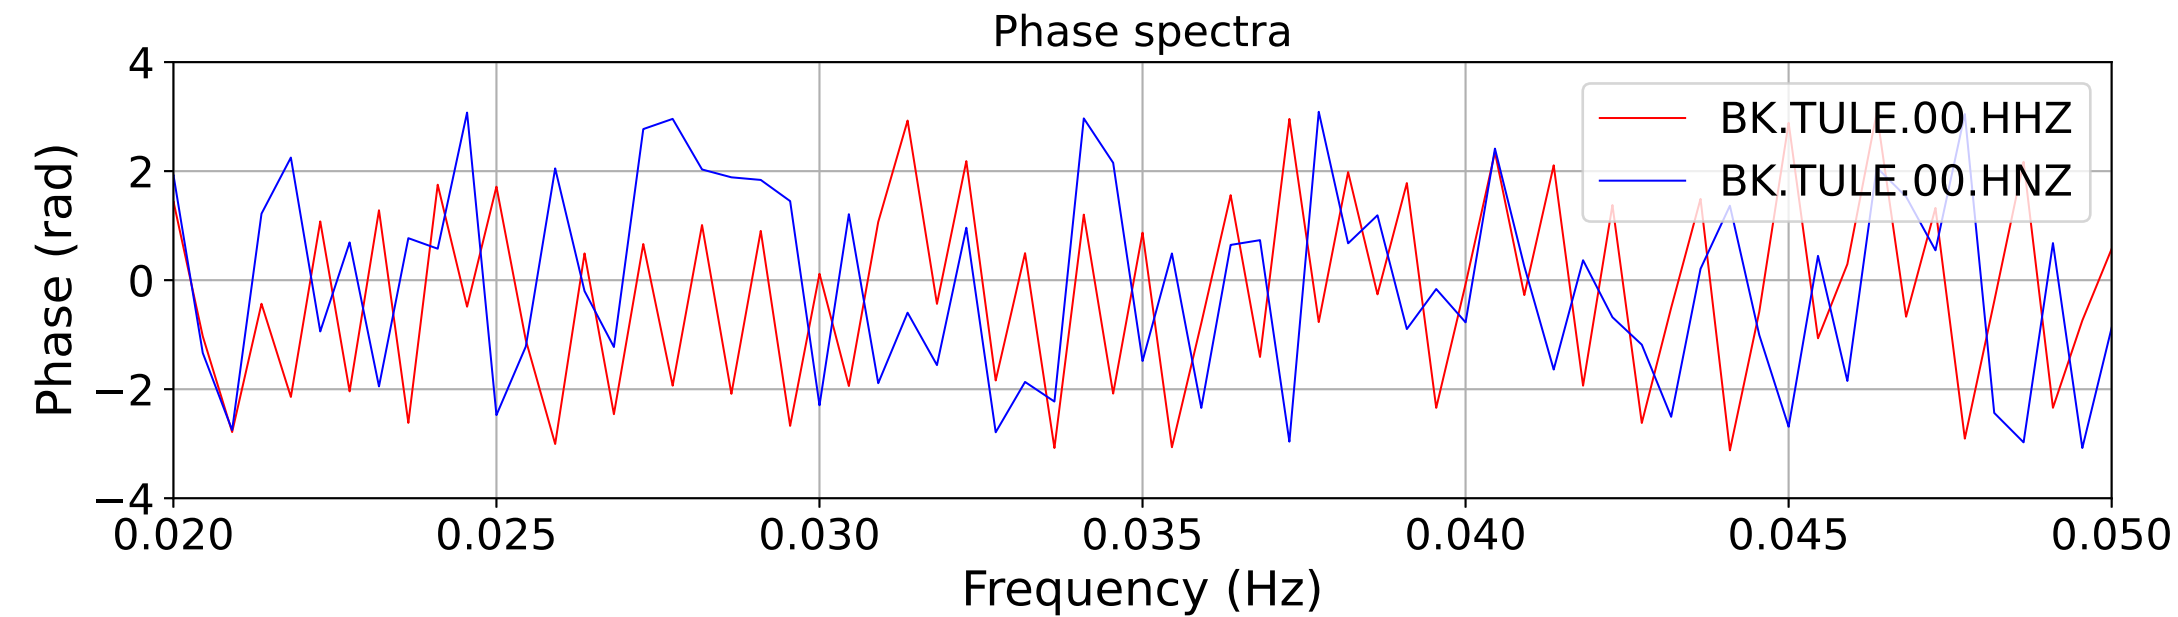

2025.087.062054_M7.7_us7000pn9s
Origin Time:2025-03-28T06:20:54.002000Z USGS event-id:us7000pn9s
M7.7 2025 Mandalay, Burma (Myanmar) Earthquake