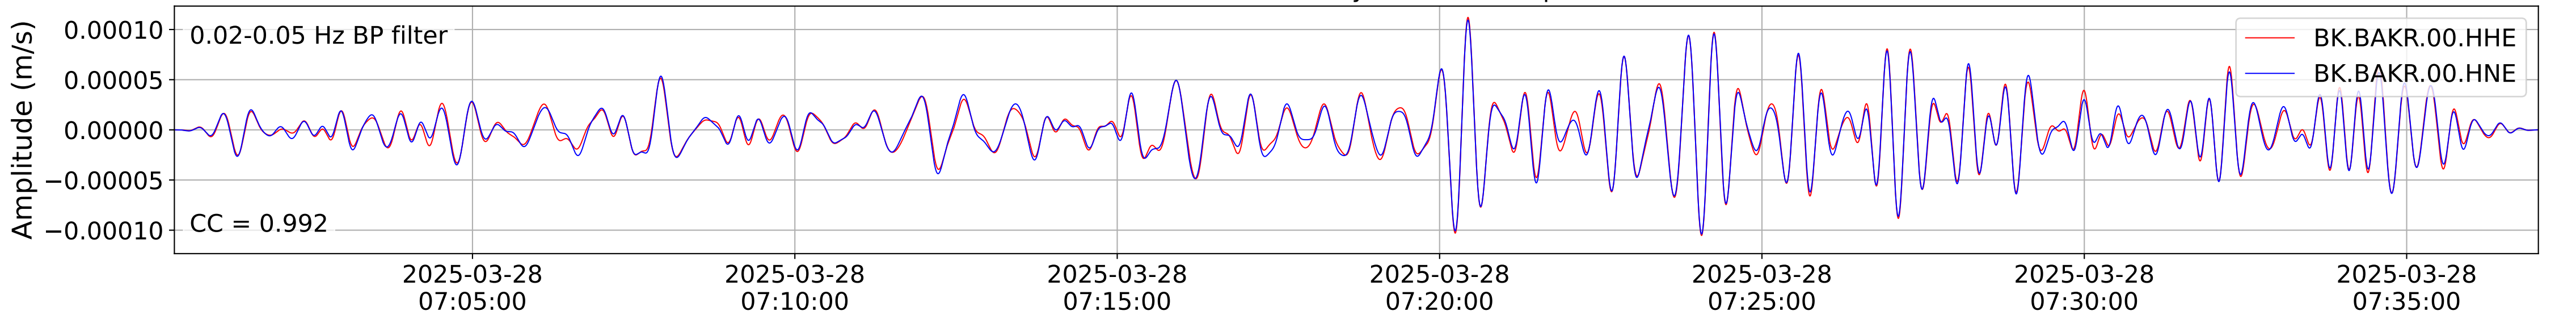

2025.087.062054_M7.7_us7000pn9s
Origin Time:2025-03-28T06:20:54.002000Z USGS event-id:us7000pn9s
M7.7 2025 Mandalay, Burma Earthquake