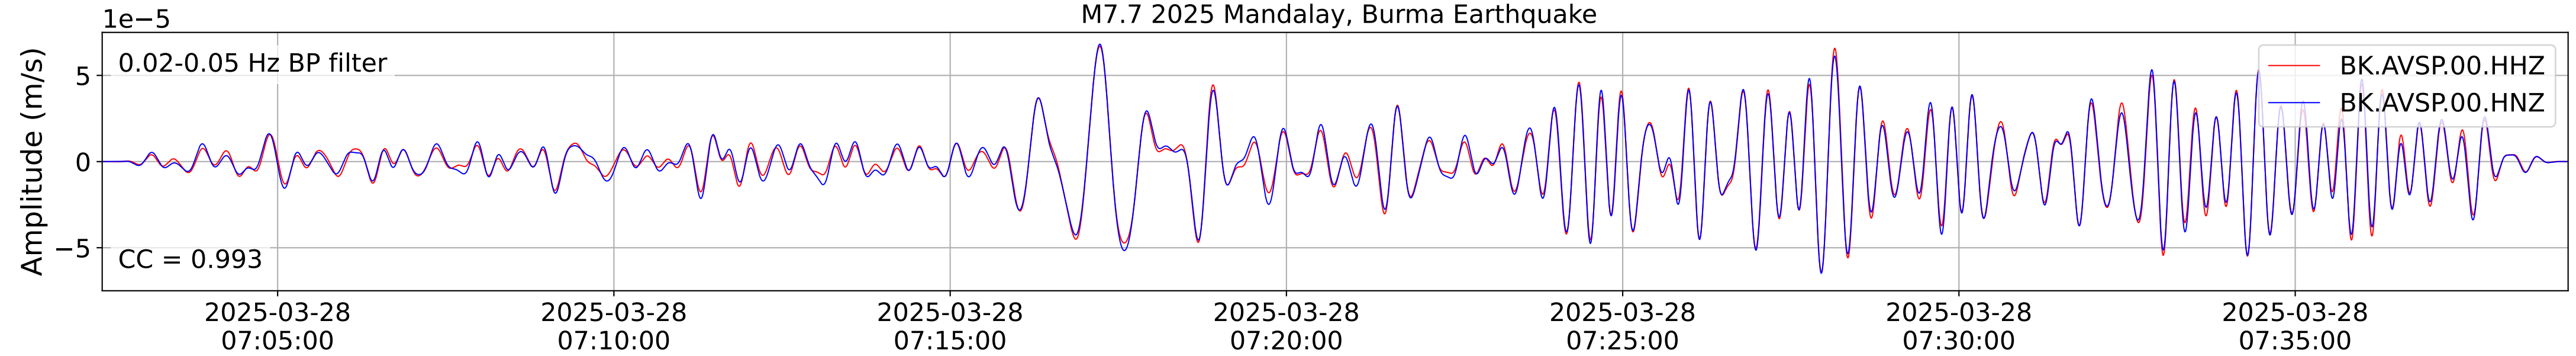

2025.087.062054_M7.7_us7000pn9s
Origin Time:2025-03-28T06:20:54.002000Z USGS event-id:us7000pn9s
M7.7 2025 Mandalay, Burma Earthquake