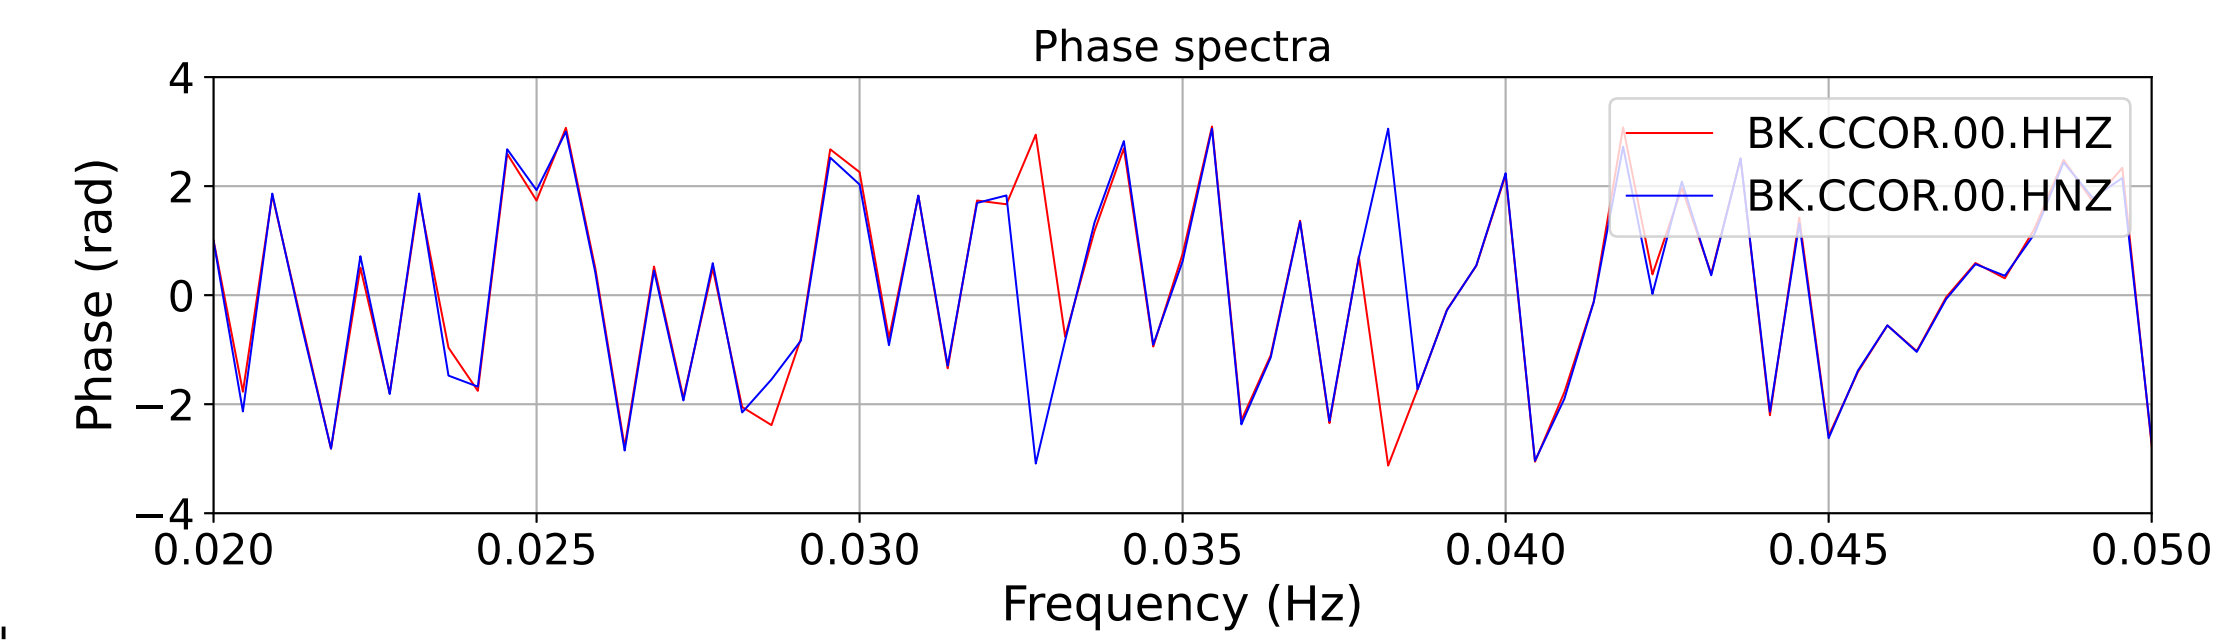

2025.087.062054_M7.7_us7000pn9s
Origin Time:2025-03-28T06:20:54.002000Z USGS event-id:us7000pn9s
M7.7 2025 Mandalay, Burma Earthquake