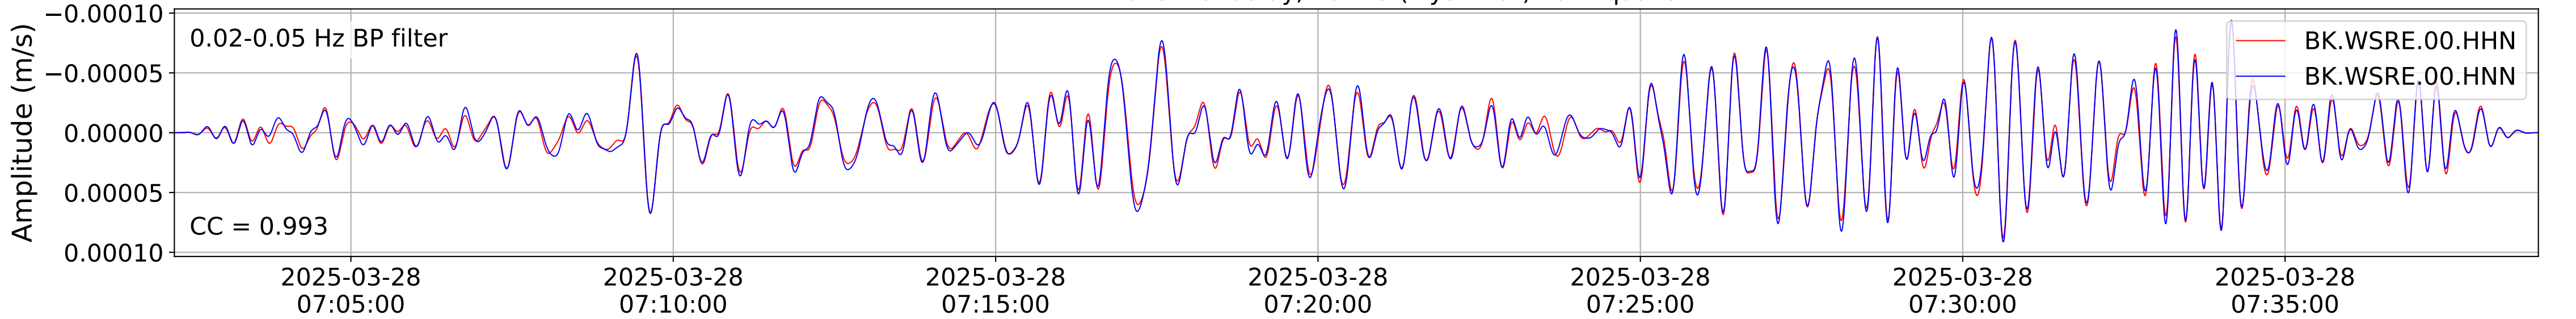

2025.087.062054_M7.7_us7000pn9s
Origin Time:2025-03-28T06:20:54.002000Z USGS event-id:us7000pn9s
M7.7 2025 Mandalay, Burma (Myanmar) Earthquake