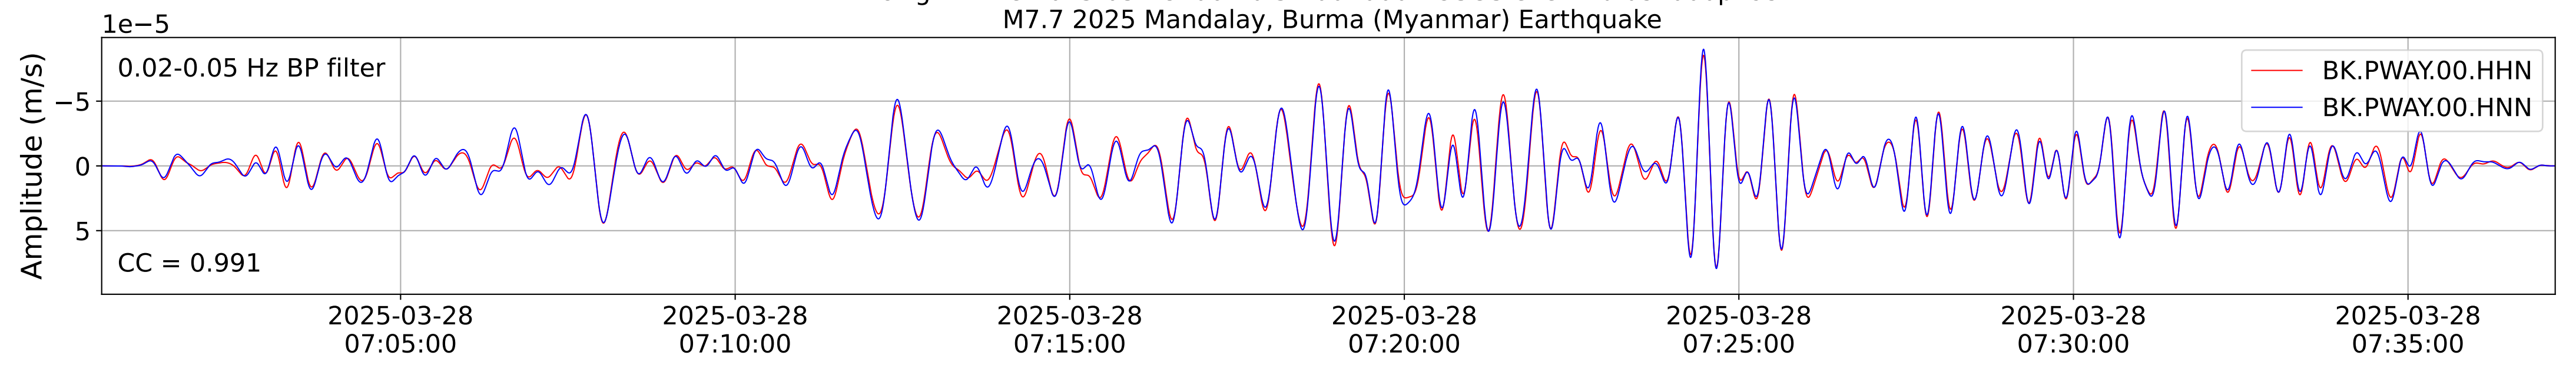

2025.087.062054_M7.7_us7000pn9s
Origin Time:2025-03-28T06:20:54.002000Z USGS event-id:us7000pn9s
M7.7 2025 Mandalay, Burma (Myanmar) Earthquake