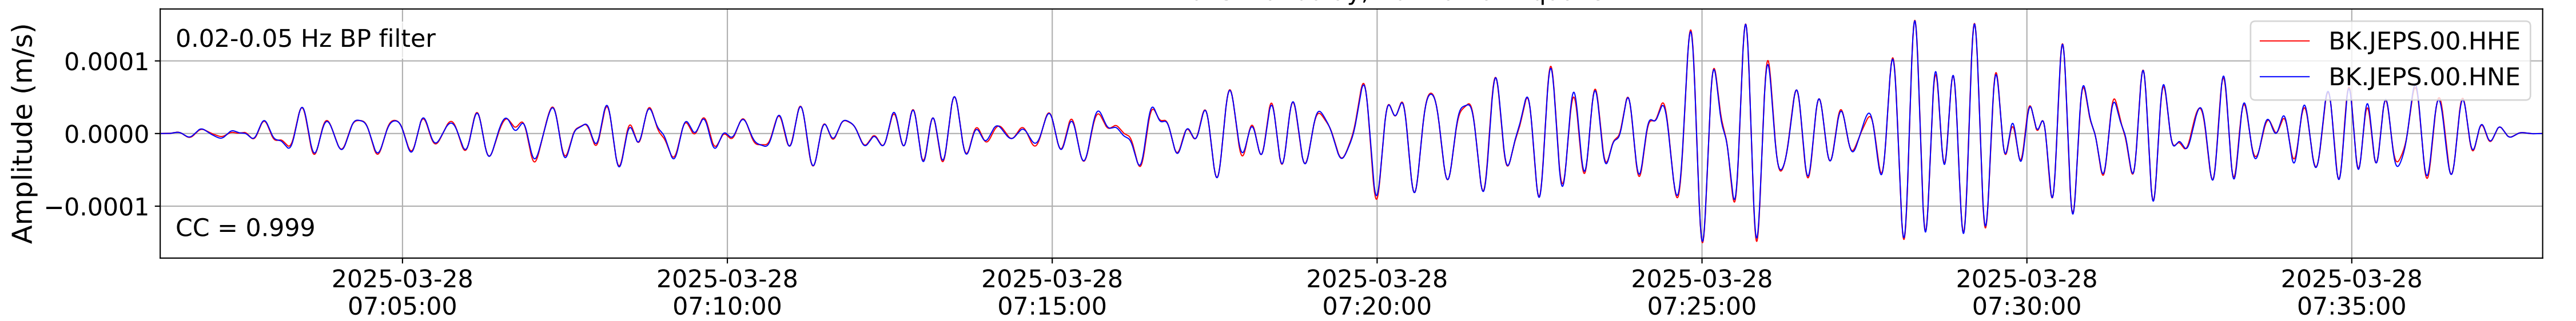

2025.087.062054_M7.7_us7000pn9s
Origin Time:2025-03-28T06:20:54.002000Z USGS event-id:us7000pn9s
M7.7 2025 Mandalay, Burma Earthquake