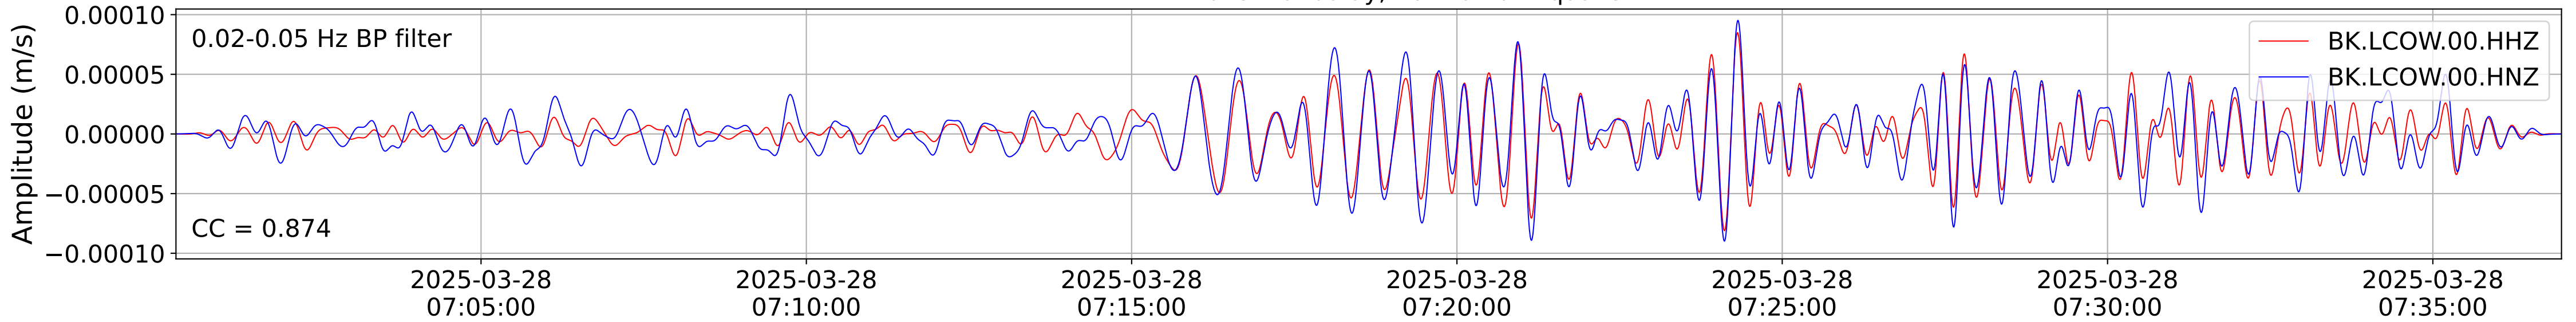

2025.087.062054_M7.7_us7000pn9s
Origin Time:2025-03-28T06:20:54.002000Z USGS event-id:us7000pn9s
M7.7 2025 Mandalay, Burma Earthquake