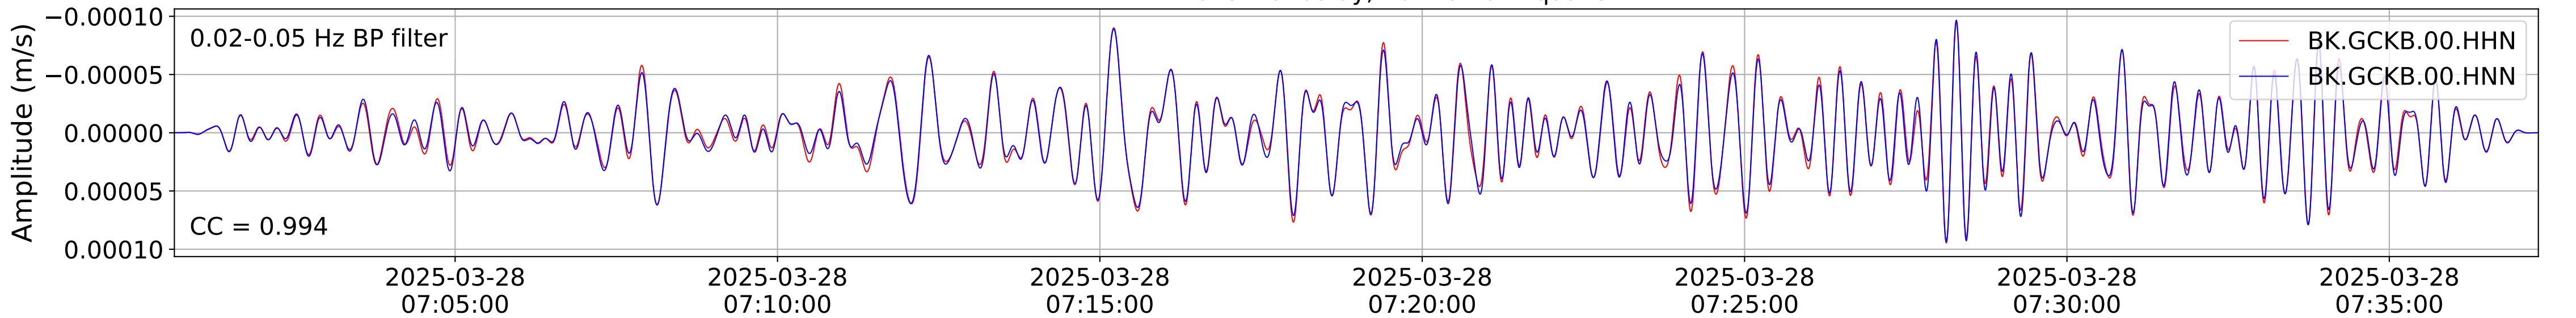

2025.087.062054_M7.7_us7000pn9s
Origin Time:2025-03-28T06:20:54.002000Z USGS event-id:us7000pn9s
M7.7 2025 Mandalay, Burma Earthquake