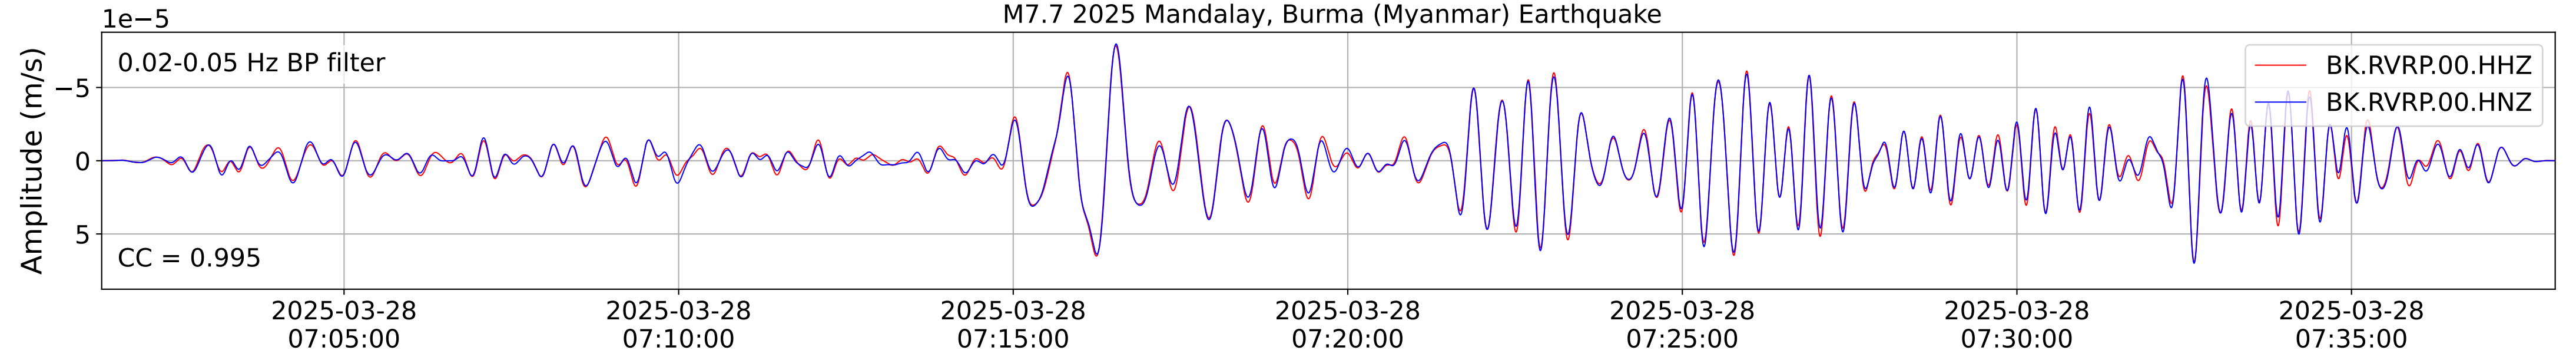

2025.087.062054_M7.7_us7000pn9s
Origin Time:2025-03-28T06:20:54.002000Z USGS event-id:us7000pn9s
M7.7 2025 Mandalay, Burma (Myanmar) Earthquake