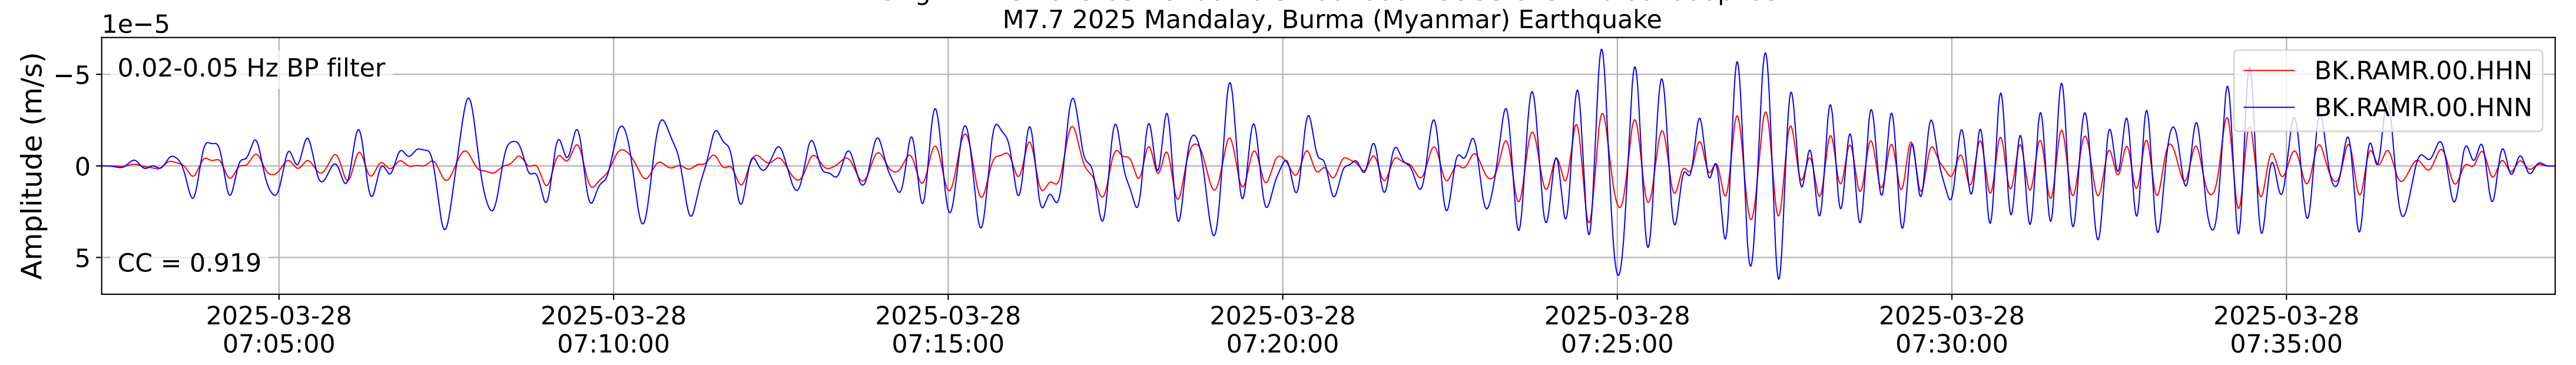

2025.087.062054_M7.7_us7000pn9s
Origin Time:2025-03-28T06:20:54.002000Z USGS event-id:us7000pn9s
M7.7 2025 Mandalay, Burma (Myanmar) Earthquake