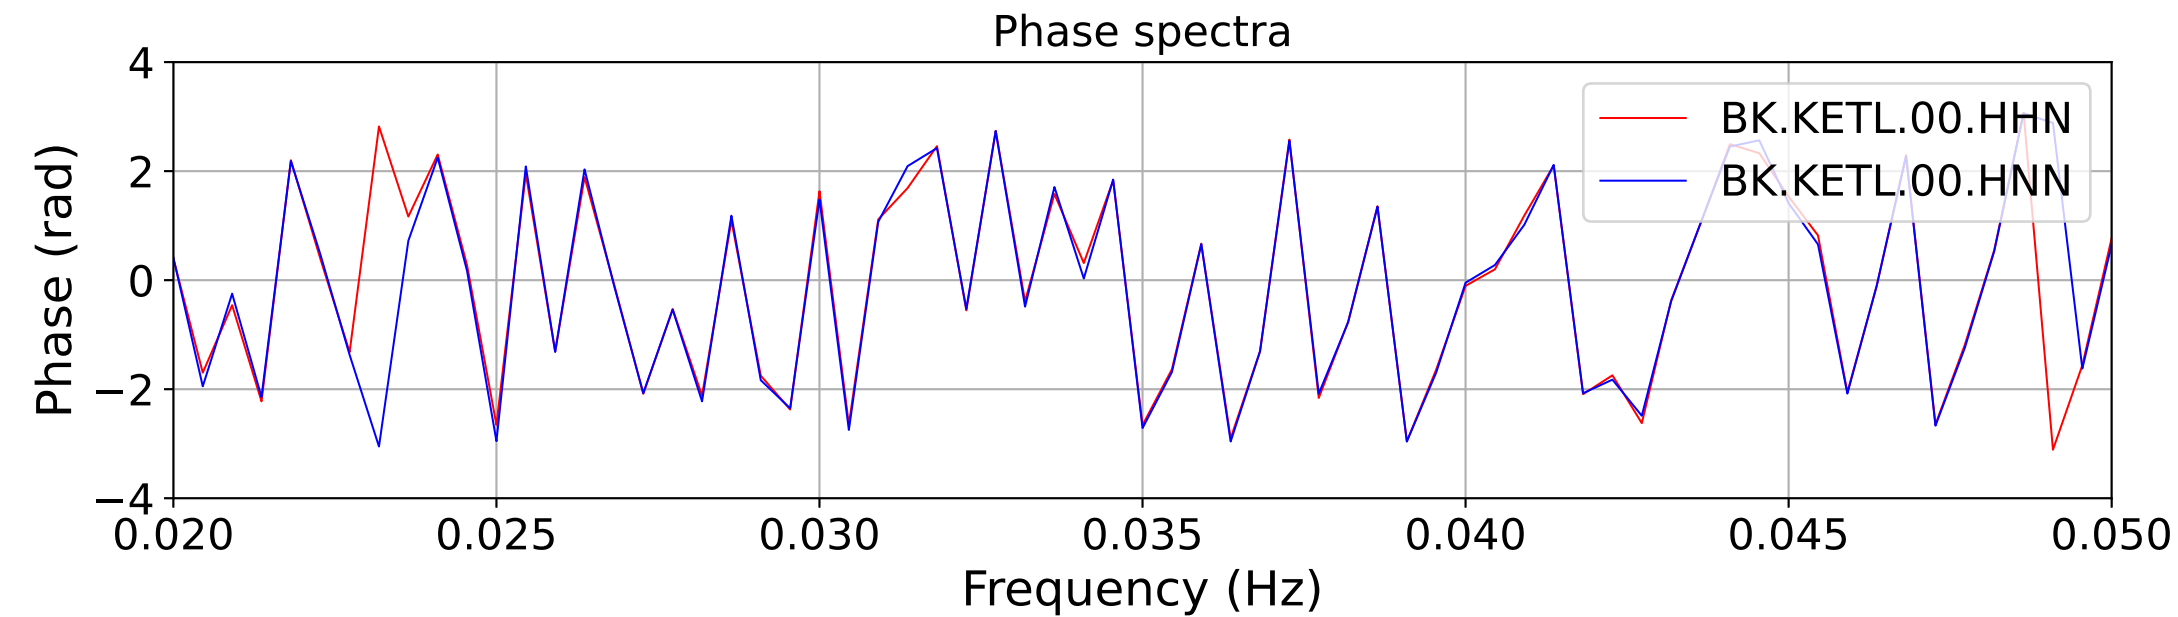

2025.087.062054_M7.7_us7000pn9s
Origin Time:2025-03-28T06:20:54.002000Z USGS event-id:us7000pn9s
M7.7 2025 Mandalay, Burma Earthquake