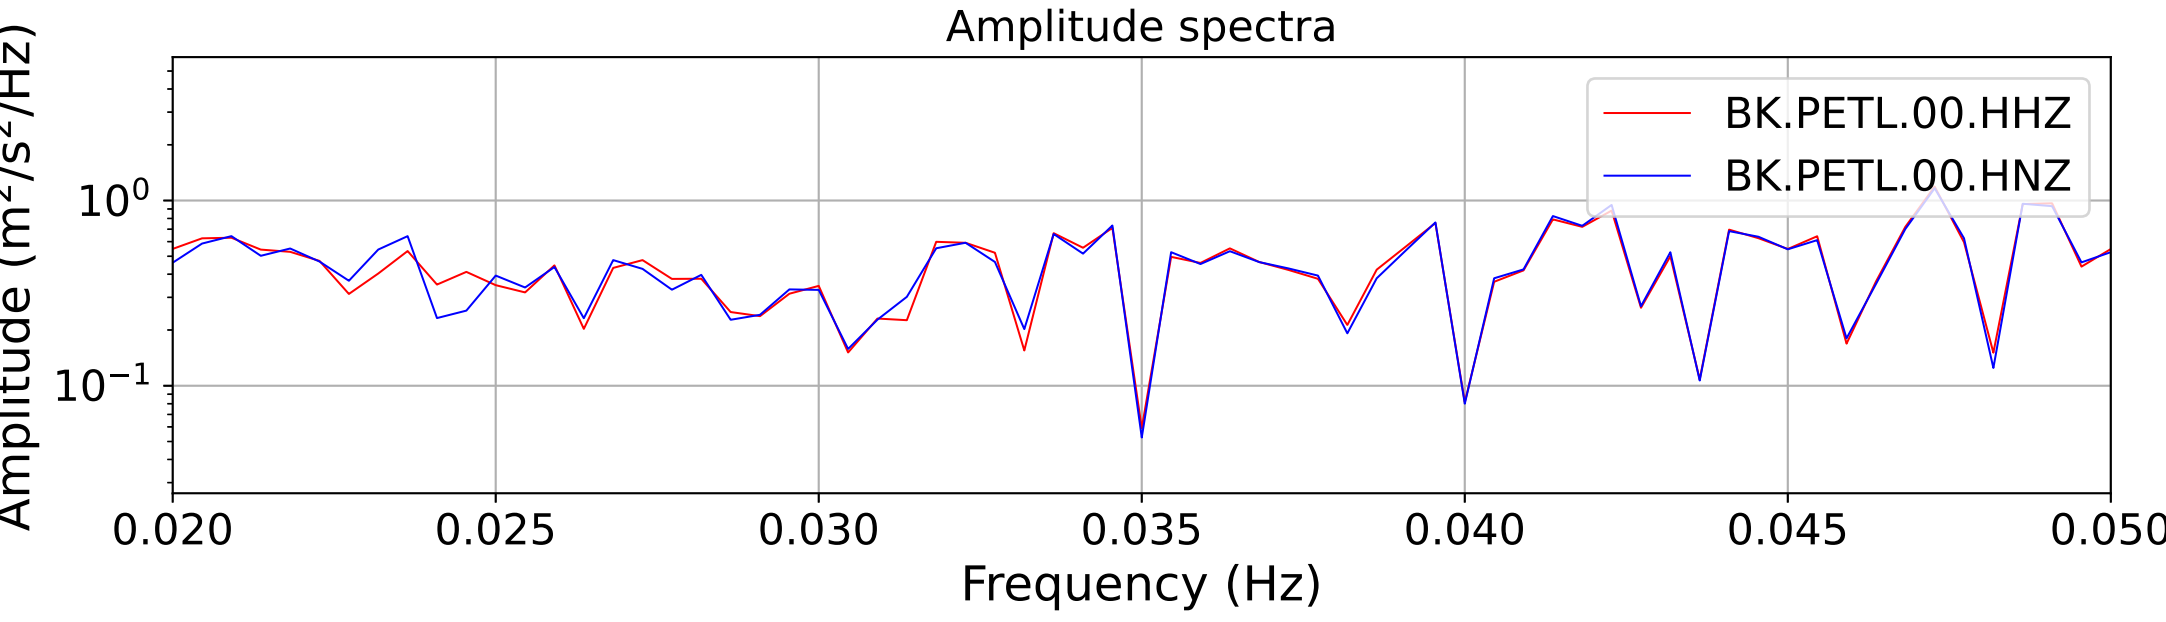

2025.087.062054_M7.7_us7000pn9s
Origin Time:2025-03-28T06:20:54.002000Z USGS event-id:us7000pn9s
M7.7 2025 Mandalay, Burma Earthquake