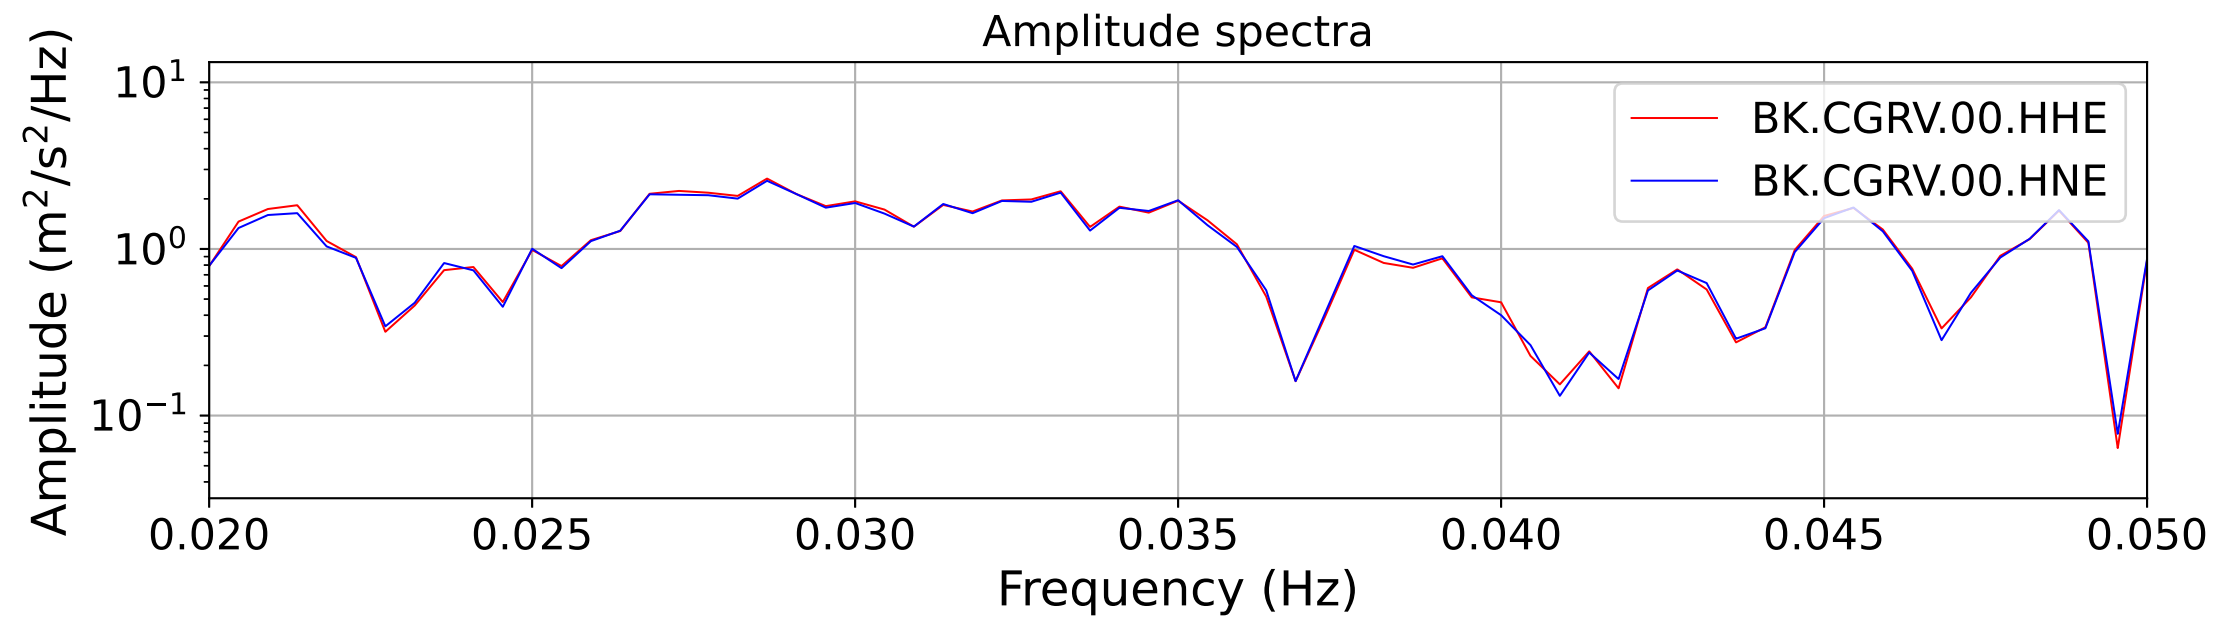

2025.087.062054_M7.7_us7000pn9s
Origin Time:2025-03-28T06:20:54.002000Z USGS event-id:us7000pn9s
M7.7 2025 Mandalay, Burma Earthquake