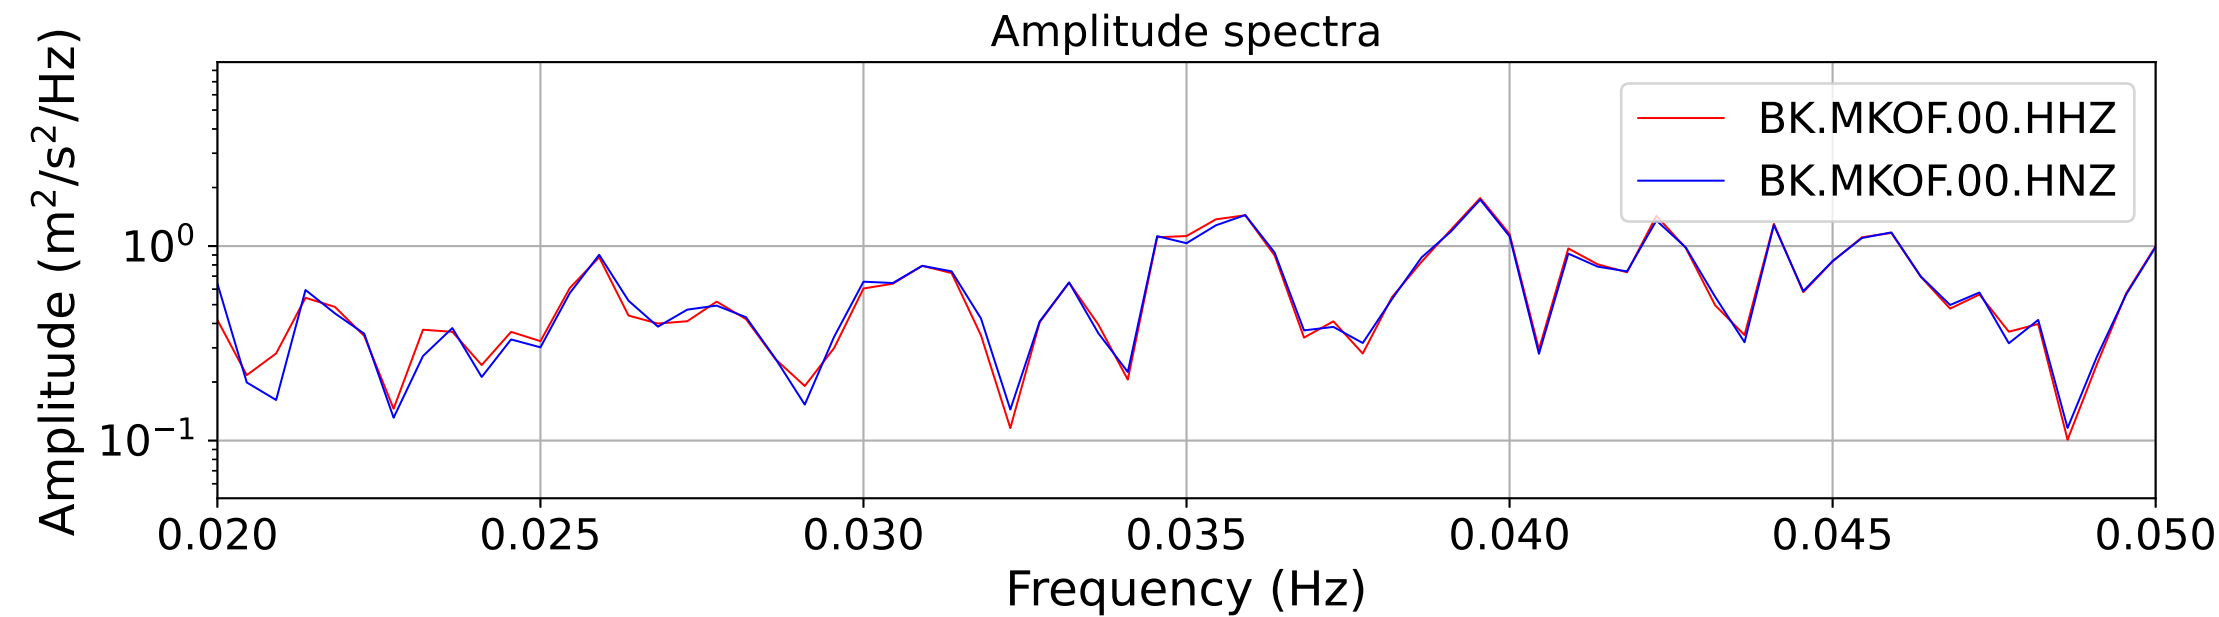

2025.087.062054_M7.7_us7000pn9s
Origin Time:2025-03-28T06:20:54.002000Z USGS event-id:us7000pn9s
M7.7 2025 Mandalay, Burma Earthquake