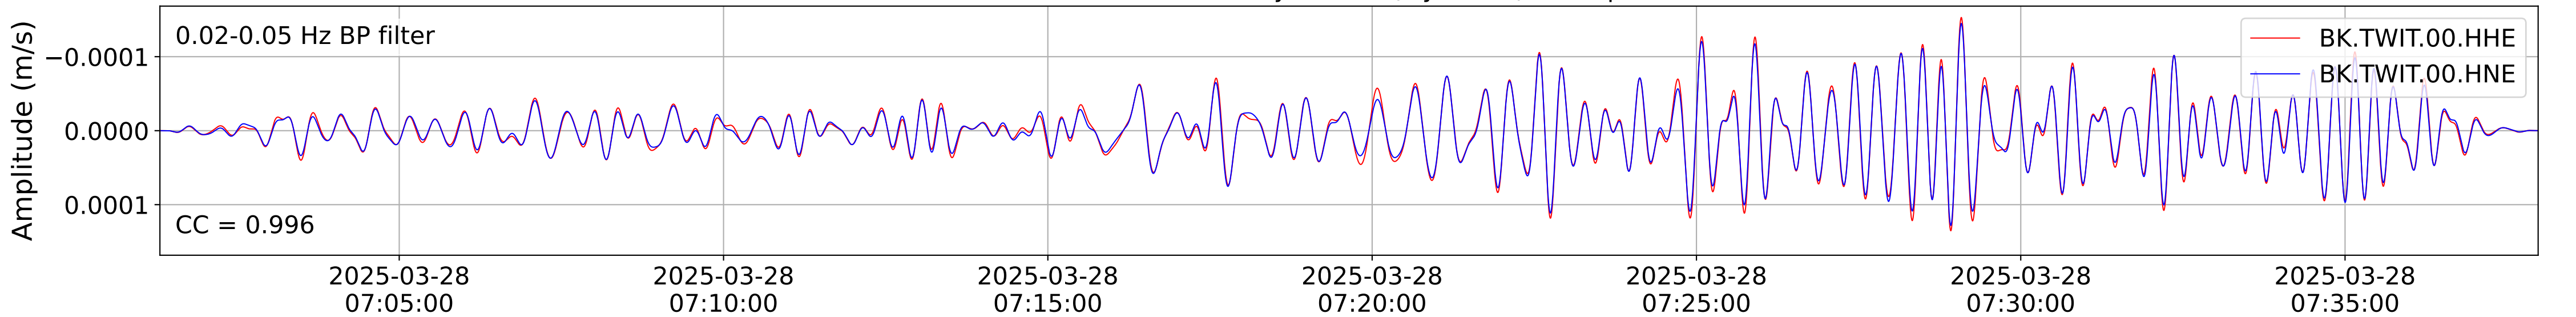

2025.087.062054_M7.7_us7000pn9s
Origin Time:2025-03-28T06:20:54.002000Z USGS event-id:us7000pn9s
M7.7 2025 Mandalay, Burma (Myanmar) Earthquake