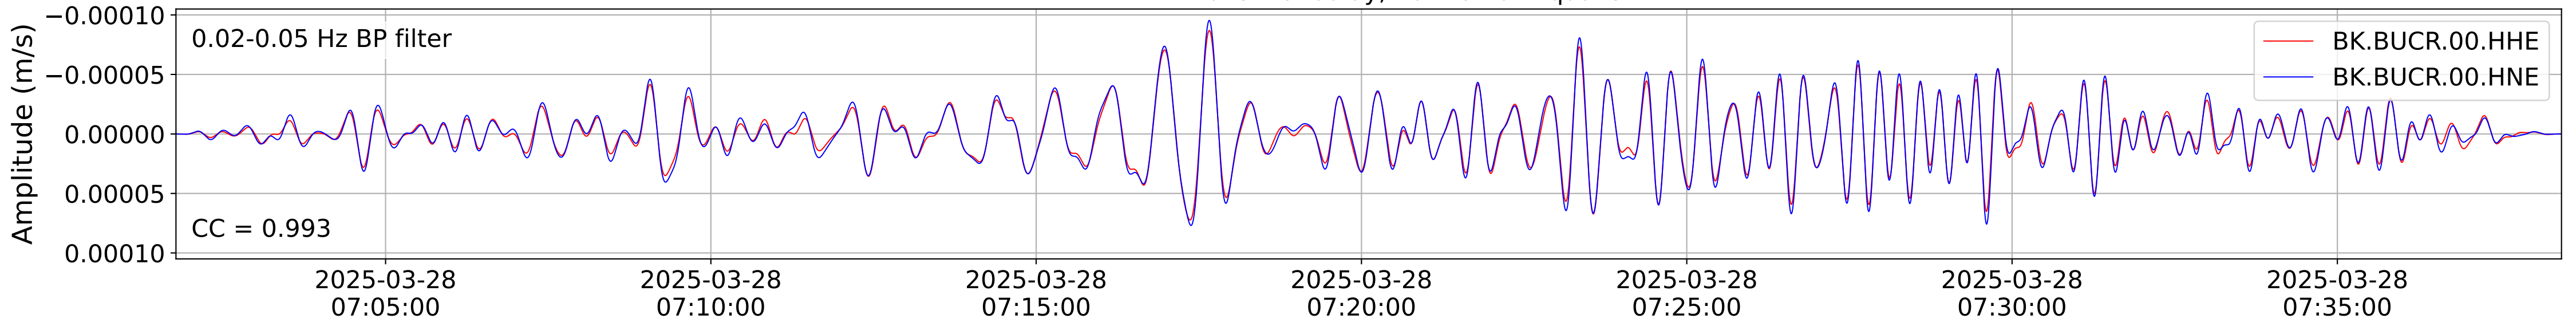

2025.087.062054_M7.7_us7000pn9s
Origin Time:2025-03-28T06:20:54.002000Z USGS event-id:us7000pn9s
M7.7 2025 Mandalay, Burma Earthquake