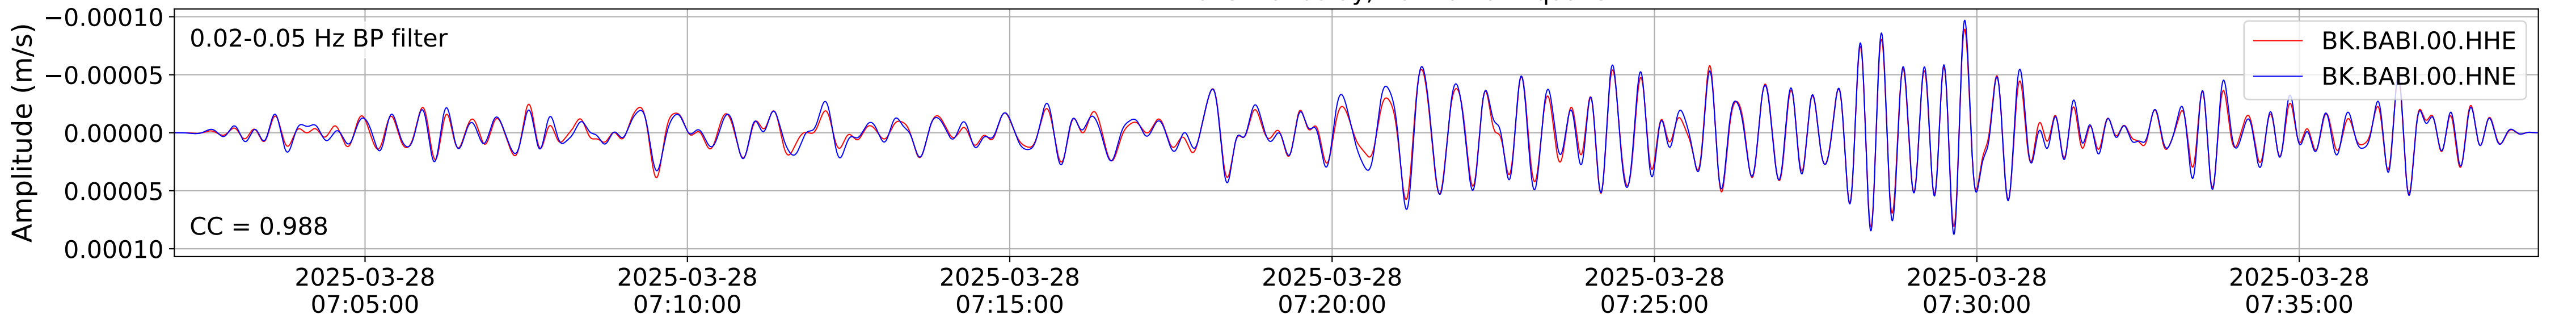

2025.087.062054_M7.7_us7000pn9s
Origin Time:2025-03-28T06:20:54.002000Z USGS event-id:us7000pn9s
M7.7 2025 Mandalay, Burma Earthquake