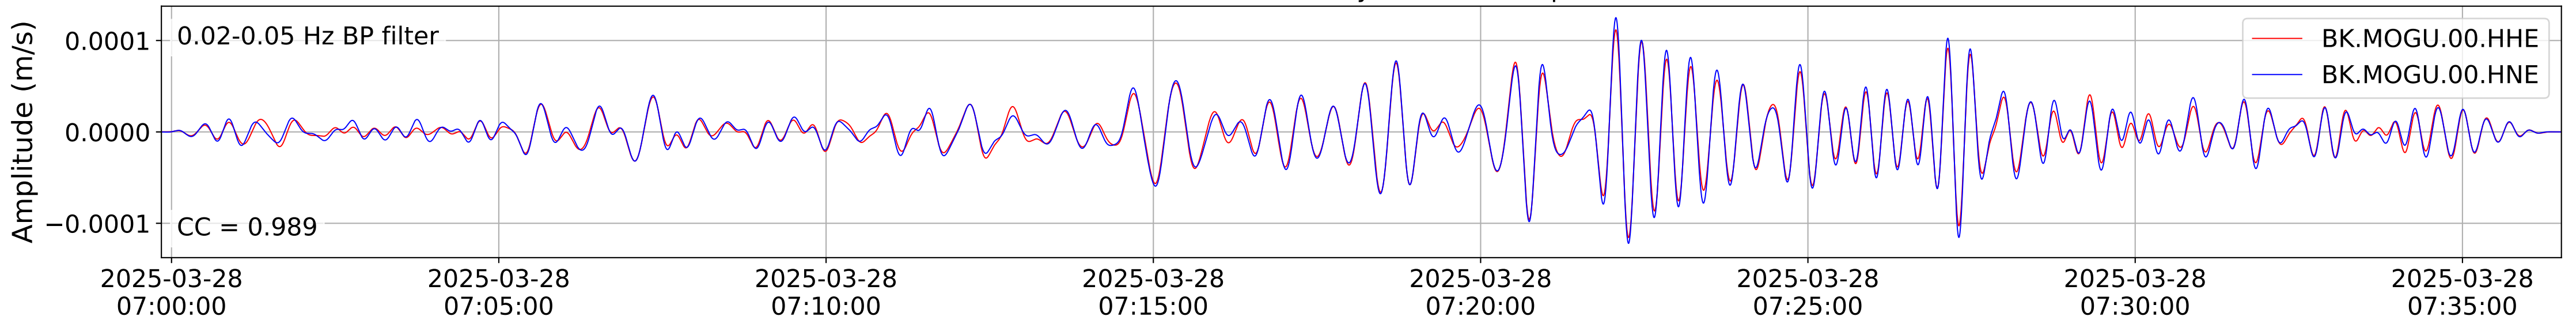

2025.087.062054_M7.7_us7000pn9s
Origin Time:2025-03-28T06:20:54.002000Z USGS event-id:us7000pn9s
M7.7 2025 Mandalay, Burma Earthquake