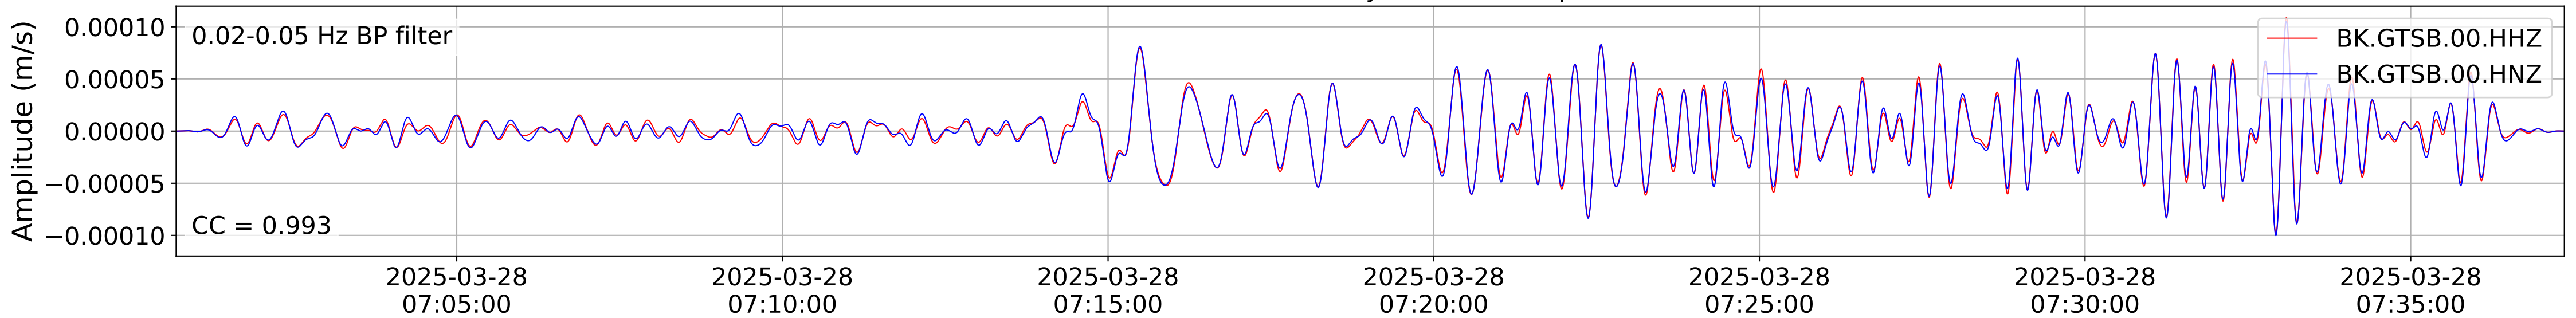

2025.087.062054_M7.7_us7000pn9s
Origin Time:2025-03-28T06:20:54.002000Z USGS event-id:us7000pn9s
M7.7 2025 Mandalay, Burma Earthquake