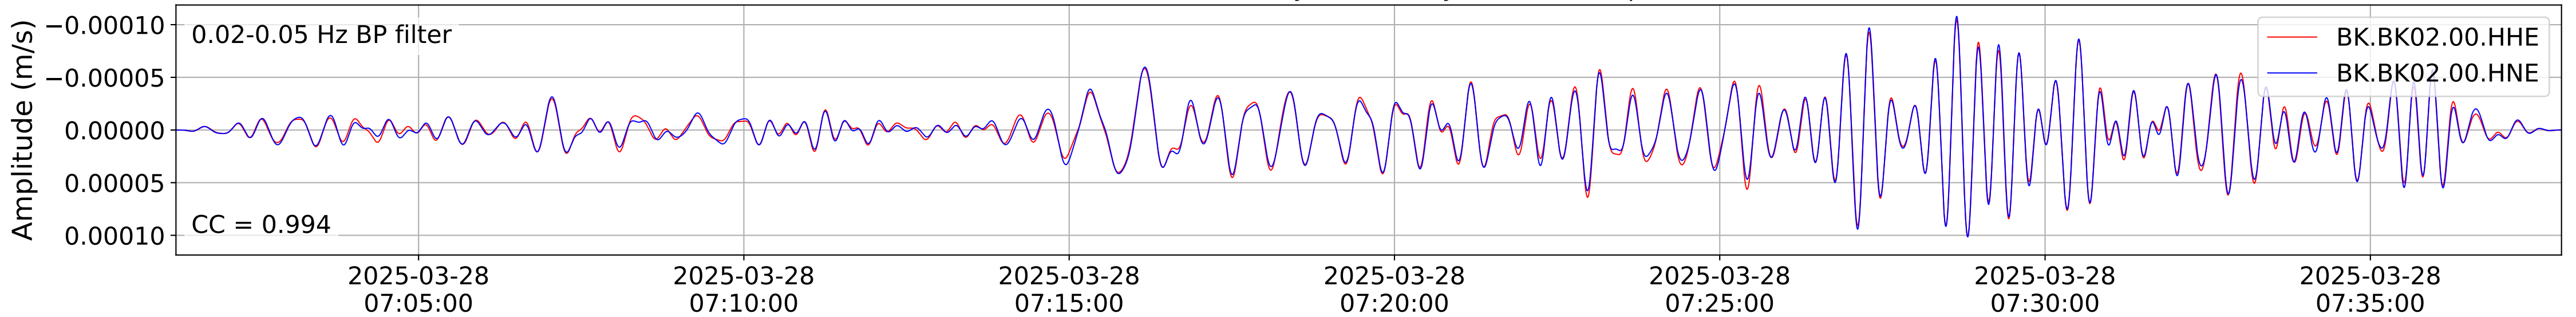

2025.087.062054_M7.7_us7000pn9s
Origin Time:2025-03-28T06:20:54.002000Z USGS event-id:us7000pn9s
M7.7 2025 Mandalay, Burma (Myanmar) Earthquake