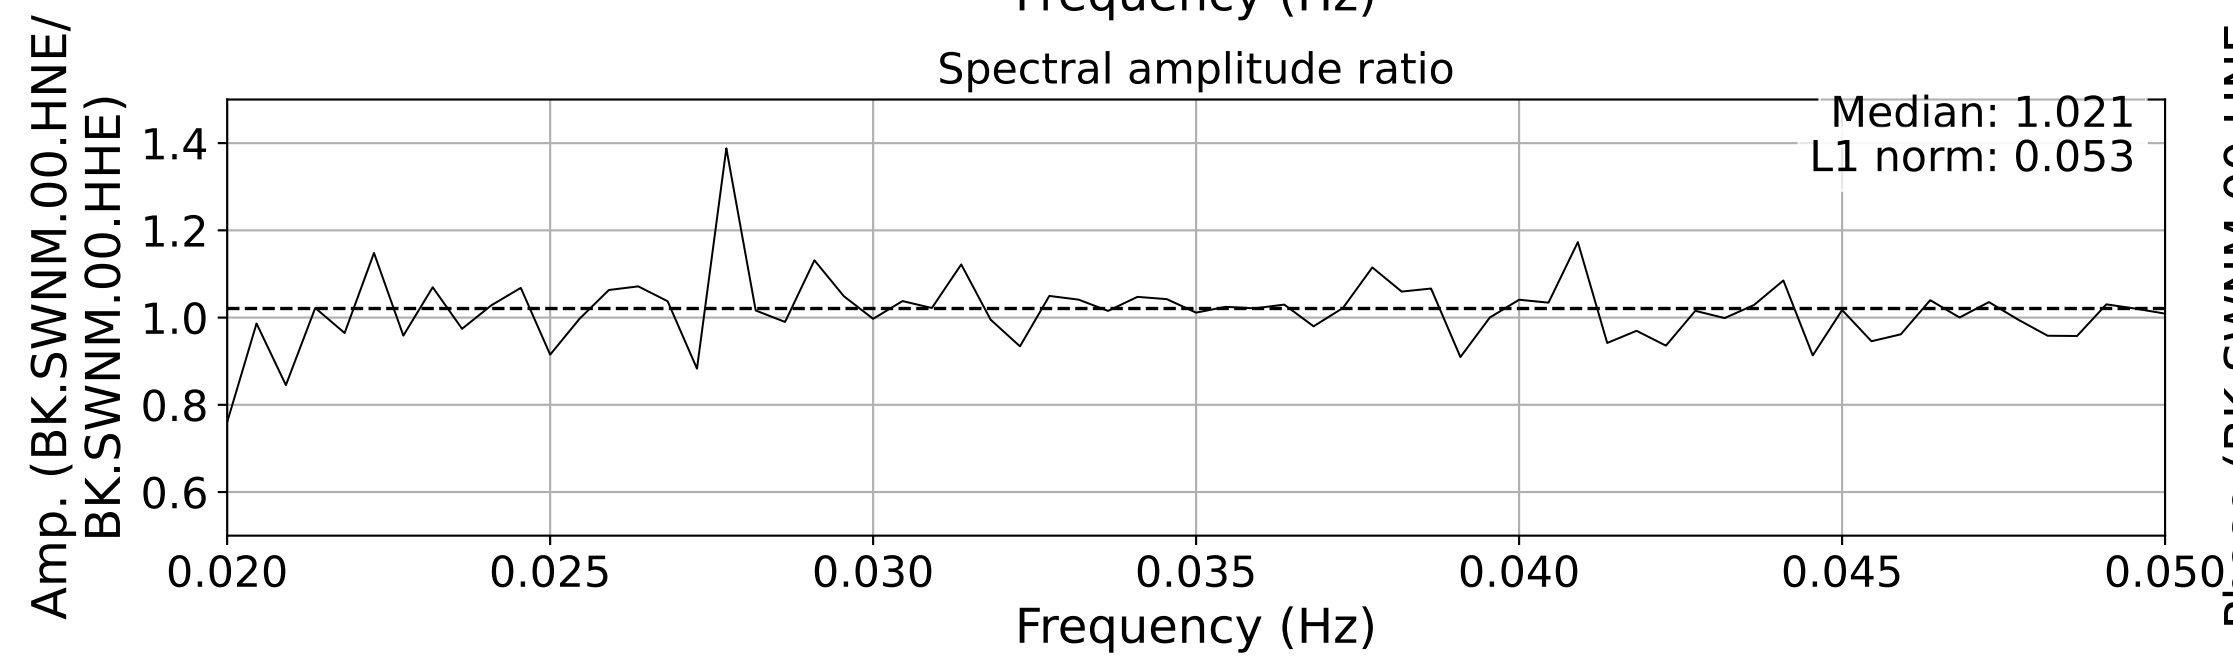

2025.087.062054_M7.7_us7000pn9s
Origin Time:2025-03-28T06:20:54.002000Z USGS event-id:us7000pn9s
M7.7 2025 Mandalay, Burma (Myanmar) Earthquake