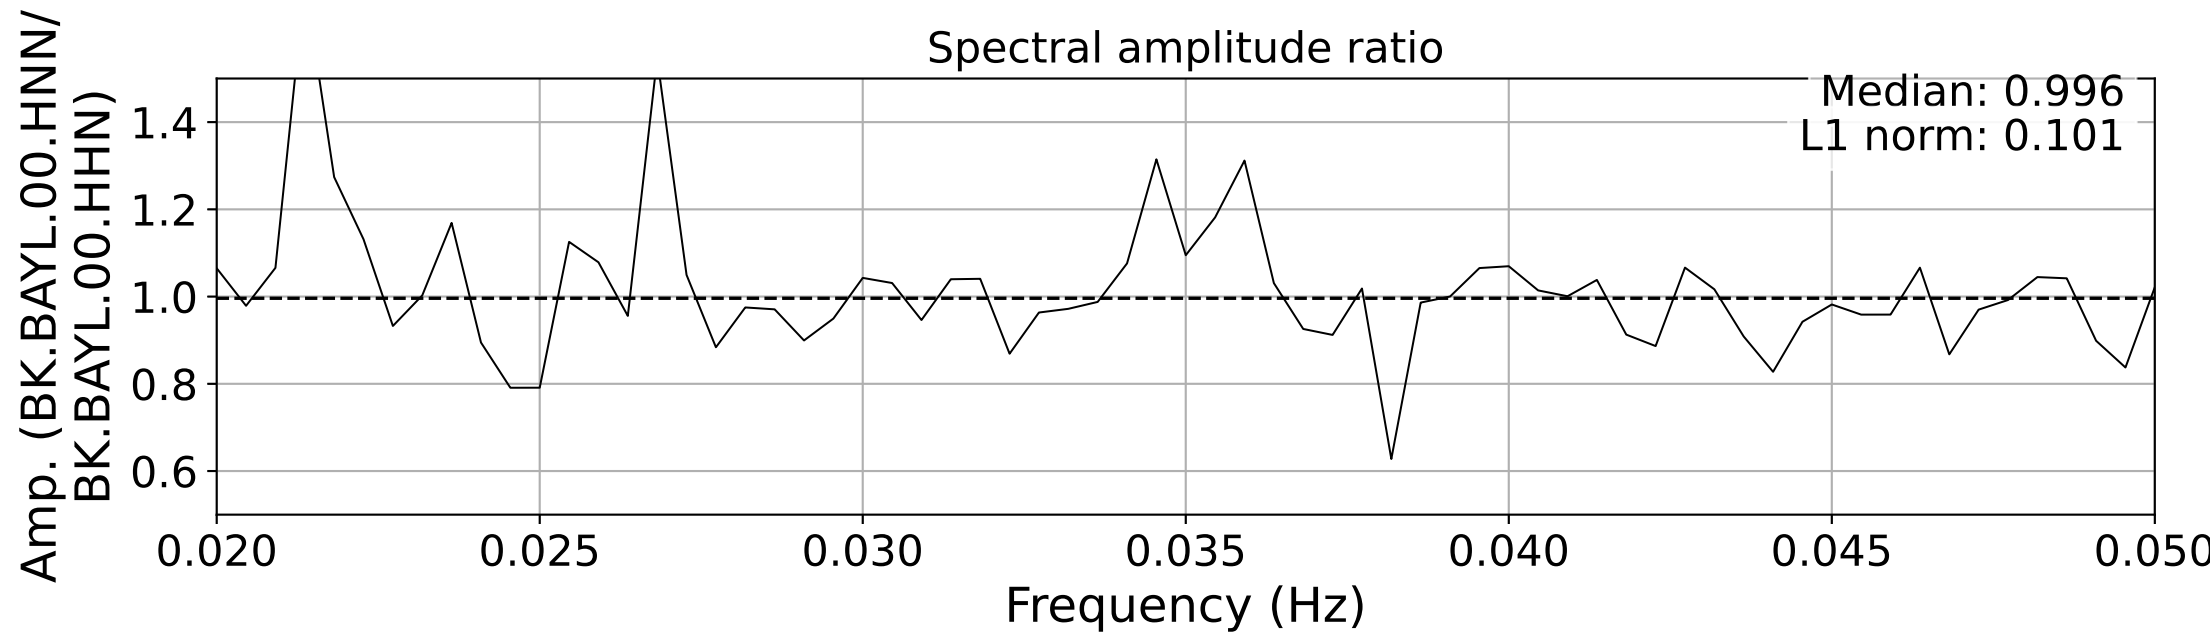

2025.087.062054_M7.7_us7000pn9s
Origin Time:2025-03-28T06:20:54.002000Z USGS event-id:us7000pn9s
M7.7 2025 Mandalay, Burma Earthquake