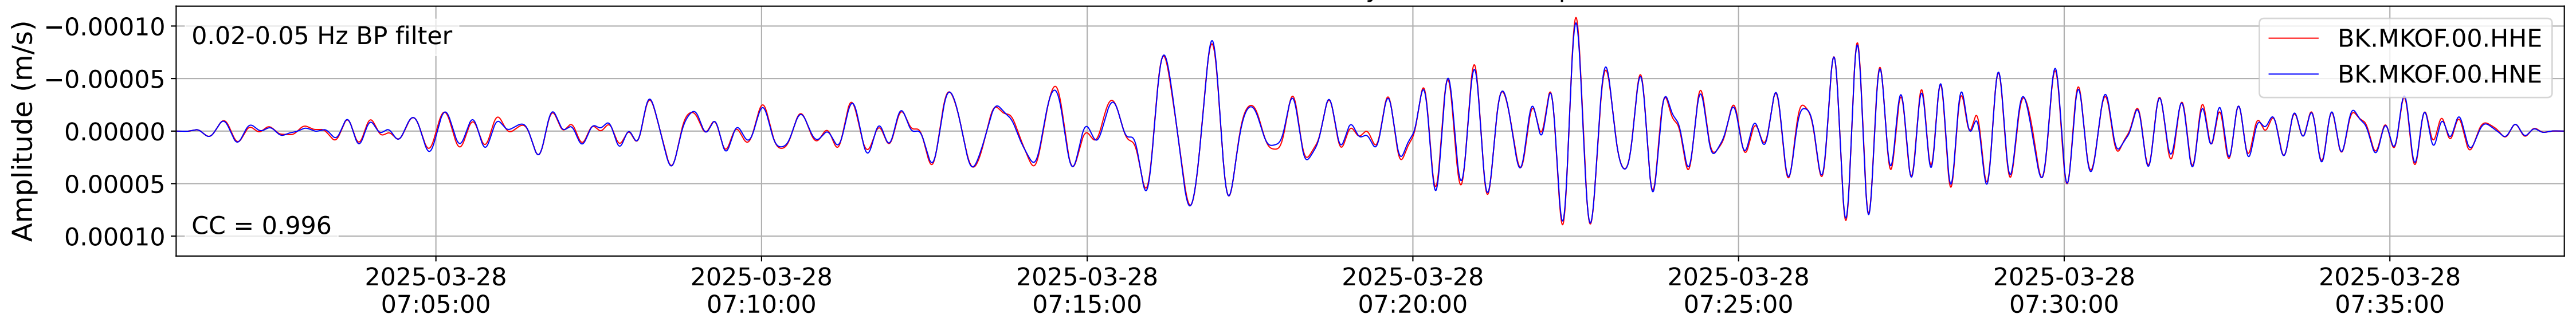

2025.087.062054_M7.7_us7000pn9s
Origin Time:2025-03-28T06:20:54.002000Z USGS event-id:us7000pn9s
M7.7 2025 Mandalay, Burma Earthquake