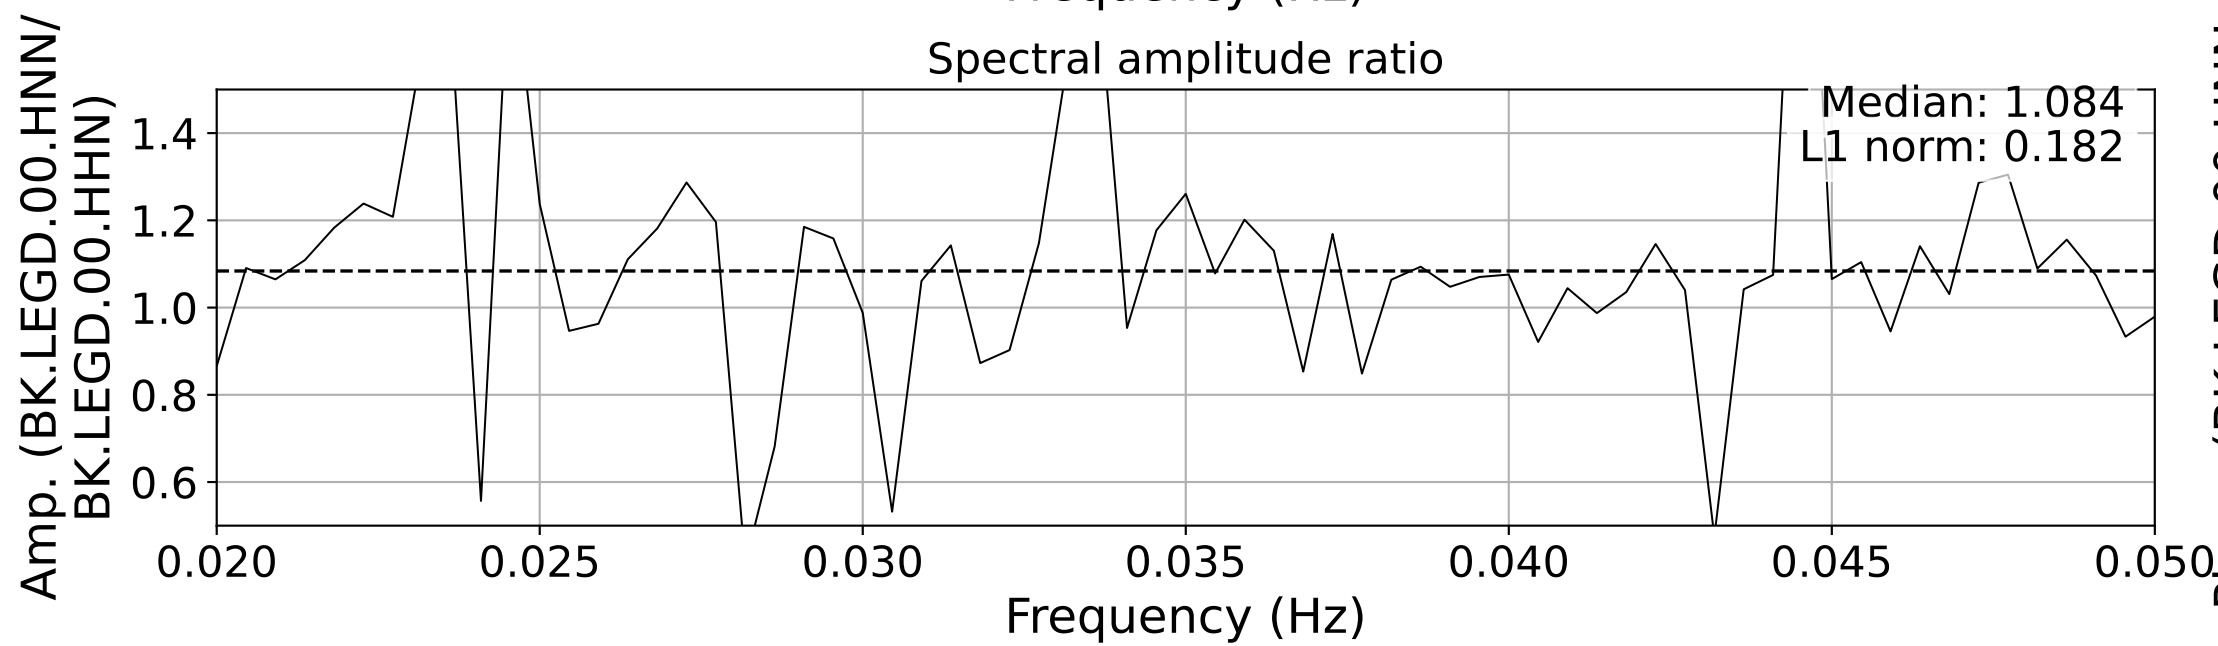

2025.087.062054_M7.7_us7000pn9s
Origin Time:2025-03-28T06:20:54.002000Z USGS event-id:us7000pn9s
M7.7 2025 Mandalay, Burma Earthquake