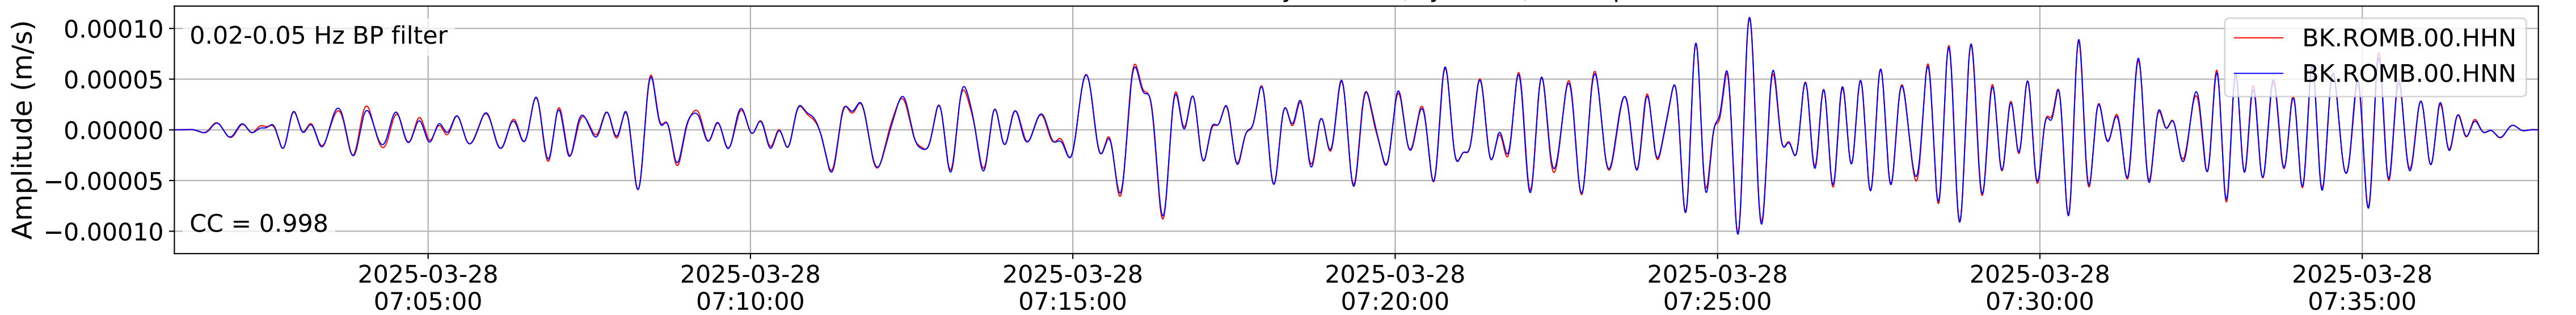

2025.087.062054_M7.7_us7000pn9s
Origin Time:2025-03-28T06:20:54.002000Z USGS event-id:us7000pn9s
M7.7 2025 Mandalay, Burma (Myanmar) Earthquake