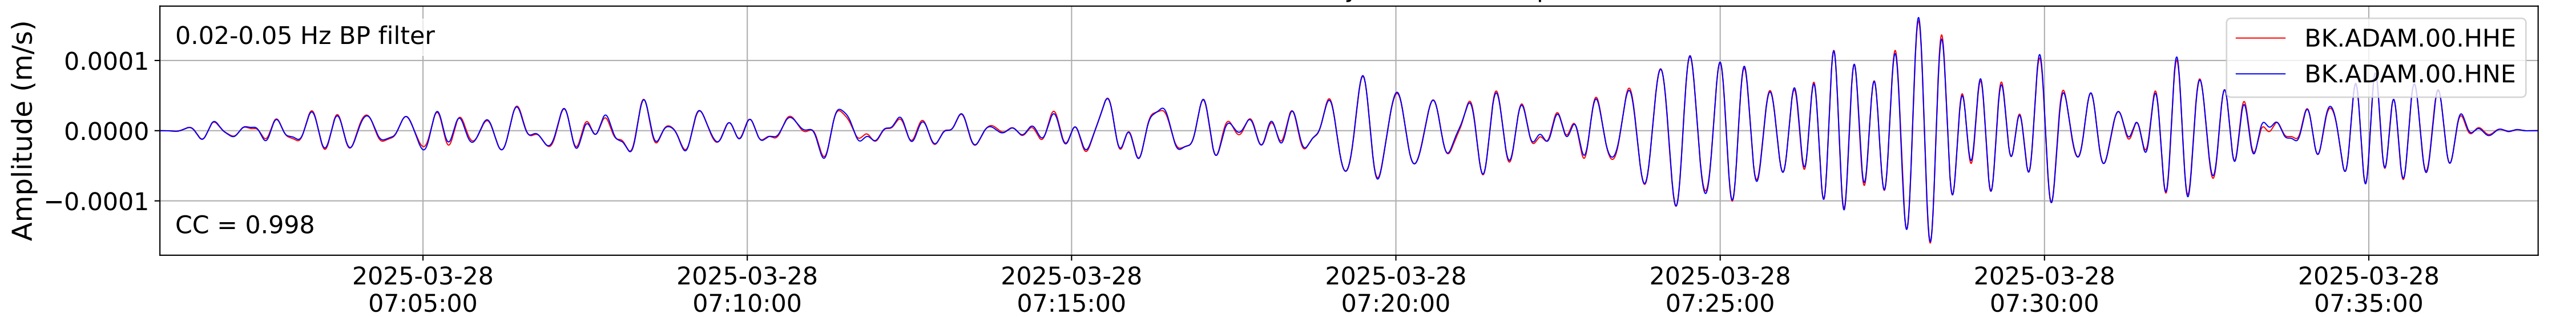

2025.087.062054_M7.7_us7000pn9s
Origin Time:2025-03-28T06:20:54.002000Z USGS event-id:us7000pn9s
M7.7 2025 Mandalay, Burma Earthquake