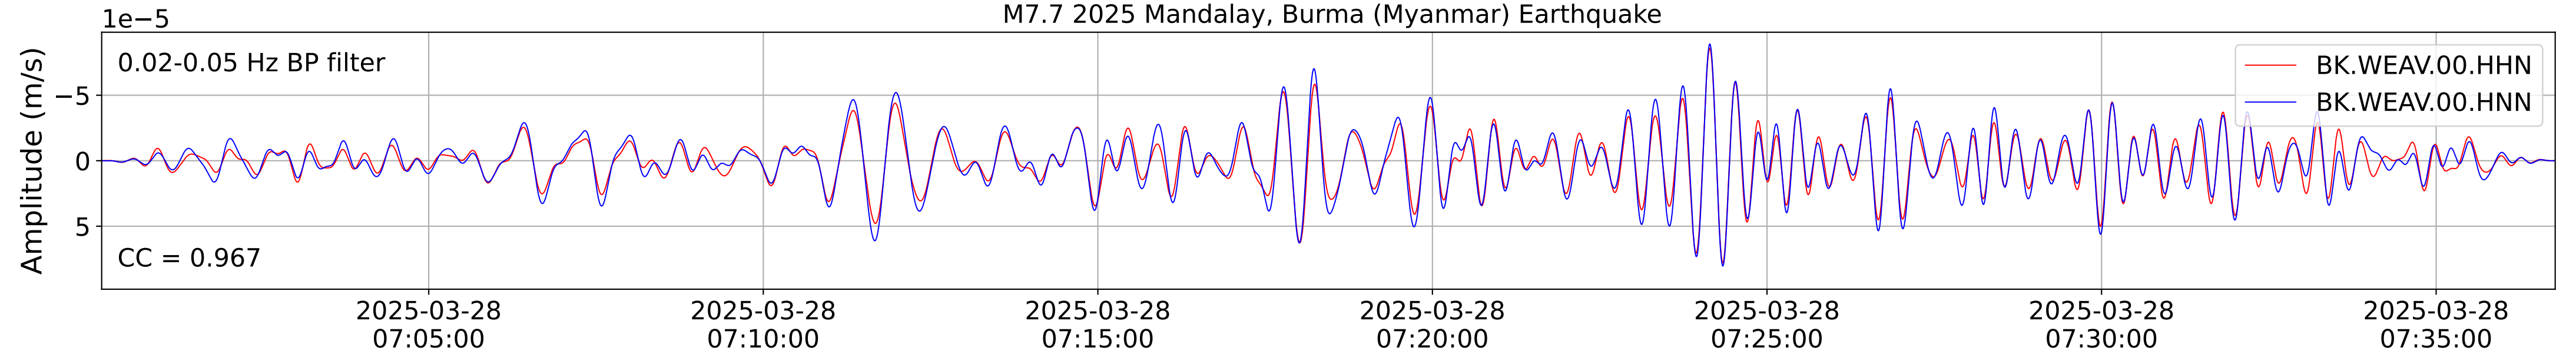

2025.087.062054_M7.7_us7000pn9s
Origin Time:2025-03-28T06:20:54.002000Z USGS event-id:us7000pn9s
M7.7 2025 Mandalay, Burma (Myanmar) Earthquake