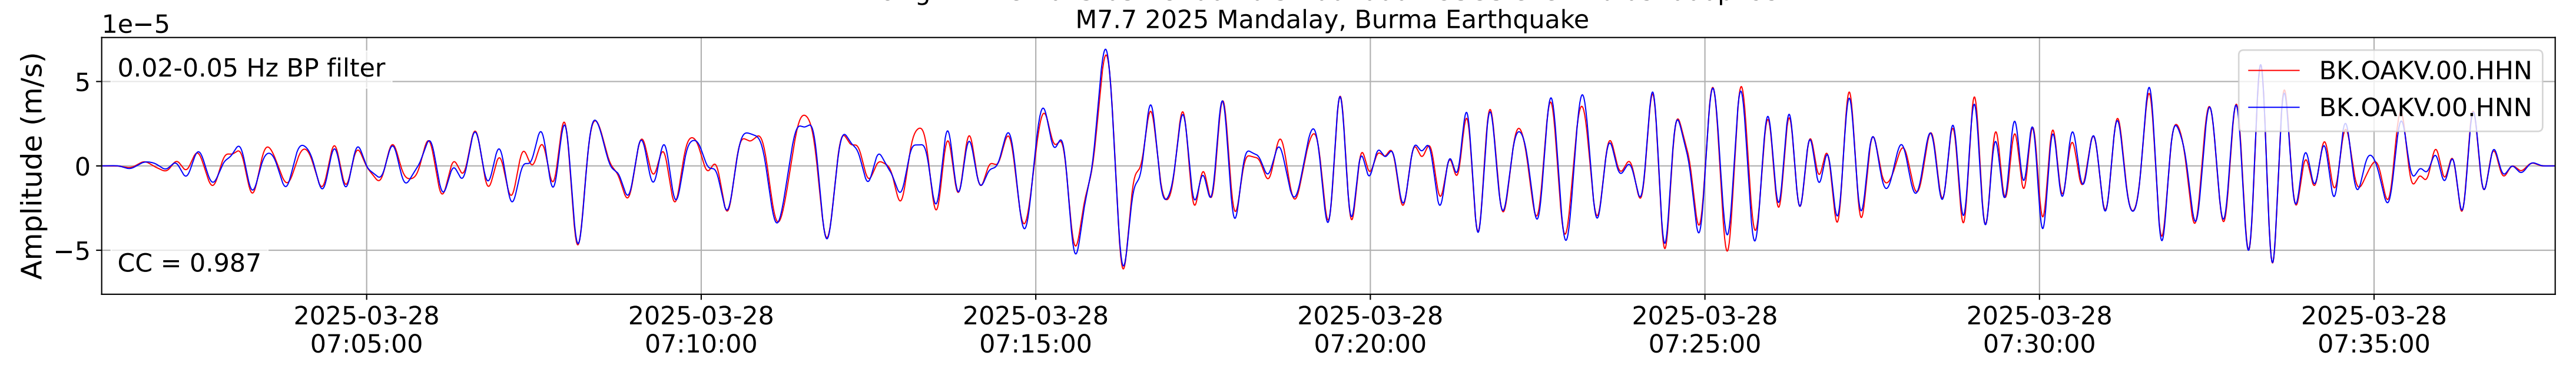

2025.087.062054_M7.7_us7000pn9s
Origin Time:2025-03-28T06:20:54.002000Z USGS event-id:us7000pn9s
M7.7 2025 Mandalay, Burma Earthquake