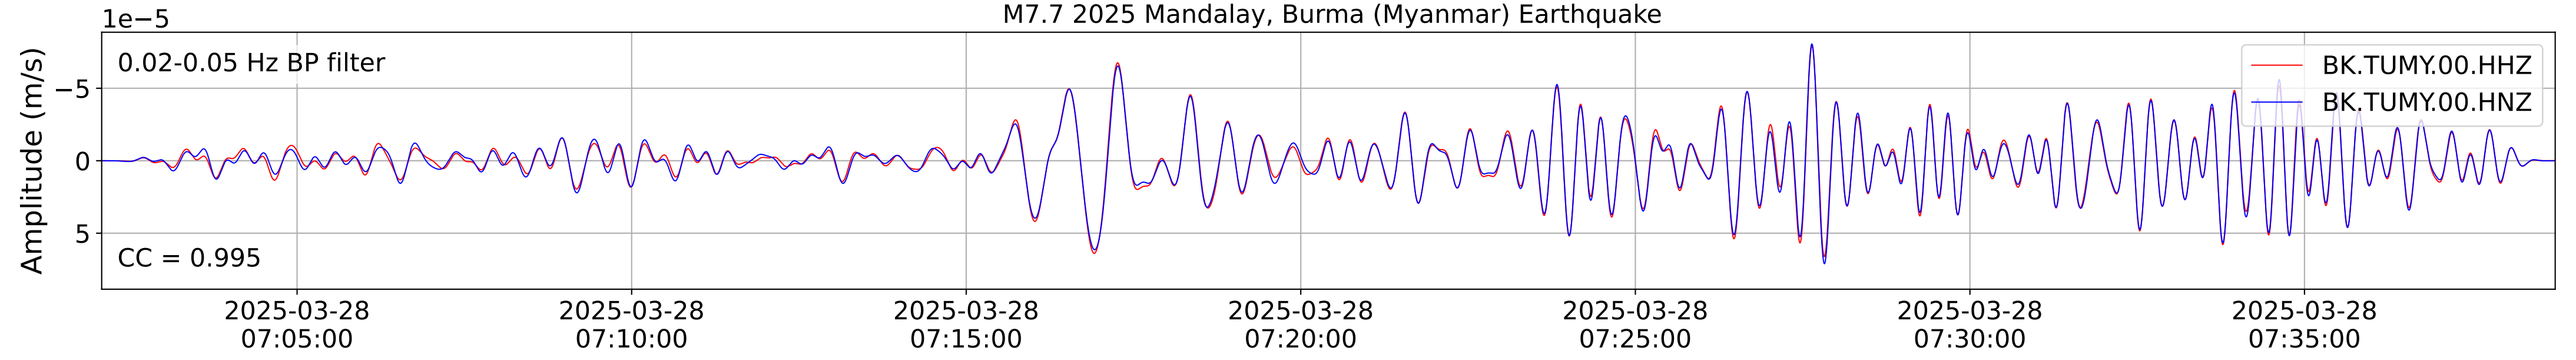

2025.087.062054_M7.7_us7000pn9s
Origin Time:2025-03-28T06:20:54.002000Z USGS event-id:us7000pn9s
M7.7 2025 Mandalay, Burma (Myanmar) Earthquake