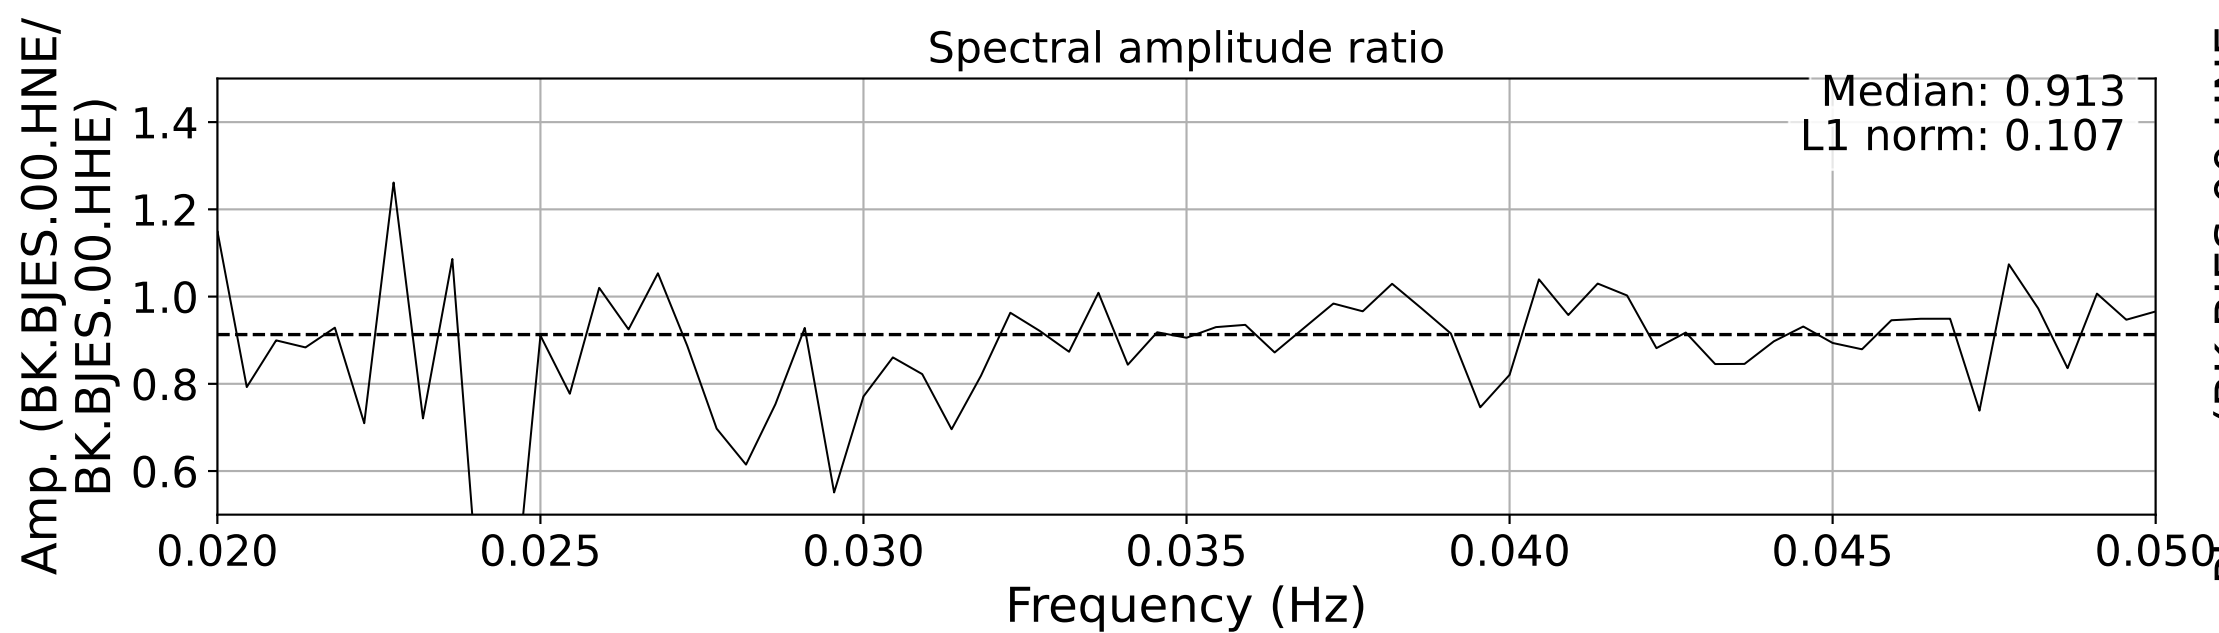

2025.087.062054_M7.7_us7000pn9s
Origin Time:2025-03-28T06:20:54.002000Z USGS event-id:us7000pn9s
M7.7 2025 Mandalay, Burma Earthquake