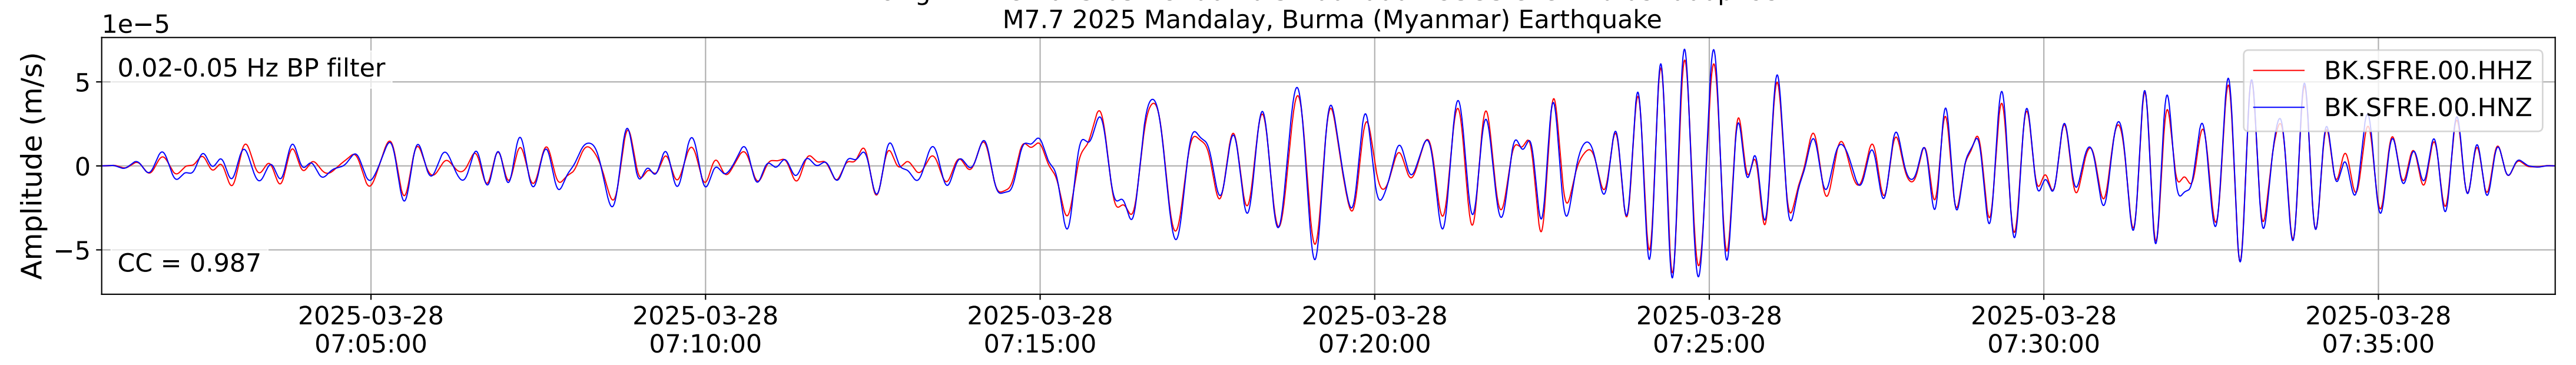

2025.087.062054_M7.7_us7000pn9s
Origin Time:2025-03-28T06:20:54.002000Z USGS event-id:us7000pn9s
M7.7 2025 Mandalay, Burma (Myanmar) Earthquake