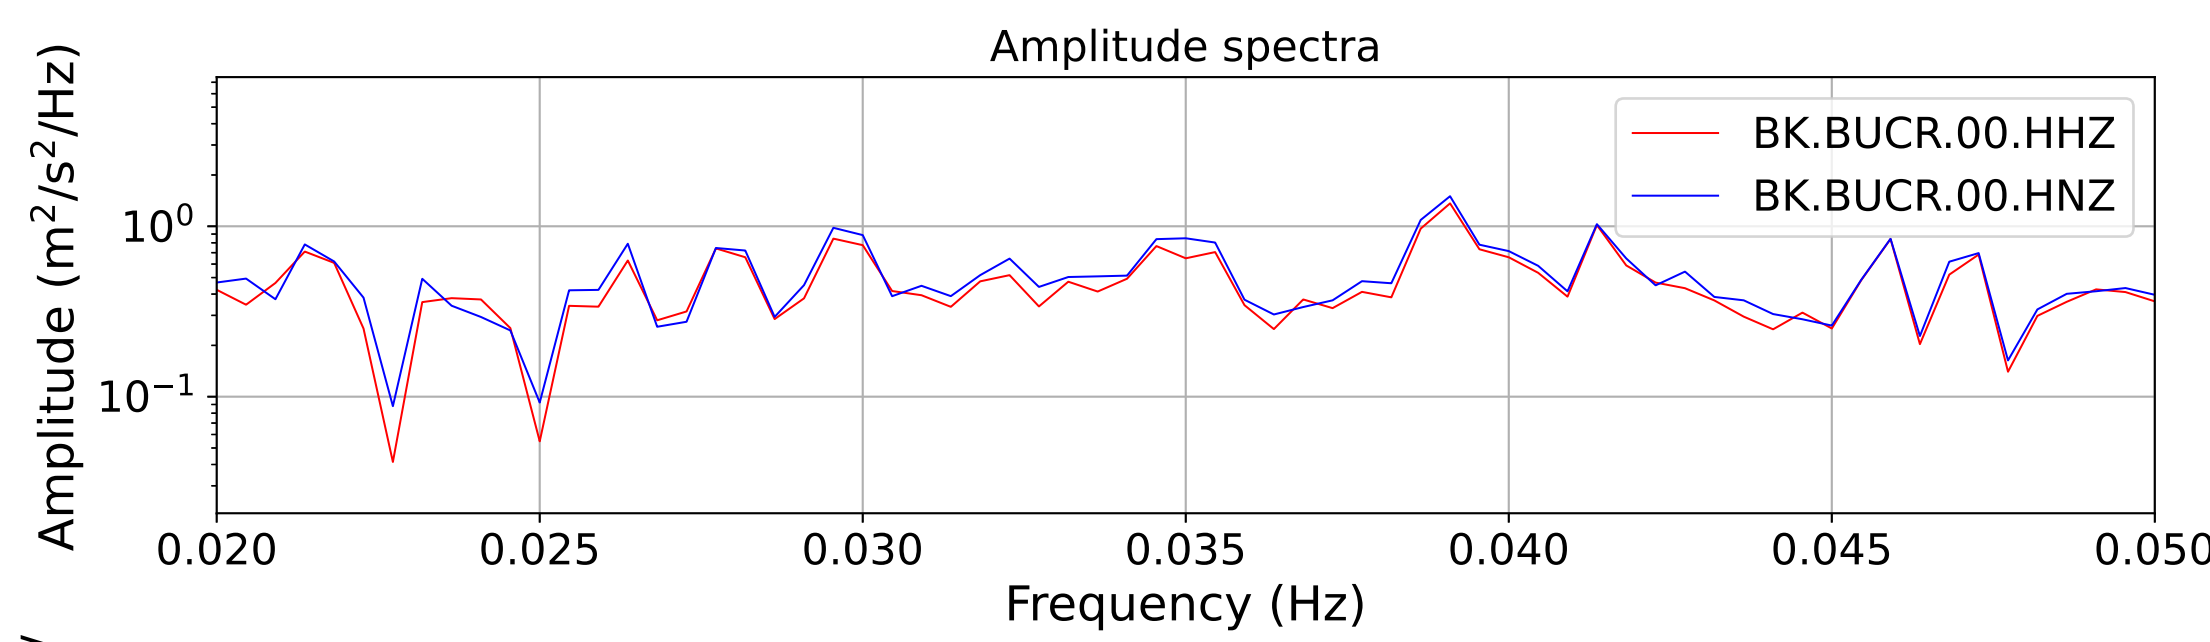

2025.087.062054_M7.7_us7000pn9s
Origin Time:2025-03-28T06:20:54.002000Z USGS event-id:us7000pn9s
M7.7 2025 Mandalay, Burma Earthquake