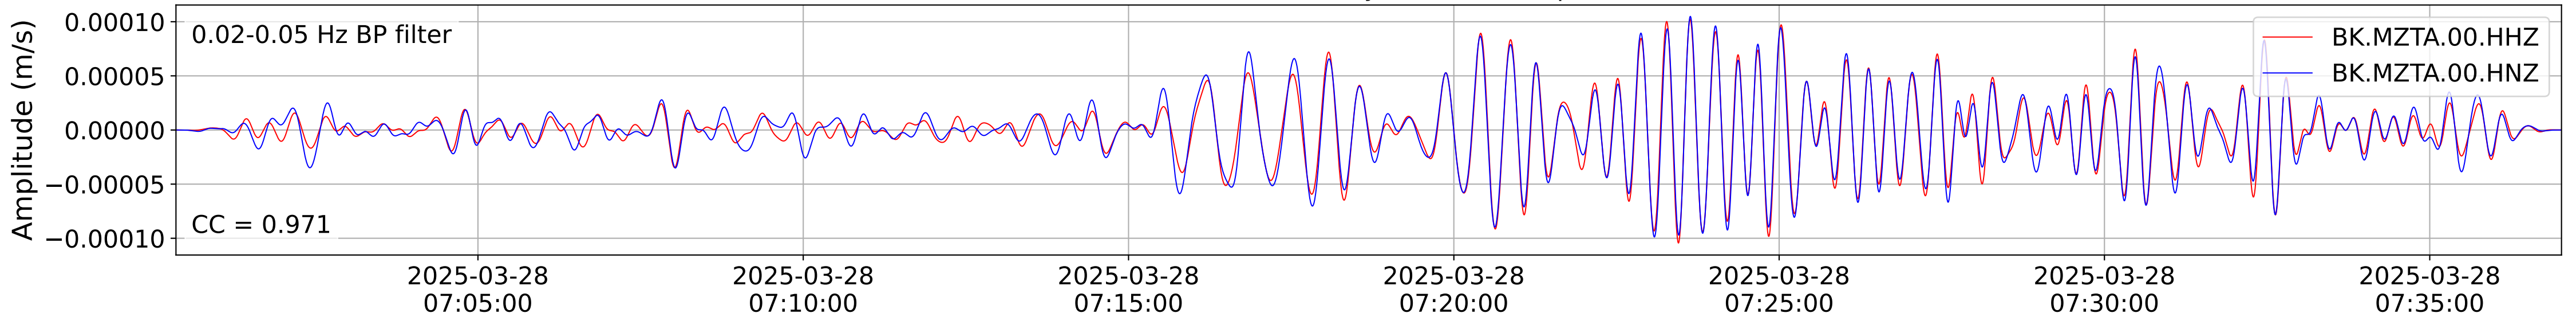

2025.087.062054_M7.7_us7000pn9s
Origin Time:2025-03-28T06:20:54.002000Z USGS event-id:us7000pn9s
M7.7 2025 Mandalay, Burma Earthquake