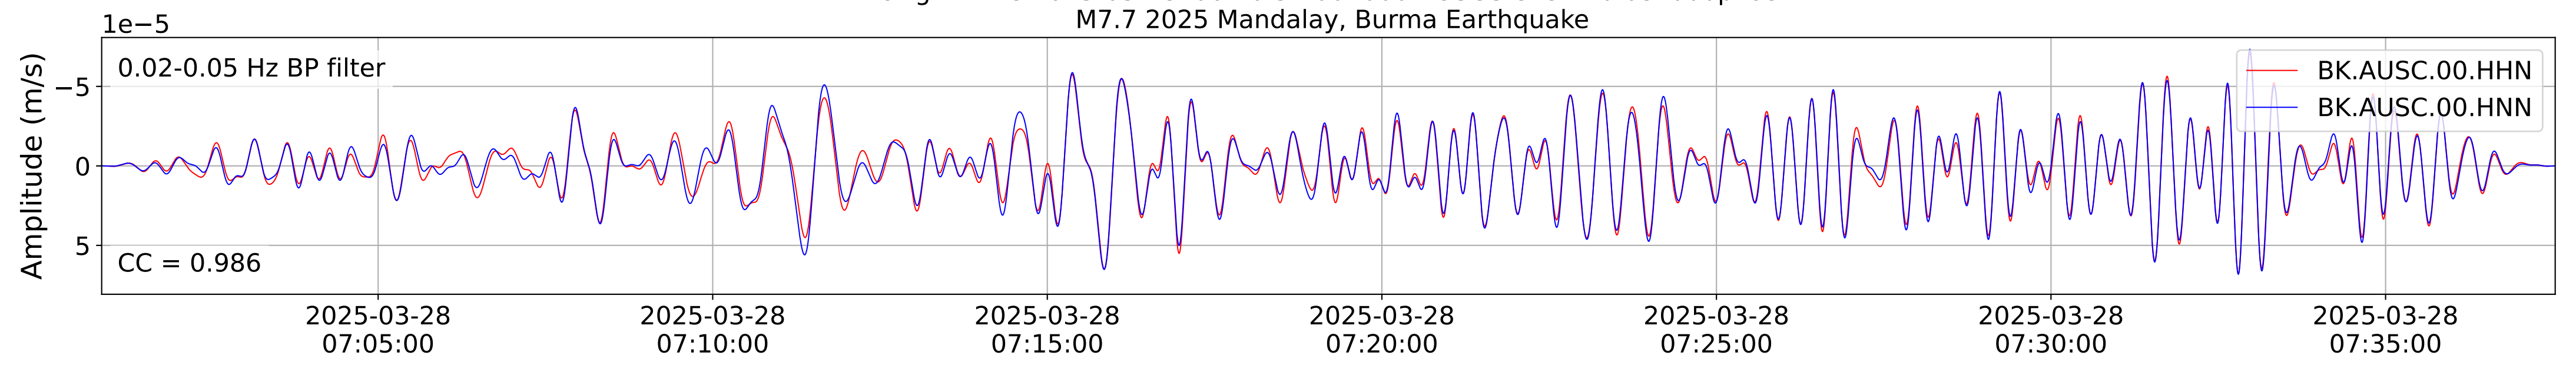

2025.087.062054_M7.7_us7000pn9s
Origin Time:2025-03-28T06:20:54.002000Z USGS event-id:us7000pn9s
M7.7 2025 Mandalay, Burma Earthquake