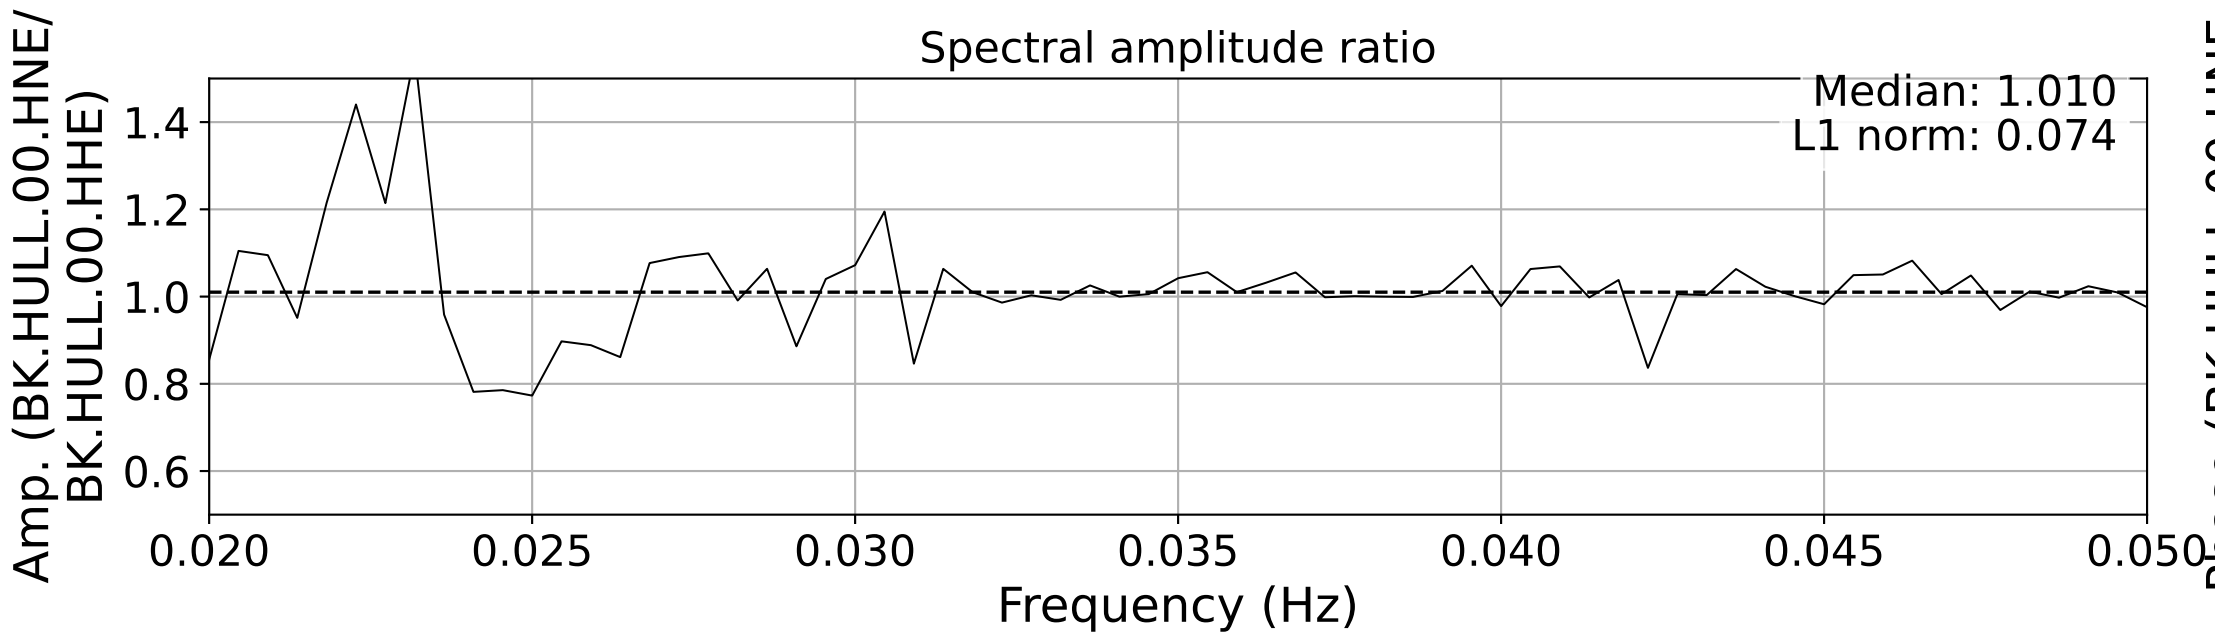

2025.087.062054_M7.7_us7000pn9s
Origin Time:2025-03-28T06:20:54.002000Z USGS event-id:us7000pn9s
M7.7 2025 Mandalay, Burma Earthquake