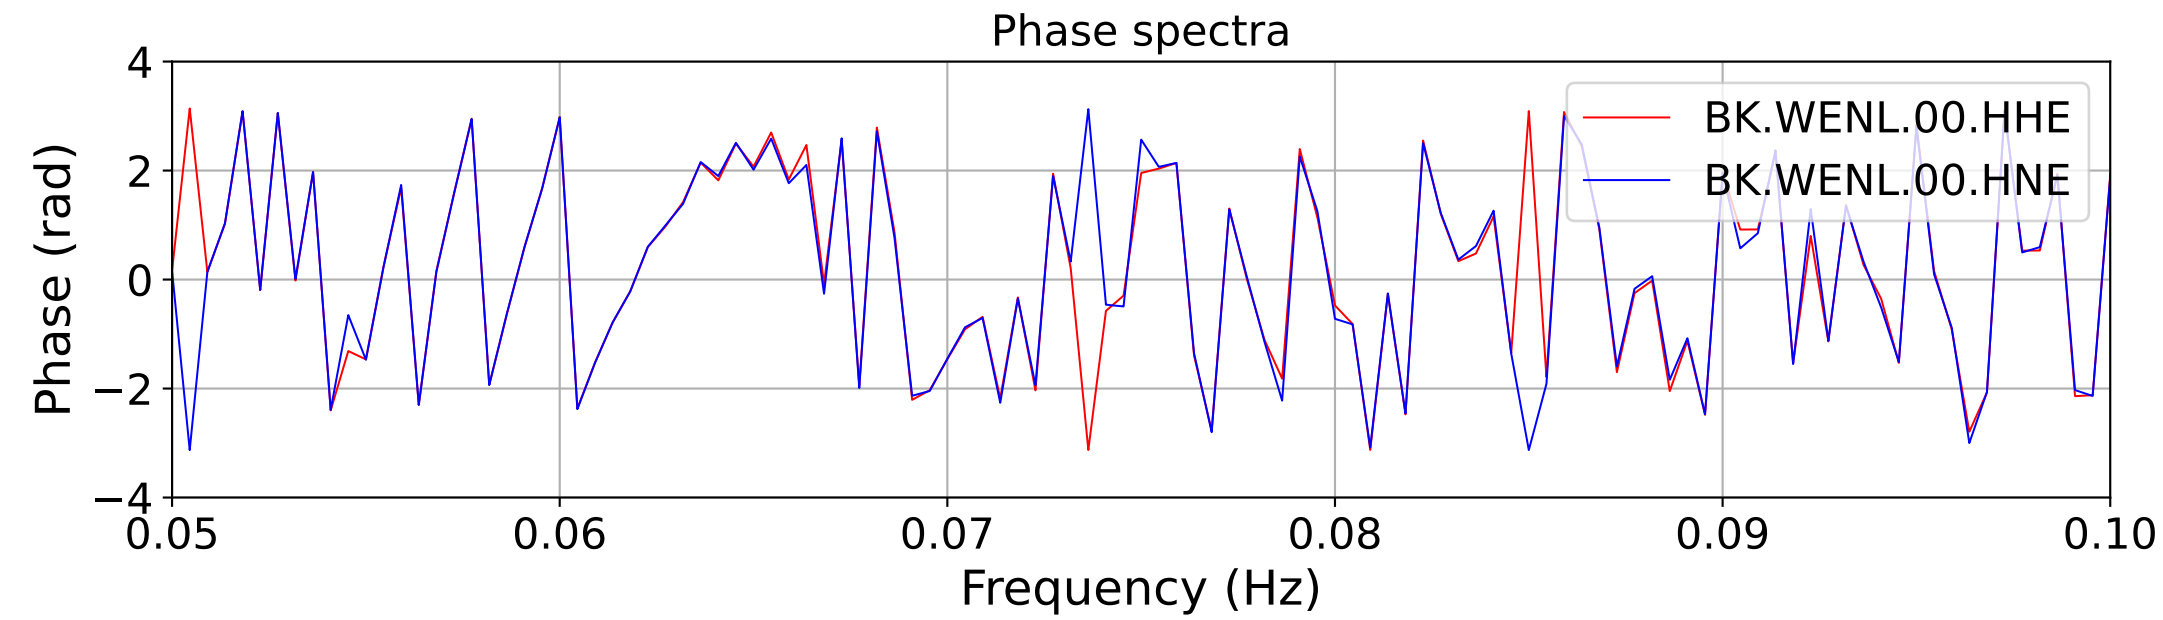

2026.158.233741_M7.8_us7000srb1
Origin Time:2026-06-07T23:37:41.803000Z USGS event-id:us7000srb1
M7.8 26 km SW of Kablalan, Philippines

2026.158.233741_M7.8_us7000srb1
Origin Time:2026-06-07T23:37:41.803000Z USGS event-id:us7000srb1
M7.8 26 km SW of Kablalan, Philippines