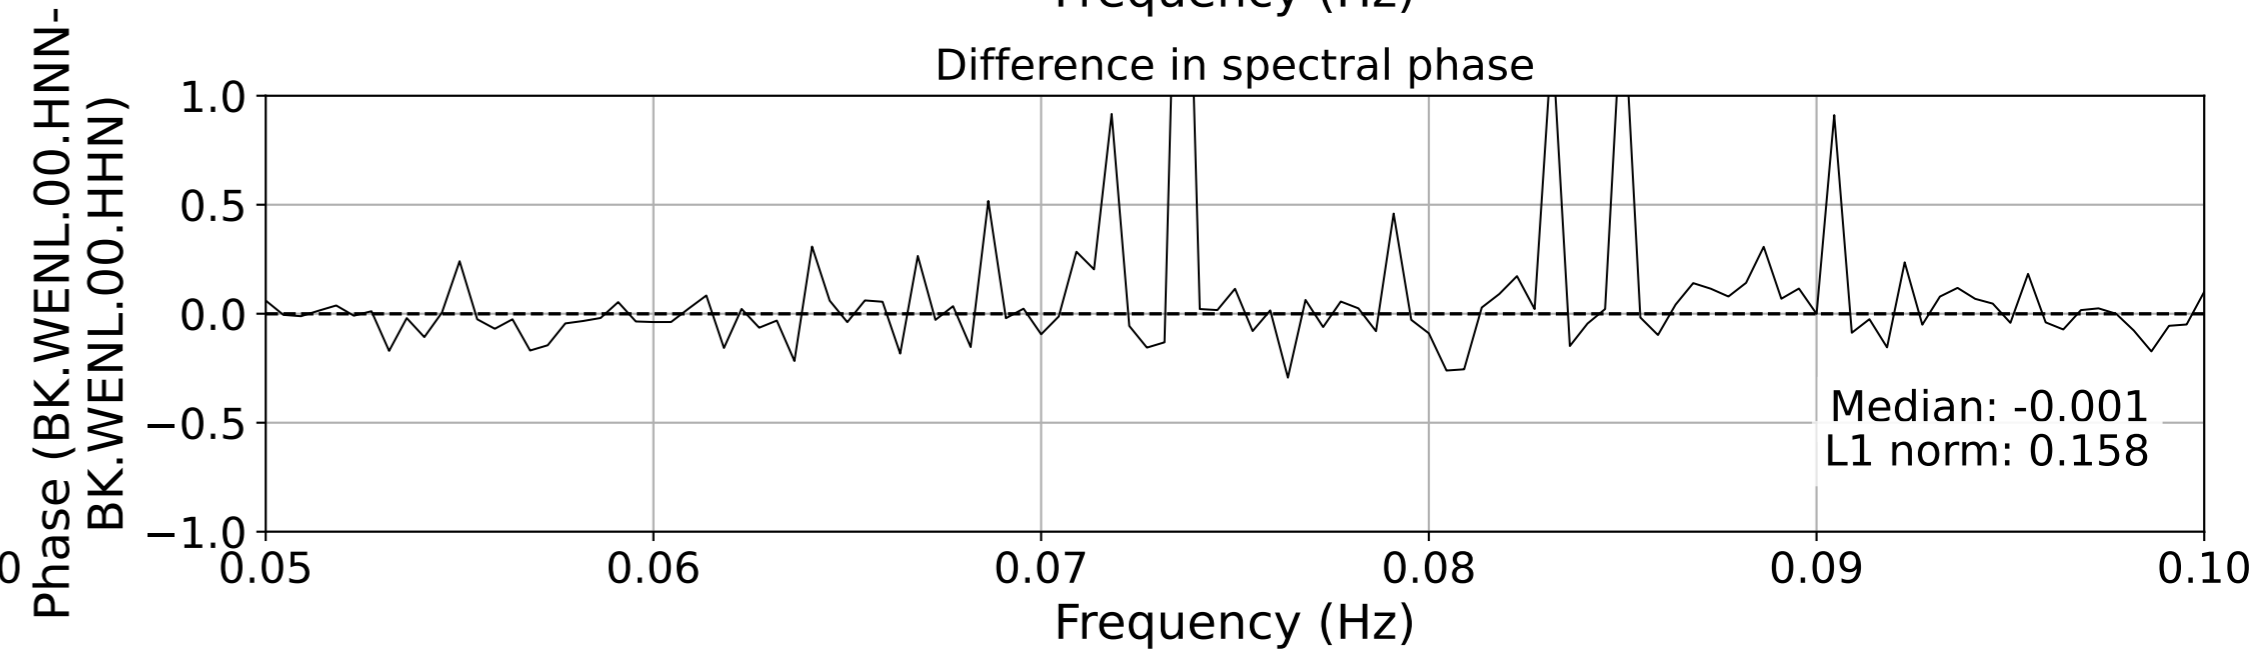

2026.158.233741_M7.8_us7000srb1
Origin Time:2026-06-07T23:37:41.803000Z USGS event-id:us7000srb1
M7.8 26 km SW of Kablalan, Philippines

2026.158.233741_M7.8_us7000srb1
Origin Time:2026-06-07T23:37:41.803000Z USGS event-id:us7000srb1
M7.8 26 km SW of Kablalan, Philippines