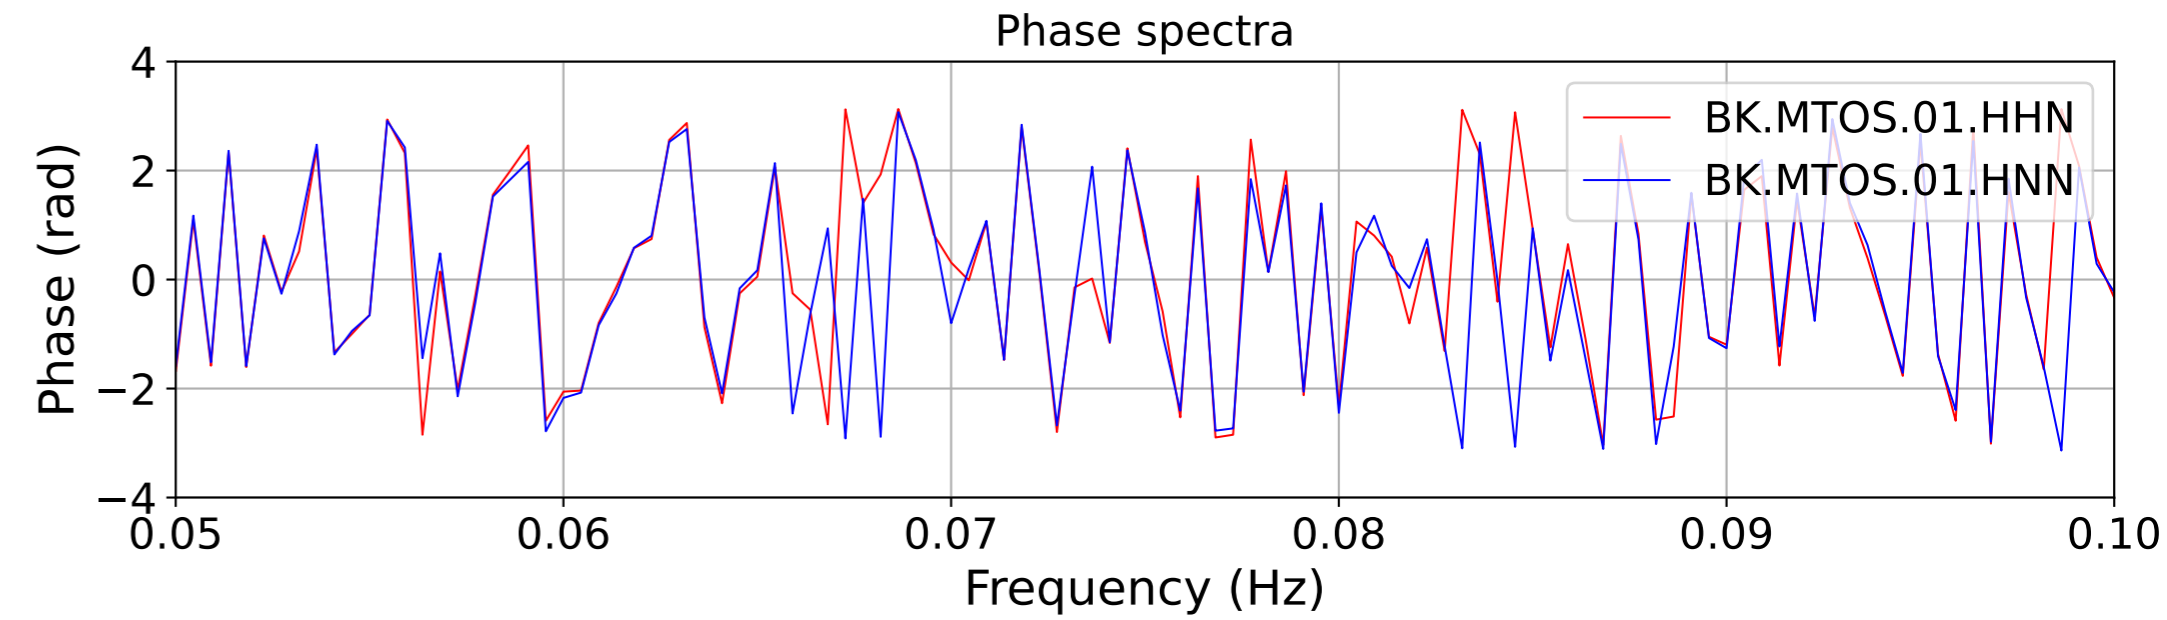

2026.158.233741_M7.8_us7000srb1
Origin Time:2026-06-07T23:37:41.803000Z USGS event-id:us7000srb1
M7.8 26 km SW of Kablalan, Philippines

2026.158.233741_M7.8_us7000srb1
Origin Time:2026-06-07T23:37:41.803000Z USGS event-id:us7000srb1
M7.8 26 km SW of Kablalan, Philippines