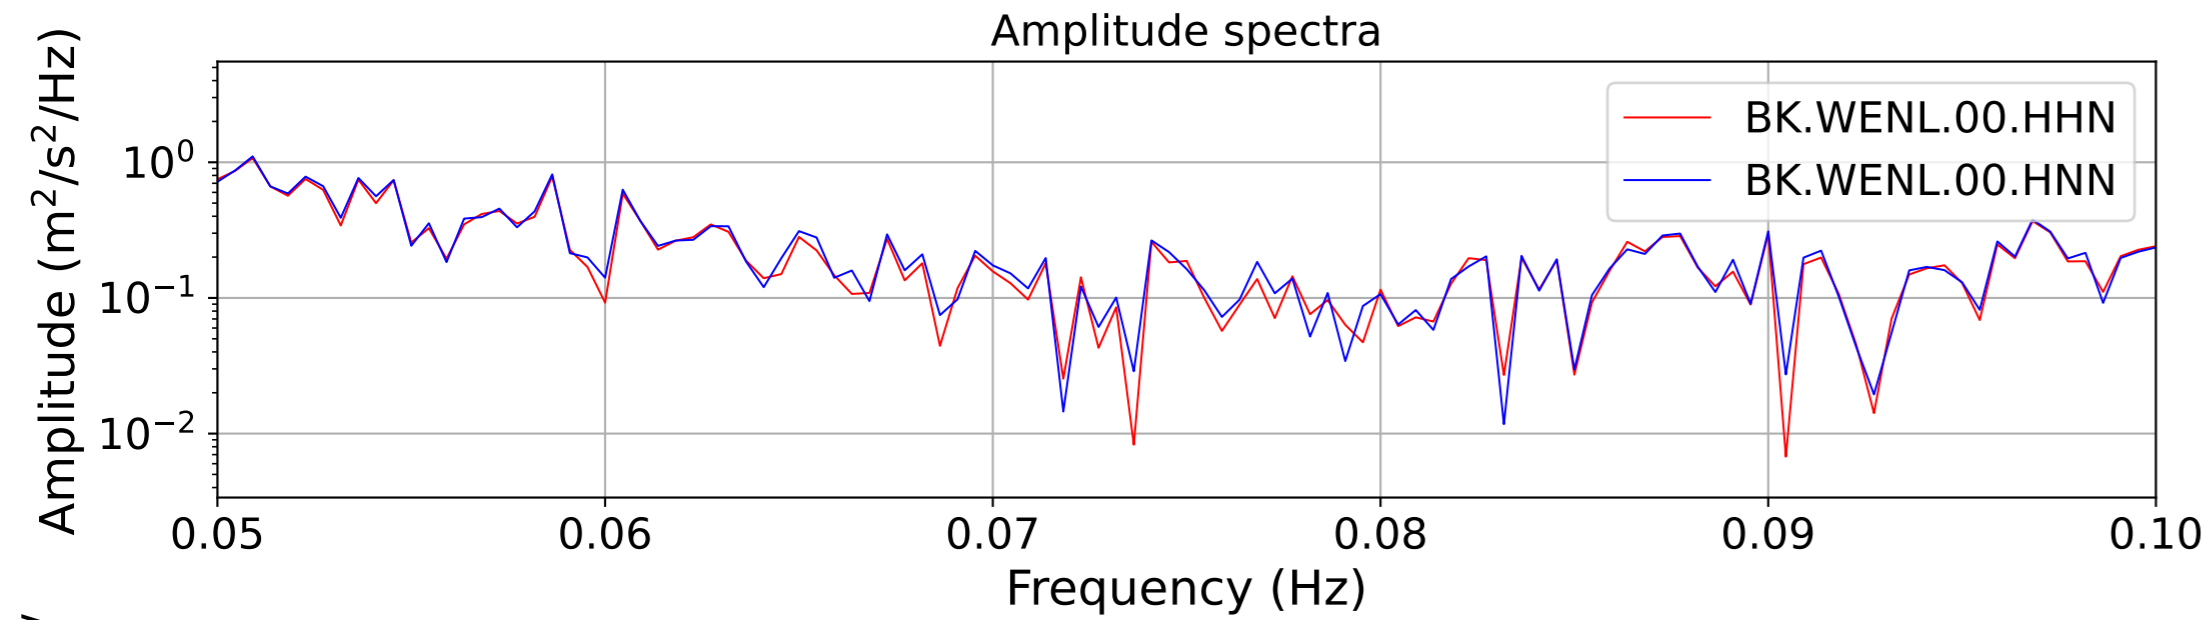

2026.158.233741_M7.8_us7000srb1
Origin Time:2026-06-07T23:37:41.803000Z USGS event-id:us7000srb1
M7.8 26 km SW of Kablalan, Philippines

2026.158.233741_M7.8_us7000srb1
Origin Time:2026-06-07T23:37:41.803000Z USGS event-id:us7000srb1
M7.8 26 km SW of Kablalan, Philippines