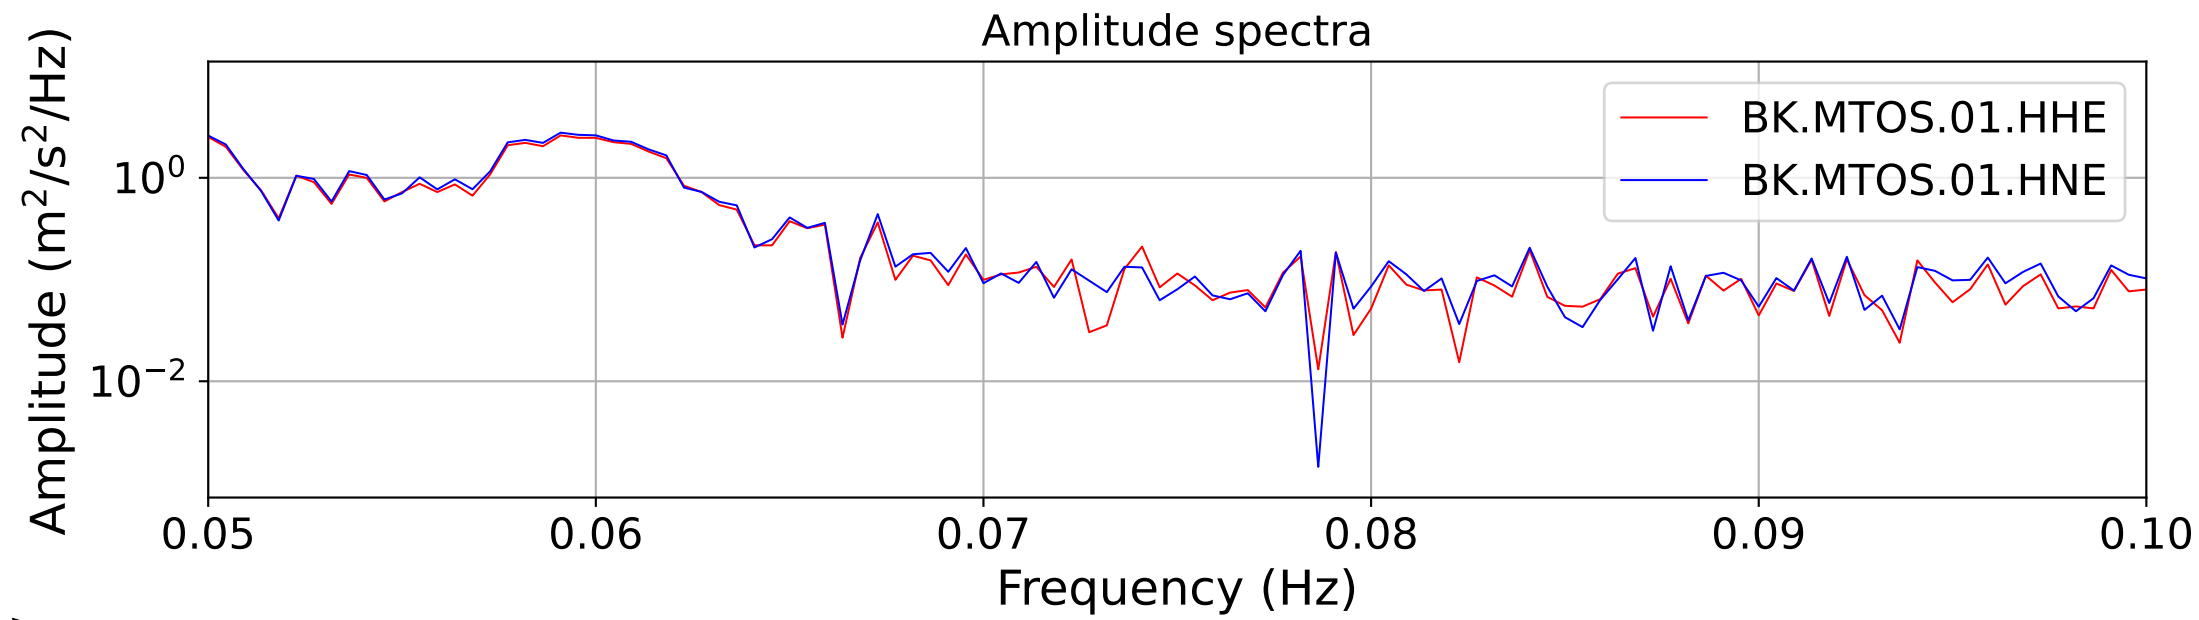

2026.158.233741_M7.8_us7000srb1
Origin Time:2026-06-07T23:37:41.803000Z USGS event-id:us7000srb1
M7.8 26 km SW of Kablalan, Philippines

2026.158.233741_M7.8_us7000srb1
Origin Time:2026-06-07T23:37:41.803000Z USGS event-id:us7000srb1
M7.8 26 km SW of Kablalan, Philippines