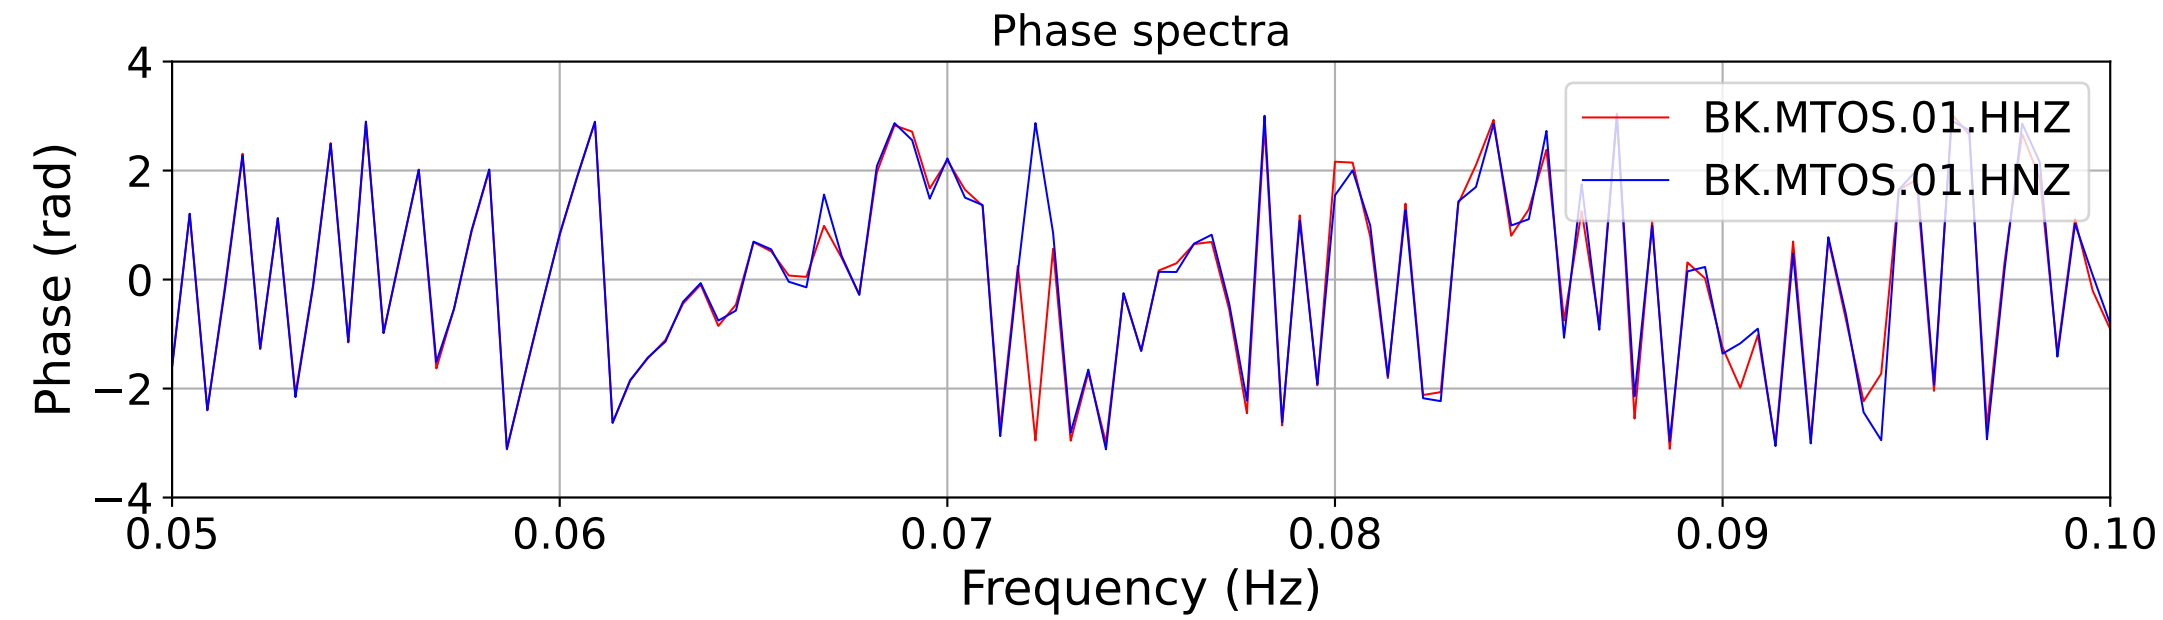

2026.158.233741_M7.8_us7000srb1
Origin Time:2026-06-07T23:37:41.803000Z USGS event-id:us7000srb1
M7.8 26 km SW of Kablalan, Philippines

2026.158.233741_M7.8_us7000srb1
Origin Time:2026-06-07T23:37:41.803000Z USGS event-id:us7000srb1
M7.8 26 km SW of Kablalan, Philippines