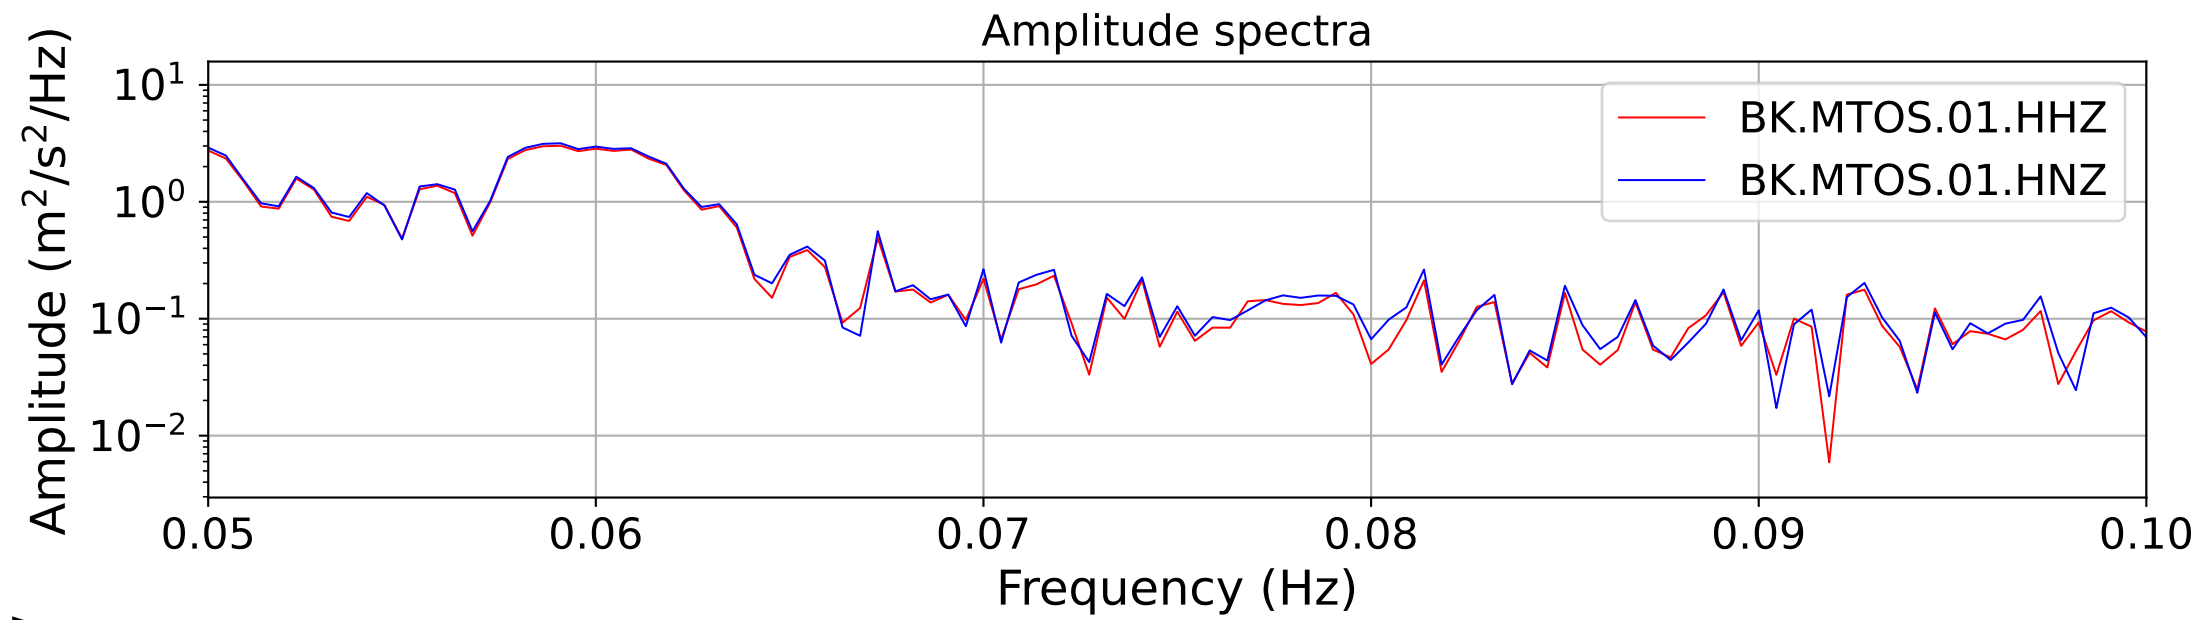

2026.158.233741_M7.8_us7000srb1
Origin Time:2026-06-07T23:37:41.803000Z USGS event-id:us7000srb1
M7.8 26 km SW of Kablalan, Philippines

2026.158.233741_M7.8_us7000srb1
Origin Time:2026-06-07T23:37:41.803000Z USGS event-id:us7000srb1
M7.8 26 km SW of Kablalan, Philippines