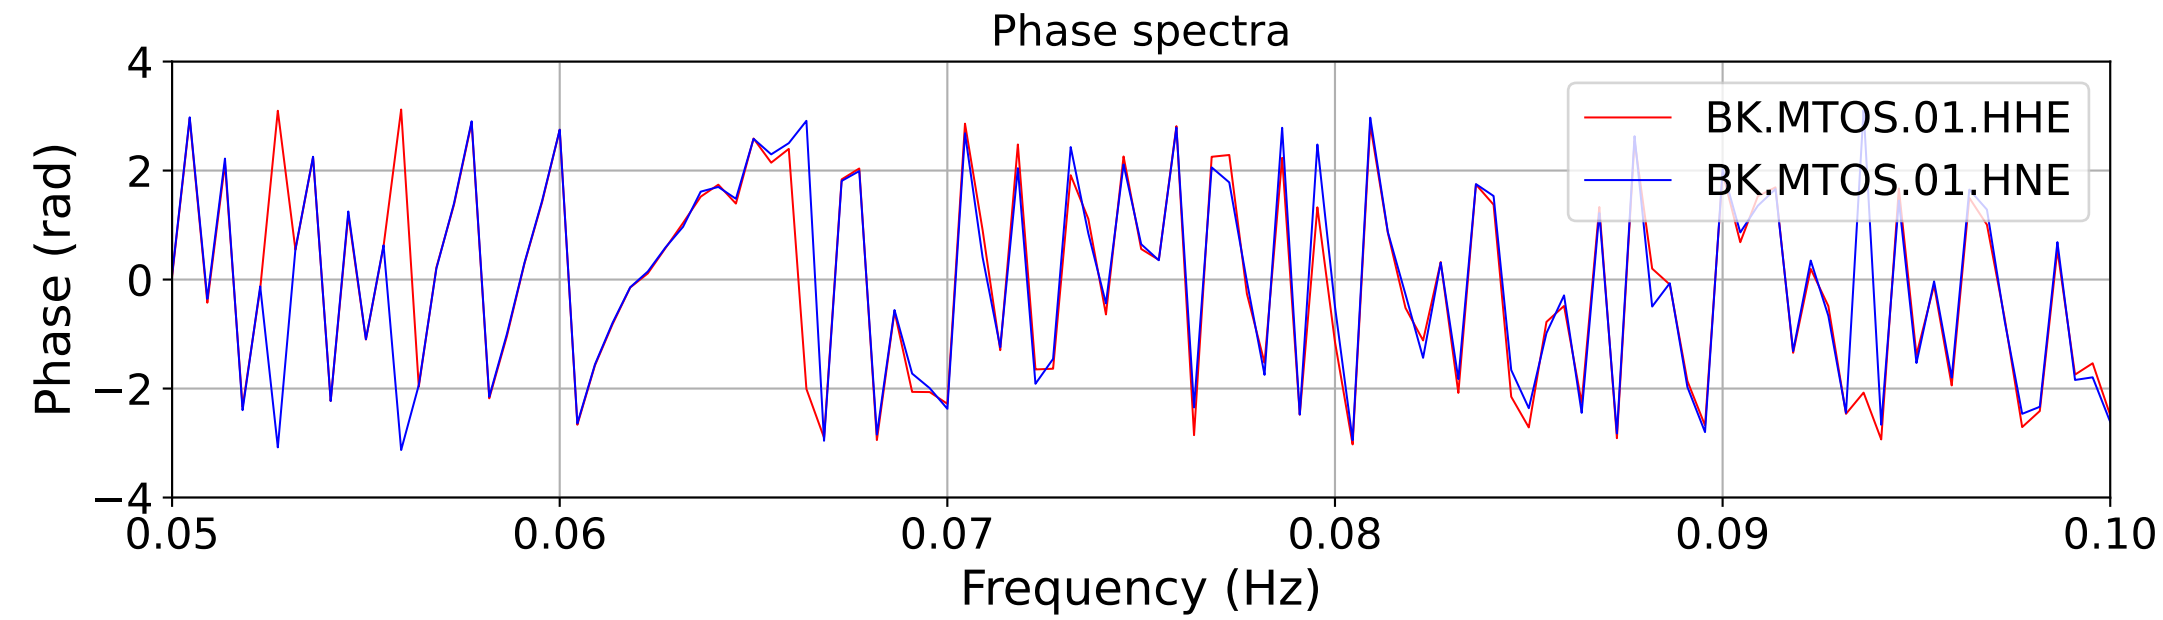

2026.158.233741_M7.8_us7000srb1
Origin Time:2026-06-07T23:37:41.803000Z USGS event-id:us7000srb1
M7.8 26 km SW of Kablalan, Philippines

2026.158.233741_M7.8_us7000srb1
Origin Time:2026-06-07T23:37:41.803000Z USGS event-id:us7000srb1
M7.8 26 km SW of Kablalan, Philippines