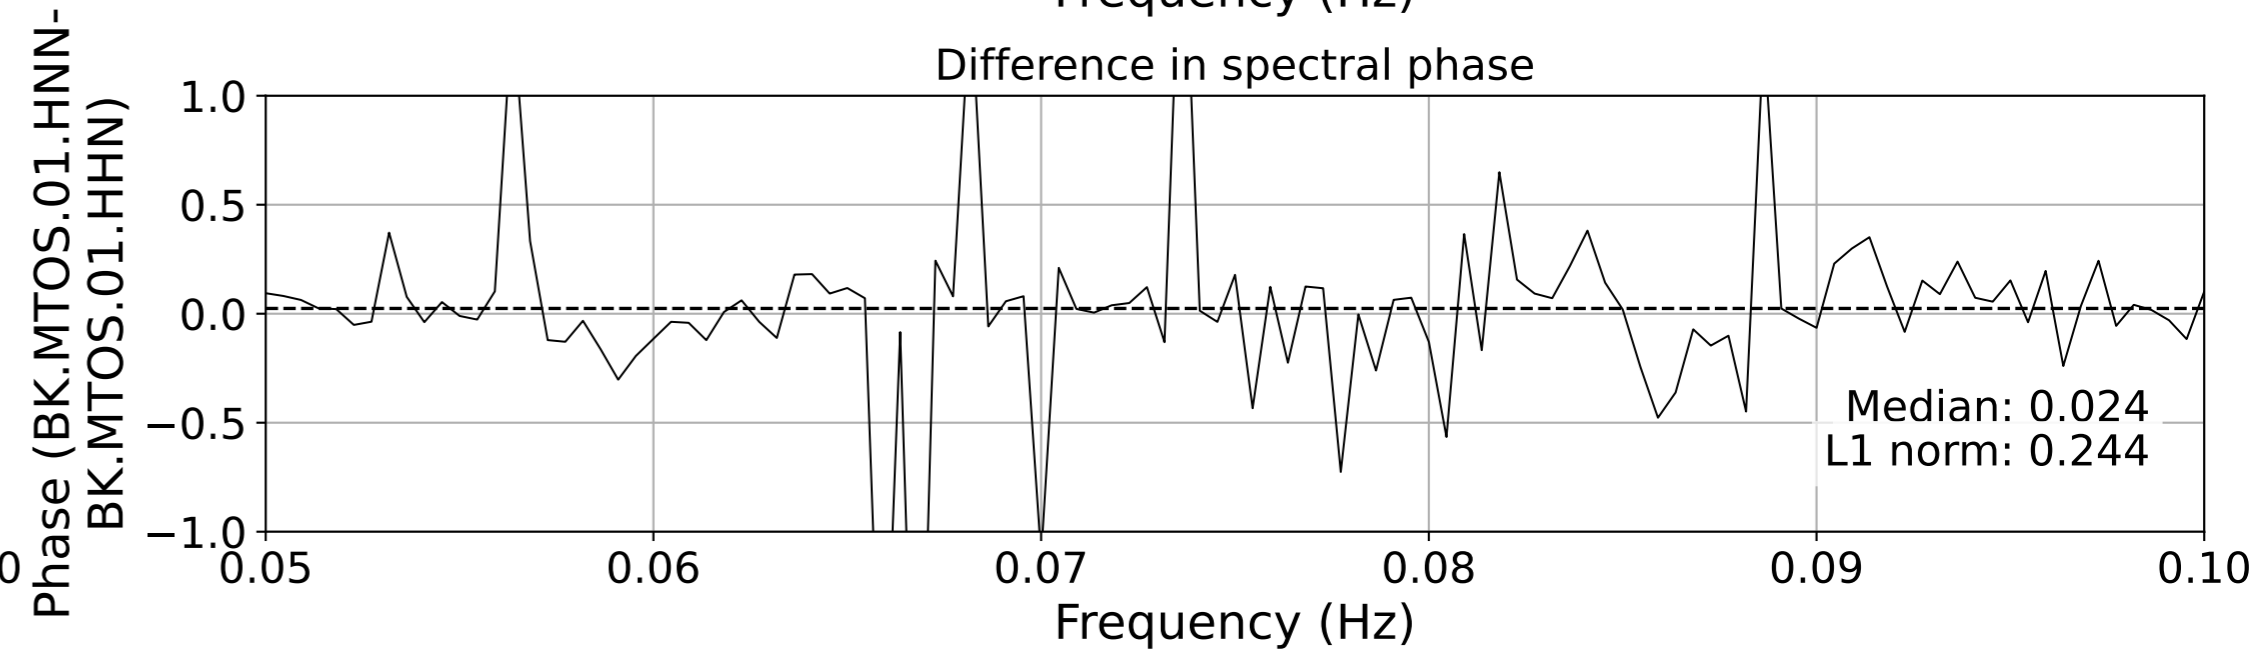

2026.158.233741_M7.8_us7000srb1
Origin Time:2026-06-07T23:37:41.803000Z USGS event-id:us7000srb1
M7.8 26 km SW of Kablalan, Philippines

2026.158.233741_M7.8_us7000srb1
Origin Time:2026-06-07T23:37:41.803000Z USGS event-id:us7000srb1
M7.8 26 km SW of Kablalan, Philippines