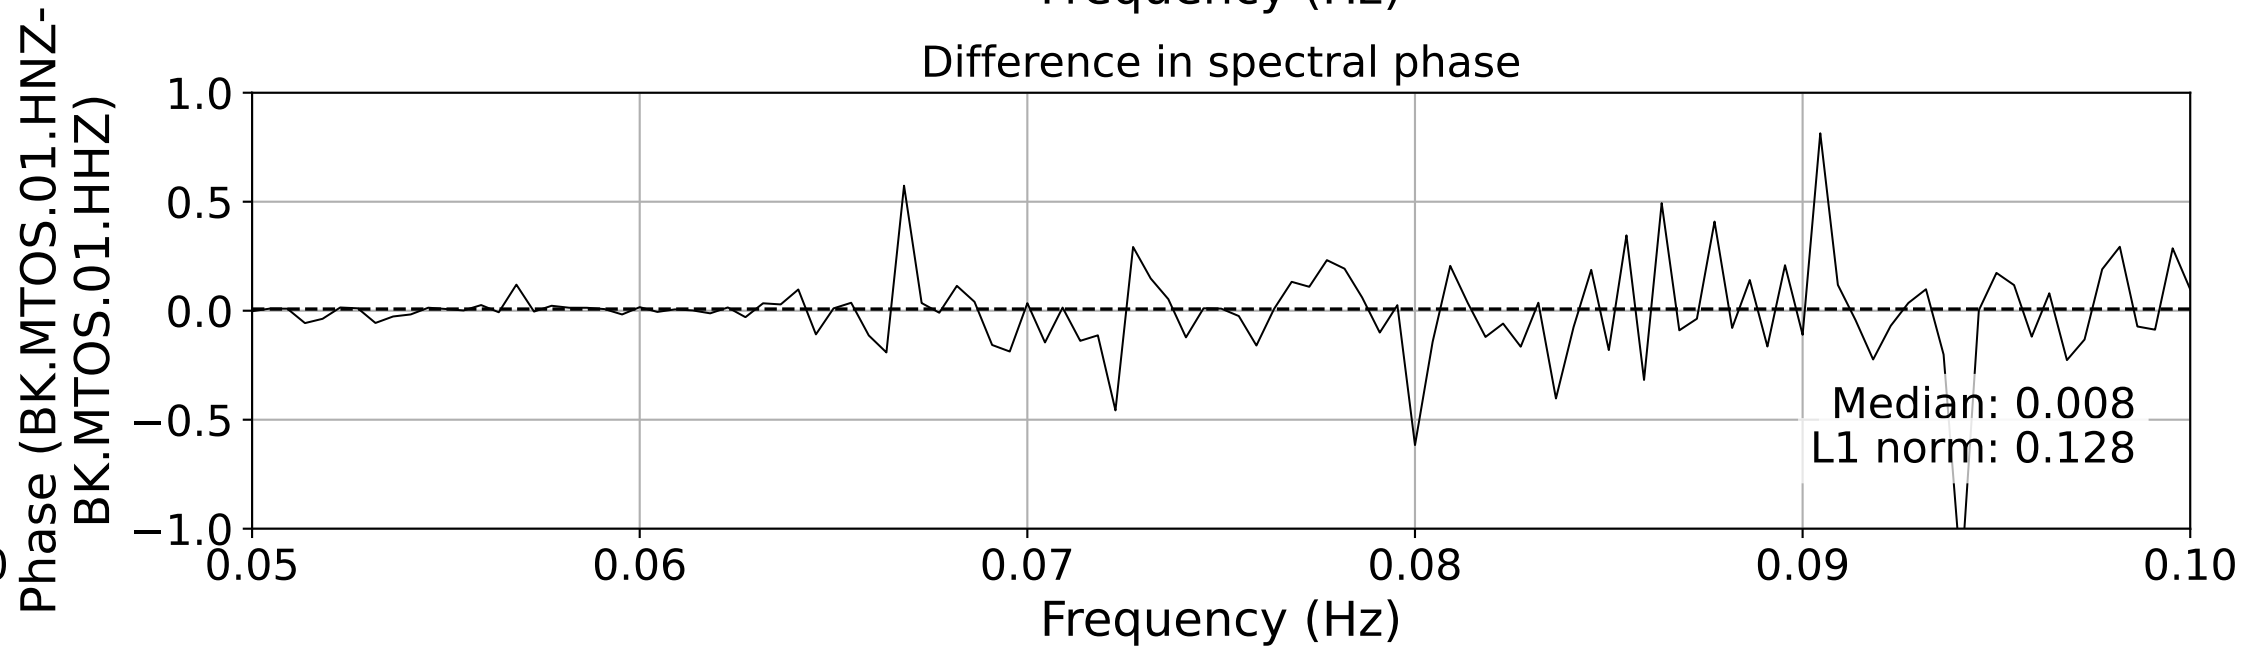

2026.158.233741_M7.8_us7000srb1
Origin Time:2026-06-07T23:37:41.803000Z USGS event-id:us7000srb1
M7.8 26 km SW of Kablalan, Philippines

2026.158.233741_M7.8_us7000srb1
Origin Time:2026-06-07T23:37:41.803000Z USGS event-id:us7000srb1
M7.8 26 km SW of Kablalan, Philippines