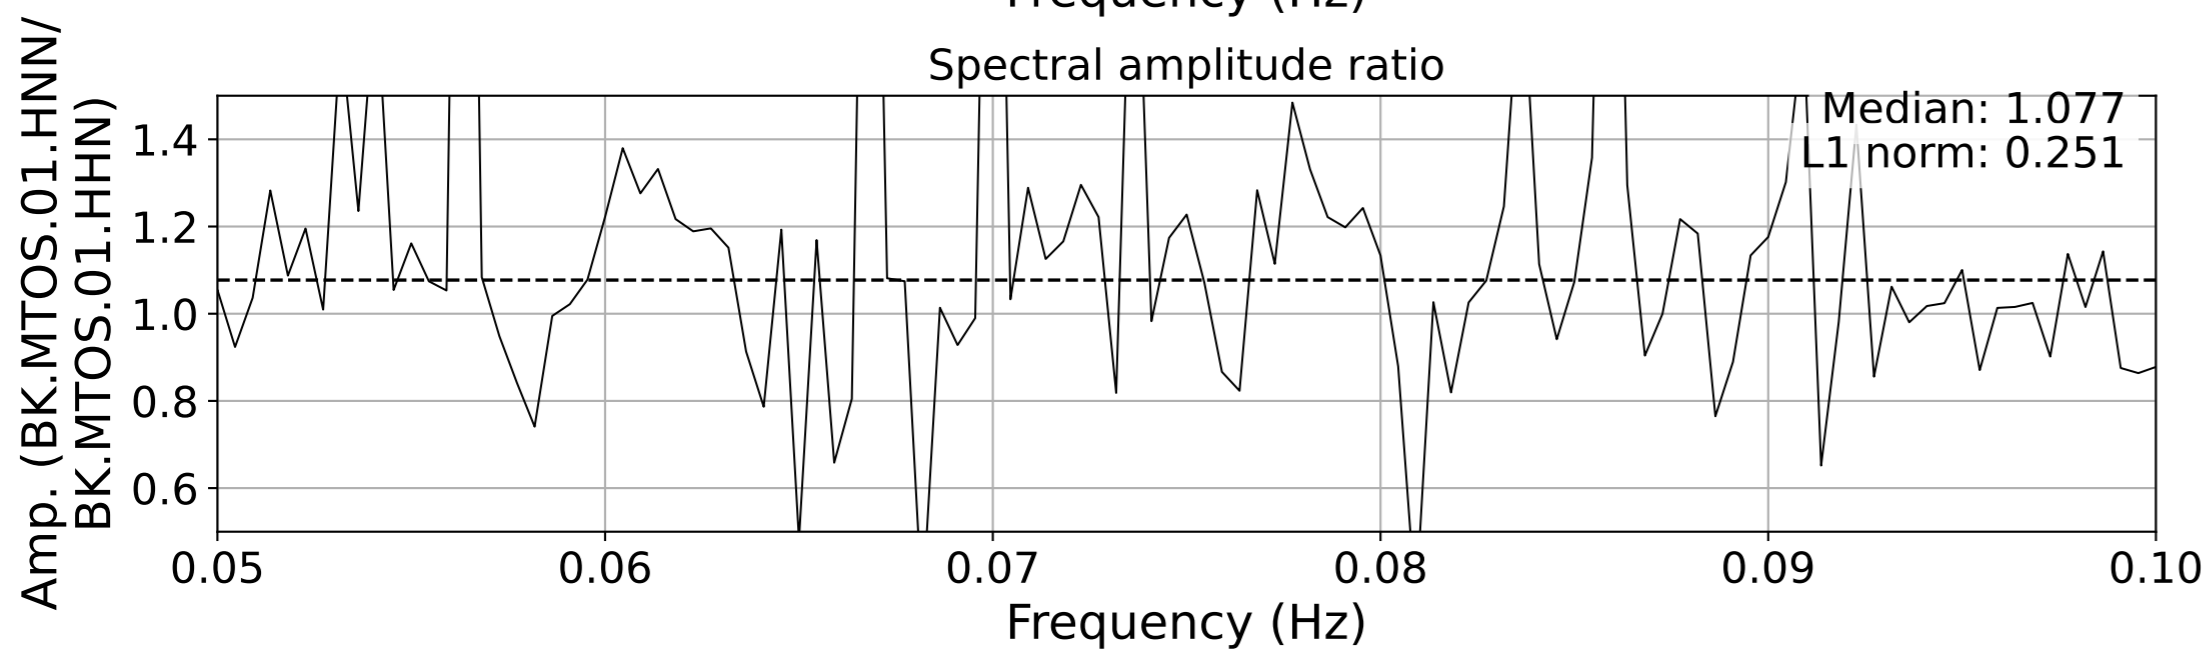

2026.158.233741_M7.8_us7000srb1
Origin Time:2026-06-07T23:37:41.803000Z USGS event-id:us7000srb1
M7.8 26 km SW of Kablalan, Philippines

2026.158.233741_M7.8_us7000srb1
Origin Time:2026-06-07T23:37:41.803000Z USGS event-id:us7000srb1
M7.8 26 km SW of Kablalan, Philippines