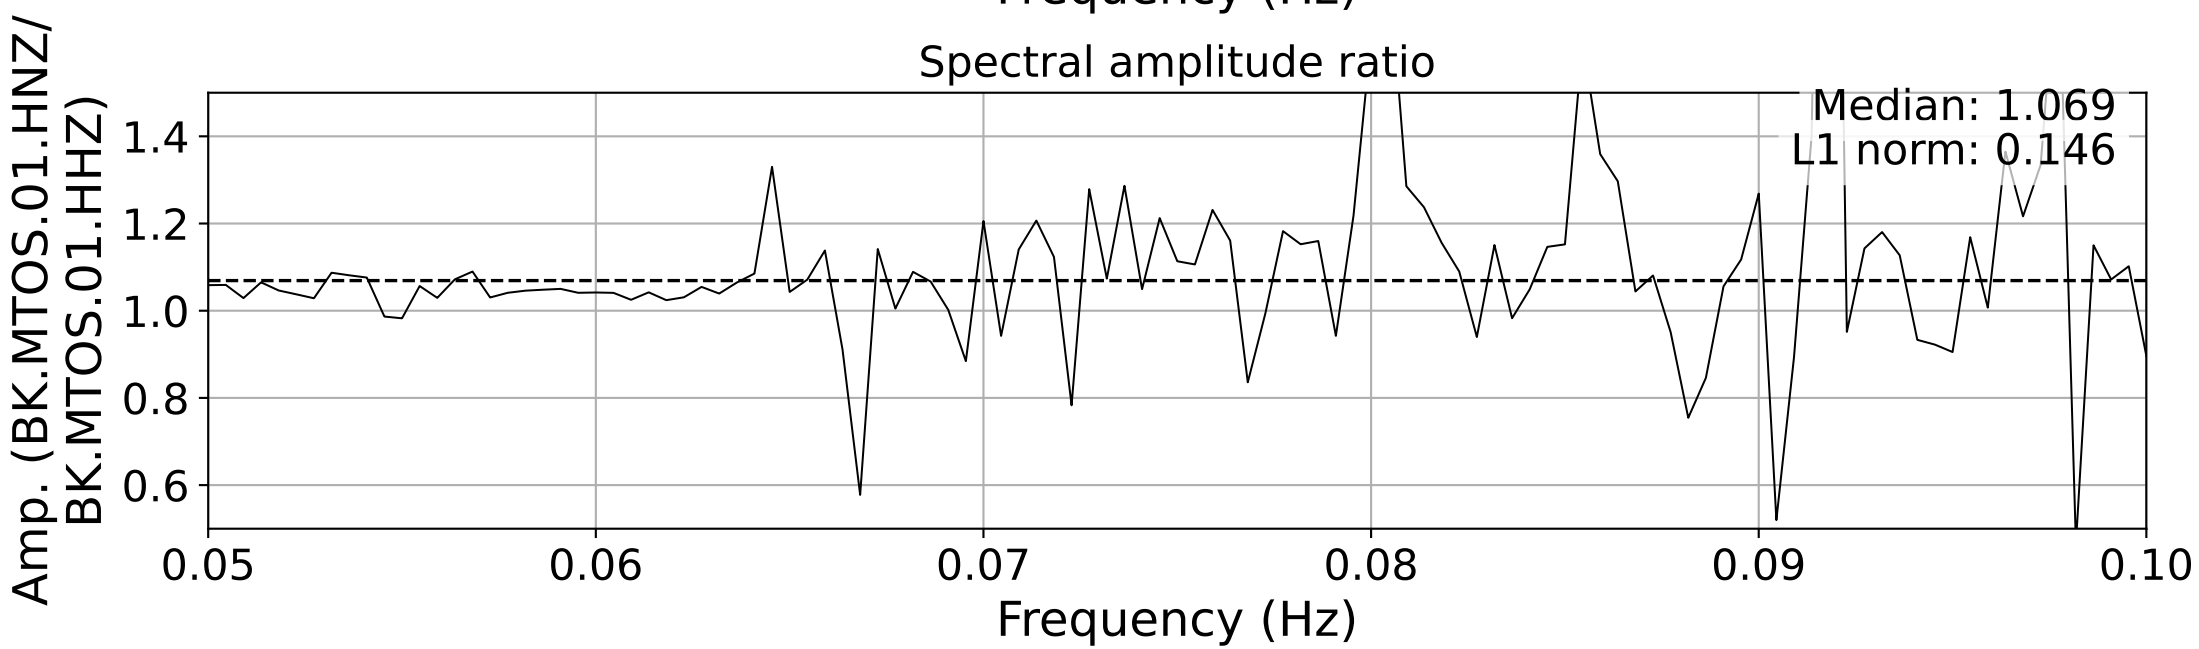

2026.158.233741_M7.8_us7000srb1
Origin Time:2026-06-07T23:37:41.803000Z USGS event-id:us7000srb1
M7.8 26 km SW of Kablalan, Philippines

2026.158.233741_M7.8_us7000srb1
Origin Time:2026-06-07T23:37:41.803000Z USGS event-id:us7000srb1
M7.8 26 km SW of Kablalan, Philippines