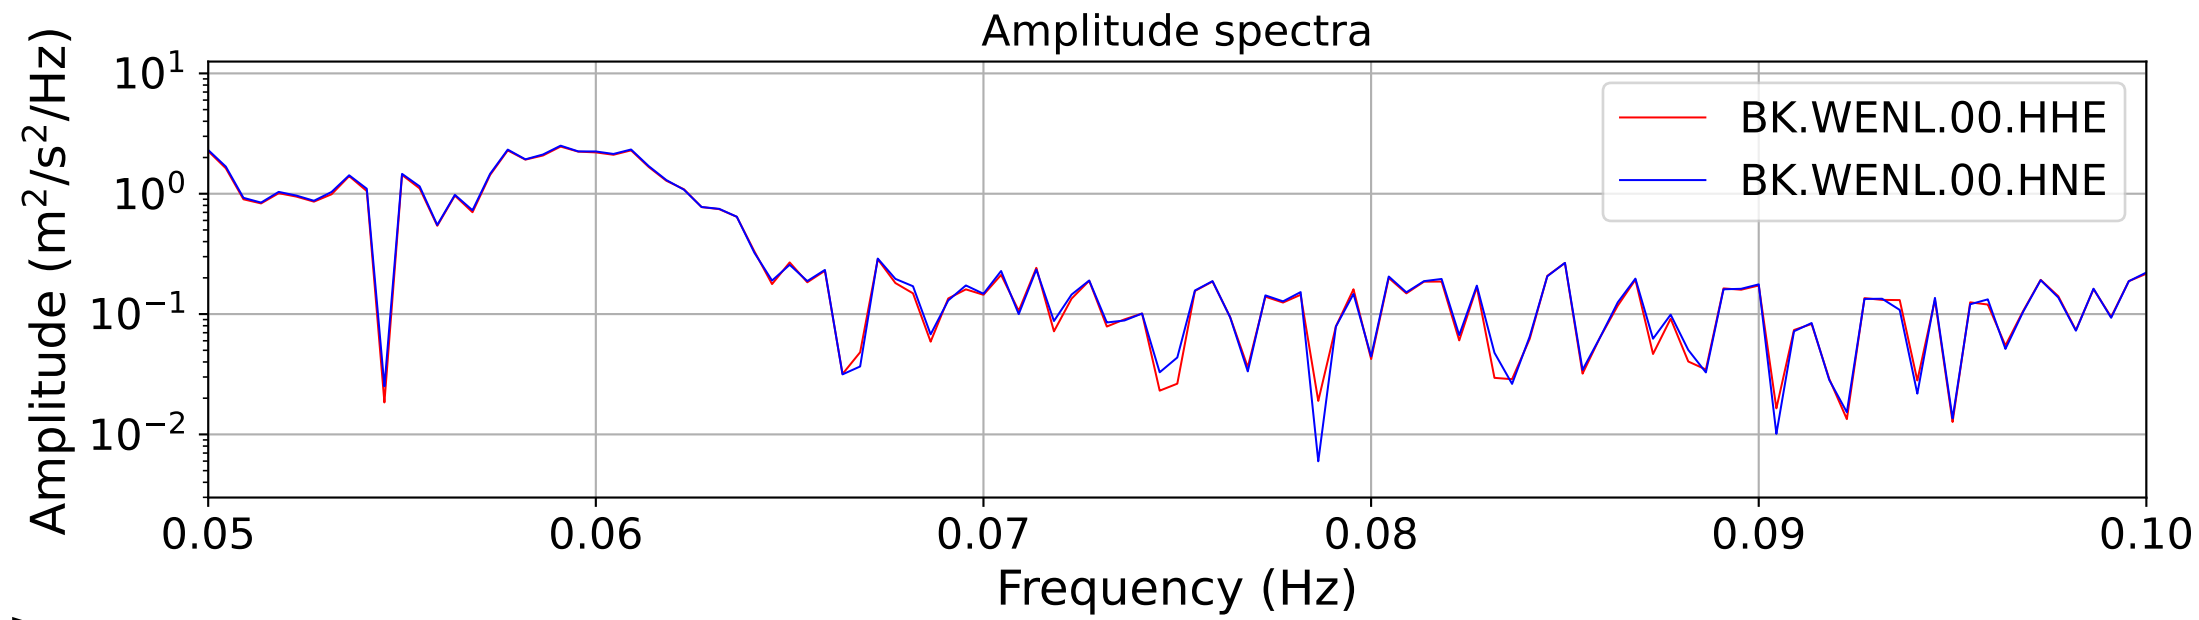

2026.158.233741_M7.8_us7000srb1
Origin Time:2026-06-07T23:37:41.803000Z USGS event-id:us7000srb1
M7.8 26 km SW of Kablalan, Philippines

2026.158.233741_M7.8_us7000srb1
Origin Time:2026-06-07T23:37:41.803000Z USGS event-id:us7000srb1
M7.8 26 km SW of Kablalan, Philippines