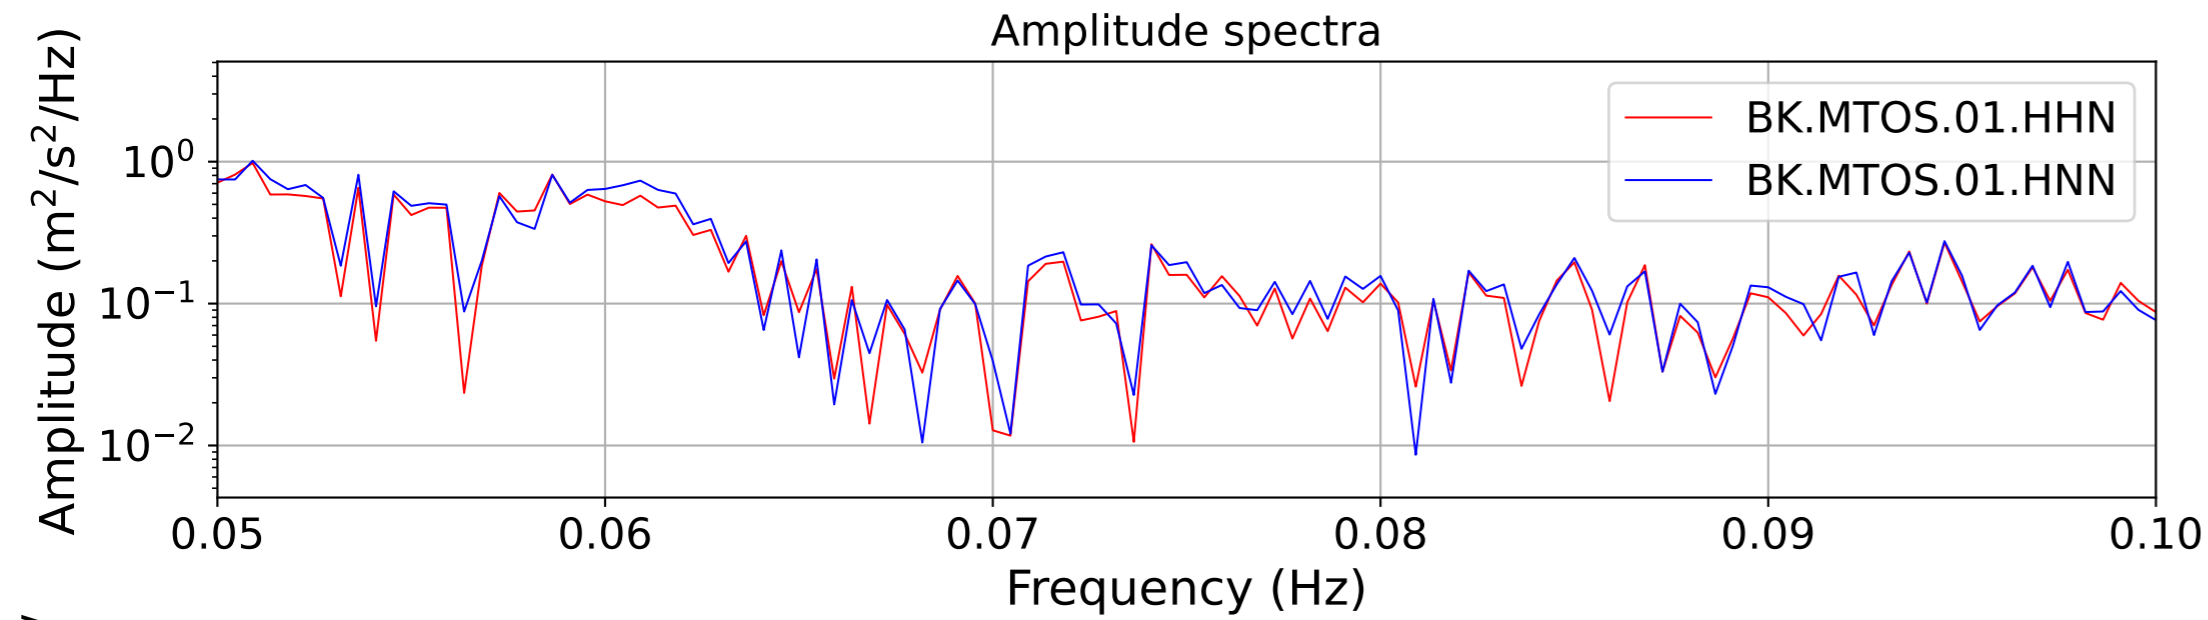

2026.158.233741_M7.8_us7000srb1
Origin Time:2026-06-07T23:37:41.803000Z USGS event-id:us7000srb1
M7.8 26 km SW of Kablalan, Philippines

2026.158.233741_M7.8_us7000srb1
Origin Time:2026-06-07T23:37:41.803000Z USGS event-id:us7000srb1
M7.8 26 km SW of Kablalan, Philippines