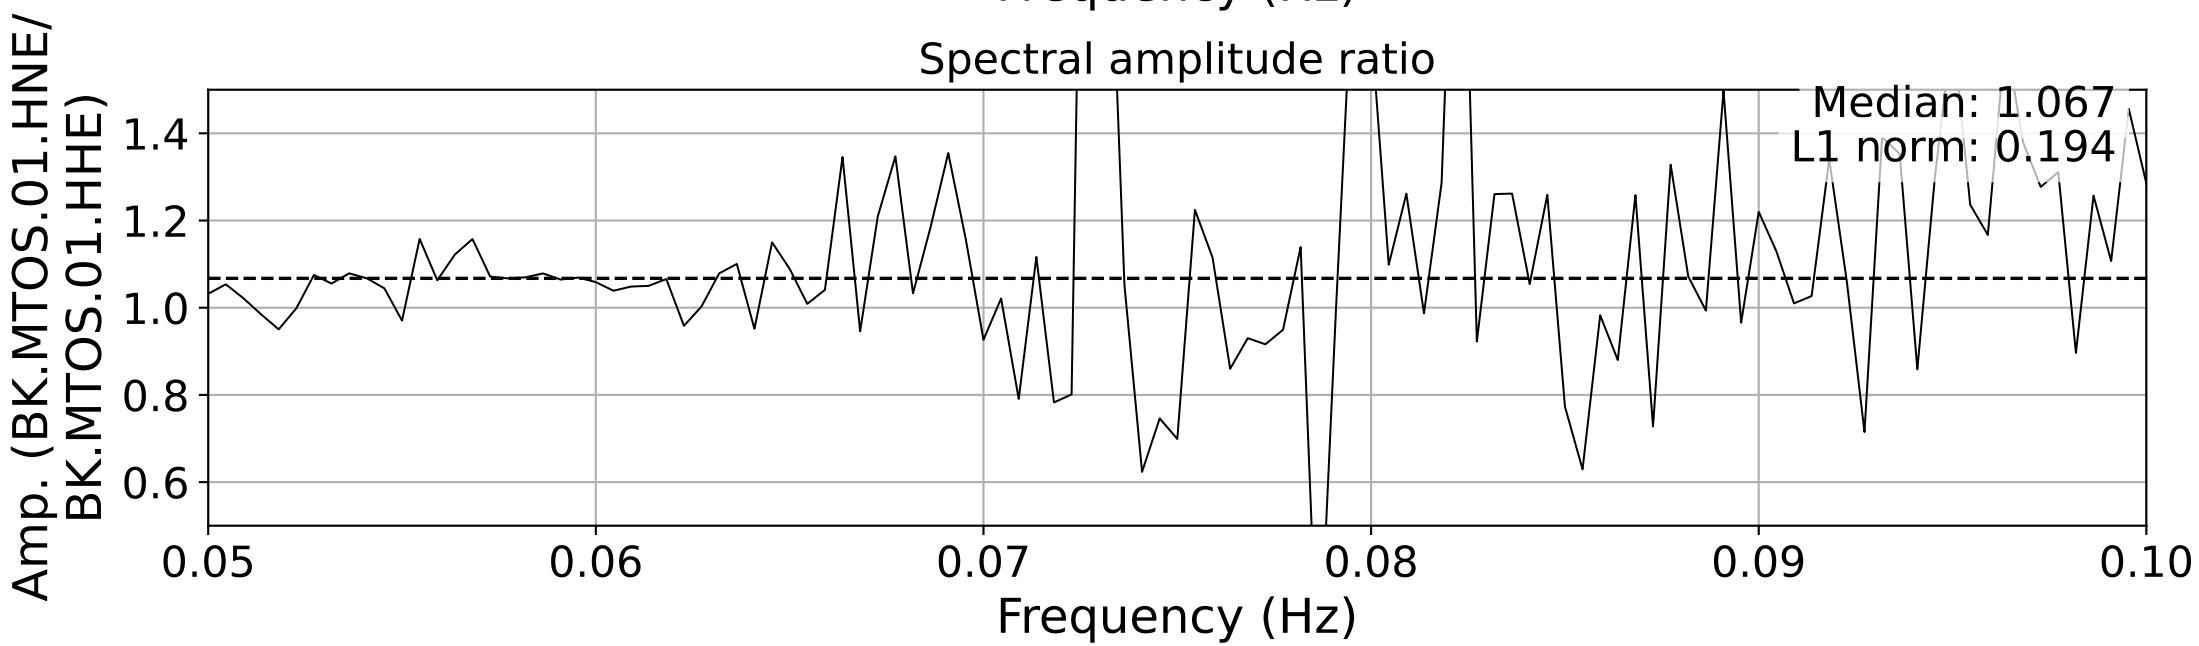

2026.158.233741_M7.8_us7000srb1
Origin Time:2026-06-07T23:37:41.803000Z USGS event-id:us7000srb1
M7.8 26 km SW of Kablalan, Philippines

2026.158.233741_M7.8_us7000srb1
Origin Time:2026-06-07T23:37:41.803000Z USGS event-id:us7000srb1
M7.8 26 km SW of Kablalan, Philippines