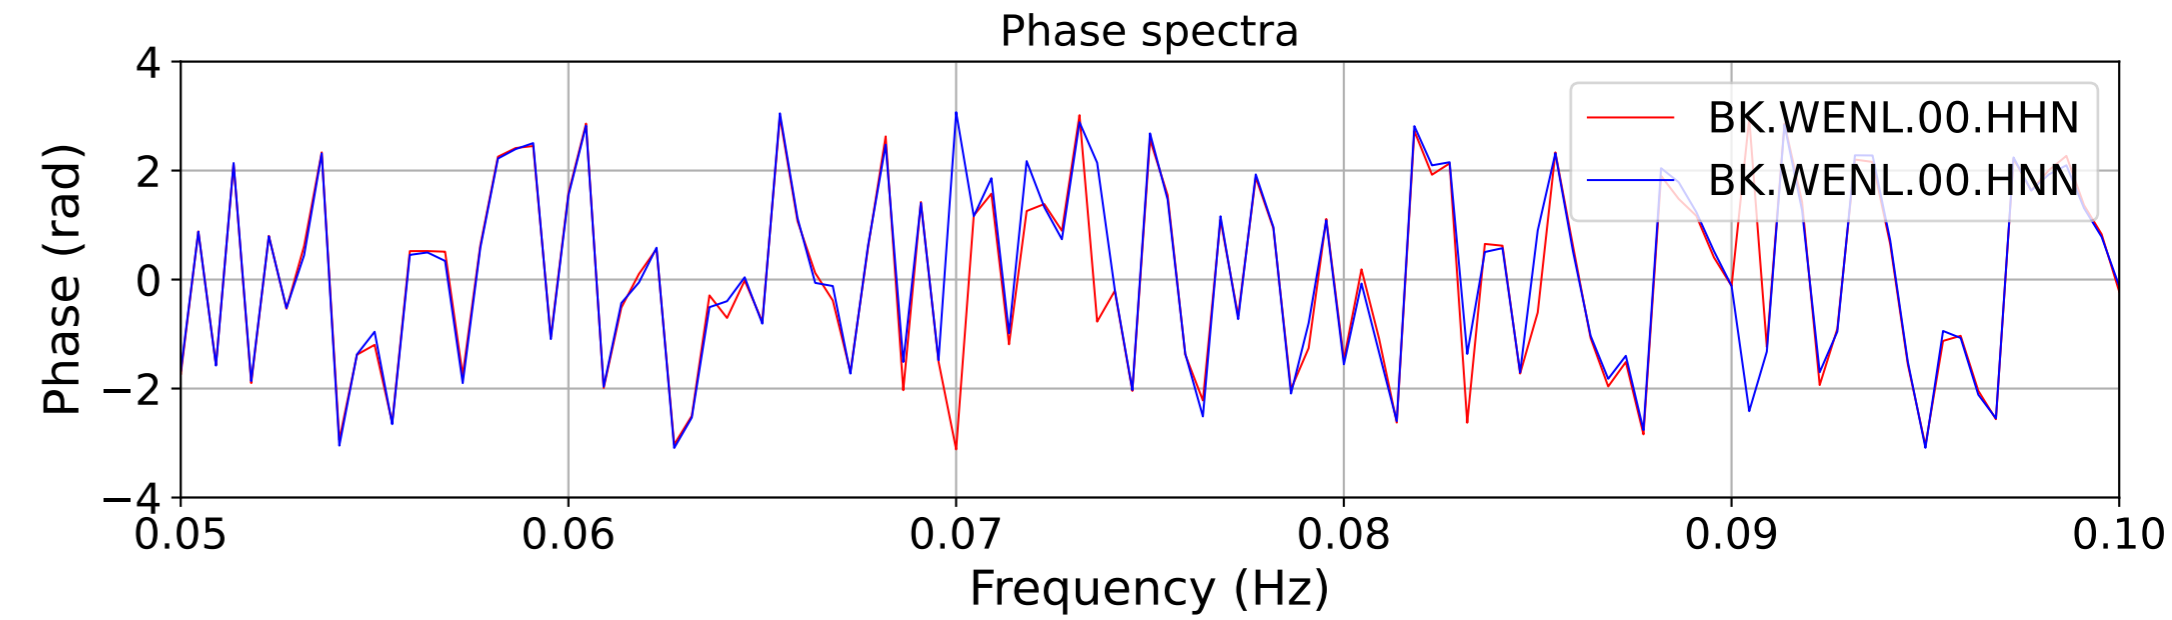

2026.158.233741_M7.8_us7000srb1
Origin Time:2026-06-07T23:37:41.803000Z USGS event-id:us7000srb1
M7.8 26 km SW of Kablalan, Philippines

2026.158.233741_M7.8_us7000srb1
Origin Time:2026-06-07T23:37:41.803000Z USGS event-id:us7000srb1
M7.8 26 km SW of Kablalan, Philippines