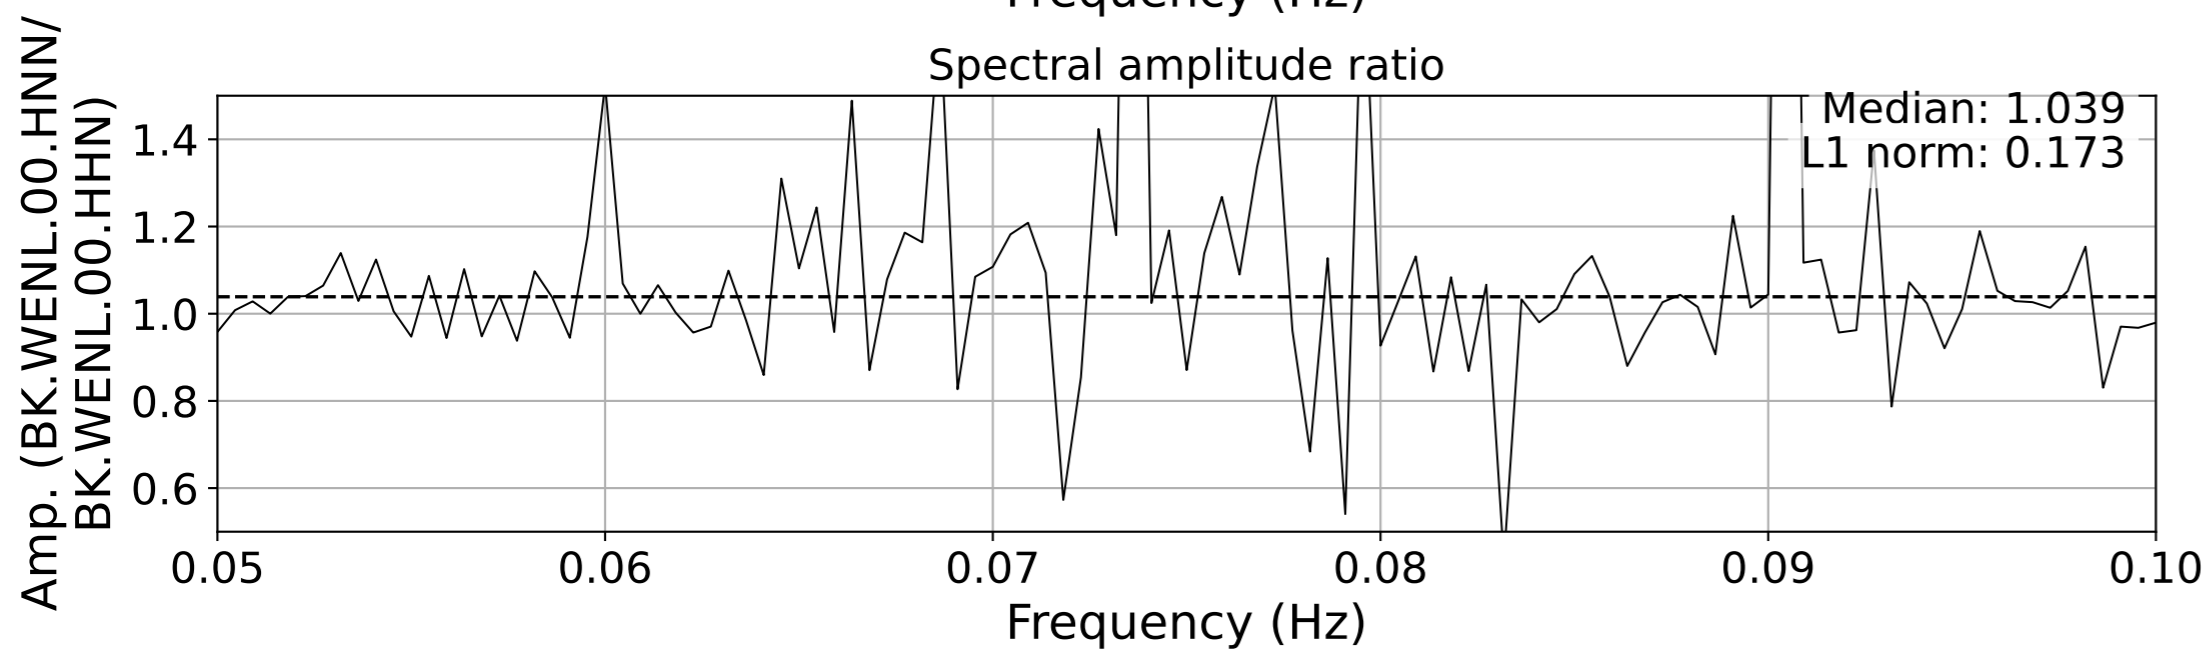

2026.158.233741_M7.8_us7000srb1
Origin Time:2026-06-07T23:37:41.803000Z USGS event-id:us7000srb1
M7.8 26 km SW of Kablalan, Philippines

2026.158.233741_M7.8_us7000srb1
Origin Time:2026-06-07T23:37:41.803000Z USGS event-id:us7000srb1
M7.8 26 km SW of Kablalan, Philippines