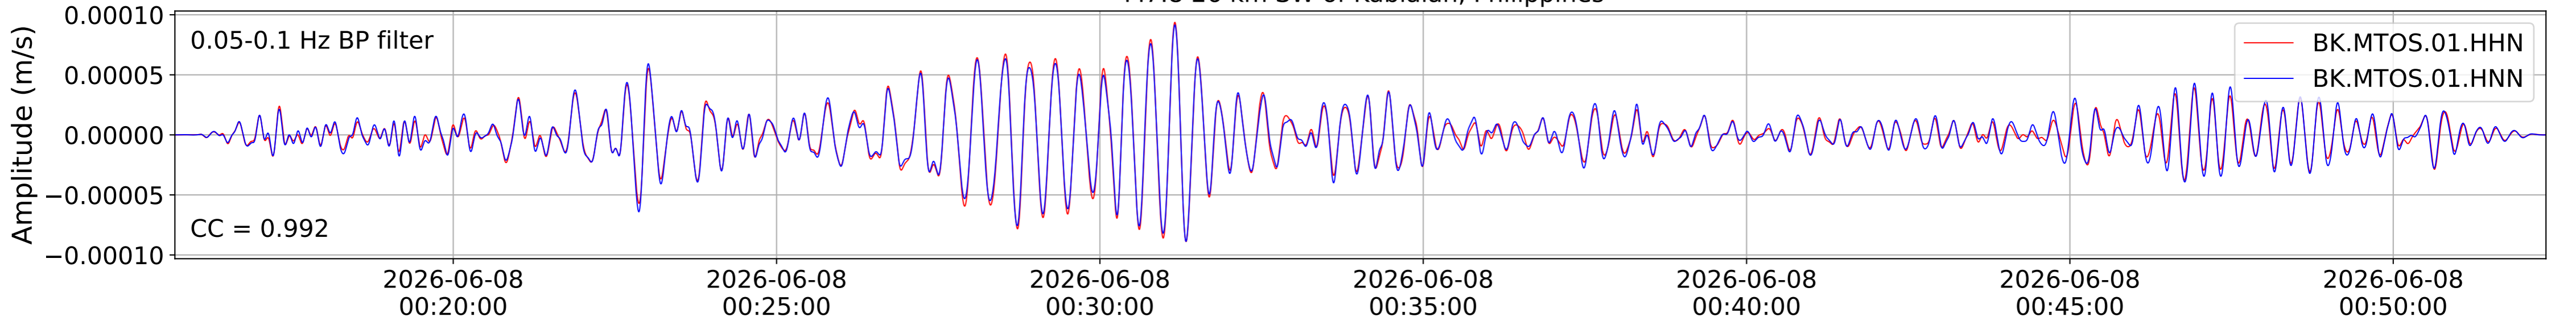

2026.158.233741_M7.8_us7000srb1
Origin Time:2026-06-07T23:37:41.803000Z USGS event-id:us7000srb1
M7.8 26 km SW of Kablalan, Philippines

2026.158.233741_M7.8_us7000srb1
Origin Time:2026-06-07T23:37:41.803000Z USGS event-id:us7000srb1
M7.8 26 km SW of Kablalan, Philippines