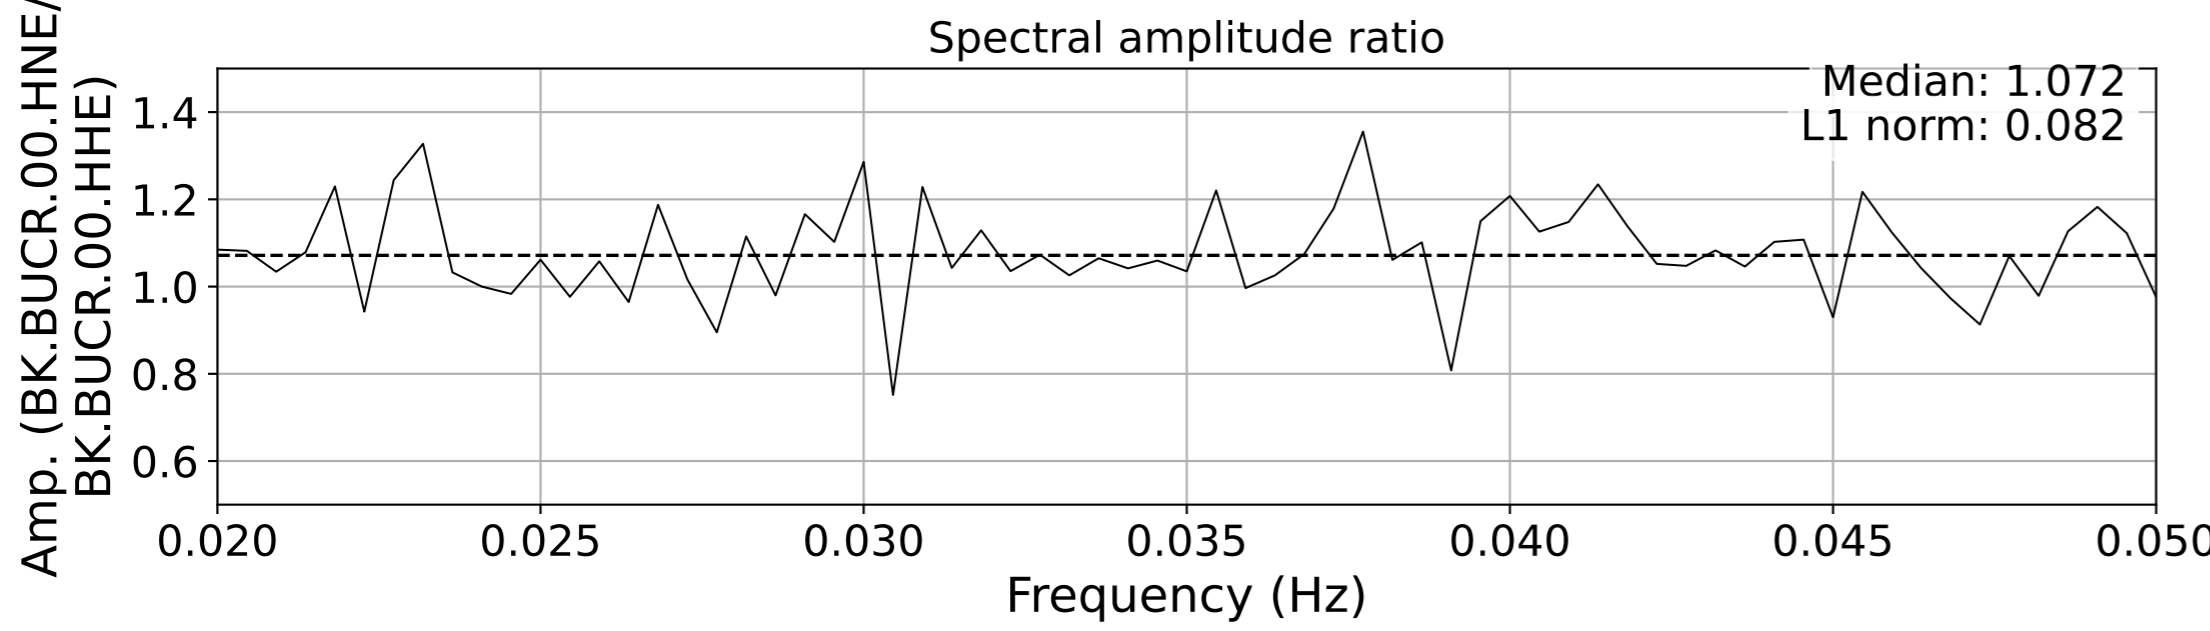

2025.087.062054_M7.7_us7000pn9s
Origin Time:2025-03-28T06:20:54.002000Z USGS event-id:us7000pn9s
M7.7 2025 Mandalay, Burma Earthquake

2025.087.062054_M7.7_us7000pn9s
Origin Time:2025-03-28T06:20:54.002000Z USGS event-id:us7000pn9s
M7.7 2025 Mandalay, Burma Earthquake

2025.087.062054_M7.7_us7000pn9s
Origin Time:2025-03-28T06:20:54.002000Z USGS event-id:us7000pn9s
M7.7 2025 Mandalay, Burma Earthquake