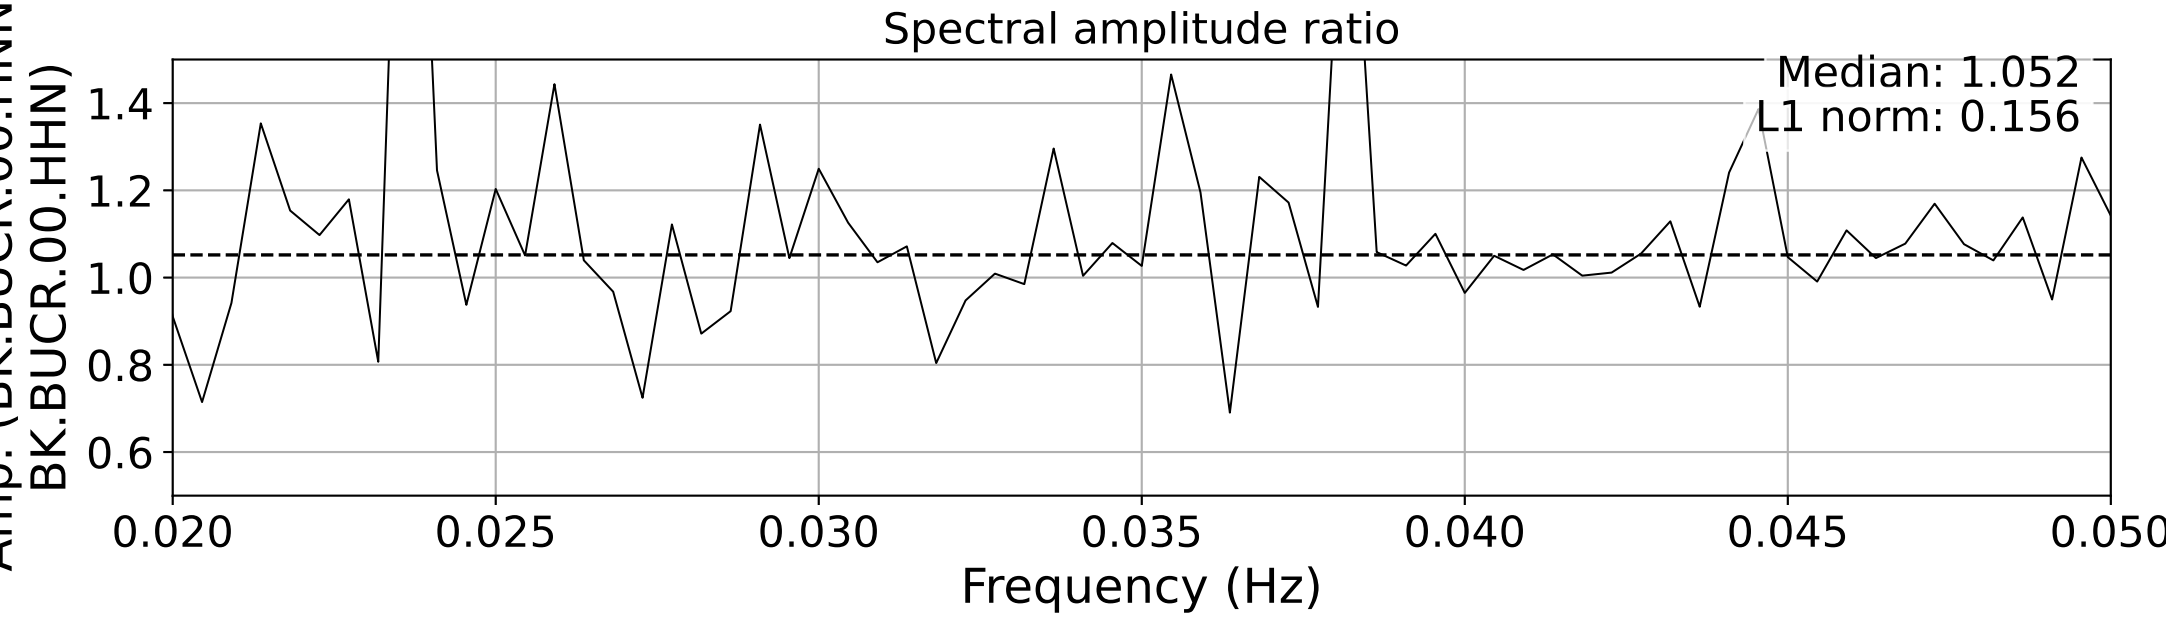

2025.087.062054_M7.7_us7000pn9s
Origin Time:2025-03-28T06:20:54.002000Z USGS event-id:us7000pn9s
M7.7 2025 Mandalay, Burma Earthquake

2025.087.062054_M7.7_us7000pn9s
Origin Time:2025-03-28T06:20:54.002000Z USGS event-id:us7000pn9s
M7.7 2025 Mandalay, Burma Earthquake

2025.087.062054_M7.7_us7000pn9s
Origin Time:2025-03-28T06:20:54.002000Z USGS event-id:us7000pn9s
M7.7 2025 Mandalay, Burma Earthquake