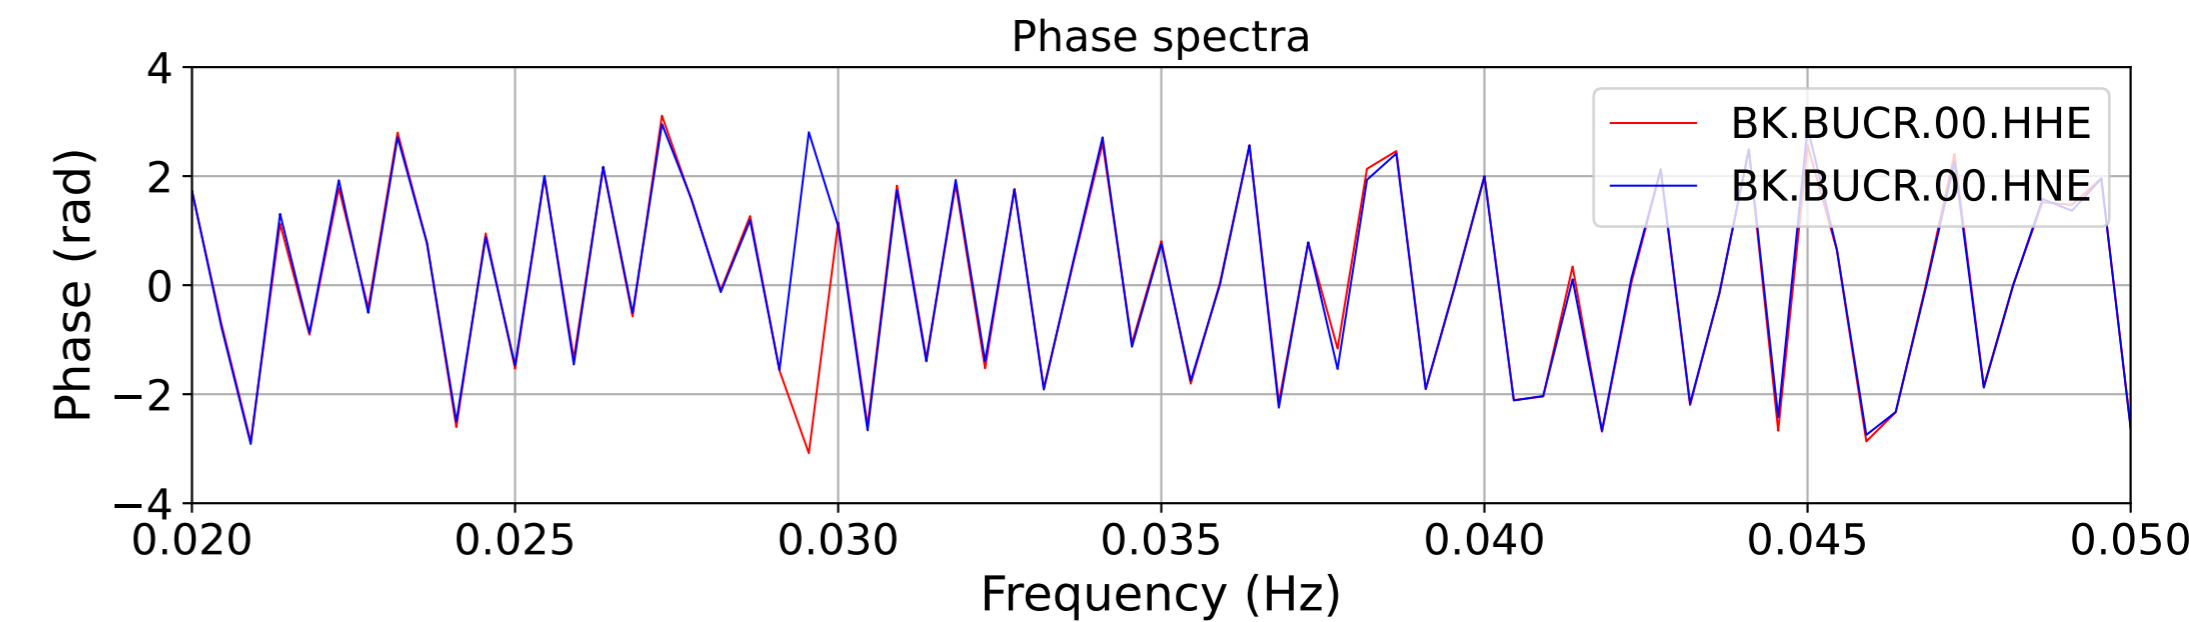

2025.087.062054_M7.7_us7000pn9s
Origin Time:2025-03-28T06:20:54.002000Z USGS event-id:us7000pn9s
M7.7 2025 Mandalay, Burma Earthquake

2025.087.062054_M7.7_us7000pn9s
Origin Time:2025-03-28T06:20:54.002000Z USGS event-id:us7000pn9s
M7.7 2025 Mandalay, Burma Earthquake

2025.087.062054_M7.7_us7000pn9s
Origin Time:2025-03-28T06:20:54.002000Z USGS event-id:us7000pn9s
M7.7 2025 Mandalay, Burma Earthquake