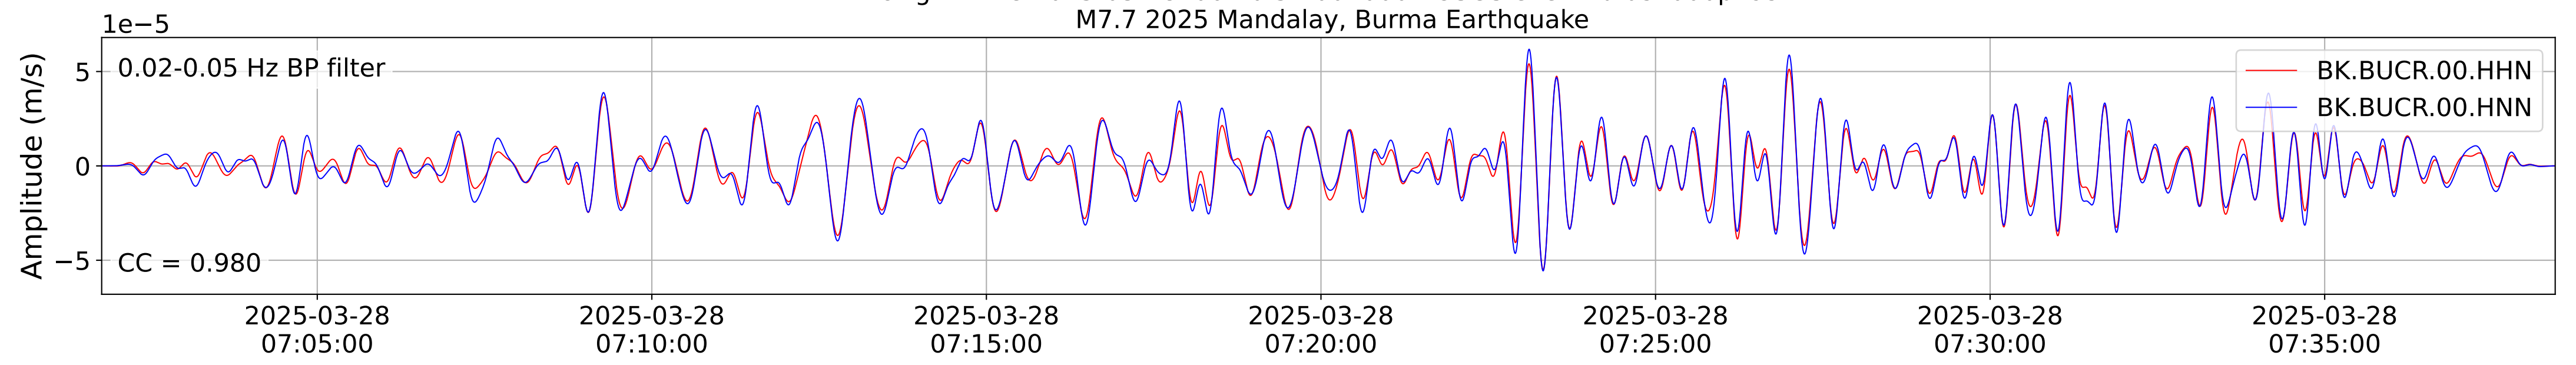

2025.087.062054_M7.7_us7000pn9s
Origin Time:2025-03-28T06:20:54.002000Z USGS event-id:us7000pn9s
M7.7 2025 Mandalay, Burma Earthquake

2025.087.062054_M7.7_us7000pn9s
Origin Time:2025-03-28T06:20:54.002000Z USGS event-id:us7000pn9s
M7.7 2025 Mandalay, Burma Earthquake

2025.087.062054_M7.7_us7000pn9s
Origin Time:2025-03-28T06:20:54.002000Z USGS event-id:us7000pn9s
M7.7 2025 Mandalay, Burma Earthquake