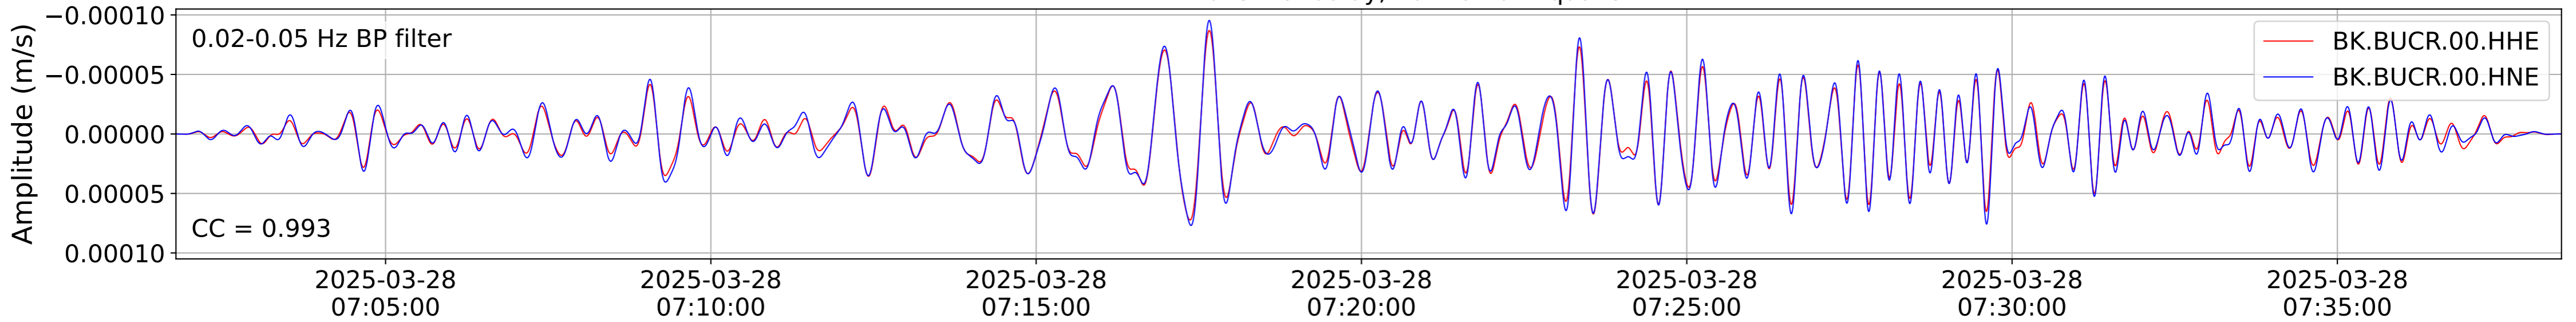

2025.087.062054_M7.7_us7000pn9s
Origin Time:2025-03-28T06:20:54.002000Z USGS event-id:us7000pn9s
M7.7 2025 Mandalay, Burma Earthquake

2025.087.062054_M7.7_us7000pn9s
Origin Time:2025-03-28T06:20:54.002000Z USGS event-id:us7000pn9s
M7.7 2025 Mandalay, Burma Earthquake

2025.087.062054_M7.7_us7000pn9s
Origin Time:2025-03-28T06:20:54.002000Z USGS event-id:us7000pn9s
M7.7 2025 Mandalay, Burma Earthquake