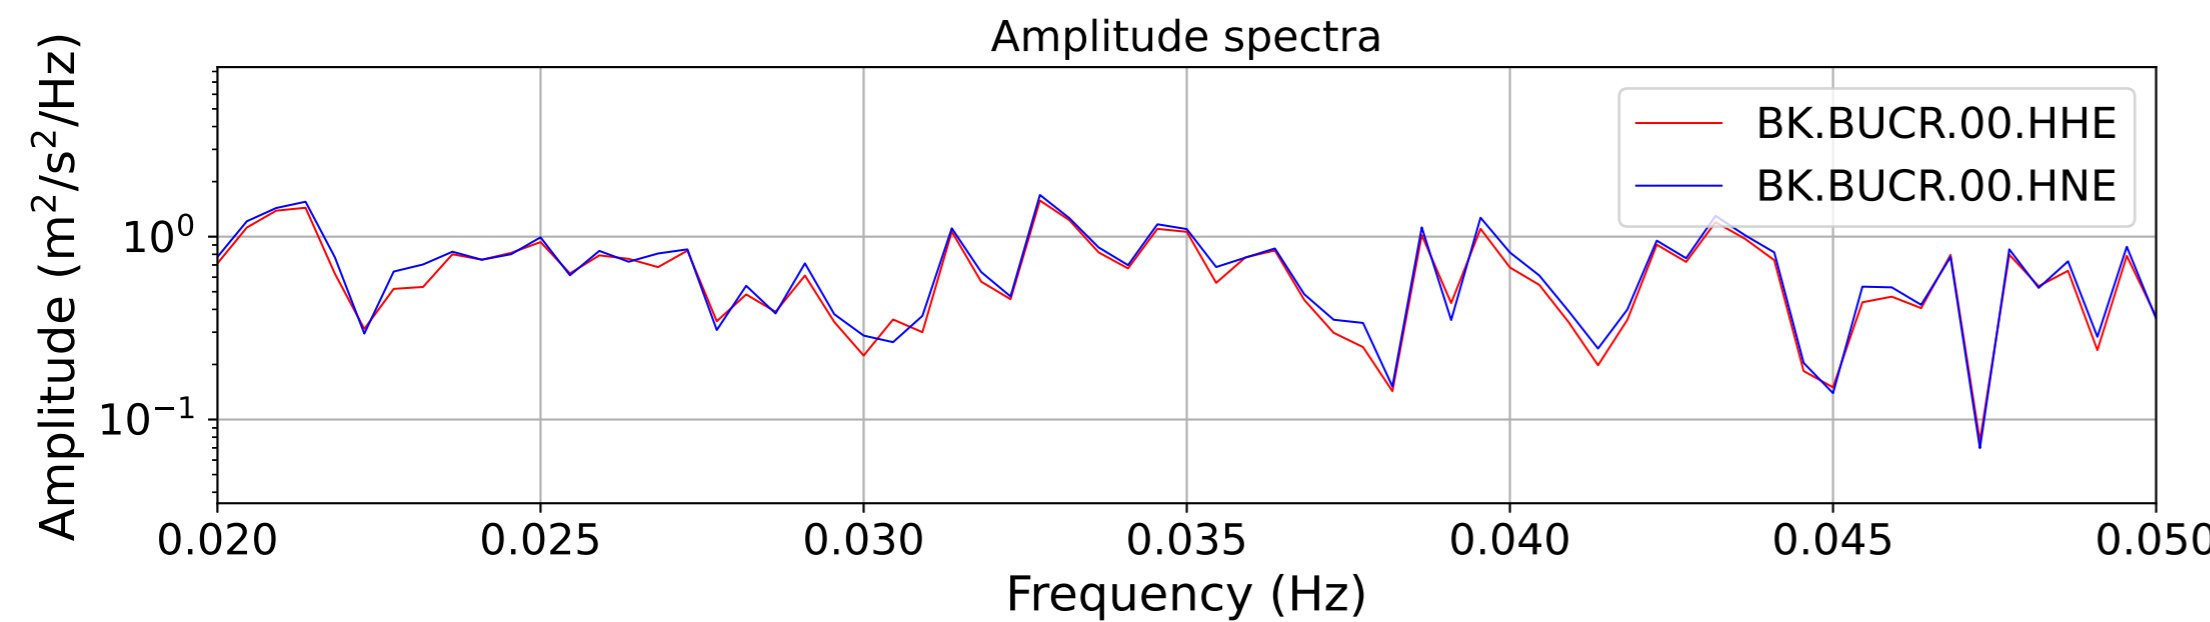

2025.087.062054_M7.7_us7000pn9s
Origin Time:2025-03-28T06:20:54.002000Z USGS event-id:us7000pn9s
M7.7 2025 Mandalay, Burma Earthquake

2025.087.062054_M7.7_us7000pn9s
Origin Time:2025-03-28T06:20:54.002000Z USGS event-id:us7000pn9s
M7.7 2025 Mandalay, Burma Earthquake

2025.087.062054_M7.7_us7000pn9s
Origin Time:2025-03-28T06:20:54.002000Z USGS event-id:us7000pn9s
M7.7 2025 Mandalay, Burma Earthquake