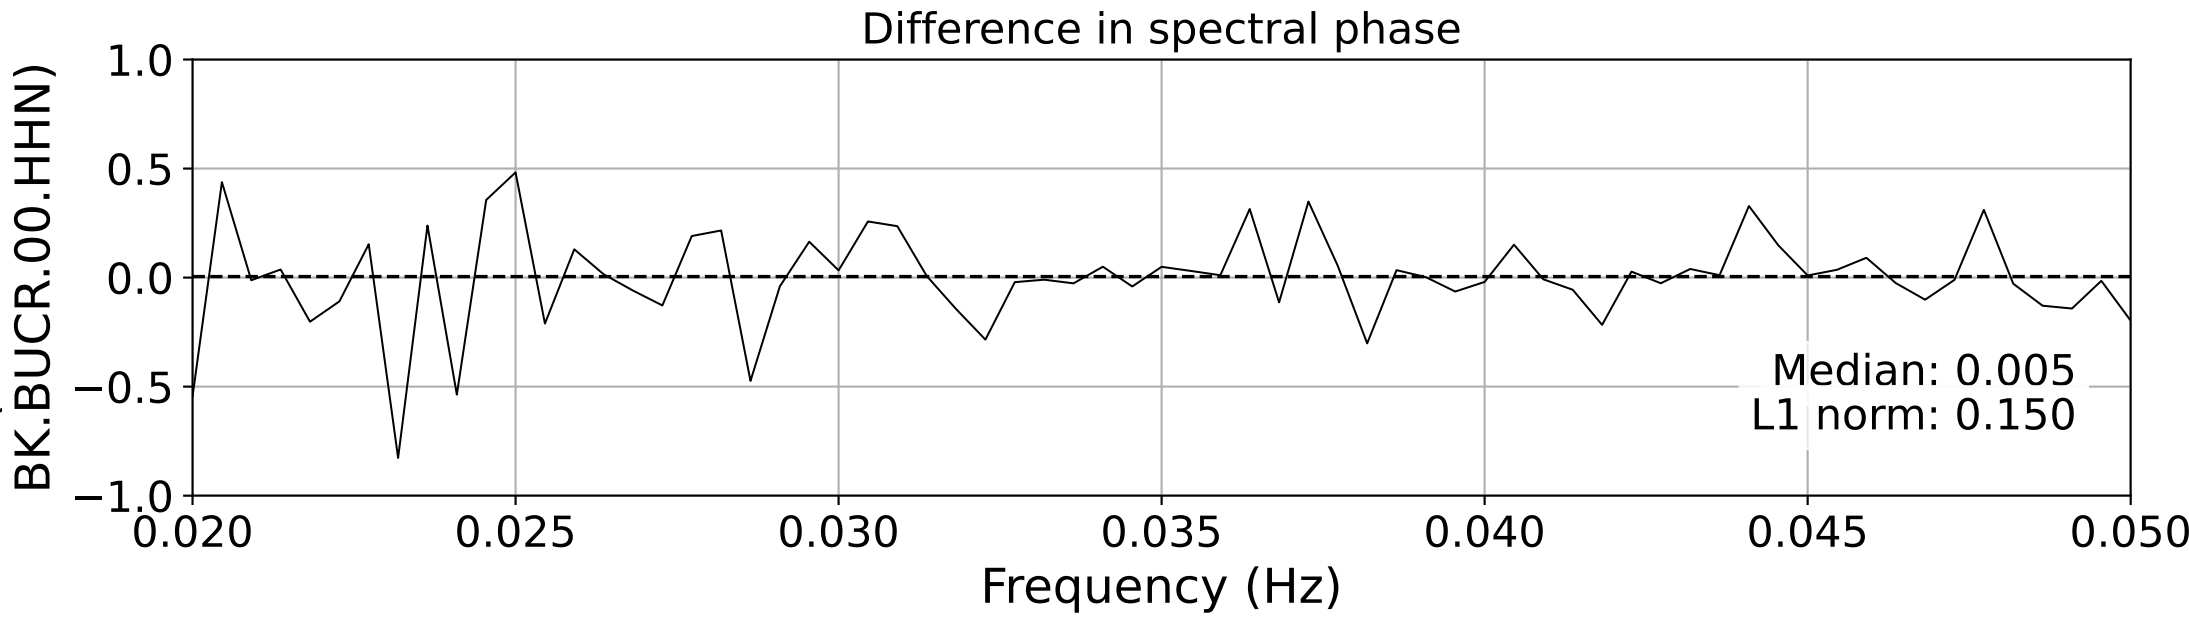

2025.087.062054_M7.7_us7000pn9s
Origin Time:2025-03-28T06:20:54.002000Z USGS event-id:us7000pn9s
M7.7 2025 Mandalay, Burma Earthquake

2025.087.062054_M7.7_us7000pn9s
Origin Time:2025-03-28T06:20:54.002000Z USGS event-id:us7000pn9s
M7.7 2025 Mandalay, Burma Earthquake

2025.087.062054_M7.7_us7000pn9s
Origin Time:2025-03-28T06:20:54.002000Z USGS event-id:us7000pn9s
M7.7 2025 Mandalay, Burma Earthquake