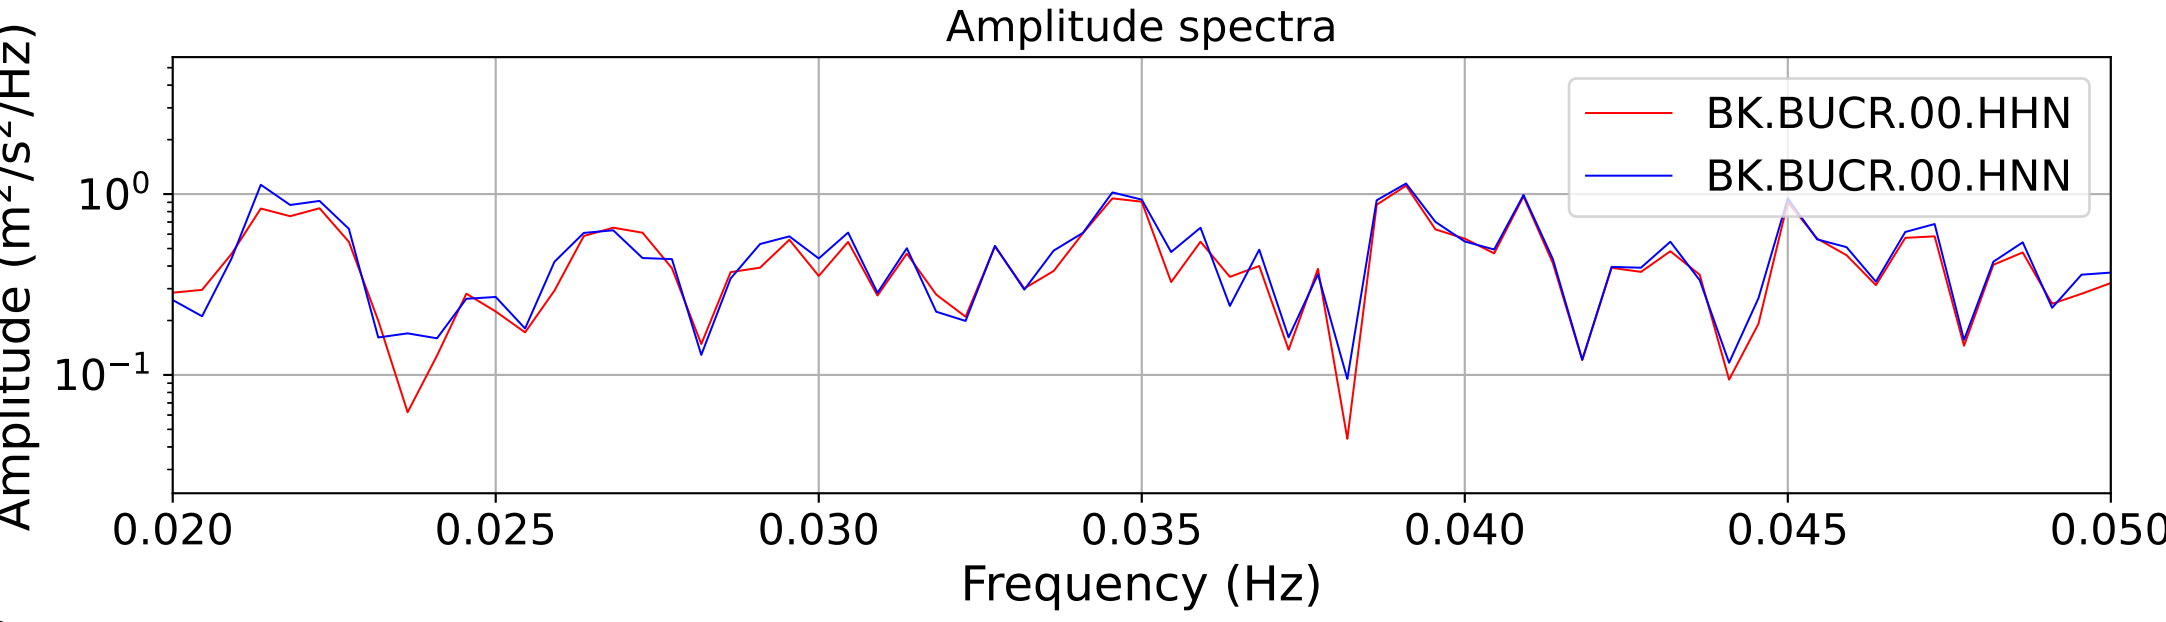

2025.087.062054_M7.7_us7000pn9s
Origin Time:2025-03-28T06:20:54.002000Z USGS event-id:us7000pn9s
M7.7 2025 Mandalay, Burma Earthquake

2025.087.062054_M7.7_us7000pn9s
Origin Time:2025-03-28T06:20:54.002000Z USGS event-id:us7000pn9s
M7.7 2025 Mandalay, Burma Earthquake

2025.087.062054_M7.7_us7000pn9s
Origin Time:2025-03-28T06:20:54.002000Z USGS event-id:us7000pn9s
M7.7 2025 Mandalay, Burma Earthquake