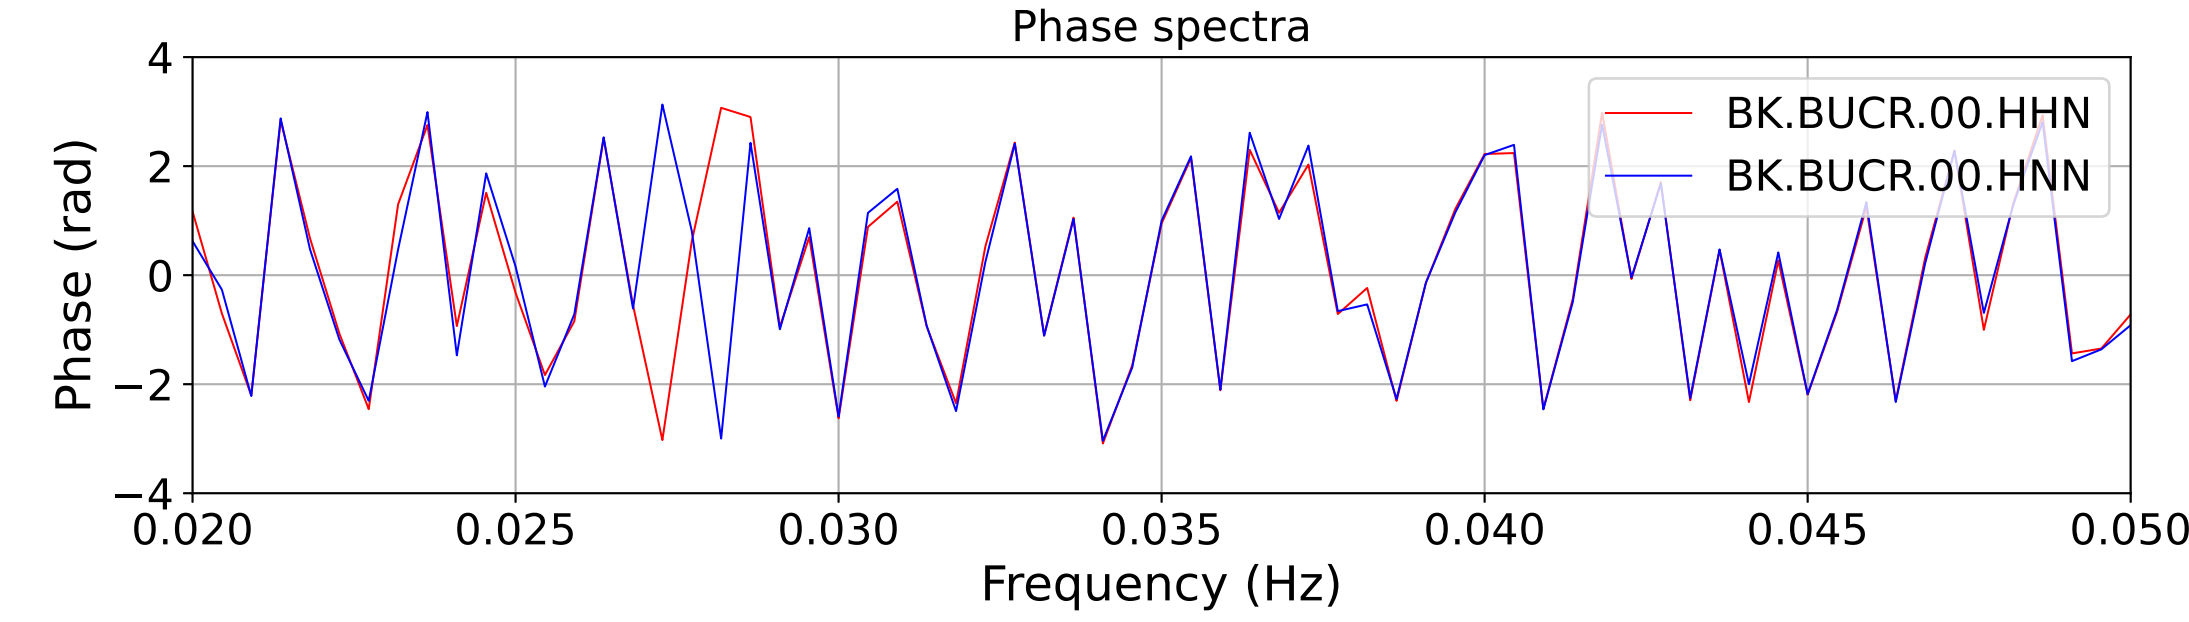

2025.087.062054_M7.7_us7000pn9s
Origin Time:2025-03-28T06:20:54.002000Z USGS event-id:us7000pn9s
M7.7 2025 Mandalay, Burma Earthquake

2025.087.062054_M7.7_us7000pn9s
Origin Time:2025-03-28T06:20:54.002000Z USGS event-id:us7000pn9s
M7.7 2025 Mandalay, Burma Earthquake

2025.087.062054_M7.7_us7000pn9s
Origin Time:2025-03-28T06:20:54.002000Z USGS event-id:us7000pn9s
M7.7 2025 Mandalay, Burma Earthquake