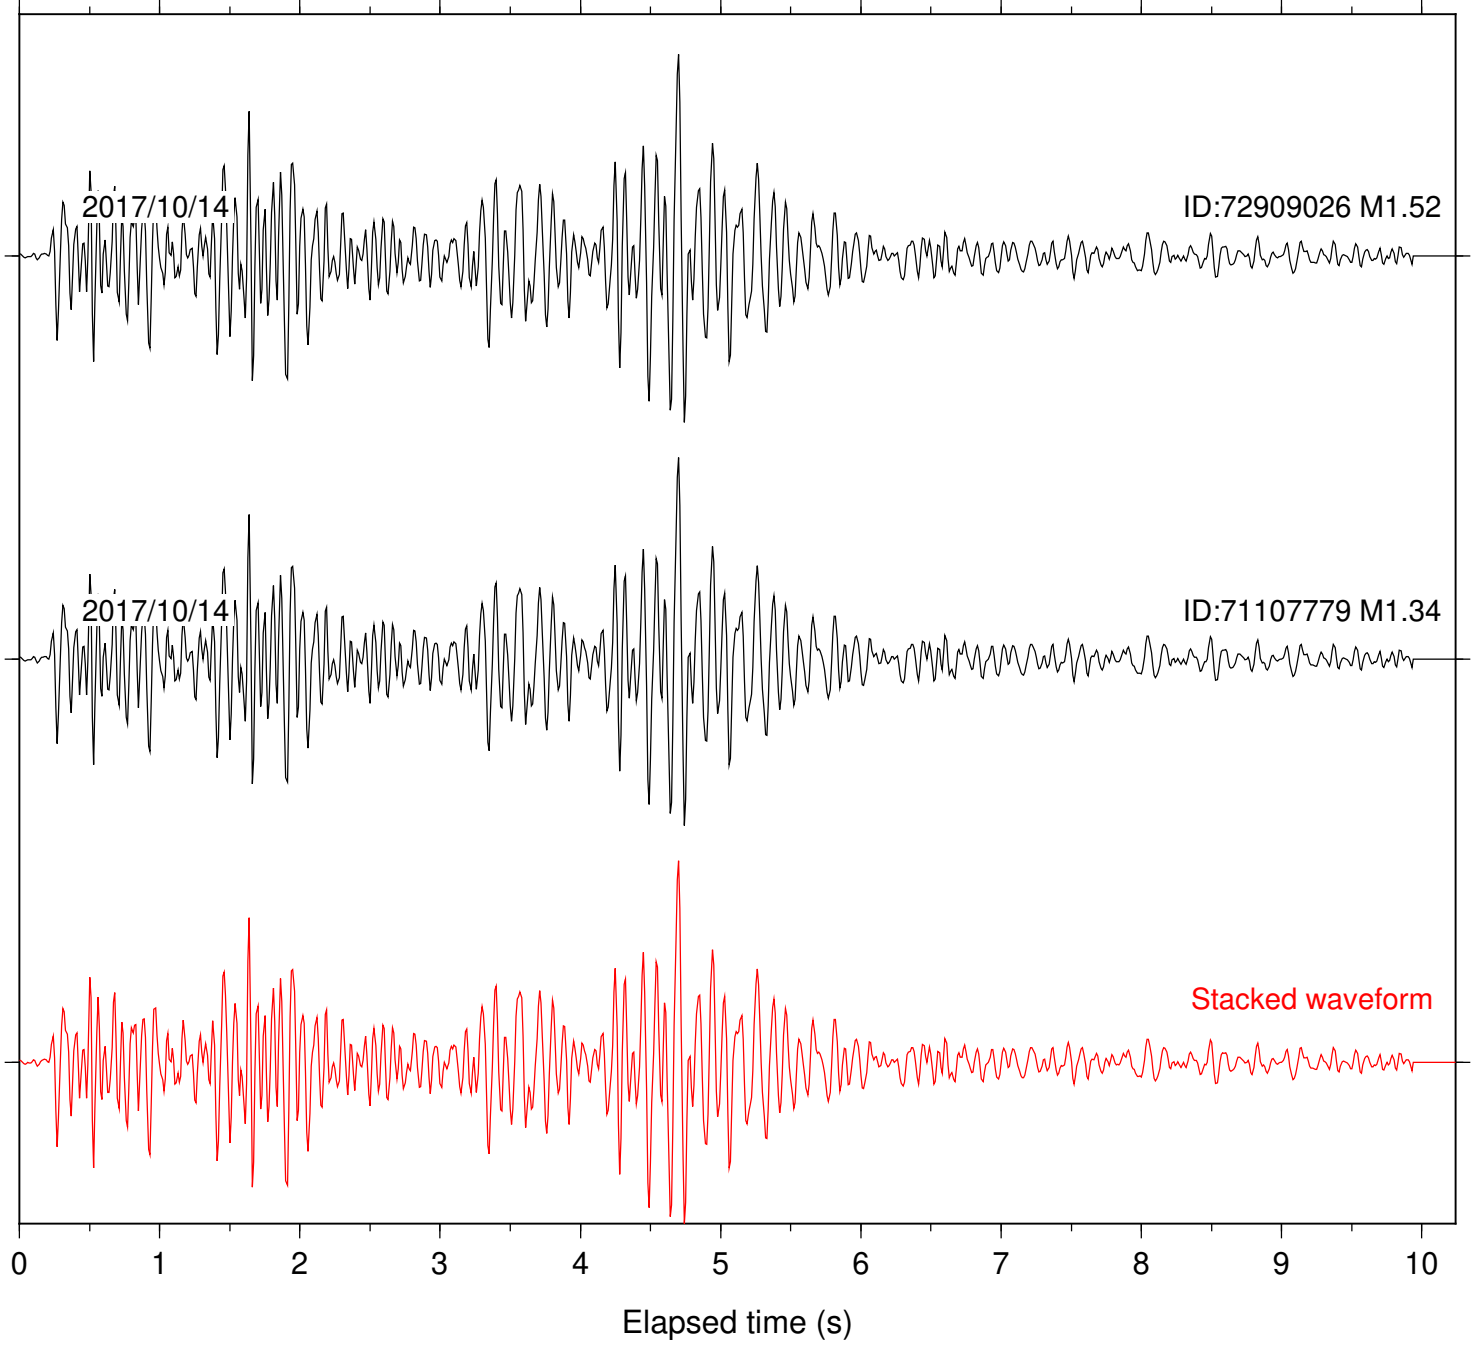

Station: B054 Com: EHZ

Focal depth: 12.14 km

Station: BL67 Com: HHZ

Focal depth: 12.14 km

Station: CBP Com: EHZ

Focal depth: 12.14 km

Station: CMOB Com: EHZ

Focal depth: 12.14 km

Station: CSPB Com: EHZ

Focal depth: 12.14 km

Station: CVL Com: EHZ

Focal depth: 12.14 km

Station: CYD1 Com: EP1

Focal depth: 12.14 km

Station: RB2B Com: DP1

Focal depth: 12.14 km

Station: VAK Com: HHZ

Focal depth: 12.14 km

Station: WENL Com: HHZ

Focal depth: 12.14 km