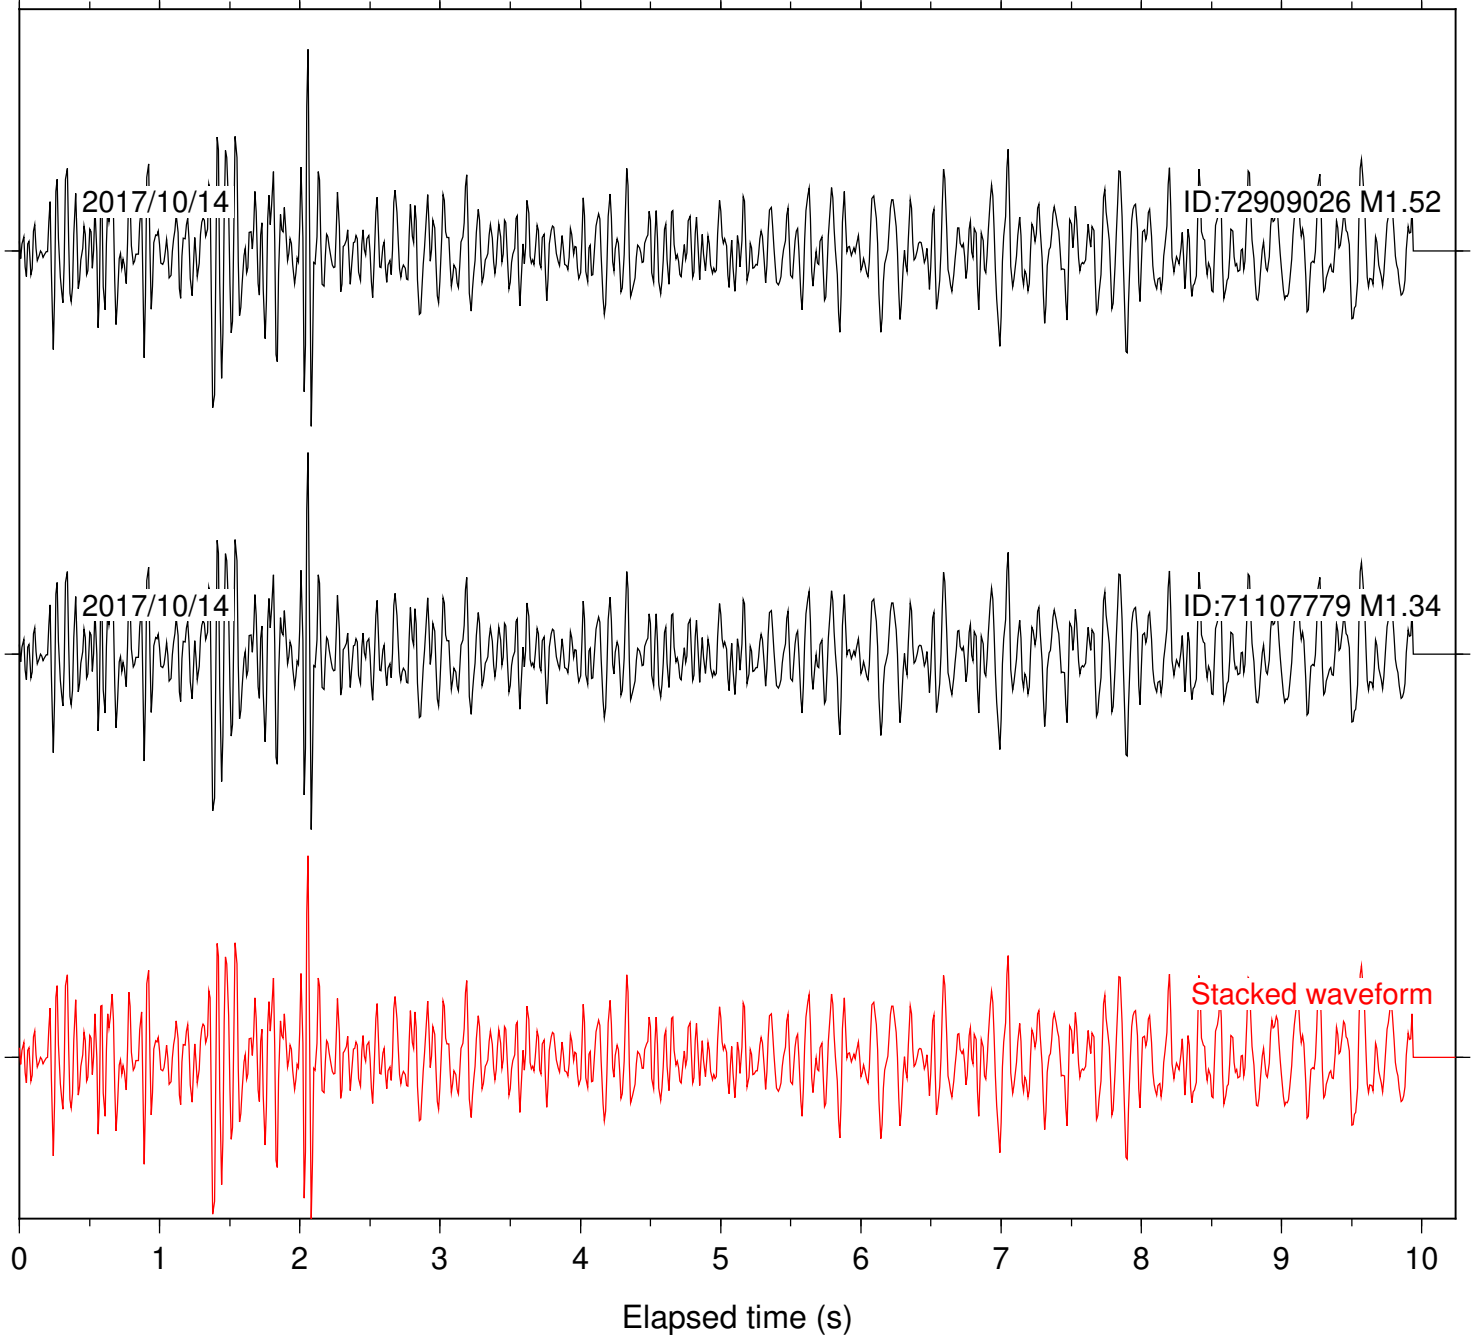

Station: B054 Com: EHZ

Focal depth: 12.14 km

Station: BL67 Com: HHZ

Focal depth: 12.14 km

Station: CBP Com: EHZ

Focal depth: 12.14 km

Station: CMOB Com: EHZ

Focal depth: 12.14 km

Station: CSPB Com: EHZ

Focal depth: 12.14 km

Station: CVL Com: EHZ

Focal depth: 12.14 km

Station: CYD1 Com: EP1

Focal depth: 12.14 km

Station: RB2B Com: DP1

Focal depth: 12.14 km

Station: VAK Com: HHZ

Focal depth: 12.14 km

Station: WENL Com: HHZ

Focal depth: 12.14 km