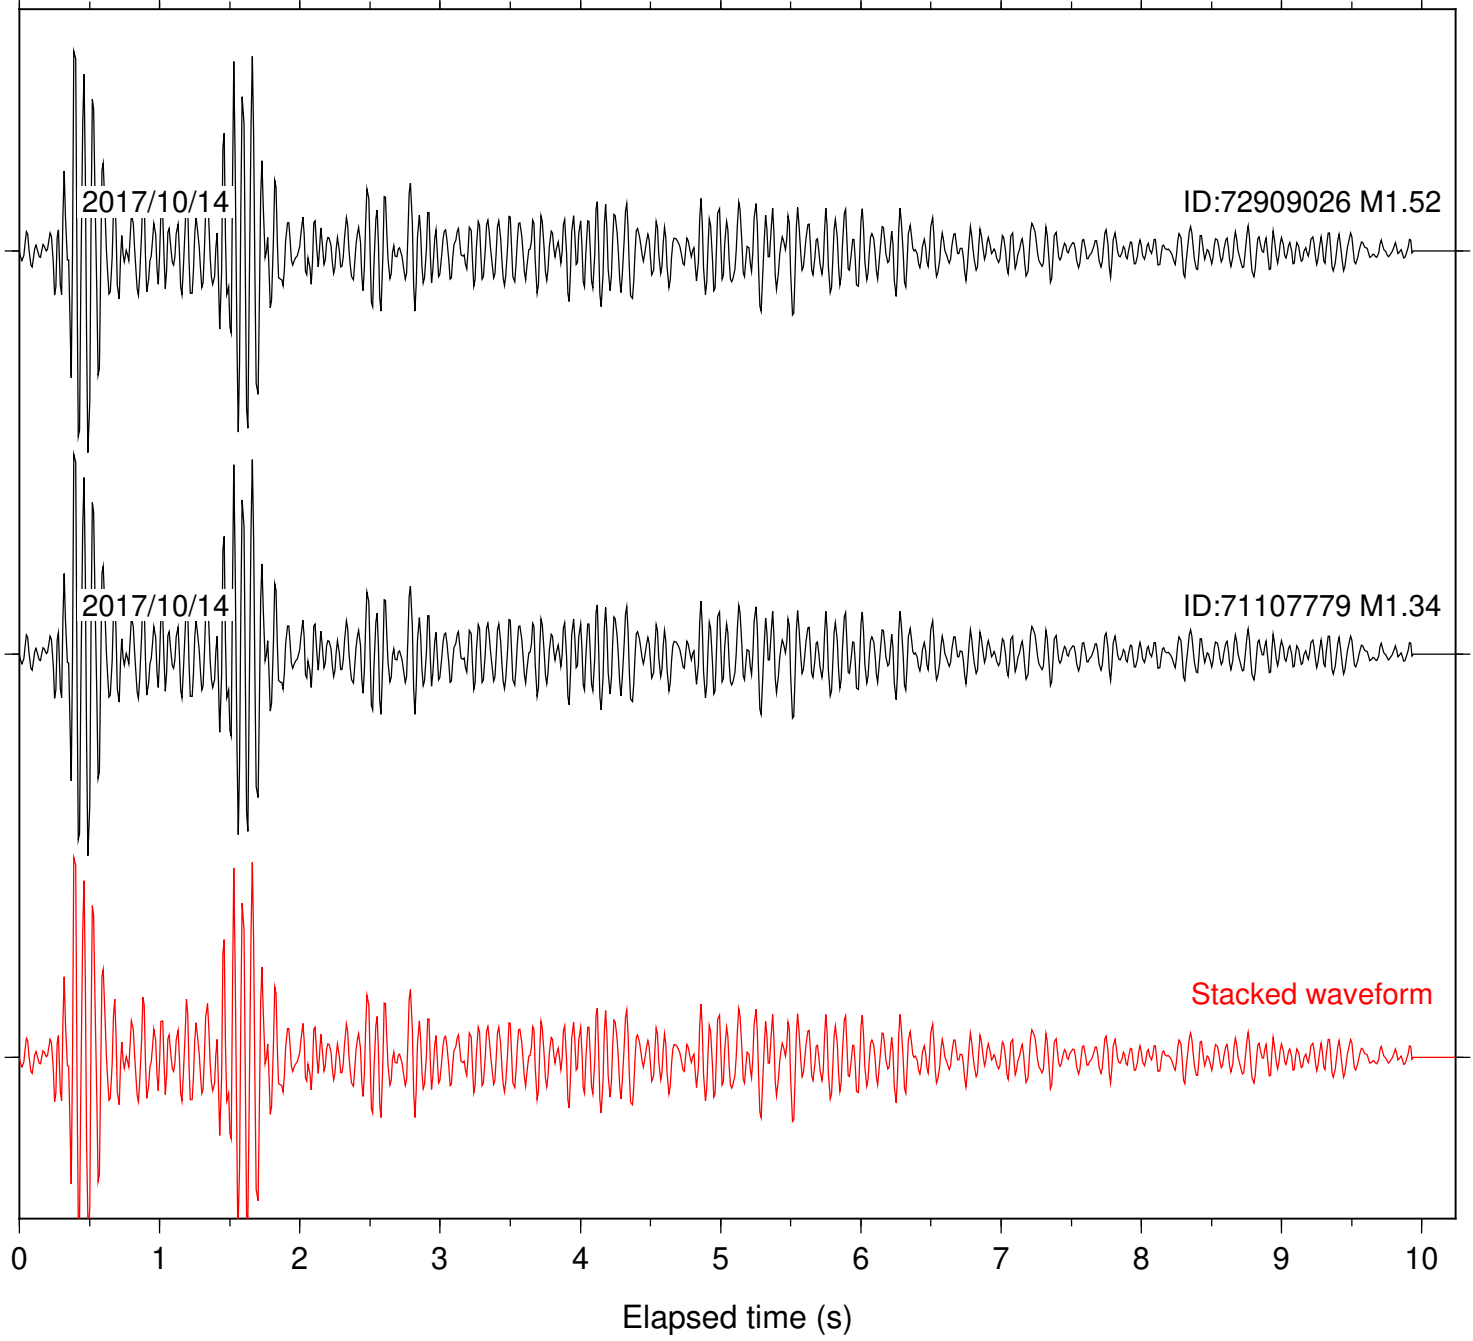

Station: B054 Com: EHZ

Focal depth: 12.14 km

Station: BL67 Com: HHZ

Focal depth: 12.14 km

Station: CBP Com: EHZ

Focal depth: 12.14 km

Station: CMOB Com: EHZ

Focal depth: 12.14 km

Station: CSPB Com: EHZ

Focal depth: 12.14 km

Station: CVL Com: EHZ

Focal depth: 12.14 km

Station: CYD1 Com: EP1

Focal depth: 12.14 km

Station: RB2B Com: DP1

Focal depth: 12.14 km

Station: VAK Com: HHZ

Focal depth: 12.14 km

Station: WENL Com: HHZ

Focal depth: 12.14 km