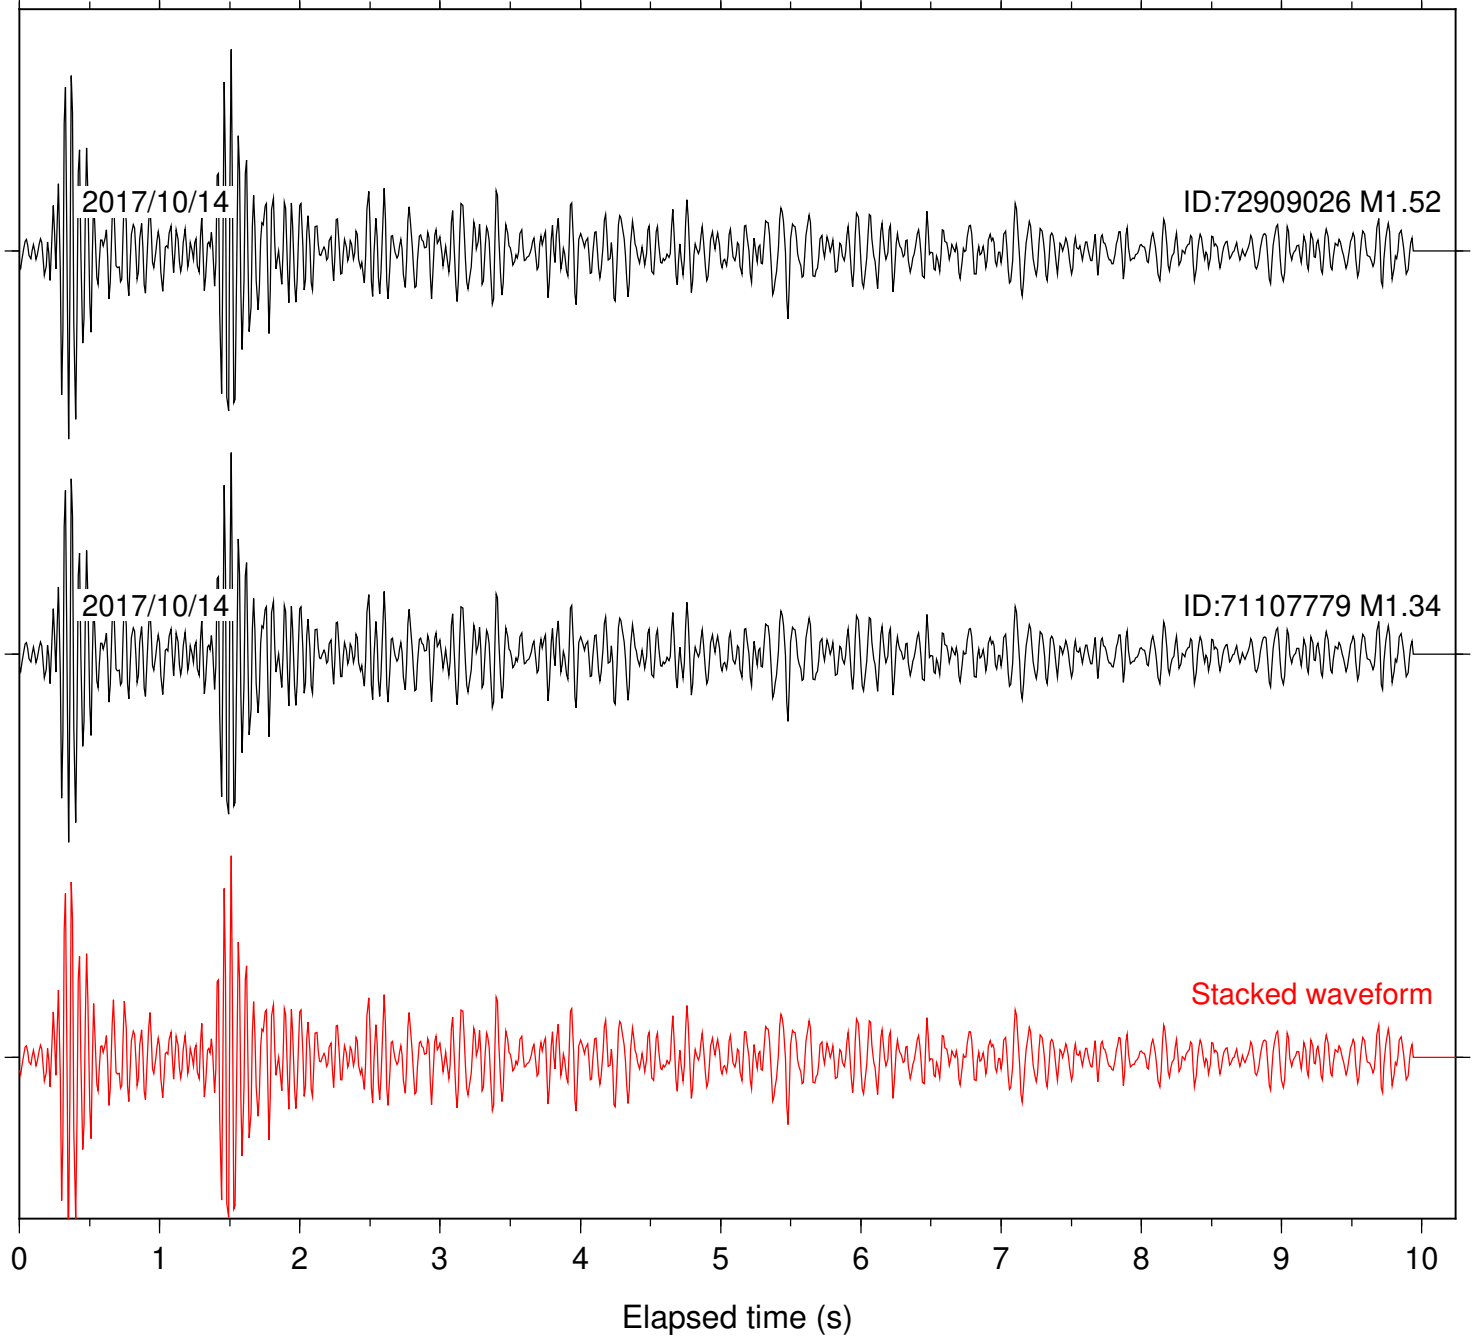

Station: B054 Com: EHZ

Focal depth: 12.14 km

Station: BL67 Com: HHZ

Focal depth: 12.14 km

Station: CBP Com: EHZ

Focal depth: 12.14 km

Station: CMOB Com: EHZ

Focal depth: 12.14 km

Station: CSPB Com: EHZ

Focal depth: 12.14 km

Station: CVL Com: EHZ

Focal depth: 12.14 km

Station: CYD1 Com: EP1

Focal depth: 12.14 km

Station: RB2B Com: DP1

Focal depth: 12.14 km

Station: VAK Com: HHZ

Focal depth: 12.14 km

Station: WENL Com: HHZ

Focal depth: 12.14 km