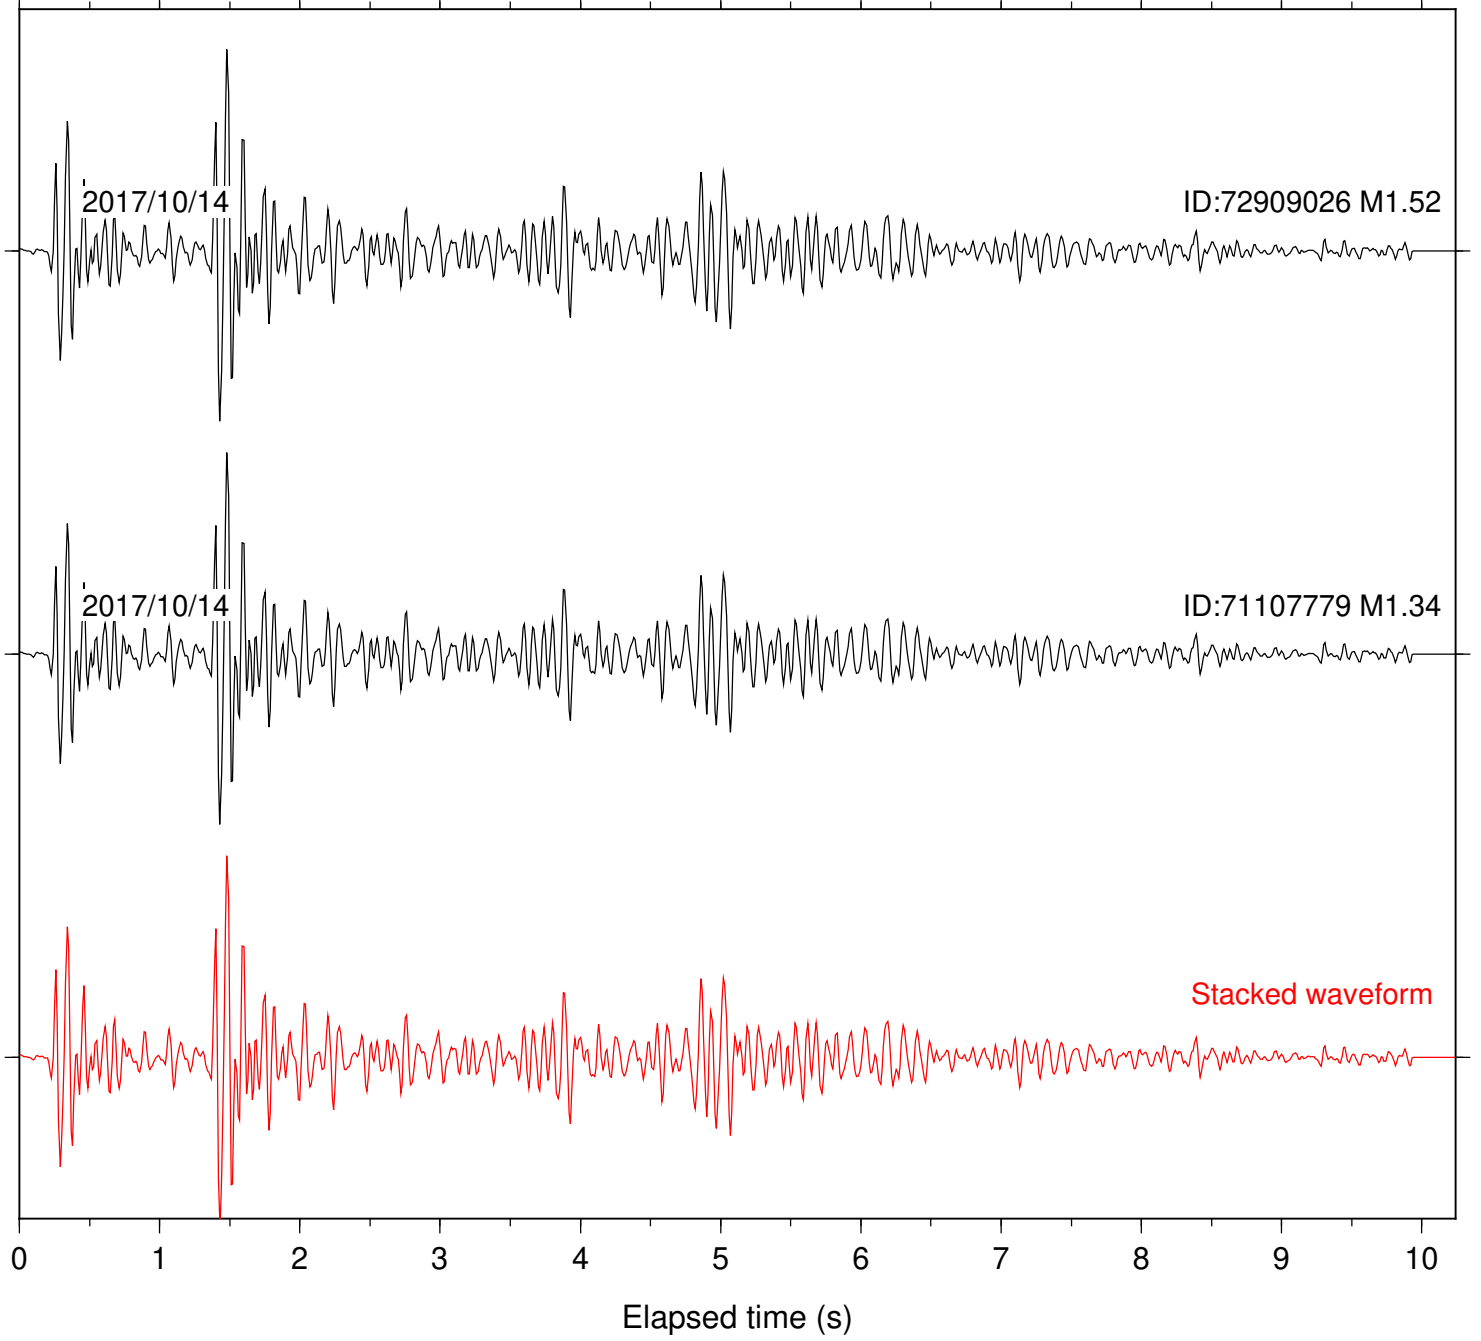

Station: B054 Com: EHZ

Focal depth: 12.14 km

Station: BL67 Com: HHZ

Focal depth: 12.14 km

Station: CBP Com: EHZ

Focal depth: 12.14 km

Station: CMOB Com: EHZ

Focal depth: 12.14 km

Station: CSPB Com: EHZ

Focal depth: 12.14 km

Station: CVL Com: EHZ

Focal depth: 12.14 km

Station: CYD1 Com: EP1

Focal depth: 12.14 km

Station: RB2B Com: DP1

Focal depth: 12.14 km

Station: VAK Com: HHZ

Focal depth: 12.14 km

Station: WENL Com: HHZ

Focal depth: 12.14 km