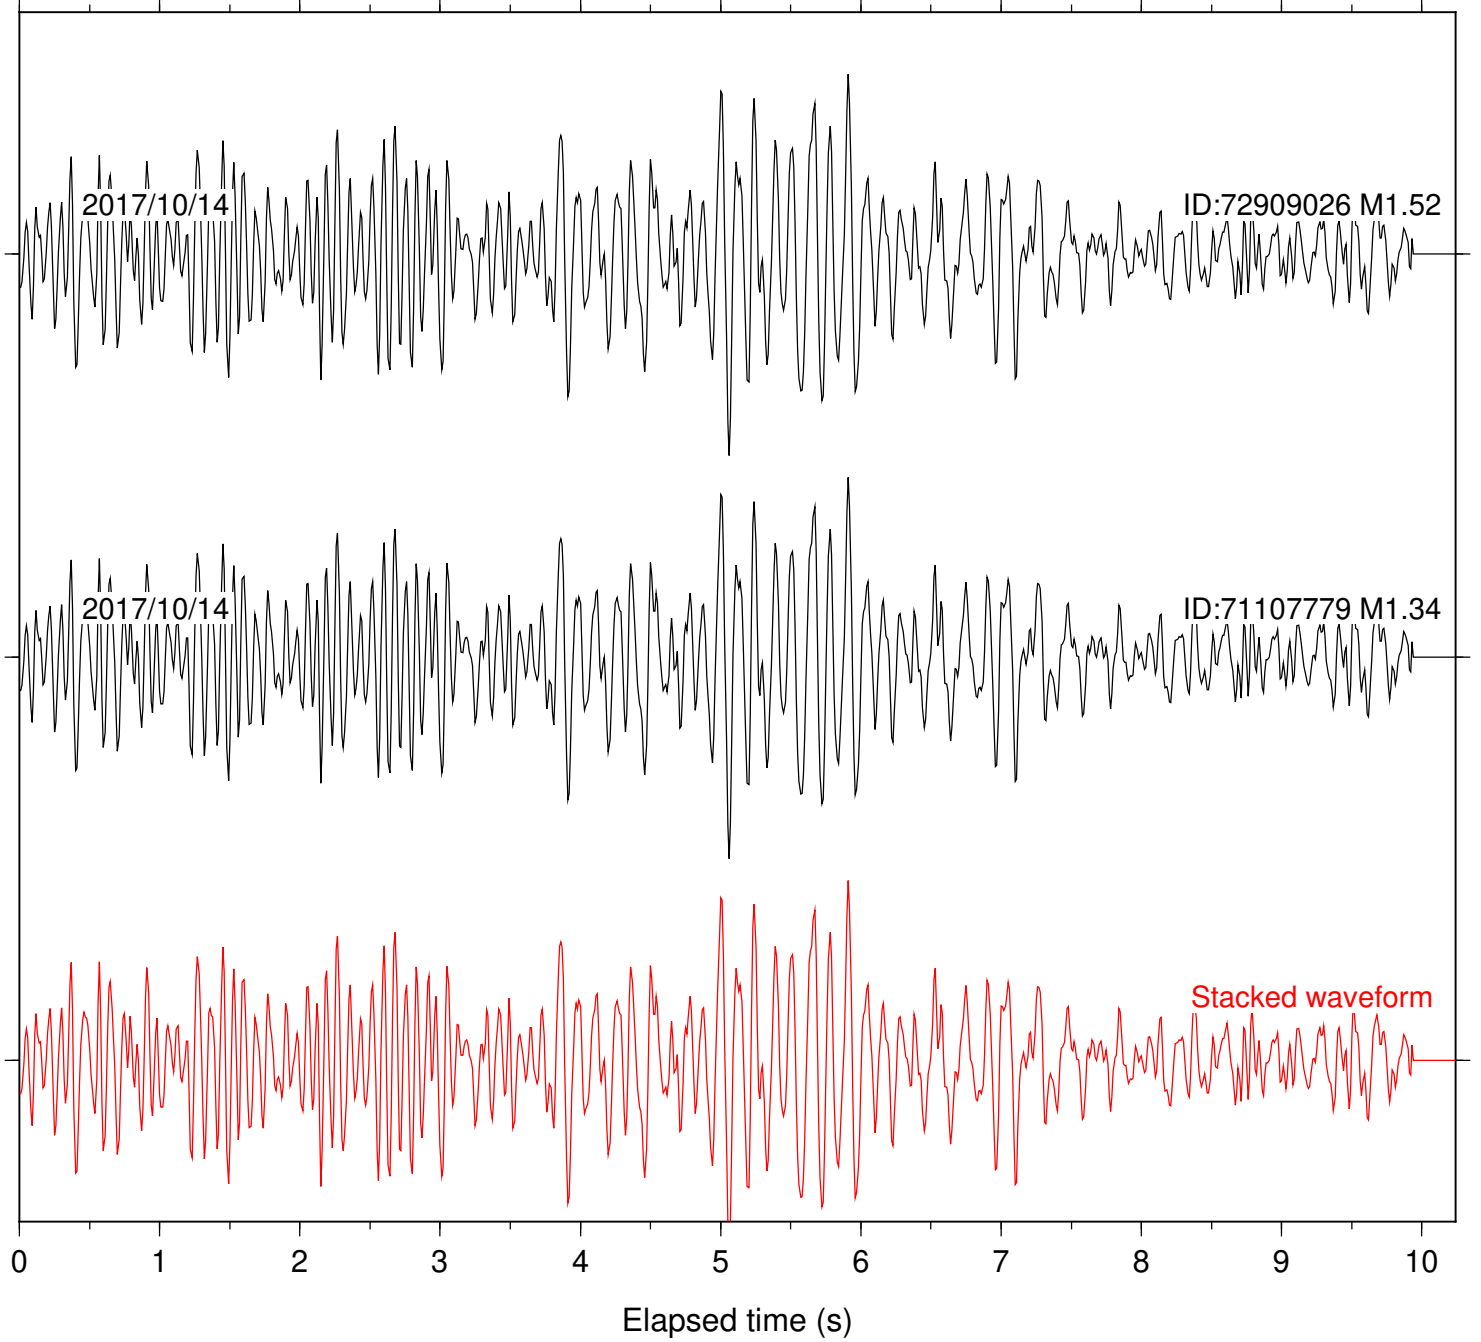

Station: B054 Com: EHZ

Focal depth: 12.14 km

Station: BL67 Com: HHZ

Focal depth: 12.14 km

Station: CBP Com: EHZ

Focal depth: 12.14 km

Station: CMOB Com: EHZ

Focal depth: 12.14 km

Station: CSPB Com: EHZ

Focal depth: 12.14 km

Station: CVL Com: EHZ

Focal depth: 12.14 km

Station: CYD1 Com: EP1

Focal depth: 12.14 km

Station: RB2B Com: DP1

Focal depth: 12.14 km

Station: VAK Com: HHZ

Focal depth: 12.14 km

Station: WENL Com: HHZ

Focal depth: 12.14 km