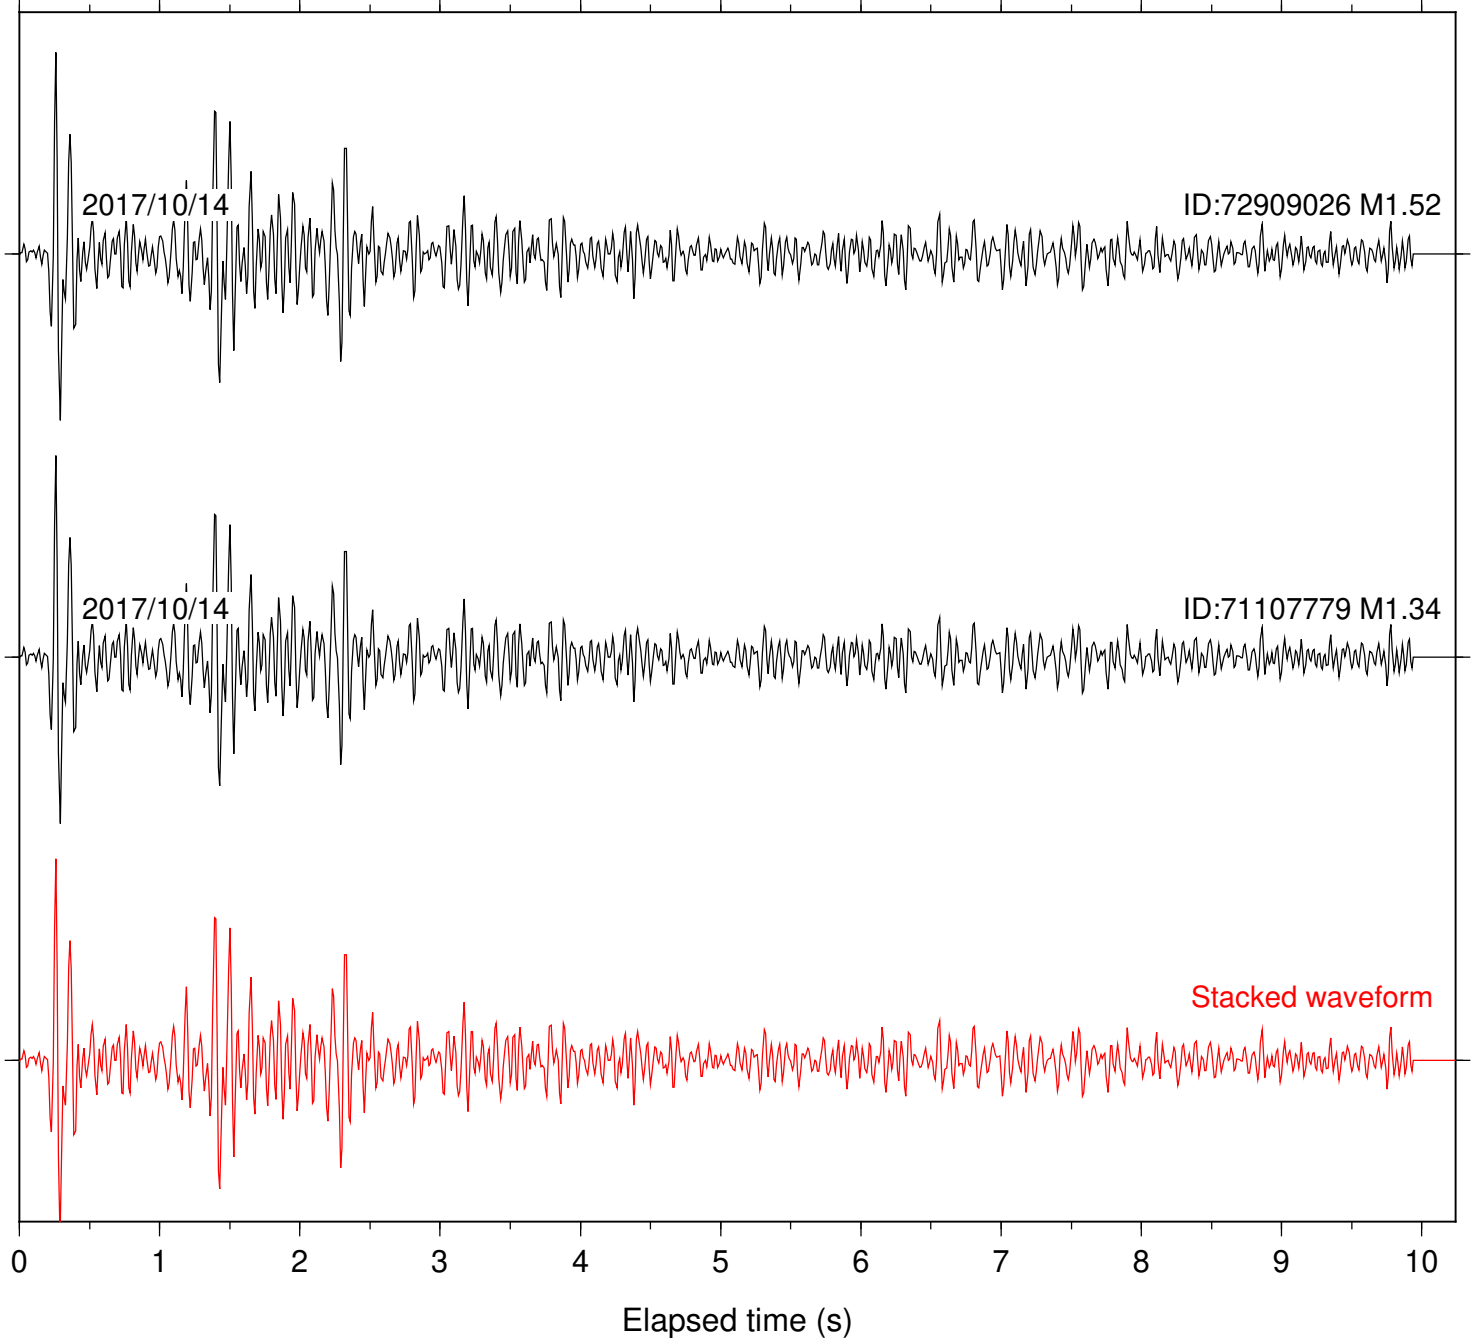

Station: B054 Com: EHZ

Focal depth: 12.14 km

Station: BL67 Com: HHZ

Focal depth: 12.14 km

Station: CBP Com: EHZ

Focal depth: 12.14 km

Station: CMOB Com: EHZ

Focal depth: 12.14 km

Station: CSPB Com: EHZ

Focal depth: 12.14 km

Station: CVL Com: EHZ

Focal depth: 12.14 km

Station: CYD1 Com: EP1

Focal depth: 12.14 km

Station: RB2B Com: DP1

Focal depth: 12.14 km

Station: VAK Com: HHZ

Focal depth: 12.14 km

Station: WENL Com: HHZ

Focal depth: 12.14 km