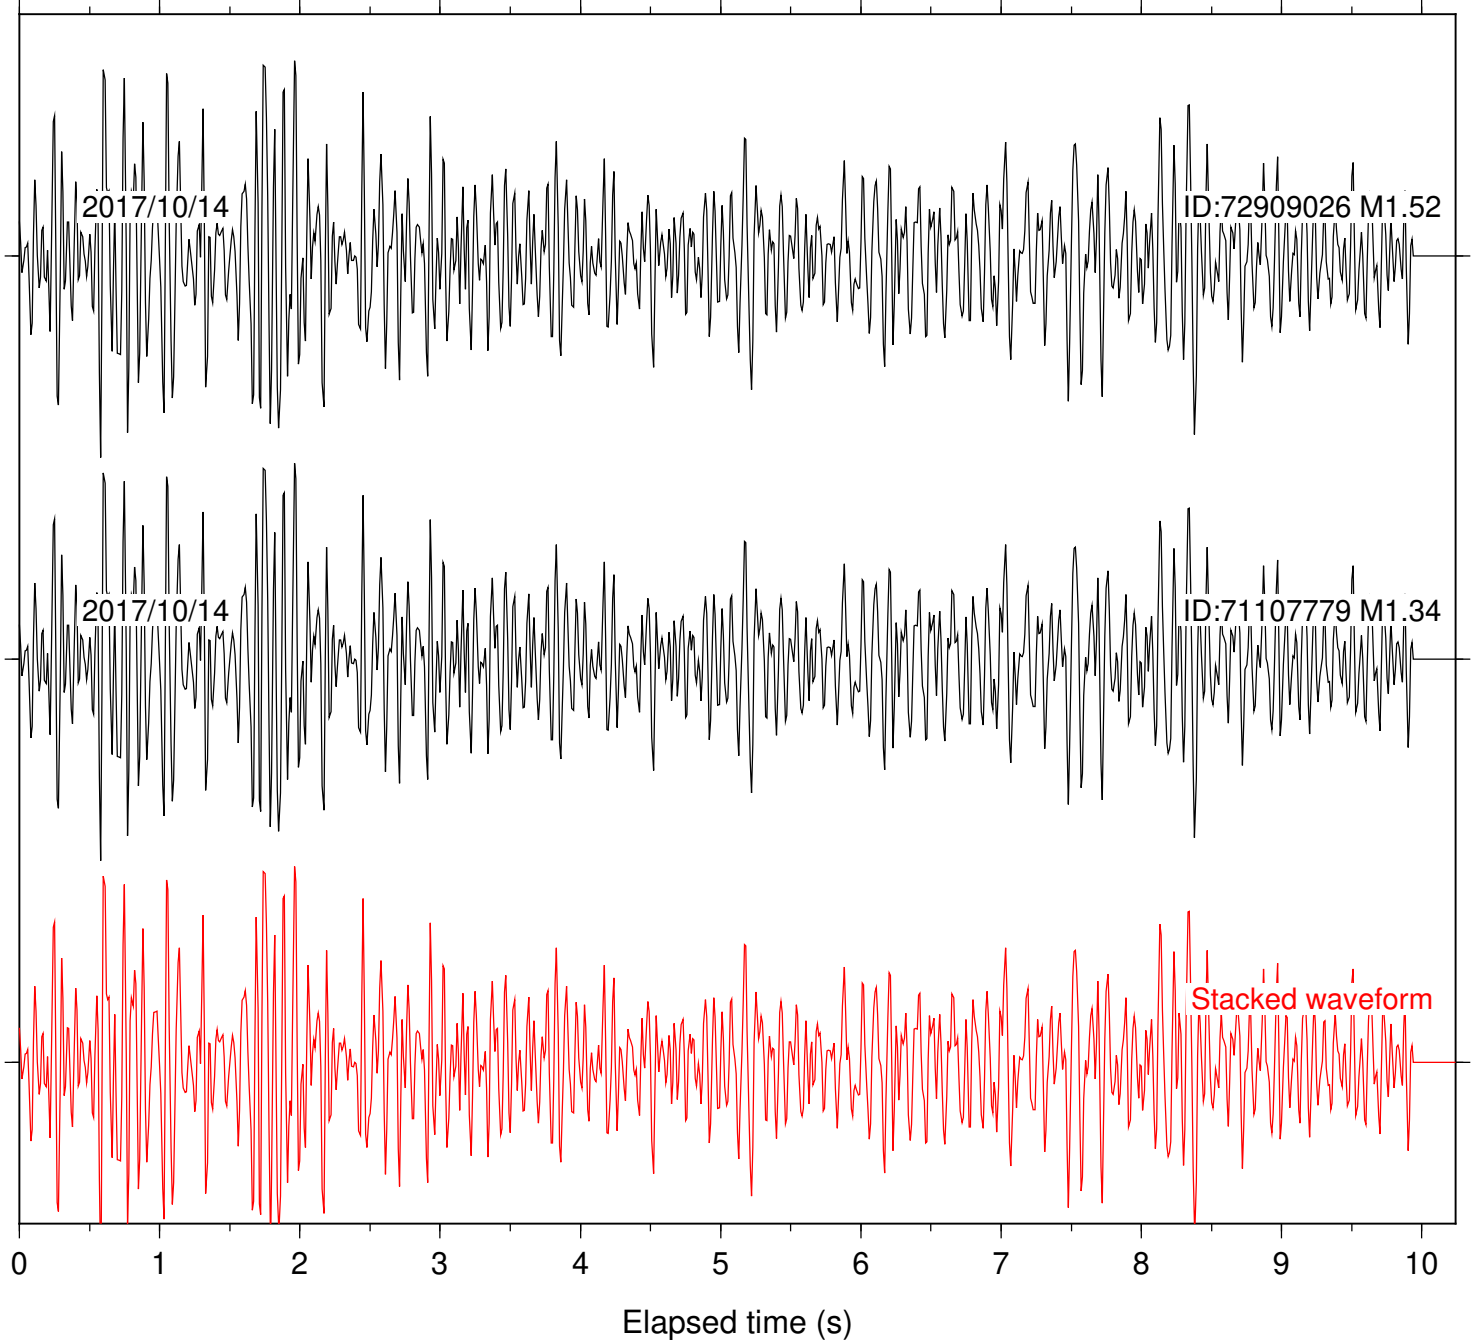

Station: B054 Com: EHZ

Focal depth: 12.14 km

Station: BL67 Com: HHZ

Focal depth: 12.14 km

Station: CBP Com: EHZ

Focal depth: 12.14 km

Station: CMOB Com: EHZ

Focal depth: 12.14 km

Station: CSPB Com: EHZ

Focal depth: 12.14 km

Station: CVL Com: EHZ

Focal depth: 12.14 km

Station: CYD1 Com: EP1

Focal depth: 12.14 km

Station: RB2B Com: DP1

Focal depth: 12.14 km

Station: VAK Com: HHZ

Focal depth: 12.14 km

Station: WENL Com: HHZ

Focal depth: 12.14 km