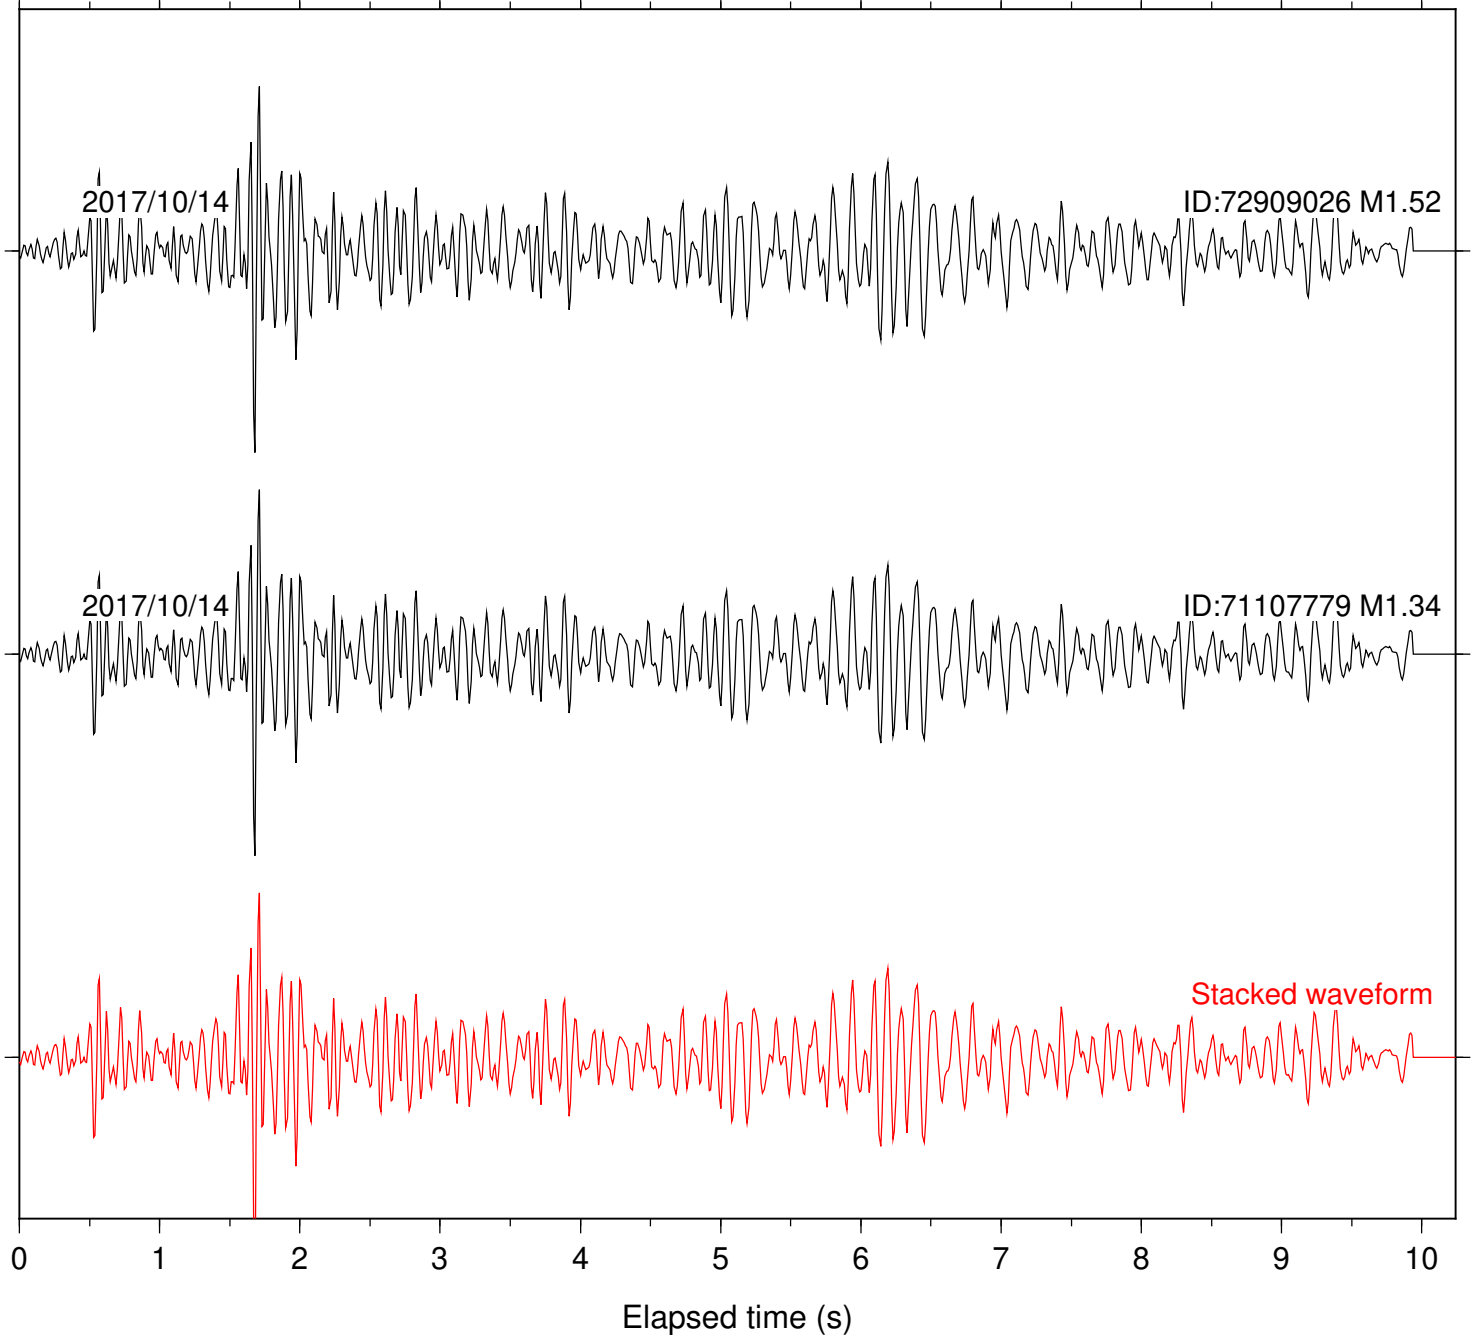

Station: B054 Com: EHZ

Focal depth: 12.14 km

Station: BL67 Com: HHZ

Focal depth: 12.14 km

Station: CBP Com: EHZ

Focal depth: 12.14 km

Station: CMOB Com: EHZ

Focal depth: 12.14 km

Station: CSPB Com: EHZ

Focal depth: 12.14 km

Station: CVL Com: EHZ

Focal depth: 12.14 km

Station: CYD1 Com: EP1

Focal depth: 12.14 km

Station: RB2B Com: DP1

Focal depth: 12.14 km

Station: VAK Com: HHZ

Focal depth: 12.14 km

Station: WENL Com: HHZ

Focal depth: 12.14 km