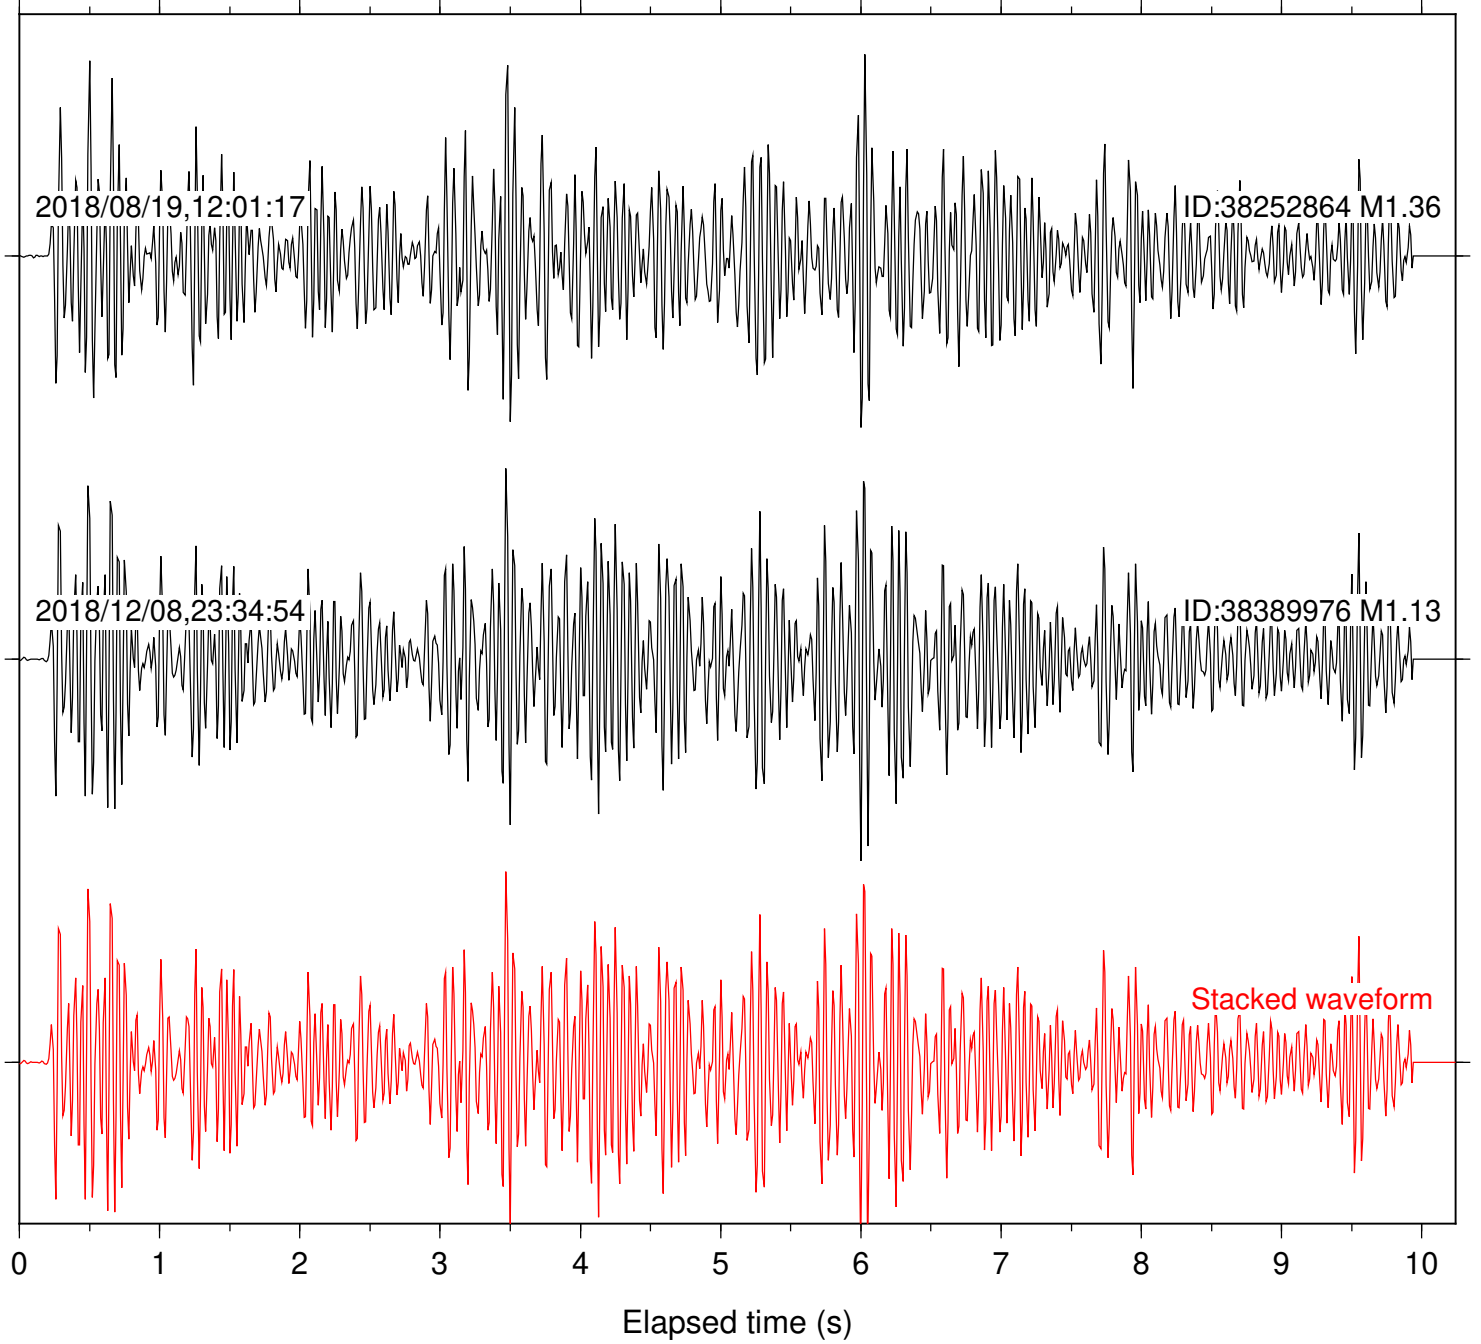

Station: B082 Com: EHZ

Focal depth: 4.09 km

Station: B087 Com: EHZ

Focal depth: 4.09 km

Station: B088 Com: EHZ

Focal depth: 4.09 km

Station: B093 Com: EHZ

Focal depth: 4.09 km

Station: BAC Com: EHZ

Focal depth: 4.09 km

Station: CRY Com: HHZ

Focal depth: 4.09 km

Station: CSH Com: HHZ

Focal depth: 4.09 km

Station: DGR Com: HHZ

Focal depth: 4.09 km

Station: FRD Com: HHZ

Focal depth: 4.09 km

Station: LKH Com: HHZ

Focal depth: 4.09 km

Station: PFO Com: HHZ

Focal depth: 4.09 km

Station: PLM Com: HHZ

Focal depth: 4.09 km

Station: SMER Com: HHZ

Focal depth: 4.09 km