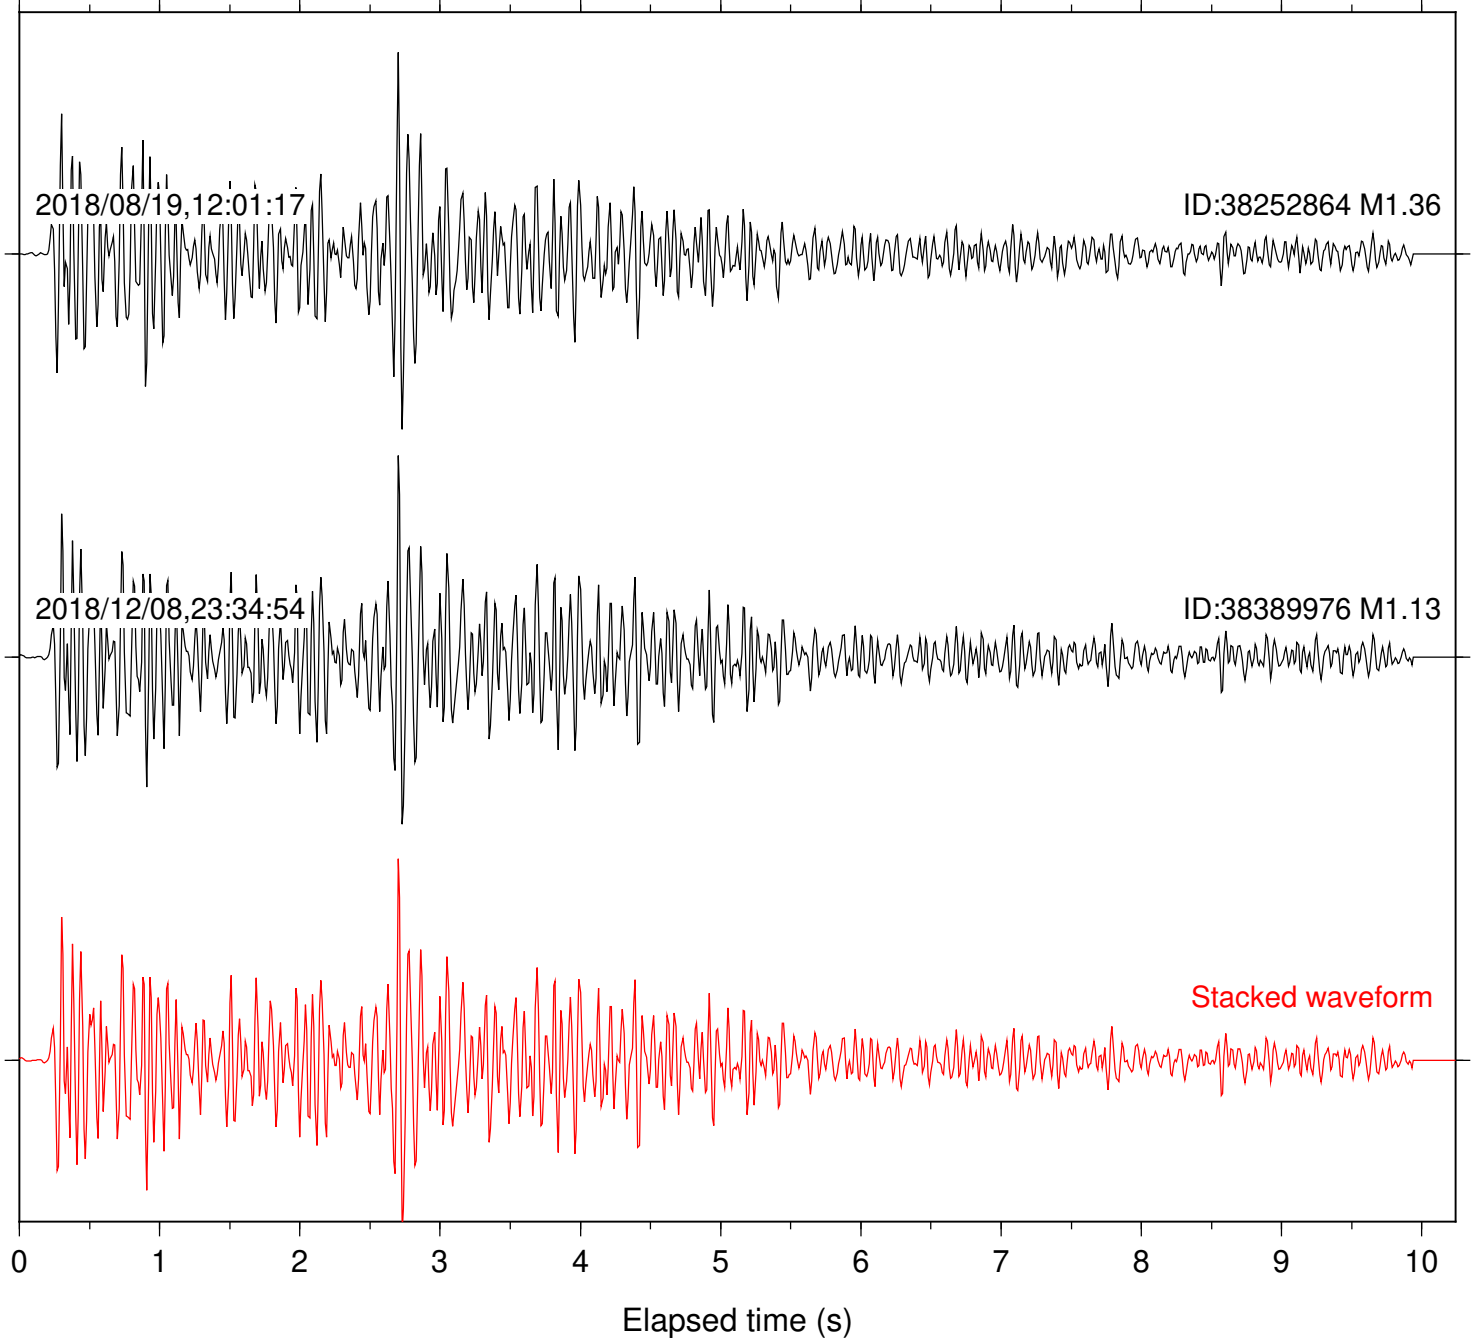

Station: B082 Com: EHZ

Focal depth: 4.09 km

Station: B087 Com: EHZ

Focal depth: 4.09 km

Station: B088 Com: EHZ

Focal depth: 4.09 km

Station: B093 Com: EHZ

Focal depth: 4.09 km

2018/08/19,12:01:17

ID:38252864 M1.36

2018/12/08,23:34:54

ID:38389976 M1.13

Stacked waveform

0 1 2 3 4 5 6 7 8 9 10  
Elapsed time (s)

Station: B946 Com: EHZ

Focal depth: 4.09 km

Station: FRD Com: HHZ

Focal depth: 4.09 km

Station: LKH Com: HHZ

Focal depth: 4.09 km

Station: PFO Com: HHZ

Focal depth: 4.09 km

Station: PLM Com: HHZ

Focal depth: 4.09 km

Station: SMER Com: HHZ

Focal depth: 4.09 km