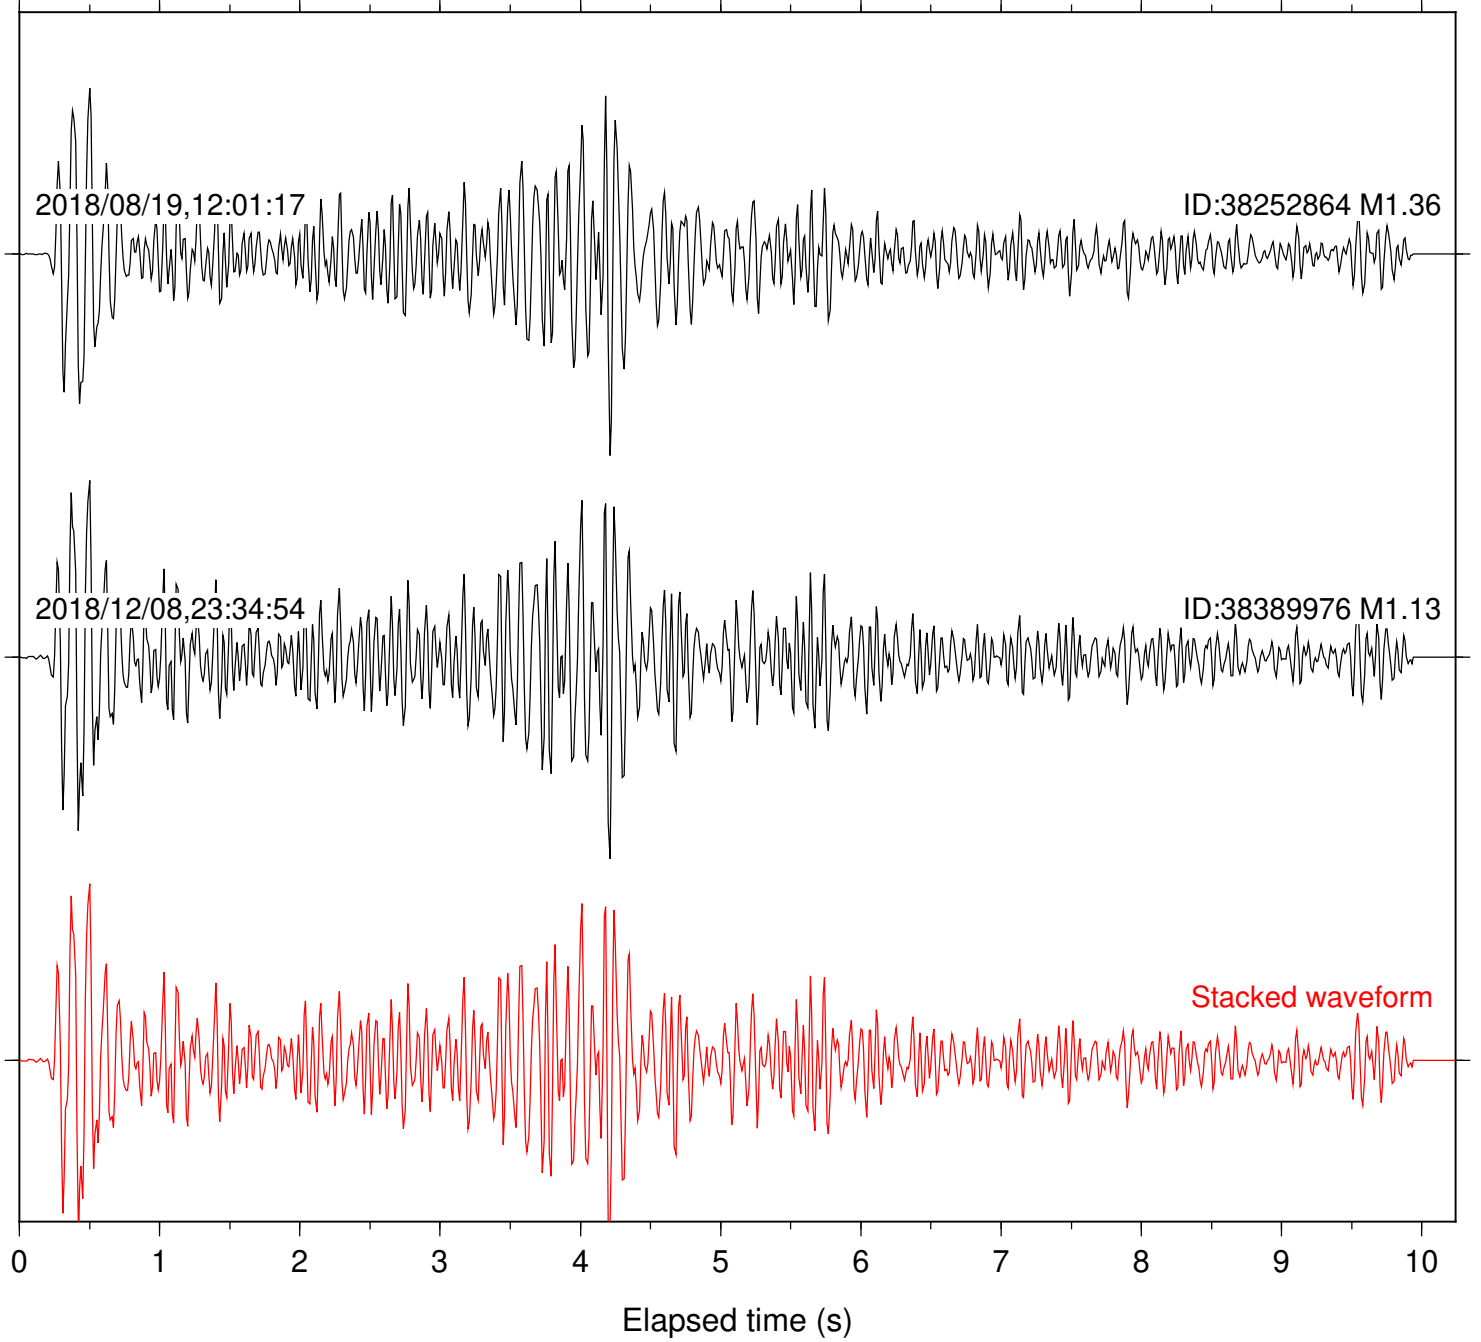

Station: B082 Com: EHZ

Focal depth: 4.09 km

Station: B087 Com: EHZ

Focal depth: 4.09 km

Station: B088 Com: EHZ

Focal depth: 4.09 km

Station: B093 Com: EHZ

Focal depth: 4.09 km

Station: BAC Com: EHZ

Focal depth: 4.09 km

Station: CRY Com: HHZ

Focal depth: 4.09 km

Station: CSH Com: HHZ

Focal depth: 4.09 km

Station: DGR Com: HHZ

Focal depth: 4.09 km

Station: FRD Com: HHZ

Focal depth: 4.09 km

Station: LKH Com: HHZ

Focal depth: 4.09 km

Station: PFO Com: HHZ

Focal depth: 4.09 km

Station: PLM Com: HHZ

Focal depth: 4.09 km

Station: SMER Com: HHZ

Focal depth: 4.09 km