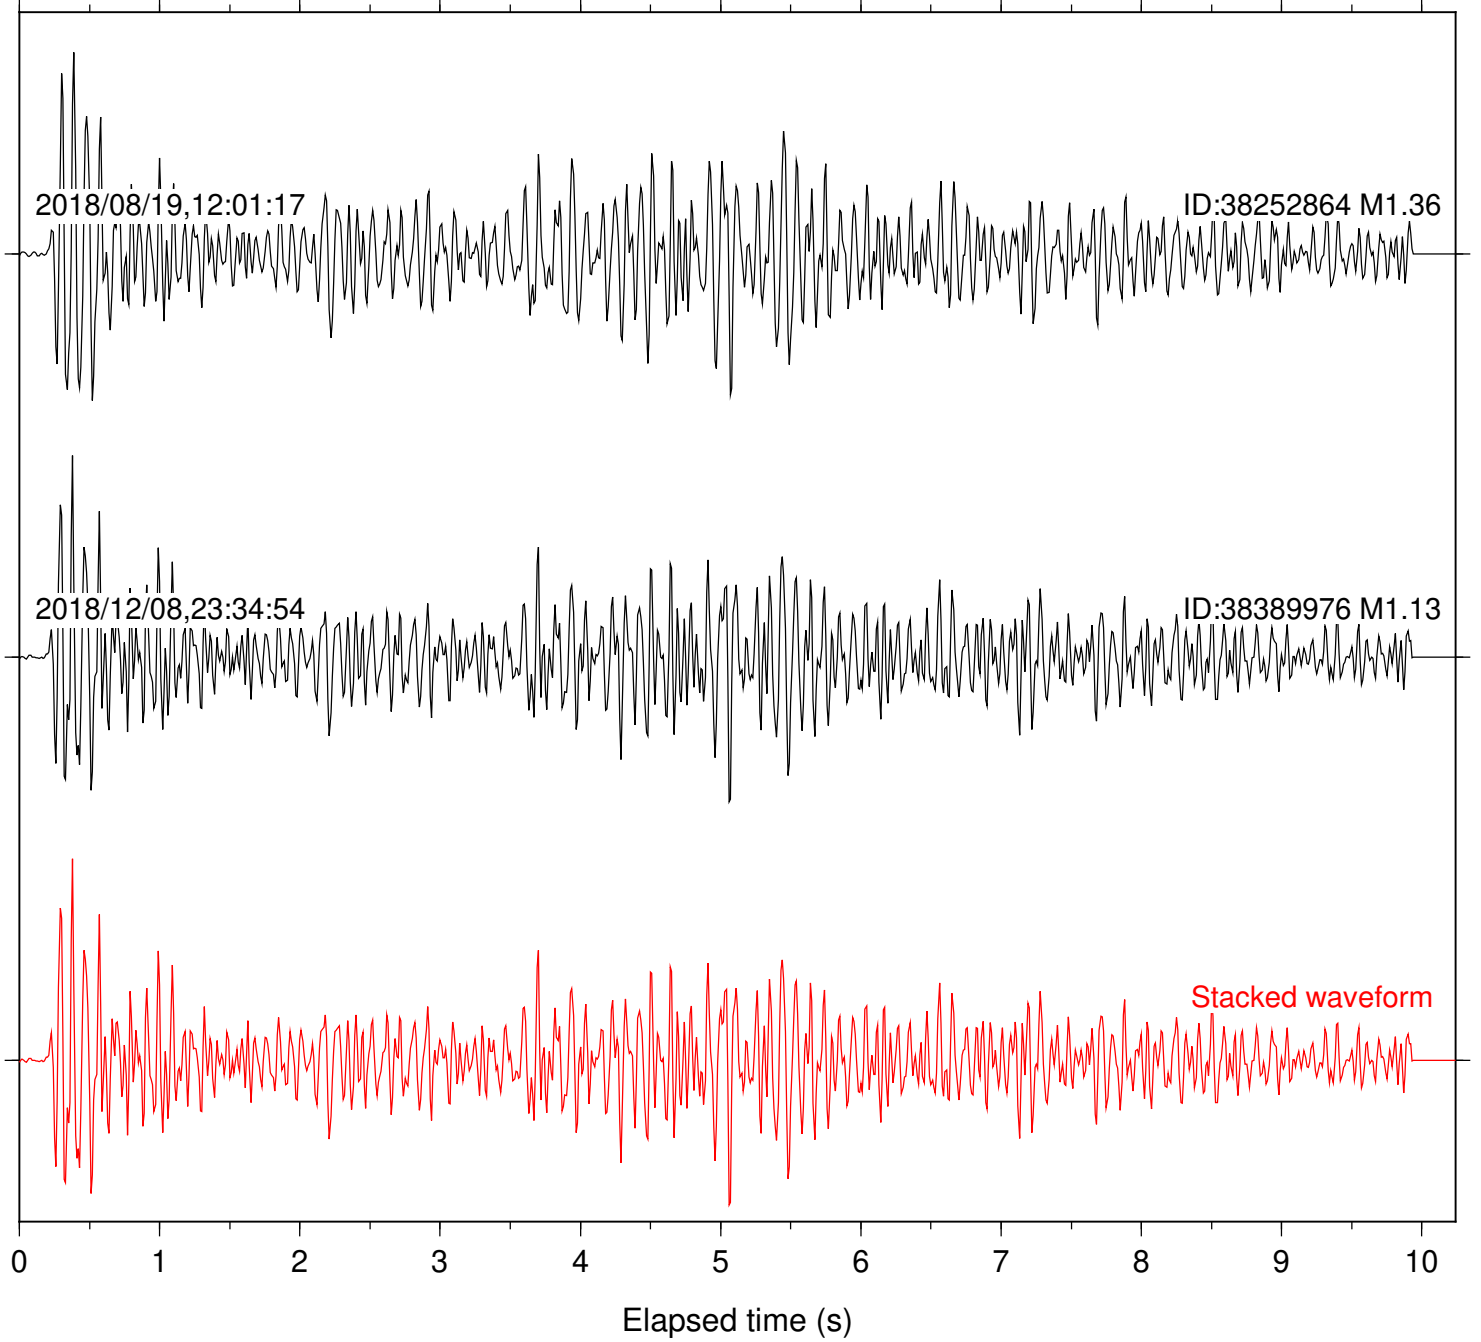

2018/08/19,12:01:17

ID:38252864 M1.36

2018/12/08,23:34:54

ID:38389976 M1.13

Stacked waveform

0 1 2 3 4 5 6 7 8 9 10  
Elapsed time (s)

Station: B946 Com: EHZ

Focal depth: 4.09 km

Station: BAC Com: EHZ

Focal depth: 4.09 km

Station: CRY Com: HHZ

Focal depth: 4.09 km

Station: CSH Com: HHZ

Focal depth: 4.09 km

Station: DGR Com: HHZ

Focal depth: 4.09 km

Station: FRD Com: HHZ

Focal depth: 4.09 km

Station: LKH Com: HHZ

Focal depth: 4.09 km

Station: PFO Com: HHZ

Focal depth: 4.09 km

Station: PLM Com: HHZ

Focal depth: 4.09 km

Station: SMER Com: HHZ

Focal depth: 4.09 km