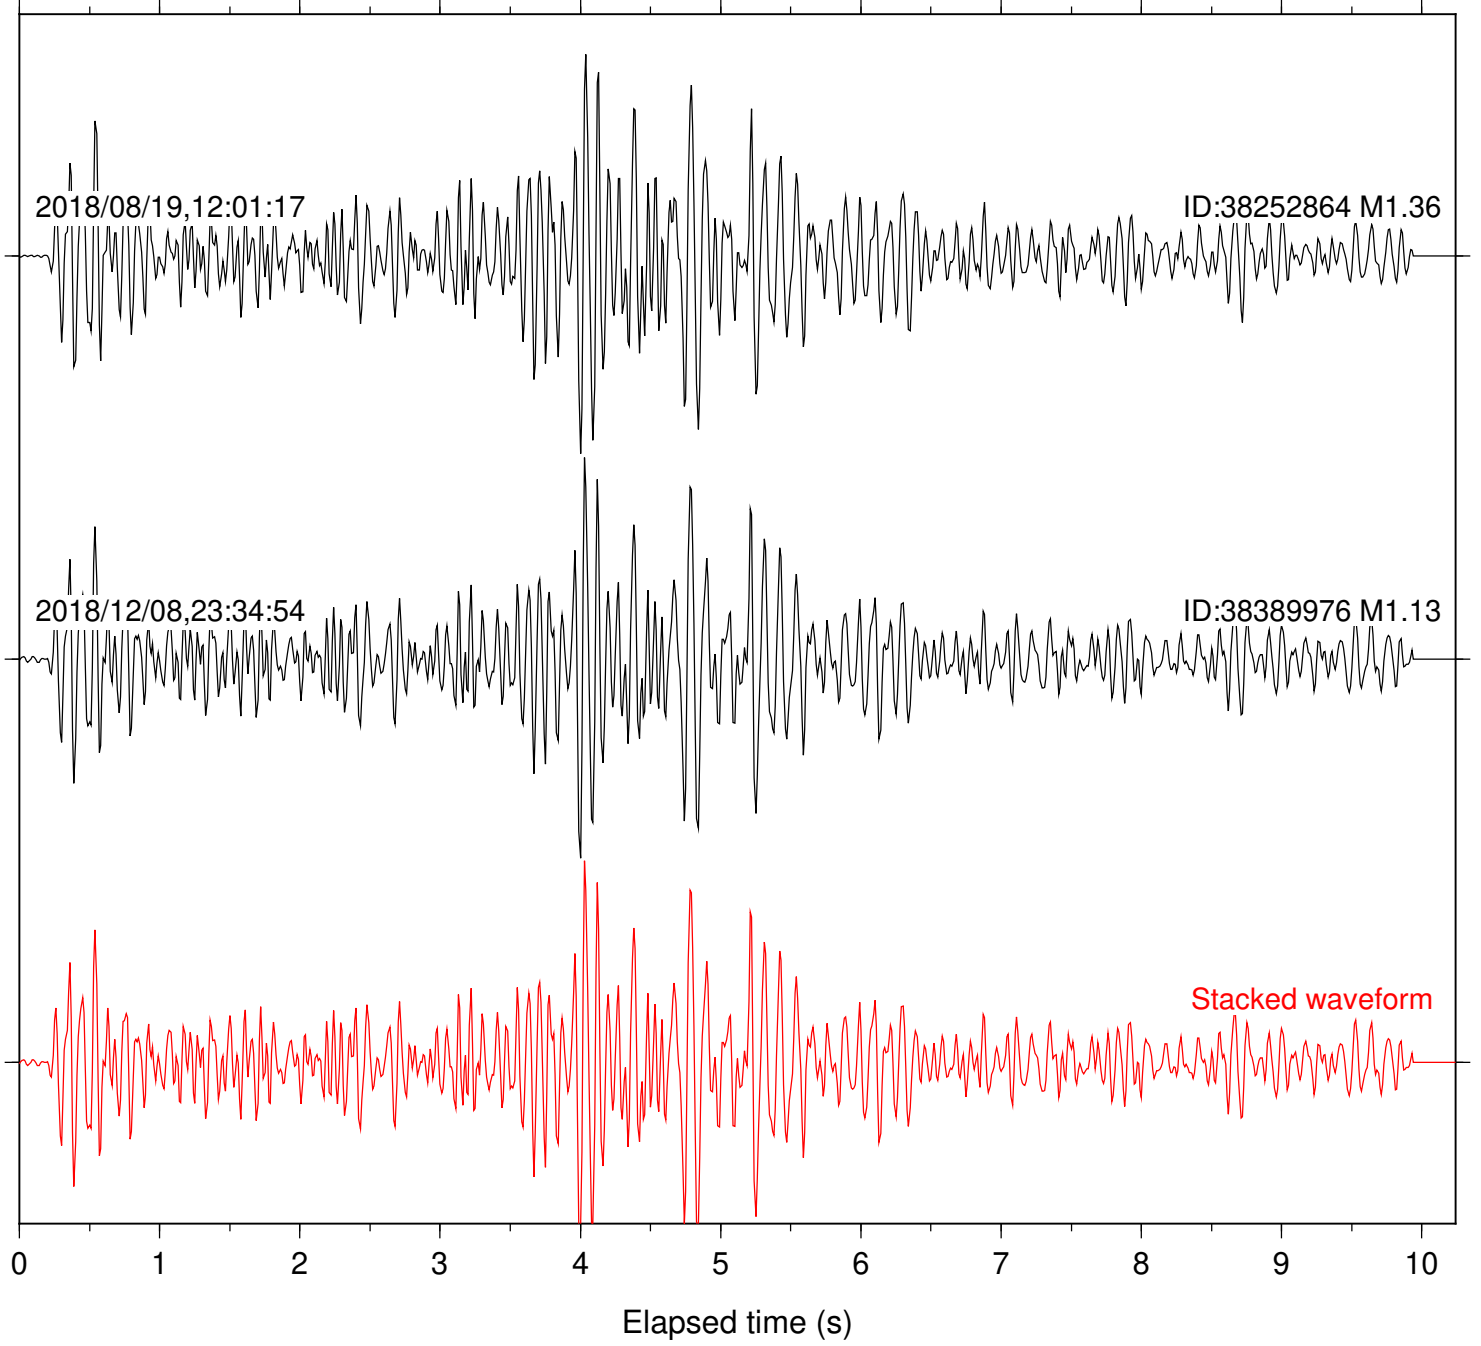

Station: BAC Com: EHZ

Focal depth: 4.09 km

Station: CRY Com: HHZ

Focal depth: 4.09 km

Station: CSH Com: HHZ

Focal depth: 4.09 km

Station: DGR Com: HHZ

Focal depth: 4.09 km

Station: FRD Com: HHZ

Focal depth: 4.09 km

Station: LKH Com: HHZ

Focal depth: 4.09 km

Station: PFO Com: HHZ

Focal depth: 4.09 km

Station: PLM Com: HHZ

Focal depth: 4.09 km

Station: SMER Com: HHZ

Focal depth: 4.09 km