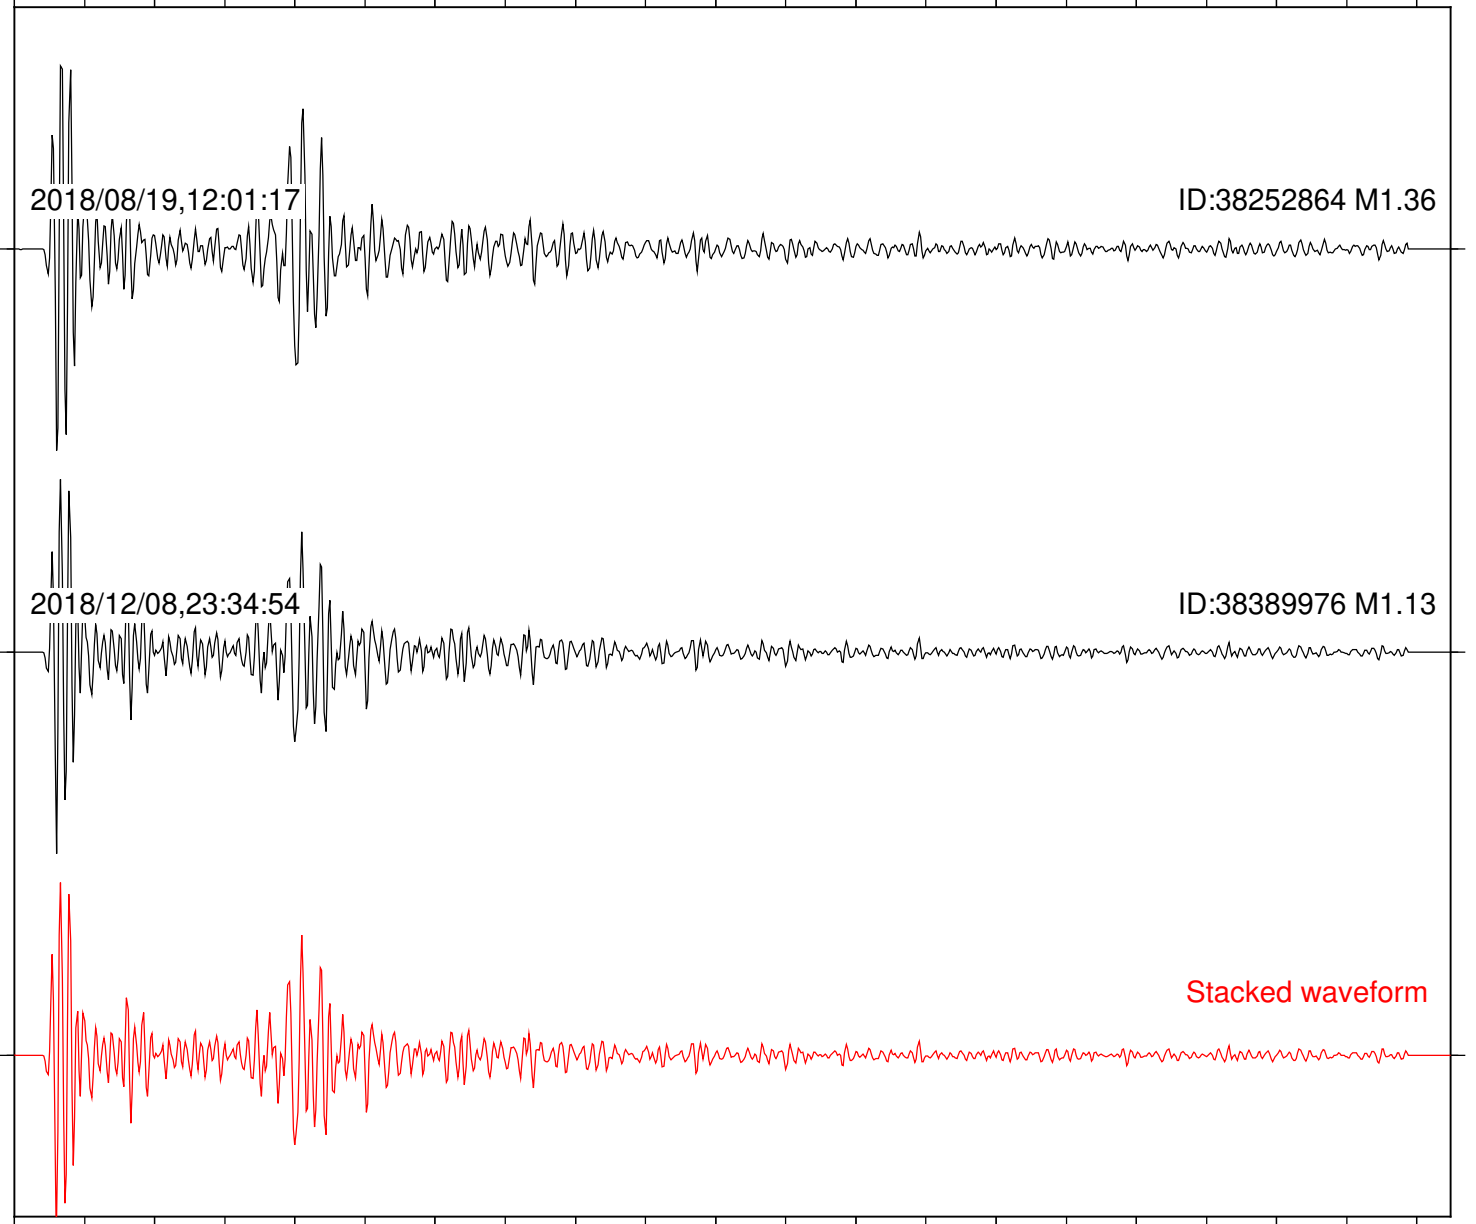

Station: B082 Com: EHZ

Focal depth: 4.09 km

Station: B087 Com: EHZ

Focal depth: 4.09 km

Station: B088 Com: EHZ

Focal depth: 4.09 km

Station: B093 Com: EHZ

Focal depth: 4.09 km

2018/08/19,12:01:17

ID:38252864 M1.36

2018/12/08,23:34:54

ID:38389976 M1.13

Stacked waveform

0 1 2 3 4 5 6 7 8 9 10  
Elapsed time (s)

Station: B946 Com: EHZ

Focal depth: 4.09 km

Station: BAC Com: EHZ

Focal depth: 4.09 km

Station: CRY Com: HHZ

Focal depth: 4.09 km

Station: CSH Com: HHZ

Focal depth: 4.09 km

Station: DGR Com: HHZ

Focal depth: 4.09 km

Station: SMER Com: HHZ

Focal depth: 4.09 km