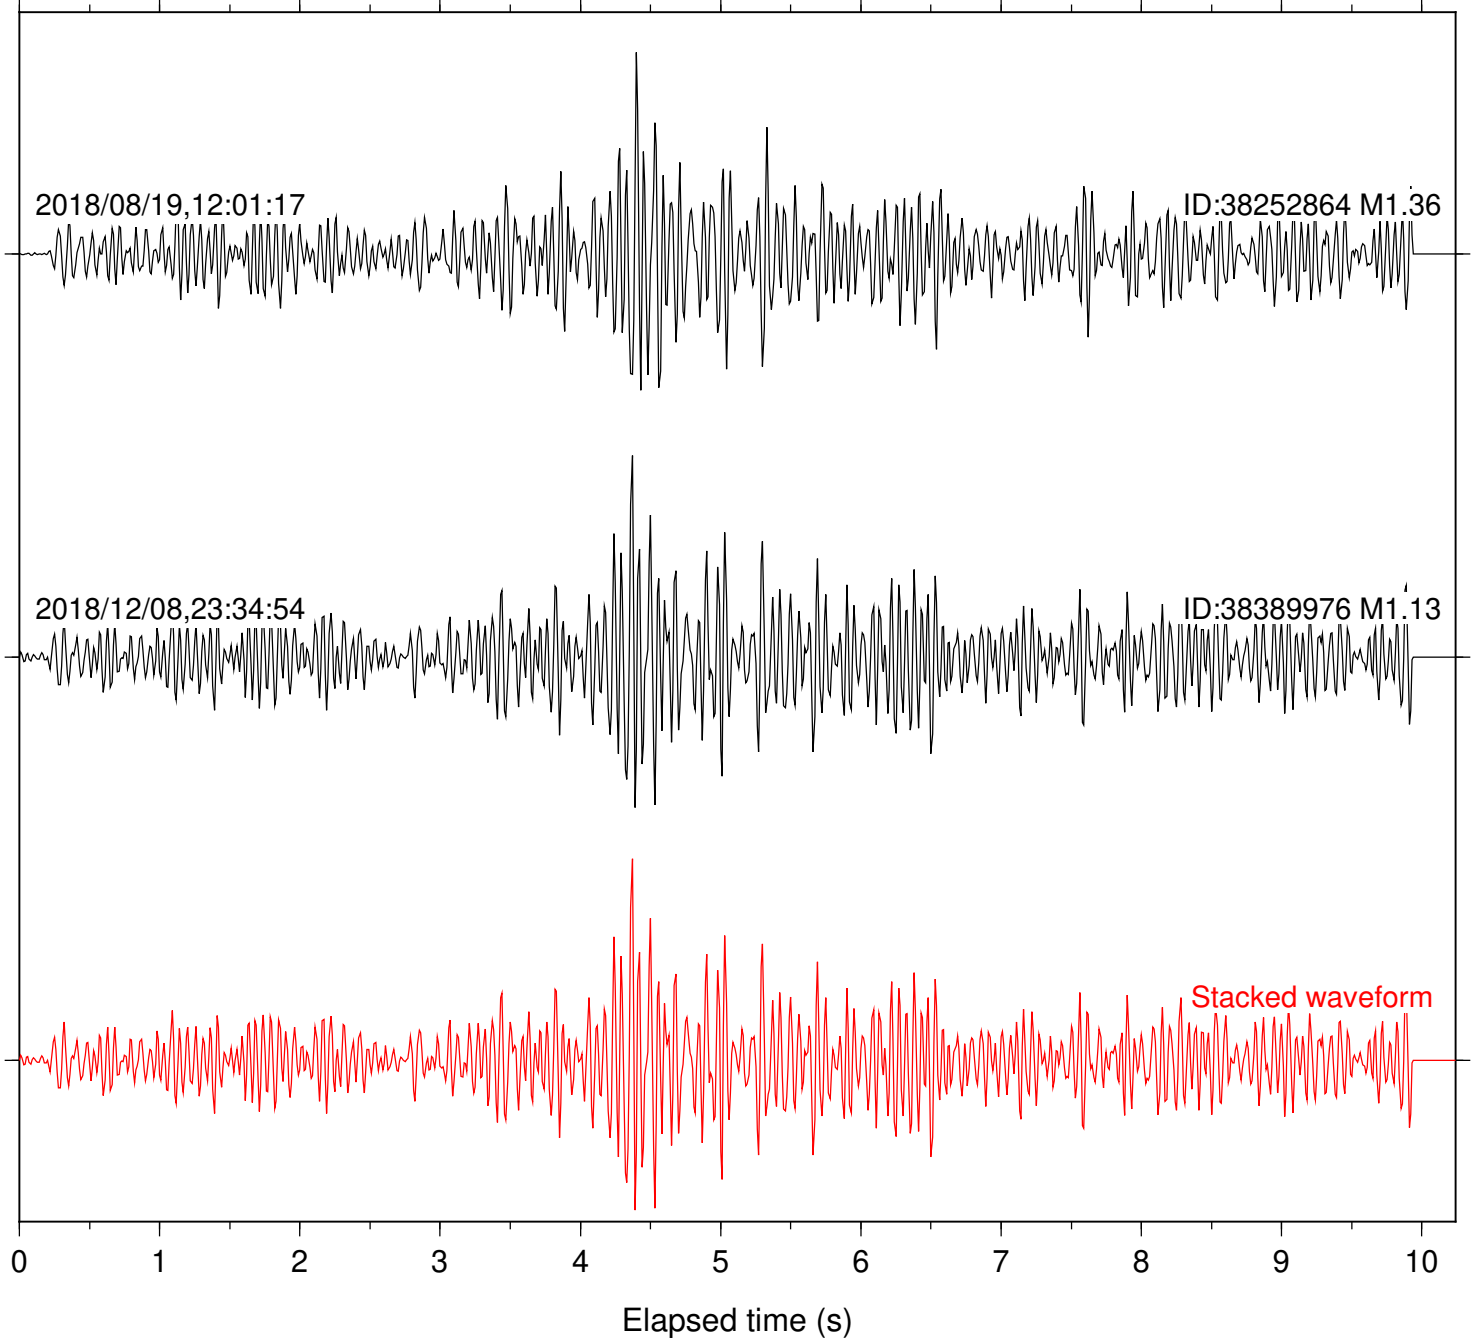

Station: B082 Com: EHZ

Focal depth: 4.09 km

Station: B087 Com: EHZ

Focal depth: 4.09 km

Station: B088 Com: EHZ

Focal depth: 4.09 km

Station: B093 Com: EHZ

Focal depth: 4.09 km

Station: BAC Com: EHZ

Focal depth: 4.09 km

Station: CRY Com: HHZ

Focal depth: 4.09 km

Station: CSH Com: HHZ

Focal depth: 4.09 km

Station: DGR Com: HHZ

Focal depth: 4.09 km

Station: FRD Com: HHZ

Focal depth: 4.09 km

Station: LKH Com: HHZ

Focal depth: 4.09 km

Station: PFO Com: HHZ

Focal depth: 4.09 km

Station: PLM Com: HHZ

Focal depth: 4.09 km

Station: SMER Com: HHZ

Focal depth: 4.09 km