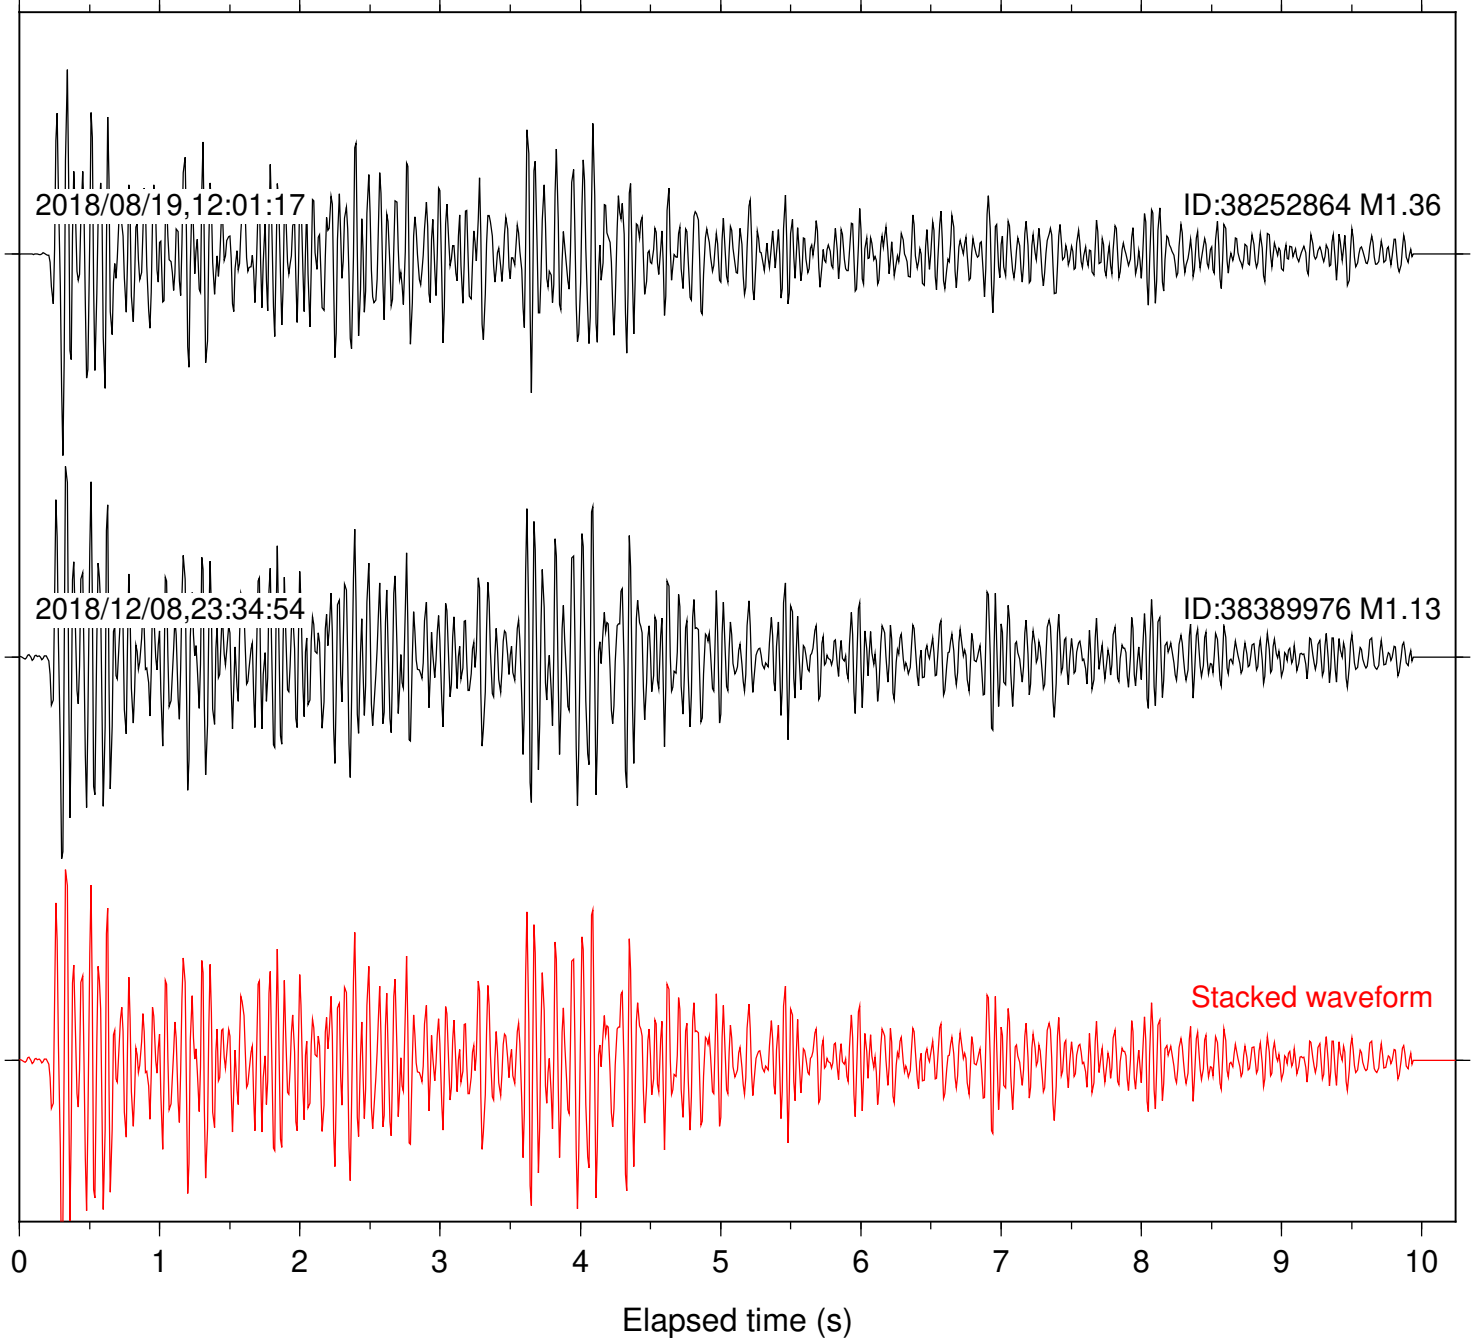

Station: B082 Com: EHZ

Focal depth: 4.09 km

Station: B087 Com: EHZ

Focal depth: 4.09 km

Station: B088 Com: EHZ

Focal depth: 4.09 km

Station: B093 Com: EHZ

Focal depth: 4.09 km

Station: BAC Com: EHZ

Focal depth: 4.09 km

Station: CRY Com: HHZ

Focal depth: 4.09 km

Station: CSH Com: HHZ

Focal depth: 4.09 km

Station: DGR Com: HHZ

Focal depth: 4.09 km

Station: FRD Com: HHZ

Focal depth: 4.09 km

Station: LKH Com: HHZ

Focal depth: 4.09 km

Station: PFO Com: HHZ

Focal depth: 4.09 km

Station: PLM Com: HHZ

Focal depth: 4.09 km

Station: SMER Com: HHZ

Focal depth: 4.09 km