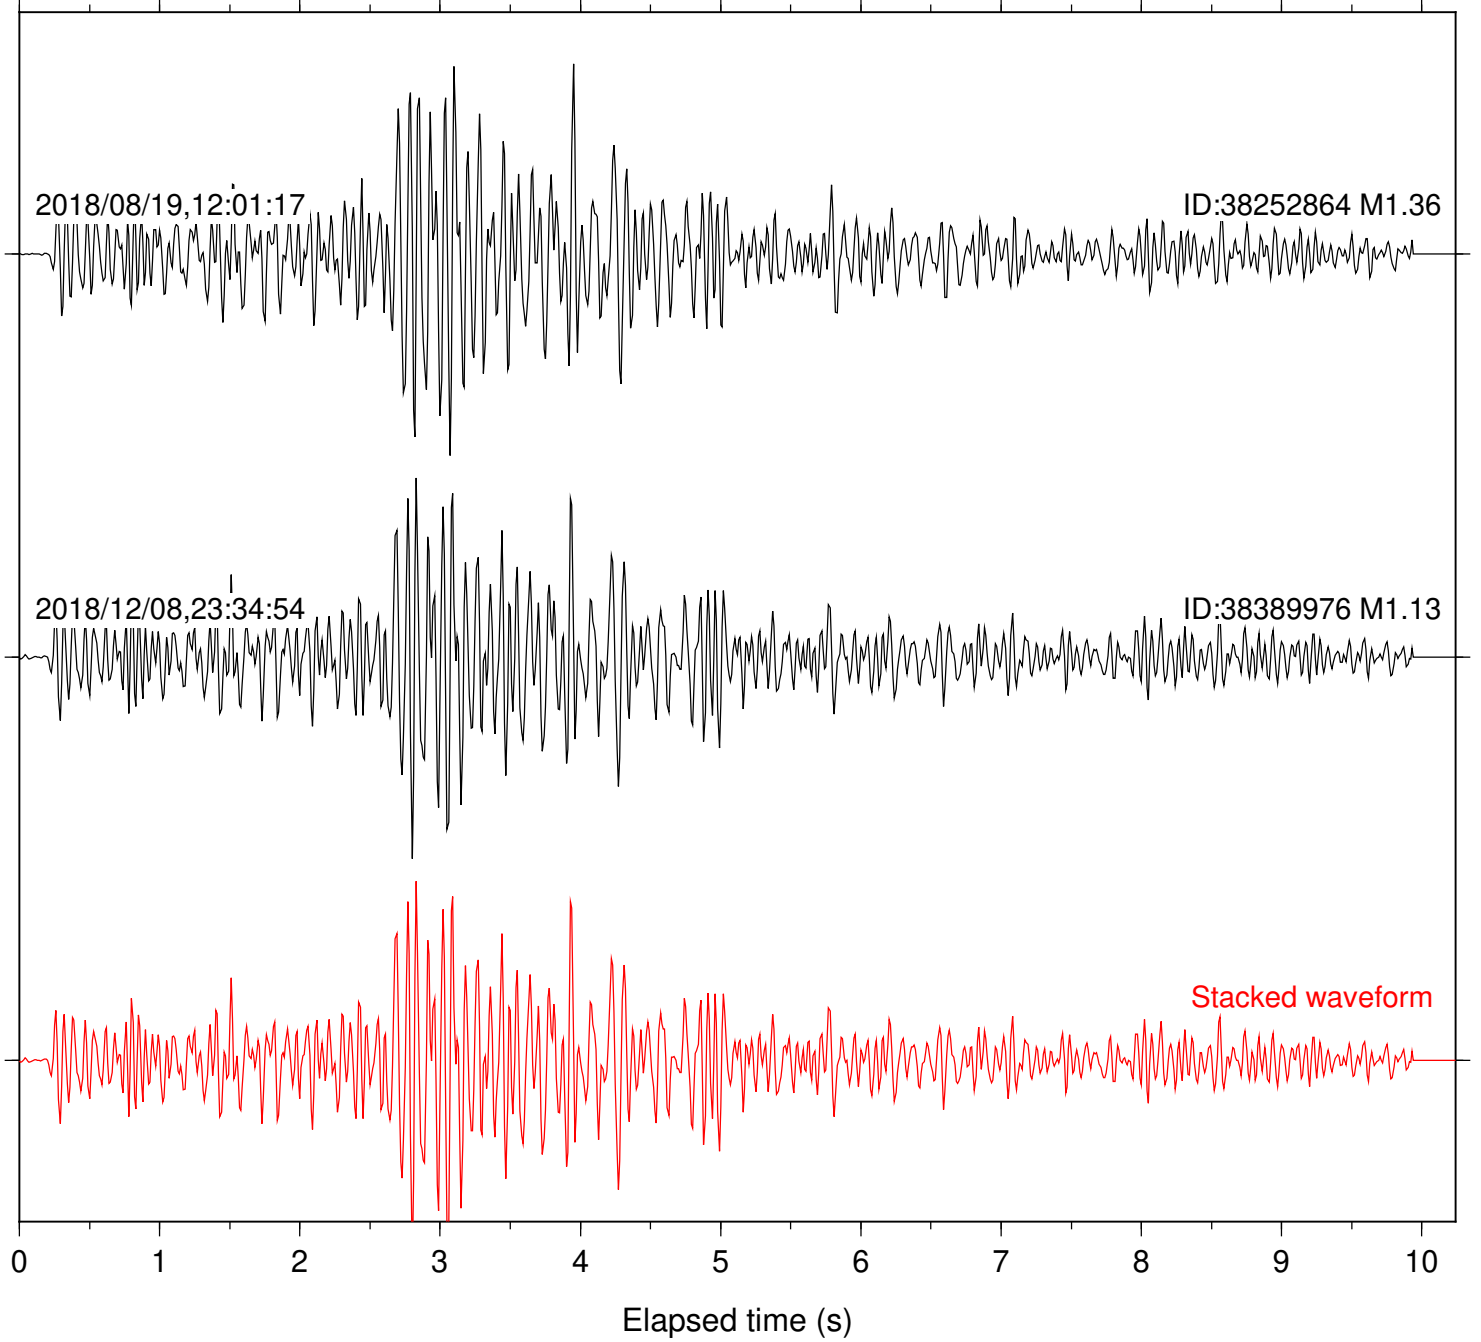

2018/08/19,12:01:17

ID:38252864 M1.36

2018/12/08,23:34:54

ID:38389976 M1.13

Stacked waveform

0 1 2 3 4 5 6 7 8 9 10  
Elapsed time (s)

Station: B946 Com: EHZ

Focal depth: 4.09 km

Station: BAC Com: EHZ

Focal depth: 4.09 km

Station: CRY Com: HHZ

Focal depth: 4.09 km

Station: CSH Com: HHZ

Focal depth: 4.09 km

Station: DGR Com: HHZ

Focal depth: 4.09 km

Station: FRD Com: HHZ

Focal depth: 4.09 km

Station: LKH Com: HHZ

Focal depth: 4.09 km

Station: PFO Com: HHZ

Focal depth: 4.09 km

Station: PLM Com: HHZ

Focal depth: 4.09 km

Station: SMER Com: HHZ

Focal depth: 4.09 km