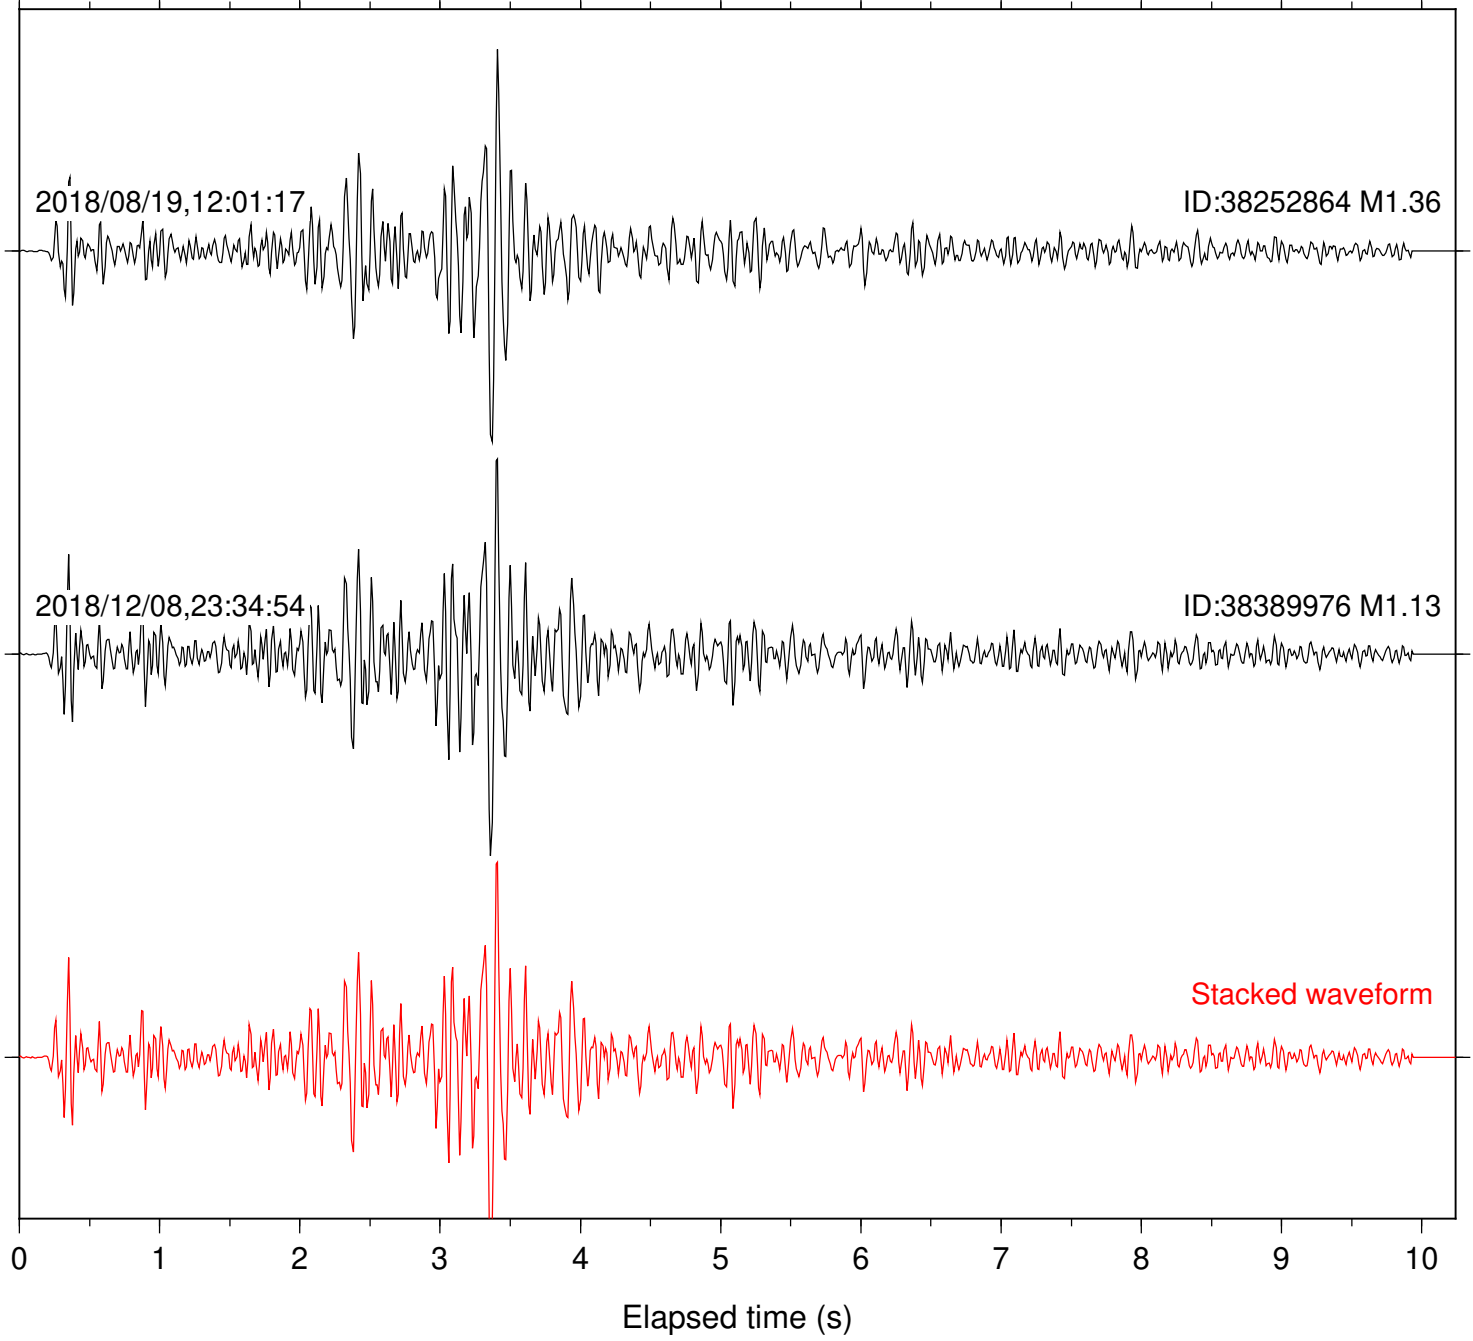

Station: B082 Com: EHZ

Focal depth: 4.09 km

Station: B087 Com: EHZ

Focal depth: 4.09 km

Station: B088 Com: EHZ

Focal depth: 4.09 km

Station: B093 Com: EHZ

Focal depth: 4.09 km

2018/08/19,12:01:17

ID:38252864 M1.36

2018/12/08,23:34:54

ID:38389976 M1.13

Stacked waveform

0 1 2 3 4 5 6 7 8 9 10  
Elapsed time (s)

Station: B946 Com: EHZ

Focal depth: 4.09 km

Station: FRD Com: HHZ

Focal depth: 4.09 km

Station: LKH Com: HHZ

Focal depth: 4.09 km

Station: PFO Com: HHZ

Focal depth: 4.09 km

Station: PLM Com: HHZ

Focal depth: 4.09 km

Station: SMER Com: HHZ

Focal depth: 4.09 km