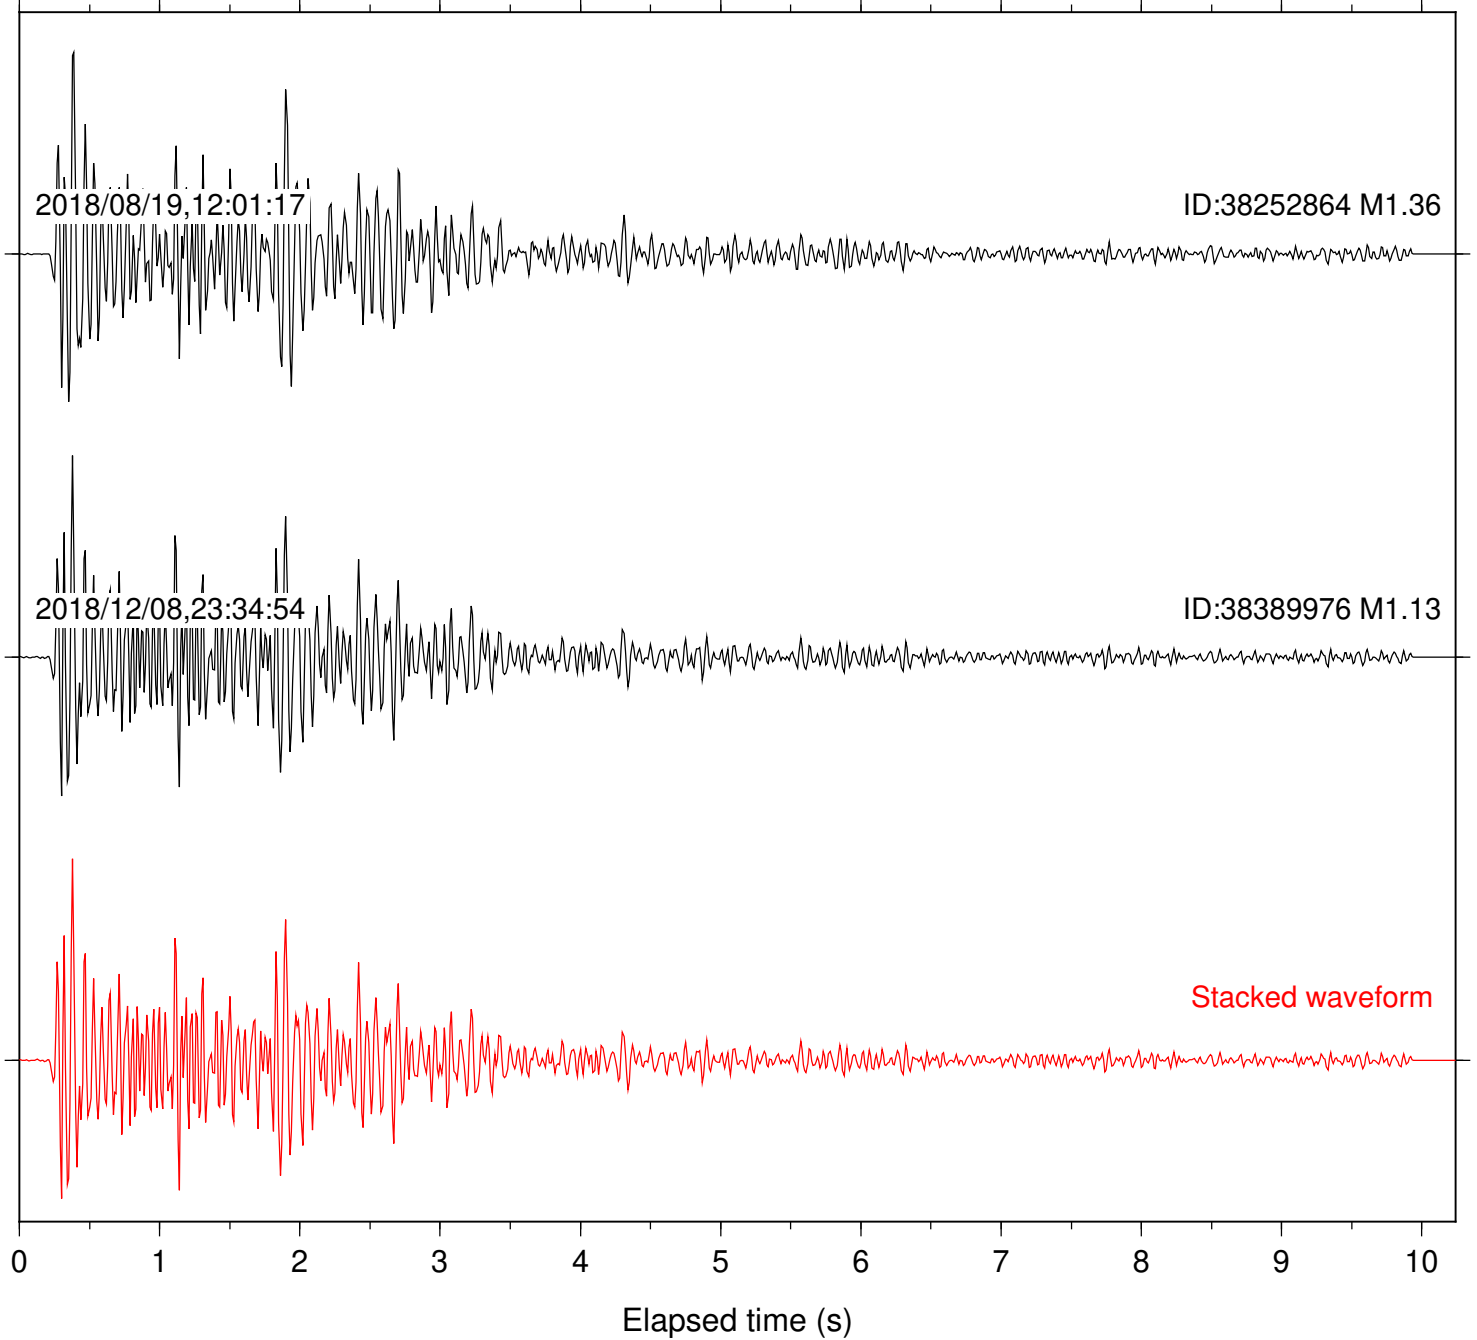

2018/08/19,12:01:17

ID:38252864 M1.36

2018/12/08,23:34:54

ID:38389976 M1.13

Stacked waveform

0 1 2 3 4 5 6 7 8 9 10  
Elapsed time (s)

Station: B946 Com: EHZ

Focal depth: 4.09 km

Station: BAC Com: EHZ

Focal depth: 4.09 km

Station: CRY Com: HHZ

Focal depth: 4.09 km

Station: CSH Com: HHZ

Focal depth: 4.09 km

Station: DGR Com: HHZ

Focal depth: 4.09 km

Station: FRD Com: HHZ

Focal depth: 4.09 km

Station: LKH Com: HHZ

Focal depth: 4.09 km

Station: PFO Com: HHZ

Focal depth: 4.09 km

Station: PLM Com: HHZ

Focal depth: 4.09 km

Station: SMER Com: HHZ

Focal depth: 4.09 km