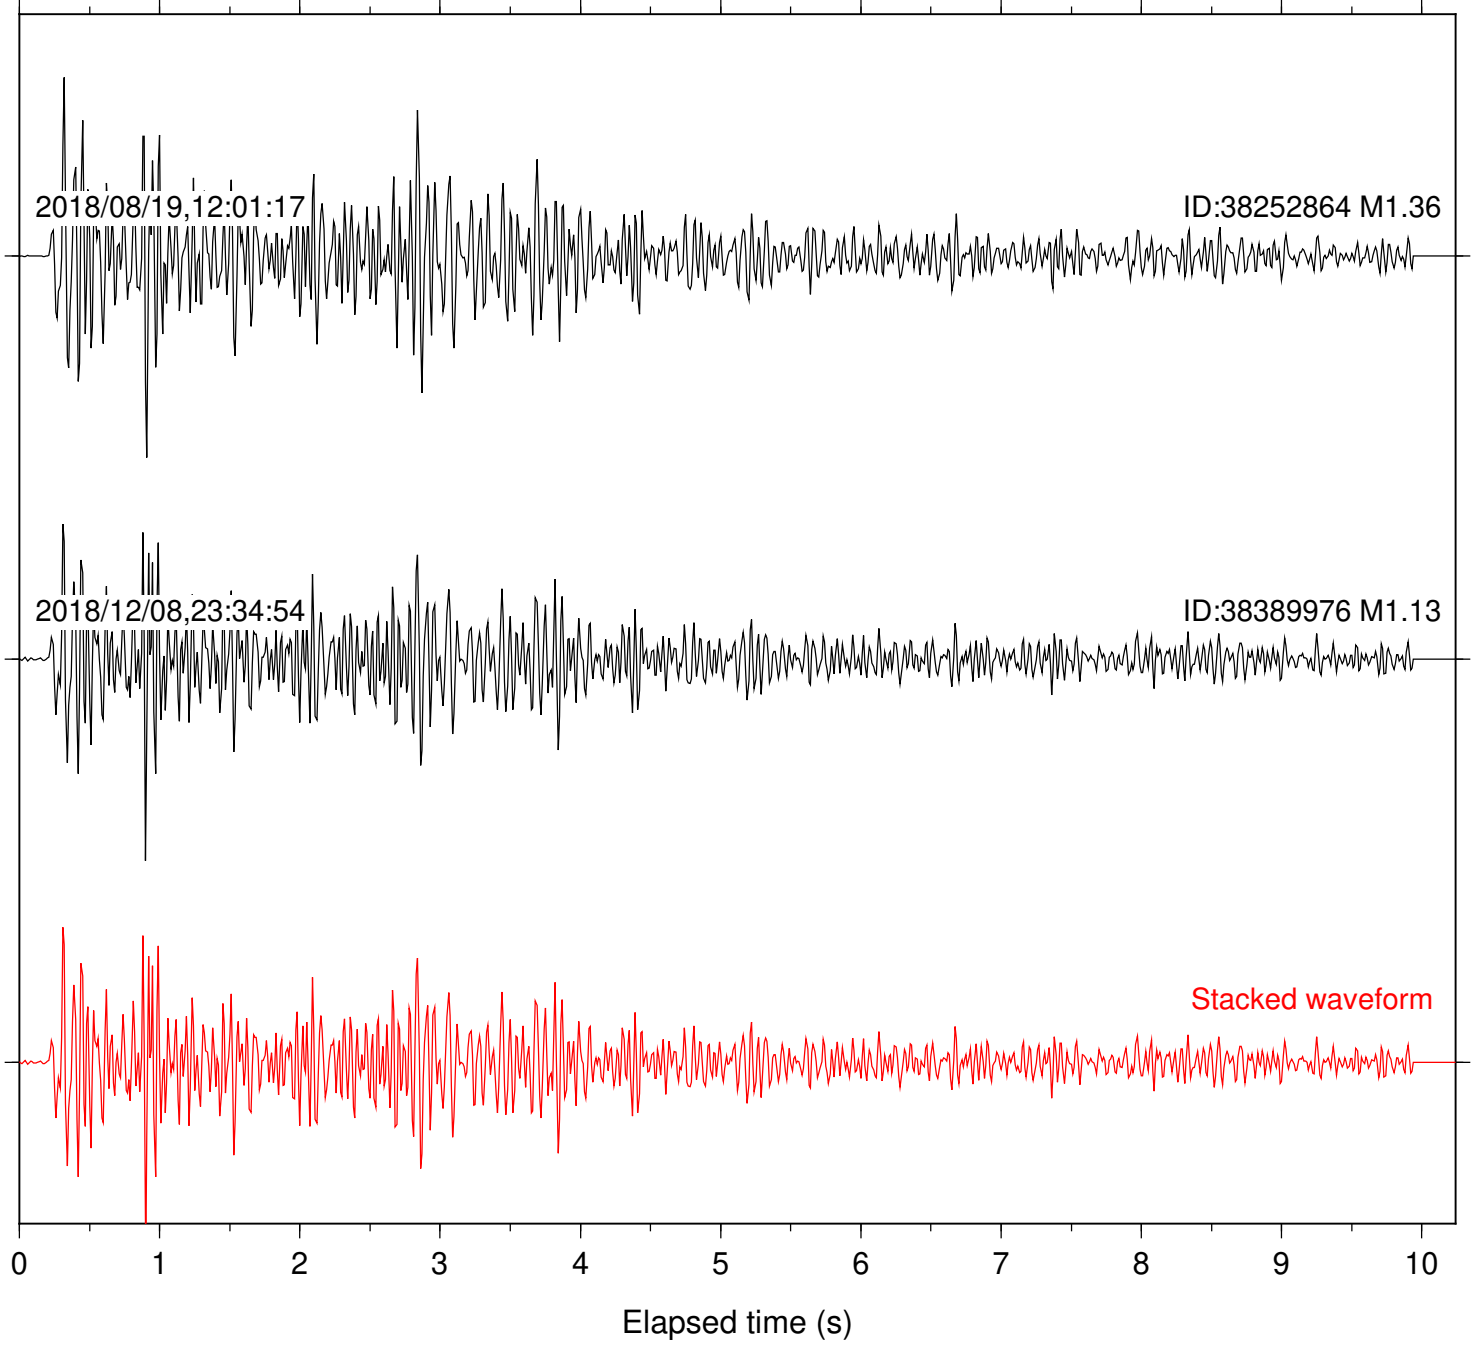

Station: BAC Com: EHZ

Focal depth: 4.09 km

Station: CRY Com: HHZ

Focal depth: 4.09 km

Station: CSH Com: HHZ

Focal depth: 4.09 km

Station: DGR Com: HHZ

Focal depth: 4.09 km

Station: FRD Com: HHZ

Focal depth: 4.09 km

Station: LKH Com: HHZ

Focal depth: 4.09 km

Station: PFO Com: HHZ

Focal depth: 4.09 km

Station: PLM Com: HHZ

Focal depth: 4.09 km

Station: SMER Com: HHZ

Focal depth: 4.09 km