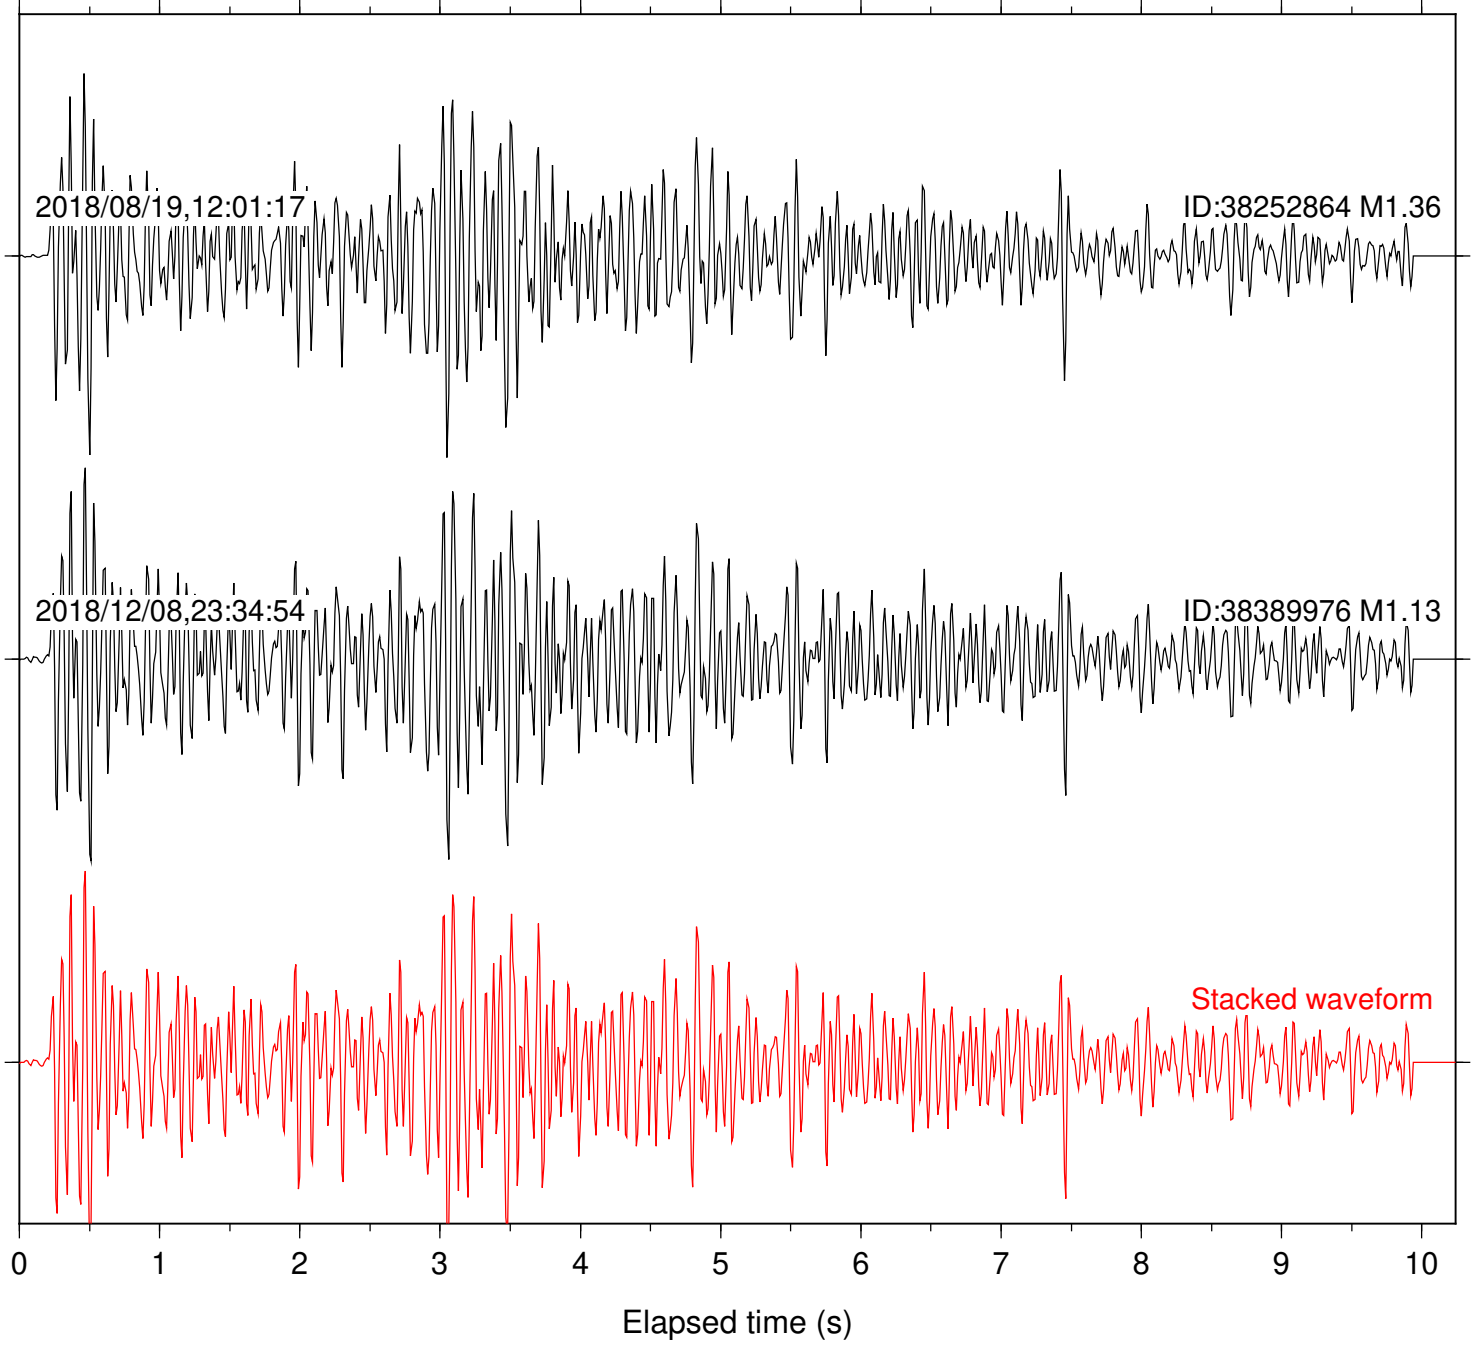

Station: B082 Com: EHZ

Focal depth: 4.09 km

Station: B087 Com: EHZ

Focal depth: 4.09 km

Station: B088 Com: EHZ

Focal depth: 4.09 km

Station: B093 Com: EHZ

Focal depth: 4.09 km

2018/08/19,12:01:17

ID:38252864 M1.36

2018/12/08,23:34:54

ID:38389976 M1.13

Stacked waveform

0 1 2 3 4 5 6 7 8 9 10  
Elapsed time (s)

Station: B946 Com: EHZ

Focal depth: 4.09 km

Station: FRD Com: HHZ

Focal depth: 4.09 km

Station: LKH Com: HHZ

Focal depth: 4.09 km

Station: PFO Com: HHZ

Focal depth: 4.09 km

Station: PLM Com: HHZ

Focal depth: 4.09 km

Station: SMER Com: HHZ

Focal depth: 4.09 km