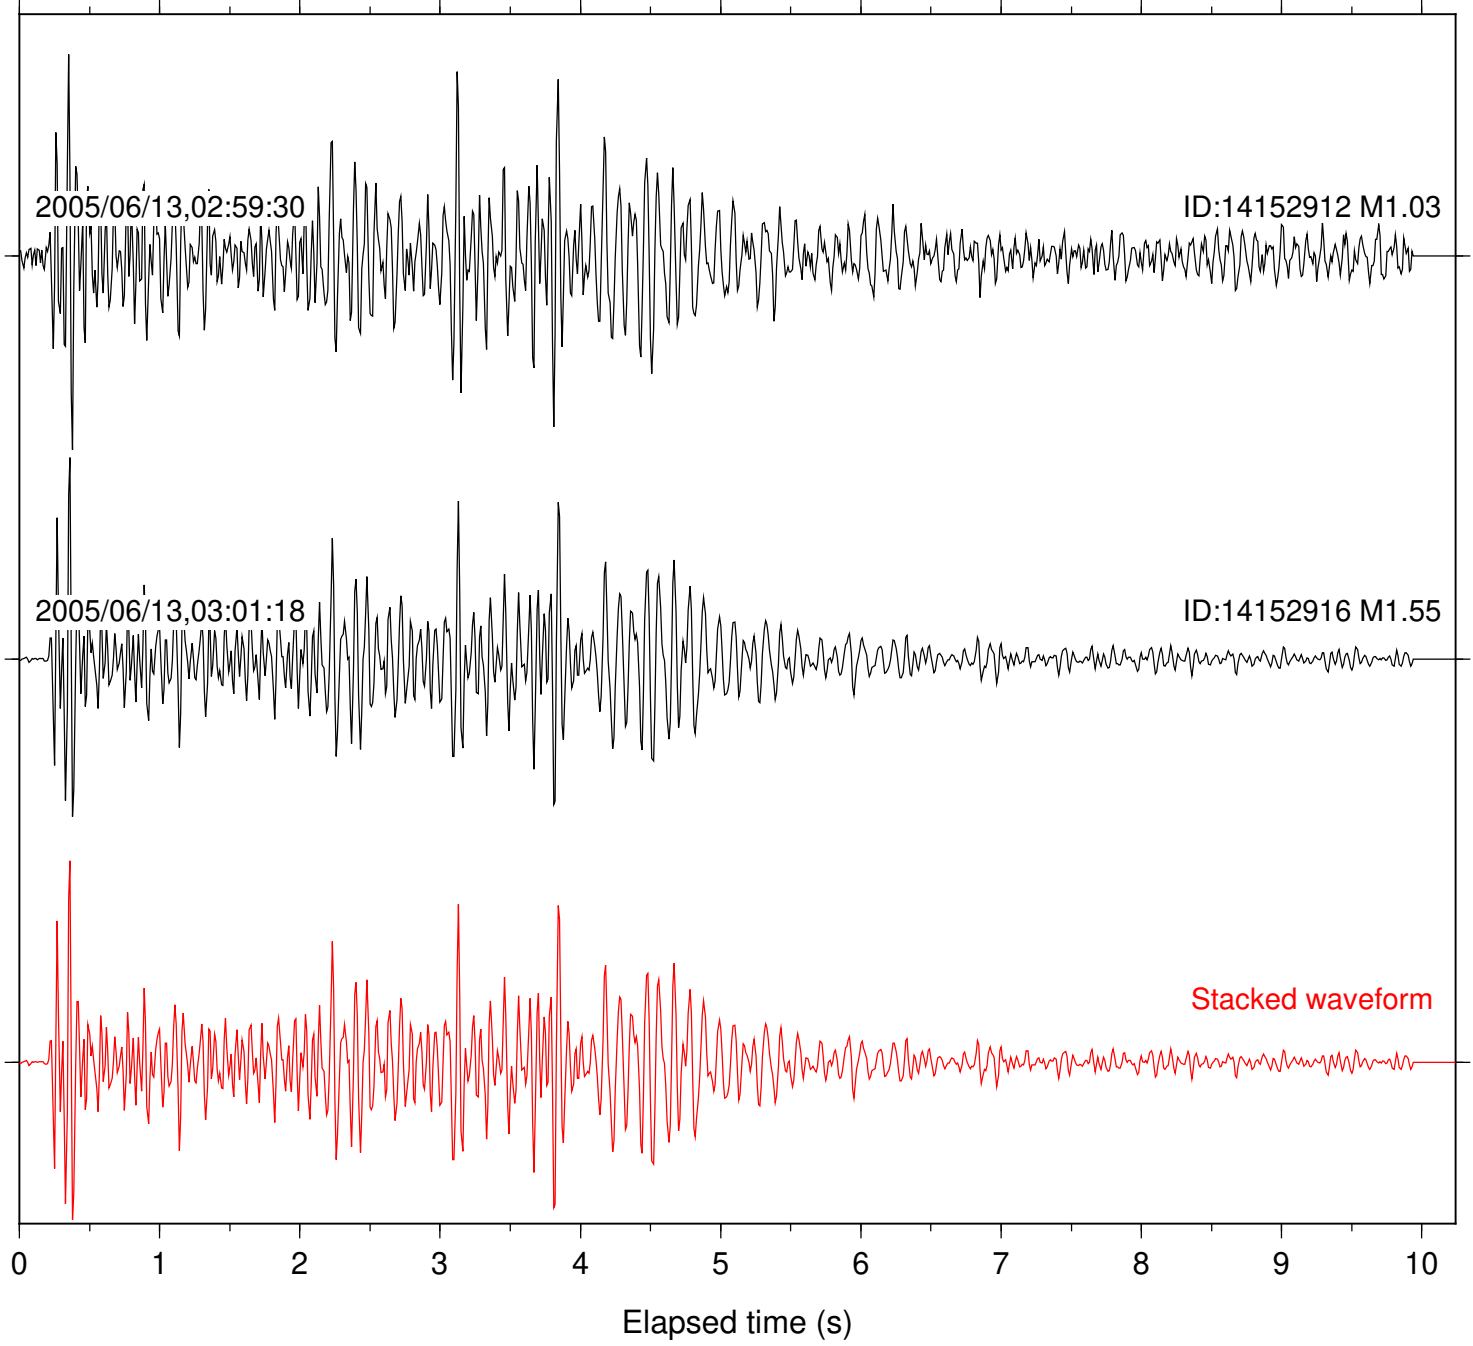

Station: BAC Com: EHZ

Focal depth: 13.62 km

Station: BZN Com: HHZ

Focal depth: 13.62 km

Station: CRY Com: HHZ

Focal depth: 13.60 km

Station: DGR Com: HHZ

Focal depth: 13.62 km

Station: DNR Com: HHZ

Focal depth: 13.62 km

Station: FRD Com: HHZ

Focal depth: 13.62 km

2005/06/13,02:59:30

ID:14152912 M1.03

2005/06/13,03:01:18

ID:14152916 M1.55

2017/05/16,20:35:13

ID:37646767 M1.16

Stacked waveform

0 1 2 3 4 5 6 7 8 9 10

Elapsed time (s)

Station: KNW Com: HHZ

Focal depth: 13.60 km

Station: PLM Com: HHZ

Focal depth: 13.62 km

Station: RDM Com: HHZ

Focal depth: 13.62 km

Station: SND Com: HHZ

Focal depth: 13.62 km