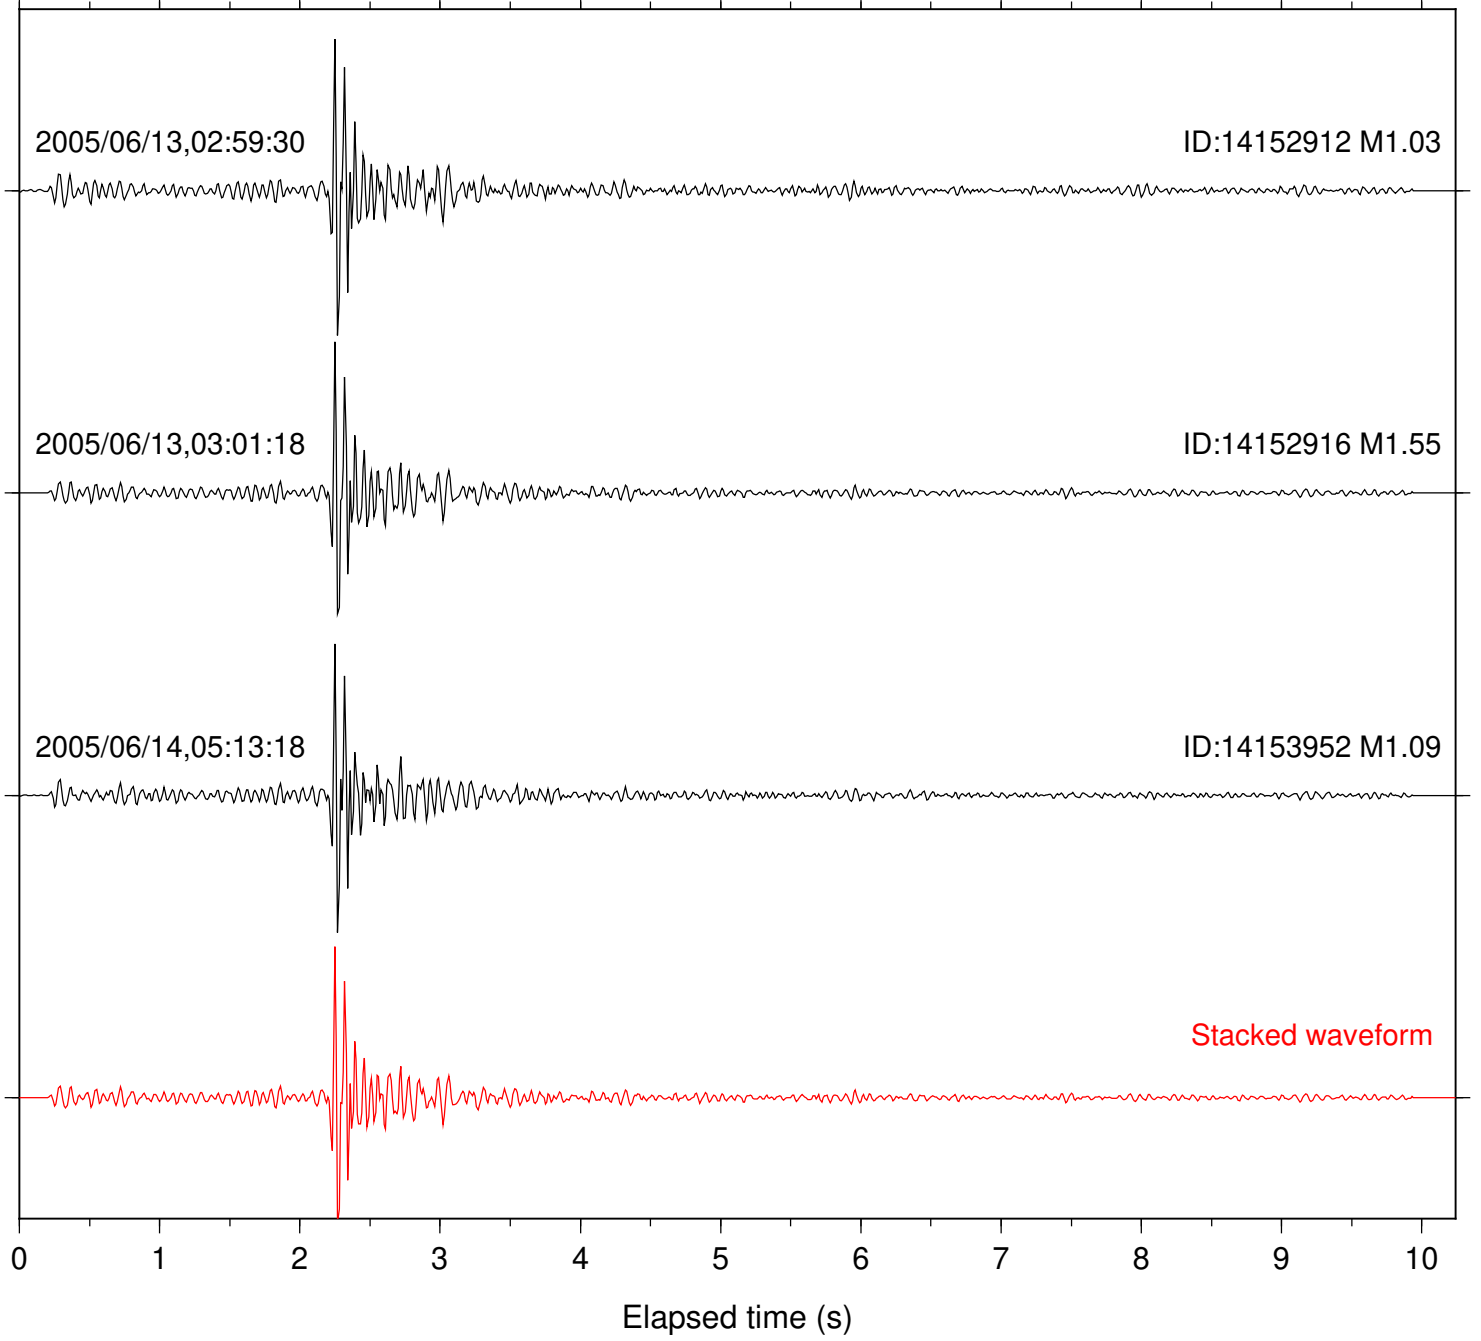

Station: BAC Com: EHZ

Focal depth: 13.62 km

Station: BZN Com: HHZ

Focal depth: 13.62 km

Station: CRY Com: HHZ

Focal depth: 13.60 km

Station: DGR Com: HHZ

Focal depth: 13.62 km

Station: DNR Com: HHZ

Focal depth: 13.62 km

Station: FRD Com: HHZ

Focal depth: 13.62 km

2005/06/13,02:59:30

ID:14152912 M1.03

2005/06/13,03:01:18

ID:14152916 M1.55

2017/05/16,20:35:13

ID:37646767 M1.16

Stacked waveform

0 1 2 3 4 5 6 7 8 9 10

Elapsed time (s)

Station: KNW Com: HHZ

Focal depth: 13.60 km

Station: PLM Com: HHZ

Focal depth: 13.62 km

Station: RDM Com: HHZ

Focal depth: 13.62 km

Station: SND Com: HHZ

Focal depth: 13.62 km