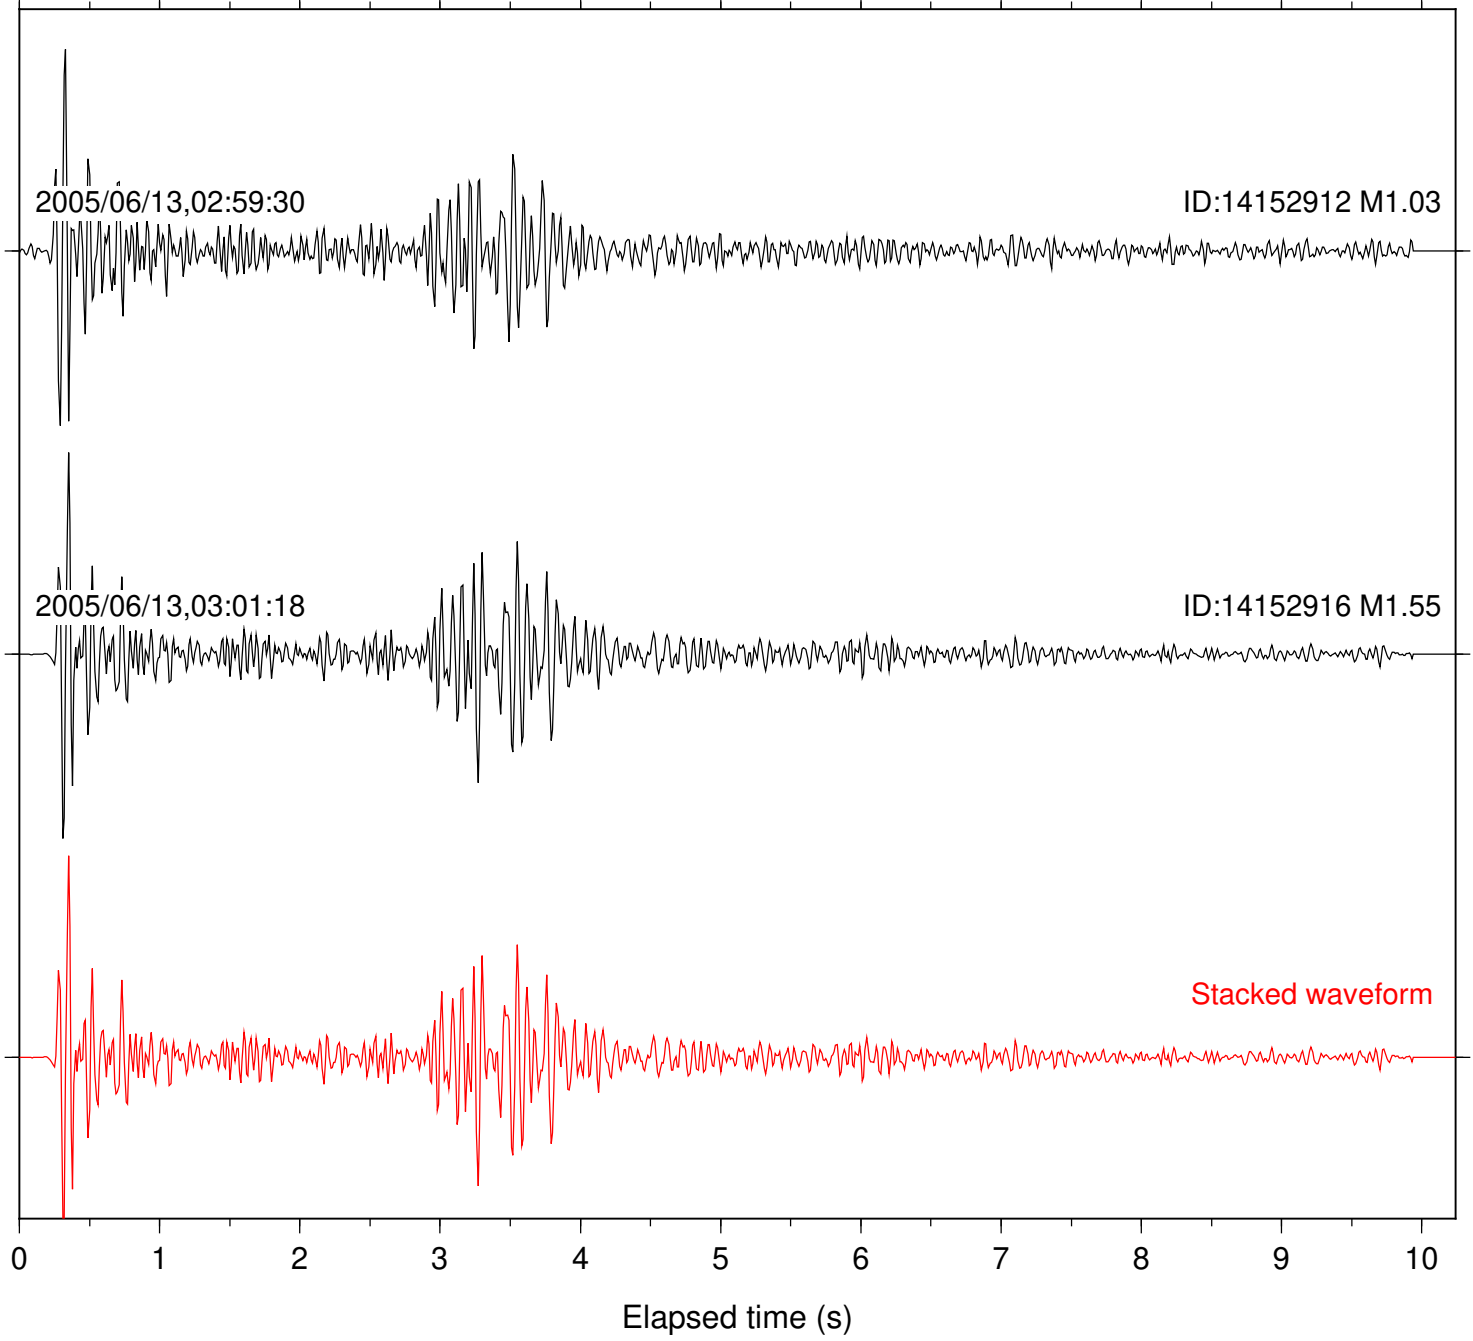

Station: BAC Com: EHZ

Focal depth: 13.62 km

Station: BZN Com: HHZ

Focal depth: 13.62 km

Station: CRY Com: HHZ

Focal depth: 13.60 km

Station: DGR Com: HHZ

Focal depth: 13.62 km

Station: DNR Com: HHZ

Focal depth: 13.62 km

Station: FRD Com: HHZ

Focal depth: 13.62 km

2005/06/13,02:59:30

ID:14152912 M1.03

2005/06/13,03:01:18

ID:14152916 M1.55

2017/05/16,20:35:13

ID:37646767 M1.16

Stacked waveform

0 1 2 3 4 5 6 7 8 9 10

Elapsed time (s)

Station: KNW Com: HHZ

Focal depth: 13.60 km

Station: PLM Com: HHZ

Focal depth: 13.62 km

Station: RDM Com: HHZ

Focal depth: 13.62 km

Station: SND Com: HHZ

Focal depth: 13.62 km