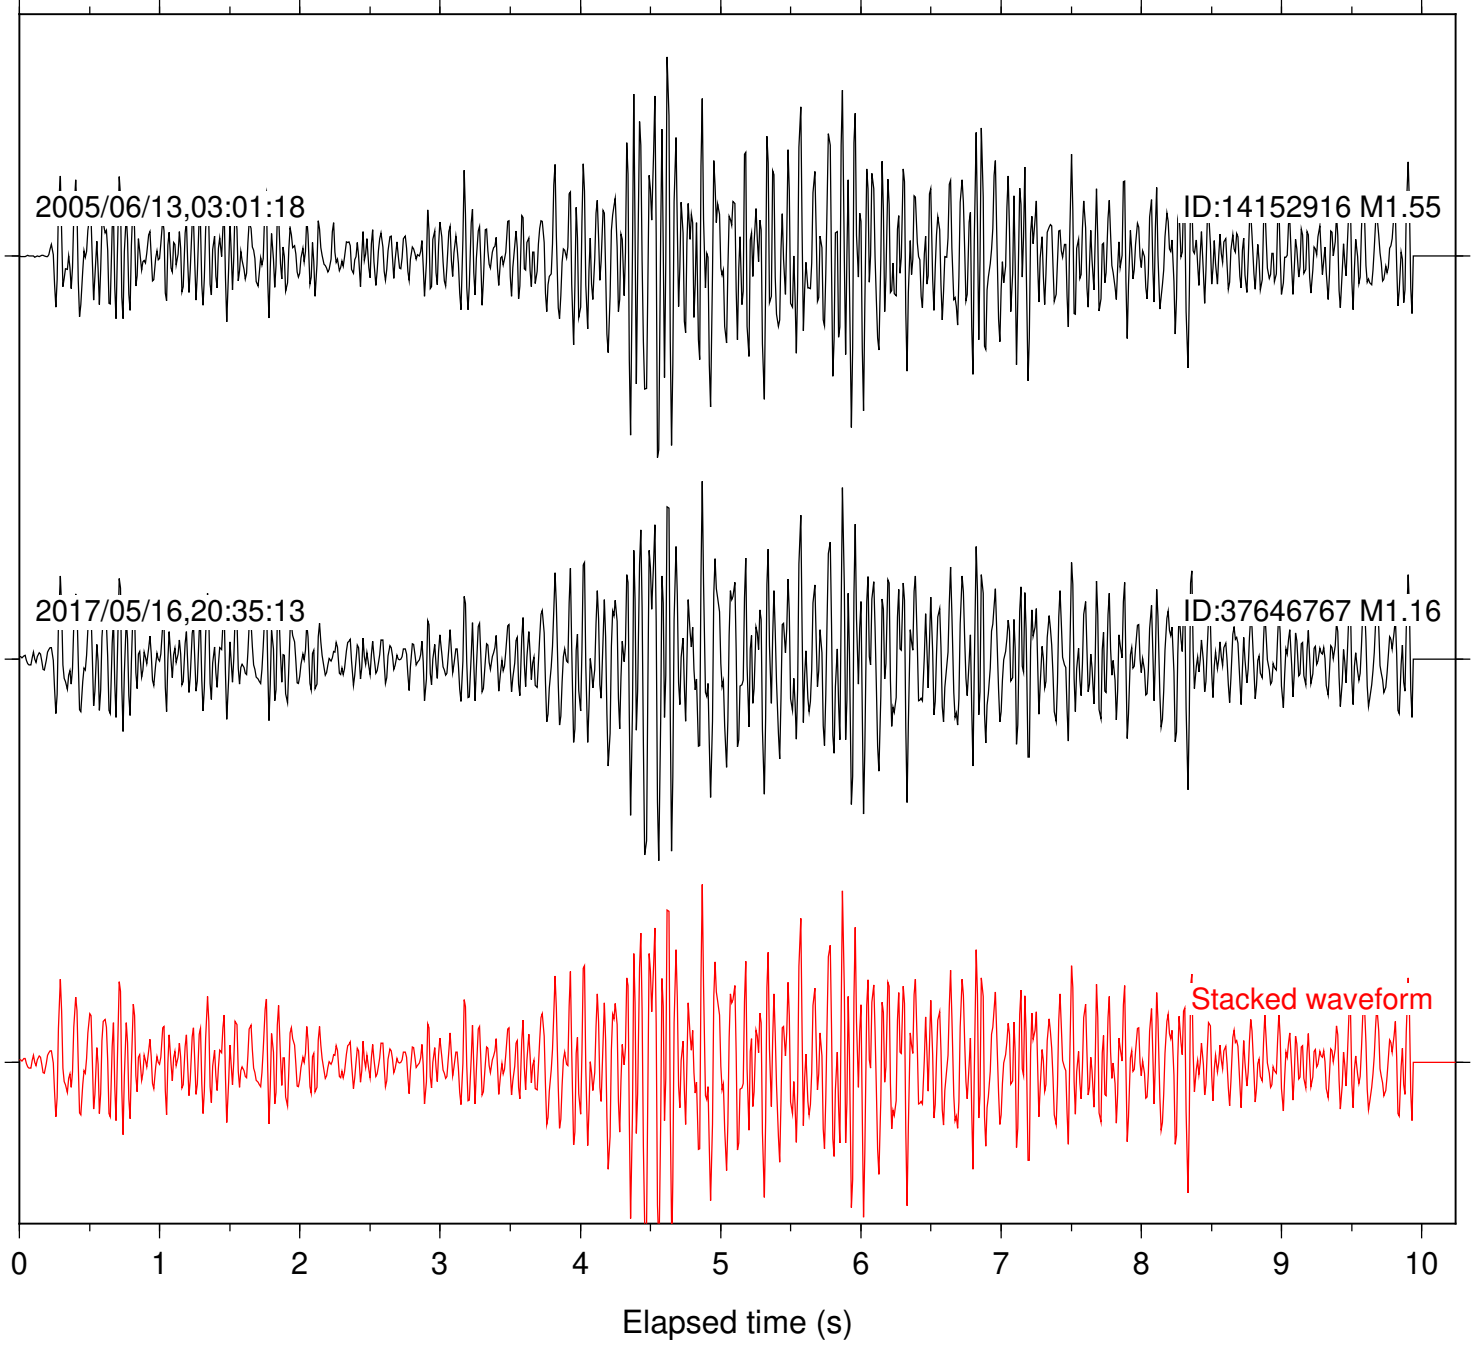

Station: BAC Com: EHZ

Focal depth: 13.62 km

Station: BZN Com: HHZ

Focal depth: 13.62 km

Station: CRY Com: HHZ

Focal depth: 13.60 km

Station: DGR Com: HHZ

Focal depth: 13.62 km

Station: DNR Com: HHZ

Focal depth: 13.62 km

Station: FRD Com: HHZ

Focal depth: 13.62 km

2005/06/13,02:59:30

ID:14152912 M1.03

2005/06/13,03:01:18

ID:14152916 M1.55

2017/05/16,20:35:13

ID:37646767 M1.16

Stacked waveform

0 1 2 3 4 5 6 7 8 9 10

Elapsed time (s)

Station: KNW Com: HHZ

Focal depth: 13.60 km

Station: PLM Com: HHZ

Focal depth: 13.62 km

Station: RDM Com: HHZ

Focal depth: 13.62 km

Station: SND Com: HHZ

Focal depth: 13.62 km