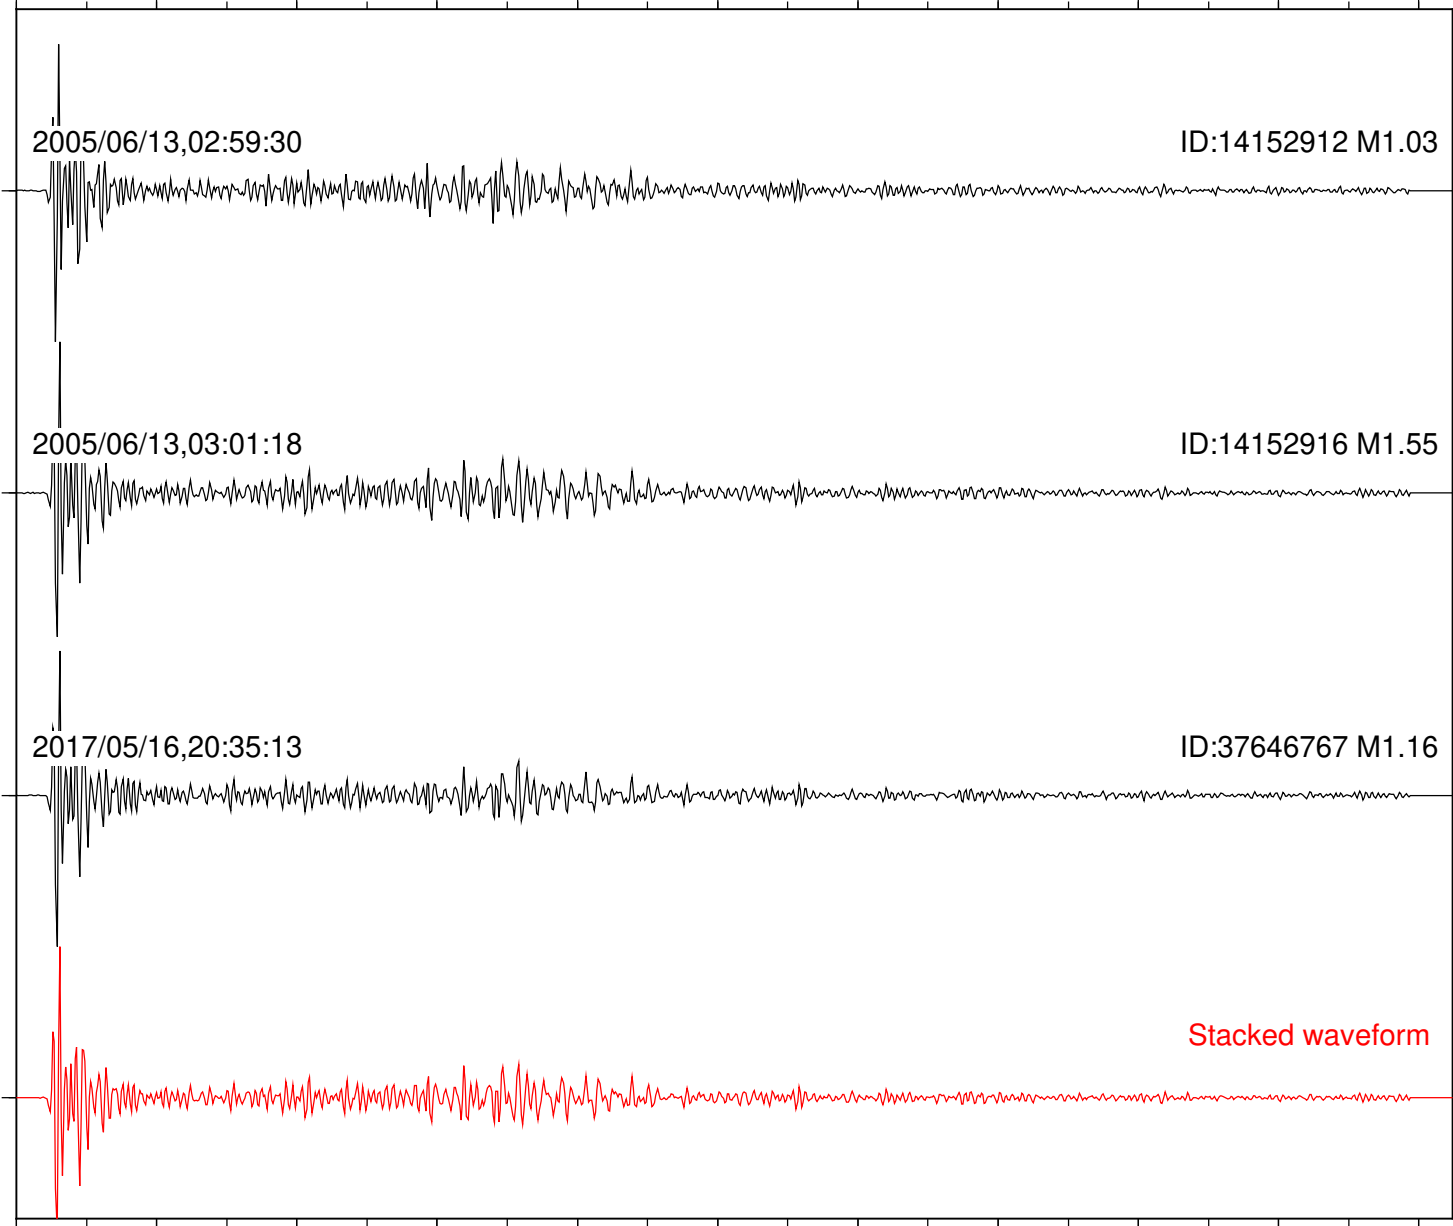

Station: BAC Com: EHZ

Focal depth: 13.62 km

Station: BZN Com: HHZ

Focal depth: 13.62 km

Station: CRY Com: HHZ

Focal depth: 13.60 km

Station: DGR Com: HHZ

Focal depth: 13.62 km

Station: DNR Com: HHZ

Focal depth: 13.62 km

Station: FRD Com: HHZ

Focal depth: 13.62 km

2005/06/13,02:59:30

ID:14152912 M1.03

2005/06/13,03:01:18

ID:14152916 M1.55

2017/05/16,20:35:13

ID:37646767 M1.16

Stacked waveform

0 1 2 3 4 5 6 7 8 9 10

Elapsed time (s)

Station: KNW Com: HHZ

Focal depth: 13.60 km

Station: PLM Com: HHZ

Focal depth: 13.62 km

Station: RDM Com: HHZ

Focal depth: 13.62 km

Station: SND Com: HHZ

Focal depth: 13.62 km