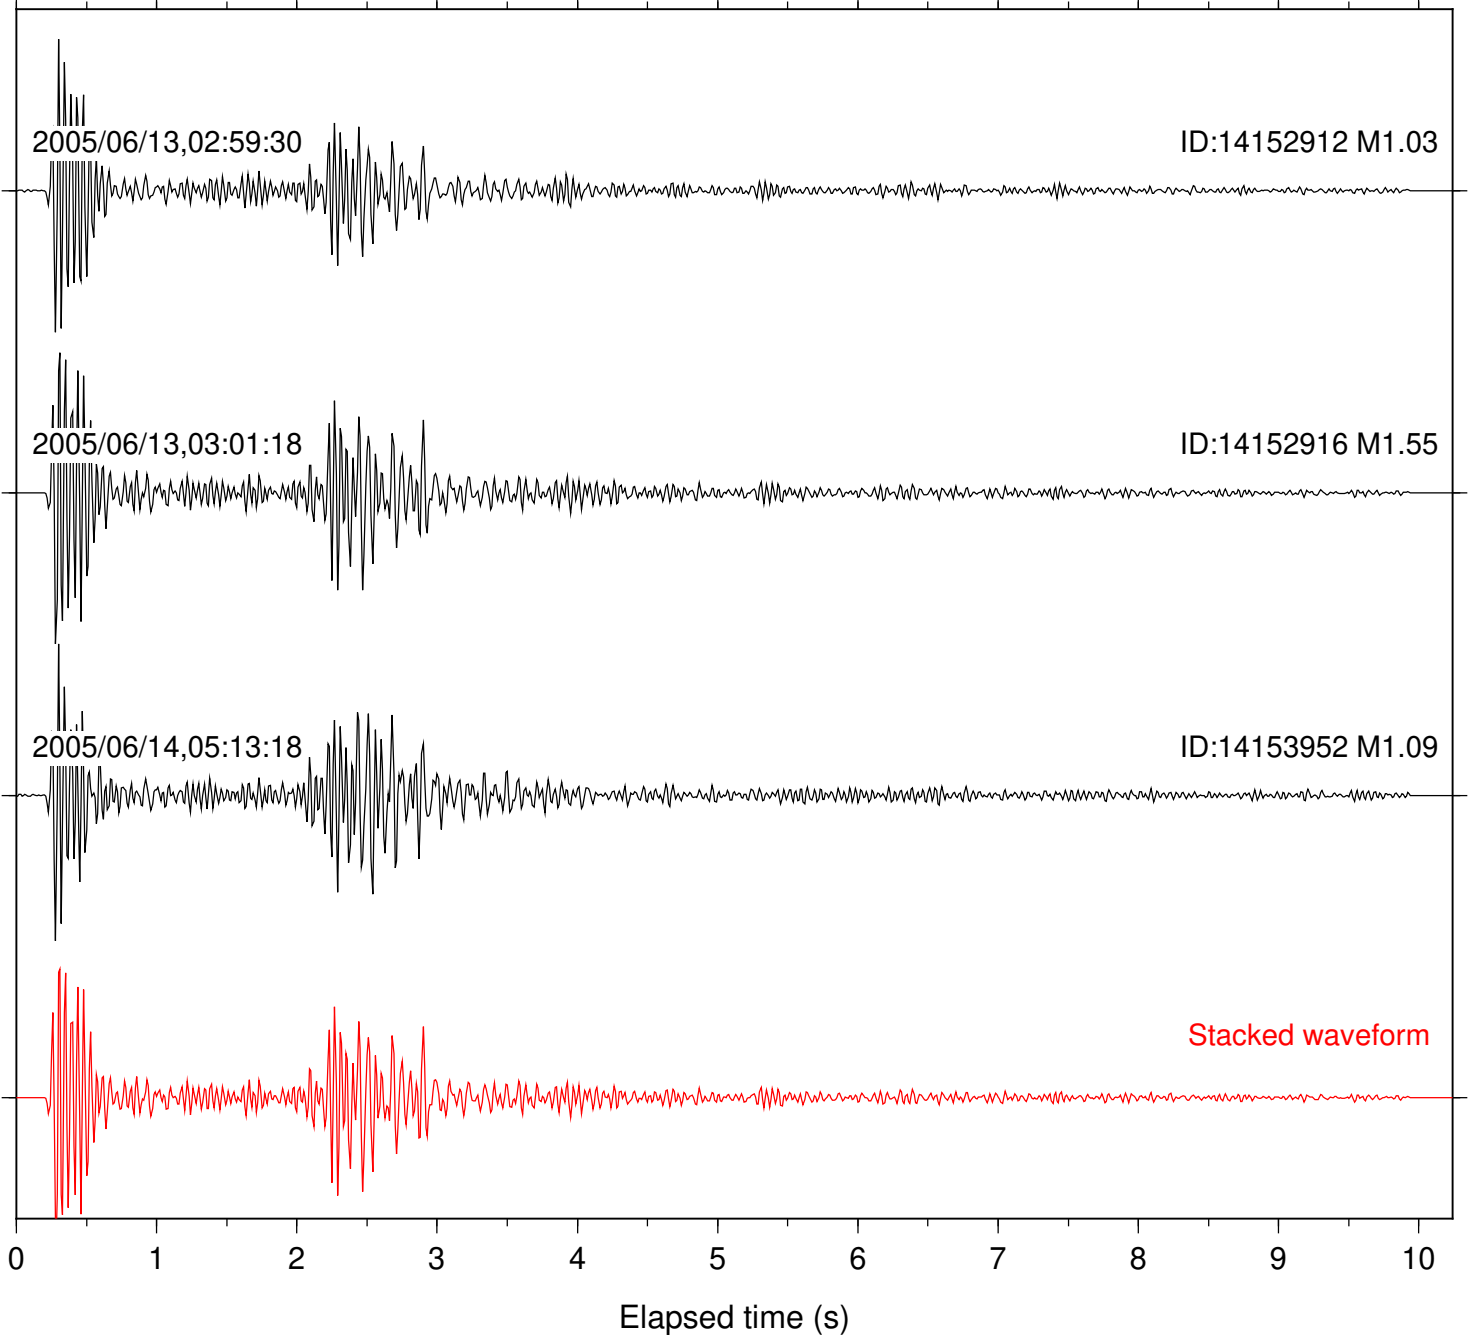

Station: BAC Com: EHZ

Focal depth: 13.62 km

Station: BZN Com: HHZ

Focal depth: 13.62 km

Station: CRY Com: HHZ

Focal depth: 13.60 km

Station: DGR Com: HHZ

Focal depth: 13.62 km

Station: DNR Com: HHZ

Focal depth: 13.62 km

Station: FRD Com: HHZ

Focal depth: 13.62 km

2005/06/13,02:59:30

ID:14152912 M1.03

2005/06/13,03:01:18

ID:14152916 M1.55

2017/05/16,20:35:13

ID:37646767 M1.16

Stacked waveform

0 1 2 3 4 5 6 7 8 9 10

Elapsed time (s)

Station: KNW Com: HHZ

Focal depth: 13.60 km

Station: PLM Com: HHZ

Focal depth: 13.62 km

Station: RDM Com: HHZ

Focal depth: 13.62 km

Station: SND Com: HHZ

Focal depth: 13.62 km