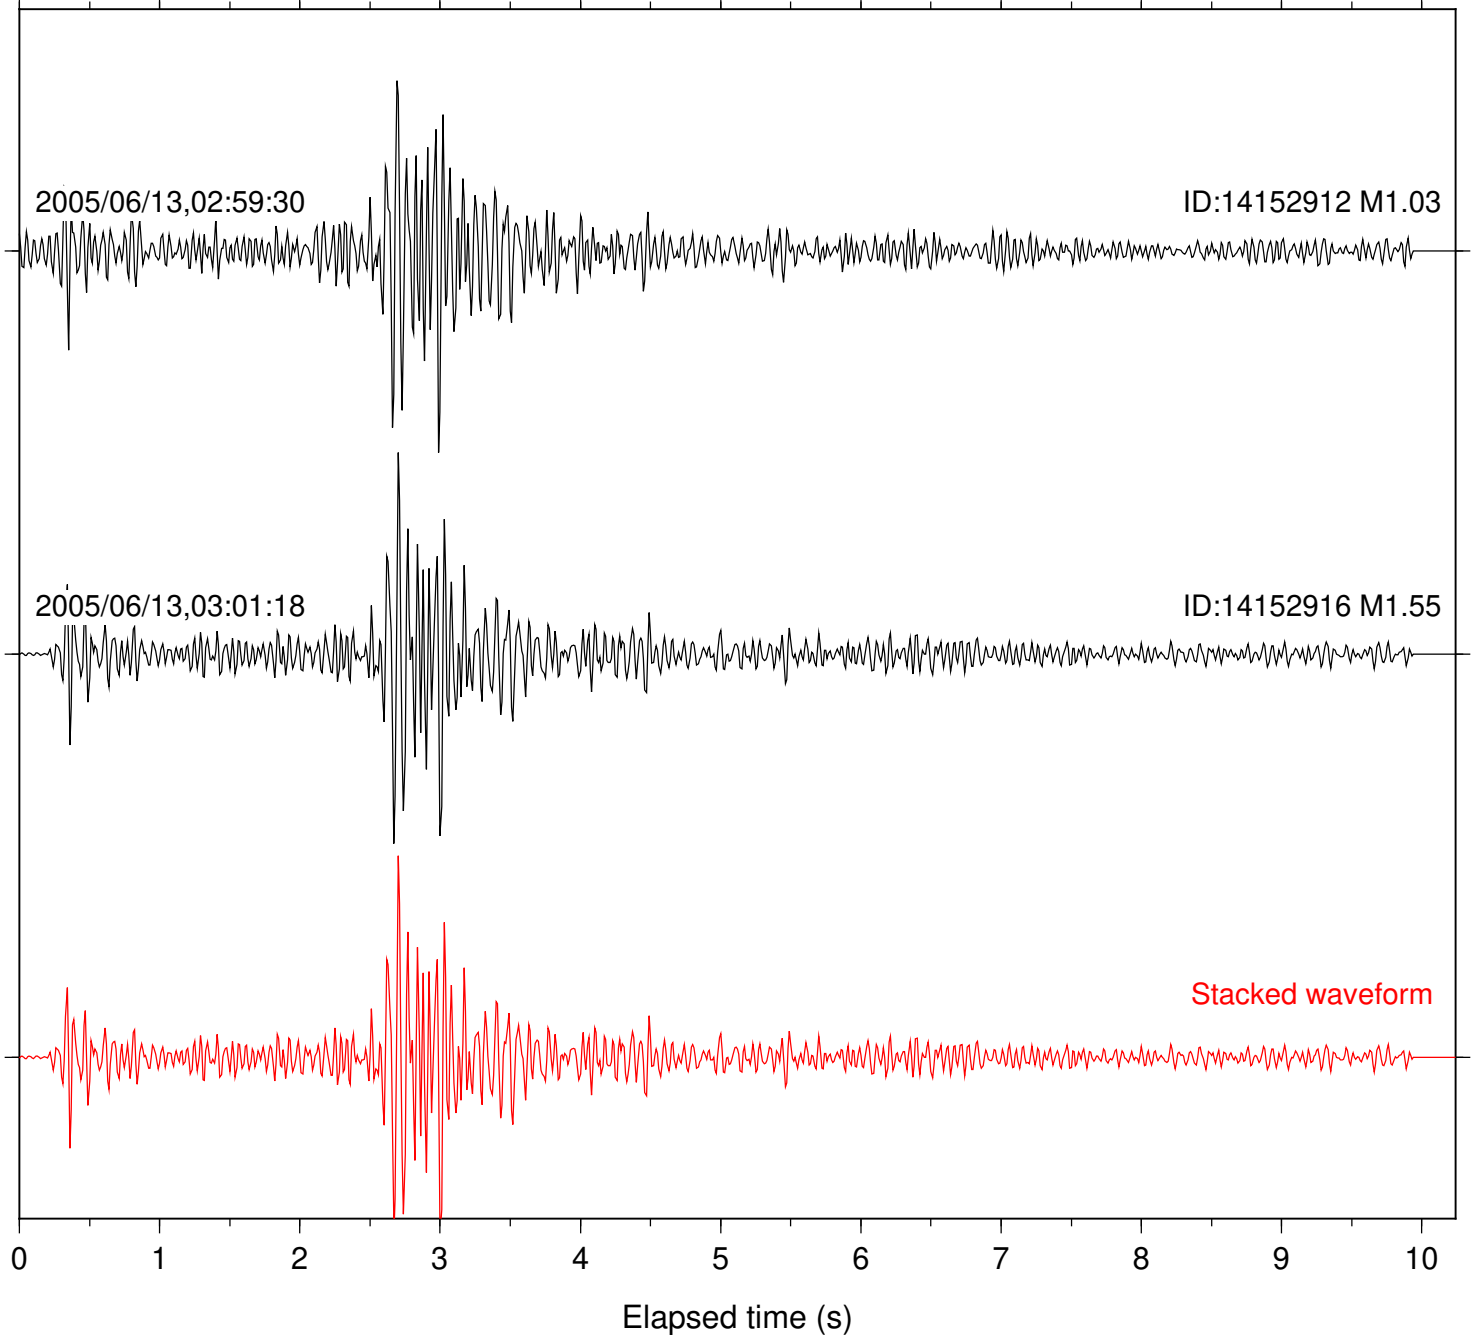

Station: BAC Com: EHZ

Focal depth: 13.62 km

Station: BZN Com: HHZ

Focal depth: 13.62 km

Station: CRY Com: HHZ

Focal depth: 13.60 km

Station: DGR Com: HHZ

Focal depth: 13.62 km

Station: DNR Com: HHZ

Focal depth: 13.62 km

Station: FRD Com: HHZ

Focal depth: 13.62 km

2005/06/13,02:59:30

ID:14152912 M1.03

2005/06/13,03:01:18

ID:14152916 M1.55

2017/05/16,20:35:13

ID:37646767 M1.16

Stacked waveform

0 1 2 3 4 5 6 7 8 9 10

Elapsed time (s)

Station: KNW Com: HHZ

Focal depth: 13.60 km

Station: PLM Com: HHZ

Focal depth: 13.62 km

Station: RDM Com: HHZ

Focal depth: 13.62 km

Station: SND Com: HHZ

Focal depth: 13.62 km