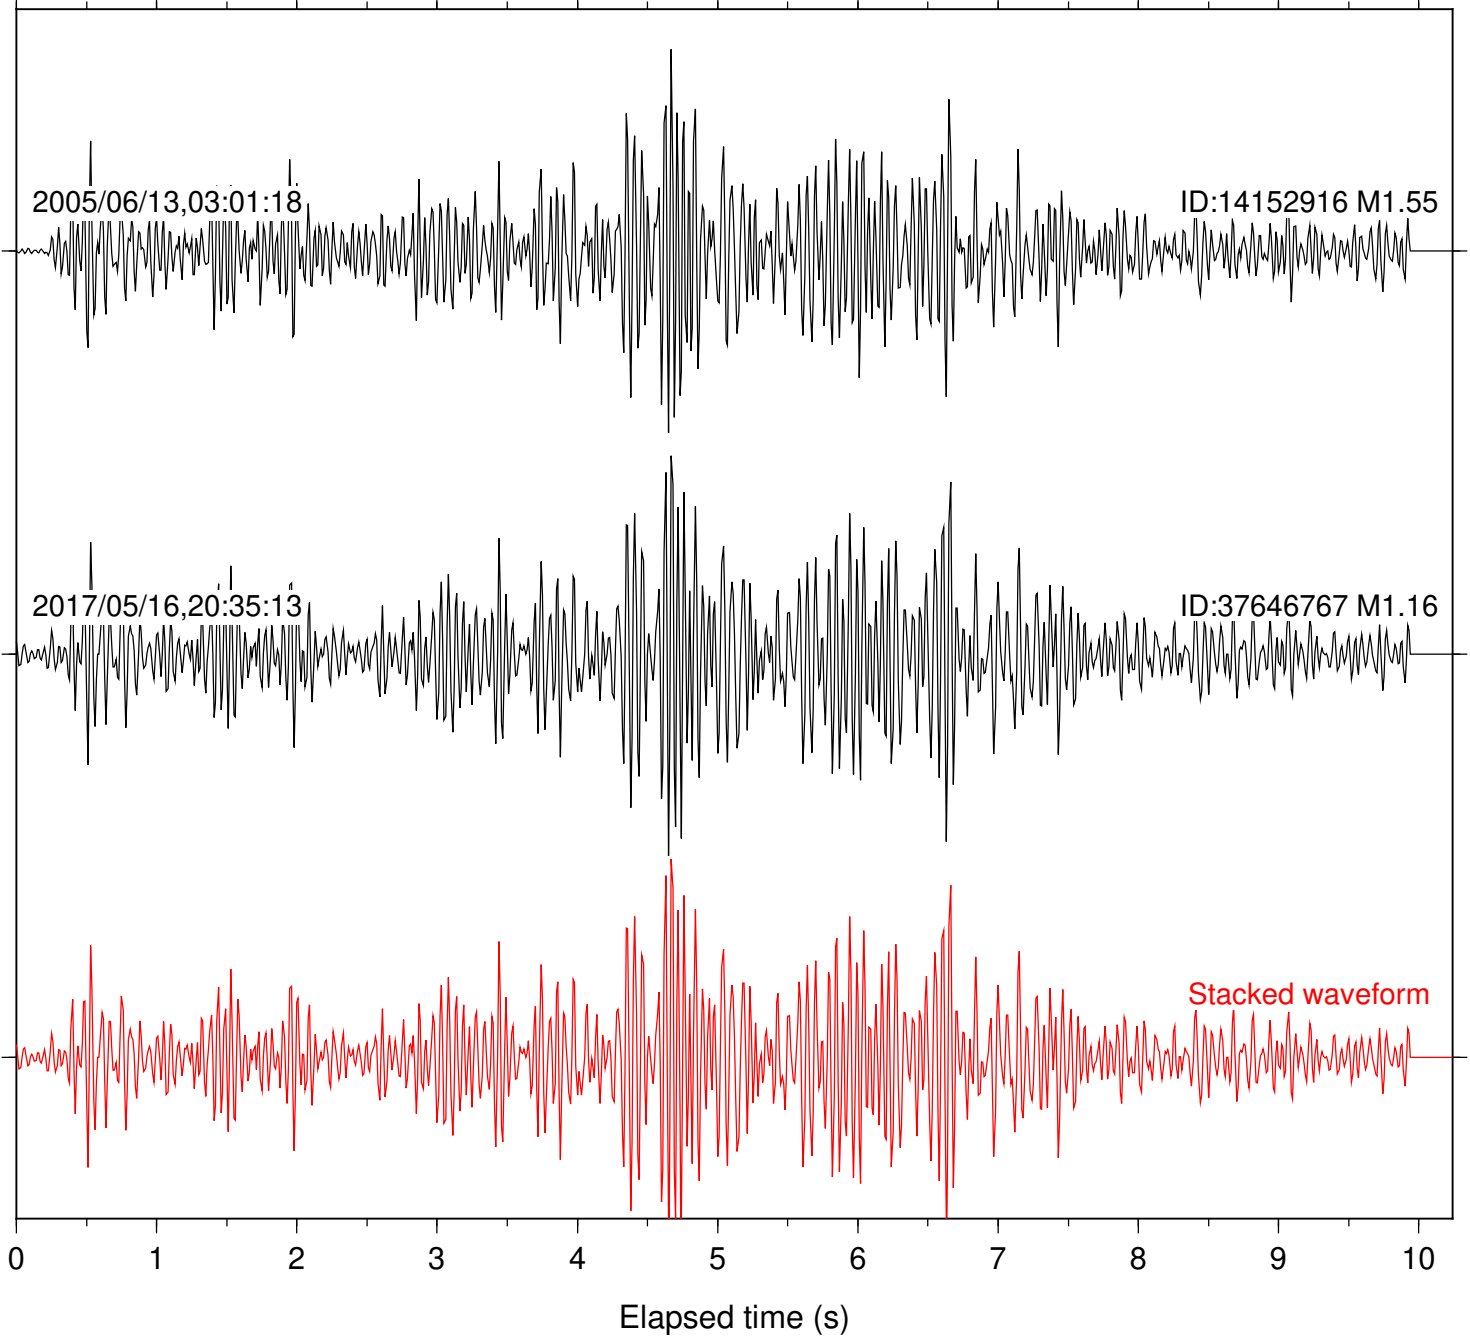

Station: BAC Com: EHZ

Focal depth: 13.62 km

Station: BZN Com: HHZ

Focal depth: 13.62 km

Station: CRY Com: HHZ

Focal depth: 13.60 km

Station: DGR Com: HHZ

Focal depth: 13.62 km

Station: DNR Com: HHZ

Focal depth: 13.62 km

Station: FRD Com: HHZ

Focal depth: 13.62 km

2005/06/13,02:59:30

ID:14152912 M1.03

2005/06/13,03:01:18

ID:14152916 M1.55

2017/05/16,20:35:13

ID:37646767 M1.16

Stacked waveform

0 1 2 3 4 5 6 7 8 9 10

Elapsed time (s)

Station: KNW Com: HHZ

Focal depth: 13.60 km

Station: PLM Com: HHZ

Focal depth: 13.62 km

Station: RDM Com: HHZ

Focal depth: 13.62 km

Station: SND Com: HHZ

Focal depth: 13.62 km