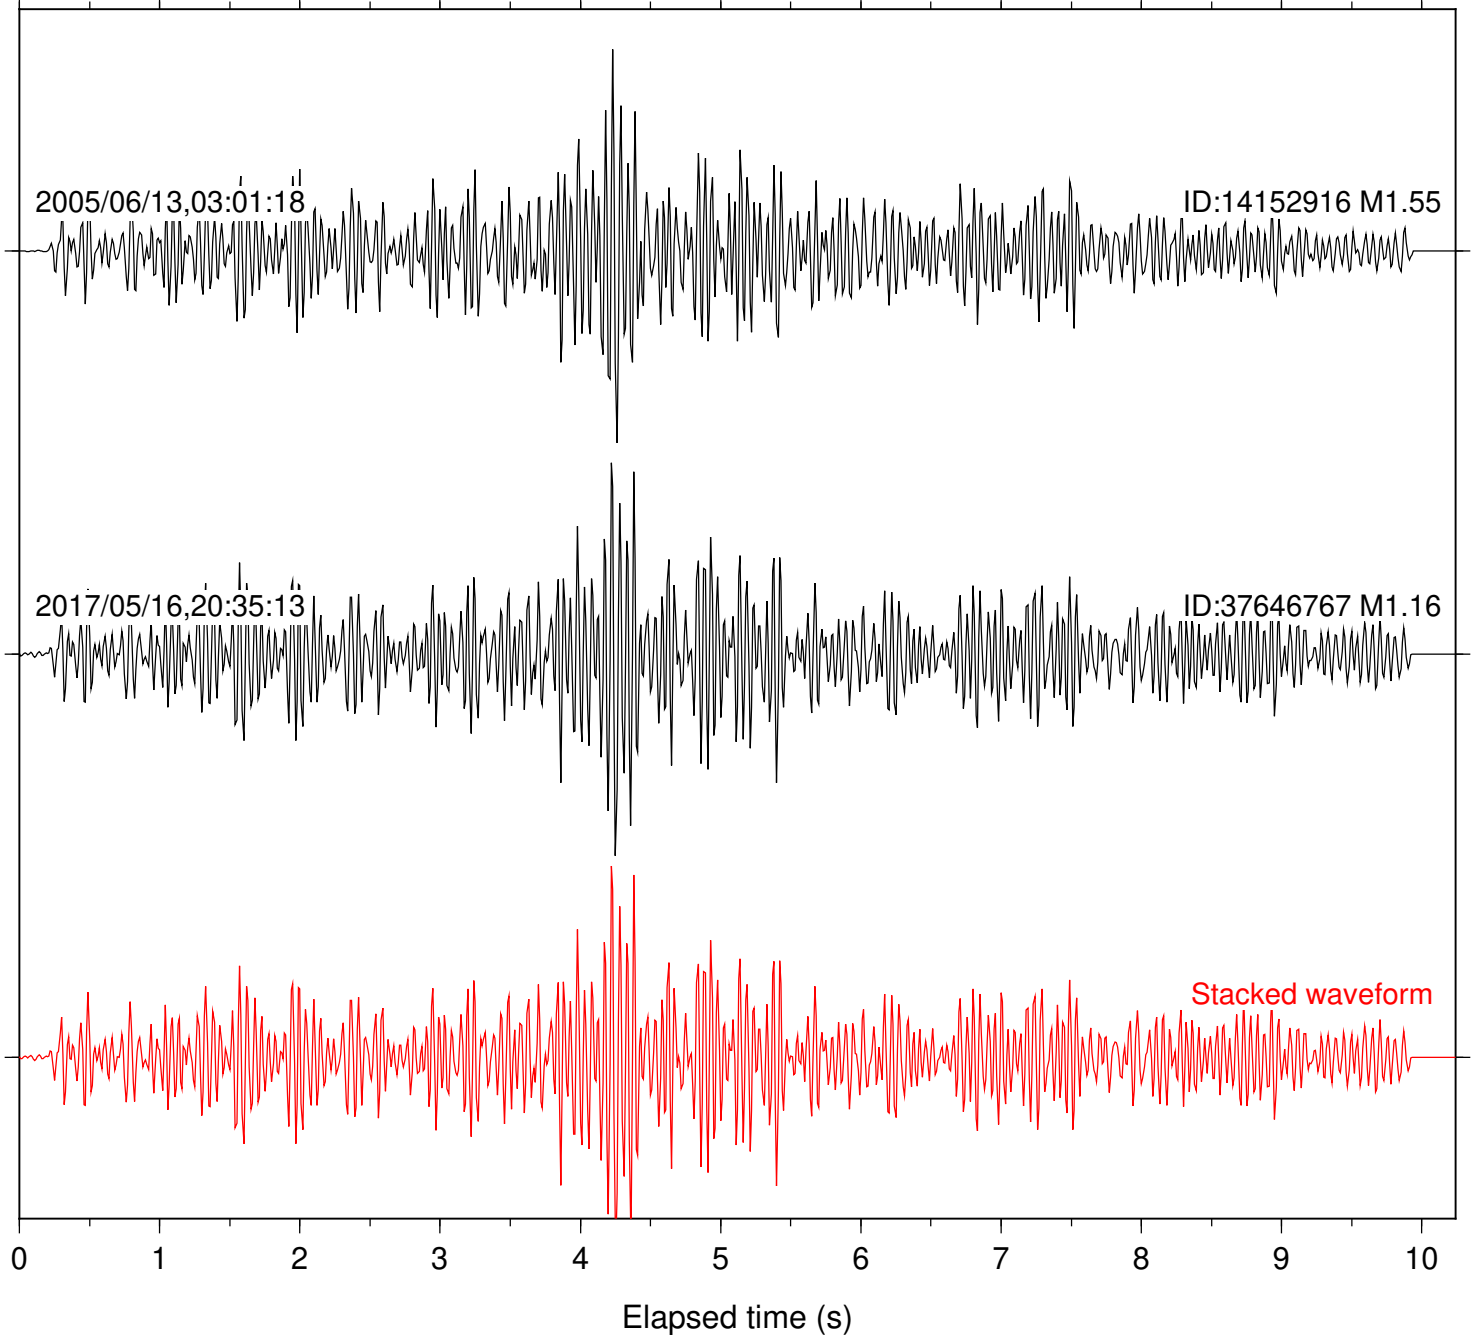

Station: BAC Com: EHZ

Focal depth: 13.62 km

Station: BZN Com: HHZ

Focal depth: 13.62 km

Station: CRY Com: HHZ

Focal depth: 13.60 km

Station: DGR Com: HHZ

Focal depth: 13.62 km

Station: DNR Com: HHZ

Focal depth: 13.62 km

Station: FRD Com: HHZ

Focal depth: 13.62 km

2005/06/13,02:59:30

ID:14152912 M1.03

2005/06/13,03:01:18

ID:14152916 M1.55

2017/05/16,20:35:13

ID:37646767 M1.16

Stacked waveform

0 1 2 3 4 5 6 7 8 9 10

Elapsed time (s)

Station: KNW Com: HHZ

Focal depth: 13.60 km

Station: PLM Com: HHZ

Focal depth: 13.62 km

Station: RDM Com: HHZ

Focal depth: 13.62 km

Station: SND Com: HHZ

Focal depth: 13.62 km