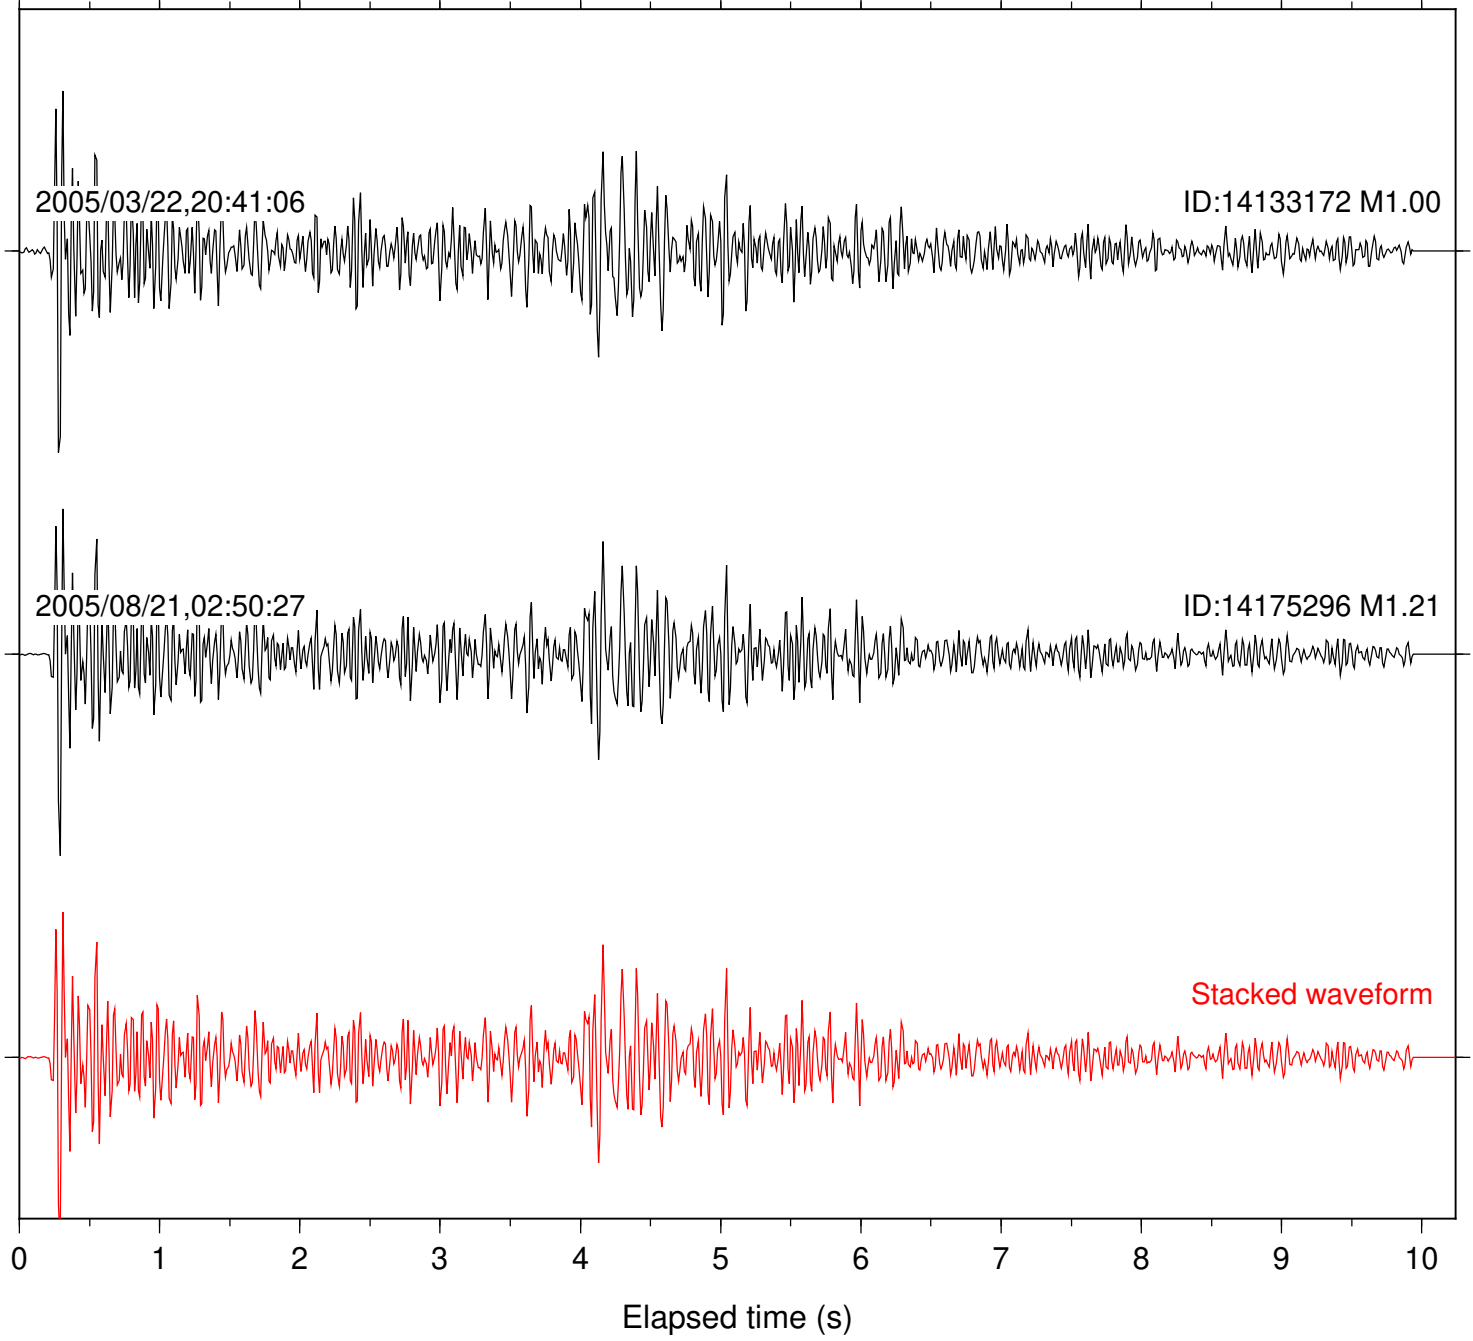

Station: CRY Com: HHZ

Focal depth: 10.64 km

2005/03/22,20:41:06

ID:14133172 M1.00

2005/08/21,02:50:27

ID:14175296 M1.21

Stacked waveform

0 1 2 3 4 5 6 7 8 9 10

Elapsed time (s)

Station: FRD Com: HHZ

Focal depth: 10.64 km

Station: SND Com: HHZ

Focal depth: 10.64 km