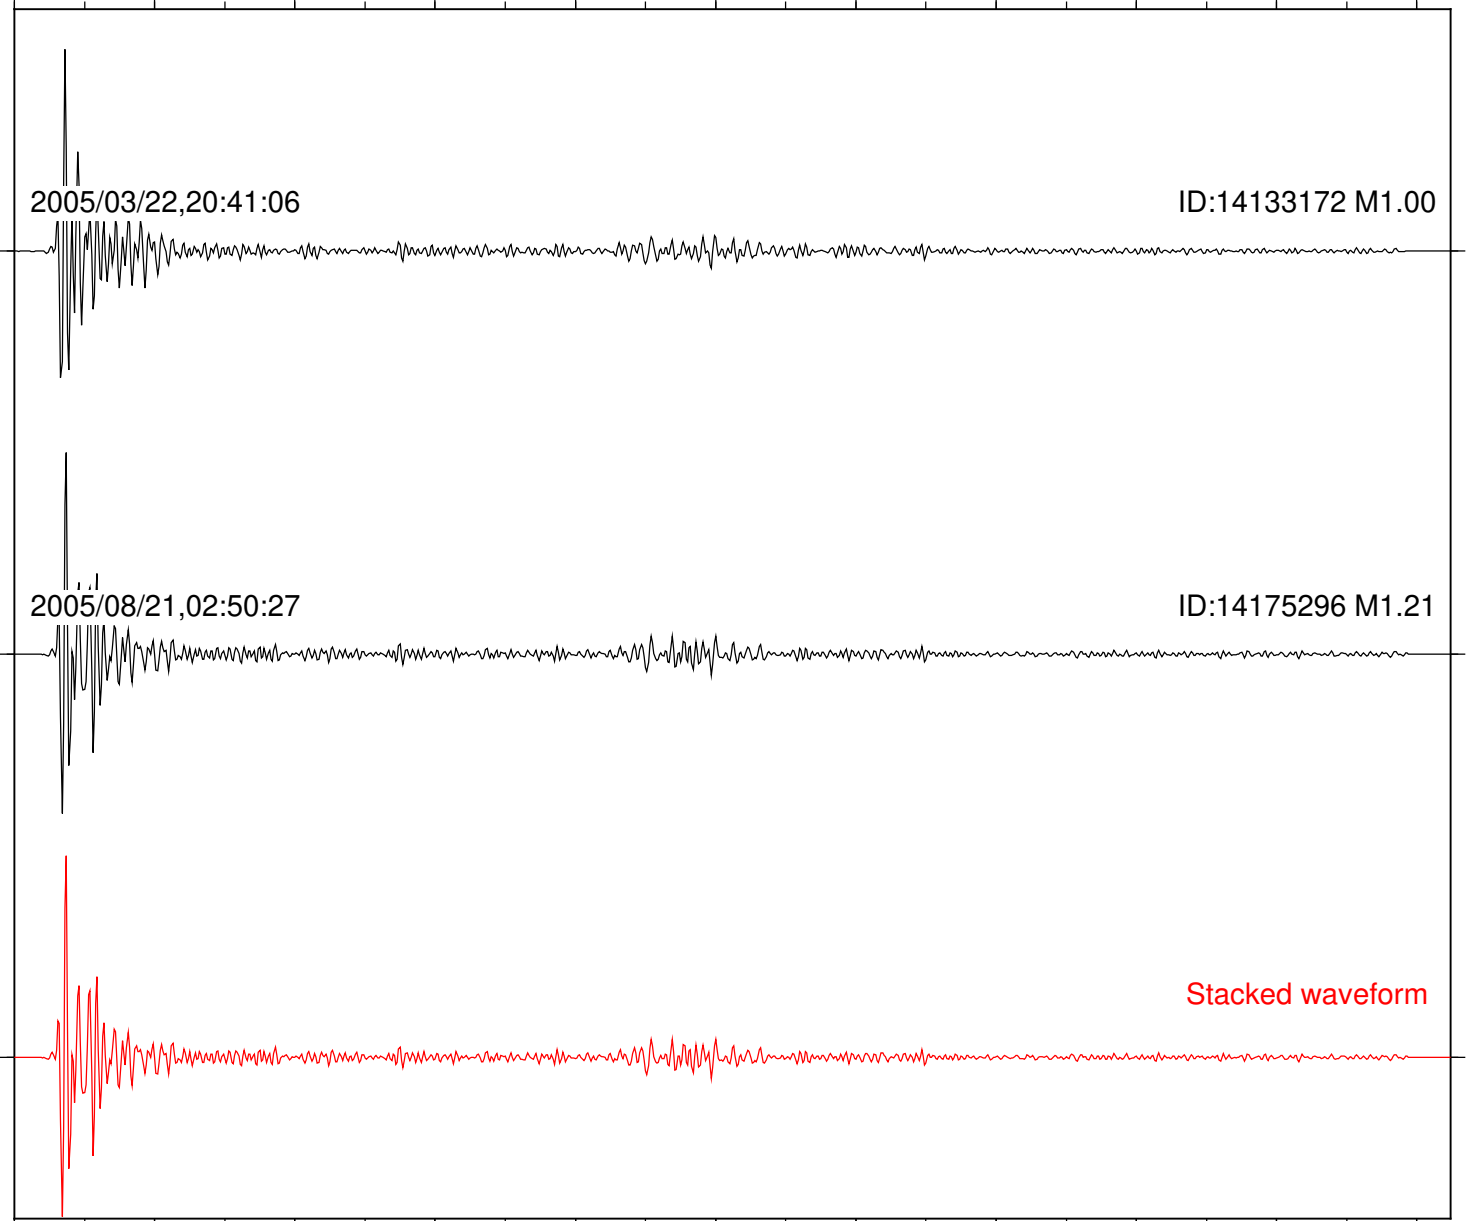

Station: CRY Com: HHZ

Focal depth: 10.64 km

2005/03/22,20:41:06

ID:14133172 M1.00

2005/08/21,02:50:27

ID:14175296 M1.21

Stacked waveform

0 1 2 3 4 5 6 7 8 9 10

Elapsed time (s)

Station: FRD Com: HHZ

Focal depth: 10.64 km

Station: SND Com: HHZ

Focal depth: 10.64 km