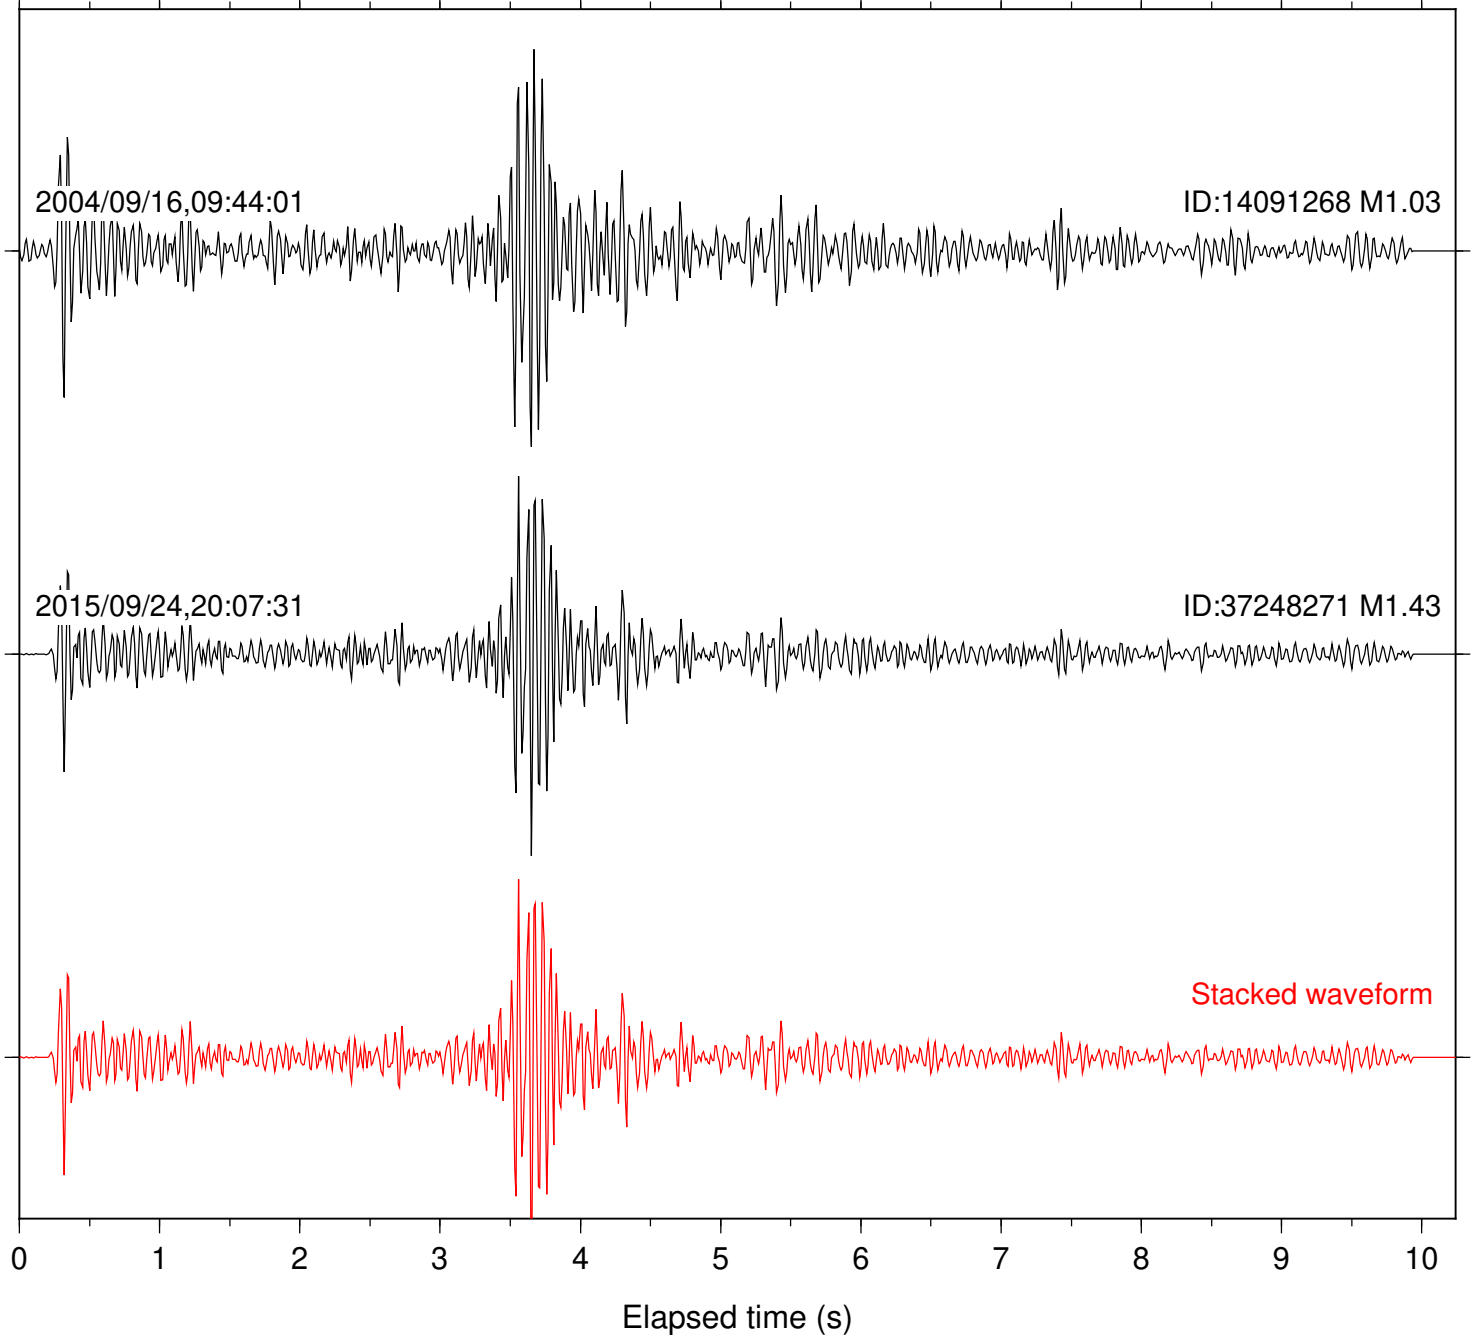

Station: FRD Com: HHZ

Focal depth: 16.88 km

Station: KNW Com: HHZ

Focal depth: 16.88 km

2004/09/16,09:44:01

ID:14091268 M1.03

2015/09/24,20:07:31

ID:37248271 M1.43

Stacked waveform

Station: LVA2 Com: HHZ

Focal depth: 16.88 km

Station: PFO Com: HHZ

Focal depth: 16.88 km

Station: SND Com: HHZ

Focal depth: 16.88 km