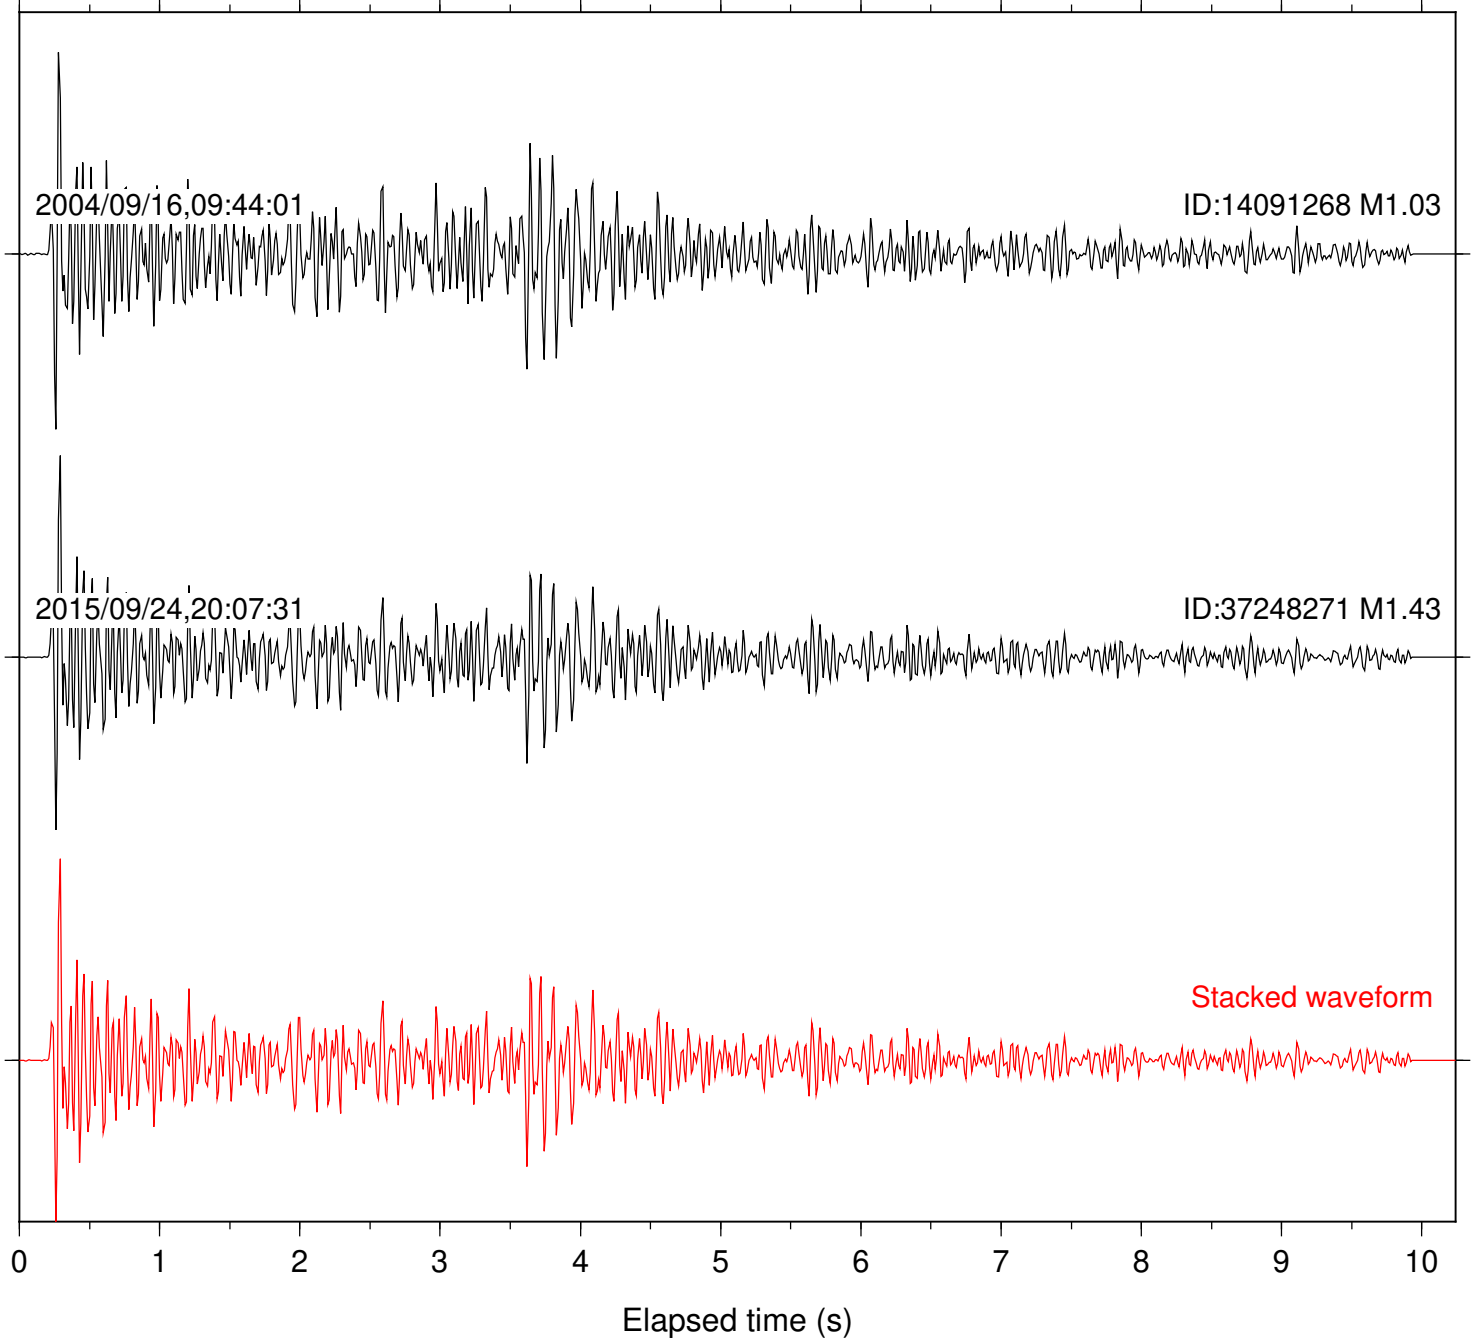

Station: FRD Com: HHZ

Focal depth: 16.88 km

Station: KNW Com: HHZ

Focal depth: 16.88 km

2004/09/16,09:44:01

ID:14091268 M1.03

2015/09/24,20:07:31

ID:37248271 M1.43

Stacked waveform

Station: LVA2 Com: HHZ

Focal depth: 16.88 km

Station: PFO Com: HHZ

Focal depth: 16.88 km

Station: SND Com: HHZ

Focal depth: 16.88 km