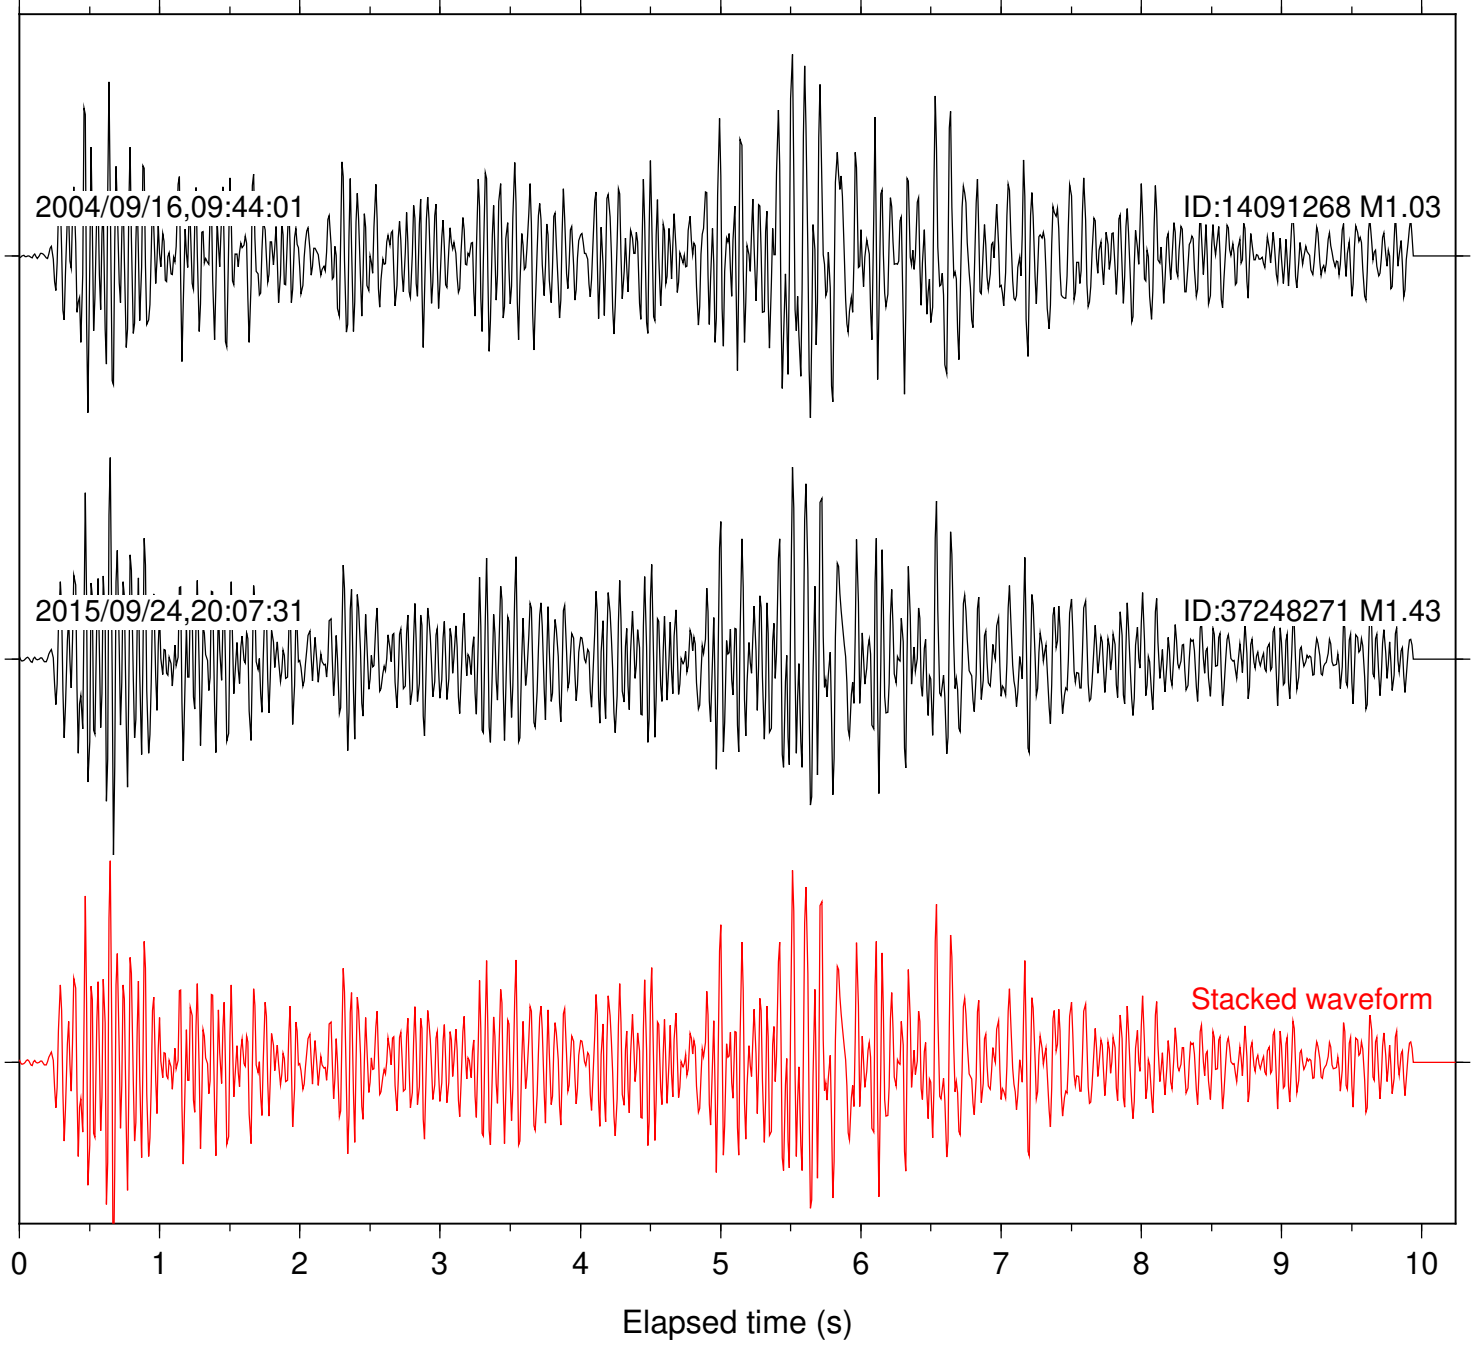

Station: FRD Com: HHZ

Focal depth: 16.88 km

Station: KNW Com: HHZ

Focal depth: 16.88 km

2004/09/16,09:44:01

ID:14091268 M1.03

2015/09/24,20:07:31

ID:37248271 M1.43

Stacked waveform

Station: LVA2 Com: HHZ

Focal depth: 16.88 km

Station: PFO Com: HHZ

Focal depth: 16.88 km

Station: SND Com: HHZ

Focal depth: 16.88 km