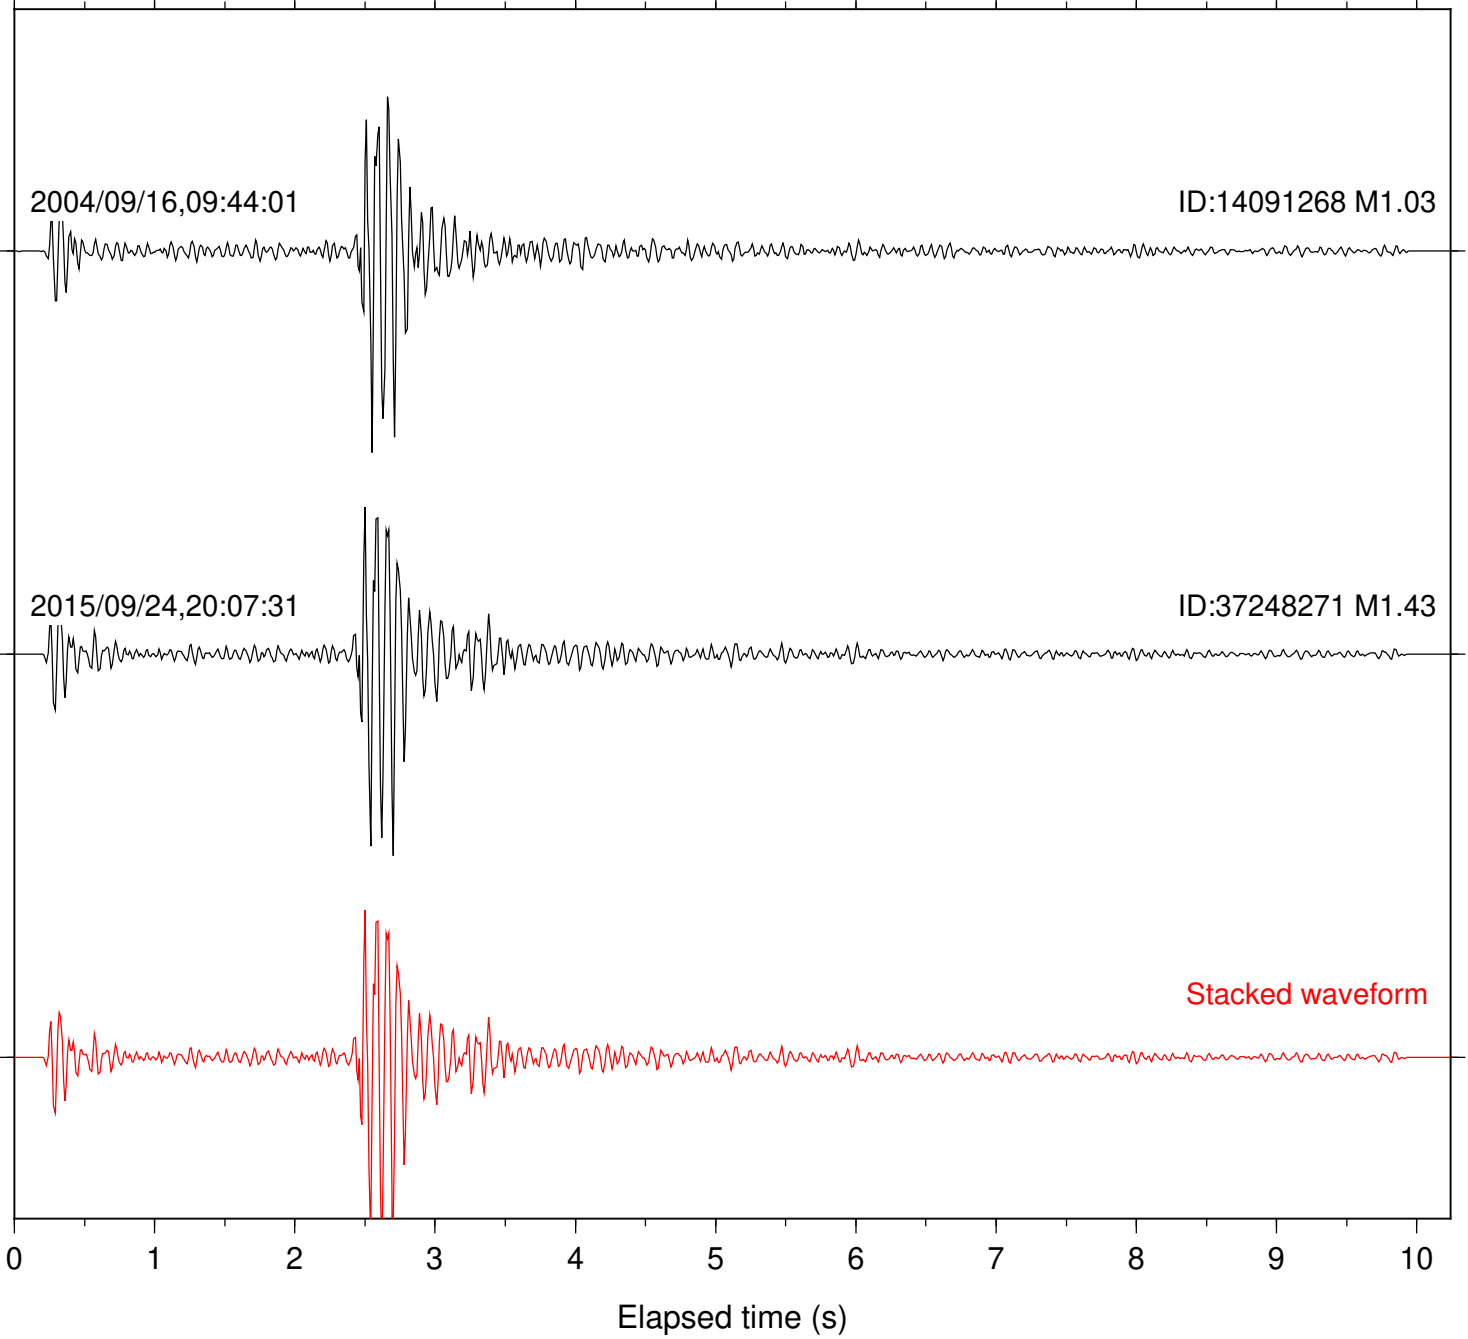

Station: FRD Com: HHZ

Focal depth: 16.88 km

Station: KNW Com: HHZ

Focal depth: 16.88 km

2004/09/16,09:44:01

ID:14091268 M1.03

2015/09/24,20:07:31

ID:37248271 M1.43

Stacked waveform

Station: LVA2 Com: HHZ

Focal depth: 16.88 km

Station: PFO Com: HHZ

Focal depth: 16.88 km

Station: SND Com: HHZ

Focal depth: 16.88 km