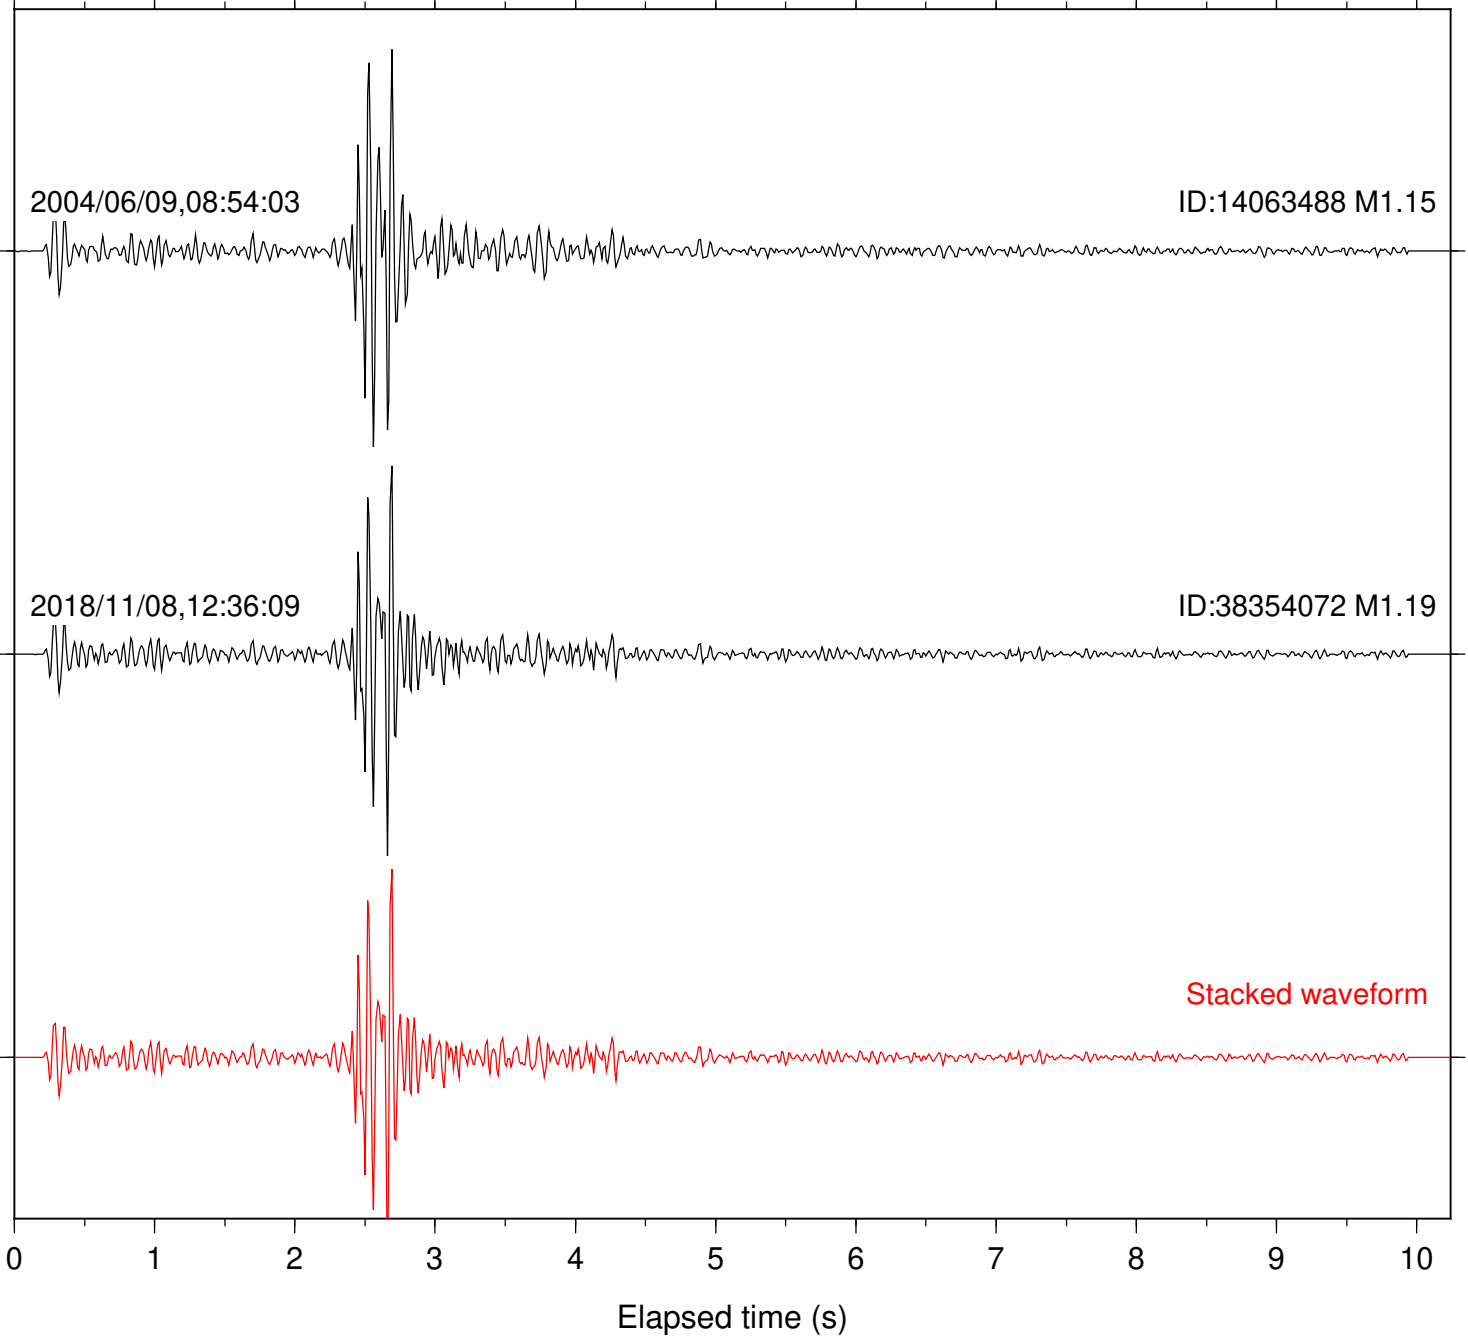

Station: BAC Com: EHZ

Focal depth: 16.67 km

Station: CRY Com: HHZ

Focal depth: 16.67 km

Station: DGR Com: HHZ

Focal depth: 16.67 km

Station: FRD Com: HHZ

Focal depth: 16.67 km

Station: KNW Com: HHZ

Focal depth: 16.67 km

2004/06/09,08:54:03

ID:14063488 M1.15

2018/11/08,12:36:09

ID:38354072 M1.19

Stacked waveform

Station: SND Com: HHZ

Focal depth: 16.67 km