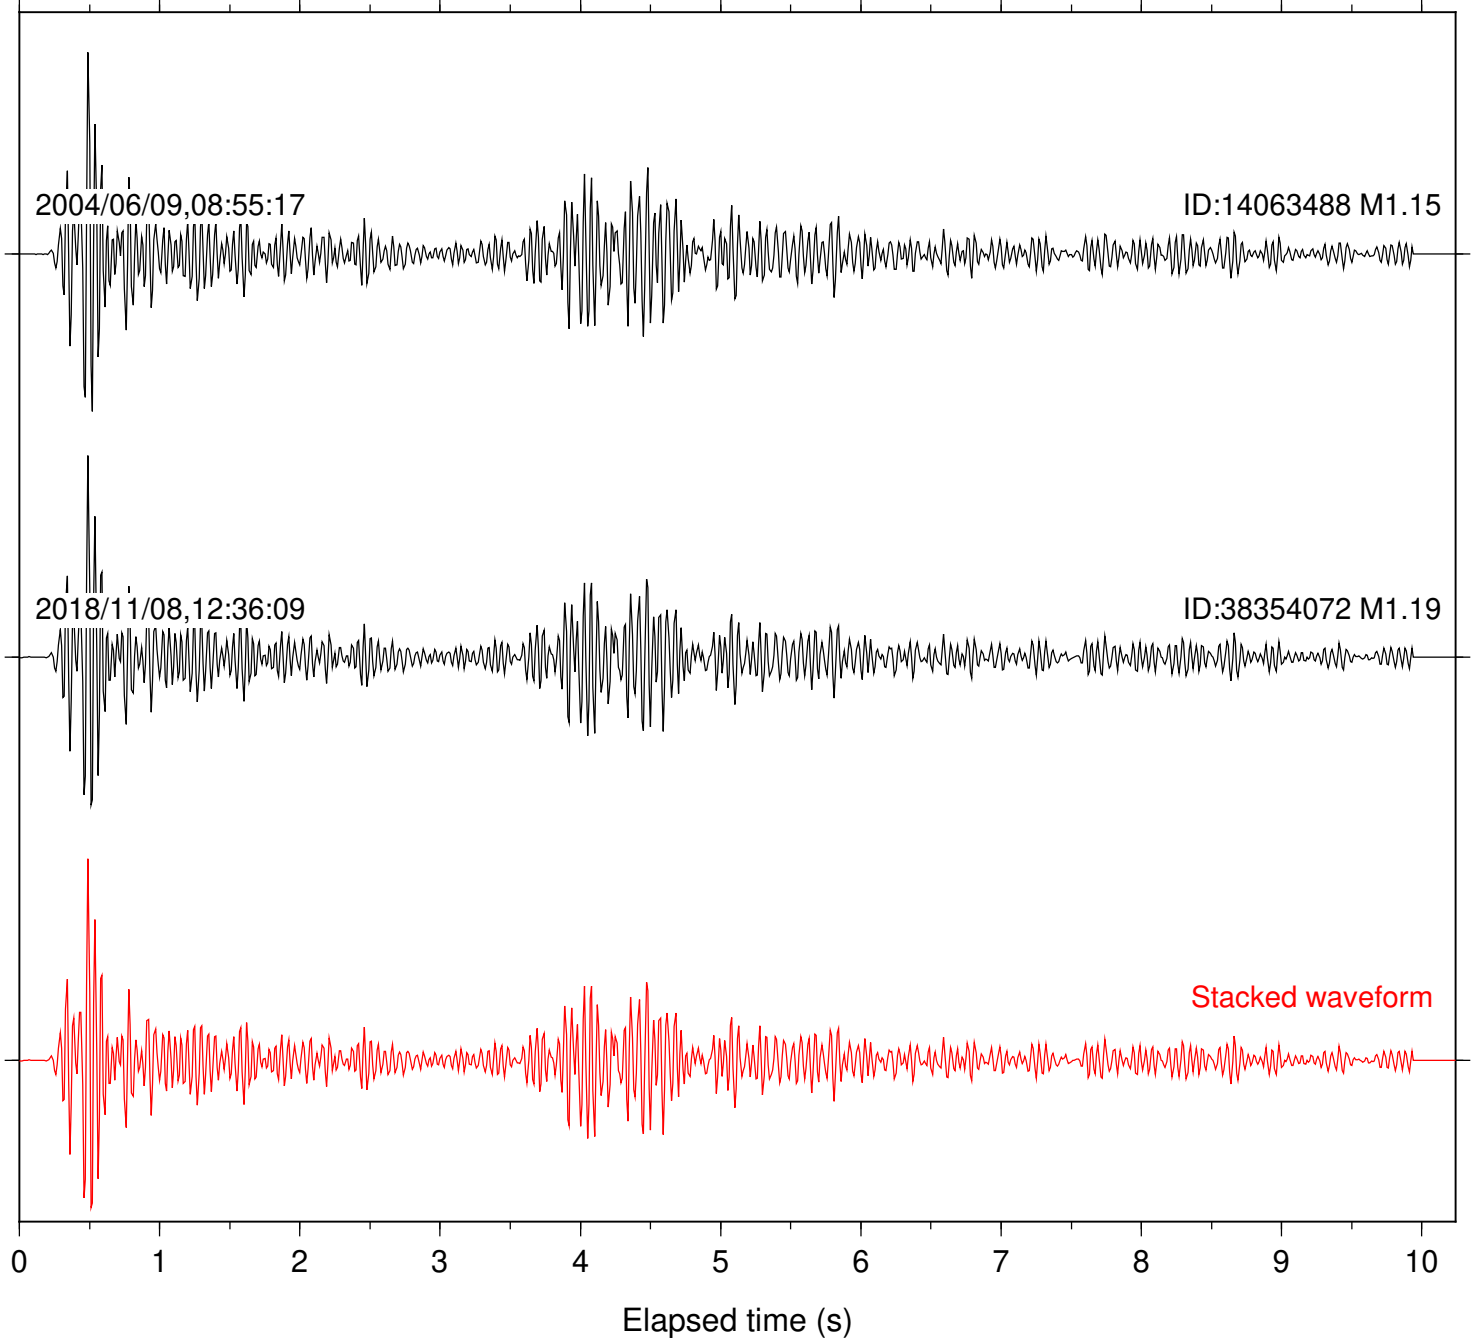

Station: BAC Com: EHZ

Focal depth: 16.67 km

Station: CRY Com: HHZ

Focal depth: 16.67 km

Station: DGR Com: HHZ

Focal depth: 16.67 km

Station: FRD Com: HHZ

Focal depth: 16.67 km

Station: KNW Com: HHZ

Focal depth: 16.67 km

2004/06/09,08:54:03

ID:14063488 M1.15

2018/11/08,12:36:09

ID:38354072 M1.19

Stacked waveform

Station: SND Com: HHZ

Focal depth: 16.67 km