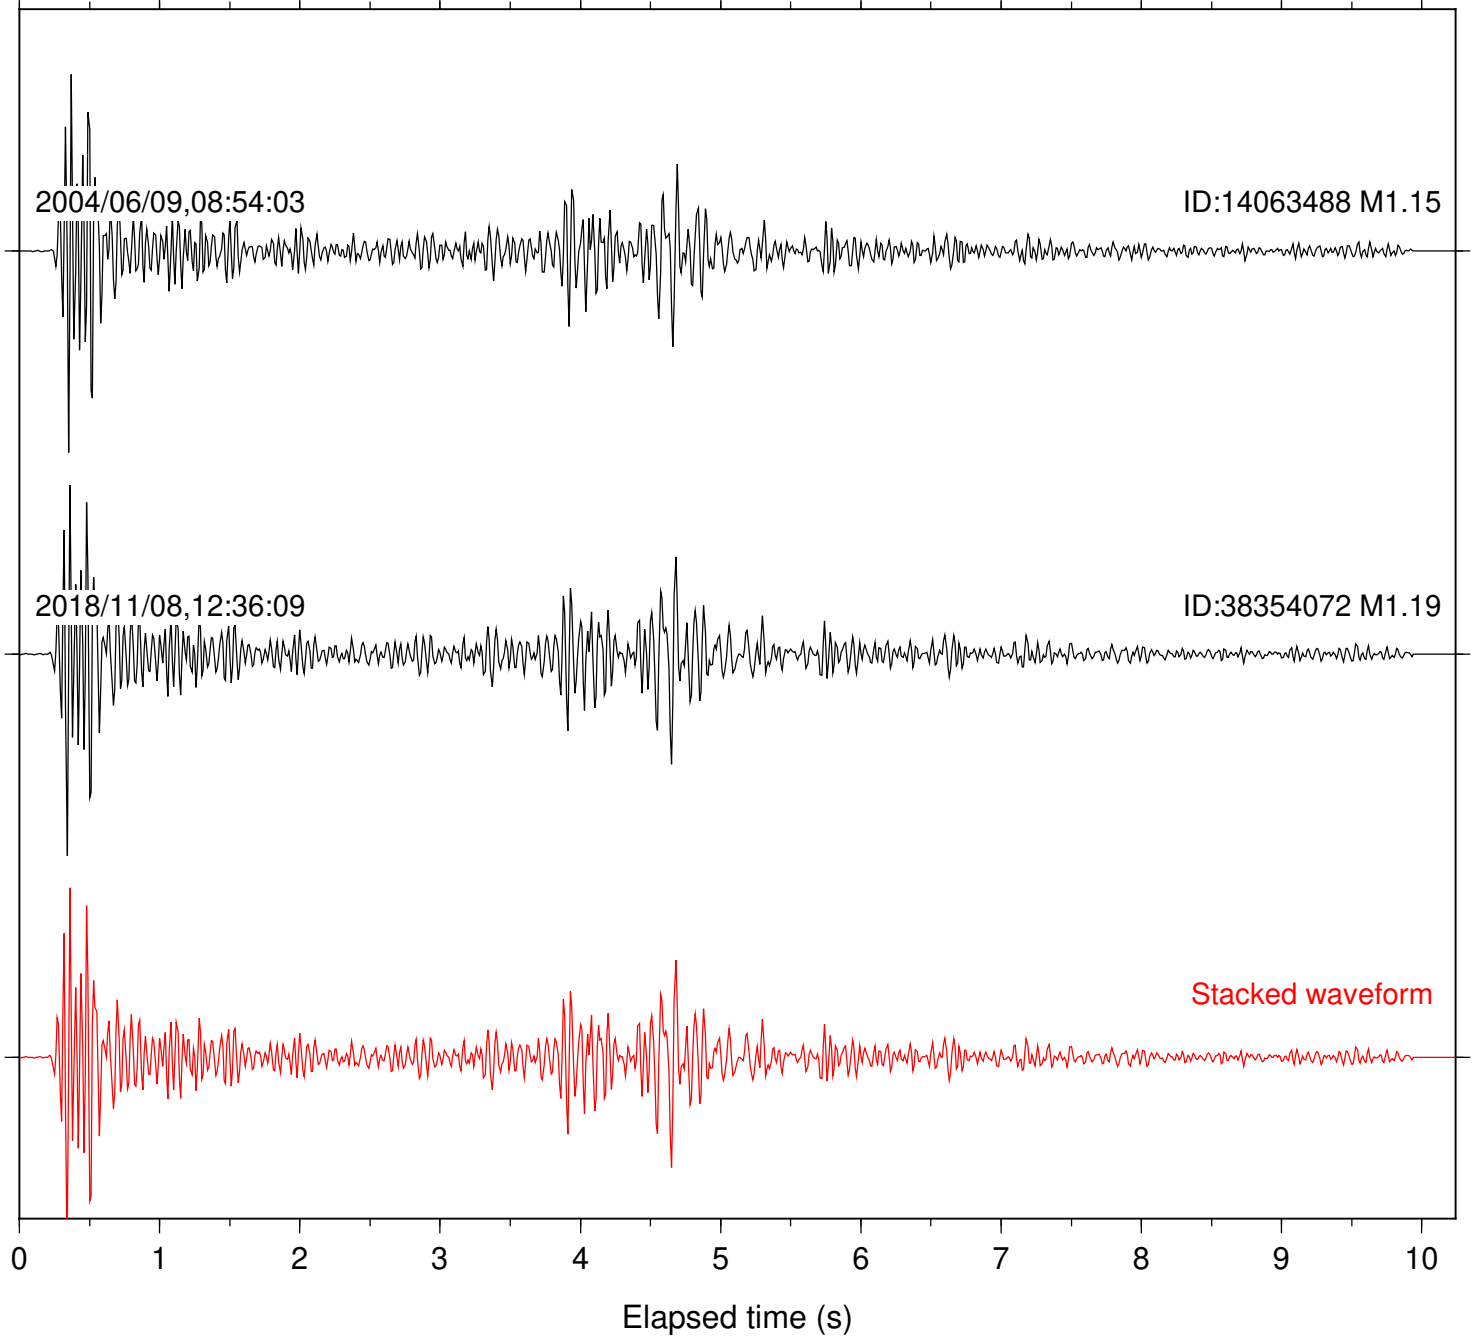

Station: BAC Com: EHZ

Focal depth: 16.67 km

Station: CRY Com: HHZ

Focal depth: 16.67 km

Station: DGR Com: HHZ

Focal depth: 16.67 km

Station: FRD Com: HHZ

Focal depth: 16.67 km

Station: KNW Com: HHZ

Focal depth: 16.67 km

2004/06/09,08:54:03

ID:14063488 M1.15

2018/11/08,12:36:09

ID:38354072 M1.19

Stacked waveform

Station: SND Com: HHZ

Focal depth: 16.67 km