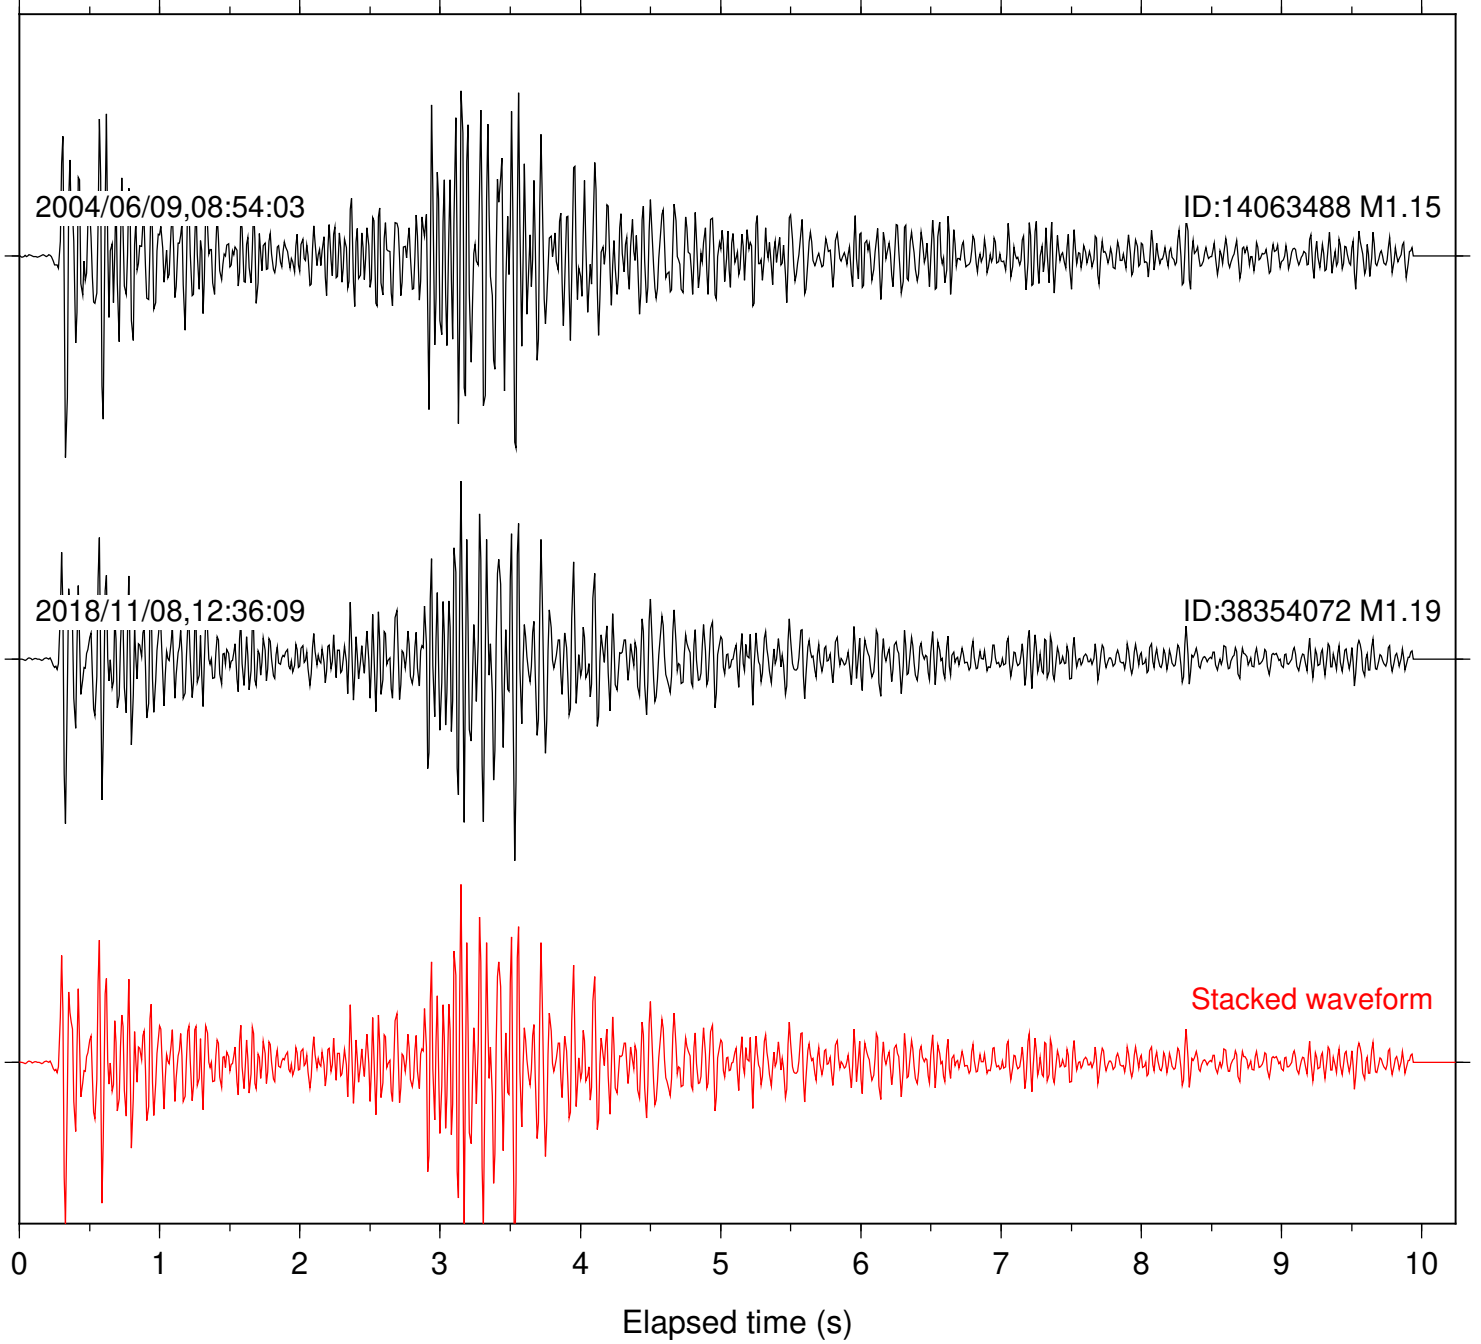

Station: BAC Com: EHZ

Focal depth: 16.67 km

Station: CRY Com: HHZ

Focal depth: 16.67 km

Station: DGR Com: HHZ

Focal depth: 16.67 km

Station: FRD Com: HHZ

Focal depth: 16.67 km

Station: KNW Com: HHZ

Focal depth: 16.67 km

2004/06/09,08:54:03

ID:14063488 M1.15

2018/11/08,12:36:09

ID:38354072 M1.19

Stacked waveform

Station: SND Com: HHZ

Focal depth: 16.67 km