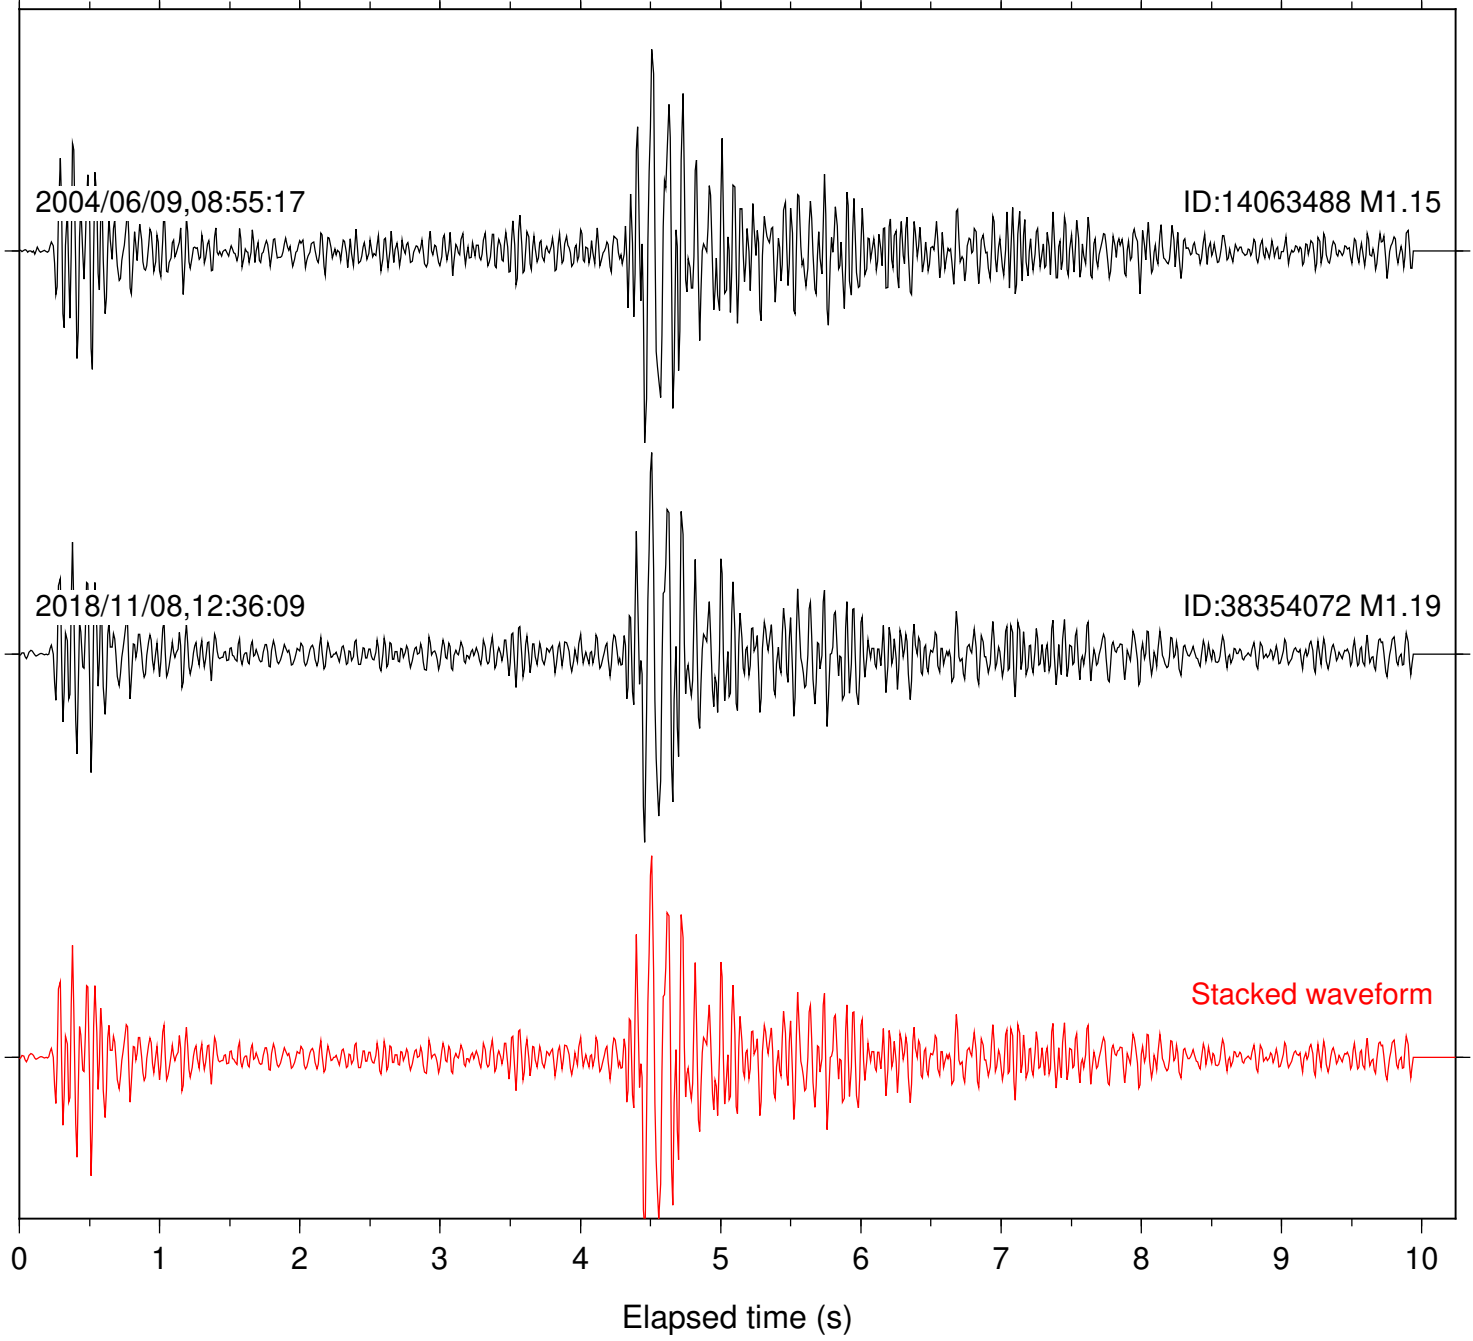

Station: BAC Com: EHZ

Focal depth: 16.67 km

Station: CRY Com: HHZ

Focal depth: 16.67 km

Station: DGR Com: HHZ

Focal depth: 16.67 km

Station: FRD Com: HHZ

Focal depth: 16.67 km

Station: KNW Com: HHZ

Focal depth: 16.67 km

2004/06/09,08:54:03

ID:14063488 M1.15

2018/11/08,12:36:09

ID:38354072 M1.19

Stacked waveform

Station: SND Com: HHZ

Focal depth: 16.67 km