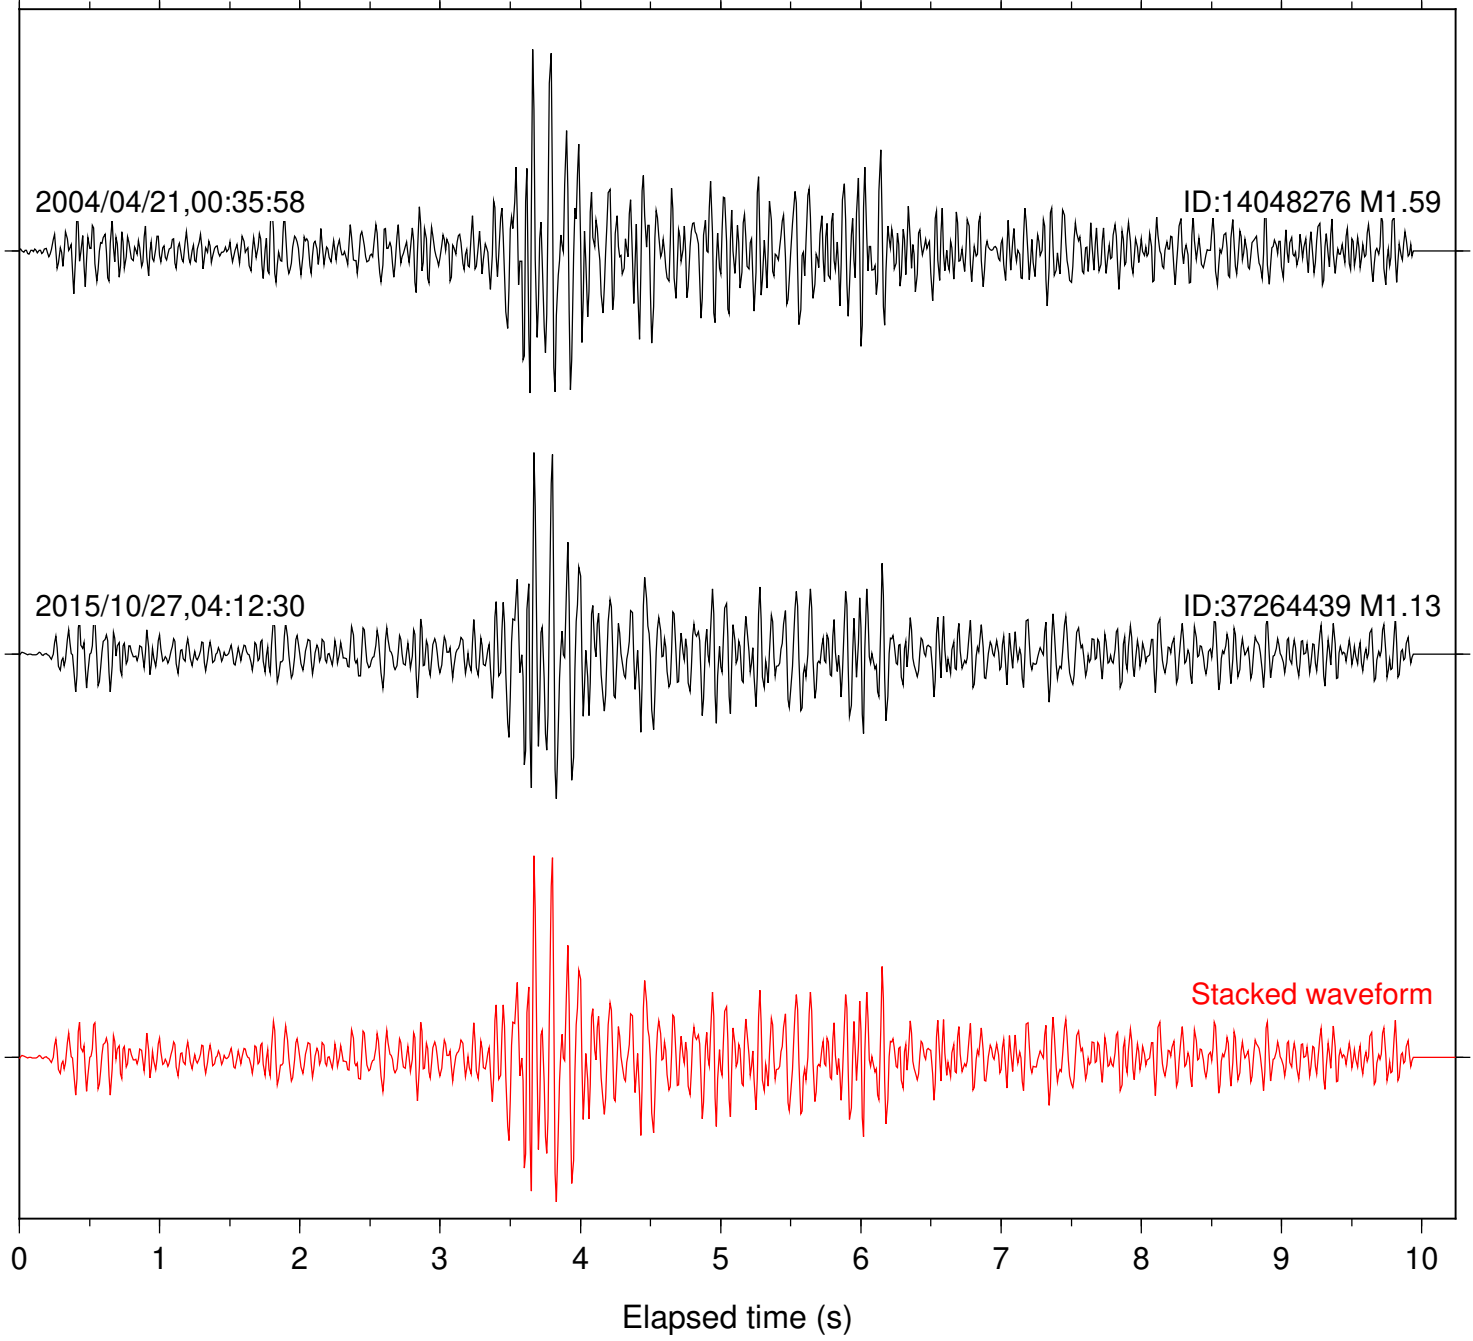

Station: BAC Com: EHZ

Focal depth: 11.81 km

Station: DGR Com: HHZ

Focal depth: 11.81 km