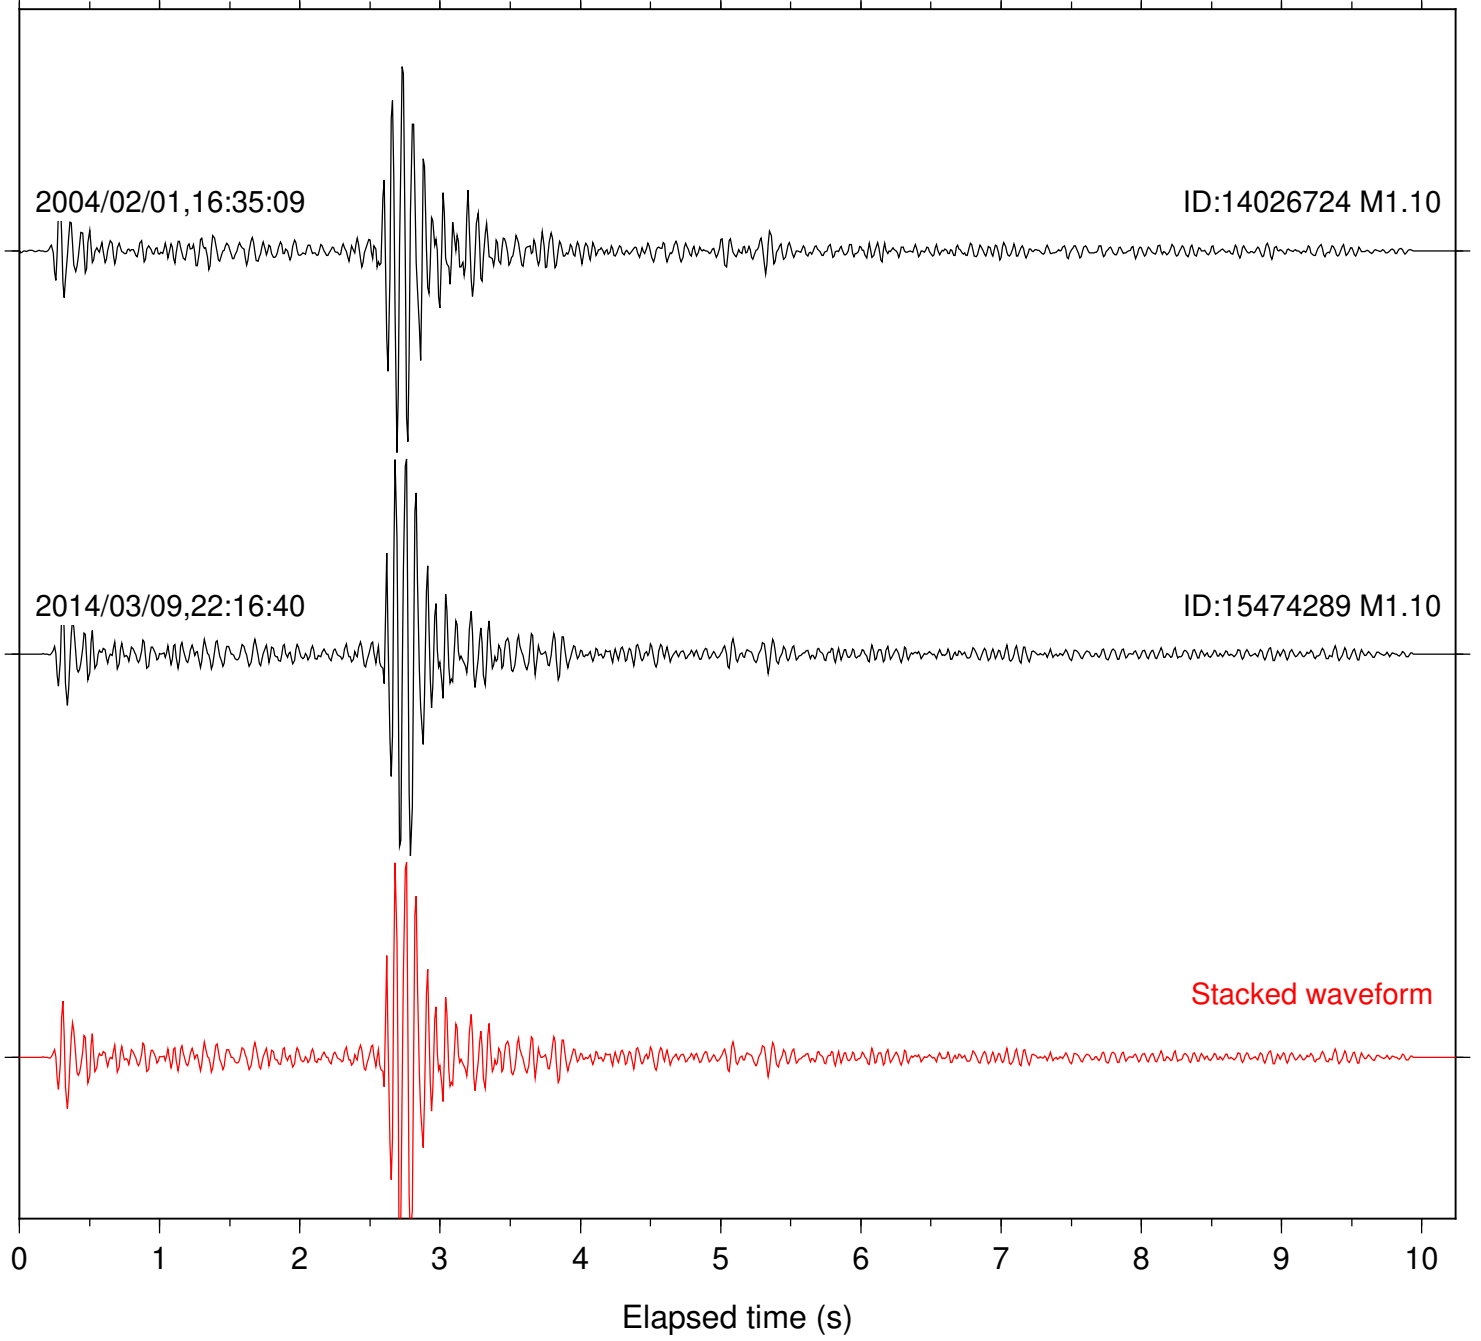

Station: KNW Com: HHZ

Focal depth: 16.53 km

Station: RDM Com: HHZ

Focal depth: 16.53 km