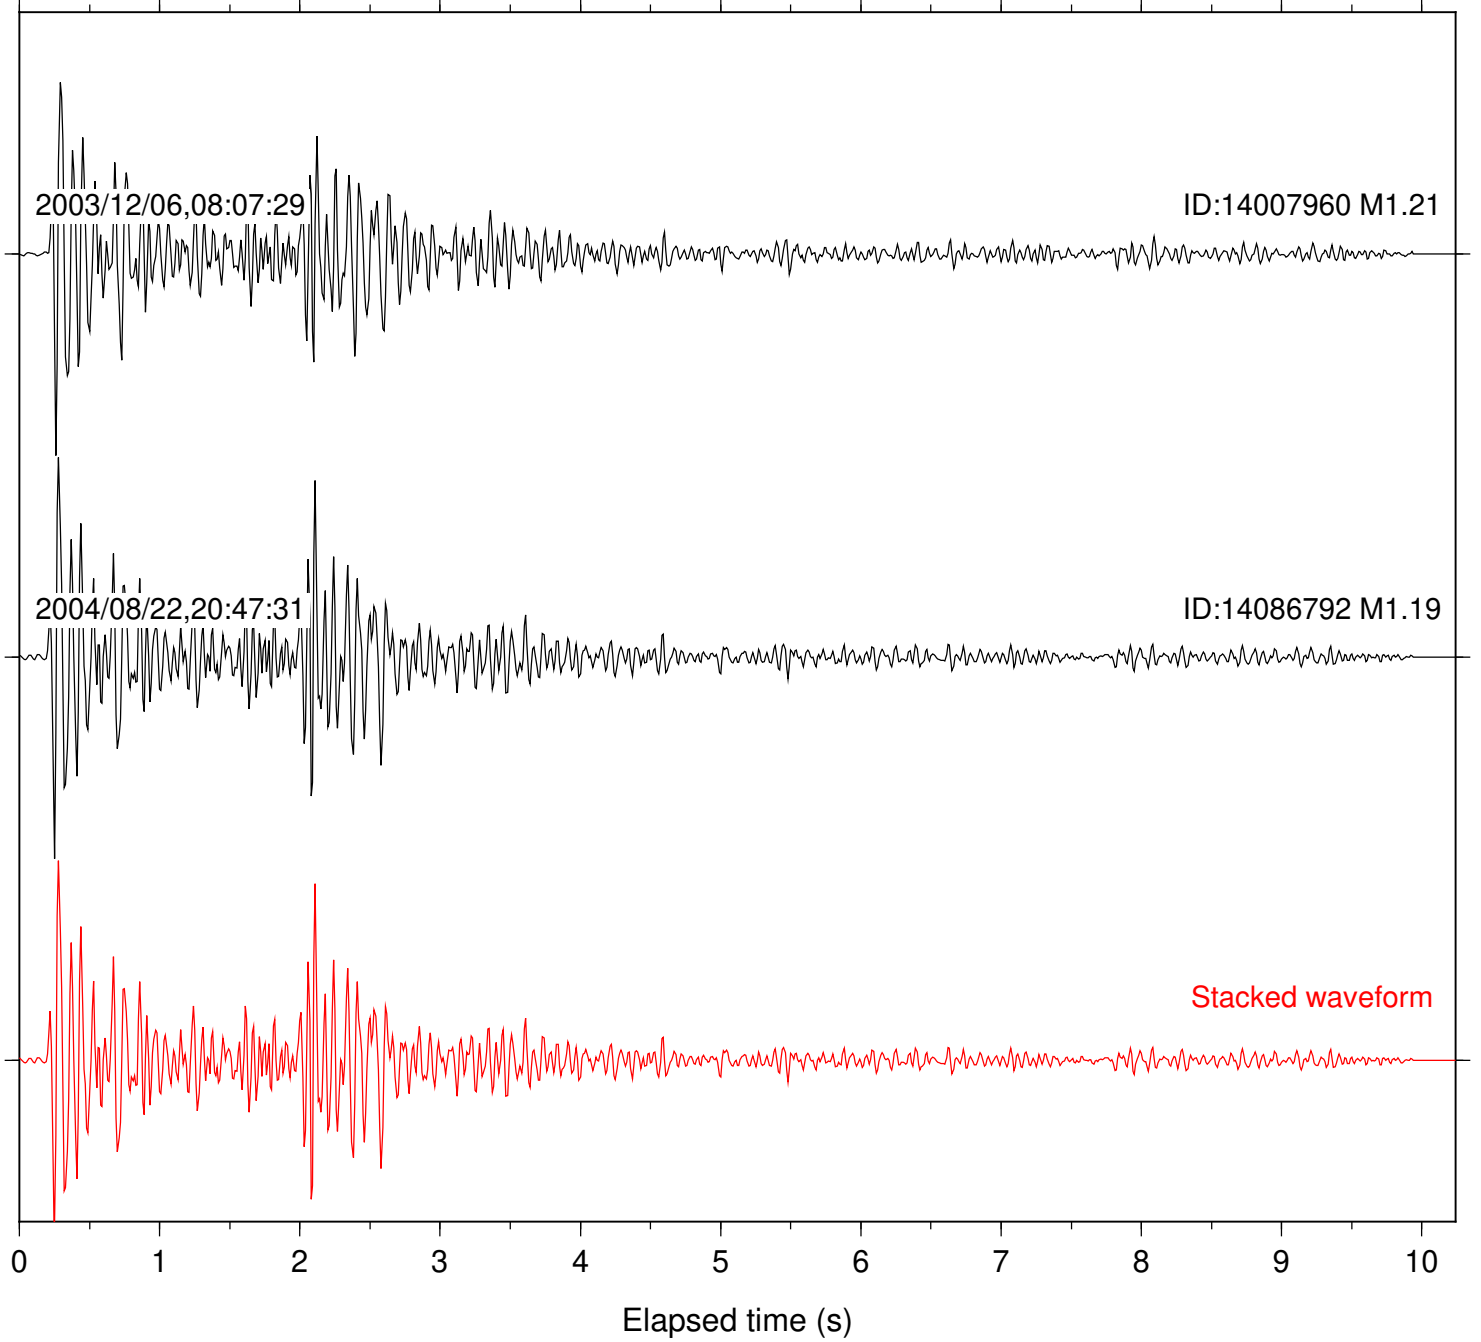

Station: AGA Com: HHZ

Focal depth: 8.85 km

Station: BZN Com: HHZ

Focal depth: 8.85 km

Station: FRD Com: HHZ

Focal depth: 8.85 km

2003/12/06,08:07:30

ID:14007960 M1.21

2004/08/22,20:47:31

ID:14086792 M1.19

Stacked waveform

0 1 2 3 4 5 6 7 8 9 10
Elapsed time (s)

Station: KNW Com: HHZ

Focal depth: 8.85 km

Station: LVA2 Com: HHZ

Focal depth: 8.85 km

Station: PFO Com: HHZ

Focal depth: 8.85 km

Station: PLM Com: HHZ

Focal depth: 8.85 km

Station: RDM Com: HHZ

Focal depth: 8.85 km

Station: SND Com: HHZ

Focal depth: 8.85 km