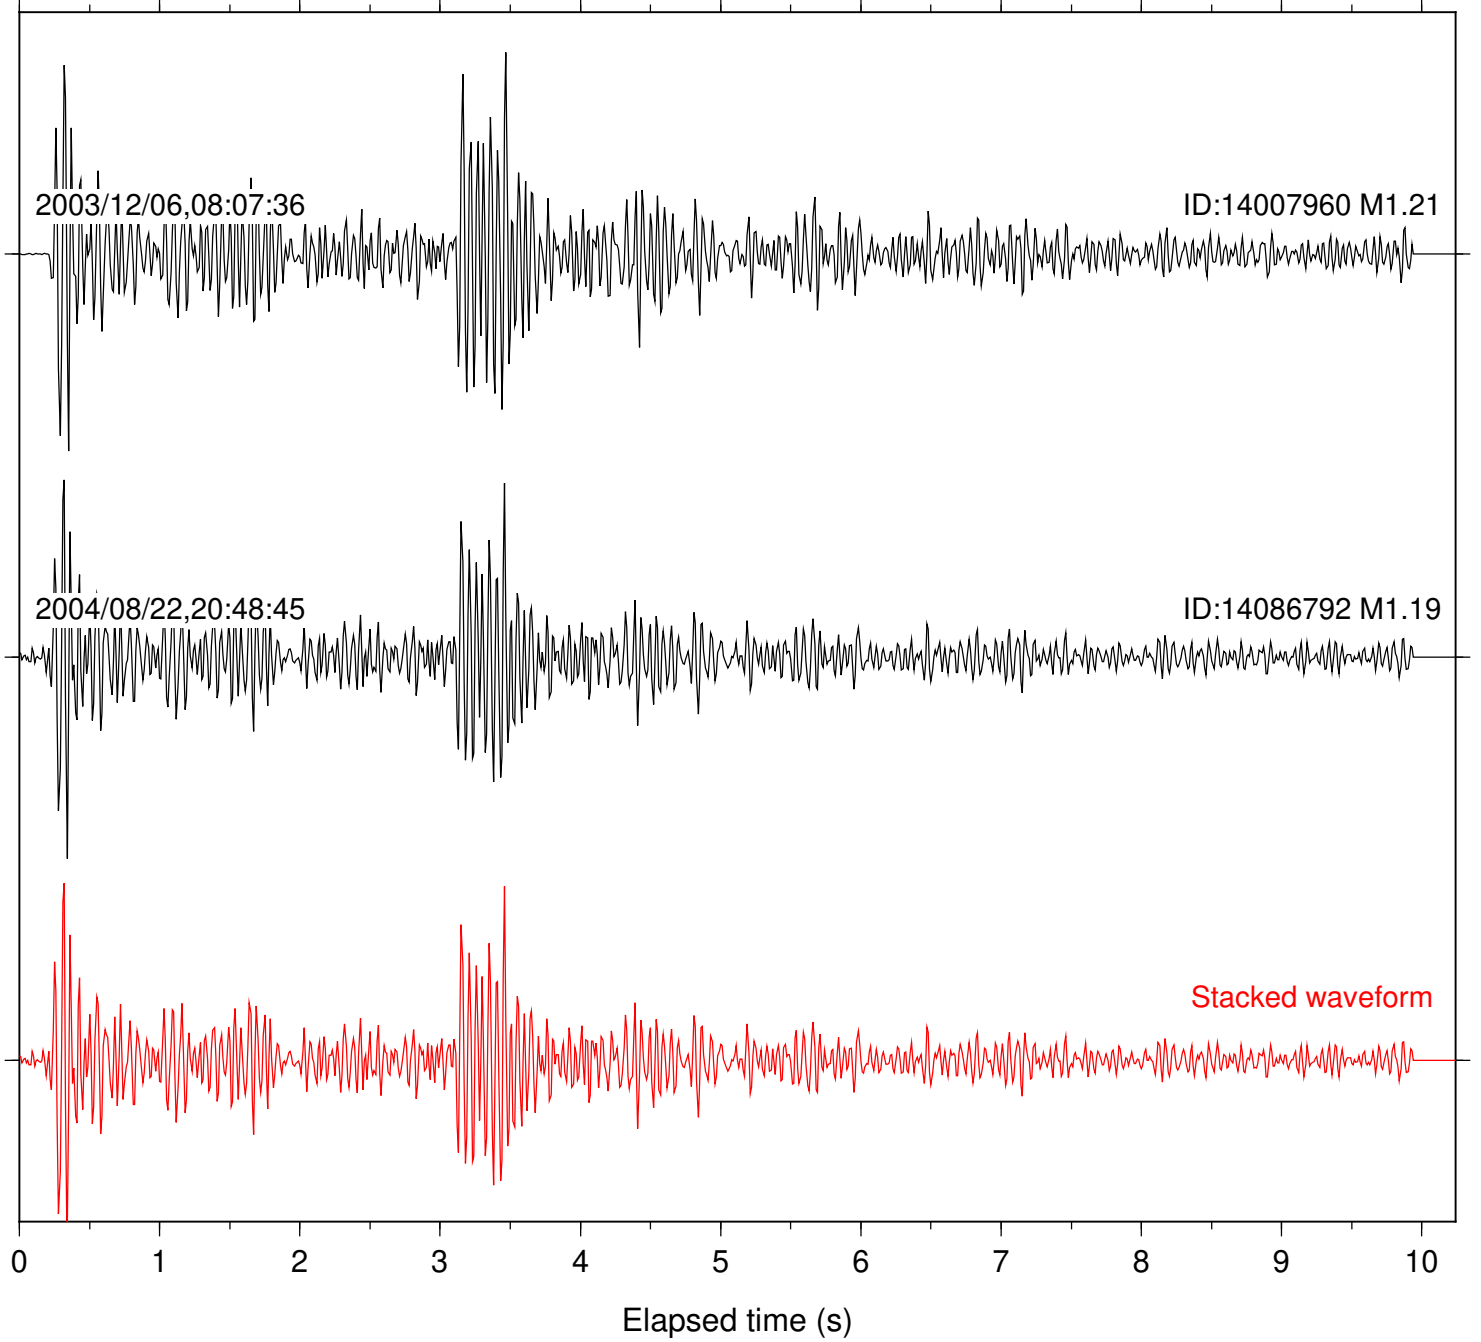

Station: AGA Com: HHZ

Focal depth: 8.85 km

Station: BZN Com: HHZ

Focal depth: 8.85 km

Station: FRD Com: HHZ

Focal depth: 8.85 km

2003/12/06,08:07:30

ID:14007960 M1.21

2004/08/22,20:47:31

ID:14086792 M1.19

Stacked waveform

0 1 2 3 4 5 6 7 8 9 10
Elapsed time (s)

Station: KNW Com: HHZ

Focal depth: 8.85 km

Station: LVA2 Com: HHZ

Focal depth: 8.85 km

Station: PFO Com: HHZ

Focal depth: 8.85 km

Station: PLM Com: HHZ

Focal depth: 8.85 km

Station: RDM Com: HHZ

Focal depth: 8.85 km

Station: SND Com: HHZ

Focal depth: 8.85 km