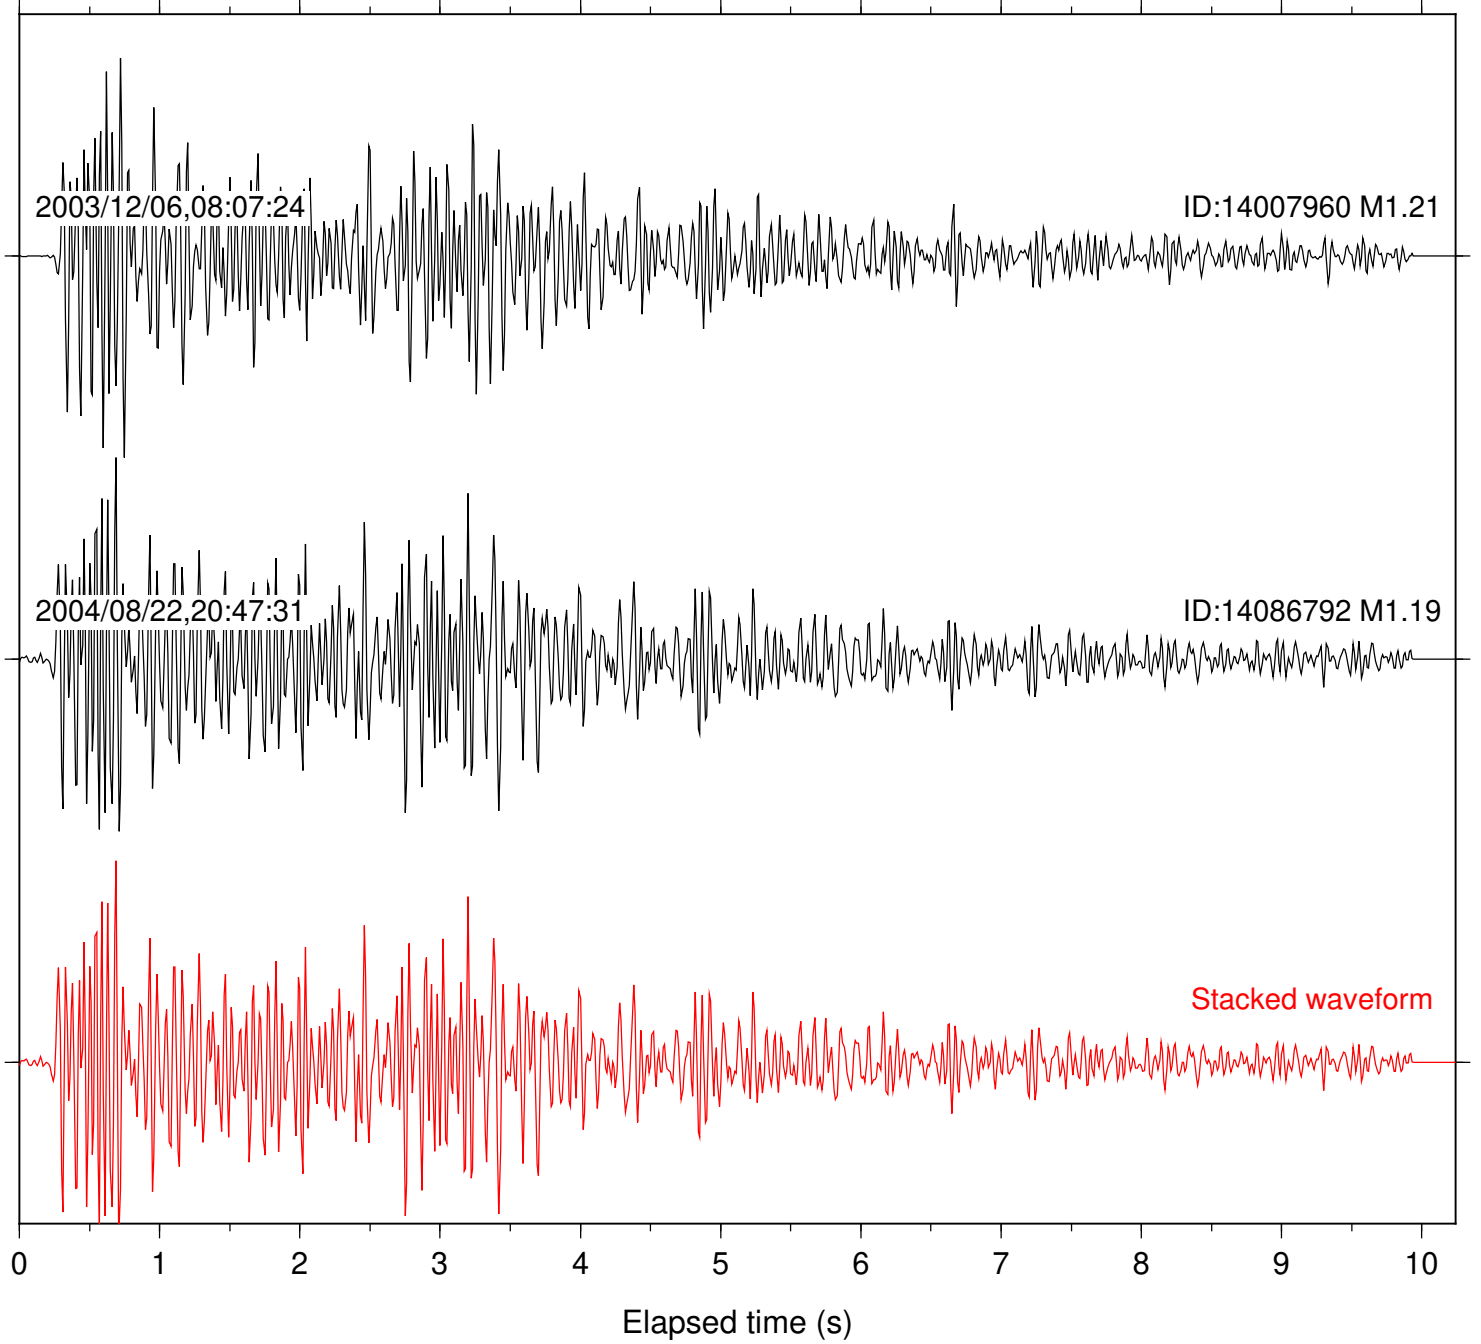

Station: AGA Com: HHZ

Focal depth: 8.85 km

Station: BZN Com: HHZ

Focal depth: 8.85 km

Station: FRD Com: HHZ

Focal depth: 8.85 km

2003/12/06,08:07:30

ID:14007960 M1.21

2004/08/22,20:47:31

ID:14086792 M1.19

Stacked waveform

0 1 2 3 4 5 6 7 8 9 10
Elapsed time (s)

Station: KNW Com: HHZ

Focal depth: 8.85 km

Station: LVA2 Com: HHZ

Focal depth: 8.85 km

Station: PFO Com: HHZ

Focal depth: 8.85 km

Station: PLM Com: HHZ

Focal depth: 8.85 km

Station: RDM Com: HHZ

Focal depth: 8.85 km

Station: SND Com: HHZ

Focal depth: 8.85 km