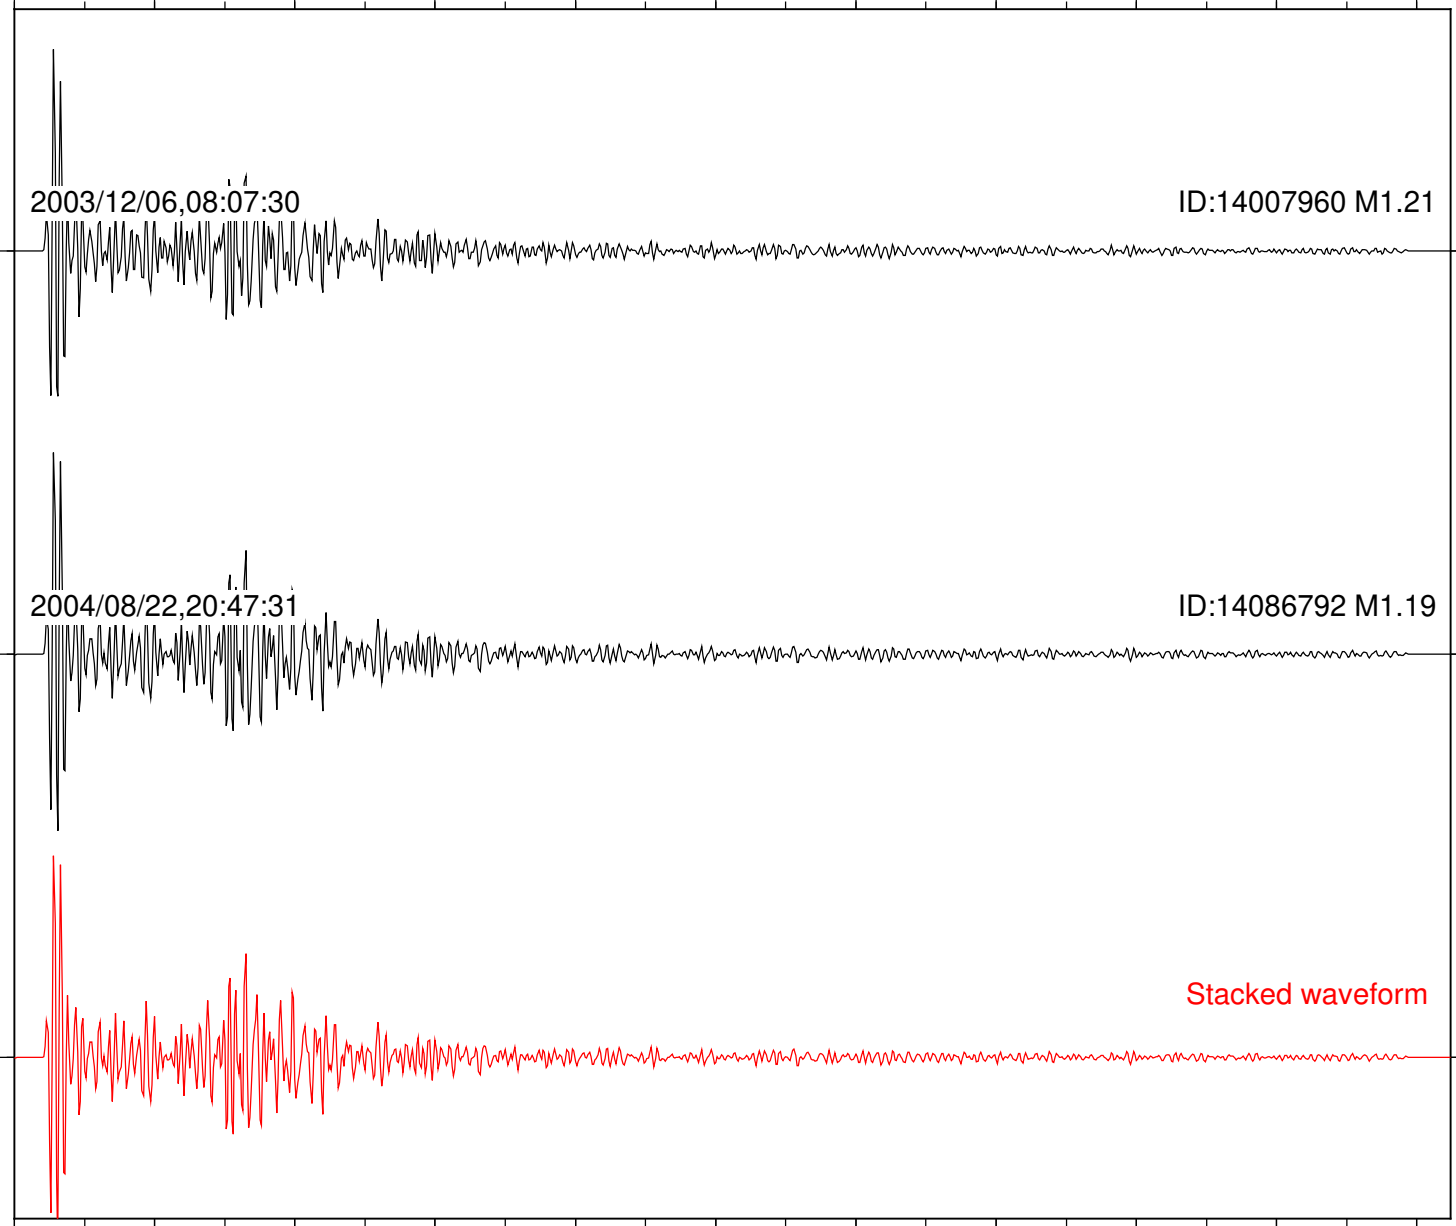

Station: AGA Com: HHZ

Focal depth: 8.85 km

Station: BZN Com: HHZ

Focal depth: 8.85 km

Station: FRD Com: HHZ

Focal depth: 8.85 km

2003/12/06,08:07:30

ID:14007960 M1.21

2004/08/22,20:47:31

ID:14086792 M1.19

Stacked waveform

0 1 2 3 4 5 6 7 8 9 10
Elapsed time (s)

Station: KNW Com: HHZ

Focal depth: 8.85 km

Station: LVA2 Com: HHZ

Focal depth: 8.85 km

Station: PFO Com: HHZ

Focal depth: 8.85 km

Station: PLM Com: HHZ

Focal depth: 8.85 km

Station: RDM Com: HHZ

Focal depth: 8.85 km

Station: SND Com: HHZ

Focal depth: 8.85 km