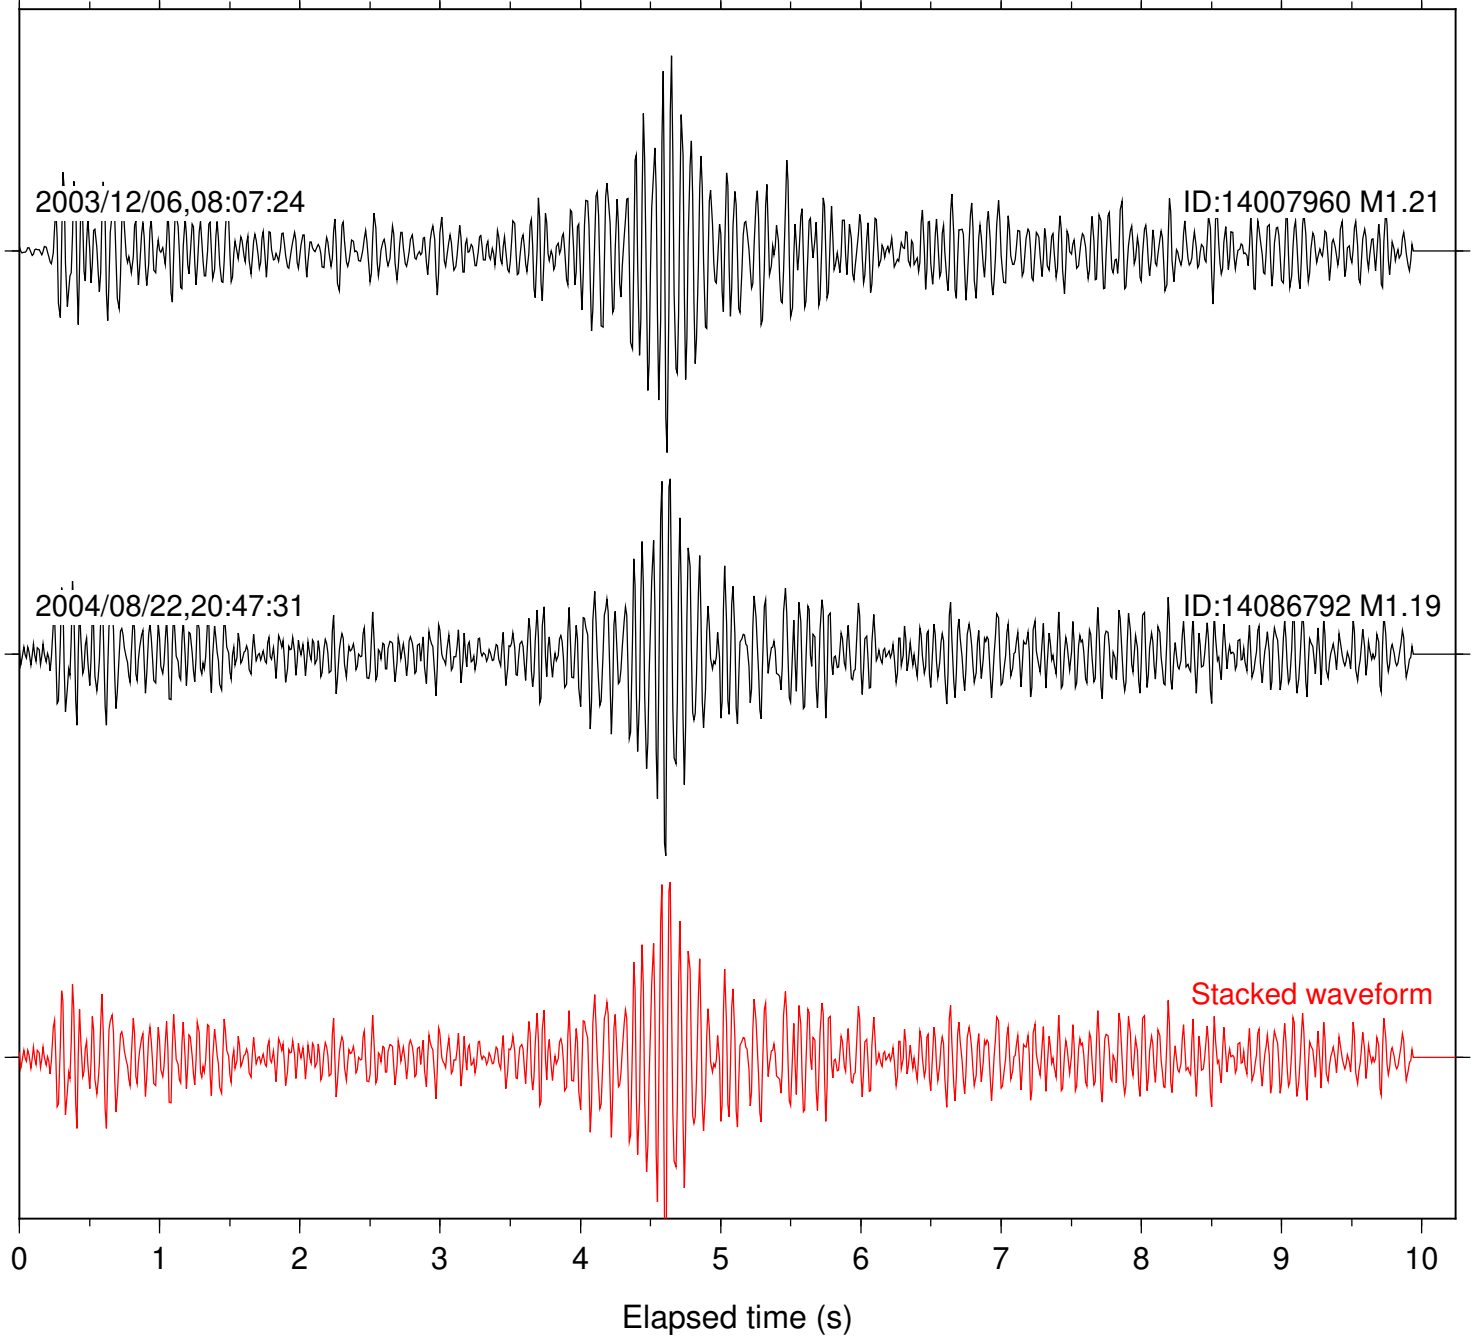

Station: AGA Com: HHZ

Focal depth: 8.85 km

Station: BZN Com: HHZ

Focal depth: 8.85 km

Station: FRD Com: HHZ

Focal depth: 8.85 km

2003/12/06,08:07:30

ID:14007960 M1.21

2004/08/22,20:47:31

ID:14086792 M1.19

Stacked waveform

0 1 2 3 4 5 6 7 8 9 10
Elapsed time (s)

Station: KNW Com: HHZ

Focal depth: 8.85 km

Station: LVA2 Com: HHZ

Focal depth: 8.85 km

Station: PFO Com: HHZ

Focal depth: 8.85 km

Station: PLM Com: HHZ

Focal depth: 8.85 km

Station: RDM Com: HHZ

Focal depth: 8.85 km

Station: SND Com: HHZ

Focal depth: 8.85 km

2003/12/06,08:07:24

ID:14007960 M1.21

2004/08/22,20:47:31

ID:14086792 M1.19

Stacked waveform

0 1 2 3 4 5 6 7 8 9 10
Elapsed time (s)