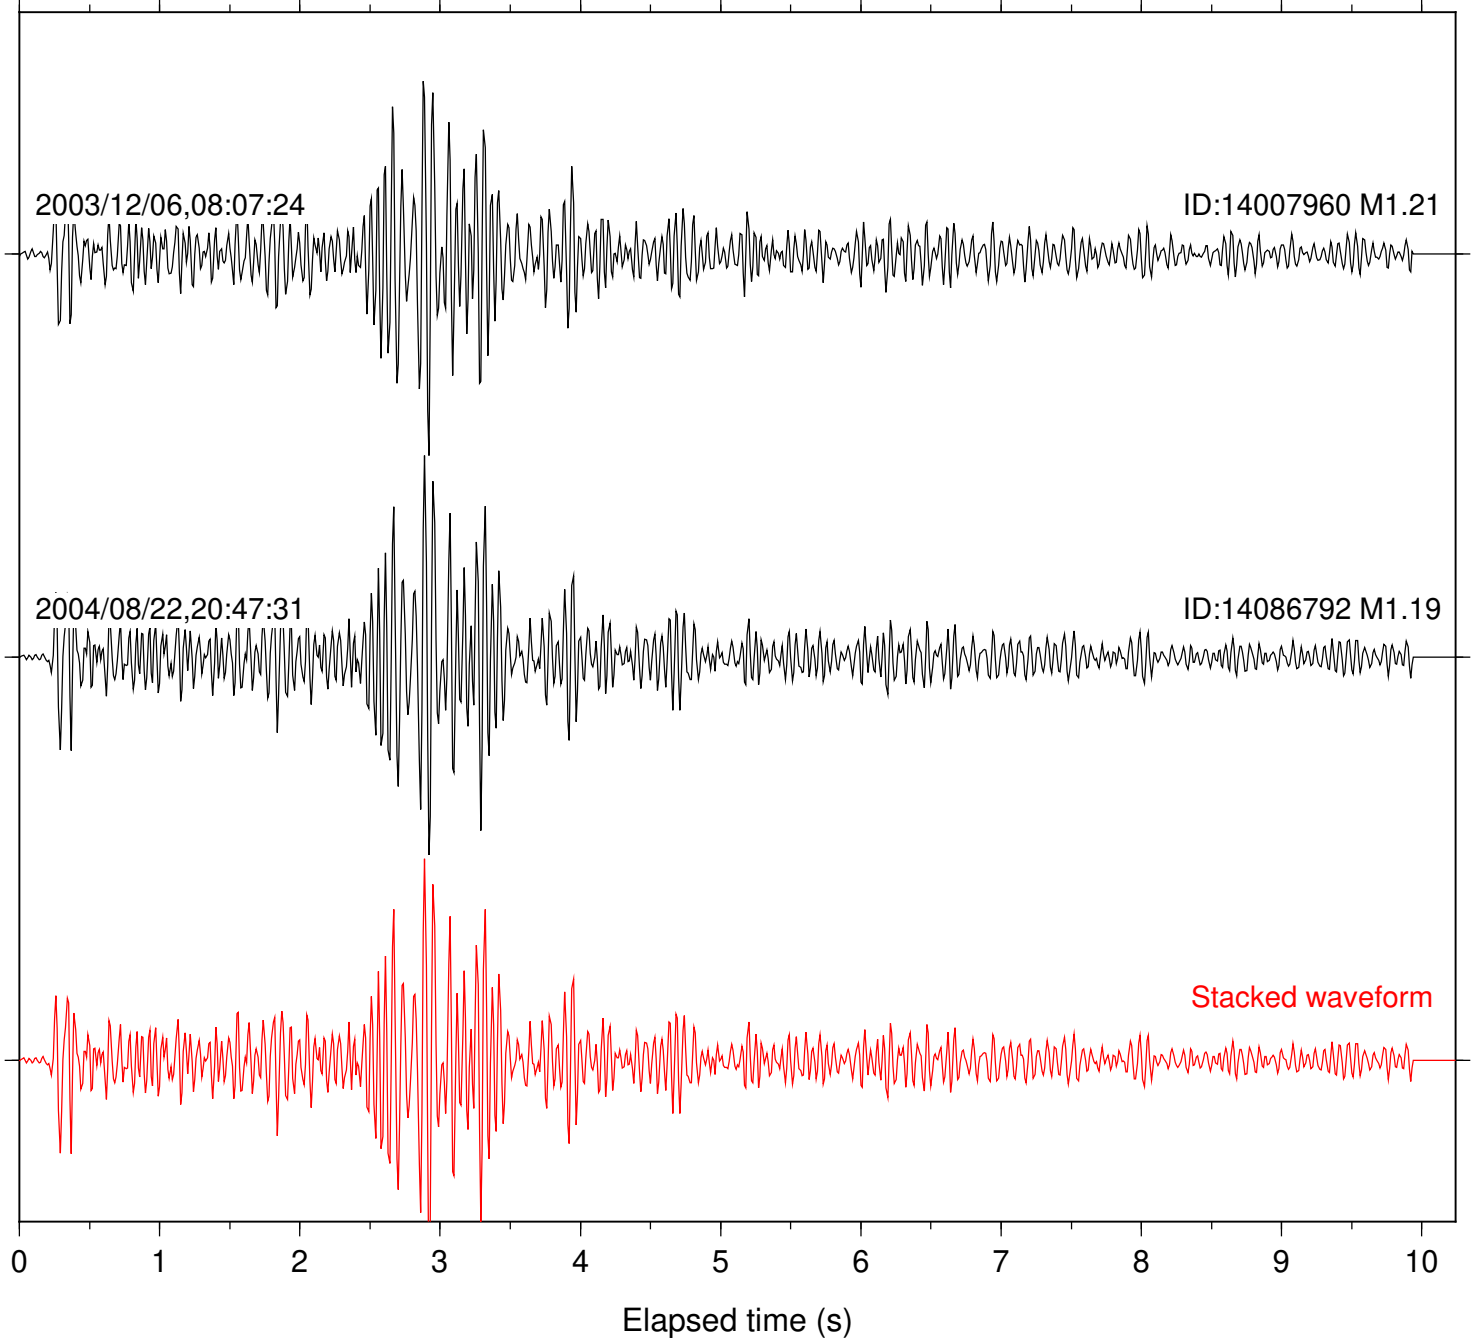

Station: AGA Com: HHZ

Focal depth: 8.85 km

Station: BZN Com: HHZ

Focal depth: 8.85 km

Station: FRD Com: HHZ

Focal depth: 8.85 km

2003/12/06,08:07:30

ID:14007960 M1.21

2004/08/22,20:47:31

ID:14086792 M1.19

Stacked waveform

0 1 2 3 4 5 6 7 8 9 10
Elapsed time (s)

Station: KNW Com: HHZ

Focal depth: 8.85 km

Station: LVA2 Com: HHZ

Focal depth: 8.85 km

Station: PFO Com: HHZ

Focal depth: 8.85 km

Station: PLM Com: HHZ

Focal depth: 8.85 km

Station: RDM Com: HHZ

Focal depth: 8.85 km

Station: SND Com: HHZ

Focal depth: 8.85 km