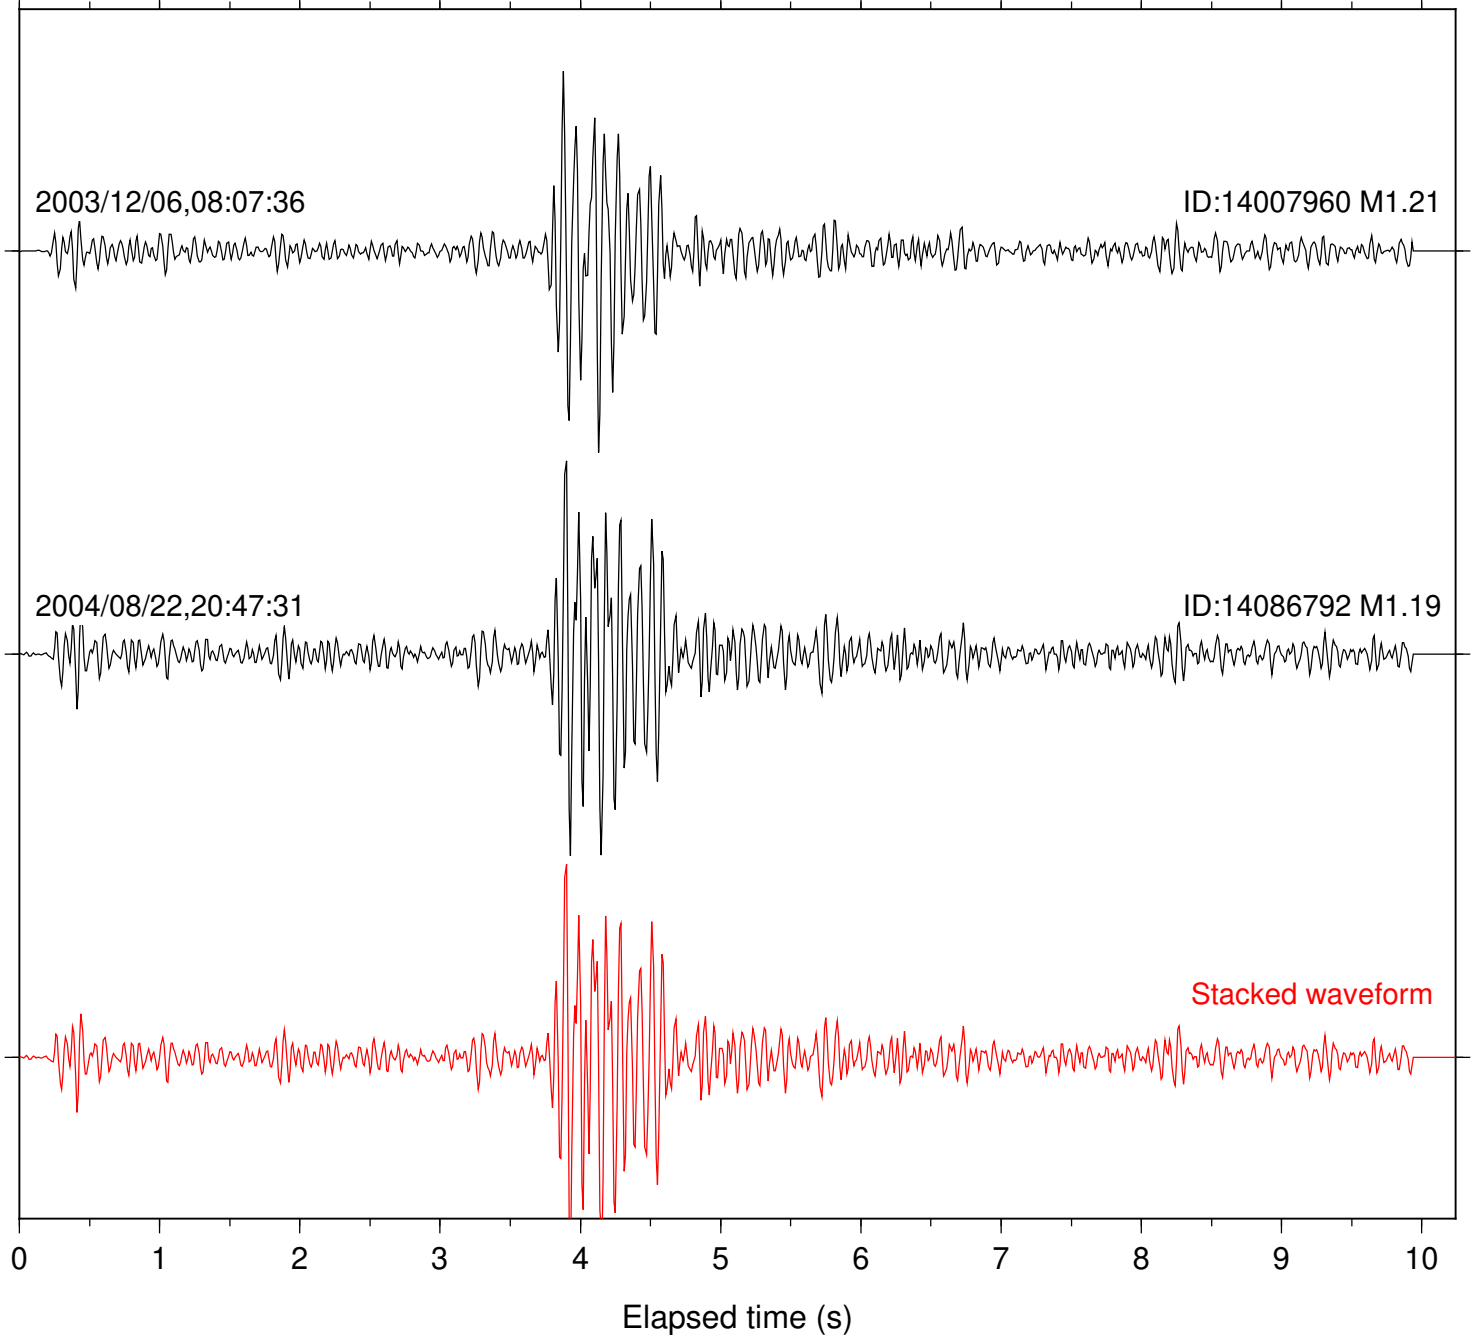

Station: AGA Com: HHZ

Focal depth: 8.85 km

Station: BZN Com: HHZ

Focal depth: 8.85 km

Station: FRD Com: HHZ

Focal depth: 8.85 km

2003/12/06,08:07:30

ID:14007960 M1.21

2004/08/22,20:47:31

ID:14086792 M1.19

Stacked waveform

0 1 2 3 4 5 6 7 8 9 10
Elapsed time (s)

Station: KNW Com: HHZ

Focal depth: 8.85 km

Station: LVA2 Com: HHZ

Focal depth: 8.85 km

Station: PFO Com: HHZ

Focal depth: 8.85 km

Station: PLM Com: HHZ

Focal depth: 8.85 km

Station: RDM Com: HHZ

Focal depth: 8.85 km

Station: SND Com: HHZ

Focal depth: 8.85 km