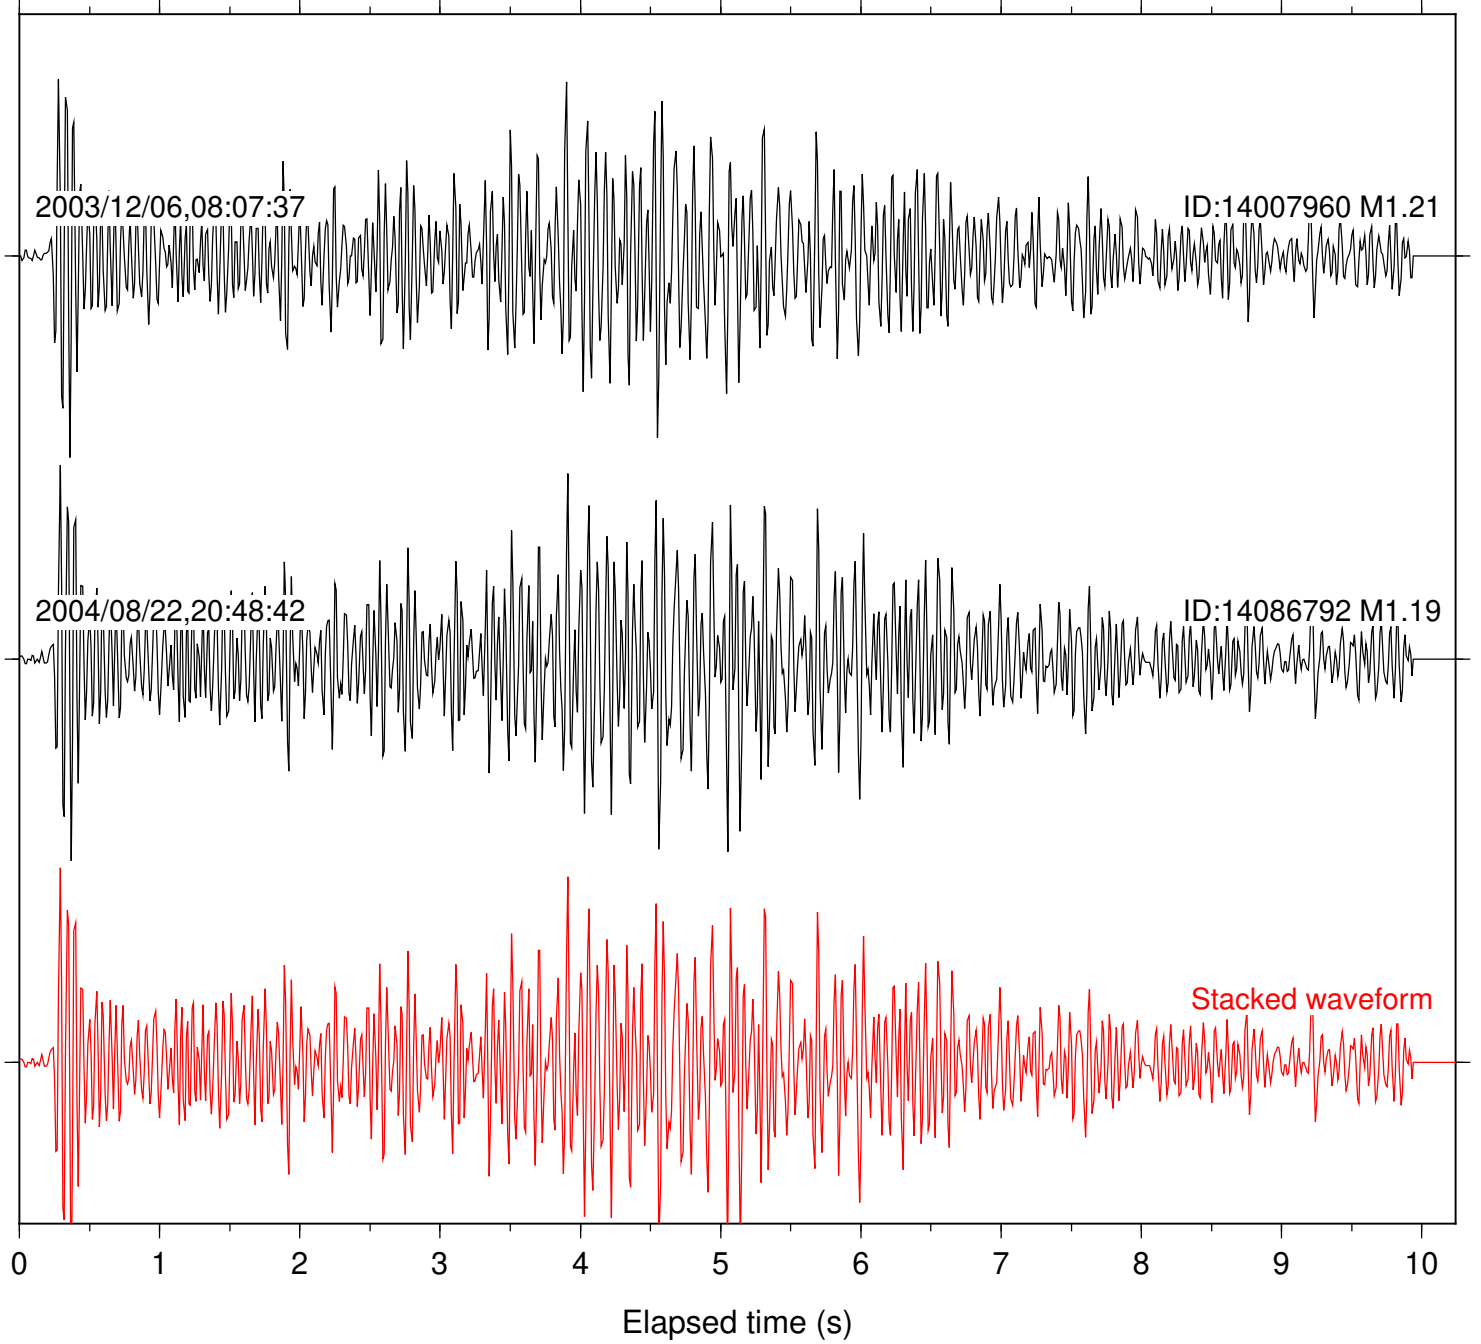

Station: AGA Com: HHZ

Focal depth: 8.85 km

Station: BZN Com: HHZ

Focal depth: 8.85 km

Station: FRD Com: HHZ

Focal depth: 8.85 km

2003/12/06,08:07:30

ID:14007960 M1.21

2004/08/22,20:47:31

ID:14086792 M1.19

Stacked waveform

0 1 2 3 4 5 6 7 8 9 10
Elapsed time (s)

Station: KNW Com: HHZ

Focal depth: 8.85 km

Station: LVA2 Com: HHZ

Focal depth: 8.85 km

Station: PFO Com: HHZ

Focal depth: 8.85 km

Station: PLM Com: HHZ

Focal depth: 8.85 km

Station: RDM Com: HHZ

Focal depth: 8.85 km

Station: SND Com: HHZ

Focal depth: 8.85 km