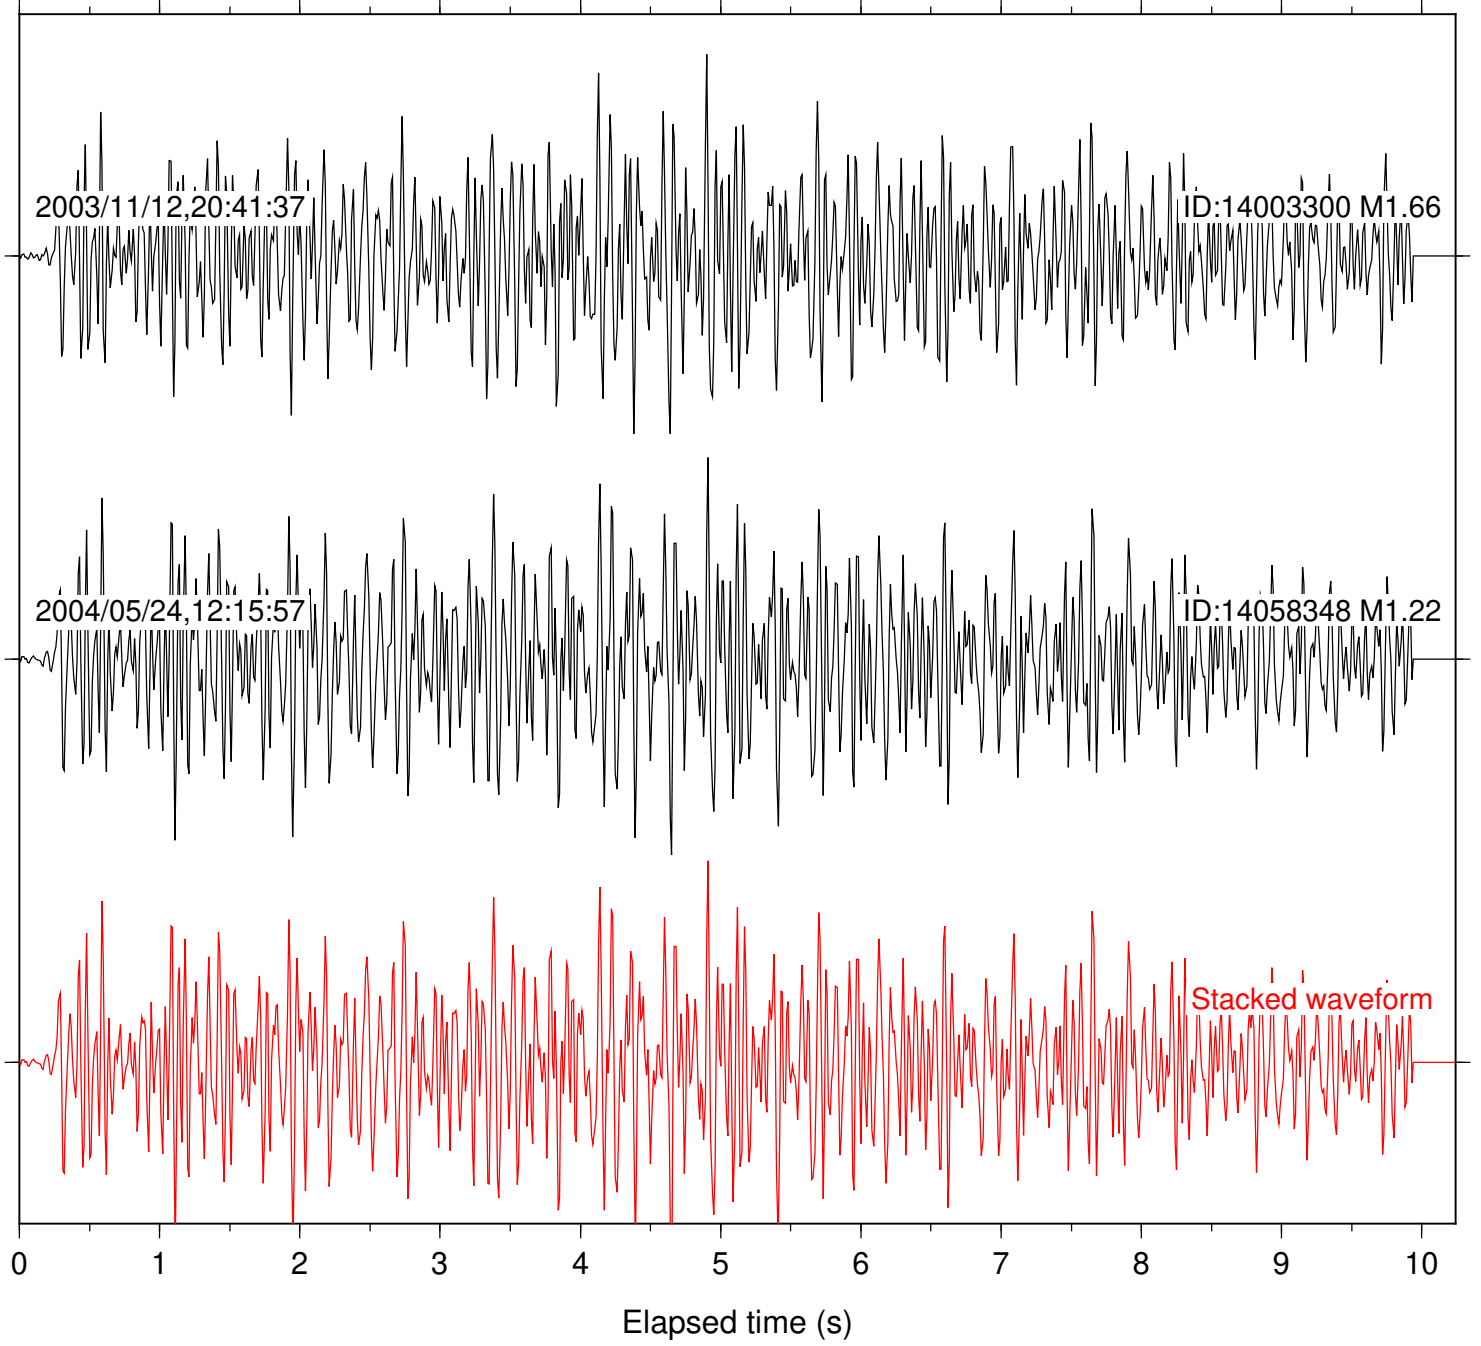

Station: CBK Com: EHZ

Focal depth: 3.91 km

Station: YAQ Com: HHZ

Focal depth: 3.91 km