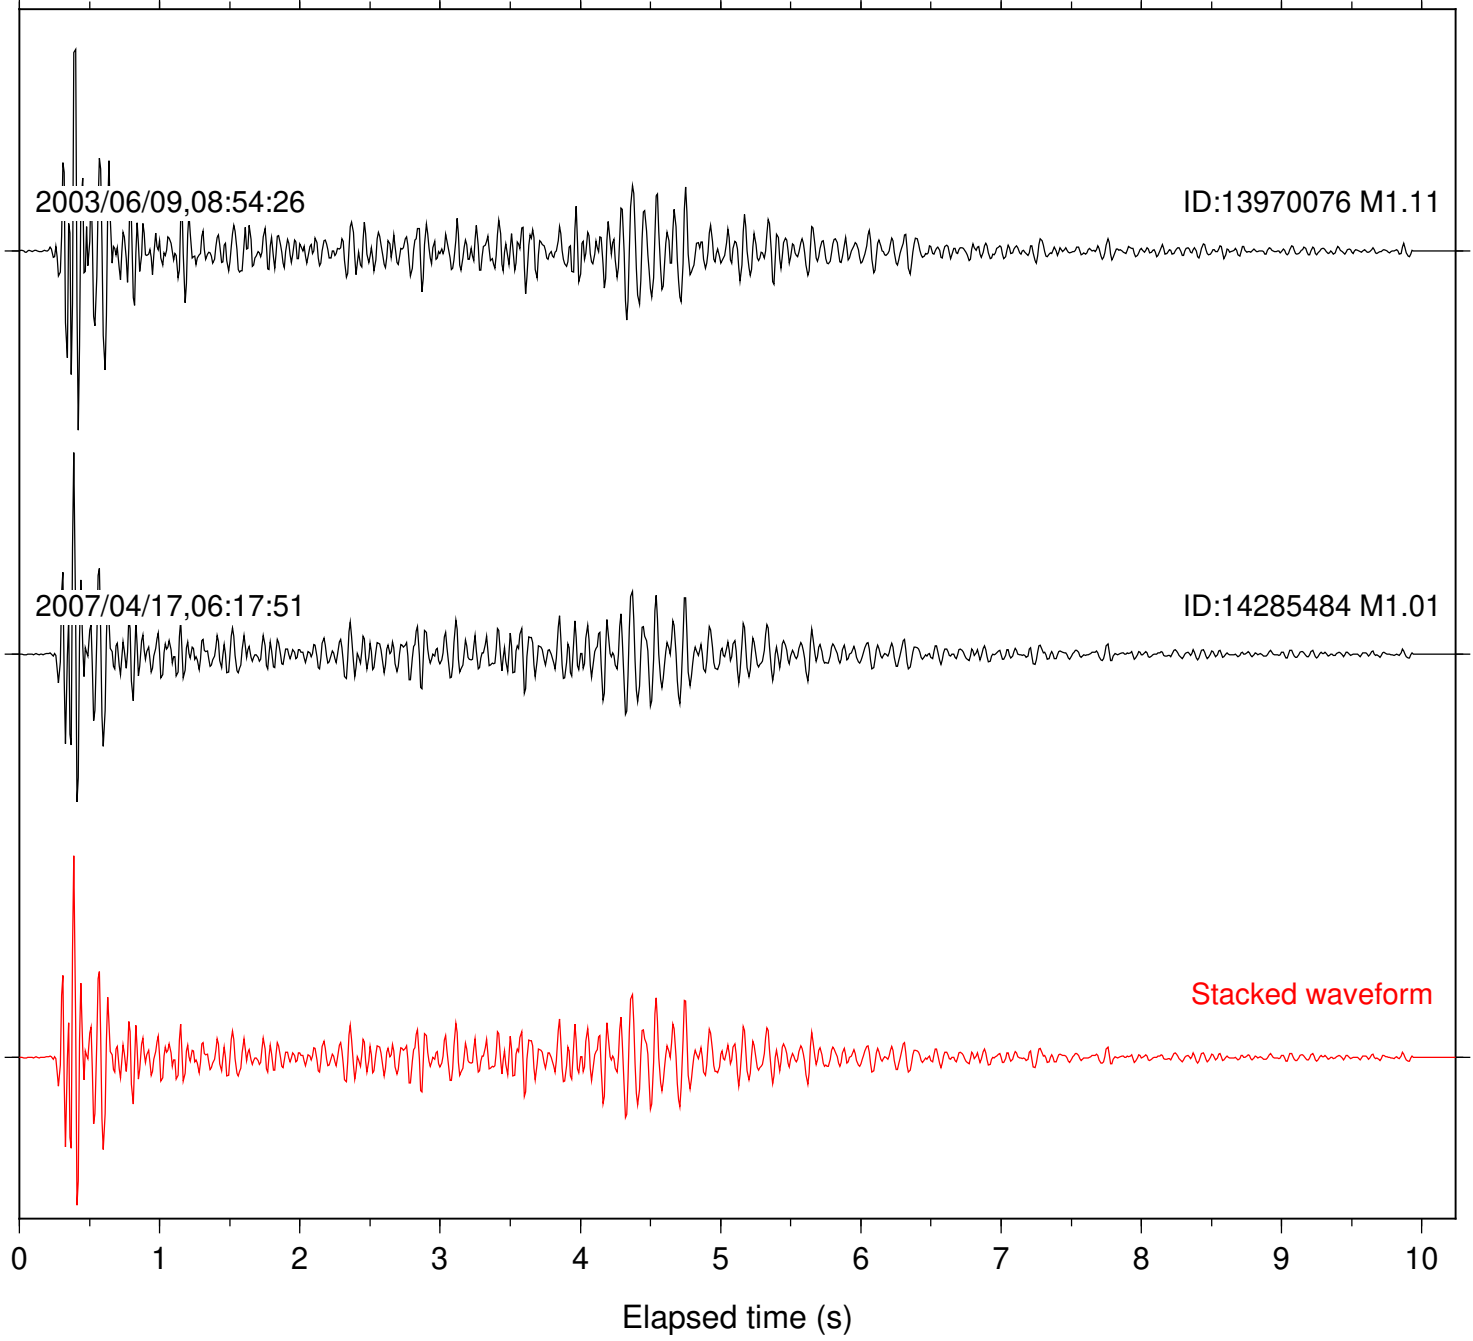

Station: DNR Com: HHZ

Focal depth: 16.63 km

Station: SND Com: HHZ

Focal depth: 16.63 km