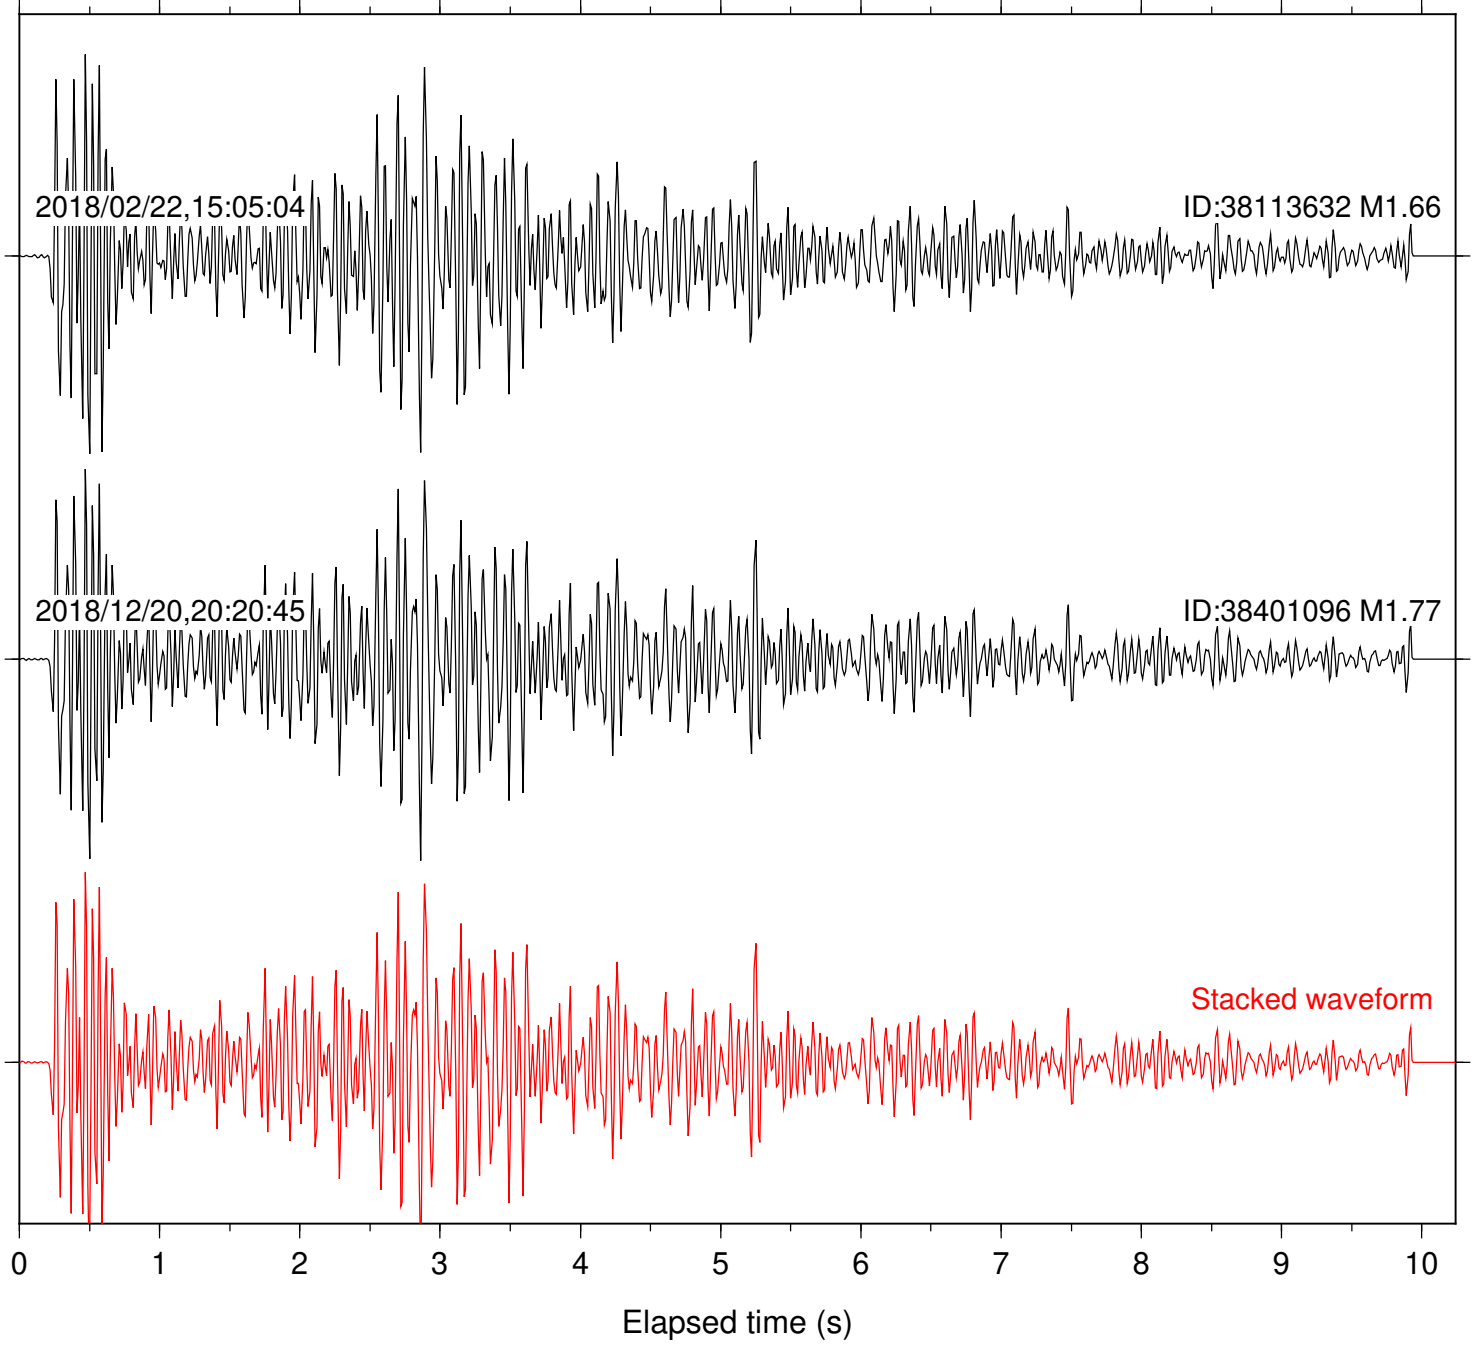

Station: FRD Com: HHZ

Focal depth: 6.71 km

2018/02/22,15:05:04

ID:38113632 M1.66

2018/12/20,20:20:45

ID:38401096 M1.77

Stacked waveform

0 1 2 3 4 5 6 7 8 9 10
Elapsed time (s)

Station: HMT2 Com: HHZ

Focal depth: 6.71 km

Station: KNW Com: HHZ

Focal depth: 6.71 km

Station: LKH Com: HHZ

Focal depth: 6.71 km

Station: MTG Com: HHZ

Focal depth: 6.71 km

Station: PFO Com: HHZ

Focal depth: 6.71 km

Station: PLM Com: HHZ

Focal depth: 6.71 km

Station: RDM Com: HHZ

Focal depth: 6.71 km

Station: SMER Com: HHZ

Focal depth: 6.71 km

Station: SND Com: HHZ

Focal depth: 6.65 km