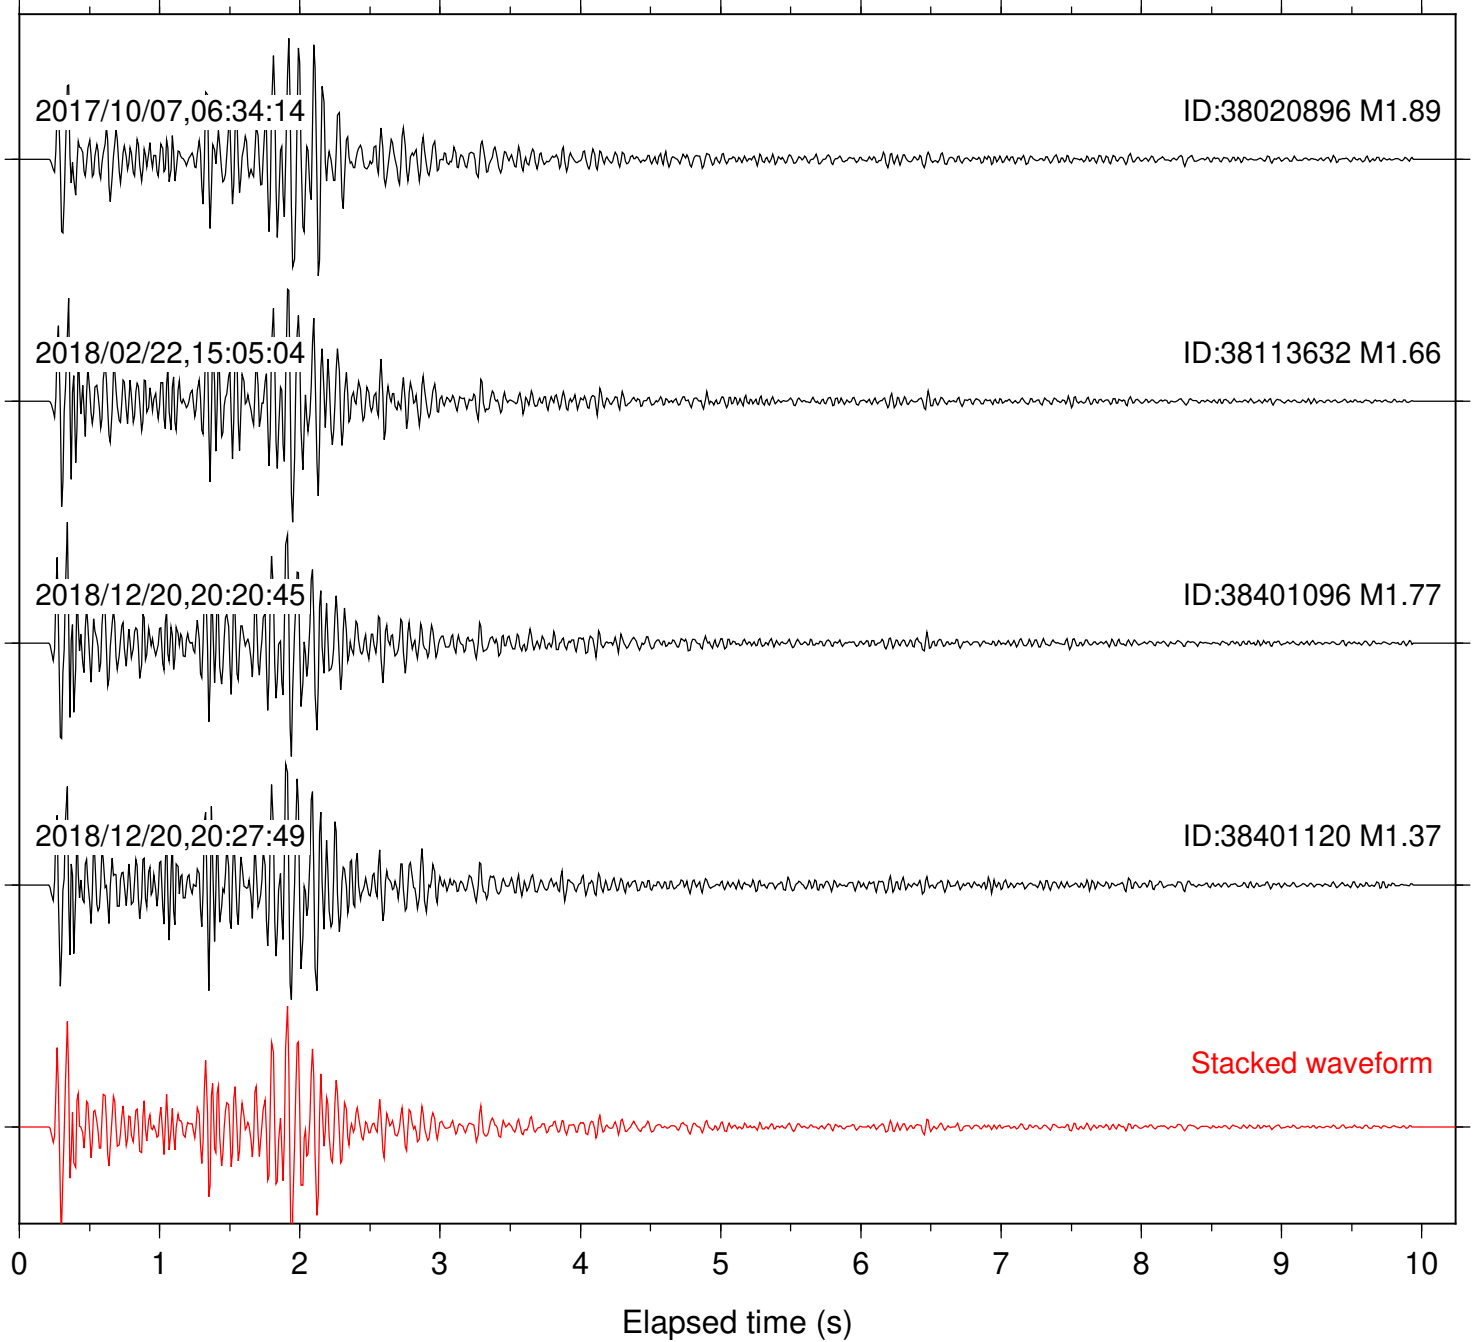

Station: B946 Com: EHZ

Focal depth: 6.71 km

Station: BAC Com: EHZ

Focal depth: 6.71 km

Station: CRY Com: HHZ

Focal depth: 6.65 km

Station: CSH Com: HHZ

Focal depth: 6.71 km

Station: FRD Com: HHZ

Focal depth: 6.71 km

2018/02/22,15:05:04

ID:38113632 M1.66

2018/12/20,20:20:45

ID:38401096 M1.77

Stacked waveform

0 1 2 3 4 5 6 7 8 9 10
Elapsed time (s)

Station: HMT2 Com: HHZ

Focal depth: 6.71 km

Station: KNW Com: HHZ

Focal depth: 6.71 km

Station: LKH Com: HHZ

Focal depth: 6.71 km

Station: MTG Com: HHZ

Focal depth: 6.71 km

Station: SND Com: HHZ

Focal depth: 6.65 km