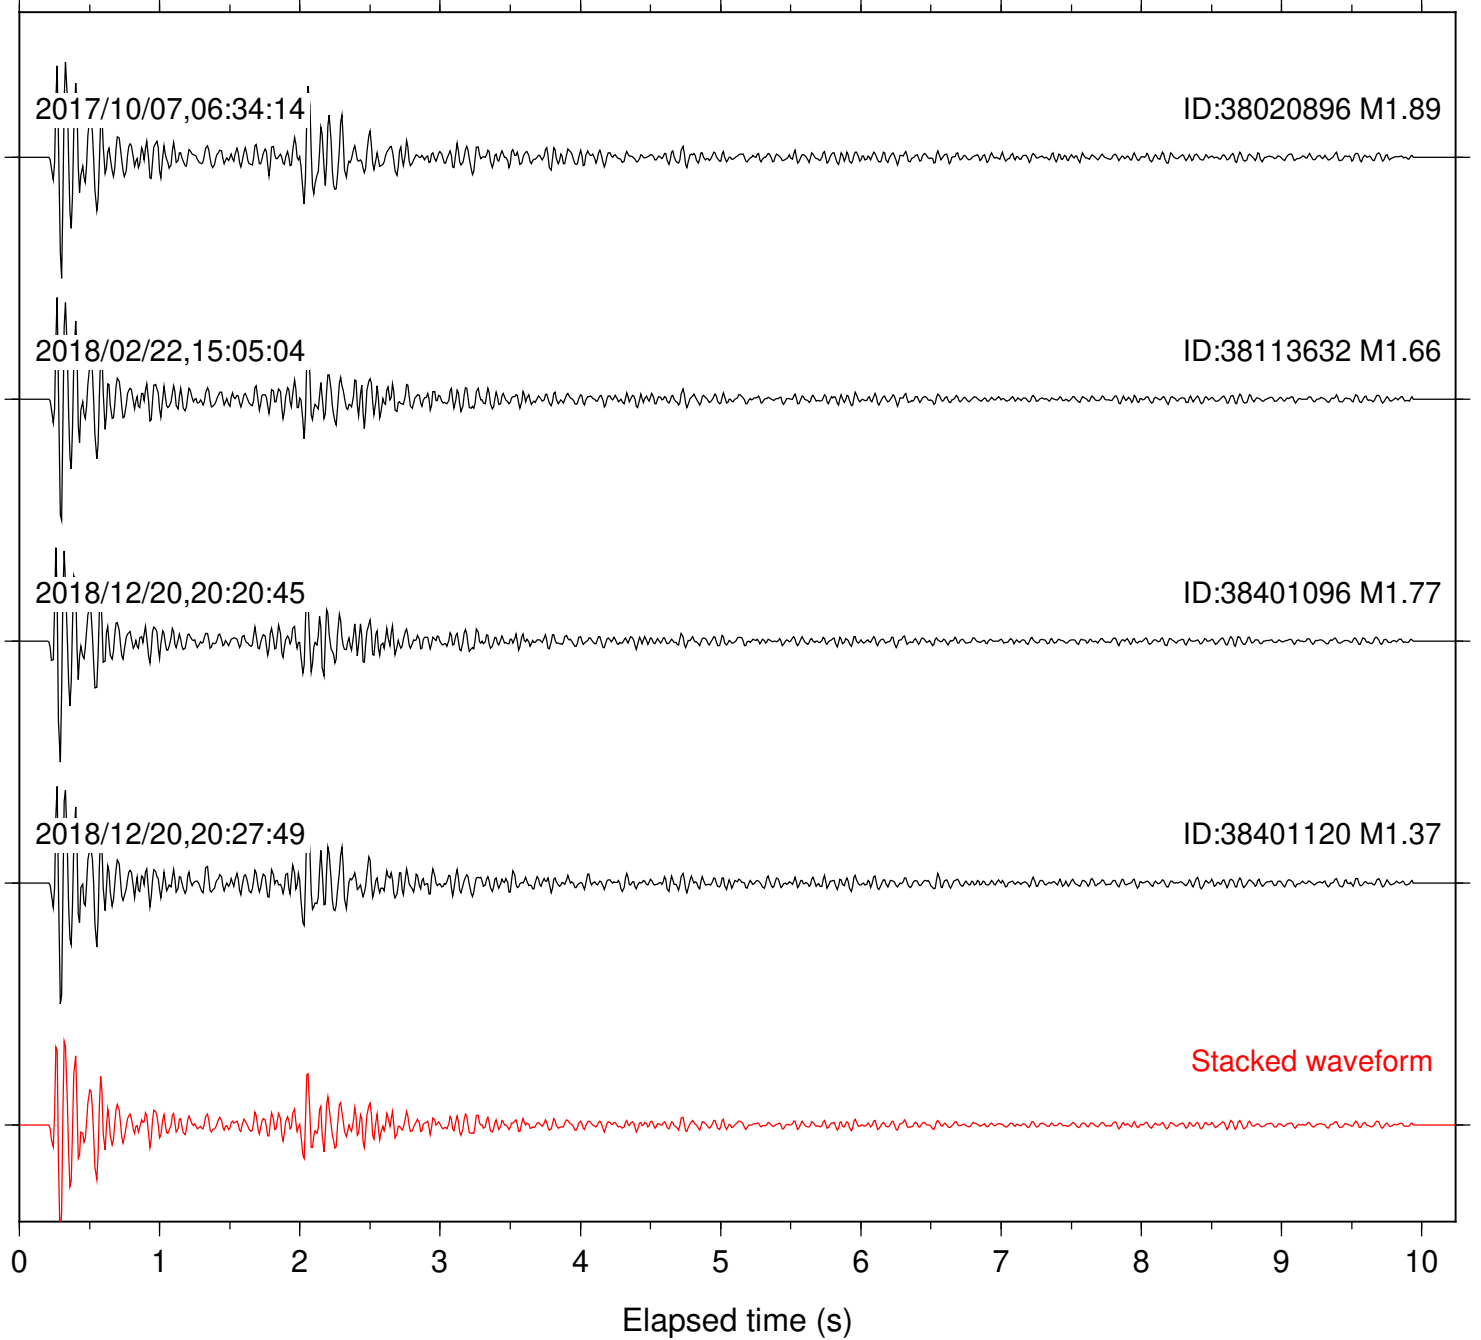

2018/02/22,15:05:04

ID:38113632 M1.66

2018/12/20,20:20:45

ID:38401096 M1.77

Stacked waveform

0 1 2 3 4 5 6 7 8 9 10
Elapsed time (s)

Station: B093 Com: EHZ

Focal depth: 6.65 km

Station: B946 Com: EHZ

Focal depth: 6.71 km

Station: BAC Com: EHZ

Focal depth: 6.71 km

Station: CRY Com: HHZ

Focal depth: 6.65 km

Station: CSH Com: HHZ

Focal depth: 6.71 km

Station: FRD Com: HHZ

Focal depth: 6.71 km

2018/02/22,15:05:04

ID:38113632 M1.66

2018/12/20,20:20:45

ID:38401096 M1.77

Stacked waveform

0 1 2 3 4 5 6 7 8 9 10
Elapsed time (s)

Station: SND Com: HHZ

Focal depth: 6.65 km