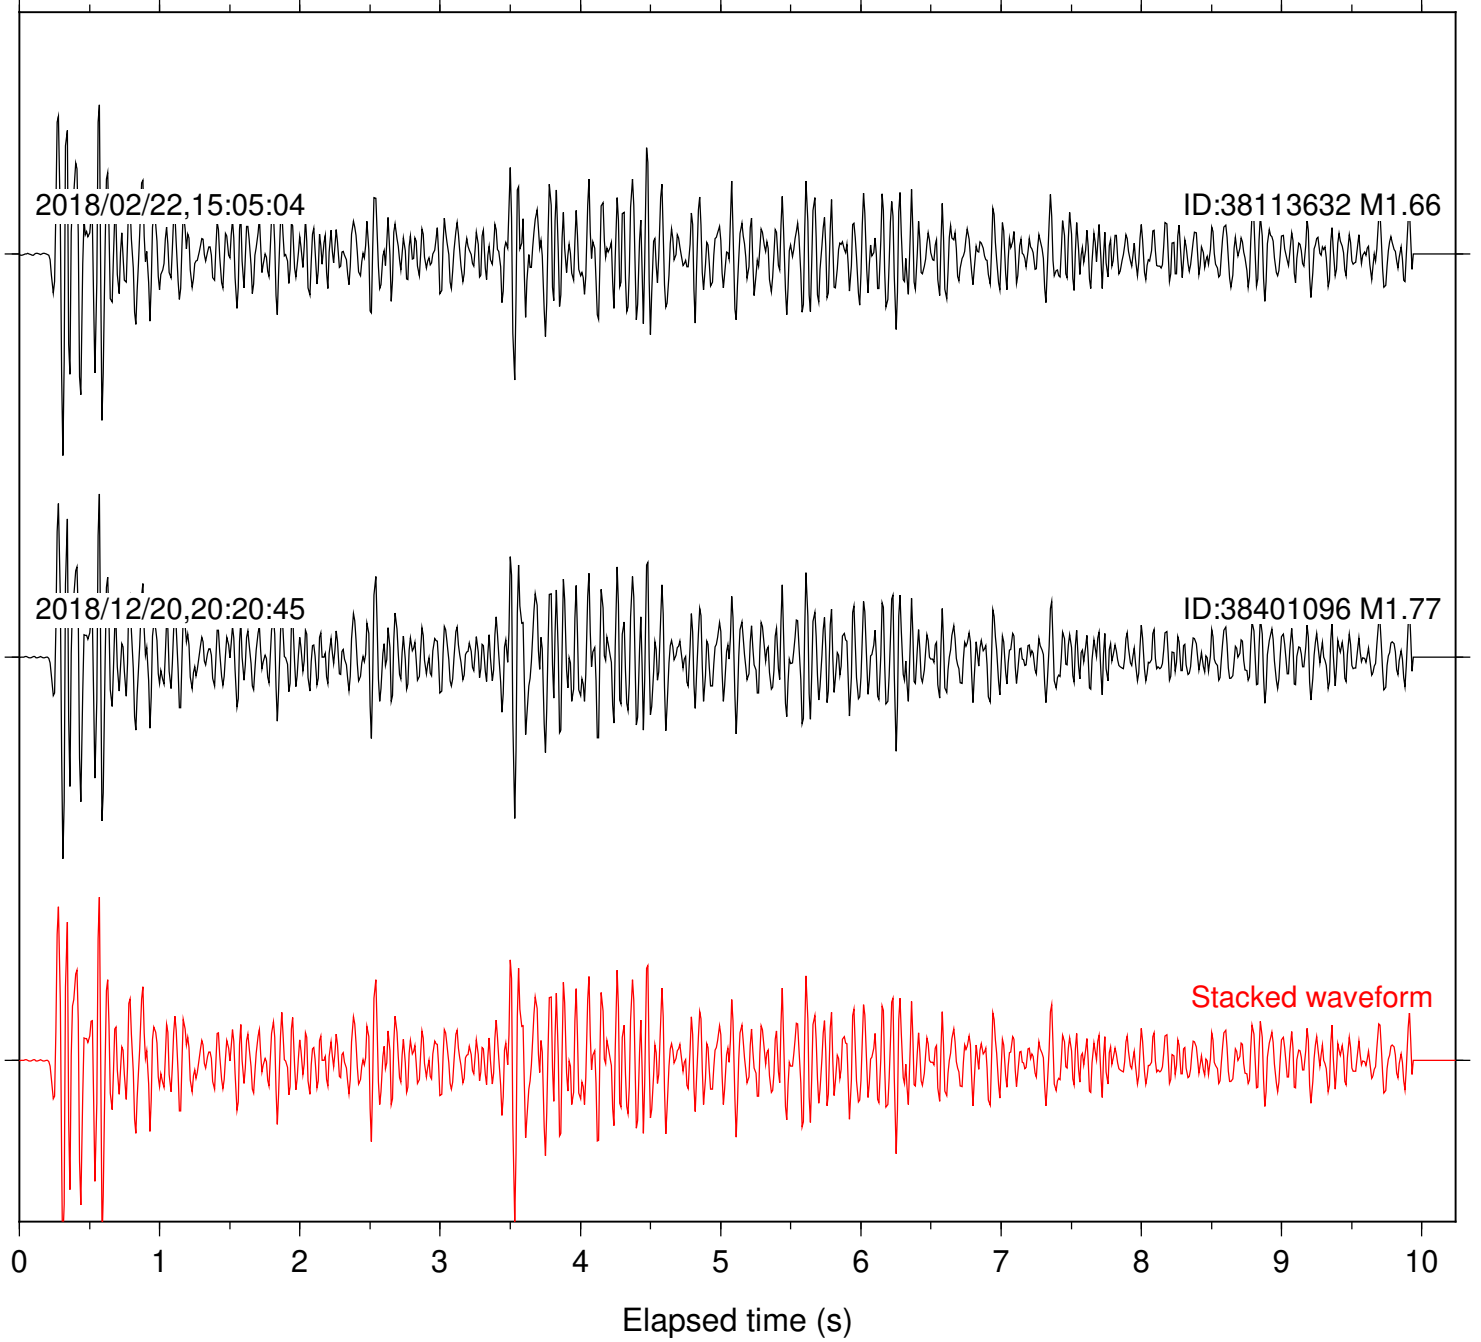

Station: B081 Com: EHZ

Focal depth: 6.71 km

Station: B082 Com: EHZ

Focal depth: 6.71 km

Station: B084 Com: EHZ

Focal depth: 6.71 km

Station: B087 Com: EHZ

Focal depth: 6.71 km

2018/02/22,15:05:04

ID:38113632 M1.66

2018/12/20,20:20:45

ID:38401096 M1.77

Stacked waveform

0 1 2 3 4 5 6 7 8 9 10
Elapsed time (s)

Station: B088 Com: EHZ

Focal depth: 6.71 km

Station: FRD Com: HHZ

Focal depth: 6.71 km

2018/02/22,15:05:04

ID:38113632 M1.66

2018/12/20,20:20:45

ID:38401096 M1.77

Stacked waveform

0 1 2 3 4 5 6 7 8 9 10
Elapsed time (s)

Station: SND Com: HHZ

Focal depth: 6.65 km