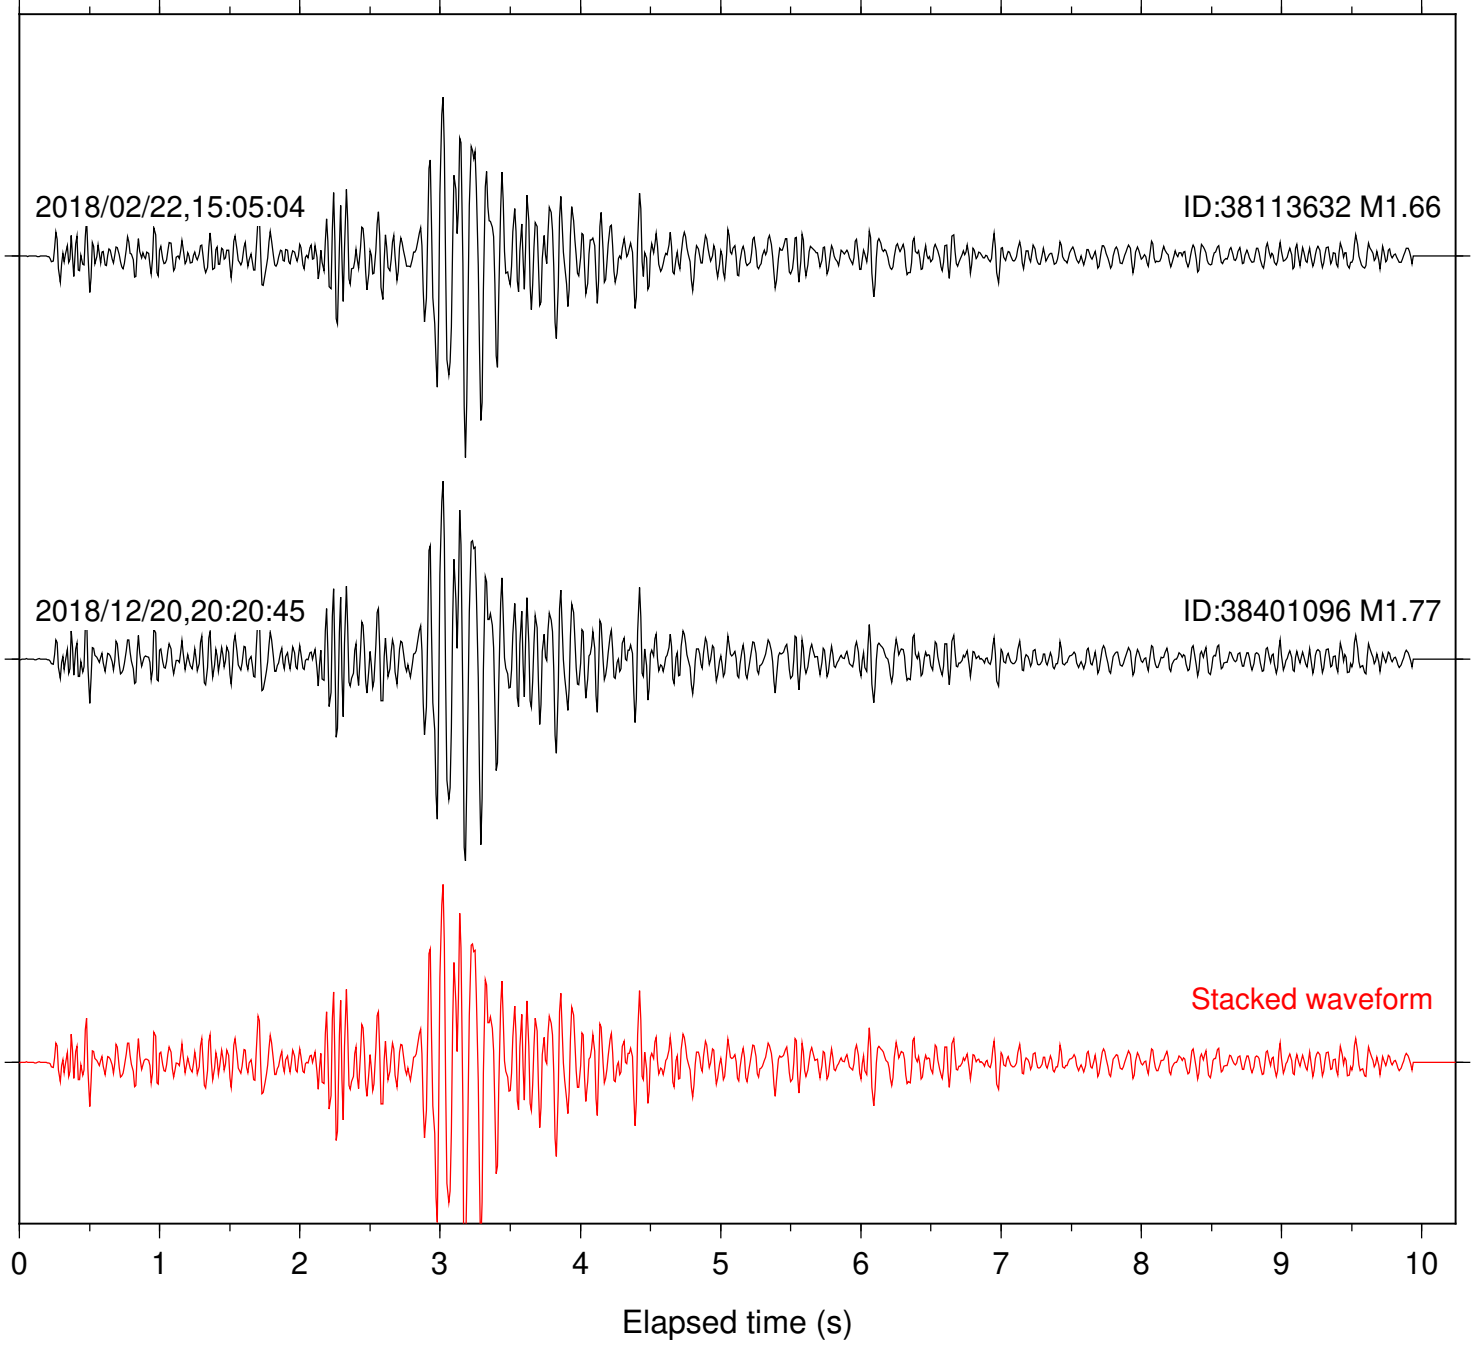

Station: B081 Com: EHZ

Focal depth: 6.71 km

Station: B082 Com: EHZ

Focal depth: 6.71 km

Station: B084 Com: EHZ

Focal depth: 6.71 km

Station: B087 Com: EHZ

Focal depth: 6.71 km

2018/02/22,15:05:04

ID:38113632 M1.66

2018/12/20,20:20:45

ID:38401096 M1.77

Stacked waveform

0 1 2 3 4 5 6 7 8 9 10
Elapsed time (s)

Station: B088 Com: EHZ

Focal depth: 6.71 km

Station: FRD Com: HHZ

Focal depth: 6.71 km

2018/02/22,15:05:04

ID:38113632 M1.66

2018/12/20,20:20:45

ID:38401096 M1.77

Stacked waveform

0 1 2 3 4 5 6 7 8 9 10
Elapsed time (s)

Station: SND Com: HHZ

Focal depth: 6.65 km