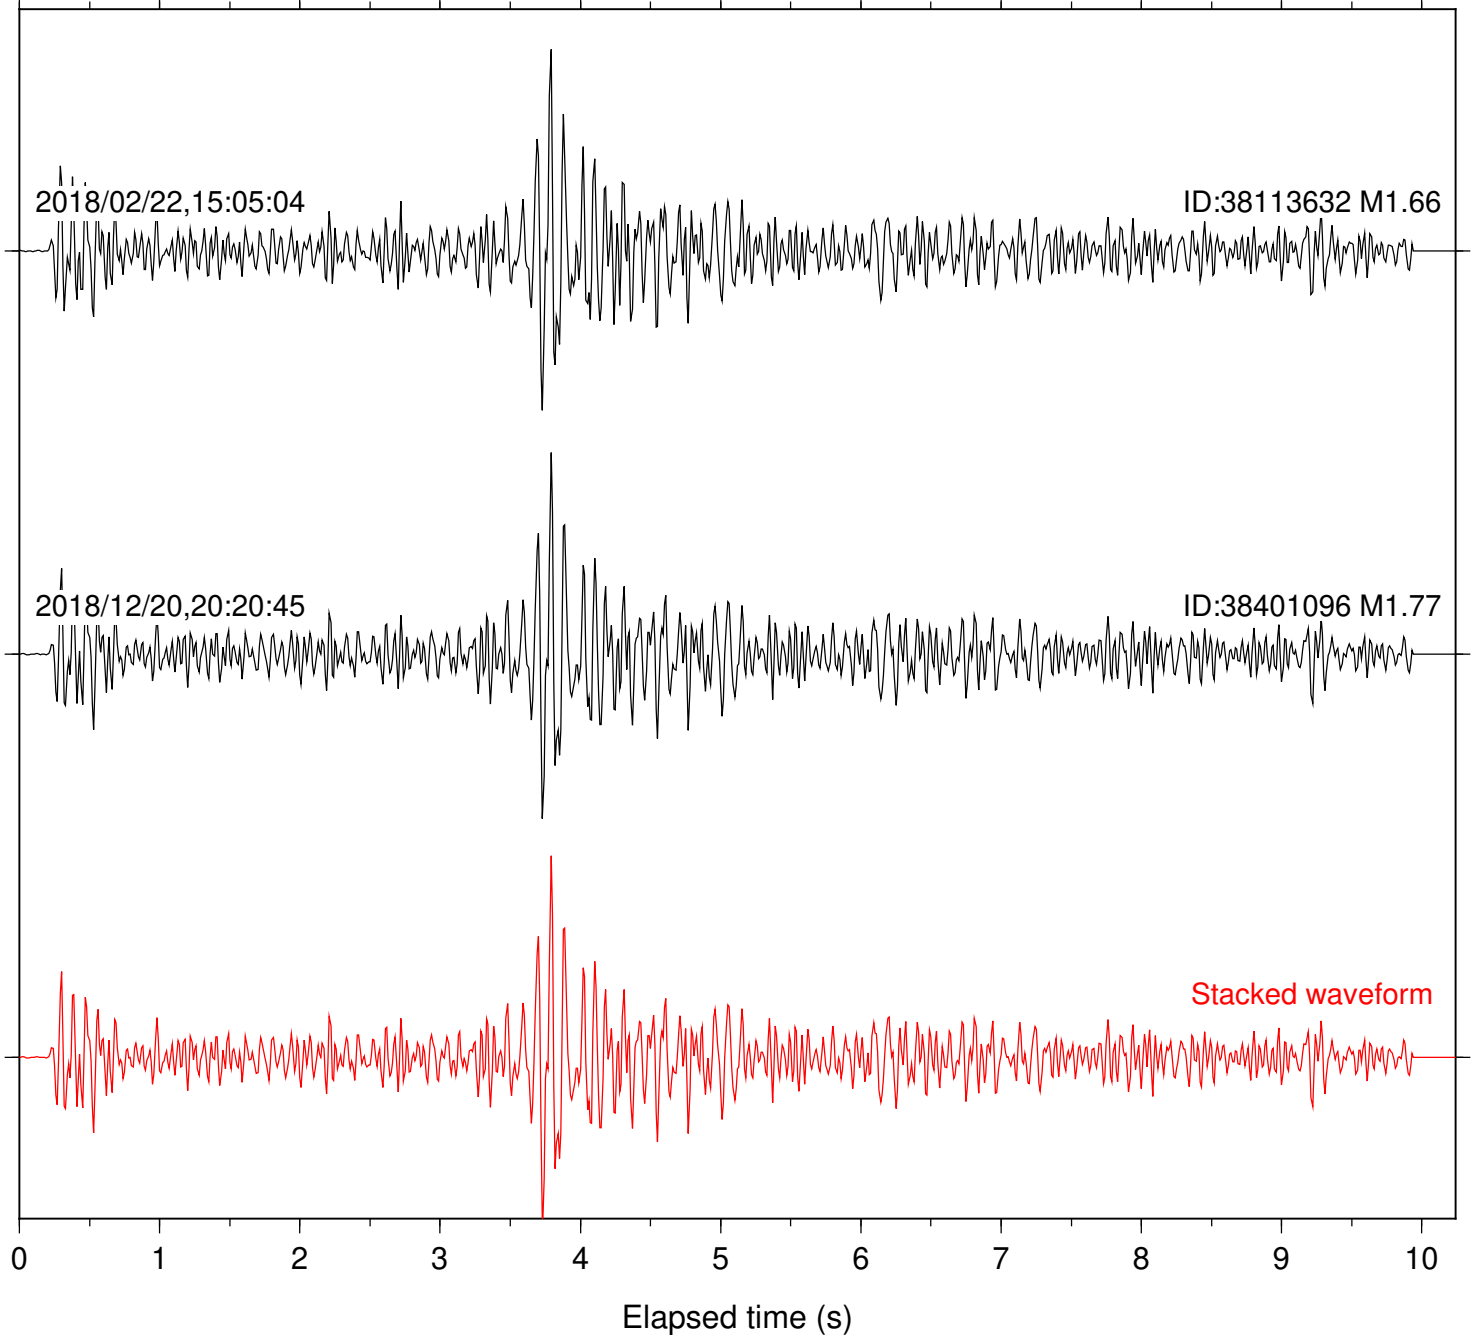

2018/02/22,15:05:04

ID:38113632 M1.66

2018/12/20,20:20:45

ID:38401096 M1.77

Stacked waveform

0 1 2 3 4 5 6 7 8 9 10
Elapsed time (s)

Station: B093 Com: EHZ

Focal depth: 6.65 km

Station: B946 Com: EHZ

Focal depth: 6.71 km

Station: BAC Com: EHZ

Focal depth: 6.71 km

Station: CRY Com: HHZ

Focal depth: 6.65 km

Station: CSH Com: HHZ

Focal depth: 6.71 km

Station: FRD Com: HHZ

Focal depth: 6.71 km

2018/02/22,15:05:04

ID:38113632 M1.66

2018/12/20,20:20:45

ID:38401096 M1.77

Stacked waveform

0 1 2 3 4 5 6 7 8 9 10
Elapsed time (s)

Station: SND Com: HHZ

Focal depth: 6.65 km