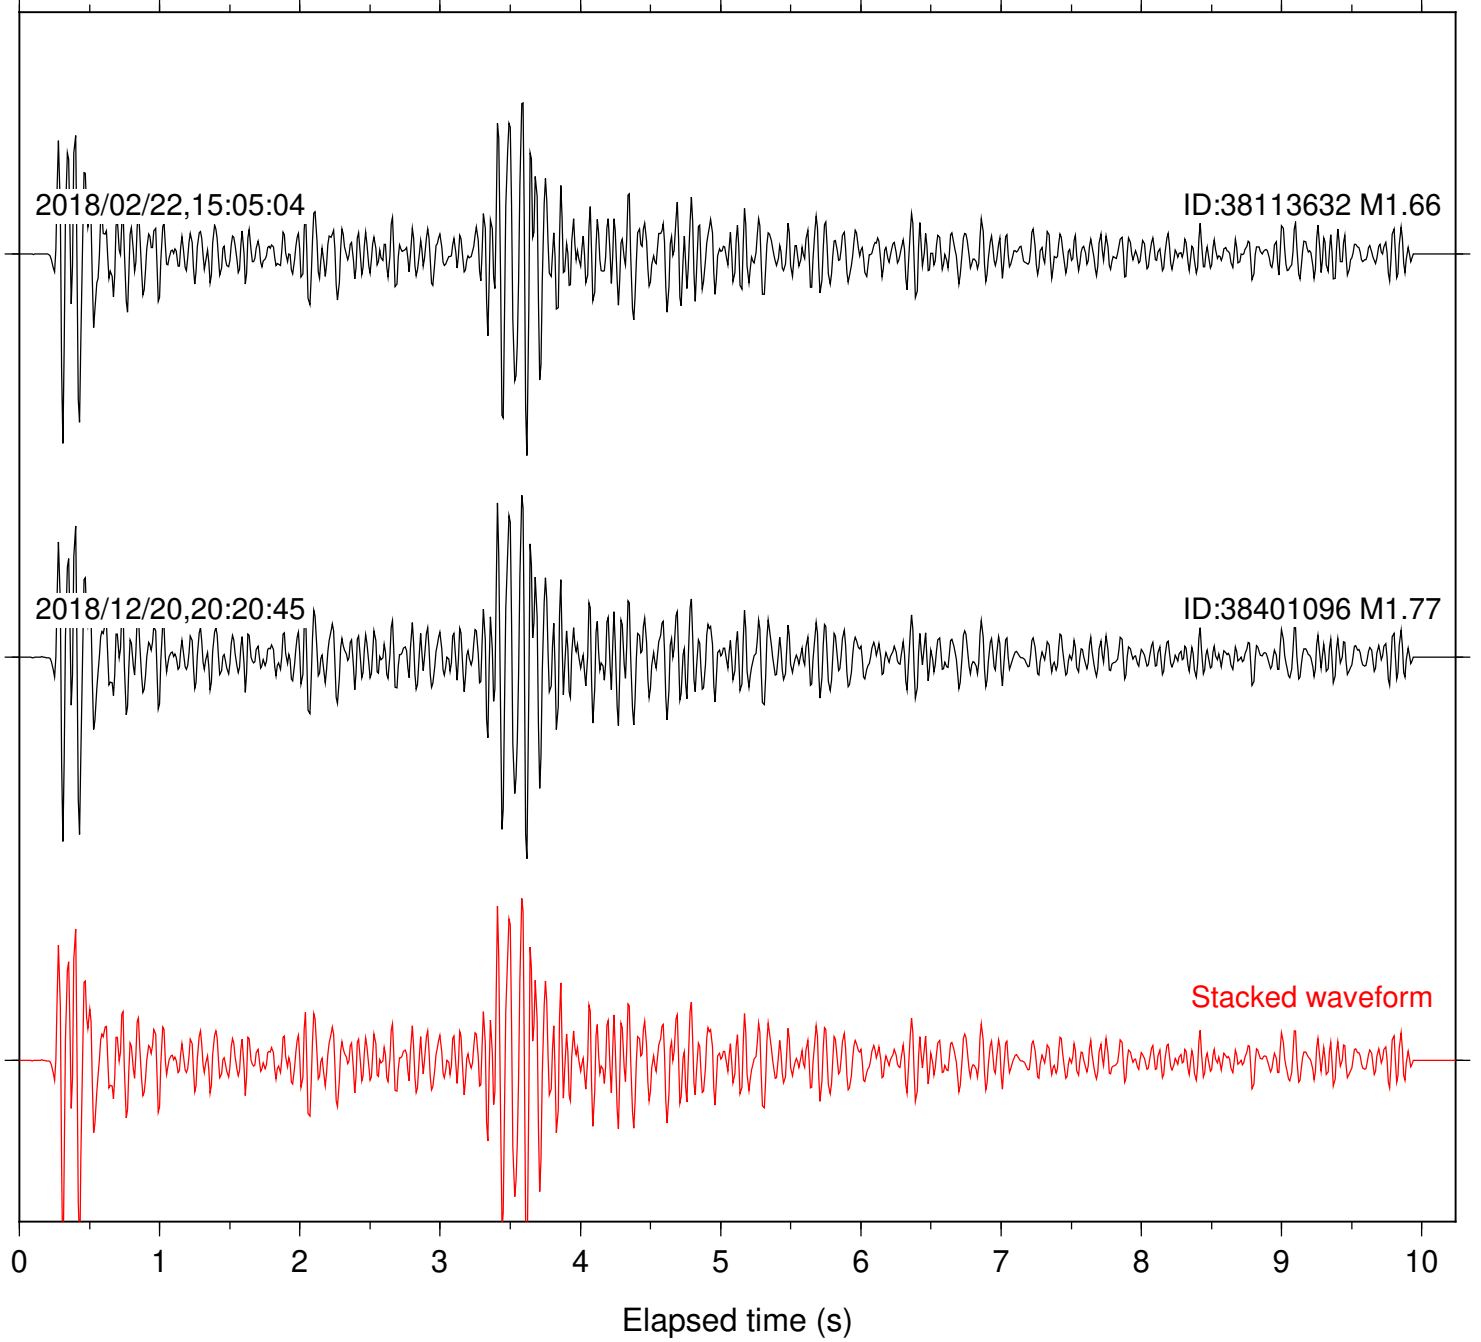

Station: B946 Com: EHZ

Focal depth: 6.71 km

Station: BAC Com: EHZ

Focal depth: 6.71 km

Station: CRY Com: HHZ

Focal depth: 6.65 km

Station: CSH Com: HHZ

Focal depth: 6.71 km

Station: FRD Com: HHZ

Focal depth: 6.71 km

2018/02/22,15:05:04

ID:38113632 M1.66

2018/12/20,20:20:45

ID:38401096 M1.77

Stacked waveform

0 1 2 3 4 5 6 7 8 9 10
Elapsed time (s)

Station: HMT2 Com: HHZ

Focal depth: 6.71 km

Station: KNW Com: HHZ

Focal depth: 6.71 km

Station: LKH Com: HHZ

Focal depth: 6.71 km

Station: MTG Com: HHZ

Focal depth: 6.71 km

Station: SND Com: HHZ

Focal depth: 6.65 km