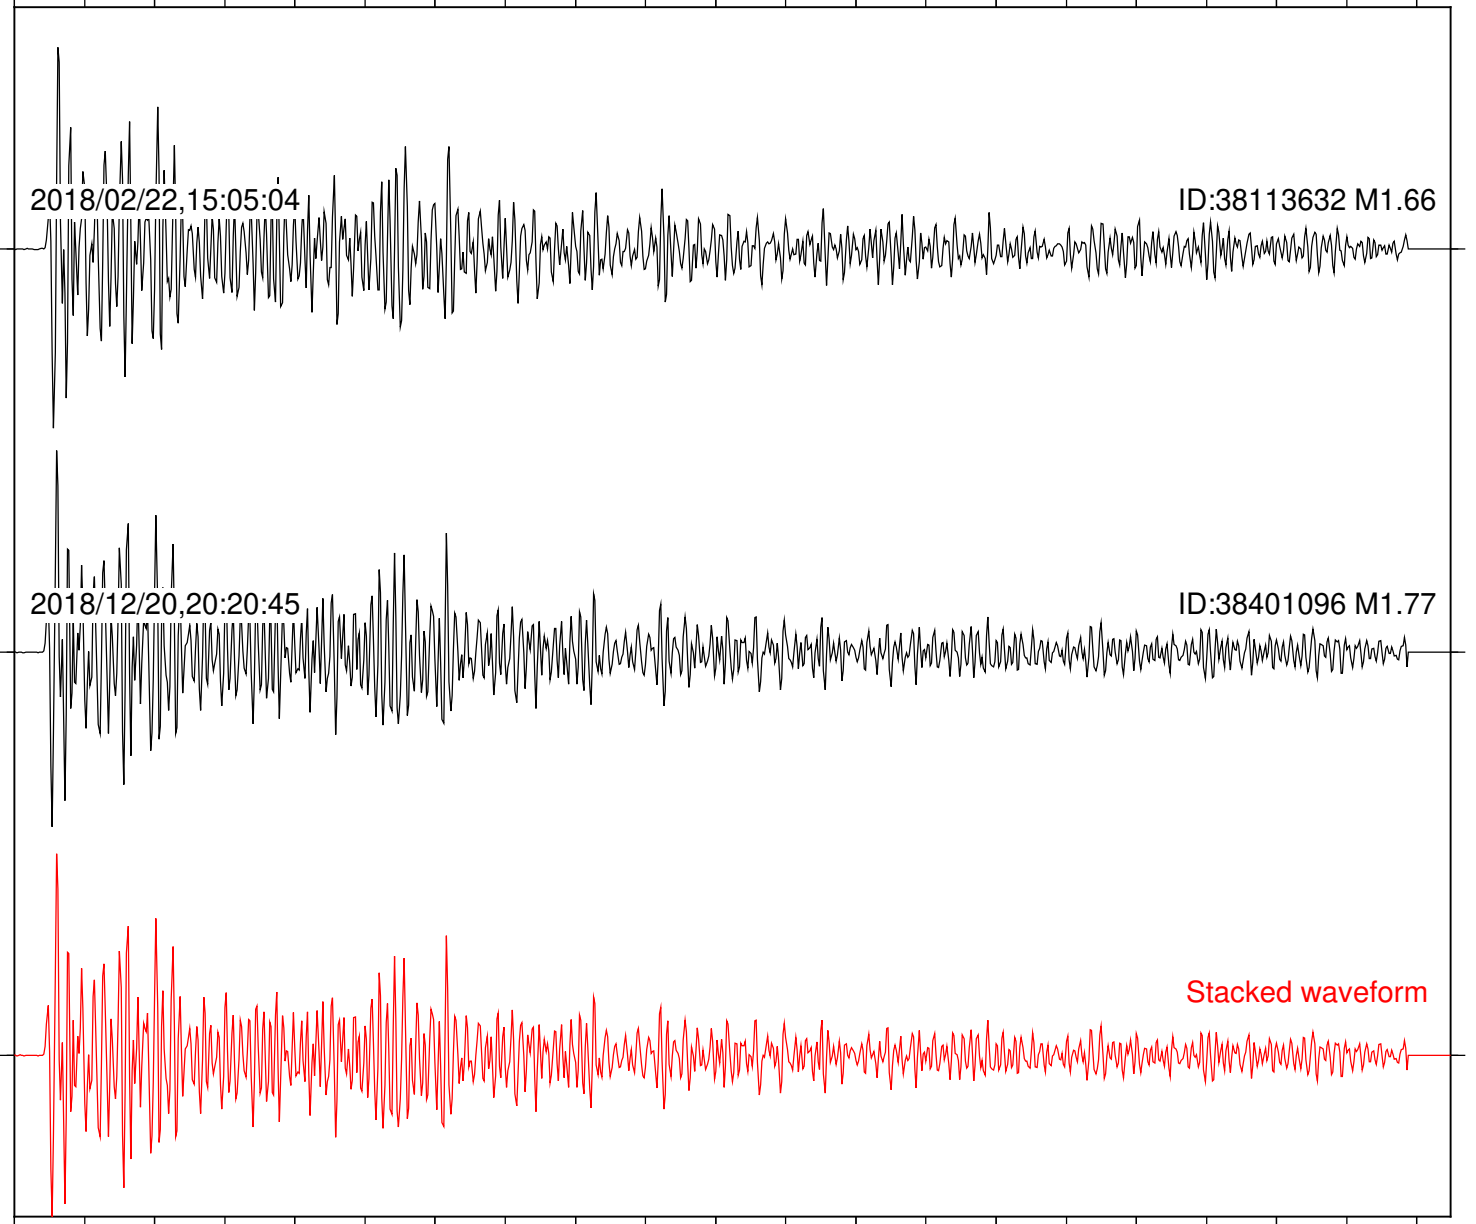

Station: B946 Com: EHZ

Focal depth: 6.71 km

Station: BAC Com: EHZ

Focal depth: 6.71 km

Station: CRY Com: HHZ

Focal depth: 6.65 km

Station: CSH Com: HHZ

Focal depth: 6.71 km

Station: FRD Com: HHZ

Focal depth: 6.71 km

2018/02/22,15:05:04

ID:38113632 M1.66

2018/12/20,20:20:45

ID:38401096 M1.77

Stacked waveform

0 1 2 3 4 5 6 7 8 9 10
Elapsed time (s)

Station: HMT2 Com: HHZ

Focal depth: 6.71 km

Station: KNW Com: HHZ

Focal depth: 6.71 km

Station: LKH Com: HHZ

Focal depth: 6.71 km

Station: MTG Com: HHZ

Focal depth: 6.71 km

Station: SND Com: HHZ

Focal depth: 6.65 km