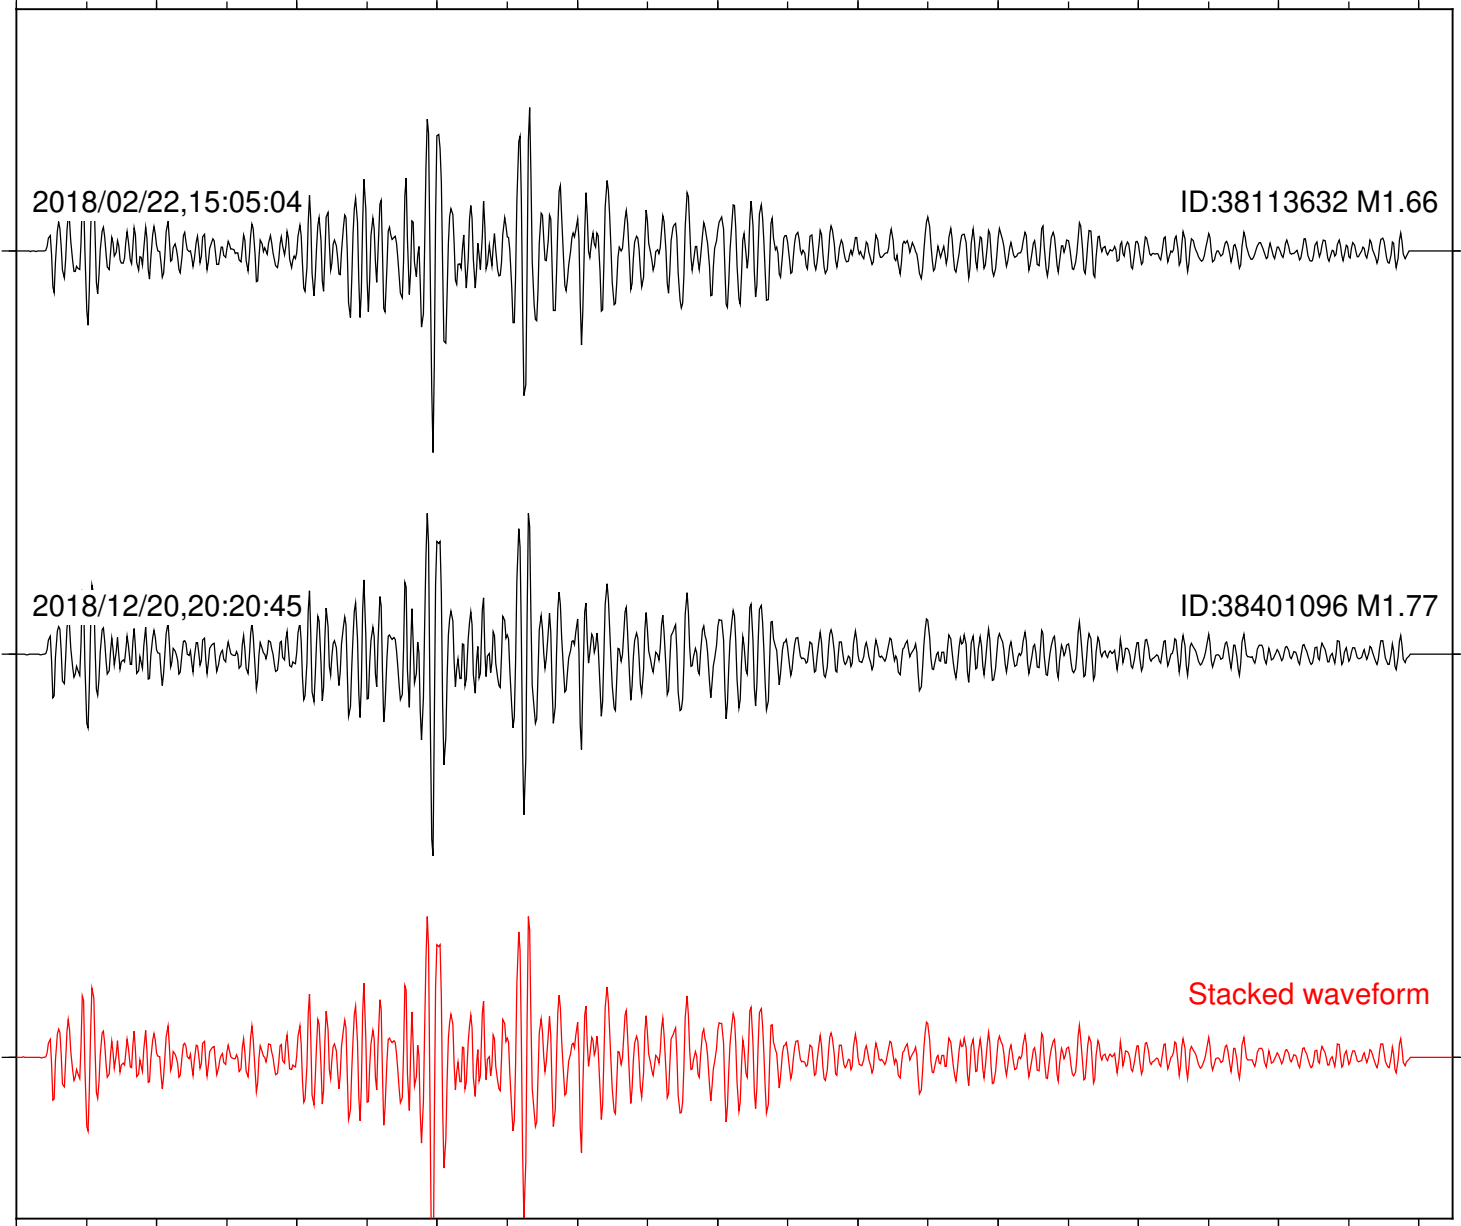

2018/02/22,15:05:04

ID:38113632 M1.66

2018/12/20,20:20:45

ID:38401096 M1.77

Stacked waveform

0 1 2 3 4 5 6 7 8 9 10
Elapsed time (s)

Station: B093 Com: EHZ

Focal depth: 6.65 km

Station: B946 Com: EHZ

Focal depth: 6.71 km

Station: BAC Com: EHZ

Focal depth: 6.71 km

Station: CRY Com: HHZ

Focal depth: 6.65 km

Station: CSH Com: HHZ

Focal depth: 6.71 km

Station: FRD Com: HHZ

Focal depth: 6.71 km

2018/02/22,15:05:04

ID:38113632 M1.66

2018/12/20,20:20:45

ID:38401096 M1.77

Stacked waveform

0 1 2 3 4 5 6 7 8 9 10
Elapsed time (s)

Station: SND Com: HHZ

Focal depth: 6.65 km