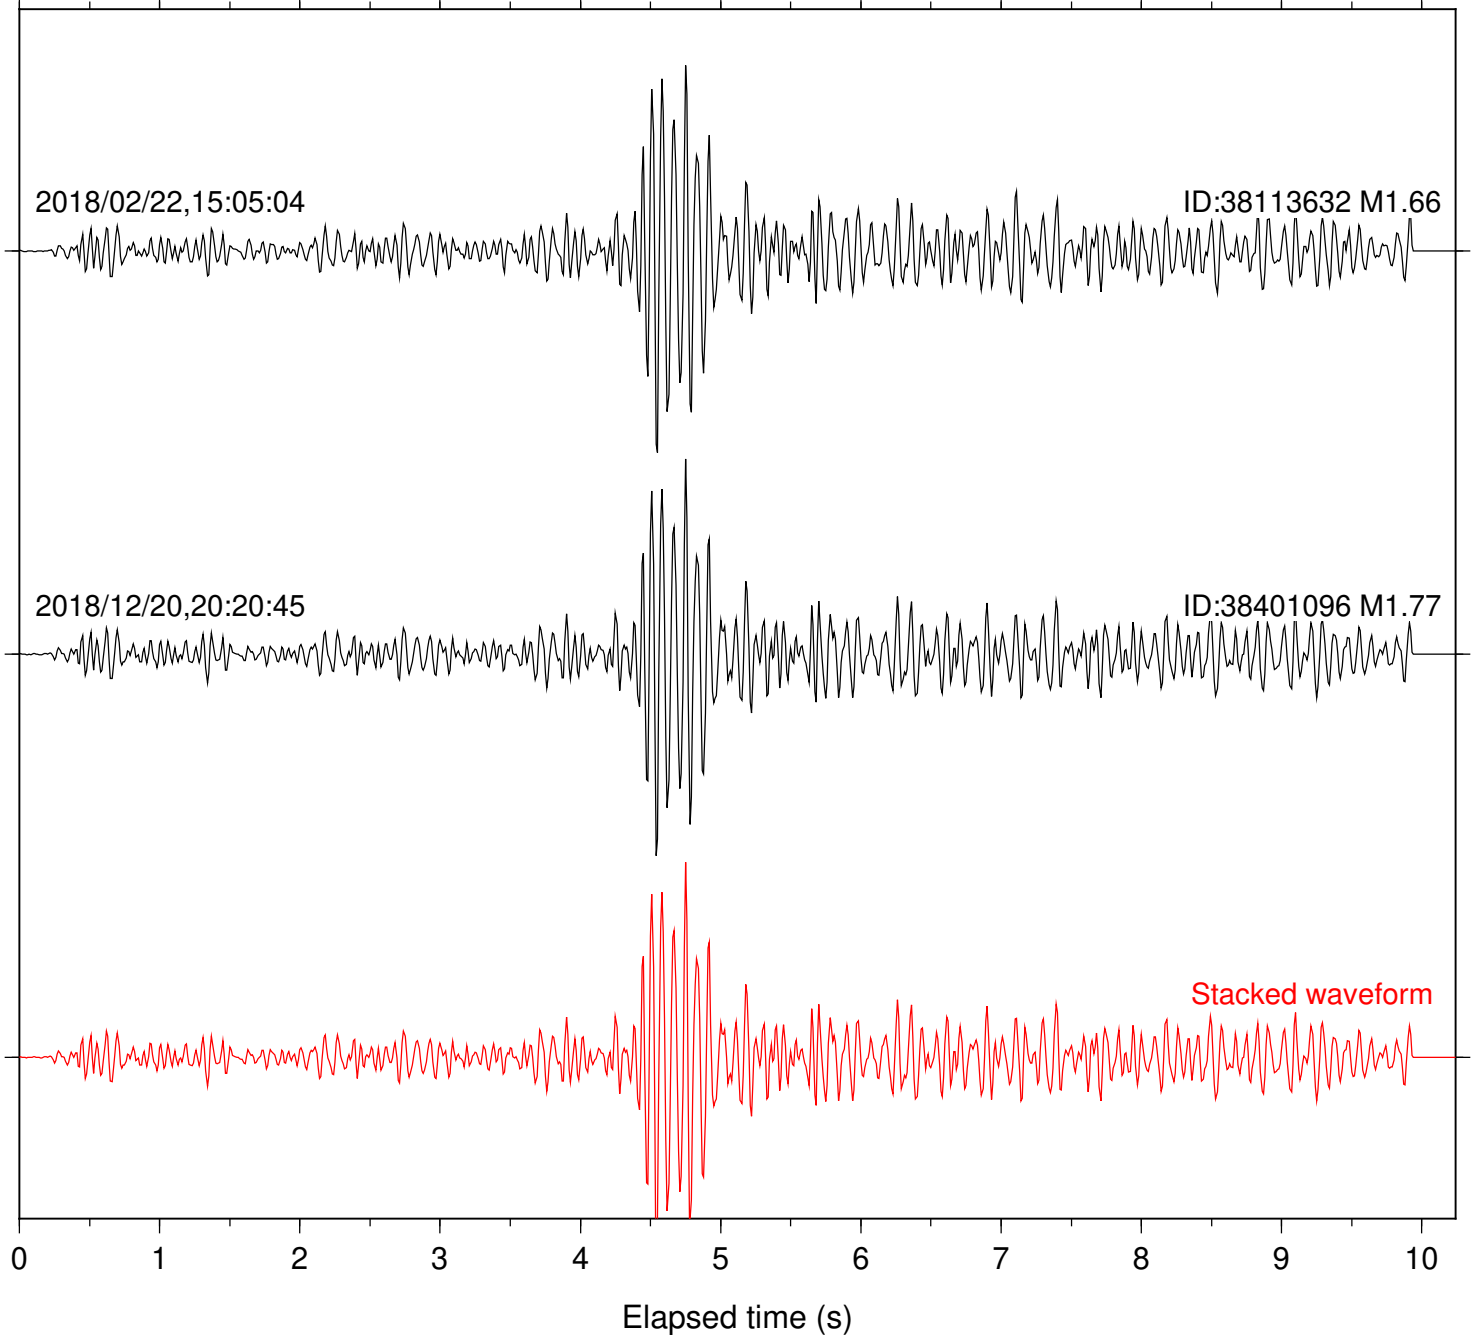

Station: B081 Com: EHZ

Focal depth: 6.71 km

Station: B082 Com: EHZ

Focal depth: 6.71 km

Station: B084 Com: EHZ

Focal depth: 6.71 km

Station: B087 Com: EHZ

Focal depth: 6.71 km

2018/02/22,15:05:04

ID:38113632 M1.66

2018/12/20,20:20:45

ID:38401096 M1.77

Stacked waveform

0 1 2 3 4 5 6 7 8 9 10
Elapsed time (s)

Station: B088 Com: EHZ

Focal depth: 6.71 km

Station: FRD Com: HHZ

Focal depth: 6.71 km

2018/02/22,15:05:04

ID:38113632 M1.66

2018/12/20,20:20:45

ID:38401096 M1.77

Stacked waveform

0 1 2 3 4 5 6 7 8 9 10
Elapsed time (s)

Station: SND Com: HHZ

Focal depth: 6.65 km