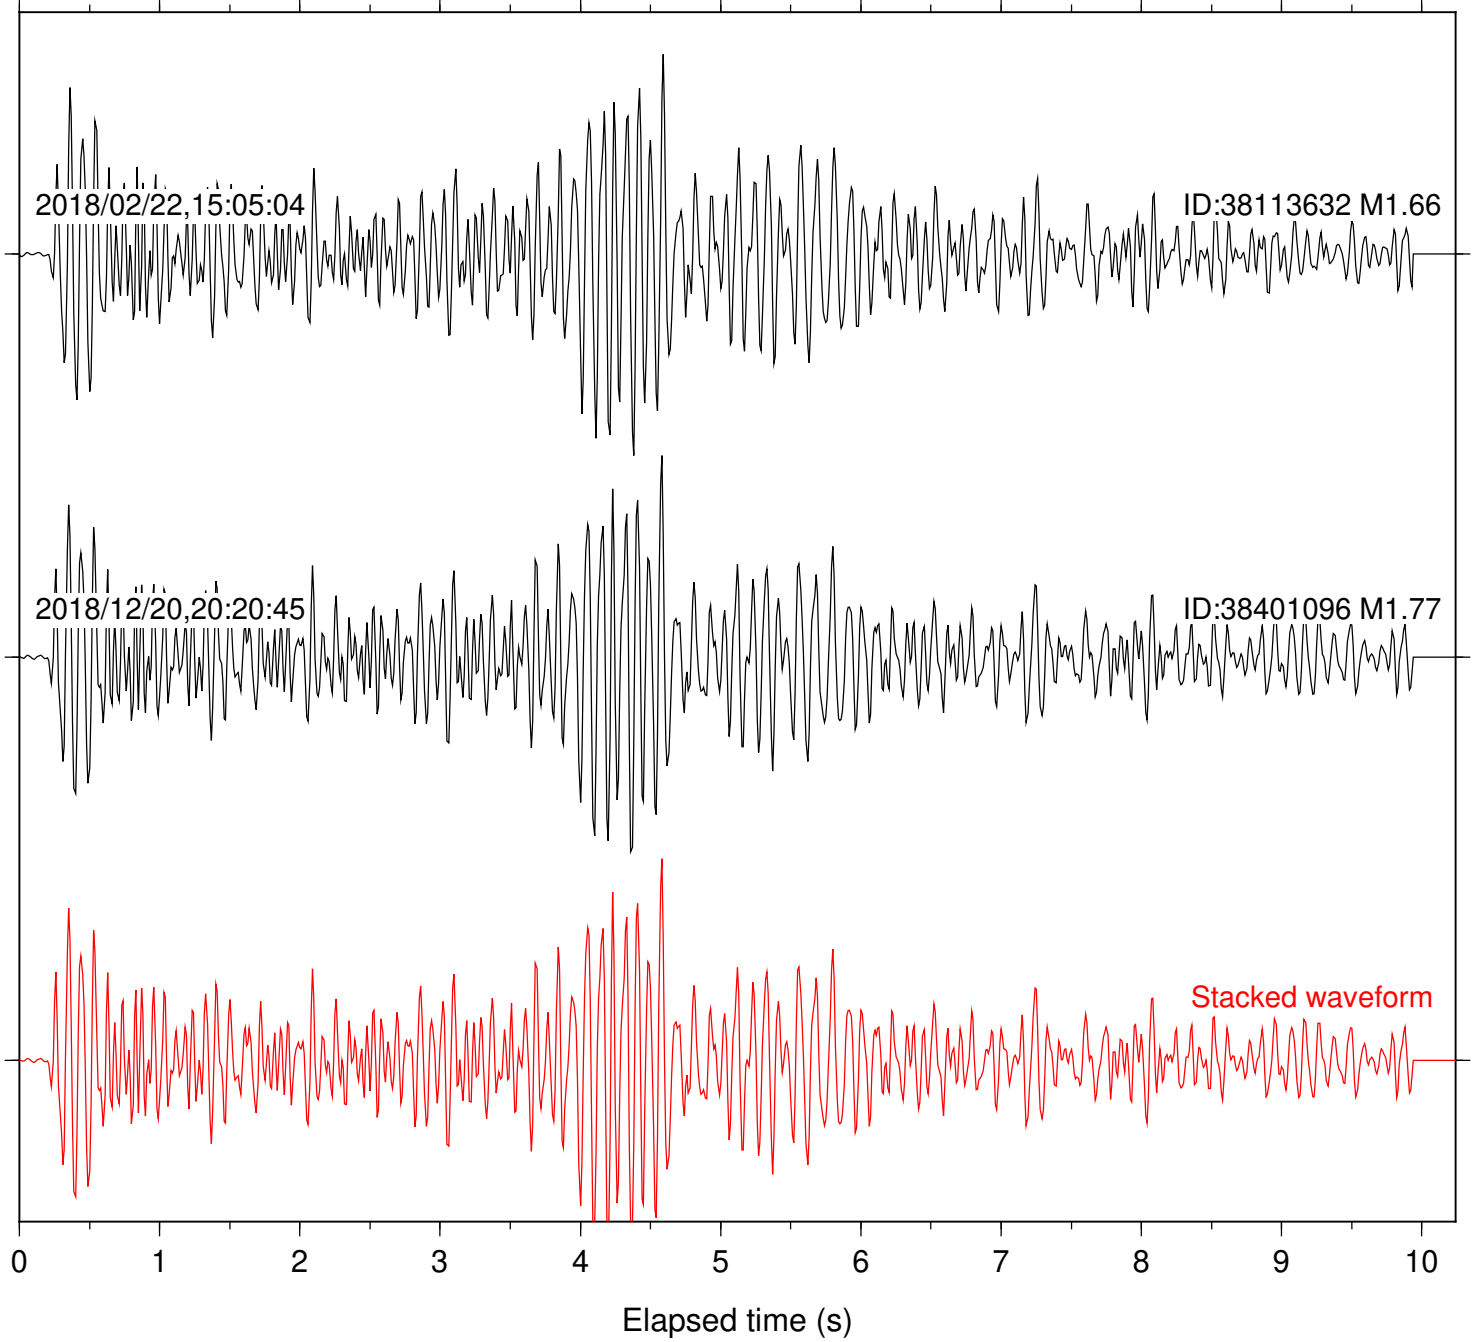

Station: FRD Com: HHZ

Focal depth: 6.71 km

2018/02/22,15:05:04

ID:38113632 M1.66

2018/12/20,20:20:45

ID:38401096 M1.77

Stacked waveform

0 1 2 3 4 5 6 7 8 9 10
Elapsed time (s)

Station: HMT2 Com: HHZ

Focal depth: 6.71 km

Station: KNW Com: HHZ

Focal depth: 6.71 km

Station: LKH Com: HHZ

Focal depth: 6.71 km

Station: MTG Com: HHZ

Focal depth: 6.71 km

Station: PFO Com: HHZ

Focal depth: 6.71 km

Station: PLM Com: HHZ

Focal depth: 6.71 km

Station: RDM Com: HHZ

Focal depth: 6.71 km

Station: SMER Com: HHZ

Focal depth: 6.71 km

Station: SND Com: HHZ

Focal depth: 6.65 km