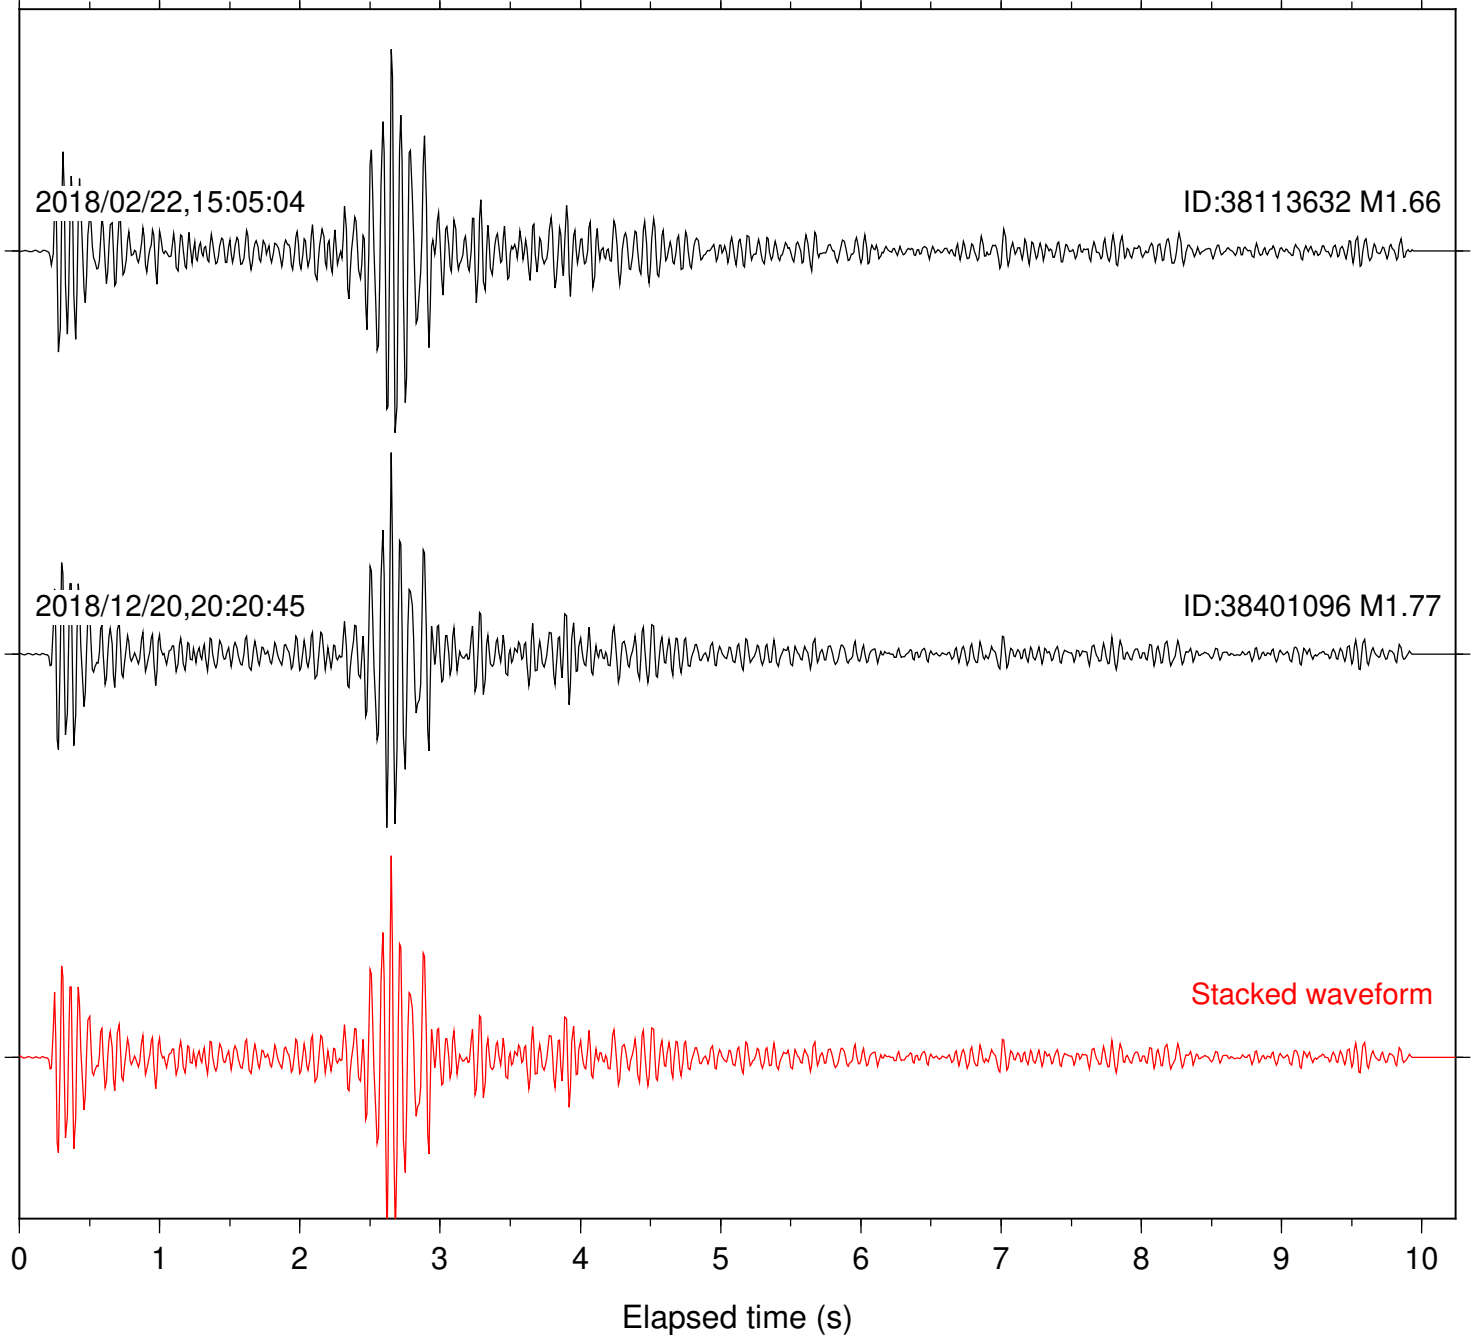

Station: FRD Com: HHZ

Focal depth: 6.71 km

2018/02/22,15:05:04

ID:38113632 M1.66

2018/12/20,20:20:45

ID:38401096 M1.77

Stacked waveform

0 1 2 3 4 5 6 7 8 9 10
Elapsed time (s)

Station: HMT2 Com: HHZ

Focal depth: 6.71 km

Station: KNW Com: HHZ

Focal depth: 6.71 km

Station: LKH Com: HHZ

Focal depth: 6.71 km

Station: MTG Com: HHZ

Focal depth: 6.71 km

Station: PFO Com: HHZ

Focal depth: 6.71 km

Station: PLM Com: HHZ

Focal depth: 6.71 km

Station: RDM Com: HHZ

Focal depth: 6.71 km

Station: SMER Com: HHZ

Focal depth: 6.71 km

Station: SND Com: HHZ

Focal depth: 6.65 km