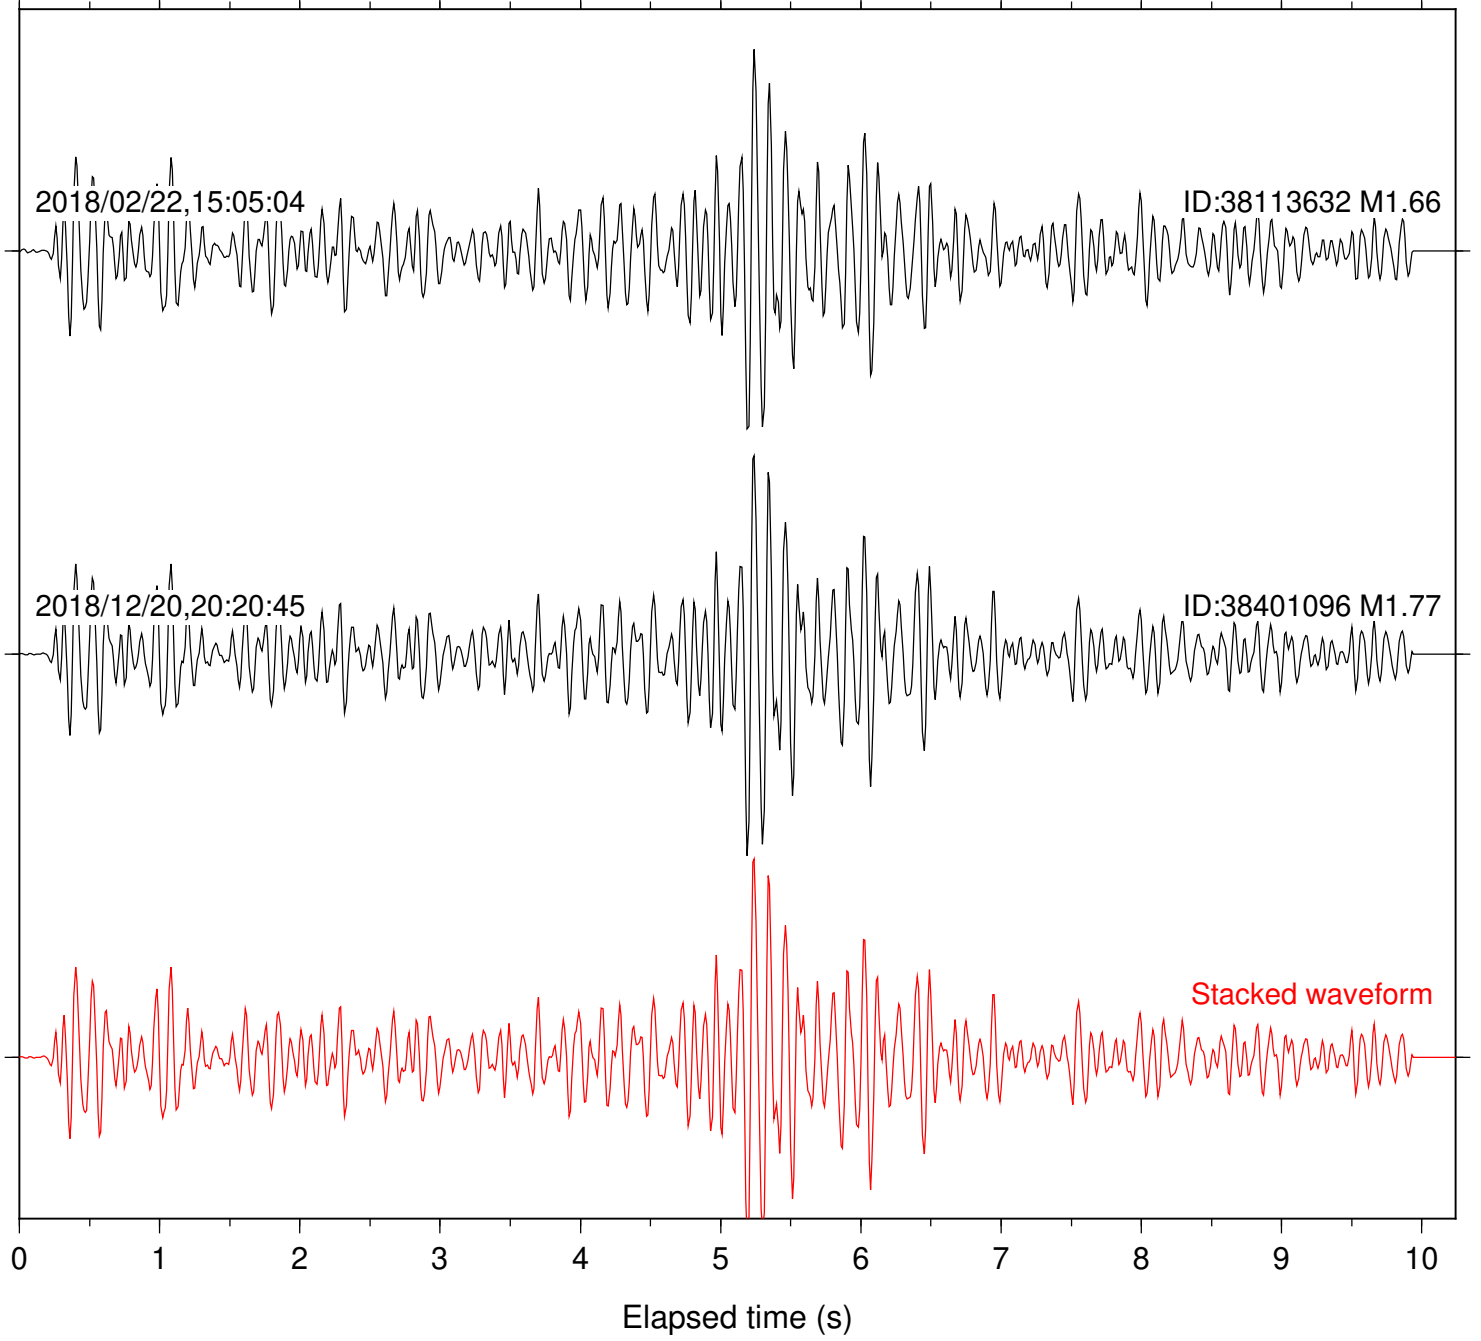

Station: FRD Com: HHZ

Focal depth: 6.71 km

2018/02/22,15:05:04

ID:38113632 M1.66

2018/12/20,20:20:45

ID:38401096 M1.77

Stacked waveform

0 1 2 3 4 5 6 7 8 9 10
Elapsed time (s)

Station: HMT2 Com: HHZ

Focal depth: 6.71 km

Station: KNW Com: HHZ

Focal depth: 6.71 km

Station: LKH Com: HHZ

Focal depth: 6.71 km

Station: MTG Com: HHZ

Focal depth: 6.71 km

Station: PFO Com: HHZ

Focal depth: 6.71 km

Station: PLM Com: HHZ

Focal depth: 6.71 km

Station: RDM Com: HHZ

Focal depth: 6.71 km

Station: SMER Com: HHZ

Focal depth: 6.71 km

Station: SND Com: HHZ

Focal depth: 6.65 km