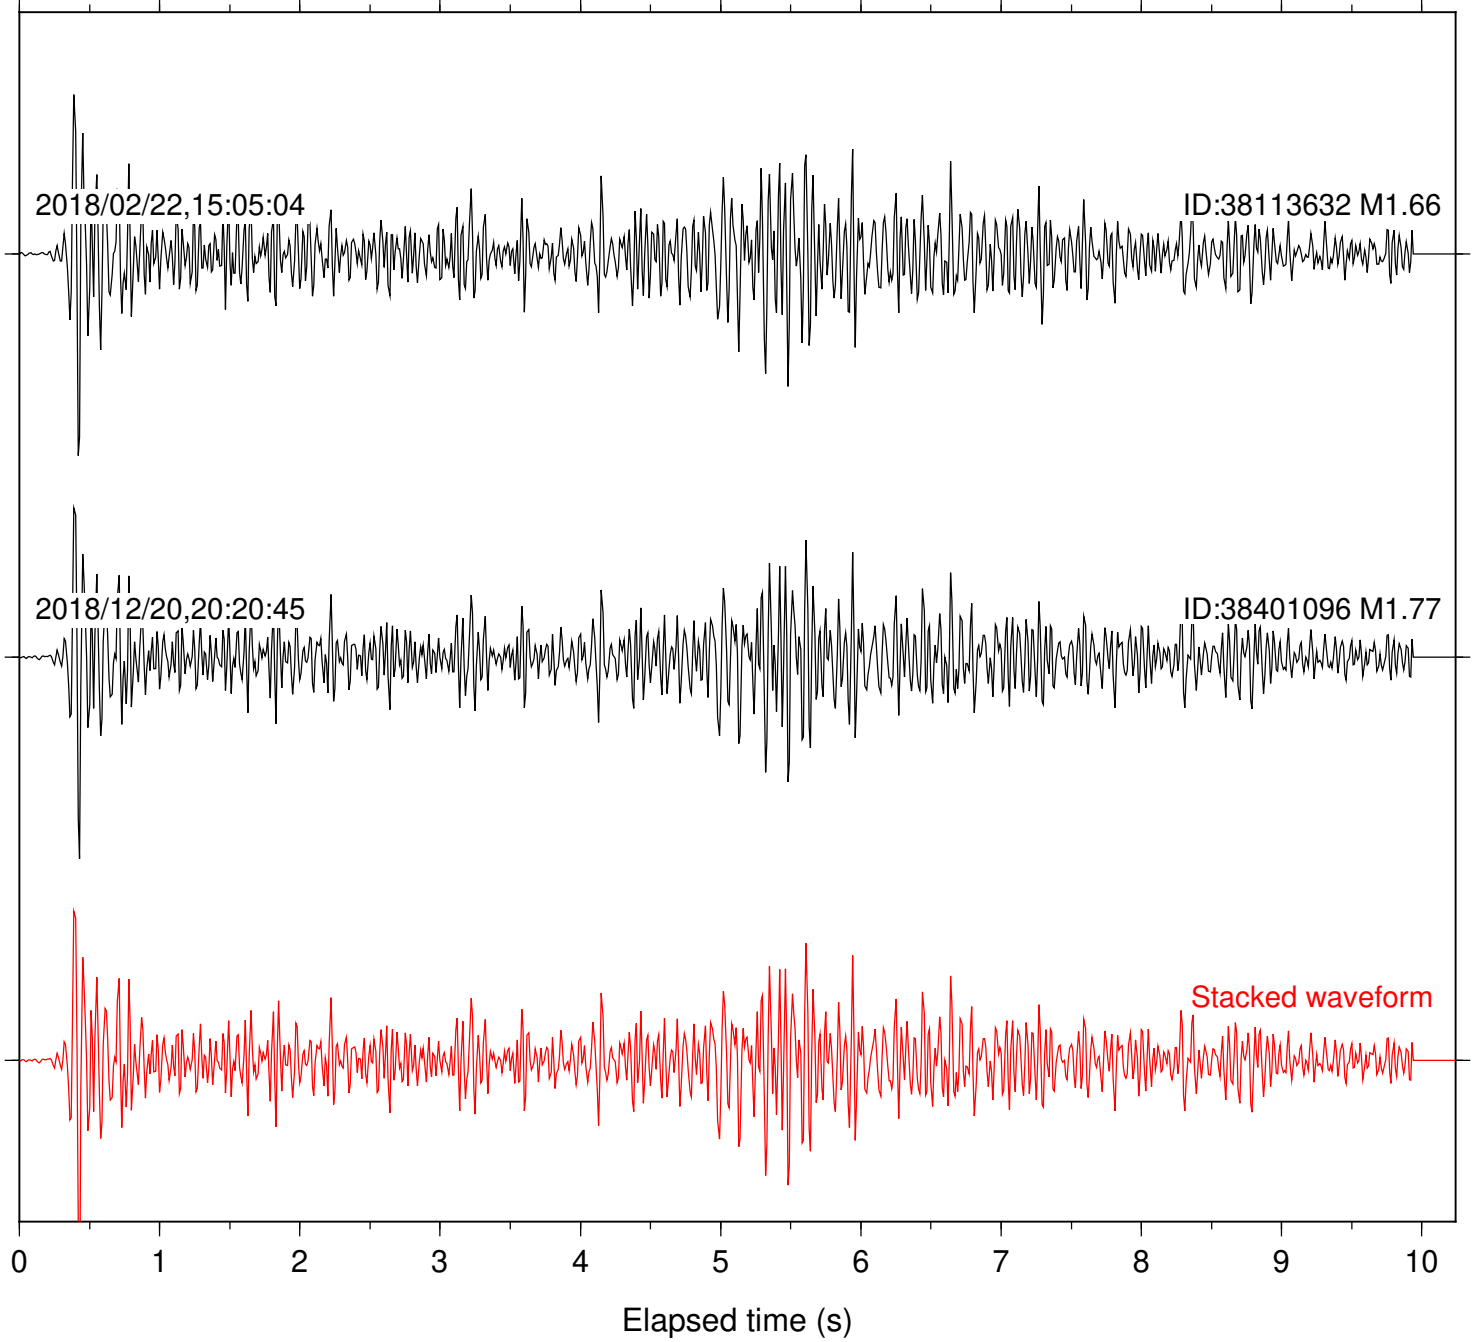

Station: FRD Com: HHZ

Focal depth: 6.71 km

2018/02/22,15:05:04

ID:38113632 M1.66

2018/12/20,20:20:45

ID:38401096 M1.77

Stacked waveform

0 1 2 3 4 5 6 7 8 9 10
Elapsed time (s)

Station: HMT2 Com: HHZ

Focal depth: 6.71 km

Station: KNW Com: HHZ

Focal depth: 6.71 km

Station: LKH Com: HHZ

Focal depth: 6.71 km

Station: MTG Com: HHZ

Focal depth: 6.71 km

Station: PFO Com: HHZ

Focal depth: 6.71 km

Station: PLM Com: HHZ

Focal depth: 6.71 km

Station: RDM Com: HHZ

Focal depth: 6.71 km

Station: SMER Com: HHZ

Focal depth: 6.71 km

Station: SND Com: HHZ

Focal depth: 6.65 km