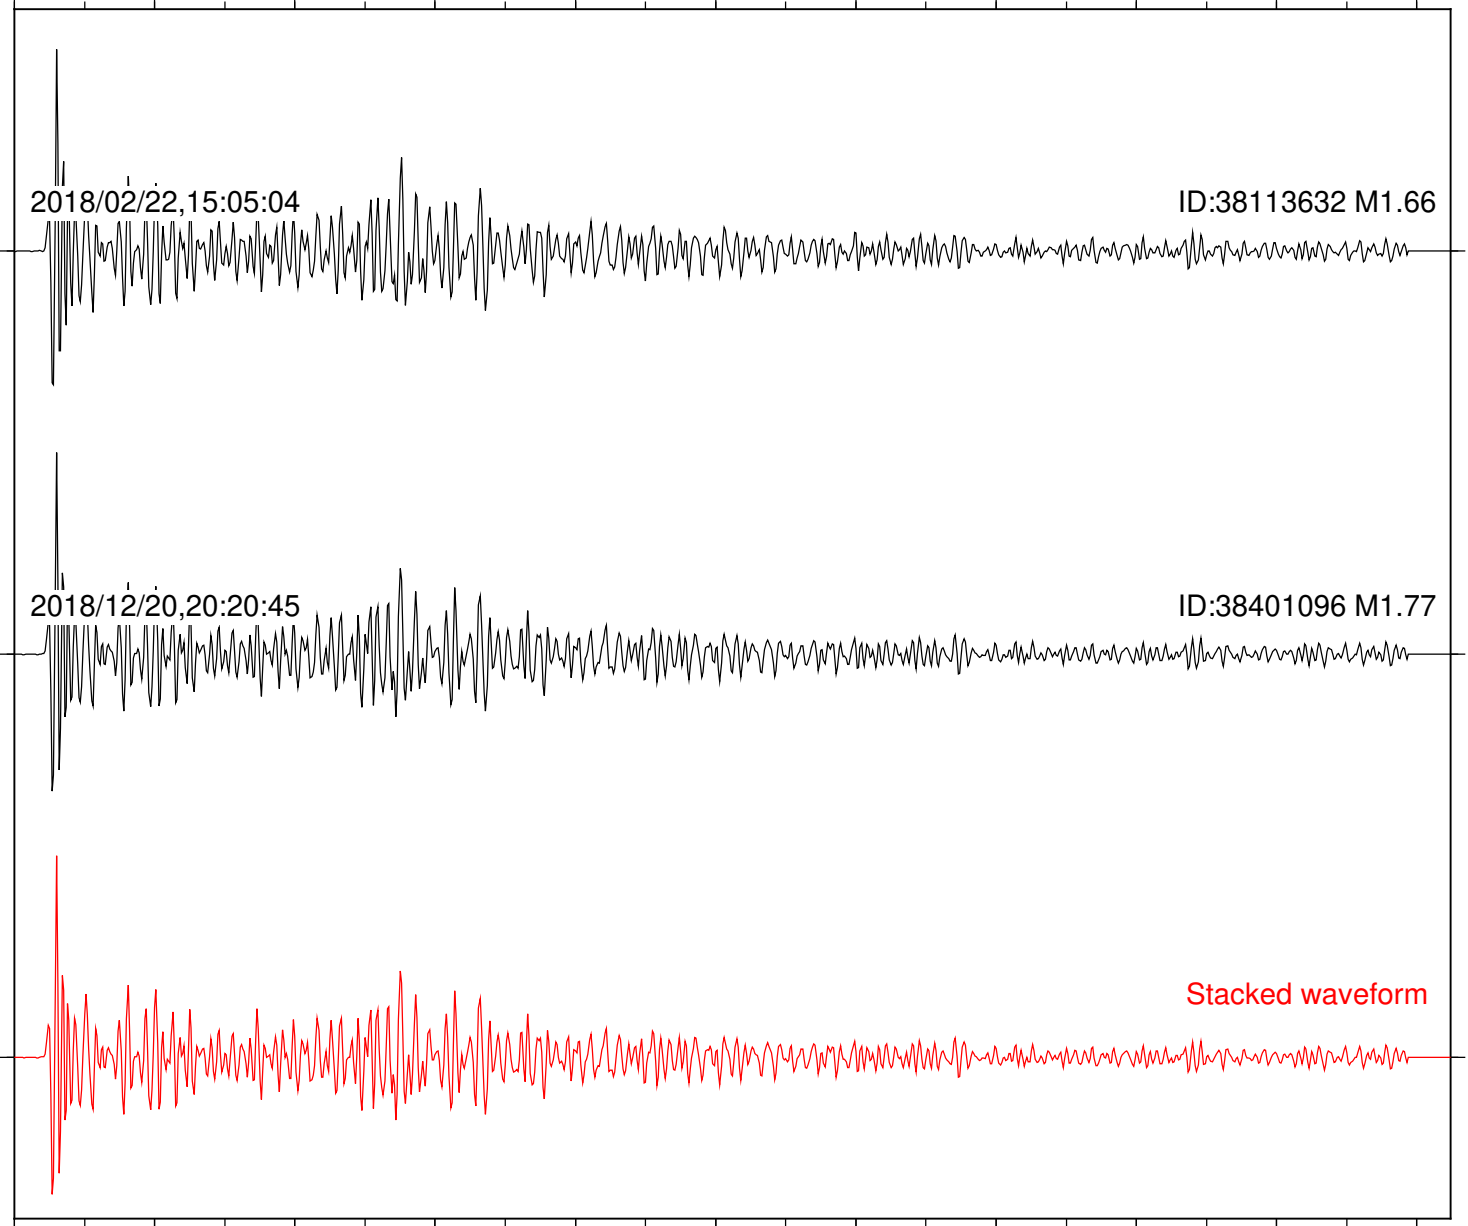

Station: B081 Com: EHZ

Focal depth: 6.71 km

Station: B082 Com: EHZ

Focal depth: 6.71 km

Station: B084 Com: EHZ

Focal depth: 6.71 km

Station: B087 Com: EHZ

Focal depth: 6.71 km

2018/02/22,15:05:04

ID:38113632 M1.66

2018/12/20,20:20:45

ID:38401096 M1.77

Stacked waveform

0 1 2 3 4 5 6 7 8 9 10
Elapsed time (s)

Station: B088 Com: EHZ

Focal depth: 6.71 km

Station: FRD Com: HHZ

Focal depth: 6.71 km

2018/02/22,15:05:04

ID:38113632 M1.66

2018/12/20,20:20:45

ID:38401096 M1.77

Stacked waveform

0 1 2 3 4 5 6 7 8 9 10
Elapsed time (s)

Station: SND Com: HHZ

Focal depth: 6.65 km