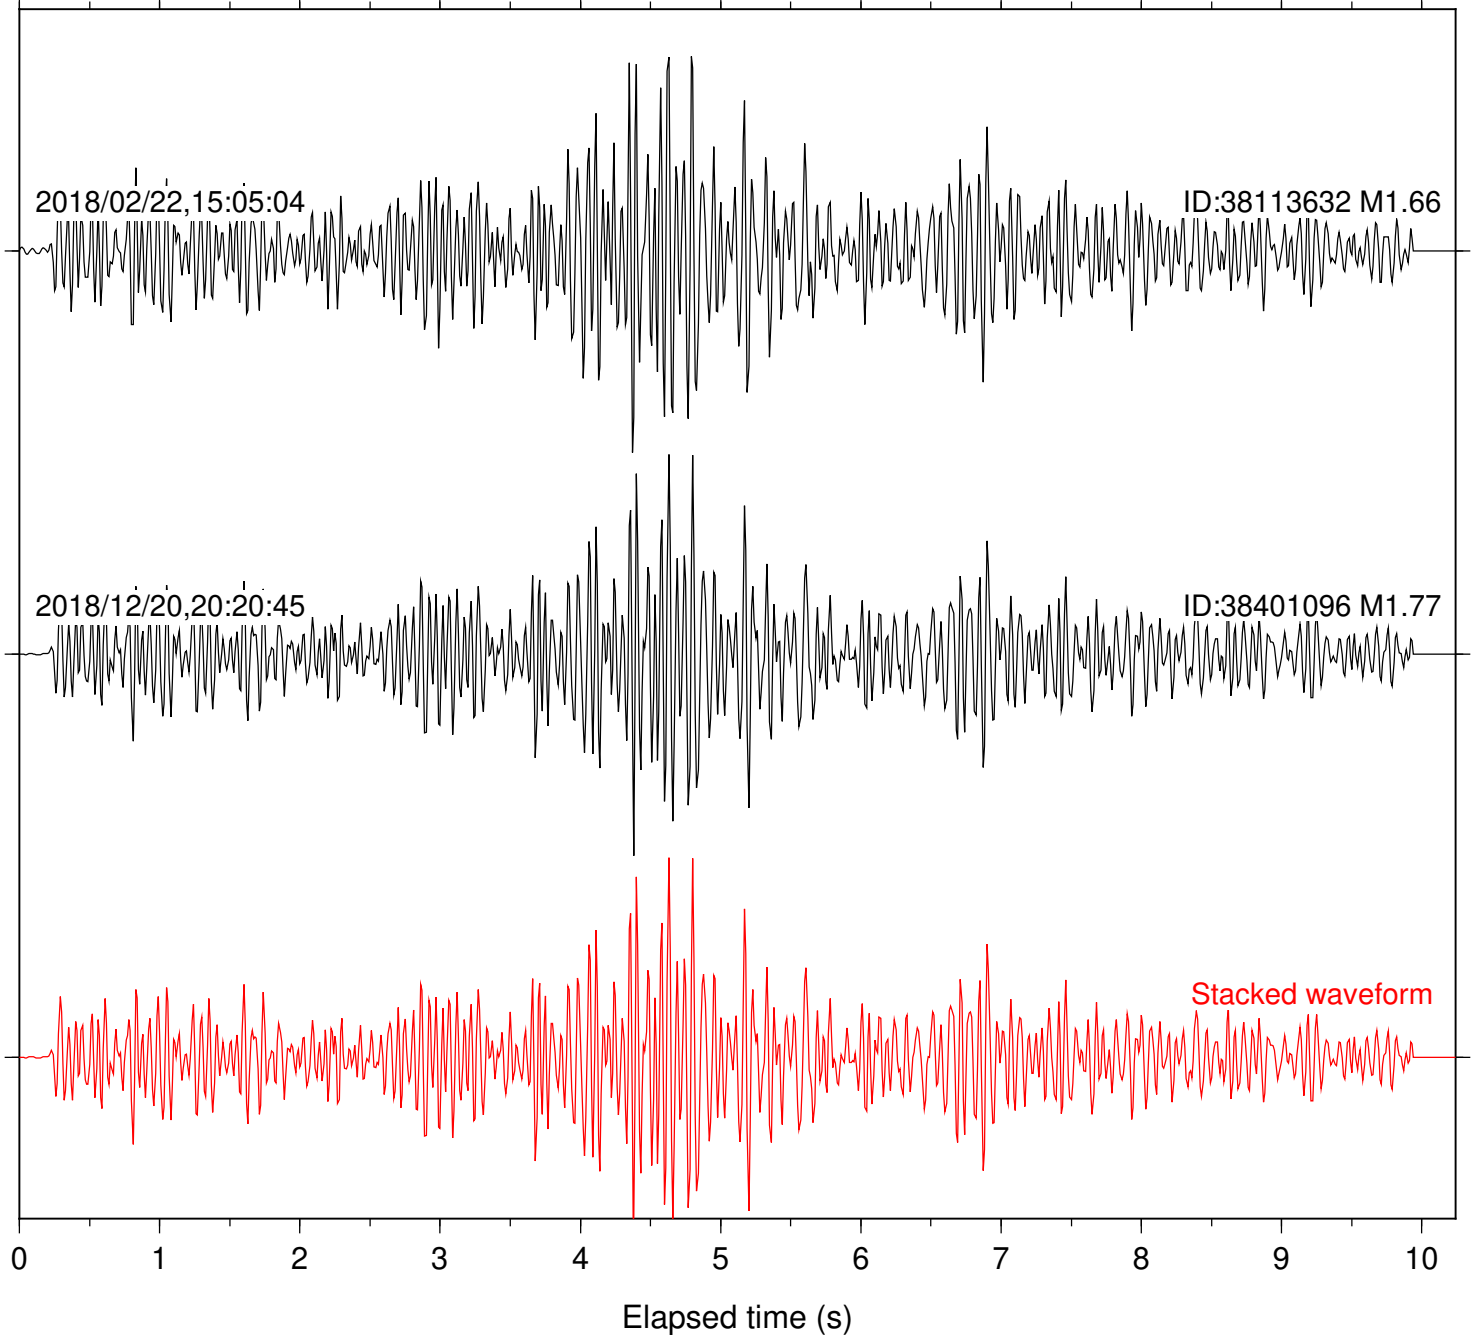

Station: B946 Com: EHZ

Focal depth: 6.71 km

Station: BAC Com: EHZ

Focal depth: 6.71 km

Station: CRY Com: HHZ

Focal depth: 6.65 km

Station: CSH Com: HHZ

Focal depth: 6.71 km

Station: FRD Com: HHZ

Focal depth: 6.71 km

2018/02/22,15:05:04

ID:38113632 M1.66

2018/12/20,20:20:45

ID:38401096 M1.77

Stacked waveform

0 1 2 3 4 5 6 7 8 9 10
Elapsed time (s)

Station: HMT2 Com: HHZ

Focal depth: 6.71 km

Station: KNW Com: HHZ

Focal depth: 6.71 km

Station: LKH Com: HHZ

Focal depth: 6.71 km

Station: MTG Com: HHZ

Focal depth: 6.71 km

Station: SND Com: HHZ

Focal depth: 6.65 km