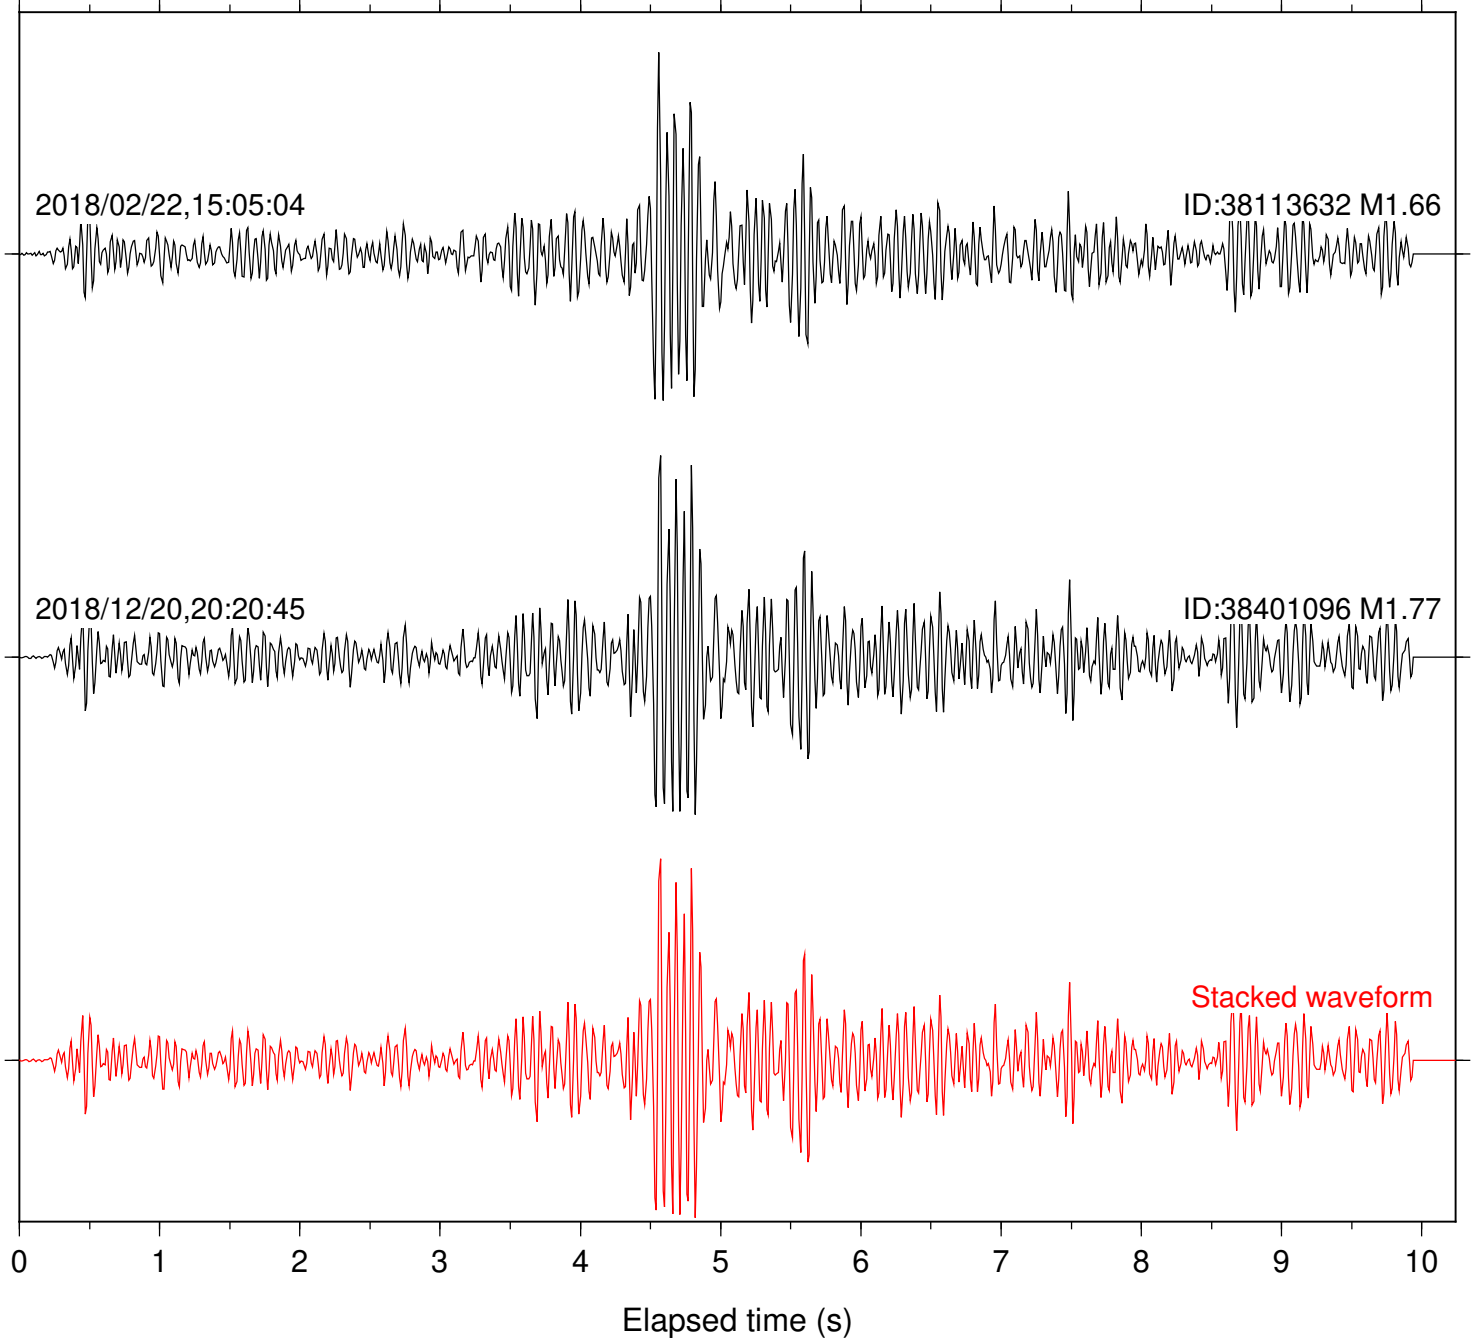

Station: FRD Com: HHZ

Focal depth: 6.71 km

2018/02/22,15:05:04

ID:38113632 M1.66

2018/12/20,20:20:45

ID:38401096 M1.77

Stacked waveform

0 1 2 3 4 5 6 7 8 9 10
Elapsed time (s)

Station: HMT2 Com: HHZ

Focal depth: 6.71 km

Station: KNW Com: HHZ

Focal depth: 6.71 km

Station: LKH Com: HHZ

Focal depth: 6.71 km

Station: MTG Com: HHZ

Focal depth: 6.71 km

Station: PFO Com: HHZ

Focal depth: 6.71 km

Station: PLM Com: HHZ

Focal depth: 6.71 km

Station: RDM Com: HHZ

Focal depth: 6.71 km

Station: SMER Com: HHZ

Focal depth: 6.71 km

Station: SND Com: HHZ

Focal depth: 6.65 km