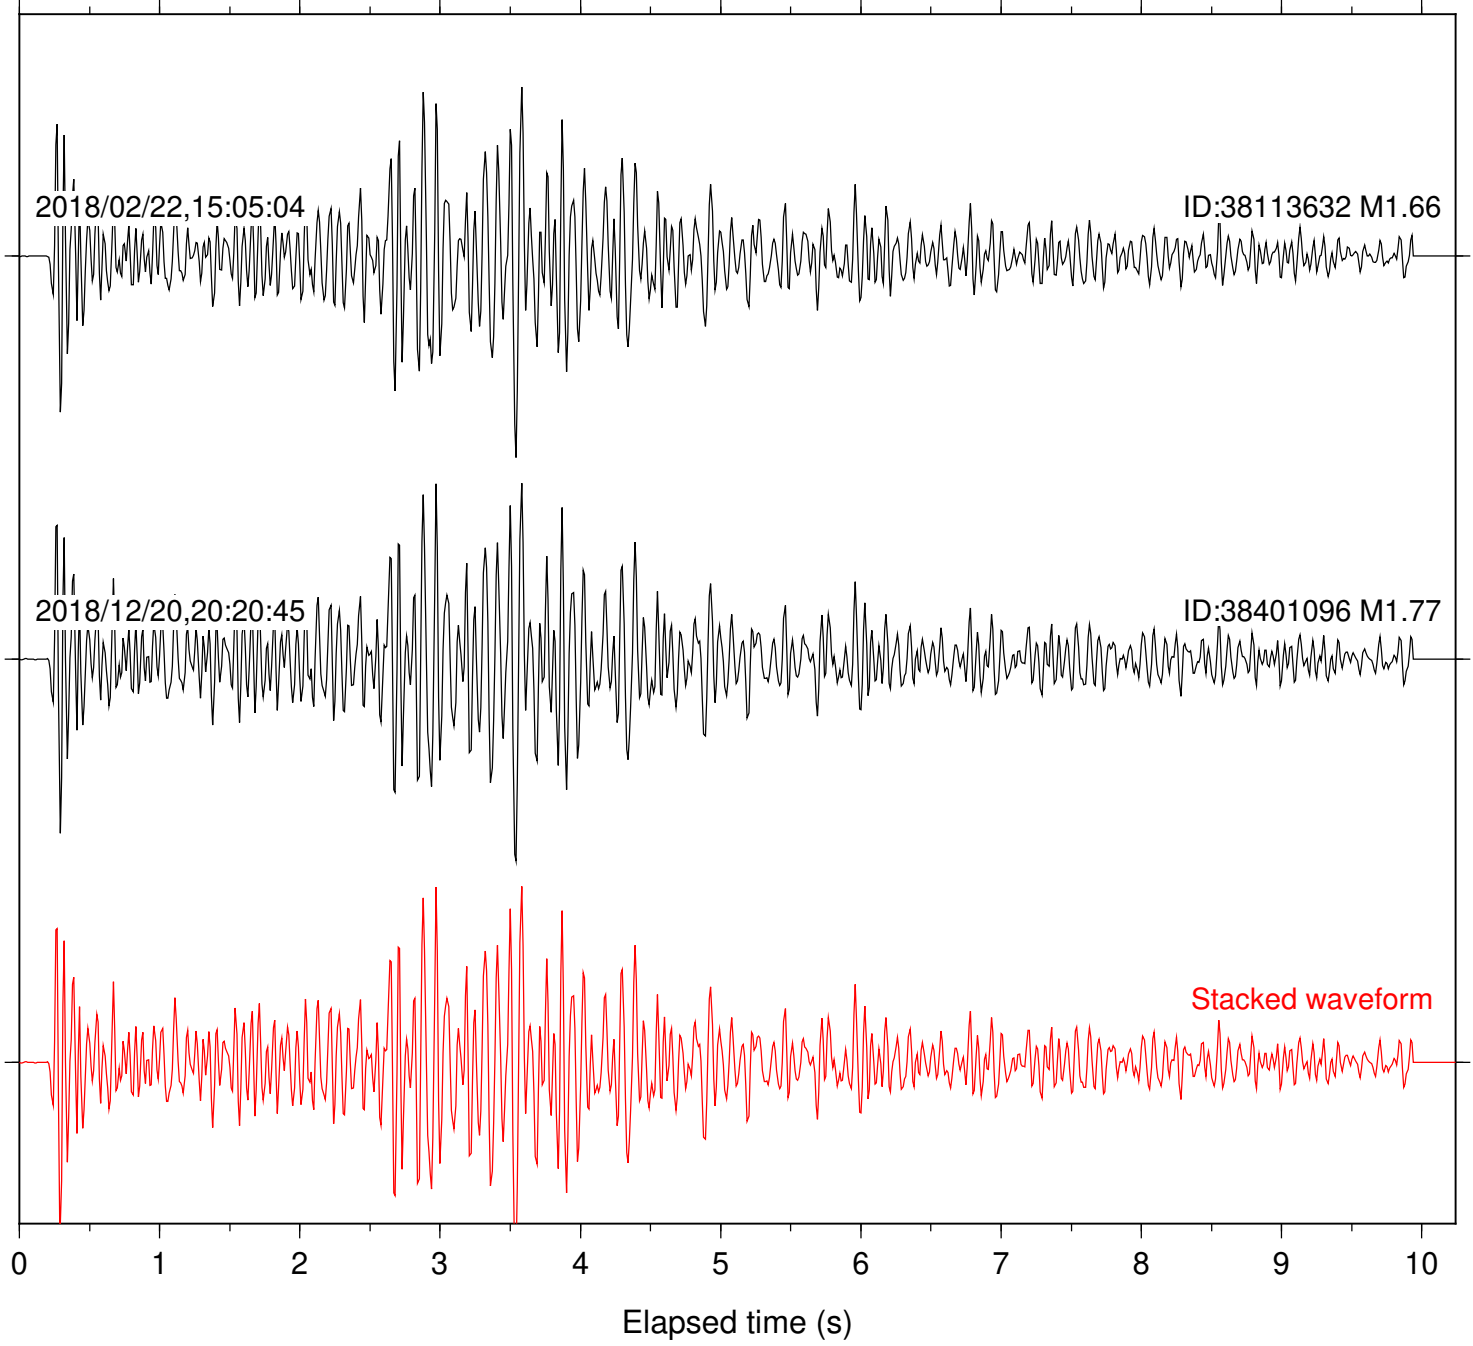

2018/02/22,15:05:04

ID:38113632 M1.66

2018/12/20,20:20:45

ID:38401096 M1.77

Stacked waveform

0 1 2 3 4 5 6 7 8 9 10
Elapsed time (s)

Station: B093 Com: EHZ

Focal depth: 6.65 km

Station: B946 Com: EHZ

Focal depth: 6.71 km

Station: BAC Com: EHZ

Focal depth: 6.71 km

Station: CRY Com: HHZ

Focal depth: 6.65 km

Station: CSH Com: HHZ

Focal depth: 6.71 km

Station: FRD Com: HHZ

Focal depth: 6.71 km

2018/02/22,15:05:04

ID:38113632 M1.66

2018/12/20,20:20:45

ID:38401096 M1.77

Stacked waveform

0 1 2 3 4 5 6 7 8 9 10
Elapsed time (s)

Station: SND Com: HHZ

Focal depth: 6.65 km