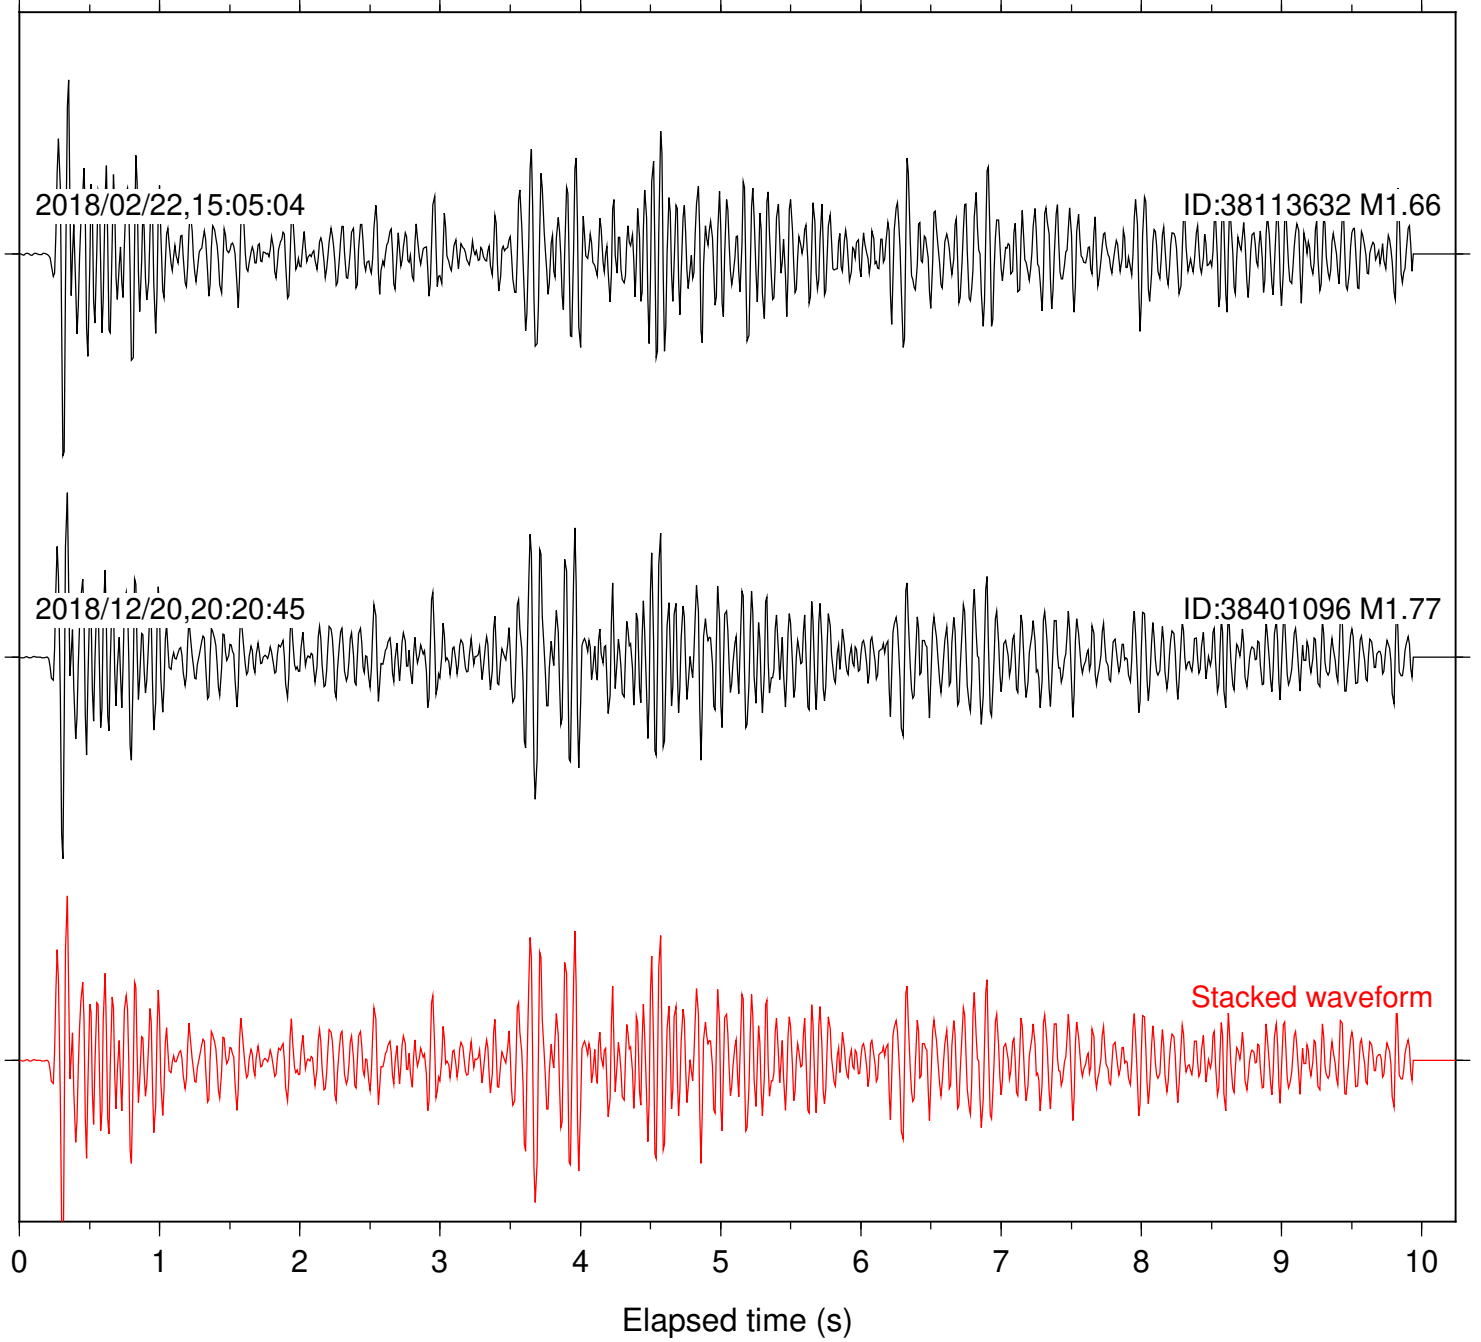

Station: B946 Com: EHZ

Focal depth: 6.71 km

Station: BAC Com: EHZ

Focal depth: 6.71 km

Station: CRY Com: HHZ

Focal depth: 6.65 km

Station: CSH Com: HHZ

Focal depth: 6.71 km

Station: FRD Com: HHZ

Focal depth: 6.71 km

2018/02/22,15:05:04

ID:38113632 M1.66

2018/12/20,20:20:45

ID:38401096 M1.77

Stacked waveform

0 1 2 3 4 5 6 7 8 9 10
Elapsed time (s)

Station: HMT2 Com: HHZ

Focal depth: 6.71 km

Station: KNW Com: HHZ

Focal depth: 6.71 km

Station: LKH Com: HHZ

Focal depth: 6.71 km

Station: MTG Com: HHZ

Focal depth: 6.71 km

Station: SND Com: HHZ

Focal depth: 6.65 km