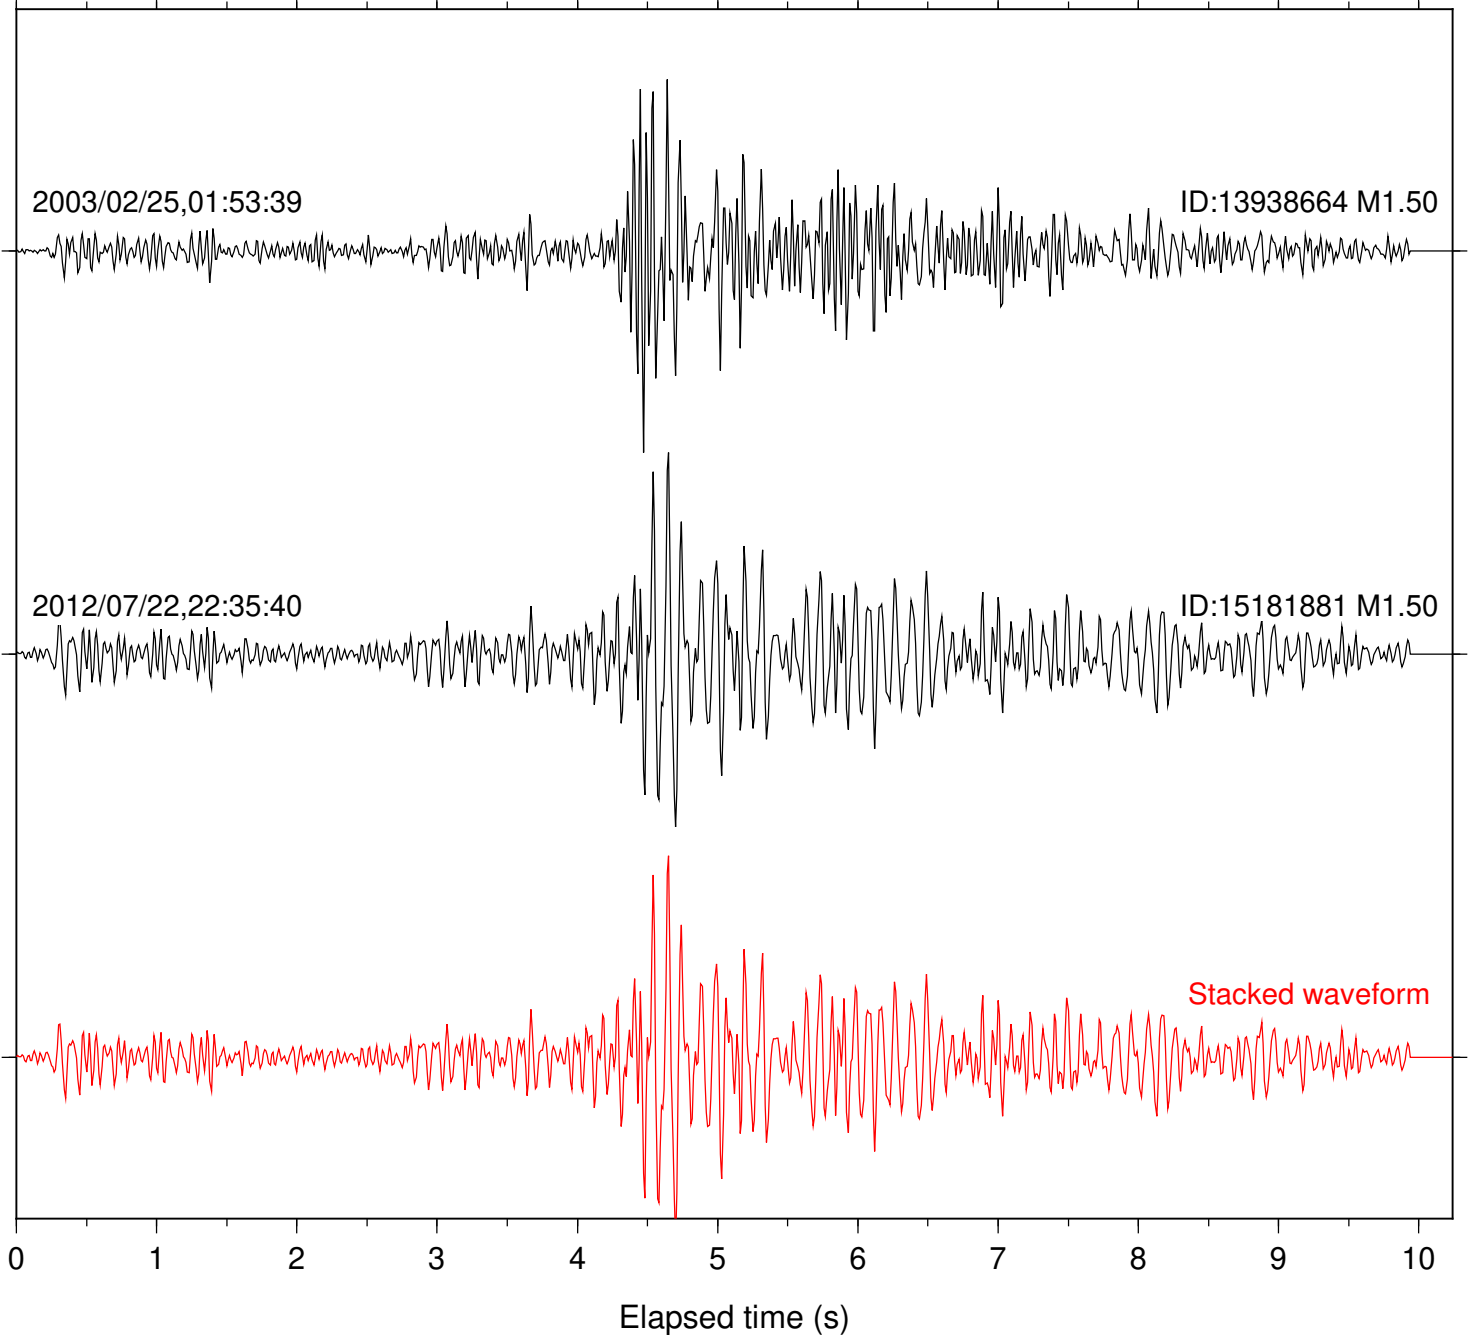

Station: BAC Com: EHZ

Focal depth: 16.19 km

2003/02/25,01:53:39

ID:13938664 M1.50

2012/07/22,22:35:40

ID:15181881 M1.50

Stacked waveform

Station: DGR Com: HHZ

Focal depth: 16.19 km