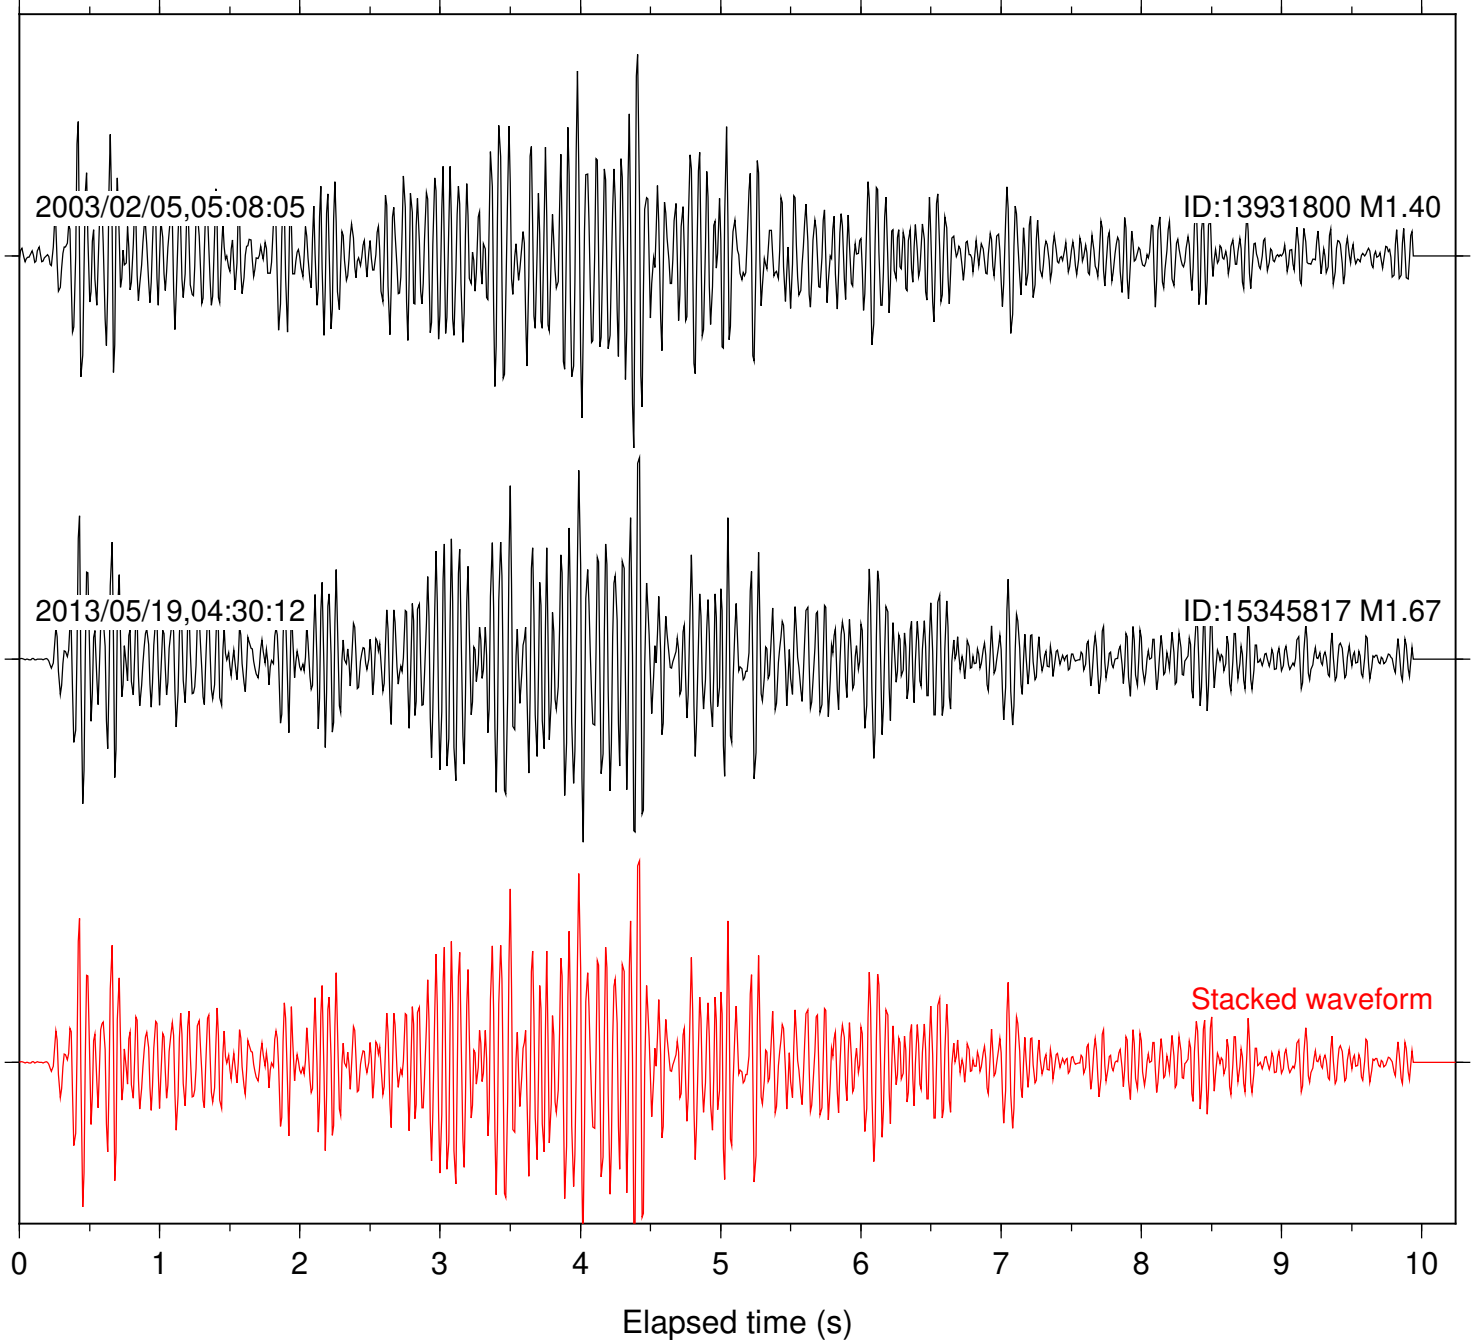

Station: FRD Com: HHZ

Focal depth: 11.22 km

Station: PFO Com: HHZ

Focal depth: 11.22 km

Station: SND Com: HHZ

Focal depth: 11.22 km