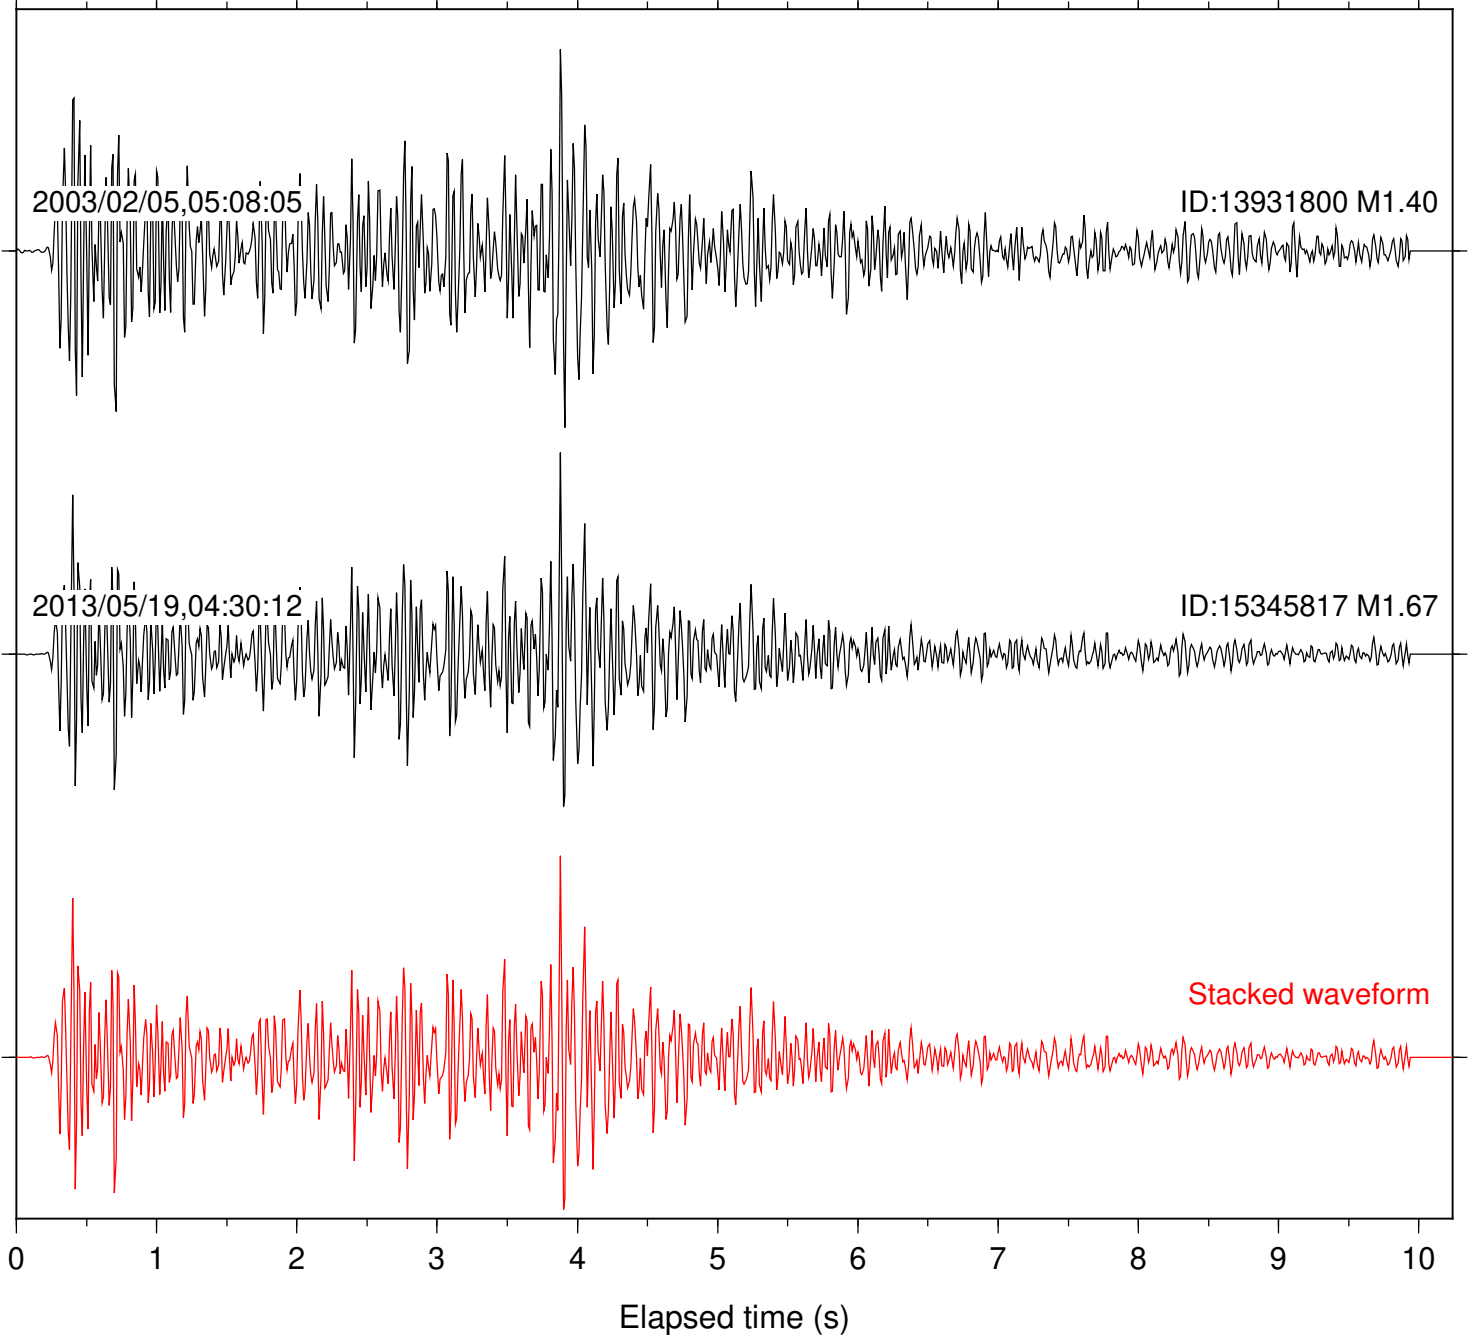

Station: FRD Com: HHZ

Focal depth: 11.22 km

Station: PFO Com: HHZ

Focal depth: 11.22 km

Station: SND Com: HHZ

Focal depth: 11.22 km