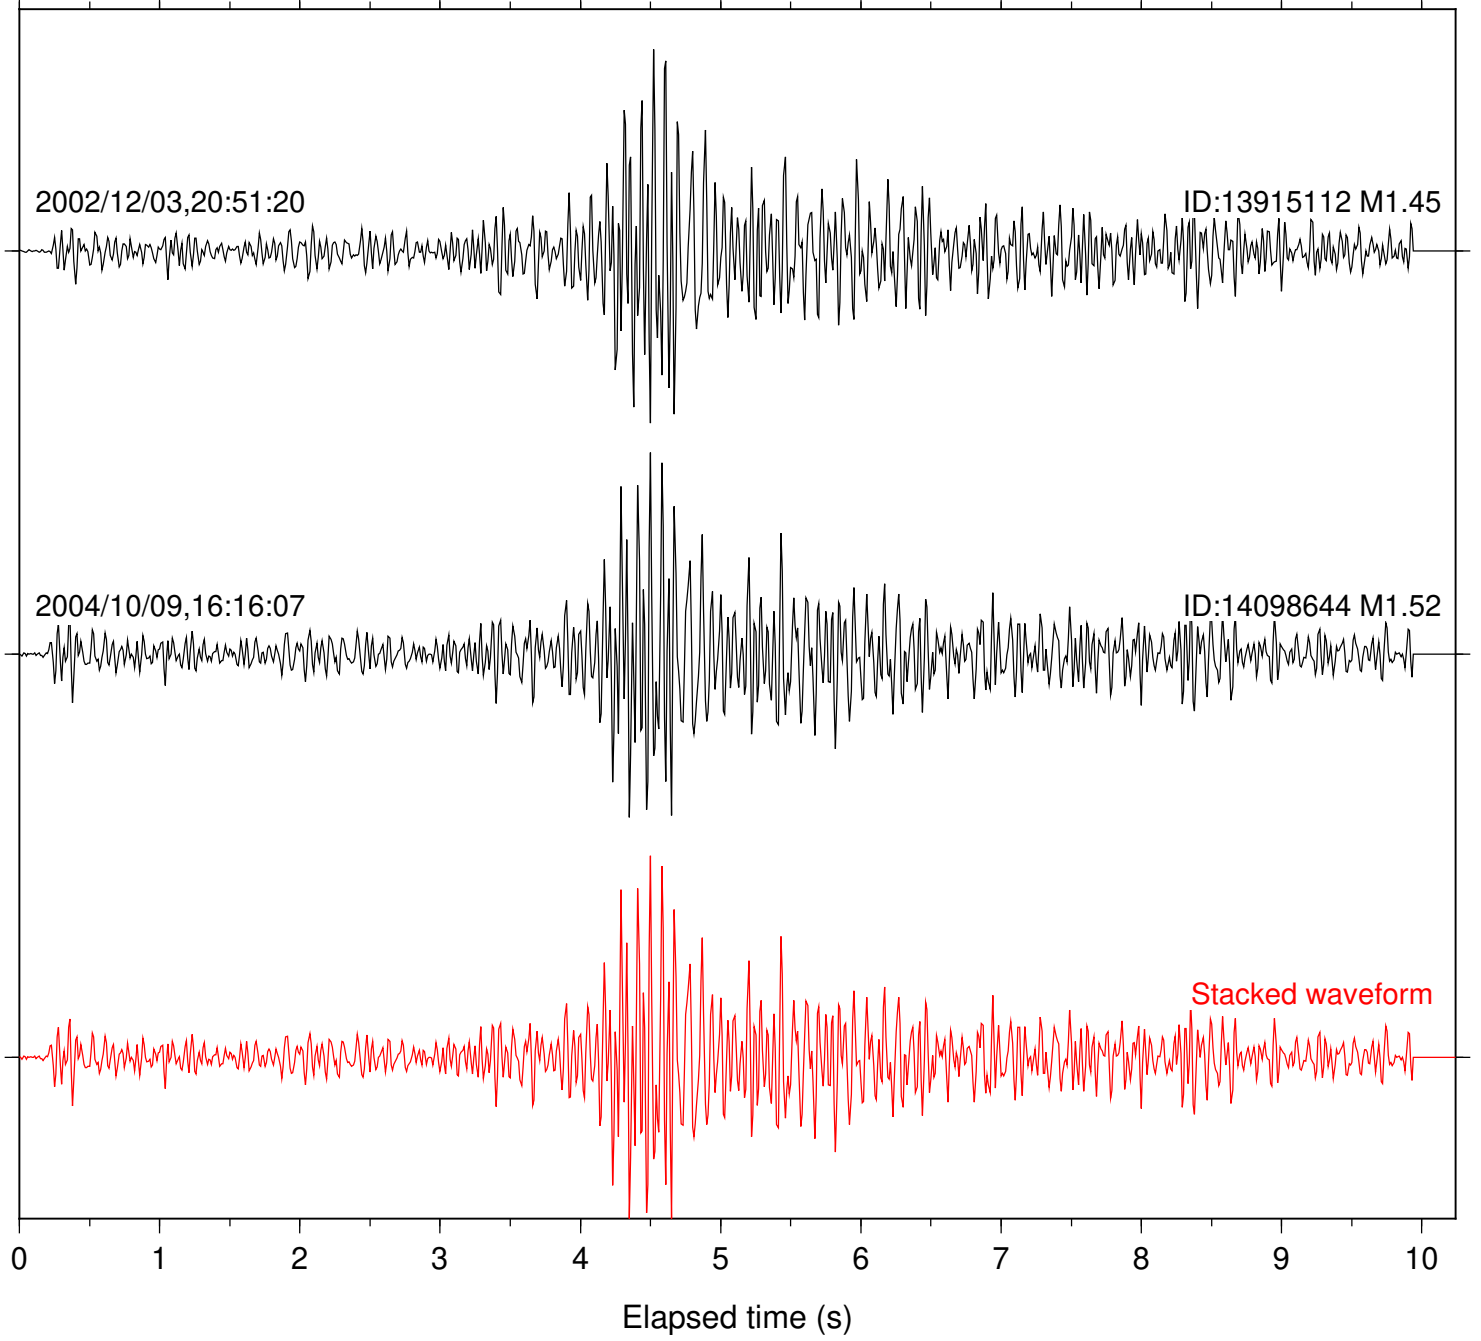

Station: BAC Com: EHZ

Focal depth: 8.39 km

Station: DGR Com: HHZ

Focal depth: 8.39 km