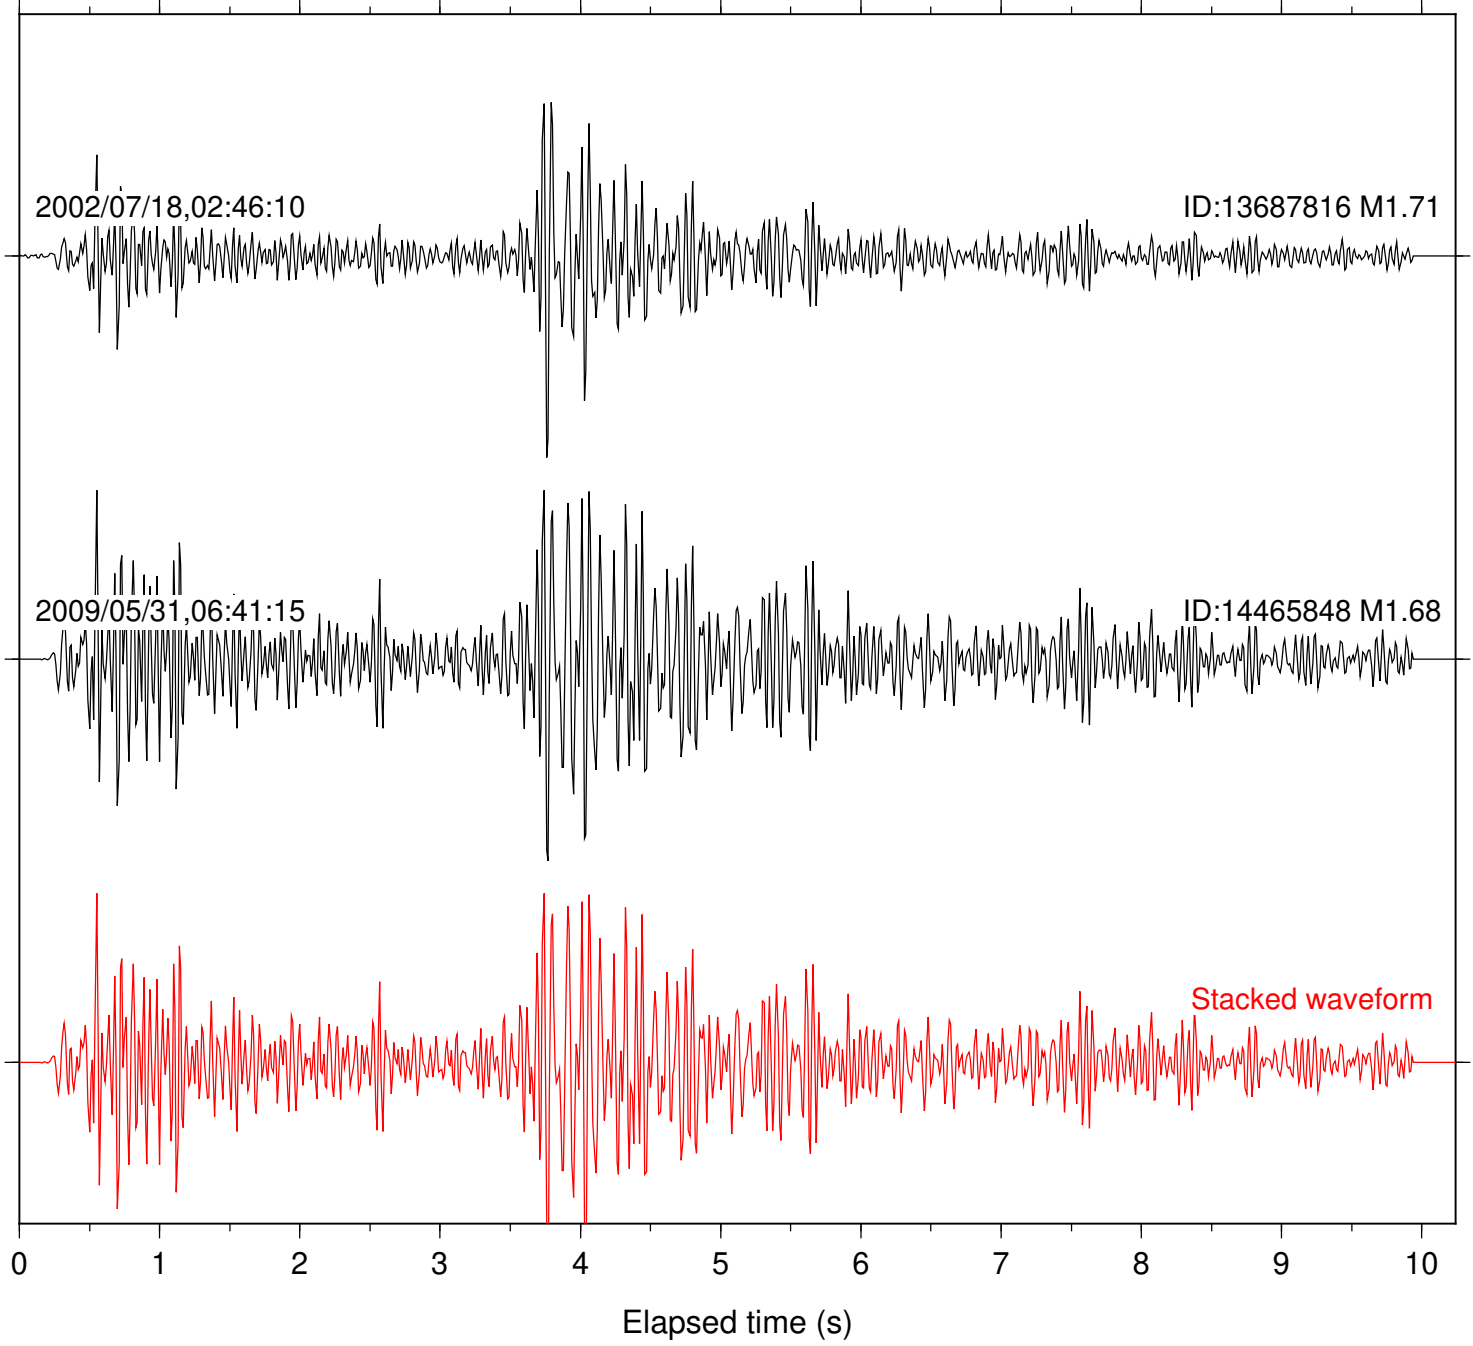

Station: BAC Com: EHZ

Focal depth: 16.62 km

Station: DGR Com: HHZ

Focal depth: 16.69 km

Station: HMT2 Com: HHZ

Focal depth: 16.69 km

Station: PFO Com: HHZ

Focal depth: 16.69 km