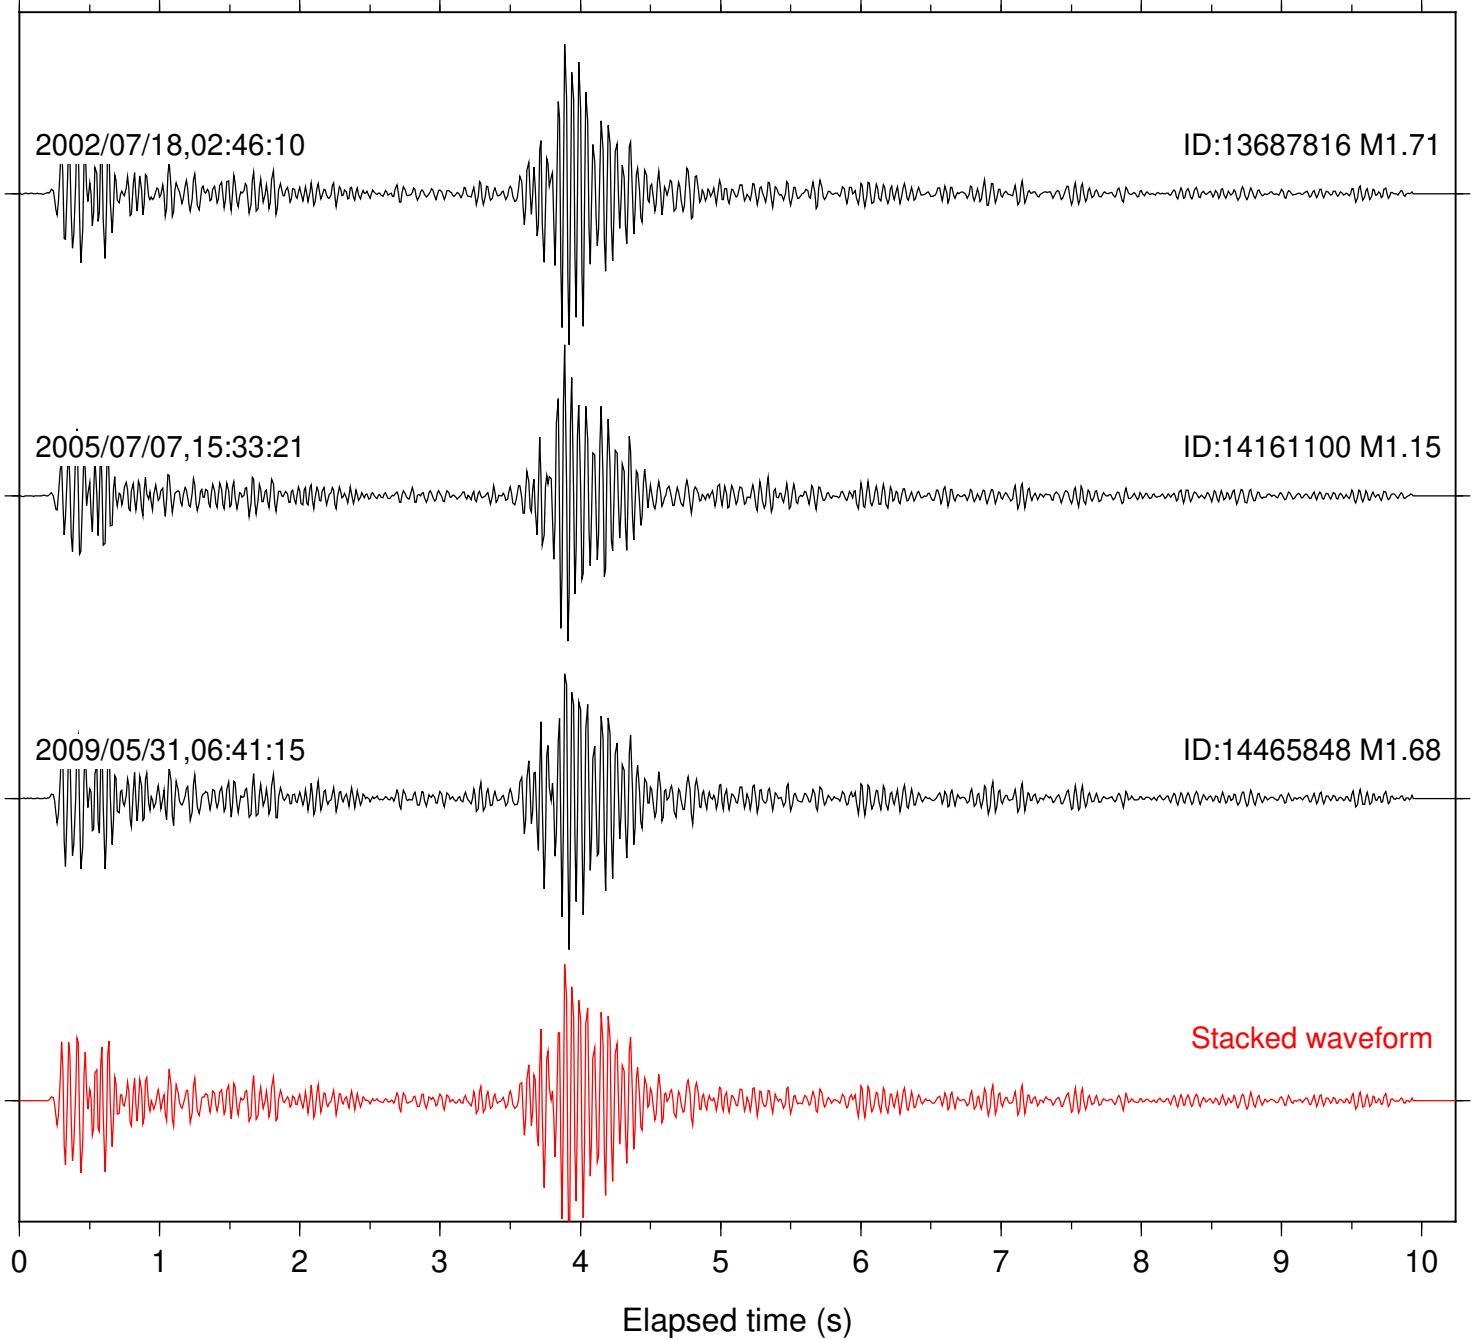

Station: BAC Com: EHZ

Focal depth: 16.62 km

Station: DGR Com: HHZ

Focal depth: 16.69 km

Station: HMT2 Com: HHZ

Focal depth: 16.69 km

Station: PFO Com: HHZ

Focal depth: 16.69 km