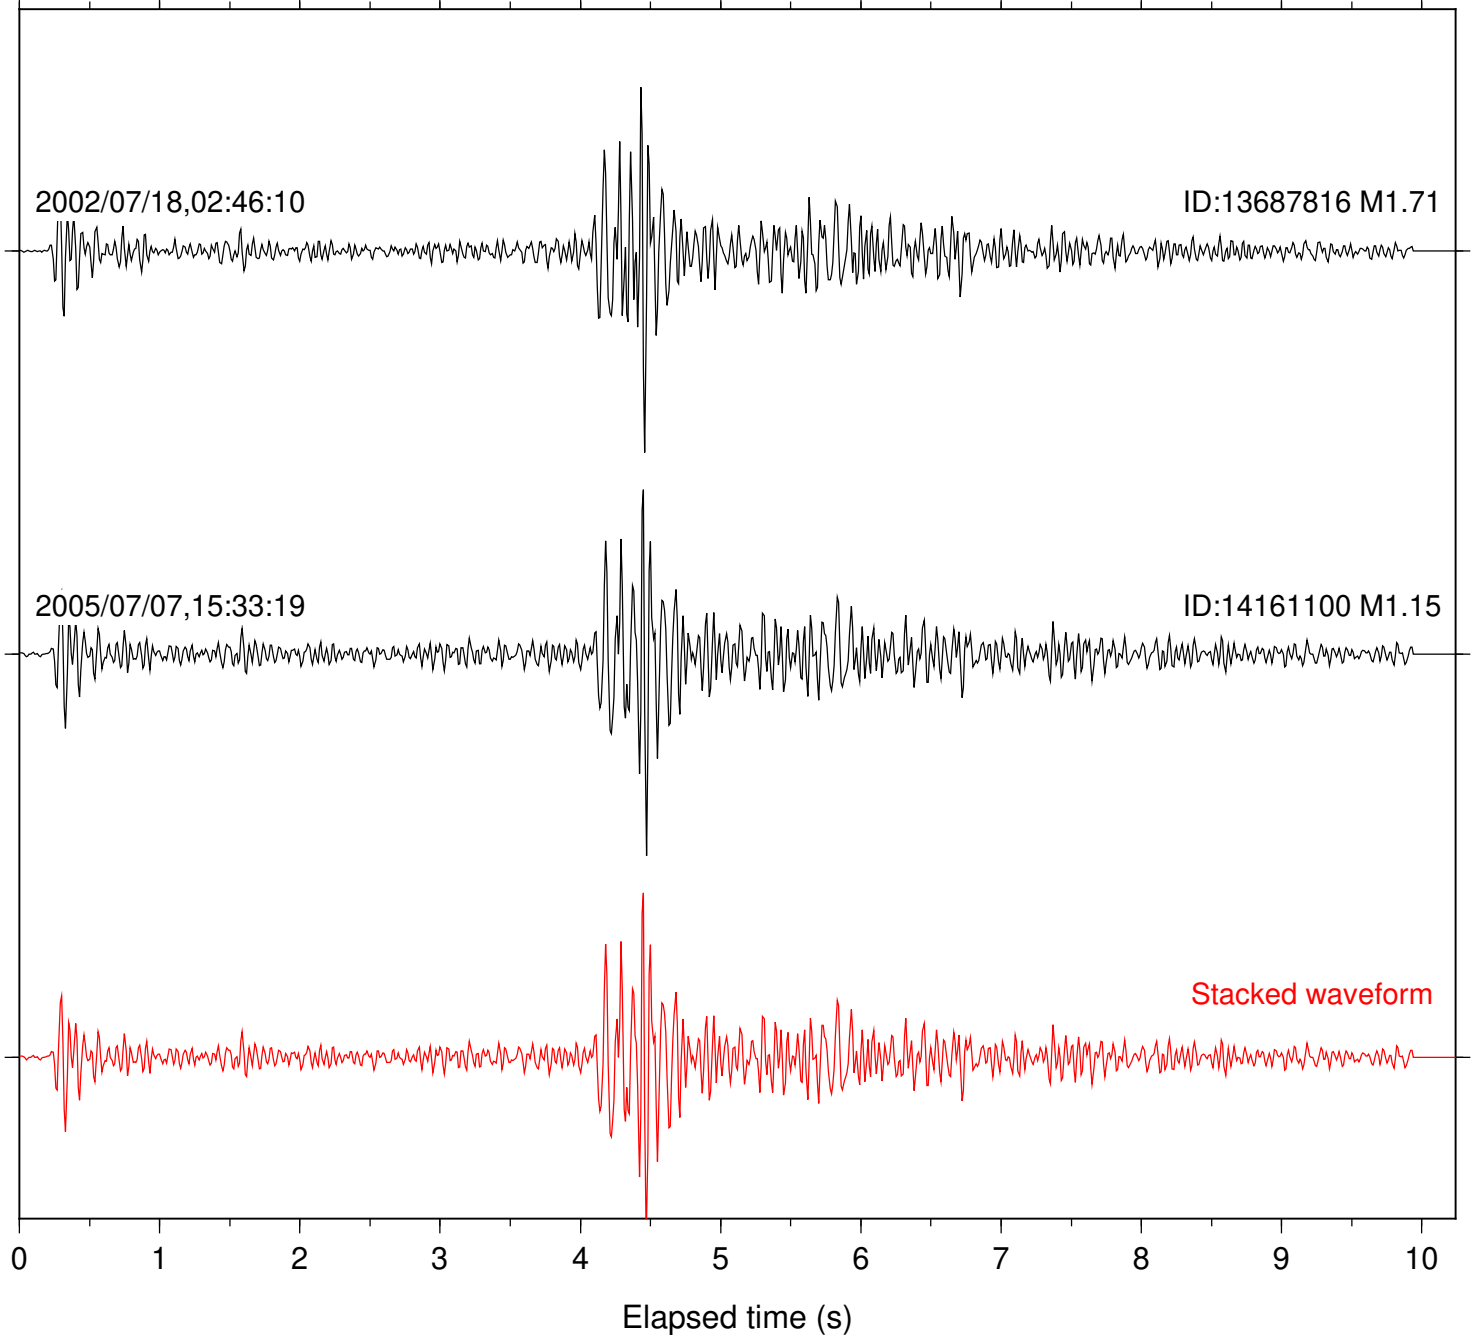

Station: BAC Com: EHZ

Focal depth: 16.62 km

Station: DGR Com: HHZ

Focal depth: 16.69 km

Station: HMT2 Com: HHZ

Focal depth: 16.69 km

Station: PFO Com: HHZ

Focal depth: 16.69 km