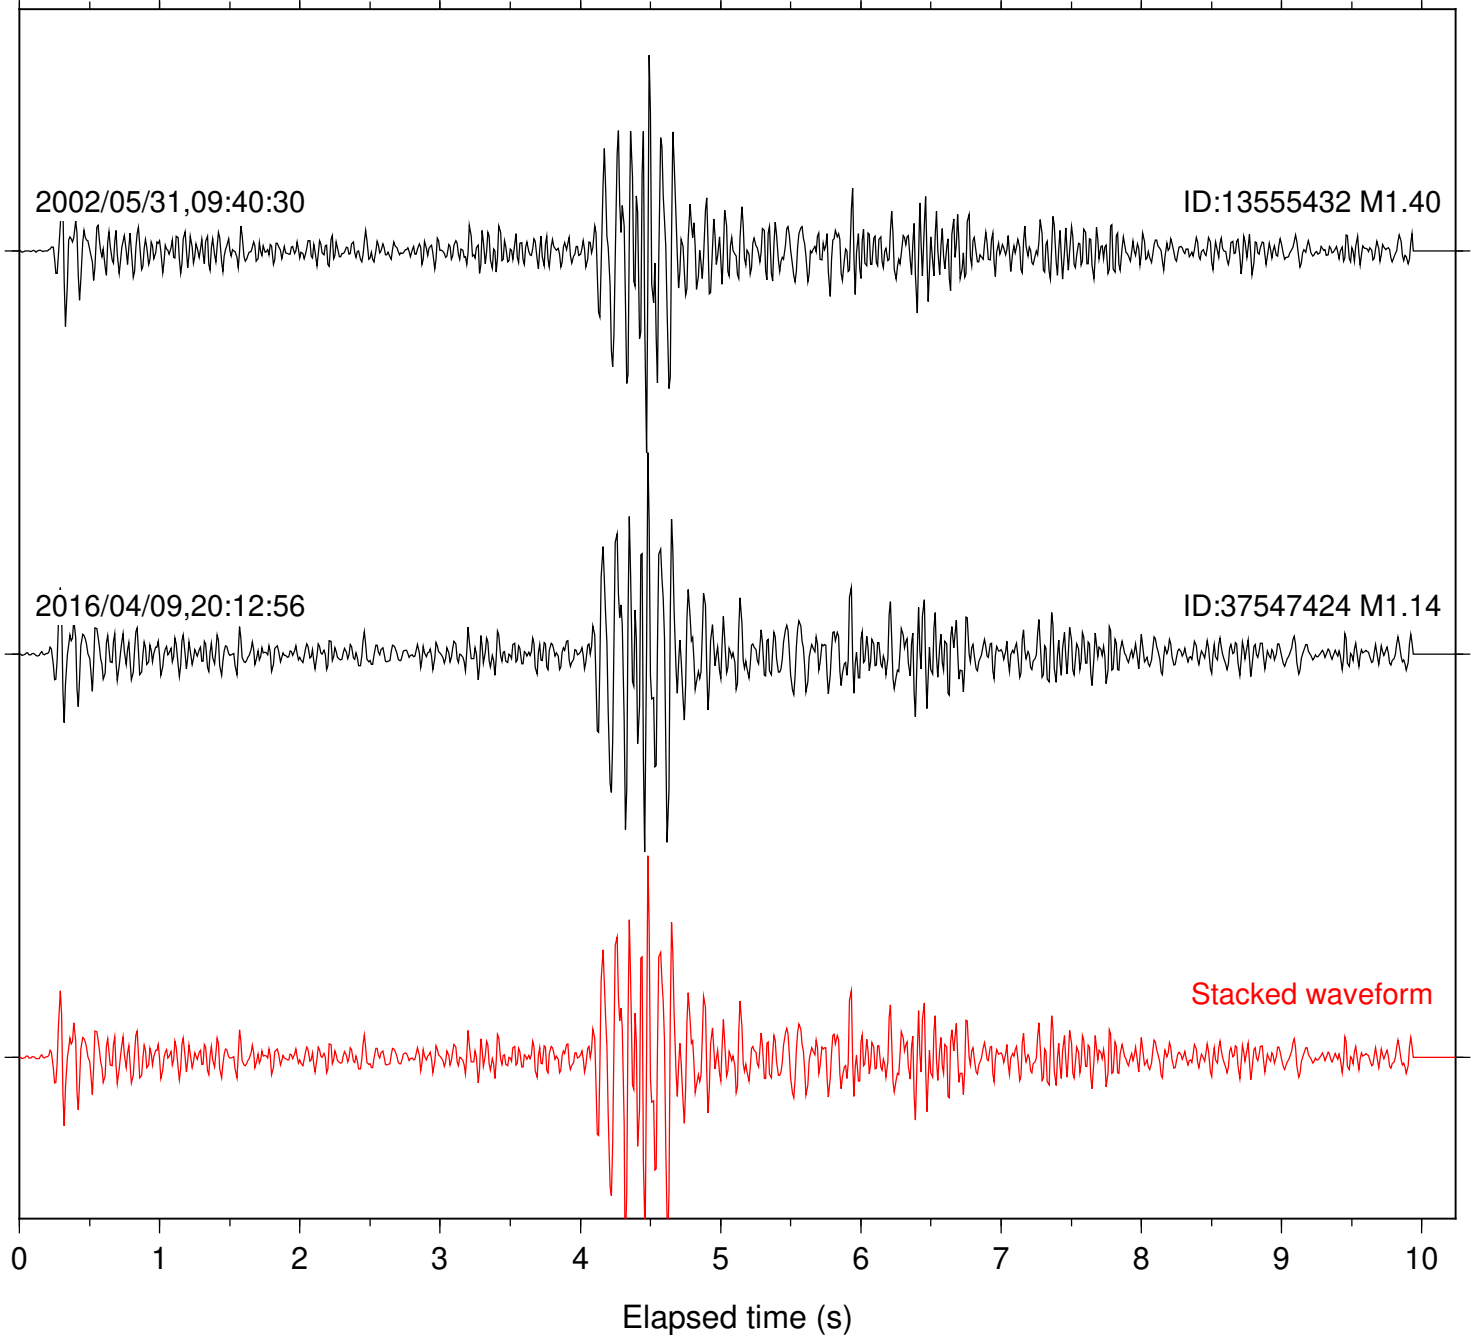

Station: BAC Com: EHZ

Focal depth: 16.58 km

Station: DGR Com: HHZ

Focal depth: 16.58 km

Station: FRD Com: HHZ

Focal depth: 16.58 km

Station: PFO Com: HHZ

Focal depth: 16.58 km