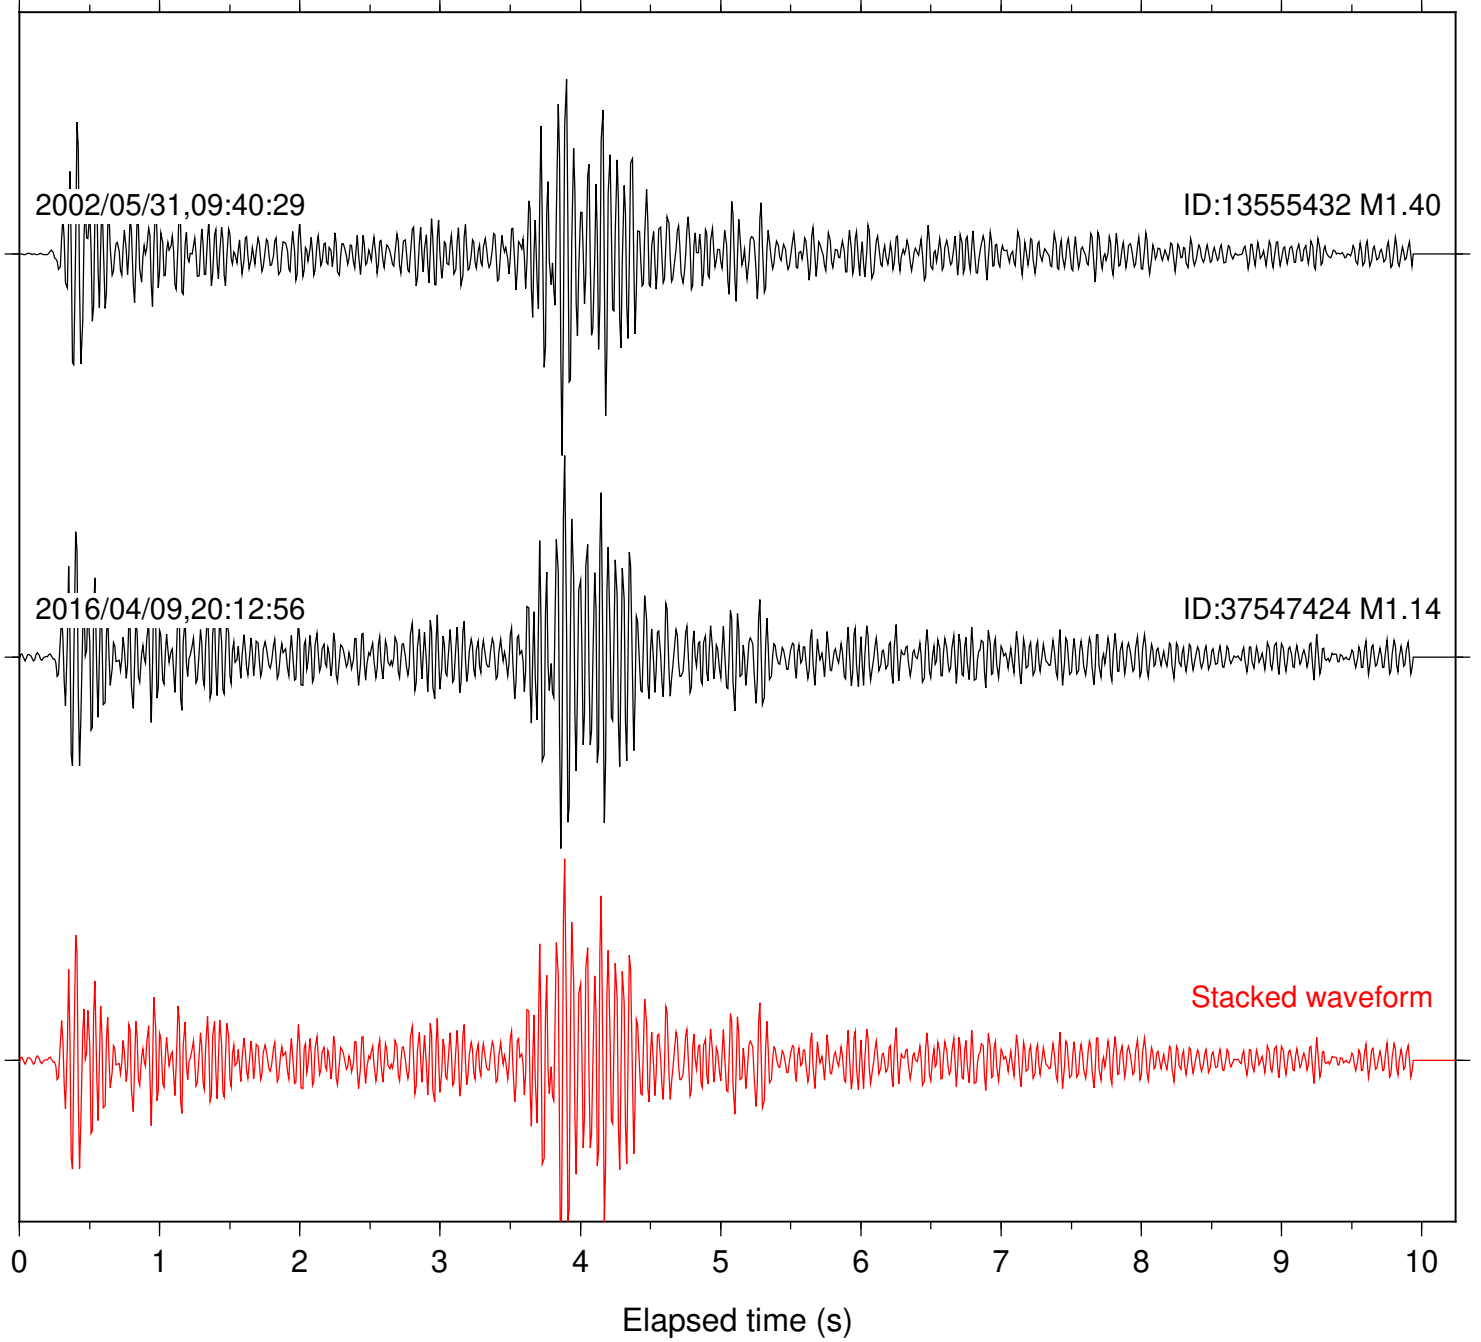

Station: BAC Com: EHZ

Focal depth: 16.58 km

Station: DGR Com: HHZ

Focal depth: 16.58 km

Station: FRD Com: HHZ

Focal depth: 16.58 km

Station: PFO Com: HHZ

Focal depth: 16.58 km