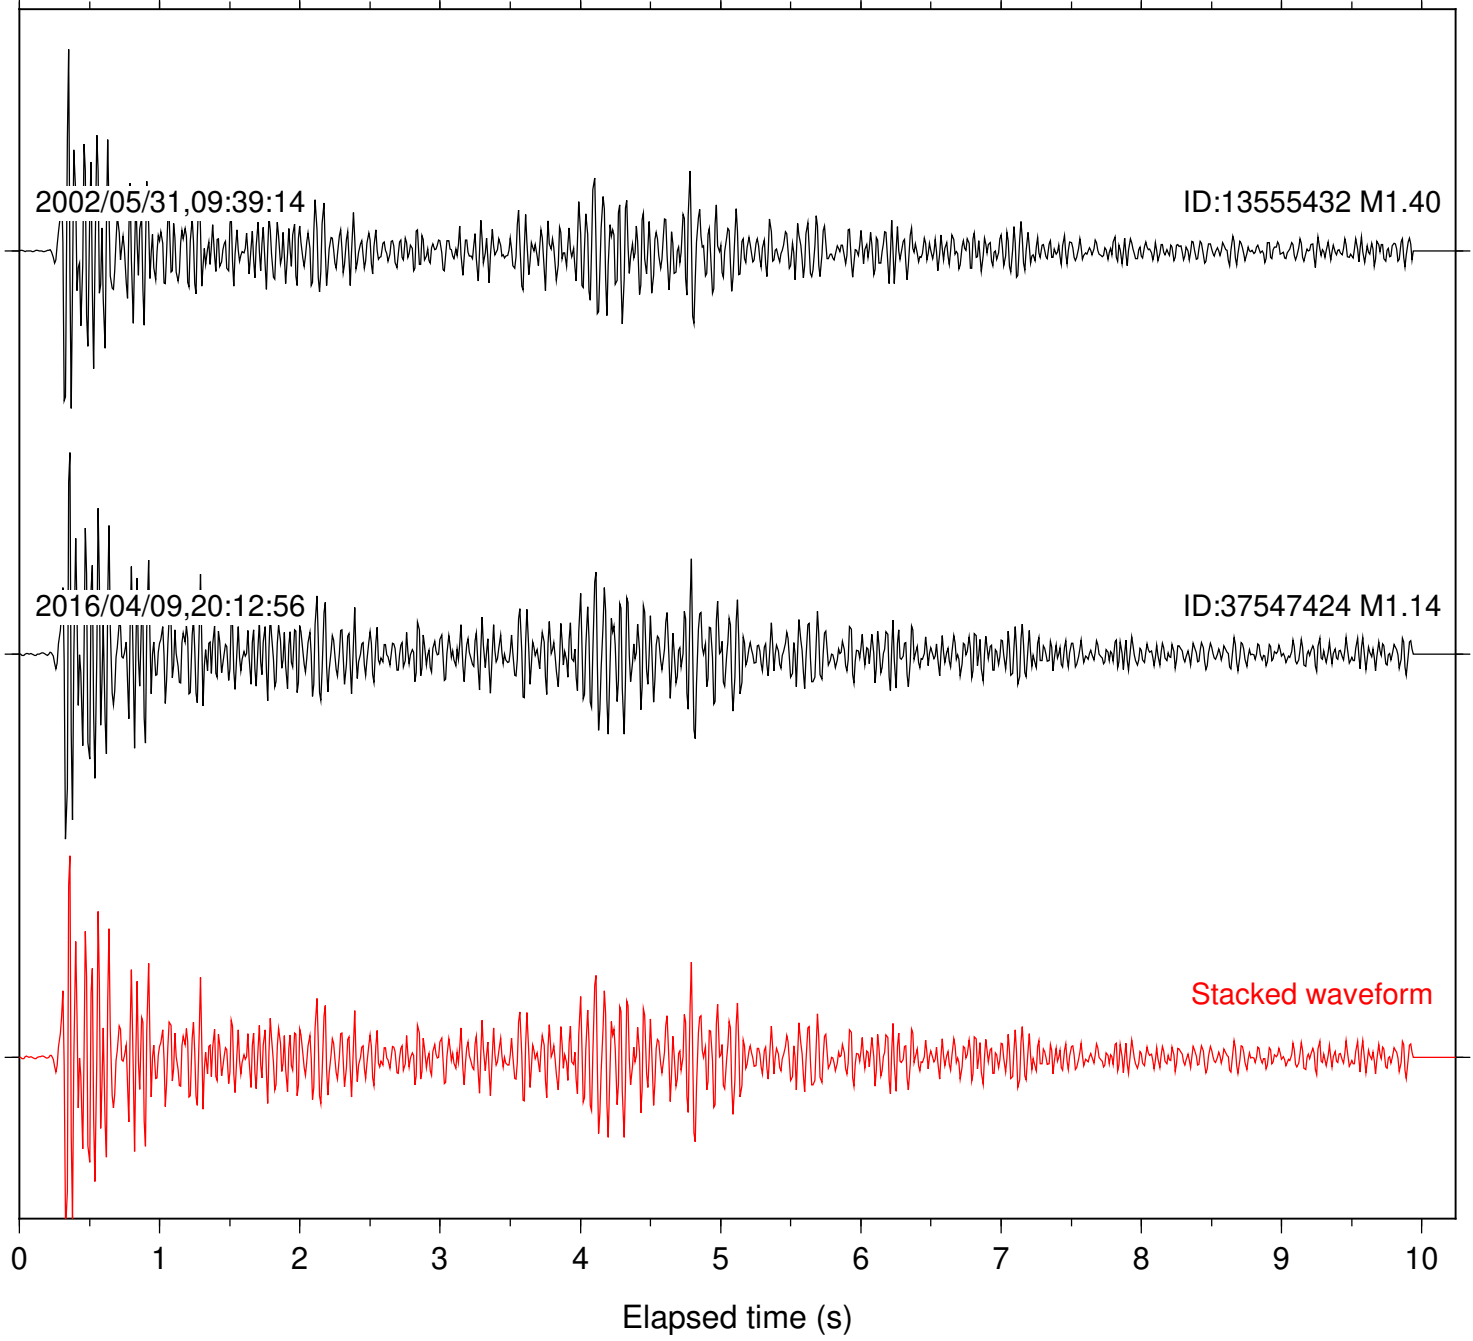

Station: BAC Com: EHZ

Focal depth: 16.58 km

Station: DGR Com: HHZ

Focal depth: 16.58 km

Station: FRD Com: HHZ

Focal depth: 16.58 km

Station: PFO Com: HHZ

Focal depth: 16.58 km