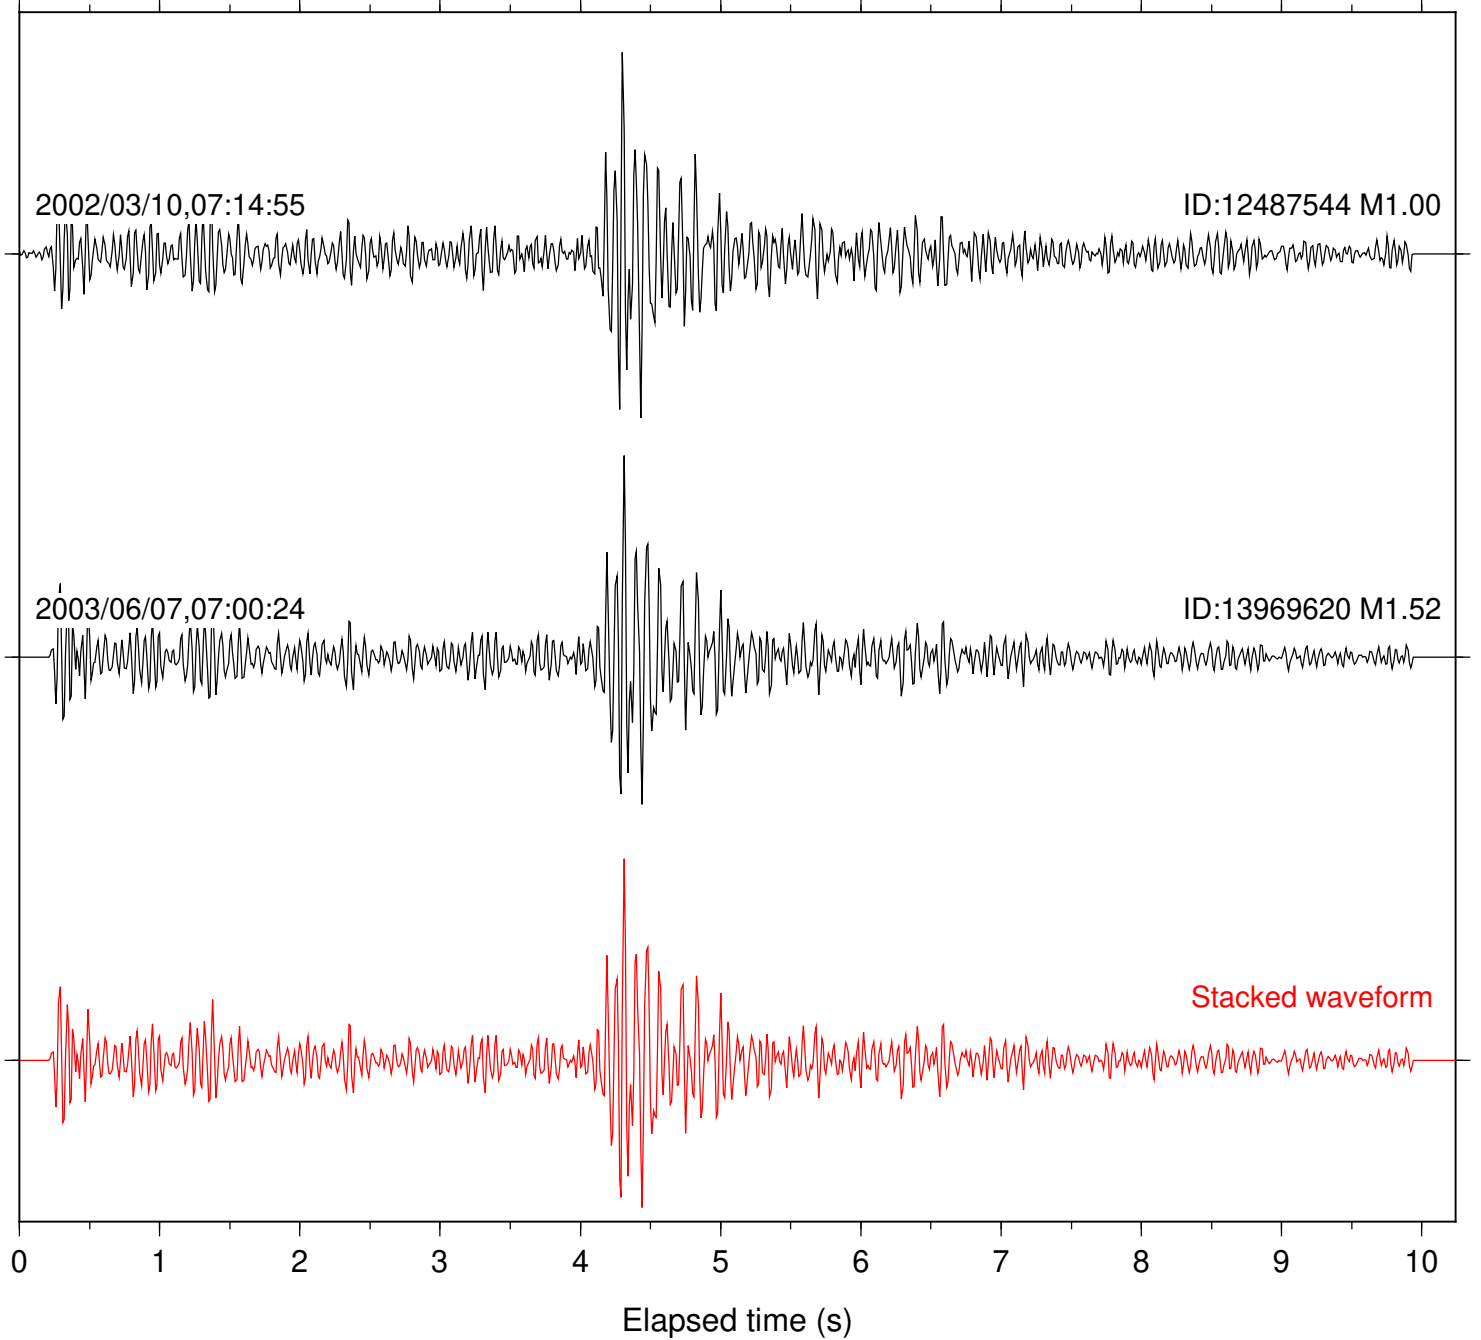

Station: AGA Com: HHZ

Focal depth: 16.54 km

Station: FRD Com: HHZ

Focal depth: 16.54 km