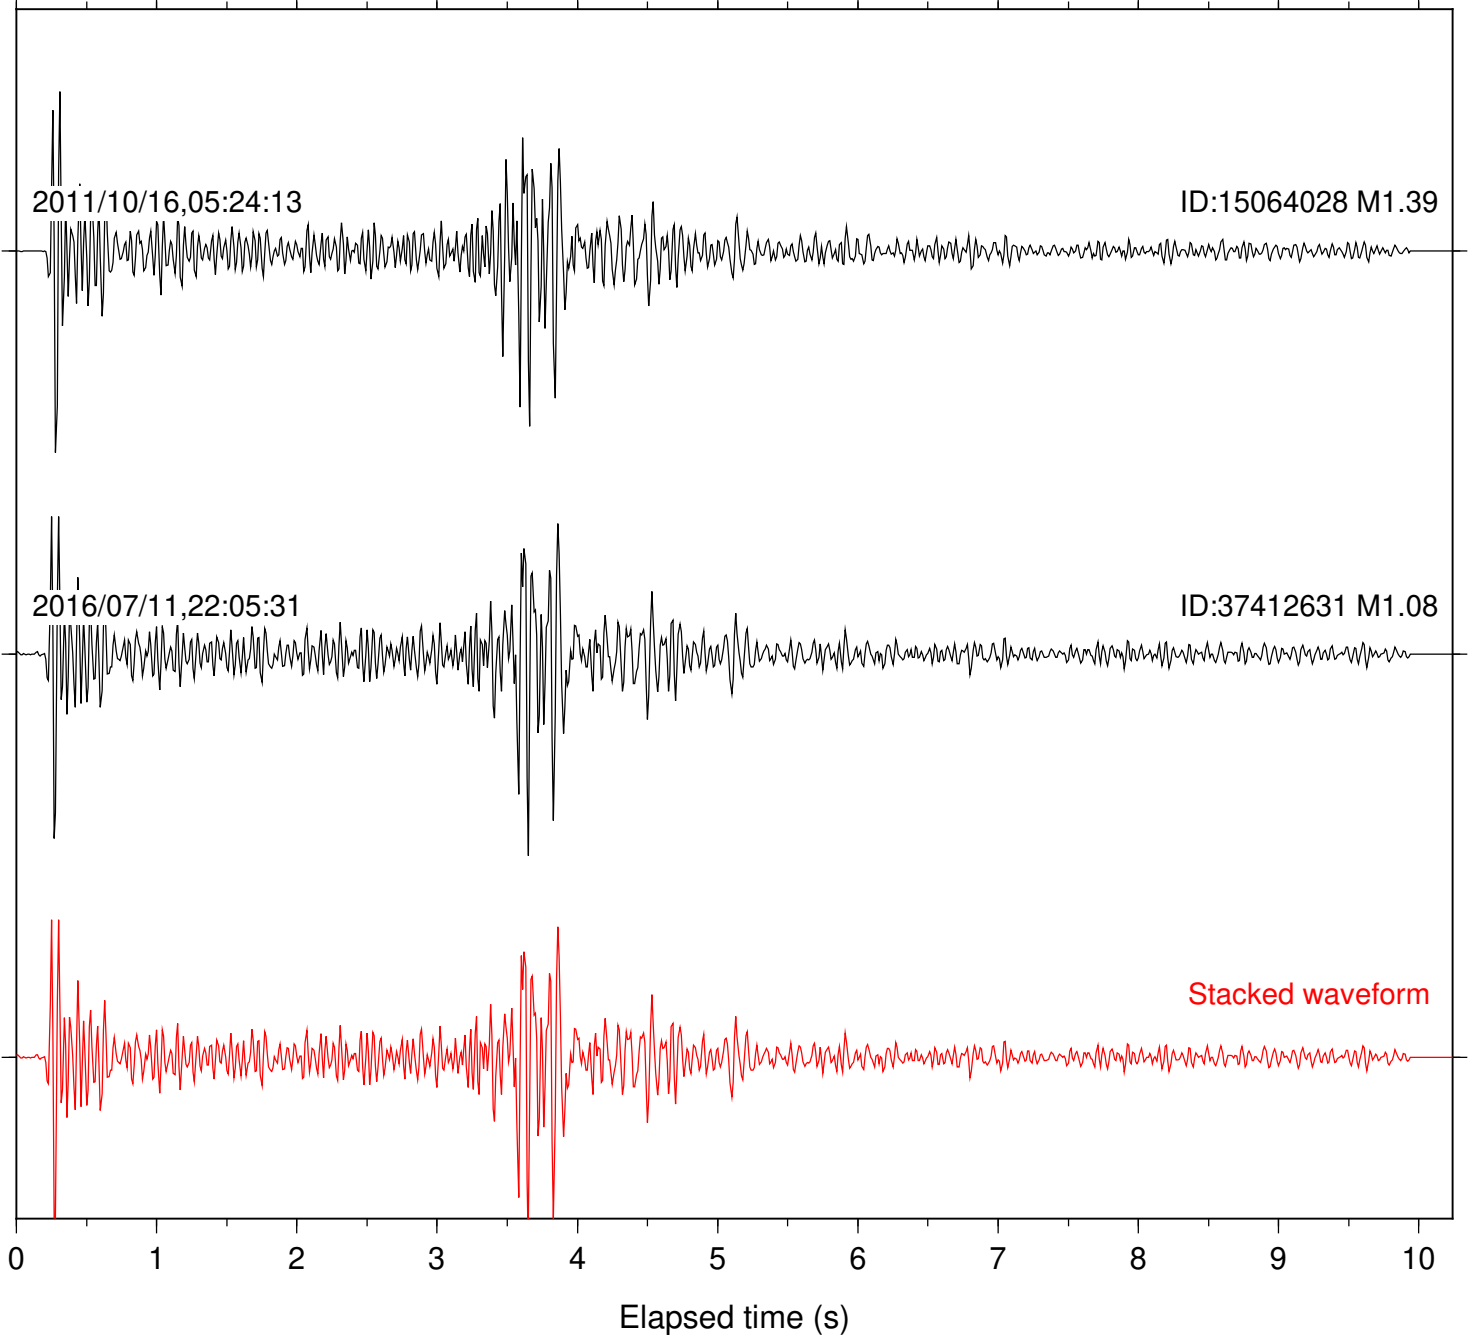

Station: B084 Com: EHZ

Focal depth: 16.65 km

2011/10/16,05:24:13

ID:15064028 M1.39

2016/07/11,22:05:31

ID:37412631 M1.08

Stacked waveform

Station: B086 Com: EHZ

Focal depth: 16.65 km

Station: B087 Com: EHZ

Focal depth: 16.65 km

Station: B946 Com: EHZ

Focal depth: 16.65 km

Station: BAC Com: EHZ

Focal depth: 16.65 km

Station: DGR Com: HHZ

Focal depth: 16.65 km

Station: FRD Com: HHZ

Focal depth: 16.65 km

Station: PFO Com: HHZ

Focal depth: 16.65 km

2011/10/16,05:24:13

ID:15064028 M1.39

2016/07/11,22:05:31