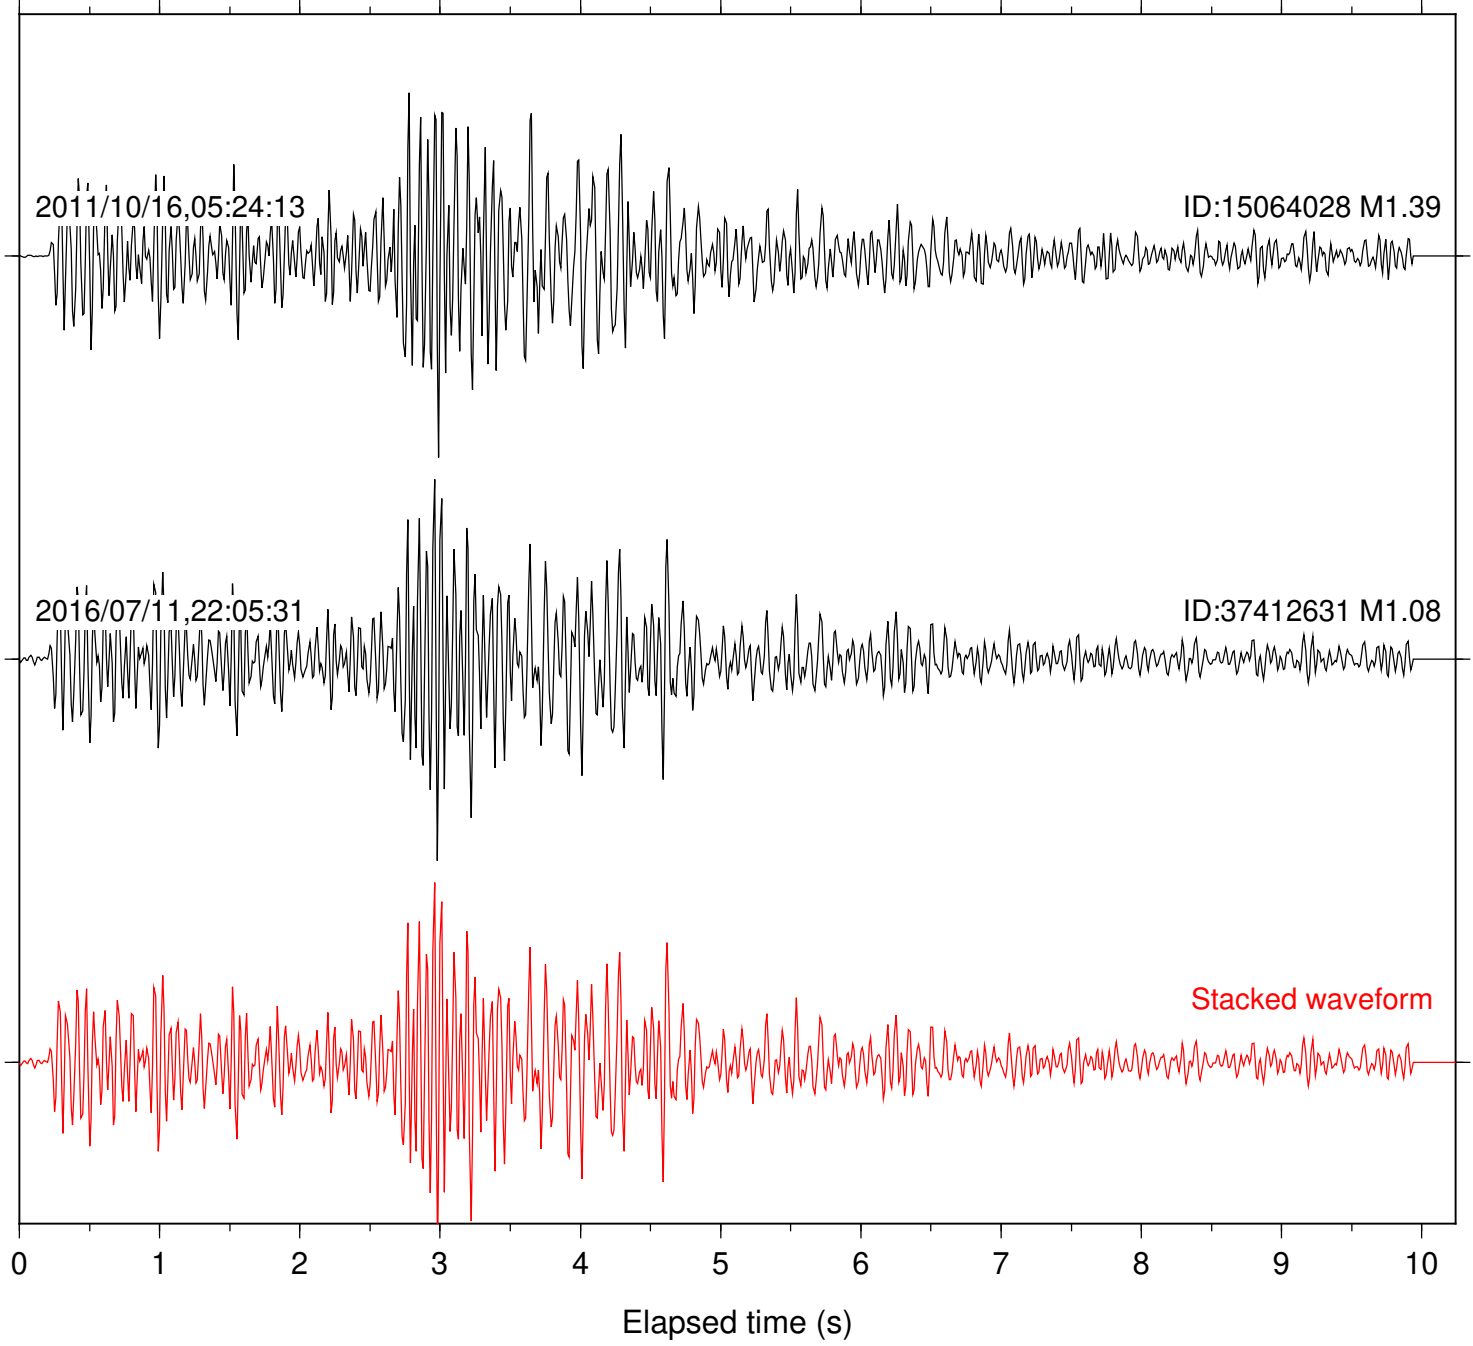

Station: B084 Com: EHZ

Focal depth: 16.65 km

2011/10/16,05:24:13

ID:15064028 M1.39

2016/07/11,22:05:31

ID:37412631 M1.08

Stacked waveform

Station: B086 Com: EHZ

Focal depth: 16.65 km

Station: B087 Com: EHZ

Focal depth: 16.65 km

Station: B946 Com: EHZ

Focal depth: 16.65 km

Station: BAC Com: EHZ

Focal depth: 16.65 km

Station: DGR Com: HHZ

Focal depth: 16.65 km

Station: FRD Com: HHZ

Focal depth: 16.65 km

Station: PFO Com: HHZ

Focal depth: 16.65 km

2011/10/16,05:24:13

ID:15064028 M1.39

2016/07/11,22:05:31