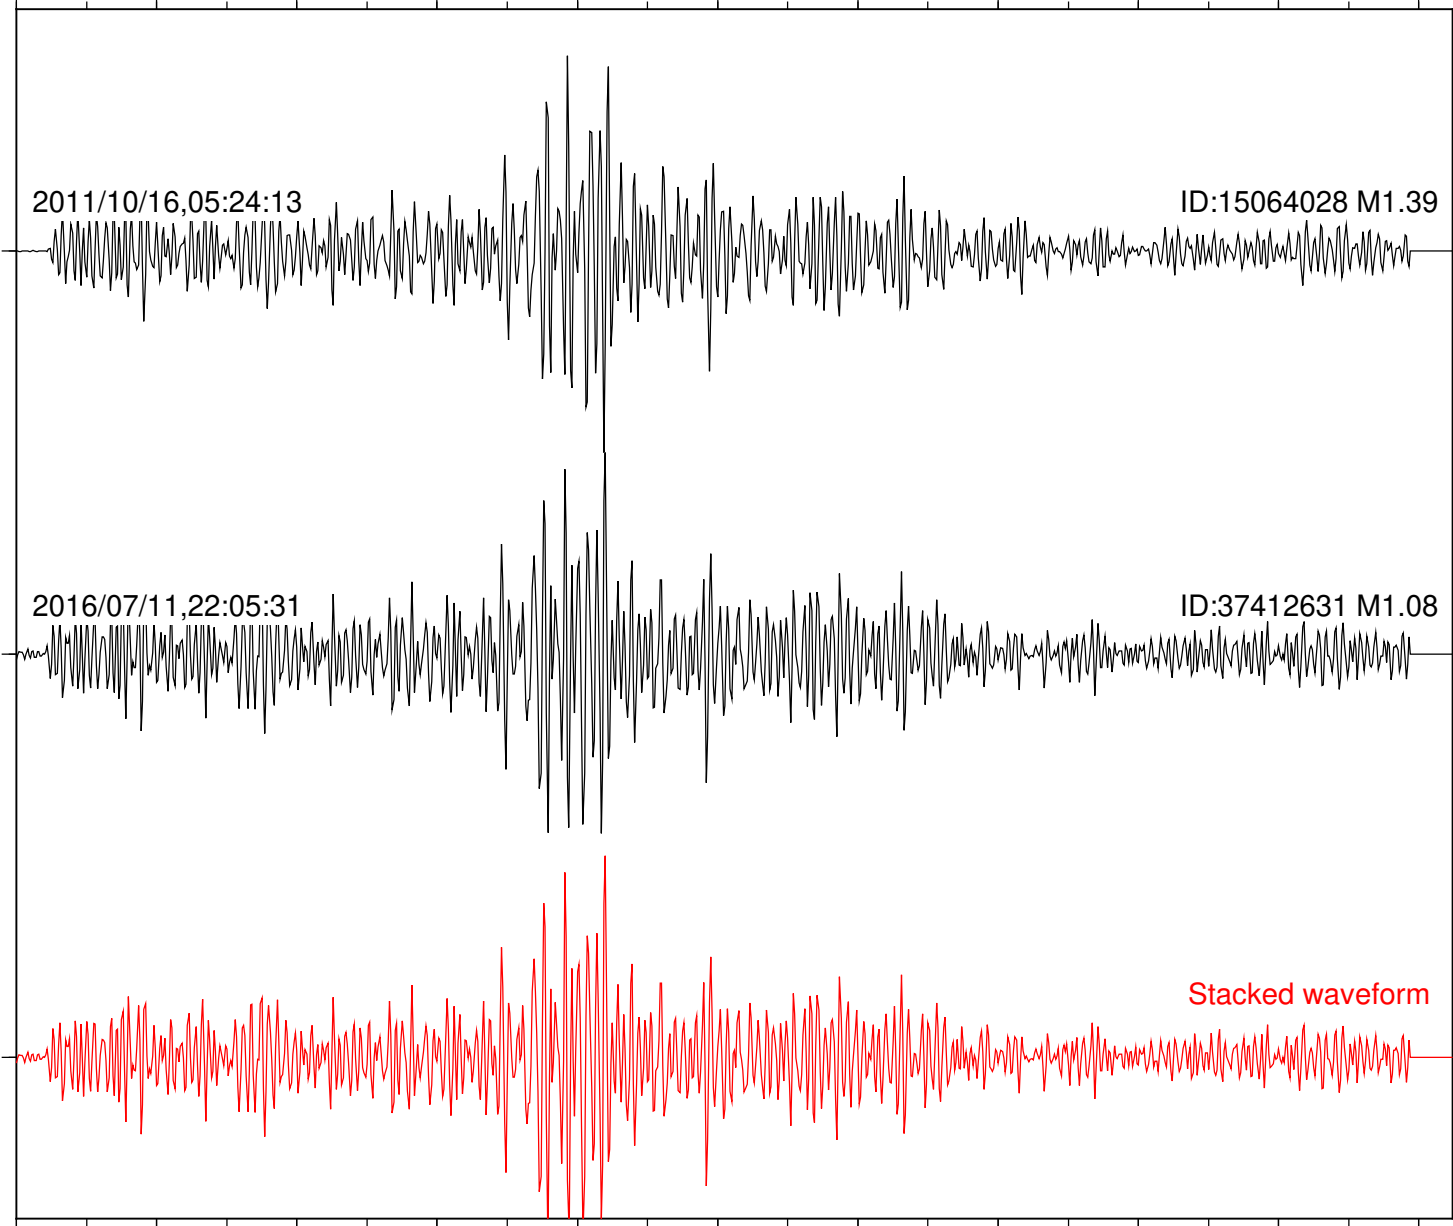

Station: PFO Com: HHZ

Focal depth: 16.65 km

2011/10/16,05:24:13

ID:15064028 M1.39

2016/07/11,22:05:31

ID:37412631 M1.08

Stacked waveform

0 1 2 3 4 5 6 7 8 9 10
Elapsed time (s)