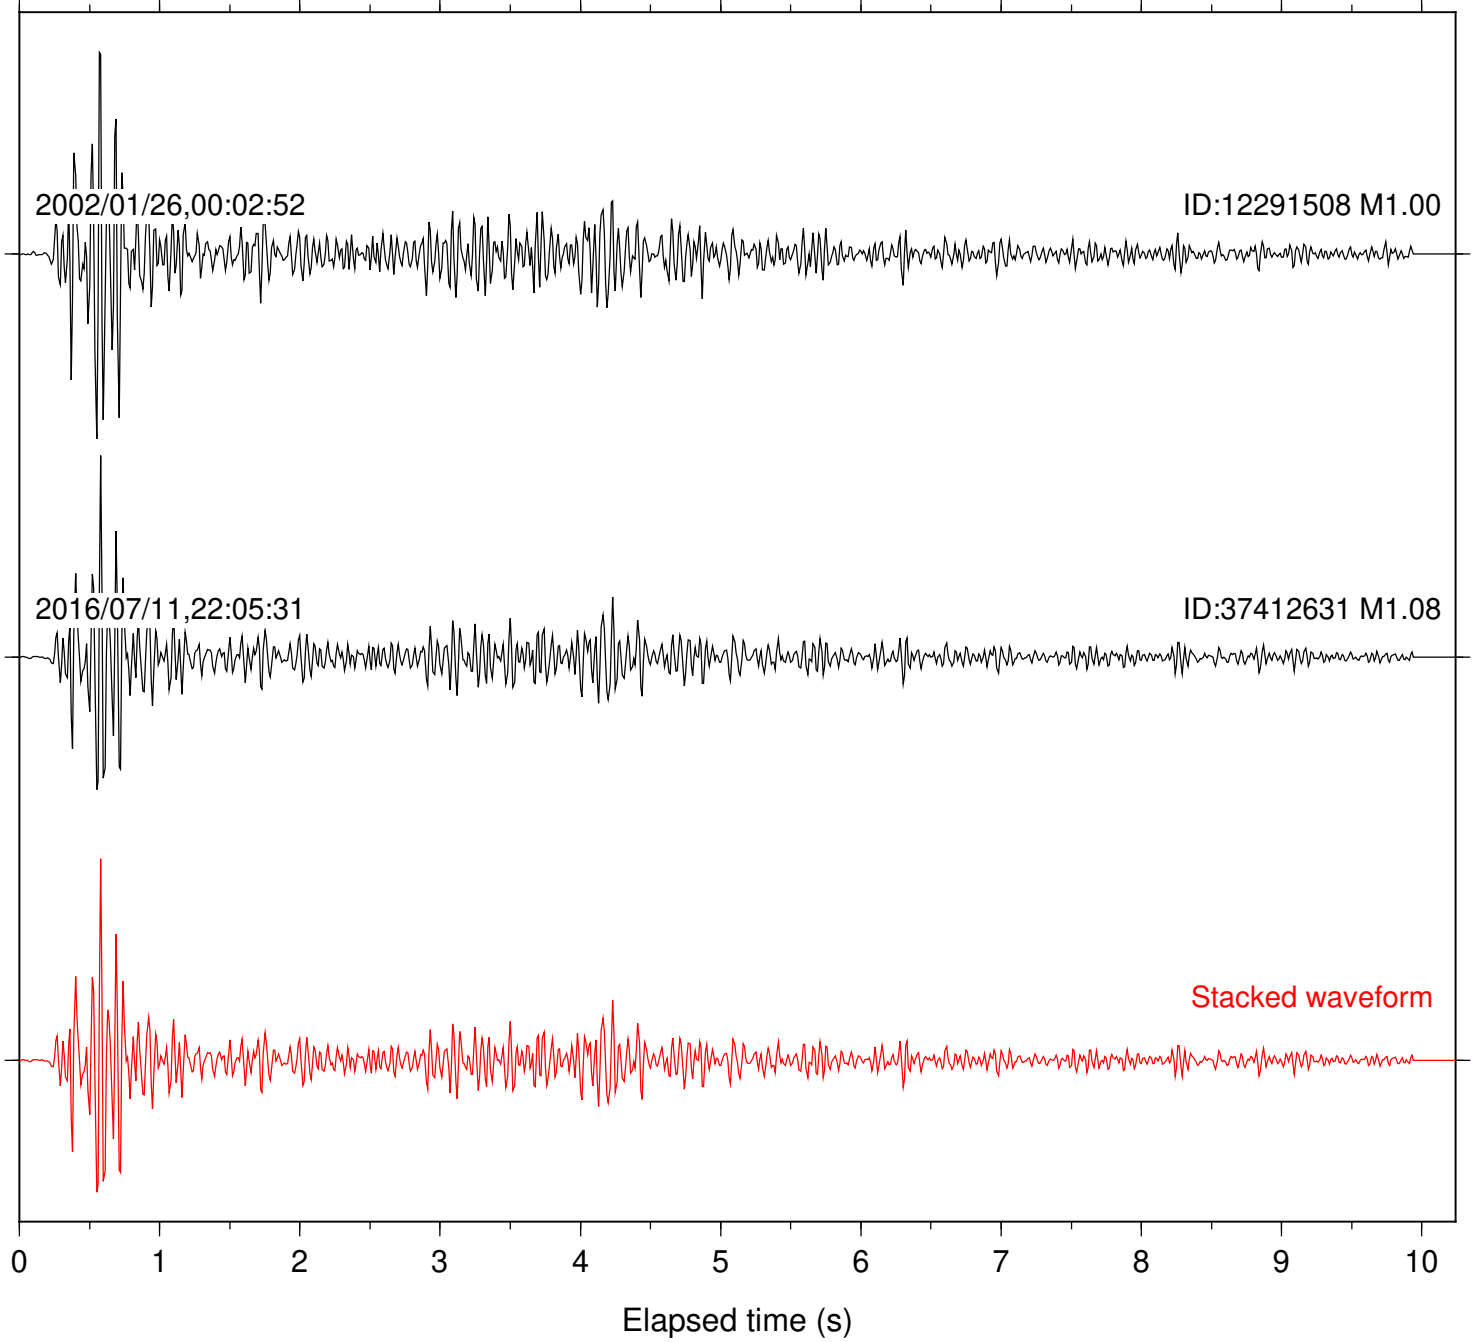

Station: B084 Com: EHZ

Focal depth: 16.65 km

2011/10/16,05:24:13

ID:15064028 M1.39

2016/07/11,22:05:31

ID:37412631 M1.08

Stacked waveform

Station: B086 Com: EHZ

Focal depth: 16.65 km

Station: B087 Com: EHZ

Focal depth: 16.65 km

Station: B946 Com: EHZ

Focal depth: 16.65 km

Station: BAC Com: EHZ

Focal depth: 16.65 km

Station: DGR Com: HHZ

Focal depth: 16.65 km

Station: FRD Com: HHZ

Focal depth: 16.65 km

Station: PFO Com: HHZ

Focal depth: 16.65 km

2011/10/16,05:24:13

ID:15064028 M1.39

2016/07/11,22:05:31