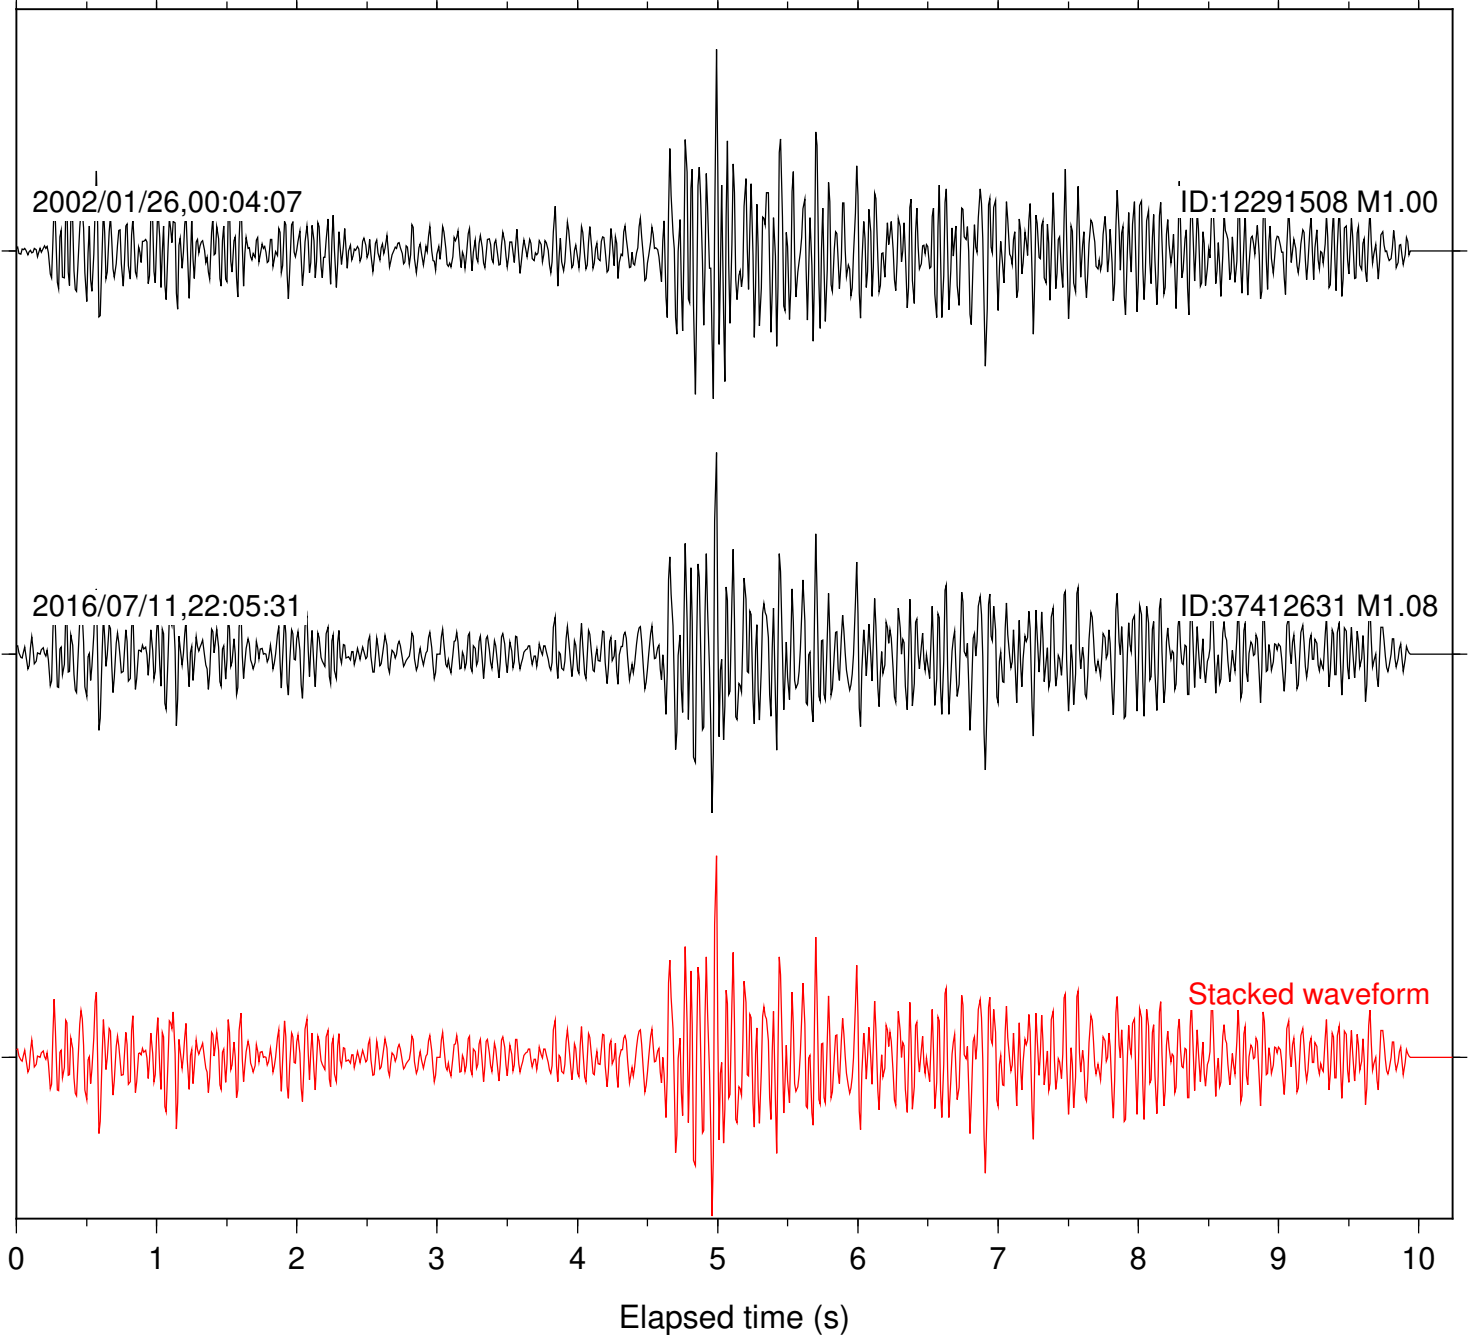

Station: B084 Com: EHZ

Focal depth: 16.65 km

2011/10/16,05:24:13

ID:15064028 M1.39

2016/07/11,22:05:31

ID:37412631 M1.08

Stacked waveform

Station: B086 Com: EHZ

Focal depth: 16.65 km

Station: B087 Com: EHZ

Focal depth: 16.65 km

Station: B946 Com: EHZ

Focal depth: 16.65 km

Station: BAC Com: EHZ

Focal depth: 16.65 km

Station: DGR Com: HHZ

Focal depth: 16.65 km

Station: FRD Com: HHZ

Focal depth: 16.65 km

Station: PFO Com: HHZ

Focal depth: 16.65 km

2011/10/16,05:24:13

ID:15064028 M1.39

2016/07/11,22:05:31