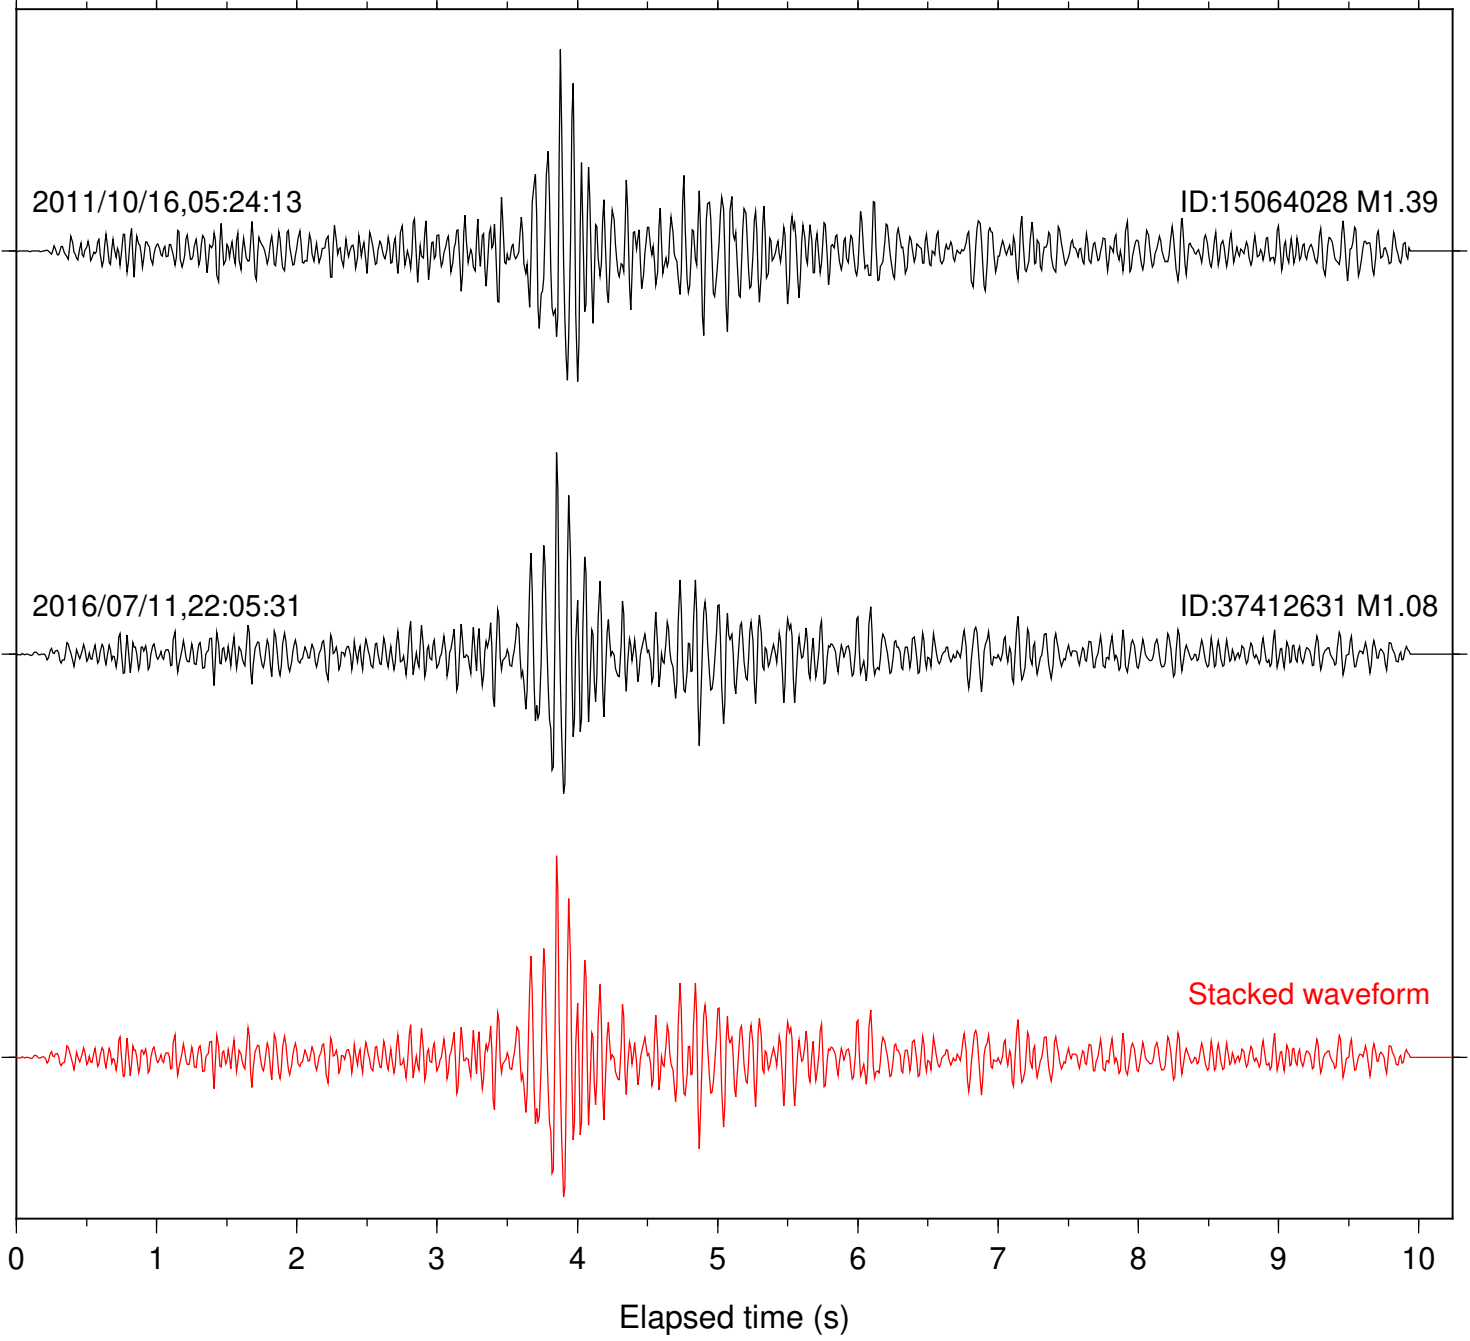

Station: B084 Com: EHZ

Focal depth: 16.65 km

2011/10/16,05:24:13

ID:15064028 M1.39

2016/07/11,22:05:31

ID:37412631 M1.08

Stacked waveform

Station: B086 Com: EHZ

Focal depth: 16.65 km

Station: B087 Com: EHZ

Focal depth: 16.65 km

Station: B946 Com: EHZ

Focal depth: 16.65 km

Station: BAC Com: EHZ

Focal depth: 16.65 km

Station: DGR Com: HHZ

Focal depth: 16.65 km

Station: FRD Com: HHZ

Focal depth: 16.65 km

Station: PFO Com: HHZ

Focal depth: 16.65 km

2011/10/16,05:24:13

ID:15064028 M1.39

2016/07/11,22:05:31