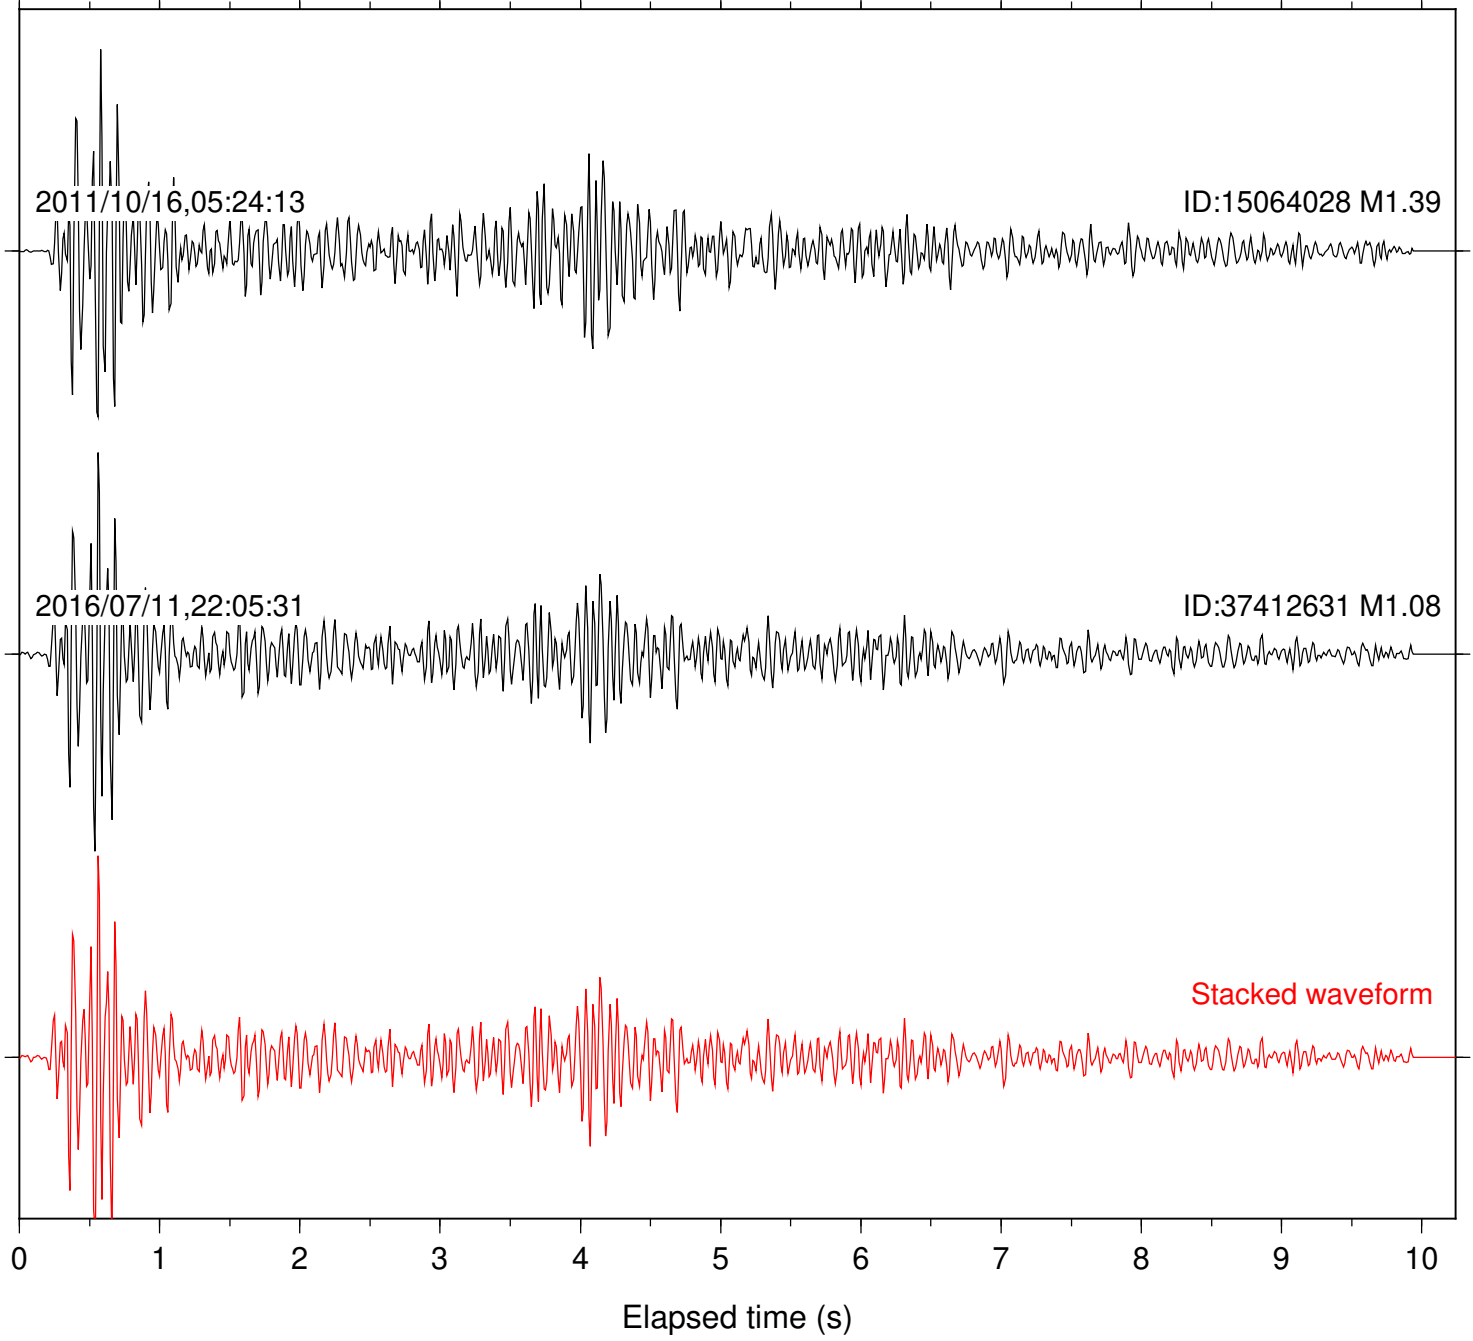

Station: B084 Com: EHZ

Focal depth: 16.65 km

2011/10/16,05:24:13

ID:15064028 M1.39

2016/07/11,22:05:31

ID:37412631 M1.08

Stacked waveform

Station: B086 Com: EHZ

Focal depth: 16.65 km

Station: B087 Com: EHZ

Focal depth: 16.65 km

Station: B946 Com: EHZ

Focal depth: 16.65 km

Station: BAC Com: EHZ

Focal depth: 16.65 km

Station: DGR Com: HHZ

Focal depth: 16.65 km

Station: FRD Com: HHZ

Focal depth: 16.65 km

Station: PFO Com: HHZ

Focal depth: 16.65 km

2011/10/16,05:24:13

ID:15064028 M1.39

2016/07/11,22:05:31