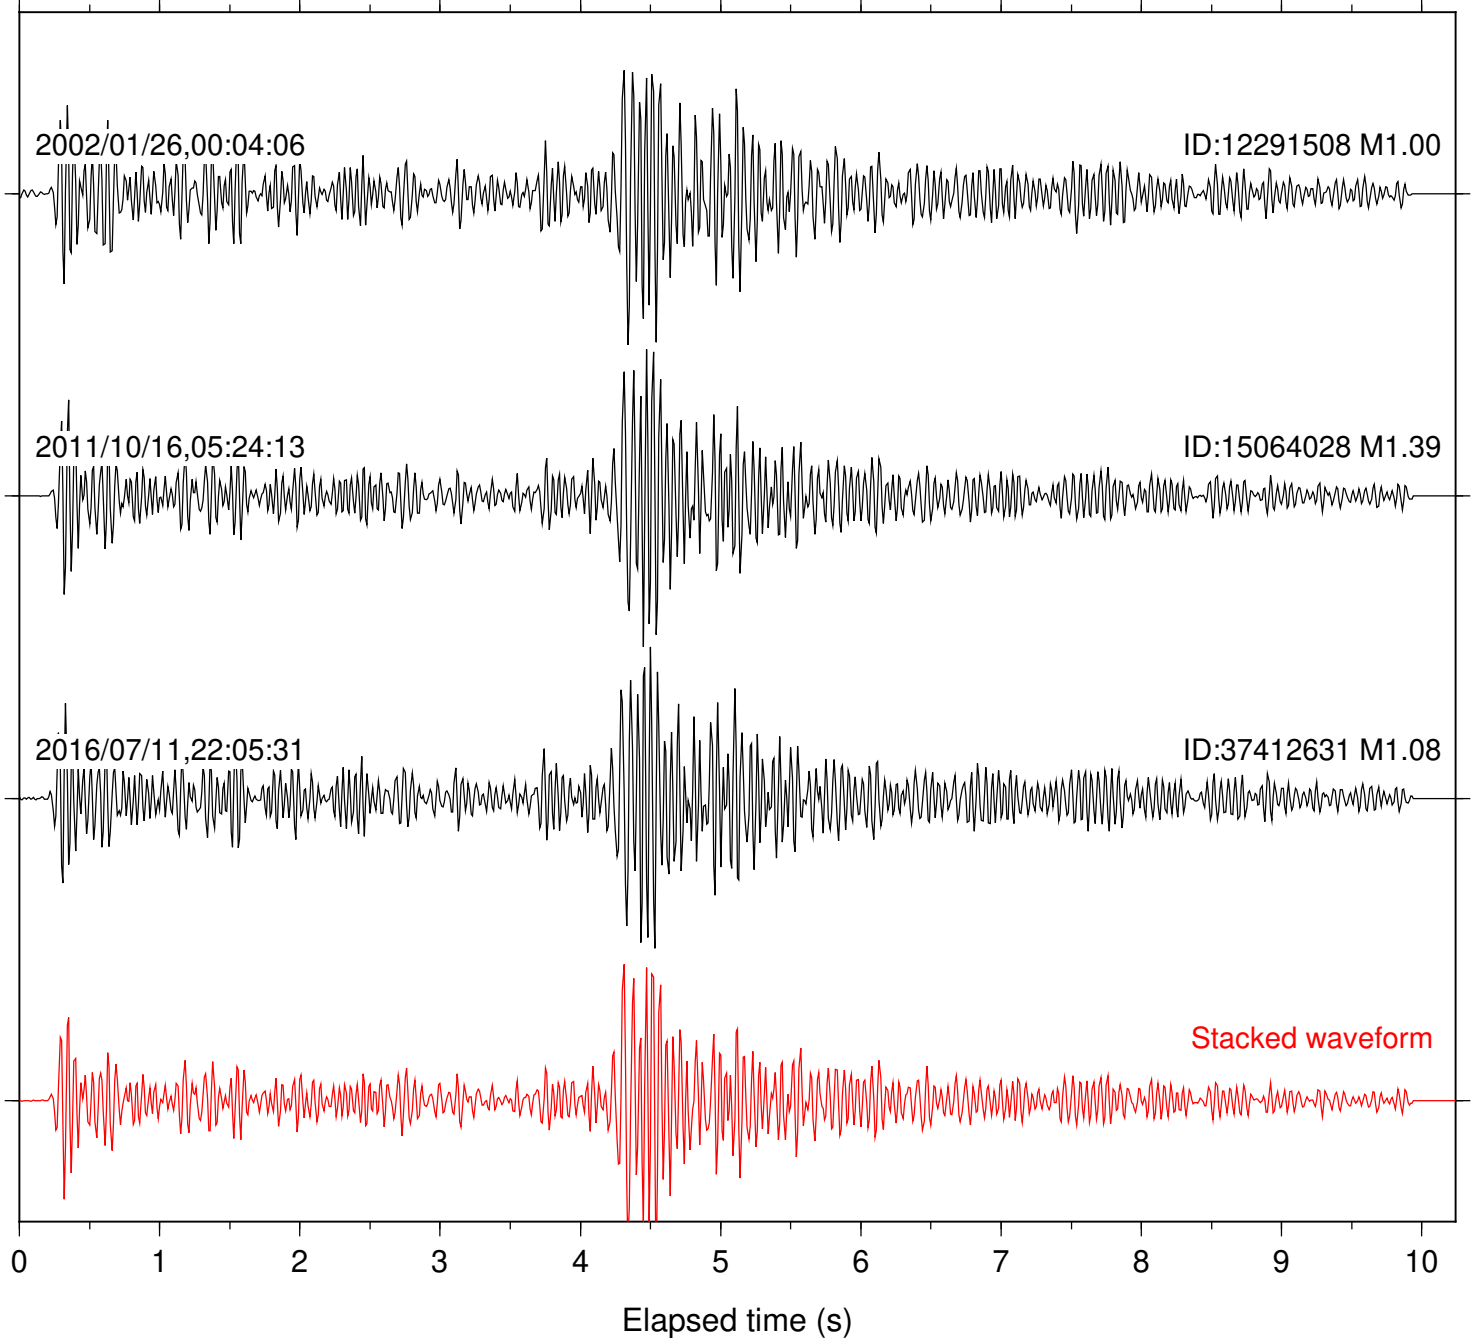

Station: B084 Com: EHZ

Focal depth: 16.65 km

2011/10/16,05:24:13

ID:15064028 M1.39

2016/07/11,22:05:31

ID:37412631 M1.08

Stacked waveform

Station: B086 Com: EHZ

Focal depth: 16.65 km

Station: B087 Com: EHZ

Focal depth: 16.65 km

Station: B946 Com: EHZ

Focal depth: 16.65 km

Station: BAC Com: EHZ

Focal depth: 16.65 km

Station: DGR Com: HHZ

Focal depth: 16.65 km

Station: FRD Com: HHZ

Focal depth: 16.65 km

Station: PFO Com: HHZ

Focal depth: 16.65 km

2011/10/16,05:24:13

ID:15064028 M1.39

2016/07/11,22:05:31