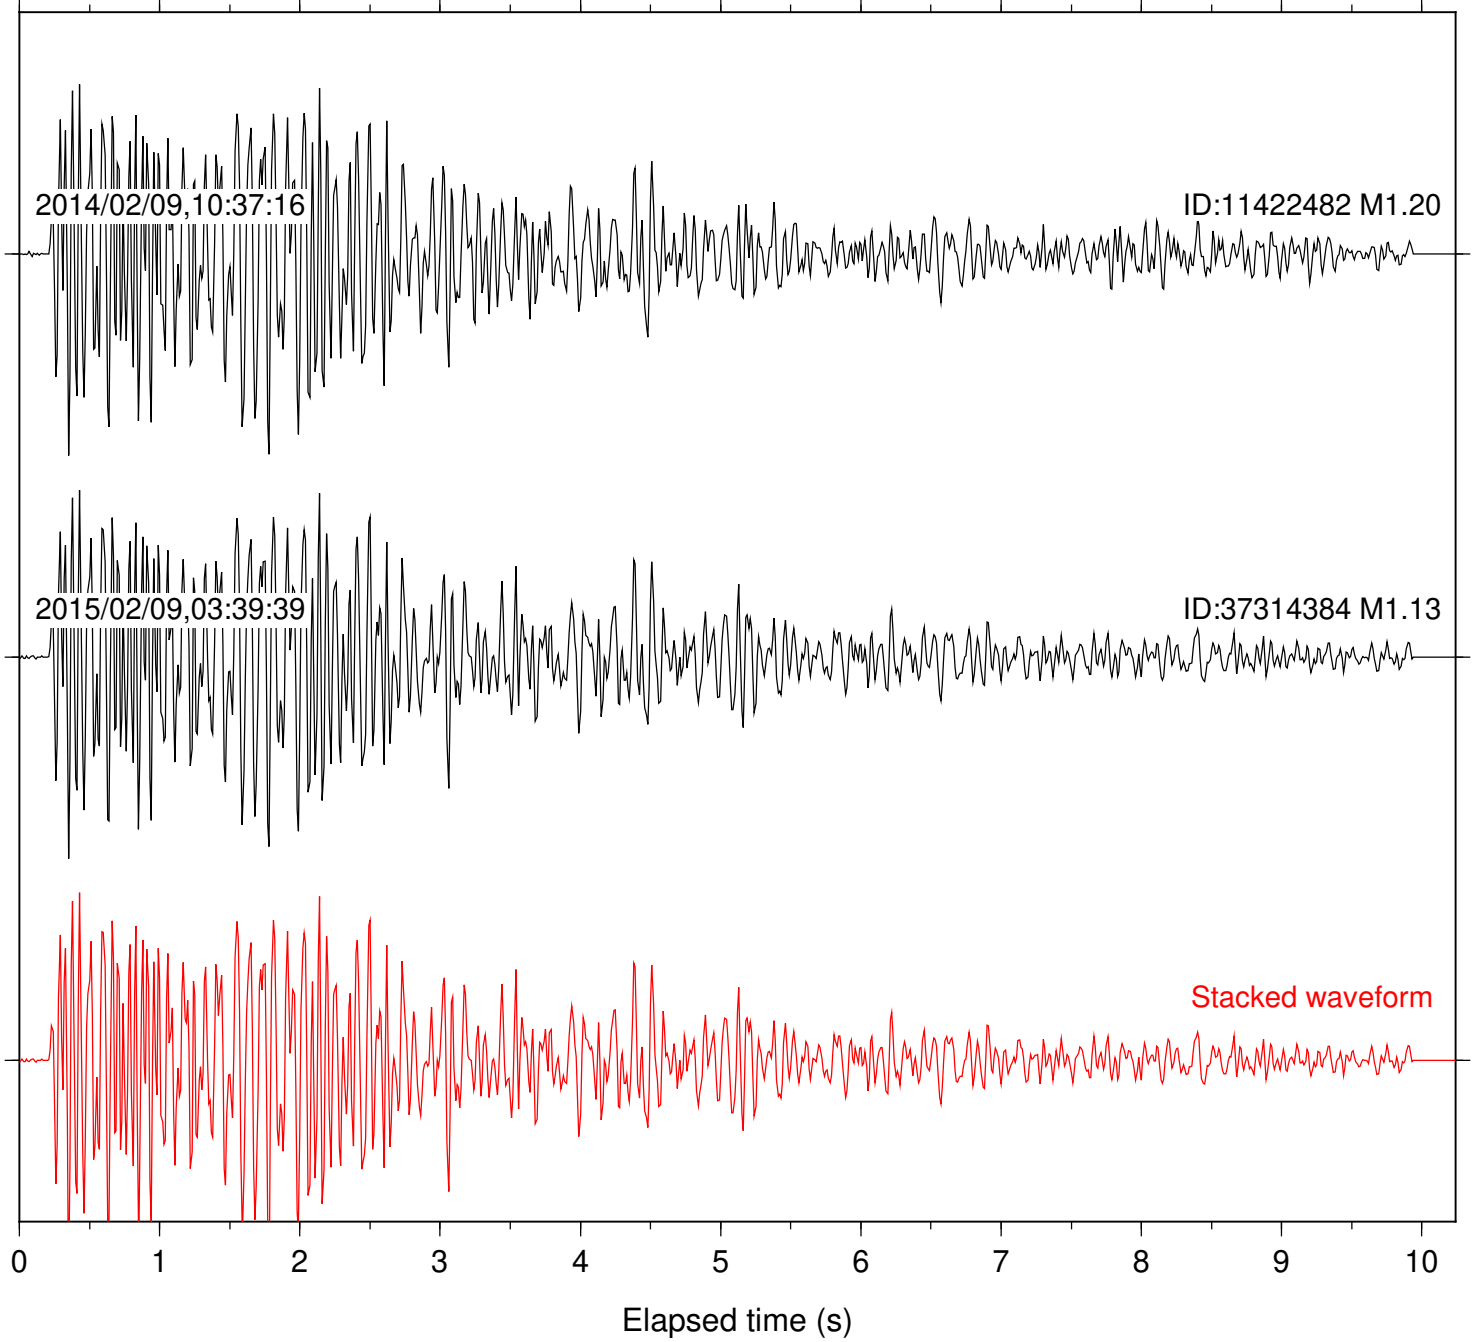

Station: CBK Com: EHZ

Focal depth: 2.39 km

Station: MONP2 Com: HHZ

Focal depth: 2.39 km