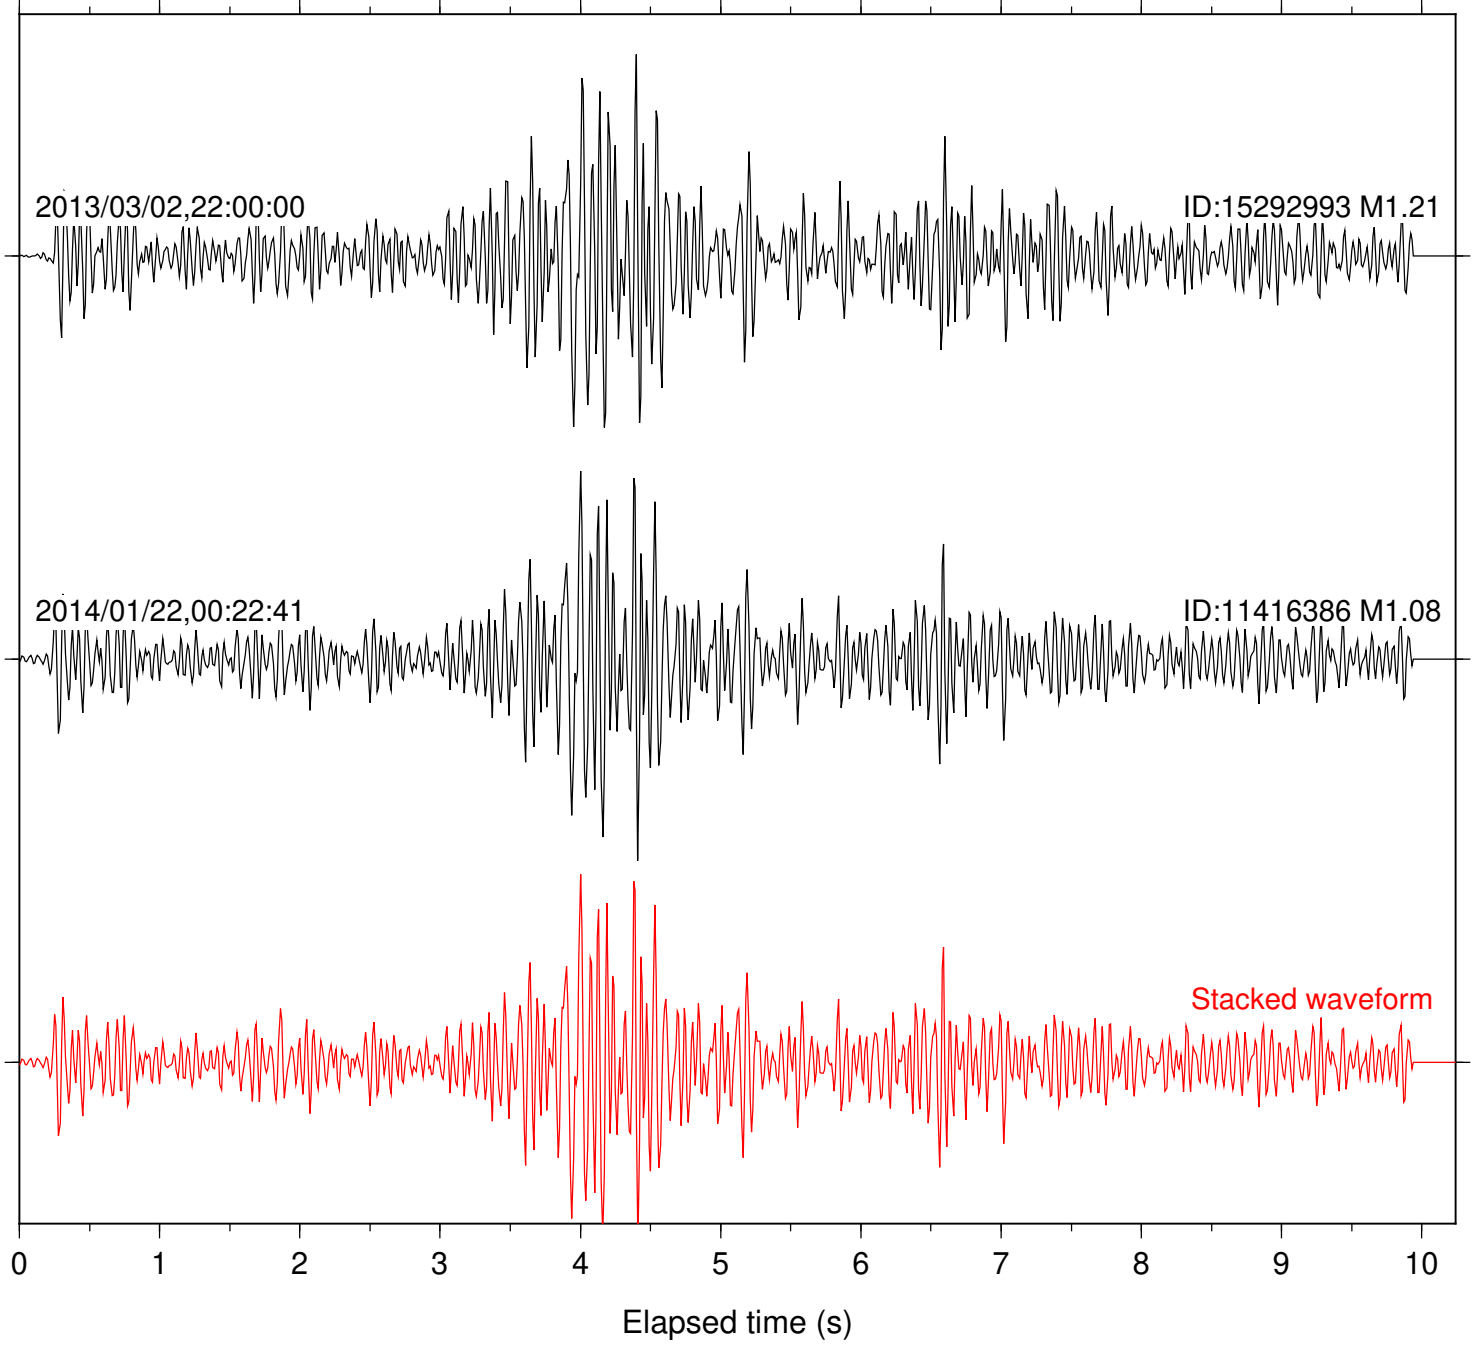

Station: B082 Com: EHZ

Focal depth: 4.91 km

Station: B084 Com: EHZ

Focal depth: 4.95 km

Station: B087 Com: EHZ

Focal depth: 4.95 km

Station: B088 Com: EHZ

Focal depth: 4.95 km

Station: B093 Com: EHZ

Focal depth: 4.95 km

Station: B946 Com: EHZ

Focal depth: 4.95 km

Station: BAC Com: EHZ

Focal depth: 4.95 km

Station: BZN Com: HHZ

Focal depth: 4.95 km

Station: CRY Com: HHZ

Focal depth: 4.95 km

Station: DGR Com: HHZ

Focal depth: 4.95 km

Station: FRD Com: HHZ

Focal depth: 4.95 km

Station: LVA2 Com: HHZ

Focal depth: 4.95 km

Station: PFO Com: HHZ

Focal depth: 4.95 km

Station: POB2 Com: HHZ

Focal depth: 4.95 km

Station: SND Com: HHZ

Focal depth: 4.95 km