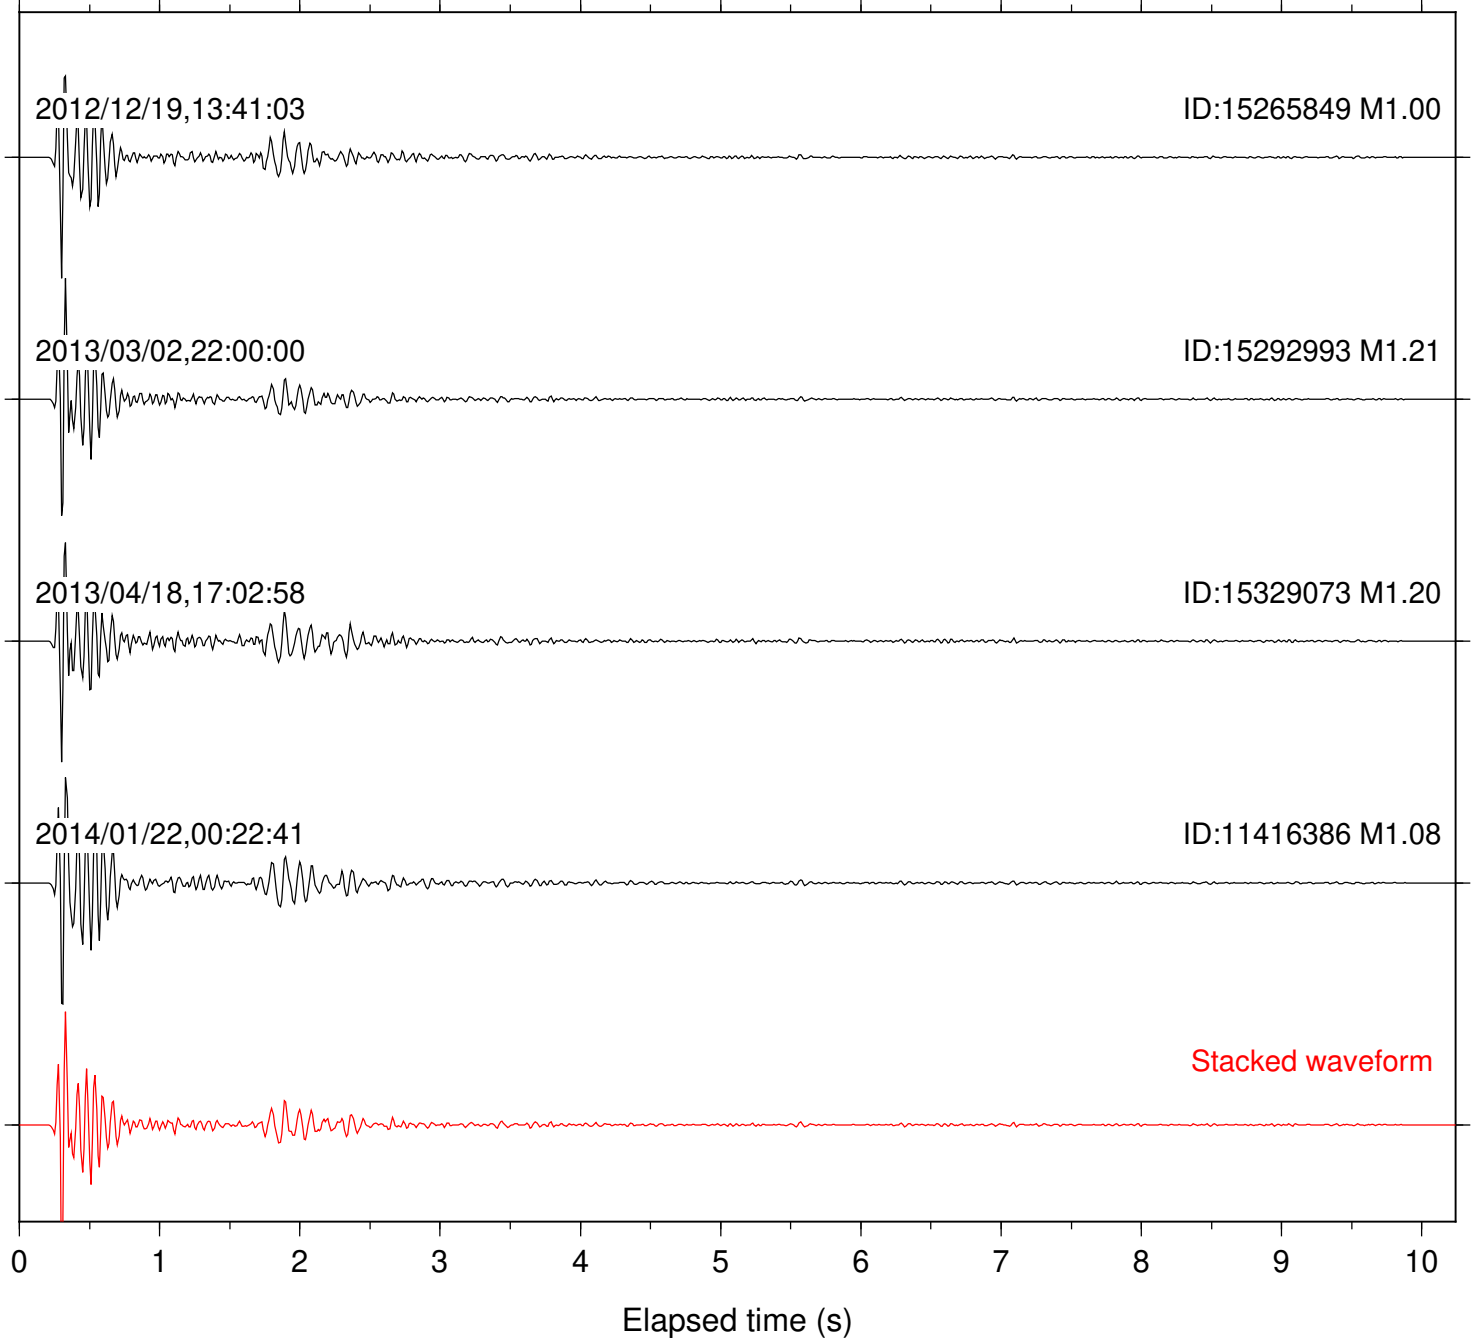

Station: B082 Com: EHZ

Focal depth: 4.91 km

Station: B084 Com: EHZ

Focal depth: 4.95 km

Station: B087 Com: EHZ

Focal depth: 4.95 km

Station: B088 Com: EHZ

Focal depth: 4.95 km

Station: B093 Com: EHZ

Focal depth: 4.95 km

Station: B946 Com: EHZ

Focal depth: 4.95 km

Station: BAC Com: EHZ

Focal depth: 4.95 km

Station: BZN Com: HHZ

Focal depth: 4.95 km

Station: CRY Com: HHZ

Focal depth: 4.95 km

Station: DGR Com: HHZ

Focal depth: 4.95 km

Station: FRD Com: HHZ

Focal depth: 4.95 km

Station: LVA2 Com: HHZ

Focal depth: 4.95 km

Station: PFO Com: HHZ

Focal depth: 4.95 km

Station: POB2 Com: HHZ

Focal depth: 4.95 km

Station: SND Com: HHZ

Focal depth: 4.95 km