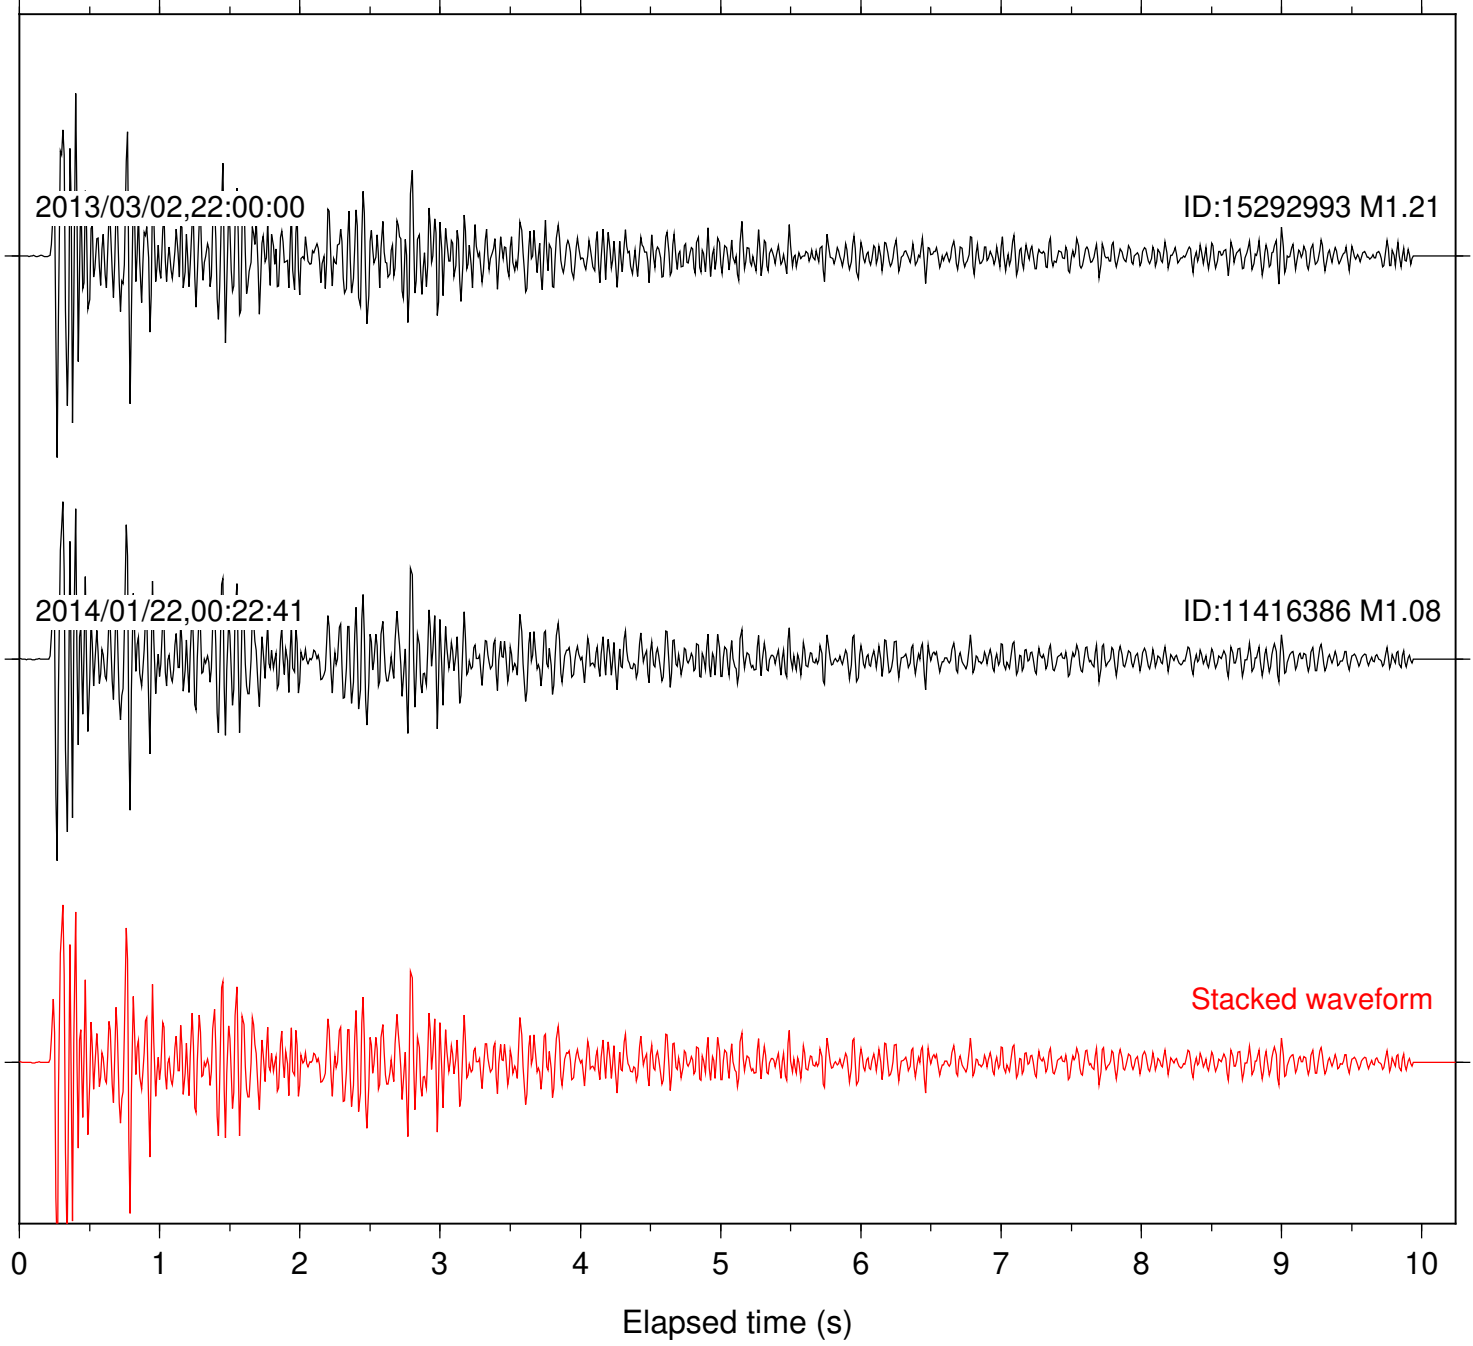

Station: B082 Com: EHZ

Focal depth: 4.91 km

Station: B084 Com: EHZ

Focal depth: 4.95 km

Station: B087 Com: EHZ

Focal depth: 4.95 km

Station: B088 Com: EHZ

Focal depth: 4.95 km

Station: B093 Com: EHZ

Focal depth: 4.95 km

Station: B946 Com: EHZ

Focal depth: 4.95 km

Station: BAC Com: EHZ

Focal depth: 4.95 km

Station: BZN Com: HHZ

Focal depth: 4.95 km

Station: CRY Com: HHZ

Focal depth: 4.95 km

Station: DGR Com: HHZ

Focal depth: 4.95 km

Station: FRD Com: HHZ

Focal depth: 4.95 km

Station: LVA2 Com: HHZ

Focal depth: 4.95 km

Station: PFO Com: HHZ

Focal depth: 4.95 km

Station: POB2 Com: HHZ

Focal depth: 4.95 km

Station: SND Com: HHZ

Focal depth: 4.95 km