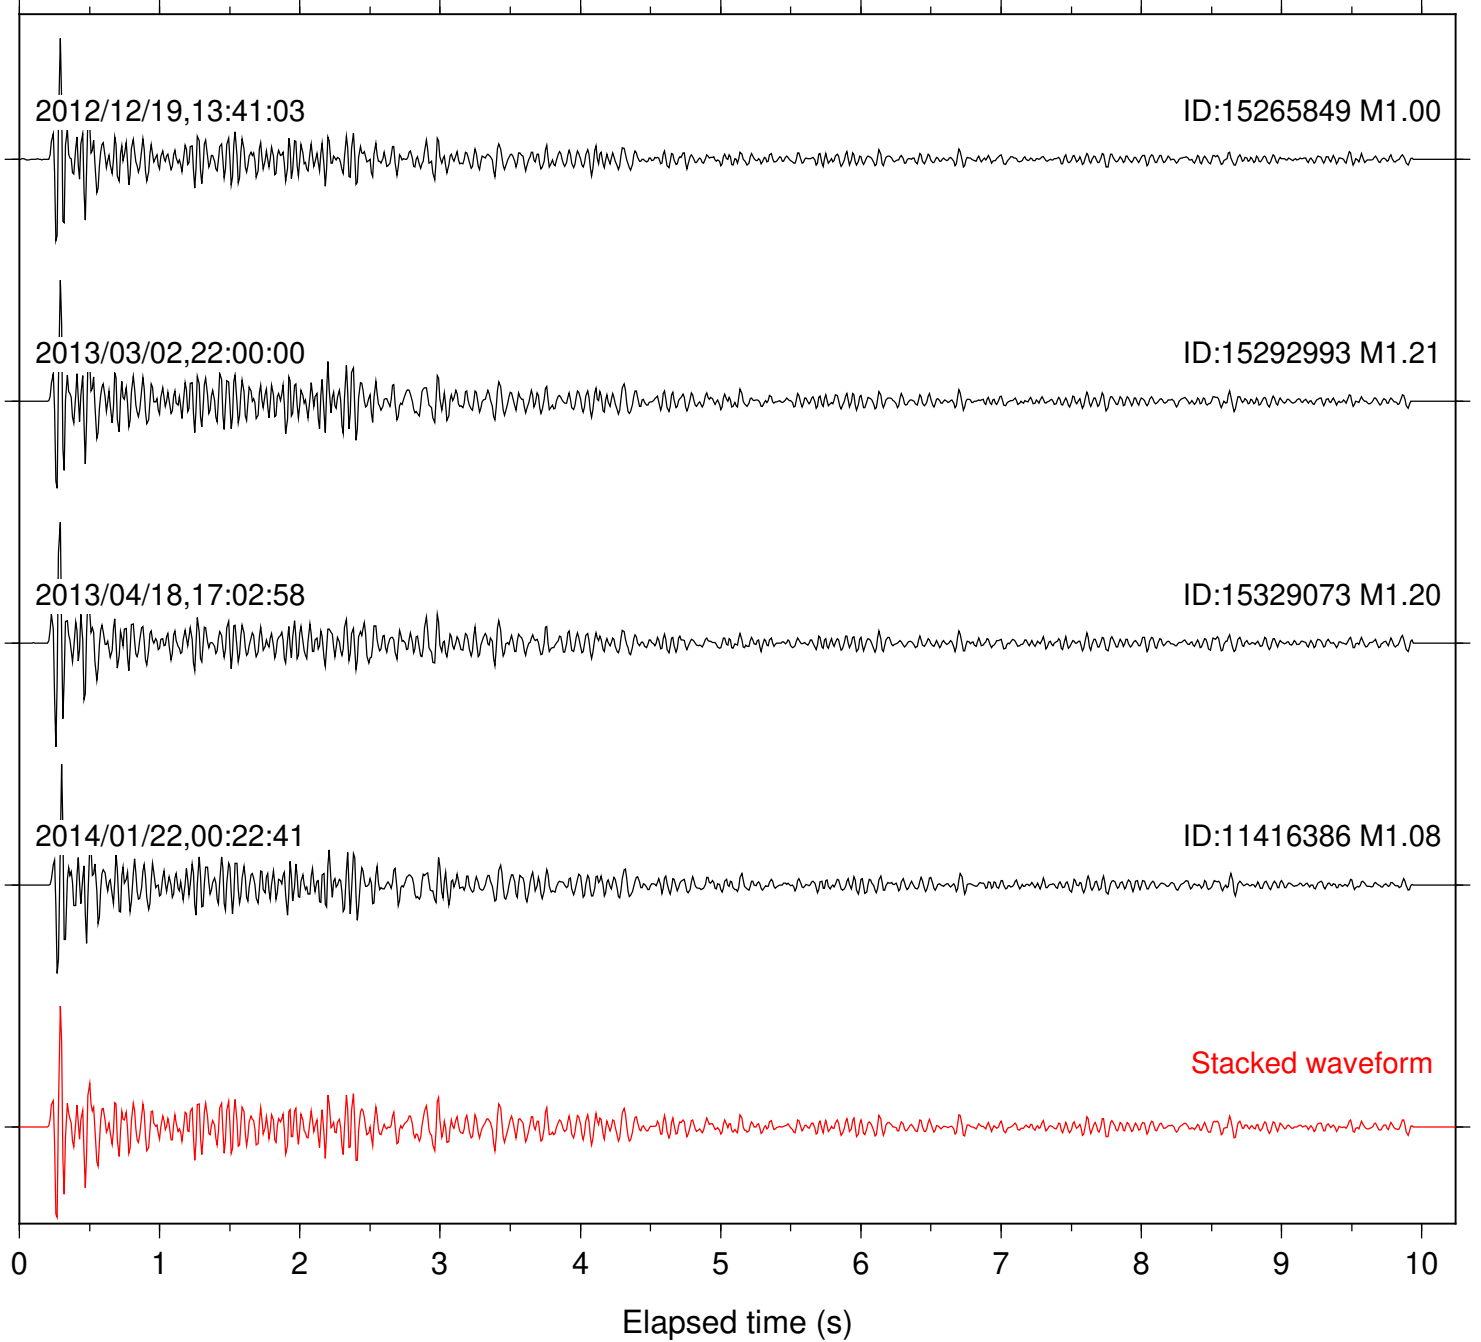

Station: B082 Com: EHZ

Focal depth: 4.91 km

Station: B084 Com: EHZ

Focal depth: 4.95 km

Station: B087 Com: EHZ

Focal depth: 4.95 km

Station: B088 Com: EHZ

Focal depth: 4.95 km

Station: B093 Com: EHZ

Focal depth: 4.95 km

Station: B946 Com: EHZ

Focal depth: 4.95 km

Station: BAC Com: EHZ

Focal depth: 4.95 km

Station: BZN Com: HHZ

Focal depth: 4.95 km

Station: CRY Com: HHZ

Focal depth: 4.95 km

Station: DGR Com: HHZ

Focal depth: 4.95 km

Station: FRD Com: HHZ

Focal depth: 4.95 km

Station: LVA2 Com: HHZ

Focal depth: 4.95 km

Station: PFO Com: HHZ

Focal depth: 4.95 km

Station: POB2 Com: HHZ

Focal depth: 4.95 km

Station: SND Com: HHZ

Focal depth: 4.95 km