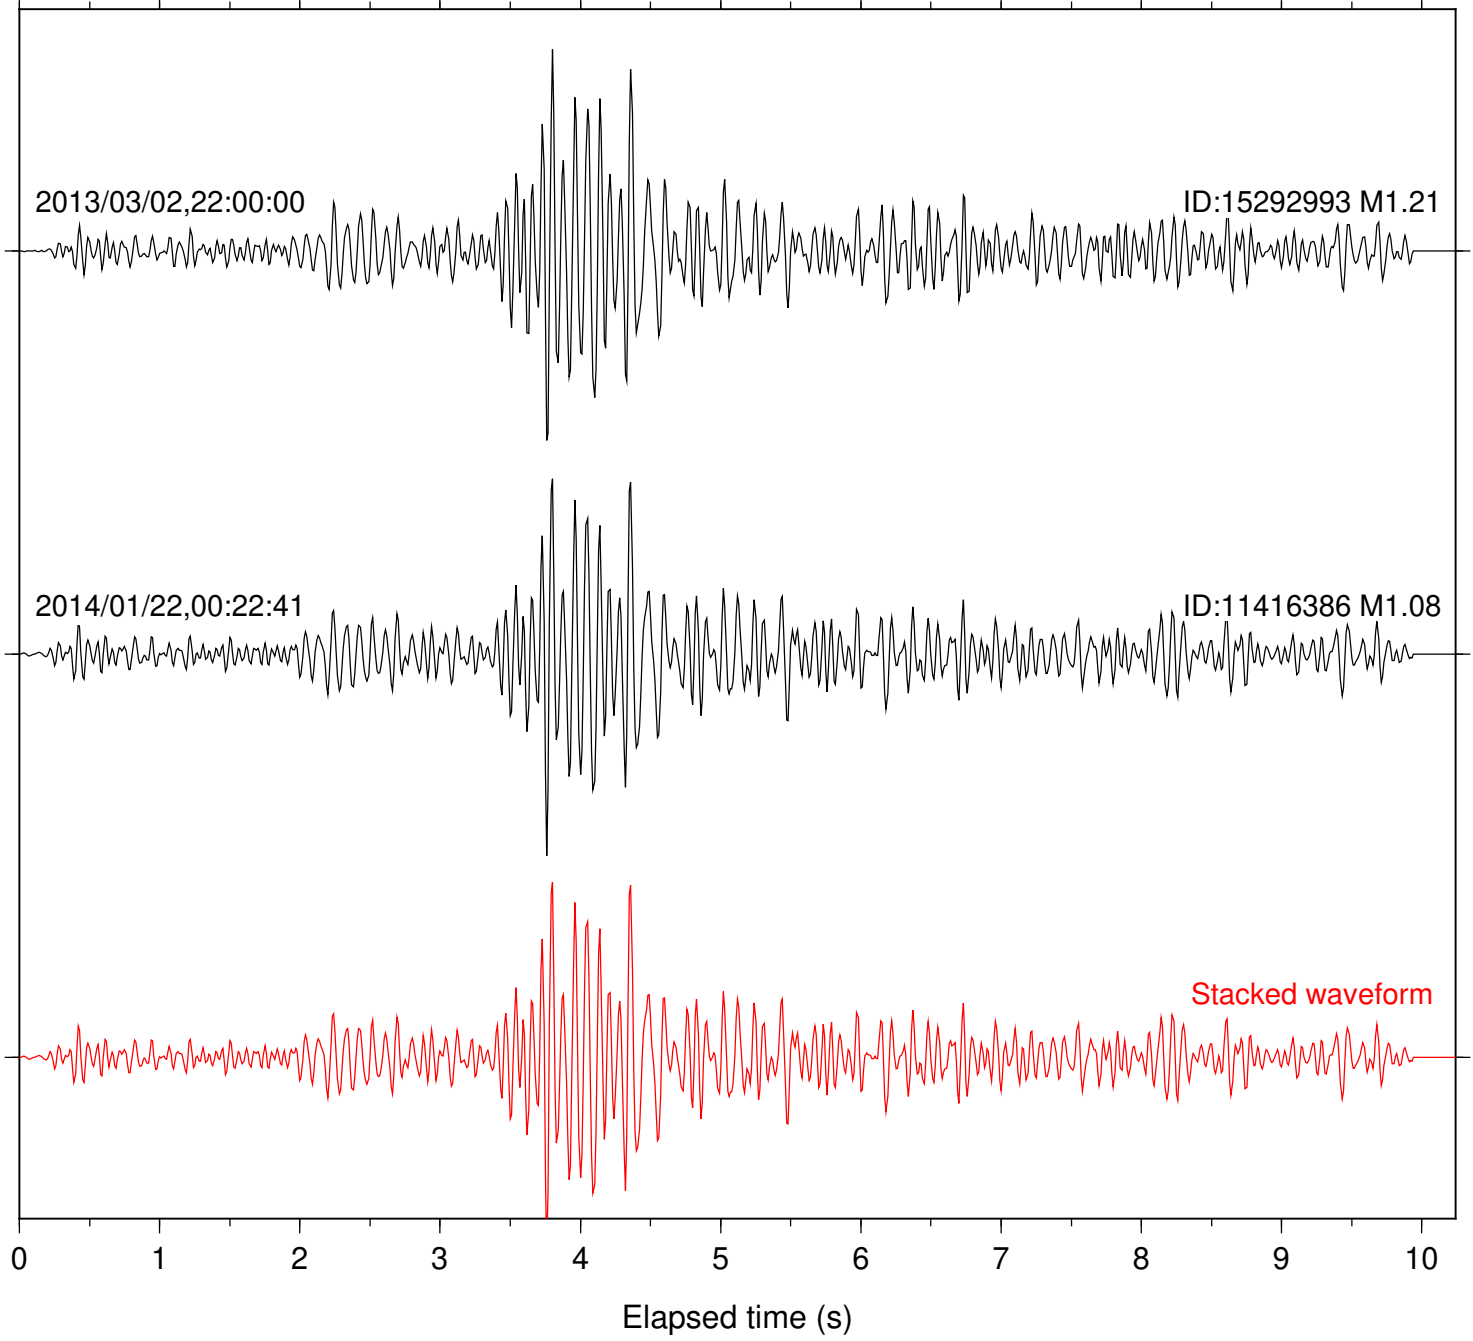

Station: B082 Com: EHZ

Focal depth: 4.91 km

Station: B084 Com: EHZ

Focal depth: 4.95 km

Station: B087 Com: EHZ

Focal depth: 4.95 km

Station: B088 Com: EHZ

Focal depth: 4.95 km

Station: B093 Com: EHZ

Focal depth: 4.95 km

Station: B946 Com: EHZ

Focal depth: 4.95 km

Station: BAC Com: EHZ

Focal depth: 4.95 km

Station: BZN Com: HHZ

Focal depth: 4.95 km

Station: CRY Com: HHZ

Focal depth: 4.95 km

Station: DGR Com: HHZ

Focal depth: 4.95 km

Station: FRD Com: HHZ

Focal depth: 4.95 km

Station: LVA2 Com: HHZ

Focal depth: 4.95 km

Station: PFO Com: HHZ

Focal depth: 4.95 km

Station: POB2 Com: HHZ

Focal depth: 4.95 km

Station: SND Com: HHZ

Focal depth: 4.95 km