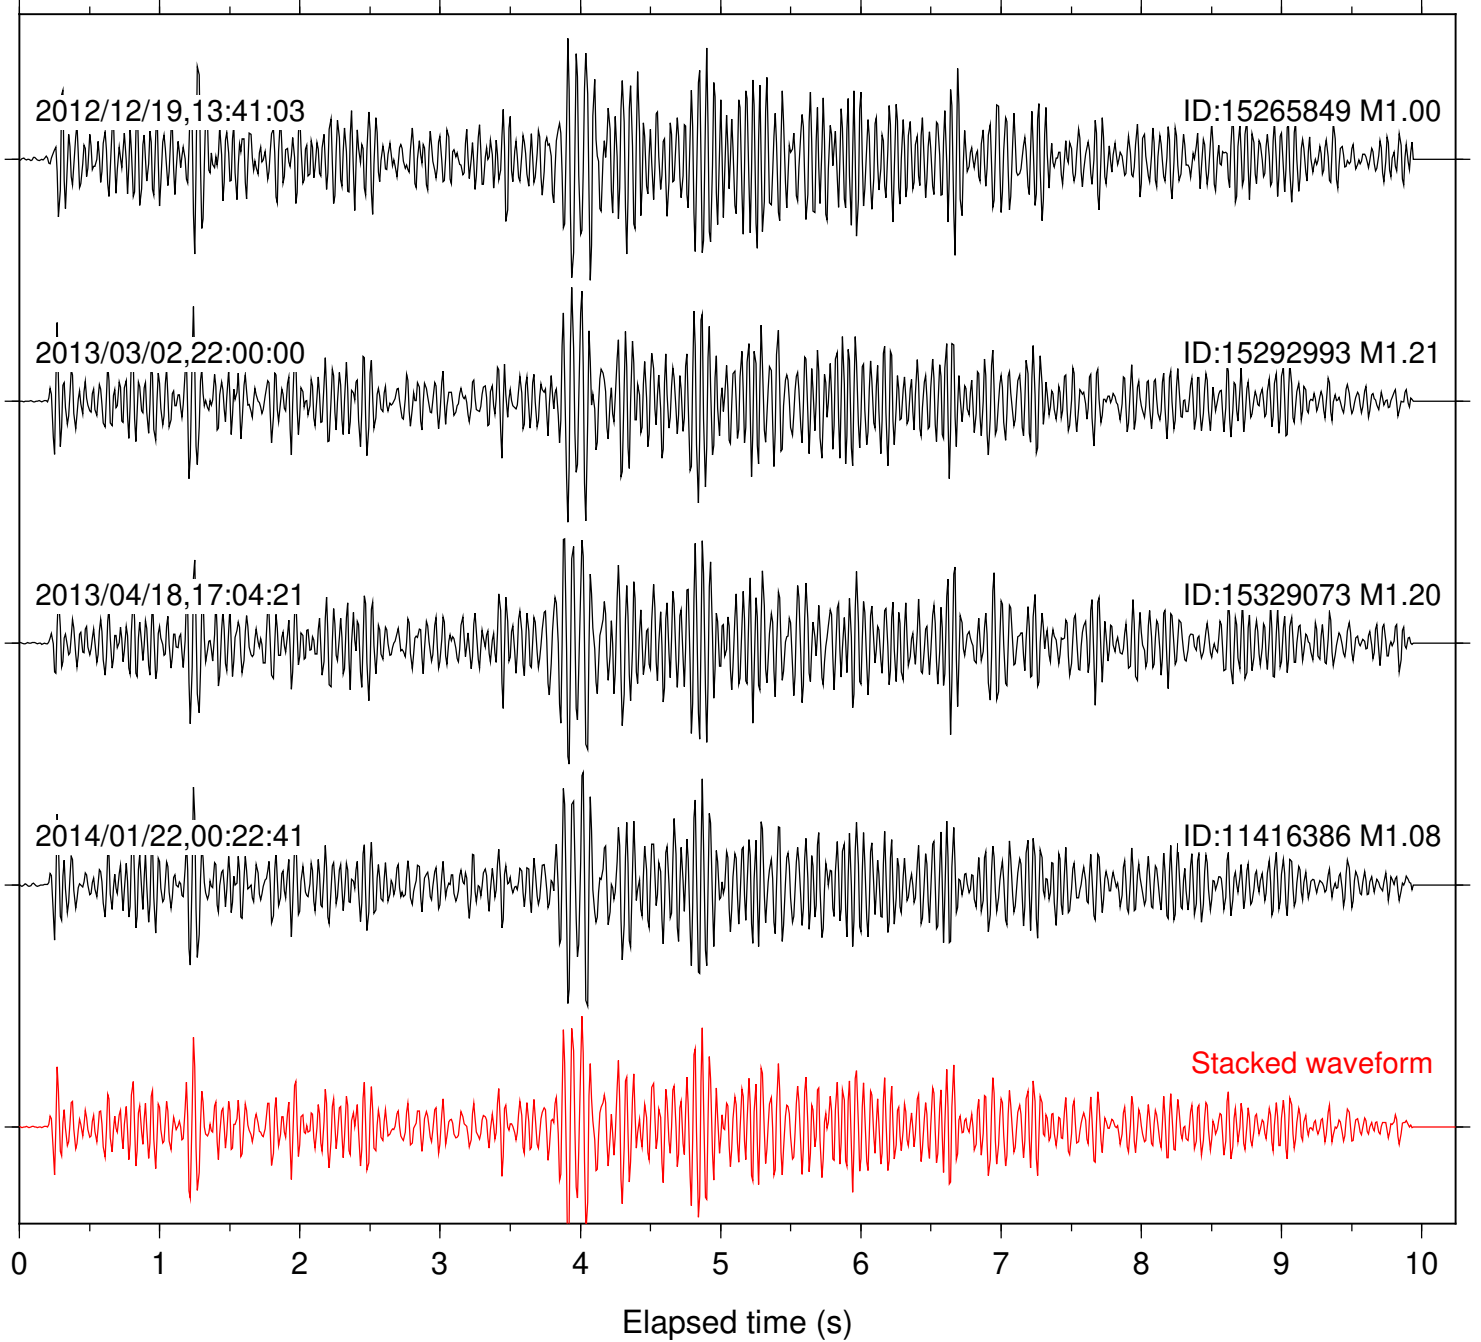

Station: B082 Com: EHZ

Focal depth: 4.91 km

Station: B084 Com: EHZ

Focal depth: 4.95 km

Station: B087 Com: EHZ

Focal depth: 4.95 km

Station: B088 Com: EHZ

Focal depth: 4.95 km

Station: B093 Com: EHZ

Focal depth: 4.95 km

Station: B946 Com: EHZ

Focal depth: 4.95 km

Station: BAC Com: EHZ

Focal depth: 4.95 km

Station: BZN Com: HHZ

Focal depth: 4.95 km

Station: CRY Com: HHZ

Focal depth: 4.95 km

Station: DGR Com: HHZ

Focal depth: 4.95 km

Station: FRD Com: HHZ

Focal depth: 4.95 km

Station: LVA2 Com: HHZ

Focal depth: 4.95 km

Station: PFO Com: HHZ

Focal depth: 4.95 km

Station: POB2 Com: HHZ

Focal depth: 4.95 km

Station: SND Com: HHZ

Focal depth: 4.95 km