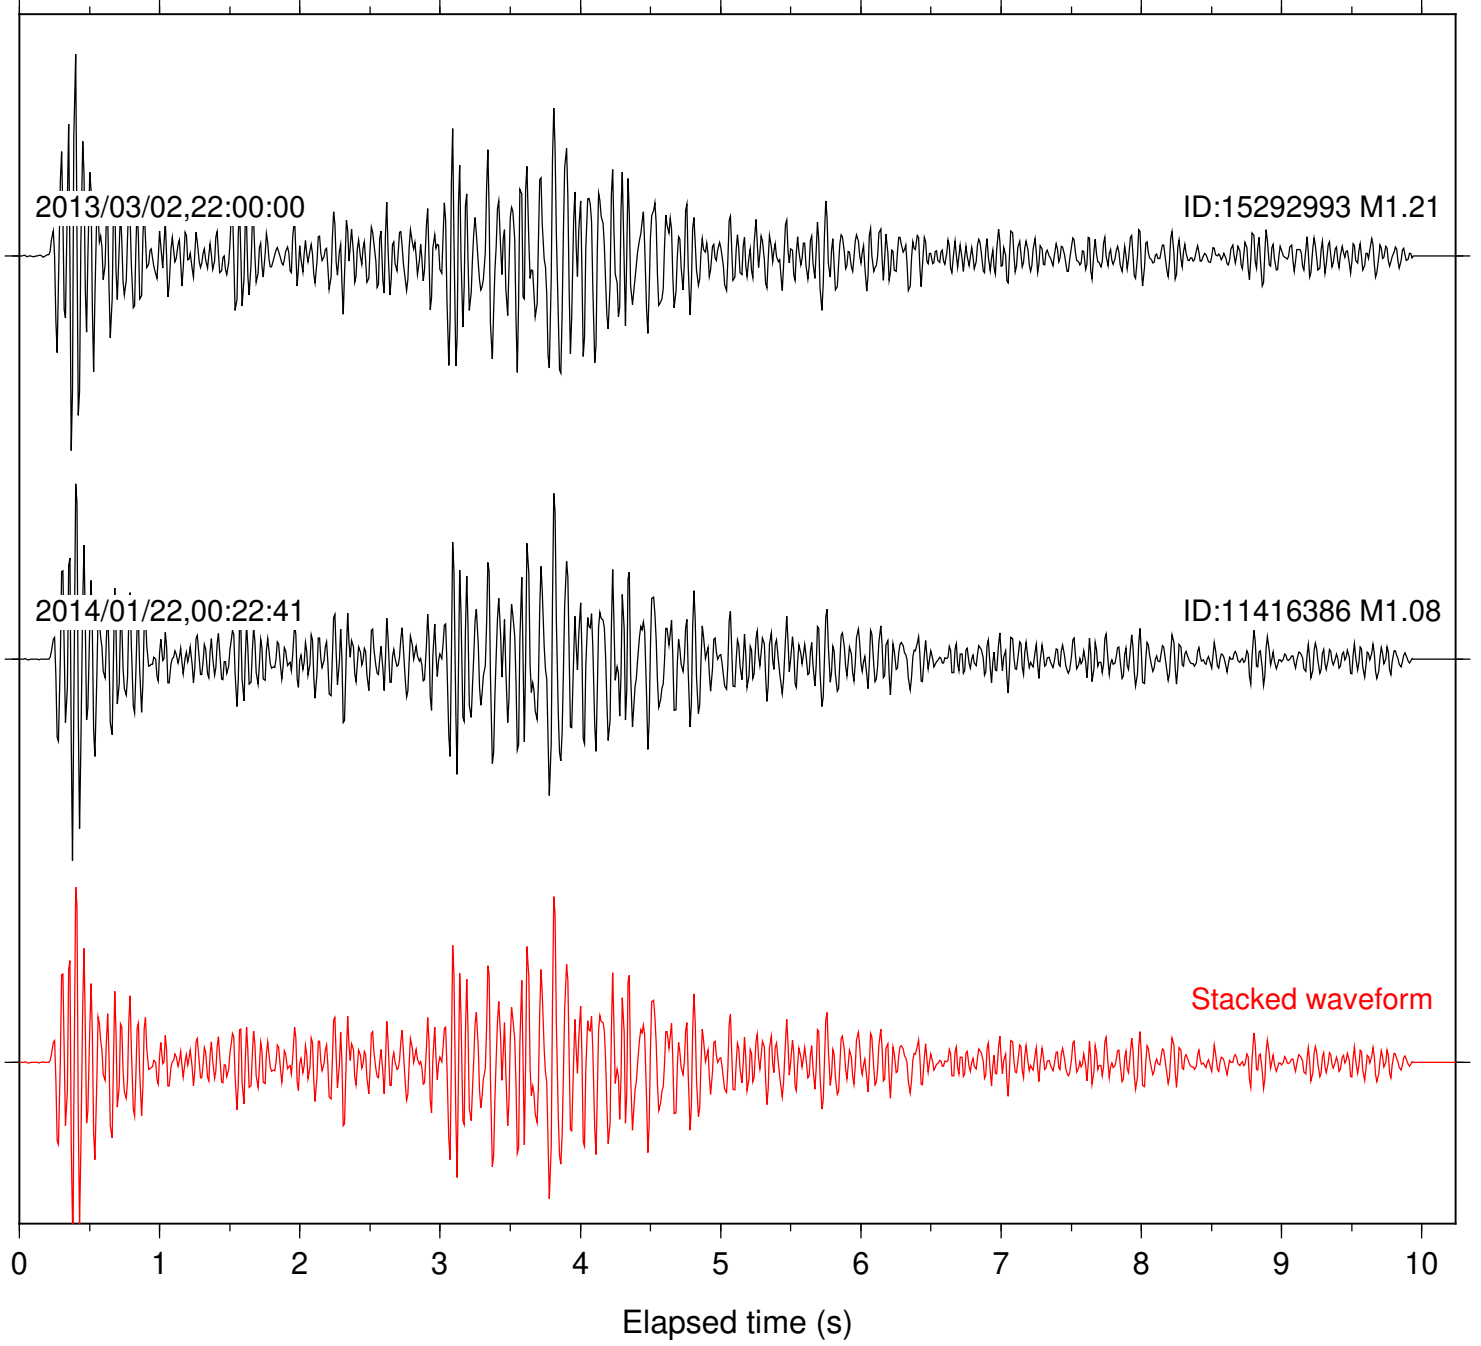

Station: B082 Com: EHZ

Focal depth: 4.91 km

Station: B084 Com: EHZ

Focal depth: 4.95 km

Station: B087 Com: EHZ

Focal depth: 4.95 km

Station: B088 Com: EHZ

Focal depth: 4.95 km

Station: B093 Com: EHZ

Focal depth: 4.95 km

Station: B946 Com: EHZ

Focal depth: 4.95 km

Station: BAC Com: EHZ

Focal depth: 4.95 km

Station: BZN Com: HHZ

Focal depth: 4.95 km

Station: CRY Com: HHZ

Focal depth: 4.95 km

Station: DGR Com: HHZ

Focal depth: 4.95 km

Station: FRD Com: HHZ

Focal depth: 4.95 km

Station: LVA2 Com: HHZ

Focal depth: 4.95 km

Station: PFO Com: HHZ

Focal depth: 4.95 km

Station: POB2 Com: HHZ

Focal depth: 4.95 km

Station: SND Com: HHZ

Focal depth: 4.95 km