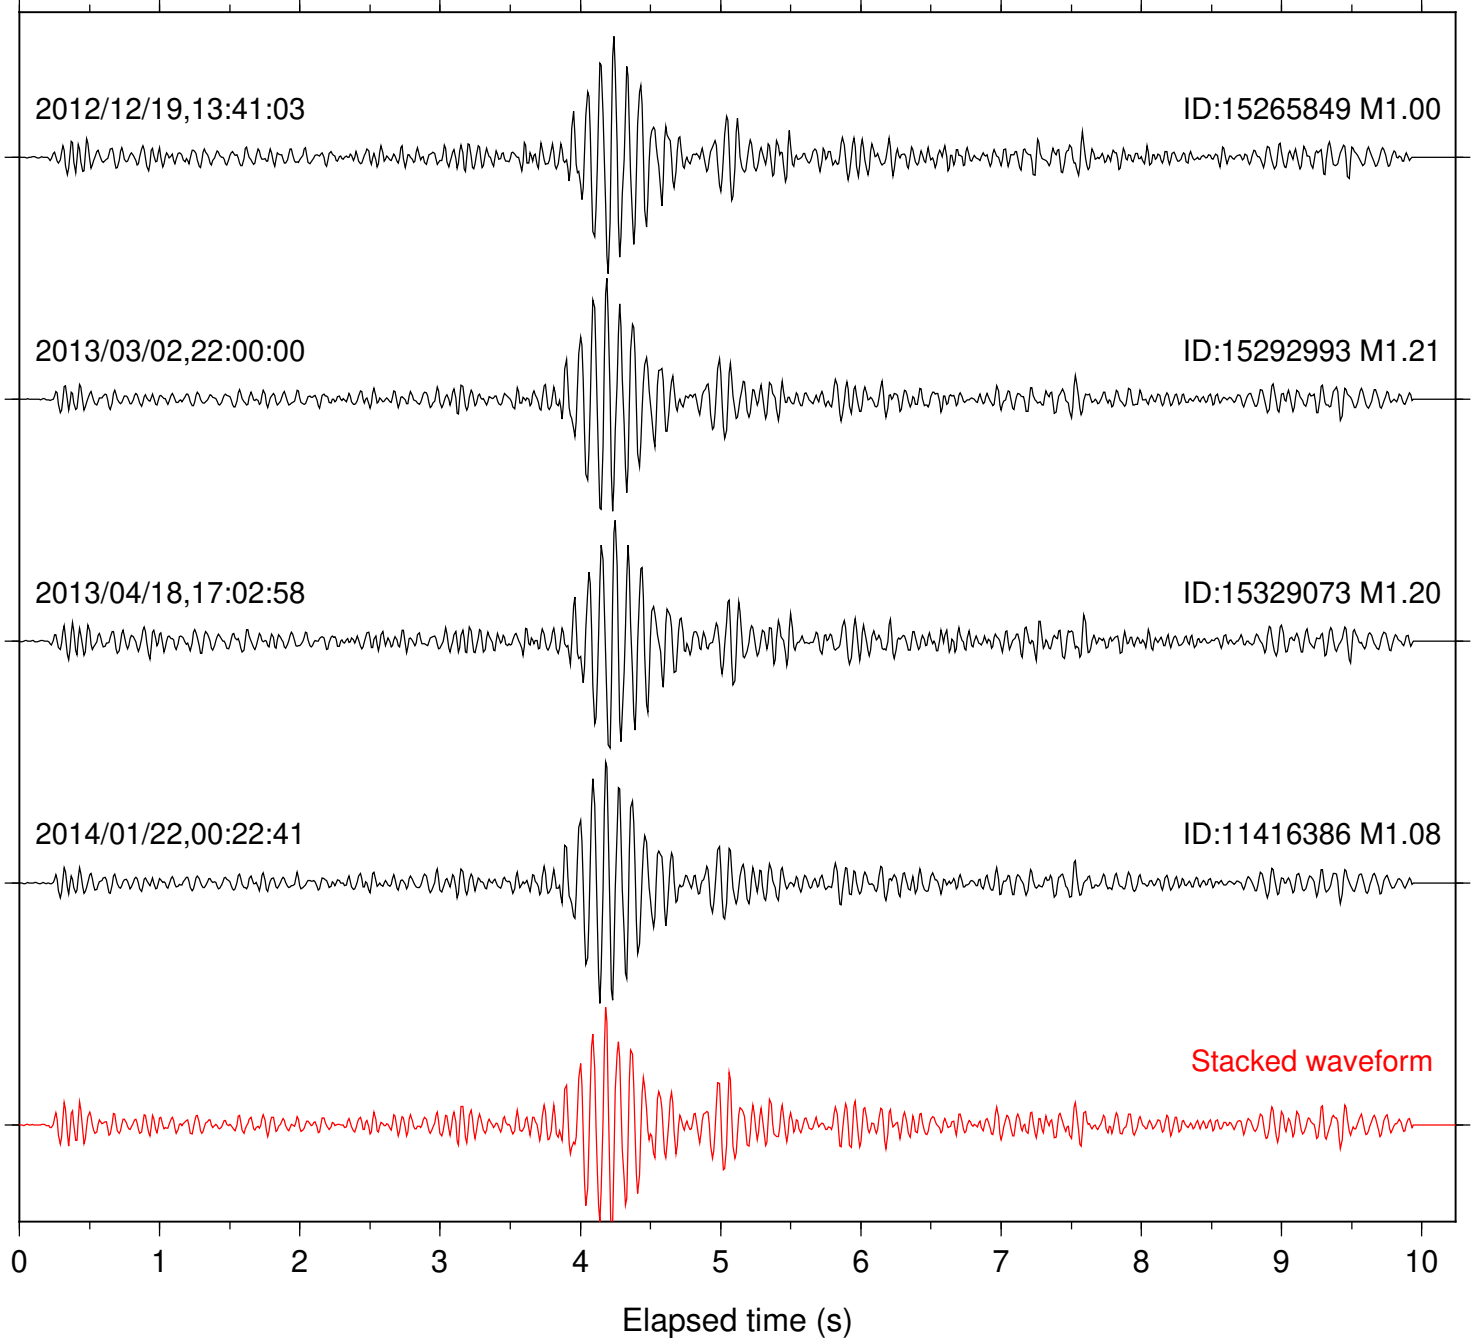

Station: B082 Com: EHZ

Focal depth: 4.91 km

Station: B084 Com: EHZ

Focal depth: 4.95 km

Station: B087 Com: EHZ

Focal depth: 4.95 km

Station: B088 Com: EHZ

Focal depth: 4.95 km

Station: B093 Com: EHZ

Focal depth: 4.95 km

Station: B946 Com: EHZ

Focal depth: 4.95 km

Station: BAC Com: EHZ

Focal depth: 4.95 km

Station: BZN Com: HHZ

Focal depth: 4.95 km

Station: CRY Com: HHZ

Focal depth: 4.95 km

Station: DGR Com: HHZ

Focal depth: 4.95 km

Station: FRD Com: HHZ

Focal depth: 4.95 km

Station: LVA2 Com: HHZ

Focal depth: 4.95 km

Station: PFO Com: HHZ

Focal depth: 4.95 km

Station: POB2 Com: HHZ

Focal depth: 4.95 km

Station: SND Com: HHZ

Focal depth: 4.95 km