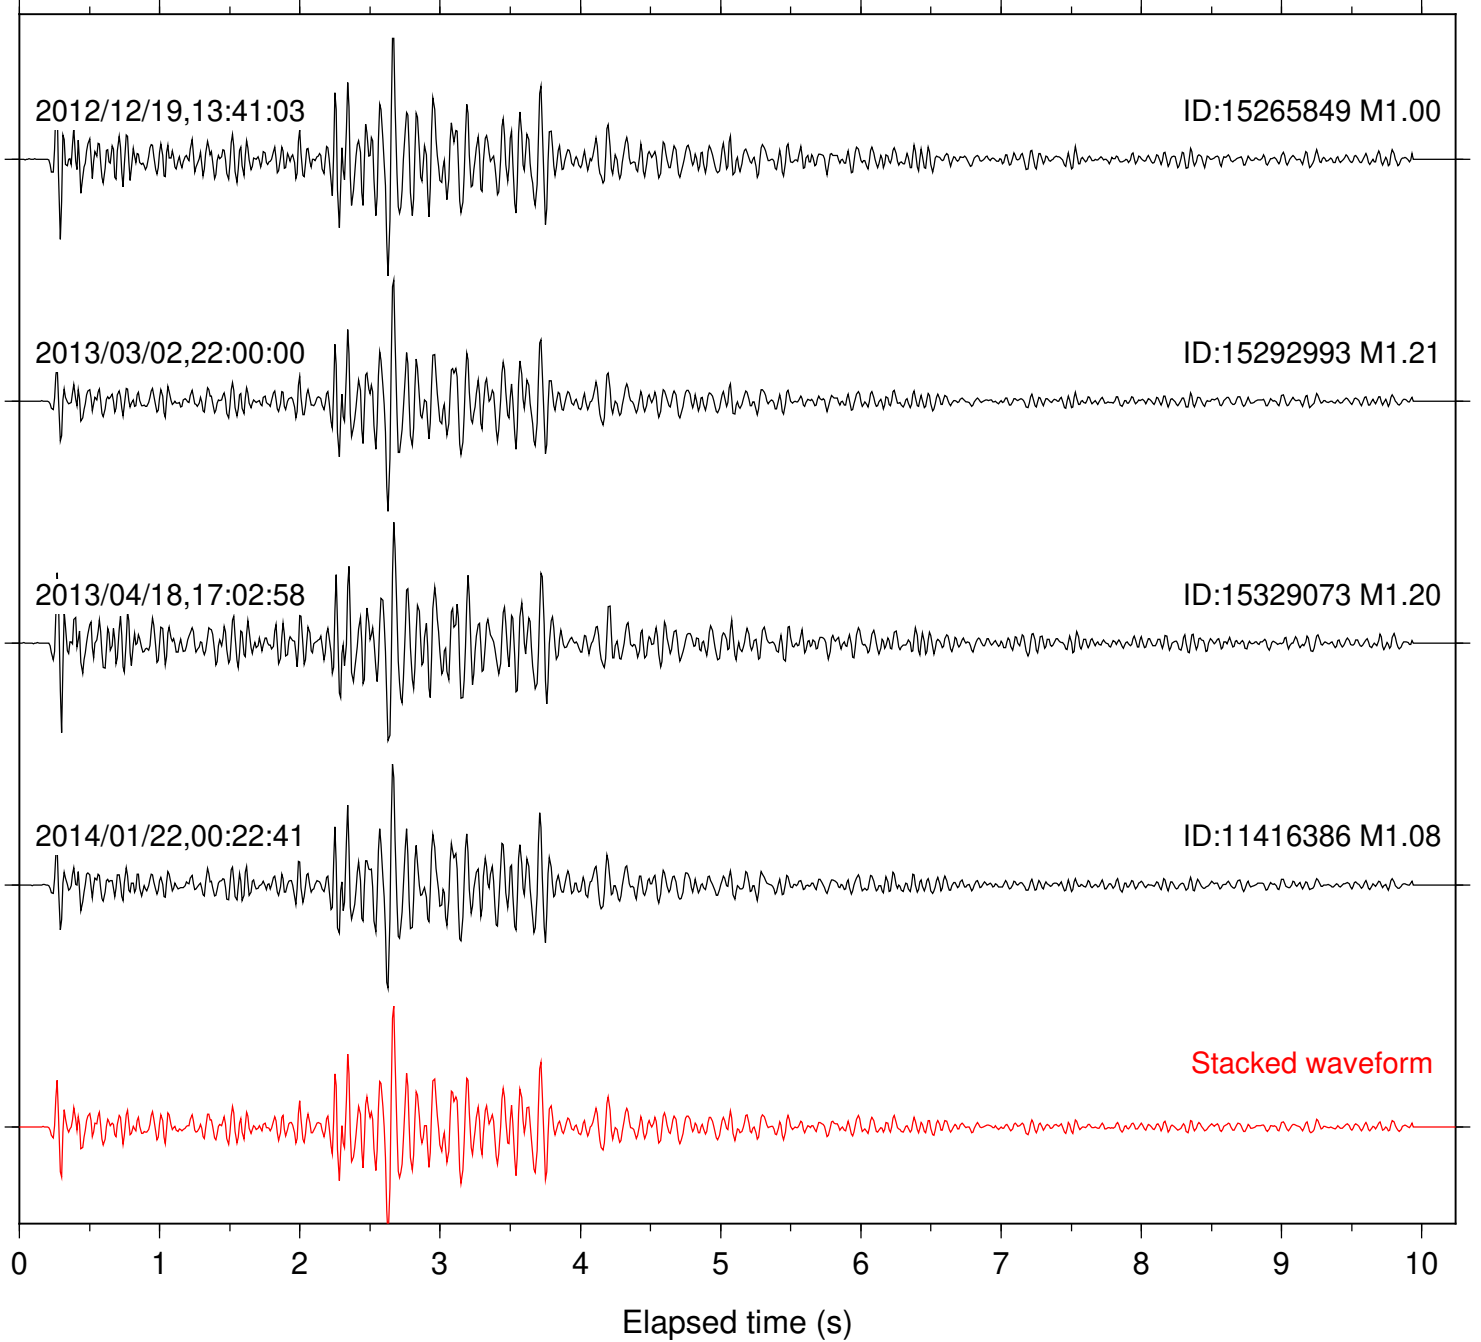

Station: B082 Com: EHZ

Focal depth: 4.91 km

Station: B084 Com: EHZ

Focal depth: 4.95 km

Station: B087 Com: EHZ

Focal depth: 4.95 km

Station: B088 Com: EHZ

Focal depth: 4.95 km

Station: B093 Com: EHZ

Focal depth: 4.95 km

Station: B946 Com: EHZ

Focal depth: 4.95 km

Station: BAC Com: EHZ

Focal depth: 4.95 km

Station: BZN Com: HHZ

Focal depth: 4.95 km

Station: CRY Com: HHZ

Focal depth: 4.95 km

Station: DGR Com: HHZ

Focal depth: 4.95 km

Station: FRD Com: HHZ

Focal depth: 4.95 km

Station: LVA2 Com: HHZ

Focal depth: 4.95 km

Station: PFO Com: HHZ

Focal depth: 4.95 km

Station: POB2 Com: HHZ

Focal depth: 4.95 km

Station: SND Com: HHZ

Focal depth: 4.95 km