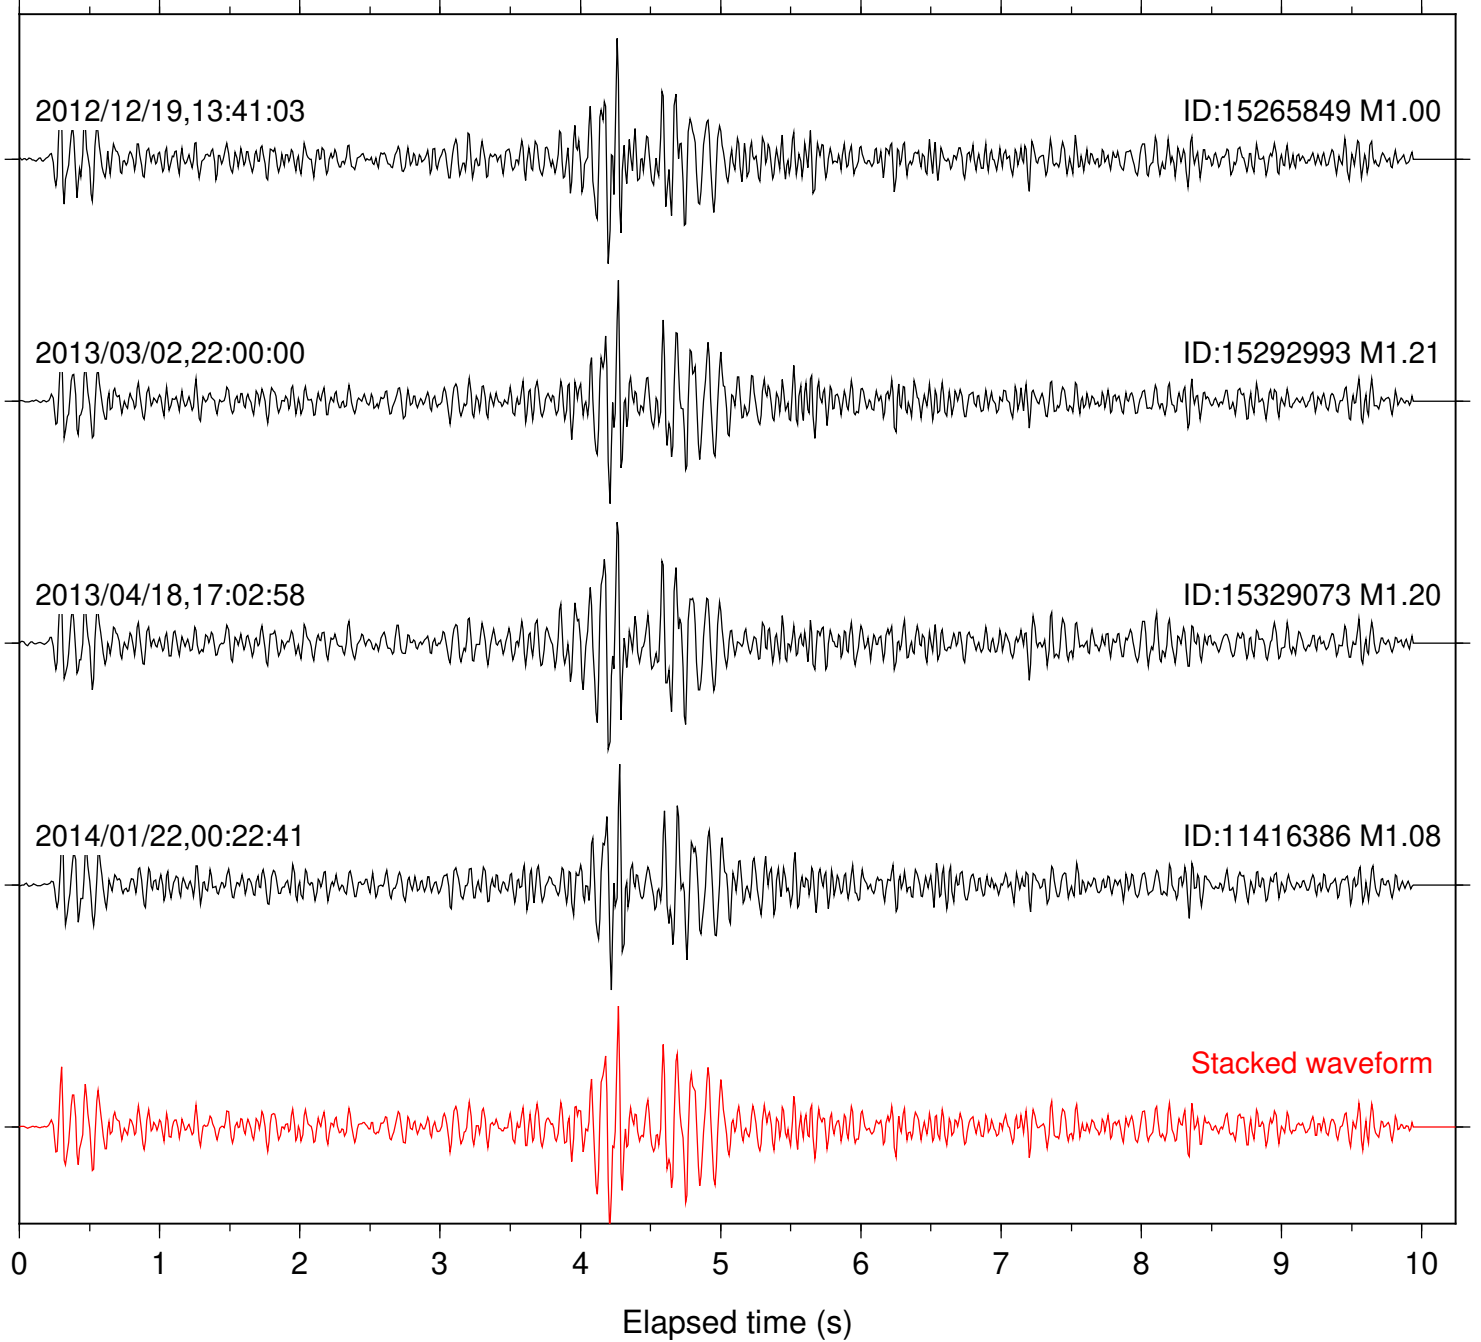

Station: B082 Com: EHZ

Focal depth: 4.91 km

Station: B084 Com: EHZ

Focal depth: 4.95 km

Station: B087 Com: EHZ

Focal depth: 4.95 km

Station: B088 Com: EHZ

Focal depth: 4.95 km

Station: B093 Com: EHZ

Focal depth: 4.95 km

Station: B946 Com: EHZ

Focal depth: 4.95 km

Station: BAC Com: EHZ

Focal depth: 4.95 km

Station: BZN Com: HHZ

Focal depth: 4.95 km

Station: CRY Com: HHZ

Focal depth: 4.95 km

Station: DGR Com: HHZ

Focal depth: 4.95 km

Station: FRD Com: HHZ

Focal depth: 4.95 km

Station: LVA2 Com: HHZ

Focal depth: 4.95 km

Station: PFO Com: HHZ

Focal depth: 4.95 km

Station: POB2 Com: HHZ

Focal depth: 4.95 km

Station: SND Com: HHZ

Focal depth: 4.95 km