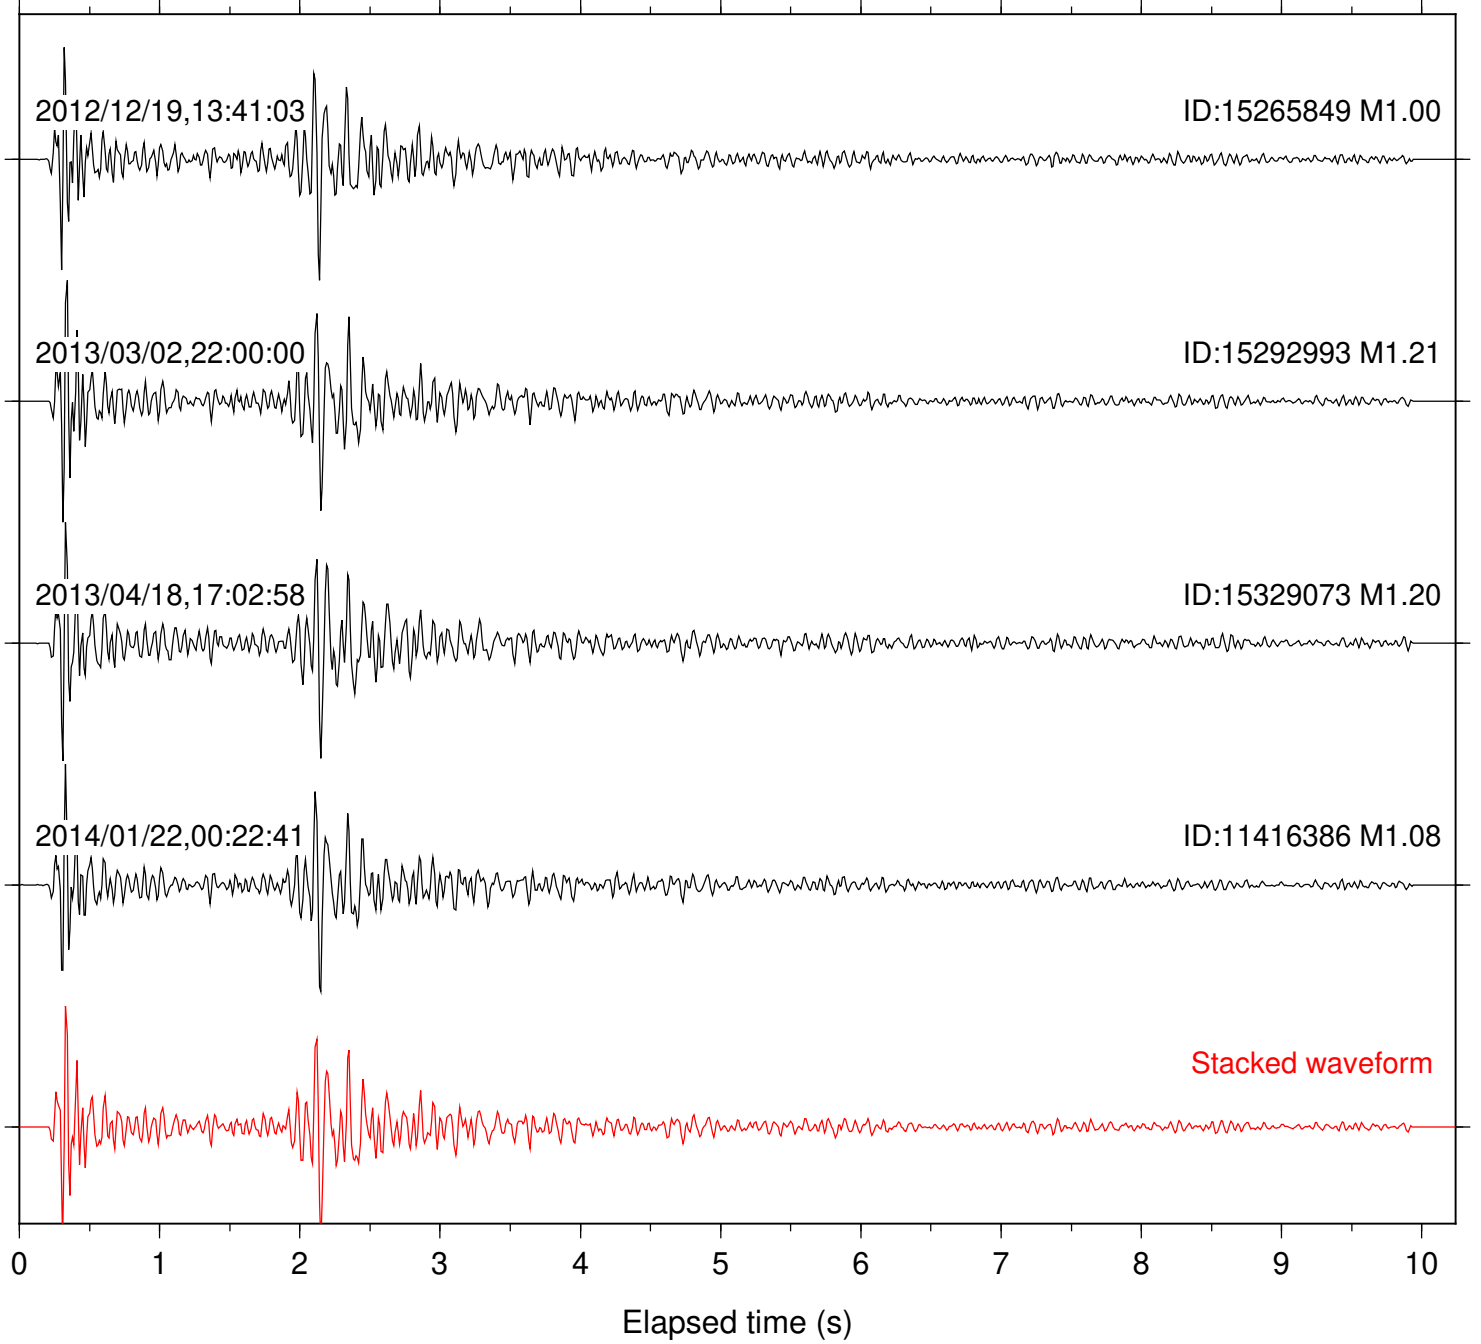

Station: B082 Com: EHZ

Focal depth: 4.91 km

Station: B084 Com: EHZ

Focal depth: 4.95 km

Station: B087 Com: EHZ

Focal depth: 4.95 km

Station: B088 Com: EHZ

Focal depth: 4.95 km

Station: B093 Com: EHZ

Focal depth: 4.95 km

Station: B946 Com: EHZ

Focal depth: 4.95 km

Station: BAC Com: EHZ

Focal depth: 4.95 km

Station: BZN Com: HHZ

Focal depth: 4.95 km

Station: CRY Com: HHZ

Focal depth: 4.95 km

Station: DGR Com: HHZ

Focal depth: 4.95 km

Station: FRD Com: HHZ

Focal depth: 4.95 km

Station: LVA2 Com: HHZ

Focal depth: 4.95 km

Station: PFO Com: HHZ

Focal depth: 4.95 km

Station: POB2 Com: HHZ

Focal depth: 4.95 km

Station: SND Com: HHZ

Focal depth: 4.95 km