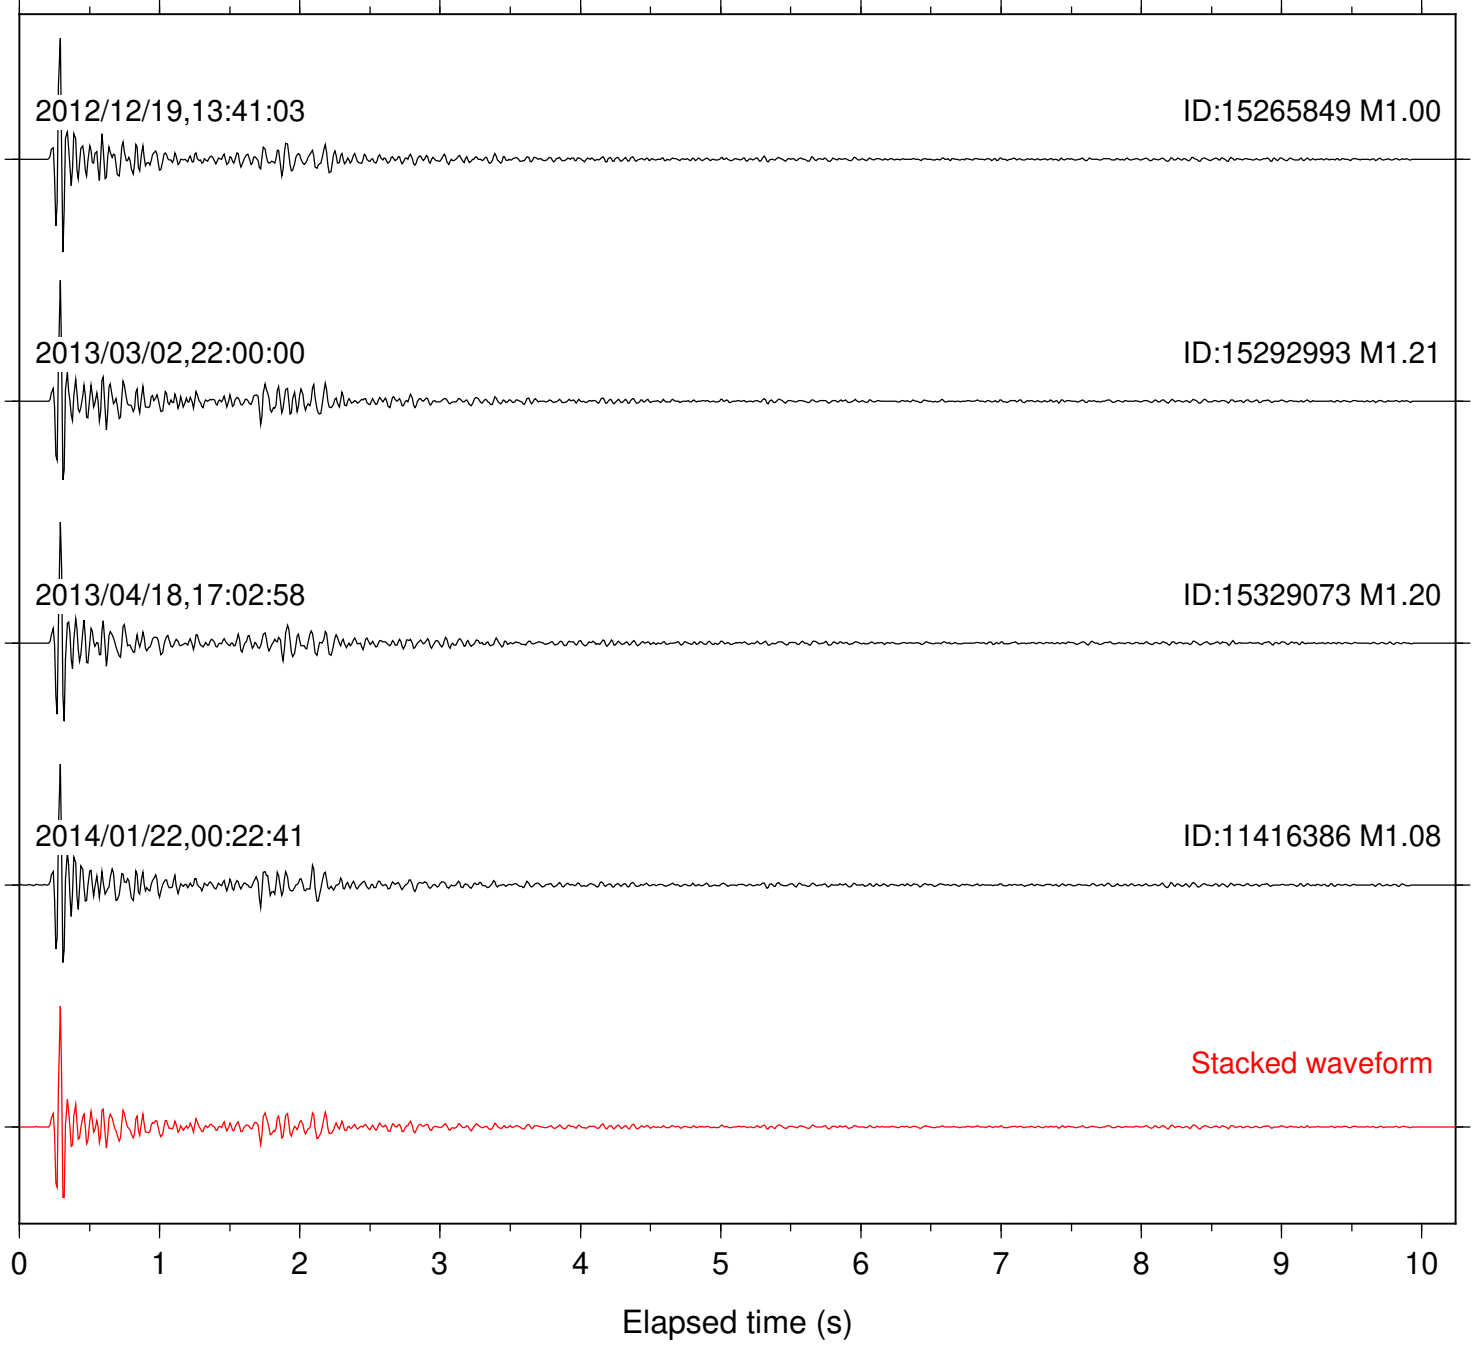

Station: B082 Com: EHZ

Focal depth: 4.91 km

Station: B084 Com: EHZ

Focal depth: 4.95 km

Station: B087 Com: EHZ

Focal depth: 4.95 km

Station: B088 Com: EHZ

Focal depth: 4.95 km

Station: B093 Com: EHZ

Focal depth: 4.95 km

Station: B946 Com: EHZ

Focal depth: 4.95 km

Station: BAC Com: EHZ

Focal depth: 4.95 km

Station: BZN Com: HHZ

Focal depth: 4.95 km

Station: CRY Com: HHZ

Focal depth: 4.95 km

Station: DGR Com: HHZ

Focal depth: 4.95 km

Station: FRD Com: HHZ

Focal depth: 4.95 km

Station: LVA2 Com: HHZ

Focal depth: 4.95 km

Station: PFO Com: HHZ

Focal depth: 4.95 km

Station: POB2 Com: HHZ

Focal depth: 4.95 km

Station: SND Com: HHZ

Focal depth: 4.95 km