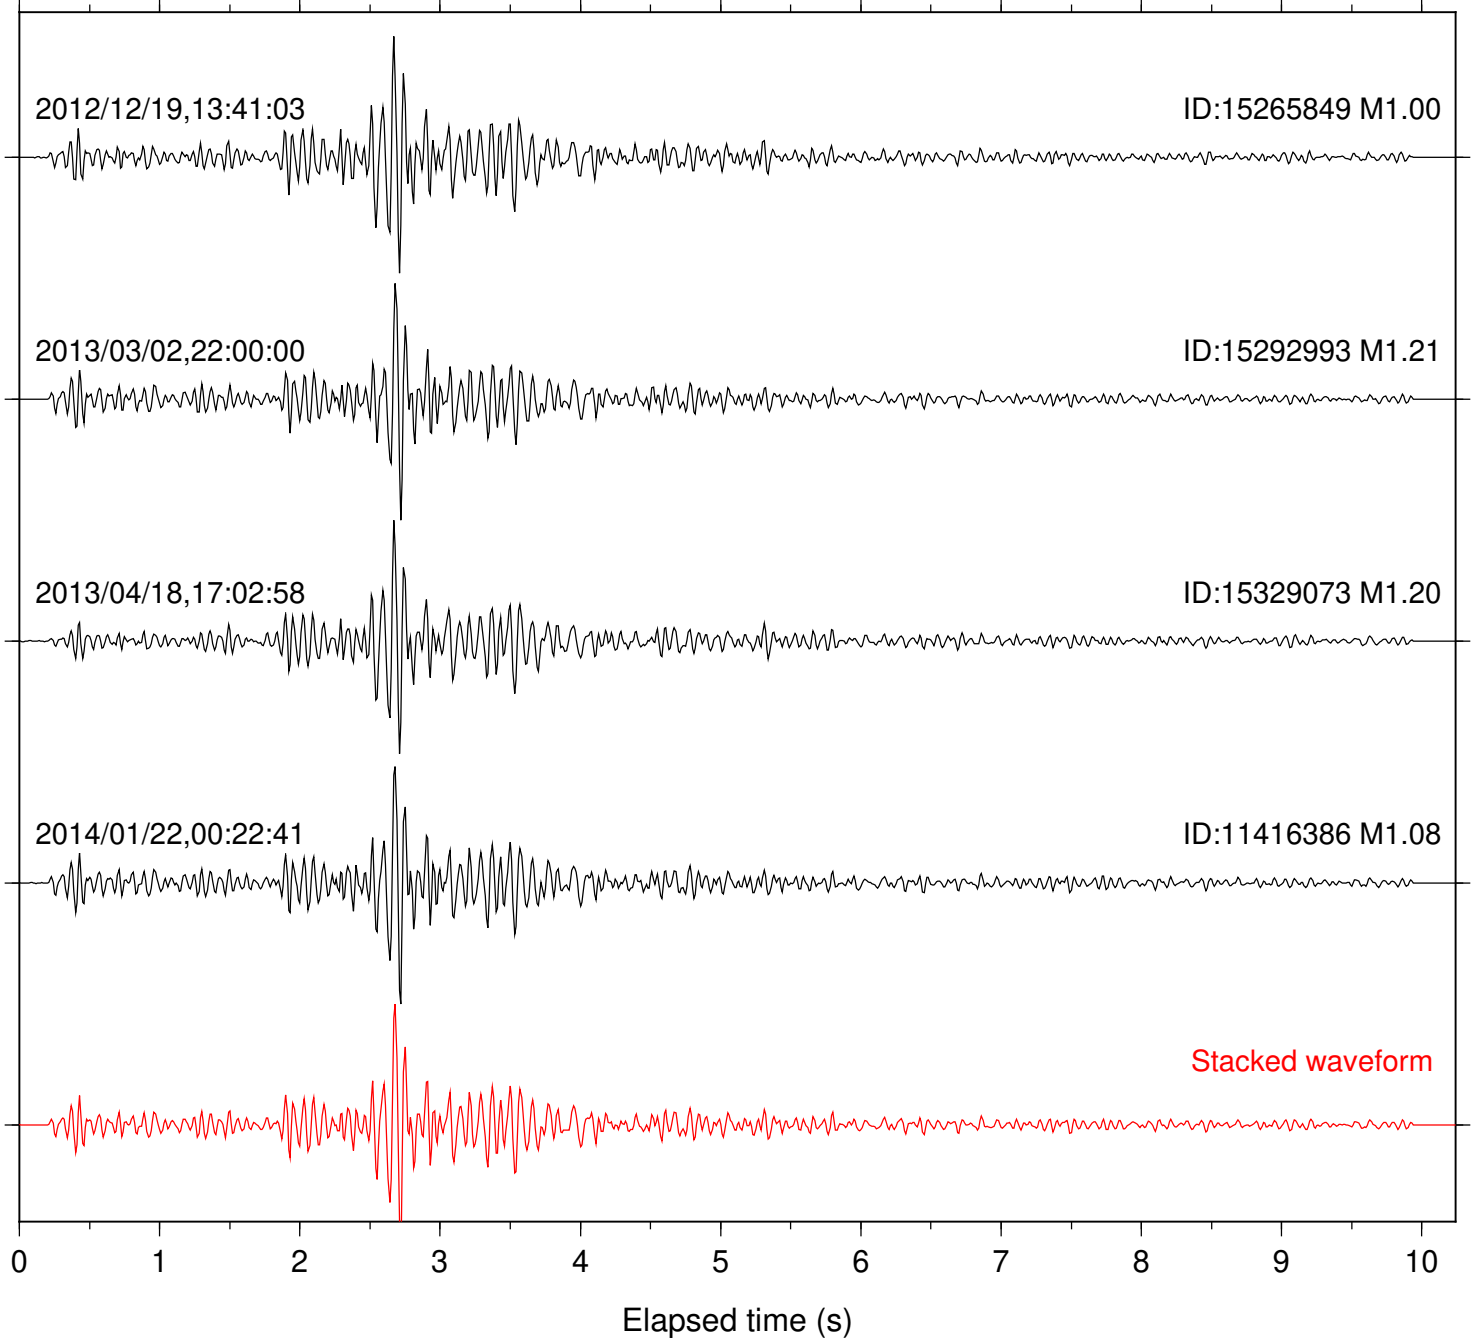

Station: B082 Com: EHZ

Focal depth: 4.91 km

Station: B084 Com: EHZ

Focal depth: 4.95 km

Station: B087 Com: EHZ

Focal depth: 4.95 km

Station: B088 Com: EHZ

Focal depth: 4.95 km

Station: B093 Com: EHZ

Focal depth: 4.95 km

Station: B946 Com: EHZ

Focal depth: 4.95 km

Station: BAC Com: EHZ

Focal depth: 4.95 km

Station: BZN Com: HHZ

Focal depth: 4.95 km

Station: CRY Com: HHZ

Focal depth: 4.95 km

Station: DGR Com: HHZ

Focal depth: 4.95 km

Station: FRD Com: HHZ

Focal depth: 4.95 km

Station: LVA2 Com: HHZ

Focal depth: 4.95 km

Station: PFO Com: HHZ

Focal depth: 4.95 km

Station: POB2 Com: HHZ

Focal depth: 4.95 km

Station: SND Com: HHZ

Focal depth: 4.95 km