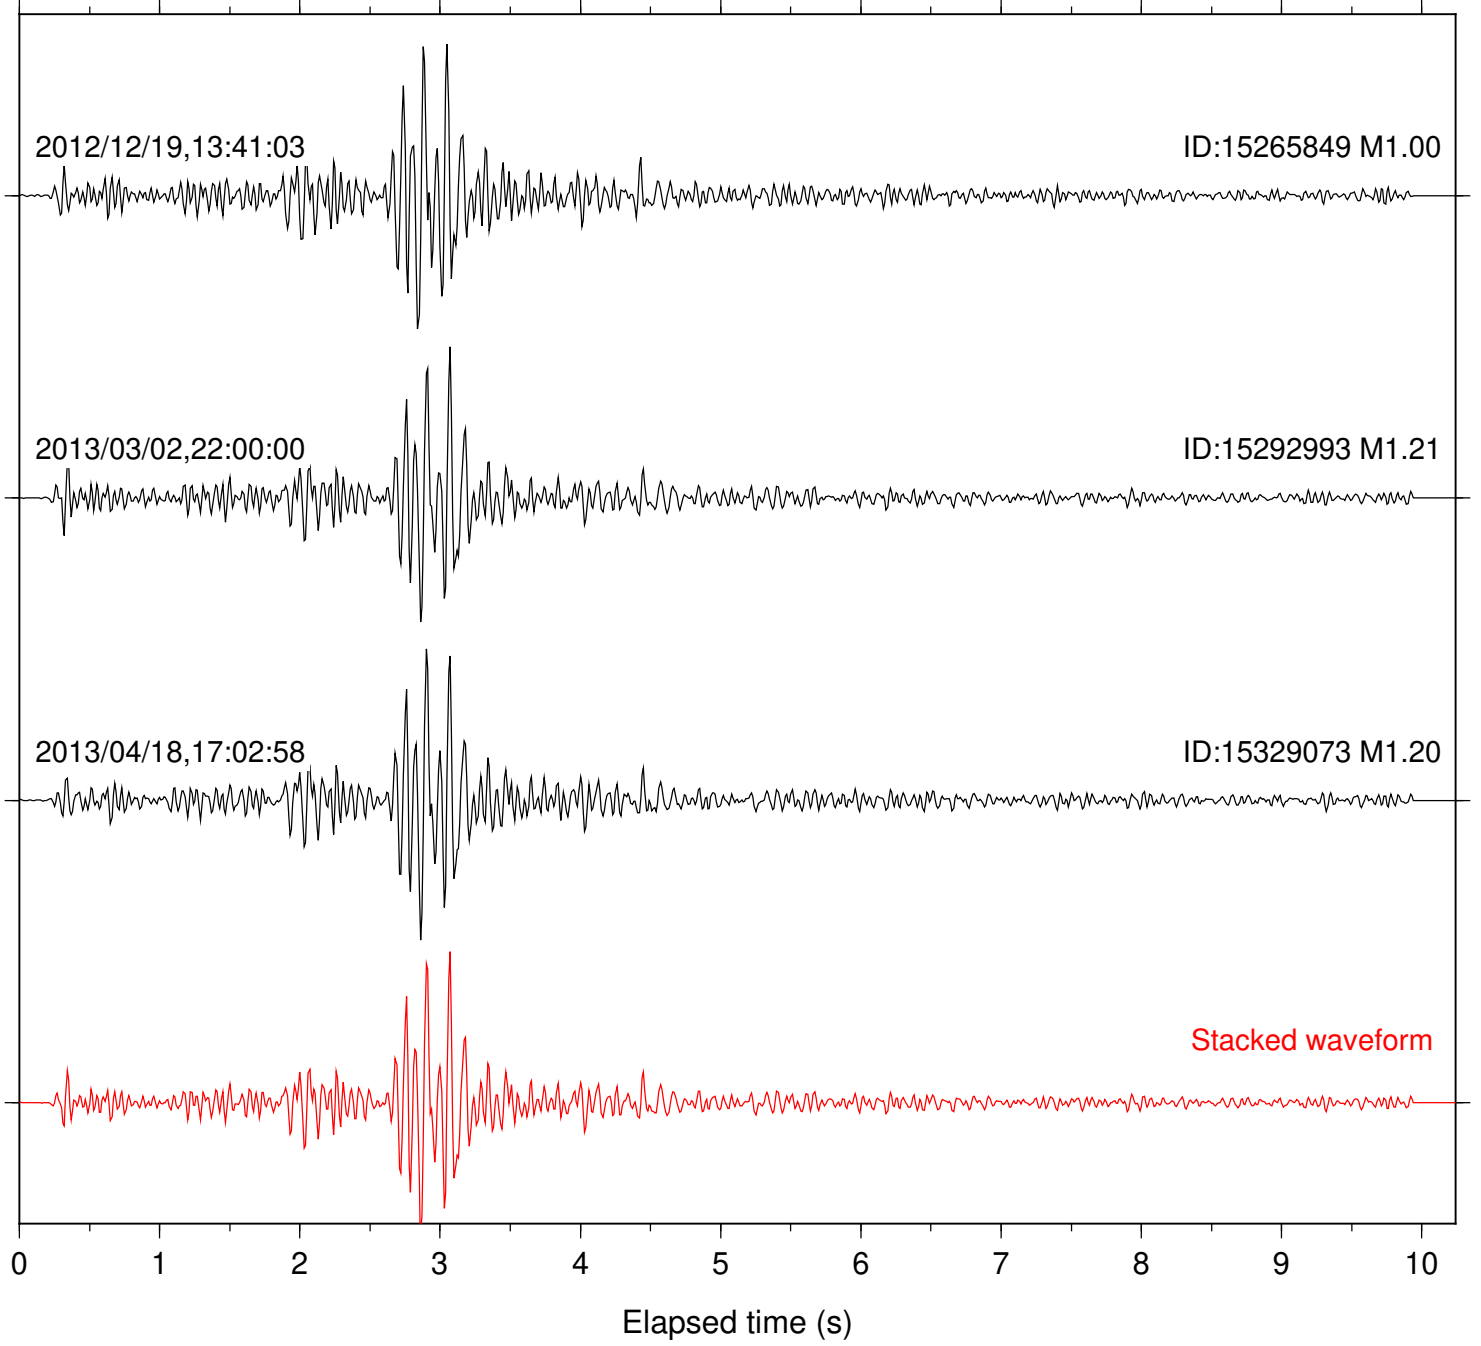

Station: B082 Com: EHZ

Focal depth: 4.91 km

Station: B084 Com: EHZ

Focal depth: 4.95 km

Station: B087 Com: EHZ

Focal depth: 4.95 km

Station: B088 Com: EHZ

Focal depth: 4.95 km

Station: B093 Com: EHZ

Focal depth: 4.95 km

Station: B946 Com: EHZ

Focal depth: 4.95 km

Station: BAC Com: EHZ

Focal depth: 4.95 km

Station: BZN Com: HHZ

Focal depth: 4.95 km

Station: CRY Com: HHZ

Focal depth: 4.95 km

Station: DGR Com: HHZ

Focal depth: 4.95 km

Station: FRD Com: HHZ

Focal depth: 4.95 km

Station: LVA2 Com: HHZ

Focal depth: 4.95 km

Station: PFO Com: HHZ

Focal depth: 4.95 km

Station: POB2 Com: HHZ

Focal depth: 4.95 km

Station: SND Com: HHZ

Focal depth: 4.95 km