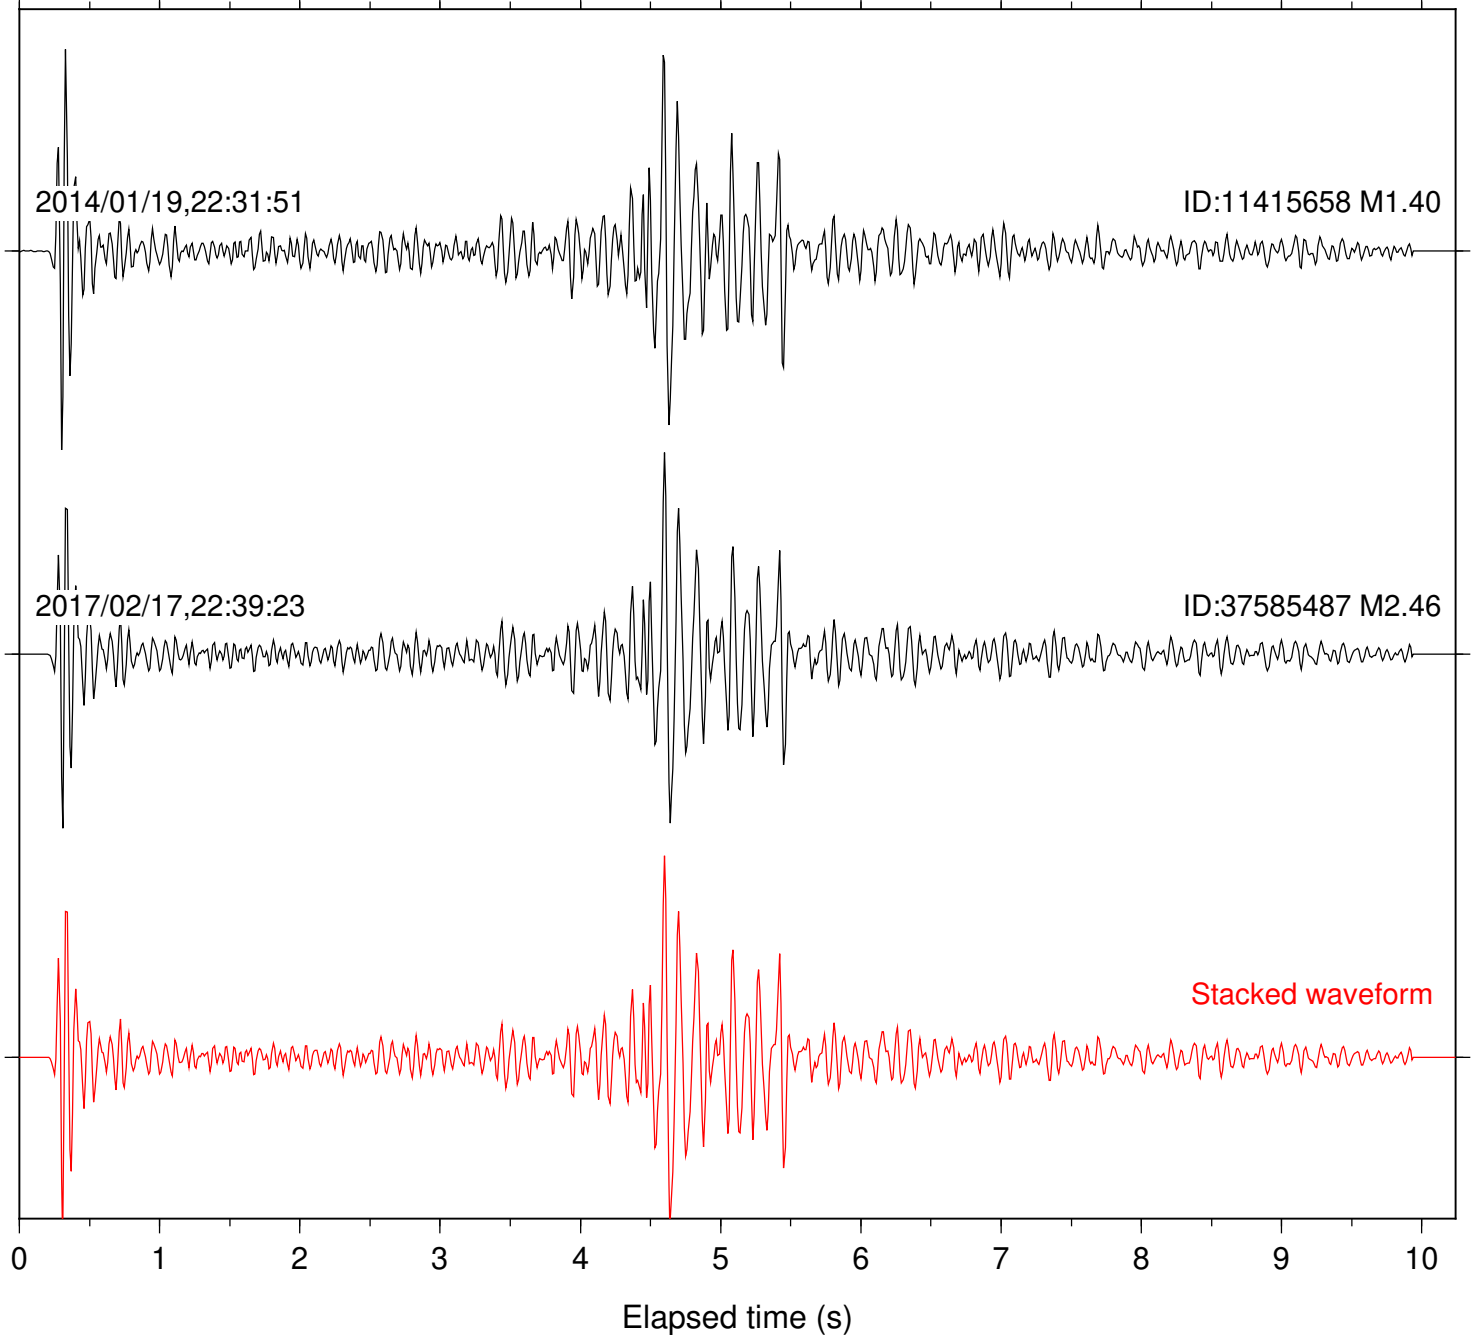

Station: B088 Com: EHZ

Focal depth: 15.87 km

Station: PMD Com: HHZ

Focal depth: 15.87 km