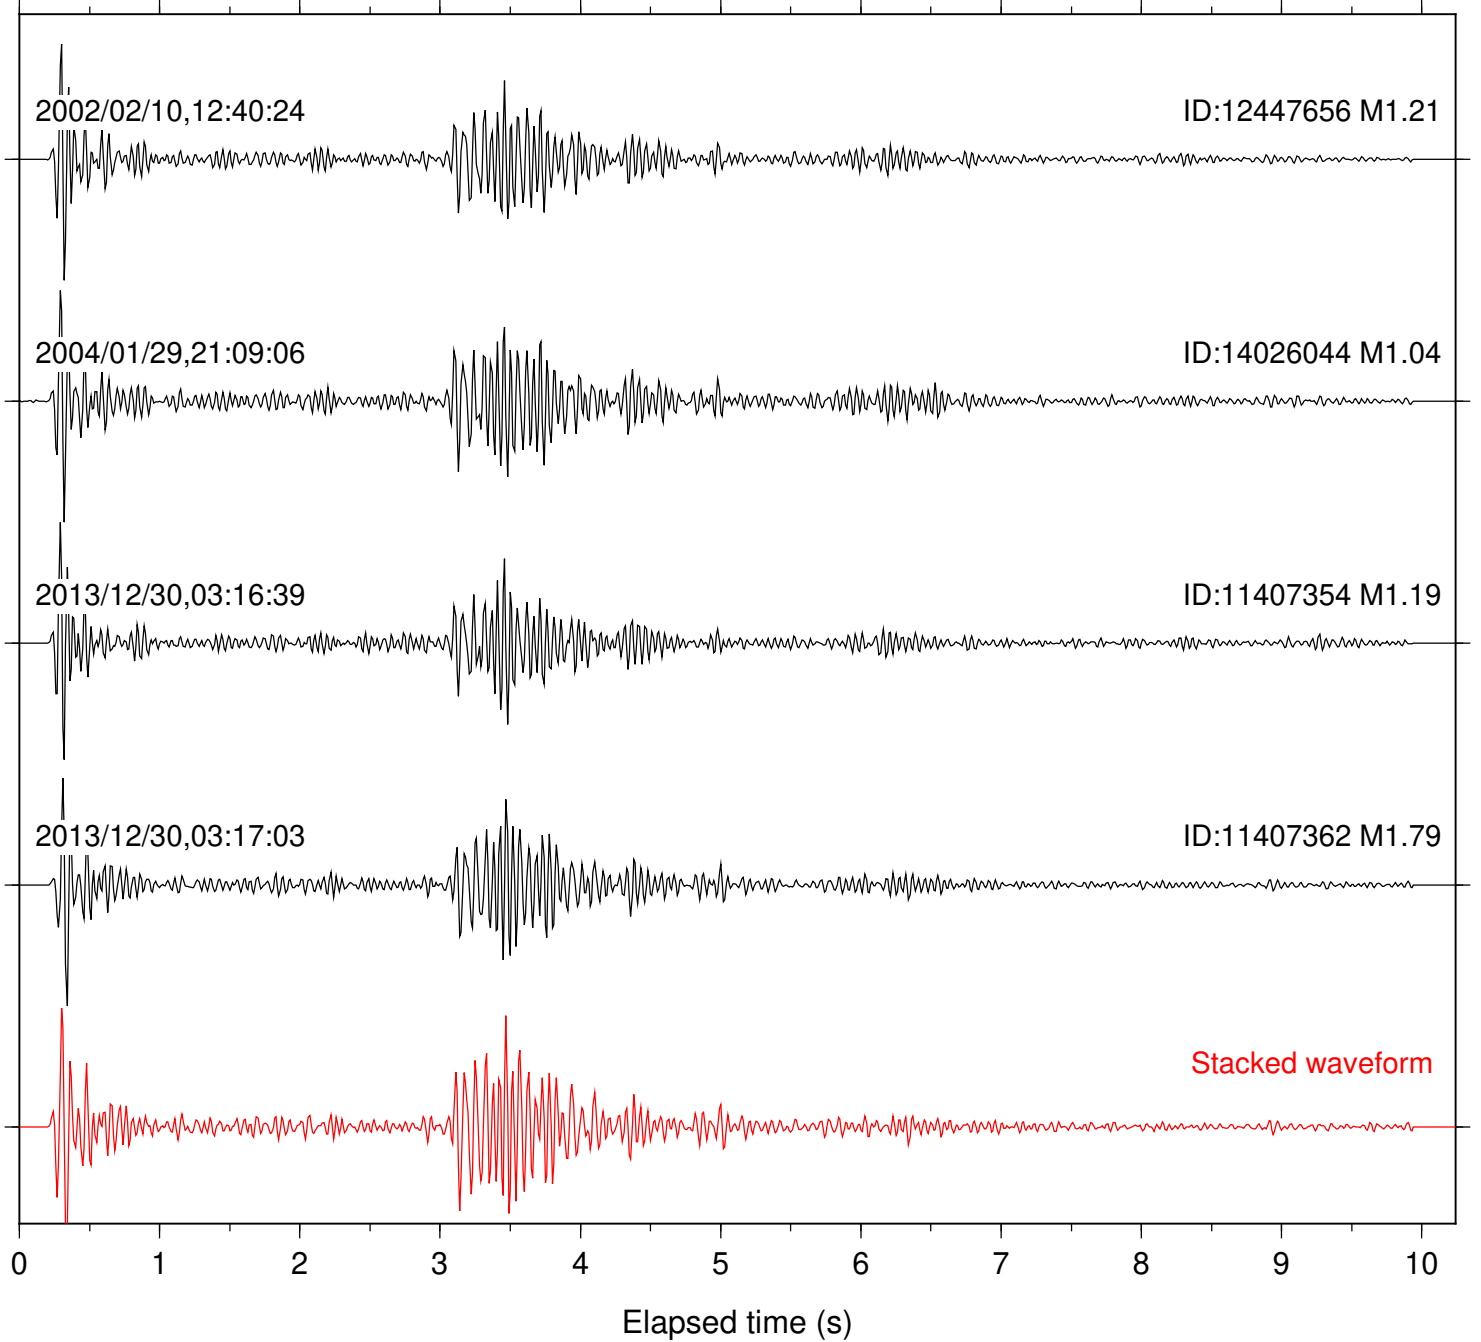

Station: BAC Com: EHZ

Focal depth: 15.47 km

Station: DGR Com: HHZ

Focal depth: 15.47 km

Station: FRD Com: HHZ

Focal depth: 15.50 km