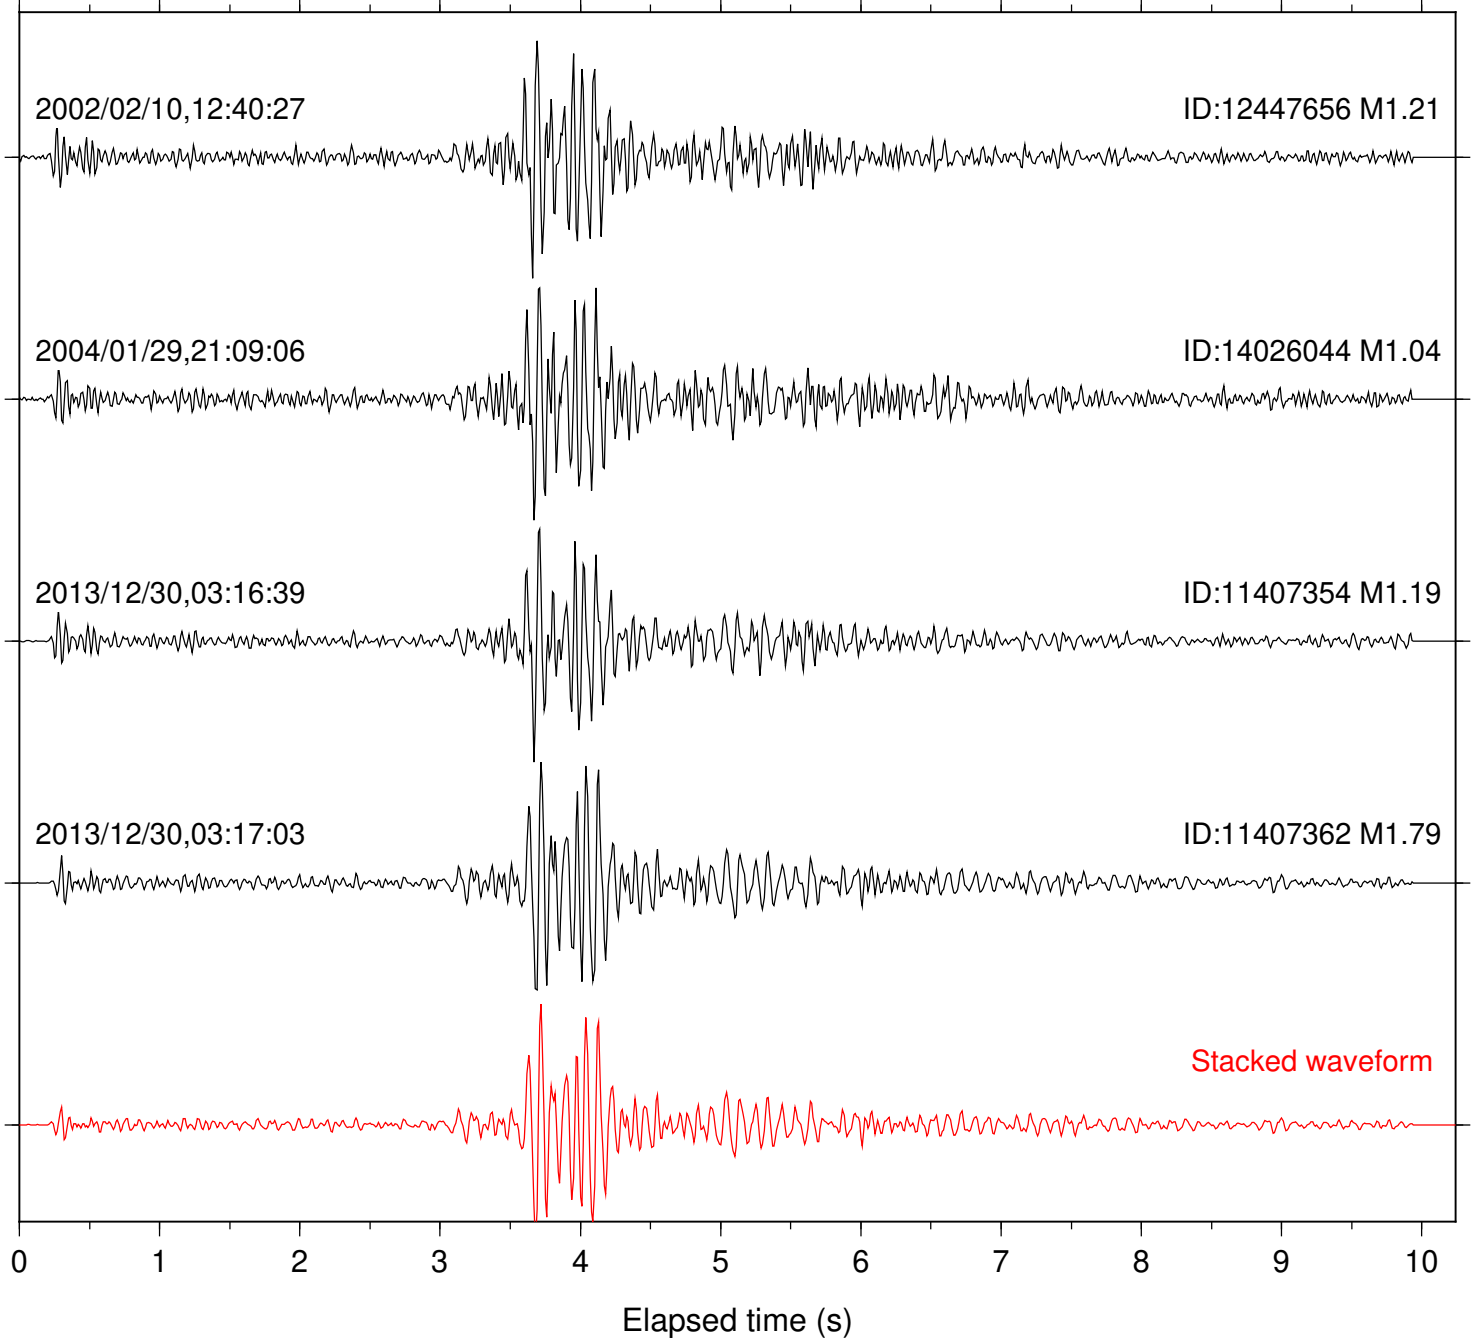

Station: BAC Com: EHZ

Focal depth: 15.47 km

Station: DGR Com: HHZ

Focal depth: 15.47 km

Station: FRD Com: HHZ

Focal depth: 15.50 km