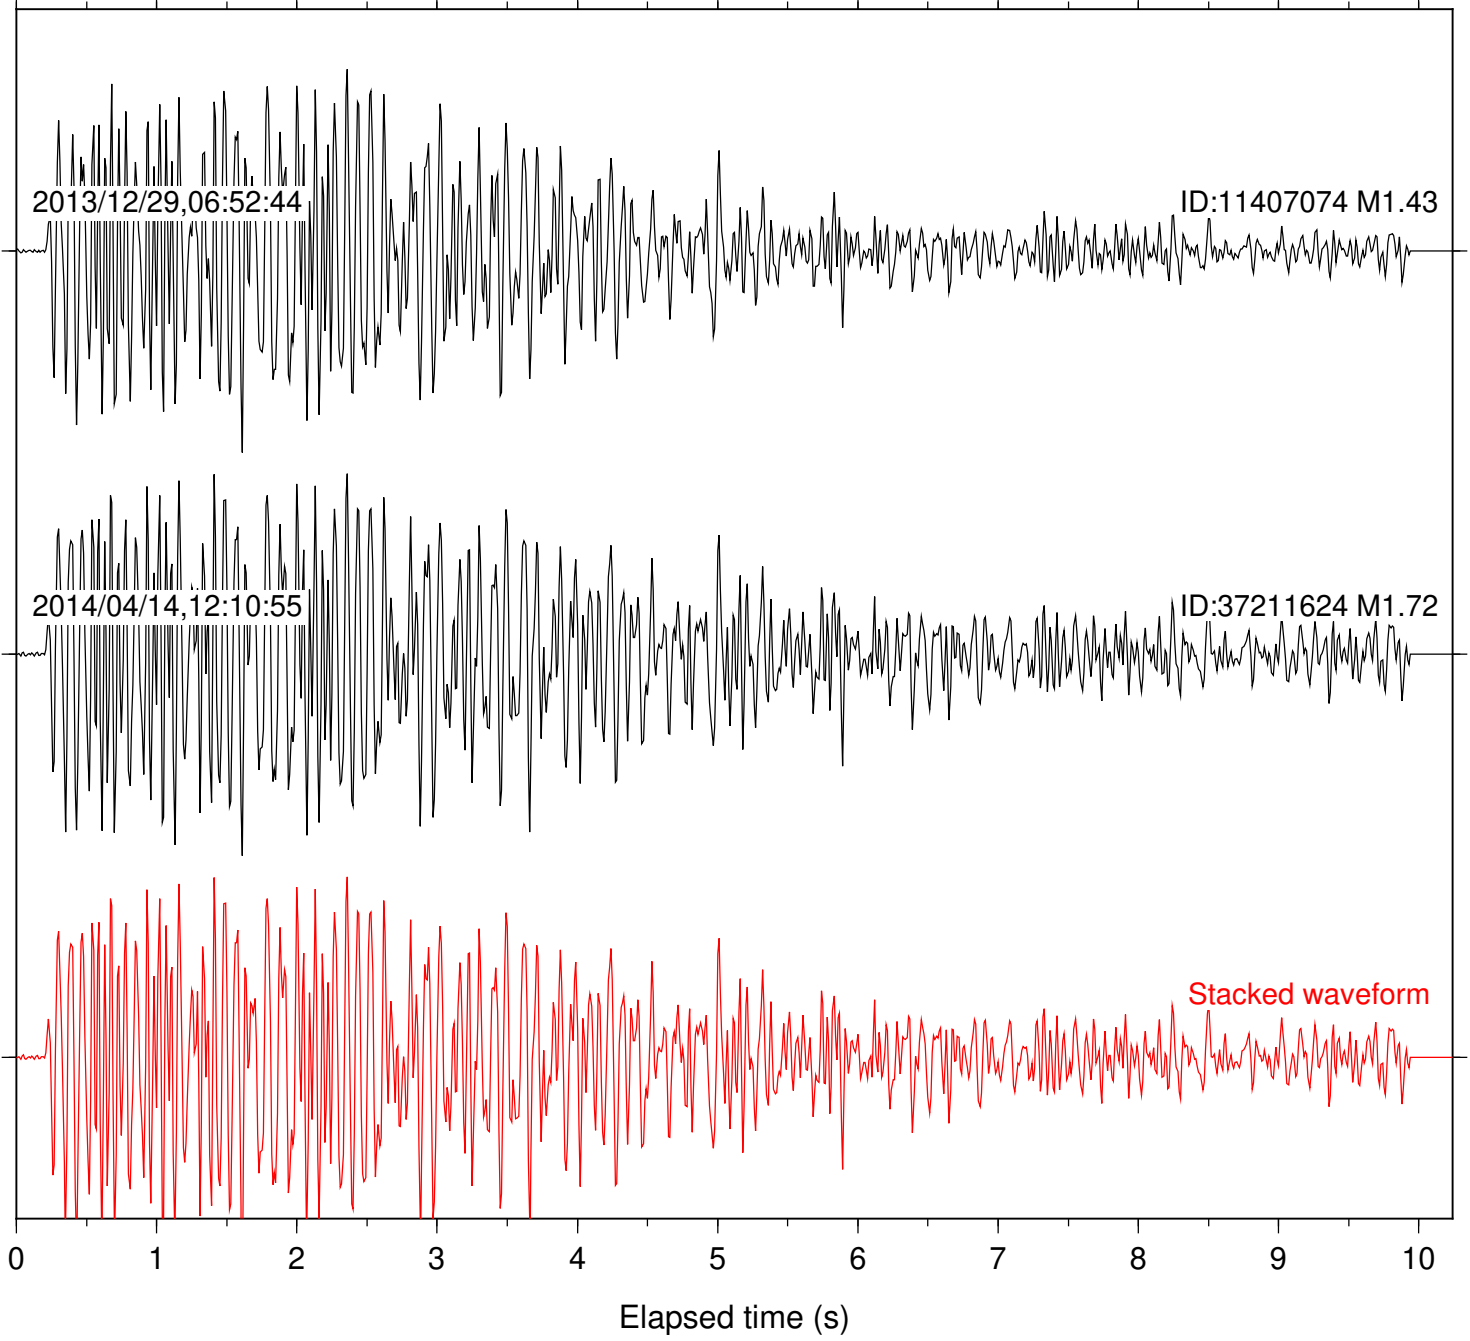

Station: CBK Com: EHZ

Focal depth: 4.27 km

Station: MONP2 Com: HHZ

Focal depth: 4.27 km