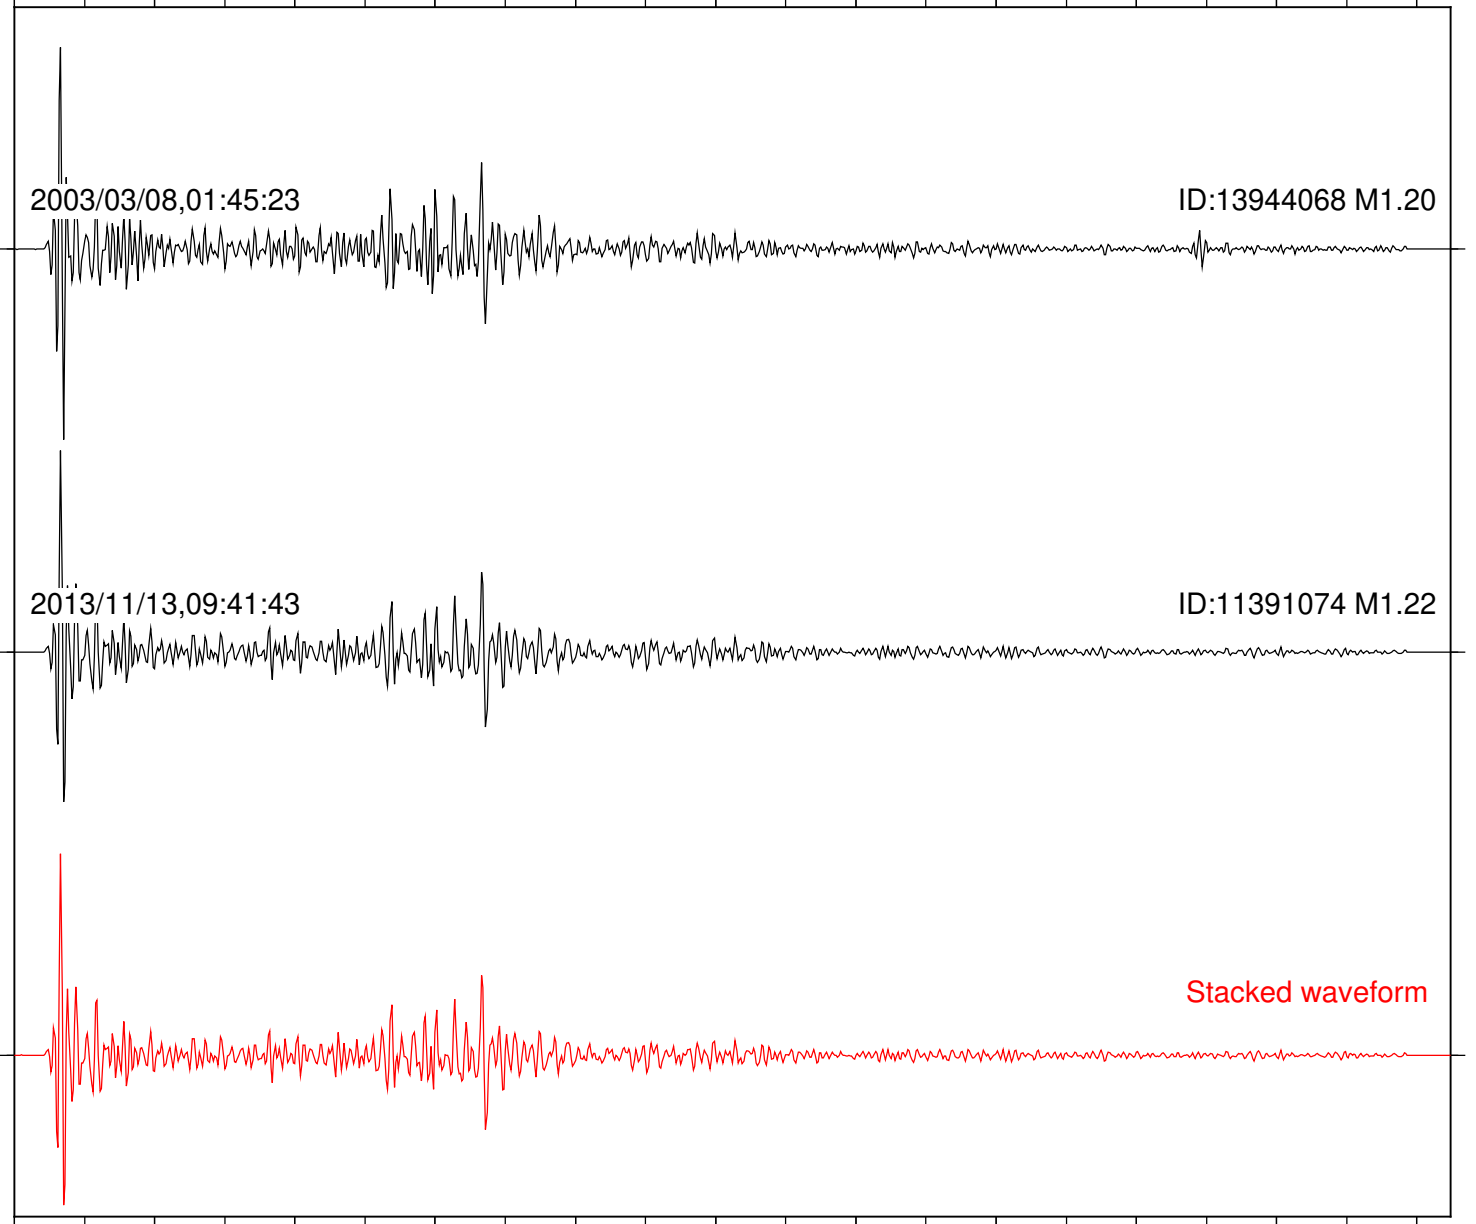

Station: FRD Com: HHZ

Focal depth: 14.02 km

2003/03/08,01:45:23

ID:13944068 M1.20

2013/11/13,09:41:43

ID:11391074 M1.22

Stacked waveform

0 1 2 3 4 5 6 7 8 9 10  
Elapsed time (s)

Station: KNW Com: HHZ

Focal depth: 14.02 km

Station: PFO Com: HHZ

Focal depth: 14.02 km