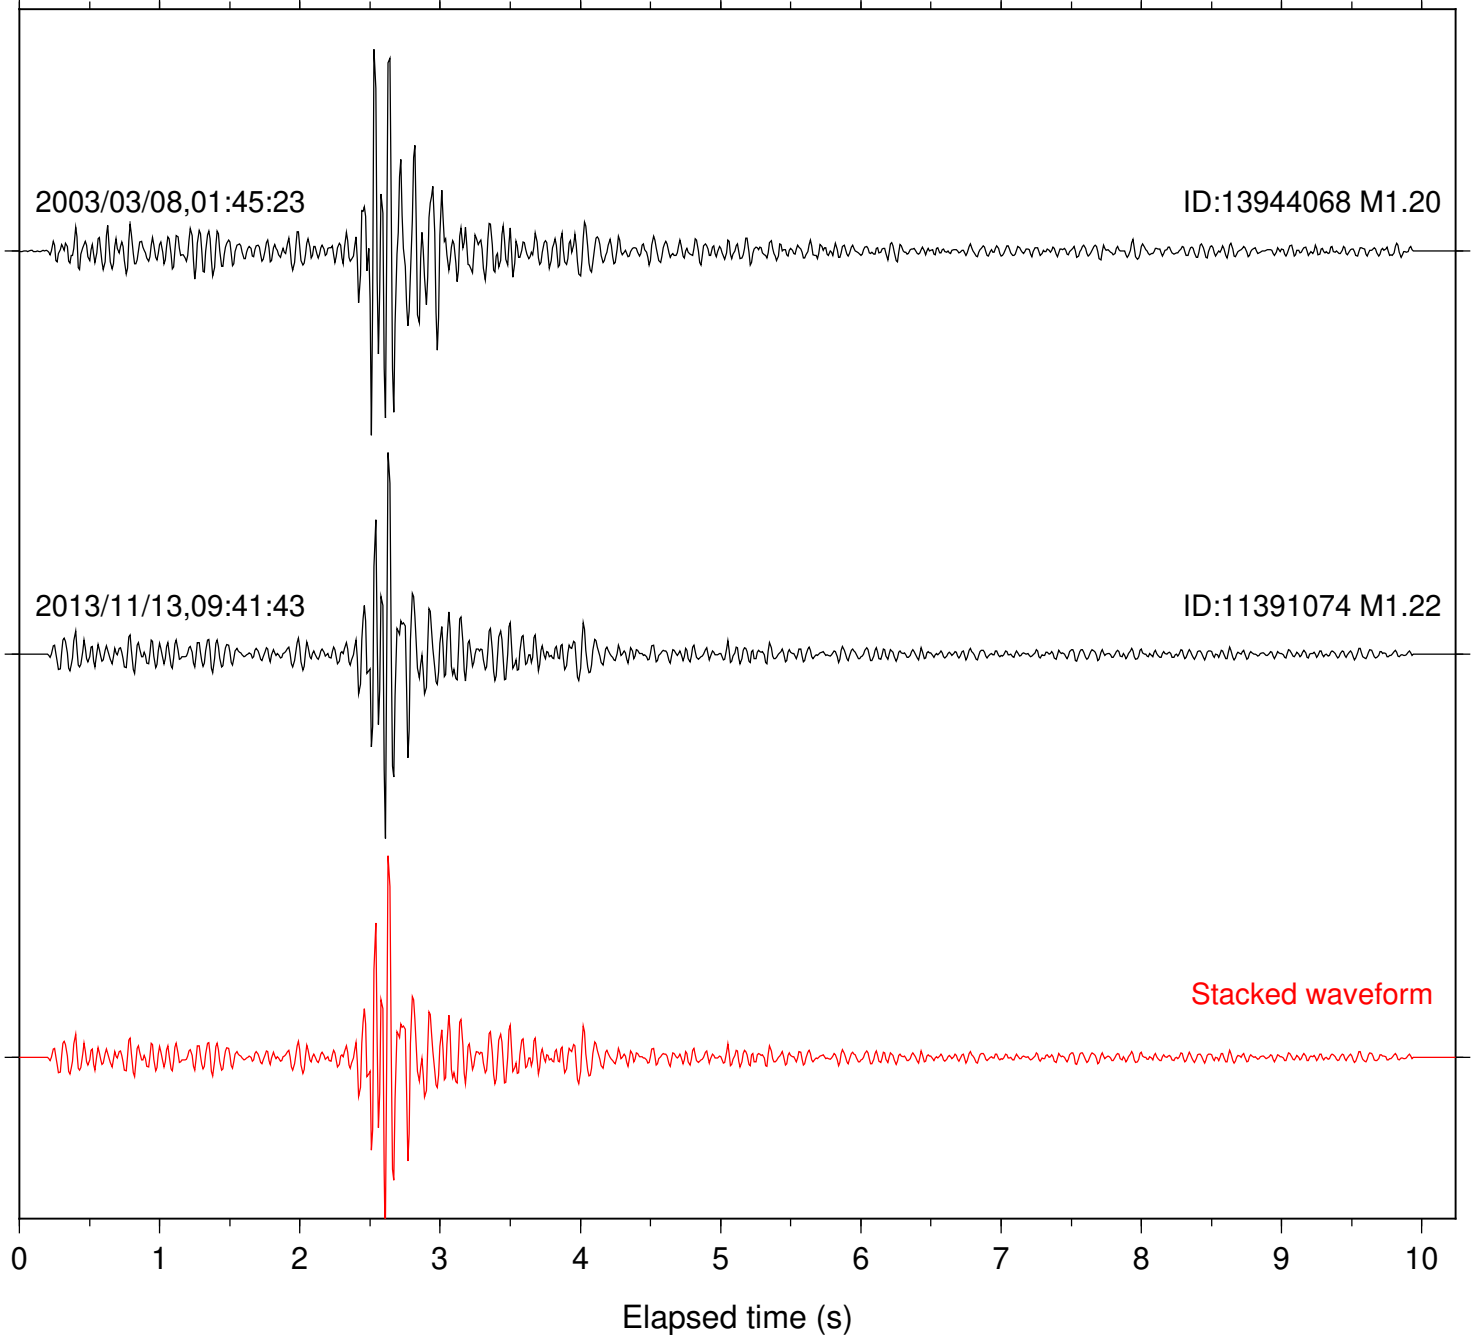

Station: FRD Com: HHZ

Focal depth: 14.02 km

2003/03/08,01:45:23

ID:13944068 M1.20

2013/11/13,09:41:43

ID:11391074 M1.22

Stacked waveform

0 1 2 3 4 5 6 7 8 9 10  
Elapsed time (s)

Station: KNW Com: HHZ

Focal depth: 14.02 km

Station: PFO Com: HHZ

Focal depth: 14.02 km