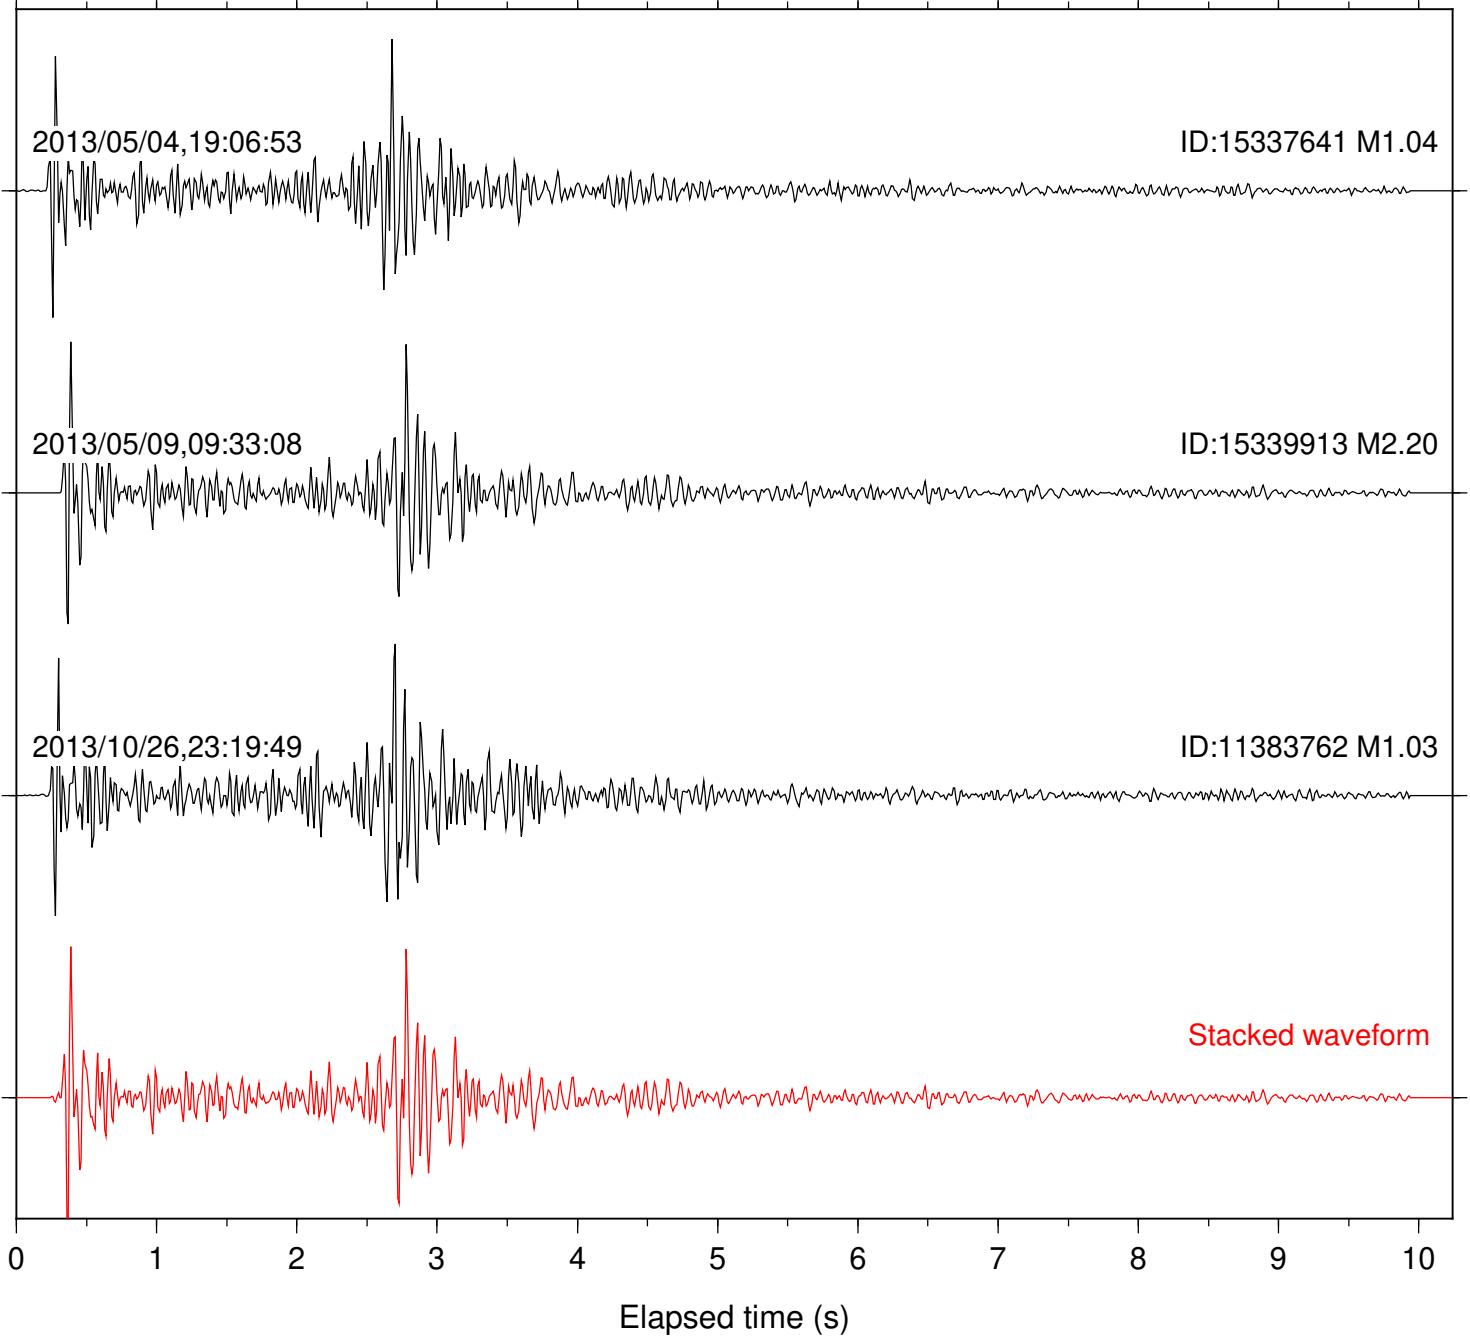

Station: B081 Com: EHZ

Focal depth: 11.71 km

Station: B082 Com: EHZ

Focal depth: 11.65 km

Station: B087 Com: EHZ

Focal depth: 11.71 km

Station: B088 Com: EHZ

Focal depth: 11.71 km

Station: B093 Com: EHZ

Focal depth: 11.71 km

Station: B946 Com: EHZ

Focal depth: 11.65 km

Station: DGR Com: HHZ

Focal depth: 11.71 km

Station: FRD Com: HHZ

Focal depth: 11.71 km

Station: KNW Com: HHZ

Focal depth: 11.71 km

Station: PFO Com: HHZ

Focal depth: 11.71 km

Station: PLM Com: HHZ

Focal depth: 11.71 km

Station: PMD Com: HHZ

Focal depth: 11.71 km

Station: RDM Com: HHZ

Focal depth: 11.71 km