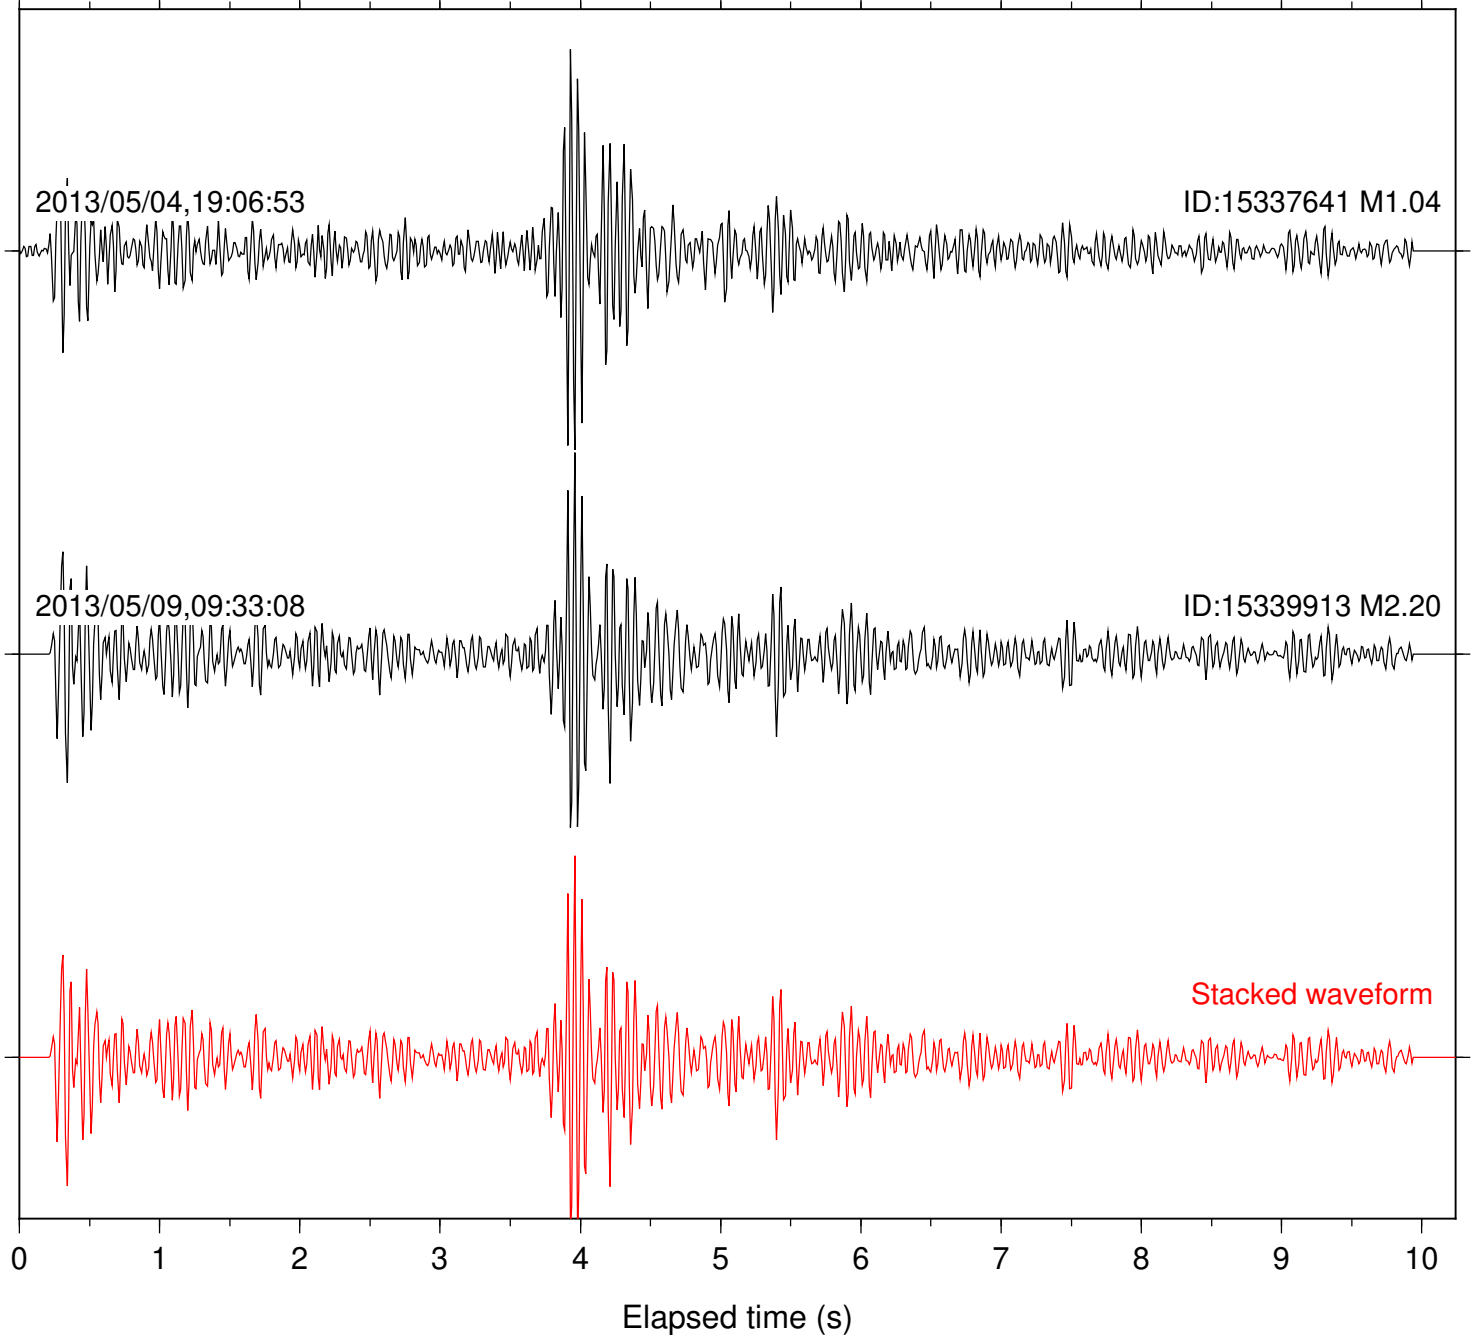

Station: B081 Com: EHZ

Focal depth: 11.71 km

Station: B082 Com: EHZ

Focal depth: 11.65 km

Station: B087 Com: EHZ

Focal depth: 11.71 km

Station: B088 Com: EHZ

Focal depth: 11.71 km

Station: B093 Com: EHZ

Focal depth: 11.71 km

Station: B946 Com: EHZ

Focal depth: 11.65 km

Station: DGR Com: HHZ

Focal depth: 11.71 km

Station: FRD Com: HHZ

Focal depth: 11.71 km

Station: KNW Com: HHZ

Focal depth: 11.71 km

Station: PFO Com: HHZ

Focal depth: 11.71 km

Station: PLM Com: HHZ

Focal depth: 11.71 km

Station: PMD Com: HHZ

Focal depth: 11.71 km

Station: RDM Com: HHZ

Focal depth: 11.71 km