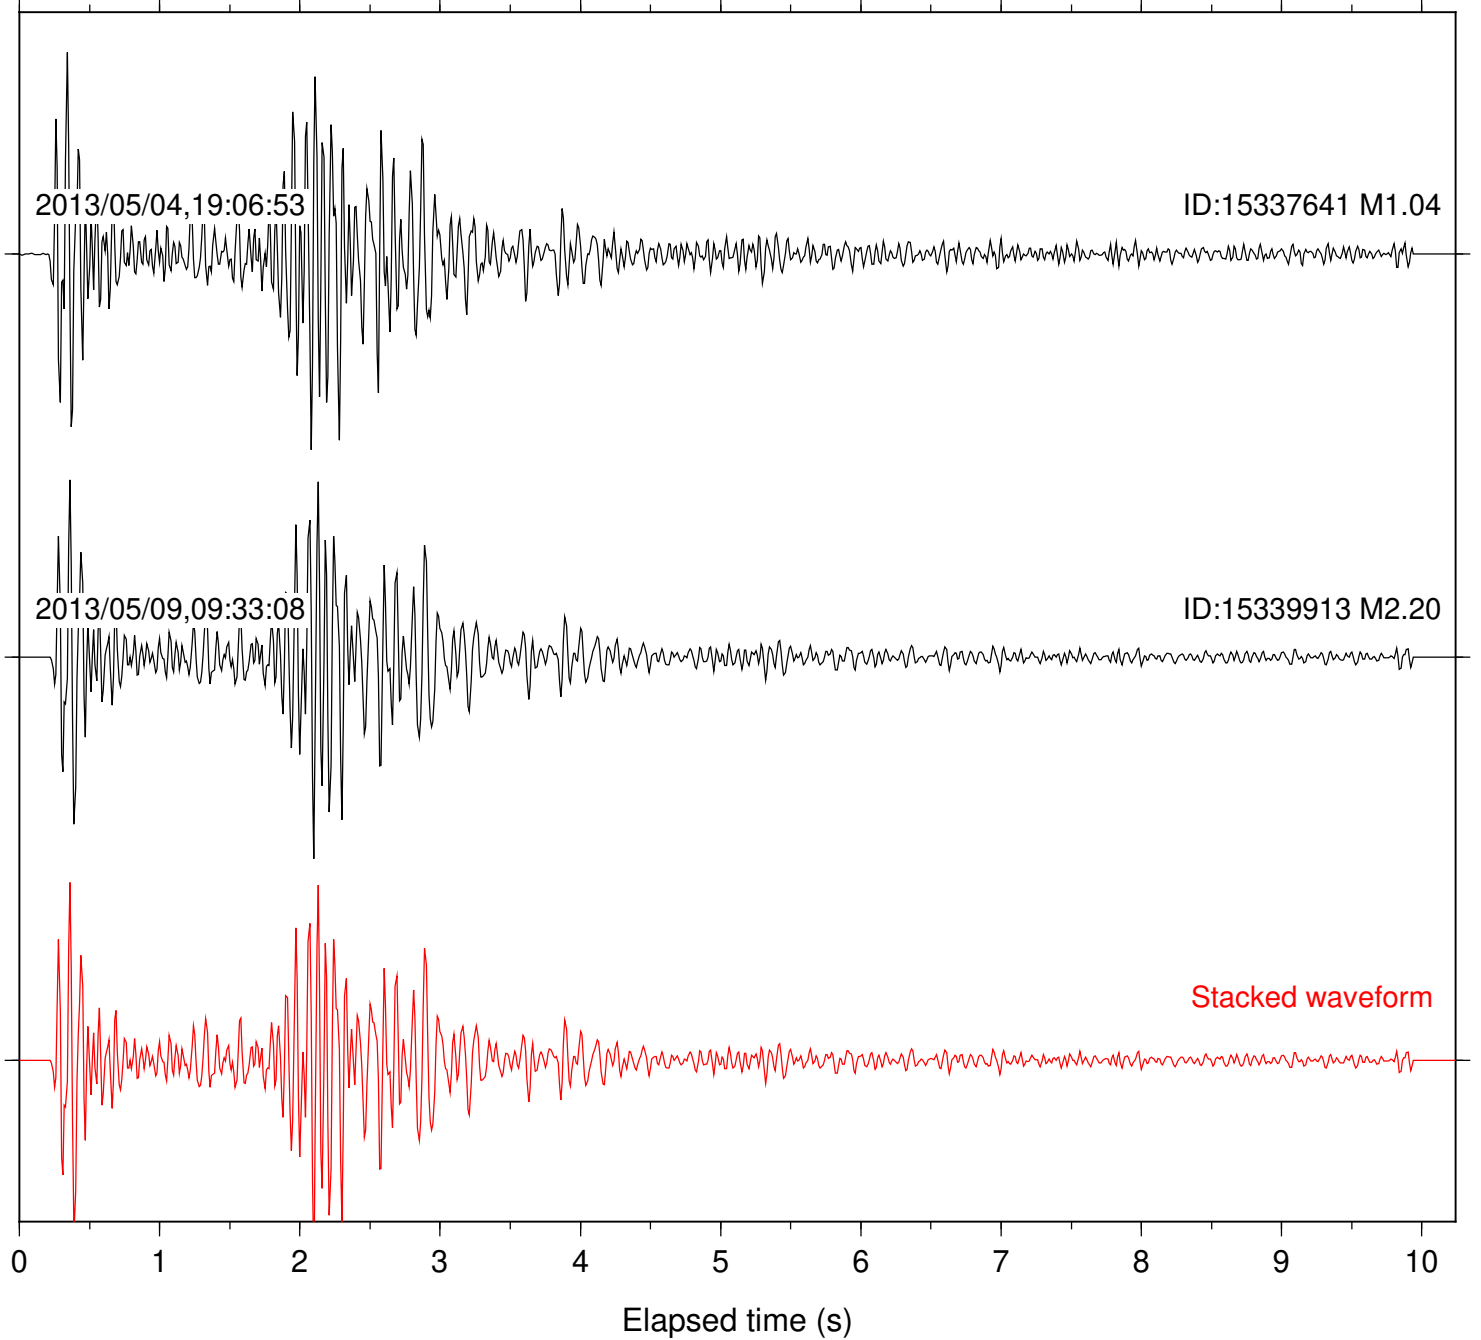

Station: B081 Com: EHZ

Focal depth: 11.71 km

Station: B082 Com: EHZ

Focal depth: 11.65 km

Station: B087 Com: EHZ

Focal depth: 11.71 km

Station: B088 Com: EHZ

Focal depth: 11.71 km

Station: B093 Com: EHZ

Focal depth: 11.71 km

Station: B946 Com: EHZ

Focal depth: 11.65 km

Station: DGR Com: HHZ

Focal depth: 11.71 km

Station: FRD Com: HHZ

Focal depth: 11.71 km

Station: KNW Com: HHZ

Focal depth: 11.71 km

Station: PFO Com: HHZ

Focal depth: 11.71 km

Station: PLM Com: HHZ

Focal depth: 11.71 km

Station: PMD Com: HHZ

Focal depth: 11.71 km

Station: RDM Com: HHZ

Focal depth: 11.71 km