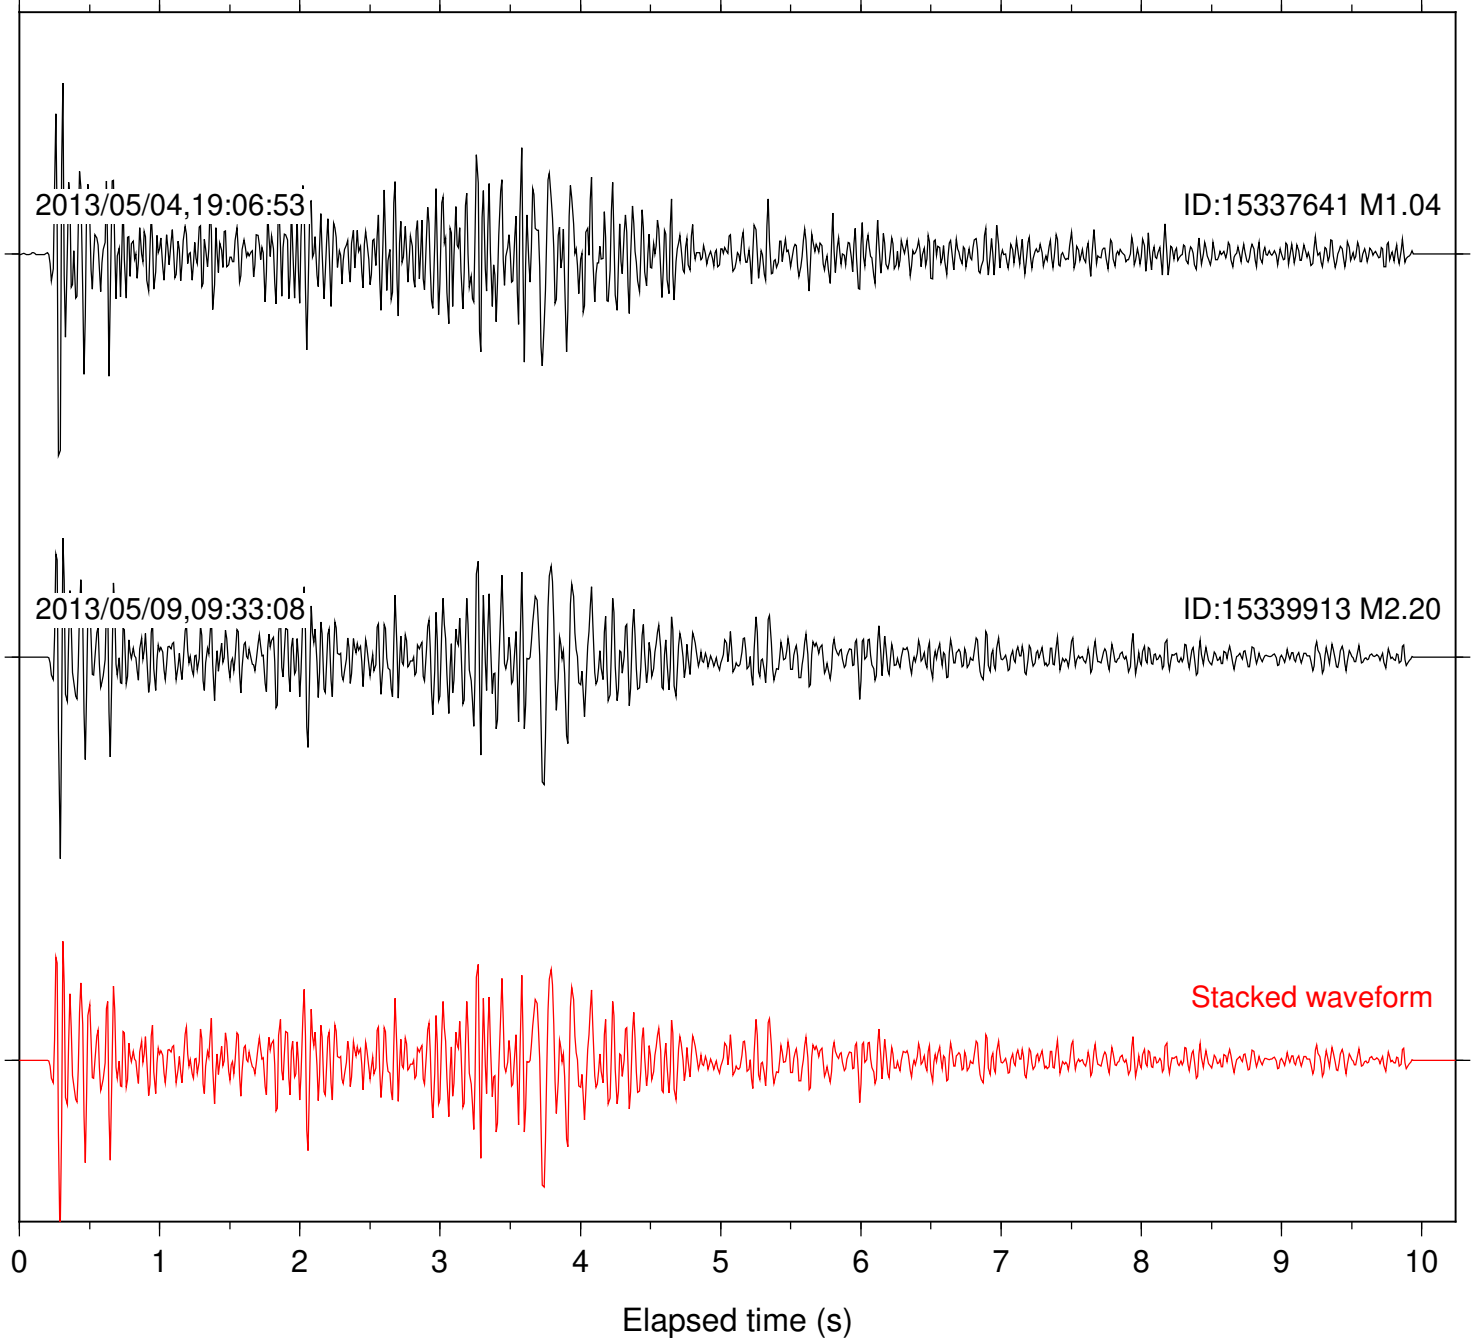

Station: B081 Com: EHZ

Focal depth: 11.71 km

Station: B082 Com: EHZ

Focal depth: 11.65 km

Station: B087 Com: EHZ

Focal depth: 11.71 km

Station: B088 Com: EHZ

Focal depth: 11.71 km

Station: B093 Com: EHZ

Focal depth: 11.71 km

Station: B946 Com: EHZ

Focal depth: 11.65 km

Station: DGR Com: HHZ

Focal depth: 11.71 km

Station: FRD Com: HHZ

Focal depth: 11.71 km

Station: KNW Com: HHZ

Focal depth: 11.71 km

Station: PFO Com: HHZ

Focal depth: 11.71 km

Station: PLM Com: HHZ

Focal depth: 11.71 km

Station: PMD Com: HHZ

Focal depth: 11.71 km

Station: RDM Com: HHZ

Focal depth: 11.71 km