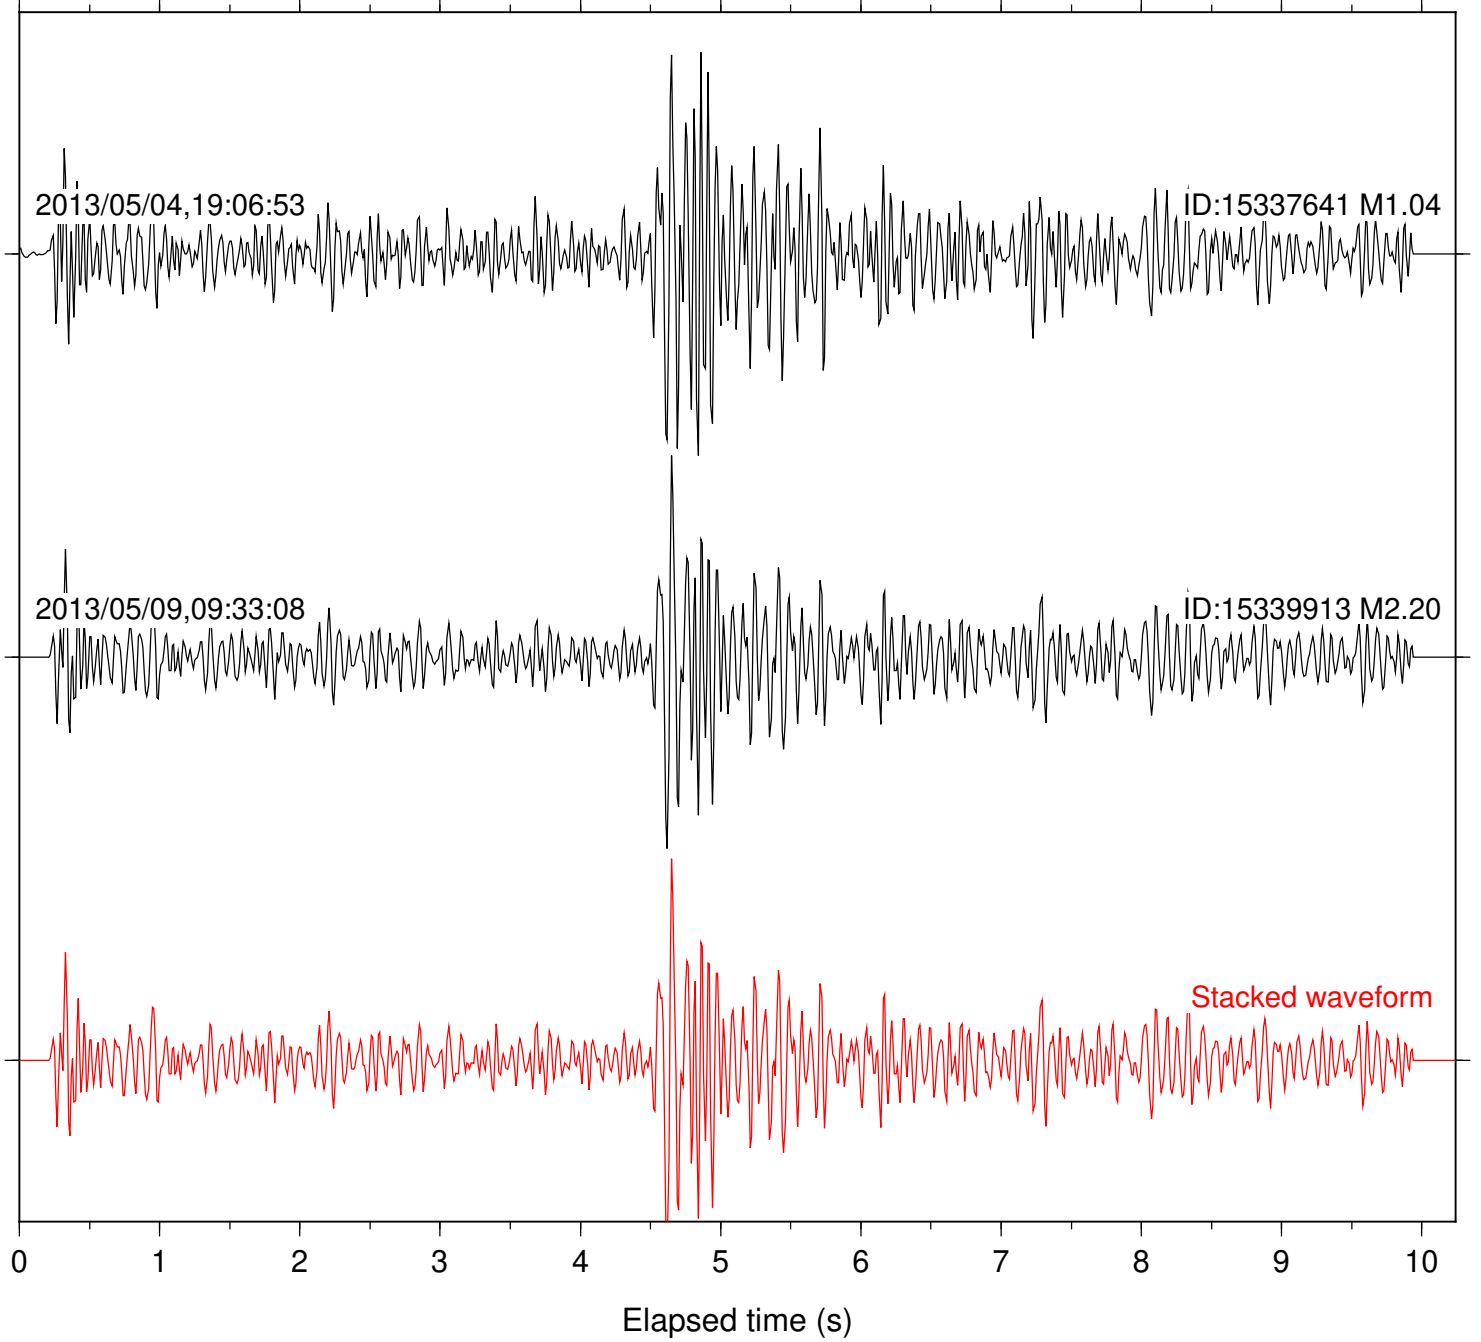

Station: B081 Com: EHZ

Focal depth: 11.71 km

Station: B082 Com: EHZ

Focal depth: 11.65 km

Station: B087 Com: EHZ

Focal depth: 11.71 km

Station: B088 Com: EHZ

Focal depth: 11.71 km

Station: B093 Com: EHZ

Focal depth: 11.71 km

Station: B946 Com: EHZ

Focal depth: 11.65 km

Station: DGR Com: HHZ

Focal depth: 11.71 km

Station: FRD Com: HHZ

Focal depth: 11.71 km

Station: KNW Com: HHZ

Focal depth: 11.71 km

Station: PFO Com: HHZ

Focal depth: 11.71 km

Station: PLM Com: HHZ

Focal depth: 11.71 km

Station: PMD Com: HHZ

Focal depth: 11.71 km

Station: RDM Com: HHZ

Focal depth: 11.71 km