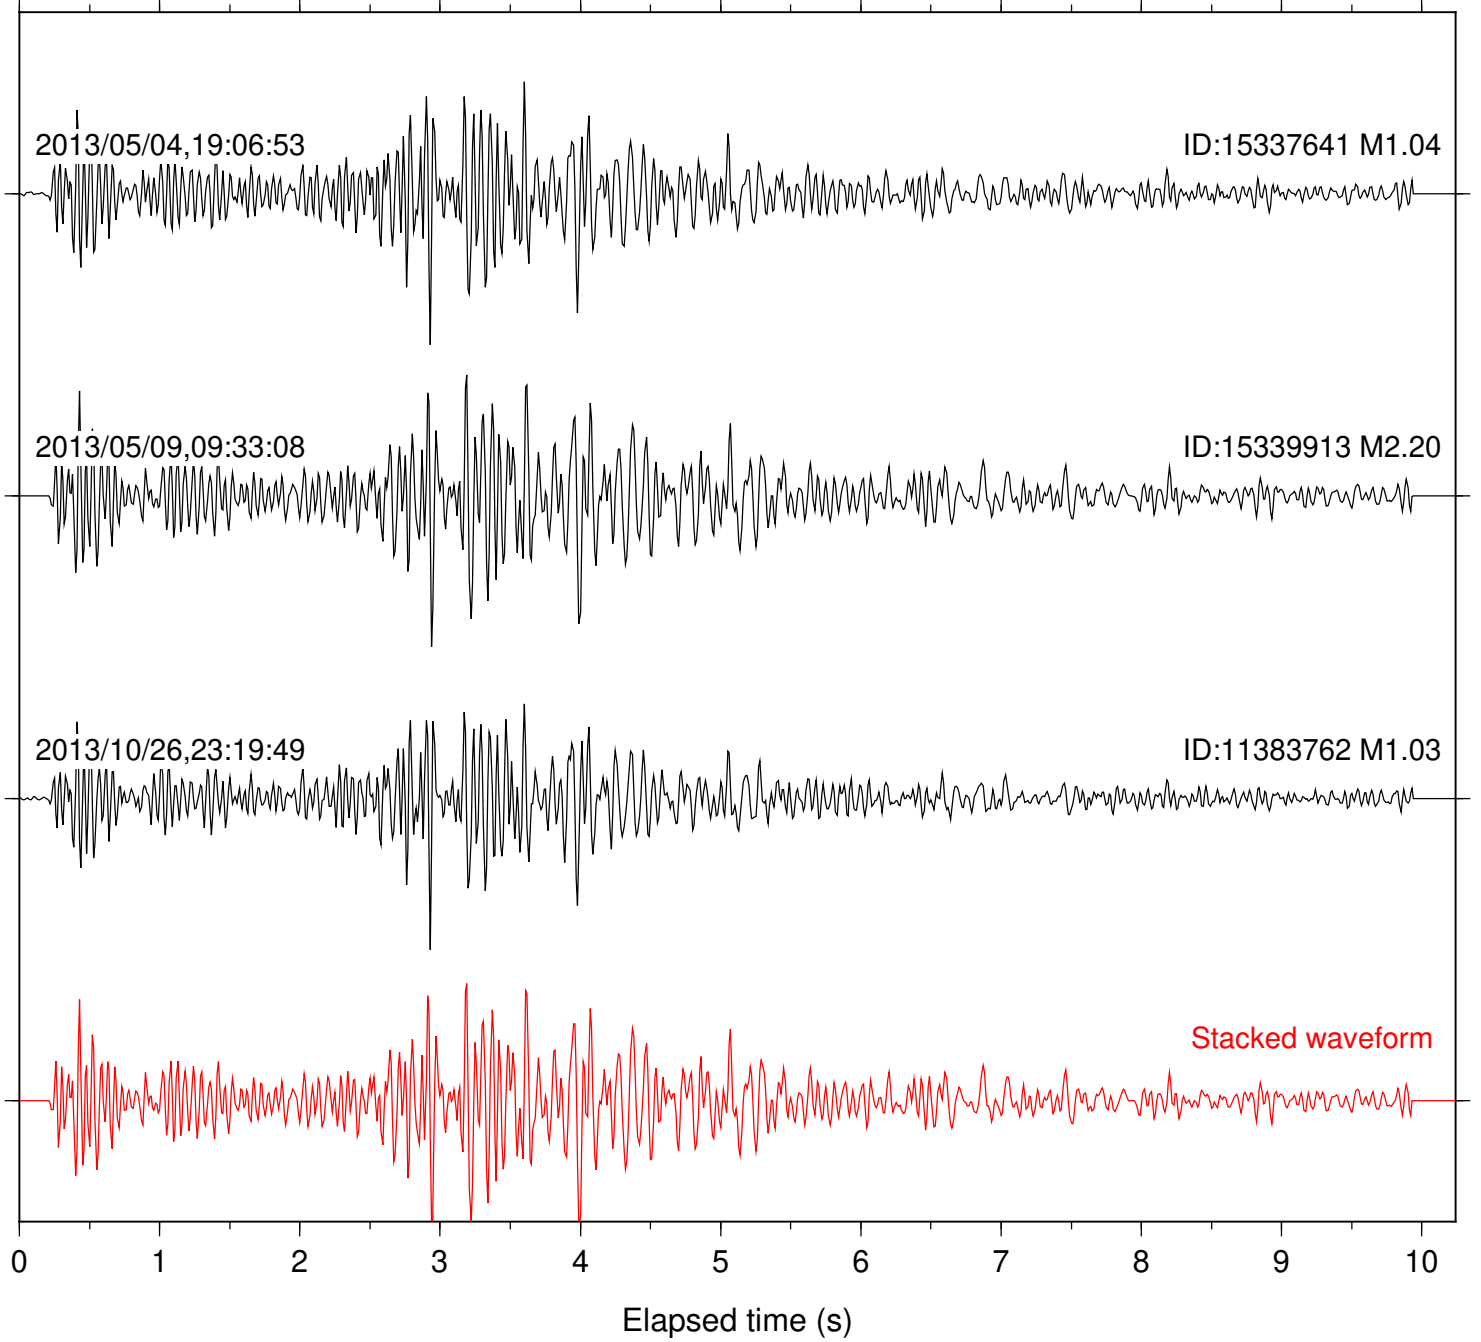

Station: B081 Com: EHZ

Focal depth: 11.71 km

Station: B082 Com: EHZ

Focal depth: 11.65 km

Station: B087 Com: EHZ

Focal depth: 11.71 km

Station: B088 Com: EHZ

Focal depth: 11.71 km

Station: B093 Com: EHZ

Focal depth: 11.71 km

Station: B946 Com: EHZ

Focal depth: 11.65 km

Station: DGR Com: HHZ

Focal depth: 11.71 km

Station: FRD Com: HHZ

Focal depth: 11.71 km

Station: KNW Com: HHZ

Focal depth: 11.71 km

Station: PFO Com: HHZ

Focal depth: 11.71 km

Station: PLM Com: HHZ

Focal depth: 11.71 km

Station: PMD Com: HHZ

Focal depth: 11.71 km

Station: RDM Com: HHZ

Focal depth: 11.71 km