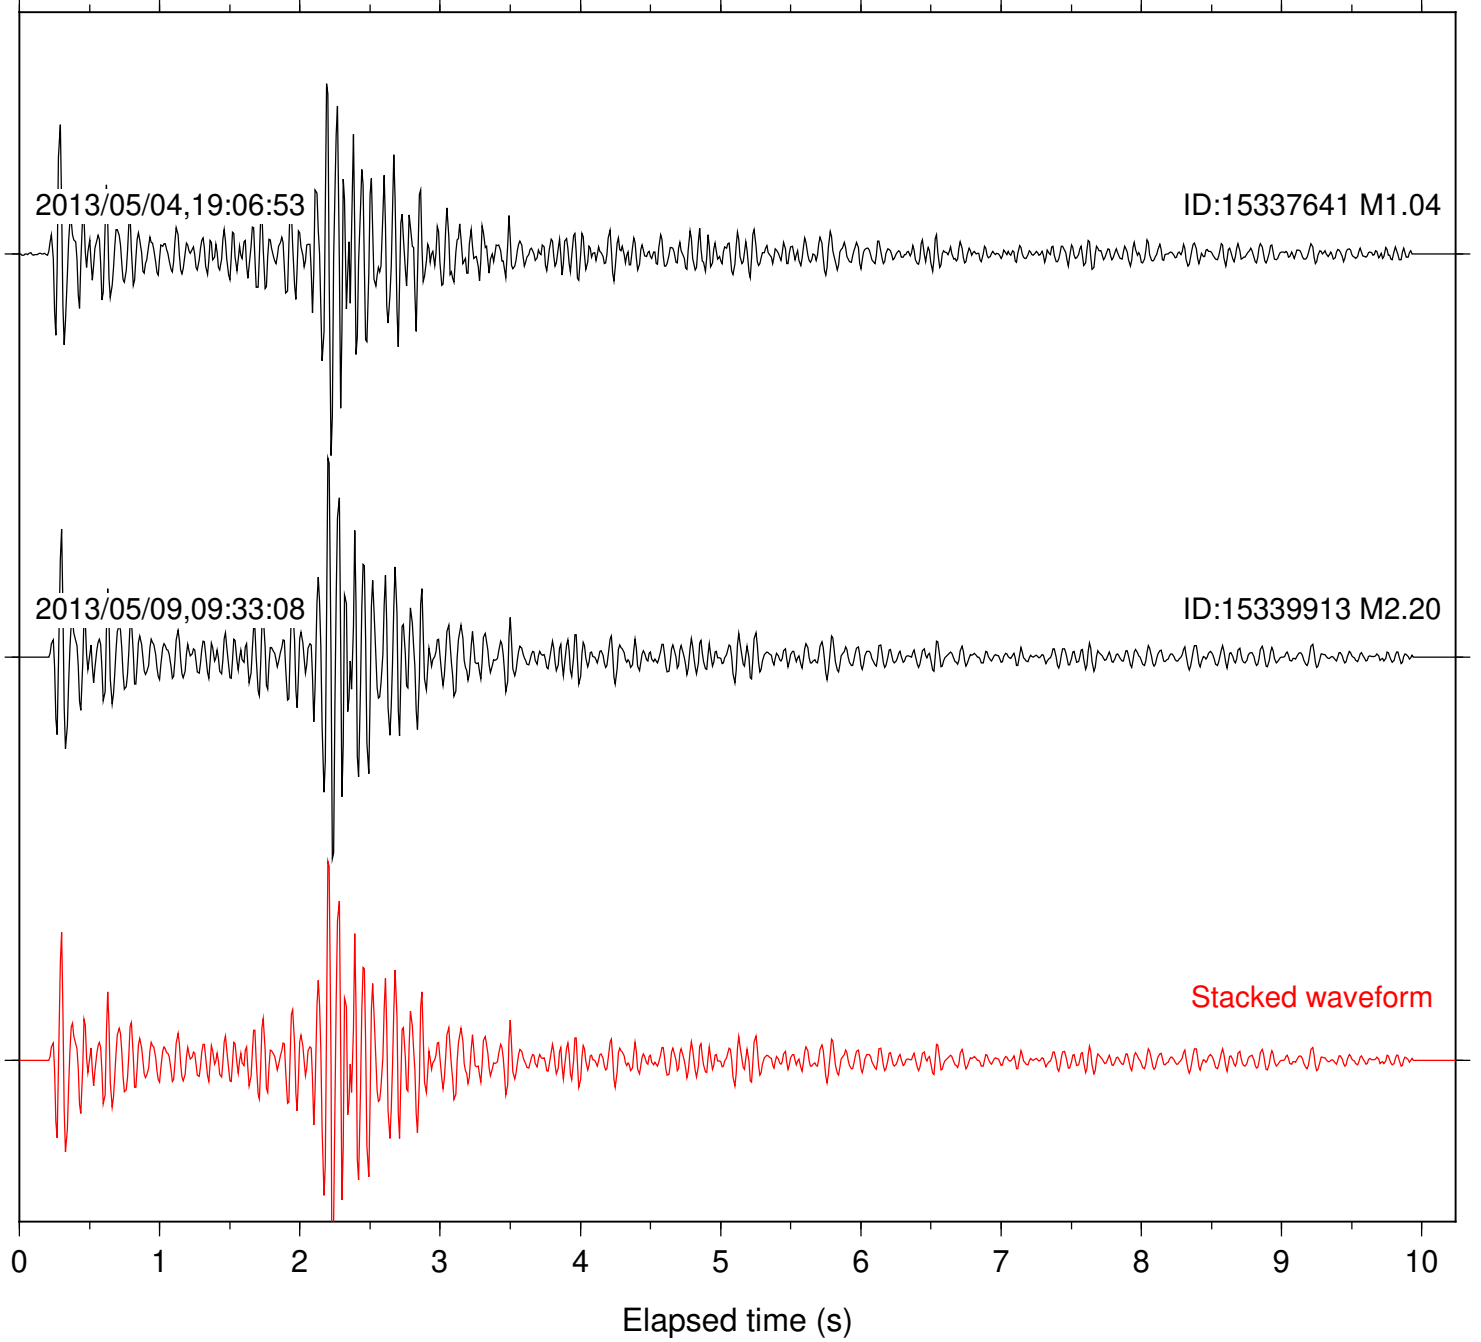

Station: B081 Com: EHZ

Focal depth: 11.71 km

Station: B082 Com: EHZ

Focal depth: 11.65 km

Station: B087 Com: EHZ

Focal depth: 11.71 km

Station: B088 Com: EHZ

Focal depth: 11.71 km

Station: B093 Com: EHZ

Focal depth: 11.71 km

Station: B946 Com: EHZ

Focal depth: 11.65 km

Station: DGR Com: HHZ

Focal depth: 11.71 km

Station: FRD Com: HHZ

Focal depth: 11.71 km

Station: KNW Com: HHZ

Focal depth: 11.71 km

Station: PFO Com: HHZ

Focal depth: 11.71 km

Station: PLM Com: HHZ

Focal depth: 11.71 km

Station: PMD Com: HHZ

Focal depth: 11.71 km

Station: RDM Com: HHZ

Focal depth: 11.71 km