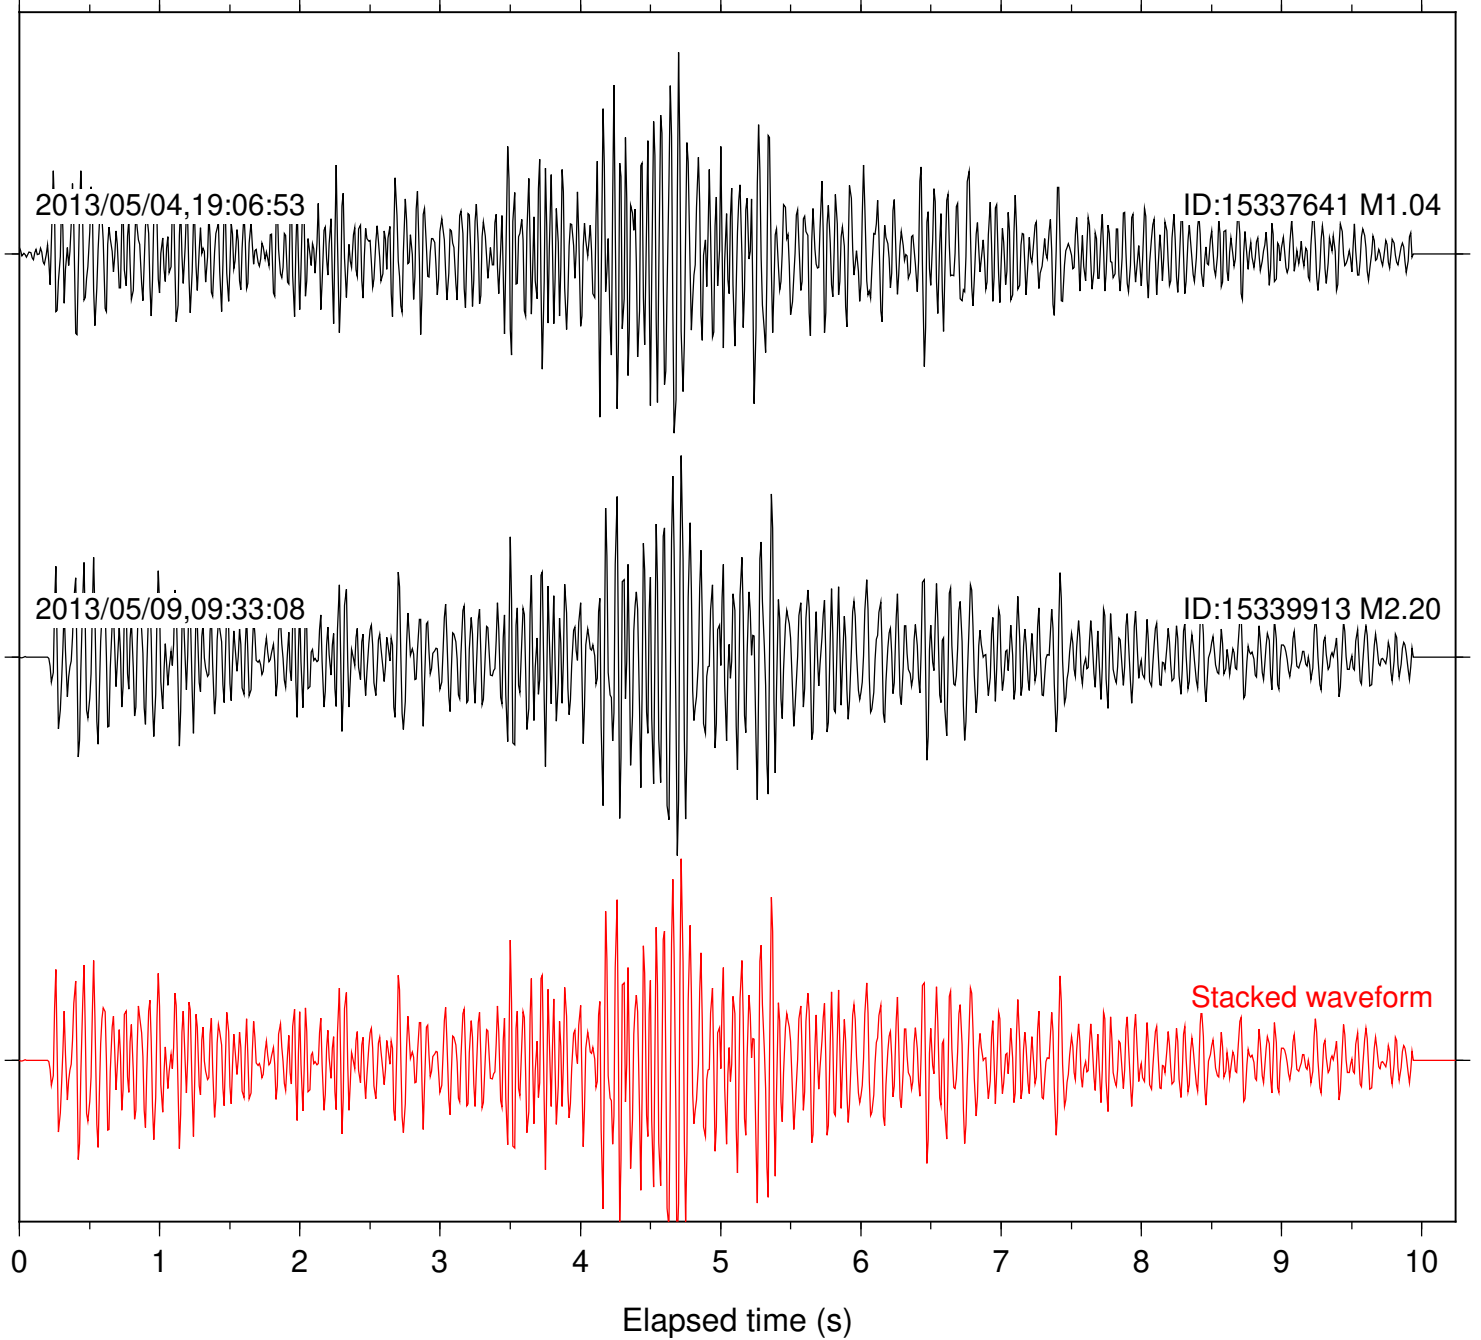

Station: B081 Com: EHZ

Focal depth: 11.71 km

Station: B082 Com: EHZ

Focal depth: 11.65 km

Station: B087 Com: EHZ

Focal depth: 11.71 km

Station: B088 Com: EHZ

Focal depth: 11.71 km

Station: B093 Com: EHZ

Focal depth: 11.71 km

Station: B946 Com: EHZ

Focal depth: 11.65 km

Station: DGR Com: HHZ

Focal depth: 11.71 km

Station: FRD Com: HHZ

Focal depth: 11.71 km

Station: KNW Com: HHZ

Focal depth: 11.71 km

Station: PFO Com: HHZ

Focal depth: 11.71 km

Station: PLM Com: HHZ

Focal depth: 11.71 km

Station: PMD Com: HHZ

Focal depth: 11.71 km

Station: RDM Com: HHZ

Focal depth: 11.71 km