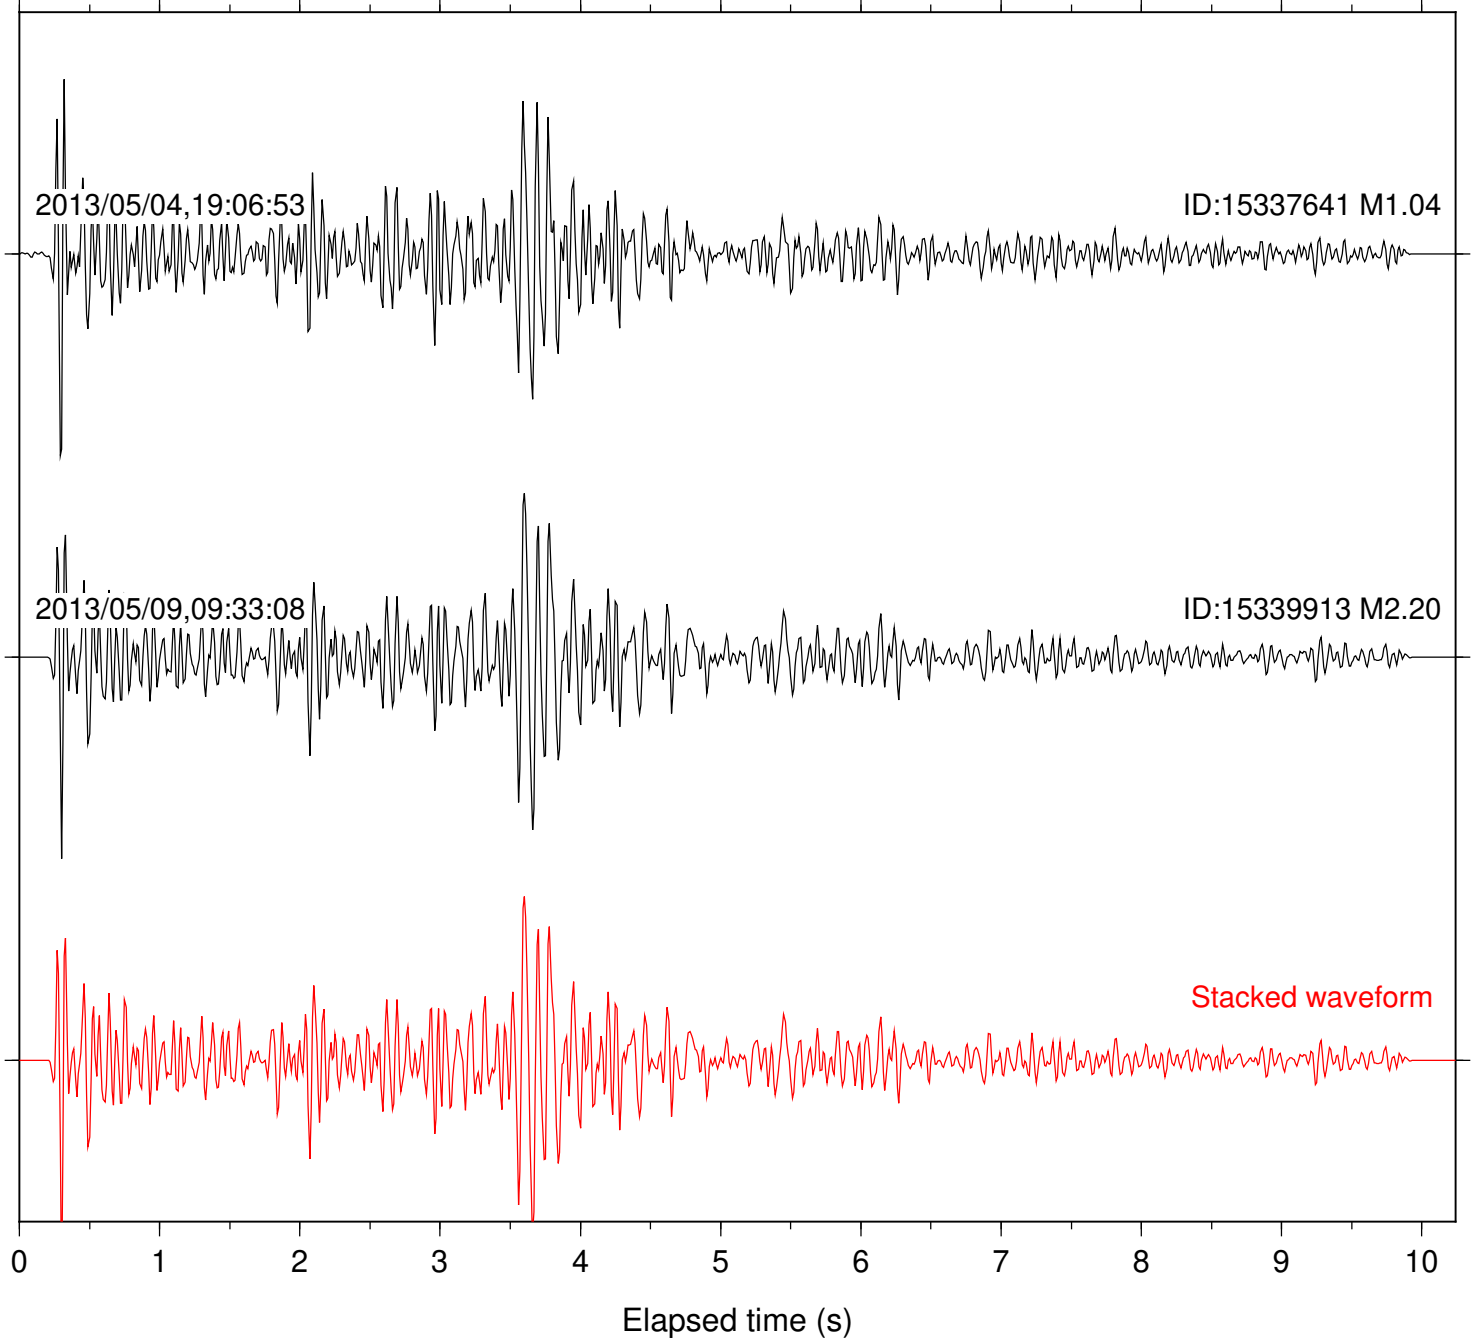

Station: B081 Com: EHZ

Focal depth: 11.71 km

Station: B082 Com: EHZ

Focal depth: 11.65 km

Station: B087 Com: EHZ

Focal depth: 11.71 km

Station: B088 Com: EHZ

Focal depth: 11.71 km

Station: B093 Com: EHZ

Focal depth: 11.71 km

Station: B946 Com: EHZ

Focal depth: 11.65 km

Station: DGR Com: HHZ

Focal depth: 11.71 km

Station: FRD Com: HHZ

Focal depth: 11.71 km

Station: KNW Com: HHZ

Focal depth: 11.71 km

Station: PFO Com: HHZ

Focal depth: 11.71 km

Station: PLM Com: HHZ

Focal depth: 11.71 km

Station: PMD Com: HHZ

Focal depth: 11.71 km

Station: RDM Com: HHZ

Focal depth: 11.71 km