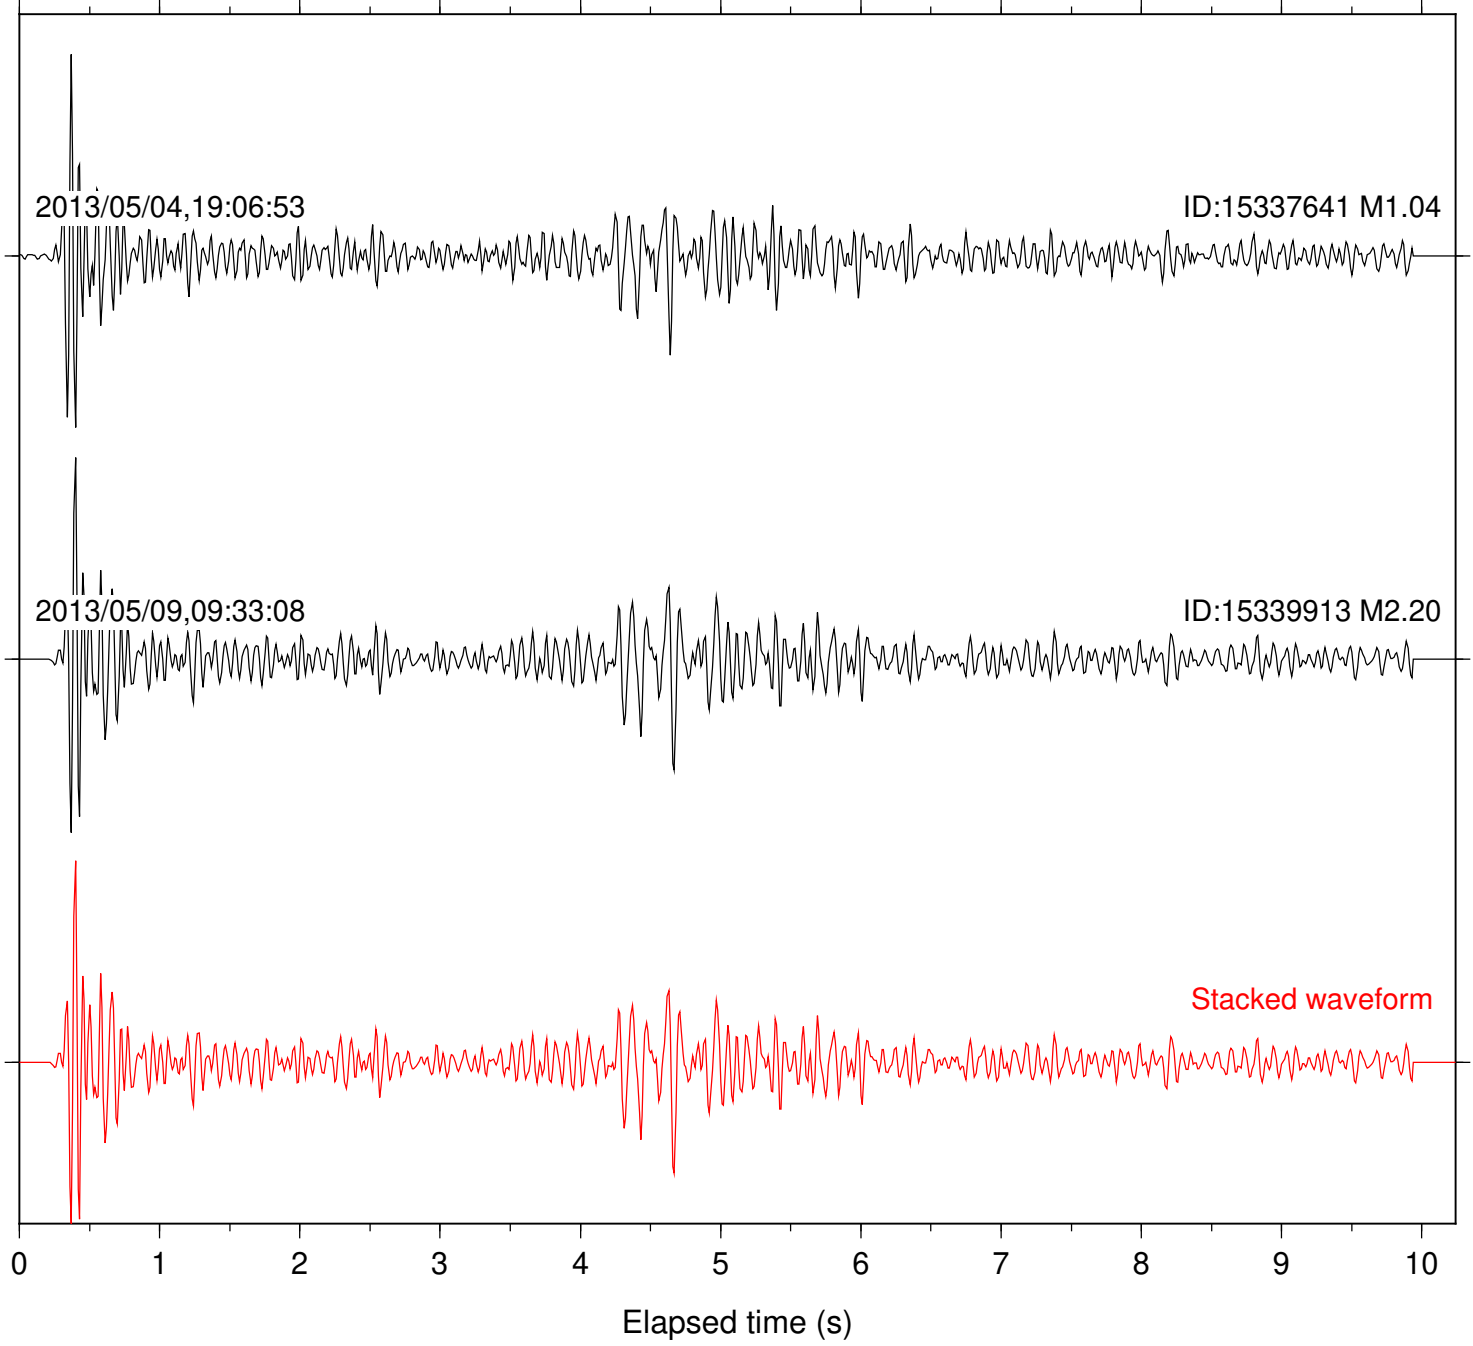

Station: B081 Com: EHZ

Focal depth: 11.71 km

Station: B082 Com: EHZ

Focal depth: 11.65 km

Station: B087 Com: EHZ

Focal depth: 11.71 km

Station: B088 Com: EHZ

Focal depth: 11.71 km

Station: B093 Com: EHZ

Focal depth: 11.71 km

Station: B946 Com: EHZ

Focal depth: 11.65 km

Station: DGR Com: HHZ

Focal depth: 11.71 km

Station: FRD Com: HHZ

Focal depth: 11.71 km

Station: KNW Com: HHZ

Focal depth: 11.71 km

Station: PFO Com: HHZ

Focal depth: 11.71 km

Station: PLM Com: HHZ

Focal depth: 11.71 km

Station: PMD Com: HHZ

Focal depth: 11.71 km

Station: RDM Com: HHZ

Focal depth: 11.71 km