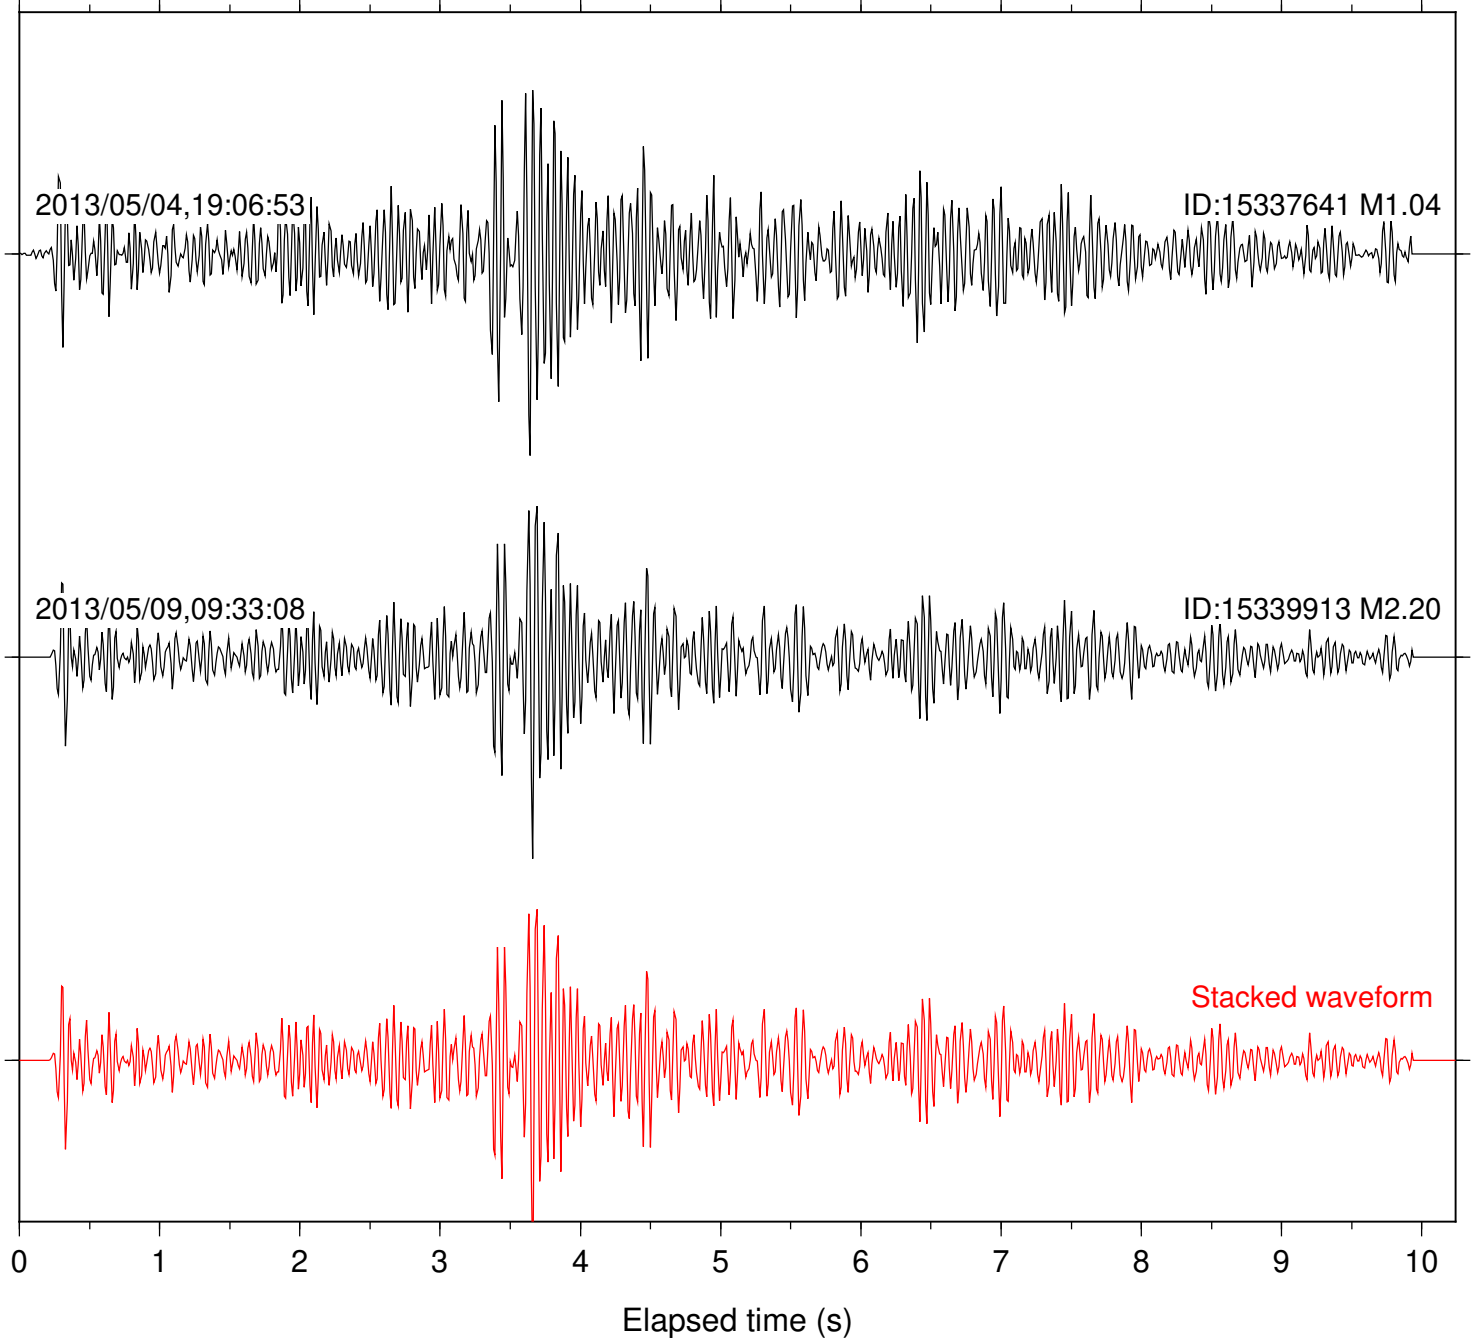

Station: B081 Com: EHZ

Focal depth: 11.71 km

Station: B082 Com: EHZ

Focal depth: 11.65 km

Station: B087 Com: EHZ

Focal depth: 11.71 km

Station: B088 Com: EHZ

Focal depth: 11.71 km

Station: B093 Com: EHZ

Focal depth: 11.71 km

Station: B946 Com: EHZ

Focal depth: 11.65 km

Station: DGR Com: HHZ

Focal depth: 11.71 km

Station: FRD Com: HHZ

Focal depth: 11.71 km

Station: KNW Com: HHZ

Focal depth: 11.71 km

Station: PFO Com: HHZ

Focal depth: 11.71 km

Station: PLM Com: HHZ

Focal depth: 11.71 km

Station: PMD Com: HHZ

Focal depth: 11.71 km

Station: RDM Com: HHZ

Focal depth: 11.71 km