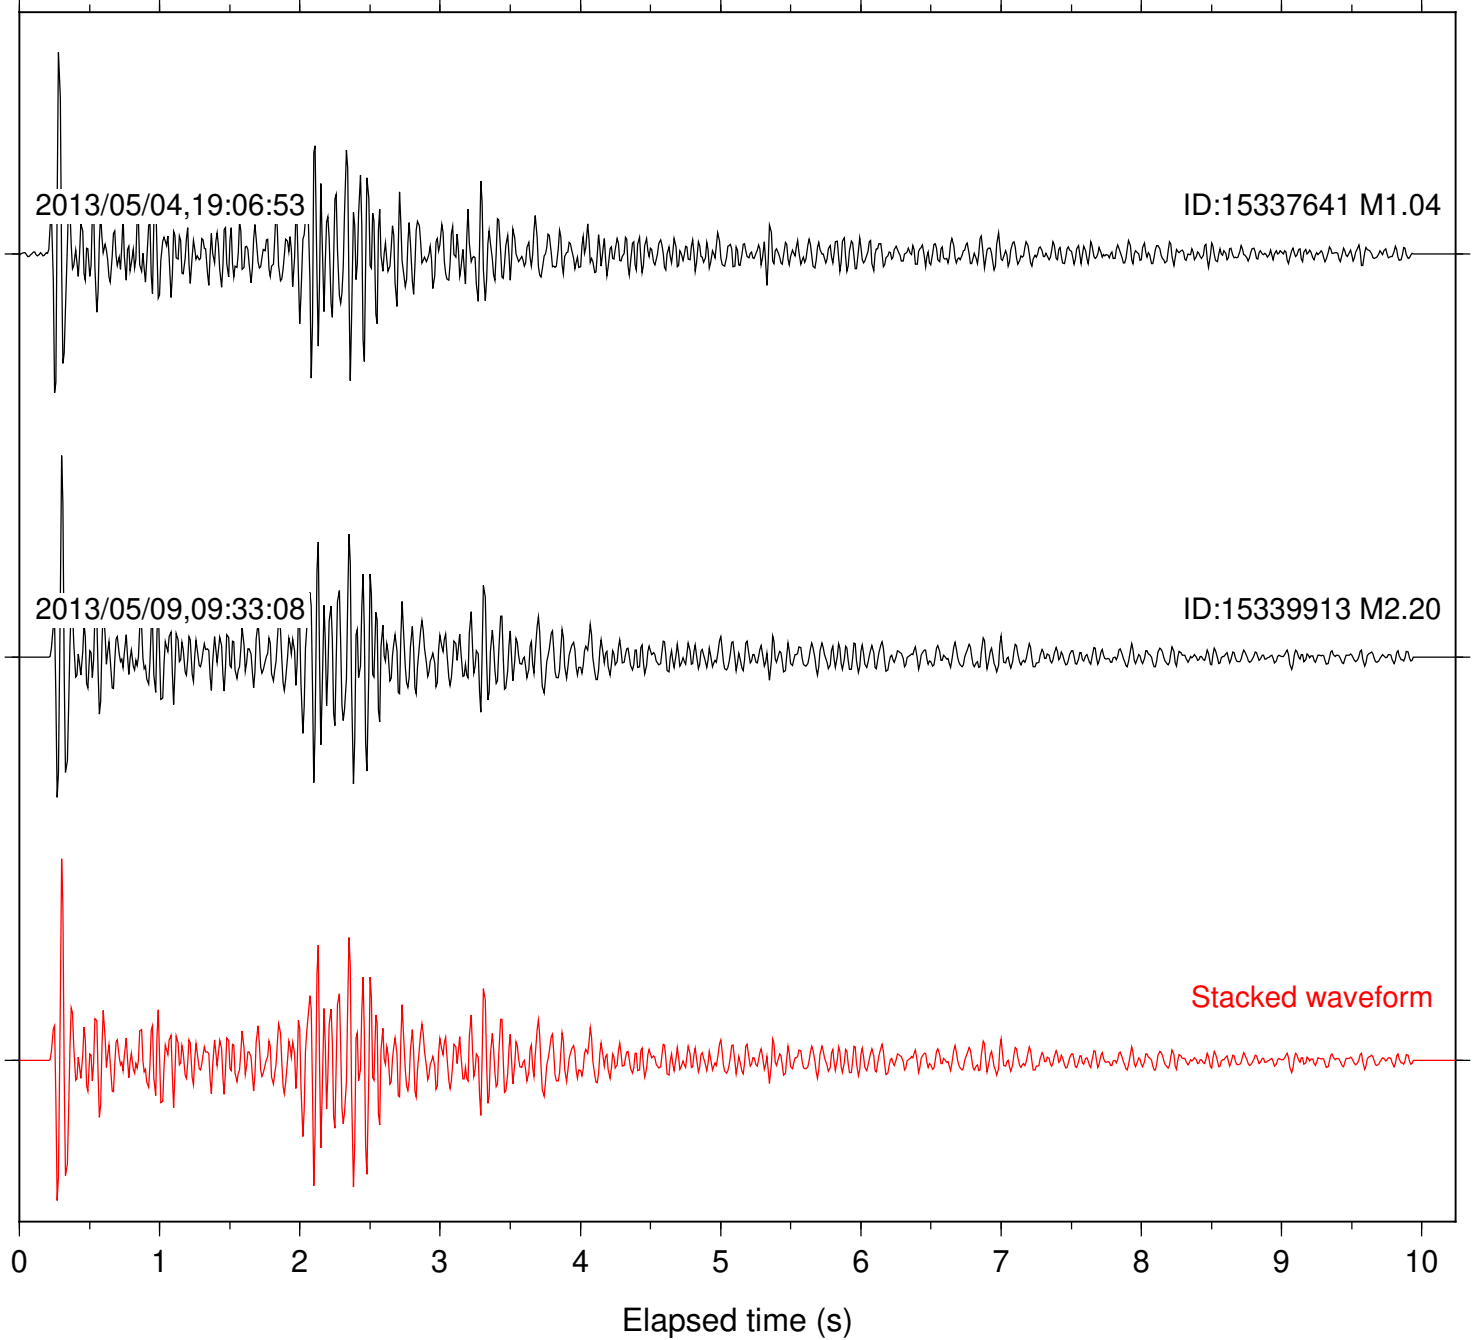

Station: B081 Com: EHZ

Focal depth: 11.71 km

Station: B082 Com: EHZ

Focal depth: 11.65 km

Station: B087 Com: EHZ

Focal depth: 11.71 km

Station: B088 Com: EHZ

Focal depth: 11.71 km

Station: B093 Com: EHZ

Focal depth: 11.71 km

Station: B946 Com: EHZ

Focal depth: 11.65 km

Station: DGR Com: HHZ

Focal depth: 11.71 km

Station: FRD Com: HHZ

Focal depth: 11.71 km

Station: KNW Com: HHZ

Focal depth: 11.71 km

Station: PFO Com: HHZ

Focal depth: 11.71 km

Station: PLM Com: HHZ

Focal depth: 11.71 km

Station: PMD Com: HHZ

Focal depth: 11.71 km

Station: RDM Com: HHZ

Focal depth: 11.71 km