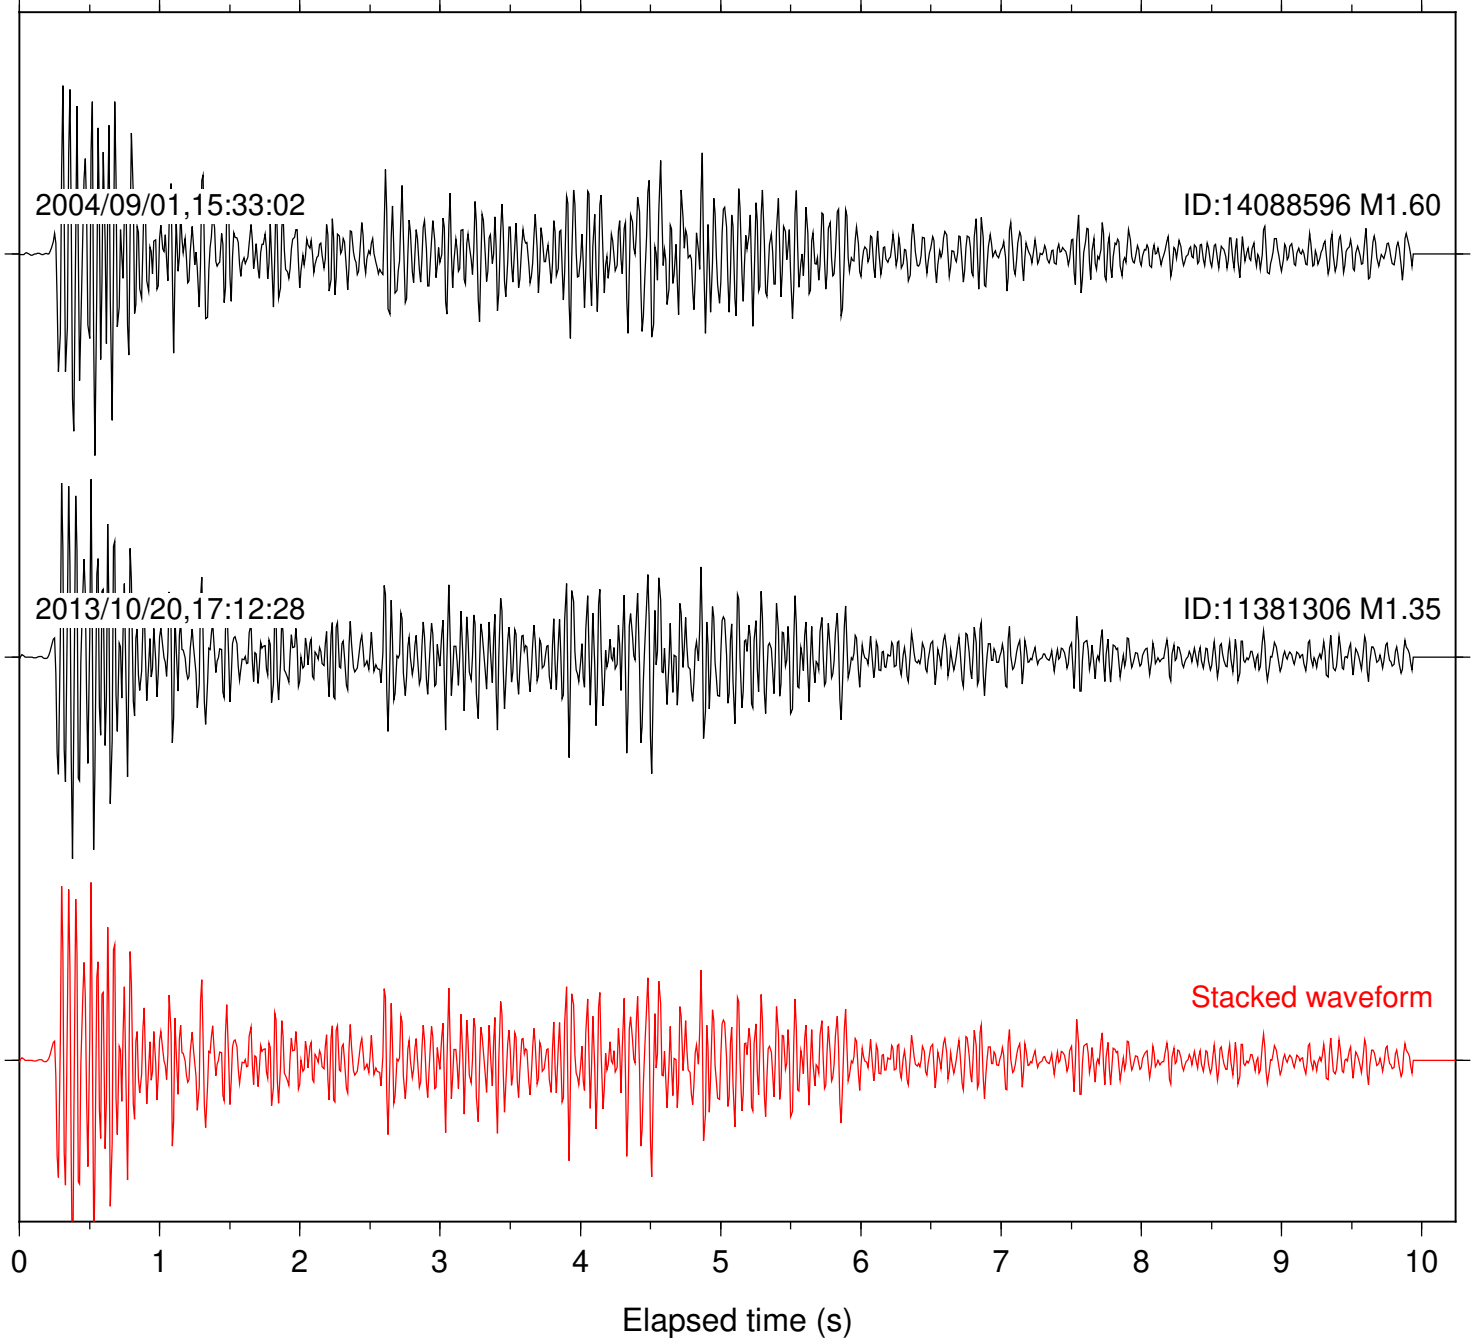

Station: BAC Com: EHZ

Focal depth: 16.68 km

Station: DGR Com: HHZ

Focal depth: 16.68 km

2004/09/01,15:34:16

ID:14088596 M1.60

2013/10/20,17:12:28

ID:11381306 M1.35

Stacked waveform

0 1 2 3 4 5 6 7 8 9 10
Elapsed time (s)

Station: FRD Com: HHZ

Focal depth: 16.68 km

Station: HMT2 Com: HHZ

Focal depth: 16.68 km

Station: KNW Com: HHZ

Focal depth: 16.68 km

Station: PLM Com: HHZ

Focal depth: 16.68 km

Station: SND Com: HHZ

Focal depth: 16.68 km