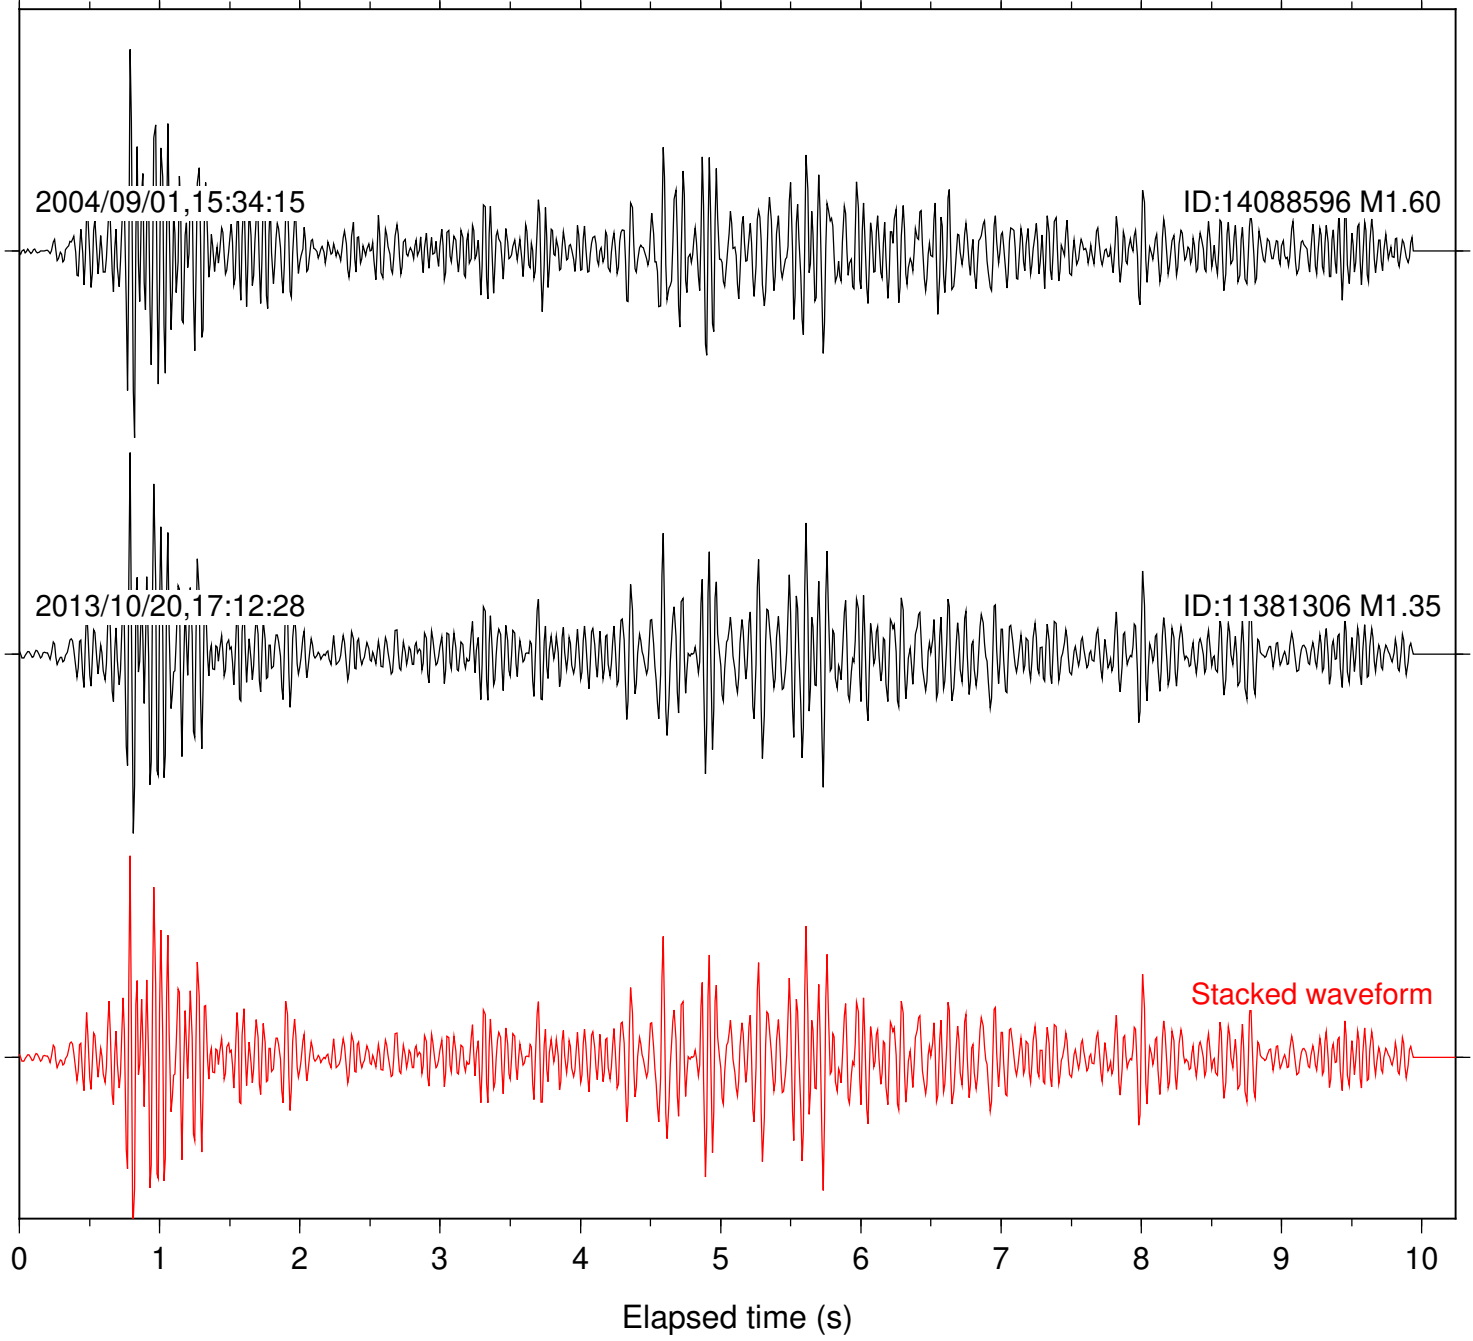

Station: BAC Com: EHZ

Focal depth: 16.68 km

Station: DGR Com: HHZ

Focal depth: 16.68 km

2004/09/01,15:34:16

ID:14088596 M1.60

2013/10/20,17:12:28

ID:11381306 M1.35

Stacked waveform

0 1 2 3 4 5 6 7 8 9 10
Elapsed time (s)

Station: FRD Com: HHZ

Focal depth: 16.68 km

Station: HMT2 Com: HHZ

Focal depth: 16.68 km

Station: KNW Com: HHZ

Focal depth: 16.68 km

Station: PLM Com: HHZ

Focal depth: 16.68 km

Station: SND Com: HHZ

Focal depth: 16.68 km