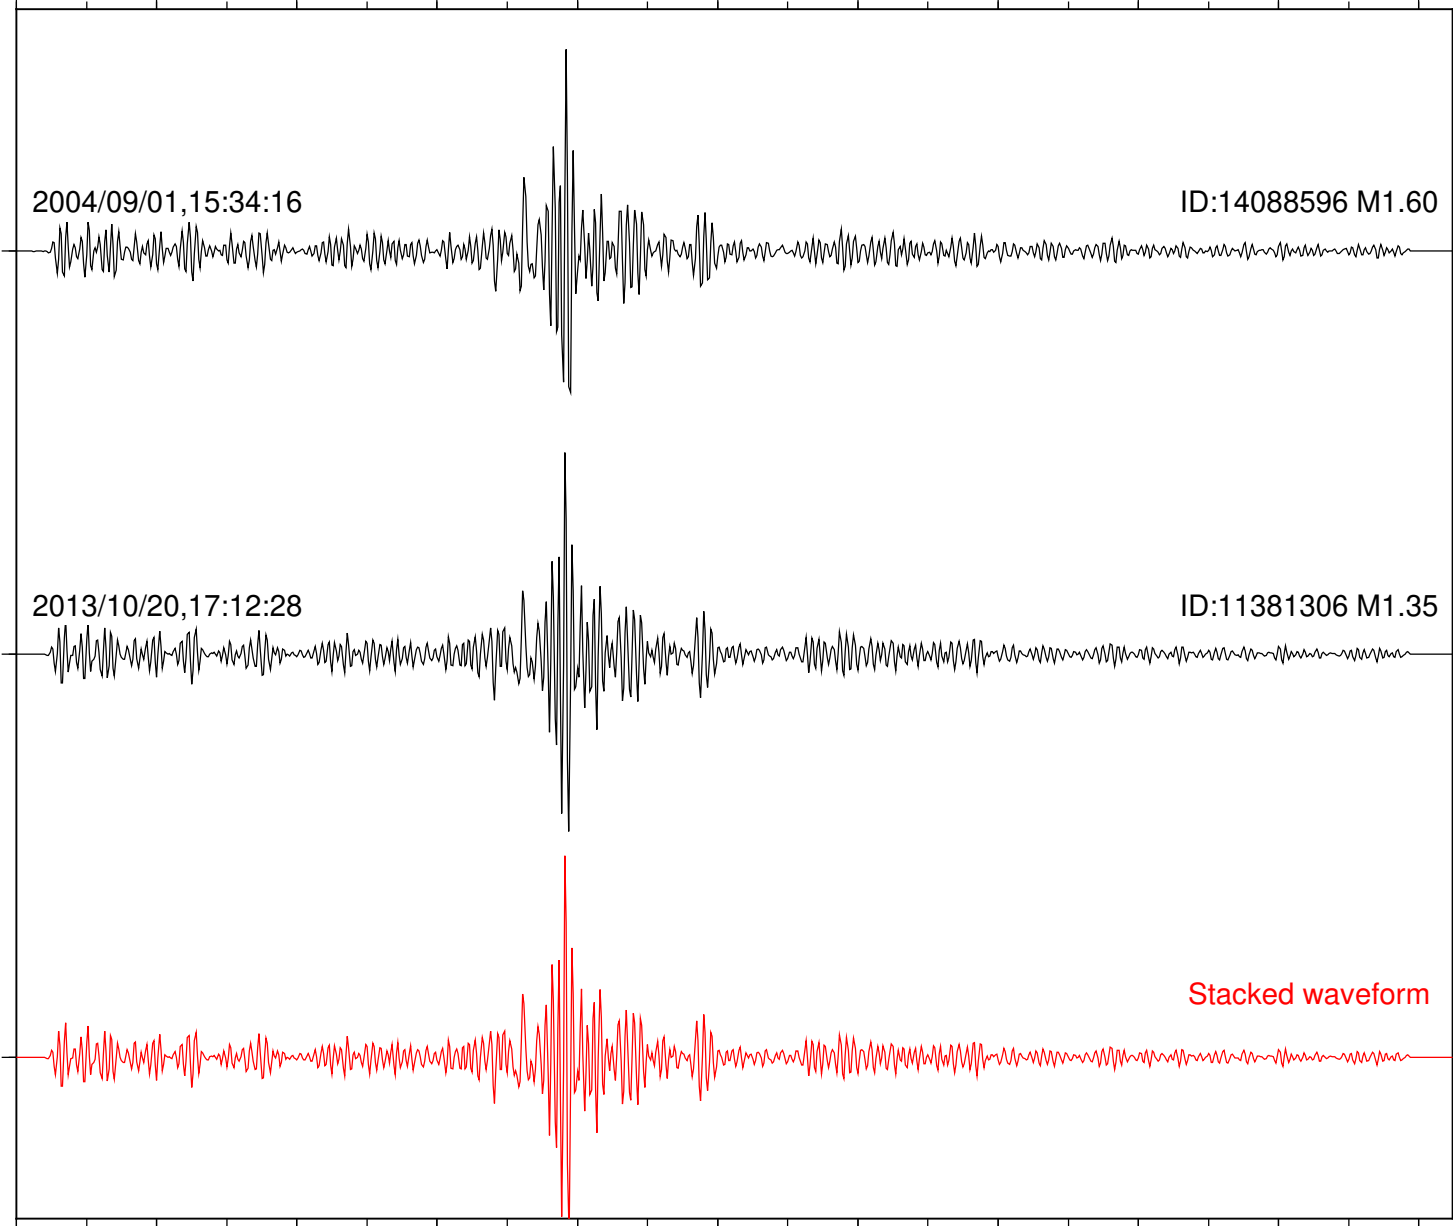

Station: BAC Com: EHZ

Focal depth: 16.68 km

Station: DGR Com: HHZ

Focal depth: 16.68 km

2004/09/01,15:34:16

ID:14088596 M1.60

2013/10/20,17:12:28

ID:11381306 M1.35

Stacked waveform

0 1 2 3 4 5 6 7 8 9 10
Elapsed time (s)

Station: FRD Com: HHZ

Focal depth: 16.68 km

Station: HMT2 Com: HHZ

Focal depth: 16.68 km

Station: KNW Com: HHZ

Focal depth: 16.68 km

Station: PLM Com: HHZ

Focal depth: 16.68 km

Station: SND Com: HHZ

Focal depth: 16.68 km