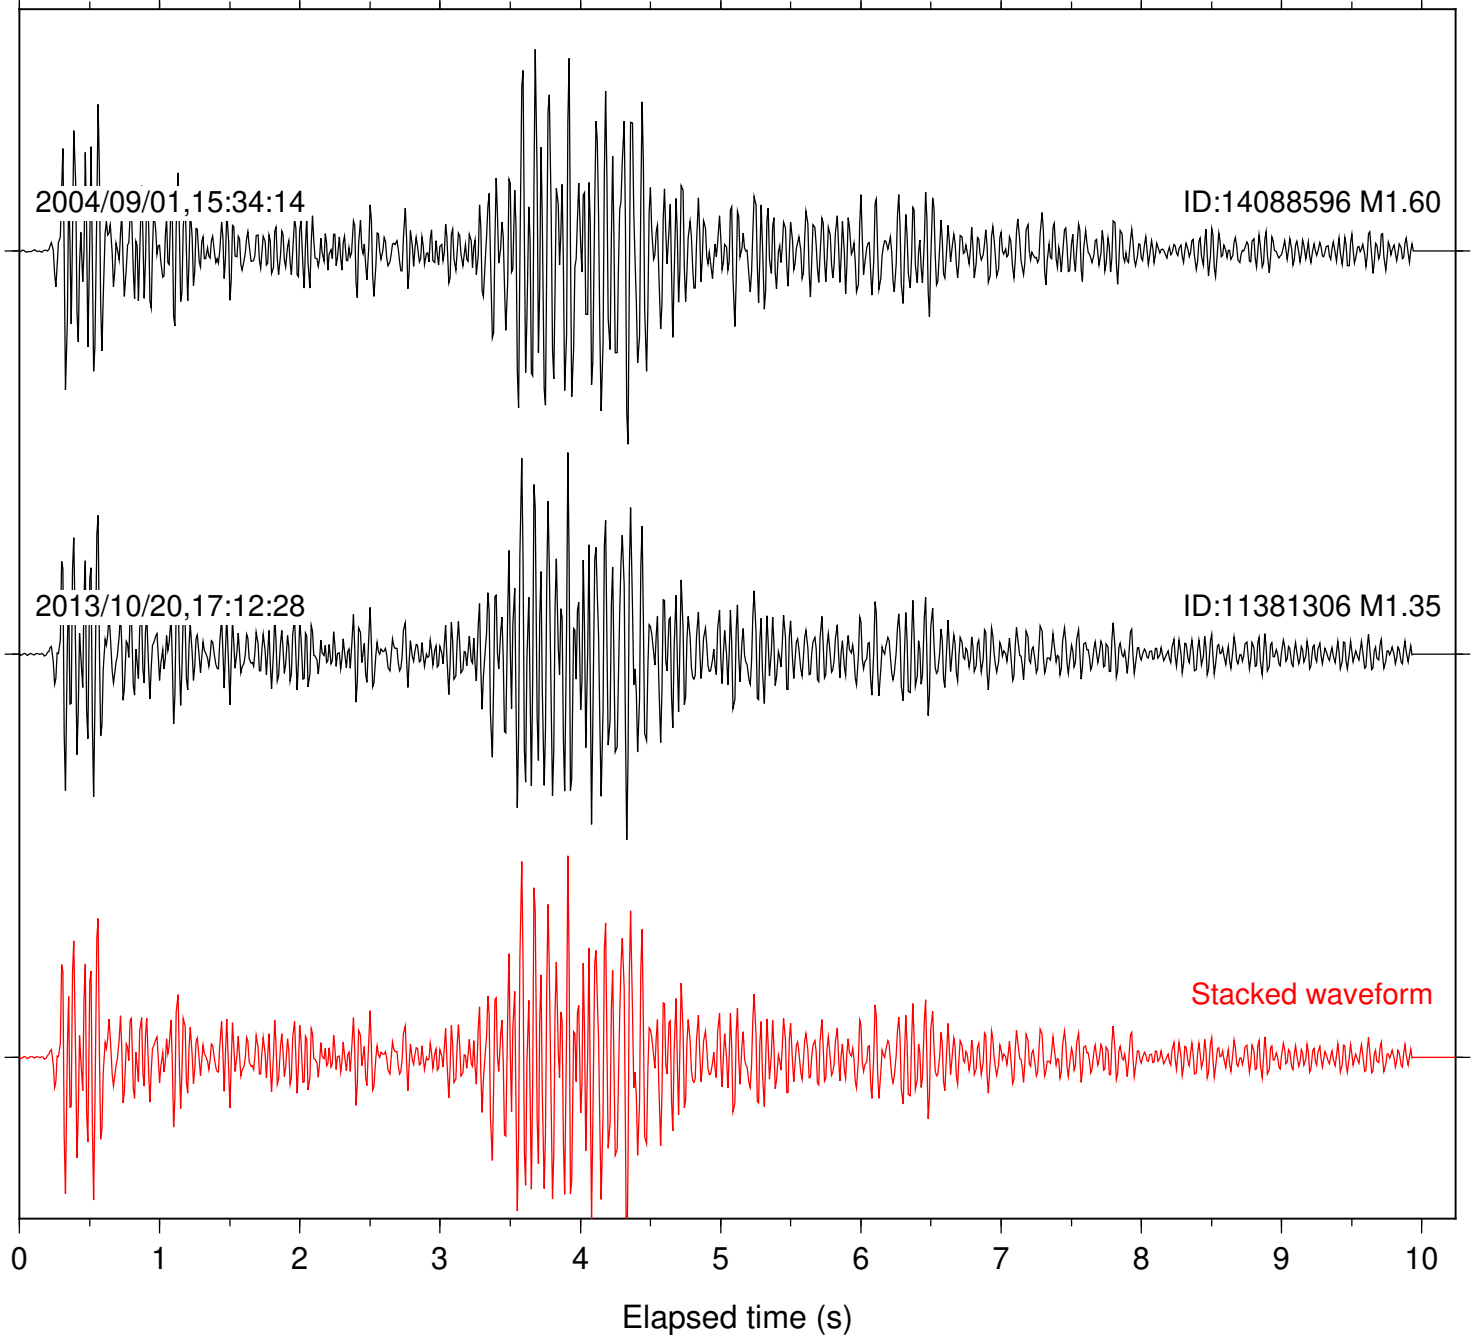

Station: BAC Com: EHZ

Focal depth: 16.68 km

Station: DGR Com: HHZ

Focal depth: 16.68 km

2004/09/01,15:34:16

ID:14088596 M1.60

2013/10/20,17:12:28

ID:11381306 M1.35

Stacked waveform

0 1 2 3 4 5 6 7 8 9 10
Elapsed time (s)

Station: FRD Com: HHZ

Focal depth: 16.68 km

Station: HMT2 Com: HHZ

Focal depth: 16.68 km

Station: KNW Com: HHZ

Focal depth: 16.68 km

Station: PLM Com: HHZ

Focal depth: 16.68 km

Station: SND Com: HHZ

Focal depth: 16.68 km