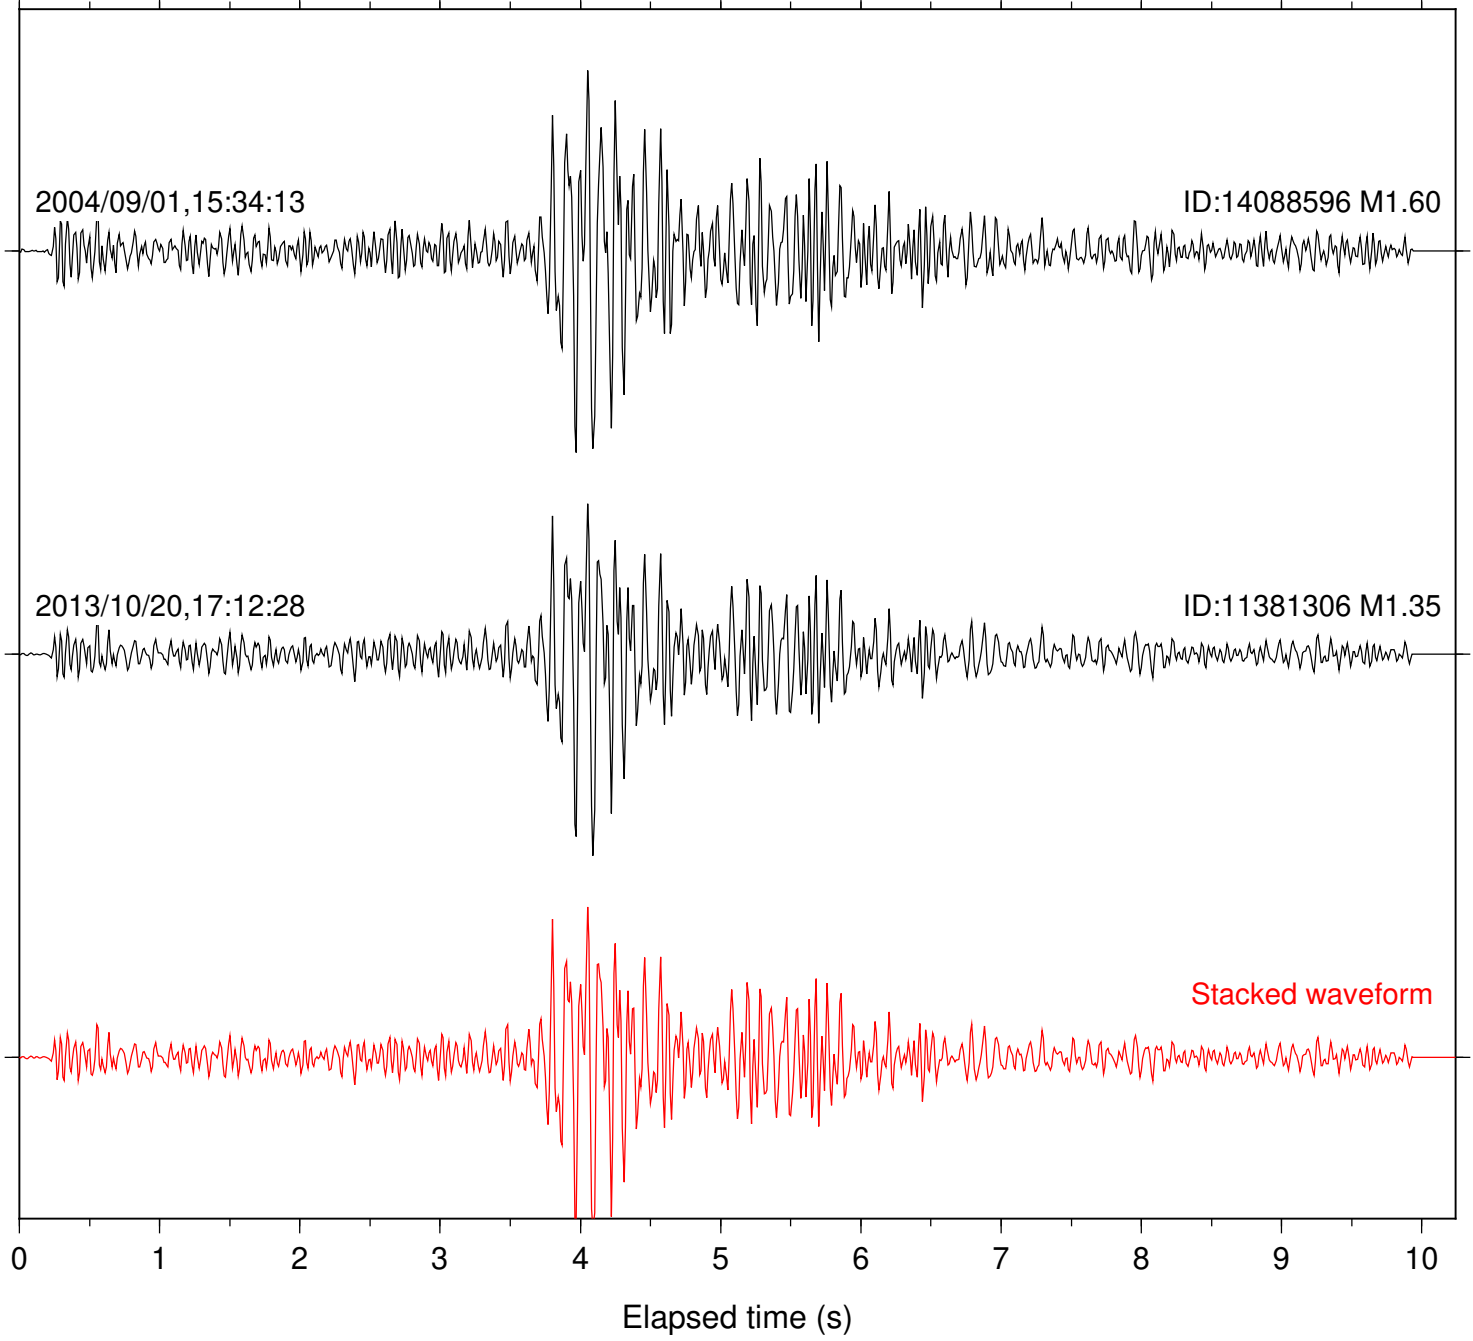

Station: BAC Com: EHZ

Focal depth: 16.68 km

Station: DGR Com: HHZ

Focal depth: 16.68 km

2004/09/01,15:34:16

ID:14088596 M1.60

2013/10/20,17:12:28

ID:11381306 M1.35

Stacked waveform

0 1 2 3 4 5 6 7 8 9 10
Elapsed time (s)

Station: FRD Com: HHZ

Focal depth: 16.68 km

Station: HMT2 Com: HHZ

Focal depth: 16.68 km

Station: KNW Com: HHZ

Focal depth: 16.68 km

Station: PLM Com: HHZ

Focal depth: 16.68 km

Station: SND Com: HHZ

Focal depth: 16.68 km