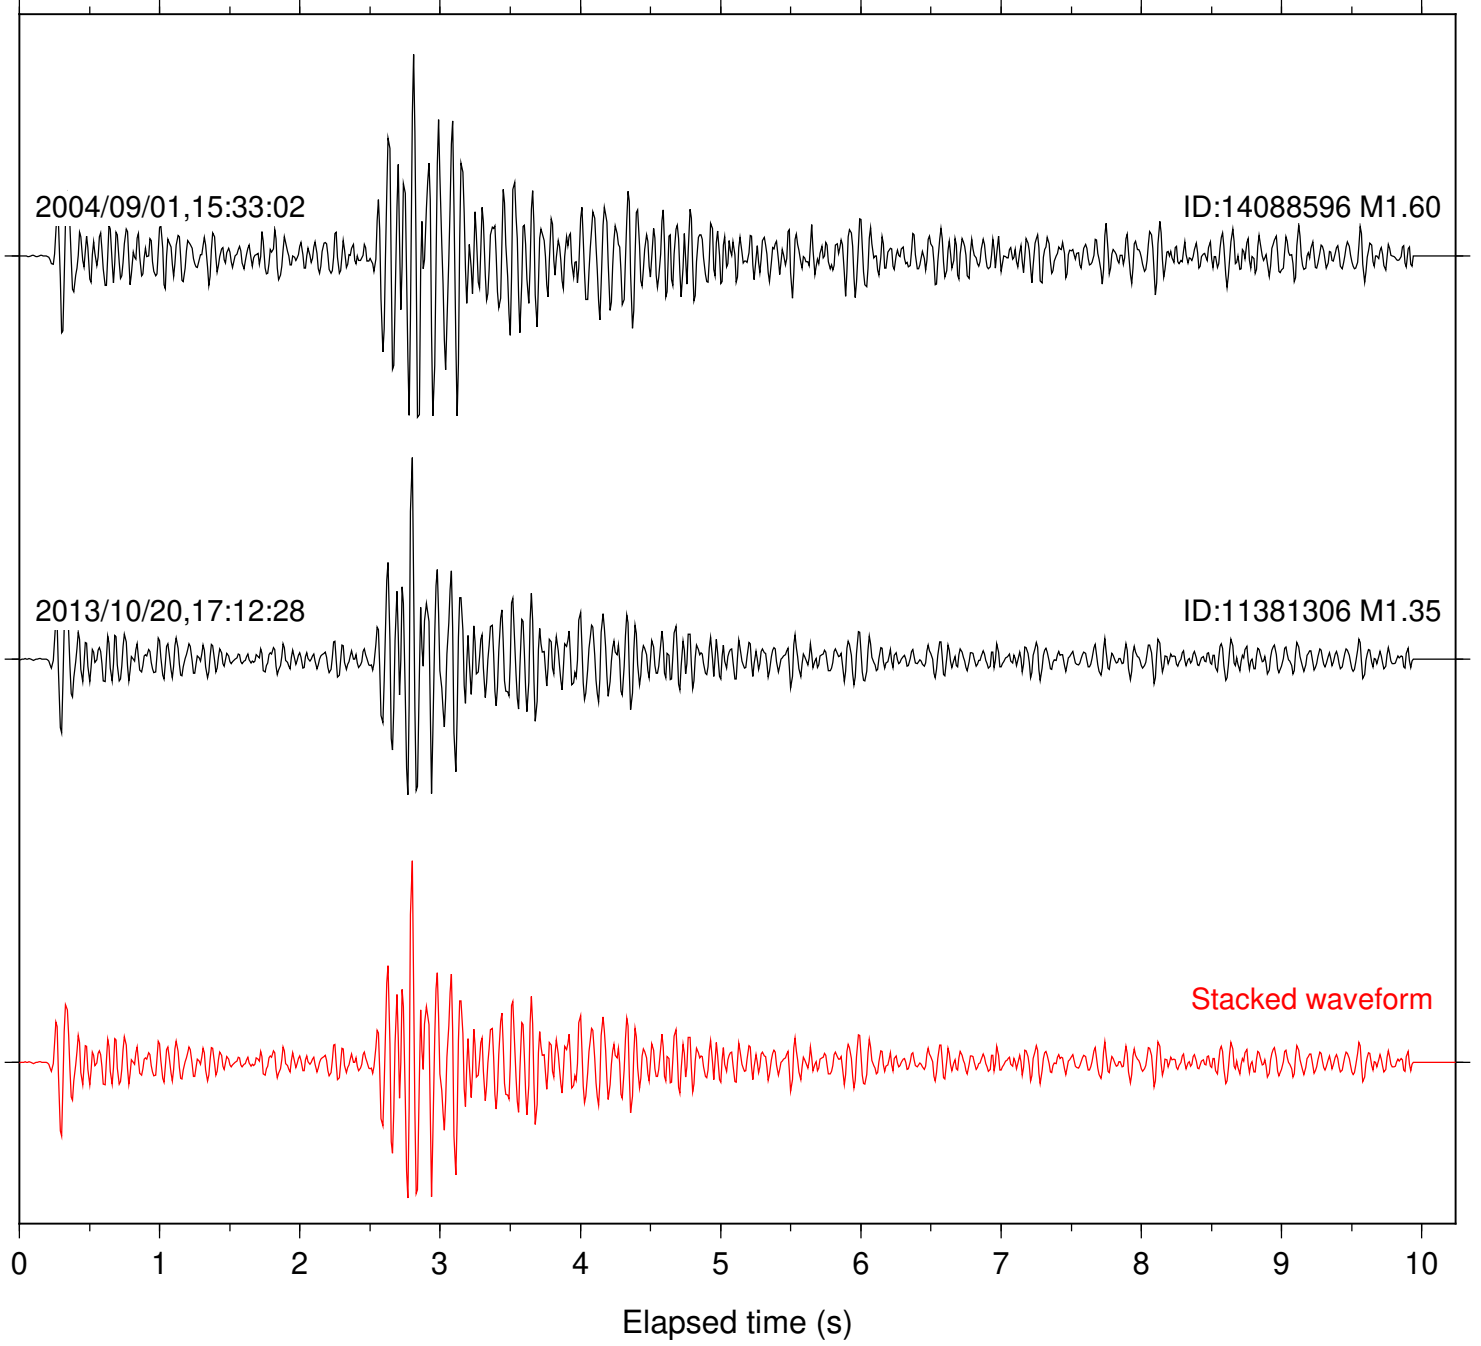

Station: BAC Com: EHZ

Focal depth: 16.68 km

Station: DGR Com: HHZ

Focal depth: 16.68 km

2004/09/01,15:34:16

ID:14088596 M1.60

2013/10/20,17:12:28

ID:11381306 M1.35

Stacked waveform

0 1 2 3 4 5 6 7 8 9 10
Elapsed time (s)

Station: FRD Com: HHZ

Focal depth: 16.68 km

Station: HMT2 Com: HHZ

Focal depth: 16.68 km

Station: KNW Com: HHZ

Focal depth: 16.68 km

Station: PLM Com: HHZ

Focal depth: 16.68 km

Station: SND Com: HHZ

Focal depth: 16.68 km