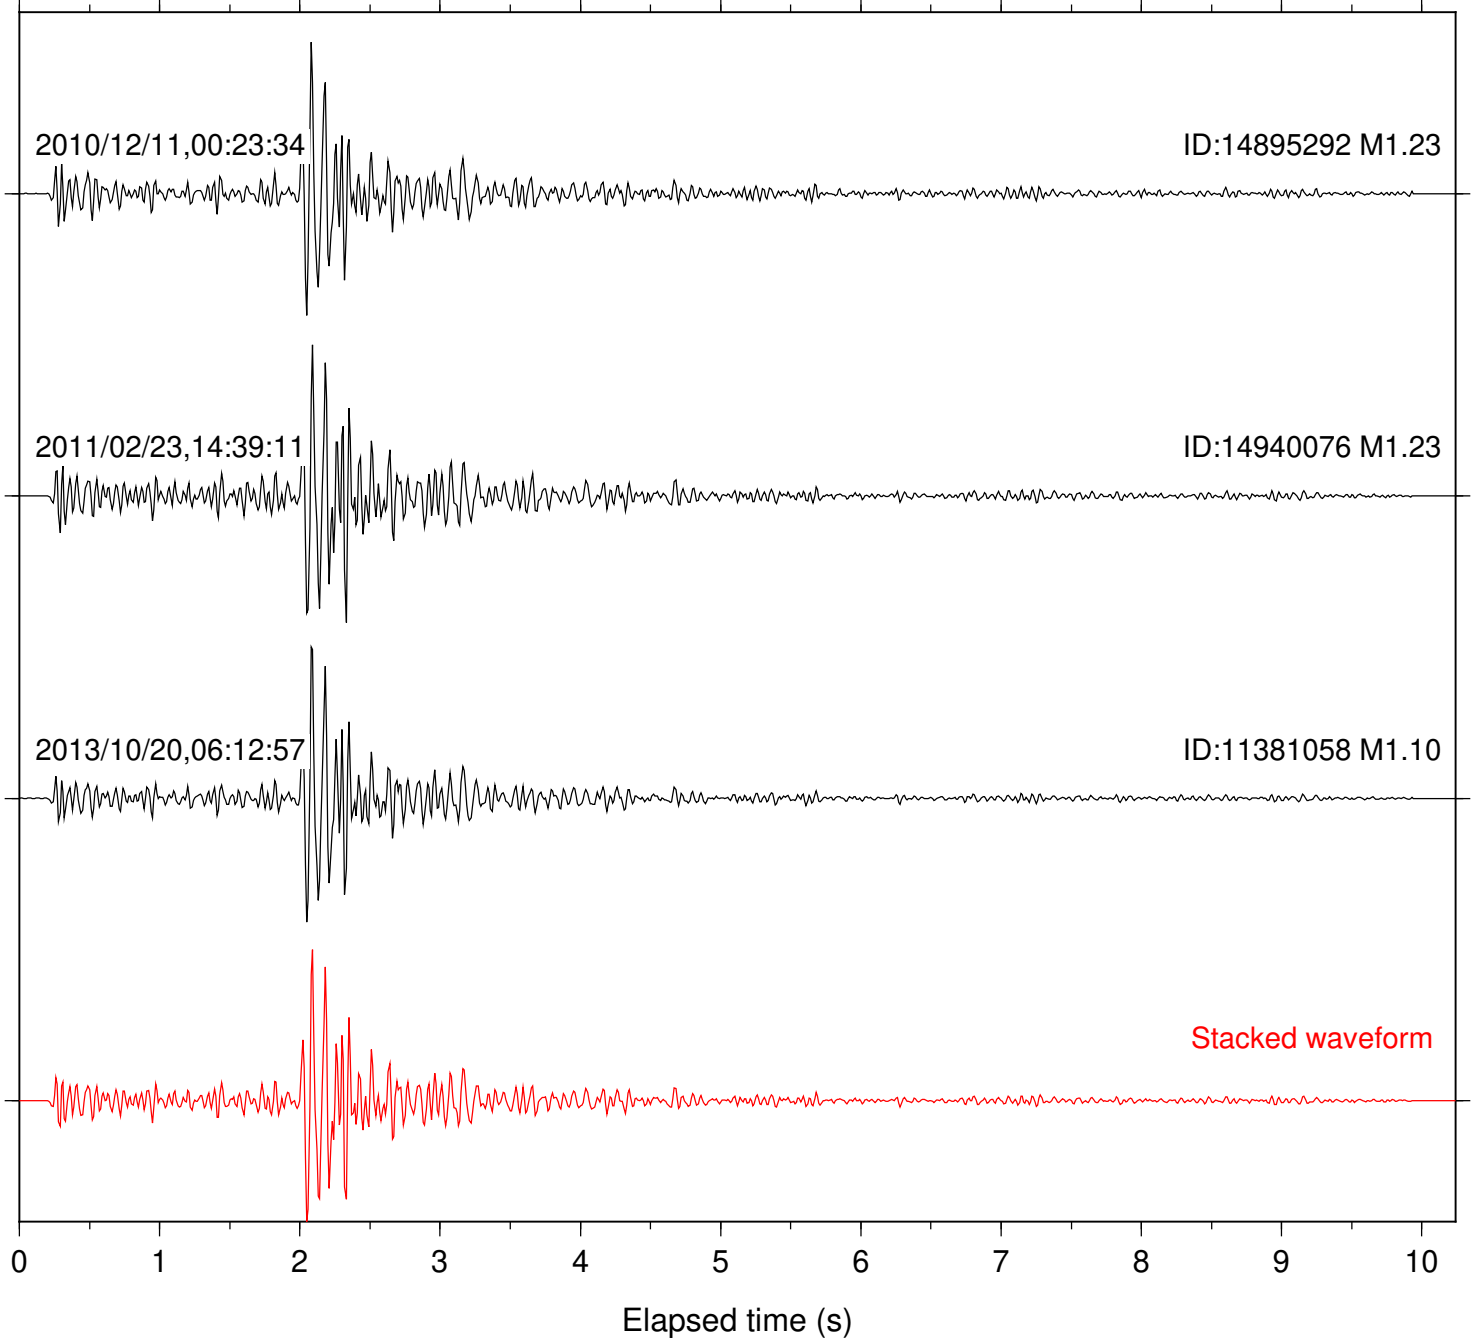

Station: B081 Com: EHZ

Focal depth: 7.60 km

2010/12/11,00:23:34

ID:14895292 M1.23

2011/02/23,14:39:11

ID:14940076 M1.23

2013/10/20,06:12:57

ID:11381058 M1.10

Stacked waveform

0 1 2 3 4 5 6 7 8 9 10
Elapsed time (s)

Station: B082 Com: EHZ

Focal depth: 7.60 km

Station: B084 Com: EHZ

Focal depth: 7.60 km

Station: B086 Com: EHZ

Focal depth: 7.60 km

2010/12/11,00:23:34

ID:14895292 M1.23

2011/02/23,14:39:11

ID:14940076 M1.23

2013/10/20,06:12:57

ID:11381058 M1.10

Stacked waveform

0 1 2 3 4 5 6 7 8 9 10
Elapsed time (s)

Station: B087 Com: EHZ

Focal depth: 7.62 km

Station: B093 Com: EHZ

Focal depth: 7.60 km

Station: B946 Com: EHZ

Focal depth: 7.60 km

2010/12/11,00:23:34

ID:14895292 M1.23