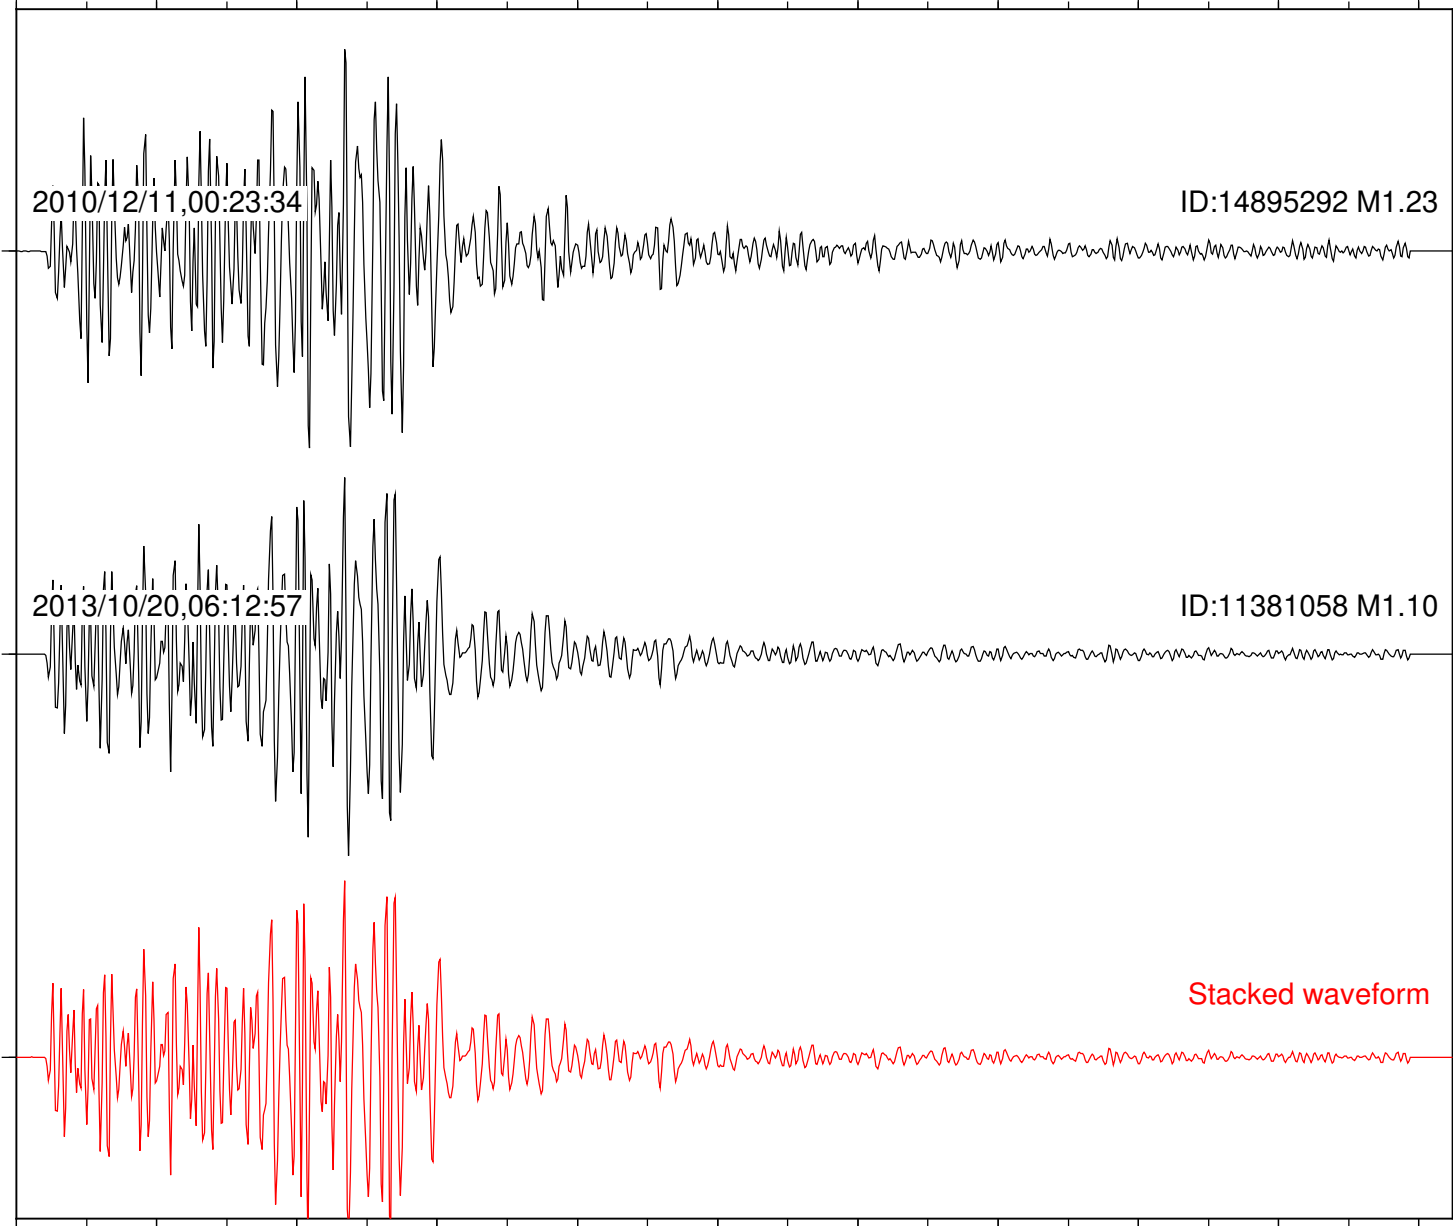

Station: B946 Com: EHZ

Focal depth: 7.60 km

2010/12/11,00:23:34

ID:14895292 M1.23

2013/10/20,06:12:57

ID:11381058 M1.10

Stacked waveform

0 1 2 3 4 5 6 7 8 9 10
Elapsed time (s)