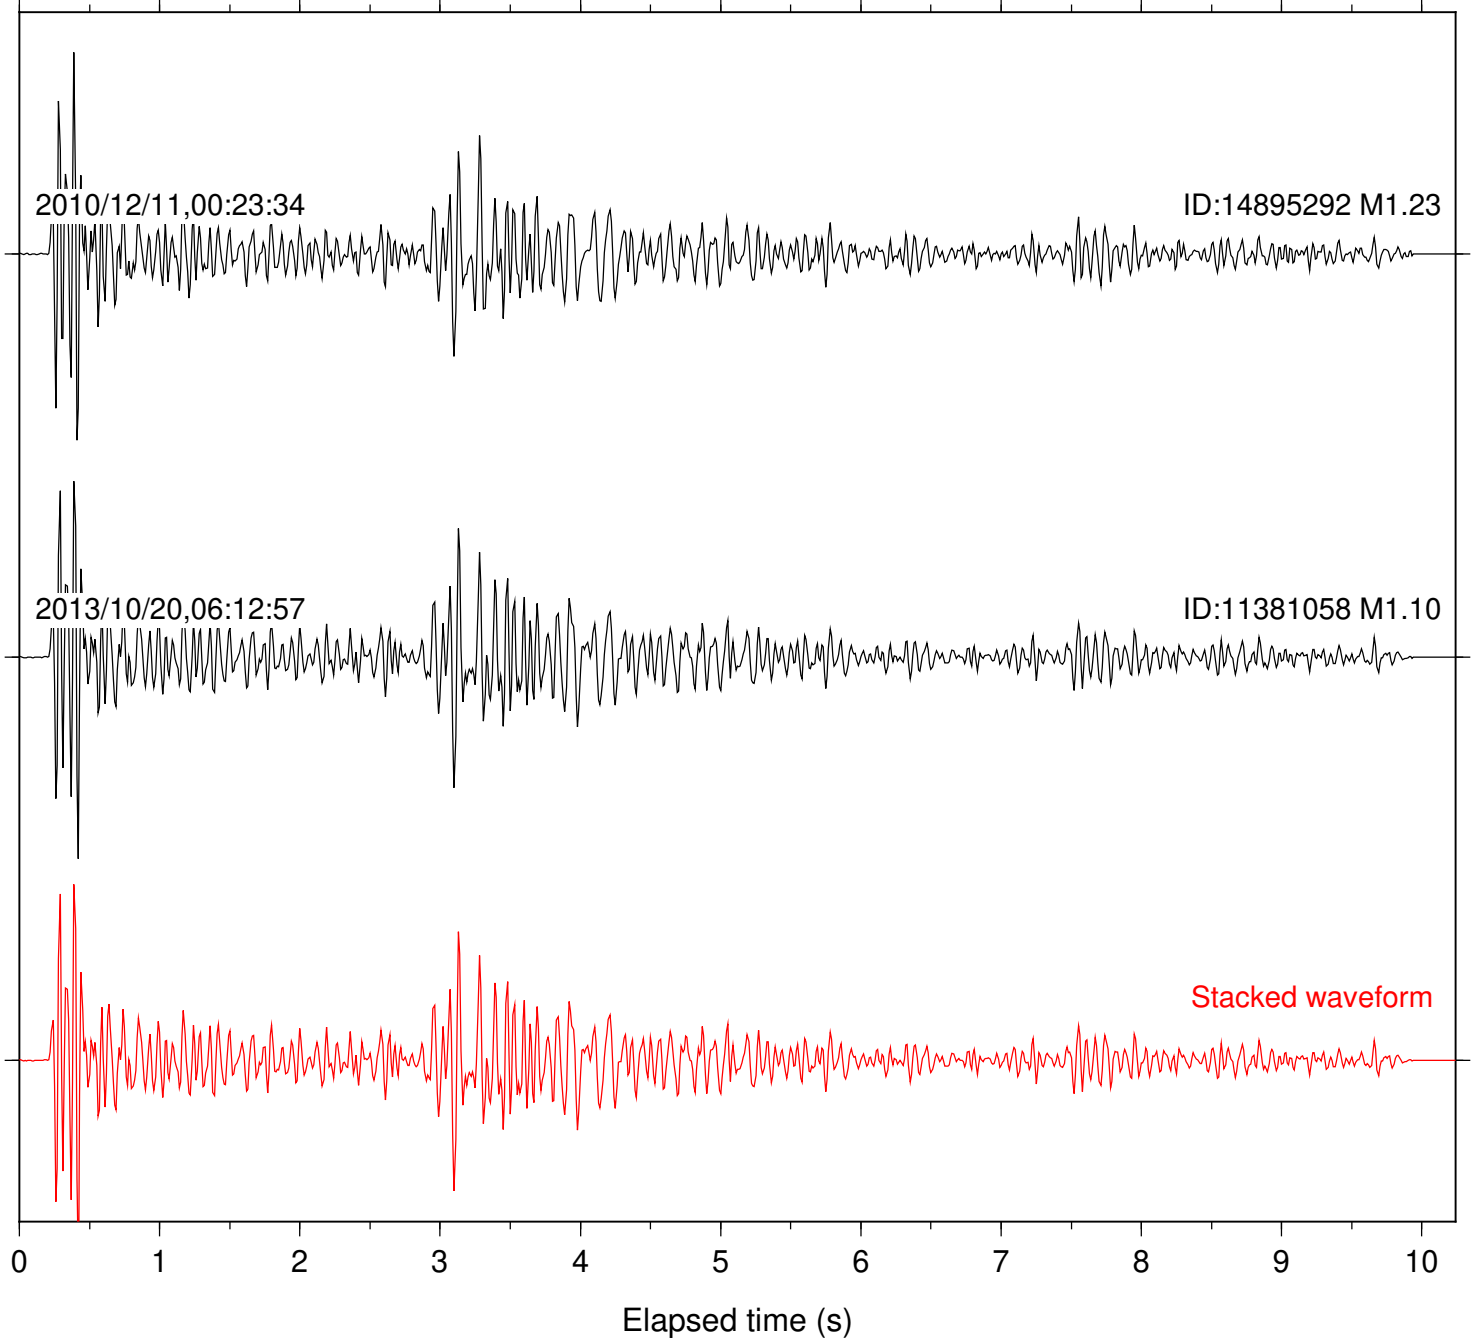

Stacked waveform

0 1 2 3 4 5 6 7 8 9 10
Elapsed time (s)

Station: B082 Com: EHZ

Focal depth: 7.60 km

Station: B084 Com: EHZ

Focal depth: 7.60 km

Station: B086 Com: EHZ

Focal depth: 7.60 km

2010/12/11,00:23:34

ID:14895292 M1.23

2011/02/23,14:39:11

ID:14940076 M1.23

2013/10/20,06:12:57

ID:11381058 M1.10

Stacked waveform

0 1 2 3 4 5 6 7 8 9 10
Elapsed time (s)

Station: B087 Com: EHZ

Focal depth: 7.62 km

Station: B093 Com: EHZ

Focal depth: 7.60 km

Station: B946 Com: EHZ

Focal depth: 7.60 km

2010/12/11,00:23:34

ID:14895292 M1.23