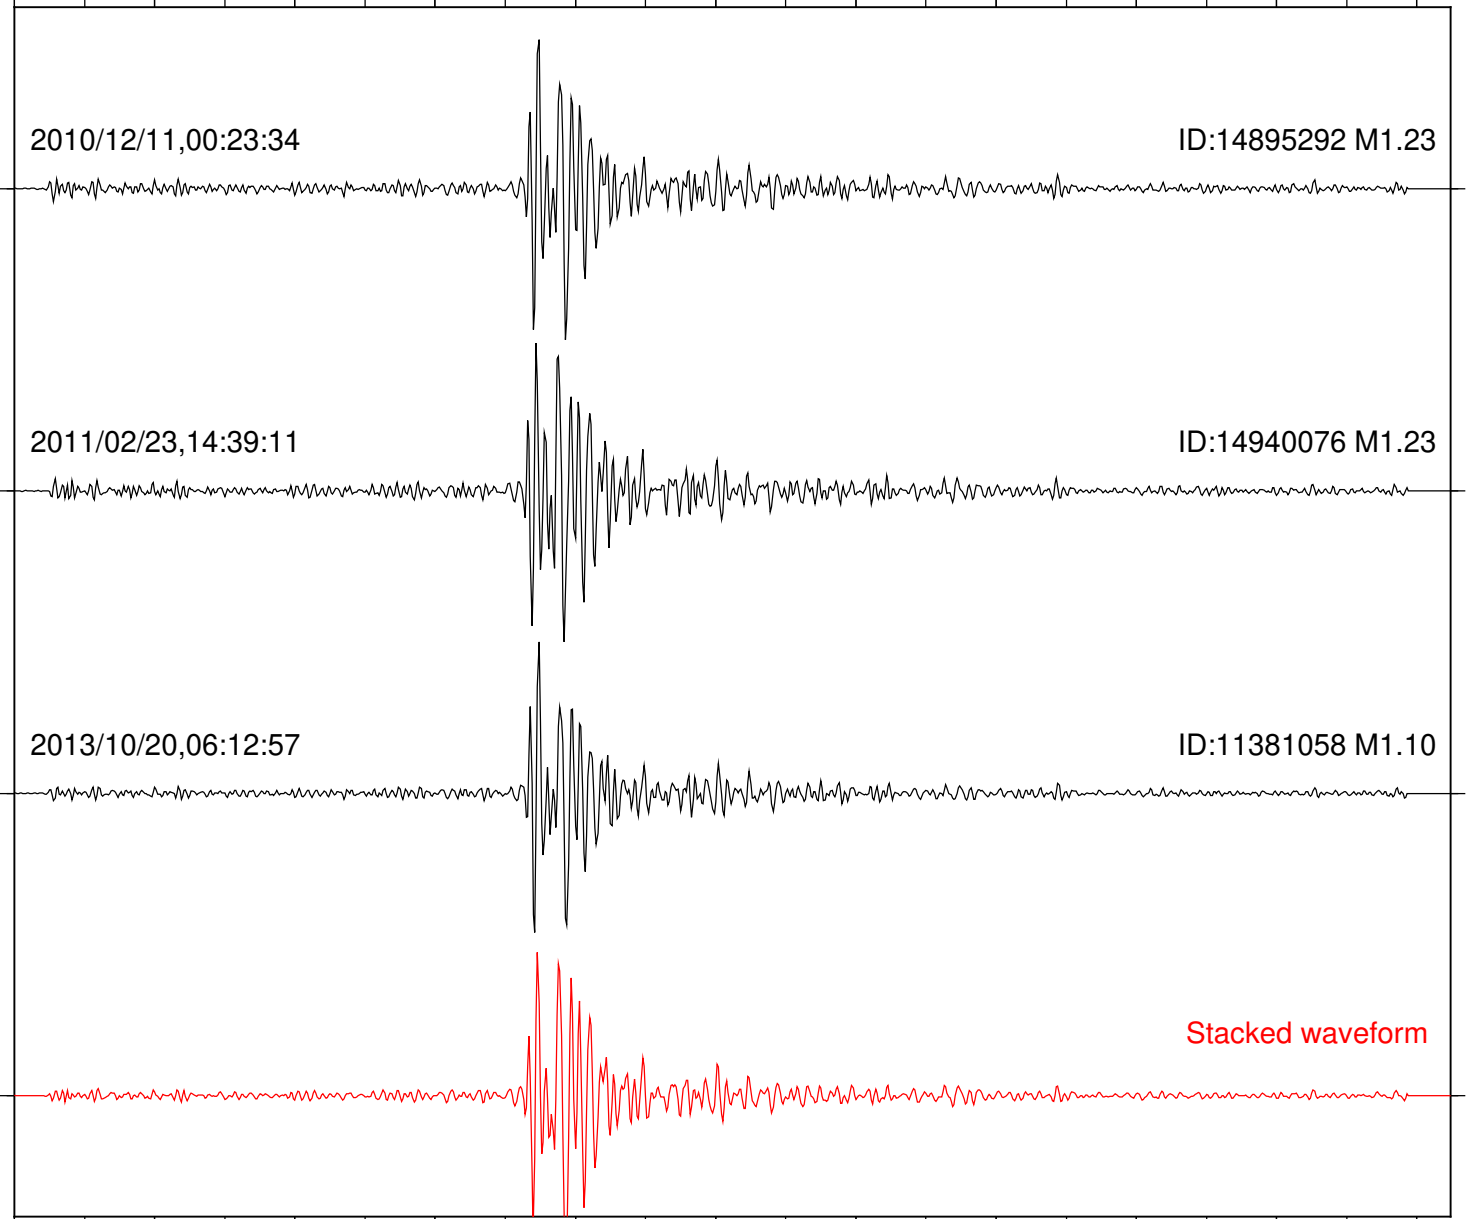

Station: B081 Com: EHZ

Focal depth: 7.60 km

2010/12/11,00:23:34

ID:14895292 M1.23

2011/02/23,14:39:11

ID:14940076 M1.23

2013/10/20,06:12:57

ID:11381058 M1.10

Stacked waveform

0 1 2 3 4 5 6 7 8 9 10
Elapsed time (s)

Station: B082 Com: EHZ

Focal depth: 7.60 km

Station: B084 Com: EHZ

Focal depth: 7.60 km

Station: B086 Com: EHZ

Focal depth: 7.60 km

Station: B087 Com: EHZ

Focal depth: 7.62 km

Station: B093 Com: EHZ

Focal depth: 7.60 km

Station: B946 Com: EHZ

Focal depth: 7.60 km

2010/12/11,00:23:34

ID:14895292 M1.23