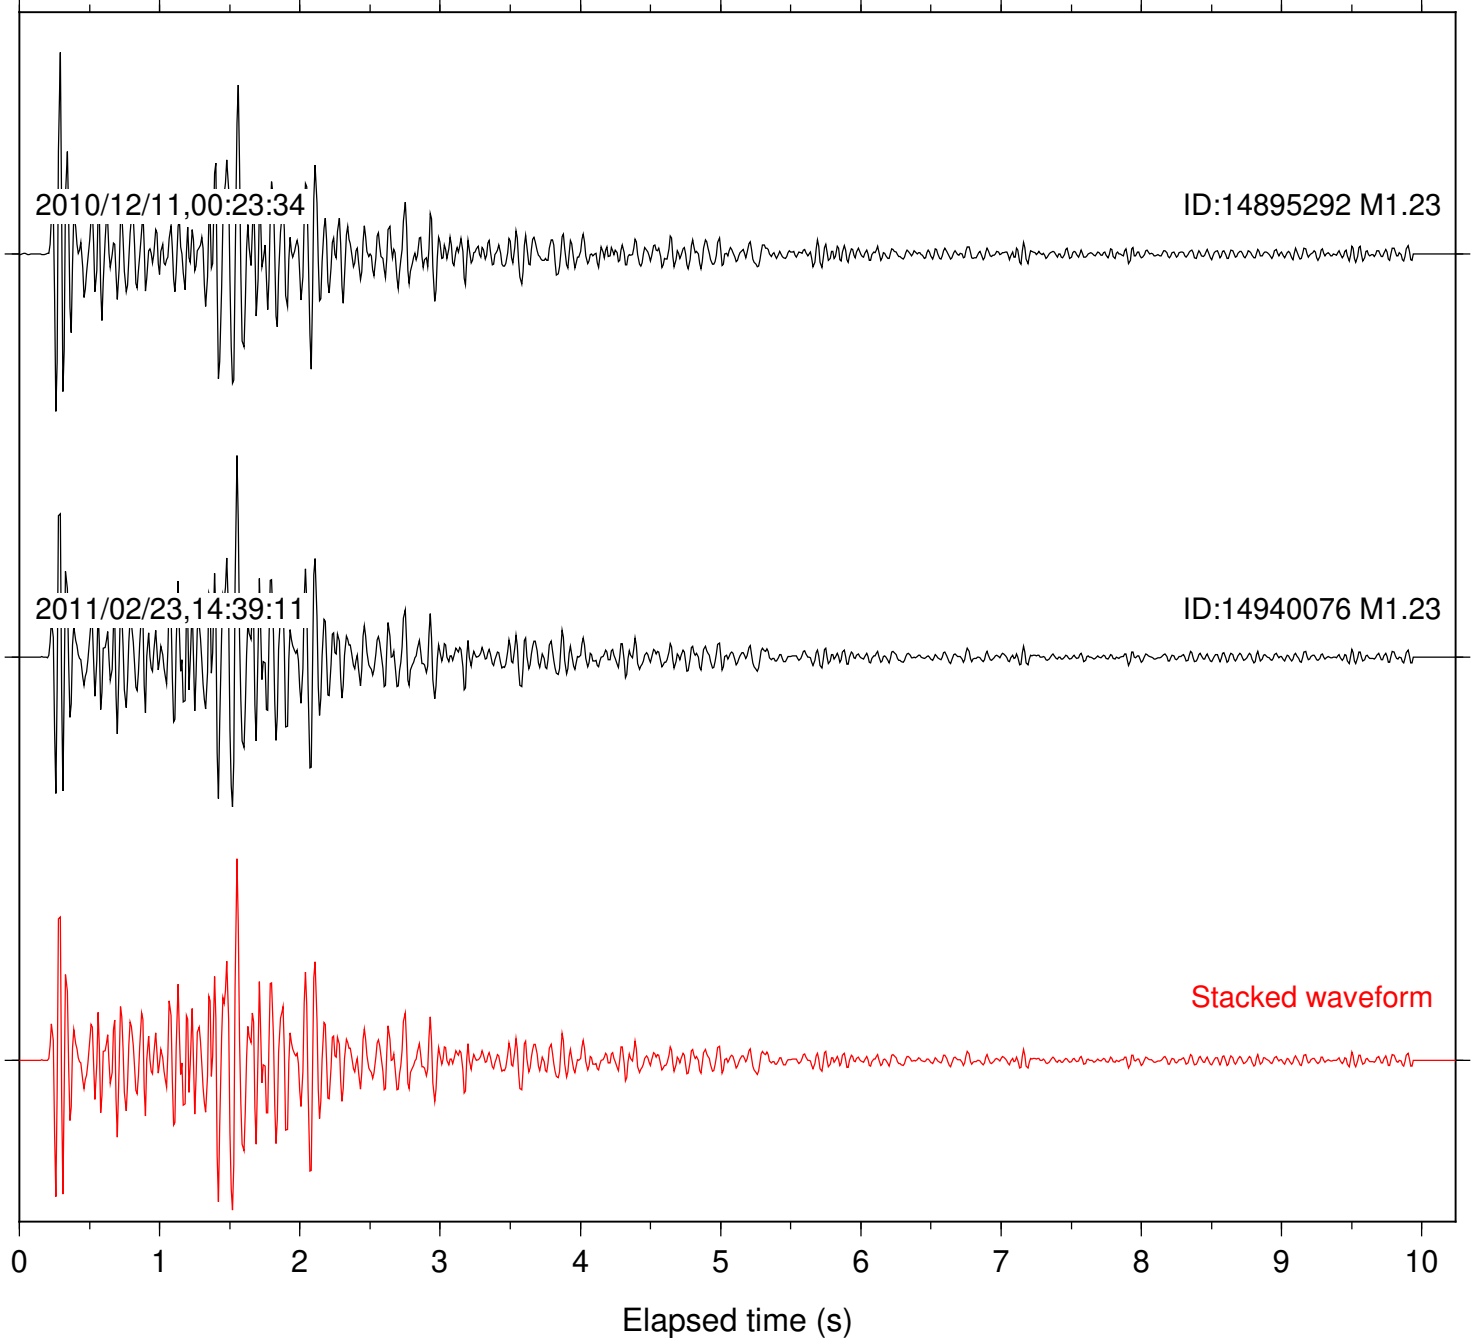

Stacked waveform

0 1 2 3 4 5 6 7 8 9 10
Elapsed time (s)

Station: B082 Com: EHZ

Focal depth: 7.60 km

Station: B084 Com: EHZ

Focal depth: 7.60 km

Station: B086 Com: EHZ

Focal depth: 7.60 km

2010/12/11,00:23:34

ID:14895292 M1.23

2011/02/23,14:39:11

ID:14940076 M1.23

2013/10/20,06:12:57

ID:11381058 M1.10

Stacked waveform

0 1 2 3 4 5 6 7 8 9 10
Elapsed time (s)

Station: B087 Com: EHZ

Focal depth: 7.62 km

Station: B093 Com: EHZ

Focal depth: 7.60 km

Station: B946 Com: EHZ

Focal depth: 7.60 km

2010/12/11,00:23:34

ID:14895292 M1.23