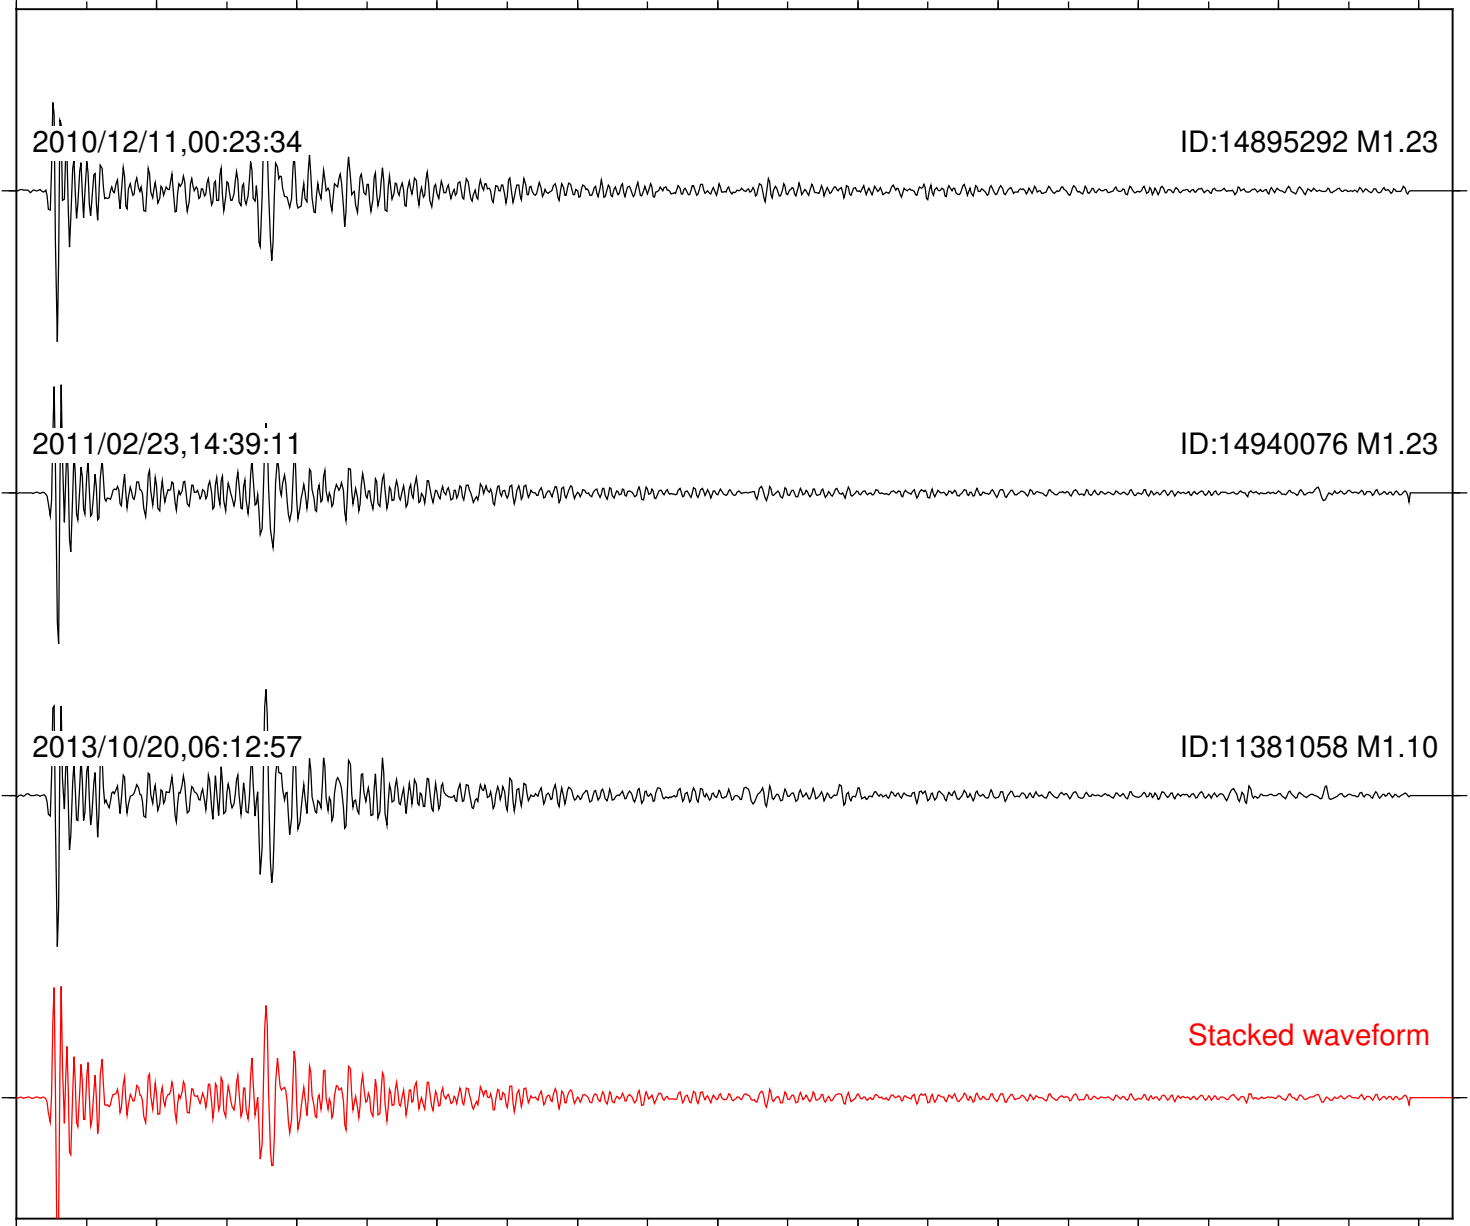

Stacked waveform

0 1 2 3 4 5 6 7 8 9 10
Elapsed time (s)

Station: B082 Com: EHZ

Focal depth: 7.60 km

Station: B084 Com: EHZ

Focal depth: 7.60 km

Station: B086 Com: EHZ

Focal depth: 7.60 km

2010/12/11,00:23:34

ID:14895292 M1.23

2011/02/23,14:39:11

ID:14940076 M1.23

2013/10/20,06:12:57

ID:11381058 M1.10

Stacked waveform

0 1 2 3 4 5 6 7 8 9 10
Elapsed time (s)

Station: B087 Com: EHZ

Focal depth: 7.62 km

Station: B093 Com: EHZ

Focal depth: 7.60 km

Station: B946 Com: EHZ

Focal depth: 7.60 km

2010/12/11,00:23:34

ID:14895292 M1.23