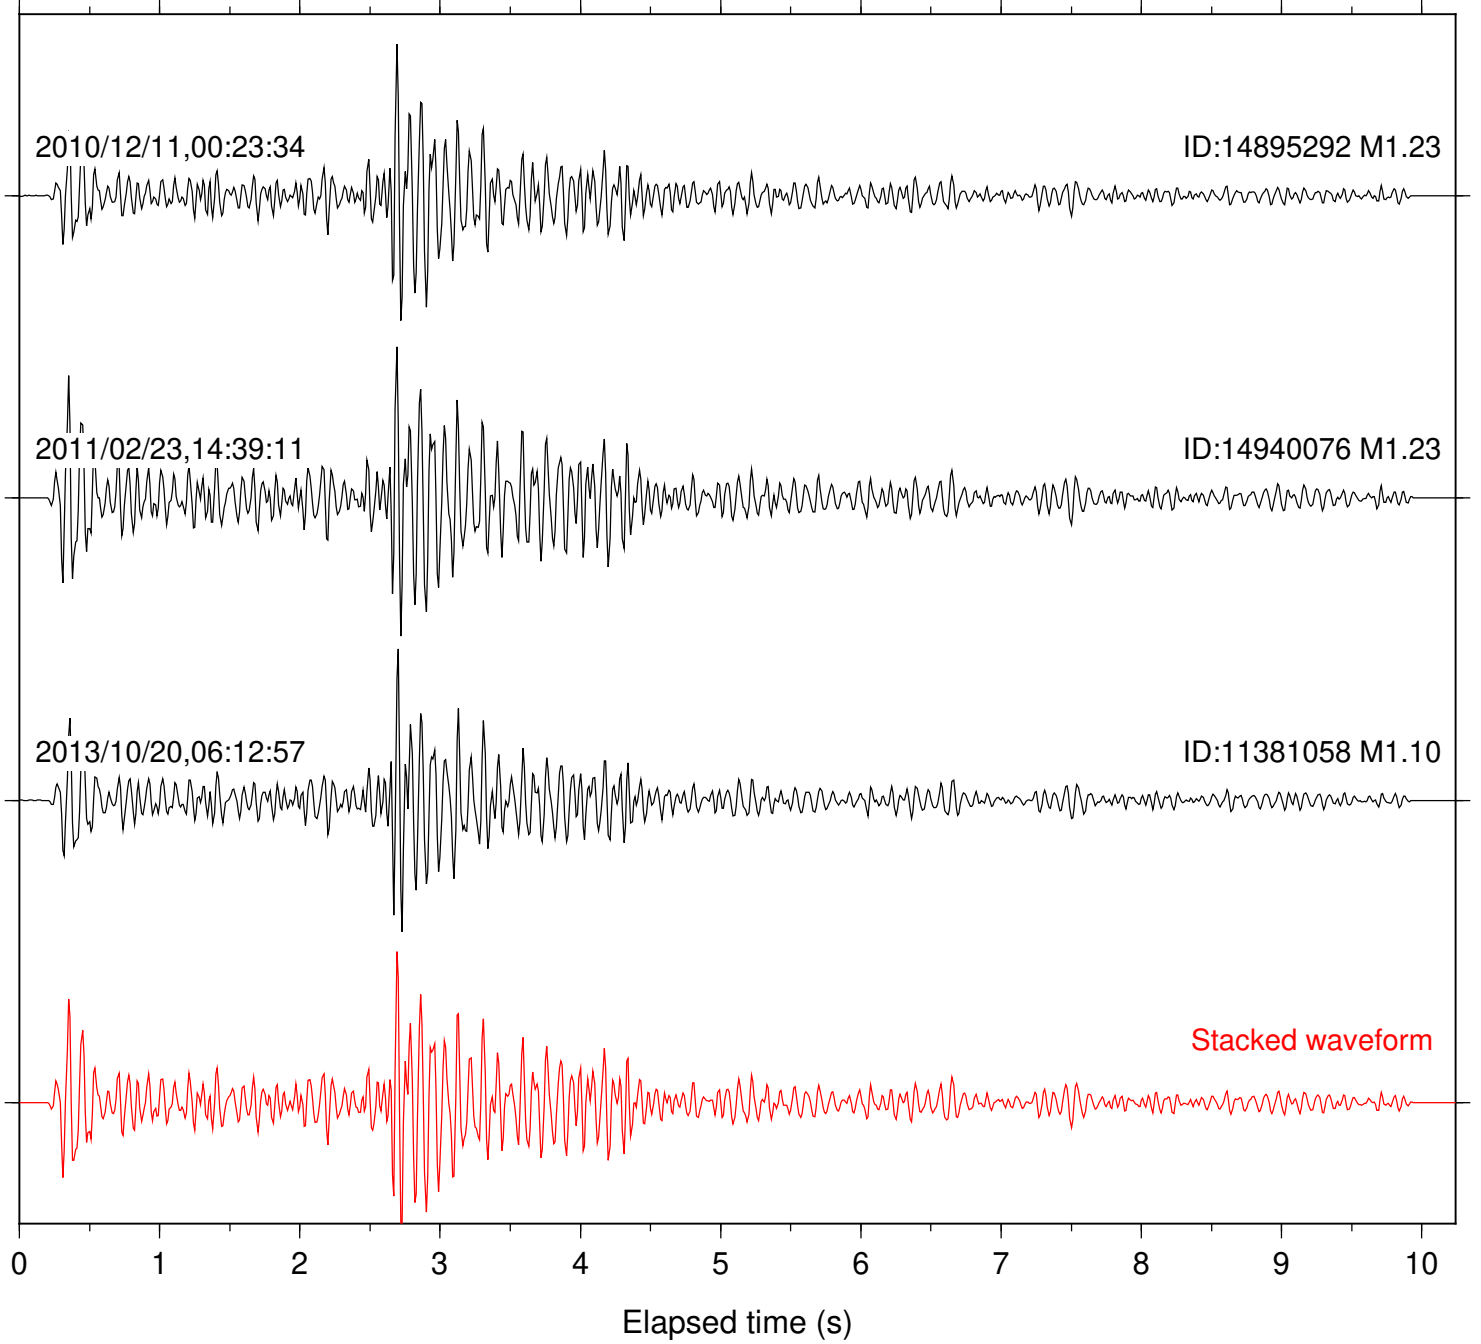

Station: B081 Com: EHZ

Focal depth: 7.60 km

2010/12/11,00:23:34

ID:14895292 M1.23

2011/02/23,14:39:11

ID:14940076 M1.23

2013/10/20,06:12:57

ID:11381058 M1.10

Stacked waveform

0 1 2 3 4 5 6 7 8 9 10
Elapsed time (s)

Station: B082 Com: EHZ

Focal depth: 7.60 km

Station: B084 Com: EHZ

Focal depth: 7.60 km

Station: B086 Com: EHZ

Focal depth: 7.60 km

2010/12/11,00:23:34

ID:14895292 M1.23

2011/02/23,14:39:11

ID:14940076 M1.23

2013/10/20,06:12:57

ID:11381058 M1.10

Stacked waveform

0 1 2 3 4 5 6 7 8 9 10
Elapsed time (s)

Station: B087 Com: EHZ

Focal depth: 7.62 km

Station: B093 Com: EHZ

Focal depth: 7.60 km

Station: B946 Com: EHZ

Focal depth: 7.60 km

2010/12/11,00:23:34

ID:14895292 M1.23