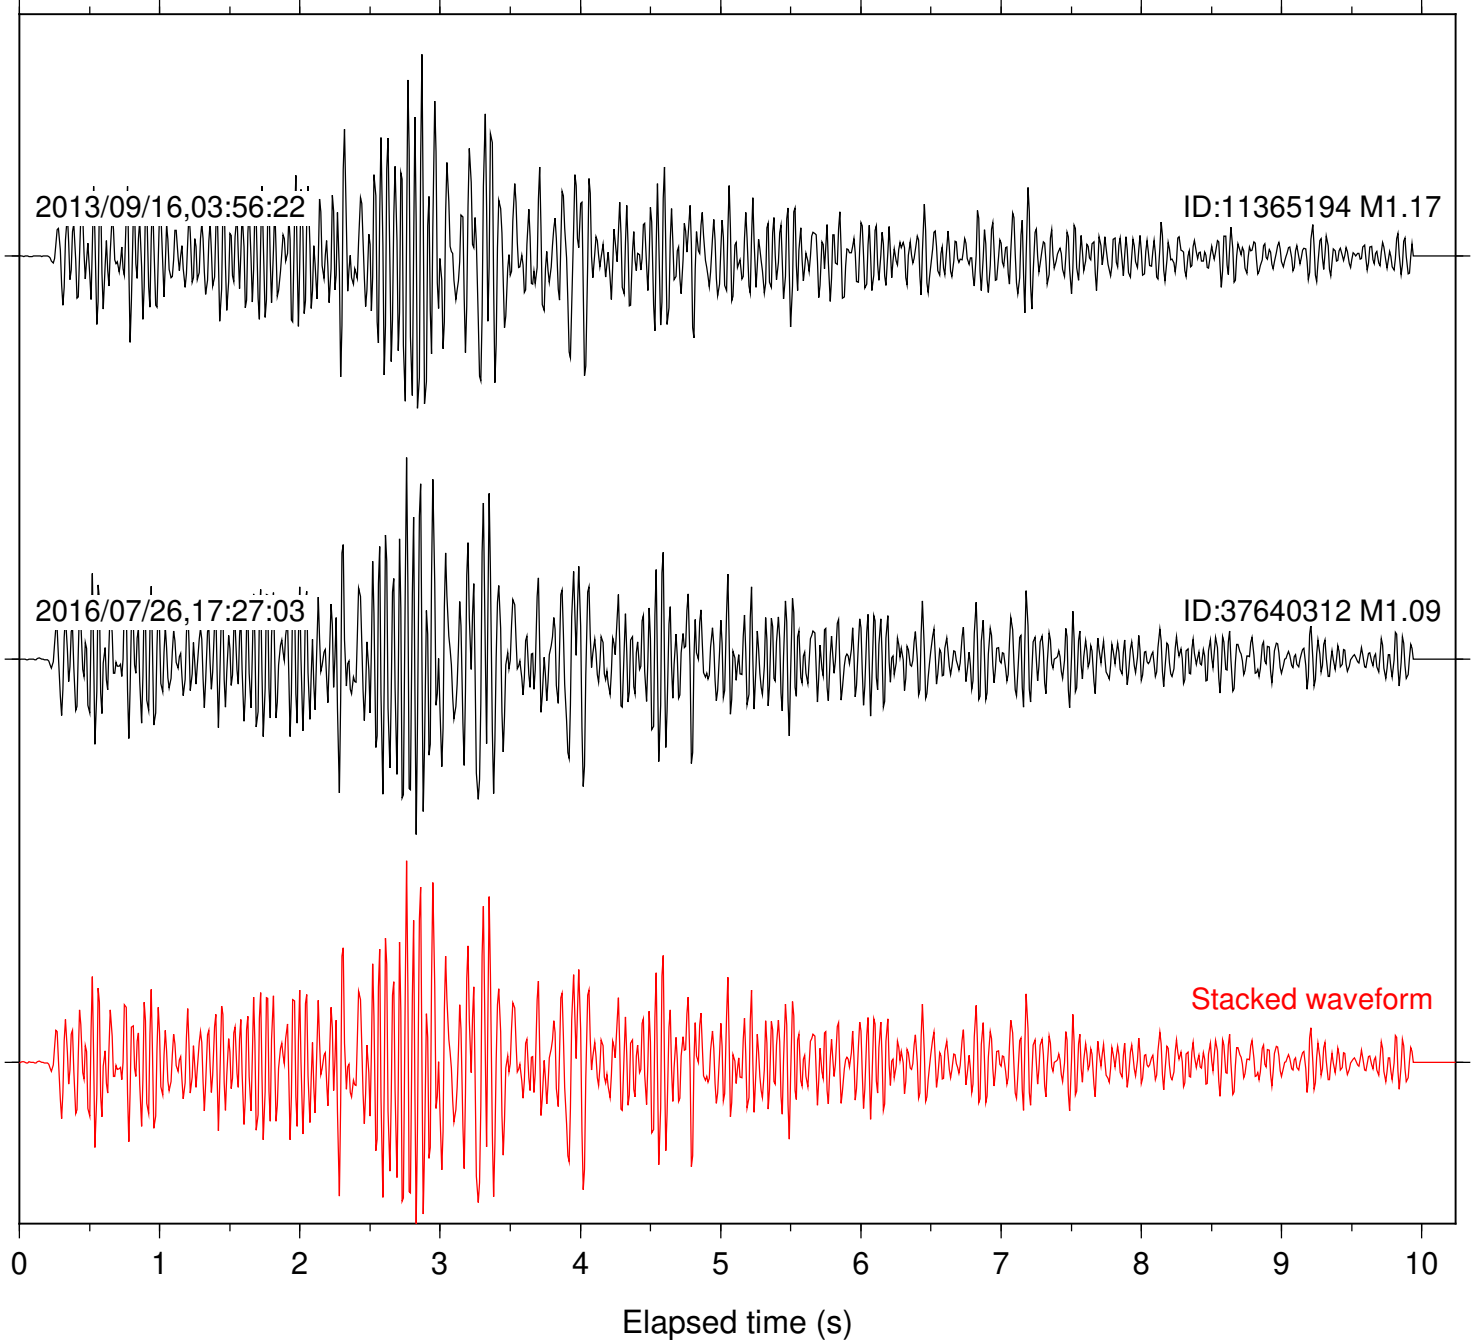

Station: B087 Com: EHZ

Focal depth: 6.86 km

Station: LVA2 Com: HHZ

Focal depth: 6.86 km

Station: SND Com: HHZ

Focal depth: 6.86 km