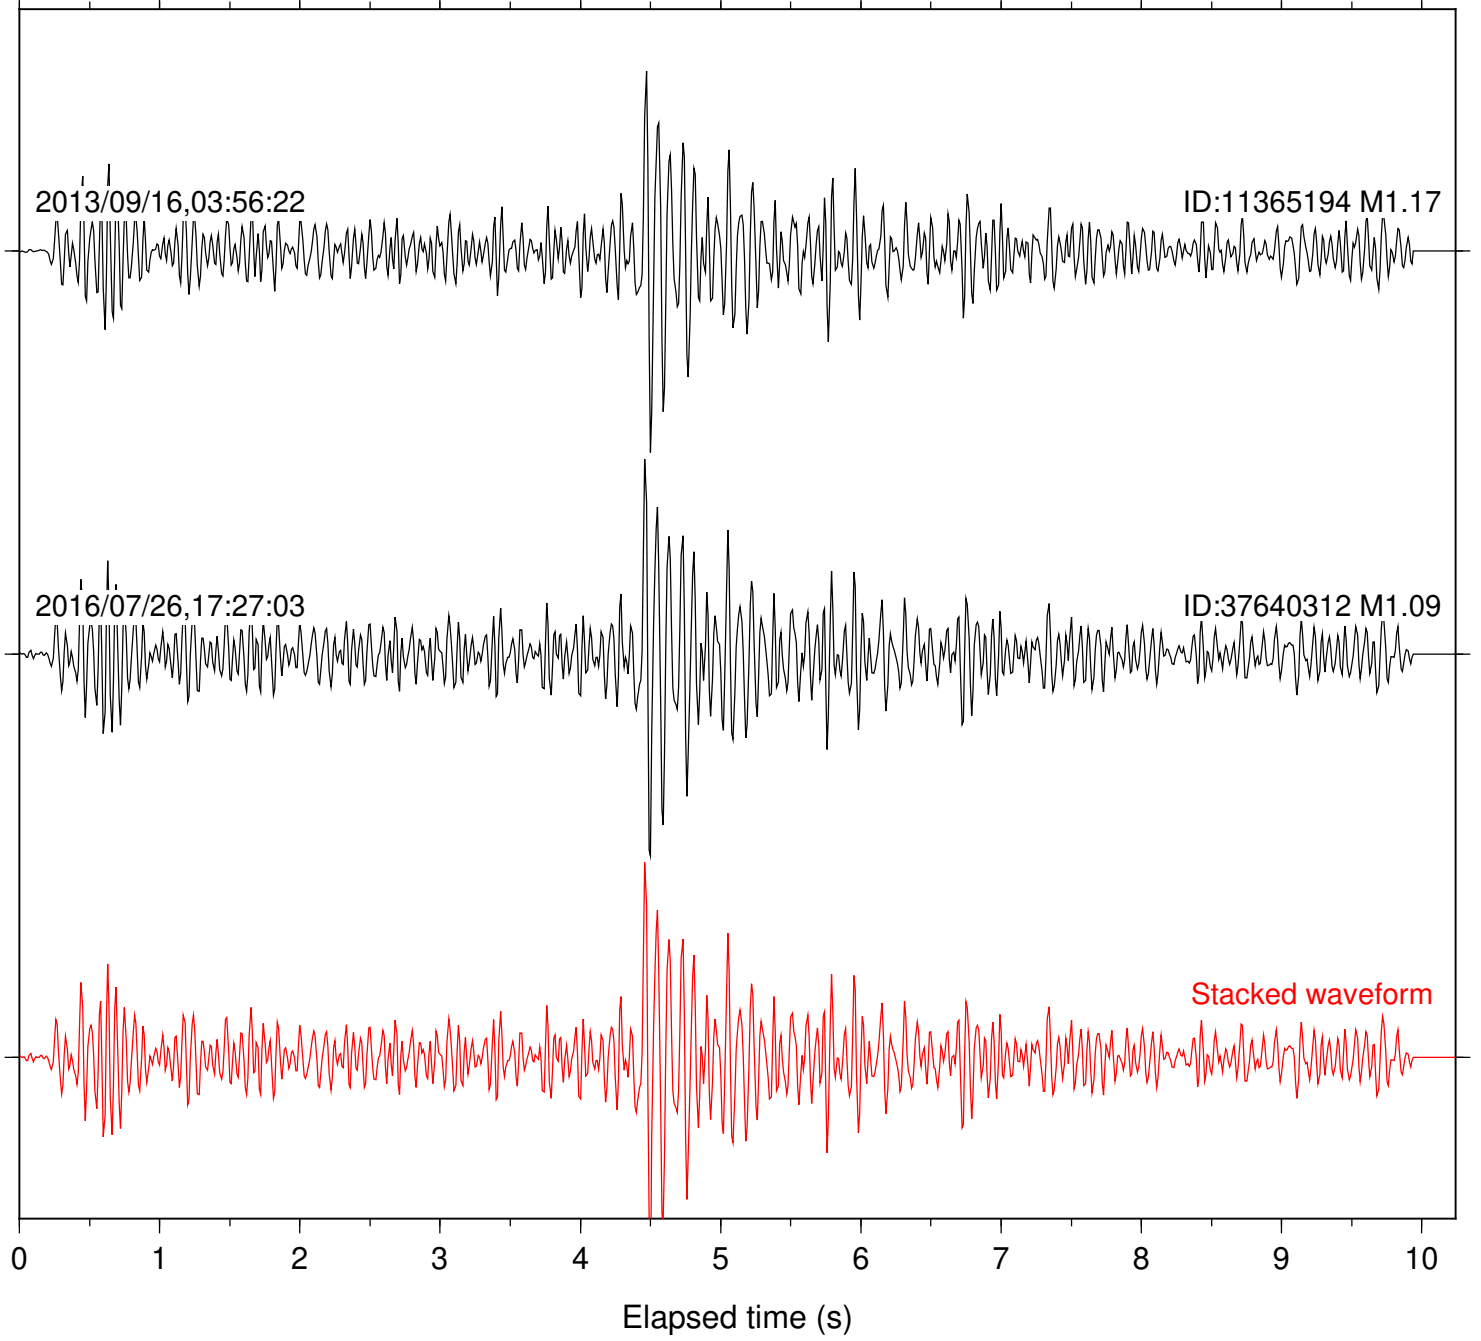

Station: B087 Com: EHZ

Focal depth: 6.86 km

Station: LVA2 Com: HHZ

Focal depth: 6.86 km

Station: SND Com: HHZ

Focal depth: 6.86 km