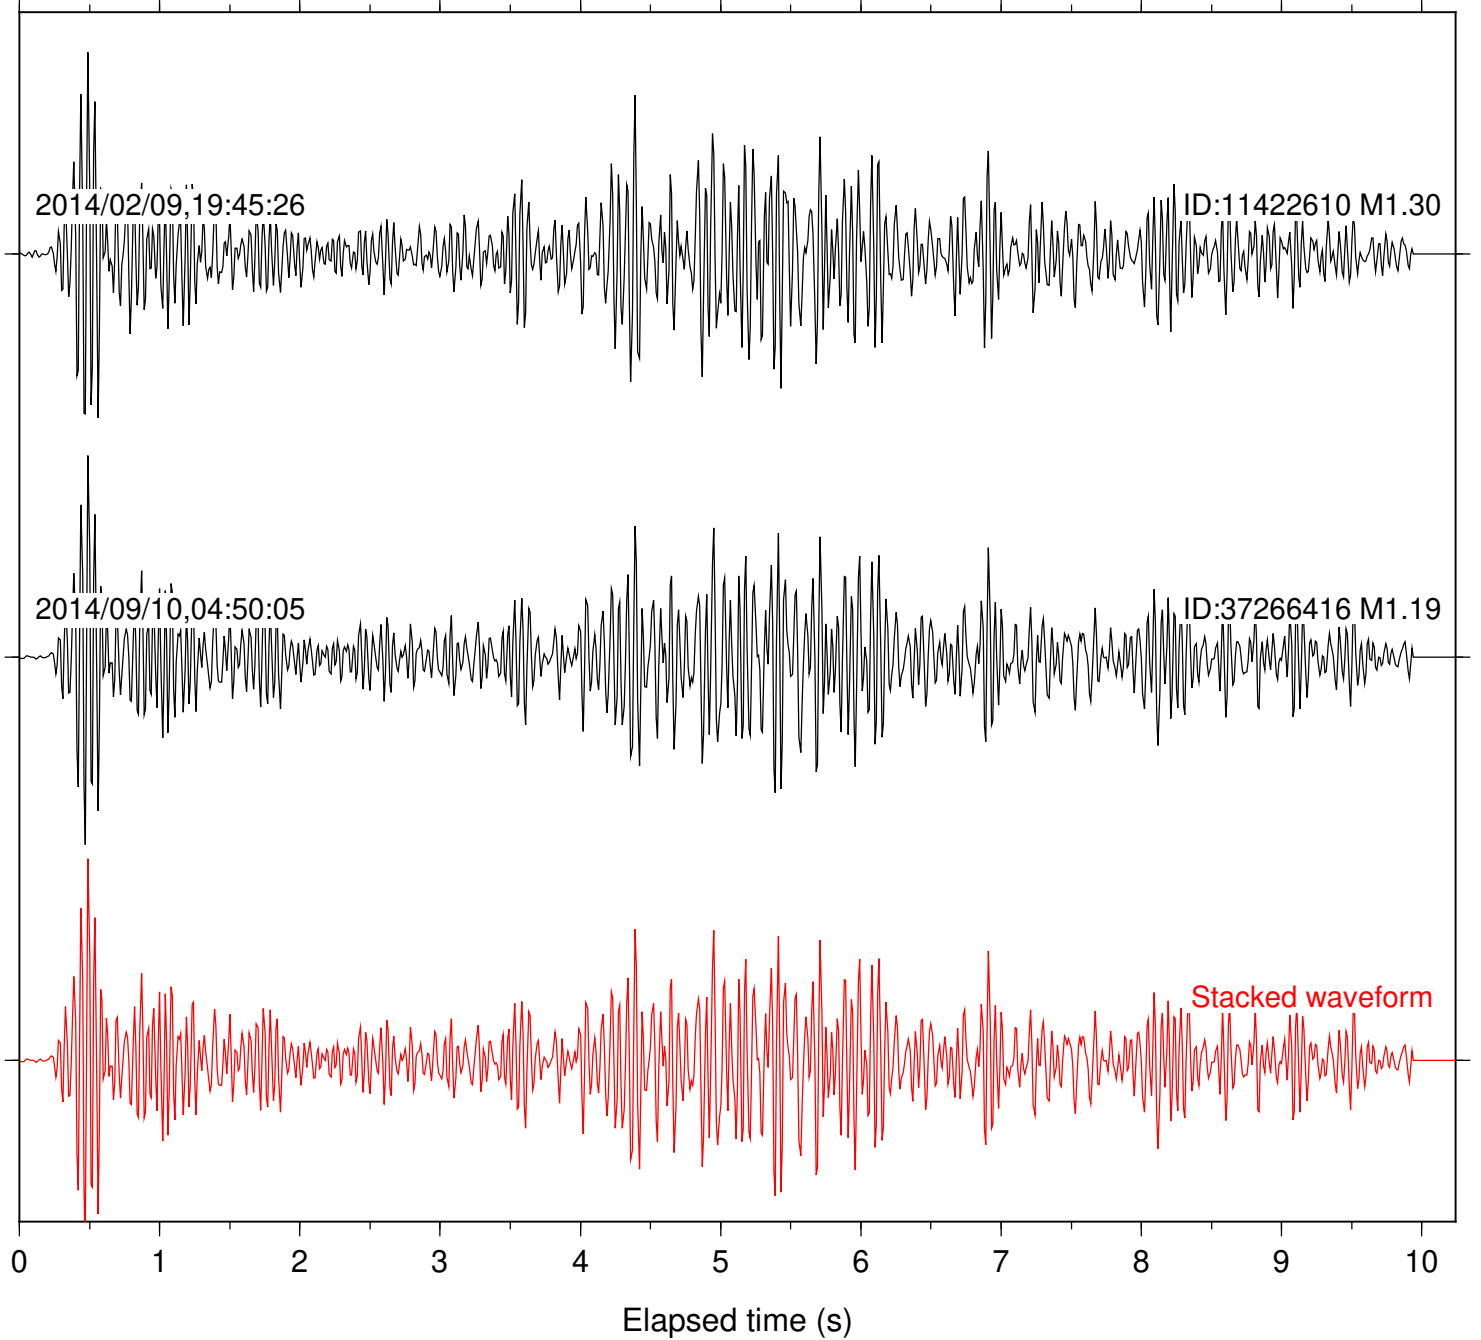

Station: B081 Com: EHZ

Focal depth: 12.20 km

Station: B082 Com: EHZ

Focal depth: 12.20 km

Station: B087 Com: EHZ

Focal depth: 12.20 km

Station: B088 Com: EHZ

Focal depth: 12.20 km

Station: B093 Com: EHZ

Focal depth: 12.20 km

Station: B946 Com: EHZ

Focal depth: 12.20 km

Station: BAC Com: EHZ

Focal depth: 12.20 km

Station: CRY Com: HHZ

Focal depth: 12.20 km

Station: HMT2 Com: HHZ

Focal depth: 12.20 km

Station: KNW Com: HHZ

Focal depth: 12.20 km

Station: LVA2 Com: HHZ

Focal depth: 12.20 km

Station: PLM Com: HHZ

Focal depth: 12.20 km

Station: RDM Com: HHZ

Focal depth: 12.20 km

Station: RRSP Com: HHZ

Focal depth: 12.20 km