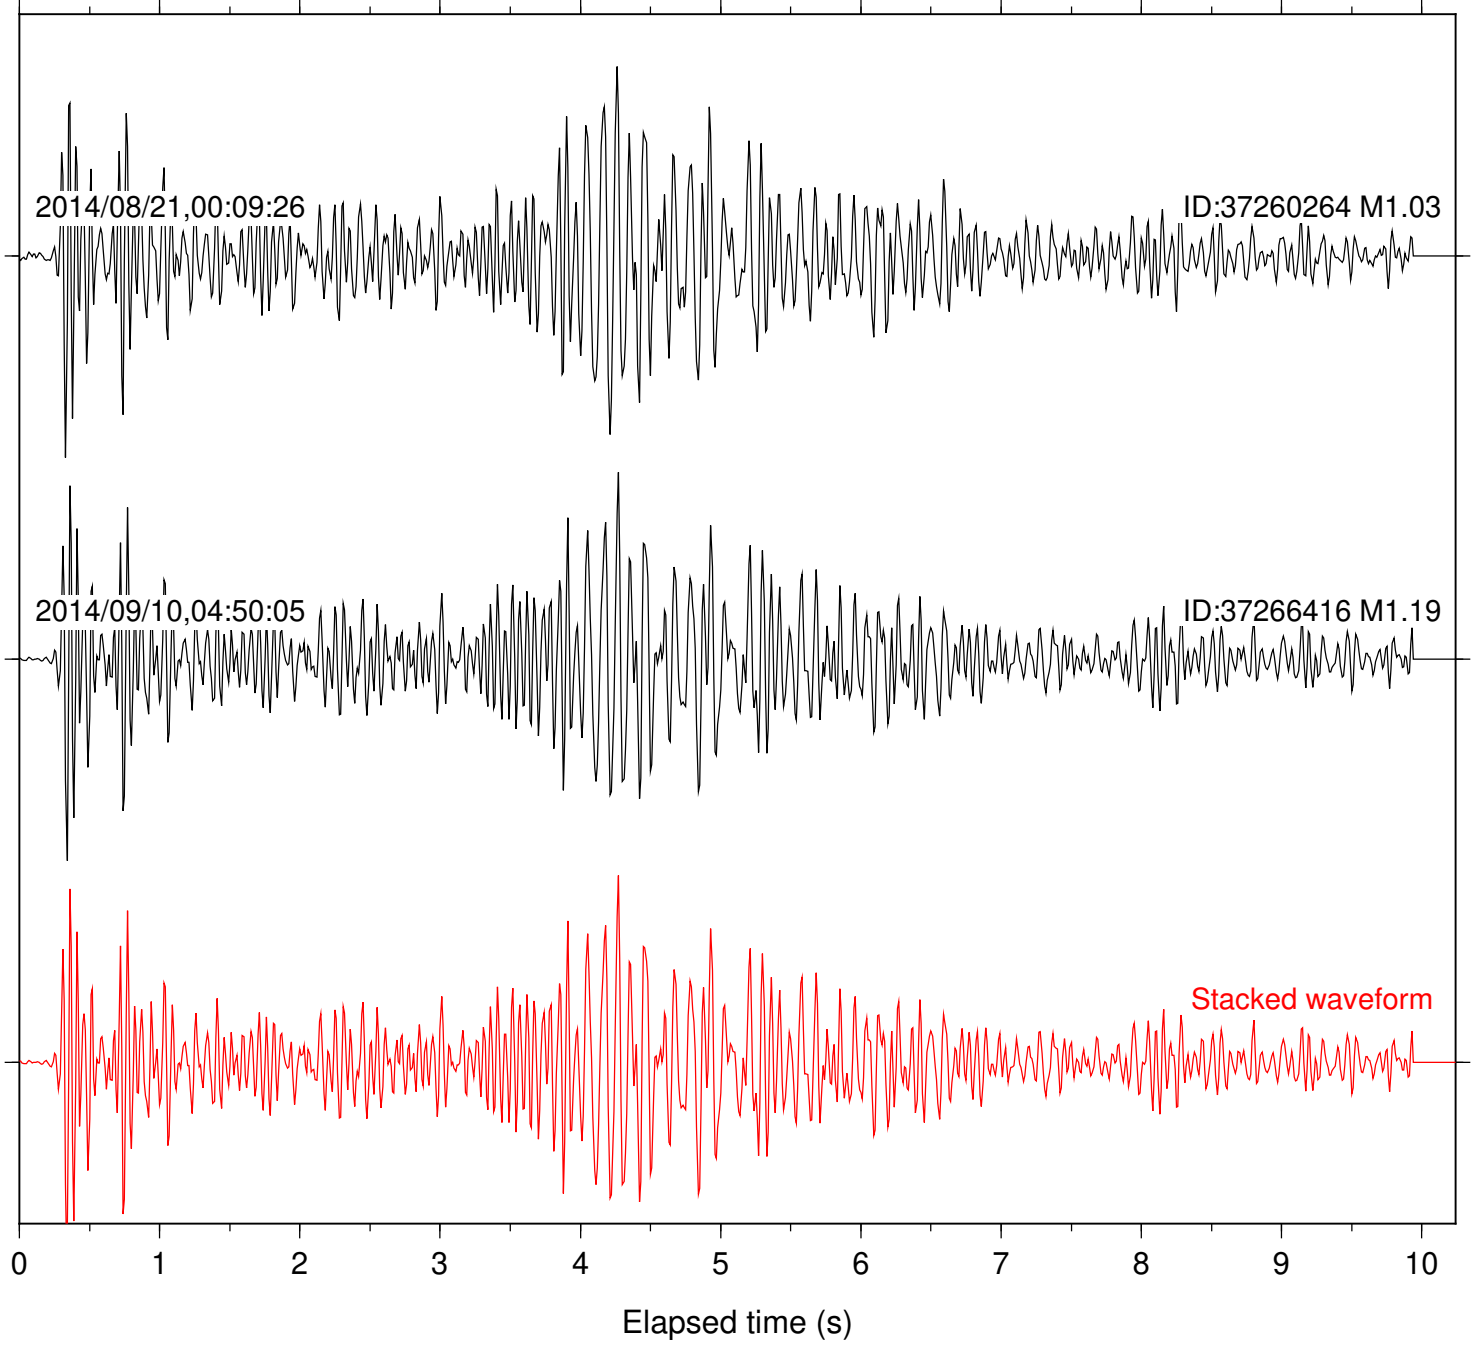

Station: B081 Com: EHZ

Focal depth: 12.20 km

Station: B082 Com: EHZ

Focal depth: 12.20 km

Station: B087 Com: EHZ

Focal depth: 12.20 km

Station: B088 Com: EHZ

Focal depth: 12.20 km

Station: B093 Com: EHZ

Focal depth: 12.20 km

Station: B946 Com: EHZ

Focal depth: 12.20 km

Station: BAC Com: EHZ

Focal depth: 12.20 km

Station: CRY Com: HHZ

Focal depth: 12.20 km

Station: HMT2 Com: HHZ

Focal depth: 12.20 km

Station: KNW Com: HHZ

Focal depth: 12.20 km

Station: LVA2 Com: HHZ

Focal depth: 12.20 km

Station: PLM Com: HHZ

Focal depth: 12.20 km

Station: RDM Com: HHZ

Focal depth: 12.20 km

Station: RRSP Com: HHZ

Focal depth: 12.20 km