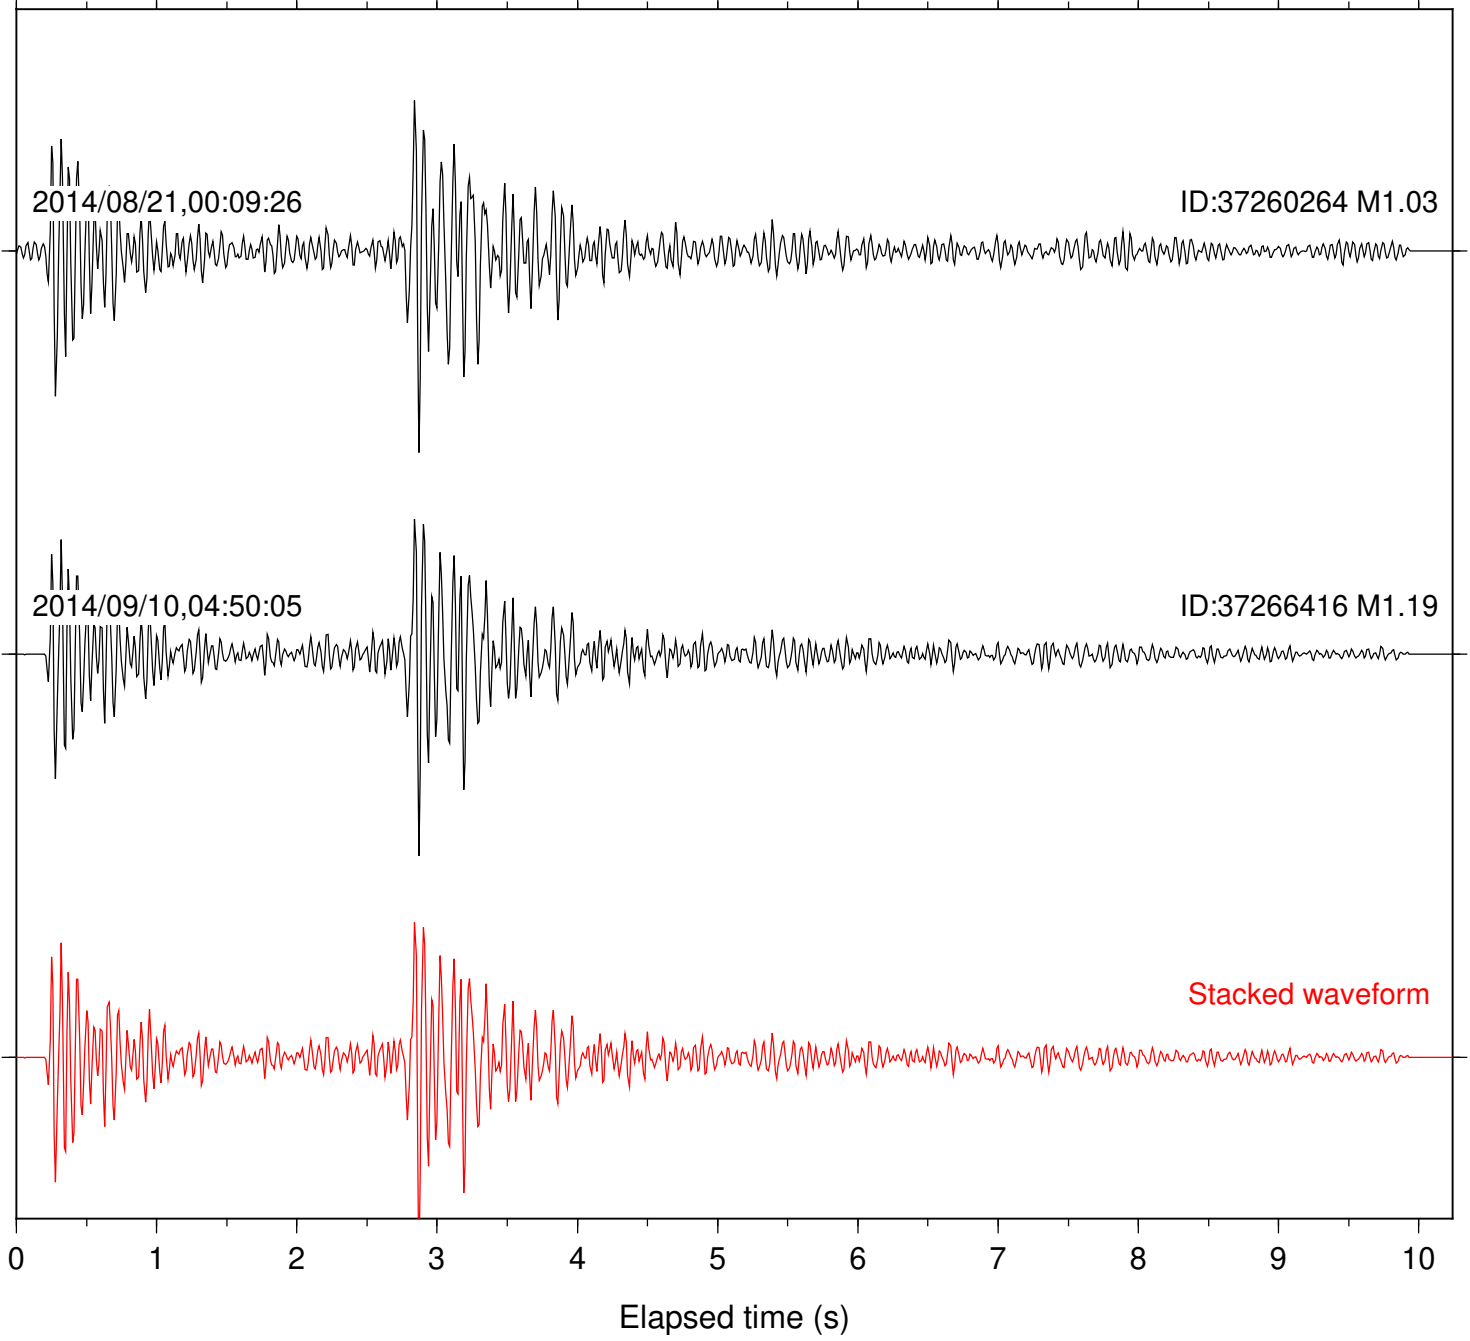

Station: B081 Com: EHZ

Focal depth: 12.20 km

Station: B082 Com: EHZ

Focal depth: 12.20 km

Station: B087 Com: EHZ

Focal depth: 12.20 km

Station: B088 Com: EHZ

Focal depth: 12.20 km

Station: B093 Com: EHZ

Focal depth: 12.20 km

Station: B946 Com: EHZ

Focal depth: 12.20 km

Station: BAC Com: EHZ

Focal depth: 12.20 km

Station: CRY Com: HHZ

Focal depth: 12.20 km

Station: HMT2 Com: HHZ

Focal depth: 12.20 km

Station: KNW Com: HHZ

Focal depth: 12.20 km

Station: LVA2 Com: HHZ

Focal depth: 12.20 km

Station: PLM Com: HHZ

Focal depth: 12.20 km

Station: RDM Com: HHZ

Focal depth: 12.20 km

Station: RRSP Com: HHZ

Focal depth: 12.20 km