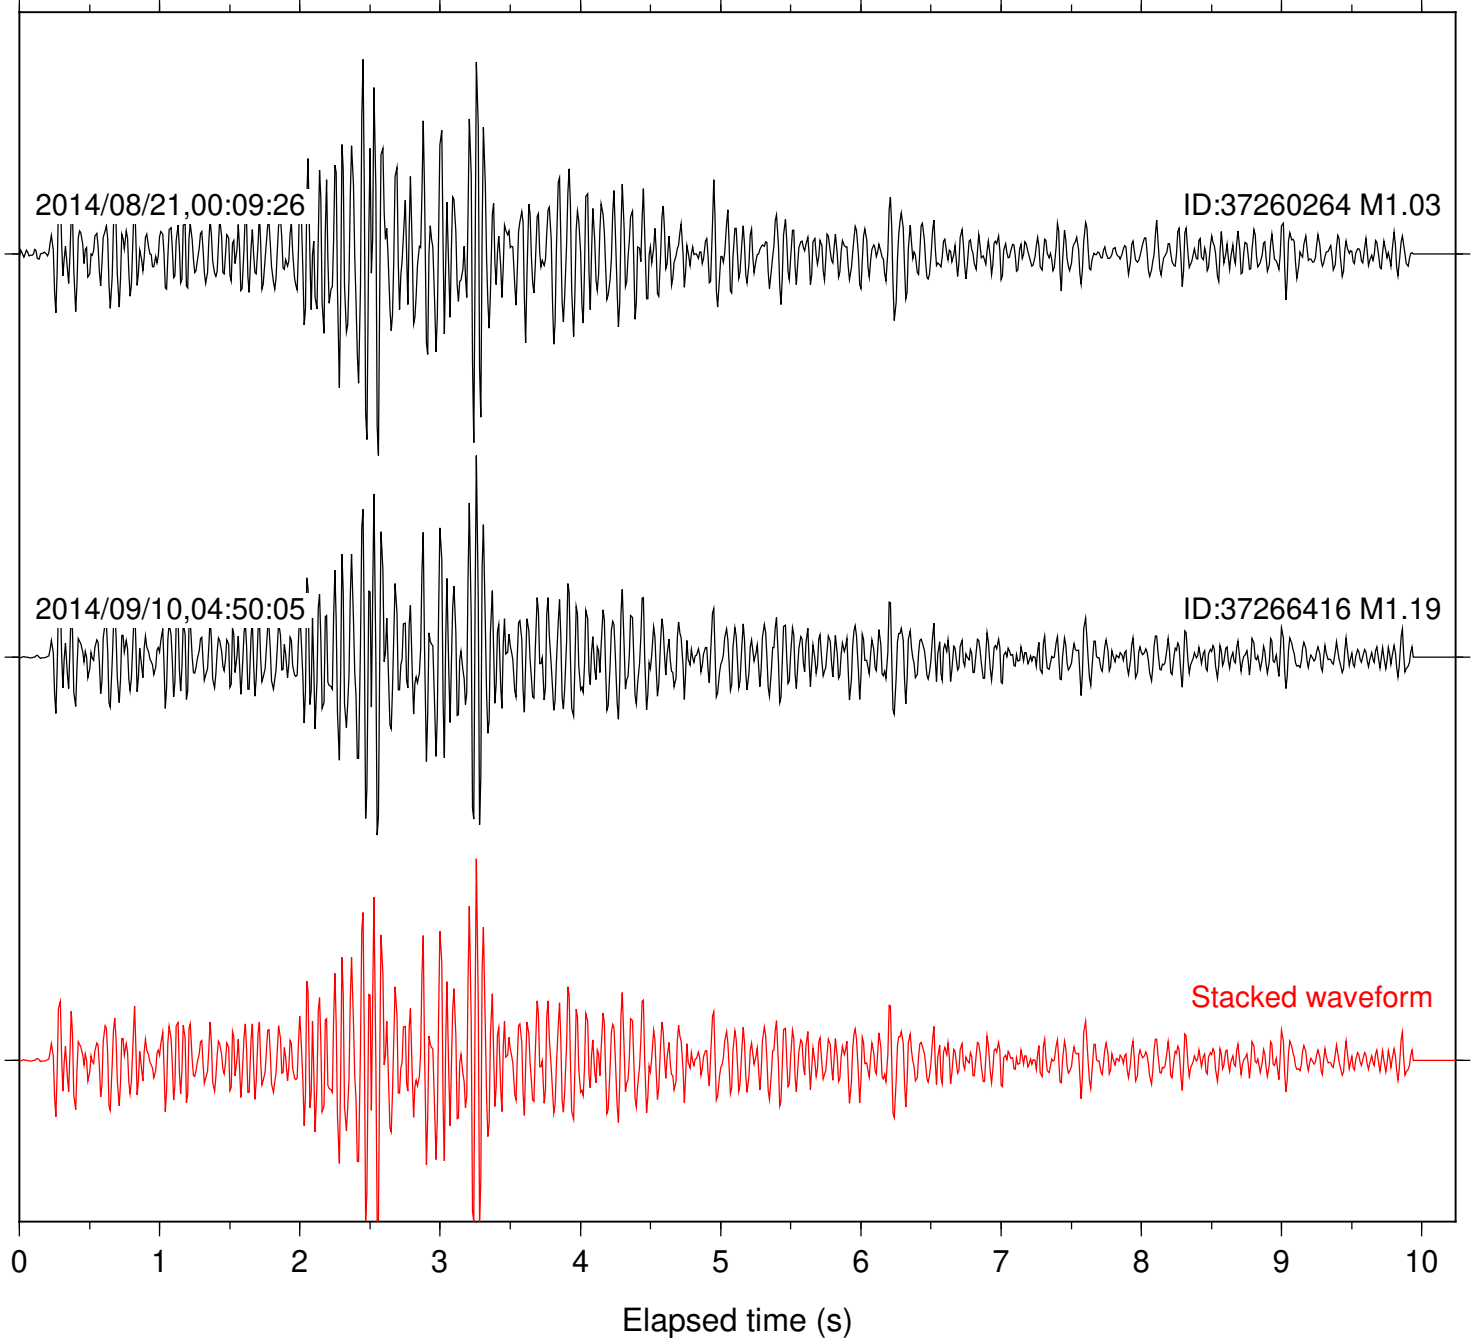

Station: B081 Com: EHZ

Focal depth: 12.20 km

Station: B082 Com: EHZ

Focal depth: 12.20 km

Station: B087 Com: EHZ

Focal depth: 12.20 km

Station: B088 Com: EHZ

Focal depth: 12.20 km

Station: B093 Com: EHZ

Focal depth: 12.20 km

Station: B946 Com: EHZ

Focal depth: 12.20 km

Station: BAC Com: EHZ

Focal depth: 12.20 km

Station: CRY Com: HHZ

Focal depth: 12.20 km

Station: HMT2 Com: HHZ

Focal depth: 12.20 km

Station: KNW Com: HHZ

Focal depth: 12.20 km

Station: LVA2 Com: HHZ

Focal depth: 12.20 km

Station: PLM Com: HHZ

Focal depth: 12.20 km

Station: RDM Com: HHZ

Focal depth: 12.20 km

Station: RRSP Com: HHZ

Focal depth: 12.20 km