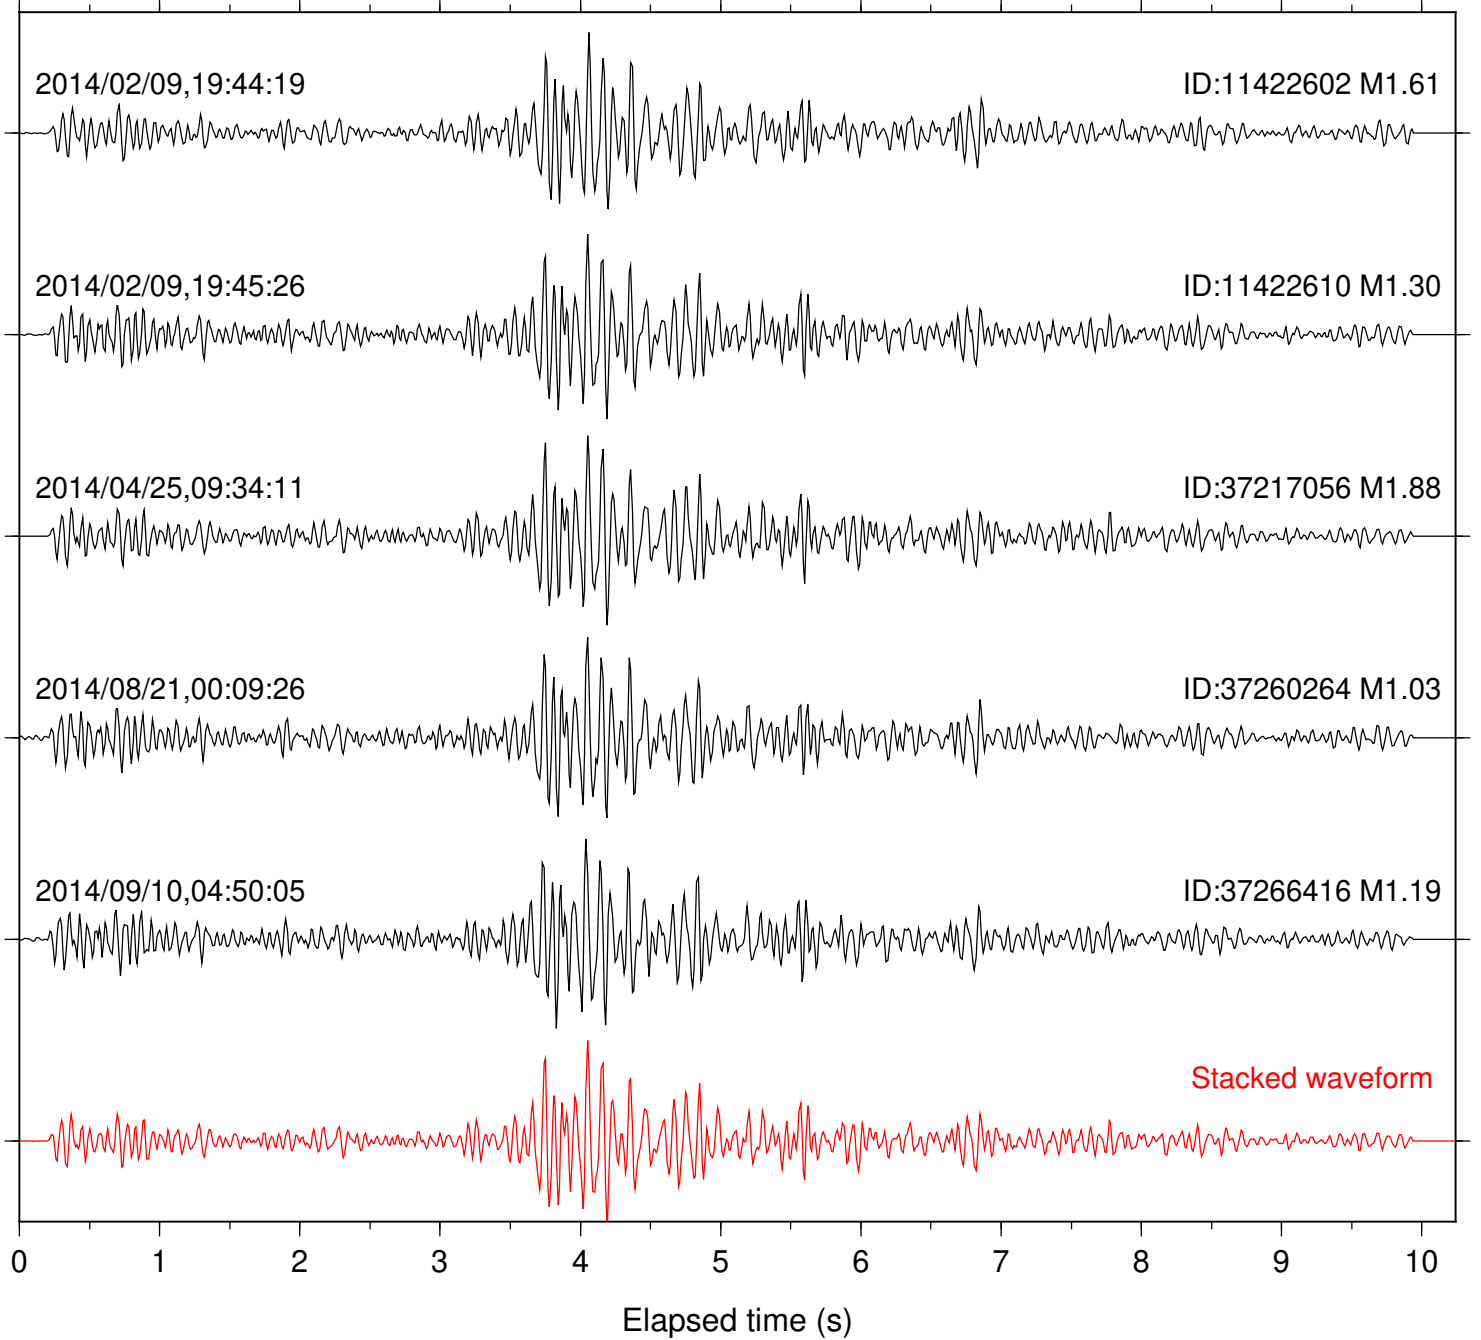

Station: B081 Com: EHZ

Focal depth: 12.20 km

Station: B082 Com: EHZ

Focal depth: 12.20 km

Station: B087 Com: EHZ

Focal depth: 12.20 km

Station: B088 Com: EHZ

Focal depth: 12.20 km

Station: B093 Com: EHZ

Focal depth: 12.20 km

Station: B946 Com: EHZ

Focal depth: 12.20 km

Station: BAC Com: EHZ

Focal depth: 12.20 km

Station: CRY Com: HHZ

Focal depth: 12.20 km

Station: HMT2 Com: HHZ

Focal depth: 12.20 km

Station: KNW Com: HHZ

Focal depth: 12.20 km

Station: LVA2 Com: HHZ

Focal depth: 12.20 km

Station: PLM Com: HHZ

Focal depth: 12.20 km

Station: RDM Com: HHZ

Focal depth: 12.20 km

Station: RRSP Com: HHZ

Focal depth: 12.20 km