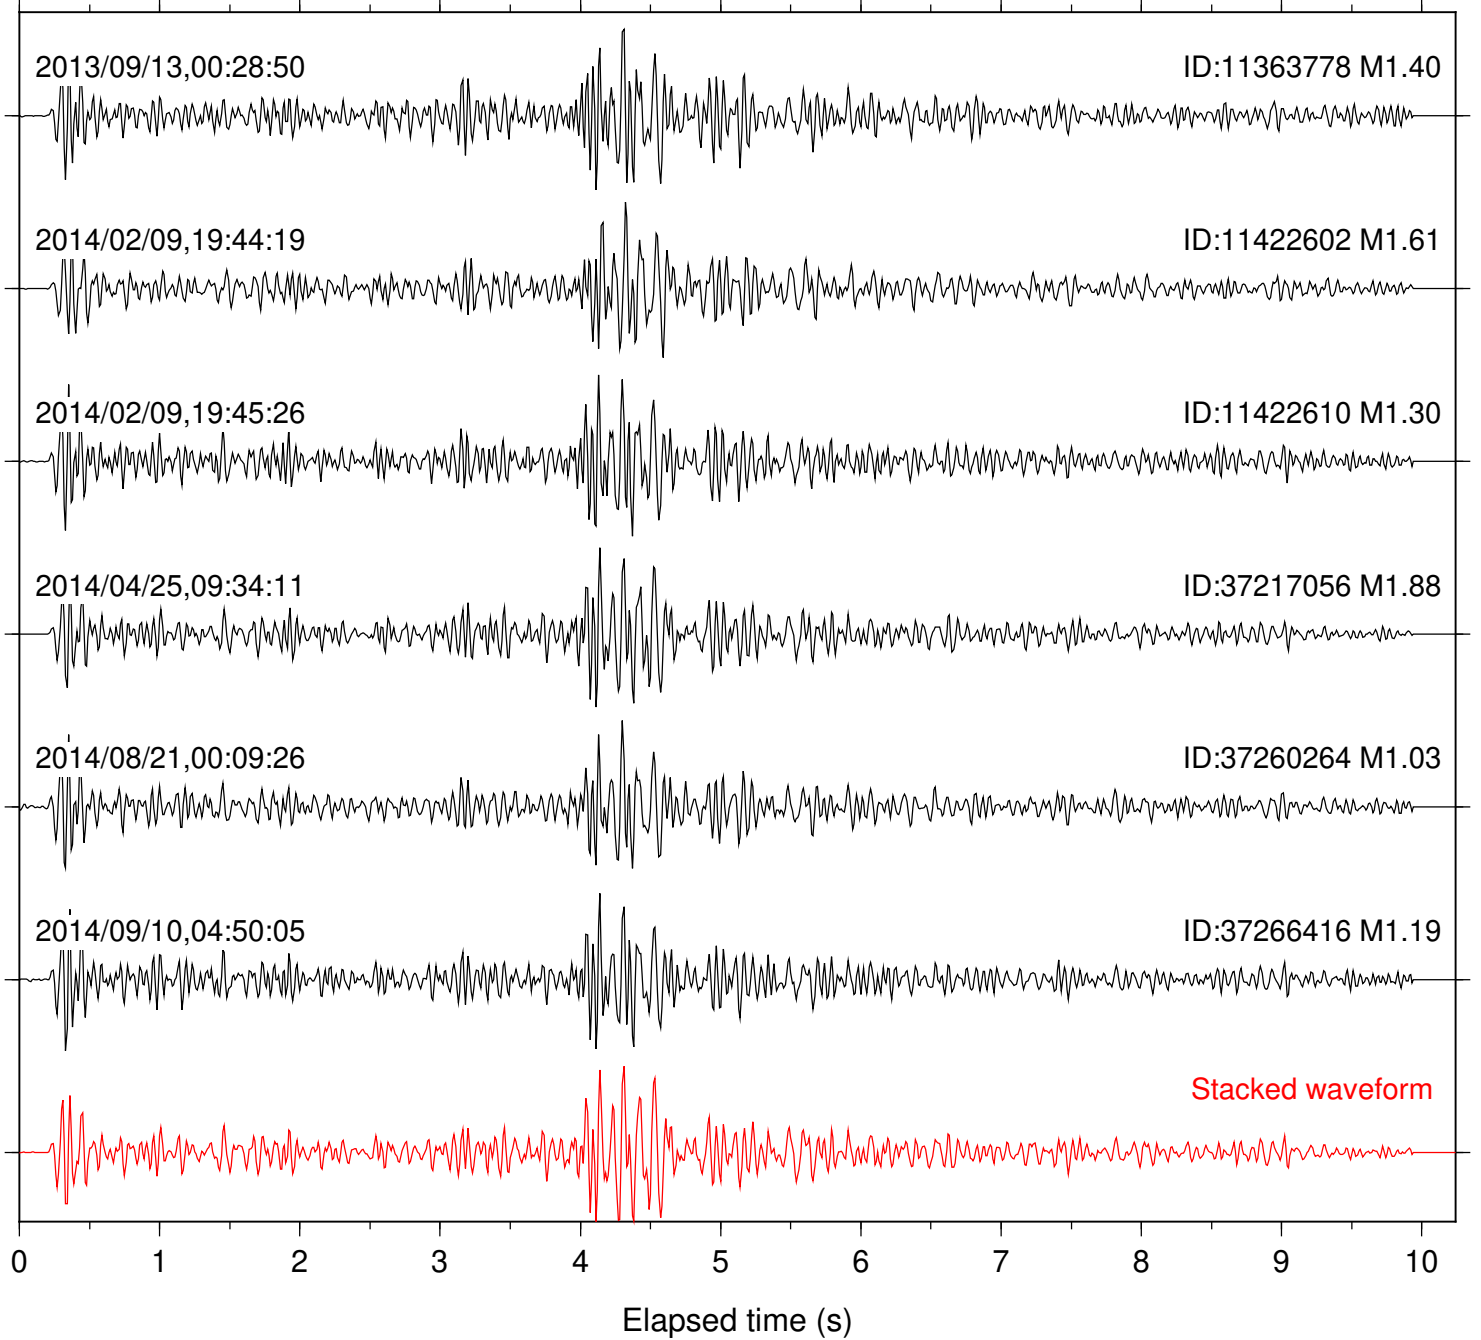

Station: B081 Com: EHZ

Focal depth: 12.20 km

Station: B082 Com: EHZ

Focal depth: 12.20 km

Station: B087 Com: EHZ

Focal depth: 12.20 km

Station: B088 Com: EHZ

Focal depth: 12.20 km

Station: B093 Com: EHZ

Focal depth: 12.20 km

Station: B946 Com: EHZ

Focal depth: 12.20 km

Station: BAC Com: EHZ

Focal depth: 12.20 km

Station: CRY Com: HHZ

Focal depth: 12.20 km

Station: HMT2 Com: HHZ

Focal depth: 12.20 km

Station: KNW Com: HHZ

Focal depth: 12.20 km

Station: LVA2 Com: HHZ

Focal depth: 12.20 km

Station: PLM Com: HHZ

Focal depth: 12.20 km

Station: RDM Com: HHZ

Focal depth: 12.20 km

Station: RRSP Com: HHZ

Focal depth: 12.20 km