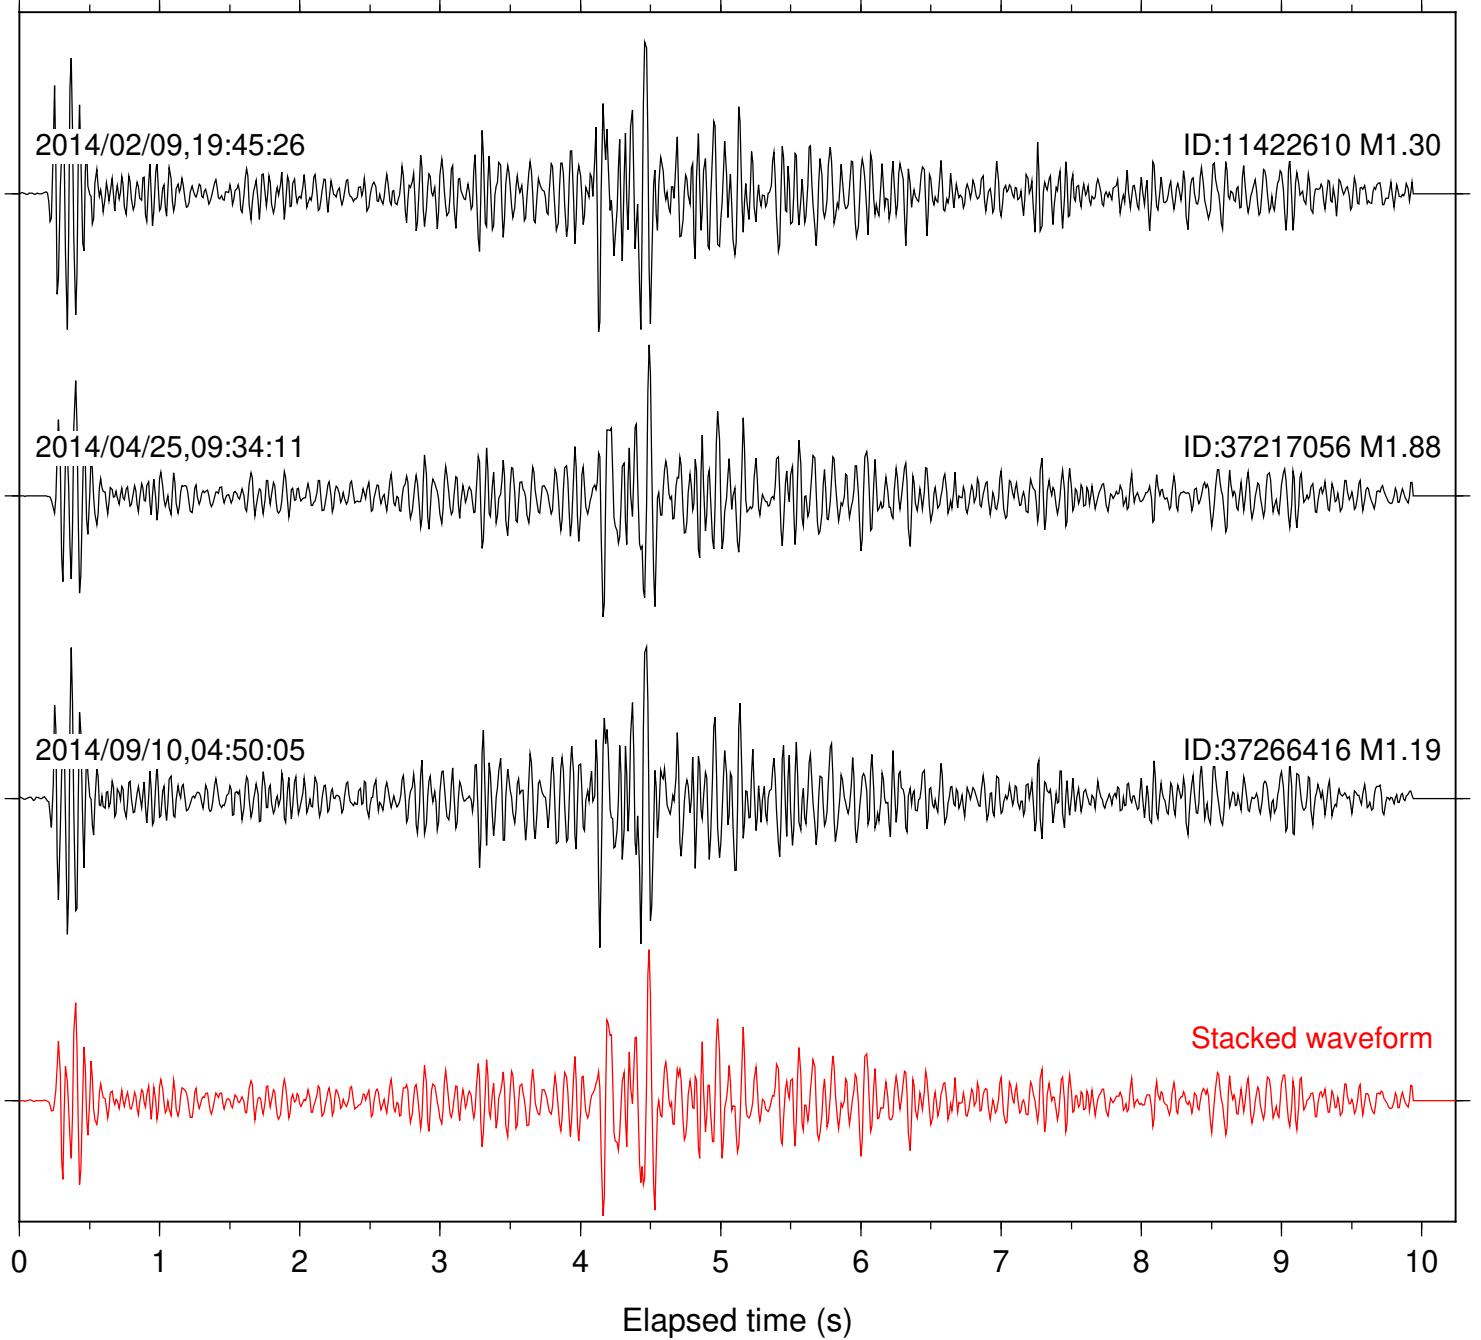

Station: B081 Com: EHZ

Focal depth: 12.20 km

Station: B082 Com: EHZ

Focal depth: 12.20 km

Station: B087 Com: EHZ

Focal depth: 12.20 km

Station: B088 Com: EHZ

Focal depth: 12.20 km

Station: B093 Com: EHZ

Focal depth: 12.20 km

Station: B946 Com: EHZ

Focal depth: 12.20 km

Station: BAC Com: EHZ

Focal depth: 12.20 km

Station: CRY Com: HHZ

Focal depth: 12.20 km

Station: HMT2 Com: HHZ

Focal depth: 12.20 km

Station: KNW Com: HHZ

Focal depth: 12.20 km

Station: LVA2 Com: HHZ

Focal depth: 12.20 km

Station: PLM Com: HHZ

Focal depth: 12.20 km

Station: RDM Com: HHZ

Focal depth: 12.20 km

Station: RRSP Com: HHZ

Focal depth: 12.20 km