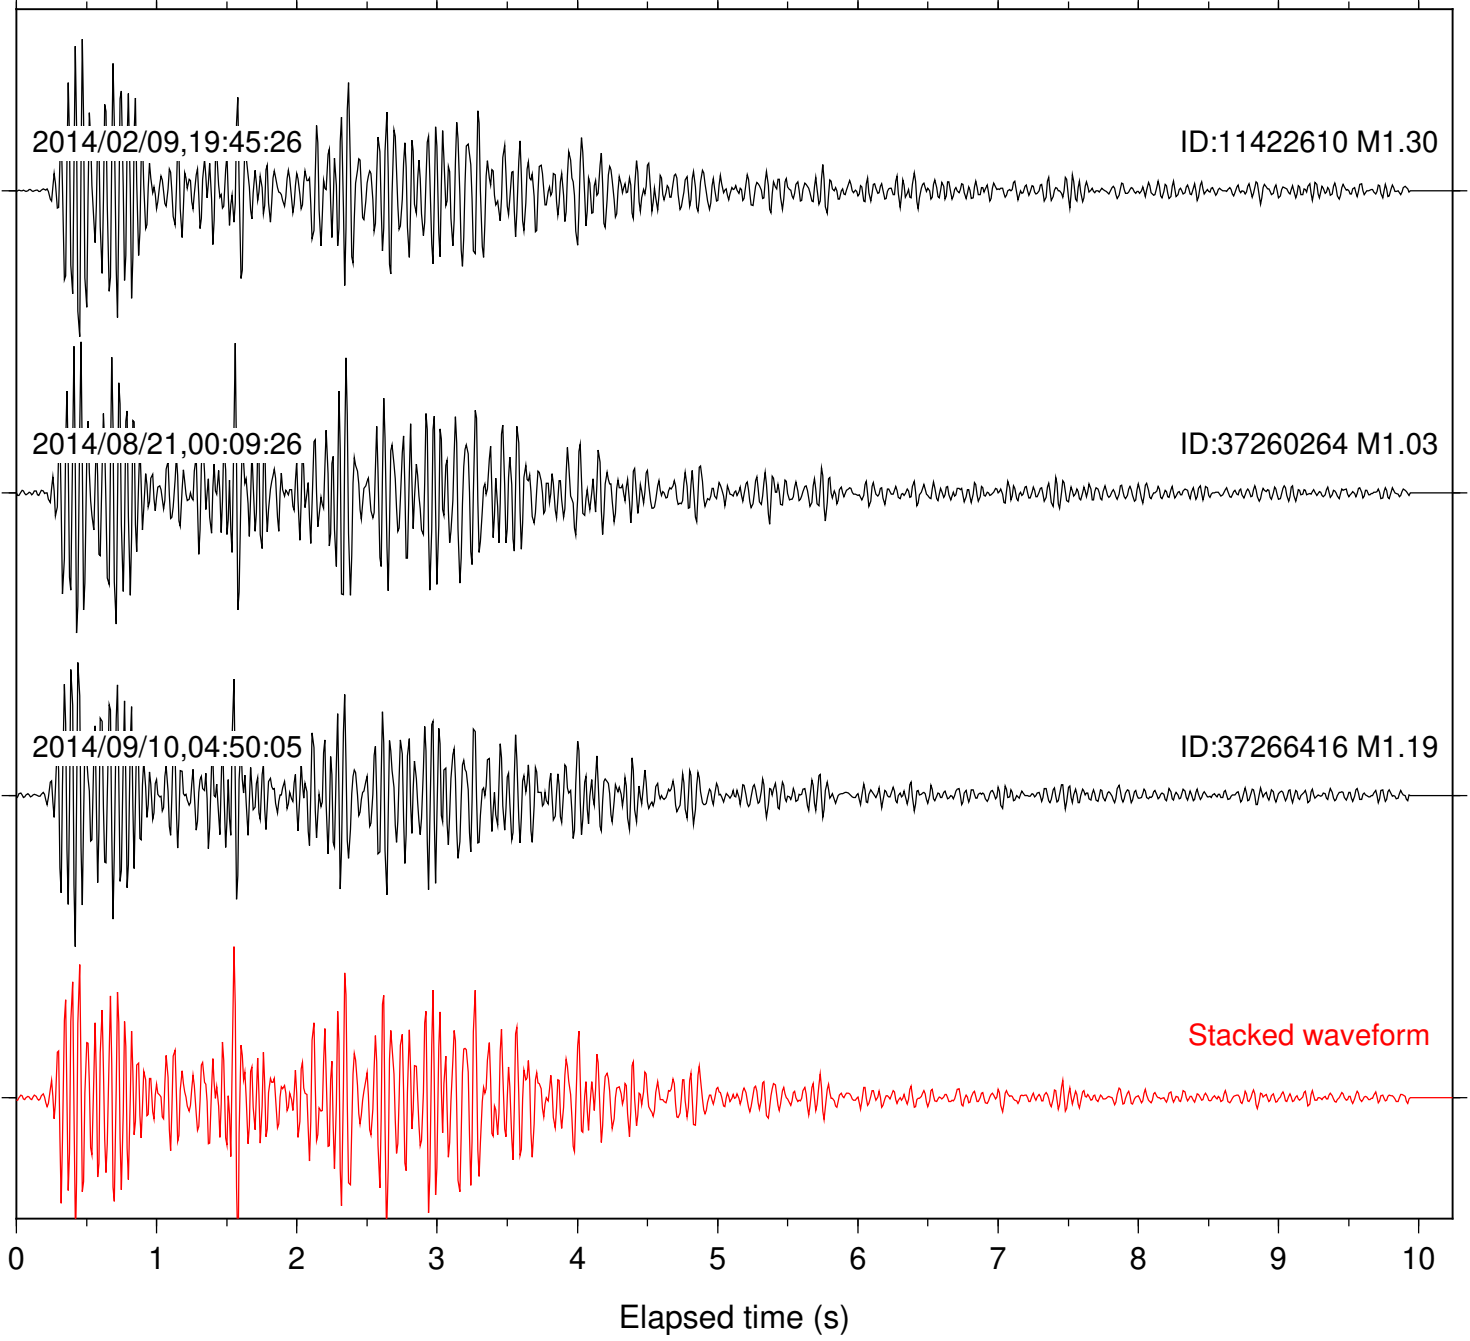

Station: B081 Com: EHZ

Focal depth: 12.20 km

Station: B082 Com: EHZ

Focal depth: 12.20 km

Station: B087 Com: EHZ

Focal depth: 12.20 km

Station: B088 Com: EHZ

Focal depth: 12.20 km

Station: B093 Com: EHZ

Focal depth: 12.20 km

Station: B946 Com: EHZ

Focal depth: 12.20 km

Station: BAC Com: EHZ

Focal depth: 12.20 km

Station: CRY Com: HHZ

Focal depth: 12.20 km

Station: HMT2 Com: HHZ

Focal depth: 12.20 km

Station: KNW Com: HHZ

Focal depth: 12.20 km

Station: LVA2 Com: HHZ

Focal depth: 12.20 km

Station: PLM Com: HHZ

Focal depth: 12.20 km

Station: RDM Com: HHZ

Focal depth: 12.20 km

Station: RRSP Com: HHZ

Focal depth: 12.20 km