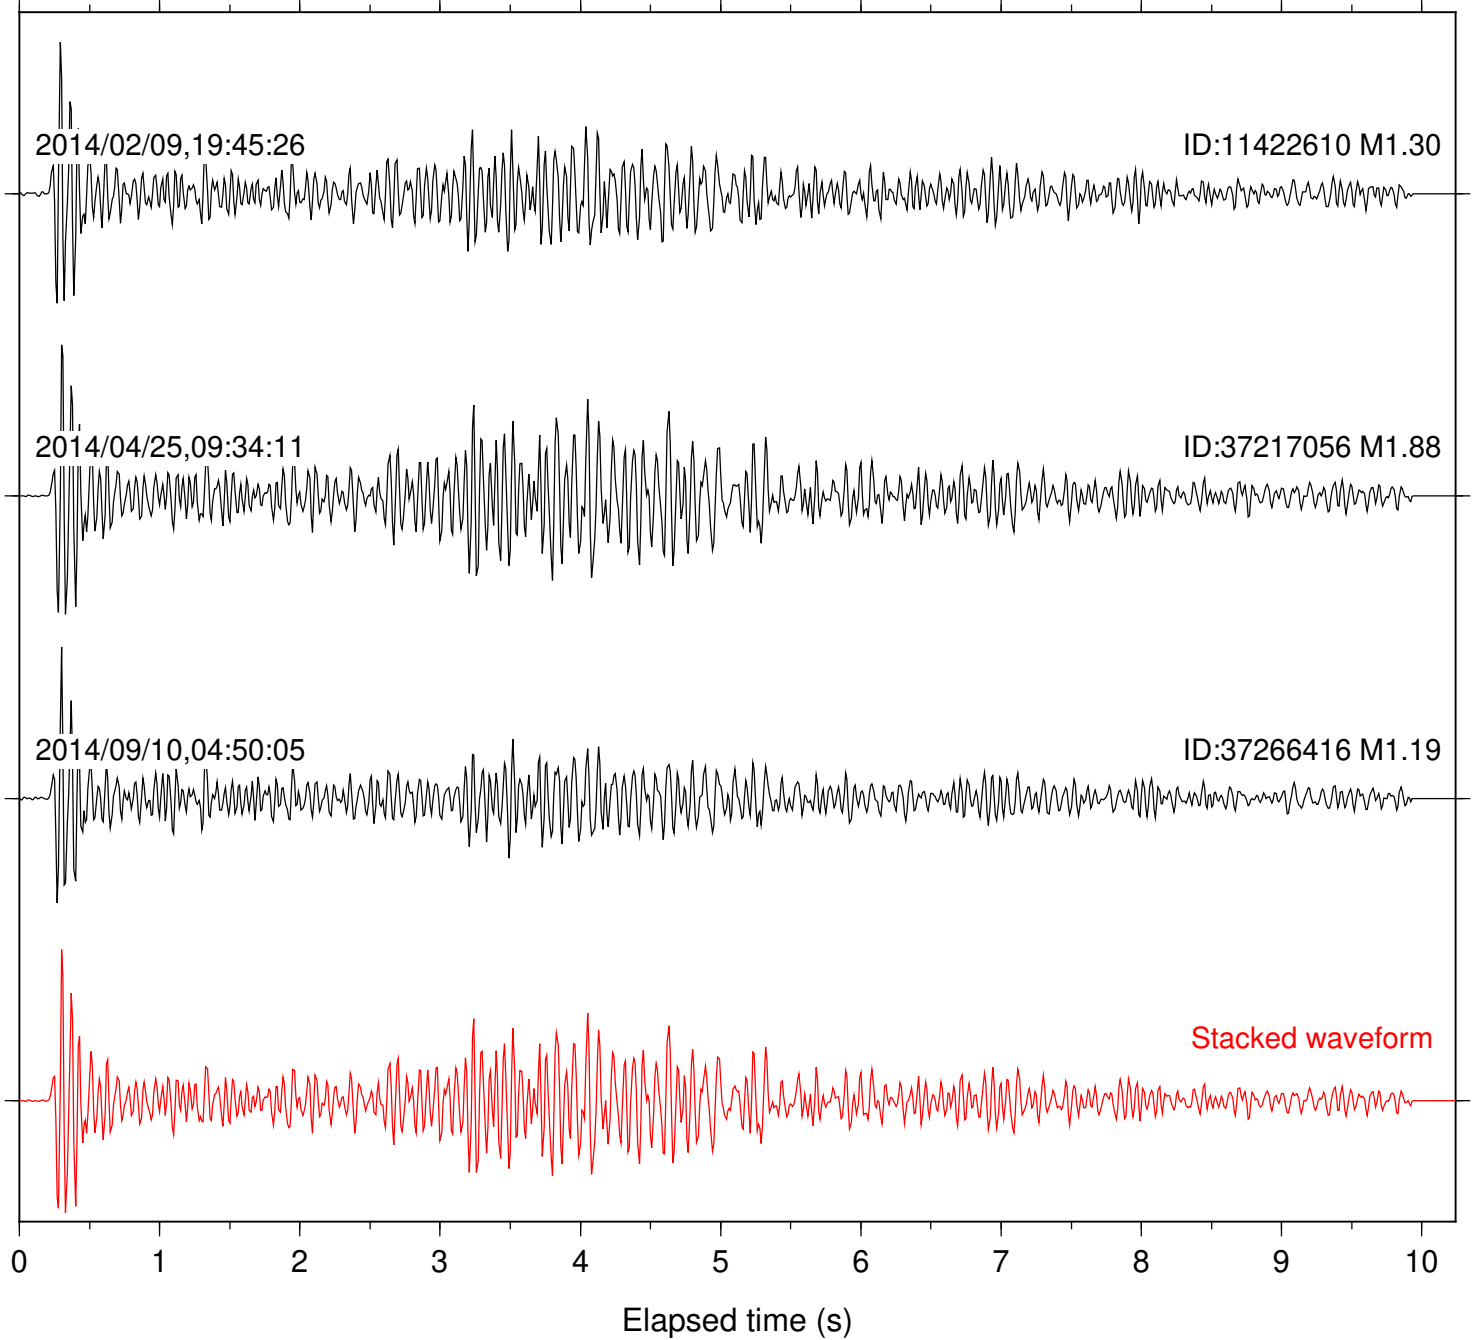

Station: B081 Com: EHZ

Focal depth: 12.20 km

Station: B082 Com: EHZ

Focal depth: 12.20 km

Station: B087 Com: EHZ

Focal depth: 12.20 km

Station: B088 Com: EHZ

Focal depth: 12.20 km

Station: B093 Com: EHZ

Focal depth: 12.20 km

Station: B946 Com: EHZ

Focal depth: 12.20 km

Station: BAC Com: EHZ

Focal depth: 12.20 km

Station: CRY Com: HHZ

Focal depth: 12.20 km

Station: HMT2 Com: HHZ

Focal depth: 12.20 km

Station: KNW Com: HHZ

Focal depth: 12.20 km

Station: LVA2 Com: HHZ

Focal depth: 12.20 km

Station: PLM Com: HHZ

Focal depth: 12.20 km

Station: RDM Com: HHZ

Focal depth: 12.20 km

Station: RRSP Com: HHZ

Focal depth: 12.20 km