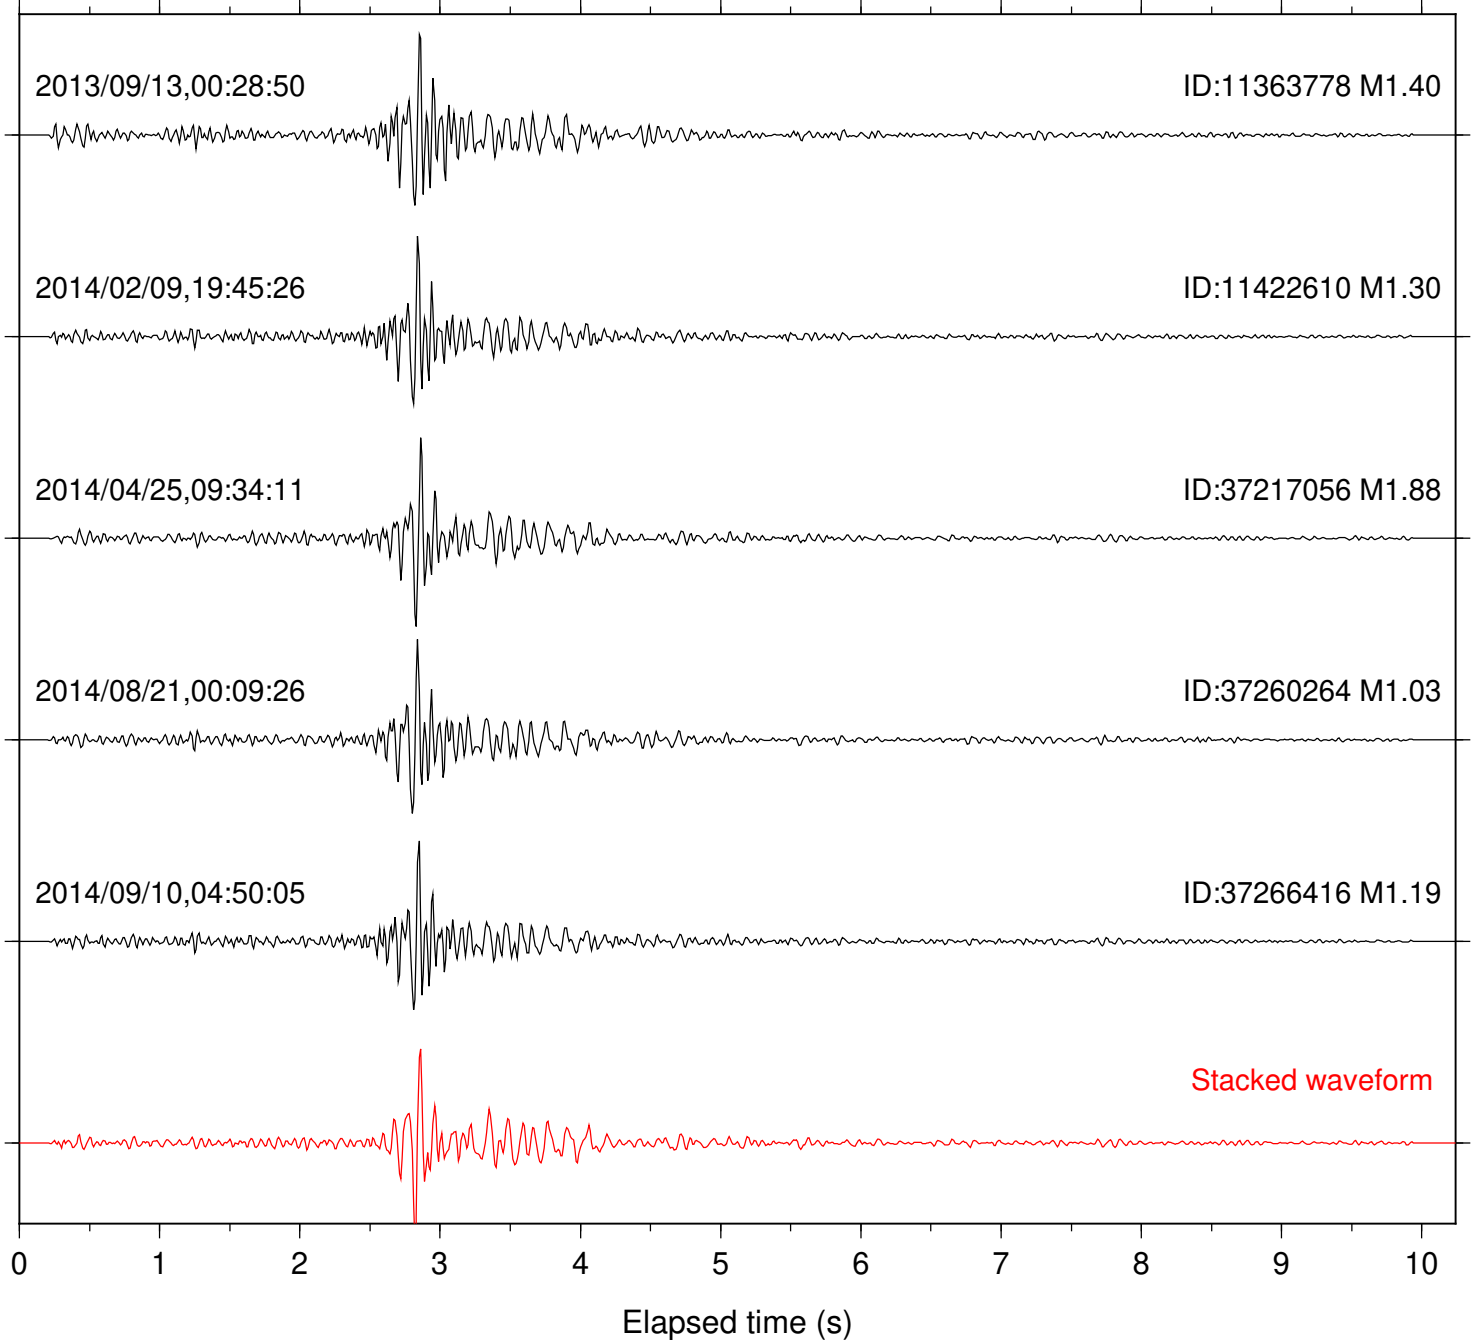

Station: B081 Com: EHZ

Focal depth: 12.20 km

Station: B082 Com: EHZ

Focal depth: 12.20 km

Station: B087 Com: EHZ

Focal depth: 12.20 km

Station: B088 Com: EHZ

Focal depth: 12.20 km

Station: B093 Com: EHZ

Focal depth: 12.20 km

Station: B946 Com: EHZ

Focal depth: 12.20 km

Station: BAC Com: EHZ

Focal depth: 12.20 km

Station: CRY Com: HHZ

Focal depth: 12.20 km

Station: HMT2 Com: HHZ

Focal depth: 12.20 km

Station: KNW Com: HHZ

Focal depth: 12.20 km

Station: LVA2 Com: HHZ

Focal depth: 12.20 km

Station: PLM Com: HHZ

Focal depth: 12.20 km

Station: RDM Com: HHZ

Focal depth: 12.20 km

Station: RRSP Com: HHZ

Focal depth: 12.20 km