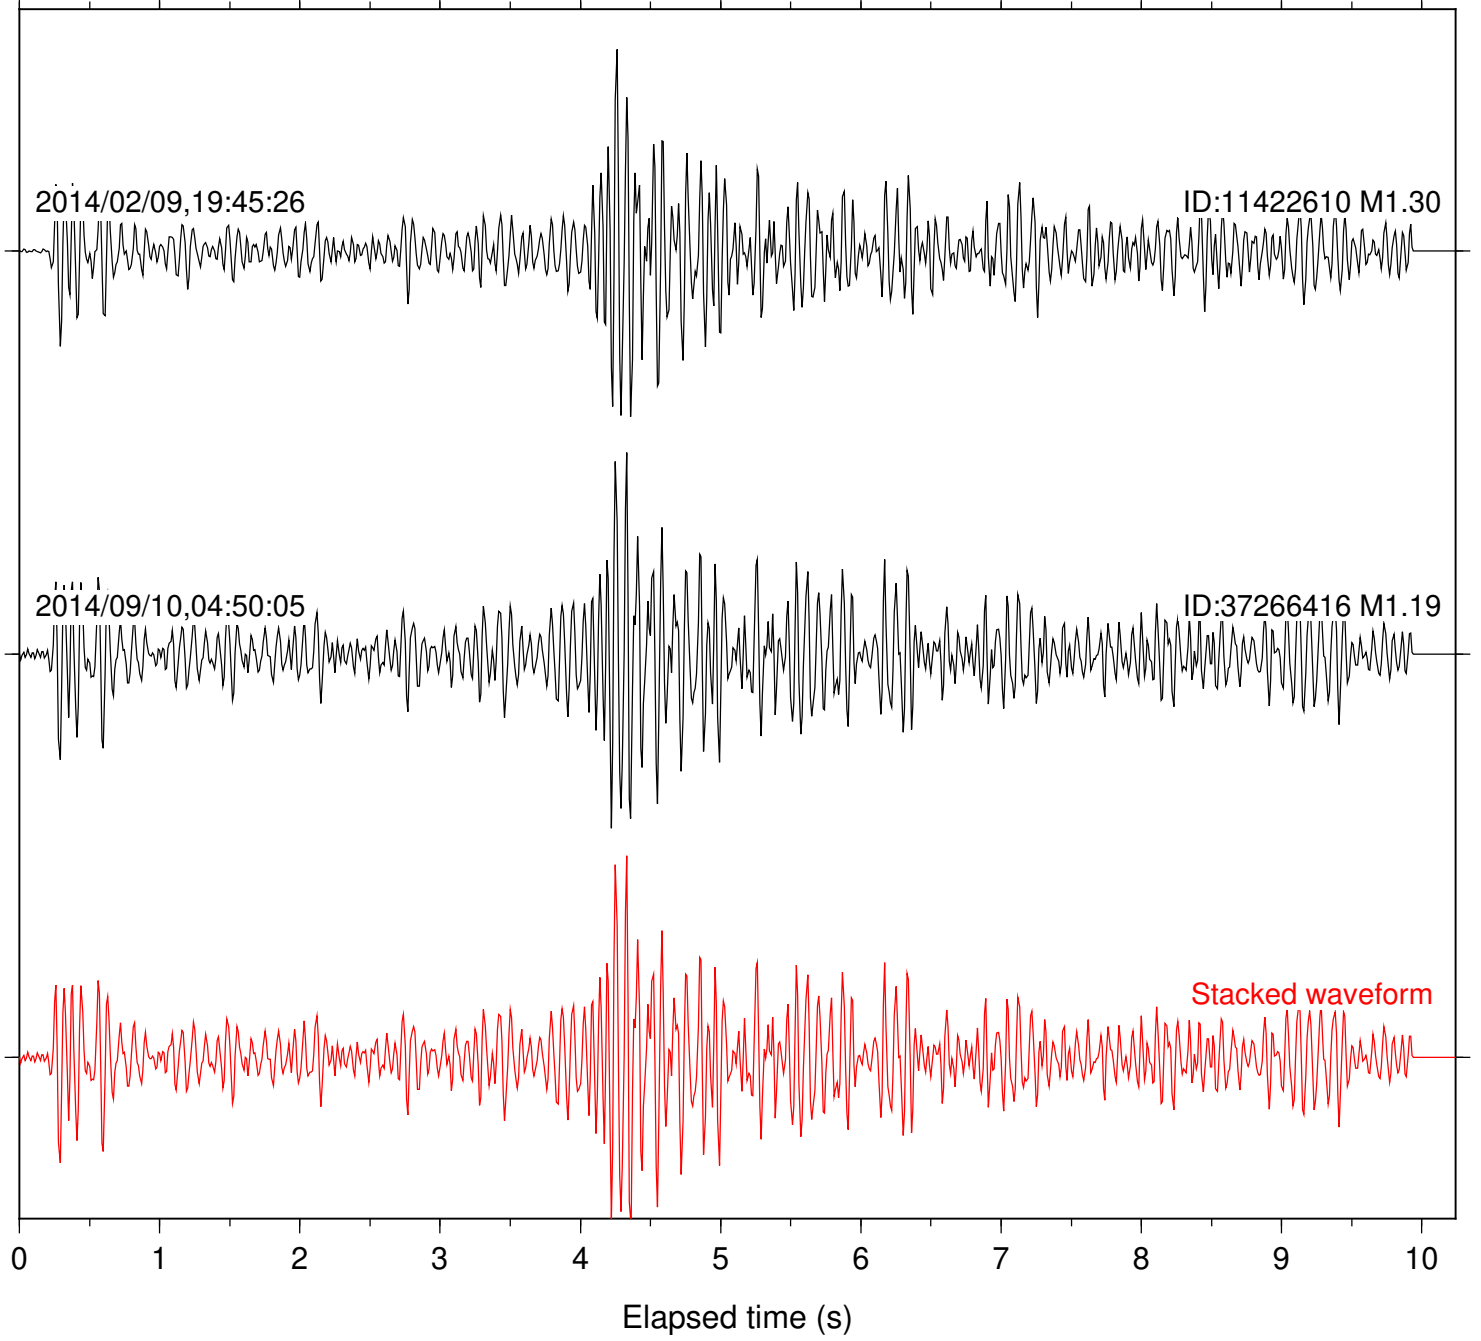

Station: B081 Com: EHZ

Focal depth: 12.20 km

Station: B082 Com: EHZ

Focal depth: 12.20 km

Station: B087 Com: EHZ

Focal depth: 12.20 km

Station: B088 Com: EHZ

Focal depth: 12.20 km

Station: B093 Com: EHZ

Focal depth: 12.20 km

Station: B946 Com: EHZ

Focal depth: 12.20 km

Station: BAC Com: EHZ

Focal depth: 12.20 km

Station: CRY Com: HHZ

Focal depth: 12.20 km

Station: HMT2 Com: HHZ

Focal depth: 12.20 km

Station: KNW Com: HHZ

Focal depth: 12.20 km

Station: LVA2 Com: HHZ

Focal depth: 12.20 km

Station: PLM Com: HHZ

Focal depth: 12.20 km

Station: RDM Com: HHZ

Focal depth: 12.20 km

Station: RRSP Com: HHZ

Focal depth: 12.20 km