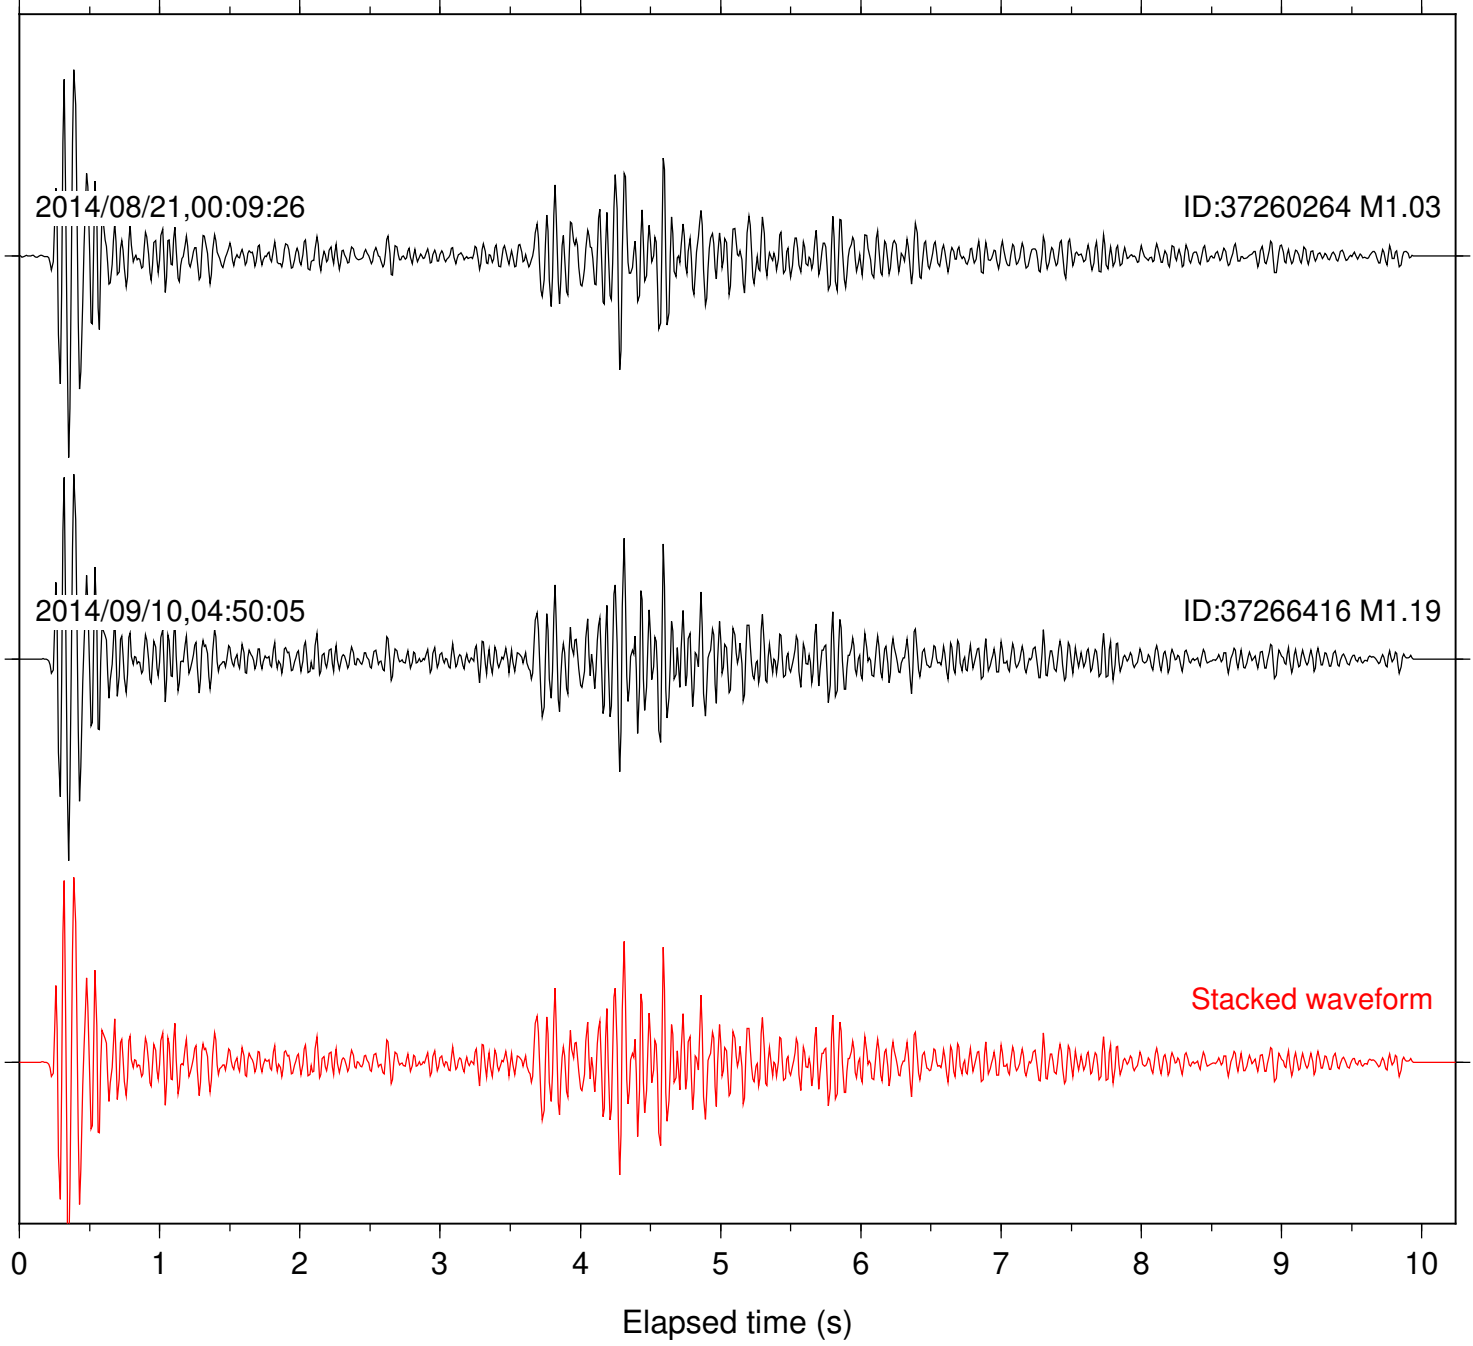

Station: B081 Com: EHZ

Focal depth: 12.20 km

Station: B082 Com: EHZ

Focal depth: 12.20 km

Station: B087 Com: EHZ

Focal depth: 12.20 km

Station: B088 Com: EHZ

Focal depth: 12.20 km

Station: B093 Com: EHZ

Focal depth: 12.20 km

Station: B946 Com: EHZ

Focal depth: 12.20 km

Station: BAC Com: EHZ

Focal depth: 12.20 km

Station: CRY Com: HHZ

Focal depth: 12.20 km

Station: HMT2 Com: HHZ

Focal depth: 12.20 km

Station: KNW Com: HHZ

Focal depth: 12.20 km

Station: LVA2 Com: HHZ

Focal depth: 12.20 km

Station: PLM Com: HHZ

Focal depth: 12.20 km

Station: RDM Com: HHZ

Focal depth: 12.20 km

Station: RRSP Com: HHZ

Focal depth: 12.20 km