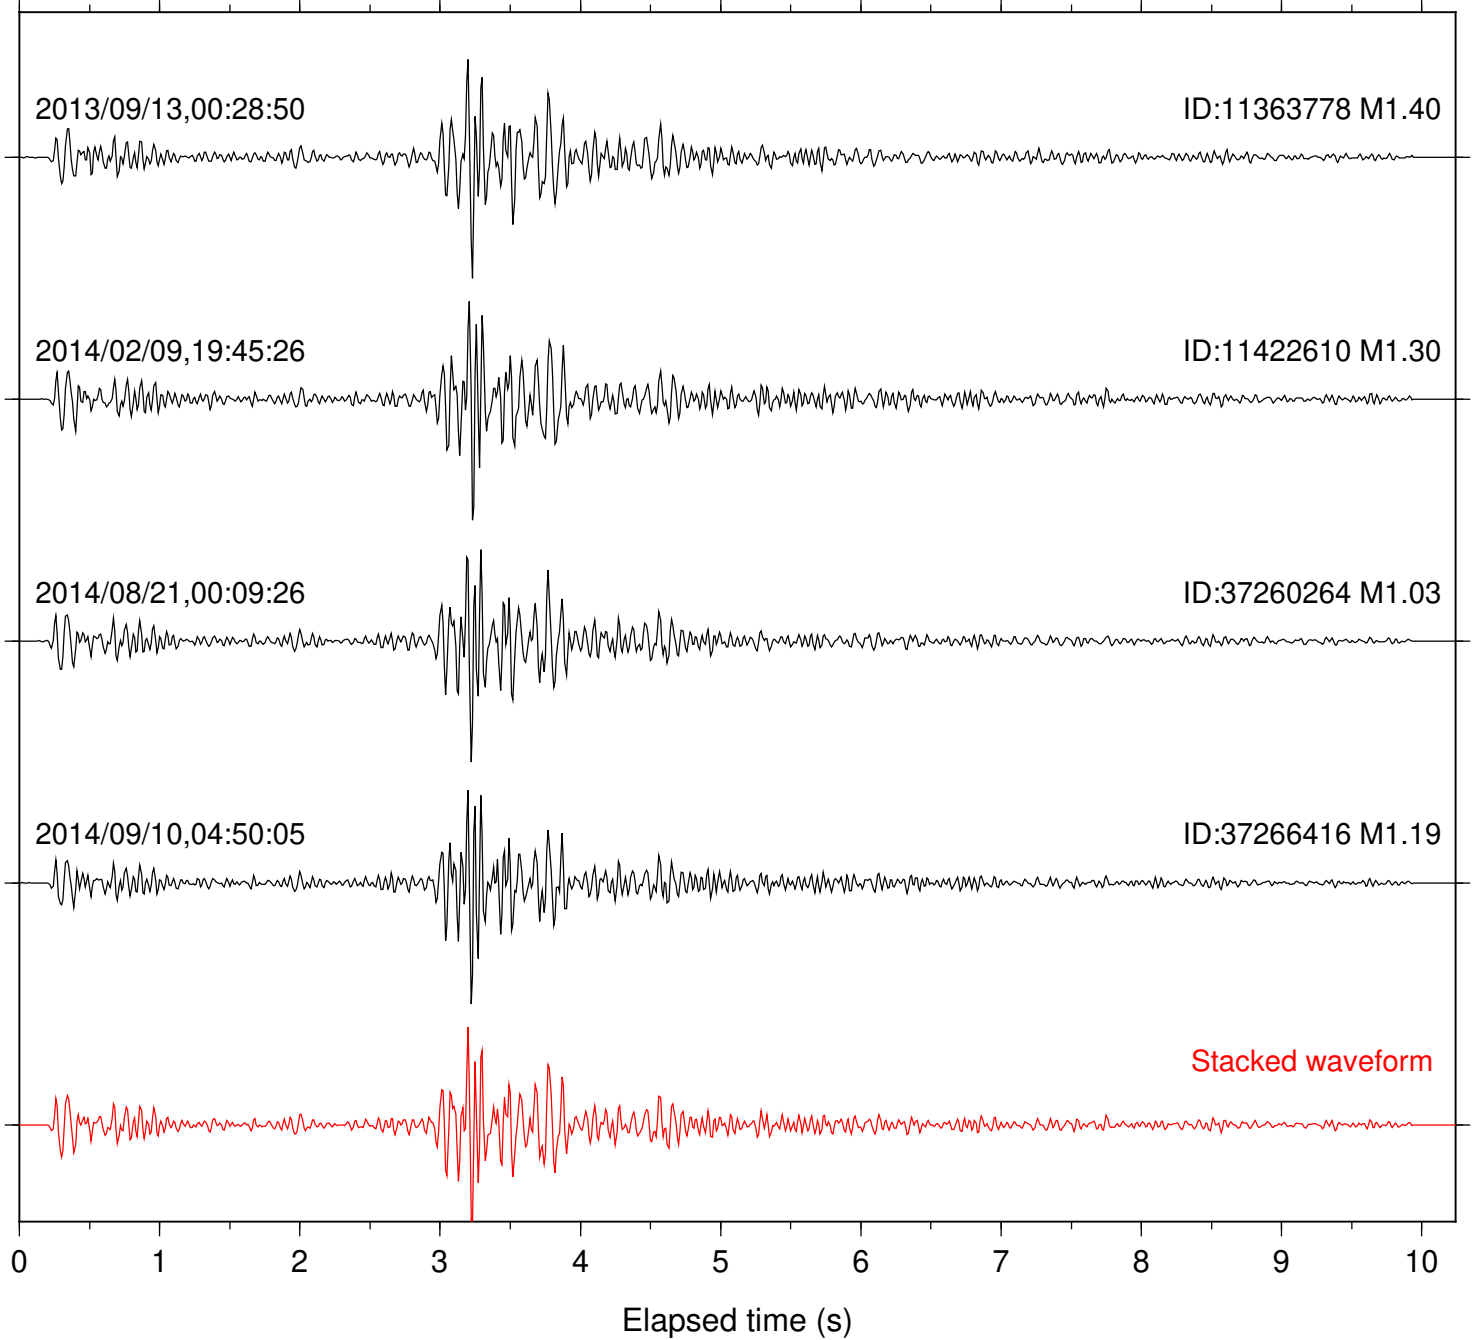

Station: B081 Com: EHZ

Focal depth: 12.20 km

Station: B082 Com: EHZ

Focal depth: 12.20 km

Station: B087 Com: EHZ

Focal depth: 12.20 km

Station: B088 Com: EHZ

Focal depth: 12.20 km

Station: B093 Com: EHZ

Focal depth: 12.20 km

Station: B946 Com: EHZ

Focal depth: 12.20 km

Station: BAC Com: EHZ

Focal depth: 12.20 km

Station: CRY Com: HHZ

Focal depth: 12.20 km

Station: HMT2 Com: HHZ

Focal depth: 12.20 km

Station: KNW Com: HHZ

Focal depth: 12.20 km

Station: LVA2 Com: HHZ

Focal depth: 12.20 km

Station: PLM Com: HHZ

Focal depth: 12.20 km

Station: RDM Com: HHZ

Focal depth: 12.20 km

Station: RRSP Com: HHZ

Focal depth: 12.20 km