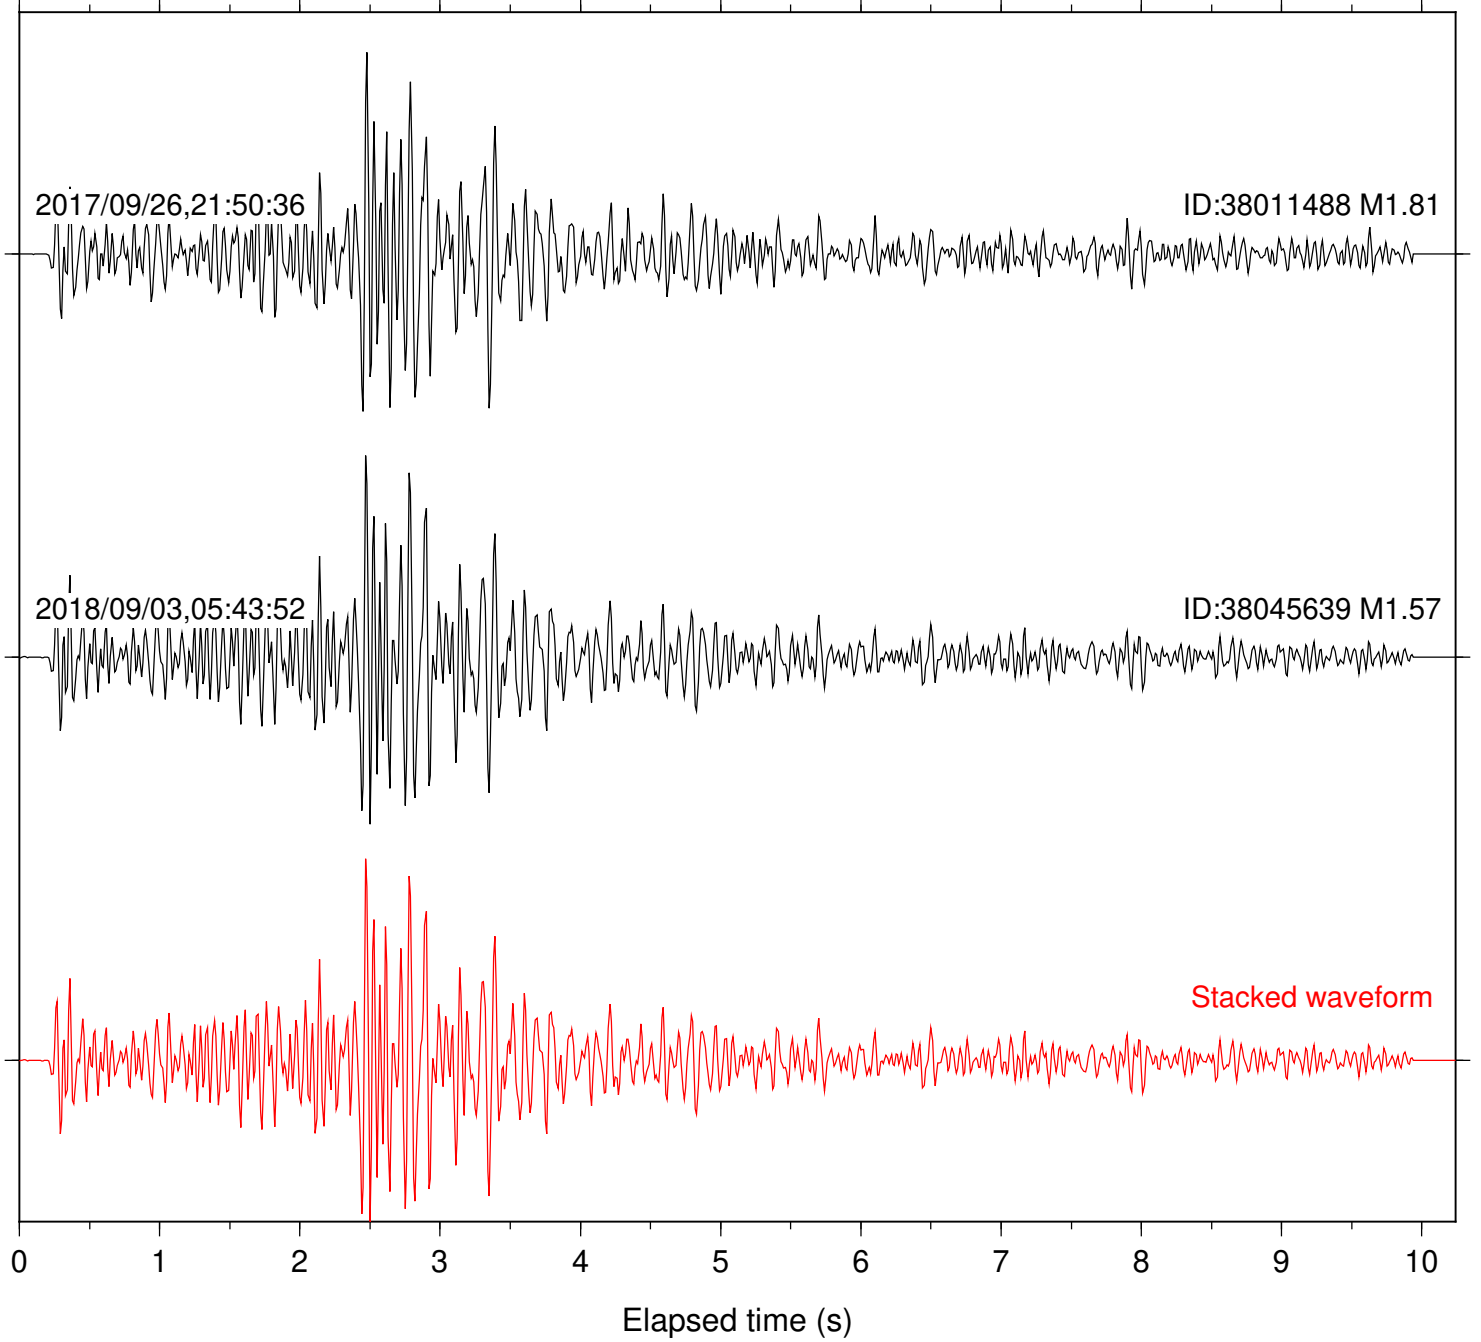

Station: B082 Com: EHZ

Focal depth: 4.51 km

Station: B084 Com: EHZ

Focal depth: 4.51 km

2017/09/26,21:50:36

ID:38011488 M1.81

2018/09/03,05:43:52

ID:38045639 M1.57

Stacked waveform

0 1 2 3 4 5 6 7 8 9 10  
Elapsed time (s)