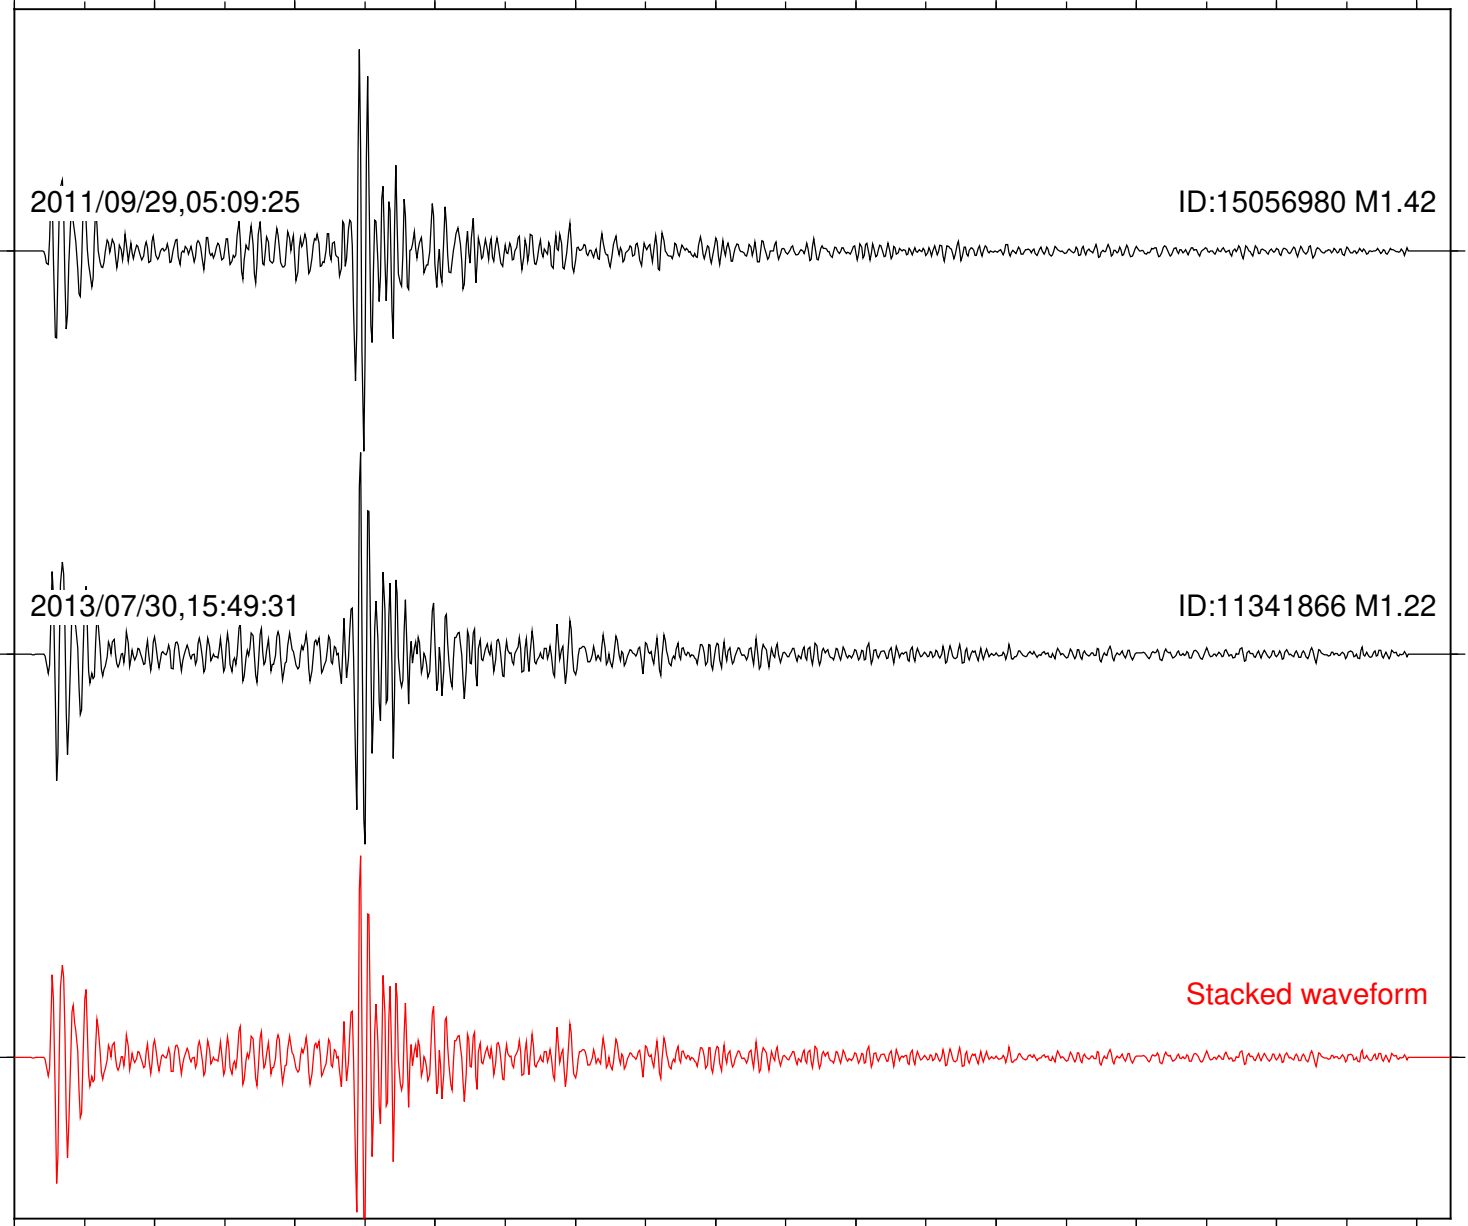

Station: B082 Com: EHZ

Focal depth: 5.56 km

2011/09/29,05:09:25

ID:15056980 M1.42

2013/07/30,15:49:31

ID:11341866 M1.22

Stacked waveform

0 1 2 3 4 5 6 7 8 9 10
Elapsed time (s)

Station: B084 Com: EHZ

Focal depth: 5.56 km

2011/09/29,05:09:25

ID:15056980 M1.42

2013/07/30,15:49:31

ID:11341866 M1.22

Stacked waveform

0 1 2 3 4 5 6 7 8 9 10
Elapsed time (s)