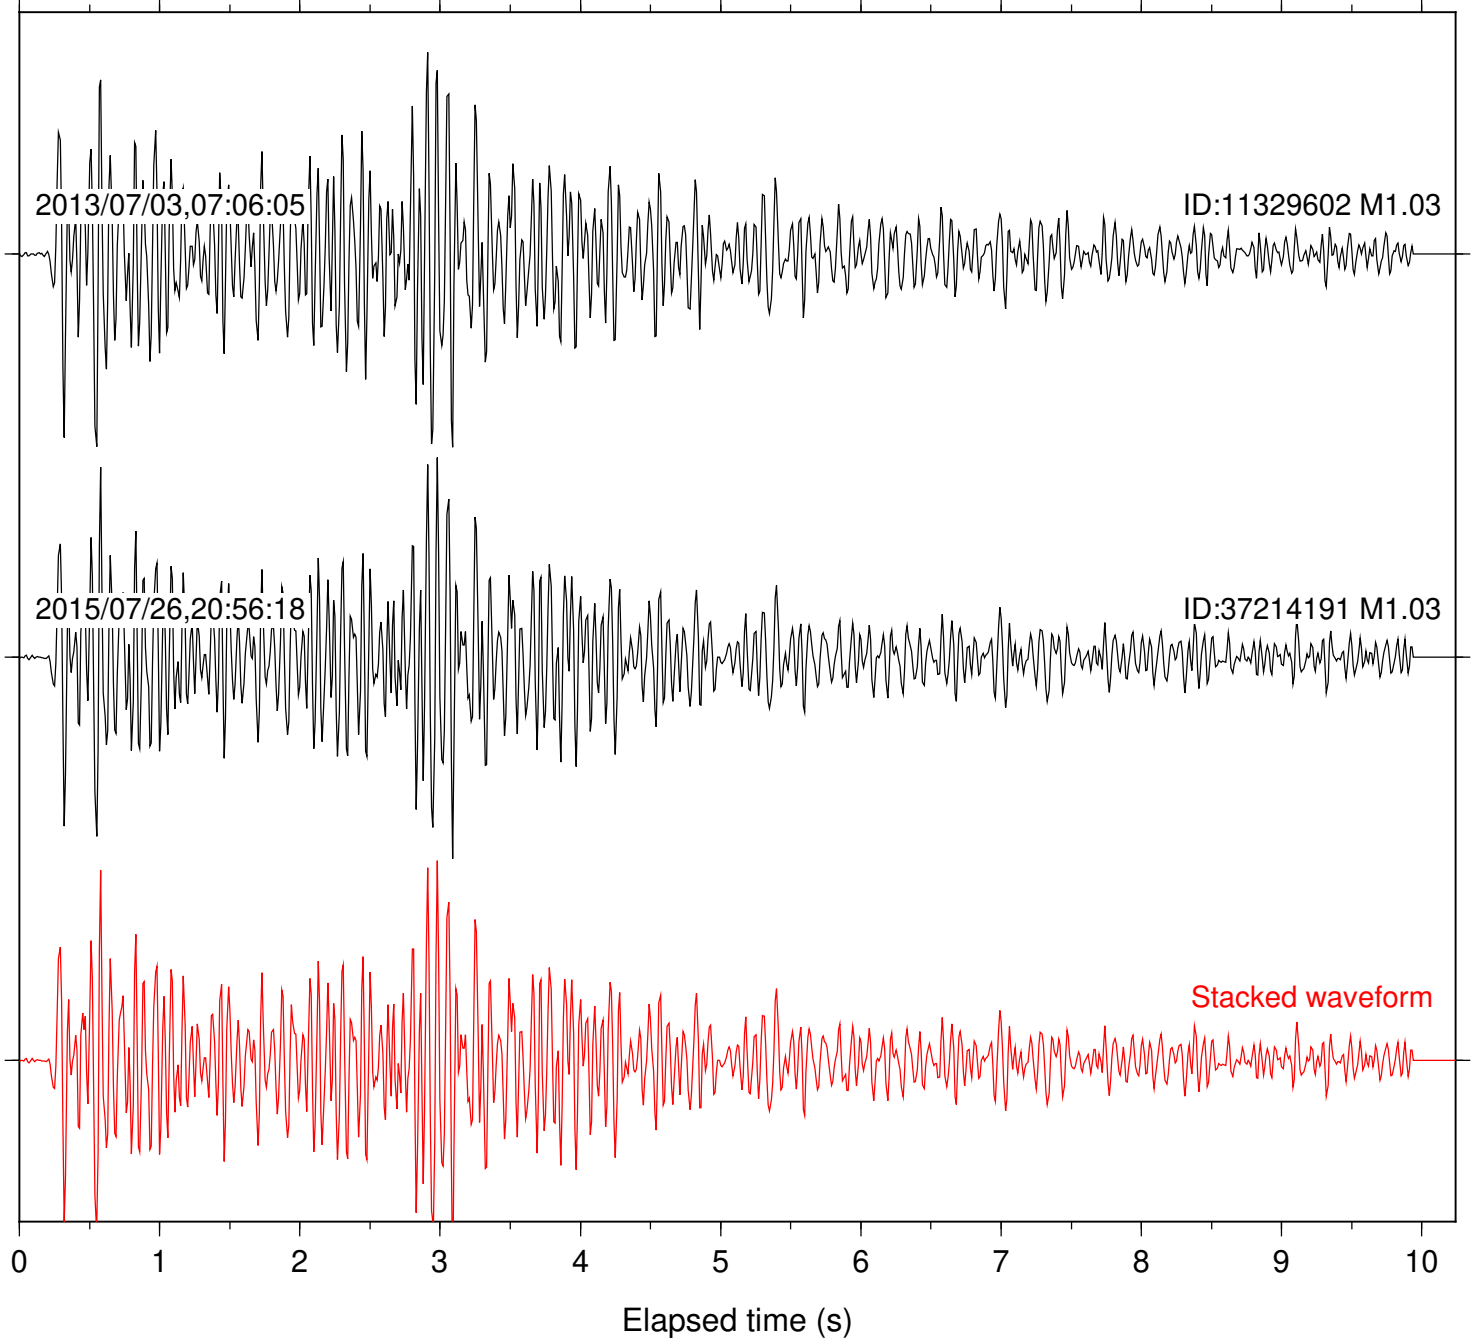

Station: B088 Com: EHZ

Focal depth: 6.63 km

Station: B946 Com: EHZ

Focal depth: 6.63 km