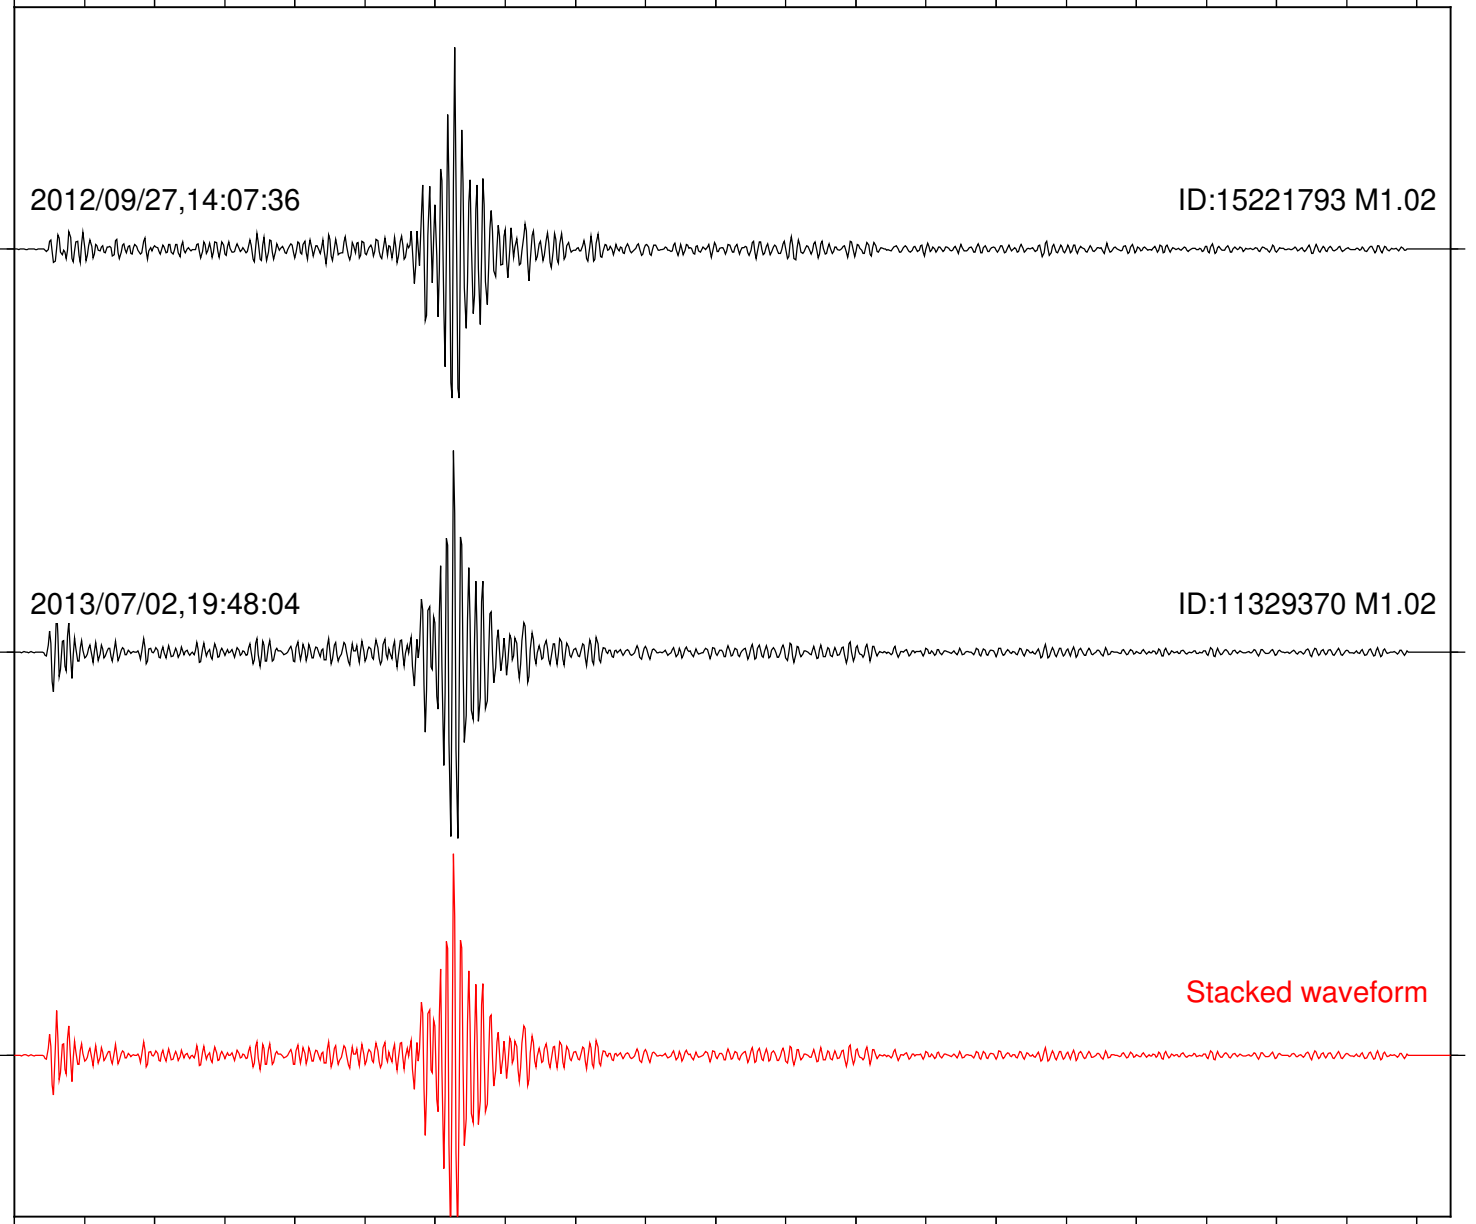

Station: B081 Com: EHZ

Focal depth: 13.35 km

Station: BAC Com: EHZ

Focal depth: 13.35 km

2012/09/27,14:07:36

ID:15221793 M1.02

2013/07/02,19:48:04

ID:11329370 M1.02

Stacked waveform

0 1 2 3 4 5 6 7 8 9 10
Elapsed time (s)

Station: DGR Com: HHZ

Focal depth: 13.35 km

2012/09/27,14:07:36

ID:15221793 M1.02

2013/07/02,19:48:04

ID:11329370 M1.02

Stacked waveform

0 1 2 3 4 5 6 7 8 9 10
Elapsed time (s)

Station: KNW Com: HHZ

Focal depth: 13.35 km

Station: POB2 Com: HHZ

Focal depth: 13.35 km