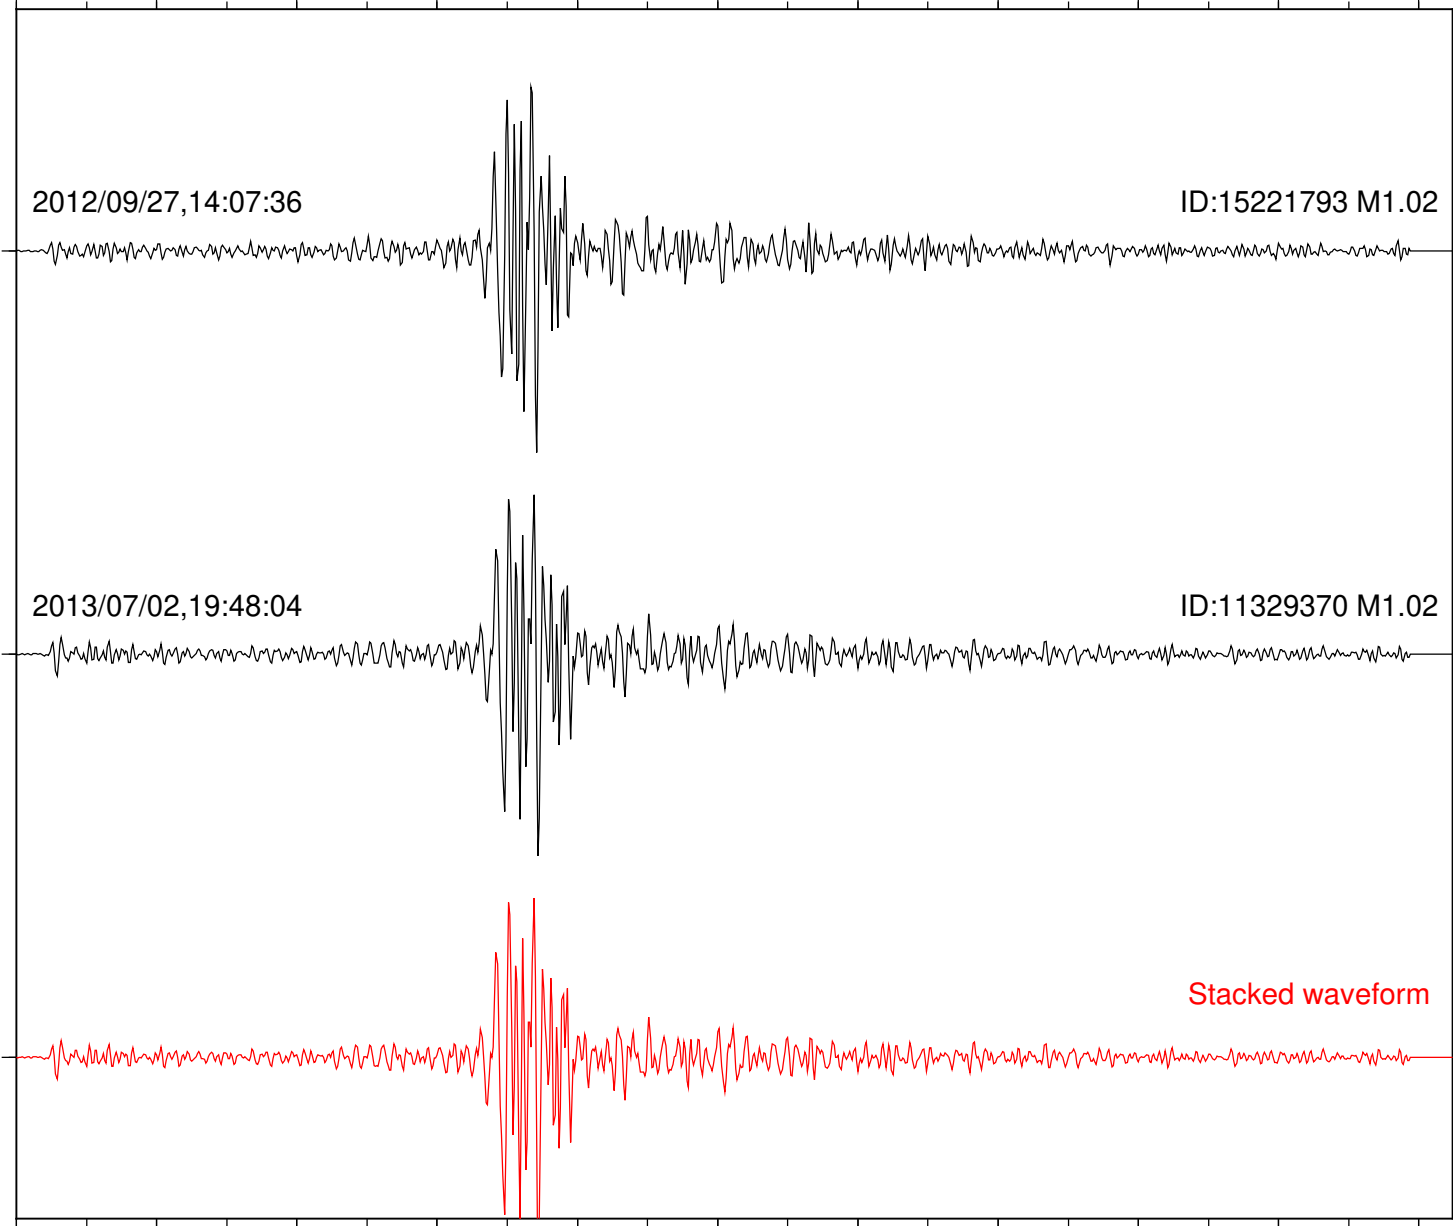

Station: B081 Com: EHZ

Focal depth: 13.35 km

Station: BAC Com: EHZ

Focal depth: 13.35 km

2012/09/27,14:07:36

ID:15221793 M1.02

2013/07/02,19:48:04

ID:11329370 M1.02

Stacked waveform

0 1 2 3 4 5 6 7 8 9 10
Elapsed time (s)

Station: DGR Com: HHZ

Focal depth: 13.35 km

2012/09/27,14:07:36

ID:15221793 M1.02

2013/07/02,19:48:04

ID:11329370 M1.02

Stacked waveform

0 1 2 3 4 5 6 7 8 9 10
Elapsed time (s)

Station: KNW Com: HHZ

Focal depth: 13.35 km

Station: POB2 Com: HHZ

Focal depth: 13.35 km