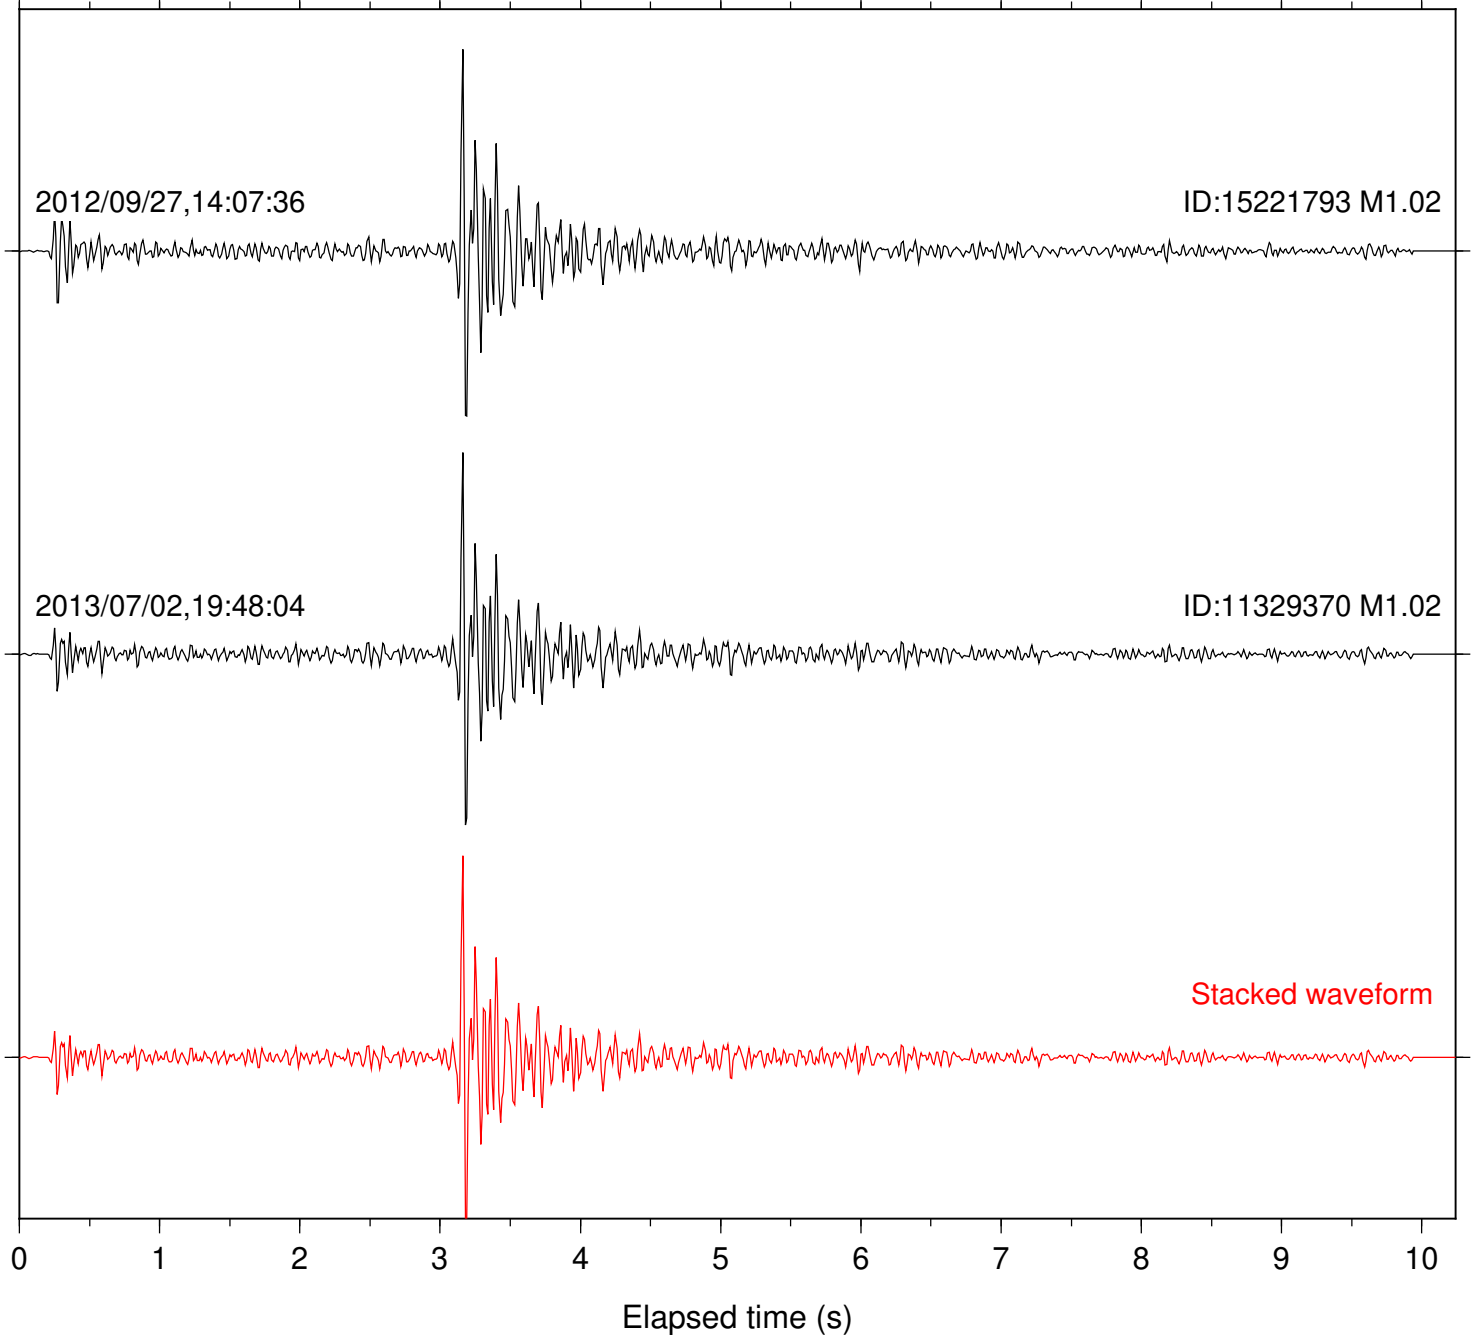

Station: B081 Com: EHZ

Focal depth: 13.35 km

Station: BAC Com: EHZ

Focal depth: 13.35 km

2012/09/27,14:07:36

ID:15221793 M1.02

2013/07/02,19:48:04

ID:11329370 M1.02

Stacked waveform

0 1 2 3 4 5 6 7 8 9 10
Elapsed time (s)

Station: DGR Com: HHZ

Focal depth: 13.35 km

2012/09/27,14:07:36

ID:15221793 M1.02

2013/07/02,19:48:04

ID:11329370 M1.02

Stacked waveform

0 1 2 3 4 5 6 7 8 9 10
Elapsed time (s)

Station: KNW Com: HHZ

Focal depth: 13.35 km

Station: POB2 Com: HHZ

Focal depth: 13.35 km