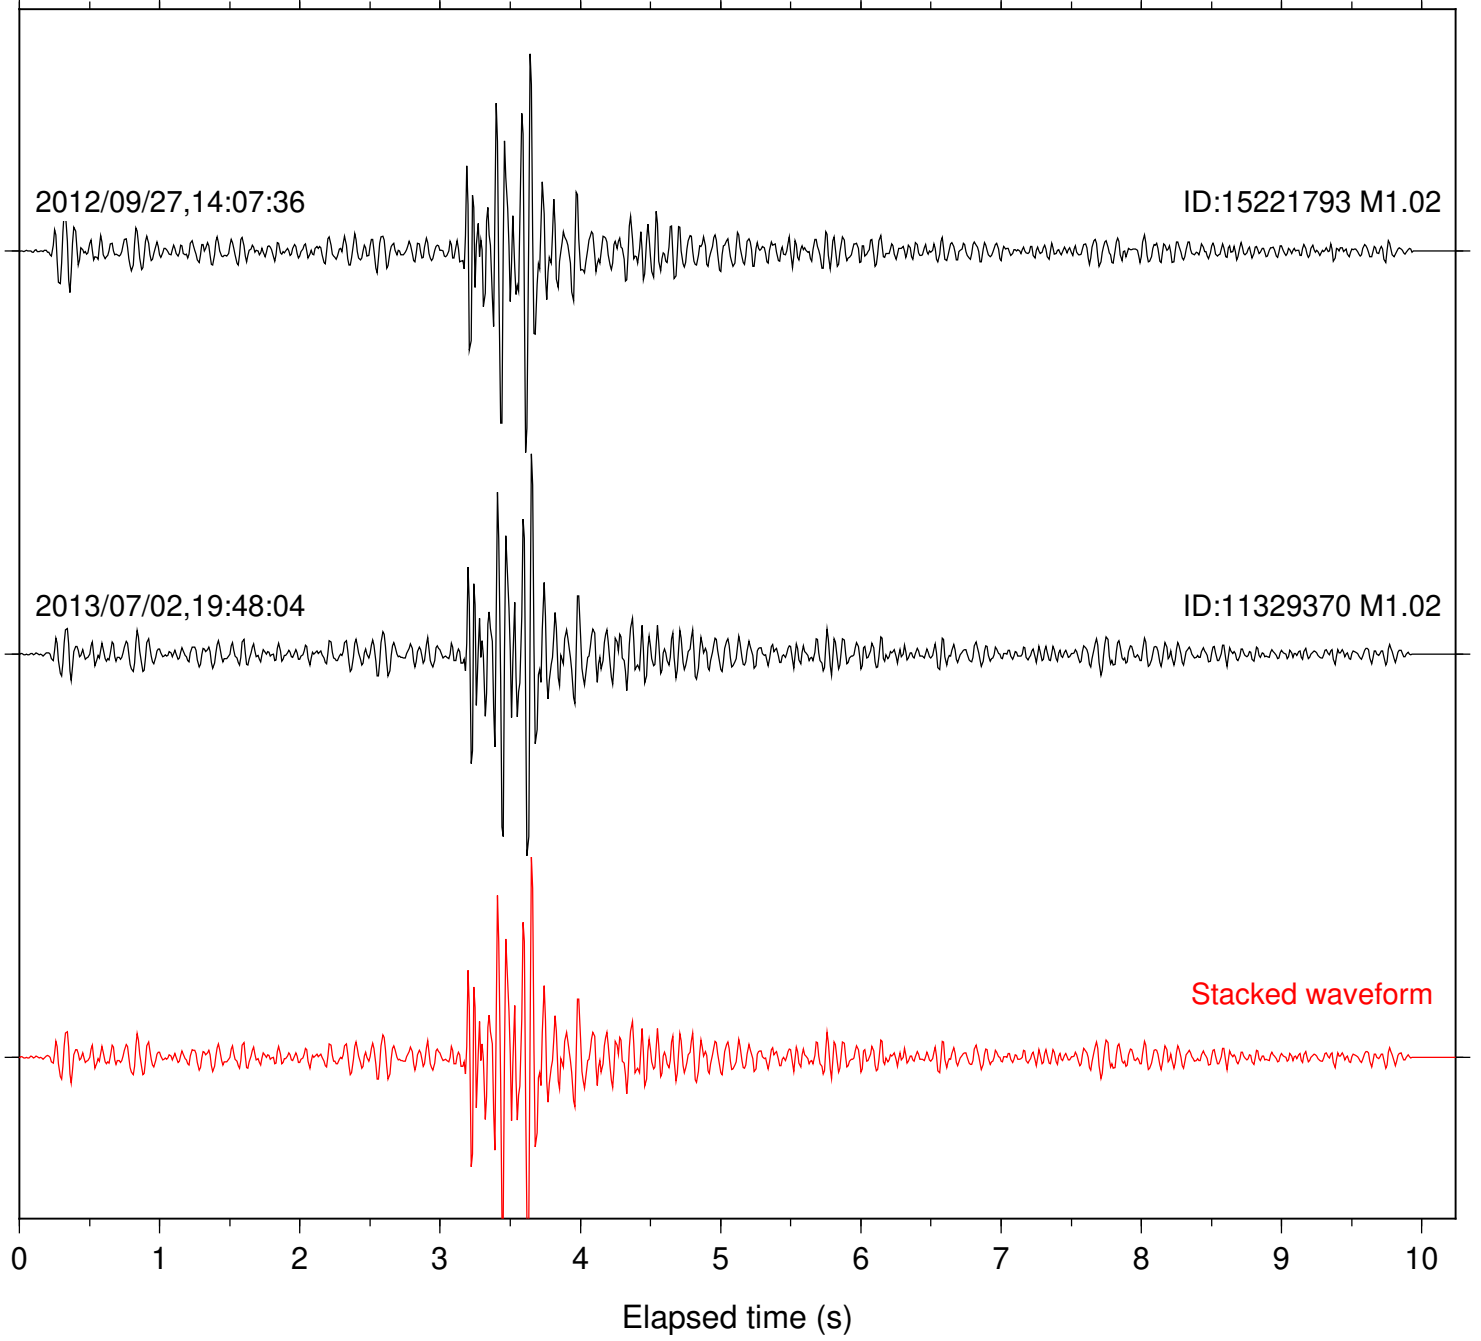

Station: B081 Com: EHZ

Focal depth: 13.35 km

Station: BAC Com: EHZ

Focal depth: 13.35 km

2012/09/27,14:07:36

ID:15221793 M1.02

2013/07/02,19:48:04

ID:11329370 M1.02

Stacked waveform

0 1 2 3 4 5 6 7 8 9 10
Elapsed time (s)

Station: DGR Com: HHZ

Focal depth: 13.35 km

2012/09/27,14:07:36

ID:15221793 M1.02

2013/07/02,19:48:04

ID:11329370 M1.02

Stacked waveform

0 1 2 3 4 5 6 7 8 9 10
Elapsed time (s)

Station: KNW Com: HHZ

Focal depth: 13.35 km

Station: POB2 Com: HHZ

Focal depth: 13.35 km