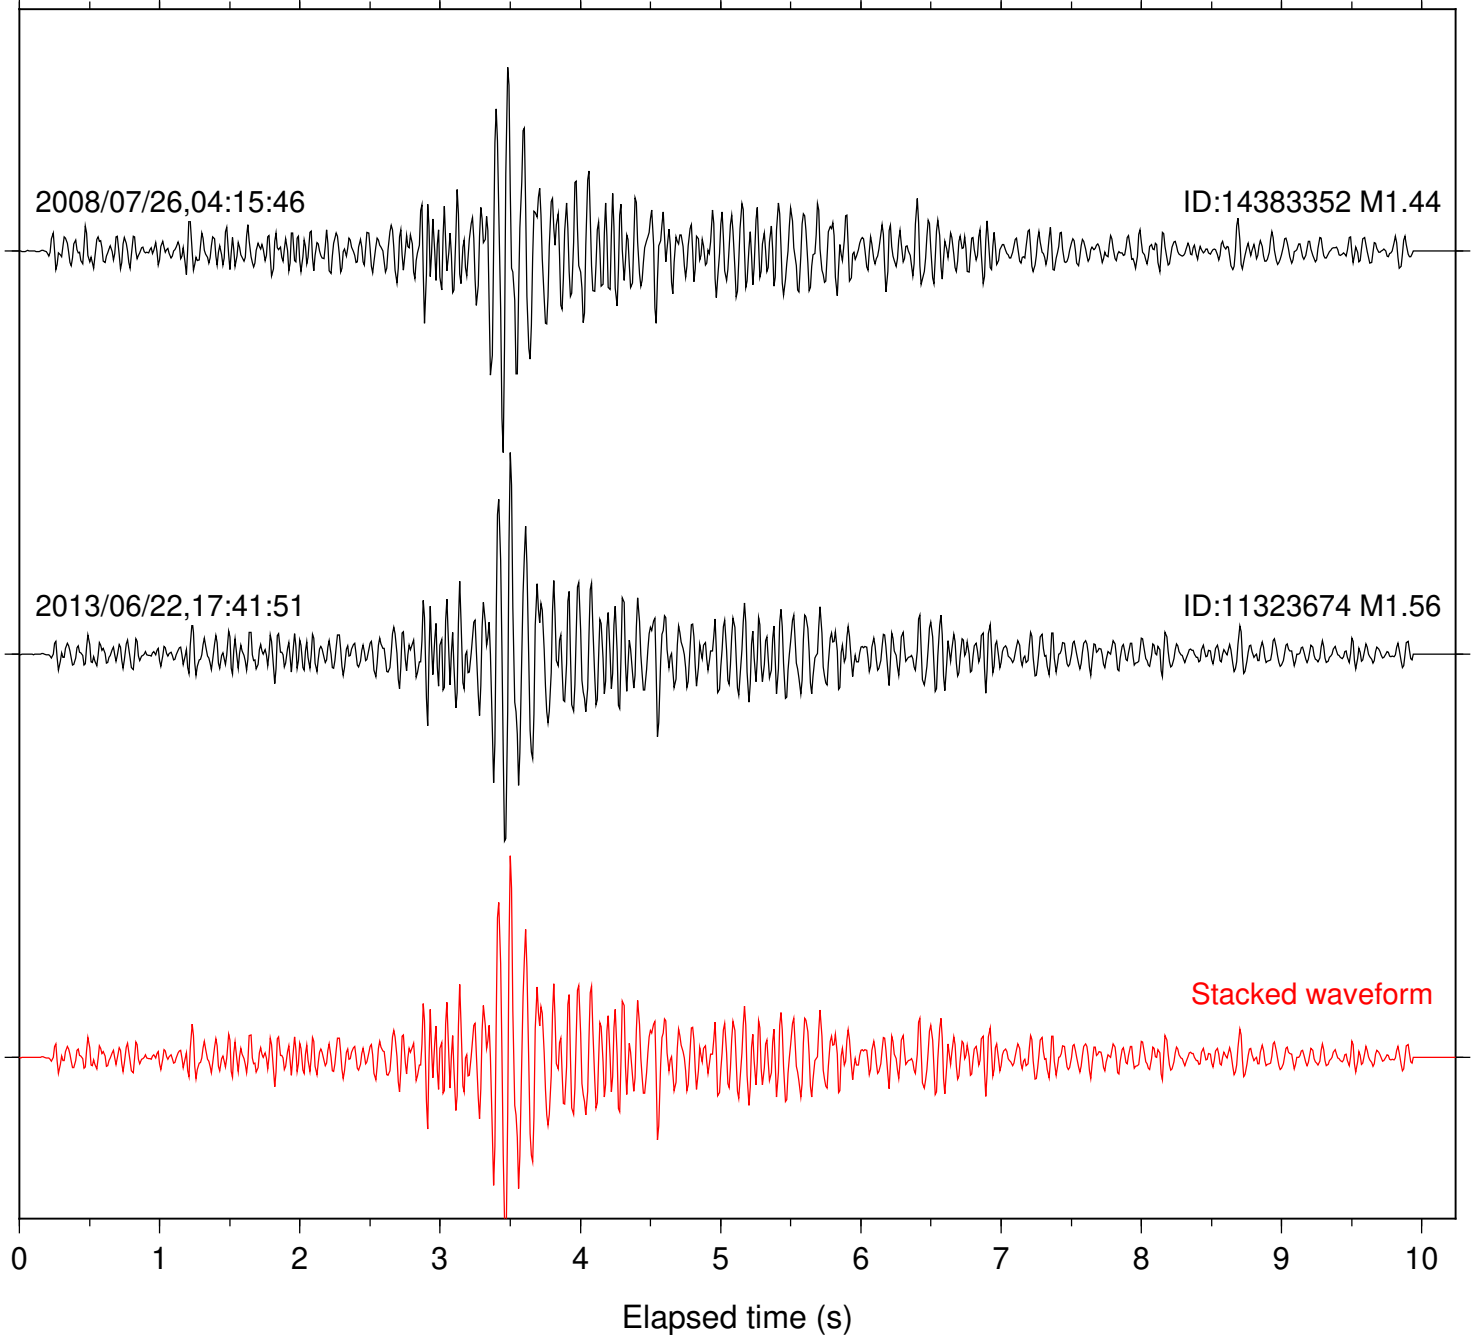

Station: B082 Com: EHZ

Focal depth: 10.43 km

Station: B084 Com: EHZ

Focal depth: 10.43 km

Station: B086 Com: EHZ

Focal depth: 10.43 km

2008/07/26,04:15:46

ID:14383352 M1.44

2013/06/22,17:41:51

ID:11323674 M1.56

Stacked waveform

Station: B087 Com: EHZ

Focal depth: 10.43 km

Station: FRD Com: HHZ

Focal depth: 10.43 km

Station: PFO Com: HHZ

Focal depth: 10.43 km