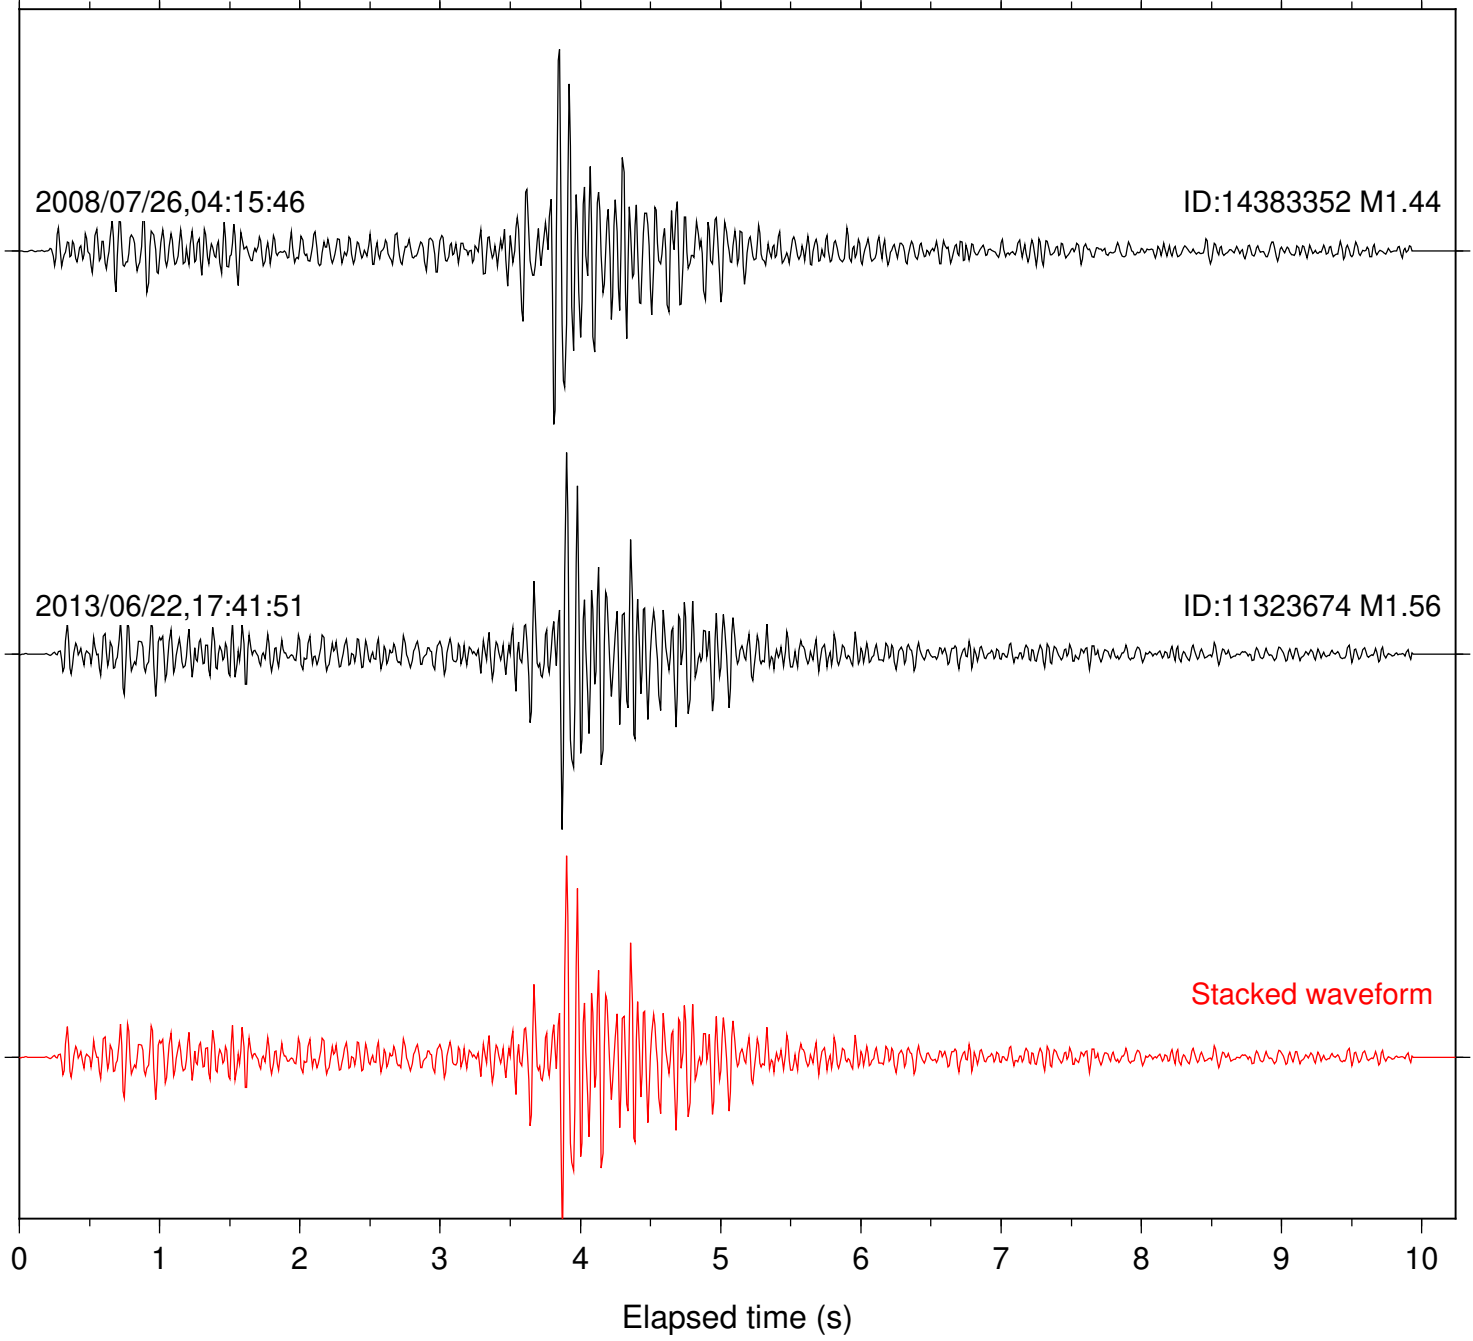

Station: B082 Com: EHZ

Focal depth: 10.43 km

Station: B084 Com: EHZ

Focal depth: 10.43 km

Station: B086 Com: EHZ

Focal depth: 10.43 km

2008/07/26,04:15:46

ID:14383352 M1.44

2013/06/22,17:41:51

ID:11323674 M1.56

Stacked waveform

Station: B087 Com: EHZ

Focal depth: 10.43 km

Station: FRD Com: HHZ

Focal depth: 10.43 km

Station: PFO Com: HHZ

Focal depth: 10.43 km