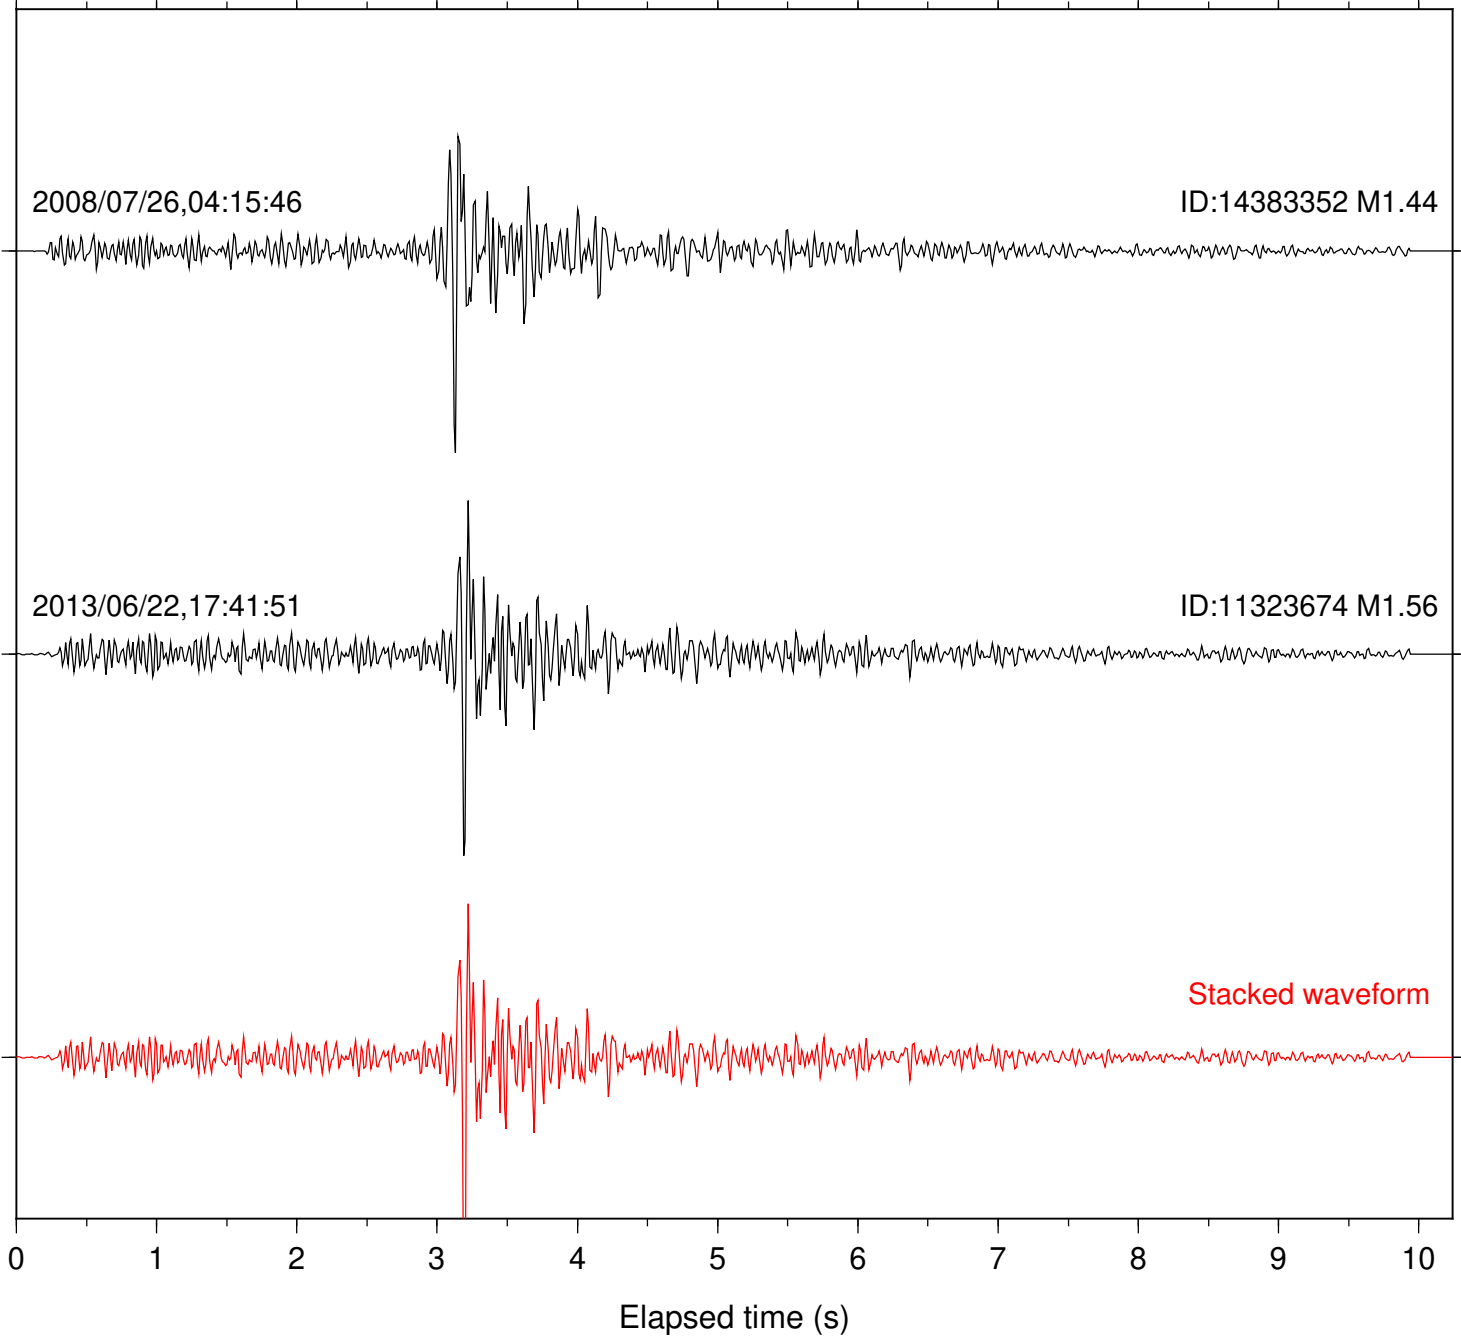

Station: B082 Com: EHZ

Focal depth: 10.43 km

Station: B084 Com: EHZ

Focal depth: 10.43 km

Station: B086 Com: EHZ

Focal depth: 10.43 km

2008/07/26,04:15:46

ID:14383352 M1.44

2013/06/22,17:41:51

ID:11323674 M1.56

Stacked waveform

Station: B087 Com: EHZ

Focal depth: 10.43 km

Station: FRD Com: HHZ

Focal depth: 10.43 km

Station: PFO Com: HHZ

Focal depth: 10.43 km