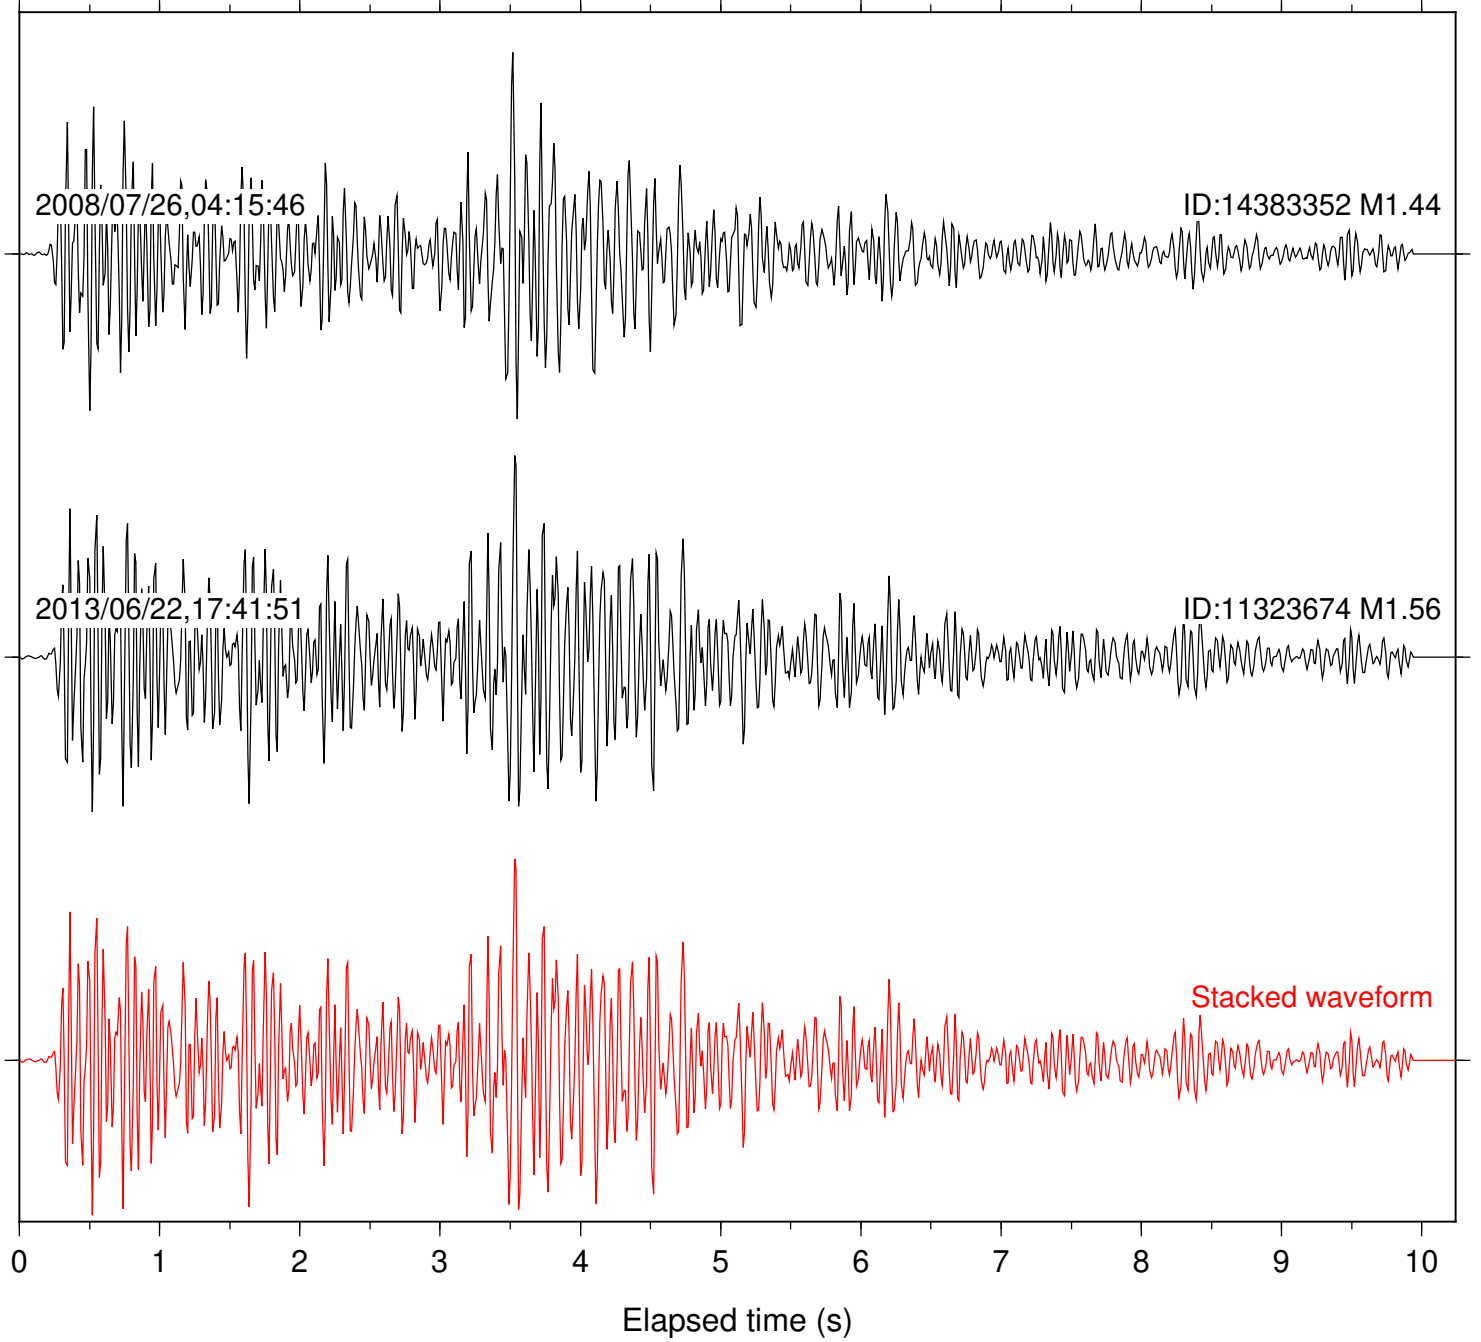

Station: B082 Com: EHZ

Focal depth: 10.43 km

Station: B084 Com: EHZ

Focal depth: 10.43 km

Station: B086 Com: EHZ

Focal depth: 10.43 km

2008/07/26,04:15:46

ID:14383352 M1.44

2013/06/22,17:41:51

ID:11323674 M1.56

Stacked waveform

Station: B087 Com: EHZ

Focal depth: 10.43 km

Station: FRD Com: HHZ

Focal depth: 10.43 km

Station: PFO Com: HHZ

Focal depth: 10.43 km