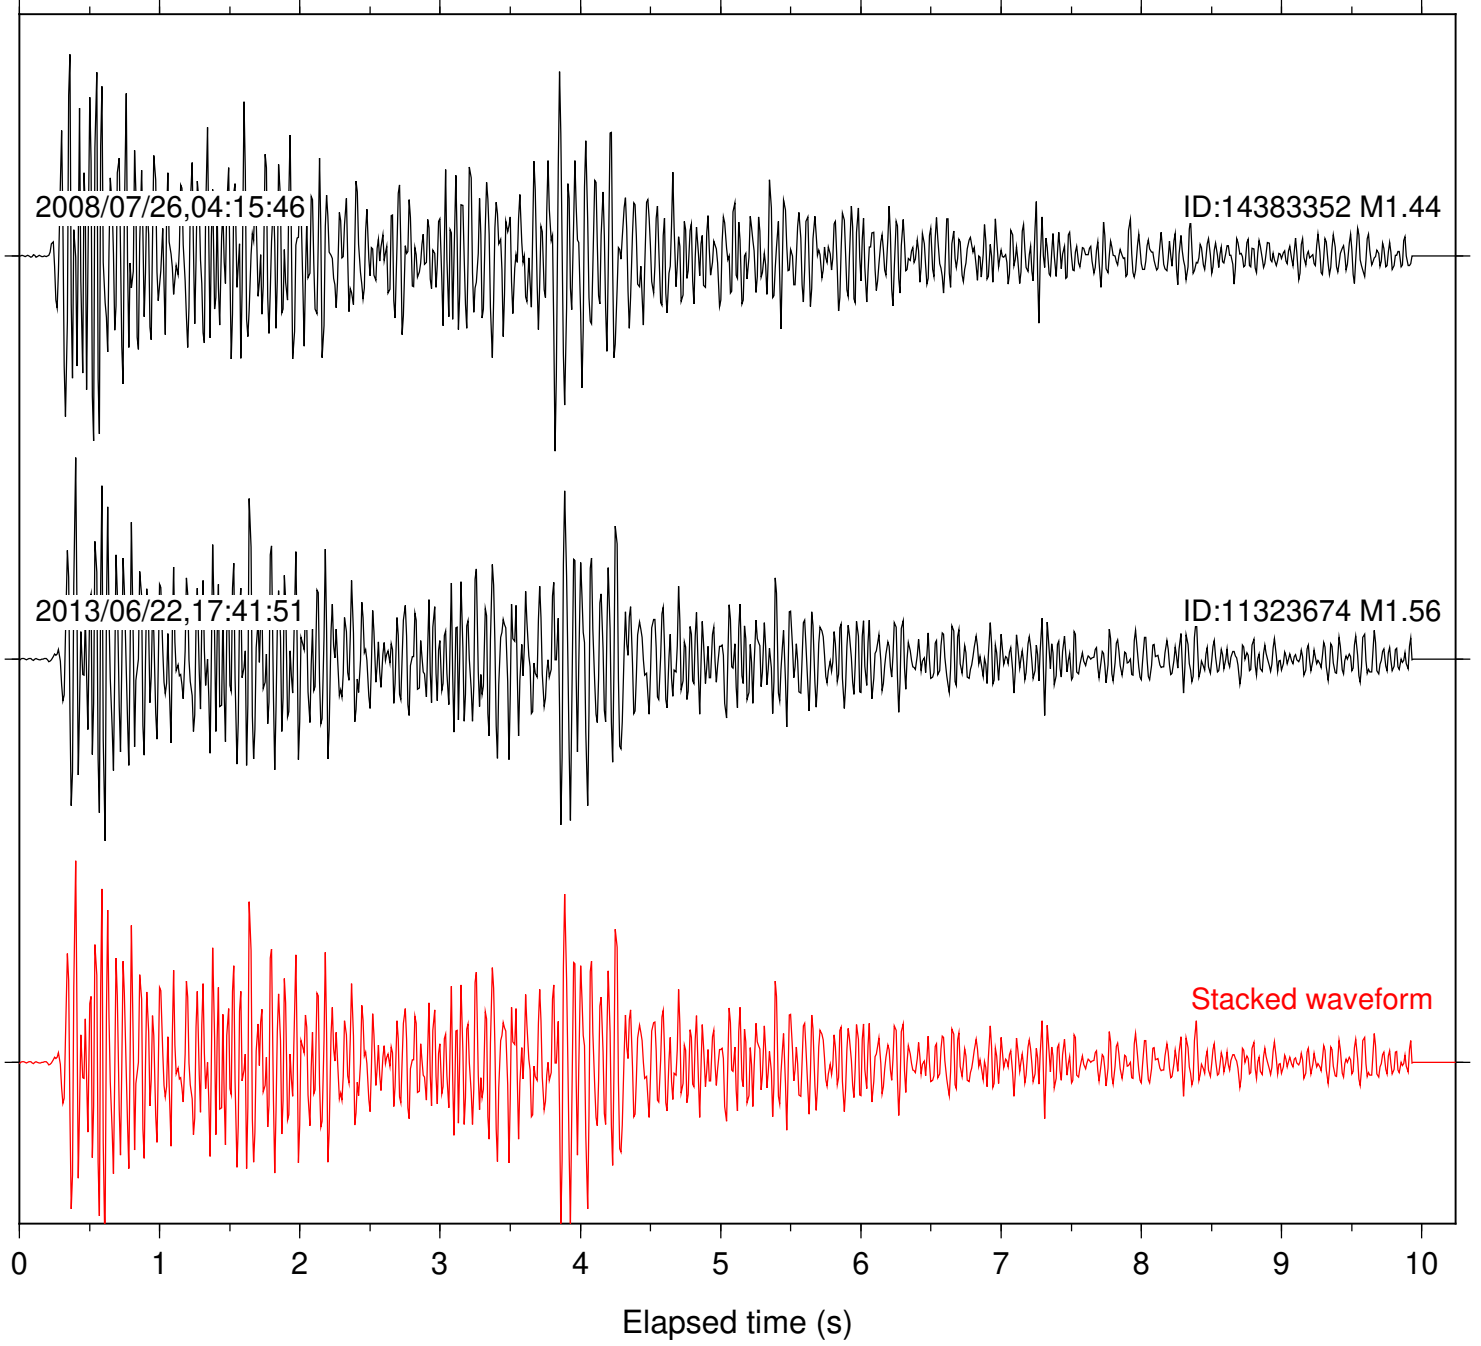

Station: B082 Com: EHZ

Focal depth: 10.43 km

Station: B084 Com: EHZ

Focal depth: 10.43 km

Station: B086 Com: EHZ

Focal depth: 10.43 km

2008/07/26,04:15:46

ID:14383352 M1.44

2013/06/22,17:41:51

ID:11323674 M1.56

Stacked waveform

Station: B087 Com: EHZ

Focal depth: 10.43 km

Station: FRD Com: HHZ

Focal depth: 10.43 km

Station: PFO Com: HHZ

Focal depth: 10.43 km