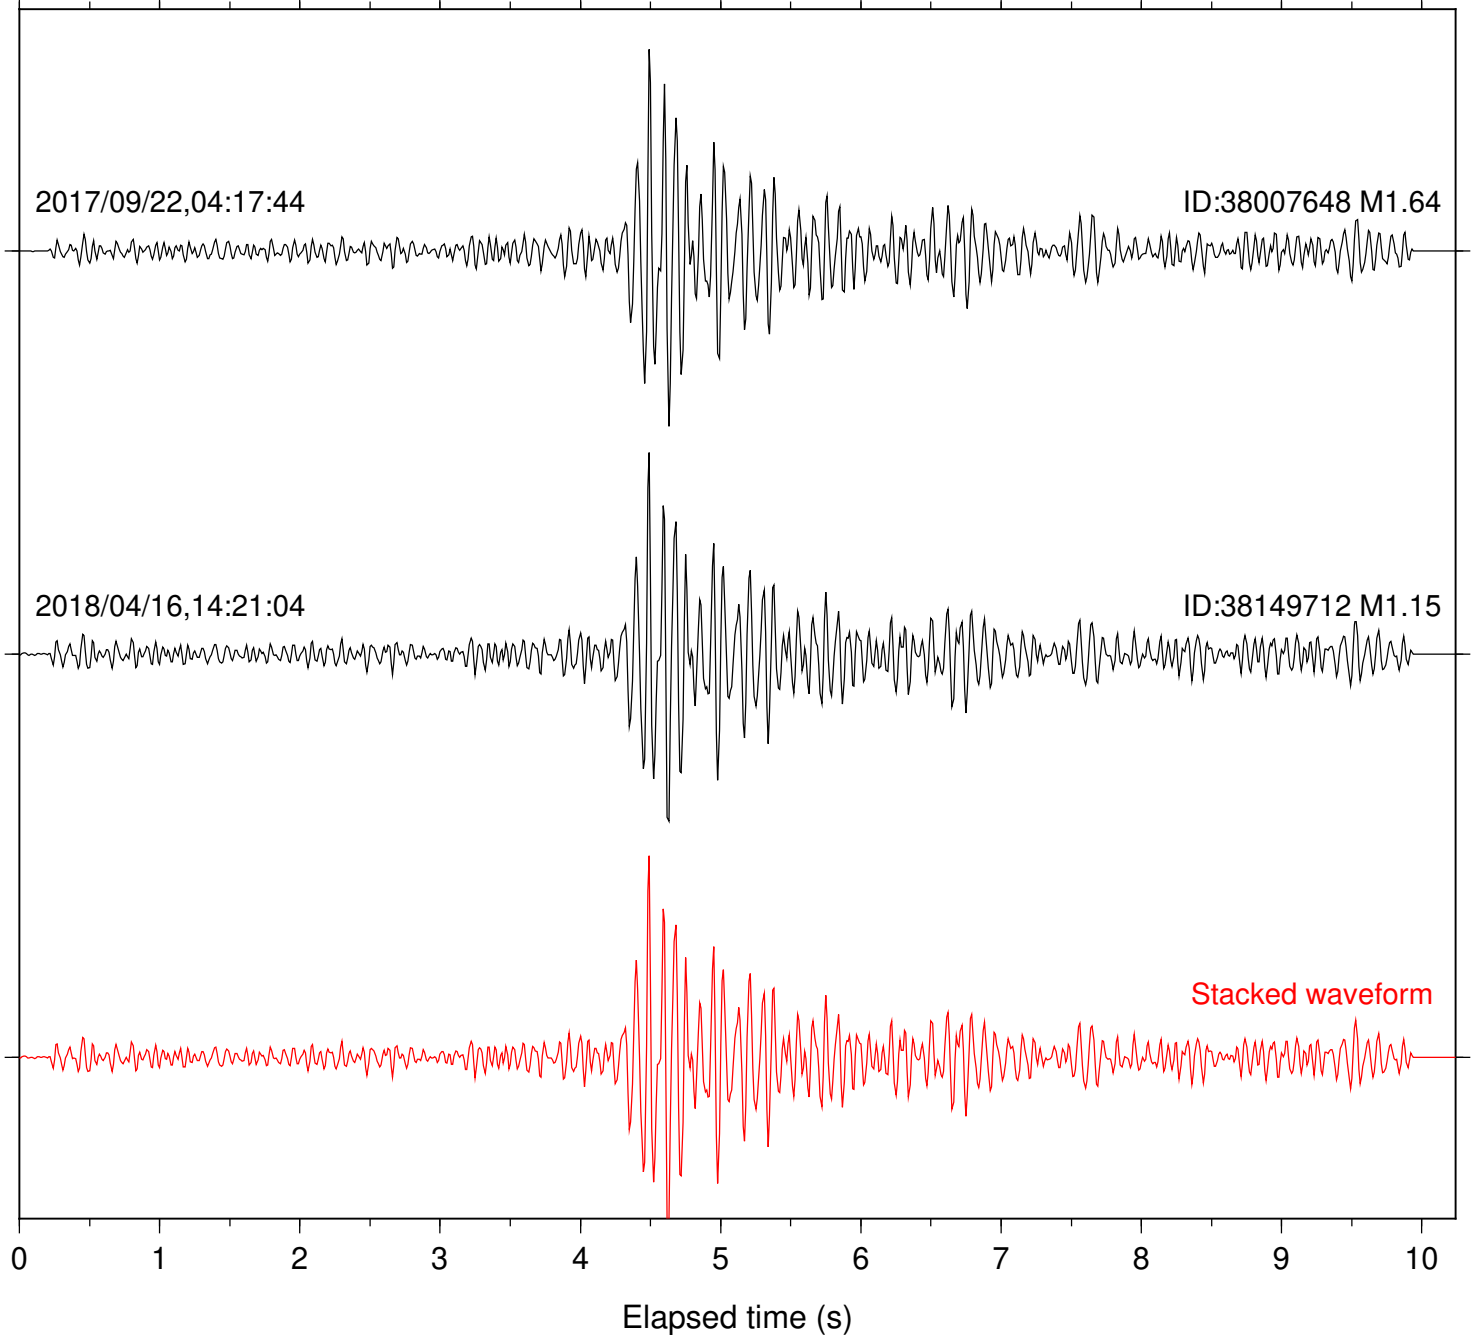

Station: B082 Com: EHZ

Focal depth: 5.63 km

Station: B084 Com: EHZ

Focal depth: 5.63 km

Station: B087 Com: EHZ

Focal depth: 5.63 km

Station: B088 Com: EHZ

Focal depth: 5.63 km

Station: B093 Com: EHZ

Focal depth: 5.63 km

2017/09/22,04:17:44

ID:38007648 M1.64

2018/04/16,14:21:04

ID:38149712 M1.15

Stacked waveform

0 1 2 3 4 5 6 7 8 9 10
Elapsed time (s)

Station: B946 Com: EHZ

Focal depth: 5.63 km

Station: BAC Com: EHZ

Focal depth: 5.63 km

Station: CRY Com: HHZ

Focal depth: 5.63 km

Station: CSH Com: HHZ

Focal depth: 5.63 km

Station: LVA2 Com: HHZ

Focal depth: 5.63 km

Station: POB2 Com: HHZ

Focal depth: 5.63 km

Station: SND Com: HHZ

Focal depth: 5.63 km