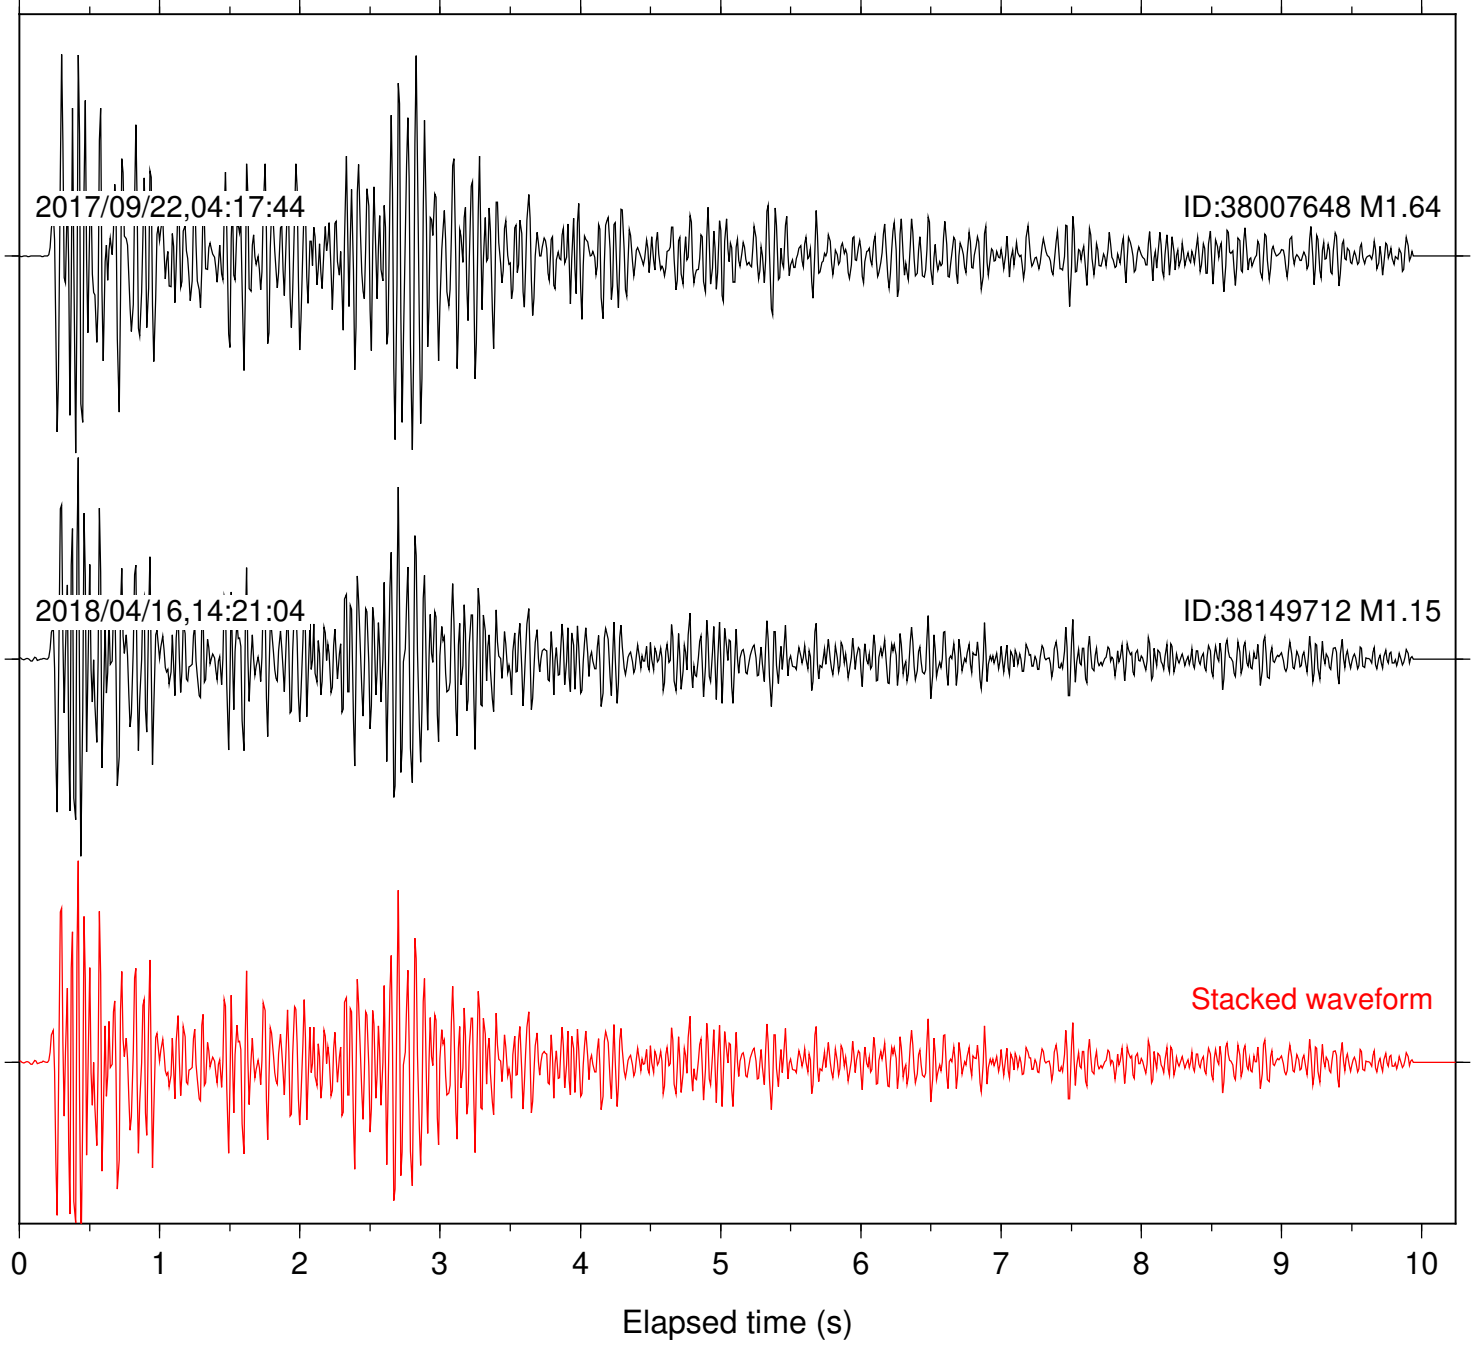

Station: B093 Com: EHZ

Focal depth: 5.63 km

2017/09/22,04:17:44

ID:38007648 M1.64

2018/04/16,14:21:04

ID:38149712 M1.15

Stacked waveform

0 1 2 3 4 5 6 7 8 9 10
Elapsed time (s)

Station: B946 Com: EHZ

Focal depth: 5.63 km

Station: BAC Com: EHZ

Focal depth: 5.63 km

Station: CRY Com: HHZ

Focal depth: 5.63 km

Station: CSH Com: HHZ

Focal depth: 5.63 km

Station: DGR Com: HHZ

Focal depth: 5.63 km

Station: FRD Com: HHZ

Focal depth: 5.63 km

Station: HMT2 Com: HHZ

Focal depth: 5.63 km

Station: LKH Com: HHZ

Focal depth: 5.63 km

Station: LVA2 Com: HHZ

Focal depth: 5.63 km

Station: POB2 Com: HHZ

Focal depth: 5.63 km

Station: SND Com: HHZ

Focal depth: 5.63 km