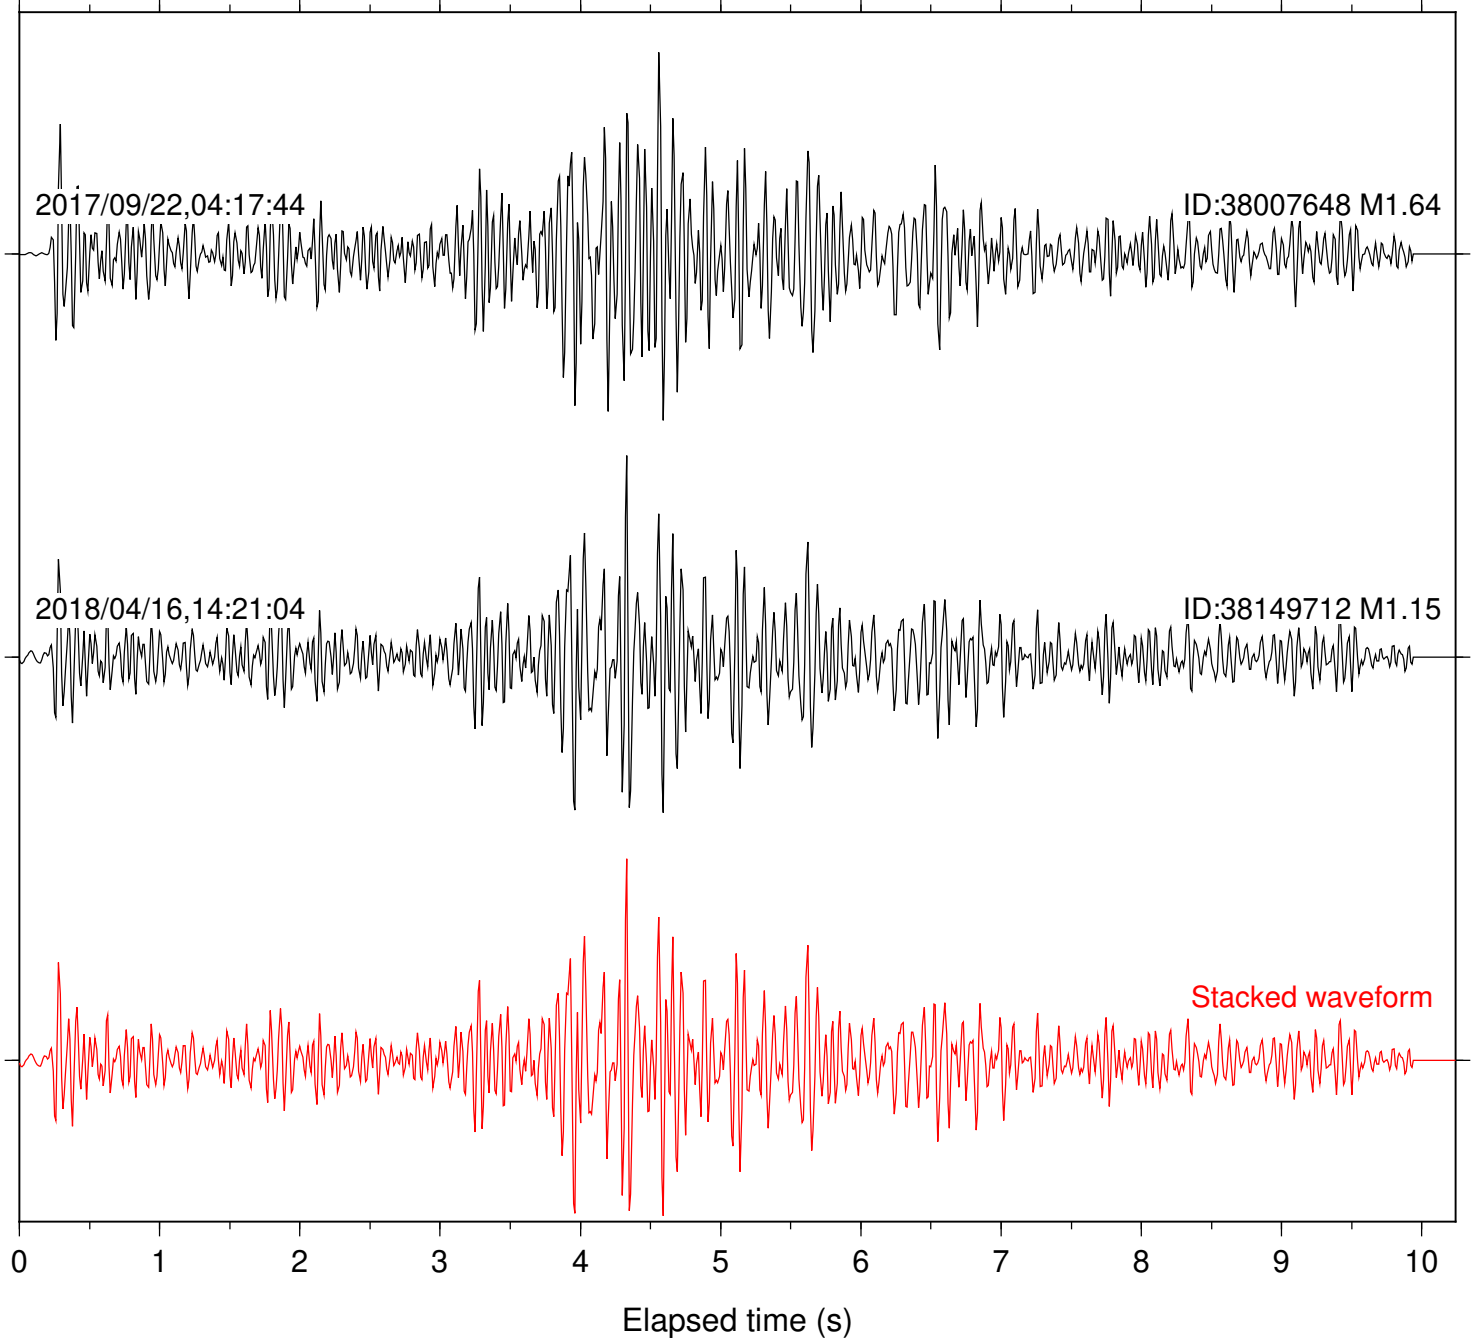

Station: B082 Com: EHZ

Focal depth: 5.63 km

Station: B084 Com: EHZ

Focal depth: 5.63 km

Station: B087 Com: EHZ

Focal depth: 5.63 km

Station: B088 Com: EHZ

Focal depth: 5.63 km

Station: B946 Com: EHZ

Focal depth: 5.63 km

Station: BAC Com: EHZ

Focal depth: 5.63 km

Station: CRY Com: HHZ

Focal depth: 5.63 km

Station: CSH Com: HHZ

Focal depth: 5.63 km

Station: DGR Com: HHZ

Focal depth: 5.63 km

Station: FRD Com: HHZ

Focal depth: 5.63 km

Station: HMT2 Com: HHZ

Focal depth: 5.63 km

Station: LKH Com: HHZ

Focal depth: 5.63 km

Station: LVA2 Com: HHZ

Focal depth: 5.63 km

Station: POB2 Com: HHZ

Focal depth: 5.63 km

Station: SND Com: HHZ

Focal depth: 5.63 km