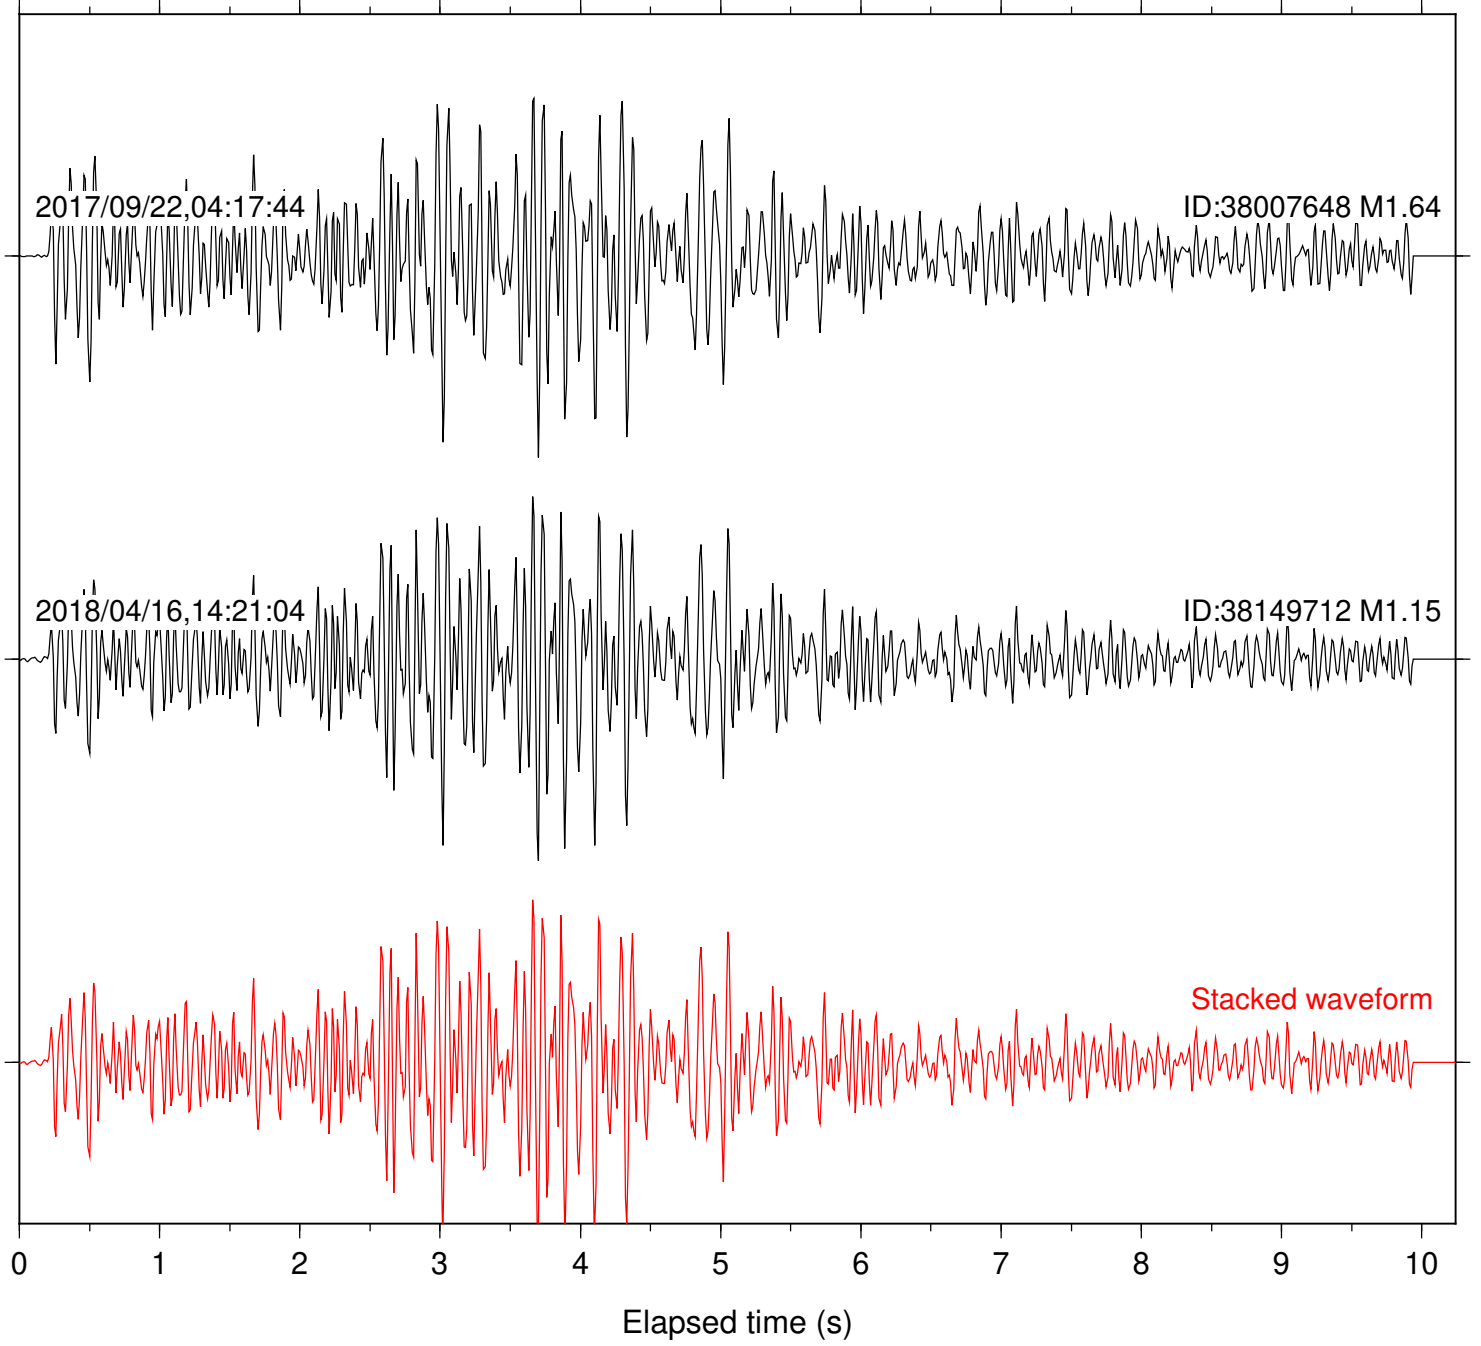

Station: B082 Com: EHZ

Focal depth: 5.63 km

Station: B084 Com: EHZ

Focal depth: 5.63 km

Station: B087 Com: EHZ

Focal depth: 5.63 km

Station: B088 Com: EHZ

Focal depth: 5.63 km

Station: B093 Com: EHZ

Focal depth: 5.63 km

2017/09/22,04:17:44

ID:38007648 M1.64

2018/04/16,14:21:04

ID:38149712 M1.15

Stacked waveform

0 1 2 3 4 5 6 7 8 9 10
Elapsed time (s)

Station: B946 Com: EHZ

Focal depth: 5.63 km

Station: BAC Com: EHZ

Focal depth: 5.63 km

Station: CRY Com: HHZ

Focal depth: 5.63 km

Station: CSH Com: HHZ

Focal depth: 5.63 km

Station: DGR Com: HHZ

Focal depth: 5.63 km

Station: FRD Com: HHZ

Focal depth: 5.63 km

Station: HMT2 Com: HHZ

Focal depth: 5.63 km

Station: LKH Com: HHZ

Focal depth: 5.63 km