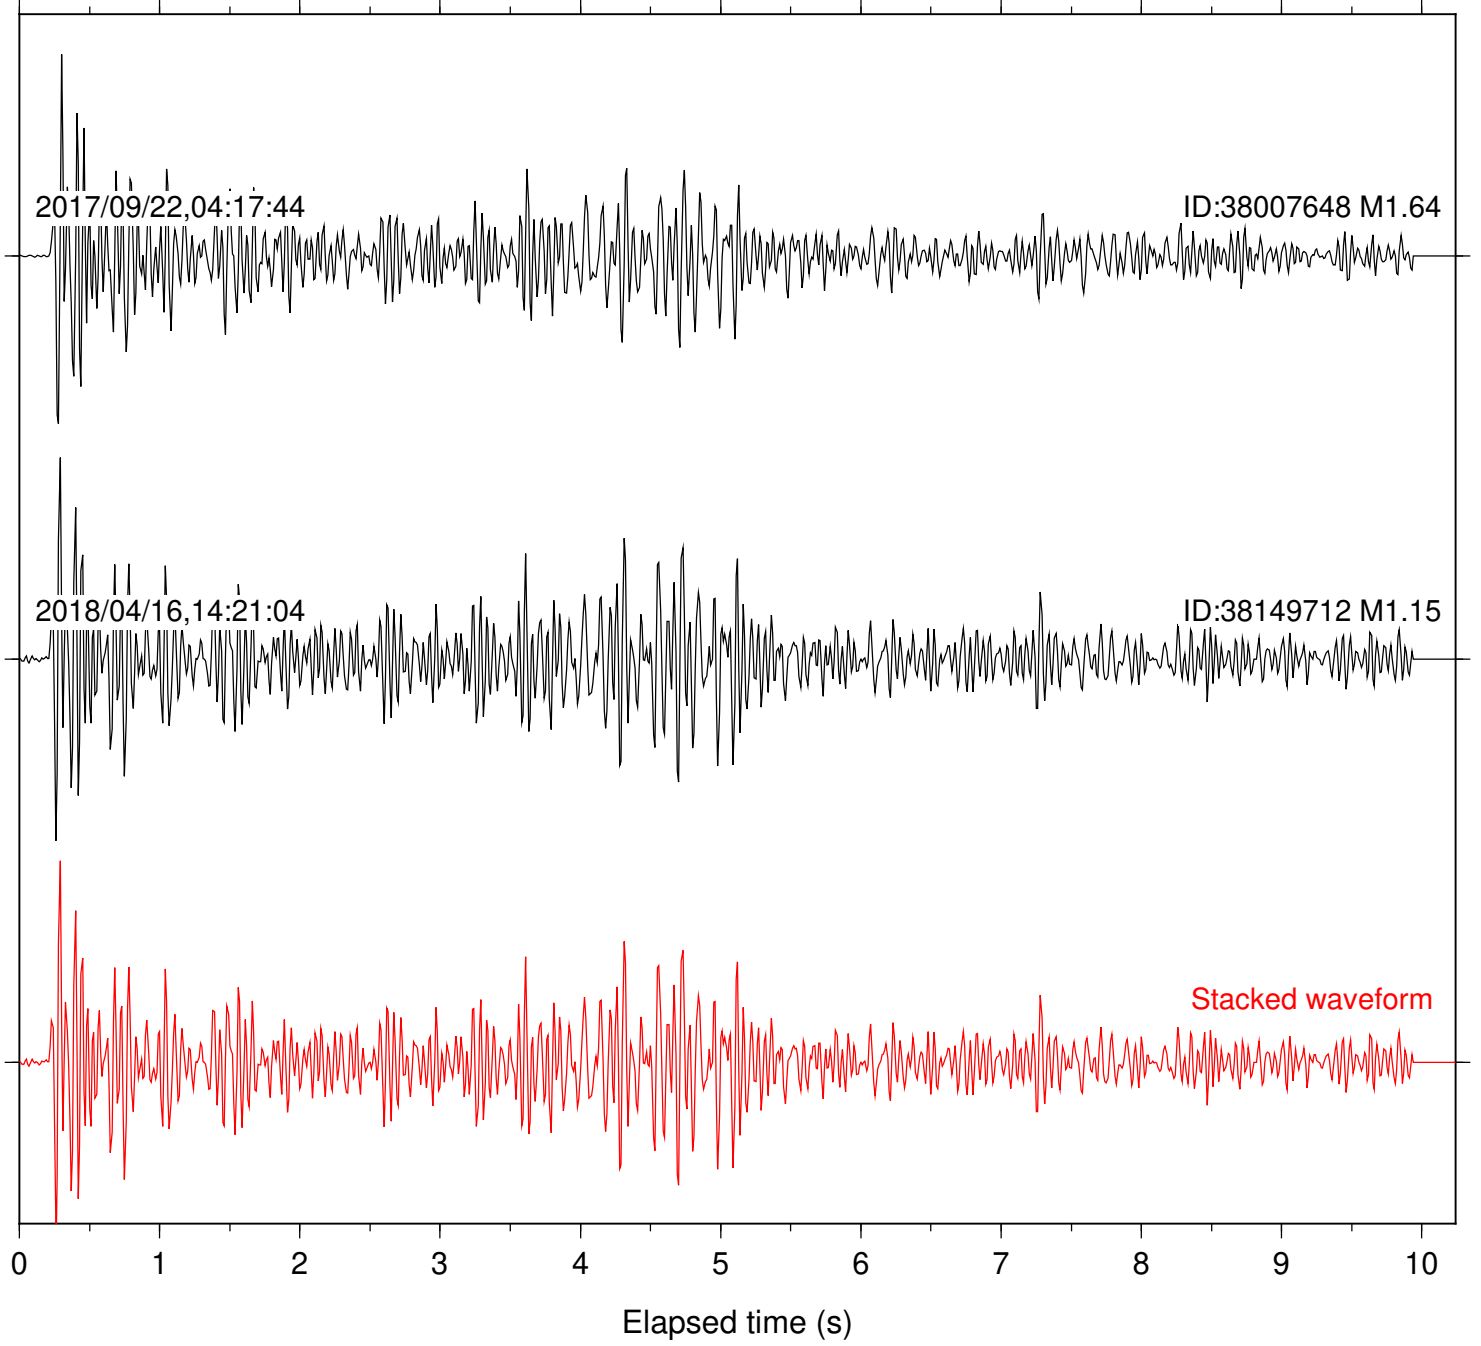

Station: B082 Com: EHZ

Focal depth: 5.63 km

Station: B084 Com: EHZ

Focal depth: 5.63 km

Station: B087 Com: EHZ

Focal depth: 5.63 km

Station: B088 Com: EHZ

Focal depth: 5.63 km

Station: B946 Com: EHZ

Focal depth: 5.63 km

Station: BAC Com: EHZ

Focal depth: 5.63 km

Station: CRY Com: HHZ

Focal depth: 5.63 km

Station: CSH Com: HHZ

Focal depth: 5.63 km

Station: DGR Com: HHZ

Focal depth: 5.63 km

Station: FRD Com: HHZ

Focal depth: 5.63 km

Station: HMT2 Com: HHZ

Focal depth: 5.63 km

Station: LKH Com: HHZ

Focal depth: 5.63 km

Station: LVA2 Com: HHZ

Focal depth: 5.63 km

Station: POB2 Com: HHZ

Focal depth: 5.63 km

Station: SND Com: HHZ

Focal depth: 5.63 km