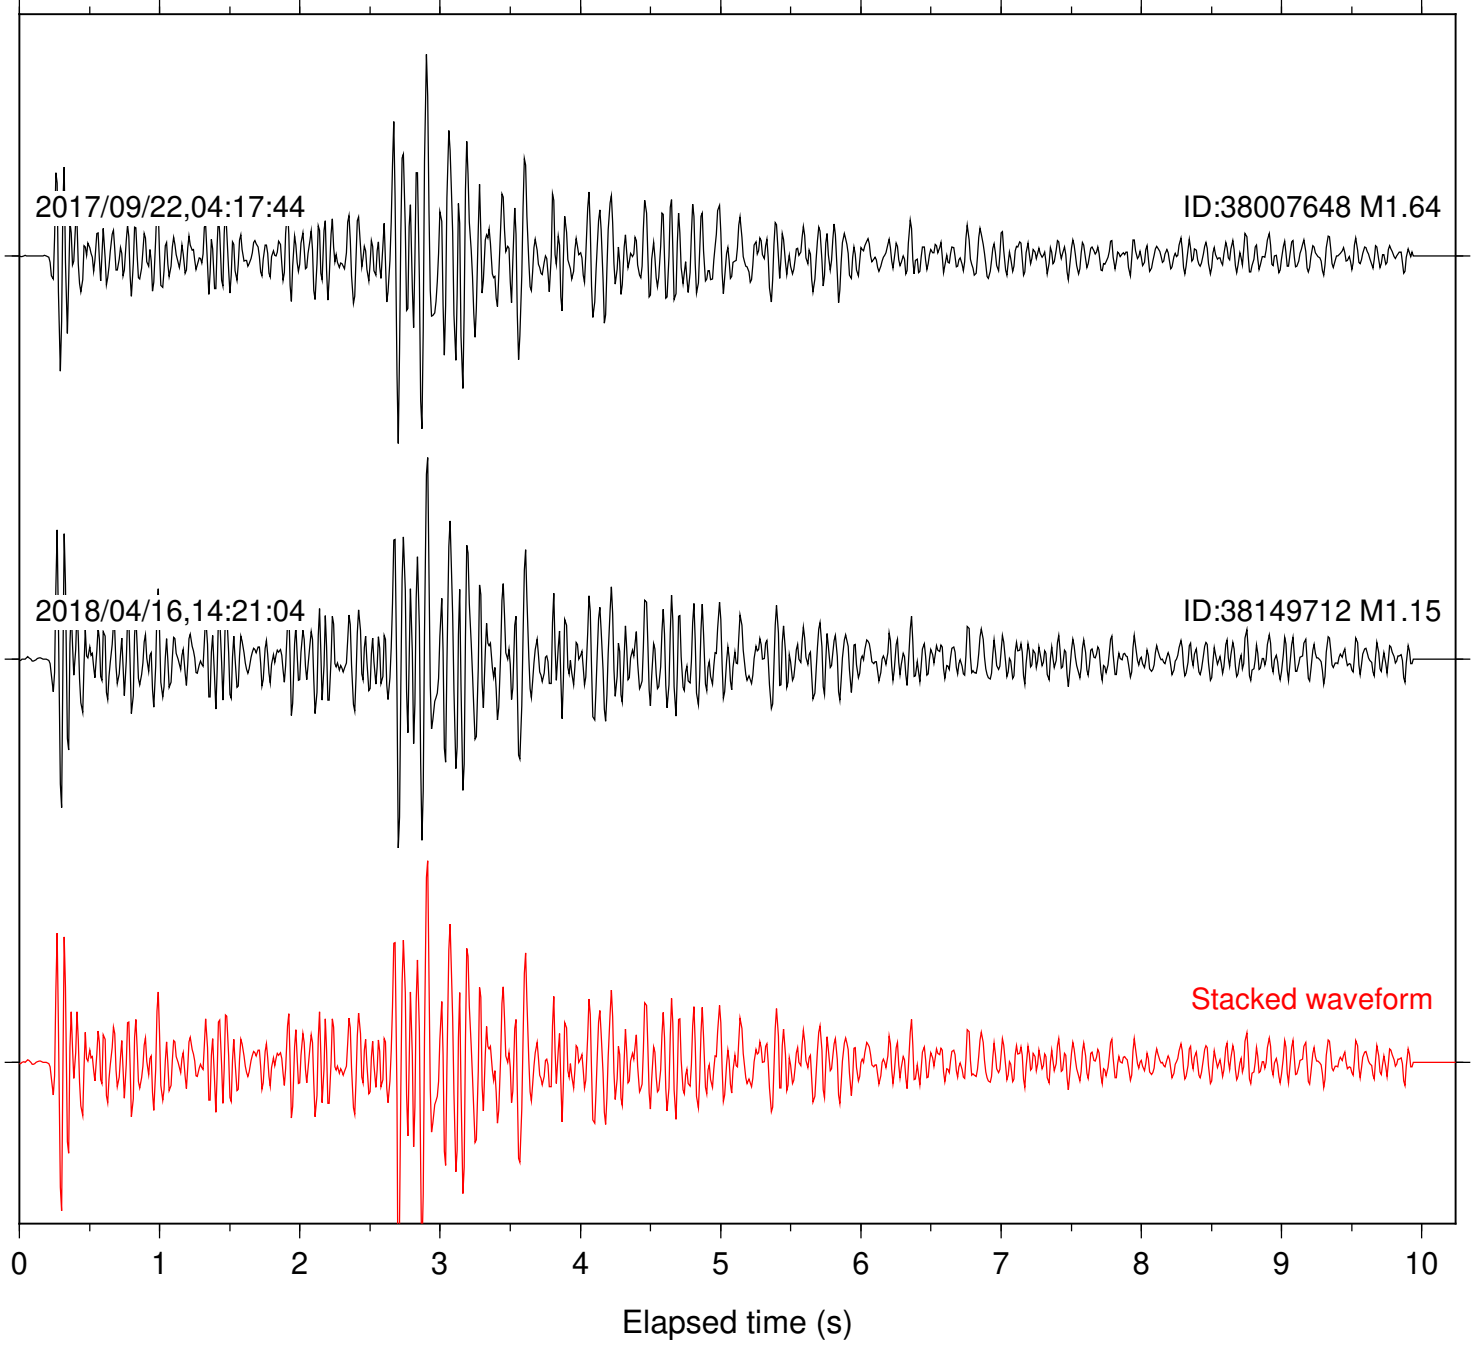

Station: B093 Com: EHZ

Focal depth: 5.63 km

2017/09/22,04:17:44

ID:38007648 M1.64

2018/04/16,14:21:04

ID:38149712 M1.15

Stacked waveform

0 1 2 3 4 5 6 7 8 9 10
Elapsed time (s)

Station: B946 Com: EHZ

Focal depth: 5.63 km

Station: BAC Com: EHZ

Focal depth: 5.63 km

Station: CRY Com: HHZ

Focal depth: 5.63 km

Station: CSH Com: HHZ

Focal depth: 5.63 km

Station: DGR Com: HHZ

Focal depth: 5.63 km

Station: FRD Com: HHZ

Focal depth: 5.63 km

Station: HMT2 Com: HHZ

Focal depth: 5.63 km

Station: LKH Com: HHZ

Focal depth: 5.63 km

Station: LVA2 Com: HHZ

Focal depth: 5.63 km

Station: POB2 Com: HHZ

Focal depth: 5.63 km

Station: SND Com: HHZ

Focal depth: 5.63 km