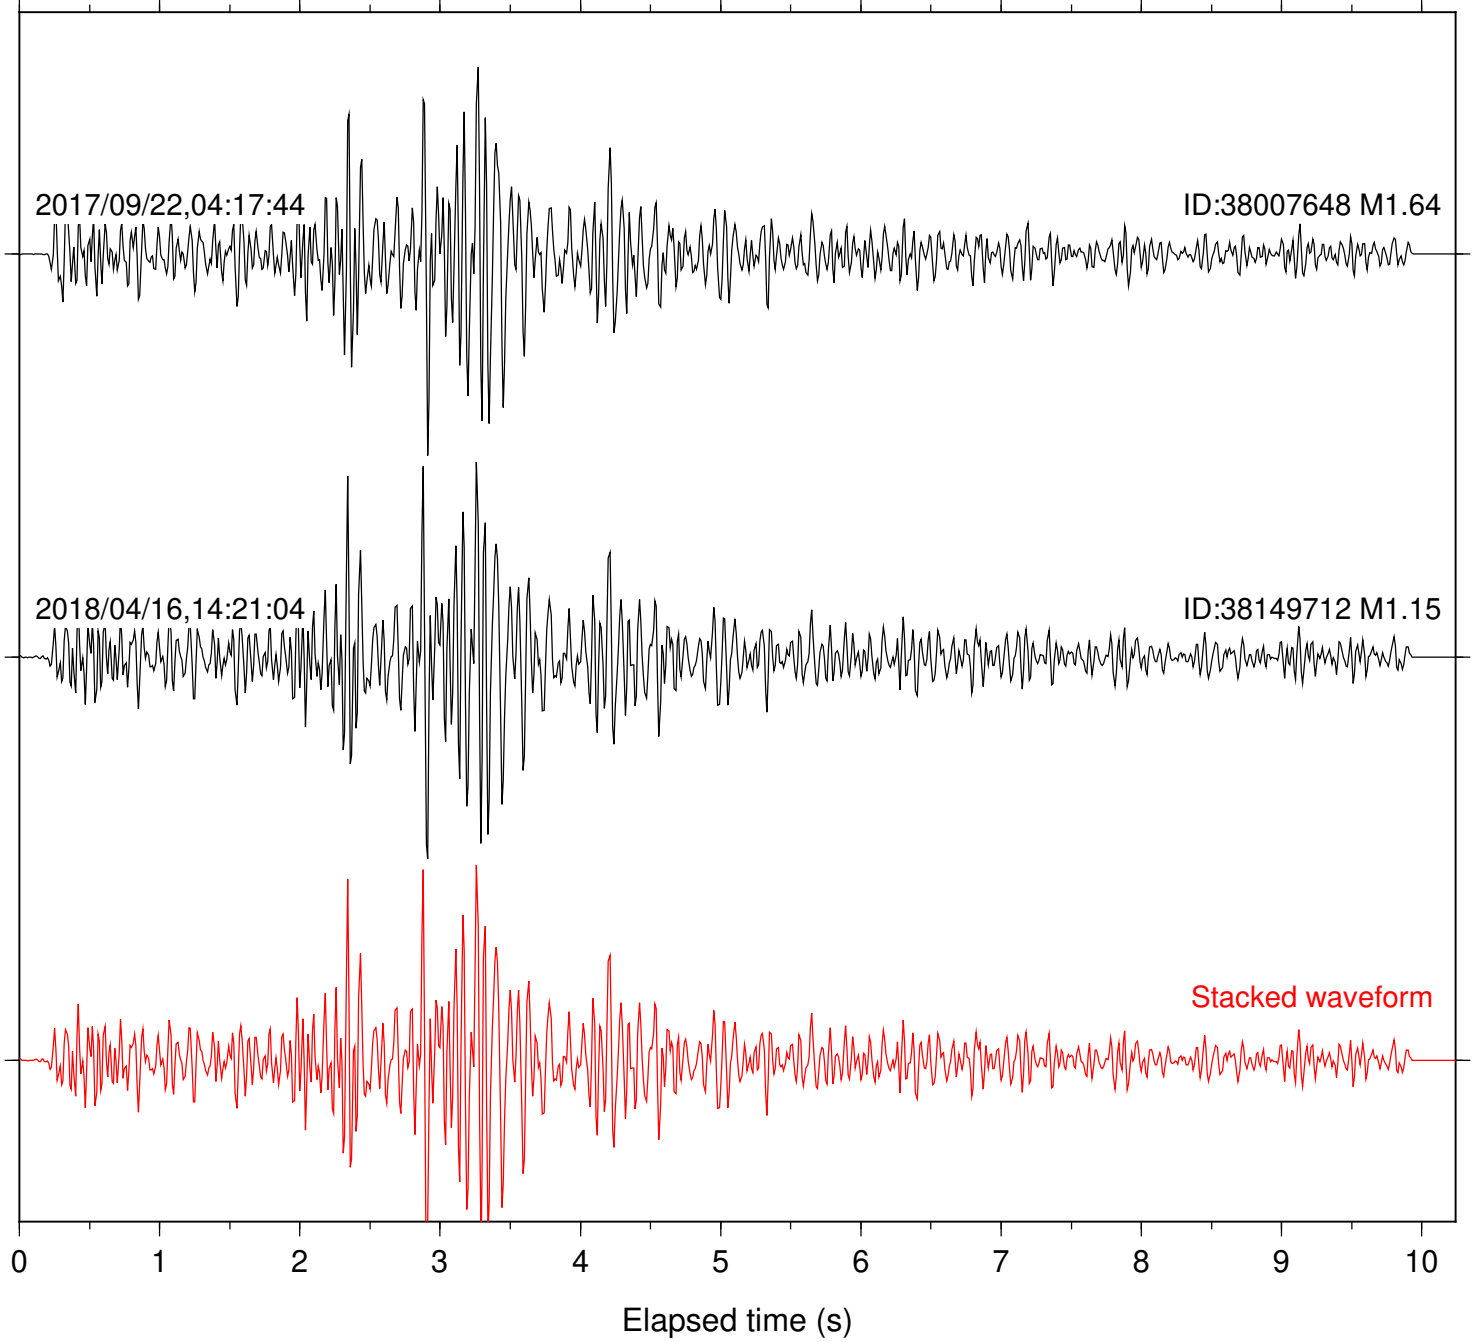

Station: B082 Com: EHZ

Focal depth: 5.63 km

Station: B084 Com: EHZ

Focal depth: 5.63 km

Station: B087 Com: EHZ

Focal depth: 5.63 km

Station: B088 Com: EHZ

Focal depth: 5.63 km

Station: B093 Com: EHZ

Focal depth: 5.63 km

2017/09/22,04:17:44

ID:38007648 M1.64

2018/04/16,14:21:04

ID:38149712 M1.15

Stacked waveform

0 1 2 3 4 5 6 7 8 9 10
Elapsed time (s)

Station: B946 Com: EHZ

Focal depth: 5.63 km

Station: BAC Com: EHZ

Focal depth: 5.63 km

Station: CRY Com: HHZ

Focal depth: 5.63 km

Station: CSH Com: HHZ

Focal depth: 5.63 km

Station: DGR Com: HHZ

Focal depth: 5.63 km

Station: FRD Com: HHZ

Focal depth: 5.63 km

Station: HMT2 Com: HHZ

Focal depth: 5.63 km

Station: LKH Com: HHZ

Focal depth: 5.63 km