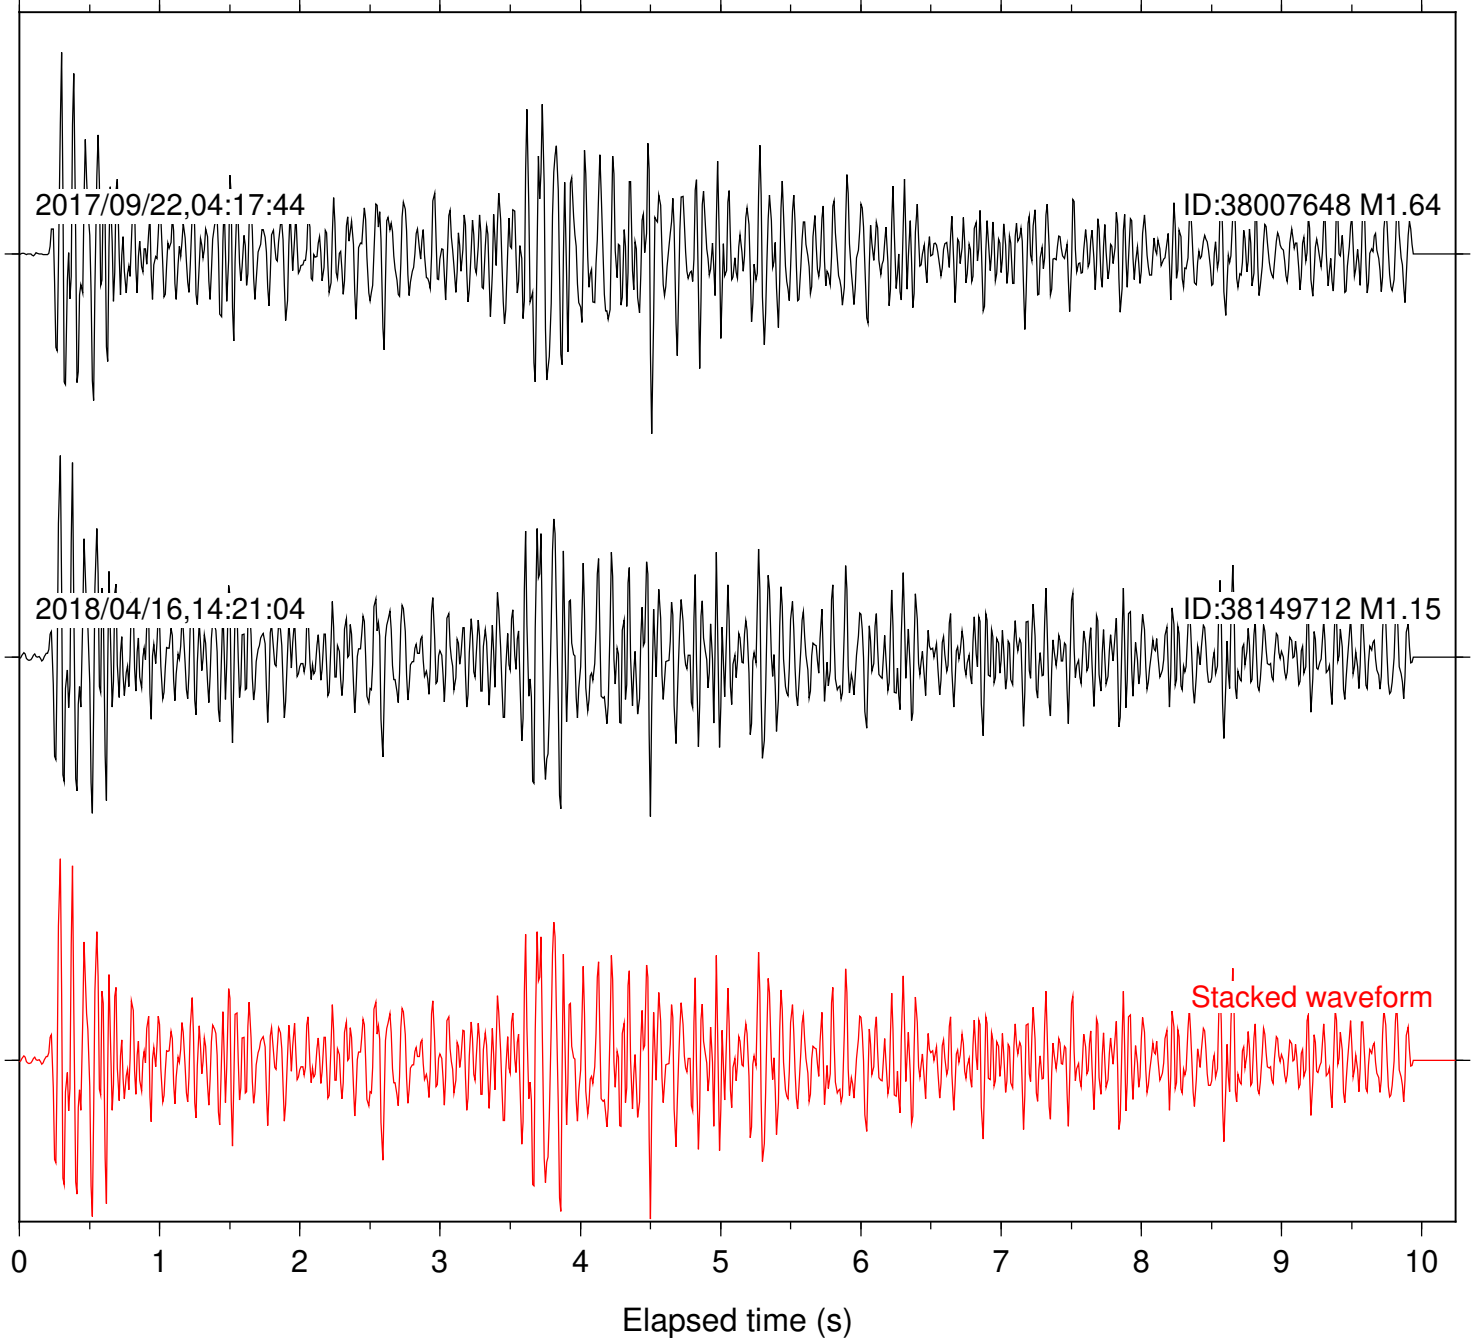

Station: B082 Com: EHZ

Focal depth: 5.63 km

Station: B084 Com: EHZ

Focal depth: 5.63 km

Station: B087 Com: EHZ

Focal depth: 5.63 km

Station: B088 Com: EHZ

Focal depth: 5.63 km

Station: B093 Com: EHZ

Focal depth: 5.63 km

2017/09/22,04:17:44

ID:38007648 M1.64

2018/04/16,14:21:04

ID:38149712 M1.15

Stacked waveform

0 1 2 3 4 5 6 7 8 9 10
Elapsed time (s)

Station: B946 Com: EHZ

Focal depth: 5.63 km

Station: BAC Com: EHZ

Focal depth: 5.63 km

Station: CRY Com: HHZ

Focal depth: 5.63 km

Station: CSH Com: HHZ

Focal depth: 5.63 km

Station: DGR Com: HHZ

Focal depth: 5.63 km

Station: FRD Com: HHZ

Focal depth: 5.63 km

Station: HMT2 Com: HHZ

Focal depth: 5.63 km

Station: LKH Com: HHZ

Focal depth: 5.63 km