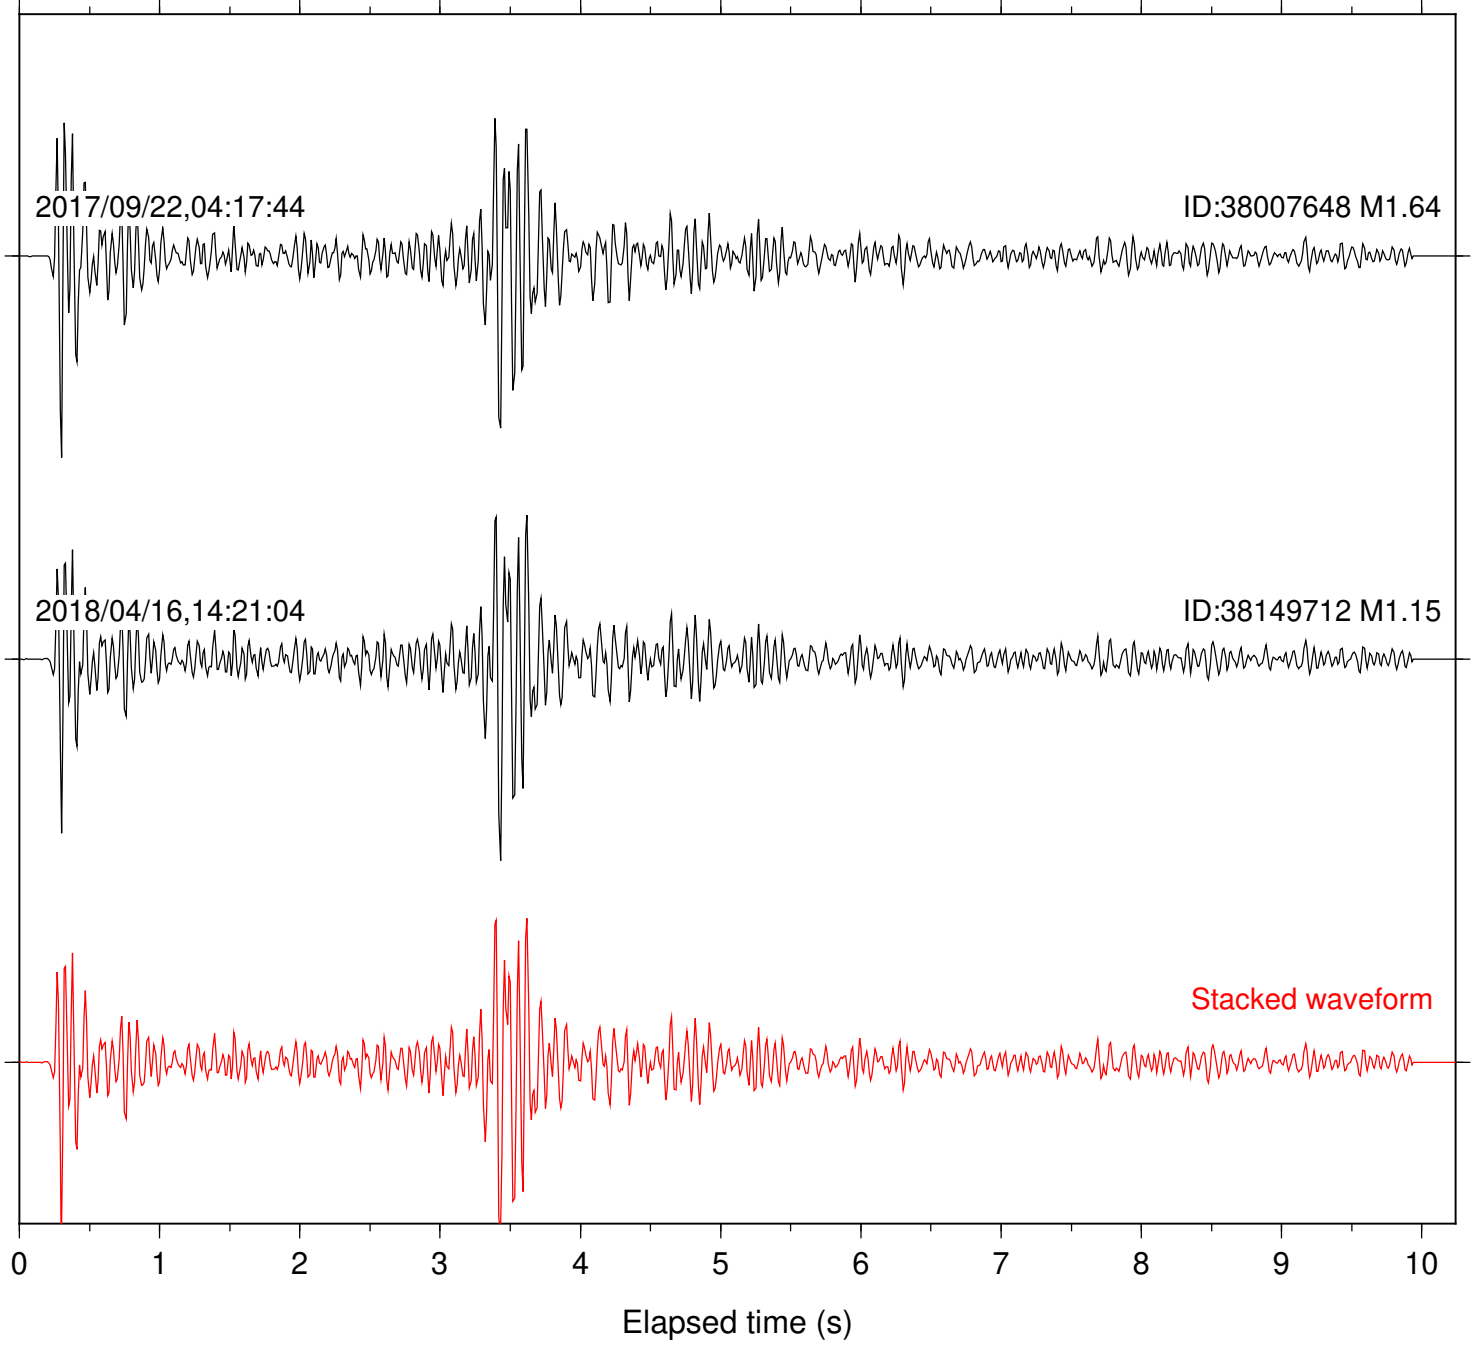

Station: B093 Com: EHZ

Focal depth: 5.63 km

2017/09/22,04:17:44

ID:38007648 M1.64

2018/04/16,14:21:04

ID:38149712 M1.15

Stacked waveform

0 1 2 3 4 5 6 7 8 9 10
Elapsed time (s)

Station: B946 Com: EHZ

Focal depth: 5.63 km

Station: BAC Com: EHZ

Focal depth: 5.63 km

Station: CRY Com: HHZ

Focal depth: 5.63 km

Station: CSH Com: HHZ

Focal depth: 5.63 km

Station: DGR Com: HHZ

Focal depth: 5.63 km

Station: FRD Com: HHZ

Focal depth: 5.63 km

Station: HMT2 Com: HHZ

Focal depth: 5.63 km

Station: LKH Com: HHZ

Focal depth: 5.63 km

Station: LVA2 Com: HHZ

Focal depth: 5.63 km

Station: POB2 Com: HHZ

Focal depth: 5.63 km

Station: SND Com: HHZ

Focal depth: 5.63 km