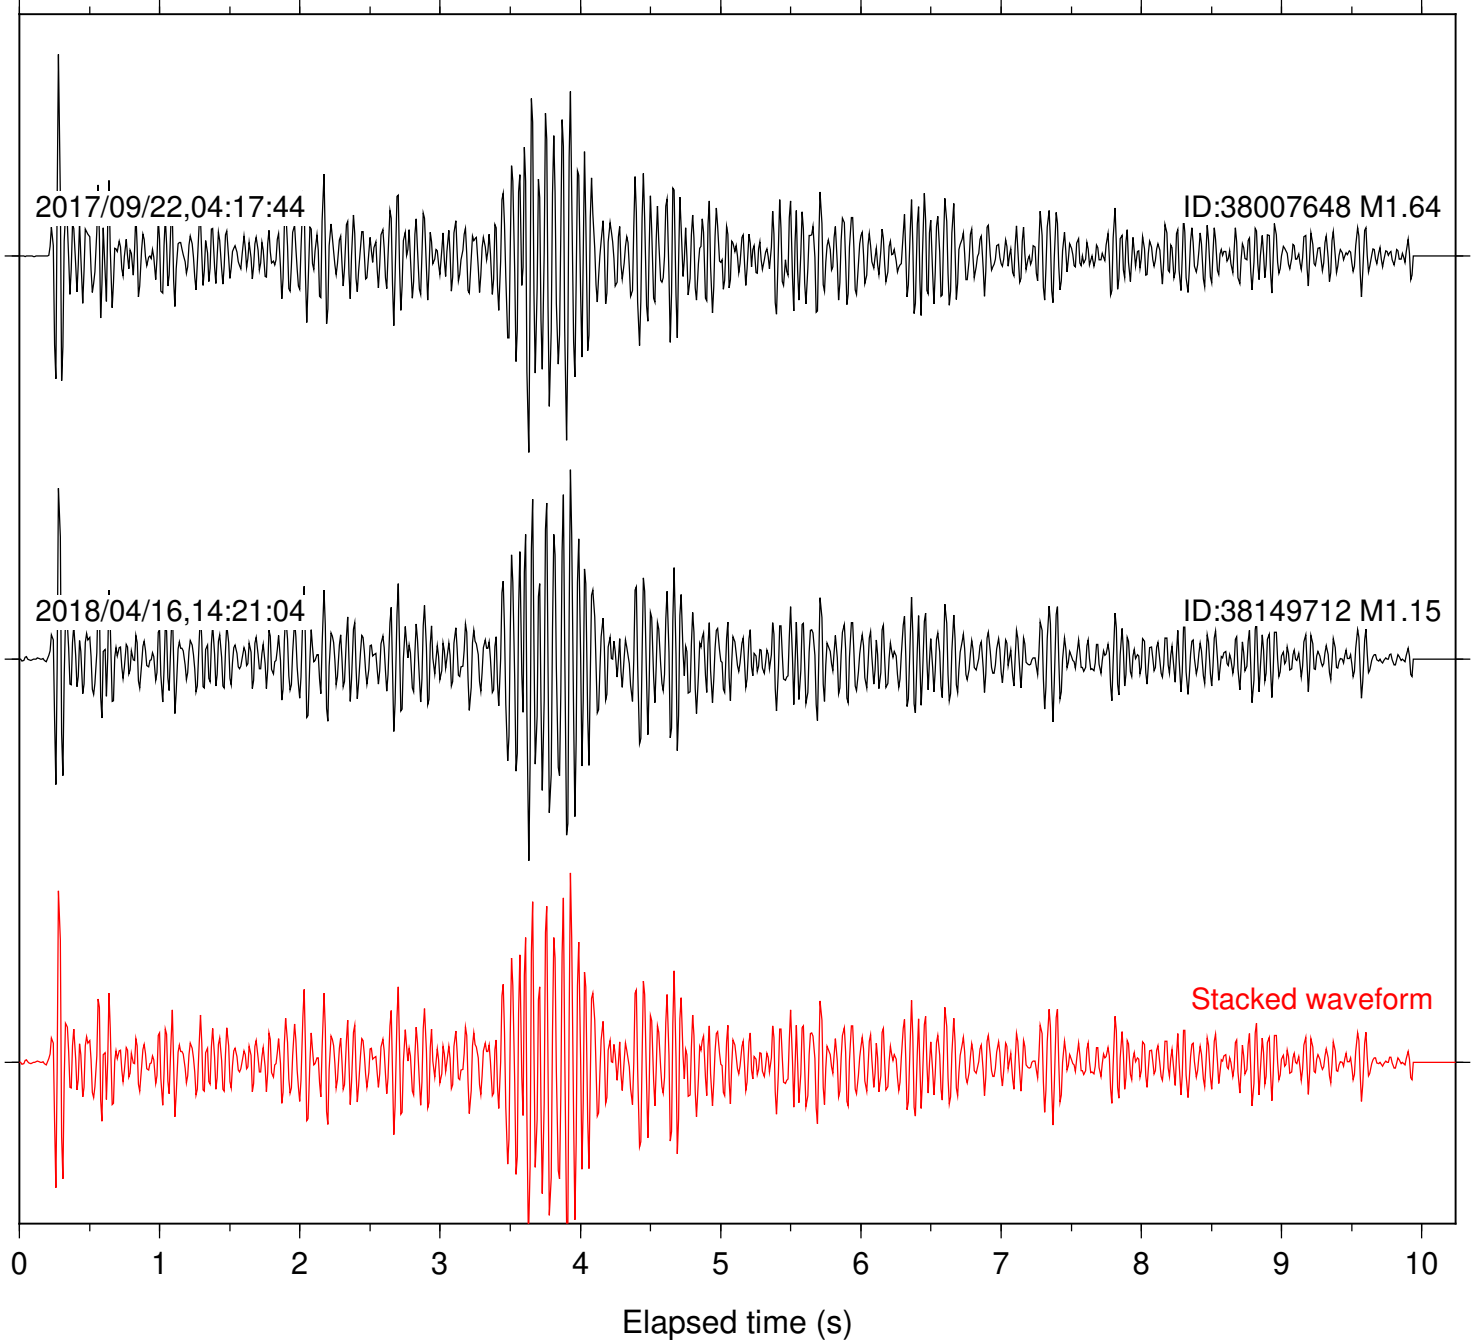

Station: B093 Com: EHZ

Focal depth: 5.63 km

2017/09/22,04:17:44

ID:38007648 M1.64

2018/04/16,14:21:04

ID:38149712 M1.15

Stacked waveform

0 1 2 3 4 5 6 7 8 9 10
Elapsed time (s)

Station: B946 Com: EHZ

Focal depth: 5.63 km

Station: BAC Com: EHZ

Focal depth: 5.63 km

Station: CRY Com: HHZ

Focal depth: 5.63 km

Station: CSH Com: HHZ

Focal depth: 5.63 km

Station: DGR Com: HHZ

Focal depth: 5.63 km

Station: FRD Com: HHZ

Focal depth: 5.63 km

Station: HMT2 Com: HHZ

Focal depth: 5.63 km

Station: LKH Com: HHZ

Focal depth: 5.63 km

Station: LVA2 Com: HHZ

Focal depth: 5.63 km

Station: POB2 Com: HHZ

Focal depth: 5.63 km

Station: SND Com: HHZ

Focal depth: 5.63 km