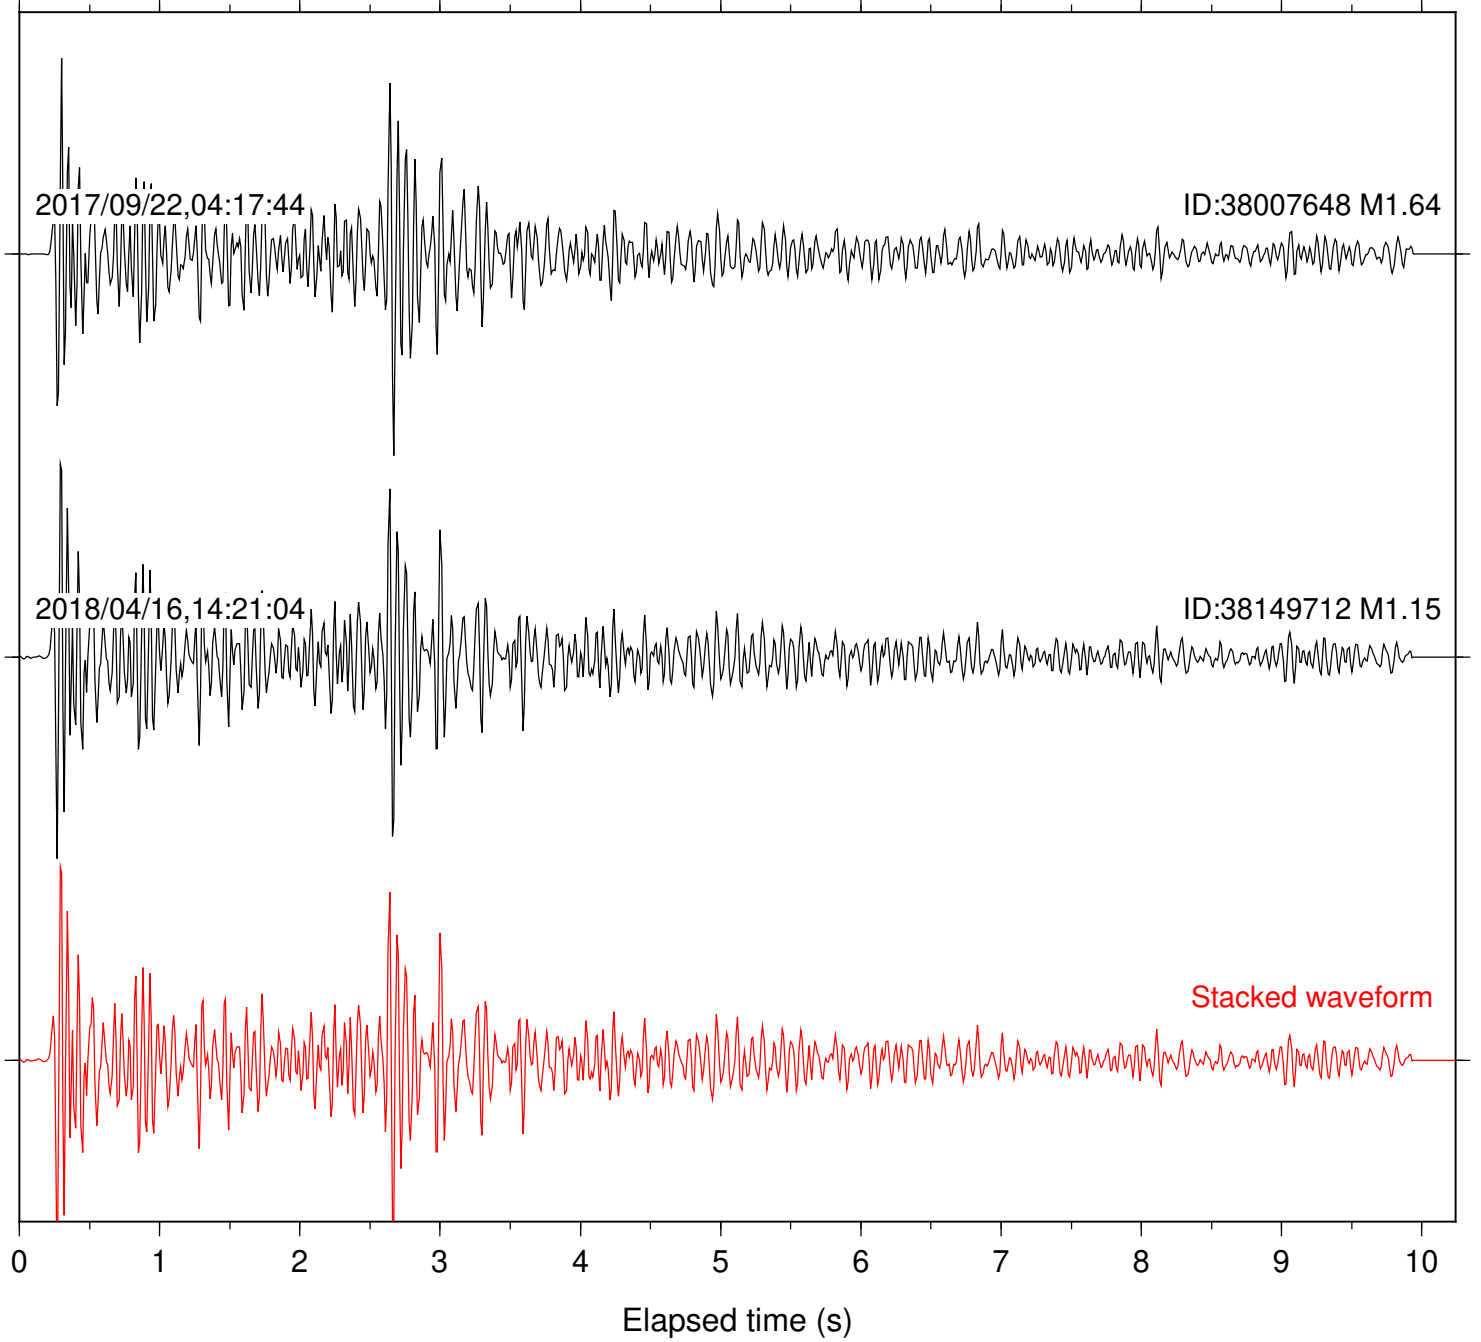

Station: B082 Com: EHZ

Focal depth: 5.63 km

Station: B084 Com: EHZ

Focal depth: 5.63 km

Station: B087 Com: EHZ

Focal depth: 5.63 km

Station: B088 Com: EHZ

Focal depth: 5.63 km

Station: B093 Com: EHZ

Focal depth: 5.63 km

2017/09/22,04:17:44

ID:38007648 M1.64

2018/04/16,14:21:04

ID:38149712 M1.15

Stacked waveform

0 1 2 3 4 5 6 7 8 9 10
Elapsed time (s)

Station: B946 Com: EHZ

Focal depth: 5.63 km

Station: BAC Com: EHZ

Focal depth: 5.63 km

Station: CRY Com: HHZ

Focal depth: 5.63 km

Station: CSH Com: HHZ

Focal depth: 5.63 km

Station: DGR Com: HHZ

Focal depth: 5.63 km

Station: FRD Com: HHZ

Focal depth: 5.63 km

Station: HMT2 Com: HHZ

Focal depth: 5.63 km

Station: LKH Com: HHZ

Focal depth: 5.63 km