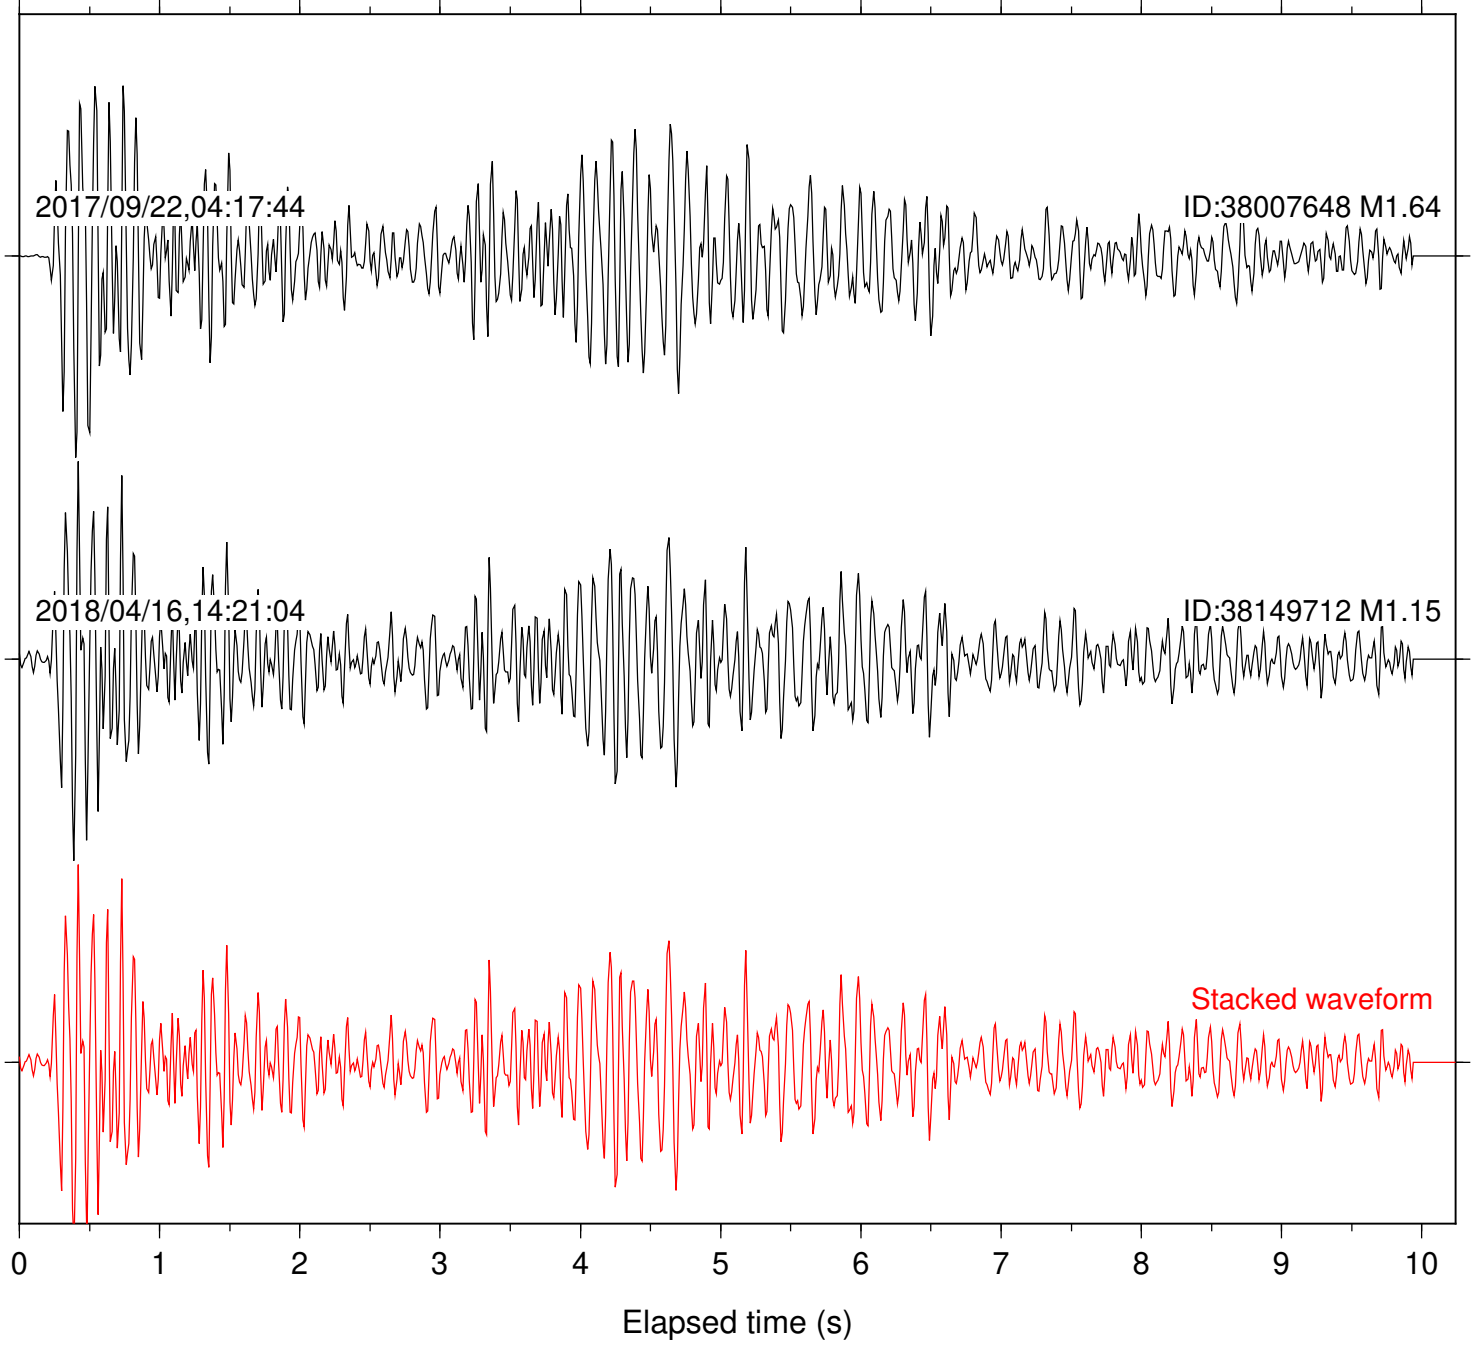

Station: B082 Com: EHZ

Focal depth: 5.63 km

Station: B084 Com: EHZ

Focal depth: 5.63 km

Station: B087 Com: EHZ

Focal depth: 5.63 km

Station: B088 Com: EHZ

Focal depth: 5.63 km

Station: B946 Com: EHZ

Focal depth: 5.63 km

Station: BAC Com: EHZ

Focal depth: 5.63 km

Station: CRY Com: HHZ

Focal depth: 5.63 km

Station: CSH Com: HHZ

Focal depth: 5.63 km

Station: DGR Com: HHZ

Focal depth: 5.63 km

Station: FRD Com: HHZ

Focal depth: 5.63 km

Station: HMT2 Com: HHZ

Focal depth: 5.63 km

Station: LKH Com: HHZ

Focal depth: 5.63 km

Station: LVA2 Com: HHZ

Focal depth: 5.63 km

Station: POB2 Com: HHZ

Focal depth: 5.63 km

Station: SND Com: HHZ

Focal depth: 5.63 km