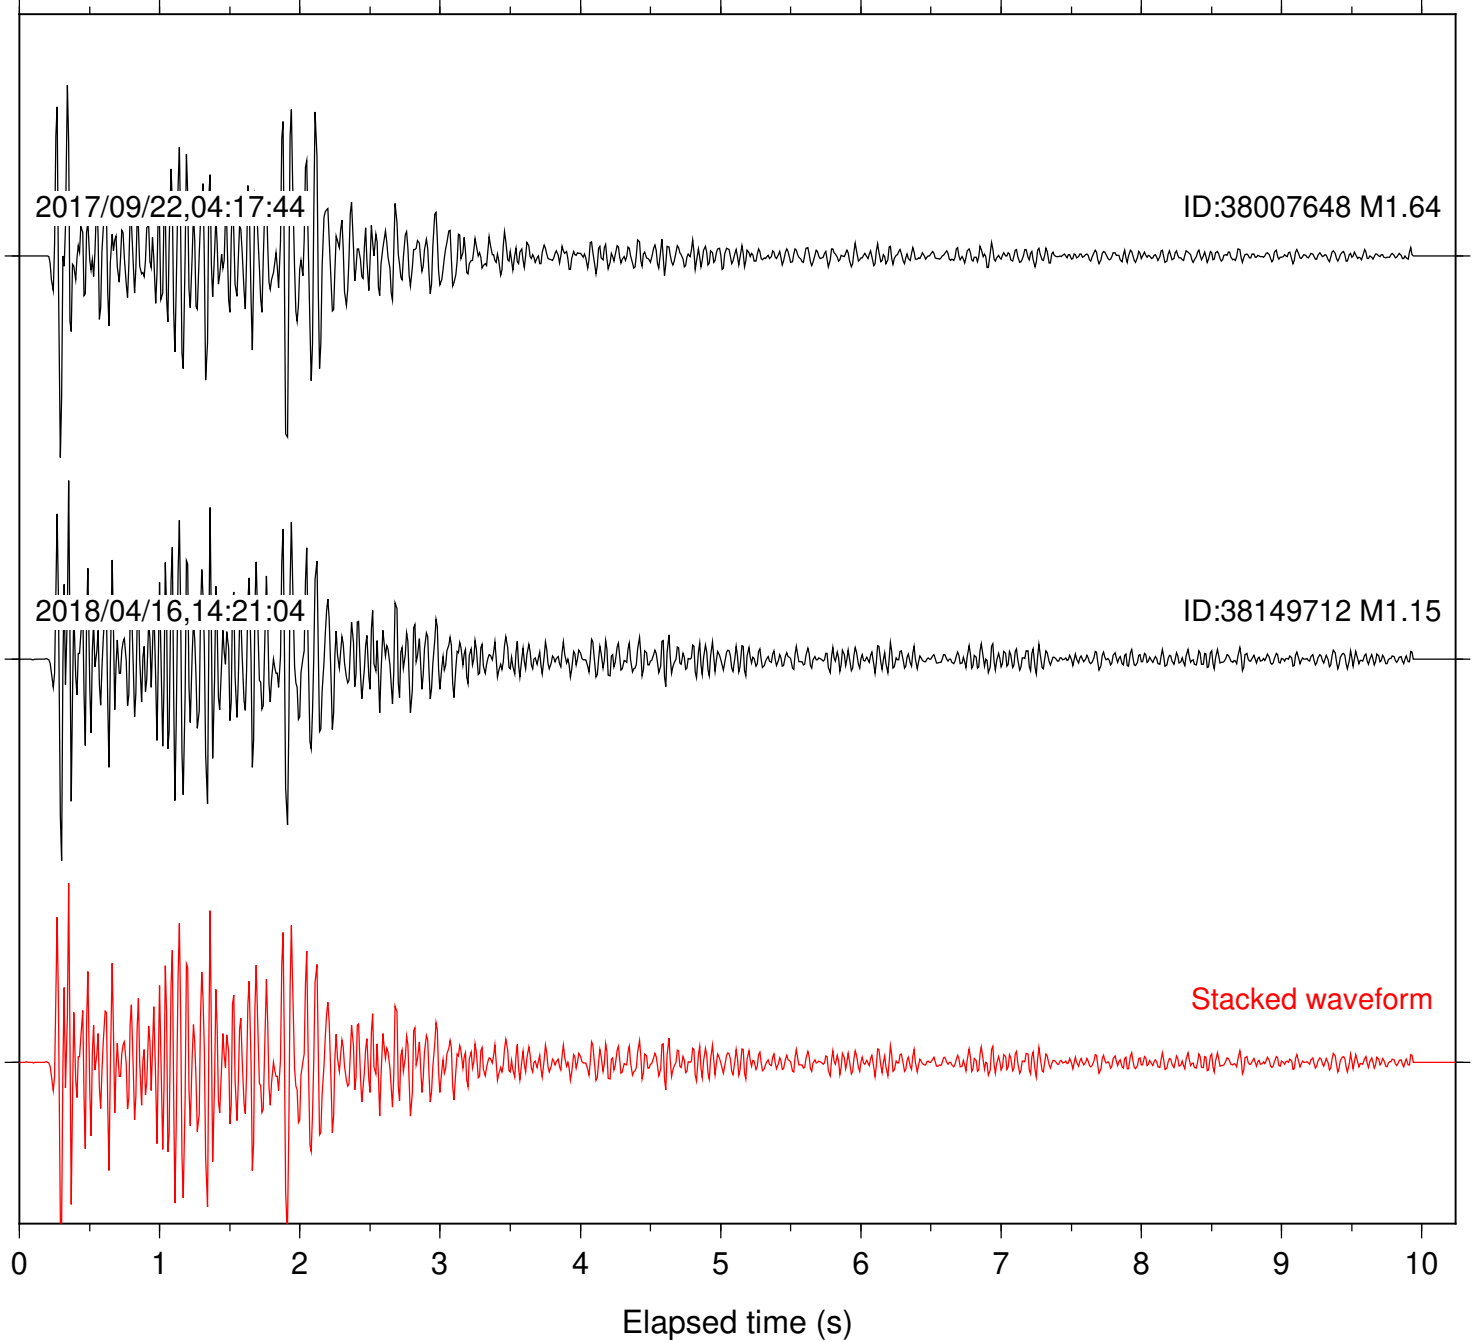

Station: B093 Com: EHZ

Focal depth: 5.63 km

2017/09/22,04:17:44

ID:38007648 M1.64

2018/04/16,14:21:04

ID:38149712 M1.15

Stacked waveform

0 1 2 3 4 5 6 7 8 9 10
Elapsed time (s)

Station: B946 Com: EHZ

Focal depth: 5.63 km

Station: BAC Com: EHZ

Focal depth: 5.63 km

Station: CRY Com: HHZ

Focal depth: 5.63 km

Station: CSH Com: HHZ

Focal depth: 5.63 km

Station: DGR Com: HHZ

Focal depth: 5.63 km

Station: FRD Com: HHZ

Focal depth: 5.63 km

Station: HMT2 Com: HHZ

Focal depth: 5.63 km

Station: LKH Com: HHZ

Focal depth: 5.63 km

Station: LVA2 Com: HHZ

Focal depth: 5.63 km

Station: POB2 Com: HHZ

Focal depth: 5.63 km

Station: SND Com: HHZ

Focal depth: 5.63 km