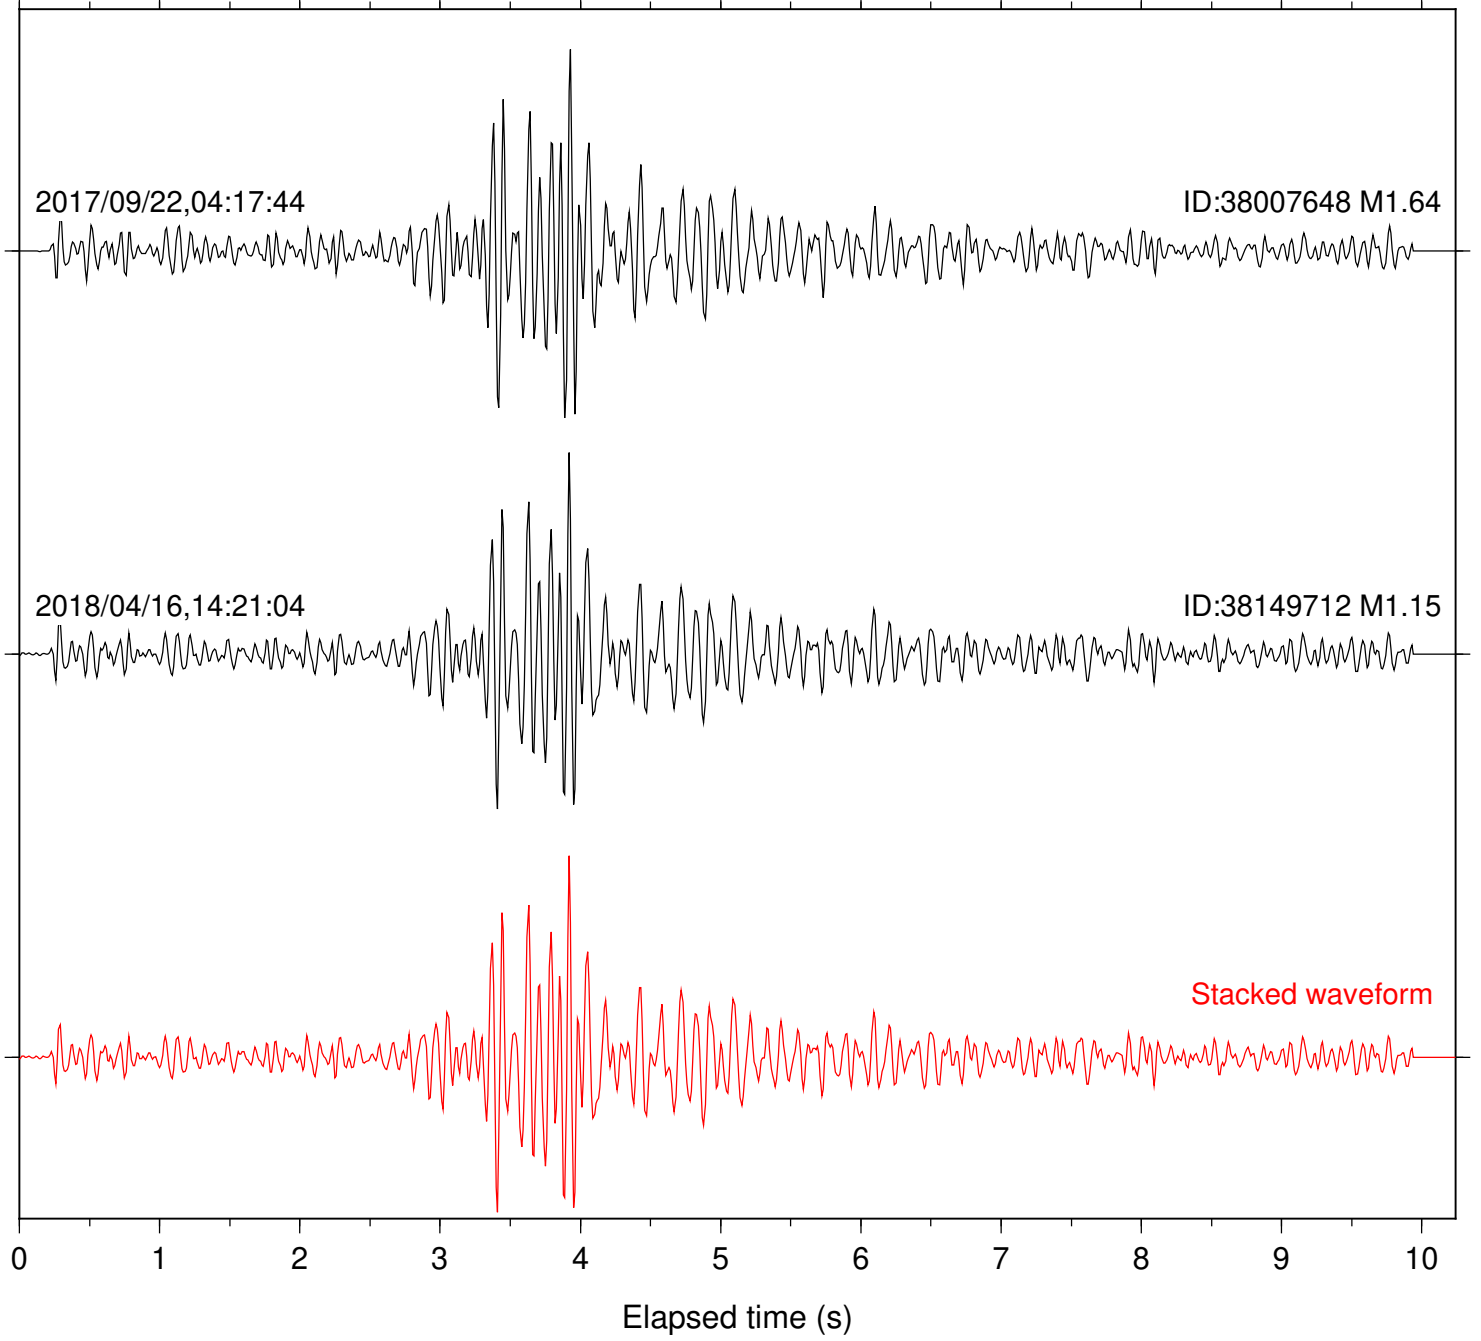

Station: B082 Com: EHZ

Focal depth: 5.63 km

Station: B084 Com: EHZ

Focal depth: 5.63 km

Station: B087 Com: EHZ

Focal depth: 5.63 km

Station: B088 Com: EHZ

Focal depth: 5.63 km

Station: B946 Com: EHZ

Focal depth: 5.63 km

Station: BAC Com: EHZ

Focal depth: 5.63 km

Station: CRY Com: HHZ

Focal depth: 5.63 km

Station: CSH Com: HHZ

Focal depth: 5.63 km

Station: DGR Com: HHZ

Focal depth: 5.63 km

Station: FRD Com: HHZ

Focal depth: 5.63 km

Station: HMT2 Com: HHZ

Focal depth: 5.63 km

Station: LKH Com: HHZ

Focal depth: 5.63 km

Station: LVA2 Com: HHZ

Focal depth: 5.63 km

Station: POB2 Com: HHZ

Focal depth: 5.63 km

Station: SND Com: HHZ

Focal depth: 5.63 km