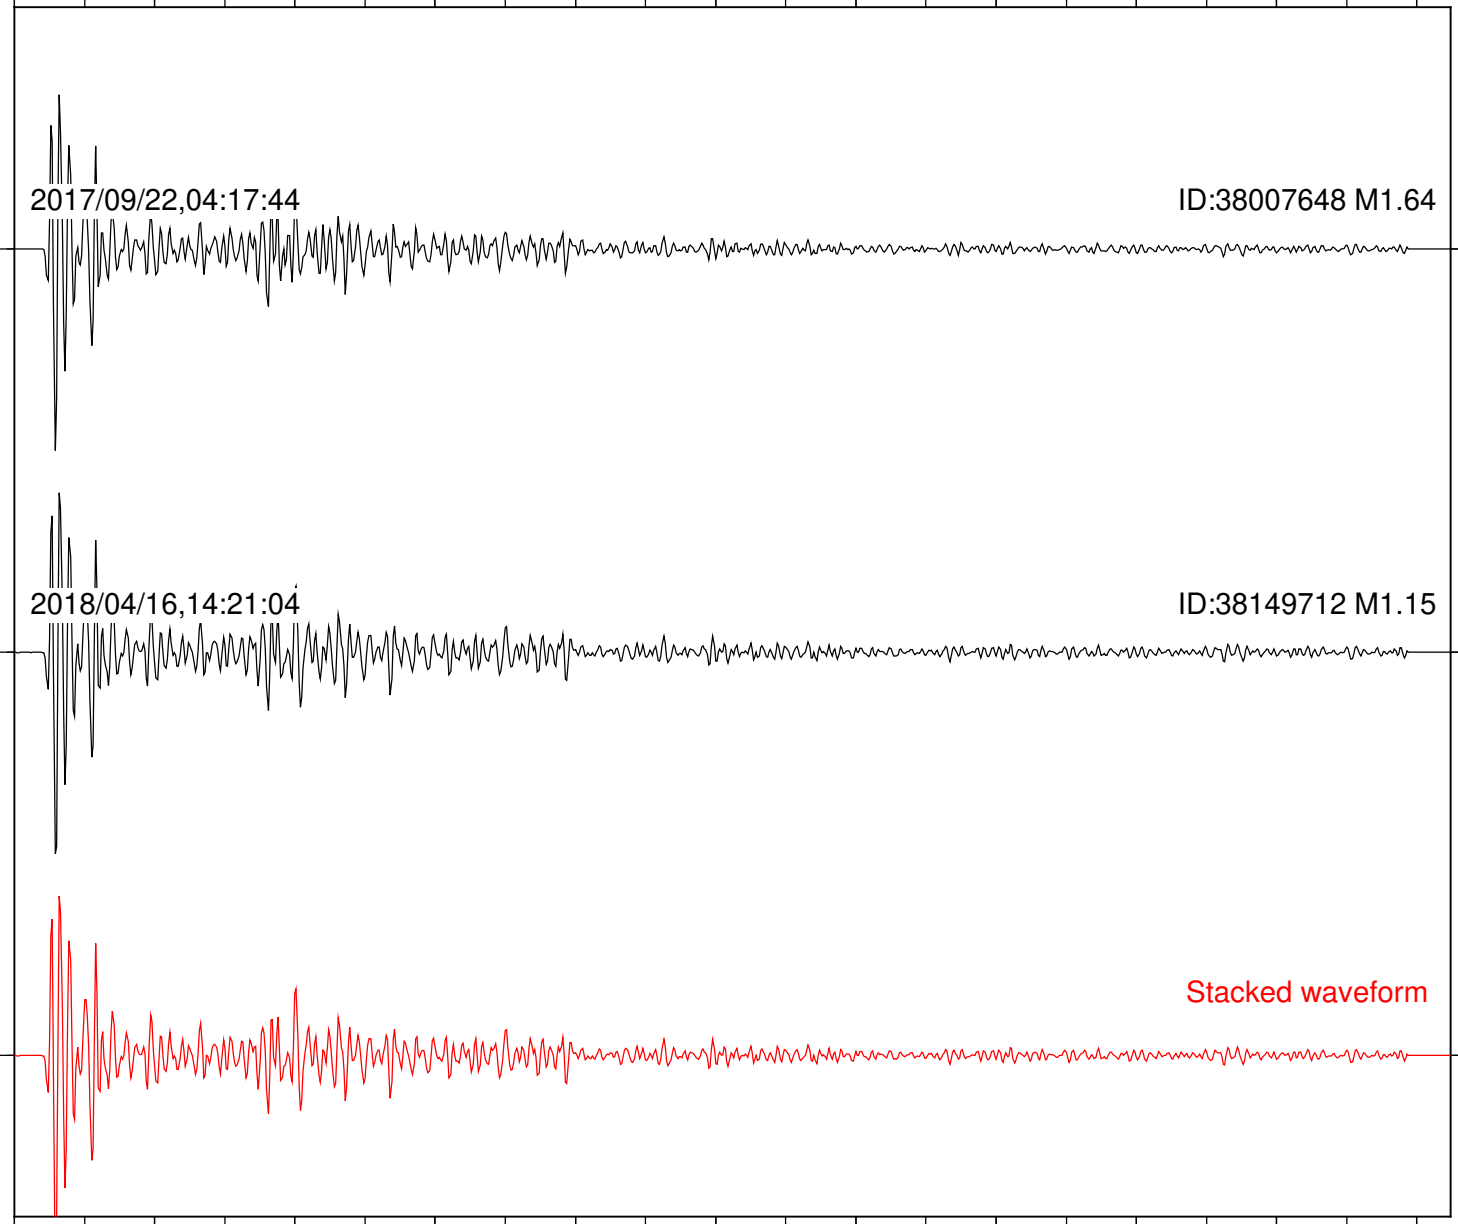

Station: B082 Com: EHZ

Focal depth: 5.63 km

Station: B084 Com: EHZ

Focal depth: 5.63 km

Station: B087 Com: EHZ

Focal depth: 5.63 km

Station: B088 Com: EHZ

Focal depth: 5.63 km

Station: B093 Com: EHZ

Focal depth: 5.63 km

2017/09/22,04:17:44

ID:38007648 M1.64

2018/04/16,14:21:04

ID:38149712 M1.15

Stacked waveform

0 1 2 3 4 5 6 7 8 9 10
Elapsed time (s)

Station: B946 Com: EHZ

Focal depth: 5.63 km

Station: BAC Com: EHZ

Focal depth: 5.63 km

Station: CRY Com: HHZ

Focal depth: 5.63 km

Station: CSH Com: HHZ

Focal depth: 5.63 km

Station: DGR Com: HHZ

Focal depth: 5.63 km

Station: FRD Com: HHZ

Focal depth: 5.63 km

Station: HMT2 Com: HHZ

Focal depth: 5.63 km

Station: LKH Com: HHZ

Focal depth: 5.63 km