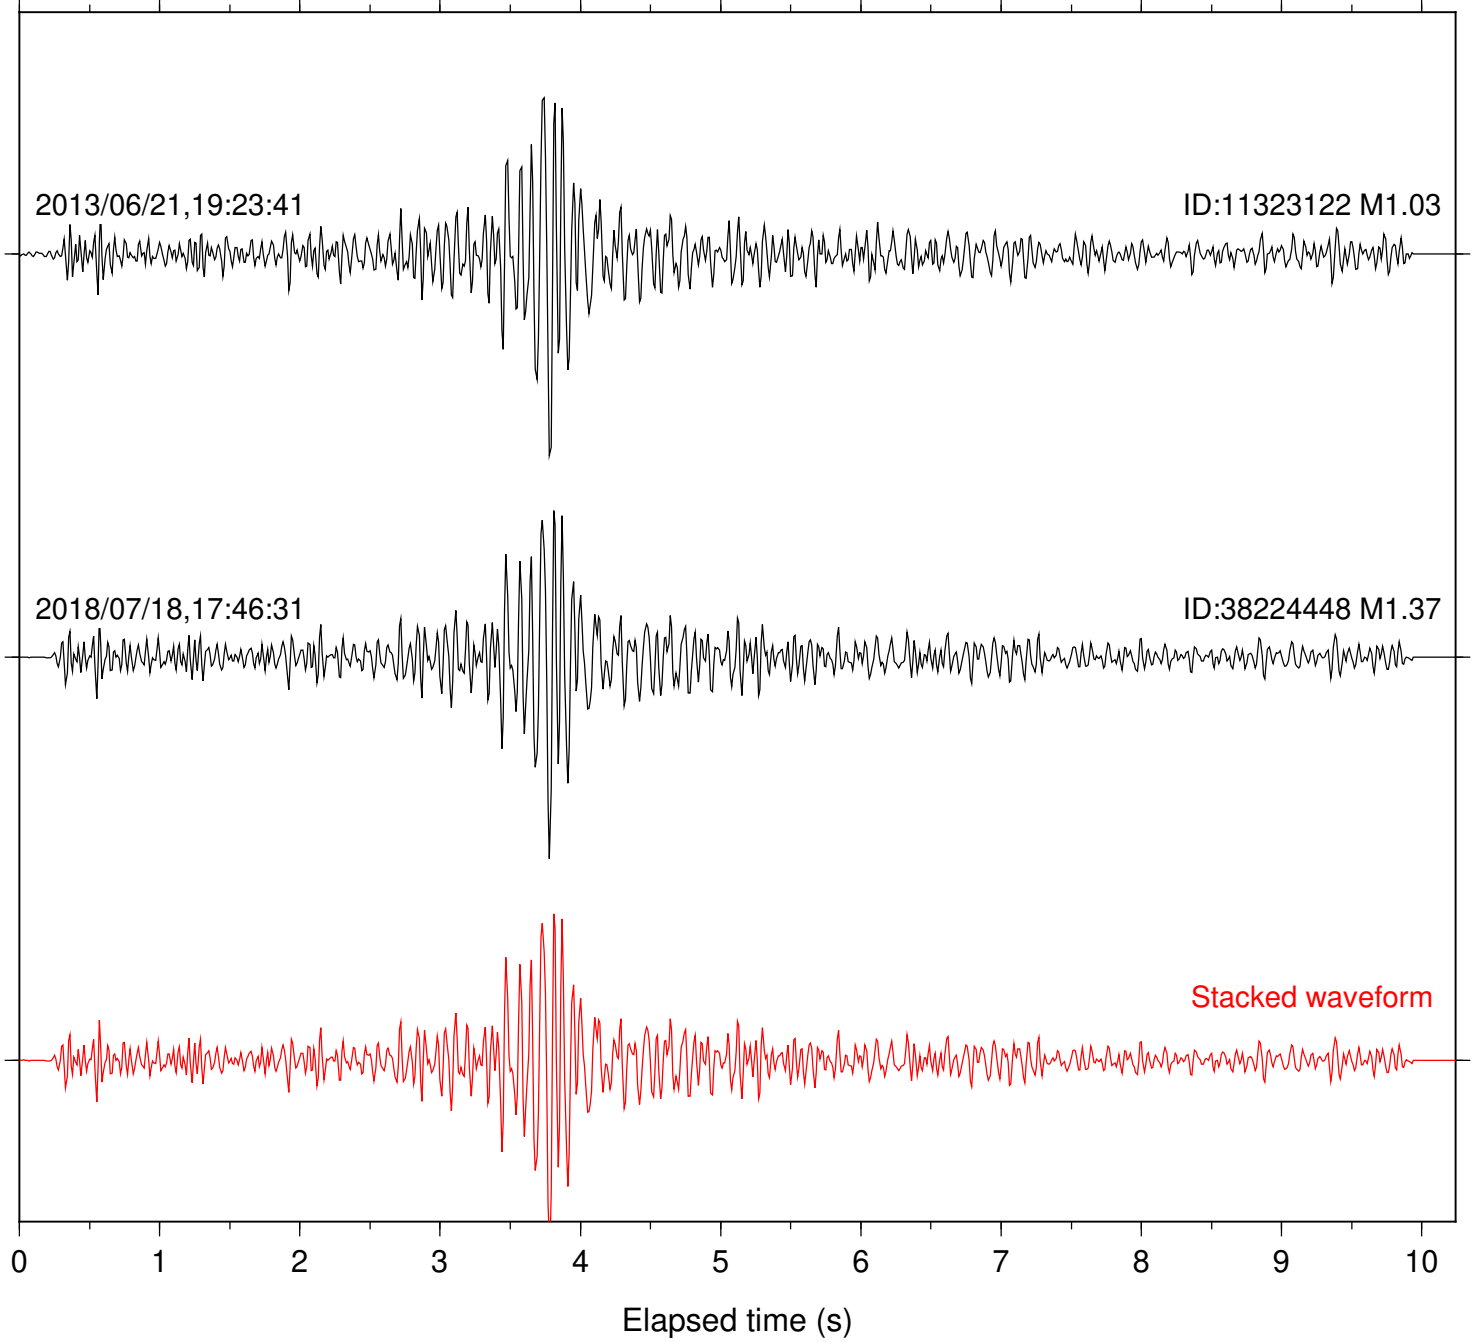

Station: B084 Com: EHZ

Focal depth: 8.38 km

2013/06/21,19:23:41

ID:11323122 M1.03

2018/07/18,17:46:31

ID:38224448 M1.37

Stacked waveform

Station: B093 Com: EHZ

Focal depth: 8.38 km

Station: PFO Com: HHZ

Focal depth: 8.38 km