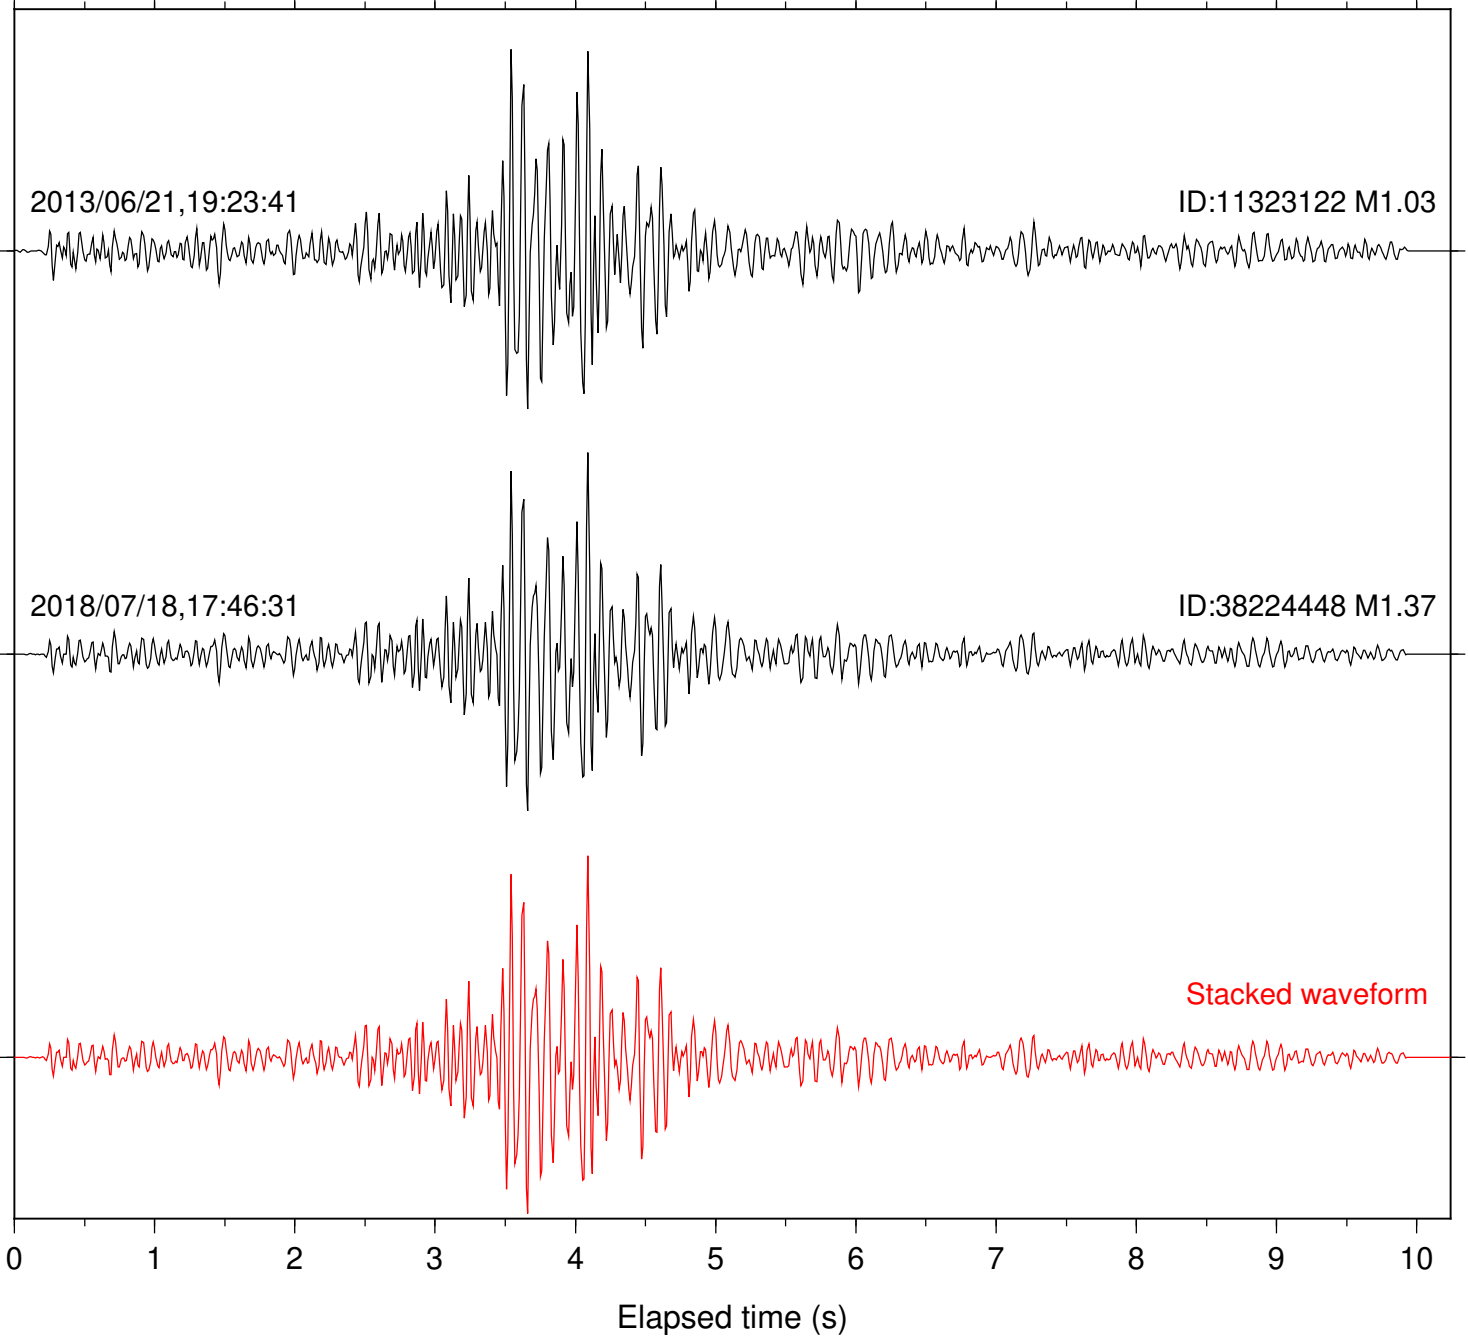

Station: B084 Com: EHZ

Focal depth: 8.38 km

2013/06/21,19:23:41

ID:11323122 M1.03

2018/07/18,17:46:31

ID:38224448 M1.37

Stacked waveform

Station: B093 Com: EHZ

Focal depth: 8.38 km

Station: PFO Com: HHZ

Focal depth: 8.38 km