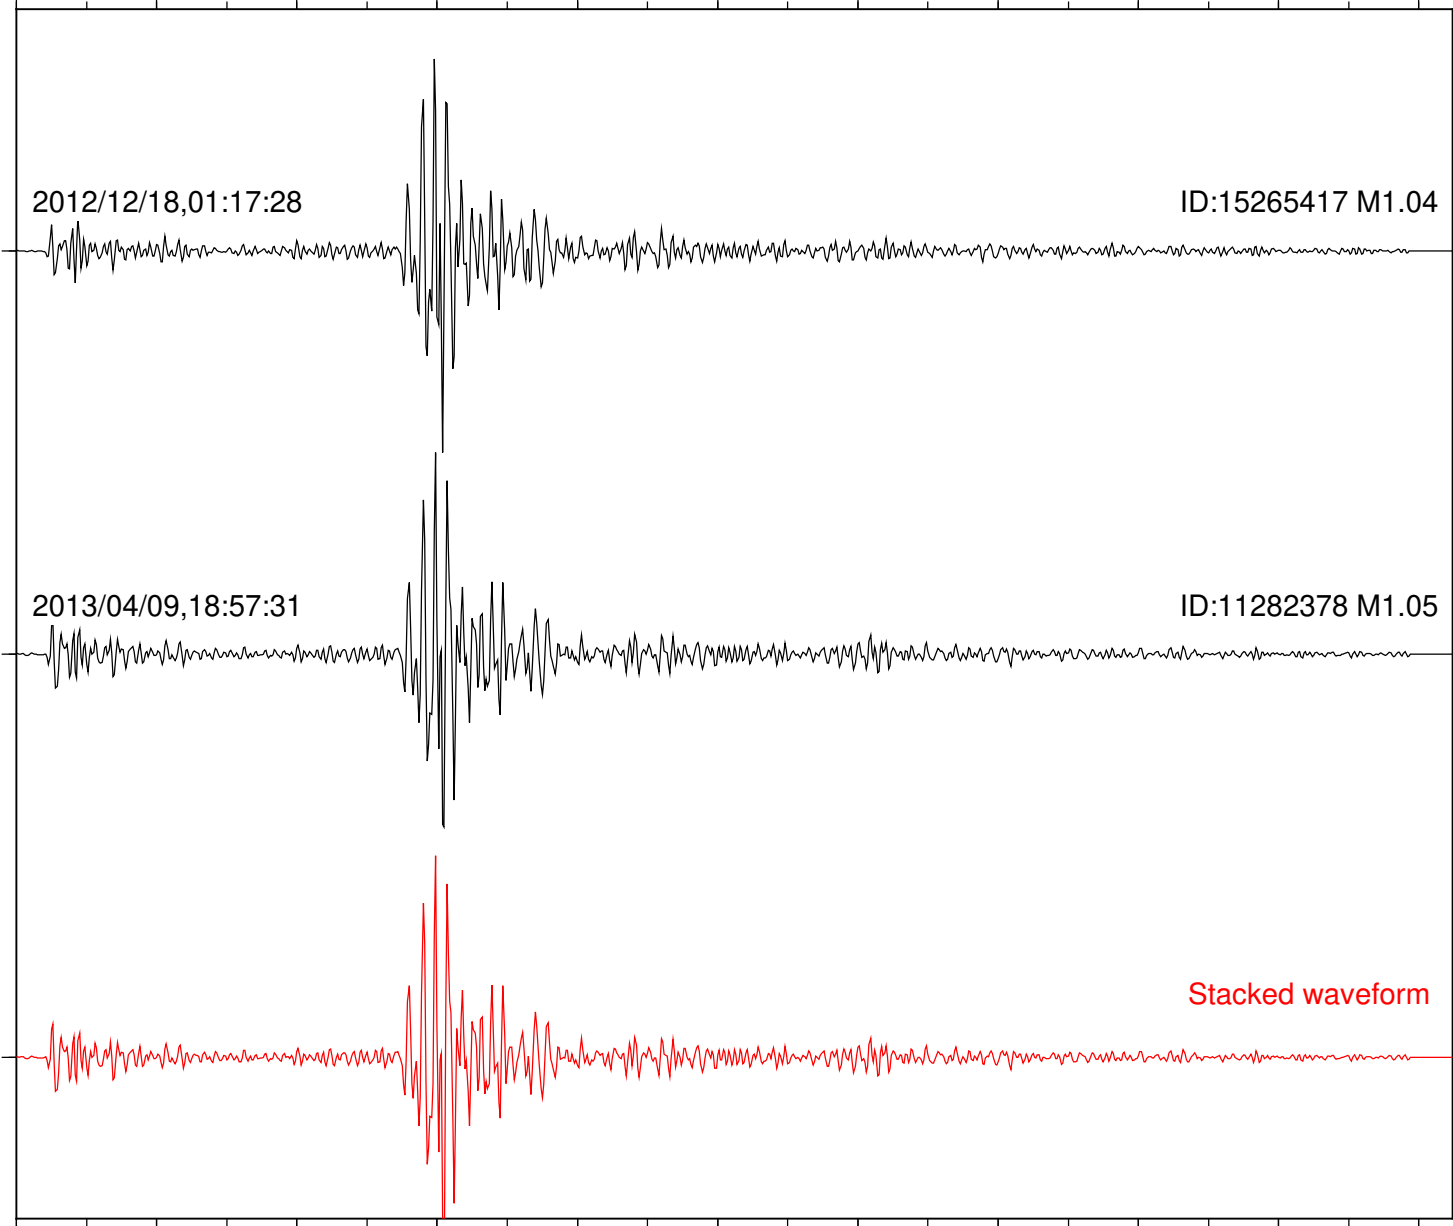

Station: B093 Com: EHZ

Focal depth: 15.00 km

Station: BAC Com: EHZ

Focal depth: 15.00 km

2012/12/18,01:17:28

ID:15265417 M1.04

2013/04/09,18:57:31

ID:11282378 M1.05

Stacked waveform

0 1 2 3 4 5 6 7 8 9 10  
Elapsed time (s)

Station: DGR Com: HHZ

Focal depth: 15.00 km