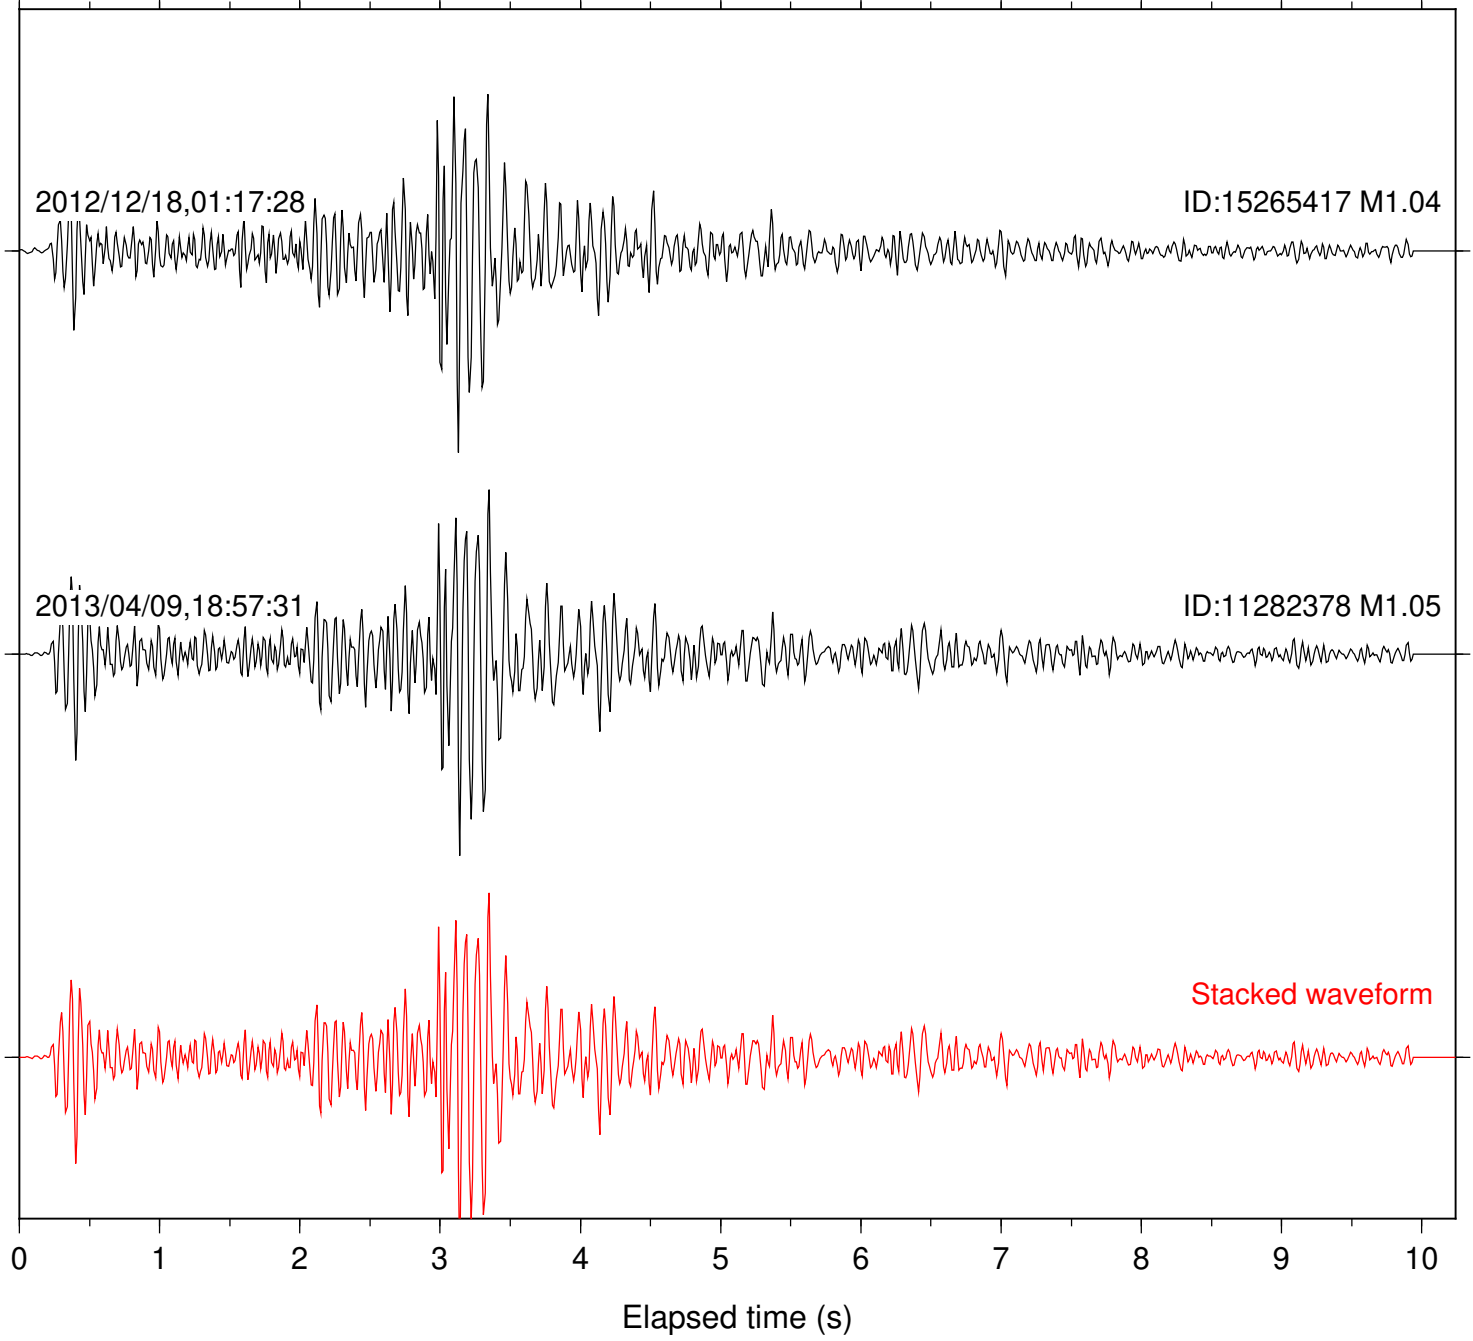

Station: B093 Com: EHZ

Focal depth: 15.00 km

Station: BAC Com: EHZ

Focal depth: 15.00 km

2012/12/18,01:17:28

ID:15265417 M1.04

2013/04/09,18:57:31

ID:11282378 M1.05

Stacked waveform

0 1 2 3 4 5 6 7 8 9 10  
Elapsed time (s)

Station: DGR Com: HHZ

Focal depth: 15.00 km