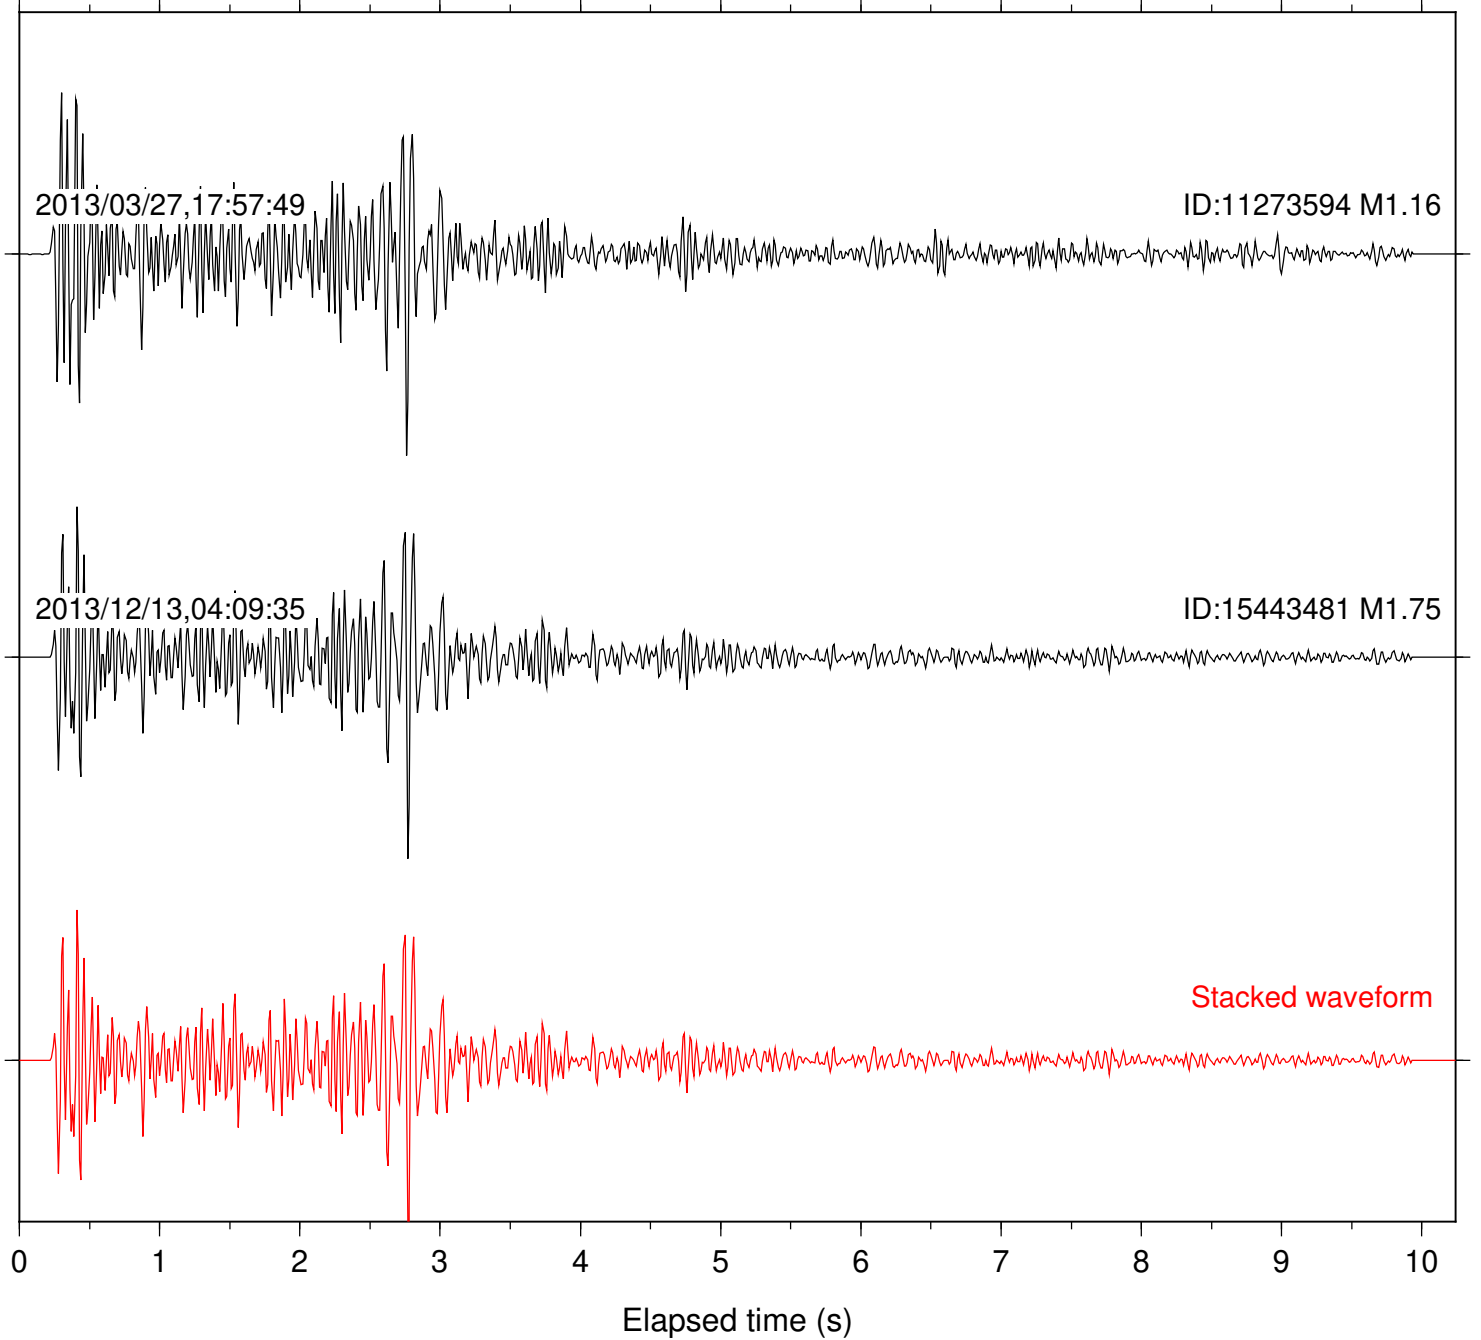

Station: B081 Com: EHZ

Focal depth: 7.05 km

Station: B082 Com: EHZ

Focal depth: 7.05 km

Station: B084 Com: EHZ

Focal depth: 7.05 km

Station: B086 Com: EHZ

Focal depth: 7.05 km

Station: B087 Com: EHZ

Focal depth: 7.05 km

Station: B088 Com: EHZ

Focal depth: 7.05 km

Station: B946 Com: EHZ

Focal depth: 7.05 km

Station: FRD Com: HHZ

Focal depth: 7.05 km

Station: PFO Com: HHZ

Focal depth: 7.05 km

Station: SND Com: HHZ

Focal depth: 7.05 km

Station: TOR Com: HHZ

Focal depth: 7.05 km