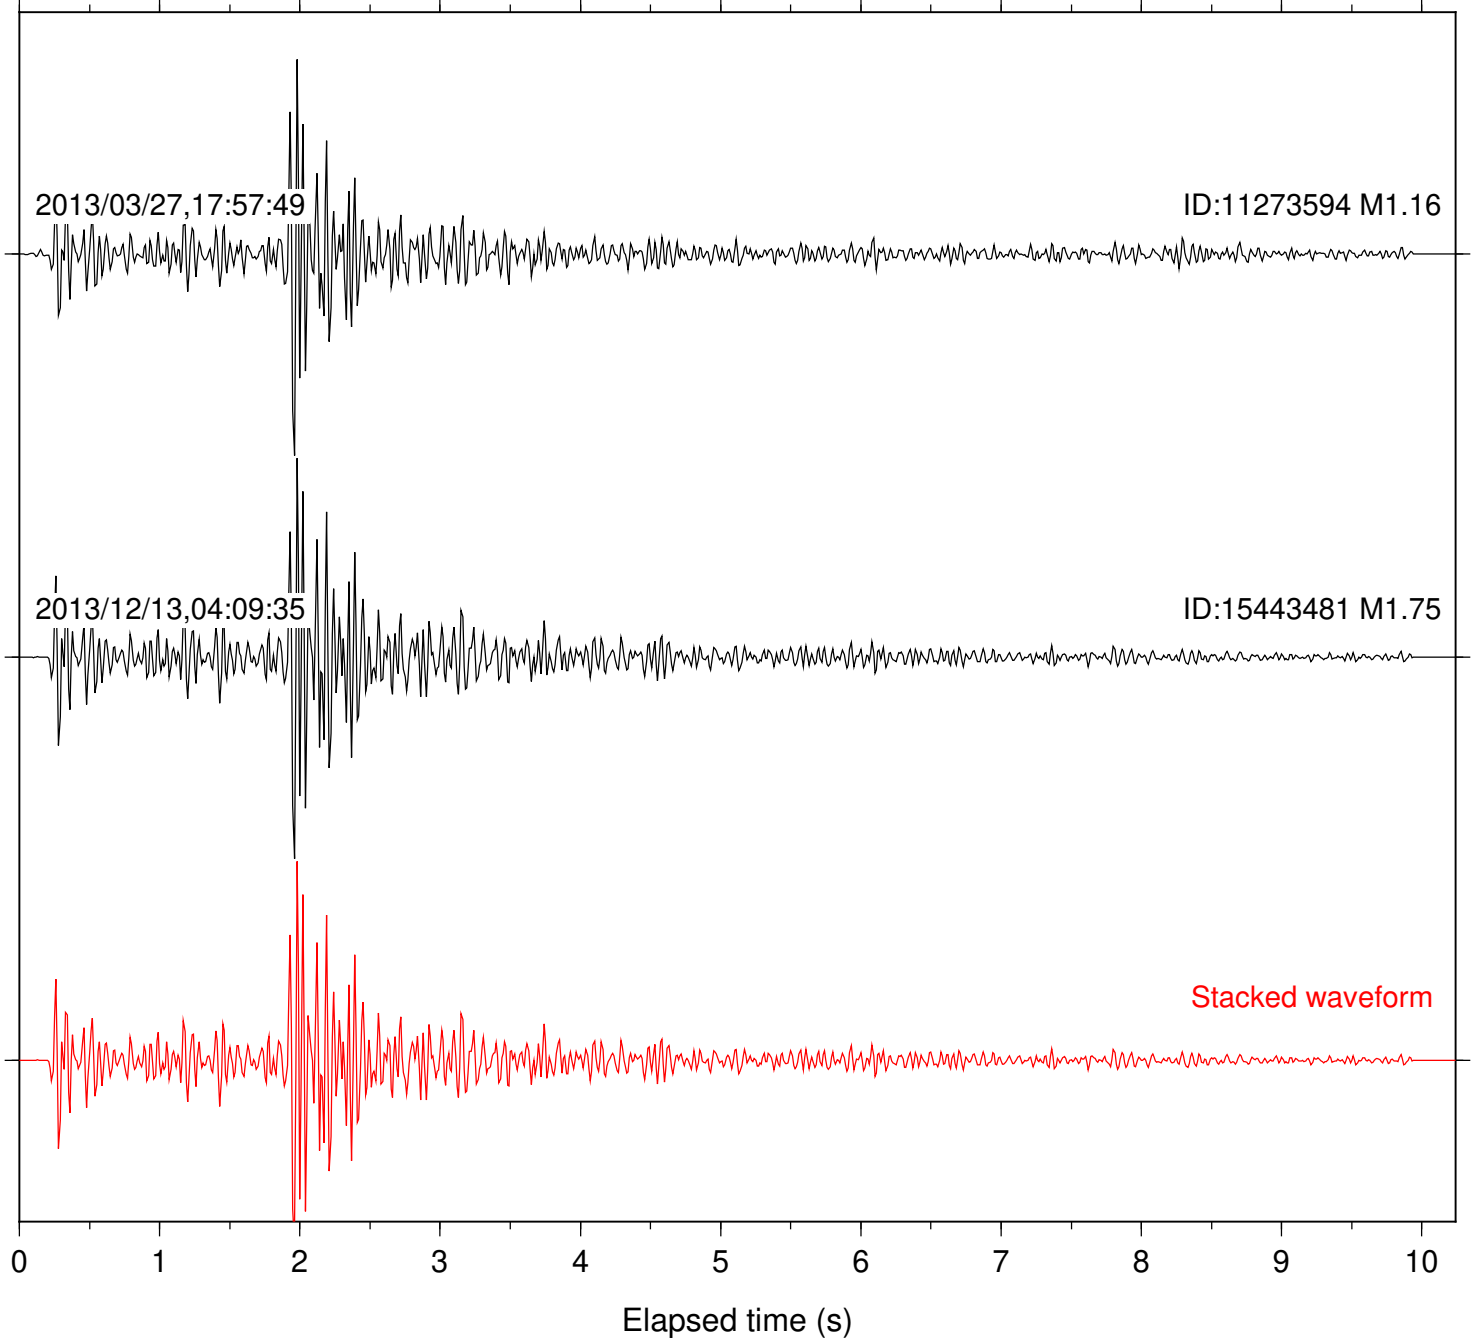

Station: B081 Com: EHZ

Focal depth: 7.05 km

Station: B082 Com: EHZ

Focal depth: 7.05 km

Station: B084 Com: EHZ

Focal depth: 7.05 km

Station: B086 Com: EHZ

Focal depth: 7.05 km

Station: B087 Com: EHZ

Focal depth: 7.05 km

Station: B088 Com: EHZ

Focal depth: 7.05 km

Station: B946 Com: EHZ

Focal depth: 7.05 km

Station: FRD Com: HHZ

Focal depth: 7.05 km

Station: PFO Com: HHZ

Focal depth: 7.05 km

Station: SND Com: HHZ

Focal depth: 7.05 km

Station: TOR Com: HHZ

Focal depth: 7.05 km