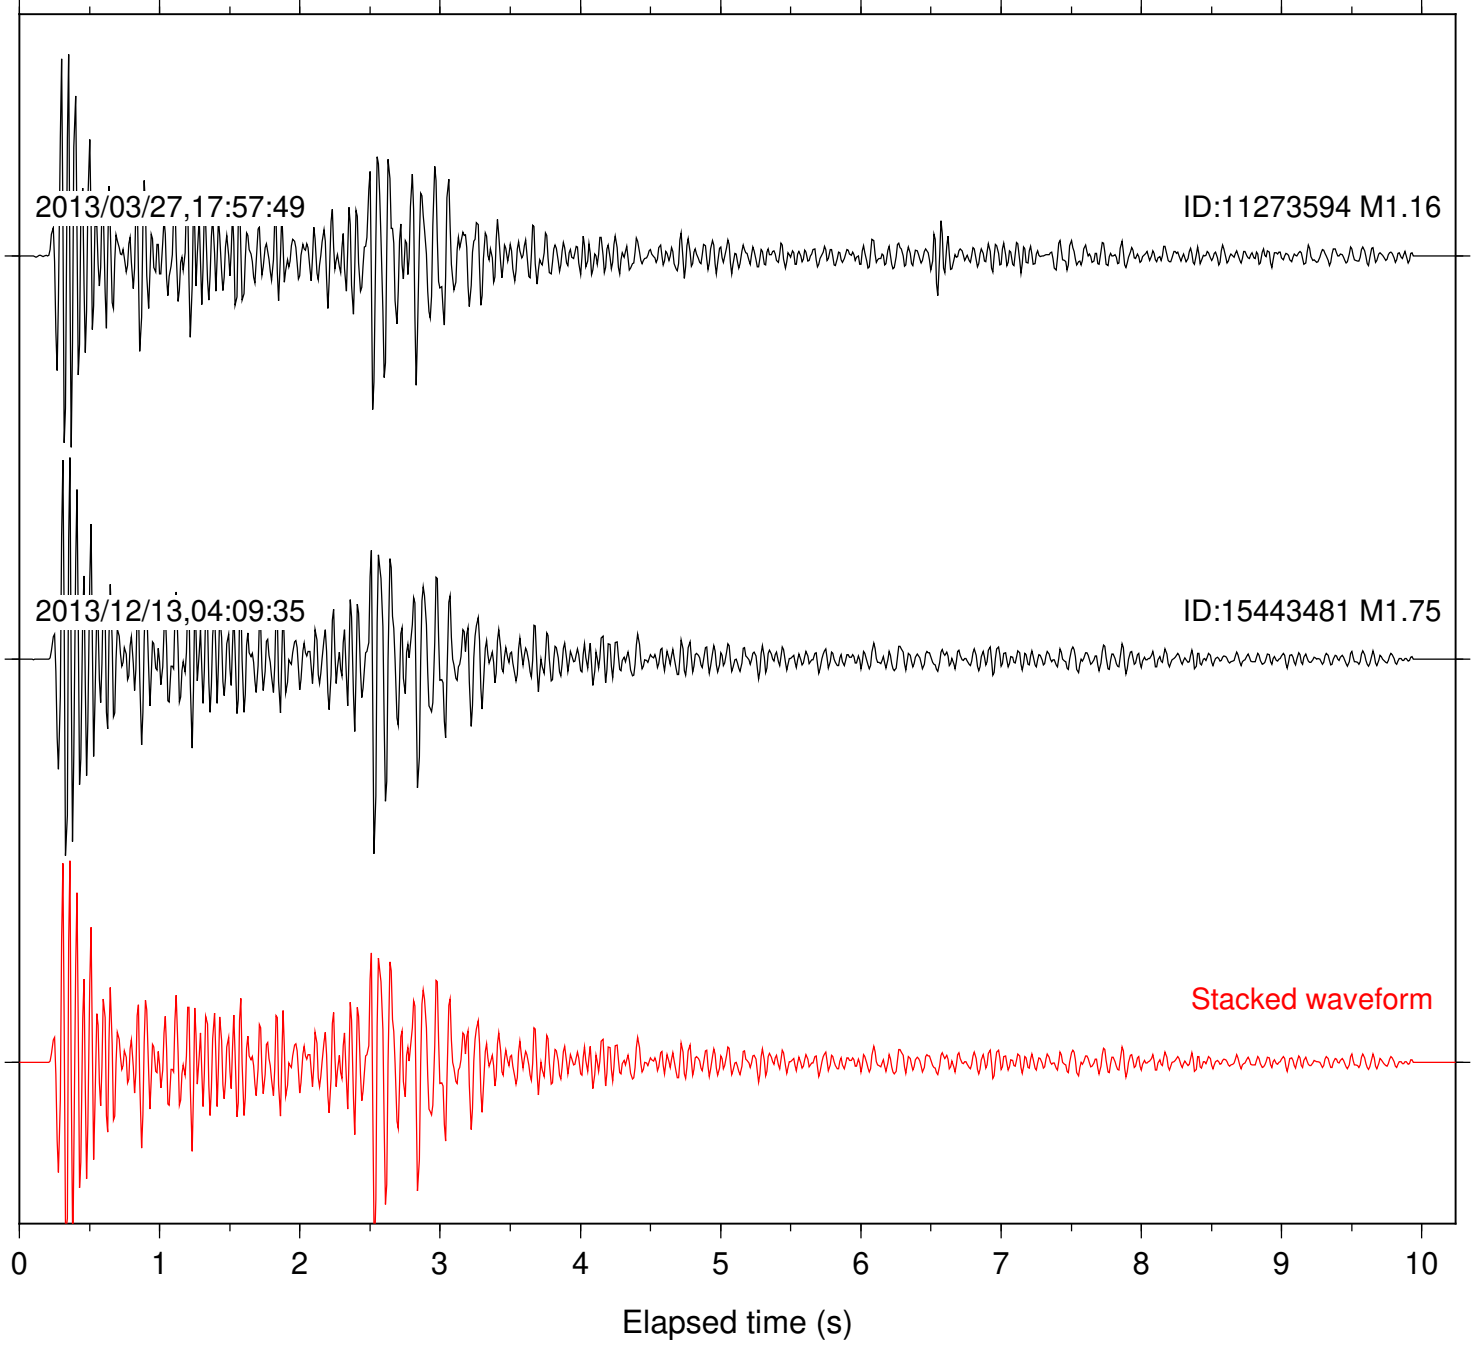

Station: B081 Com: EHZ

Focal depth: 7.05 km

Station: B082 Com: EHZ

Focal depth: 7.05 km

Station: B084 Com: EHZ

Focal depth: 7.05 km

Station: B086 Com: EHZ

Focal depth: 7.05 km

Station: B087 Com: EHZ

Focal depth: 7.05 km

Station: B088 Com: EHZ

Focal depth: 7.05 km

Station: B946 Com: EHZ

Focal depth: 7.05 km

Station: FRD Com: HHZ

Focal depth: 7.05 km

Station: PFO Com: HHZ

Focal depth: 7.05 km

Station: SND Com: HHZ

Focal depth: 7.05 km

Station: TOR Com: HHZ

Focal depth: 7.05 km