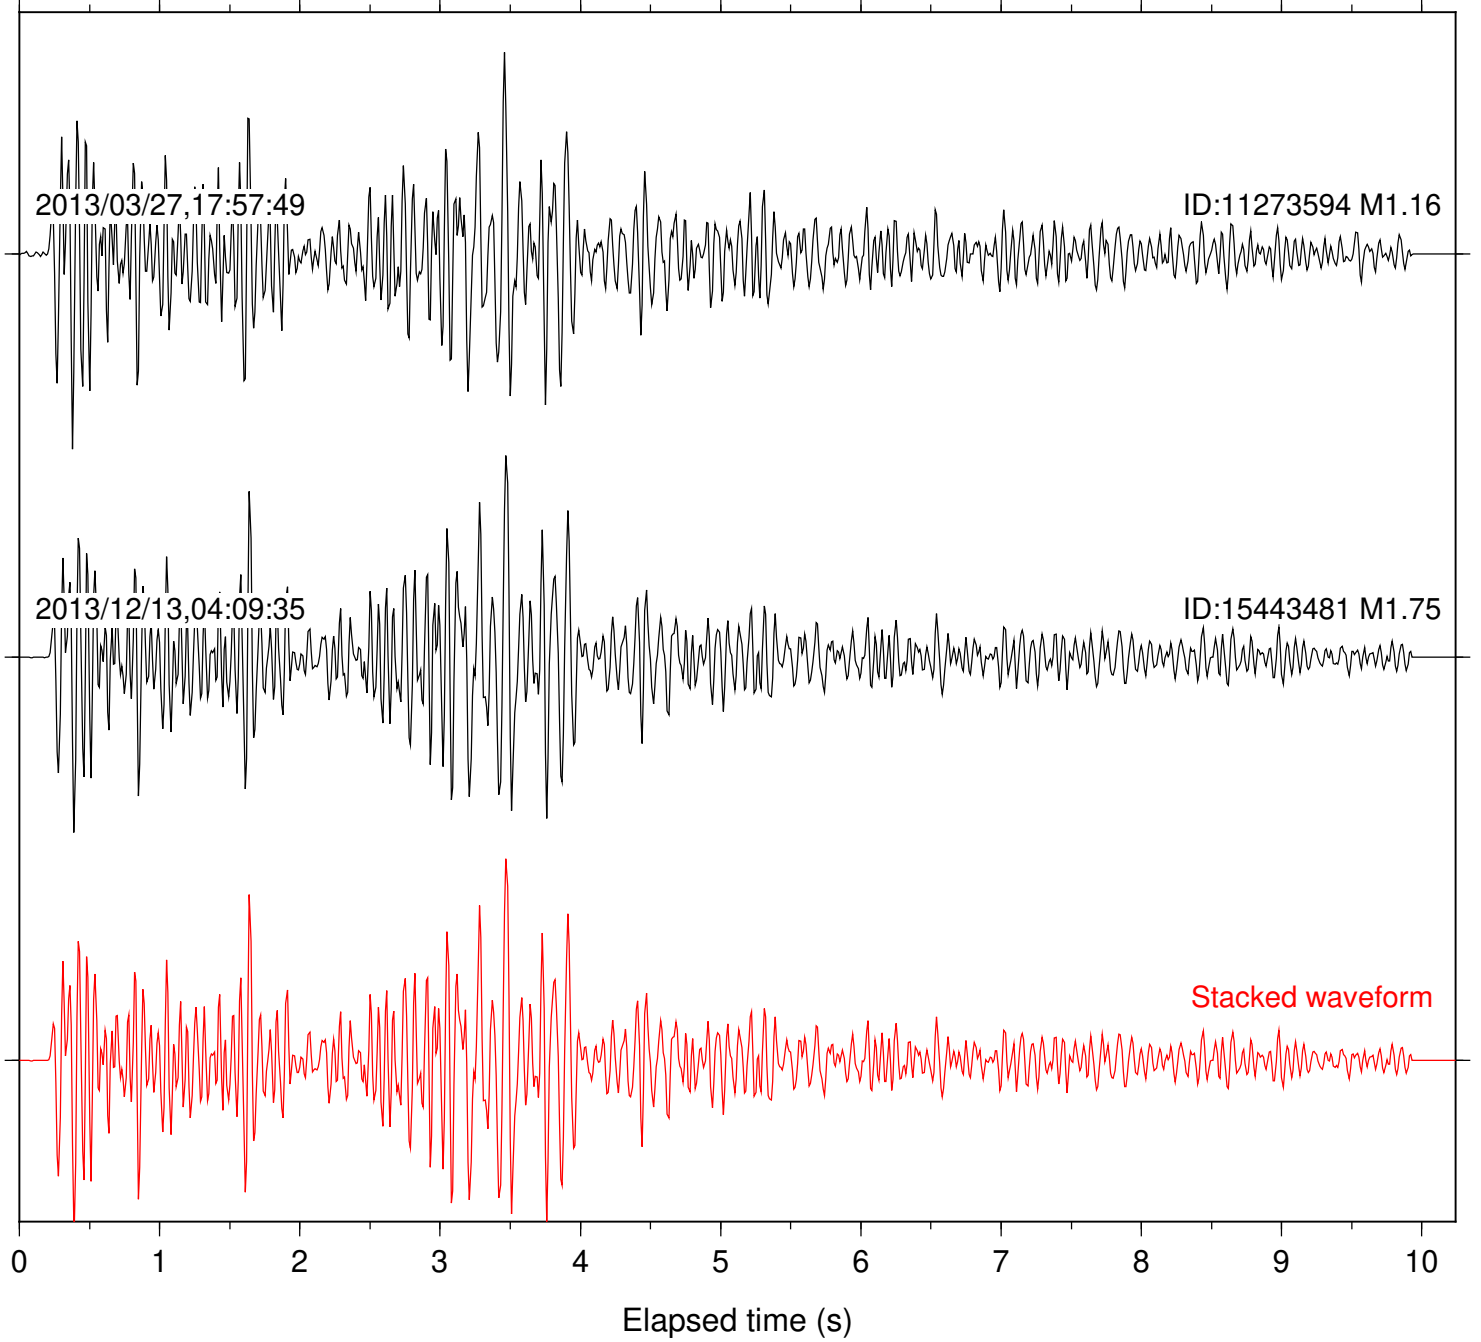

Station: B081 Com: EHZ

Focal depth: 7.05 km

Station: B082 Com: EHZ

Focal depth: 7.05 km

Station: B084 Com: EHZ

Focal depth: 7.05 km

Station: B086 Com: EHZ

Focal depth: 7.05 km

Station: B087 Com: EHZ

Focal depth: 7.05 km

Station: B088 Com: EHZ

Focal depth: 7.05 km

Station: B946 Com: EHZ

Focal depth: 7.05 km

Station: FRD Com: HHZ

Focal depth: 7.05 km

Station: PFO Com: HHZ

Focal depth: 7.05 km

Station: SND Com: HHZ

Focal depth: 7.05 km

Station: TOR Com: HHZ

Focal depth: 7.05 km