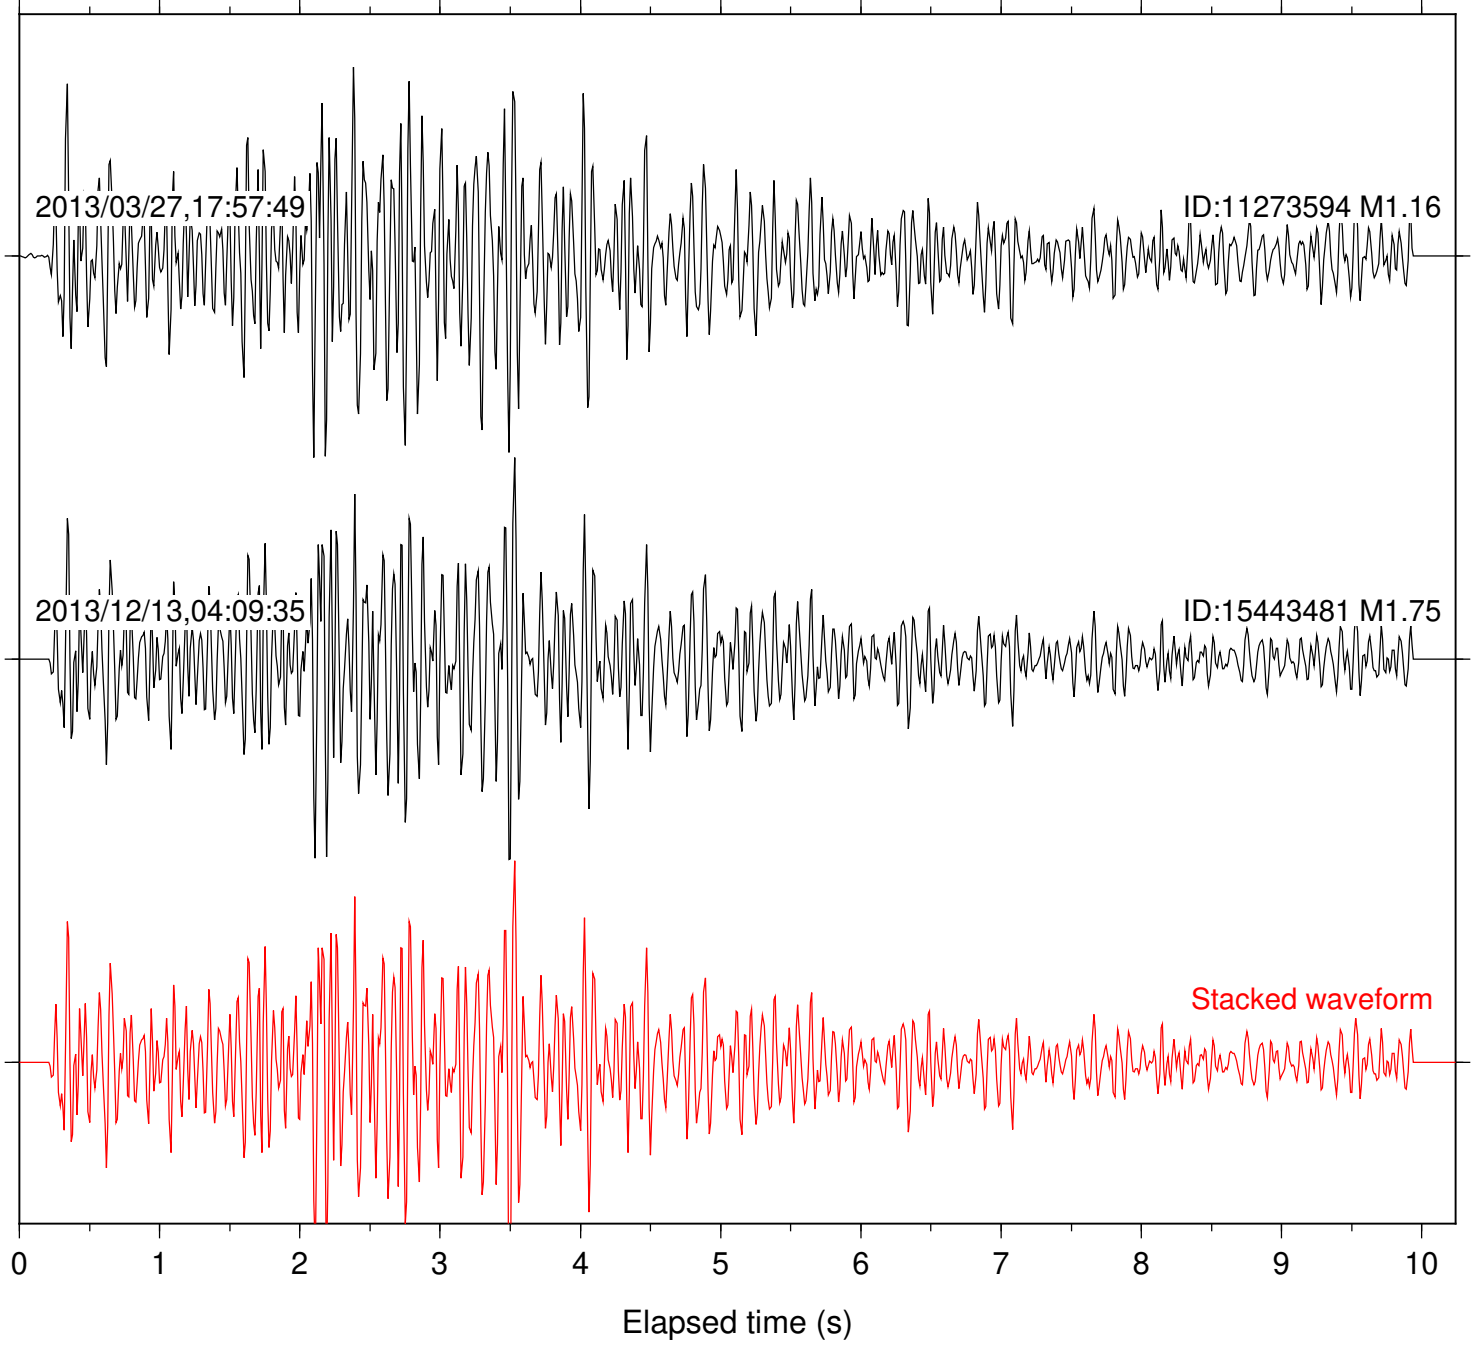

Station: B081 Com: EHZ

Focal depth: 7.05 km

Station: B082 Com: EHZ

Focal depth: 7.05 km

Station: B084 Com: EHZ

Focal depth: 7.05 km

Station: B086 Com: EHZ

Focal depth: 7.05 km

Station: B087 Com: EHZ

Focal depth: 7.05 km

Station: B088 Com: EHZ

Focal depth: 7.05 km

Station: B946 Com: EHZ

Focal depth: 7.05 km

Station: FRD Com: HHZ

Focal depth: 7.05 km

Station: PFO Com: HHZ

Focal depth: 7.05 km

Station: SND Com: HHZ

Focal depth: 7.05 km

Station: TOR Com: HHZ

Focal depth: 7.05 km