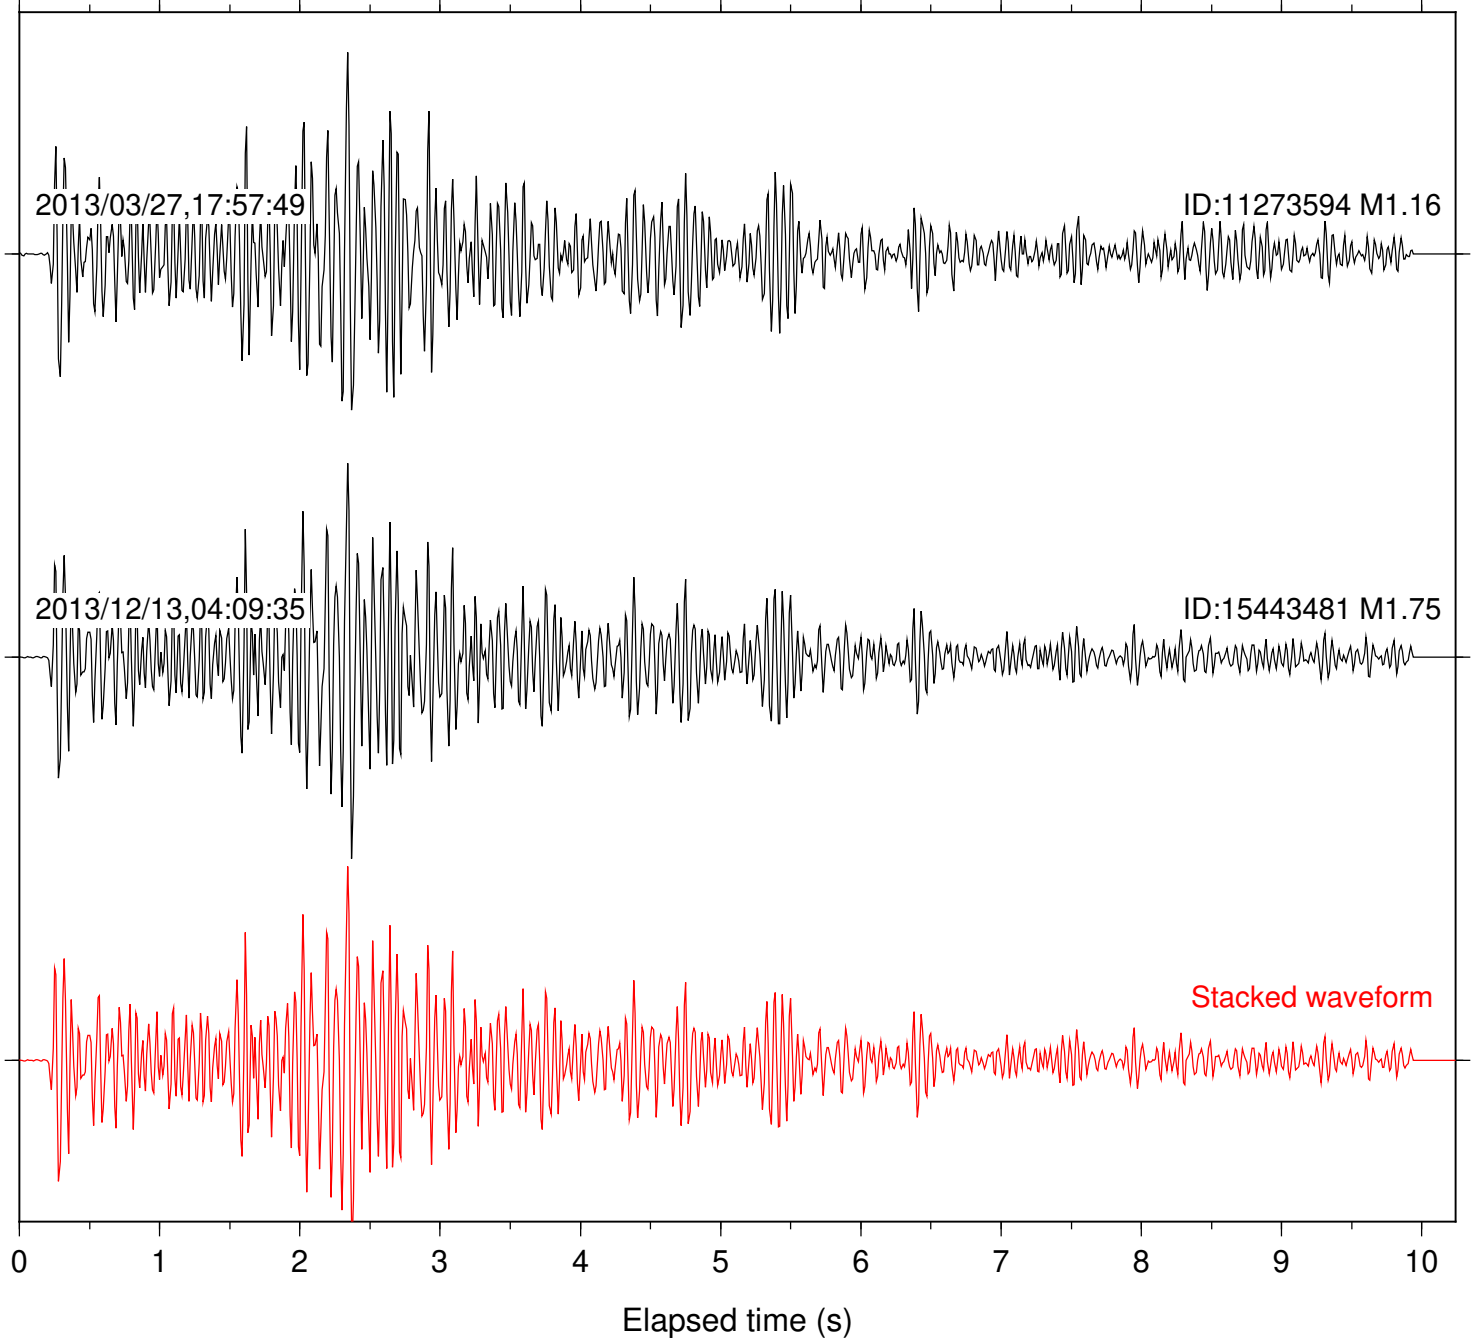

Station: B081 Com: EHZ

Focal depth: 7.05 km

Station: B082 Com: EHZ

Focal depth: 7.05 km

Station: B084 Com: EHZ

Focal depth: 7.05 km

Station: B086 Com: EHZ

Focal depth: 7.05 km

Station: B087 Com: EHZ

Focal depth: 7.05 km

Station: B088 Com: EHZ

Focal depth: 7.05 km

Station: B946 Com: EHZ

Focal depth: 7.05 km

Station: FRD Com: HHZ

Focal depth: 7.05 km

Station: PFO Com: HHZ

Focal depth: 7.05 km

Station: SND Com: HHZ

Focal depth: 7.05 km

Station: TOR Com: HHZ

Focal depth: 7.05 km