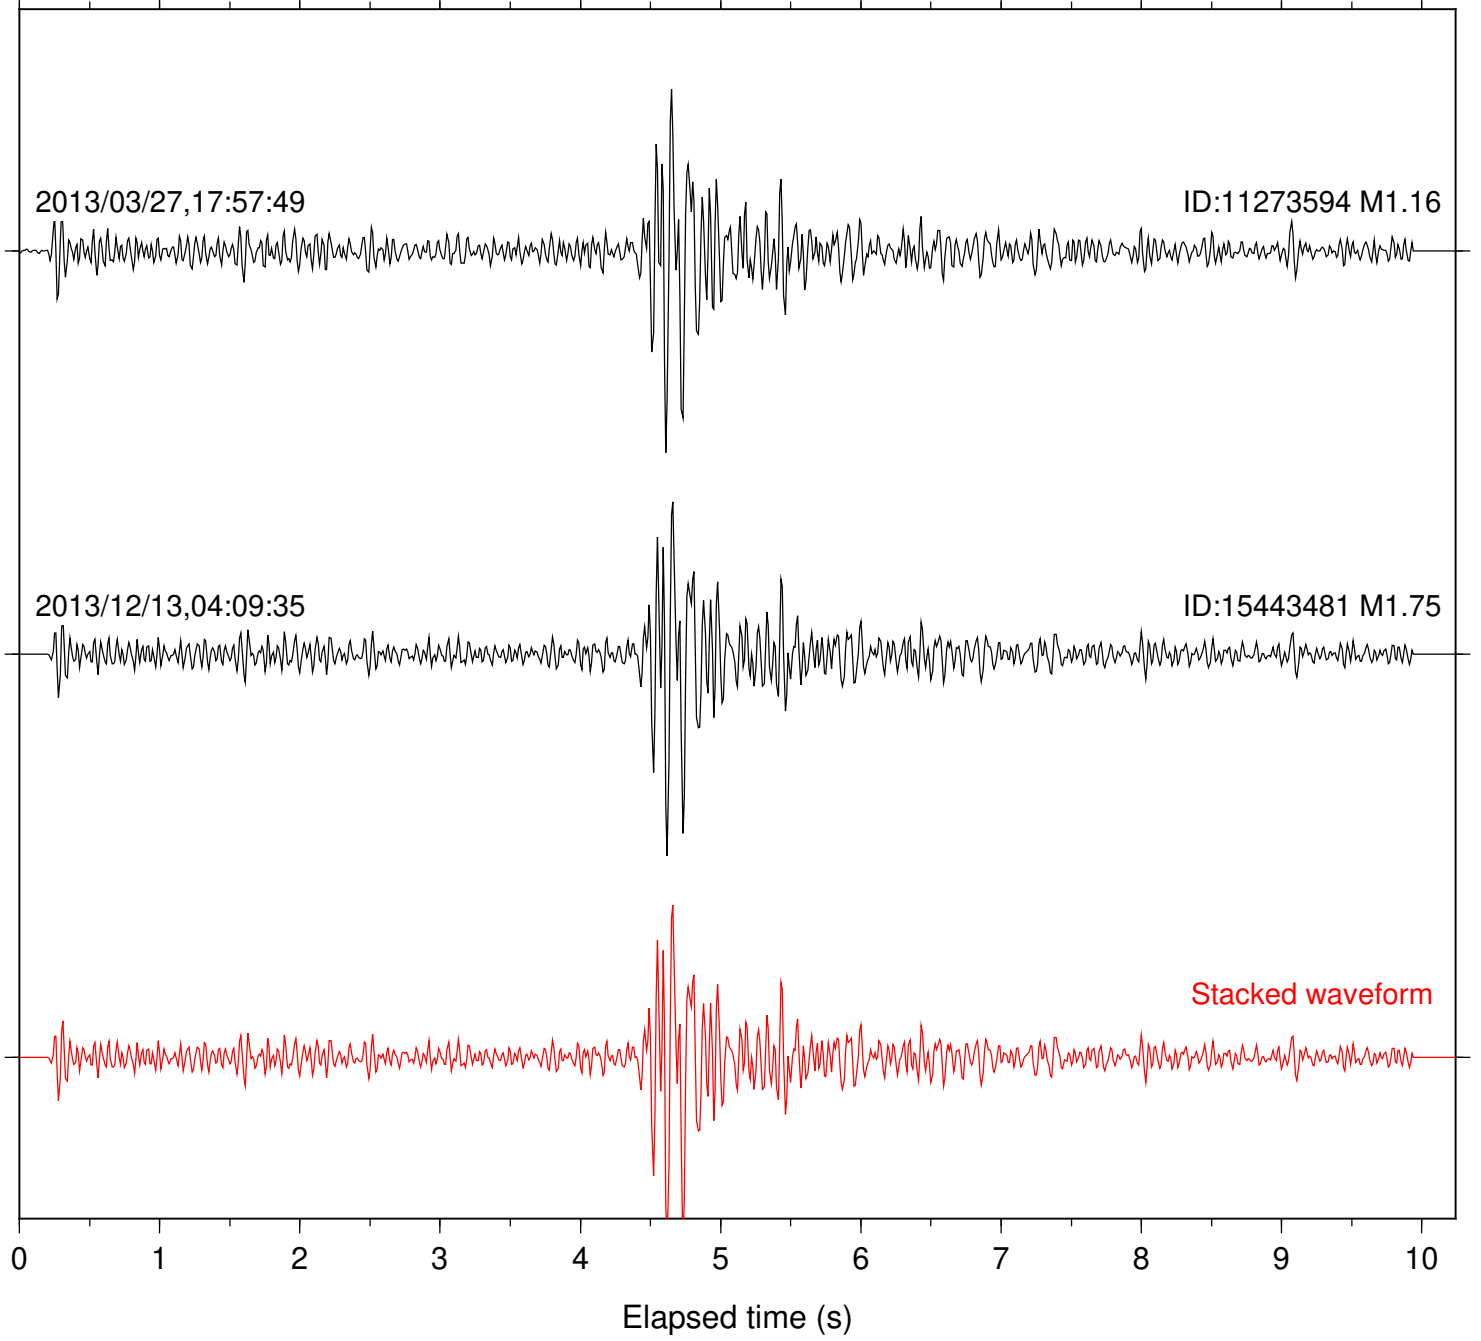

Station: B081 Com: EHZ

Focal depth: 7.05 km

Station: B082 Com: EHZ

Focal depth: 7.05 km

Station: B084 Com: EHZ

Focal depth: 7.05 km

Station: B086 Com: EHZ

Focal depth: 7.05 km

Station: B087 Com: EHZ

Focal depth: 7.05 km

Station: B088 Com: EHZ

Focal depth: 7.05 km

Station: B946 Com: EHZ

Focal depth: 7.05 km

Station: FRD Com: HHZ

Focal depth: 7.05 km

Station: PFO Com: HHZ

Focal depth: 7.05 km

Station: SND Com: HHZ

Focal depth: 7.05 km

Station: TOR Com: HHZ

Focal depth: 7.05 km