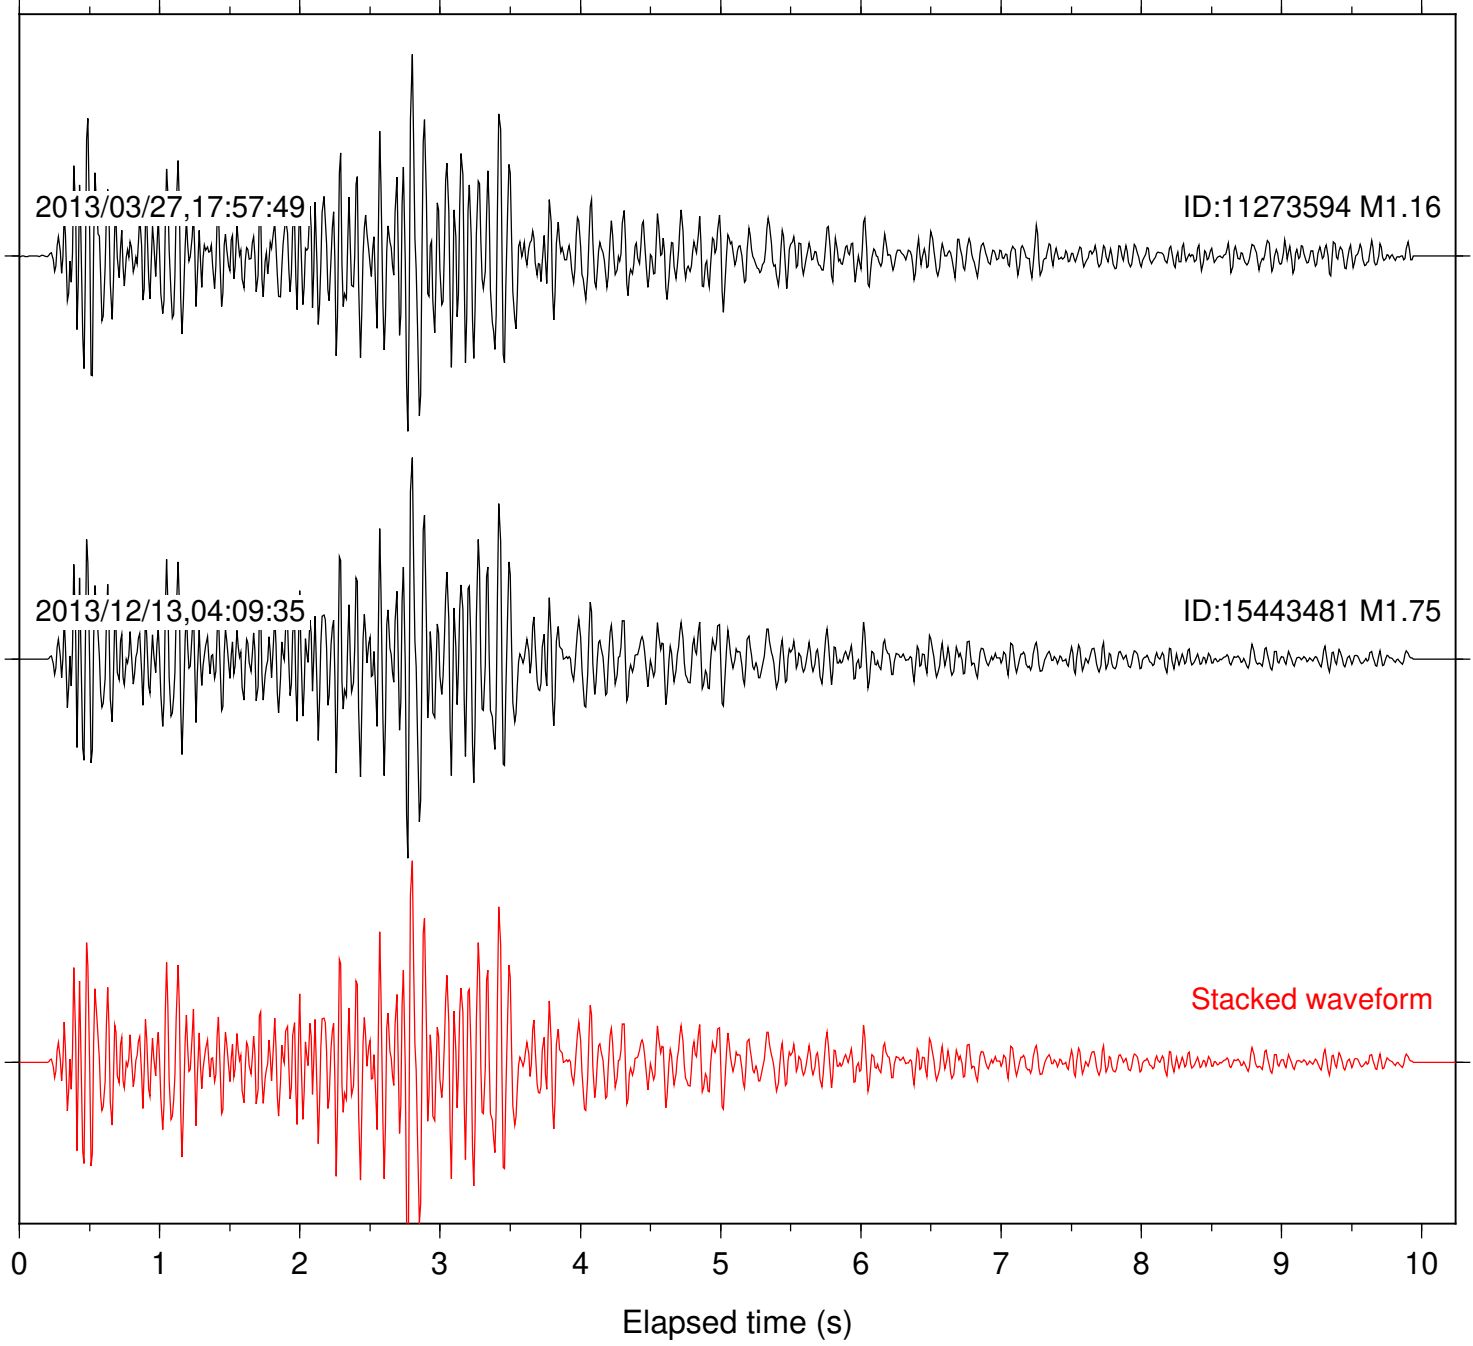

Station: B081 Com: EHZ

Focal depth: 7.05 km

Station: B082 Com: EHZ

Focal depth: 7.05 km

Station: B084 Com: EHZ

Focal depth: 7.05 km

Station: B086 Com: EHZ

Focal depth: 7.05 km

Station: B087 Com: EHZ

Focal depth: 7.05 km

Station: B088 Com: EHZ

Focal depth: 7.05 km

Station: B946 Com: EHZ

Focal depth: 7.05 km

Station: FRD Com: HHZ

Focal depth: 7.05 km

Station: PFO Com: HHZ

Focal depth: 7.05 km

Station: SND Com: HHZ

Focal depth: 7.05 km

Station: TOR Com: HHZ

Focal depth: 7.05 km