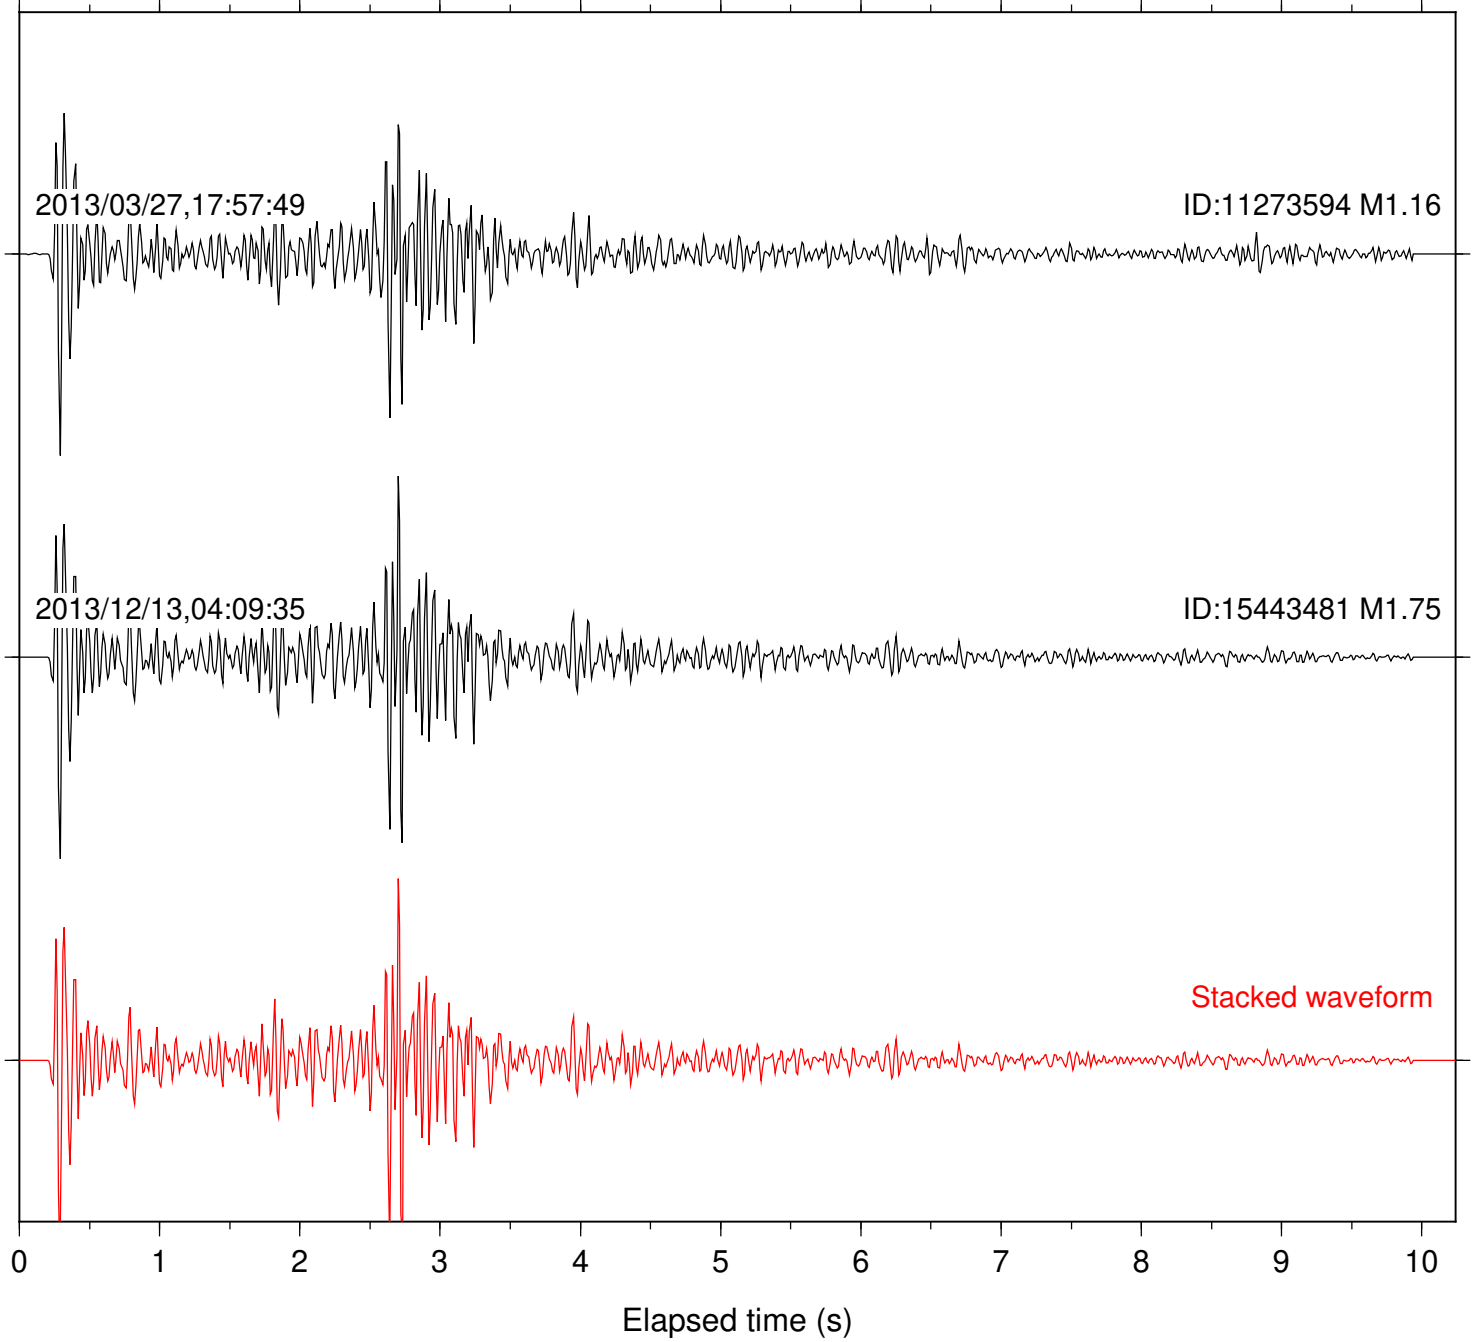

Station: B081 Com: EHZ

Focal depth: 7.05 km

Station: B082 Com: EHZ

Focal depth: 7.05 km

Station: B084 Com: EHZ

Focal depth: 7.05 km

Station: B086 Com: EHZ

Focal depth: 7.05 km

Station: B087 Com: EHZ

Focal depth: 7.05 km

Station: B088 Com: EHZ

Focal depth: 7.05 km

Station: B946 Com: EHZ

Focal depth: 7.05 km

Station: FRD Com: HHZ

Focal depth: 7.05 km

Station: PFO Com: HHZ

Focal depth: 7.05 km

Station: SND Com: HHZ

Focal depth: 7.05 km

Station: TOR Com: HHZ

Focal depth: 7.05 km