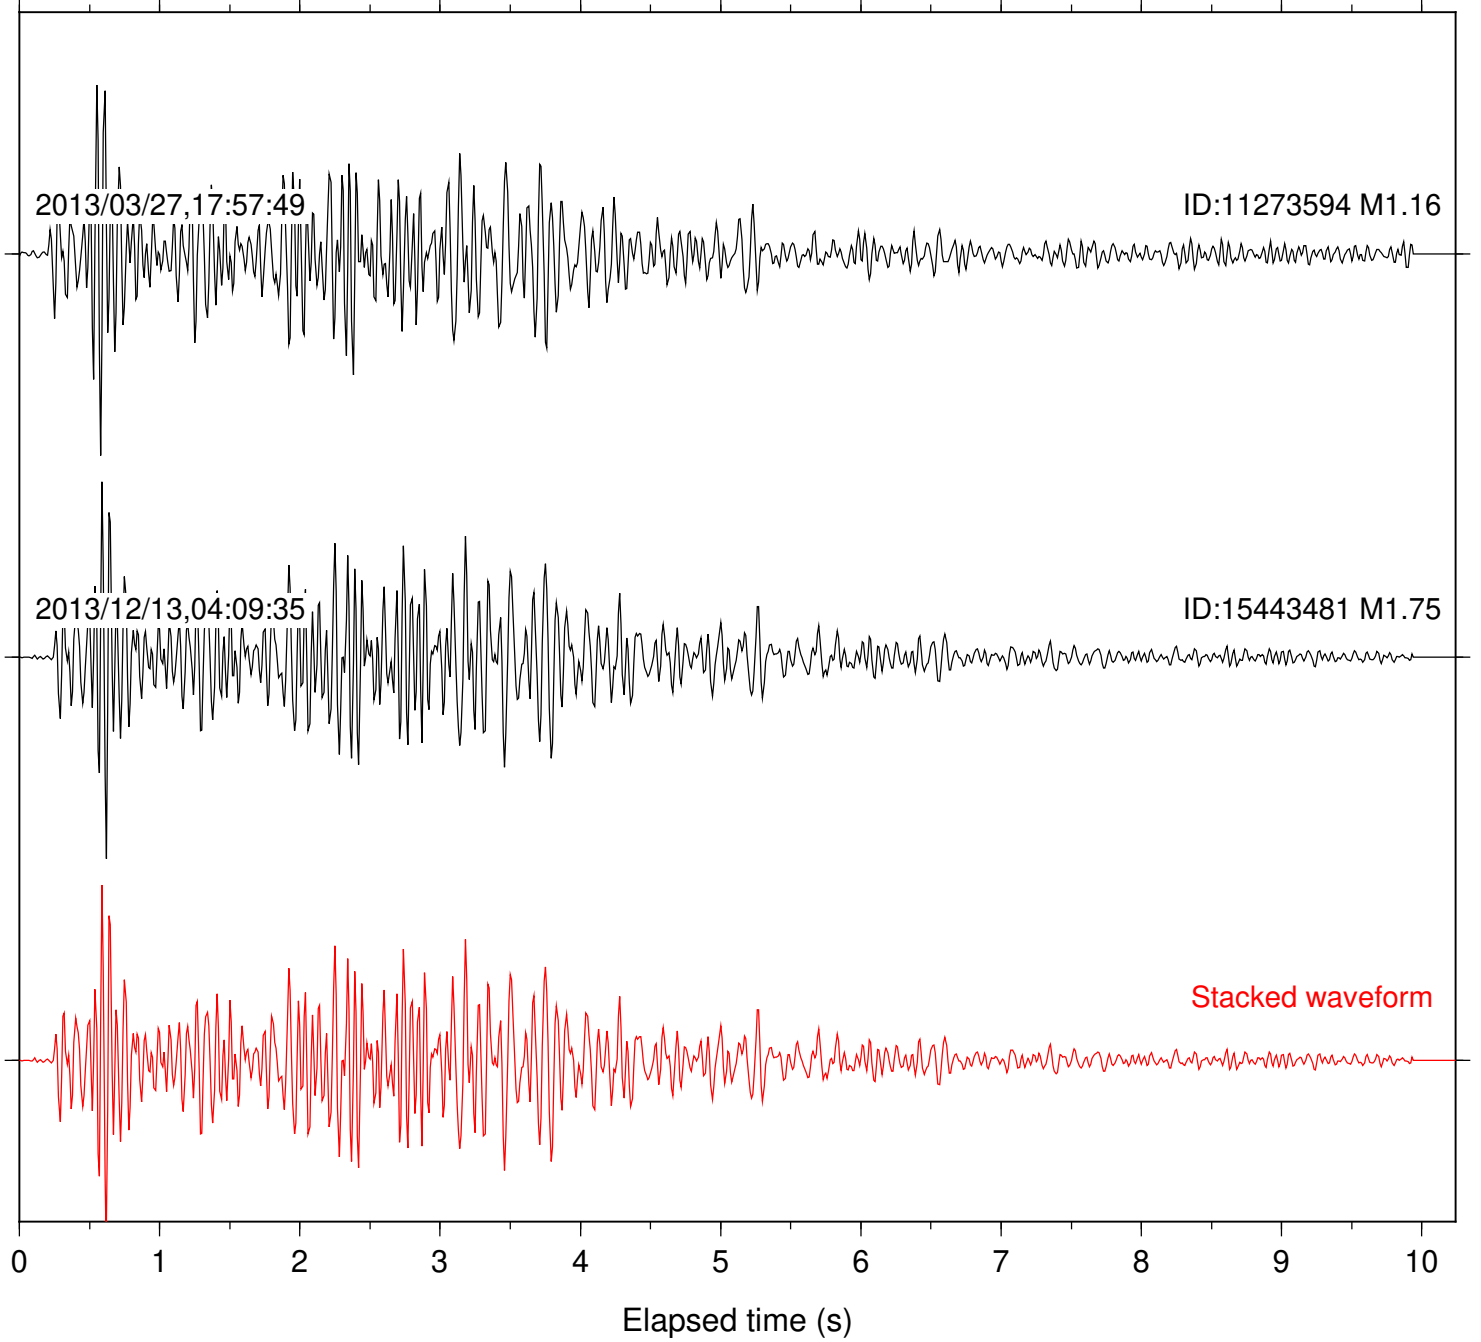

Station: B081 Com: EHZ

Focal depth: 7.05 km

Station: B082 Com: EHZ

Focal depth: 7.05 km

Station: B084 Com: EHZ

Focal depth: 7.05 km

Station: B086 Com: EHZ

Focal depth: 7.05 km

Station: B087 Com: EHZ

Focal depth: 7.05 km

Station: B088 Com: EHZ

Focal depth: 7.05 km

Station: B946 Com: EHZ

Focal depth: 7.05 km

Station: FRD Com: HHZ

Focal depth: 7.05 km

Station: PFO Com: HHZ

Focal depth: 7.05 km

Station: SND Com: HHZ

Focal depth: 7.05 km

Station: TOR Com: HHZ

Focal depth: 7.05 km