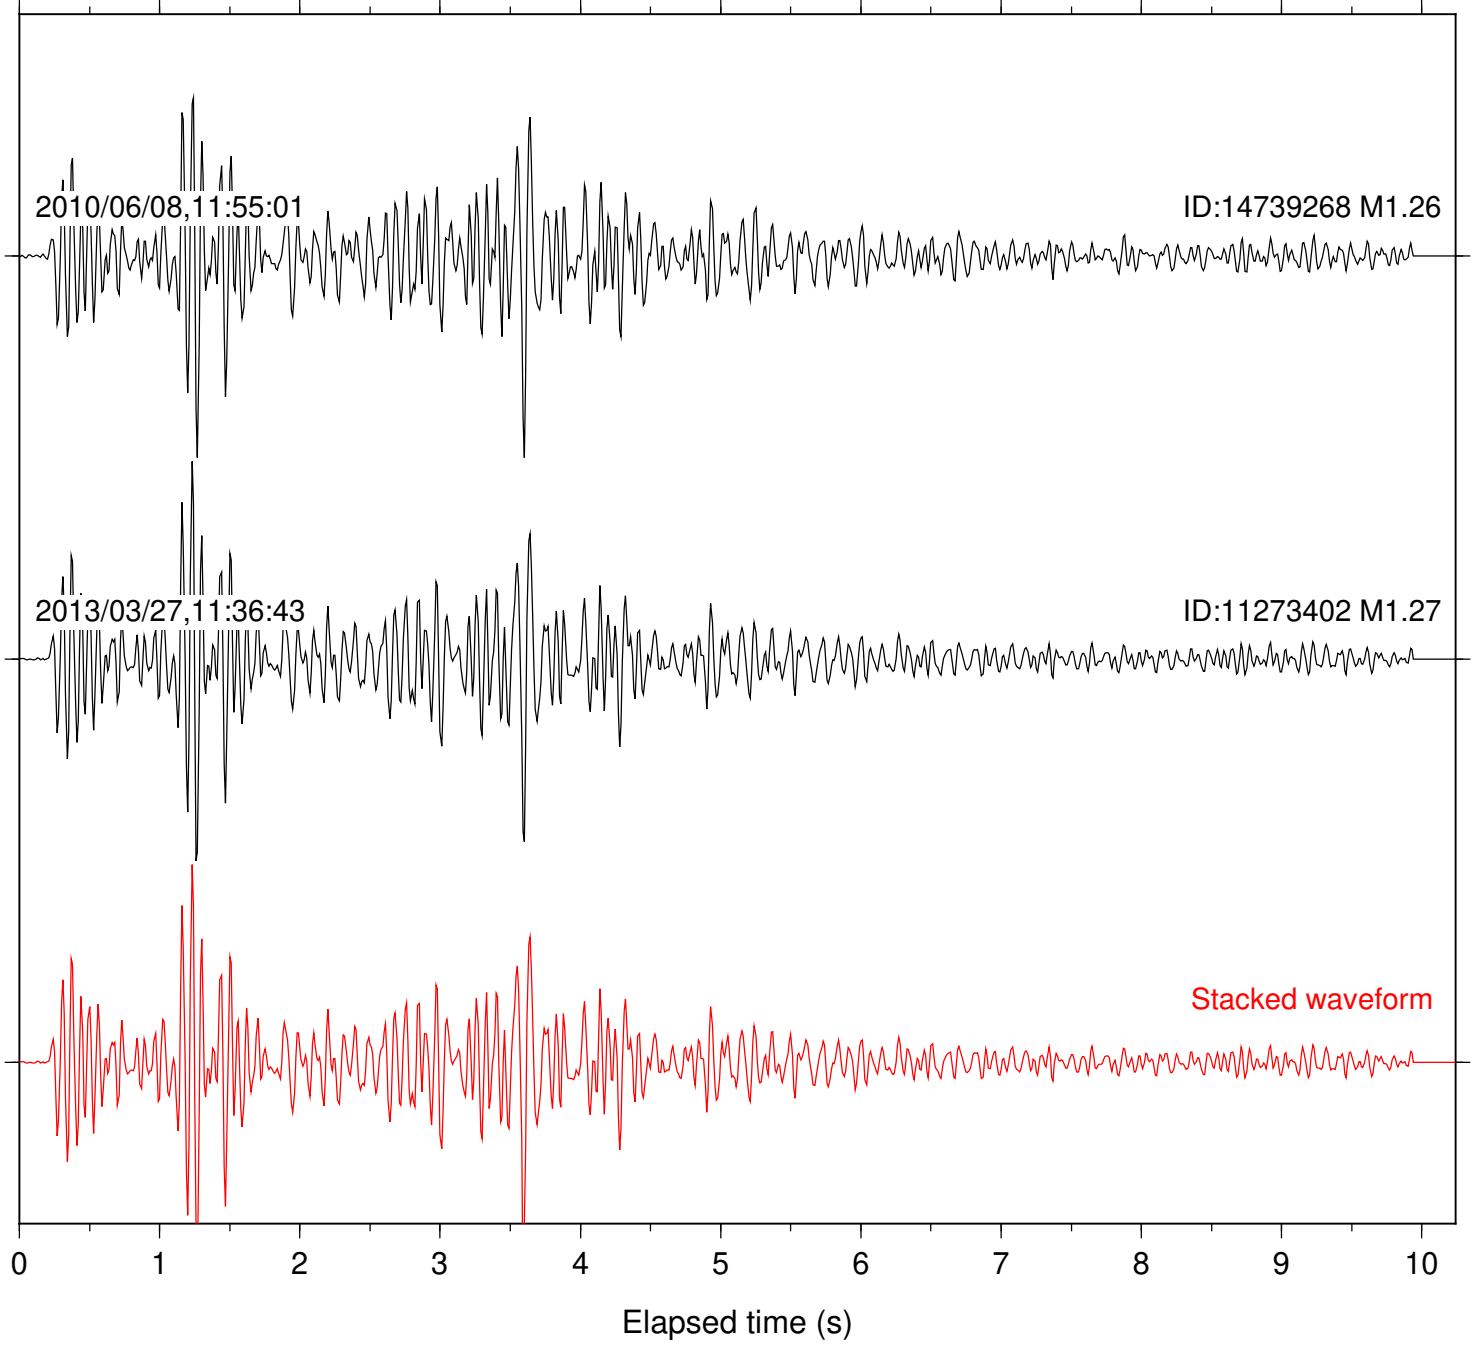

Station: B088 Com: EHZ

Focal depth: 10.13 km

Station: SND Com: HHZ

Focal depth: 10.13 km