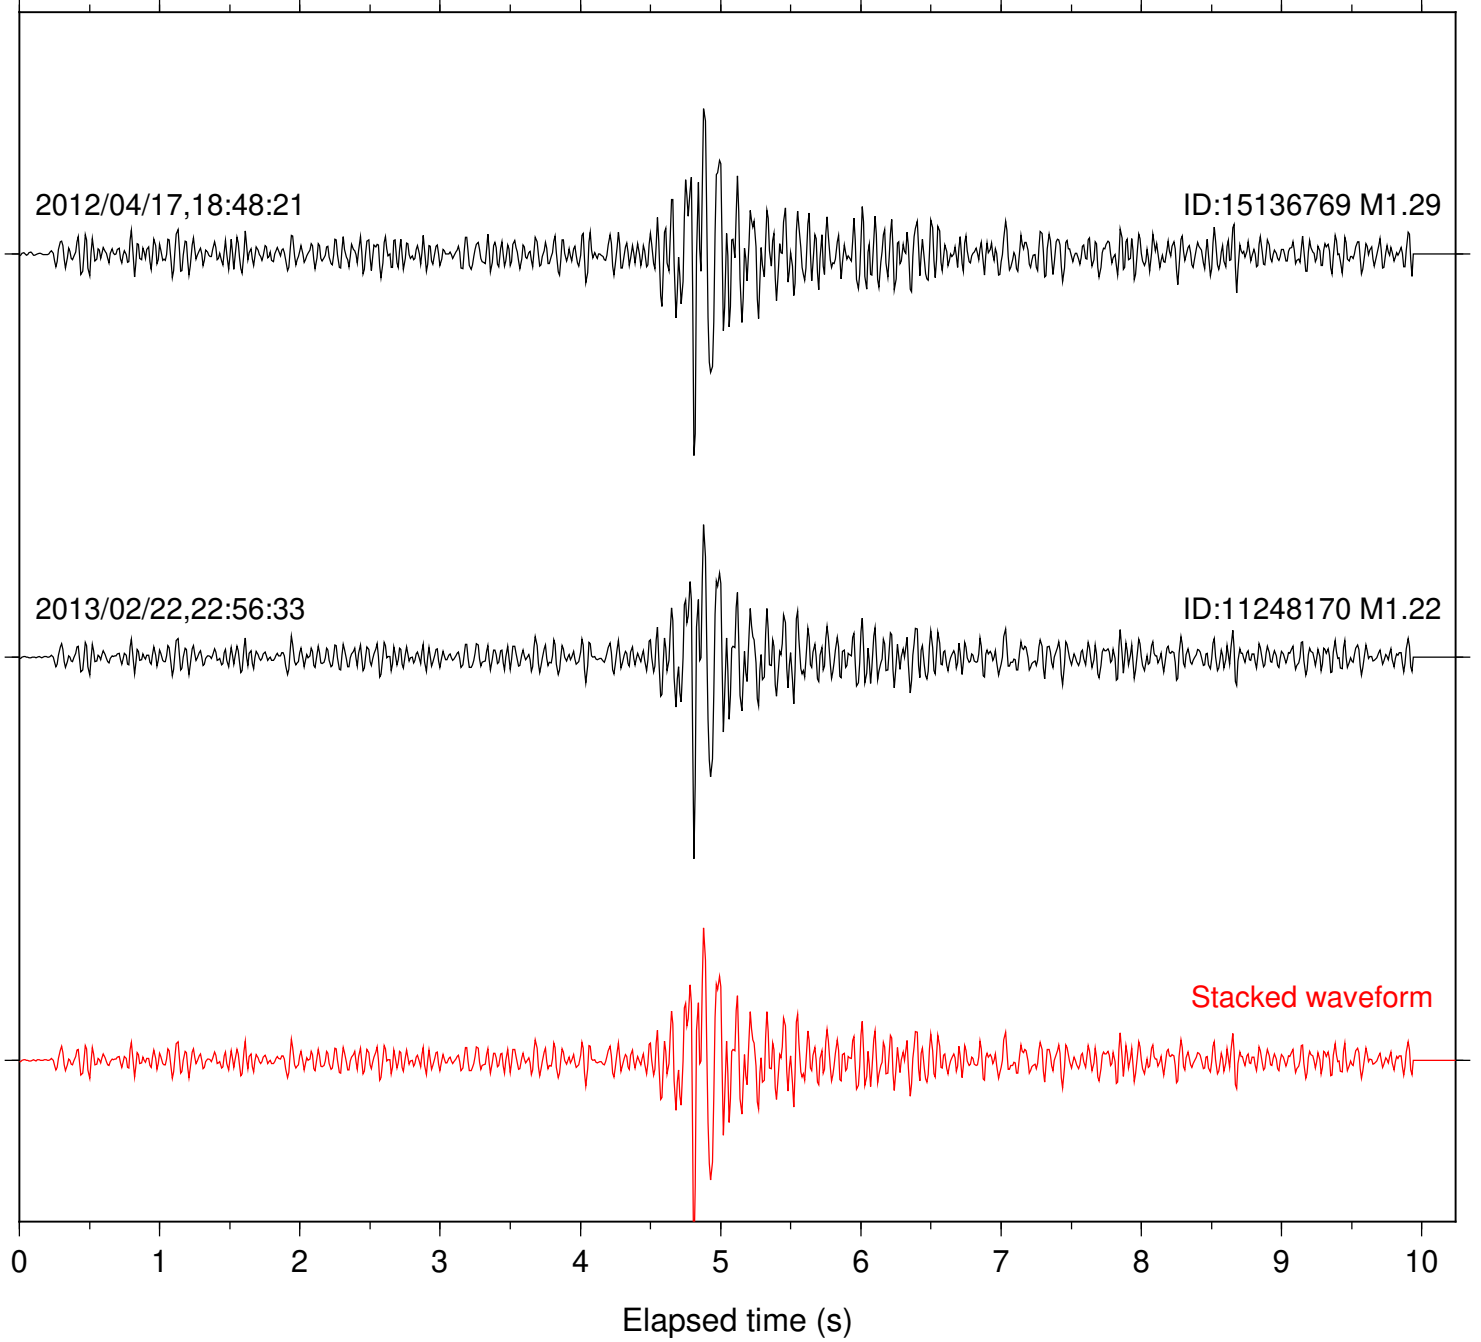

Station: B081 Com: EHZ

Focal depth: 7.98 km

Station: B082 Com: EHZ

Focal depth: 7.98 km

Station: B084 Com: EHZ

Focal depth: 7.98 km

Station: B093 Com: EHZ

Focal depth: 7.98 km

Station: B946 Com: EHZ

Focal depth: 7.98 km

Station: FRD Com: HHZ

Focal depth: 7.98 km