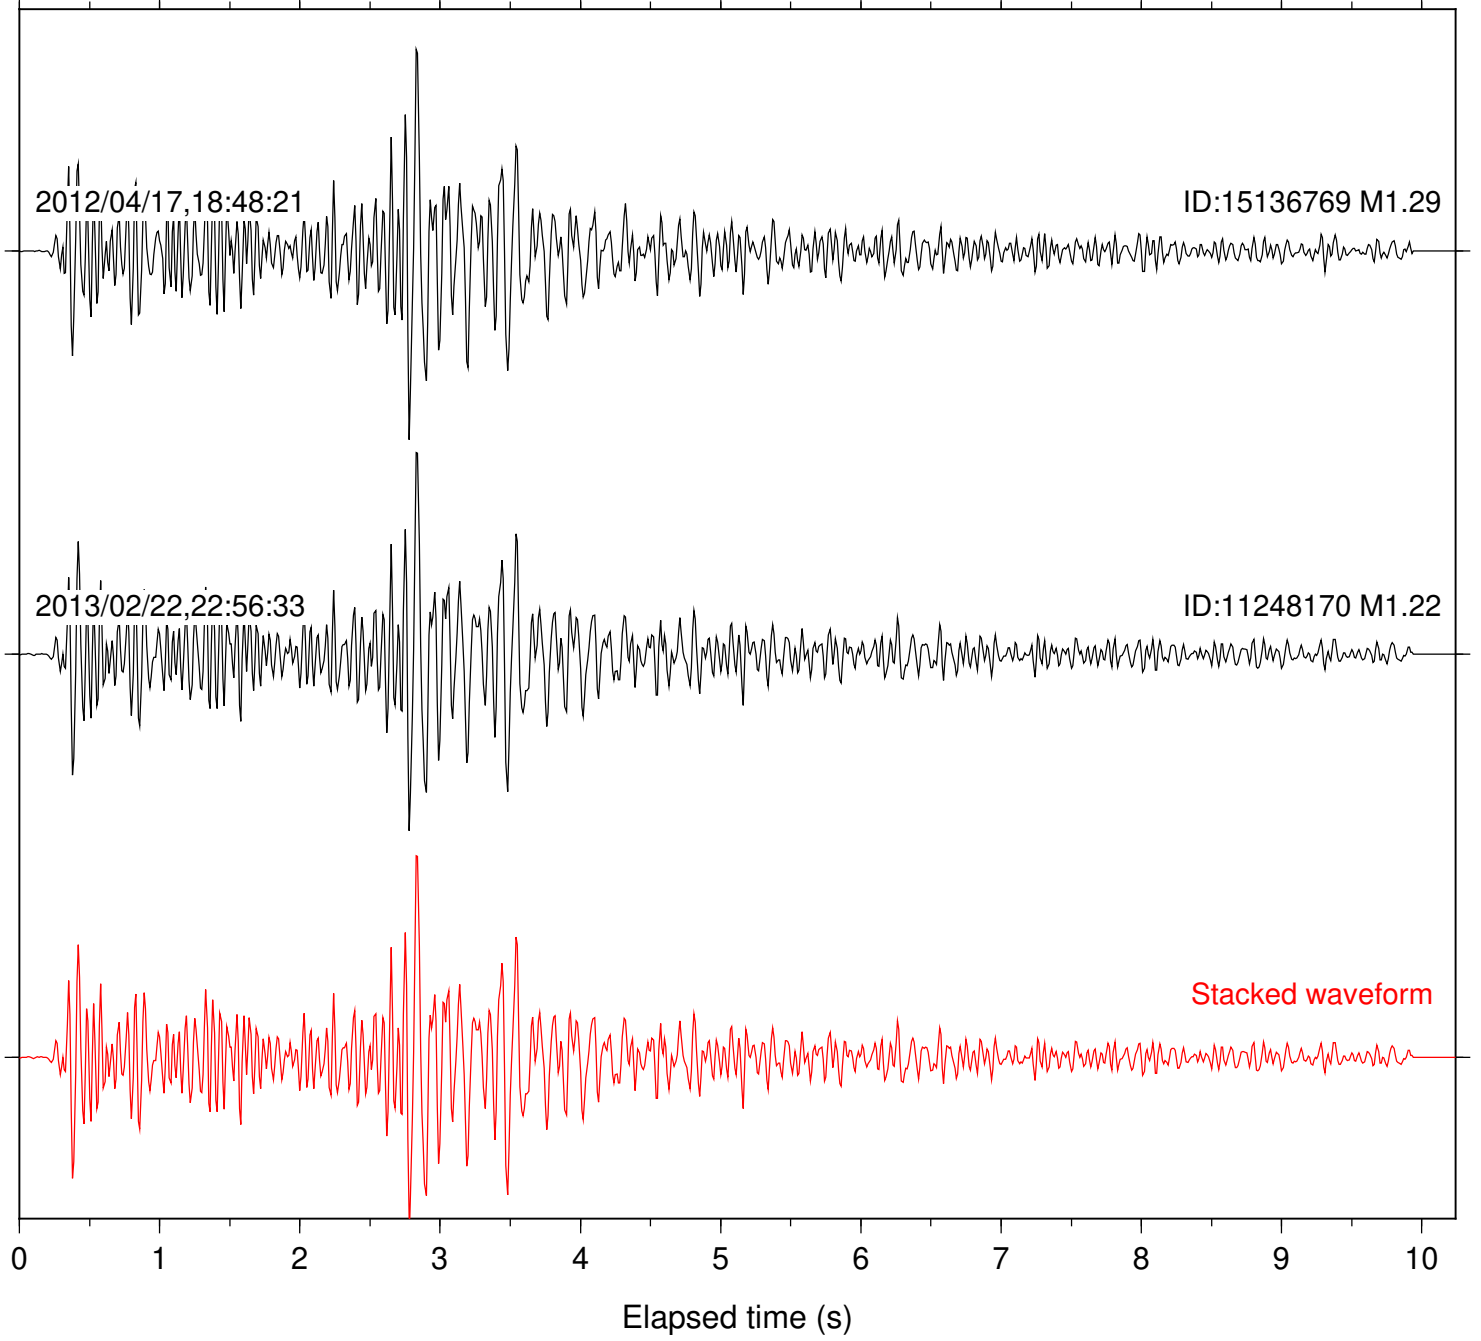

Station: B081 Com: EHZ

Focal depth: 7.98 km

Station: B082 Com: EHZ

Focal depth: 7.98 km

Station: B084 Com: EHZ

Focal depth: 7.98 km

Station: B093 Com: EHZ

Focal depth: 7.98 km

Station: B946 Com: EHZ

Focal depth: 7.98 km

Station: FRD Com: HHZ

Focal depth: 7.98 km