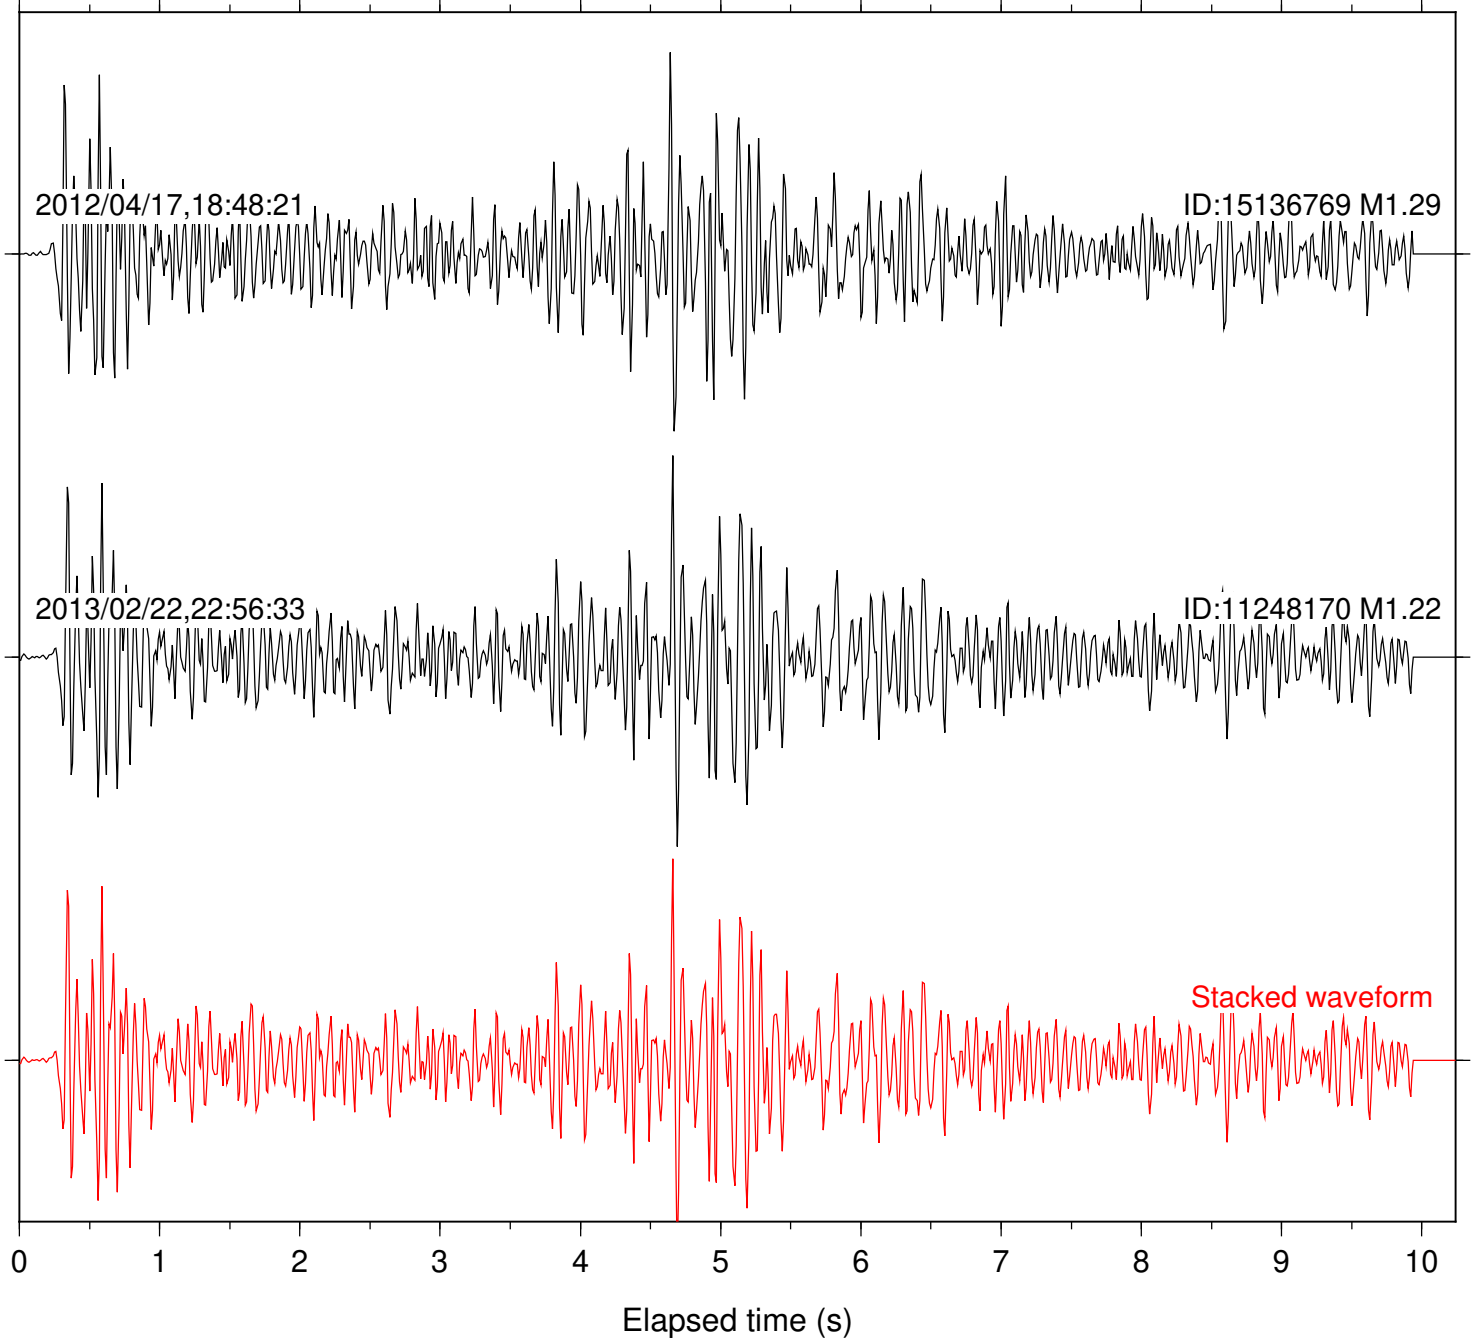

Station: B081 Com: EHZ

Focal depth: 7.98 km

Station: B082 Com: EHZ

Focal depth: 7.98 km

Station: B084 Com: EHZ

Focal depth: 7.98 km

Station: B093 Com: EHZ

Focal depth: 7.98 km

Station: B946 Com: EHZ

Focal depth: 7.98 km

Station: FRD Com: HHZ

Focal depth: 7.98 km