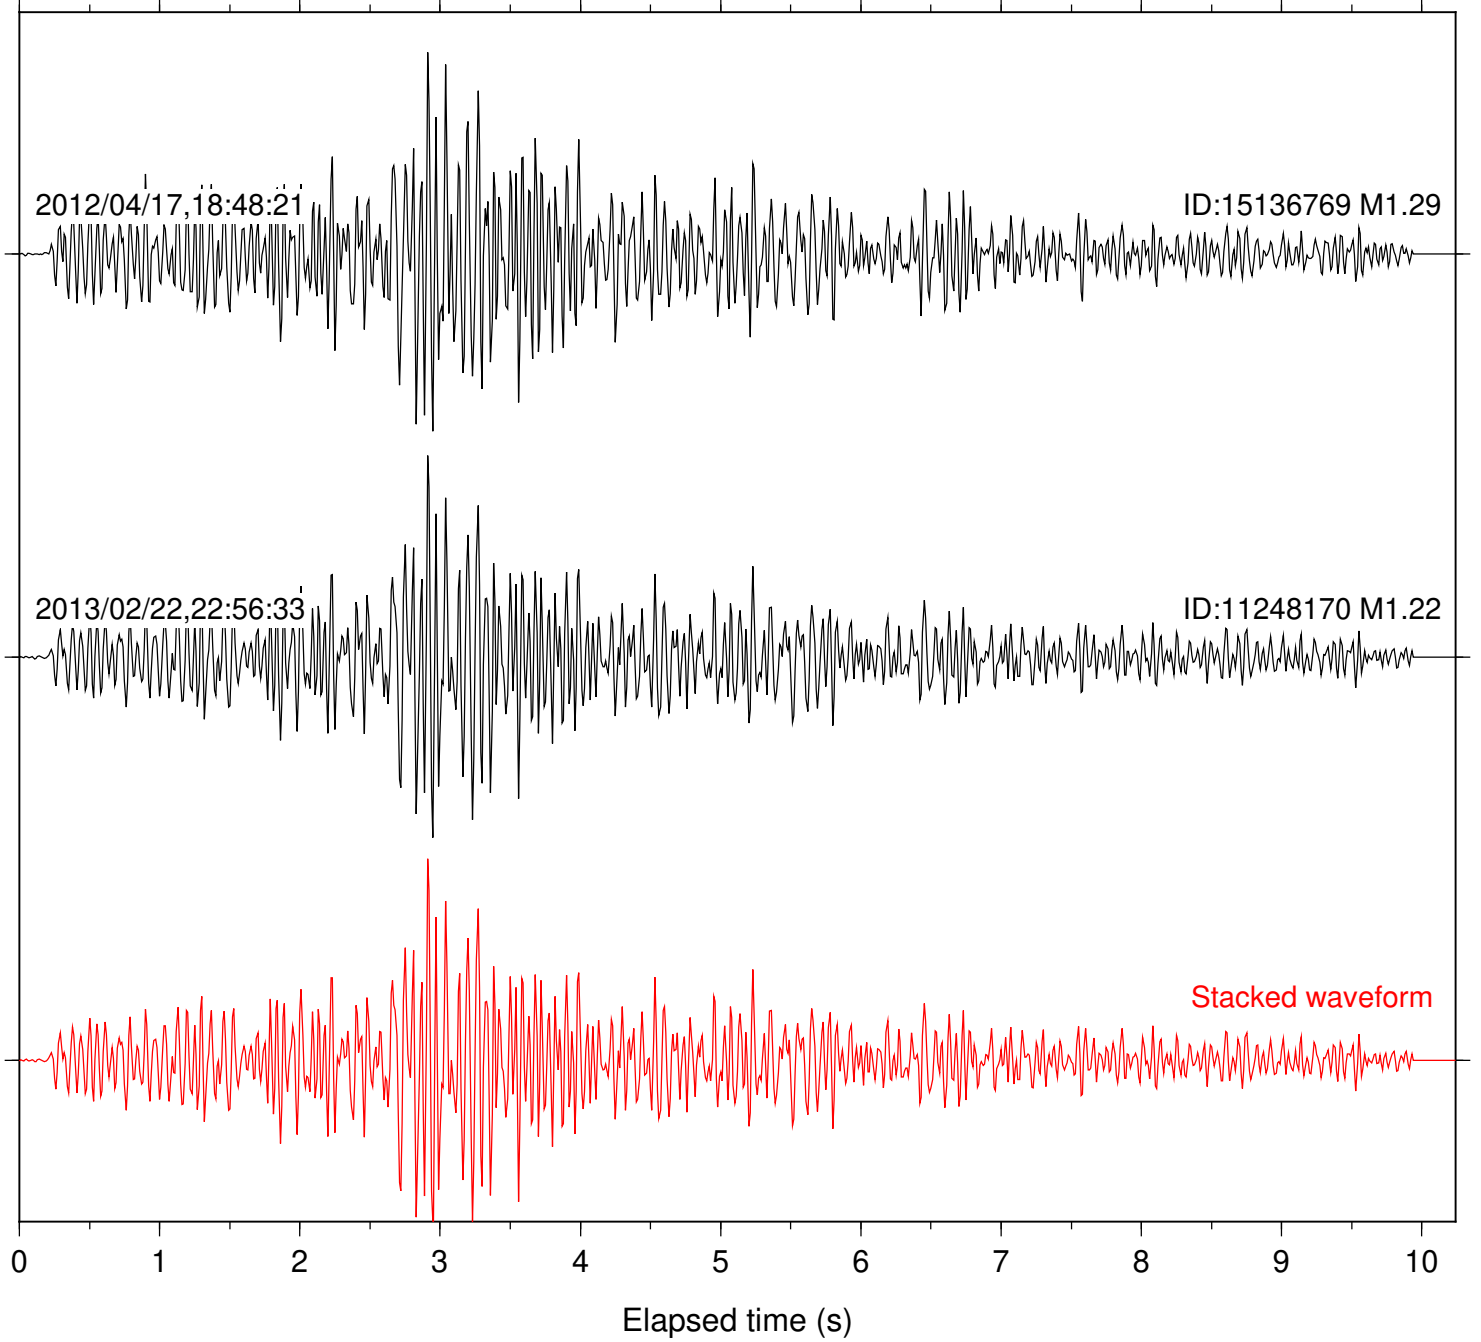

Station: B081 Com: EHZ

Focal depth: 7.98 km

Station: B082 Com: EHZ

Focal depth: 7.98 km

Station: B084 Com: EHZ

Focal depth: 7.98 km

Station: B093 Com: EHZ

Focal depth: 7.98 km

Station: B946 Com: EHZ

Focal depth: 7.98 km

Station: FRD Com: HHZ

Focal depth: 7.98 km