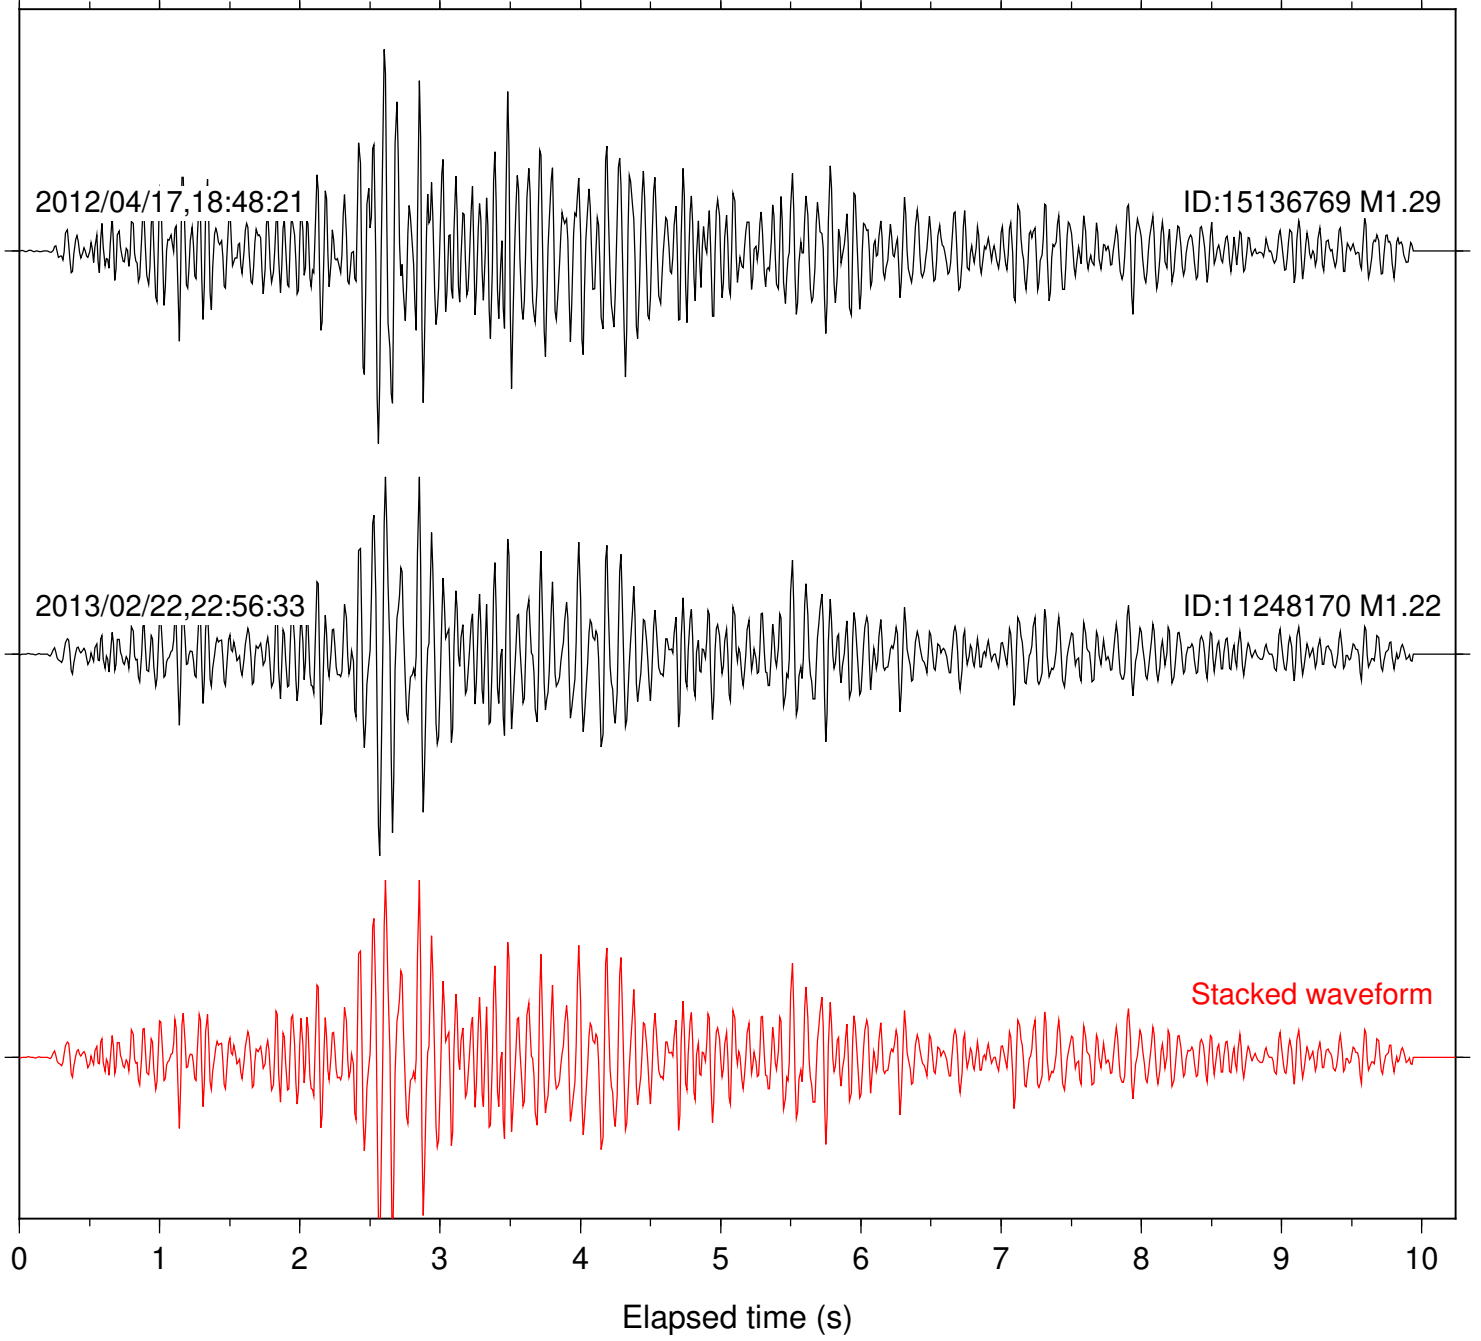

Station: B081 Com: EHZ

Focal depth: 7.98 km

Station: B082 Com: EHZ

Focal depth: 7.98 km

Station: B084 Com: EHZ

Focal depth: 7.98 km

Station: B093 Com: EHZ

Focal depth: 7.98 km

Station: B946 Com: EHZ

Focal depth: 7.98 km

Station: FRD Com: HHZ

Focal depth: 7.98 km