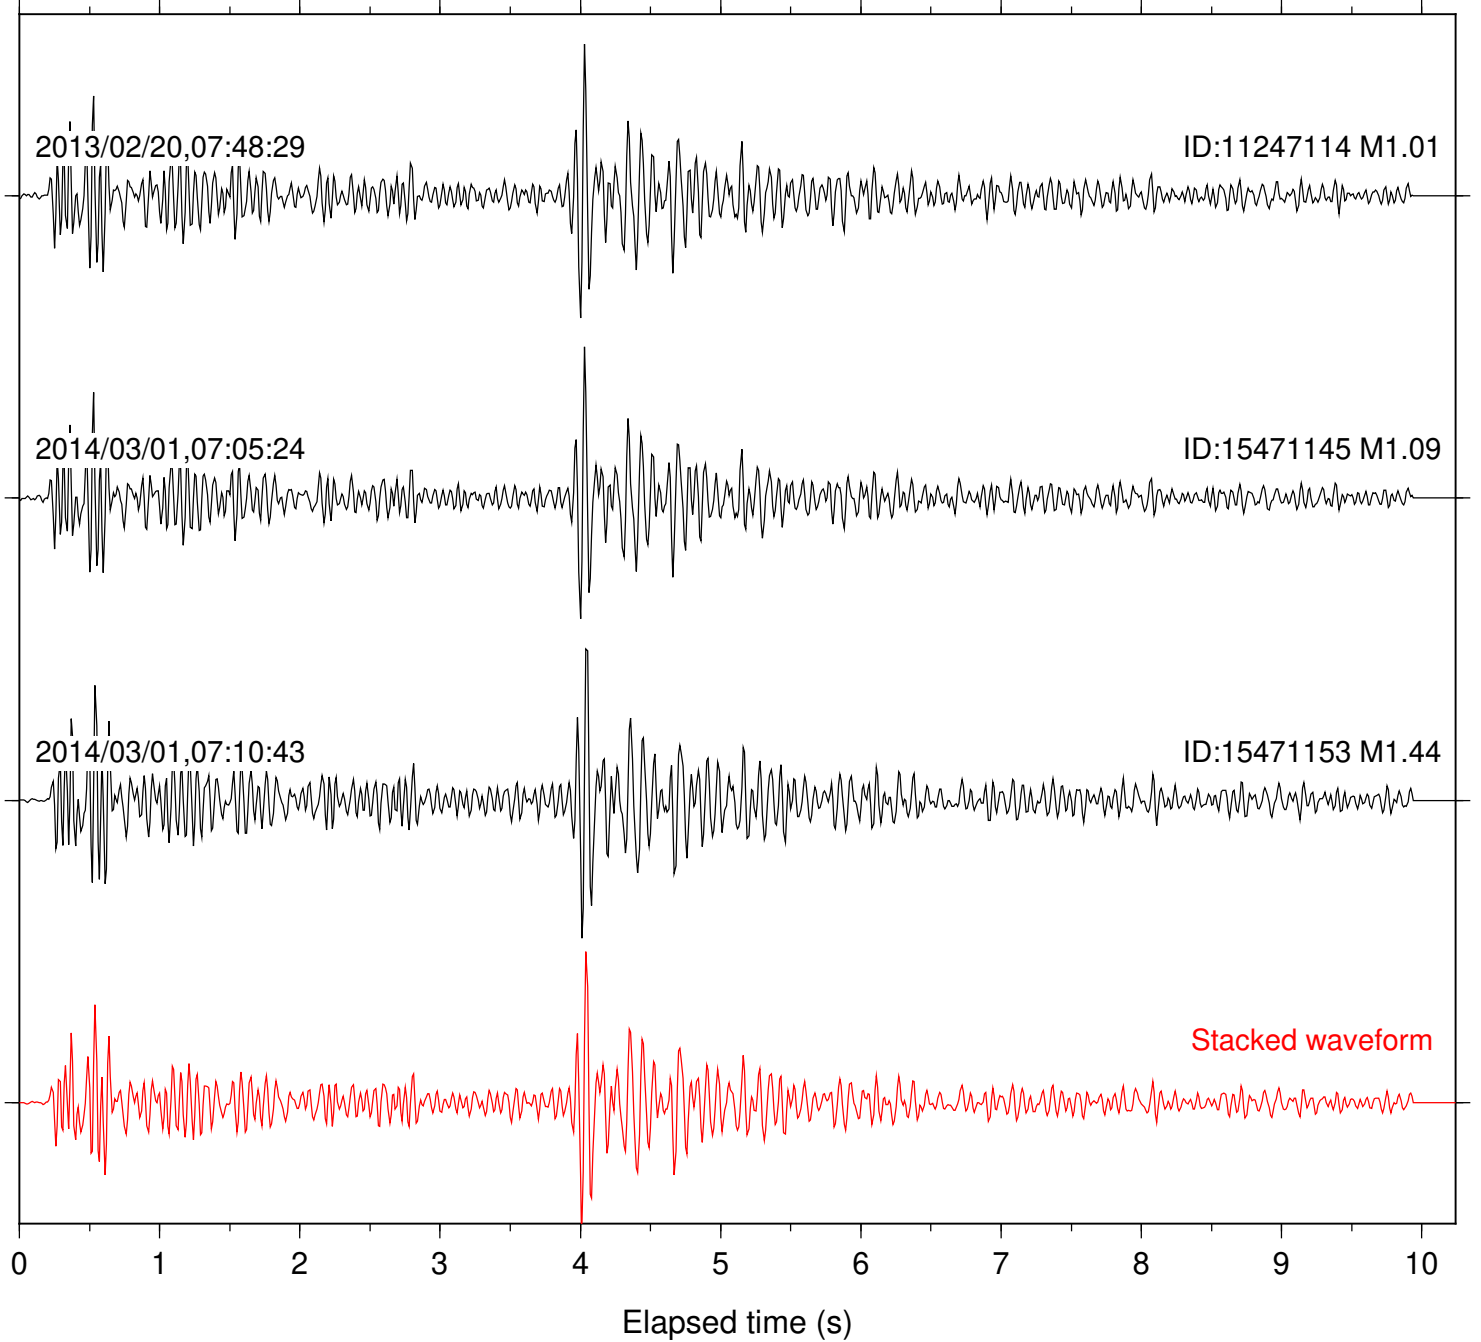

Station: B087 Com: EHZ

Focal depth: 7.62 km

Station: B093 Com: EHZ

Focal depth: 7.62 km

Station: BOR Com: HHZ

Focal depth: 7.62 km

Station: CRY Com: HHZ

Focal depth: 7.62 km

Station: FRD Com: HHZ

Focal depth: 7.62 km

2013/02/20,07:48:29

ID:11247114 M1.01

2014/03/01,07:05:24

ID:15471145 M1.09

2014/03/01,07:10:43

ID:15471153 M1.44

Stacked waveform

0 1 2 3 4 5 6 7 8 9 10

Elapsed time (s)

Station: LVA2 Com: HHZ

Focal depth: 7.62 km