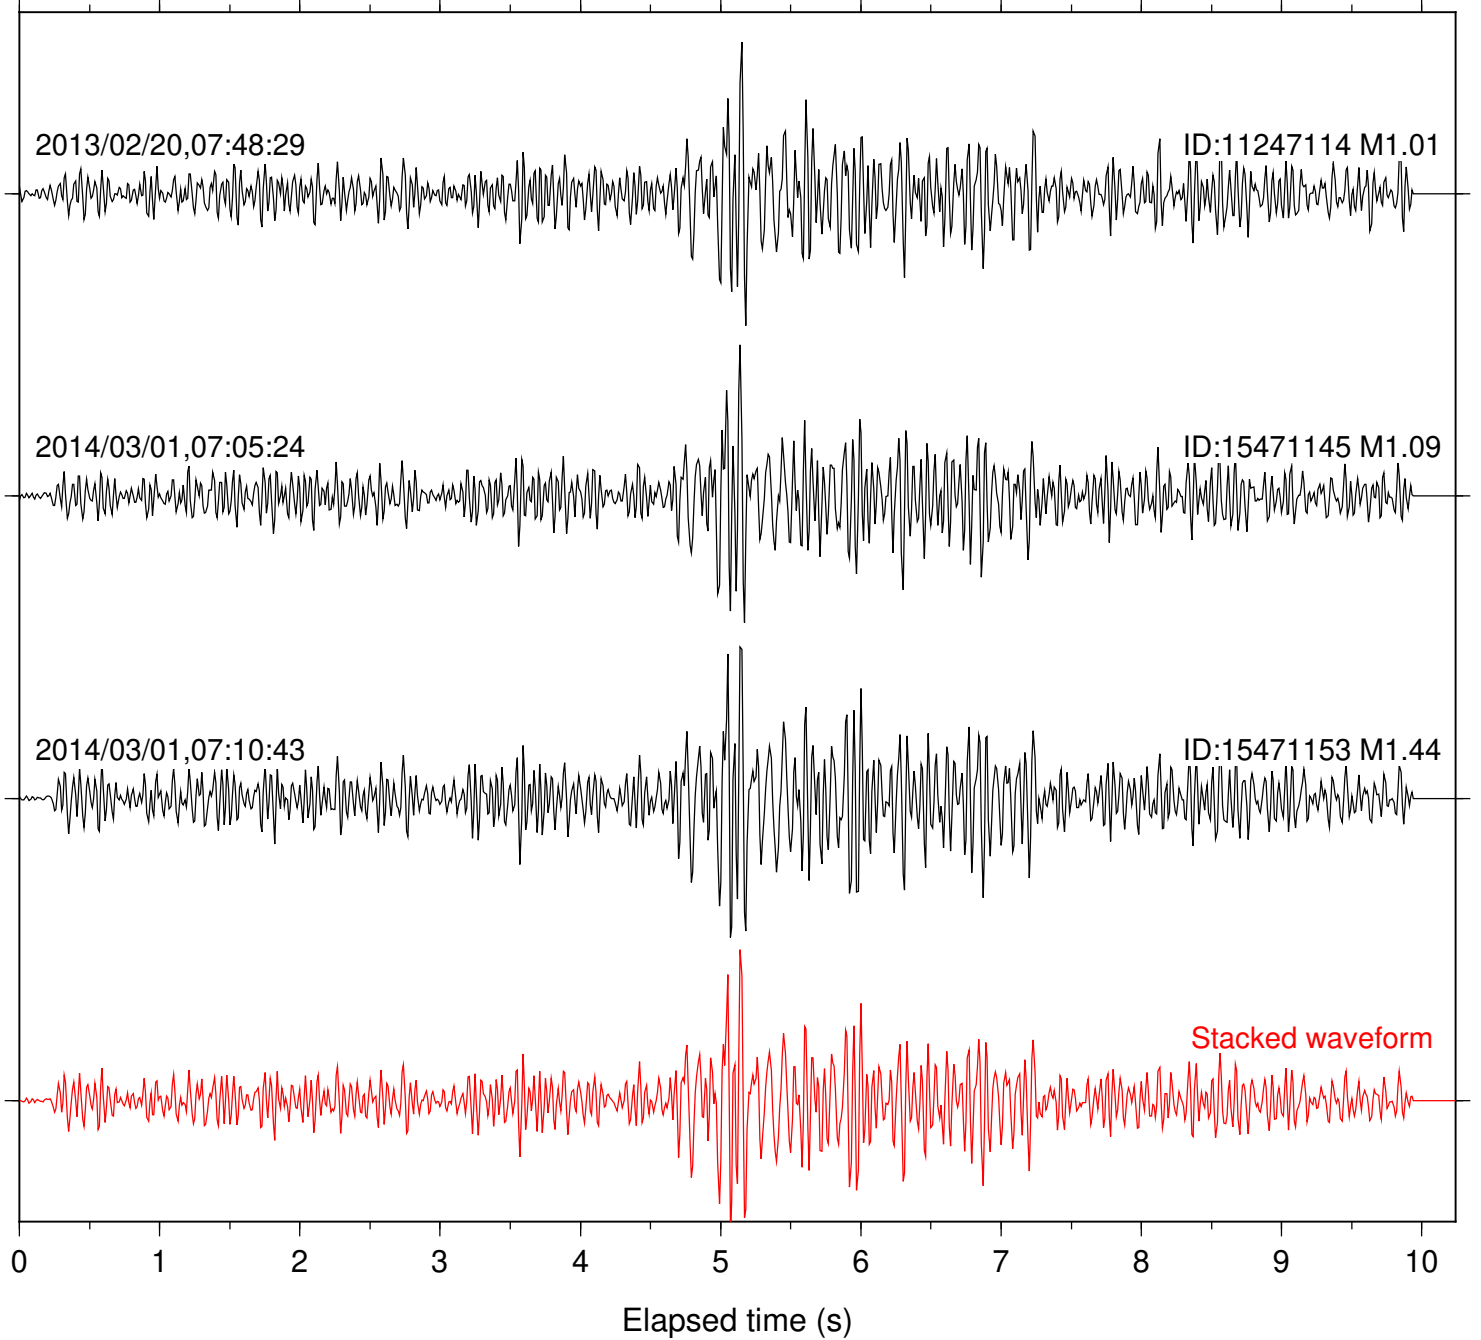

Station: B087 Com: EHZ

Focal depth: 7.62 km

Station: B093 Com: EHZ

Focal depth: 7.62 km

Station: BOR Com: HHZ

Focal depth: 7.62 km

Station: CRY Com: HHZ

Focal depth: 7.62 km

Station: FRD Com: HHZ

Focal depth: 7.62 km

2013/02/20,07:48:29

ID:11247114 M1.01

2014/03/01,07:05:24

ID:15471145 M1.09

2014/03/01,07:10:43

ID:15471153 M1.44

Stacked waveform

0 1 2 3 4 5 6 7 8 9 10

Elapsed time (s)

Station: LVA2 Com: HHZ

Focal depth: 7.62 km