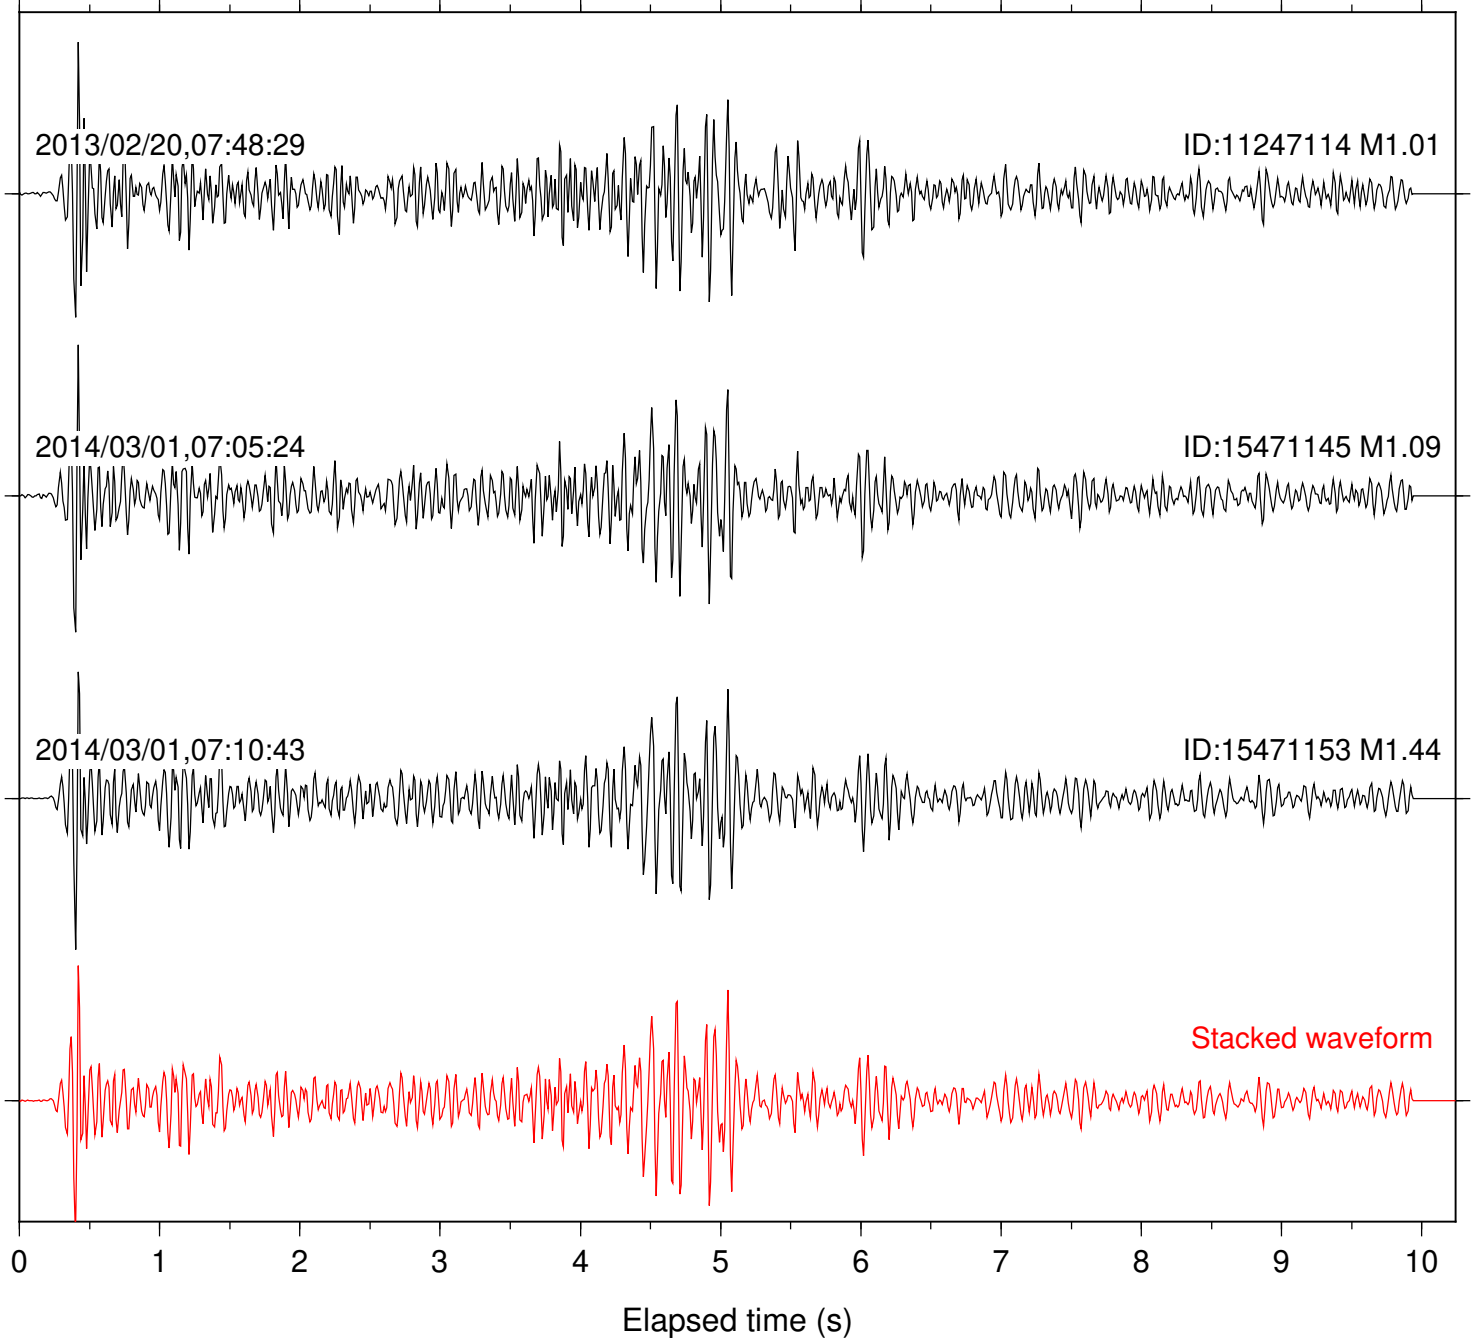

Station: B087 Com: EHZ

Focal depth: 7.62 km

Station: B093 Com: EHZ

Focal depth: 7.62 km

Station: BOR Com: HHZ

Focal depth: 7.62 km

Station: CRY Com: HHZ

Focal depth: 7.62 km

Station: FRD Com: HHZ

Focal depth: 7.62 km

2013/02/20,07:48:29

ID:11247114 M1.01

2014/03/01,07:05:24

ID:15471145 M1.09

2014/03/01,07:10:43

ID:15471153 M1.44

Stacked waveform

0 1 2 3 4 5 6 7 8 9 10

Elapsed time (s)

Station: LVA2 Com: HHZ

Focal depth: 7.62 km