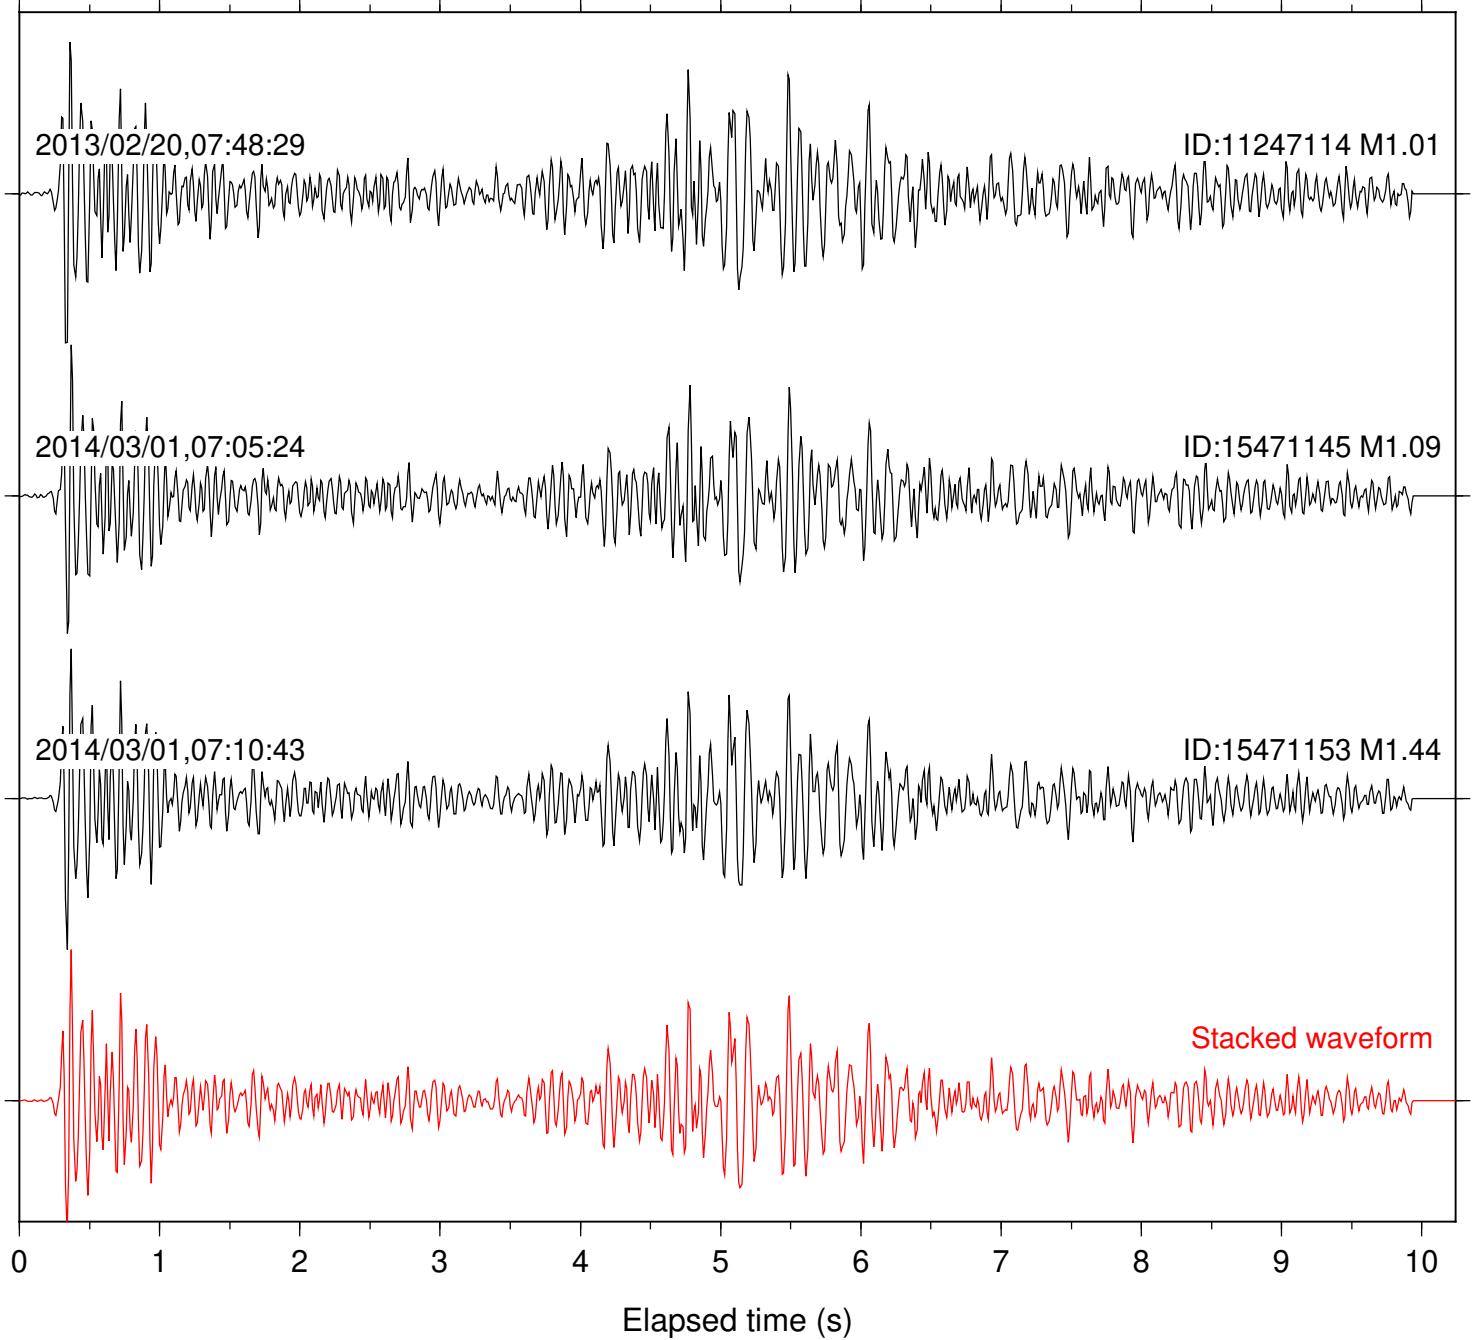

Station: B087 Com: EHZ

Focal depth: 7.62 km

Station: B093 Com: EHZ

Focal depth: 7.62 km

Station: BOR Com: HHZ

Focal depth: 7.62 km

Station: CRY Com: HHZ

Focal depth: 7.62 km

Station: FRD Com: HHZ

Focal depth: 7.62 km

2013/02/20,07:48:29

ID:11247114 M1.01

2014/03/01,07:05:24

ID:15471145 M1.09

2014/03/01,07:10:43

ID:15471153 M1.44

Stacked waveform

0 1 2 3 4 5 6 7 8 9 10

Elapsed time (s)

Station: LVA2 Com: HHZ

Focal depth: 7.62 km