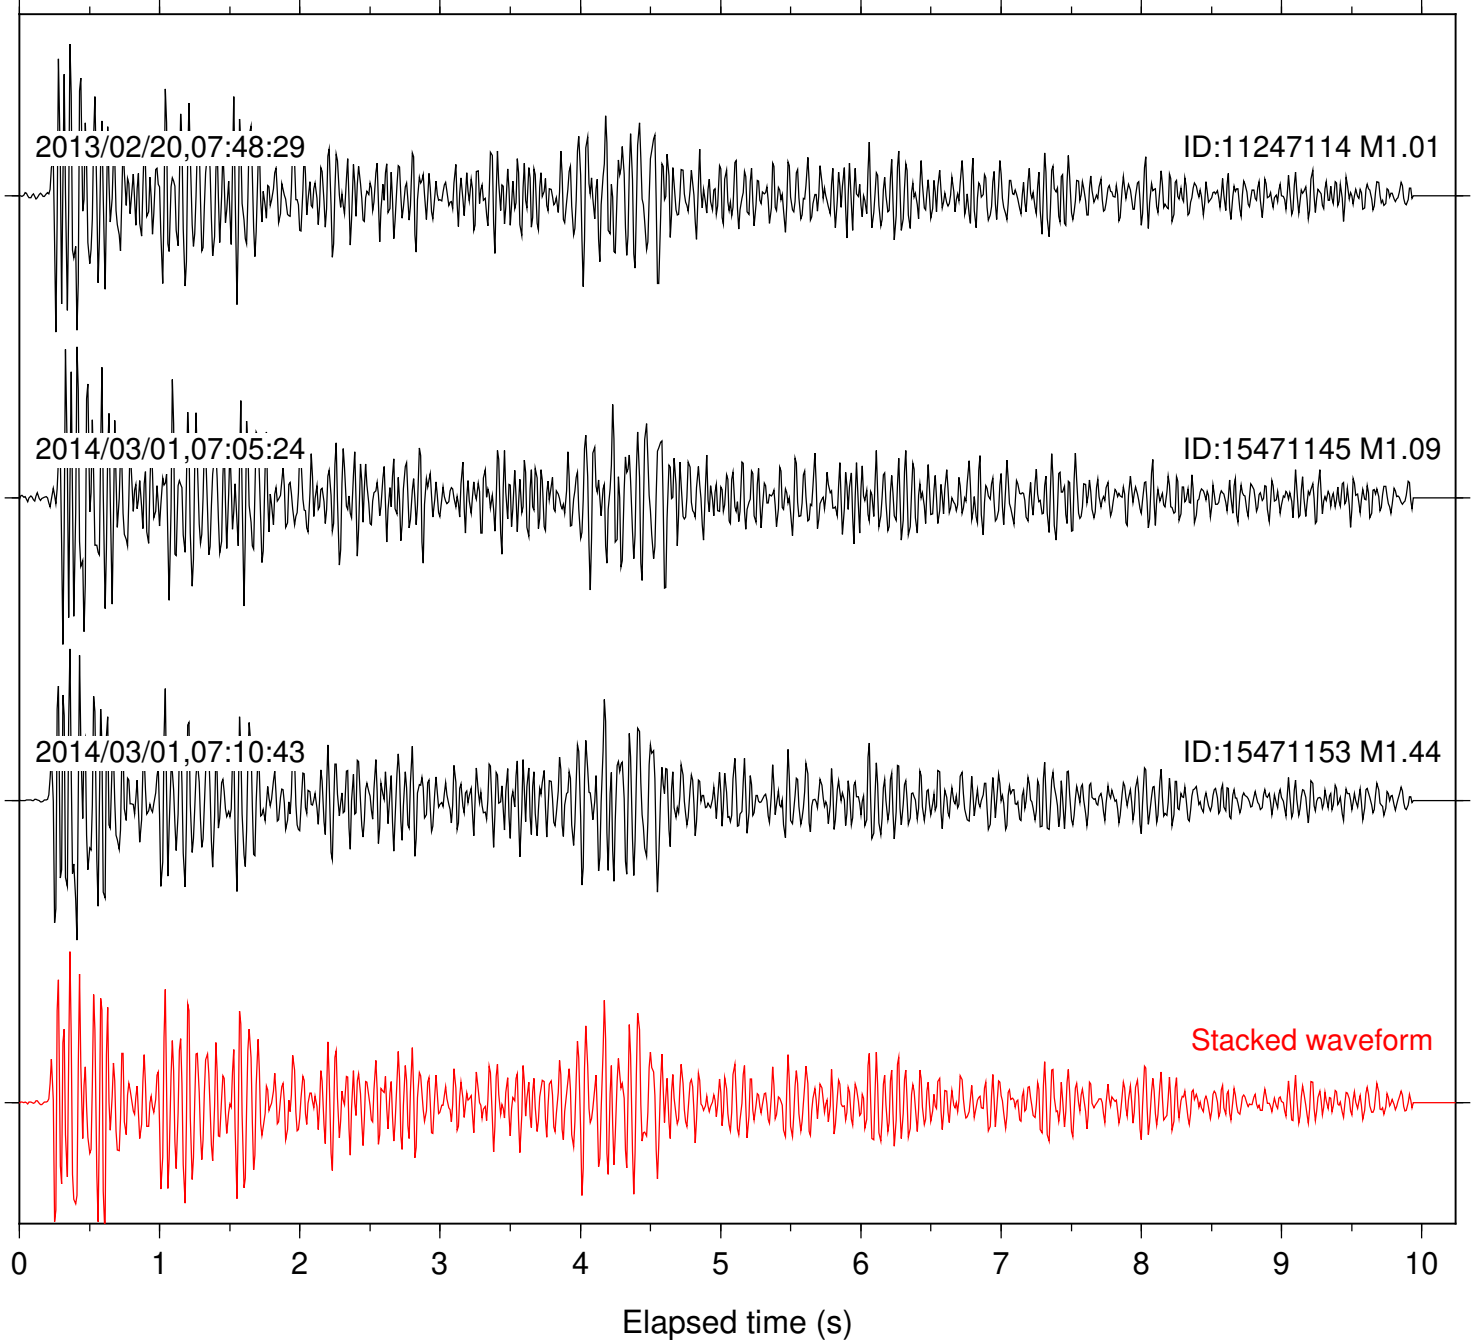

Station: B087 Com: EHZ

Focal depth: 7.62 km

Station: B093 Com: EHZ

Focal depth: 7.62 km

Station: BOR Com: HHZ

Focal depth: 7.62 km

Station: CRY Com: HHZ

Focal depth: 7.62 km

Station: FRD Com: HHZ

Focal depth: 7.62 km

2013/02/20,07:48:29

ID:11247114 M1.01

2014/03/01,07:05:24

ID:15471145 M1.09

2014/03/01,07:10:43

ID:15471153 M1.44

Stacked waveform

0 1 2 3 4 5 6 7 8 9 10

Elapsed time (s)

Station: LVA2 Com: HHZ

Focal depth: 7.62 km