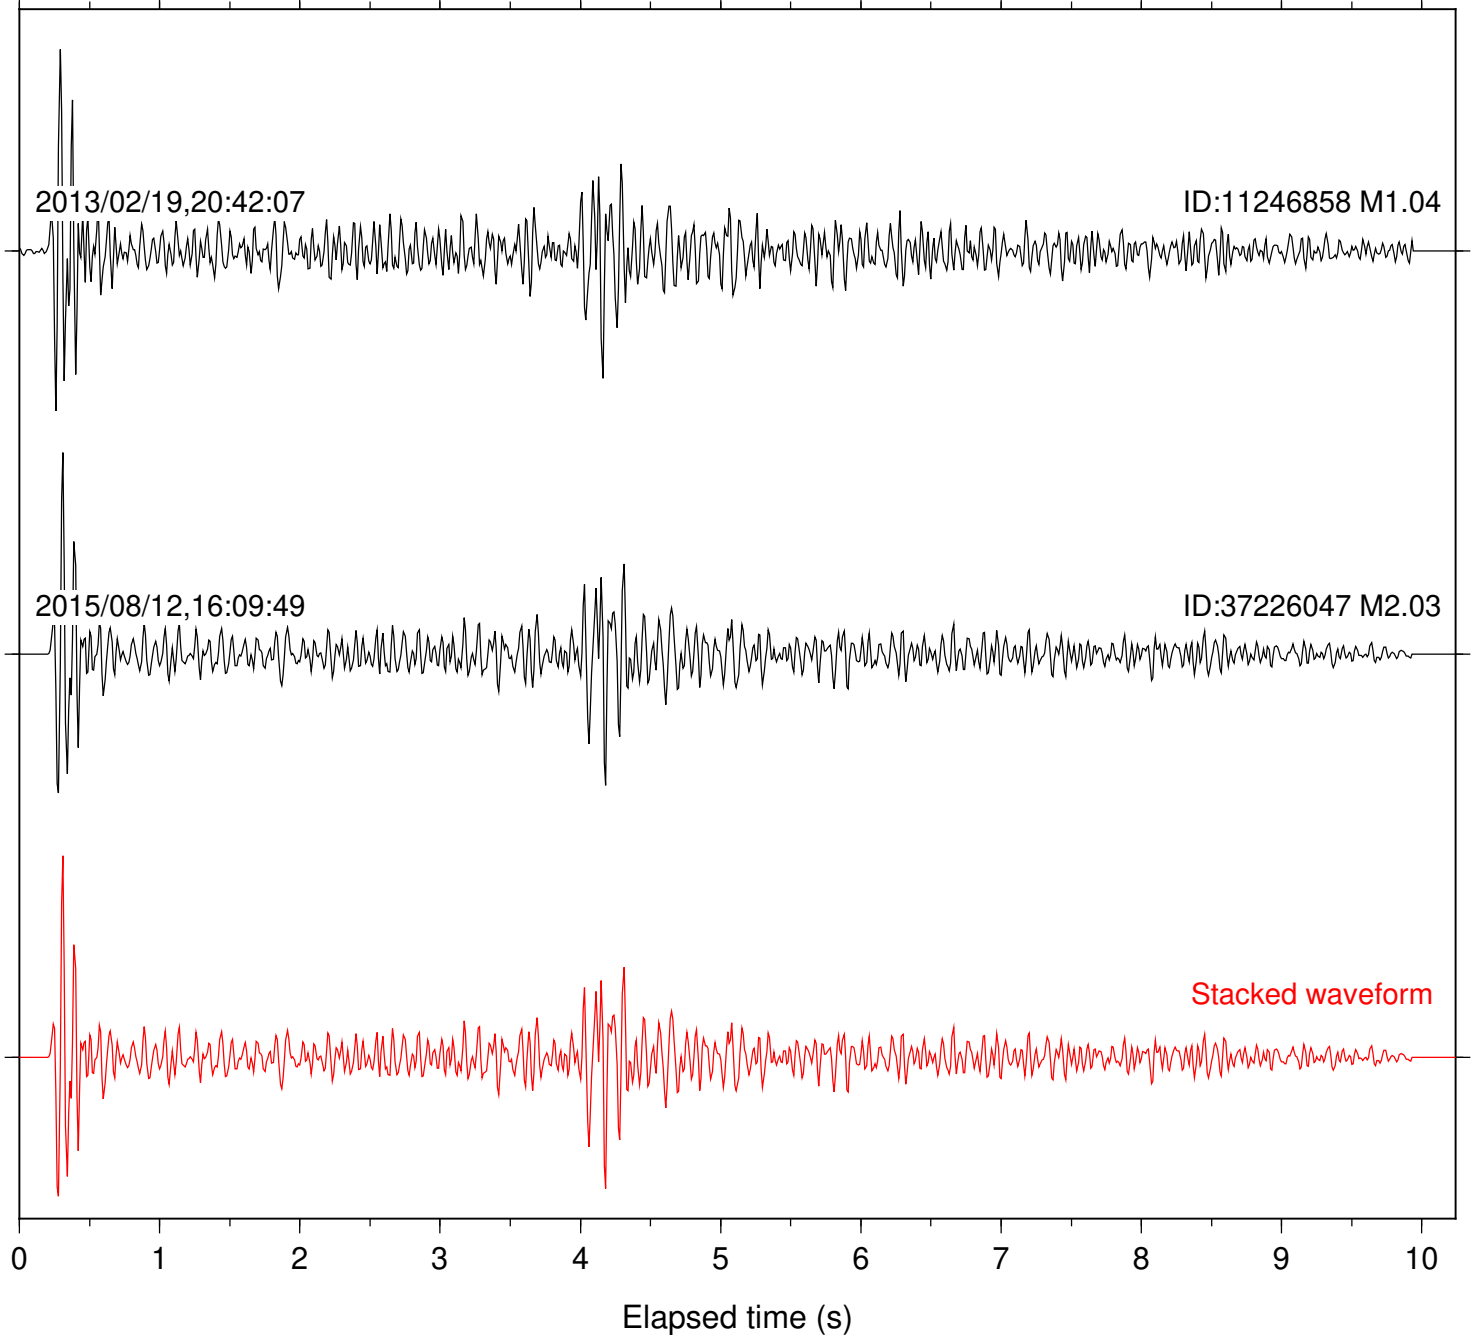

Station: B081 Com: EHZ

Focal depth: 7.66 km

Station: B082 Com: EHZ

Focal depth: 7.66 km

Station: B093 Com: EHZ

Focal depth: 7.66 km