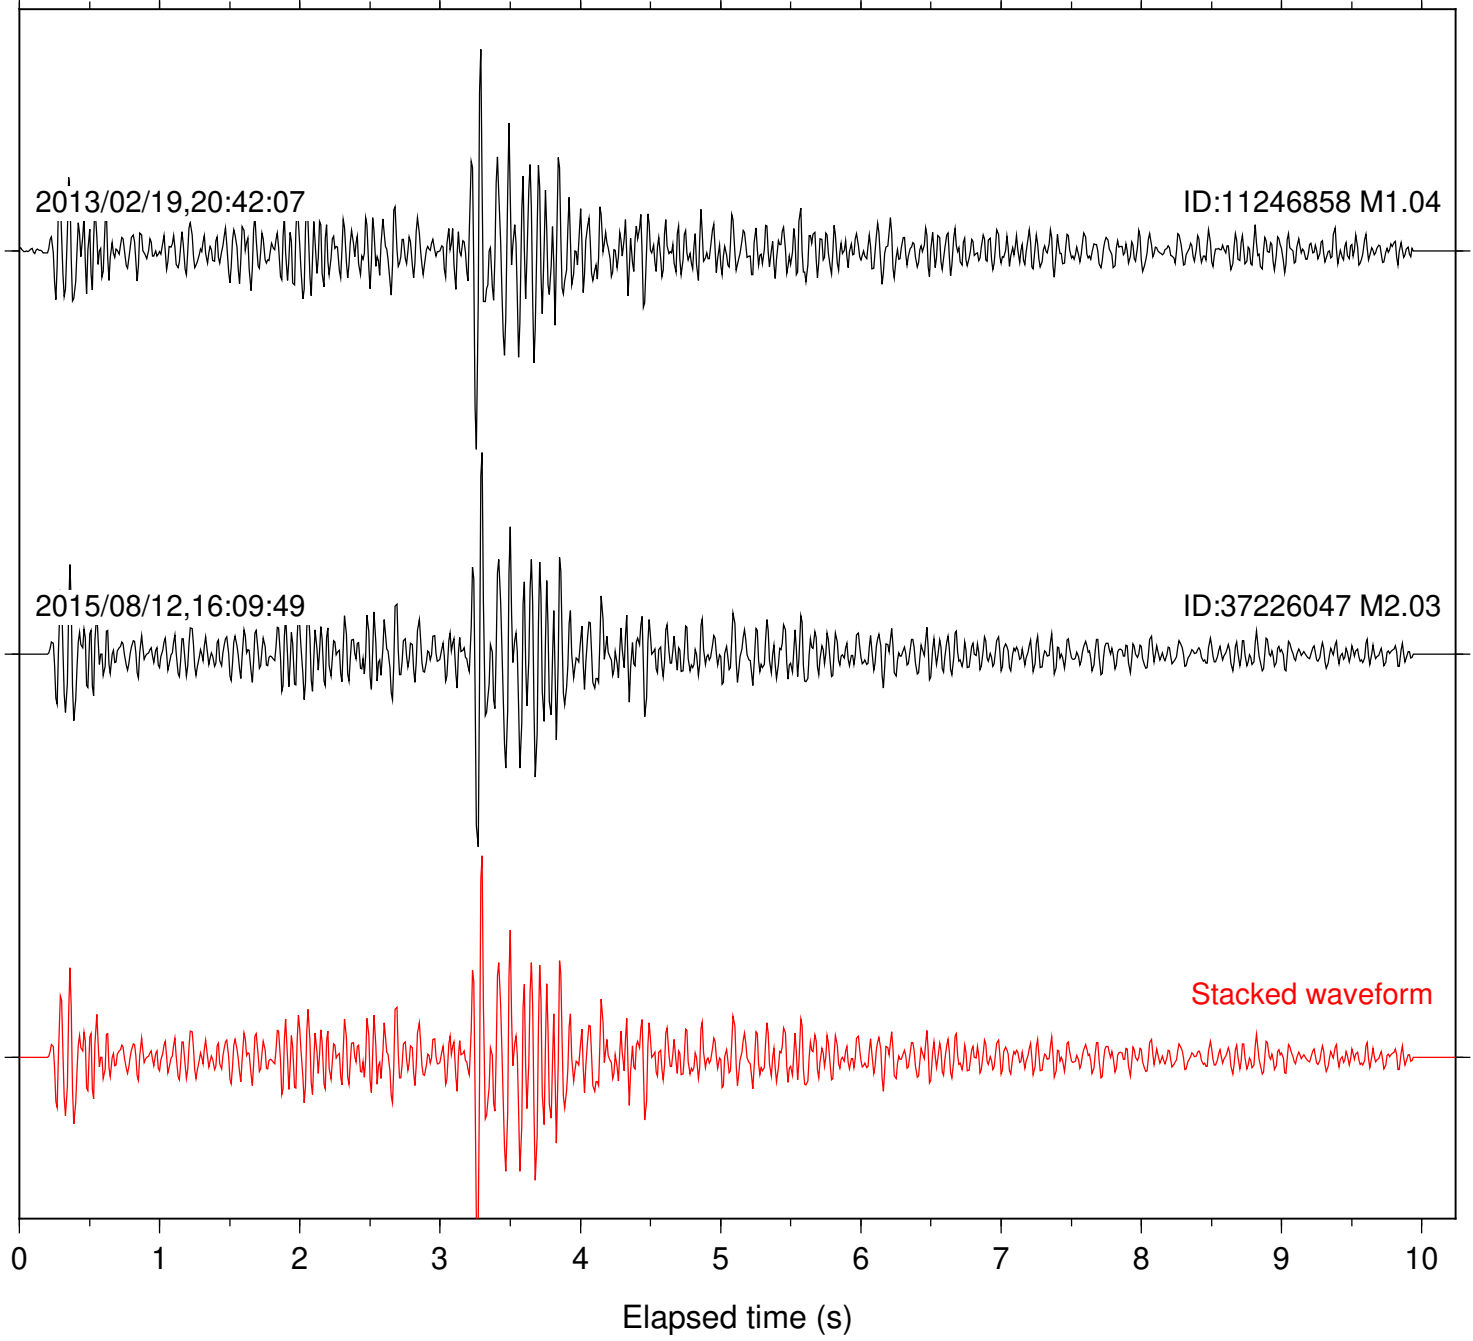

Station: B081 Com: EHZ

Focal depth: 7.66 km

Station: B082 Com: EHZ

Focal depth: 7.66 km

Station: B093 Com: EHZ

Focal depth: 7.66 km